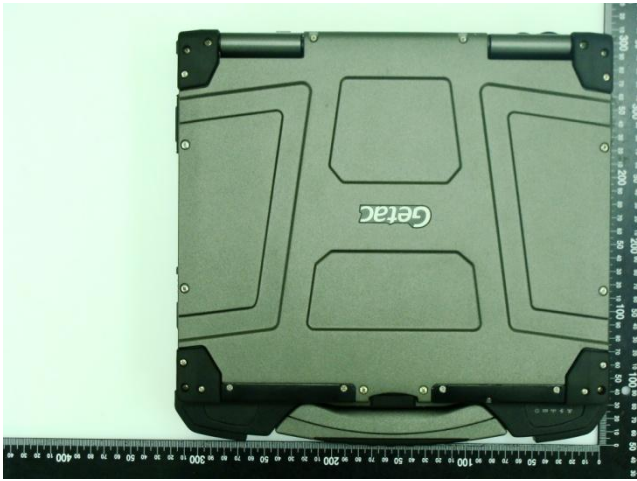

Appendix D. Product Photos

Antenna Location :

Appendix E. Test Setup Photos

Bottom of the DUT Touching with Phantom 0 cm Gap