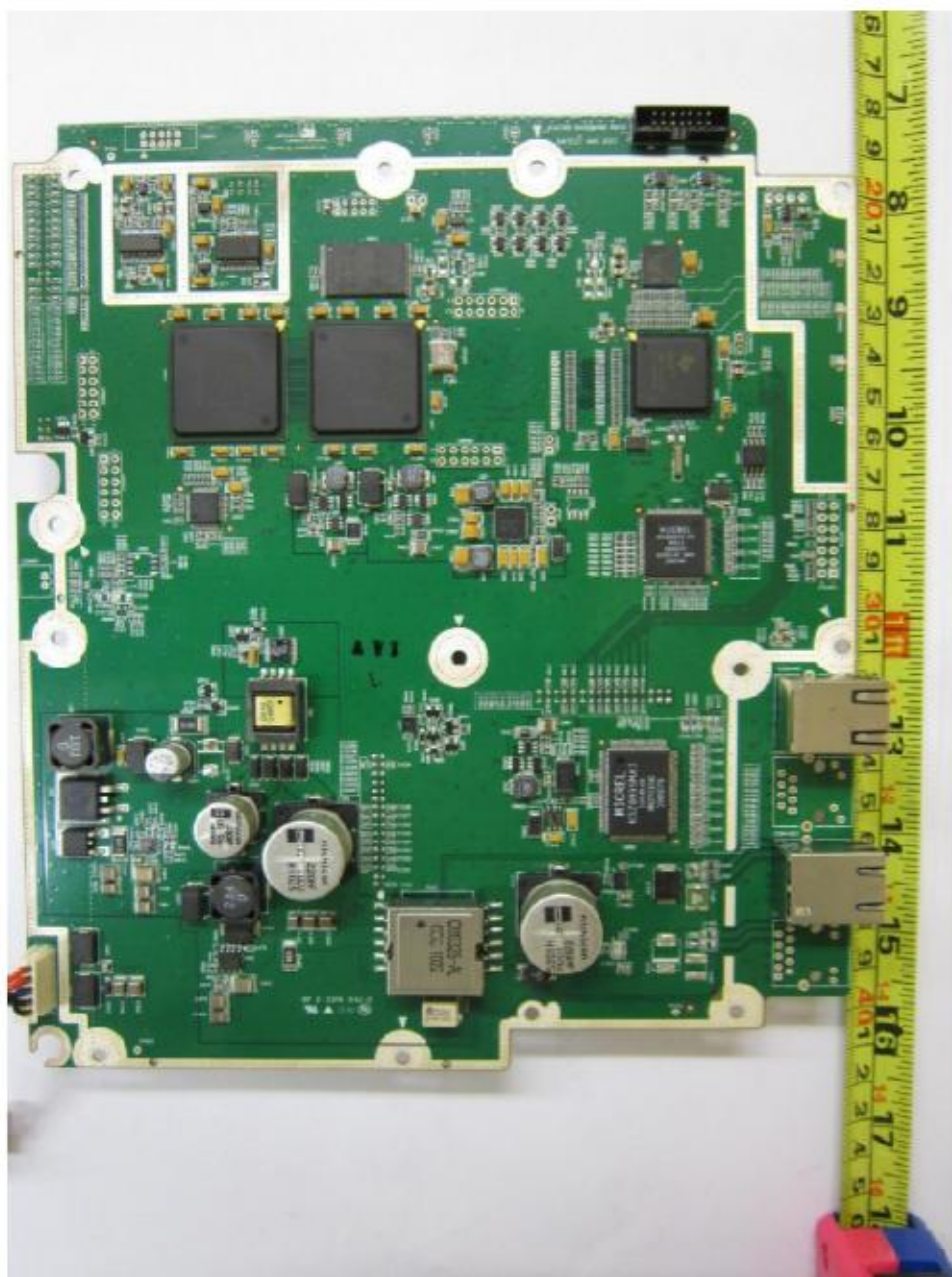

Product Internal Photo

EUT PHOTOGRAPHS – MAIN UNIT

Internal View

EUT PHOTOGRAPHS – MAIN UNIT

Base Band PCB Component Side

EUT PHOTOGRAPHS – MAIN UNIT

Base Band PCB Trace Side

EUT PHOTOGRAPHS – MAIN UNIT

RF Broad Band PCB Component Side

EUT PHOTOGRAPHS – MAIN UNIT

RF Broad Band PCB Trace Side

EUT PHOTOGRAPHS – MAIN UNIT

Interface Board PCB Component Side

EUT PHOTOGRAPHS – MAIN UNIT

Interface Connecting Board PCB Trace Side

PCB Component Side

EUT PHOTOGRAPHS – MAIN UNIT

PCB Trace Side

Power Supply PCB Component Side

Power Supply PCB Trace Side

Microprocessor PCB Trace Side

802.11b/g PCB Component Side

802.11b/g PCB Trace Side

802.11b/g Module Circuit with RF Shield Removed

EUT PHOTOGRAPHS - HANDSET

Front View

View View

Internal View

Main-Board Component View

EUT PHOTOGRAPHS – 802.11b/g ANTENNA

Front View