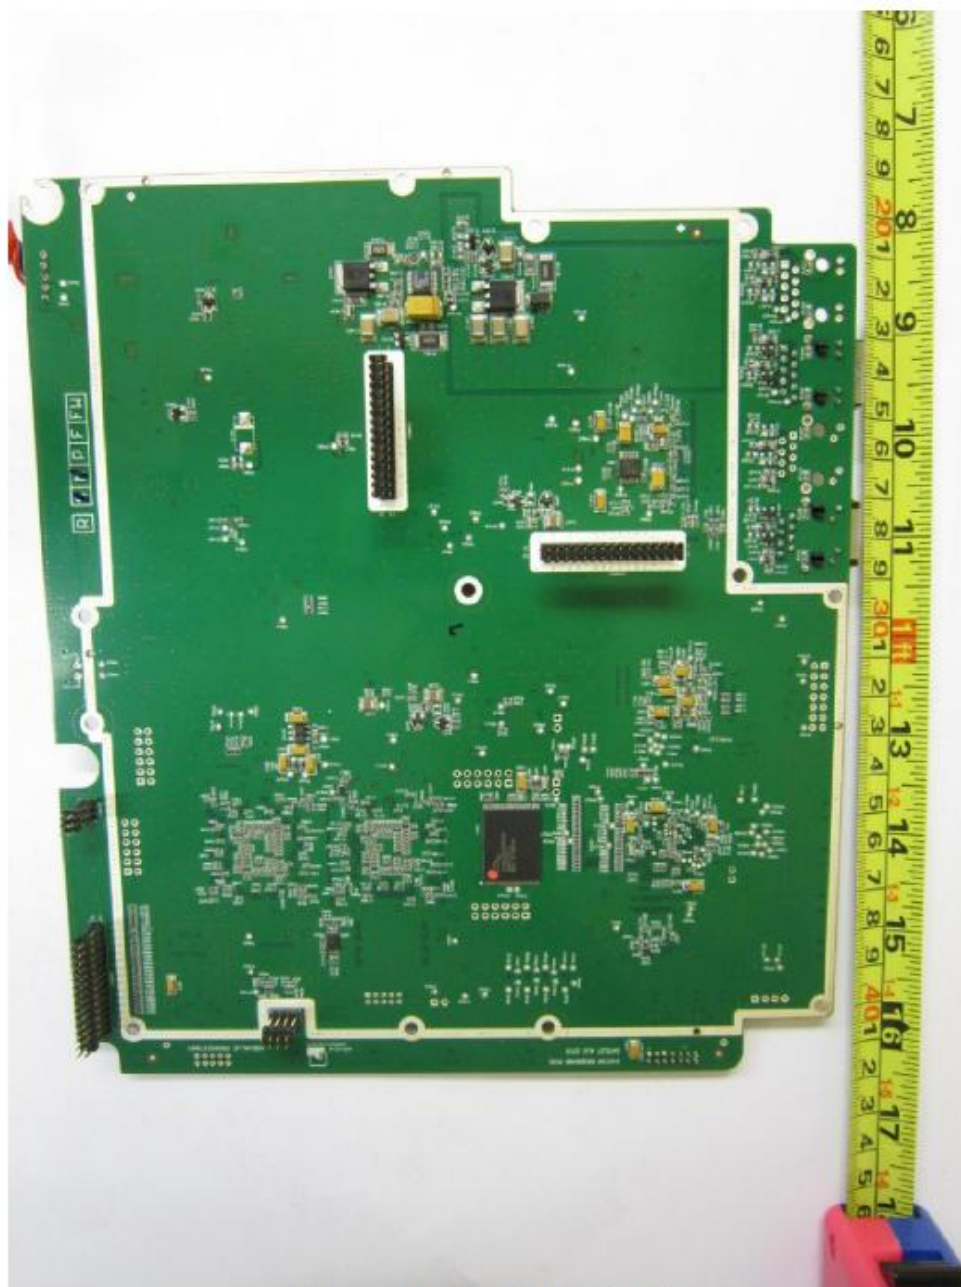

Product Internal Photo

EUT PHOTOGRAPHS – MAIN UNIT

Internal View

EUT PHOTOGRAPHS – MAIN UNIT

Base Band PCB Component Side

EUT PHOTOGRAPHS – MAIN UNIT

Base Band PCB Trace Side

EUT PHOTOGRAPHS – MAIN UNIT

RF Broad Band PCB Component Side

EUT PHOTOGRAPHS – MAIN UNIT

RF Broad Band PCB Trace Side

EUT PHOTOGRAPHS – MAIN UNIT

Interface Board PCB Component Side

EUT PHOTOGRAPHS – MAIN UNIT

Interface Connecting Board PCB Trace Side

PCB Component Side

EUT PHOTOGRAPHS – MAIN UNIT

PCB Trace Side

Power Supply PCB Component Side

Power Supply PCB Trace Side

Microprocessor PCB Trace Side

802.11b/g PCB Component Side

802.11b/g PCB Trace Side

802.11b/g Module Circuit with RF Shield Removed

EUT PHOTOGRAPHS - HANDSET

Front View

View View

Internal View

Main-Board Component View

EUT PHOTOGRAPHS – 802.11b/g ANTENNA

Front View