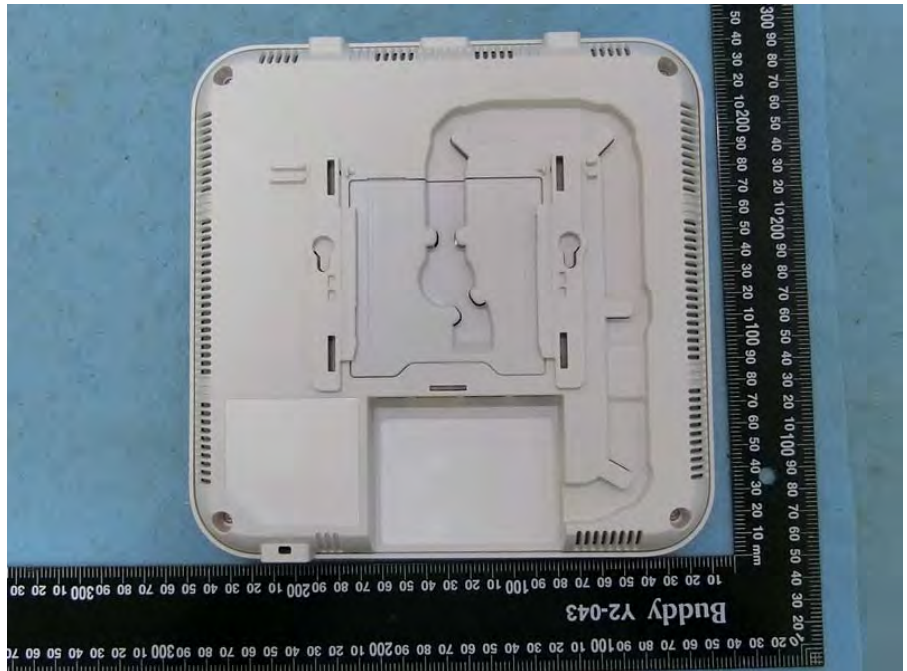

Brand Name: Extreme Networks Model Name: AP510i

Adapter

US Plug

EU Plug

UK Plug

AU Plug

China Plug

BZ Plug