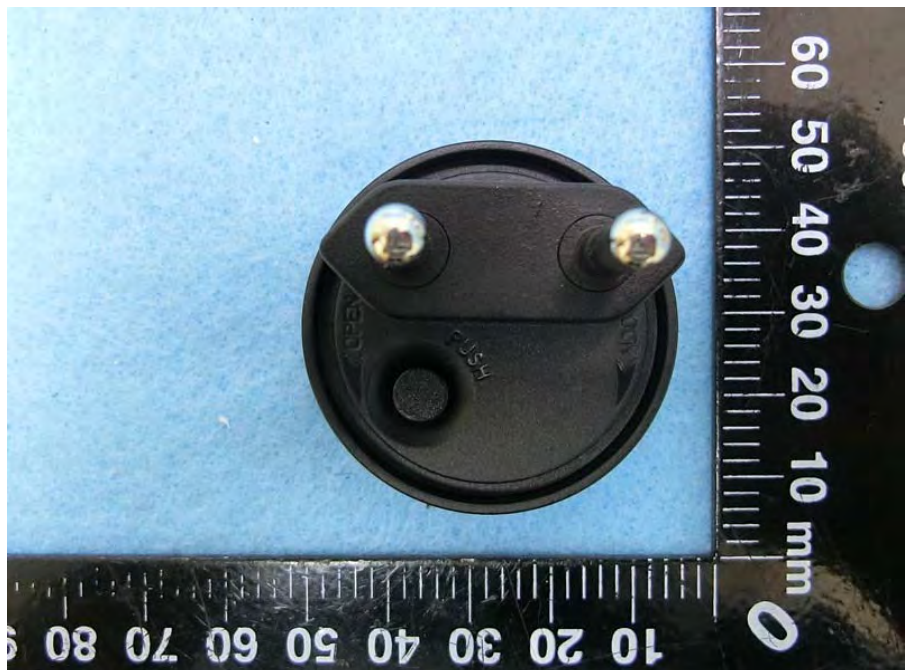

Brand Name: Extreme Networks Model Name: AP510i

Adapter

US Plug

EU Plug

UK Plug

AU Plug

China Plug

BZ Plug