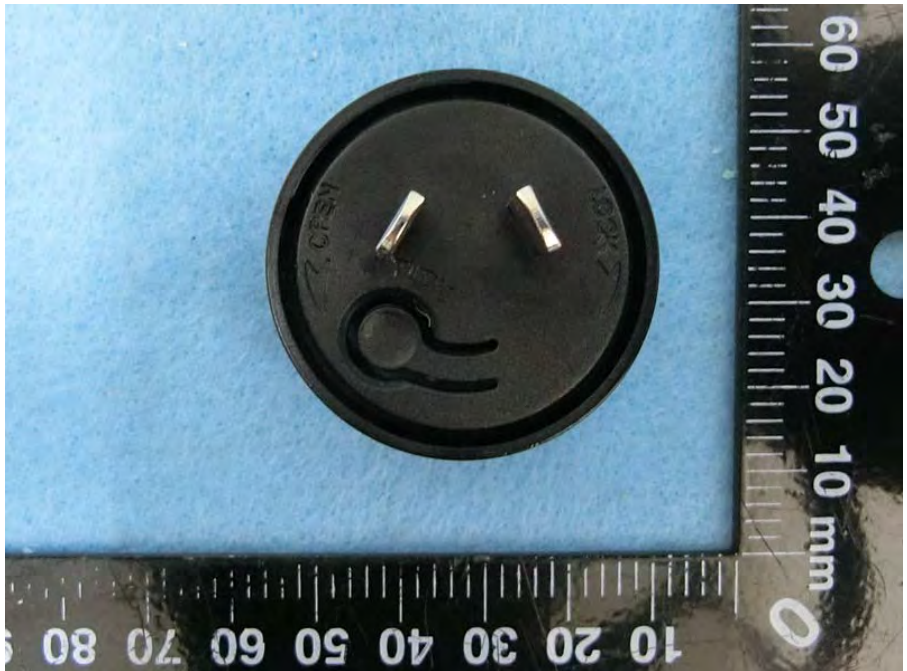

Brand Name: Extreme Networks Model Name: AP510i

Adapter

US Plug

EU Plug

UK Plug

AU Plug

China Plug

BZ Plug