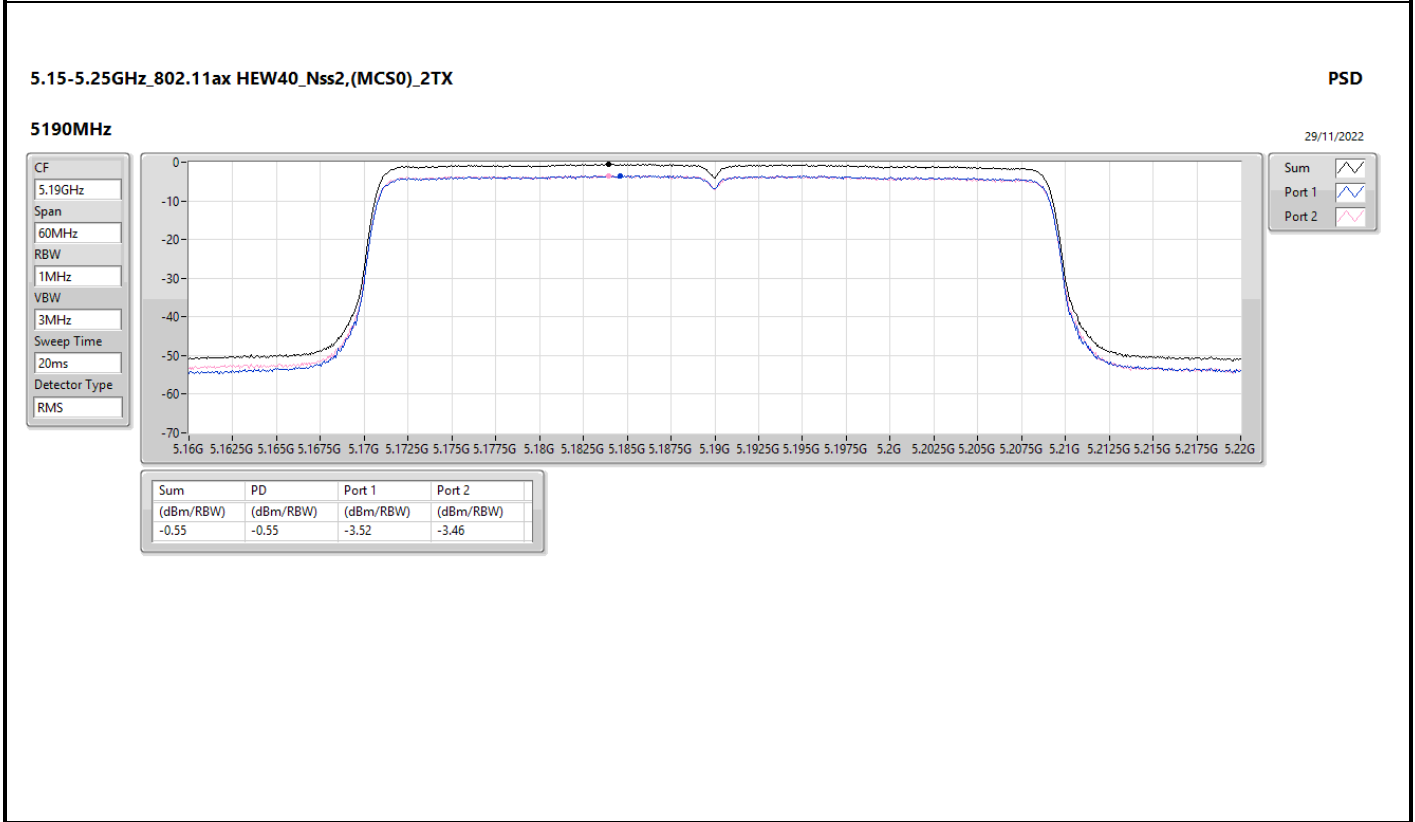

DG = Directional Gain; RBW = 500kHz for 5.725-5.85GHz band / 1MHz for other band;
 PD = trace bin-by-bin of each transmits port summing can be performed maximum power density; Port X = Port X Power Density;