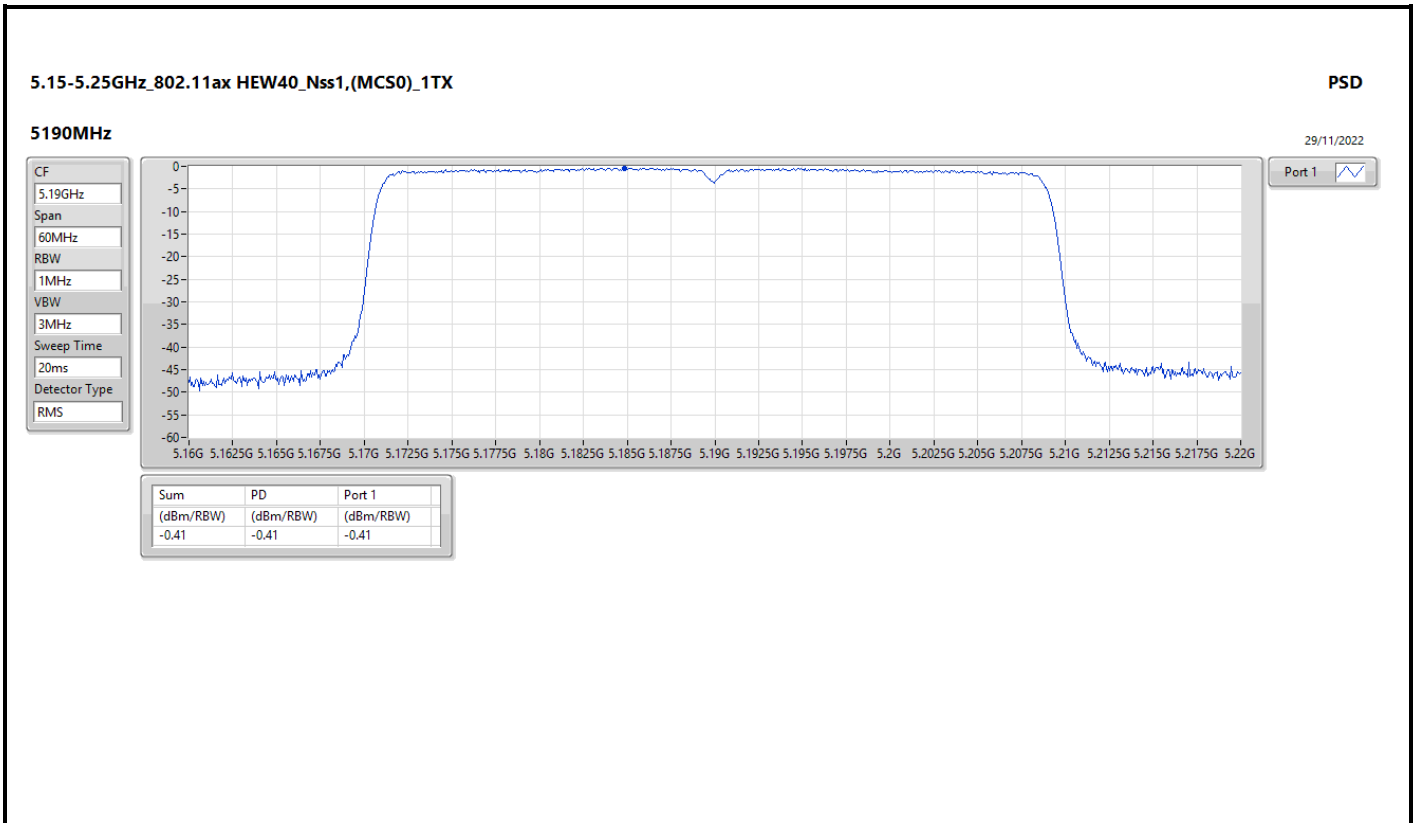

DG = Directional Gain; RBW = 500kHz for 5.725-5.85GHz band / 1MHz for other band;
 PD = trace bin-by-bin of each transmits port summing can be performed maximum power density; Port X = Port X Power Density;