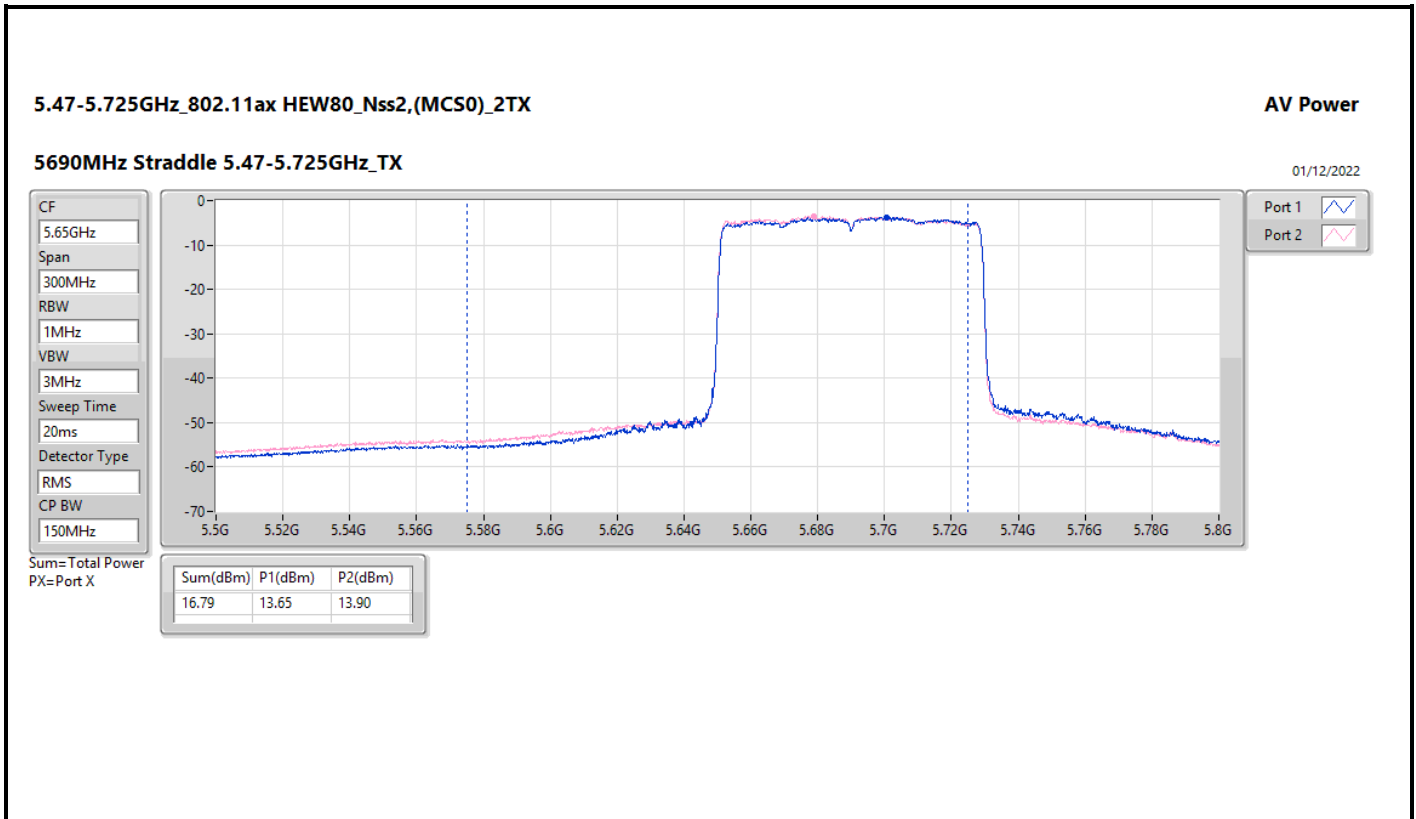

DG = Directional Gain; Port X = Port X output power

5.25-5.35GHz_802.11ax HEW160_Nss1,(MCS0)_4TX

5250MHz Straddle 5.25-5.35GHz_TX

AV Power

01/12/2022

CF: 5.33GHz
Span: 320MHz
RBW: 1MHz
VBW: 3MHz
Sweep Time: 20ms
Detector Type: RMS
CP BW: 160MHz