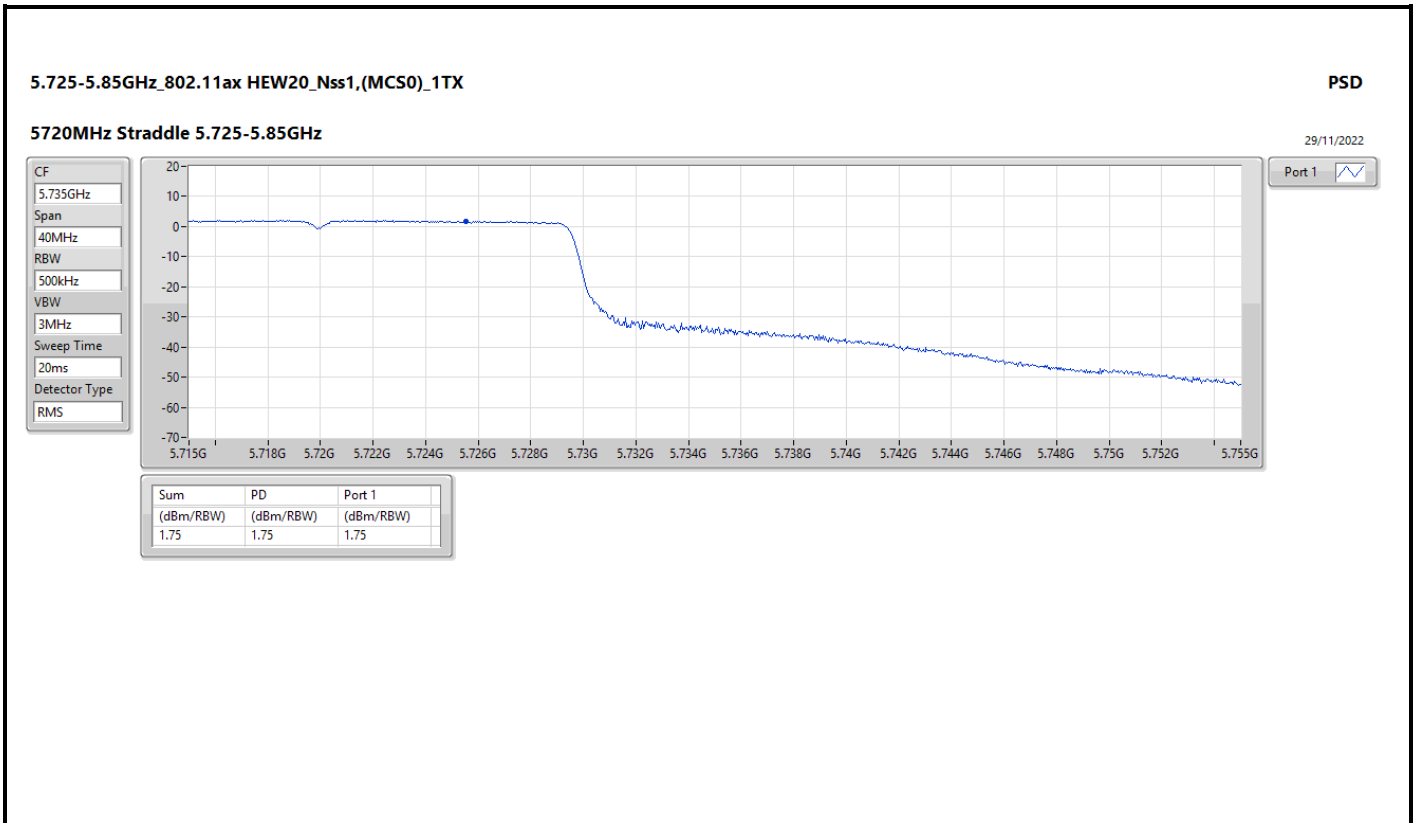

DG = Directional Gain; RBW = 500kHz for 5.725-5.85GHz band / 1MHz for other band;
 PD = trace bin-by-bin of each transmits port summing can be performed maximum power density; Port X = Port X Power Density;