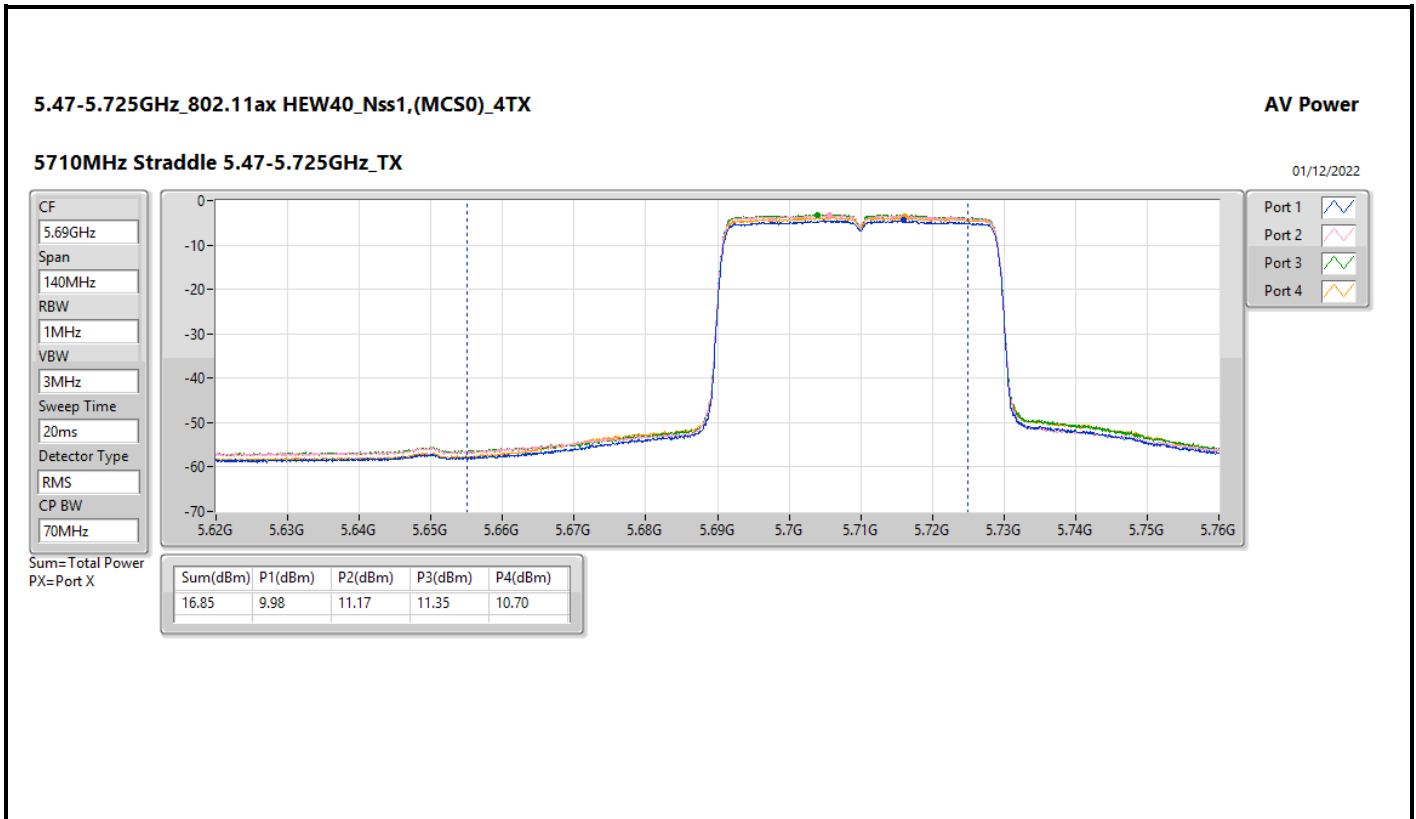

DG = Directional Gain; Port X = Port X output power

5.25-5.35GHz_802.11ax HEW160_Nss1,(MCS0)_4TX

5250MHz Straddle 5.25-5.35GHz_TX

AV Power

01/12/2022

CF: 5.33GHz
Span: 320MHz
RBW: 1MHz
VBW: 3MHz
Sweep Time: 20ms
Detector Type: RMS
CP BW: 160MHz