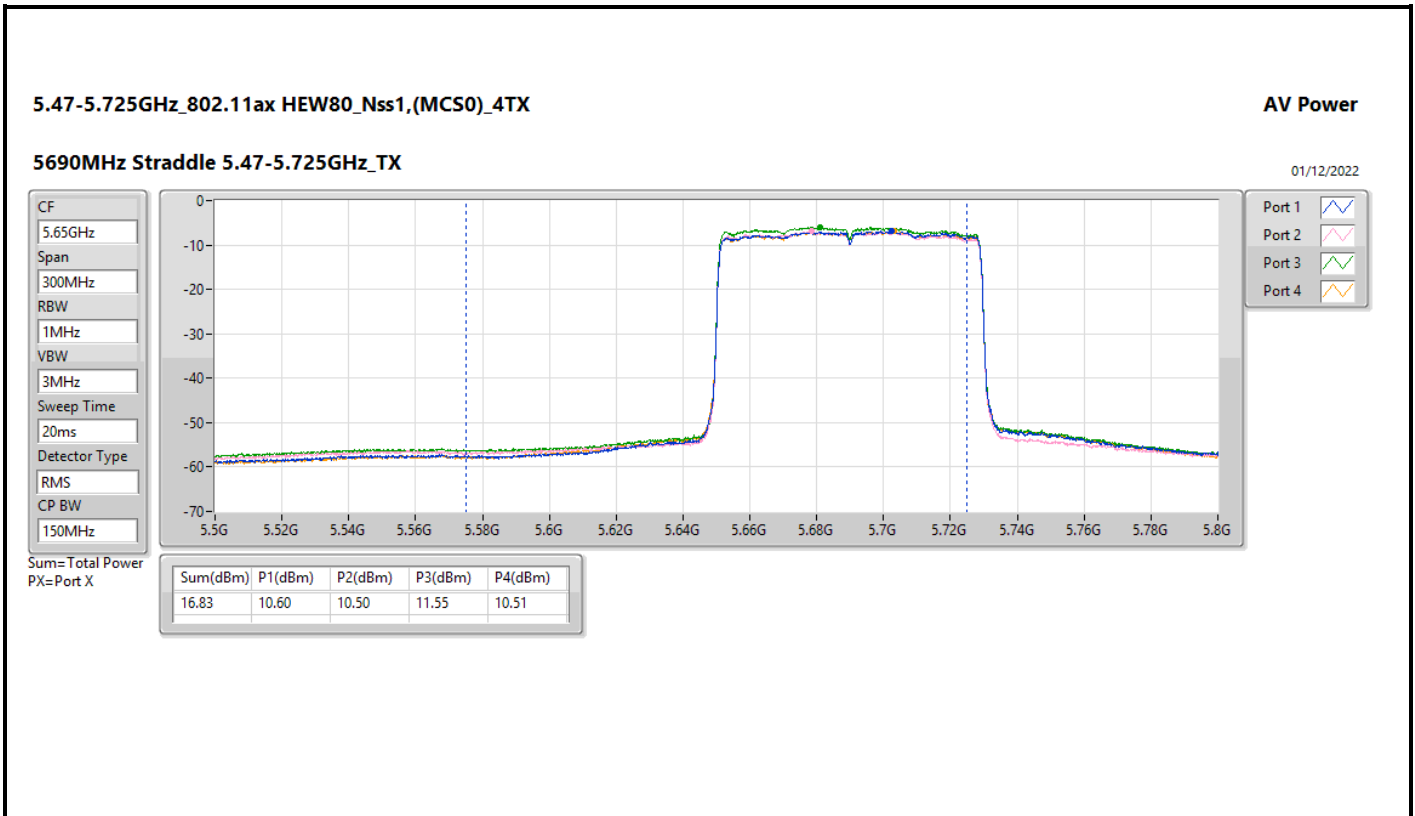

DG = Directional Gain; Port X = Port X output power

5.25-5.35GHz_802.11ax HEW160_Nss1,(MCS0)_4TX

5250MHz Straddle 5.25-5.35GHz_TX

AV Power

01/12/2022

CF: 5.33GHz
Span: 320MHz
RBW: 1MHz
VBW: 3MHz
Sweep Time: 20ms
Detector Type: RMS
CP BW: 160MHz