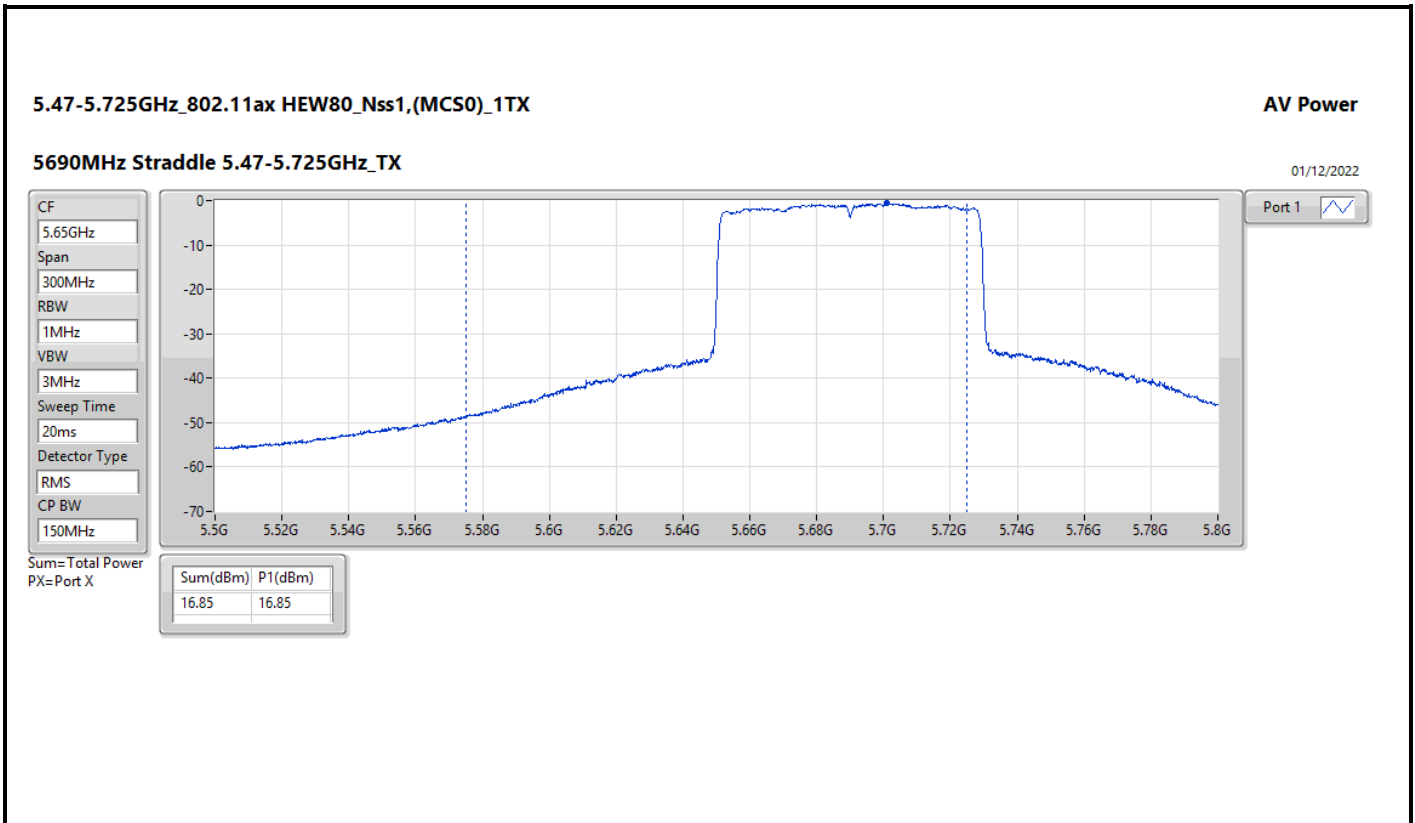

Average Power <For Radio 2>

Appendix B.2

Mode	Result	DG (dBi)	Port 1 (dBm)	Port 2 (dBm)	Port 3 (dBm)	Port 4 (dBm)	Total Power (dBm)	Power Limit (dBm)
5250MHz Straddle 5.25-5.35GHz	Pass	16.01	5.79	7.08	6.56	5.82	12.37	13.97
5570MHz	Pass	16.01	6.89	8.69	8.07	7.74	13.92	13.97

DG = Directional Gain; Port X = Port X output power

5.25-5.35GHz_802.11ax HEW160_Nss1,(MCS0)_4TX

5250MHz Straddle 5.25-5.35GHz_TX

AV Power

01/12/2022

CF: 5.33GHz
Span: 320MHz
RBW: 1MHz
VBW: 3MHz
Sweep Time: 20ms
Detector Type: RMS
CP BW: 160MHz