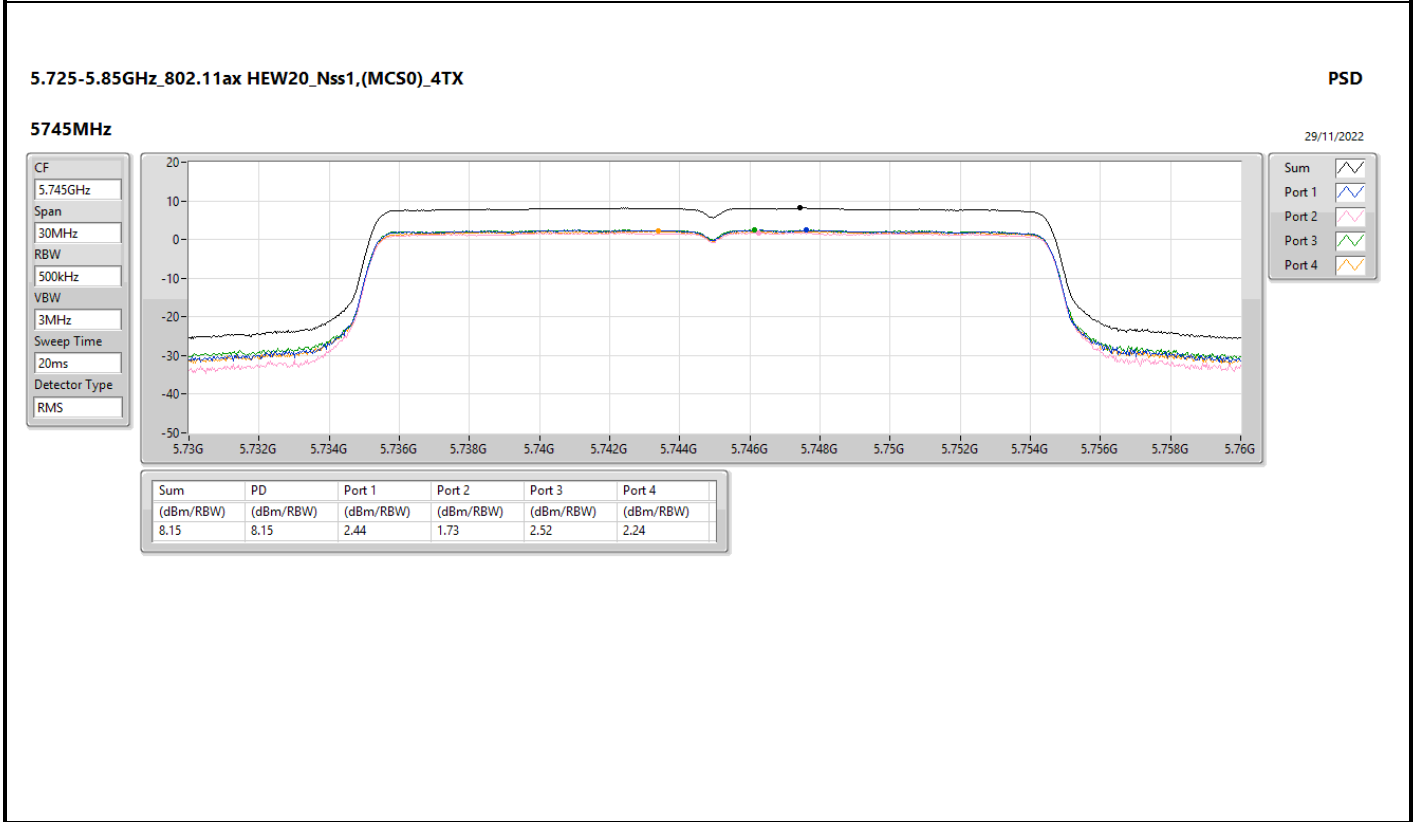

Sum

Port 1

Port 2

5.725-5.85GHz_802.11ax HEW20_Nss4,(MCS0)_4TX

PSD

5720MHz Straddle 5.725-5.85GHz

30/11/2022

CF
5.735GHz

Span
40MHz

RBW
500kHz

VBW
3MHz

Sweep Time
20ms

Detector Type
RMS

Sum

Port 1

Port 2