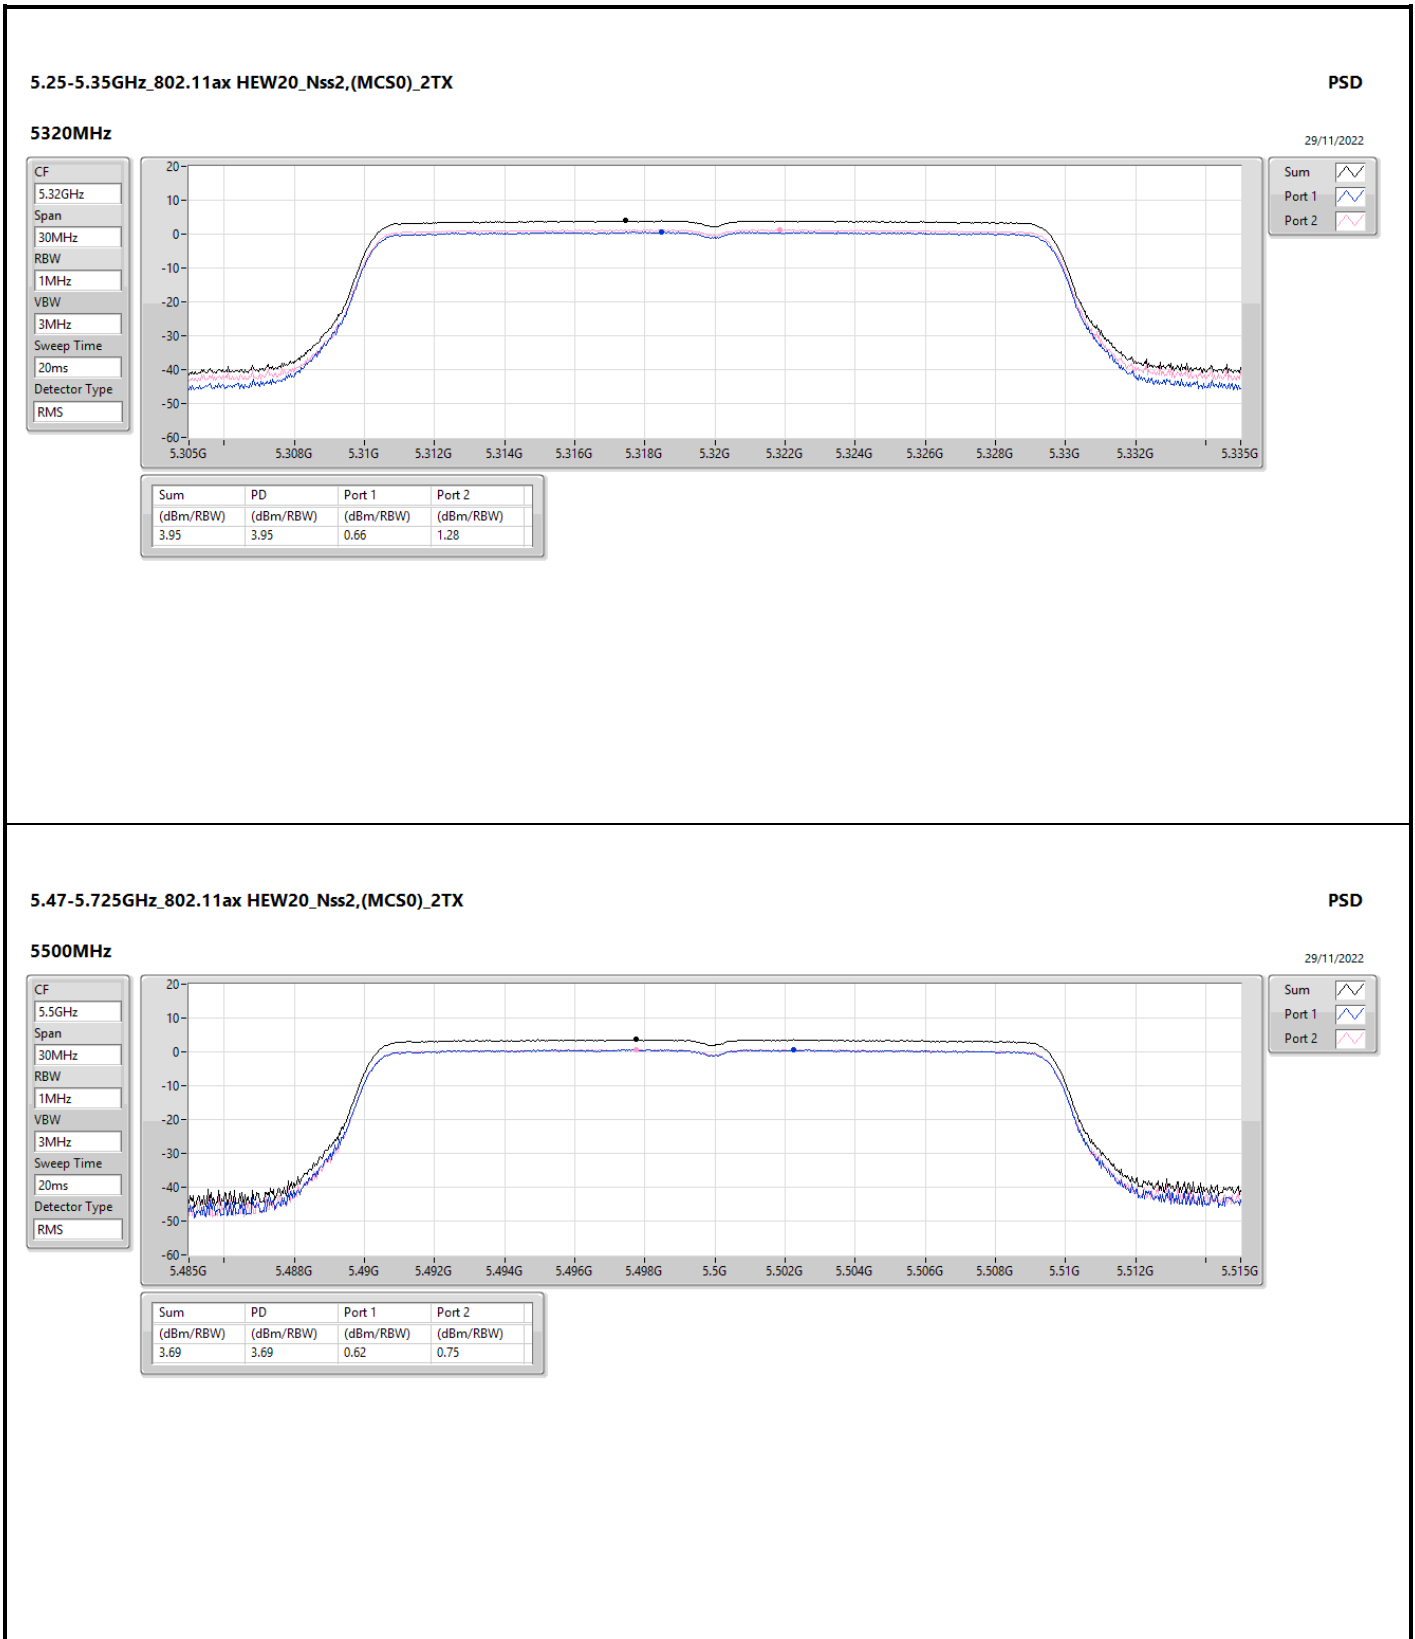

DG = Directional Gain; RBW = 500kHz for 5.725-5.85GHz band / 1MHz for other band;
 PD = trace bin-by-bin of each transmits port summing can be performed maximum power density; Port X = Port X Power Density;