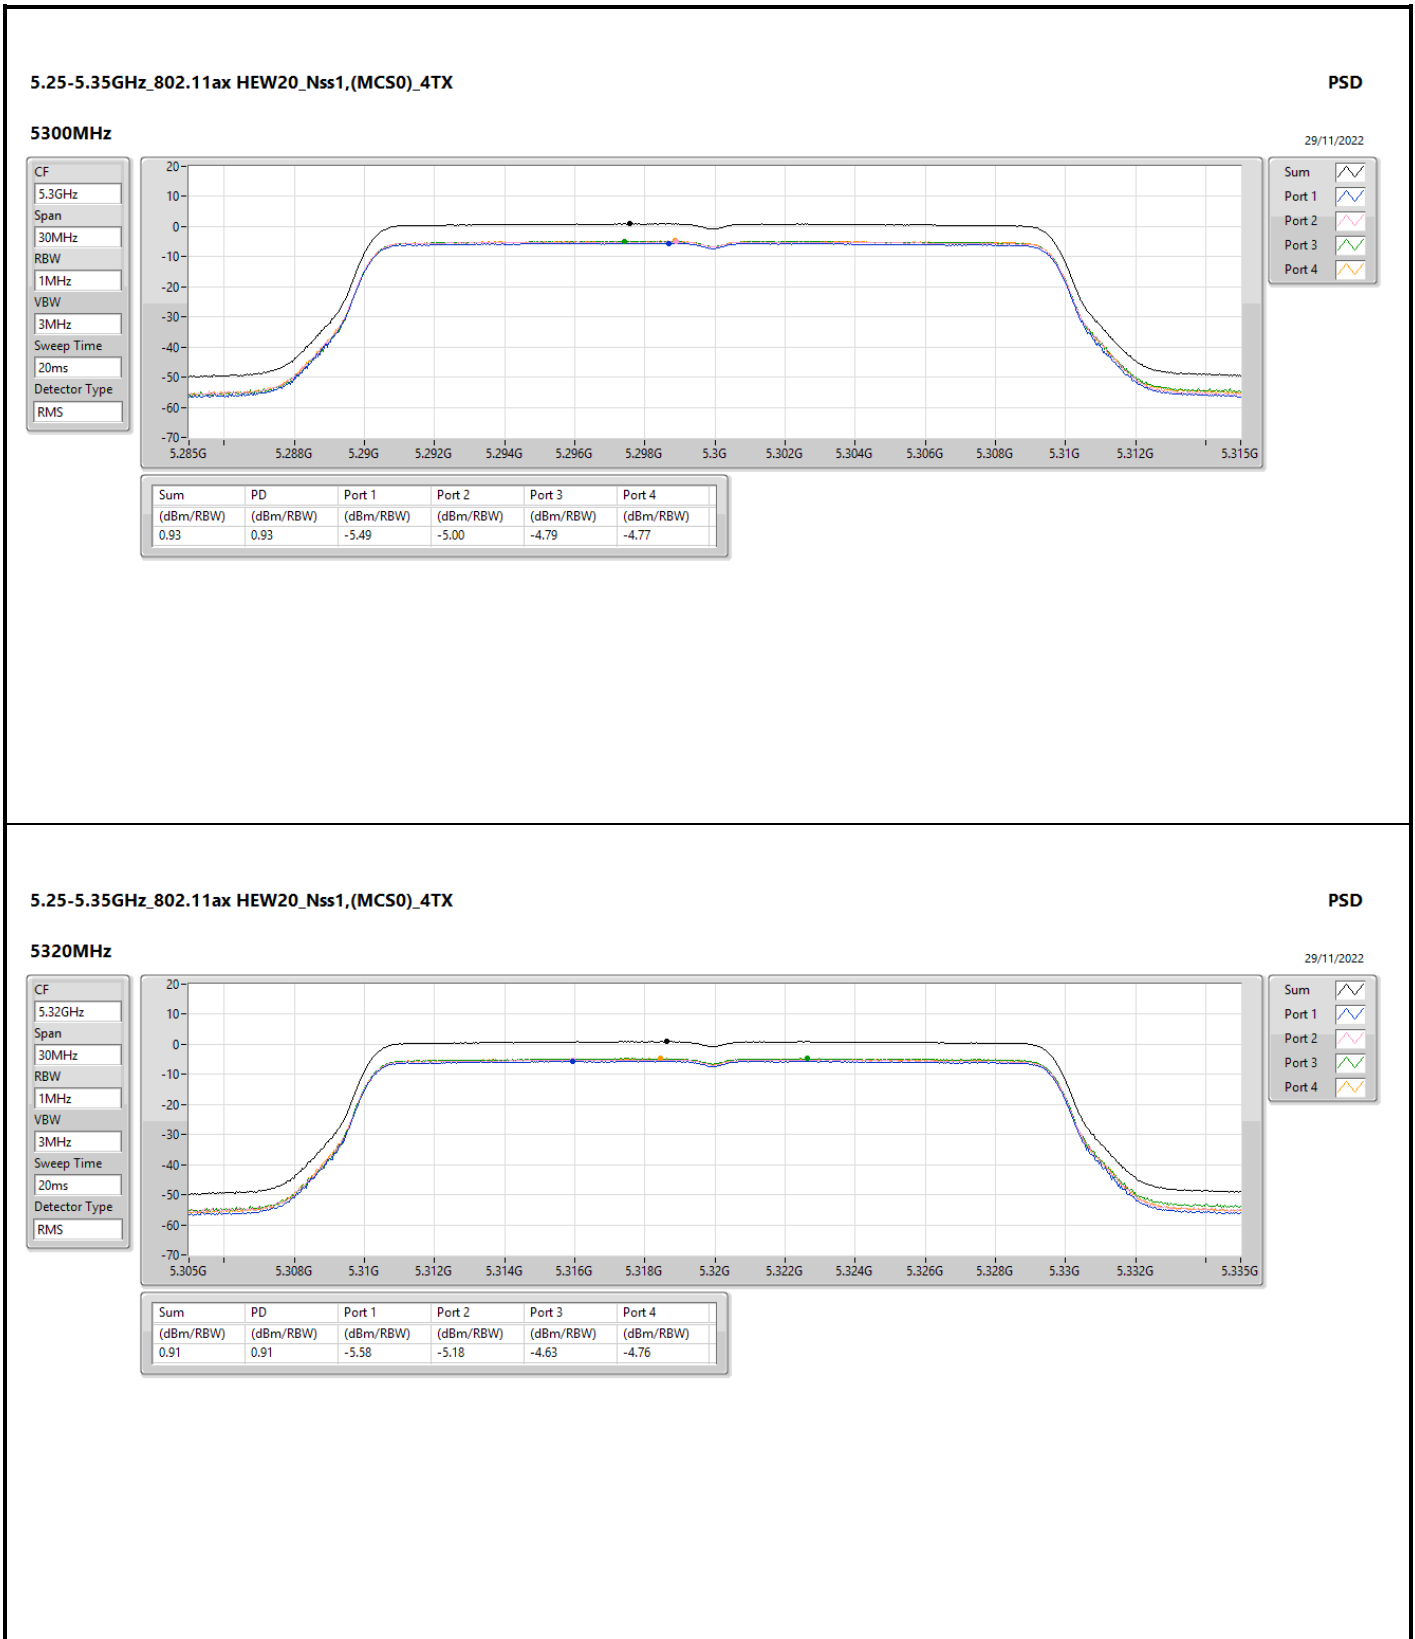

Sum

Port 1

Port 2

5.725-5.85GHz_802.11ax HEW20_Nss4,(MCS0)_4TX

PSD

5720MHz Straddle 5.725-5.85GHz

30/11/2022

CF
5.735GHz