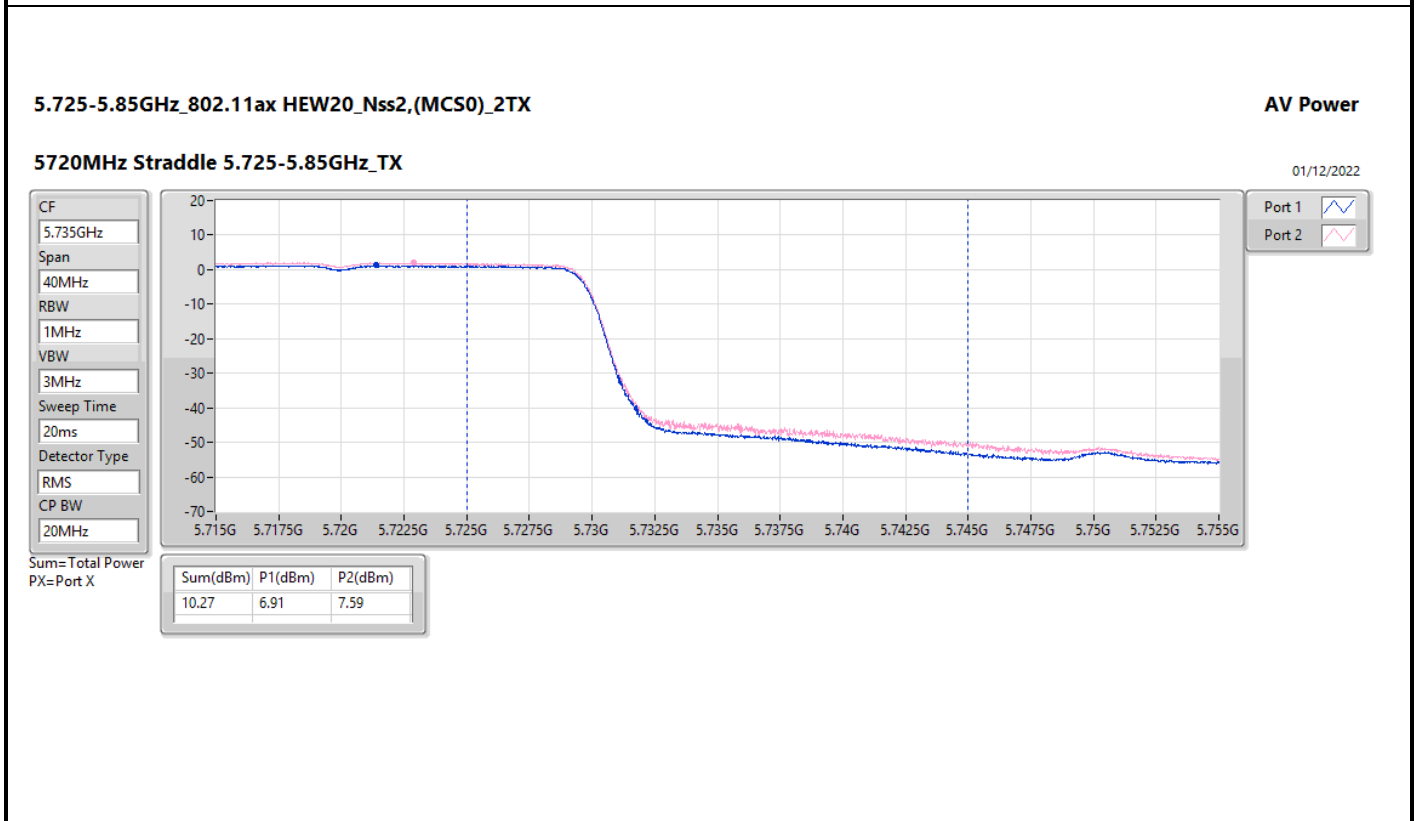

DG = Directional Gain; Port X = Port X output power

5.25-5.35GHz_802.11ax HEW160_Nss1,(MCS0)_4TX

5250MHz Straddle 5.25-5.35GHz_TX

AV Power

01/12/2022

CF: 5.33GHz
Span: 320MHz
RBW: 1MHz
VBW: 3MHz
Sweep Time: 20ms
Detector Type: RMS
CP BW: 160MHz