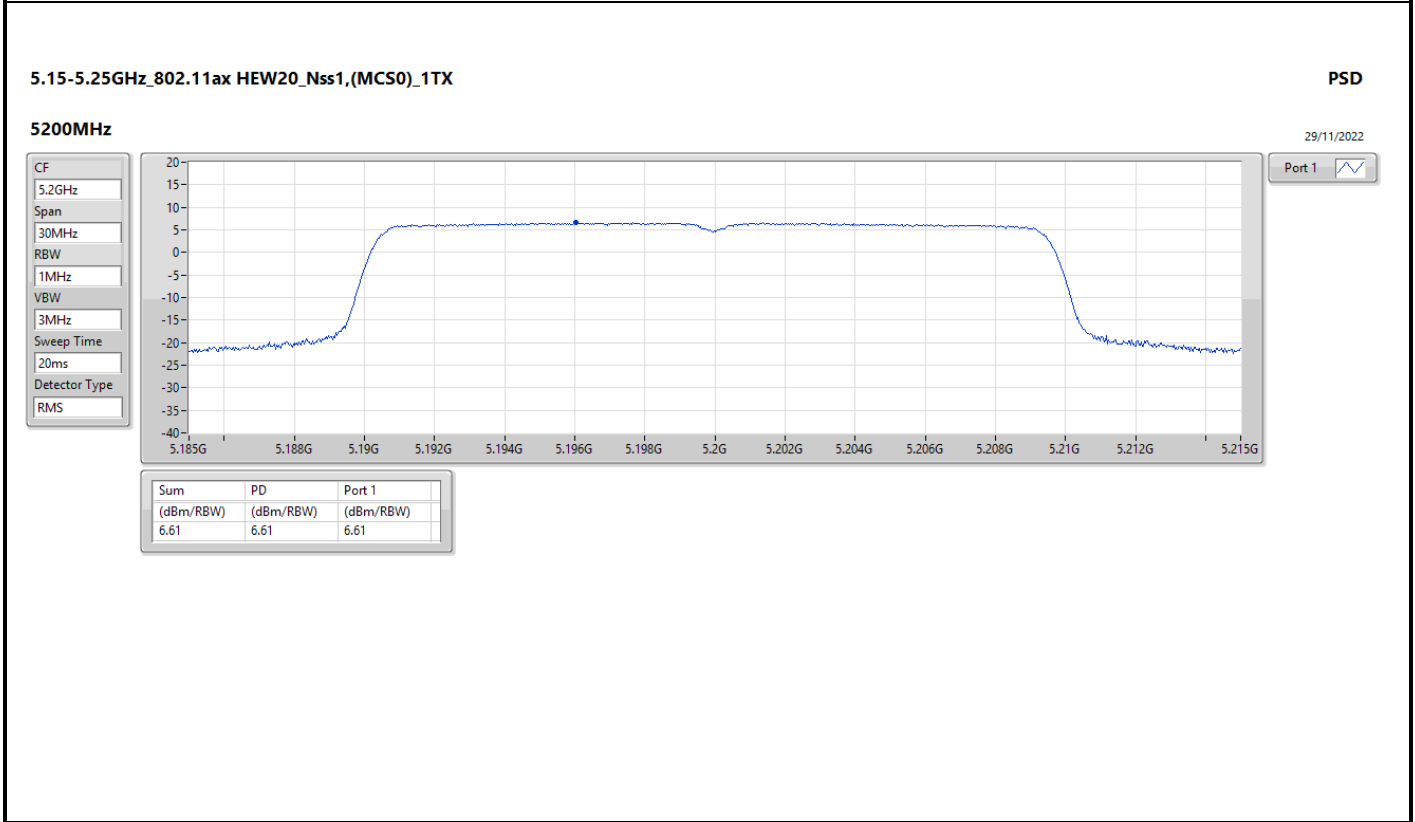

DG = Directional Gain; RBW = 500kHz for 5.725-5.85GHz band / 1MHz for other band;
 PD = trace bin-by-bin of each transmits port summing can be performed maximum power density; Port X = Port X Power Density;