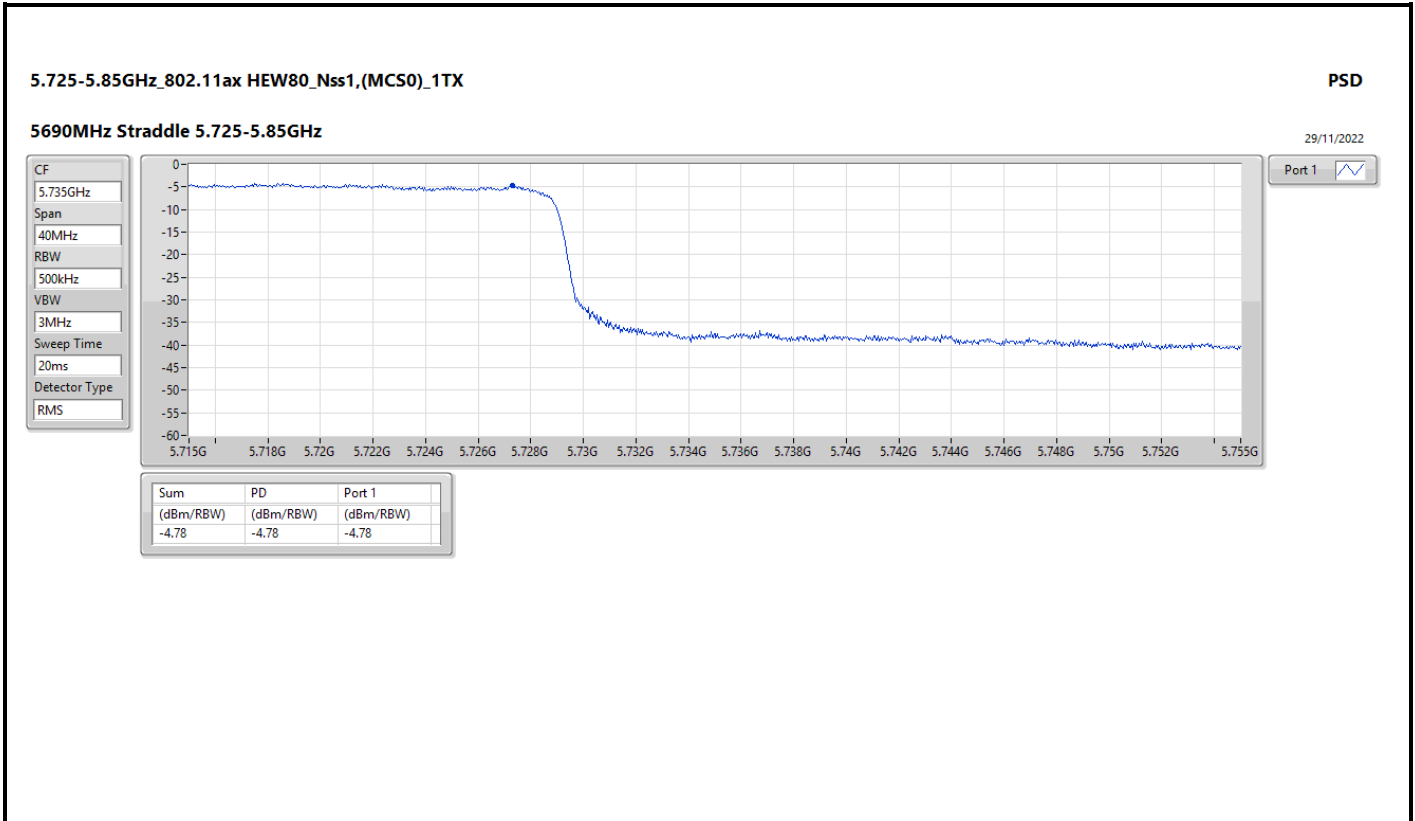

DG = Directional Gain; RBW = 500kHz for 5.725-5.85GHz band / 1MHz for other band;
 PD = trace bin-by-bin of each transmits port summing can be performed maximum power density; Port X = Port X Power Density;