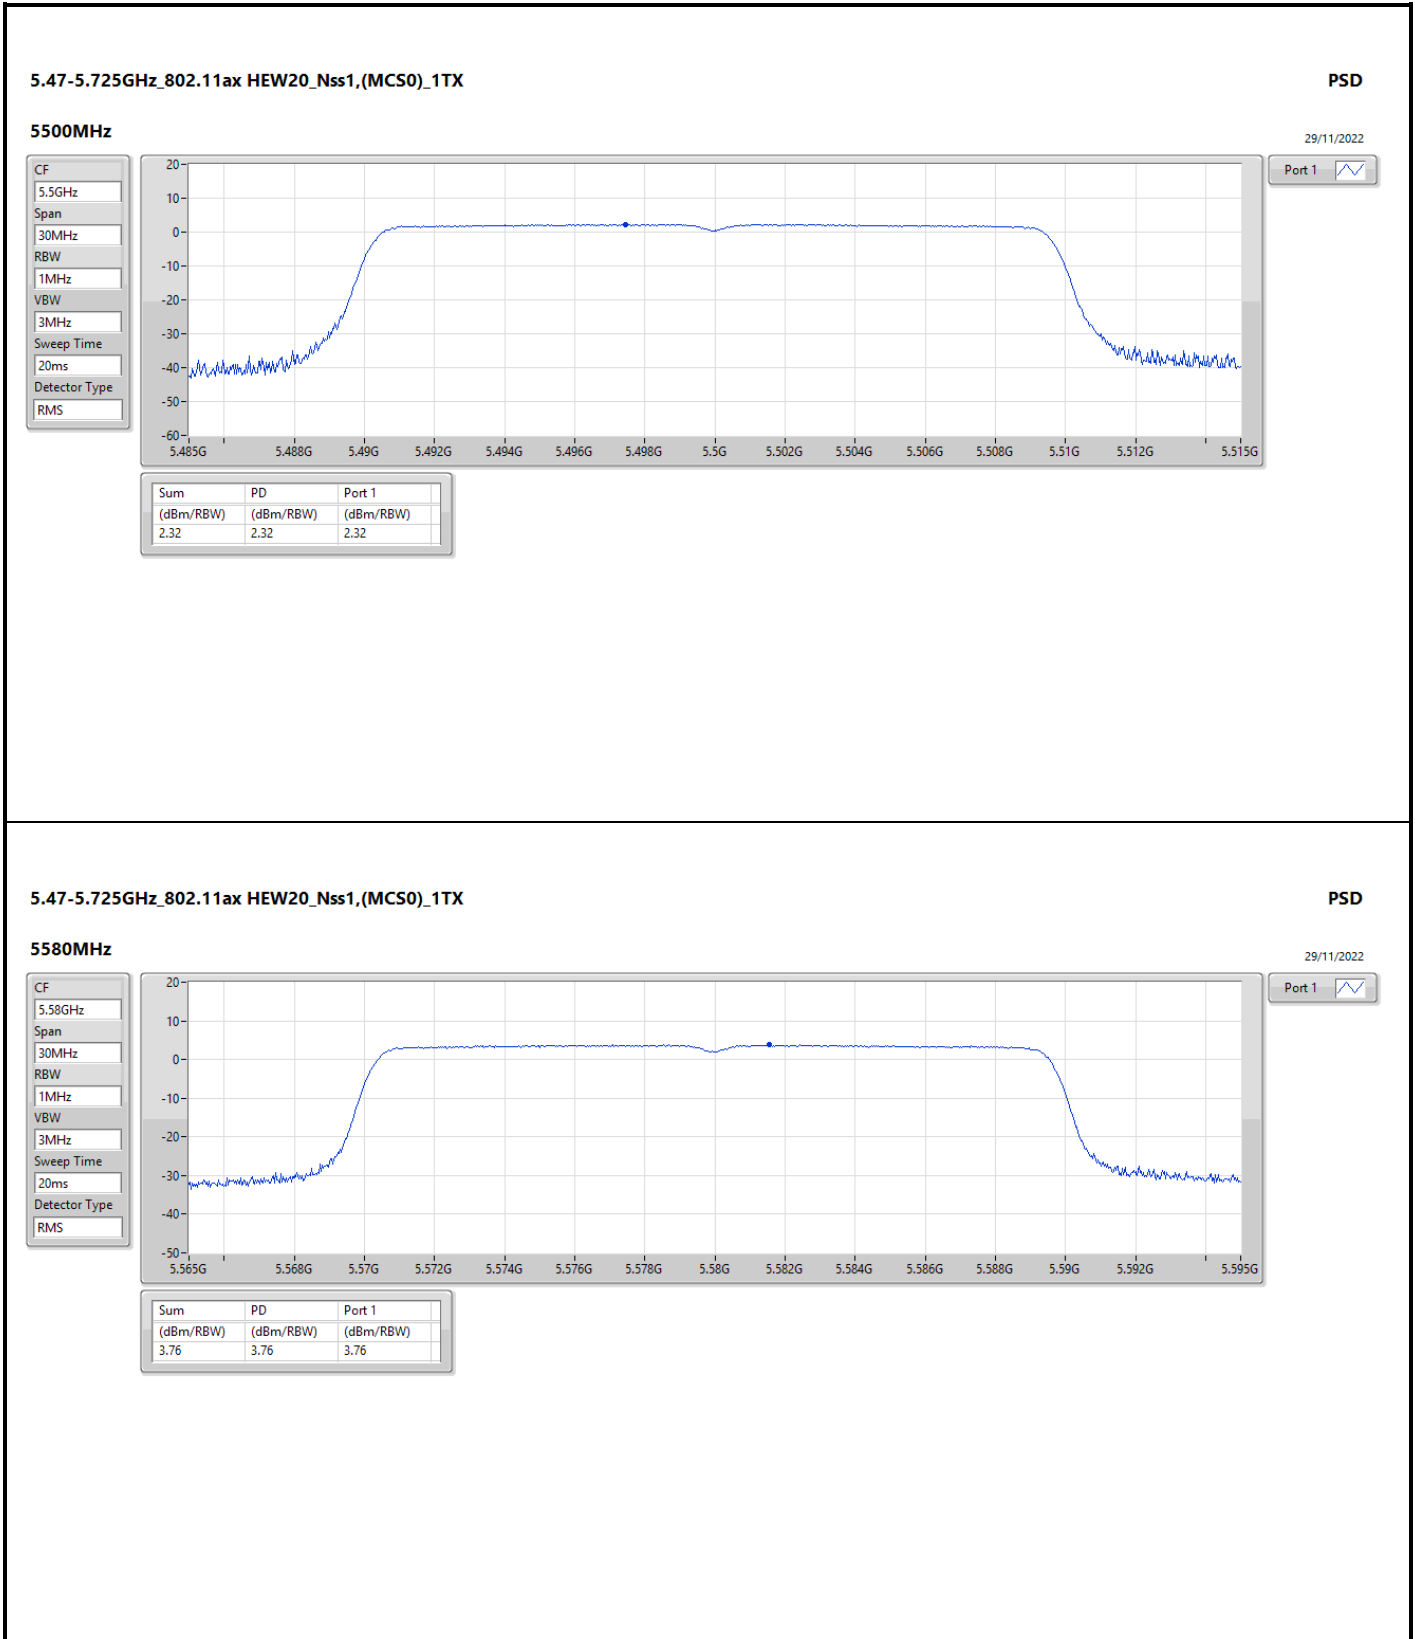

DG = Directional Gain; RBW = 500kHz for 5.725-5.85GHz band / 1MHz for other band;
 PD = trace bin-by-bin of each transmits port summing can be performed maximum power density; Port X = Port X Power Density;