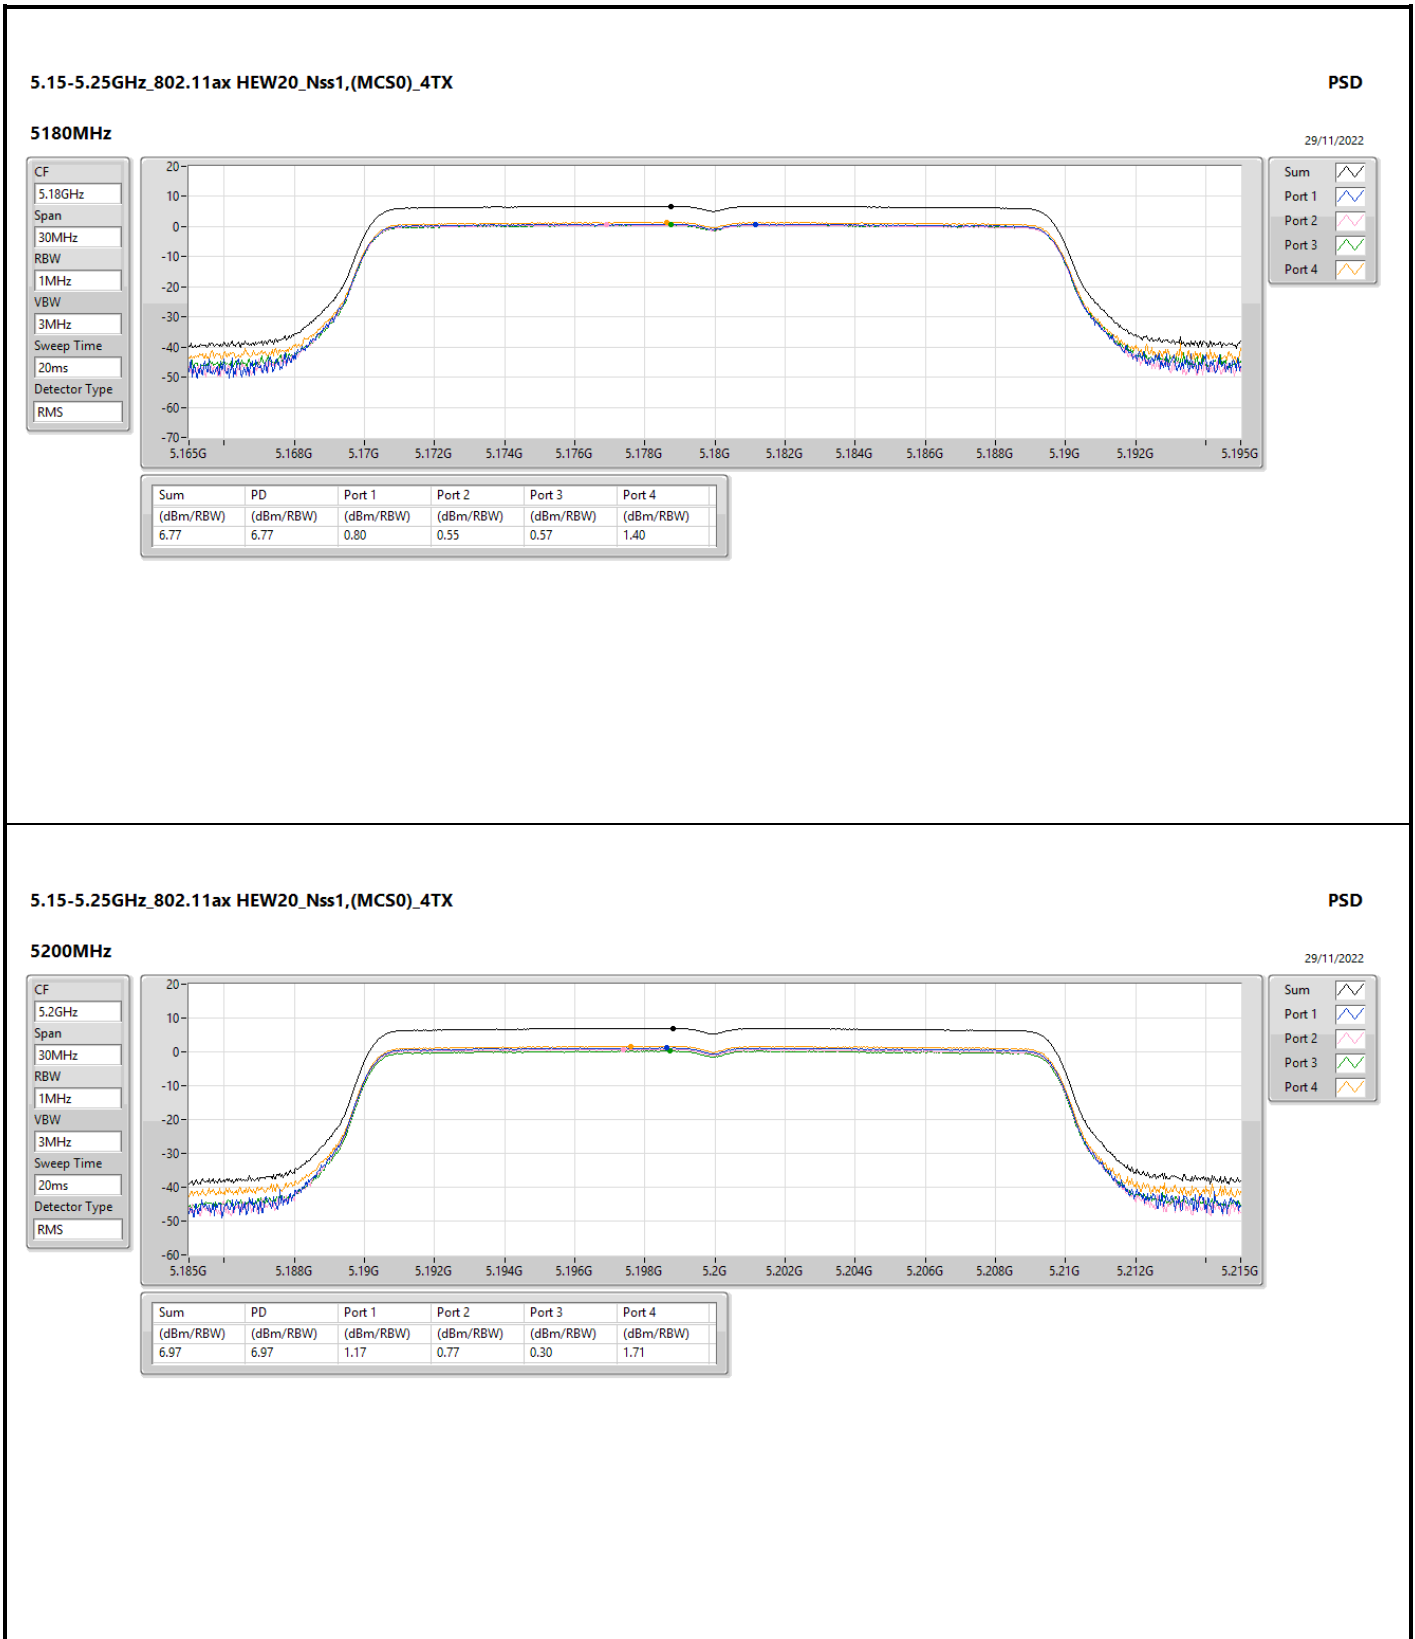

Sum

Port 1

Port 2

5.725-5.85GHz_802.11ax HEW20_Nss4,(MCS0)_4TX

PSD

5720MHz Straddle 5.725-5.85GHz

30/11/2022

CF
5.735GHz