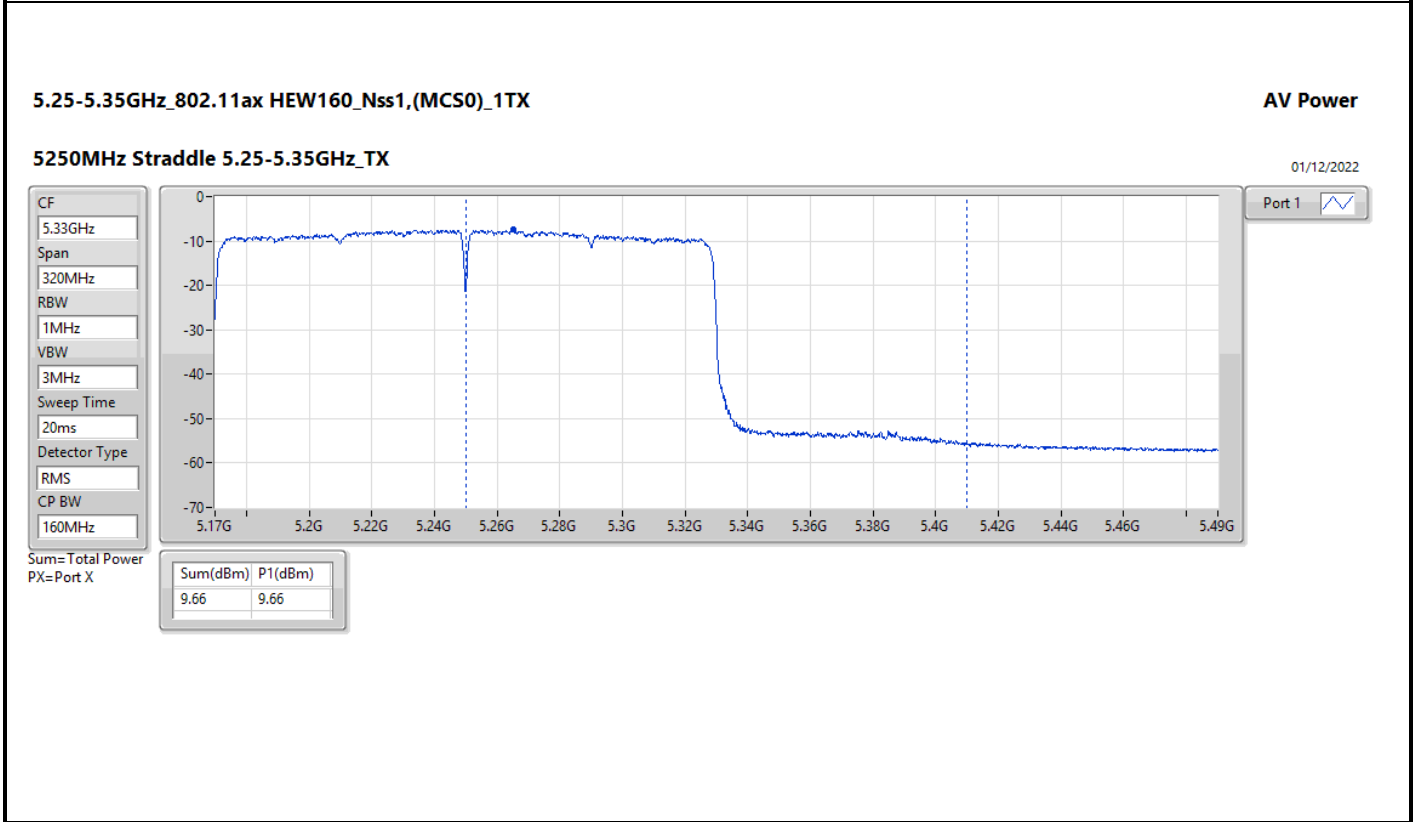

Average Power <For Radio 2>

Appendix B.2

Mode	Result	DG (dBi)	Port 1 (dBm)	Port 2 (dBm)	Port 3 (dBm)	Port 4 (dBm)	Total Power (dBm)	Power Limit (dBm)
5250MHz Straddle 5.25-5.35GHz	Pass	16.01	5.79	7.08	6.56	5.82	12.37	13.97
5570MHz	Pass	16.01	6.89	8.69	8.07	7.74	13.92	13.97

DG = Directional Gain; Port X = Port X output power

5.25-5.35GHz_802.11ax HEW160_Nss1,(MCS0)_4TX

5250MHz Straddle 5.25-5.35GHz_TX

AV Power

01/12/2022

CF: 5.33GHz
Span: 320MHz
RBW: 1MHz
VBW: 3MHz
Sweep Time: 20ms
Detector Type: RMS
CP BW: 160MHz