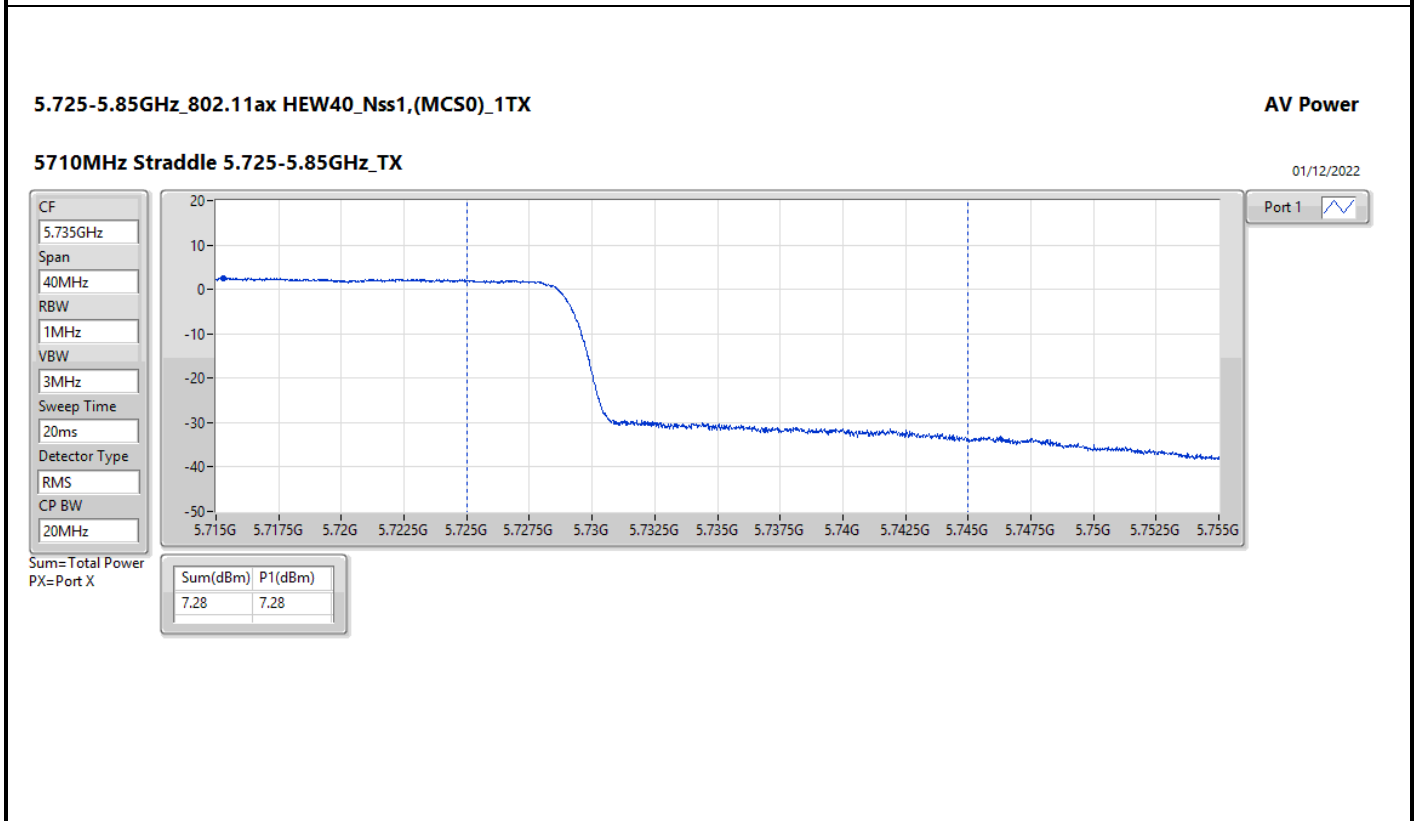

Average Power <For Radio 2>

Appendix B.2

Mode	Result	DG (dBi)	Port 1 (dBm)	Port 2 (dBm)	Port 3 (dBm)	Port 4 (dBm)	Total Power (dBm)	Power Limit (dBm)
5250MHz Straddle 5.25-5.35GHz	Pass	16.01	5.79	7.08	6.56	5.82	12.37	13.97
5570MHz	Pass	16.01	6.89	8.69	8.07	7.74	13.92	13.97

DG = Directional Gain; Port X = Port X output power

5.25-5.35GHz_802.11ax HEW160_Nss1,(MCS0)_4TX

5250MHz Straddle 5.25-5.35GHz_TX

AV Power

01/12/2022

CF: 5.33GHz
Span: 320MHz
RBW: 1MHz
VBW: 3MHz
Sweep Time: 20ms
Detector Type: RMS
CP BW: 160MHz