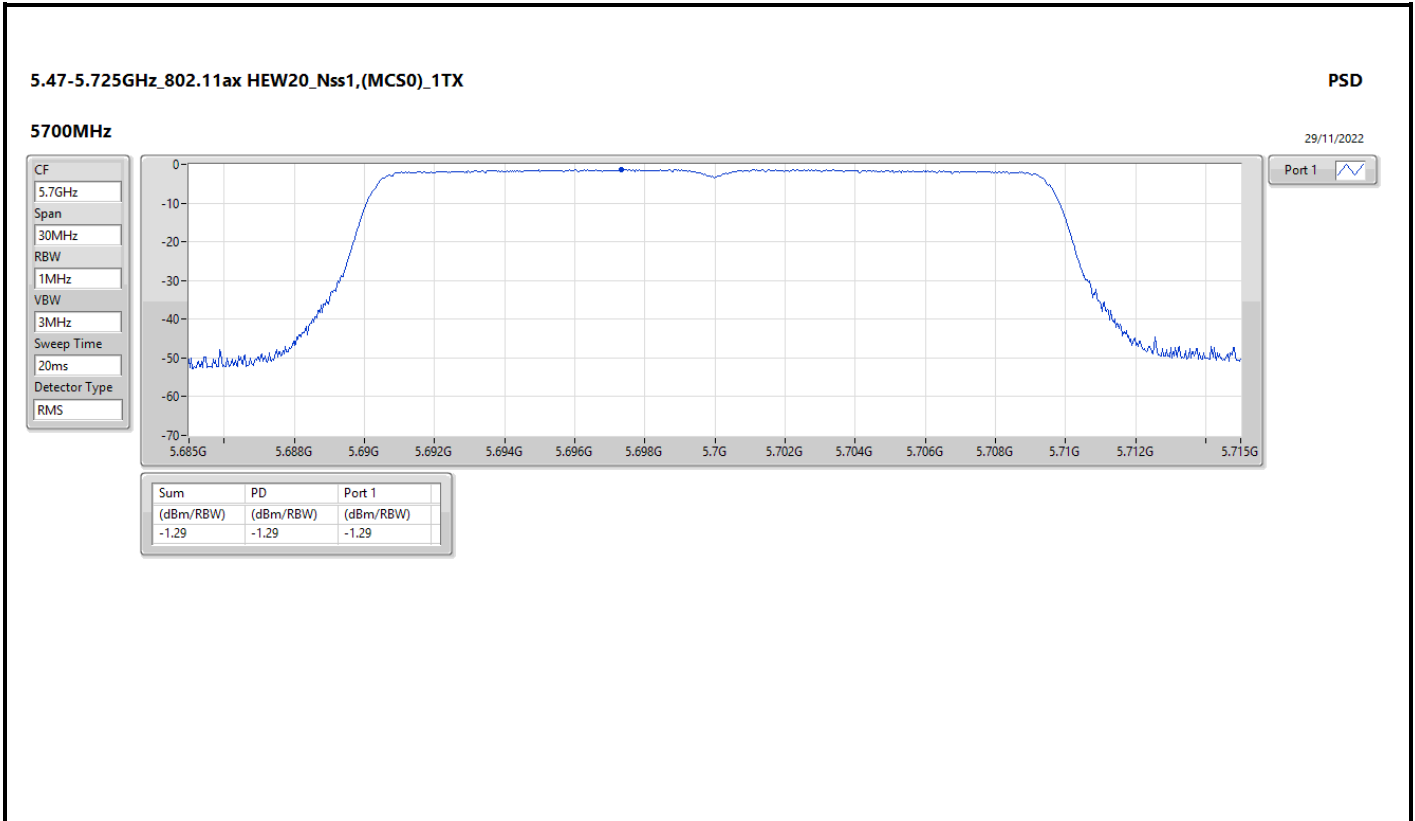

DG = Directional Gain; RBW = 500kHz for 5.725-5.85GHz band / 1MHz for other band;
 PD = trace bin-by-bin of each transmits port summing can be performed maximum power density; Port X = Port X Power Density;