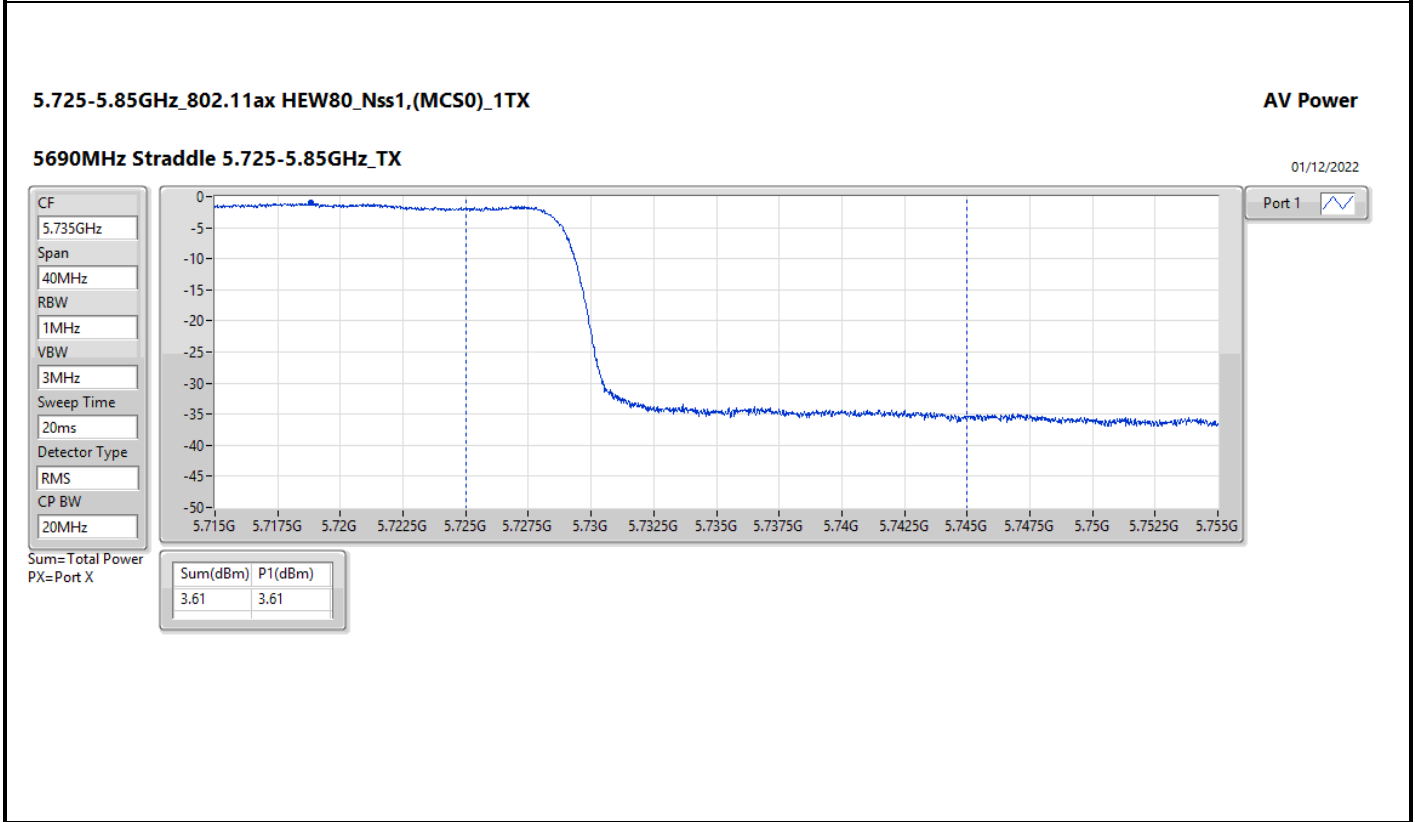

Average Power <For Radio 2>

Appendix B.2

Mode	Result	DG (dBi)	Port 1 (dBm)	Port 2 (dBm)	Port 3 (dBm)	Port 4 (dBm)	Total Power (dBm)	Power Limit (dBm)
5250MHz Straddle 5.25-5.35GHz	Pass	16.01	5.79	7.08	6.56	5.82	12.37	13.97
5570MHz	Pass	16.01	6.89	8.69	8.07	7.74	13.92	13.97

DG = Directional Gain; Port X = Port X output power

5.25-5.35GHz_802.11ax HEW160_Nss1,(MCS0)_4TX

5250MHz Straddle 5.25-5.35GHz_TX

AV Power

01/12/2022

CF: 5.33GHz
Span: 320MHz
RBW: 1MHz
VBW: 3MHz
Sweep Time: 20ms
Detector Type: RMS
CP BW: 160MHz