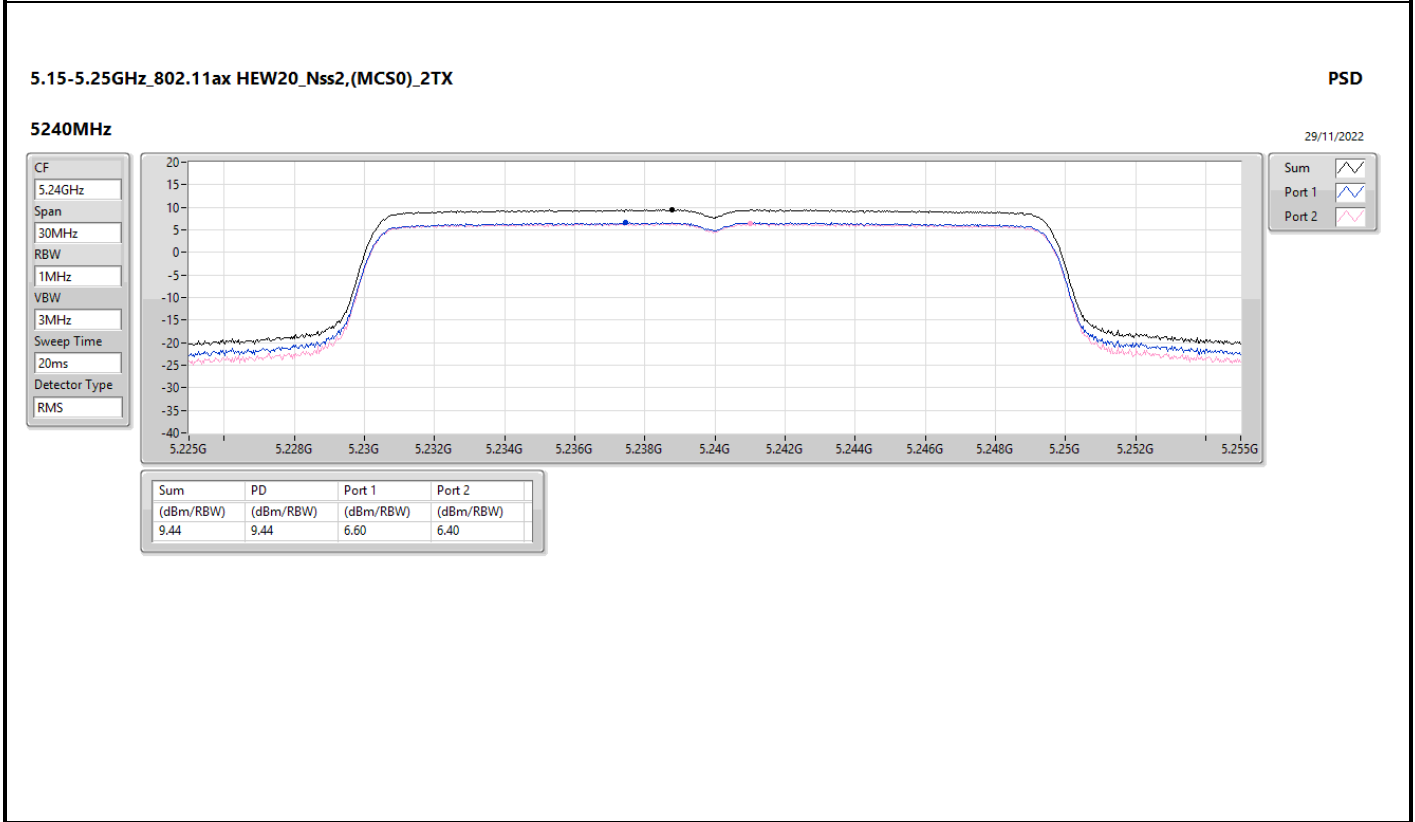

DG = Directional Gain; RBW = 500kHz for 5.725-5.85GHz band / 1MHz for other band;
 PD = trace bin-by-bin of each transmits port summing can be performed maximum power density; Port X = Port X Power Density;

5.725-5.85GHz_802.11ax HEW80_Nss2,(MCS0)_2TX

PSD

5690MHz Straddle 5.725-5.85GHz

29/11/2022

CF

5.735GHz

Span

40MHz