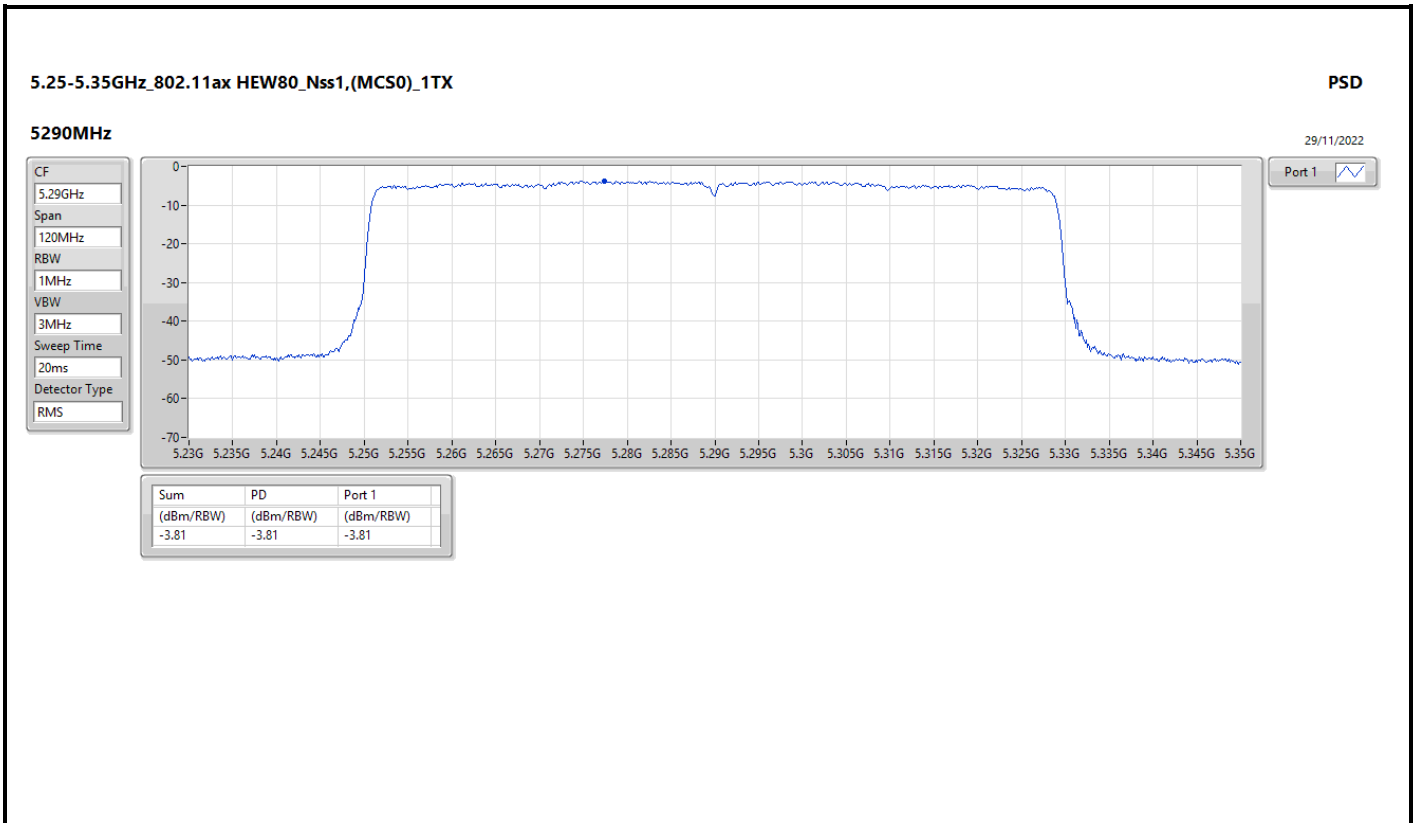

DG = Directional Gain; RBW = 500kHz for 5.725-5.85GHz band / 1MHz for other band;
 PD = trace bin-by-bin of each transmits port summing can be performed maximum power density; Port X = Port X Power Density;