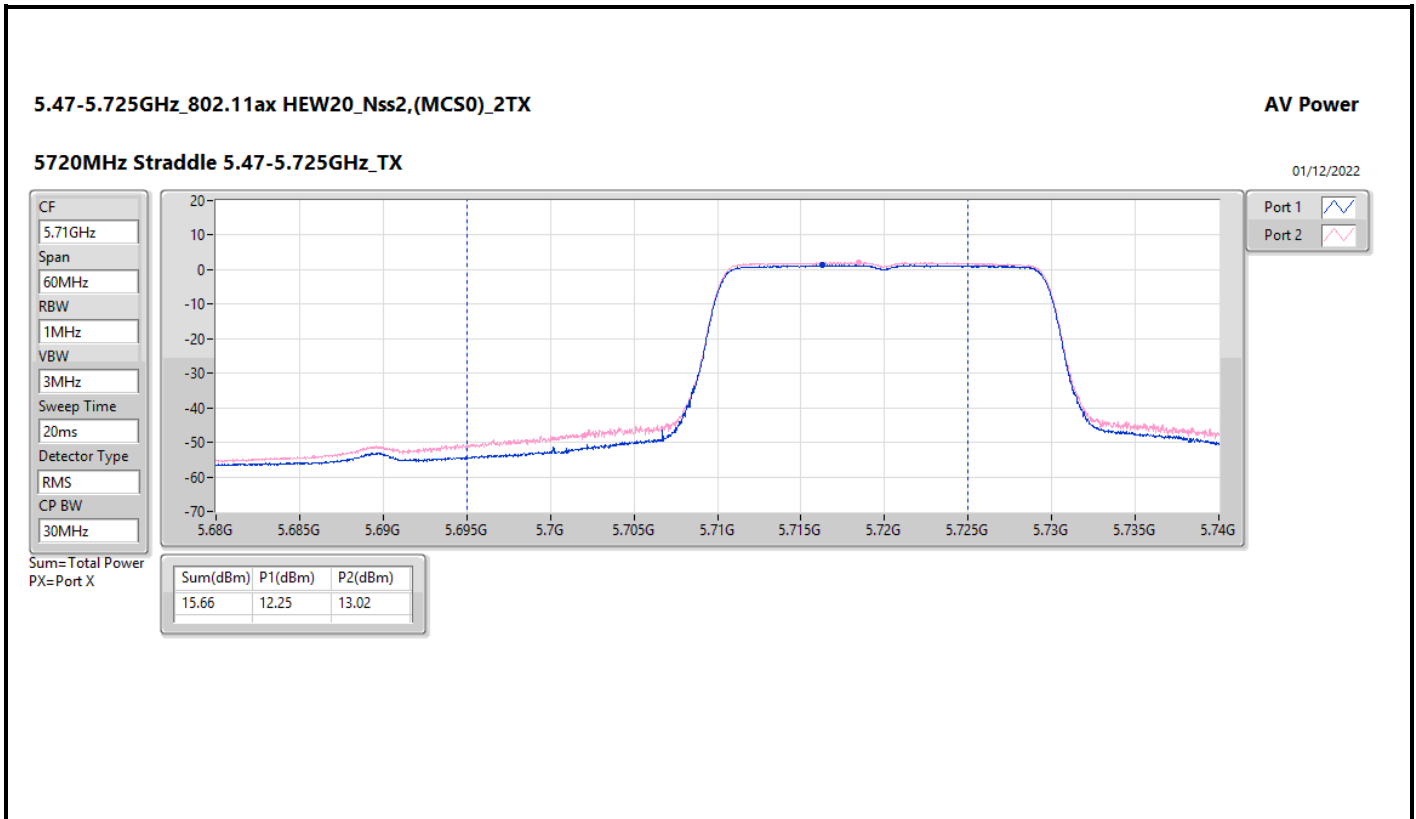

DG = Directional Gain; Port X = Port X output power

5.25-5.35GHz_802.11ax HEW160_Nss1,(MCS0)_4TX

5250MHz Straddle 5.25-5.35GHz_TX

AV Power

01/12/2022

CF: 5.33GHz
Span: 320MHz
RBW: 1MHz
VBW: 3MHz
Sweep Time: 20ms
Detector Type: RMS
CP BW: 160MHz