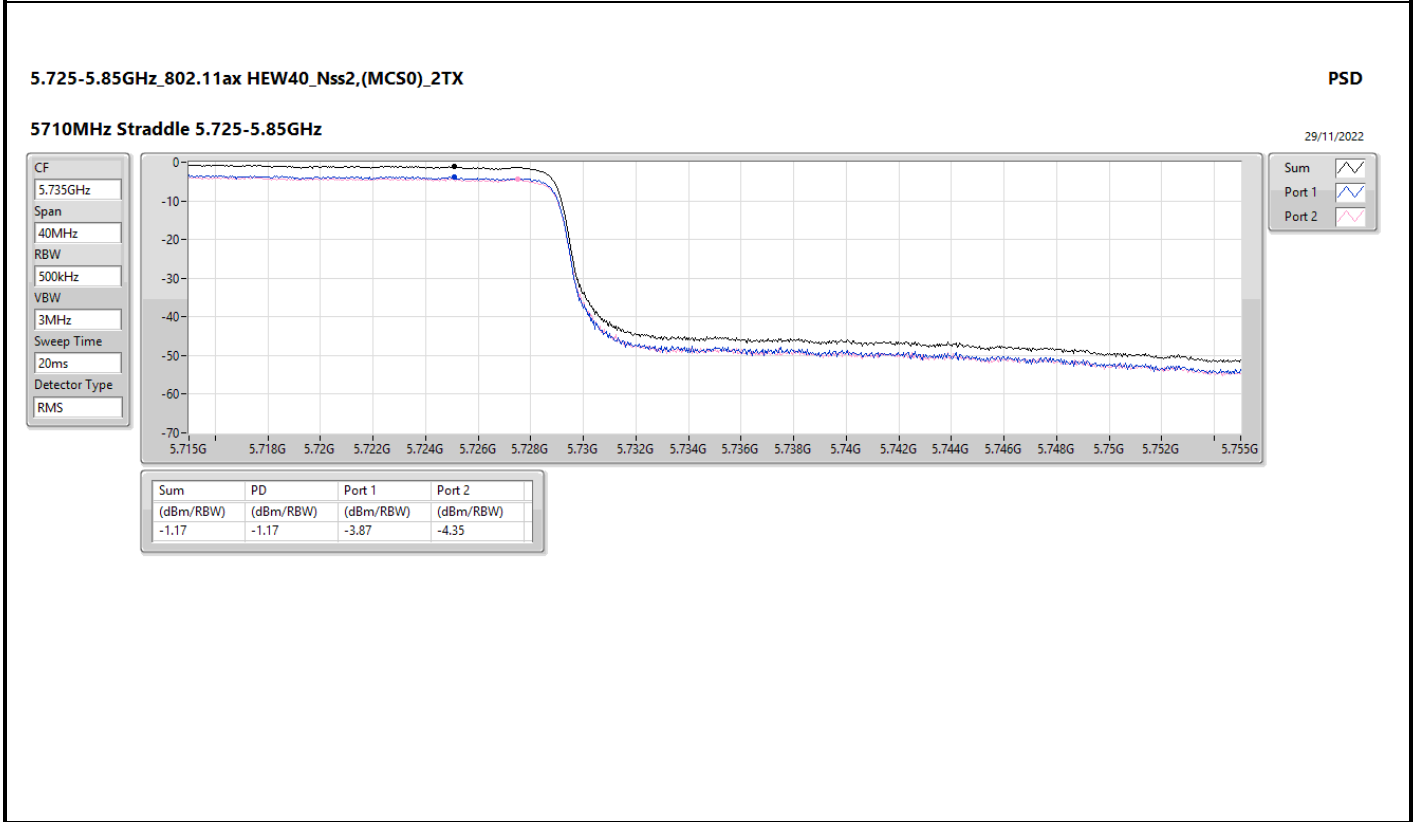

DG = Directional Gain; RBW = 500kHz for 5.725-5.85GHz band / 1MHz for other band;
 PD = trace bin-by-bin of each transmits port summing can be performed maximum power density; Port X = Port X Power Density;

5.725-5.85GHz_802.11ax HEW80_Nss2,(MCS0)_2TX

PSD

5690MHz Straddle 5.725-5.85GHz

29/11/2022

CF

5.735GHz

Span

40MHz