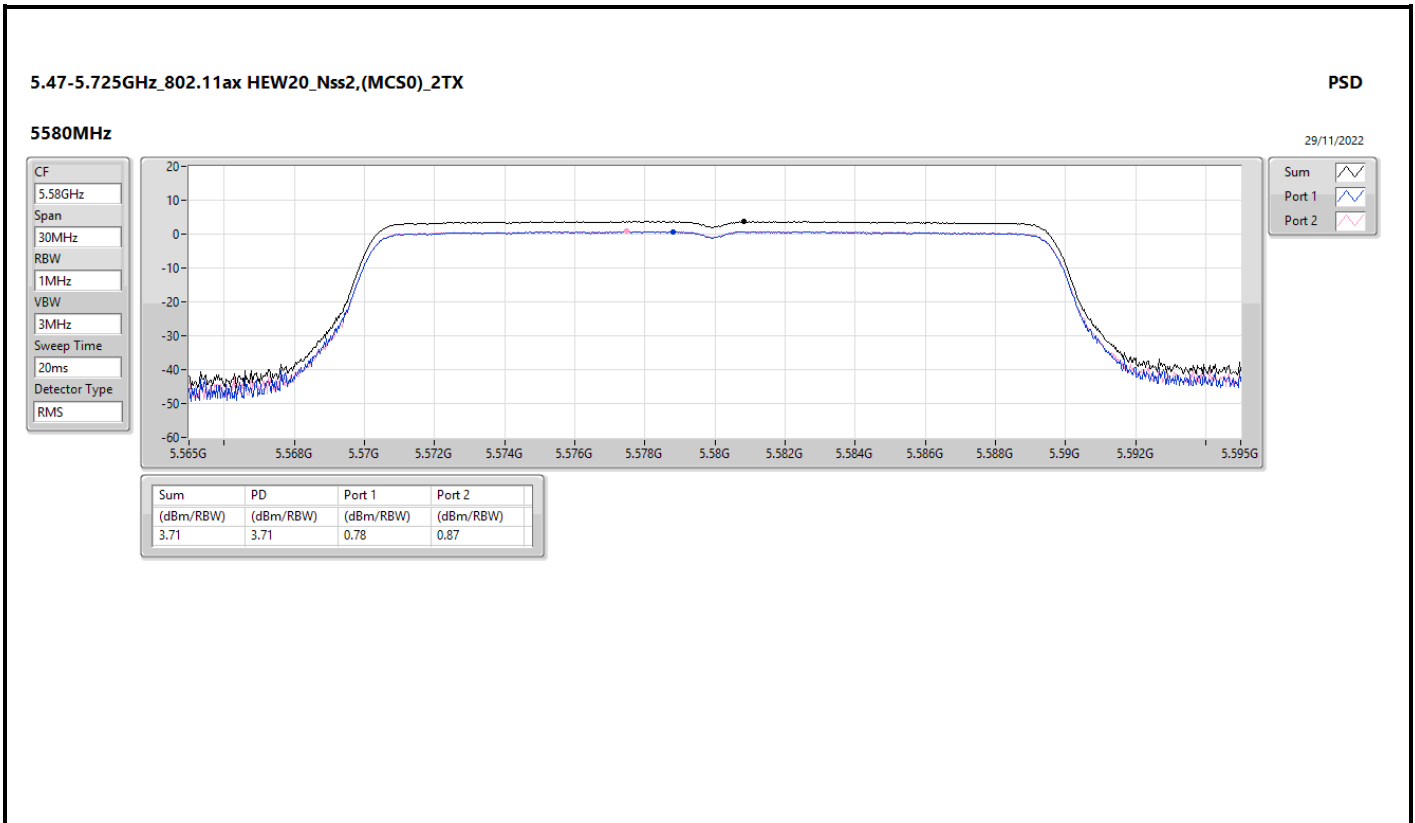

DG = Directional Gain; RBW = 500kHz for 5.725-5.85GHz band / 1MHz for other band;
 PD = trace bin-by-bin of each transmits port summing can be performed maximum power density; Port X = Port X Power Density;