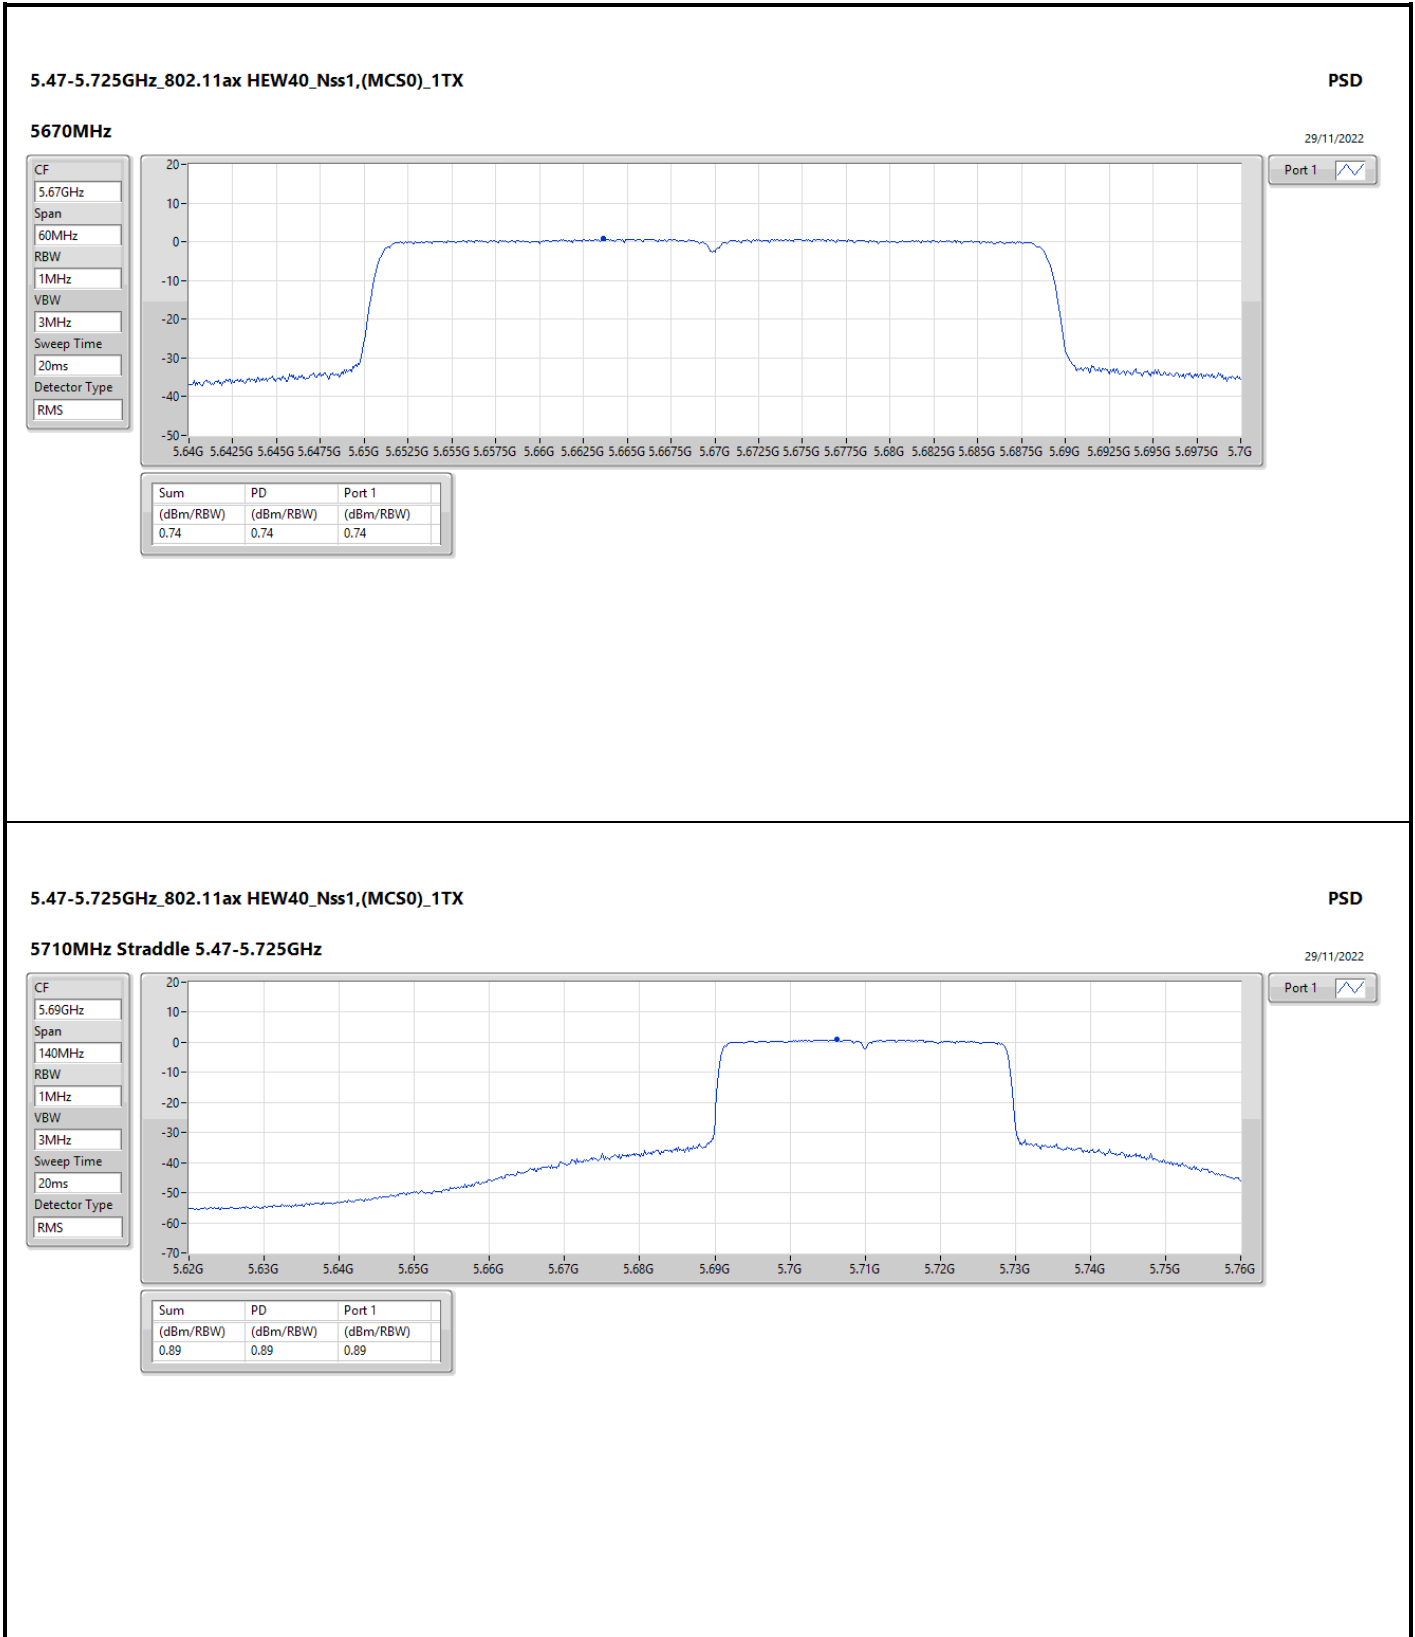

DG = Directional Gain; RBW = 500kHz for 5.725-5.85GHz band / 1MHz for other band;
 PD = trace bin-by-bin of each transmits port summing can be performed maximum power density; Port X = Port X Power Density;