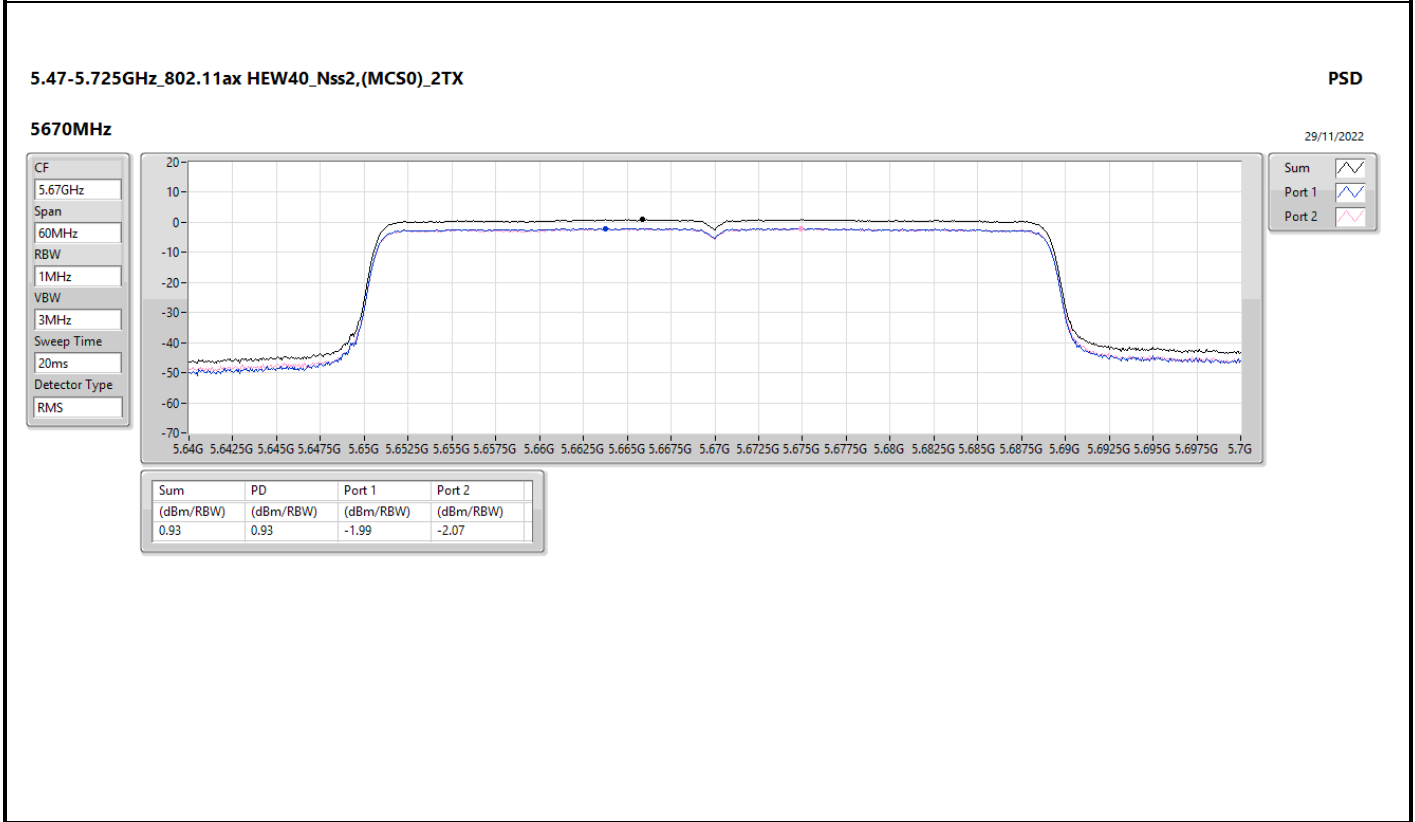

DG = Directional Gain; RBW = 500kHz for 5.725-5.85GHz band / 1MHz for other band;
 PD = trace bin-by-bin of each transmits port summing can be performed maximum power density; Port X = Port X Power Density;