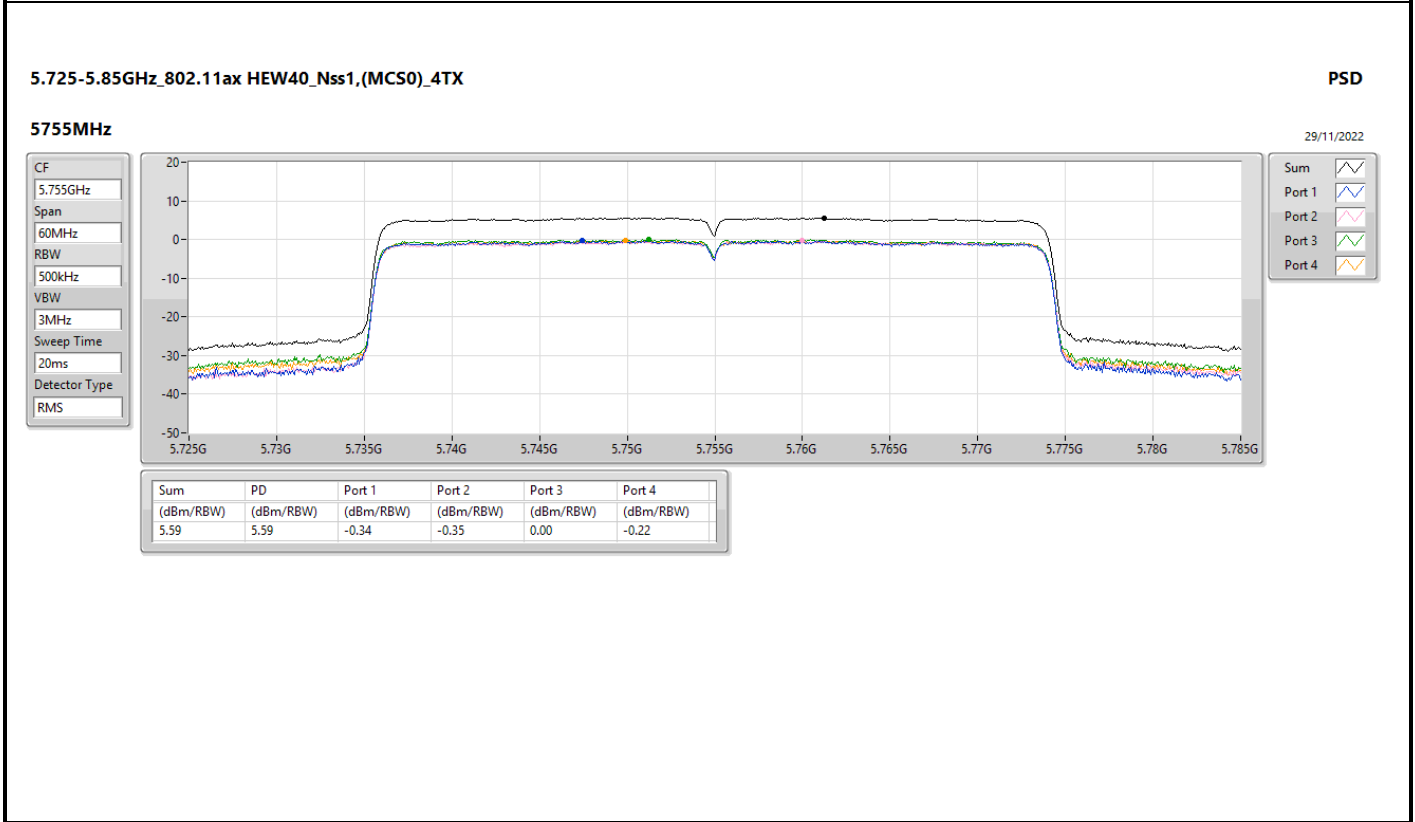

Sum

Port 1

Port 2

5.725-5.85GHz_802.11ax HEW20_Nss4,(MCS0)_4TX

PSD

5720MHz Straddle 5.725-5.85GHz

30/11/2022

CF
5.735GHz

Span
40MHz

RBW
500kHz

VBW
3MHz

Sweep Time
20ms

Detector Type
RMS

Sum

Port 1

Port 2