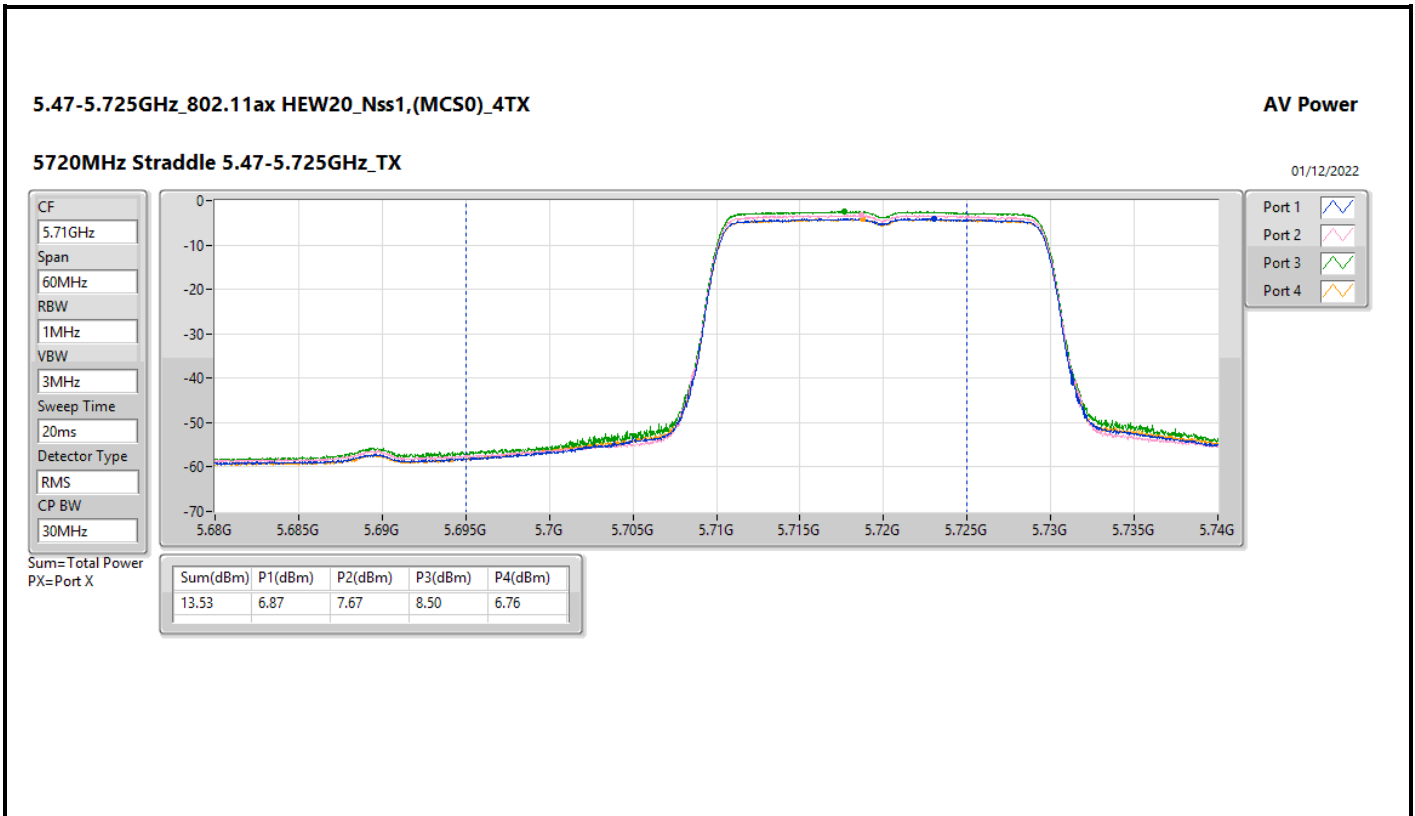

DG = Directional Gain; Port X = Port X output power

5.25-5.35GHz_802.11ax HEW160_Nss1,(MCS0)_4TX

5250MHz Straddle 5.25-5.35GHz_TX

AV Power

01/12/2022

CF: 5.33GHz
Span: 320MHz
RBW: 1MHz
VBW: 3MHz
Sweep Time: 20ms
Detector Type: RMS
CP BW: 160MHz