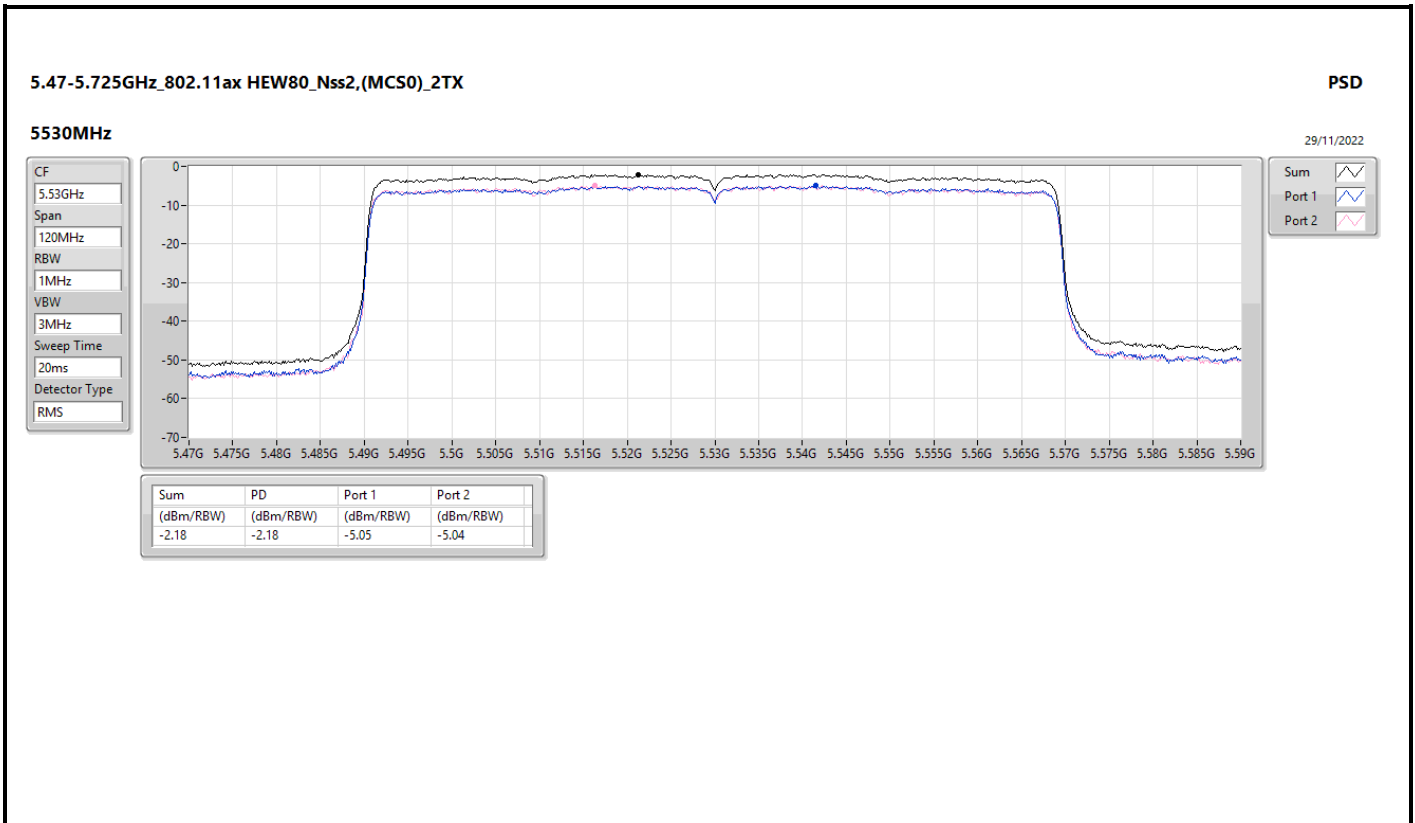

DG = Directional Gain; RBW = 500kHz for 5.725-5.85GHz band / 1MHz for other band;
 PD = trace bin-by-bin of each transmits port summing can be performed maximum power density; Port X = Port X Power Density;