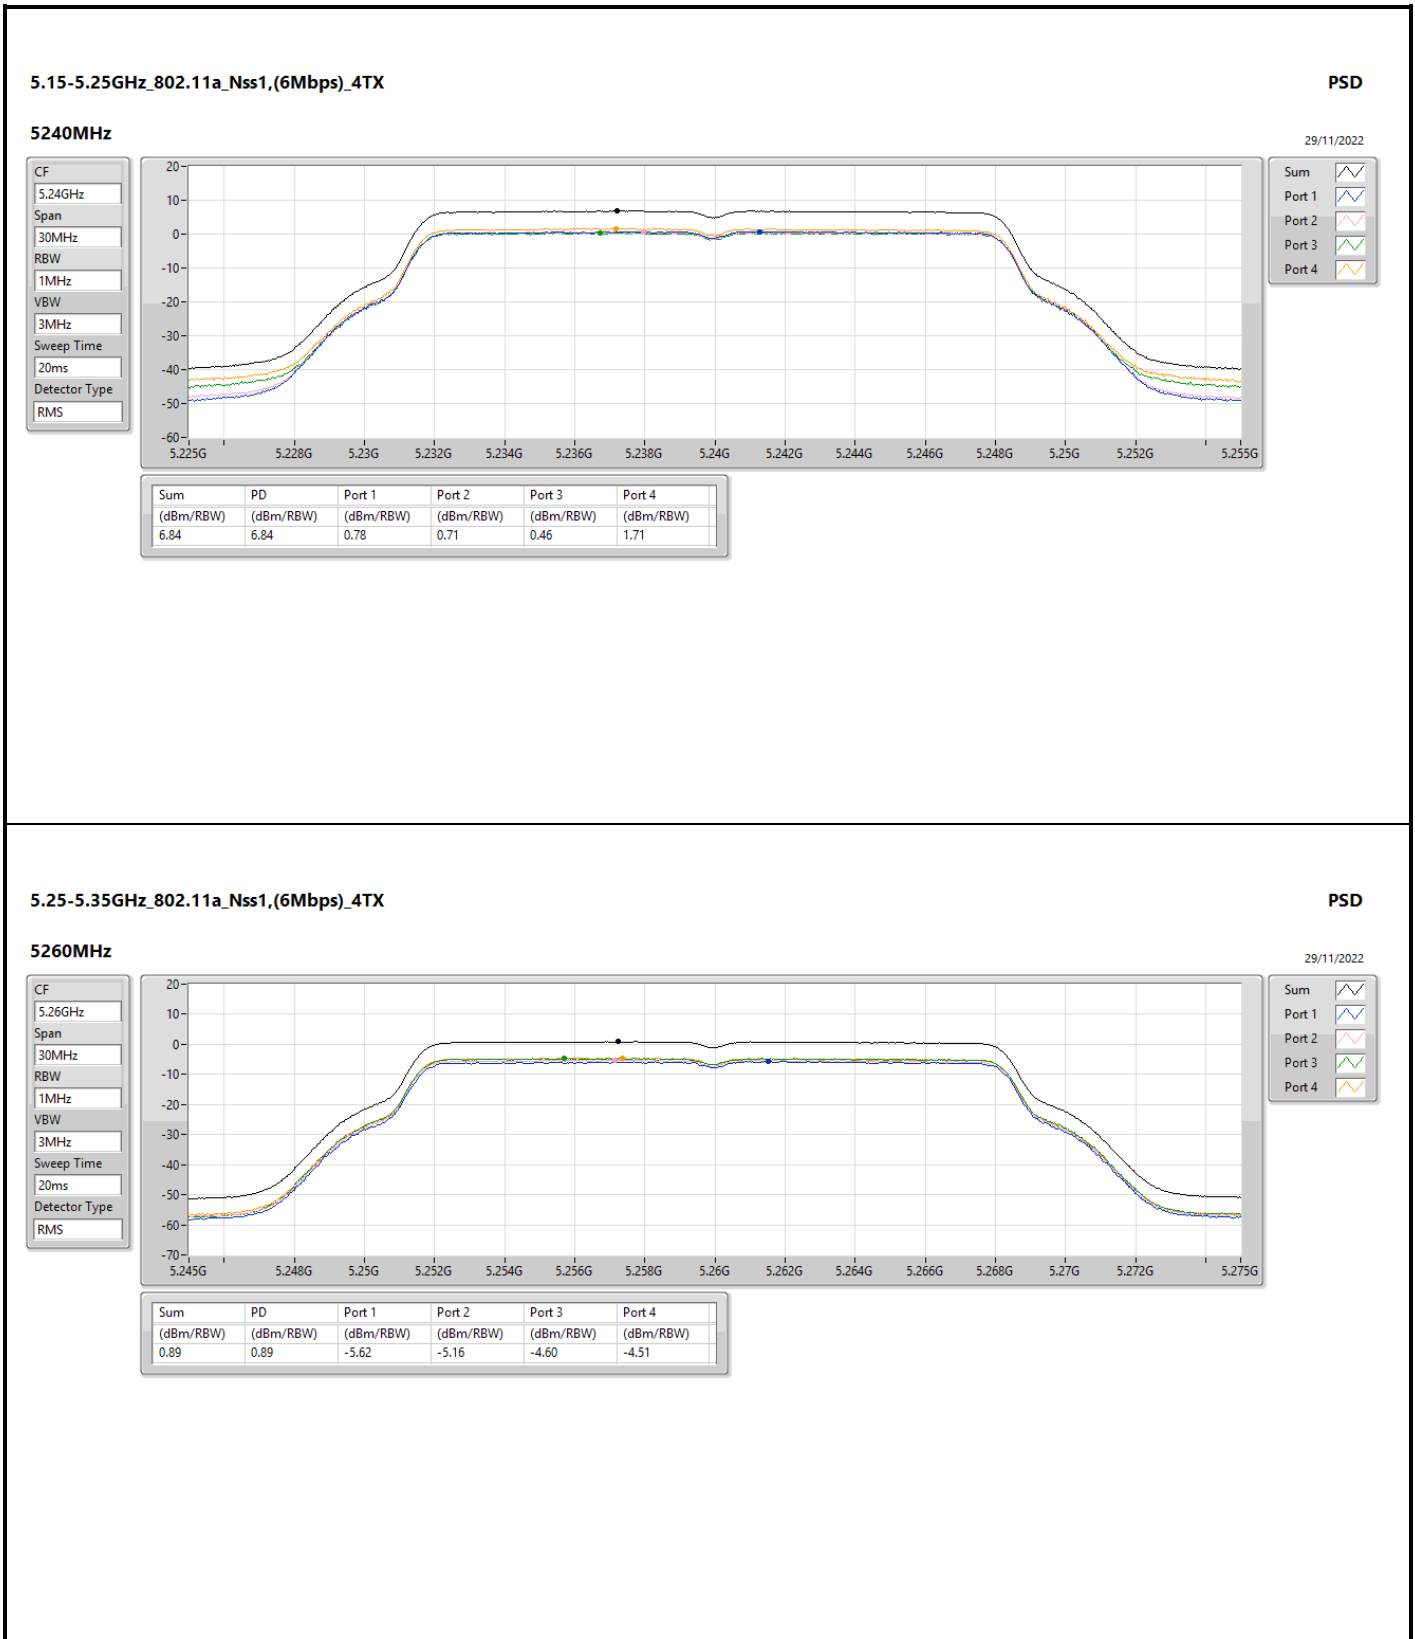

Sum

Port 1

Port 2

5.725-5.85GHz_802.11ax HEW20_Nss4,(MCS0)_4TX

PSD

5720MHz Straddle 5.725-5.85GHz

30/11/2022

CF
5.735GHz