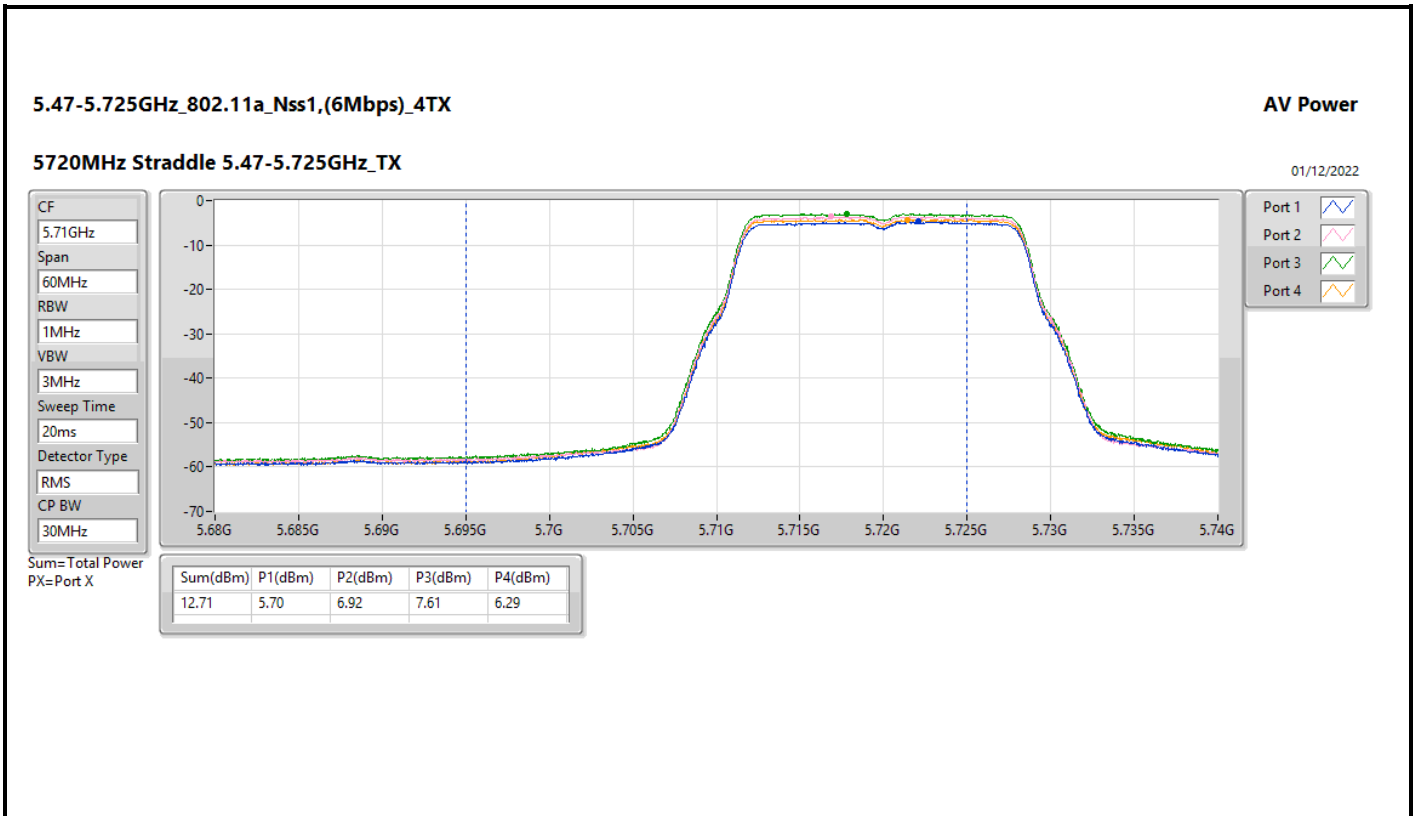

DG = Directional Gain; Port X = Port X output power

5.25-5.35GHz_802.11ax HEW160_Nss1,(MCS0)_4TX

5250MHz Straddle 5.25-5.35GHz_TX

AV Power

01/12/2022

CF: 5.33GHz
Span: 320MHz
RBW: 1MHz
VBW: 3MHz
Sweep Time: 20ms
Detector Type: RMS
CP BW: 160MHz