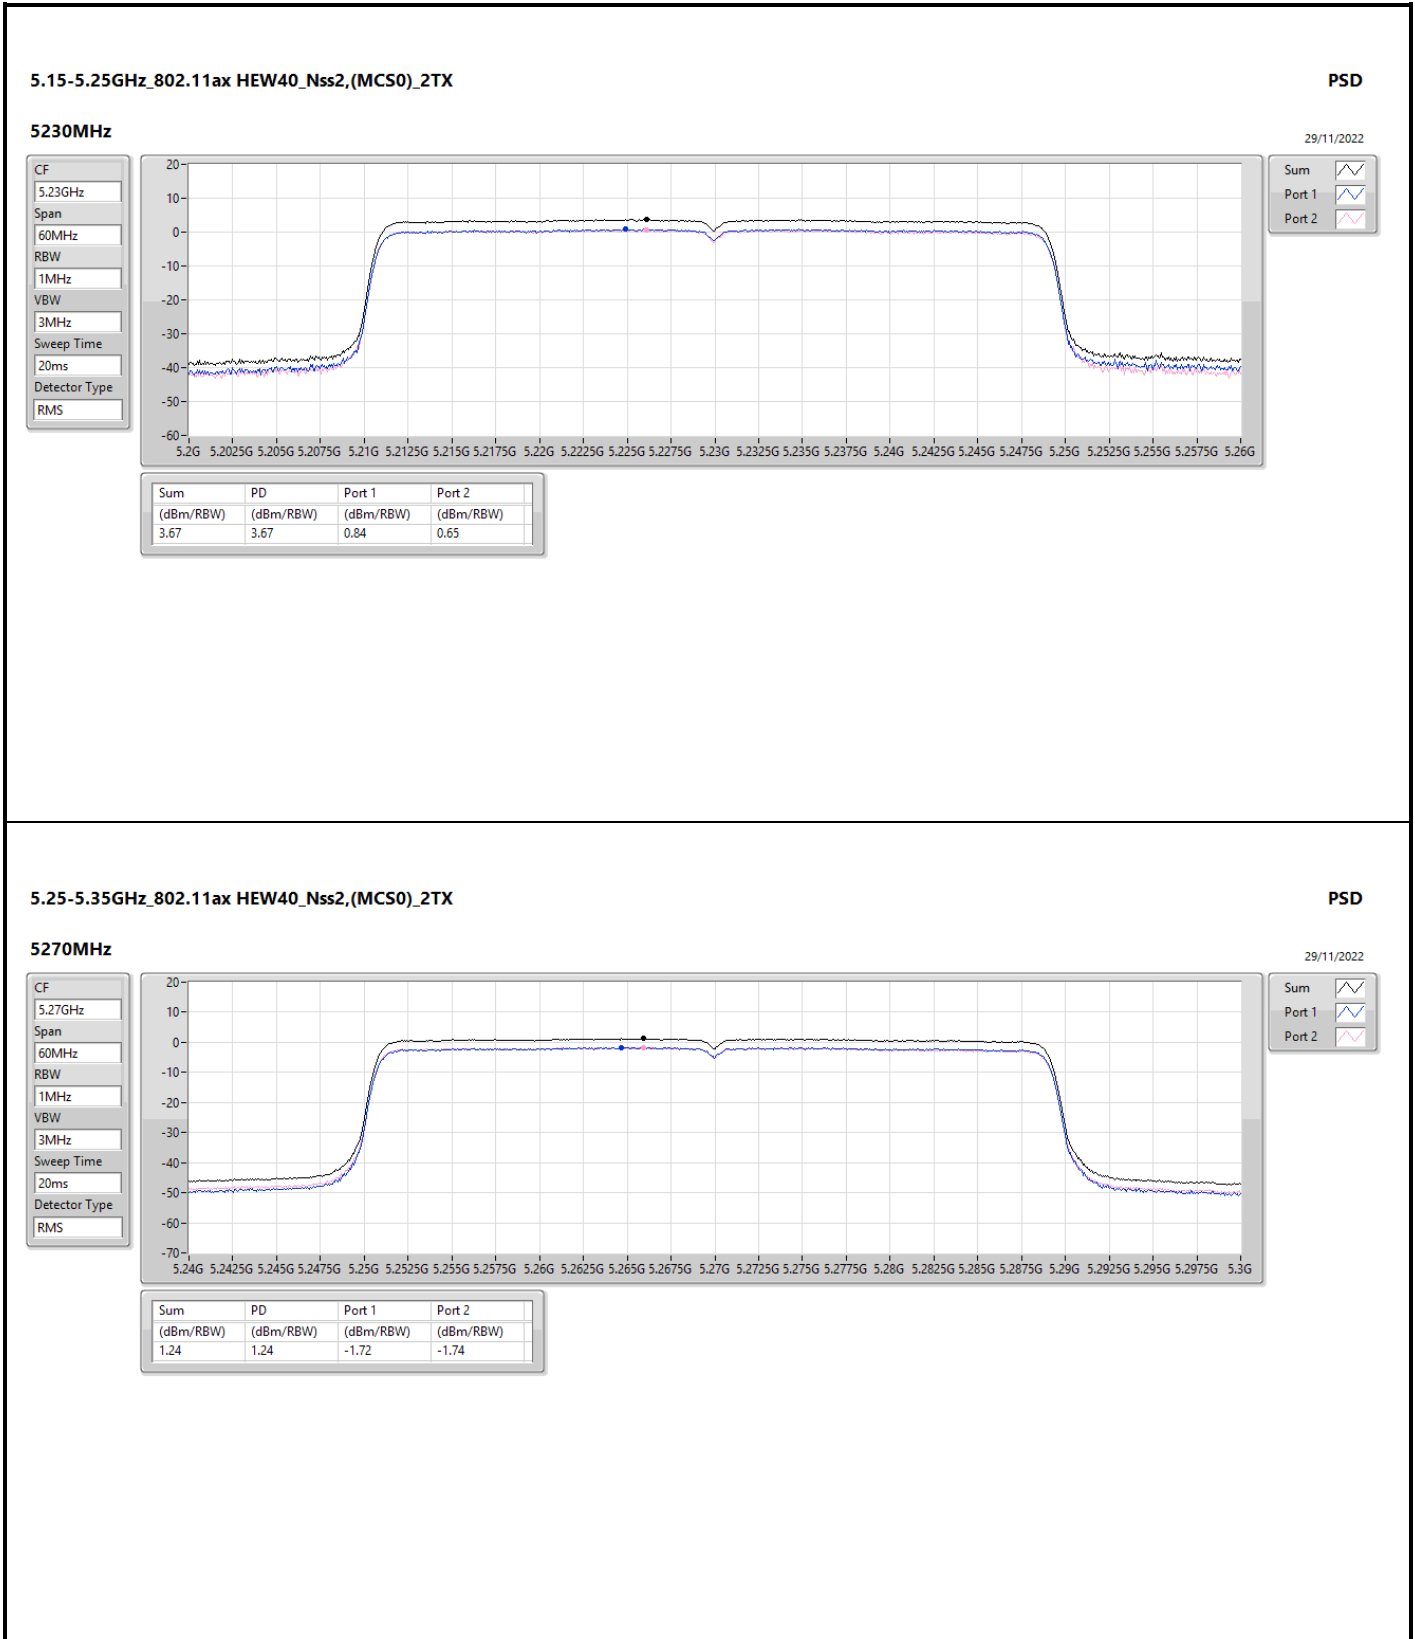

DG = Directional Gain; RBW = 500kHz for 5.725-5.85GHz band / 1MHz for other band;
 PD = trace bin-by-bin of each transmits port summing can be performed maximum power density; Port X = Port X Power Density;