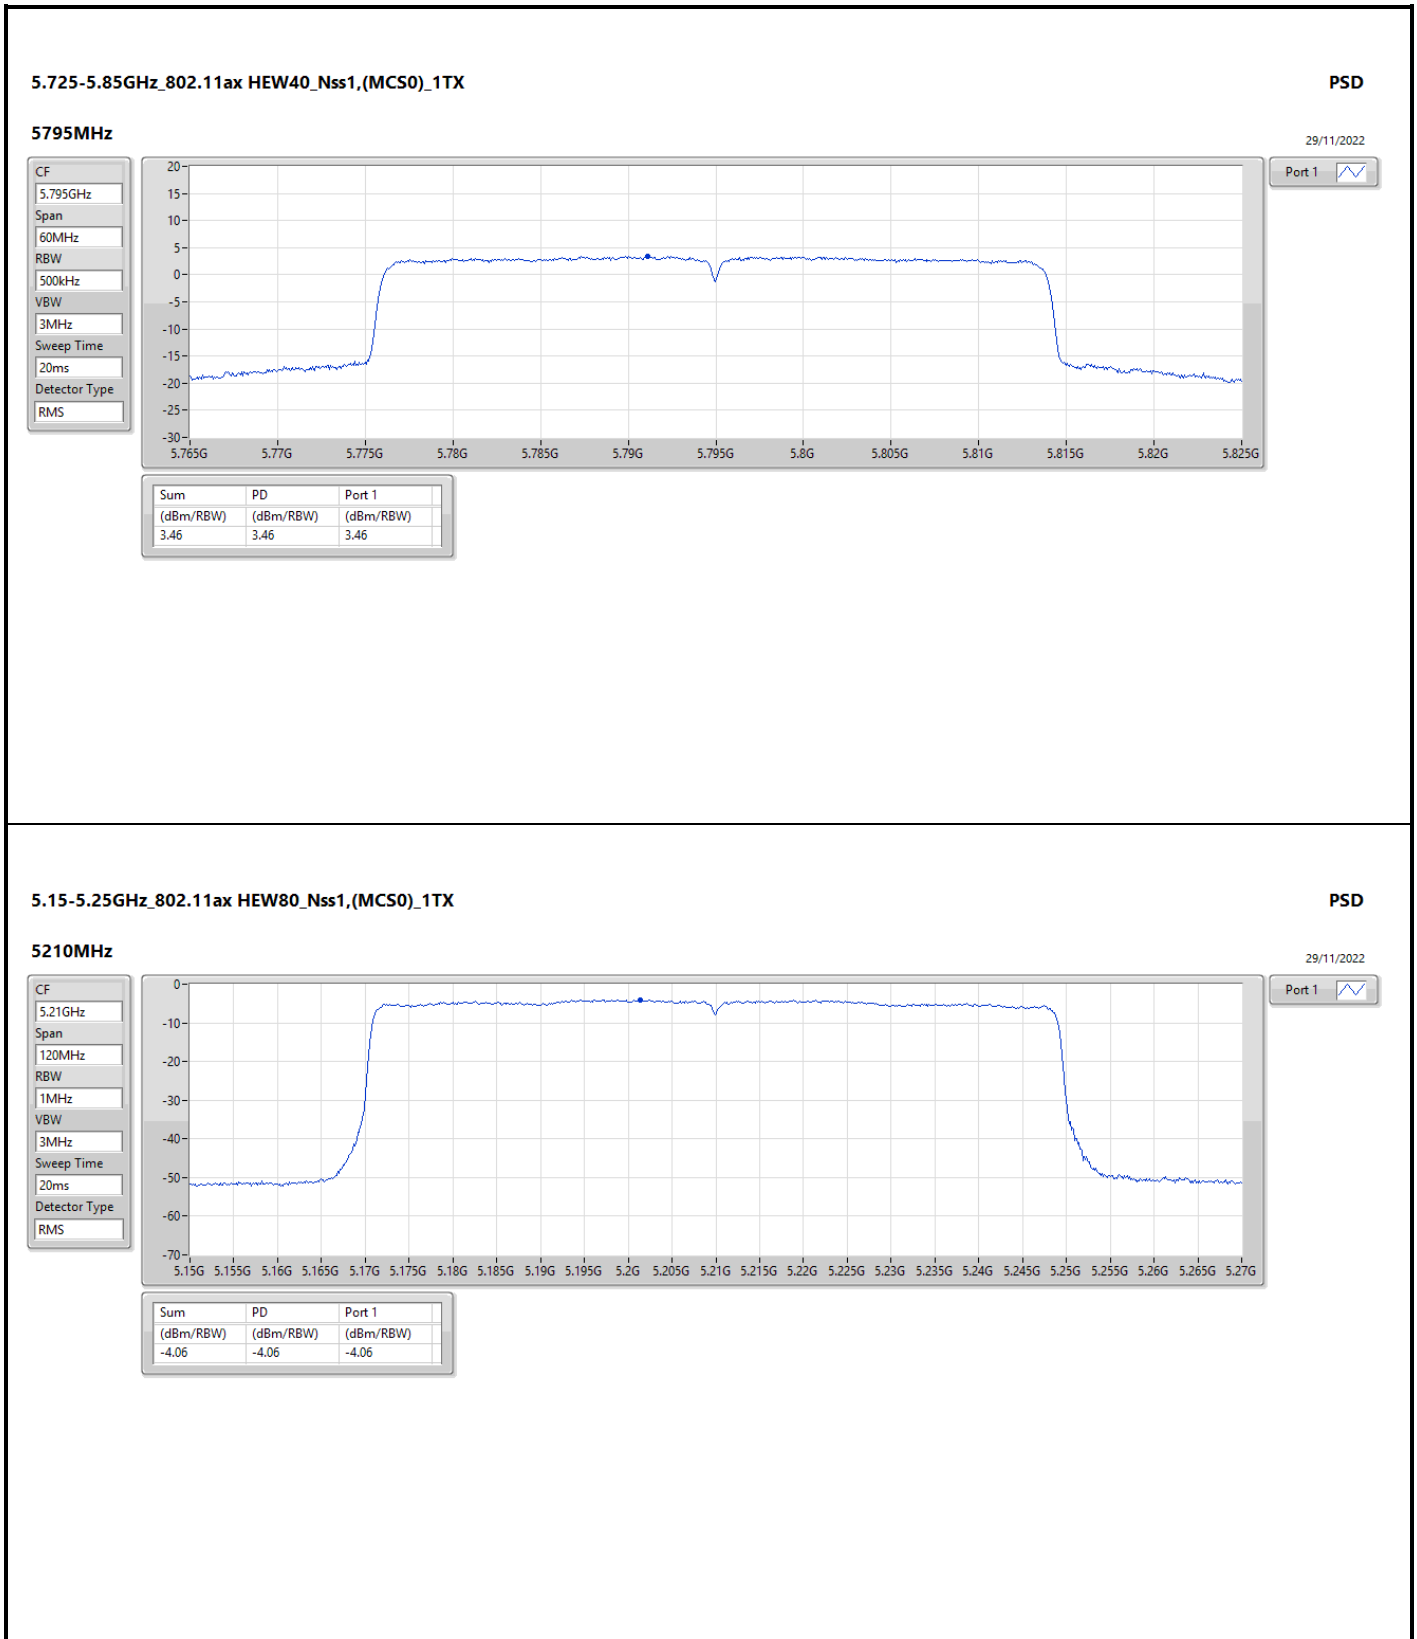

DG = Directional Gain; RBW = 500kHz for 5.725-5.85GHz band / 1MHz for other band;
 PD = trace bin-by-bin of each transmits port summing can be performed maximum power density; Port X = Port X Power Density;