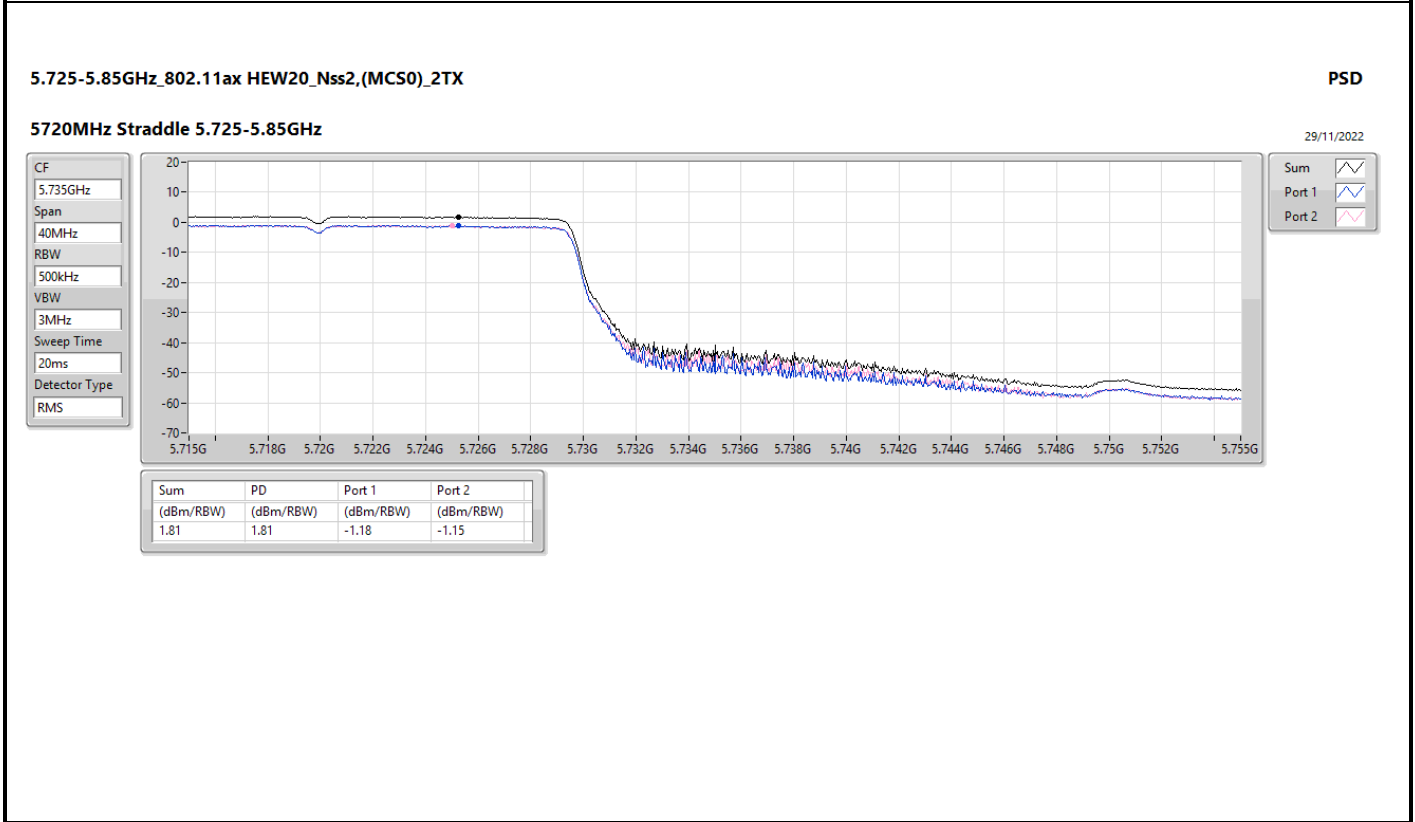

DG = Directional Gain; RBW = 500kHz for 5.725-5.85GHz band / 1MHz for other band;
 PD = trace bin-by-bin of each transmits port summing can be performed maximum power density; Port X = Port X Power Density;

5.725-5.85GHz_802.11ax HEW80_Nss2,(MCS0)_2TX

PSD

5690MHz Straddle 5.725-5.85GHz

29/11/2022

CF

5.735GHz

Span

40MHz