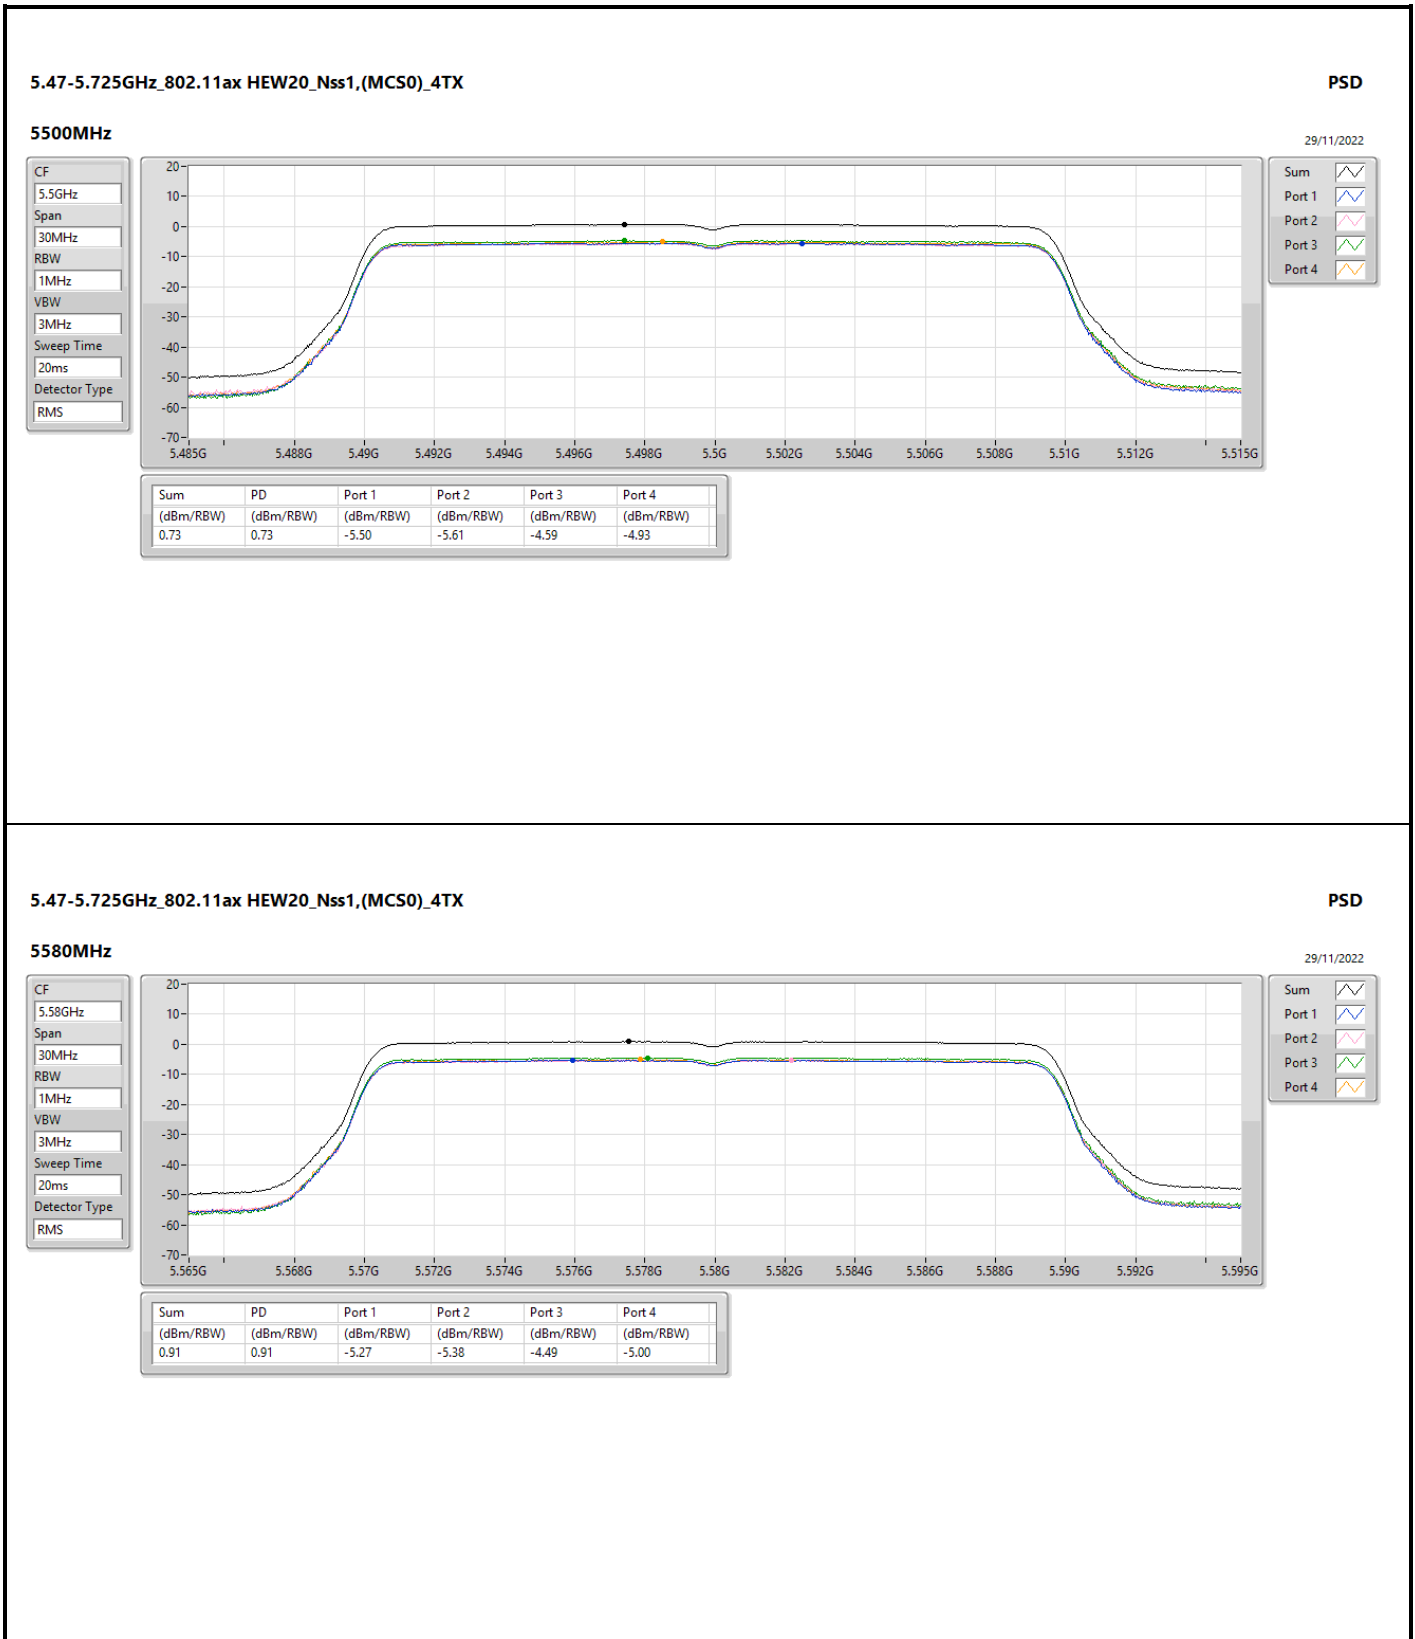

Sum

Port 1

Port 2

5.725-5.85GHz_802.11ax HEW20_Nss4,(MCS0)_4TX

PSD

5720MHz Straddle 5.725-5.85GHz

30/11/2022

CF
5.735GHz