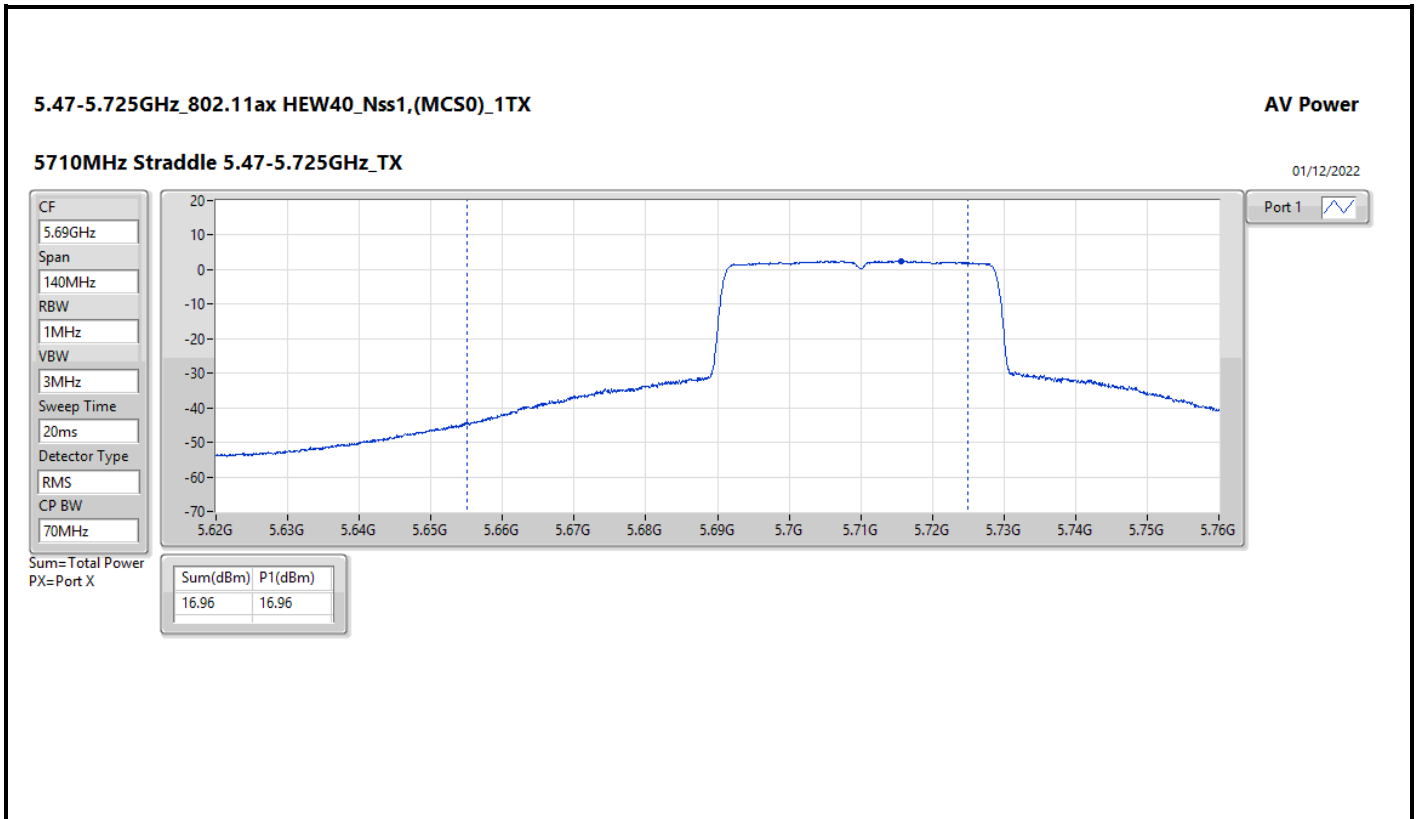

Average Power <For Radio 2>

Appendix B.2

Mode	Result	DG (dBi)	Port 1 (dBm)	Port 2 (dBm)	Port 3 (dBm)	Port 4 (dBm)	Total Power (dBm)	Power Limit (dBm)
5250MHz Straddle 5.25-5.35GHz	Pass	16.01	5.79	7.08	6.56	5.82	12.37	13.97
5570MHz	Pass	16.01	6.89	8.69	8.07	7.74	13.92	13.97

DG = Directional Gain; Port X = Port X output power

5.25-5.35GHz_802.11ax HEW160_Nss1,(MCS0)_4TX

5250MHz Straddle 5.25-5.35GHz_TX

AV Power

01/12/2022

CF: 5.33GHz
Span: 320MHz
RBW: 1MHz
VBW: 3MHz
Sweep Time: 20ms
Detector Type: RMS
CP BW: 160MHz