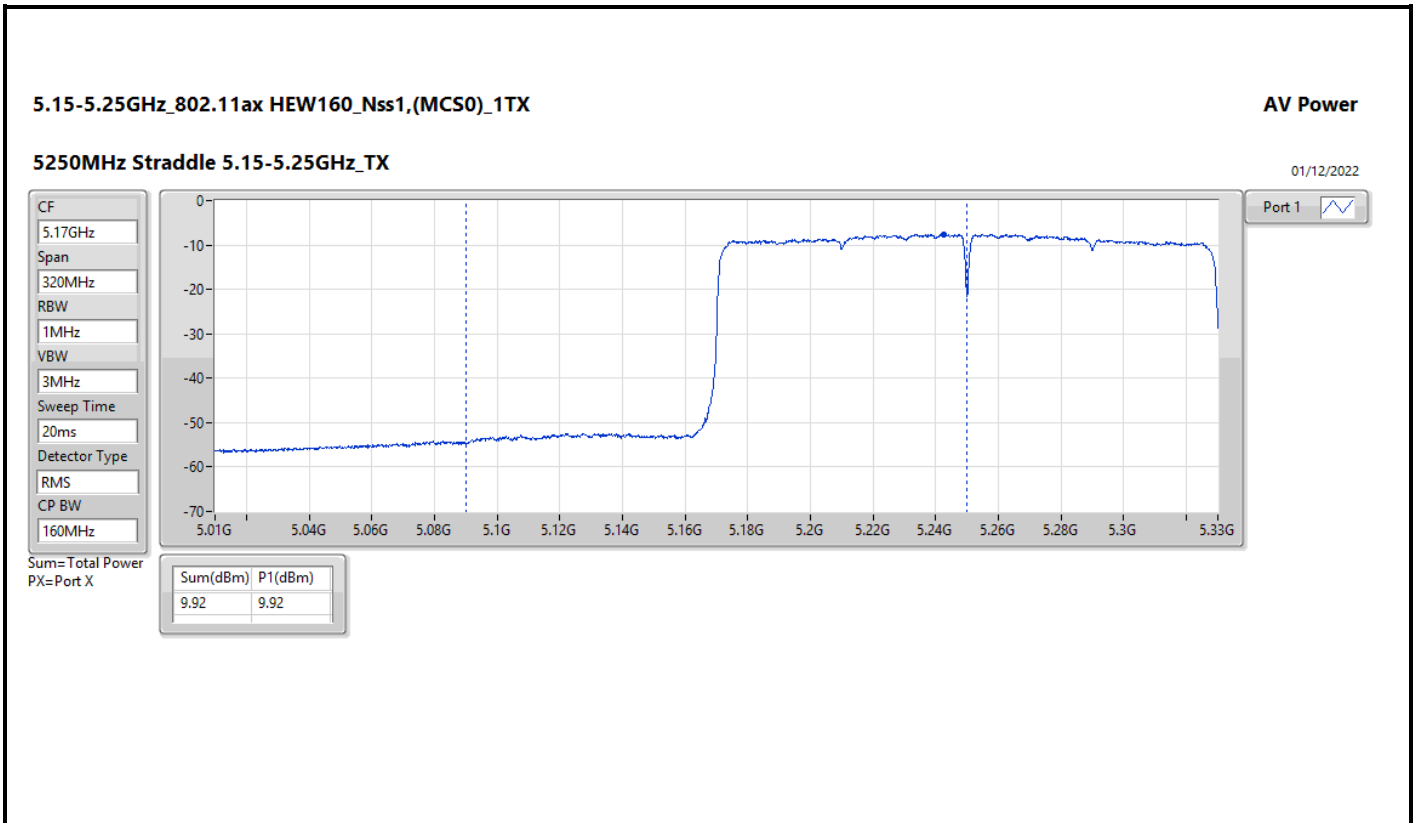

Average Power <For Radio 2>

Appendix B.2

Mode	Result	DG (dBi)	Port 1 (dBm)	Port 2 (dBm)	Port 3 (dBm)	Port 4 (dBm)	Total Power (dBm)	Power Limit (dBm)
5250MHz Straddle 5.25-5.35GHz	Pass	16.01	5.79	7.08	6.56	5.82	12.37	13.97
5570MHz	Pass	16.01	6.89	8.69	8.07	7.74	13.92	13.97

DG = Directional Gain; Port X = Port X output power

5.25-5.35GHz_802.11ax HEW160_Nss1,(MCS0)_4TX

5250MHz Straddle 5.25-5.35GHz_TX

AV Power

01/12/2022

CF: 5.33GHz
Span: 320MHz
RBW: 1MHz
VBW: 3MHz
Sweep Time: 20ms
Detector Type: RMS
CP BW: 160MHz