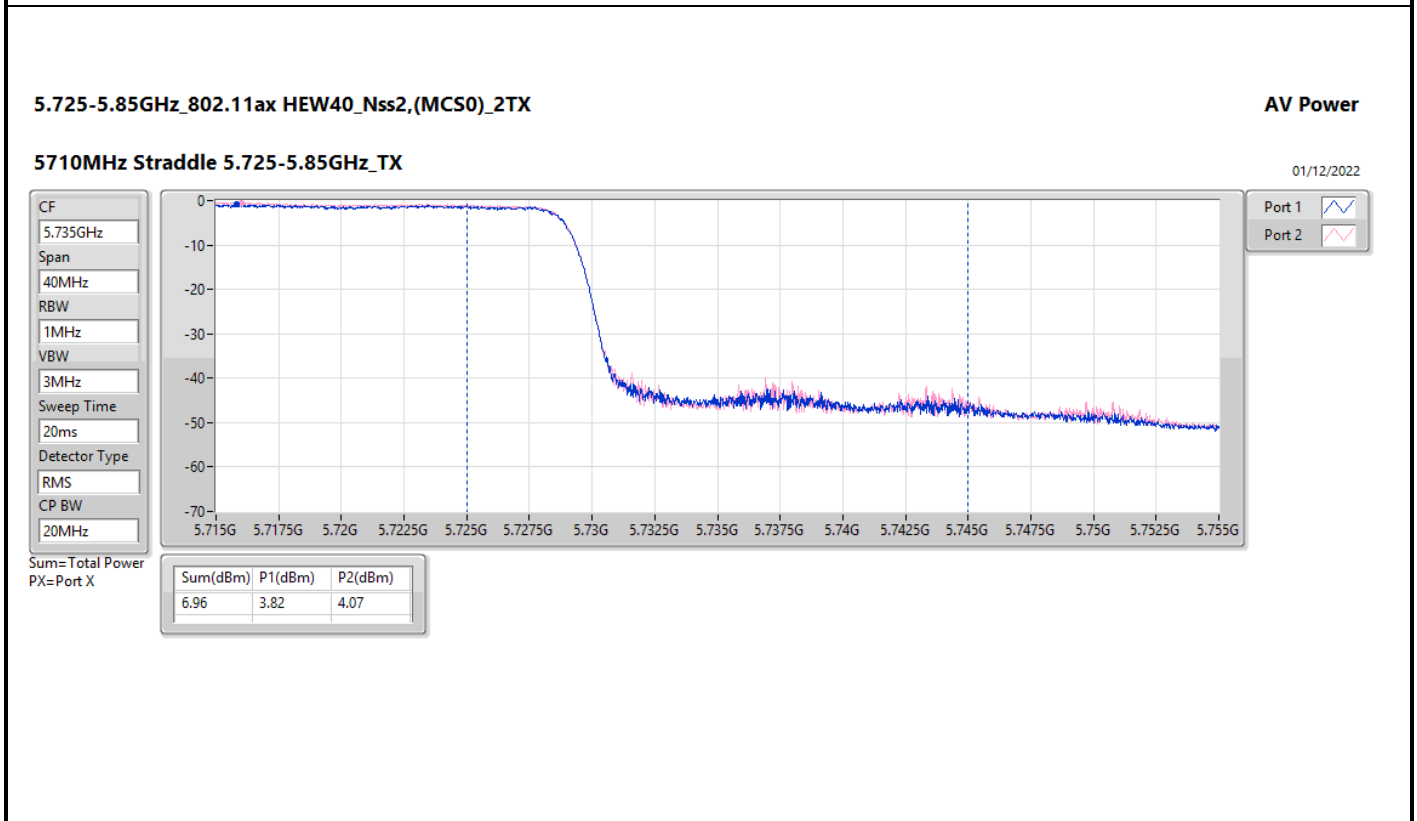

DG = Directional Gain; Port X = Port X output power

5.25-5.35GHz_802.11ax HEW160_Nss1,(MCS0)_4TX

5250MHz Straddle 5.25-5.35GHz_TX

AV Power

01/12/2022

CF: 5.33GHz
Span: 320MHz
RBW: 1MHz
VBW: 3MHz
Sweep Time: 20ms
Detector Type: RMS
CP BW: 160MHz