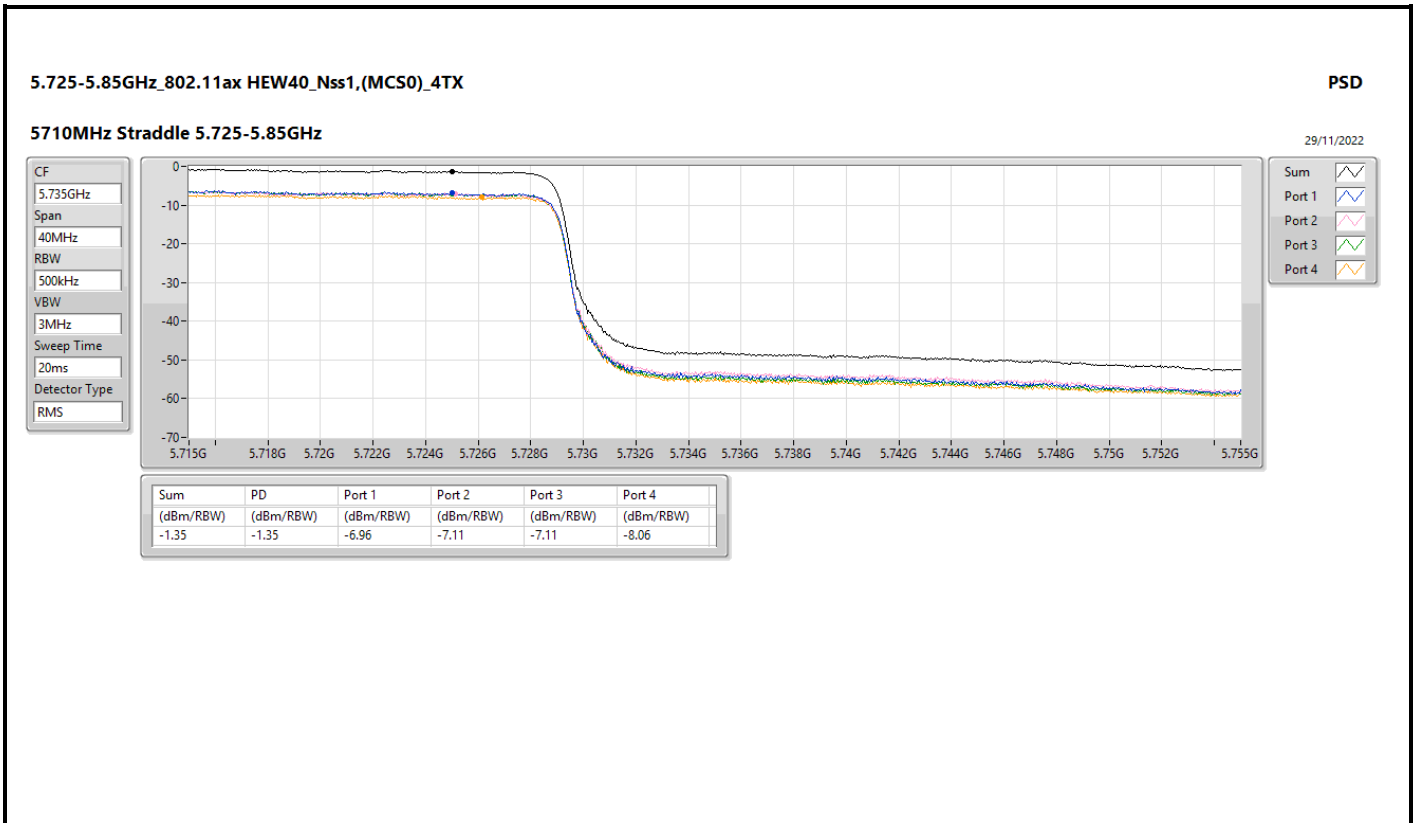

RBW

500kHz

VBW

3MHz

Sweep Time

20ms

Detector Type

RMS

Sum

Port 1

Port 2

5.725-5.85GHz_802.11ax HEW20_Nss4,(MCS0)_4TX

PSD

5720MHz Straddle 5.725-5.85GHz

30/11/2022

CF
5.735GHz

Span
40MHz

RBW
500kHz

VBW
3MHz

Sweep Time
20ms

Detector Type
RMS

Sum

Port 1

Port 2