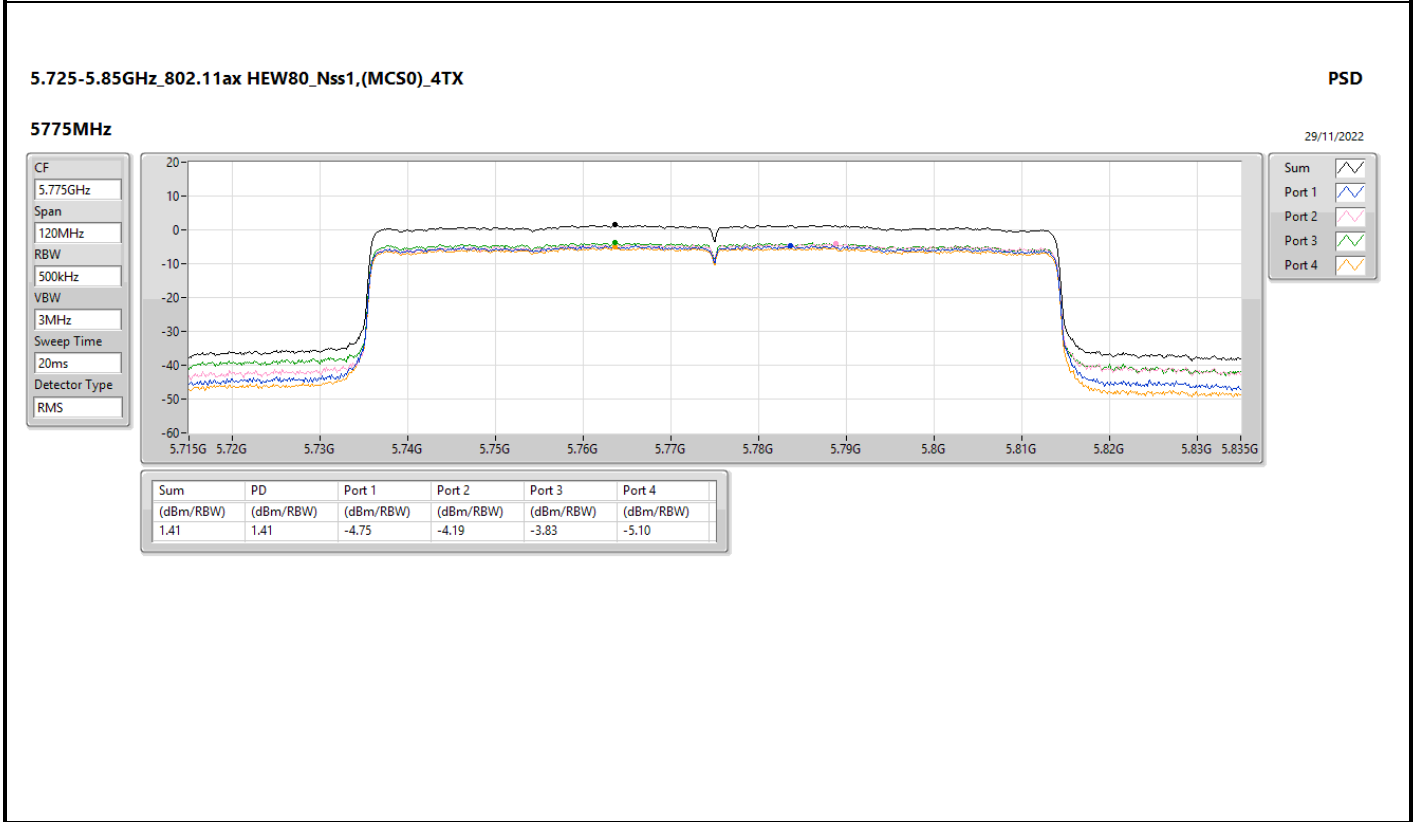

Sum

Port 1

Port 2

5.725-5.85GHz_802.11ax HEW20_Nss4,(MCS0)_4TX

PSD

5720MHz Straddle 5.725-5.85GHz

30/11/2022

CF
5.735GHz

Span
40MHz

RBW
500kHz

VBW
3MHz

Sweep Time
20ms

Detector Type
RMS

Sum

Port 1

Port 2