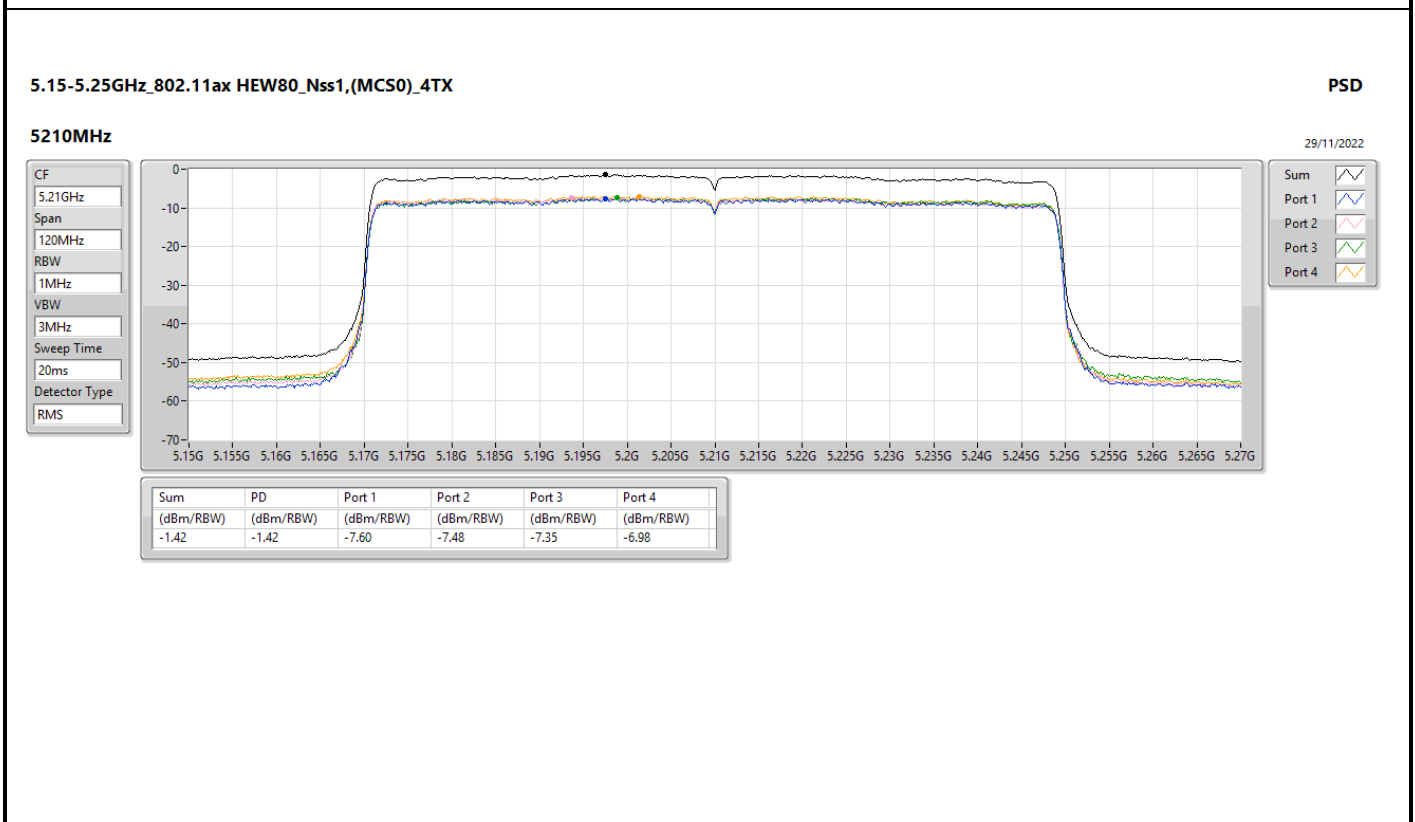

Sum

Port 1

Port 2

5.725-5.85GHz_802.11ax HEW20_Nss4,(MCS0)_4TX

PSD

5720MHz Straddle 5.725-5.85GHz

30/11/2022

CF
5.735GHz

Span
40MHz

RBW
500kHz

VBW
3MHz

Sweep Time
20ms

Detector Type
RMS

Sum

Port 1

Port 2