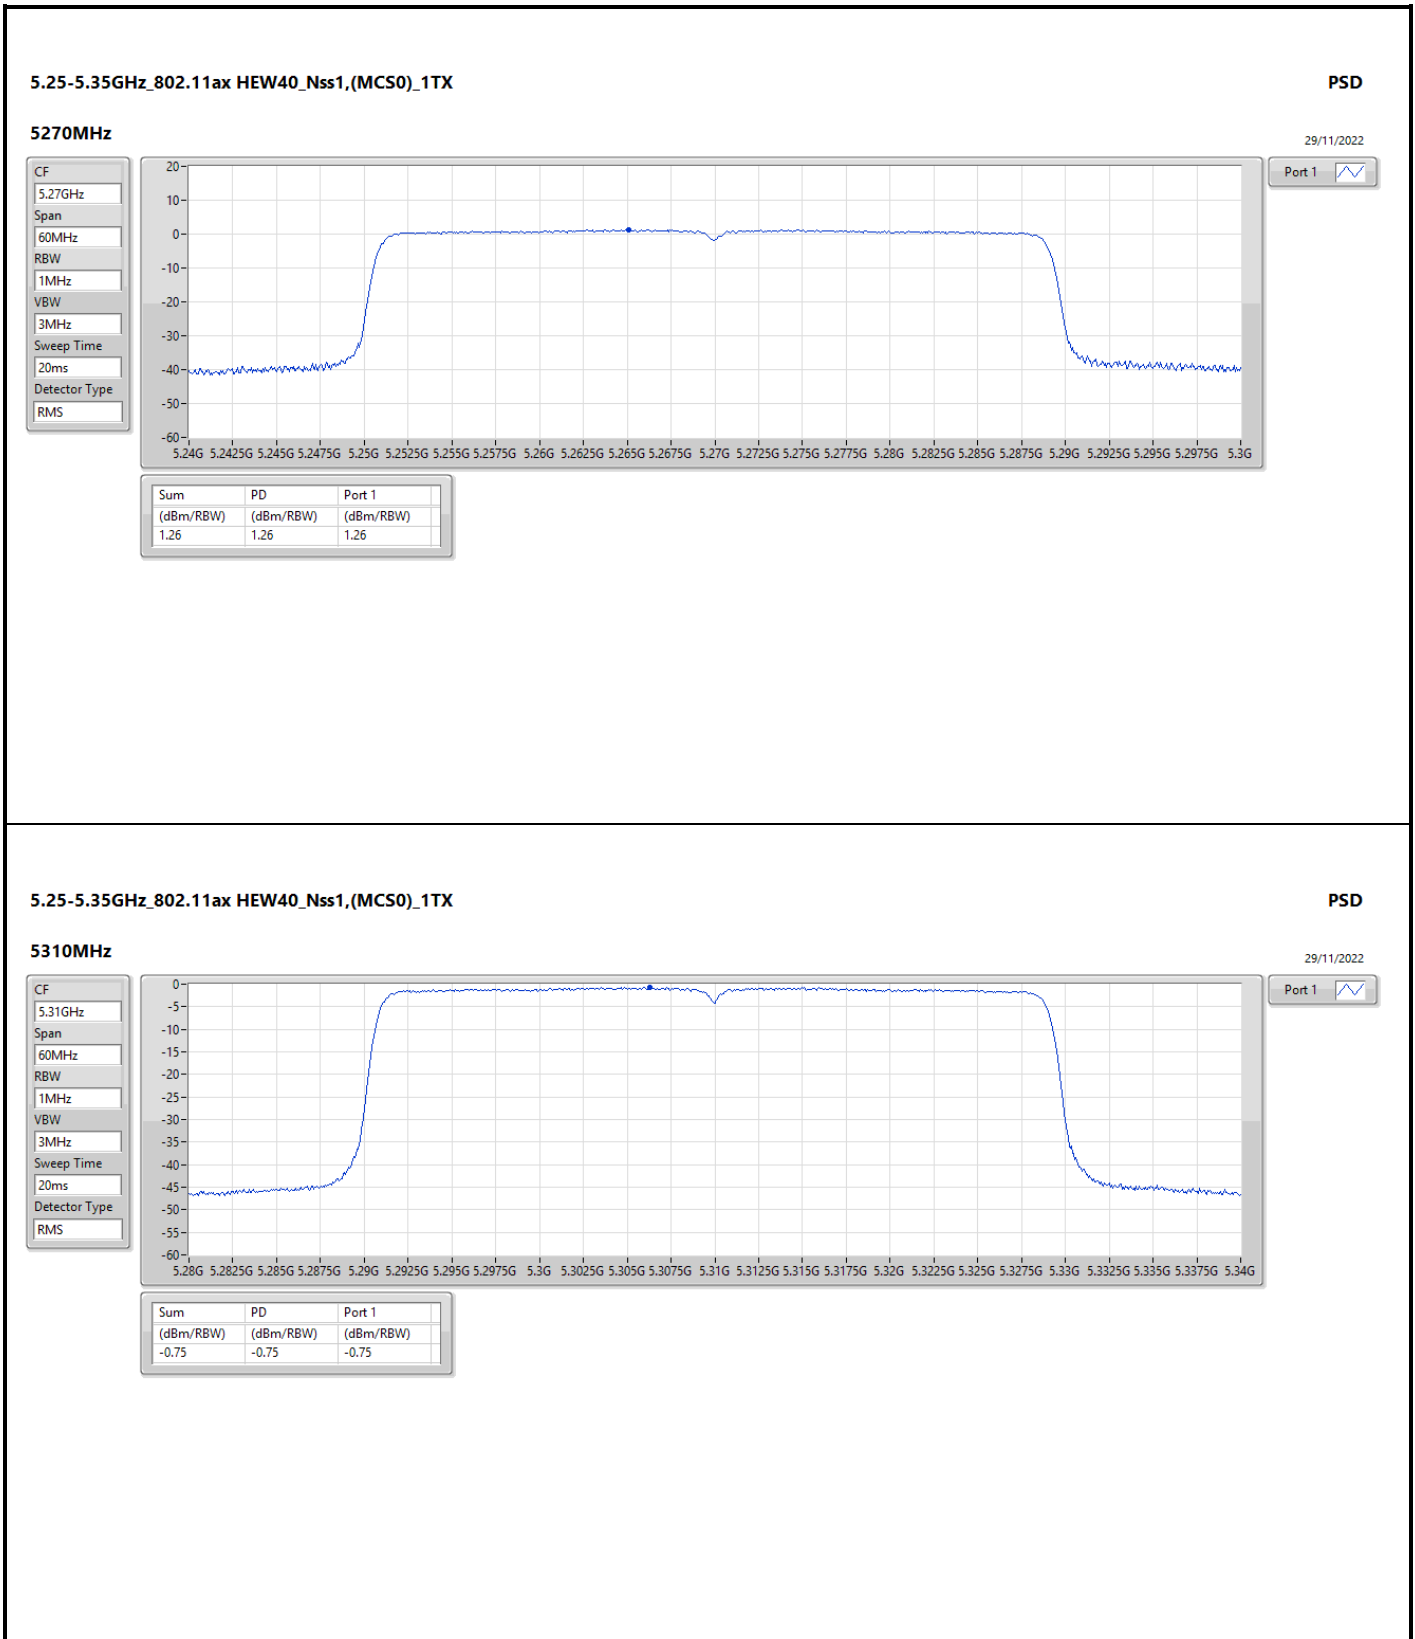

DG = Directional Gain; RBW = 500kHz for 5.725-5.85GHz band / 1MHz for other band;
 PD = trace bin-by-bin of each transmits port summing can be performed maximum power density; Port X = Port X Power Density;