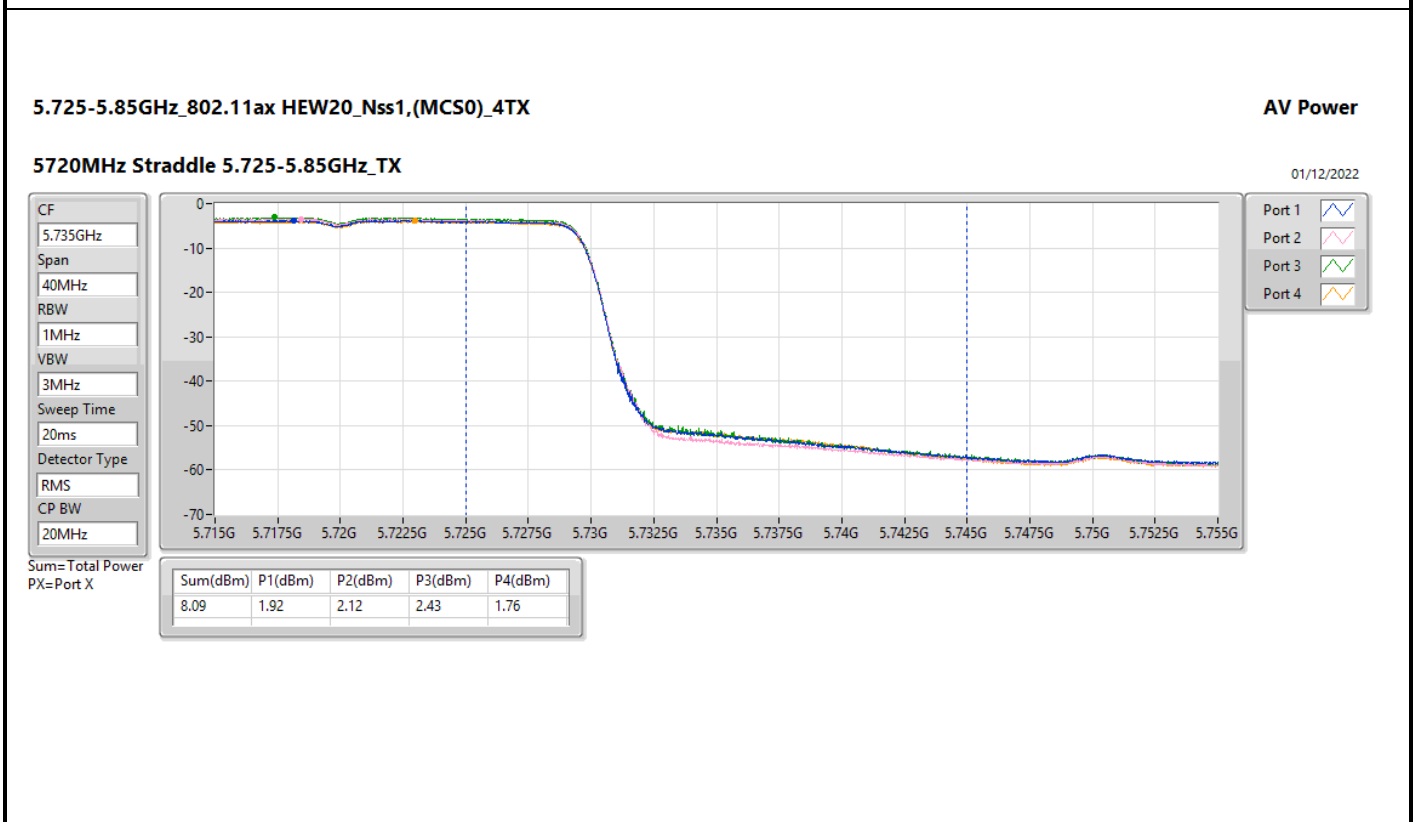

DG = Directional Gain; Port X = Port X output power

5.25-5.35GHz_802.11ax HEW160_Nss1,(MCS0)_4TX

5250MHz Straddle 5.25-5.35GHz_TX

AV Power

01/12/2022

CF: 5.33GHz
Span: 320MHz
RBW: 1MHz
VBW: 3MHz
Sweep Time: 20ms
Detector Type: RMS
CP BW: 160MHz