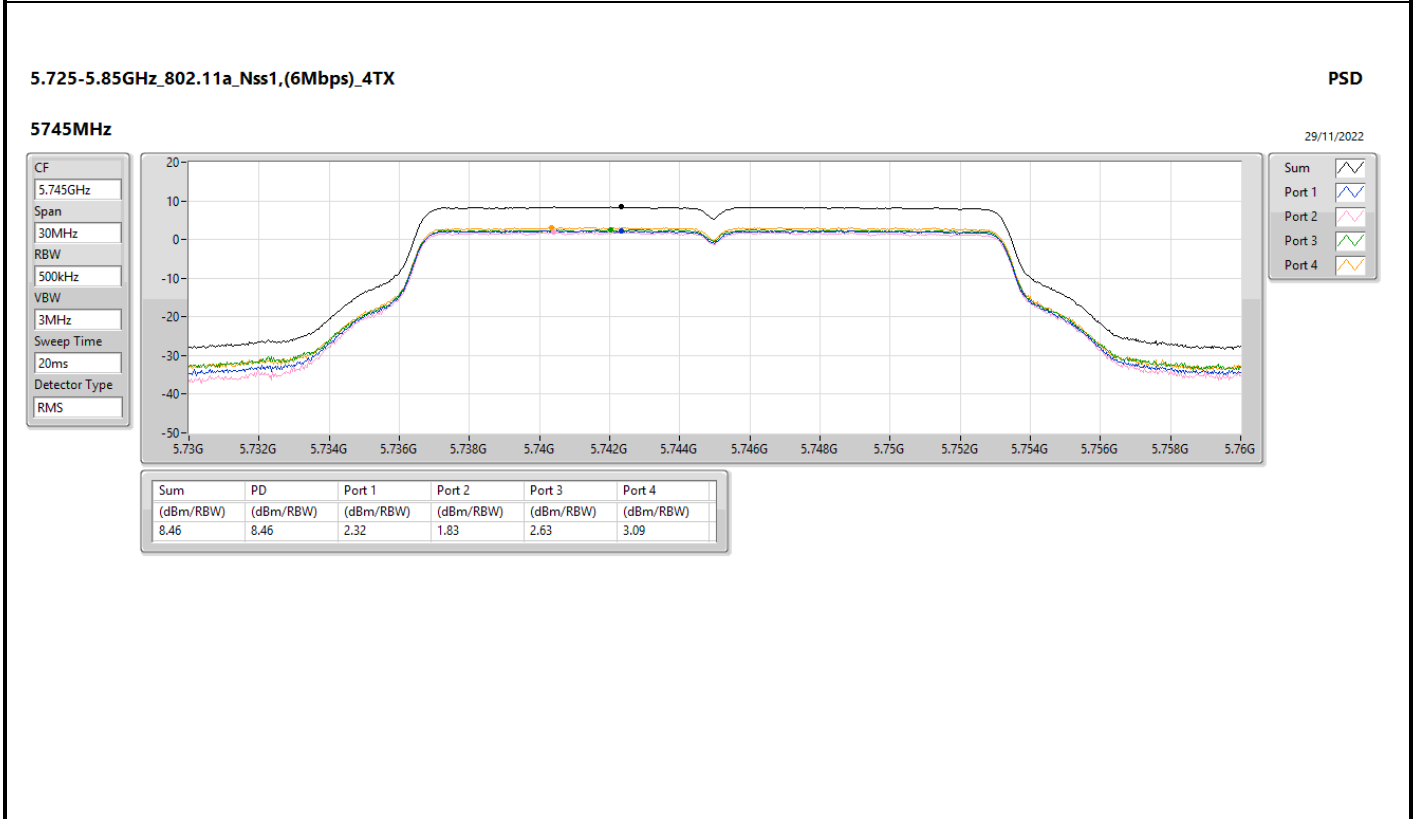

Sum

Port 1

Port 2

5.725-5.85GHz_802.11ax HEW20_Nss4,(MCS0)_4TX

PSD

5720MHz Straddle 5.725-5.85GHz

30/11/2022

CF
5.735GHz

Span
40MHz

RBW
500kHz

VBW
3MHz

Sweep Time
20ms

Detector Type
RMS

Sum

Port 1

Port 2