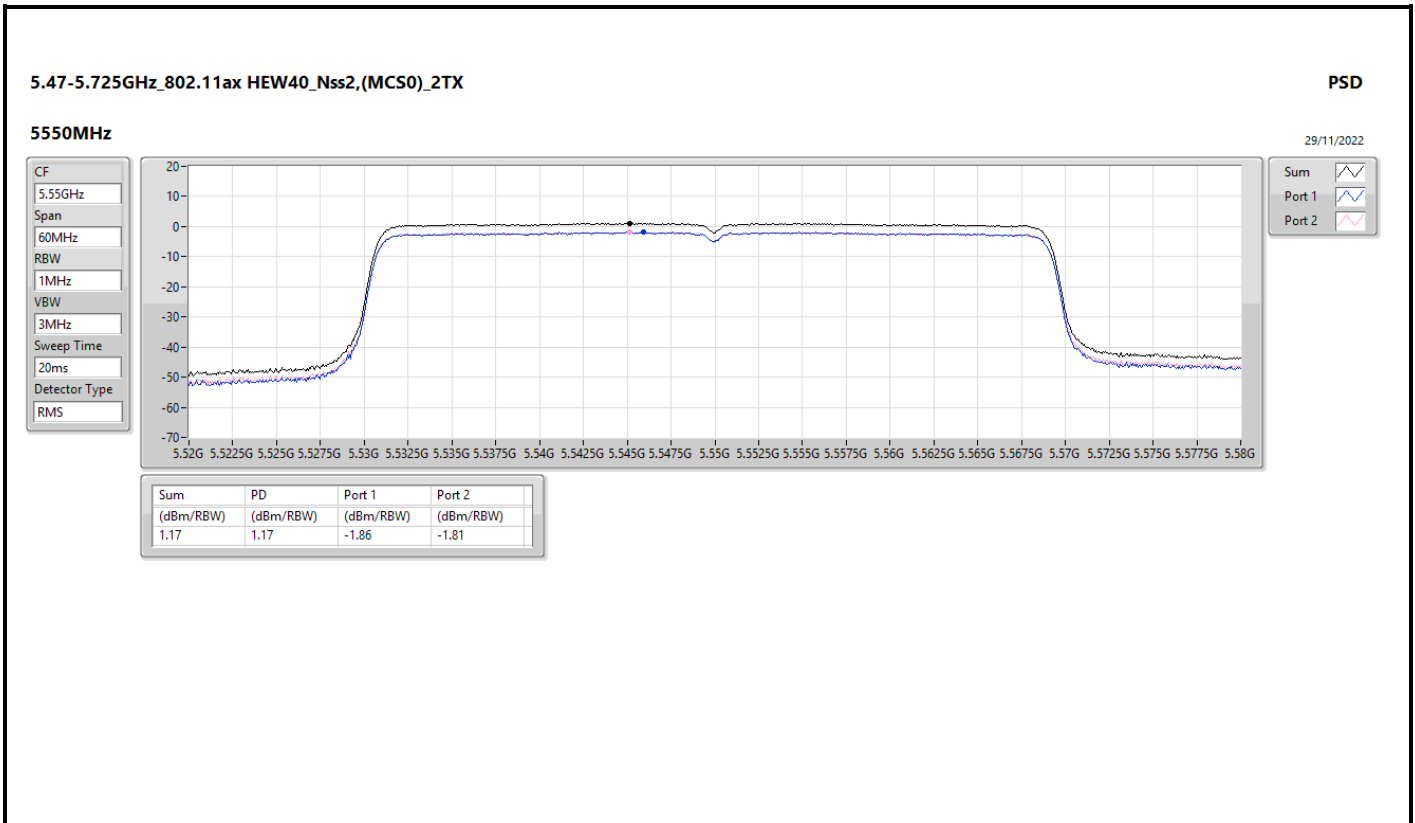

DG = Directional Gain; RBW = 500kHz for 5.725-5.85GHz band / 1MHz for other band;
 PD = trace bin-by-bin of each transmits port summing can be performed maximum power density; Port X = Port X Power Density;