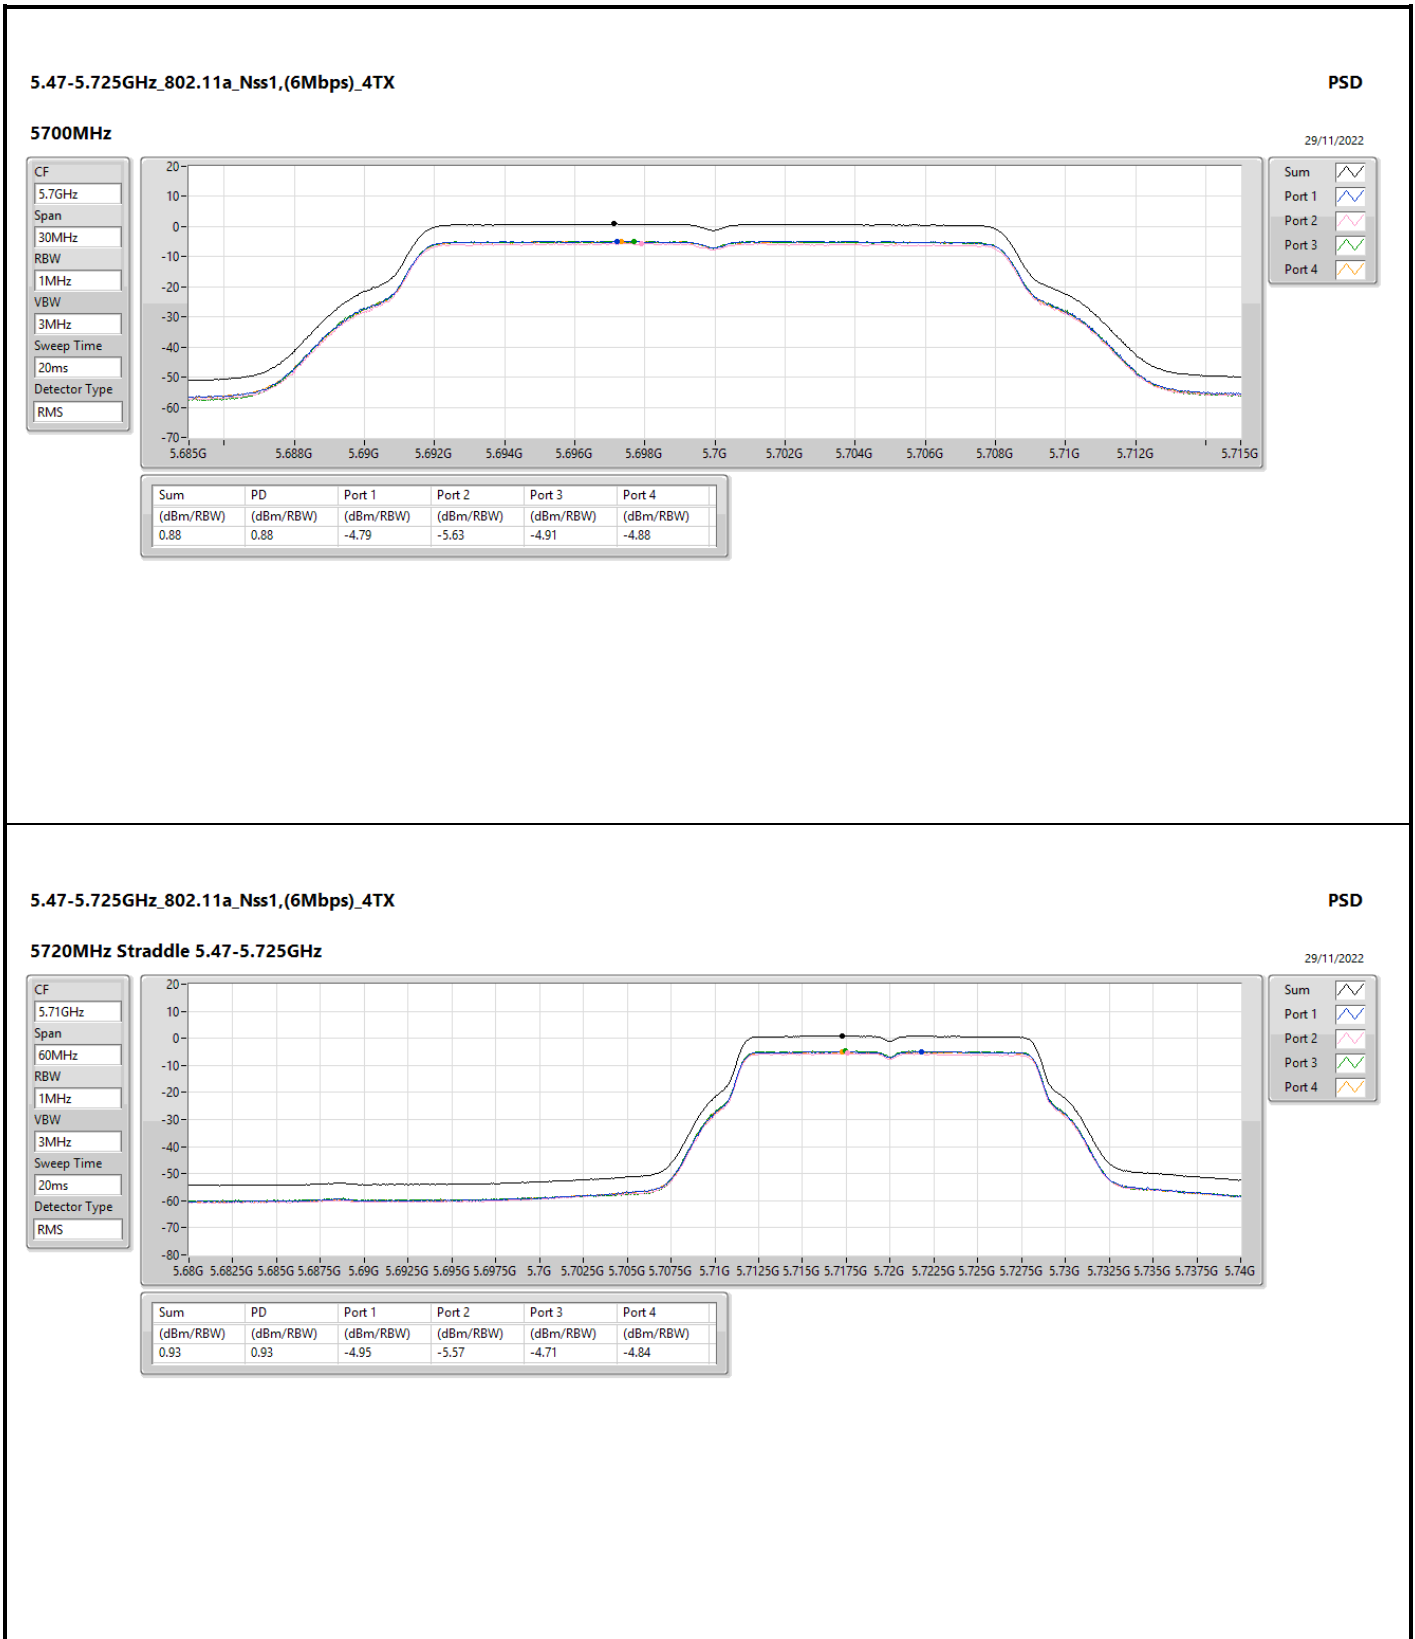

Sum

Port 1

Port 2

5.725-5.85GHz_802.11ax HEW20_Nss4,(MCS0)_4TX

PSD

5720MHz Straddle 5.725-5.85GHz

30/11/2022

CF
5.735GHz