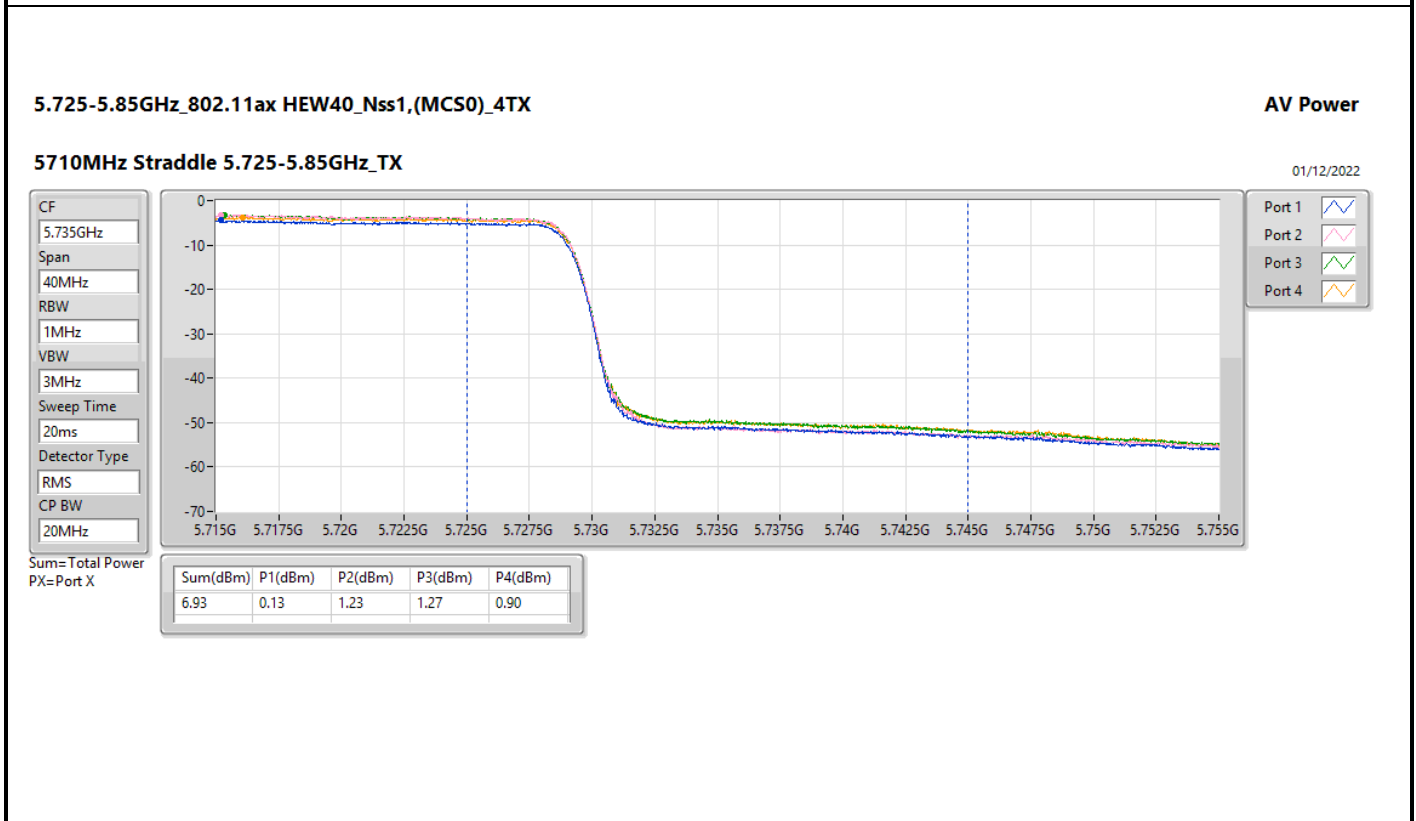

DG = Directional Gain; Port X = Port X output power

5.25-5.35GHz_802.11ax HEW160_Nss1,(MCS0)_4TX

5250MHz Straddle 5.25-5.35GHz_TX

AV Power

01/12/2022

CF: 5.33GHz
Span: 320MHz
RBW: 1MHz
VBW: 3MHz
Sweep Time: 20ms
Detector Type: RMS
CP BW: 160MHz