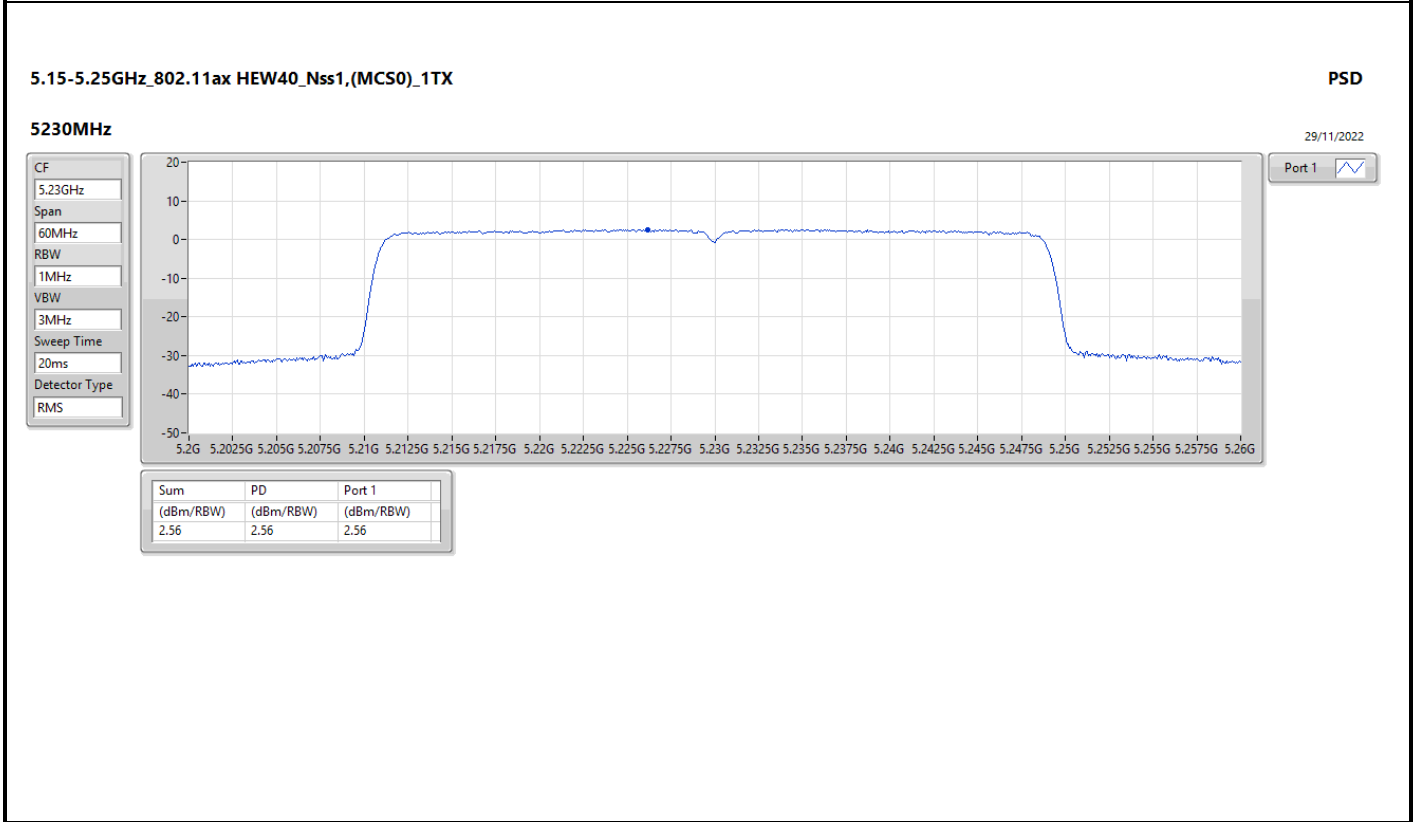

DG = Directional Gain; RBW = 500kHz for 5.725-5.85GHz band / 1MHz for other band;
 PD = trace bin-by-bin of each transmits port summing can be performed maximum power density; Port X = Port X Power Density;