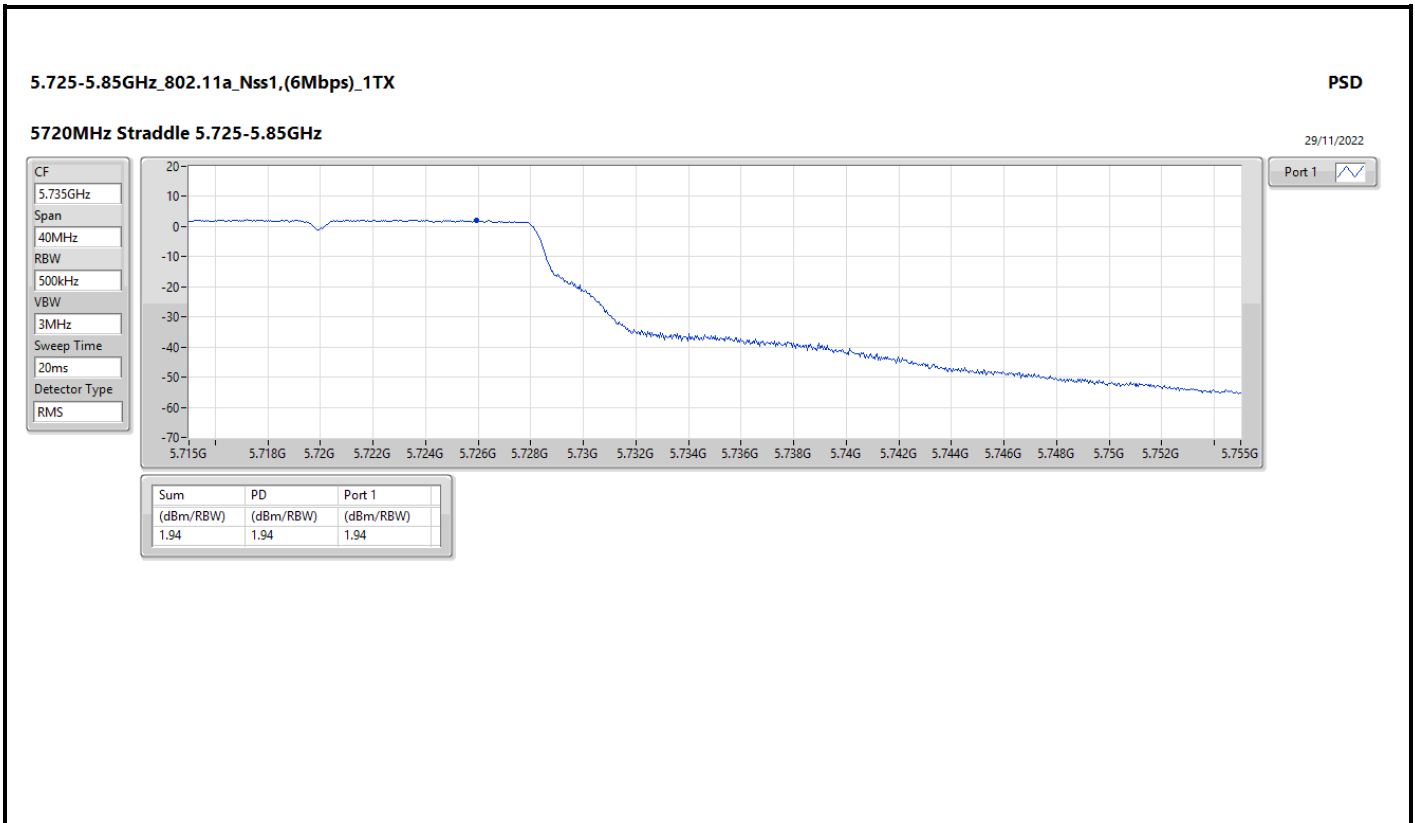

DG = Directional Gain; RBW = 500kHz for 5.725-5.85GHz band / 1MHz for other band;
 PD = trace bin-by-bin of each transmits port summing can be performed maximum power density; Port X = Port X Power Density;

5.725-5.85GHz_802.11ax HEW80_Nss2,(MCS0)_2TX

PSD

5690MHz Straddle 5.725-5.85GHz

29/11/2022

CF

5.735GHz

Span

40MHz