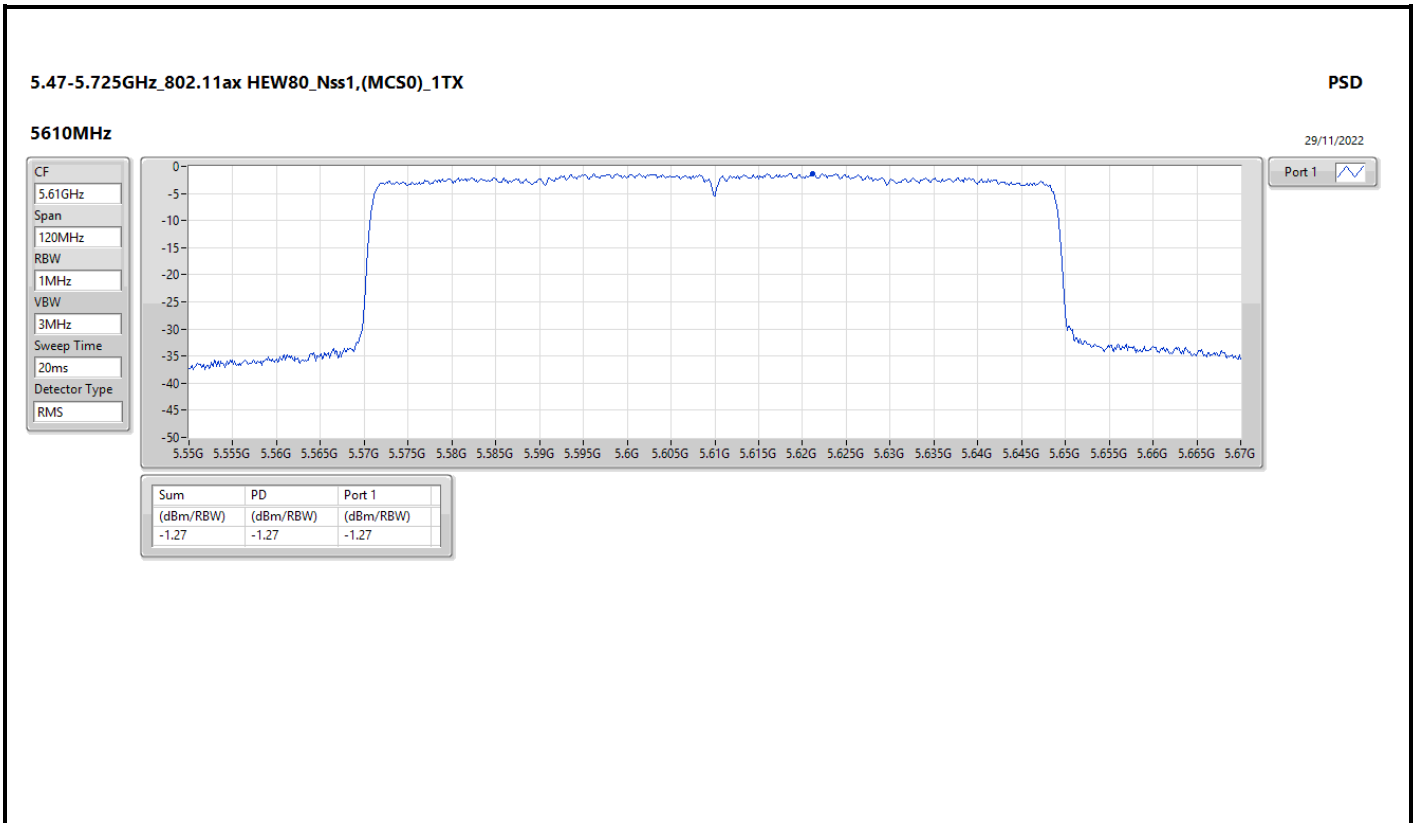

DG = Directional Gain; RBW = 500kHz for 5.725-5.85GHz band / 1MHz for other band;
 PD = trace bin-by-bin of each transmits port summing can be performed maximum power density; Port X = Port X Power Density;