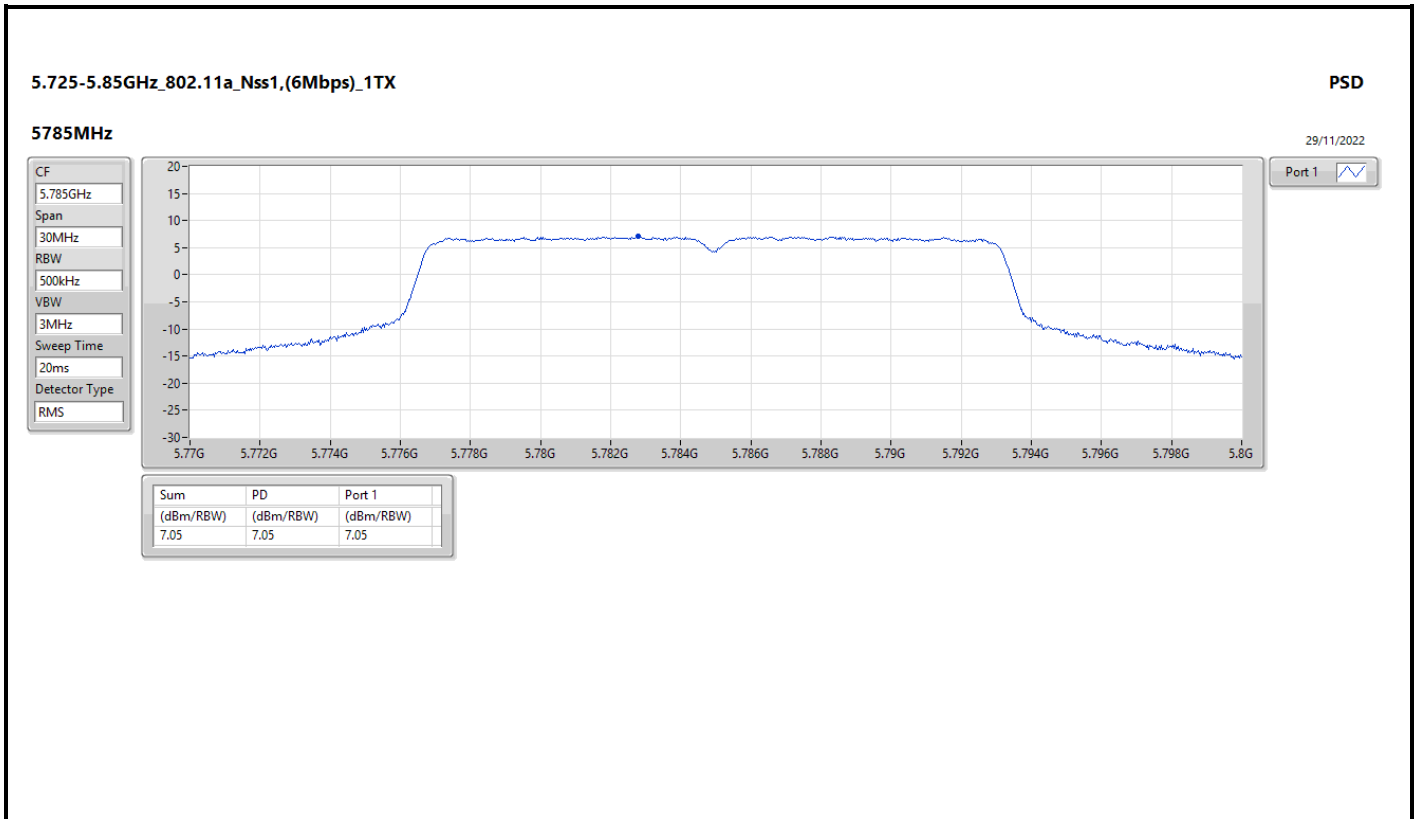

DG = Directional Gain; RBW = 500kHz for 5.725-5.85GHz band / 1MHz for other band;
 PD = trace bin-by-bin of each transmits port summing can be performed maximum power density; Port X = Port X Power Density;