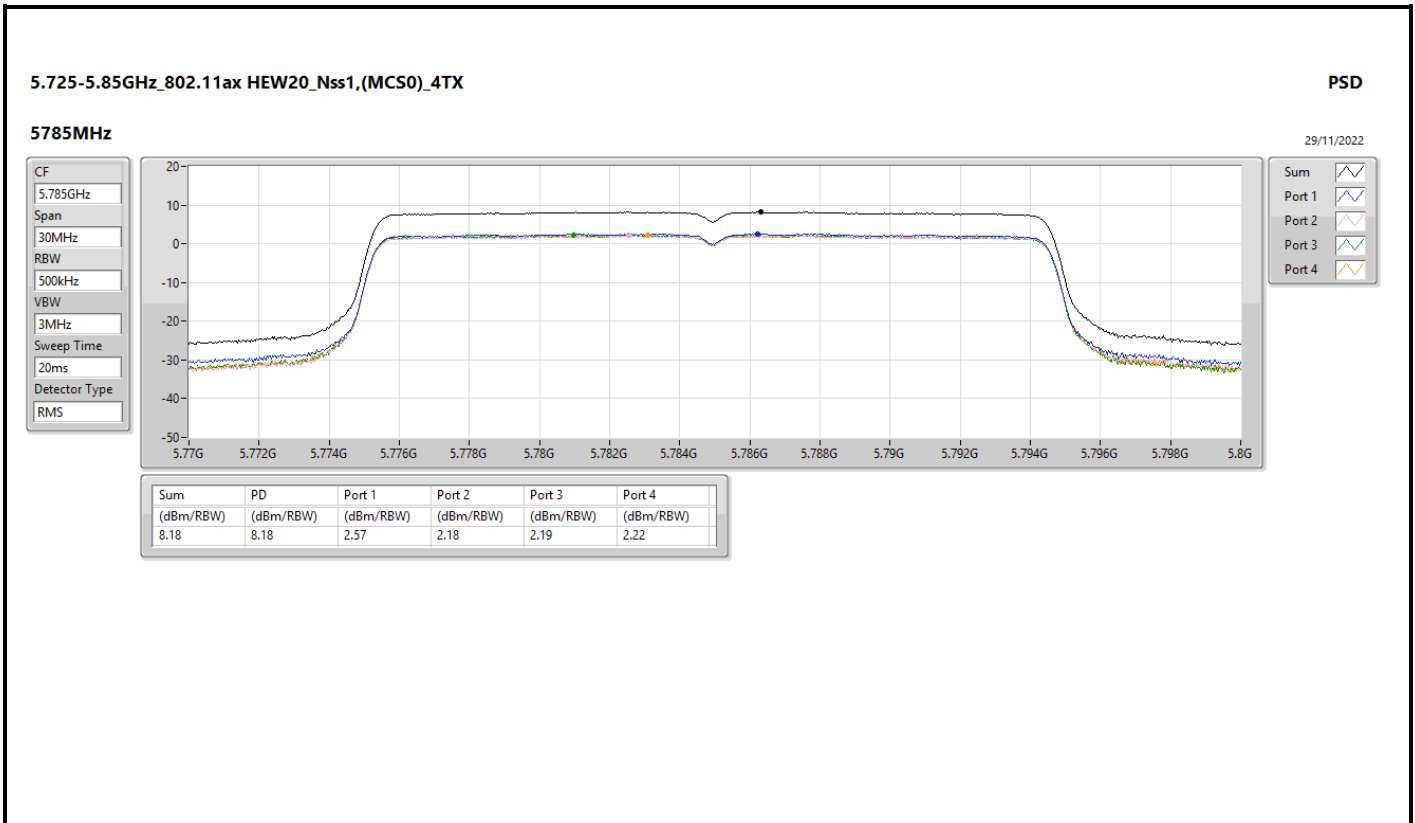

Sum

Port 1

Port 2

5.725-5.85GHz_802.11ax HEW20_Nss4,(MCS0)_4TX

PSD

5720MHz Straddle 5.725-5.85GHz

30/11/2022

CF
5.735GHz

Span
40MHz

RBW
500kHz

VBW
3MHz

Sweep Time
20ms

Detector Type
RMS

Sum

Port 1

Port 2