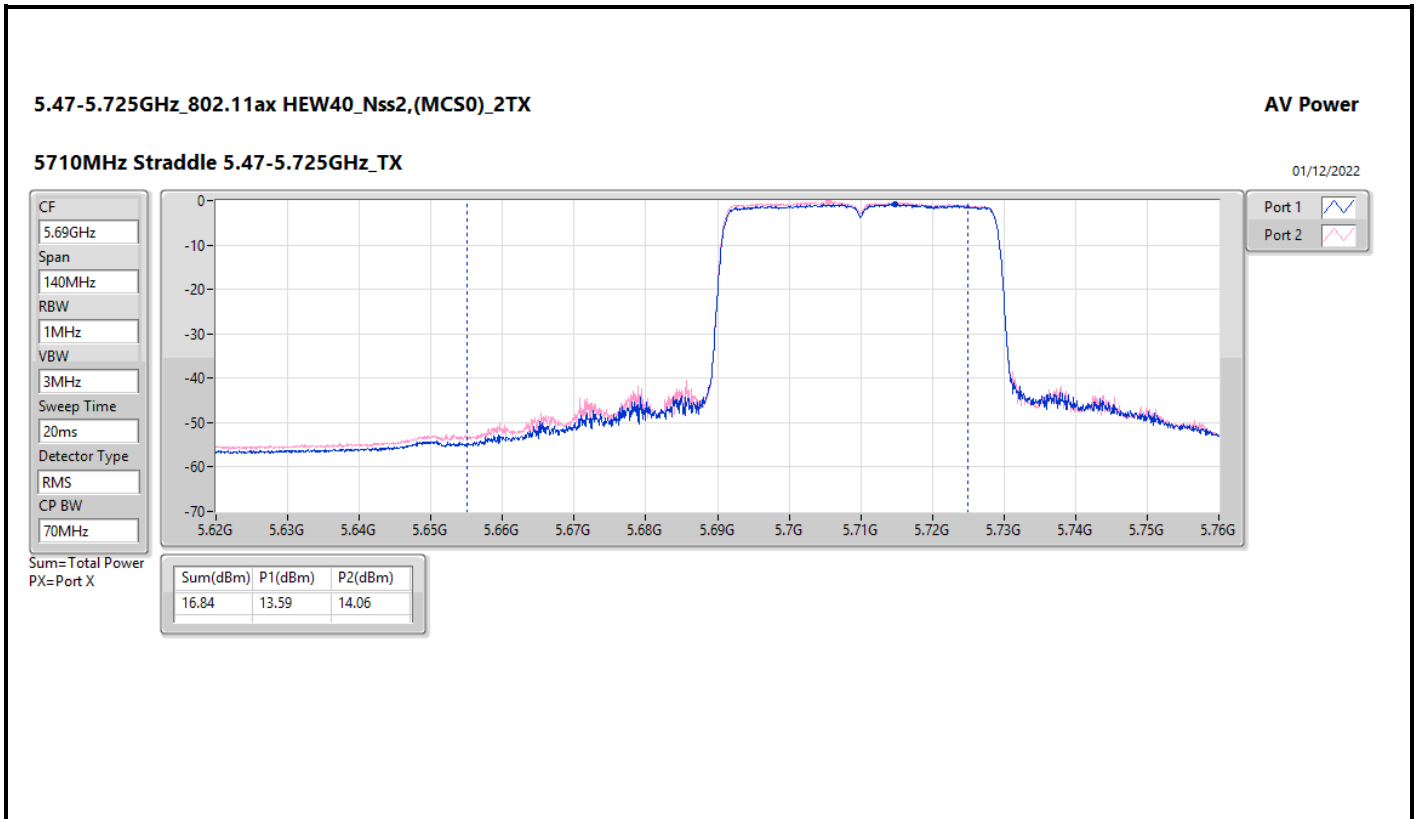

DG = Directional Gain; Port X = Port X output power

5.25-5.35GHz_802.11ax HEW160_Nss1,(MCS0)_4TX

5250MHz Straddle 5.25-5.35GHz_TX

AV Power

01/12/2022

CF: 5.33GHz
Span: 320MHz
RBW: 1MHz
VBW: 3MHz
Sweep Time: 20ms
Detector Type: RMS
CP BW: 160MHz