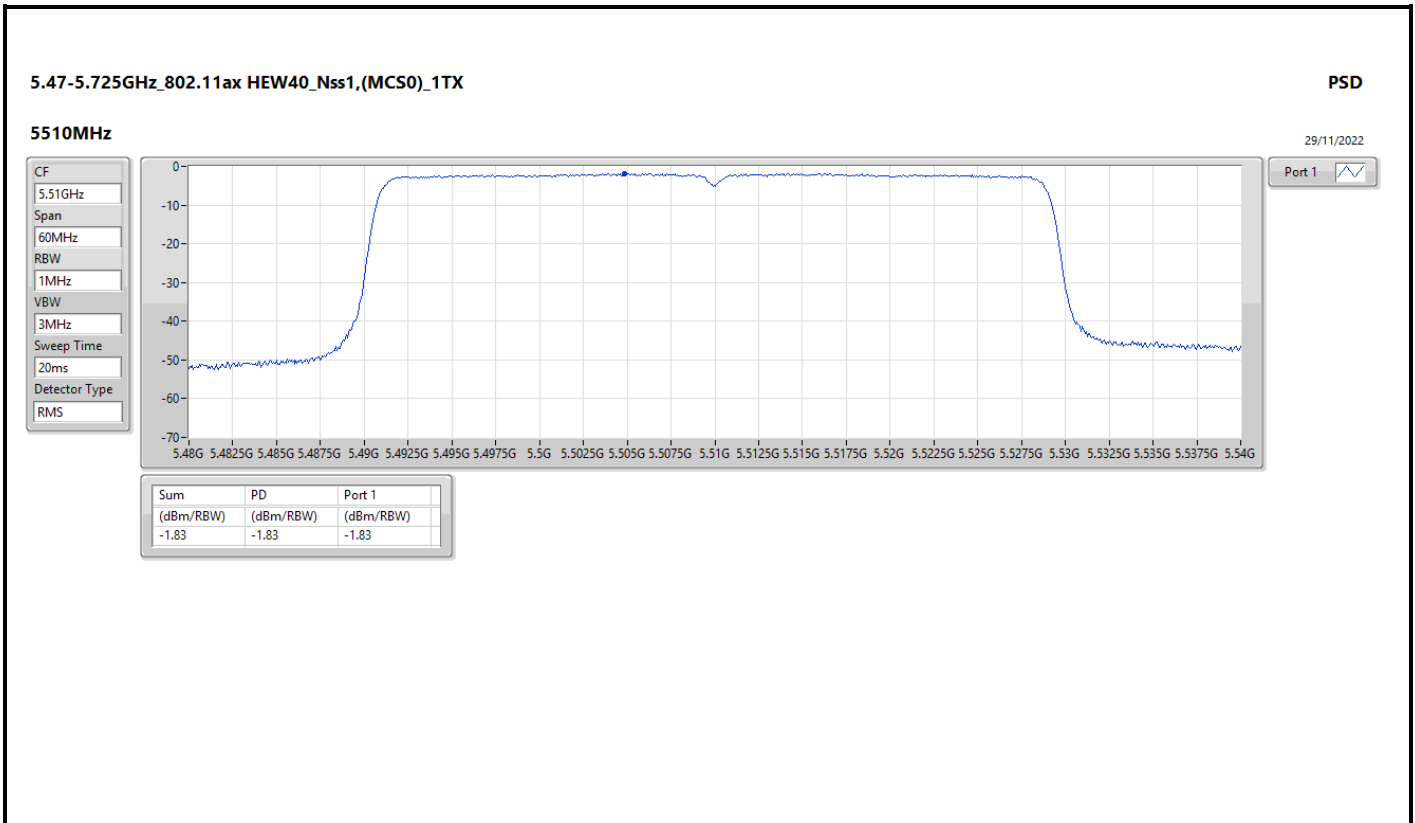

DG = Directional Gain; RBW = 500kHz for 5.725-5.85GHz band / 1MHz for other band;
 PD = trace bin-by-bin of each transmits port summing can be performed maximum power density; Port X = Port X Power Density;