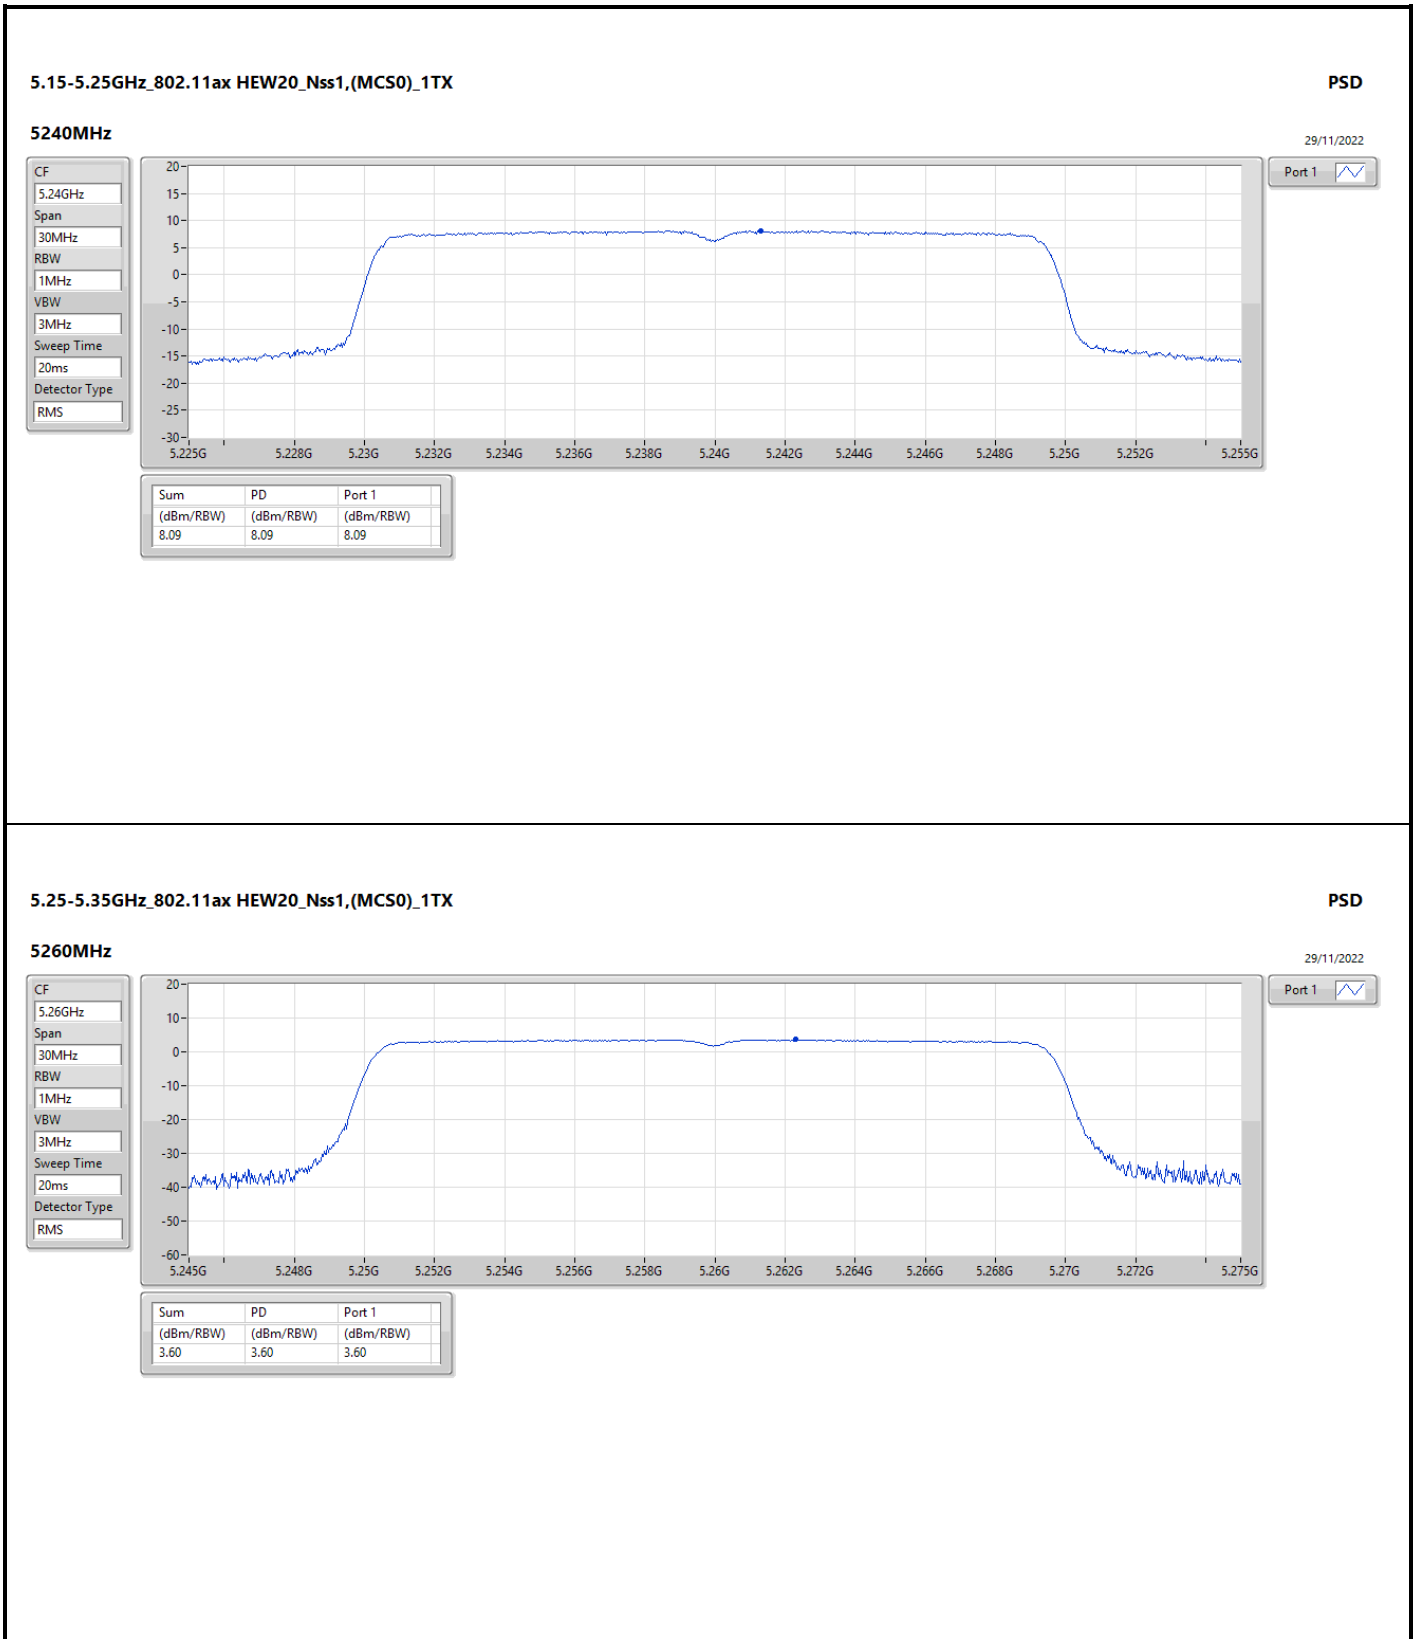

DG = Directional Gain; RBW = 500kHz for 5.725-5.85GHz band / 1MHz for other band;
 PD = trace bin-by-bin of each transmits port summing can be performed maximum power density; Port X = Port X Power Density;