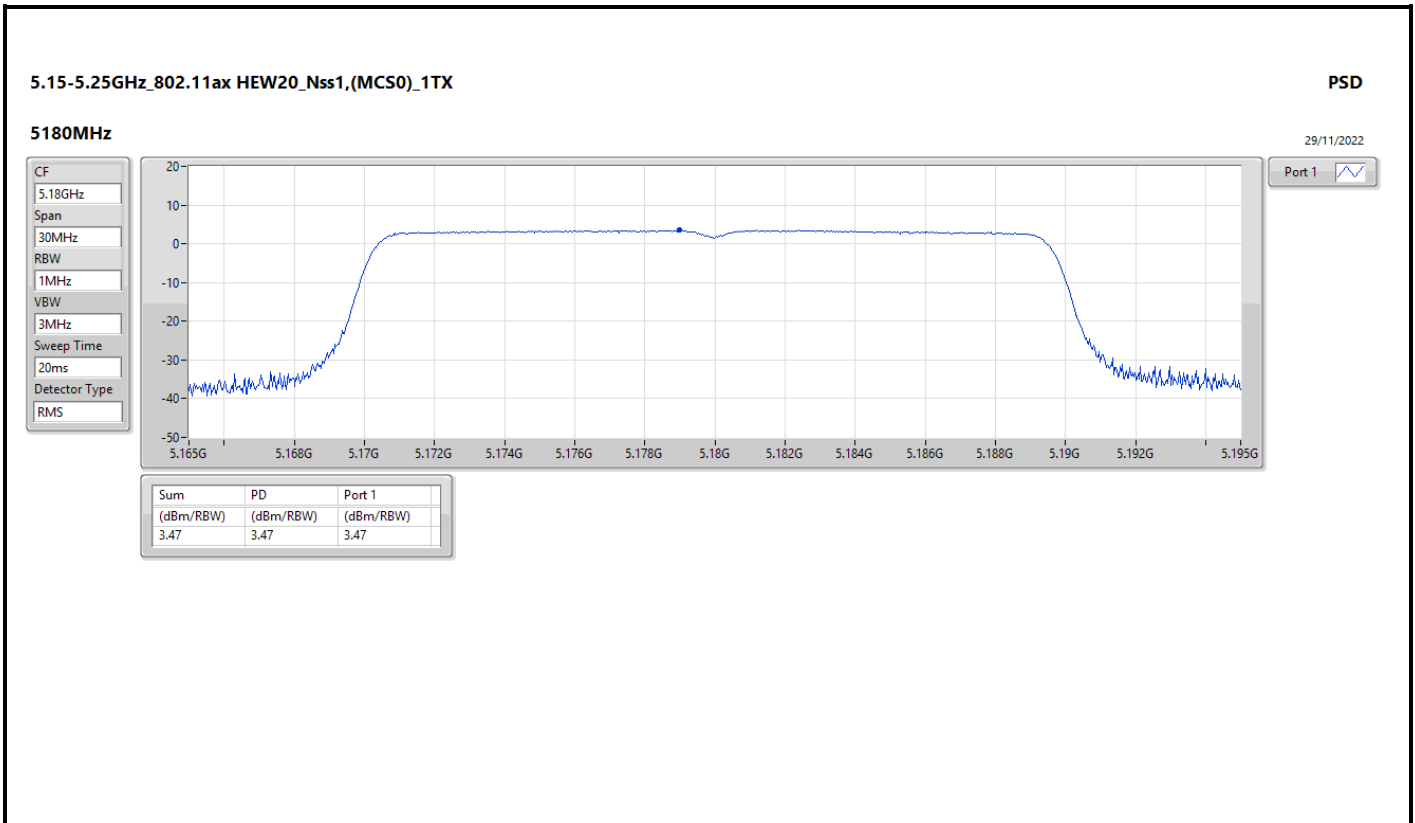

DG = Directional Gain; RBW = 500kHz for 5.725-5.85GHz band / 1MHz for other band;
 PD = trace bin-by-bin of each transmits port summing can be performed maximum power density; Port X = Port X Power Density;