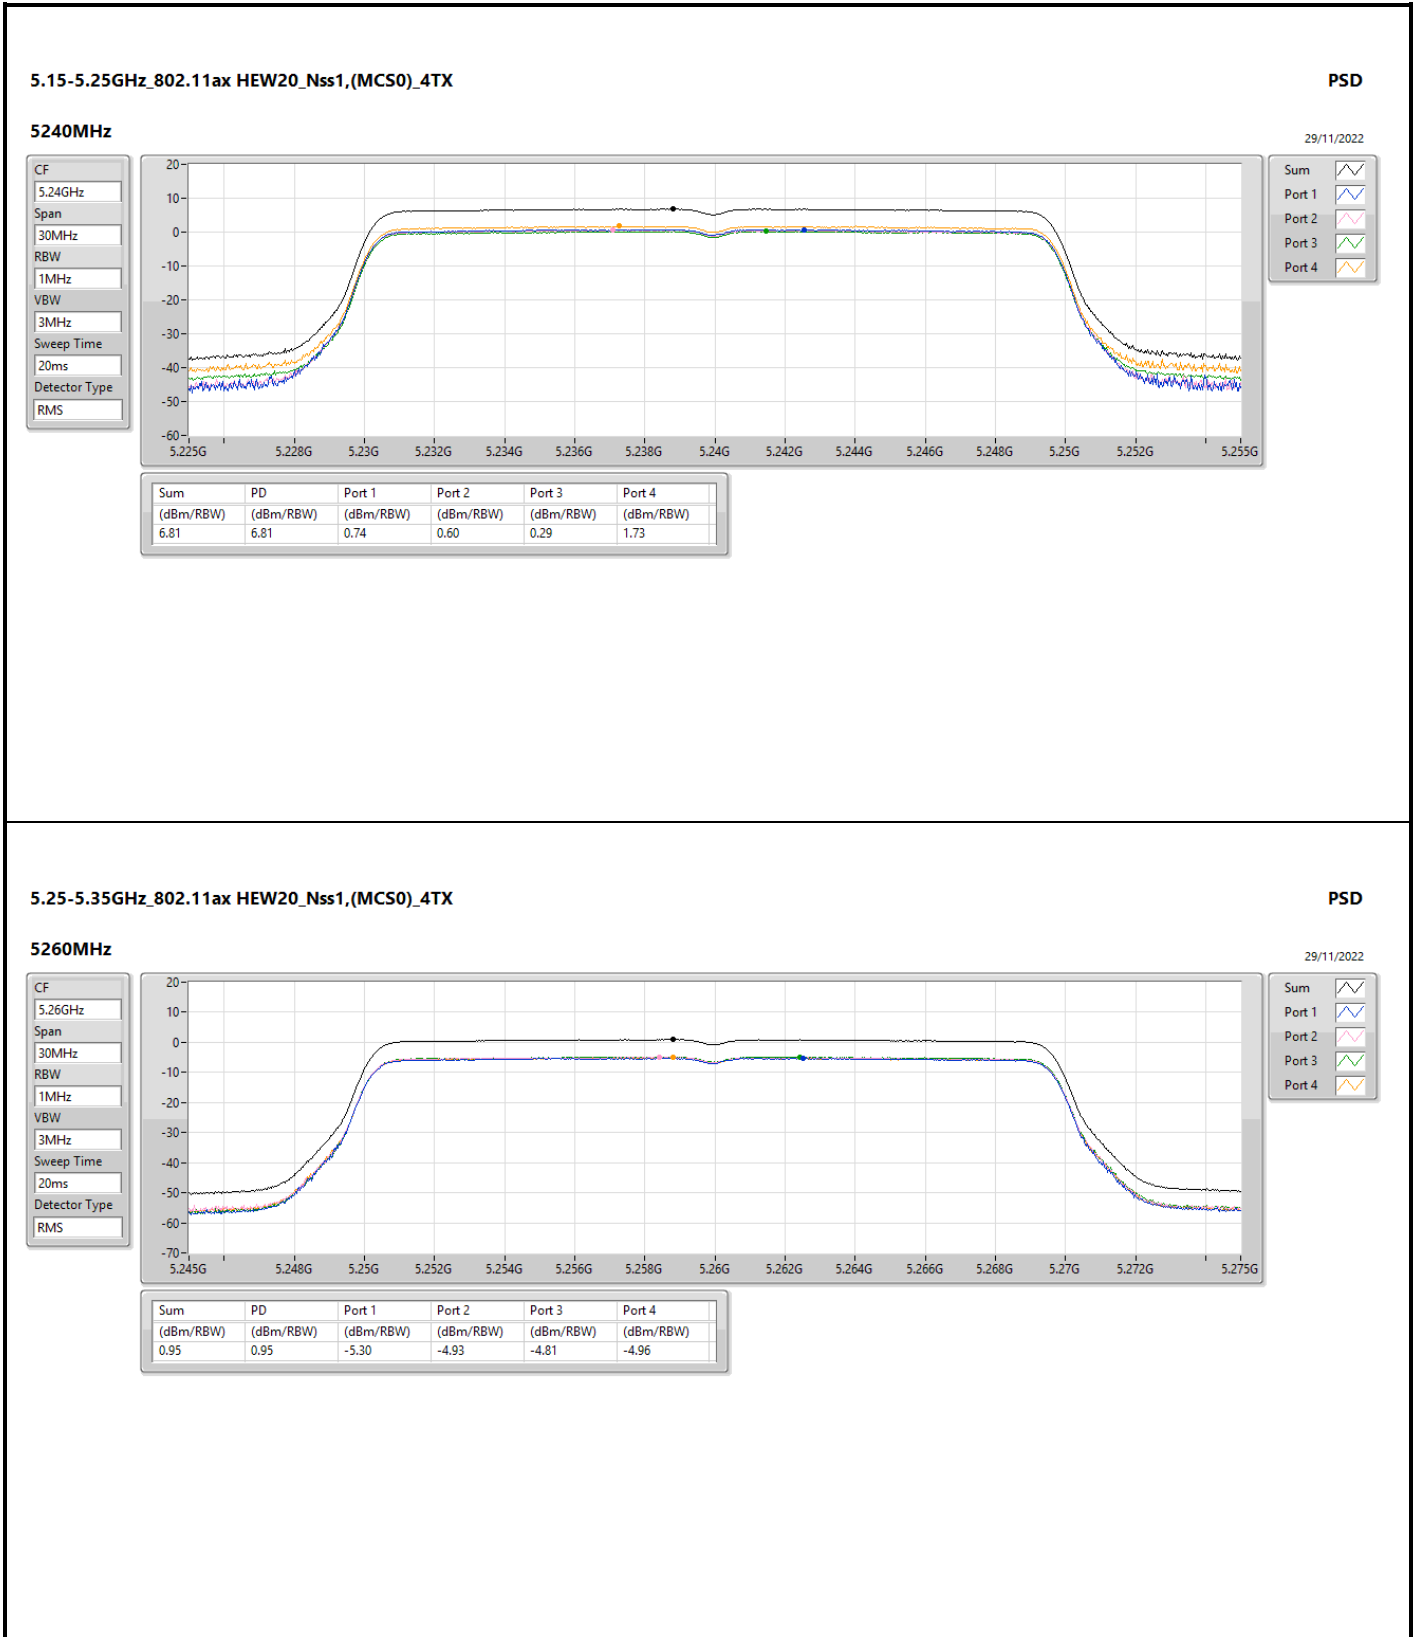

Sum

Port 1

Port 2

5.725-5.85GHz_802.11ax HEW20_Nss4,(MCS0)_4TX

PSD

5720MHz Straddle 5.725-5.85GHz

30/11/2022

CF
5.735GHz