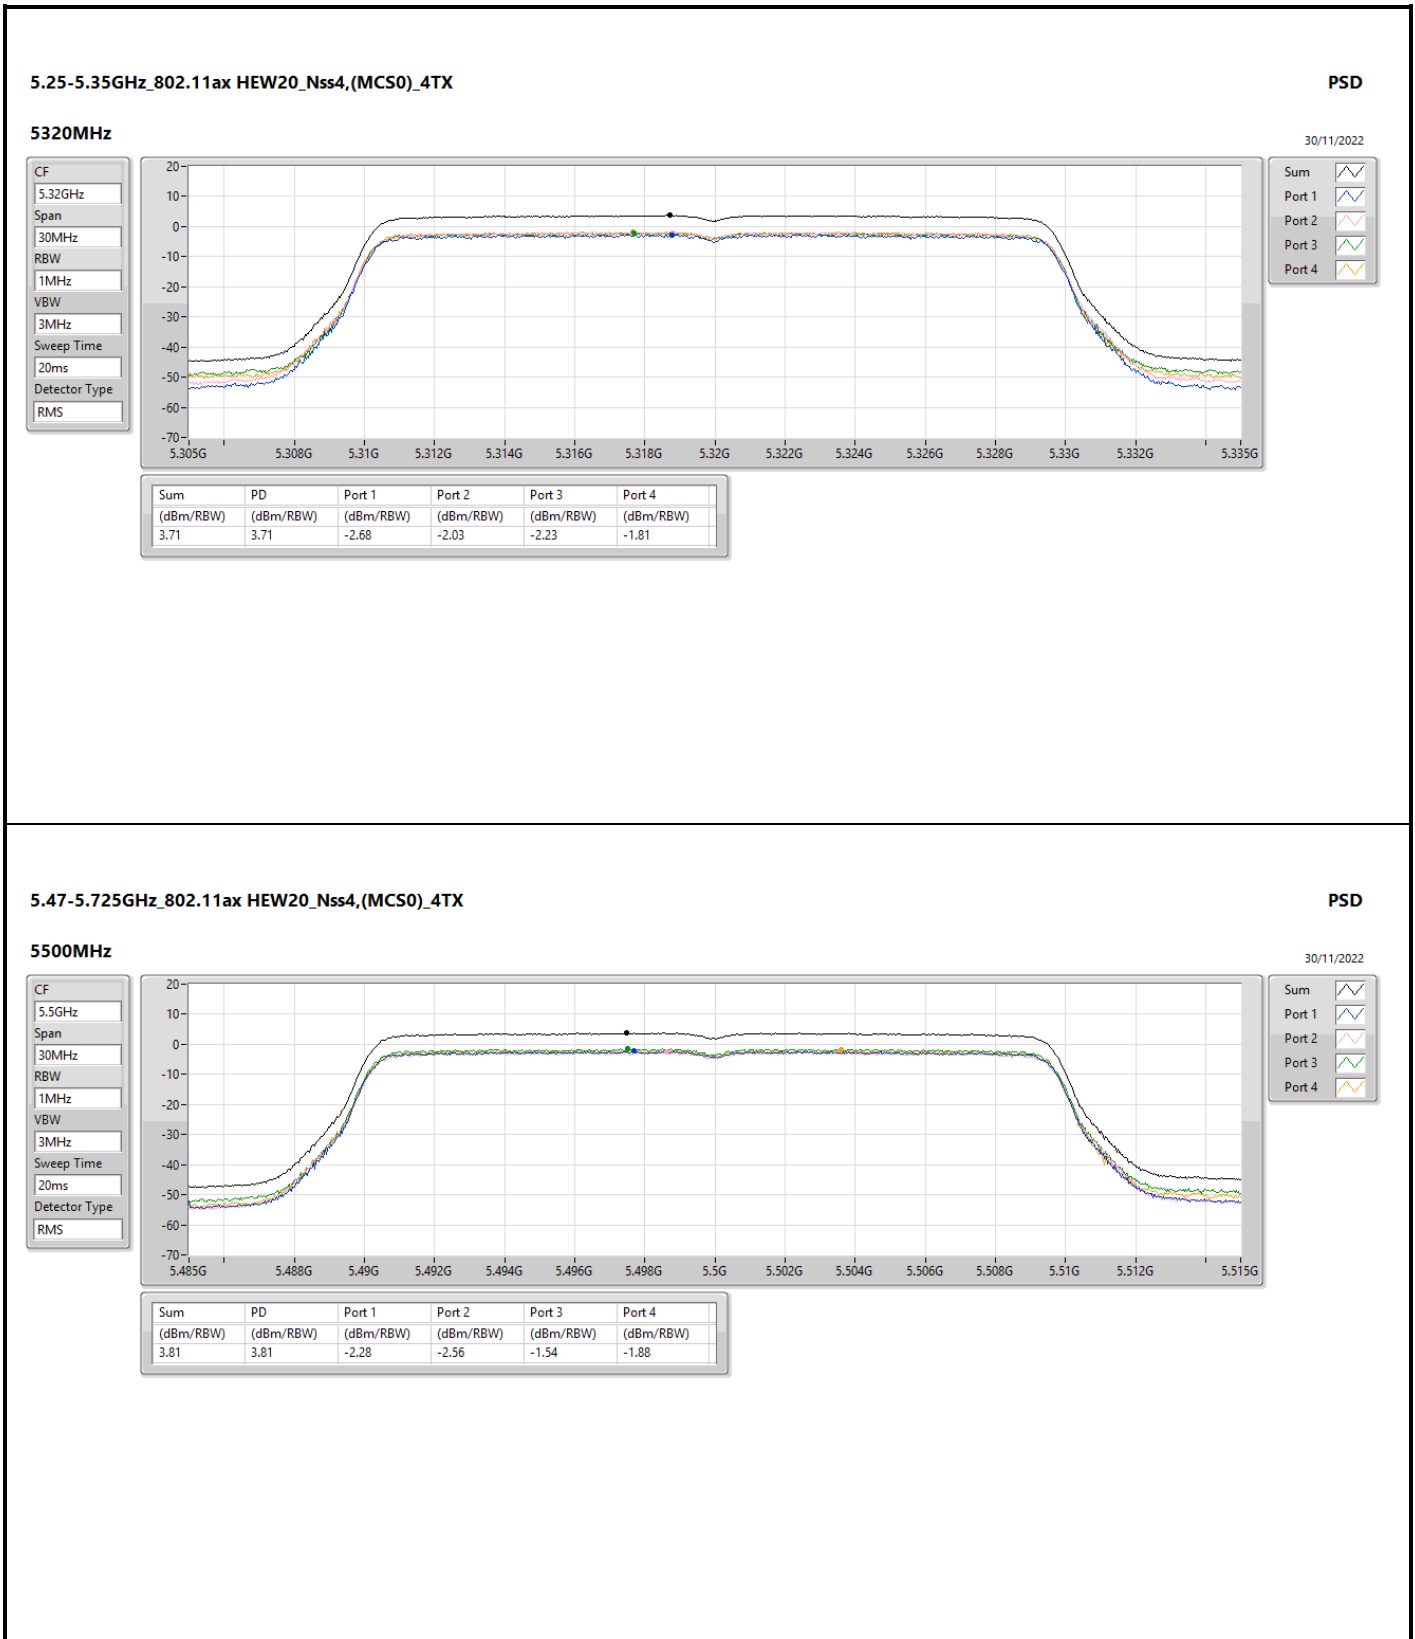

Sum

Port 1

Port 2

5.725-5.85GHz_802.11ax HEW20_Nss4,(MCS0)_4TX

PSD

5720MHz Straddle 5.725-5.85GHz

30/11/2022

CF
5.735GHz