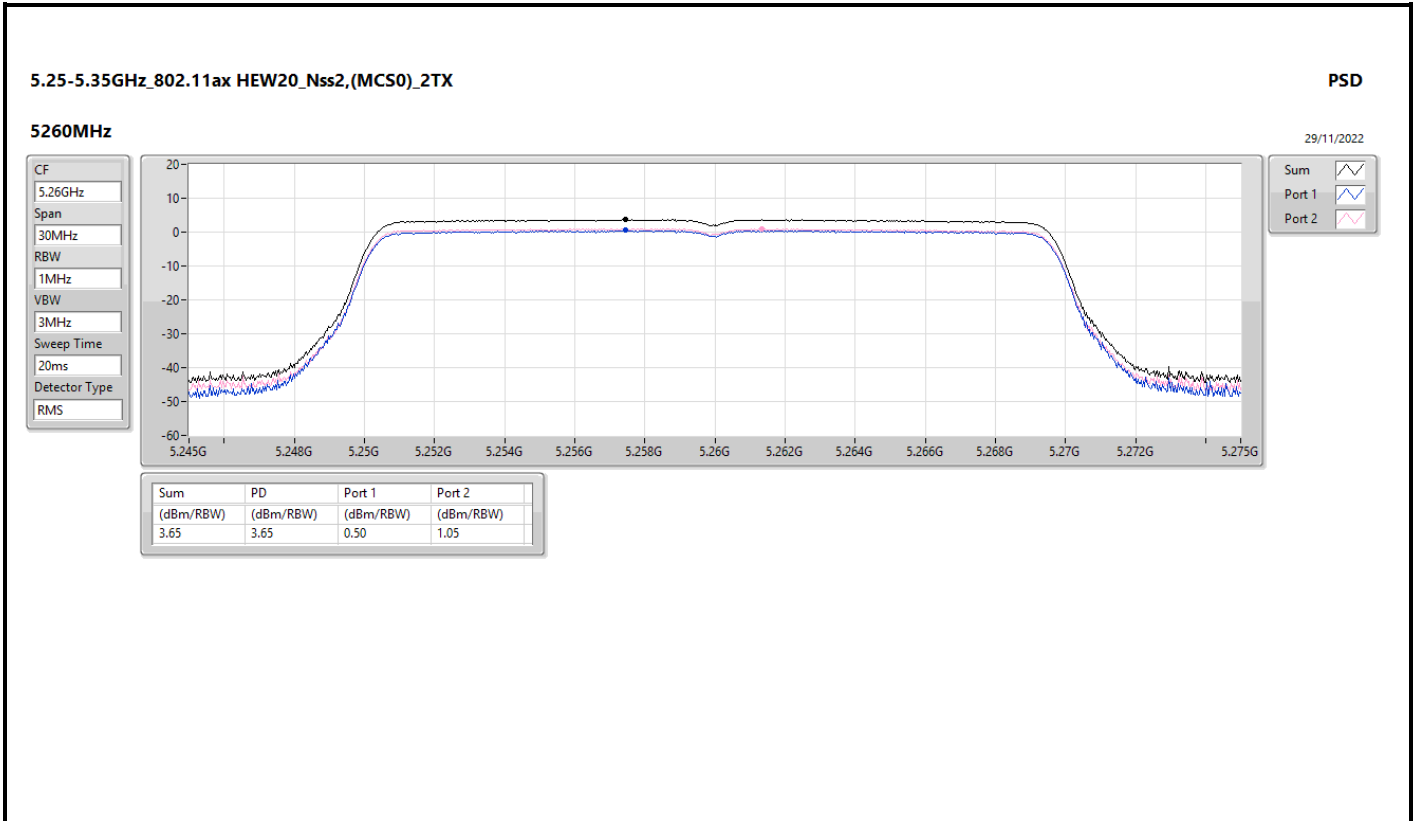

DG = Directional Gain; RBW = 500kHz for 5.725-5.85GHz band / 1MHz for other band;
 PD = trace bin-by-bin of each transmits port summing can be performed maximum power density; Port X = Port X Power Density;

5.725-5.85GHz_802.11ax HEW80_Nss2,(MCS0)_2TX

PSD

5690MHz Straddle 5.725-5.85GHz

29/11/2022

CF

5.735GHz

Span

40MHz