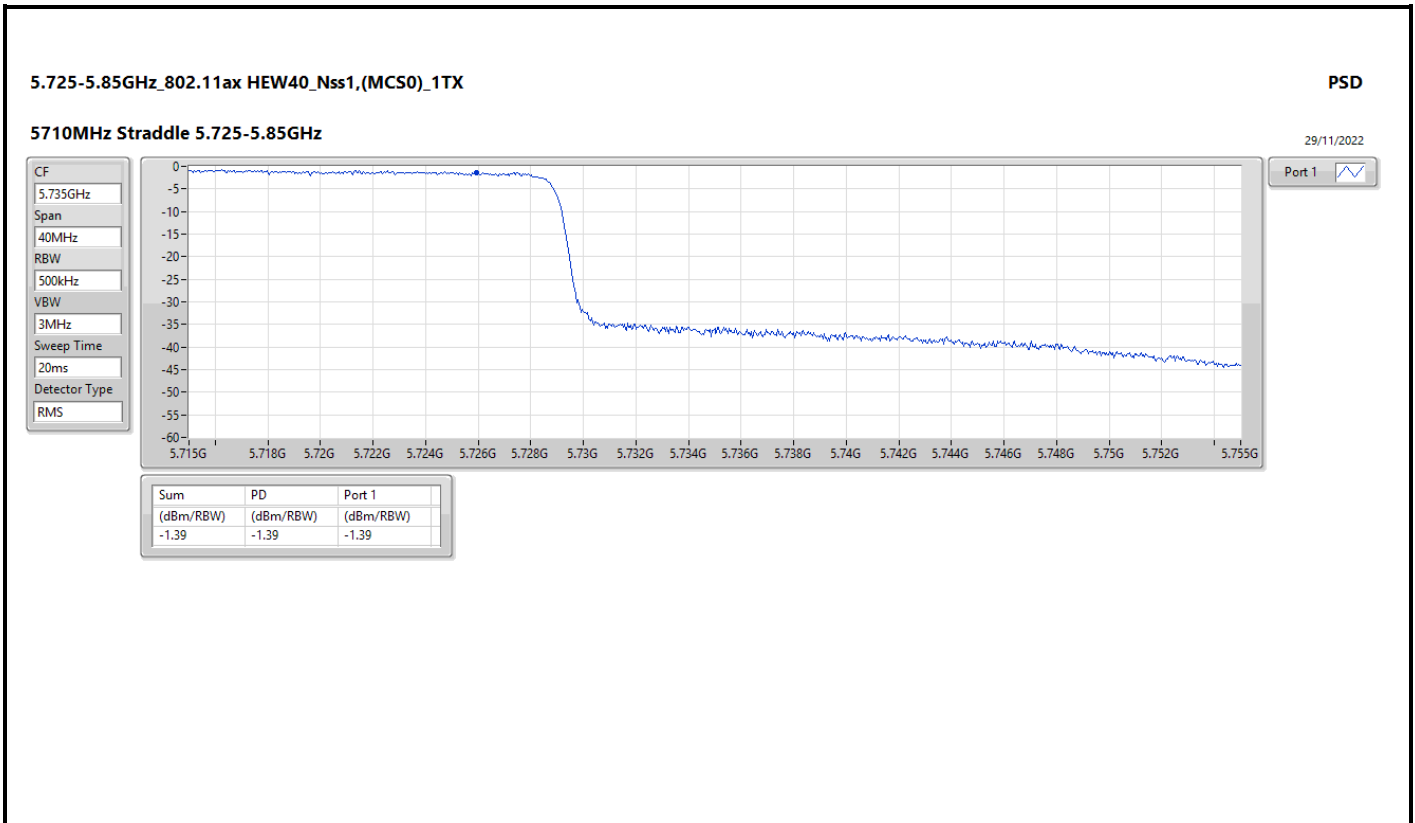

DG = Directional Gain; RBW = 500kHz for 5.725-5.85GHz band / 1MHz for other band;
 PD = trace bin-by-bin of each transmits port summing can be performed maximum power density; Port X = Port X Power Density;