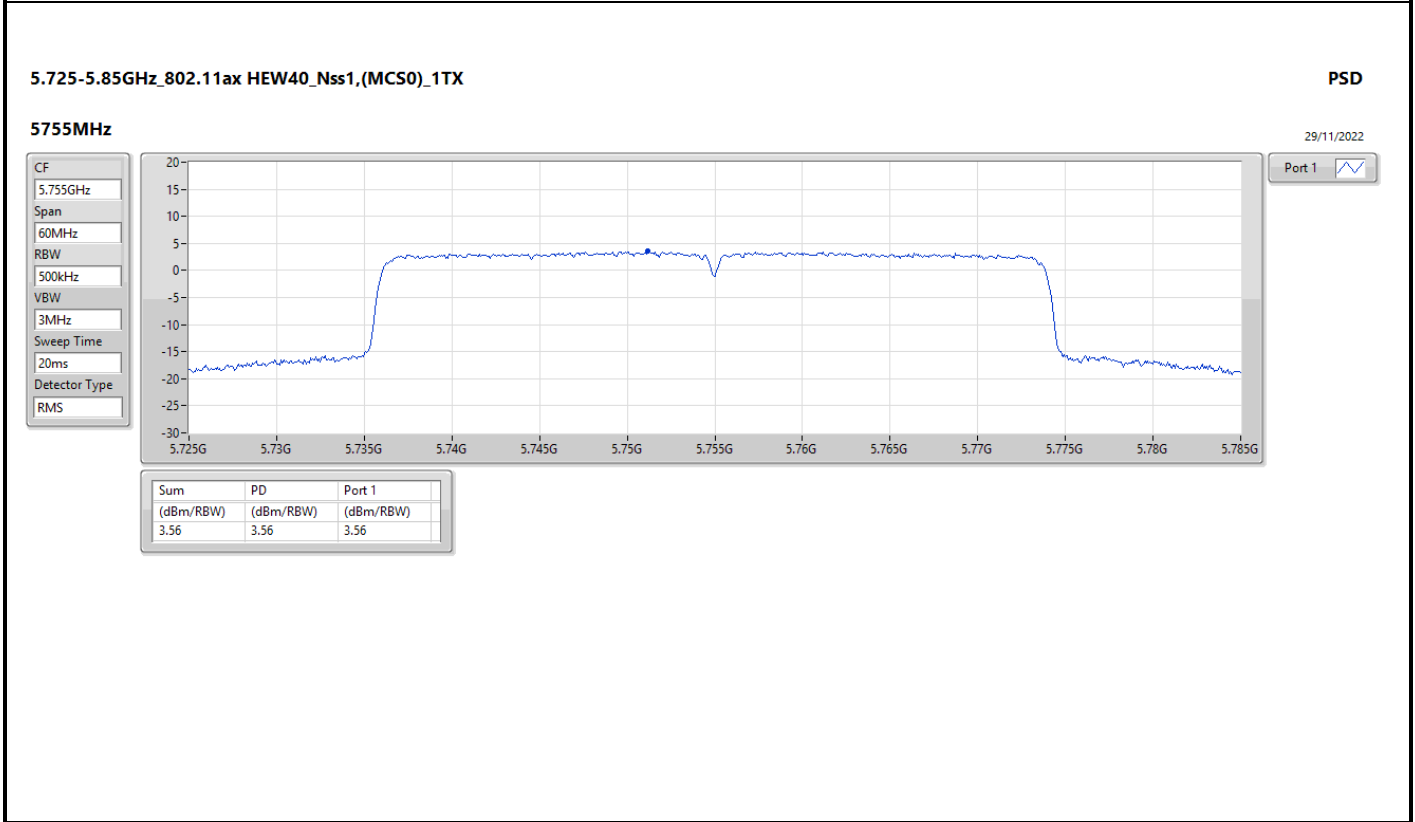

DG = Directional Gain; RBW = 500kHz for 5.725-5.85GHz band / 1MHz for other band;
 PD = trace bin-by-bin of each transmits port summing can be performed maximum power density; Port X = Port X Power Density;

5.725-5.85GHz_802.11ax HEW80_Nss2,(MCS0)_2TX

PSD

5690MHz Straddle 5.725-5.85GHz

29/11/2022

CF

5.735GHz

Span

40MHz