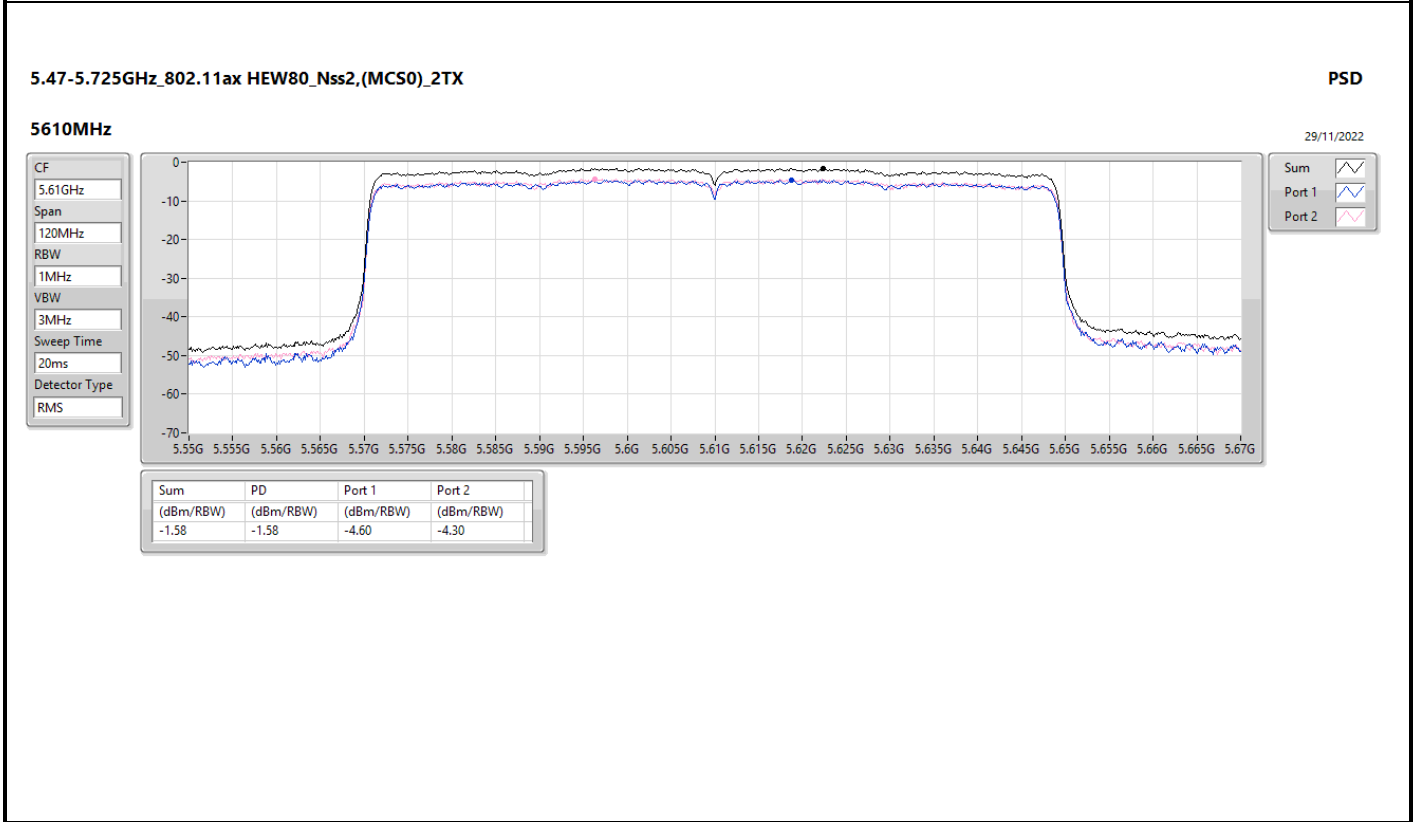

DG = Directional Gain; RBW = 500kHz for 5.725-5.85GHz band / 1MHz for other band;
 PD = trace bin-by-bin of each transmits port summing can be performed maximum power density; Port X = Port X Power Density;

5.725-5.85GHz_802.11ax HEW80_Nss2,(MCS0)_2TX

PSD

5690MHz Straddle 5.725-5.85GHz

29/11/2022

CF

5.735GHz

Span

40MHz