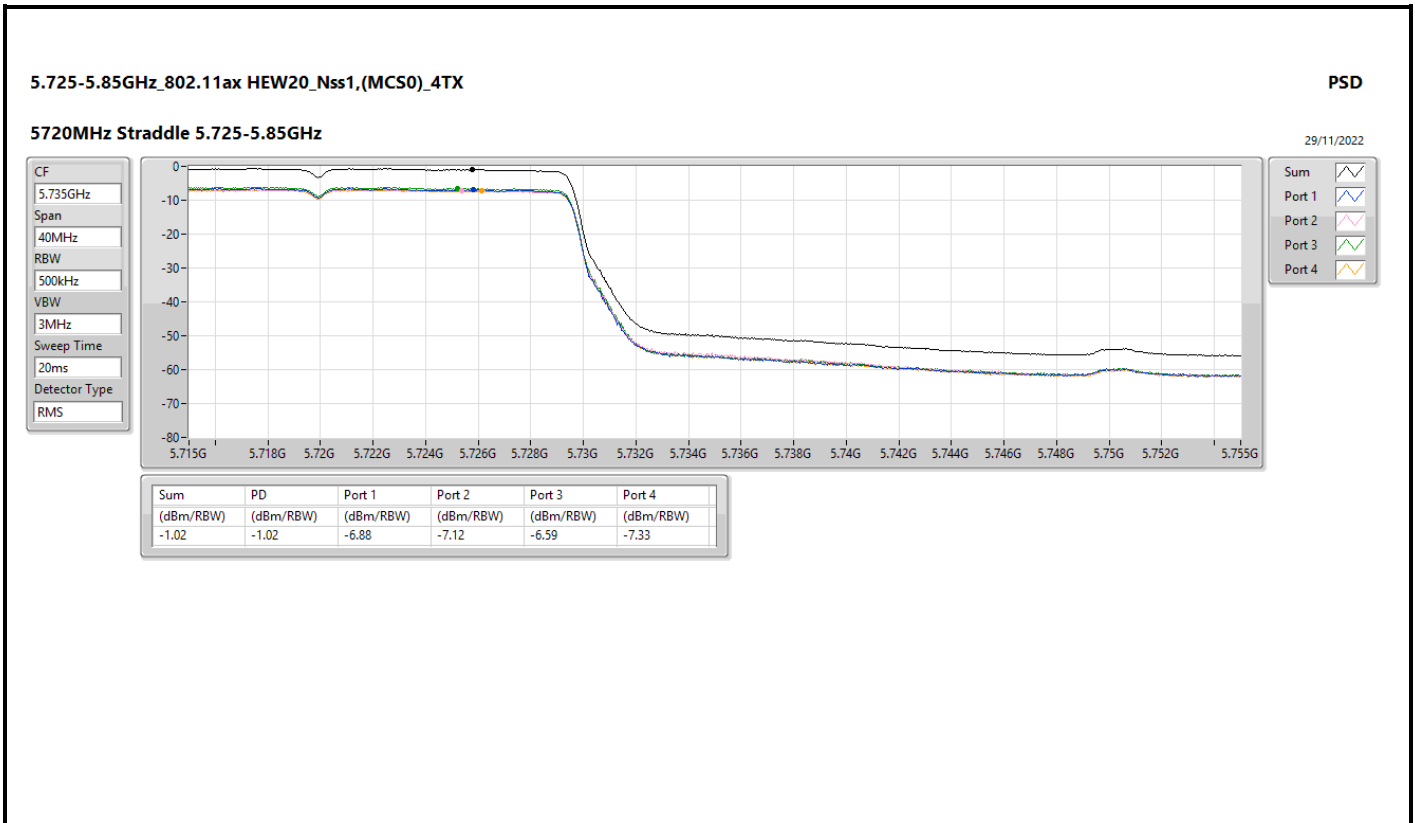

Sum

Port 1

Port 2

5.725-5.85GHz_802.11ax HEW20_Nss4,(MCS0)_4TX

PSD

5720MHz Straddle 5.725-5.85GHz

30/11/2022

CF
5.735GHz

Span
40MHz

RBW
500kHz

VBW
3MHz

Sweep Time
20ms

Detector Type
RMS

Sum

Port 1

Port 2