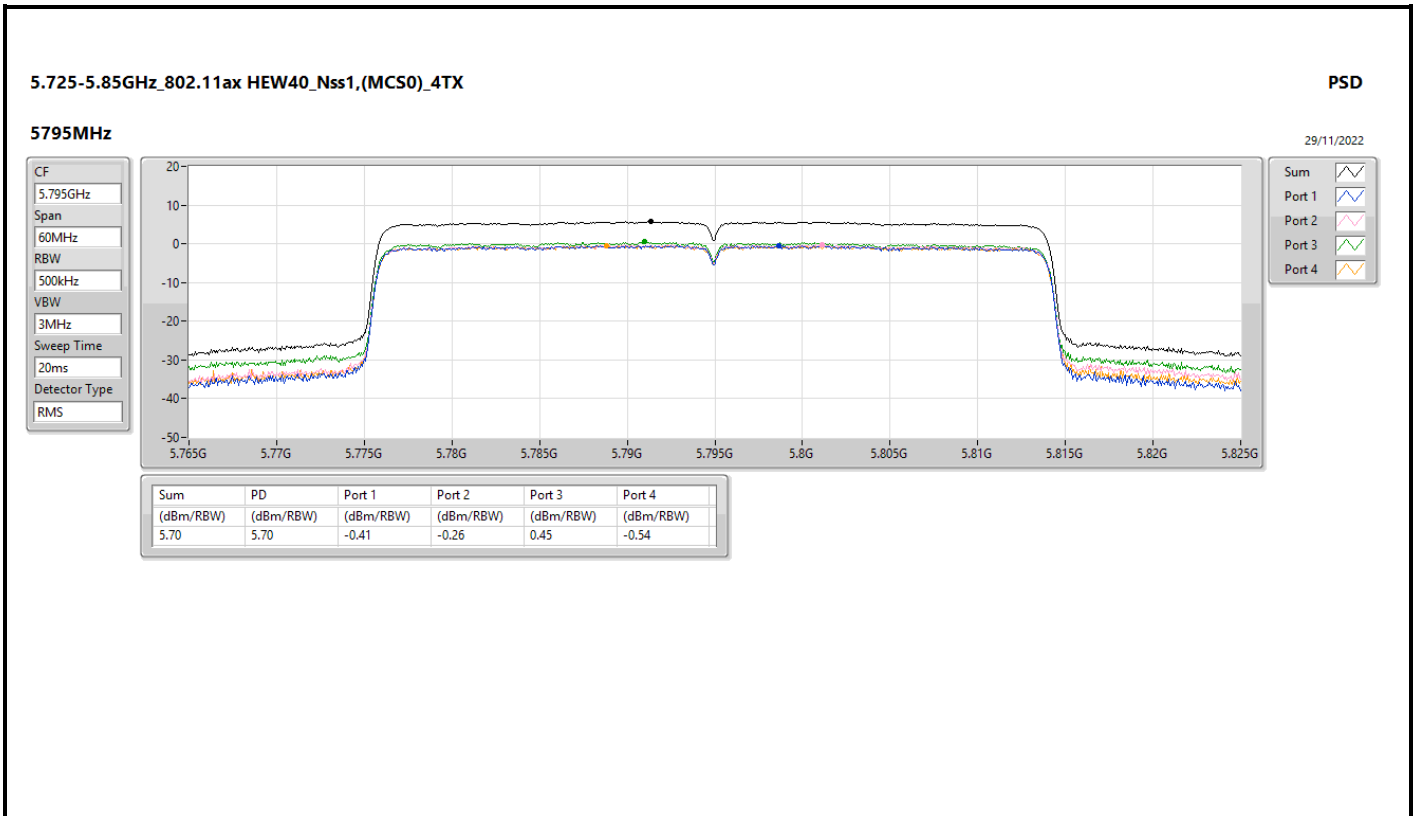

Sum

Port 1

Port 2

5.725-5.85GHz_802.11ax HEW20_Nss4,(MCS0)_4TX

PSD

5720MHz Straddle 5.725-5.85GHz

30/11/2022

CF
5.735GHz

Span
40MHz

RBW
500kHz

VBW
3MHz

Sweep Time
20ms

Detector Type
RMS

Sum

Port 1

Port 2