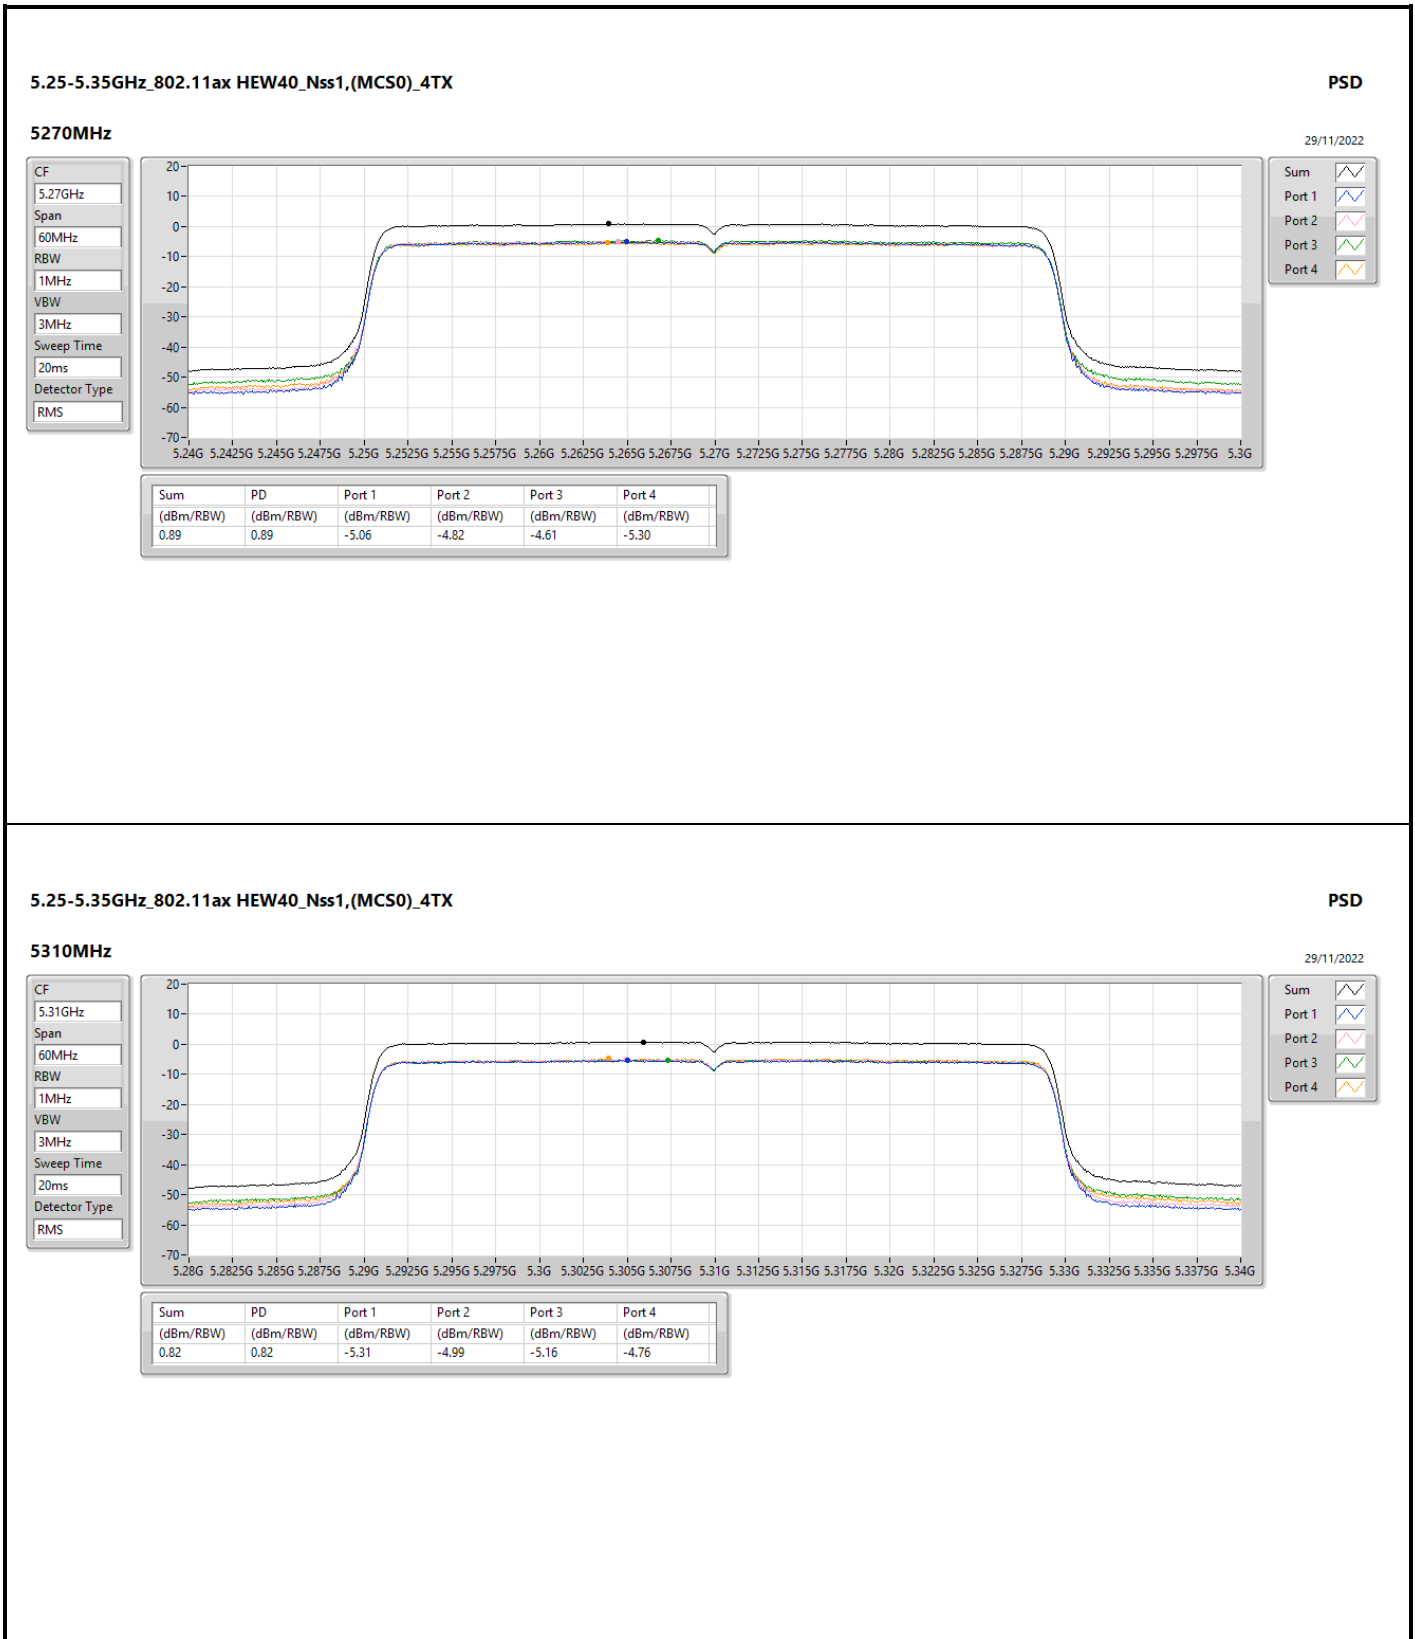

Sum

Port 1

Port 2

5.725-5.85GHz_802.11ax HEW20_Nss4,(MCS0)_4TX

PSD

5720MHz Straddle 5.725-5.85GHz

30/11/2022

CF
5.735GHz