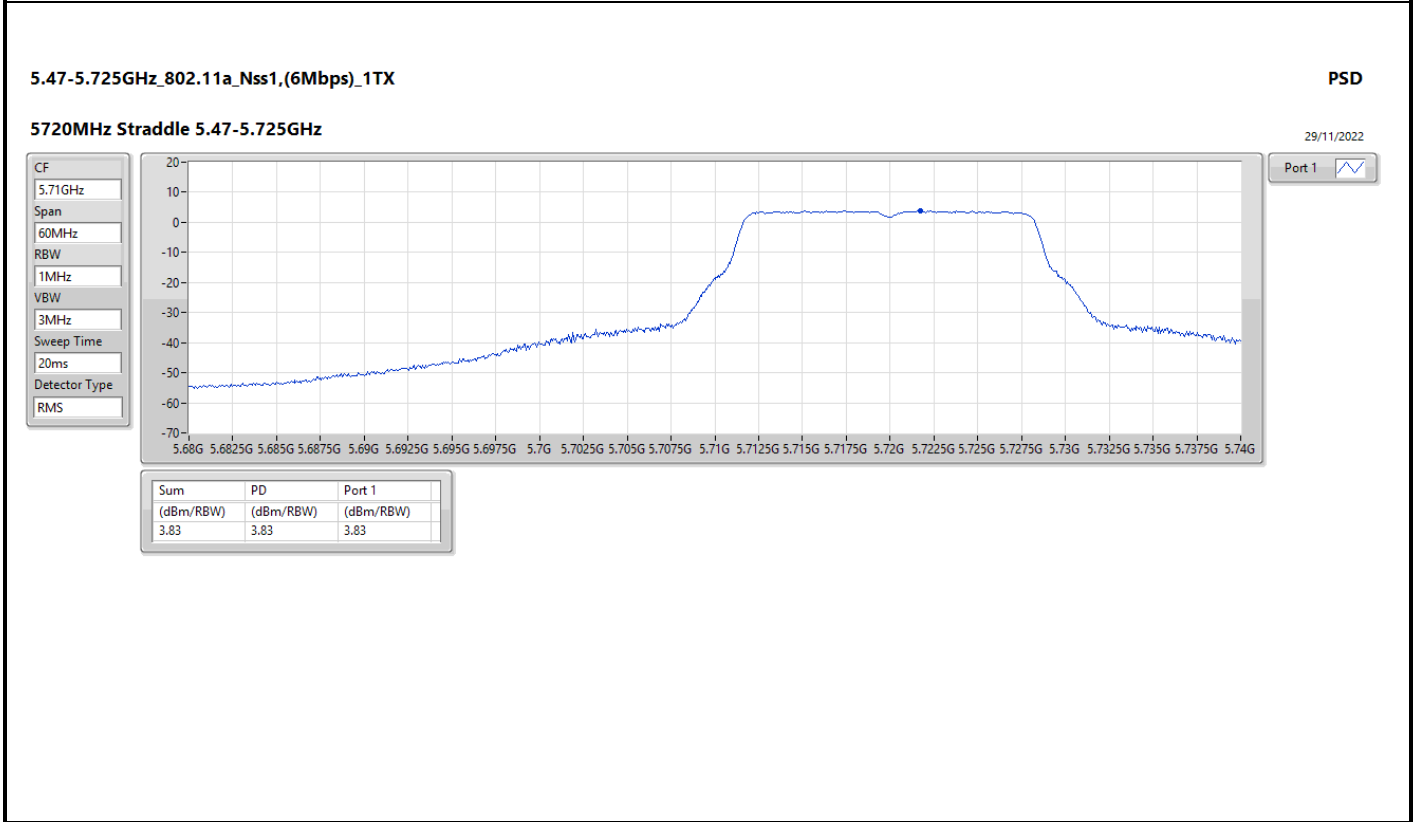

DG = Directional Gain; RBW = 500kHz for 5.725-5.85GHz band / 1MHz for other band;
 PD = trace bin-by-bin of each transmits port summing can be performed maximum power density; Port X = Port X Power Density;