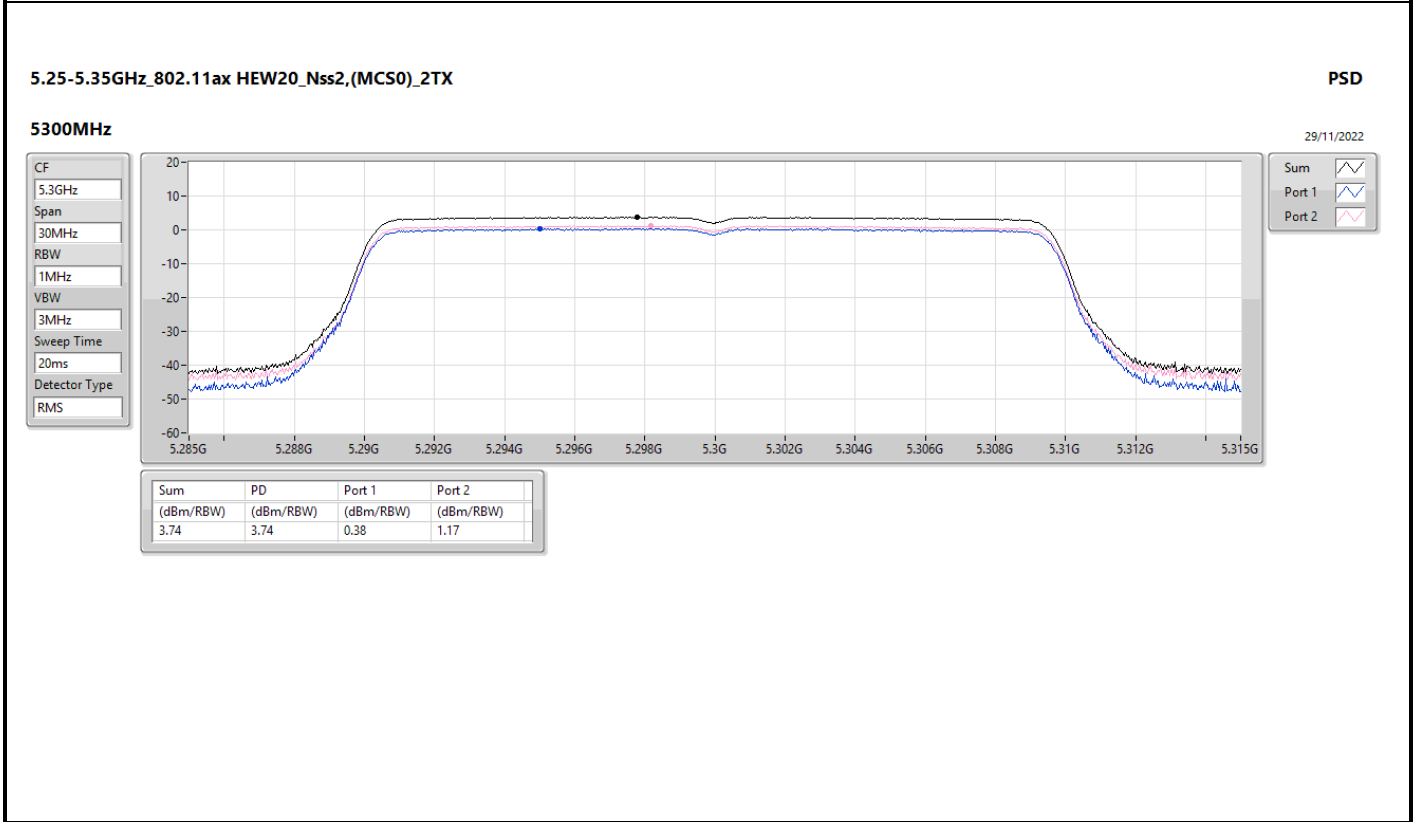

DG = Directional Gain; RBW = 500kHz for 5.725-5.85GHz band / 1MHz for other band;
 PD = trace bin-by-bin of each transmits port summing can be performed maximum power density; Port X = Port X Power Density;

5.725-5.85GHz_802.11ax HEW80_Nss2,(MCS0)_2TX

PSD

5690MHz Straddle 5.725-5.85GHz

29/11/2022

CF

5.735GHz

Span

40MHz