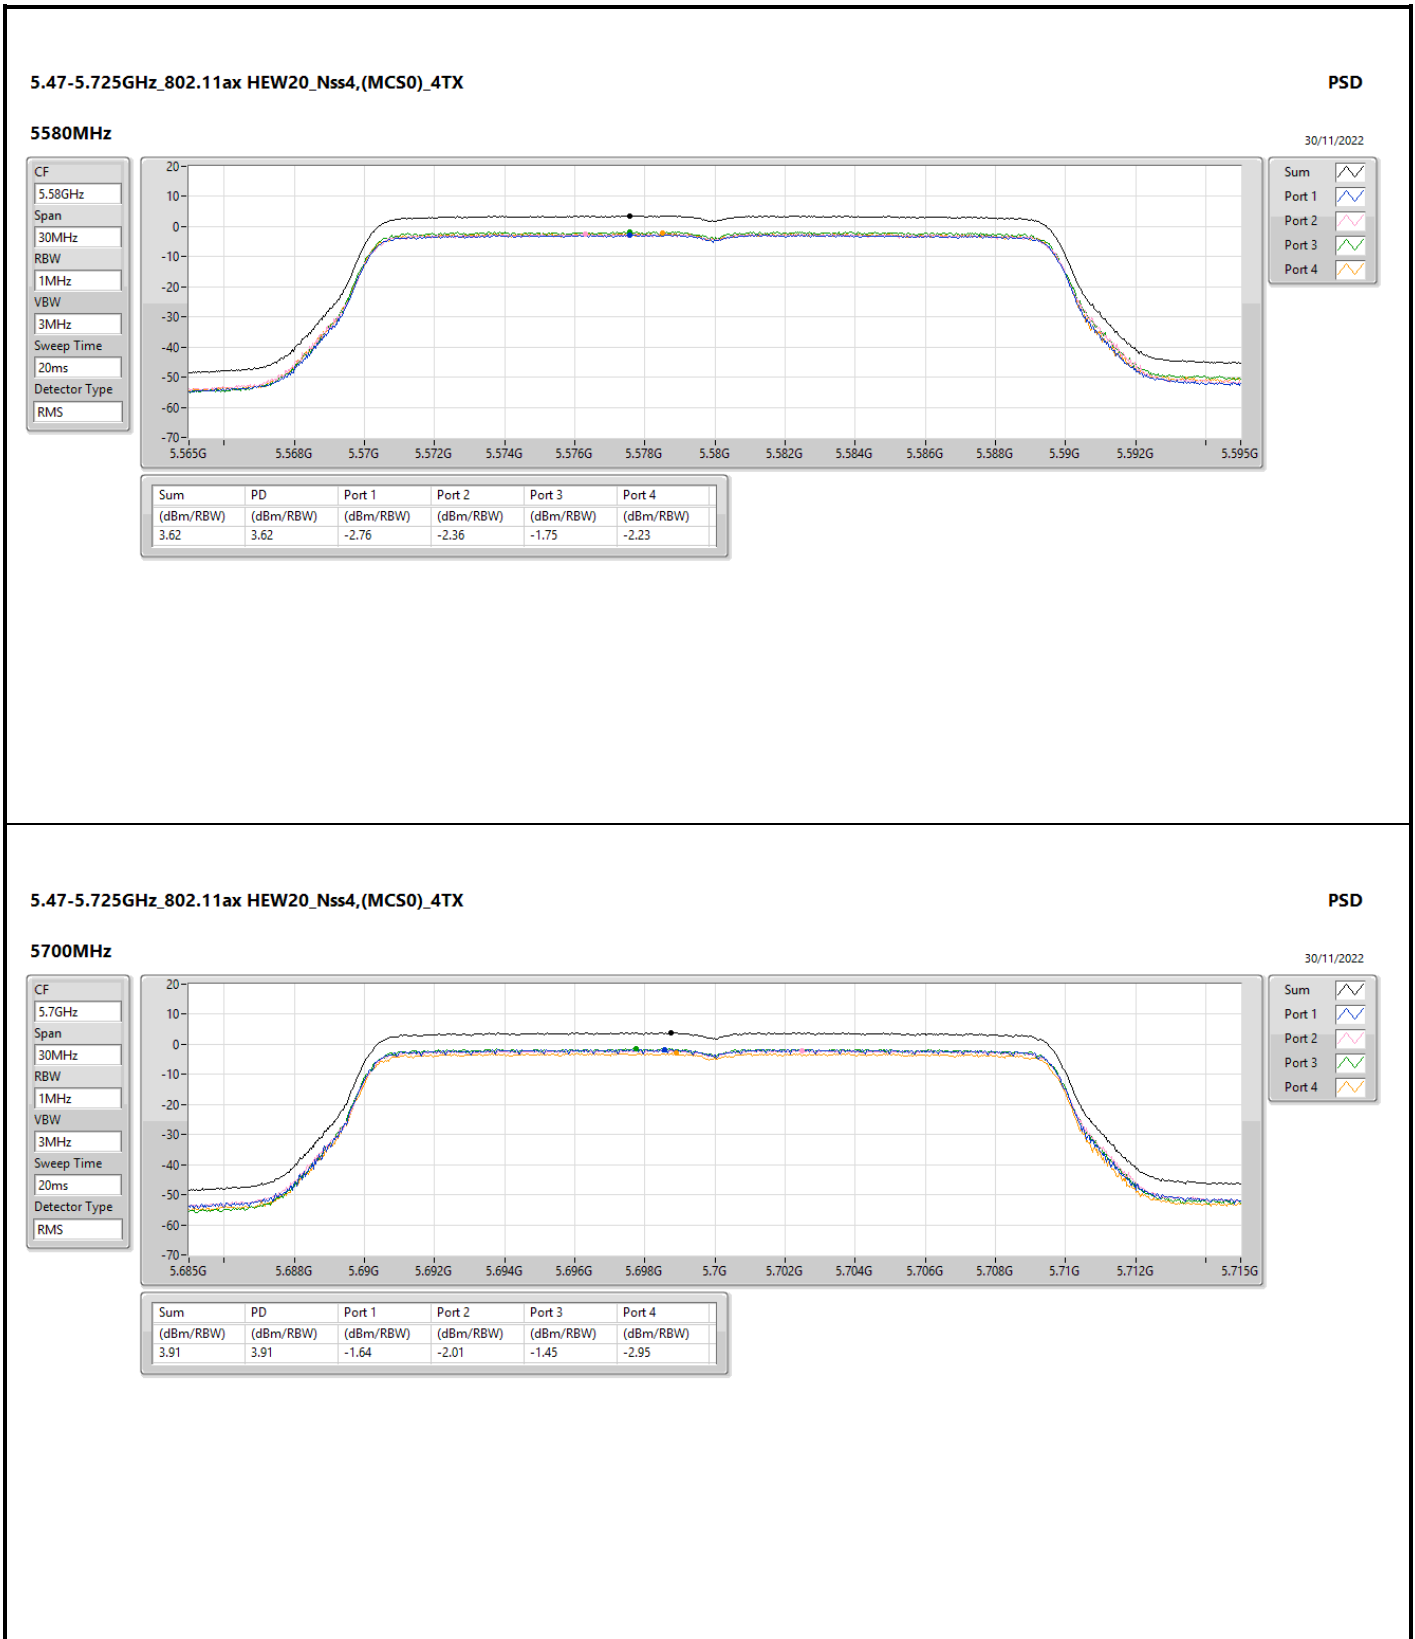

Sum

Port 1

Port 2

5.725-5.85GHz_802.11ax HEW20_Nss4,(MCS0)_4TX

PSD

5720MHz Straddle 5.725-5.85GHz

30/11/2022

CF
5.735GHz