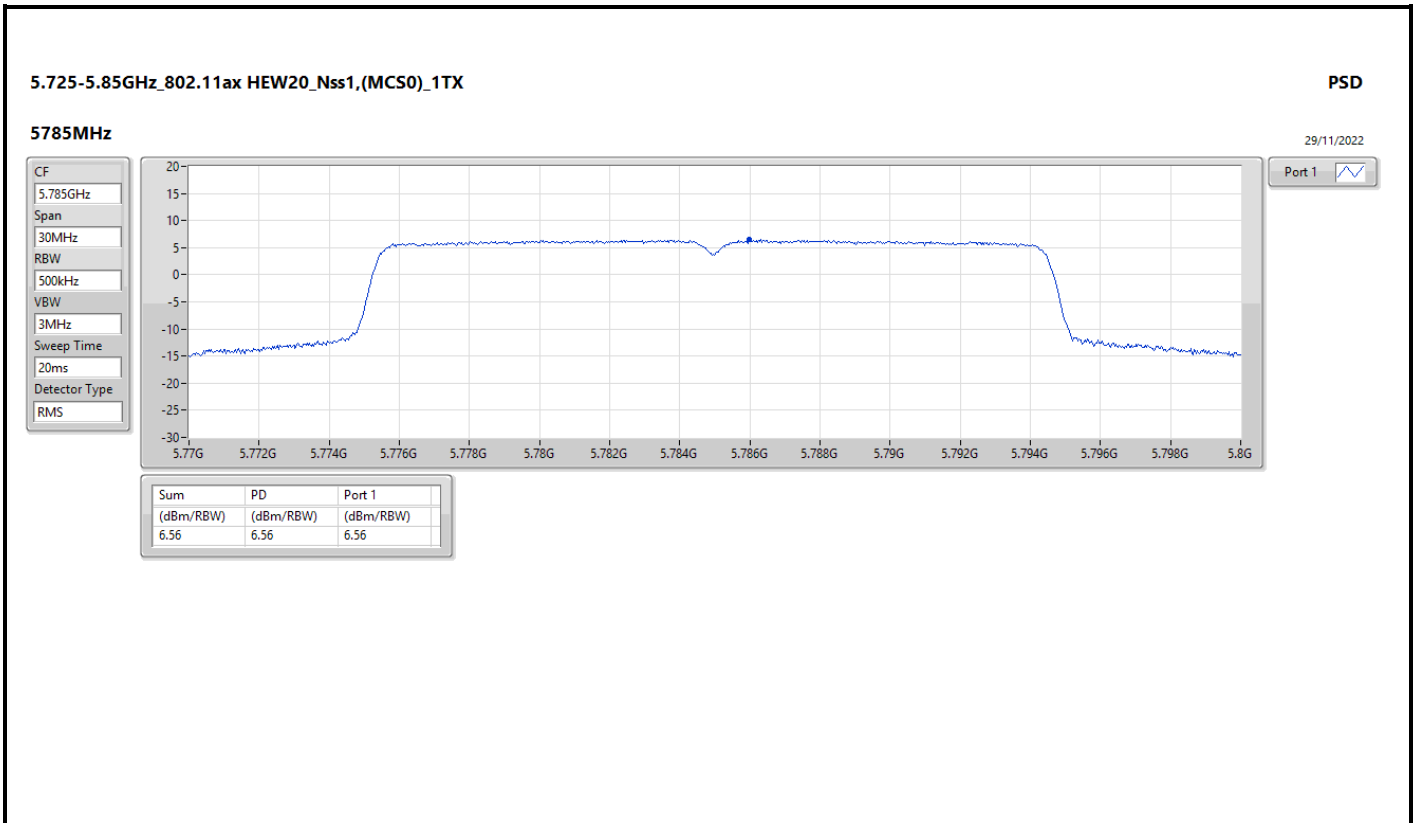

DG = Directional Gain; RBW = 500kHz for 5.725-5.85GHz band / 1MHz for other band;
 PD = trace bin-by-bin of each transmits port summing can be performed maximum power density; Port X = Port X Power Density;