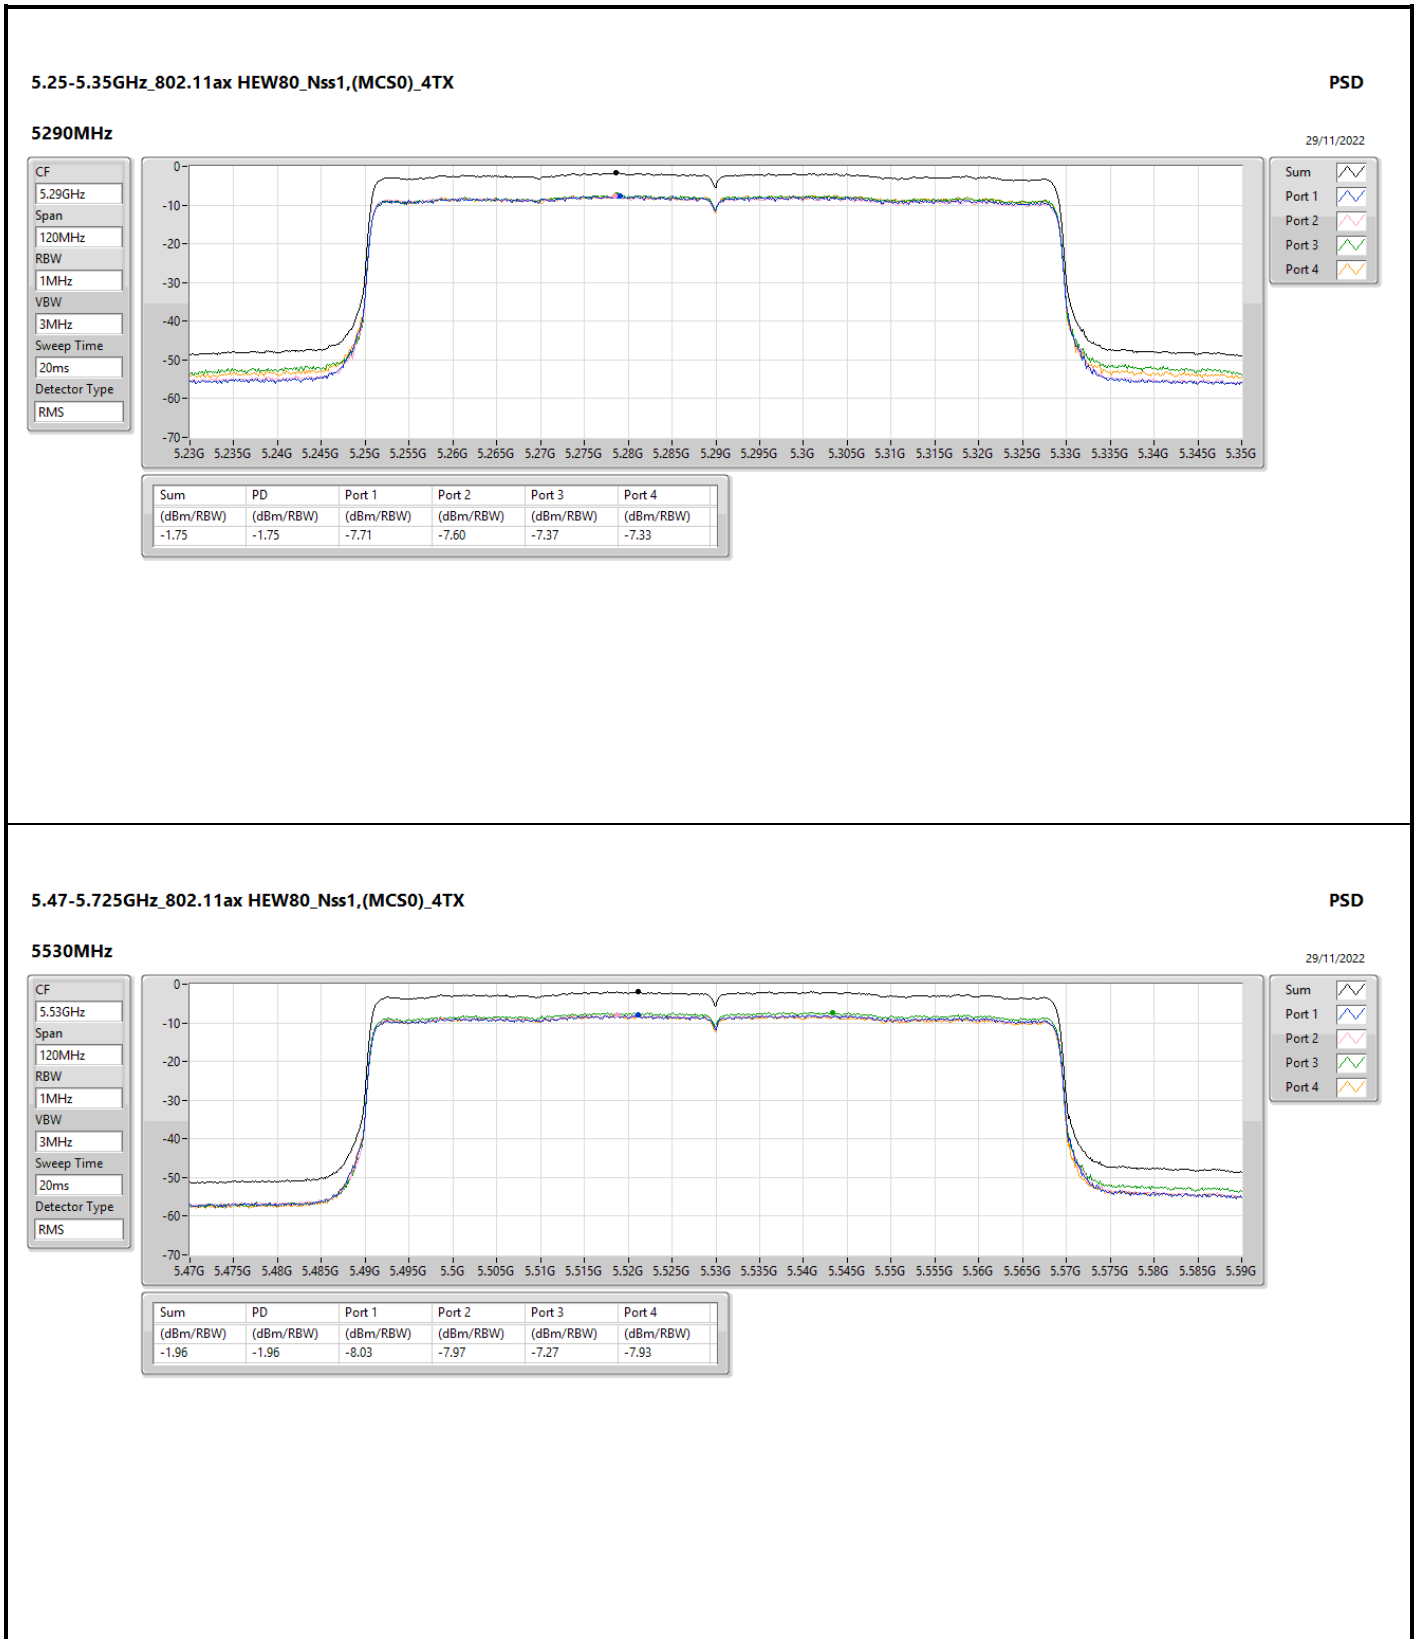

Sum

Port 1

Port 2

5.725-5.85GHz_802.11ax HEW20_Nss4,(MCS0)_4TX

PSD

5720MHz Straddle 5.725-5.85GHz

30/11/2022

CF
5.735GHz