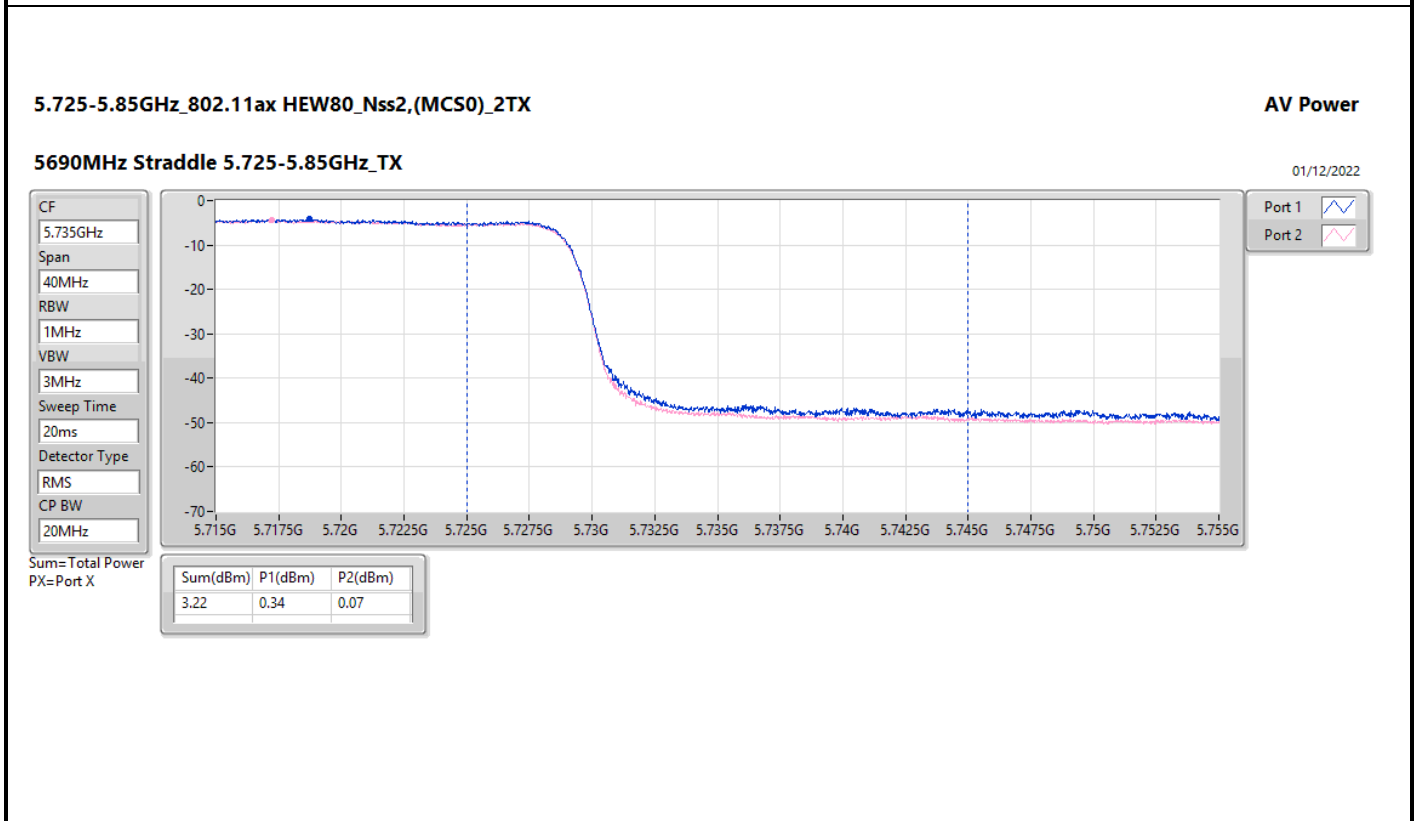

DG = Directional Gain; Port X = Port X output power

5.25-5.35GHz_802.11ax HEW160_Nss1,(MCS0)_4TX

5250MHz Straddle 5.25-5.35GHz_TX

AV Power

01/12/2022

CF: 5.33GHz
Span: 320MHz
RBW: 1MHz
VBW: 3MHz
Sweep Time: 20ms
Detector Type: RMS
CP BW: 160MHz