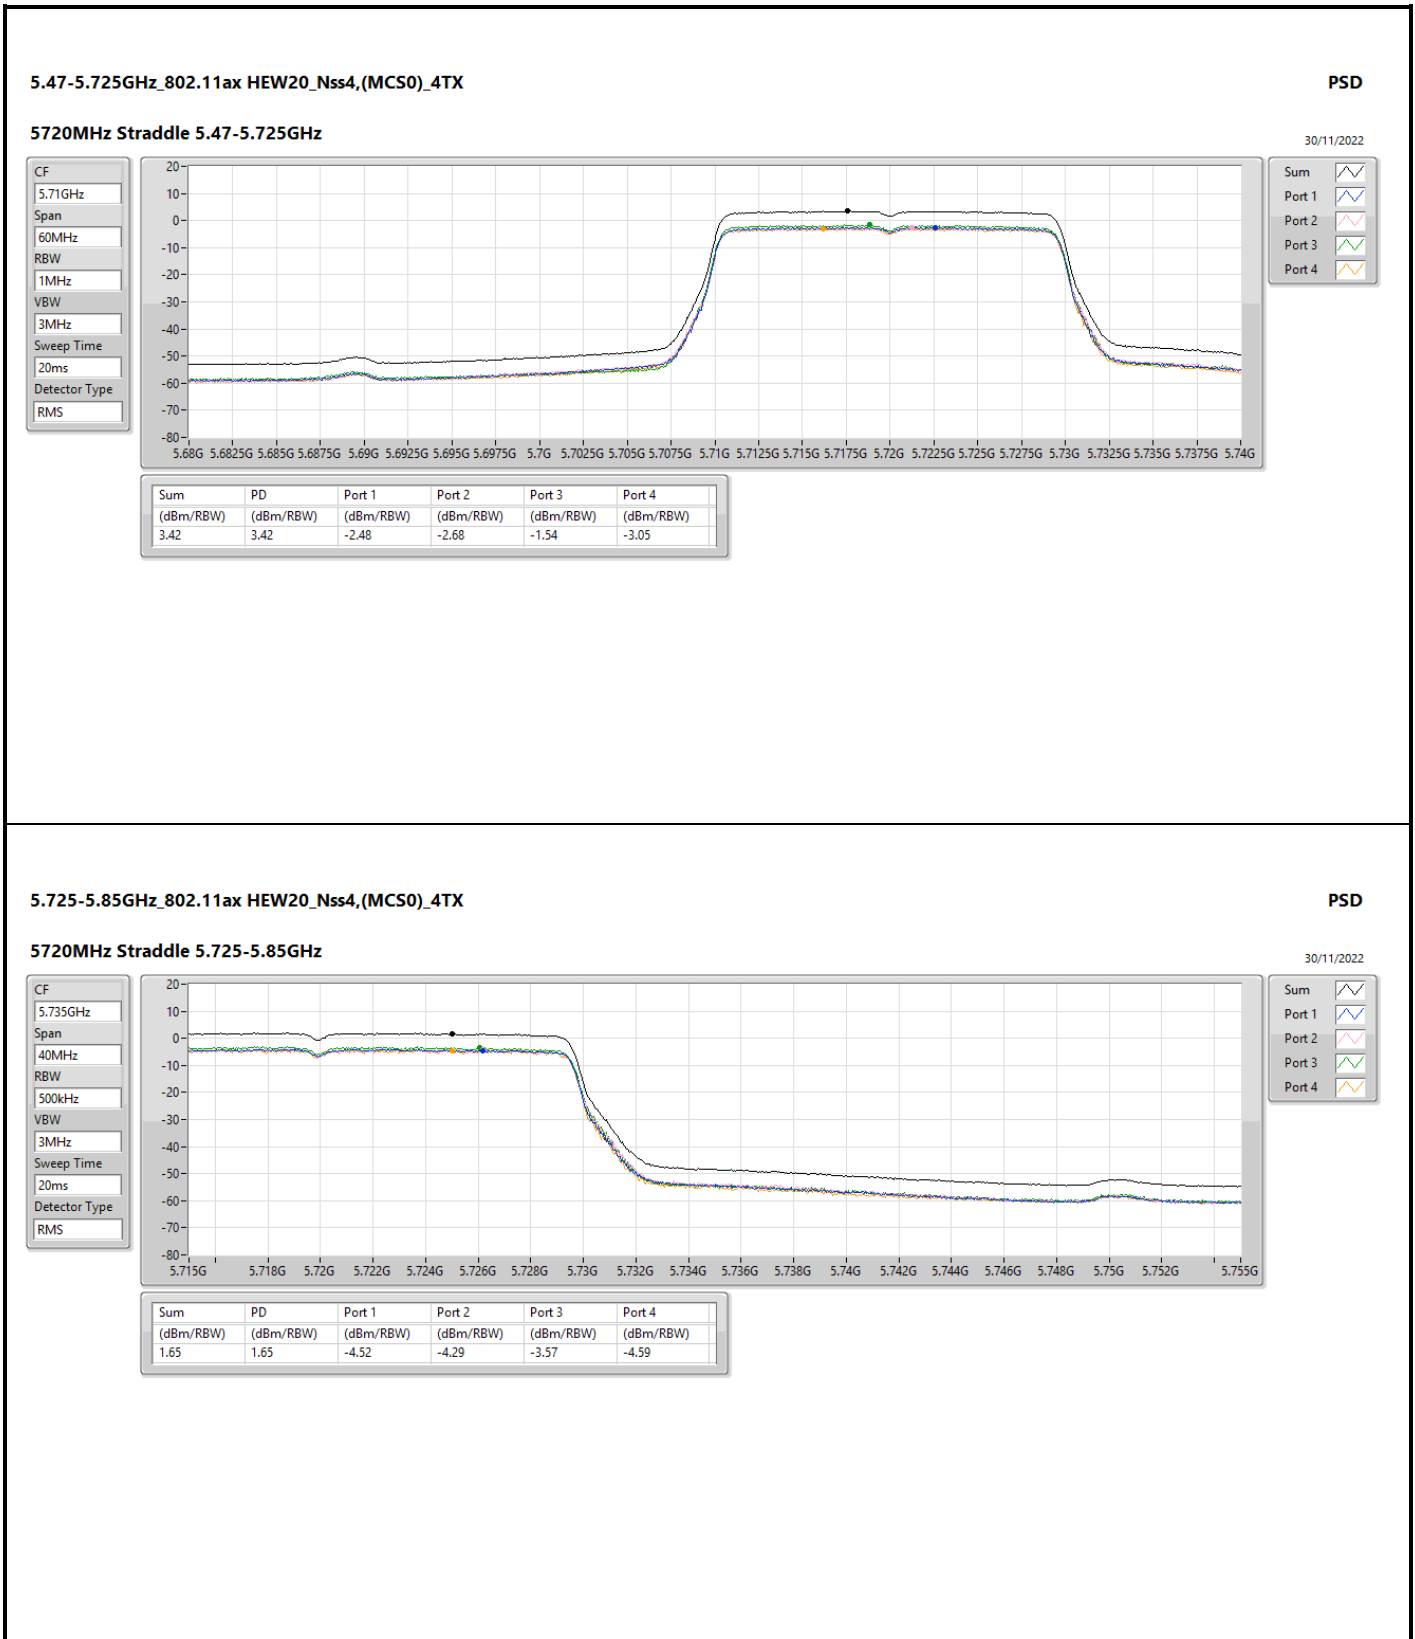

5720MHz Straddle 5.725-5.85GHz

30/11/2022

CF
5.735GHz

Span
40MHz

RBW
500kHz

VBW
3MHz

Sweep Time
20ms

Detector Type
RMS

Sum

Port 1

Port 2

Port 3

Port 4

Sum	PD	Port 1	Port 2	Port 3	Port 4
(dBm/RBW)	(dBm/RBW)	(dBm/RBW)	(dBm/RBW)	(dBm/RBW)	(dBm/RBW)
1.65	1.65	-4.52	-4.29	-3.57	-4.59