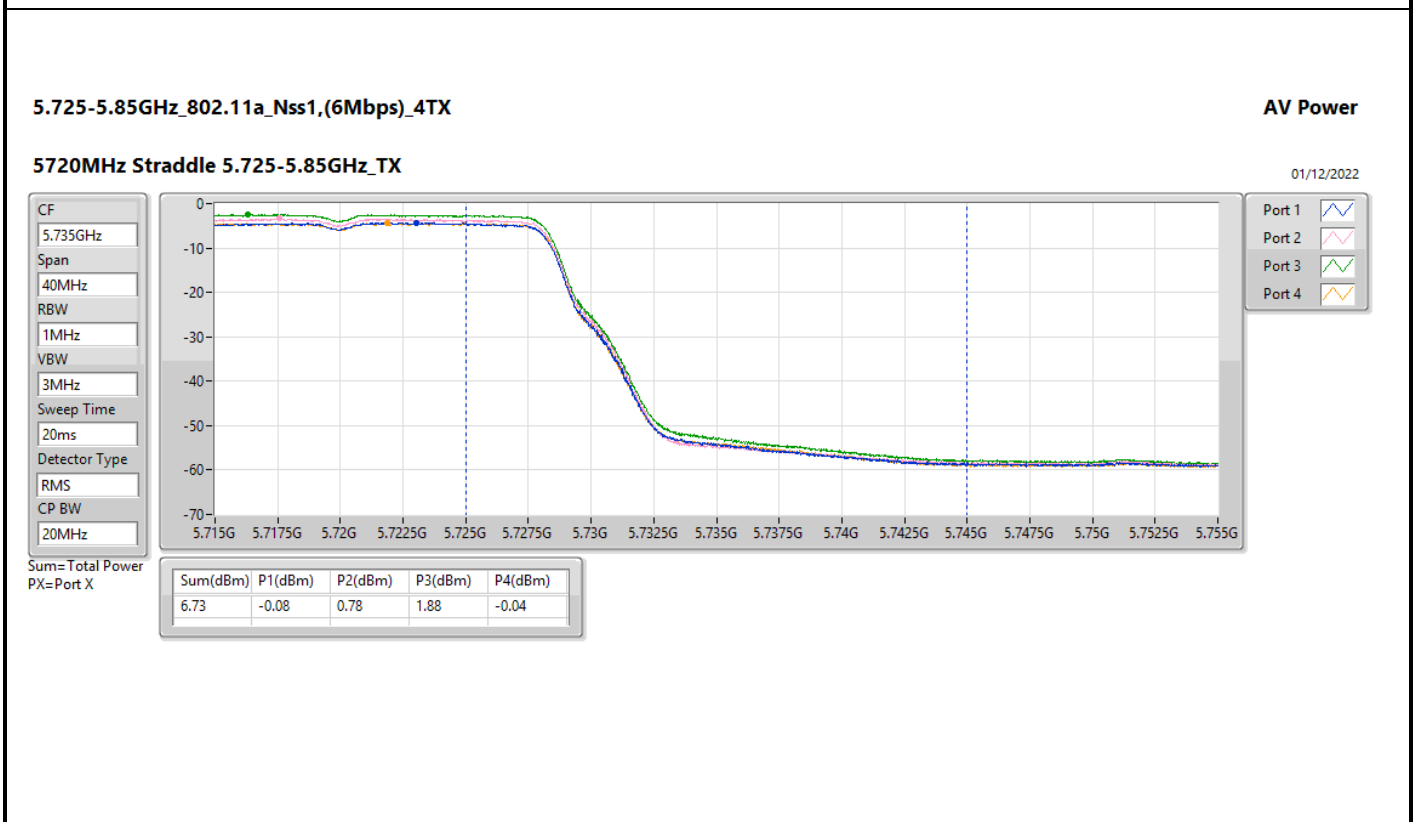

DG = Directional Gain; Port X = Port X output power

5.25-5.35GHz_802.11ax HEW160_Nss1,(MCS0)_4TX

5250MHz Straddle 5.25-5.35GHz_TX

AV Power

01/12/2022

CF: 5.33GHz
Span: 320MHz
RBW: 1MHz
VBW: 3MHz
Sweep Time: 20ms
Detector Type: RMS
CP BW: 160MHz