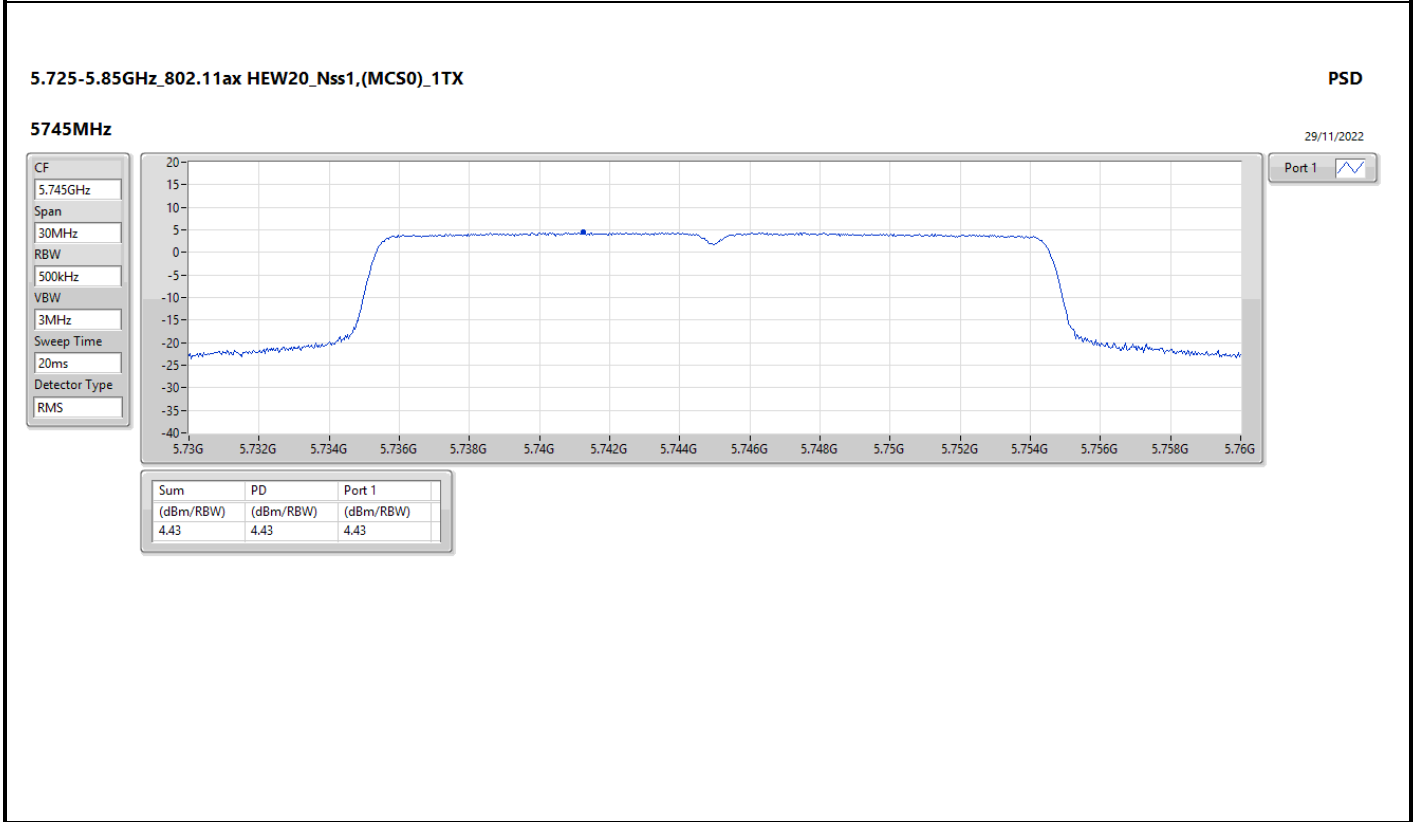

DG = Directional Gain; RBW = 500kHz for 5.725-5.85GHz band / 1MHz for other band;
 PD = trace bin-by-bin of each transmits port summing can be performed maximum power density; Port X = Port X Power Density;