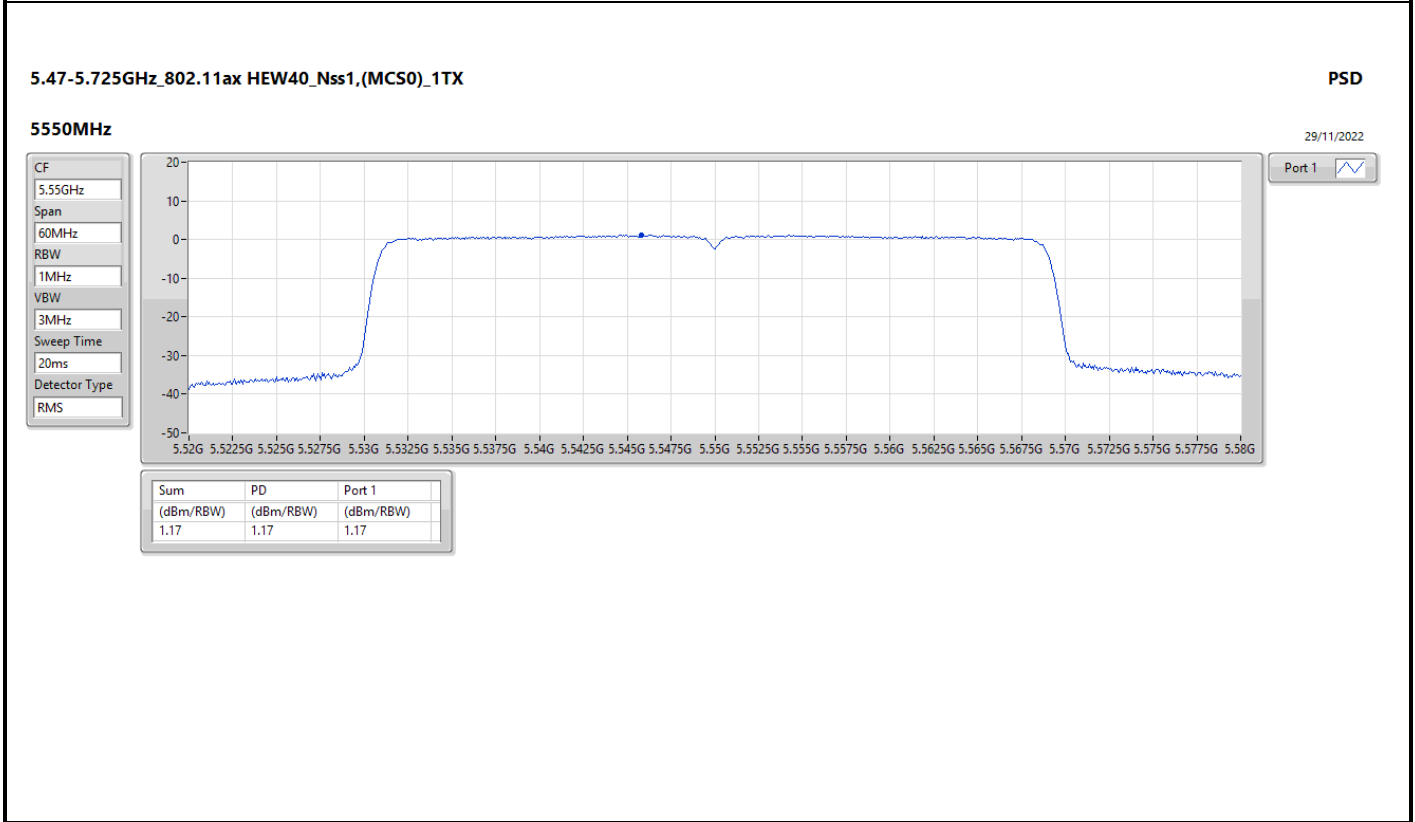

DG = Directional Gain; RBW = 500kHz for 5.725-5.85GHz band / 1MHz for other band;
 PD = trace bin-by-bin of each transmits port summing can be performed maximum power density; Port X = Port X Power Density;