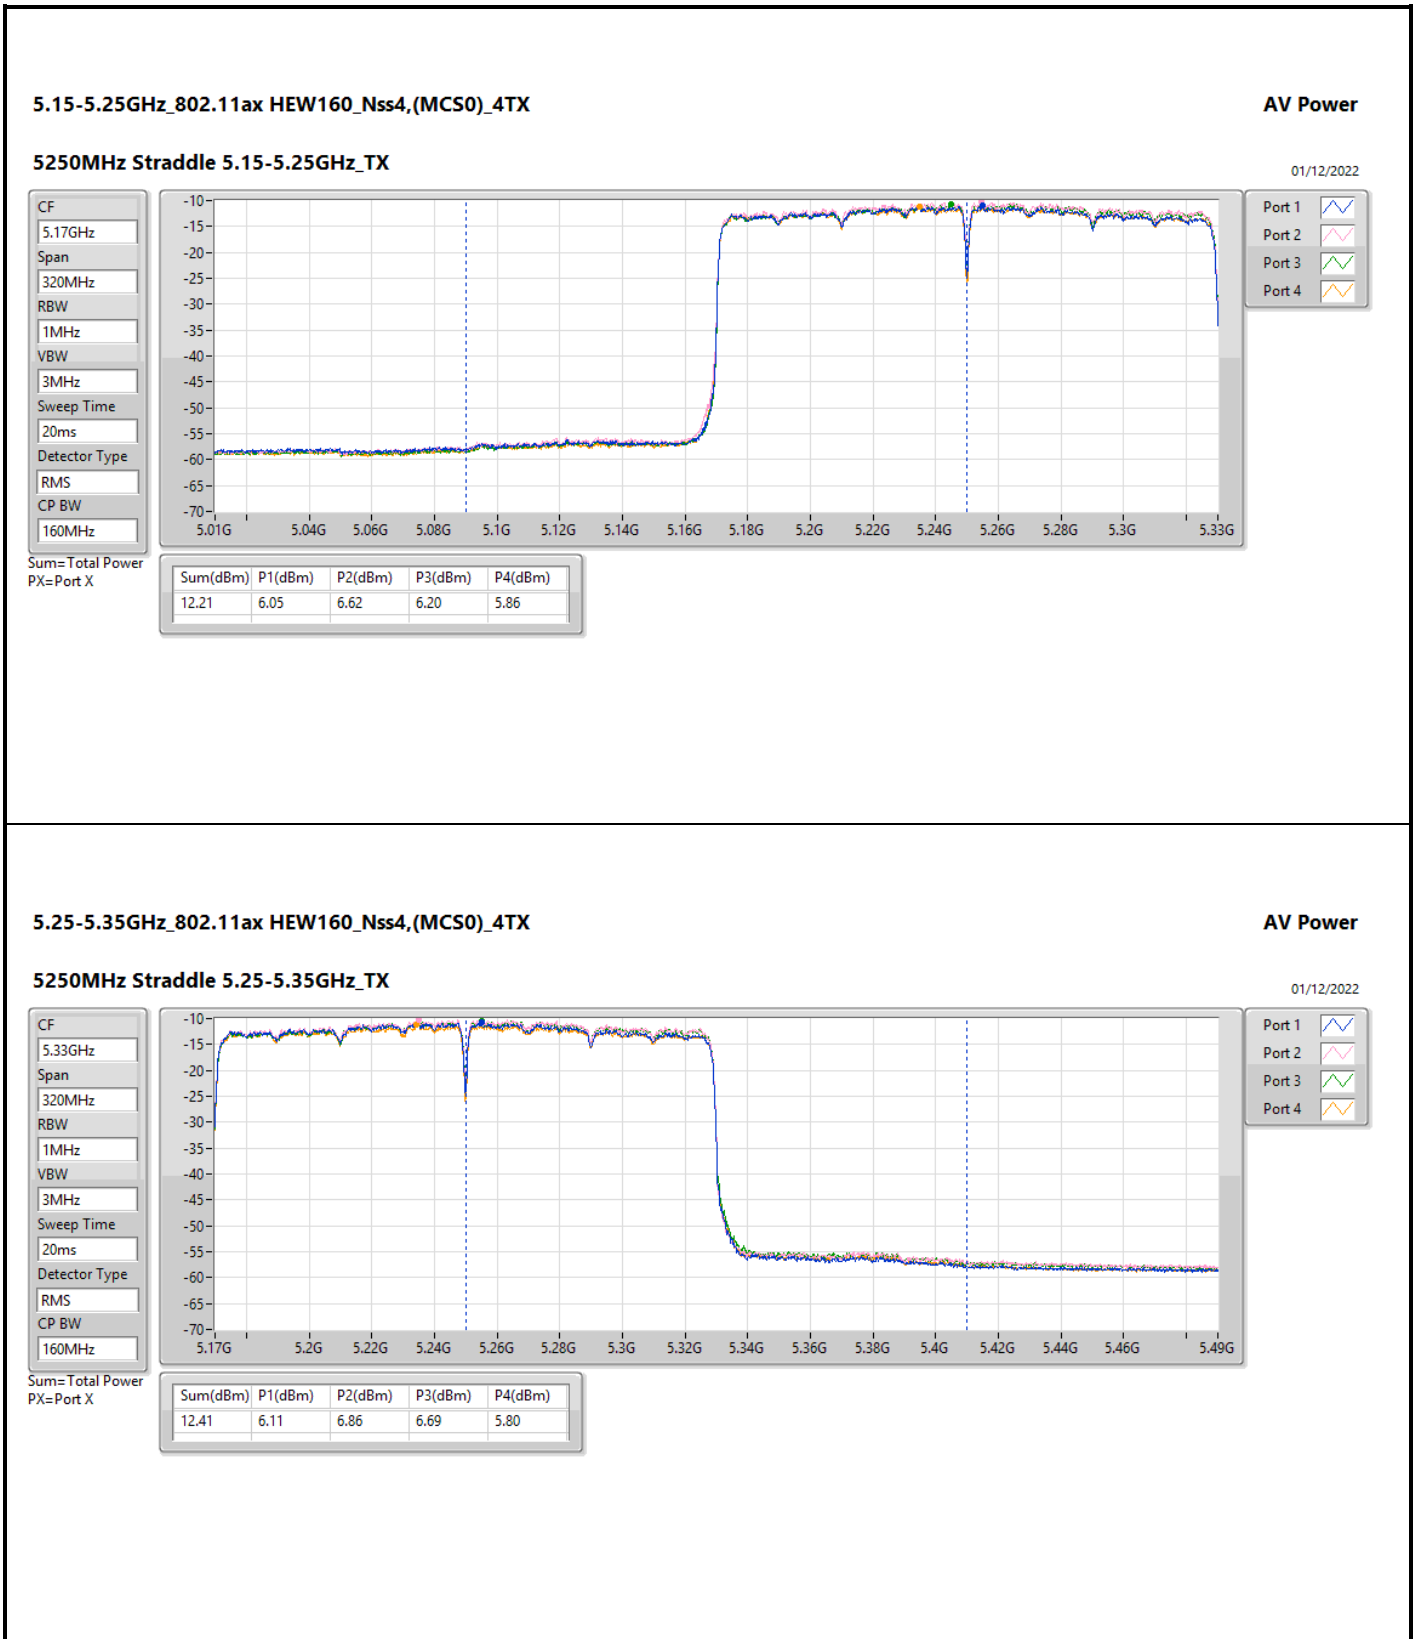

CF

5.33GHz

Span

320MHz

RBW

1MHz

VBW

3MHz

Sweep Time

20ms

Detector Type

RMS

CP BW

160MHz

Port 1

Port 2

Port 3

Port 4