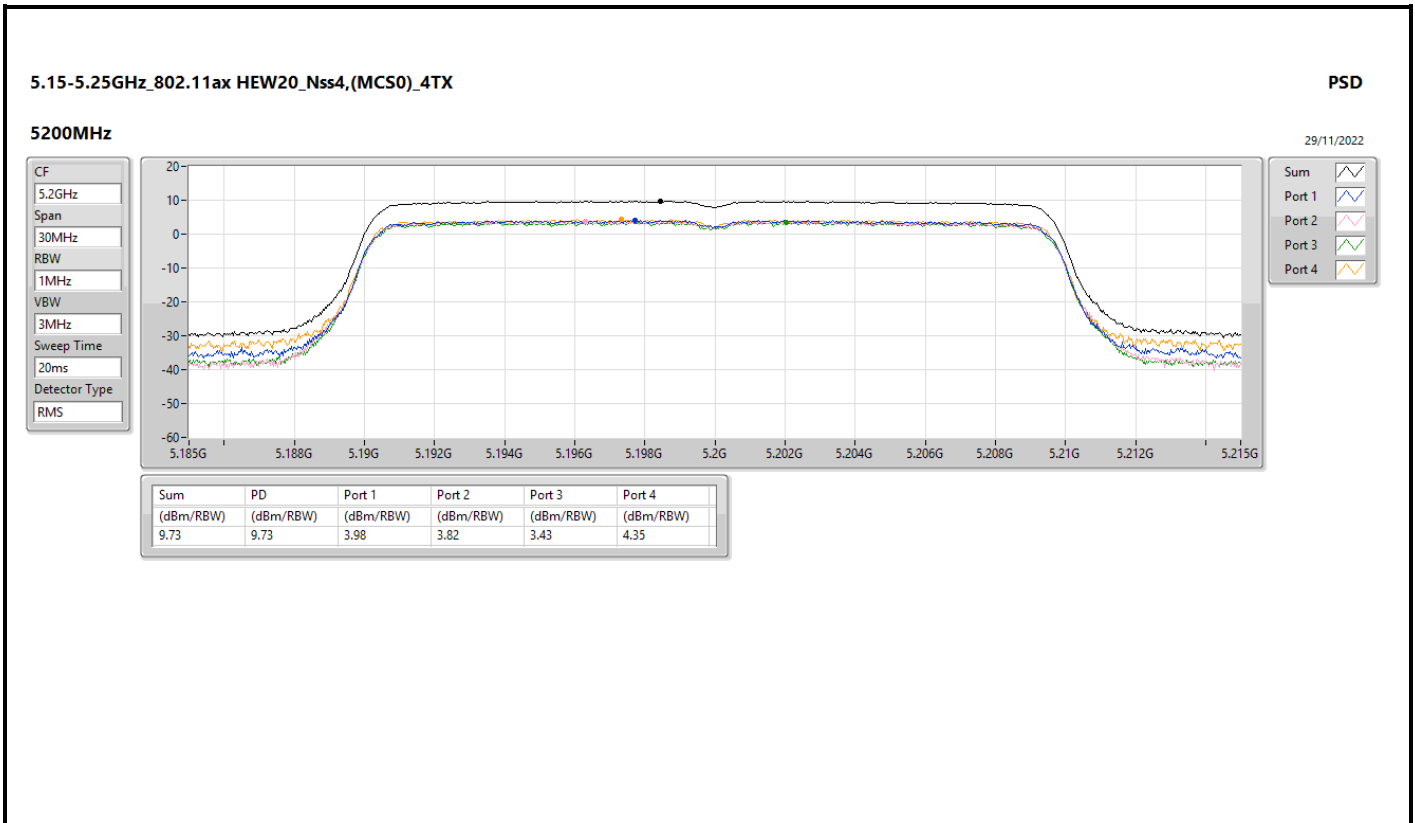

Sum

Port 1

Port 2

5.725-5.85GHz_802.11ax HEW20_Nss4,(MCS0)_4TX

PSD

5720MHz Straddle 5.725-5.85GHz

30/11/2022

CF
5.735GHz

Span
40MHz

RBW
500kHz

VBW
3MHz

Sweep Time
20ms

Detector Type
RMS

Sum

Port 1

Port 2