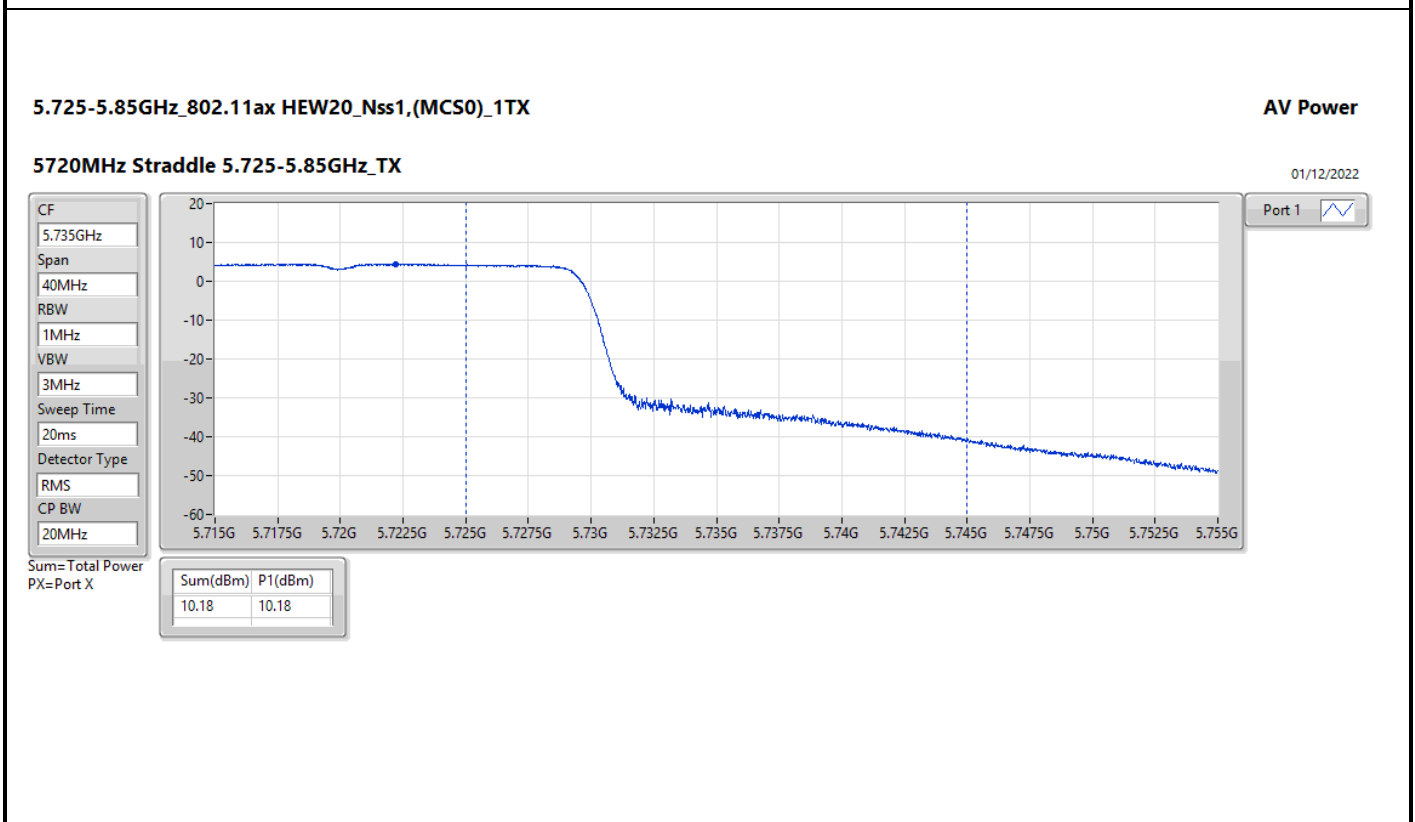

DG = Directional Gain; Port X = Port X output power

5.25-5.35GHz_802.11ax HEW160_Nss1,(MCS0)_4TX

5250MHz Straddle 5.25-5.35GHz_TX

AV Power

01/12/2022

CF: 5.33GHz
Span: 320MHz
RBW: 1MHz
VBW: 3MHz
Sweep Time: 20ms
Detector Type: RMS
CP BW: 160MHz