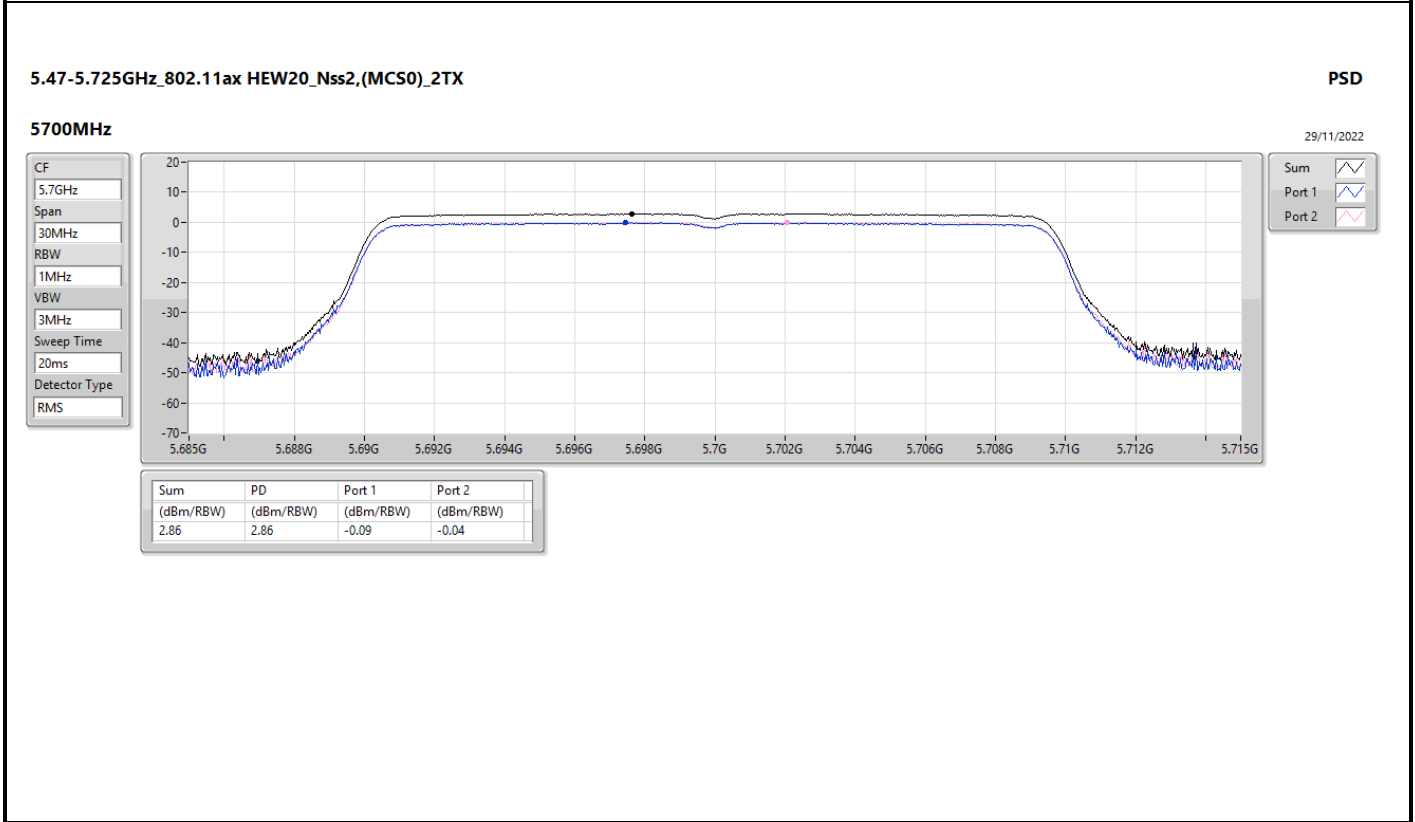

DG = Directional Gain; RBW = 500kHz for 5.725-5.85GHz band / 1MHz for other band;
 PD = trace bin-by-bin of each transmits port summing can be performed maximum power density; Port X = Port X Power Density;