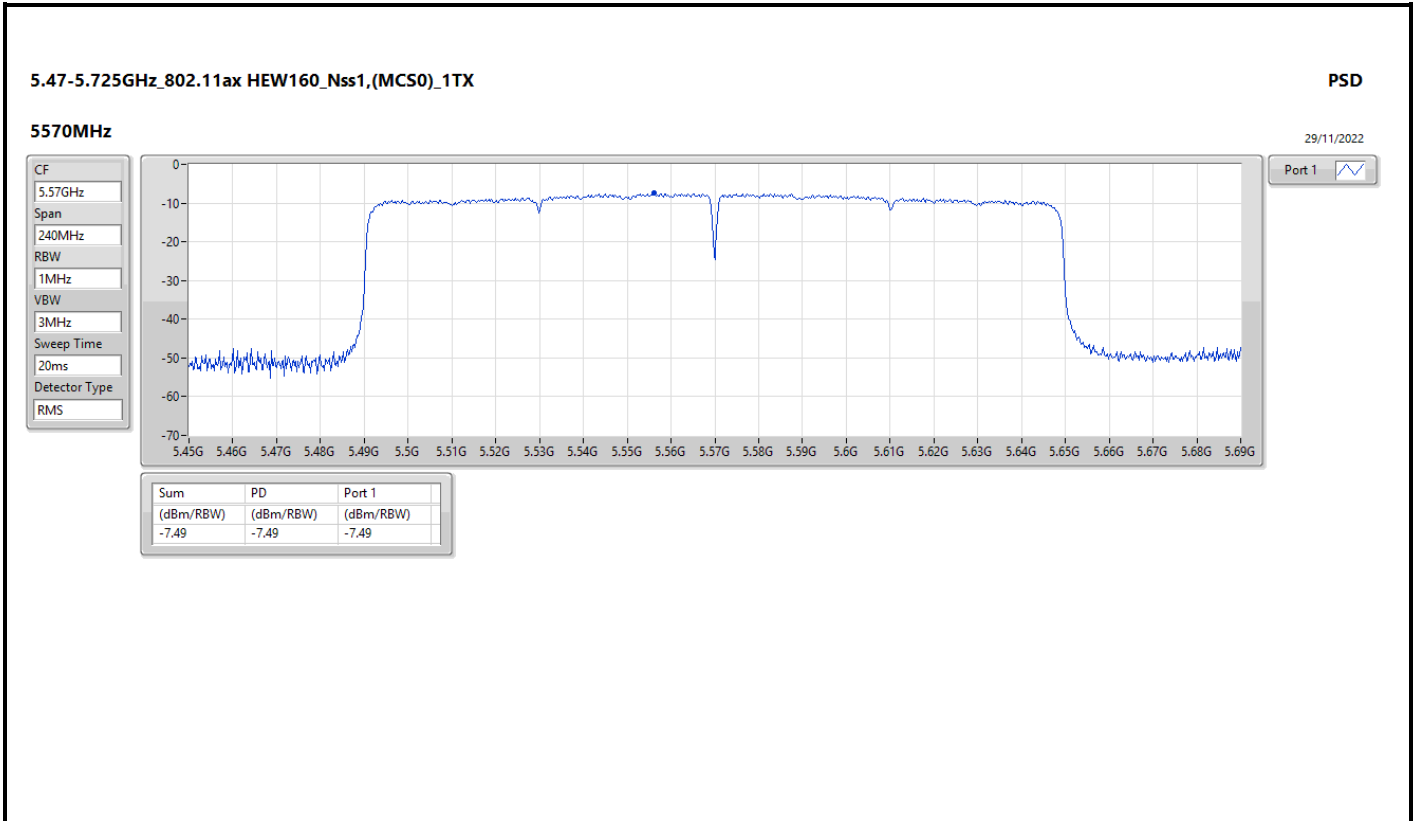

DG = Directional Gain; RBW = 500kHz for 5.725-5.85GHz band / 1MHz for other band;
 PD = trace bin-by-bin of each transmits port summing can be performed maximum power density; Port X = Port X Power Density;