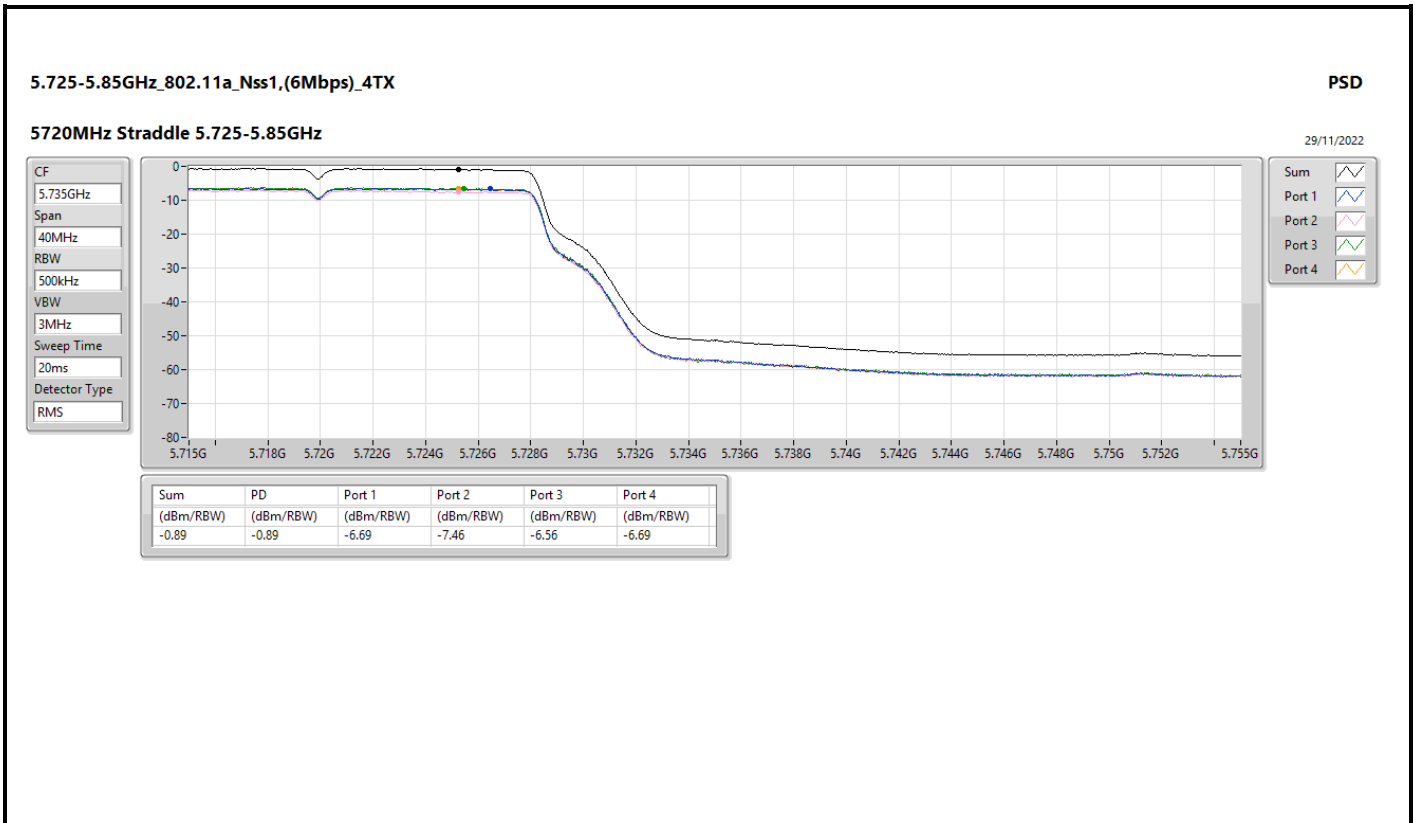

Sum

Port 1

Port 2

5.725-5.85GHz_802.11ax HEW20_Nss4,(MCS0)_4TX

PSD

5720MHz Straddle 5.725-5.85GHz

30/11/2022

CF
5.735GHz

Span
40MHz

RBW
500kHz

VBW
3MHz

Sweep Time
20ms

Detector Type
RMS

Sum

Port 1

Port 2