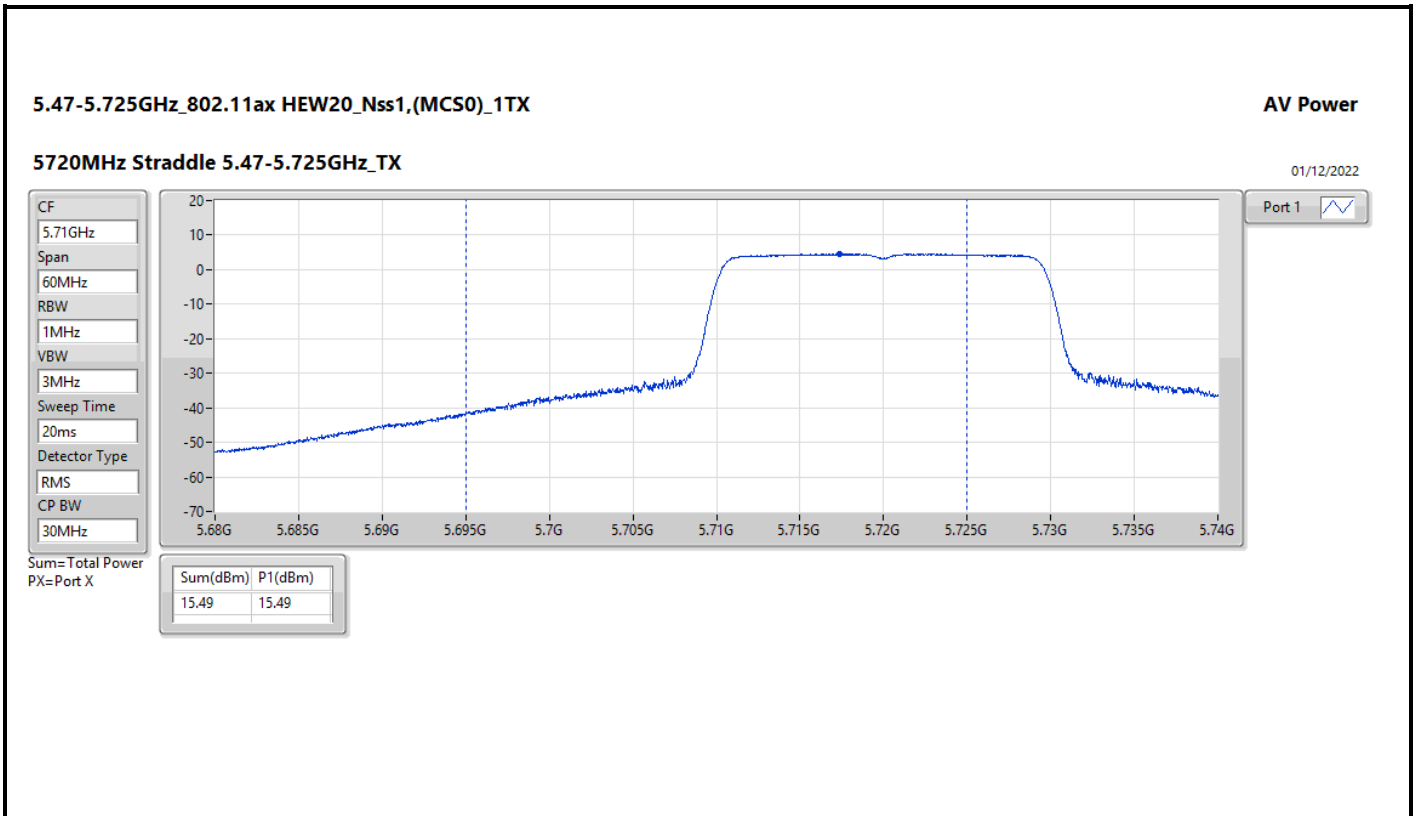

DG = Directional Gain; Port X = Port X output power

5.25-5.35GHz_802.11ax HEW160_Nss1,(MCS0)_4TX

5250MHz Straddle 5.25-5.35GHz_TX

AV Power

01/12/2022

CF: 5.33GHz
Span: 320MHz
RBW: 1MHz
VBW: 3MHz
Sweep Time: 20ms
Detector Type: RMS
CP BW: 160MHz