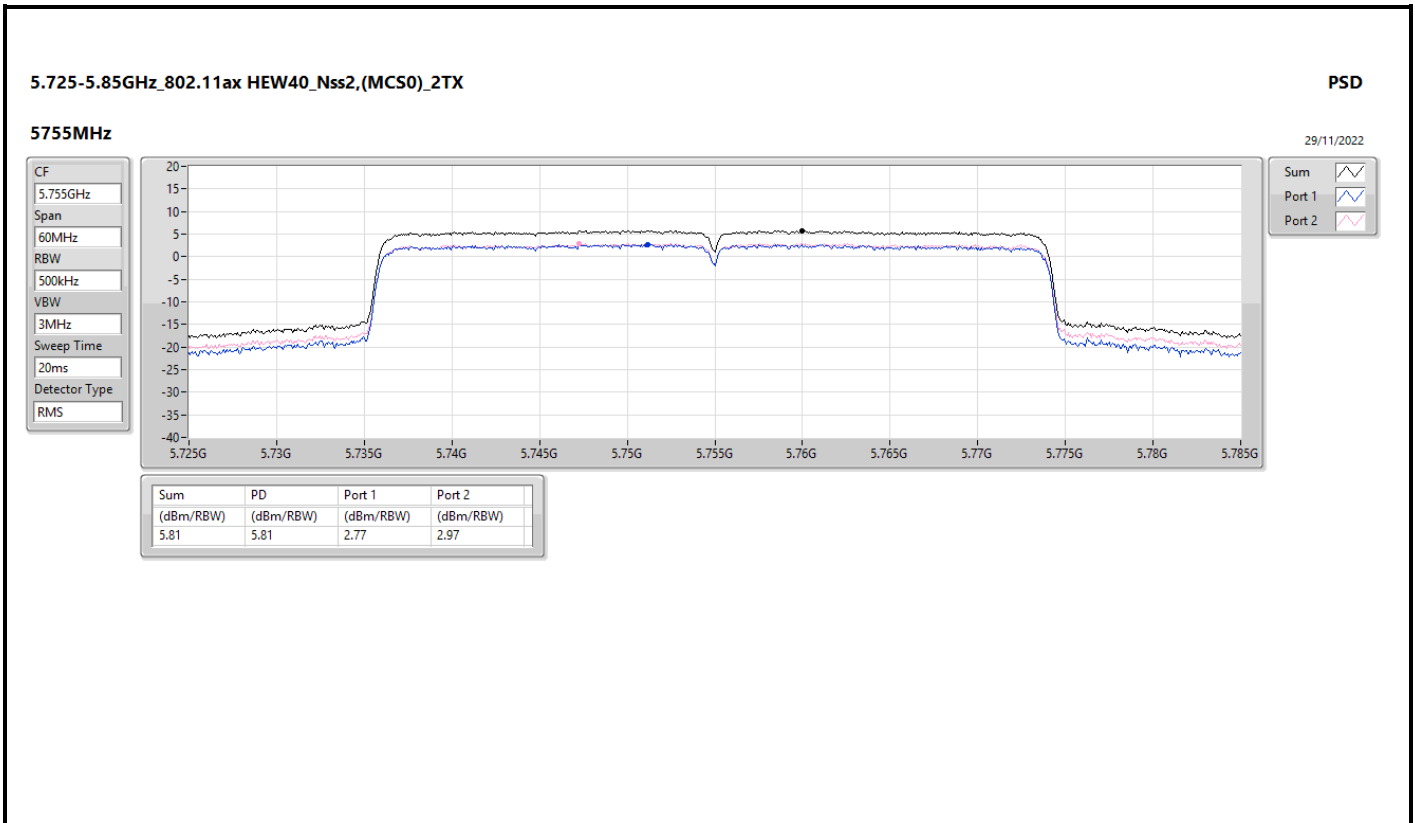

DG = Directional Gain; RBW = 500kHz for 5.725-5.85GHz band / 1MHz for other band;
 PD = trace bin-by-bin of each transmits port summing can be performed maximum power density; Port X = Port X Power Density;

5.725-5.85GHz_802.11ax HEW80_Nss2,(MCS0)_2TX

PSD

5690MHz Straddle 5.725-5.85GHz

29/11/2022

CF

5.735GHz

Span

40MHz