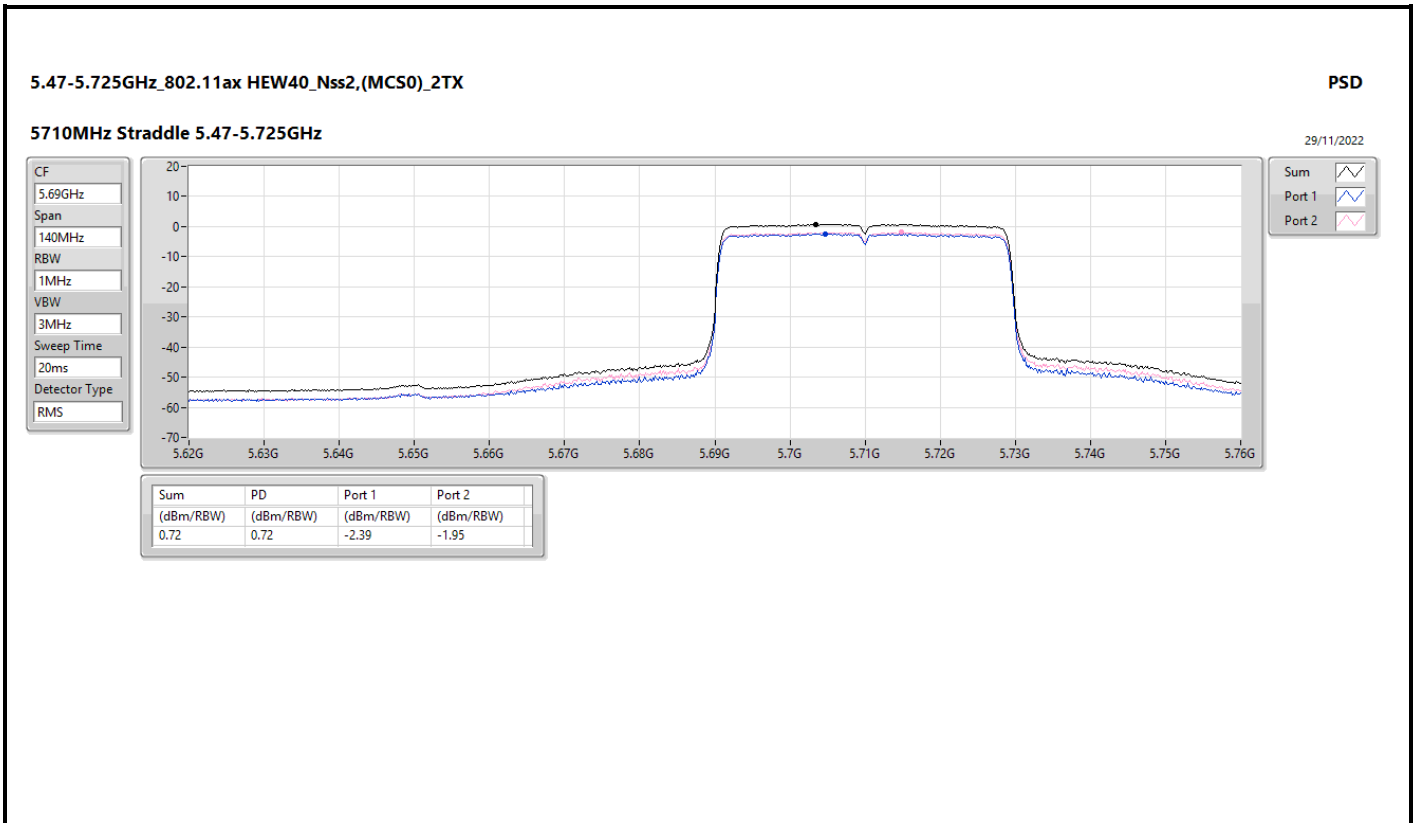

DG = Directional Gain; RBW = 500kHz for 5.725-5.85GHz band / 1MHz for other band;
 PD = trace bin-by-bin of each transmits port summing can be performed maximum power density; Port X = Port X Power Density;

5.725-5.85GHz_802.11ax HEW80_Nss2,(MCS0)_2TX

PSD

5690MHz Straddle 5.725-5.85GHz

29/11/2022

CF

5.735GHz

Span

40MHz