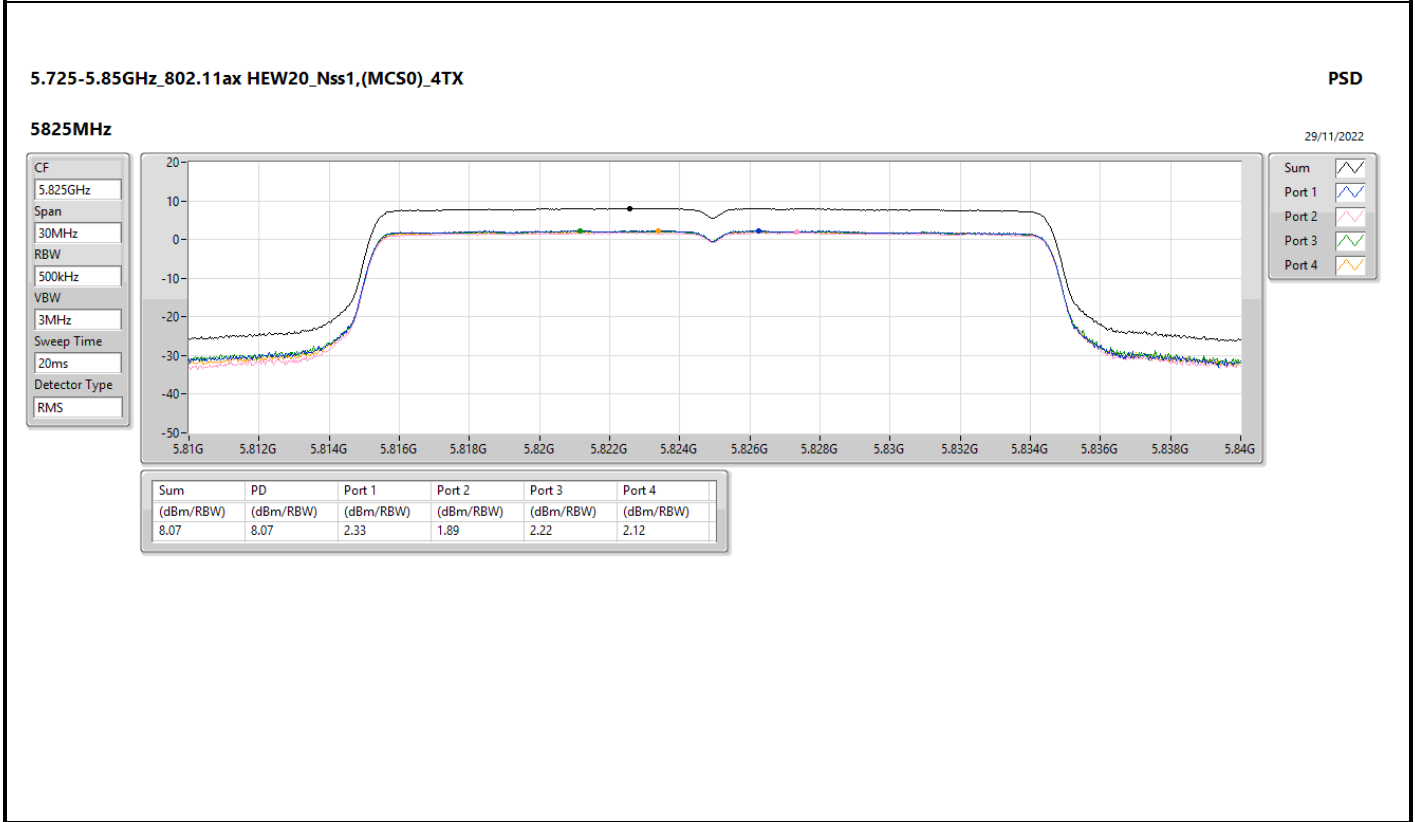

Sum

Port 1

Port 2

5.725-5.85GHz_802.11ax HEW20_Nss4,(MCS0)_4TX

PSD

5720MHz Straddle 5.725-5.85GHz

30/11/2022

CF
5.735GHz

Span
40MHz

RBW
500kHz

VBW
3MHz

Sweep Time
20ms

Detector Type
RMS

Sum

Port 1

Port 2