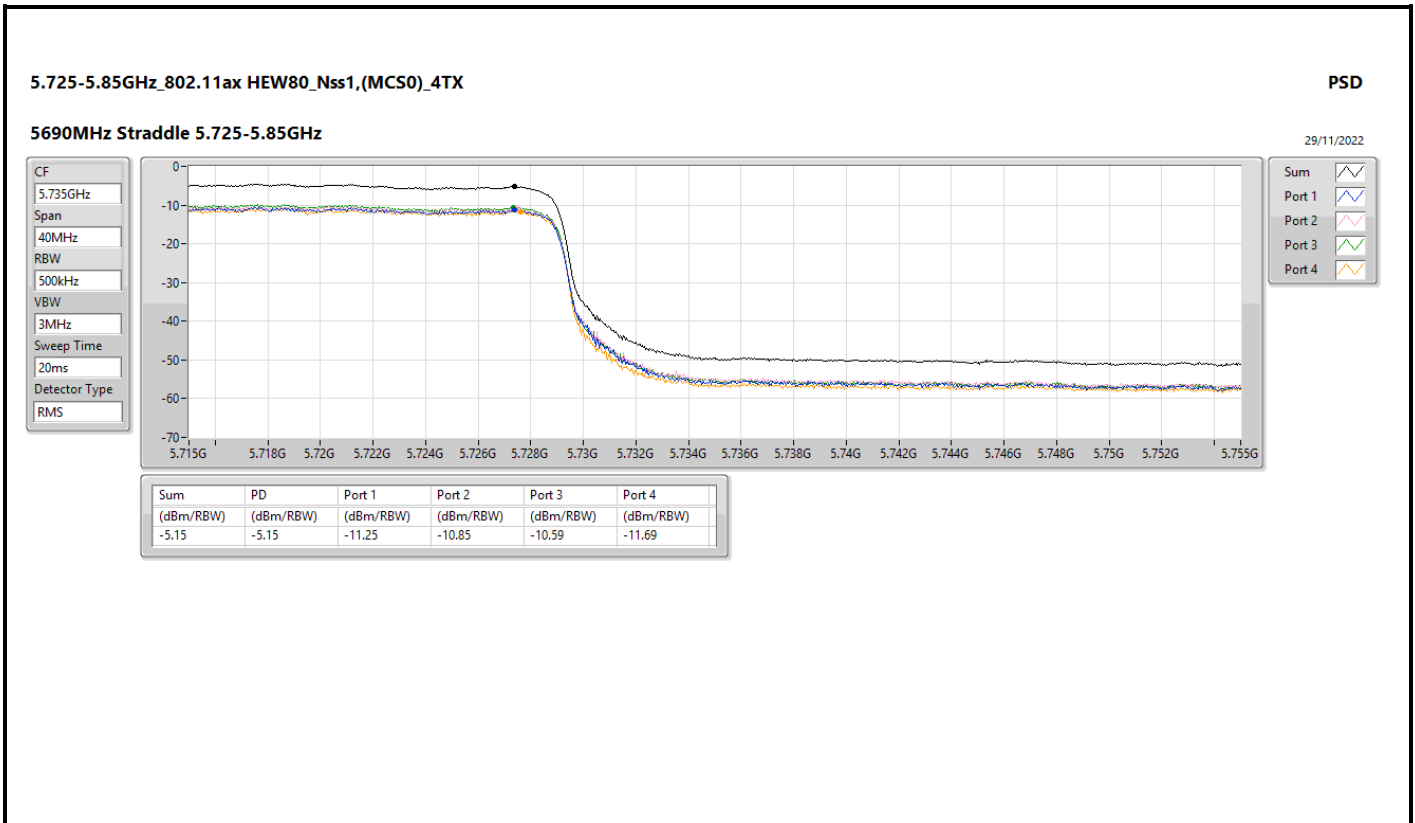

Sum

Port 1

Port 2

5.725-5.85GHz_802.11ax HEW20_Nss4,(MCS0)_4TX

PSD

5720MHz Straddle 5.725-5.85GHz

30/11/2022

CF
5.735GHz

Span
40MHz

RBW
500kHz

VBW
3MHz

Sweep Time
20ms

Detector Type
RMS

Sum

Port 1

Port 2