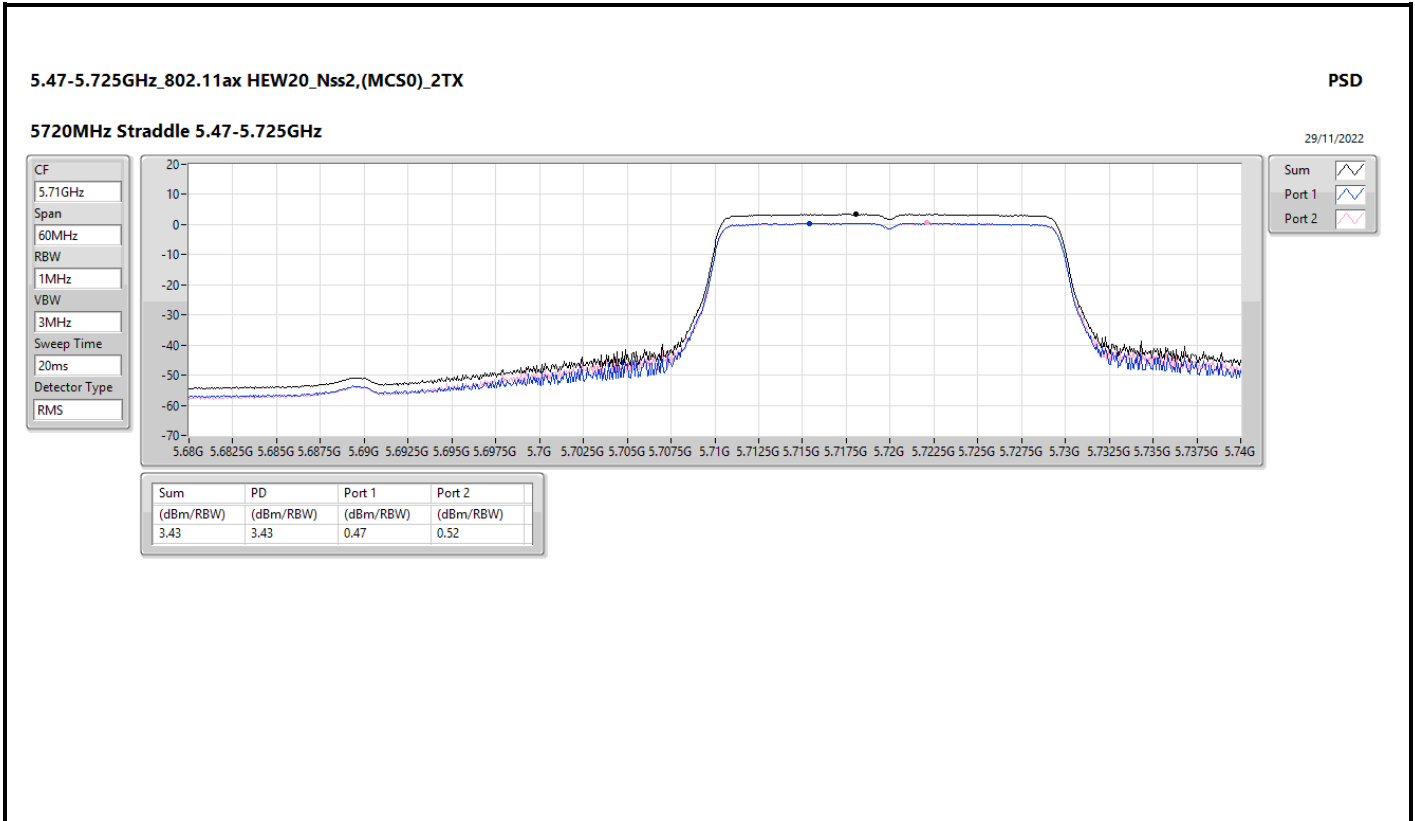

DG = Directional Gain; RBW = 500kHz for 5.725-5.85GHz band / 1MHz for other band;
 PD = trace bin-by-bin of each transmits port summing can be performed maximum power density; Port X = Port X Power Density;