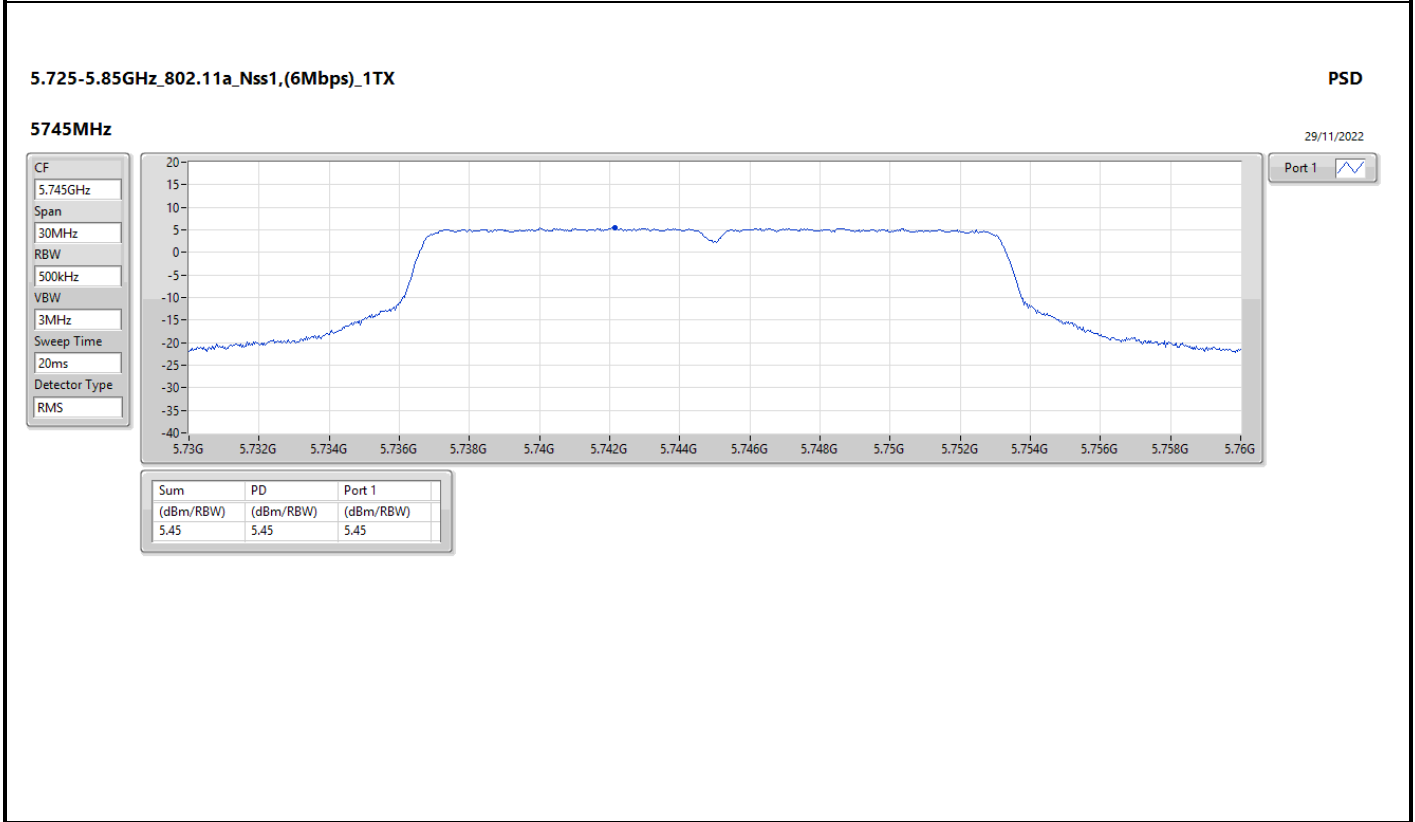

DG = Directional Gain; RBW = 500kHz for 5.725-5.85GHz band / 1MHz for other band;
 PD = trace bin-by-bin of each transmits port summing can be performed maximum power density; Port X = Port X Power Density;