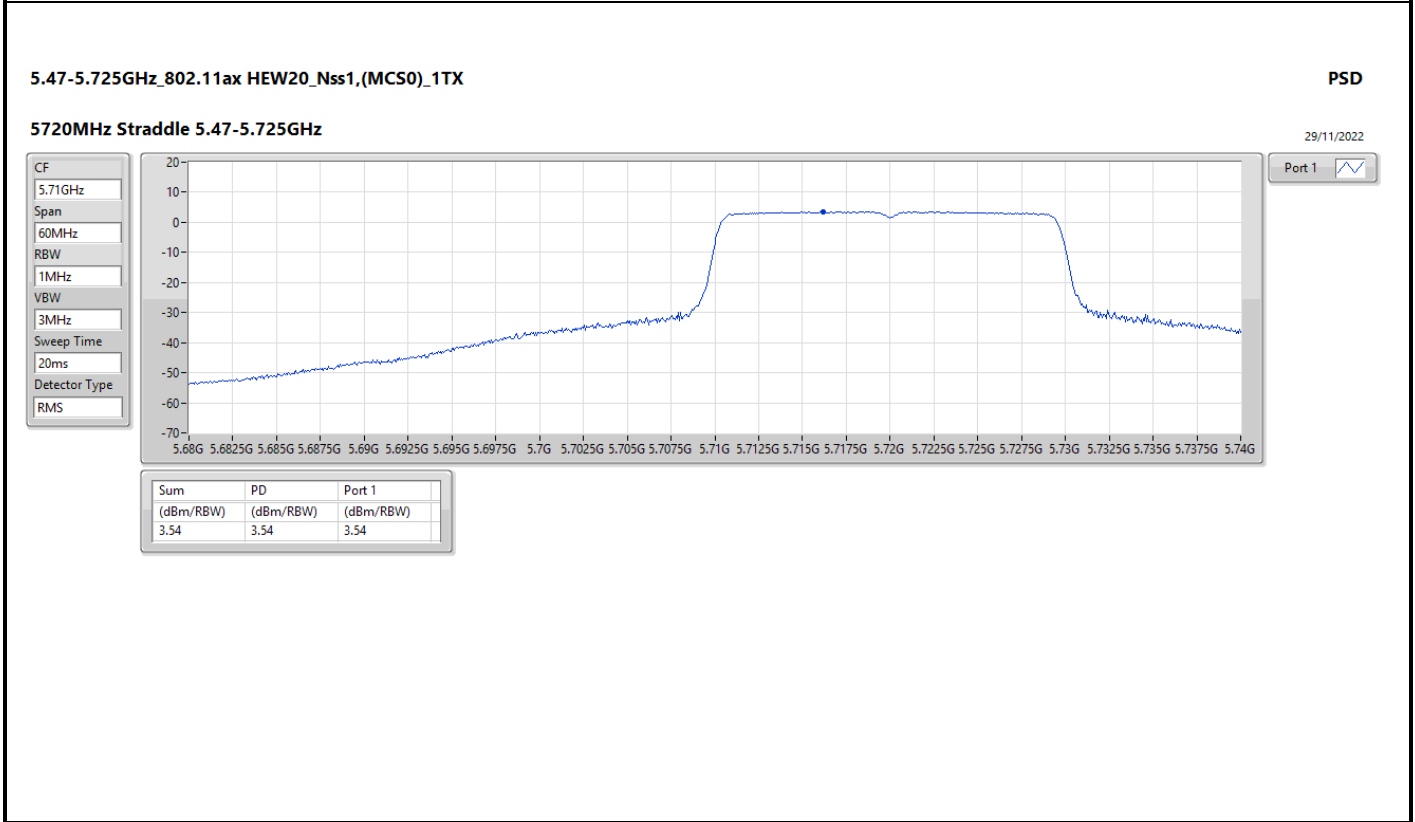

DG = Directional Gain; RBW = 500kHz for 5.725-5.85GHz band / 1MHz for other band;
 PD = trace bin-by-bin of each transmits port summing can be performed maximum power density; Port X = Port X Power Density;

5.725-5.85GHz_802.11ax HEW80_Nss2,(MCS0)_2TX

PSD

5690MHz Straddle 5.725-5.85GHz

29/11/2022

CF

5.735GHz

Span

40MHz