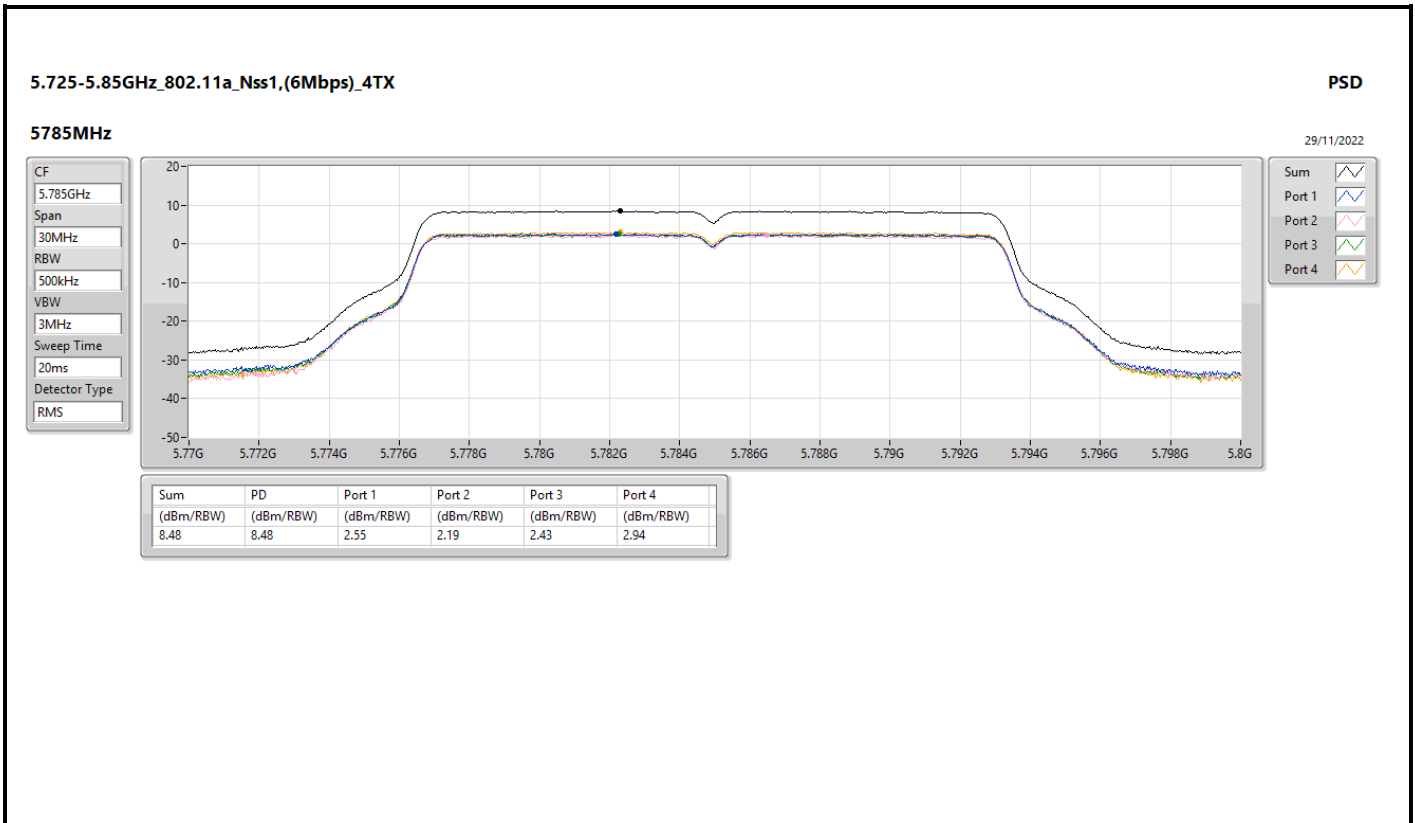

Sum

Port 1

Port 2

5.725-5.85GHz_802.11ax HEW20_Nss4,(MCS0)_4TX

PSD

5720MHz Straddle 5.725-5.85GHz

30/11/2022

CF
5.735GHz

Span
40MHz

RBW
500kHz

VBW
3MHz

Sweep Time
20ms

Detector Type
RMS

Sum

Port 1

Port 2