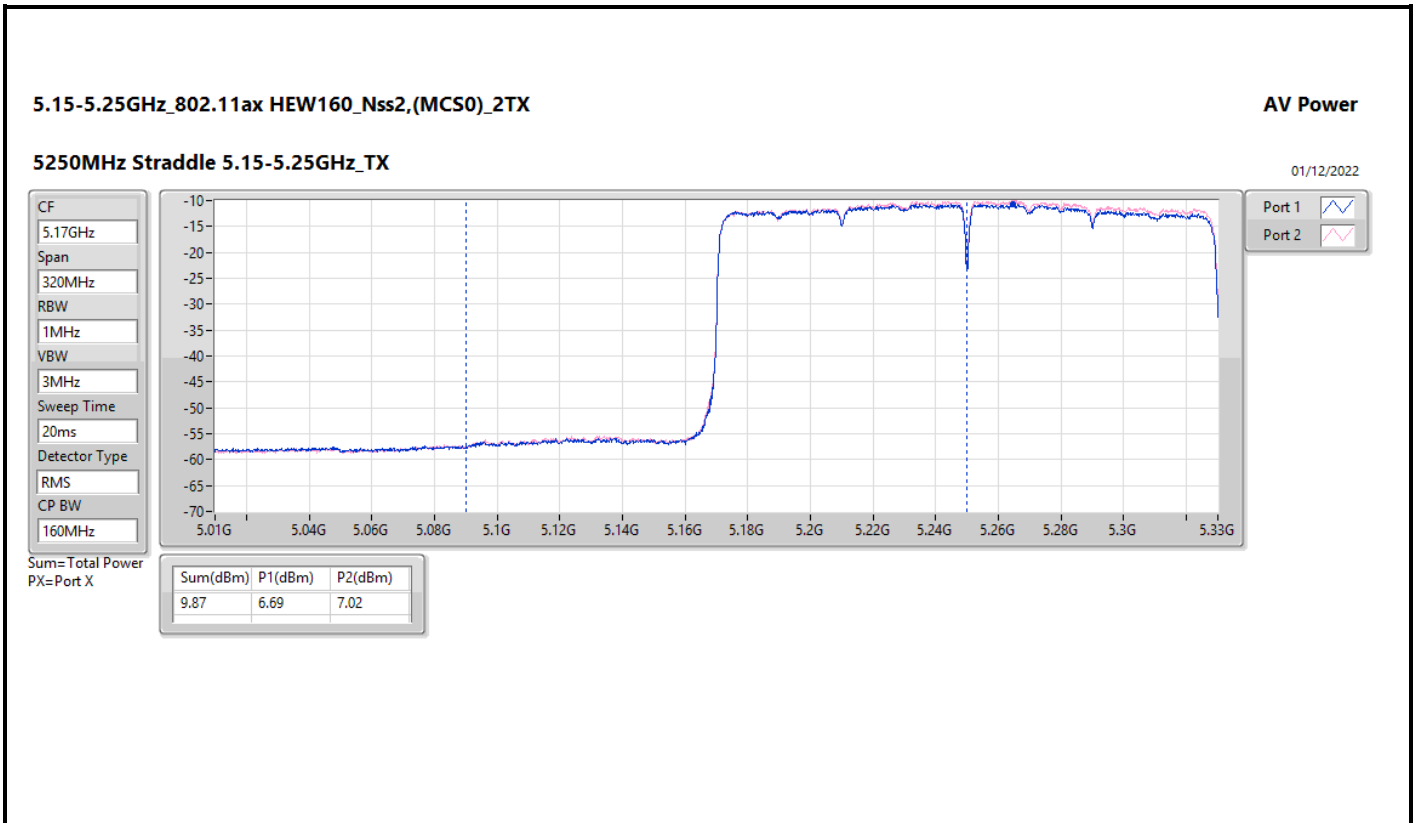

DG = Directional Gain; Port X = Port X output power

5.25-5.35GHz_802.11ax HEW160_Nss1,(MCS0)_4TX

5250MHz Straddle 5.25-5.35GHz_TX

AV Power

01/12/2022

CF: 5.33GHz
Span: 320MHz
RBW: 1MHz
VBW: 3MHz
Sweep Time: 20ms
Detector Type: RMS
CP BW: 160MHz