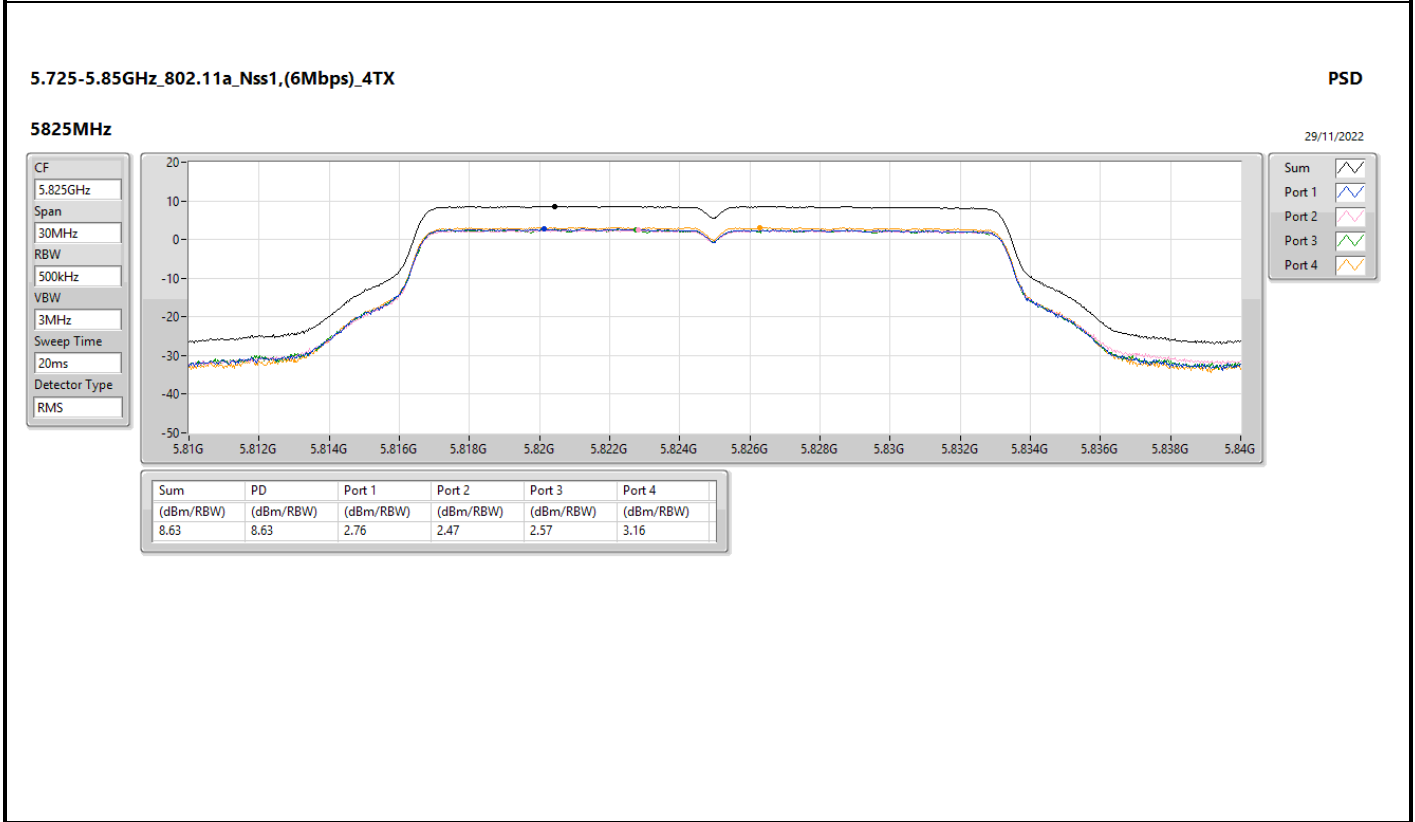

Sum

Port 1

Port 2

5.725-5.85GHz_802.11ax HEW20_Nss4,(MCS0)_4TX

PSD

5720MHz Straddle 5.725-5.85GHz

30/11/2022

CF
5.735GHz

Span
40MHz

RBW
500kHz

VBW
3MHz

Sweep Time
20ms

Detector Type
RMS

Sum

Port 1

Port 2