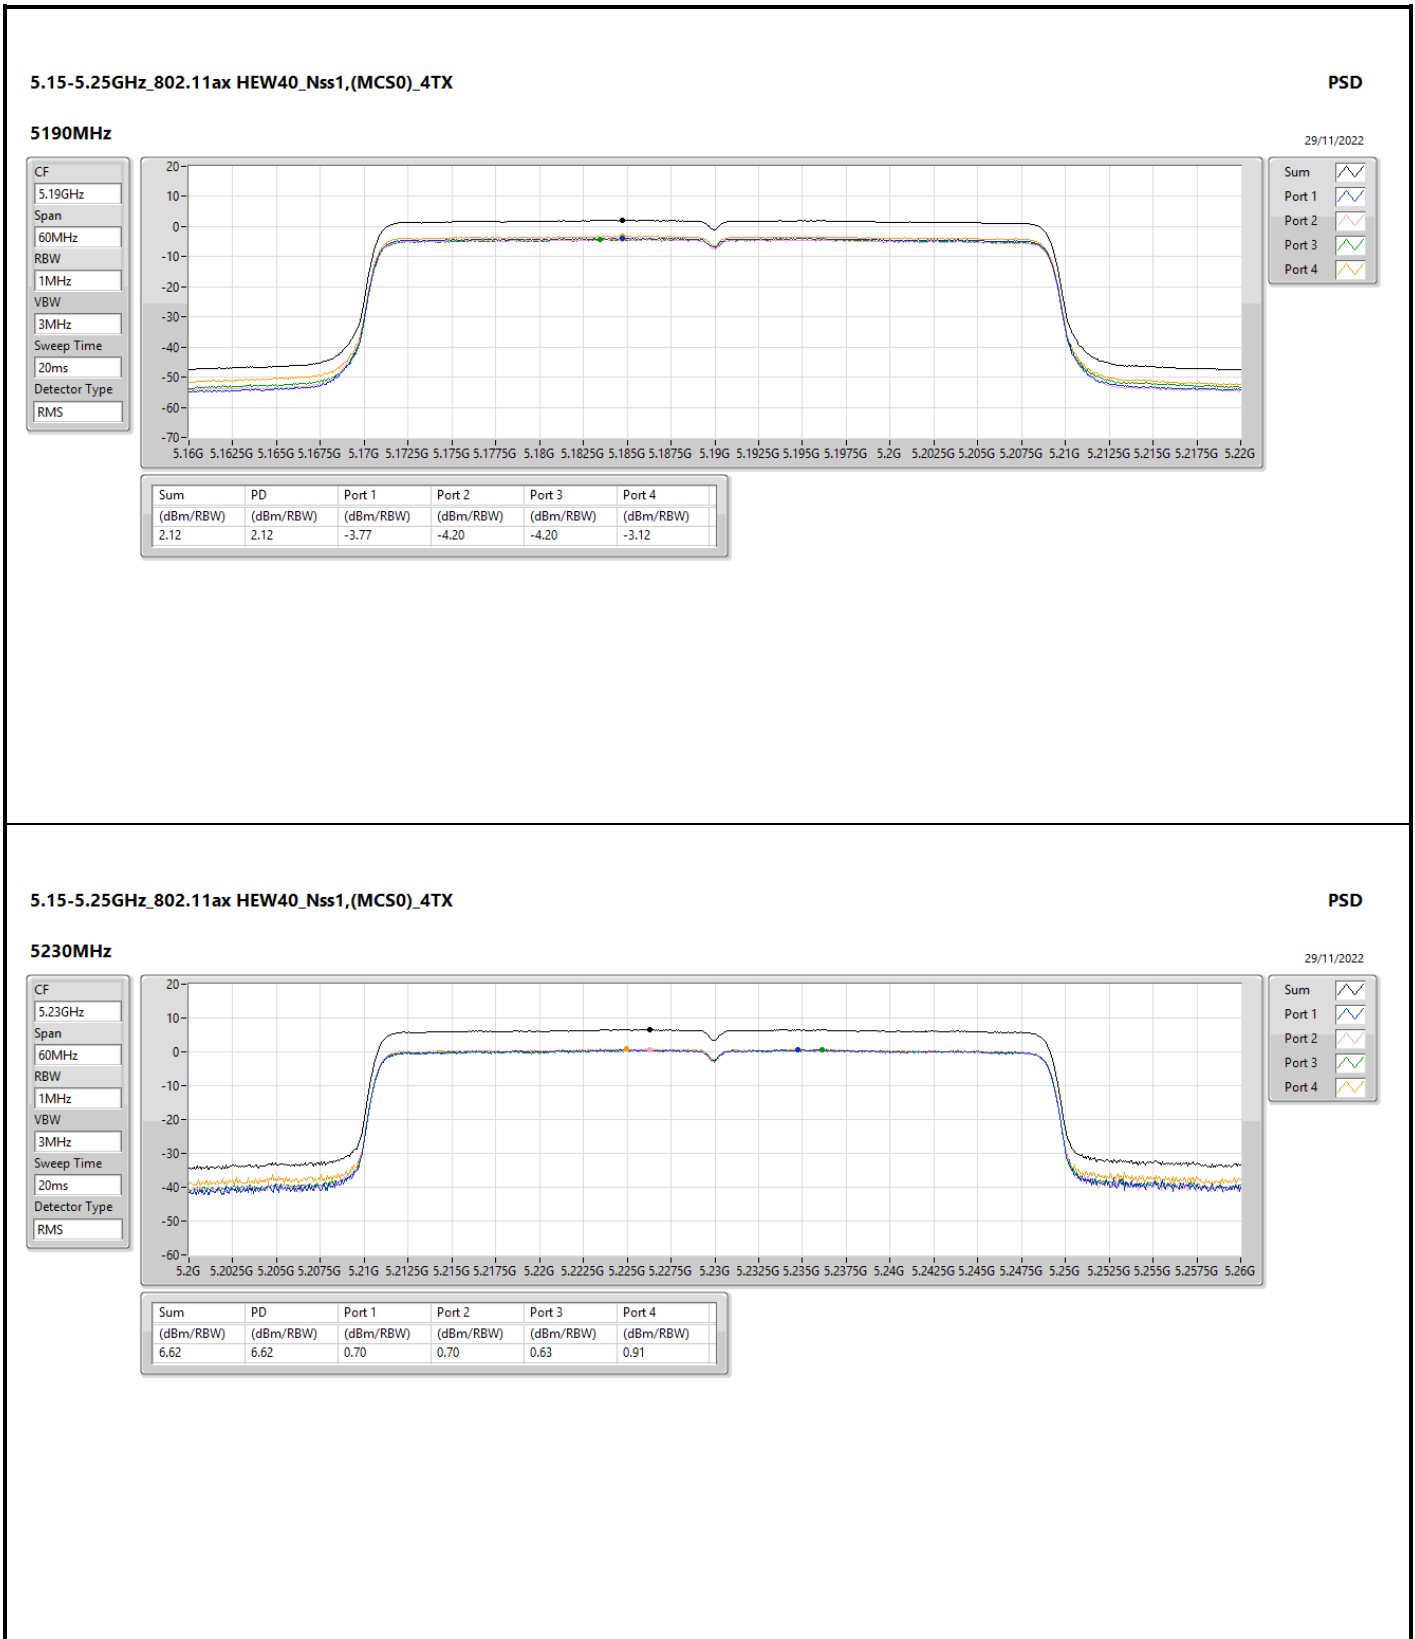

Sum

Port 1

Port 2

5.725-5.85GHz_802.11ax HEW20_Nss4,(MCS0)_4TX

PSD

5720MHz Straddle 5.725-5.85GHz

30/11/2022

CF
5.735GHz