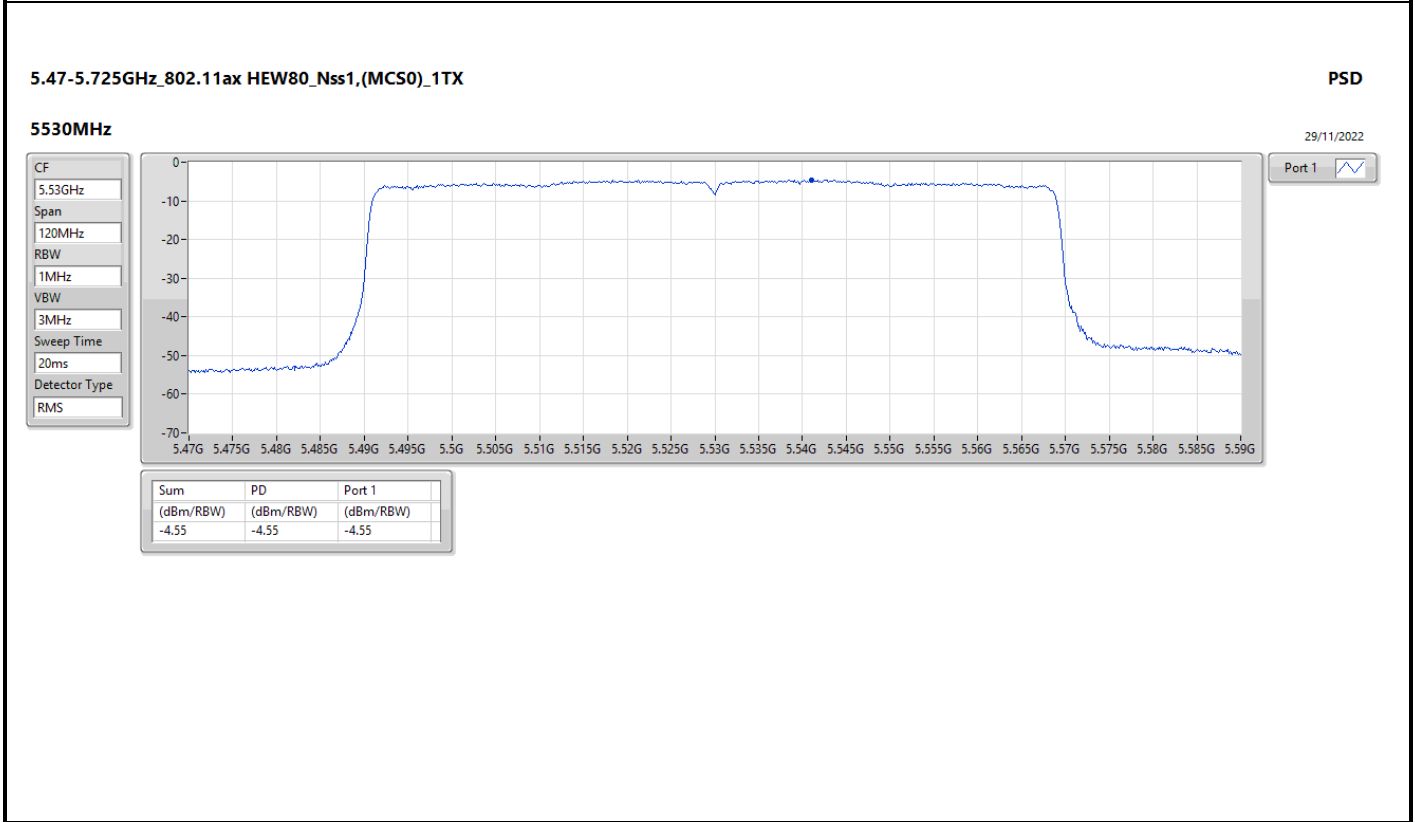

DG = Directional Gain; RBW = 500kHz for 5.725-5.85GHz band / 1MHz for other band;
 PD = trace bin-by-bin of each transmits port summing can be performed maximum power density; Port X = Port X Power Density;

5.725-5.85GHz_802.11ax HEW80_Nss2,(MCS0)_2TX

PSD

5690MHz Straddle 5.725-5.85GHz

29/11/2022

CF

5.735GHz

Span

40MHz