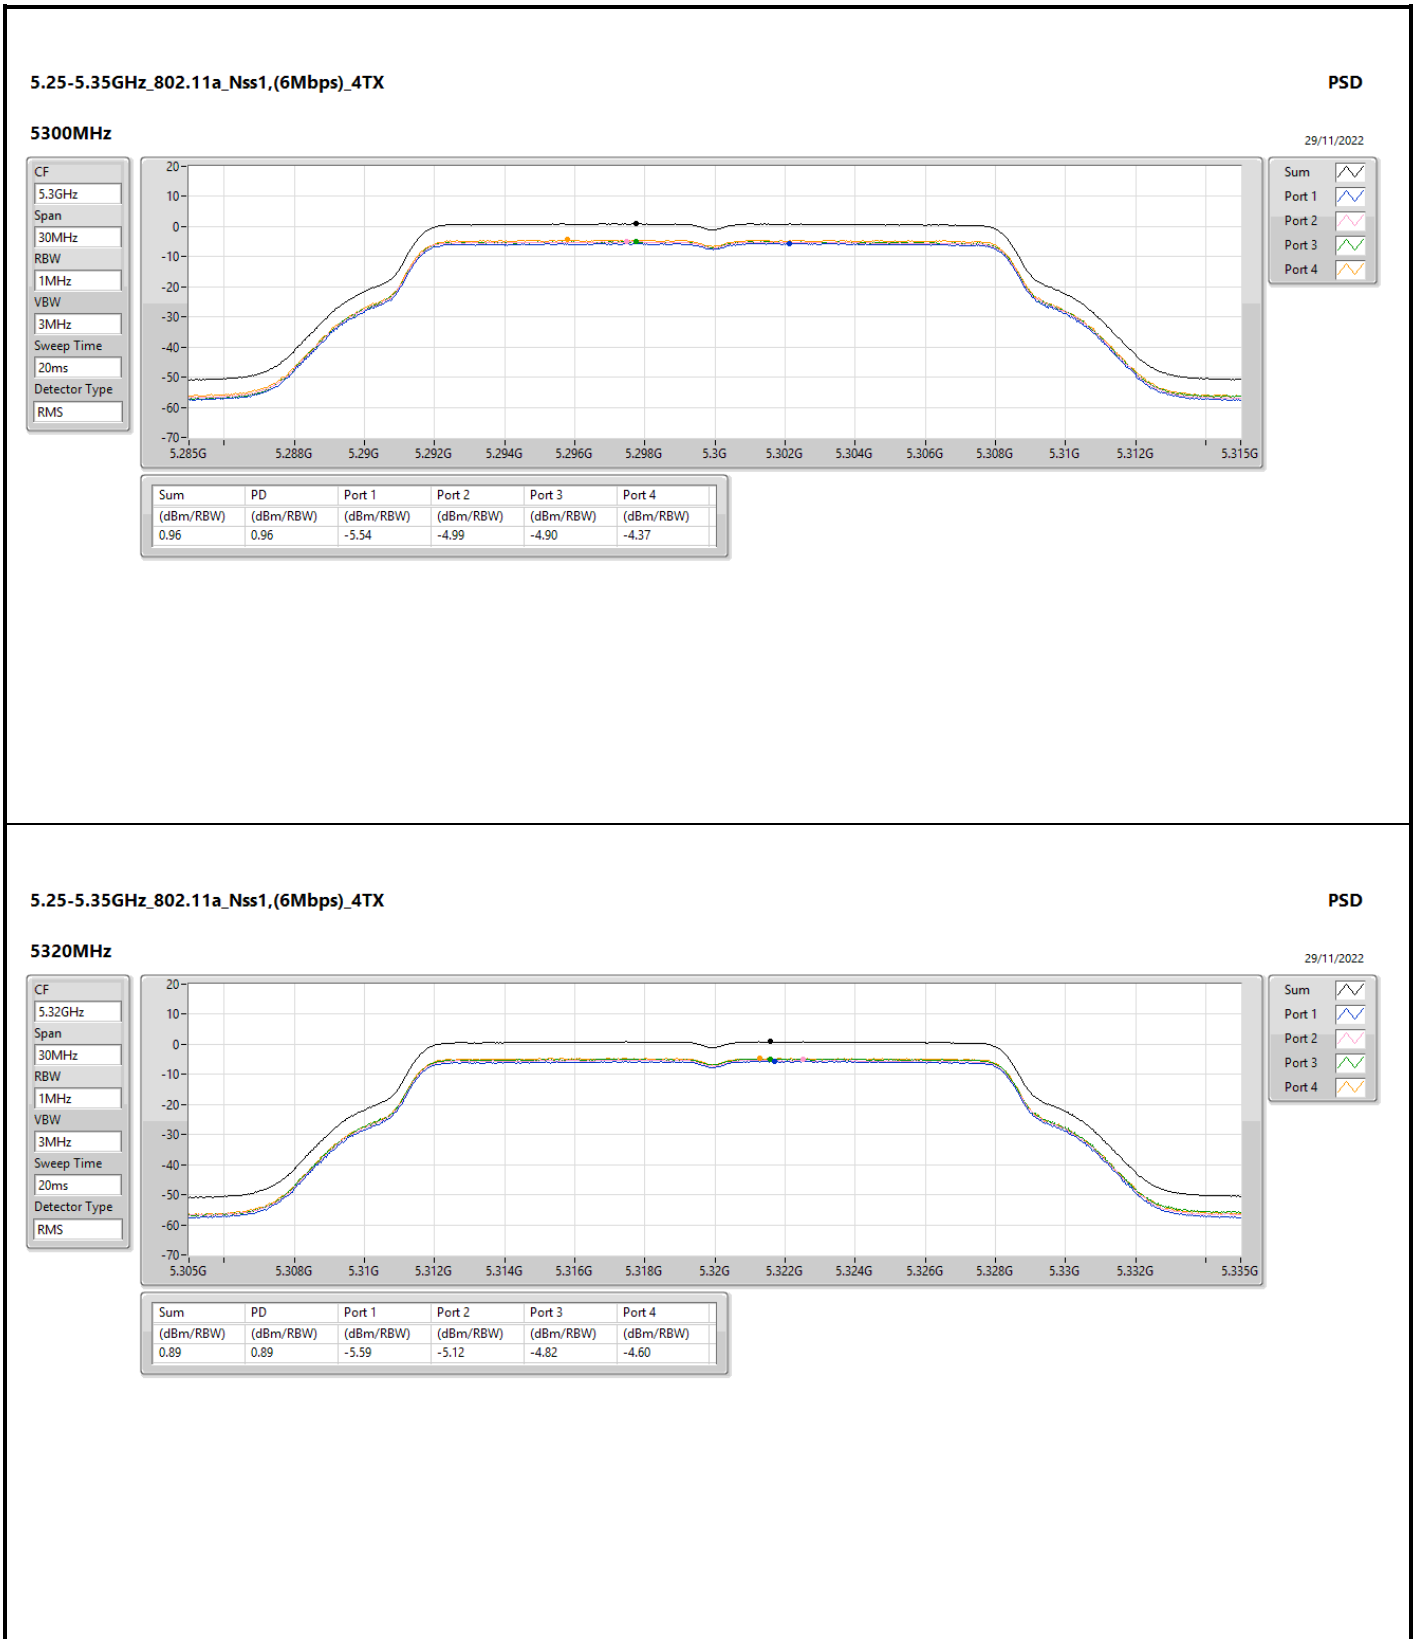

Sum

Port 1

Port 2

5.725-5.85GHz_802.11ax HEW20_Nss4,(MCS0)_4TX

PSD

5720MHz Straddle 5.725-5.85GHz

30/11/2022

CF
5.735GHz