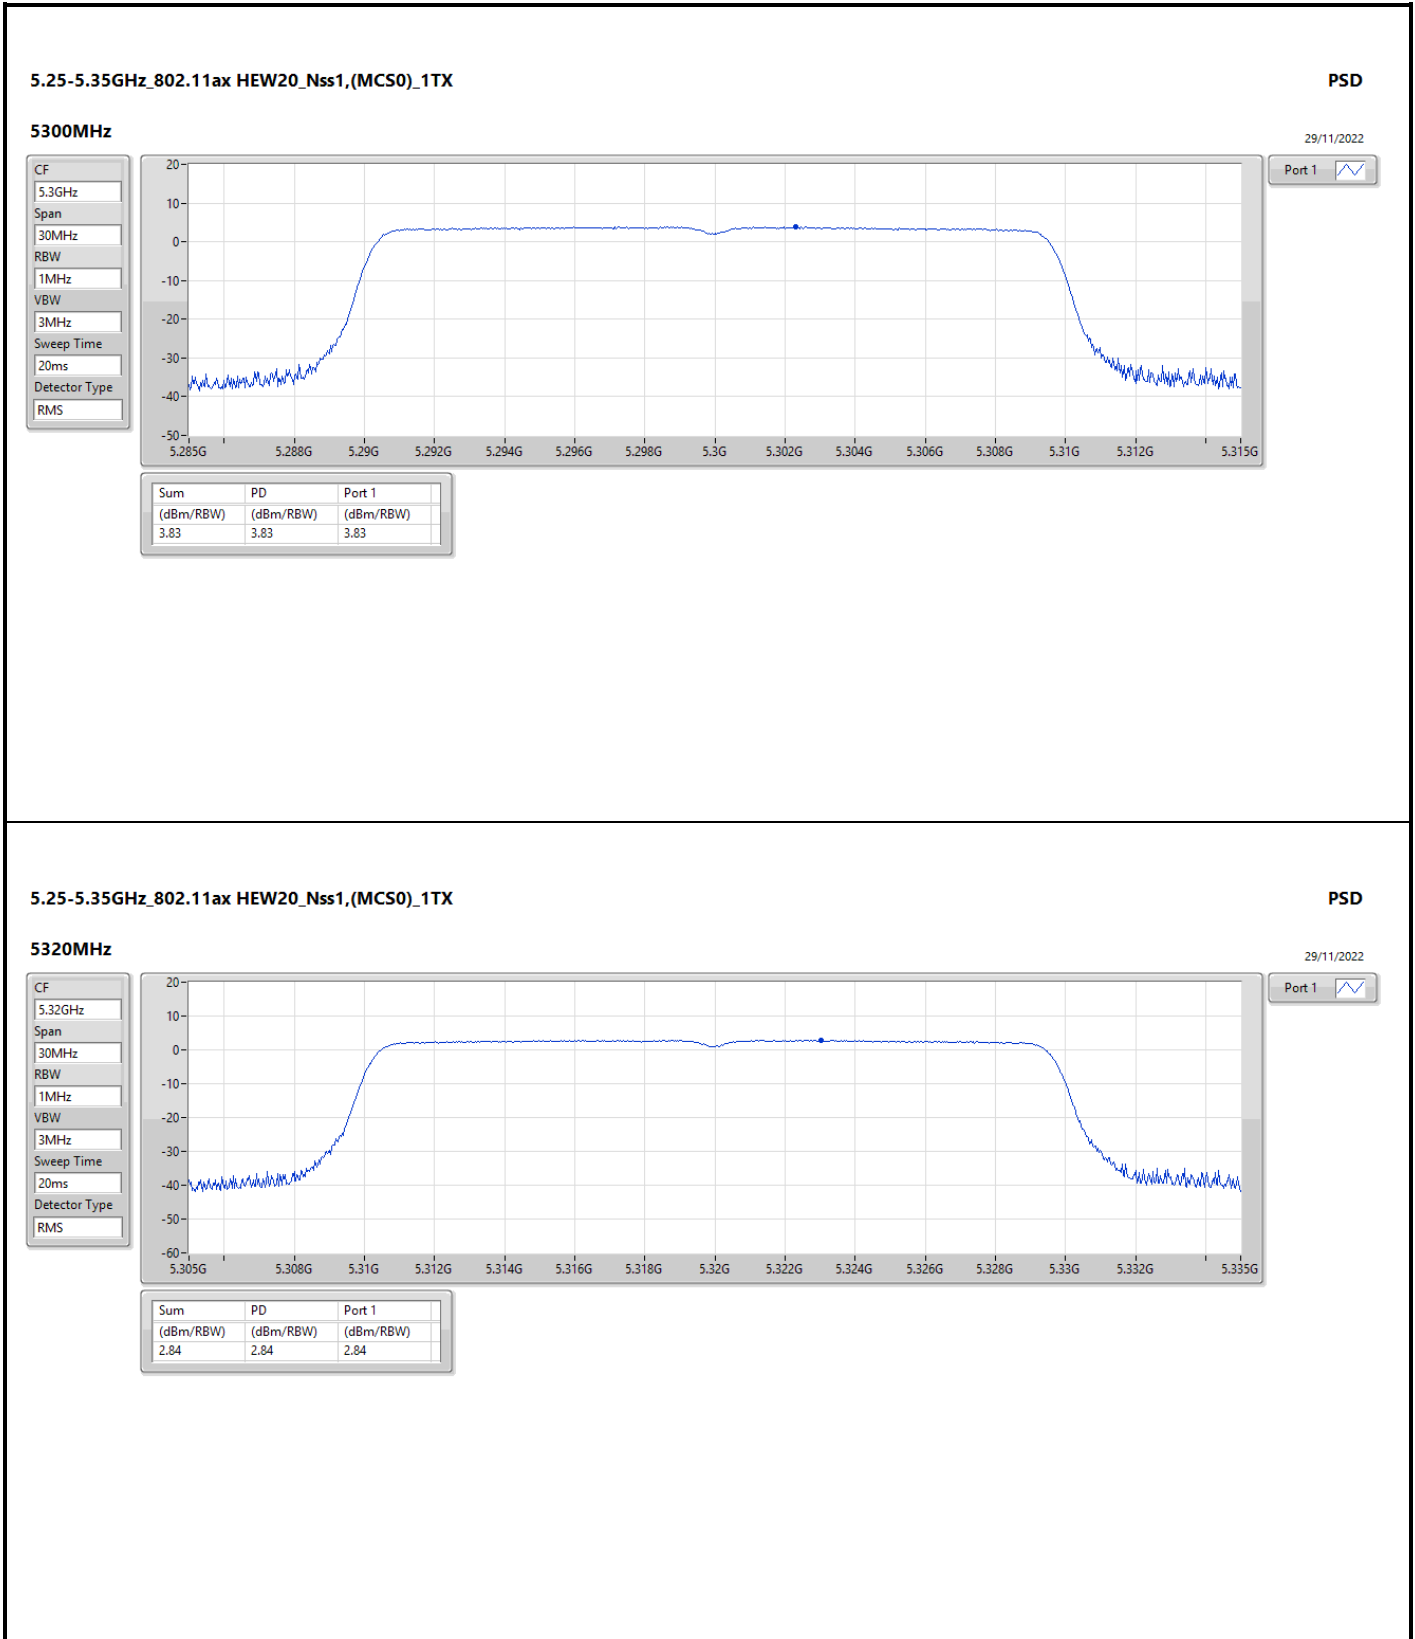

DG = Directional Gain; RBW = 500kHz for 5.725-5.85GHz band / 1MHz for other band;
 PD = trace bin-by-bin of each transmits port summing can be performed maximum power density; Port X = Port X Power Density;