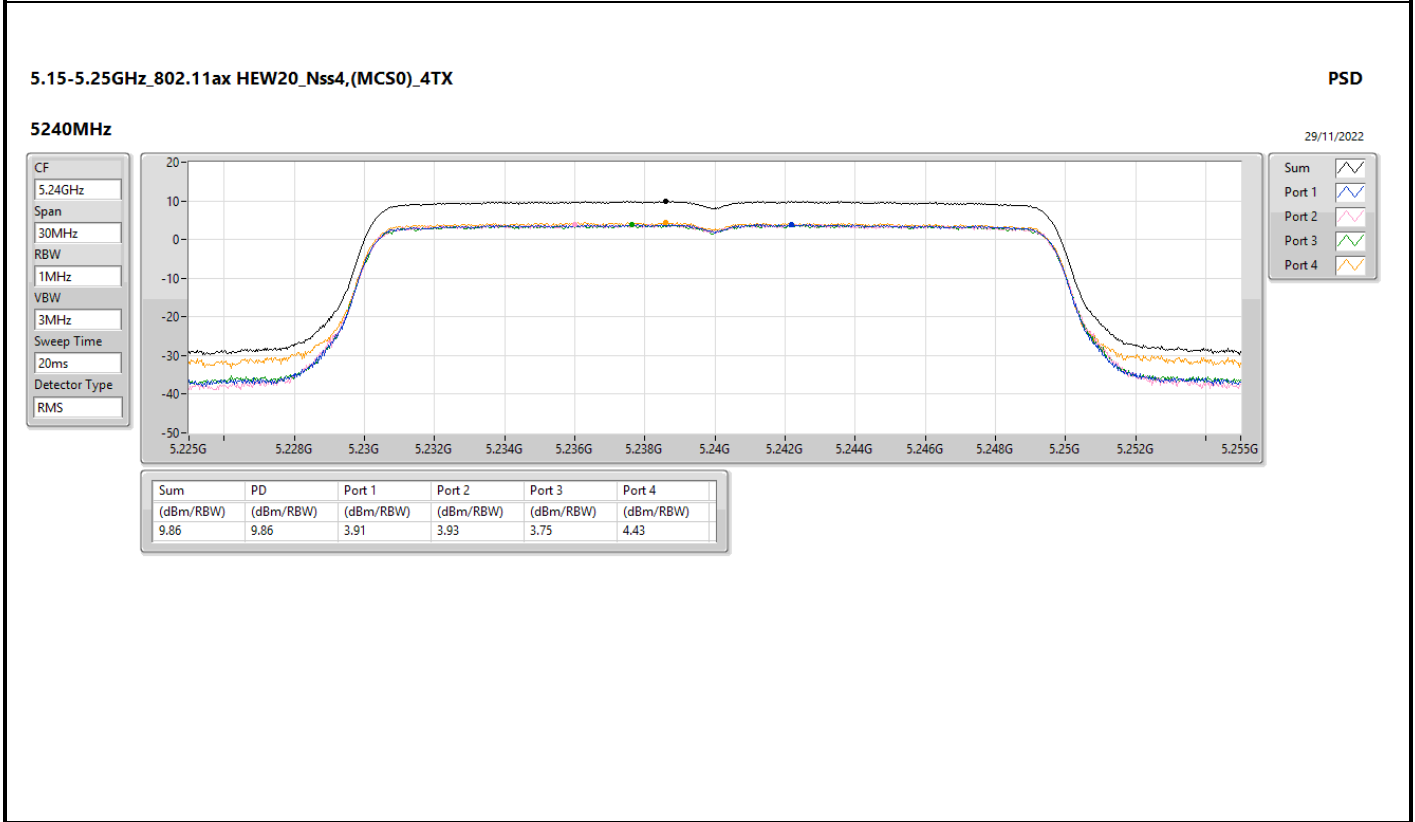

Sum

Port 1

Port 2

5.725-5.85GHz_802.11ax HEW20_Nss4,(MCS0)_4TX

PSD

5720MHz Straddle 5.725-5.85GHz

30/11/2022

CF
5.735GHz

Span
40MHz

RBW
500kHz

VBW
3MHz

Sweep Time
20ms

Detector Type
RMS

Sum

Port 1

Port 2