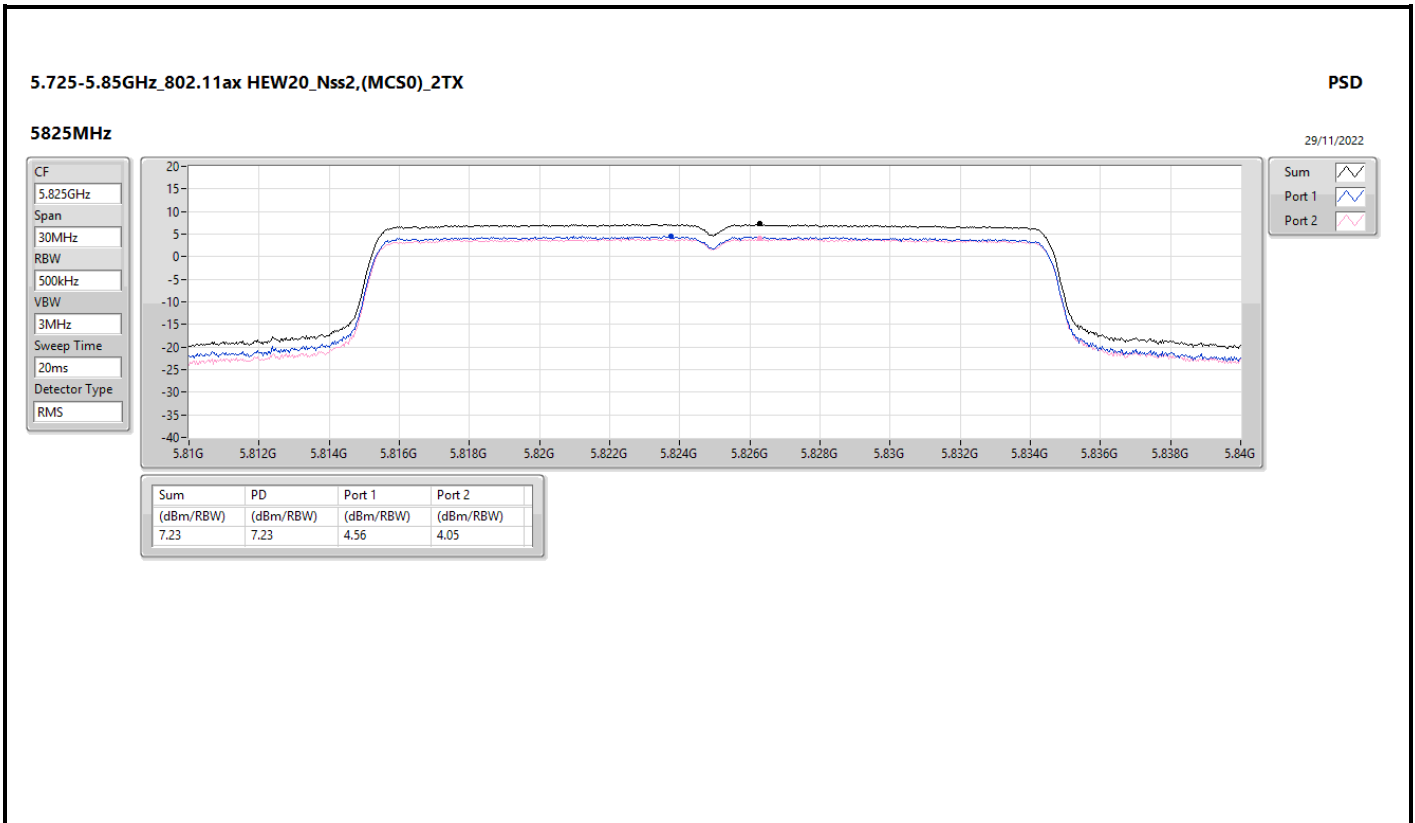

DG = Directional Gain; RBW = 500kHz for 5.725-5.85GHz band / 1MHz for other band;
 PD = trace bin-by-bin of each transmits port summing can be performed maximum power density; Port X = Port X Power Density;

5.725-5.85GHz_802.11ax HEW80_Nss2,(MCS0)_2TX

PSD

5690MHz Straddle 5.725-5.85GHz

29/11/2022

CF

5.735GHz

Span

40MHz