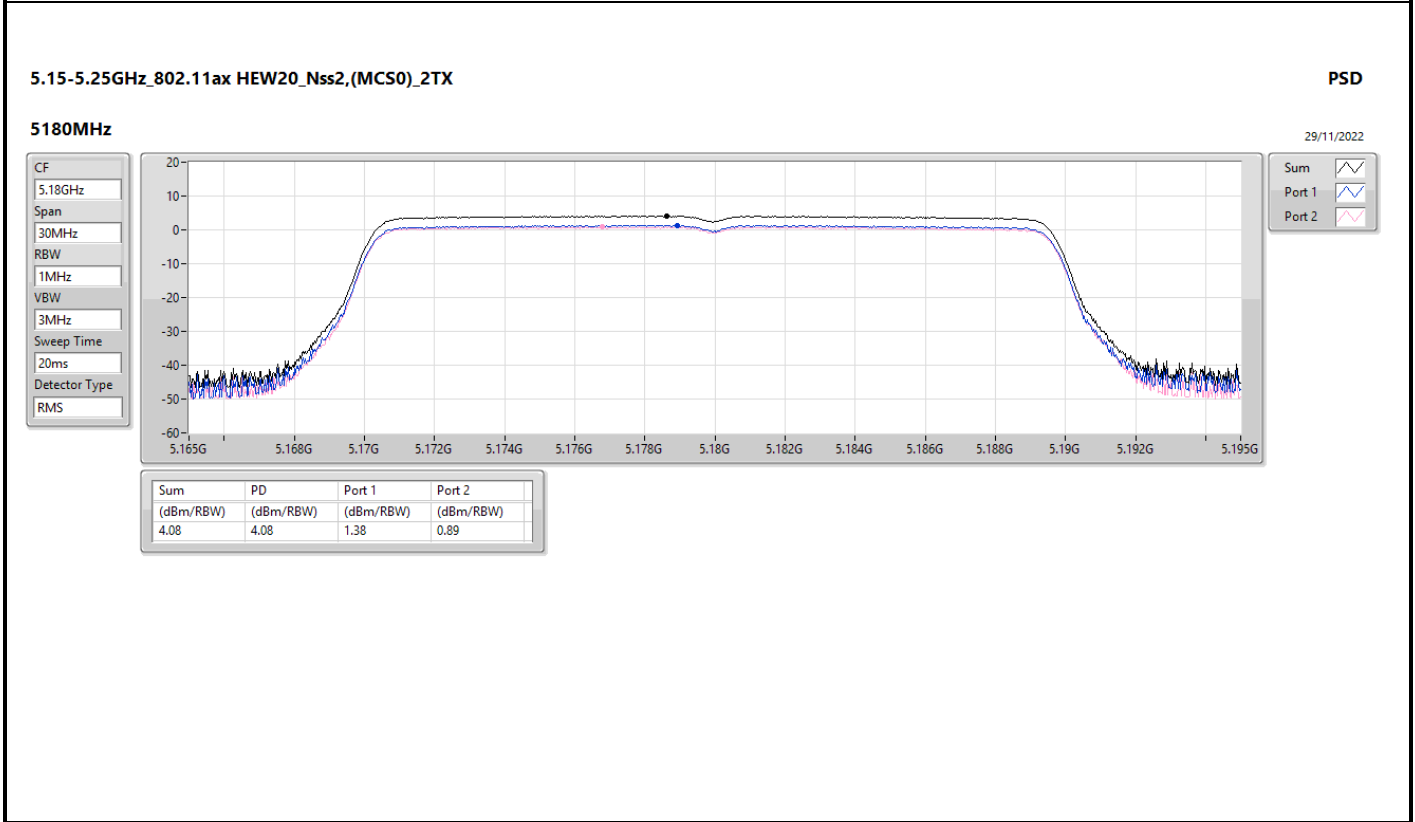

DG = Directional Gain; RBW = 500kHz for 5.725-5.85GHz band / 1MHz for other band;
 PD = trace bin-by-bin of each transmits port summing can be performed maximum power density; Port X = Port X Power Density;