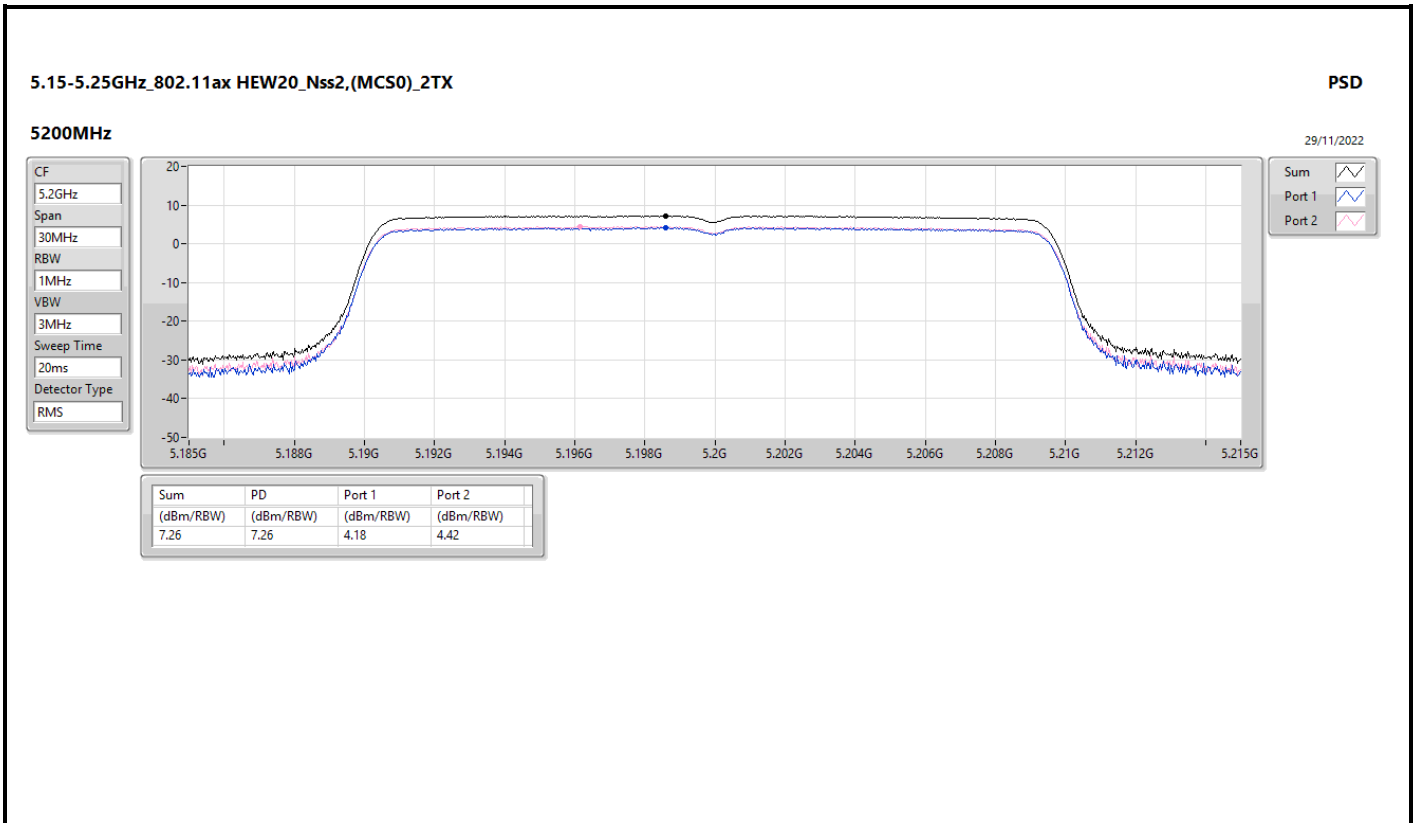

DG = Directional Gain; RBW = 500kHz for 5.725-5.85GHz band / 1MHz for other band;
 PD = trace bin-by-bin of each transmits port summing can be performed maximum power density; Port X = Port X Power Density;