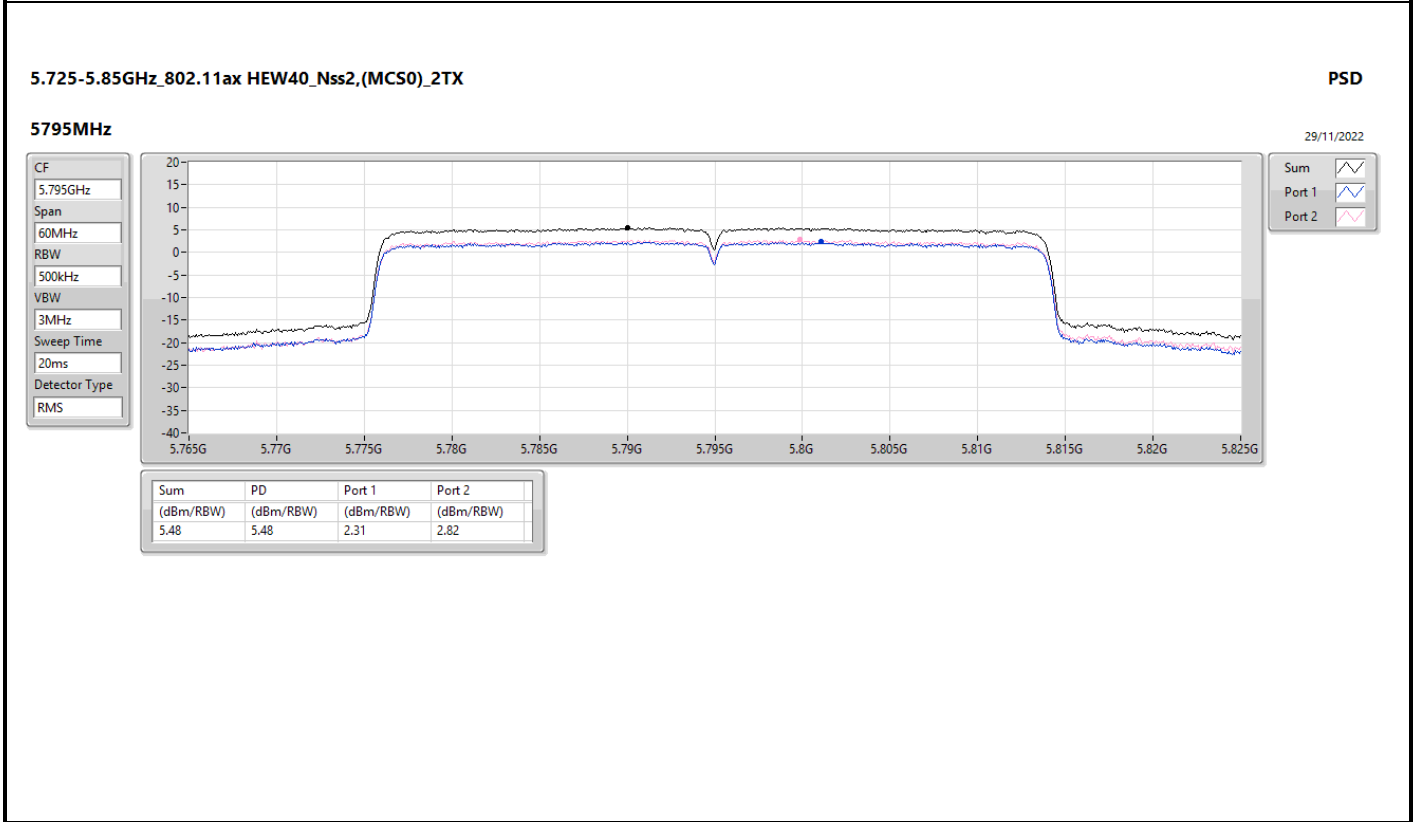

DG = Directional Gain; RBW = 500kHz for 5.725-5.85GHz band / 1MHz for other band;
 PD = trace bin-by-bin of each transmits port summing can be performed maximum power density; Port X = Port X Power Density;

5.725-5.85GHz_802.11ax HEW80_Nss2,(MCS0)_2TX

PSD

5690MHz Straddle 5.725-5.85GHz

29/11/2022

CF

5.735GHz

Span

40MHz