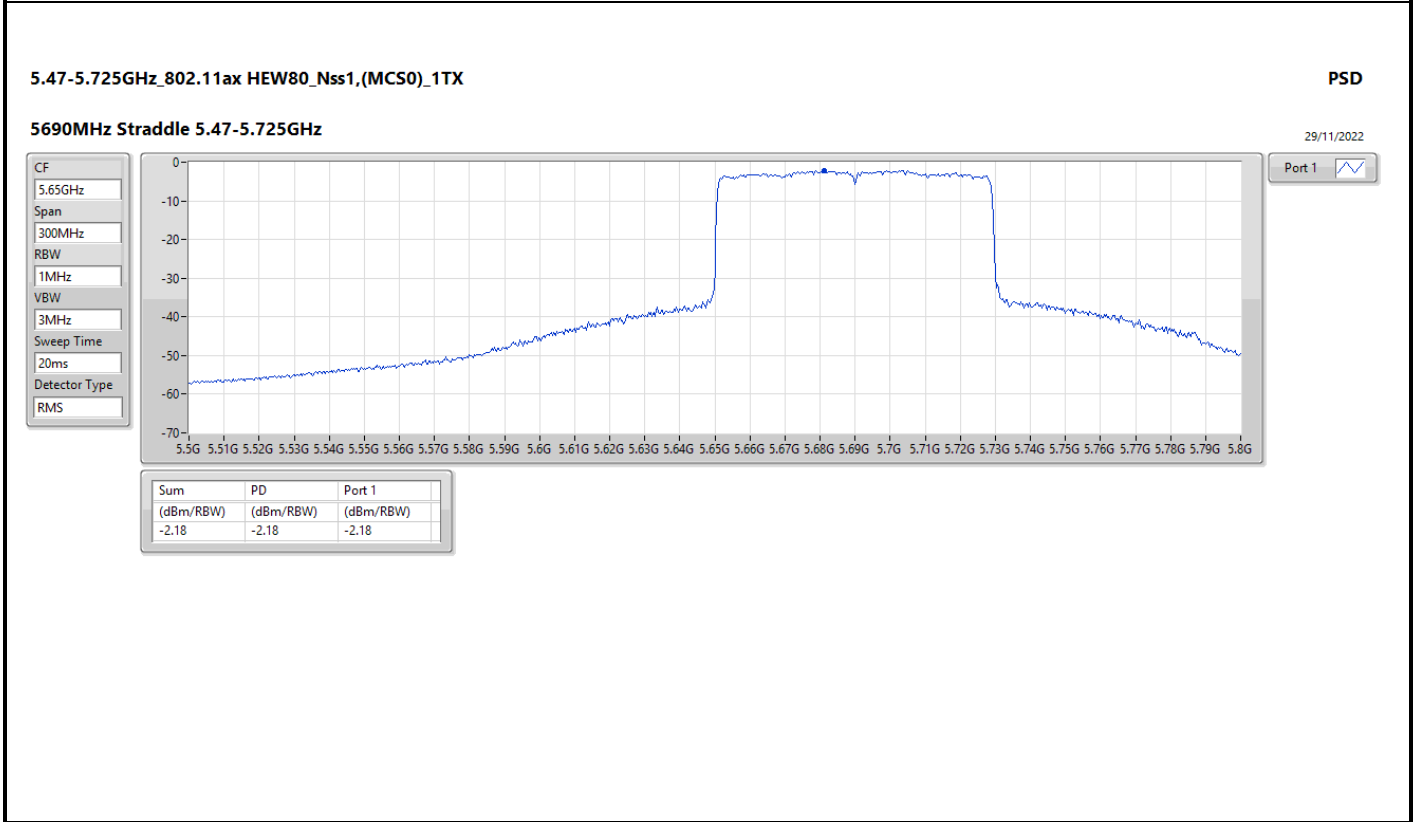

DG = Directional Gain; RBW = 500kHz for 5.725-5.85GHz band / 1MHz for other band;
 PD = trace bin-by-bin of each transmits port summing can be performed maximum power density; Port X = Port X Power Density;

5.725-5.85GHz_802.11ax HEW80_Nss2,(MCS0)_2TX

PSD

5690MHz Straddle 5.725-5.85GHz

29/11/2022

CF

5.735GHz

Span

40MHz