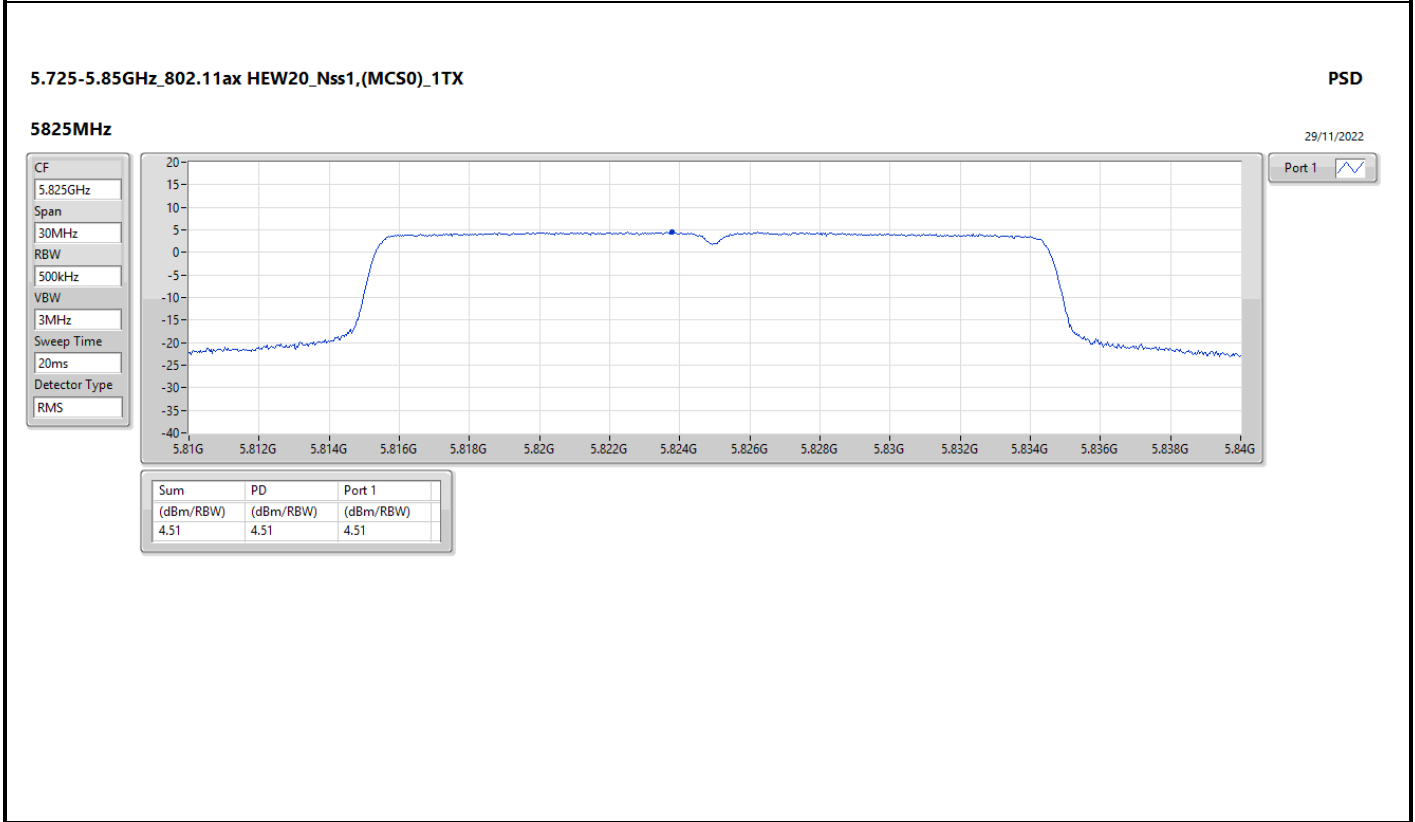

DG = Directional Gain; RBW = 500kHz for 5.725-5.85GHz band / 1MHz for other band;
 PD = trace bin-by-bin of each transmits port summing can be performed maximum power density; Port X = Port X Power Density;

5.725-5.85GHz_802.11ax HEW80_Nss2,(MCS0)_2TX

PSD

5690MHz Straddle 5.725-5.85GHz

29/11/2022

CF

5.735GHz

Span

40MHz