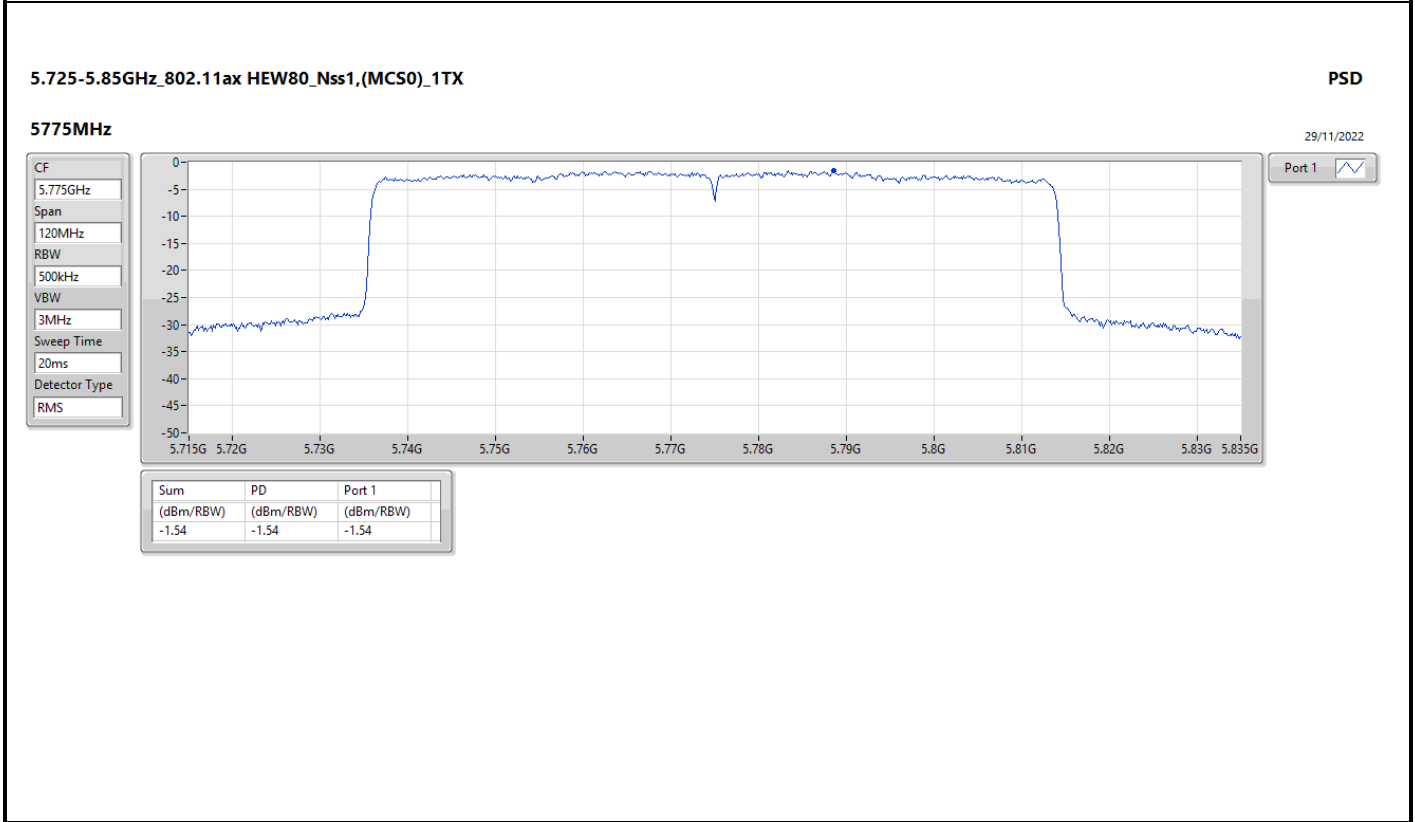

DG = Directional Gain; RBW = 500kHz for 5.725-5.85GHz band / 1MHz for other band;
 PD = trace bin-by-bin of each transmits port summing can be performed maximum power density; Port X = Port X Power Density;