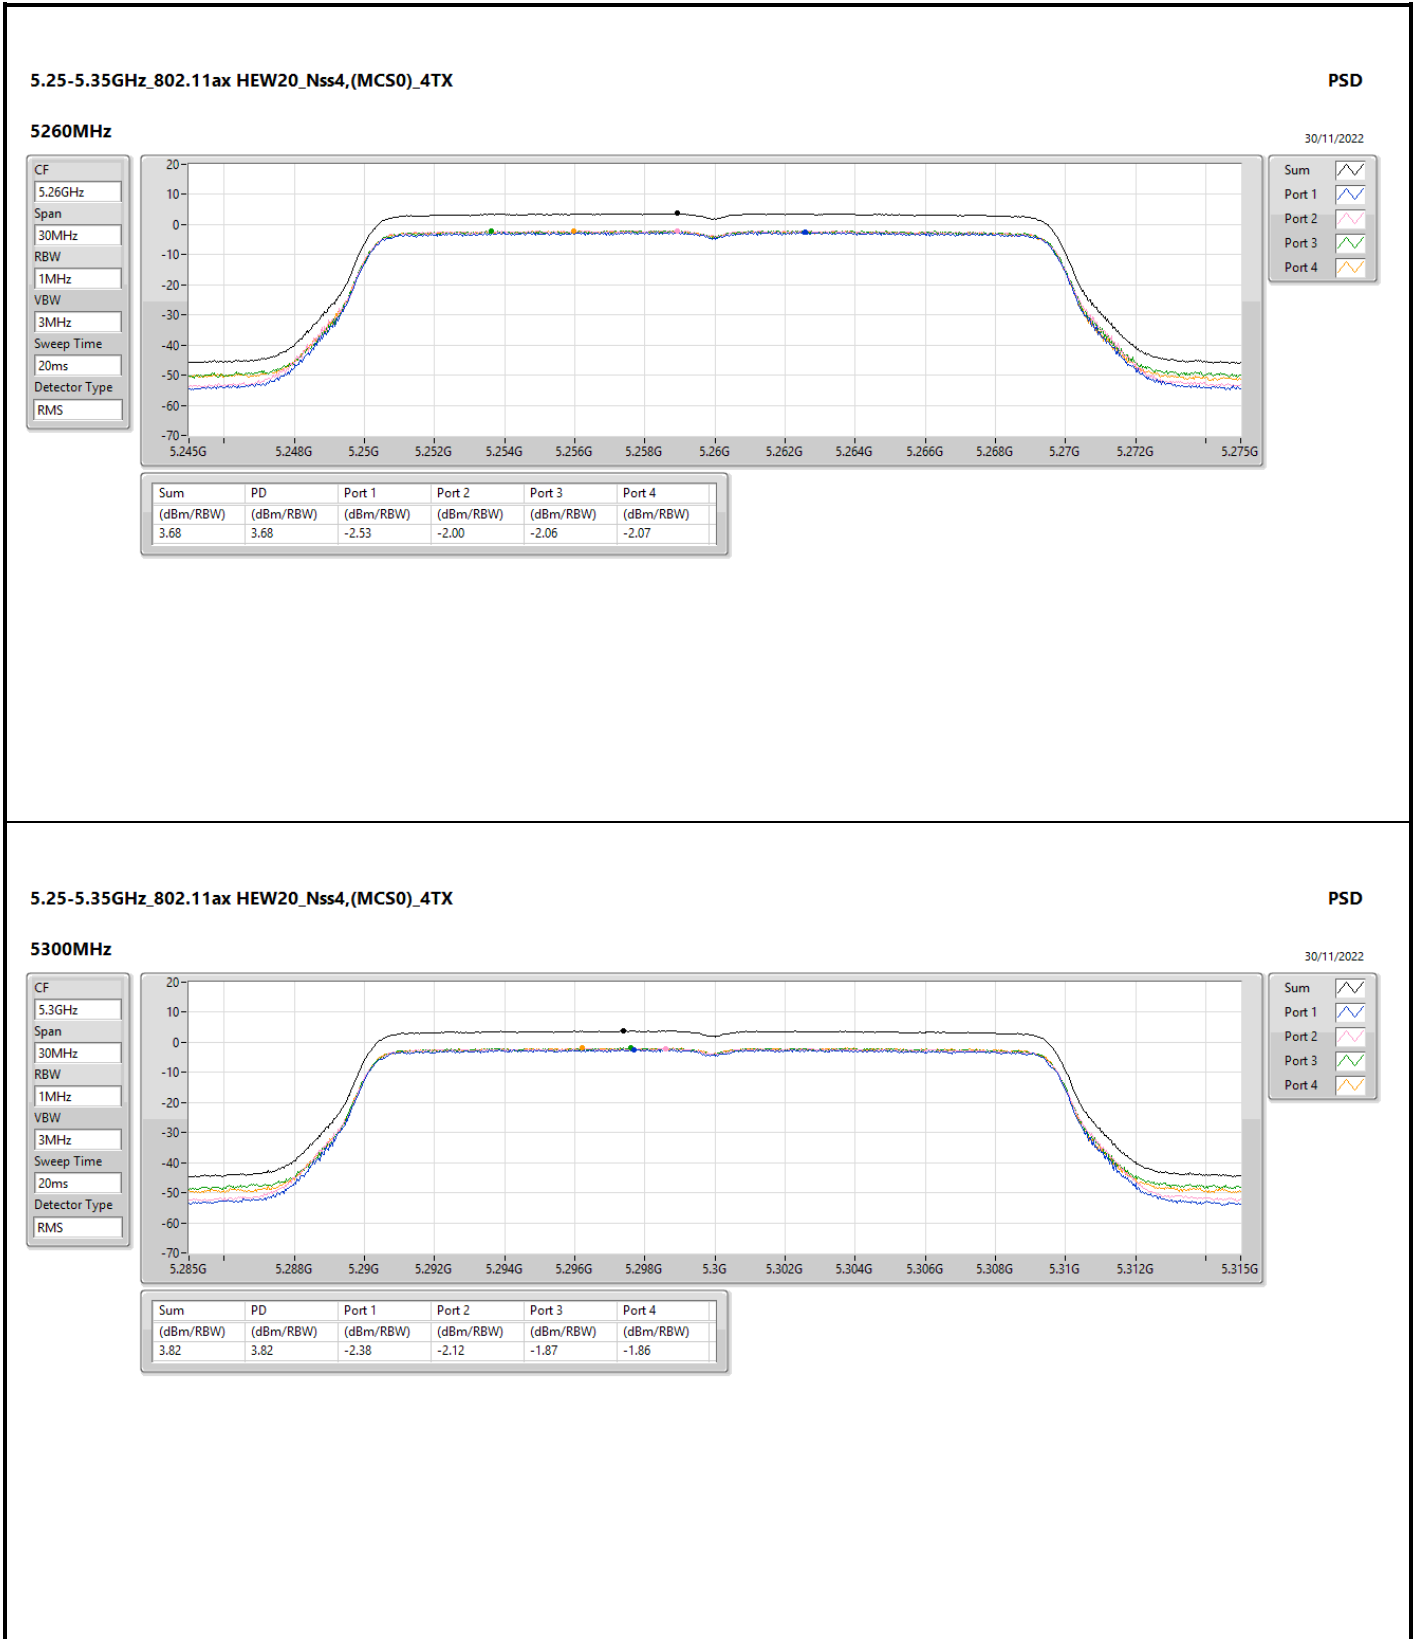

Sum

Port 1

Port 2

5.725-5.85GHz_802.11ax HEW20_Nss4,(MCS0)_4TX

PSD

5720MHz Straddle 5.725-5.85GHz

30/11/2022

CF
5.735GHz