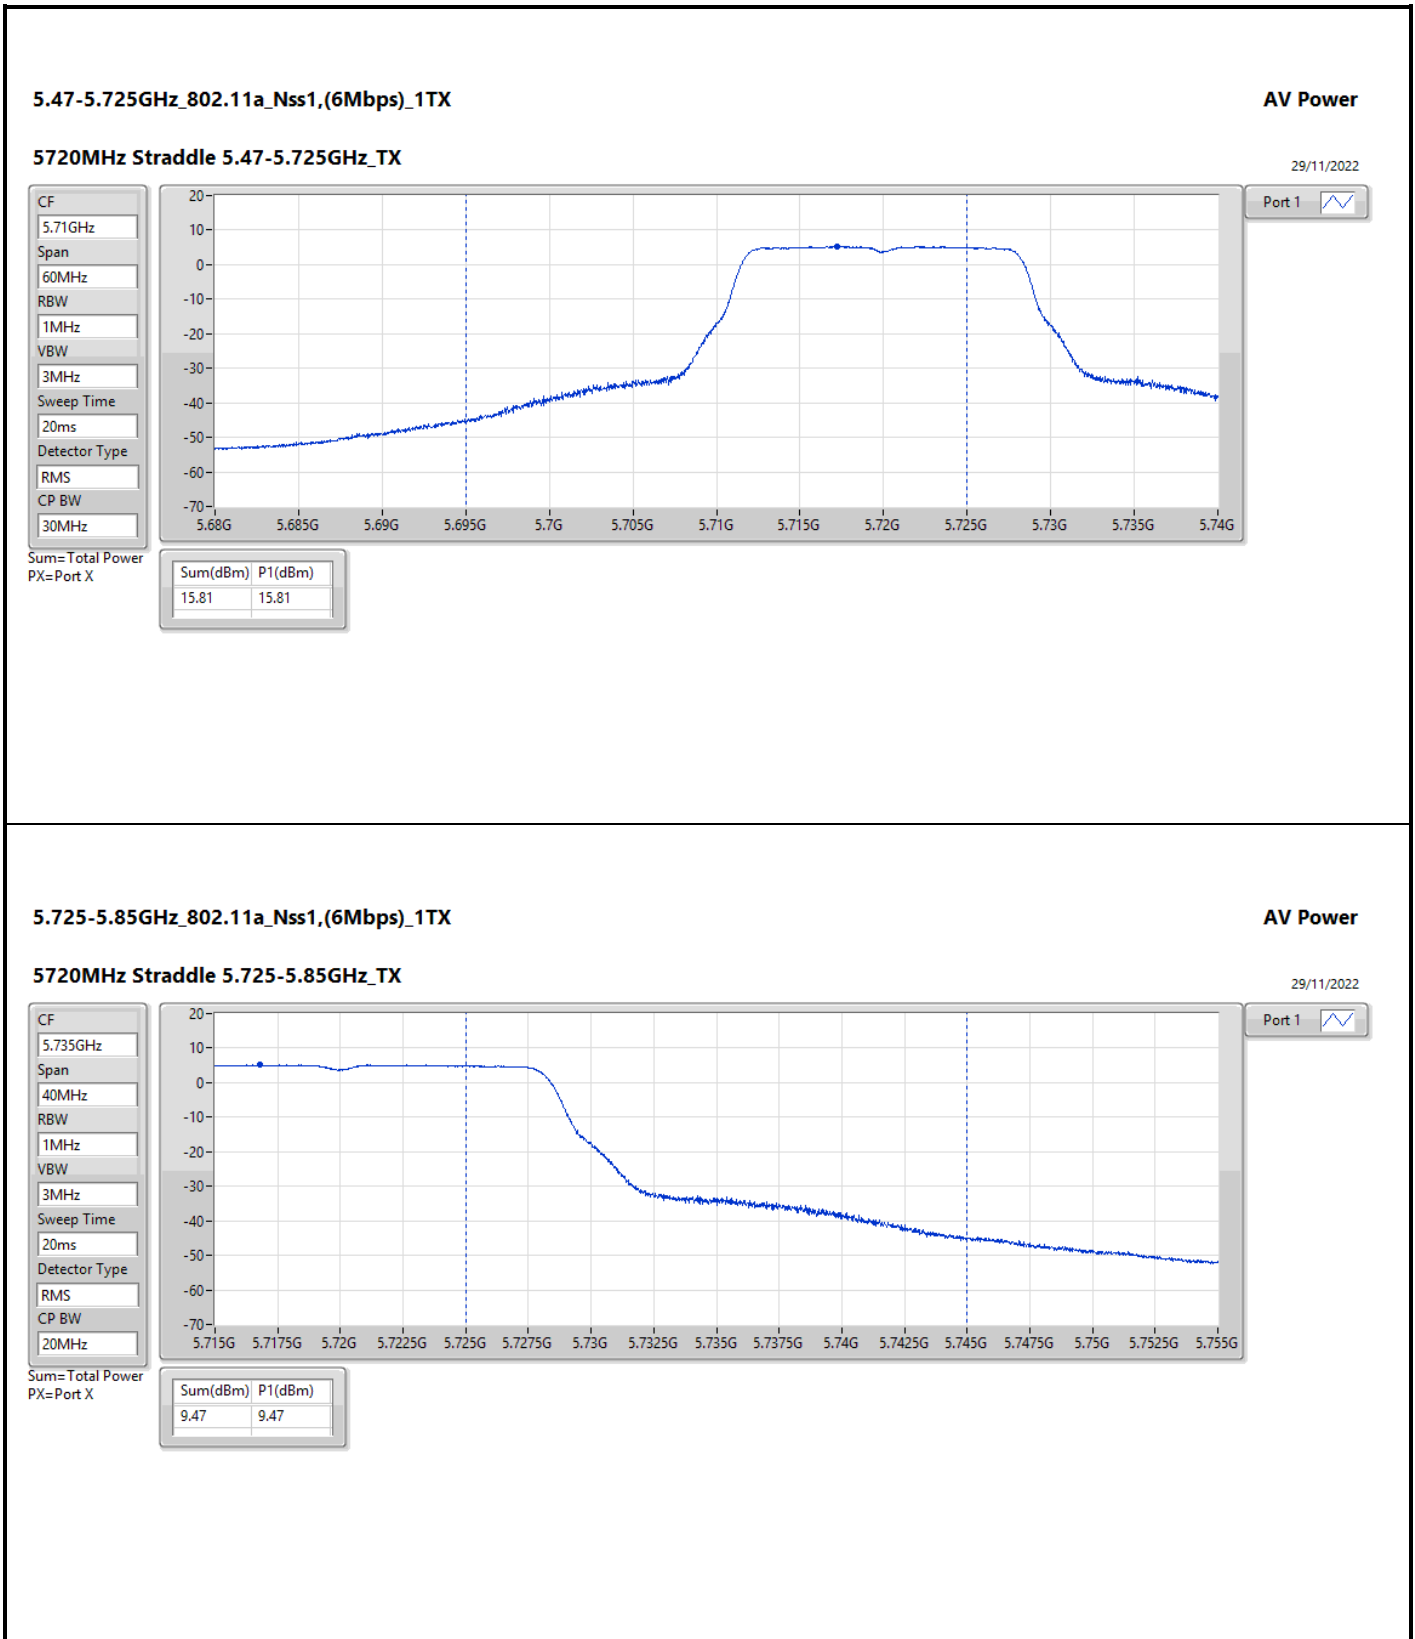

DG = Directional Gain; Port X = Port X output power

5.725-5.85GHz_802.11ax HEW20_Nss1,(MCS0)_1TX

AV Power

5720MHz Straddle 5.725-5.85GHz_TX

29/11/2022

CF

5.735GHz

Span