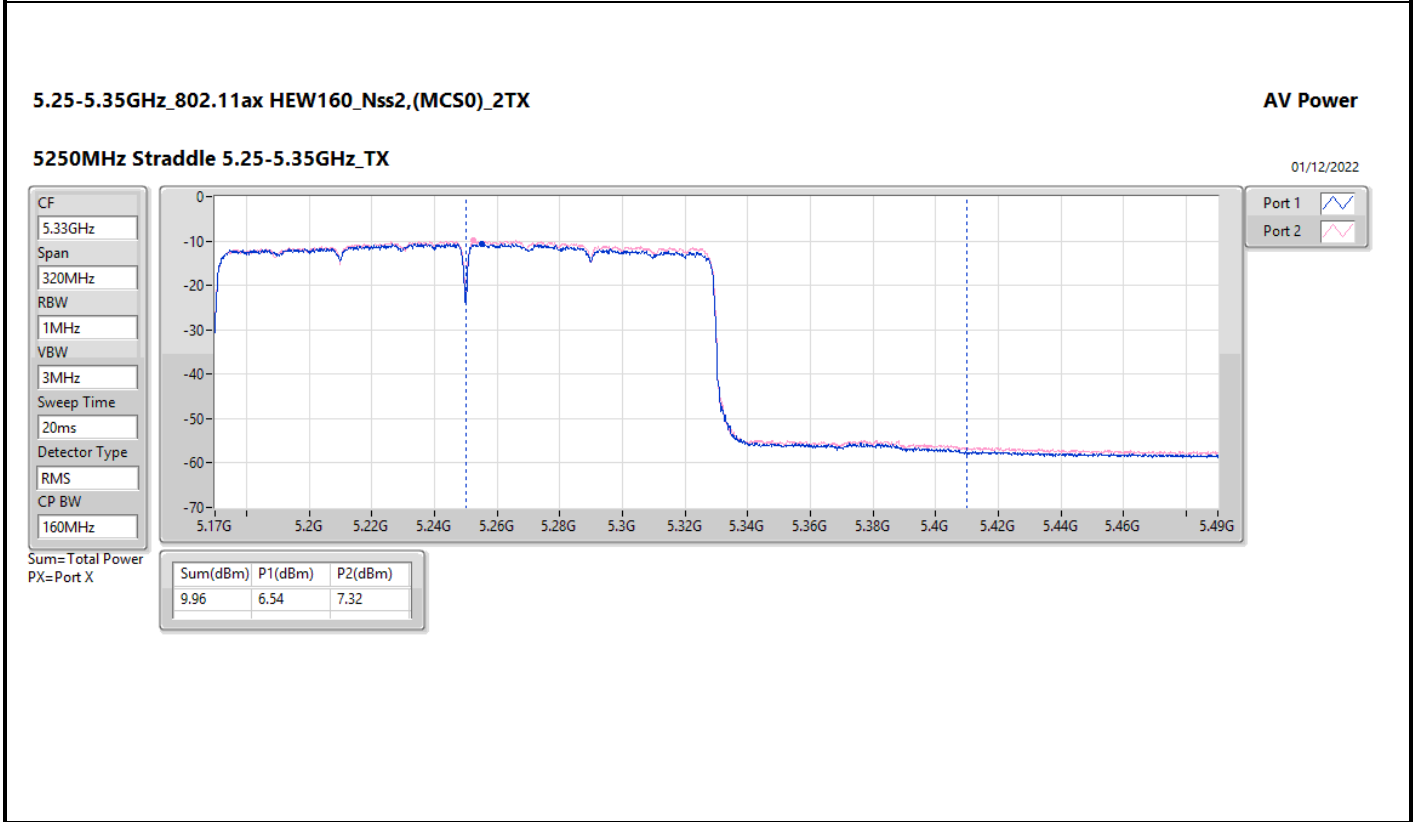

DG = Directional Gain; Port X = Port X output power

5.25-5.35GHz_802.11ax HEW160_Nss1,(MCS0)_4TX

5250MHz Straddle 5.25-5.35GHz_TX

AV Power

01/12/2022

CF: 5.33GHz
Span: 320MHz
RBW: 1MHz
VBW: 3MHz
Sweep Time: 20ms
Detector Type: RMS
CP BW: 160MHz