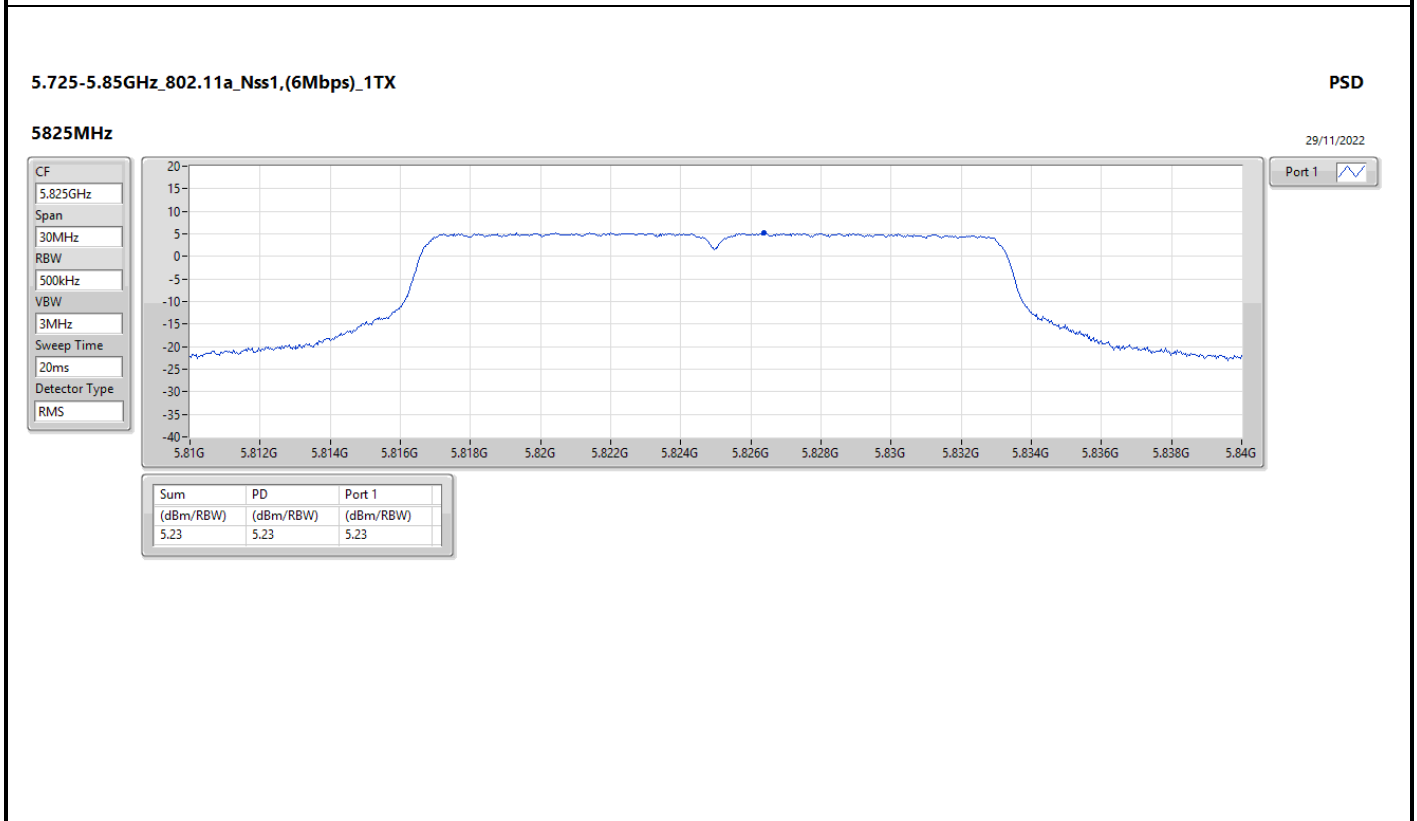

DG = Directional Gain; RBW = 500kHz for 5.725-5.85GHz band / 1MHz for other band;
 PD = trace bin-by-bin of each transmits port summing can be performed maximum power density; Port X = Port X Power Density;

5.725-5.85GHz_802.11ax HEW80_Nss2,(MCS0)_2TX

PSD

5690MHz Straddle 5.725-5.85GHz

29/11/2022

CF

5.735GHz

Span

40MHz