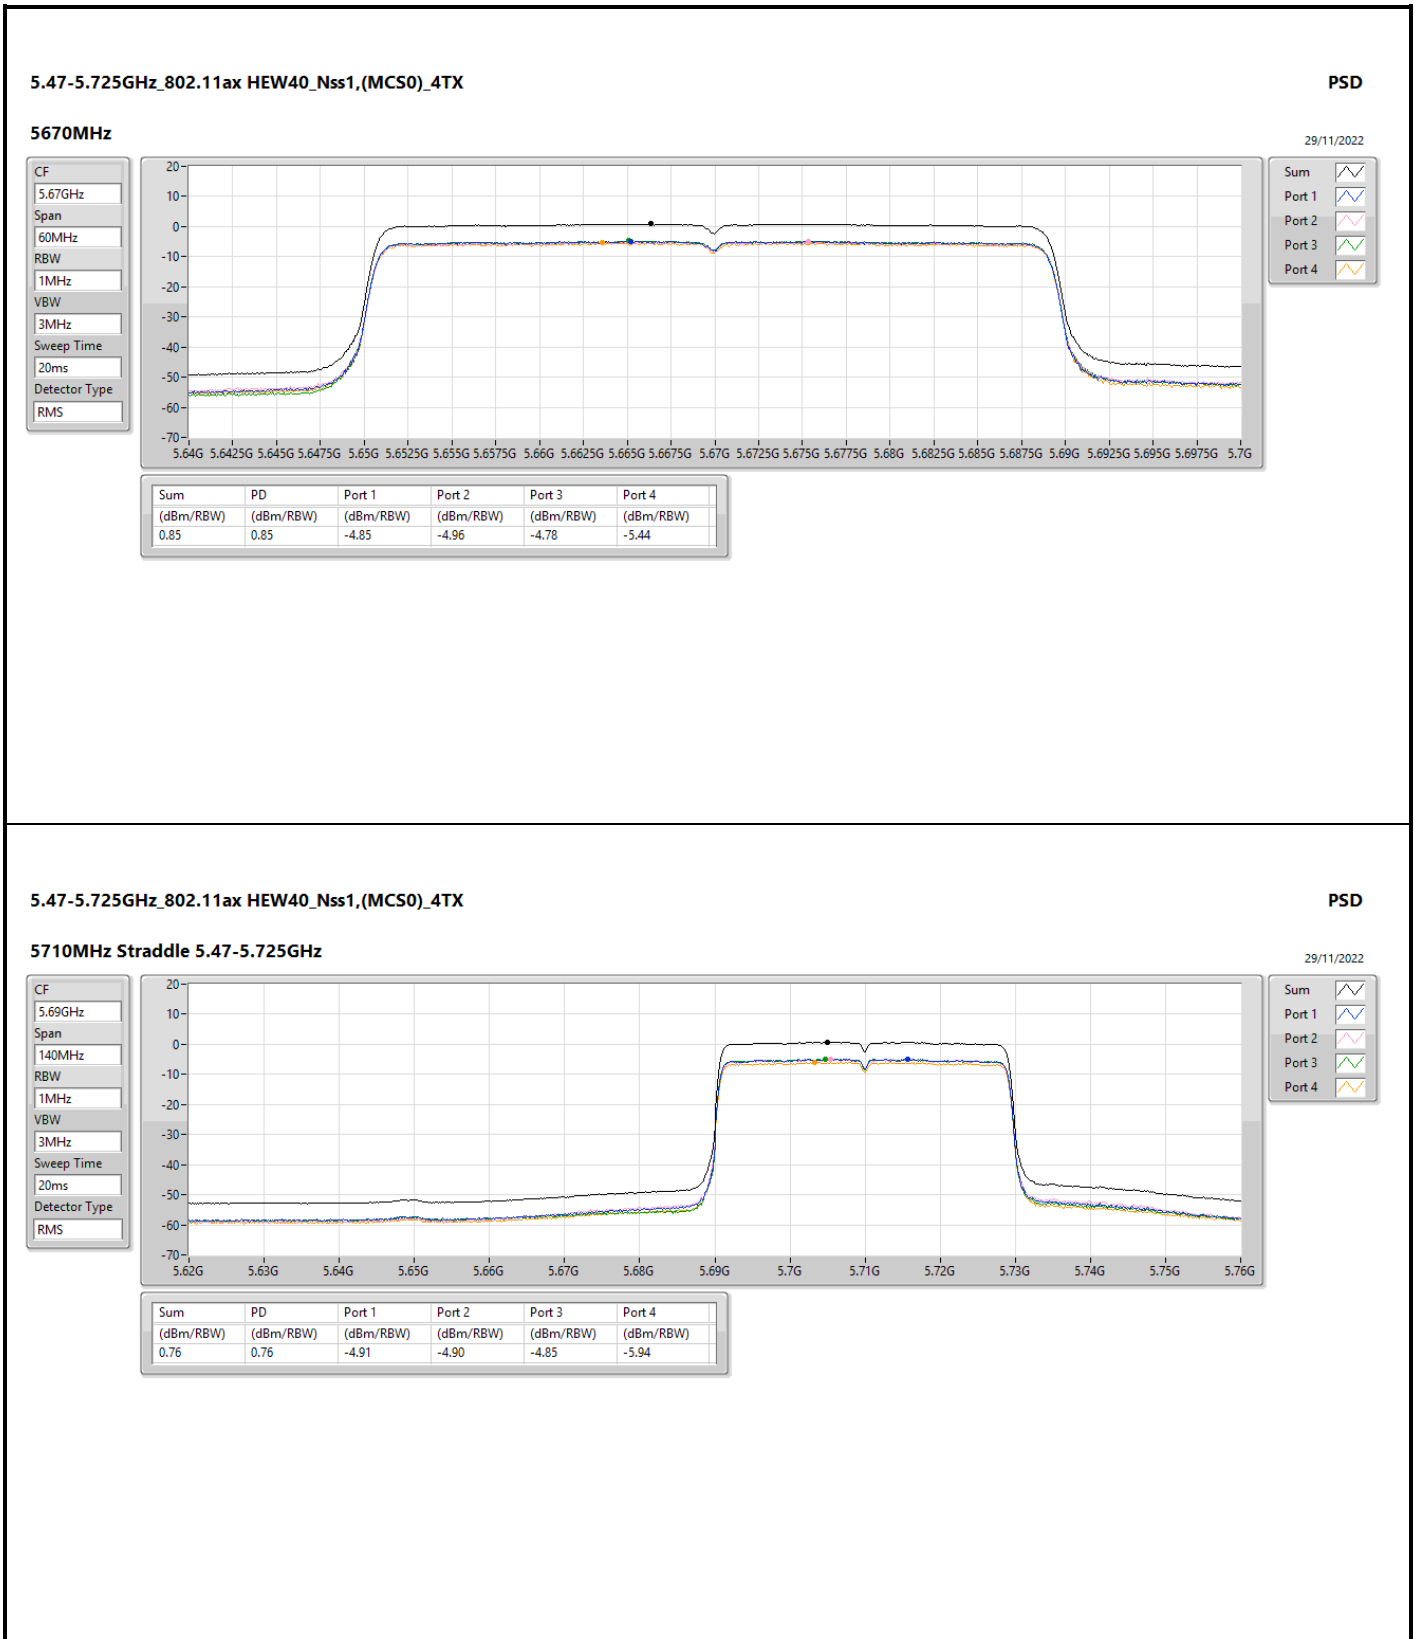

Sum

Port 1

Port 2

5.725-5.85GHz_802.11ax HEW20_Nss4,(MCS0)_4TX

PSD

5720MHz Straddle 5.725-5.85GHz

30/11/2022

CF
5.735GHz