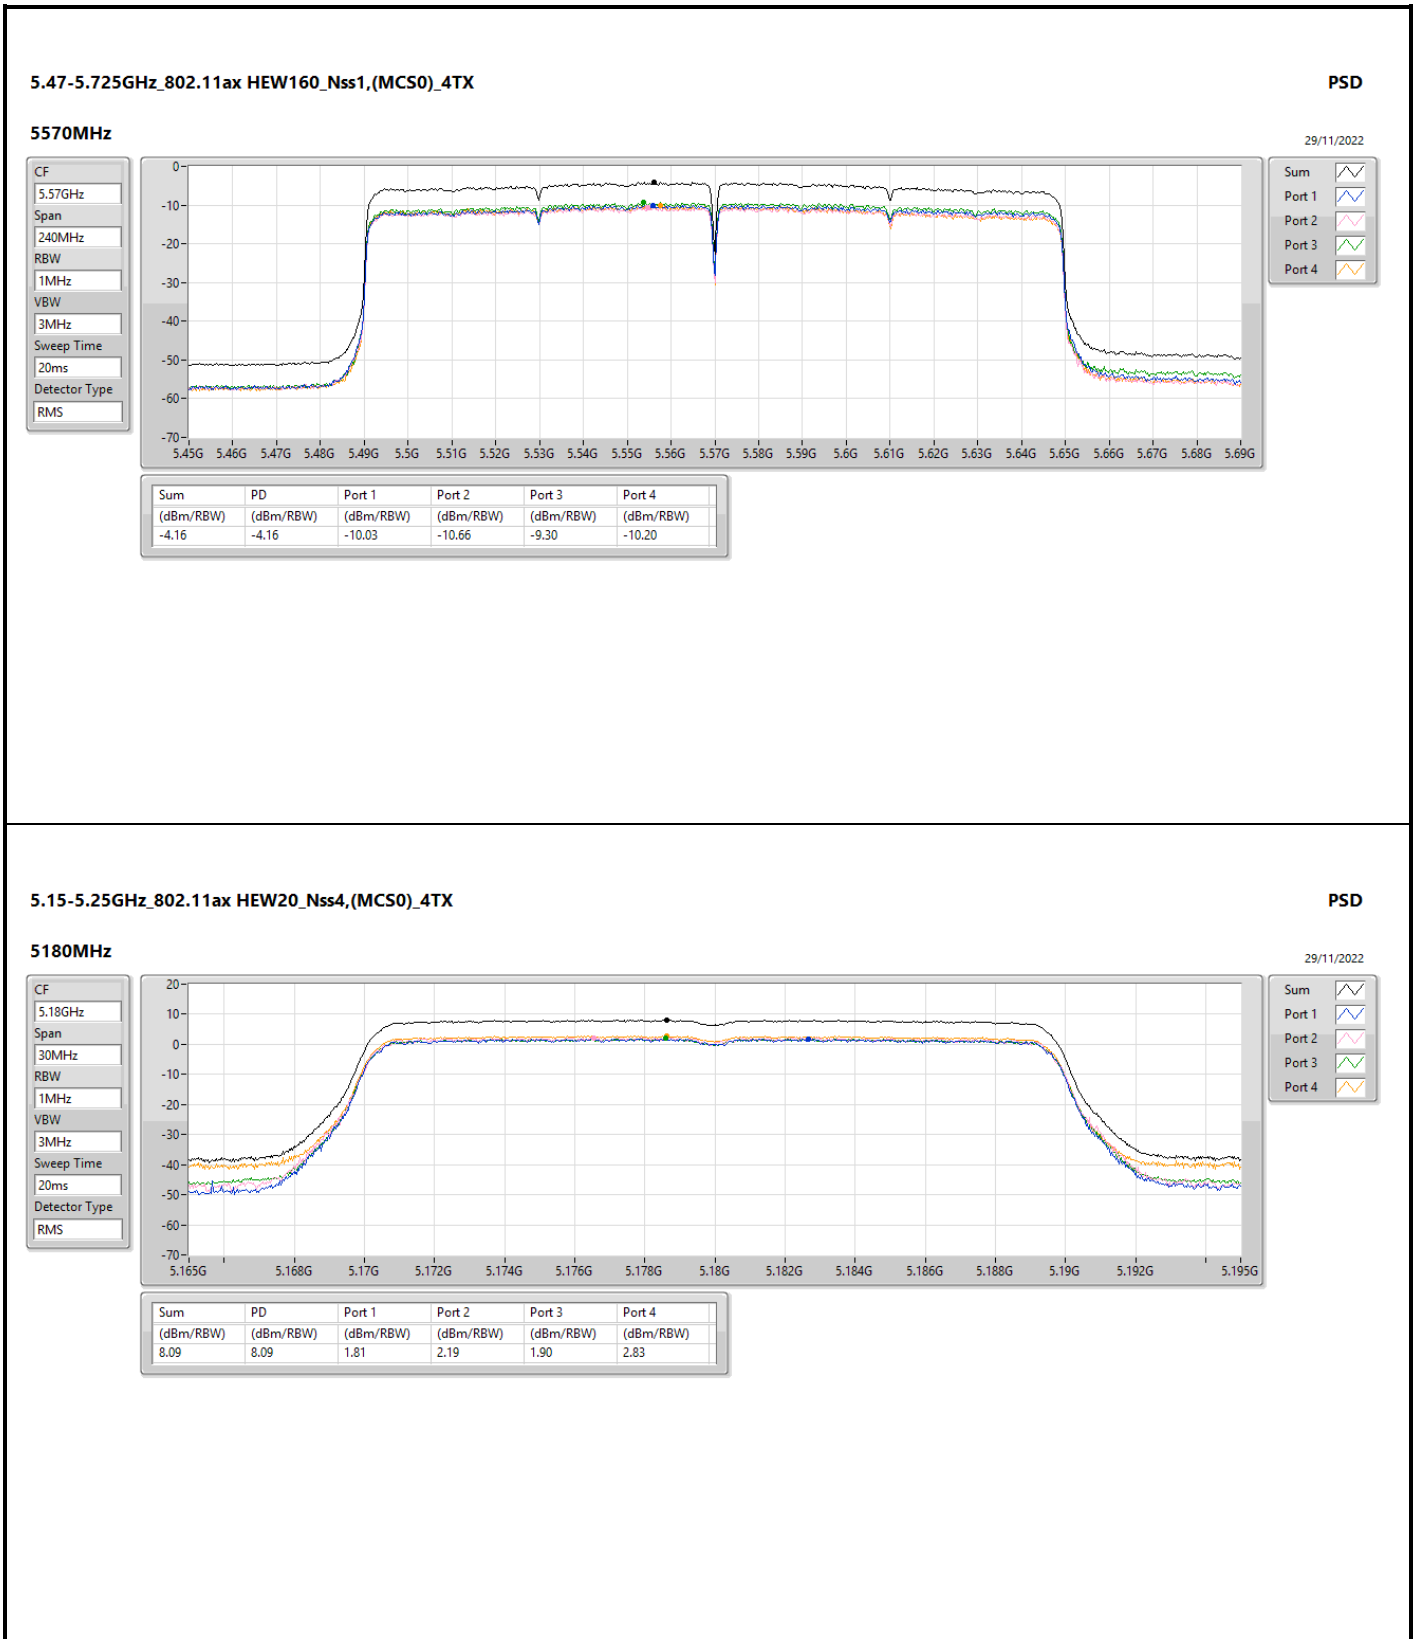

Sum

Port 1

Port 2

5.725-5.85GHz_802.11ax HEW20_Nss4,(MCS0)_4TX

PSD

5720MHz Straddle 5.725-5.85GHz

30/11/2022

CF
5.735GHz