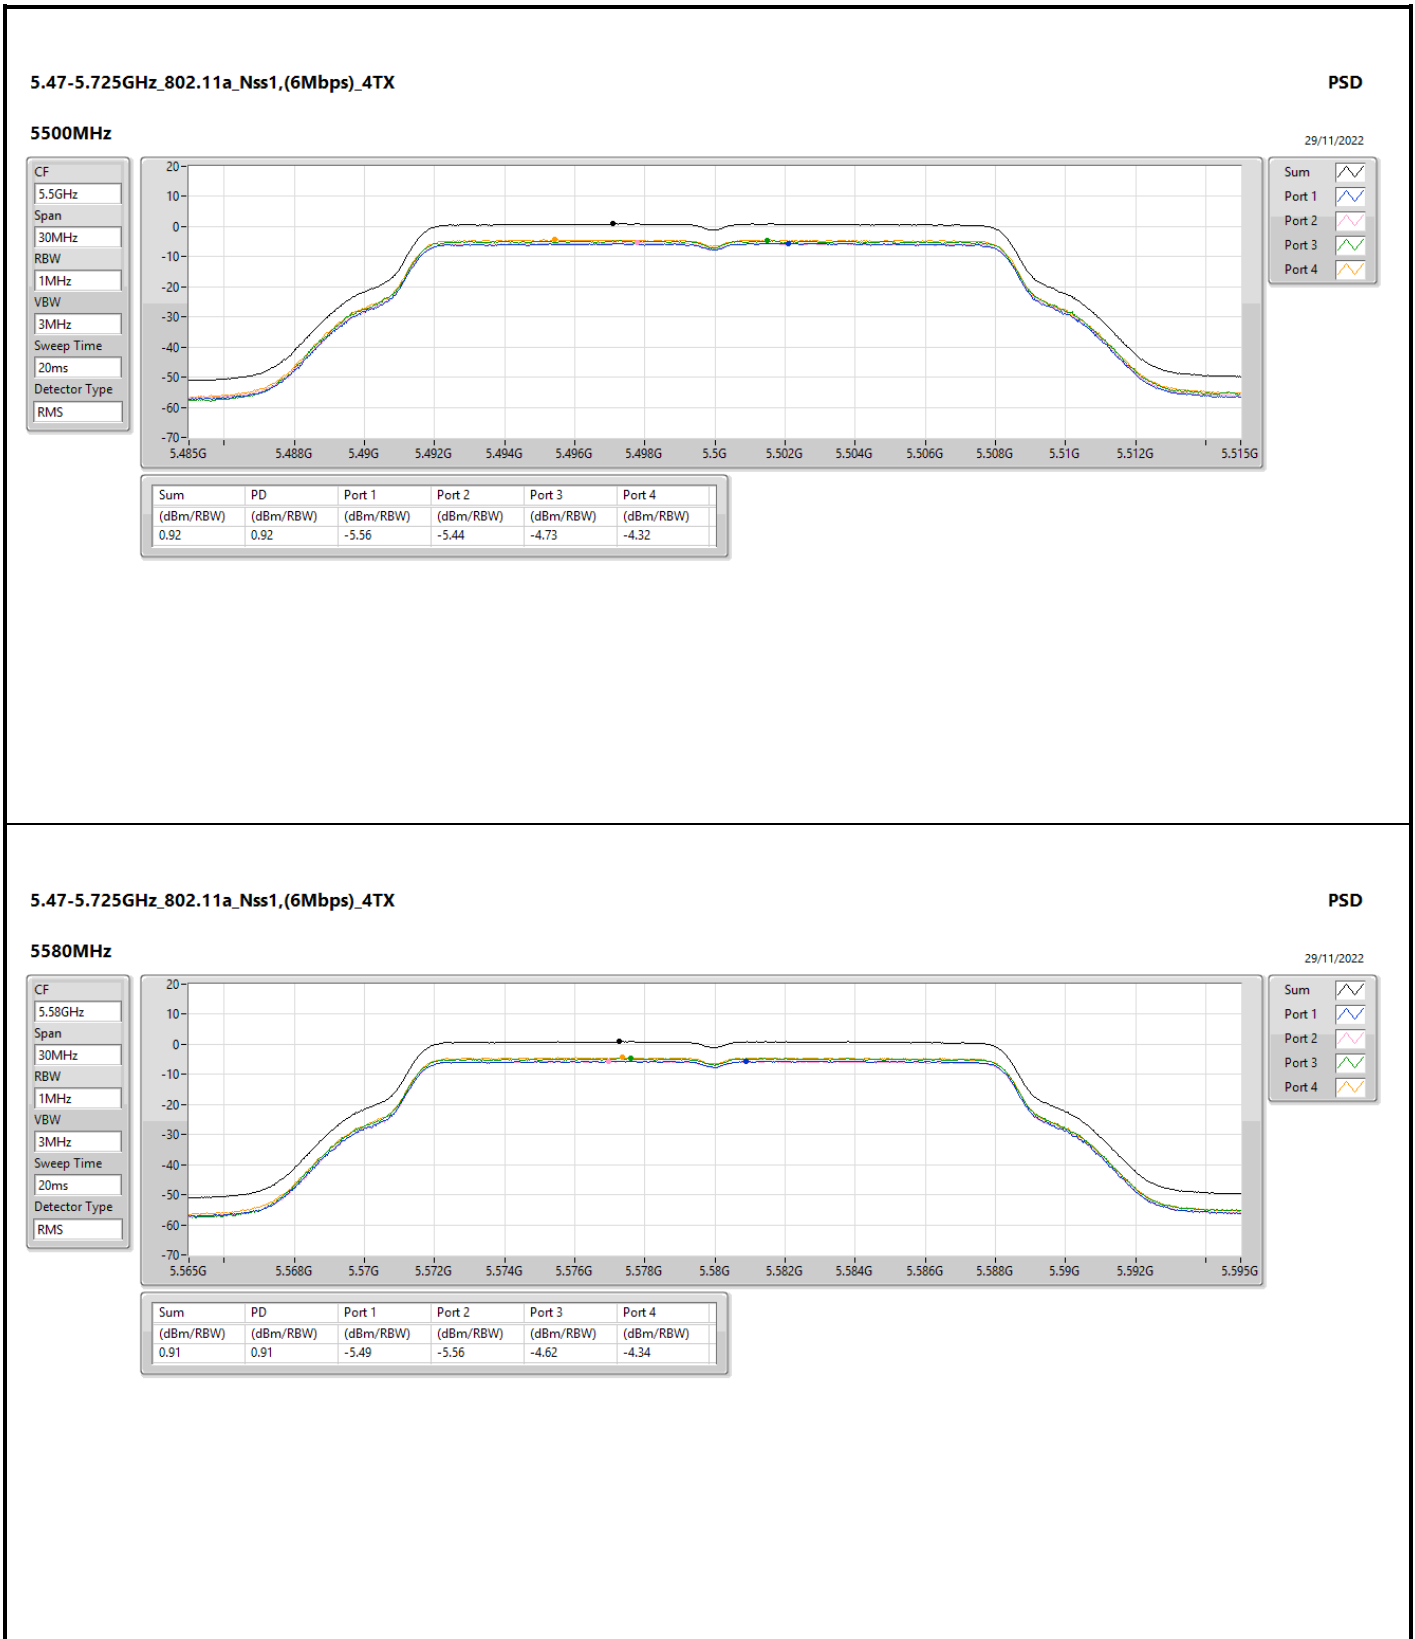

Sum

Port 1

Port 2

5.725-5.85GHz_802.11ax HEW20_Nss4,(MCS0)_4TX

PSD

5720MHz Straddle 5.725-5.85GHz

30/11/2022

CF
5.735GHz