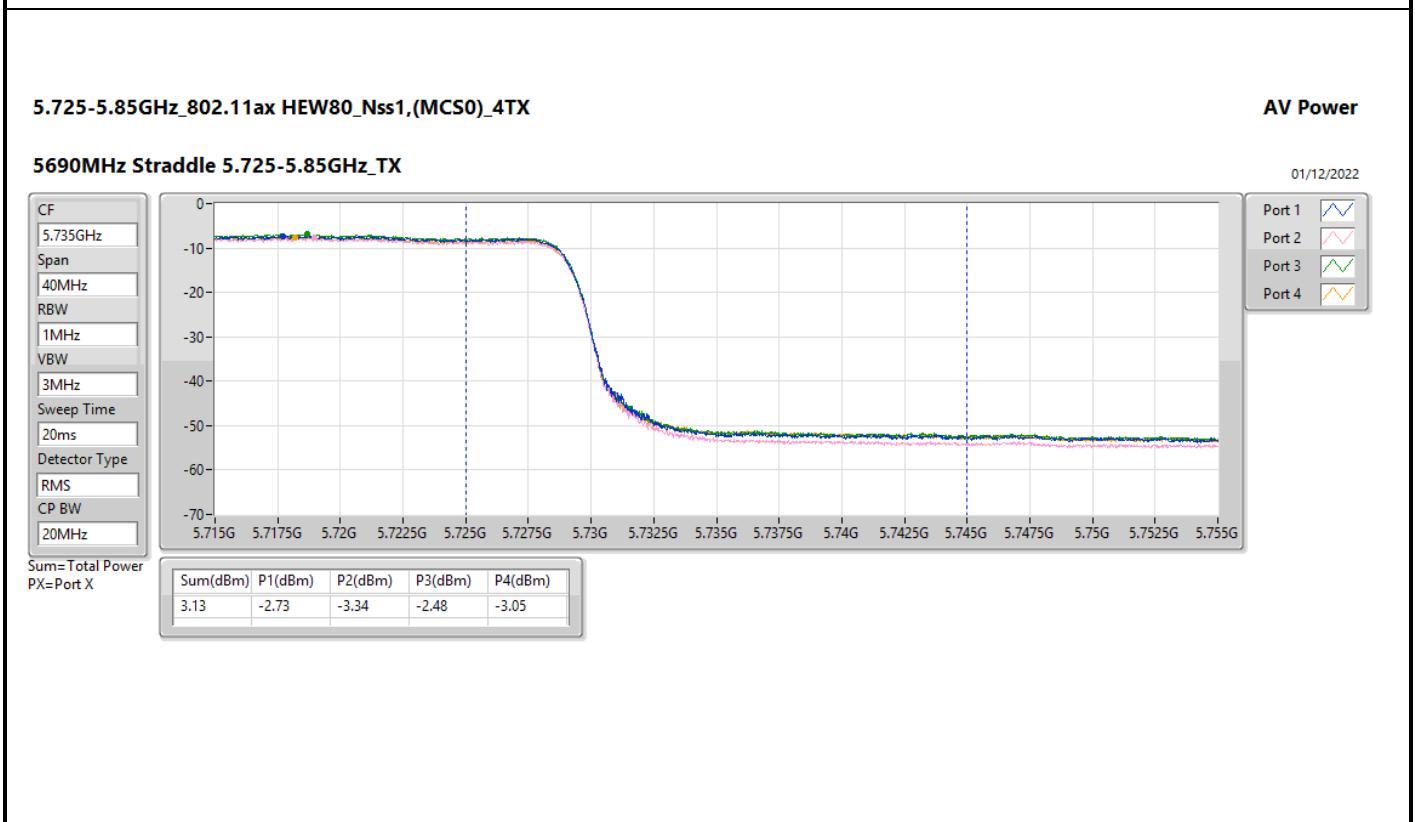

DG = Directional Gain; Port X = Port X output power

5.25-5.35GHz_802.11ax HEW160_Nss1,(MCS0)_4TX

5250MHz Straddle 5.25-5.35GHz_TX

AV Power

01/12/2022

CF: 5.33GHz
Span: 320MHz
RBW: 1MHz
VBW: 3MHz
Sweep Time: 20ms
Detector Type: RMS
CP BW: 160MHz