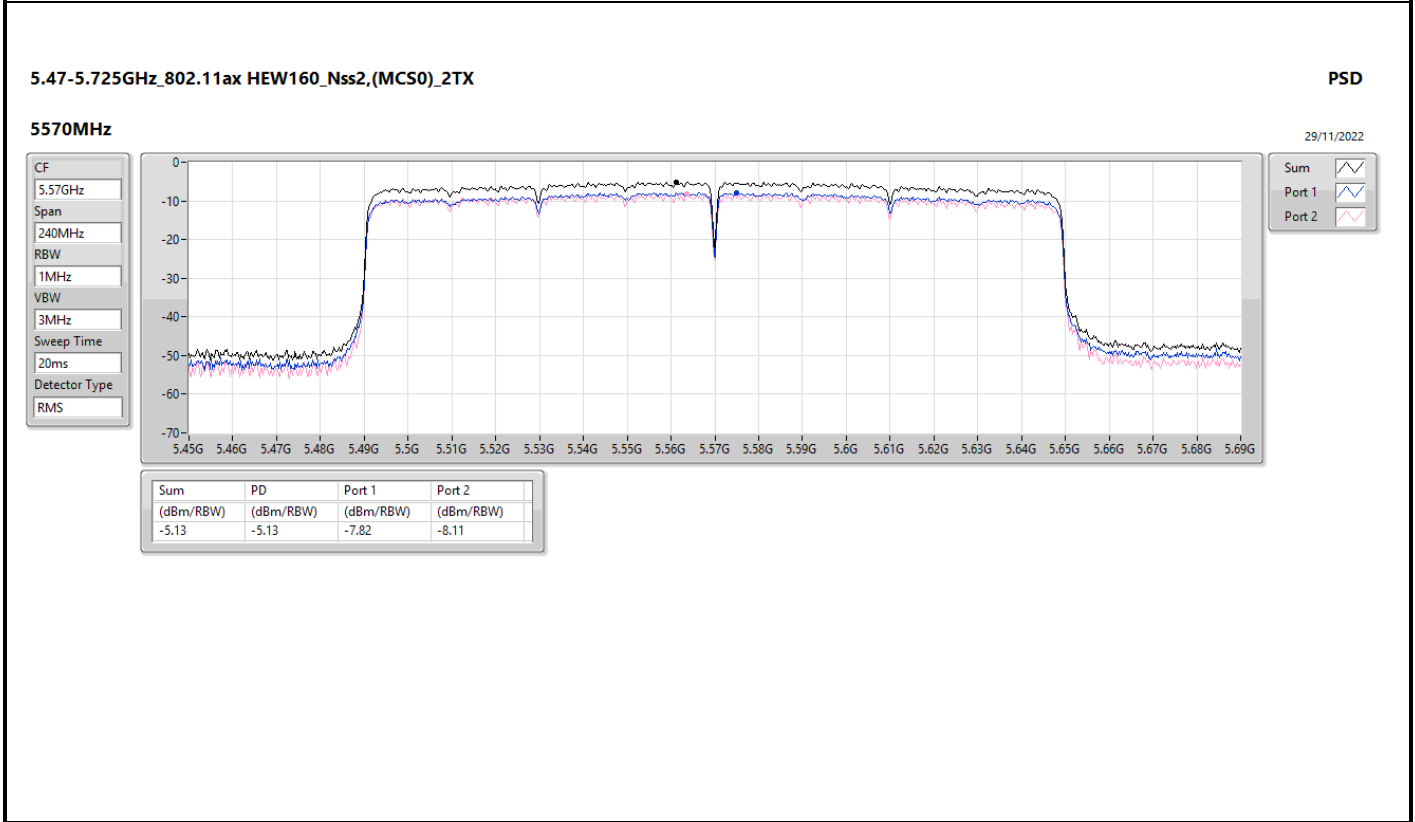

RBW

500kHz

VBW

3MHz

Sweep Time

20ms

Detector Type

RMS

Sum

Port 1

Port 2

5.725-5.85GHz_802.11ax HEW20_Nss4,(MCS0)_4TX

PSD

5720MHz Straddle 5.725-5.85GHz

30/11/2022

CF
5.735GHz