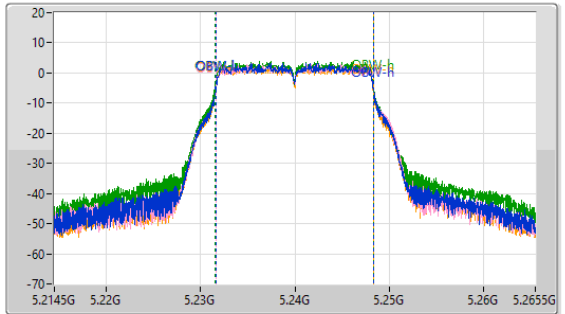

5.15-5.25GHz_802.11a_Nss1,(6Mbps)_4TX

EBW

5240MHz

01/12/2022

CF: 5.24GHz
 Span: 60MHz
 RBW: 300kHz
 VBW: 1MHz
 Sweep Time: 100ms
 Detector Type: Peak

CF: 5.24GHz
 Span: 51MHz
 RBW: 200kHz
 VBW: 1MHz
 Sweep Time: 100ms
 Detector Type: Peak