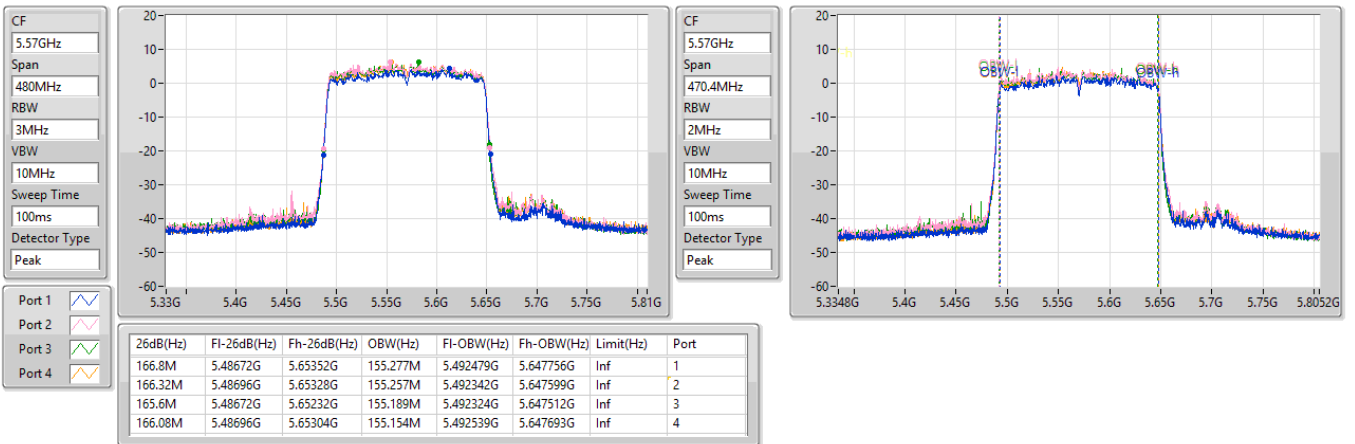

5.25-5.35GHz_802.11ax HEW160_Nss1,(MCS0)_4TX

EBW

5250MHz Straddle 5.25-5.35GHz

01/12/2022

5.47-5.725GHz_802.11ax HEW160_Nss1,(MCS0)_4TX

EBW

5570MHz

01/12/2022