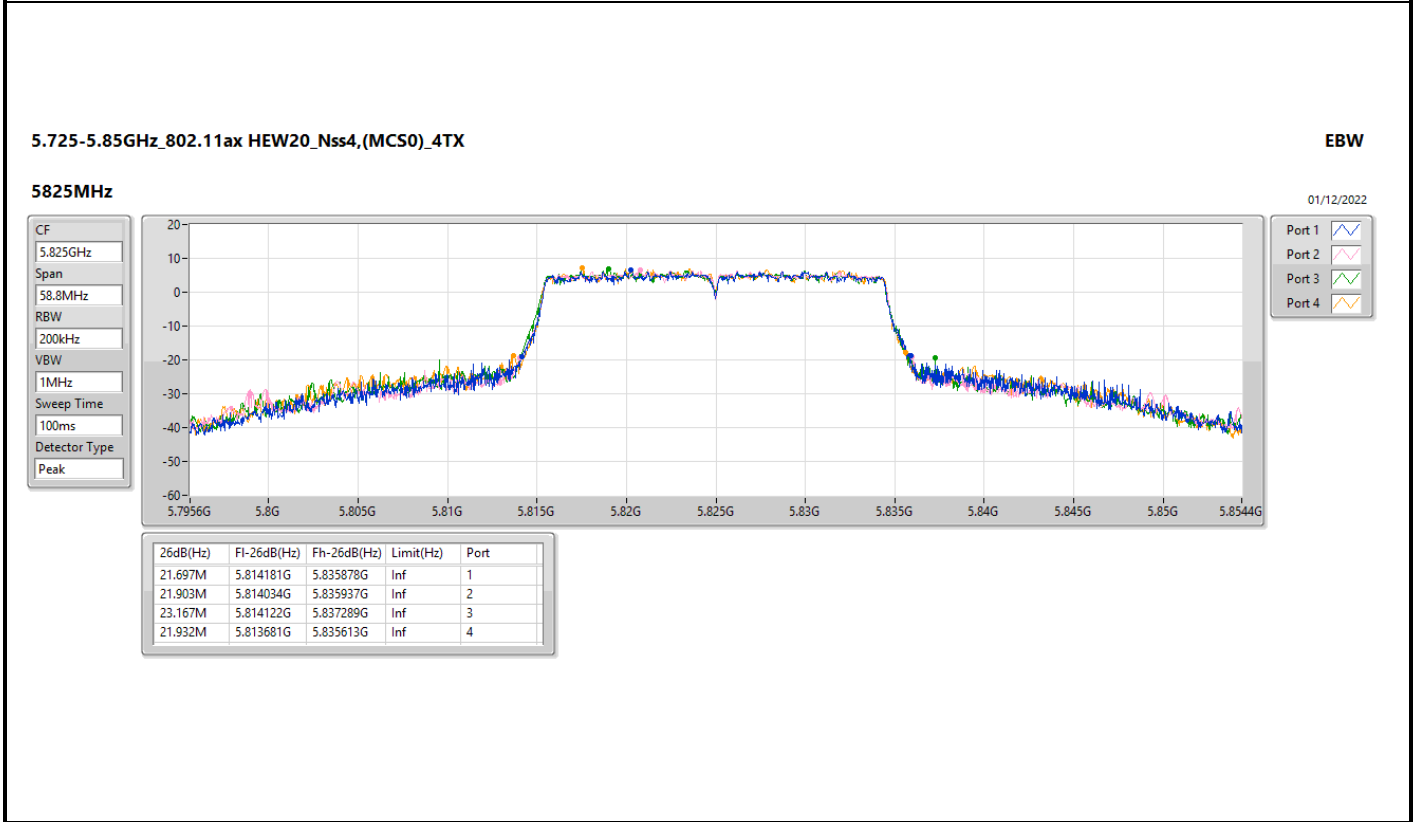

Port 1: [Waveform icon]
 Port 2: [Waveform icon]
 Port 3: [Waveform icon]
 Port 4: [Waveform icon]

26dB(Hz)	Fl-26dB(Hz)	Fh-26dB(Hz)	OBW(Hz)	Fl-OBW(Hz)	Fh-OBW(Hz)	Limit(Hz)	Port
15.885M	5.709115G	5.725G	14.536M	5.710407G	5.724942G	Inf	1
15.915M	5.709085G	5.725G	14.536M	5.710406G	5.724942G	Inf	2
16.08M	5.70892G	5.725G	14.653M	5.710291G	5.724944G	Inf	3
15.66M	5.70934G	5.725G	14.545M	5.710398G	5.724943G	Inf	4