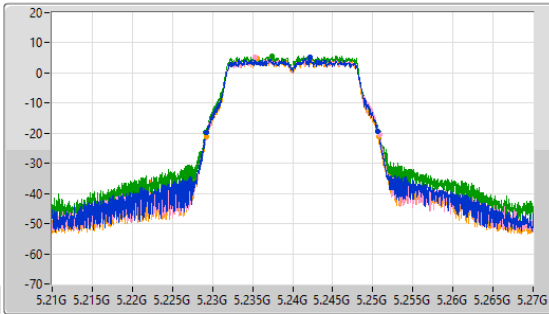

5.15-5.25GHz_802.11a_Nss1,(6Mbps)_4TX

EBW

5240MHz

01/12/2022

CF: 5.24GHz
Span: 60MHz
RBW: 300kHz
VBW: 1MHz
Sweep Time: 100ms
Detector Type: Peak

CF: 5.24GHz
Span: 51MHz
RBW: 200kHz
VBW: 1MHz
Sweep Time: 100ms
Detector Type: Peak