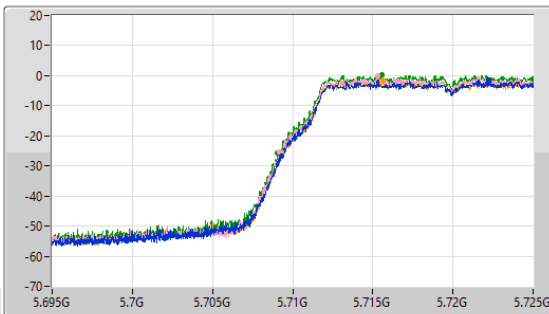

5720MHz Straddle 5.47-5.725GHz

01/12/2022

CF: 5.71GHz
Span: 30MHz
RBW: 300kHz
VBW: 1MHz
Sweep Time: 100ms
Detector Type: Peak

CF: 5.71GHz
Span: 30MHz
RBW: 200kHz
VBW: 1MHz
Sweep Time: 100ms
Detector Type: Peak