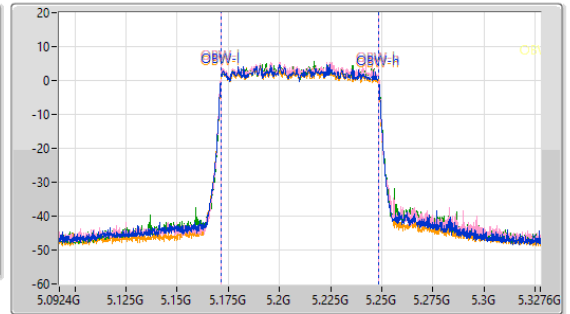

5.15-5.25GHz_802.11ax_HEW80_Nss1,(MCS0)_4TX

EBW

5210MHz

01/12/2022

CF
5.21GHz
Span
240MHz
RBW
1MHz
VBW
3MHz
Sweep Time
100ms
Detector Type
Peak

CF
5.21GHz
Span
235.2MHz
RBW
1MHz
VBW
3MHz
Sweep Time
100ms
Detector Type
Peak