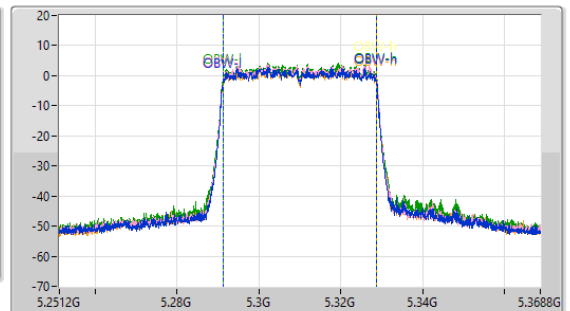

5.25-5.35GHz_802.11ax_HEW40_Nss1,(MCS0)_4TX

EBW

5310MHz

01/12/2022

CF
5.31GHz
Span
120MHz
RBW
500kHz
VBW
2MHz
Sweep Time
100ms
Detector Type
Peak

CF
5.31GHz
Span
117.6MHz
RBW
500kHz
VBW
2MHz
Sweep Time
100ms
Detector Type
Peak