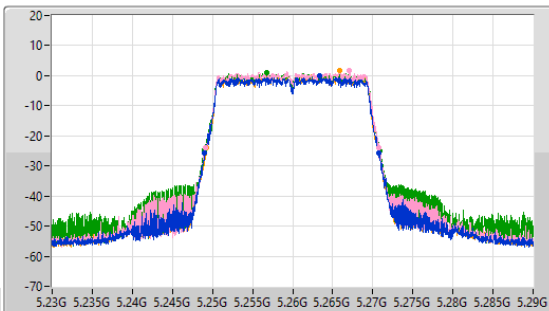

5.25-5.35GHz_802.11ax_HEW20_Nss1,(MCS0)_4TX

EBW

5260MHz

01/12/2022

CF: 5.26GHz
Span: 60MHz
RBW: 300kHz
VBW: 1MHz
Sweep Time: 100ms
Detector Type: Peak

CF: 5.26GHz
Span: 58.8MHz
RBW: 200kHz
VBW: 1MHz
Sweep Time: 100ms
Detector Type: Peak