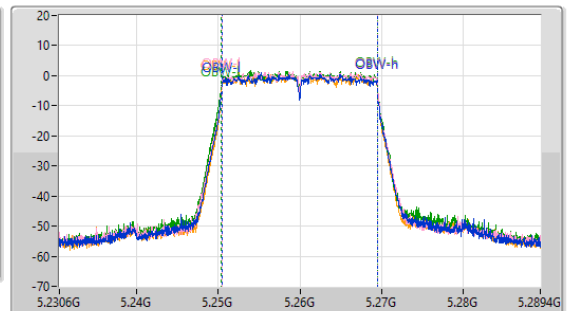

5.25-5.35GHz_802.11ax_HEW20_Nss4,(MCS0)_4TX

EBW

5260MHz

01/12/2022

CF
5.26GHz
Span
60MHz
RBW
300kHz
VBW
1MHz
Sweep Time
100ms
Detector Type
Peak

CF
5.26GHz
Span
58.8MHz
RBW
200kHz
VBW
1MHz
Sweep Time
100ms
Detector Type
Peak