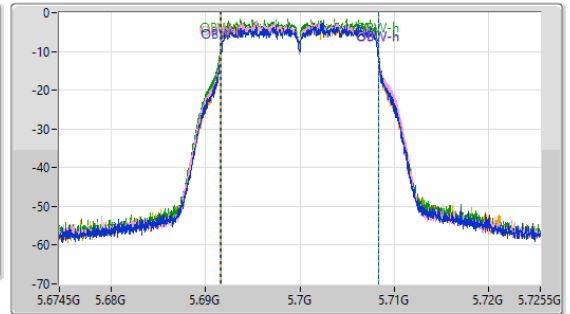

5.47-5.725GHz_802.11a_Nss1,(6Mbps)_4TX

EBW

5700MHz

01/12/2022

CF: 5.7GHz
 Span: 60MHz
 RBW: 300kHz
 VBW: 1MHz
 Sweep Time: 100ms
 Detector Type: Peak

CF: 5.7GHz
 Span: 51MHz
 RBW: 200kHz
 VBW: 1MHz
 Sweep Time: 100ms
 Detector Type: Peak