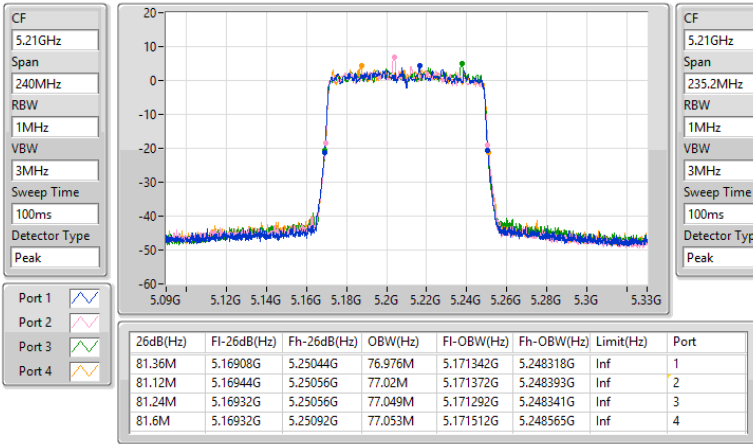

5.15-5.25GHz_802.11ax HEW80_Nss4,(MCS0)_4TX

EBW

5210MHz

30/11/2022