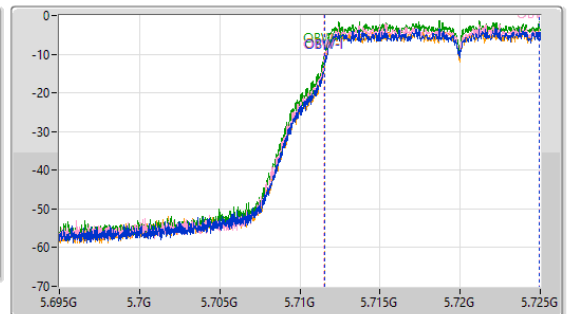

5.47-5.725GHz_802.11a_Nss1,(6Mbps)_4TX

EBW

5720MHz Straddle 5.47-5.725GHz

01/12/2022

CF: 5.71GHz
 Span: 30MHz
 RBW: 300kHz
 VBW: 1MHz
 Sweep Time: 100ms
 Detector Type: Peak

CF: 5.71GHz
 Span: 30MHz
 RBW: 200kHz
 VBW: 1MHz
 Sweep Time: 100ms
 Detector Type: Peak