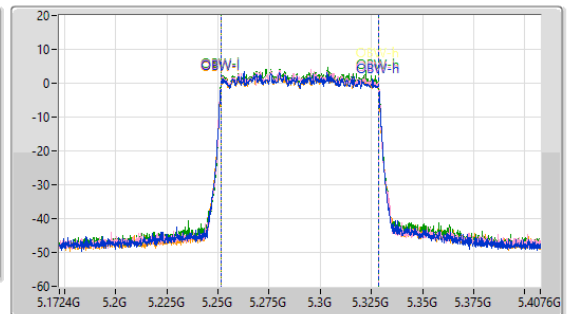

5.25-5.35GHz_802.11ax_HEW80_Nss1,(MCS0)_4TX

EBW

5290MHz

01/12/2022

CF
5.29GHz
Span
240MHz
RBW
1MHz
VBW
3MHz
Sweep Time
100ms
Detector Type
Peak

CF
5.29GHz
Span
235.2MHz
RBW
1MHz
VBW
3MHz
Sweep Time
100ms
Detector Type
Peak