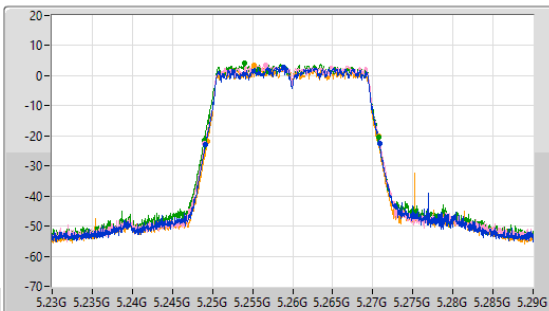

5.25-5.35GHz_802.11ax_HEW20_Nss4,(MCS0)_4TX

EBW

5260MHz

01/12/2022

CF
5.26GHz
Span
60MHz
RBW
300kHz
VBW
1MHz
Sweep Time
100ms
Detector Type
Peak

CF
5.26GHz
Span
58.8MHz
RBW
200kHz
VBW
1MHz
Sweep Time
100ms
Detector Type
Peak