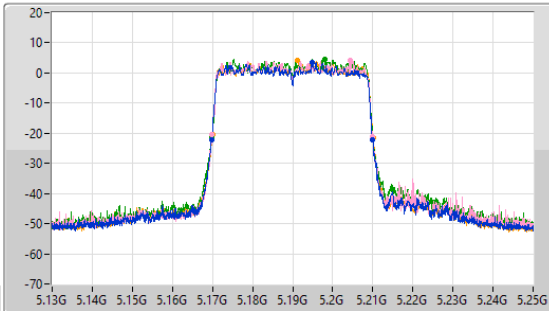

5.15-5.25GHz_802.11ax_HEW40_Nss4,(MCS0)_4TX

EBW

5190MHz

01/12/2022

CF
5.19GHz
Span
120MHz
RBW
500kHz
VBW
2MHz
Sweep Time
100ms
Detector Type
Peak

CF
5.19GHz
Span
117.6MHz
RBW
500kHz
VBW
2MHz
Sweep Time
100ms
Detector Type
Peak