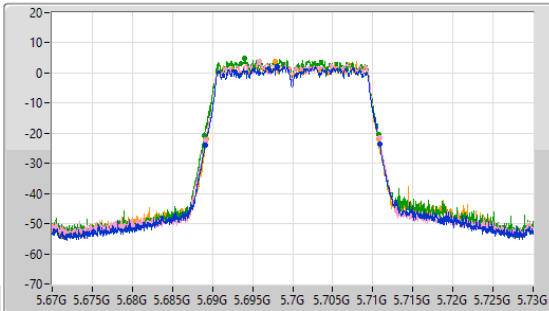

5.47-5.725GHz_802.11ax HEW20_Nss4,(MCS0)_4TX

EBW

5700MHz

01/12/2022

CF: 5.7GHz
Span: 60MHz
RBW: 300kHz
VBW: 1MHz
Sweep Time: 100ms
Detector Type: Peak

CF: 5.7GHz
Span: 58.8MHz
RBW: 200kHz
VBW: 1MHz
Sweep Time: 100ms
Detector Type: Peak