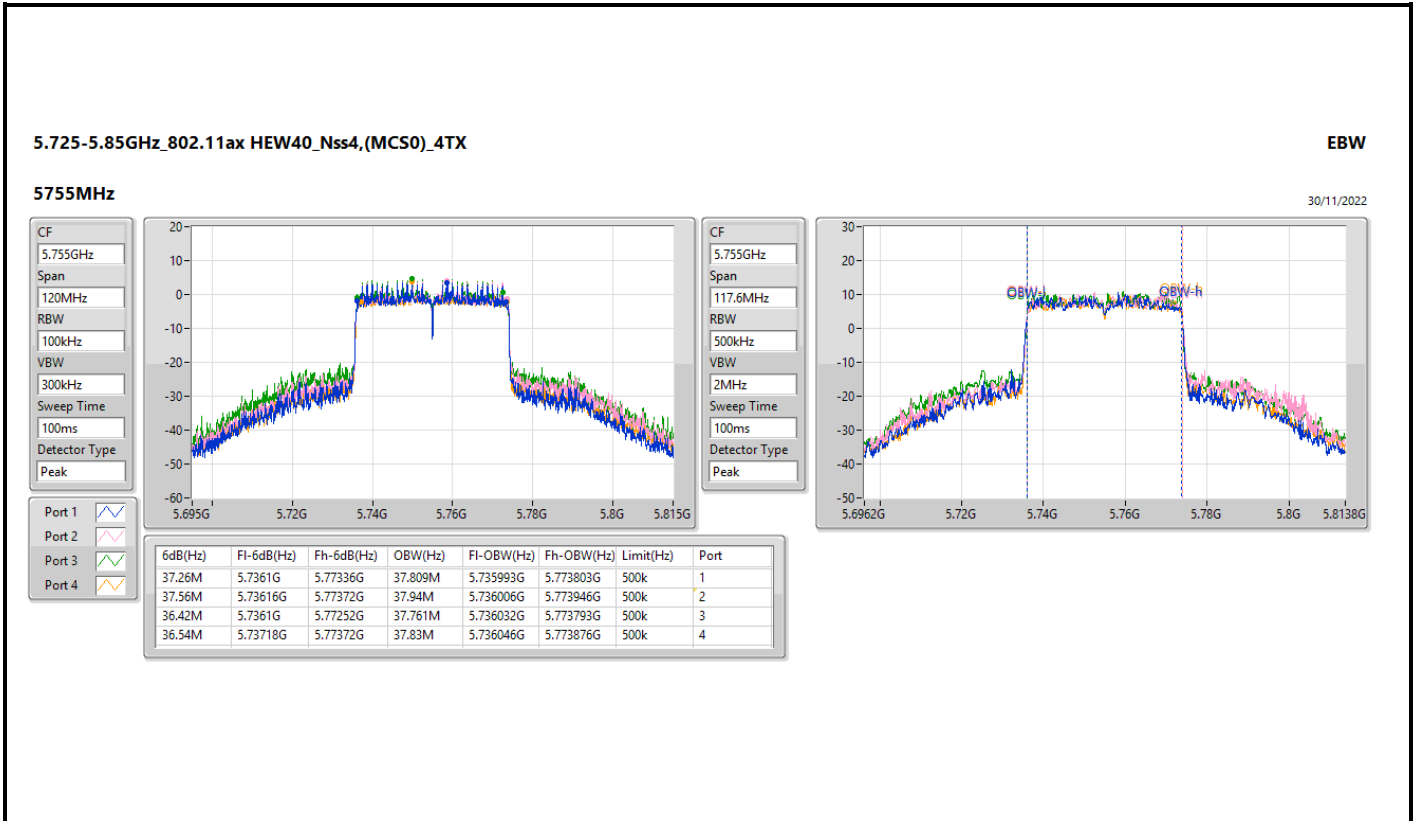

5.47-5.725GHz_802.11ax HEW40_Nss4,(MCS0)_4TX

EBW

5670MHz

30/11/2022

5.47-5.725GHz_802.11ax HEW40_Nss4,(MCS0)_4TX

EBW

5710MHz Straddle 5.47-5.725GHz

30/11/2022