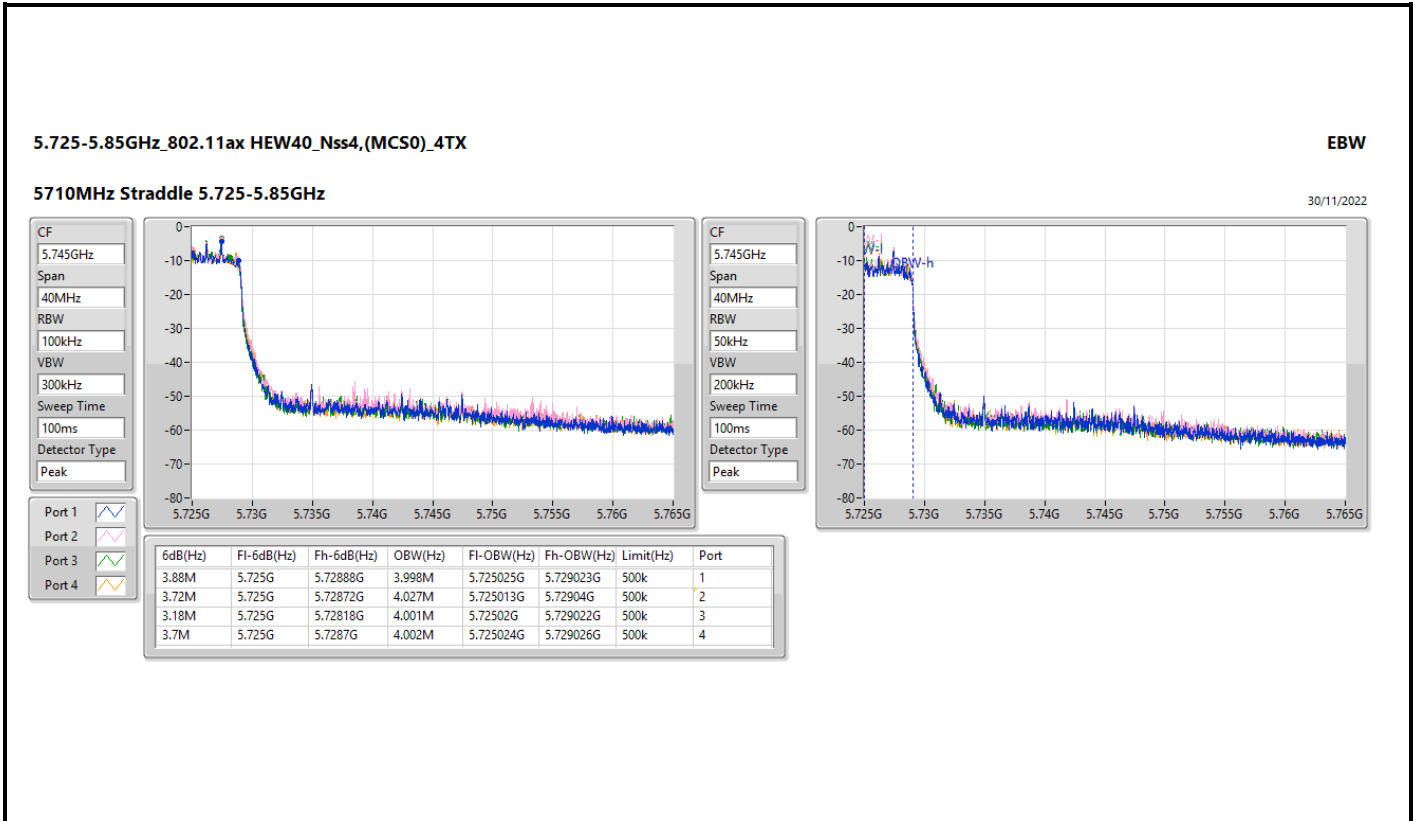

5.47-5.725GHz_802.11ax HEW40_Nss4,(MCS0)_4TX

EBW

5670MHz

30/11/2022

5.47-5.725GHz_802.11ax HEW40_Nss4,(MCS0)_4TX

EBW

5710MHz Straddle 5.47-5.725GHz

30/11/2022