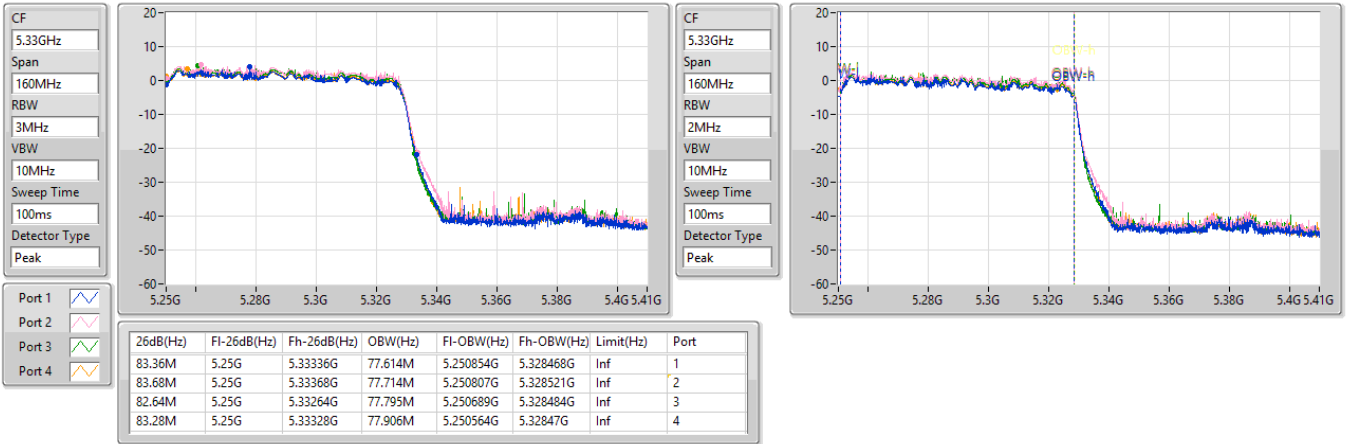

5.25-5.35GHz_802.11ax HEW160_Nss1,(MCS0)_4TX

EBW

5250MHz Straddle 5.25-5.35GHz

01/12/2022