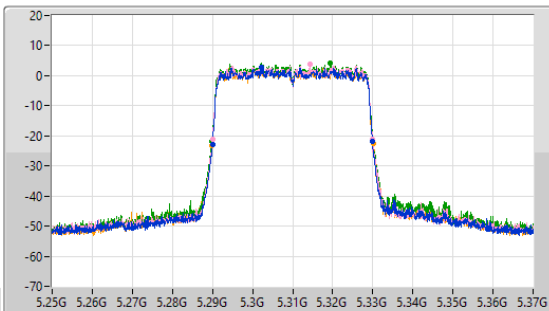

5.25-5.35GHz_802.11ax_HEW40_Nss1,(MCS0)_4TX

EBW

5310MHz

01/12/2022

CF
5.31GHz
Span
120MHz
RBW
500kHz
VBW
2MHz
Sweep Time
100ms
Detector Type
Peak

CF
5.31GHz
Span
117.6MHz
RBW
500kHz
VBW
2MHz
Sweep Time
100ms
Detector Type
Peak