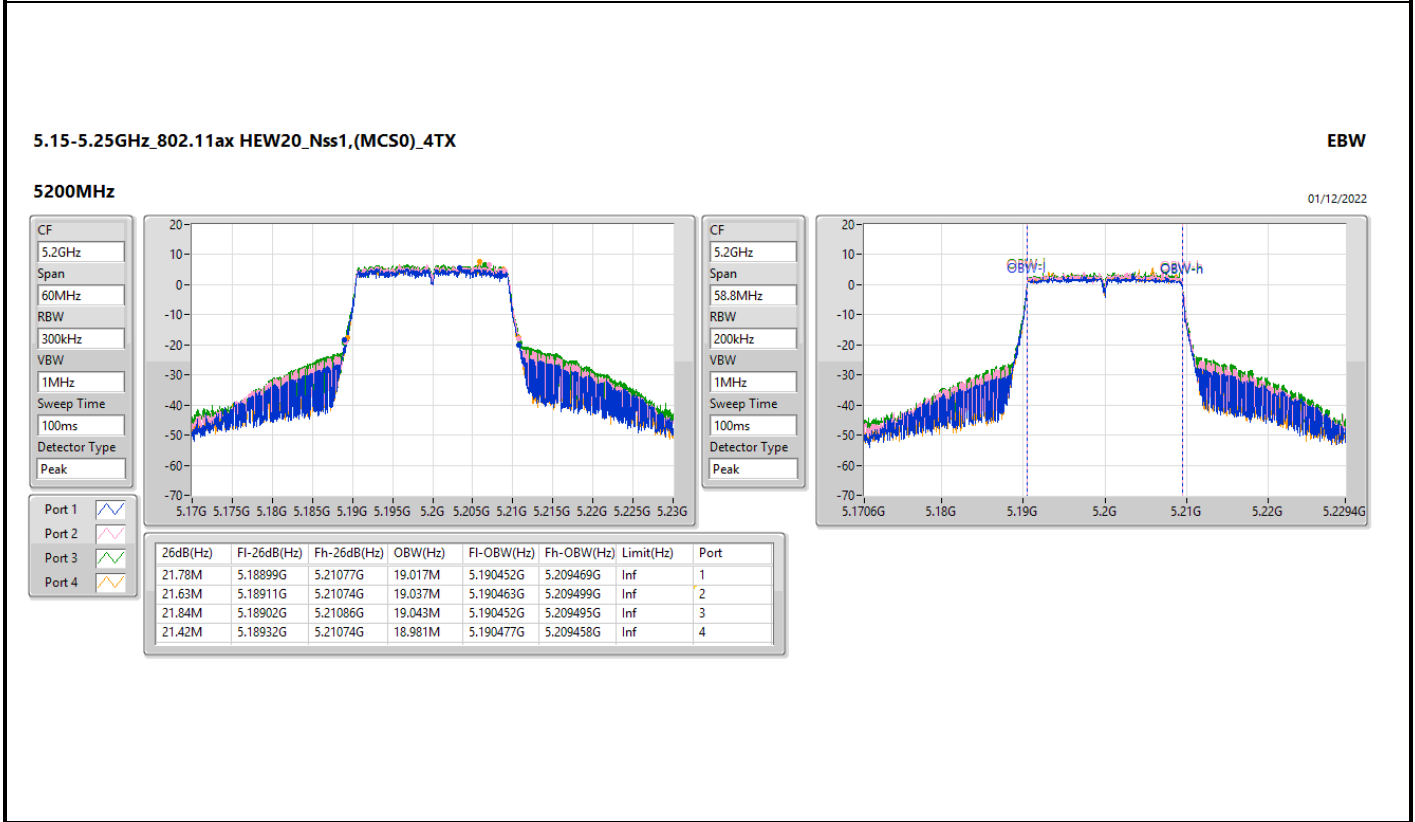

Port 1: [Blue line]
 Port 2: [Red line]
 Port 3: [Green line]
 Port 4: [Yellow line]

26dB(Hz)	Fl-26dB(Hz)	Fh-26dB(Hz)	OBW(Hz)	Fl-OBW(Hz)	Fh-OBW(Hz)	Limit(Hz)	Port
15.72M	5.70928G	5.725G	13.418M	5.711523G	5.724941G	Inf	1
15.825M	5.709175G	5.725G	13.443M	5.711485G	5.724929G	Inf	2
15.93M	5.70907G	5.725G	13.465M	5.711469G	5.724934G	Inf	3
15.72M	5.70928G	5.725G	13.387M	5.711553G	5.72494G	Inf	4