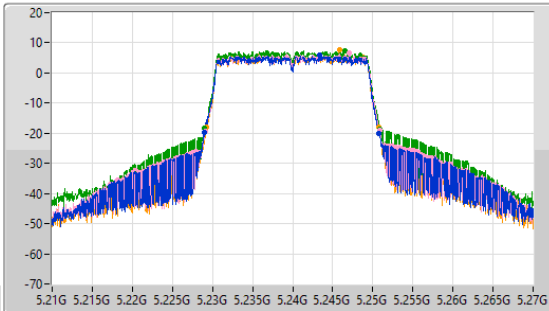

5.15-5.25GHz_802.11ax_HEW20_Nss1,(MCS0)_4TX

EBW

5240MHz

01/12/2022

CF: 5.24GHz
Span: 60MHz
RBW: 300kHz
VBW: 1MHz
Sweep Time: 100ms
Detector Type: Peak

CF: 5.24GHz
Span: 58.8MHz
RBW: 200kHz
VBW: 1MHz
Sweep Time: 100ms
Detector Type: Peak