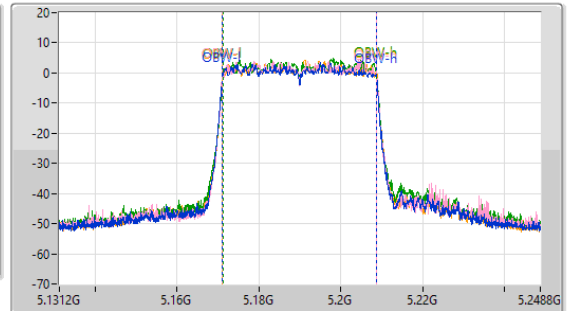

5.15-5.25GHz_802.11ax_HEW40_Nss4,(MCS0)_4TX

EBW

5190MHz

01/12/2022

CF
5.19GHz
Span
120MHz
RBW
500kHz
VBW
2MHz
Sweep Time
100ms
Detector Type
Peak

CF
5.19GHz
Span
117.6MHz
RBW
500kHz
VBW
2MHz
Sweep Time
100ms
Detector Type
Peak

Port 1
Port 2
Port 3
Port 4

26dB(Hz)	Fl-26dB(Hz)	Fh-26dB(Hz)	OBW(Hz)	Fl-OBW(Hz)	Fh-OBW(Hz)	Limit(Hz)	Port
40.26M	5.16978G	5.21004G	37.62M	5.171095G	5.208714G	Inf	1
40.14M	5.16984G	5.20998G	37.649M	5.171089G	5.208738G	Inf	2
40.14M	5.16984G	5.20998G	37.472M	5.171219G	5.208691G	Inf	3
40.14M	5.16996G	5.2101G	37.713M	5.171125G	5.208838G	Inf	4

5.15-5.25GHz_802.11ax_HEW40_Nss4,(MCS0)_4TX

EBW

5230MHz

01/12/2022

CF
5.23GHz
Span
120MHz
RBW
500kHz
VBW
2MHz
Sweep Time
100ms
Detector Type
Peak

CF
5.23GHz
Span
117.6MHz
RBW
500kHz
VBW
2MHz
Sweep Time
100ms
Detector Type
Peak

Port 1
Port 2
Port 3
Port 4

26dB(Hz)	Fl-26dB(Hz)	Fh-26dB(Hz)	OBW(Hz)	Fl-OBW(Hz)	Fh-OBW(Hz)	Limit(Hz)	Port
40.26M	5.20978G	5.25004G	37.631M	5.211108G	5.248739G	Inf	1
40.14M	5.20978G	5.24992G	37.722M	5.211066G	5.248788G	Inf	2
40.14M	5.2099G	5.25004G	37.535M	5.211207G	5.248741G	Inf	3
40.2M	5.2099G	5.2501G	37.75M	5.211099G	5.248849G	Inf	4