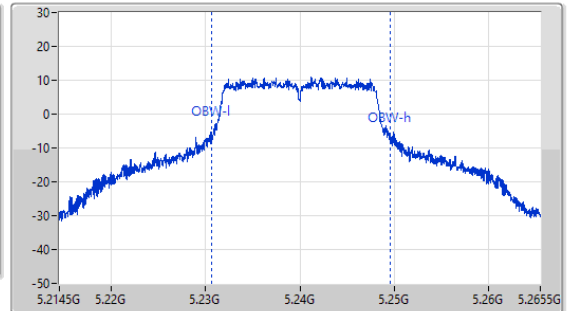

5.15-5.25GHz_802.11a_Nss1,(6Mbps)_1TX

EBW

5240MHz

30/11/2022

CF
5.24GHz
Span
60MHz
RBW
300kHz
VBW
1MHz
Sweep Time
100ms
Detector Type
Peak

CF
5.24GHz
Span
51MHz
RBW
200kHz
VBW
1MHz
Sweep Time
100ms
Detector Type
Peak

26dB(Hz)	Fl-26dB(Hz)	Fh-26dB(Hz)	OBW(Hz)	Fl-OBW(Hz)	Fh-OBW(Hz)	Limit(Hz)	Port
38.85M	5.22113G	5.25998G	18.947M	5.230638G	5.249585G	Inf	1

5.25-5.35GHz_802.11a_Nss1,(6Mbps)_1TX

EBW

5260MHz

09/12/2022

CF
5.26GHz
Span
60MHz
RBW
300kHz
VBW
1MHz
Sweep Time
100ms
Detector Type
Peak

CF
5.26GHz
Span
51MHz
RBW
200kHz
VBW
1MHz
Sweep Time
100ms
Detector Type
Peak

26dB(Hz)	Fl-26dB(Hz)	Fh-26dB(Hz)	OBW(Hz)	Fl-OBW(Hz)	Fh-OBW(Hz)	Limit(Hz)	Port
21.48M	5.24929G	5.27077G	16.777M	5.251613G	5.268391G	Inf	1