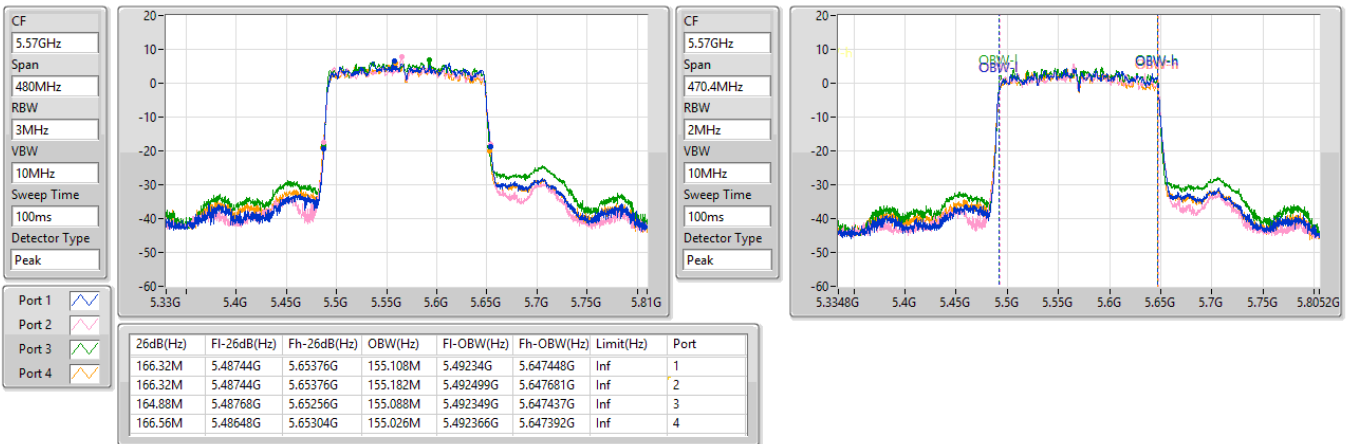

5.25-5.35GHz_802.11ax HEW160_Nss4,(MCS0)_4TX

EBW

5250MHz Straddle 5.25-5.35GHz

30/11/2022

5.47-5.725GHz_802.11ax HEW160_Nss4,(MCS0)_4TX

EBW

5570MHz

30/11/2022