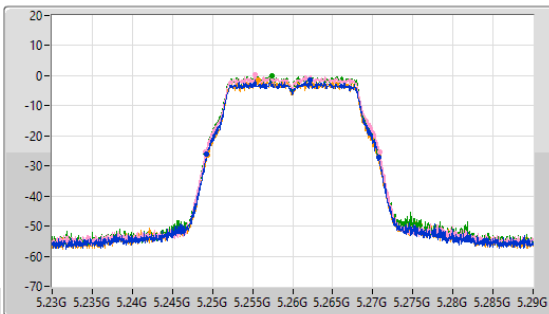

5.25-5.35GHz_802.11a_Nss1,(6Mbps)_4TX

EBW

5260MHz

01/12/2022

CF: 5.26GHz
Span: 60MHz
RBW: 300kHz
VBW: 1MHz
Sweep Time: 100ms
Detector Type: Peak

CF: 5.26GHz
Span: 51MHz
RBW: 200kHz
VBW: 1MHz
Sweep Time: 100ms
Detector Type: Peak