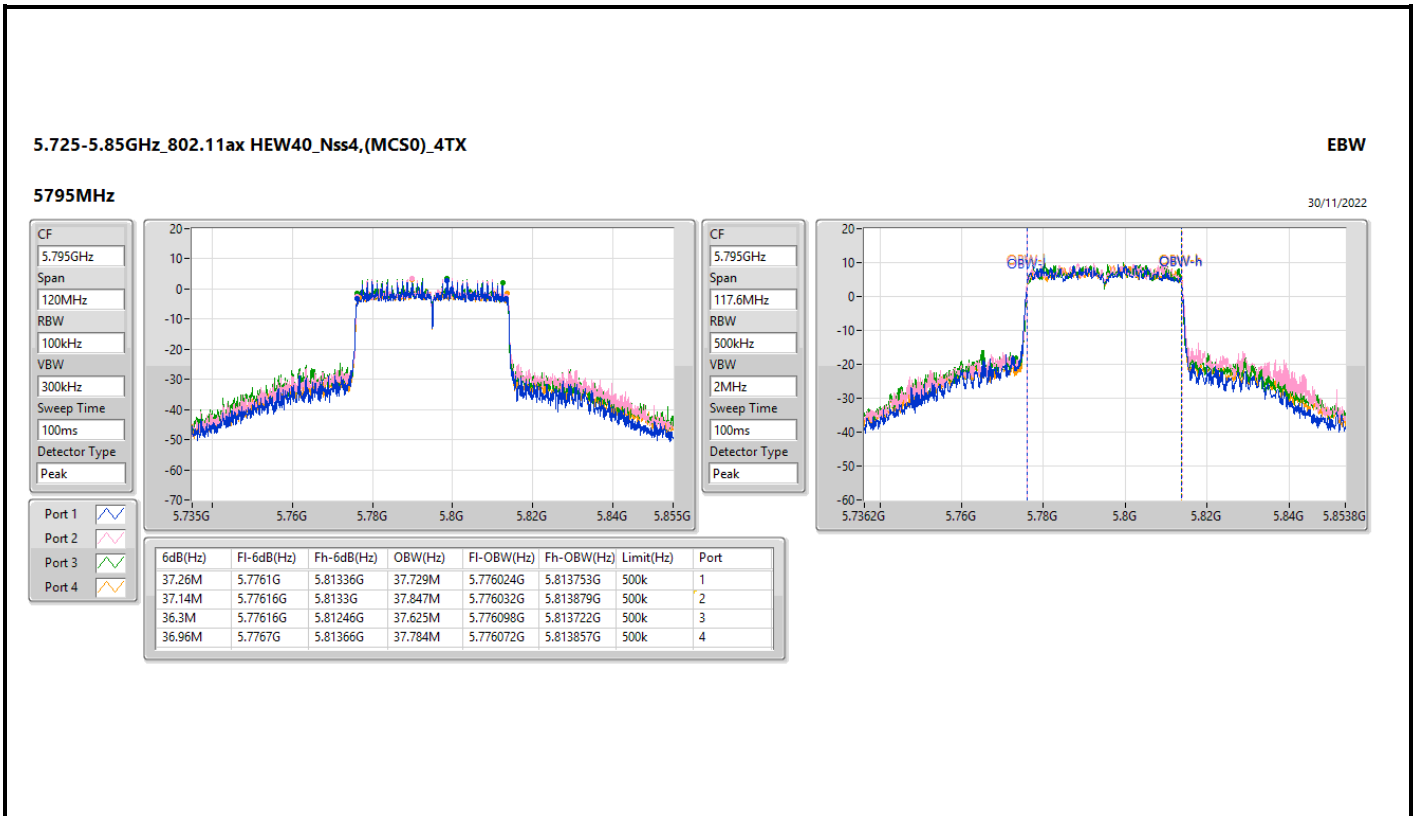

5.47-5.725GHz_802.11ax HEW40_Nss4,(MCS0)_4TX

EBW

5670MHz

30/11/2022

5.47-5.725GHz_802.11ax HEW40_Nss4,(MCS0)_4TX

EBW

5710MHz Straddle 5.47-5.725GHz

30/11/2022