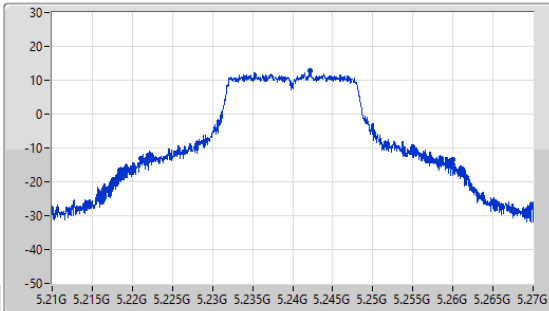

5.15-5.25GHz_802.11a_Nss1,(6Mbps)_1TX

EBW

5240MHz

30/11/2022

CF
5.24GHz
Span
60MHz
RBW
300kHz
VBW
1MHz
Sweep Time
100ms
Detector Type
Peak

CF
5.24GHz
Span
51MHz
RBW
200kHz
VBW
1MHz
Sweep Time
100ms
Detector Type
Peak