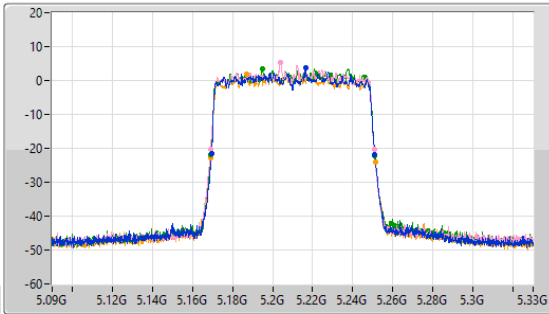

5.15-5.25GHz_802.11ax_HEW80_Nss4,(MCS0)_4TX

EBW

5210MHz

01/12/2022

CF
5.21GHz
Span
240MHz
RBW
1MHz
VBW
3MHz
Sweep Time
100ms
Detector Type
Peak

CF
5.21GHz
Span
235.2MHz
RBW
1MHz
VBW
3MHz
Sweep Time
100ms
Detector Type
Peak