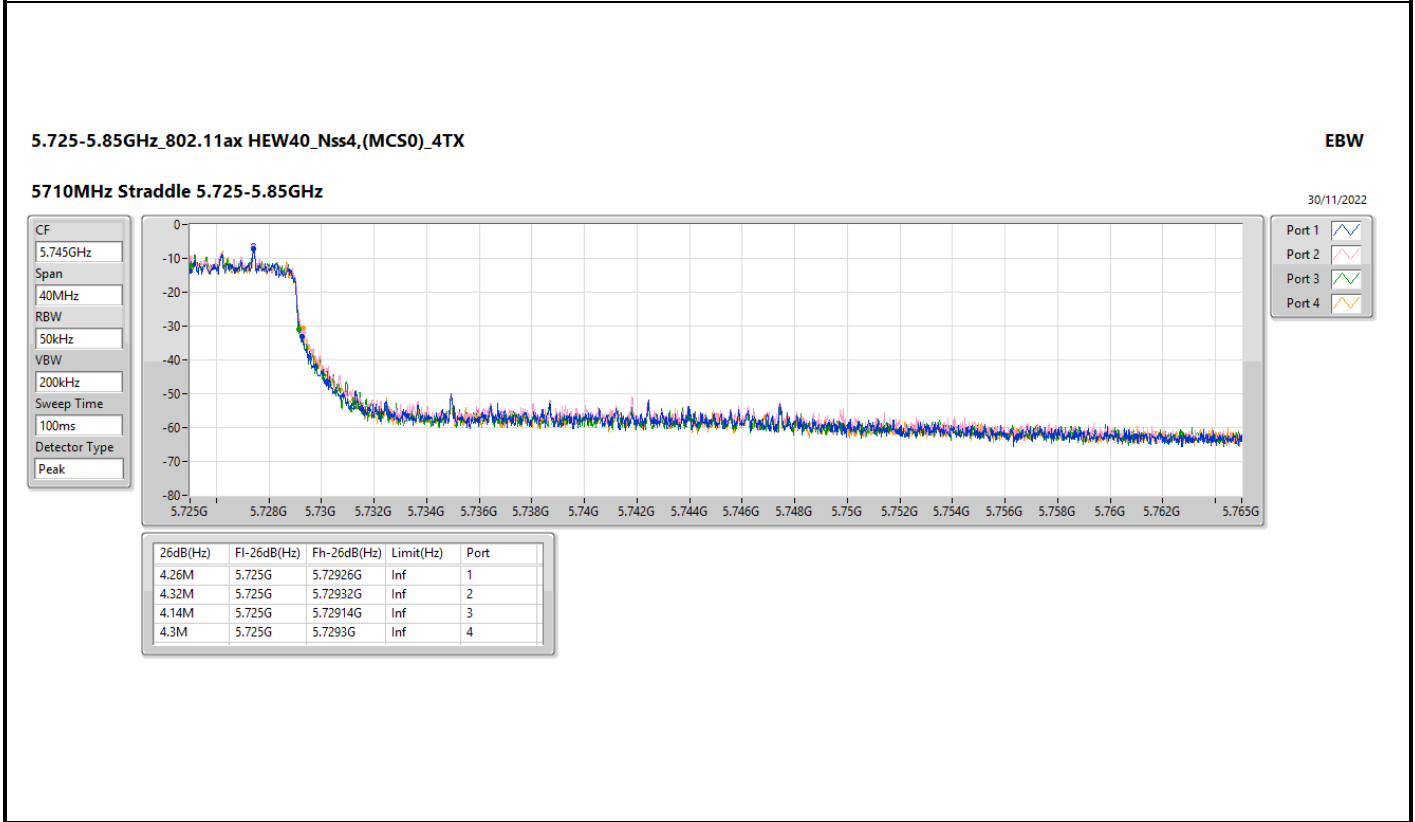

5.47-5.725GHz_802.11ax HEW40_Nss4,(MCS0)_4TX

EBW

5670MHz

30/11/2022

5.47-5.725GHz_802.11ax HEW40_Nss4,(MCS0)_4TX

EBW

5710MHz Straddle 5.47-5.725GHz

30/11/2022