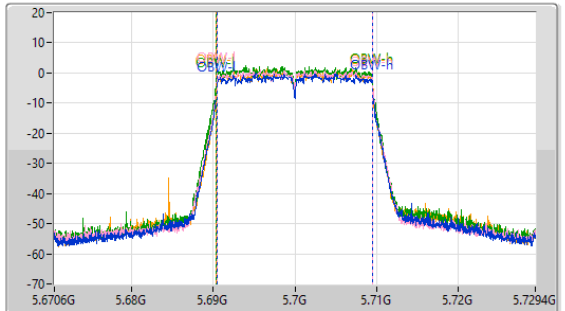

5.47-5.725GHz_802.11ax HEW20_Nss4,(MCS0)_4TX

EBW

5700MHz

01/12/2022

CF: 5.7GHz
 Span: 60MHz
 RBW: 300kHz
 VBW: 1MHz
 Sweep Time: 100ms
 Detector Type: Peak

CF: 5.7GHz
 Span: 58.8MHz
 RBW: 200kHz
 VBW: 1MHz
 Sweep Time: 100ms
 Detector Type: Peak