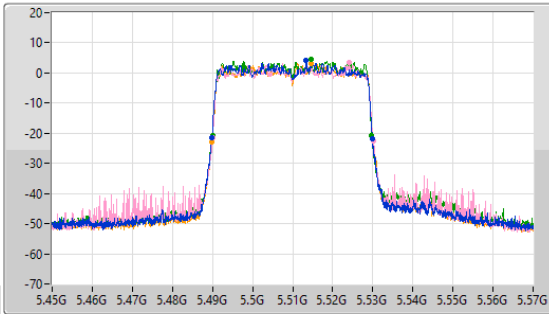

5.47-5.725GHz_802.11ax HEW40_Nss4,(MCS0)_4TX

EBW

5510MHz

30/11/2022

CF: 5.51GHz
 Span: 120MHz
 RBW: 500kHz
 VBW: 2MHz
 Sweep Time: 100ms
 Detector Type: Peak

CF: 5.51GHz
 Span: 117.6MHz
 RBW: 500kHz
 VBW: 2MHz
 Sweep Time: 100ms
 Detector Type: Peak