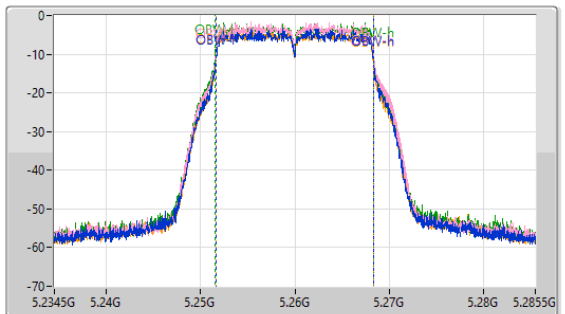

5.25-5.35GHz_802.11a_Nss1,(6Mbps)_4TX

EBW

5260MHz

01/12/2022

CF: 5.26GHz
 Span: 60MHz
 RBW: 300kHz
 VBW: 1MHz
 Sweep Time: 100ms
 Detector Type: Peak

CF: 5.26GHz
 Span: 51MHz
 RBW: 200kHz
 VBW: 1MHz
 Sweep Time: 100ms
 Detector Type: Peak