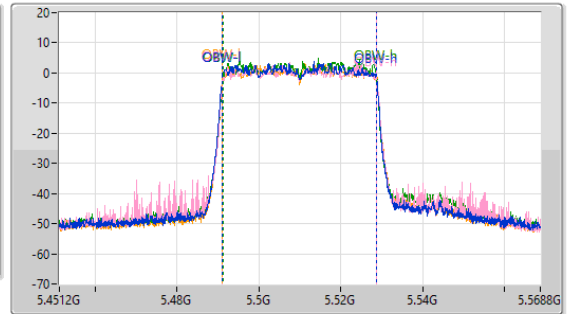

5.47-5.725GHz_802.11ax HEW40_Nss4,(MCS0)_4TX

EBW

5510MHz

30/11/2022

CF: 5.51GHz
 Span: 120MHz
 RBW: 500kHz
 VBW: 2MHz
 Sweep Time: 100ms
 Detector Type: Peak

CF: 5.51GHz
 Span: 117.6MHz
 RBW: 500kHz
 VBW: 2MHz
 Sweep Time: 100ms
 Detector Type: Peak