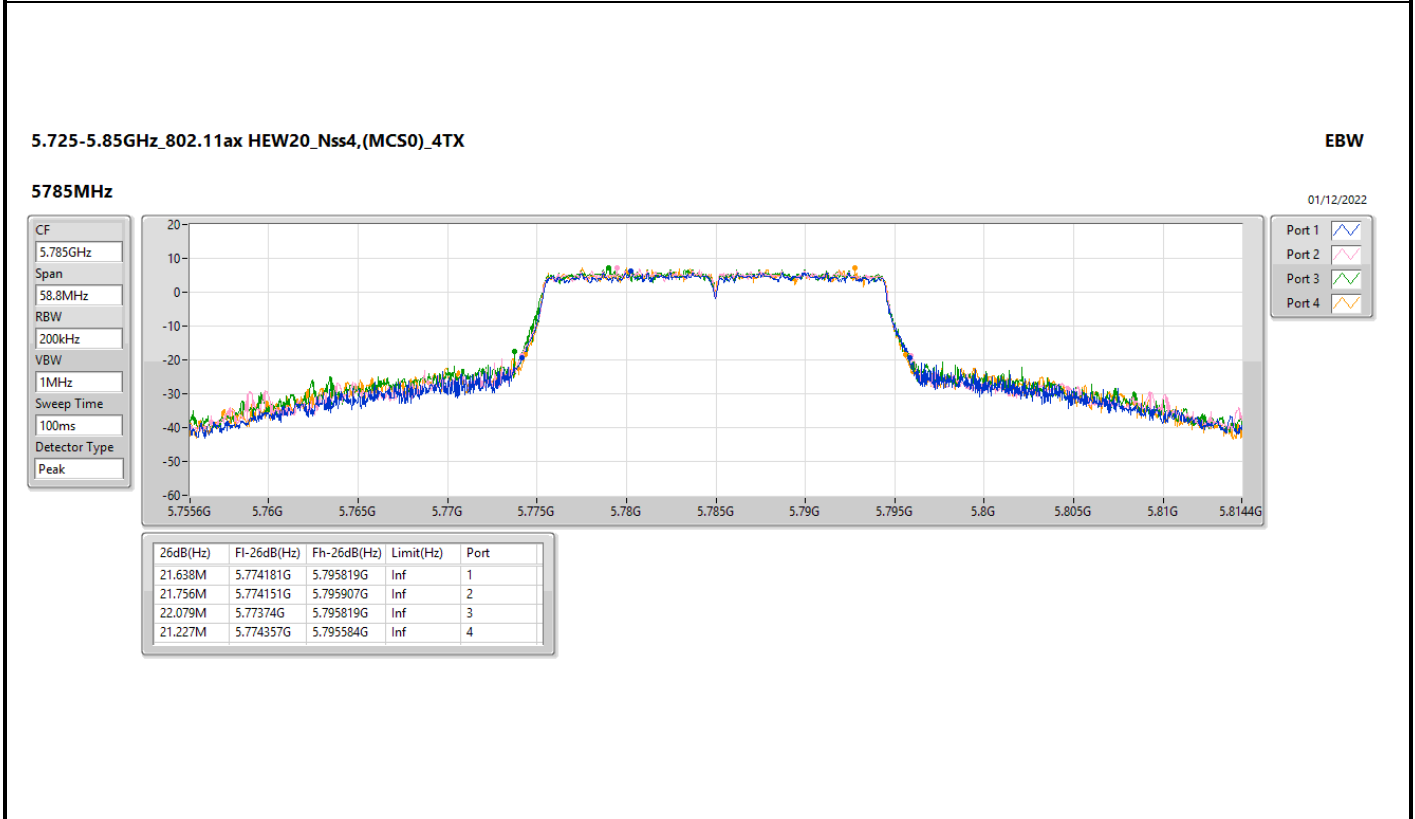

Port 1: [Waveform icon]
 Port 2: [Waveform icon]
 Port 3: [Waveform icon]
 Port 4: [Waveform icon]

26dB(Hz)	Fl-26dB(Hz)	Fh-26dB(Hz)	OBW(Hz)	Fl-OBW(Hz)	Fh-OBW(Hz)	Limit(Hz)	Port
15.885M	5.709115G	5.725G	14.536M	5.710407G	5.724942G	Inf	1
15.915M	5.709085G	5.725G	14.536M	5.710406G	5.724942G	Inf	2
16.08M	5.70892G	5.725G	14.653M	5.710291G	5.724944G	Inf	3
15.66M	5.70934G	5.725G	14.545M	5.710398G	5.724943G	Inf	4