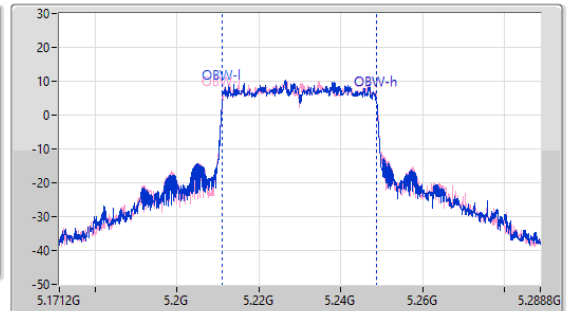

EBW

5230MHz

01/12/2022

CF: 5.23GHz
 Span: 120MHz
 RBW: 500kHz
 VBW: 2MHz
 Sweep Time: 100ms
 Detector Type: Peak

CF: 5.23GHz
 Span: 117.6MHz
 RBW: 500kHz
 VBW: 2MHz
 Sweep Time: 100ms
 Detector Type: Peak