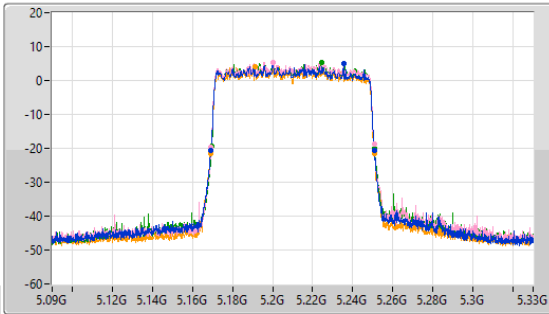

5.15-5.25GHz_802.11ax_HEW80_Nss1,(MCS0)_4TX

EBW

5210MHz

01/12/2022

CF
5.21GHz
Span
240MHz
RBW
1MHz
VBW
3MHz
Sweep Time
100ms
Detector Type
Peak

CF
5.21GHz
Span
235.2MHz
RBW
1MHz
VBW
3MHz
Sweep Time
100ms
Detector Type
Peak