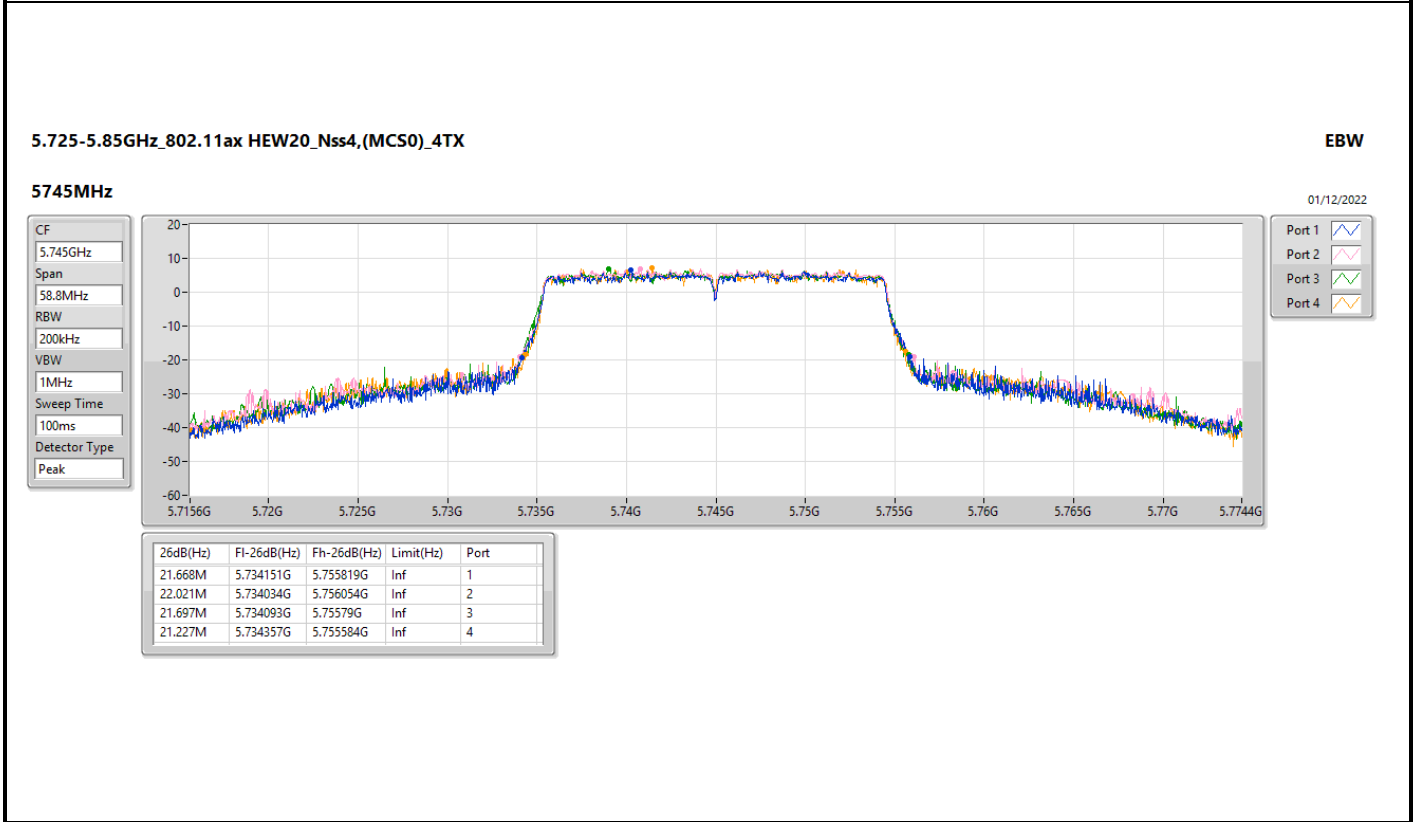

Port 1: [Waveform icon]
 Port 2: [Waveform icon]
 Port 3: [Waveform icon]
 Port 4: [Waveform icon]

26dB(Hz)	Fl-26dB(Hz)	Fh-26dB(Hz)	OBW(Hz)	Fl-OBW(Hz)	Fh-OBW(Hz)	Limit(Hz)	Port
15.885M	5.709115G	5.725G	14.536M	5.710407G	5.724942G	Inf	1
15.915M	5.709085G	5.725G	14.536M	5.710406G	5.724942G	Inf	2
16.08M	5.70892G	5.725G	14.653M	5.710291G	5.724944G	Inf	3
15.66M	5.70934G	5.725G	14.545M	5.710398G	5.724943G	Inf	4