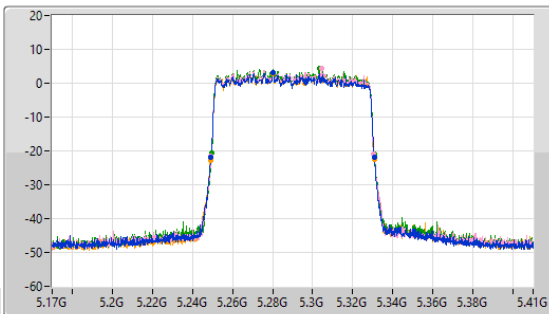

5.25-5.35GHz_802.11ax_HEW80_Nss1,(MCS0)_4TX

EBW

5290MHz

01/12/2022

CF
5.29GHz
Span
240MHz
RBW
1MHz
VBW
3MHz
Sweep Time
100ms
Detector Type
Peak

CF
5.29GHz
Span
235.2MHz
RBW
1MHz
VBW
3MHz
Sweep Time
100ms
Detector Type
Peak