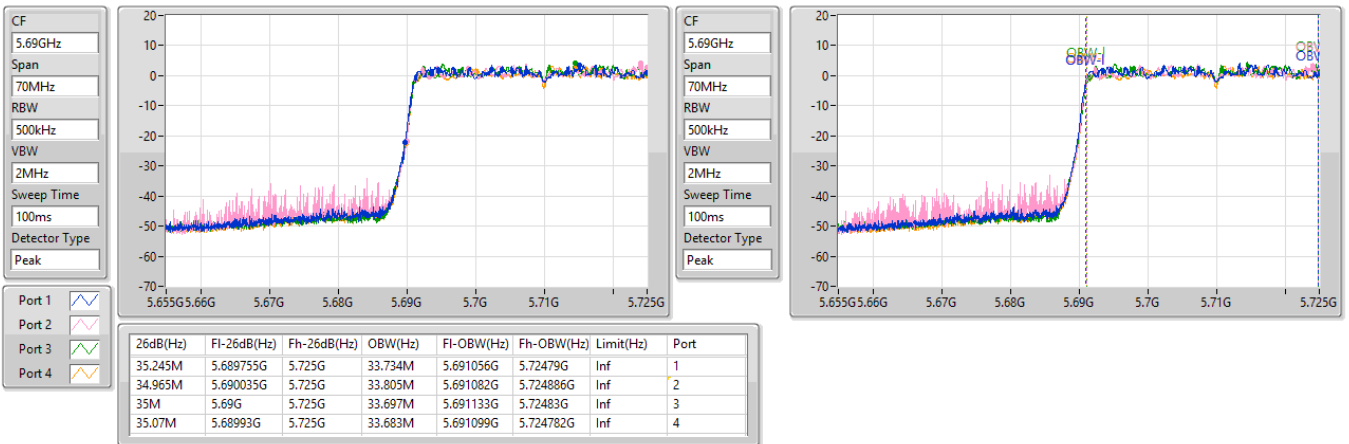

5.47-5.725GHz_802.11ax HEW40_Nss4,(MCS0)_4TX

EBW

5670MHz

30/11/2022

5.47-5.725GHz_802.11ax HEW40_Nss4,(MCS0)_4TX

EBW

5710MHz Straddle 5.47-5.725GHz

30/11/2022