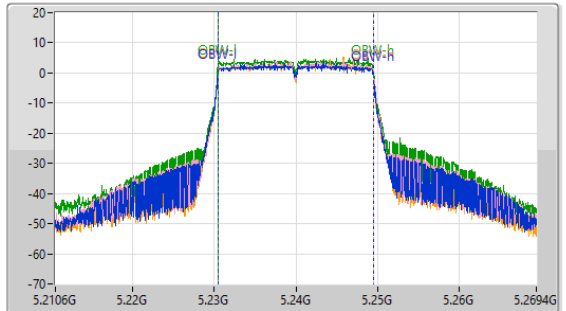

5.15-5.25GHz_802.11ax_HEW20_Nss1,(MCS0)_4TX

EBW

5240MHz

01/12/2022

CF: 5.24GHz
 Span: 60MHz
 RBW: 300kHz
 VBW: 1MHz
 Sweep Time: 100ms
 Detector Type: Peak

CF: 5.24GHz
 Span: 58.8MHz
 RBW: 200kHz
 VBW: 1MHz
 Sweep Time: 100ms
 Detector Type: Peak