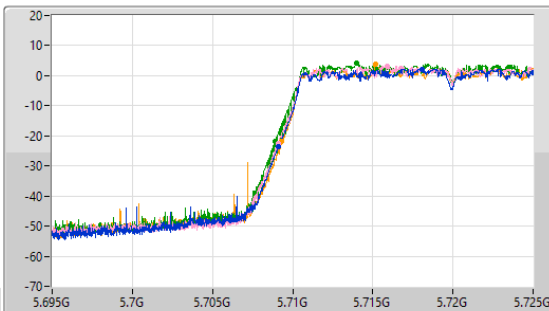

5.47-5.725GHz_802.11ax HEW20_Nss4,(MCS0)_4TX

EBW

5720MHz Straddle 5.47-5.725GHz

01/12/2022

CF: 5.71GHz
Span: 30MHz
RBW: 300kHz
VBW: 1MHz
Sweep Time: 100ms
Detector Type: Peak

CF: 5.71GHz
Span: 30MHz
RBW: 200kHz
VBW: 1MHz
Sweep Time: 100ms
Detector Type: Peak