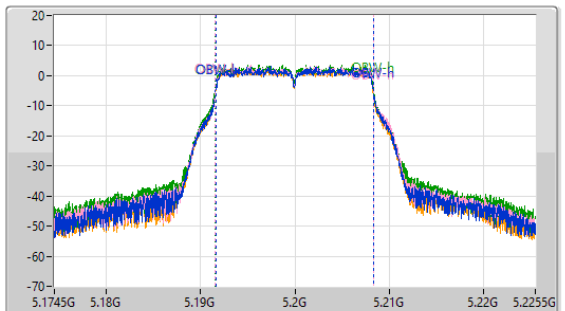

5.15-5.25GHz_802.11a_Nss1,(6Mbps)_4TX

EBW

5200MHz

01/12/2022

CF: 5.2GHz
 Span: 60MHz
 RBW: 300kHz
 VBW: 1MHz
 Sweep Time: 100ms
 Detector Type: Peak

CF: 5.2GHz
 Span: 51MHz
 RBW: 200kHz
 VBW: 1MHz
 Sweep Time: 100ms
 Detector Type: Peak