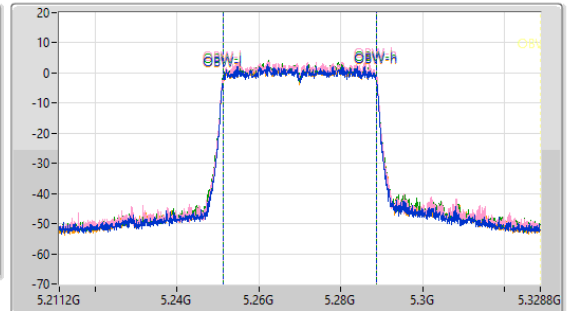

5.25-5.35GHz_802.11ax_HEW40_Nss1,(MCS0)_4TX

EBW

5270MHz

01/12/2022

CF
5.27GHz
Span
120MHz
RBW
500kHz
VBW
2MHz
Sweep Time
100ms
Detector Type
Peak

CF
5.27GHz
Span
117.6MHz
RBW
500kHz
VBW
2MHz
Sweep Time
100ms
Detector Type
Peak