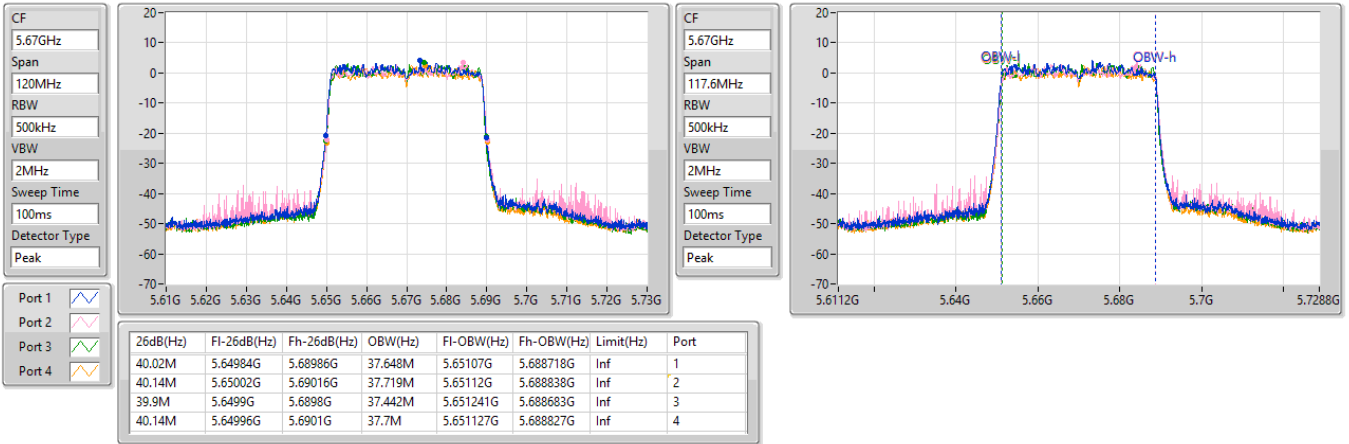

5.47-5.725GHz_802.11ax HEW40_Nss4,(MCS0)_4TX

EBW

5670MHz

30/11/2022