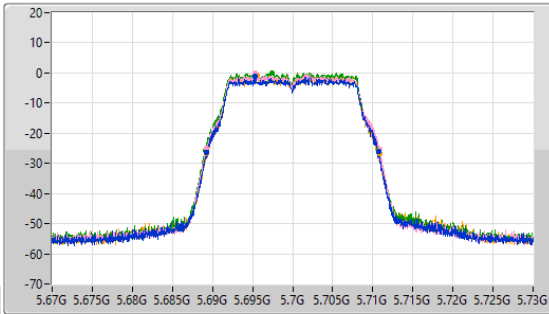

5.47-5.725GHz_802.11a_Nss1,(6Mbps)_4TX

EBW

5700MHz

01/12/2022

CF: 5.7GHz
Span: 60MHz
RBW: 300kHz
VBW: 1MHz
Sweep Time: 100ms
Detector Type: Peak

CF: 5.7GHz
Span: 51MHz
RBW: 200kHz
VBW: 1MHz
Sweep Time: 100ms
Detector Type: Peak