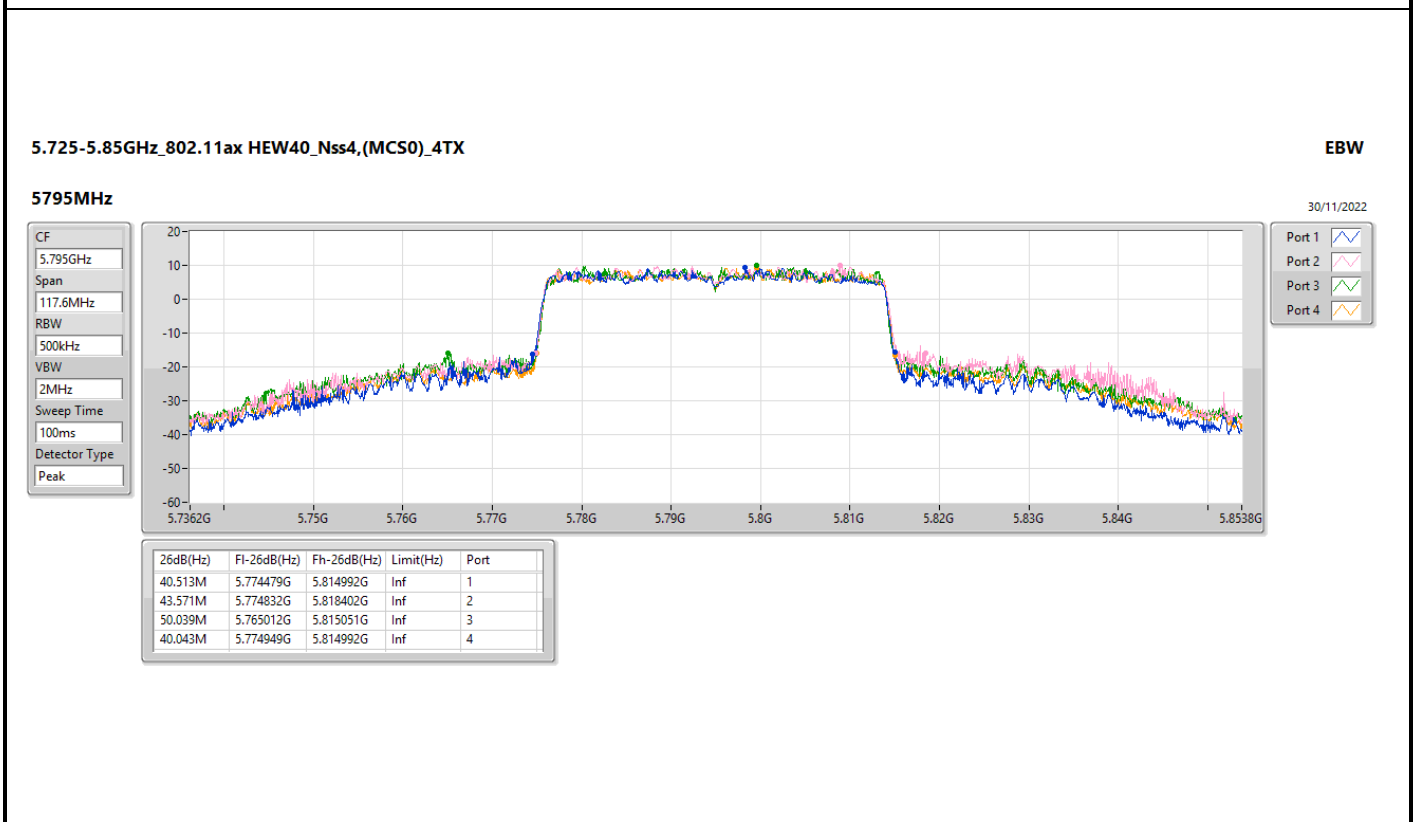

5.47-5.725GHz_802.11ax HEW40_Nss4,(MCS0)_4TX

EBW

5670MHz

30/11/2022

5.47-5.725GHz_802.11ax HEW40_Nss4,(MCS0)_4TX

EBW

5710MHz Straddle 5.47-5.725GHz

30/11/2022