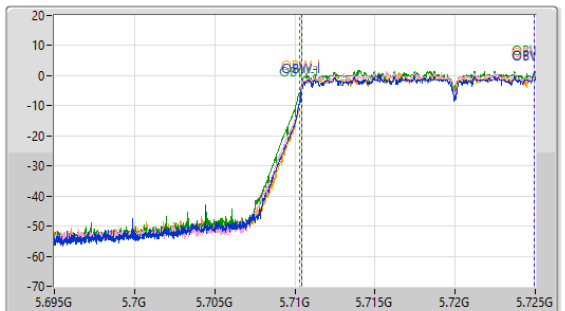

Port 1: [Waveform icon]
Port 2: [Waveform icon]
Port 3: [Waveform icon]
Port 4: [Waveform icon]

26dB(Hz)	Fl-26dB(Hz)	Fh-26dB(Hz)	OBW(Hz)	Fl-OBW(Hz)	Fh-OBW(Hz)	Limit(Hz)	Port
15.885M	5.709115G	5.725G	14.536M	5.710407G	5.724942G	Inf	1
15.915M	5.709085G	5.725G	14.536M	5.710406G	5.724942G	Inf	2
16.08M	5.70892G	5.725G	14.653M	5.710291G	5.724944G	Inf	3
15.66M	5.70934G	5.725G	14.545M	5.710398G	5.724943G	Inf	4