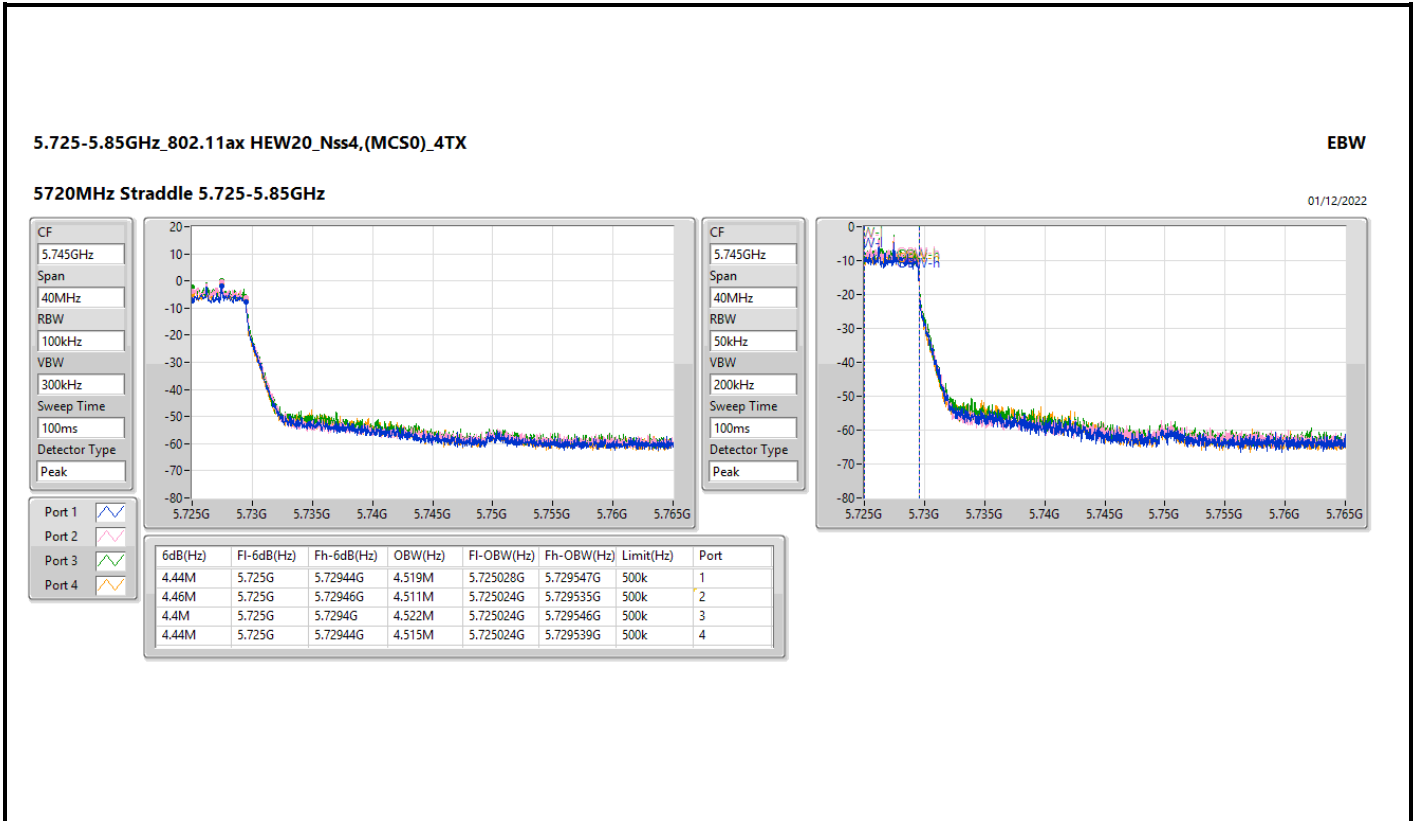

Port 1: [Waveform icon]
 Port 2: [Waveform icon]
 Port 3: [Waveform icon]
 Port 4: [Waveform icon]

26dB(Hz)	Fl-26dB(Hz)	Fh-26dB(Hz)	OBW(Hz)	Fl-OBW(Hz)	Fh-OBW(Hz)	Limit(Hz)	Port
15.885M	5.709115G	5.725G	14.536M	5.710407G	5.724942G	Inf	1
15.915M	5.709085G	5.725G	14.536M	5.710406G	5.724942G	Inf	2
16.08M	5.70892G	5.725G	14.653M	5.710291G	5.724944G	Inf	3
15.66M	5.70934G	5.725G	14.545M	5.710398G	5.724943G	Inf	4