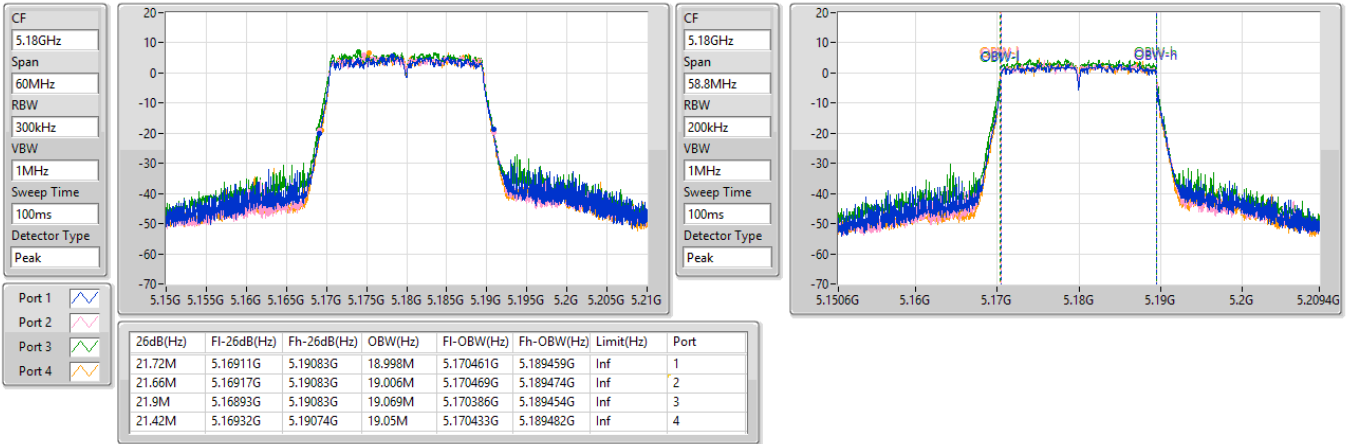

5.15-5.25GHz_802.11ax HEW20_Nss4,(MCS0)_4TX

EBW

5180MHz

01/12/2022