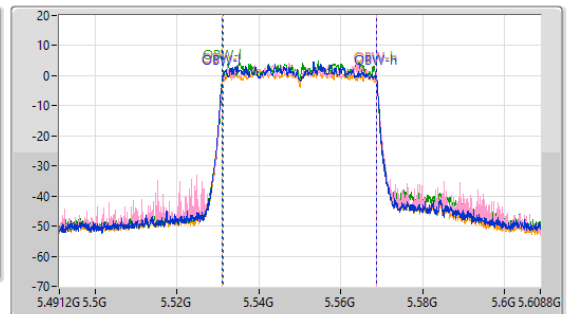

5.47-5.725GHz_802.11ax HEW40_Nss4,(MCS0)_4TX

EBW

5550MHz

30/11/2022

CF: 5.55GHz
 Span: 120MHz
 RBW: 500kHz
 VBW: 2MHz
 Sweep Time: 100ms
 Detector Type: Peak

CF: 5.55GHz
 Span: 117.6MHz
 RBW: 500kHz
 VBW: 2MHz
 Sweep Time: 100ms
 Detector Type: Peak