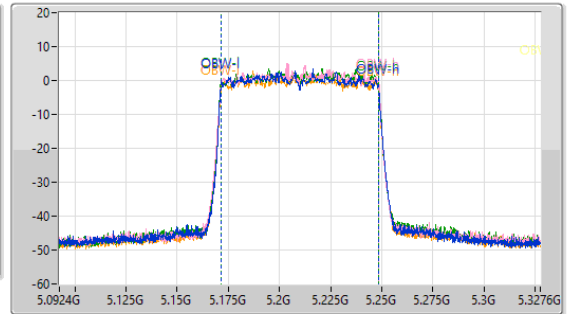

5.15-5.25GHz_802.11ax_HEW80_Nss4,(MCS0)_4TX

EBW

5210MHz

01/12/2022

CF
5.21GHz
Span
240MHz
RBW
1MHz
VBW
3MHz
Sweep Time
100ms
Detector Type
Peak

CF
5.21GHz
Span
235.2MHz
RBW
1MHz
VBW
3MHz
Sweep Time
100ms
Detector Type
Peak