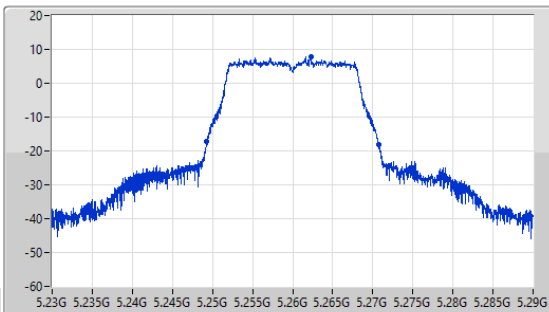

Port X-N dB = Port X 6dB down bandwidth for 5.725-5.85GHz band / 26dB down bandwidth for other band
 Port X-OBW = Port X 99% occupied bandwidth

5.15-5.25GHz_802.11a_Nss1,(6Mbps)_1TX

EBW

5240MHz

30/11/2022

CF
5.24GHz
Span
60MHz
RBW
300kHz
VBW
1MHz
Sweep Time
100ms
Detector Type
Peak

CF
5.24GHz
Span
51MHz
RBW
200kHz
VBW
1MHz
Sweep Time
100ms
Detector Type
Peak

26dB(Hz)	Fl-26dB(Hz)	Fh-26dB(Hz)	OBW(Hz)	Fl-OBW(Hz)	Fh-OBW(Hz)	Limit(Hz)	Port
38.85M	5.22113G	5.25998G	18.947M	5.230638G	5.249585G	Inf	1

5.25-5.35GHz_802.11a_Nss1,(6Mbps)_1TX

EBW

5260MHz

09/12/2022

CF
5.26GHz
Span
60MHz
RBW
300kHz
VBW
1MHz
Sweep Time
100ms
Detector Type
Peak

CF
5.26GHz
Span
51MHz
RBW
200kHz
VBW
1MHz
Sweep Time
100ms
Detector Type
Peak