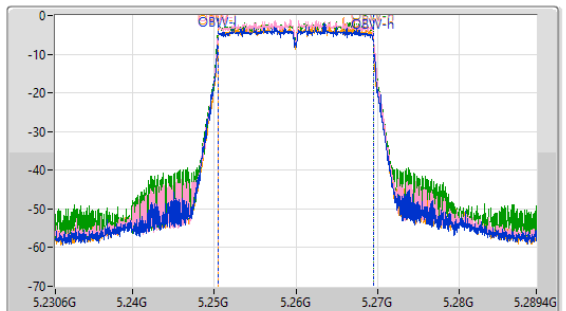

5.25-5.35GHz_802.11ax_HEW20_Nss1,(MCS0)_4TX

EBW

5260MHz

01/12/2022

CF: 5.26GHz
 Span: 60MHz
 RBW: 300kHz
 VBW: 1MHz
 Sweep Time: 100ms
 Detector Type: Peak

CF: 5.26GHz
 Span: 58.8MHz
 RBW: 200kHz
 VBW: 1MHz
 Sweep Time: 100ms
 Detector Type: Peak