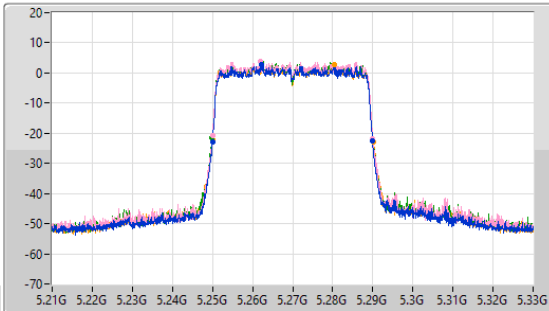

5.25-5.35GHz_802.11ax_HEW40_Nss1,(MCS0)_4TX

EBW

5270MHz

01/12/2022

CF
5.27GHz
Span
120MHz
RBW
500kHz
VBW
2MHz
Sweep Time
100ms
Detector Type
Peak

CF
5.27GHz
Span
117.6MHz
RBW
500kHz
VBW
2MHz
Sweep Time
100ms
Detector Type
Peak