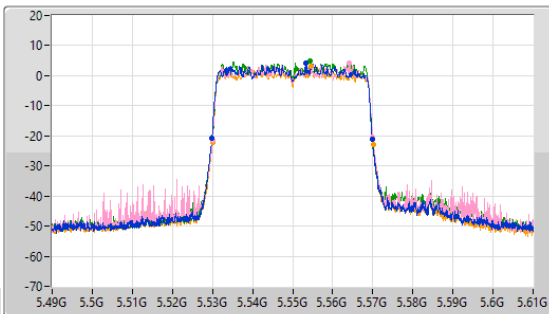

5.47-5.725GHz_802.11ax HEW40_Nss4,(MCS0)_4TX

EBW

5510MHz

30/11/2022

CF: 5.51GHz
 Span: 120MHz
 RBW: 500kHz
 VBW: 2MHz
 Sweep Time: 100ms
 Detector Type: Peak

CF: 5.51GHz
 Span: 117.6MHz
 RBW: 500kHz
 VBW: 2MHz
 Sweep Time: 100ms
 Detector Type: Peak

26dB(Hz)	Fl-26dB(Hz)	Fh-26dB(Hz)	OBW(Hz)	Fl-OBW(Hz)	Fh-OBW(Hz)	Limit(Hz)	Port
40.02M	5.48984G	5.52986G	37.629M	5.49109G	5.528719G	Inf	1
40.02M	5.49008G	5.5301G	37.68M	5.491108G	5.528788G	Inf	2
39.72M	5.49002G	5.52974G	37.489M	5.491201G	5.52869G	Inf	3
40.26M	5.4899G	5.53016G	37.694M	5.491122G	5.528816G	Inf	4

5.47-5.725GHz_802.11ax HEW40_Nss4,(MCS0)_4TX

EBW

5550MHz

30/11/2022

CF: 5.55GHz
 Span: 120MHz
 RBW: 500kHz
 VBW: 2MHz
 Sweep Time: 100ms
 Detector Type: Peak

CF: 5.55GHz
 Span: 117.6MHz
 RBW: 500kHz
 VBW: 2MHz
 Sweep Time: 100ms
 Detector Type: Peak