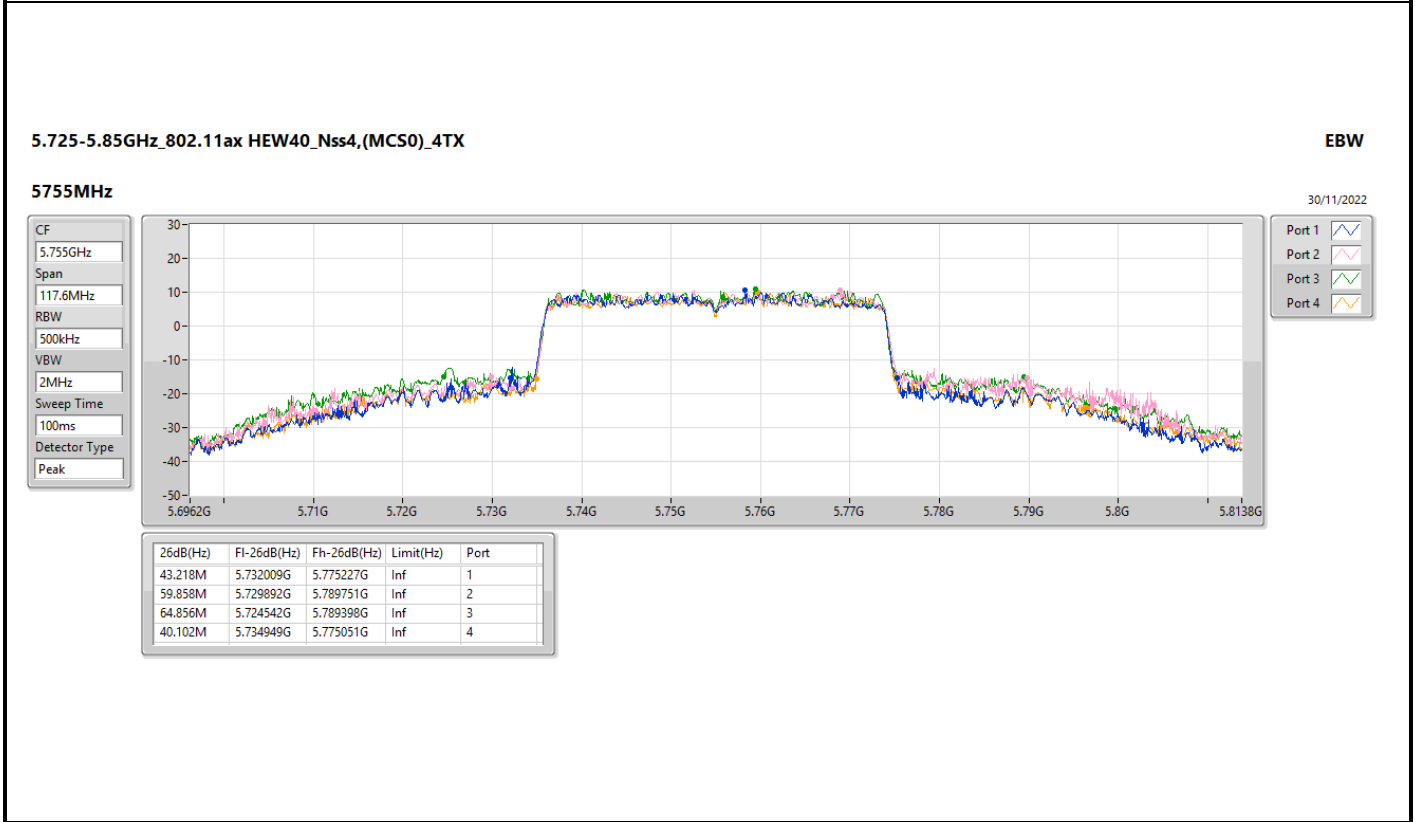

5.47-5.725GHz_802.11ax HEW40_Nss4,(MCS0)_4TX

EBW

5670MHz

30/11/2022

5.47-5.725GHz_802.11ax HEW40_Nss4,(MCS0)_4TX

EBW

5710MHz Straddle 5.47-5.725GHz

30/11/2022