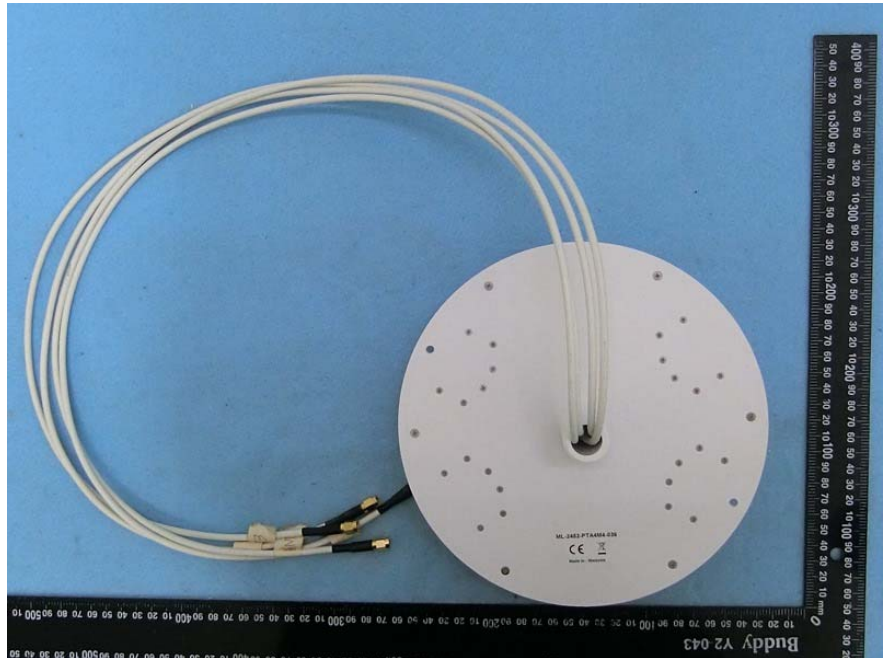

Brand Name: Extreme Networks Model Name: AP510e

Ant. 1

Ant. 4

Ant. 5

Ant. 6

Ant. 7

Ant. 8

Ant. 11

Ant. 12

Ant. 14

Bracket (for ant. 14 use)