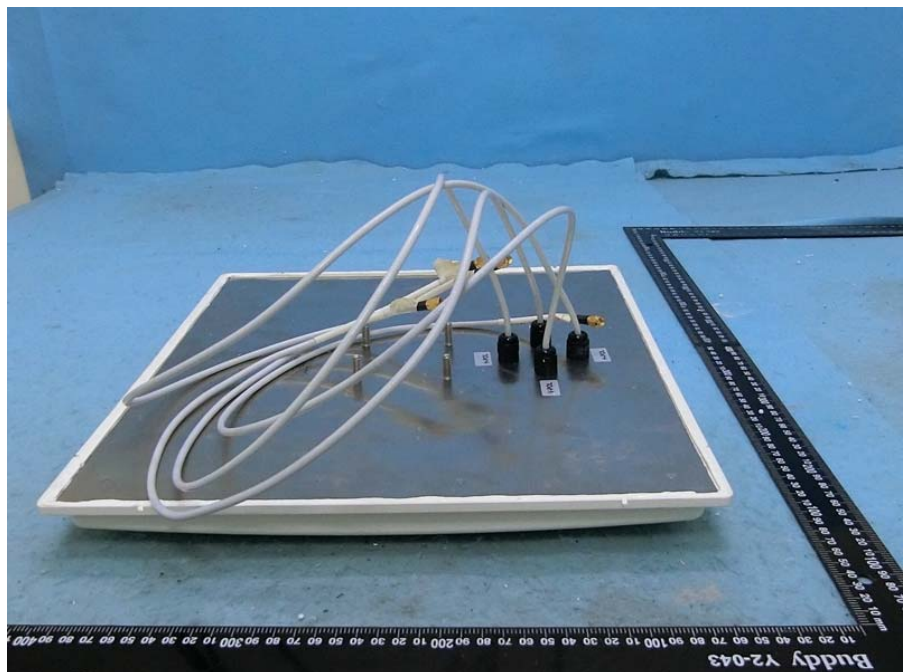

Brand Name: Extreme Networks Model Name: AP510e

Ant. 1

Ant. 4

Ant. 5

Ant. 6

Ant. 7

Ant. 8

Ant. 11

Ant. 12

Ant. 14

Bracket (for ant. 14 use)