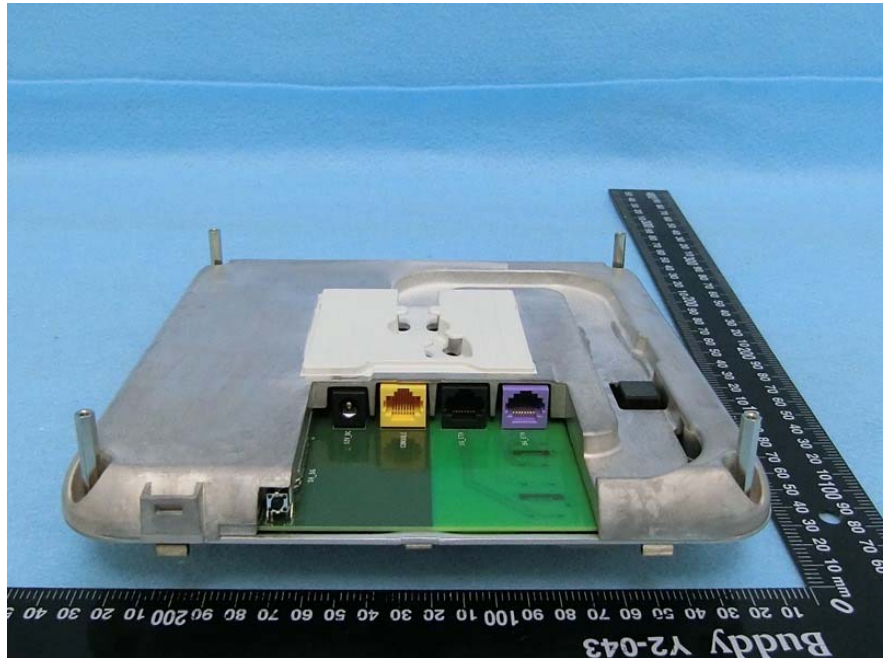

Brand Name: Extreme Networks Model Name: AP510e

Ant. 1

Ant. 4

Ant. 5

Ant. 6

Ant. 7

Ant. 8

Ant. 11