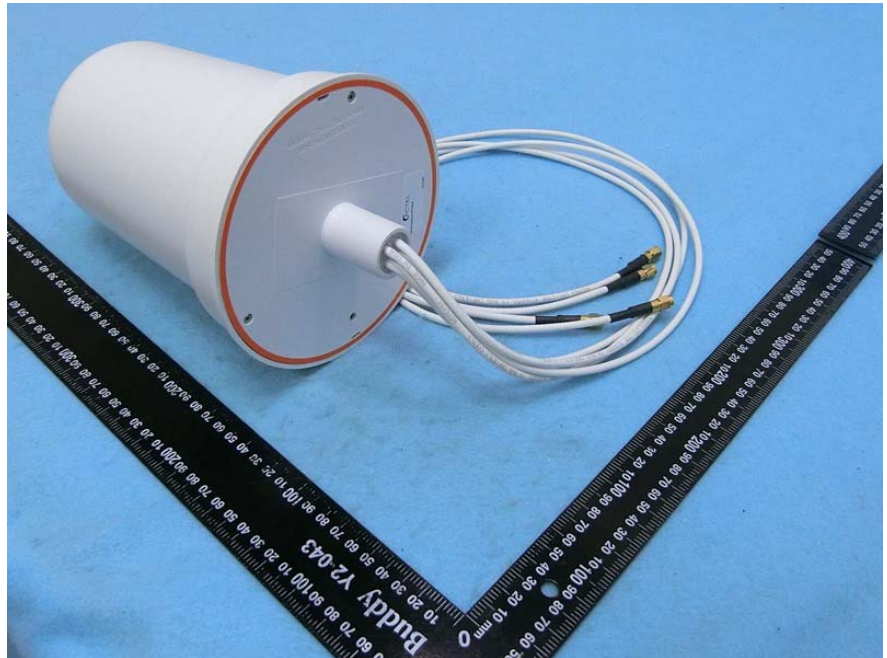

Brand Name: Extreme Networks Model Name: AP510e

Ant. 1

Ant. 4

Ant. 5

Ant. 6

Ant. 7

Ant. 8

Ant. 11

Ant. 12

Ant. 14

Bracket (for ant. 14 use)