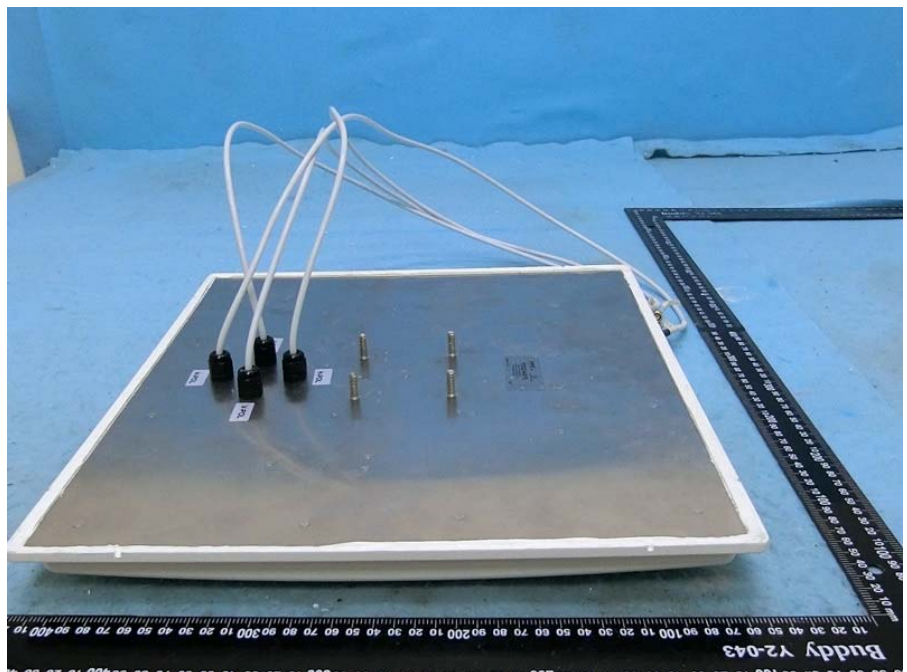

Brand Name: Extreme Networks Model Name: AP510e

Ant. 1

Ant. 4

Ant. 5

Ant. 6

Ant. 7

Ant. 8

Ant. 11

Ant. 12

Ant. 14

Bracket (for ant. 14 use)