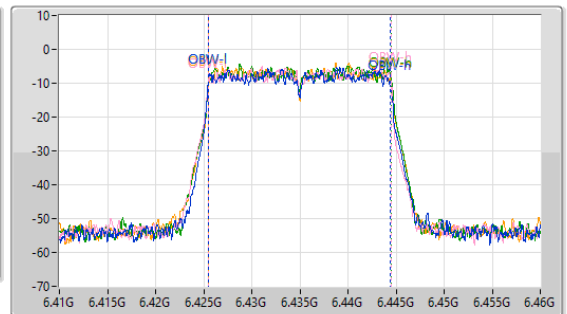

Sweep Time (s)
41.8u

Detector Type
Peak

CF (Hz)
6.435G

Span (Hz)
50M

RBW (Hz)
200k

VBW (Hz)
1M

Sweep Time (s)
20.9u

Detector Type
Peak