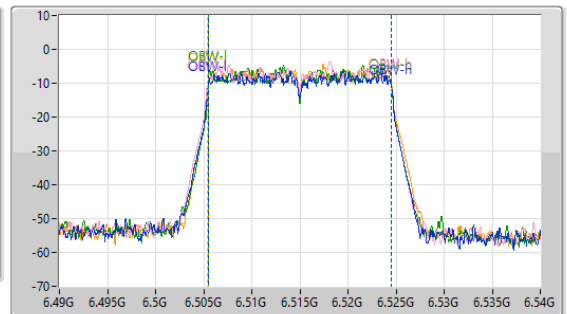

Sweep Time (s)
41.8u

Detector Type
Peak

CF (Hz)
6.515G

Span (Hz)
50M

RBW (Hz)
200k

VBW (Hz)
1M

Sweep Time (s)
20.9u

Detector Type
Peak