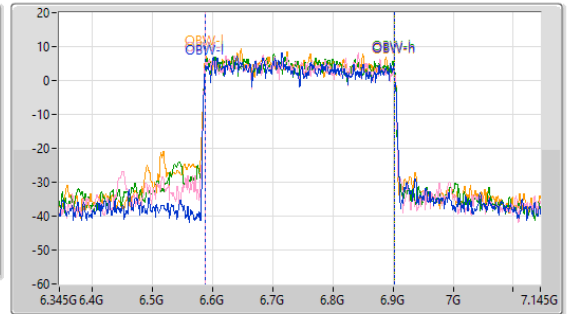

Sweep Time (s)
240u

Detector Type
Peak

CF (Hz)
6.745G

Span (Hz)
800M

RBW (Hz)
5M

VBW (Hz)
20M

Sweep Time (s)
24.6u

Detector Type
Peak