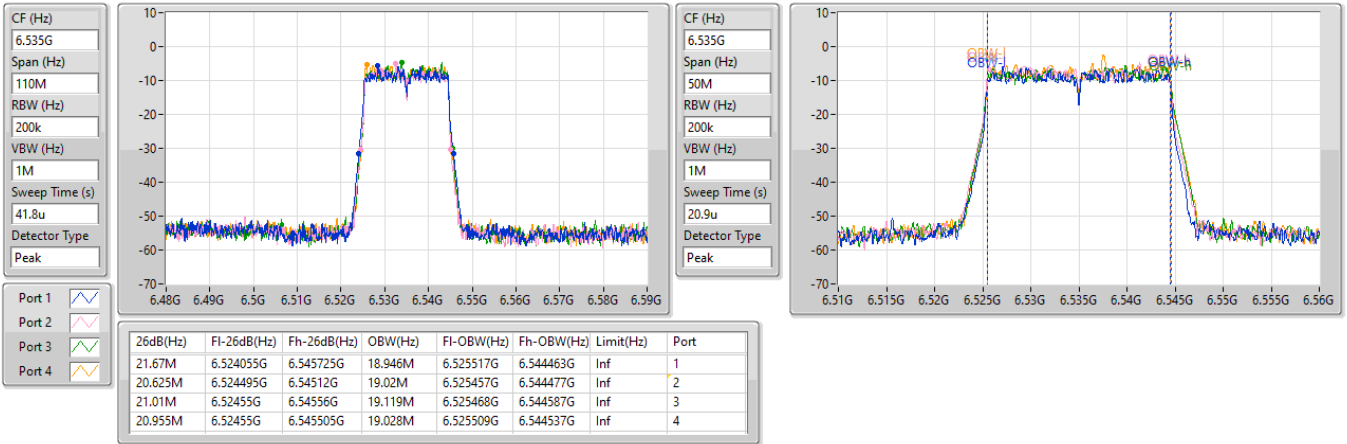

6.525-6.875GHz_802.11be EHT20-BF_Nss1,(MCS0)_4TX

EBW

6535MHz

28/03/2024