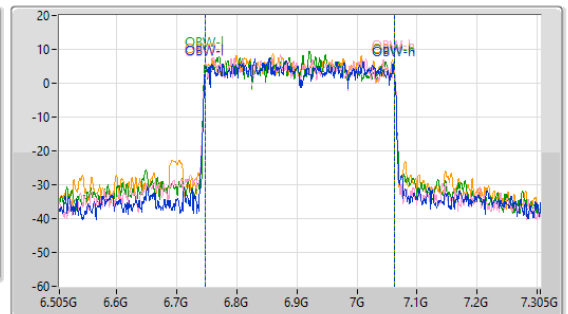

Sweep Time (s)
240u

Detector Type
Peak

CF (Hz)
6.905G

Span (Hz)
800M

RBW (Hz)
5M

VBW (Hz)
20M

Sweep Time (s)
24.6u

Detector Type
Peak