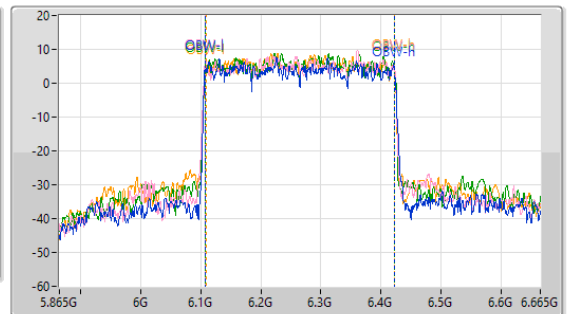

Sweep Time (s)
53.4u

Detector Type
Peak

CF (Hz)
6.265G

Span (Hz)
800M

RBW (Hz)
5M

VBW (Hz)
20M

Sweep Time (s)
24.6u

Detector Type
Peak