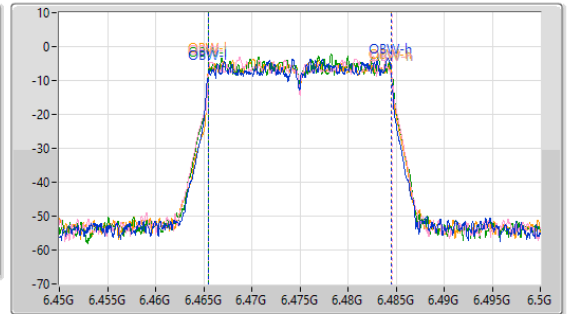

Sweep Time (s)
41.8u

Detector Type
Peak

CF (Hz)
6.475G

Span (Hz)
50M

RBW (Hz)
200k

VBW (Hz)
1M

Sweep Time (s)
20.9u

Detector Type
Peak