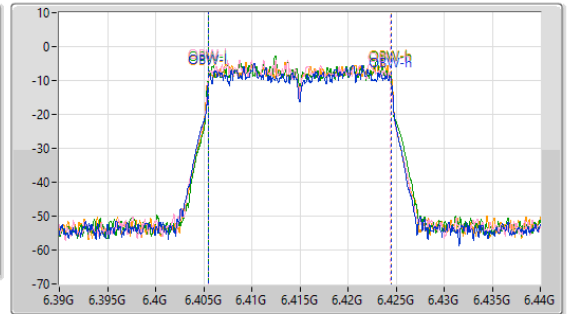

Sweep Time (s)
41.8u

Detector Type
Peak

CF (Hz)
6.415G

Span (Hz)
50M

RBW (Hz)
200k

VBW (Hz)
1M

Sweep Time (s)
20.9u

Detector Type
Peak