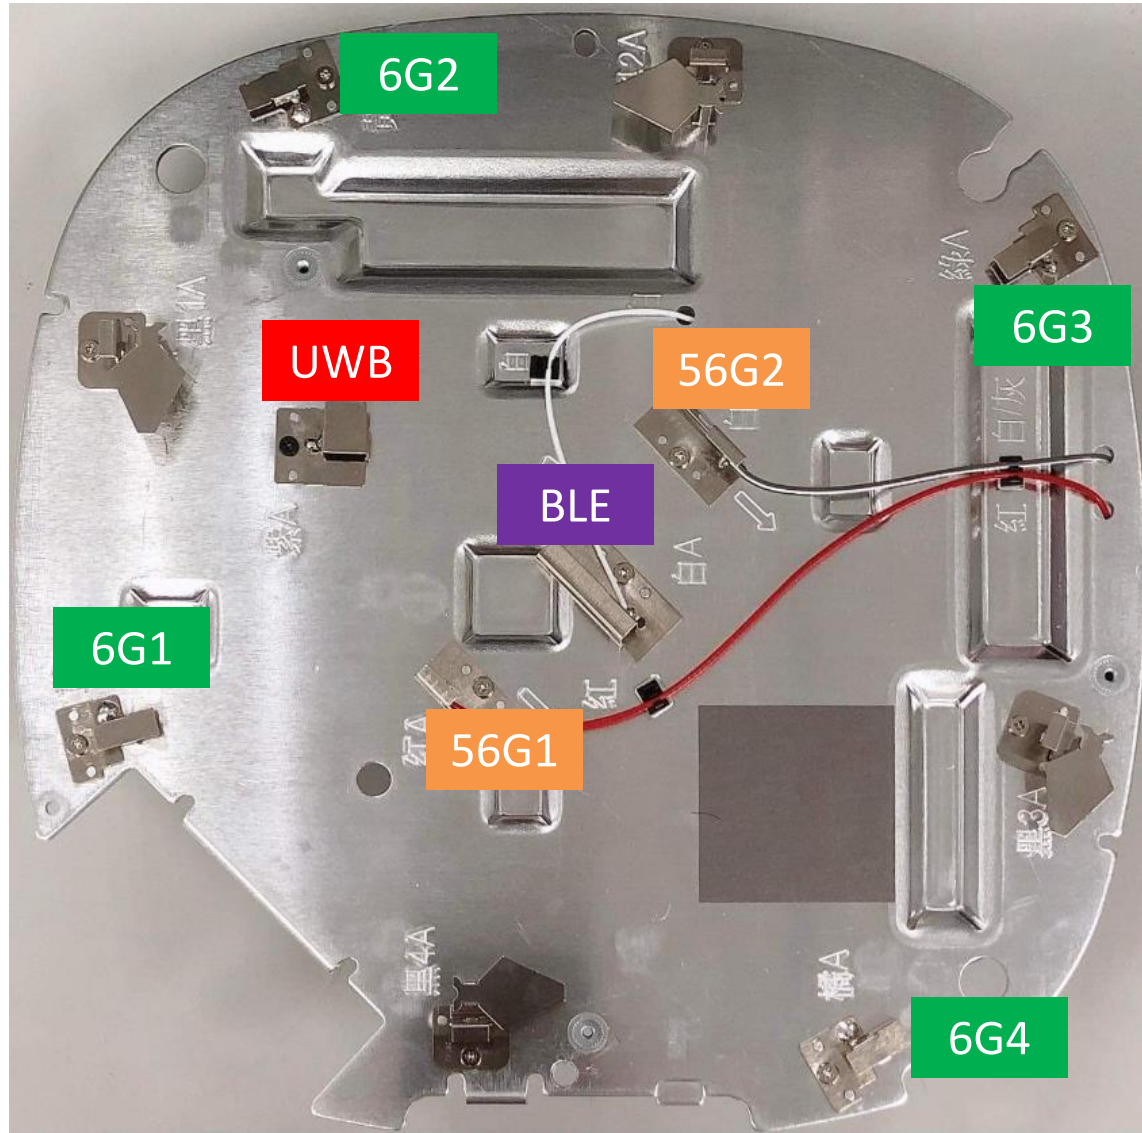

# ***AP5010U DVT Testing Report***

2021/12/08

Provided by Roye Chen

*Smarter Solutions for a Smarter Future*

A blue silhouette of a city skyline is positioned along a wavy blue and green gradient line at the bottom of the page. The skyline includes various figures and symbols: a person on the left holding a mobile phone with signal waves, a car with a large antenna, a person running, a person sitting at a desk with a computer monitor, and another person on the right with a mobile device. The overall theme is smart technology and urban development.

# Antenna Placement AP5010U