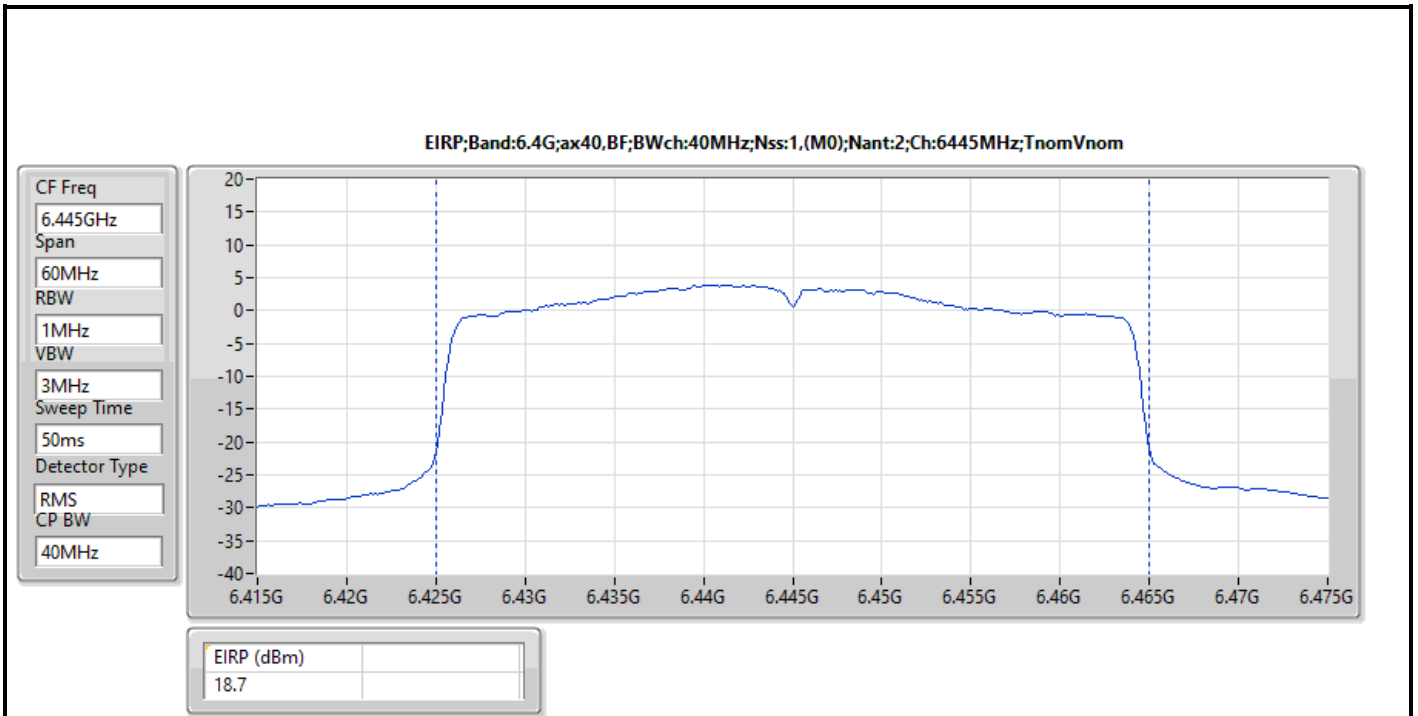

DG = Directional Gain; Port X = Port X output power

Note : Conducted setting = Pass conducted setting division 4

For beamforming mode / 4T1S

Summary

Mode	EIRP (dBm)	EIRP (W)
5.925-6.425GHz	-	-
802.11ax HEW20-BF_Nss1,(MCS0)_4TX	17.44	0.05546
802.11ax HEW40-BF_Nss1,(MCS0)_4TX	21.58	0.14388
802.11ax HEW80-BF_Nss1,(MCS0)_4TX	22.16	0.16444
802.11ax HEW160-BF_Nss1,(MCS0)_4TX	25.81	0.38107
6.425-6.525GHz	-	-
802.11ax HEW20-BF_Nss1,(MCS0)_4TX	17.49	0.05610
802.11ax HEW40-BF_Nss1,(MCS0)_4TX	20.67	0.11668
802.11ax HEW80-BF_Nss1,(MCS0)_4TX	23.21	0.20941
802.11ax HEW160-BF_Nss1,(MCS0)_4TX	26.29	0.42560
6.525-6.875GHz	-	-
802.11ax HEW20-BF_Nss1,(MCS0)_4TX	18.78	0.07551
802.11ax HEW40-BF_Nss1,(MCS0)_4TX	21.38	0.13740
802.11ax HEW80-BF_Nss1,(MCS0)_4TX	24.43	0.27733
802.11ax HEW160-BF_Nss1,(MCS0)_4TX	24.68	0.29376
6.875-7.125GHz	-	-
802.11ax HEW20-BF_Nss1,(MCS0)_4TX	18.46	0.07015
802.11ax HEW40-BF_Nss1,(MCS0)_4TX	19.38	0.08670
802.11ax HEW80-BF_Nss1,(MCS0)_4TX	23.76	0.23768
802.11ax HEW160-BF_Nss1,(MCS0)_4TX	25.37	0.34435