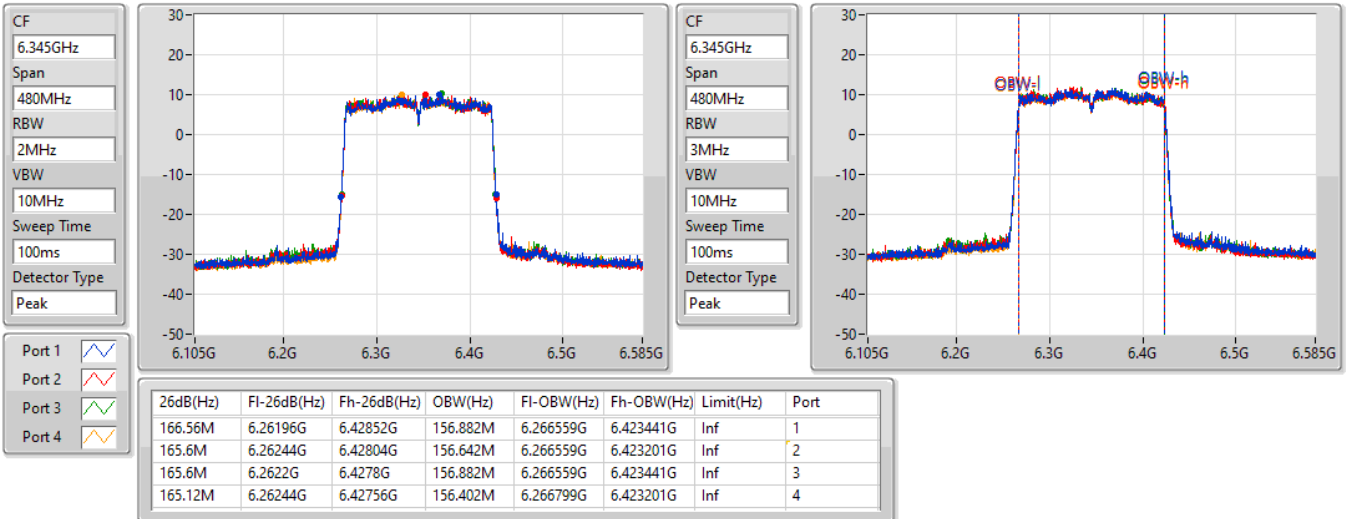

802.11ax HEW160-BF_Nss1,(MCS0)_4TX

EBW

6185MHz

21/01/2022

802.11ax HEW160-BF_Nss1,(MCS0)_4TX

EBW

6345MHz

22/01/2022

802.11ax HEW160-BF_Nss1,(MCS0)_4TX

EBW

6505MHz Straddle 6.425-6.525GHz

22/01/2022

802.11ax HEW160-BF_Nss1,(MCS0)_4TX

EBW

6665MHz

22/01/2022