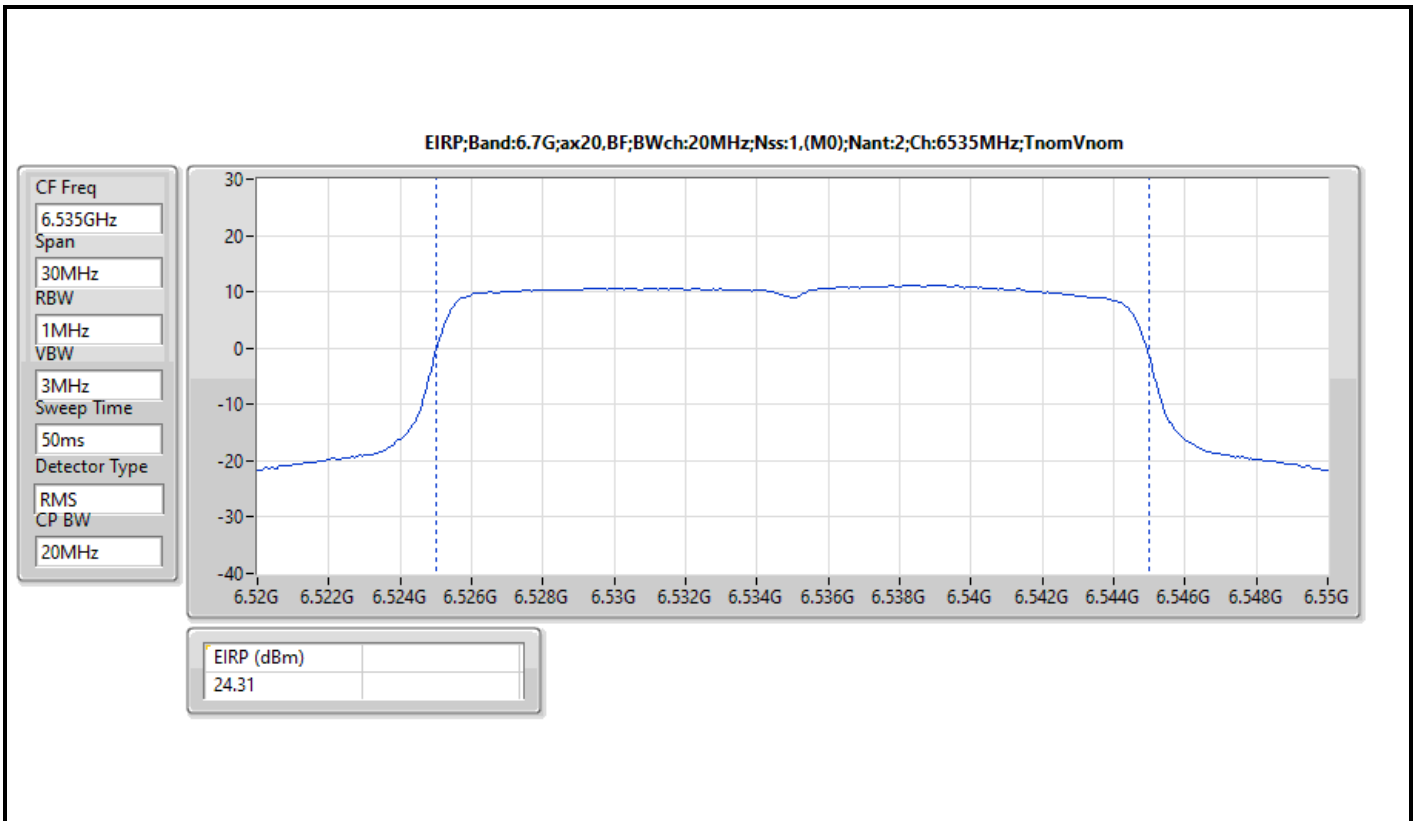

DG = Directional Gain; Port X = Port X output power

Note : Conducted setting = Pass conducted setting division 4

For beamforming mode / 4T1S

Summary

Mode	EIRP (dBm)	EIRP (W)
5.925-6.425GHz	-	-
802.11ax HEW20-BF_Nss1,(MCS0)_4TX	17.44	0.05546
802.11ax HEW40-BF_Nss1,(MCS0)_4TX	21.58	0.14388
802.11ax HEW80-BF_Nss1,(MCS0)_4TX	22.16	0.16444
802.11ax HEW160-BF_Nss1,(MCS0)_4TX	25.81	0.38107
6.425-6.525GHz	-	-
802.11ax HEW20-BF_Nss1,(MCS0)_4TX	17.49	0.05610
802.11ax HEW40-BF_Nss1,(MCS0)_4TX	20.67	0.11668
802.11ax HEW80-BF_Nss1,(MCS0)_4TX	23.21	0.20941
802.11ax HEW160-BF_Nss1,(MCS0)_4TX	26.29	0.42560
6.525-6.875GHz	-	-
802.11ax HEW20-BF_Nss1,(MCS0)_4TX	18.78	0.07551
802.11ax HEW40-BF_Nss1,(MCS0)_4TX	21.38	0.13740
802.11ax HEW80-BF_Nss1,(MCS0)_4TX	24.43	0.27733
802.11ax HEW160-BF_Nss1,(MCS0)_4TX	24.68	0.29376
6.875-7.125GHz	-	-
802.11ax HEW20-BF_Nss1,(MCS0)_4TX	18.46	0.07015
802.11ax HEW40-BF_Nss1,(MCS0)_4TX	19.38	0.08670
802.11ax HEW80-BF_Nss1,(MCS0)_4TX	23.76	0.23768
802.11ax HEW160-BF_Nss1,(MCS0)_4TX	25.37	0.34435