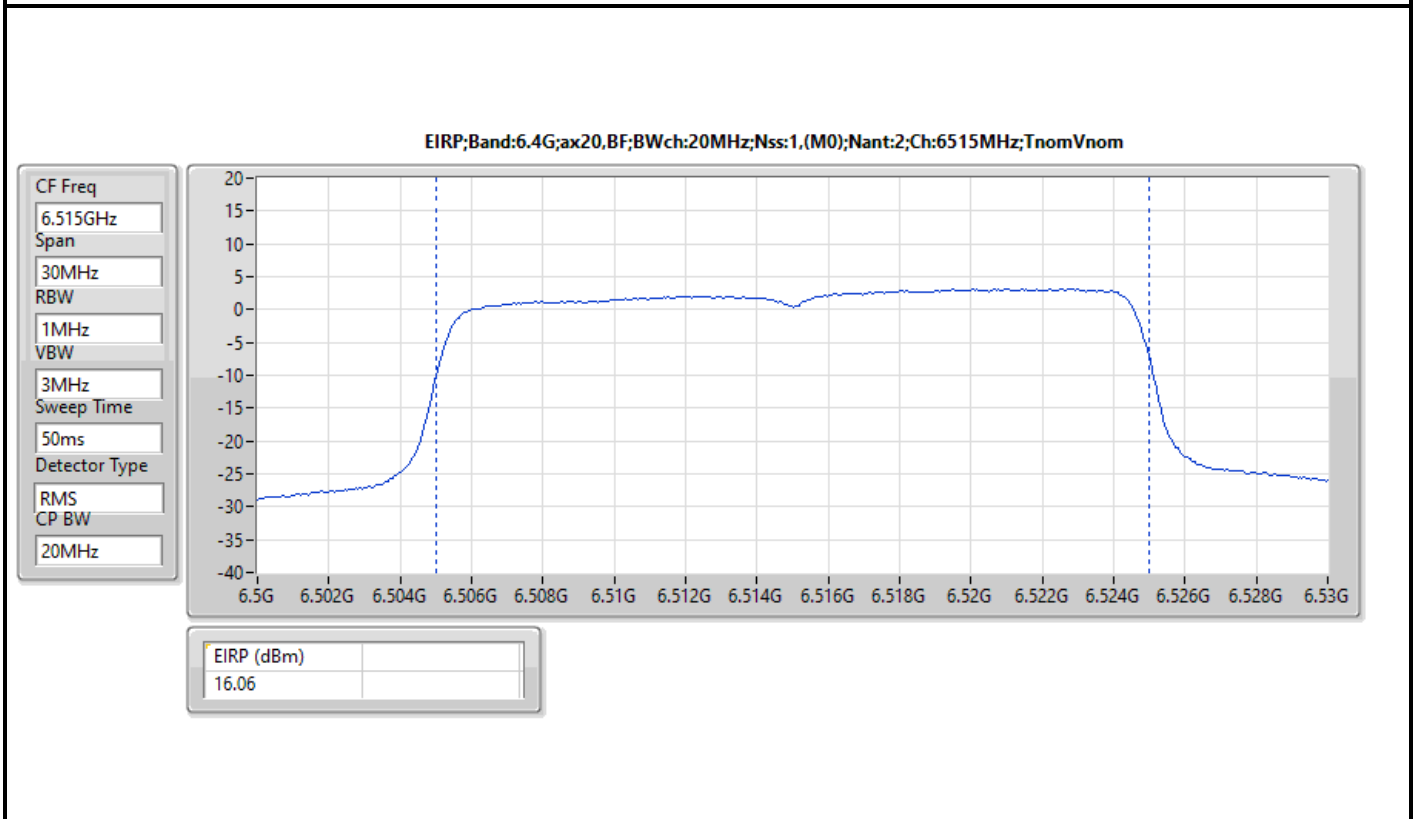

DG = Directional Gain; Port X = Port X output power

Note : Conducted setting = Pass conducted setting division 4

For beamforming mode / 4T1S

Summary

Mode	EIRP (dBm)	EIRP (W)
5.925-6.425GHz	-	-
802.11ax HEW20-BF_Nss1,(MCS0)_4TX	17.44	0.05546
802.11ax HEW40-BF_Nss1,(MCS0)_4TX	21.58	0.14388
802.11ax HEW80-BF_Nss1,(MCS0)_4TX	22.16	0.16444
802.11ax HEW160-BF_Nss1,(MCS0)_4TX	25.81	0.38107
6.425-6.525GHz	-	-
802.11ax HEW20-BF_Nss1,(MCS0)_4TX	17.49	0.05610
802.11ax HEW40-BF_Nss1,(MCS0)_4TX	20.67	0.11668
802.11ax HEW80-BF_Nss1,(MCS0)_4TX	23.21	0.20941
802.11ax HEW160-BF_Nss1,(MCS0)_4TX	26.29	0.42560
6.525-6.875GHz	-	-
802.11ax HEW20-BF_Nss1,(MCS0)_4TX	18.78	0.07551
802.11ax HEW40-BF_Nss1,(MCS0)_4TX	21.38	0.13740
802.11ax HEW80-BF_Nss1,(MCS0)_4TX	24.43	0.27733
802.11ax HEW160-BF_Nss1,(MCS0)_4TX	24.68	0.29376
6.875-7.125GHz	-	-
802.11ax HEW20-BF_Nss1,(MCS0)_4TX	18.46	0.07015
802.11ax HEW40-BF_Nss1,(MCS0)_4TX	19.38	0.08670
802.11ax HEW80-BF_Nss1,(MCS0)_4TX	23.76	0.23768
802.11ax HEW160-BF_Nss1,(MCS0)_4TX	25.37	0.34435