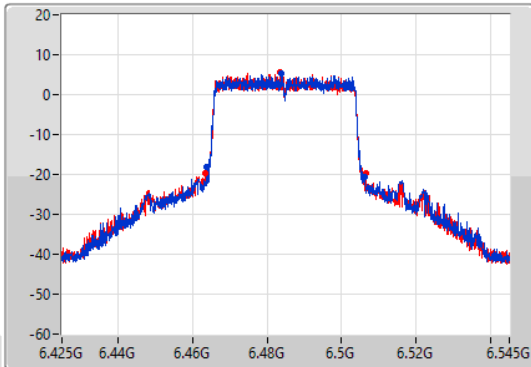

CF
6.485GHz
Span
120MHz
RBW
1MHz
VBW
3MHz
Sweep Time
100ms
Detector Type
Peak