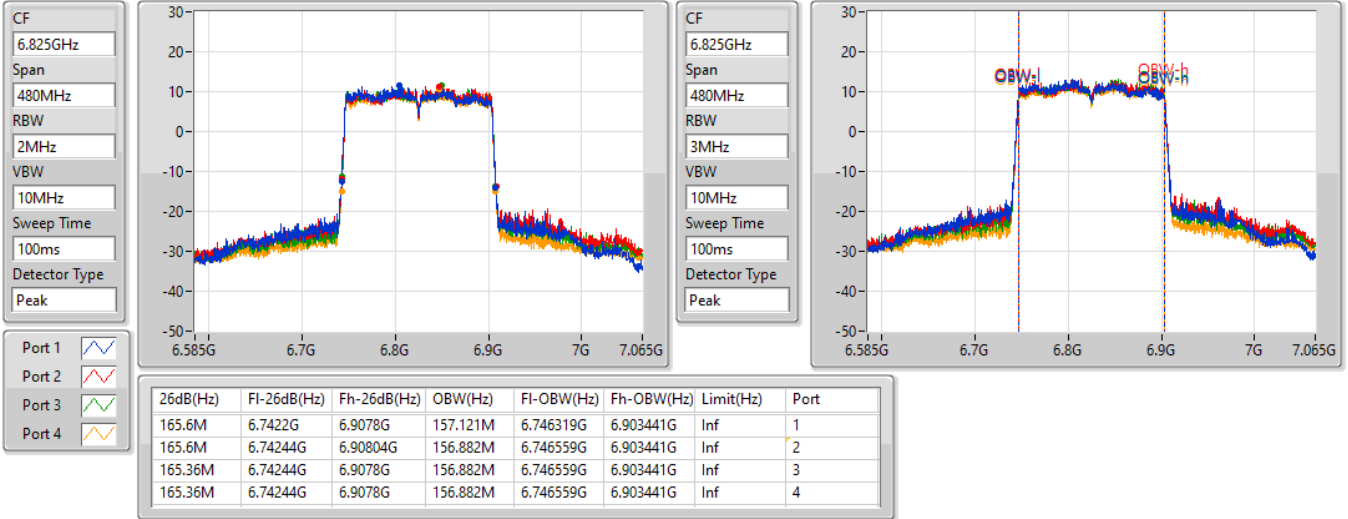

802.11ax HEW160-BF_Nss1,(MCS0)_4TX

EBW

6505MHz Straddle 6.425-6.525GHz

22/01/2022

802.11ax HEW160-BF_Nss1,(MCS0)_4TX

EBW

6665MHz

22/01/2022

802.11ax HEW160-BF_Nss1,(MCS0)_4TX

EBW

6825MHz Straddle 6.525-6.875GHz

22/01/2022

802.11ax HEW160-BF_Nss1,(MCS0)_4TX

EBW

6985MHz

22/01/2022