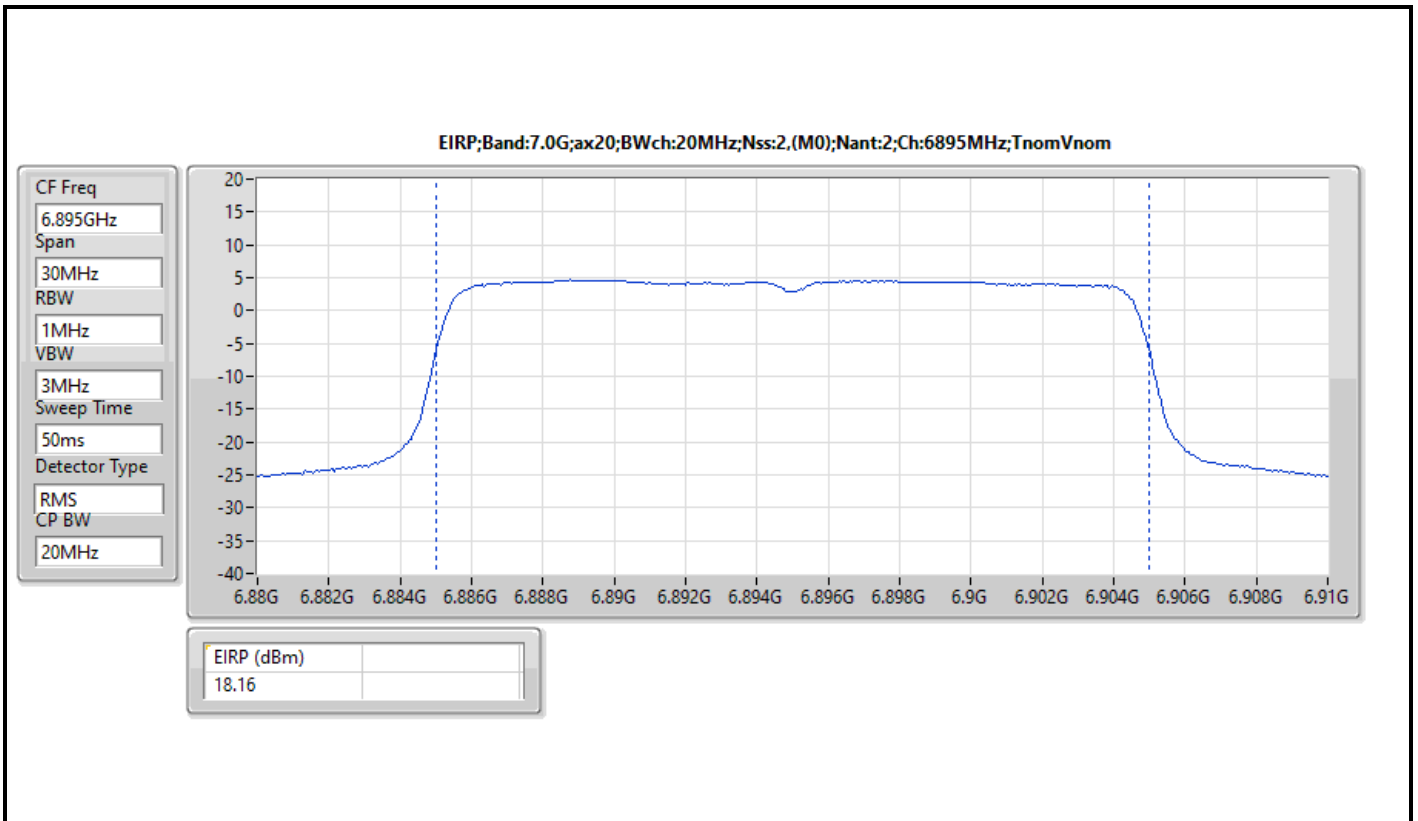

DG = Directional Gain; Port X = Port X output power

Note : Conducted setting = Pass conducted setting division 4

For non beamforming mode / 4T1S

Summary

Mode	EIRP (dBm)	EIRP (W)
5.925-6.425GHz	-	-
802.11ax HEW20_Nss1,(MCS0)_4TX	14.99	0.03155
802.11ax HEW40_Nss1,(MCS0)_4TX	17.95	0.06237
802.11ax HEW80_Nss1,(MCS0)_4TX	20.09	0.10209
802.11ax HEW160_Nss1,(MCS0)_4TX	23.22	0.20989
6.425-6.525GHz	-	-
802.11ax HEW20_Nss1,(MCS0)_4TX	16.15	0.04121
802.11ax HEW40_Nss1,(MCS0)_4TX	17.64	0.05808
802.11ax HEW80_Nss1,(MCS0)_4TX	21.38	0.13740
802.11ax HEW160_Nss1,(MCS0)_4TX	24.34	0.27164
6.525-6.875GHz	-	-
802.11ax HEW20_Nss1,(MCS0)_4TX	15.61	0.03639
802.11ax HEW40_Nss1,(MCS0)_4TX	18.19	0.06592
802.11ax HEW80_Nss1,(MCS0)_4TX	20.32	0.10765
802.11ax HEW160_Nss1,(MCS0)_4TX	23.80	0.23988
6.875-7.125GHz	-	-
802.11ax HEW20_Nss1,(MCS0)_4TX	14.46	0.02793
802.11ax HEW40_Nss1,(MCS0)_4TX	18.48	0.07047
802.11ax HEW80_Nss1,(MCS0)_4TX	20.65	0.11614
802.11ax HEW160_Nss1,(MCS0)_4TX	22.69	0.18578