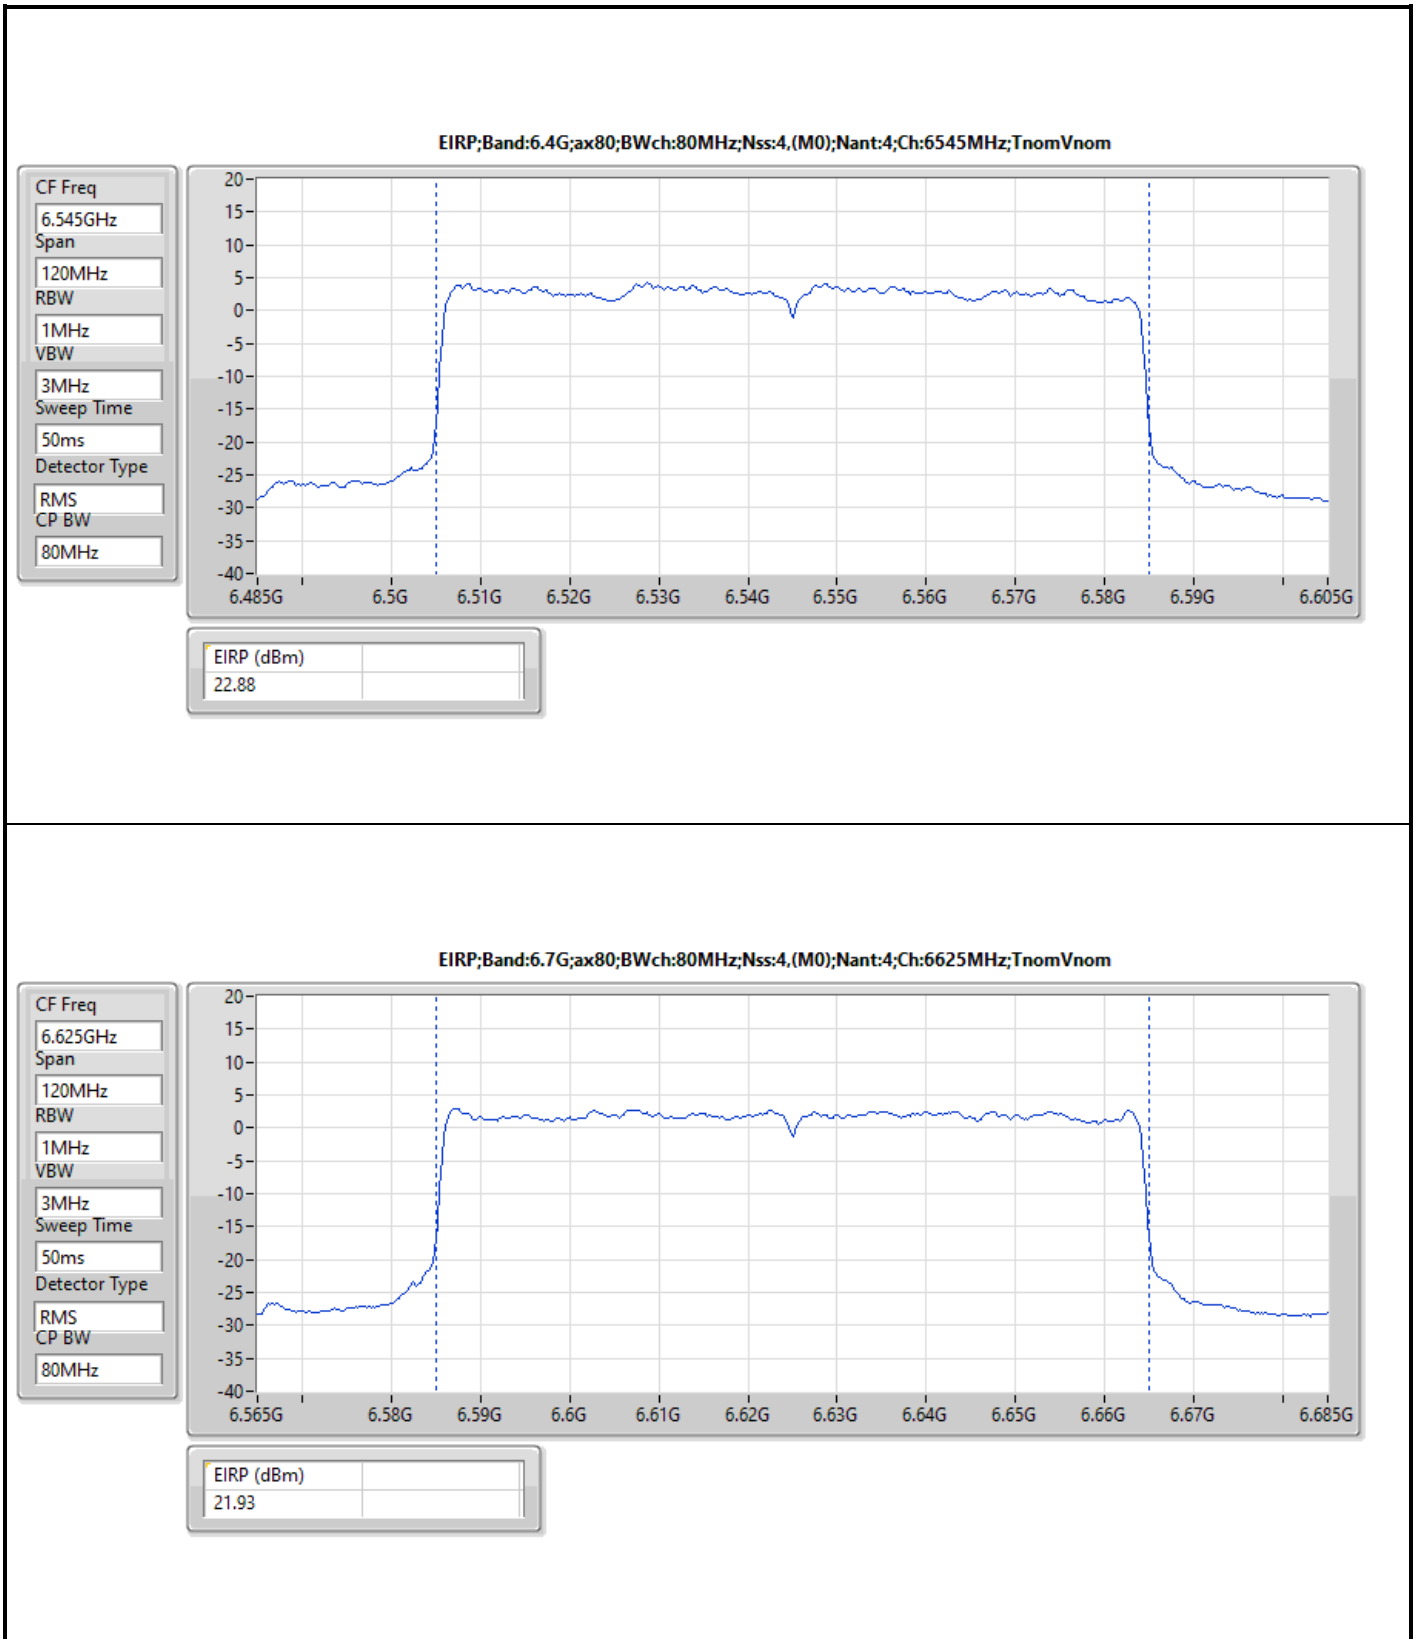

DG = Directional Gain; Port X = Port X output power

Note : Conducted setting = Pass conducted setting division 4

For beamforming mode / 2T1S
 Summary

Mode	EIRP (dBm)	EIRP (W)
5.925-6.425GHz	-	-
802.11ax HEW20-BF_Nss1,(MCS0)_2TX	23.39	0.21827
802.11ax HEW40-BF_Nss1,(MCS0)_2TX	20.05	0.10116
802.11ax HEW80-BF_Nss1,(MCS0)_2TX	22.50	0.17783
802.11ax HEW160-BF_Nss1,(MCS0)_2TX	25.92	0.39084
6.425-6.525GHz	-	-
802.11ax HEW20-BF_Nss1,(MCS0)_2TX	24.45	0.27861
802.11ax HEW40-BF_Nss1,(MCS0)_2TX	20.91	0.12331
802.11ax HEW80-BF_Nss1,(MCS0)_2TX	23.25	0.21135
802.11ax HEW160-BF_Nss1,(MCS0)_2TX	24.94	0.31189
6.525-6.875GHz	-	-
802.11ax HEW20-BF_Nss1,(MCS0)_2TX	24.31	0.26977
802.11ax HEW40-BF_Nss1,(MCS0)_2TX	20.19	0.10447
802.11ax HEW80-BF_Nss1,(MCS0)_2TX	23.54	0.22594
802.11ax HEW160-BF_Nss1,(MCS0)_2TX	26.10	0.40738
6.875-7.125GHz	-	-
802.11ax HEW20-BF_Nss1,(MCS0)_2TX	26.27	0.42364
802.11ax HEW40-BF_Nss1,(MCS0)_2TX	21.10	0.12882
802.11ax HEW80-BF_Nss1,(MCS0)_2TX	24.11	0.25763
802.11ax HEW160-BF_Nss1,(MCS0)_2TX	25.35	0.34277