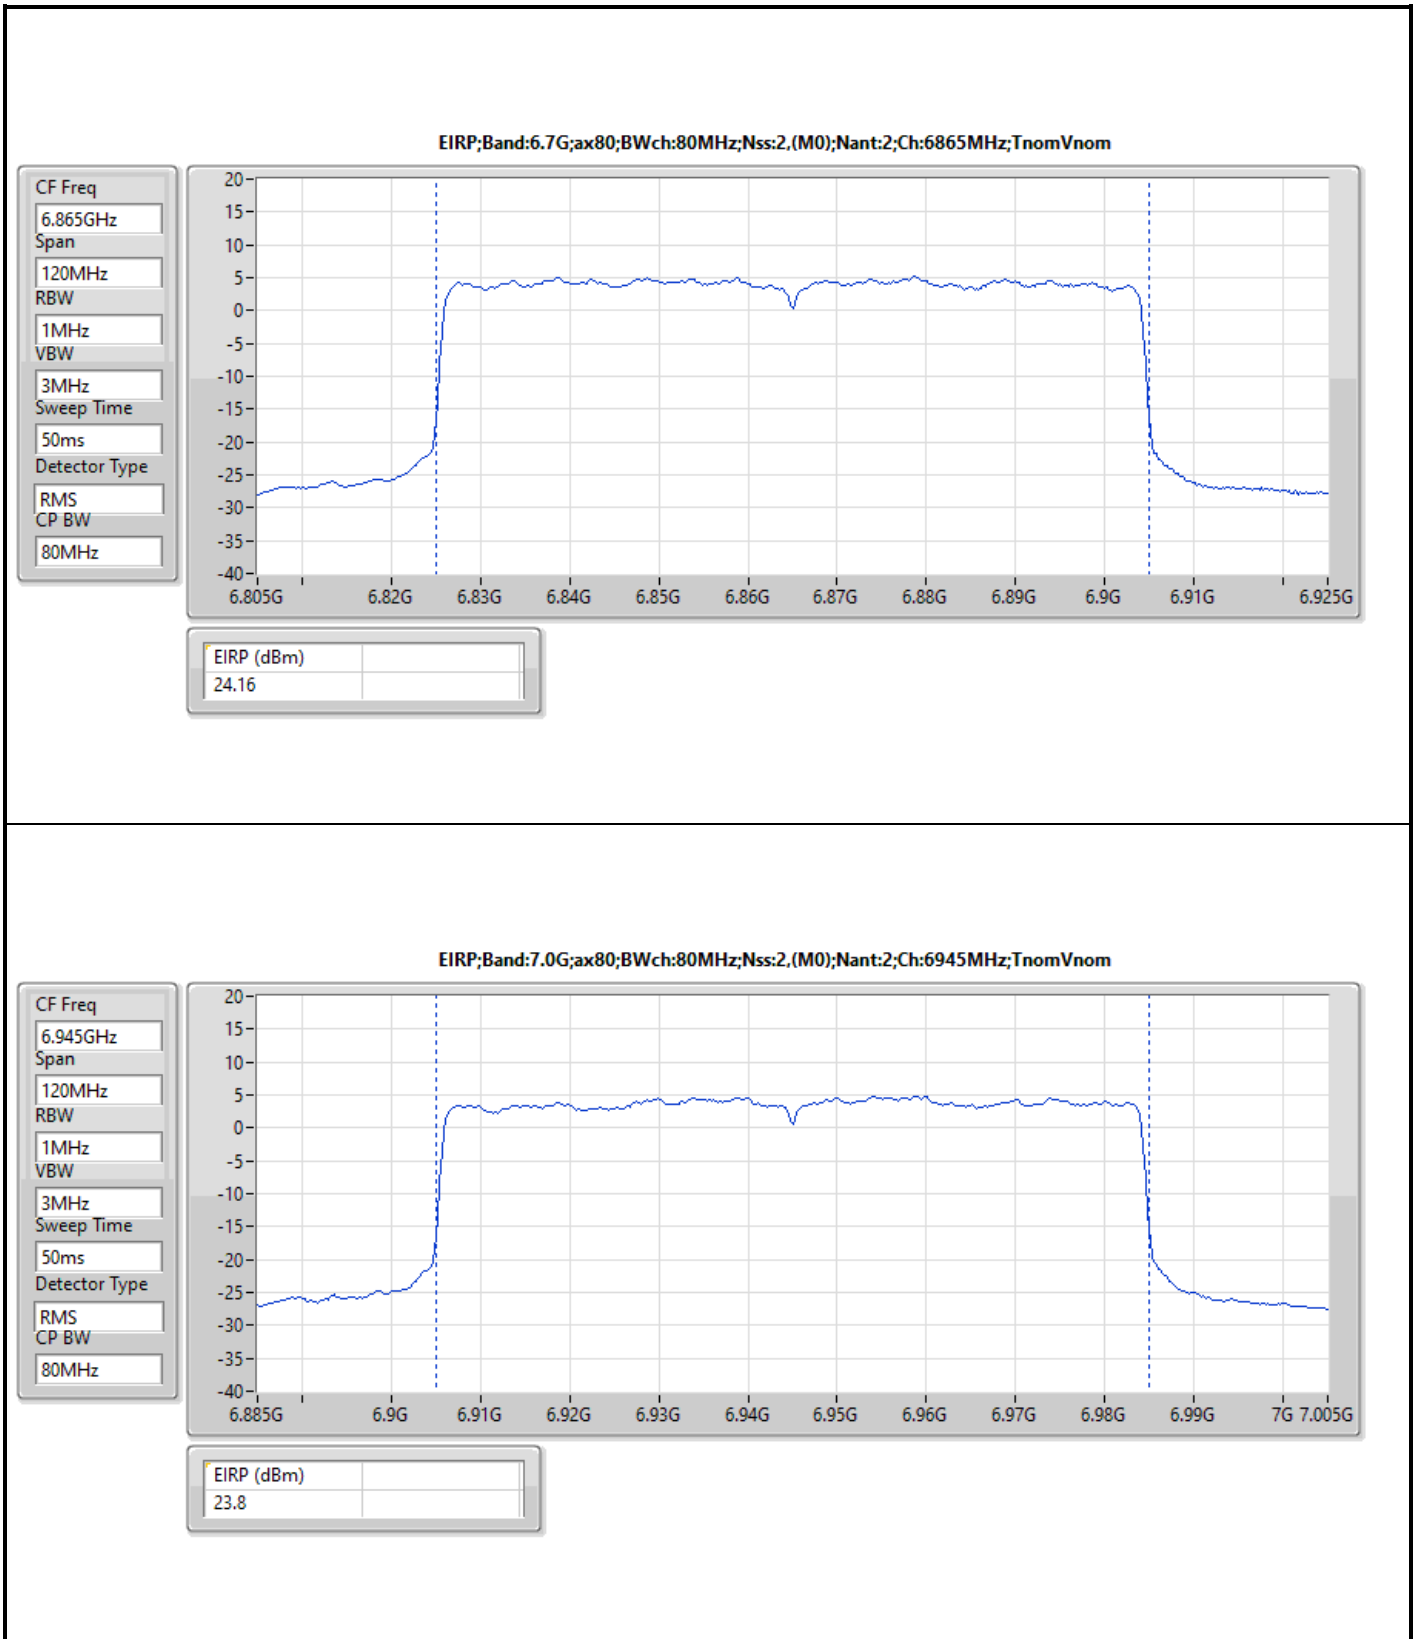

DG = Directional Gain; Port X = Port X output power

Note : Conducted setting = Pass conducted setting division 4

For non beamforming mode / 4T1S

Summary

Mode	EIRP (dBm)	EIRP (W)
5.925-6.425GHz	-	-
802.11ax HEW20_Nss1,(MCS0)_4TX	14.99	0.03155
802.11ax HEW40_Nss1,(MCS0)_4TX	17.95	0.06237
802.11ax HEW80_Nss1,(MCS0)_4TX	20.09	0.10209
802.11ax HEW160_Nss1,(MCS0)_4TX	23.22	0.20989
6.425-6.525GHz	-	-
802.11ax HEW20_Nss1,(MCS0)_4TX	16.15	0.04121
802.11ax HEW40_Nss1,(MCS0)_4TX	17.64	0.05808
802.11ax HEW80_Nss1,(MCS0)_4TX	21.38	0.13740
802.11ax HEW160_Nss1,(MCS0)_4TX	24.34	0.27164
6.525-6.875GHz	-	-
802.11ax HEW20_Nss1,(MCS0)_4TX	15.61	0.03639
802.11ax HEW40_Nss1,(MCS0)_4TX	18.19	0.06592
802.11ax HEW80_Nss1,(MCS0)_4TX	20.32	0.10765
802.11ax HEW160_Nss1,(MCS0)_4TX	23.80	0.23988
6.875-7.125GHz	-	-
802.11ax HEW20_Nss1,(MCS0)_4TX	14.46	0.02793
802.11ax HEW40_Nss1,(MCS0)_4TX	18.48	0.07047
802.11ax HEW80_Nss1,(MCS0)_4TX	20.65	0.11614
802.11ax HEW160_Nss1,(MCS0)_4TX	22.69	0.18578