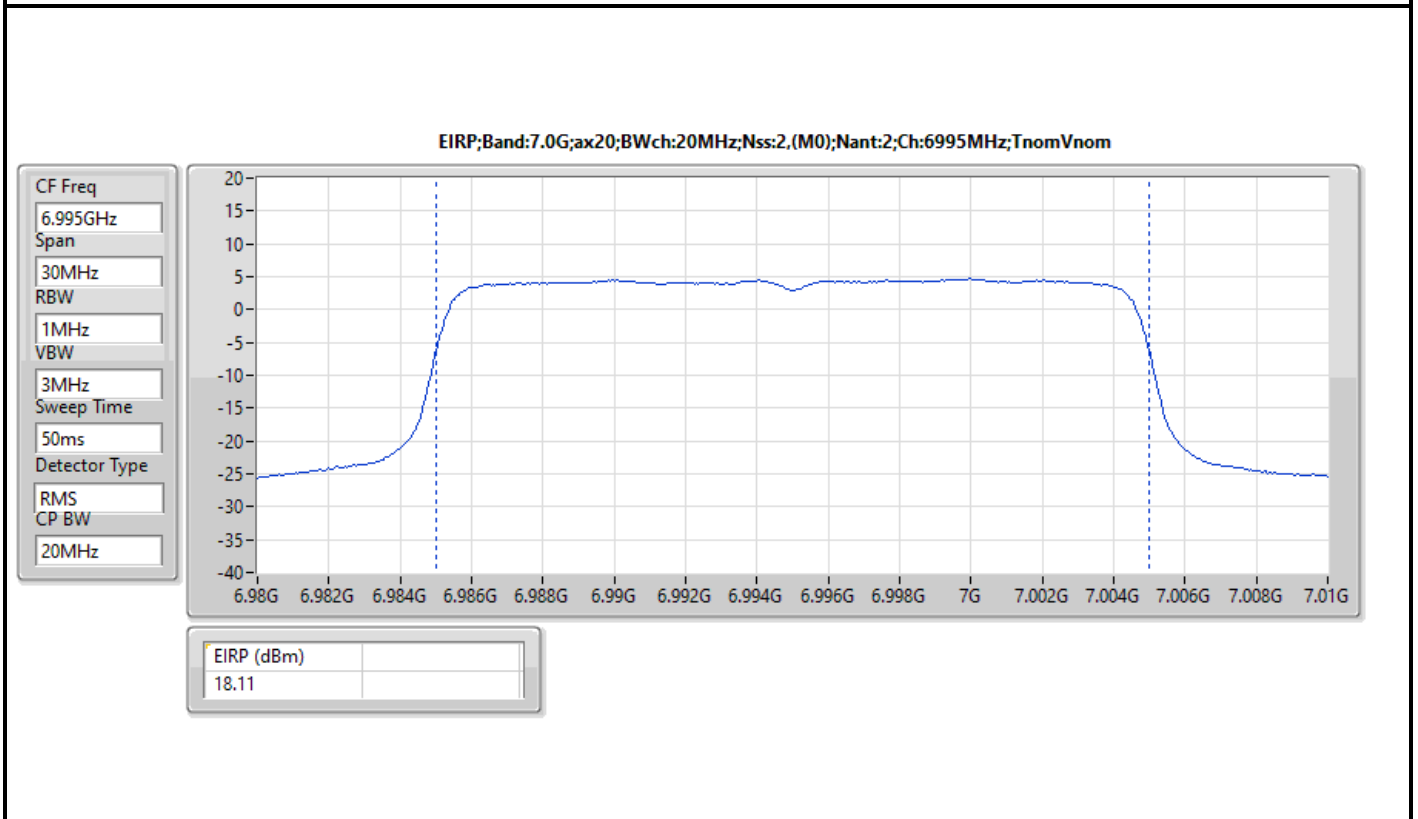

DG = Directional Gain; Port X = Port X output power

Note : Conducted setting = Pass conducted setting division 4

For non beamforming mode / 4T1S

Summary

Mode	EIRP (dBm)	EIRP (W)
5.925-6.425GHz	-	-
802.11ax HEW20_Nss1,(MCS0)_4TX	14.99	0.03155
802.11ax HEW40_Nss1,(MCS0)_4TX	17.95	0.06237
802.11ax HEW80_Nss1,(MCS0)_4TX	20.09	0.10209
802.11ax HEW160_Nss1,(MCS0)_4TX	23.22	0.20989
6.425-6.525GHz	-	-
802.11ax HEW20_Nss1,(MCS0)_4TX	16.15	0.04121
802.11ax HEW40_Nss1,(MCS0)_4TX	17.64	0.05808
802.11ax HEW80_Nss1,(MCS0)_4TX	21.38	0.13740
802.11ax HEW160_Nss1,(MCS0)_4TX	24.34	0.27164
6.525-6.875GHz	-	-
802.11ax HEW20_Nss1,(MCS0)_4TX	15.61	0.03639
802.11ax HEW40_Nss1,(MCS0)_4TX	18.19	0.06592
802.11ax HEW80_Nss1,(MCS0)_4TX	20.32	0.10765
802.11ax HEW160_Nss1,(MCS0)_4TX	23.80	0.23988
6.875-7.125GHz	-	-
802.11ax HEW20_Nss1,(MCS0)_4TX	14.46	0.02793
802.11ax HEW40_Nss1,(MCS0)_4TX	18.48	0.07047
802.11ax HEW80_Nss1,(MCS0)_4TX	20.65	0.11614
802.11ax HEW160_Nss1,(MCS0)_4TX	22.69	0.18578