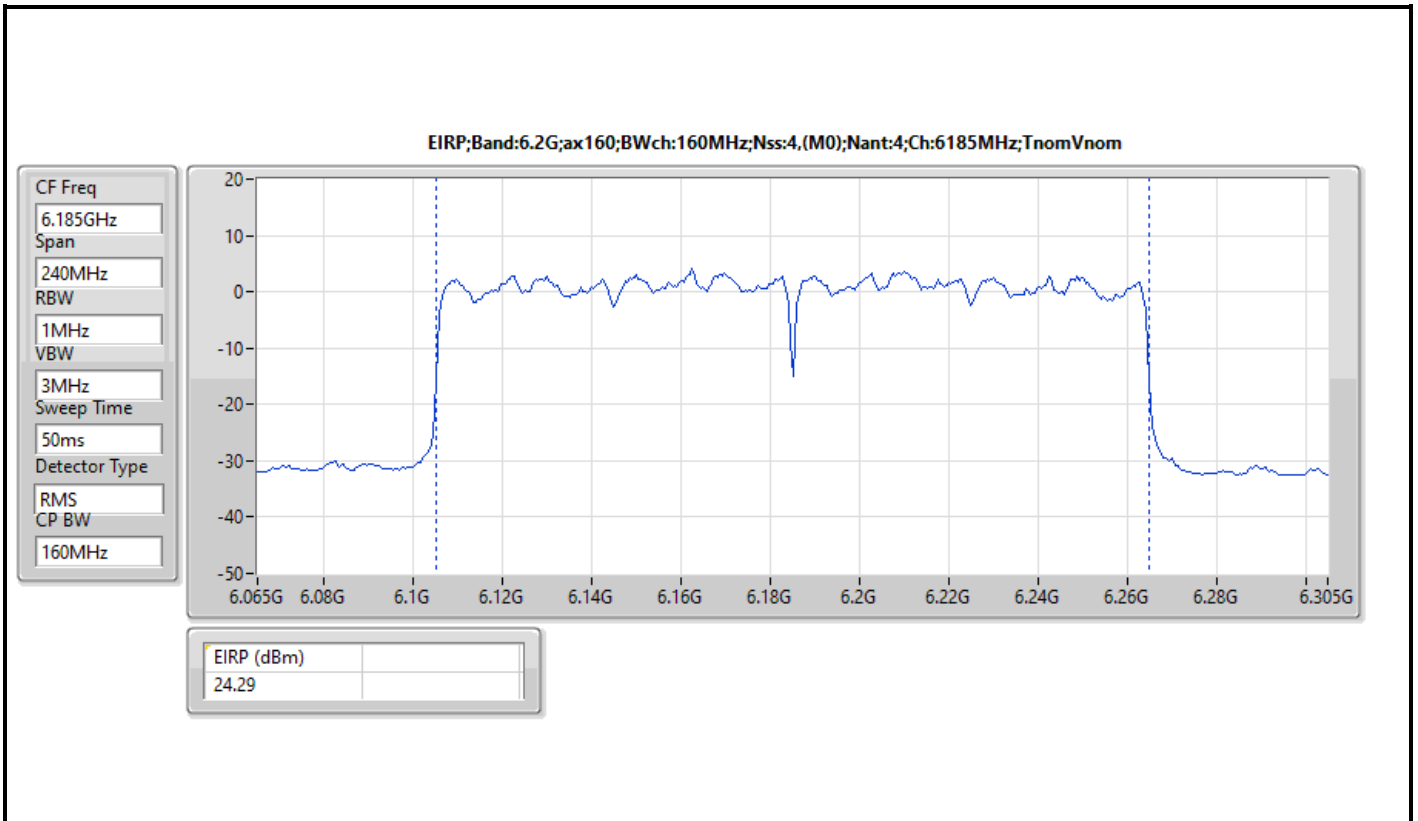

DG = Directional Gain; Port X = Port X output power

Note : Conducted setting = Pass conducted setting division 4

For beamforming mode / 2T1S
 Summary

Mode	EIRP (dBm)	EIRP (W)
5.925-6.425GHz	-	-
802.11ax HEW20-BF_Nss1,(MCS0)_2TX	23.39	0.21827
802.11ax HEW40-BF_Nss1,(MCS0)_2TX	20.05	0.10116
802.11ax HEW80-BF_Nss1,(MCS0)_2TX	22.50	0.17783
802.11ax HEW160-BF_Nss1,(MCS0)_2TX	25.92	0.39084
6.425-6.525GHz	-	-
802.11ax HEW20-BF_Nss1,(MCS0)_2TX	24.45	0.27861
802.11ax HEW40-BF_Nss1,(MCS0)_2TX	20.91	0.12331
802.11ax HEW80-BF_Nss1,(MCS0)_2TX	23.25	0.21135
802.11ax HEW160-BF_Nss1,(MCS0)_2TX	24.94	0.31189
6.525-6.875GHz	-	-
802.11ax HEW20-BF_Nss1,(MCS0)_2TX	24.31	0.26977
802.11ax HEW40-BF_Nss1,(MCS0)_2TX	20.19	0.10447
802.11ax HEW80-BF_Nss1,(MCS0)_2TX	23.54	0.22594
802.11ax HEW160-BF_Nss1,(MCS0)_2TX	26.10	0.40738
6.875-7.125GHz	-	-
802.11ax HEW20-BF_Nss1,(MCS0)_2TX	26.27	0.42364
802.11ax HEW40-BF_Nss1,(MCS0)_2TX	21.10	0.12882
802.11ax HEW80-BF_Nss1,(MCS0)_2TX	24.11	0.25763
802.11ax HEW160-BF_Nss1,(MCS0)_2TX	25.35	0.34277