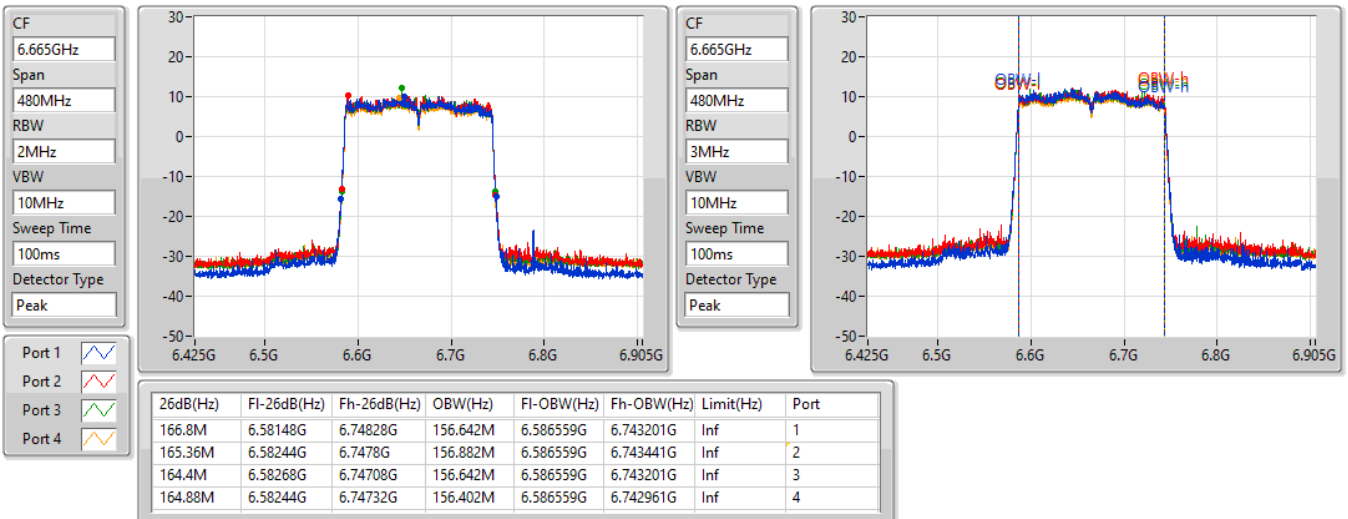

802.11ax HEW160-BF_Nss1,(MCS0)_4TX

EBW

6505MHz Straddle 6.425-6.525GHz

22/01/2022

802.11ax HEW160-BF_Nss1,(MCS0)_4TX

EBW

6665MHz

22/01/2022

802.11ax HEW160-BF_Nss1,(MCS0)_4TX

EBW

6825MHz Straddle 6.525-6.875GHz

22/01/2022

802.11ax HEW160-BF_Nss1,(MCS0)_4TX

EBW

6985MHz

22/01/2022