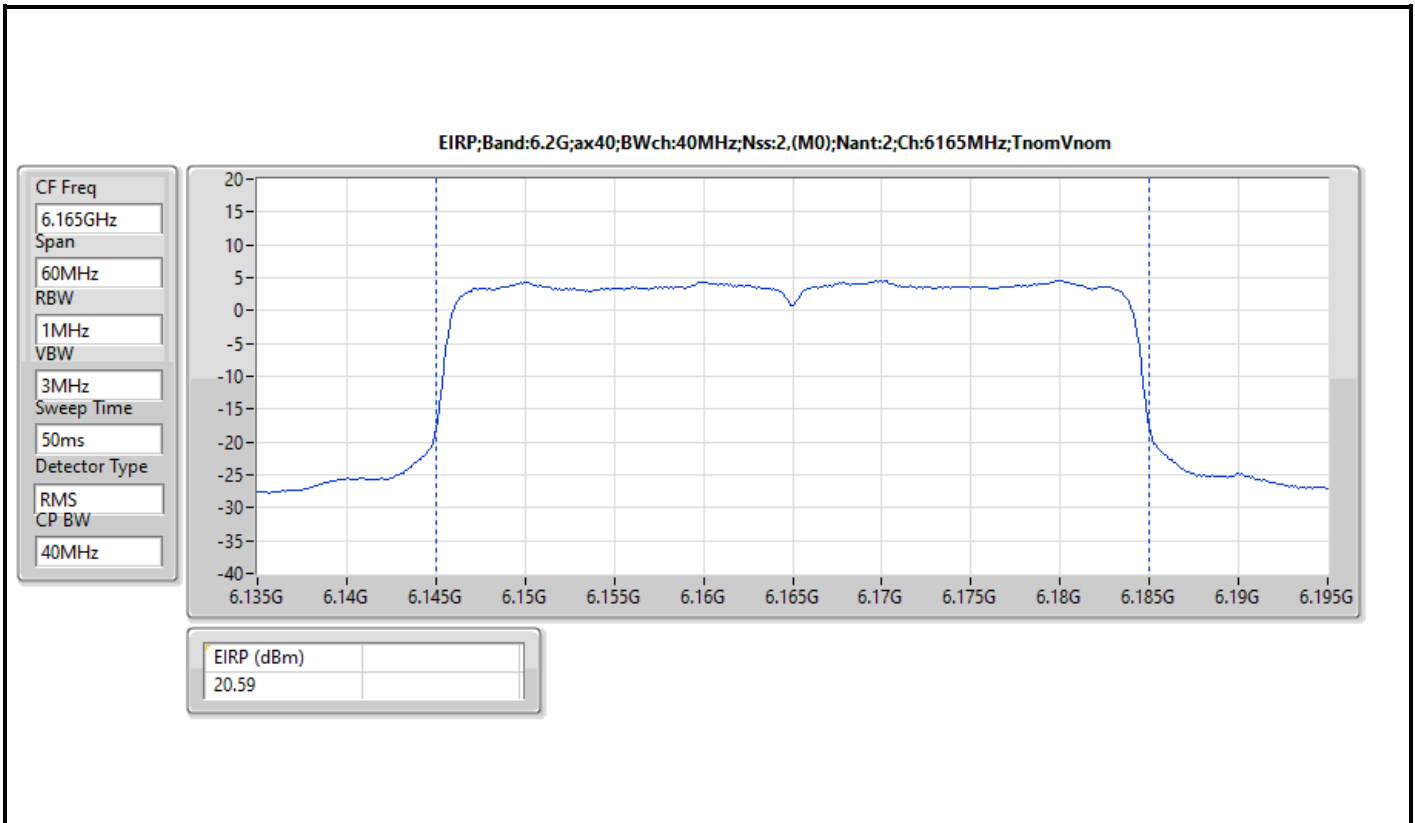

DG = Directional Gain; Port X = Port X output power

Note : Conducted setting = Pass conducted setting division 4

For non beamforming mode / 4T1S

Summary

Mode	EIRP (dBm)	EIRP (W)
5.925-6.425GHz	-	-
802.11ax HEW20_Nss1,(MCS0)_4TX	14.99	0.03155
802.11ax HEW40_Nss1,(MCS0)_4TX	17.95	0.06237
802.11ax HEW80_Nss1,(MCS0)_4TX	20.09	0.10209
802.11ax HEW160_Nss1,(MCS0)_4TX	23.22	0.20989
6.425-6.525GHz	-	-
802.11ax HEW20_Nss1,(MCS0)_4TX	16.15	0.04121
802.11ax HEW40_Nss1,(MCS0)_4TX	17.64	0.05808
802.11ax HEW80_Nss1,(MCS0)_4TX	21.38	0.13740
802.11ax HEW160_Nss1,(MCS0)_4TX	24.34	0.27164
6.525-6.875GHz	-	-
802.11ax HEW20_Nss1,(MCS0)_4TX	15.61	0.03639
802.11ax HEW40_Nss1,(MCS0)_4TX	18.19	0.06592
802.11ax HEW80_Nss1,(MCS0)_4TX	20.32	0.10765
802.11ax HEW160_Nss1,(MCS0)_4TX	23.80	0.23988
6.875-7.125GHz	-	-
802.11ax HEW20_Nss1,(MCS0)_4TX	14.46	0.02793
802.11ax HEW40_Nss1,(MCS0)_4TX	18.48	0.07047
802.11ax HEW80_Nss1,(MCS0)_4TX	20.65	0.11614
802.11ax HEW160_Nss1,(MCS0)_4TX	22.69	0.18578