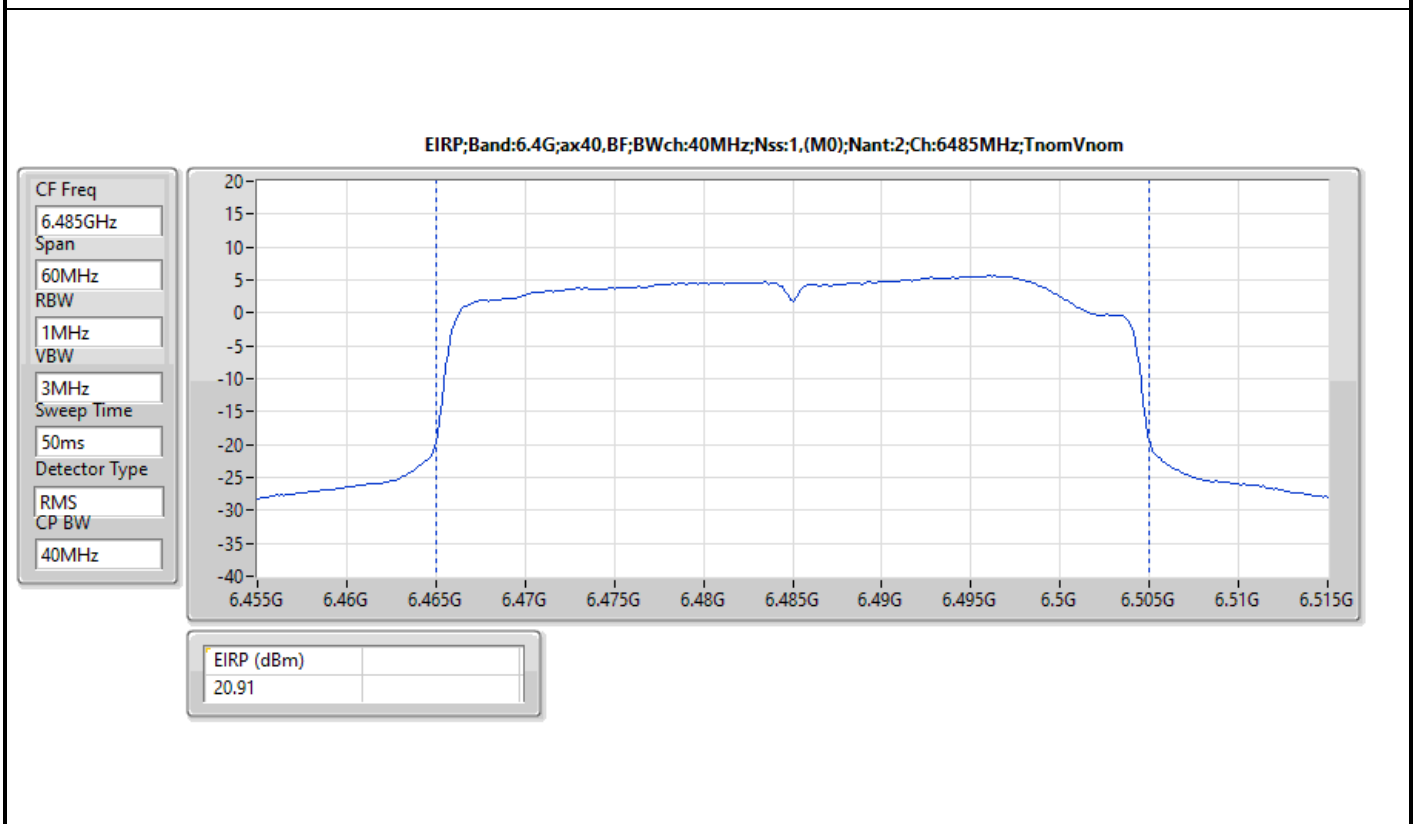

DG = Directional Gain; Port X = Port X output power

Note : Conducted setting = Pass conducted setting division 4

For beamforming mode / 4T1S

Summary

Mode	EIRP (dBm)	EIRP (W)
5.925-6.425GHz	-	-
802.11ax HEW20-BF_Nss1,(MCS0)_4TX	17.44	0.05546
802.11ax HEW40-BF_Nss1,(MCS0)_4TX	21.58	0.14388
802.11ax HEW80-BF_Nss1,(MCS0)_4TX	22.16	0.16444
802.11ax HEW160-BF_Nss1,(MCS0)_4TX	25.81	0.38107
6.425-6.525GHz	-	-
802.11ax HEW20-BF_Nss1,(MCS0)_4TX	17.49	0.05610
802.11ax HEW40-BF_Nss1,(MCS0)_4TX	20.67	0.11668
802.11ax HEW80-BF_Nss1,(MCS0)_4TX	23.21	0.20941
802.11ax HEW160-BF_Nss1,(MCS0)_4TX	26.29	0.42560
6.525-6.875GHz	-	-
802.11ax HEW20-BF_Nss1,(MCS0)_4TX	18.78	0.07551
802.11ax HEW40-BF_Nss1,(MCS0)_4TX	21.38	0.13740
802.11ax HEW80-BF_Nss1,(MCS0)_4TX	24.43	0.27733
802.11ax HEW160-BF_Nss1,(MCS0)_4TX	24.68	0.29376
6.875-7.125GHz	-	-
802.11ax HEW20-BF_Nss1,(MCS0)_4TX	18.46	0.07015
802.11ax HEW40-BF_Nss1,(MCS0)_4TX	19.38	0.08670
802.11ax HEW80-BF_Nss1,(MCS0)_4TX	23.76	0.23768
802.11ax HEW160-BF_Nss1,(MCS0)_4TX	25.37	0.34435