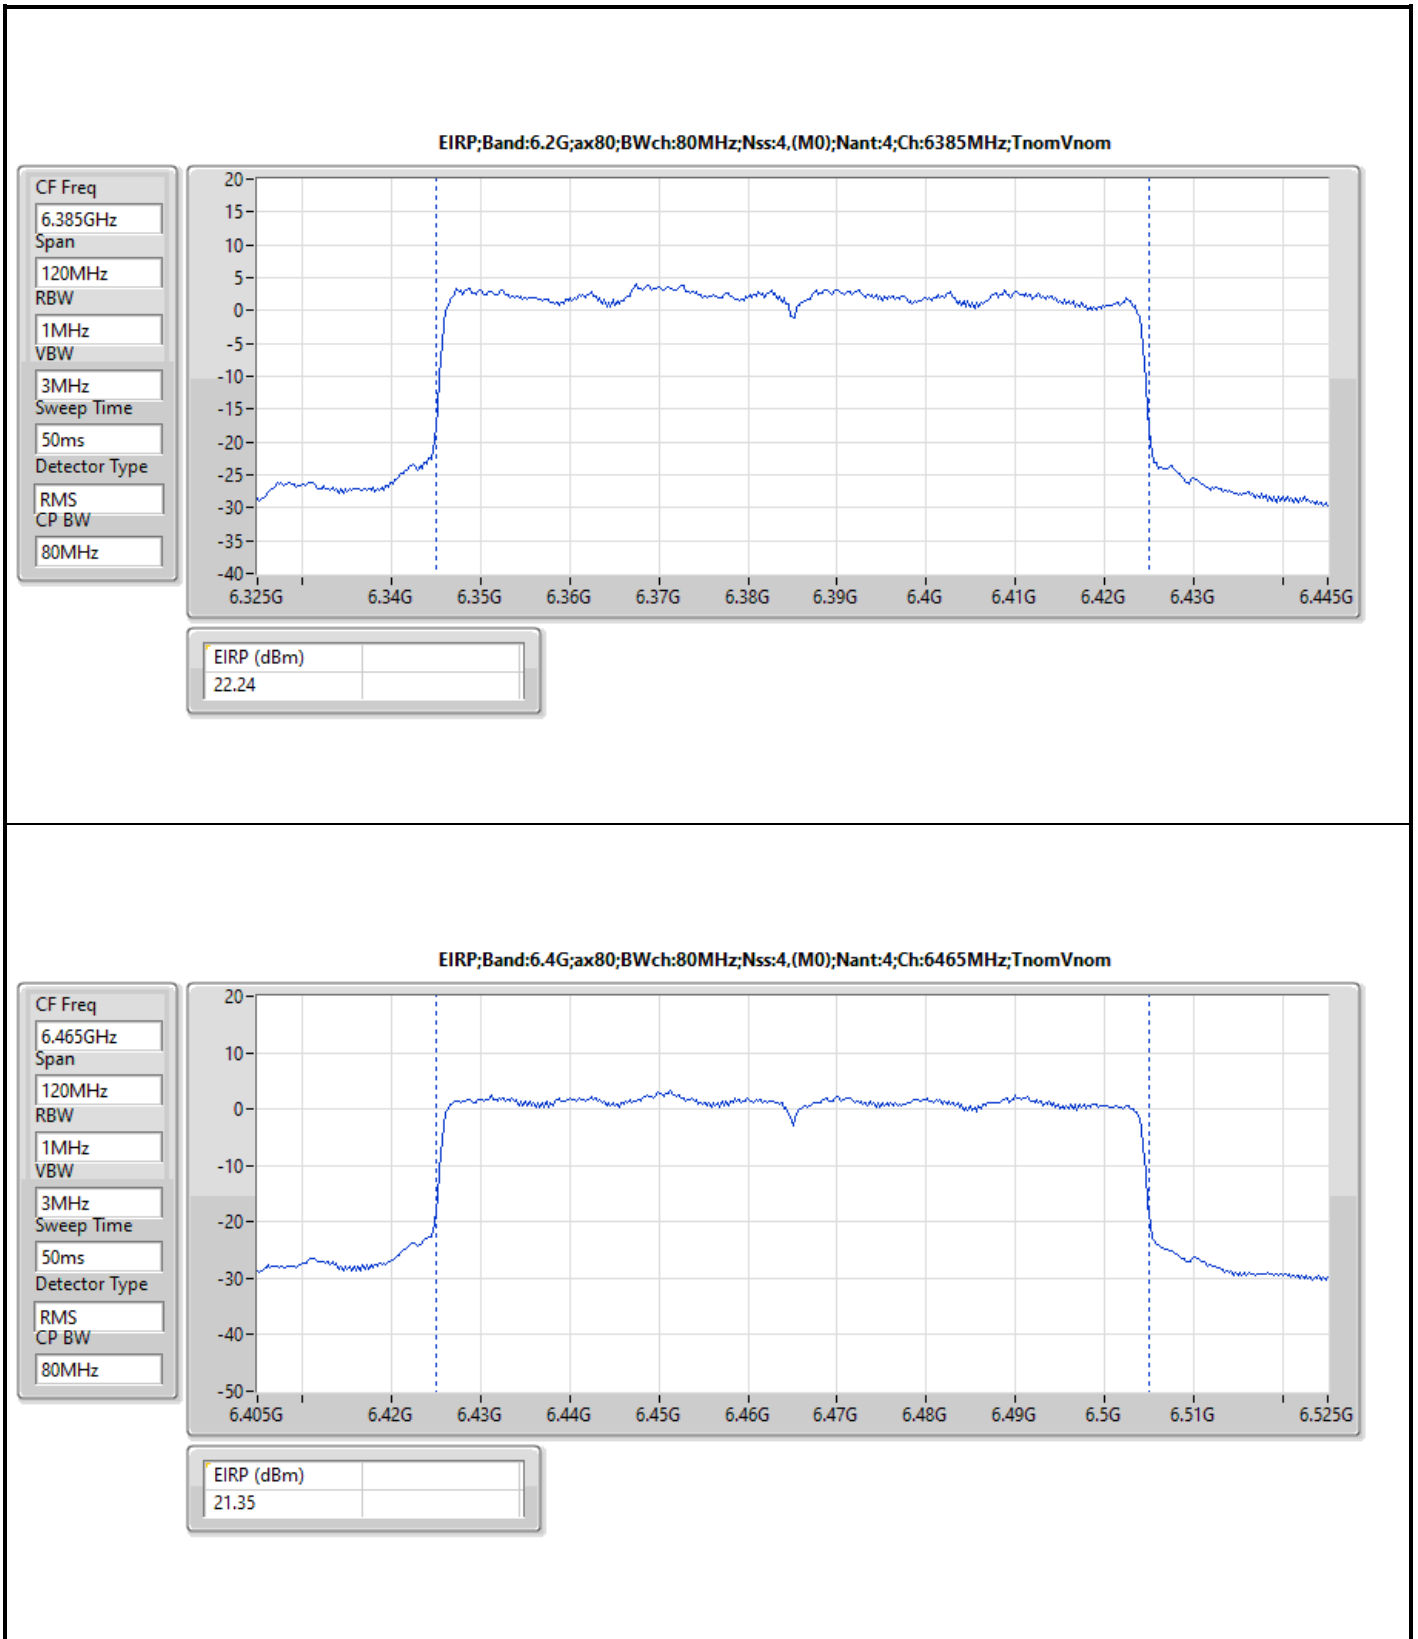

DG = Directional Gain; Port X = Port X output power

Note : Conducted setting = Pass conducted setting division 4

For beamforming mode / 2T1S
 Summary

Mode	EIRP (dBm)	EIRP (W)
5.925-6.425GHz	-	-
802.11ax HEW20-BF_Nss1,(MCS0)_2TX	23.39	0.21827
802.11ax HEW40-BF_Nss1,(MCS0)_2TX	20.05	0.10116
802.11ax HEW80-BF_Nss1,(MCS0)_2TX	22.50	0.17783
802.11ax HEW160-BF_Nss1,(MCS0)_2TX	25.92	0.39084
6.425-6.525GHz	-	-
802.11ax HEW20-BF_Nss1,(MCS0)_2TX	24.45	0.27861
802.11ax HEW40-BF_Nss1,(MCS0)_2TX	20.91	0.12331
802.11ax HEW80-BF_Nss1,(MCS0)_2TX	23.25	0.21135
802.11ax HEW160-BF_Nss1,(MCS0)_2TX	24.94	0.31189
6.525-6.875GHz	-	-
802.11ax HEW20-BF_Nss1,(MCS0)_2TX	24.31	0.26977
802.11ax HEW40-BF_Nss1,(MCS0)_2TX	20.19	0.10447
802.11ax HEW80-BF_Nss1,(MCS0)_2TX	23.54	0.22594
802.11ax HEW160-BF_Nss1,(MCS0)_2TX	26.10	0.40738
6.875-7.125GHz	-	-
802.11ax HEW20-BF_Nss1,(MCS0)_2TX	26.27	0.42364
802.11ax HEW40-BF_Nss1,(MCS0)_2TX	21.10	0.12882
802.11ax HEW80-BF_Nss1,(MCS0)_2TX	24.11	0.25763
802.11ax HEW160-BF_Nss1,(MCS0)_2TX	25.35	0.34277