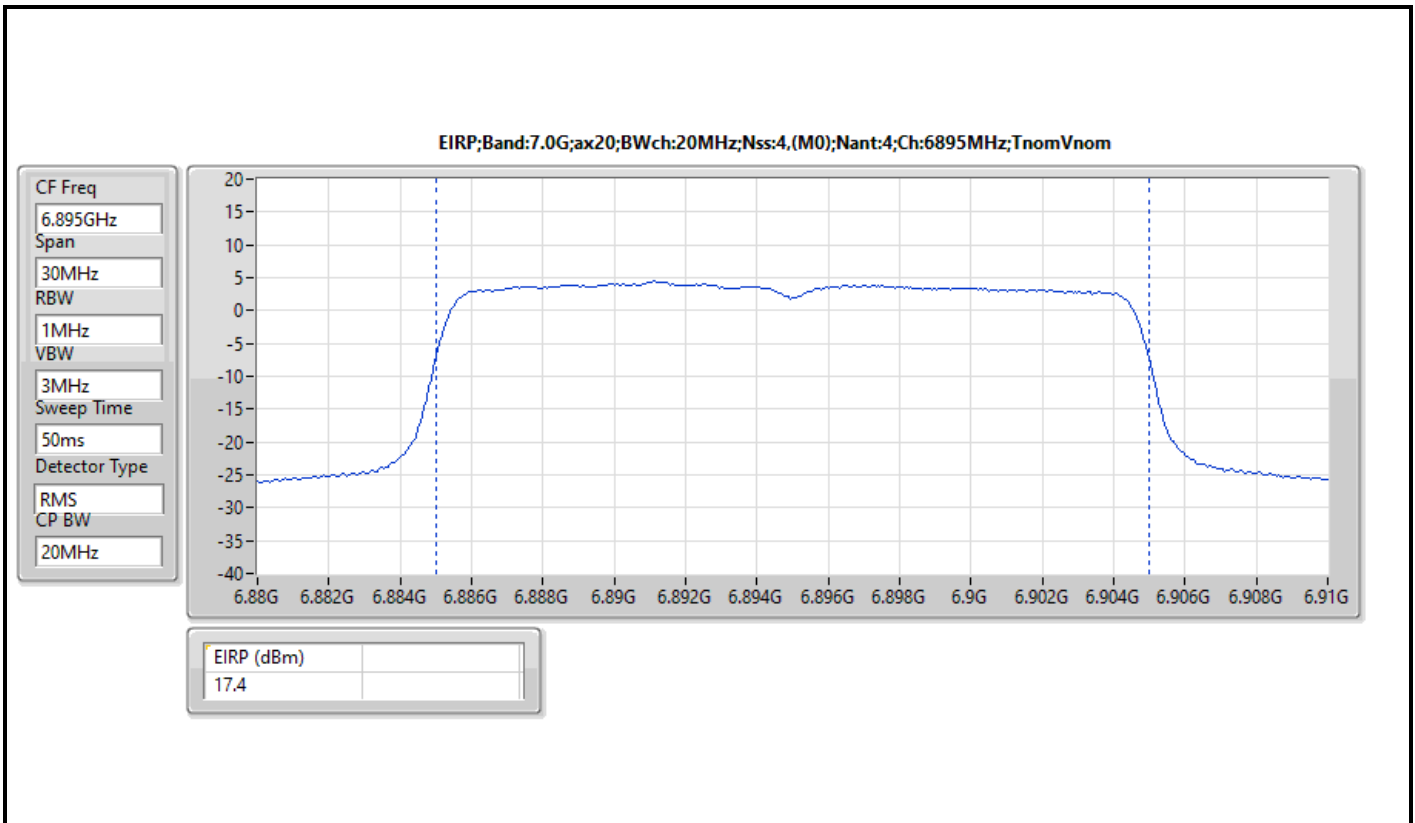

DG = Directional Gain; Port X = Port X output power

Note : Conducted setting = Pass conducted setting division 4

For beamforming mode / 2T1S
 Summary

Mode	EIRP (dBm)	EIRP (W)
5.925-6.425GHz	-	-
802.11ax HEW20-BF_Nss1,(MCS0)_2TX	23.39	0.21827
802.11ax HEW40-BF_Nss1,(MCS0)_2TX	20.05	0.10116
802.11ax HEW80-BF_Nss1,(MCS0)_2TX	22.50	0.17783
802.11ax HEW160-BF_Nss1,(MCS0)_2TX	25.92	0.39084
6.425-6.525GHz	-	-
802.11ax HEW20-BF_Nss1,(MCS0)_2TX	24.45	0.27861
802.11ax HEW40-BF_Nss1,(MCS0)_2TX	20.91	0.12331
802.11ax HEW80-BF_Nss1,(MCS0)_2TX	23.25	0.21135
802.11ax HEW160-BF_Nss1,(MCS0)_2TX	24.94	0.31189
6.525-6.875GHz	-	-
802.11ax HEW20-BF_Nss1,(MCS0)_2TX	24.31	0.26977
802.11ax HEW40-BF_Nss1,(MCS0)_2TX	20.19	0.10447
802.11ax HEW80-BF_Nss1,(MCS0)_2TX	23.54	0.22594
802.11ax HEW160-BF_Nss1,(MCS0)_2TX	26.10	0.40738
6.875-7.125GHz	-	-
802.11ax HEW20-BF_Nss1,(MCS0)_2TX	26.27	0.42364
802.11ax HEW40-BF_Nss1,(MCS0)_2TX	21.10	0.12882
802.11ax HEW80-BF_Nss1,(MCS0)_2TX	24.11	0.25763
802.11ax HEW160-BF_Nss1,(MCS0)_2TX	25.35	0.34277