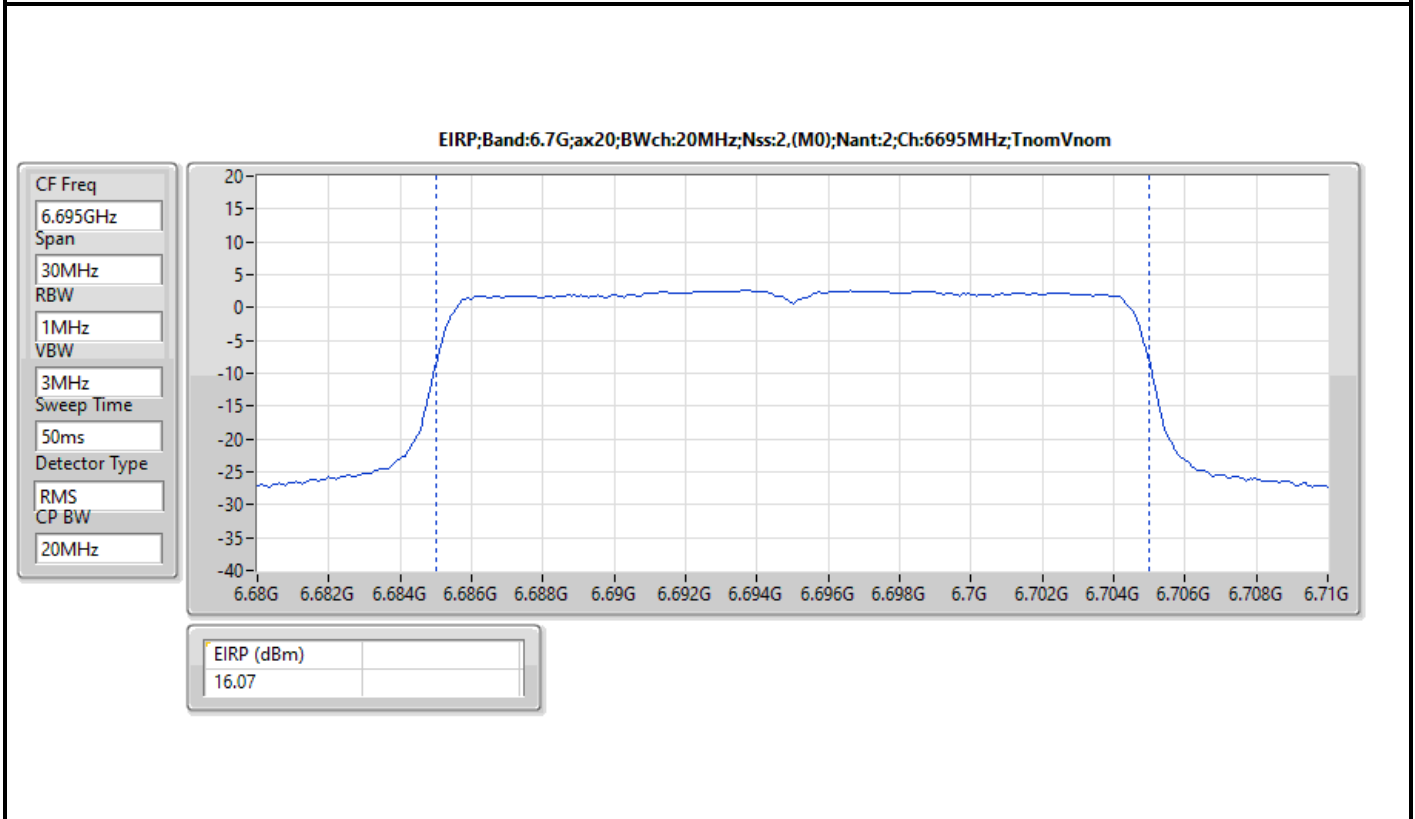

DG = Directional Gain; Port X = Port X output power

Note : Conducted setting = Pass conducted setting division 4

For non beamforming mode / 4T1S

Summary

Mode	EIRP (dBm)	EIRP (W)
5.925-6.425GHz	-	-
802.11ax HEW20_Nss1,(MCS0)_4TX	14.99	0.03155
802.11ax HEW40_Nss1,(MCS0)_4TX	17.95	0.06237
802.11ax HEW80_Nss1,(MCS0)_4TX	20.09	0.10209
802.11ax HEW160_Nss1,(MCS0)_4TX	23.22	0.20989
6.425-6.525GHz	-	-
802.11ax HEW20_Nss1,(MCS0)_4TX	16.15	0.04121
802.11ax HEW40_Nss1,(MCS0)_4TX	17.64	0.05808
802.11ax HEW80_Nss1,(MCS0)_4TX	21.38	0.13740
802.11ax HEW160_Nss1,(MCS0)_4TX	24.34	0.27164
6.525-6.875GHz	-	-
802.11ax HEW20_Nss1,(MCS0)_4TX	15.61	0.03639
802.11ax HEW40_Nss1,(MCS0)_4TX	18.19	0.06592
802.11ax HEW80_Nss1,(MCS0)_4TX	20.32	0.10765
802.11ax HEW160_Nss1,(MCS0)_4TX	23.80	0.23988
6.875-7.125GHz	-	-
802.11ax HEW20_Nss1,(MCS0)_4TX	14.46	0.02793
802.11ax HEW40_Nss1,(MCS0)_4TX	18.48	0.07047
802.11ax HEW80_Nss1,(MCS0)_4TX	20.65	0.11614
802.11ax HEW160_Nss1,(MCS0)_4TX	22.69	0.18578