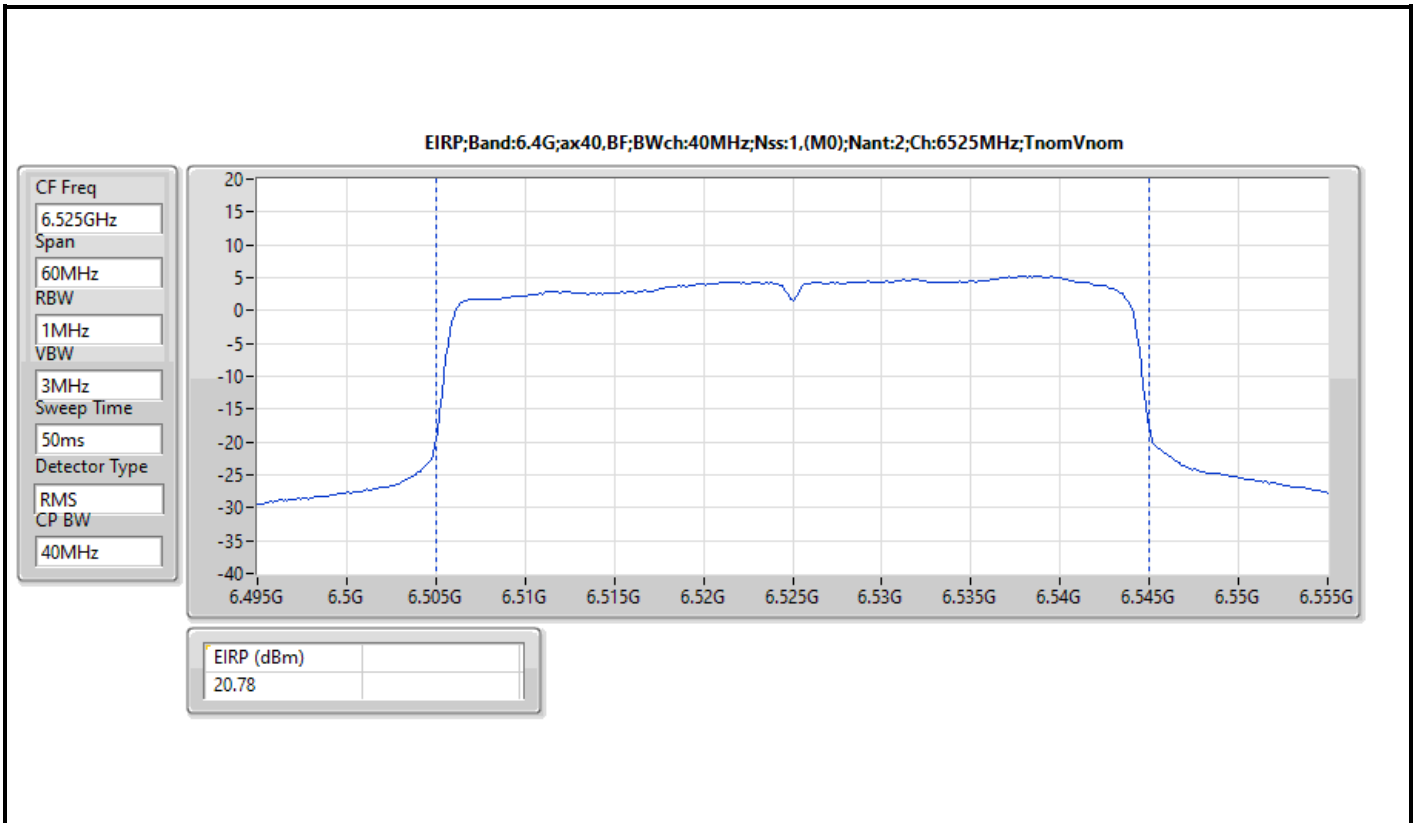

DG = Directional Gain; Port X = Port X output power

Note : Conducted setting = Pass conducted setting division 4

For beamforming mode / 4T1S

Summary

Mode	EIRP (dBm)	EIRP (W)
5.925-6.425GHz	-	-
802.11ax HEW20-BF_Nss1,(MCS0)_4TX	17.44	0.05546
802.11ax HEW40-BF_Nss1,(MCS0)_4TX	21.58	0.14388
802.11ax HEW80-BF_Nss1,(MCS0)_4TX	22.16	0.16444
802.11ax HEW160-BF_Nss1,(MCS0)_4TX	25.81	0.38107
6.425-6.525GHz	-	-
802.11ax HEW20-BF_Nss1,(MCS0)_4TX	17.49	0.05610
802.11ax HEW40-BF_Nss1,(MCS0)_4TX	20.67	0.11668
802.11ax HEW80-BF_Nss1,(MCS0)_4TX	23.21	0.20941
802.11ax HEW160-BF_Nss1,(MCS0)_4TX	26.29	0.42560
6.525-6.875GHz	-	-
802.11ax HEW20-BF_Nss1,(MCS0)_4TX	18.78	0.07551
802.11ax HEW40-BF_Nss1,(MCS0)_4TX	21.38	0.13740
802.11ax HEW80-BF_Nss1,(MCS0)_4TX	24.43	0.27733
802.11ax HEW160-BF_Nss1,(MCS0)_4TX	24.68	0.29376
6.875-7.125GHz	-	-
802.11ax HEW20-BF_Nss1,(MCS0)_4TX	18.46	0.07015
802.11ax HEW40-BF_Nss1,(MCS0)_4TX	19.38	0.08670
802.11ax HEW80-BF_Nss1,(MCS0)_4TX	23.76	0.23768
802.11ax HEW160-BF_Nss1,(MCS0)_4TX	25.37	0.34435