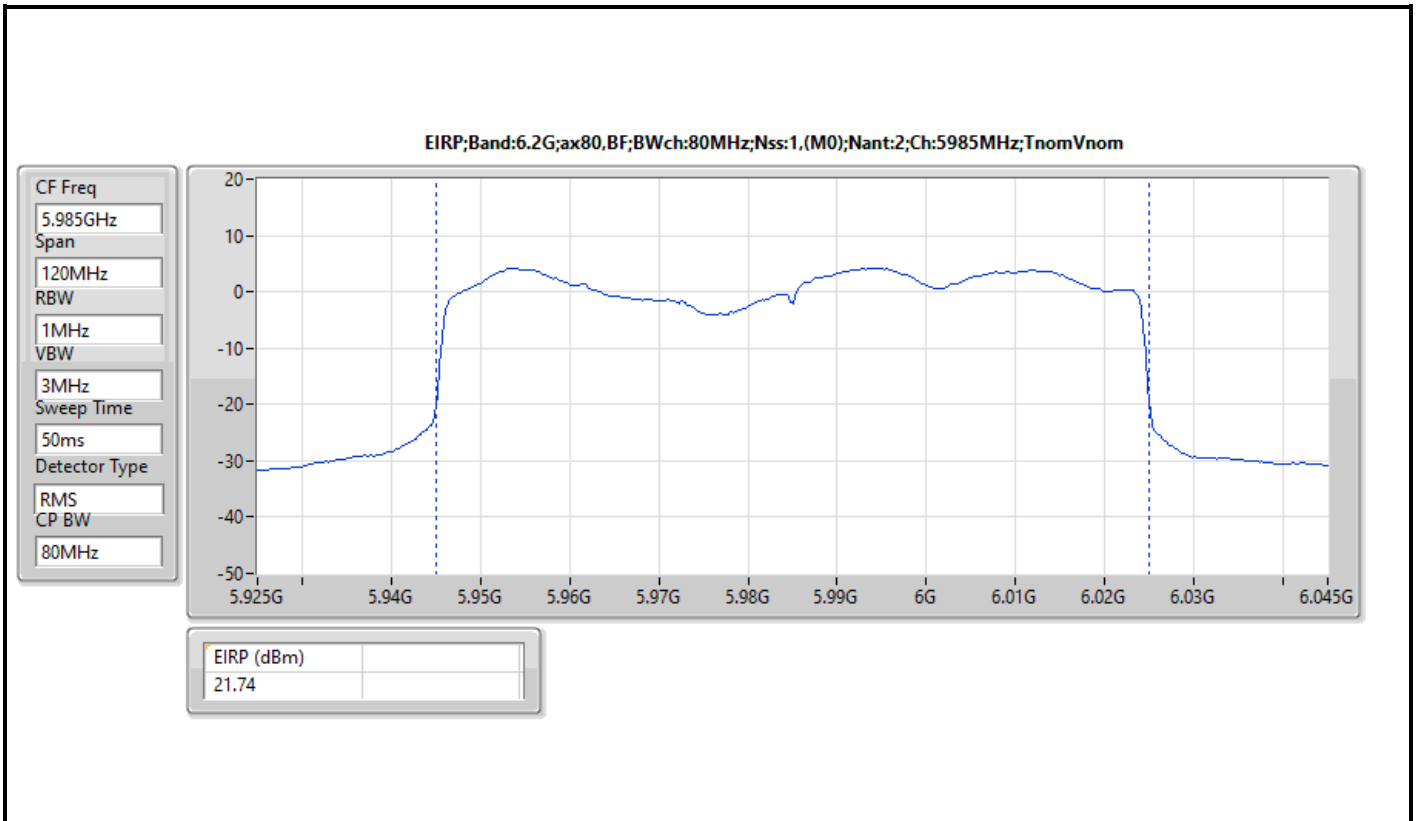

DG = Directional Gain; Port X = Port X output power

Note : Conducted setting = Pass conducted setting division 4

For beamforming mode / 4T1S

Summary

Mode	EIRP (dBm)	EIRP (W)
5.925-6.425GHz	-	-
802.11ax HEW20-BF_Nss1,(MCS0)_4TX	17.44	0.05546
802.11ax HEW40-BF_Nss1,(MCS0)_4TX	21.58	0.14388
802.11ax HEW80-BF_Nss1,(MCS0)_4TX	22.16	0.16444
802.11ax HEW160-BF_Nss1,(MCS0)_4TX	25.81	0.38107
6.425-6.525GHz	-	-
802.11ax HEW20-BF_Nss1,(MCS0)_4TX	17.49	0.05610
802.11ax HEW40-BF_Nss1,(MCS0)_4TX	20.67	0.11668
802.11ax HEW80-BF_Nss1,(MCS0)_4TX	23.21	0.20941
802.11ax HEW160-BF_Nss1,(MCS0)_4TX	26.29	0.42560
6.525-6.875GHz	-	-
802.11ax HEW20-BF_Nss1,(MCS0)_4TX	18.78	0.07551
802.11ax HEW40-BF_Nss1,(MCS0)_4TX	21.38	0.13740
802.11ax HEW80-BF_Nss1,(MCS0)_4TX	24.43	0.27733
802.11ax HEW160-BF_Nss1,(MCS0)_4TX	24.68	0.29376
6.875-7.125GHz	-	-
802.11ax HEW20-BF_Nss1,(MCS0)_4TX	18.46	0.07015
802.11ax HEW40-BF_Nss1,(MCS0)_4TX	19.38	0.08670
802.11ax HEW80-BF_Nss1,(MCS0)_4TX	23.76	0.23768
802.11ax HEW160-BF_Nss1,(MCS0)_4TX	25.37	0.34435