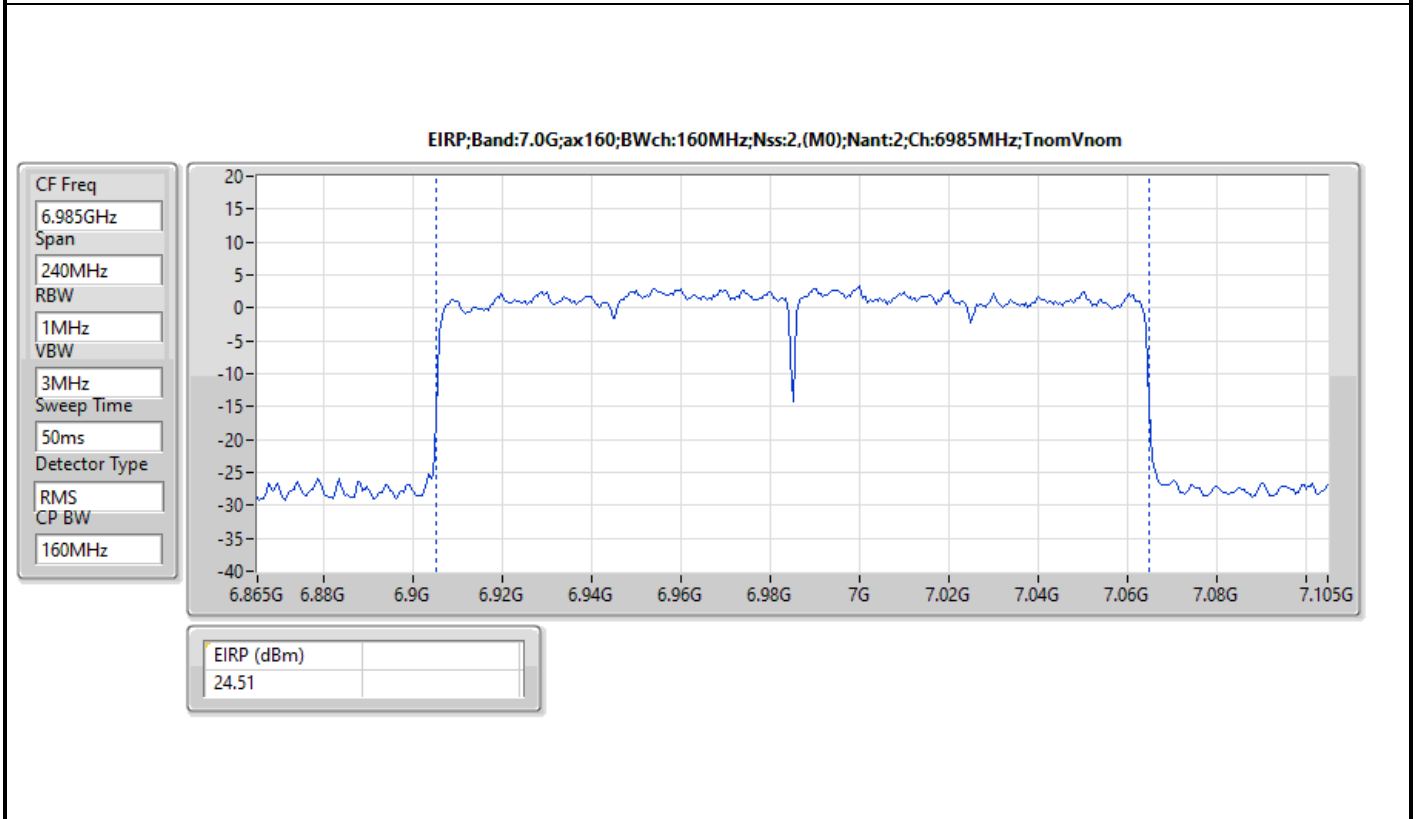

DG = Directional Gain; Port X = Port X output power

Note : Conducted setting = Pass conducted setting division 4

For non beamforming mode / 4T1S

Summary

Mode	EIRP (dBm)	EIRP (W)
5.925-6.425GHz	-	-
802.11ax HEW20_Nss1,(MCS0)_4TX	14.99	0.03155
802.11ax HEW40_Nss1,(MCS0)_4TX	17.95	0.06237
802.11ax HEW80_Nss1,(MCS0)_4TX	20.09	0.10209
802.11ax HEW160_Nss1,(MCS0)_4TX	23.22	0.20989
6.425-6.525GHz	-	-
802.11ax HEW20_Nss1,(MCS0)_4TX	16.15	0.04121
802.11ax HEW40_Nss1,(MCS0)_4TX	17.64	0.05808
802.11ax HEW80_Nss1,(MCS0)_4TX	21.38	0.13740
802.11ax HEW160_Nss1,(MCS0)_4TX	24.34	0.27164
6.525-6.875GHz	-	-
802.11ax HEW20_Nss1,(MCS0)_4TX	15.61	0.03639
802.11ax HEW40_Nss1,(MCS0)_4TX	18.19	0.06592
802.11ax HEW80_Nss1,(MCS0)_4TX	20.32	0.10765
802.11ax HEW160_Nss1,(MCS0)_4TX	23.80	0.23988
6.875-7.125GHz	-	-
802.11ax HEW20_Nss1,(MCS0)_4TX	14.46	0.02793
802.11ax HEW40_Nss1,(MCS0)_4TX	18.48	0.07047
802.11ax HEW80_Nss1,(MCS0)_4TX	20.65	0.11614
802.11ax HEW160_Nss1,(MCS0)_4TX	22.69	0.18578