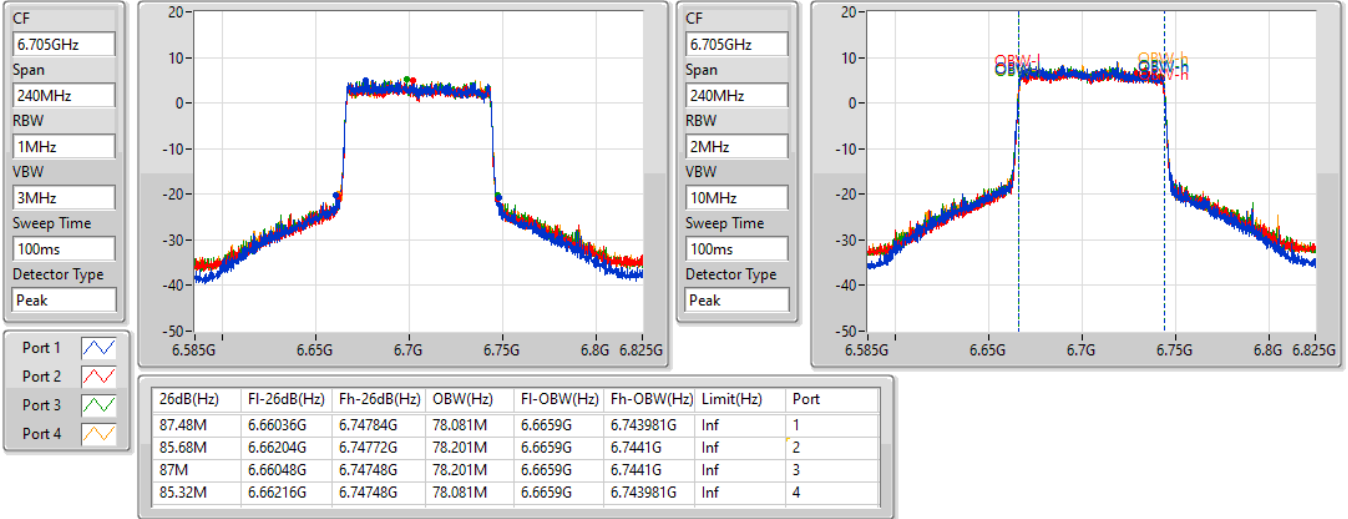

802.11ax HEW80-BF_Nss1,(MCS0)_4TX

EBW

6705MHz

21/01/2022