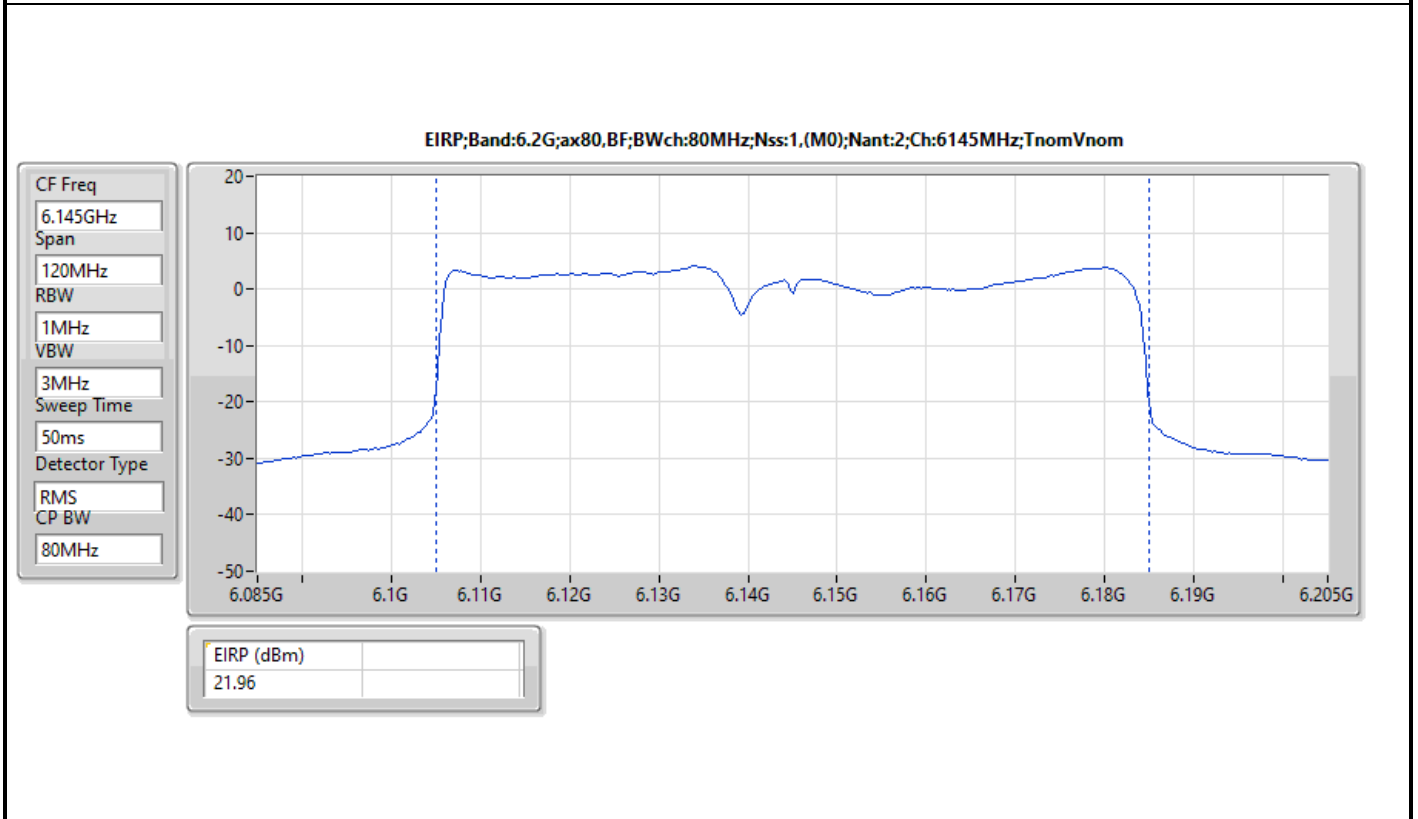

DG = Directional Gain; Port X = Port X output power

Note : Conducted setting = Pass conducted setting division 4

For beamforming mode / 4T1S

Summary

Mode	EIRP (dBm)	EIRP (W)
5.925-6.425GHz	-	-
802.11ax HEW20-BF_Nss1,(MCS0)_4TX	17.44	0.05546
802.11ax HEW40-BF_Nss1,(MCS0)_4TX	21.58	0.14388
802.11ax HEW80-BF_Nss1,(MCS0)_4TX	22.16	0.16444
802.11ax HEW160-BF_Nss1,(MCS0)_4TX	25.81	0.38107
6.425-6.525GHz	-	-
802.11ax HEW20-BF_Nss1,(MCS0)_4TX	17.49	0.05610
802.11ax HEW40-BF_Nss1,(MCS0)_4TX	20.67	0.11668
802.11ax HEW80-BF_Nss1,(MCS0)_4TX	23.21	0.20941
802.11ax HEW160-BF_Nss1,(MCS0)_4TX	26.29	0.42560
6.525-6.875GHz	-	-
802.11ax HEW20-BF_Nss1,(MCS0)_4TX	18.78	0.07551
802.11ax HEW40-BF_Nss1,(MCS0)_4TX	21.38	0.13740
802.11ax HEW80-BF_Nss1,(MCS0)_4TX	24.43	0.27733
802.11ax HEW160-BF_Nss1,(MCS0)_4TX	24.68	0.29376
6.875-7.125GHz	-	-
802.11ax HEW20-BF_Nss1,(MCS0)_4TX	18.46	0.07015
802.11ax HEW40-BF_Nss1,(MCS0)_4TX	19.38	0.08670
802.11ax HEW80-BF_Nss1,(MCS0)_4TX	23.76	0.23768
802.11ax HEW160-BF_Nss1,(MCS0)_4TX	25.37	0.34435