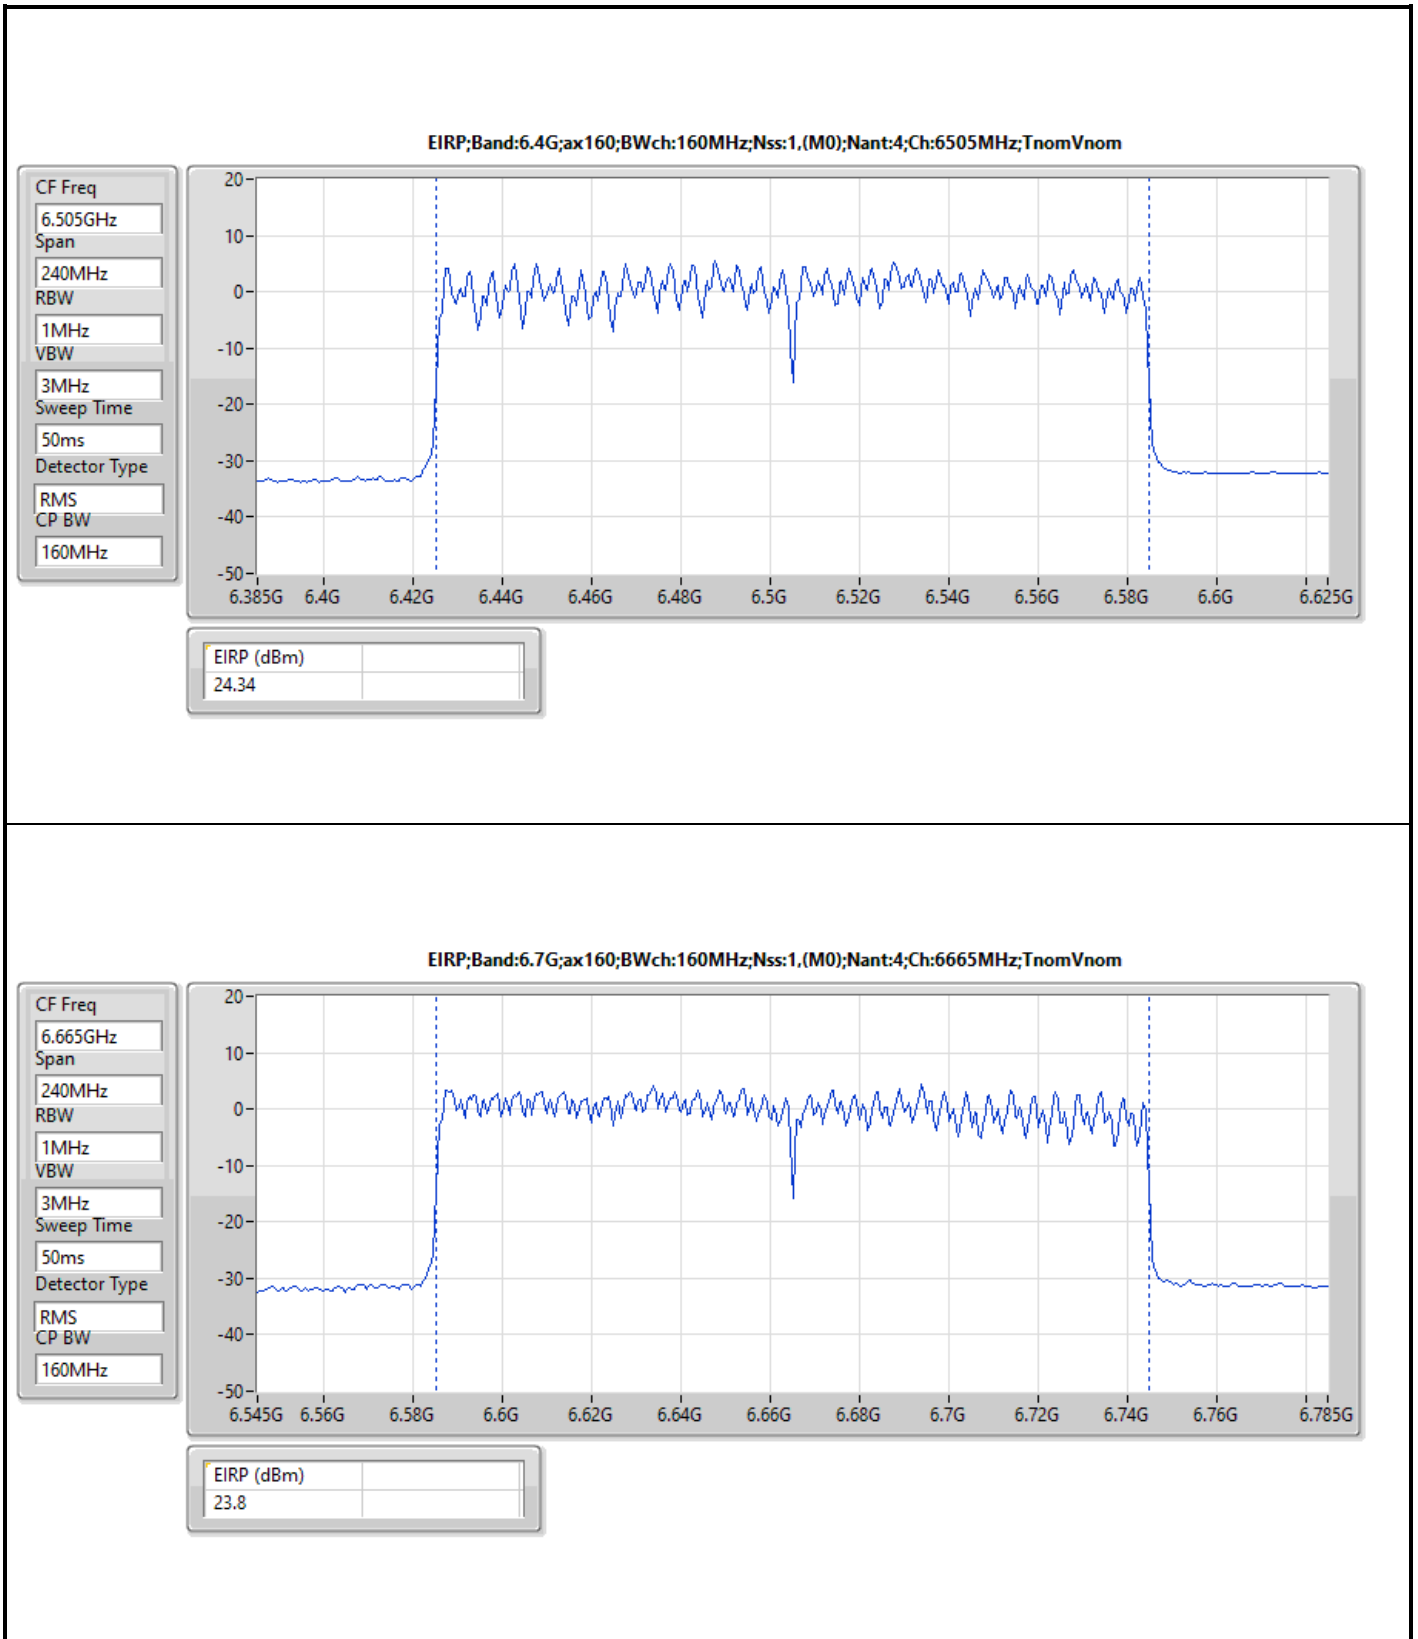

DG = Directional Gain; Port X = Port X output power

Note : Conducted setting = Pass conducted setting division 4

For non beamforming mode / 4T4S

Summary

Mode	EIRP (dBm)	EIRP (W)
5.925-6.425GHz	-	-
802.11ax HEW20_Nss4,(MCS0)_4TX	18.05	0.06383
802.11ax HEW40_Nss4,(MCS0)_4TX	20.43	0.11041
802.11ax HEW80_Nss4,(MCS0)_4TX	22.41	0.17418
802.11ax HEW160_Nss4,(MCS0)_4TX	24.57	0.28642
6.425-6.525GHz	-	-
802.11ax HEW20_Nss4,(MCS0)_4TX	17.87	0.06124
802.11ax HEW40_Nss4,(MCS0)_4TX	20.81	0.12050
802.11ax HEW80_Nss4,(MCS0)_4TX	22.88	0.19409
802.11ax HEW160_Nss4,(MCS0)_4TX	24.73	0.29717
6.525-6.875GHz	-	-
802.11ax HEW20_Nss4,(MCS0)_4TX	17.64	0.05808
802.11ax HEW40_Nss4,(MCS0)_4TX	21.07	0.12794
802.11ax HEW80_Nss4,(MCS0)_4TX	22.04	0.15996
802.11ax HEW160_Nss4,(MCS0)_4TX	24.80	0.30200
6.875-7.125GHz	-	-
802.11ax HEW20_Nss4,(MCS0)_4TX	17.87	0.06124
802.11ax HEW40_Nss4,(MCS0)_4TX	19.99	0.09977
802.11ax HEW80_Nss4,(MCS0)_4TX	22.73	0.18750
802.11ax HEW160_Nss4,(MCS0)_4TX	23.91	0.24604