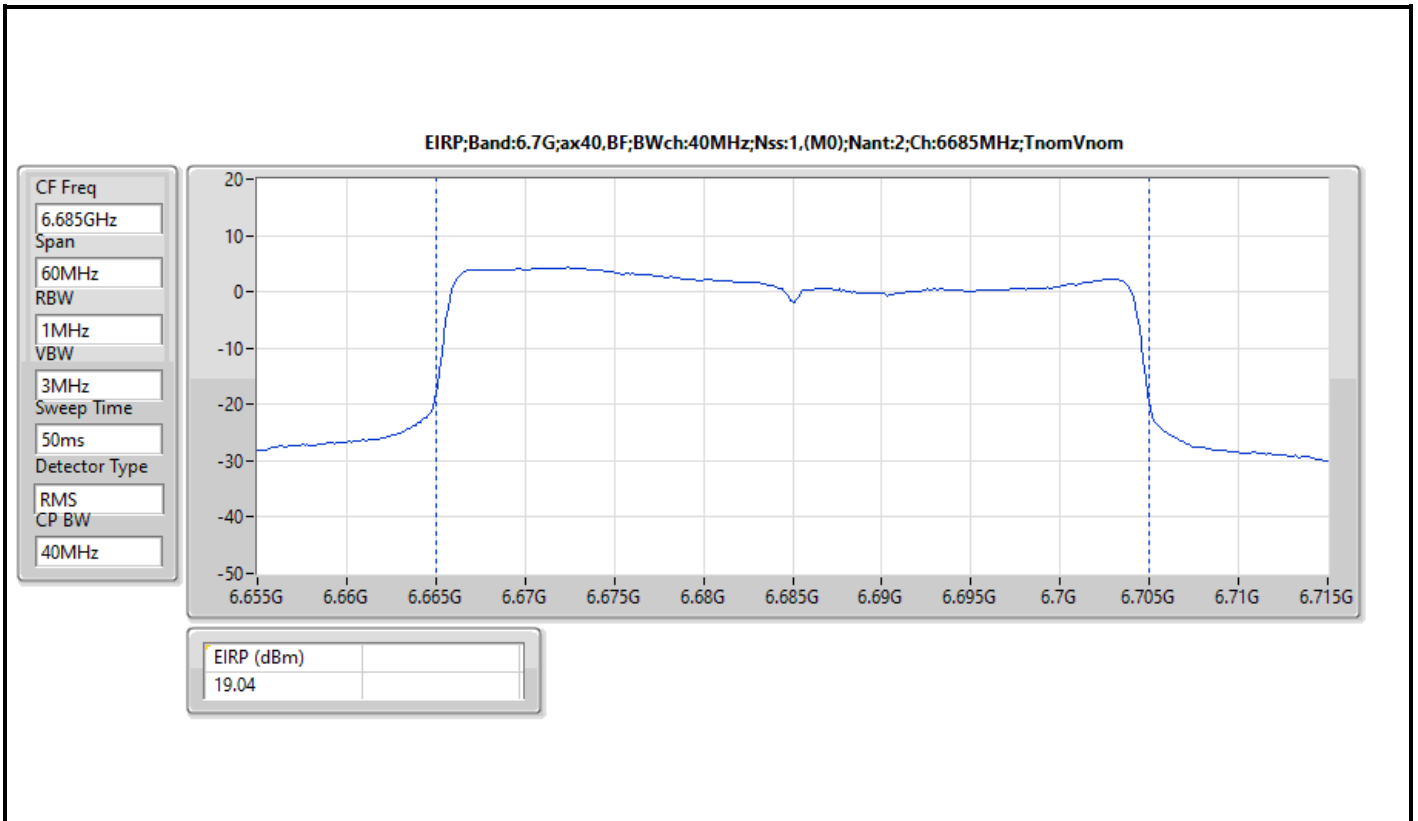

DG = Directional Gain; Port X = Port X output power

Note : Conducted setting = Pass conducted setting division 4

For beamforming mode / 4T1S

Summary

Mode	EIRP (dBm)	EIRP (W)
5.925-6.425GHz	-	-
802.11ax HEW20-BF_Nss1,(MCS0)_4TX	17.44	0.05546
802.11ax HEW40-BF_Nss1,(MCS0)_4TX	21.58	0.14388
802.11ax HEW80-BF_Nss1,(MCS0)_4TX	22.16	0.16444
802.11ax HEW160-BF_Nss1,(MCS0)_4TX	25.81	0.38107
6.425-6.525GHz	-	-
802.11ax HEW20-BF_Nss1,(MCS0)_4TX	17.49	0.05610
802.11ax HEW40-BF_Nss1,(MCS0)_4TX	20.67	0.11668
802.11ax HEW80-BF_Nss1,(MCS0)_4TX	23.21	0.20941
802.11ax HEW160-BF_Nss1,(MCS0)_4TX	26.29	0.42560
6.525-6.875GHz	-	-
802.11ax HEW20-BF_Nss1,(MCS0)_4TX	18.78	0.07551
802.11ax HEW40-BF_Nss1,(MCS0)_4TX	21.38	0.13740
802.11ax HEW80-BF_Nss1,(MCS0)_4TX	24.43	0.27733
802.11ax HEW160-BF_Nss1,(MCS0)_4TX	24.68	0.29376
6.875-7.125GHz	-	-
802.11ax HEW20-BF_Nss1,(MCS0)_4TX	18.46	0.07015
802.11ax HEW40-BF_Nss1,(MCS0)_4TX	19.38	0.08670
802.11ax HEW80-BF_Nss1,(MCS0)_4TX	23.76	0.23768
802.11ax HEW160-BF_Nss1,(MCS0)_4TX	25.37	0.34435