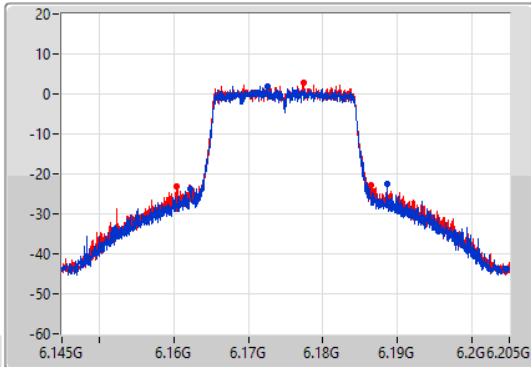

Port X-N dB = Port X 6dB down bandwidth for 5.725-5.85GHz band / 26dB down bandwidth for other band
Port X-OBW = Port X 99% occupied bandwidth

802.11ax HEW20_Nss2,(MCS0)_2TX

EBW

5955MHz

23/04/2022

CF
5.955GHz
Span
60MHz
RBW
300kHz
VBW
1MHz
Sweep Time
100ms
Detector Type
Peak

CF
5.955GHz
Span
60MHz
RBW
300kHz
VBW
1MHz
Sweep Time
100ms
Detector Type
Peak

26dB(Hz)	Fl-26dB(Hz)	Fh-26dB(Hz)	OBW(Hz)	Fl-OBW(Hz)	Fh-OBW(Hz)	Limit(Hz)	Port
23.61M	5.943G	5.96661G	19.25M	5.945225G	5.964475G	Inf	1
22.23M	5.9436G	5.96583G	19.22M	5.945225G	5.964445G	Inf	2

802.11ax HEW20_Nss2,(MCS0)_2TX

EBW

6175MHz

23/04/2022

CF
6.175GHz
Span
60MHz
RBW
300kHz
VBW
1MHz
Sweep Time
100ms
Detector Type
Peak

CF
6.175GHz
Span
60MHz
RBW
300kHz
VBW
1MHz
Sweep Time
100ms
Detector Type
Peak