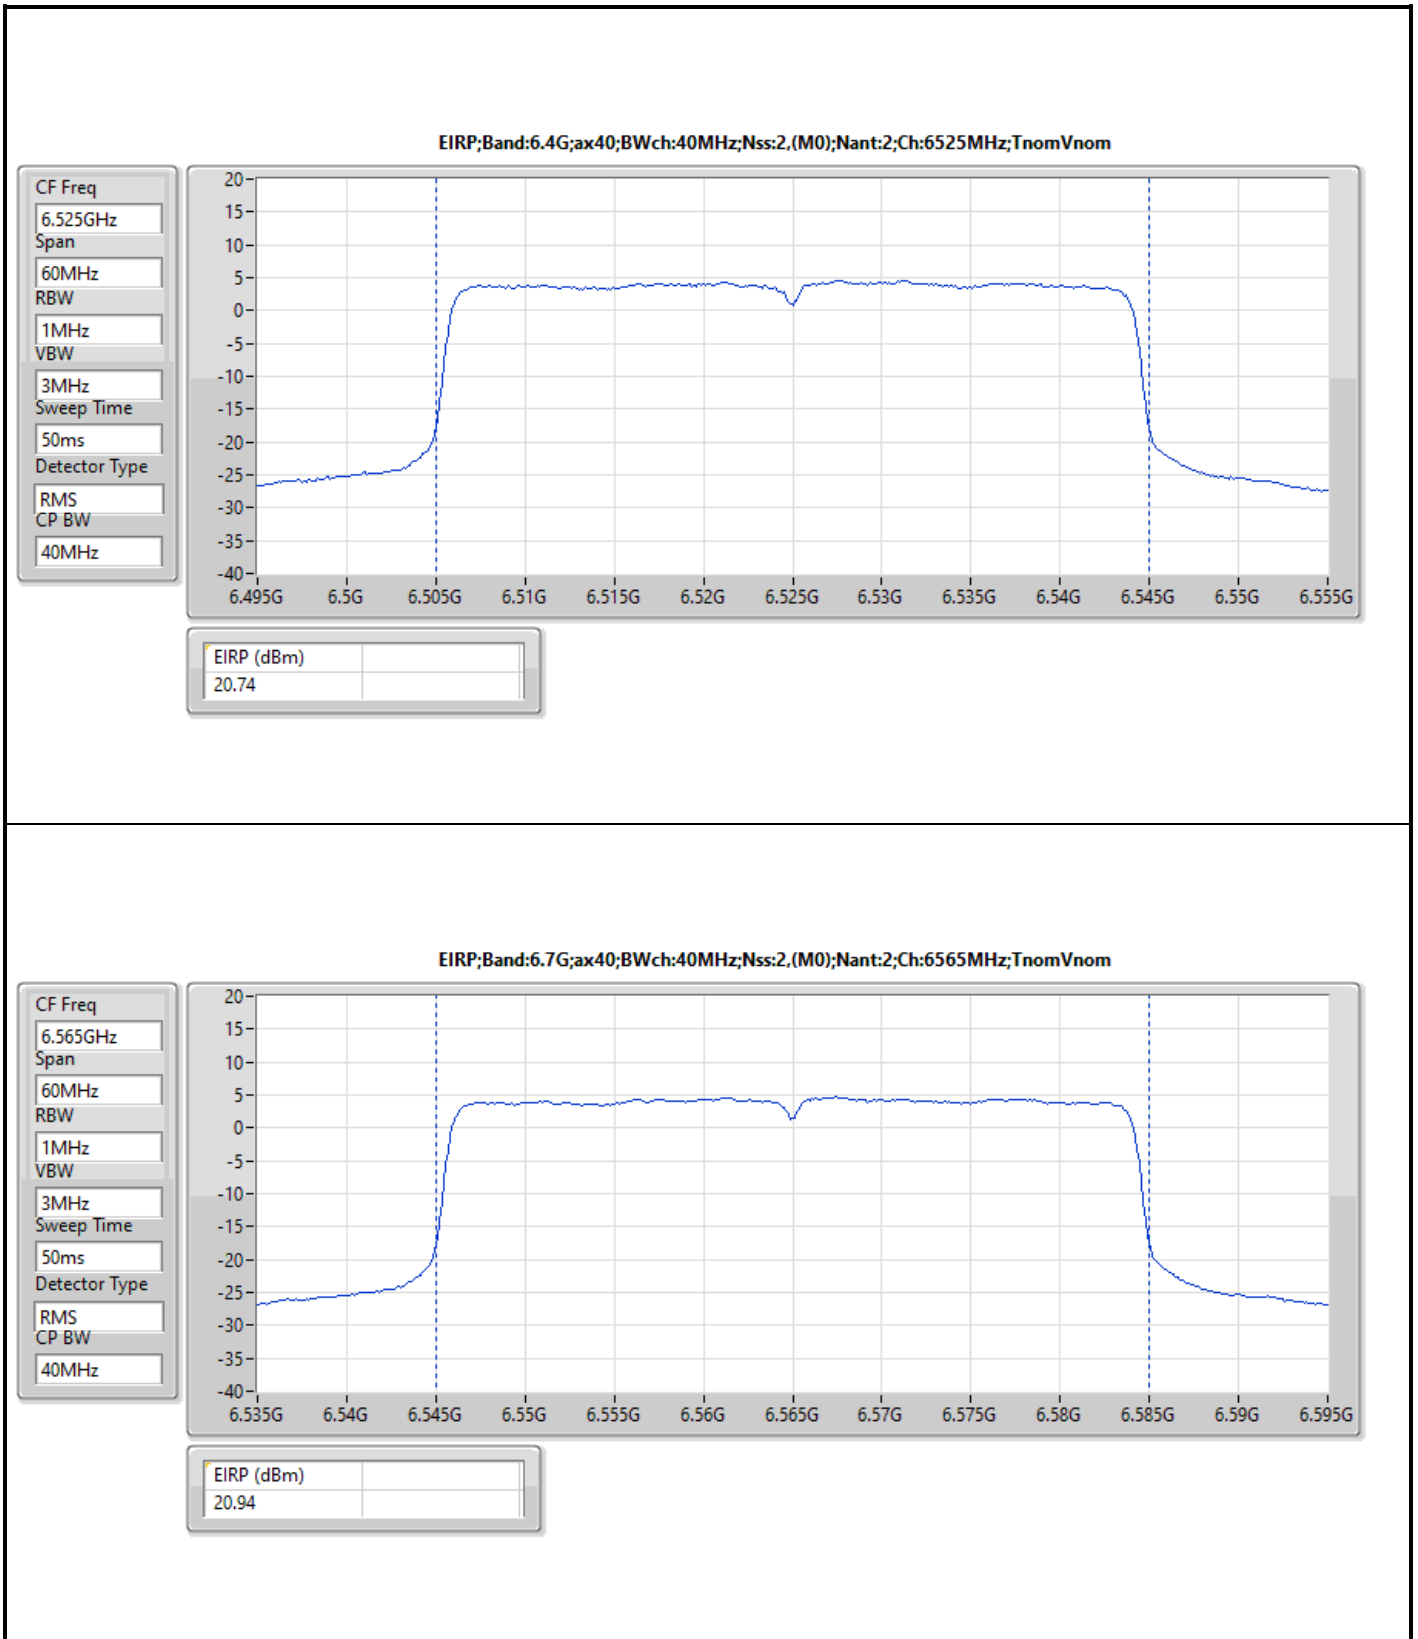

DG = Directional Gain; Port X = Port X output power

Note : Conducted setting = Pass conducted setting division 4

For non beamforming mode / 4T1S

Summary

Mode	EIRP (dBm)	EIRP (W)
5.925-6.425GHz	-	-
802.11ax HEW20_Nss1,(MCS0)_4TX	14.99	0.03155
802.11ax HEW40_Nss1,(MCS0)_4TX	17.95	0.06237
802.11ax HEW80_Nss1,(MCS0)_4TX	20.09	0.10209
802.11ax HEW160_Nss1,(MCS0)_4TX	23.22	0.20989
6.425-6.525GHz	-	-
802.11ax HEW20_Nss1,(MCS0)_4TX	16.15	0.04121
802.11ax HEW40_Nss1,(MCS0)_4TX	17.64	0.05808
802.11ax HEW80_Nss1,(MCS0)_4TX	21.38	0.13740
802.11ax HEW160_Nss1,(MCS0)_4TX	24.34	0.27164
6.525-6.875GHz	-	-
802.11ax HEW20_Nss1,(MCS0)_4TX	15.61	0.03639
802.11ax HEW40_Nss1,(MCS0)_4TX	18.19	0.06592
802.11ax HEW80_Nss1,(MCS0)_4TX	20.32	0.10765
802.11ax HEW160_Nss1,(MCS0)_4TX	23.80	0.23988
6.875-7.125GHz	-	-
802.11ax HEW20_Nss1,(MCS0)_4TX	14.46	0.02793
802.11ax HEW40_Nss1,(MCS0)_4TX	18.48	0.07047
802.11ax HEW80_Nss1,(MCS0)_4TX	20.65	0.11614
802.11ax HEW160_Nss1,(MCS0)_4TX	22.69	0.18578