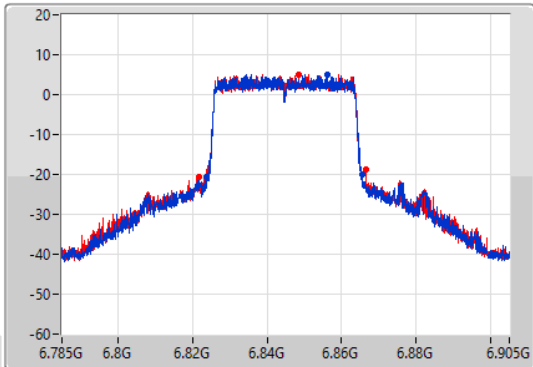

CF
6.845GHz
Span
120MHz
RBW
1MHz
VBW
3MHz
Sweep Time
100ms
Detector Type
Peak