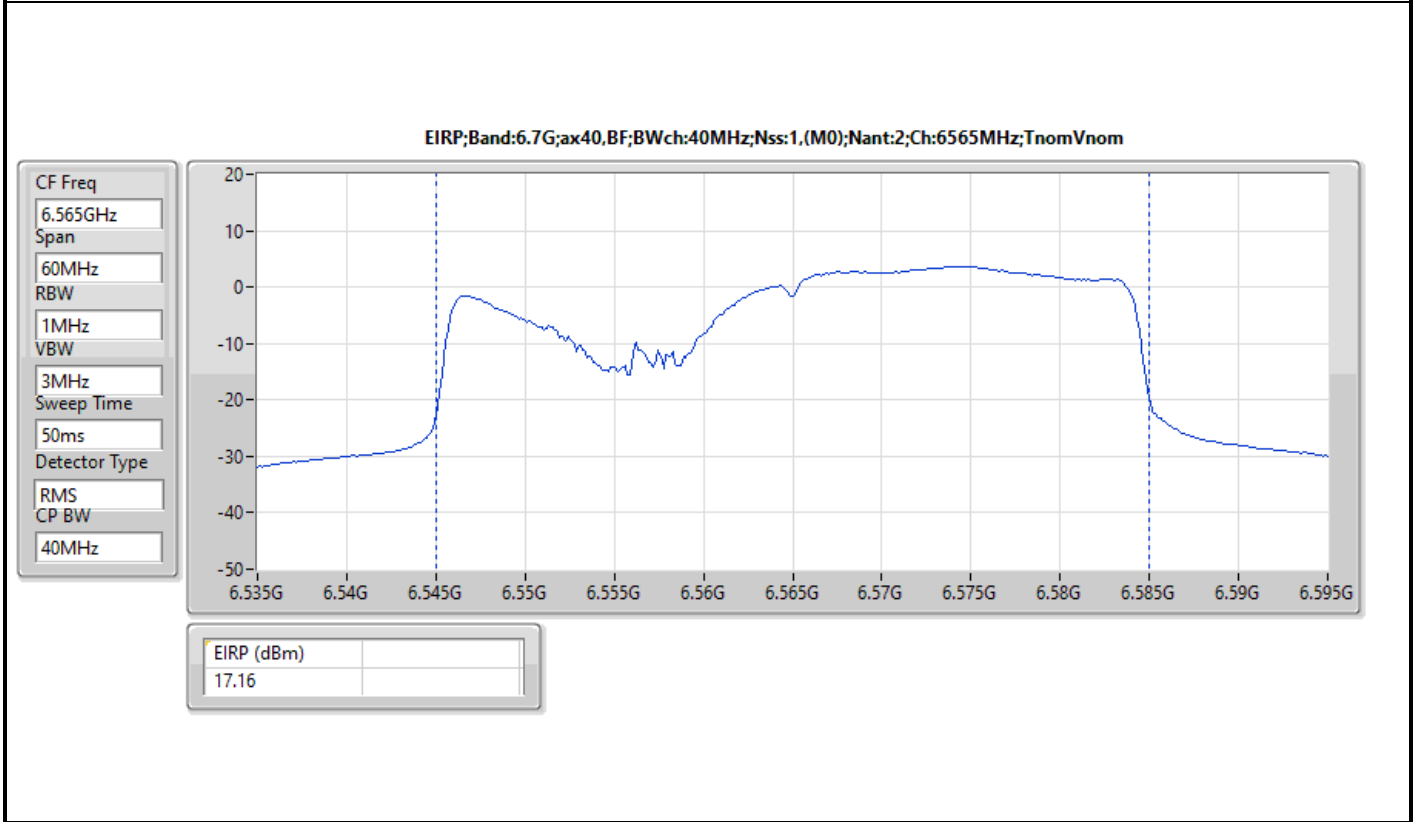

DG = Directional Gain; Port X = Port X output power

Note : Conducted setting = Pass conducted setting division 4

For beamforming mode / 4T1S

Summary

Mode	EIRP (dBm)	EIRP (W)
5.925-6.425GHz	-	-
802.11ax HEW20-BF_Nss1,(MCS0)_4TX	17.44	0.05546
802.11ax HEW40-BF_Nss1,(MCS0)_4TX	21.58	0.14388
802.11ax HEW80-BF_Nss1,(MCS0)_4TX	22.16	0.16444
802.11ax HEW160-BF_Nss1,(MCS0)_4TX	25.81	0.38107
6.425-6.525GHz	-	-
802.11ax HEW20-BF_Nss1,(MCS0)_4TX	17.49	0.05610
802.11ax HEW40-BF_Nss1,(MCS0)_4TX	20.67	0.11668
802.11ax HEW80-BF_Nss1,(MCS0)_4TX	23.21	0.20941
802.11ax HEW160-BF_Nss1,(MCS0)_4TX	26.29	0.42560
6.525-6.875GHz	-	-
802.11ax HEW20-BF_Nss1,(MCS0)_4TX	18.78	0.07551
802.11ax HEW40-BF_Nss1,(MCS0)_4TX	21.38	0.13740
802.11ax HEW80-BF_Nss1,(MCS0)_4TX	24.43	0.27733
802.11ax HEW160-BF_Nss1,(MCS0)_4TX	24.68	0.29376
6.875-7.125GHz	-	-
802.11ax HEW20-BF_Nss1,(MCS0)_4TX	18.46	0.07015
802.11ax HEW40-BF_Nss1,(MCS0)_4TX	19.38	0.08670
802.11ax HEW80-BF_Nss1,(MCS0)_4TX	23.76	0.23768
802.11ax HEW160-BF_Nss1,(MCS0)_4TX	25.37	0.34435