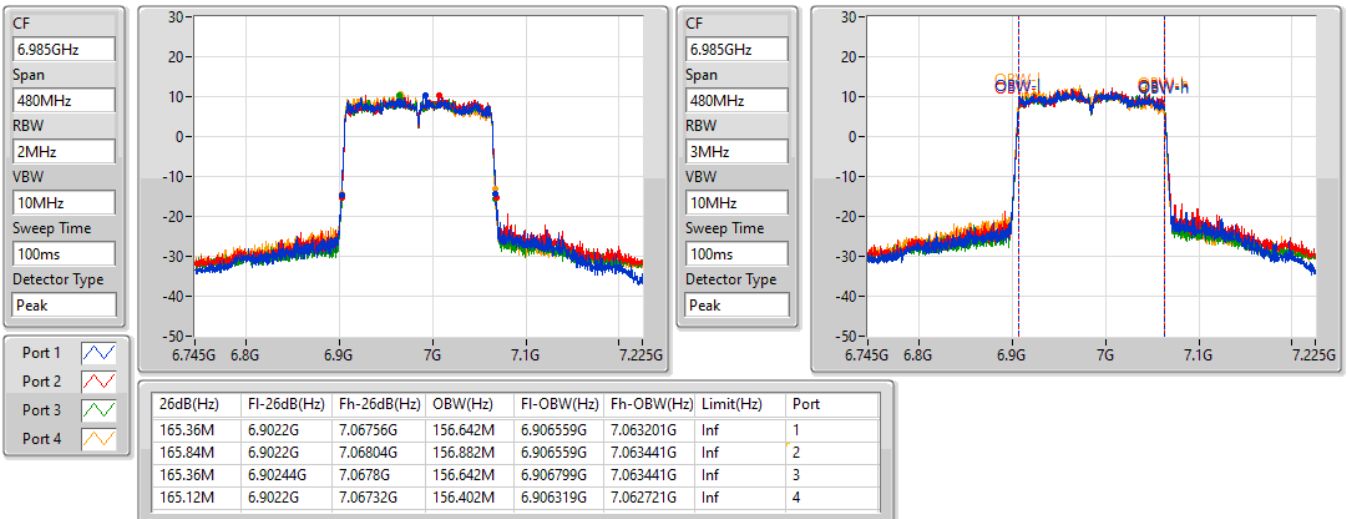

802.11ax HEW160-BF_Nss1,(MCS0)_4TX

EBW

6505MHz Straddle 6.425-6.525GHz

22/01/2022

802.11ax HEW160-BF_Nss1,(MCS0)_4TX

EBW

6665MHz

22/01/2022

802.11ax HEW160-BF_Nss1,(MCS0)_4TX

EBW

6825MHz Straddle 6.525-6.875GHz

22/01/2022

802.11ax HEW160-BF_Nss1,(MCS0)_4TX

EBW

6985MHz

22/01/2022