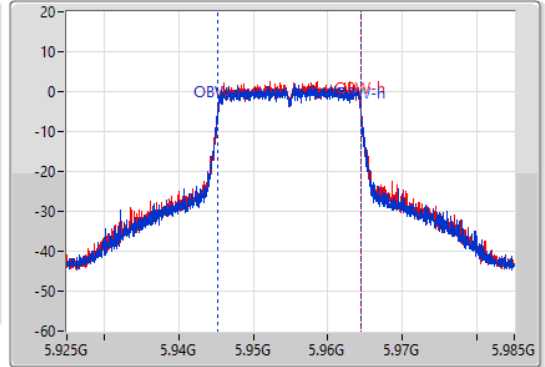

26dB(Hz)	Fl-26dB(Hz)	Fh-26dB(Hz)	OBW(Hz)	Fl-OBW(Hz)	Fh-OBW(Hz)	Limit(Hz)	Port
23.61M	5.943G	5.96661G	19.25M	5.945225G	5.964475G	Inf	1
22.23M	5.9436G	5.96583G	19.22M	5.945225G	5.964445G	Inf	2

802.11ax HEW20_Nss2,(MCS0)_2TX

EBW

6175MHz

23/04/2022

CF
6.175GHz
Span
60MHz
RBW
300kHz
VBW
1MHz
Sweep Time
100ms
Detector Type
Peak