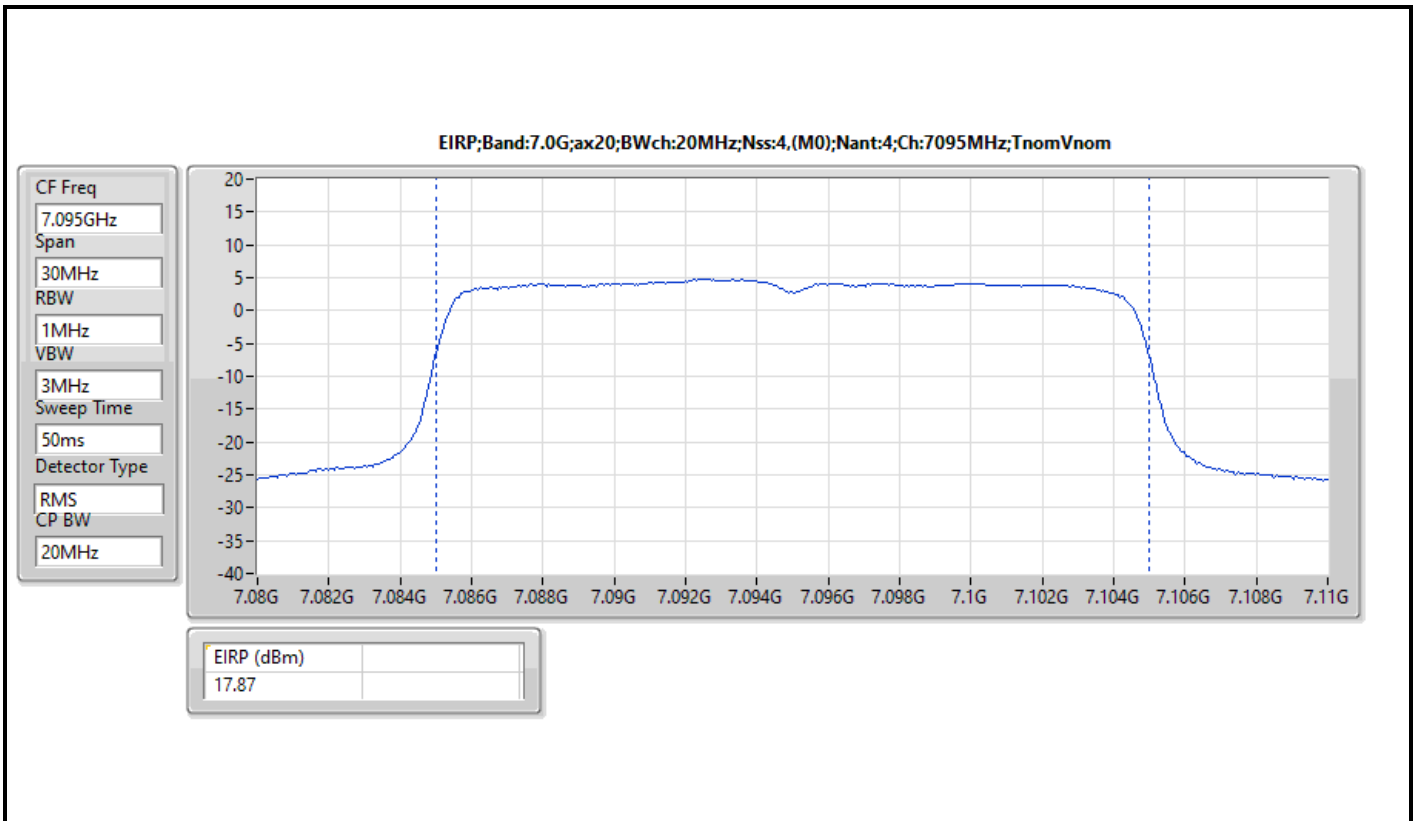

DG = Directional Gain; Port X = Port X output power

Note : Conducted setting = Pass conducted setting division 4

For beamforming mode / 2T1S
 Summary

Mode	EIRP (dBm)	EIRP (W)
5.925-6.425GHz	-	-
802.11ax HEW20-BF_Nss1,(MCS0)_2TX	23.39	0.21827
802.11ax HEW40-BF_Nss1,(MCS0)_2TX	20.05	0.10116
802.11ax HEW80-BF_Nss1,(MCS0)_2TX	22.50	0.17783
802.11ax HEW160-BF_Nss1,(MCS0)_2TX	25.92	0.39084
6.425-6.525GHz	-	-
802.11ax HEW20-BF_Nss1,(MCS0)_2TX	24.45	0.27861
802.11ax HEW40-BF_Nss1,(MCS0)_2TX	20.91	0.12331
802.11ax HEW80-BF_Nss1,(MCS0)_2TX	23.25	0.21135
802.11ax HEW160-BF_Nss1,(MCS0)_2TX	24.94	0.31189
6.525-6.875GHz	-	-
802.11ax HEW20-BF_Nss1,(MCS0)_2TX	24.31	0.26977
802.11ax HEW40-BF_Nss1,(MCS0)_2TX	20.19	0.10447
802.11ax HEW80-BF_Nss1,(MCS0)_2TX	23.54	0.22594
802.11ax HEW160-BF_Nss1,(MCS0)_2TX	26.10	0.40738
6.875-7.125GHz	-	-
802.11ax HEW20-BF_Nss1,(MCS0)_2TX	26.27	0.42364
802.11ax HEW40-BF_Nss1,(MCS0)_2TX	21.10	0.12882
802.11ax HEW80-BF_Nss1,(MCS0)_2TX	24.11	0.25763
802.11ax HEW160-BF_Nss1,(MCS0)_2TX	25.35	0.34277