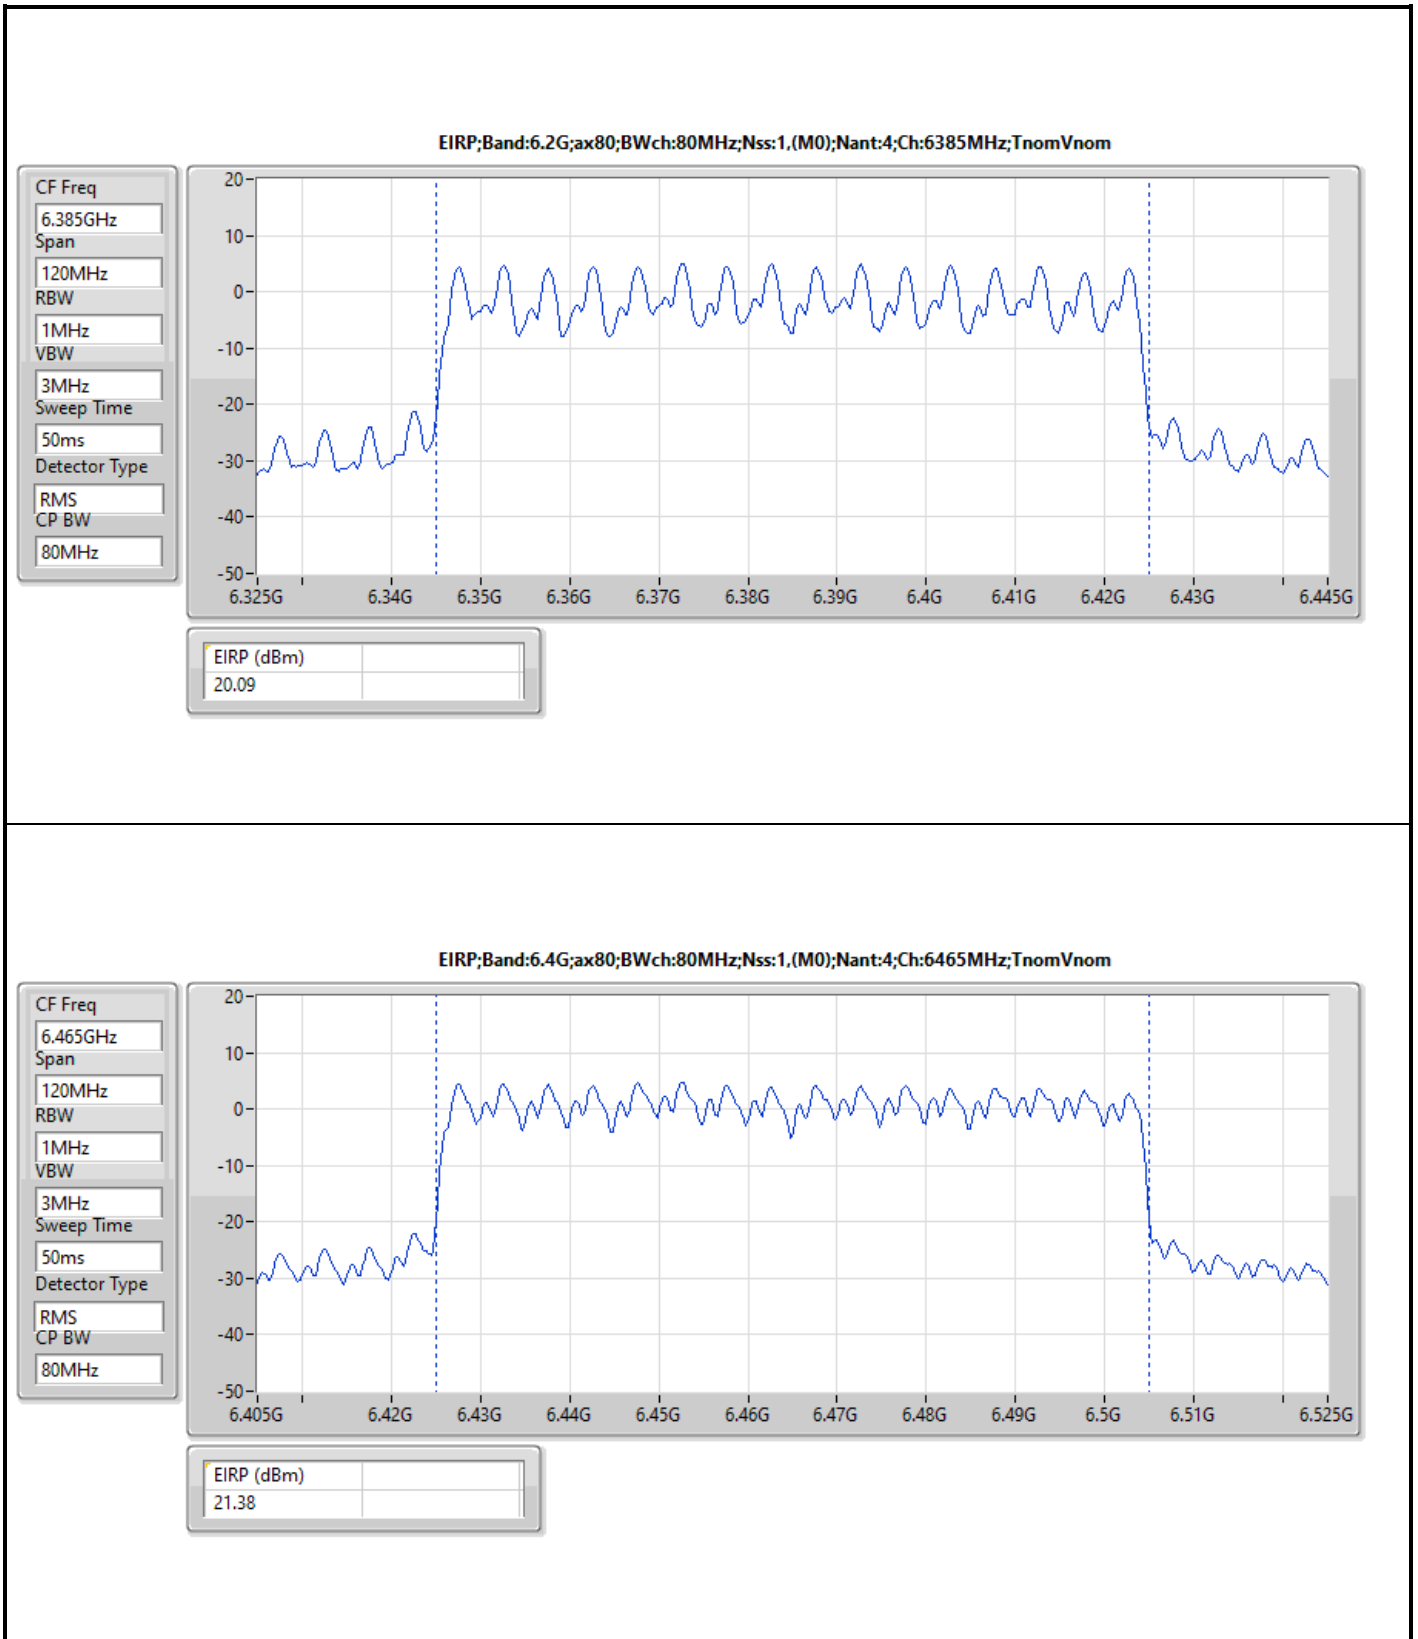

DG = Directional Gain; Port X = Port X output power

Note : Conducted setting = Pass conducted setting division 4

For non beamforming mode / 4T4S

Summary

Mode	EIRP (dBm)	EIRP (W)
5.925-6.425GHz	-	-
802.11ax HEW20_Nss4,(MCS0)_4TX	18.05	0.06383
802.11ax HEW40_Nss4,(MCS0)_4TX	20.43	0.11041
802.11ax HEW80_Nss4,(MCS0)_4TX	22.41	0.17418
802.11ax HEW160_Nss4,(MCS0)_4TX	24.57	0.28642
6.425-6.525GHz	-	-
802.11ax HEW20_Nss4,(MCS0)_4TX	17.87	0.06124
802.11ax HEW40_Nss4,(MCS0)_4TX	20.81	0.12050
802.11ax HEW80_Nss4,(MCS0)_4TX	22.88	0.19409
802.11ax HEW160_Nss4,(MCS0)_4TX	24.73	0.29717
6.525-6.875GHz	-	-
802.11ax HEW20_Nss4,(MCS0)_4TX	17.64	0.05808
802.11ax HEW40_Nss4,(MCS0)_4TX	21.07	0.12794
802.11ax HEW80_Nss4,(MCS0)_4TX	22.04	0.15996
802.11ax HEW160_Nss4,(MCS0)_4TX	24.80	0.30200
6.875-7.125GHz	-	-
802.11ax HEW20_Nss4,(MCS0)_4TX	17.87	0.06124
802.11ax HEW40_Nss4,(MCS0)_4TX	19.99	0.09977
802.11ax HEW80_Nss4,(MCS0)_4TX	22.73	0.18750
802.11ax HEW160_Nss4,(MCS0)_4TX	23.91	0.24604