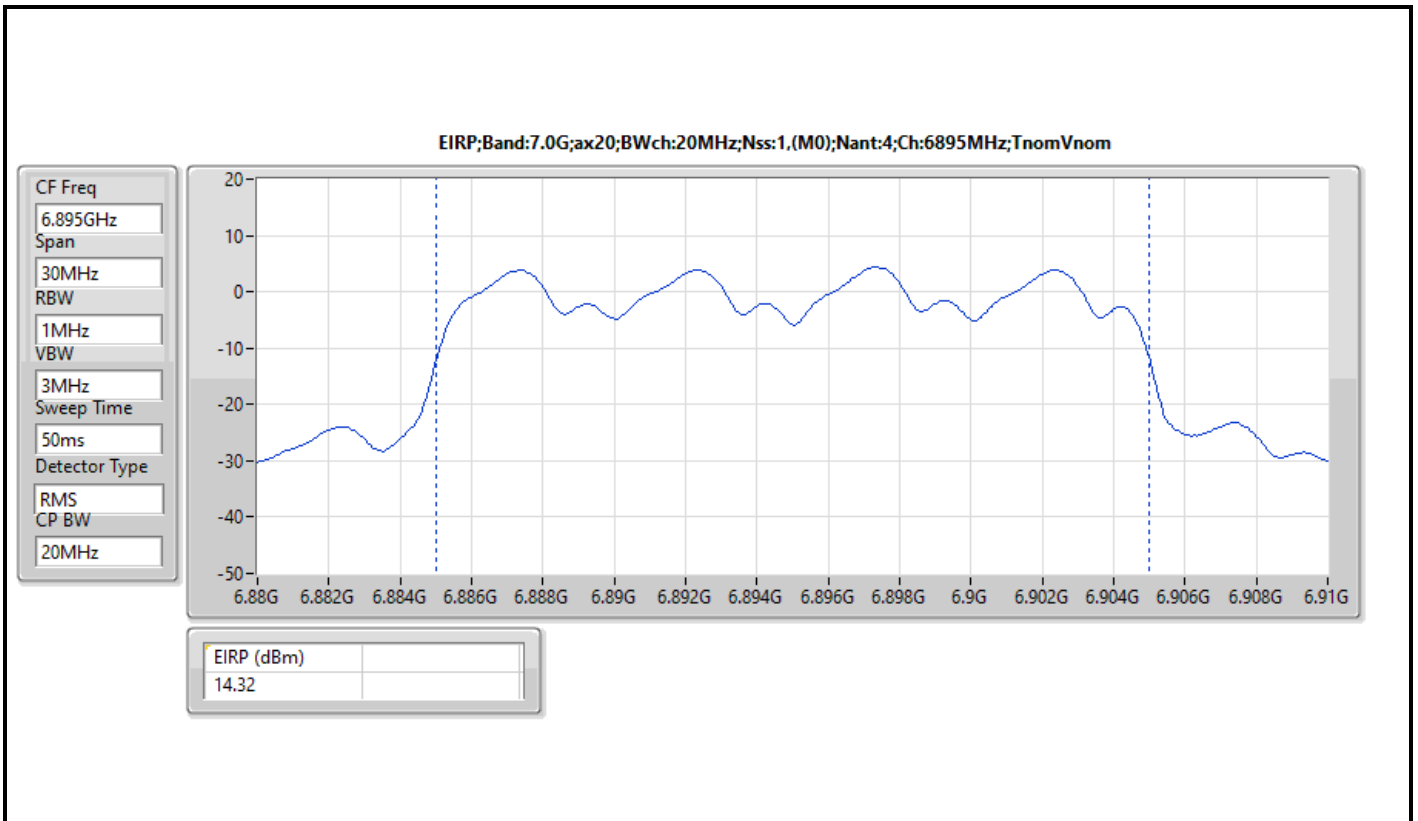

DG = Directional Gain; Port X = Port X output power

Note : Conducted setting = Pass conducted setting division 4

For non beamforming mode / 4T4S

Summary

Mode	EIRP (dBm)	EIRP (W)
5.925-6.425GHz	-	-
802.11ax HEW20_Nss4,(MCS0)_4TX	18.05	0.06383
802.11ax HEW40_Nss4,(MCS0)_4TX	20.43	0.11041
802.11ax HEW80_Nss4,(MCS0)_4TX	22.41	0.17418
802.11ax HEW160_Nss4,(MCS0)_4TX	24.57	0.28642
6.425-6.525GHz	-	-
802.11ax HEW20_Nss4,(MCS0)_4TX	17.87	0.06124
802.11ax HEW40_Nss4,(MCS0)_4TX	20.81	0.12050
802.11ax HEW80_Nss4,(MCS0)_4TX	22.88	0.19409
802.11ax HEW160_Nss4,(MCS0)_4TX	24.73	0.29717
6.525-6.875GHz	-	-
802.11ax HEW20_Nss4,(MCS0)_4TX	17.64	0.05808
802.11ax HEW40_Nss4,(MCS0)_4TX	21.07	0.12794
802.11ax HEW80_Nss4,(MCS0)_4TX	22.04	0.15996
802.11ax HEW160_Nss4,(MCS0)_4TX	24.80	0.30200
6.875-7.125GHz	-	-
802.11ax HEW20_Nss4,(MCS0)_4TX	17.87	0.06124
802.11ax HEW40_Nss4,(MCS0)_4TX	19.99	0.09977
802.11ax HEW80_Nss4,(MCS0)_4TX	22.73	0.18750
802.11ax HEW160_Nss4,(MCS0)_4TX	23.91	0.24604