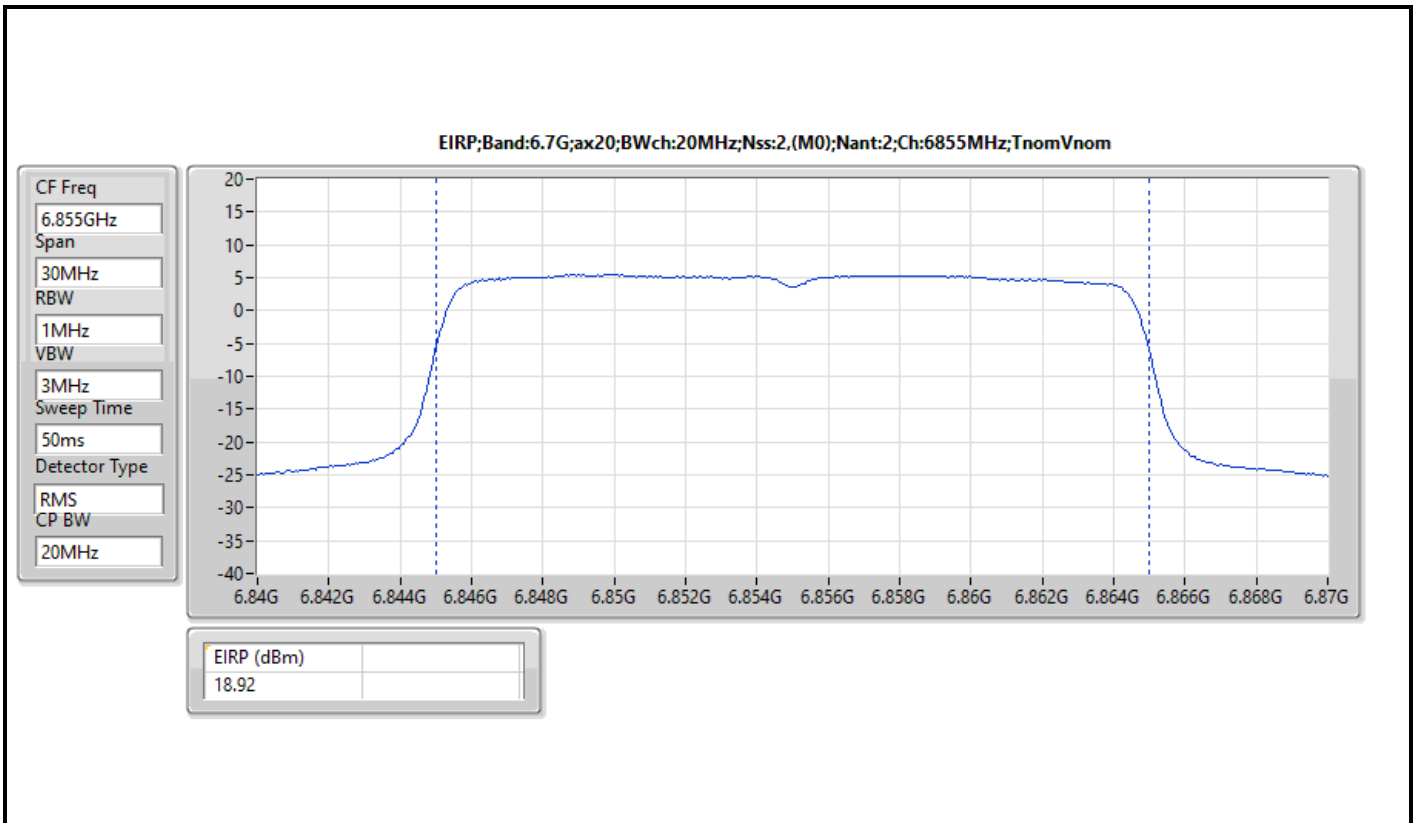

DG = Directional Gain; Port X = Port X output power

Note : Conducted setting = Pass conducted setting division 4

For non beamforming mode / 4T1S

Summary

Mode	EIRP (dBm)	EIRP (W)
5.925-6.425GHz	-	-
802.11ax HEW20_Nss1,(MCS0)_4TX	14.99	0.03155
802.11ax HEW40_Nss1,(MCS0)_4TX	17.95	0.06237
802.11ax HEW80_Nss1,(MCS0)_4TX	20.09	0.10209
802.11ax HEW160_Nss1,(MCS0)_4TX	23.22	0.20989
6.425-6.525GHz	-	-
802.11ax HEW20_Nss1,(MCS0)_4TX	16.15	0.04121
802.11ax HEW40_Nss1,(MCS0)_4TX	17.64	0.05808
802.11ax HEW80_Nss1,(MCS0)_4TX	21.38	0.13740
802.11ax HEW160_Nss1,(MCS0)_4TX	24.34	0.27164
6.525-6.875GHz	-	-
802.11ax HEW20_Nss1,(MCS0)_4TX	15.61	0.03639
802.11ax HEW40_Nss1,(MCS0)_4TX	18.19	0.06592
802.11ax HEW80_Nss1,(MCS0)_4TX	20.32	0.10765
802.11ax HEW160_Nss1,(MCS0)_4TX	23.80	0.23988
6.875-7.125GHz	-	-
802.11ax HEW20_Nss1,(MCS0)_4TX	14.46	0.02793
802.11ax HEW40_Nss1,(MCS0)_4TX	18.48	0.07047
802.11ax HEW80_Nss1,(MCS0)_4TX	20.65	0.11614
802.11ax HEW160_Nss1,(MCS0)_4TX	22.69	0.18578