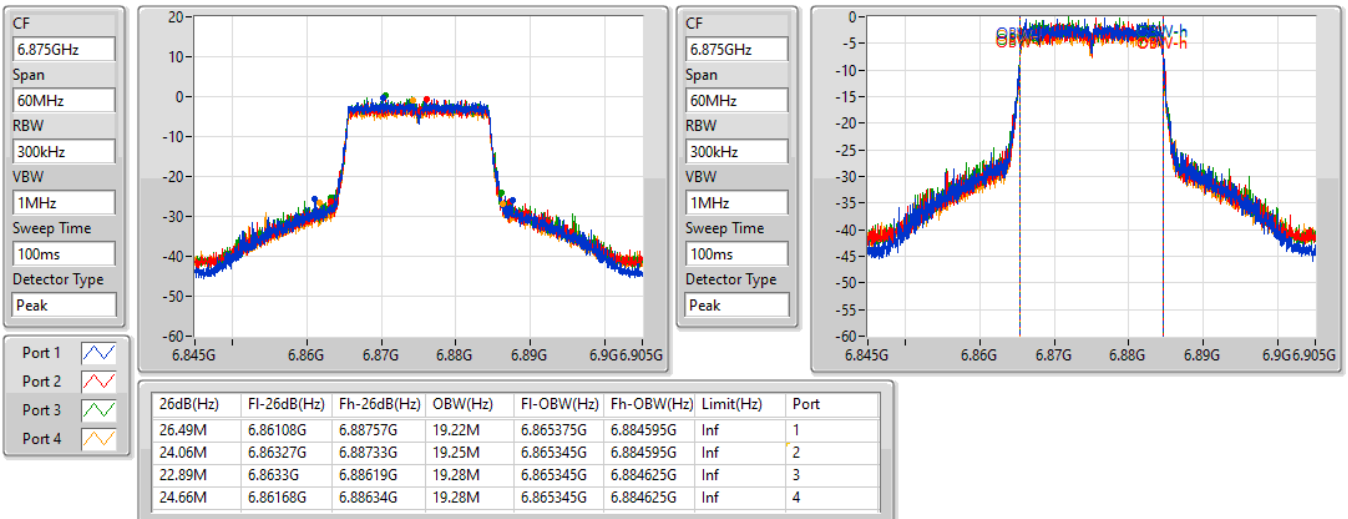

802.11ax HEW20-BF_Nss1,(MCS0)_4TX

EBW

6855MHz

21/01/2022

802.11ax HEW20-BF_Nss1,(MCS0)_4TX

EBW

6875MHz Straddle 6.525-6.875GHz

21/01/2022