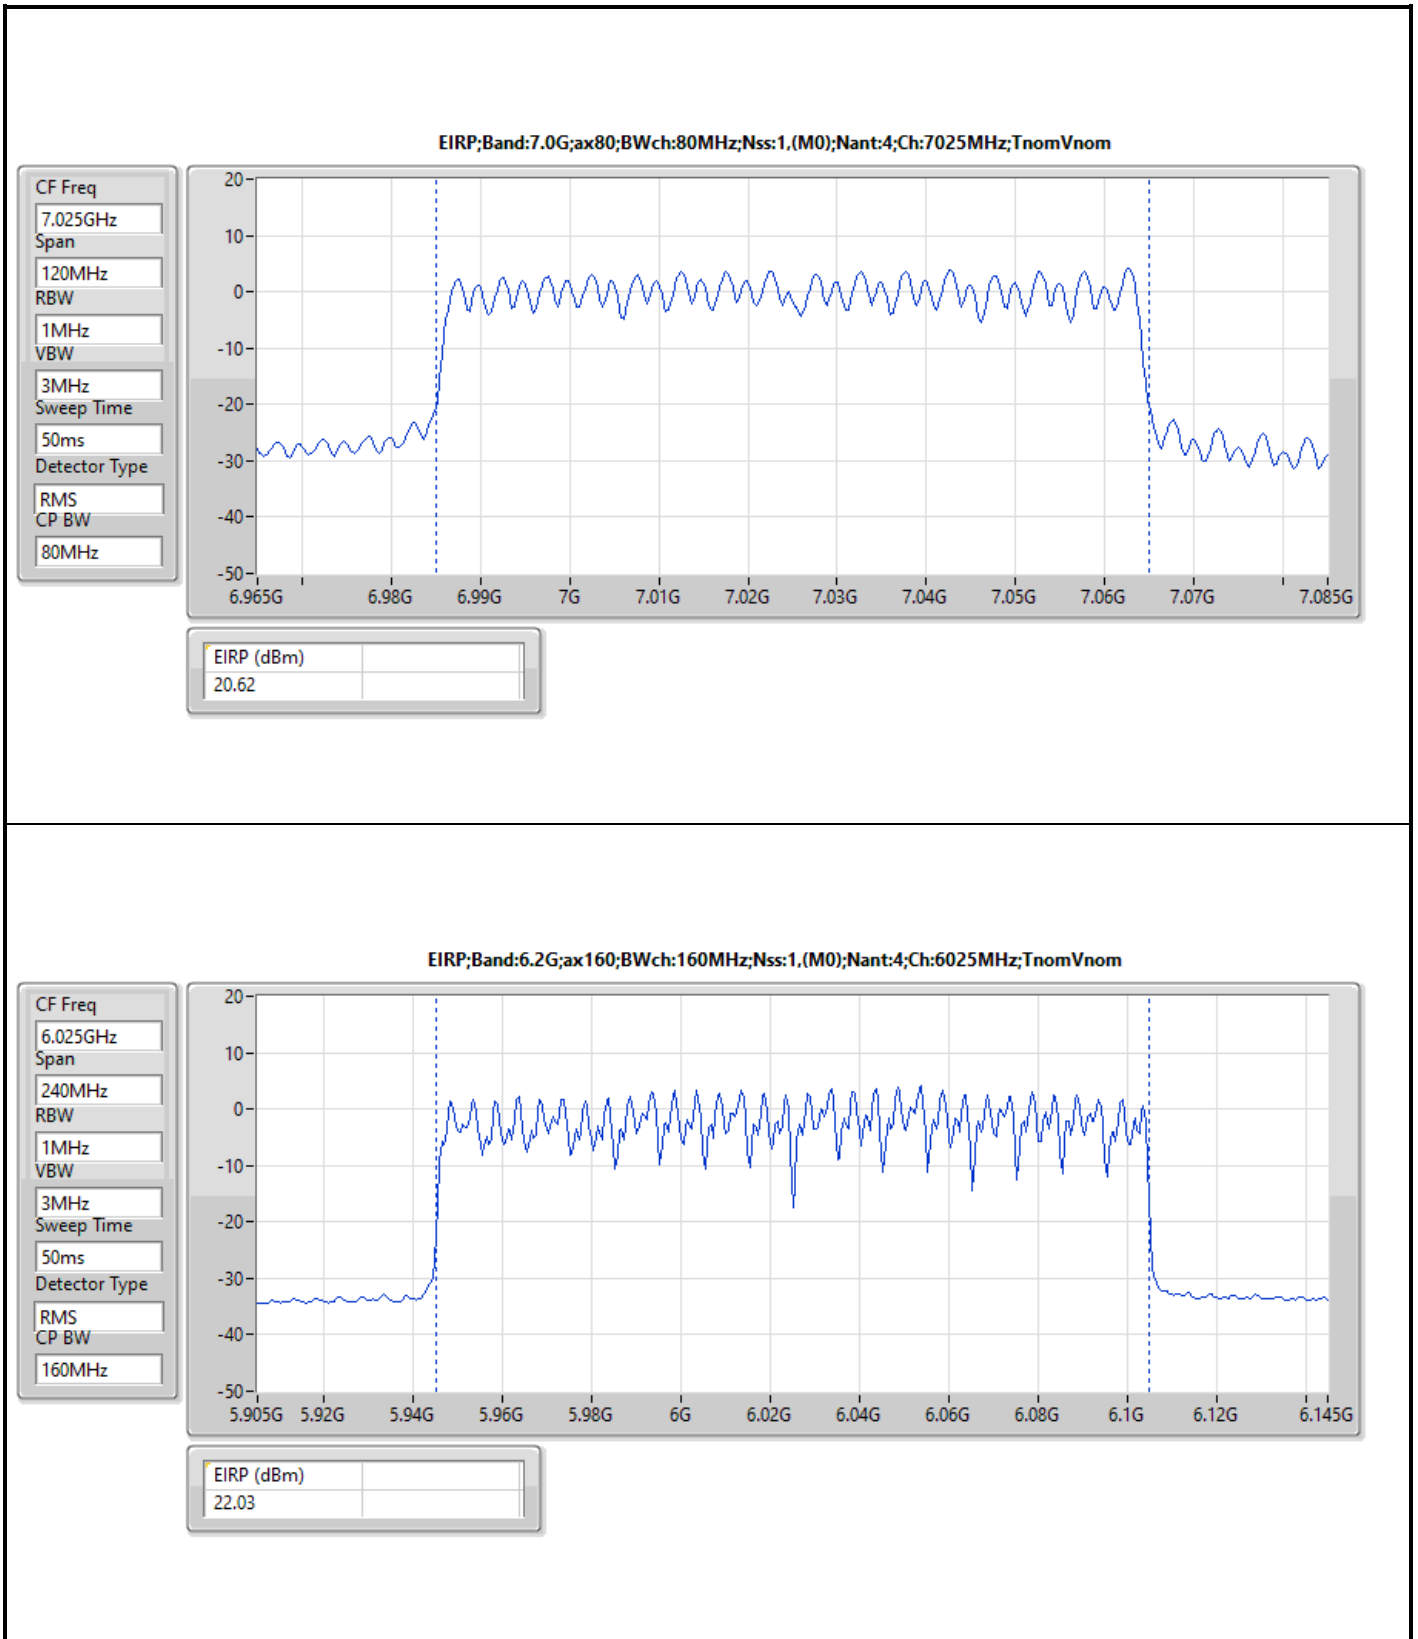

DG = Directional Gain; Port X = Port X output power

Note : Conducted setting = Pass conducted setting division 4

For non beamforming mode / 4T4S

Summary

Mode	EIRP (dBm)	EIRP (W)
5.925-6.425GHz	-	-
802.11ax HEW20_Nss4,(MCS0)_4TX	18.05	0.06383
802.11ax HEW40_Nss4,(MCS0)_4TX	20.43	0.11041
802.11ax HEW80_Nss4,(MCS0)_4TX	22.41	0.17418
802.11ax HEW160_Nss4,(MCS0)_4TX	24.57	0.28642
6.425-6.525GHz	-	-
802.11ax HEW20_Nss4,(MCS0)_4TX	17.87	0.06124
802.11ax HEW40_Nss4,(MCS0)_4TX	20.81	0.12050
802.11ax HEW80_Nss4,(MCS0)_4TX	22.88	0.19409
802.11ax HEW160_Nss4,(MCS0)_4TX	24.73	0.29717
6.525-6.875GHz	-	-
802.11ax HEW20_Nss4,(MCS0)_4TX	17.64	0.05808
802.11ax HEW40_Nss4,(MCS0)_4TX	21.07	0.12794
802.11ax HEW80_Nss4,(MCS0)_4TX	22.04	0.15996
802.11ax HEW160_Nss4,(MCS0)_4TX	24.80	0.30200
6.875-7.125GHz	-	-
802.11ax HEW20_Nss4,(MCS0)_4TX	17.87	0.06124
802.11ax HEW40_Nss4,(MCS0)_4TX	19.99	0.09977
802.11ax HEW80_Nss4,(MCS0)_4TX	22.73	0.18750
802.11ax HEW160_Nss4,(MCS0)_4TX	23.91	0.24604