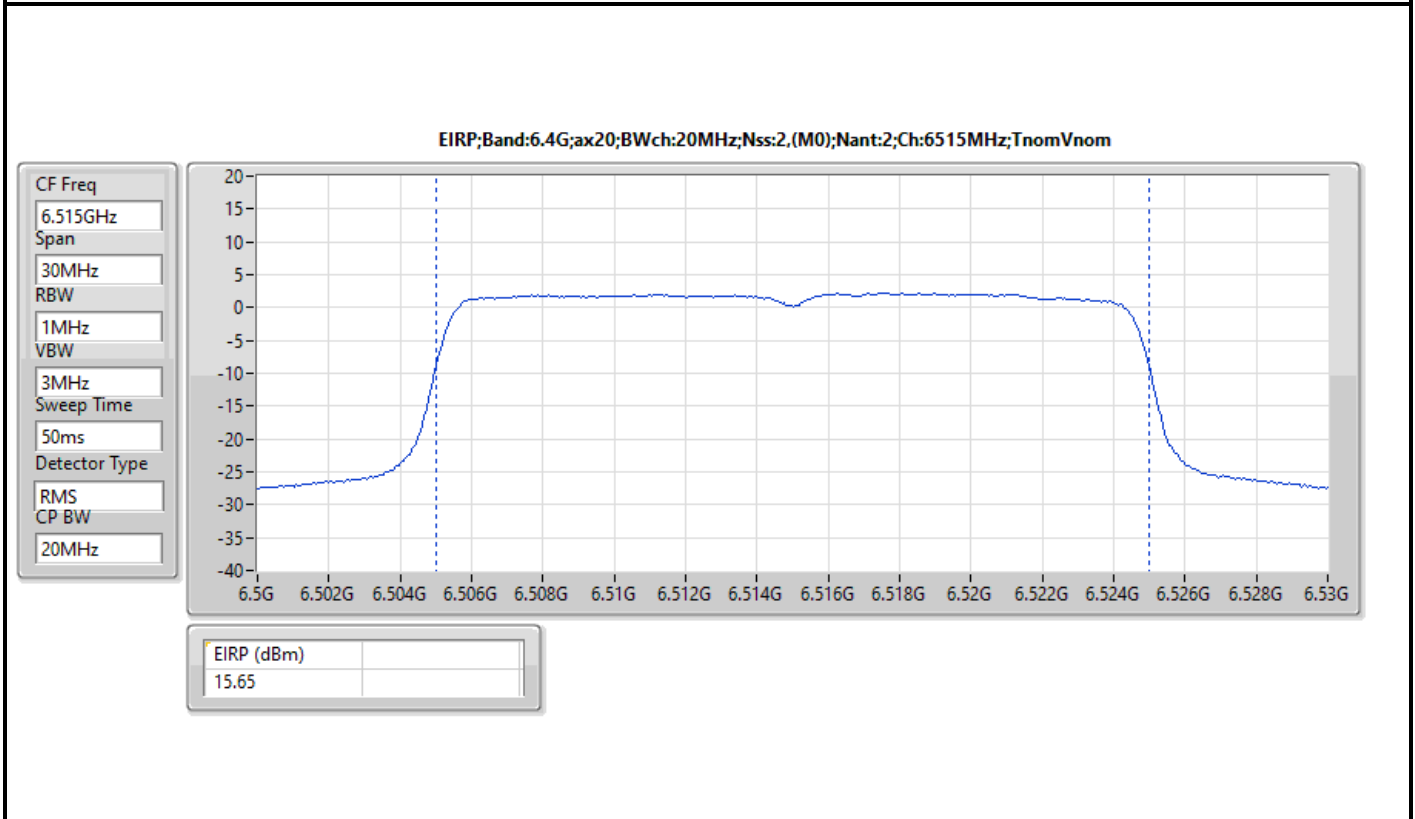

DG = Directional Gain; Port X = Port X output power

Note : Conducted setting = Pass conducted setting division 4

For non beamforming mode / 4T1S

Summary

Mode	EIRP (dBm)	EIRP (W)
5.925-6.425GHz	-	-
802.11ax HEW20_Nss1,(MCS0)_4TX	14.99	0.03155
802.11ax HEW40_Nss1,(MCS0)_4TX	17.95	0.06237
802.11ax HEW80_Nss1,(MCS0)_4TX	20.09	0.10209
802.11ax HEW160_Nss1,(MCS0)_4TX	23.22	0.20989
6.425-6.525GHz	-	-
802.11ax HEW20_Nss1,(MCS0)_4TX	16.15	0.04121
802.11ax HEW40_Nss1,(MCS0)_4TX	17.64	0.05808
802.11ax HEW80_Nss1,(MCS0)_4TX	21.38	0.13740
802.11ax HEW160_Nss1,(MCS0)_4TX	24.34	0.27164
6.525-6.875GHz	-	-
802.11ax HEW20_Nss1,(MCS0)_4TX	15.61	0.03639
802.11ax HEW40_Nss1,(MCS0)_4TX	18.19	0.06592
802.11ax HEW80_Nss1,(MCS0)_4TX	20.32	0.10765
802.11ax HEW160_Nss1,(MCS0)_4TX	23.80	0.23988
6.875-7.125GHz	-	-
802.11ax HEW20_Nss1,(MCS0)_4TX	14.46	0.02793
802.11ax HEW40_Nss1,(MCS0)_4TX	18.48	0.07047
802.11ax HEW80_Nss1,(MCS0)_4TX	20.65	0.11614
802.11ax HEW160_Nss1,(MCS0)_4TX	22.69	0.18578