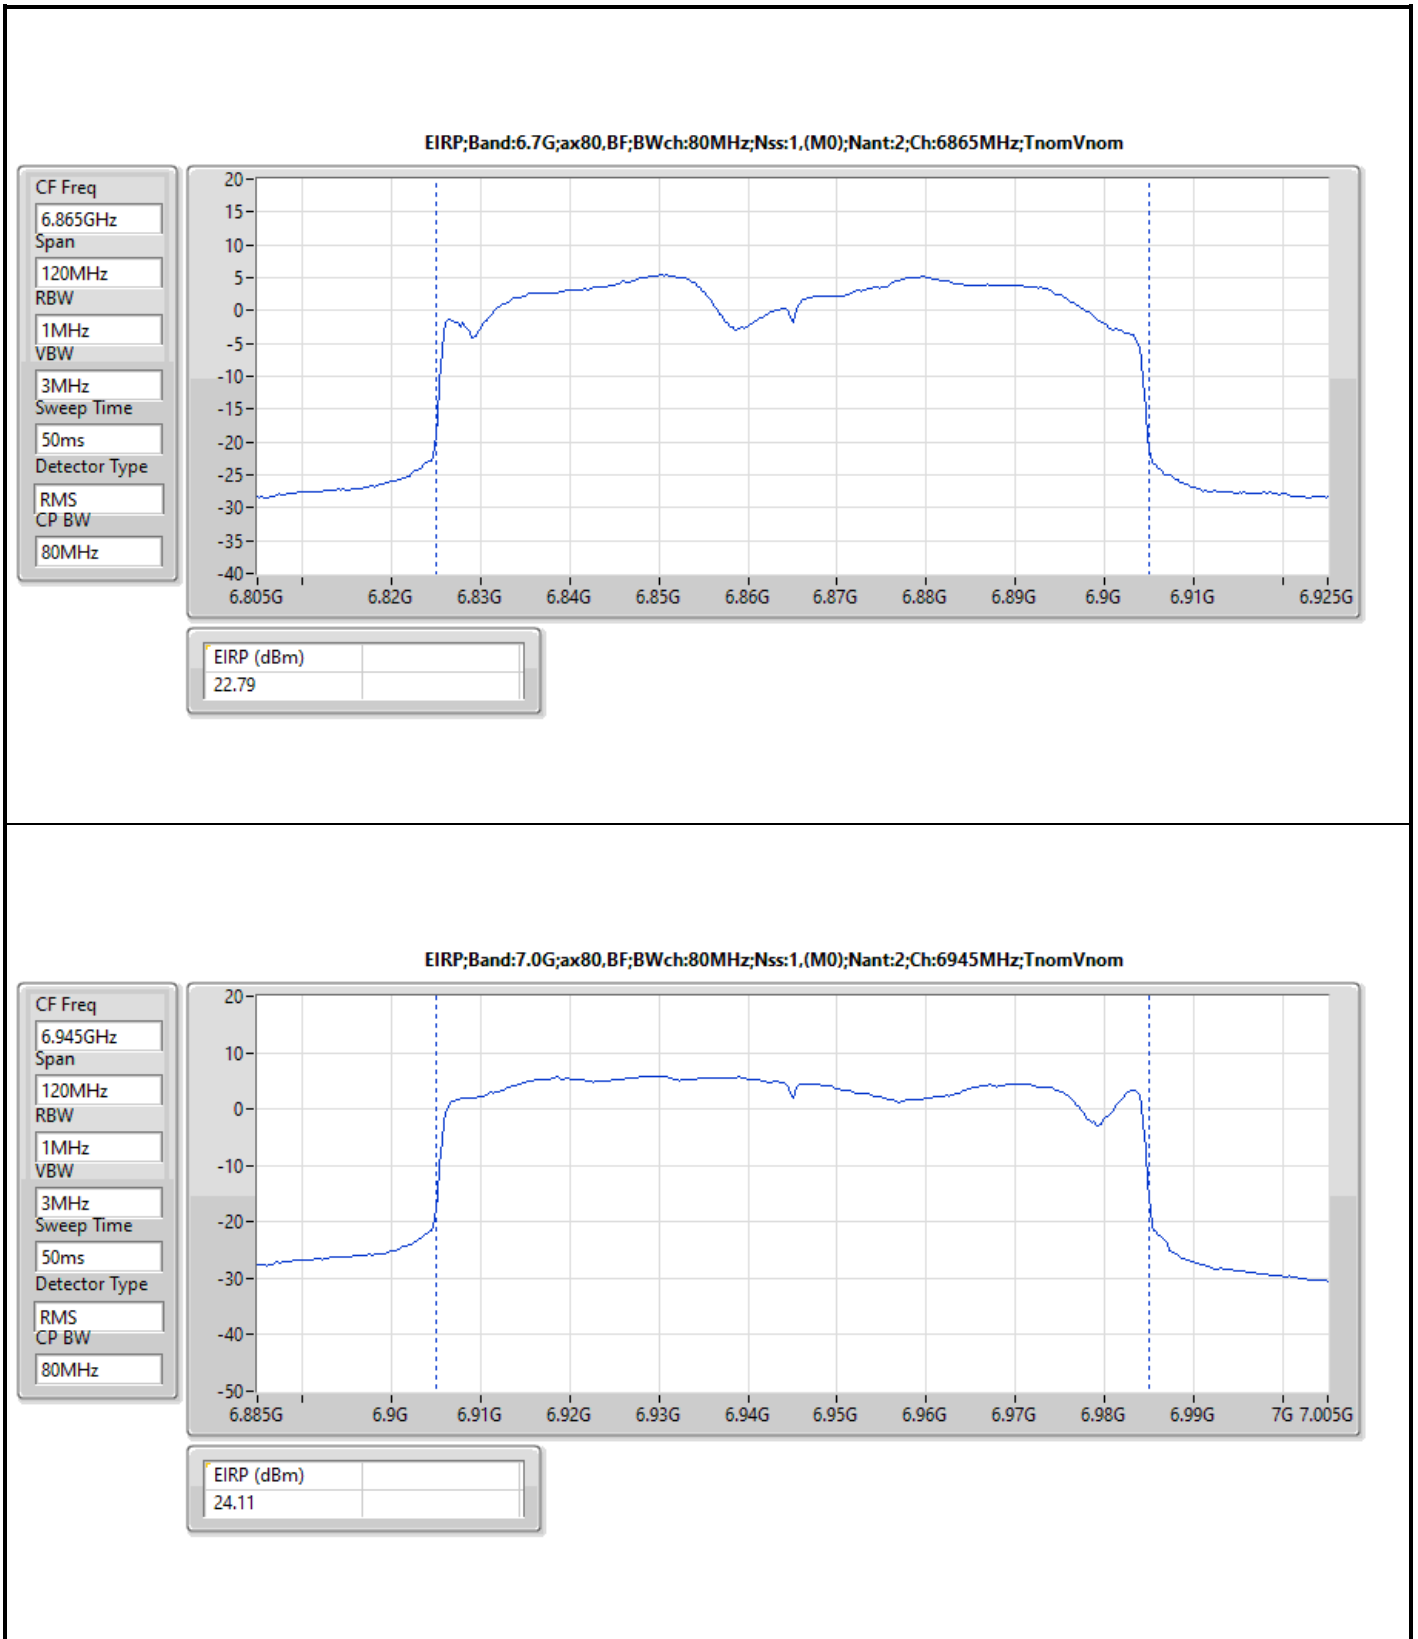

DG = Directional Gain; Port X = Port X output power

Note : Conducted setting = Pass conducted setting division 4

For beamforming mode / 4T1S

Summary

Mode	EIRP (dBm)	EIRP (W)
5.925-6.425GHz	-	-
802.11ax HEW20-BF_Nss1,(MCS0)_4TX	17.44	0.05546
802.11ax HEW40-BF_Nss1,(MCS0)_4TX	21.58	0.14388
802.11ax HEW80-BF_Nss1,(MCS0)_4TX	22.16	0.16444
802.11ax HEW160-BF_Nss1,(MCS0)_4TX	25.81	0.38107
6.425-6.525GHz	-	-
802.11ax HEW20-BF_Nss1,(MCS0)_4TX	17.49	0.05610
802.11ax HEW40-BF_Nss1,(MCS0)_4TX	20.67	0.11668
802.11ax HEW80-BF_Nss1,(MCS0)_4TX	23.21	0.20941
802.11ax HEW160-BF_Nss1,(MCS0)_4TX	26.29	0.42560
6.525-6.875GHz	-	-
802.11ax HEW20-BF_Nss1,(MCS0)_4TX	18.78	0.07551
802.11ax HEW40-BF_Nss1,(MCS0)_4TX	21.38	0.13740
802.11ax HEW80-BF_Nss1,(MCS0)_4TX	24.43	0.27733
802.11ax HEW160-BF_Nss1,(MCS0)_4TX	24.68	0.29376
6.875-7.125GHz	-	-
802.11ax HEW20-BF_Nss1,(MCS0)_4TX	18.46	0.07015
802.11ax HEW40-BF_Nss1,(MCS0)_4TX	19.38	0.08670
802.11ax HEW80-BF_Nss1,(MCS0)_4TX	23.76	0.23768
802.11ax HEW160-BF_Nss1,(MCS0)_4TX	25.37	0.34435