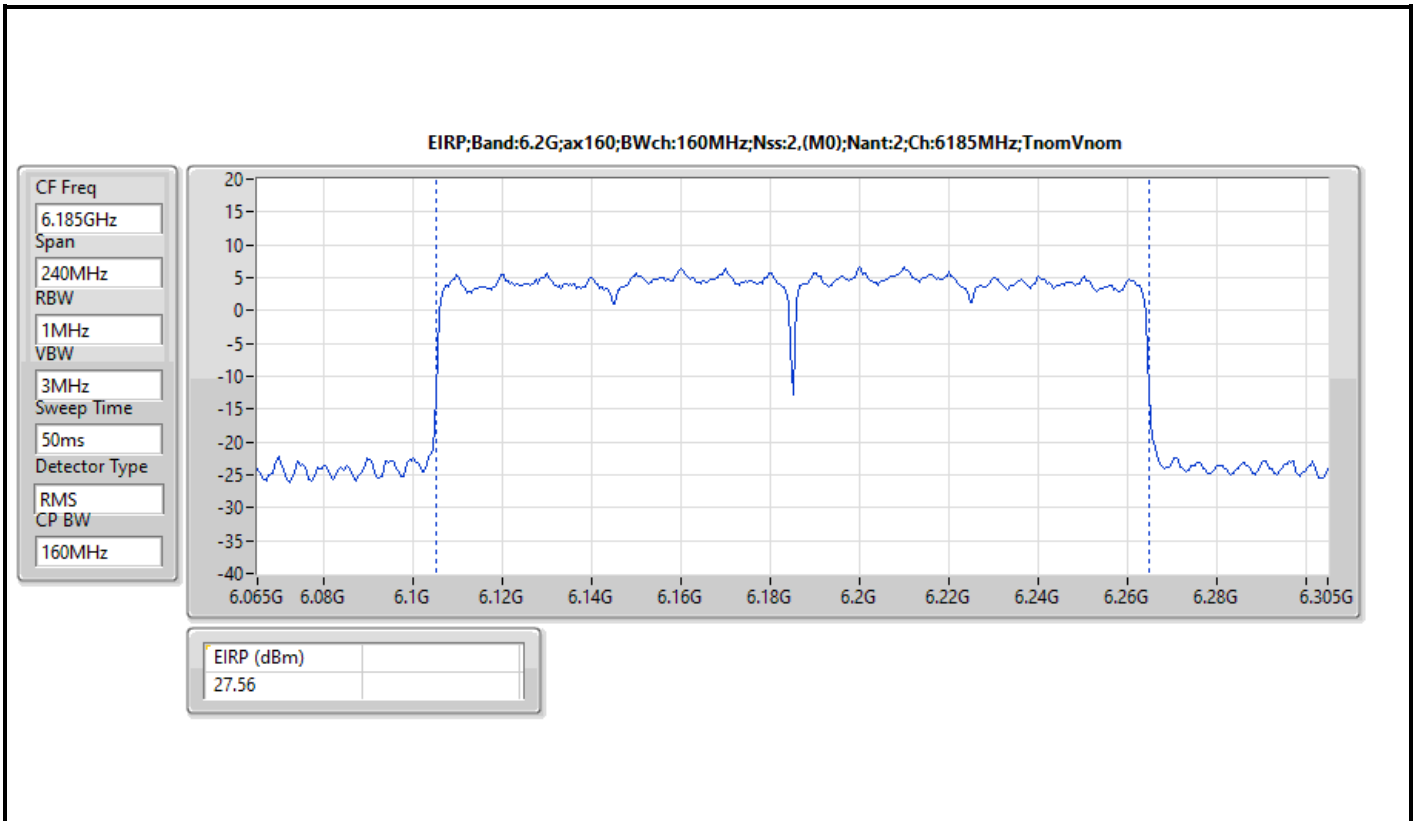

DG = Directional Gain; Port X = Port X output power

Note : Conducted setting = Pass conducted setting division 4

For non beamforming mode / 4T1S

Summary

Mode	EIRP (dBm)	EIRP (W)
5.925-6.425GHz	-	-
802.11ax HEW20_Nss1,(MCS0)_4TX	14.99	0.03155
802.11ax HEW40_Nss1,(MCS0)_4TX	17.95	0.06237
802.11ax HEW80_Nss1,(MCS0)_4TX	20.09	0.10209
802.11ax HEW160_Nss1,(MCS0)_4TX	23.22	0.20989
6.425-6.525GHz	-	-
802.11ax HEW20_Nss1,(MCS0)_4TX	16.15	0.04121
802.11ax HEW40_Nss1,(MCS0)_4TX	17.64	0.05808
802.11ax HEW80_Nss1,(MCS0)_4TX	21.38	0.13740
802.11ax HEW160_Nss1,(MCS0)_4TX	24.34	0.27164
6.525-6.875GHz	-	-
802.11ax HEW20_Nss1,(MCS0)_4TX	15.61	0.03639
802.11ax HEW40_Nss1,(MCS0)_4TX	18.19	0.06592
802.11ax HEW80_Nss1,(MCS0)_4TX	20.32	0.10765
802.11ax HEW160_Nss1,(MCS0)_4TX	23.80	0.23988
6.875-7.125GHz	-	-
802.11ax HEW20_Nss1,(MCS0)_4TX	14.46	0.02793
802.11ax HEW40_Nss1,(MCS0)_4TX	18.48	0.07047
802.11ax HEW80_Nss1,(MCS0)_4TX	20.65	0.11614
802.11ax HEW160_Nss1,(MCS0)_4TX	22.69	0.18578