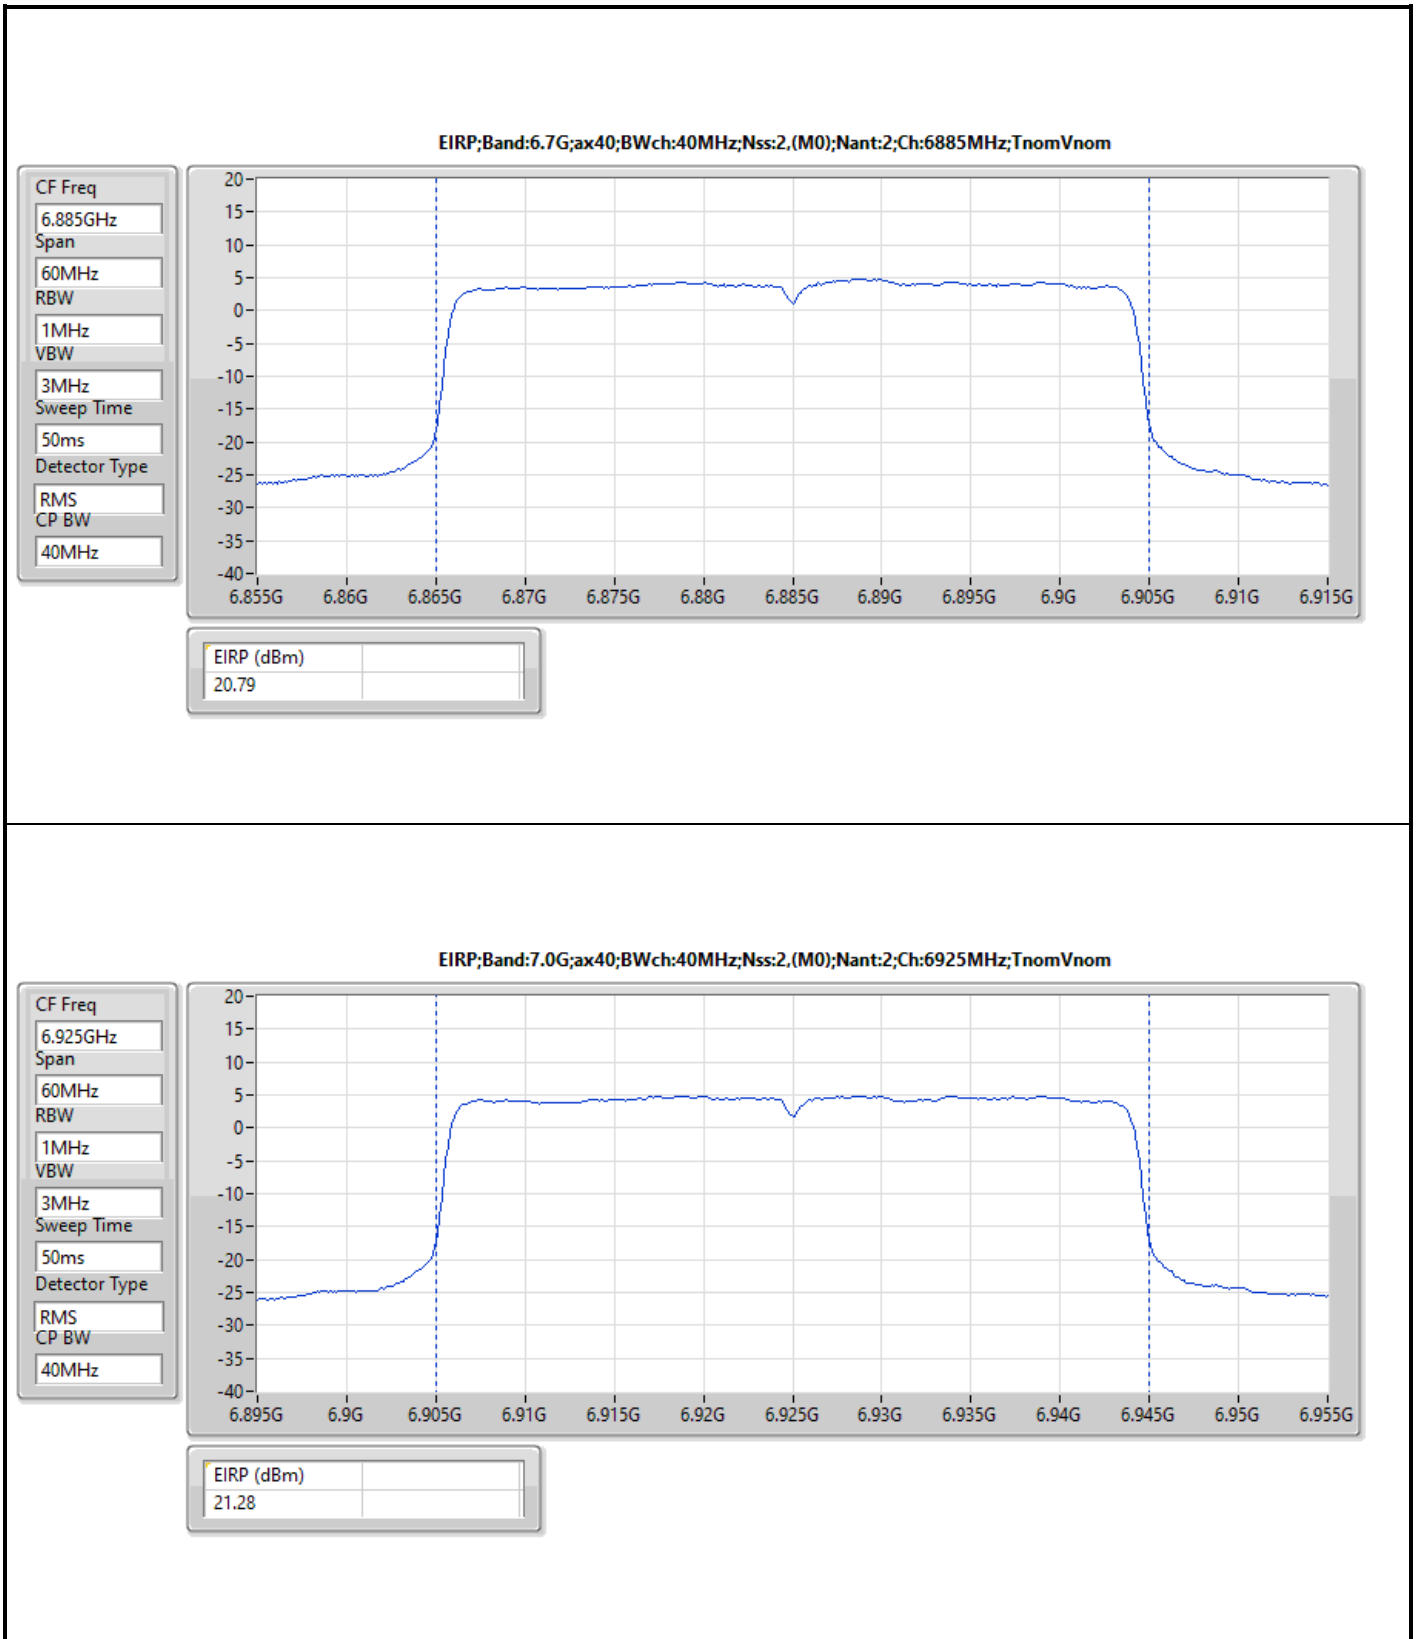

DG = Directional Gain; Port X = Port X output power

Note : Conducted setting = Pass conducted setting division 4

For non beamforming mode / 4T1S

Summary

Mode	EIRP (dBm)	EIRP (W)
5.925-6.425GHz	-	-
802.11ax HEW20_Nss1,(MCS0)_4TX	14.99	0.03155
802.11ax HEW40_Nss1,(MCS0)_4TX	17.95	0.06237
802.11ax HEW80_Nss1,(MCS0)_4TX	20.09	0.10209
802.11ax HEW160_Nss1,(MCS0)_4TX	23.22	0.20989
6.425-6.525GHz	-	-
802.11ax HEW20_Nss1,(MCS0)_4TX	16.15	0.04121
802.11ax HEW40_Nss1,(MCS0)_4TX	17.64	0.05808
802.11ax HEW80_Nss1,(MCS0)_4TX	21.38	0.13740
802.11ax HEW160_Nss1,(MCS0)_4TX	24.34	0.27164
6.525-6.875GHz	-	-
802.11ax HEW20_Nss1,(MCS0)_4TX	15.61	0.03639
802.11ax HEW40_Nss1,(MCS0)_4TX	18.19	0.06592
802.11ax HEW80_Nss1,(MCS0)_4TX	20.32	0.10765
802.11ax HEW160_Nss1,(MCS0)_4TX	23.80	0.23988
6.875-7.125GHz	-	-
802.11ax HEW20_Nss1,(MCS0)_4TX	14.46	0.02793
802.11ax HEW40_Nss1,(MCS0)_4TX	18.48	0.07047
802.11ax HEW80_Nss1,(MCS0)_4TX	20.65	0.11614
802.11ax HEW160_Nss1,(MCS0)_4TX	22.69	0.18578