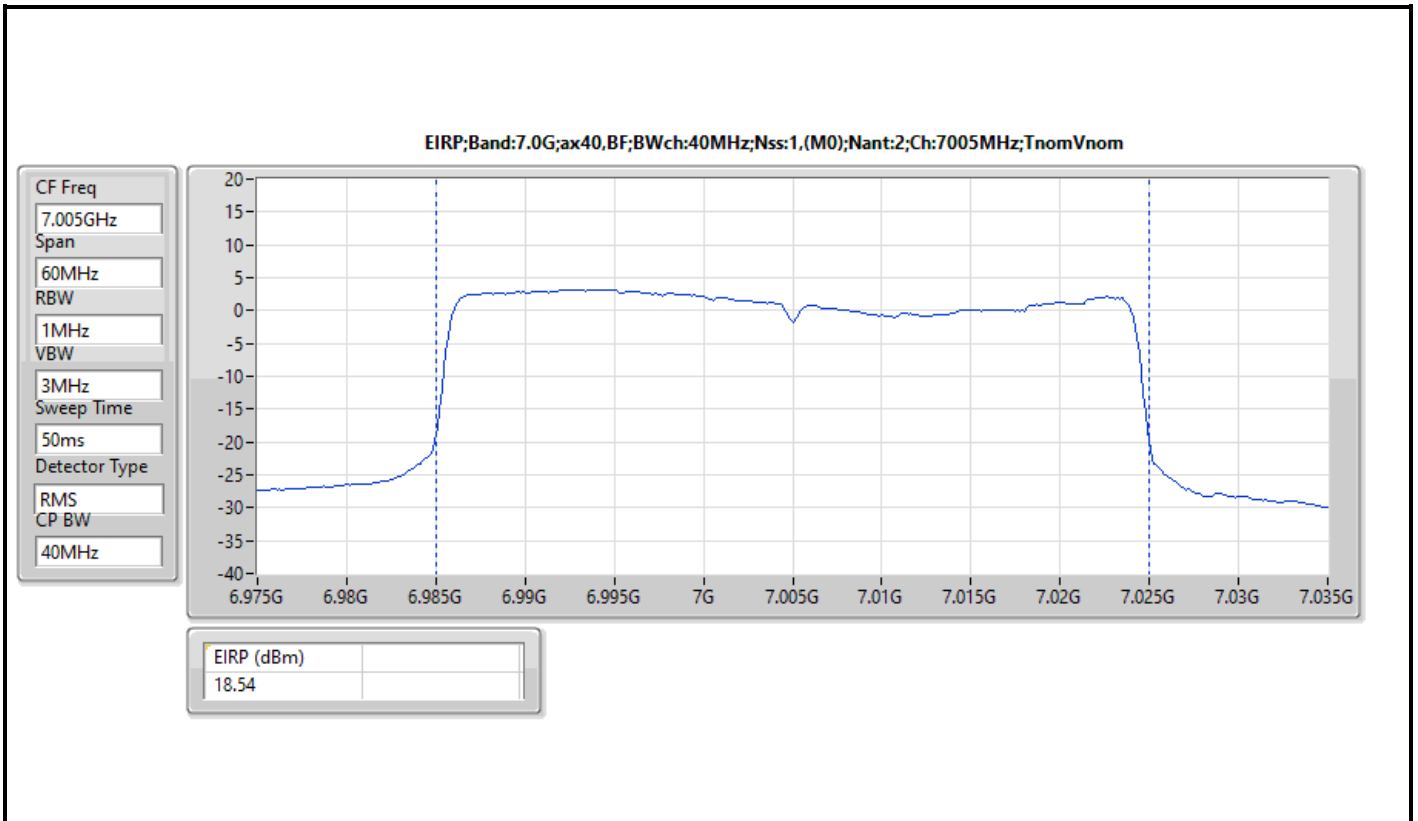

DG = Directional Gain; Port X = Port X output power

Note : Conducted setting = Pass conducted setting division 4

For beamforming mode / 4T1S

Summary

Mode	EIRP (dBm)	EIRP (W)
5.925-6.425GHz	-	-
802.11ax HEW20-BF_Nss1,(MCS0)_4TX	17.44	0.05546
802.11ax HEW40-BF_Nss1,(MCS0)_4TX	21.58	0.14388
802.11ax HEW80-BF_Nss1,(MCS0)_4TX	22.16	0.16444
802.11ax HEW160-BF_Nss1,(MCS0)_4TX	25.81	0.38107
6.425-6.525GHz	-	-
802.11ax HEW20-BF_Nss1,(MCS0)_4TX	17.49	0.05610
802.11ax HEW40-BF_Nss1,(MCS0)_4TX	20.67	0.11668
802.11ax HEW80-BF_Nss1,(MCS0)_4TX	23.21	0.20941
802.11ax HEW160-BF_Nss1,(MCS0)_4TX	26.29	0.42560
6.525-6.875GHz	-	-
802.11ax HEW20-BF_Nss1,(MCS0)_4TX	18.78	0.07551
802.11ax HEW40-BF_Nss1,(MCS0)_4TX	21.38	0.13740
802.11ax HEW80-BF_Nss1,(MCS0)_4TX	24.43	0.27733
802.11ax HEW160-BF_Nss1,(MCS0)_4TX	24.68	0.29376
6.875-7.125GHz	-	-
802.11ax HEW20-BF_Nss1,(MCS0)_4TX	18.46	0.07015
802.11ax HEW40-BF_Nss1,(MCS0)_4TX	19.38	0.08670
802.11ax HEW80-BF_Nss1,(MCS0)_4TX	23.76	0.23768
802.11ax HEW160-BF_Nss1,(MCS0)_4TX	25.37	0.34435