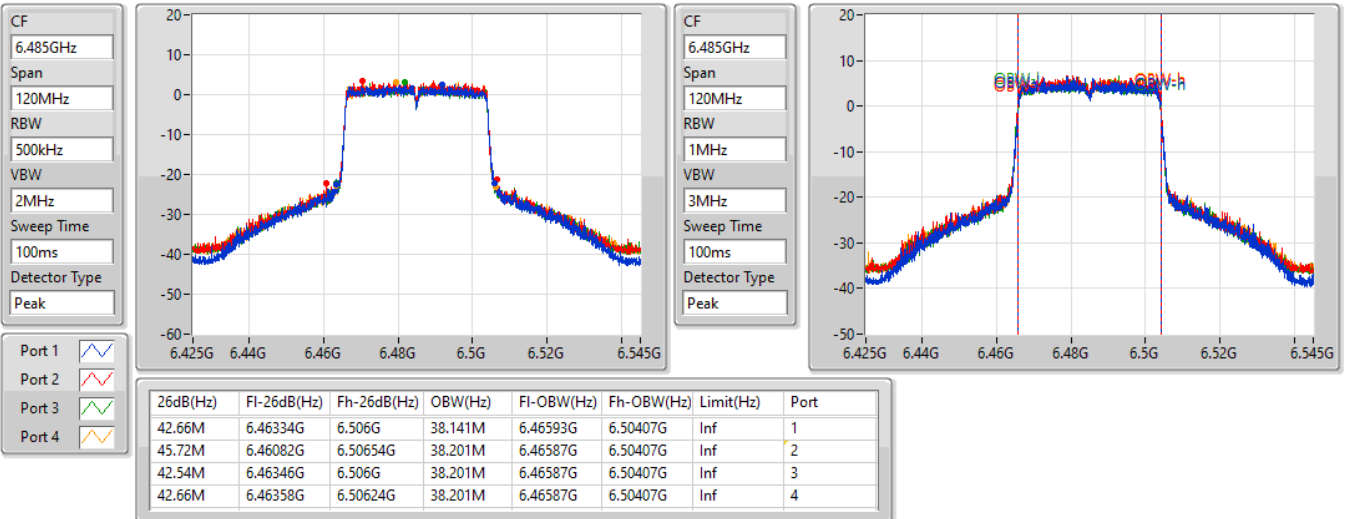

802.11ax HEW40-BF_Nss1,(MCS0)_4TX

EBW

6525MHz Straddle 6.425-6.525GHz

21/01/2022

802.11ax HEW40-BF_Nss1,(MCS0)_4TX

EBW

6565MHz

21/01/2022