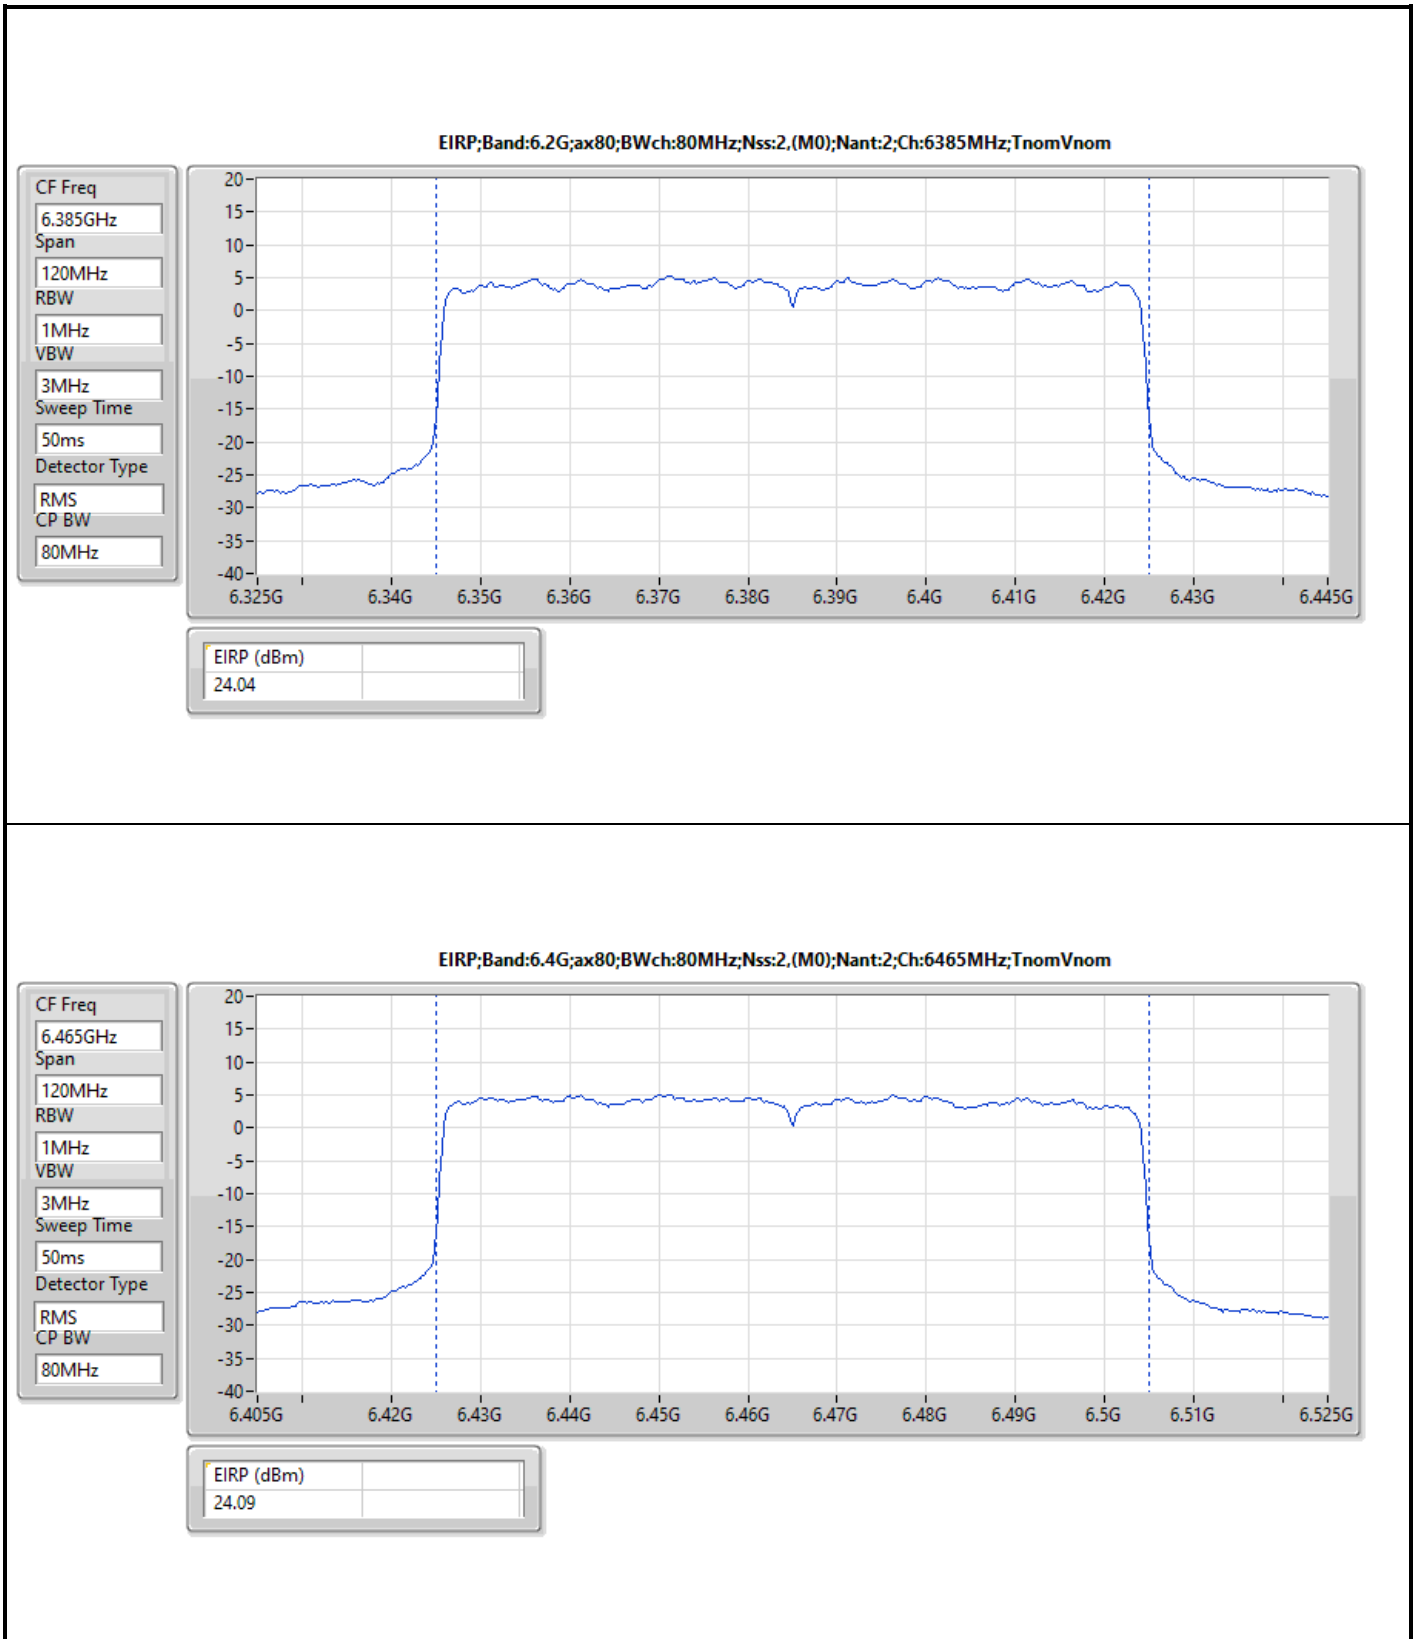

DG = Directional Gain; Port X = Port X output power

Note : Conducted setting = Pass conducted setting division 4

For non beamforming mode / 4T1S

Summary

Mode	EIRP (dBm)	EIRP (W)
5.925-6.425GHz	-	-
802.11ax HEW20_Nss1,(MCS0)_4TX	14.99	0.03155
802.11ax HEW40_Nss1,(MCS0)_4TX	17.95	0.06237
802.11ax HEW80_Nss1,(MCS0)_4TX	20.09	0.10209
802.11ax HEW160_Nss1,(MCS0)_4TX	23.22	0.20989
6.425-6.525GHz	-	-
802.11ax HEW20_Nss1,(MCS0)_4TX	16.15	0.04121
802.11ax HEW40_Nss1,(MCS0)_4TX	17.64	0.05808
802.11ax HEW80_Nss1,(MCS0)_4TX	21.38	0.13740
802.11ax HEW160_Nss1,(MCS0)_4TX	24.34	0.27164
6.525-6.875GHz	-	-
802.11ax HEW20_Nss1,(MCS0)_4TX	15.61	0.03639
802.11ax HEW40_Nss1,(MCS0)_4TX	18.19	0.06592
802.11ax HEW80_Nss1,(MCS0)_4TX	20.32	0.10765
802.11ax HEW160_Nss1,(MCS0)_4TX	23.80	0.23988
6.875-7.125GHz	-	-
802.11ax HEW20_Nss1,(MCS0)_4TX	14.46	0.02793
802.11ax HEW40_Nss1,(MCS0)_4TX	18.48	0.07047
802.11ax HEW80_Nss1,(MCS0)_4TX	20.65	0.11614
802.11ax HEW160_Nss1,(MCS0)_4TX	22.69	0.18578