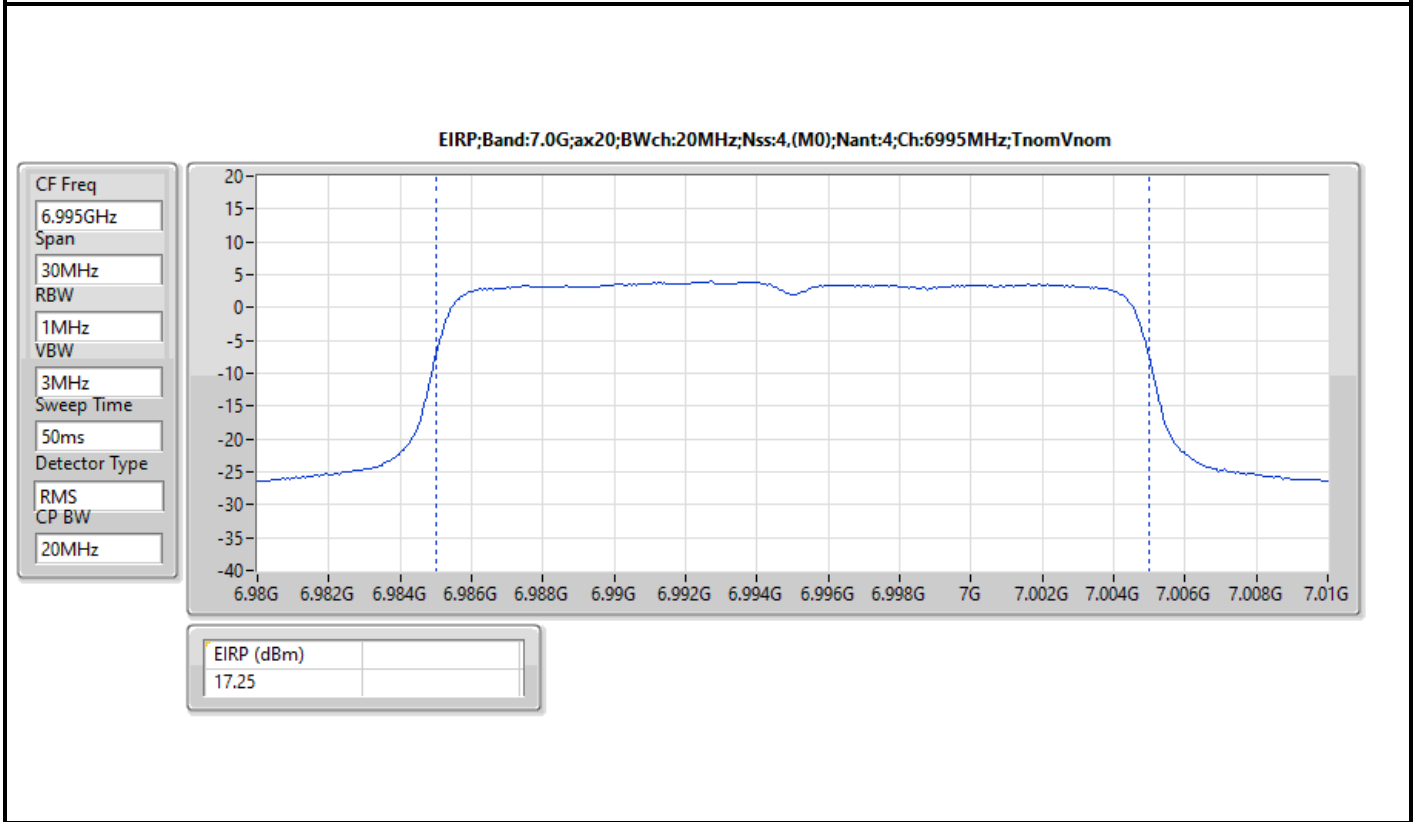

DG = Directional Gain; Port X = Port X output power

Note : Conducted setting = Pass conducted setting division 4

For beamforming mode / 2T1S
 Summary

Mode	EIRP (dBm)	EIRP (W)
5.925-6.425GHz	-	-
802.11ax HEW20-BF_Nss1,(MCS0)_2TX	23.39	0.21827
802.11ax HEW40-BF_Nss1,(MCS0)_2TX	20.05	0.10116
802.11ax HEW80-BF_Nss1,(MCS0)_2TX	22.50	0.17783
802.11ax HEW160-BF_Nss1,(MCS0)_2TX	25.92	0.39084
6.425-6.525GHz	-	-
802.11ax HEW20-BF_Nss1,(MCS0)_2TX	24.45	0.27861
802.11ax HEW40-BF_Nss1,(MCS0)_2TX	20.91	0.12331
802.11ax HEW80-BF_Nss1,(MCS0)_2TX	23.25	0.21135
802.11ax HEW160-BF_Nss1,(MCS0)_2TX	24.94	0.31189
6.525-6.875GHz	-	-
802.11ax HEW20-BF_Nss1,(MCS0)_2TX	24.31	0.26977
802.11ax HEW40-BF_Nss1,(MCS0)_2TX	20.19	0.10447
802.11ax HEW80-BF_Nss1,(MCS0)_2TX	23.54	0.22594
802.11ax HEW160-BF_Nss1,(MCS0)_2TX	26.10	0.40738
6.875-7.125GHz	-	-
802.11ax HEW20-BF_Nss1,(MCS0)_2TX	26.27	0.42364
802.11ax HEW40-BF_Nss1,(MCS0)_2TX	21.10	0.12882
802.11ax HEW80-BF_Nss1,(MCS0)_2TX	24.11	0.25763
802.11ax HEW160-BF_Nss1,(MCS0)_2TX	25.35	0.34277