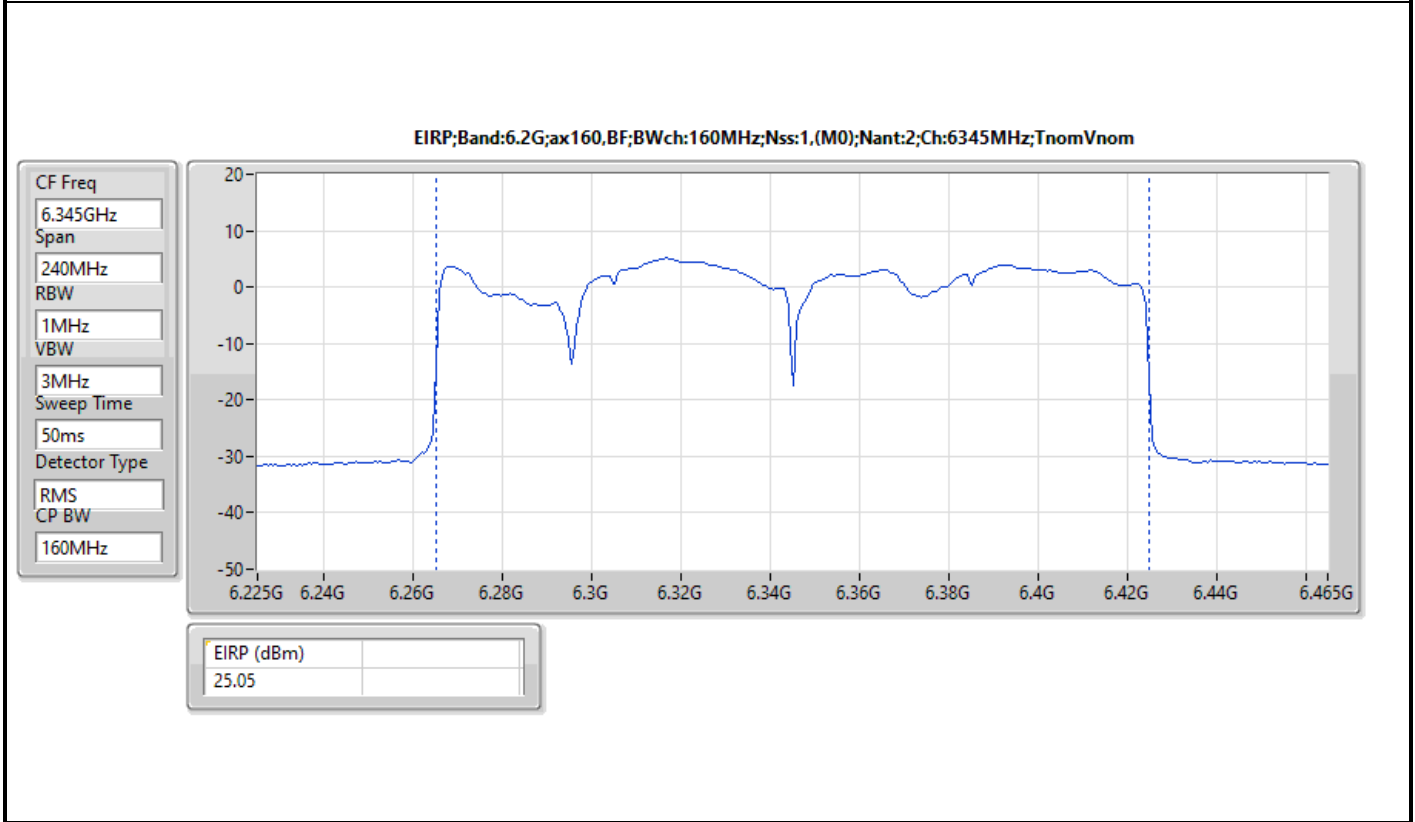

DG = Directional Gain; Port X = Port X output power

Note : Conducted setting = Pass conducted setting division 4

For beamforming mode / 4T1S

Summary

Mode	EIRP (dBm)	EIRP (W)
5.925-6.425GHz	-	-
802.11ax HEW20-BF_Nss1,(MCS0)_4TX	17.44	0.05546
802.11ax HEW40-BF_Nss1,(MCS0)_4TX	21.58	0.14388
802.11ax HEW80-BF_Nss1,(MCS0)_4TX	22.16	0.16444
802.11ax HEW160-BF_Nss1,(MCS0)_4TX	25.81	0.38107
6.425-6.525GHz	-	-
802.11ax HEW20-BF_Nss1,(MCS0)_4TX	17.49	0.05610
802.11ax HEW40-BF_Nss1,(MCS0)_4TX	20.67	0.11668
802.11ax HEW80-BF_Nss1,(MCS0)_4TX	23.21	0.20941
802.11ax HEW160-BF_Nss1,(MCS0)_4TX	26.29	0.42560
6.525-6.875GHz	-	-
802.11ax HEW20-BF_Nss1,(MCS0)_4TX	18.78	0.07551
802.11ax HEW40-BF_Nss1,(MCS0)_4TX	21.38	0.13740
802.11ax HEW80-BF_Nss1,(MCS0)_4TX	24.43	0.27733
802.11ax HEW160-BF_Nss1,(MCS0)_4TX	24.68	0.29376
6.875-7.125GHz	-	-
802.11ax HEW20-BF_Nss1,(MCS0)_4TX	18.46	0.07015
802.11ax HEW40-BF_Nss1,(MCS0)_4TX	19.38	0.08670
802.11ax HEW80-BF_Nss1,(MCS0)_4TX	23.76	0.23768
802.11ax HEW160-BF_Nss1,(MCS0)_4TX	25.37	0.34435