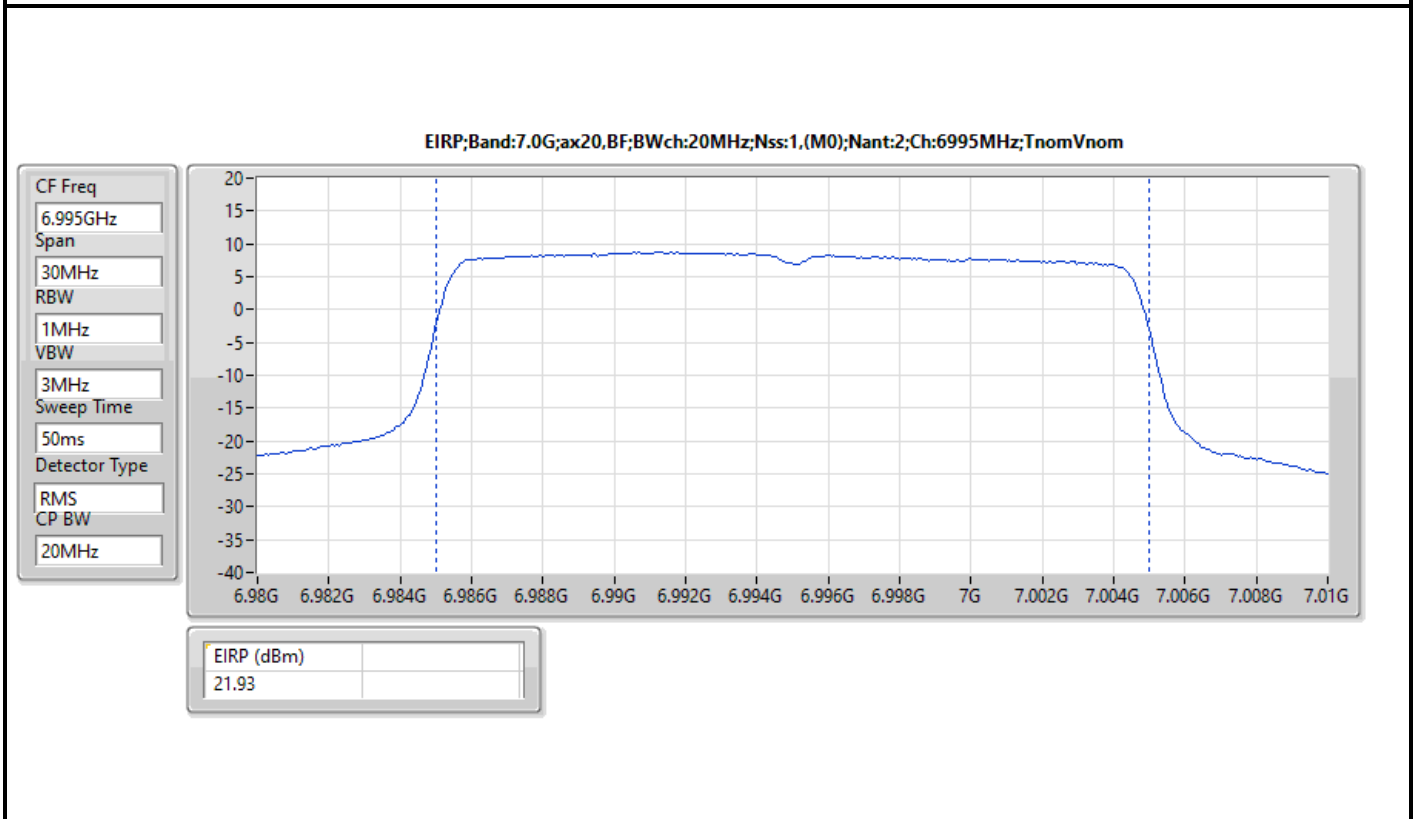

DG = Directional Gain; Port X = Port X output power

Note : Conducted setting = Pass conducted setting division 4

For beamforming mode / 4T1S

Summary

Mode	EIRP (dBm)	EIRP (W)
5.925-6.425GHz	-	-
802.11ax HEW20-BF_Nss1,(MCS0)_4TX	17.44	0.05546
802.11ax HEW40-BF_Nss1,(MCS0)_4TX	21.58	0.14388
802.11ax HEW80-BF_Nss1,(MCS0)_4TX	22.16	0.16444
802.11ax HEW160-BF_Nss1,(MCS0)_4TX	25.81	0.38107
6.425-6.525GHz	-	-
802.11ax HEW20-BF_Nss1,(MCS0)_4TX	17.49	0.05610
802.11ax HEW40-BF_Nss1,(MCS0)_4TX	20.67	0.11668
802.11ax HEW80-BF_Nss1,(MCS0)_4TX	23.21	0.20941
802.11ax HEW160-BF_Nss1,(MCS0)_4TX	26.29	0.42560
6.525-6.875GHz	-	-
802.11ax HEW20-BF_Nss1,(MCS0)_4TX	18.78	0.07551
802.11ax HEW40-BF_Nss1,(MCS0)_4TX	21.38	0.13740
802.11ax HEW80-BF_Nss1,(MCS0)_4TX	24.43	0.27733
802.11ax HEW160-BF_Nss1,(MCS0)_4TX	24.68	0.29376
6.875-7.125GHz	-	-
802.11ax HEW20-BF_Nss1,(MCS0)_4TX	18.46	0.07015
802.11ax HEW40-BF_Nss1,(MCS0)_4TX	19.38	0.08670
802.11ax HEW80-BF_Nss1,(MCS0)_4TX	23.76	0.23768
802.11ax HEW160-BF_Nss1,(MCS0)_4TX	25.37	0.34435