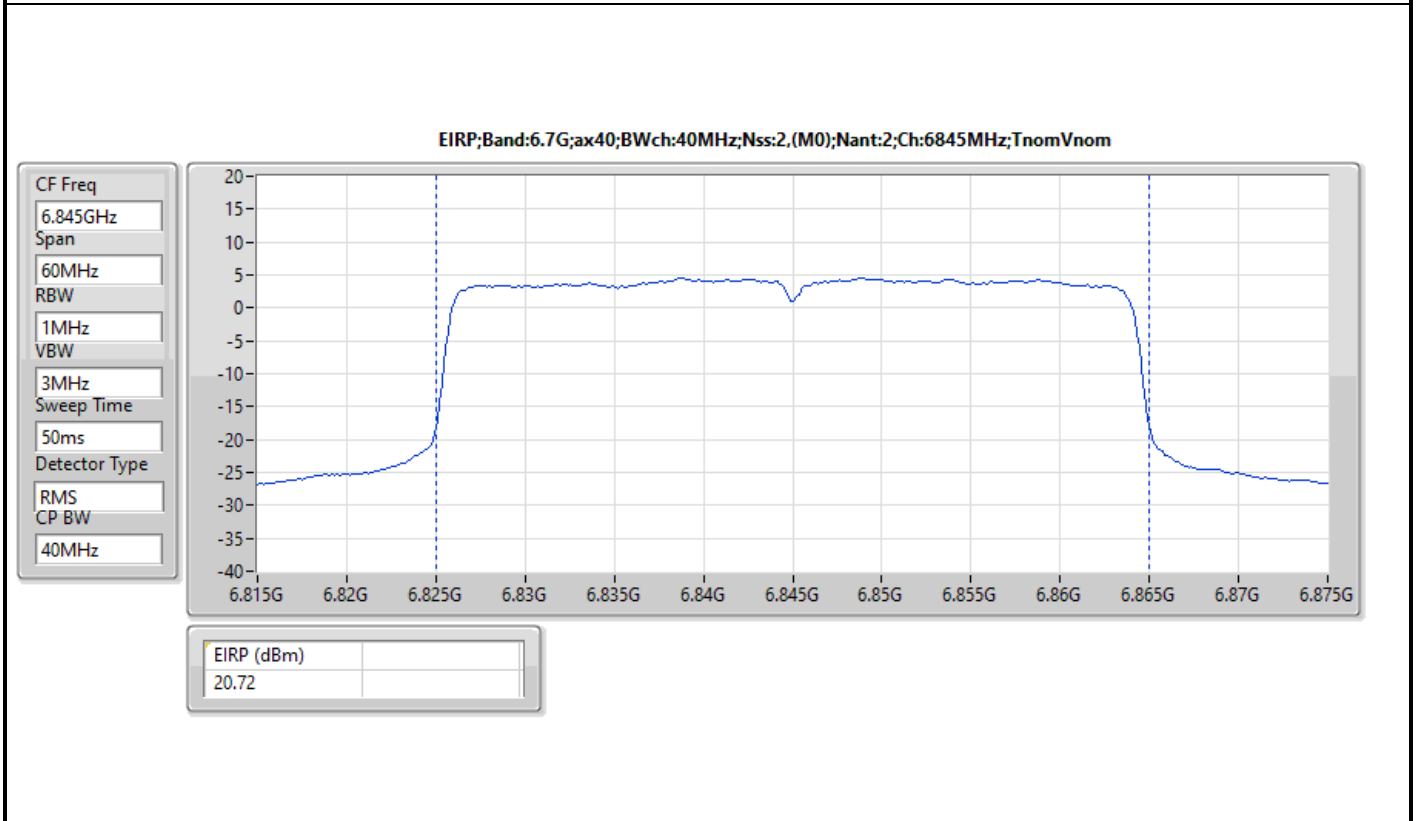

DG = Directional Gain; Port X = Port X output power

Note : Conducted setting = Pass conducted setting division 4

For non beamforming mode / 4T1S

Summary

Mode	EIRP (dBm)	EIRP (W)
5.925-6.425GHz	-	-
802.11ax HEW20_Nss1,(MCS0)_4TX	14.99	0.03155
802.11ax HEW40_Nss1,(MCS0)_4TX	17.95	0.06237
802.11ax HEW80_Nss1,(MCS0)_4TX	20.09	0.10209
802.11ax HEW160_Nss1,(MCS0)_4TX	23.22	0.20989
6.425-6.525GHz	-	-
802.11ax HEW20_Nss1,(MCS0)_4TX	16.15	0.04121
802.11ax HEW40_Nss1,(MCS0)_4TX	17.64	0.05808
802.11ax HEW80_Nss1,(MCS0)_4TX	21.38	0.13740
802.11ax HEW160_Nss1,(MCS0)_4TX	24.34	0.27164
6.525-6.875GHz	-	-
802.11ax HEW20_Nss1,(MCS0)_4TX	15.61	0.03639
802.11ax HEW40_Nss1,(MCS0)_4TX	18.19	0.06592
802.11ax HEW80_Nss1,(MCS0)_4TX	20.32	0.10765
802.11ax HEW160_Nss1,(MCS0)_4TX	23.80	0.23988
6.875-7.125GHz	-	-
802.11ax HEW20_Nss1,(MCS0)_4TX	14.46	0.02793
802.11ax HEW40_Nss1,(MCS0)_4TX	18.48	0.07047
802.11ax HEW80_Nss1,(MCS0)_4TX	20.65	0.11614
802.11ax HEW160_Nss1,(MCS0)_4TX	22.69	0.18578