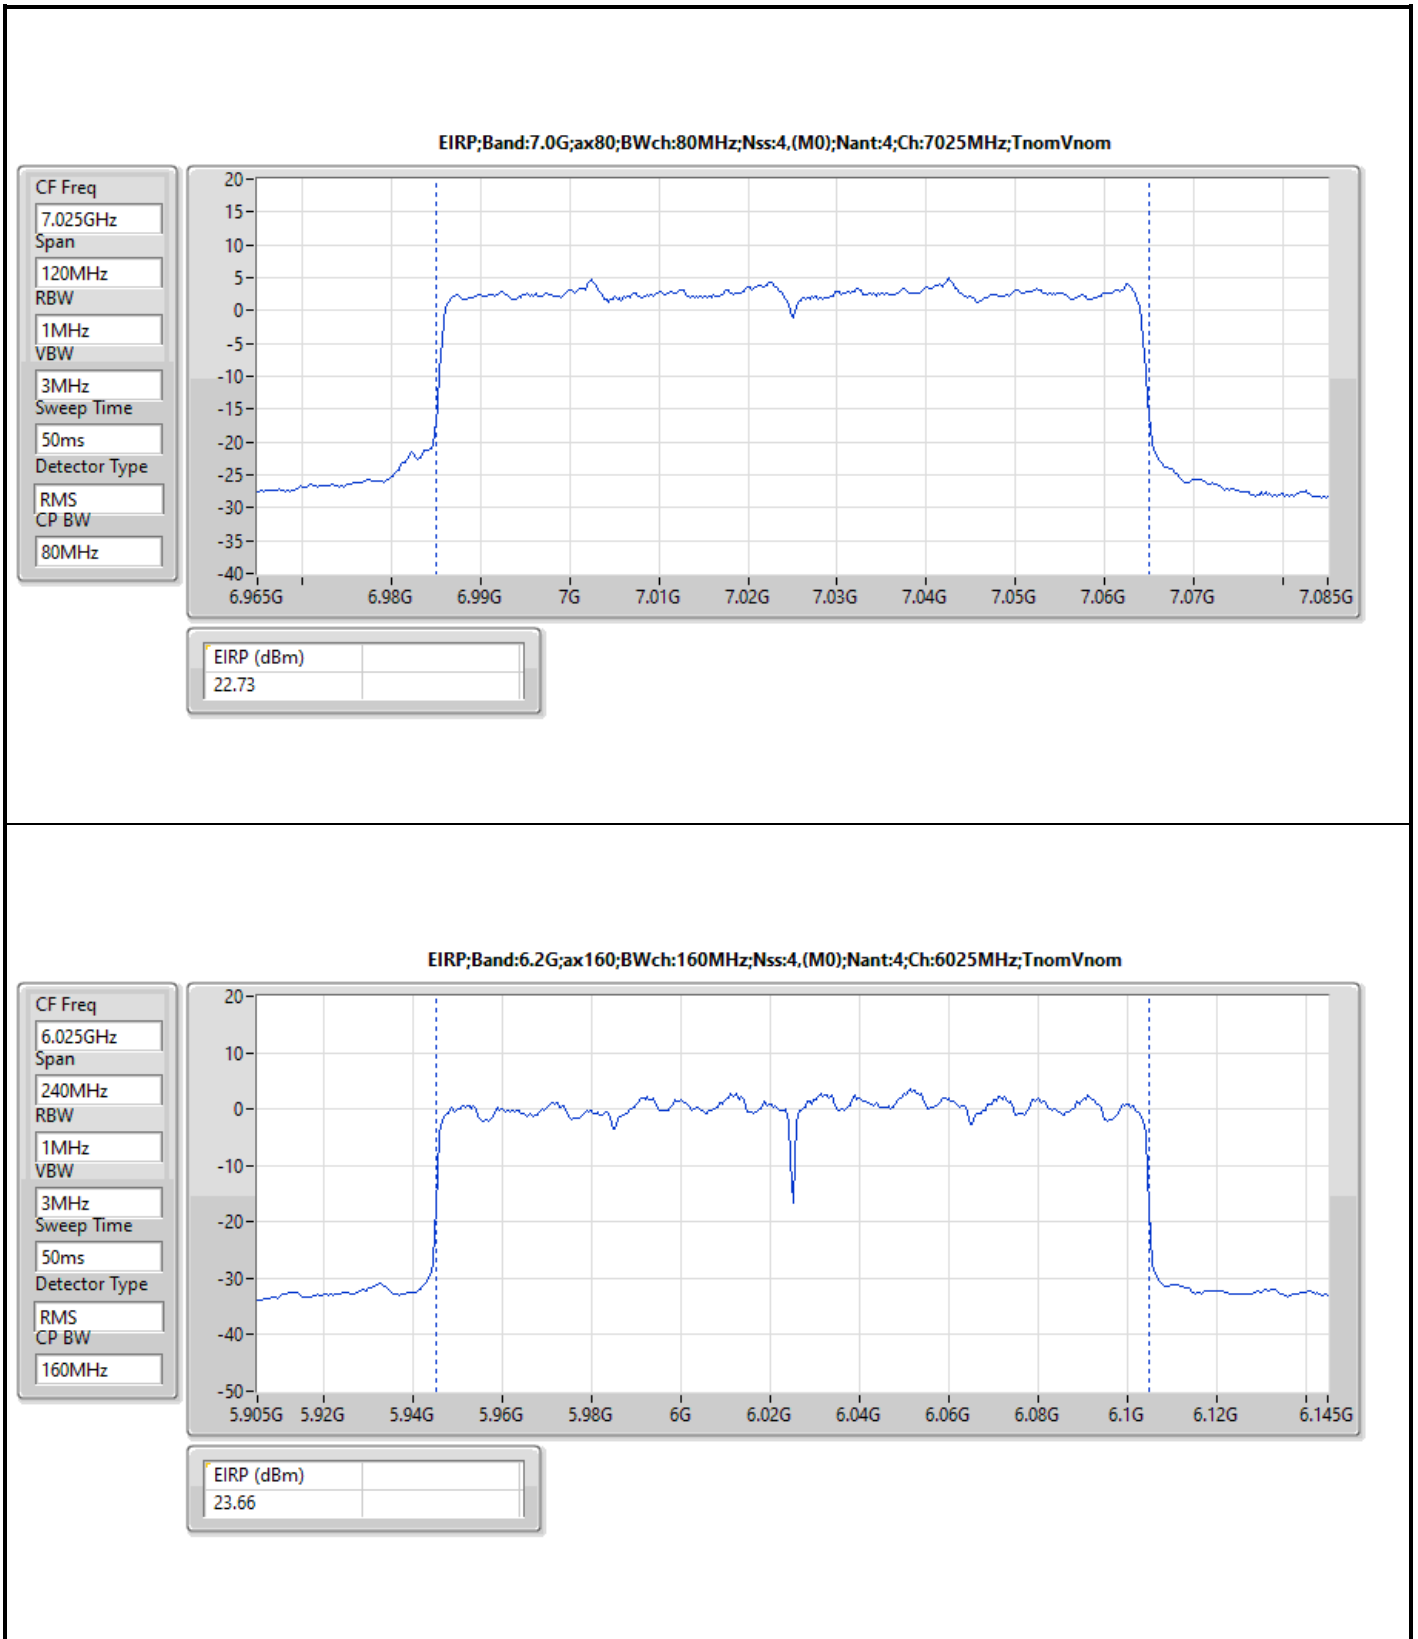

DG = Directional Gain; Port X = Port X output power

Note : Conducted setting = Pass conducted setting division 4

For beamforming mode / 2T1S
 Summary

Mode	EIRP (dBm)	EIRP (W)
5.925-6.425GHz	-	-
802.11ax HEW20-BF_Nss1,(MCS0)_2TX	23.39	0.21827
802.11ax HEW40-BF_Nss1,(MCS0)_2TX	20.05	0.10116
802.11ax HEW80-BF_Nss1,(MCS0)_2TX	22.50	0.17783
802.11ax HEW160-BF_Nss1,(MCS0)_2TX	25.92	0.39084
6.425-6.525GHz	-	-
802.11ax HEW20-BF_Nss1,(MCS0)_2TX	24.45	0.27861
802.11ax HEW40-BF_Nss1,(MCS0)_2TX	20.91	0.12331
802.11ax HEW80-BF_Nss1,(MCS0)_2TX	23.25	0.21135
802.11ax HEW160-BF_Nss1,(MCS0)_2TX	24.94	0.31189
6.525-6.875GHz	-	-
802.11ax HEW20-BF_Nss1,(MCS0)_2TX	24.31	0.26977
802.11ax HEW40-BF_Nss1,(MCS0)_2TX	20.19	0.10447
802.11ax HEW80-BF_Nss1,(MCS0)_2TX	23.54	0.22594
802.11ax HEW160-BF_Nss1,(MCS0)_2TX	26.10	0.40738
6.875-7.125GHz	-	-
802.11ax HEW20-BF_Nss1,(MCS0)_2TX	26.27	0.42364
802.11ax HEW40-BF_Nss1,(MCS0)_2TX	21.10	0.12882
802.11ax HEW80-BF_Nss1,(MCS0)_2TX	24.11	0.25763
802.11ax HEW160-BF_Nss1,(MCS0)_2TX	25.35	0.34277