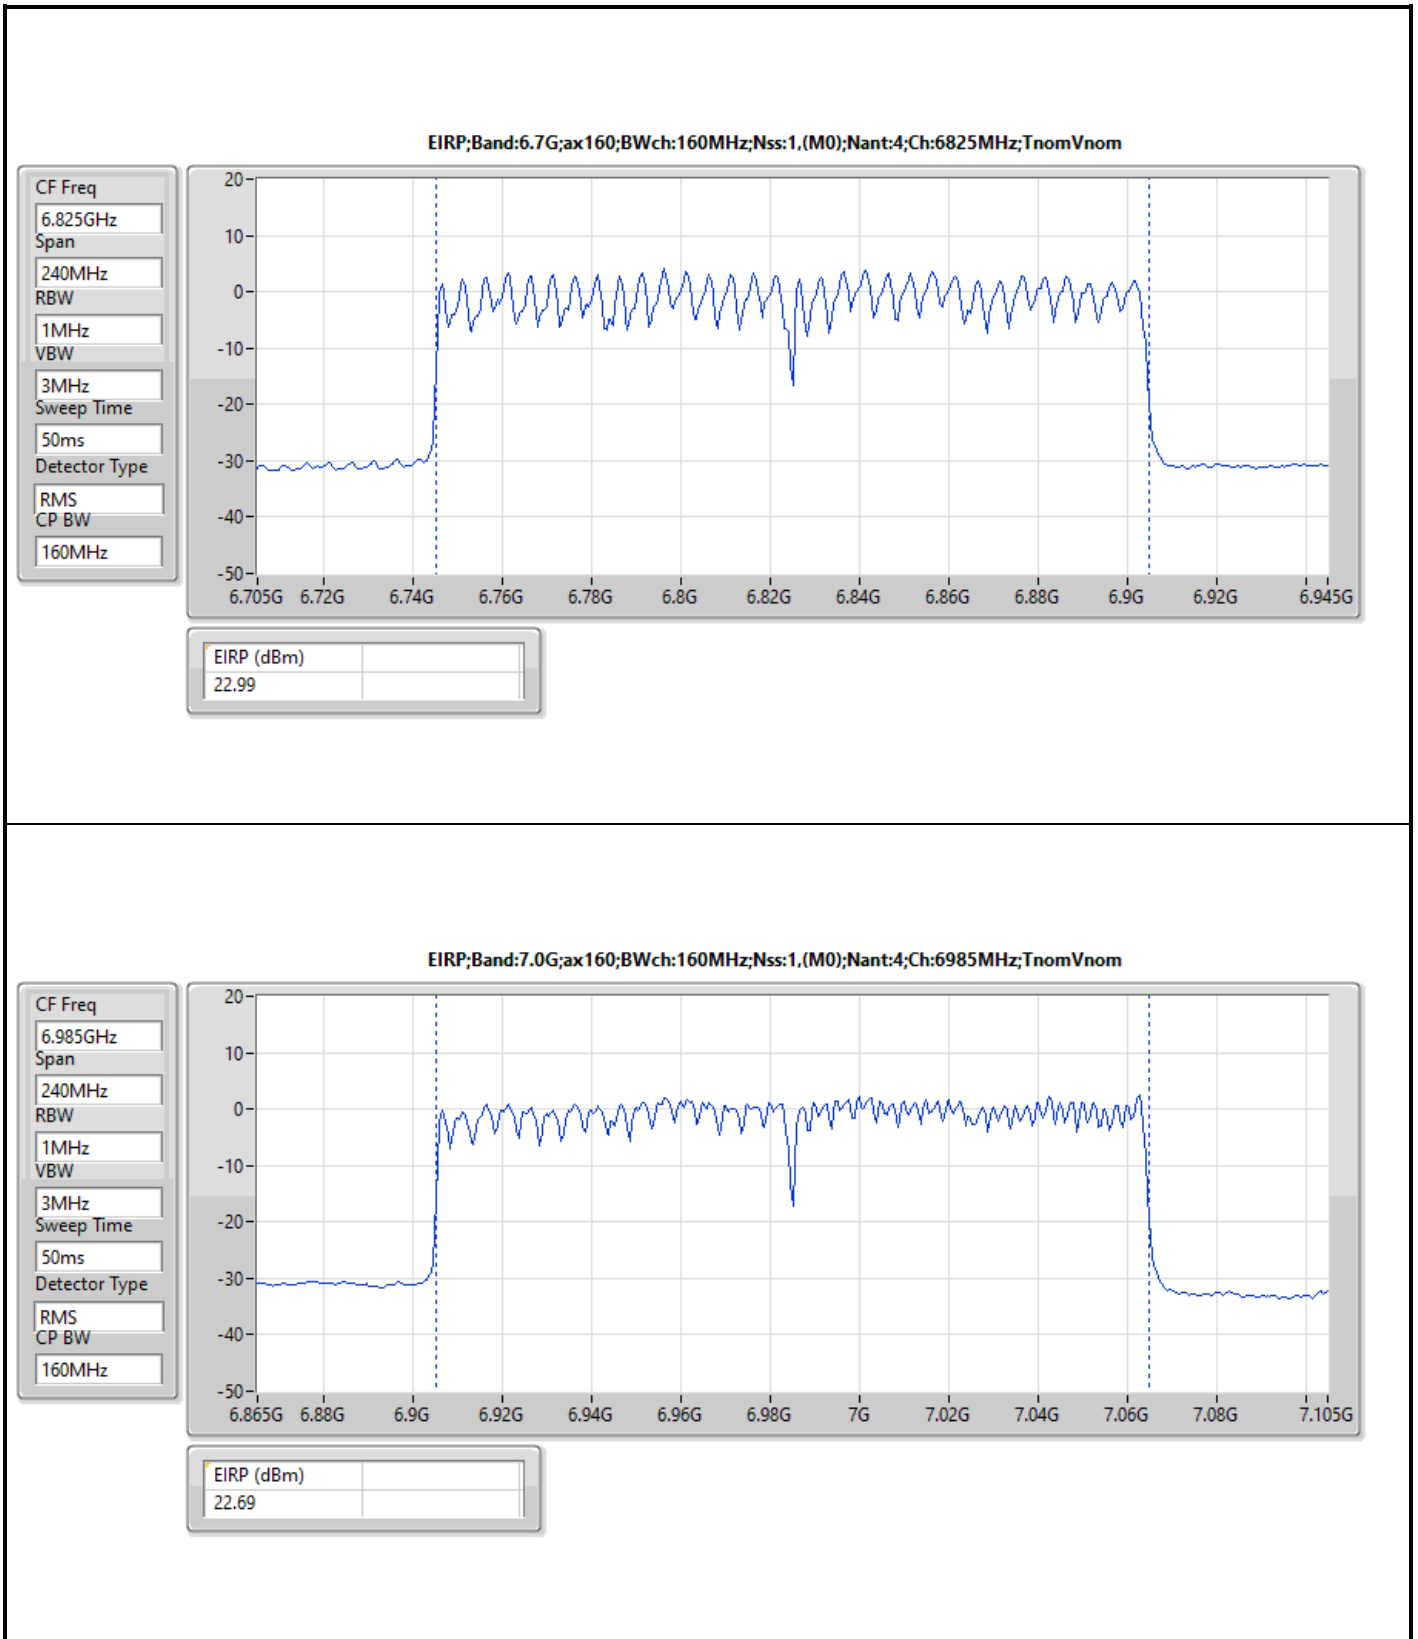

DG = Directional Gain; Port X = Port X output power

Note : Conducted setting = Pass conducted setting division 4

For non beamforming mode / 4T4S

Summary

Mode	EIRP (dBm)	EIRP (W)
5.925-6.425GHz	-	-
802.11ax HEW20_Nss4,(MCS0)_4TX	18.05	0.06383
802.11ax HEW40_Nss4,(MCS0)_4TX	20.43	0.11041
802.11ax HEW80_Nss4,(MCS0)_4TX	22.41	0.17418
802.11ax HEW160_Nss4,(MCS0)_4TX	24.57	0.28642
6.425-6.525GHz	-	-
802.11ax HEW20_Nss4,(MCS0)_4TX	17.87	0.06124
802.11ax HEW40_Nss4,(MCS0)_4TX	20.81	0.12050
802.11ax HEW80_Nss4,(MCS0)_4TX	22.88	0.19409
802.11ax HEW160_Nss4,(MCS0)_4TX	24.73	0.29717
6.525-6.875GHz	-	-
802.11ax HEW20_Nss4,(MCS0)_4TX	17.64	0.05808
802.11ax HEW40_Nss4,(MCS0)_4TX	21.07	0.12794
802.11ax HEW80_Nss4,(MCS0)_4TX	22.04	0.15996
802.11ax HEW160_Nss4,(MCS0)_4TX	24.80	0.30200
6.875-7.125GHz	-	-
802.11ax HEW20_Nss4,(MCS0)_4TX	17.87	0.06124
802.11ax HEW40_Nss4,(MCS0)_4TX	19.99	0.09977
802.11ax HEW80_Nss4,(MCS0)_4TX	22.73	0.18750
802.11ax HEW160_Nss4,(MCS0)_4TX	23.91	0.24604