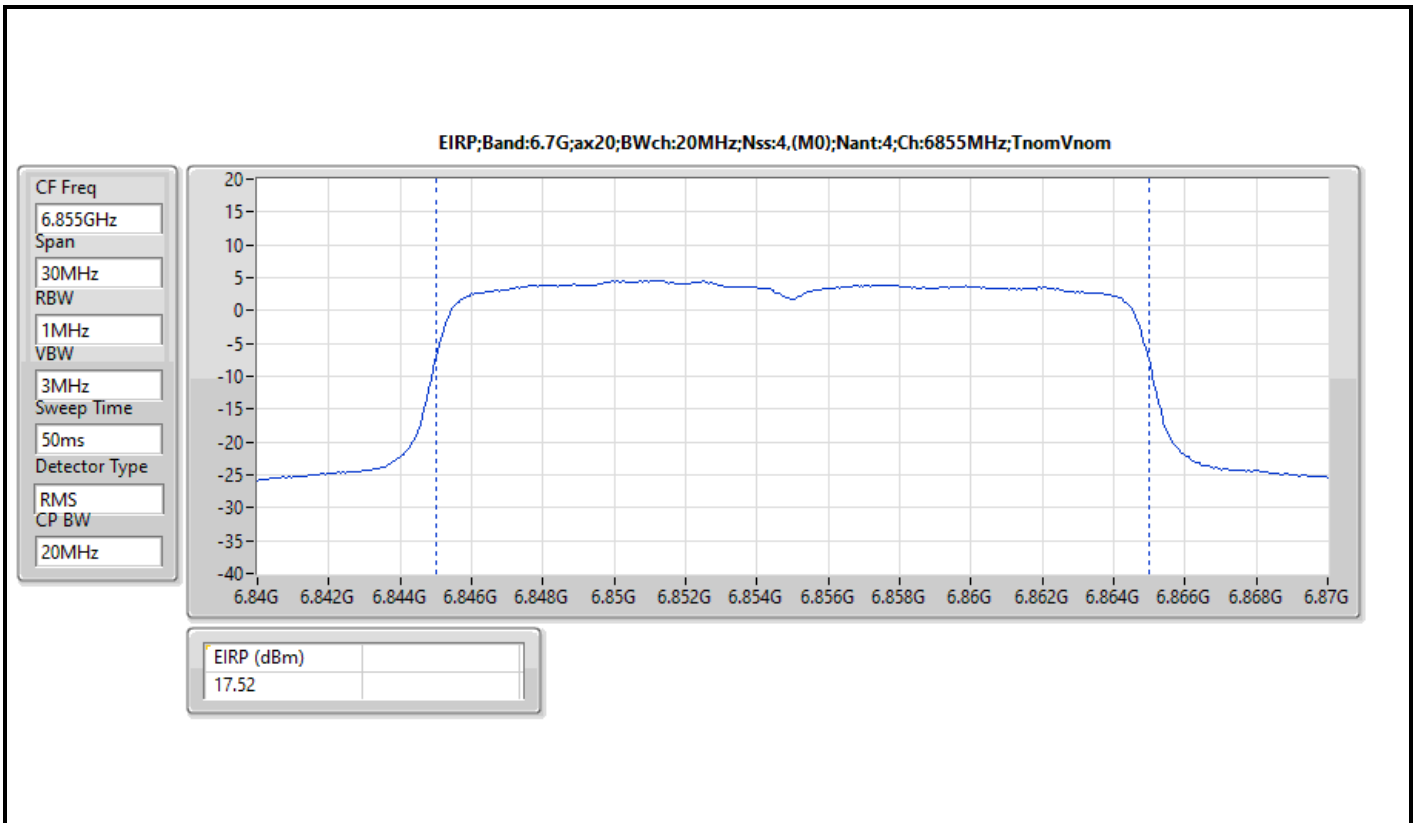

DG = Directional Gain; Port X = Port X output power

Note : Conducted setting = Pass conducted setting division 4

For beamforming mode / 2T1S
 Summary

Mode	EIRP (dBm)	EIRP (W)
5.925-6.425GHz	-	-
802.11ax HEW20-BF_Nss1,(MCS0)_2TX	23.39	0.21827
802.11ax HEW40-BF_Nss1,(MCS0)_2TX	20.05	0.10116
802.11ax HEW80-BF_Nss1,(MCS0)_2TX	22.50	0.17783
802.11ax HEW160-BF_Nss1,(MCS0)_2TX	25.92	0.39084
6.425-6.525GHz	-	-
802.11ax HEW20-BF_Nss1,(MCS0)_2TX	24.45	0.27861
802.11ax HEW40-BF_Nss1,(MCS0)_2TX	20.91	0.12331
802.11ax HEW80-BF_Nss1,(MCS0)_2TX	23.25	0.21135
802.11ax HEW160-BF_Nss1,(MCS0)_2TX	24.94	0.31189
6.525-6.875GHz	-	-
802.11ax HEW20-BF_Nss1,(MCS0)_2TX	24.31	0.26977
802.11ax HEW40-BF_Nss1,(MCS0)_2TX	20.19	0.10447
802.11ax HEW80-BF_Nss1,(MCS0)_2TX	23.54	0.22594
802.11ax HEW160-BF_Nss1,(MCS0)_2TX	26.10	0.40738
6.875-7.125GHz	-	-
802.11ax HEW20-BF_Nss1,(MCS0)_2TX	26.27	0.42364
802.11ax HEW40-BF_Nss1,(MCS0)_2TX	21.10	0.12882
802.11ax HEW80-BF_Nss1,(MCS0)_2TX	24.11	0.25763
802.11ax HEW160-BF_Nss1,(MCS0)_2TX	25.35	0.34277