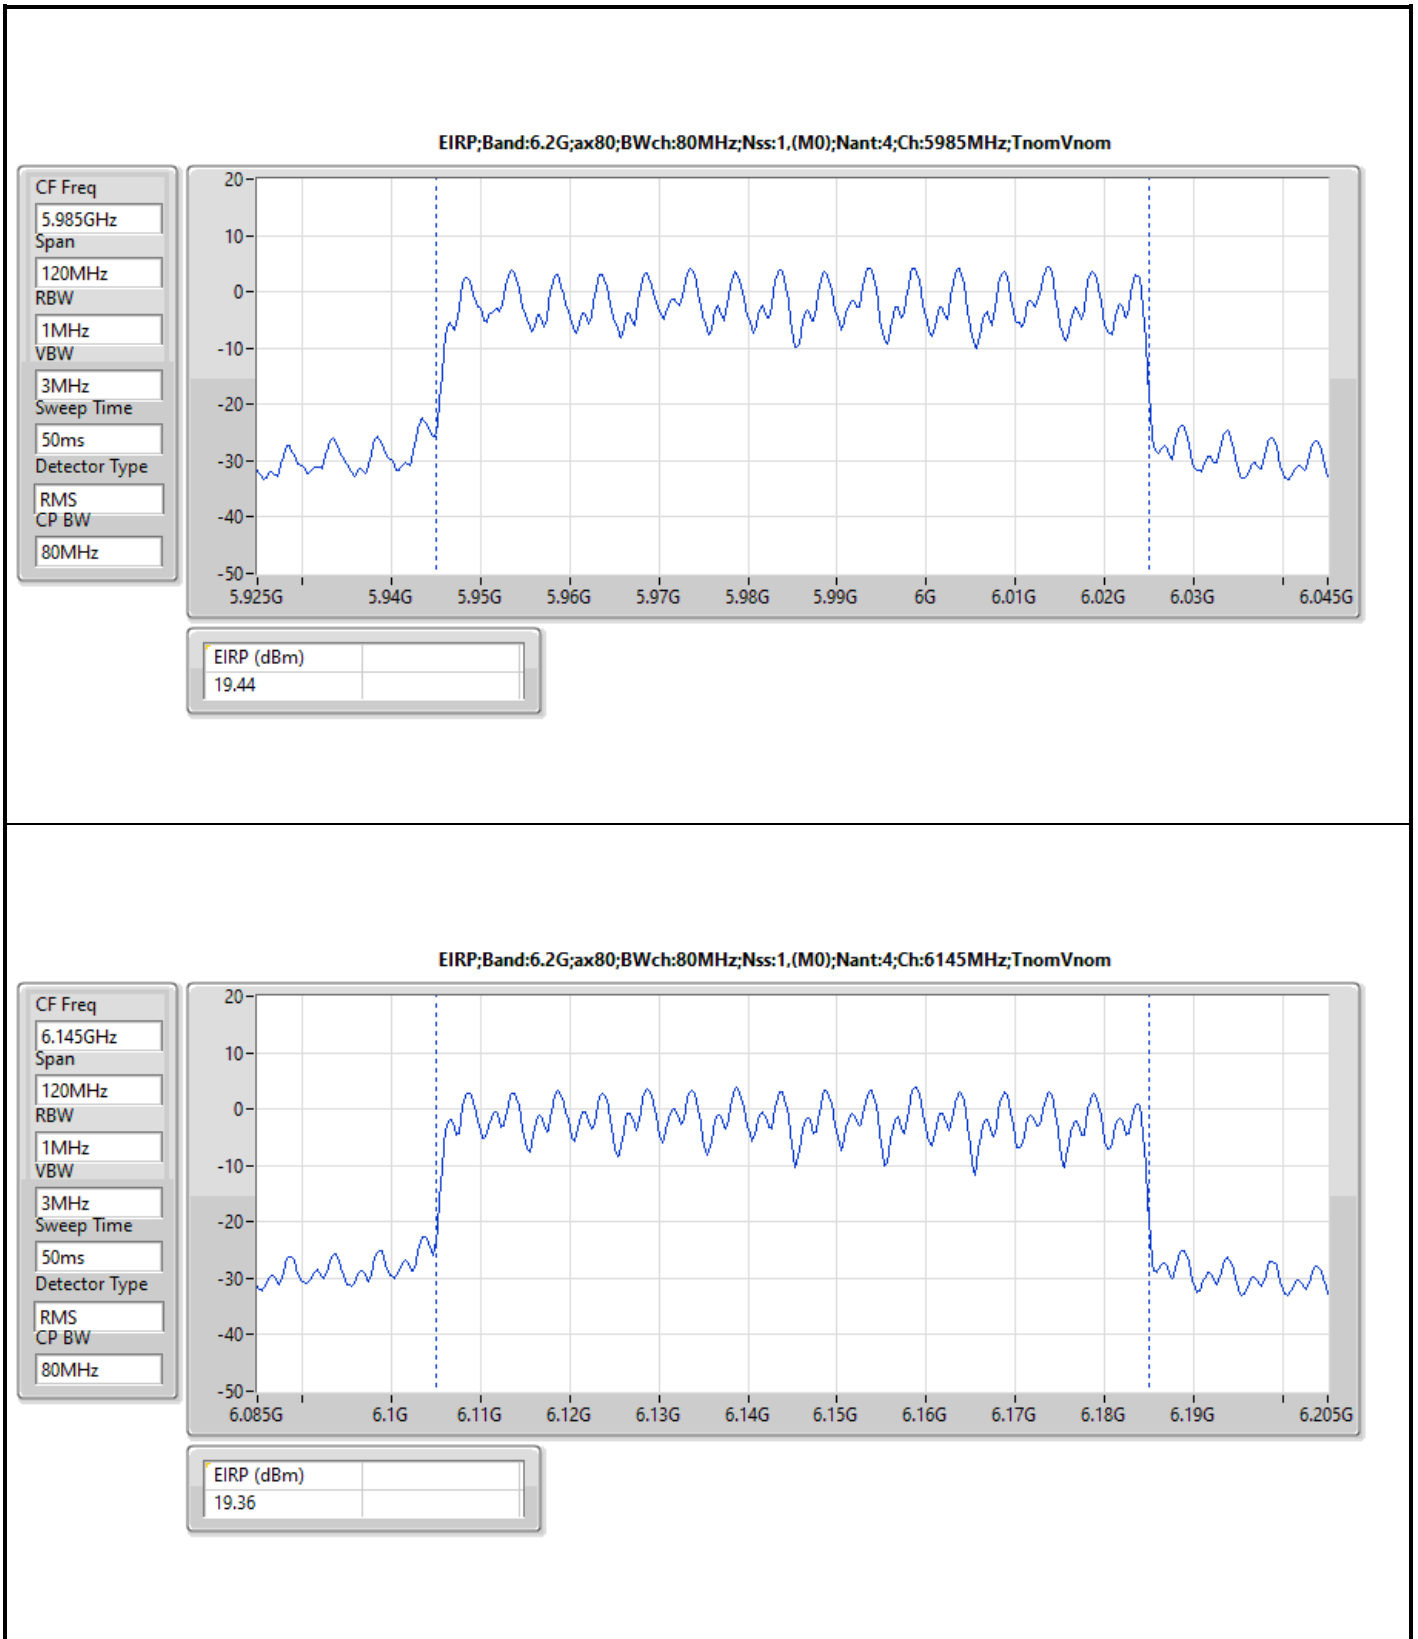

DG = Directional Gain; Port X = Port X output power

Note : Conducted setting = Pass conducted setting division 4

For non beamforming mode / 4T4S

Summary

Mode	EIRP (dBm)	EIRP (W)
5.925-6.425GHz	-	-
802.11ax HEW20_Nss4,(MCS0)_4TX	18.05	0.06383
802.11ax HEW40_Nss4,(MCS0)_4TX	20.43	0.11041
802.11ax HEW80_Nss4,(MCS0)_4TX	22.41	0.17418
802.11ax HEW160_Nss4,(MCS0)_4TX	24.57	0.28642
6.425-6.525GHz	-	-
802.11ax HEW20_Nss4,(MCS0)_4TX	17.87	0.06124
802.11ax HEW40_Nss4,(MCS0)_4TX	20.81	0.12050
802.11ax HEW80_Nss4,(MCS0)_4TX	22.88	0.19409
802.11ax HEW160_Nss4,(MCS0)_4TX	24.73	0.29717
6.525-6.875GHz	-	-
802.11ax HEW20_Nss4,(MCS0)_4TX	17.64	0.05808
802.11ax HEW40_Nss4,(MCS0)_4TX	21.07	0.12794
802.11ax HEW80_Nss4,(MCS0)_4TX	22.04	0.15996
802.11ax HEW160_Nss4,(MCS0)_4TX	24.80	0.30200
6.875-7.125GHz	-	-
802.11ax HEW20_Nss4,(MCS0)_4TX	17.87	0.06124
802.11ax HEW40_Nss4,(MCS0)_4TX	19.99	0.09977
802.11ax HEW80_Nss4,(MCS0)_4TX	22.73	0.18750
802.11ax HEW160_Nss4,(MCS0)_4TX	23.91	0.24604