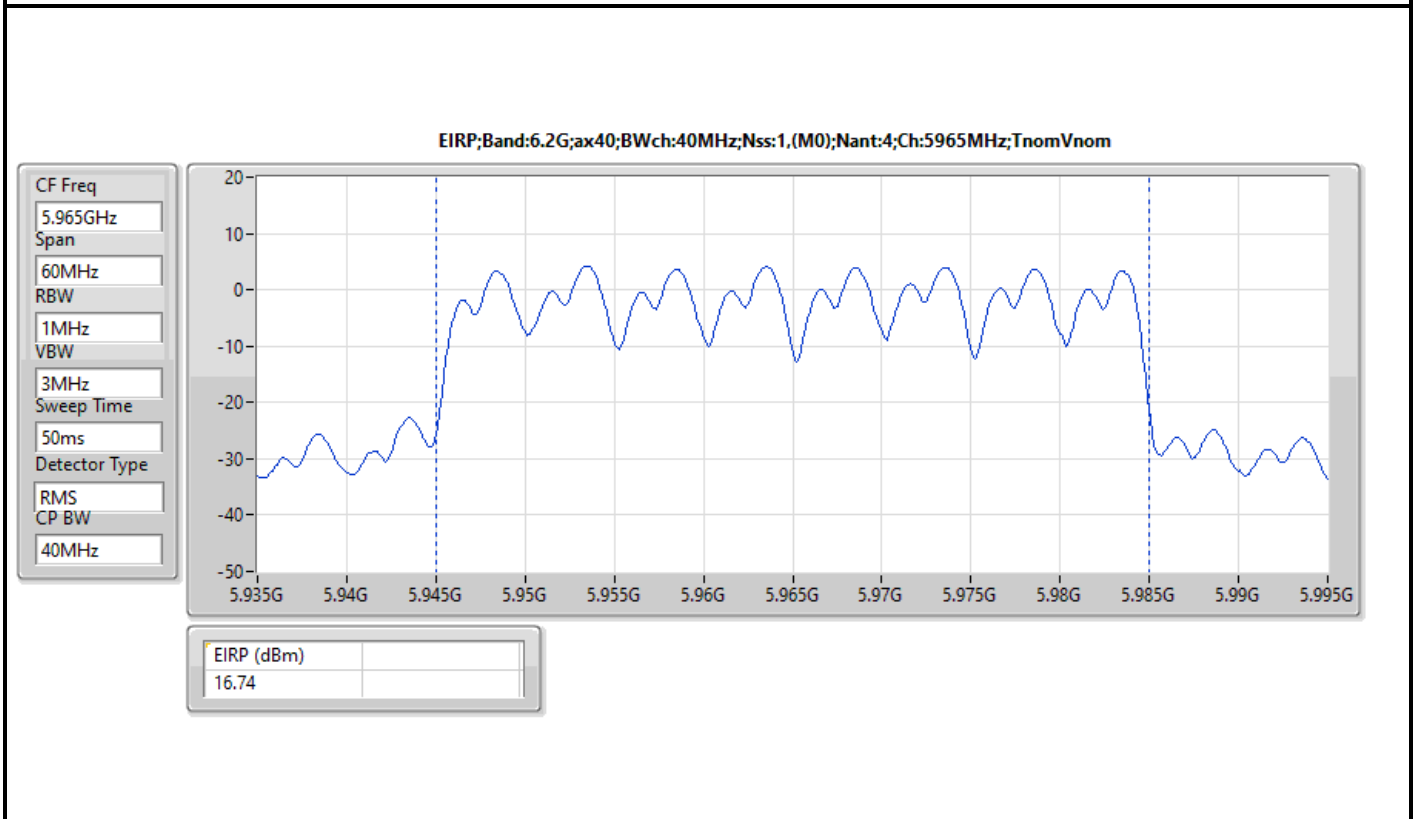

DG = Directional Gain; Port X = Port X output power

Note : Conducted setting = Pass conducted setting division 4

For non beamforming mode / 4T4S

Summary

Mode	EIRP (dBm)	EIRP (W)
5.925-6.425GHz	-	-
802.11ax HEW20_Nss4,(MCS0)_4TX	18.05	0.06383
802.11ax HEW40_Nss4,(MCS0)_4TX	20.43	0.11041
802.11ax HEW80_Nss4,(MCS0)_4TX	22.41	0.17418
802.11ax HEW160_Nss4,(MCS0)_4TX	24.57	0.28642
6.425-6.525GHz	-	-
802.11ax HEW20_Nss4,(MCS0)_4TX	17.87	0.06124
802.11ax HEW40_Nss4,(MCS0)_4TX	20.81	0.12050
802.11ax HEW80_Nss4,(MCS0)_4TX	22.88	0.19409
802.11ax HEW160_Nss4,(MCS0)_4TX	24.73	0.29717
6.525-6.875GHz	-	-
802.11ax HEW20_Nss4,(MCS0)_4TX	17.64	0.05808
802.11ax HEW40_Nss4,(MCS0)_4TX	21.07	0.12794
802.11ax HEW80_Nss4,(MCS0)_4TX	22.04	0.15996
802.11ax HEW160_Nss4,(MCS0)_4TX	24.80	0.30200
6.875-7.125GHz	-	-
802.11ax HEW20_Nss4,(MCS0)_4TX	17.87	0.06124
802.11ax HEW40_Nss4,(MCS0)_4TX	19.99	0.09977
802.11ax HEW80_Nss4,(MCS0)_4TX	22.73	0.18750
802.11ax HEW160_Nss4,(MCS0)_4TX	23.91	0.24604