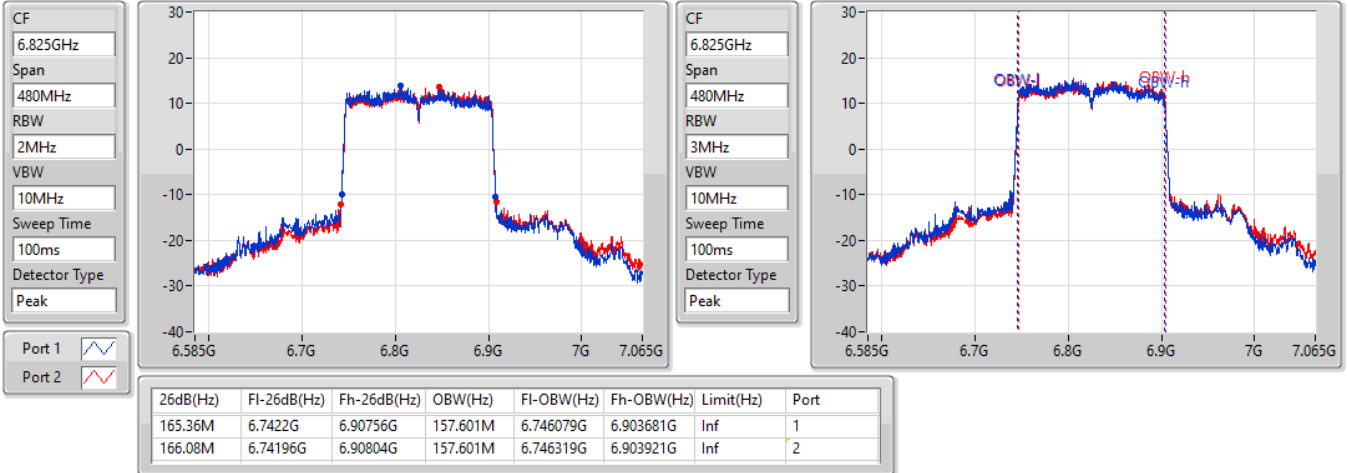

802.11ax HEW160-BF_Nss1,(MCS0)_2TX

EBW

6505MHz Straddle 6.425-6.525GHz

22/01/2022

802.11ax HEW160-BF_Nss1,(MCS0)_2TX

EBW

6665MHz

22/01/2022

802.11ax HEW160-BF_Nss1,(MCS0)_2TX

EBW

6825MHz Straddle 6.525-6.875GHz

22/01/2022

802.11ax HEW160-BF_Nss1,(MCS0)_2TX

EBW

6985MHz

22/01/2022

For beamforming mode / 4T1S
Summary

Mode	Max-N dB (Hz)	Max-OBW (Hz)	ITU-Code	Min-N dB (Hz)	Min-OBW (Hz)
5.925-6.425GHz	-	-	-	-	-
802.11ax HEW20-BF_Nss1,(MCS0)_4TX	27.09M	19.31M	19M3D1D	22.23M	19.22M
802.11ax HEW40-BF_Nss1,(MCS0)_4TX	45.06M	38.321M	38M3D1D	41.88M	38.141M
802.11ax HEW80-BF_Nss1,(MCS0)_4TX	87.72M	78.201M	78M2D1D	83.16M	77.961M
802.11ax HEW160-BF_Nss1,(MCS0)_4TX	166.56M	158.321M	158MD1D	164.88M	156.402M
6.425-6.525GHz	-	-	-	-	-
802.11ax HEW20-BF_Nss1,(MCS0)_4TX	27.24M	19.31M	19M3D1D	23.01M	19.22M
802.11ax HEW40-BF_Nss1,(MCS0)_4TX	45.72M	38.261M	38M3D1D	42.42M	38.141M
802.11ax HEW80-BF_Nss1,(MCS0)_4TX	88.2M	78.201M	78M2D1D	84.24M	77.961M
802.11ax HEW160-BF_Nss1,(MCS0)_4TX	165.36M	156.882M	157MD1D	164.88M	156.642M
6.525-6.875GHz	-	-	-	-	-
802.11ax HEW20-BF_Nss1,(MCS0)_4TX	28.68M	19.28M	19M3D1D	22.32M	19.22M
802.11ax HEW40-BF_Nss1,(MCS0)_4TX	44.22M	38.321M	38M3D1D	42.36M	38.081M
802.11ax HEW80-BF_Nss1,(MCS0)_4TX	87.48M	78.201M	78M2D1D	83.64M	78.081M
802.11ax HEW160-BF_Nss1,(MCS0)_4TX	166.8M	157.121M	157MD1D	164.4M	156.402M
6.875-7.125GHz	-	-	-	-	-
802.11ax HEW20-BF_Nss1,(MCS0)_4TX	27.24M	19.28M	19M3D1D	22.95M	19.22M
802.11ax HEW40-BF_Nss1,(MCS0)_4TX	46.92M	38.321M	38M3D1D	41.94M	38.141M
802.11ax HEW80-BF_Nss1,(MCS0)_4TX	87.12M	78.201M	78M2D1D	84M	77.961M
802.11ax HEW160-BF_Nss1,(MCS0)_4TX	165.84M	156.882M	157MD1D	165.12M	156.402M