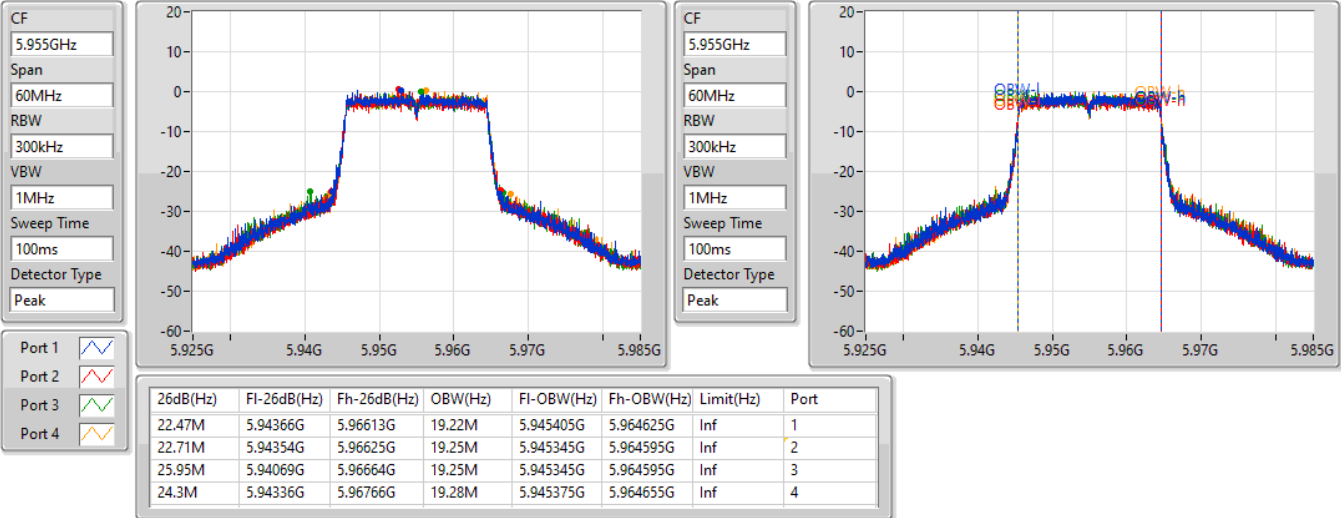

Port X-N dB = Port X 6dB down bandwidth for 5.725-5.85GHz band / 26dB down bandwidth for other band
 Port X-OBW = Port X 99% occupied bandwidth

802.11ax HEW20-BF_Nss1,(MCS0)_4TX

EBW

5955MHz

21/01/2022

802.11ax HEW20-BF_Nss1,(MCS0)_4TX