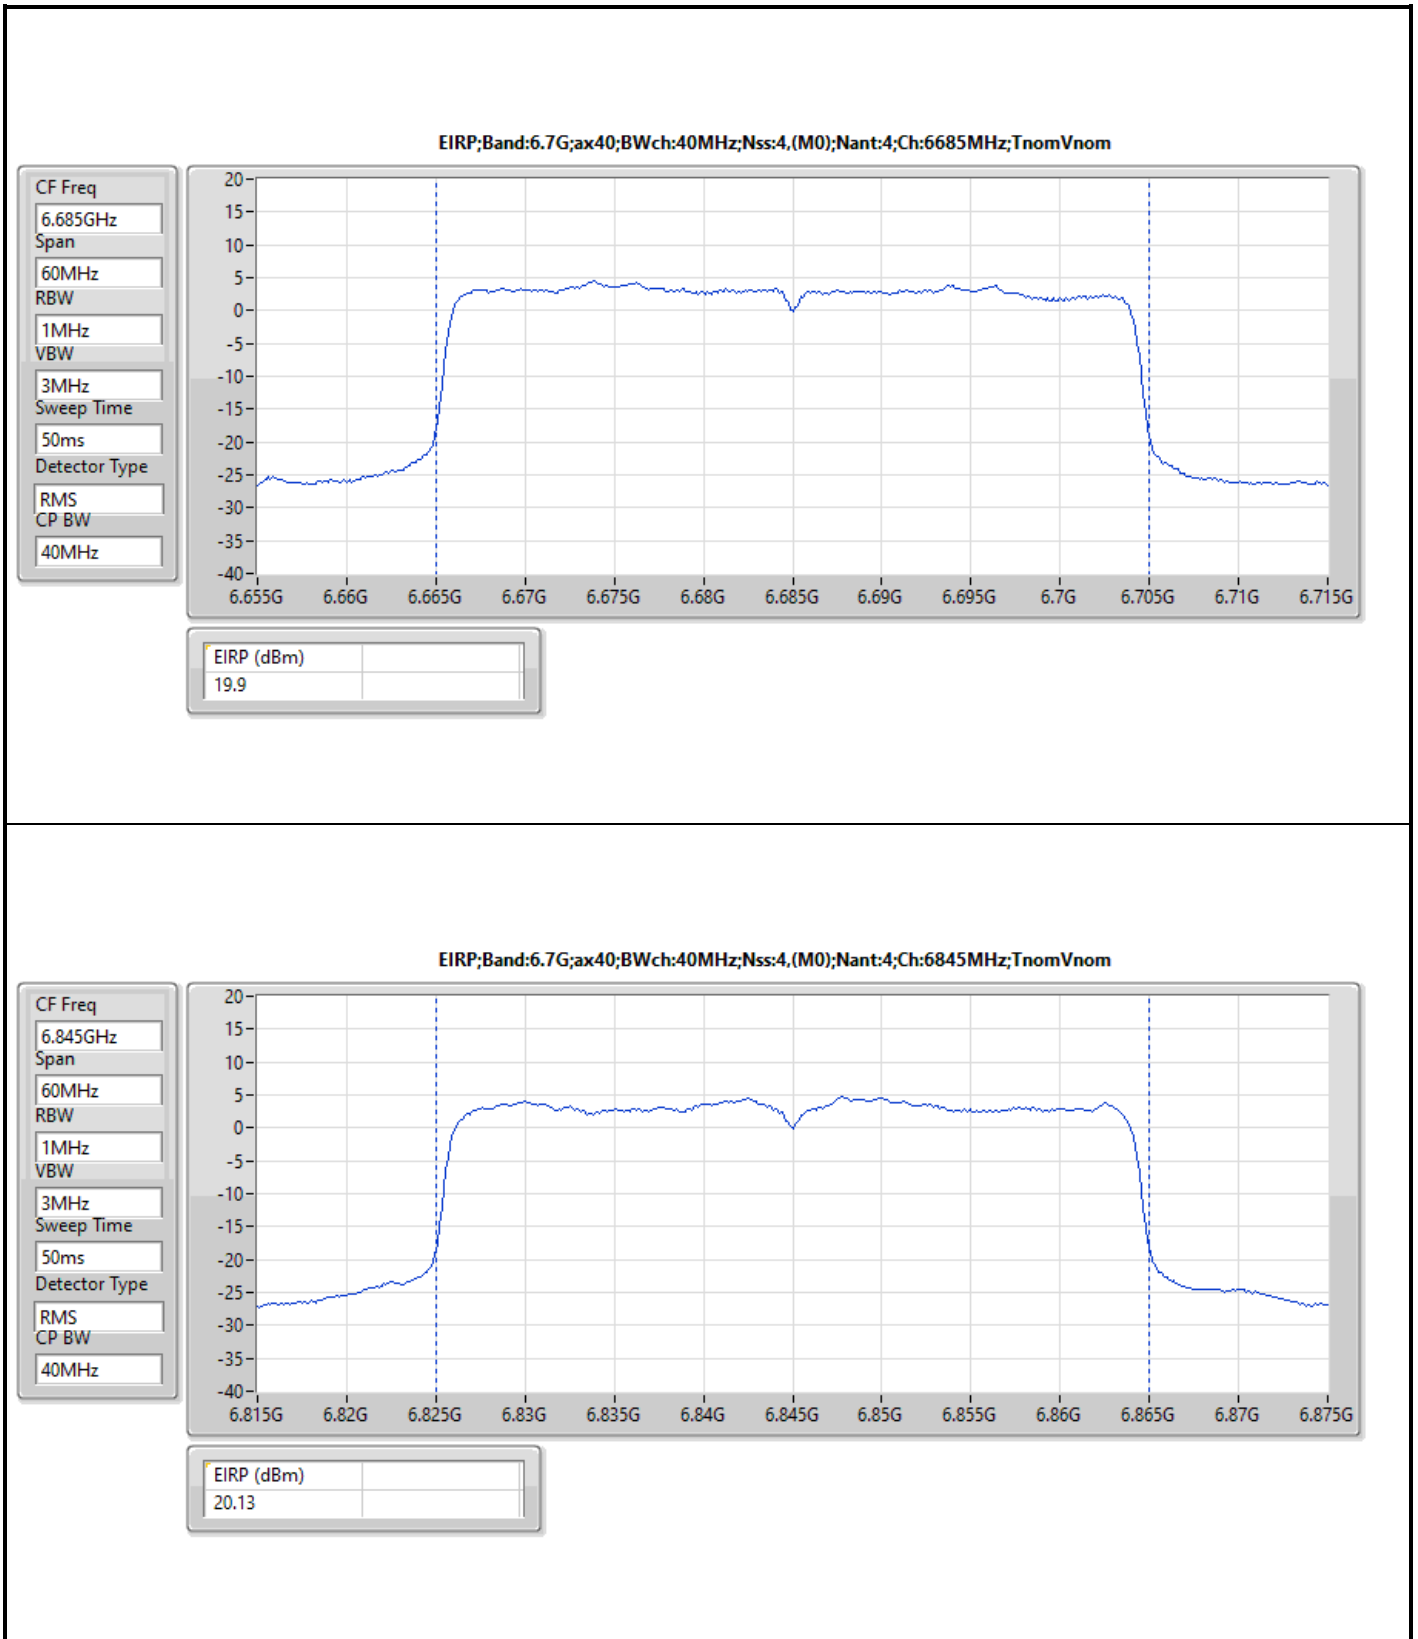

DG = Directional Gain; Port X = Port X output power

Note : Conducted setting = Pass conducted setting division 4

For beamforming mode / 2T1S
 Summary

Mode	EIRP (dBm)	EIRP (W)
5.925-6.425GHz	-	-
802.11ax HEW20-BF_Nss1,(MCS0)_2TX	23.39	0.21827
802.11ax HEW40-BF_Nss1,(MCS0)_2TX	20.05	0.10116
802.11ax HEW80-BF_Nss1,(MCS0)_2TX	22.50	0.17783
802.11ax HEW160-BF_Nss1,(MCS0)_2TX	25.92	0.39084
6.425-6.525GHz	-	-
802.11ax HEW20-BF_Nss1,(MCS0)_2TX	24.45	0.27861
802.11ax HEW40-BF_Nss1,(MCS0)_2TX	20.91	0.12331
802.11ax HEW80-BF_Nss1,(MCS0)_2TX	23.25	0.21135
802.11ax HEW160-BF_Nss1,(MCS0)_2TX	24.94	0.31189
6.525-6.875GHz	-	-
802.11ax HEW20-BF_Nss1,(MCS0)_2TX	24.31	0.26977
802.11ax HEW40-BF_Nss1,(MCS0)_2TX	20.19	0.10447
802.11ax HEW80-BF_Nss1,(MCS0)_2TX	23.54	0.22594
802.11ax HEW160-BF_Nss1,(MCS0)_2TX	26.10	0.40738
6.875-7.125GHz	-	-
802.11ax HEW20-BF_Nss1,(MCS0)_2TX	26.27	0.42364
802.11ax HEW40-BF_Nss1,(MCS0)_2TX	21.10	0.12882
802.11ax HEW80-BF_Nss1,(MCS0)_2TX	24.11	0.25763
802.11ax HEW160-BF_Nss1,(MCS0)_2TX	25.35	0.34277