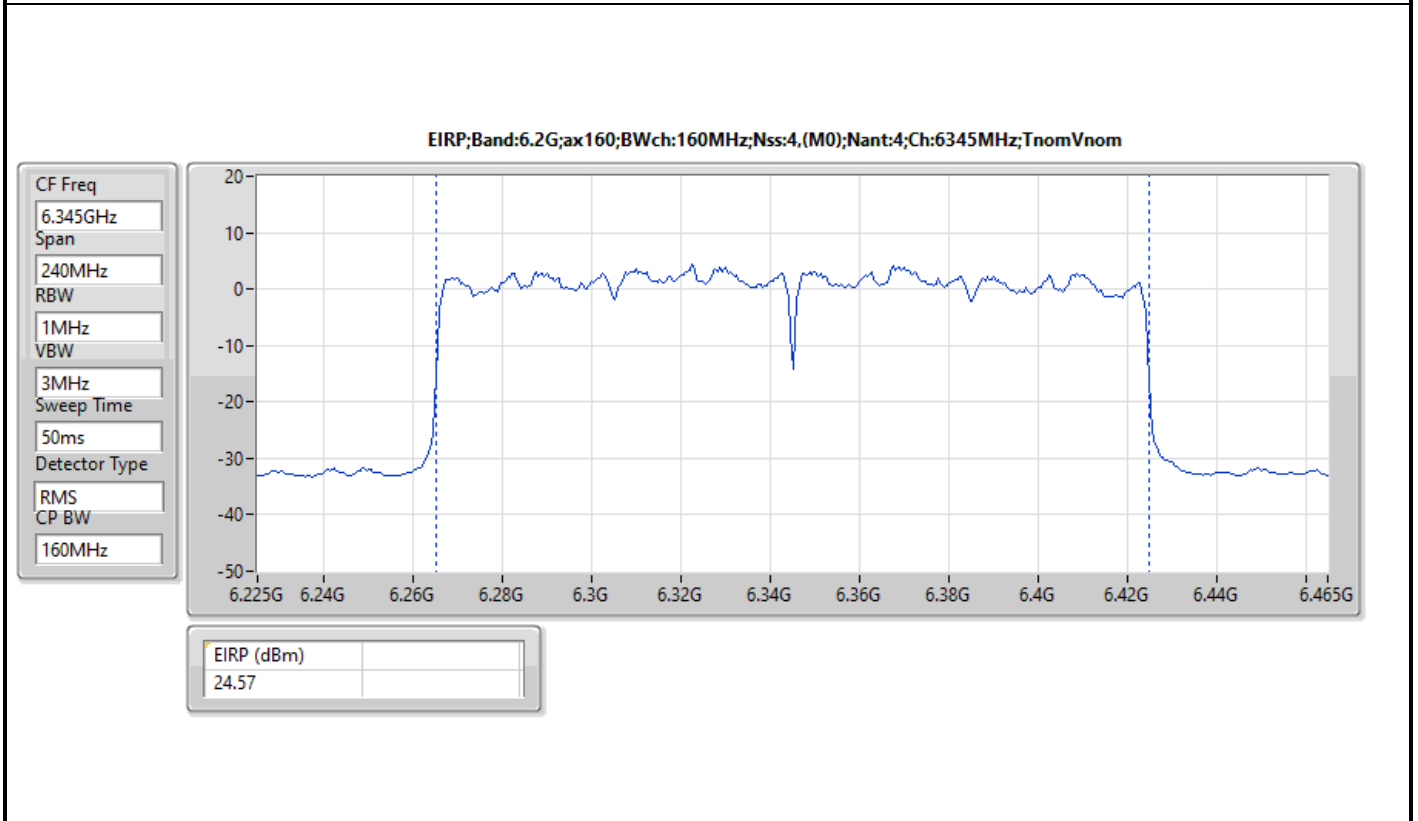

DG = Directional Gain; Port X = Port X output power

Note : Conducted setting = Pass conducted setting division 4

For beamforming mode / 2T1S
 Summary

Mode	EIRP (dBm)	EIRP (W)
5.925-6.425GHz	-	-
802.11ax HEW20-BF_Nss1,(MCS0)_2TX	23.39	0.21827
802.11ax HEW40-BF_Nss1,(MCS0)_2TX	20.05	0.10116
802.11ax HEW80-BF_Nss1,(MCS0)_2TX	22.50	0.17783
802.11ax HEW160-BF_Nss1,(MCS0)_2TX	25.92	0.39084
6.425-6.525GHz	-	-
802.11ax HEW20-BF_Nss1,(MCS0)_2TX	24.45	0.27861
802.11ax HEW40-BF_Nss1,(MCS0)_2TX	20.91	0.12331
802.11ax HEW80-BF_Nss1,(MCS0)_2TX	23.25	0.21135
802.11ax HEW160-BF_Nss1,(MCS0)_2TX	24.94	0.31189
6.525-6.875GHz	-	-
802.11ax HEW20-BF_Nss1,(MCS0)_2TX	24.31	0.26977
802.11ax HEW40-BF_Nss1,(MCS0)_2TX	20.19	0.10447
802.11ax HEW80-BF_Nss1,(MCS0)_2TX	23.54	0.22594
802.11ax HEW160-BF_Nss1,(MCS0)_2TX	26.10	0.40738
6.875-7.125GHz	-	-
802.11ax HEW20-BF_Nss1,(MCS0)_2TX	26.27	0.42364
802.11ax HEW40-BF_Nss1,(MCS0)_2TX	21.10	0.12882
802.11ax HEW80-BF_Nss1,(MCS0)_2TX	24.11	0.25763
802.11ax HEW160-BF_Nss1,(MCS0)_2TX	25.35	0.34277