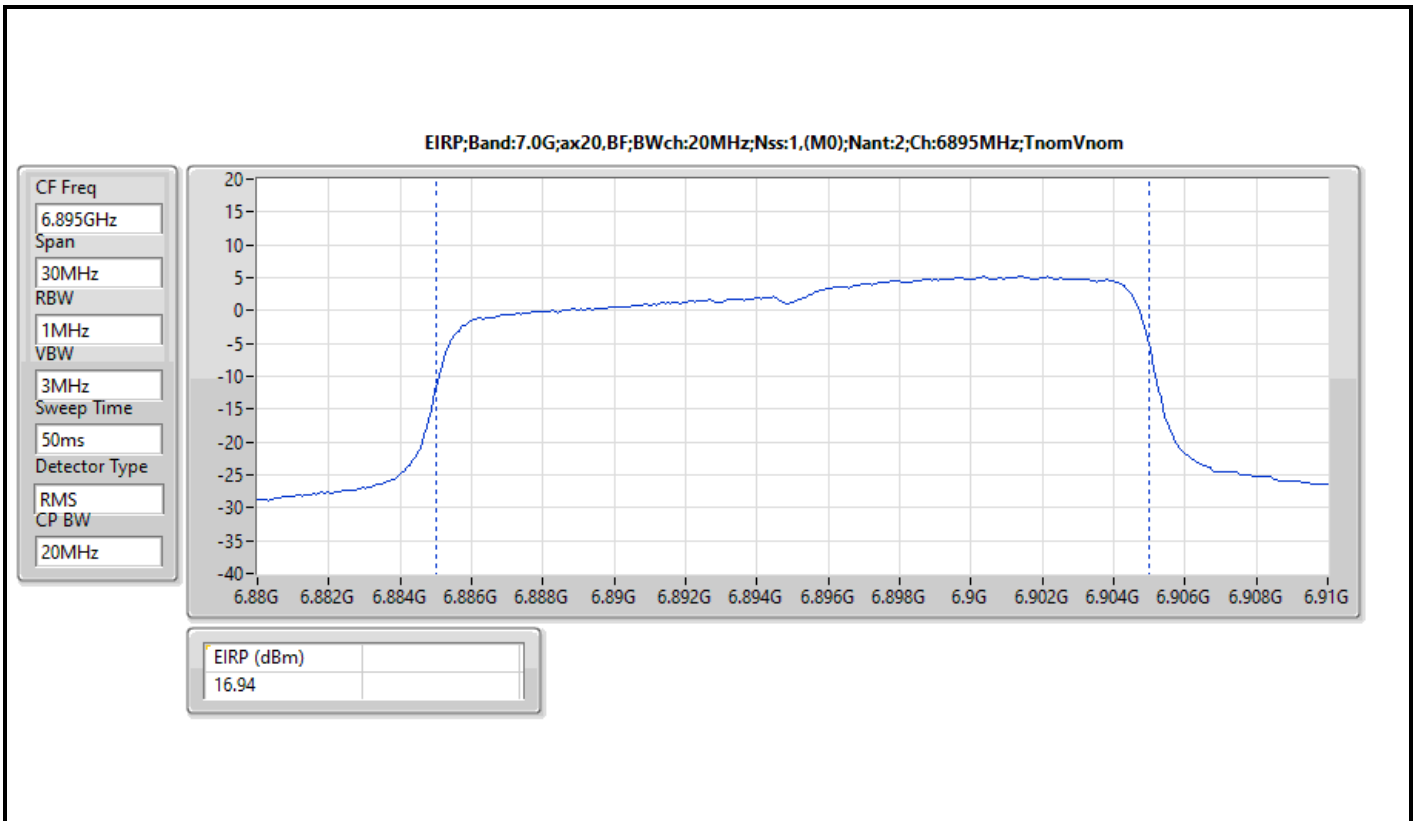

DG = Directional Gain; Port X = Port X output power

Note : Conducted setting = Pass conducted setting division 4

For beamforming mode / 4T1S

Summary

Mode	EIRP (dBm)	EIRP (W)
5.925-6.425GHz	-	-
802.11ax HEW20-BF_Nss1,(MCS0)_4TX	17.44	0.05546
802.11ax HEW40-BF_Nss1,(MCS0)_4TX	21.58	0.14388
802.11ax HEW80-BF_Nss1,(MCS0)_4TX	22.16	0.16444
802.11ax HEW160-BF_Nss1,(MCS0)_4TX	25.81	0.38107
6.425-6.525GHz	-	-
802.11ax HEW20-BF_Nss1,(MCS0)_4TX	17.49	0.05610
802.11ax HEW40-BF_Nss1,(MCS0)_4TX	20.67	0.11668
802.11ax HEW80-BF_Nss1,(MCS0)_4TX	23.21	0.20941
802.11ax HEW160-BF_Nss1,(MCS0)_4TX	26.29	0.42560
6.525-6.875GHz	-	-
802.11ax HEW20-BF_Nss1,(MCS0)_4TX	18.78	0.07551
802.11ax HEW40-BF_Nss1,(MCS0)_4TX	21.38	0.13740
802.11ax HEW80-BF_Nss1,(MCS0)_4TX	24.43	0.27733
802.11ax HEW160-BF_Nss1,(MCS0)_4TX	24.68	0.29376
6.875-7.125GHz	-	-
802.11ax HEW20-BF_Nss1,(MCS0)_4TX	18.46	0.07015
802.11ax HEW40-BF_Nss1,(MCS0)_4TX	19.38	0.08670
802.11ax HEW80-BF_Nss1,(MCS0)_4TX	23.76	0.23768
802.11ax HEW160-BF_Nss1,(MCS0)_4TX	25.37	0.34435