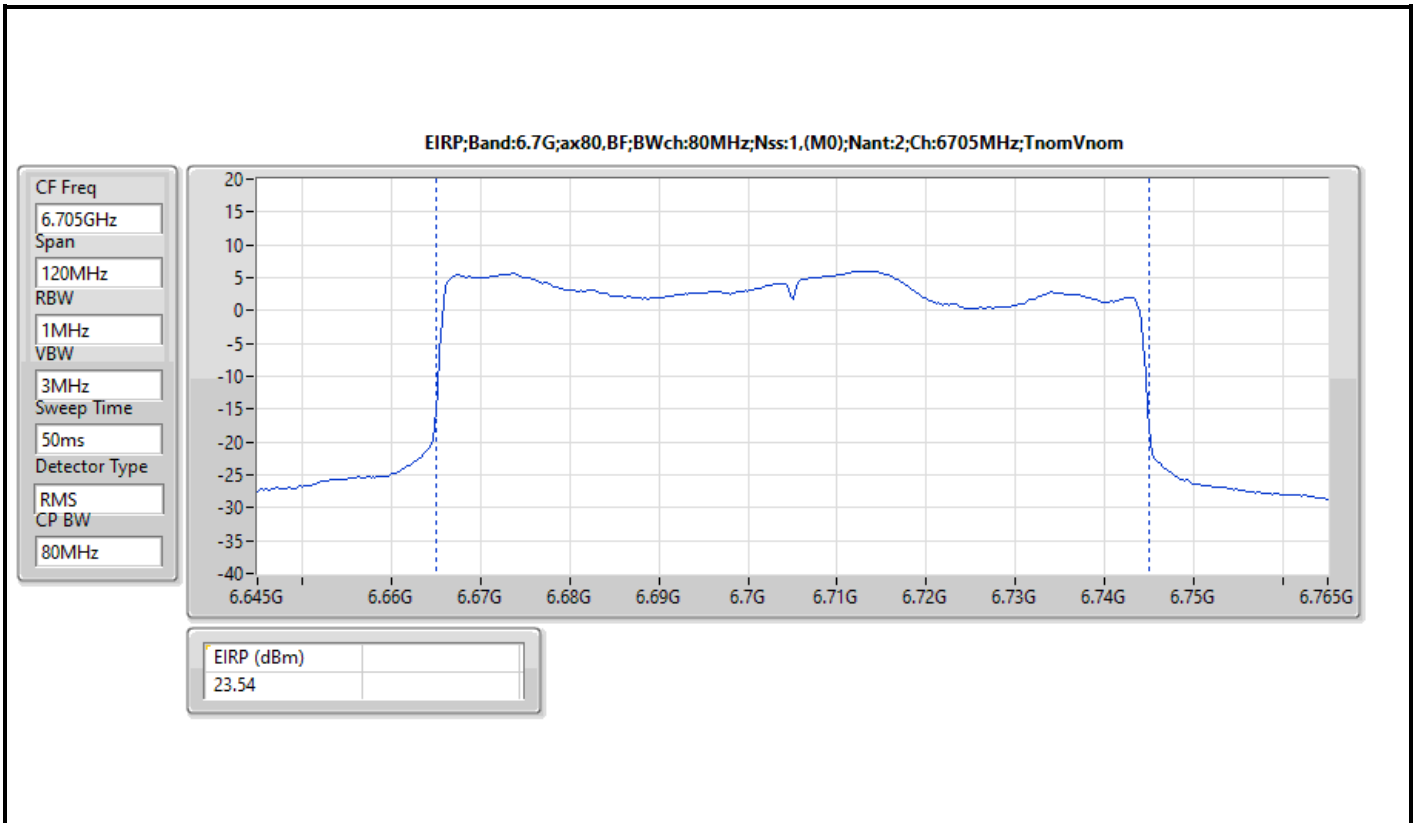

DG = Directional Gain; Port X = Port X output power

Note : Conducted setting = Pass conducted setting division 4

For beamforming mode / 4T1S

Summary

Mode	EIRP (dBm)	EIRP (W)
5.925-6.425GHz	-	-
802.11ax HEW20-BF_Nss1,(MCS0)_4TX	17.44	0.05546
802.11ax HEW40-BF_Nss1,(MCS0)_4TX	21.58	0.14388
802.11ax HEW80-BF_Nss1,(MCS0)_4TX	22.16	0.16444
802.11ax HEW160-BF_Nss1,(MCS0)_4TX	25.81	0.38107
6.425-6.525GHz	-	-
802.11ax HEW20-BF_Nss1,(MCS0)_4TX	17.49	0.05610
802.11ax HEW40-BF_Nss1,(MCS0)_4TX	20.67	0.11668
802.11ax HEW80-BF_Nss1,(MCS0)_4TX	23.21	0.20941
802.11ax HEW160-BF_Nss1,(MCS0)_4TX	26.29	0.42560
6.525-6.875GHz	-	-
802.11ax HEW20-BF_Nss1,(MCS0)_4TX	18.78	0.07551
802.11ax HEW40-BF_Nss1,(MCS0)_4TX	21.38	0.13740
802.11ax HEW80-BF_Nss1,(MCS0)_4TX	24.43	0.27733
802.11ax HEW160-BF_Nss1,(MCS0)_4TX	24.68	0.29376
6.875-7.125GHz	-	-
802.11ax HEW20-BF_Nss1,(MCS0)_4TX	18.46	0.07015
802.11ax HEW40-BF_Nss1,(MCS0)_4TX	19.38	0.08670
802.11ax HEW80-BF_Nss1,(MCS0)_4TX	23.76	0.23768
802.11ax HEW160-BF_Nss1,(MCS0)_4TX	25.37	0.34435