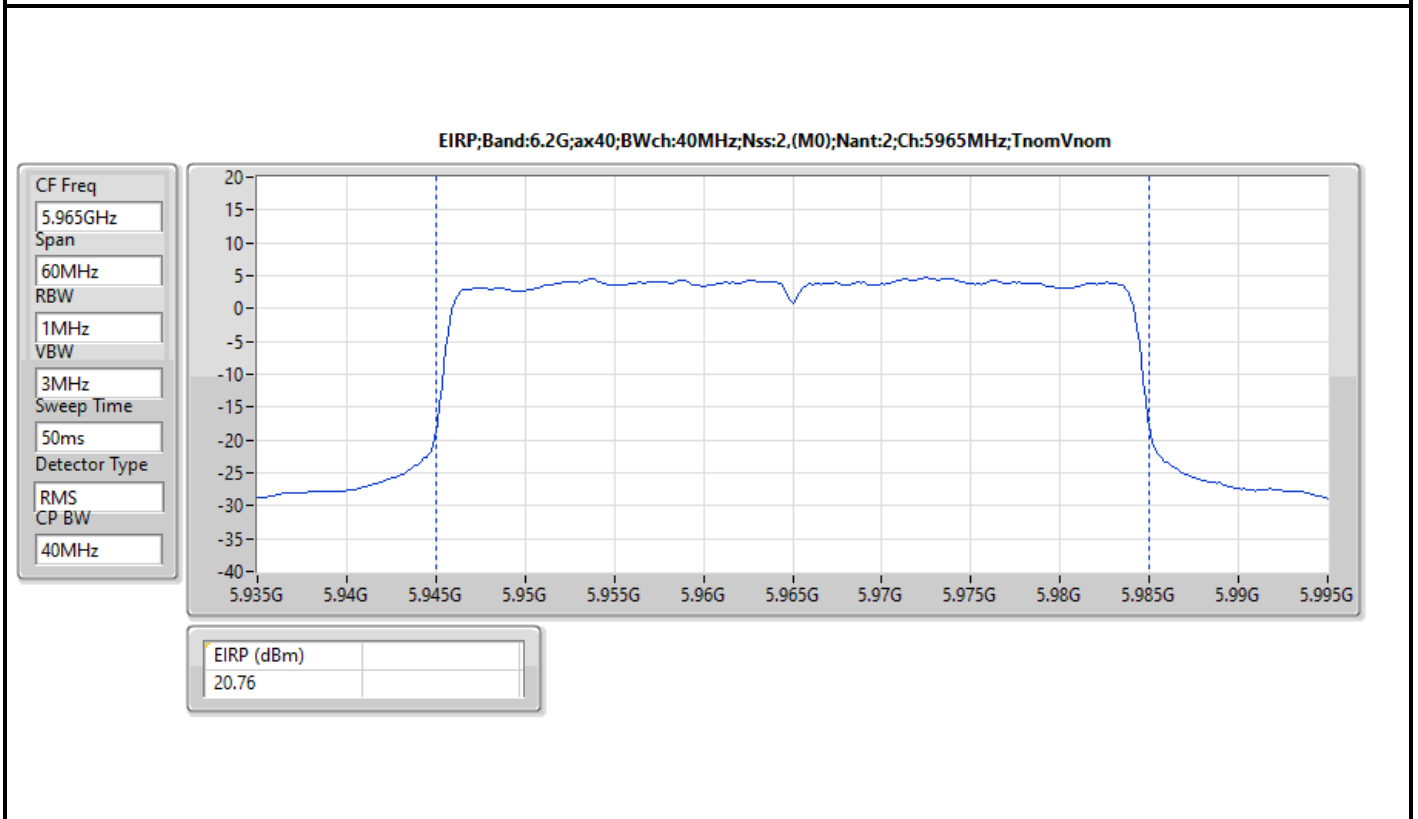

DG = Directional Gain; Port X = Port X output power

Note : Conducted setting = Pass conducted setting division 4

For non beamforming mode / 4T1S

Summary

Mode	EIRP (dBm)	EIRP (W)
5.925-6.425GHz	-	-
802.11ax HEW20_Nss1,(MCS0)_4TX	14.99	0.03155
802.11ax HEW40_Nss1,(MCS0)_4TX	17.95	0.06237
802.11ax HEW80_Nss1,(MCS0)_4TX	20.09	0.10209
802.11ax HEW160_Nss1,(MCS0)_4TX	23.22	0.20989
6.425-6.525GHz	-	-
802.11ax HEW20_Nss1,(MCS0)_4TX	16.15	0.04121
802.11ax HEW40_Nss1,(MCS0)_4TX	17.64	0.05808
802.11ax HEW80_Nss1,(MCS0)_4TX	21.38	0.13740
802.11ax HEW160_Nss1,(MCS0)_4TX	24.34	0.27164
6.525-6.875GHz	-	-
802.11ax HEW20_Nss1,(MCS0)_4TX	15.61	0.03639
802.11ax HEW40_Nss1,(MCS0)_4TX	18.19	0.06592
802.11ax HEW80_Nss1,(MCS0)_4TX	20.32	0.10765
802.11ax HEW160_Nss1,(MCS0)_4TX	23.80	0.23988
6.875-7.125GHz	-	-
802.11ax HEW20_Nss1,(MCS0)_4TX	14.46	0.02793
802.11ax HEW40_Nss1,(MCS0)_4TX	18.48	0.07047
802.11ax HEW80_Nss1,(MCS0)_4TX	20.65	0.11614
802.11ax HEW160_Nss1,(MCS0)_4TX	22.69	0.18578