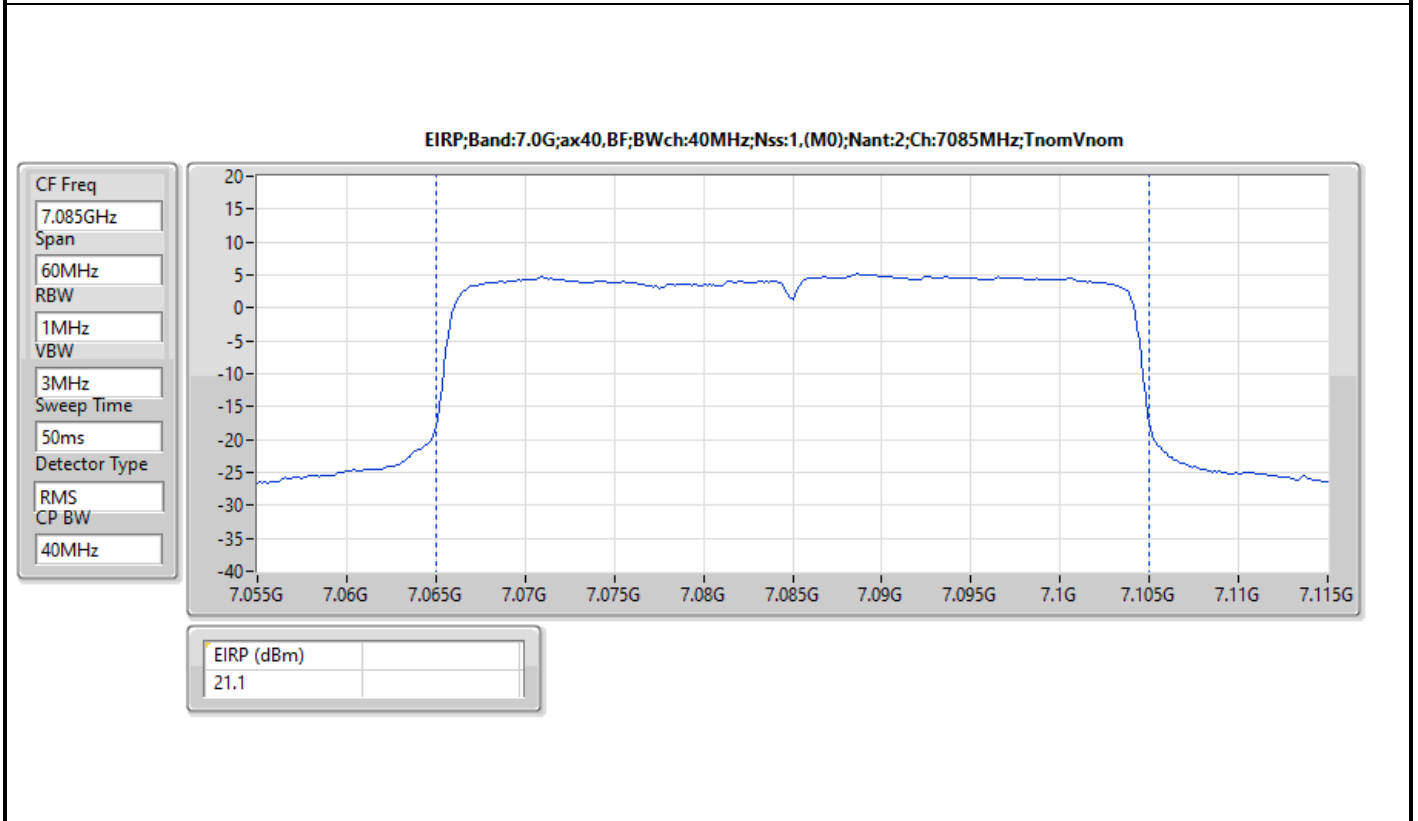

DG = Directional Gain; Port X = Port X output power

Note : Conducted setting = Pass conducted setting division 4

For beamforming mode / 4T1S

Summary

Mode	EIRP (dBm)	EIRP (W)
5.925-6.425GHz	-	-
802.11ax HEW20-BF_Nss1,(MCS0)_4TX	17.44	0.05546
802.11ax HEW40-BF_Nss1,(MCS0)_4TX	21.58	0.14388
802.11ax HEW80-BF_Nss1,(MCS0)_4TX	22.16	0.16444
802.11ax HEW160-BF_Nss1,(MCS0)_4TX	25.81	0.38107
6.425-6.525GHz	-	-
802.11ax HEW20-BF_Nss1,(MCS0)_4TX	17.49	0.05610
802.11ax HEW40-BF_Nss1,(MCS0)_4TX	20.67	0.11668
802.11ax HEW80-BF_Nss1,(MCS0)_4TX	23.21	0.20941
802.11ax HEW160-BF_Nss1,(MCS0)_4TX	26.29	0.42560
6.525-6.875GHz	-	-
802.11ax HEW20-BF_Nss1,(MCS0)_4TX	18.78	0.07551
802.11ax HEW40-BF_Nss1,(MCS0)_4TX	21.38	0.13740
802.11ax HEW80-BF_Nss1,(MCS0)_4TX	24.43	0.27733
802.11ax HEW160-BF_Nss1,(MCS0)_4TX	24.68	0.29376
6.875-7.125GHz	-	-
802.11ax HEW20-BF_Nss1,(MCS0)_4TX	18.46	0.07015
802.11ax HEW40-BF_Nss1,(MCS0)_4TX	19.38	0.08670
802.11ax HEW80-BF_Nss1,(MCS0)_4TX	23.76	0.23768
802.11ax HEW160-BF_Nss1,(MCS0)_4TX	25.37	0.34435