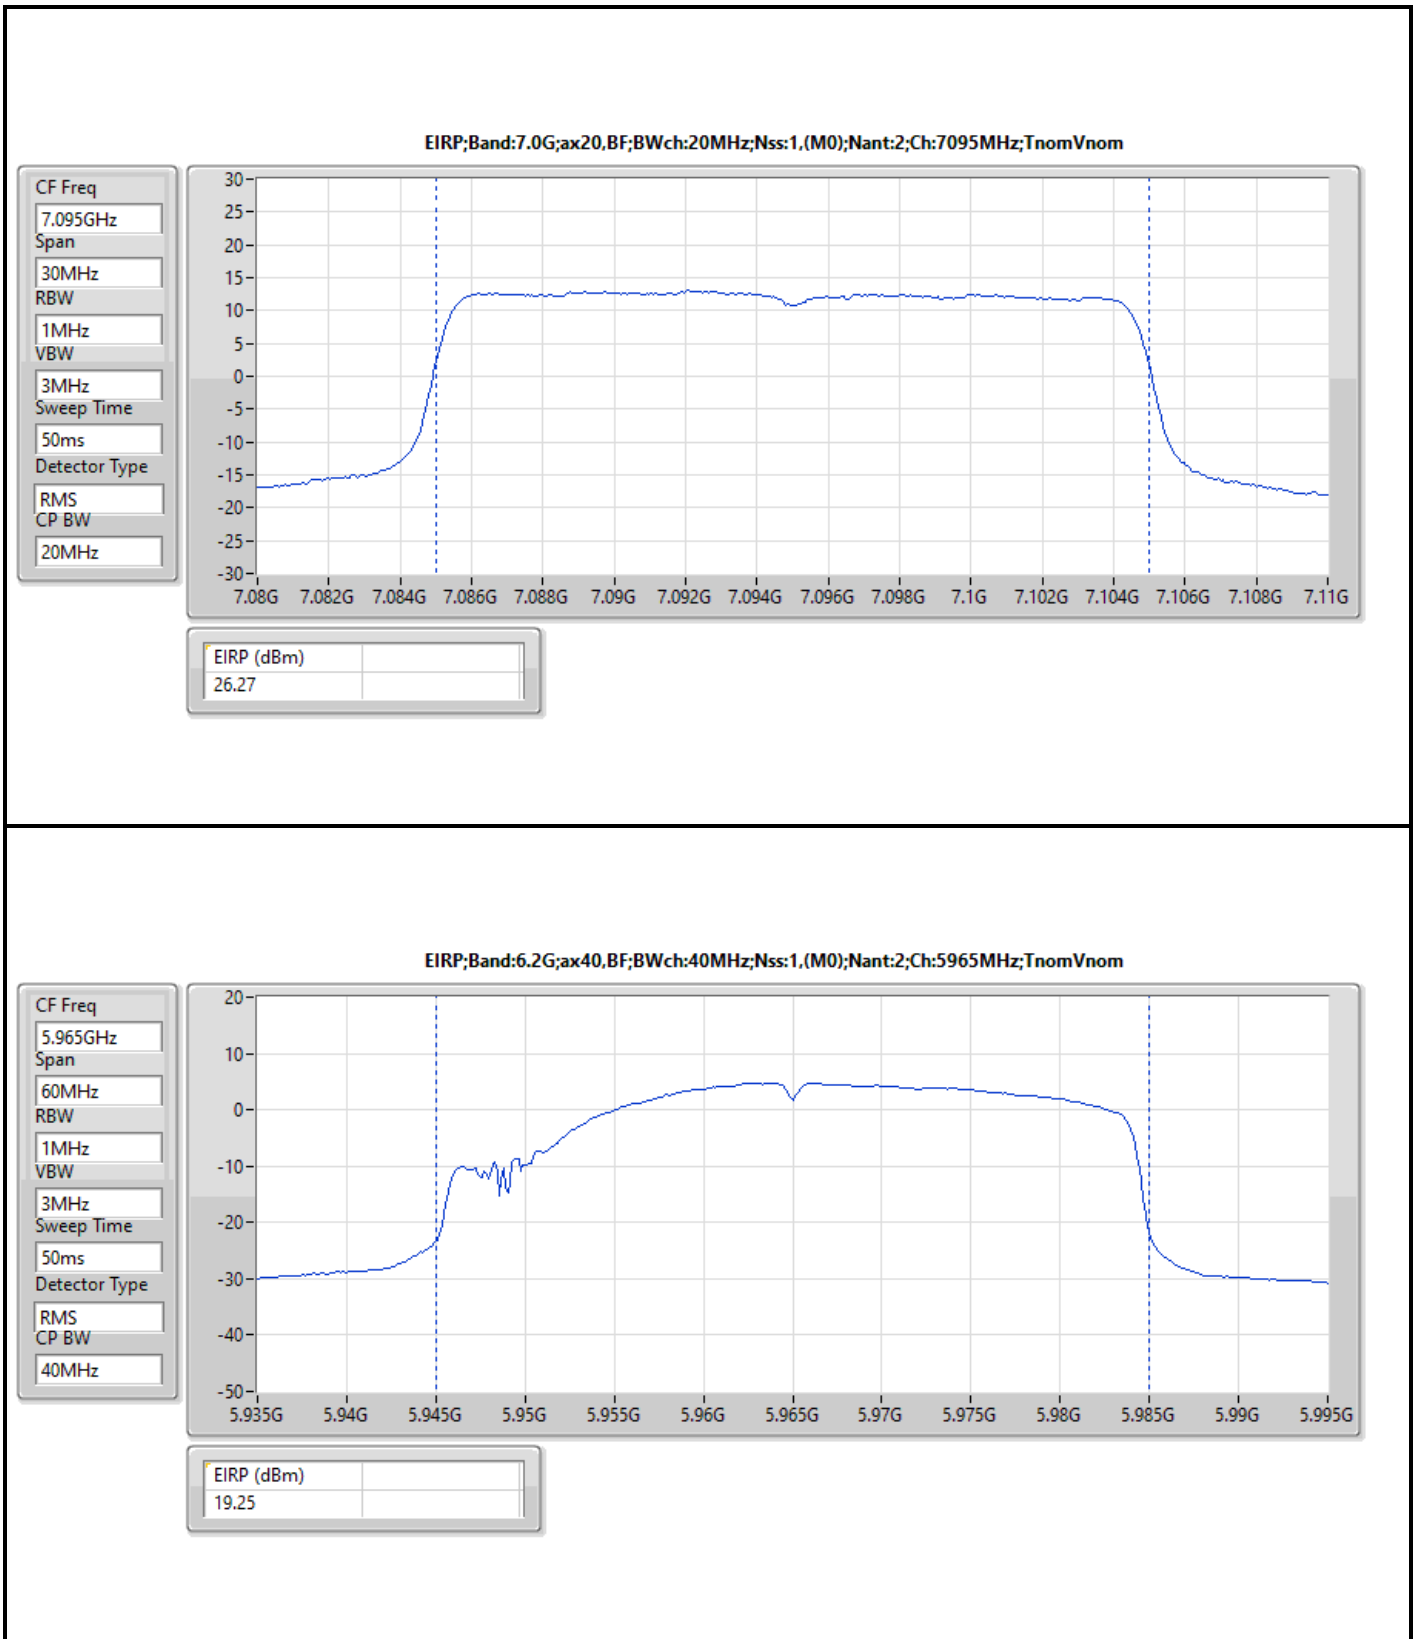

DG = Directional Gain; Port X = Port X output power

Note : Conducted setting = Pass conducted setting division 4

For beamforming mode / 4T1S

Summary

Mode	EIRP (dBm)	EIRP (W)
5.925-6.425GHz	-	-
802.11ax HEW20-BF_Nss1,(MCS0)_4TX	17.44	0.05546
802.11ax HEW40-BF_Nss1,(MCS0)_4TX	21.58	0.14388
802.11ax HEW80-BF_Nss1,(MCS0)_4TX	22.16	0.16444
802.11ax HEW160-BF_Nss1,(MCS0)_4TX	25.81	0.38107
6.425-6.525GHz	-	-
802.11ax HEW20-BF_Nss1,(MCS0)_4TX	17.49	0.05610
802.11ax HEW40-BF_Nss1,(MCS0)_4TX	20.67	0.11668
802.11ax HEW80-BF_Nss1,(MCS0)_4TX	23.21	0.20941
802.11ax HEW160-BF_Nss1,(MCS0)_4TX	26.29	0.42560
6.525-6.875GHz	-	-
802.11ax HEW20-BF_Nss1,(MCS0)_4TX	18.78	0.07551
802.11ax HEW40-BF_Nss1,(MCS0)_4TX	21.38	0.13740
802.11ax HEW80-BF_Nss1,(MCS0)_4TX	24.43	0.27733
802.11ax HEW160-BF_Nss1,(MCS0)_4TX	24.68	0.29376
6.875-7.125GHz	-	-
802.11ax HEW20-BF_Nss1,(MCS0)_4TX	18.46	0.07015
802.11ax HEW40-BF_Nss1,(MCS0)_4TX	19.38	0.08670
802.11ax HEW80-BF_Nss1,(MCS0)_4TX	23.76	0.23768
802.11ax HEW160-BF_Nss1,(MCS0)_4TX	25.37	0.34435