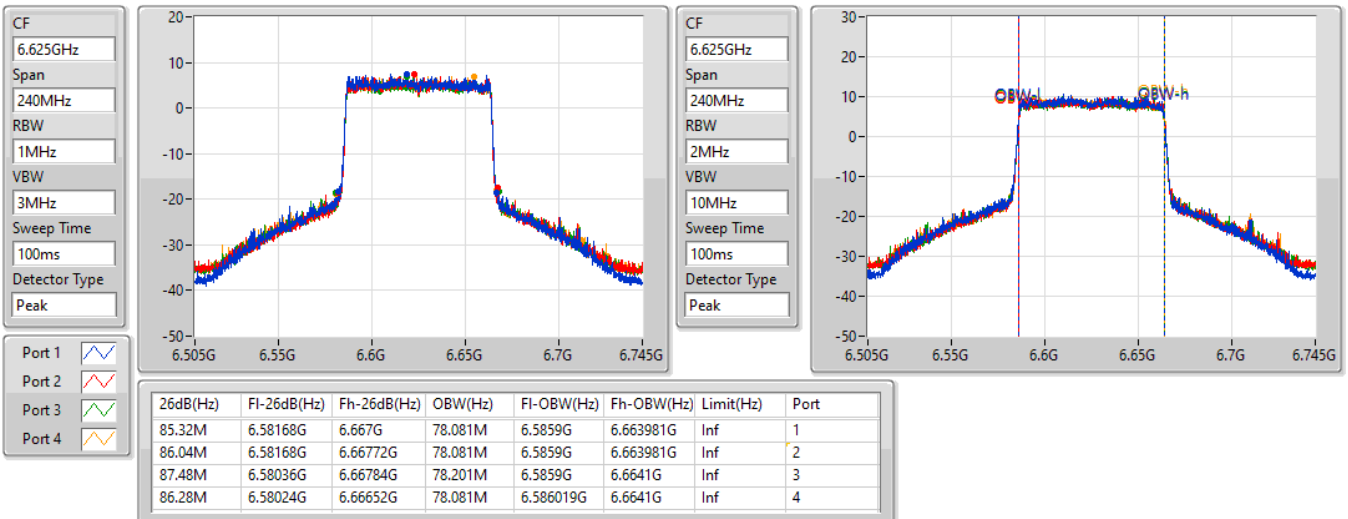

802.11ax HEW80-BF_Nss1,(MCS0)_4TX

EBW

6545MHz Straddle 6.425-6.525GHz

21/01/2022

802.11ax HEW80-BF_Nss1,(MCS0)_4TX

EBW

6625MHz

21/01/2022