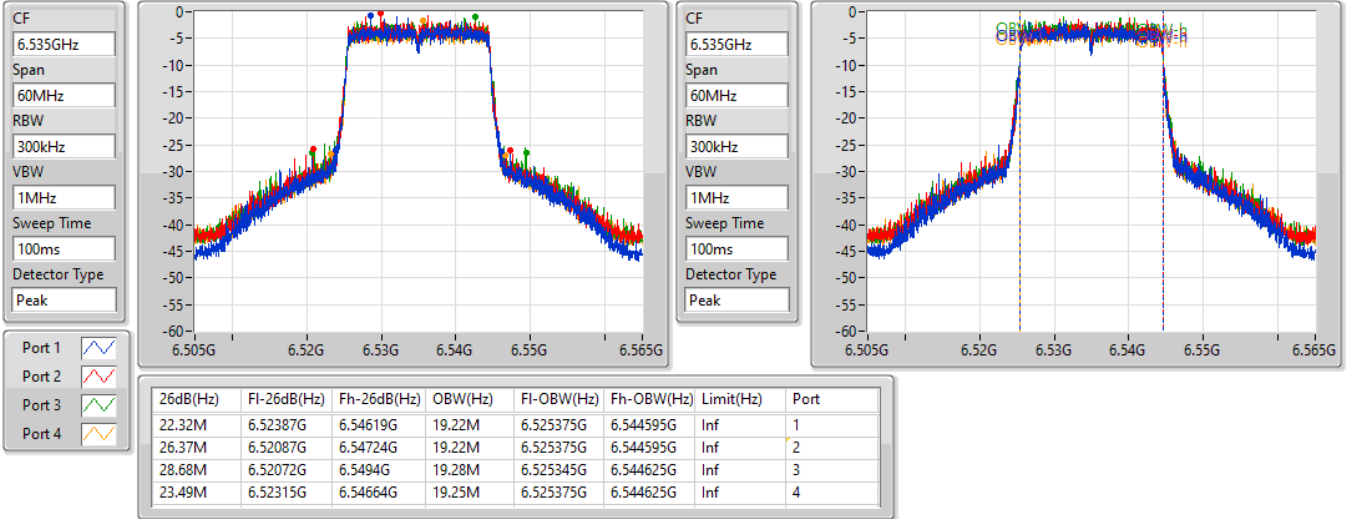

802.11ax HEW20-BF_Nss1,(MCS0)_4TX

EBW

6535MHz

21/01/2022