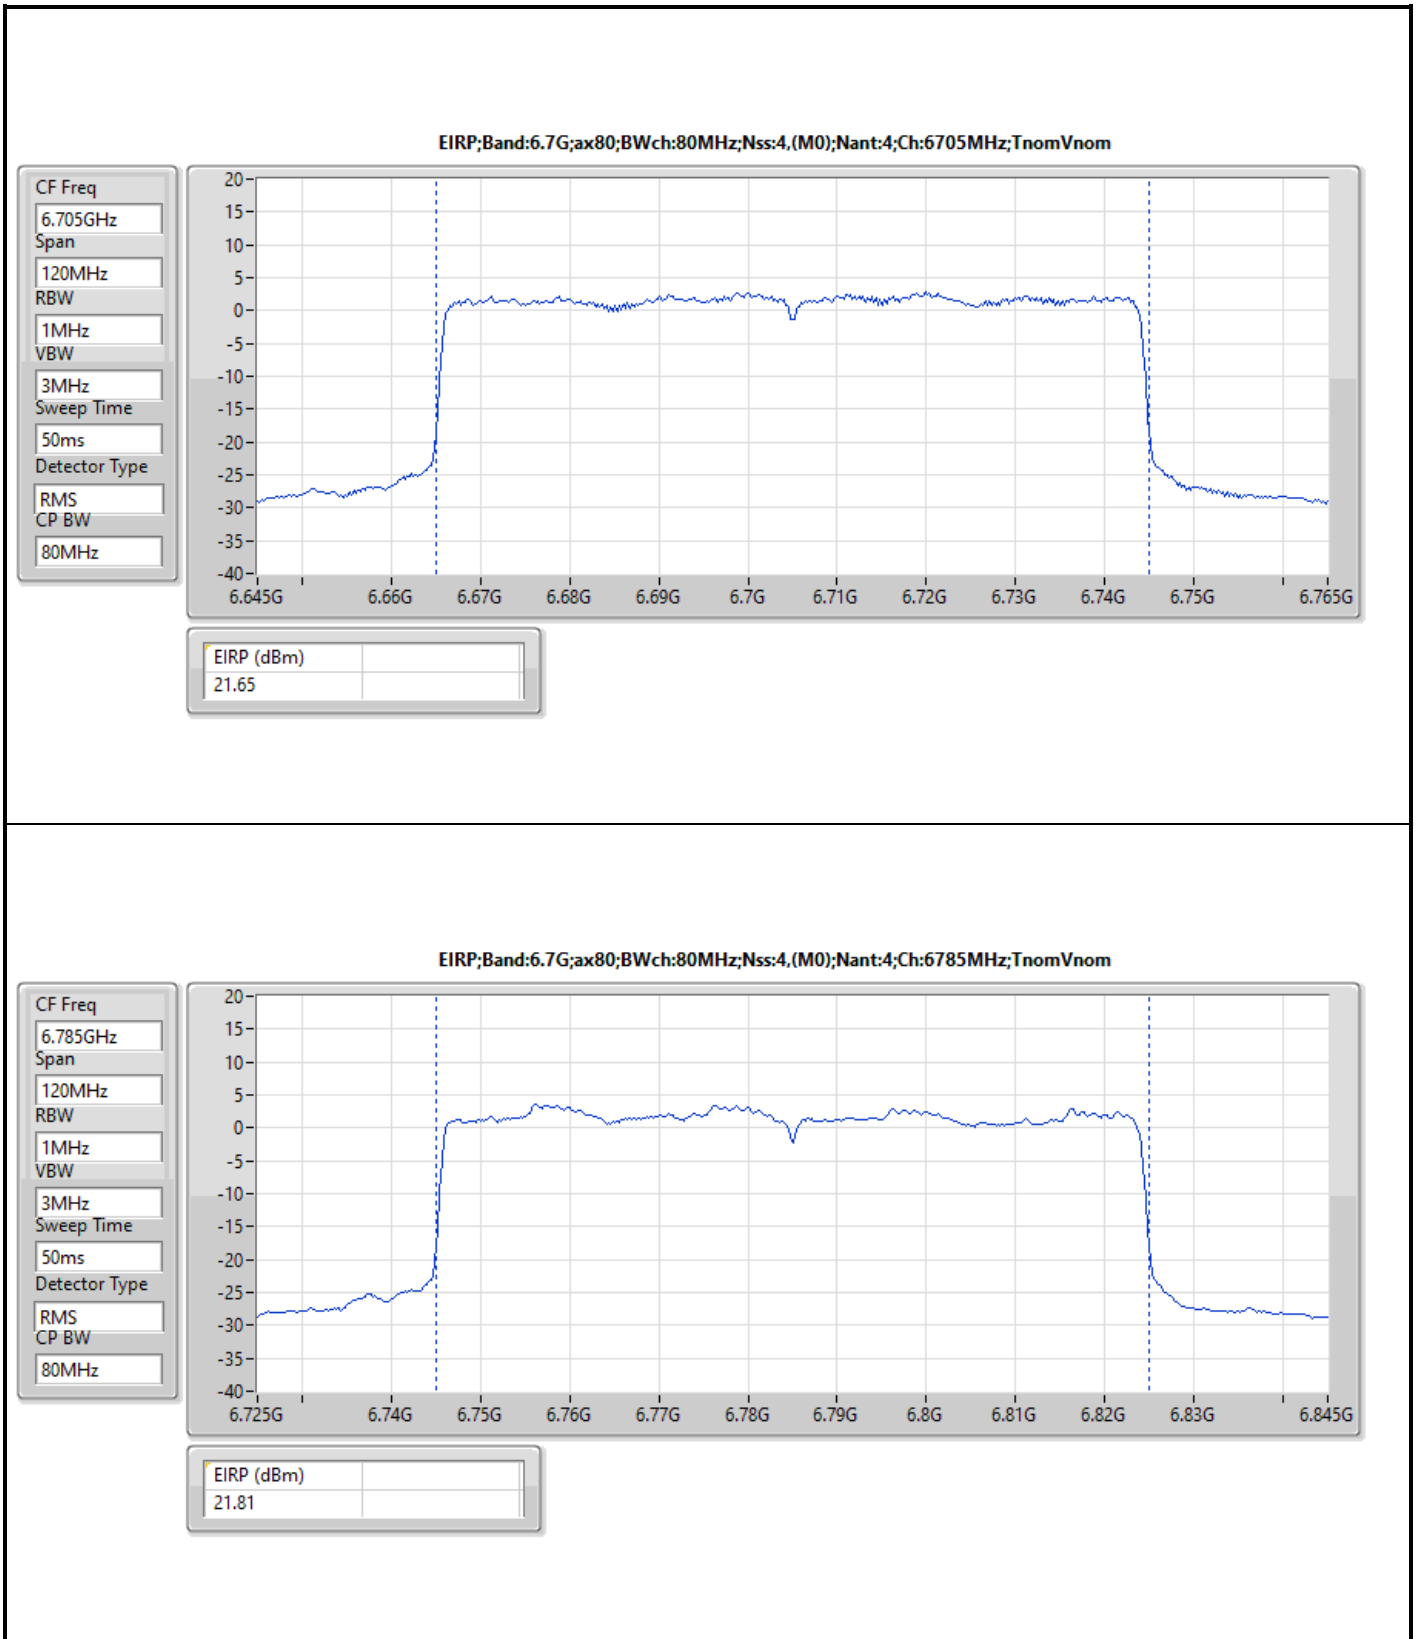

DG = Directional Gain; Port X = Port X output power

Note : Conducted setting = Pass conducted setting division 4

For beamforming mode / 2T1S
 Summary

Mode	EIRP (dBm)	EIRP (W)
5.925-6.425GHz	-	-
802.11ax HEW20-BF_Nss1,(MCS0)_2TX	23.39	0.21827
802.11ax HEW40-BF_Nss1,(MCS0)_2TX	20.05	0.10116
802.11ax HEW80-BF_Nss1,(MCS0)_2TX	22.50	0.17783
802.11ax HEW160-BF_Nss1,(MCS0)_2TX	25.92	0.39084
6.425-6.525GHz	-	-
802.11ax HEW20-BF_Nss1,(MCS0)_2TX	24.45	0.27861
802.11ax HEW40-BF_Nss1,(MCS0)_2TX	20.91	0.12331
802.11ax HEW80-BF_Nss1,(MCS0)_2TX	23.25	0.21135
802.11ax HEW160-BF_Nss1,(MCS0)_2TX	24.94	0.31189
6.525-6.875GHz	-	-
802.11ax HEW20-BF_Nss1,(MCS0)_2TX	24.31	0.26977
802.11ax HEW40-BF_Nss1,(MCS0)_2TX	20.19	0.10447
802.11ax HEW80-BF_Nss1,(MCS0)_2TX	23.54	0.22594
802.11ax HEW160-BF_Nss1,(MCS0)_2TX	26.10	0.40738
6.875-7.125GHz	-	-
802.11ax HEW20-BF_Nss1,(MCS0)_2TX	26.27	0.42364
802.11ax HEW40-BF_Nss1,(MCS0)_2TX	21.10	0.12882
802.11ax HEW80-BF_Nss1,(MCS0)_2TX	24.11	0.25763
802.11ax HEW160-BF_Nss1,(MCS0)_2TX	25.35	0.34277