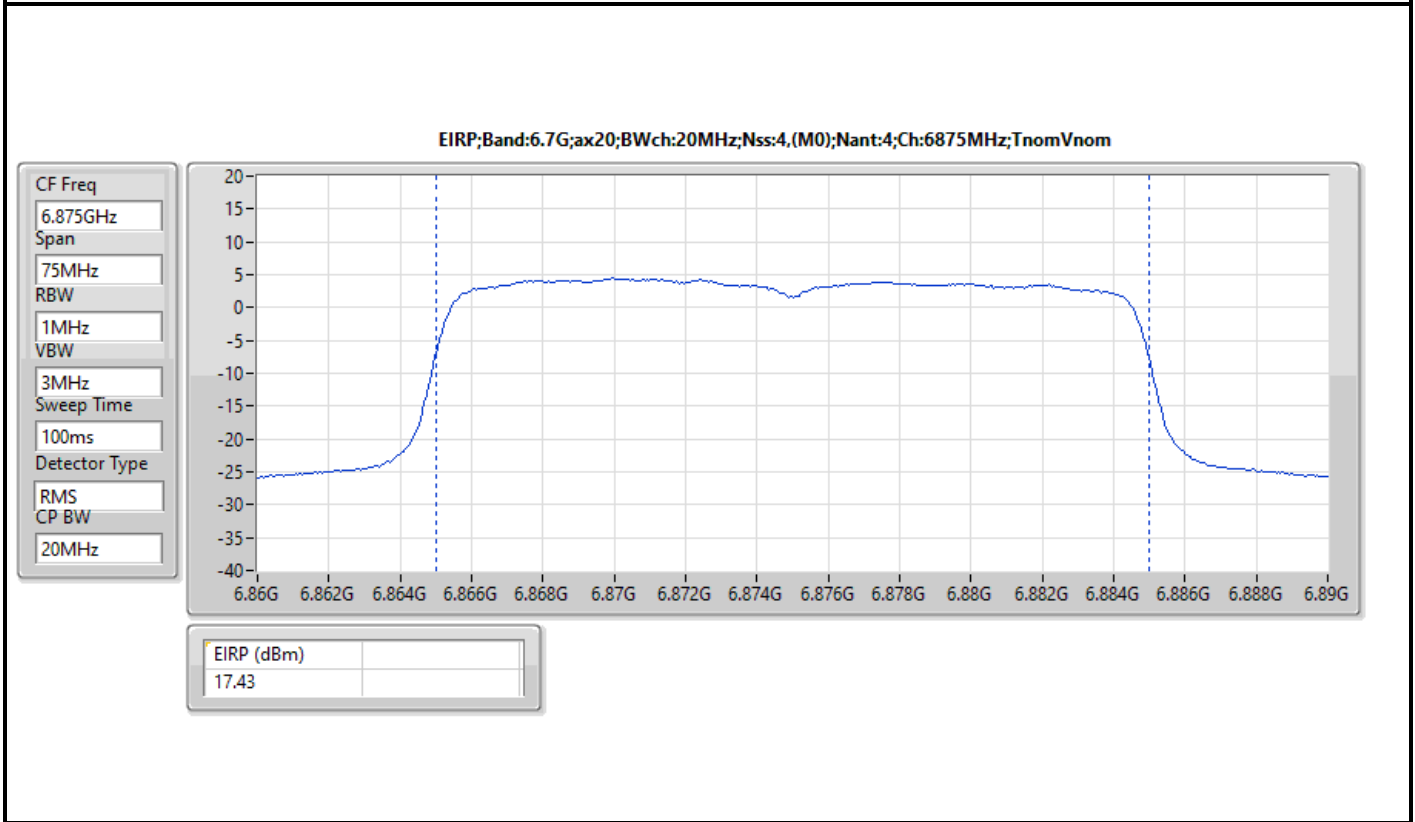

DG = Directional Gain; Port X = Port X output power

Note : Conducted setting = Pass conducted setting division 4

For beamforming mode / 2T1S
 Summary

Mode	EIRP (dBm)	EIRP (W)
5.925-6.425GHz	-	-
802.11ax HEW20-BF_Nss1,(MCS0)_2TX	23.39	0.21827
802.11ax HEW40-BF_Nss1,(MCS0)_2TX	20.05	0.10116
802.11ax HEW80-BF_Nss1,(MCS0)_2TX	22.50	0.17783
802.11ax HEW160-BF_Nss1,(MCS0)_2TX	25.92	0.39084
6.425-6.525GHz	-	-
802.11ax HEW20-BF_Nss1,(MCS0)_2TX	24.45	0.27861
802.11ax HEW40-BF_Nss1,(MCS0)_2TX	20.91	0.12331
802.11ax HEW80-BF_Nss1,(MCS0)_2TX	23.25	0.21135
802.11ax HEW160-BF_Nss1,(MCS0)_2TX	24.94	0.31189
6.525-6.875GHz	-	-
802.11ax HEW20-BF_Nss1,(MCS0)_2TX	24.31	0.26977
802.11ax HEW40-BF_Nss1,(MCS0)_2TX	20.19	0.10447
802.11ax HEW80-BF_Nss1,(MCS0)_2TX	23.54	0.22594
802.11ax HEW160-BF_Nss1,(MCS0)_2TX	26.10	0.40738
6.875-7.125GHz	-	-
802.11ax HEW20-BF_Nss1,(MCS0)_2TX	26.27	0.42364
802.11ax HEW40-BF_Nss1,(MCS0)_2TX	21.10	0.12882
802.11ax HEW80-BF_Nss1,(MCS0)_2TX	24.11	0.25763
802.11ax HEW160-BF_Nss1,(MCS0)_2TX	25.35	0.34277