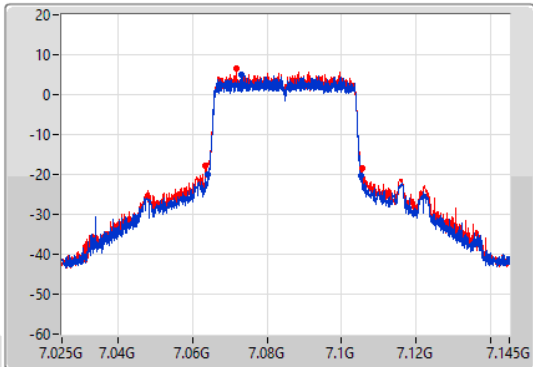

CF
7.085GHz
Span
120MHz
RBW
1MHz
VBW
3MHz
Sweep Time
100ms
Detector Type
Peak