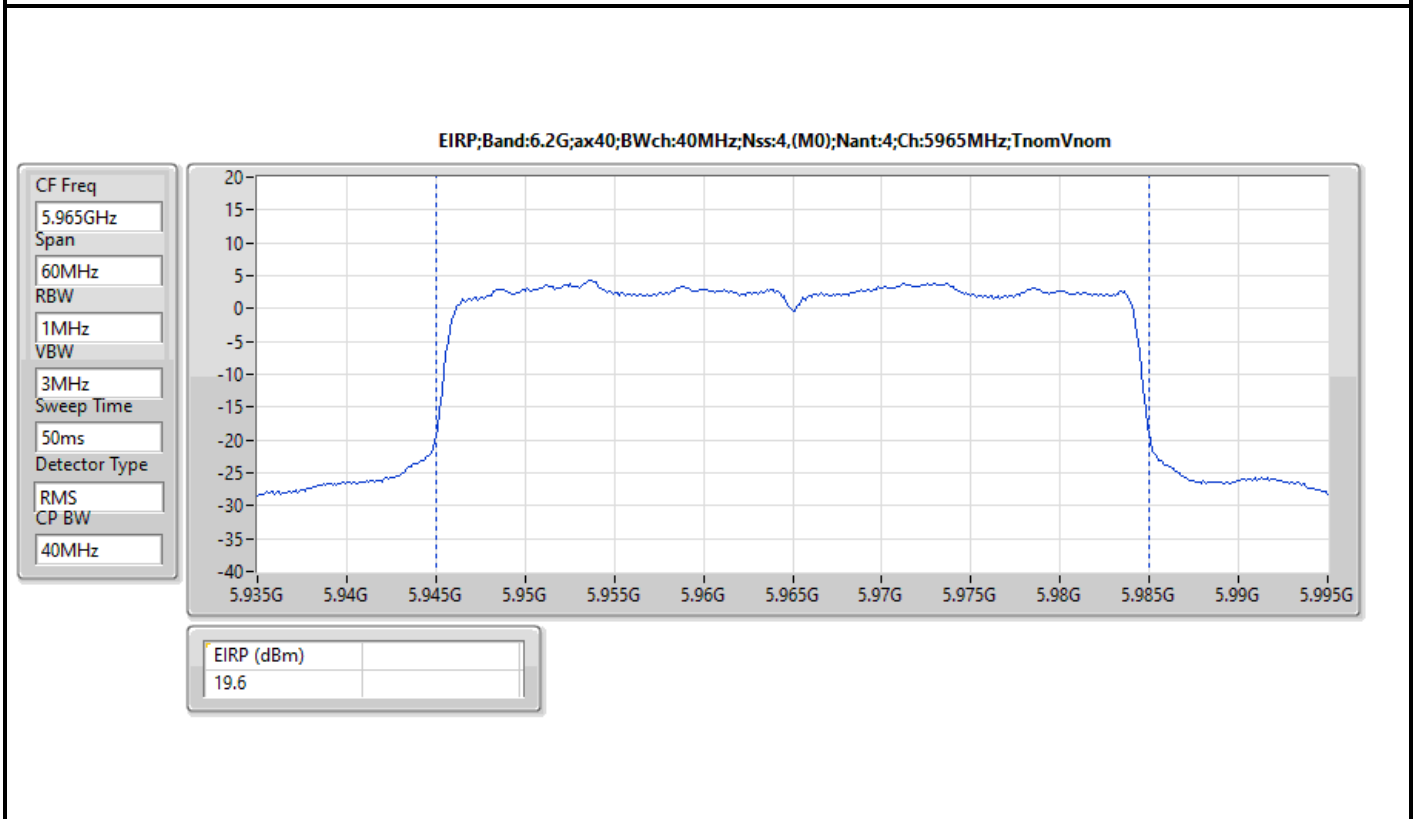

DG = Directional Gain; Port X = Port X output power

Note : Conducted setting = Pass conducted setting division 4

For beamforming mode / 2T1S
 Summary

Mode	EIRP (dBm)	EIRP (W)
5.925-6.425GHz	-	-
802.11ax HEW20-BF_Nss1,(MCS0)_2TX	23.39	0.21827
802.11ax HEW40-BF_Nss1,(MCS0)_2TX	20.05	0.10116
802.11ax HEW80-BF_Nss1,(MCS0)_2TX	22.50	0.17783
802.11ax HEW160-BF_Nss1,(MCS0)_2TX	25.92	0.39084
6.425-6.525GHz	-	-
802.11ax HEW20-BF_Nss1,(MCS0)_2TX	24.45	0.27861
802.11ax HEW40-BF_Nss1,(MCS0)_2TX	20.91	0.12331
802.11ax HEW80-BF_Nss1,(MCS0)_2TX	23.25	0.21135
802.11ax HEW160-BF_Nss1,(MCS0)_2TX	24.94	0.31189
6.525-6.875GHz	-	-
802.11ax HEW20-BF_Nss1,(MCS0)_2TX	24.31	0.26977
802.11ax HEW40-BF_Nss1,(MCS0)_2TX	20.19	0.10447
802.11ax HEW80-BF_Nss1,(MCS0)_2TX	23.54	0.22594
802.11ax HEW160-BF_Nss1,(MCS0)_2TX	26.10	0.40738
6.875-7.125GHz	-	-
802.11ax HEW20-BF_Nss1,(MCS0)_2TX	26.27	0.42364
802.11ax HEW40-BF_Nss1,(MCS0)_2TX	21.10	0.12882
802.11ax HEW80-BF_Nss1,(MCS0)_2TX	24.11	0.25763
802.11ax HEW160-BF_Nss1,(MCS0)_2TX	25.35	0.34277