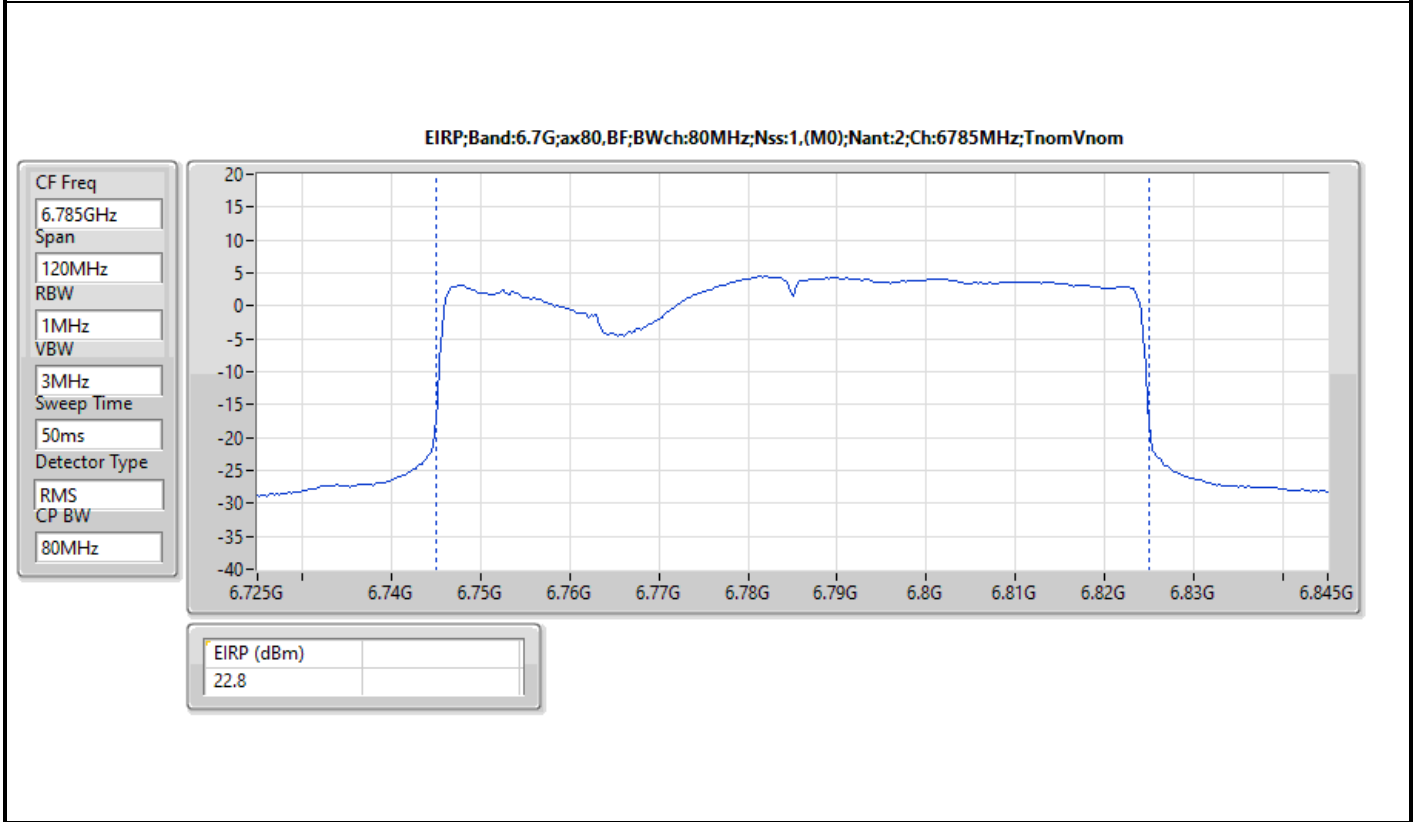

DG = Directional Gain; Port X = Port X output power

Note : Conducted setting = Pass conducted setting division 4

For beamforming mode / 4T1S

Summary

Mode	EIRP (dBm)	EIRP (W)
5.925-6.425GHz	-	-
802.11ax HEW20-BF_Nss1,(MCS0)_4TX	17.44	0.05546
802.11ax HEW40-BF_Nss1,(MCS0)_4TX	21.58	0.14388
802.11ax HEW80-BF_Nss1,(MCS0)_4TX	22.16	0.16444
802.11ax HEW160-BF_Nss1,(MCS0)_4TX	25.81	0.38107
6.425-6.525GHz	-	-
802.11ax HEW20-BF_Nss1,(MCS0)_4TX	17.49	0.05610
802.11ax HEW40-BF_Nss1,(MCS0)_4TX	20.67	0.11668
802.11ax HEW80-BF_Nss1,(MCS0)_4TX	23.21	0.20941
802.11ax HEW160-BF_Nss1,(MCS0)_4TX	26.29	0.42560
6.525-6.875GHz	-	-
802.11ax HEW20-BF_Nss1,(MCS0)_4TX	18.78	0.07551
802.11ax HEW40-BF_Nss1,(MCS0)_4TX	21.38	0.13740
802.11ax HEW80-BF_Nss1,(MCS0)_4TX	24.43	0.27733
802.11ax HEW160-BF_Nss1,(MCS0)_4TX	24.68	0.29376
6.875-7.125GHz	-	-
802.11ax HEW20-BF_Nss1,(MCS0)_4TX	18.46	0.07015
802.11ax HEW40-BF_Nss1,(MCS0)_4TX	19.38	0.08670
802.11ax HEW80-BF_Nss1,(MCS0)_4TX	23.76	0.23768
802.11ax HEW160-BF_Nss1,(MCS0)_4TX	25.37	0.34435