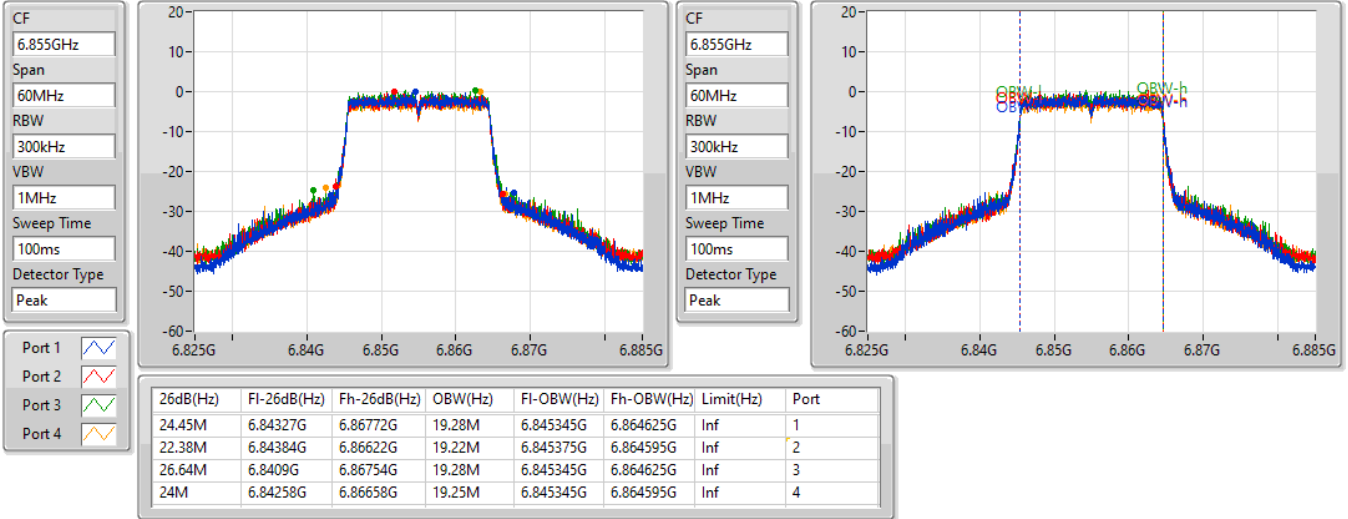

802.11ax HEW20-BF_Nss1,(MCS0)_4TX

EBW

6535MHz

21/01/2022

802.11ax HEW20-BF_Nss1,(MCS0)_4TX

EBW

6695MHz

21/01/2022

802.11ax HEW20-BF_Nss1,(MCS0)_4TX

EBW

6855MHz

21/01/2022

802.11ax HEW20-BF_Nss1,(MCS0)_4TX

EBW

6875MHz Straddle 6.525-6.875GHz

21/01/2022