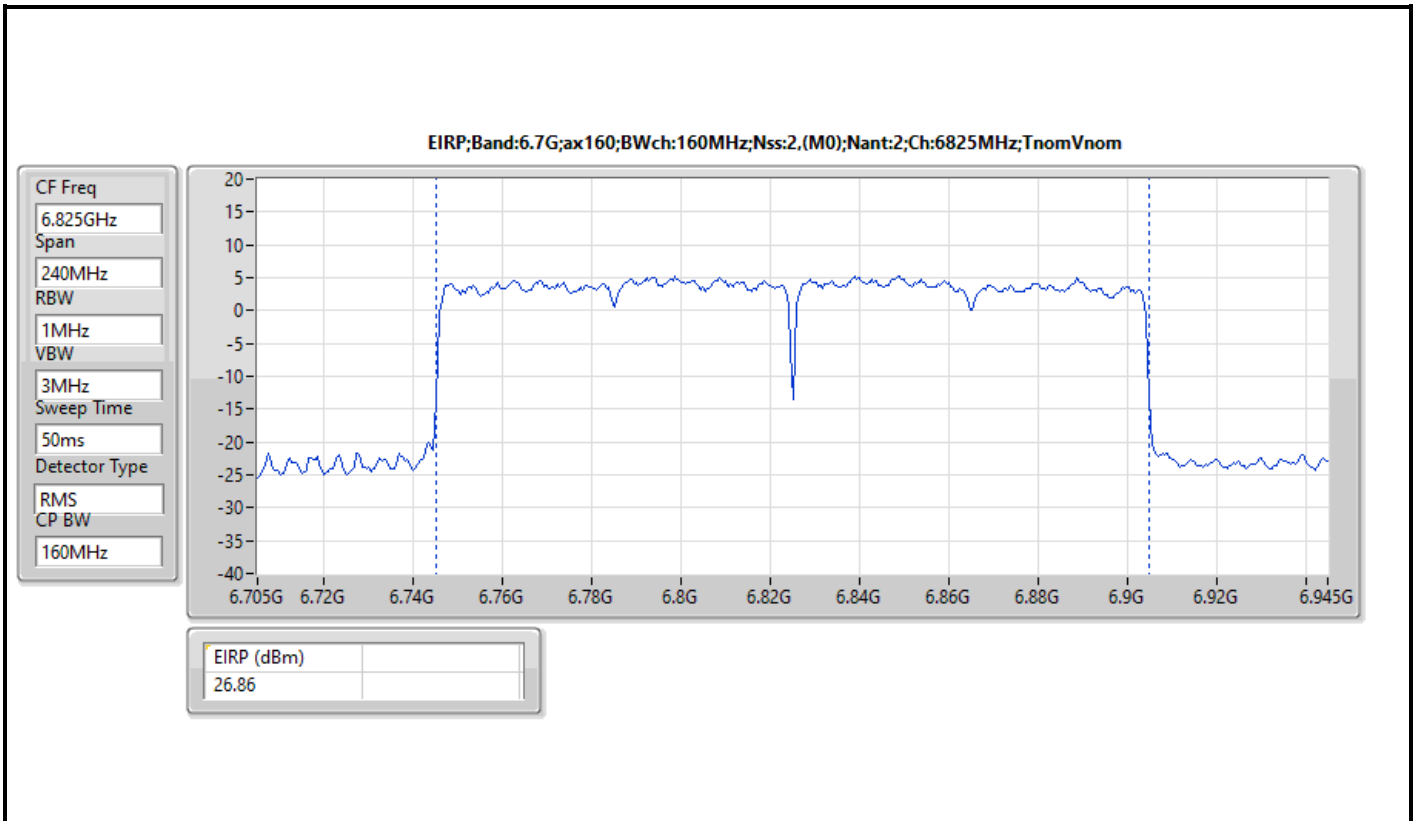

DG = Directional Gain; Port X = Port X output power

Note : Conducted setting = Pass conducted setting division 4

For non beamforming mode / 4T1S

Summary

Mode	EIRP (dBm)	EIRP (W)
5.925-6.425GHz	-	-
802.11ax HEW20_Nss1,(MCS0)_4TX	14.99	0.03155
802.11ax HEW40_Nss1,(MCS0)_4TX	17.95	0.06237
802.11ax HEW80_Nss1,(MCS0)_4TX	20.09	0.10209
802.11ax HEW160_Nss1,(MCS0)_4TX	23.22	0.20989
6.425-6.525GHz	-	-
802.11ax HEW20_Nss1,(MCS0)_4TX	16.15	0.04121
802.11ax HEW40_Nss1,(MCS0)_4TX	17.64	0.05808
802.11ax HEW80_Nss1,(MCS0)_4TX	21.38	0.13740
802.11ax HEW160_Nss1,(MCS0)_4TX	24.34	0.27164
6.525-6.875GHz	-	-
802.11ax HEW20_Nss1,(MCS0)_4TX	15.61	0.03639
802.11ax HEW40_Nss1,(MCS0)_4TX	18.19	0.06592
802.11ax HEW80_Nss1,(MCS0)_4TX	20.32	0.10765
802.11ax HEW160_Nss1,(MCS0)_4TX	23.80	0.23988
6.875-7.125GHz	-	-
802.11ax HEW20_Nss1,(MCS0)_4TX	14.46	0.02793
802.11ax HEW40_Nss1,(MCS0)_4TX	18.48	0.07047
802.11ax HEW80_Nss1,(MCS0)_4TX	20.65	0.11614
802.11ax HEW160_Nss1,(MCS0)_4TX	22.69	0.18578