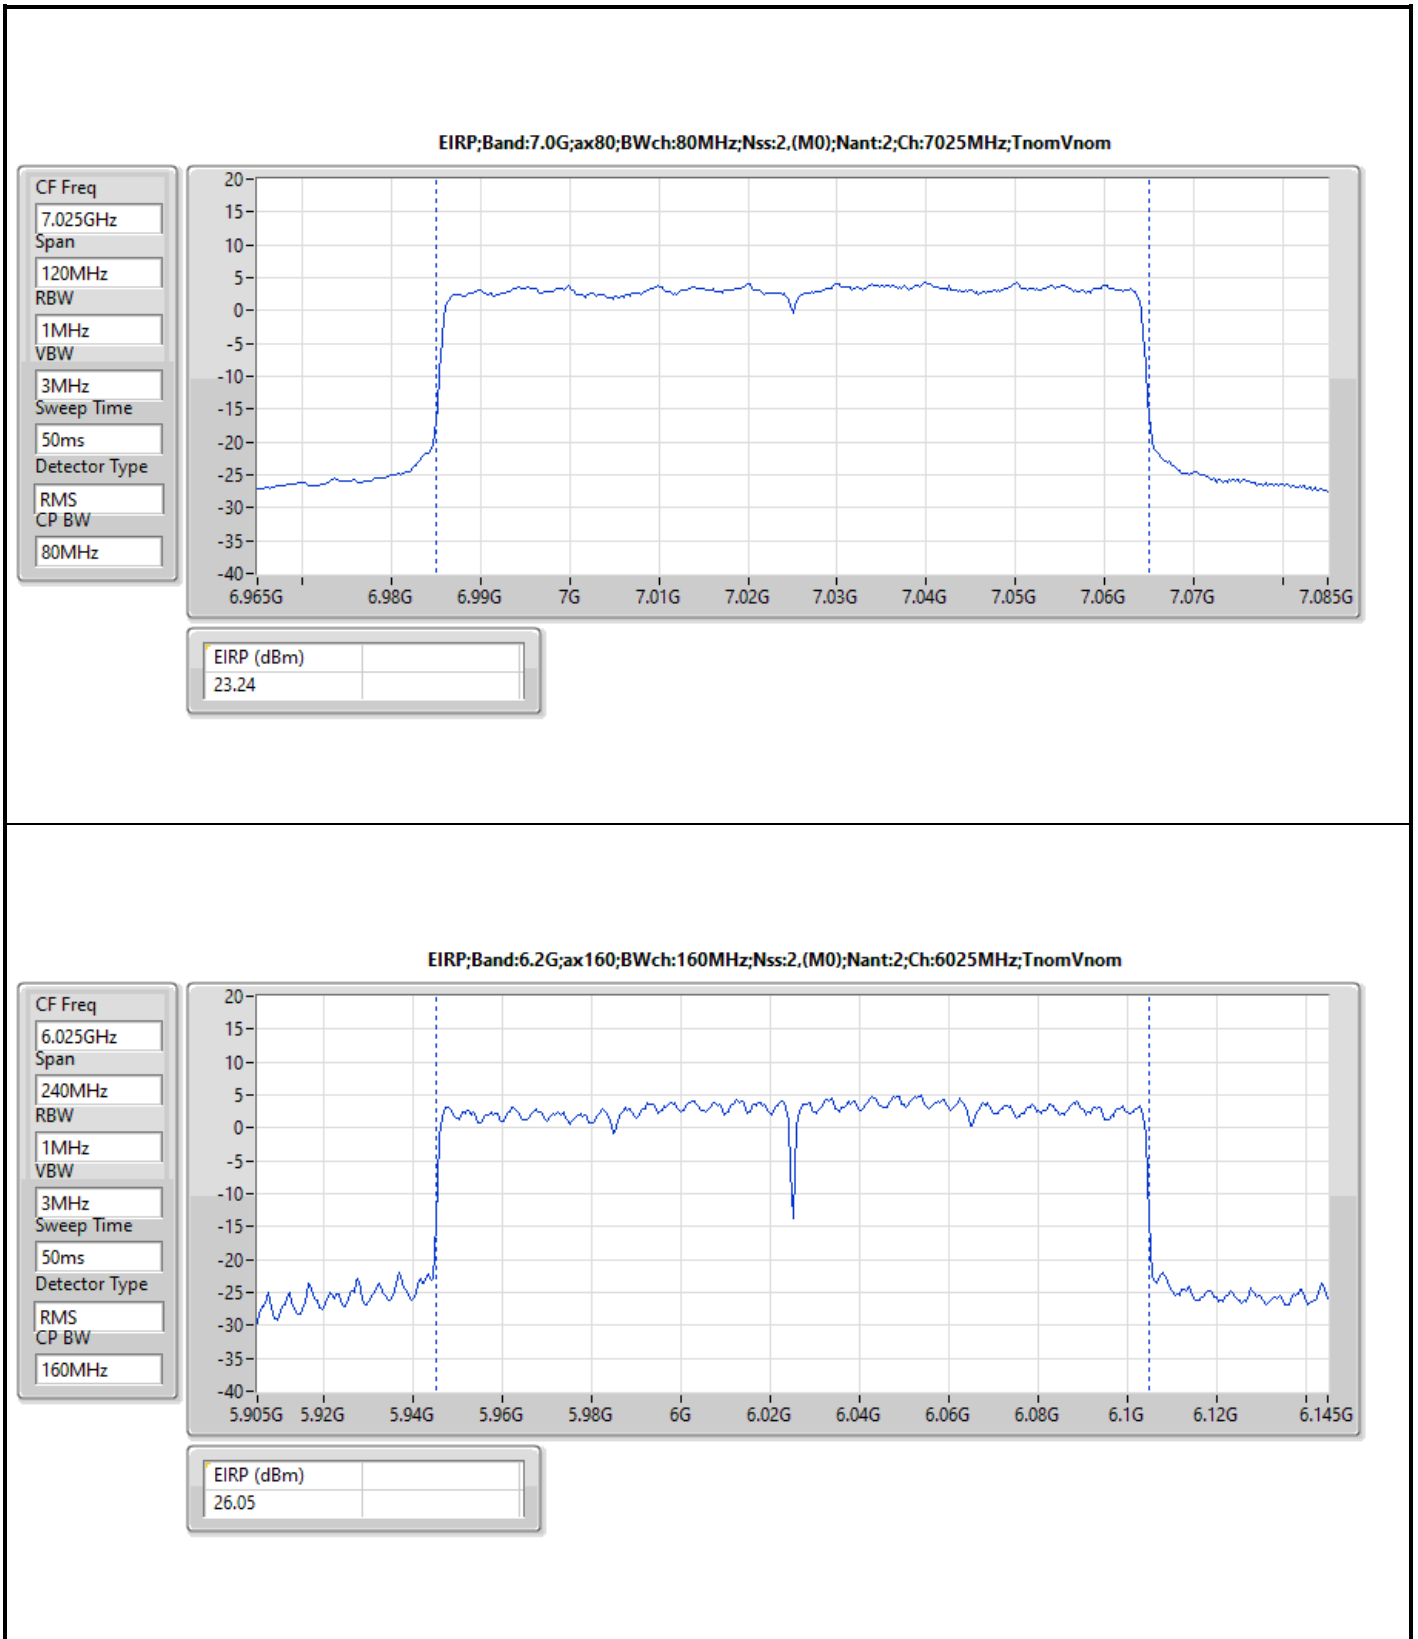

DG = Directional Gain; Port X = Port X output power

Note : Conducted setting = Pass conducted setting division 4

For non beamforming mode / 4T1S

Summary

Mode	EIRP (dBm)	EIRP (W)
5.925-6.425GHz	-	-
802.11ax HEW20_Nss1,(MCS0)_4TX	14.99	0.03155
802.11ax HEW40_Nss1,(MCS0)_4TX	17.95	0.06237
802.11ax HEW80_Nss1,(MCS0)_4TX	20.09	0.10209
802.11ax HEW160_Nss1,(MCS0)_4TX	23.22	0.20989
6.425-6.525GHz	-	-
802.11ax HEW20_Nss1,(MCS0)_4TX	16.15	0.04121
802.11ax HEW40_Nss1,(MCS0)_4TX	17.64	0.05808
802.11ax HEW80_Nss1,(MCS0)_4TX	21.38	0.13740
802.11ax HEW160_Nss1,(MCS0)_4TX	24.34	0.27164
6.525-6.875GHz	-	-
802.11ax HEW20_Nss1,(MCS0)_4TX	15.61	0.03639
802.11ax HEW40_Nss1,(MCS0)_4TX	18.19	0.06592
802.11ax HEW80_Nss1,(MCS0)_4TX	20.32	0.10765
802.11ax HEW160_Nss1,(MCS0)_4TX	23.80	0.23988
6.875-7.125GHz	-	-
802.11ax HEW20_Nss1,(MCS0)_4TX	14.46	0.02793
802.11ax HEW40_Nss1,(MCS0)_4TX	18.48	0.07047
802.11ax HEW80_Nss1,(MCS0)_4TX	20.65	0.11614
802.11ax HEW160_Nss1,(MCS0)_4TX	22.69	0.18578