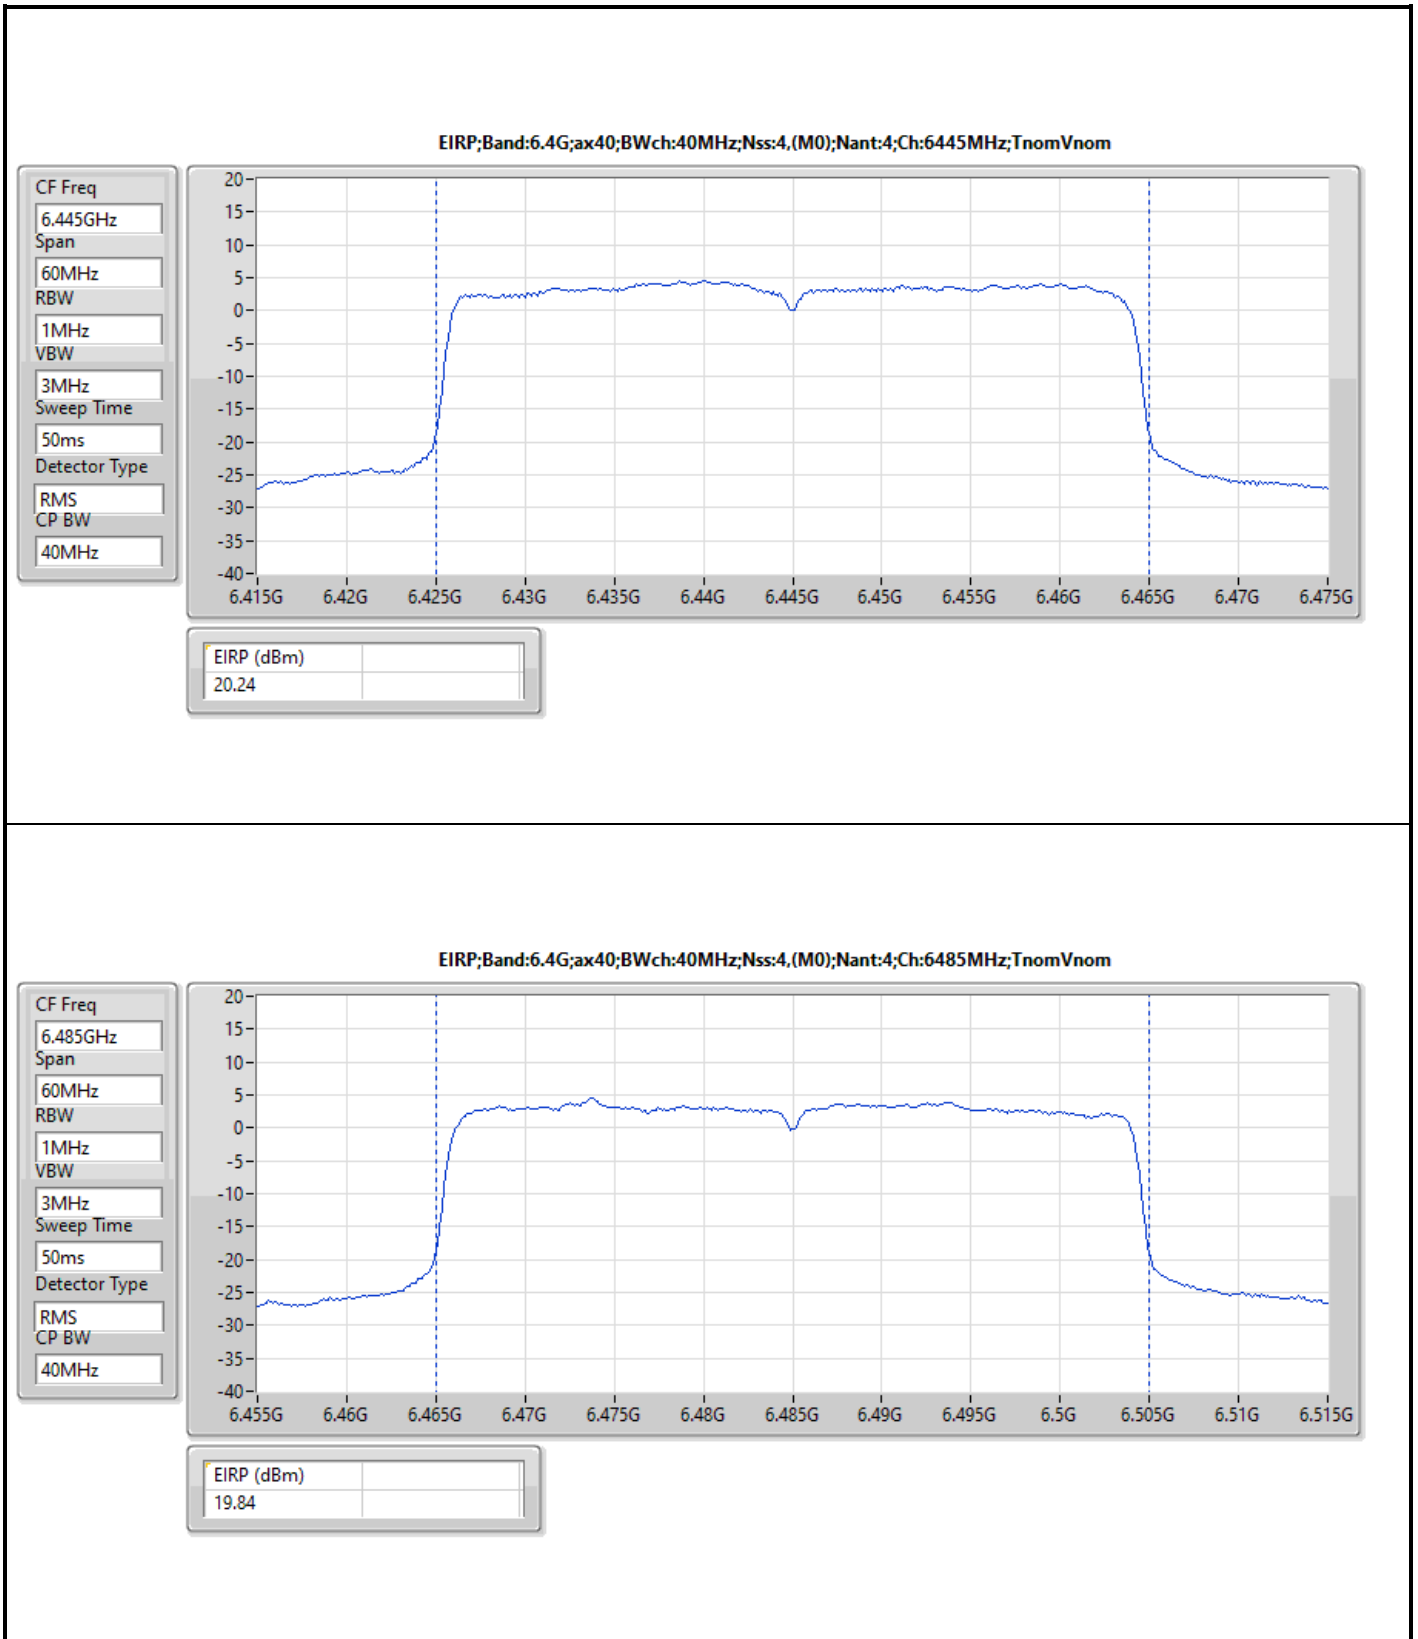

DG = Directional Gain; Port X = Port X output power

Note : Conducted setting = Pass conducted setting division 4

For beamforming mode / 2T1S
 Summary

Mode	EIRP (dBm)	EIRP (W)
5.925-6.425GHz	-	-
802.11ax HEW20-BF_Nss1,(MCS0)_2TX	23.39	0.21827
802.11ax HEW40-BF_Nss1,(MCS0)_2TX	20.05	0.10116
802.11ax HEW80-BF_Nss1,(MCS0)_2TX	22.50	0.17783
802.11ax HEW160-BF_Nss1,(MCS0)_2TX	25.92	0.39084
6.425-6.525GHz	-	-
802.11ax HEW20-BF_Nss1,(MCS0)_2TX	24.45	0.27861
802.11ax HEW40-BF_Nss1,(MCS0)_2TX	20.91	0.12331
802.11ax HEW80-BF_Nss1,(MCS0)_2TX	23.25	0.21135
802.11ax HEW160-BF_Nss1,(MCS0)_2TX	24.94	0.31189
6.525-6.875GHz	-	-
802.11ax HEW20-BF_Nss1,(MCS0)_2TX	24.31	0.26977
802.11ax HEW40-BF_Nss1,(MCS0)_2TX	20.19	0.10447
802.11ax HEW80-BF_Nss1,(MCS0)_2TX	23.54	0.22594
802.11ax HEW160-BF_Nss1,(MCS0)_2TX	26.10	0.40738
6.875-7.125GHz	-	-
802.11ax HEW20-BF_Nss1,(MCS0)_2TX	26.27	0.42364
802.11ax HEW40-BF_Nss1,(MCS0)_2TX	21.10	0.12882
802.11ax HEW80-BF_Nss1,(MCS0)_2TX	24.11	0.25763
802.11ax HEW160-BF_Nss1,(MCS0)_2TX	25.35	0.34277