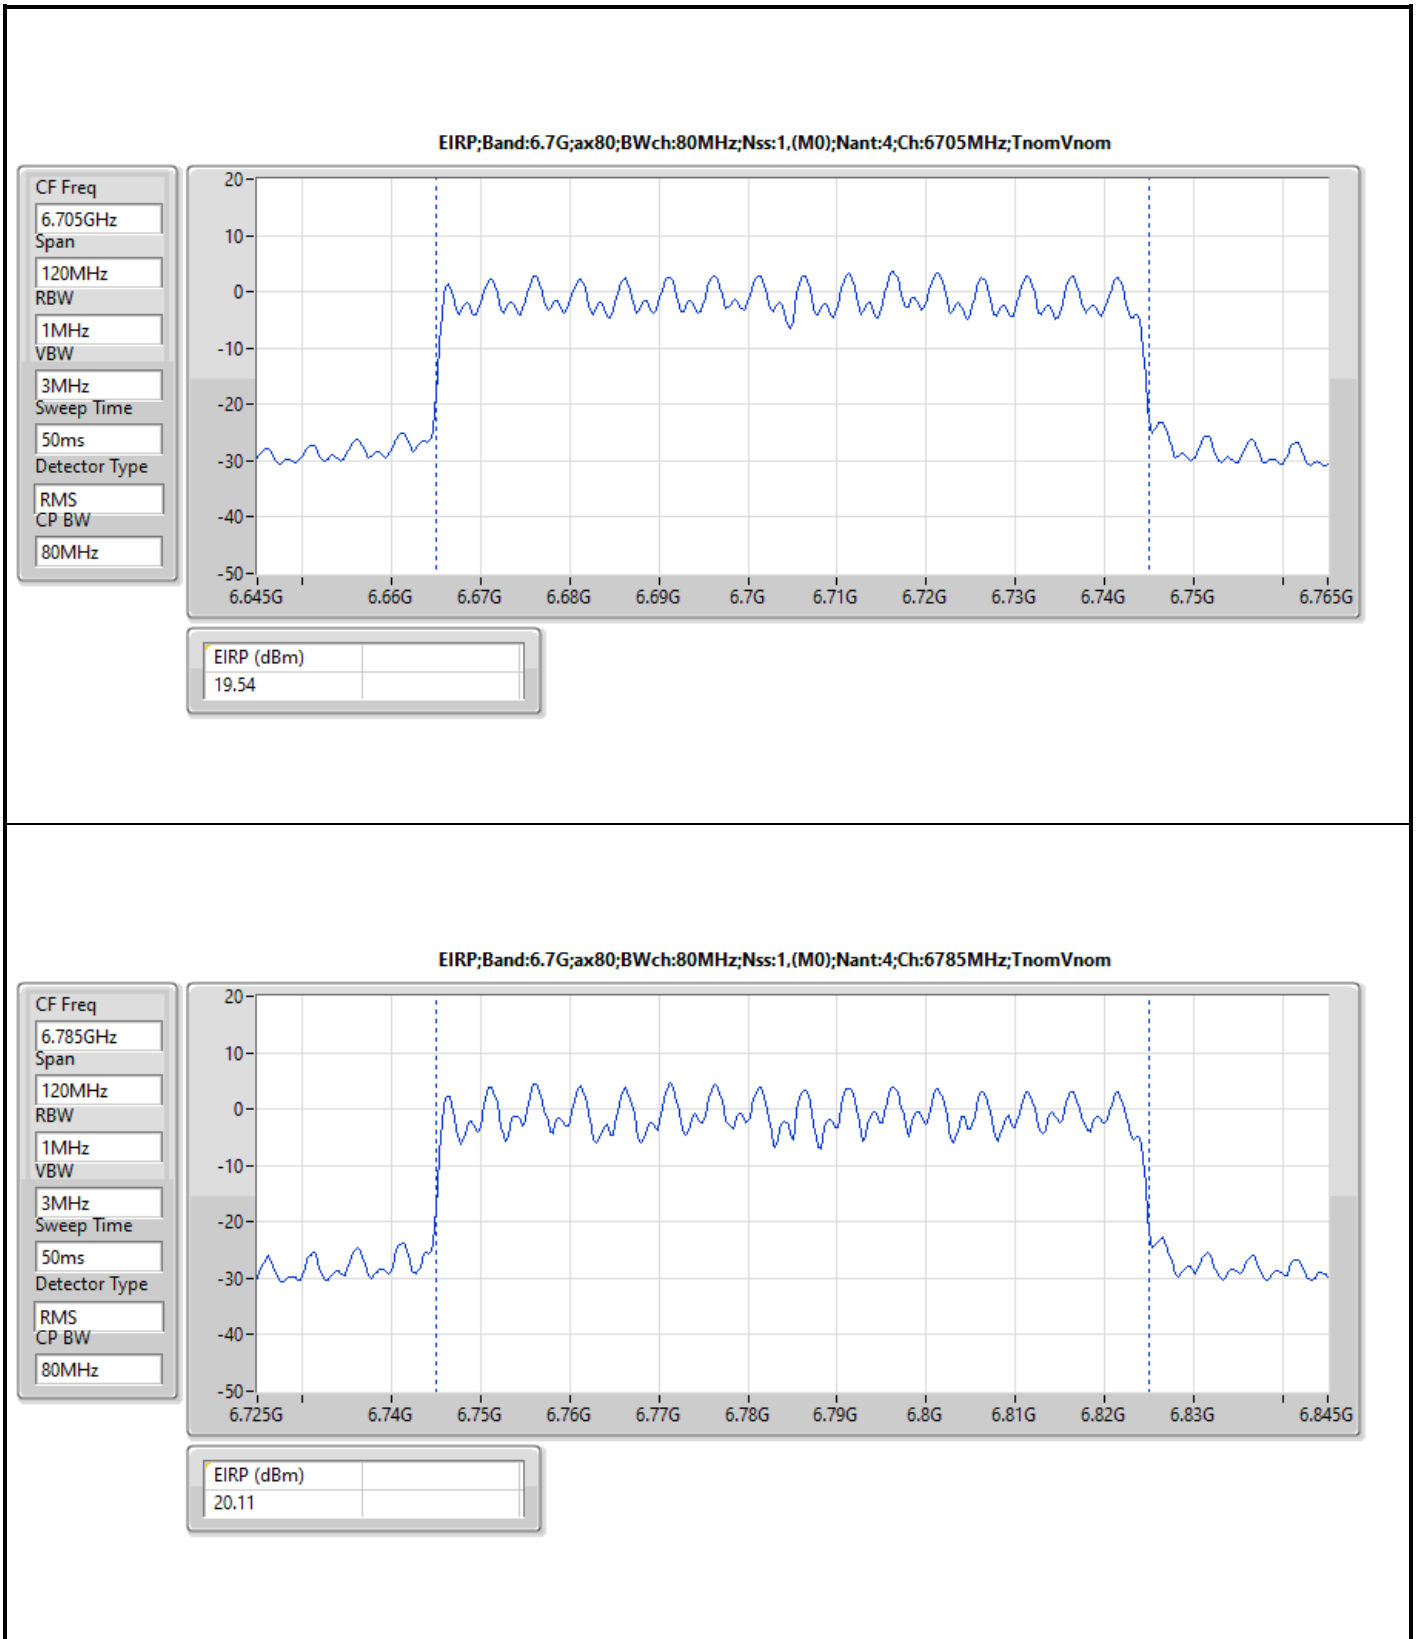

DG = Directional Gain; Port X = Port X output power

Note : Conducted setting = Pass conducted setting division 4

For non beamforming mode / 4T4S

Summary

Mode	EIRP (dBm)	EIRP (W)
5.925-6.425GHz	-	-
802.11ax HEW20_Nss4,(MCS0)_4TX	18.05	0.06383
802.11ax HEW40_Nss4,(MCS0)_4TX	20.43	0.11041
802.11ax HEW80_Nss4,(MCS0)_4TX	22.41	0.17418
802.11ax HEW160_Nss4,(MCS0)_4TX	24.57	0.28642
6.425-6.525GHz	-	-
802.11ax HEW20_Nss4,(MCS0)_4TX	17.87	0.06124
802.11ax HEW40_Nss4,(MCS0)_4TX	20.81	0.12050
802.11ax HEW80_Nss4,(MCS0)_4TX	22.88	0.19409
802.11ax HEW160_Nss4,(MCS0)_4TX	24.73	0.29717
6.525-6.875GHz	-	-
802.11ax HEW20_Nss4,(MCS0)_4TX	17.64	0.05808
802.11ax HEW40_Nss4,(MCS0)_4TX	21.07	0.12794
802.11ax HEW80_Nss4,(MCS0)_4TX	22.04	0.15996
802.11ax HEW160_Nss4,(MCS0)_4TX	24.80	0.30200
6.875-7.125GHz	-	-
802.11ax HEW20_Nss4,(MCS0)_4TX	17.87	0.06124
802.11ax HEW40_Nss4,(MCS0)_4TX	19.99	0.09977
802.11ax HEW80_Nss4,(MCS0)_4TX	22.73	0.18750
802.11ax HEW160_Nss4,(MCS0)_4TX	23.91	0.24604