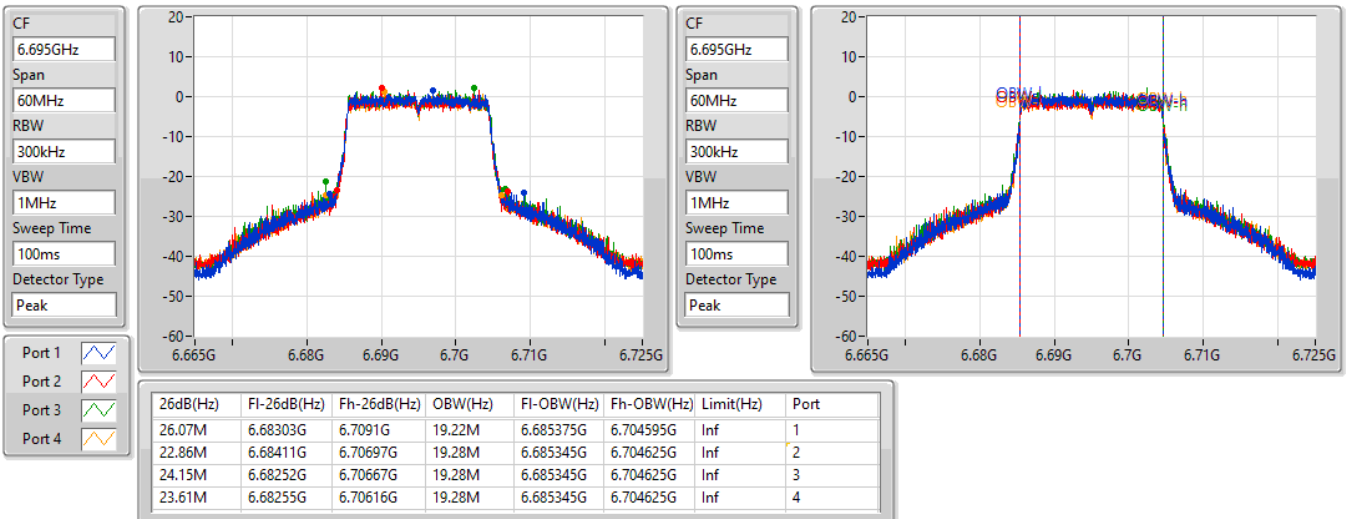

802.11ax HEW20-BF_Nss1,(MCS0)_4TX

EBW

6535MHz

21/01/2022

802.11ax HEW20-BF_Nss1,(MCS0)_4TX

EBW

6695MHz

21/01/2022

802.11ax HEW20-BF_Nss1,(MCS0)_4TX

EBW

6855MHz

21/01/2022

802.11ax HEW20-BF_Nss1,(MCS0)_4TX

EBW

6875MHz Straddle 6.525-6.875GHz

21/01/2022