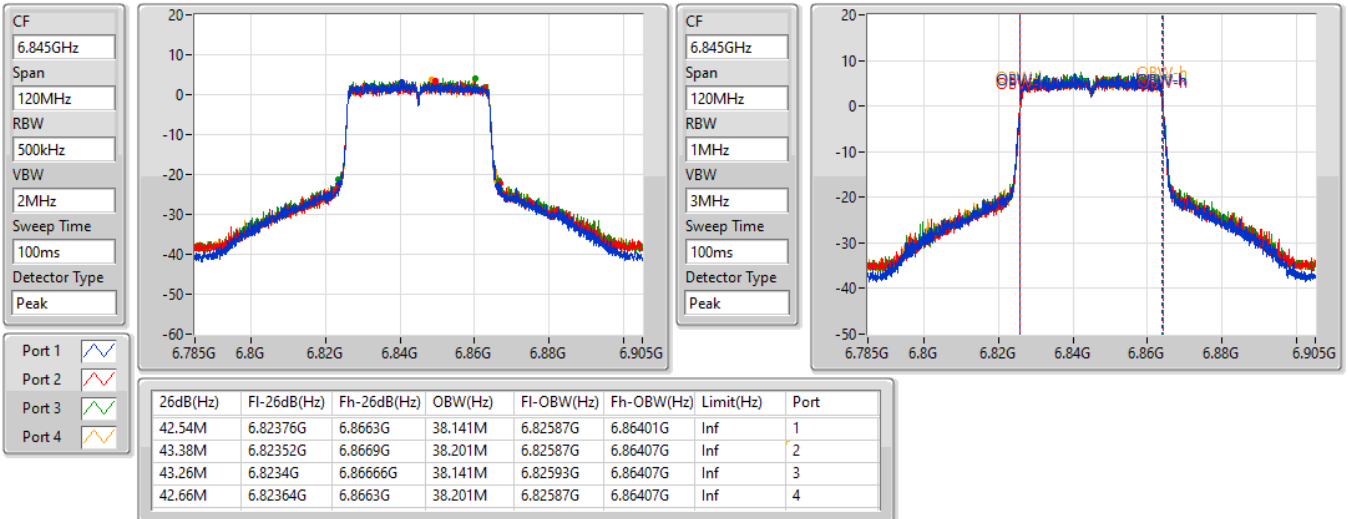

802.11ax HEW40-BF_Nss1,(MCS0)_4TX

EBW

6885MHz Straddle 6.525-6.875GHz

21/01/2022

802.11ax HEW40-BF_Nss1,(MCS0)_4TX

EBW

6925MHz

21/01/2022