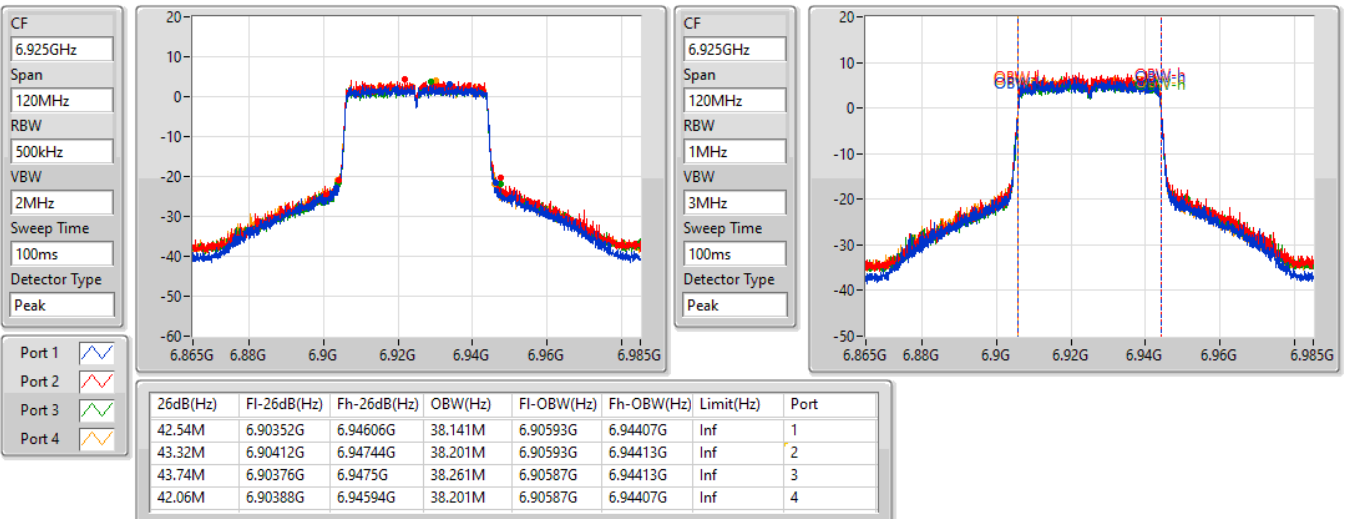

802.11ax HEW40-BF_Nss1,(MCS0)_4TX

EBW

6885MHz Straddle 6.525-6.875GHz

21/01/2022

802.11ax HEW40-BF_Nss1,(MCS0)_4TX

EBW

6925MHz

21/01/2022