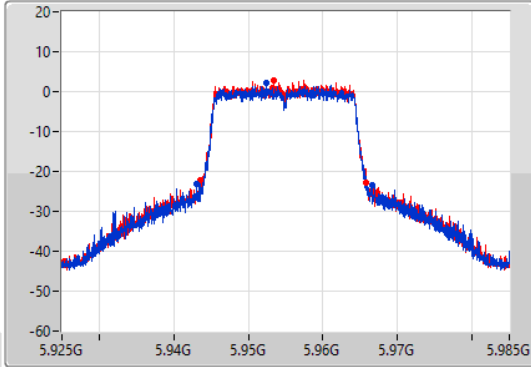

Port X-N dB = Port X 6dB down bandwidth for 5.725-5.85GHz band / 26dB down bandwidth for other band
Port X-OBW = Port X 99% occupied bandwidth

802.11ax HEW20_Nss2,(MCS0)_2TX

EBW

5955MHz

23/04/2022

CF
5.955GHz
Span
60MHz
RBW
300kHz
VBW
1MHz
Sweep Time
100ms
Detector Type
Peak