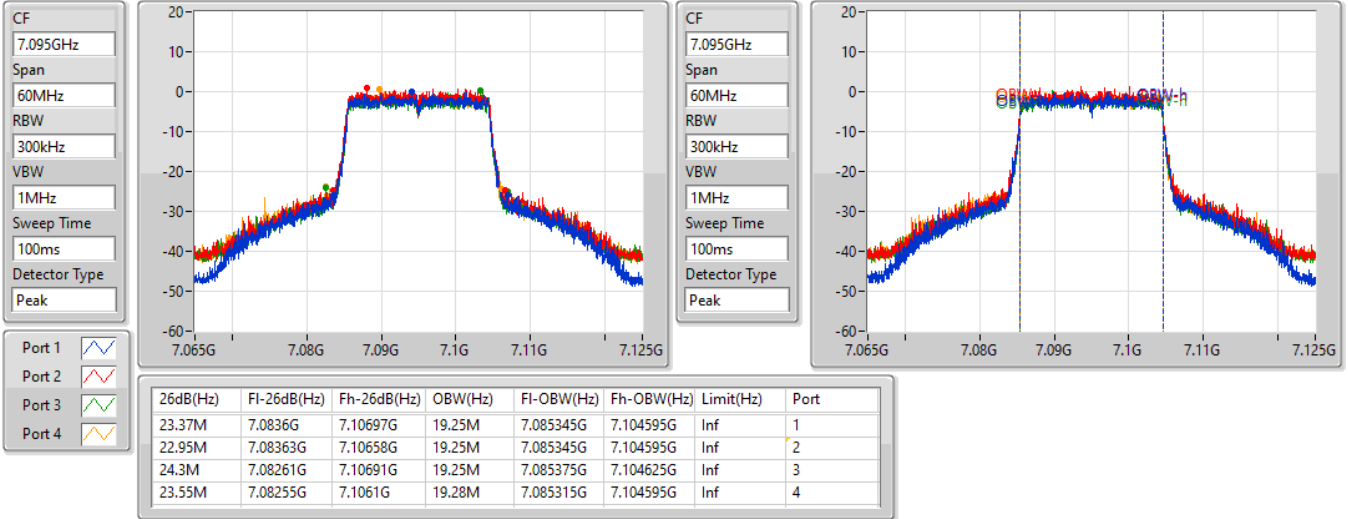

802.11ax HEW20-BF_Nss1,(MCS0)_4TX

EBW

7095MHz

21/01/2022