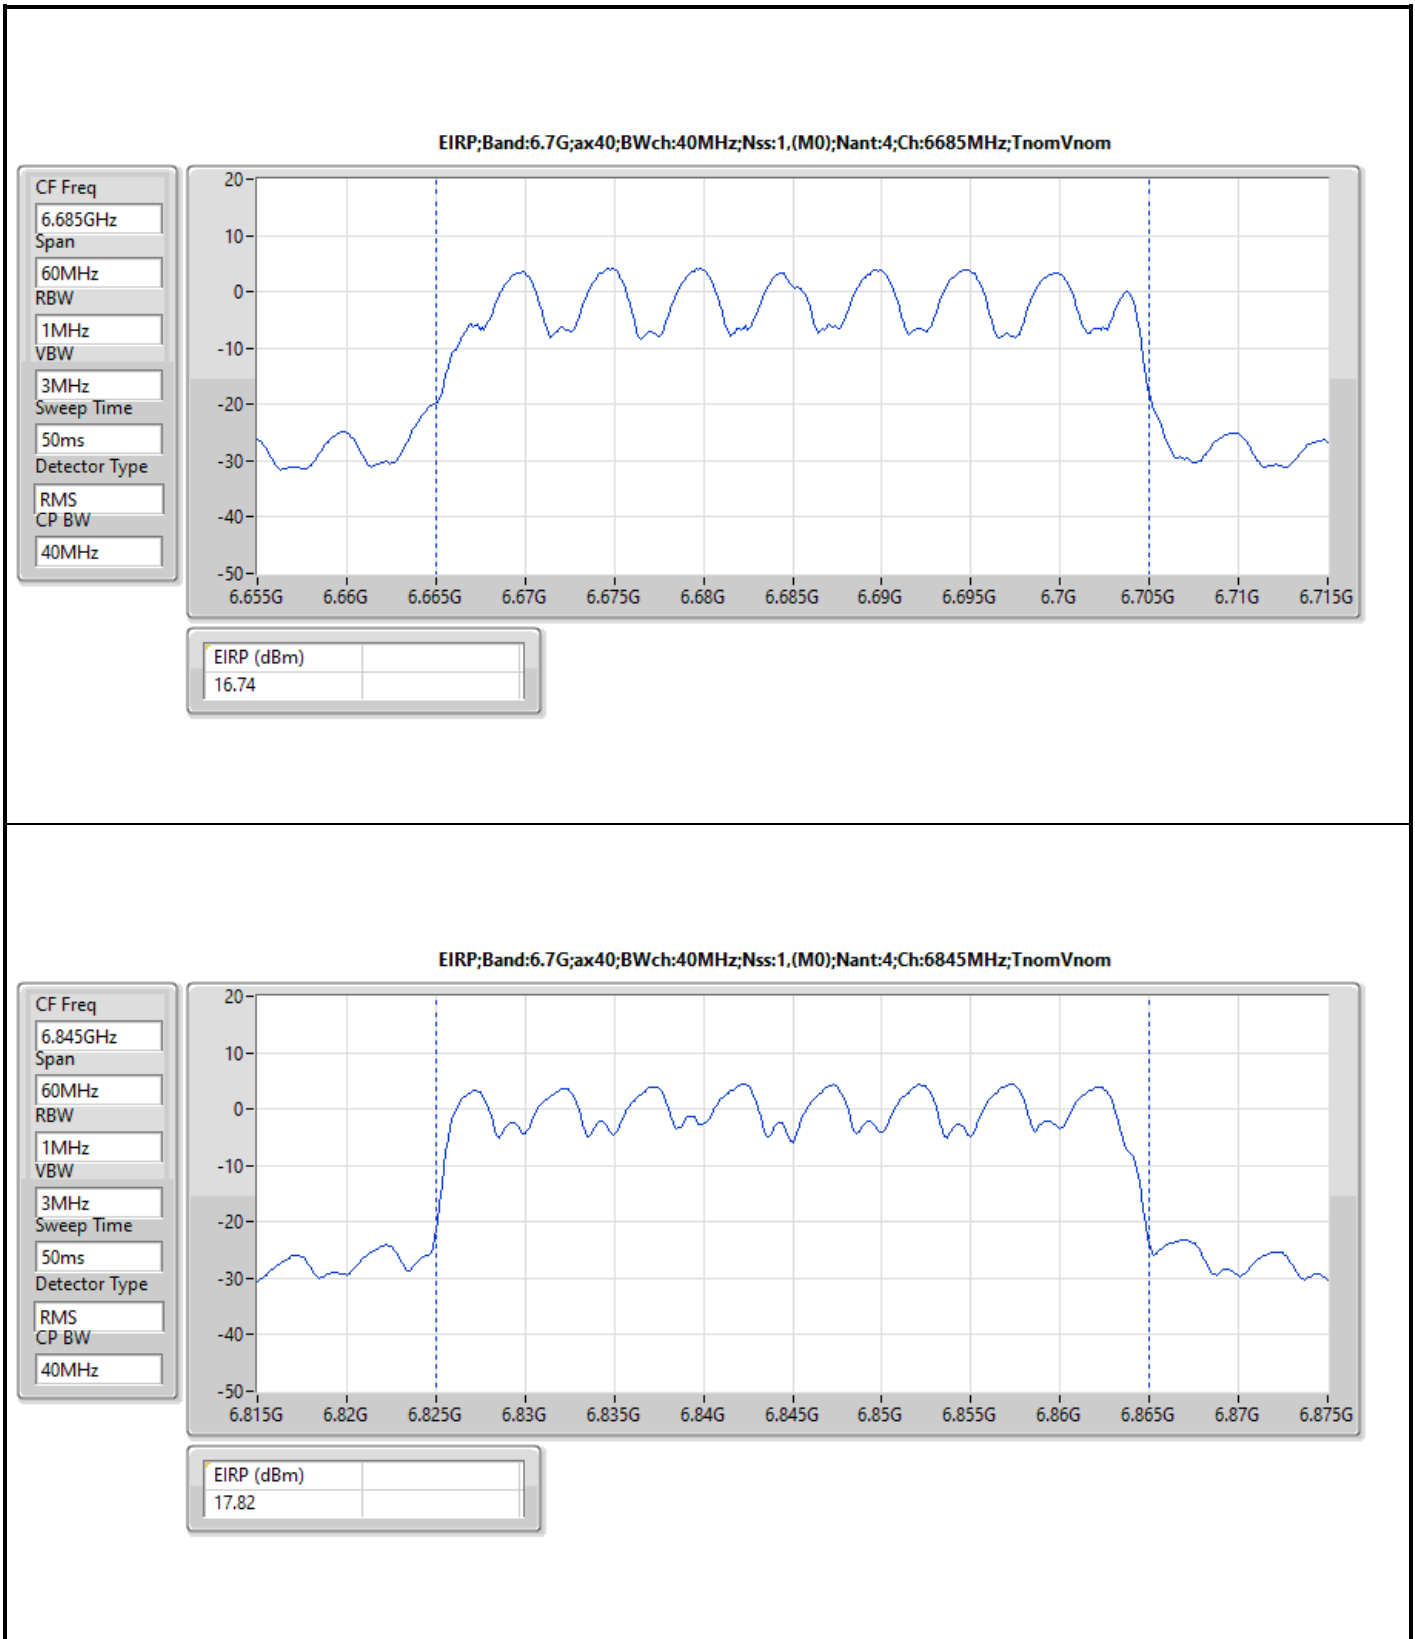

DG = Directional Gain; Port X = Port X output power

Note : Conducted setting = Pass conducted setting division 4

For non beamforming mode / 4T4S

Summary

Mode	EIRP (dBm)	EIRP (W)
5.925-6.425GHz	-	-
802.11ax HEW20_Nss4,(MCS0)_4TX	18.05	0.06383
802.11ax HEW40_Nss4,(MCS0)_4TX	20.43	0.11041
802.11ax HEW80_Nss4,(MCS0)_4TX	22.41	0.17418
802.11ax HEW160_Nss4,(MCS0)_4TX	24.57	0.28642
6.425-6.525GHz	-	-
802.11ax HEW20_Nss4,(MCS0)_4TX	17.87	0.06124
802.11ax HEW40_Nss4,(MCS0)_4TX	20.81	0.12050
802.11ax HEW80_Nss4,(MCS0)_4TX	22.88	0.19409
802.11ax HEW160_Nss4,(MCS0)_4TX	24.73	0.29717
6.525-6.875GHz	-	-
802.11ax HEW20_Nss4,(MCS0)_4TX	17.64	0.05808
802.11ax HEW40_Nss4,(MCS0)_4TX	21.07	0.12794
802.11ax HEW80_Nss4,(MCS0)_4TX	22.04	0.15996
802.11ax HEW160_Nss4,(MCS0)_4TX	24.80	0.30200
6.875-7.125GHz	-	-
802.11ax HEW20_Nss4,(MCS0)_4TX	17.87	0.06124
802.11ax HEW40_Nss4,(MCS0)_4TX	19.99	0.09977
802.11ax HEW80_Nss4,(MCS0)_4TX	22.73	0.18750
802.11ax HEW160_Nss4,(MCS0)_4TX	23.91	0.24604