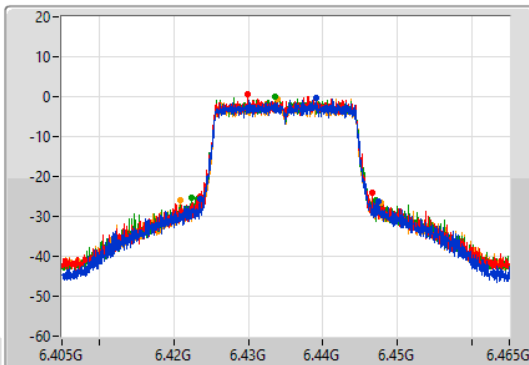

Port X-N dB = Port X 6dB down bandwidth for 5.725-5.85GHz band / 26dB down bandwidth for other band
 Port X-OBW = Port X 99% occupied bandwidth

802.11ax HEW20-BF_Nss1,(MCS0)_4TX

EBW

5955MHz

21/01/2022

802.11ax HEW20-BF_Nss1,(MCS0)_4TX

EBW

6175MHz

21/01/2022

802.11ax HEW20-BF_Nss1,(MCS0)_4TX

EBW

6415MHz

21/01/2022

CF
6.415GHz
Span
60MHz
RBW
300kHz
VBW
1MHz
Sweep Time
100ms
Detector Type
Peak

CF
6.415GHz
Span
60MHz
RBW
300kHz
VBW
1MHz
Sweep Time
100ms
Detector Type
Peak

Port 1
Port 2
Port 3
Port 4

26dB(Hz)	Fl-26dB(Hz)	Fh-26dB(Hz)	OBW(Hz)	Fl-OBW(Hz)	Fh-OBW(Hz)	Limit(Hz)	Port
27.09M	6.40207G	6.42916G	19.25M	6.405375G	6.424625G	Inf	1
24.3M	6.40303G	6.42733G	19.25M	6.405375G	6.424625G	Inf	2
23.91M	6.40294G	6.42685G	19.25M	6.405375G	6.424625G	Inf	3
22.53M	6.40384G	6.42637G	19.25M	6.405375G	6.424625G	Inf	4

802.11ax HEW20-BF_Nss1,(MCS0)_4TX

EBW

6435MHz

21/01/2022

CF
6.435GHz
Span
60MHz
RBW
300kHz
VBW
1MHz
Sweep Time
100ms
Detector Type
Peak

CF
6.435GHz
Span
60MHz
RBW
300kHz
VBW
1MHz
Sweep Time
100ms
Detector Type
Peak