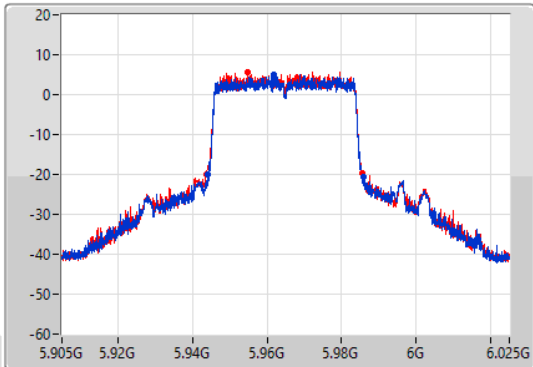

CF
5.965GHz
Span
120MHz
RBW
500kHz
VBW
3MHz
Sweep Time
100ms
Detector Type
Peak