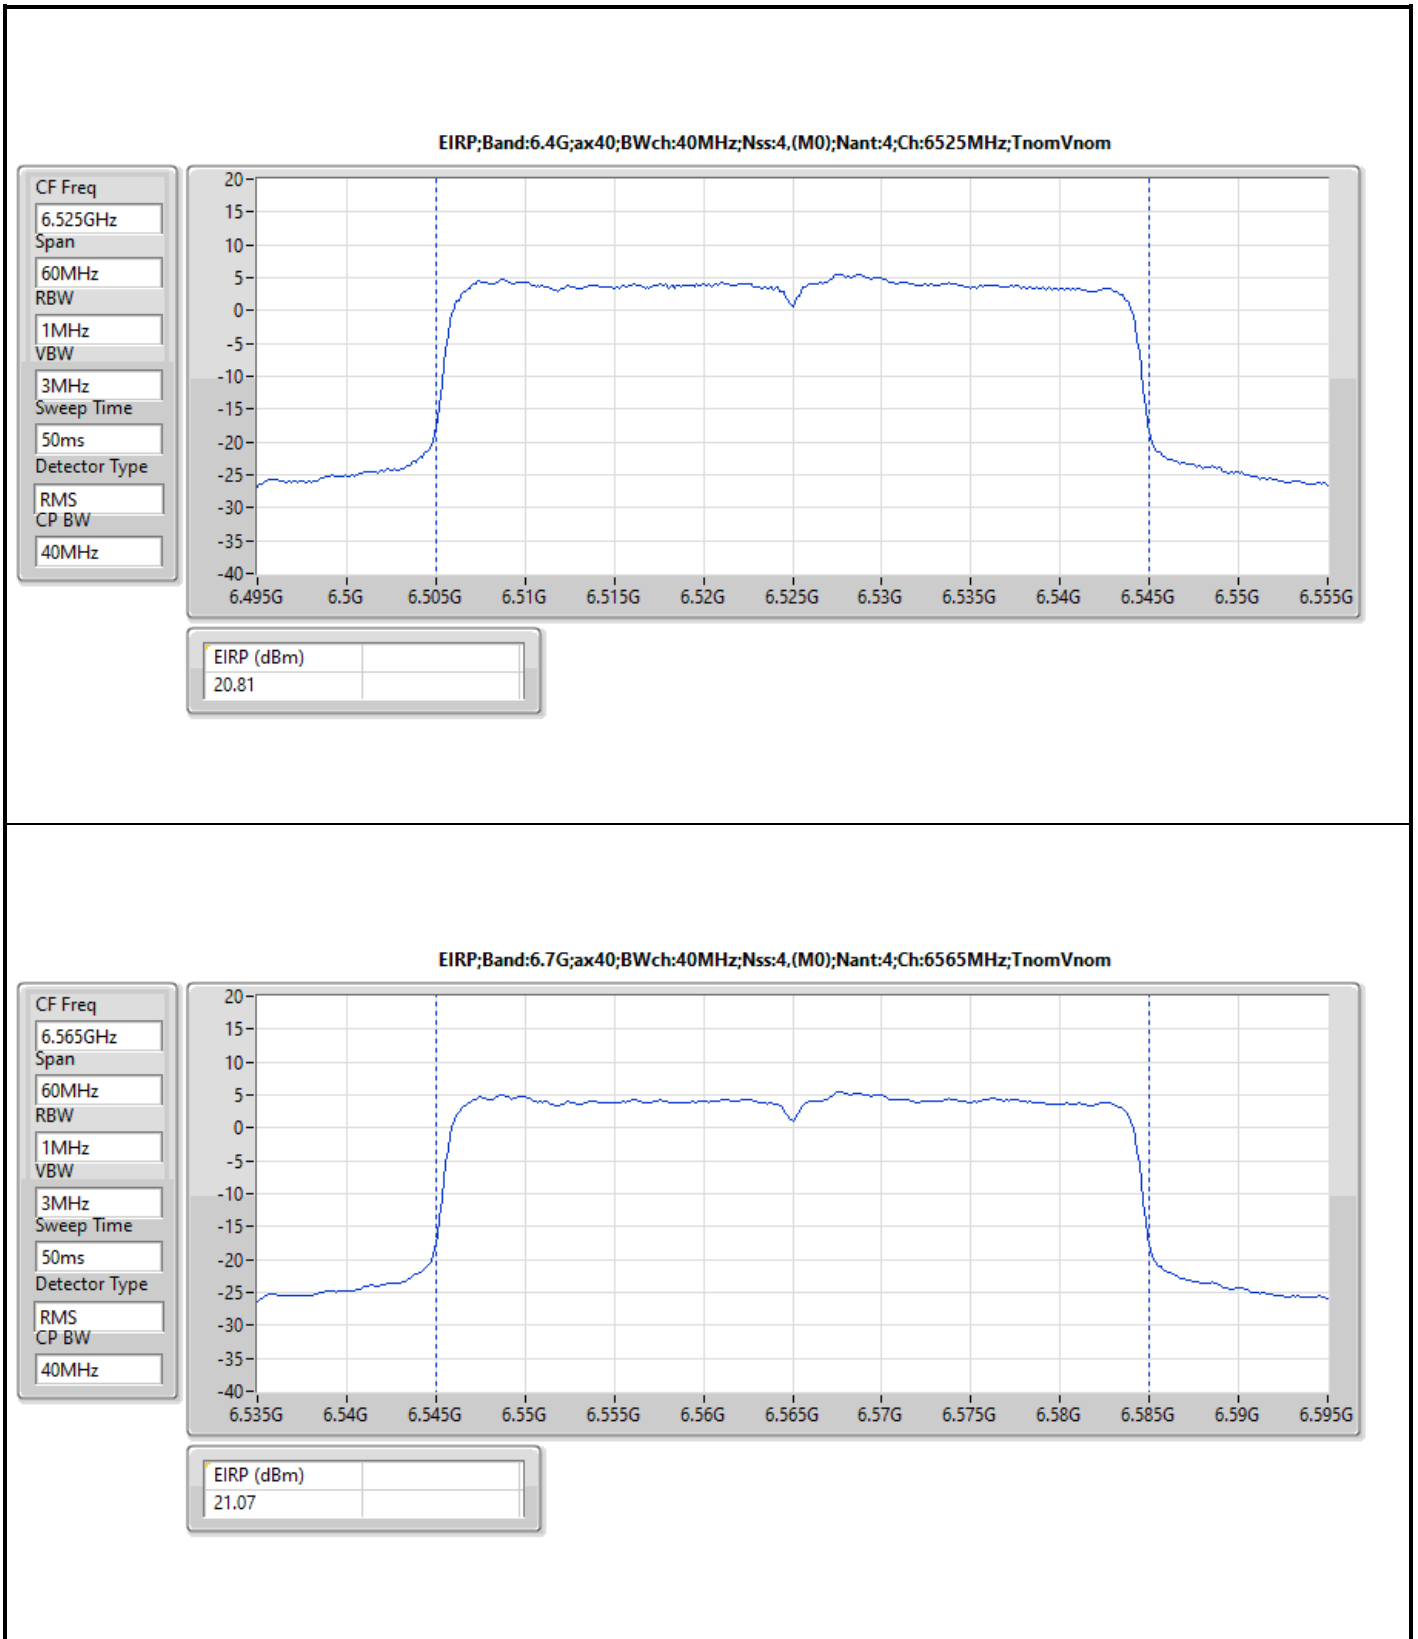

DG = Directional Gain; Port X = Port X output power

Note : Conducted setting = Pass conducted setting division 4

For beamforming mode / 2T1S
 Summary

Mode	EIRP (dBm)	EIRP (W)
5.925-6.425GHz	-	-
802.11ax HEW20-BF_Nss1,(MCS0)_2TX	23.39	0.21827
802.11ax HEW40-BF_Nss1,(MCS0)_2TX	20.05	0.10116
802.11ax HEW80-BF_Nss1,(MCS0)_2TX	22.50	0.17783
802.11ax HEW160-BF_Nss1,(MCS0)_2TX	25.92	0.39084
6.425-6.525GHz	-	-
802.11ax HEW20-BF_Nss1,(MCS0)_2TX	24.45	0.27861
802.11ax HEW40-BF_Nss1,(MCS0)_2TX	20.91	0.12331
802.11ax HEW80-BF_Nss1,(MCS0)_2TX	23.25	0.21135
802.11ax HEW160-BF_Nss1,(MCS0)_2TX	24.94	0.31189
6.525-6.875GHz	-	-
802.11ax HEW20-BF_Nss1,(MCS0)_2TX	24.31	0.26977
802.11ax HEW40-BF_Nss1,(MCS0)_2TX	20.19	0.10447
802.11ax HEW80-BF_Nss1,(MCS0)_2TX	23.54	0.22594
802.11ax HEW160-BF_Nss1,(MCS0)_2TX	26.10	0.40738
6.875-7.125GHz	-	-
802.11ax HEW20-BF_Nss1,(MCS0)_2TX	26.27	0.42364
802.11ax HEW40-BF_Nss1,(MCS0)_2TX	21.10	0.12882
802.11ax HEW80-BF_Nss1,(MCS0)_2TX	24.11	0.25763
802.11ax HEW160-BF_Nss1,(MCS0)_2TX	25.35	0.34277