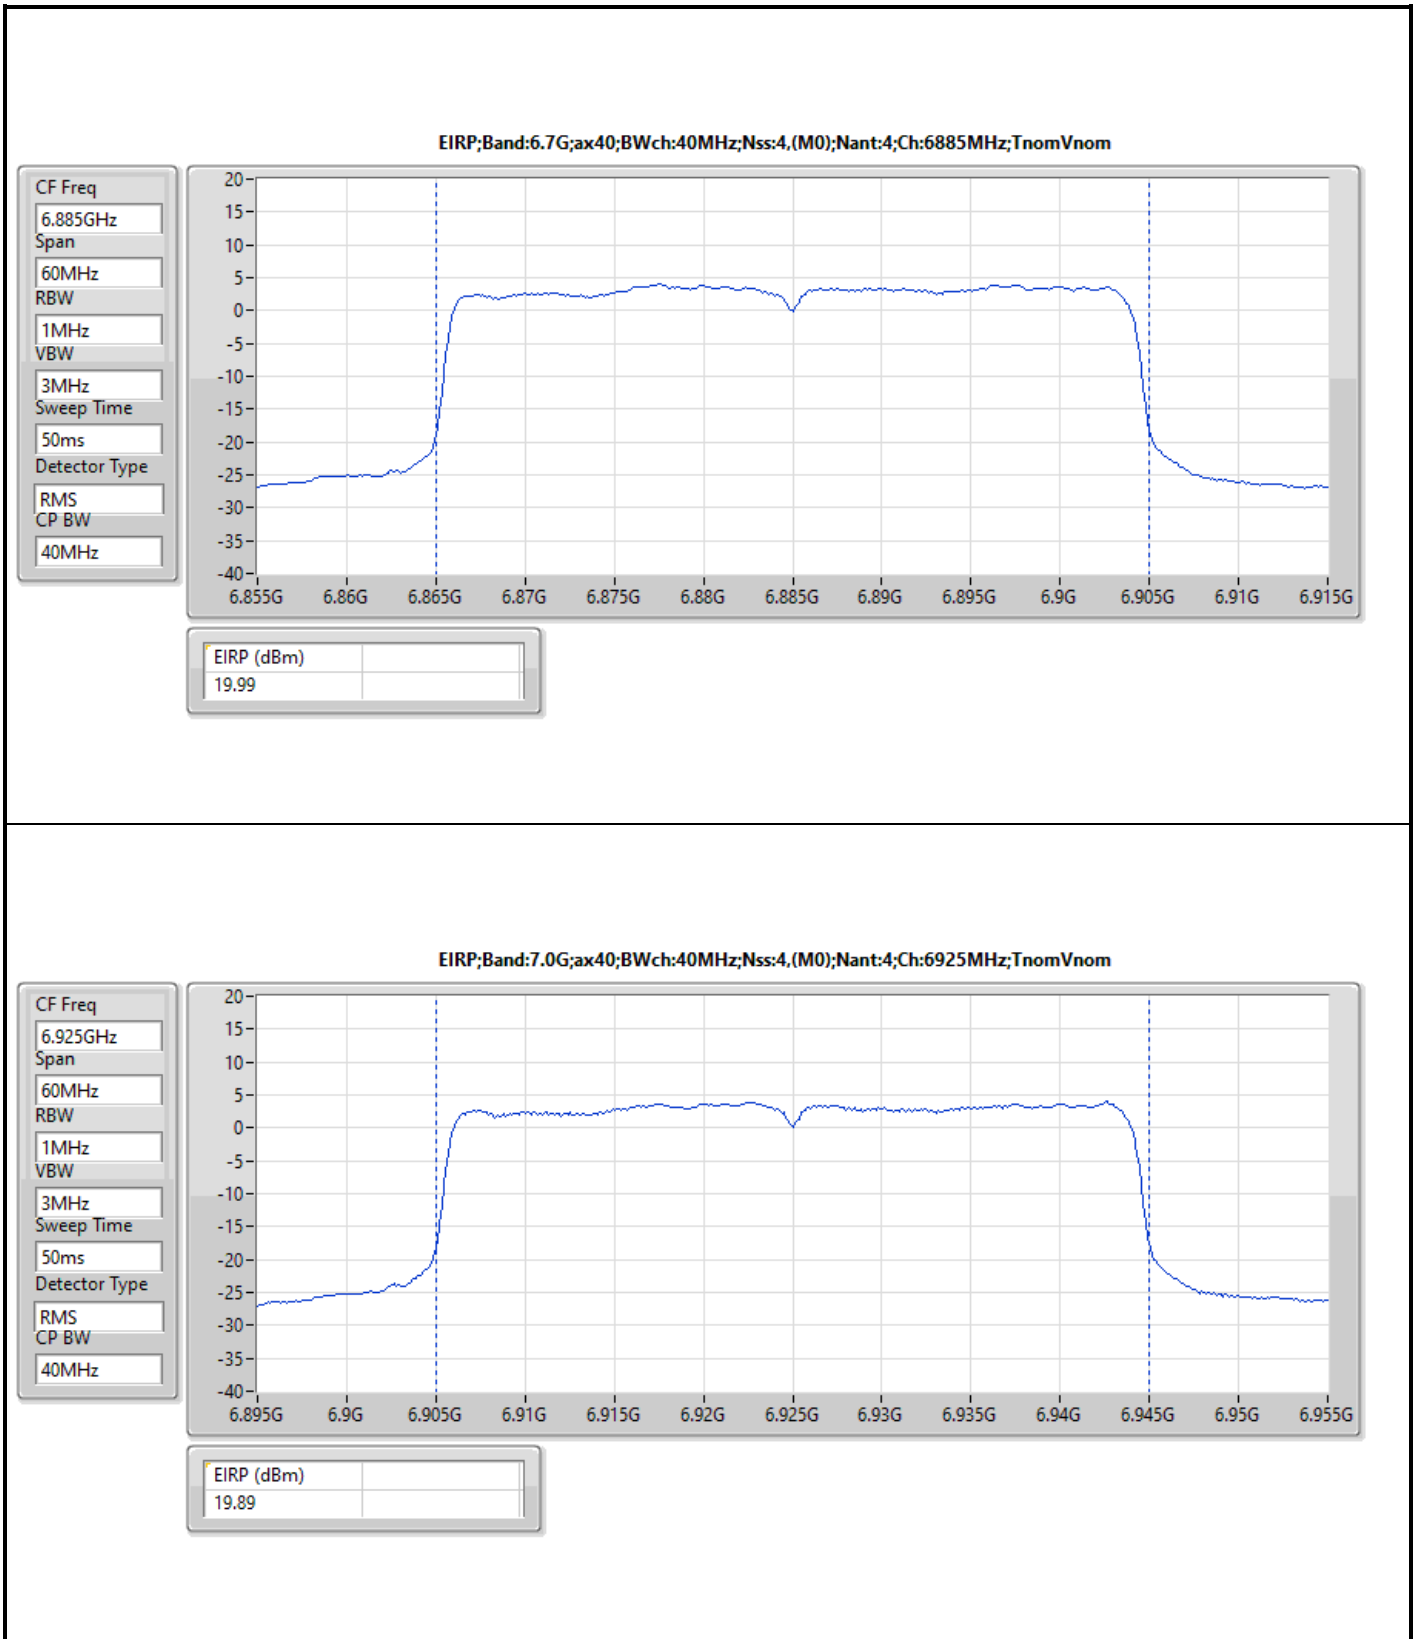

DG = Directional Gain; Port X = Port X output power

Note : Conducted setting = Pass conducted setting division 4

For beamforming mode / 2T1S
 Summary

Mode	EIRP (dBm)	EIRP (W)
5.925-6.425GHz	-	-
802.11ax HEW20-BF_Nss1,(MCS0)_2TX	23.39	0.21827
802.11ax HEW40-BF_Nss1,(MCS0)_2TX	20.05	0.10116
802.11ax HEW80-BF_Nss1,(MCS0)_2TX	22.50	0.17783
802.11ax HEW160-BF_Nss1,(MCS0)_2TX	25.92	0.39084
6.425-6.525GHz	-	-
802.11ax HEW20-BF_Nss1,(MCS0)_2TX	24.45	0.27861
802.11ax HEW40-BF_Nss1,(MCS0)_2TX	20.91	0.12331
802.11ax HEW80-BF_Nss1,(MCS0)_2TX	23.25	0.21135
802.11ax HEW160-BF_Nss1,(MCS0)_2TX	24.94	0.31189
6.525-6.875GHz	-	-
802.11ax HEW20-BF_Nss1,(MCS0)_2TX	24.31	0.26977
802.11ax HEW40-BF_Nss1,(MCS0)_2TX	20.19	0.10447
802.11ax HEW80-BF_Nss1,(MCS0)_2TX	23.54	0.22594
802.11ax HEW160-BF_Nss1,(MCS0)_2TX	26.10	0.40738
6.875-7.125GHz	-	-
802.11ax HEW20-BF_Nss1,(MCS0)_2TX	26.27	0.42364
802.11ax HEW40-BF_Nss1,(MCS0)_2TX	21.10	0.12882
802.11ax HEW80-BF_Nss1,(MCS0)_2TX	24.11	0.25763
802.11ax HEW160-BF_Nss1,(MCS0)_2TX	25.35	0.34277