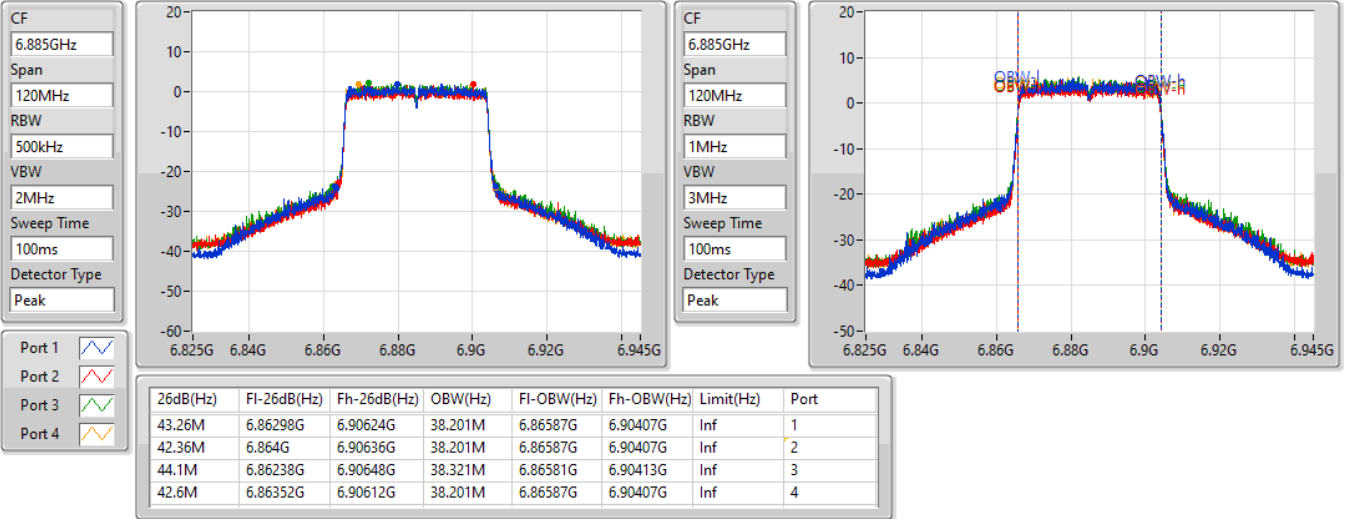

802.11ax HEW40-BF_Nss1,(MCS0)_4TX

EBW

6885MHz Straddle 6.525-6.875GHz

21/01/2022

802.11ax HEW40-BF_Nss1,(MCS0)_4TX

EBW

6925MHz

21/01/2022