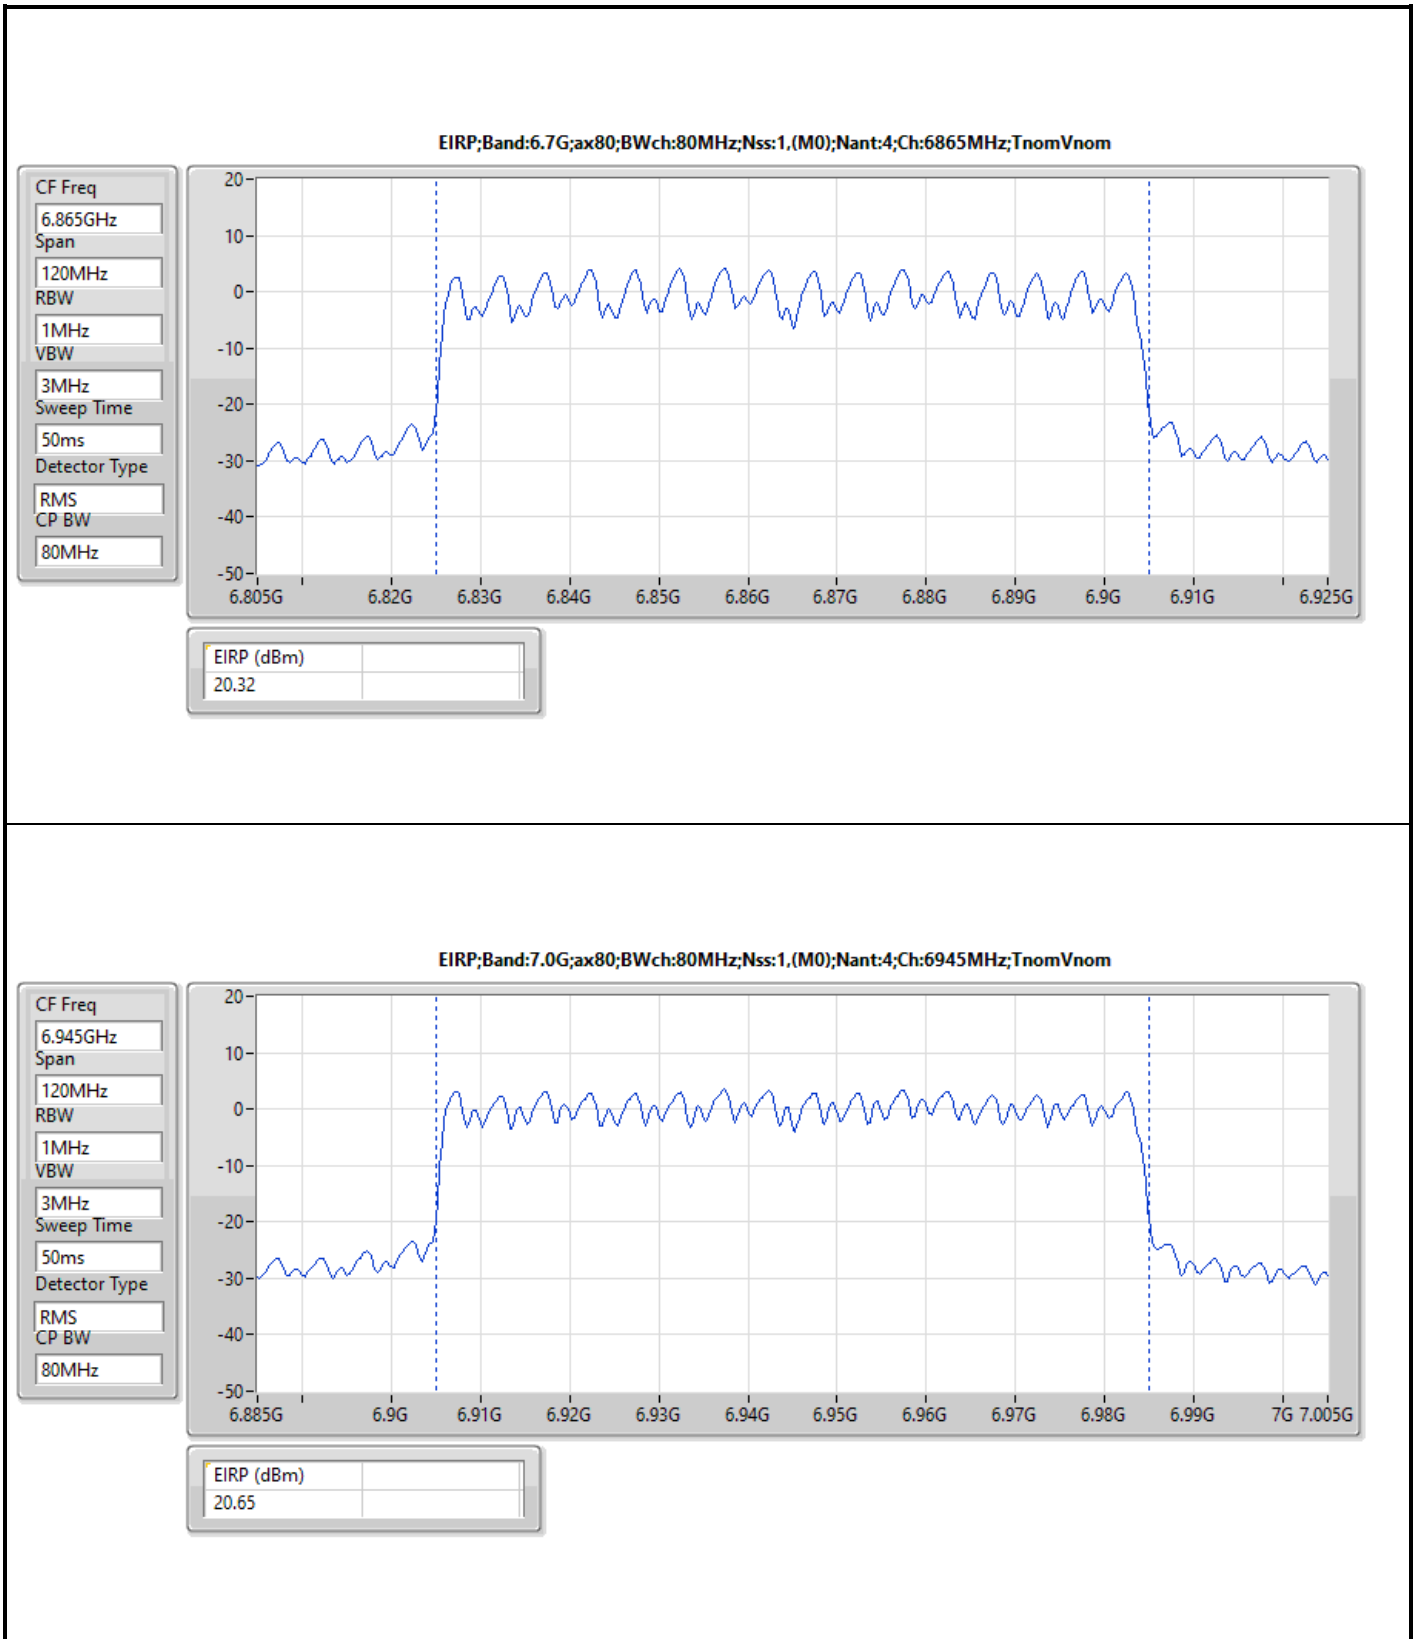

DG = Directional Gain; Port X = Port X output power

Note : Conducted setting = Pass conducted setting division 4

For non beamforming mode / 4T4S

Summary

Mode	EIRP (dBm)	EIRP (W)
5.925-6.425GHz	-	-
802.11ax HEW20_Nss4,(MCS0)_4TX	18.05	0.06383
802.11ax HEW40_Nss4,(MCS0)_4TX	20.43	0.11041
802.11ax HEW80_Nss4,(MCS0)_4TX	22.41	0.17418
802.11ax HEW160_Nss4,(MCS0)_4TX	24.57	0.28642
6.425-6.525GHz	-	-
802.11ax HEW20_Nss4,(MCS0)_4TX	17.87	0.06124
802.11ax HEW40_Nss4,(MCS0)_4TX	20.81	0.12050
802.11ax HEW80_Nss4,(MCS0)_4TX	22.88	0.19409
802.11ax HEW160_Nss4,(MCS0)_4TX	24.73	0.29717
6.525-6.875GHz	-	-
802.11ax HEW20_Nss4,(MCS0)_4TX	17.64	0.05808
802.11ax HEW40_Nss4,(MCS0)_4TX	21.07	0.12794
802.11ax HEW80_Nss4,(MCS0)_4TX	22.04	0.15996
802.11ax HEW160_Nss4,(MCS0)_4TX	24.80	0.30200
6.875-7.125GHz	-	-
802.11ax HEW20_Nss4,(MCS0)_4TX	17.87	0.06124
802.11ax HEW40_Nss4,(MCS0)_4TX	19.99	0.09977
802.11ax HEW80_Nss4,(MCS0)_4TX	22.73	0.18750
802.11ax HEW160_Nss4,(MCS0)_4TX	23.91	0.24604