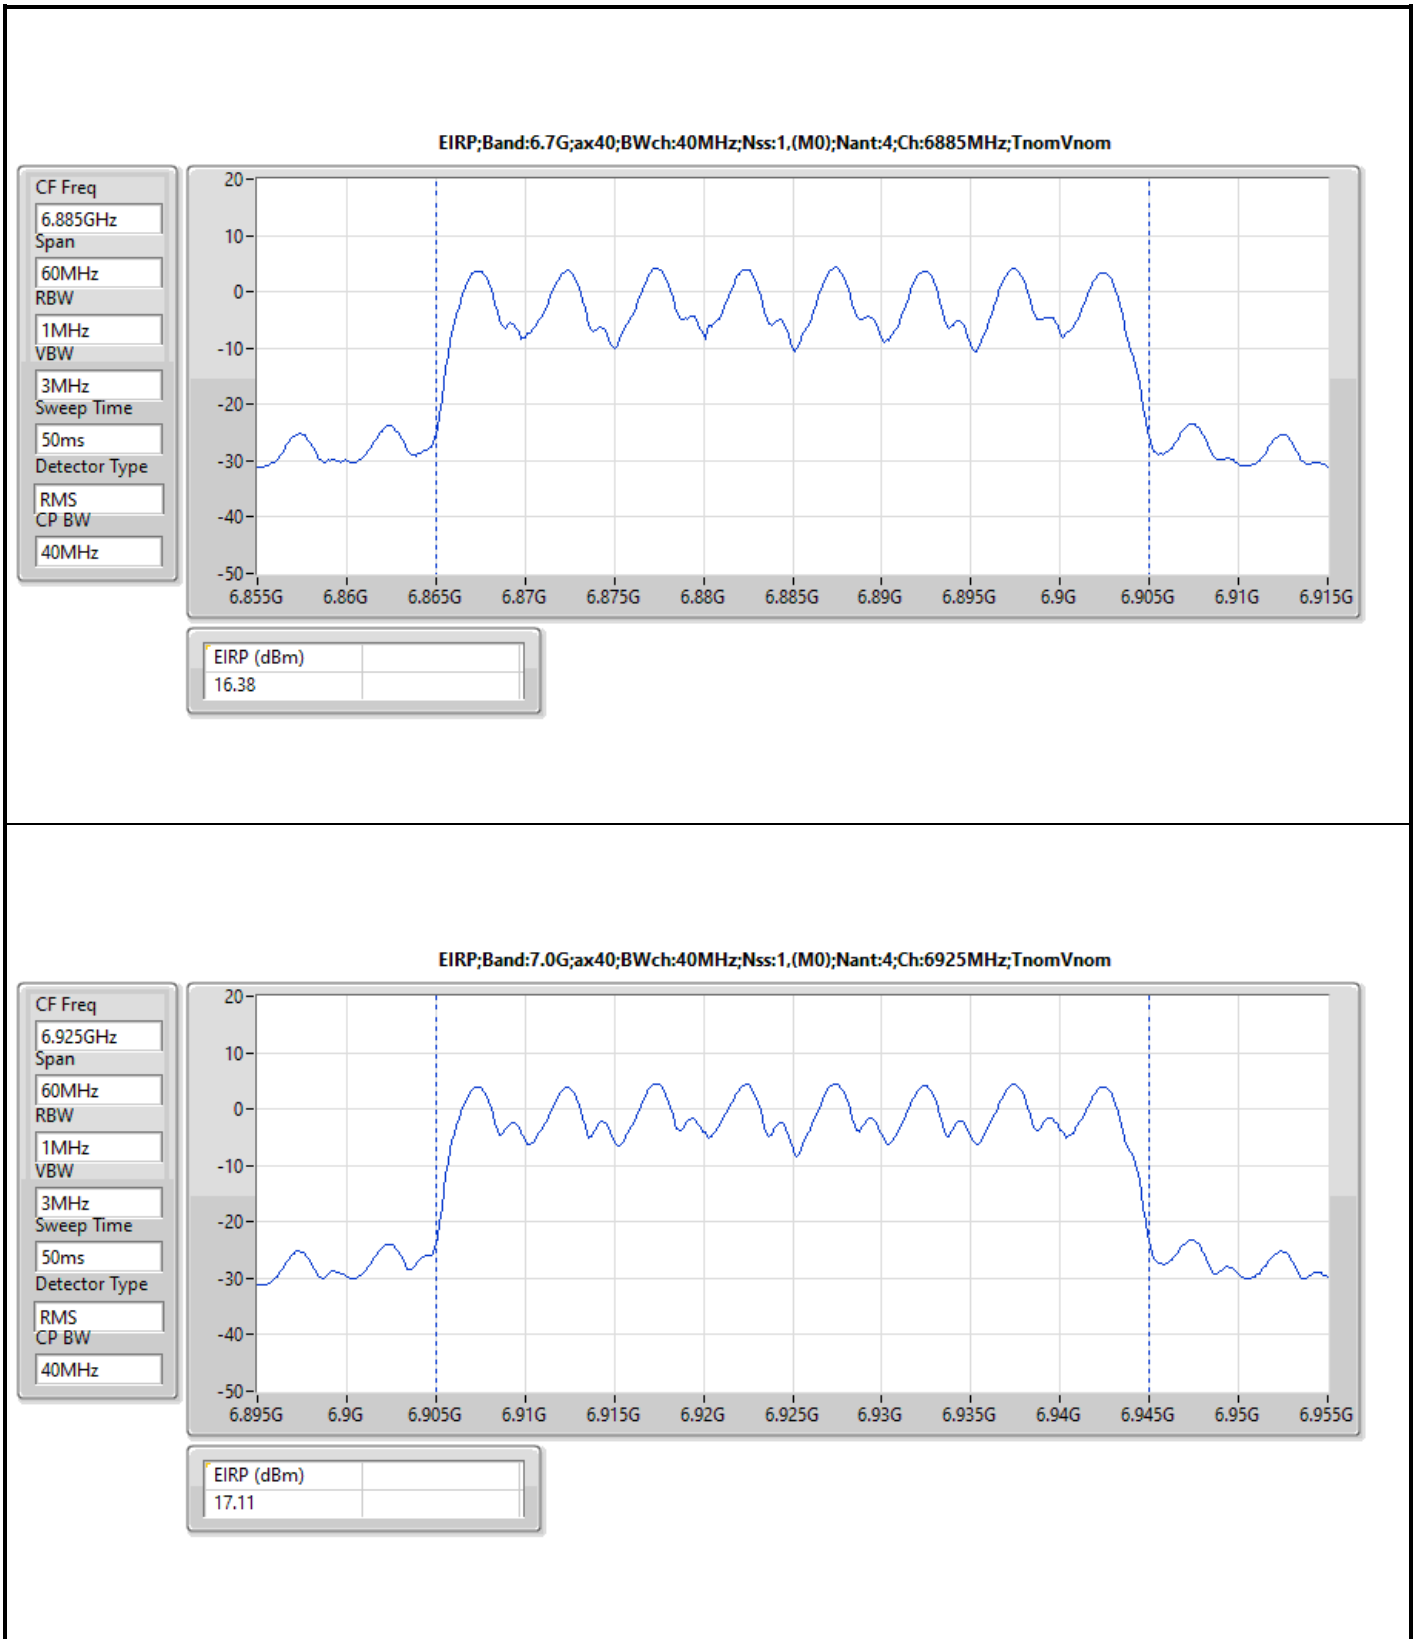

DG = Directional Gain; Port X = Port X output power

Note : Conducted setting = Pass conducted setting division 4

For non beamforming mode / 4T4S

Summary

Mode	EIRP (dBm)	EIRP (W)
5.925-6.425GHz	-	-
802.11ax HEW20_Nss4,(MCS0)_4TX	18.05	0.06383
802.11ax HEW40_Nss4,(MCS0)_4TX	20.43	0.11041
802.11ax HEW80_Nss4,(MCS0)_4TX	22.41	0.17418
802.11ax HEW160_Nss4,(MCS0)_4TX	24.57	0.28642
6.425-6.525GHz	-	-
802.11ax HEW20_Nss4,(MCS0)_4TX	17.87	0.06124
802.11ax HEW40_Nss4,(MCS0)_4TX	20.81	0.12050
802.11ax HEW80_Nss4,(MCS0)_4TX	22.88	0.19409
802.11ax HEW160_Nss4,(MCS0)_4TX	24.73	0.29717
6.525-6.875GHz	-	-
802.11ax HEW20_Nss4,(MCS0)_4TX	17.64	0.05808
802.11ax HEW40_Nss4,(MCS0)_4TX	21.07	0.12794
802.11ax HEW80_Nss4,(MCS0)_4TX	22.04	0.15996
802.11ax HEW160_Nss4,(MCS0)_4TX	24.80	0.30200
6.875-7.125GHz	-	-
802.11ax HEW20_Nss4,(MCS0)_4TX	17.87	0.06124
802.11ax HEW40_Nss4,(MCS0)_4TX	19.99	0.09977
802.11ax HEW80_Nss4,(MCS0)_4TX	22.73	0.18750
802.11ax HEW160_Nss4,(MCS0)_4TX	23.91	0.24604