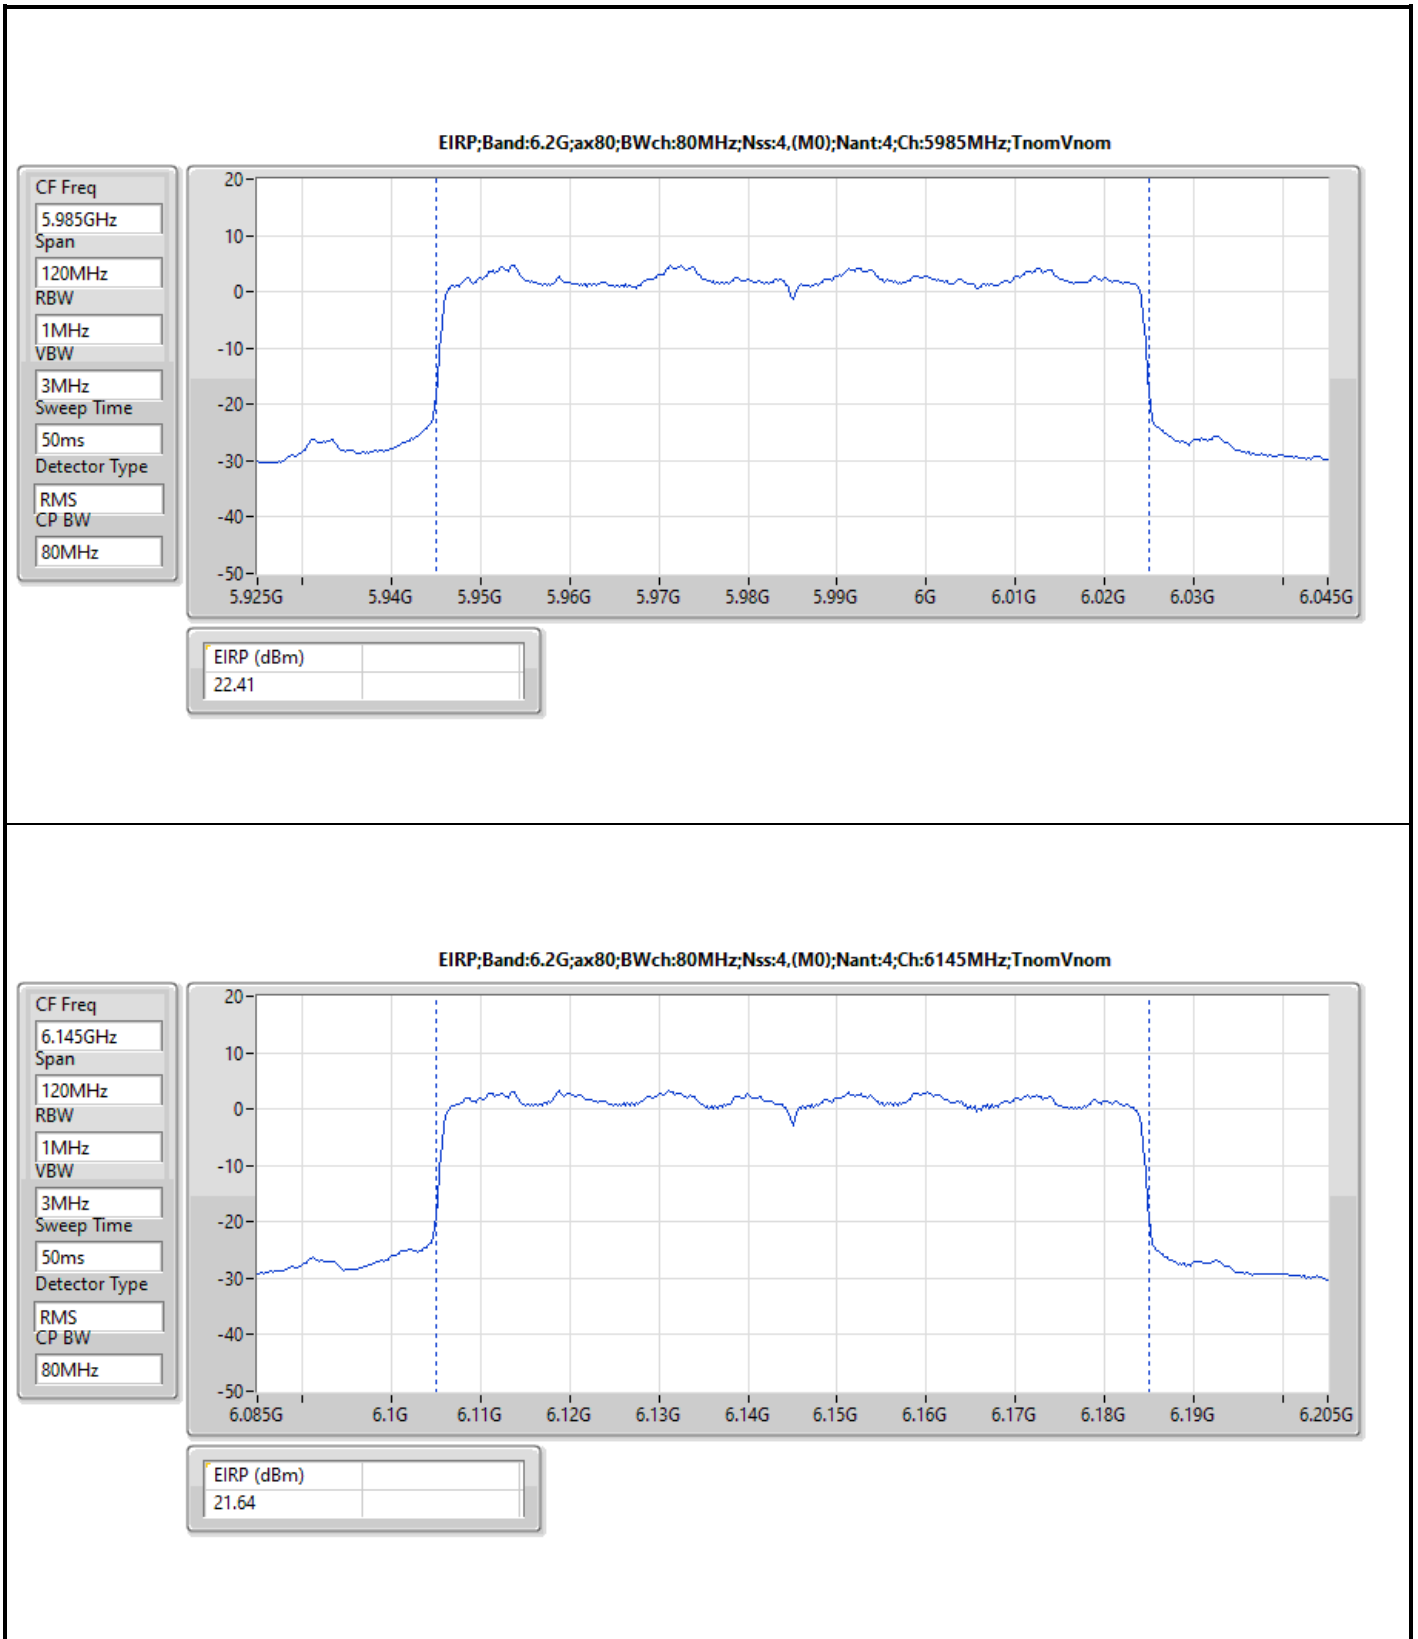

DG = Directional Gain; Port X = Port X output power

Note : Conducted setting = Pass conducted setting division 4

For beamforming mode / 2T1S
 Summary

Mode	EIRP (dBm)	EIRP (W)
5.925-6.425GHz	-	-
802.11ax HEW20-BF_Nss1,(MCS0)_2TX	23.39	0.21827
802.11ax HEW40-BF_Nss1,(MCS0)_2TX	20.05	0.10116
802.11ax HEW80-BF_Nss1,(MCS0)_2TX	22.50	0.17783
802.11ax HEW160-BF_Nss1,(MCS0)_2TX	25.92	0.39084
6.425-6.525GHz	-	-
802.11ax HEW20-BF_Nss1,(MCS0)_2TX	24.45	0.27861
802.11ax HEW40-BF_Nss1,(MCS0)_2TX	20.91	0.12331
802.11ax HEW80-BF_Nss1,(MCS0)_2TX	23.25	0.21135
802.11ax HEW160-BF_Nss1,(MCS0)_2TX	24.94	0.31189
6.525-6.875GHz	-	-
802.11ax HEW20-BF_Nss1,(MCS0)_2TX	24.31	0.26977
802.11ax HEW40-BF_Nss1,(MCS0)_2TX	20.19	0.10447
802.11ax HEW80-BF_Nss1,(MCS0)_2TX	23.54	0.22594
802.11ax HEW160-BF_Nss1,(MCS0)_2TX	26.10	0.40738
6.875-7.125GHz	-	-
802.11ax HEW20-BF_Nss1,(MCS0)_2TX	26.27	0.42364
802.11ax HEW40-BF_Nss1,(MCS0)_2TX	21.10	0.12882
802.11ax HEW80-BF_Nss1,(MCS0)_2TX	24.11	0.25763
802.11ax HEW160-BF_Nss1,(MCS0)_2TX	25.35	0.34277