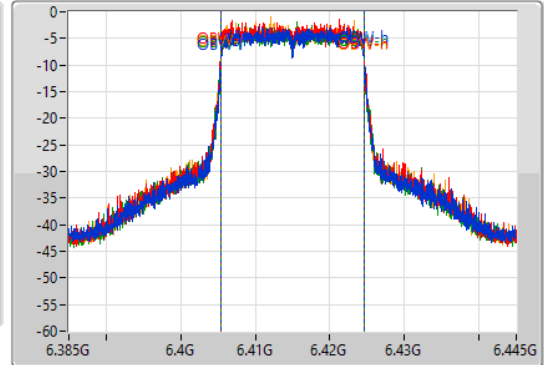

Port X-N dB = Port X 6dB down bandwidth for 5.725-5.85GHz band / 26dB down bandwidth for other band
 Port X-OBW = Port X 99% occupied bandwidth

802.11ax HEW20-BF_Nss1,(MCS0)_4TX

EBW

5955MHz

21/01/2022

802.11ax HEW20-BF_Nss1,(MCS0)_4TX

EBW

6175MHz

21/01/2022

802.11ax HEW20-BF_Nss1,(MCS0)_4TX

EBW

6415MHz

21/01/2022

CF
6.415GHz
Span
60MHz
RBW
300kHz
VBW
1MHz
Sweep Time
100ms
Detector Type
Peak

CF
6.415GHz
Span
60MHz
RBW
300kHz
VBW
1MHz
Sweep Time
100ms
Detector Type
Peak

Port 1
Port 2
Port 3
Port 4

26dB(Hz)	Fl-26dB(Hz)	Fh-26dB(Hz)	OBW(Hz)	Fl-OBW(Hz)	Fh-OBW(Hz)	Limit(Hz)	Port
27.09M	6.40207G	6.42916G	19.25M	6.405375G	6.424625G	Inf	1
24.3M	6.40303G	6.42733G	19.25M	6.405375G	6.424625G	Inf	2
23.91M	6.40294G	6.42685G	19.25M	6.405375G	6.424625G	Inf	3
22.53M	6.40384G	6.42637G	19.25M	6.405375G	6.424625G	Inf	4