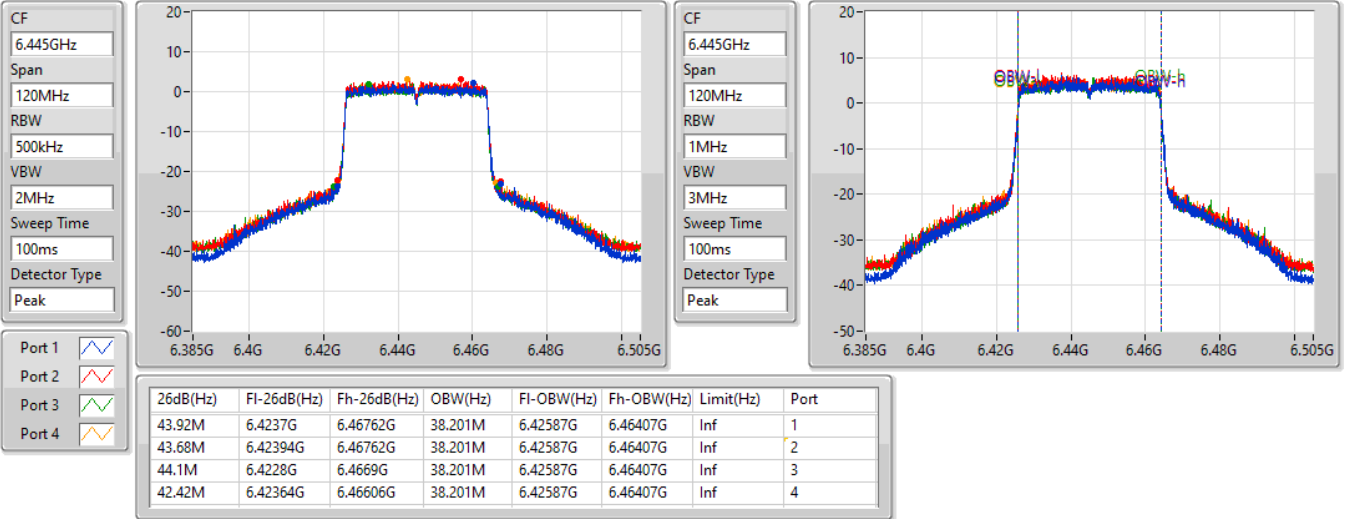

802.11ax HEW40-BF_Nss1,(MCS0)_4TX

EBW

6445MHz

21/01/2022