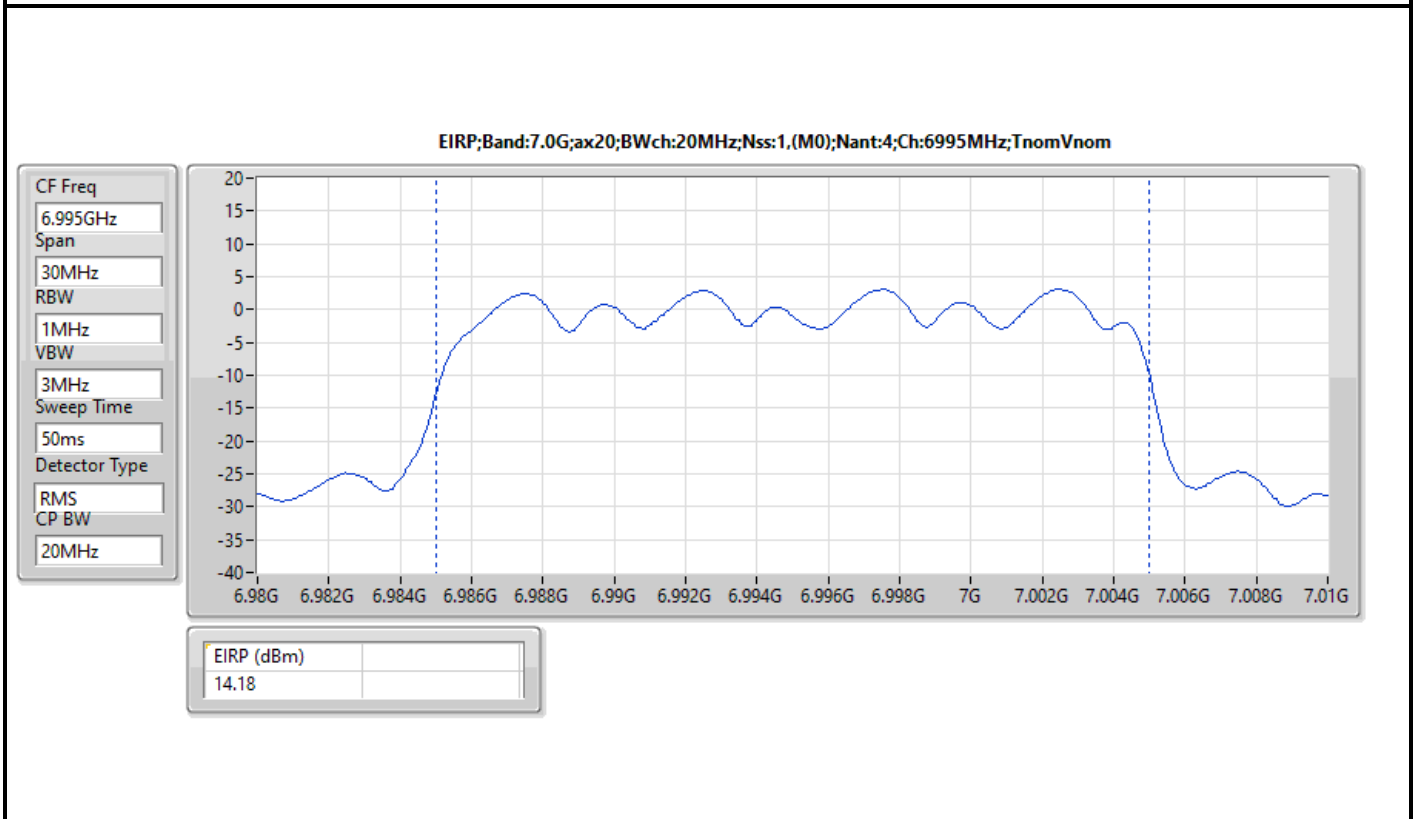

DG = Directional Gain; Port X = Port X output power

Note : Conducted setting = Pass conducted setting division 4

For non beamforming mode / 4T4S

Summary

Mode	EIRP (dBm)	EIRP (W)
5.925-6.425GHz	-	-
802.11ax HEW20_Nss4,(MCS0)_4TX	18.05	0.06383
802.11ax HEW40_Nss4,(MCS0)_4TX	20.43	0.11041
802.11ax HEW80_Nss4,(MCS0)_4TX	22.41	0.17418
802.11ax HEW160_Nss4,(MCS0)_4TX	24.57	0.28642
6.425-6.525GHz	-	-
802.11ax HEW20_Nss4,(MCS0)_4TX	17.87	0.06124
802.11ax HEW40_Nss4,(MCS0)_4TX	20.81	0.12050
802.11ax HEW80_Nss4,(MCS0)_4TX	22.88	0.19409
802.11ax HEW160_Nss4,(MCS0)_4TX	24.73	0.29717
6.525-6.875GHz	-	-
802.11ax HEW20_Nss4,(MCS0)_4TX	17.64	0.05808
802.11ax HEW40_Nss4,(MCS0)_4TX	21.07	0.12794
802.11ax HEW80_Nss4,(MCS0)_4TX	22.04	0.15996
802.11ax HEW160_Nss4,(MCS0)_4TX	24.80	0.30200
6.875-7.125GHz	-	-
802.11ax HEW20_Nss4,(MCS0)_4TX	17.87	0.06124
802.11ax HEW40_Nss4,(MCS0)_4TX	19.99	0.09977
802.11ax HEW80_Nss4,(MCS0)_4TX	22.73	0.18750
802.11ax HEW160_Nss4,(MCS0)_4TX	23.91	0.24604