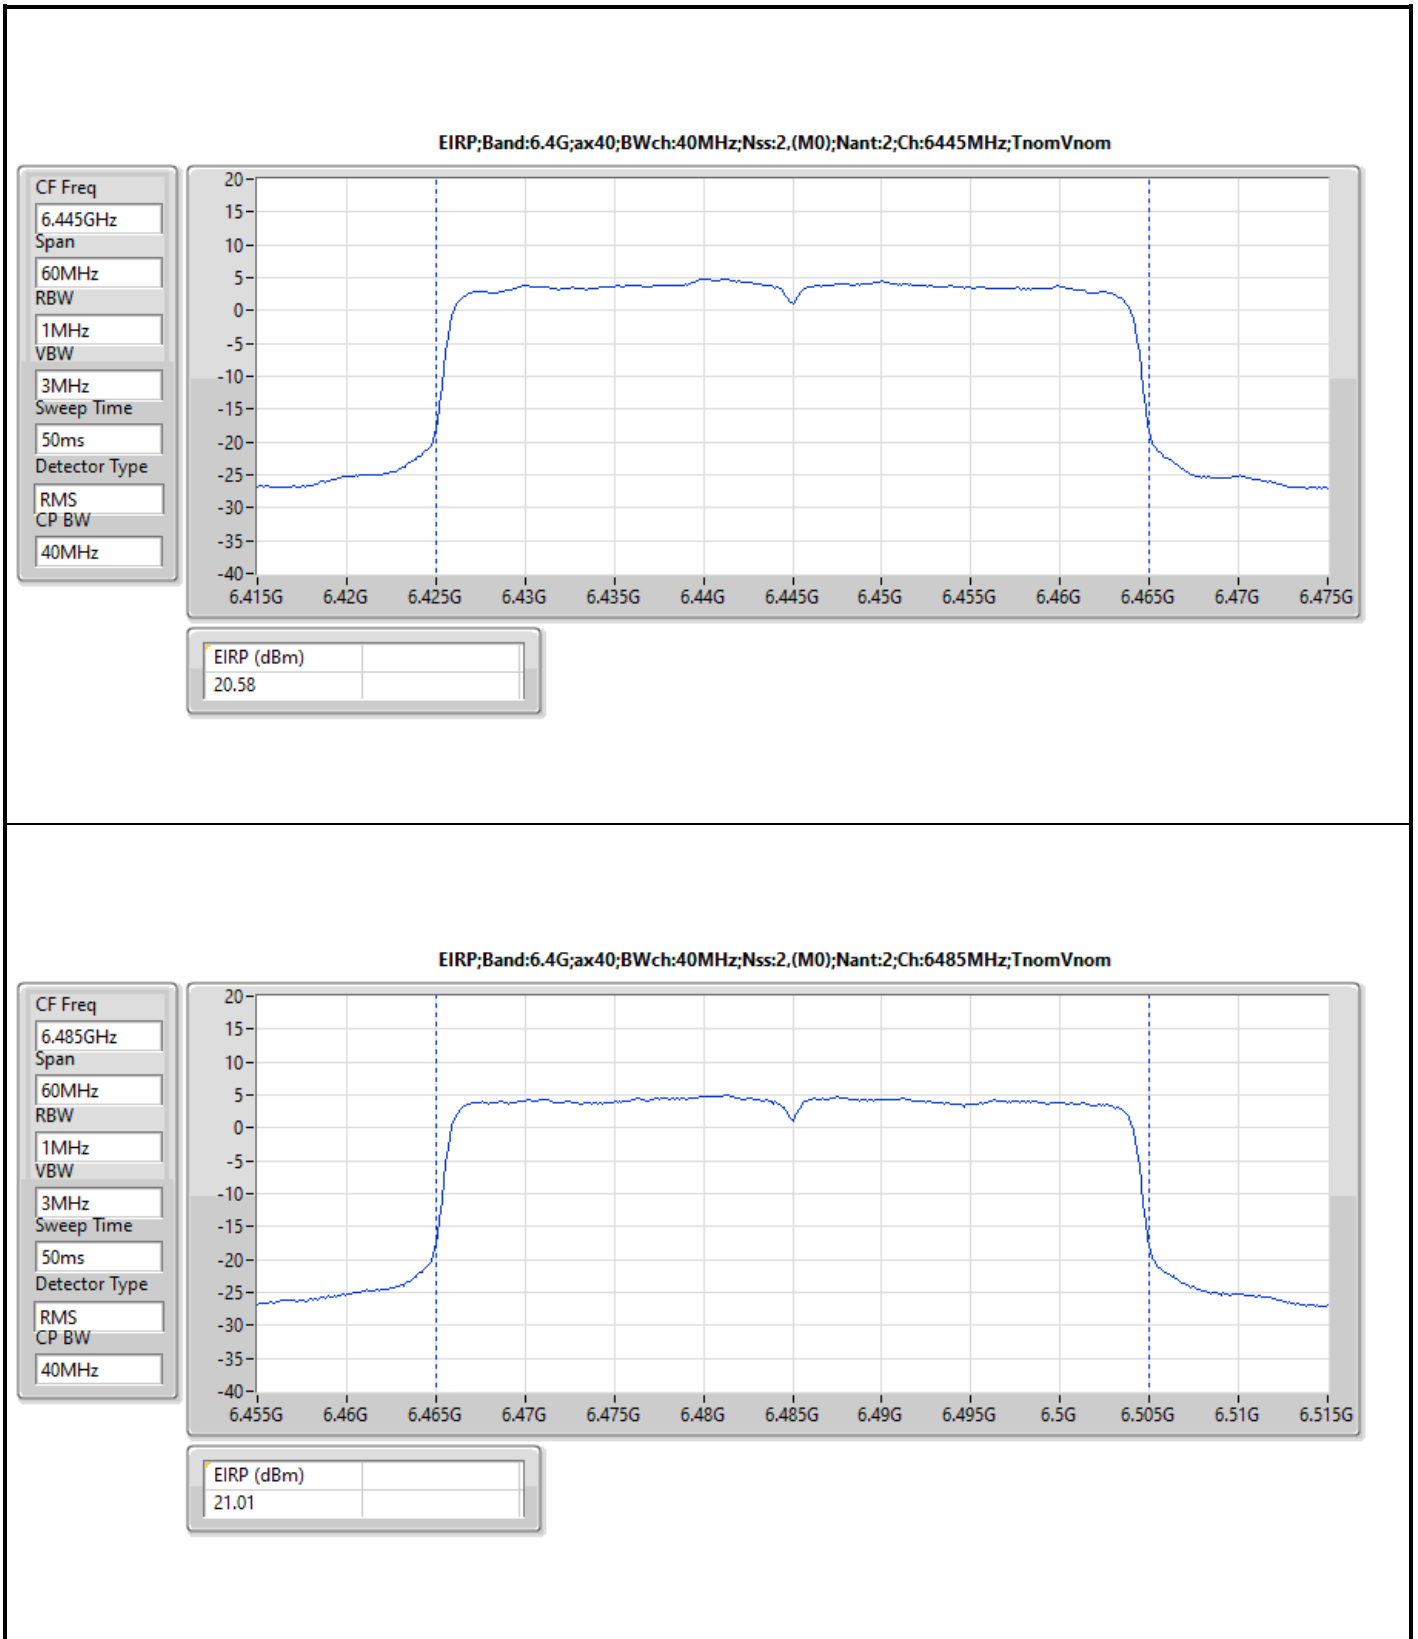

DG = Directional Gain; Port X = Port X output power

Note : Conducted setting = Pass conducted setting division 4

For non beamforming mode / 4T1S

Summary

Mode	EIRP (dBm)	EIRP (W)
5.925-6.425GHz	-	-
802.11ax HEW20_Nss1,(MCS0)_4TX	14.99	0.03155
802.11ax HEW40_Nss1,(MCS0)_4TX	17.95	0.06237
802.11ax HEW80_Nss1,(MCS0)_4TX	20.09	0.10209
802.11ax HEW160_Nss1,(MCS0)_4TX	23.22	0.20989
6.425-6.525GHz	-	-
802.11ax HEW20_Nss1,(MCS0)_4TX	16.15	0.04121
802.11ax HEW40_Nss1,(MCS0)_4TX	17.64	0.05808
802.11ax HEW80_Nss1,(MCS0)_4TX	21.38	0.13740
802.11ax HEW160_Nss1,(MCS0)_4TX	24.34	0.27164
6.525-6.875GHz	-	-
802.11ax HEW20_Nss1,(MCS0)_4TX	15.61	0.03639
802.11ax HEW40_Nss1,(MCS0)_4TX	18.19	0.06592
802.11ax HEW80_Nss1,(MCS0)_4TX	20.32	0.10765
802.11ax HEW160_Nss1,(MCS0)_4TX	23.80	0.23988
6.875-7.125GHz	-	-
802.11ax HEW20_Nss1,(MCS0)_4TX	14.46	0.02793
802.11ax HEW40_Nss1,(MCS0)_4TX	18.48	0.07047
802.11ax HEW80_Nss1,(MCS0)_4TX	20.65	0.11614
802.11ax HEW160_Nss1,(MCS0)_4TX	22.69	0.18578