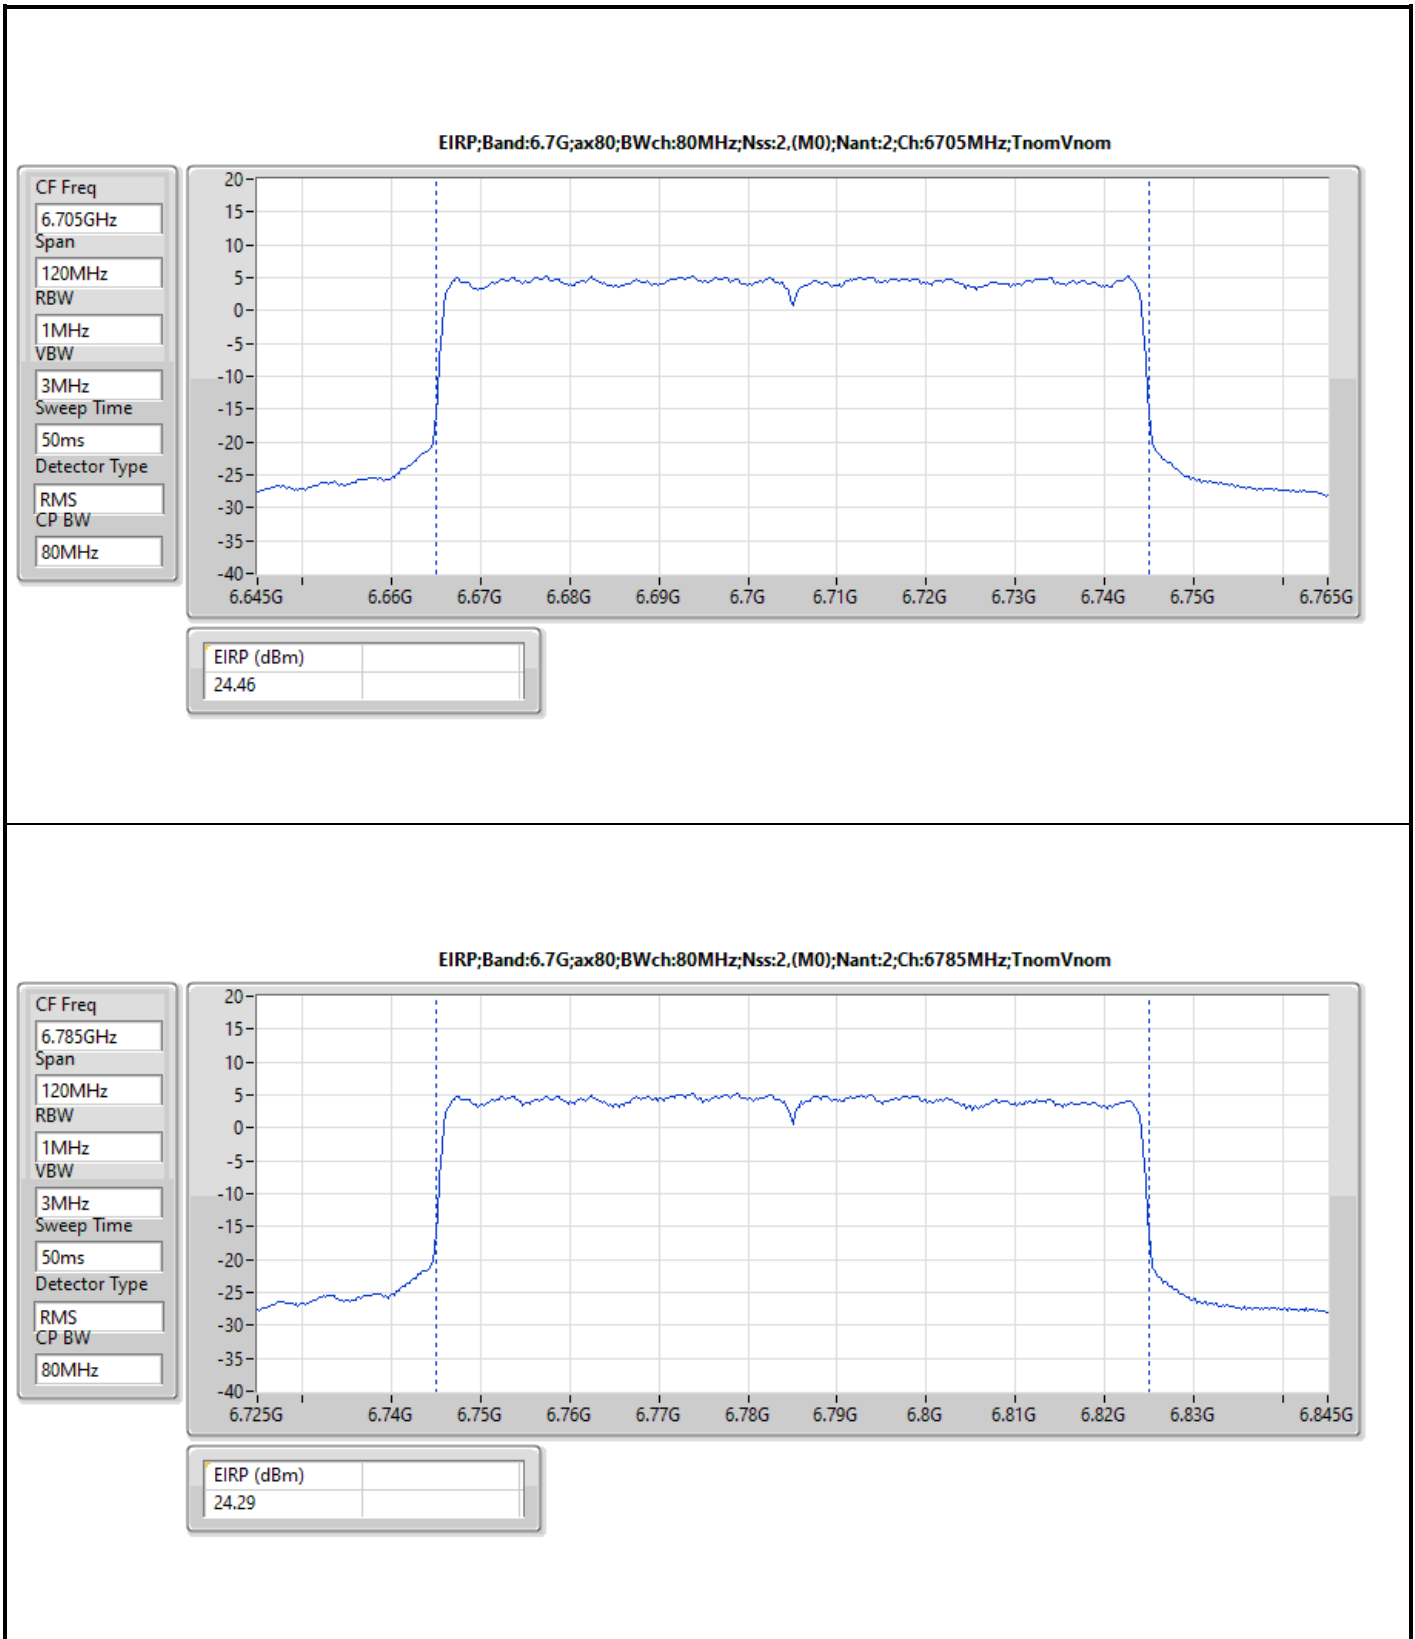

DG = Directional Gain; Port X = Port X output power

Note : Conducted setting = Pass conducted setting division 4

For non beamforming mode / 4T1S

Summary

Mode	EIRP (dBm)	EIRP (W)
5.925-6.425GHz	-	-
802.11ax HEW20_Nss1,(MCS0)_4TX	14.99	0.03155
802.11ax HEW40_Nss1,(MCS0)_4TX	17.95	0.06237
802.11ax HEW80_Nss1,(MCS0)_4TX	20.09	0.10209
802.11ax HEW160_Nss1,(MCS0)_4TX	23.22	0.20989
6.425-6.525GHz	-	-
802.11ax HEW20_Nss1,(MCS0)_4TX	16.15	0.04121
802.11ax HEW40_Nss1,(MCS0)_4TX	17.64	0.05808
802.11ax HEW80_Nss1,(MCS0)_4TX	21.38	0.13740
802.11ax HEW160_Nss1,(MCS0)_4TX	24.34	0.27164
6.525-6.875GHz	-	-
802.11ax HEW20_Nss1,(MCS0)_4TX	15.61	0.03639
802.11ax HEW40_Nss1,(MCS0)_4TX	18.19	0.06592
802.11ax HEW80_Nss1,(MCS0)_4TX	20.32	0.10765
802.11ax HEW160_Nss1,(MCS0)_4TX	23.80	0.23988
6.875-7.125GHz	-	-
802.11ax HEW20_Nss1,(MCS0)_4TX	14.46	0.02793
802.11ax HEW40_Nss1,(MCS0)_4TX	18.48	0.07047
802.11ax HEW80_Nss1,(MCS0)_4TX	20.65	0.11614
802.11ax HEW160_Nss1,(MCS0)_4TX	22.69	0.18578