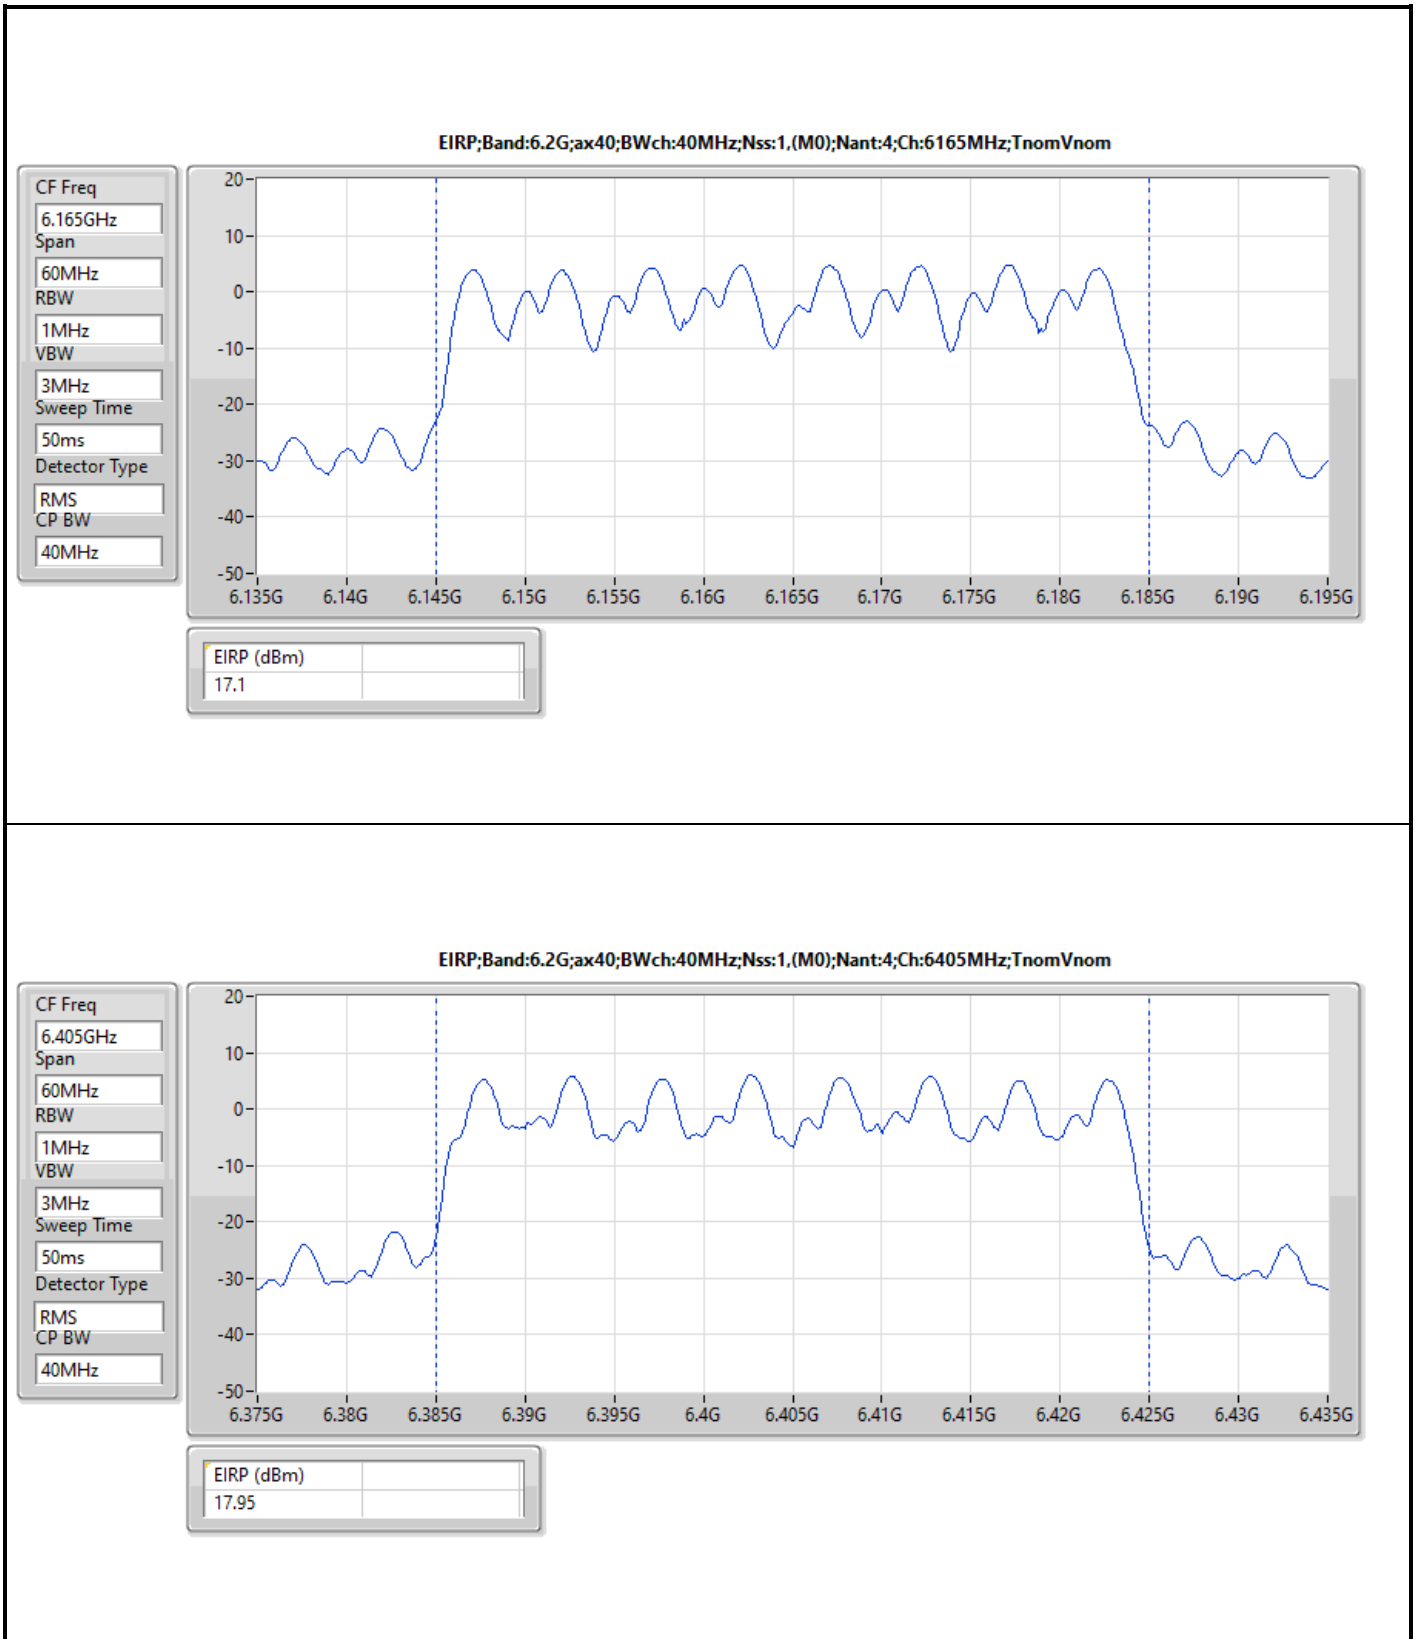

DG = Directional Gain; Port X = Port X output power

Note : Conducted setting = Pass conducted setting division 4

For non beamforming mode / 4T4S

Summary

Mode	EIRP (dBm)	EIRP (W)
5.925-6.425GHz	-	-
802.11ax HEW20_Nss4,(MCS0)_4TX	18.05	0.06383
802.11ax HEW40_Nss4,(MCS0)_4TX	20.43	0.11041
802.11ax HEW80_Nss4,(MCS0)_4TX	22.41	0.17418
802.11ax HEW160_Nss4,(MCS0)_4TX	24.57	0.28642
6.425-6.525GHz	-	-
802.11ax HEW20_Nss4,(MCS0)_4TX	17.87	0.06124
802.11ax HEW40_Nss4,(MCS0)_4TX	20.81	0.12050
802.11ax HEW80_Nss4,(MCS0)_4TX	22.88	0.19409
802.11ax HEW160_Nss4,(MCS0)_4TX	24.73	0.29717
6.525-6.875GHz	-	-
802.11ax HEW20_Nss4,(MCS0)_4TX	17.64	0.05808
802.11ax HEW40_Nss4,(MCS0)_4TX	21.07	0.12794
802.11ax HEW80_Nss4,(MCS0)_4TX	22.04	0.15996
802.11ax HEW160_Nss4,(MCS0)_4TX	24.80	0.30200
6.875-7.125GHz	-	-
802.11ax HEW20_Nss4,(MCS0)_4TX	17.87	0.06124
802.11ax HEW40_Nss4,(MCS0)_4TX	19.99	0.09977
802.11ax HEW80_Nss4,(MCS0)_4TX	22.73	0.18750
802.11ax HEW160_Nss4,(MCS0)_4TX	23.91	0.24604