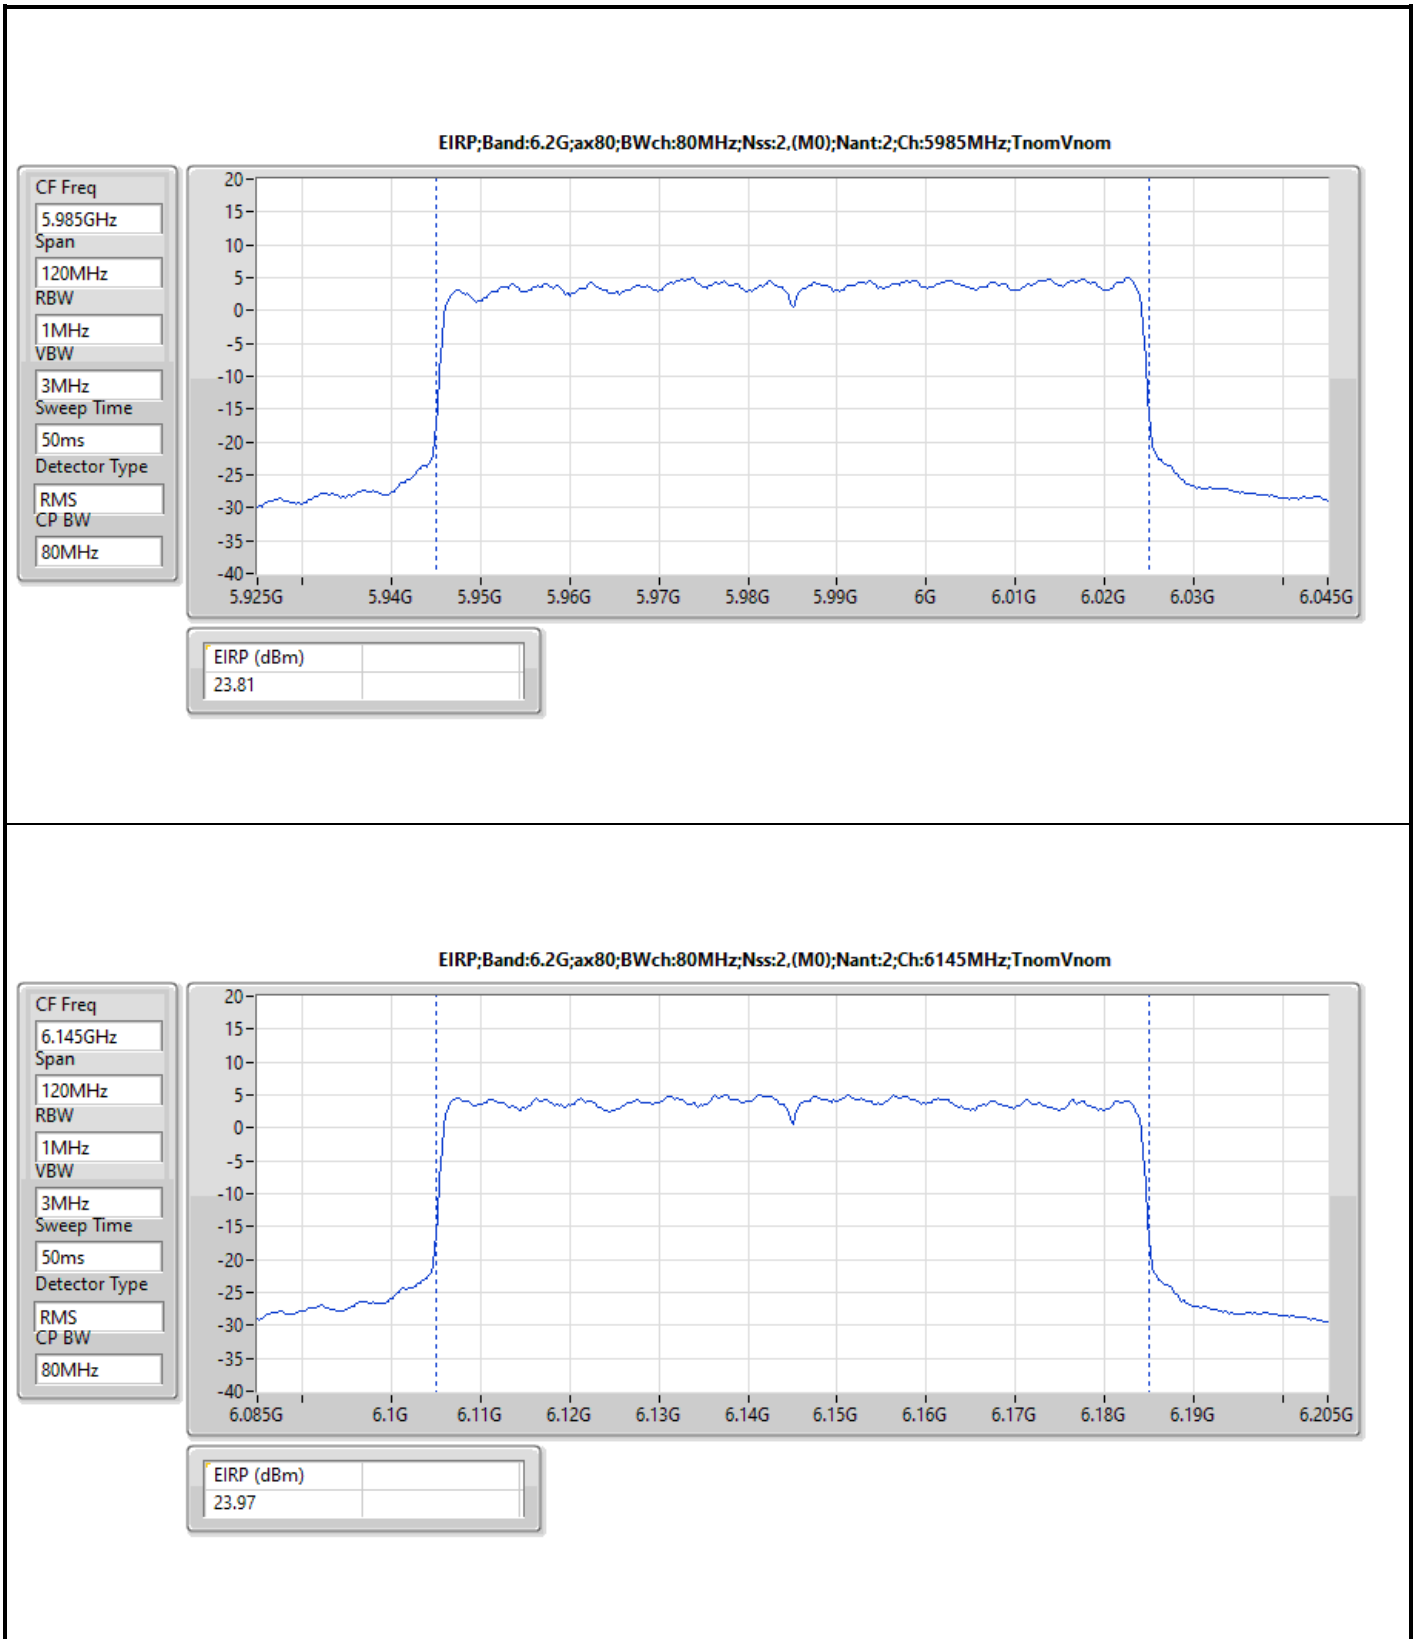

DG = Directional Gain; Port X = Port X output power

Note : Conducted setting = Pass conducted setting division 4

For non beamforming mode / 4T1S

Summary

Mode	EIRP (dBm)	EIRP (W)
5.925-6.425GHz	-	-
802.11ax HEW20_Nss1,(MCS0)_4TX	14.99	0.03155
802.11ax HEW40_Nss1,(MCS0)_4TX	17.95	0.06237
802.11ax HEW80_Nss1,(MCS0)_4TX	20.09	0.10209
802.11ax HEW160_Nss1,(MCS0)_4TX	23.22	0.20989
6.425-6.525GHz	-	-
802.11ax HEW20_Nss1,(MCS0)_4TX	16.15	0.04121
802.11ax HEW40_Nss1,(MCS0)_4TX	17.64	0.05808
802.11ax HEW80_Nss1,(MCS0)_4TX	21.38	0.13740
802.11ax HEW160_Nss1,(MCS0)_4TX	24.34	0.27164
6.525-6.875GHz	-	-
802.11ax HEW20_Nss1,(MCS0)_4TX	15.61	0.03639
802.11ax HEW40_Nss1,(MCS0)_4TX	18.19	0.06592
802.11ax HEW80_Nss1,(MCS0)_4TX	20.32	0.10765
802.11ax HEW160_Nss1,(MCS0)_4TX	23.80	0.23988
6.875-7.125GHz	-	-
802.11ax HEW20_Nss1,(MCS0)_4TX	14.46	0.02793
802.11ax HEW40_Nss1,(MCS0)_4TX	18.48	0.07047
802.11ax HEW80_Nss1,(MCS0)_4TX	20.65	0.11614
802.11ax HEW160_Nss1,(MCS0)_4TX	22.69	0.18578