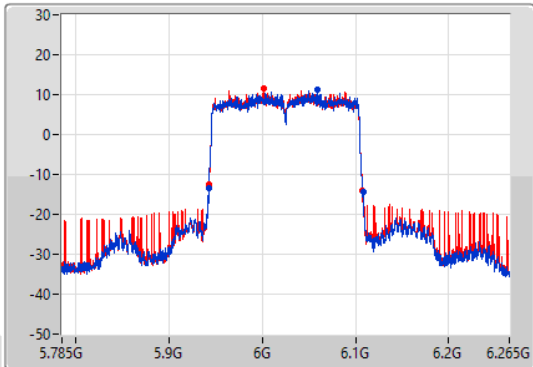

CF
6.025GHz
Span
480MHz
RBW
3MHz
VBW
10MHz
Sweep Time
100ms
Detector Type
Peak