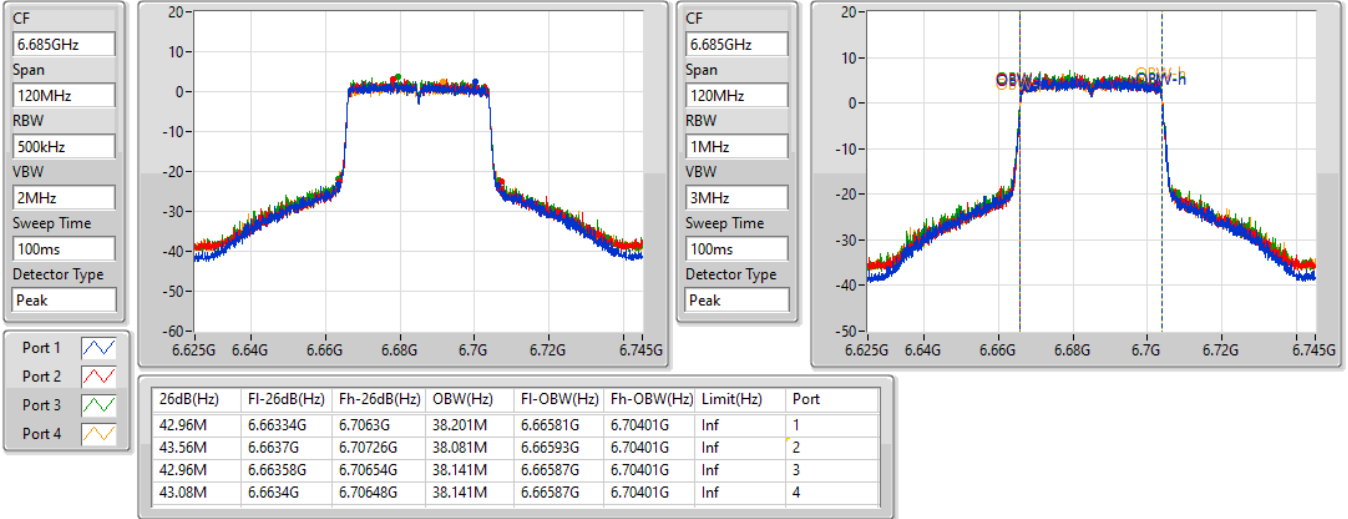

802.11ax HEW40-BF_Nss1,(MCS0)_4TX

EBW

6685MHz

21/01/2022