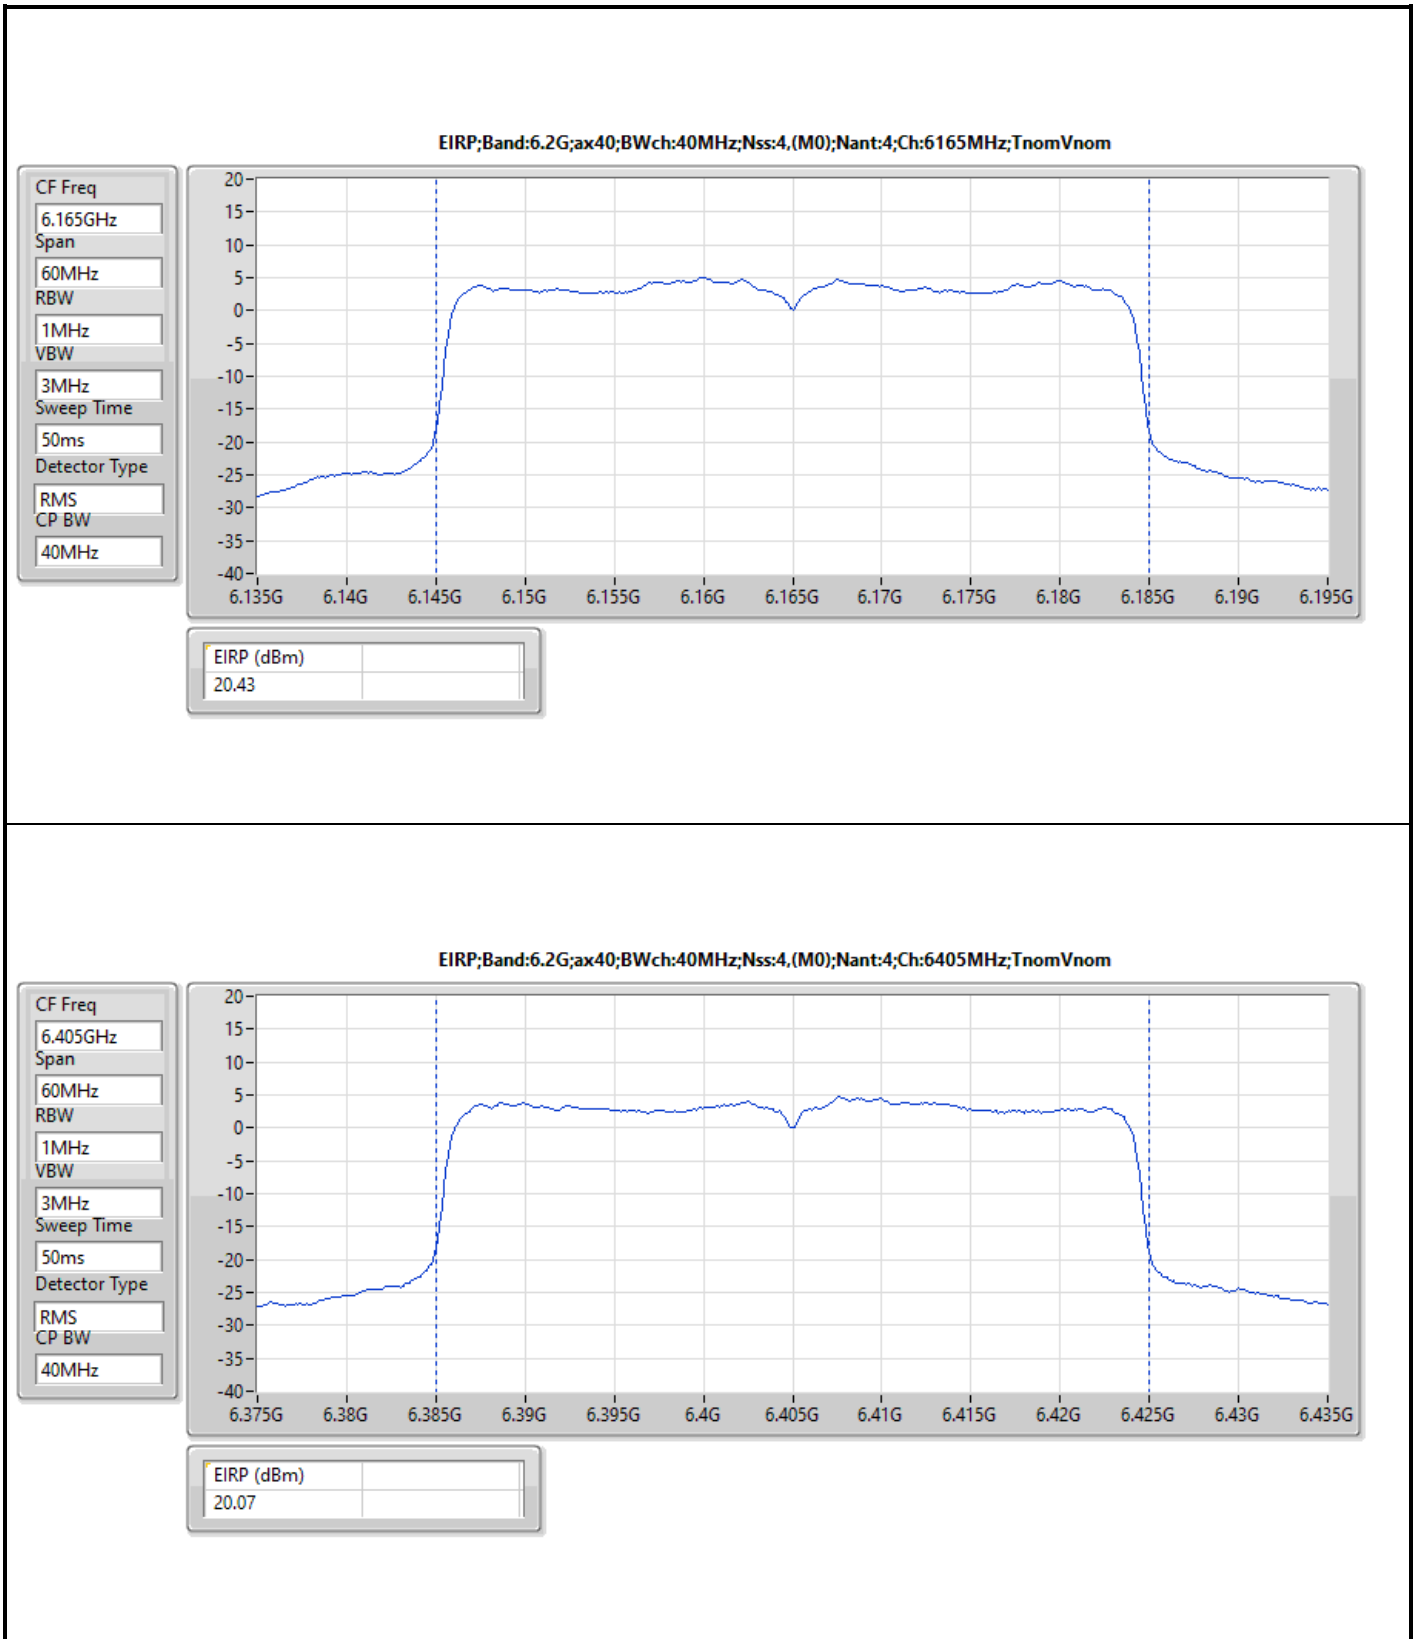

DG = Directional Gain; Port X = Port X output power

Note : Conducted setting = Pass conducted setting division 4

For beamforming mode / 2T1S
 Summary

Mode	EIRP (dBm)	EIRP (W)
5.925-6.425GHz	-	-
802.11ax HEW20-BF_Nss1,(MCS0)_2TX	23.39	0.21827
802.11ax HEW40-BF_Nss1,(MCS0)_2TX	20.05	0.10116
802.11ax HEW80-BF_Nss1,(MCS0)_2TX	22.50	0.17783
802.11ax HEW160-BF_Nss1,(MCS0)_2TX	25.92	0.39084
6.425-6.525GHz	-	-
802.11ax HEW20-BF_Nss1,(MCS0)_2TX	24.45	0.27861
802.11ax HEW40-BF_Nss1,(MCS0)_2TX	20.91	0.12331
802.11ax HEW80-BF_Nss1,(MCS0)_2TX	23.25	0.21135
802.11ax HEW160-BF_Nss1,(MCS0)_2TX	24.94	0.31189
6.525-6.875GHz	-	-
802.11ax HEW20-BF_Nss1,(MCS0)_2TX	24.31	0.26977
802.11ax HEW40-BF_Nss1,(MCS0)_2TX	20.19	0.10447
802.11ax HEW80-BF_Nss1,(MCS0)_2TX	23.54	0.22594
802.11ax HEW160-BF_Nss1,(MCS0)_2TX	26.10	0.40738
6.875-7.125GHz	-	-
802.11ax HEW20-BF_Nss1,(MCS0)_2TX	26.27	0.42364
802.11ax HEW40-BF_Nss1,(MCS0)_2TX	21.10	0.12882
802.11ax HEW80-BF_Nss1,(MCS0)_2TX	24.11	0.25763
802.11ax HEW160-BF_Nss1,(MCS0)_2TX	25.35	0.34277