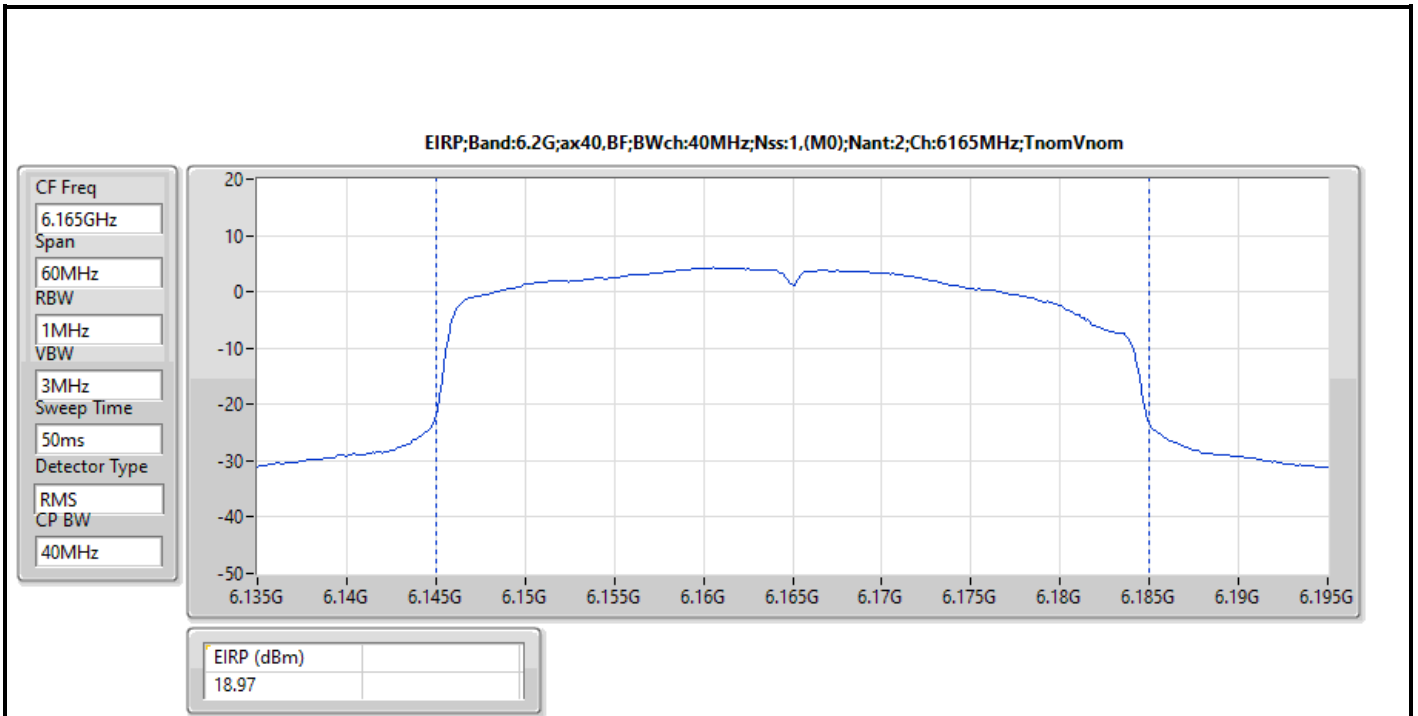

DG = Directional Gain; Port X = Port X output power

Note : Conducted setting = Pass conducted setting division 4

For beamforming mode / 4T1S

Summary

Mode	EIRP (dBm)	EIRP (W)
5.925-6.425GHz	-	-
802.11ax HEW20-BF_Nss1,(MCS0)_4TX	17.44	0.05546
802.11ax HEW40-BF_Nss1,(MCS0)_4TX	21.58	0.14388
802.11ax HEW80-BF_Nss1,(MCS0)_4TX	22.16	0.16444
802.11ax HEW160-BF_Nss1,(MCS0)_4TX	25.81	0.38107
6.425-6.525GHz	-	-
802.11ax HEW20-BF_Nss1,(MCS0)_4TX	17.49	0.05610
802.11ax HEW40-BF_Nss1,(MCS0)_4TX	20.67	0.11668
802.11ax HEW80-BF_Nss1,(MCS0)_4TX	23.21	0.20941
802.11ax HEW160-BF_Nss1,(MCS0)_4TX	26.29	0.42560
6.525-6.875GHz	-	-
802.11ax HEW20-BF_Nss1,(MCS0)_4TX	18.78	0.07551
802.11ax HEW40-BF_Nss1,(MCS0)_4TX	21.38	0.13740
802.11ax HEW80-BF_Nss1,(MCS0)_4TX	24.43	0.27733
802.11ax HEW160-BF_Nss1,(MCS0)_4TX	24.68	0.29376
6.875-7.125GHz	-	-
802.11ax HEW20-BF_Nss1,(MCS0)_4TX	18.46	0.07015
802.11ax HEW40-BF_Nss1,(MCS0)_4TX	19.38	0.08670
802.11ax HEW80-BF_Nss1,(MCS0)_4TX	23.76	0.23768
802.11ax HEW160-BF_Nss1,(MCS0)_4TX	25.37	0.34435