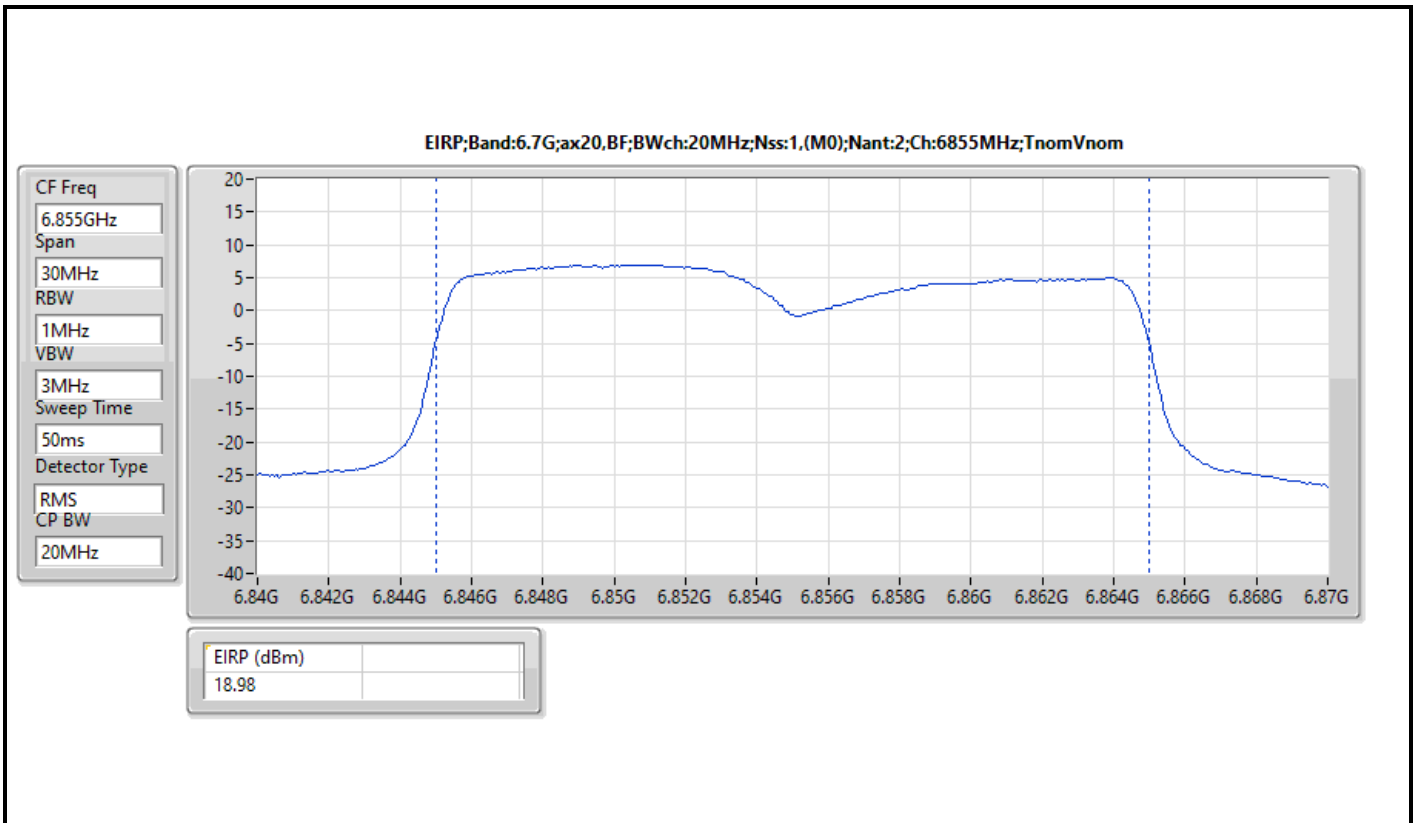

DG = Directional Gain; Port X = Port X output power

Note : Conducted setting = Pass conducted setting division 4

For beamforming mode / 4T1S

Summary

Mode	EIRP (dBm)	EIRP (W)
5.925-6.425GHz	-	-
802.11ax HEW20-BF_Nss1,(MCS0)_4TX	17.44	0.05546
802.11ax HEW40-BF_Nss1,(MCS0)_4TX	21.58	0.14388
802.11ax HEW80-BF_Nss1,(MCS0)_4TX	22.16	0.16444
802.11ax HEW160-BF_Nss1,(MCS0)_4TX	25.81	0.38107
6.425-6.525GHz	-	-
802.11ax HEW20-BF_Nss1,(MCS0)_4TX	17.49	0.05610
802.11ax HEW40-BF_Nss1,(MCS0)_4TX	20.67	0.11668
802.11ax HEW80-BF_Nss1,(MCS0)_4TX	23.21	0.20941
802.11ax HEW160-BF_Nss1,(MCS0)_4TX	26.29	0.42560
6.525-6.875GHz	-	-
802.11ax HEW20-BF_Nss1,(MCS0)_4TX	18.78	0.07551
802.11ax HEW40-BF_Nss1,(MCS0)_4TX	21.38	0.13740
802.11ax HEW80-BF_Nss1,(MCS0)_4TX	24.43	0.27733
802.11ax HEW160-BF_Nss1,(MCS0)_4TX	24.68	0.29376
6.875-7.125GHz	-	-
802.11ax HEW20-BF_Nss1,(MCS0)_4TX	18.46	0.07015
802.11ax HEW40-BF_Nss1,(MCS0)_4TX	19.38	0.08670
802.11ax HEW80-BF_Nss1,(MCS0)_4TX	23.76	0.23768
802.11ax HEW160-BF_Nss1,(MCS0)_4TX	25.37	0.34435