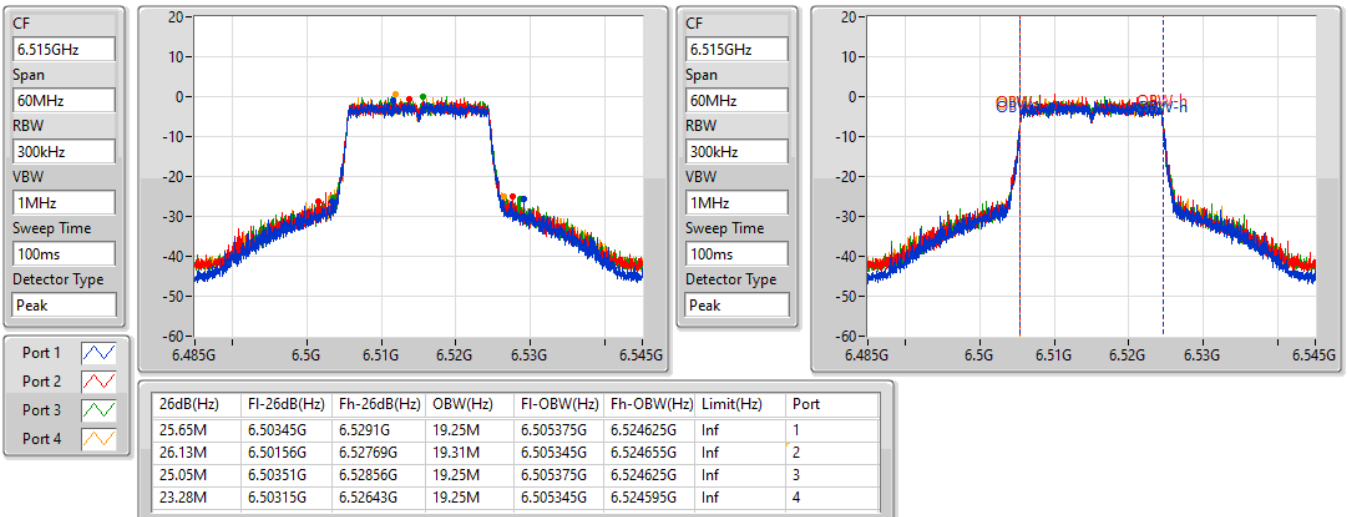

802.11ax HEW20-BF_Nss1,(MCS0)_4TX

EBW

6475MHz

21/01/2022

802.11ax HEW20-BF_Nss1,(MCS0)_4TX

EBW

6515MHz

21/01/2022