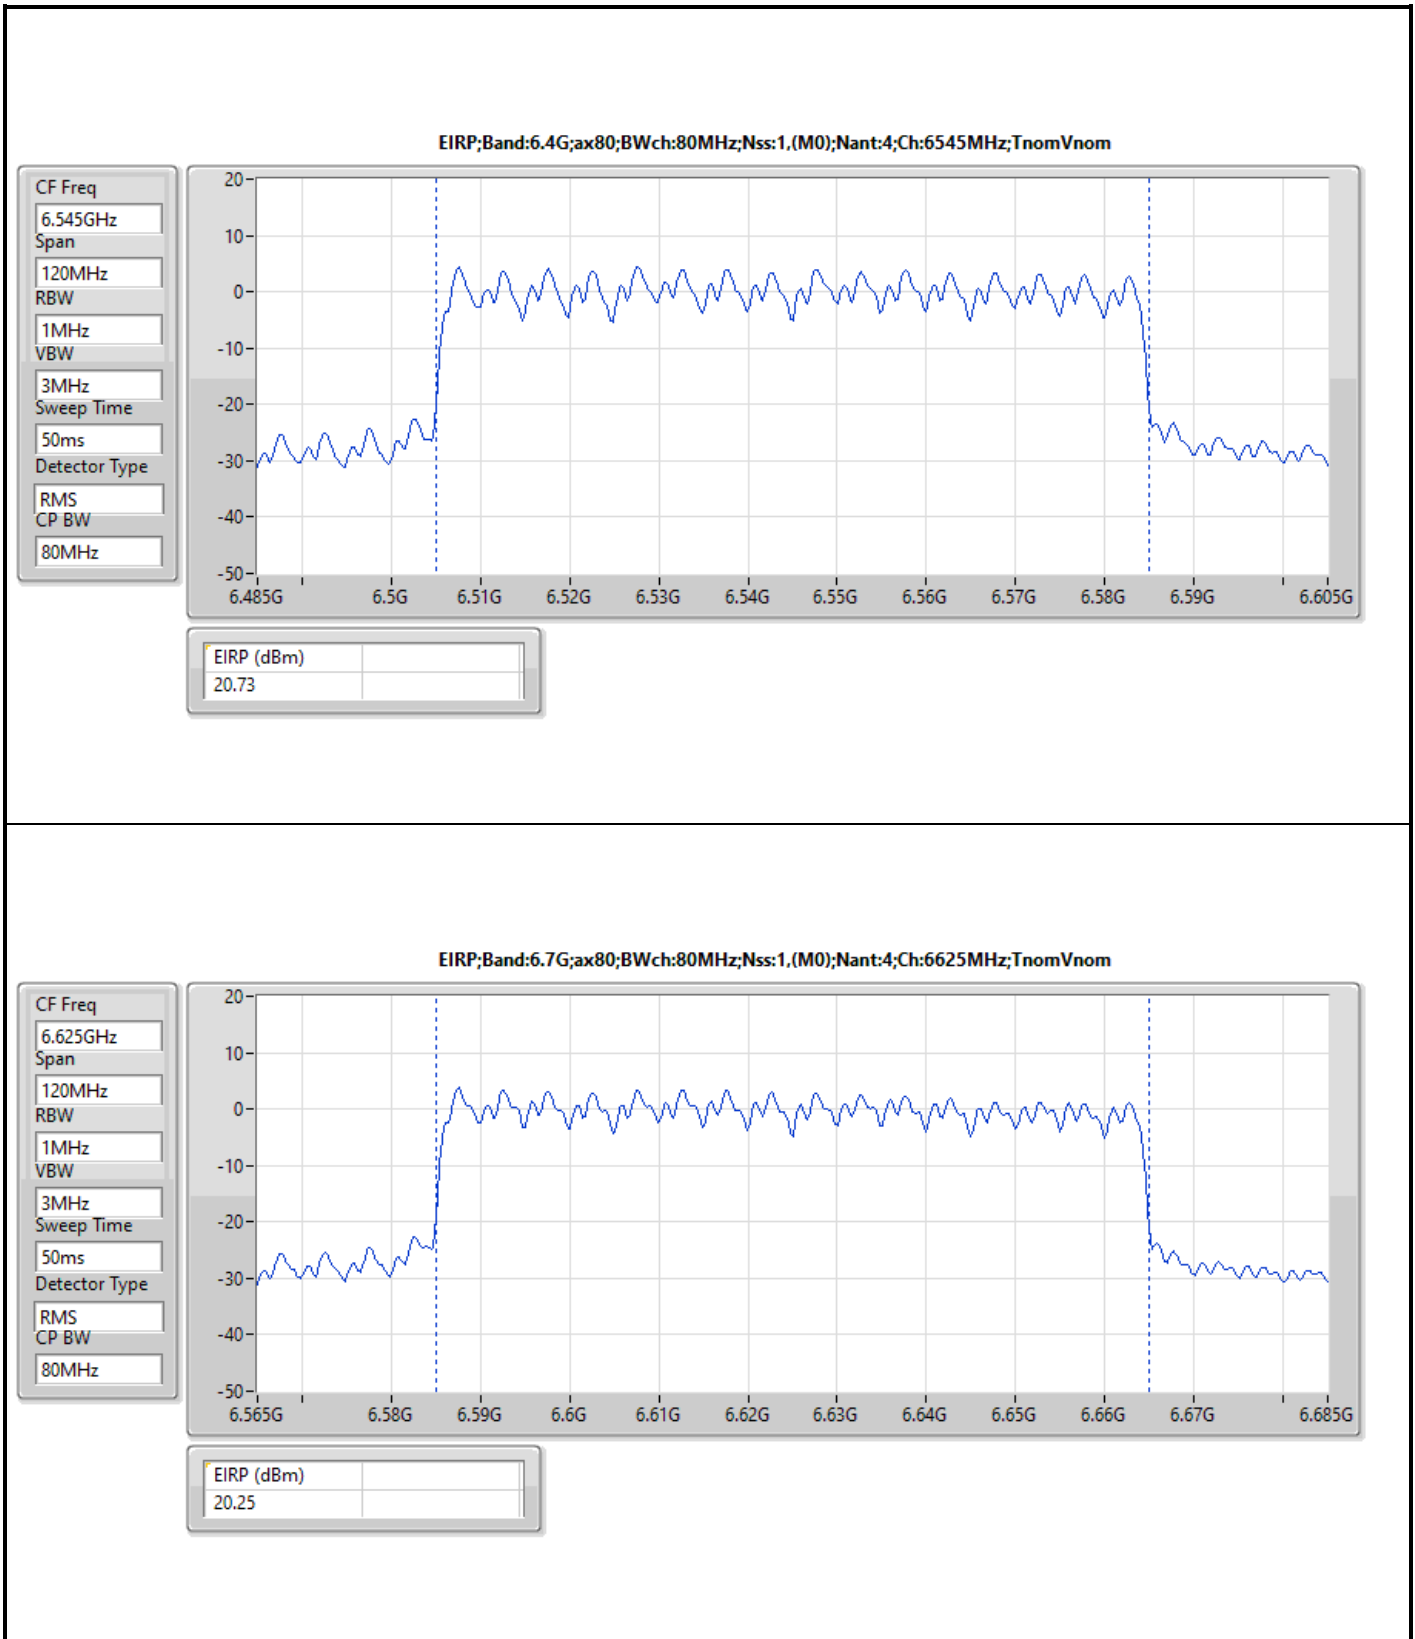

DG = Directional Gain; Port X = Port X output power

Note : Conducted setting = Pass conducted setting division 4

For non beamforming mode / 4T4S

Summary

Mode	EIRP (dBm)	EIRP (W)
5.925-6.425GHz	-	-
802.11ax HEW20_Nss4,(MCS0)_4TX	18.05	0.06383
802.11ax HEW40_Nss4,(MCS0)_4TX	20.43	0.11041
802.11ax HEW80_Nss4,(MCS0)_4TX	22.41	0.17418
802.11ax HEW160_Nss4,(MCS0)_4TX	24.57	0.28642
6.425-6.525GHz	-	-
802.11ax HEW20_Nss4,(MCS0)_4TX	17.87	0.06124
802.11ax HEW40_Nss4,(MCS0)_4TX	20.81	0.12050
802.11ax HEW80_Nss4,(MCS0)_4TX	22.88	0.19409
802.11ax HEW160_Nss4,(MCS0)_4TX	24.73	0.29717
6.525-6.875GHz	-	-
802.11ax HEW20_Nss4,(MCS0)_4TX	17.64	0.05808
802.11ax HEW40_Nss4,(MCS0)_4TX	21.07	0.12794
802.11ax HEW80_Nss4,(MCS0)_4TX	22.04	0.15996
802.11ax HEW160_Nss4,(MCS0)_4TX	24.80	0.30200
6.875-7.125GHz	-	-
802.11ax HEW20_Nss4,(MCS0)_4TX	17.87	0.06124
802.11ax HEW40_Nss4,(MCS0)_4TX	19.99	0.09977
802.11ax HEW80_Nss4,(MCS0)_4TX	22.73	0.18750
802.11ax HEW160_Nss4,(MCS0)_4TX	23.91	0.24604