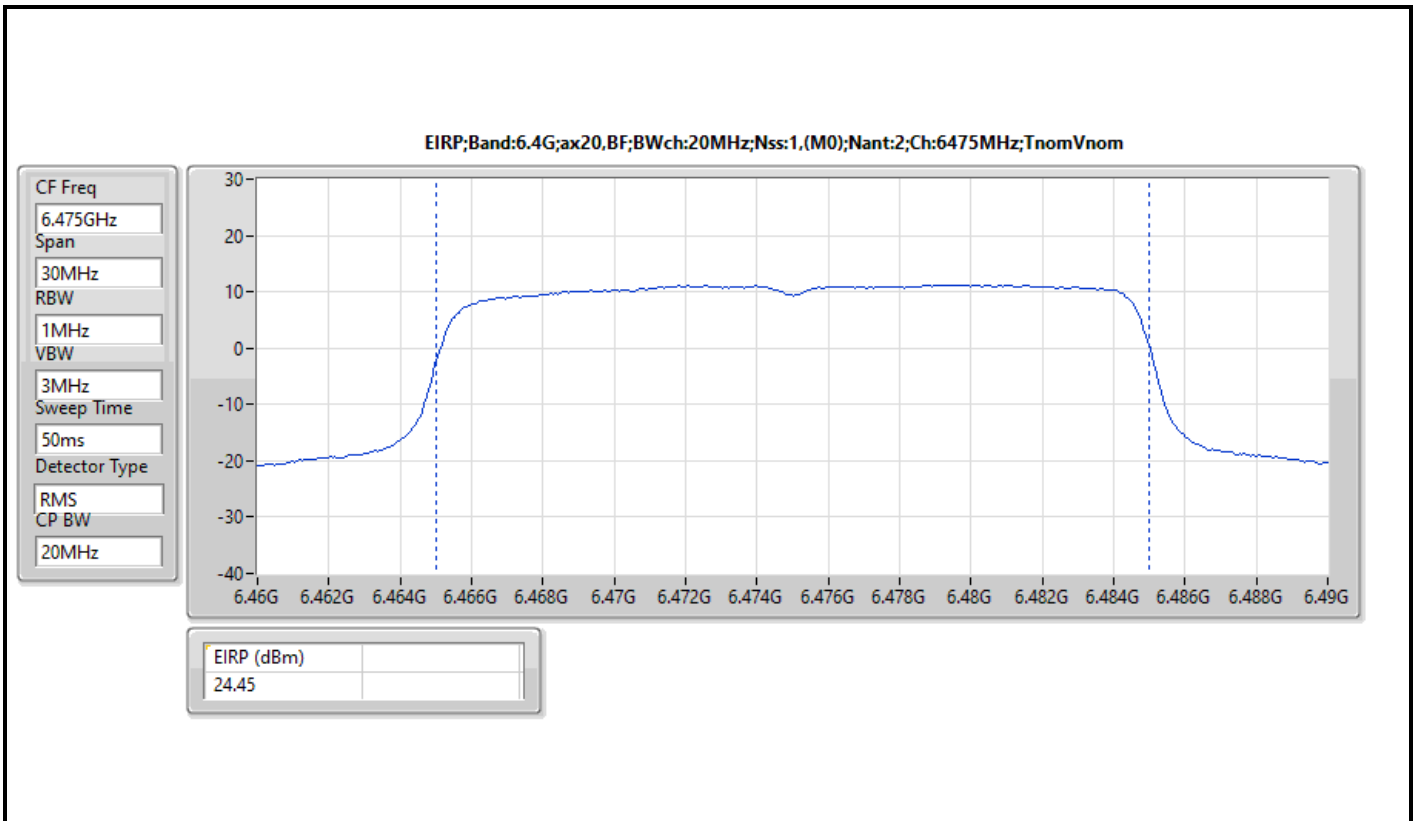

DG = Directional Gain; Port X = Port X output power

Note : Conducted setting = Pass conducted setting division 4

For beamforming mode / 4T1S

Summary

Mode	EIRP (dBm)	EIRP (W)
5.925-6.425GHz	-	-
802.11ax HEW20-BF_Nss1,(MCS0)_4TX	17.44	0.05546
802.11ax HEW40-BF_Nss1,(MCS0)_4TX	21.58	0.14388
802.11ax HEW80-BF_Nss1,(MCS0)_4TX	22.16	0.16444
802.11ax HEW160-BF_Nss1,(MCS0)_4TX	25.81	0.38107
6.425-6.525GHz	-	-
802.11ax HEW20-BF_Nss1,(MCS0)_4TX	17.49	0.05610
802.11ax HEW40-BF_Nss1,(MCS0)_4TX	20.67	0.11668
802.11ax HEW80-BF_Nss1,(MCS0)_4TX	23.21	0.20941
802.11ax HEW160-BF_Nss1,(MCS0)_4TX	26.29	0.42560
6.525-6.875GHz	-	-
802.11ax HEW20-BF_Nss1,(MCS0)_4TX	18.78	0.07551
802.11ax HEW40-BF_Nss1,(MCS0)_4TX	21.38	0.13740
802.11ax HEW80-BF_Nss1,(MCS0)_4TX	24.43	0.27733
802.11ax HEW160-BF_Nss1,(MCS0)_4TX	24.68	0.29376
6.875-7.125GHz	-	-
802.11ax HEW20-BF_Nss1,(MCS0)_4TX	18.46	0.07015
802.11ax HEW40-BF_Nss1,(MCS0)_4TX	19.38	0.08670
802.11ax HEW80-BF_Nss1,(MCS0)_4TX	23.76	0.23768
802.11ax HEW160-BF_Nss1,(MCS0)_4TX	25.37	0.34435