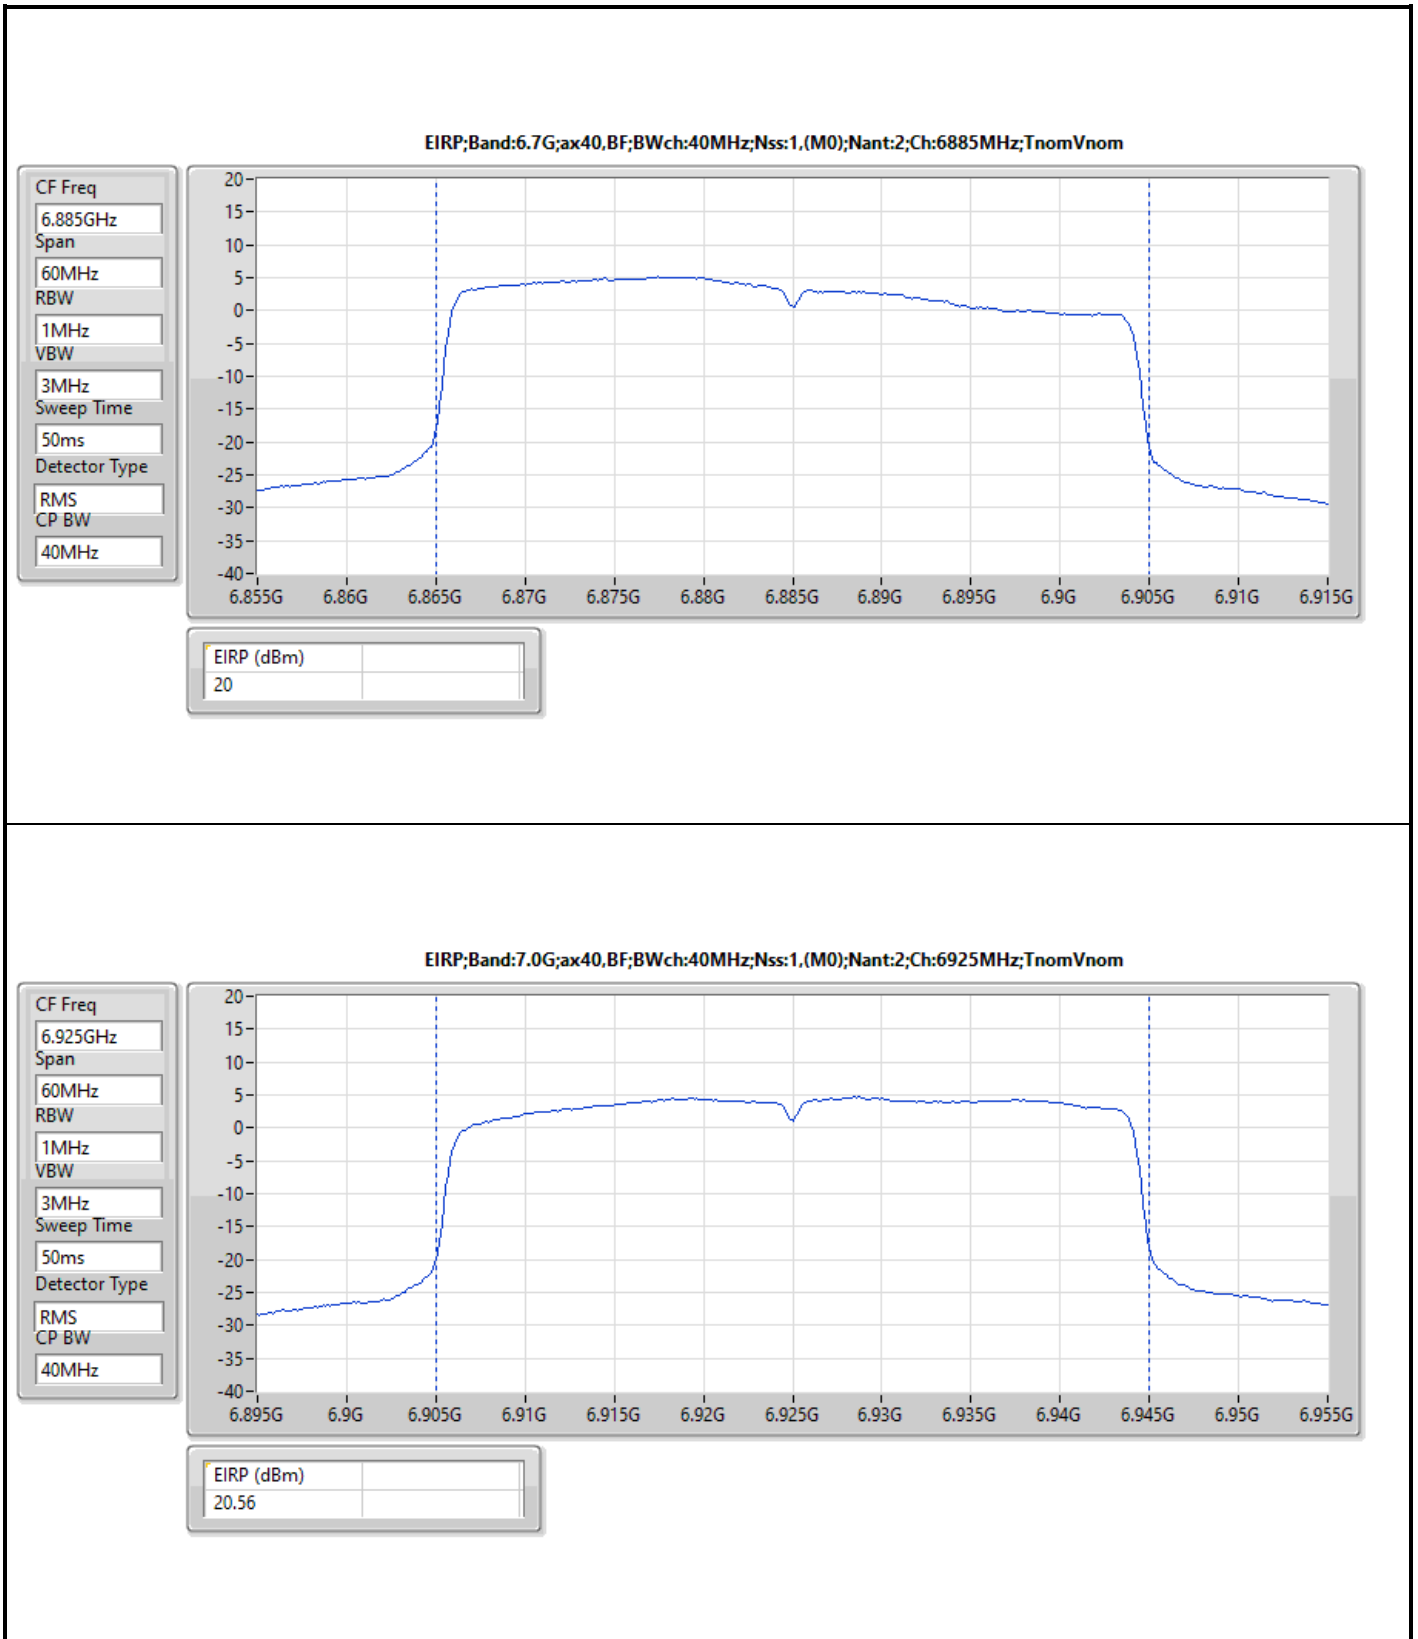

DG = Directional Gain; Port X = Port X output power

Note : Conducted setting = Pass conducted setting division 4

For beamforming mode / 4T1S

Summary

Mode	EIRP (dBm)	EIRP (W)
5.925-6.425GHz	-	-
802.11ax HEW20-BF_Nss1,(MCS0)_4TX	17.44	0.05546
802.11ax HEW40-BF_Nss1,(MCS0)_4TX	21.58	0.14388
802.11ax HEW80-BF_Nss1,(MCS0)_4TX	22.16	0.16444
802.11ax HEW160-BF_Nss1,(MCS0)_4TX	25.81	0.38107
6.425-6.525GHz	-	-
802.11ax HEW20-BF_Nss1,(MCS0)_4TX	17.49	0.05610
802.11ax HEW40-BF_Nss1,(MCS0)_4TX	20.67	0.11668
802.11ax HEW80-BF_Nss1,(MCS0)_4TX	23.21	0.20941
802.11ax HEW160-BF_Nss1,(MCS0)_4TX	26.29	0.42560
6.525-6.875GHz	-	-
802.11ax HEW20-BF_Nss1,(MCS0)_4TX	18.78	0.07551
802.11ax HEW40-BF_Nss1,(MCS0)_4TX	21.38	0.13740
802.11ax HEW80-BF_Nss1,(MCS0)_4TX	24.43	0.27733
802.11ax HEW160-BF_Nss1,(MCS0)_4TX	24.68	0.29376
6.875-7.125GHz	-	-
802.11ax HEW20-BF_Nss1,(MCS0)_4TX	18.46	0.07015
802.11ax HEW40-BF_Nss1,(MCS0)_4TX	19.38	0.08670
802.11ax HEW80-BF_Nss1,(MCS0)_4TX	23.76	0.23768
802.11ax HEW160-BF_Nss1,(MCS0)_4TX	25.37	0.34435