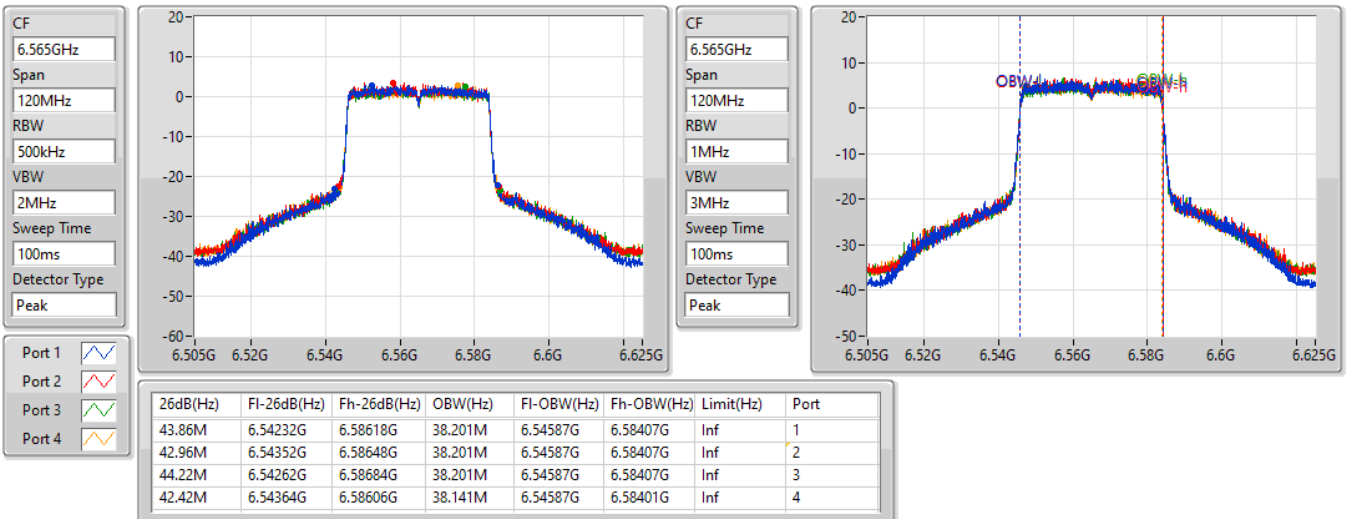

802.11ax HEW40-BF_Nss1,(MCS0)_4TX

EBW

6525MHz Straddle 6.425-6.525GHz

21/01/2022

802.11ax HEW40-BF_Nss1,(MCS0)_4TX

EBW

6565MHz

21/01/2022