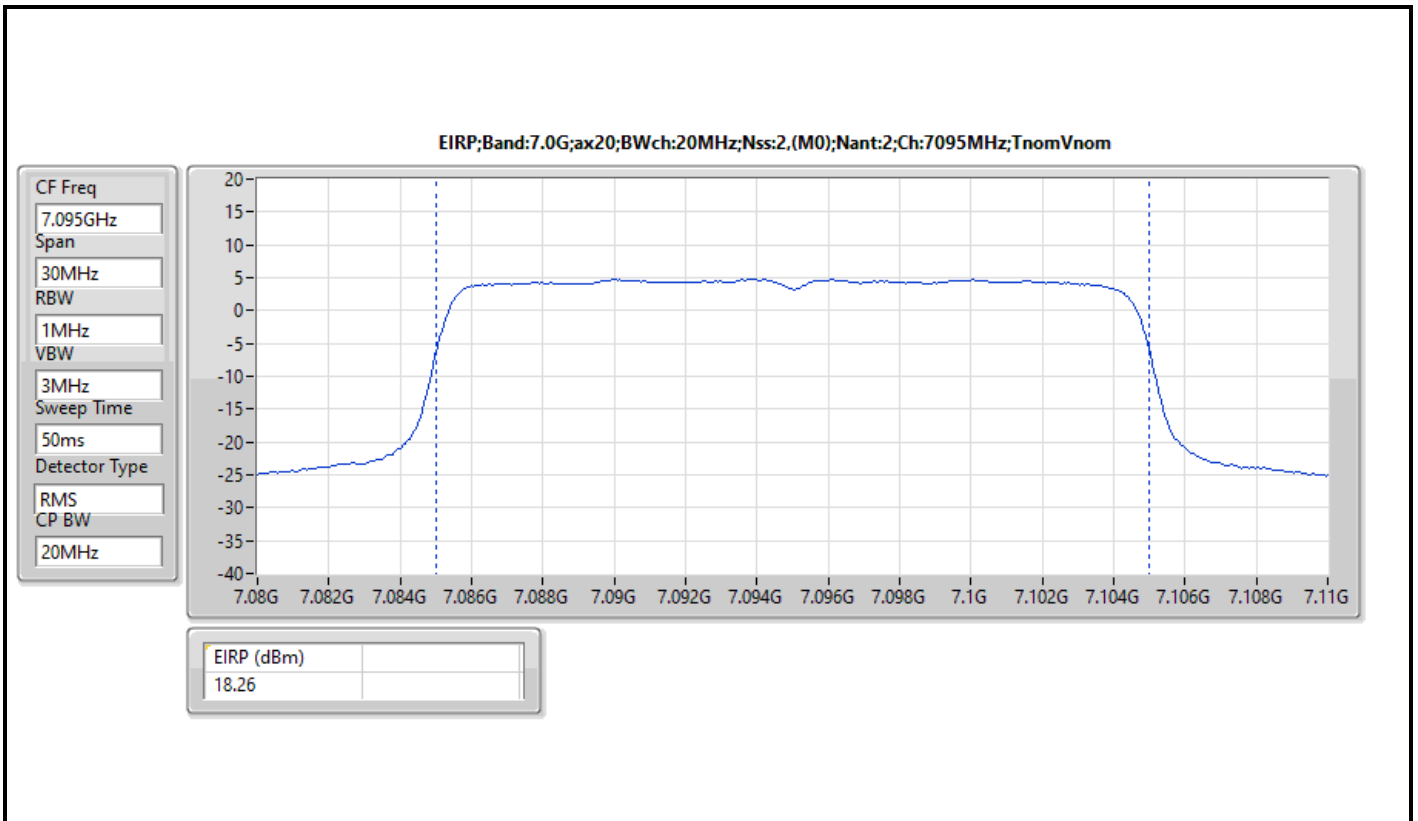

DG = Directional Gain; Port X = Port X output power

Note : Conducted setting = Pass conducted setting division 4

For non beamforming mode / 4T1S

Summary

Mode	EIRP (dBm)	EIRP (W)
5.925-6.425GHz	-	-
802.11ax HEW20_Nss1,(MCS0)_4TX	14.99	0.03155
802.11ax HEW40_Nss1,(MCS0)_4TX	17.95	0.06237
802.11ax HEW80_Nss1,(MCS0)_4TX	20.09	0.10209
802.11ax HEW160_Nss1,(MCS0)_4TX	23.22	0.20989
6.425-6.525GHz	-	-
802.11ax HEW20_Nss1,(MCS0)_4TX	16.15	0.04121
802.11ax HEW40_Nss1,(MCS0)_4TX	17.64	0.05808
802.11ax HEW80_Nss1,(MCS0)_4TX	21.38	0.13740
802.11ax HEW160_Nss1,(MCS0)_4TX	24.34	0.27164
6.525-6.875GHz	-	-
802.11ax HEW20_Nss1,(MCS0)_4TX	15.61	0.03639
802.11ax HEW40_Nss1,(MCS0)_4TX	18.19	0.06592
802.11ax HEW80_Nss1,(MCS0)_4TX	20.32	0.10765
802.11ax HEW160_Nss1,(MCS0)_4TX	23.80	0.23988
6.875-7.125GHz	-	-
802.11ax HEW20_Nss1,(MCS0)_4TX	14.46	0.02793
802.11ax HEW40_Nss1,(MCS0)_4TX	18.48	0.07047
802.11ax HEW80_Nss1,(MCS0)_4TX	20.65	0.11614
802.11ax HEW160_Nss1,(MCS0)_4TX	22.69	0.18578