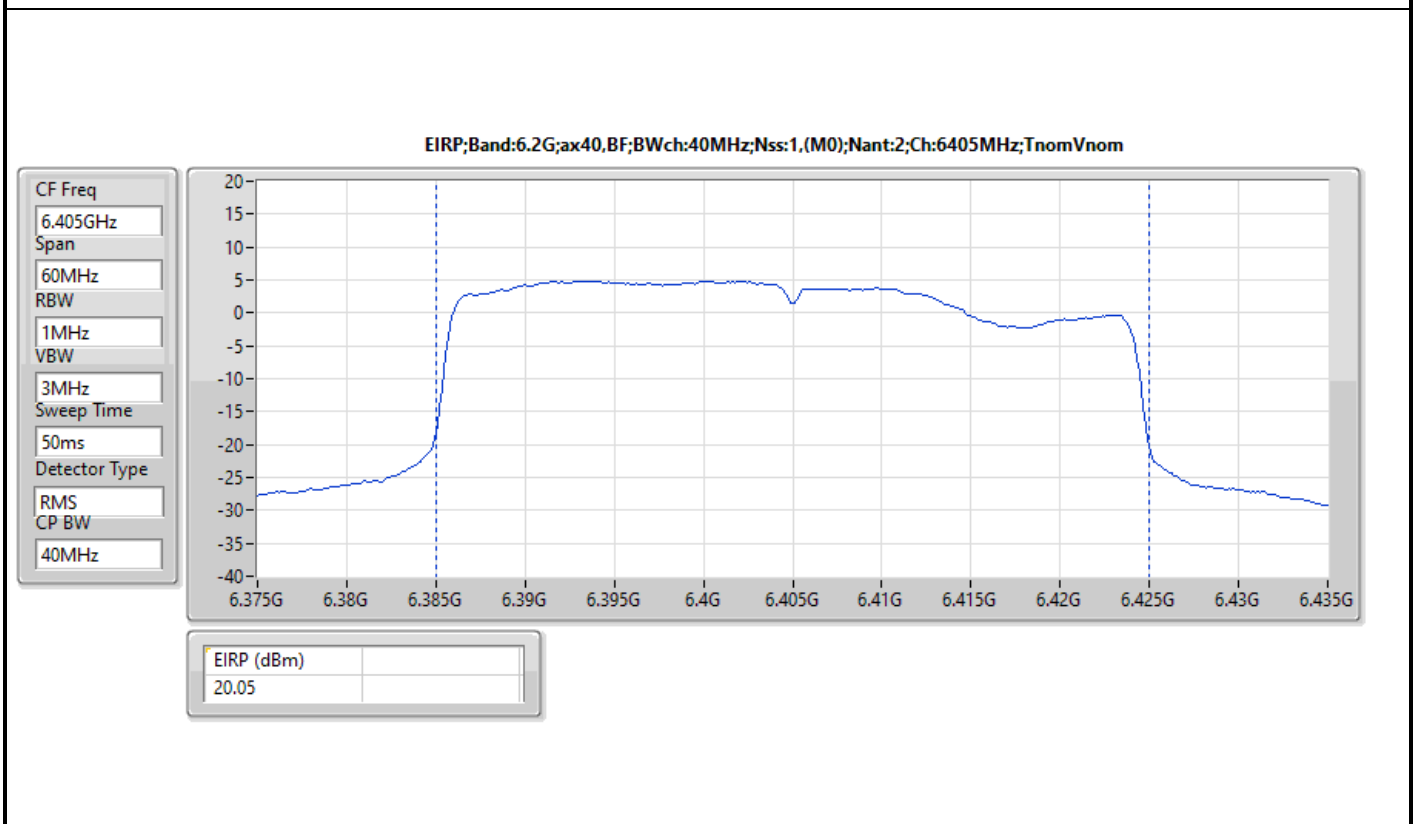

DG = Directional Gain; Port X = Port X output power

Note : Conducted setting = Pass conducted setting division 4

For beamforming mode / 4T1S

Summary

Mode	EIRP (dBm)	EIRP (W)
5.925-6.425GHz	-	-
802.11ax HEW20-BF_Nss1,(MCS0)_4TX	17.44	0.05546
802.11ax HEW40-BF_Nss1,(MCS0)_4TX	21.58	0.14388
802.11ax HEW80-BF_Nss1,(MCS0)_4TX	22.16	0.16444
802.11ax HEW160-BF_Nss1,(MCS0)_4TX	25.81	0.38107
6.425-6.525GHz	-	-
802.11ax HEW20-BF_Nss1,(MCS0)_4TX	17.49	0.05610
802.11ax HEW40-BF_Nss1,(MCS0)_4TX	20.67	0.11668
802.11ax HEW80-BF_Nss1,(MCS0)_4TX	23.21	0.20941
802.11ax HEW160-BF_Nss1,(MCS0)_4TX	26.29	0.42560
6.525-6.875GHz	-	-
802.11ax HEW20-BF_Nss1,(MCS0)_4TX	18.78	0.07551
802.11ax HEW40-BF_Nss1,(MCS0)_4TX	21.38	0.13740
802.11ax HEW80-BF_Nss1,(MCS0)_4TX	24.43	0.27733
802.11ax HEW160-BF_Nss1,(MCS0)_4TX	24.68	0.29376
6.875-7.125GHz	-	-
802.11ax HEW20-BF_Nss1,(MCS0)_4TX	18.46	0.07015
802.11ax HEW40-BF_Nss1,(MCS0)_4TX	19.38	0.08670
802.11ax HEW80-BF_Nss1,(MCS0)_4TX	23.76	0.23768
802.11ax HEW160-BF_Nss1,(MCS0)_4TX	25.37	0.34435