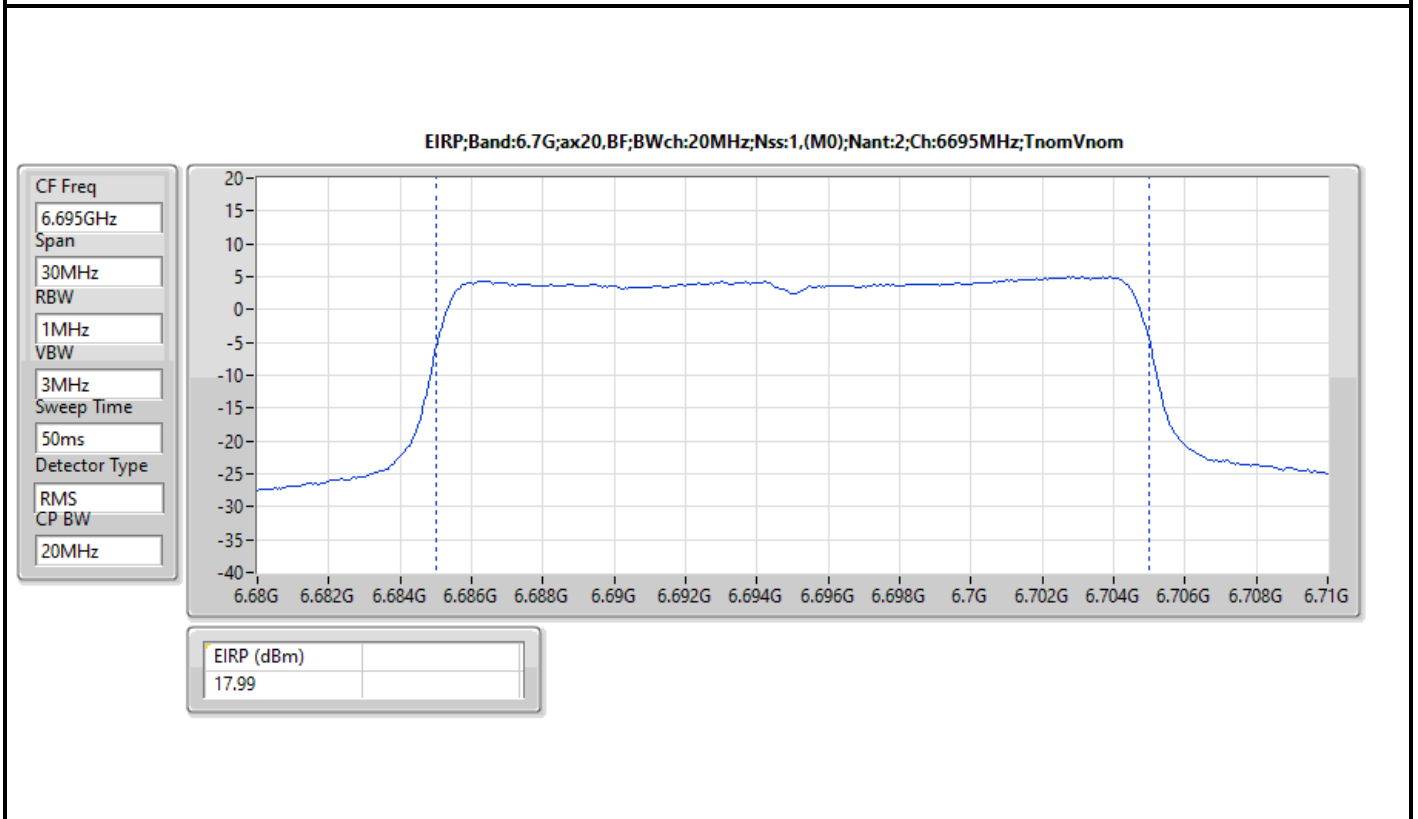

DG = Directional Gain; Port X = Port X output power

Note : Conducted setting = Pass conducted setting division 4

For beamforming mode / 4T1S

Summary

Mode	EIRP (dBm)	EIRP (W)
5.925-6.425GHz	-	-
802.11ax HEW20-BF_Nss1,(MCS0)_4TX	17.44	0.05546
802.11ax HEW40-BF_Nss1,(MCS0)_4TX	21.58	0.14388
802.11ax HEW80-BF_Nss1,(MCS0)_4TX	22.16	0.16444
802.11ax HEW160-BF_Nss1,(MCS0)_4TX	25.81	0.38107
6.425-6.525GHz	-	-
802.11ax HEW20-BF_Nss1,(MCS0)_4TX	17.49	0.05610
802.11ax HEW40-BF_Nss1,(MCS0)_4TX	20.67	0.11668
802.11ax HEW80-BF_Nss1,(MCS0)_4TX	23.21	0.20941
802.11ax HEW160-BF_Nss1,(MCS0)_4TX	26.29	0.42560
6.525-6.875GHz	-	-
802.11ax HEW20-BF_Nss1,(MCS0)_4TX	18.78	0.07551
802.11ax HEW40-BF_Nss1,(MCS0)_4TX	21.38	0.13740
802.11ax HEW80-BF_Nss1,(MCS0)_4TX	24.43	0.27733
802.11ax HEW160-BF_Nss1,(MCS0)_4TX	24.68	0.29376
6.875-7.125GHz	-	-
802.11ax HEW20-BF_Nss1,(MCS0)_4TX	18.46	0.07015
802.11ax HEW40-BF_Nss1,(MCS0)_4TX	19.38	0.08670
802.11ax HEW80-BF_Nss1,(MCS0)_4TX	23.76	0.23768
802.11ax HEW160-BF_Nss1,(MCS0)_4TX	25.37	0.34435