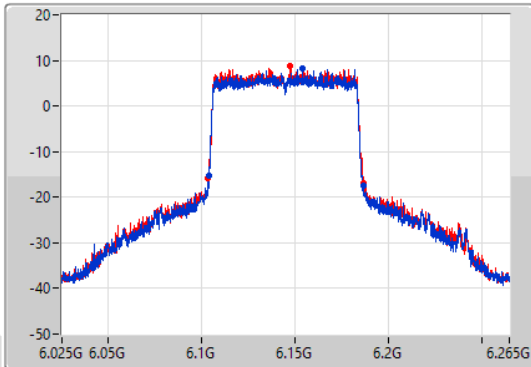

CF
6.145GHz
Span
240MHz
RBW
2MHz
VBW
10MHz
Sweep Time
100ms
Detector Type
Peak