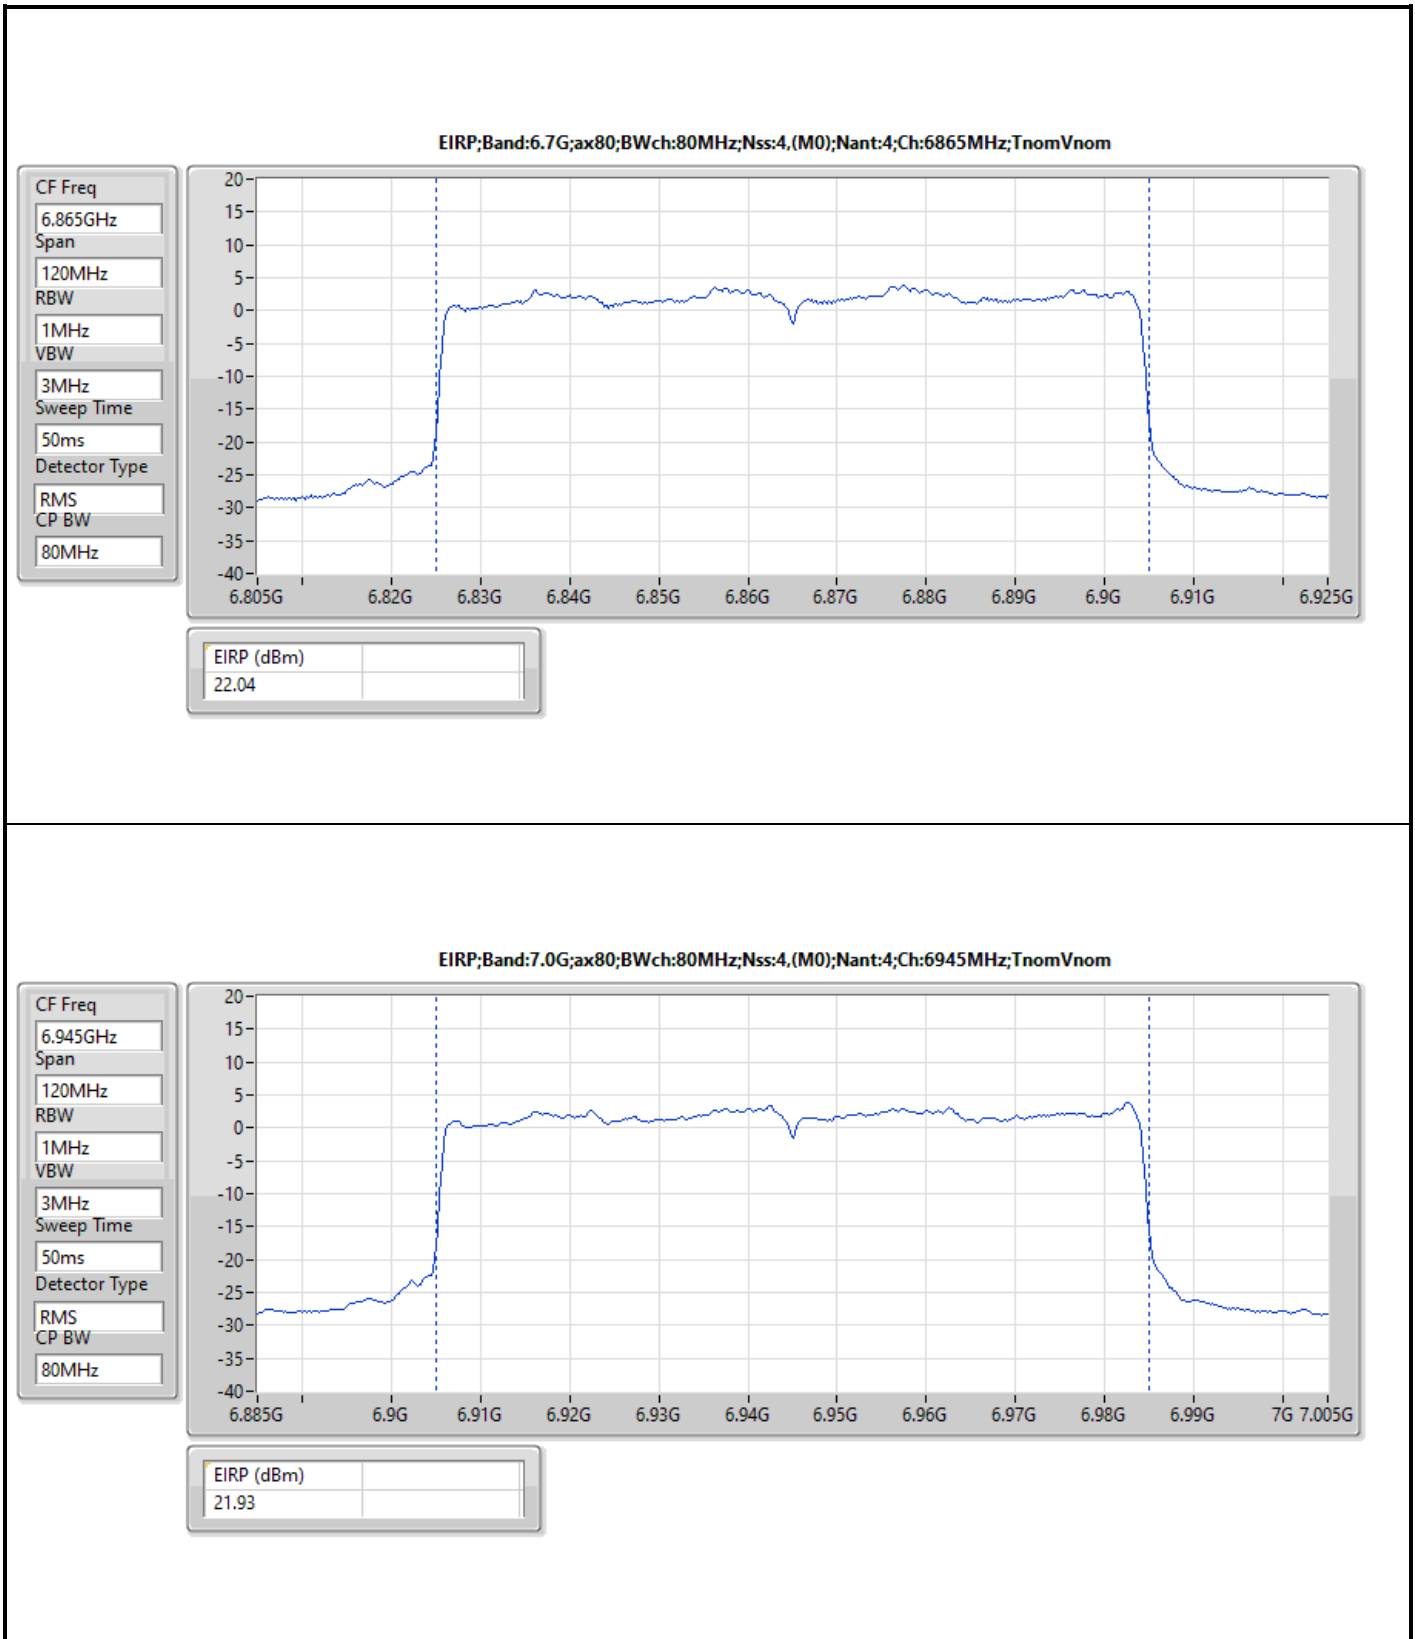

DG = Directional Gain; Port X = Port X output power

Note : Conducted setting = Pass conducted setting division 4

For beamforming mode / 2T1S
 Summary

Mode	EIRP (dBm)	EIRP (W)
5.925-6.425GHz	-	-
802.11ax HEW20-BF_Nss1,(MCS0)_2TX	23.39	0.21827
802.11ax HEW40-BF_Nss1,(MCS0)_2TX	20.05	0.10116
802.11ax HEW80-BF_Nss1,(MCS0)_2TX	22.50	0.17783
802.11ax HEW160-BF_Nss1,(MCS0)_2TX	25.92	0.39084
6.425-6.525GHz	-	-
802.11ax HEW20-BF_Nss1,(MCS0)_2TX	24.45	0.27861
802.11ax HEW40-BF_Nss1,(MCS0)_2TX	20.91	0.12331
802.11ax HEW80-BF_Nss1,(MCS0)_2TX	23.25	0.21135
802.11ax HEW160-BF_Nss1,(MCS0)_2TX	24.94	0.31189
6.525-6.875GHz	-	-
802.11ax HEW20-BF_Nss1,(MCS0)_2TX	24.31	0.26977
802.11ax HEW40-BF_Nss1,(MCS0)_2TX	20.19	0.10447
802.11ax HEW80-BF_Nss1,(MCS0)_2TX	23.54	0.22594
802.11ax HEW160-BF_Nss1,(MCS0)_2TX	26.10	0.40738
6.875-7.125GHz	-	-
802.11ax HEW20-BF_Nss1,(MCS0)_2TX	26.27	0.42364
802.11ax HEW40-BF_Nss1,(MCS0)_2TX	21.10	0.12882
802.11ax HEW80-BF_Nss1,(MCS0)_2TX	24.11	0.25763
802.11ax HEW160-BF_Nss1,(MCS0)_2TX	25.35	0.34277