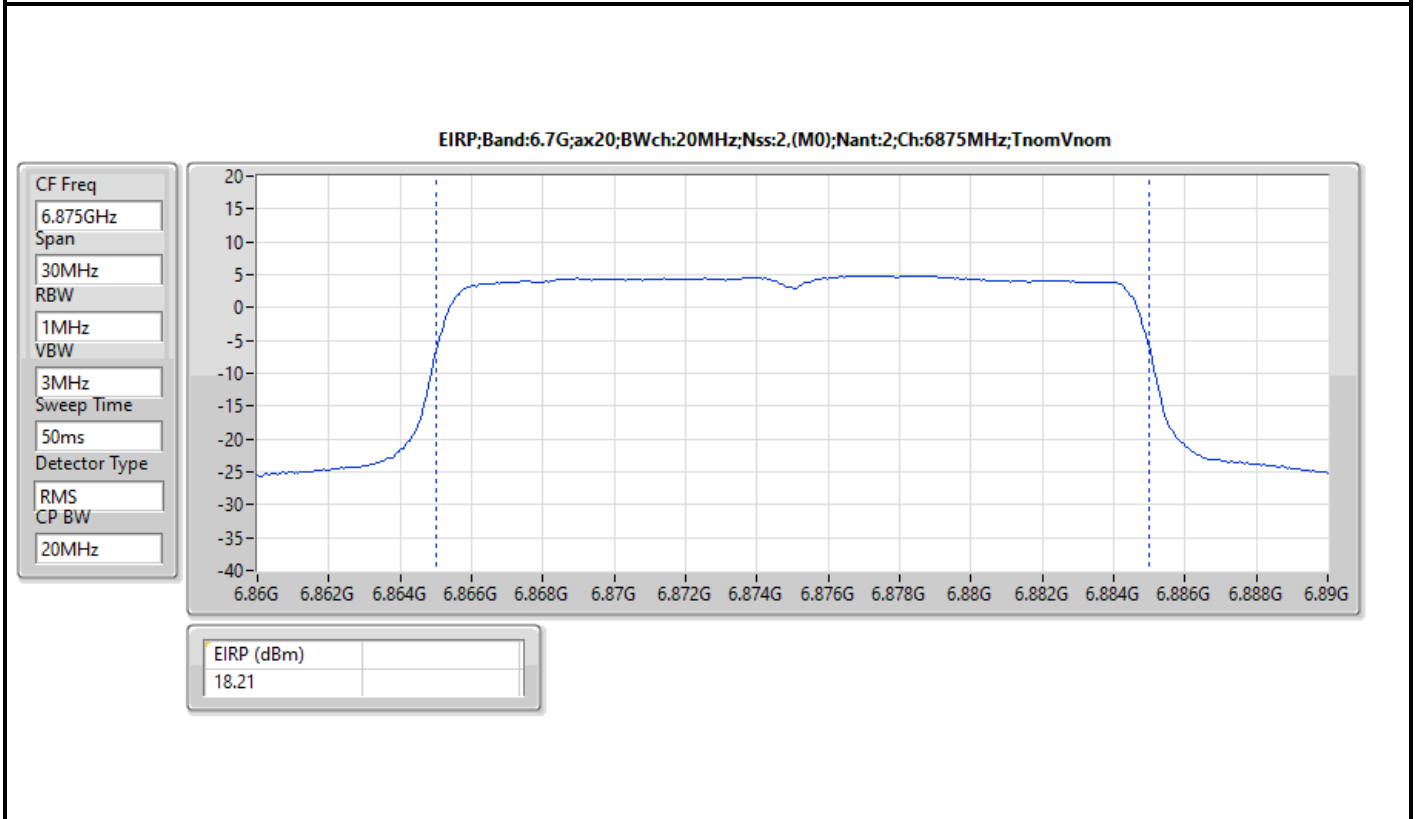

DG = Directional Gain; Port X = Port X output power

Note : Conducted setting = Pass conducted setting division 4

For non beamforming mode / 4T1S

Summary

Mode	EIRP (dBm)	EIRP (W)
5.925-6.425GHz	-	-
802.11ax HEW20_Nss1,(MCS0)_4TX	14.99	0.03155
802.11ax HEW40_Nss1,(MCS0)_4TX	17.95	0.06237
802.11ax HEW80_Nss1,(MCS0)_4TX	20.09	0.10209
802.11ax HEW160_Nss1,(MCS0)_4TX	23.22	0.20989
6.425-6.525GHz	-	-
802.11ax HEW20_Nss1,(MCS0)_4TX	16.15	0.04121
802.11ax HEW40_Nss1,(MCS0)_4TX	17.64	0.05808
802.11ax HEW80_Nss1,(MCS0)_4TX	21.38	0.13740
802.11ax HEW160_Nss1,(MCS0)_4TX	24.34	0.27164
6.525-6.875GHz	-	-
802.11ax HEW20_Nss1,(MCS0)_4TX	15.61	0.03639
802.11ax HEW40_Nss1,(MCS0)_4TX	18.19	0.06592
802.11ax HEW80_Nss1,(MCS0)_4TX	20.32	0.10765
802.11ax HEW160_Nss1,(MCS0)_4TX	23.80	0.23988
6.875-7.125GHz	-	-
802.11ax HEW20_Nss1,(MCS0)_4TX	14.46	0.02793
802.11ax HEW40_Nss1,(MCS0)_4TX	18.48	0.07047
802.11ax HEW80_Nss1,(MCS0)_4TX	20.65	0.11614
802.11ax HEW160_Nss1,(MCS0)_4TX	22.69	0.18578