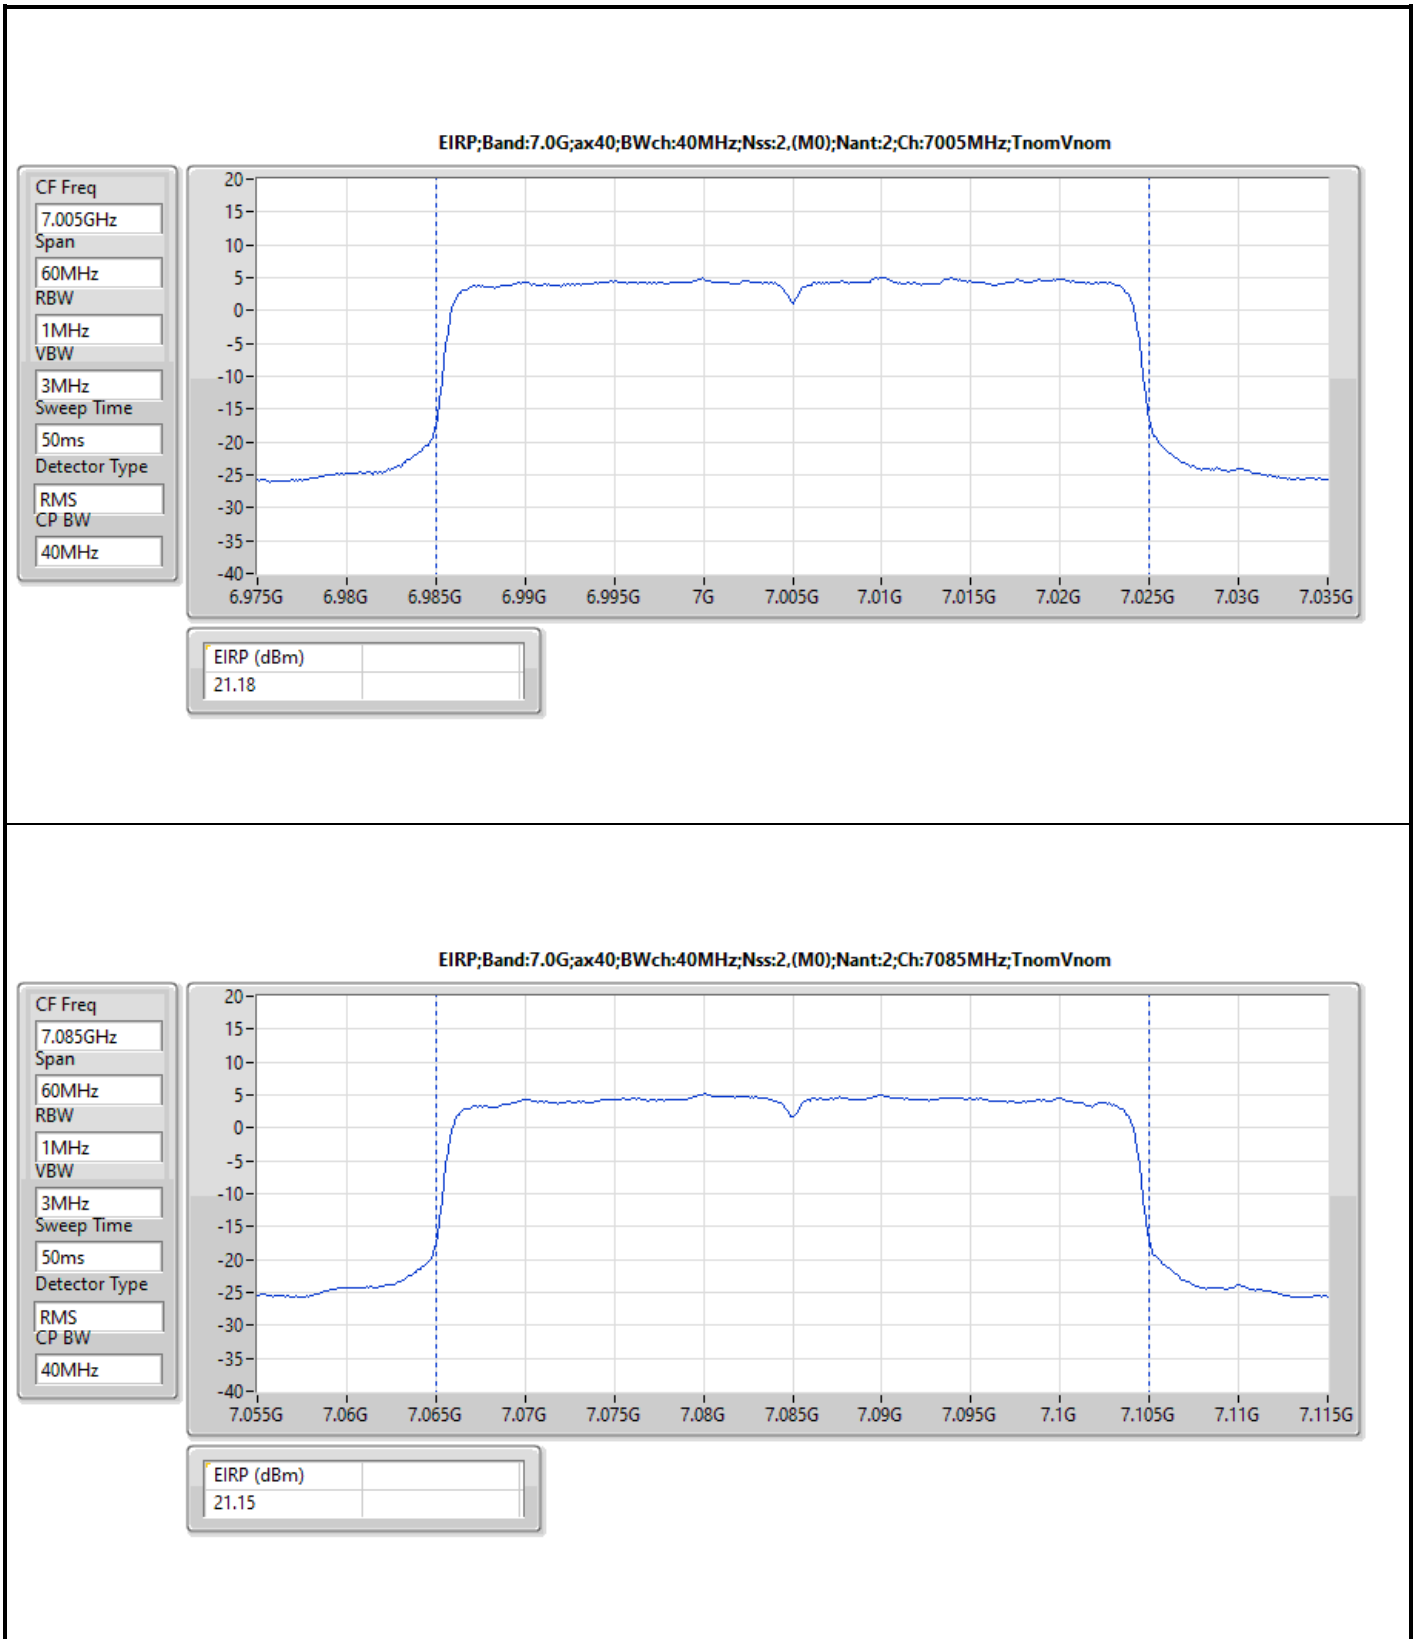

DG = Directional Gain; Port X = Port X output power

Note : Conducted setting = Pass conducted setting division 4

For non beamforming mode / 4T1S

Summary

Mode	EIRP (dBm)	EIRP (W)
5.925-6.425GHz	-	-
802.11ax HEW20_Nss1,(MCS0)_4TX	14.99	0.03155
802.11ax HEW40_Nss1,(MCS0)_4TX	17.95	0.06237
802.11ax HEW80_Nss1,(MCS0)_4TX	20.09	0.10209
802.11ax HEW160_Nss1,(MCS0)_4TX	23.22	0.20989
6.425-6.525GHz	-	-
802.11ax HEW20_Nss1,(MCS0)_4TX	16.15	0.04121
802.11ax HEW40_Nss1,(MCS0)_4TX	17.64	0.05808
802.11ax HEW80_Nss1,(MCS0)_4TX	21.38	0.13740
802.11ax HEW160_Nss1,(MCS0)_4TX	24.34	0.27164
6.525-6.875GHz	-	-
802.11ax HEW20_Nss1,(MCS0)_4TX	15.61	0.03639
802.11ax HEW40_Nss1,(MCS0)_4TX	18.19	0.06592
802.11ax HEW80_Nss1,(MCS0)_4TX	20.32	0.10765
802.11ax HEW160_Nss1,(MCS0)_4TX	23.80	0.23988
6.875-7.125GHz	-	-
802.11ax HEW20_Nss1,(MCS0)_4TX	14.46	0.02793
802.11ax HEW40_Nss1,(MCS0)_4TX	18.48	0.07047
802.11ax HEW80_Nss1,(MCS0)_4TX	20.65	0.11614
802.11ax HEW160_Nss1,(MCS0)_4TX	22.69	0.18578