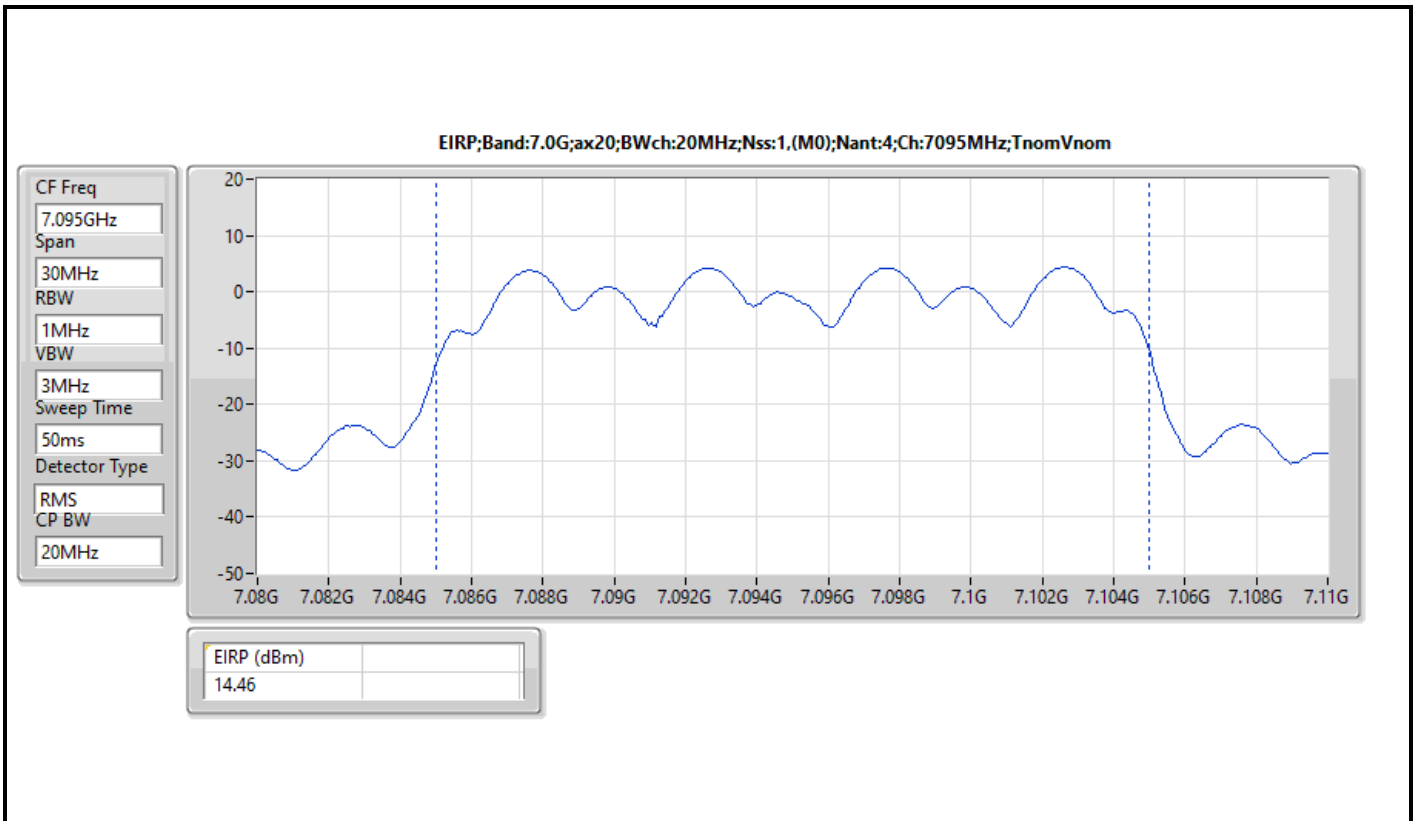

DG = Directional Gain; Port X = Port X output power

Note : Conducted setting = Pass conducted setting division 4

For non beamforming mode / 4T4S

Summary

Mode	EIRP (dBm)	EIRP (W)
5.925-6.425GHz	-	-
802.11ax HEW20_Nss4,(MCS0)_4TX	18.05	0.06383
802.11ax HEW40_Nss4,(MCS0)_4TX	20.43	0.11041
802.11ax HEW80_Nss4,(MCS0)_4TX	22.41	0.17418
802.11ax HEW160_Nss4,(MCS0)_4TX	24.57	0.28642
6.425-6.525GHz	-	-
802.11ax HEW20_Nss4,(MCS0)_4TX	17.87	0.06124
802.11ax HEW40_Nss4,(MCS0)_4TX	20.81	0.12050
802.11ax HEW80_Nss4,(MCS0)_4TX	22.88	0.19409
802.11ax HEW160_Nss4,(MCS0)_4TX	24.73	0.29717
6.525-6.875GHz	-	-
802.11ax HEW20_Nss4,(MCS0)_4TX	17.64	0.05808
802.11ax HEW40_Nss4,(MCS0)_4TX	21.07	0.12794
802.11ax HEW80_Nss4,(MCS0)_4TX	22.04	0.15996
802.11ax HEW160_Nss4,(MCS0)_4TX	24.80	0.30200
6.875-7.125GHz	-	-
802.11ax HEW20_Nss4,(MCS0)_4TX	17.87	0.06124
802.11ax HEW40_Nss4,(MCS0)_4TX	19.99	0.09977
802.11ax HEW80_Nss4,(MCS0)_4TX	22.73	0.18750
802.11ax HEW160_Nss4,(MCS0)_4TX	23.91	0.24604