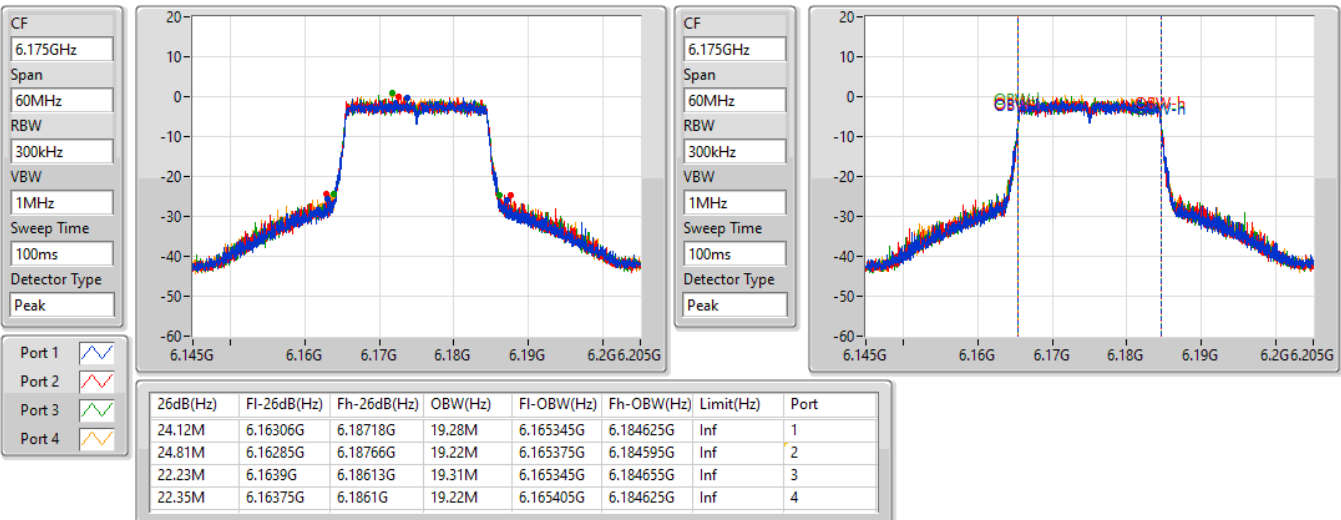

Port X-N dB = Port X 6dB down bandwidth for 5.725-5.85GHz band / 26dB down bandwidth for other band
 Port X-OBW = Port X 99% occupied bandwidth

802.11ax HEW20-BF_Nss1,(MCS0)_4TX

EBW

5955MHz

21/01/2022

802.11ax HEW20-BF_Nss1,(MCS0)_4TX

EBW

6175MHz

21/01/2022

802.11ax HEW20-BF_Nss1,(MCS0)_4TX

EBW

6415MHz

21/01/2022

CF
6.415GHz
Span
60MHz
RBW
300kHz
VBW
1MHz
Sweep Time
100ms
Detector Type
Peak