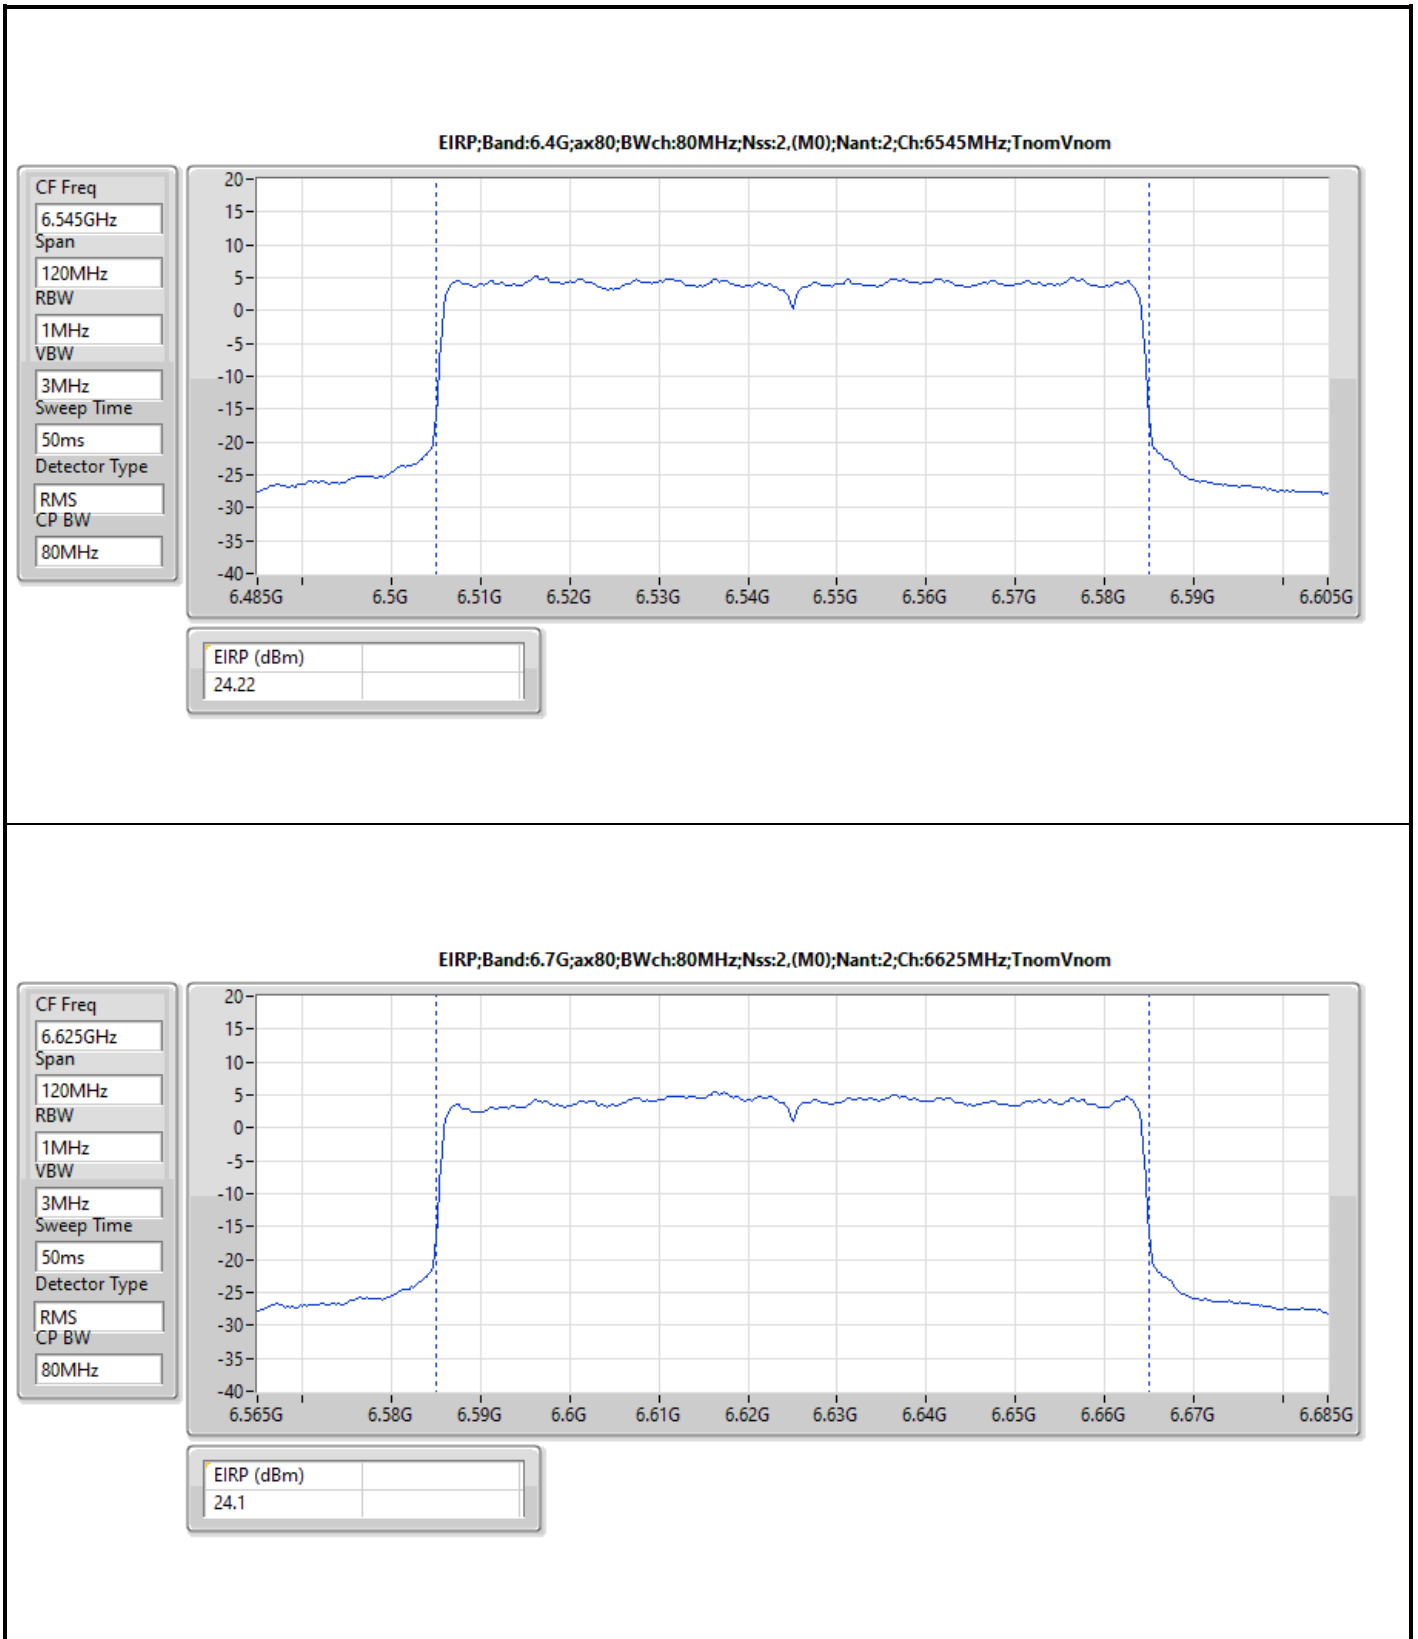

DG = Directional Gain; Port X = Port X output power

Note : Conducted setting = Pass conducted setting division 4

For non beamforming mode / 4T1S

Summary

Mode	EIRP (dBm)	EIRP (W)
5.925-6.425GHz	-	-
802.11ax HEW20_Nss1,(MCS0)_4TX	14.99	0.03155
802.11ax HEW40_Nss1,(MCS0)_4TX	17.95	0.06237
802.11ax HEW80_Nss1,(MCS0)_4TX	20.09	0.10209
802.11ax HEW160_Nss1,(MCS0)_4TX	23.22	0.20989
6.425-6.525GHz	-	-
802.11ax HEW20_Nss1,(MCS0)_4TX	16.15	0.04121
802.11ax HEW40_Nss1,(MCS0)_4TX	17.64	0.05808
802.11ax HEW80_Nss1,(MCS0)_4TX	21.38	0.13740
802.11ax HEW160_Nss1,(MCS0)_4TX	24.34	0.27164
6.525-6.875GHz	-	-
802.11ax HEW20_Nss1,(MCS0)_4TX	15.61	0.03639
802.11ax HEW40_Nss1,(MCS0)_4TX	18.19	0.06592
802.11ax HEW80_Nss1,(MCS0)_4TX	20.32	0.10765
802.11ax HEW160_Nss1,(MCS0)_4TX	23.80	0.23988
6.875-7.125GHz	-	-
802.11ax HEW20_Nss1,(MCS0)_4TX	14.46	0.02793
802.11ax HEW40_Nss1,(MCS0)_4TX	18.48	0.07047
802.11ax HEW80_Nss1,(MCS0)_4TX	20.65	0.11614
802.11ax HEW160_Nss1,(MCS0)_4TX	22.69	0.18578