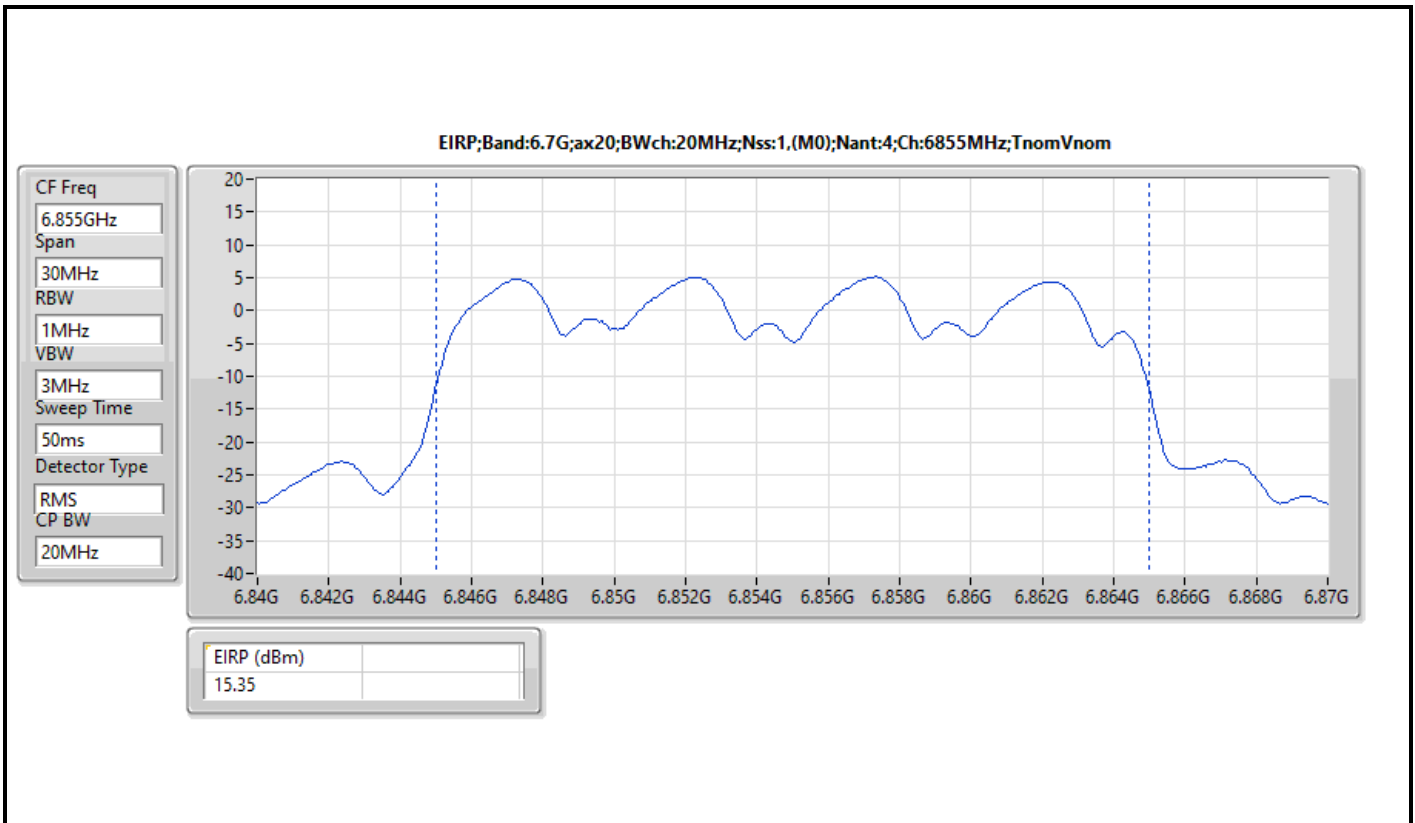

DG = Directional Gain; Port X = Port X output power

Note : Conducted setting = Pass conducted setting division 4

For non beamforming mode / 4T4S

Summary

Mode	EIRP (dBm)	EIRP (W)
5.925-6.425GHz	-	-
802.11ax HEW20_Nss4,(MCS0)_4TX	18.05	0.06383
802.11ax HEW40_Nss4,(MCS0)_4TX	20.43	0.11041
802.11ax HEW80_Nss4,(MCS0)_4TX	22.41	0.17418
802.11ax HEW160_Nss4,(MCS0)_4TX	24.57	0.28642
6.425-6.525GHz	-	-
802.11ax HEW20_Nss4,(MCS0)_4TX	17.87	0.06124
802.11ax HEW40_Nss4,(MCS0)_4TX	20.81	0.12050
802.11ax HEW80_Nss4,(MCS0)_4TX	22.88	0.19409
802.11ax HEW160_Nss4,(MCS0)_4TX	24.73	0.29717
6.525-6.875GHz	-	-
802.11ax HEW20_Nss4,(MCS0)_4TX	17.64	0.05808
802.11ax HEW40_Nss4,(MCS0)_4TX	21.07	0.12794
802.11ax HEW80_Nss4,(MCS0)_4TX	22.04	0.15996
802.11ax HEW160_Nss4,(MCS0)_4TX	24.80	0.30200
6.875-7.125GHz	-	-
802.11ax HEW20_Nss4,(MCS0)_4TX	17.87	0.06124
802.11ax HEW40_Nss4,(MCS0)_4TX	19.99	0.09977
802.11ax HEW80_Nss4,(MCS0)_4TX	22.73	0.18750
802.11ax HEW160_Nss4,(MCS0)_4TX	23.91	0.24604