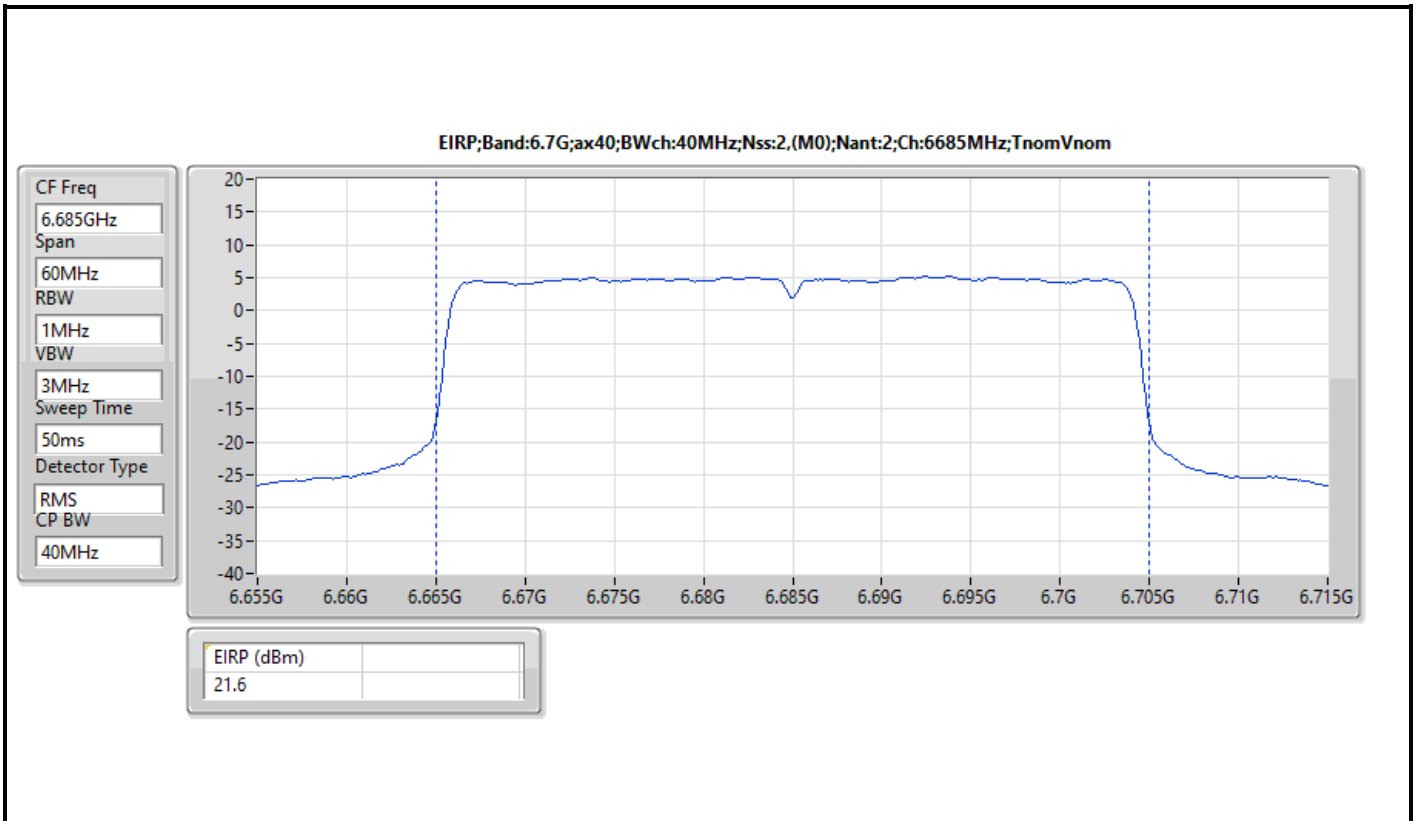

DG = Directional Gain; Port X = Port X output power

Note : Conducted setting = Pass conducted setting division 4

For non beamforming mode / 4T1S

Summary

Mode	EIRP (dBm)	EIRP (W)
5.925-6.425GHz	-	-
802.11ax HEW20_Nss1,(MCS0)_4TX	14.99	0.03155
802.11ax HEW40_Nss1,(MCS0)_4TX	17.95	0.06237
802.11ax HEW80_Nss1,(MCS0)_4TX	20.09	0.10209
802.11ax HEW160_Nss1,(MCS0)_4TX	23.22	0.20989
6.425-6.525GHz	-	-
802.11ax HEW20_Nss1,(MCS0)_4TX	16.15	0.04121
802.11ax HEW40_Nss1,(MCS0)_4TX	17.64	0.05808
802.11ax HEW80_Nss1,(MCS0)_4TX	21.38	0.13740
802.11ax HEW160_Nss1,(MCS0)_4TX	24.34	0.27164
6.525-6.875GHz	-	-
802.11ax HEW20_Nss1,(MCS0)_4TX	15.61	0.03639
802.11ax HEW40_Nss1,(MCS0)_4TX	18.19	0.06592
802.11ax HEW80_Nss1,(MCS0)_4TX	20.32	0.10765
802.11ax HEW160_Nss1,(MCS0)_4TX	23.80	0.23988
6.875-7.125GHz	-	-
802.11ax HEW20_Nss1,(MCS0)_4TX	14.46	0.02793
802.11ax HEW40_Nss1,(MCS0)_4TX	18.48	0.07047
802.11ax HEW80_Nss1,(MCS0)_4TX	20.65	0.11614
802.11ax HEW160_Nss1,(MCS0)_4TX	22.69	0.18578