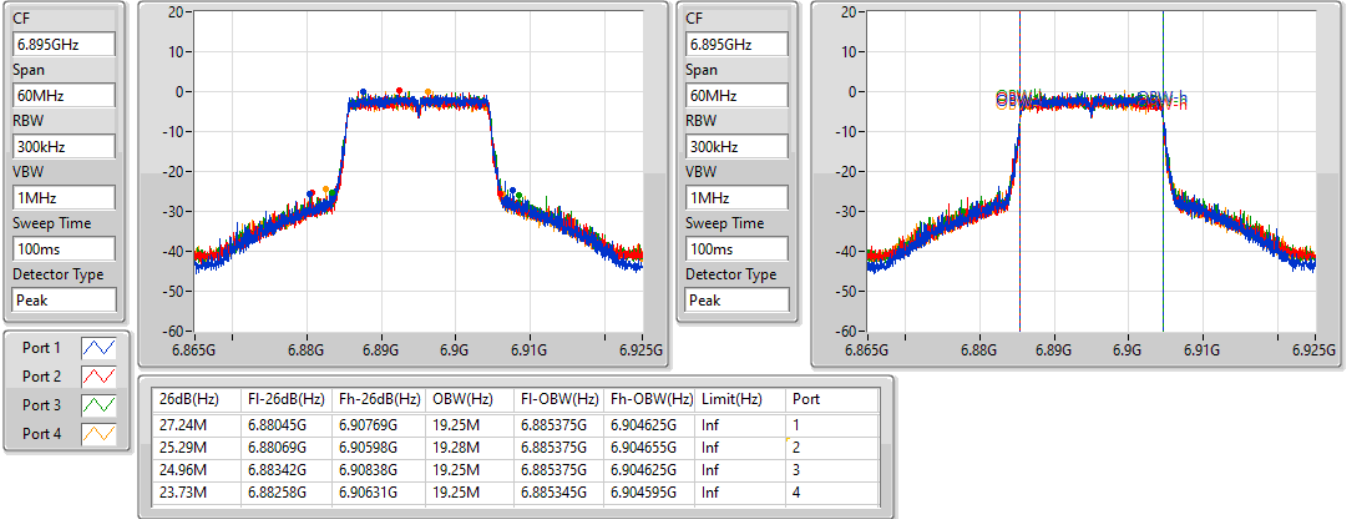

802.11ax HEW20-BF_Nss1,(MCS0)_4TX

EBW

6895MHz

21/01/2022