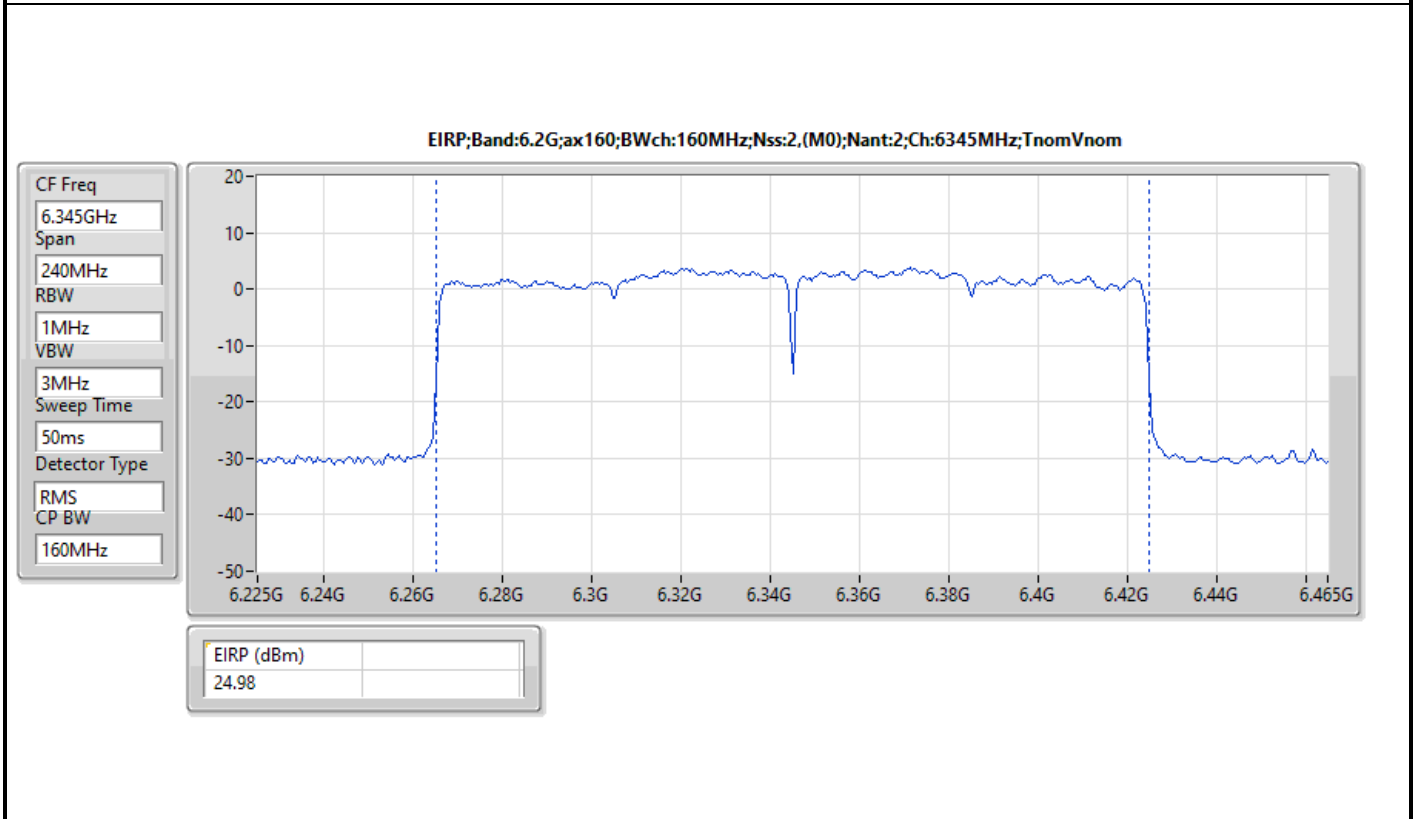

DG = Directional Gain; Port X = Port X output power

Note : Conducted setting = Pass conducted setting division 4

For non beamforming mode / 4T1S

Summary

Mode	EIRP (dBm)	EIRP (W)
5.925-6.425GHz	-	-
802.11ax HEW20_Nss1,(MCS0)_4TX	14.99	0.03155
802.11ax HEW40_Nss1,(MCS0)_4TX	17.95	0.06237
802.11ax HEW80_Nss1,(MCS0)_4TX	20.09	0.10209
802.11ax HEW160_Nss1,(MCS0)_4TX	23.22	0.20989
6.425-6.525GHz	-	-
802.11ax HEW20_Nss1,(MCS0)_4TX	16.15	0.04121
802.11ax HEW40_Nss1,(MCS0)_4TX	17.64	0.05808
802.11ax HEW80_Nss1,(MCS0)_4TX	21.38	0.13740
802.11ax HEW160_Nss1,(MCS0)_4TX	24.34	0.27164
6.525-6.875GHz	-	-
802.11ax HEW20_Nss1,(MCS0)_4TX	15.61	0.03639
802.11ax HEW40_Nss1,(MCS0)_4TX	18.19	0.06592
802.11ax HEW80_Nss1,(MCS0)_4TX	20.32	0.10765
802.11ax HEW160_Nss1,(MCS0)_4TX	23.80	0.23988
6.875-7.125GHz	-	-
802.11ax HEW20_Nss1,(MCS0)_4TX	14.46	0.02793
802.11ax HEW40_Nss1,(MCS0)_4TX	18.48	0.07047
802.11ax HEW80_Nss1,(MCS0)_4TX	20.65	0.11614
802.11ax HEW160_Nss1,(MCS0)_4TX	22.69	0.18578