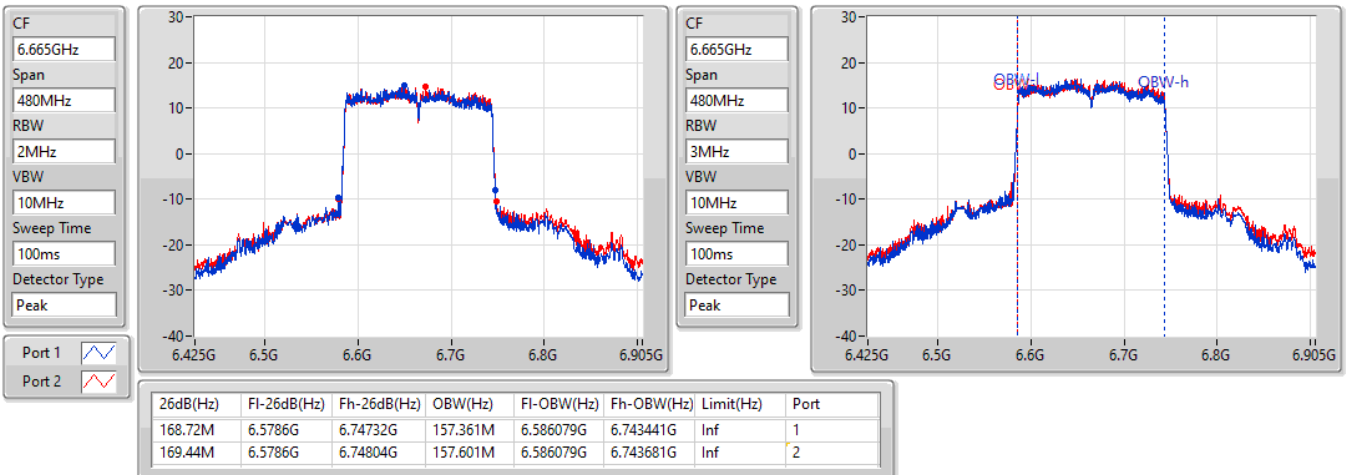

802.11ax HEW160-BF_Nss1,(MCS0)_2TX

EBW

6505MHz Straddle 6.425-6.525GHz

22/01/2022

802.11ax HEW160-BF_Nss1,(MCS0)_2TX

EBW

6665MHz

22/01/2022

802.11ax HEW160-BF_Nss1,(MCS0)_2TX

EBW

6825MHz Straddle 6.525-6.875GHz

22/01/2022

802.11ax HEW160-BF_Nss1,(MCS0)_2TX

EBW

6985MHz

22/01/2022

For beamforming mode / 4T1S
Summary

Mode	Max-N dB (Hz)	Max-OBW (Hz)	ITU-Code	Min-N dB (Hz)	Min-OBW (Hz)
5.925-6.425GHz	-	-	-	-	-
802.11ax HEW20-BF_Nss1,(MCS0)_4TX	27.09M	19.31M	19M3D1D	22.23M	19.22M
802.11ax HEW40-BF_Nss1,(MCS0)_4TX	45.06M	38.321M	38M3D1D	41.88M	38.141M
802.11ax HEW80-BF_Nss1,(MCS0)_4TX	87.72M	78.201M	78M2D1D	83.16M	77.961M
802.11ax HEW160-BF_Nss1,(MCS0)_4TX	166.56M	158.321M	158MD1D	164.88M	156.402M
6.425-6.525GHz	-	-	-	-	-
802.11ax HEW20-BF_Nss1,(MCS0)_4TX	27.24M	19.31M	19M3D1D	23.01M	19.22M
802.11ax HEW40-BF_Nss1,(MCS0)_4TX	45.72M	38.261M	38M3D1D	42.42M	38.141M
802.11ax HEW80-BF_Nss1,(MCS0)_4TX	88.2M	78.201M	78M2D1D	84.24M	77.961M
802.11ax HEW160-BF_Nss1,(MCS0)_4TX	165.36M	156.882M	157MD1D	164.88M	156.642M
6.525-6.875GHz	-	-	-	-	-
802.11ax HEW20-BF_Nss1,(MCS0)_4TX	28.68M	19.28M	19M3D1D	22.32M	19.22M
802.11ax HEW40-BF_Nss1,(MCS0)_4TX	44.22M	38.321M	38M3D1D	42.36M	38.081M
802.11ax HEW80-BF_Nss1,(MCS0)_4TX	87.48M	78.201M	78M2D1D	83.64M	78.081M
802.11ax HEW160-BF_Nss1,(MCS0)_4TX	166.8M	157.121M	157MD1D	164.4M	156.402M
6.875-7.125GHz	-	-	-	-	-
802.11ax HEW20-BF_Nss1,(MCS0)_4TX	27.24M	19.28M	19M3D1D	22.95M	19.22M
802.11ax HEW40-BF_Nss1,(MCS0)_4TX	46.92M	38.321M	38M3D1D	41.94M	38.141M
802.11ax HEW80-BF_Nss1,(MCS0)_4TX	87.12M	78.201M	78M2D1D	84M	77.961M
802.11ax HEW160-BF_Nss1,(MCS0)_4TX	165.84M	156.882M	157MD1D	165.12M	156.402M