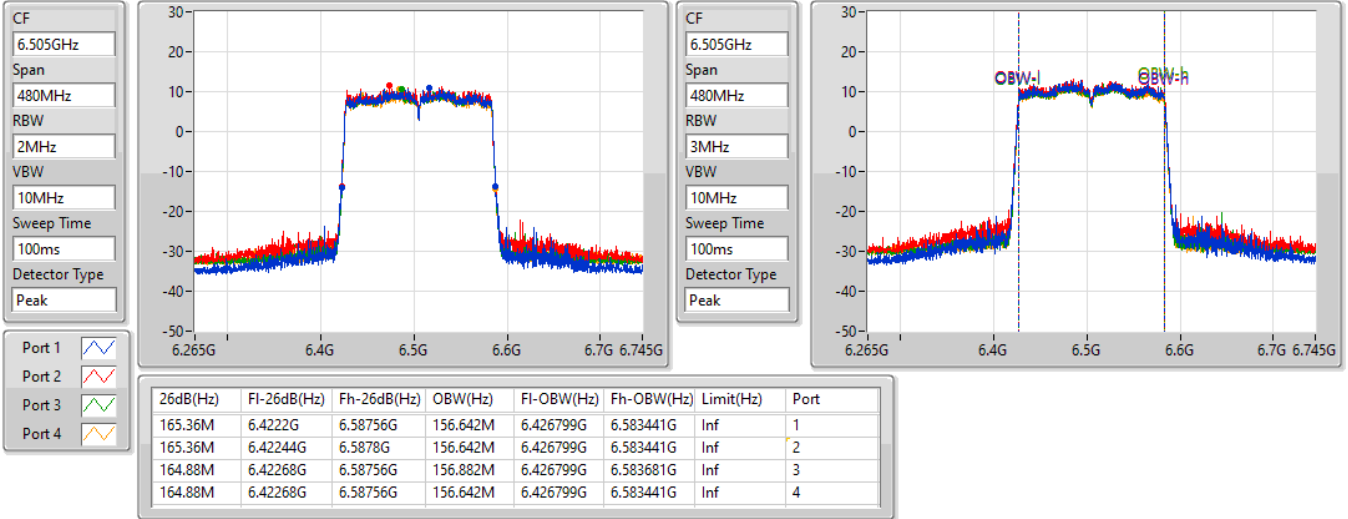

802.11ax HEW160-BF_Nss1,(MCS0)_4TX

EBW

6185MHz

21/01/2022

802.11ax HEW160-BF_Nss1,(MCS0)_4TX

EBW

6345MHz

22/01/2022

802.11ax HEW160-BF_Nss1,(MCS0)_4TX

EBW

6505MHz Straddle 6.425-6.525GHz

22/01/2022

802.11ax HEW160-BF_Nss1,(MCS0)_4TX

EBW

6665MHz

22/01/2022