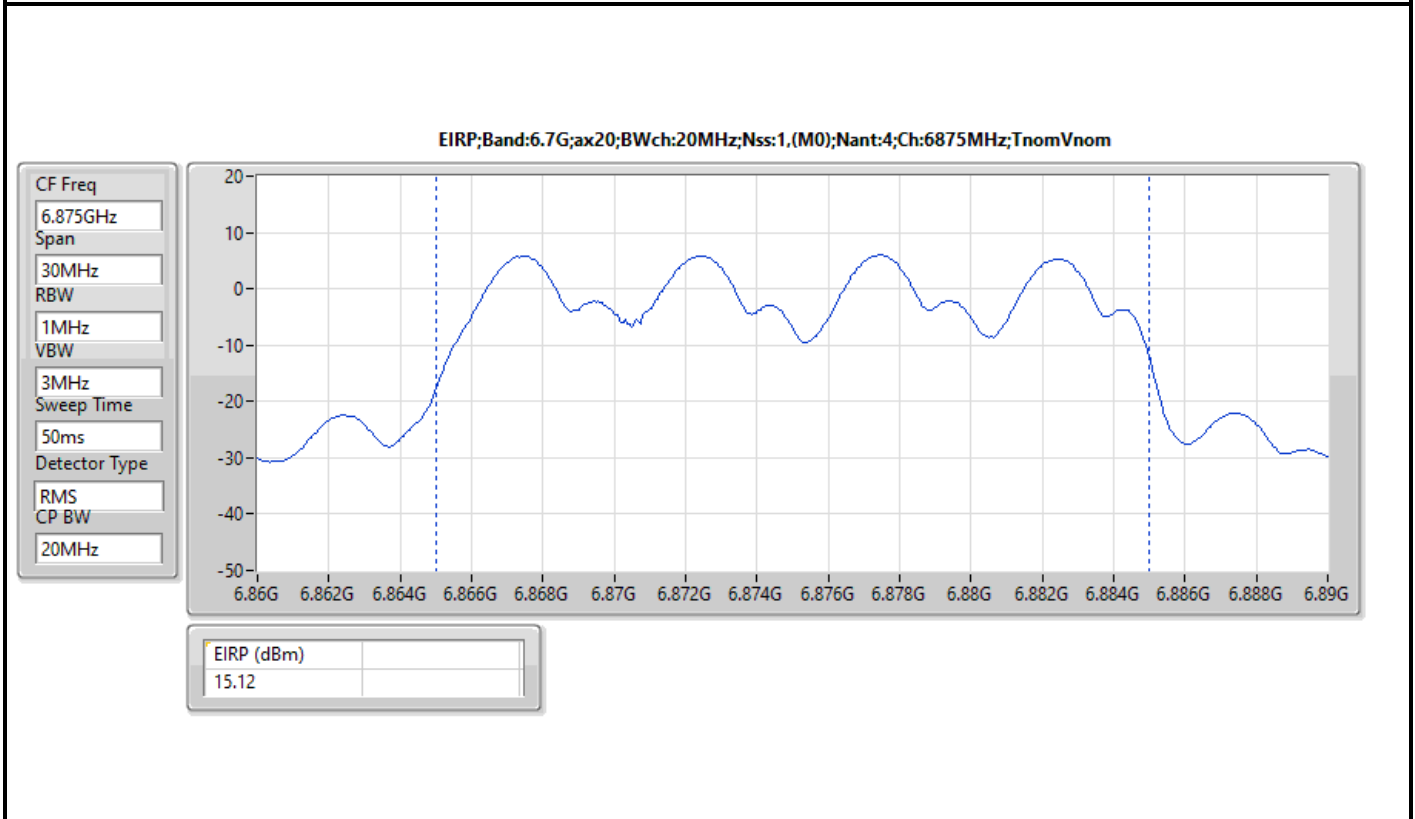

DG = Directional Gain; Port X = Port X output power

Note : Conducted setting = Pass conducted setting division 4

For non beamforming mode / 4T4S

Summary

Mode	EIRP (dBm)	EIRP (W)
5.925-6.425GHz	-	-
802.11ax HEW20_Nss4,(MCS0)_4TX	18.05	0.06383
802.11ax HEW40_Nss4,(MCS0)_4TX	20.43	0.11041
802.11ax HEW80_Nss4,(MCS0)_4TX	22.41	0.17418
802.11ax HEW160_Nss4,(MCS0)_4TX	24.57	0.28642
6.425-6.525GHz	-	-
802.11ax HEW20_Nss4,(MCS0)_4TX	17.87	0.06124
802.11ax HEW40_Nss4,(MCS0)_4TX	20.81	0.12050
802.11ax HEW80_Nss4,(MCS0)_4TX	22.88	0.19409
802.11ax HEW160_Nss4,(MCS0)_4TX	24.73	0.29717
6.525-6.875GHz	-	-
802.11ax HEW20_Nss4,(MCS0)_4TX	17.64	0.05808
802.11ax HEW40_Nss4,(MCS0)_4TX	21.07	0.12794
802.11ax HEW80_Nss4,(MCS0)_4TX	22.04	0.15996
802.11ax HEW160_Nss4,(MCS0)_4TX	24.80	0.30200
6.875-7.125GHz	-	-
802.11ax HEW20_Nss4,(MCS0)_4TX	17.87	0.06124
802.11ax HEW40_Nss4,(MCS0)_4TX	19.99	0.09977
802.11ax HEW80_Nss4,(MCS0)_4TX	22.73	0.18750
802.11ax HEW160_Nss4,(MCS0)_4TX	23.91	0.24604