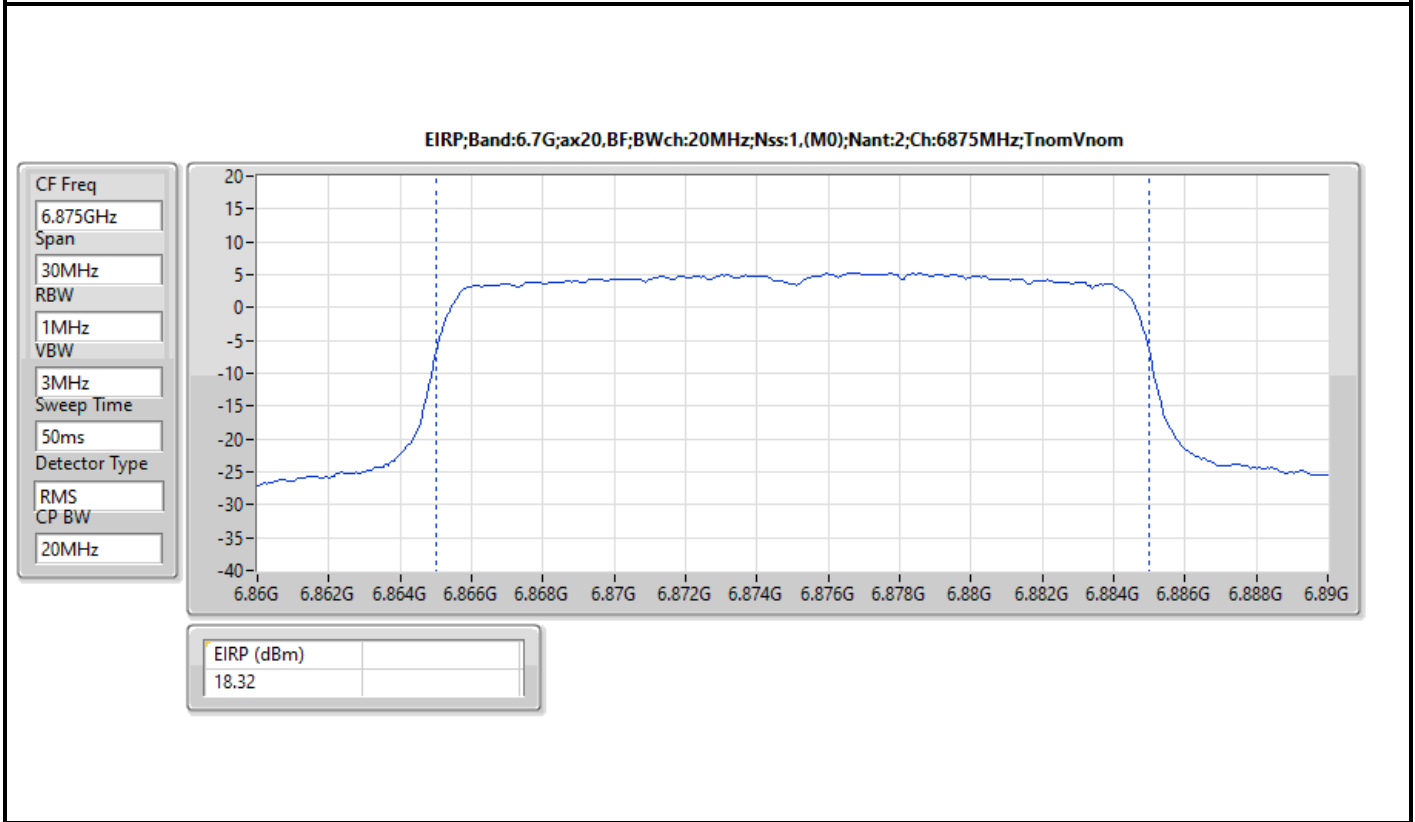

DG = Directional Gain; Port X = Port X output power

Note : Conducted setting = Pass conducted setting division 4

For beamforming mode / 4T1S

Summary

Mode	EIRP (dBm)	EIRP (W)
5.925-6.425GHz	-	-
802.11ax HEW20-BF_Nss1,(MCS0)_4TX	17.44	0.05546
802.11ax HEW40-BF_Nss1,(MCS0)_4TX	21.58	0.14388
802.11ax HEW80-BF_Nss1,(MCS0)_4TX	22.16	0.16444
802.11ax HEW160-BF_Nss1,(MCS0)_4TX	25.81	0.38107
6.425-6.525GHz	-	-
802.11ax HEW20-BF_Nss1,(MCS0)_4TX	17.49	0.05610
802.11ax HEW40-BF_Nss1,(MCS0)_4TX	20.67	0.11668
802.11ax HEW80-BF_Nss1,(MCS0)_4TX	23.21	0.20941
802.11ax HEW160-BF_Nss1,(MCS0)_4TX	26.29	0.42560
6.525-6.875GHz	-	-
802.11ax HEW20-BF_Nss1,(MCS0)_4TX	18.78	0.07551
802.11ax HEW40-BF_Nss1,(MCS0)_4TX	21.38	0.13740
802.11ax HEW80-BF_Nss1,(MCS0)_4TX	24.43	0.27733
802.11ax HEW160-BF_Nss1,(MCS0)_4TX	24.68	0.29376
6.875-7.125GHz	-	-
802.11ax HEW20-BF_Nss1,(MCS0)_4TX	18.46	0.07015
802.11ax HEW40-BF_Nss1,(MCS0)_4TX	19.38	0.08670
802.11ax HEW80-BF_Nss1,(MCS0)_4TX	23.76	0.23768
802.11ax HEW160-BF_Nss1,(MCS0)_4TX	25.37	0.34435