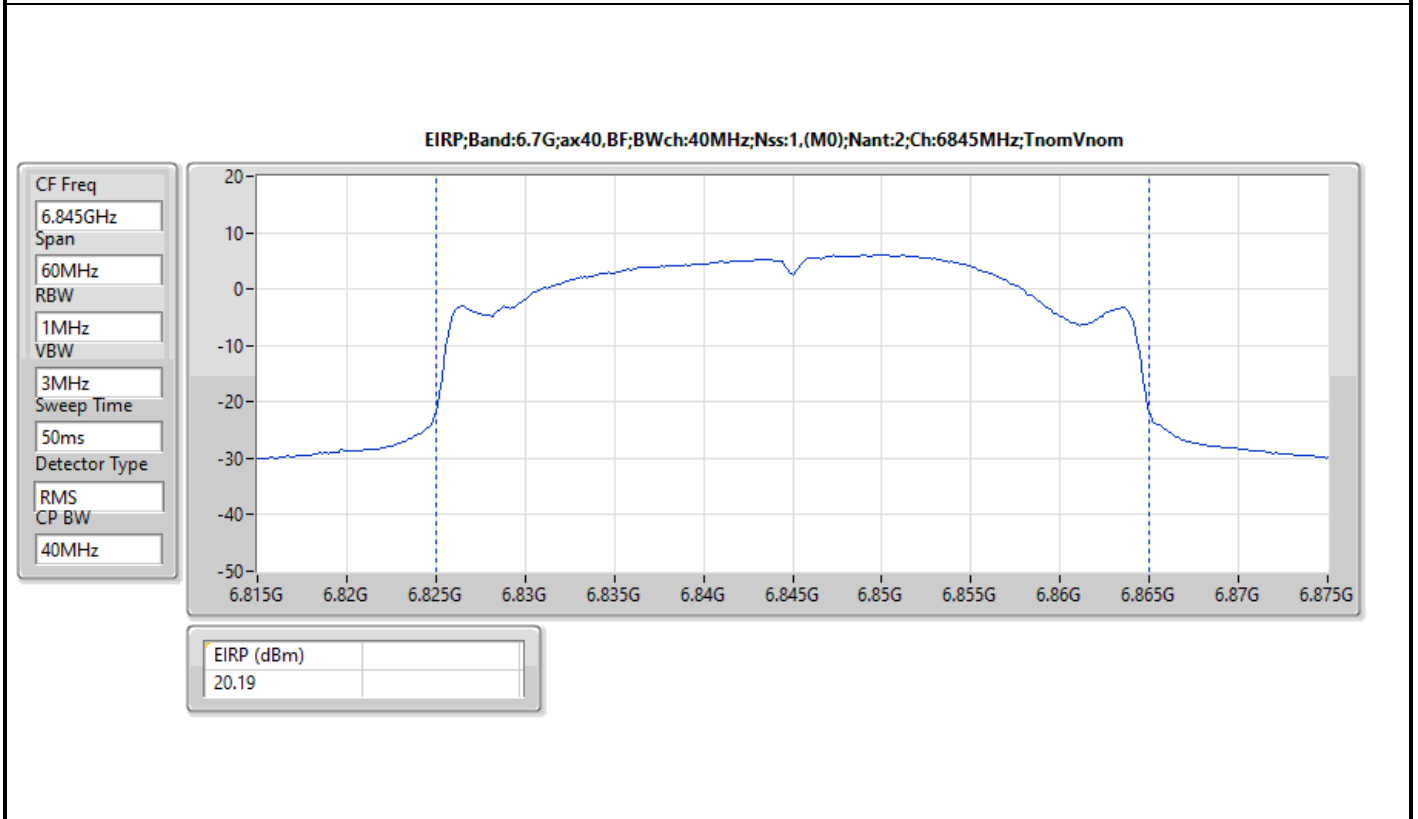

DG = Directional Gain; Port X = Port X output power

Note : Conducted setting = Pass conducted setting division 4

For beamforming mode / 4T1S

Summary

Mode	EIRP (dBm)	EIRP (W)
5.925-6.425GHz	-	-
802.11ax HEW20-BF_Nss1,(MCS0)_4TX	17.44	0.05546
802.11ax HEW40-BF_Nss1,(MCS0)_4TX	21.58	0.14388
802.11ax HEW80-BF_Nss1,(MCS0)_4TX	22.16	0.16444
802.11ax HEW160-BF_Nss1,(MCS0)_4TX	25.81	0.38107
6.425-6.525GHz	-	-
802.11ax HEW20-BF_Nss1,(MCS0)_4TX	17.49	0.05610
802.11ax HEW40-BF_Nss1,(MCS0)_4TX	20.67	0.11668
802.11ax HEW80-BF_Nss1,(MCS0)_4TX	23.21	0.20941
802.11ax HEW160-BF_Nss1,(MCS0)_4TX	26.29	0.42560
6.525-6.875GHz	-	-
802.11ax HEW20-BF_Nss1,(MCS0)_4TX	18.78	0.07551
802.11ax HEW40-BF_Nss1,(MCS0)_4TX	21.38	0.13740
802.11ax HEW80-BF_Nss1,(MCS0)_4TX	24.43	0.27733
802.11ax HEW160-BF_Nss1,(MCS0)_4TX	24.68	0.29376
6.875-7.125GHz	-	-
802.11ax HEW20-BF_Nss1,(MCS0)_4TX	18.46	0.07015
802.11ax HEW40-BF_Nss1,(MCS0)_4TX	19.38	0.08670
802.11ax HEW80-BF_Nss1,(MCS0)_4TX	23.76	0.23768
802.11ax HEW160-BF_Nss1,(MCS0)_4TX	25.37	0.34435