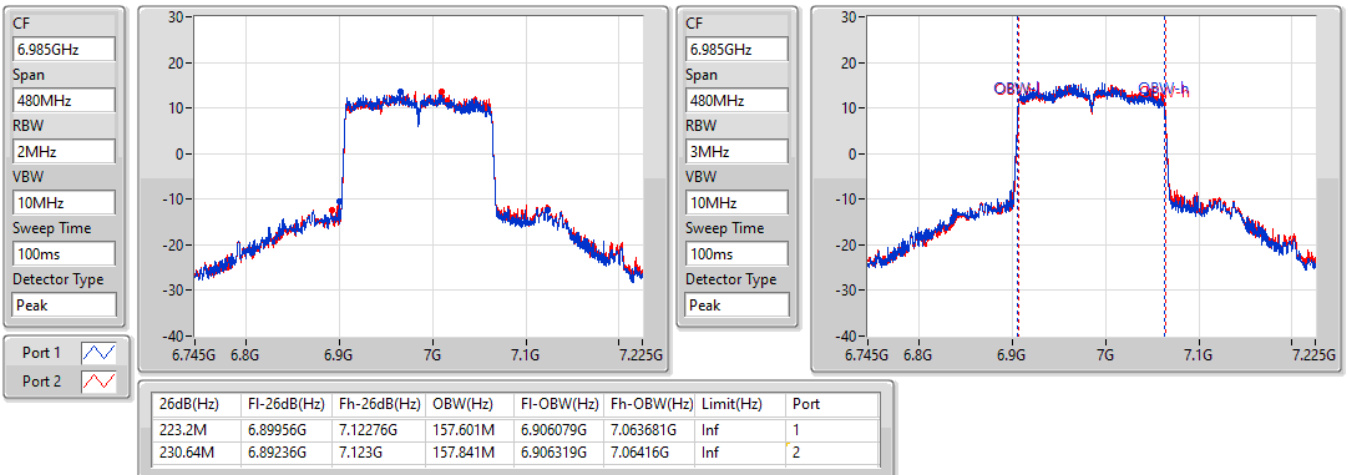

802.11ax HEW160-BF_Nss1,(MCS0)_2TX

EBW

6505MHz Straddle 6.425-6.525GHz

22/01/2022

802.11ax HEW160-BF_Nss1,(MCS0)_2TX

EBW

6665MHz

22/01/2022

802.11ax HEW160-BF_Nss1,(MCS0)_2TX

EBW

6825MHz Straddle 6.525-6.875GHz

22/01/2022

802.11ax HEW160-BF_Nss1,(MCS0)_2TX

EBW

6985MHz

22/01/2022

For beamforming mode / 4T1S
Summary

Mode	Max-N dB (Hz)	Max-OBW (Hz)	ITU-Code	Min-N dB (Hz)	Min-OBW (Hz)
5.925-6.425GHz	-	-	-	-	-
802.11ax HEW20-BF_Nss1,(MCS0)_4TX	27.09M	19.31M	19M3D1D	22.23M	19.22M
802.11ax HEW40-BF_Nss1,(MCS0)_4TX	45.06M	38.321M	38M3D1D	41.88M	38.141M
802.11ax HEW80-BF_Nss1,(MCS0)_4TX	87.72M	78.201M	78M2D1D	83.16M	77.961M
802.11ax HEW160-BF_Nss1,(MCS0)_4TX	166.56M	158.321M	158MD1D	164.88M	156.402M
6.425-6.525GHz	-	-	-	-	-
802.11ax HEW20-BF_Nss1,(MCS0)_4TX	27.24M	19.31M	19M3D1D	23.01M	19.22M
802.11ax HEW40-BF_Nss1,(MCS0)_4TX	45.72M	38.261M	38M3D1D	42.42M	38.141M
802.11ax HEW80-BF_Nss1,(MCS0)_4TX	88.2M	78.201M	78M2D1D	84.24M	77.961M
802.11ax HEW160-BF_Nss1,(MCS0)_4TX	165.36M	156.882M	157MD1D	164.88M	156.642M
6.525-6.875GHz	-	-	-	-	-
802.11ax HEW20-BF_Nss1,(MCS0)_4TX	28.68M	19.28M	19M3D1D	22.32M	19.22M
802.11ax HEW40-BF_Nss1,(MCS0)_4TX	44.22M	38.321M	38M3D1D	42.36M	38.081M
802.11ax HEW80-BF_Nss1,(MCS0)_4TX	87.48M	78.201M	78M2D1D	83.64M	78.081M
802.11ax HEW160-BF_Nss1,(MCS0)_4TX	166.8M	157.121M	157MD1D	164.4M	156.402M
6.875-7.125GHz	-	-	-	-	-
802.11ax HEW20-BF_Nss1,(MCS0)_4TX	27.24M	19.28M	19M3D1D	22.95M	19.22M
802.11ax HEW40-BF_Nss1,(MCS0)_4TX	46.92M	38.321M	38M3D1D	41.94M	38.141M
802.11ax HEW80-BF_Nss1,(MCS0)_4TX	87.12M	78.201M	78M2D1D	84M	77.961M
802.11ax HEW160-BF_Nss1,(MCS0)_4TX	165.84M	156.882M	157MD1D	165.12M	156.402M