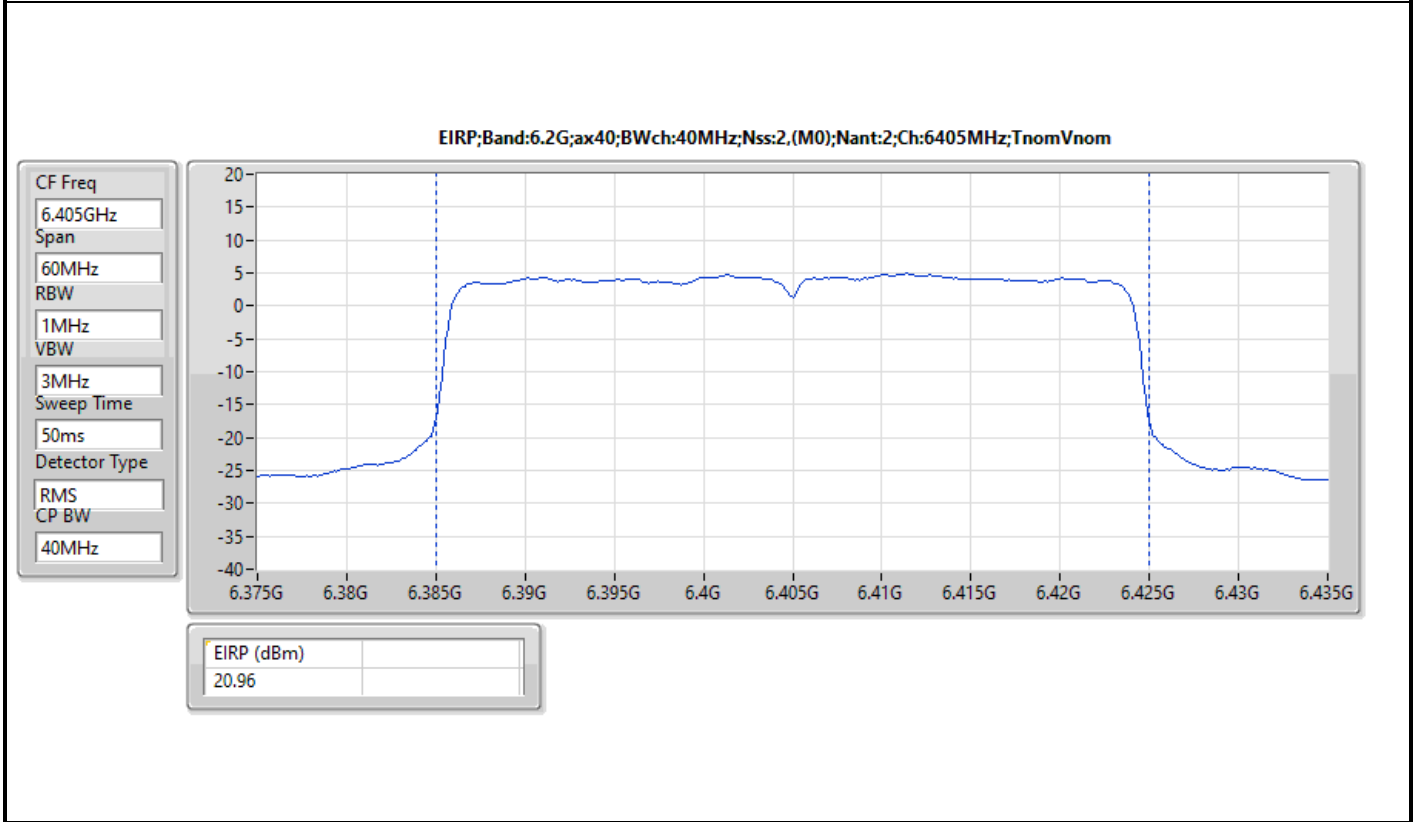

DG = Directional Gain; Port X = Port X output power

Note : Conducted setting = Pass conducted setting division 4

For non beamforming mode / 4T1S

Summary

Mode	EIRP (dBm)	EIRP (W)
5.925-6.425GHz	-	-
802.11ax HEW20_Nss1,(MCS0)_4TX	14.99	0.03155
802.11ax HEW40_Nss1,(MCS0)_4TX	17.95	0.06237
802.11ax HEW80_Nss1,(MCS0)_4TX	20.09	0.10209
802.11ax HEW160_Nss1,(MCS0)_4TX	23.22	0.20989
6.425-6.525GHz	-	-
802.11ax HEW20_Nss1,(MCS0)_4TX	16.15	0.04121
802.11ax HEW40_Nss1,(MCS0)_4TX	17.64	0.05808
802.11ax HEW80_Nss1,(MCS0)_4TX	21.38	0.13740
802.11ax HEW160_Nss1,(MCS0)_4TX	24.34	0.27164
6.525-6.875GHz	-	-
802.11ax HEW20_Nss1,(MCS0)_4TX	15.61	0.03639
802.11ax HEW40_Nss1,(MCS0)_4TX	18.19	0.06592
802.11ax HEW80_Nss1,(MCS0)_4TX	20.32	0.10765
802.11ax HEW160_Nss1,(MCS0)_4TX	23.80	0.23988
6.875-7.125GHz	-	-
802.11ax HEW20_Nss1,(MCS0)_4TX	14.46	0.02793
802.11ax HEW40_Nss1,(MCS0)_4TX	18.48	0.07047
802.11ax HEW80_Nss1,(MCS0)_4TX	20.65	0.11614
802.11ax HEW160_Nss1,(MCS0)_4TX	22.69	0.18578