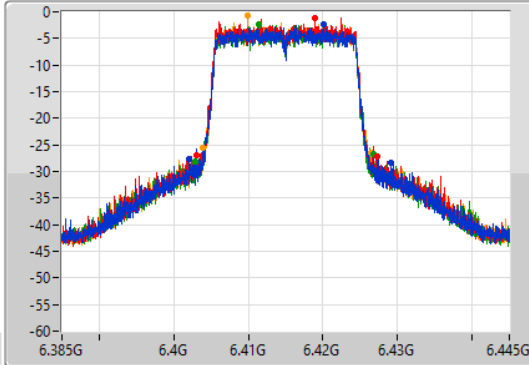

Port X-N dB = Port X 6dB down bandwidth for 5.725-5.85GHz band / 26dB down bandwidth for other band
 Port X-OBW = Port X 99% occupied bandwidth

802.11ax HEW20-BF_Nss1,(MCS0)_4TX

EBW

5955MHz

21/01/2022

802.11ax HEW20-BF_Nss1,(MCS0)_4TX

EBW

6175MHz

21/01/2022

802.11ax HEW20-BF_Nss1,(MCS0)_4TX

EBW

6415MHz

21/01/2022

CF
6.415GHz
Span
60MHz
RBW
300kHz
VBW
1MHz
Sweep Time
100ms
Detector Type
Peak

CF
6.415GHz
Span
60MHz
RBW
300kHz
VBW
1MHz
Sweep Time
100ms
Detector Type
Peak

Port 1
Port 2
Port 3
Port 4

26dB(Hz)	Fl-26dB(Hz)	Fh-26dB(Hz)	OBW(Hz)	Fl-OBW(Hz)	Fh-OBW(Hz)	Limit(Hz)	Port
27.09M	6.40207G	6.42916G	19.25M	6.405375G	6.424625G	Inf	1
24.3M	6.40303G	6.42733G	19.25M	6.405375G	6.424625G	Inf	2
23.91M	6.40294G	6.42685G	19.25M	6.405375G	6.424625G	Inf	3
22.53M	6.40384G	6.42637G	19.25M	6.405375G	6.424625G	Inf	4