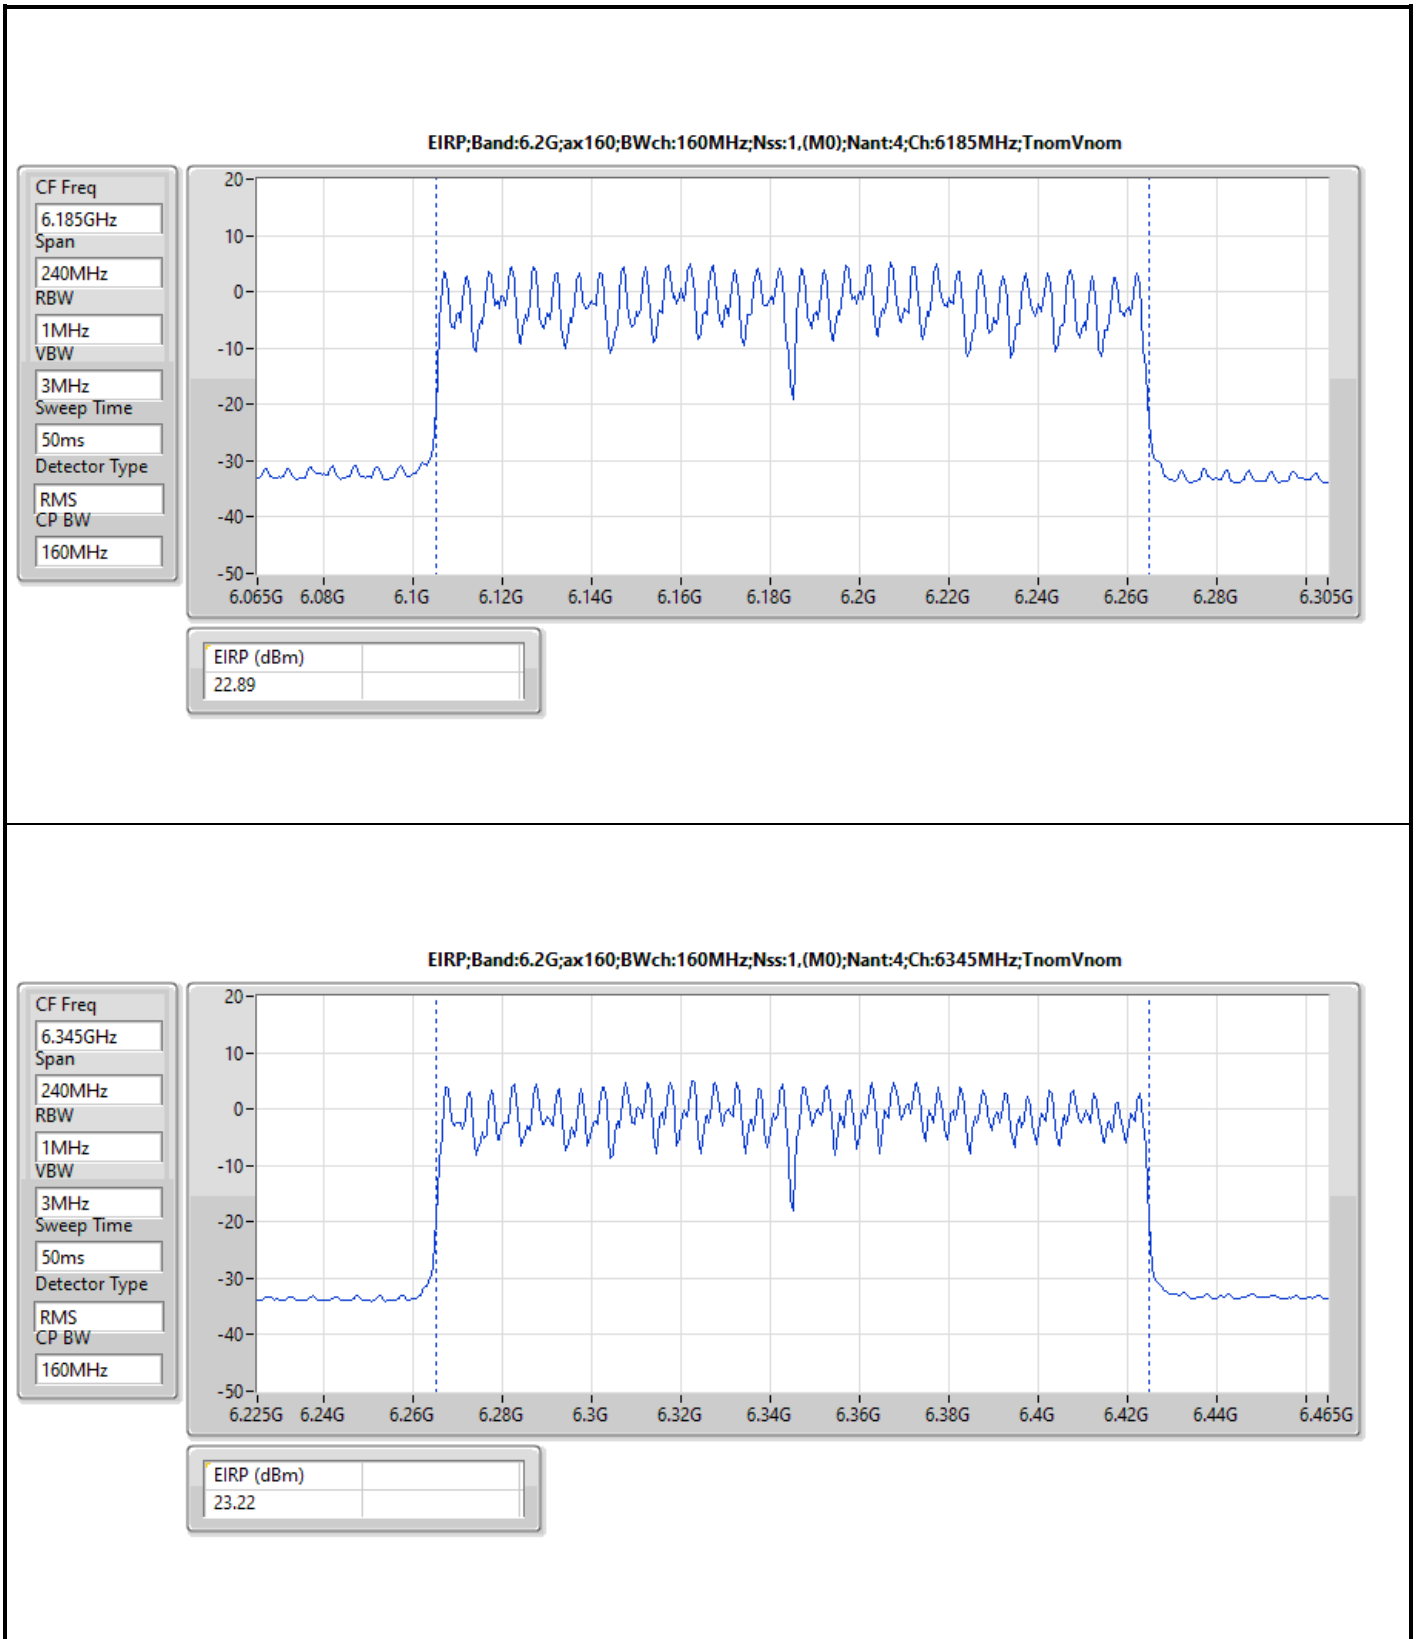

DG = Directional Gain; Port X = Port X output power

Note : Conducted setting = Pass conducted setting division 4

For non beamforming mode / 4T4S

Summary

Mode	EIRP (dBm)	EIRP (W)
5.925-6.425GHz	-	-
802.11ax HEW20_Nss4,(MCS0)_4TX	18.05	0.06383
802.11ax HEW40_Nss4,(MCS0)_4TX	20.43	0.11041
802.11ax HEW80_Nss4,(MCS0)_4TX	22.41	0.17418
802.11ax HEW160_Nss4,(MCS0)_4TX	24.57	0.28642
6.425-6.525GHz	-	-
802.11ax HEW20_Nss4,(MCS0)_4TX	17.87	0.06124
802.11ax HEW40_Nss4,(MCS0)_4TX	20.81	0.12050
802.11ax HEW80_Nss4,(MCS0)_4TX	22.88	0.19409
802.11ax HEW160_Nss4,(MCS0)_4TX	24.73	0.29717
6.525-6.875GHz	-	-
802.11ax HEW20_Nss4,(MCS0)_4TX	17.64	0.05808
802.11ax HEW40_Nss4,(MCS0)_4TX	21.07	0.12794
802.11ax HEW80_Nss4,(MCS0)_4TX	22.04	0.15996
802.11ax HEW160_Nss4,(MCS0)_4TX	24.80	0.30200
6.875-7.125GHz	-	-
802.11ax HEW20_Nss4,(MCS0)_4TX	17.87	0.06124
802.11ax HEW40_Nss4,(MCS0)_4TX	19.99	0.09977
802.11ax HEW80_Nss4,(MCS0)_4TX	22.73	0.18750
802.11ax HEW160_Nss4,(MCS0)_4TX	23.91	0.24604