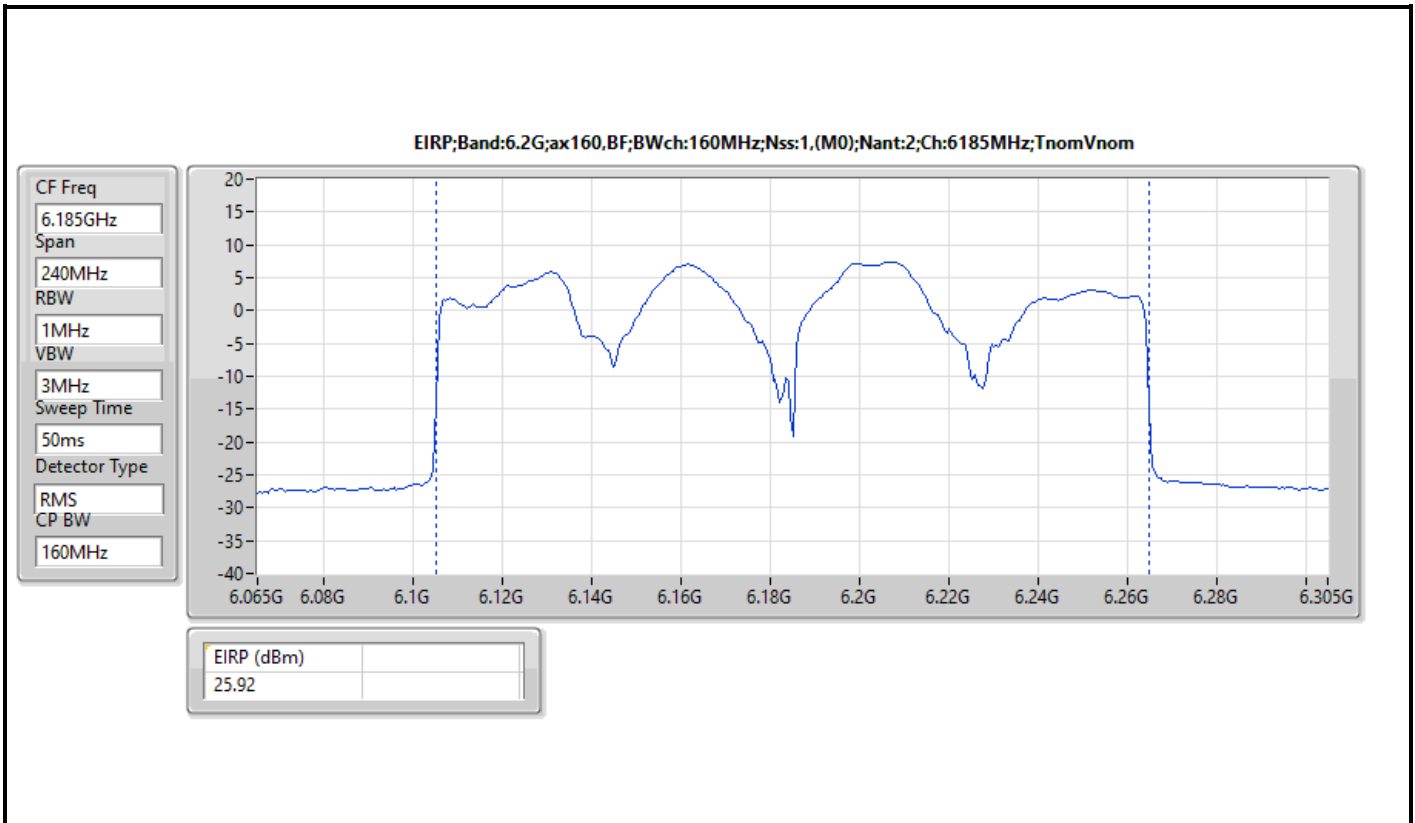

DG = Directional Gain; Port X = Port X output power

Note : Conducted setting = Pass conducted setting division 4

For beamforming mode / 4T1S

Summary

Mode	EIRP (dBm)	EIRP (W)
5.925-6.425GHz	-	-
802.11ax HEW20-BF_Nss1,(MCS0)_4TX	17.44	0.05546
802.11ax HEW40-BF_Nss1,(MCS0)_4TX	21.58	0.14388
802.11ax HEW80-BF_Nss1,(MCS0)_4TX	22.16	0.16444
802.11ax HEW160-BF_Nss1,(MCS0)_4TX	25.81	0.38107
6.425-6.525GHz	-	-
802.11ax HEW20-BF_Nss1,(MCS0)_4TX	17.49	0.05610
802.11ax HEW40-BF_Nss1,(MCS0)_4TX	20.67	0.11668
802.11ax HEW80-BF_Nss1,(MCS0)_4TX	23.21	0.20941
802.11ax HEW160-BF_Nss1,(MCS0)_4TX	26.29	0.42560
6.525-6.875GHz	-	-
802.11ax HEW20-BF_Nss1,(MCS0)_4TX	18.78	0.07551
802.11ax HEW40-BF_Nss1,(MCS0)_4TX	21.38	0.13740
802.11ax HEW80-BF_Nss1,(MCS0)_4TX	24.43	0.27733
802.11ax HEW160-BF_Nss1,(MCS0)_4TX	24.68	0.29376
6.875-7.125GHz	-	-
802.11ax HEW20-BF_Nss1,(MCS0)_4TX	18.46	0.07015
802.11ax HEW40-BF_Nss1,(MCS0)_4TX	19.38	0.08670
802.11ax HEW80-BF_Nss1,(MCS0)_4TX	23.76	0.23768
802.11ax HEW160-BF_Nss1,(MCS0)_4TX	25.37	0.34435