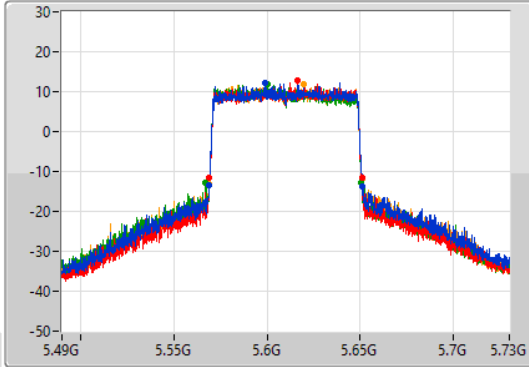

802.11ax HEW80_Nss1,(MCS0)_4TX

EBW

5610MHz

29/12/2021

CF
5.61GHz
Span
240MHz
RBW
1MHz
VBW
3MHz
Sweep Time
100ms
Detector Type
Peak

CF
5.61GHz
Span
240MHz
RBW
2MHz
VBW
10MHz
Sweep Time
100ms
Detector Type
Peak