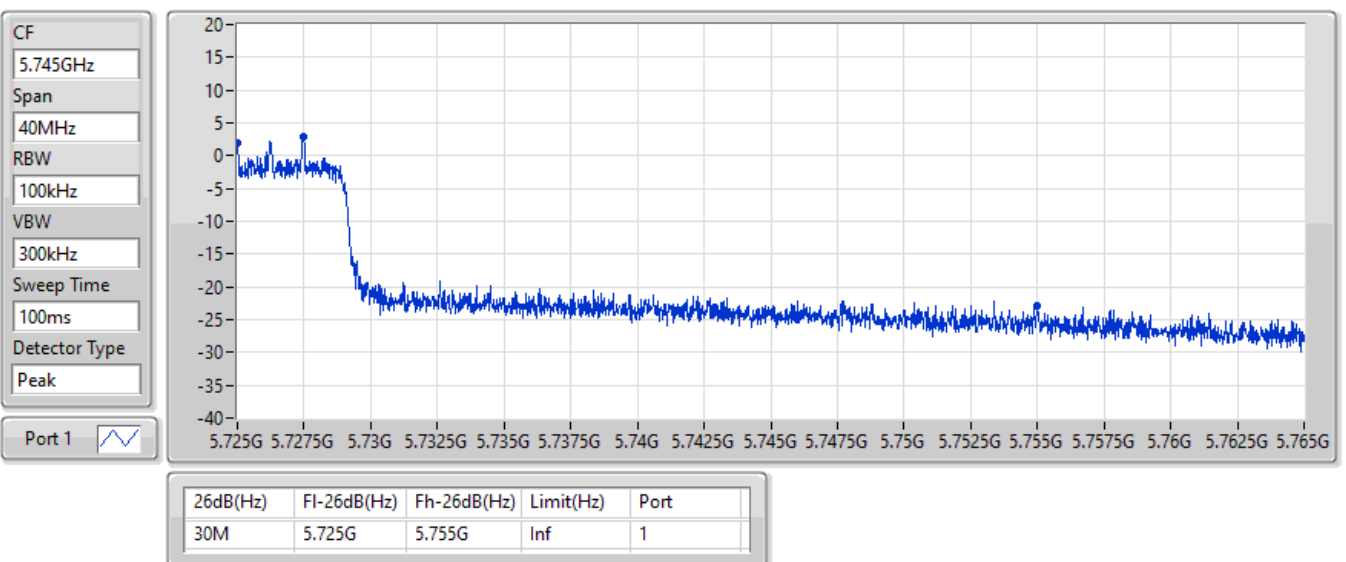

802.11ax HEW80\_Nss1,(MCS0)\_1TX

EBW

5690MHz Straddle 5.725-5.85GHz

05/01/2022

802.11ax HEW80\_Nss1,(MCS0)\_1TX

EBW

5690MHz Straddle 5.725-5.85GHz

05/01/2022