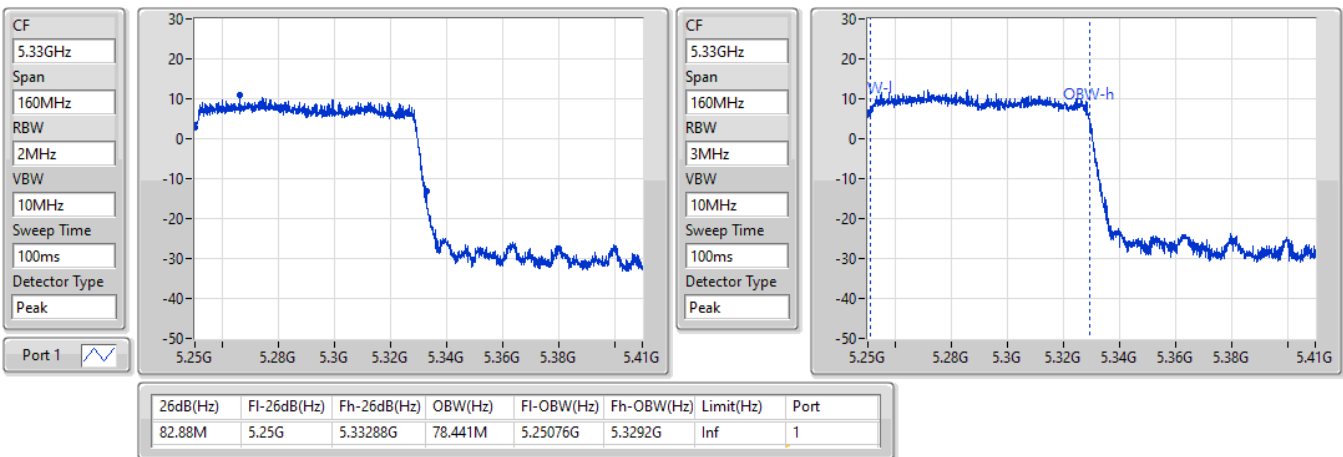

802.11ax HEW160\_Nss1,(MCS0)\_1TX

EBW

5250MHz Straddle 5.15-5.25GHz

27/01/2022

802.11ax HEW160\_Nss1,(MCS0)\_1TX

EBW

5250MHz Straddle 5.25-5.35GHz

27/01/2022