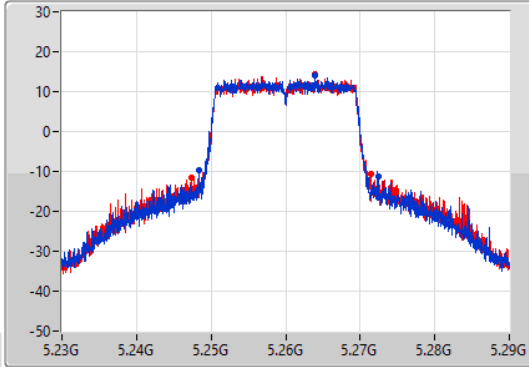

Port X-N dB = Port X 6dB down bandwidth for 5.725-5.85GHz band / 26dB down bandwidth for other band  
 Port X-OBW = Port X 99% occupied bandwidth

802.11ax HEW20\_Nss2,(MCS0)\_2TX

EBW

5260MHz

30/12/2021

CF  
5.26GHz  
Span  
60MHz  
RBW  
300kHz  
VBW  
1MHz  
Sweep Time  
100ms  
Detector Type  
Peak