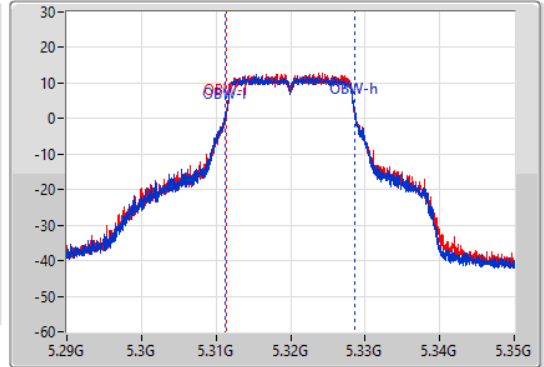

Sweep Time  
100ms

Detector Type  
Peak

CF  
5.32GHz

Span  
60MHz

RBW  
300kHz

VBW  
1MHz

Sweep Time  
100ms

Detector Type  
Peak