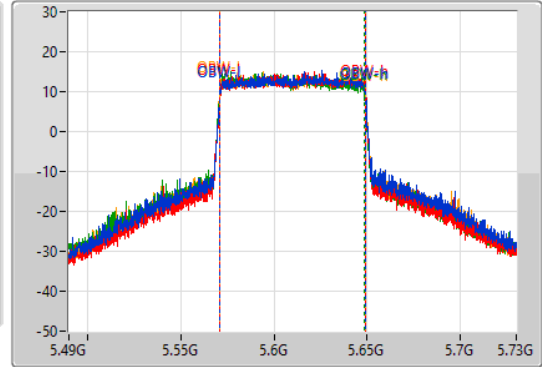

802.11ax HEW80\_Nss1,(MCS0)\_4TX

EBW

5610MHz

29/12/2021

CF  
5.61GHz  
Span  
240MHz  
RBW  
1MHz  
VBW  
3MHz  
Sweep Time  
100ms  
Detector Type  
Peak

CF  
5.61GHz  
Span  
240MHz  
RBW  
2MHz  
VBW  
10MHz  
Sweep Time  
100ms  
Detector Type  
Peak