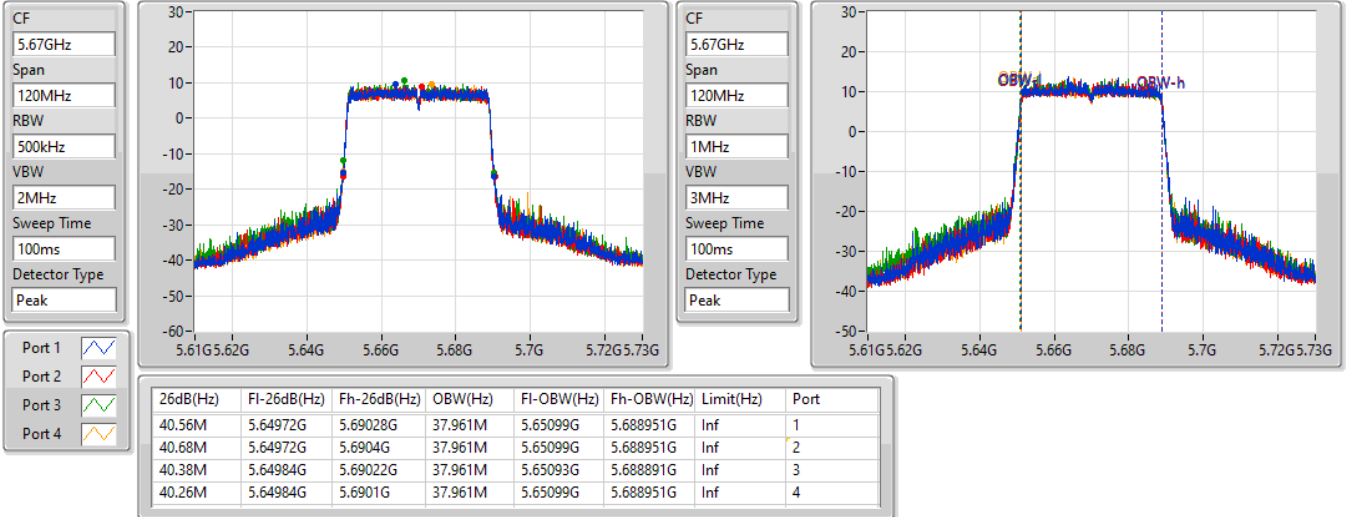

5550MHz

29/12/2021

802.11ax HEW40\_Nss1,(MCS0)\_4TX

EBW

5670MHz

29/12/2021

802.11ax HEW40\_Nss1,(MCS0)\_4TX

EBW