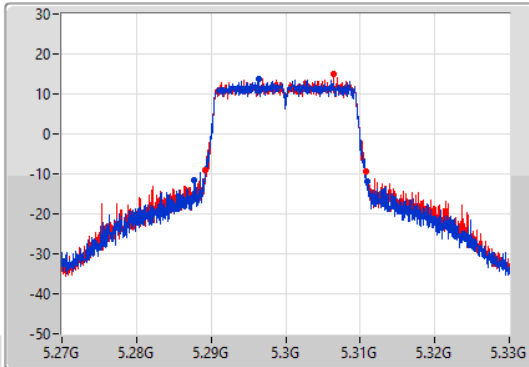

CF
5.3GHz
Span
60MHz
RBW
300kHz
VBW
1MHz
Sweep Time
100ms
Detector Type
Peak