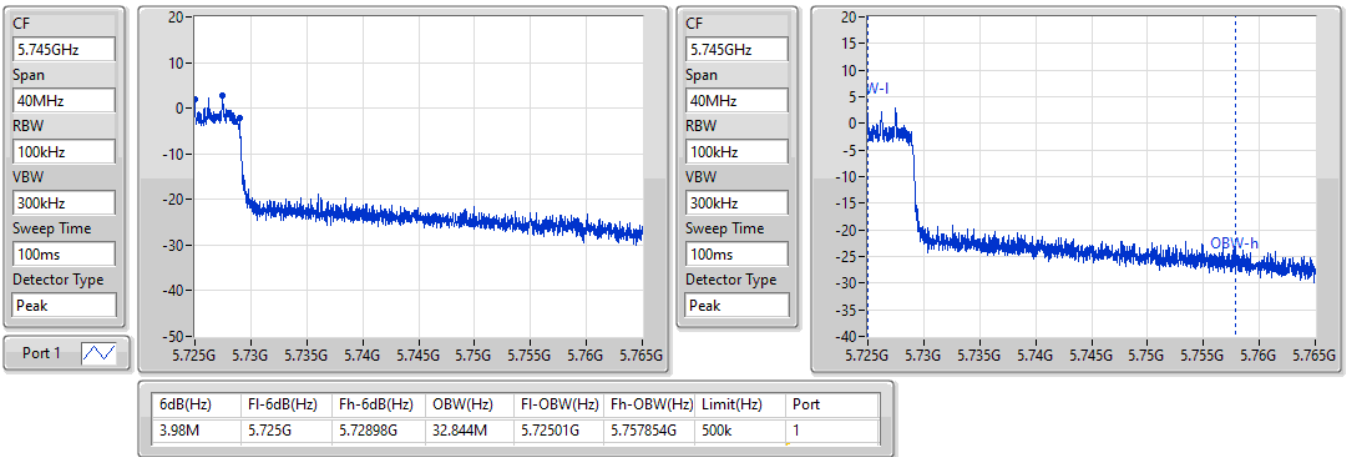

802.11ax HEW80_Nss1,(MCS0)_1TX

EBW

5690MHz Straddle 5.725-5.85GHz

05/01/2022