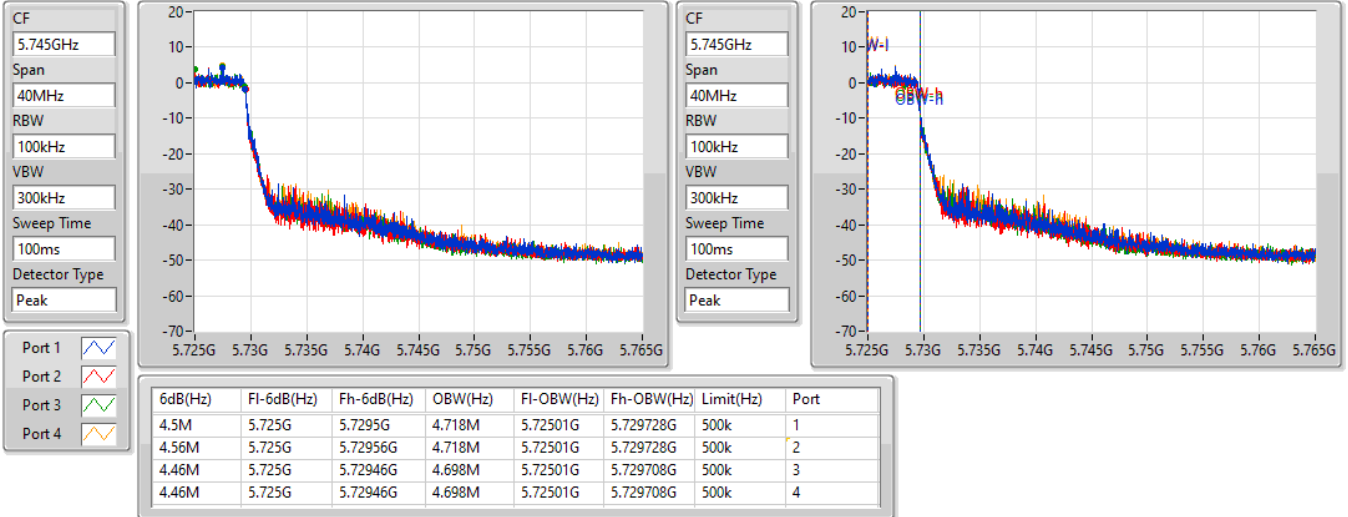

5720MHz Straddle 5.47-5.725GHz

29/12/2021

802.11ax HEW20\_Nss1,(MCS0)\_4TX

EBW

5720MHz Straddle 5.725-5.85GHz

05/01/2022

802.11ax HEW20\_Nss1,(MCS0)\_4TX

EBW