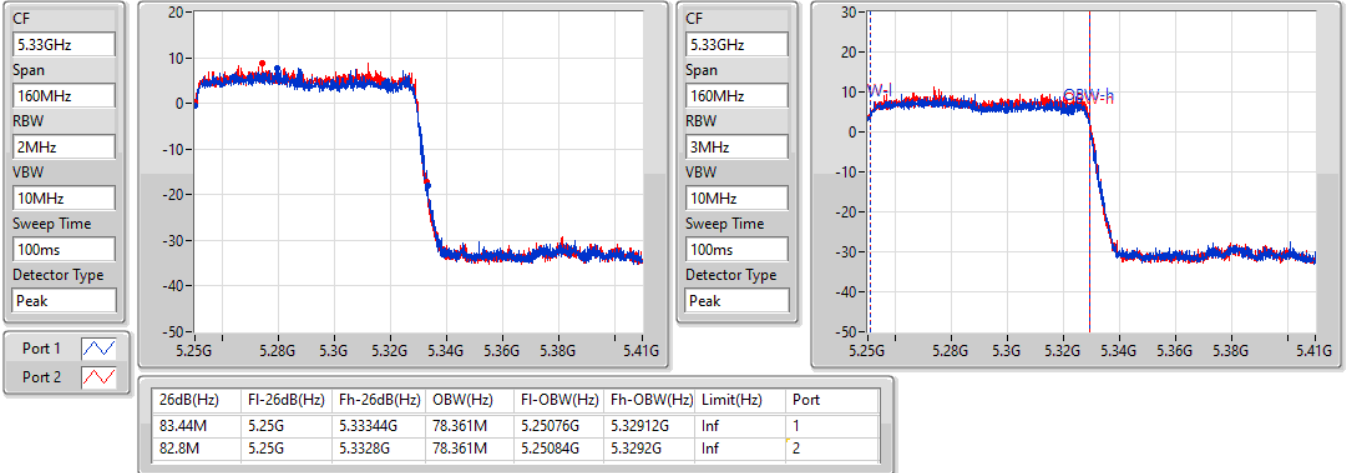

802.11ax HEW160_Nss2,(MCS0)_2TX

EBW

5250MHz Straddle 5.25-5.35GHz

27/01/2022