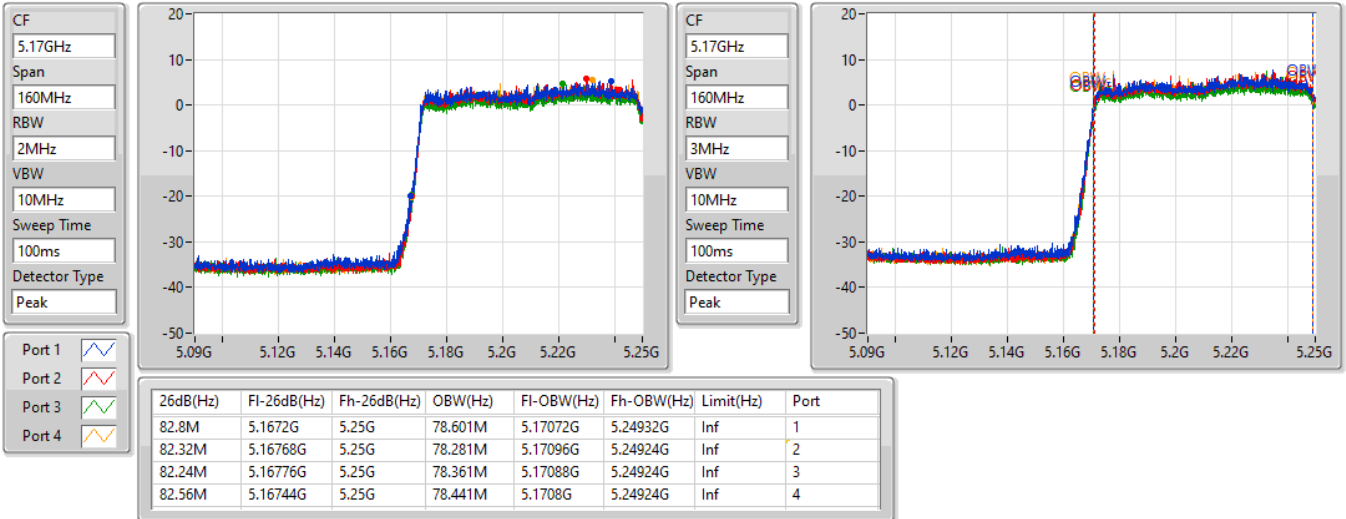

802.11ax HEW160_Nss1,(MCS0)_4TX

EBW

5250MHz Straddle 5.15-5.25GHz

27/01/2022