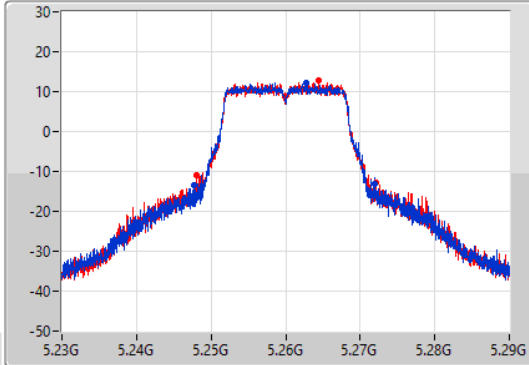

Port X-N dB = Port X 6dB down bandwidth for 5.725-5.85GHz band / 26dB down bandwidth for other band  
 Port X-OBW = Port X 99% occupied bandwidth

802.11a\_Nss1,(6Mbps)\_2TX

EBW

5260MHz

30/12/2021

CF  
5.26GHz  
Span  
60MHz  
RBW  
300kHz  
VBW  
1MHz  
Sweep Time  
100ms  
Detector Type  
Peak