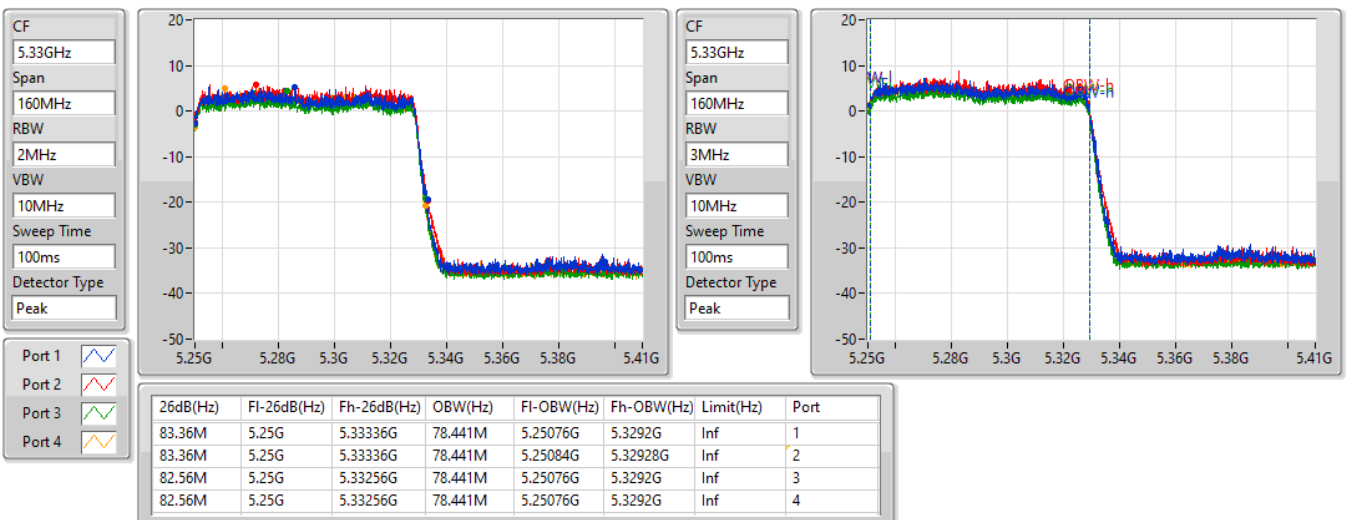

802.11ax HEW160\_Nss1,(MCS0)\_4TX

EBW

5250MHz Straddle 5.15-5.25GHz

27/01/2022

802.11ax HEW160\_Nss1,(MCS0)\_4TX

EBW

5250MHz Straddle 5.25-5.35GHz

27/01/2022