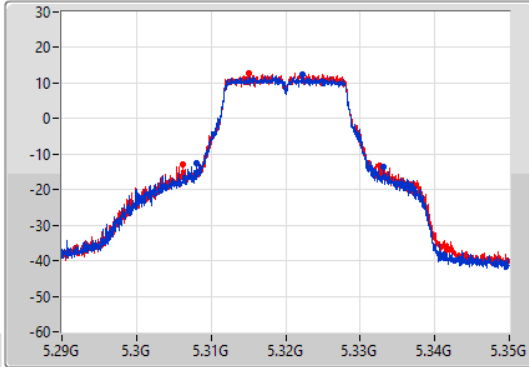

Sweep Time  
100ms

Detector Type  
Peak

CF  
5.32GHz

Span  
60MHz

RBW  
300kHz

VBW  
1MHz

Sweep Time  
100ms

Detector Type  
Peak