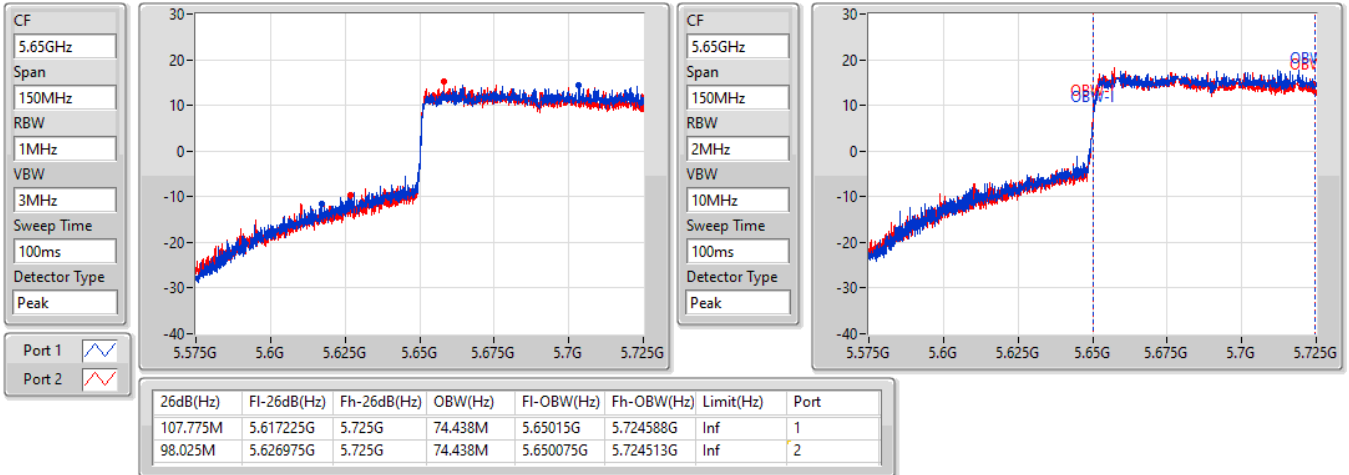

802.11ax HEW80_Nss2,(MCS0)_2TX

EBW

5690MHz Straddle 5.47-5.725GHz

30/12/2021