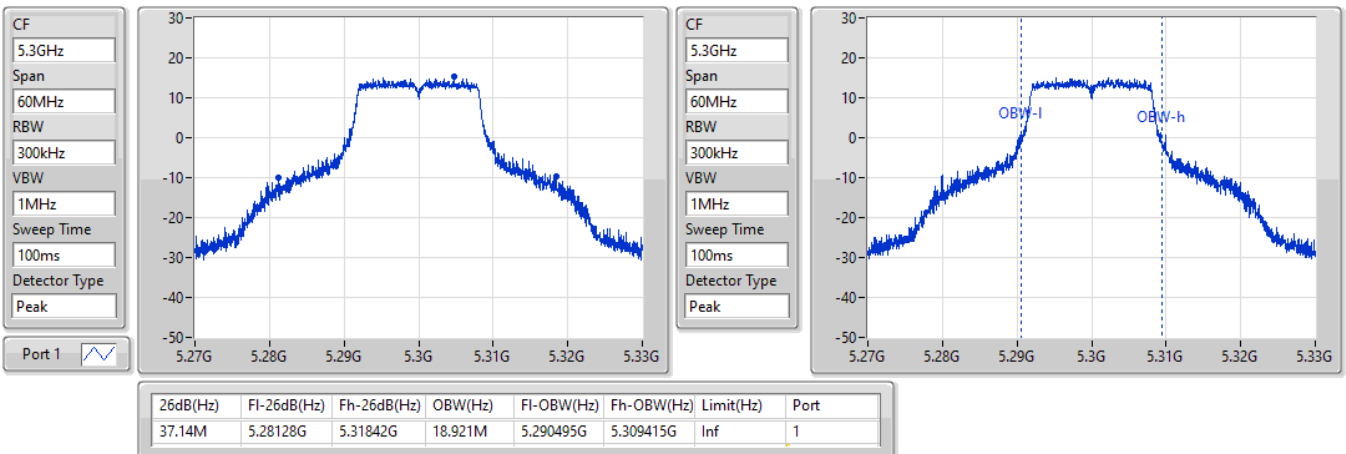

802.11a_Nss1,(6Mbps)_1TX

EBW

5300MHz

29/12/2021