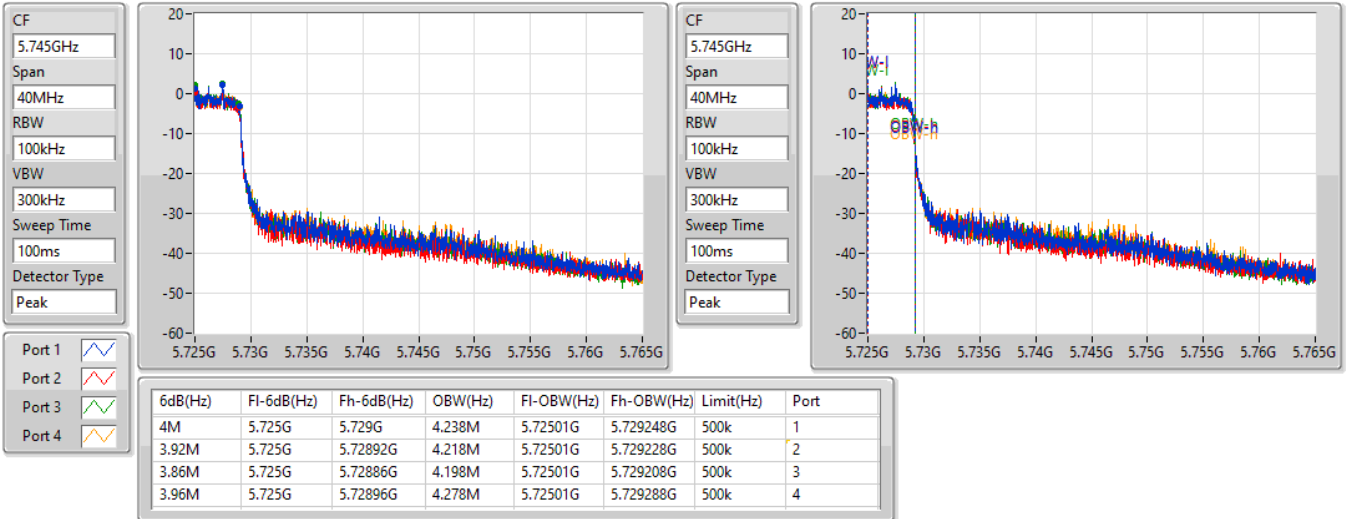

5710MHz Straddle 5.47-5.725GHz

29/12/2021

802.11ax HEW40\_Nss1,(MCS0)\_4TX

EBW

5710MHz Straddle 5.725-5.85GHz

05/01/2022

802.11ax HEW40\_Nss1,(MCS0)\_4TX

EBW