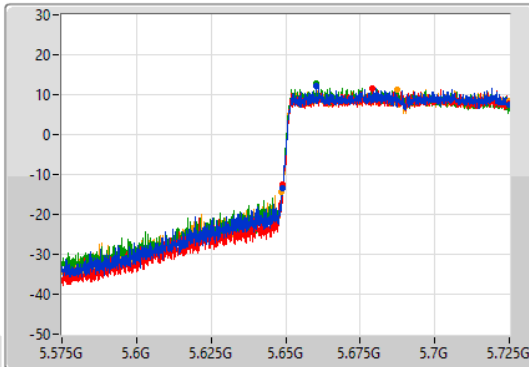

5690MHz Straddle 5.47-5.725GHz

29/12/2021

CF
5.65GHz
Span
150MHz
RBW
1MHz
VBW
3MHz
Sweep Time
100ms
Detector Type
Peak

CF
5.65GHz
Span
150MHz
RBW
2MHz
VBW
10MHz
Sweep Time
100ms
Detector Type
Peak