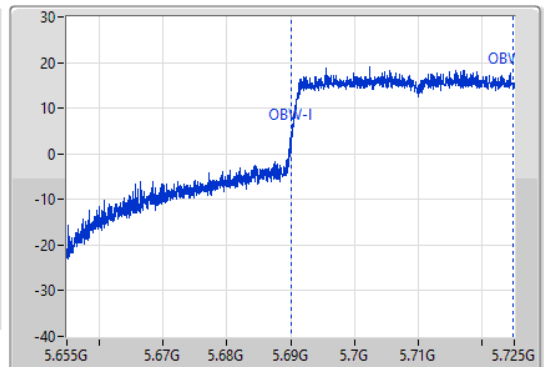

802.11ax HEW40\_Nss1,(MCS0)\_1TX

EBW

5710MHz Straddle 5.47-5.725GHz

29/12/2021

CF  
5.69GHz  
Span  
70MHz  
RBW  
500kHz  
VBW  
2MHz  
Sweep Time  
100ms  
Detector Type  
Peak  
Port 1

CF  
5.69GHz  
Span  
70MHz  
RBW  
1MHz  
VBW  
3MHz  
Sweep Time  
100ms  
Detector Type  
Peak