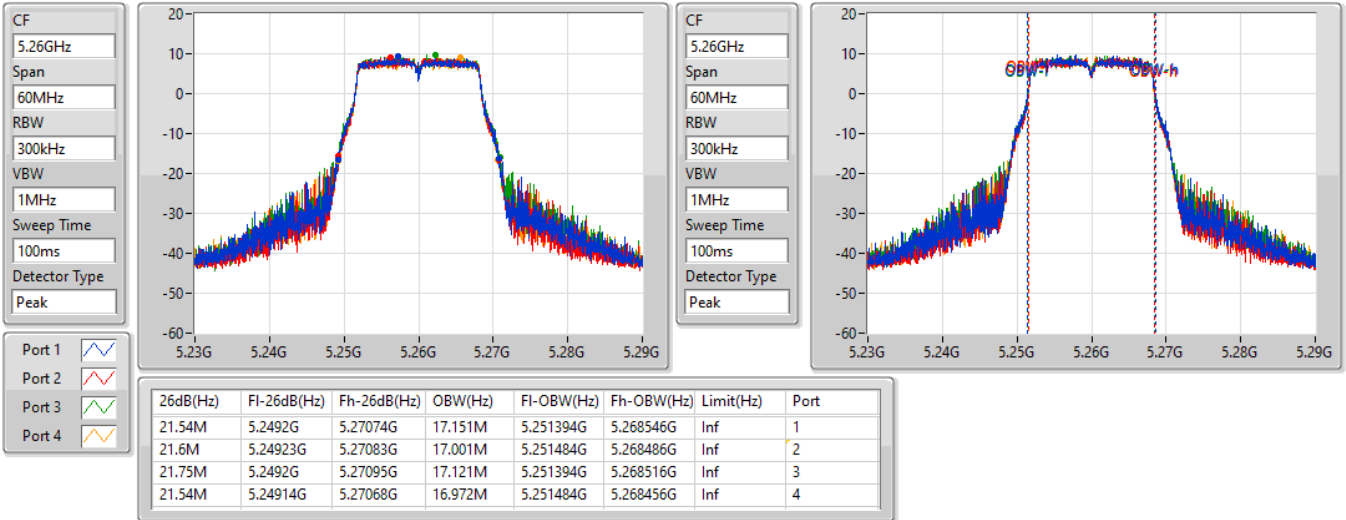

Port X-N dB = Port X 6dB down bandwidth for 5.725-5.85GHz band / 26dB down bandwidth for other band  
 Port X-OBW = Port X 99% occupied bandwidth

802.11a\_Nss1,(6Mbps)\_4TX

EBW

5260MHz

29/12/2021

802.11a\_Nss1,(6Mbps)\_4TX