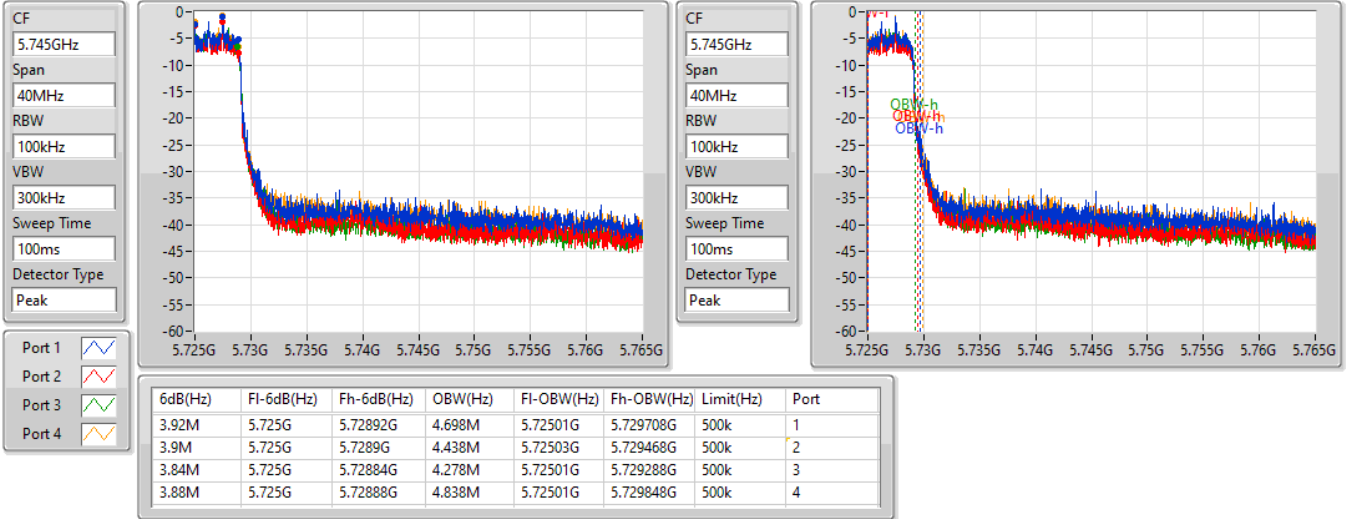

802.11ax HEW80_Nss1,(MCS0)_4TX

EBW

5690MHz Straddle 5.725-5.85GHz

05/01/2022