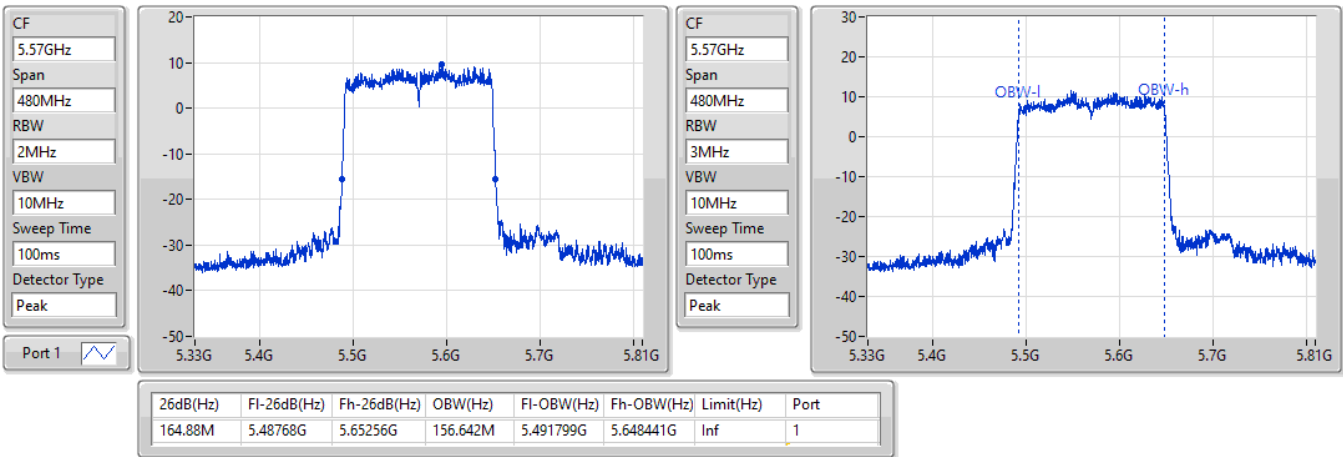

802.11ax HEW160_Nss1,(MCS0)_1TX

EBW

5570MHz

27/01/2022