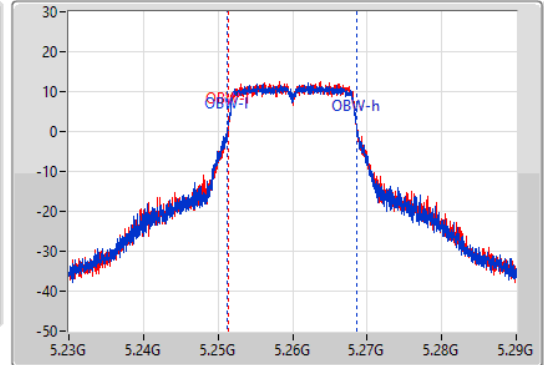

26dB(Hz)	Fl-26dB(Hz)	Fh-26dB(Hz)	OBW(Hz)	Fl-OBW(Hz)	Fh-OBW(Hz)	Limit(Hz)	Port
24.24M	5.24776G	5.272G	17.361M	5.251274G	5.268636G	Inf	1
24.18M	5.248G	5.27218G	17.121M	5.251454G	5.268576G	Inf	2

802.11a_Nss1,(6Mbps)_2TX

EBW

5300MHz

30/12/2021

CF
5.3GHz
Span
60MHz
RBW
300kHz
VBW
1MHz
Sweep Time
100ms
Detector Type
Peak