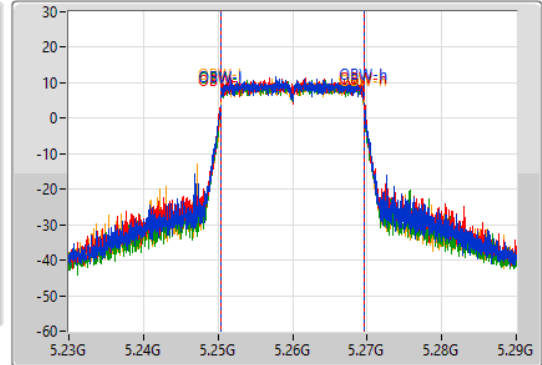

802.11ax HEW20_Nss4,(MCS0)_4TX

EBW

5260MHz

04/01/2022

CF
5.26GHz
Span
60MHz
RBW
300kHz
VBW
1MHz
Sweep Time
100ms
Detector Type
Peak

CF
5.26GHz
Span
60MHz
RBW
300kHz
VBW
1MHz
Sweep Time
100ms
Detector Type
Peak

Port 1
Port 2
Port 3
Port 4

26dB(Hz)	Fl-26dB(Hz)	Fh-26dB(Hz)	OBW(Hz)	Fl-OBW(Hz)	Fh-OBW(Hz)	Limit(Hz)	Port
21.75M	5.2492G	5.27095G	19.13M	5.250405G	5.269535G	Inf	1
25.86M	5.24776G	5.27362G	19.16M	5.250375G	5.269535G	Inf	2
23.1M	5.24773G	5.27083G	19.1M	5.250435G	5.269535G	Inf	3
23.16M	5.24917G	5.27233G	19.1M	5.250435G	5.269535G	Inf	4

802.11ax HEW20_Nss4,(MCS0)_4TX

EBW

5300MHz

04/01/2022

CF
5.3GHz
Span
60MHz
RBW
300kHz
VBW
1MHz
Sweep Time
100ms
Detector Type
Peak

CF
5.3GHz
Span
60MHz
RBW
300kHz
VBW
1MHz
Sweep Time
100ms
Detector Type
Peak

Port 1
Port 2
Port 3
Port 4

26dB(Hz)	Fl-26dB(Hz)	Fh-26dB(Hz)	OBW(Hz)	Fl-OBW(Hz)	Fh-OBW(Hz)	Limit(Hz)	Port
24.21M	5.28902G	5.31323G	19.13M	5.290405G	5.309535G	Inf	1
22.5M	5.28914G	5.31164G	19.1M	5.290435G	5.309535G	Inf	2
21.66M	5.28914G	5.3108G	19.13M	5.290435G	5.309565G	Inf	3
21.63M	5.28917G	5.3108G	19.1M	5.290405G	5.309505G	Inf	4