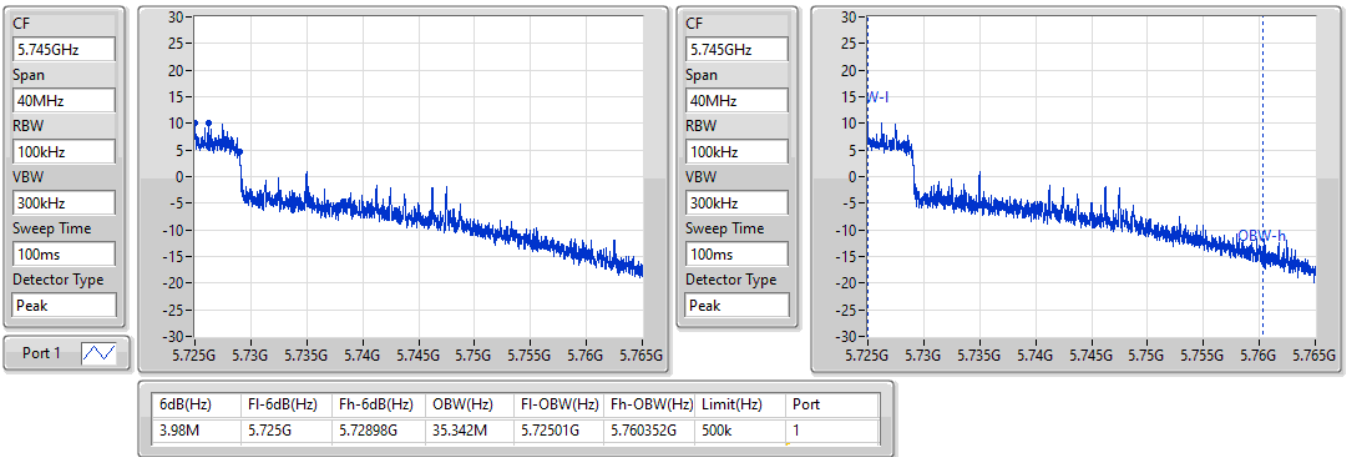

802.11ax HEW40_Nss1,(MCS0)_1TX

EBW

5710MHz Straddle 5.725-5.85GHz

29/12/2021