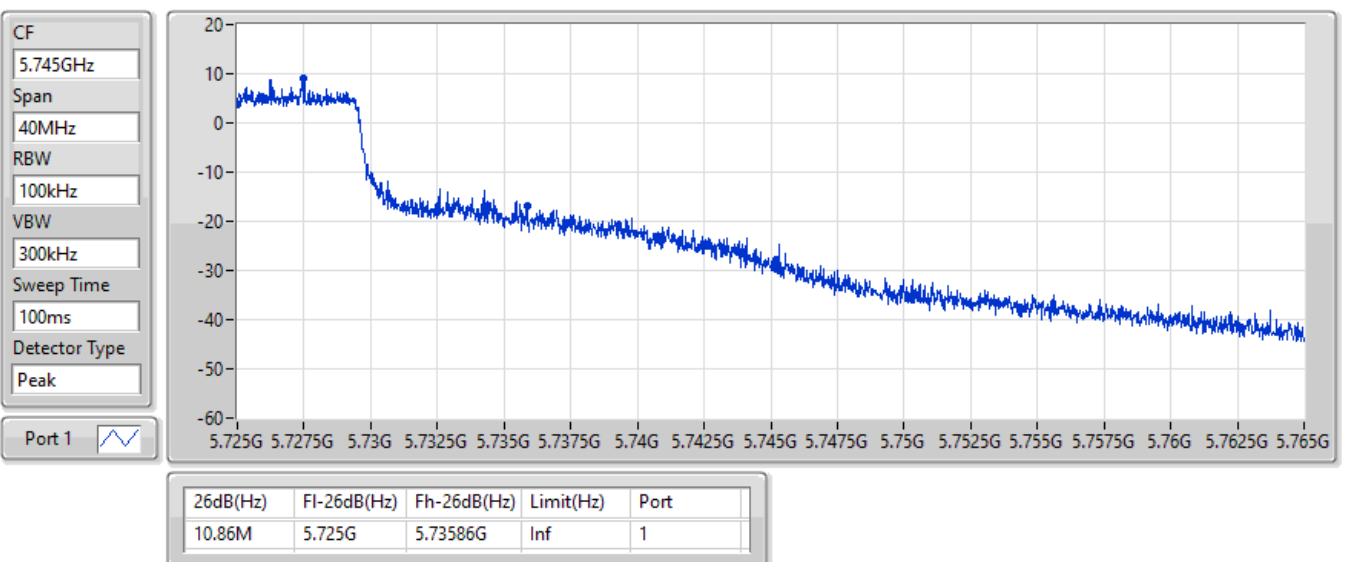

802.11ax HEW20\_Nss1,(MCS0)\_1TX

EBW

5720MHz Straddle 5.725-5.85GHz

05/01/2022

802.11ax HEW20\_Nss1,(MCS0)\_1TX

EBW

5720MHz Straddle 5.725-5.85GHz

05/01/2022