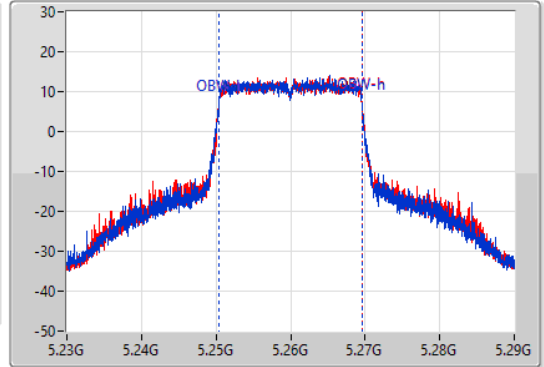

26dB(Hz)	Fl-26dB(Hz)	Fh-26dB(Hz)	OBW(Hz)	Fl-OBW(Hz)	Fh-OBW(Hz)	Limit(Hz)	Port
24.12M	5.24836G	5.27248G	19.22M	5.250345G	5.269565G	Inf	1
24.12M	5.24731G	5.27143G	19.22M	5.250345G	5.269565G	Inf	2

802.11ax HEW20_Nss2,(MCS0)_2TX

EBW

5300MHz

30/12/2021

CF
5.3GHz
Span
60MHz
RBW
300kHz
VBW
1MHz
Sweep Time
100ms
Detector Type
Peak