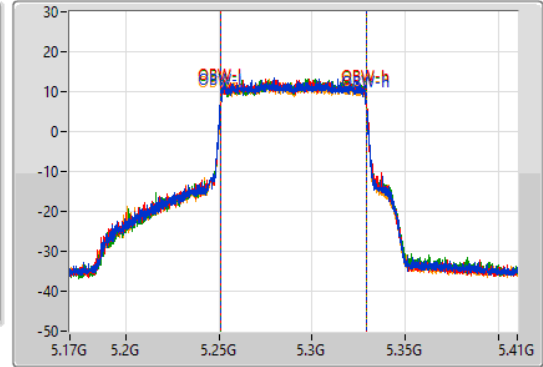

802.11ax HEW80_Nss1,(MCS0)_4TX

EBW

5290MHz

29/12/2021

CF
5.29GHz
Span
240MHz
RBW
1MHz
VBW
3MHz
Sweep Time
100ms
Detector Type
Peak

CF
5.29GHz
Span
240MHz
RBW
2MHz
VBW
10MHz
Sweep Time
100ms
Detector Type
Peak

Port 1
Port 2
Port 3
Port 4

26dB(Hz)	Fl-26dB(Hz)	Fh-26dB(Hz)	OBW(Hz)	Fl-OBW(Hz)	Fh-OBW(Hz)	Limit(Hz)	Port
84.48M	5.24788G	5.33236G	77.961M	5.2509G	5.328861G	Inf	1
88.68M	5.2462G	5.33488G	78.081M	5.251019G	5.3291G	Inf	2
89.76M	5.24788G	5.33764G	77.961M	5.251019G	5.328981G	Inf	3
85.32M	5.24692G	5.33224G	77.961M	5.251019G	5.328981G	Inf	4

802.11ax HEW80_Nss1,(MCS0)_4TX

EBW

5530MHz

29/12/2021

CF
5.53GHz
Span
240MHz
RBW
1MHz
VBW
3MHz
Sweep Time
100ms
Detector Type
Peak

CF
5.53GHz
Span
240MHz
RBW
2MHz
VBW
10MHz
Sweep Time
100ms
Detector Type
Peak

Port 1
Port 2
Port 3
Port 4

26dB(Hz)	Fl-26dB(Hz)	Fh-26dB(Hz)	OBW(Hz)	Fl-OBW(Hz)	Fh-OBW(Hz)	Limit(Hz)	Port
84.36M	5.48872G	5.57308G	77.961M	5.491139G	5.5691G	Inf	1
86.16M	5.48704G	5.5732G	78.081M	5.491139G	5.56922G	Inf	2
92.52M	5.4802G	5.57272G	77.961M	5.491019G	5.568981G	Inf	3
84.6M	5.488G	5.5726G	77.961M	5.491139G	5.5691G	Inf	4