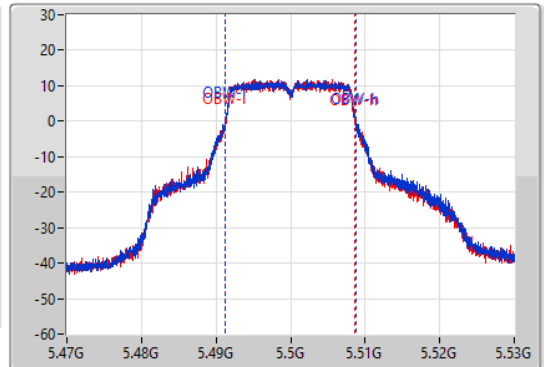

Sweep Time  
100ms

Detector Type  
Peak

CF  
5.5GHz

Span  
60MHz

RBW  
300kHz

VBW  
1MHz

Sweep Time  
100ms

Detector Type  
Peak