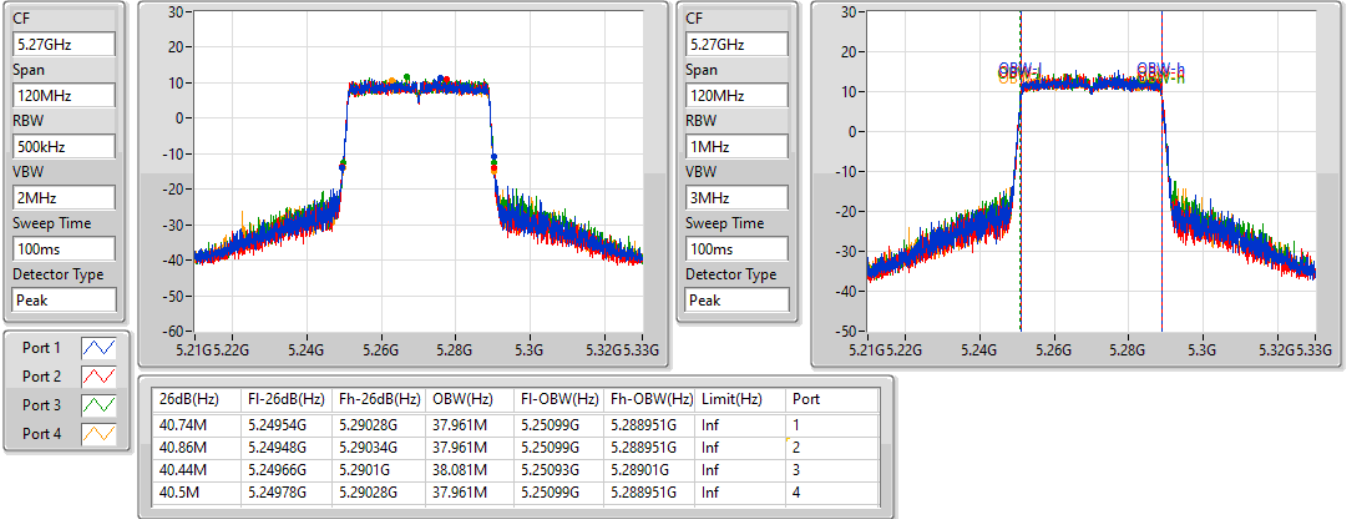

5720MHz Straddle 5.725-5.85GHz

05/01/2022

802.11ax HEW40\_Nss1,(MCS0)\_4TX

EBW

5270MHz

29/12/2021

802.11ax HEW40\_Nss1,(MCS0)\_4TX

EBW