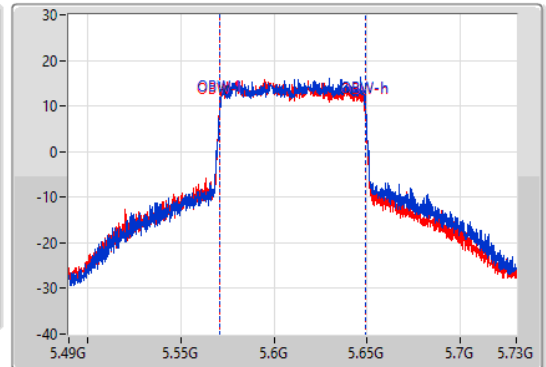

802.11ax HEW80\_Nss2,(MCS0)\_2TX

EBW

5610MHz

30/12/2021

CF  
5.61GHz  
Span  
240MHz  
RBW  
1MHz  
VBW  
3MHz  
Sweep Time  
100ms  
Detector Type  
Peak

CF  
5.61GHz  
Span  
240MHz  
RBW  
2MHz  
VBW  
10MHz  
Sweep Time  
100ms  
Detector Type  
Peak