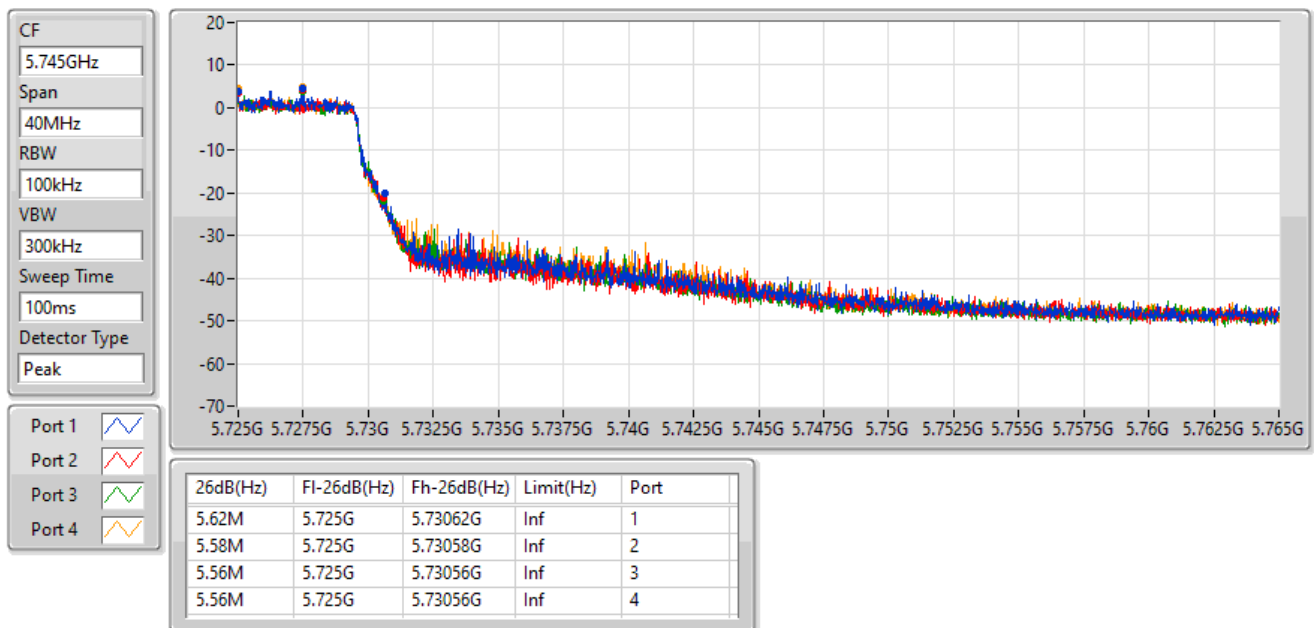

5720MHz Straddle 5.725-5.85GHz

05/01/2022