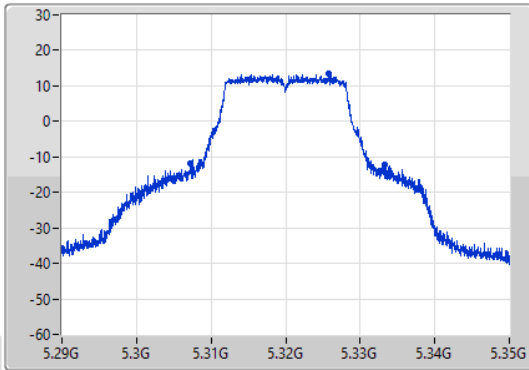

802.11a_Nss1,(6Mbps)_1TX

EBW

5320MHz

29/12/2021

CF: 5.32GHz
Span: 60MHz
RBW: 300kHz
VBW: 1MHz
Sweep Time: 100ms
Detector Type: Peak
Port 1

CF: 5.32GHz
Span: 60MHz
RBW: 300kHz
VBW: 1MHz
Sweep Time: 100ms
Detector Type: Peak