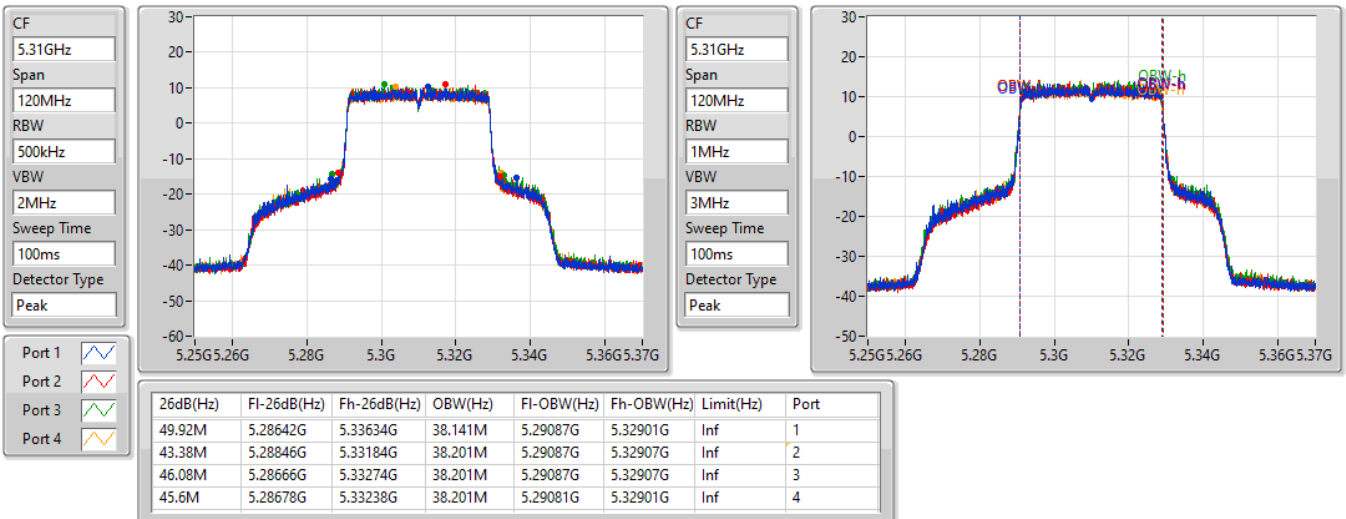

802.11ax HEW40_Nss1,(MCS0)_4TX

EBW

5310MHz

29/12/2021