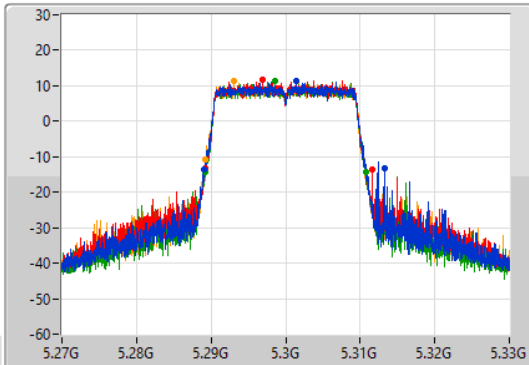

802.11ax HEW20_Nss4,(MCS0)_4TX

EBW

5300MHz

04/01/2022

CF
5.3GHz
Span
60MHz
RBW
300kHz
VBW
1MHz
Sweep Time
100ms
Detector Type
Peak

CF
5.3GHz
Span
60MHz
RBW
300kHz
VBW
1MHz
Sweep Time
100ms
Detector Type
Peak