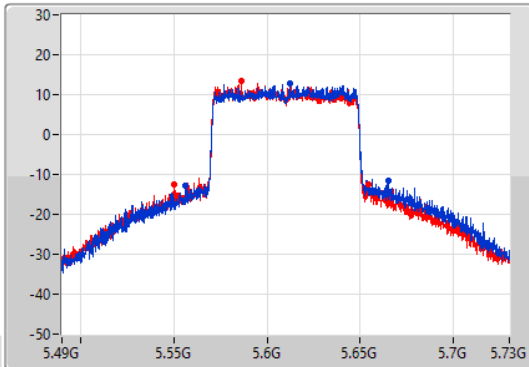

CF
5.61GHz
Span
240MHz
RBW
2MHz
VBW
10MHz
Sweep Time
100ms
Detector Type
Peak