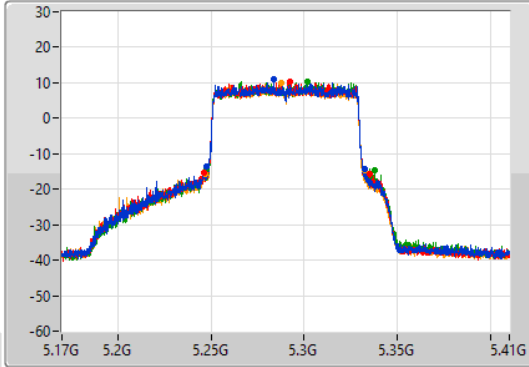

802.11ax HEW80_Nss1,(MCS0)_4TX

EBW

5290MHz

29/12/2021

CF
5.29GHz
Span
240MHz
RBW
1MHz
VBW
3MHz
Sweep Time
100ms
Detector Type
Peak

CF
5.29GHz
Span
240MHz
RBW
2MHz
VBW
10MHz
Sweep Time
100ms
Detector Type
Peak