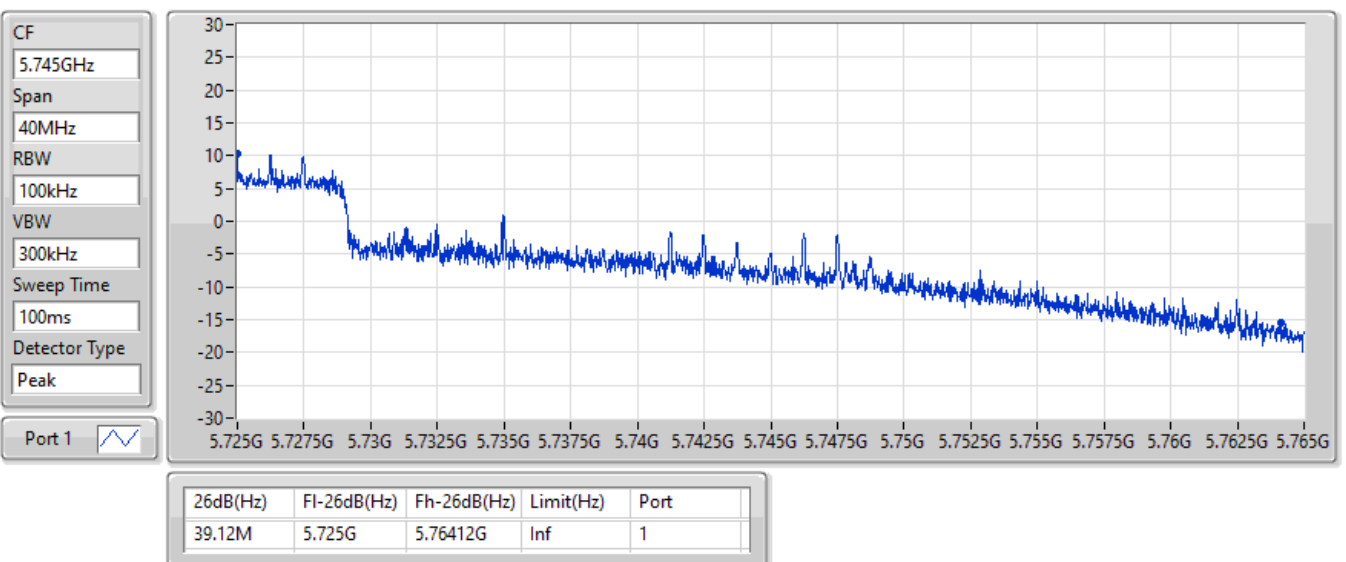

802.11ax HEW40\_Nss1,(MCS0)\_1TX

EBW

5710MHz Straddle 5.725-5.85GHz

29/12/2021

802.11ax HEW40\_Nss1,(MCS0)\_1TX

EBW

5710MHz Straddle 5.725-5.85GHz

29/12/2021