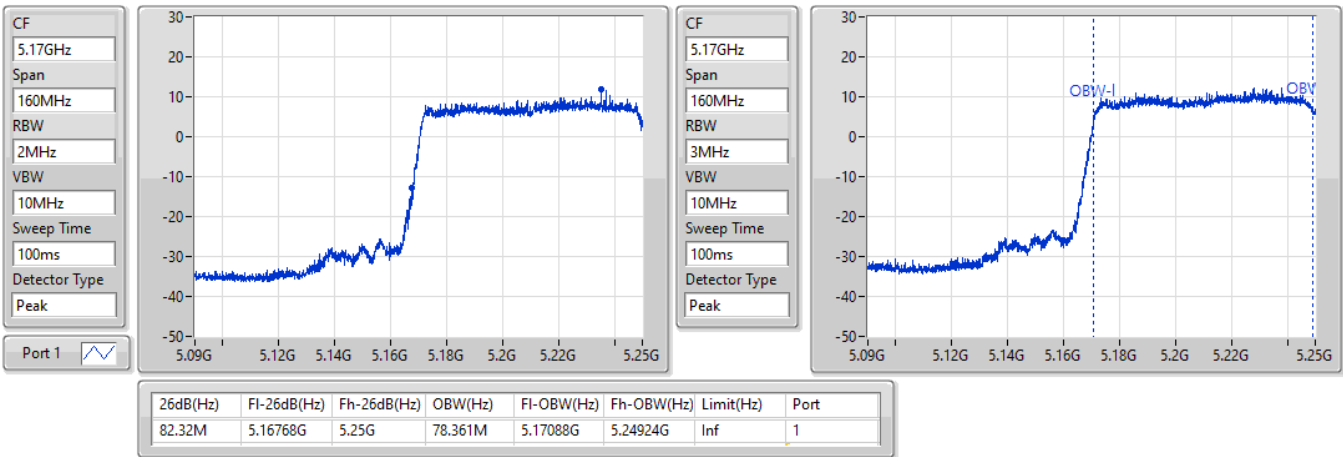

802.11ax HEW160_Nss1,(MCS0)_1TX

EBW

5250MHz Straddle 5.15-5.25GHz

27/01/2022