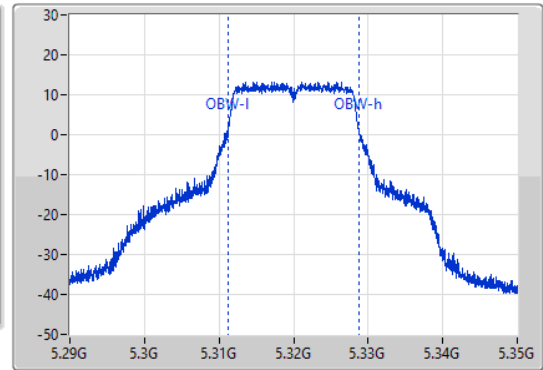

### 802.11a\_Nss1,(6Mbps)\_1TX

EBW

5320MHz

29/12/2021

CF: 5.32GHz  
 Span: 60MHz  
 RBW: 300kHz  
 VBW: 1MHz  
 Sweep Time: 100ms  
 Detector Type: Peak  
 Port 1

CF: 5.32GHz  
 Span: 60MHz  
 RBW: 300kHz  
 VBW: 1MHz  
 Sweep Time: 100ms  
 Detector Type: Peak