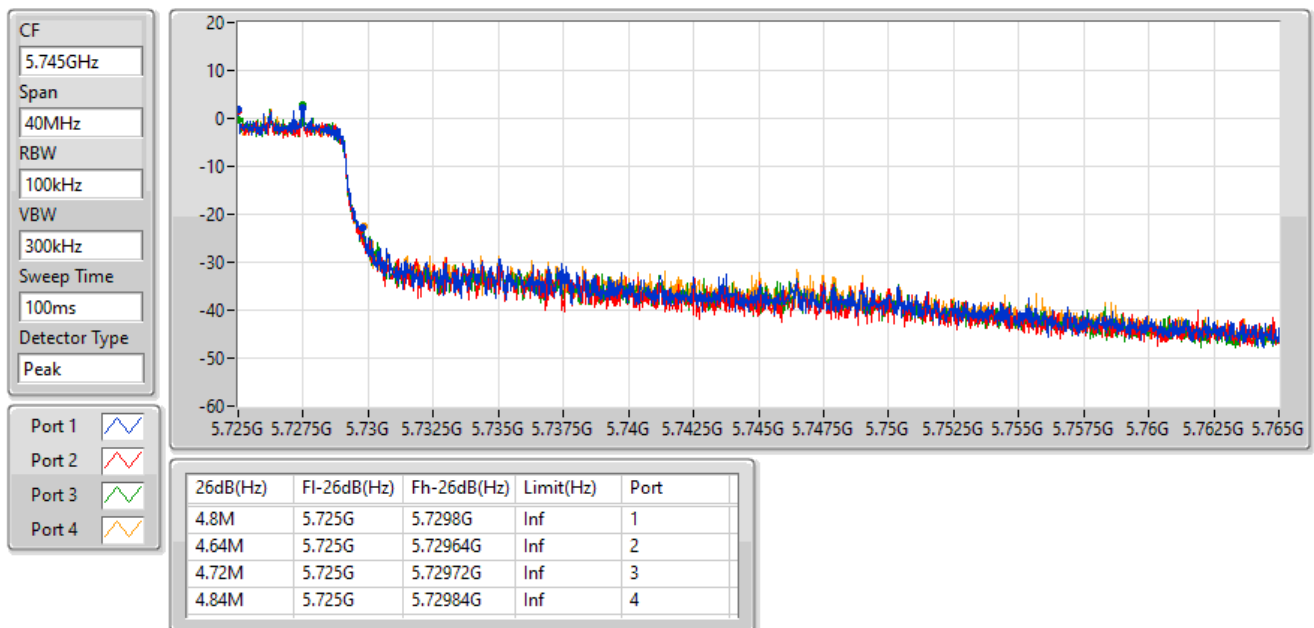

5710MHz Straddle 5.725-5.85GHz

05/01/2022