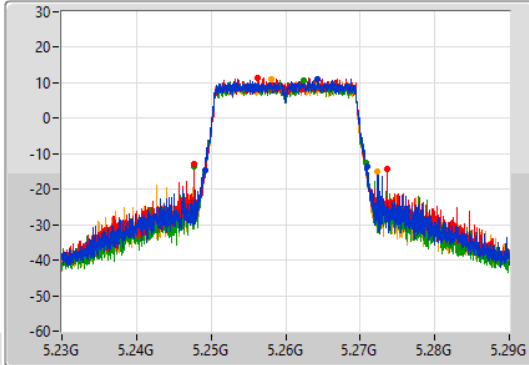

Port X-N dB = Port X 6dB down bandwidth for 5.725-5.85GHz band / 26dB down bandwidth for other band  
 Port X-OBW = Port X 99% occupied bandwidth

802.11ax HEW20\_Nss4,(MCS0)\_4TX

EBW

5260MHz

04/01/2022

CF  
5.26GHz  
Span  
60MHz  
RBW  
300kHz  
VBW  
1MHz  
Sweep Time  
100ms  
Detector Type  
Peak