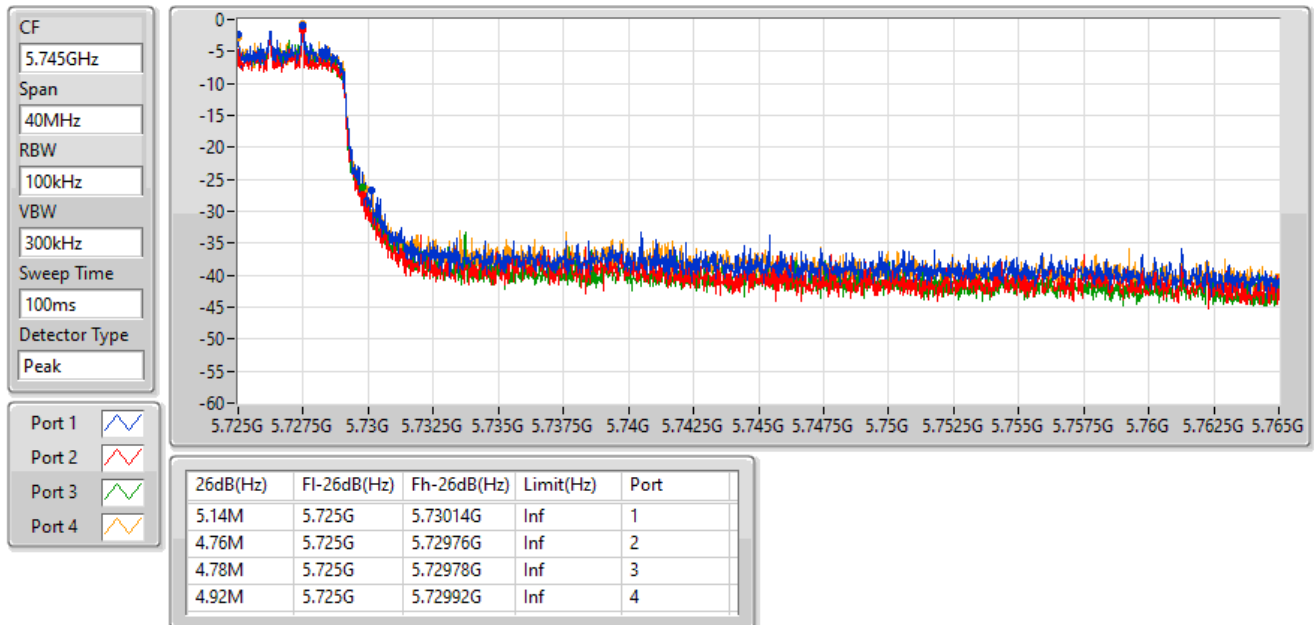

802.11ax HEW80\_Nss1,(MCS0)\_4TX

EBW

5690MHz Straddle 5.725-5.85GHz

05/01/2022

802.11ax HEW80\_Nss1,(MCS0)\_4TX

EBW

5690MHz Straddle 5.725-5.85GHz

05/01/2022