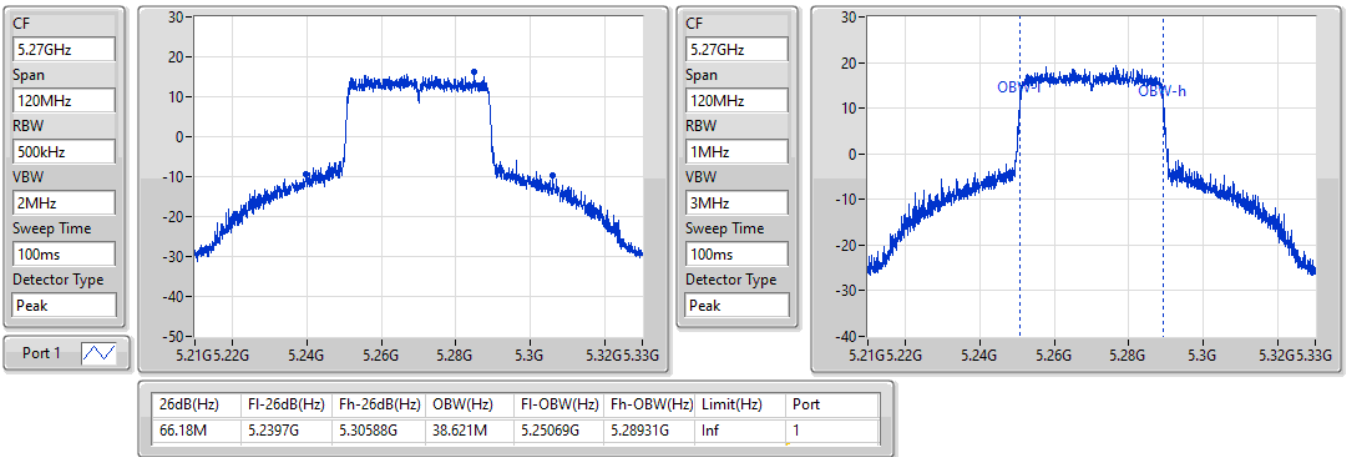

802.11ax HEW40_Nss1,(MCS0)_1TX

EBW

5270MHz

29/12/2021