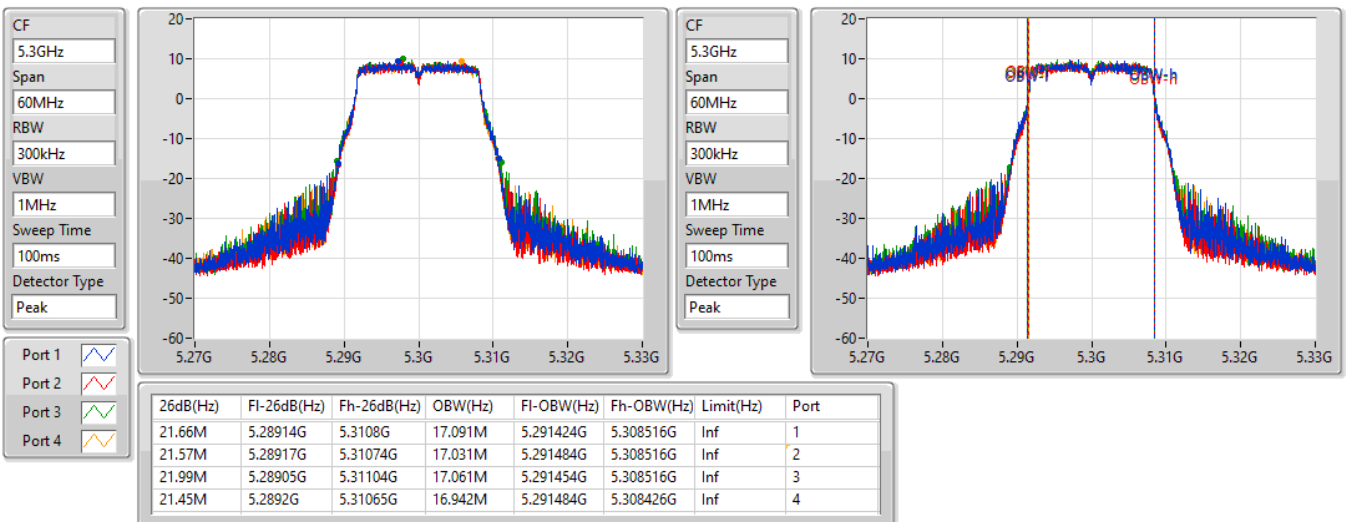

802.11a_Nss1,(6Mbps)_4TX

EBW

5300MHz

29/12/2021