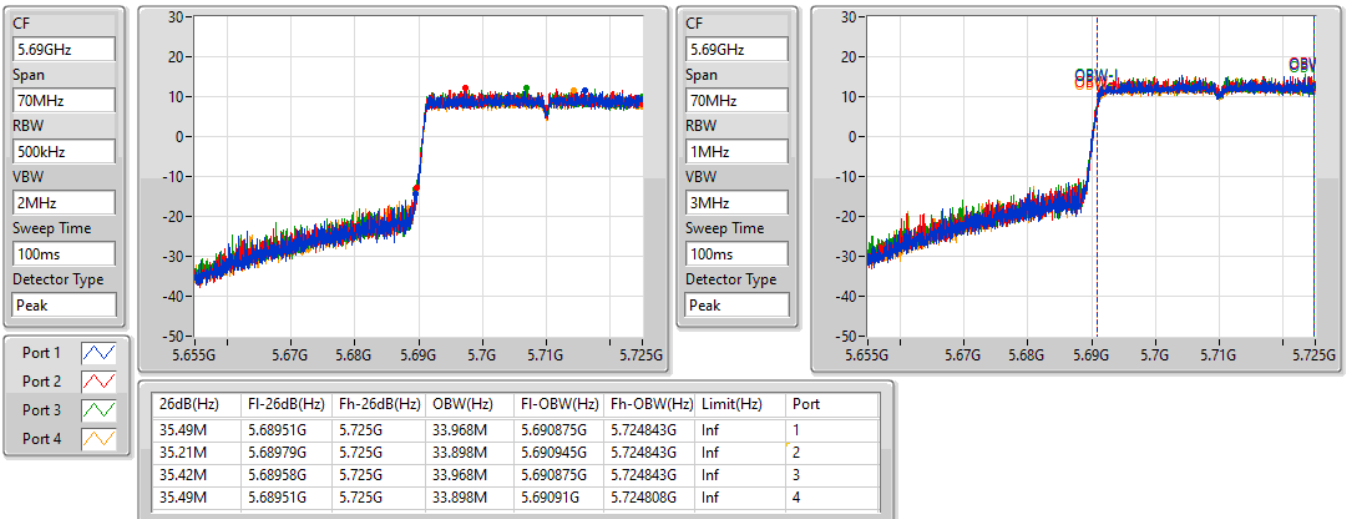

802.11ax HEW40_Nss1,(MCS0)_4TX

EBW

5710MHz Straddle 5.47-5.725GHz

29/12/2021