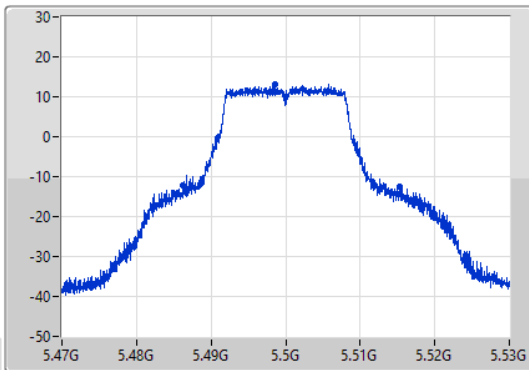

CF: 5.5GHz
Span: 60MHz
RBW: 300kHz
VBW: 1MHz
Sweep Time: 100ms
Detector Type: Peak