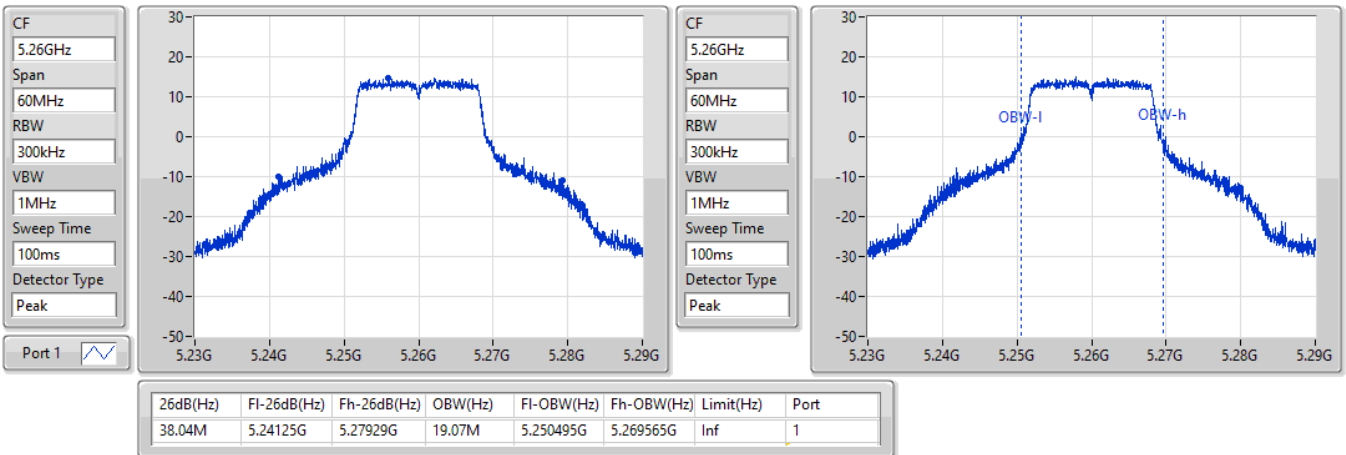

Port X-N dB = Port X 6dB down bandwidth for 5.725-5.85GHz band / 26dB down bandwidth for other band  
 Port X-OBW = Port X 99% occupied bandwidth

802.11a\_Nss1,(6Mbps)\_1TX

EBW

5260MHz

29/12/2021

802.11a\_Nss1,(6Mbps)\_1TX