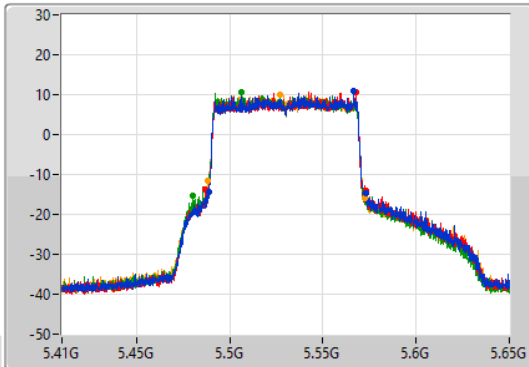

802.11ax HEW80_Nss1,(MCS0)_4TX

EBW

5530MHz

29/12/2021

CF
5.53GHz
Span
240MHz
RBW
1MHz
VBW
3MHz
Sweep Time
100ms
Detector Type
Peak

CF
5.53GHz
Span
240MHz
RBW
2MHz
VBW
10MHz
Sweep Time
100ms
Detector Type
Peak