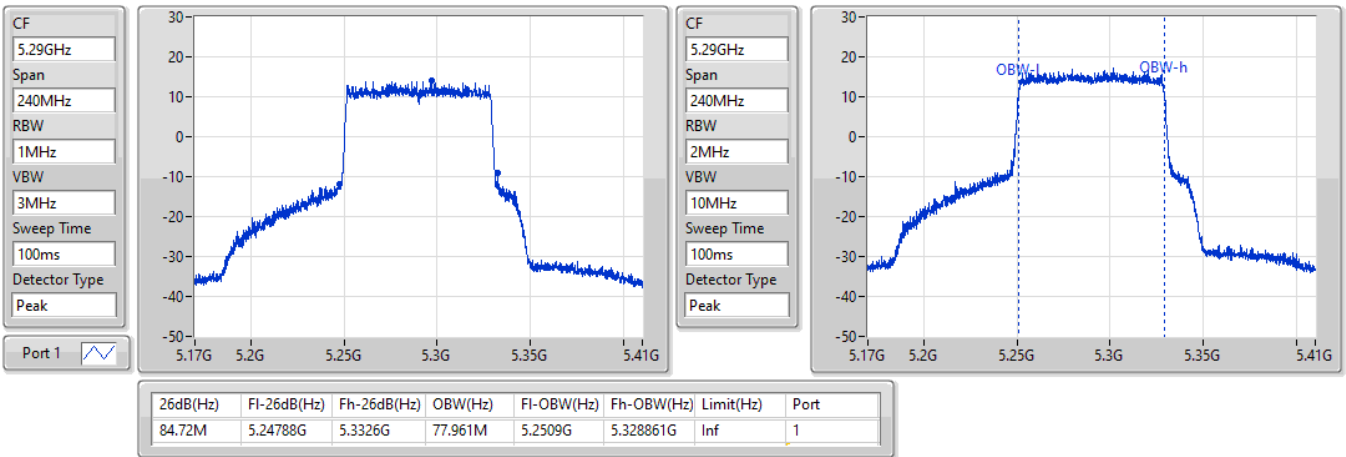

802.11ax HEW80_Nss1,(MCS0)_1TX

EBW

5290MHz

29/12/2021