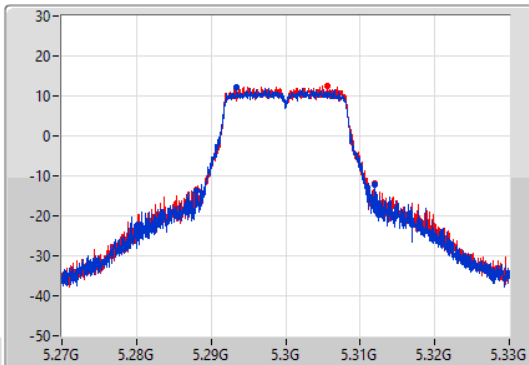

CF
5.3GHz
Span
60MHz
RBW
300kHz
VBW
1MHz
Sweep Time
100ms
Detector Type
Peak