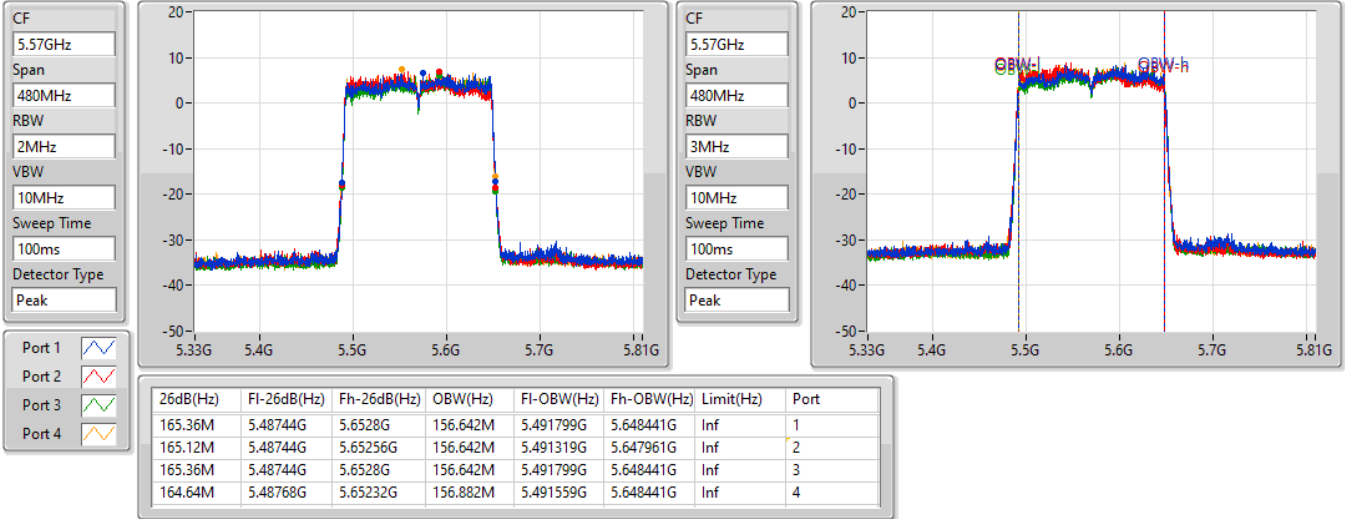

802.11ax HEW160_Nss1,(MCS0)_4TX

EBW

5570MHz

27/01/2022