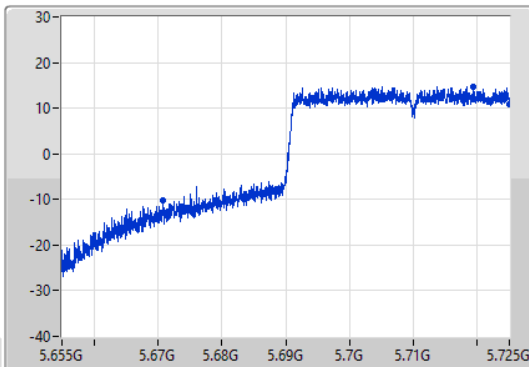

CF
5.69GHz
Span
70MHz
RBW
1MHz
VBW
3MHz
Sweep Time
100ms
Detector Type
Peak