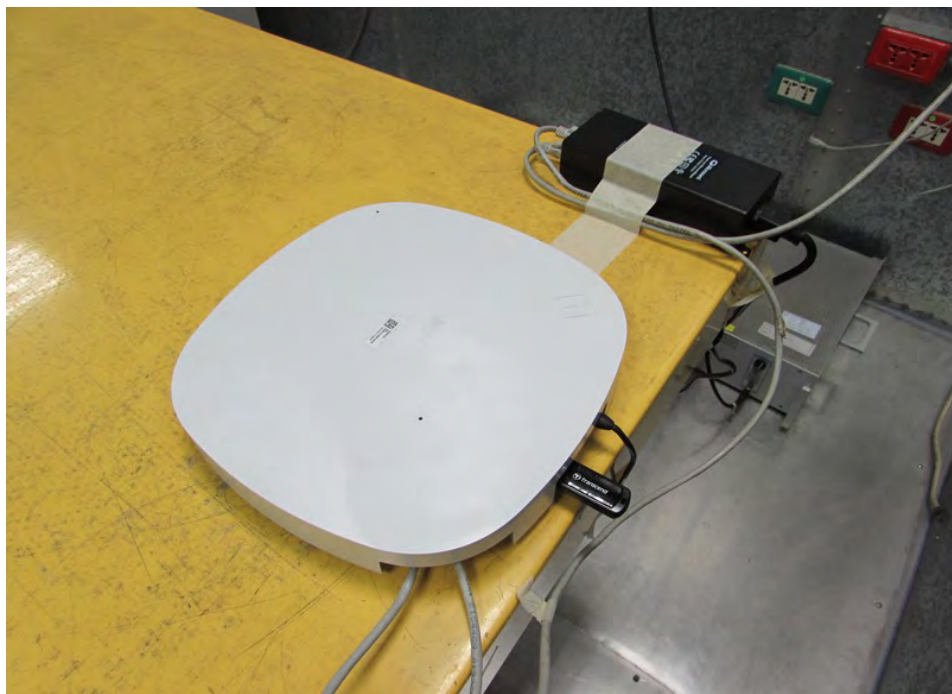

## 1. Photographs of Conducted Emissions Test Configuration

Test Mode: Mode 5

FRONT VIEW

REAR VIEW

## 2. Photographs of Radiated Emissions Test Configuration

Test Configuration: 30MHz~1GHz / Test Mode: Mode 1

FRONT VIEW

REAR VIEW

Test Configuration: Above 1GHz

For test mode 1, mode 2 and mode 5

FRONT VIEW