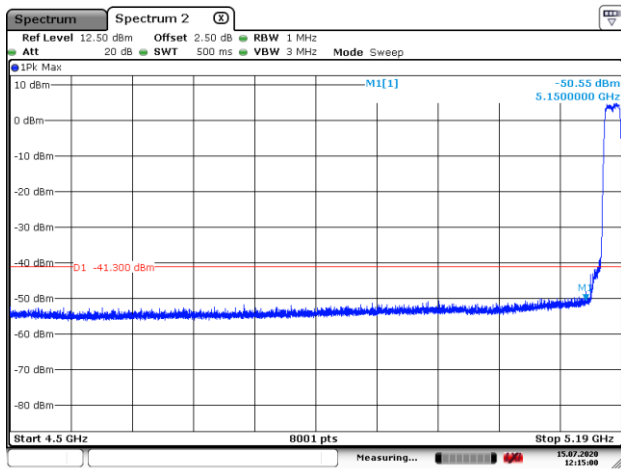

802.11ax(20MHz)

5180MHz with 4*4 CDD PK

5180MHz with 4*4 CDD AV

5200MHz with 4*4 CDD PK

5200MHz with 4*4 CDD AV

5745MHz with 4*4 CDD PK

5785MHz with 4*4 CDD PK

5825MHz with 4*4 CDD PK

5180MHz with 4*4 Beamforming PK

5180MHz with 4*4 Beamforming AV

5200MHz with 4*4 Beamforming PK

5200MHz with 4*4 Beamforming AV

5745MHz with 4*4 Beamforming PK

5785MHz with 4*4 Beamforming PK

5825MHz with 4*4 Beamforming PK