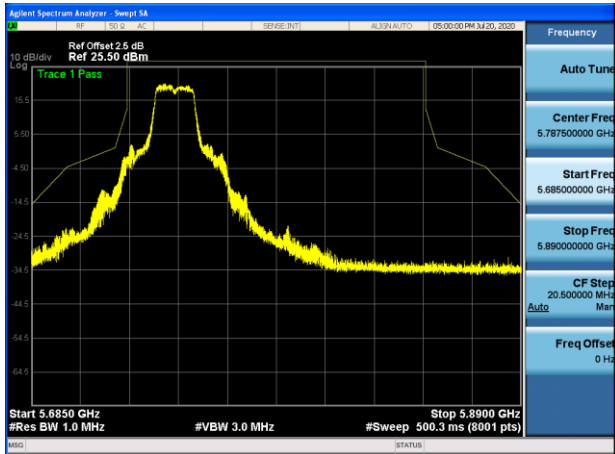

**Radio 3- 5GHz High Band:
802.11a**

5745MHz with 2*2 CDD PK