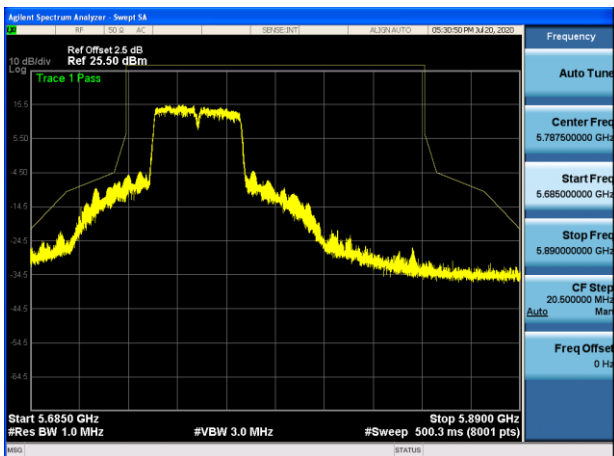

5755MHz with 4*4 Beamforming PK