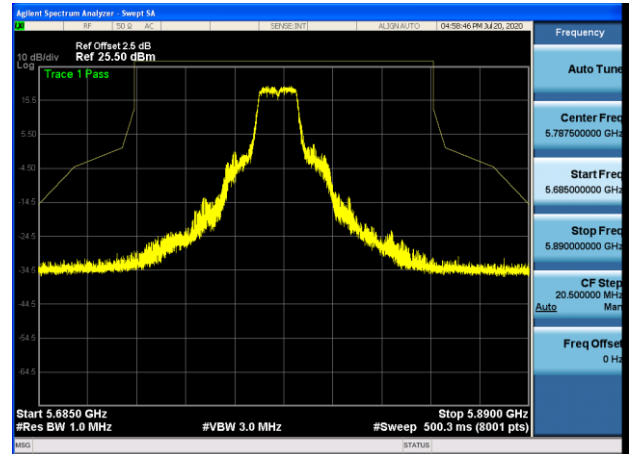

5785MHz with 2*2 CDD PK