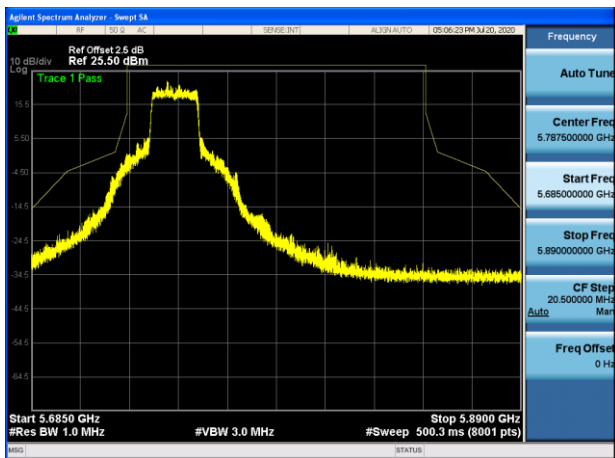

5745MHz with 2*2 Beamforming PK