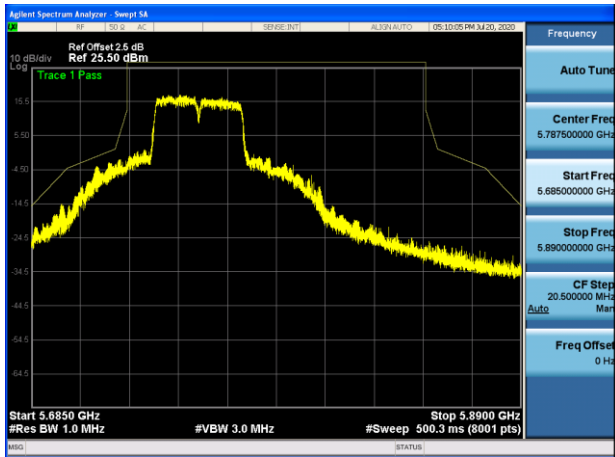

802.11ac(20MHz)

5745MHz with 2*2 CDD PK

5785MHz with 2*2 CDD PK

5825MHz with 2*2 CDD PK

5745MHz with 2*2 Beamforming PK

5785MHz with 2*2 Beamforming PK

5825MHz with 2*2 Beamforming PK

802.11ac(40MHz)

5755MHz with 2*2 CDD PK

5795MHz with 2*2 CDD PK

5755MHz with 2*2 Beamforming PK

5795MHz with 2*2 Beamforming PK

802.11ac(80MHz)

802.11ax(20MHz)

5745MHz with 2*2 CDD PK

5785MHz with 2*2 CDD PK