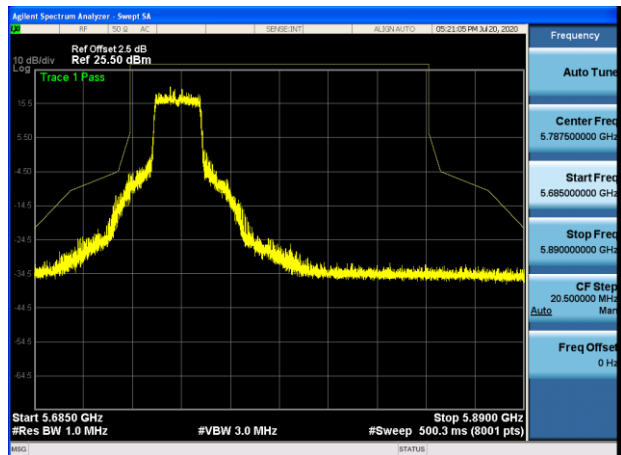

802.11ax(20MHz)

5180MHz with 4*4 CDD PK

5180MHz with 4*4 CDD AV

5200MHz with 4*4 CDD PK

5200MHz with 4*4 CDD AV

5745MHz with 4*4 CDD PK

5785MHz with 4*4 CDD PK

5825MHz with 4*4 CDD PK

5180MHz with 4*4 Beamforming PK

5180MHz with 4*4 Beamforming AV

5200MHz with 4*4 Beamforming PK

5200MHz with 4*4 Beamforming AV

5745MHz with 4*4 Beamforming PK

5785MHz with 4*4 Beamforming PK

5825MHz with 4*4 Beamforming PK