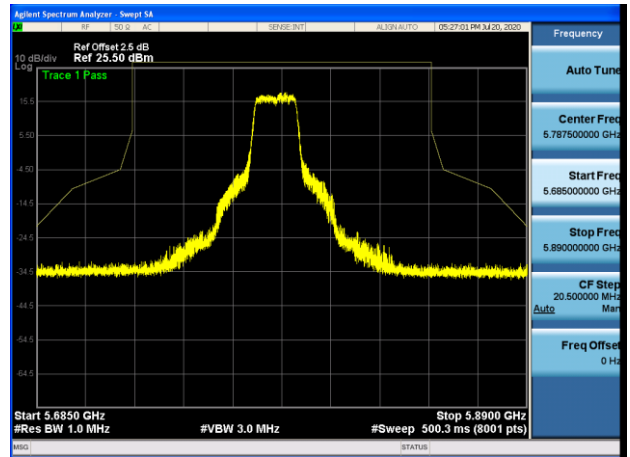

5785MHz with 4*4 CDD PK