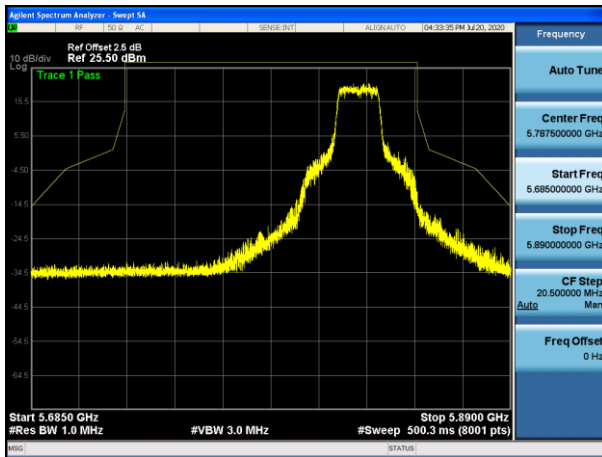

5795MHz with 4*4 Beamforming PK

802.11ax(80MHz)

5210MHz with 4*4 CDD PK

5210MHz with 4*4 CDD AV

5775MHz with 4*4 CDD PK

5210MHz with 4*4 Beamforming PK

5210MHz with 4*4 Beamforming AV

5775MHz with 4*4 Beamforming PK

**Radio 3- 5GHz High Band:
802.11a**

5745MHz with 2*2 CDD PK

5785MHz with 2*2 CDD PK

5825MHz with 2*2 CDD PK

802.11n(20MHz)

5745MHz with 2*2 CDD PK

5785MHz with 2*2 CDD PK

5825MHz with 2*2 CDD PK