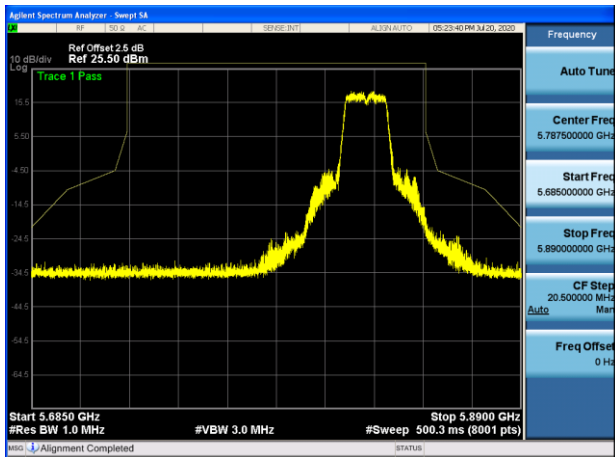

5755MHz with 4*4 Beamforming PK

5795MHz with 4*4 Beamforming PK

802.11ac(20MHz)

5745MHz with 4*4 CDD PK

5785MHz with 4*4 CDD PK

5825MHz with 4*4 CDD PK

5745MHz with 4*4 Beamforming PK

5785MHz with 4*4 Beamforming PK