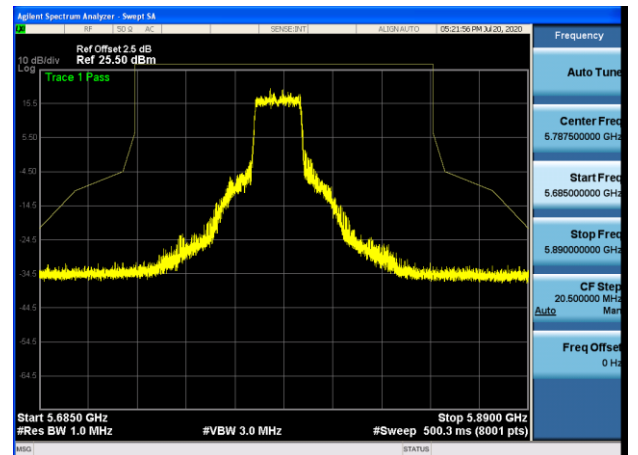

802.11ax(20MHz)

5180MHz with 4*4 CDD PK

5180MHz with 4*4 CDD AV

5200MHz with 4*4 CDD PK

5200MHz with 4*4 CDD AV

5745MHz with 4*4 CDD PK

5785MHz with 4*4 CDD PK

5825MHz with 4*4 CDD PK

5180MHz with 4*4 Beamforming PK

5180MHz with 4*4 Beamforming AV

5200MHz with 4*4 Beamforming PK

5200MHz with 4*4 Beamforming AV

5745MHz with 4*4 Beamforming PK

5785MHz with 4*4 Beamforming PK

5825MHz with 4*4 Beamforming PK