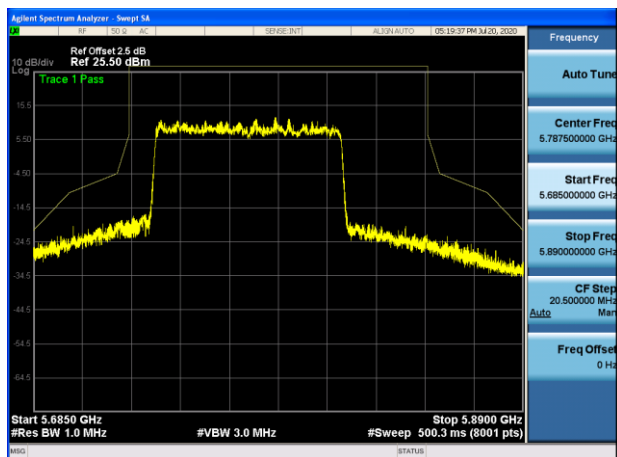

5795MHz with 4*4 Beamforming PK

802.11ax(80MHz)

5210MHz with 4*4 CDD PK

5210MHz with 4*4 CDD AV

5775MHz with 4*4 CDD PK

5210MHz with 4*4 Beamforming PK

5210MHz with 4*4 Beamforming AV

5775MHz with 4*4 Beamforming PK