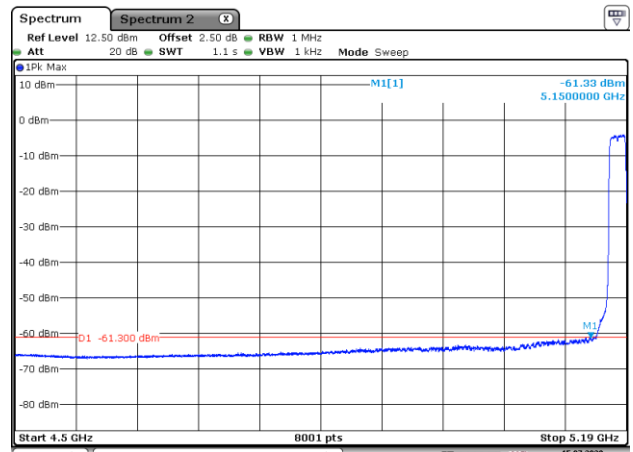

802.11ax(20MHz)

5180MHz with 4*4 CDD PK

5180MHz with 4*4 CDD AV

5200MHz with 4*4 CDD PK

5200MHz with 4*4 CDD AV

5745MHz with 4*4 CDD PK

5785MHz with 4*4 CDD PK

5825MHz with 4*4 CDD PK

5180MHz with 4*4 Beamforming PK

5180MHz with 4*4 Beamforming AV

5200MHz with 4*4 Beamforming PK

5200MHz with 4*4 Beamforming AV

5745MHz with 4*4 Beamforming PK

5785MHz with 4*4 Beamforming PK

5825MHz with 4*4 Beamforming PK