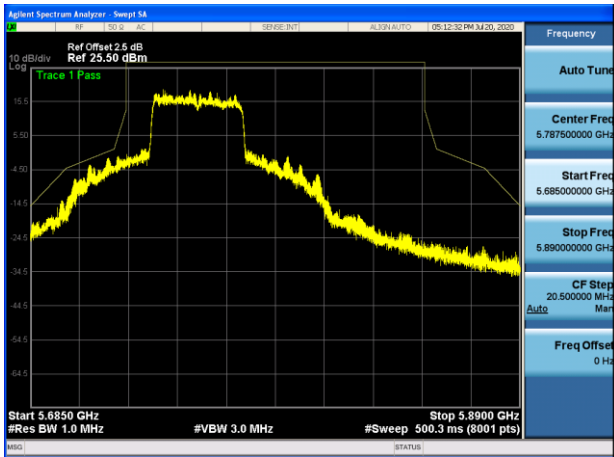

5755MHz with 2*2 CDD PK

5795MHz with 2*2 CDD PK

5755MHz with 2*2 Beamforming PK

5795MHz with 2*2 Beamforming PK

802.11ac(80MHz)

802.11ax(20MHz)

5745MHz with 2*2 CDD PK

5785MHz with 2*2 CDD PK

5825MHz with 2*2 CDD PK

5745MHz with 2*2 Beamforming PK

5785MHz with 2*2 Beamforming PK

5825MHz with 2*2 Beamforming PK

802.11ax(40MHz)

5755MHz with 2*2 CDD PK

5795MHz with 2*2 CDD PK

5755MHz with 2*2 Beamforming PK

5795MHz with 2*2 Beamforming PK

802.11ax(80MHz)

802.11a

5745MHz with 4*4 CDD PK

5785MHz with 4*4 CDD PK

5825MHz with 4*4 CDD PK

802.11n(20MHz)

5745MHz with 4*4 CDD PK