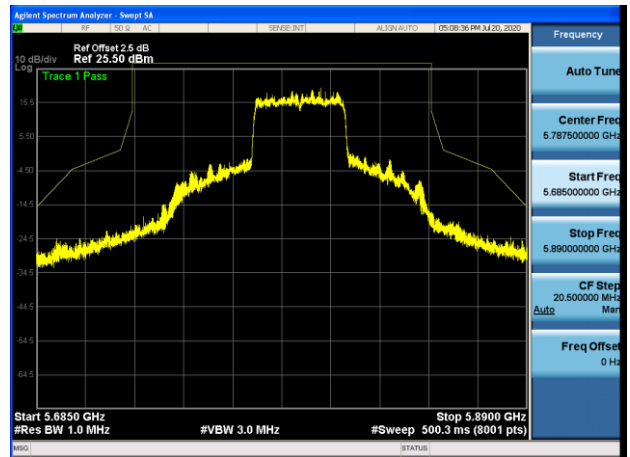

5745MHz with 2*2 Beamforming PK

5785MHz with 2*2 Beamforming PK

5825MHz with 2*2 Beamforming PK

802.11n(40MHz)

5755MHz with 2*2 CDD PK

5795MHz with 2*2 CDD PK

5755MHz with 2*2 Beamforming PK

5795MHz with 2*2 Beamforming PK