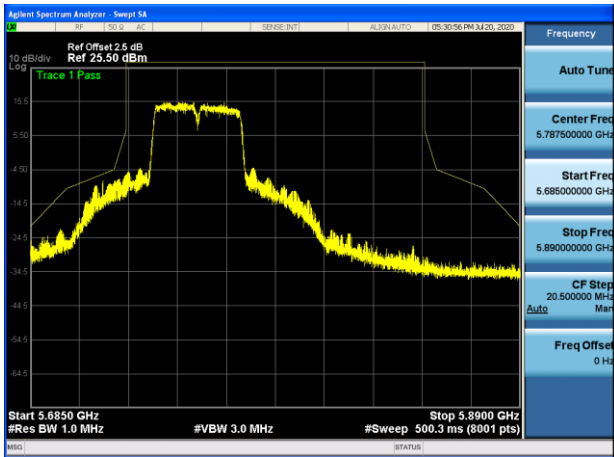

5785MHz with 4*4 CDD PK

5825MHz with 4*4 CDD PK

5745MHz with 4*4 Beamforming PK

5785MHz with 4*4 Beamforming PK

5825MHz with 4*4 Beamforming PK

802.11n(40MHz)

5755MHz with 4*4 CDD PK

5795MHz with 4*4 CDD PK