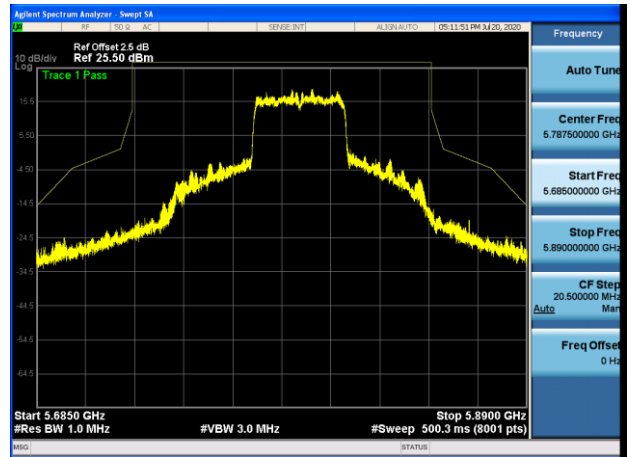

5755MHz with 2*2 CDD PK

5795MHz with 2*2 CDD PK

5755MHz with 2*2 Beamforming PK

5795MHz with 2*2 Beamforming PK

802.11ac(80MHz)

802.11ax(20MHz)

5745MHz with 2*2 CDD PK

5785MHz with 2*2 CDD PK

5825MHz with 2*2 CDD PK

5745MHz with 2*2 Beamforming PK

5785MHz with 2*2 Beamforming PK

5825MHz with 2*2 Beamforming PK

802.11ax(40MHz)

5755MHz with 2*2 CDD PK

5795MHz with 2*2 CDD PK

5755MHz with 2*2 Beamforming PK

5795MHz with 2*2 Beamforming PK

802.11ax(80MHz)

802.11a

5745MHz with 4*4 CDD PK

5785MHz with 4*4 CDD PK

5825MHz with 4*4 CDD PK

802.11n(20MHz)

5745MHz with 4*4 CDD PK