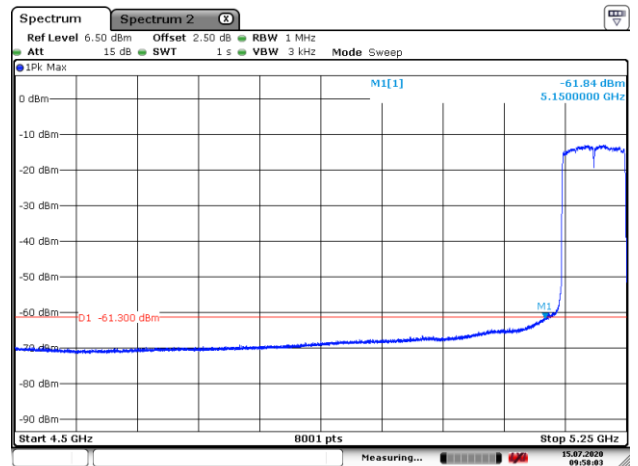

5795MHz with 4*4 Beamforming PK

802.11ax(80MHz)

5210MHz with 4*4 CDD PK

5210MHz with 4*4 CDD AV

5775MHz with 4*4 CDD PK

5210MHz with 4*4 Beamforming PK

5210MHz with 4*4 Beamforming AV

5775MHz with 4*4 Beamforming PK