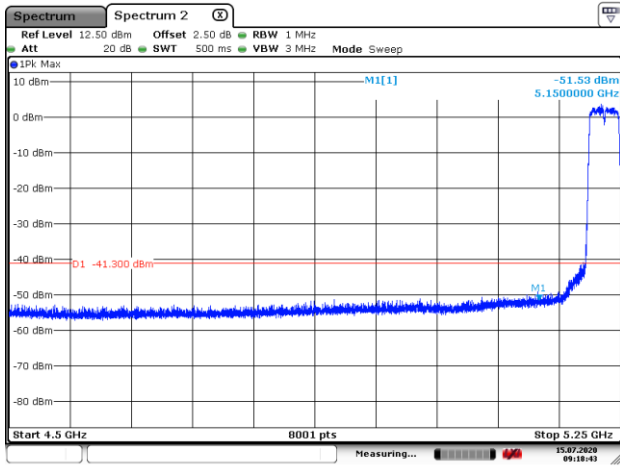

Date: 15. JUL. 2020 09:15:27

5755MHz with 4*4 CDD PK

5795MHz with 4*4 CDD PK

5190MHz with 4*4 Beamforming PK

5190MHz with 4*4 Beamforming AV

5230MHz with 4*4 Beamforming PK

5230MHz with 4*4 Beamforming AV

5755MHz with 4*4 Beamforming PK

5795MHz with 4*4 Beamforming PK

802.11ax(80MHz)

5210MHz with 4*4 CDD PK

5210MHz with 4*4 CDD AV

5775MHz with 4*4 CDD PK

5210MHz with 4*4 Beamforming PK

5210MHz with 4*4 Beamforming AV

5775MHz with 4*4 Beamforming PK