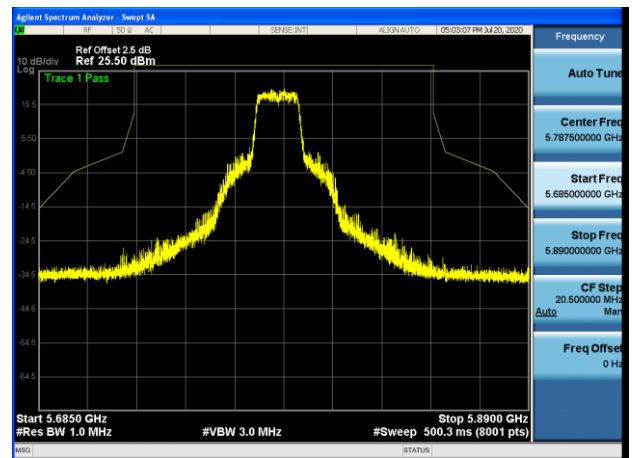

802.11ac(20MHz)

5745MHz with 2*2 CDD PK

5785MHz with 2*2 CDD PK

5825MHz with 2*2 CDD PK

5745MHz with 2*2 Beamforming PK

5785MHz with 2*2 Beamforming PK

5825MHz with 2*2 Beamforming PK

802.11ac(40MHz)