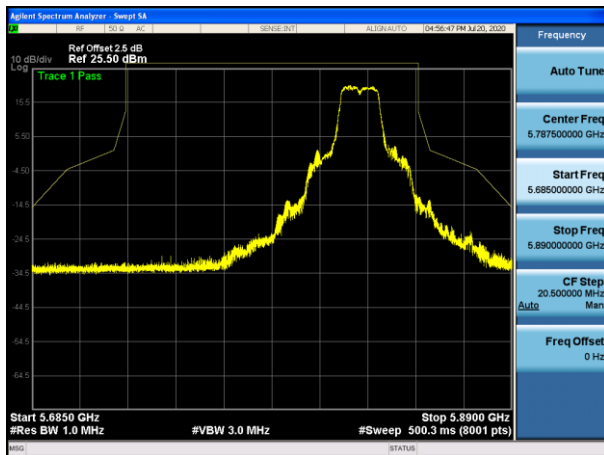

5795MHz with 4*4 Beamforming PK

802.11ax(80MHz)

5210MHz with 4*4 CDD PK

5210MHz with 4*4 CDD AV

5775MHz with 4*4 CDD PK

5210MHz with 4*4 Beamforming PK

5210MHz with 4*4 Beamforming AV

5775MHz with 4*4 Beamforming PK

**Radio 3- 5GHz High Band:
802.11a**

5745MHz with 2*2 CDD PK

5785MHz with 2*2 CDD PK

5825MHz with 2*2 CDD PK

802.11n(20MHz)

5745MHz with 2*2 CDD PK

5785MHz with 2*2 CDD PK

5825MHz with 2*2 CDD PK