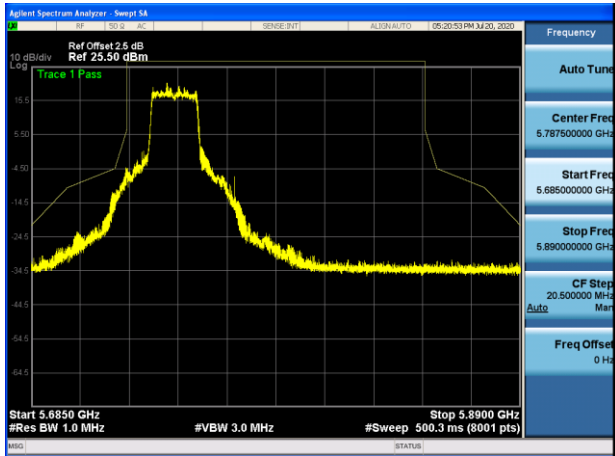

5180MHz with 4*4 Beamforming PK

5180MHz with 4*4 Beamforming AV

5200MHz with 4*4 Beamforming PK

5200MHz with 4*4 Beamforming AV

5745MHz with 4*4 Beamforming PK

5785MHz with 4*4 Beamforming PK

5825MHz with 4*4 Beamforming PK

802.11ax(40MHz)

5190MHz with 4*4 CDD PK

Date: 15. JUL. 2020 09:10:52

5190MHz with 4*4 CDD AV

Date: 15. JUL. 2020 09:10:52

5230MHz with 4*4 CDD PK

Date: 15. JUL. 2020 09:17:41

5230MHz with 4*4 CDD AV