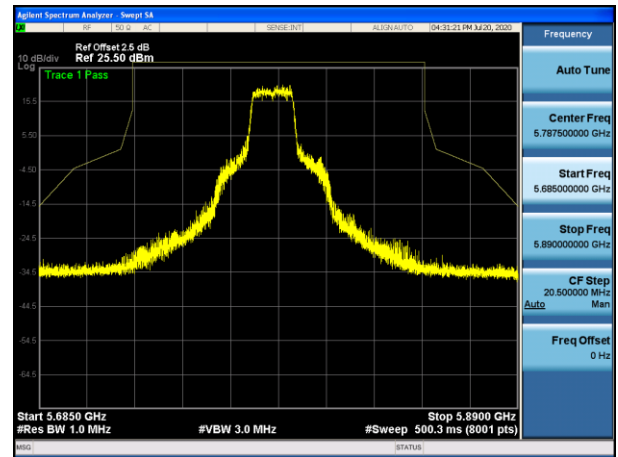

5795MHz with 4*4 Beamforming PK

802.11ax(80MHz)

5210MHz with 4*4 CDD PK

5210MHz with 4*4 CDD AV

5775MHz with 4*4 CDD PK

5210MHz with 4*4 Beamforming PK

5210MHz with 4*4 Beamforming AV

5775MHz with 4*4 Beamforming PK

**Radio 3- 5GHz High Band:
802.11a**

5745MHz with 2*2 CDD PK

5785MHz with 2*2 CDD PK

5825MHz with 2*2 CDD PK

802.11n(20MHz)

5745MHz with 2*2 CDD PK

5785MHz with 2*2 CDD PK

5825MHz with 2*2 CDD PK