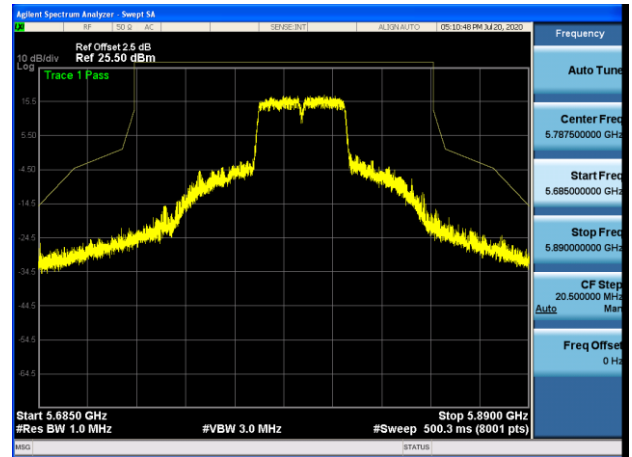

802.11ac(20MHz)

5745MHz with 2*2 CDD PK

5785MHz with 2*2 CDD PK

5825MHz with 2*2 CDD PK

5745MHz with 2*2 Beamforming PK

5785MHz with 2*2 Beamforming PK

5825MHz with 2*2 Beamforming PK

802.11ac(40MHz)

5755MHz with 2*2 CDD PK

5795MHz with 2*2 CDD PK

5755MHz with 2*2 Beamforming PK

5795MHz with 2*2 Beamforming PK

802.11ac(80MHz)

802.11ax(20MHz)

5745MHz with 2*2 CDD PK

5785MHz with 2*2 CDD PK