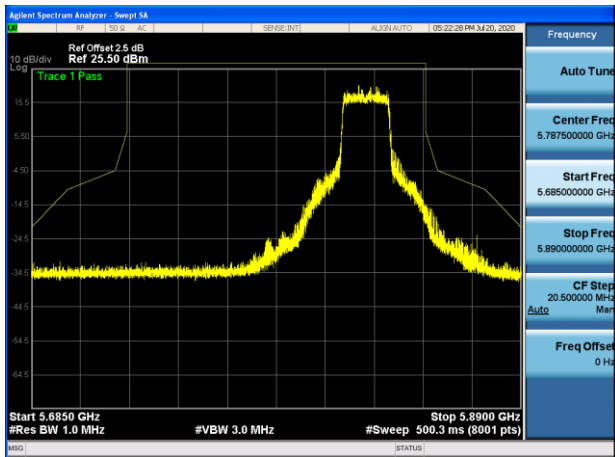

5180MHz with 4*4 Beamforming PK

5180MHz with 4*4 Beamforming AV

5200MHz with 4*4 Beamforming PK

5200MHz with 4*4 Beamforming AV

5745MHz with 4*4 Beamforming PK

5785MHz with 4*4 Beamforming PK

5825MHz with 4*4 Beamforming PK

802.11ax(40MHz)

5190MHz with 4*4 CDD PK

Date: 15. JUL. 2020 09:10:52

5190MHz with 4*4 CDD AV

Date: 15. JUL. 2020 09:10:52

5230MHz with 4*4 CDD PK

Date: 15. JUL. 2020 09:17:41

5230MHz with 4*4 CDD AV