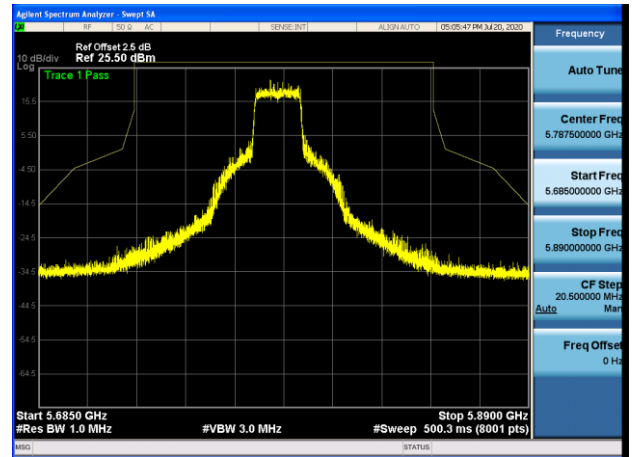

5755MHz with 2*2 CDD PK

5795MHz with 2*2 CDD PK

5755MHz with 2*2 Beamforming PK

5795MHz with 2*2 Beamforming PK

802.11ac(80MHz)

802.11ax(20MHz)

5745MHz with 2*2 CDD PK

5785MHz with 2*2 CDD PK