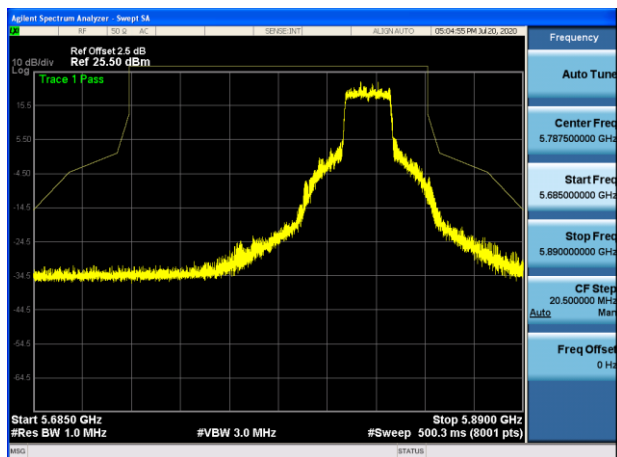

5755MHz with 2*2 CDD PK

5795MHz with 2*2 CDD PK

5755MHz with 2*2 Beamforming PK

5795MHz with 2*2 Beamforming PK

802.11ac(80MHz)

802.11ax(20MHz)

5745MHz with 2*2 CDD PK

5785MHz with 2*2 CDD PK

5825MHz with 2*2 CDD PK

5745MHz with 2*2 Beamforming PK

5785MHz with 2*2 Beamforming PK

5825MHz with 2*2 Beamforming PK

802.11ax(40MHz)

5755MHz with 2*2 CDD PK

5795MHz with 2*2 CDD PK

5755MHz with 2*2 Beamforming PK

5795MHz with 2*2 Beamforming PK

802.11ax(80MHz)

802.11a

5745MHz with 4*4 CDD PK

5785MHz with 4*4 CDD PK

5825MHz with 4*4 CDD PK

802.11n(20MHz)

5745MHz with 4*4 CDD PK