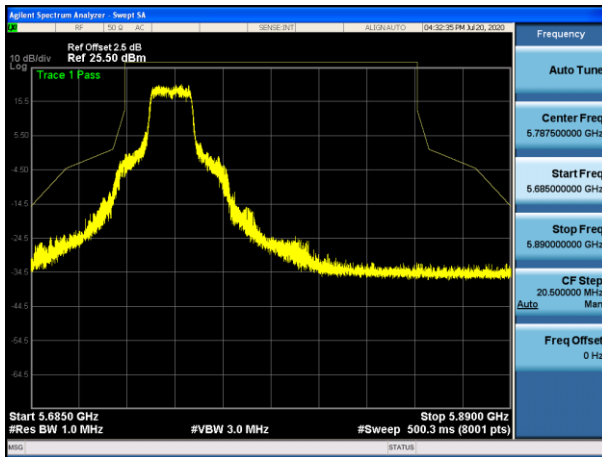

**Radio 3- 5GHz High Band:
802.11a**

5745MHz with 2*2 CDD PK

5785MHz with 2*2 CDD PK

5825MHz with 2*2 CDD PK

802.11n(20MHz)

5745MHz with 2*2 CDD PK

5785MHz with 2*2 CDD PK

5825MHz with 2*2 CDD PK