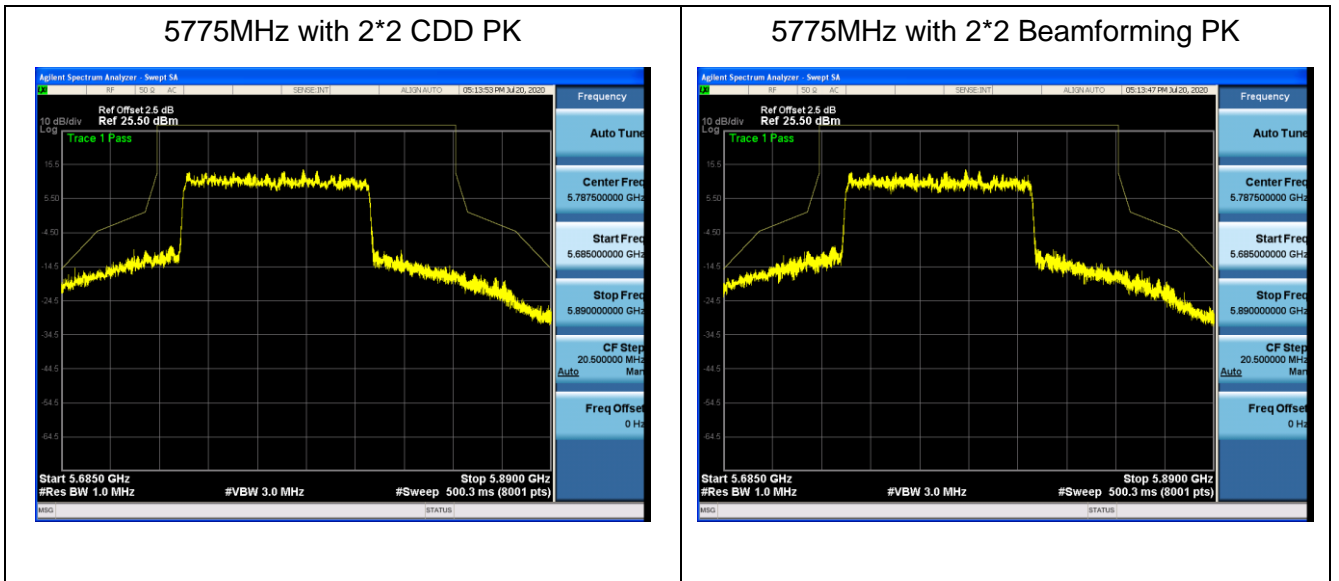

5755MHz with 2*2 CDD PK

5795MHz with 2*2 CDD PK

5755MHz with 2*2 Beamforming PK

5795MHz with 2*2 Beamforming PK

802.11ac(80MHz)

802.11ax(20MHz)

5745MHz with 2*2 CDD PK

5785MHz with 2*2 CDD PK

5825MHz with 2*2 CDD PK

5745MHz with 2*2 Beamforming PK

5785MHz with 2*2 Beamforming PK

5825MHz with 2*2 Beamforming PK

802.11ax(40MHz)

5755MHz with 2*2 CDD PK

5795MHz with 2*2 CDD PK

5755MHz with 2*2 Beamforming PK

5795MHz with 2*2 Beamforming PK

802.11ax(80MHz)

802.11a

5745MHz with 4*4 CDD PK

5785MHz with 4*4 CDD PK

5825MHz with 4*4 CDD PK

802.11n(20MHz)

5745MHz with 4*4 CDD PK