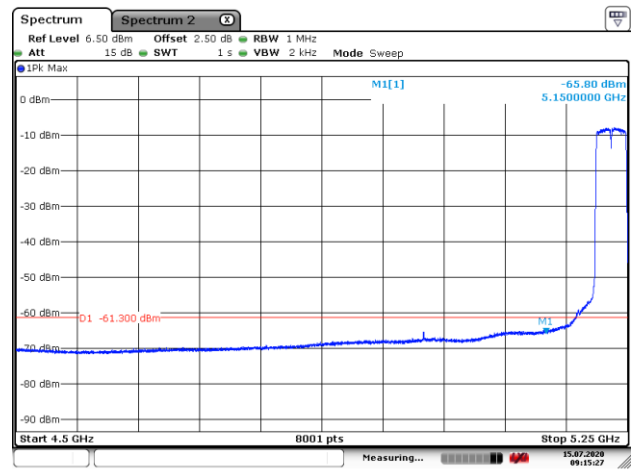

802.11ax(40MHz)

5190MHz with 4*4 CDD PK

Date: 15. JUL. 2020 09:10:52

5190MHz with 4*4 CDD AV

Date: 15. JUL. 2020 09:10:52

5230MHz with 4*4 CDD PK

Date: 15. JUL. 2020 09:17:41

5230MHz with 4*4 CDD AV

Date: 15. JUL. 2020 09:15:27

5755MHz with 4*4 CDD PK

5795MHz with 4*4 CDD PK

5190MHz with 4*4 Beamforming PK

5190MHz with 4*4 Beamforming AV

5230MHz with 4*4 Beamforming PK

5230MHz with 4*4 Beamforming AV

5755MHz with 4*4 Beamforming PK