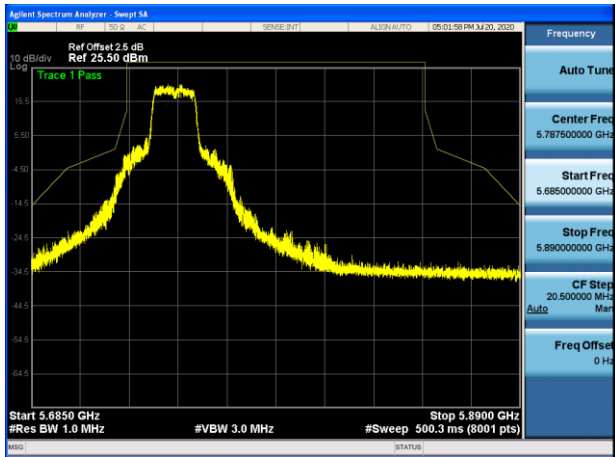

802.11ac(20MHz)

5745MHz with 2*2 CDD PK