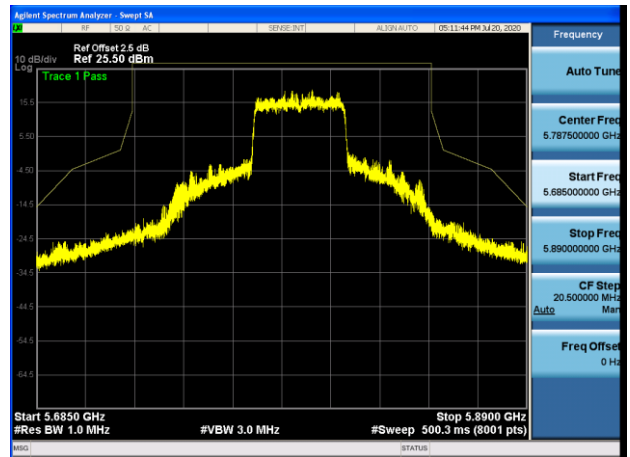

5755MHz with 2*2 CDD PK

5795MHz with 2*2 CDD PK

5755MHz with 2*2 Beamforming PK

5795MHz with 2*2 Beamforming PK

802.11ac(80MHz)

802.11ax(20MHz)

5745MHz with 2*2 CDD PK

5785MHz with 2*2 CDD PK

5825MHz with 2*2 CDD PK

5745MHz with 2*2 Beamforming PK

5785MHz with 2*2 Beamforming PK

5825MHz with 2*2 Beamforming PK

802.11ax(40MHz)

5755MHz with 2*2 CDD PK

5795MHz with 2*2 CDD PK

5755MHz with 2*2 Beamforming PK

5795MHz with 2*2 Beamforming PK

802.11ax(80MHz)

802.11a

5745MHz with 4*4 CDD PK

5785MHz with 4*4 CDD PK

5825MHz with 4*4 CDD PK

802.11n(20MHz)

5745MHz with 4*4 CDD PK