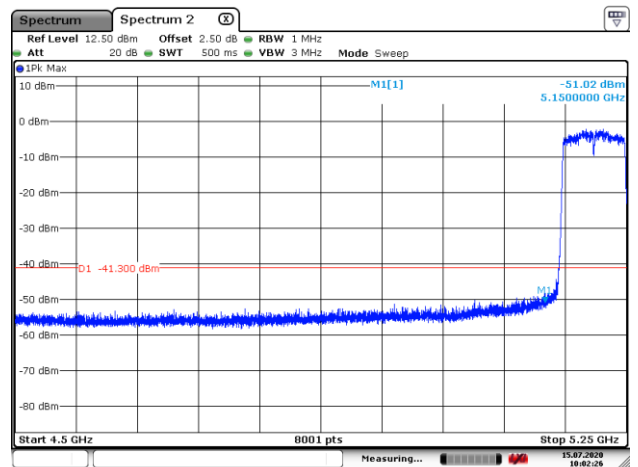

5795MHz with 4*4 Beamforming PK

802.11ax(80MHz)

5210MHz with 4*4 CDD PK

5210MHz with 4*4 CDD AV

5775MHz with 4*4 CDD PK

5210MHz with 4*4 Beamforming PK

5210MHz with 4*4 Beamforming AV

5775MHz with 4*4 Beamforming PK