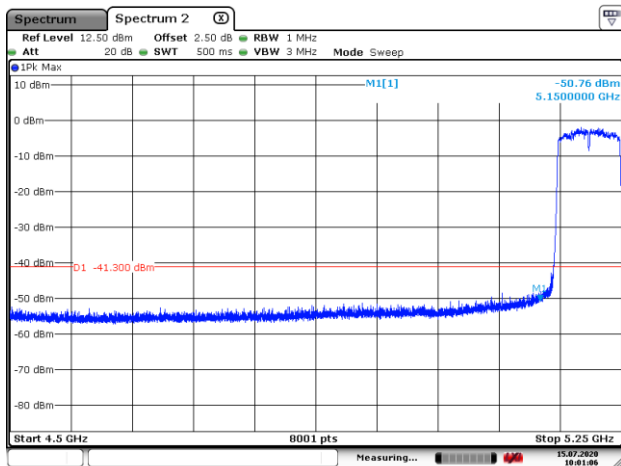

Date: 15. JUL. 2020 09:15:27

5755MHz with 4*4 CDD PK

5795MHz with 4*4 CDD PK

5190MHz with 4*4 Beamforming PK

5190MHz with 4*4 Beamforming AV

5230MHz with 4*4 Beamforming PK

5230MHz with 4*4 Beamforming AV

5755MHz with 4*4 Beamforming PK

5795MHz with 4*4 Beamforming PK

802.11ax(80MHz)

5210MHz with 4*4 CDD PK

5210MHz with 4*4 CDD AV

5775MHz with 4*4 CDD PK

5210MHz with 4*4 Beamforming PK

5210MHz with 4*4 Beamforming AV

5775MHz with 4*4 Beamforming PK