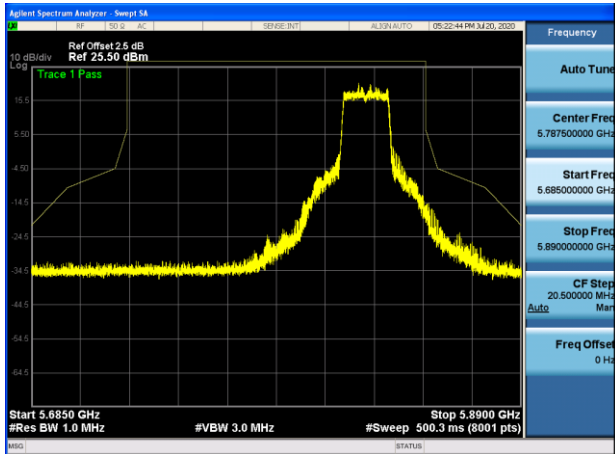

802.11ax(20MHz)

5180MHz with 4*4 CDD PK

5180MHz with 4*4 CDD AV

5200MHz with 4*4 CDD PK

5200MHz with 4*4 CDD AV

5745MHz with 4*4 CDD PK

5785MHz with 4*4 CDD PK

5825MHz with 4*4 CDD PK

5180MHz with 4*4 Beamforming PK

5180MHz with 4*4 Beamforming AV

5200MHz with 4*4 Beamforming PK

5200MHz with 4*4 Beamforming AV

5745MHz with 4*4 Beamforming PK

5785MHz with 4*4 Beamforming PK

5825MHz with 4*4 Beamforming PK