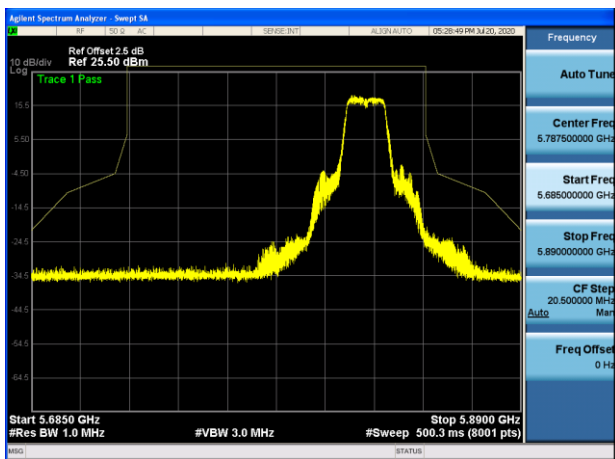

5795MHz with 2*2 Beamforming PK

802.11ax(80MHz)

802.11a

5745MHz with 4*4 CDD PK

5785MHz with 4*4 CDD PK

5825MHz with 4*4 CDD PK

802.11n(20MHz)

5745MHz with 4*4 CDD PK