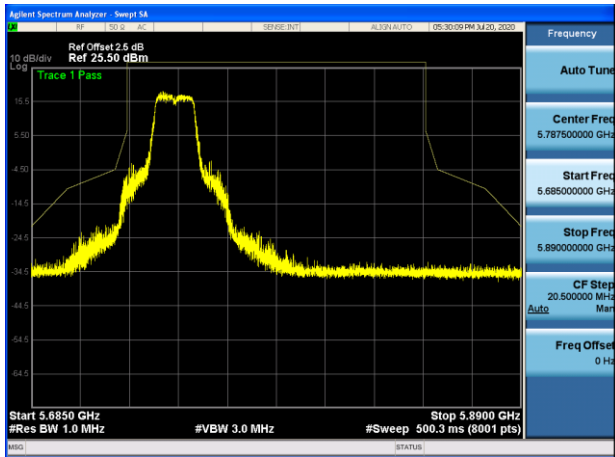

5795MHz with 2*2 Beamforming PK

802.11ax(80MHz)

802.11a

5745MHz with 4*4 CDD PK

5785MHz with 4*4 CDD PK

5825MHz with 4*4 CDD PK

802.11n(20MHz)

5745MHz with 4*4 CDD PK