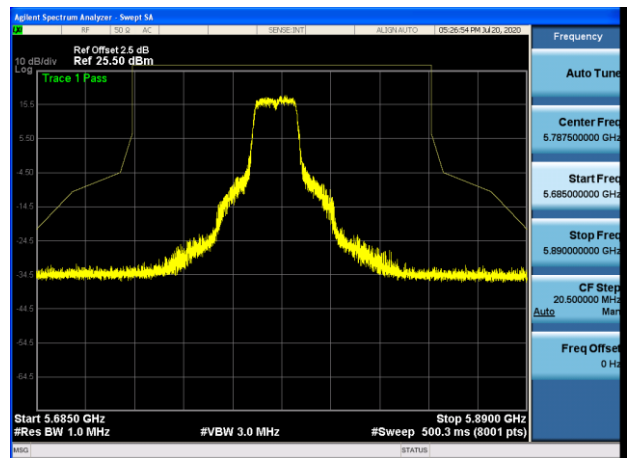

5795MHz with 2*2 Beamforming PK

802.11ax(80MHz)

802.11a

5745MHz with 4*4 CDD PK

5785MHz with 4*4 CDD PK

5825MHz with 4*4 CDD PK

802.11n(20MHz)

5745MHz with 4*4 CDD PK

5785MHz with 4*4 CDD PK

5825MHz with 4*4 CDD PK

5745MHz with 4*4 Beamforming PK

5785MHz with 4*4 Beamforming PK

5825MHz with 4*4 Beamforming PK

802.11n(40MHz)

5755MHz with 4*4 CDD PK

5795MHz with 4*4 CDD PK