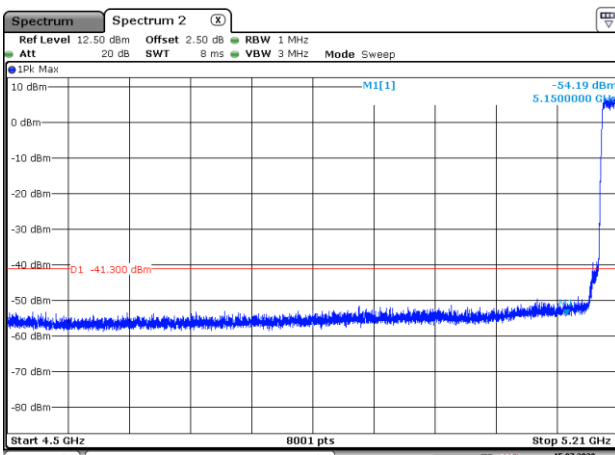

802.11ax(20MHz)

5180MHz with 4*4 CDD PK

5180MHz with 4*4 CDD AV

5200MHz with 4*4 CDD PK

5200MHz with 4*4 CDD AV

5745MHz with 4*4 CDD PK

5785MHz with 4*4 CDD PK

5825MHz with 4*4 CDD PK

5180MHz with 4*4 Beamforming PK

5180MHz with 4*4 Beamforming AV

5200MHz with 4*4 Beamforming PK

5200MHz with 4*4 Beamforming AV

5745MHz with 4*4 Beamforming PK

5785MHz with 4*4 Beamforming PK

5825MHz with 4*4 Beamforming PK