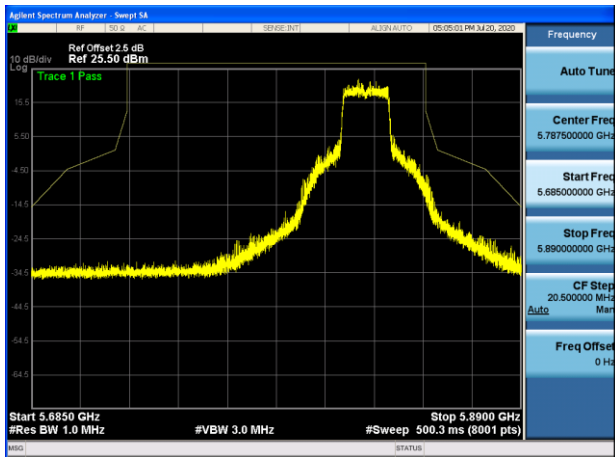

5825MHz with 2*2 CDD PK