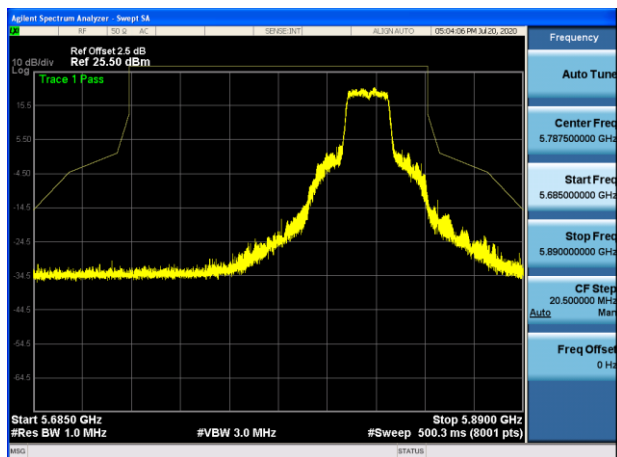

802.11ac(20MHz)

5745MHz with 2*2 CDD PK

5785MHz with 2*2 CDD PK

5825MHz with 2*2 CDD PK

5745MHz with 2*2 Beamforming PK

5785MHz with 2*2 Beamforming PK

5825MHz with 2*2 Beamforming PK

802.11ac(40MHz)

5755MHz with 2*2 CDD PK

5795MHz with 2*2 CDD PK

5755MHz with 2*2 Beamforming PK

5795MHz with 2*2 Beamforming PK

802.11ac(80MHz)

802.11ax(20MHz)

5745MHz with 2*2 CDD PK

5785MHz with 2*2 CDD PK