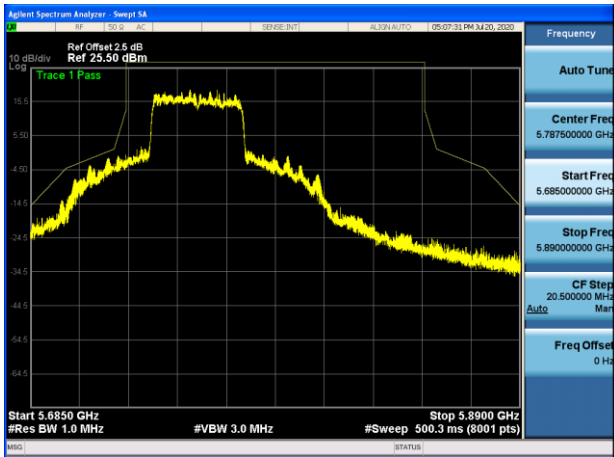

5745MHz with 2*2 Beamforming PK

5785MHz with 2*2 Beamforming PK

5825MHz with 2*2 Beamforming PK

802.11n(40MHz)

5755MHz with 2*2 CDD PK

5795MHz with 2*2 CDD PK

5755MHz with 2*2 Beamforming PK

5795MHz with 2*2 Beamforming PK