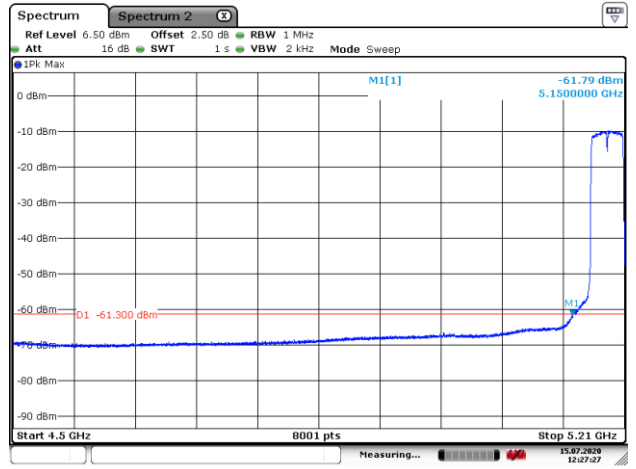

Date: 15. JUL. 2020 09:15:27

5755MHz with 4*4 CDD PK

5795MHz with 4*4 CDD PK

5190MHz with 4*4 Beamforming PK

5190MHz with 4*4 Beamforming AV

5230MHz with 4*4 Beamforming PK

5230MHz with 4*4 Beamforming AV

5755MHz with 4*4 Beamforming PK

5795MHz with 4*4 Beamforming PK

802.11ax(80MHz)

5210MHz with 4*4 CDD PK

5210MHz with 4*4 CDD AV

5775MHz with 4*4 CDD PK

5210MHz with 4*4 Beamforming PK

5210MHz with 4*4 Beamforming AV

5775MHz with 4*4 Beamforming PK