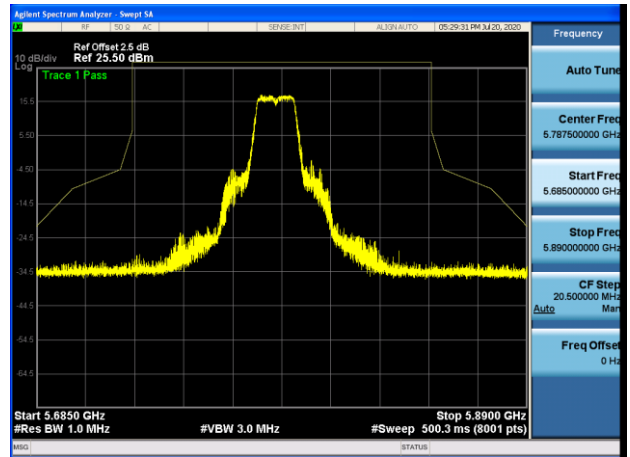

5795MHz with 2*2 Beamforming PK

802.11ax(80MHz)

802.11a

5745MHz with 4*4 CDD PK

5785MHz with 4*4 CDD PK

5825MHz with 4*4 CDD PK

802.11n(20MHz)

5745MHz with 4*4 CDD PK