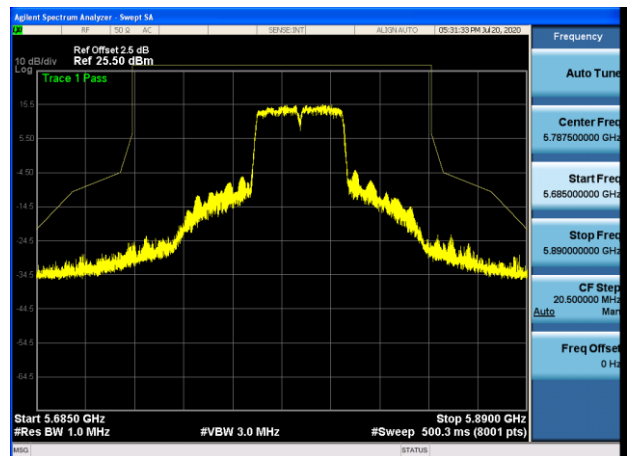

5795MHz with 2*2 Beamforming PK

802.11ax(80MHz)

802.11a

5745MHz with 4*4 CDD PK

5785MHz with 4*4 CDD PK

5825MHz with 4*4 CDD PK

802.11n(20MHz)

5745MHz with 4*4 CDD PK

5785MHz with 4*4 CDD PK

5825MHz with 4*4 CDD PK

5745MHz with 4*4 Beamforming PK

5785MHz with 4*4 Beamforming PK

5825MHz with 4*4 Beamforming PK

802.11n(40MHz)

5755MHz with 4*4 CDD PK

5795MHz with 4*4 CDD PK

5755MHz with 4*4 Beamforming PK

5795MHz with 4*4 Beamforming PK

802.11ac(20MHz)

5745MHz with 4*4 CDD PK

5785MHz with 4*4 CDD PK

5825MHz with 4*4 CDD PK

5745MHz with 4*4 Beamforming PK

5785MHz with 4*4 Beamforming PK