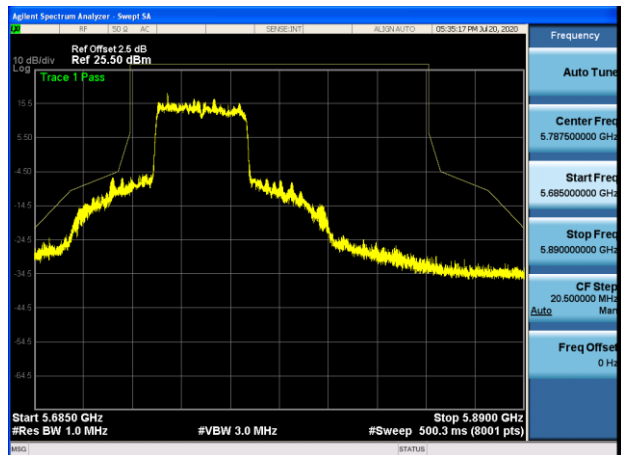

802.11ax(40MHz)

5190MHz with 4*4 CDD PK

Date: 15. JUL. 2020 09:10:52

5190MHz with 4*4 CDD AV

Date: 15. JUL. 2020 09:10:52

5230MHz with 4*4 CDD PK

Date: 15. JUL. 2020 09:17:41

5230MHz with 4*4 CDD AV

Date: 15. JUL. 2020 09:15:27

5755MHz with 4*4 CDD PK

5795MHz with 4*4 CDD PK

5190MHz with 4*4 Beamforming PK

5190MHz with 4*4 Beamforming AV

5230MHz with 4*4 Beamforming PK

5230MHz with 4*4 Beamforming AV

5755MHz with 4*4 Beamforming PK