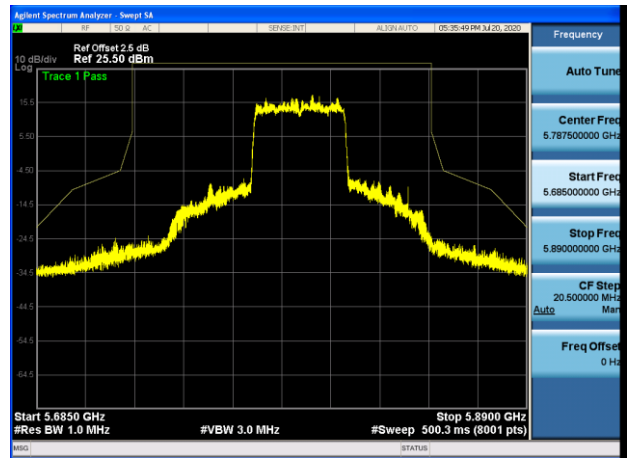

Date: 15. JUL. 2020 09:15:27

5755MHz with 4*4 CDD PK

5795MHz with 4*4 CDD PK

5190MHz with 4*4 Beamforming PK

5190MHz with 4*4 Beamforming AV

5230MHz with 4*4 Beamforming PK

5230MHz with 4*4 Beamforming AV

5755MHz with 4*4 Beamforming PK

5795MHz with 4*4 Beamforming PK

802.11ax(80MHz)

5210MHz with 4*4 CDD PK

5210MHz with 4*4 CDD AV

5775MHz with 4*4 CDD PK

5210MHz with 4*4 Beamforming PK

5210MHz with 4*4 Beamforming AV

5775MHz with 4*4 Beamforming PK