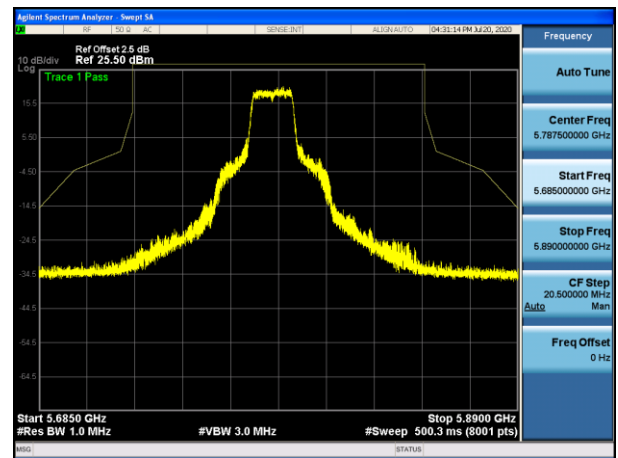

5785MHz with 2*2 Beamforming PK