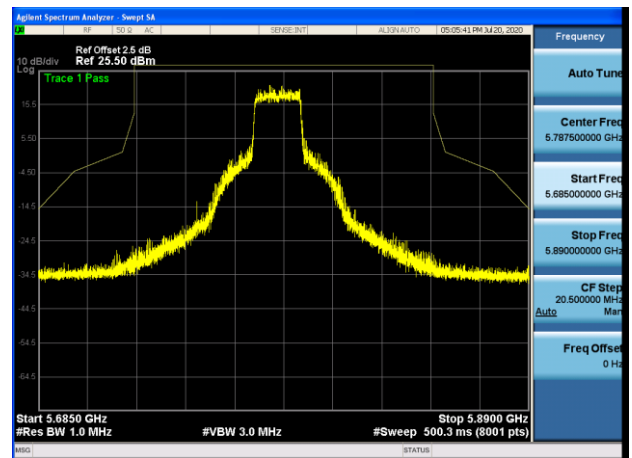

5785MHz with 2*2 Beamforming PK