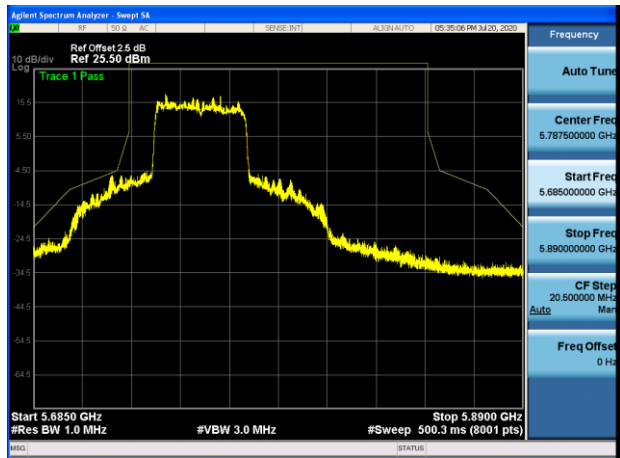

Date: 15. JUL. 2020 09:15:27

5755MHz with 4*4 CDD PK

5795MHz with 4*4 CDD PK

5190MHz with 4*4 Beamforming PK

5190MHz with 4*4 Beamforming AV

5230MHz with 4*4 Beamforming PK

5230MHz with 4*4 Beamforming AV

5755MHz with 4*4 Beamforming PK

5795MHz with 4*4 Beamforming PK

802.11ax(80MHz)

5210MHz with 4*4 CDD PK

5210MHz with 4*4 CDD AV

5775MHz with 4*4 CDD PK

5210MHz with 4*4 Beamforming PK

5210MHz with 4*4 Beamforming AV

5775MHz with 4*4 Beamforming PK