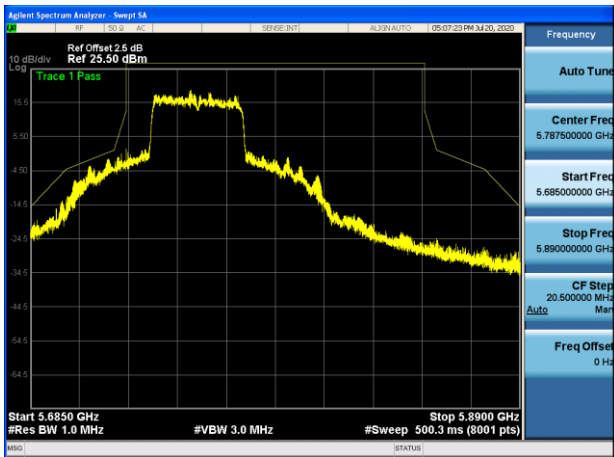

5745MHz with 2*2 Beamforming PK

5785MHz with 2*2 Beamforming PK

5825MHz with 2*2 Beamforming PK

802.11n(40MHz)

5755MHz with 2*2 CDD PK

5795MHz with 2*2 CDD PK

5755MHz with 2*2 Beamforming PK

5795MHz with 2*2 Beamforming PK