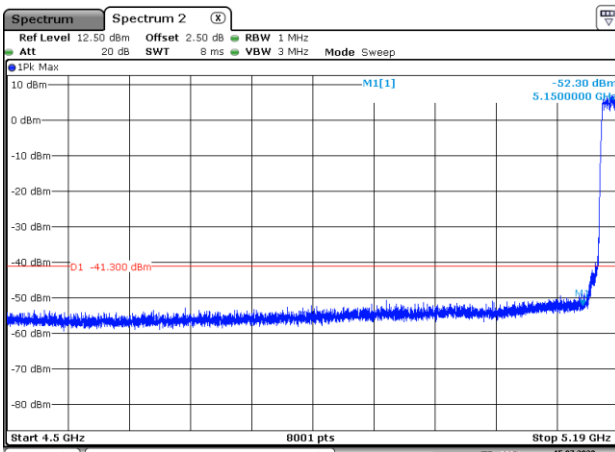

802.11ax(20MHz)

5180MHz with 4*4 CDD PK

5180MHz with 4*4 CDD AV

5200MHz with 4*4 CDD PK

5200MHz with 4*4 CDD AV

5745MHz with 4*4 CDD PK

5785MHz with 4*4 CDD PK

5825MHz with 4*4 CDD PK

5180MHz with 4*4 Beamforming PK

5180MHz with 4*4 Beamforming AV

5200MHz with 4*4 Beamforming PK

5200MHz with 4*4 Beamforming AV

5745MHz with 4*4 Beamforming PK

5785MHz with 4*4 Beamforming PK

5825MHz with 4*4 Beamforming PK