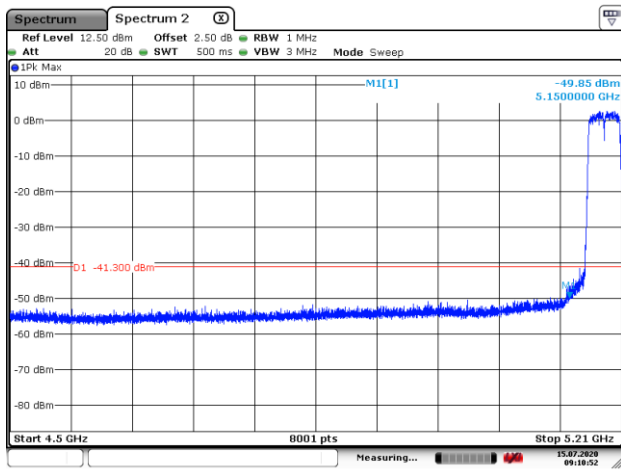

802.11ax(40MHz)

5190MHz with 4*4 CDD PK