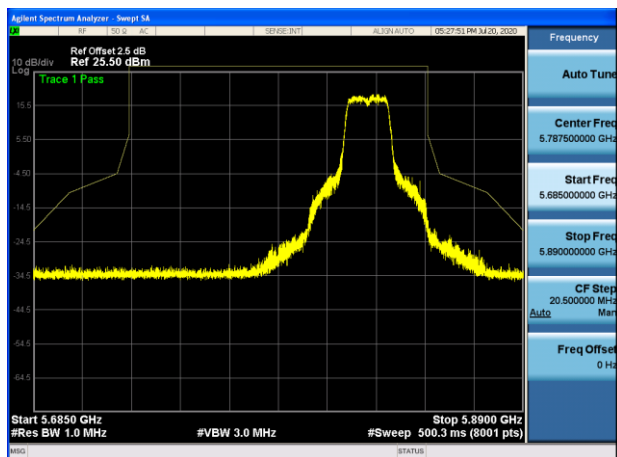

5795MHz with 2*2 Beamforming PK

802.11ax(80MHz)

802.11a

5745MHz with 4*4 CDD PK

5785MHz with 4*4 CDD PK

5825MHz with 4*4 CDD PK

802.11n(20MHz)

5745MHz with 4*4 CDD PK

5785MHz with 4*4 CDD PK

5825MHz with 4*4 CDD PK

5745MHz with 4*4 Beamforming PK

5785MHz with 4*4 Beamforming PK

5825MHz with 4*4 Beamforming PK

802.11n(40MHz)

5755MHz with 4*4 CDD PK

5795MHz with 4*4 CDD PK