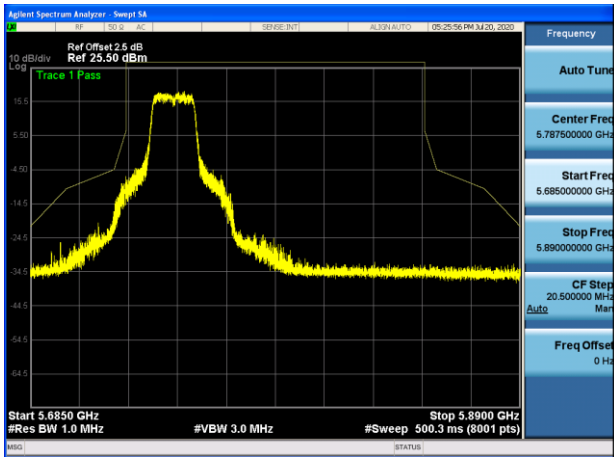

5795MHz with 2*2 Beamforming PK

802.11ax(80MHz)

802.11a

5745MHz with 4*4 CDD PK

5785MHz with 4*4 CDD PK

5825MHz with 4*4 CDD PK

802.11n(20MHz)

5745MHz with 4*4 CDD PK