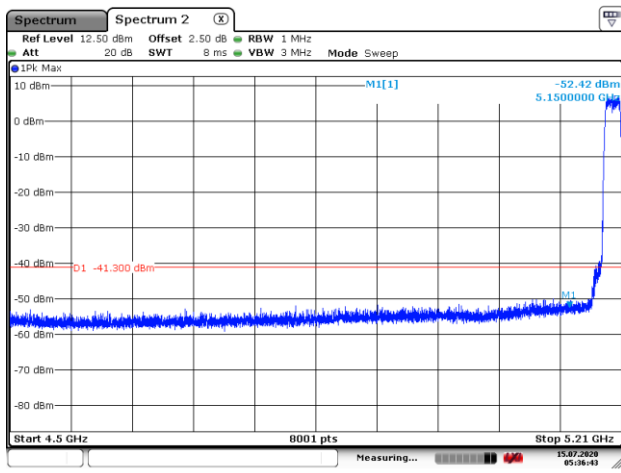

802.11ax(20MHz)

5180MHz with 4*4 CDD PK

5180MHz with 4*4 CDD AV

5200MHz with 4*4 CDD PK

5200MHz with 4*4 CDD AV

5745MHz with 4*4 CDD PK

5785MHz with 4*4 CDD PK

5825MHz with 4*4 CDD PK

5180MHz with 4*4 Beamforming PK

5180MHz with 4*4 Beamforming AV

5200MHz with 4*4 Beamforming PK

5200MHz with 4*4 Beamforming AV

5745MHz with 4*4 Beamforming PK

5785MHz with 4*4 Beamforming PK

5825MHz with 4*4 Beamforming PK