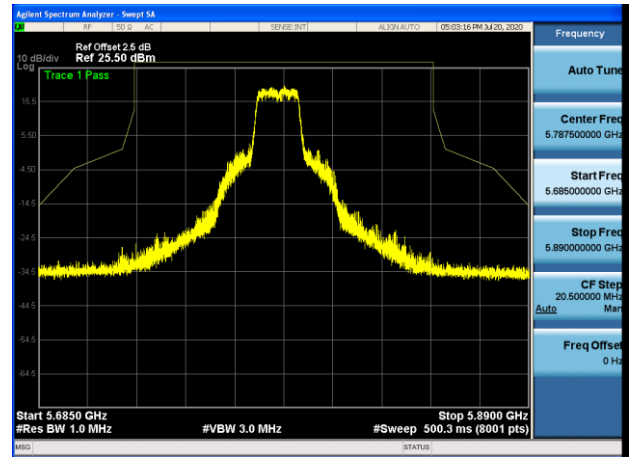

5785MHz with 2*2 CDD PK