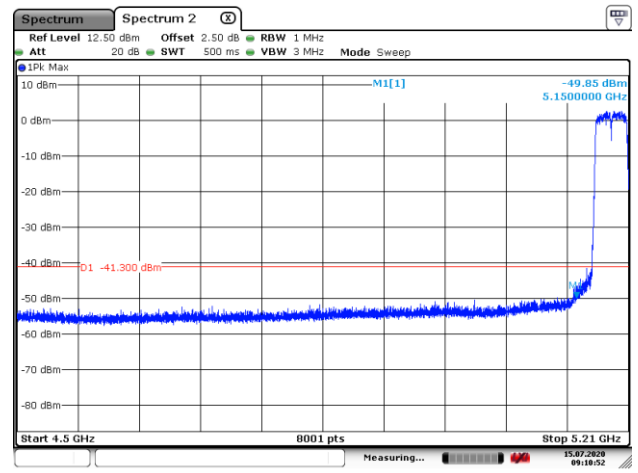

5190MHz with 4*4 CDD AV