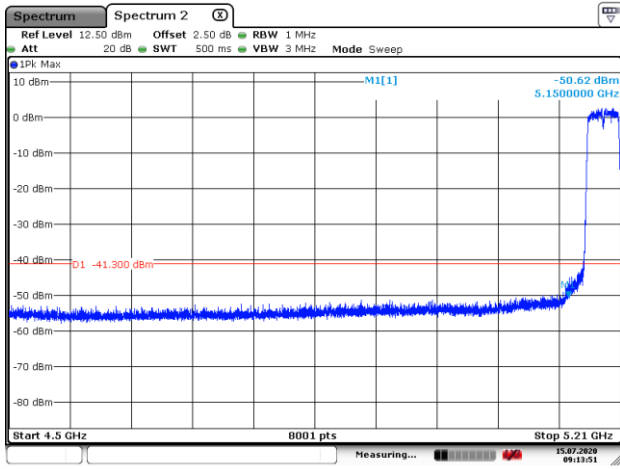

Date: 15. JUL. 2020 09:15:27

5755MHz with 4*4 CDD PK

5795MHz with 4*4 CDD PK

5190MHz with 4*4 Beamforming PK

5190MHz with 4*4 Beamforming AV

5230MHz with 4*4 Beamforming PK

5230MHz with 4*4 Beamforming AV

5755MHz with 4*4 Beamforming PK

5795MHz with 4*4 Beamforming PK

802.11ax(80MHz)

5210MHz with 4*4 CDD PK

5210MHz with 4*4 CDD AV

5775MHz with 4*4 CDD PK

5210MHz with 4*4 Beamforming PK

5210MHz with 4*4 Beamforming AV

5775MHz with 4*4 Beamforming PK