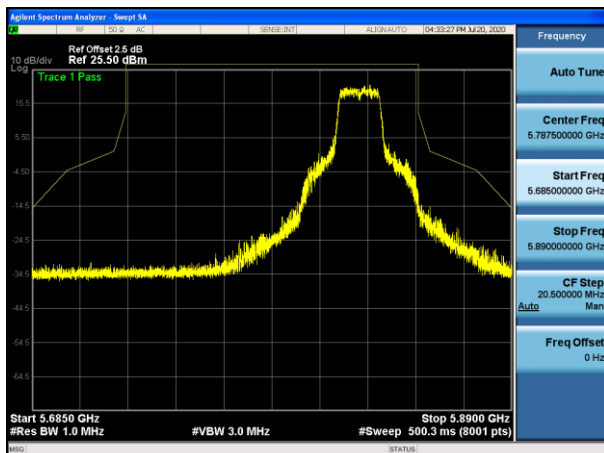

5825MHz with 2*2 Beamforming PK