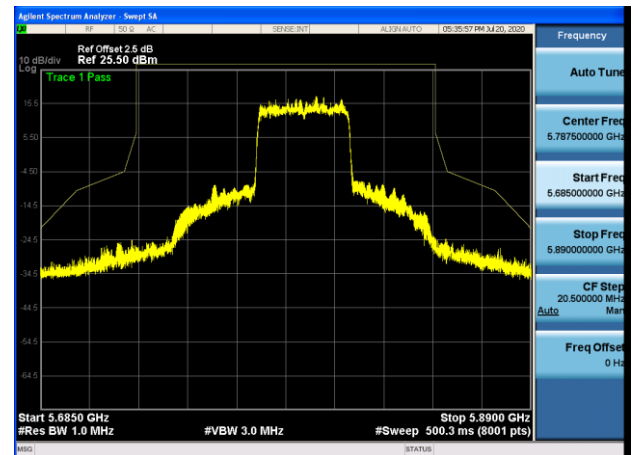

5180MHz with 4*4 Beamforming PK

5180MHz with 4*4 Beamforming AV

5200MHz with 4*4 Beamforming PK

5200MHz with 4*4 Beamforming AV

5745MHz with 4*4 Beamforming PK

5785MHz with 4*4 Beamforming PK

5825MHz with 4*4 Beamforming PK

802.11ax(40MHz)

5190MHz with 4*4 CDD PK

Date: 15. JUL. 2020 09:10:52

5190MHz with 4*4 CDD AV

Date: 15. JUL. 2020 09:10:52

5230MHz with 4*4 CDD PK

Date: 15. JUL. 2020 09:17:41

5230MHz with 4*4 CDD AV

Date: 15. JUL. 2020 09:15:27

5755MHz with 4*4 CDD PK

5795MHz with 4*4 CDD PK

5190MHz with 4*4 Beamforming PK

5190MHz with 4*4 Beamforming AV

5230MHz with 4*4 Beamforming PK

5230MHz with 4*4 Beamforming AV

5755MHz with 4*4 Beamforming PK