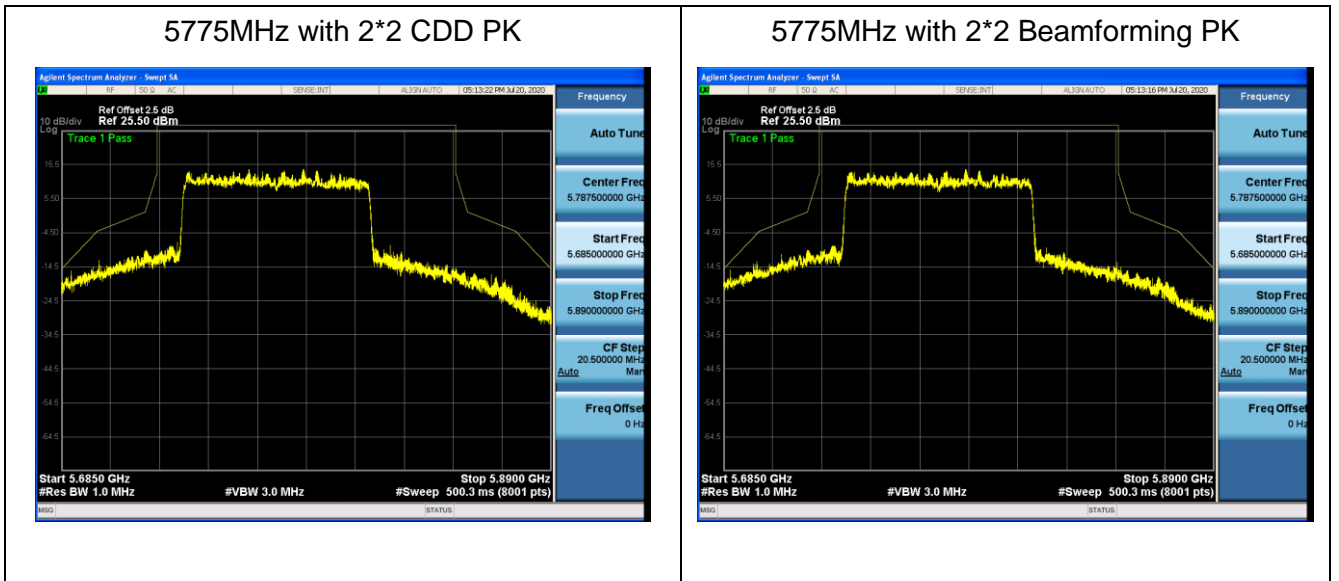

5755MHz with 2*2 CDD PK

5795MHz with 2*2 CDD PK

5755MHz with 2*2 Beamforming PK

5795MHz with 2*2 Beamforming PK

802.11ac(80MHz)

802.11ax(20MHz)

5745MHz with 2*2 CDD PK

5785MHz with 2*2 CDD PK