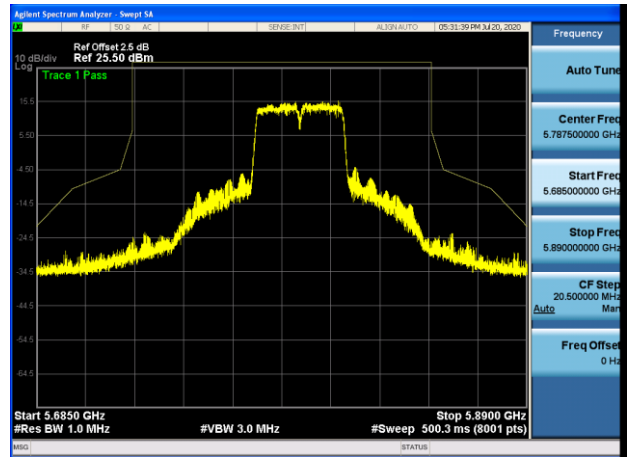

5795MHz with 2*2 Beamforming PK

802.11ax(80MHz)

802.11a

5745MHz with 4*4 CDD PK

5785MHz with 4*4 CDD PK

5825MHz with 4*4 CDD PK

802.11n(20MHz)

5745MHz with 4*4 CDD PK

5785MHz with 4*4 CDD PK

5825MHz with 4*4 CDD PK

5745MHz with 4*4 Beamforming PK

5785MHz with 4*4 Beamforming PK

5825MHz with 4*4 Beamforming PK

802.11n(40MHz)

5755MHz with 4*4 CDD PK

5795MHz with 4*4 CDD PK

5755MHz with 4*4 Beamforming PK

5795MHz with 4*4 Beamforming PK

802.11ac(20MHz)

5745MHz with 4*4 CDD PK

5785MHz with 4*4 CDD PK

5825MHz with 4*4 CDD PK

5745MHz with 4*4 Beamforming PK

5785MHz with 4*4 Beamforming PK