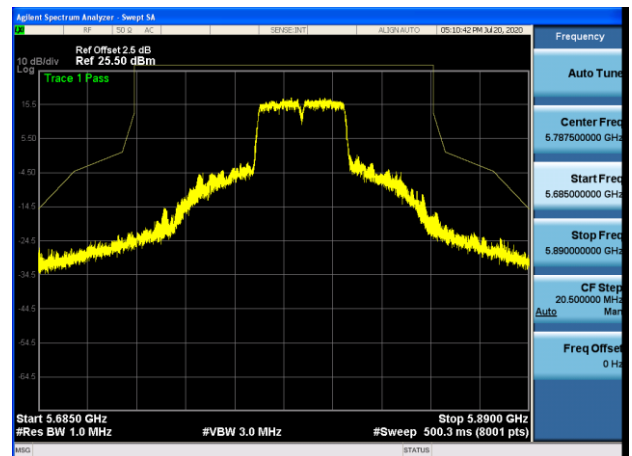

5755MHz with 2*2 CDD PK

5795MHz with 2*2 CDD PK

5755MHz with 2*2 Beamforming PK

5795MHz with 2*2 Beamforming PK

802.11ac(80MHz)

802.11ax(20MHz)

5745MHz with 2*2 CDD PK

5785MHz with 2*2 CDD PK