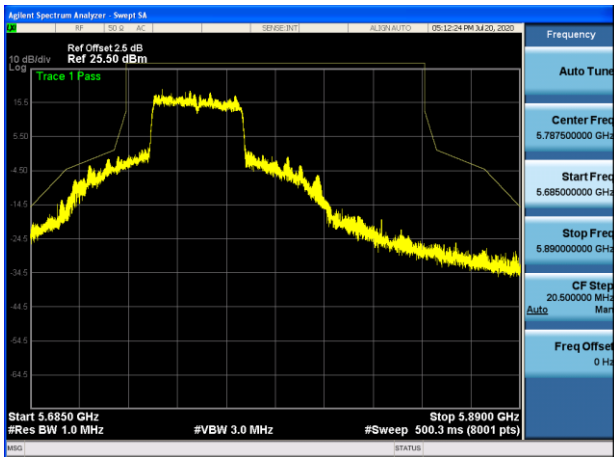

5755MHz with 2*2 CDD PK

5795MHz with 2*2 CDD PK

5755MHz with 2*2 Beamforming PK

5795MHz with 2*2 Beamforming PK

802.11ac(80MHz)

802.11ax(20MHz)

5745MHz with 2*2 CDD PK

5785MHz with 2*2 CDD PK

5825MHz with 2*2 CDD PK

5745MHz with 2*2 Beamforming PK

5785MHz with 2*2 Beamforming PK

5825MHz with 2*2 Beamforming PK

802.11ax(40MHz)

5755MHz with 2*2 CDD PK

5795MHz with 2*2 CDD PK

5755MHz with 2*2 Beamforming PK

5795MHz with 2*2 Beamforming PK

802.11ax(80MHz)

802.11a

5745MHz with 4*4 CDD PK

5785MHz with 4*4 CDD PK

5825MHz with 4*4 CDD PK

802.11n(20MHz)

5745MHz with 4*4 CDD PK