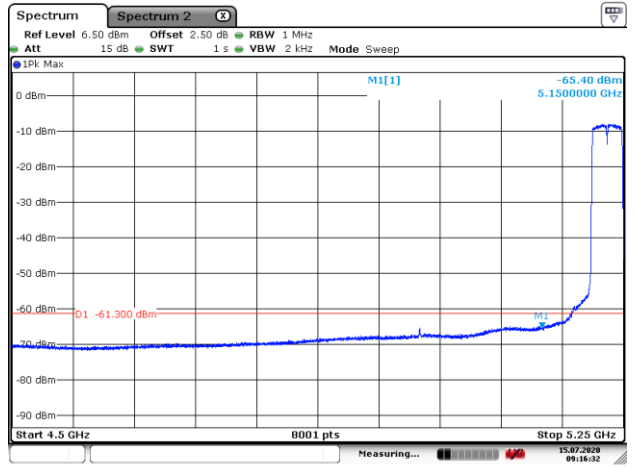

Date: 15. JUL. 2020 09:15:27

5755MHz with 4*4 CDD PK

5795MHz with 4*4 CDD PK

5190MHz with 4*4 Beamforming PK

5190MHz with 4*4 Beamforming AV

5230MHz with 4*4 Beamforming PK

5230MHz with 4*4 Beamforming AV

5755MHz with 4*4 Beamforming PK

5795MHz with 4*4 Beamforming PK

802.11ax(80MHz)

5210MHz with 4*4 CDD PK

5210MHz with 4*4 CDD AV

5775MHz with 4*4 CDD PK

5210MHz with 4*4 Beamforming PK

5210MHz with 4*4 Beamforming AV

5775MHz with 4*4 Beamforming PK