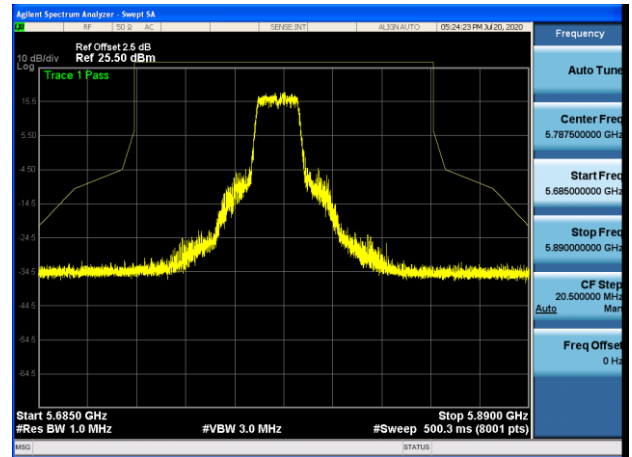

5755MHz with 4*4 Beamforming PK

5795MHz with 4*4 Beamforming PK

802.11ac(20MHz)

5745MHz with 4*4 CDD PK

5785MHz with 4*4 CDD PK

5825MHz with 4*4 CDD PK

5745MHz with 4*4 Beamforming PK

5785MHz with 4*4 Beamforming PK