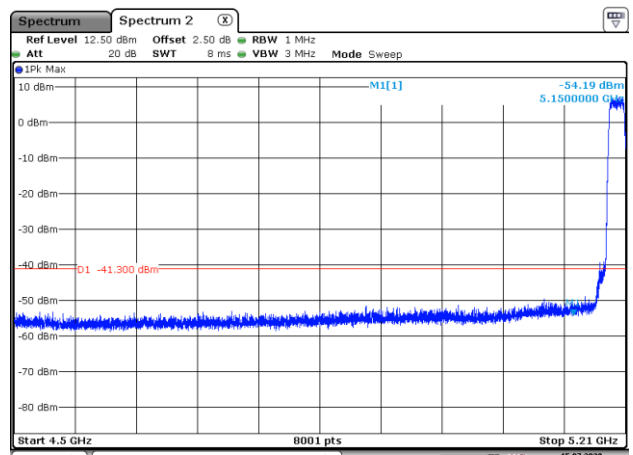

5180MHz with 4*4 Beamforming PK

5180MHz with 4*4 Beamforming AV

5200MHz with 4*4 Beamforming PK

5200MHz with 4*4 Beamforming AV

5745MHz with 4*4 Beamforming PK

5785MHz with 4*4 Beamforming PK

5825MHz with 4*4 Beamforming PK