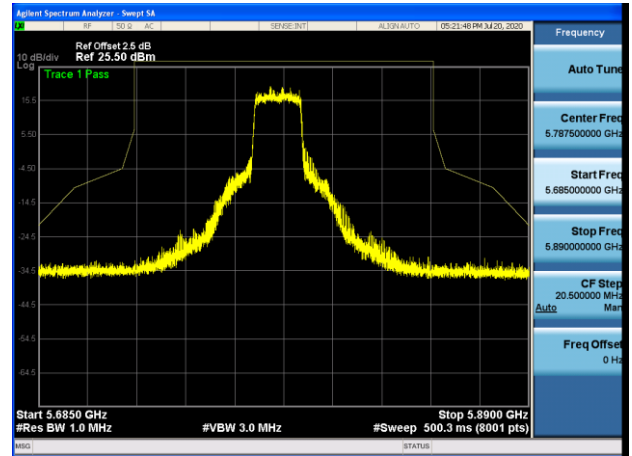

5180MHz with 4*4 Beamforming PK

5180MHz with 4*4 Beamforming AV

5200MHz with 4*4 Beamforming PK

5200MHz with 4*4 Beamforming AV

5745MHz with 4*4 Beamforming PK

5785MHz with 4*4 Beamforming PK

5825MHz with 4*4 Beamforming PK

802.11ax(40MHz)

5190MHz with 4*4 CDD PK

Date: 15. JUL. 2020 09:10:52

5190MHz with 4*4 CDD AV

Date: 15. JUL. 2020 09:10:52

5230MHz with 4*4 CDD PK

Date: 15. JUL. 2020 09:17:41

5230MHz with 4*4 CDD AV