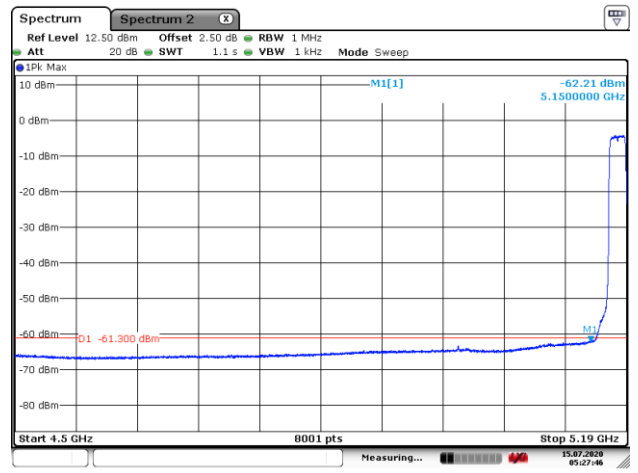

802.11ax(20MHz)

5180MHz with 4*4 CDD PK

5180MHz with 4*4 CDD AV

5200MHz with 4*4 CDD PK

5200MHz with 4*4 CDD AV

5745MHz with 4*4 CDD PK

5785MHz with 4*4 CDD PK

5825MHz with 4*4 CDD PK

5180MHz with 4*4 Beamforming PK

5180MHz with 4*4 Beamforming AV

5200MHz with 4*4 Beamforming PK

5200MHz with 4*4 Beamforming AV

5745MHz with 4*4 Beamforming PK

5785MHz with 4*4 Beamforming PK

5825MHz with 4*4 Beamforming PK