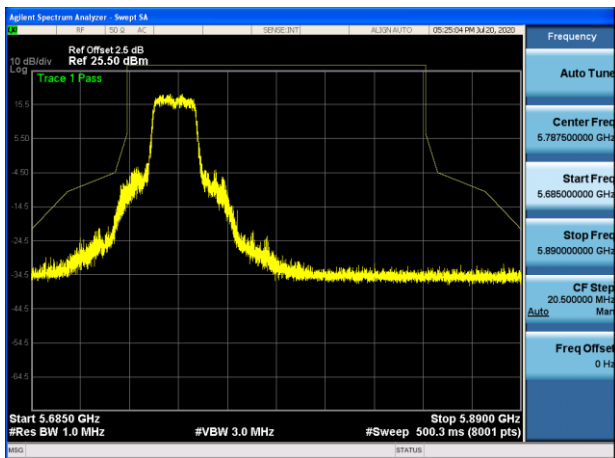

5755MHz with 4*4 Beamforming PK

5795MHz with 4*4 Beamforming PK

802.11ac(20MHz)

5745MHz with 4*4 CDD PK

5785MHz with 4*4 CDD PK

5825MHz with 4*4 CDD PK

5745MHz with 4*4 Beamforming PK

5785MHz with 4*4 Beamforming PK