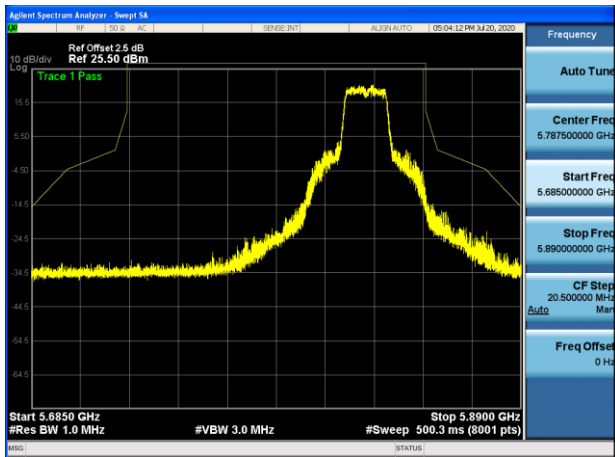

802.11ac(20MHz)

5745MHz with 2*2 CDD PK

5785MHz with 2*2 CDD PK

5825MHz with 2*2 CDD PK

5745MHz with 2*2 Beamforming PK

5785MHz with 2*2 Beamforming PK

5825MHz with 2*2 Beamforming PK

802.11ac(40MHz)

5755MHz with 2*2 CDD PK

5795MHz with 2*2 CDD PK

5755MHz with 2*2 Beamforming PK

5795MHz with 2*2 Beamforming PK

802.11ac(80MHz)

802.11ax(20MHz)

5745MHz with 2*2 CDD PK

5785MHz with 2*2 CDD PK