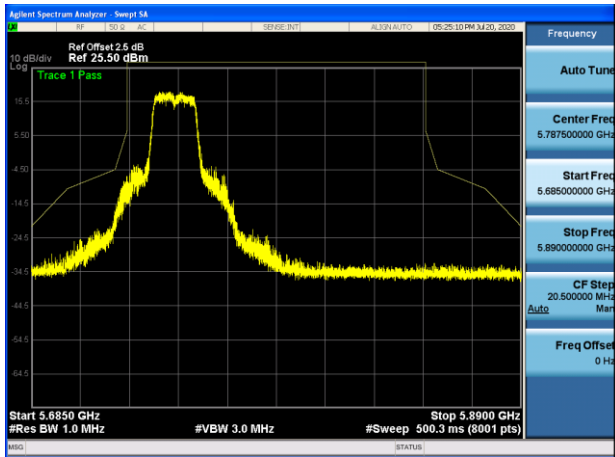

5755MHz with 4*4 Beamforming PK

5795MHz with 4*4 Beamforming PK

802.11ac(20MHz)

5745MHz with 4*4 CDD PK

5785MHz with 4*4 CDD PK

5825MHz with 4*4 CDD PK

5745MHz with 4*4 Beamforming PK

5785MHz with 4*4 Beamforming PK