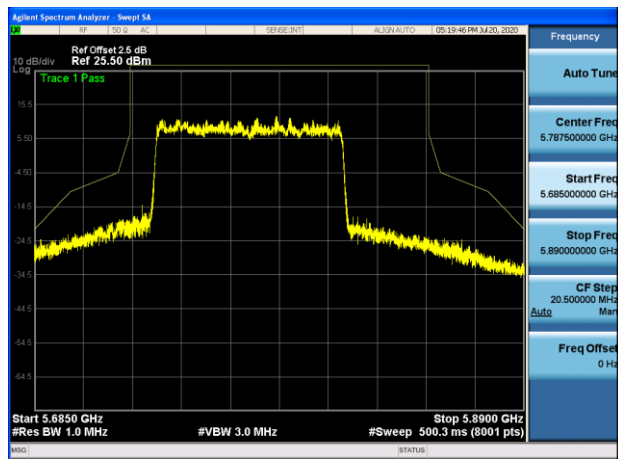

5795MHz with 4*4 Beamforming PK

802.11ax(80MHz)

5210MHz with 4*4 CDD PK

5210MHz with 4*4 CDD AV

5775MHz with 4*4 CDD PK

5210MHz with 4*4 Beamforming PK

5210MHz with 4*4 Beamforming AV

5775MHz with 4*4 Beamforming PK