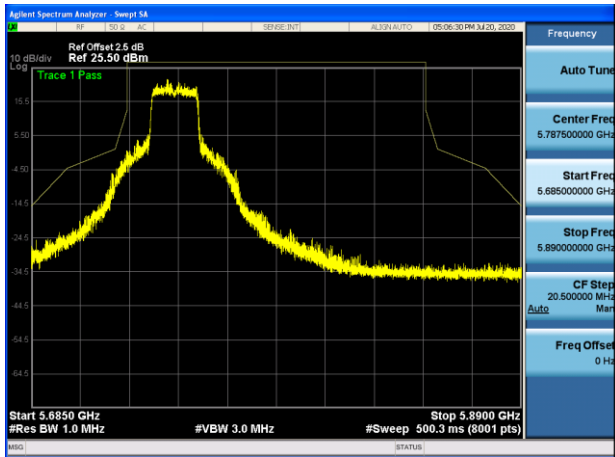

5755MHz with 2*2 CDD PK

5795MHz with 2*2 CDD PK

5755MHz with 2*2 Beamforming PK

5795MHz with 2*2 Beamforming PK

802.11ac(80MHz)

802.11ax(20MHz)

5745MHz with 2*2 CDD PK

5785MHz with 2*2 CDD PK