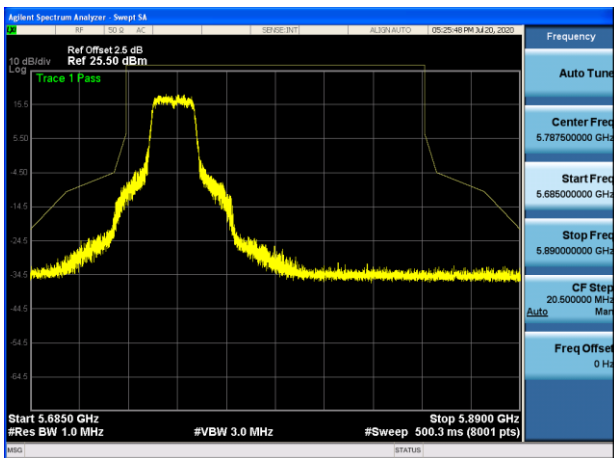

5745MHz with 4*4 Beamforming PK