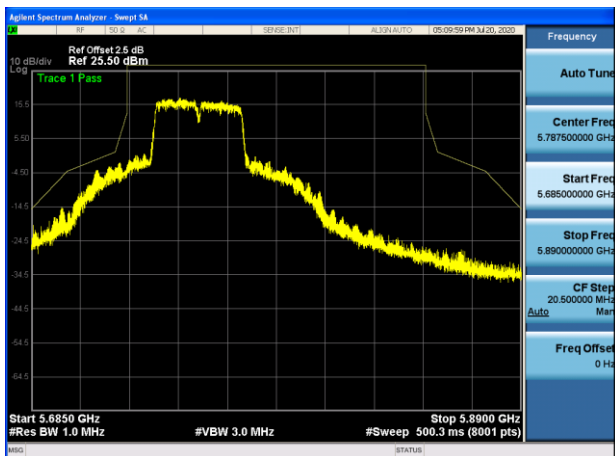

802.11ac(20MHz)

5745MHz with 2*2 CDD PK

5785MHz with 2*2 CDD PK

5825MHz with 2*2 CDD PK

5745MHz with 2*2 Beamforming PK

5785MHz with 2*2 Beamforming PK

5825MHz with 2*2 Beamforming PK

802.11ac(40MHz)

5755MHz with 2*2 CDD PK

5795MHz with 2*2 CDD PK

5755MHz with 2*2 Beamforming PK

5795MHz with 2*2 Beamforming PK

802.11ac(80MHz)

802.11ax(20MHz)

5745MHz with 2*2 CDD PK

5785MHz with 2*2 CDD PK