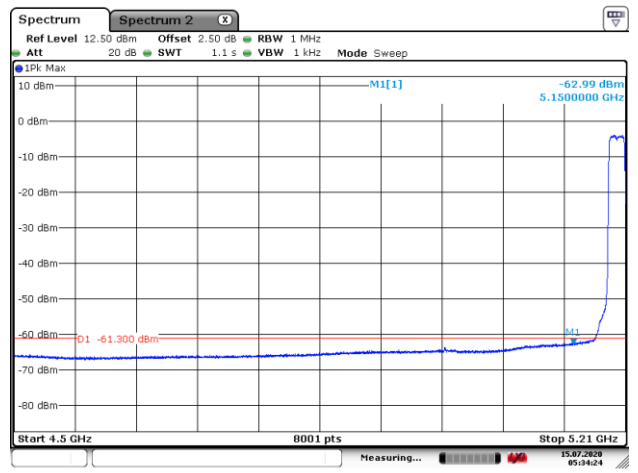

802.11ax(20MHz)

5180MHz with 4*4 CDD PK

5180MHz with 4*4 CDD AV

5200MHz with 4*4 CDD PK

5200MHz with 4*4 CDD AV

5745MHz with 4*4 CDD PK

5785MHz with 4*4 CDD PK

5825MHz with 4*4 CDD PK

5180MHz with 4*4 Beamforming PK

5180MHz with 4*4 Beamforming AV

5200MHz with 4*4 Beamforming PK

5200MHz with 4*4 Beamforming AV

5745MHz with 4*4 Beamforming PK

5785MHz with 4*4 Beamforming PK

5825MHz with 4*4 Beamforming PK