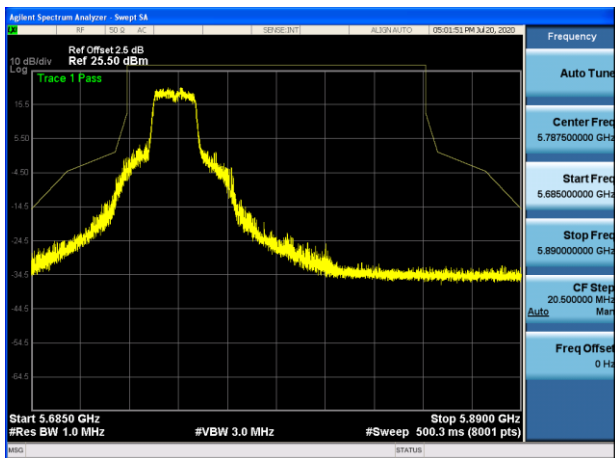

802.11ac(20MHz)

5745MHz with 2*2 CDD PK

5785MHz with 2*2 CDD PK

5825MHz with 2*2 CDD PK

5745MHz with 2*2 Beamforming PK

5785MHz with 2*2 Beamforming PK

5825MHz with 2*2 Beamforming PK

802.11ac(40MHz)

5755MHz with 2*2 CDD PK

5795MHz with 2*2 CDD PK

5755MHz with 2*2 Beamforming PK

5795MHz with 2*2 Beamforming PK

802.11ac(80MHz)

802.11ax(20MHz)

5745MHz with 2*2 CDD PK

5785MHz with 2*2 CDD PK