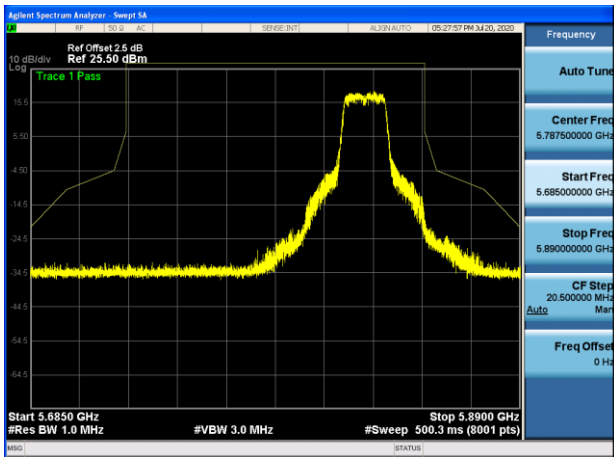

5825MHz with 4*4 CDD PK