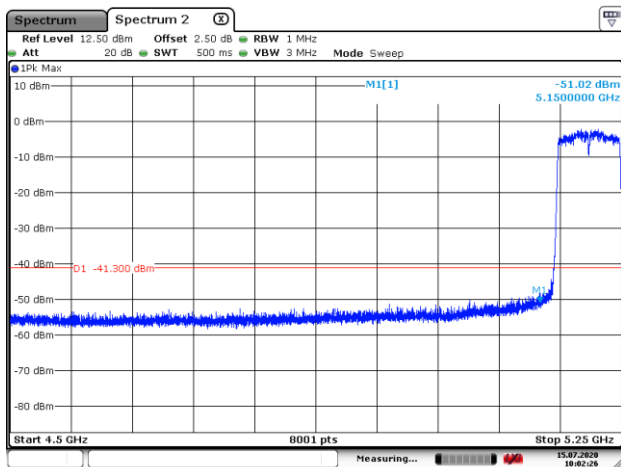

5795MHz with 4*4 Beamforming PK

802.11ax(80MHz)

5210MHz with 4*4 CDD PK

5210MHz with 4*4 CDD AV

5775MHz with 4*4 CDD PK

5210MHz with 4*4 Beamforming PK

5210MHz with 4*4 Beamforming AV

5775MHz with 4*4 Beamforming PK