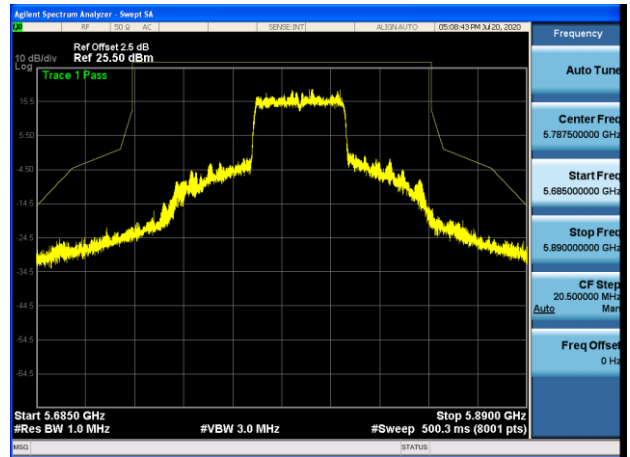

5745MHz with 2*2 Beamforming PK

5785MHz with 2*2 Beamforming PK

5825MHz with 2*2 Beamforming PK

802.11n(40MHz)

5755MHz with 2*2 CDD PK

5795MHz with 2*2 CDD PK

5755MHz with 2*2 Beamforming PK

5795MHz with 2*2 Beamforming PK

802.11ac(20MHz)

5745MHz with 2*2 CDD PK

5785MHz with 2*2 CDD PK

5825MHz with 2*2 CDD PK

5745MHz with 2*2 Beamforming PK

5785MHz with 2*2 Beamforming PK

5825MHz with 2*2 Beamforming PK

802.11ac(40MHz)