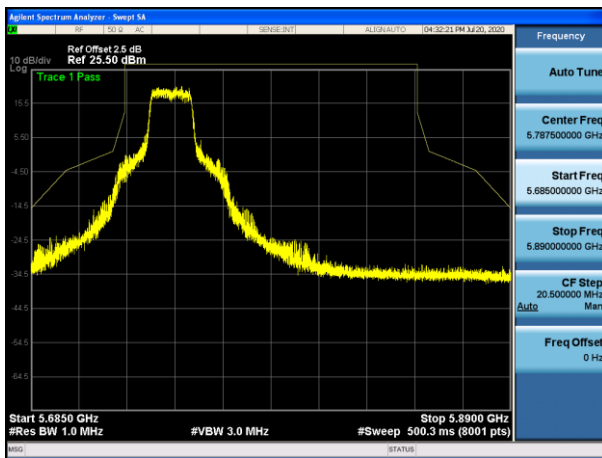

5745MHz with 2*2 Beamforming PK