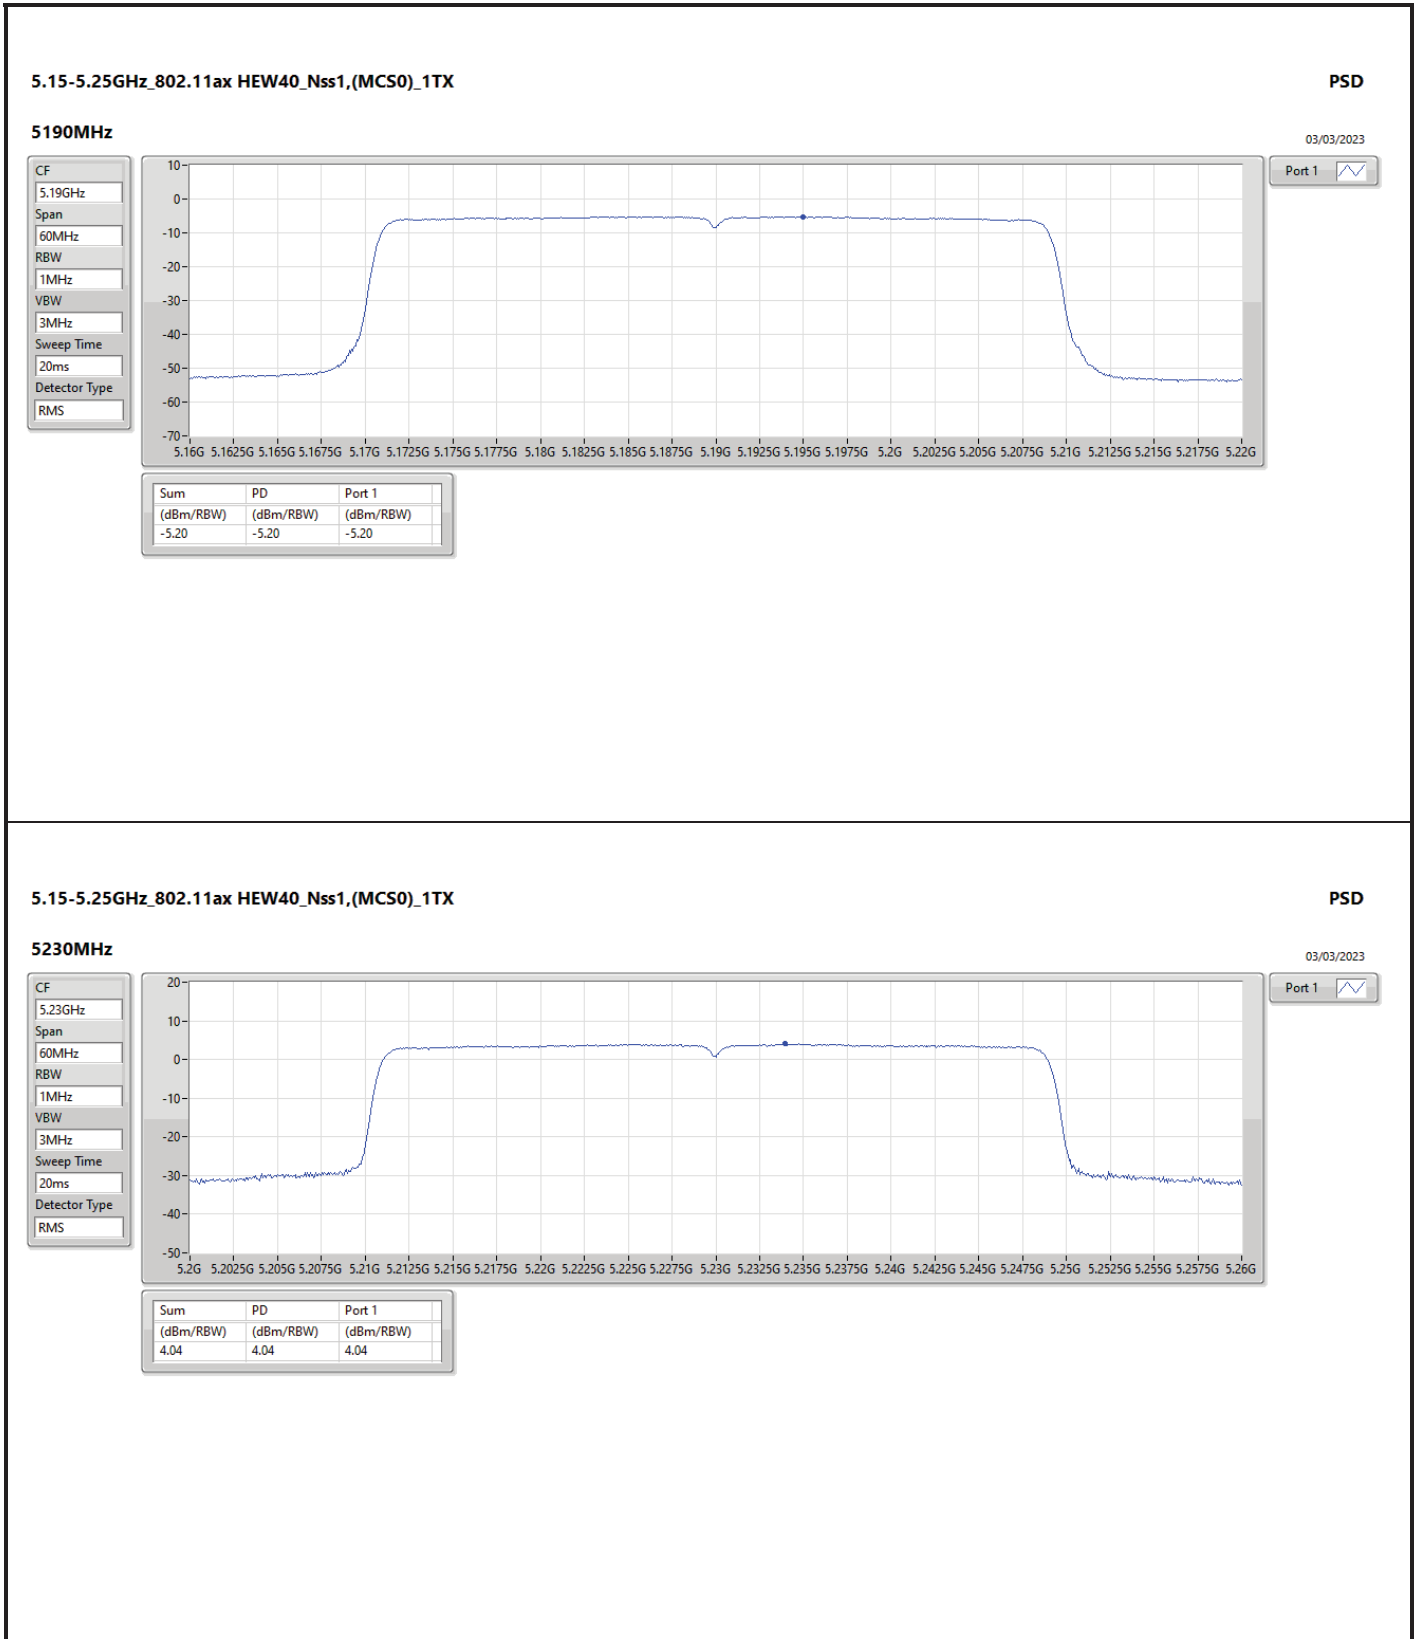

DG = Directional Gain; RBW = 500kHz for 5.725-5.85GHz band / 1MHz for other band;

PD = trace bin-by-bin of each transmit port summing can be performed maximum power density; Port X = Port X Power Density;