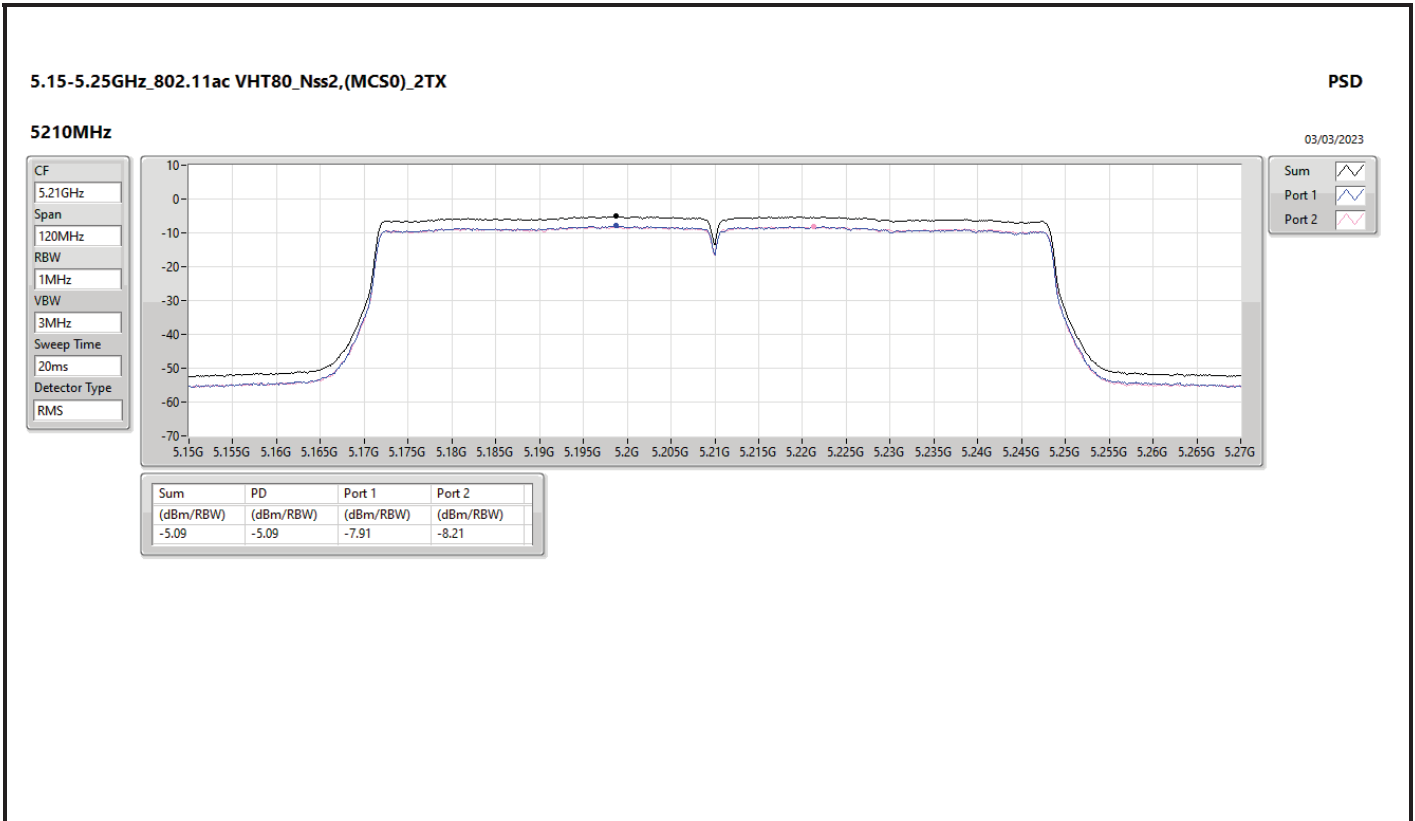

DG = Directional Gain; RBW = 500kHz for 5.725-5.85GHz band / 1MHz for other band;
 PD = trace bin-by-bin of each transmit port summing can be performed maximum power density; Port X = Port X Power Density;