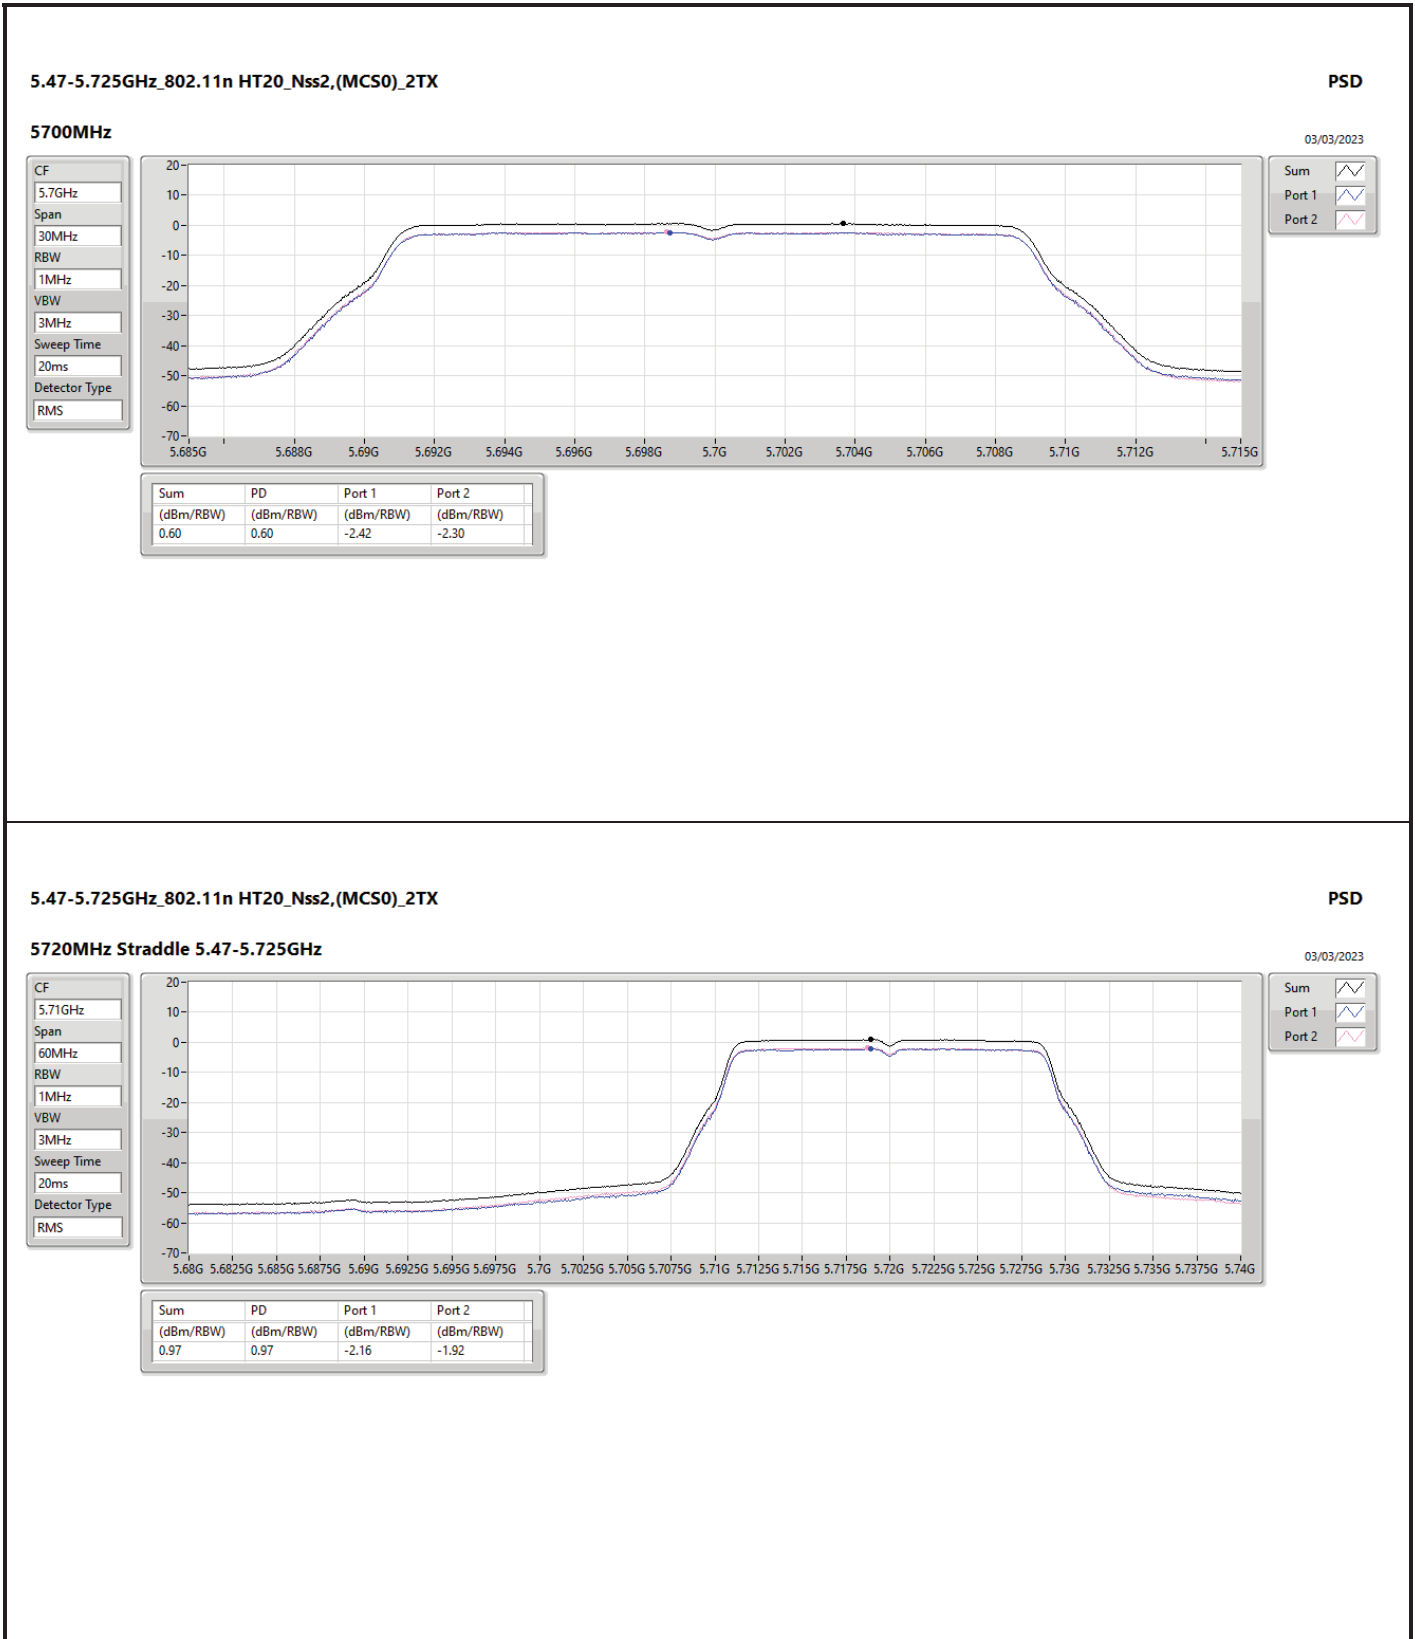

DG = Directional Gain; RBW = 500kHz for 5.725-5.85GHz band / 1MHz for other band;
 PD = trace bin-by-bin of each transmit port summing can be performed maximum power density; Port X = Port X Power Density;