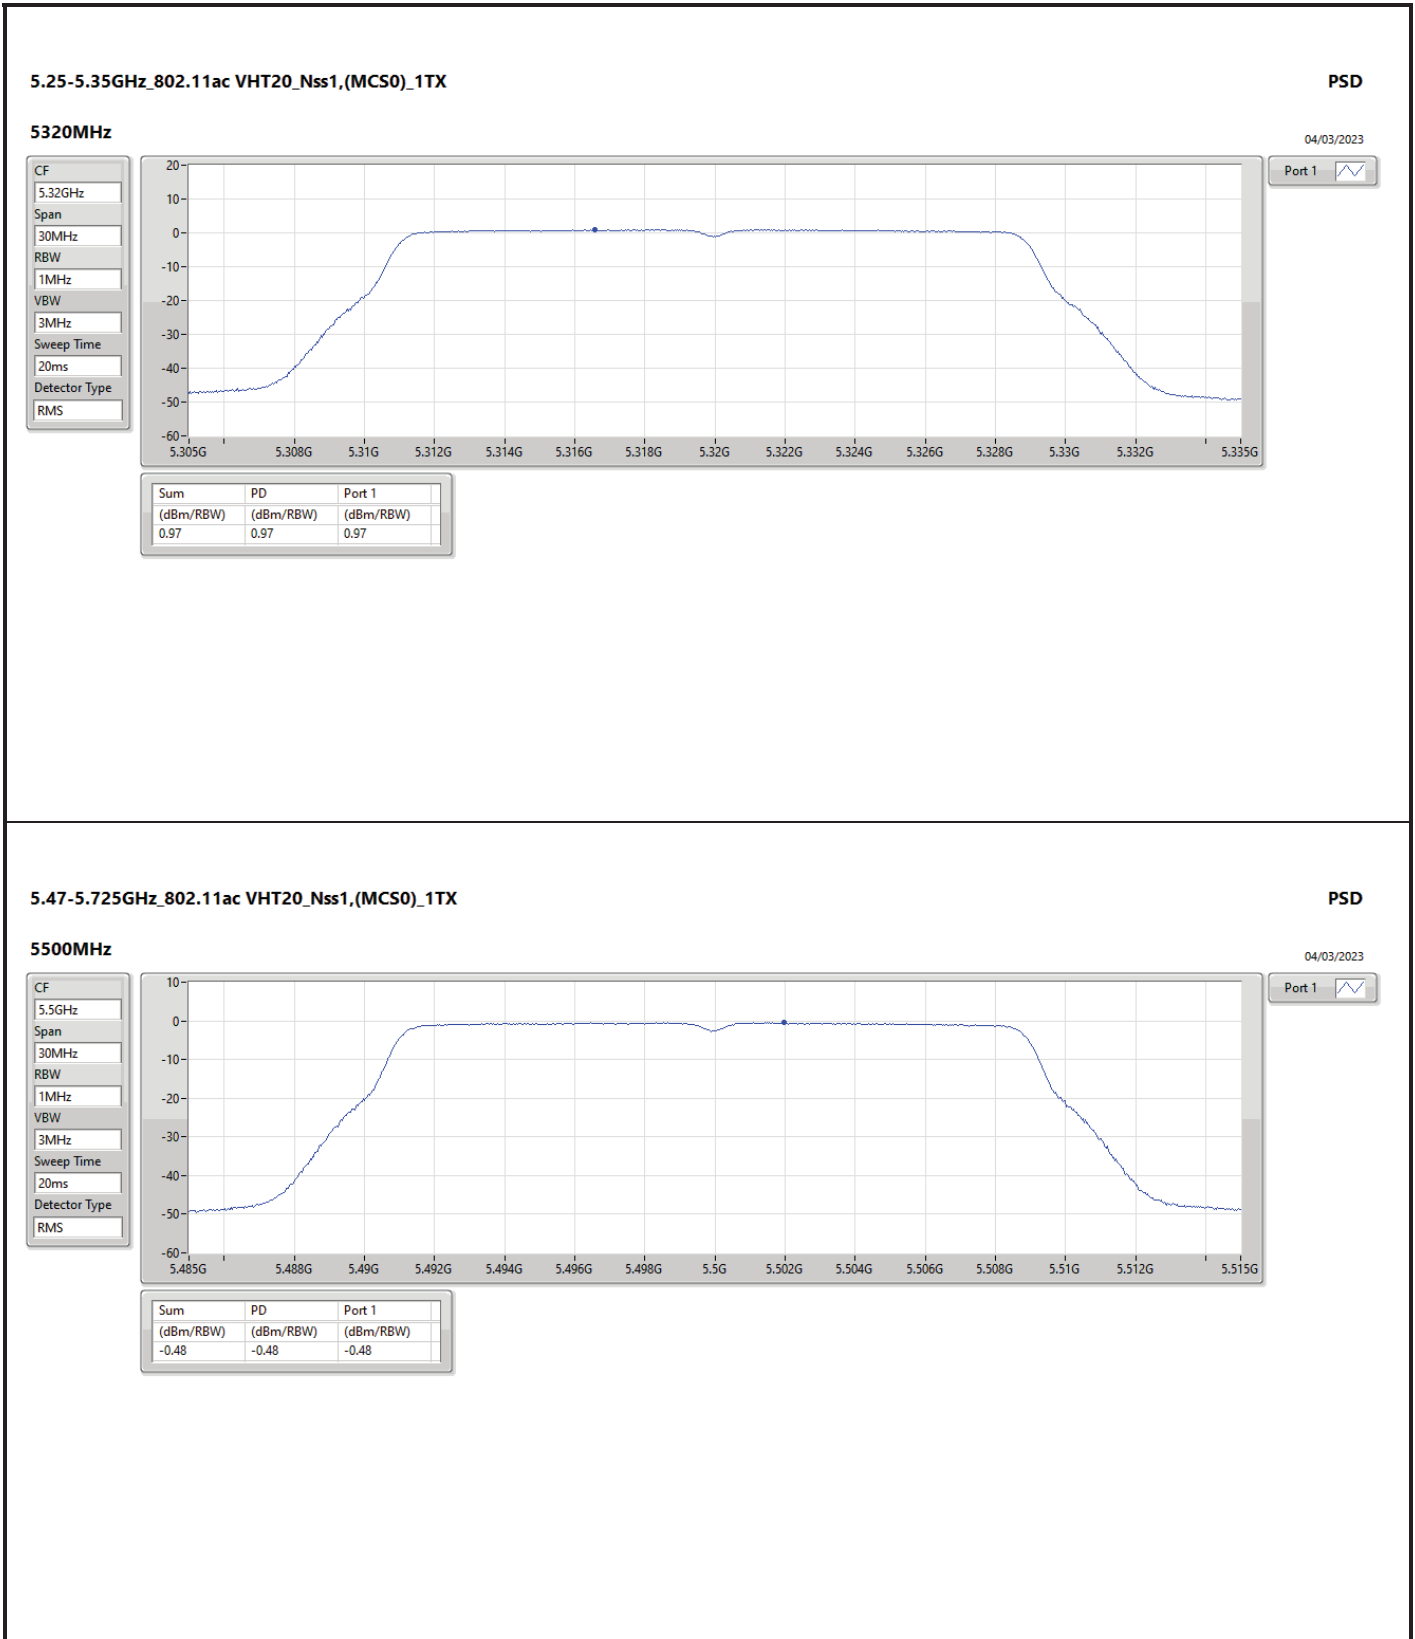

DG = Directional Gain; RBW = 500kHz for 5.725-5.85GHz band / 1MHz for other band;

PD = trace bin-by-bin of each transmit port summing can be performed maximum power density; Port X = Port X Power Density;