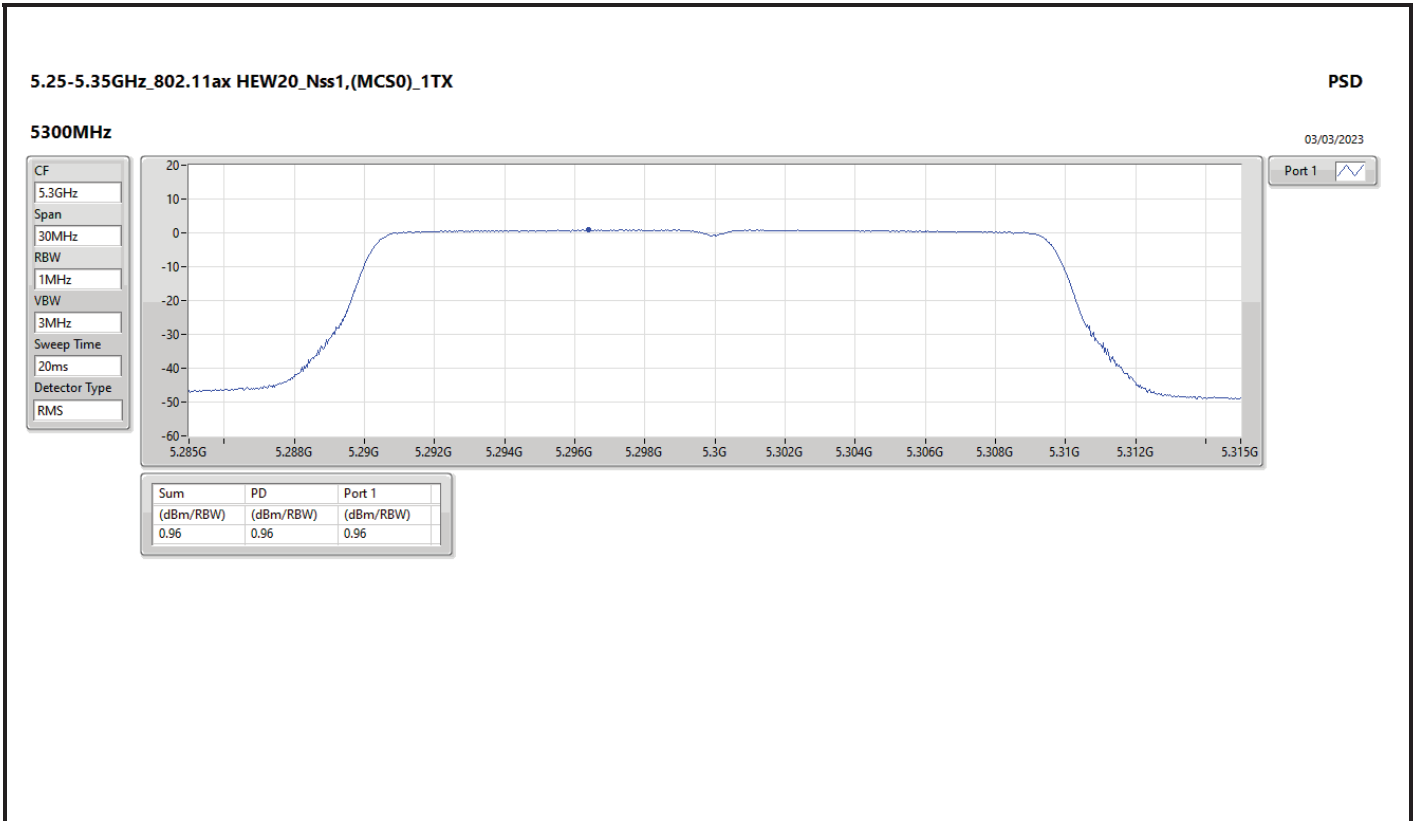

DG = Directional Gain; RBW = 500kHz for 5.725-5.85GHz band / 1MHz for other band;

PD = trace bin-by-bin of each transmit port summing can be performed maximum power density; Port X = Port X Power Density;