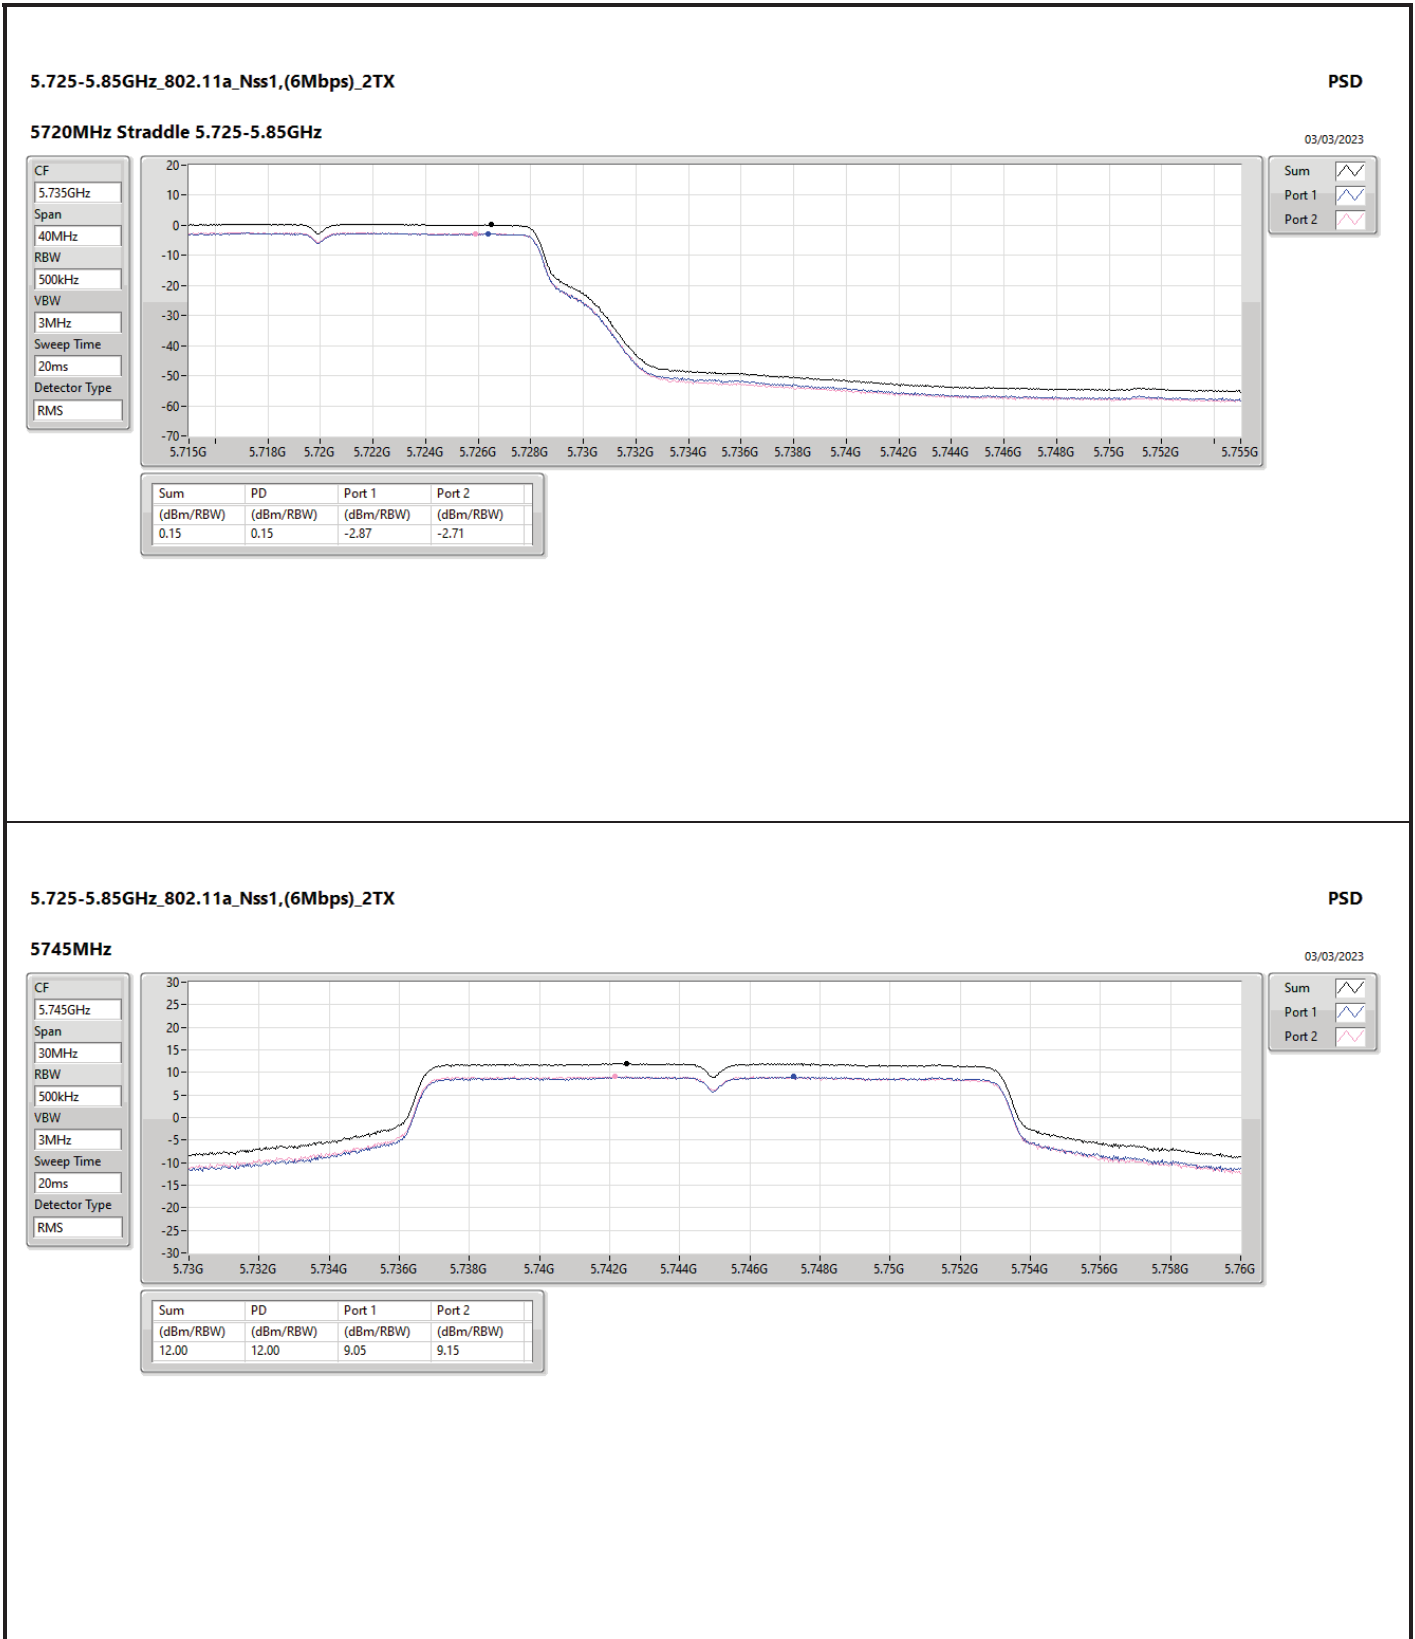

DG = Directional Gain; RBW = 500kHz for 5.725-5.85GHz band / 1MHz for other band;
 PD = trace bin-by-bin of each transmit port summing can be performed maximum power density; Port X = Port X Power Density;