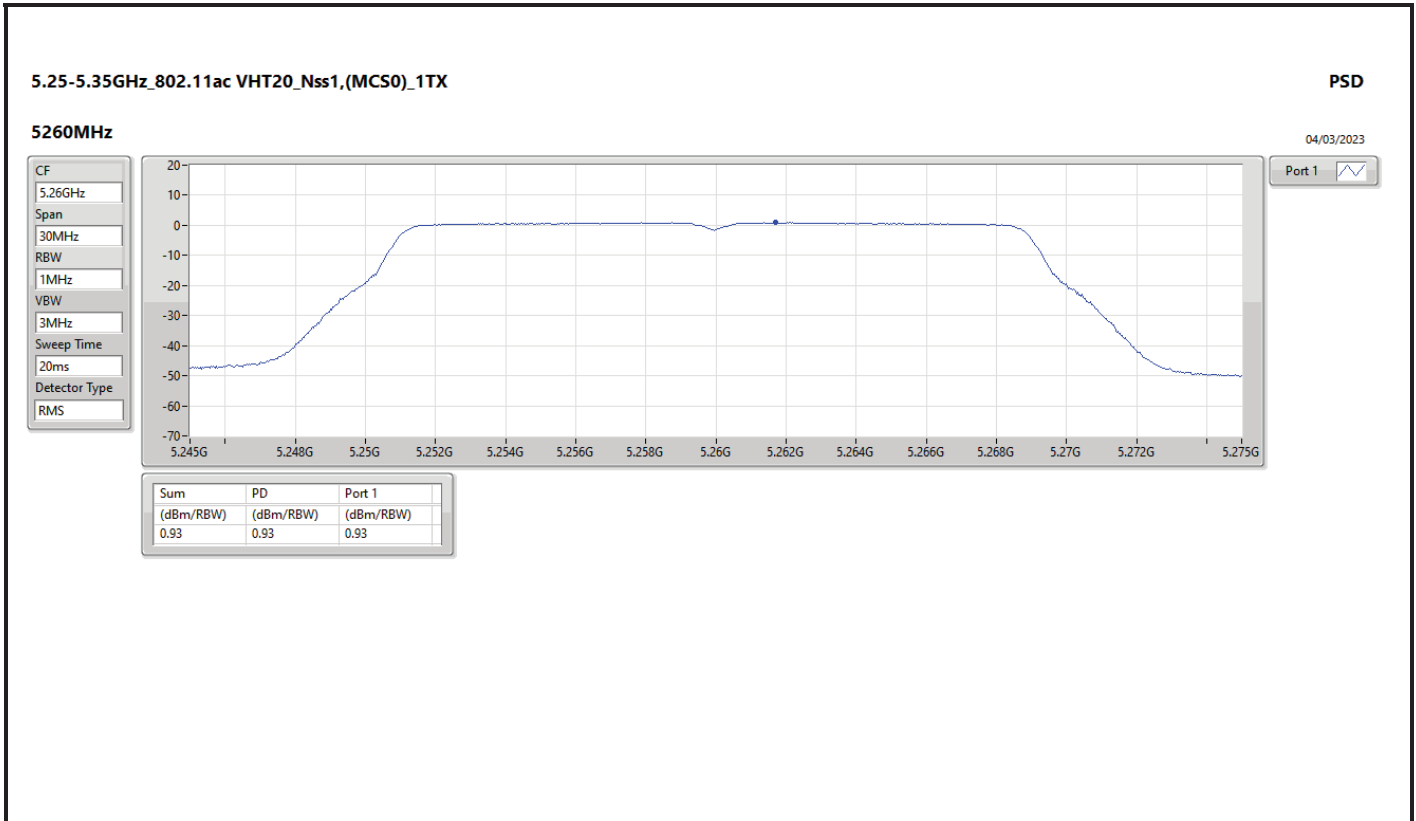

DG = Directional Gain; RBW = 500kHz for 5.725-5.85GHz band / 1MHz for other band;

PD = trace bin-by-bin of each transmit port summing can be performed maximum power density; Port X = Port X Power Density;