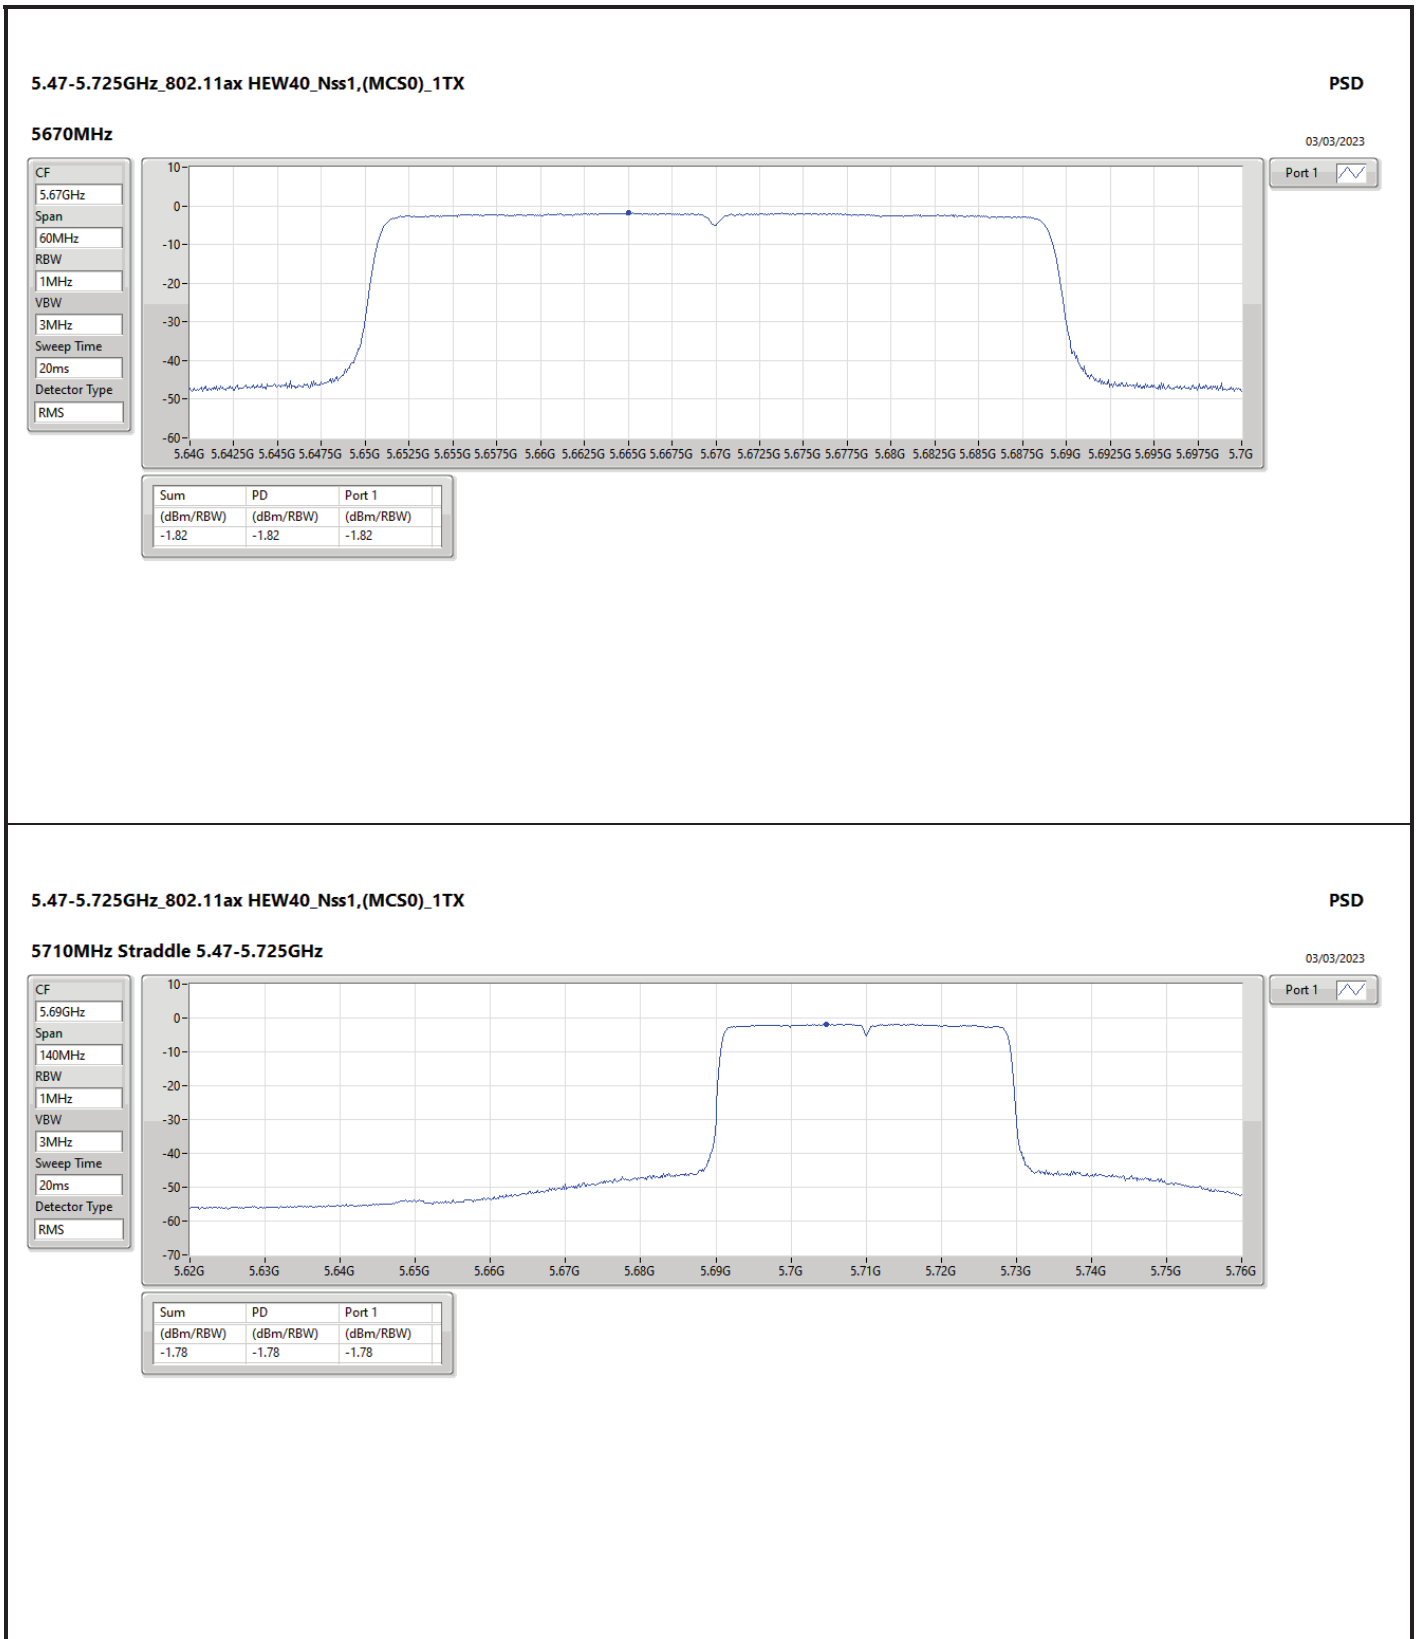

DG = Directional Gain; RBW = 500kHz for 5.725-5.85GHz band / 1MHz for other band;

PD = trace bin-by-bin of each transmit port summing can be performed maximum power density; Port X = Port X Power Density;