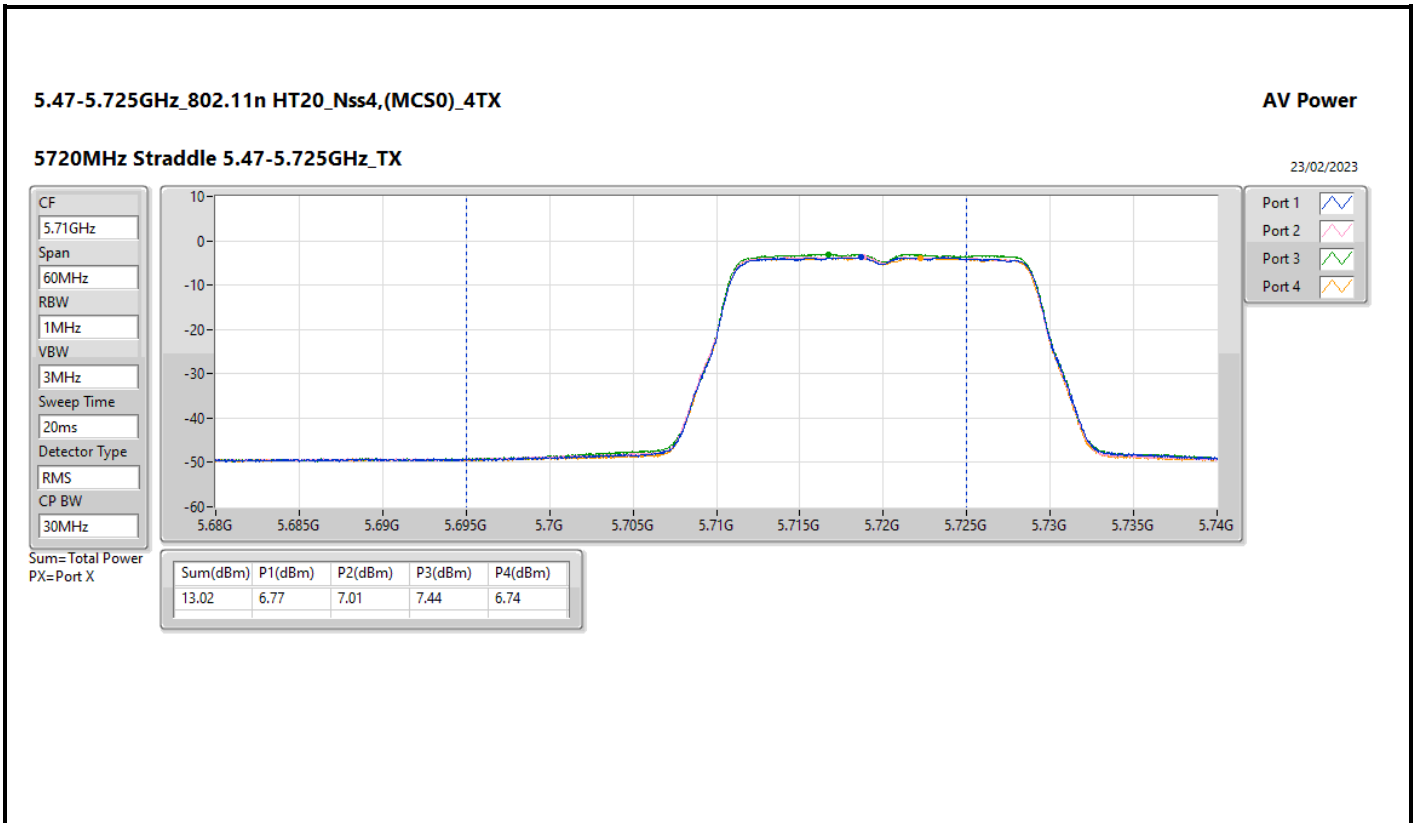

DG = Directional Gain; Port X = Port X output power

5.725-5.85GHz_802.11n HT40_Nss4,(MCS0)_4TX

AV Power

5710MHz Straddle 5.725-5.85GHz_TX

23/02/2023

CF

5.735GHz

Span