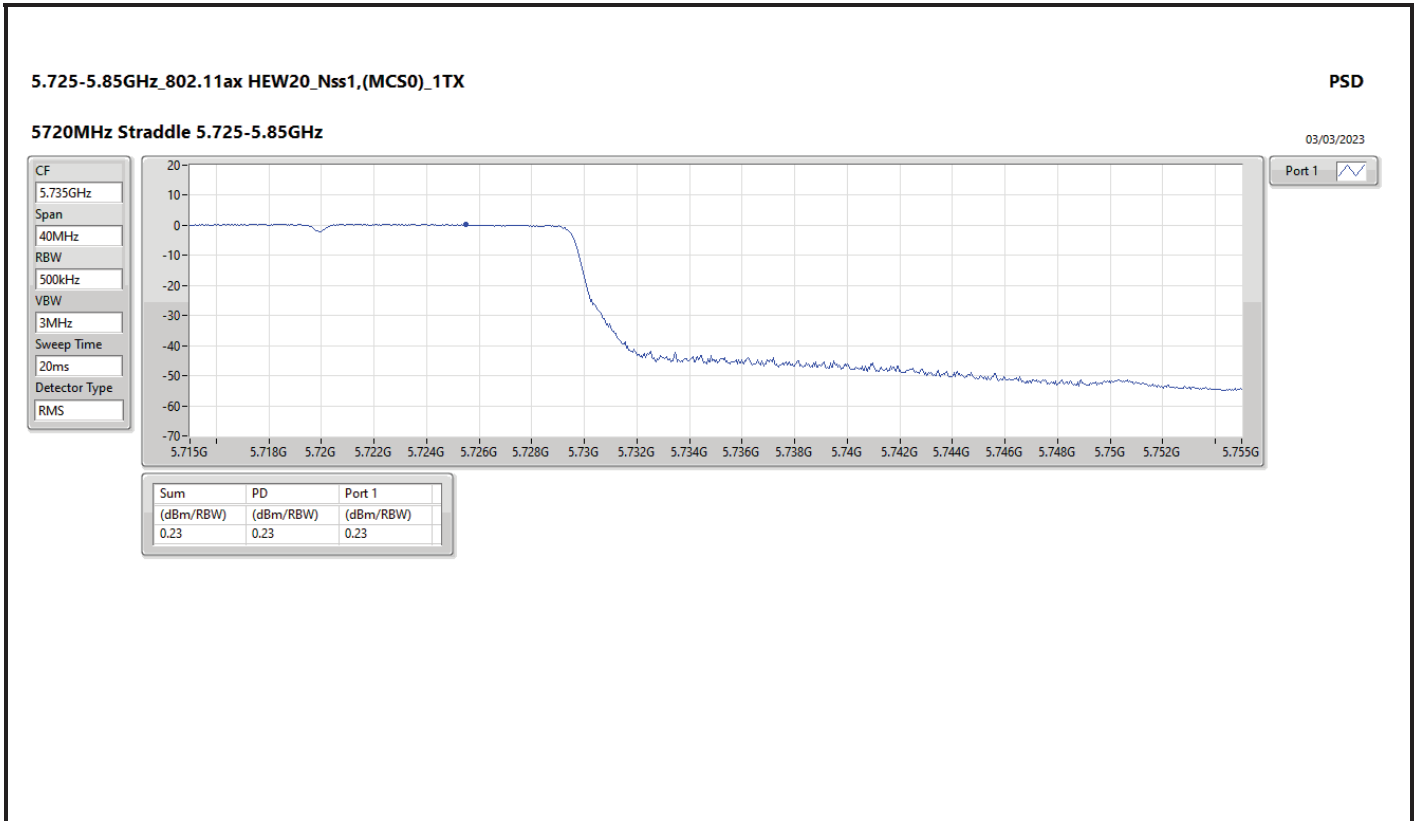

DG = Directional Gain; RBW = 500kHz for 5.725-5.85GHz band / 1MHz for other band;

PD = trace bin-by-bin of each transmit port summing can be performed maximum power density; Port X = Port X Power Density;