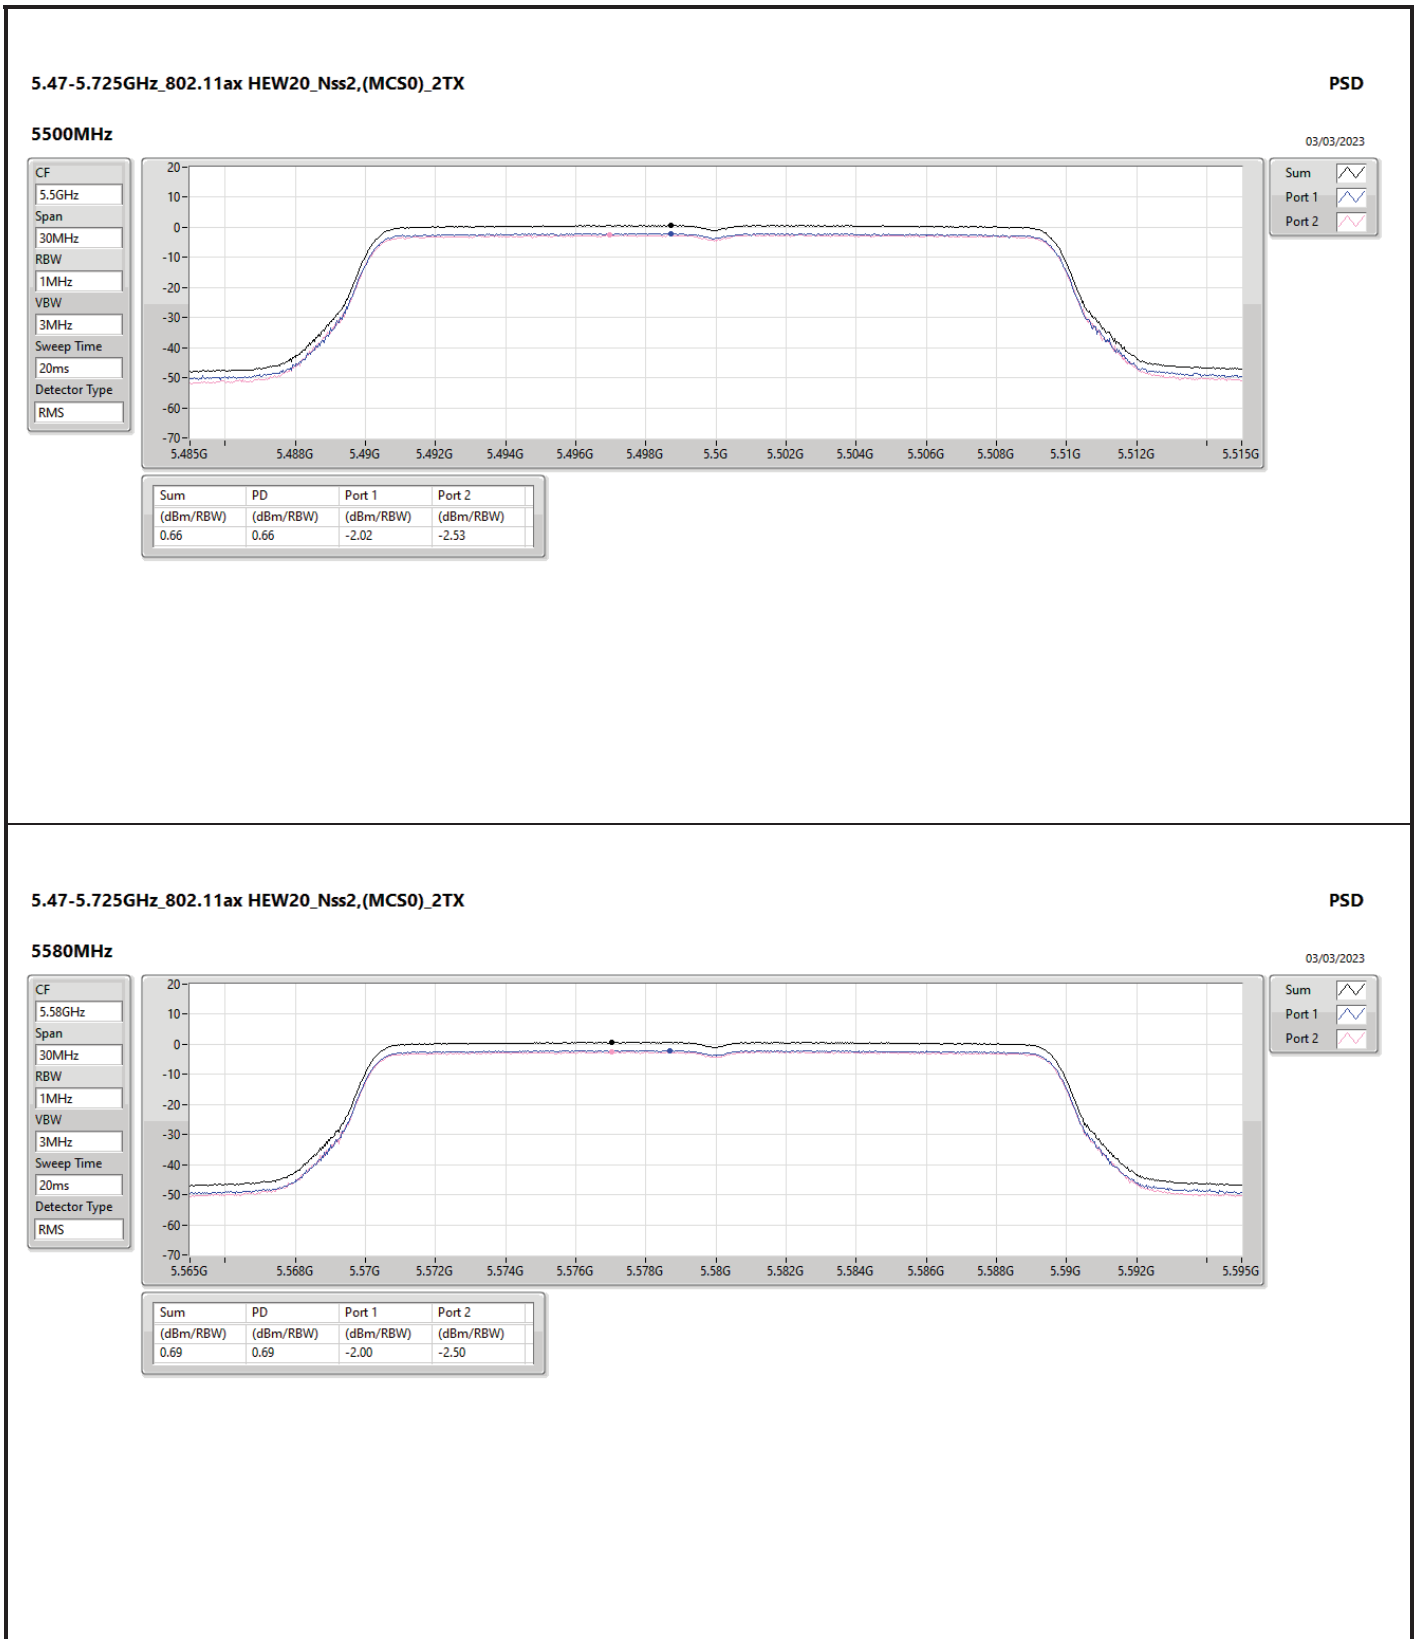

DG = Directional Gain; RBW = 500kHz for 5.725-5.85GHz band / 1MHz for other band;
 PD = trace bin-by-bin of each transmit port summing can be performed maximum power density; Port X = Port X Power Density;