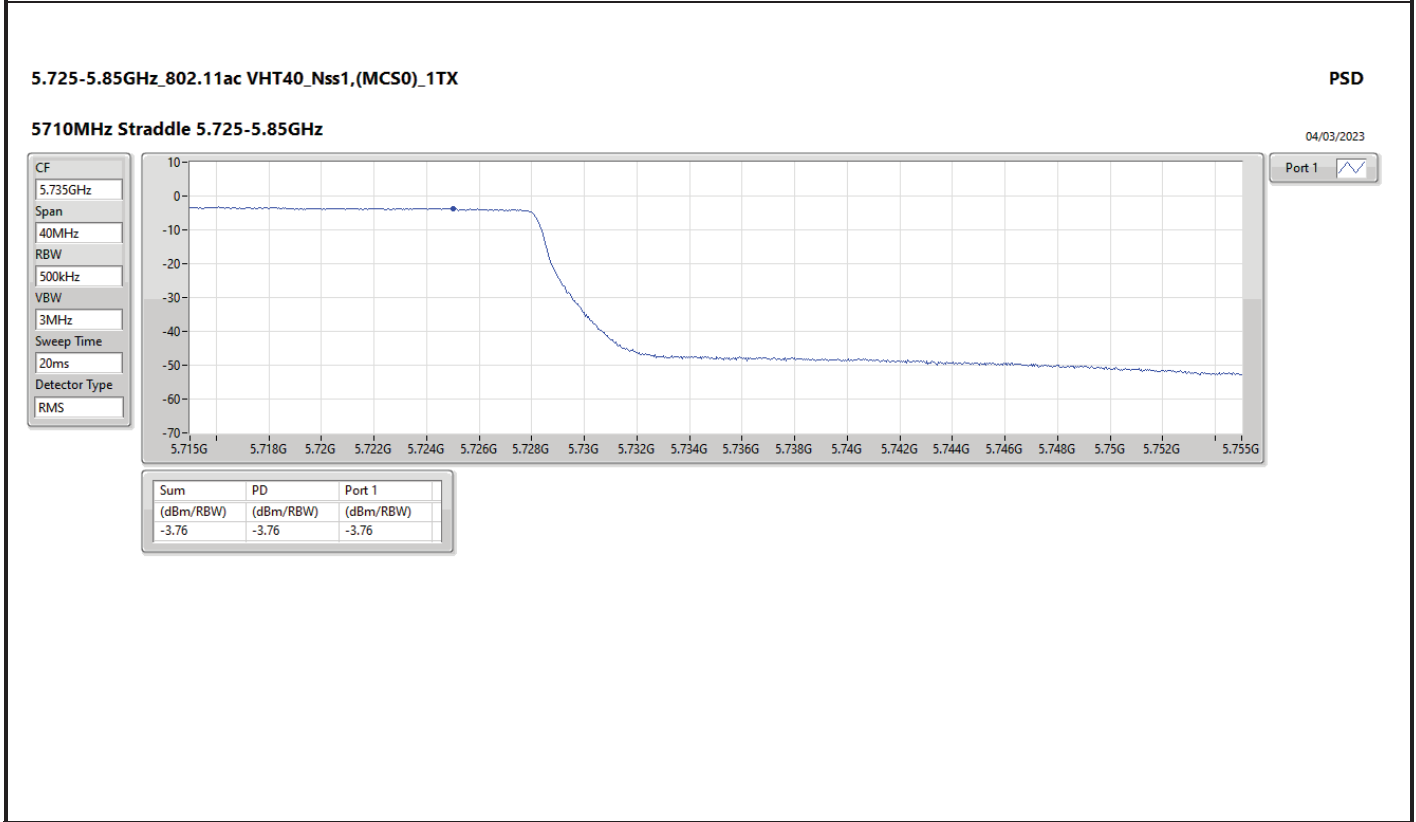

DG = Directional Gain; RBW = 500kHz for 5.725-5.85GHz band / 1MHz for other band;

PD = trace bin-by-bin of each transmit port summing can be performed maximum power density; Port X = Port X Power Density;