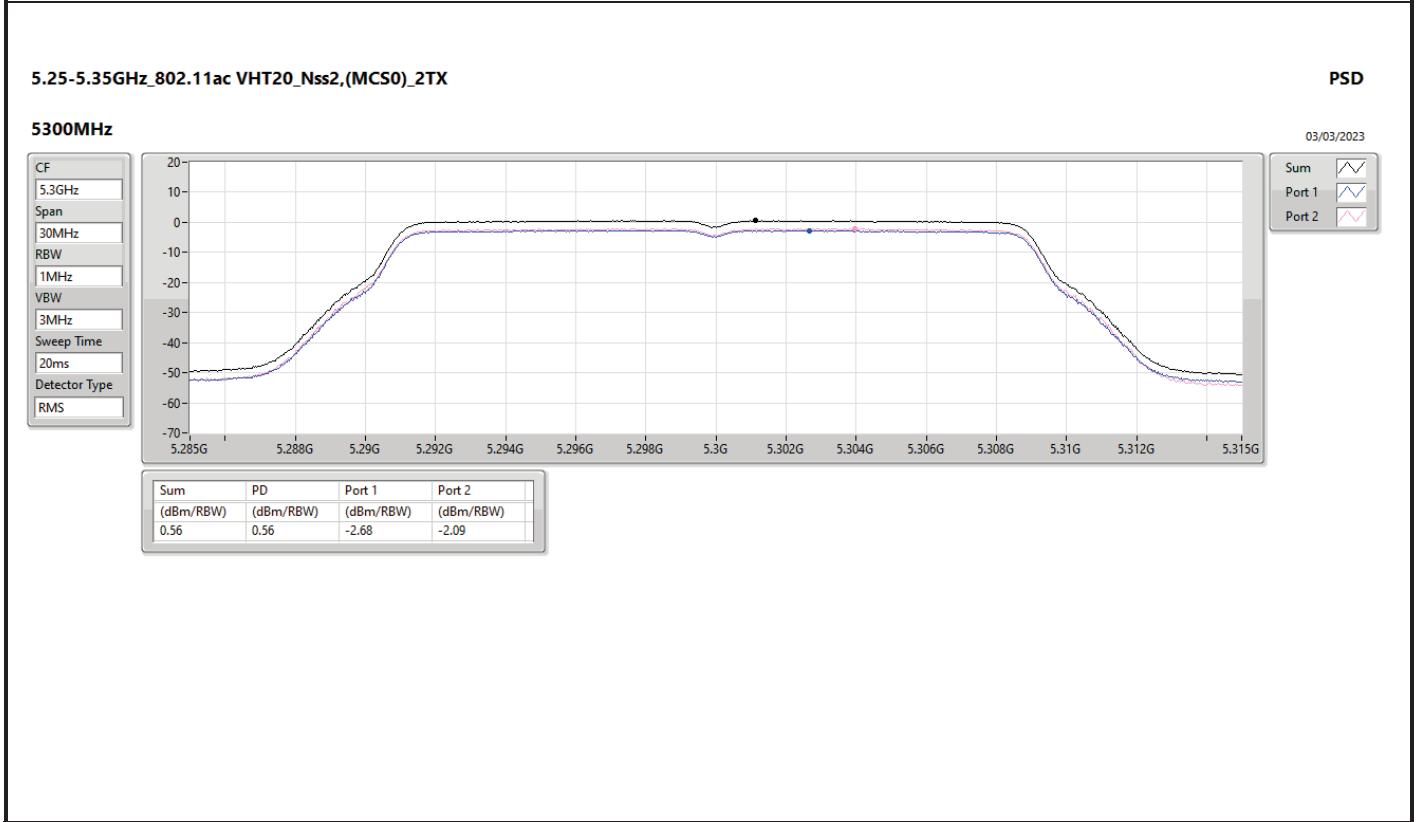

DG = Directional Gain; RBW = 500kHz for 5.725-5.85GHz band / 1MHz for other band;
 PD = trace bin-by-bin of each transmit port summing can be performed maximum power density; Port X = Port X Power Density;