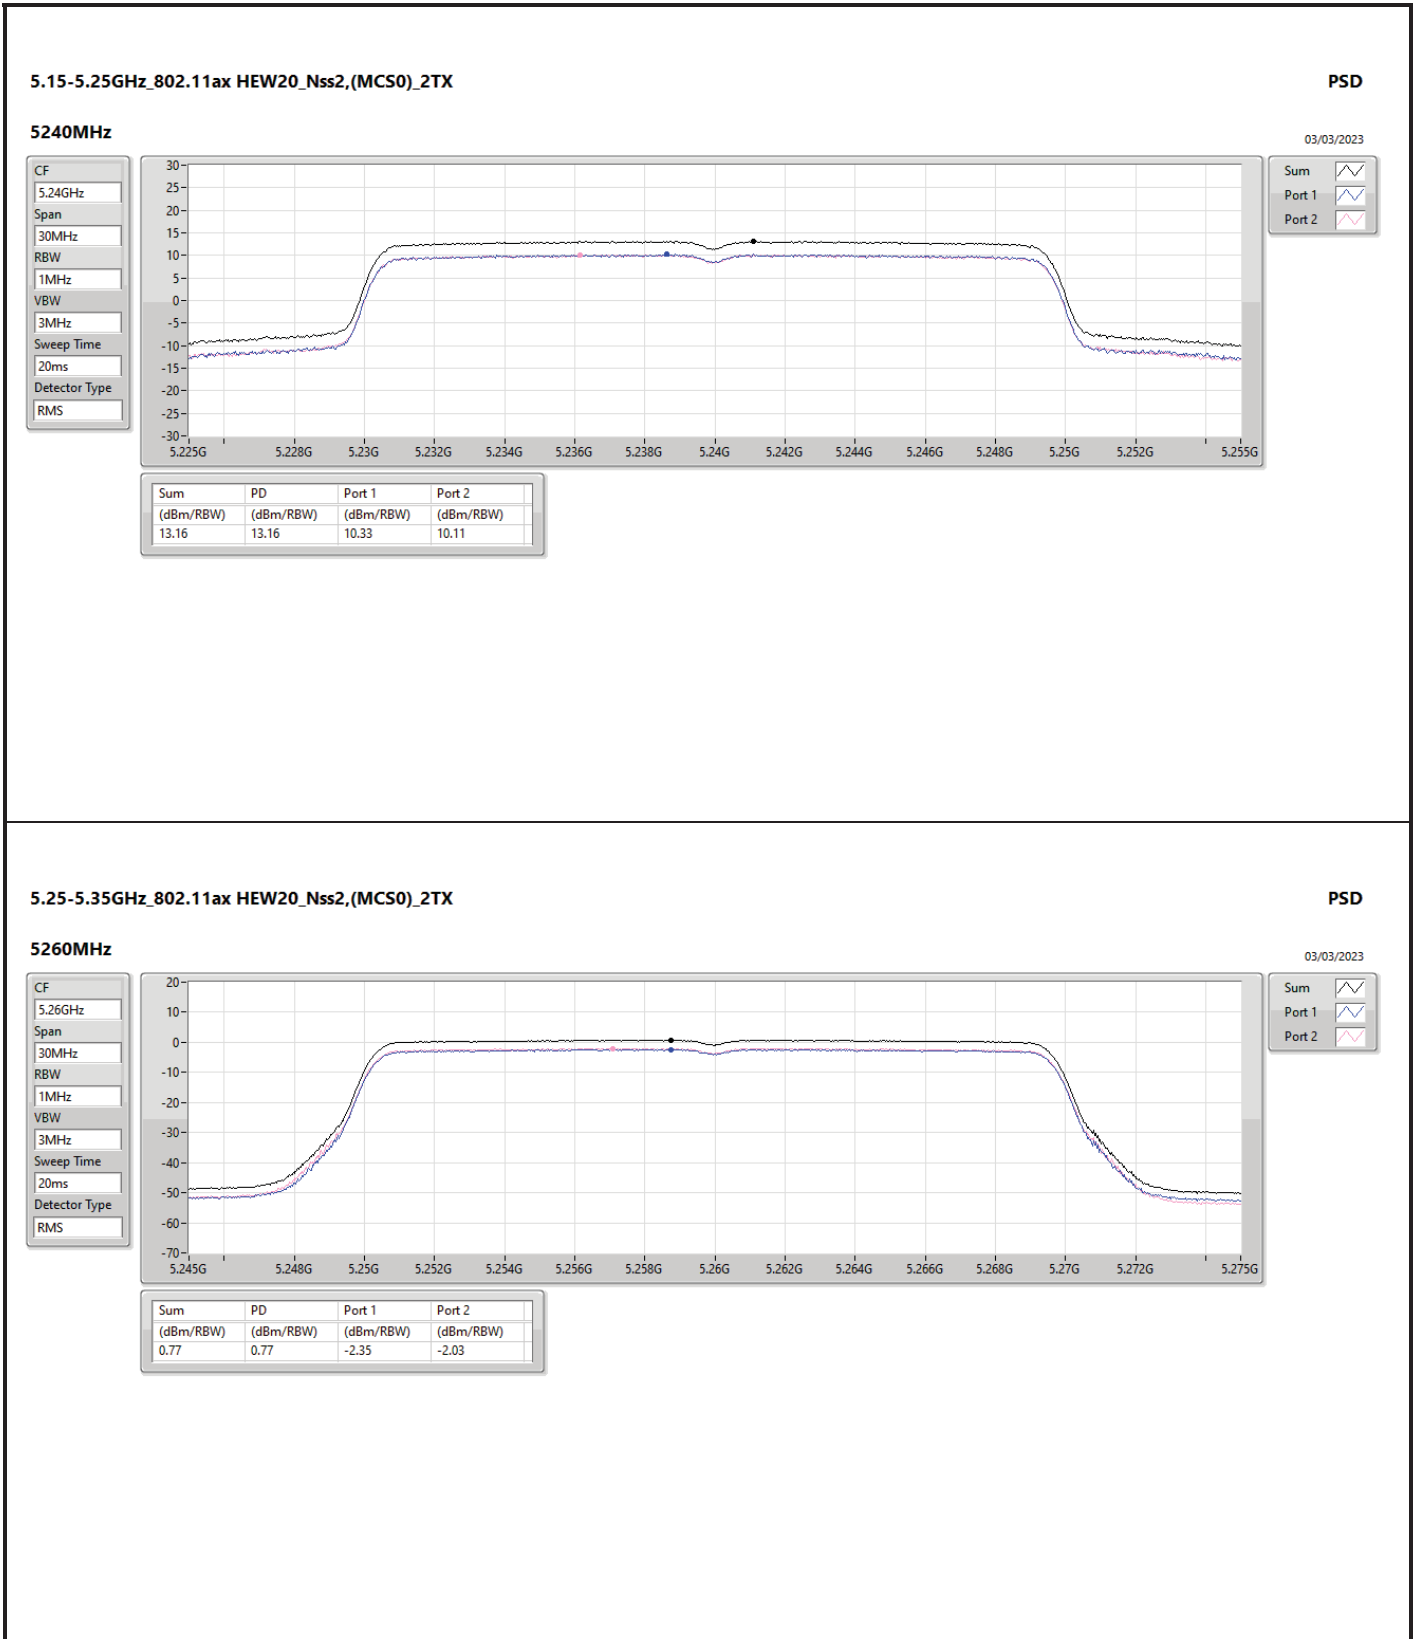

DG = Directional Gain; RBW = 500kHz for 5.725-5.85GHz band / 1MHz for other band;
 PD = trace bin-by-bin of each transmit port summing can be performed maximum power density; Port X = Port X Power Density;