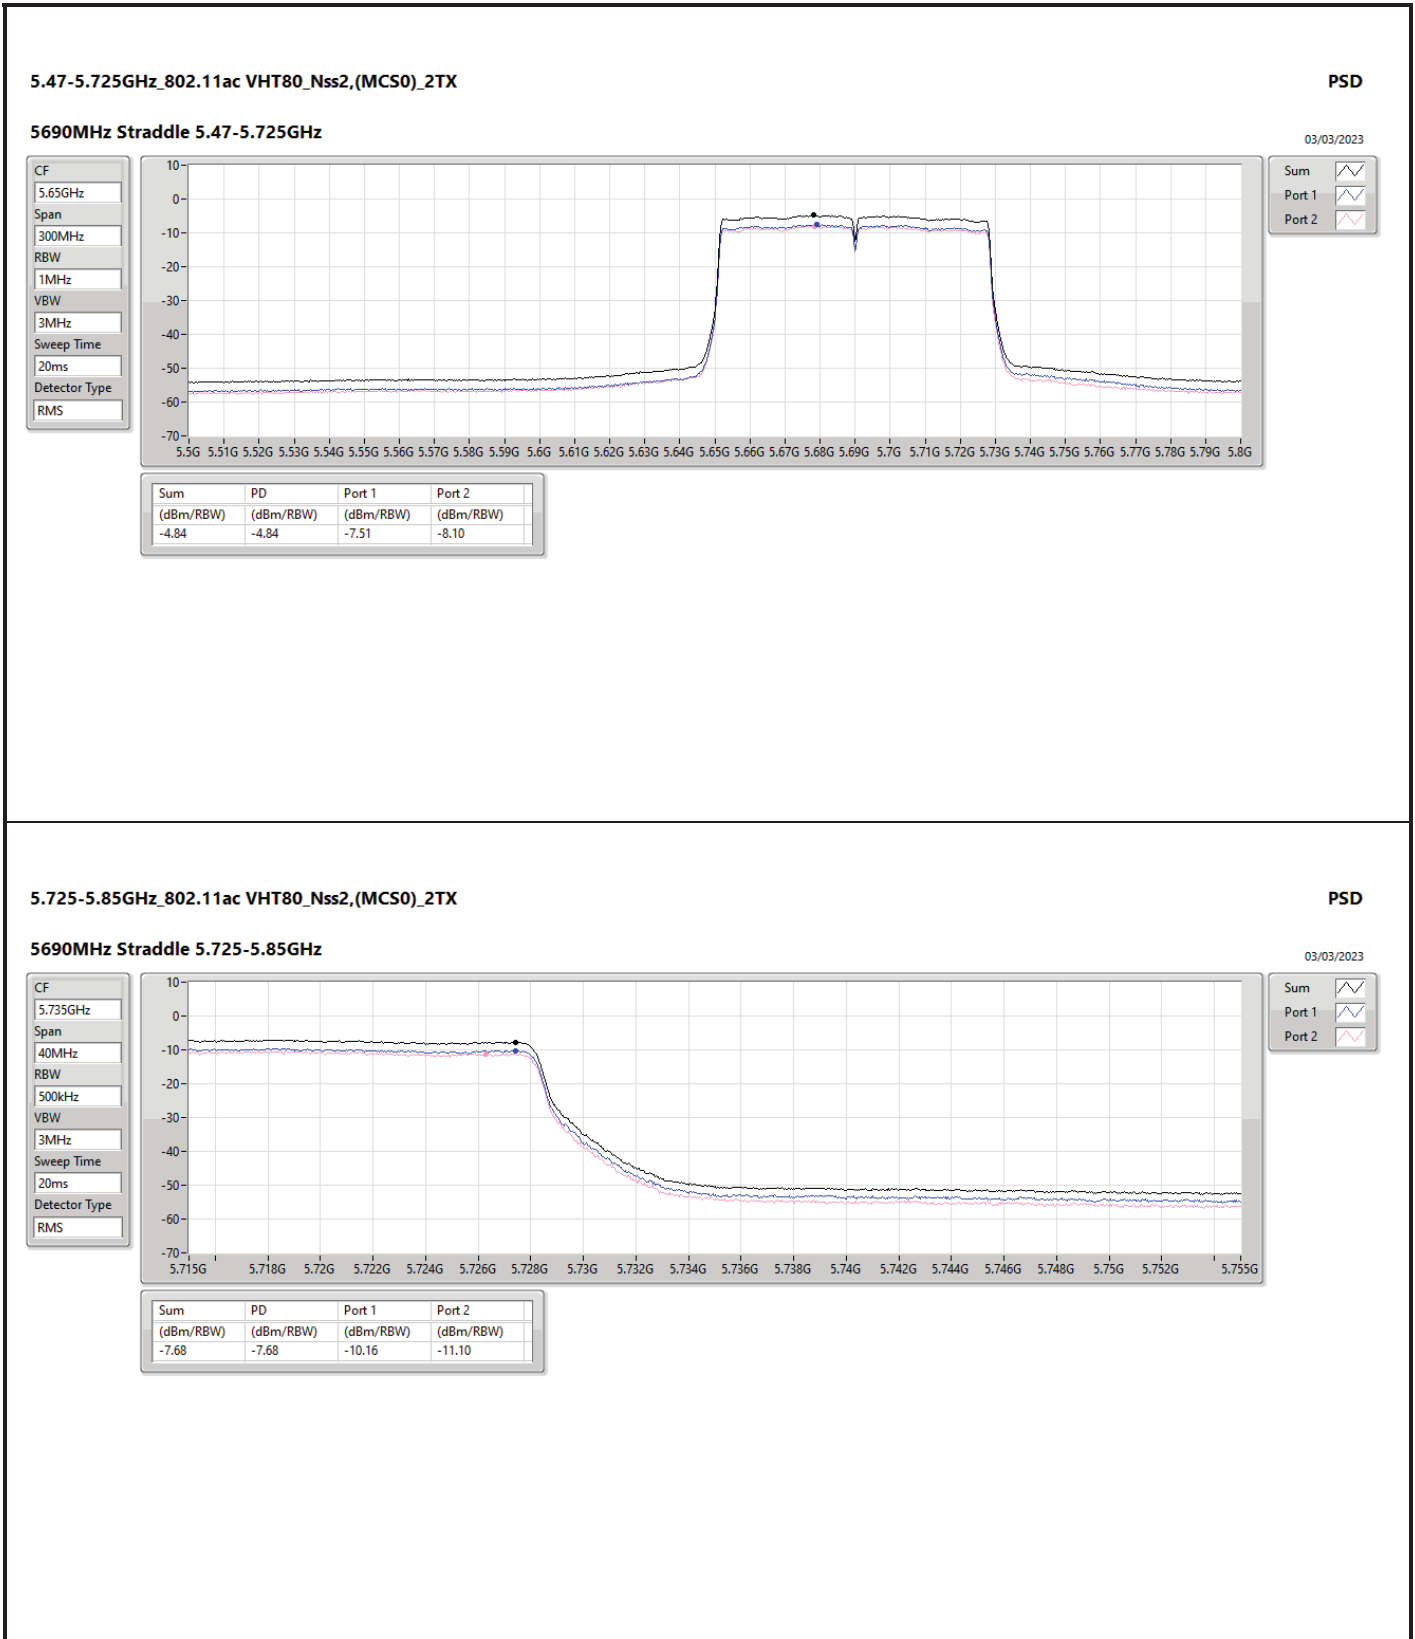

DG = Directional Gain; RBW = 500kHz for 5.725-5.85GHz band / 1MHz for other band;
 PD = trace bin-by-bin of each transmit port summing can be performed maximum power density; Port X = Port X Power Density;