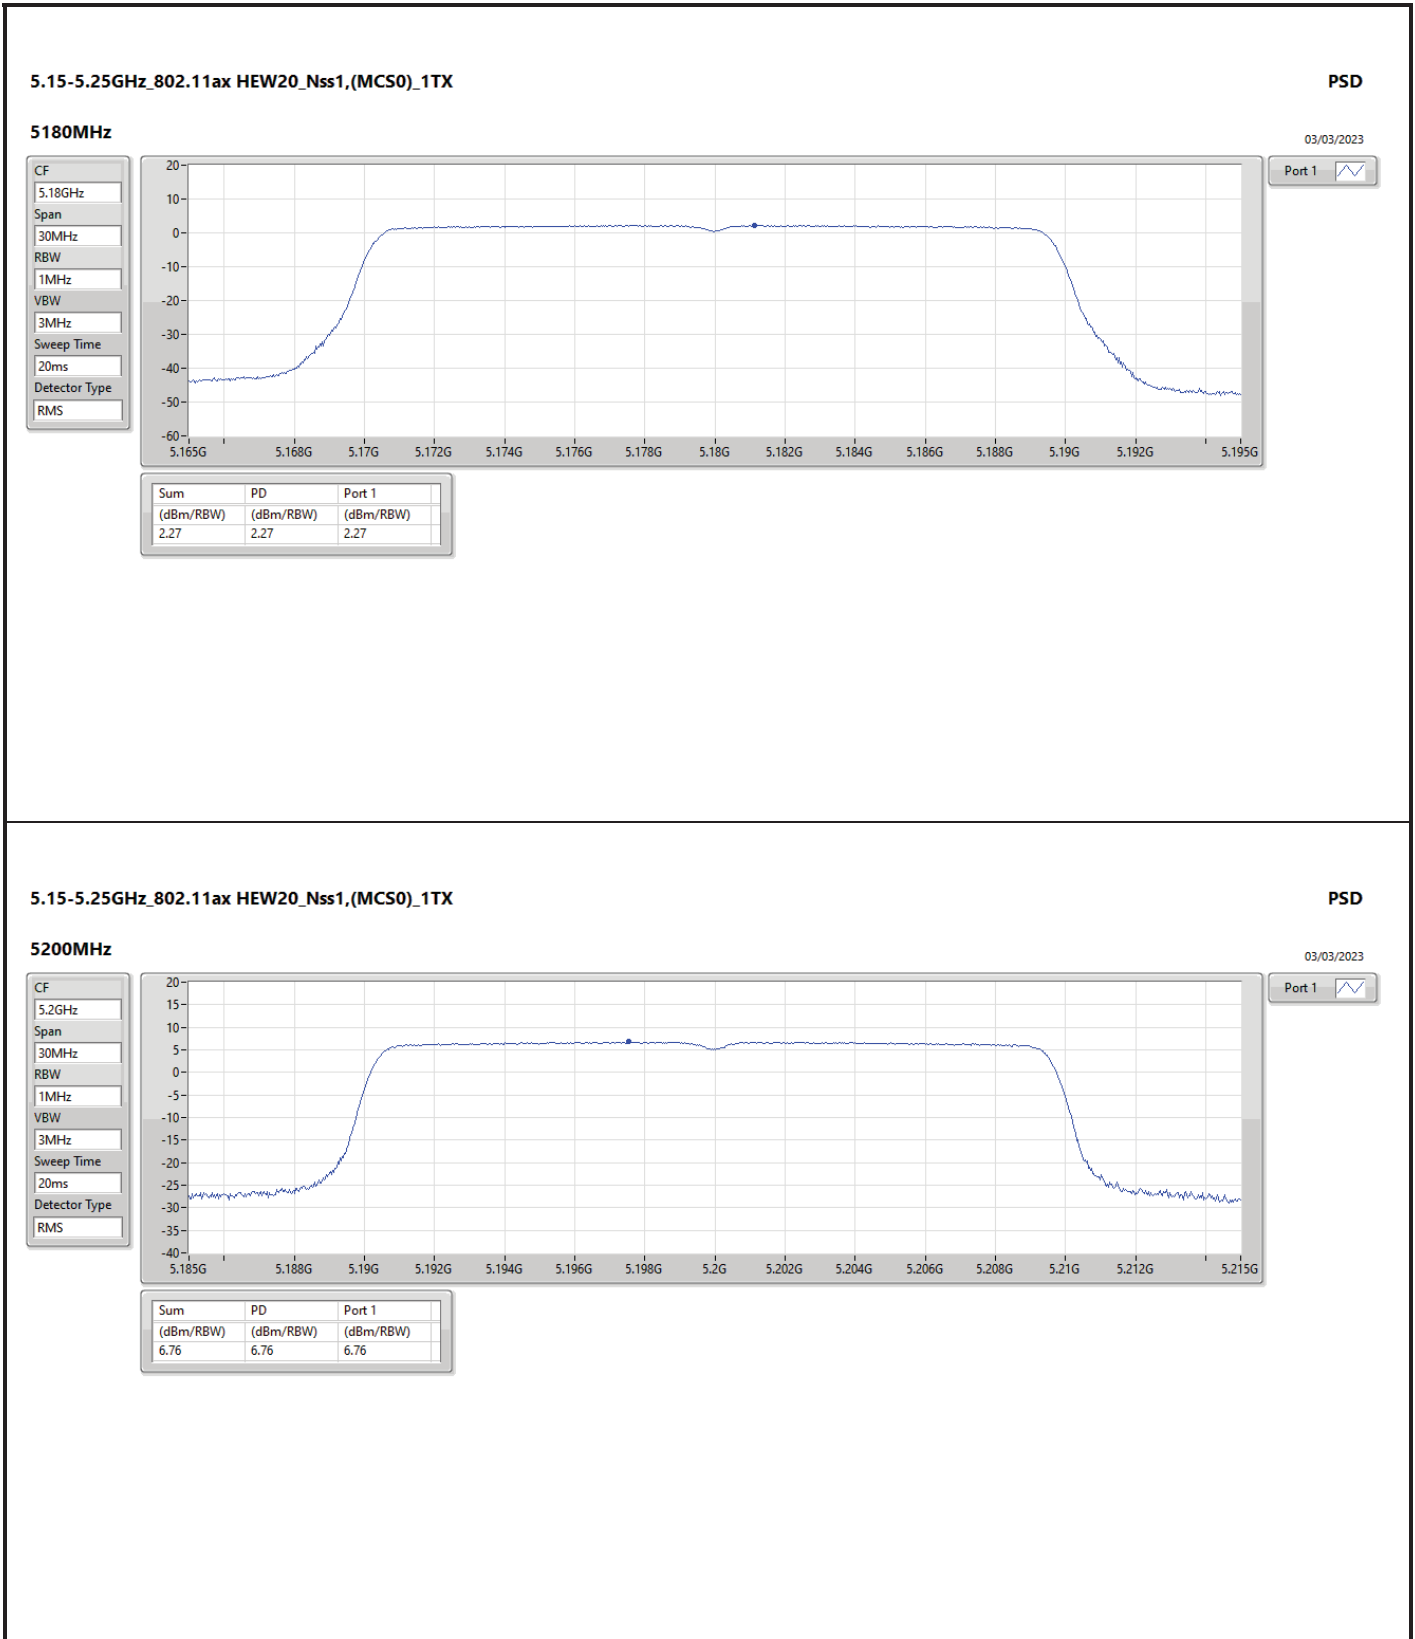

DG = Directional Gain; RBW = 500kHz for 5.725-5.85GHz band / 1MHz for other band;

PD = trace bin-by-bin of each transmit port summing can be performed maximum power density; Port X = Port X Power Density;