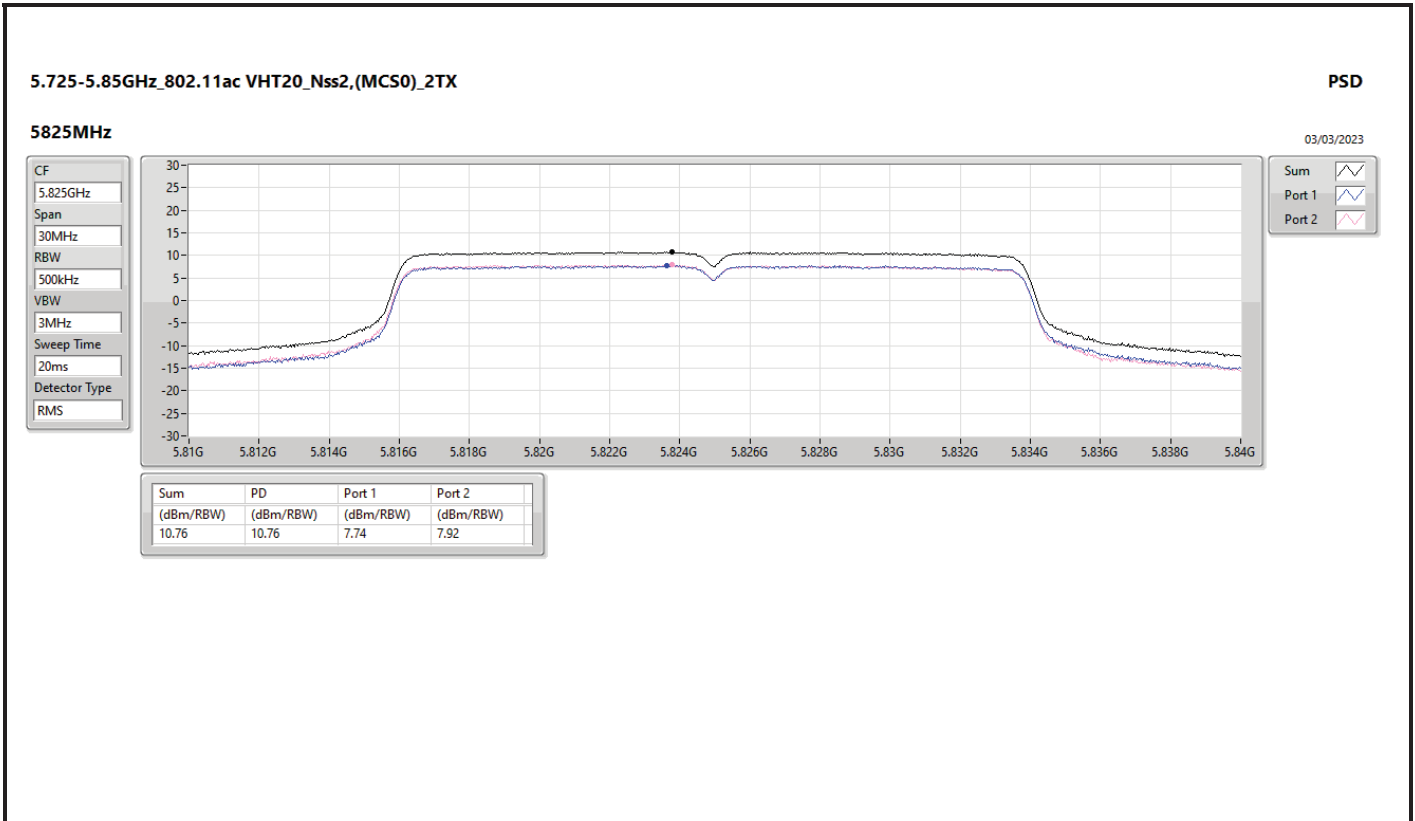

DG = Directional Gain; RBW = 500kHz for 5.725-5.85GHz band / 1MHz for other band;
 PD = trace bin-by-bin of each transmit port summing can be performed maximum power density; Port X = Port X Power Density;