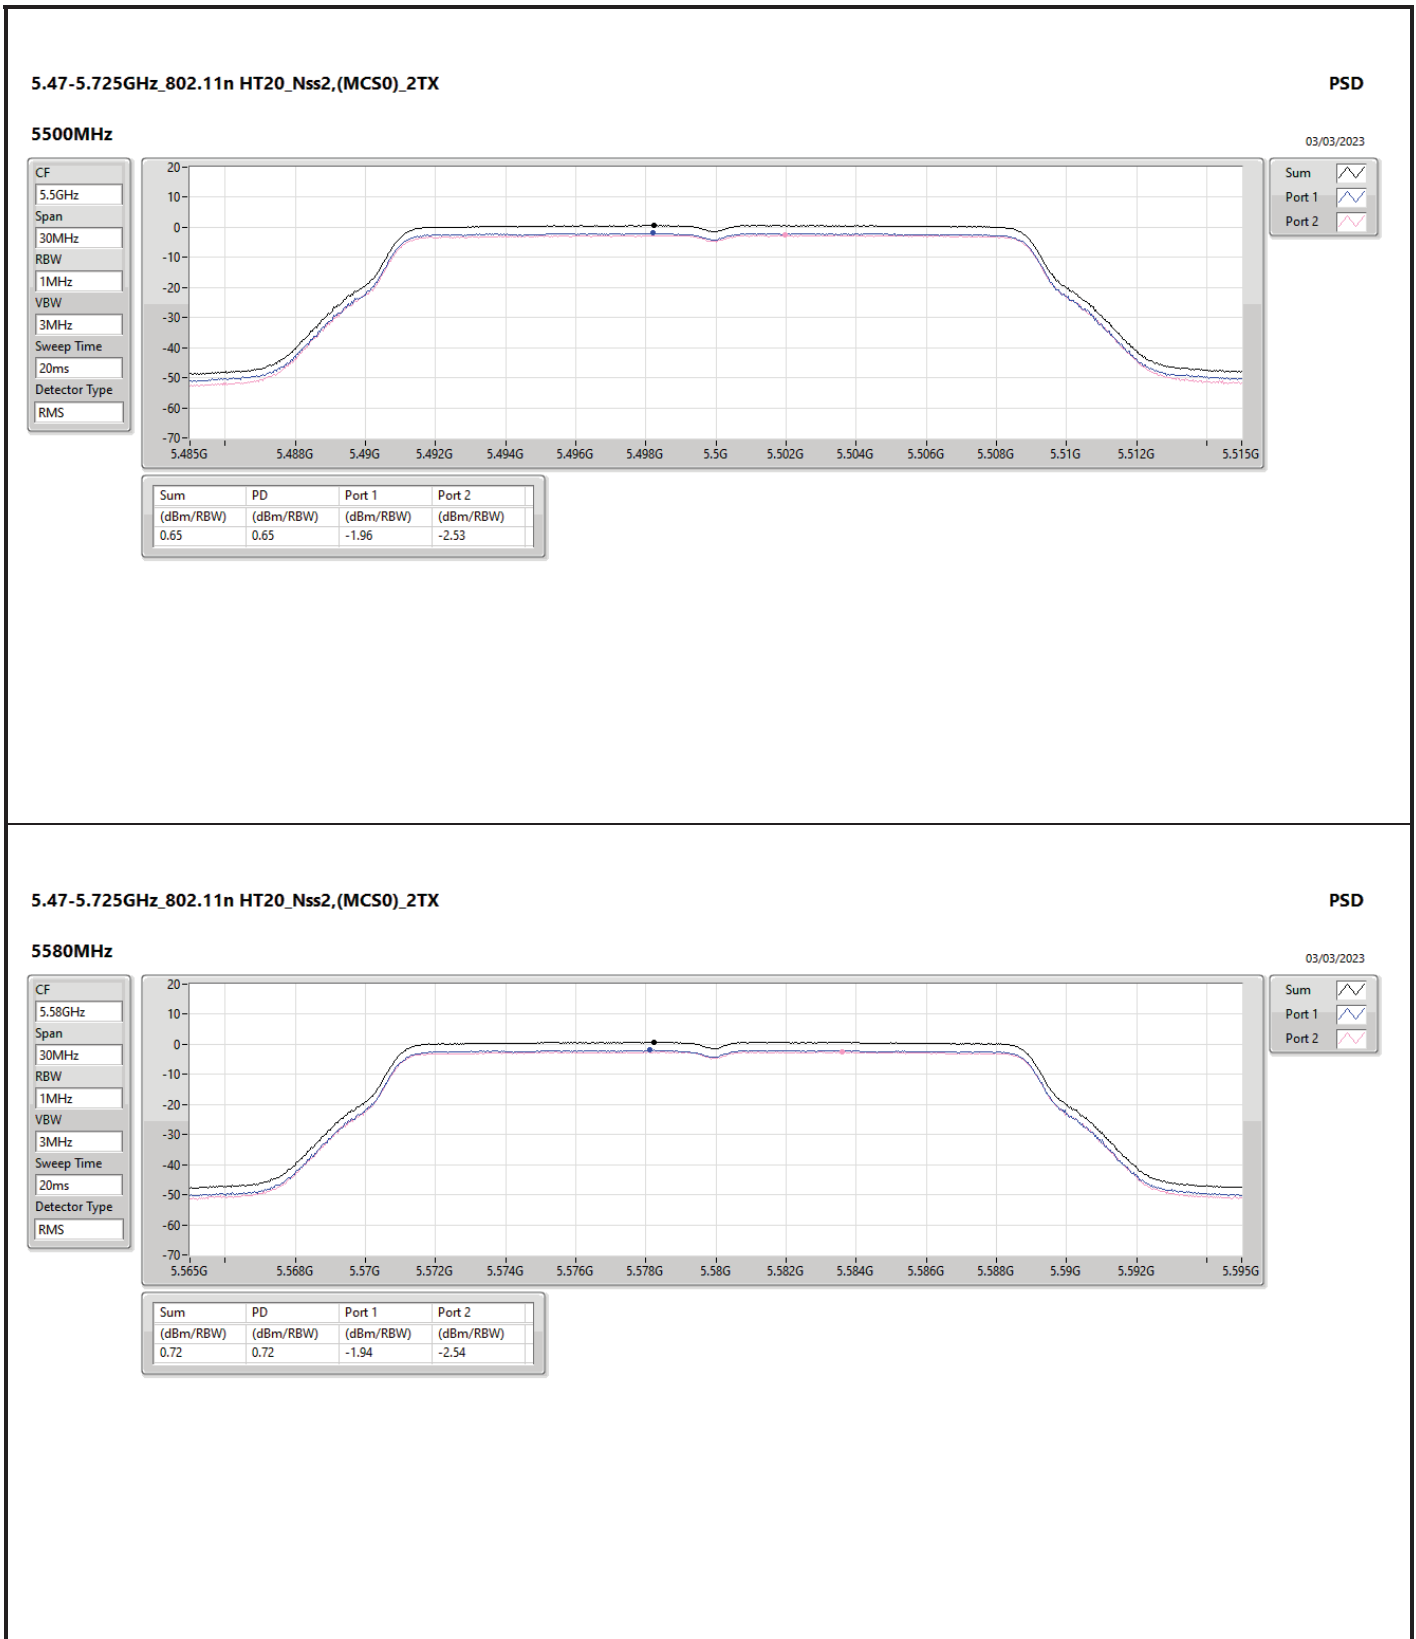

DG = Directional Gain; RBW = 500kHz for 5.725-5.85GHz band / 1MHz for other band;
 PD = trace bin-by-bin of each transmit port summing can be performed maximum power density; Port X = Port X Power Density;