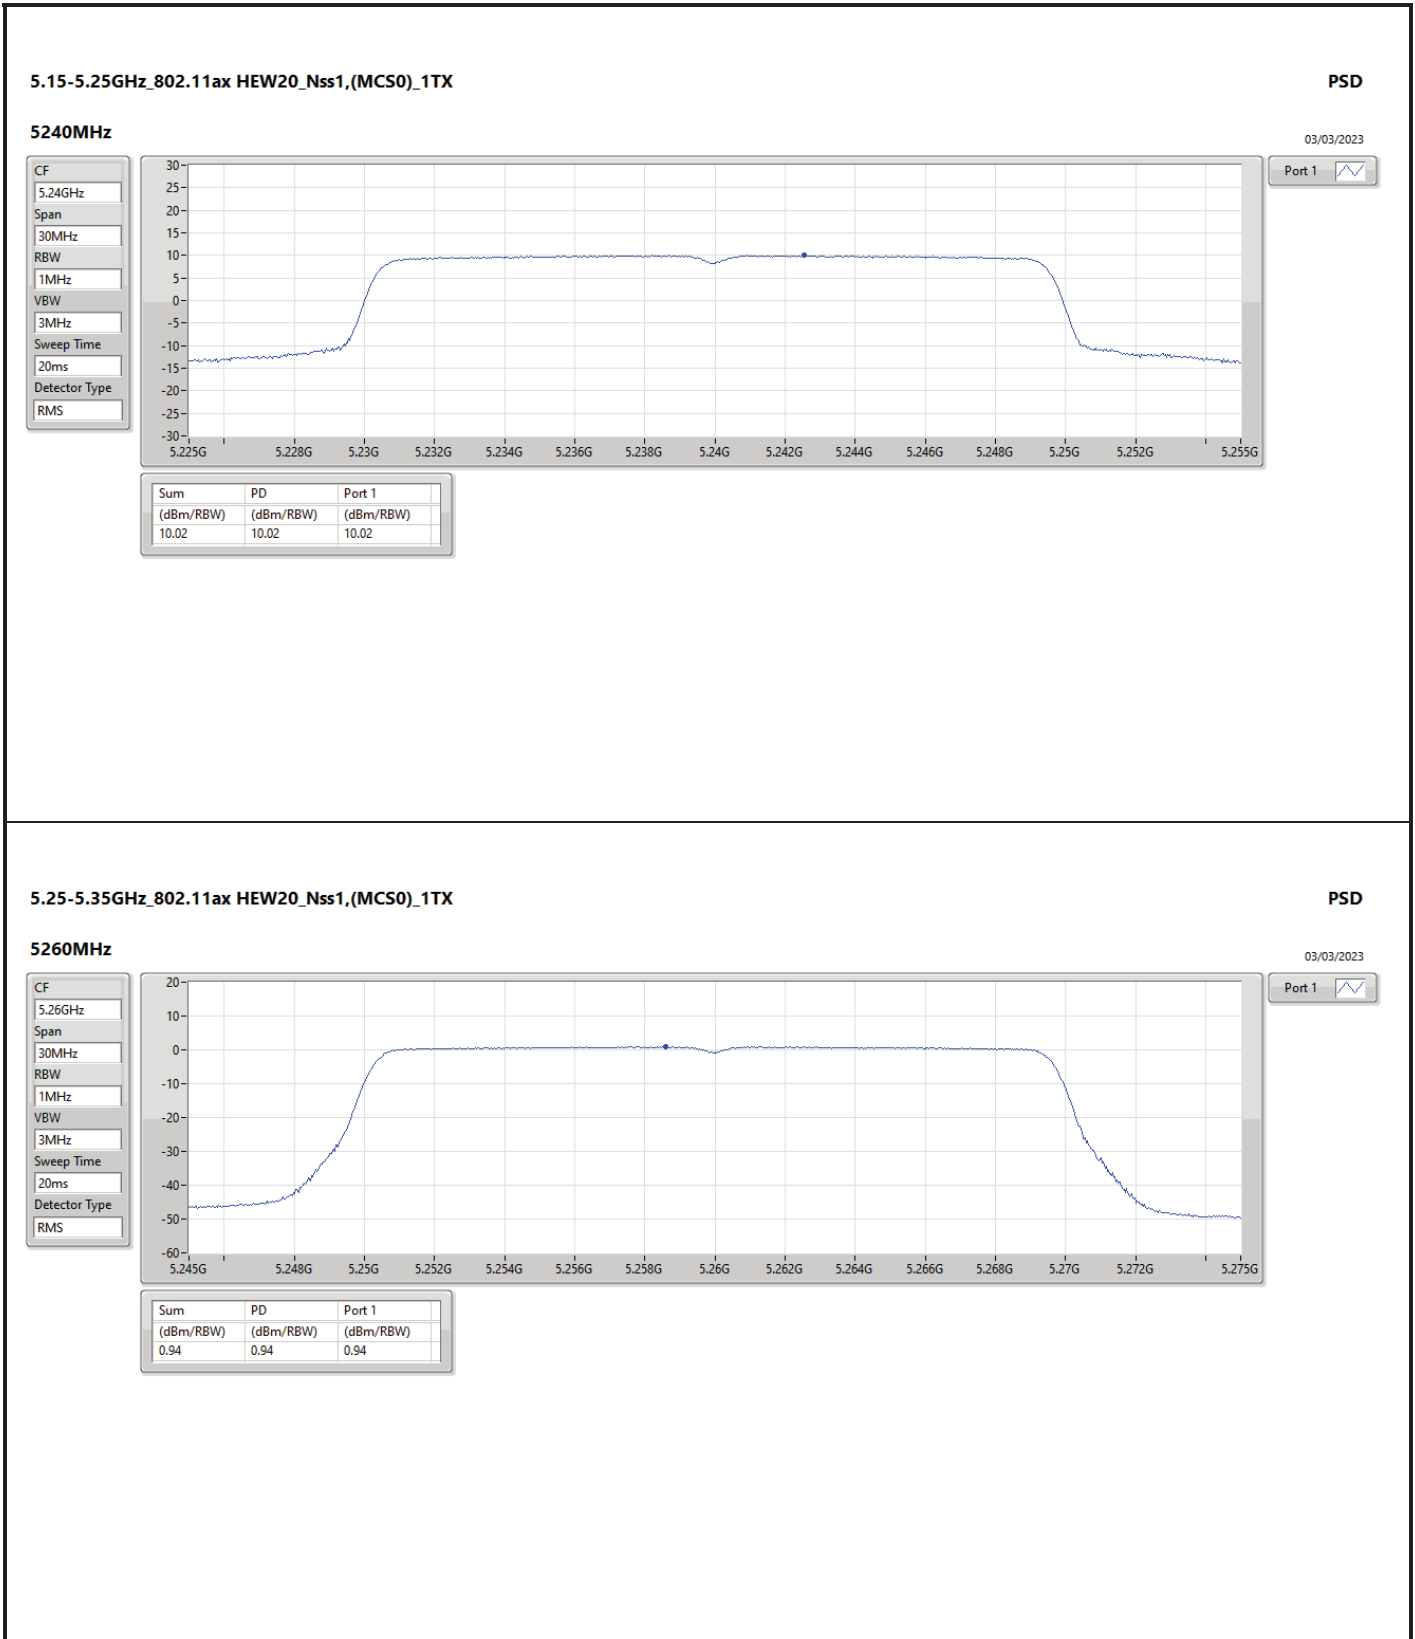

DG = Directional Gain; RBW = 500kHz for 5.725-5.85GHz band / 1MHz for other band;

PD = trace bin-by-bin of each transmit port summing can be performed maximum power density; Port X = Port X Power Density;