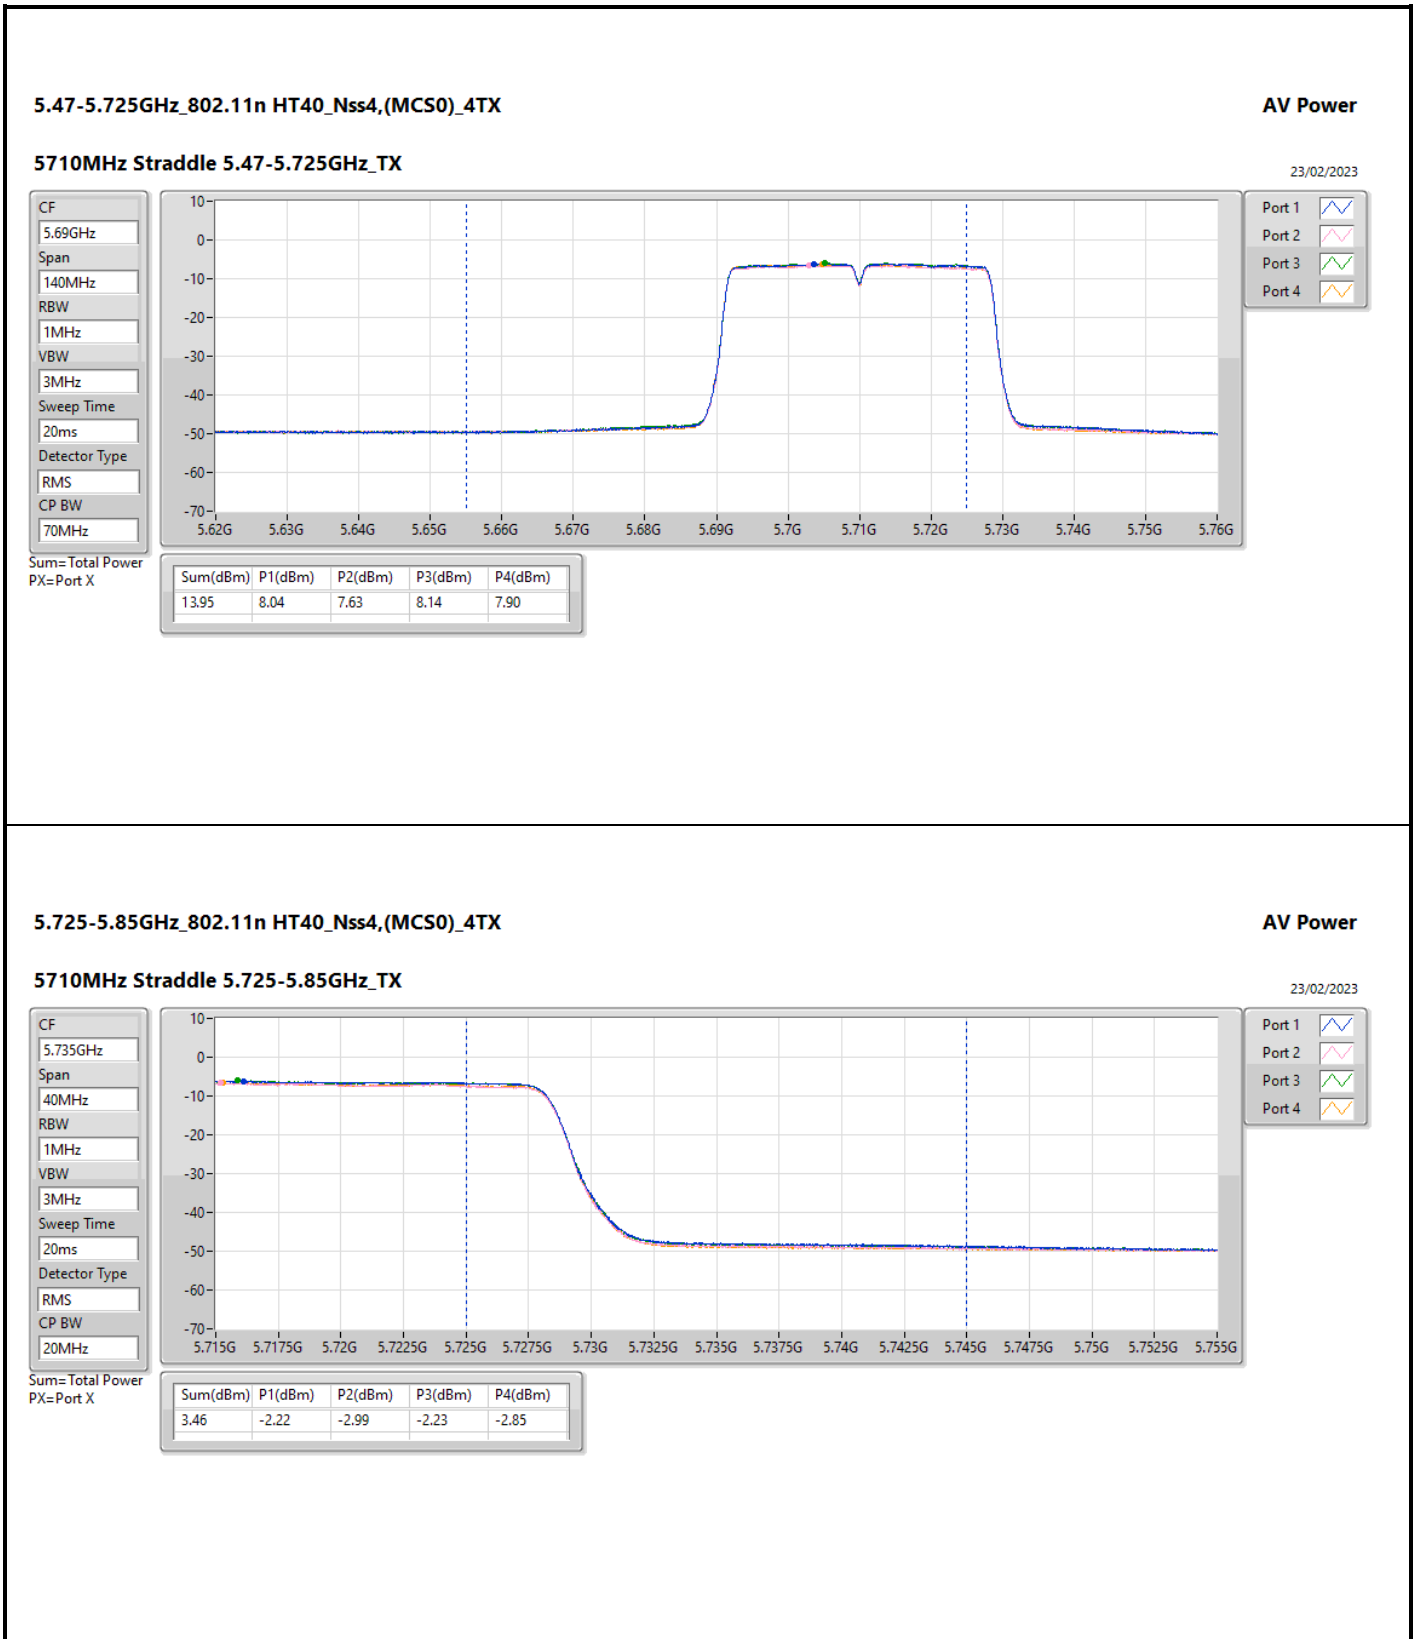

CF

5.735GHz

Span

40MHz

RBW

1MHz

VBW

3MHz

Sweep Time

20ms

Detector Type

RMS

CP BW

20MHz

Port 1

Port 2

Port 3

Port 4