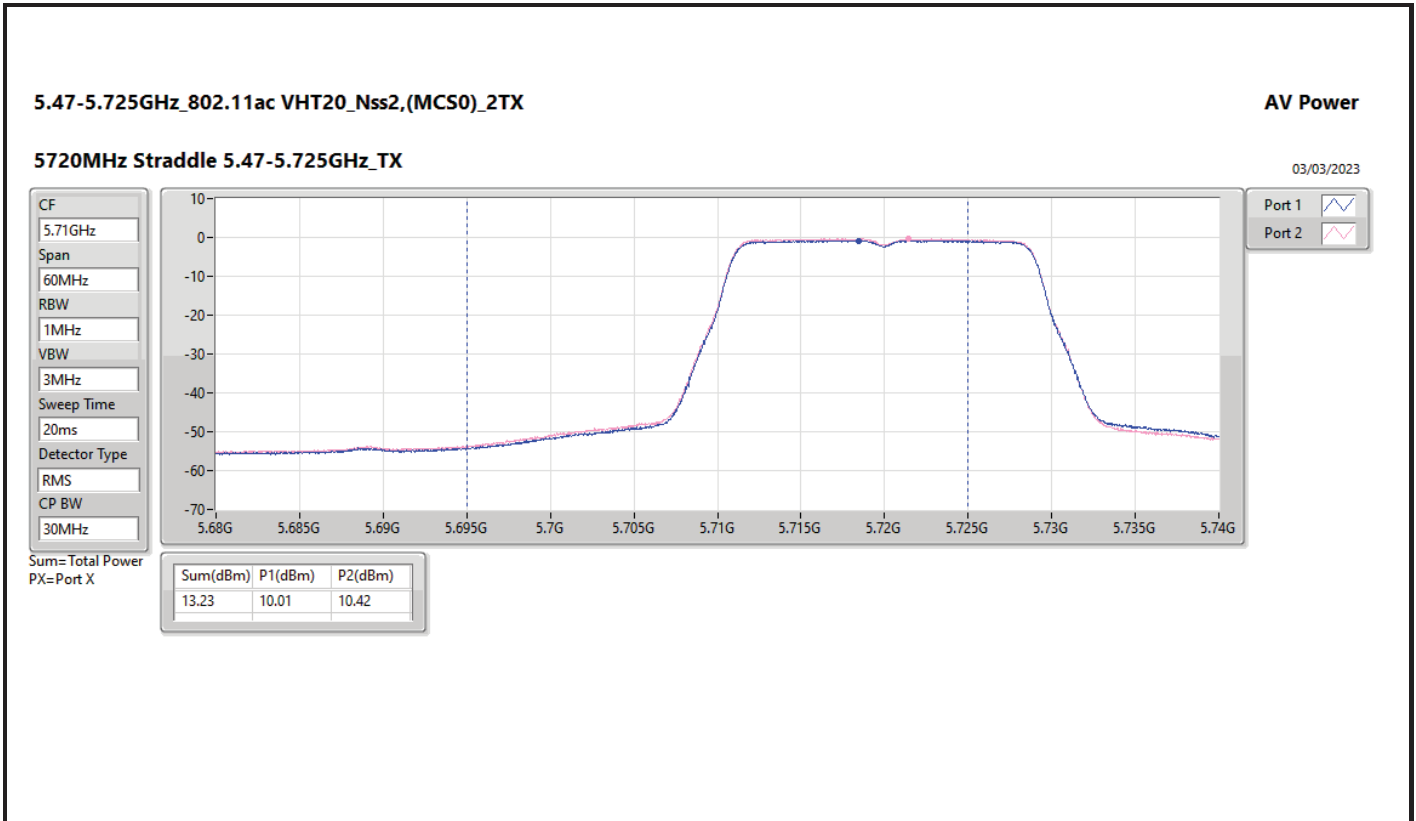

Average Power_Non-Beamforming_Radio 2_2T2S

Appendix C.2

Mode	Result	DG (dBi)	Port 1 (dBm)	Port 2 (dBm)	Total Power (dBm)	Power Limit (dBm)	EIRP (dBm)	EIRP Limit (dBm)
5530MHz	Pass	15.00	11.95	10.62	14.35	14.98	29.35	30.00
5610MHz	Pass	15.00	11.52	10.81	14.19	14.98	29.19	30.00
5690MHz Straddle 5.47-5.725GHz	Pass	15.00	11.39	10.91	14.17	14.98	29.17	30.00
5690MHz Straddle 5.725-5.85GHz	Pass	15.00	-1.92	-2.72	0.71	30.00	15.71	Inf
5775MHz	Pass	15.00	16.12	15.91	19.03	30.00	34.03	Inf
802.11ax HEW160_Nss2,(MCS0)_2TX	-	-	-	-	-	-	-	-
5250MHz Straddle 5.15-5.25GHz	Pass	15.00	9.58	8.93	12.28	30.00	27.28	53.00
5250MHz Straddle 5.25-5.35GHz	Pass	15.00	9.53	9.12	12.34	14.98	27.34	30.00
5570MHz	Pass	15.00	11.25	10.96	14.12	14.98	29.12	30.00

DG = Directional Gain; Port X = Port X output power

5.47-5.725GHz_802.11ac VHT80_Nss2,(MCS0)_2TX

AV Power

5690MHz Straddle 5.47-5.725GHz_TX

03/03/2023

CF
5.65GHz
Span
300MHz
RBW
1MHz
VBW
3MHz
Sweep Time
20ms
Detector Type
RMS
CP BW
150MHz