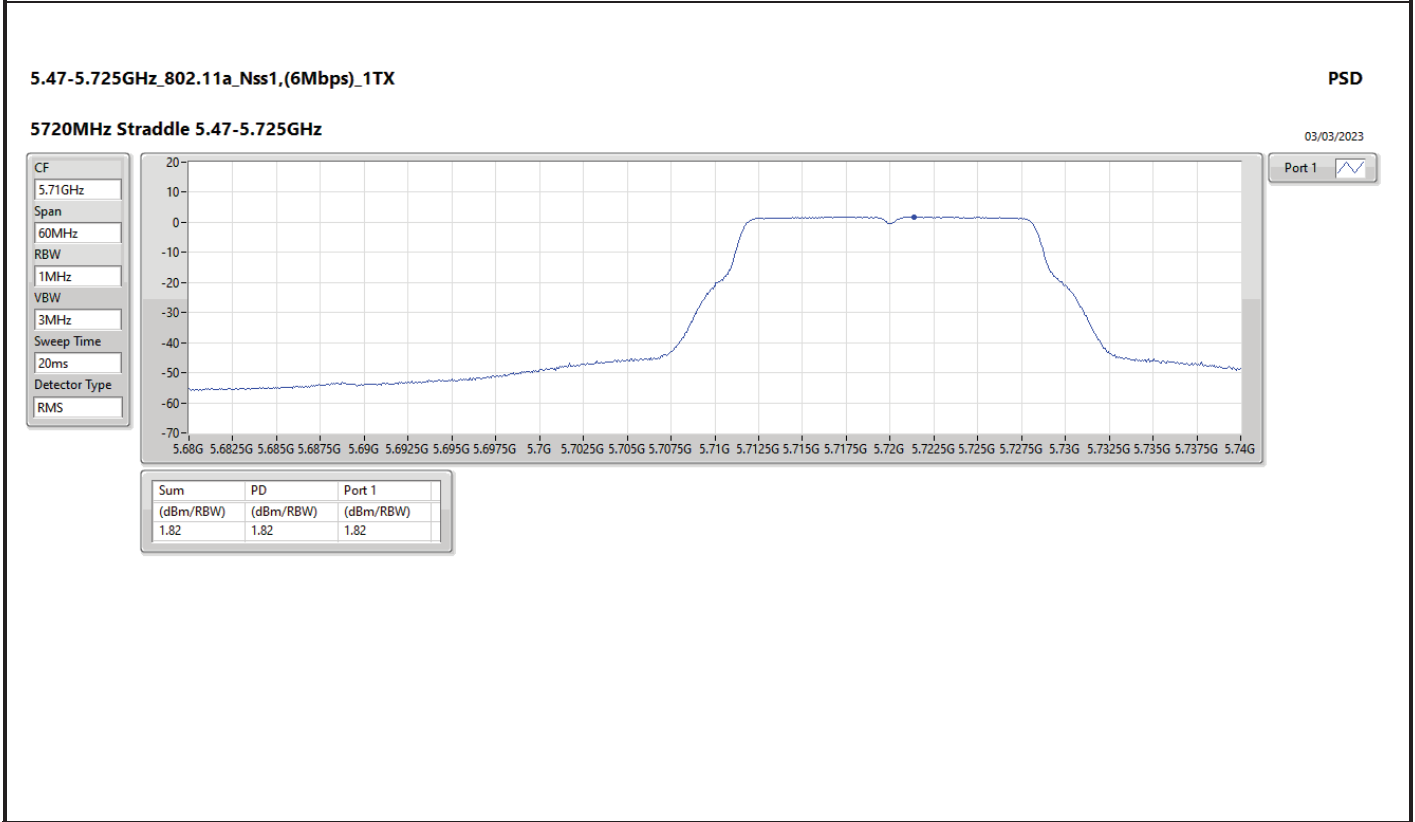

DG = Directional Gain; RBW = 500kHz for 5.725-5.85GHz band / 1MHz for other band;

PD = trace bin-by-bin of each transmit port summing can be performed maximum power density; Port X = Port X Power Density;