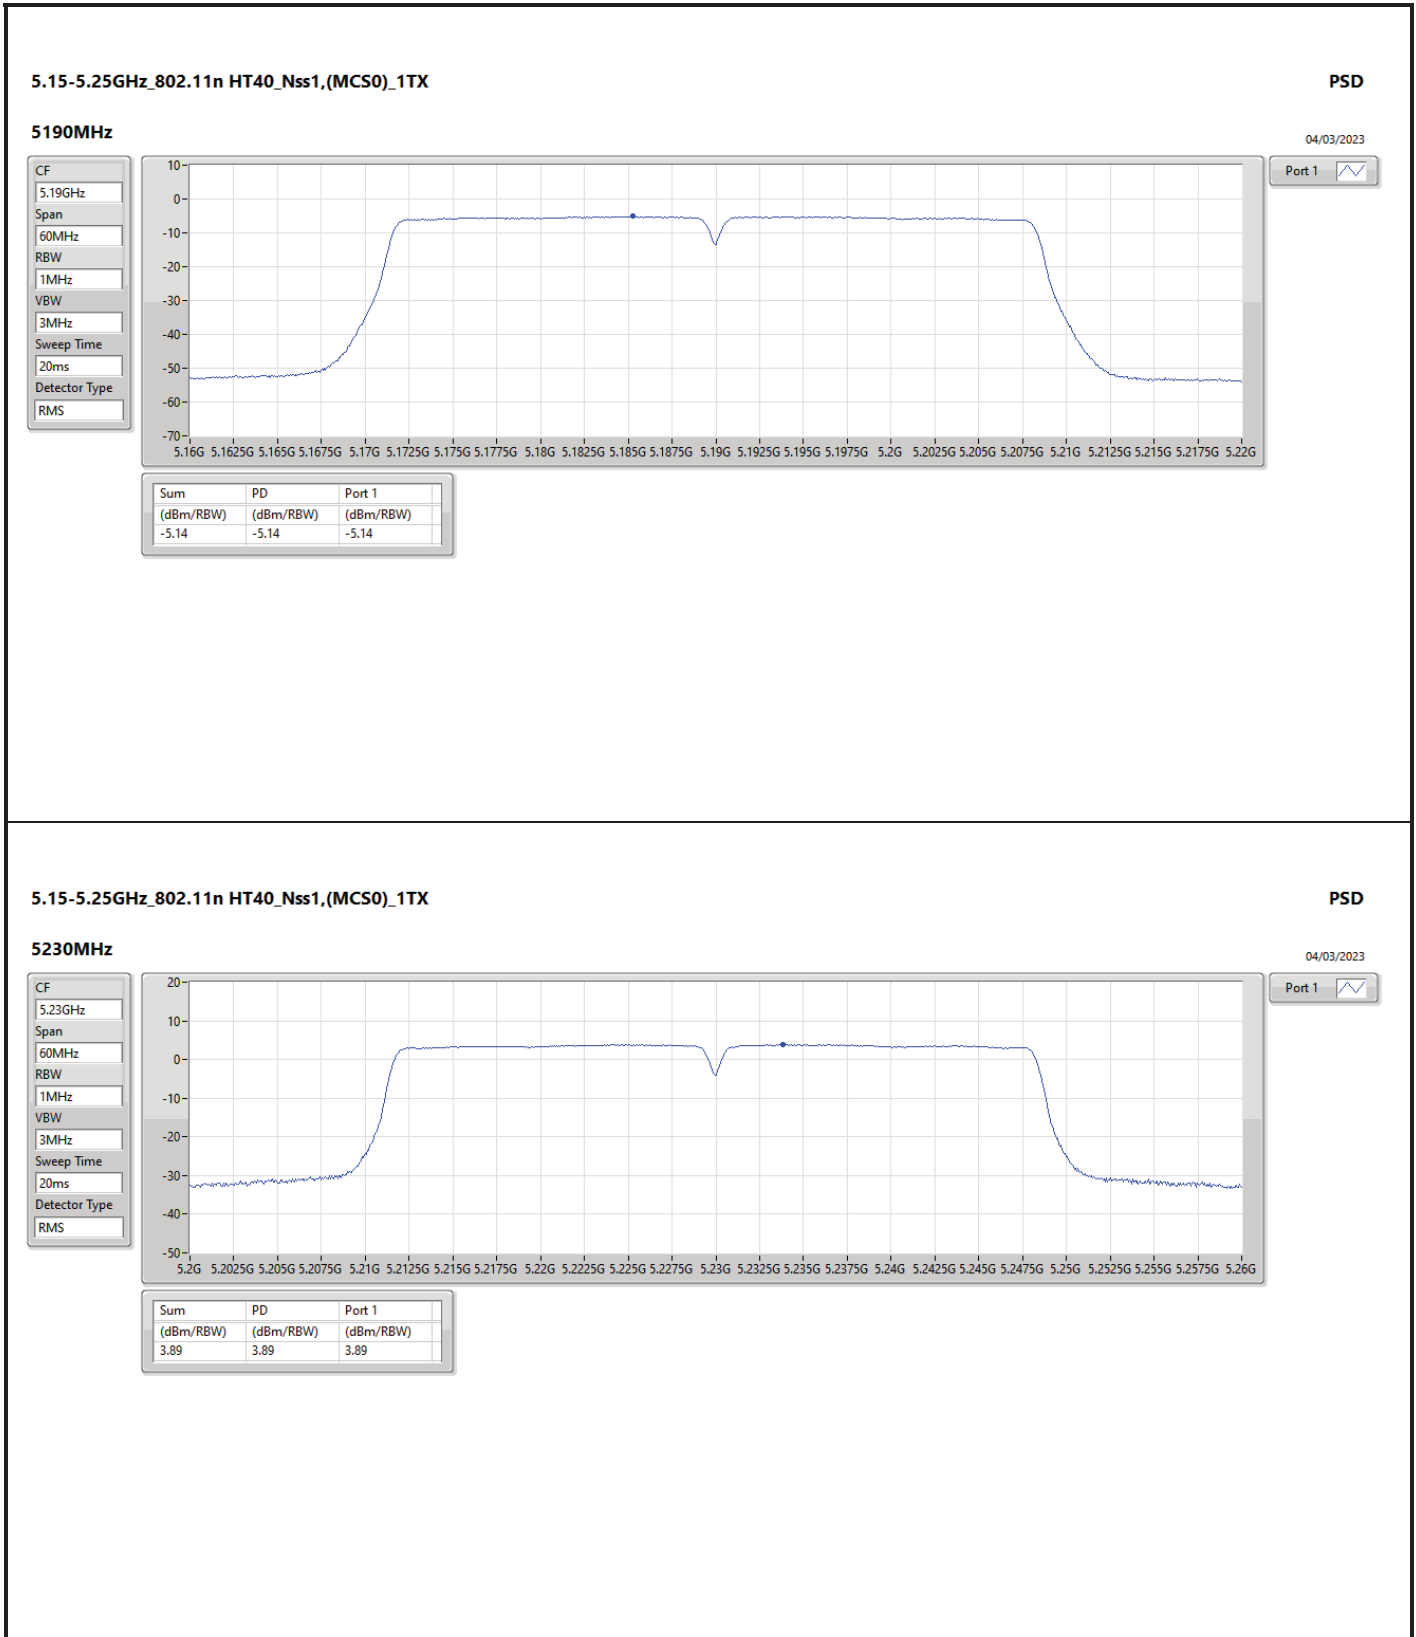

DG = Directional Gain; RBW = 500kHz for 5.725-5.85GHz band / 1MHz for other band;

PD = trace bin-by-bin of each transmit port summing can be performed maximum power density; Port X = Port X Power Density;