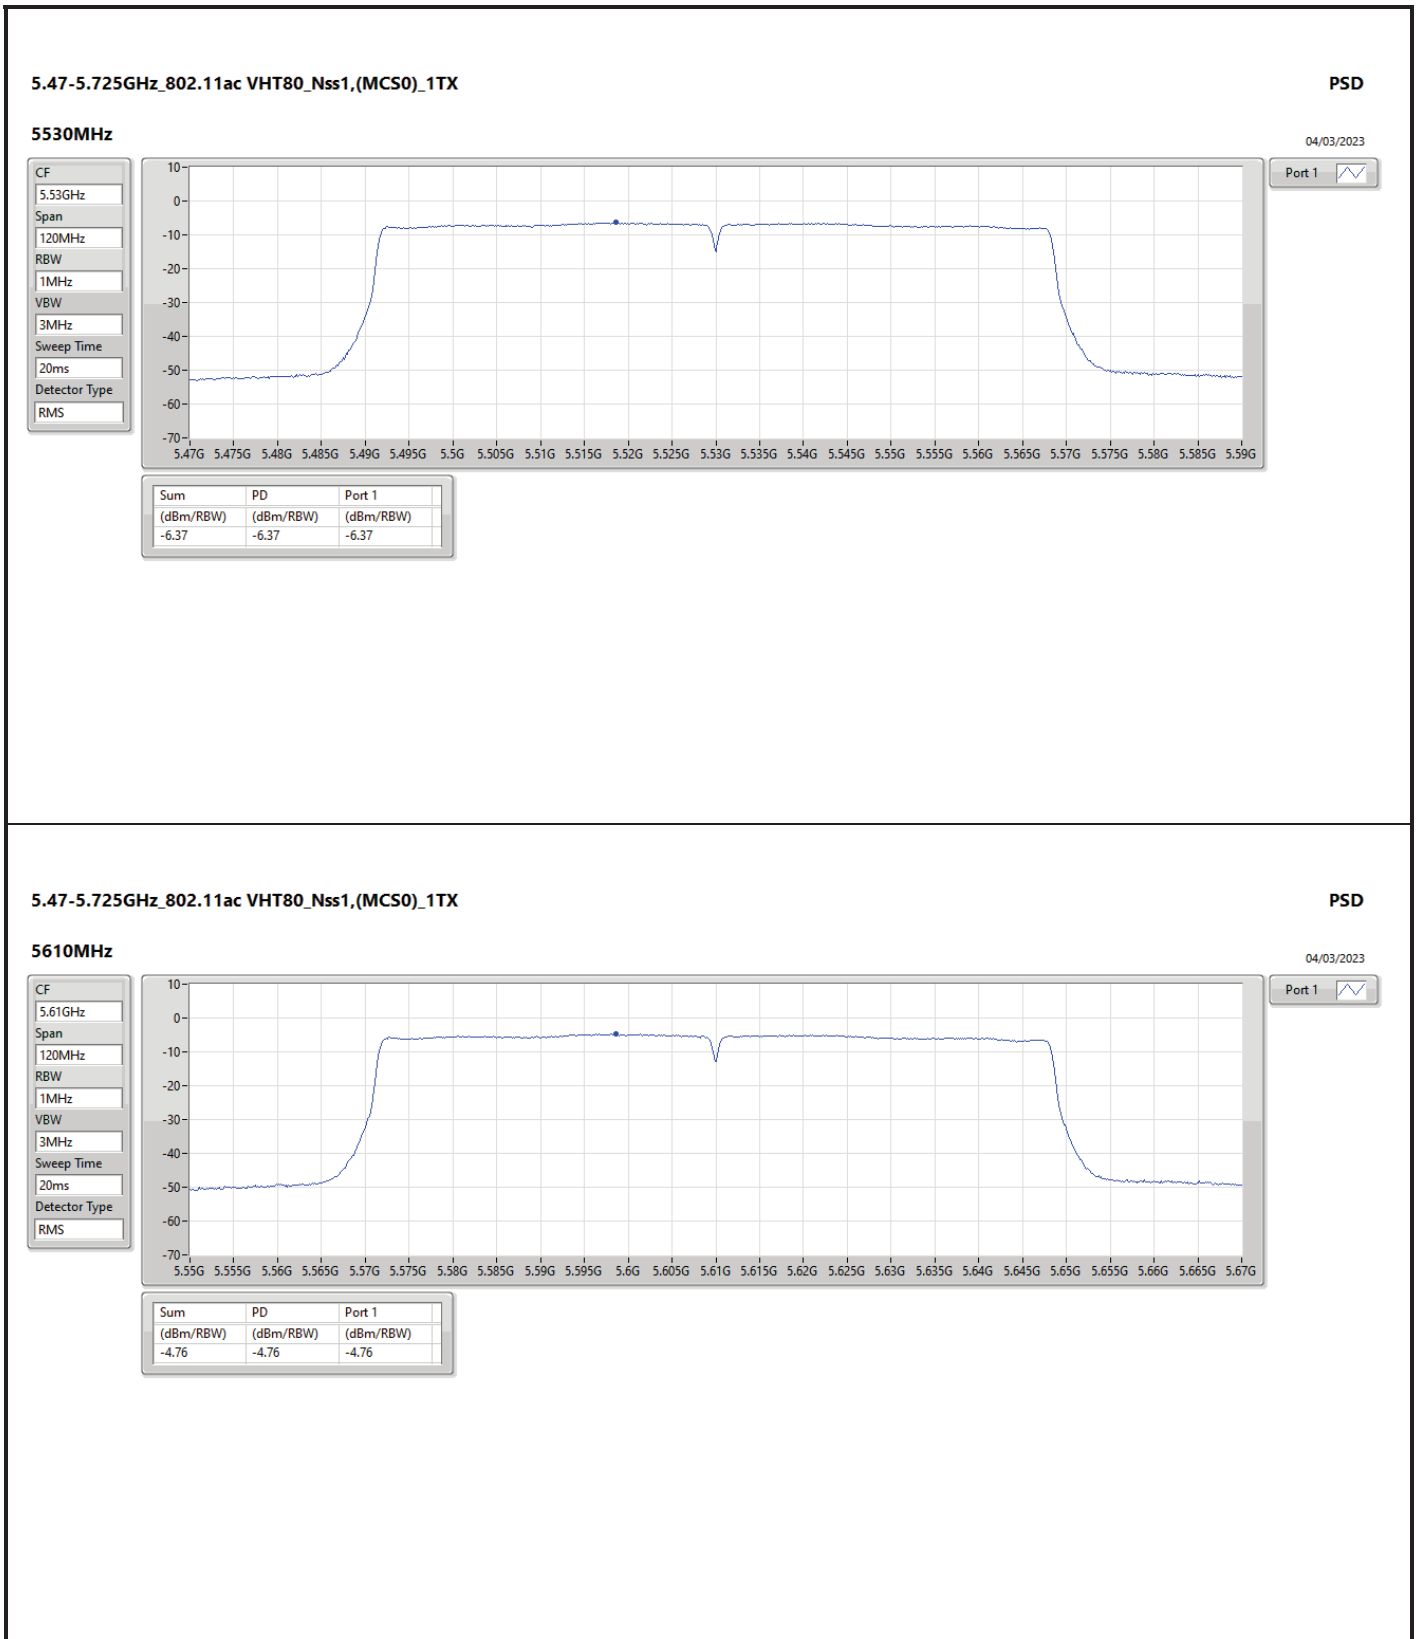

DG = Directional Gain; RBW = 500kHz for 5.725-5.85GHz band / 1MHz for other band;

PD = trace bin-by-bin of each transmit port summing can be performed maximum power density; Port X = Port X Power Density;