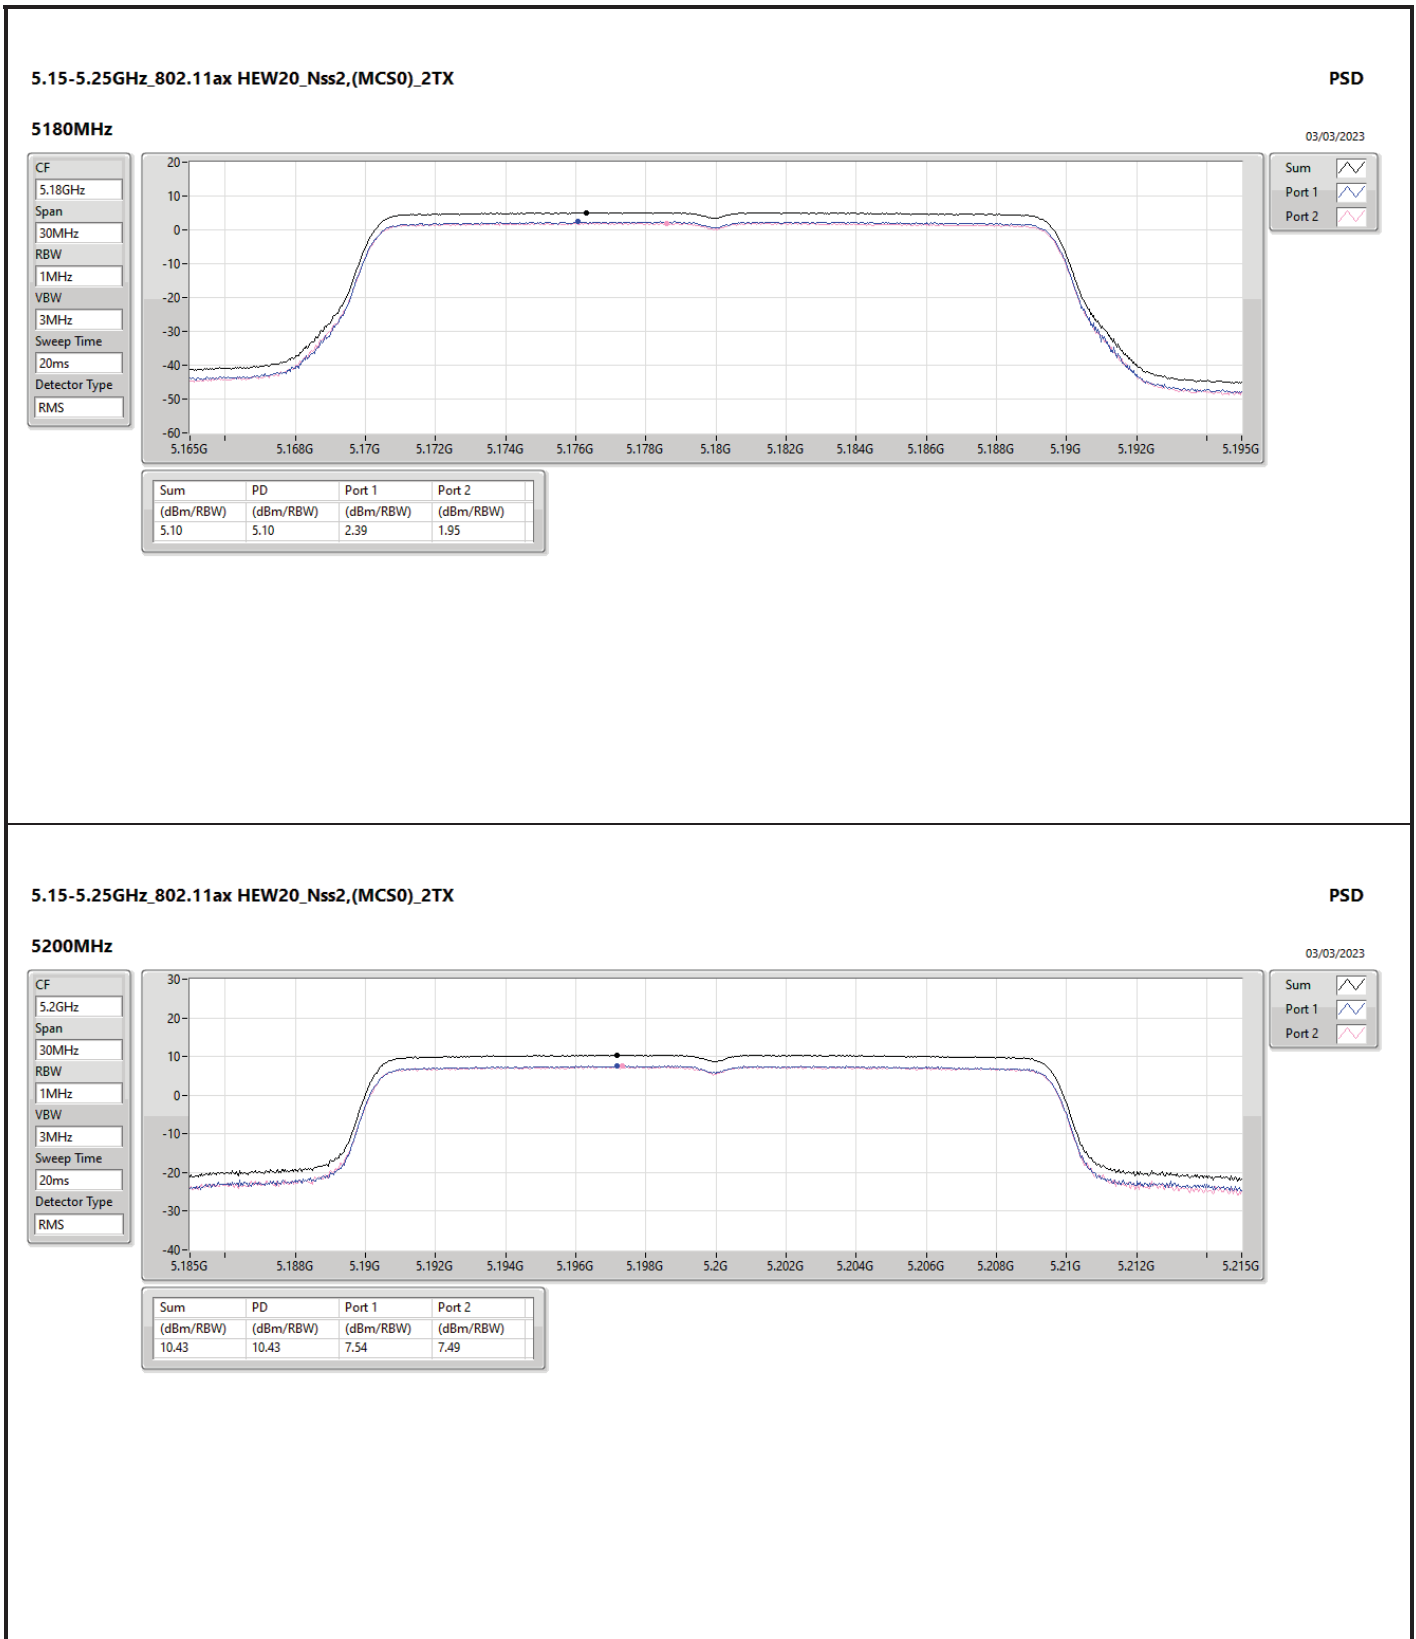

DG = Directional Gain; RBW = 500kHz for 5.725-5.85GHz band / 1MHz for other band;
 PD = trace bin-by-bin of each transmit port summing can be performed maximum power density; Port X = Port X Power Density;