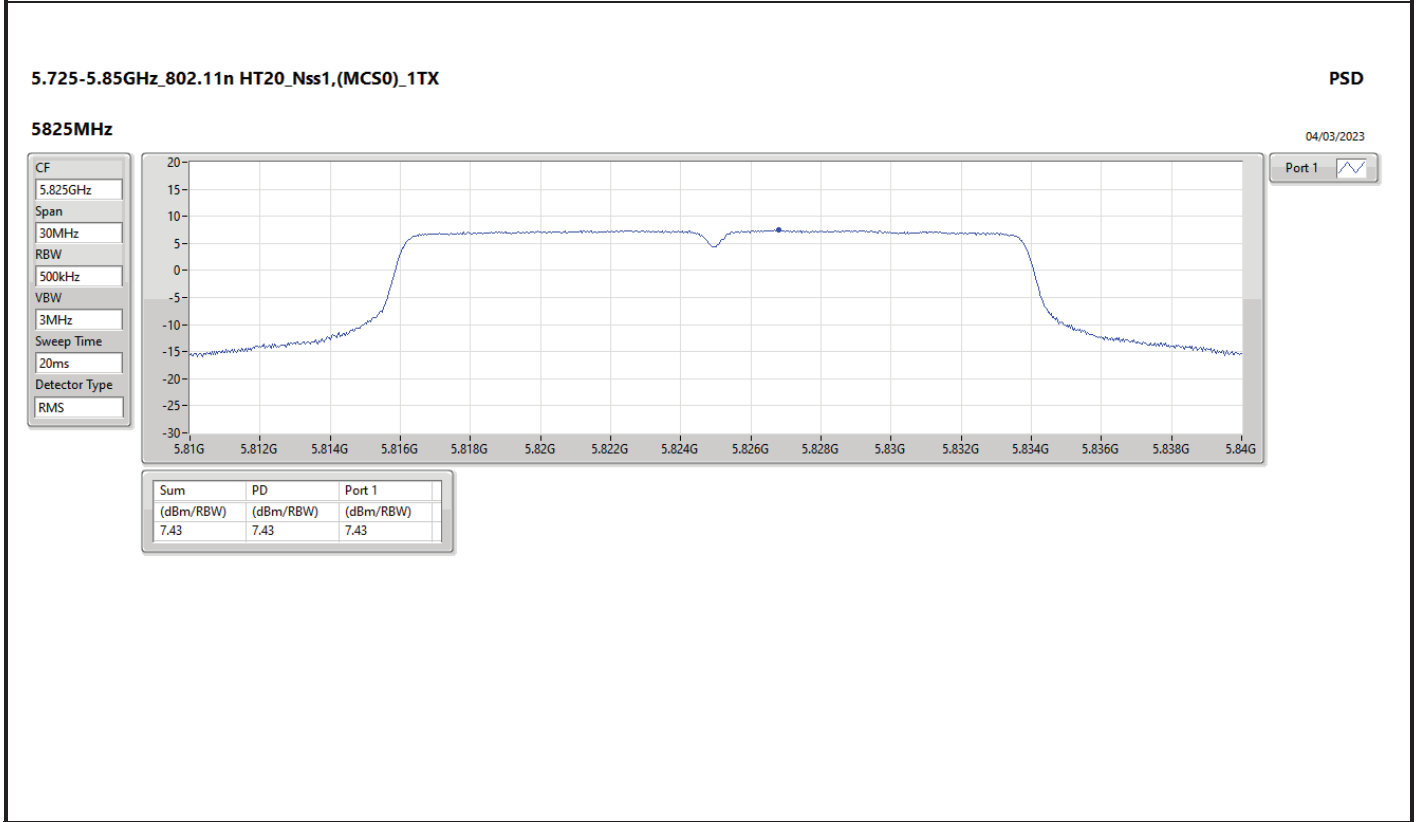

DG = Directional Gain; RBW = 500kHz for 5.725-5.85GHz band / 1MHz for other band;

PD = trace bin-by-bin of each transmit port summing can be performed maximum power density; Port X = Port X Power Density;