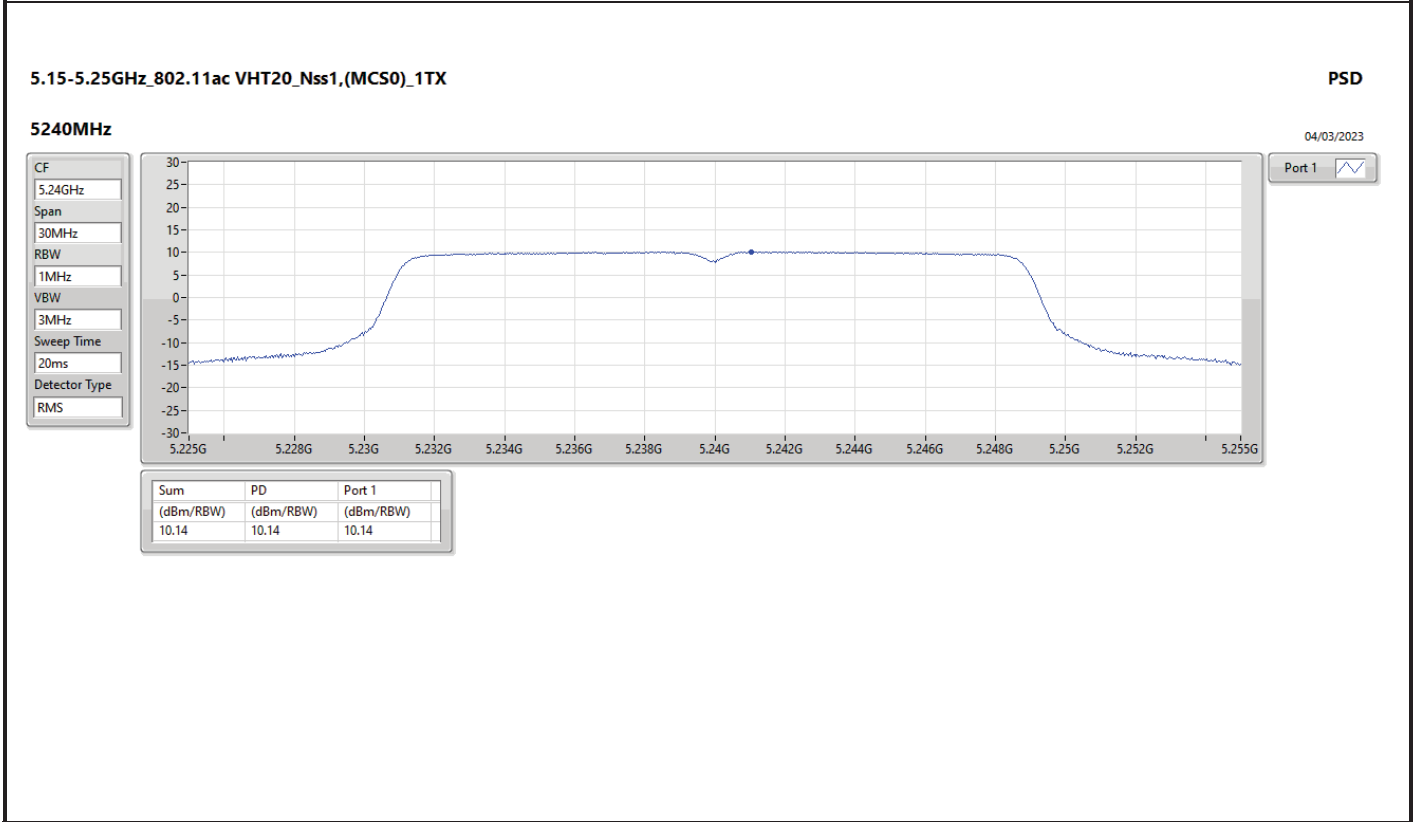

DG = Directional Gain; RBW = 500kHz for 5.725-5.85GHz band / 1MHz for other band;

PD = trace bin-by-bin of each transmit port summing can be performed maximum power density; Port X = Port X Power Density;