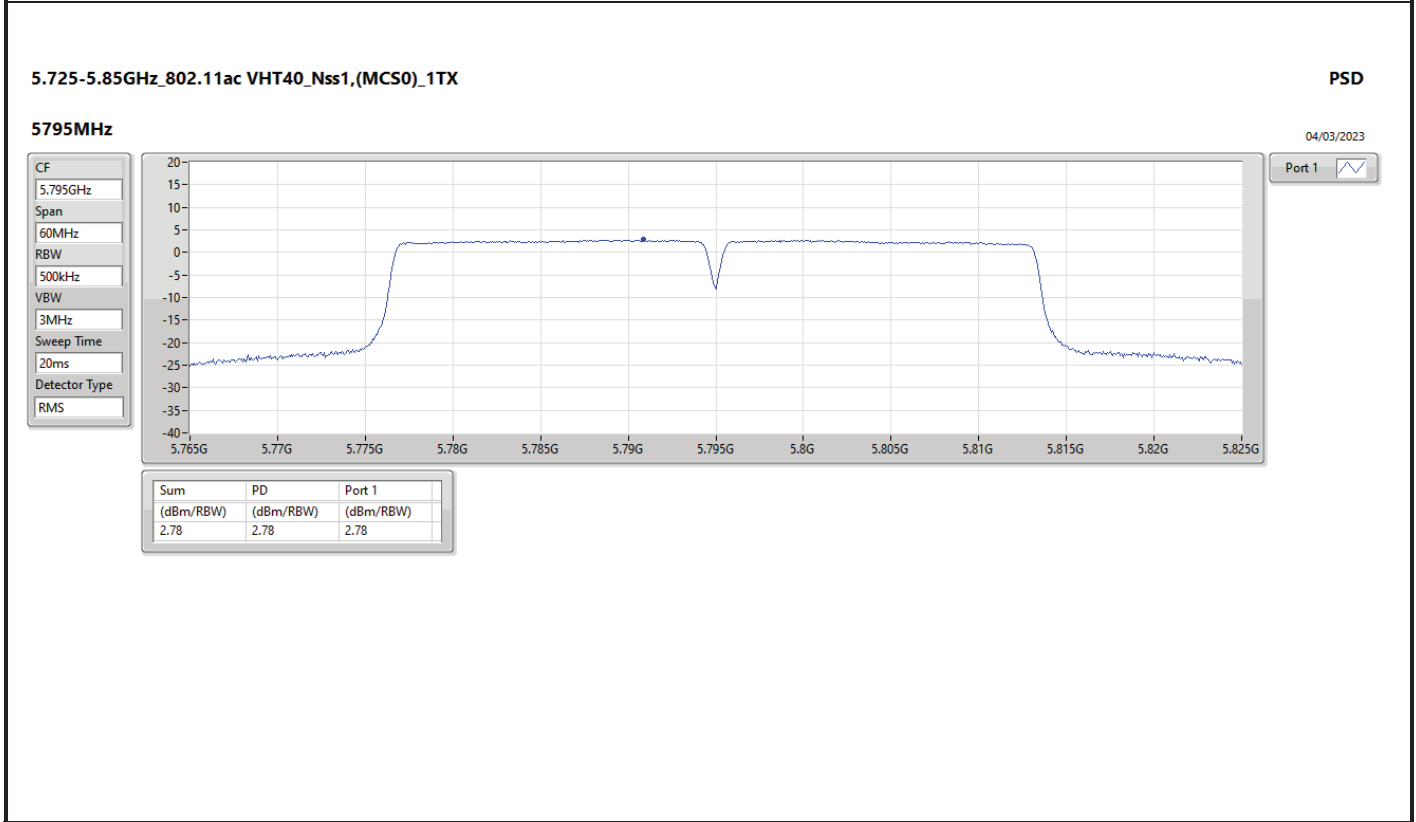

DG = Directional Gain; RBW = 500kHz for 5.725-5.85GHz band / 1MHz for other band;

PD = trace bin-by-bin of each transmit port summing can be performed maximum power density; Port X = Port X Power Density;