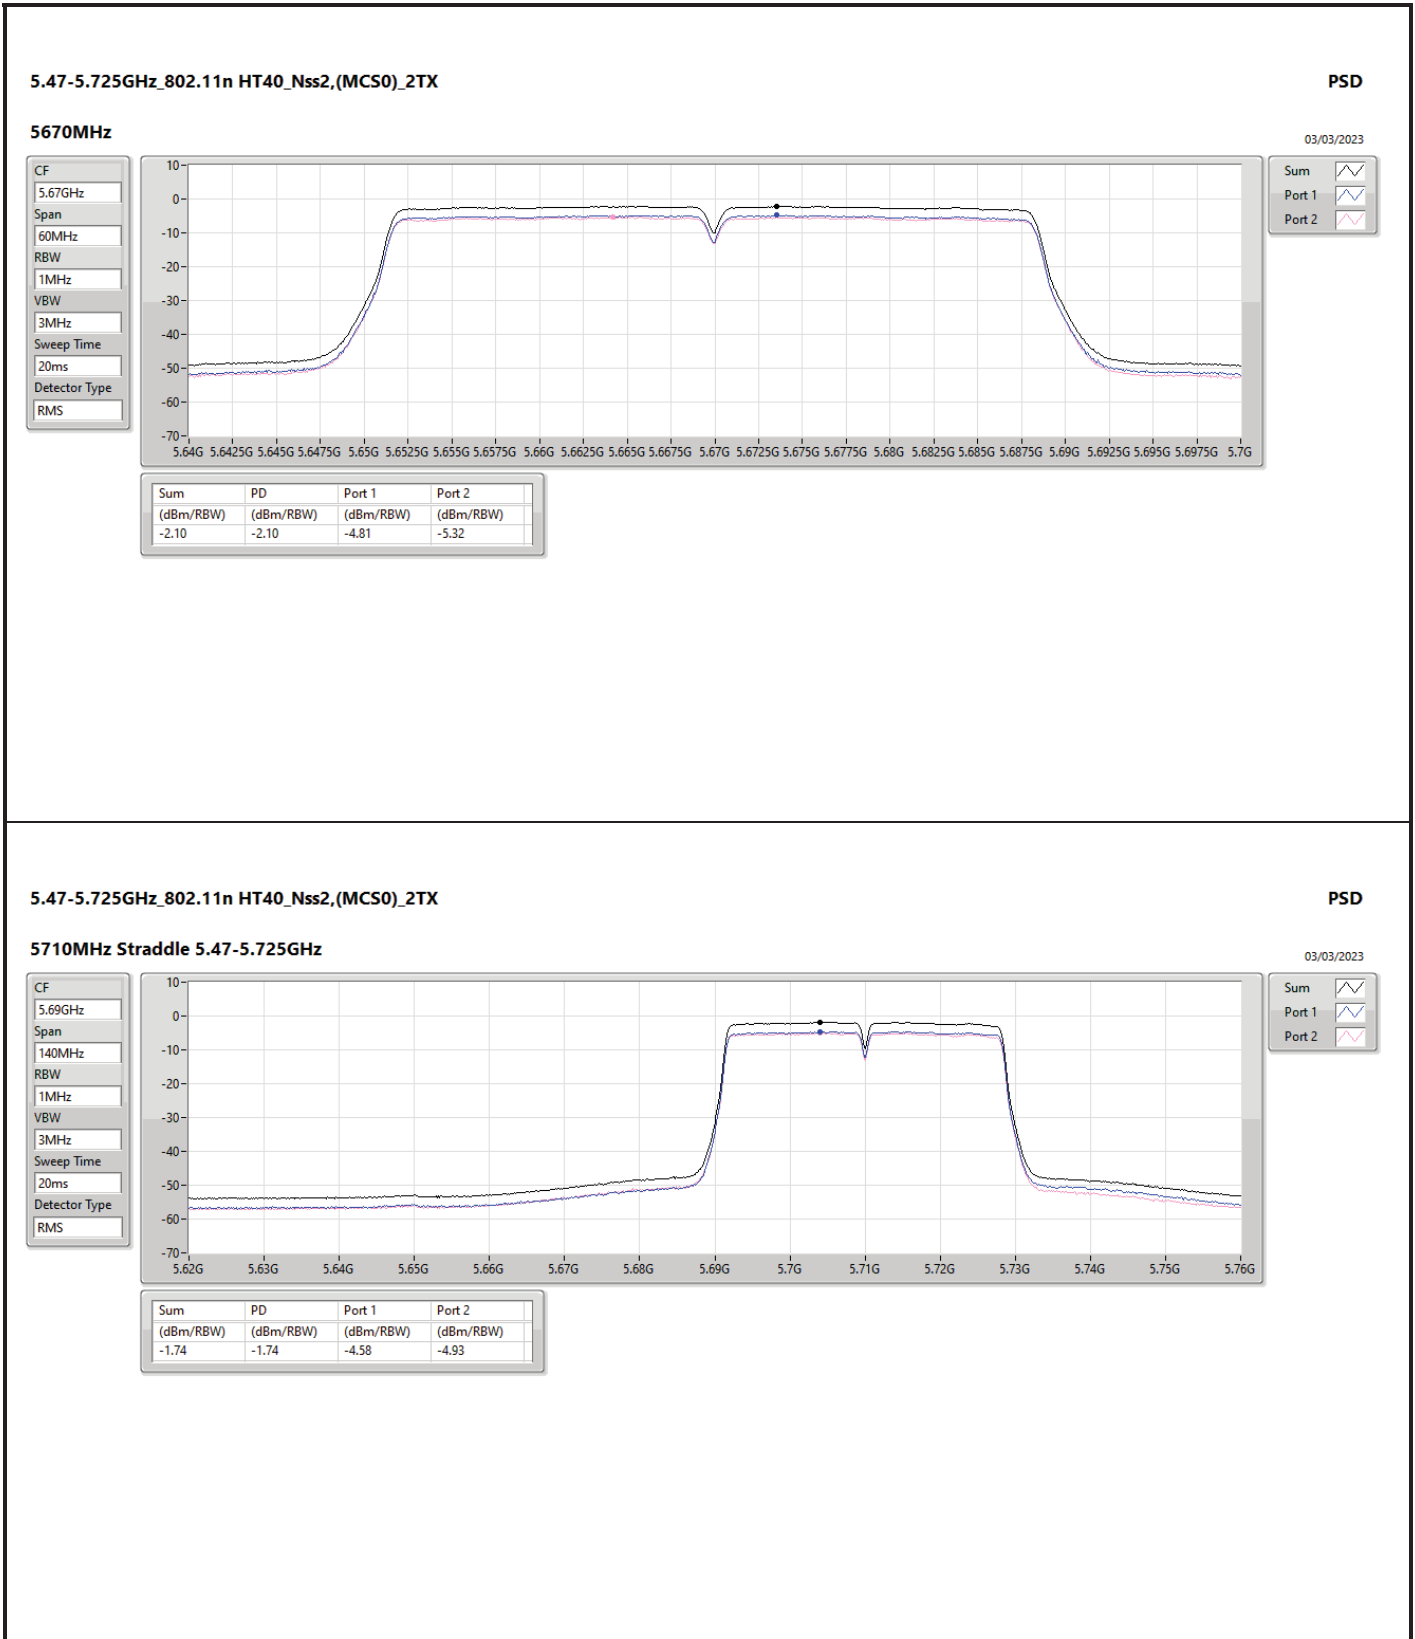

DG = Directional Gain; RBW = 500kHz for 5.725-5.85GHz band / 1MHz for other band;
 PD = trace bin-by-bin of each transmit port summing can be performed maximum power density; Port X = Port X Power Density;