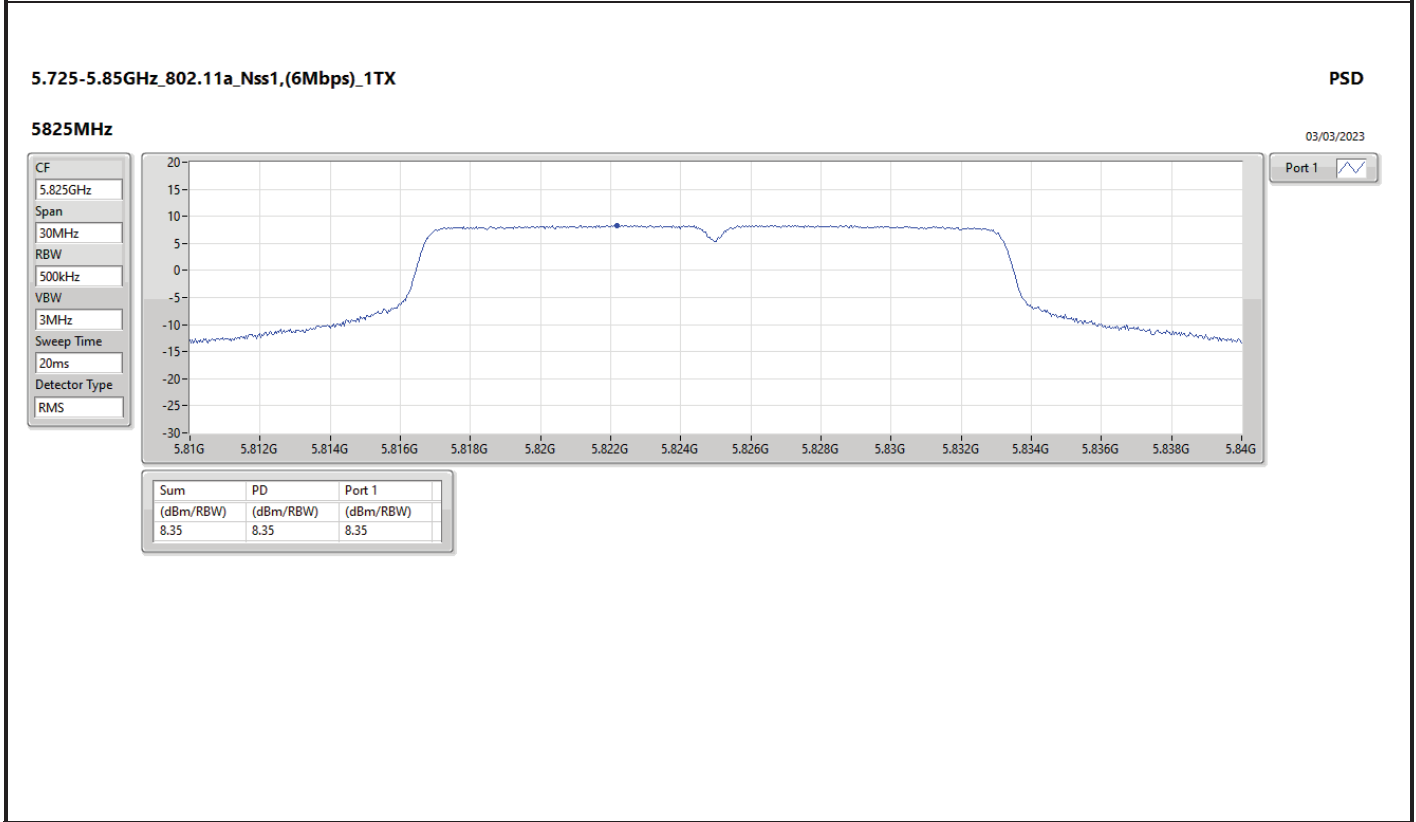

DG = Directional Gain; RBW = 500kHz for 5.725-5.85GHz band / 1MHz for other band;

PD = trace bin-by-bin of each transmit port summing can be performed maximum power density; Port X = Port X Power Density;