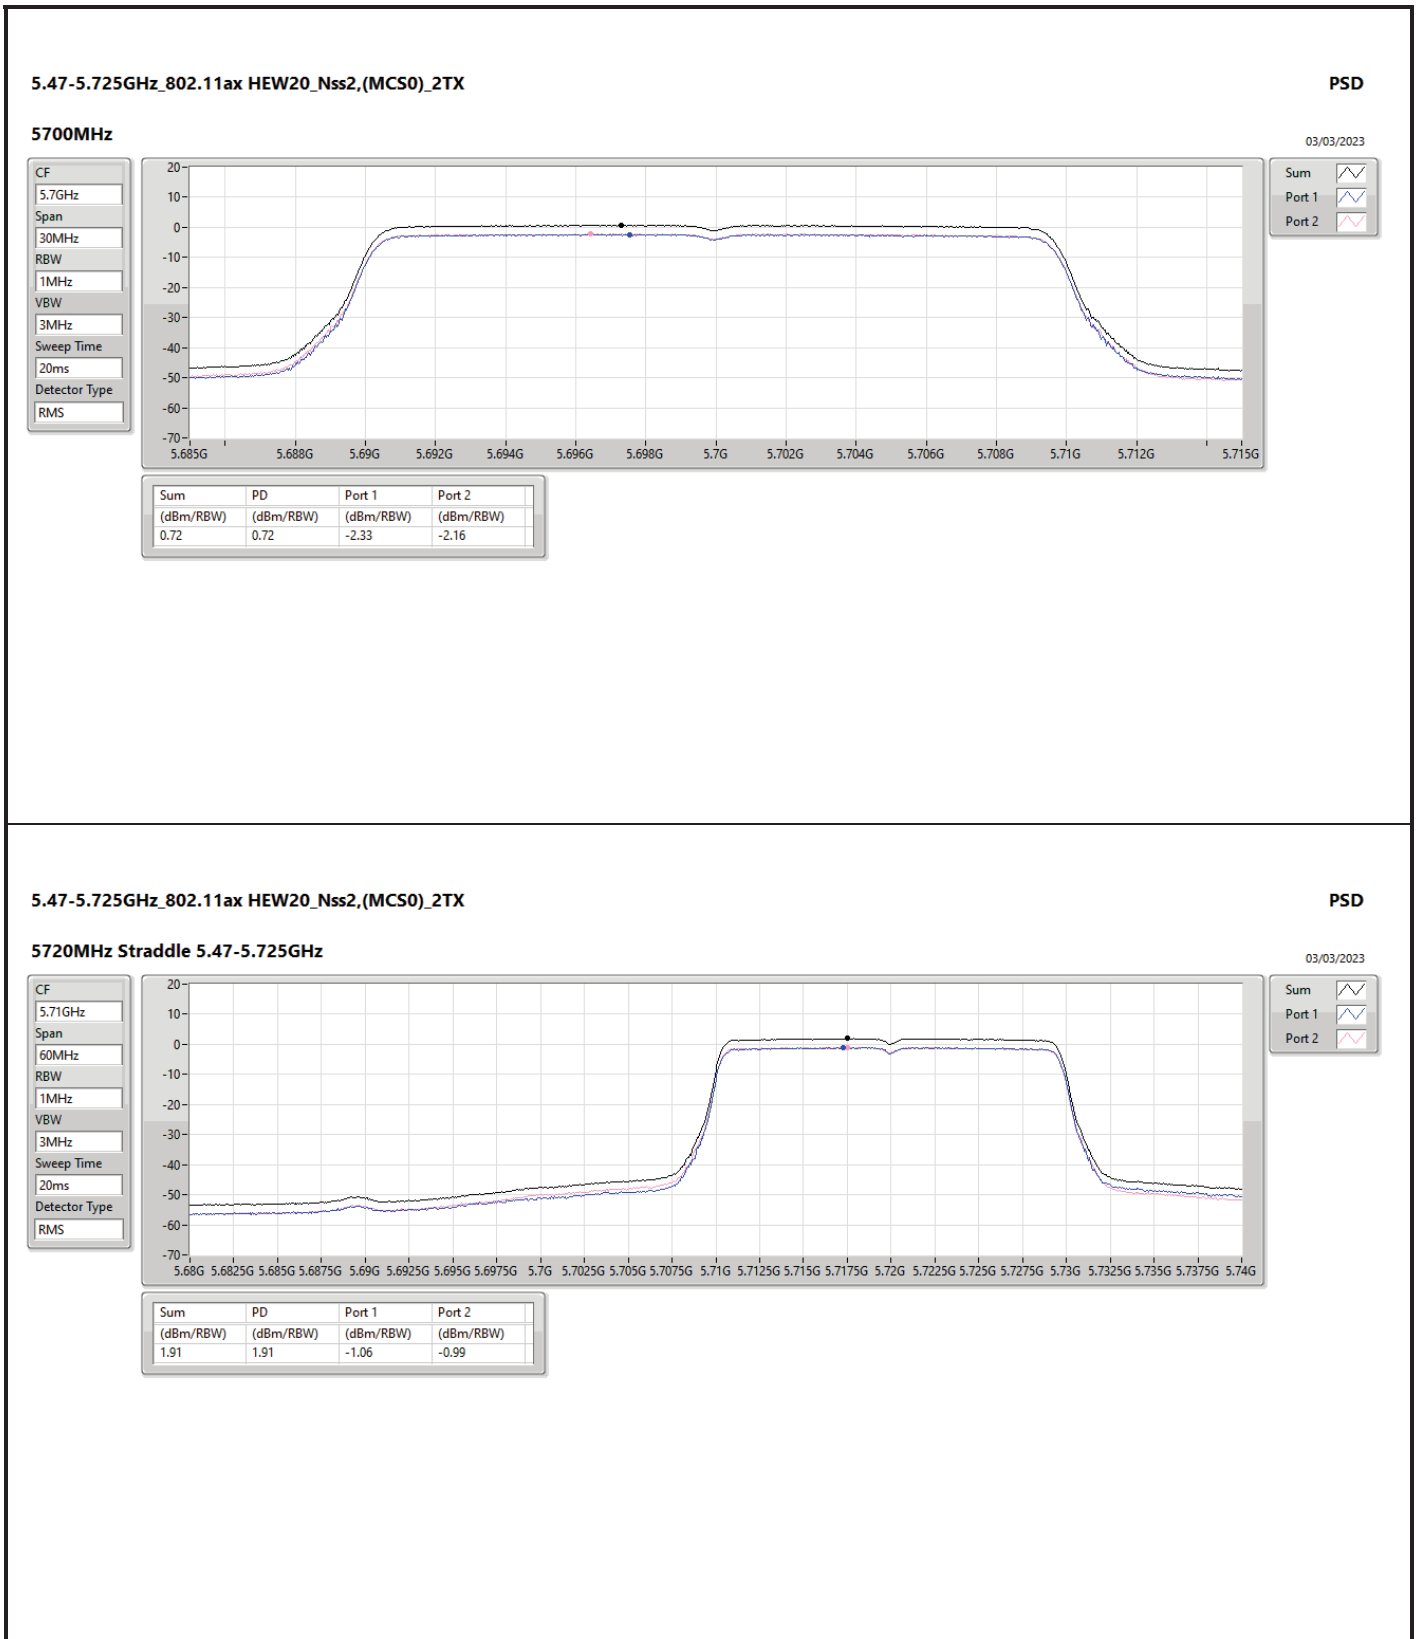

DG = Directional Gain; RBW = 500kHz for 5.725-5.85GHz band / 1MHz for other band;
 PD = trace bin-by-bin of each transmit port summing can be performed maximum power density; Port X = Port X Power Density;