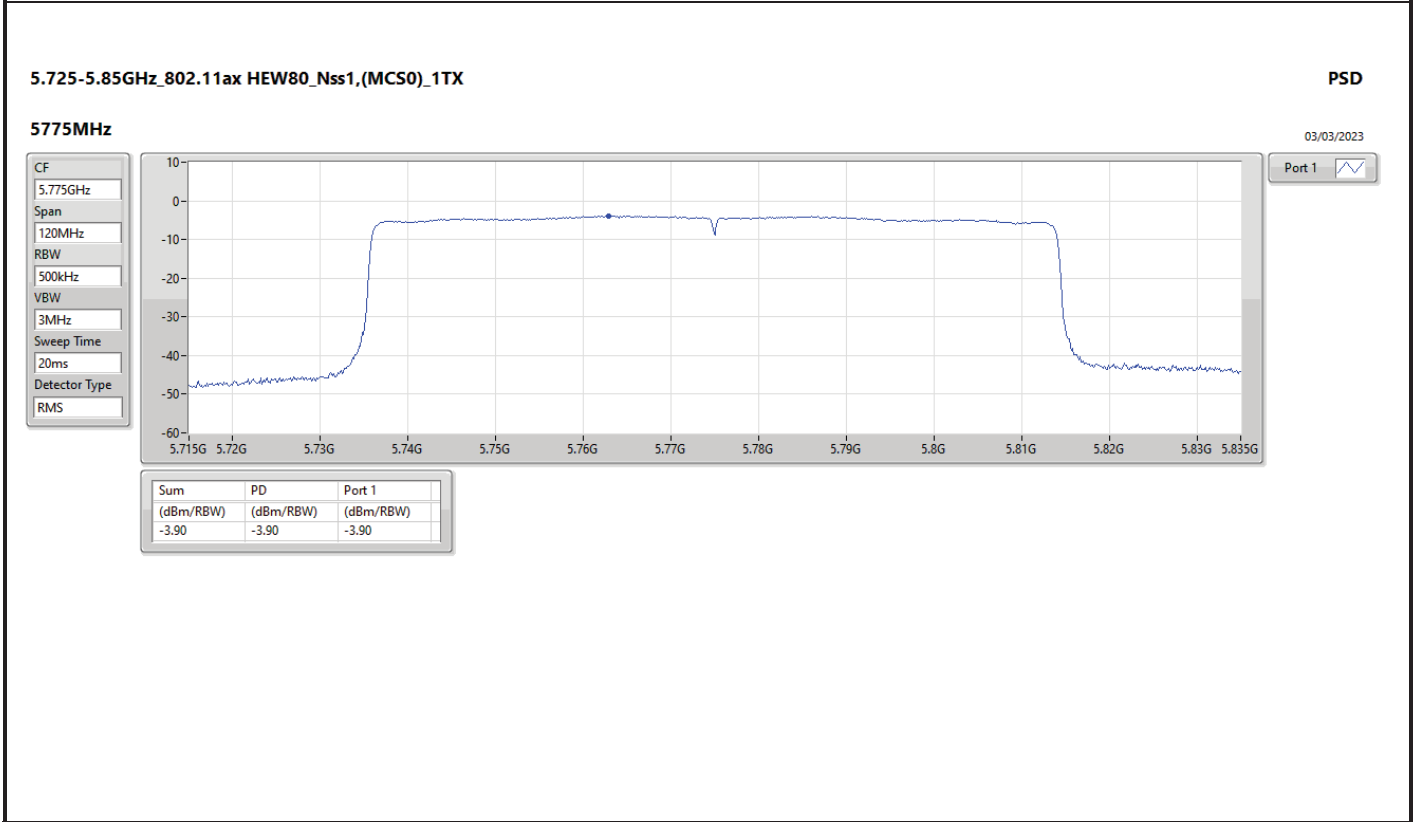

DG = Directional Gain; RBW = 500kHz for 5.725-5.85GHz band / 1MHz for other band;

PD = trace bin-by-bin of each transmit port summing can be performed maximum power density; Port X = Port X Power Density;