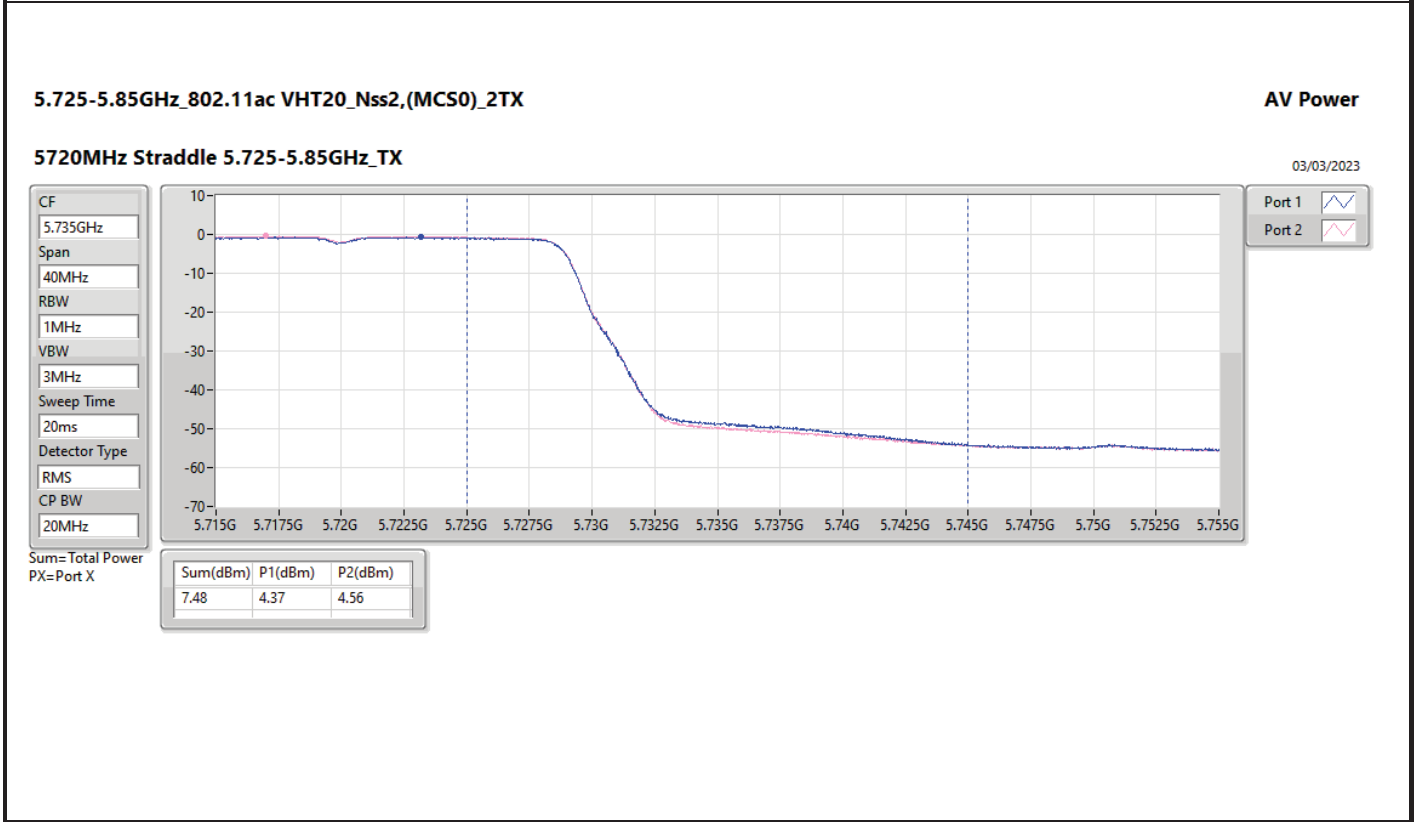

Average Power_Non-Beamforming_Radio 2_2T2S

Appendix C.2

Mode	Result	DG (dBi)	Port 1 (dBm)	Port 2 (dBm)	Total Power (dBm)	Power Limit (dBm)	EIRP (dBm)	EIRP Limit (dBm)
5530MHz	Pass	15.00	11.95	10.62	14.35	14.98	29.35	30.00
5610MHz	Pass	15.00	11.52	10.81	14.19	14.98	29.19	30.00
5690MHz Straddle 5.47-5.725GHz	Pass	15.00	11.39	10.91	14.17	14.98	29.17	30.00
5690MHz Straddle 5.725-5.85GHz	Pass	15.00	-1.92	-2.72	0.71	30.00	15.71	Inf
5775MHz	Pass	15.00	16.12	15.91	19.03	30.00	34.03	Inf
802.11ax HEW160_Nss2,(MCS0)_2TX	-	-	-	-	-	-	-	-
5250MHz Straddle 5.15-5.25GHz	Pass	15.00	9.58	8.93	12.28	30.00	27.28	53.00
5250MHz Straddle 5.25-5.35GHz	Pass	15.00	9.53	9.12	12.34	14.98	27.34	30.00
5570MHz	Pass	15.00	11.25	10.96	14.12	14.98	29.12	30.00

DG = Directional Gain; Port X = Port X output power

5.47-5.725GHz_802.11ac VHT80_Nss2,(MCS0)_2TX

AV Power

5690MHz Straddle 5.47-5.725GHz_TX

03/03/2023

CF
5.65GHz
Span
300MHz
RBW
1MHz
VBW
3MHz
Sweep Time
20ms
Detector Type
RMS
CP BW
150MHz