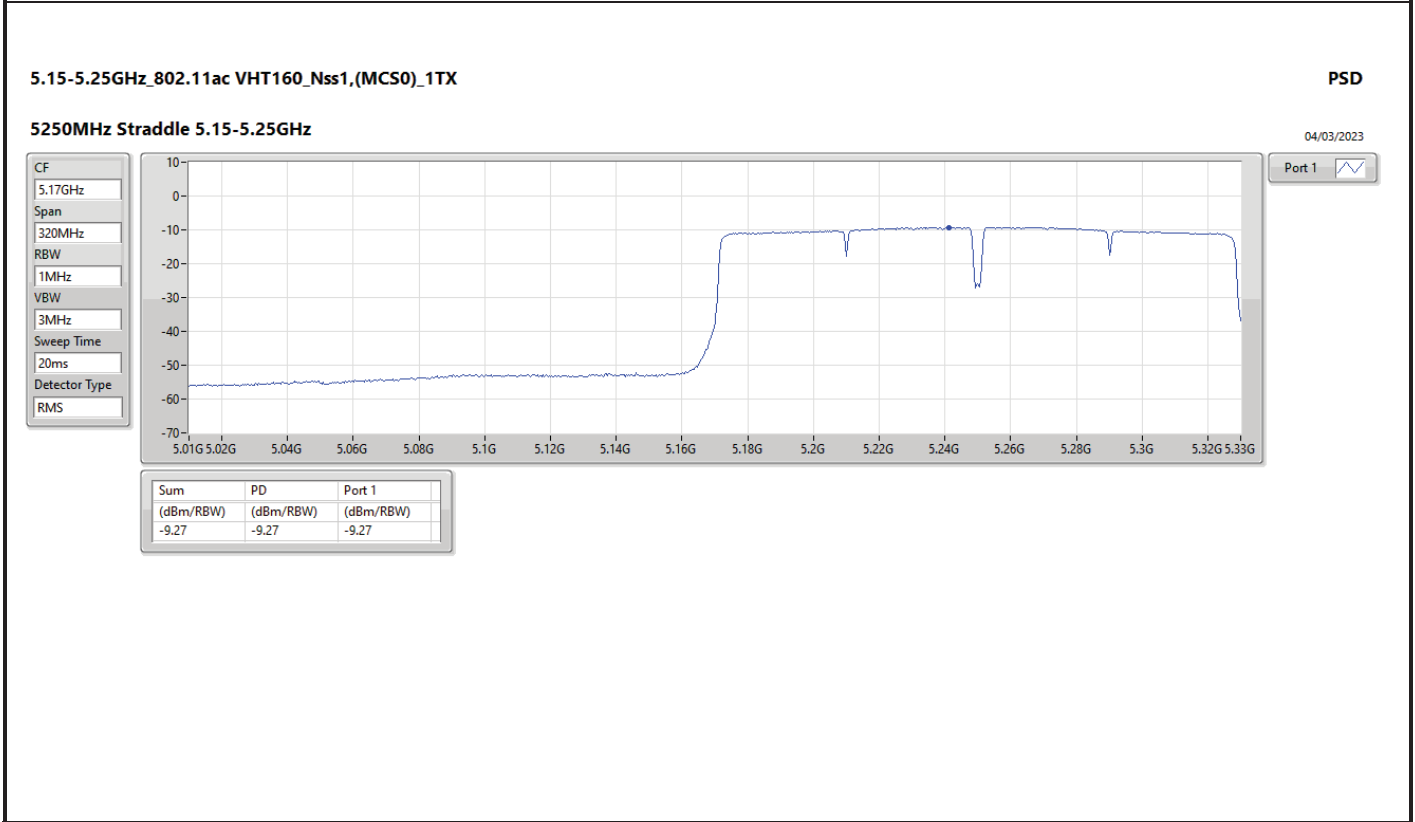

DG = Directional Gain; RBW = 500kHz for 5.725-5.85GHz band / 1MHz for other band;

PD = trace bin-by-bin of each transmit port summing can be performed maximum power density; Port X = Port X Power Density;