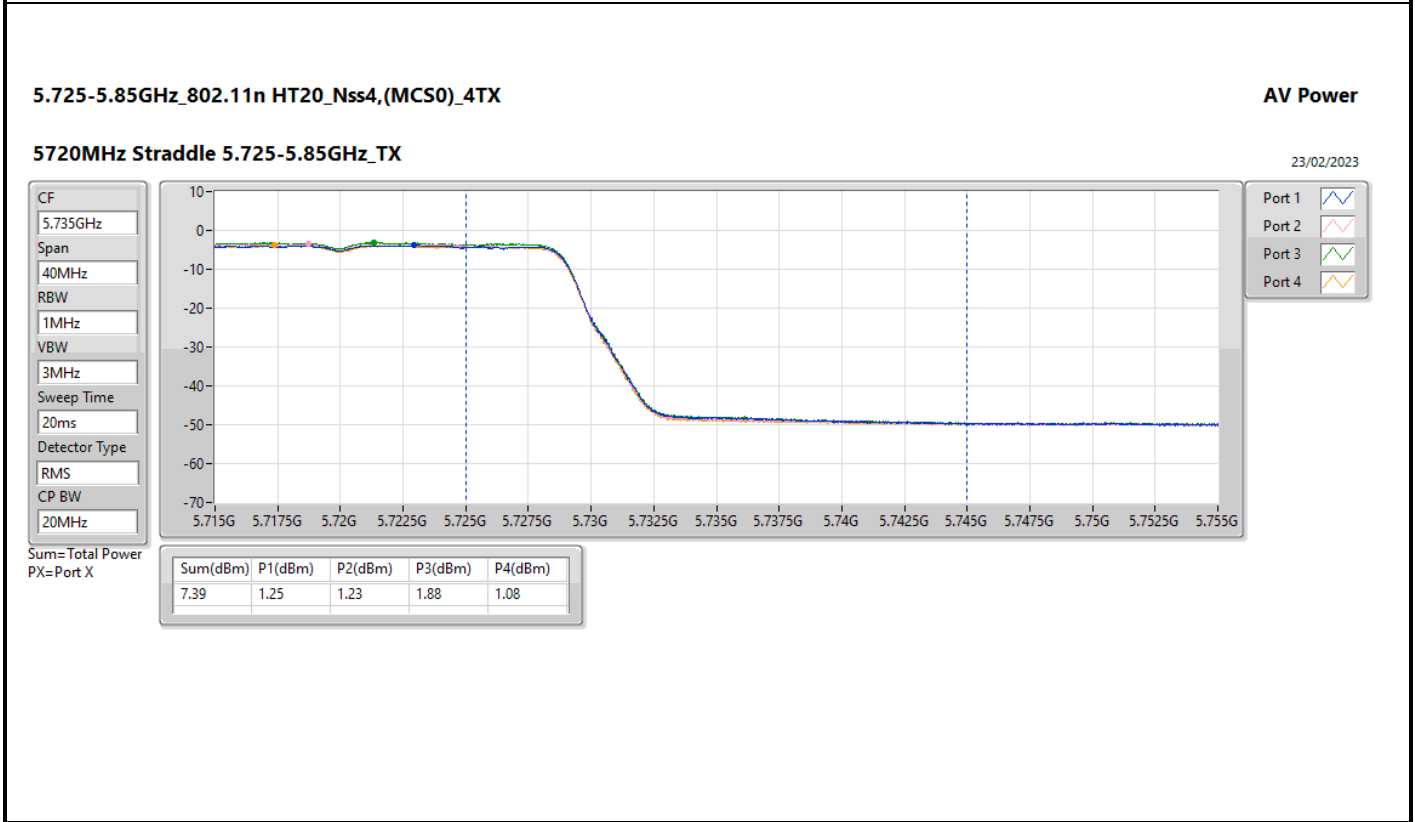

DG = Directional Gain; Port X = Port X output power

5.725-5.85GHz_802.11n HT40_Nss4,(MCS0)_4TX

AV Power

5710MHz Straddle 5.725-5.85GHz_TX

23/02/2023

CF

5.735GHz

Span