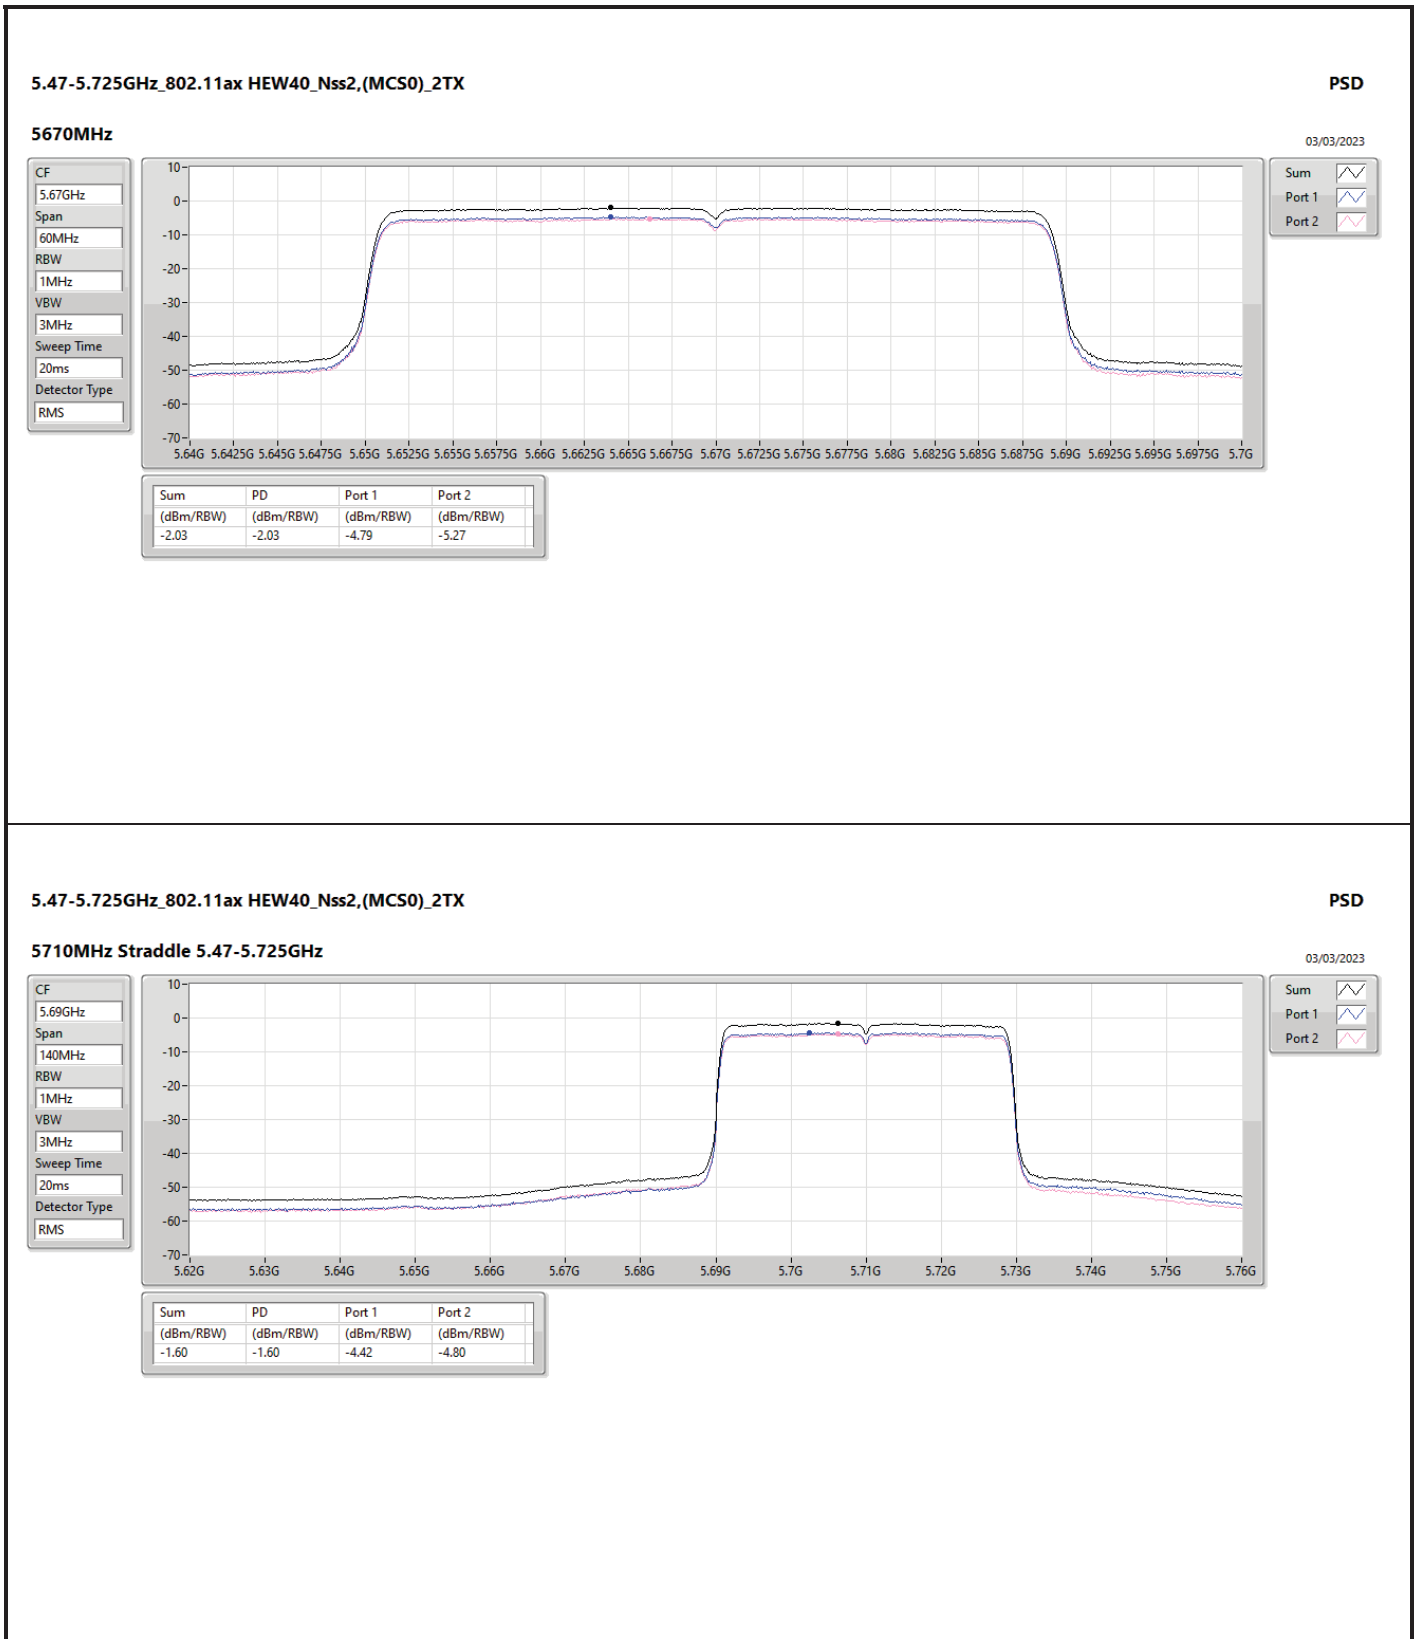

DG = Directional Gain; RBW = 500kHz for 5.725-5.85GHz band / 1MHz for other band;
 PD = trace bin-by-bin of each transmit port summing can be performed maximum power density; Port X = Port X Power Density;