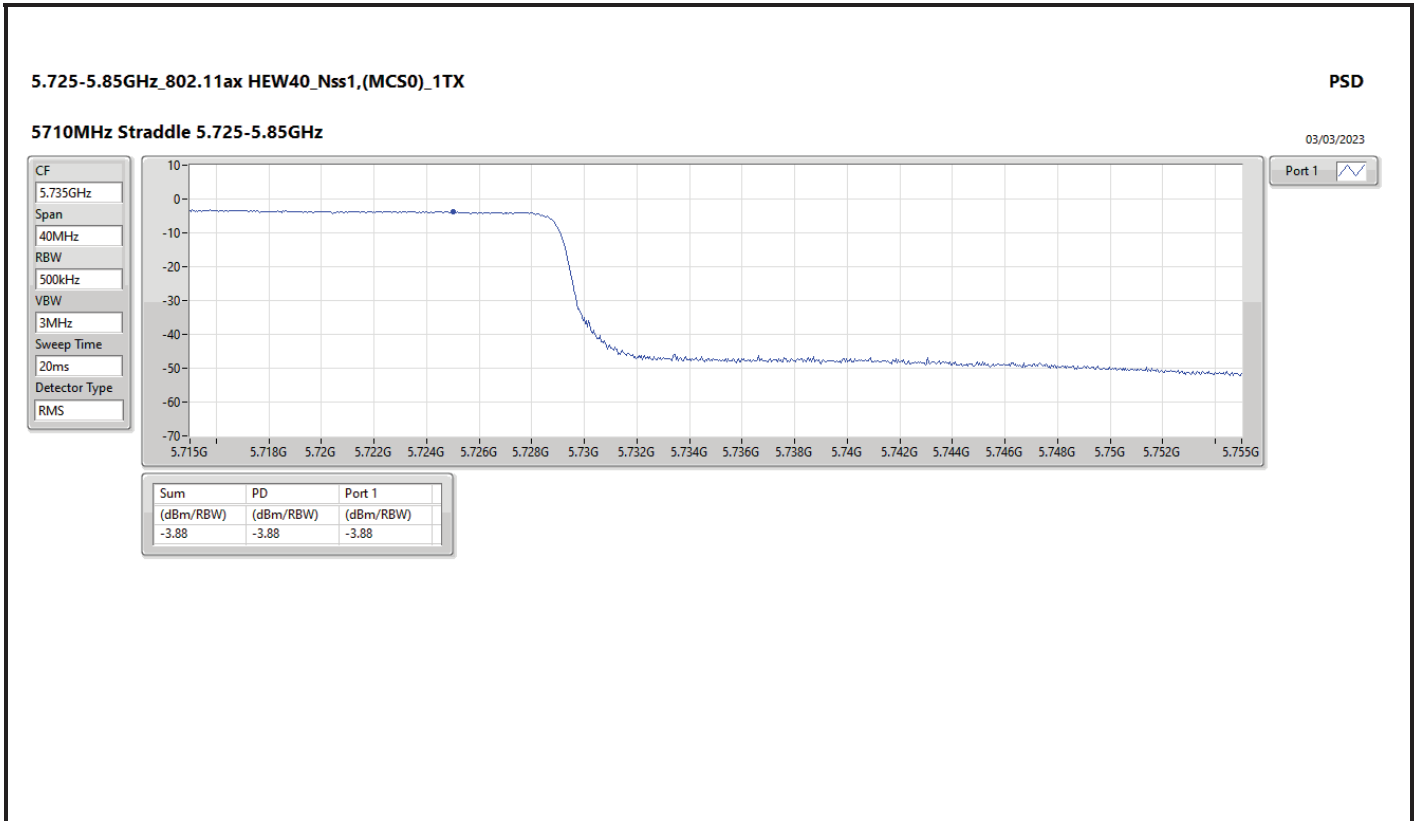

DG = Directional Gain; RBW = 500kHz for 5.725-5.85GHz band / 1MHz for other band;

PD = trace bin-by-bin of each transmit port summing can be performed maximum power density; Port X = Port X Power Density;