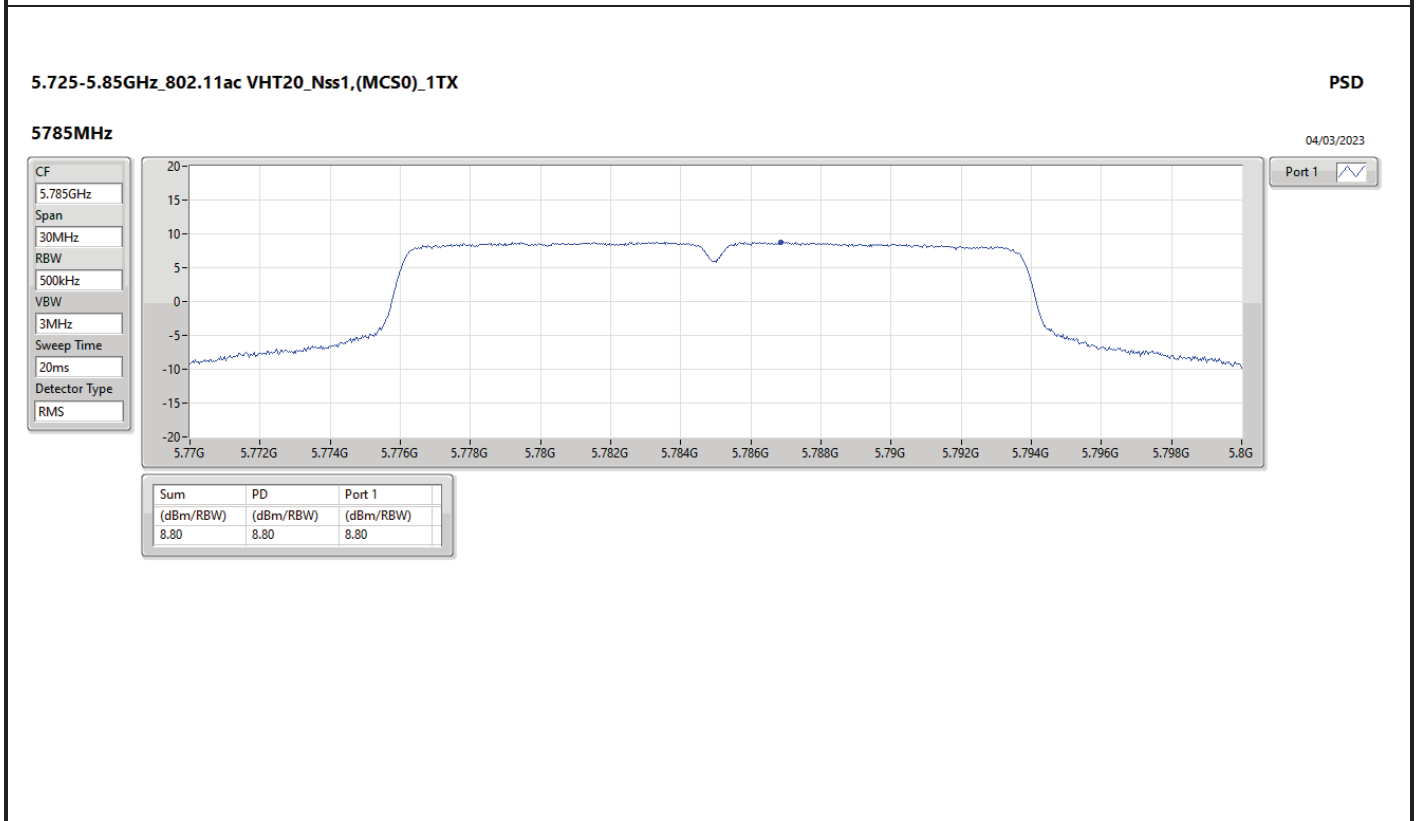

DG = Directional Gain; RBW = 500kHz for 5.725-5.85GHz band / 1MHz for other band;

PD = trace bin-by-bin of each transmit port summing can be performed maximum power density; Port X = Port X Power Density;