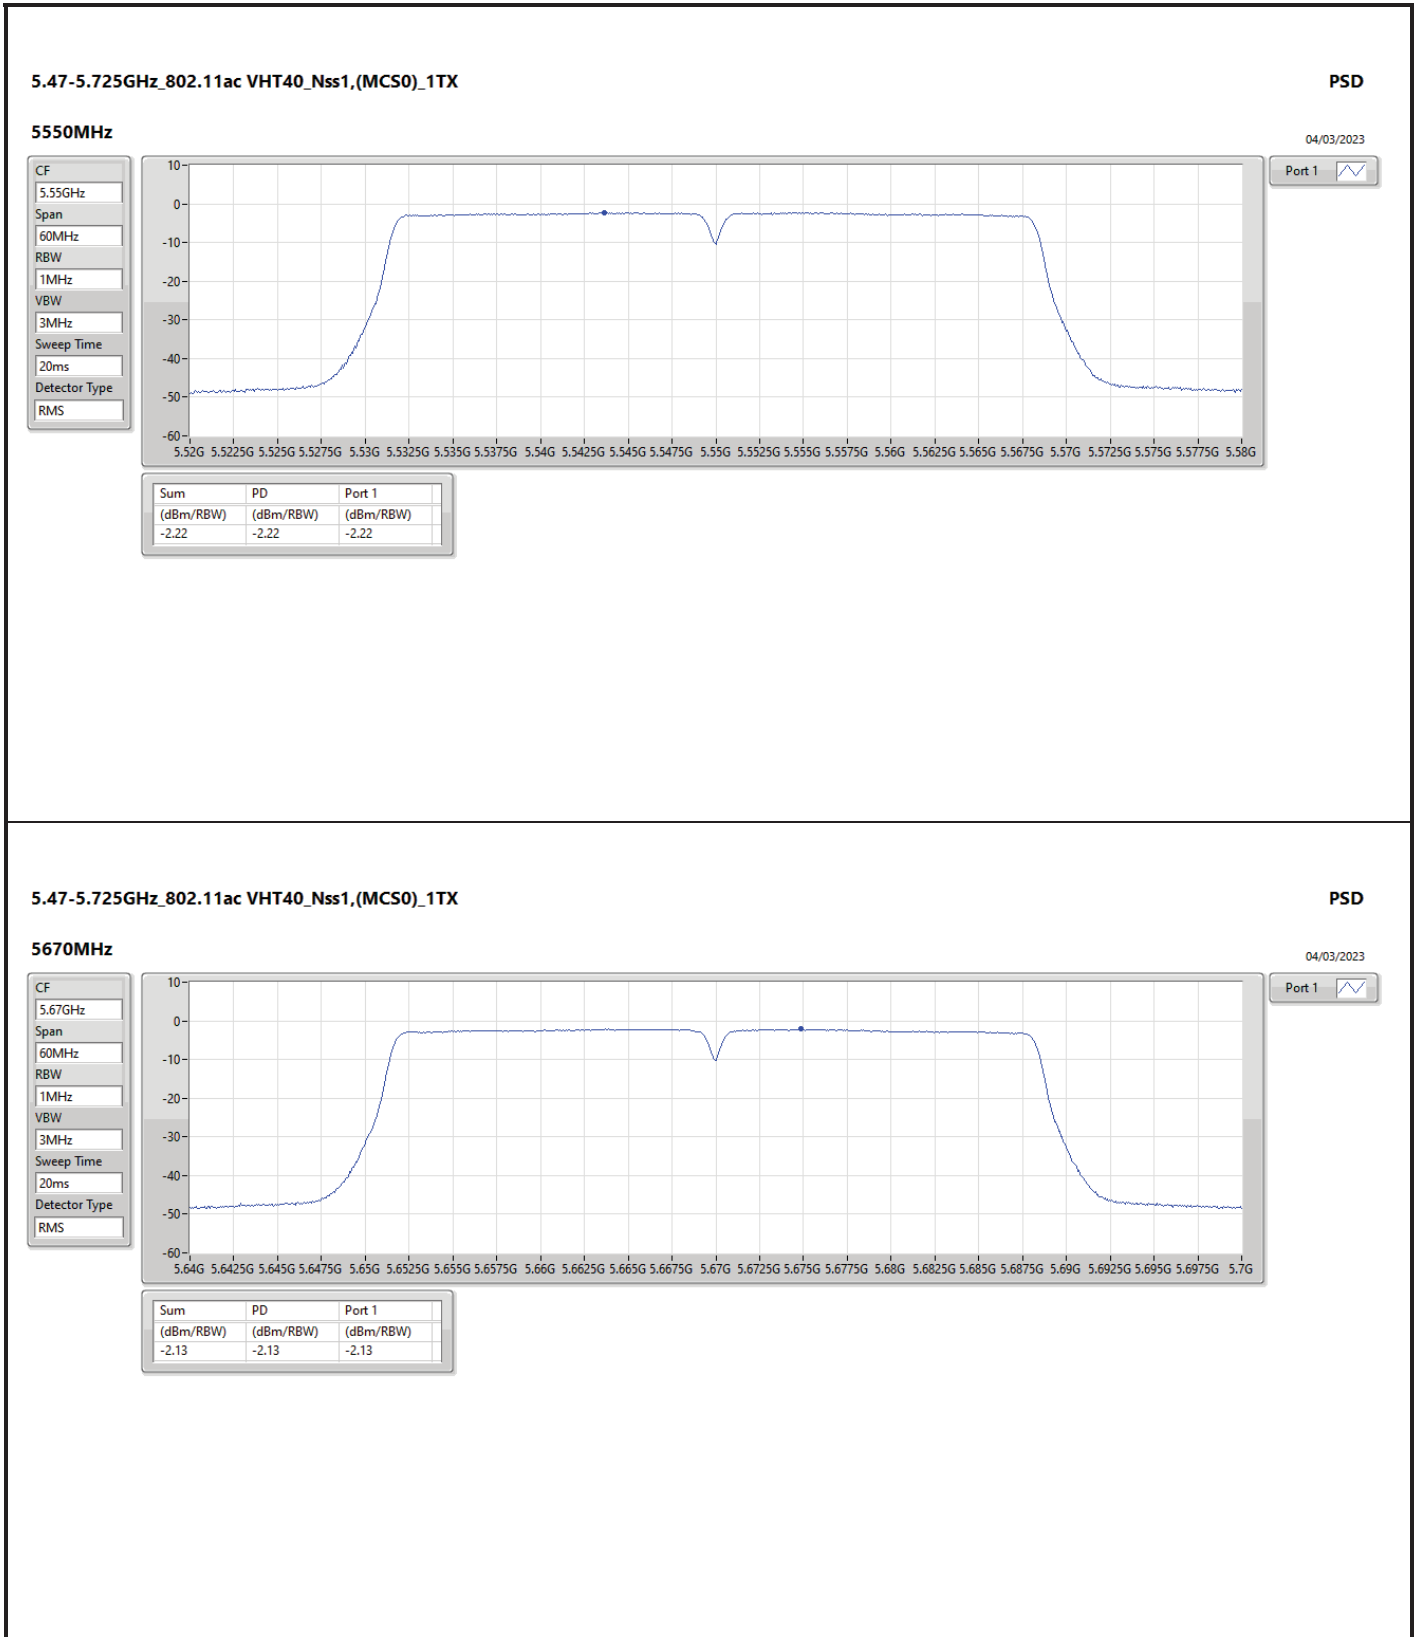

DG = Directional Gain; RBW = 500kHz for 5.725-5.85GHz band / 1MHz for other band;

PD = trace bin-by-bin of each transmit port summing can be performed maximum power density; Port X = Port X Power Density;