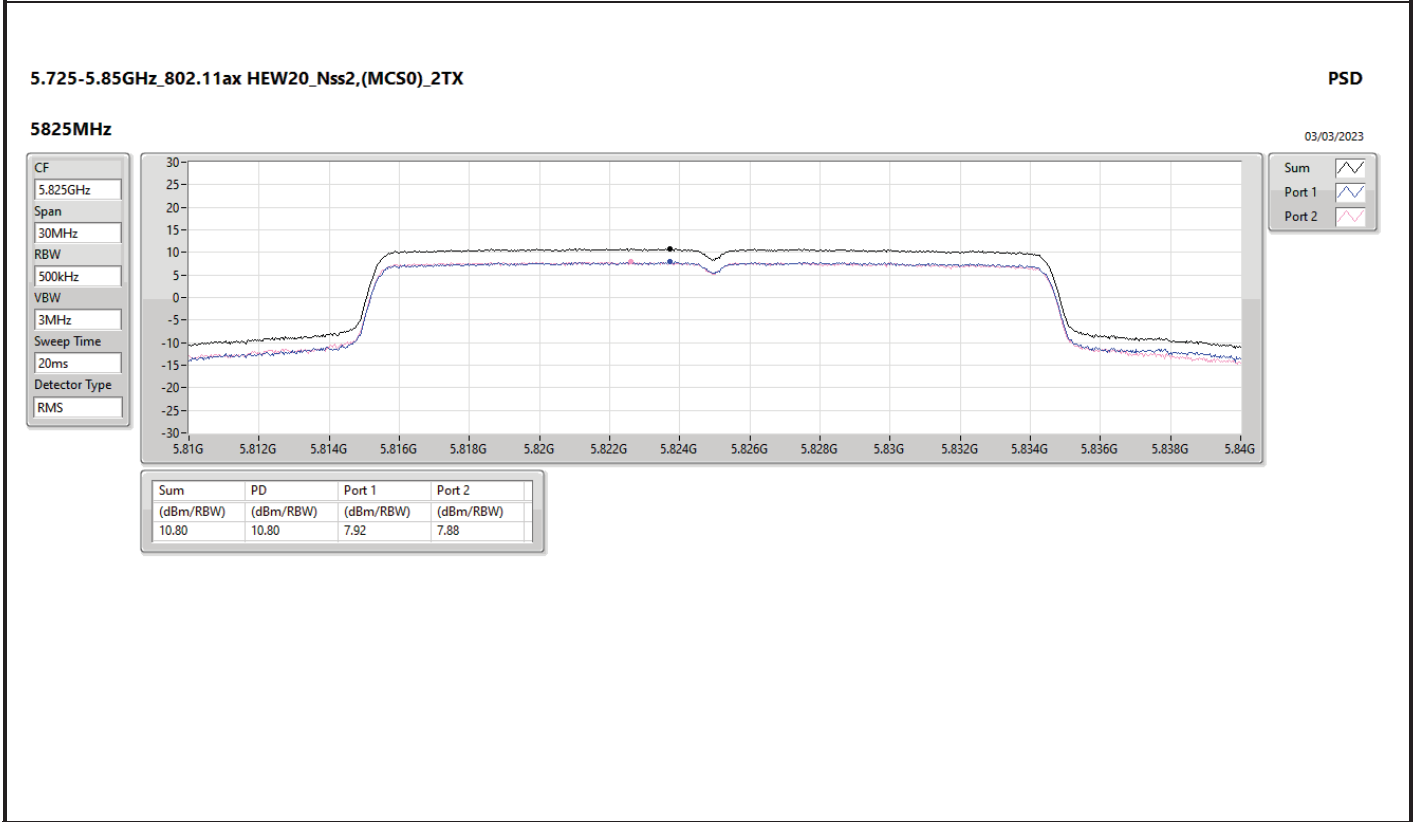

DG = Directional Gain; RBW = 500kHz for 5.725-5.85GHz band / 1MHz for other band;
 PD = trace bin-by-bin of each transmit port summing can be performed maximum power density; Port X = Port X Power Density;