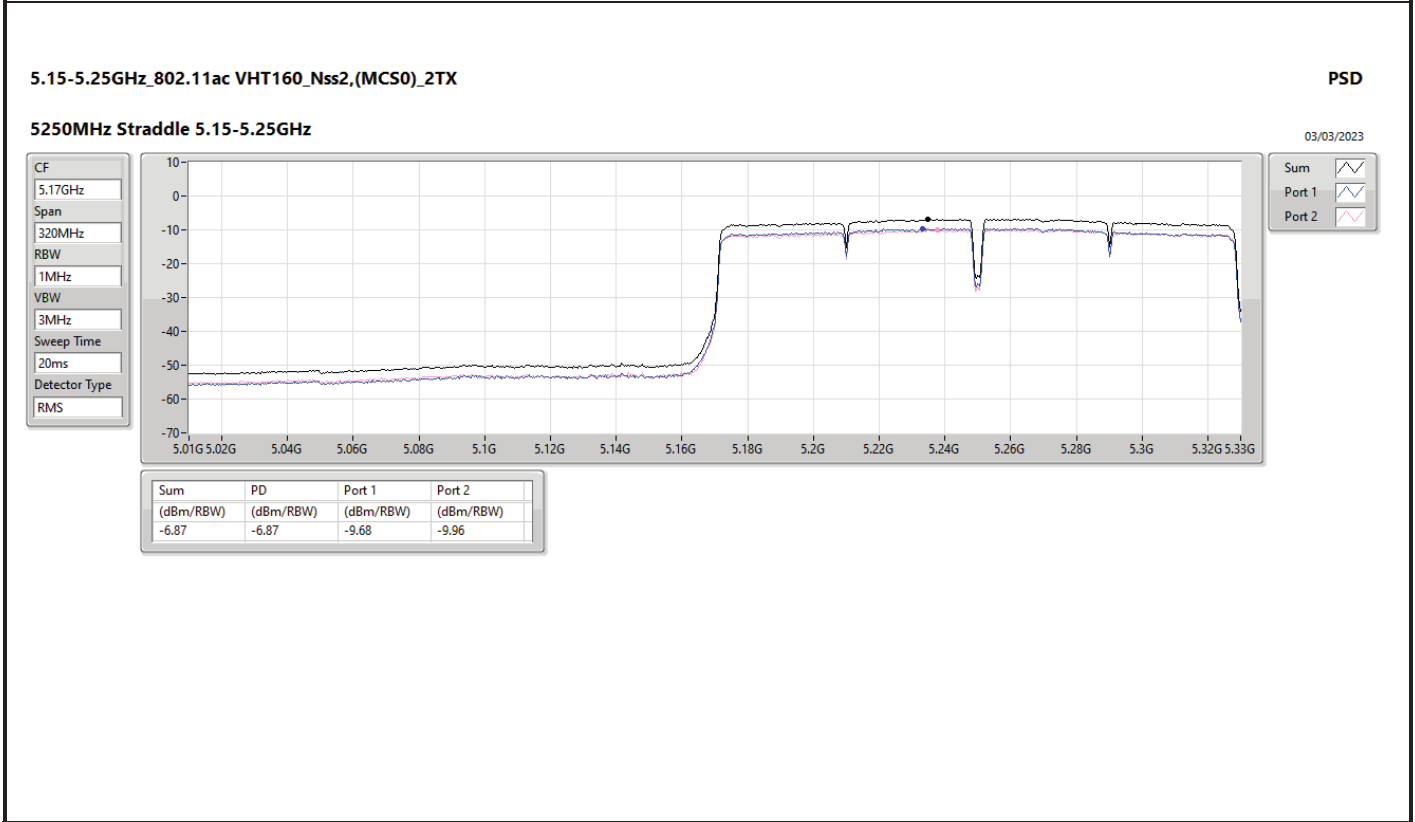

DG = Directional Gain; RBW = 500kHz for 5.725-5.85GHz band / 1MHz for other band;
 PD = trace bin-by-bin of each transmit port summing can be performed maximum power density; Port X = Port X Power Density;