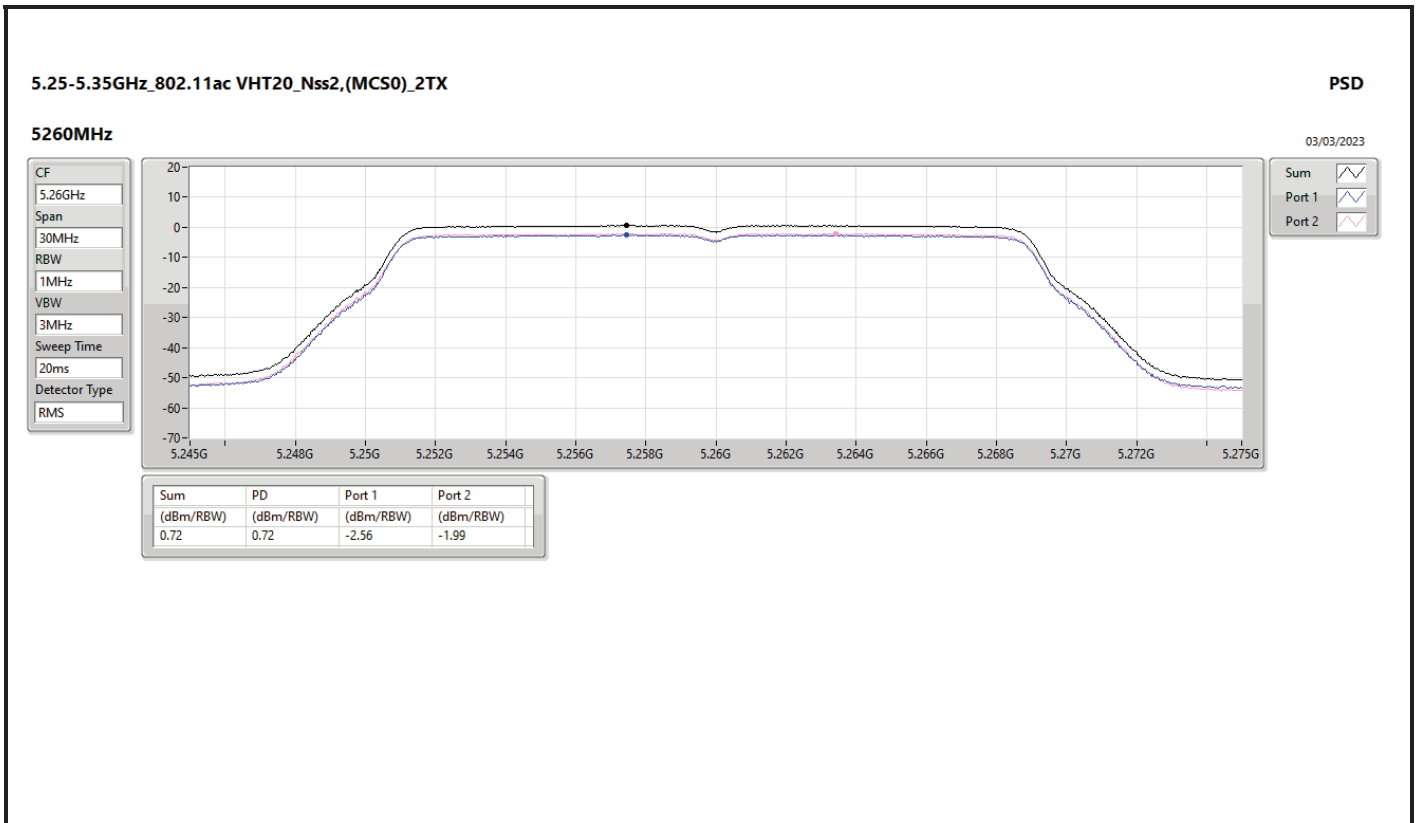

DG = Directional Gain; RBW = 500kHz for 5.725-5.85GHz band / 1MHz for other band;
 PD = trace bin-by-bin of each transmit port summing can be performed maximum power density; Port X = Port X Power Density;