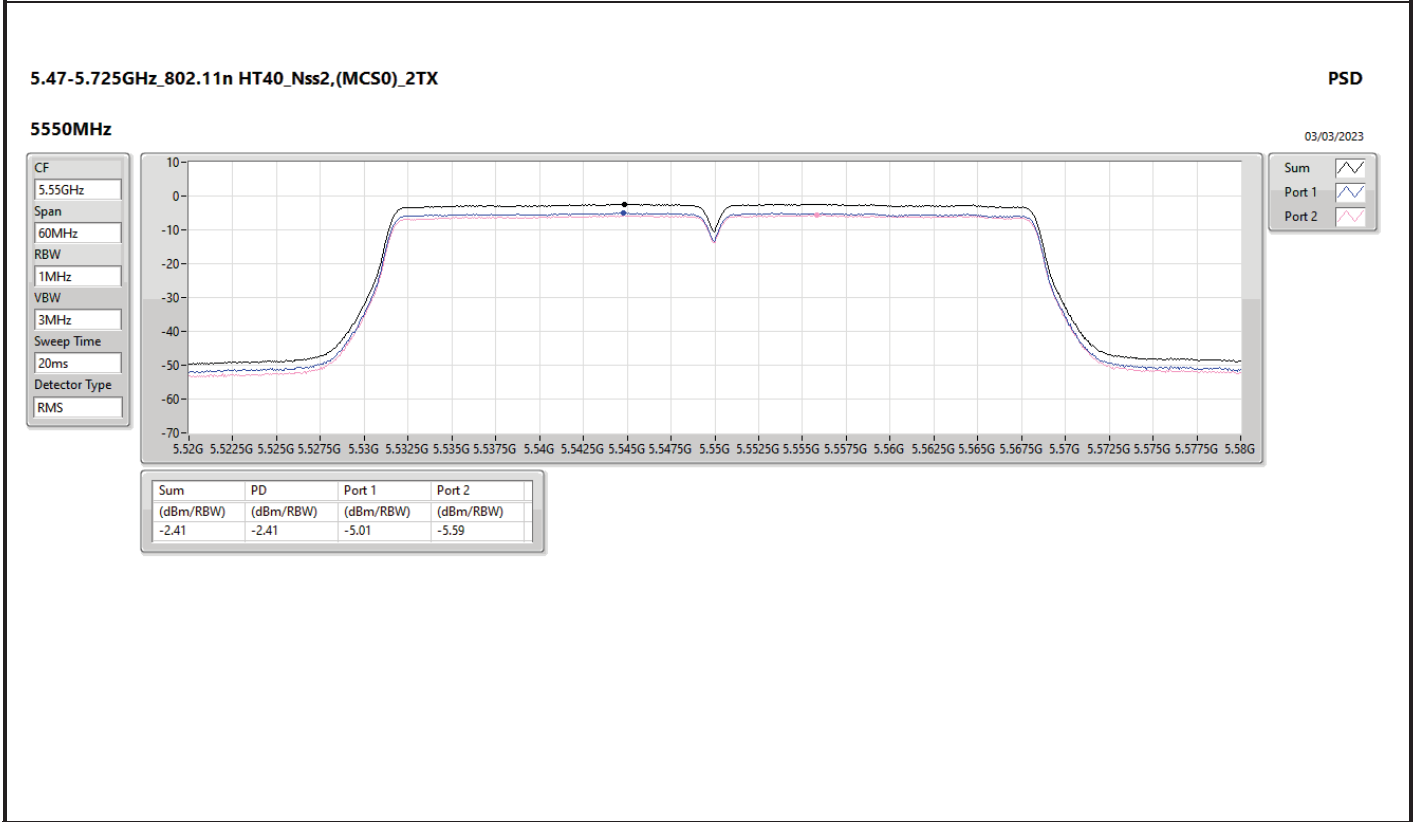

DG = Directional Gain; RBW = 500kHz for 5.725-5.85GHz band / 1MHz for other band;
 PD = trace bin-by-bin of each transmit port summing can be performed maximum power density; Port X = Port X Power Density;