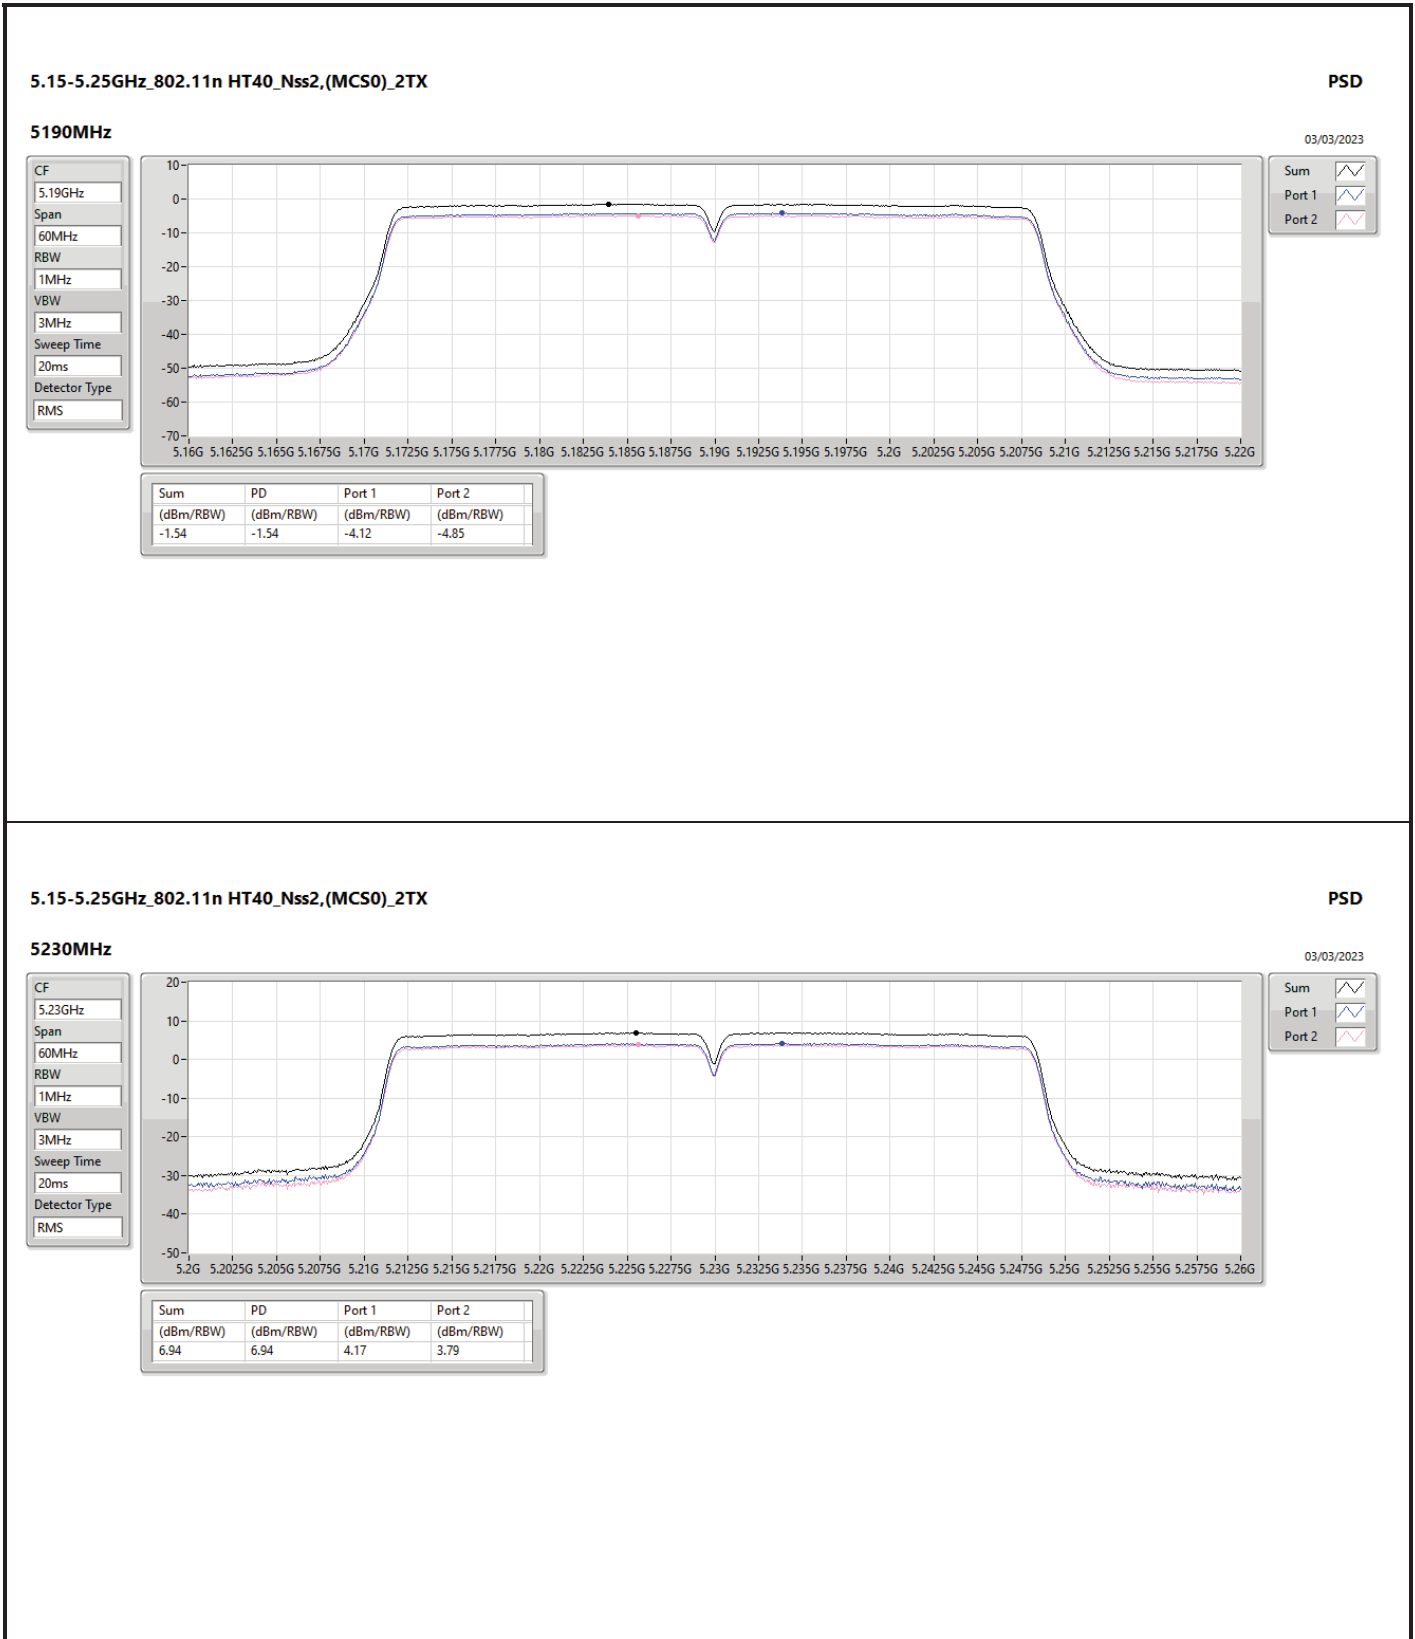

DG = Directional Gain; RBW = 500kHz for 5.725-5.85GHz band / 1MHz for other band;
 PD = trace bin-by-bin of each transmit port summing can be performed maximum power density; Port X = Port X Power Density;