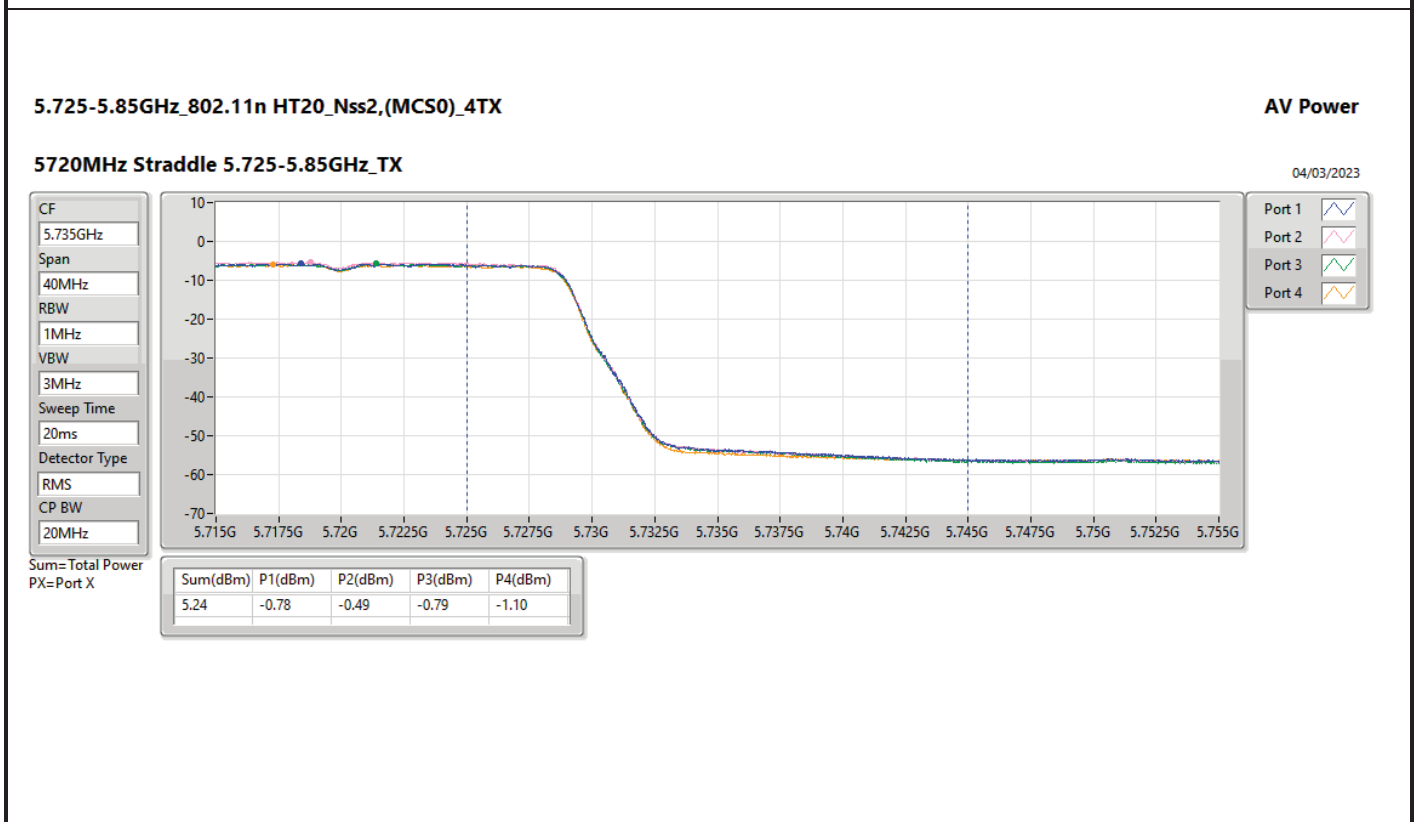

DG = Directional Gain; Port X = Port X output power

5.725-5.85GHz_802.11n HT40_Nss2,(MCS0)_4TX

5710MHz Straddle 5.725-5.85GHz_TX

AV Power

04/03/2023

CF

5.735GHz

Span