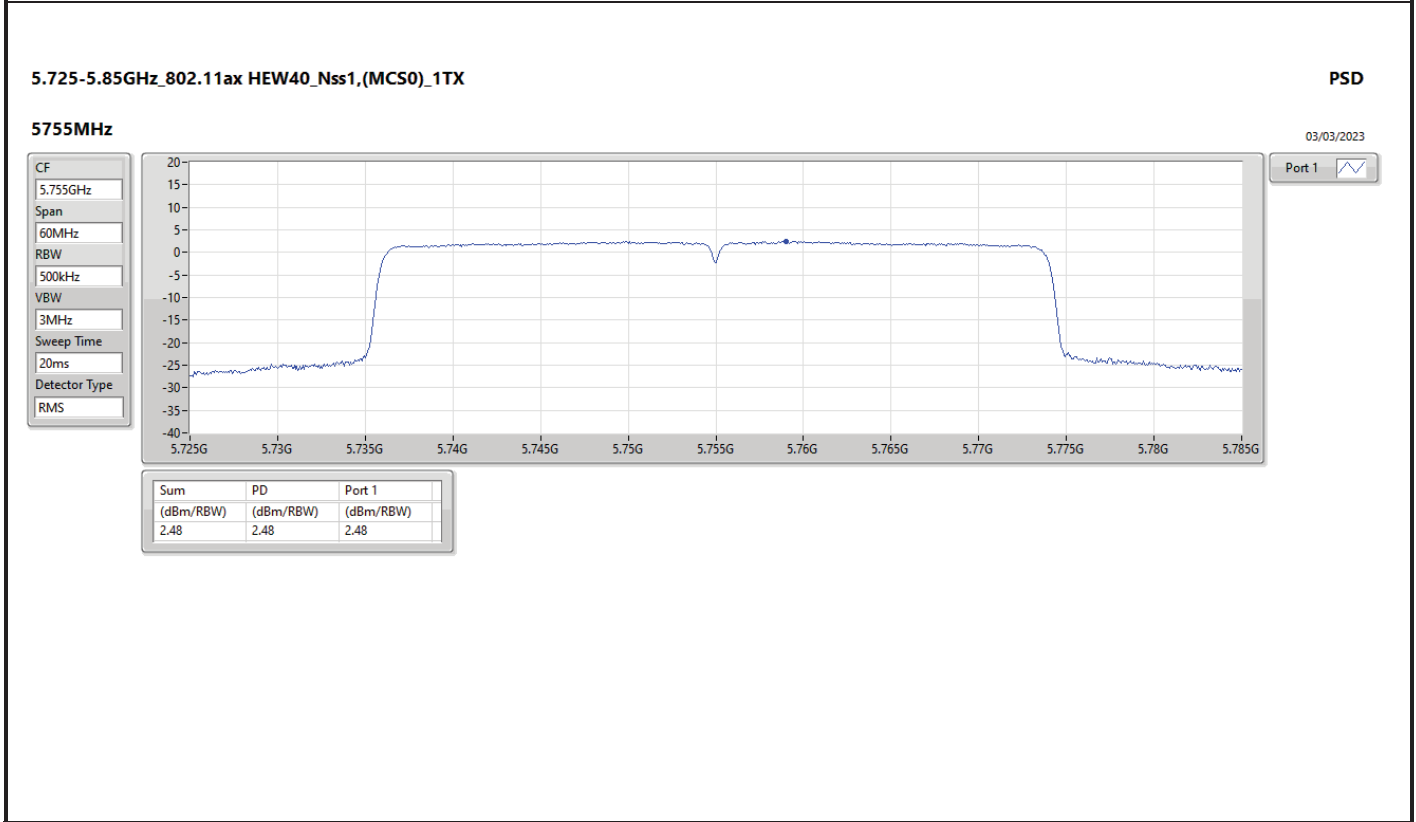

DG = Directional Gain; RBW = 500kHz for 5.725-5.85GHz band / 1MHz for other band;

PD = trace bin-by-bin of each transmit port summing can be performed maximum power density; Port X = Port X Power Density;