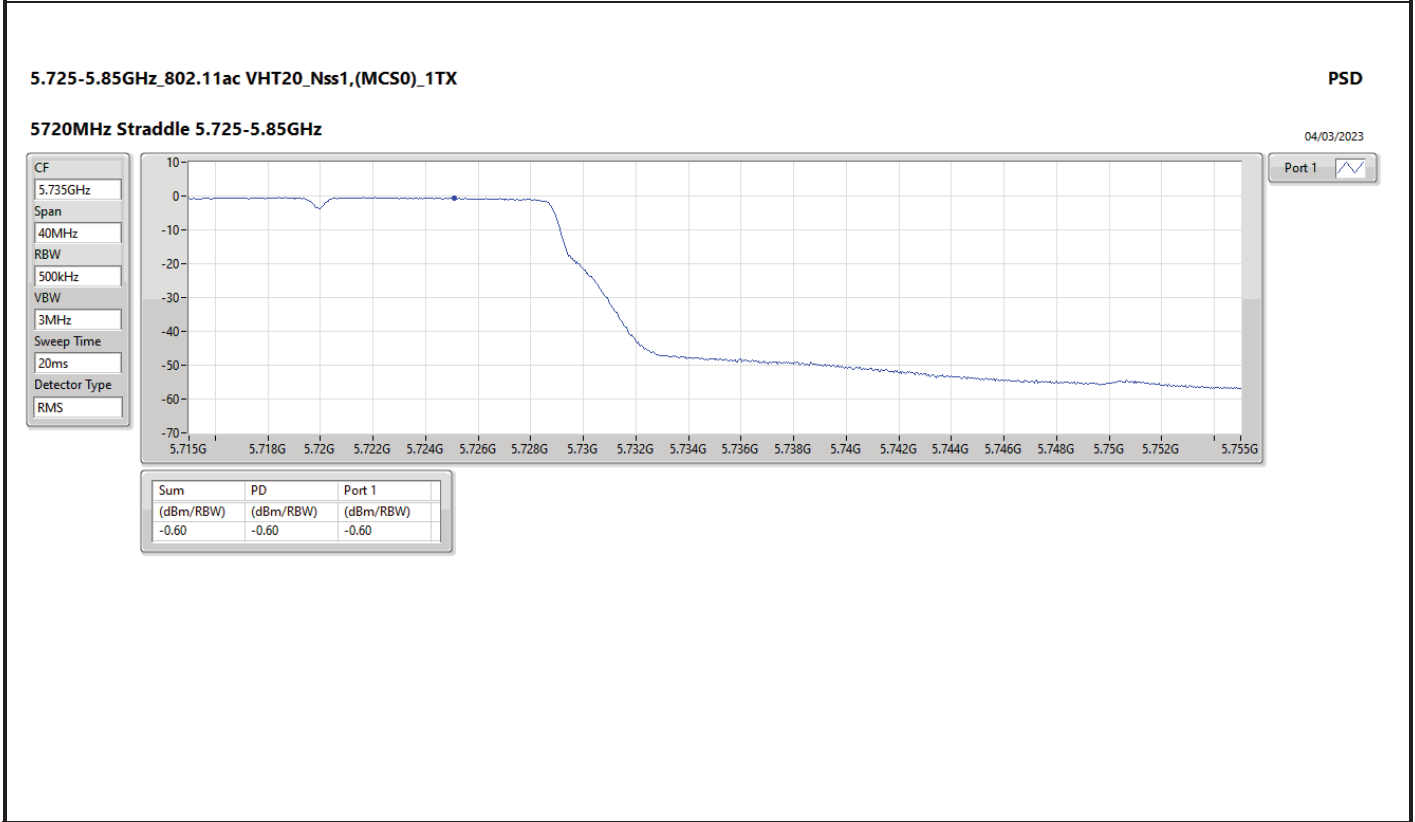

DG = Directional Gain; RBW = 500kHz for 5.725-5.85GHz band / 1MHz for other band;

PD = trace bin-by-bin of each transmit port summing can be performed maximum power density; Port X = Port X Power Density;