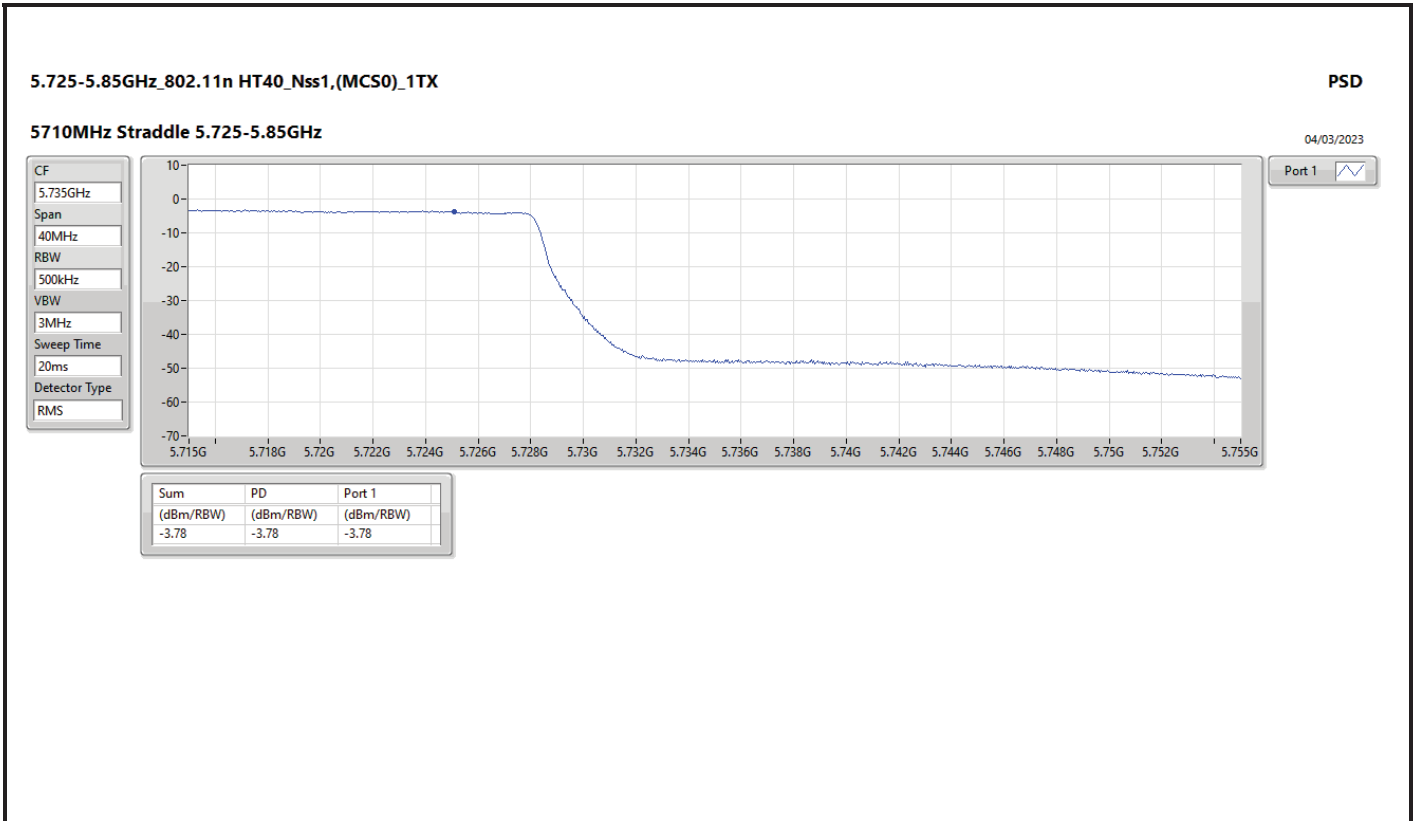

DG = Directional Gain; RBW = 500kHz for 5.725-5.85GHz band / 1MHz for other band;

PD = trace bin-by-bin of each transmit port summing can be performed maximum power density; Port X = Port X Power Density;