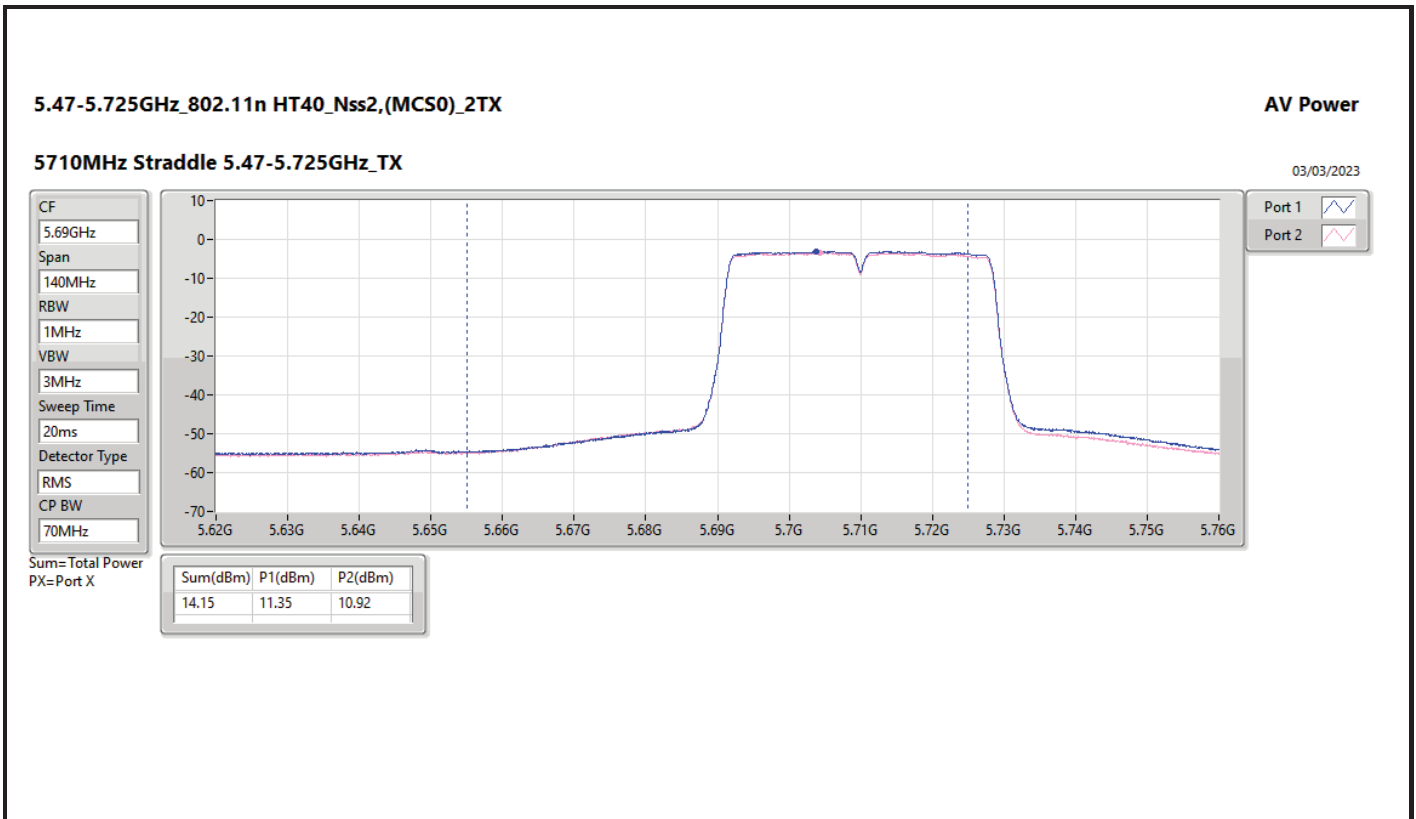

Average Power_Non-Beamforming_Radio 2_2T2S

Appendix C.2

Mode	Result	DG (dBi)	Port 1 (dBm)	Port 2 (dBm)	Total Power (dBm)	Power Limit (dBm)	EIRP (dBm)	EIRP Limit (dBm)
5530MHz	Pass	15.00	11.95	10.62	14.35	14.98	29.35	30.00
5610MHz	Pass	15.00	11.52	10.81	14.19	14.98	29.19	30.00
5690MHz Straddle 5.47-5.725GHz	Pass	15.00	11.39	10.91	14.17	14.98	29.17	30.00
5690MHz Straddle 5.725-5.85GHz	Pass	15.00	-1.92	-2.72	0.71	30.00	15.71	Inf
5775MHz	Pass	15.00	16.12	15.91	19.03	30.00	34.03	Inf
802.11ax HEW160_Nss2,(MCS0)_2TX	-	-	-	-	-	-	-	-
5250MHz Straddle 5.15-5.25GHz	Pass	15.00	9.58	8.93	12.28	30.00	27.28	53.00
5250MHz Straddle 5.25-5.35GHz	Pass	15.00	9.53	9.12	12.34	14.98	27.34	30.00
5570MHz	Pass	15.00	11.25	10.96	14.12	14.98	29.12	30.00

DG = Directional Gain; Port X = Port X output power

5.47-5.725GHz_802.11ac VHT80_Nss2,(MCS0)_2TX

AV Power

5690MHz Straddle 5.47-5.725GHz_TX

03/03/2023

CF
5.65GHz
Span
300MHz
RBW
1MHz
VBW
3MHz
Sweep Time
20ms
Detector Type
RMS
CP BW
150MHz