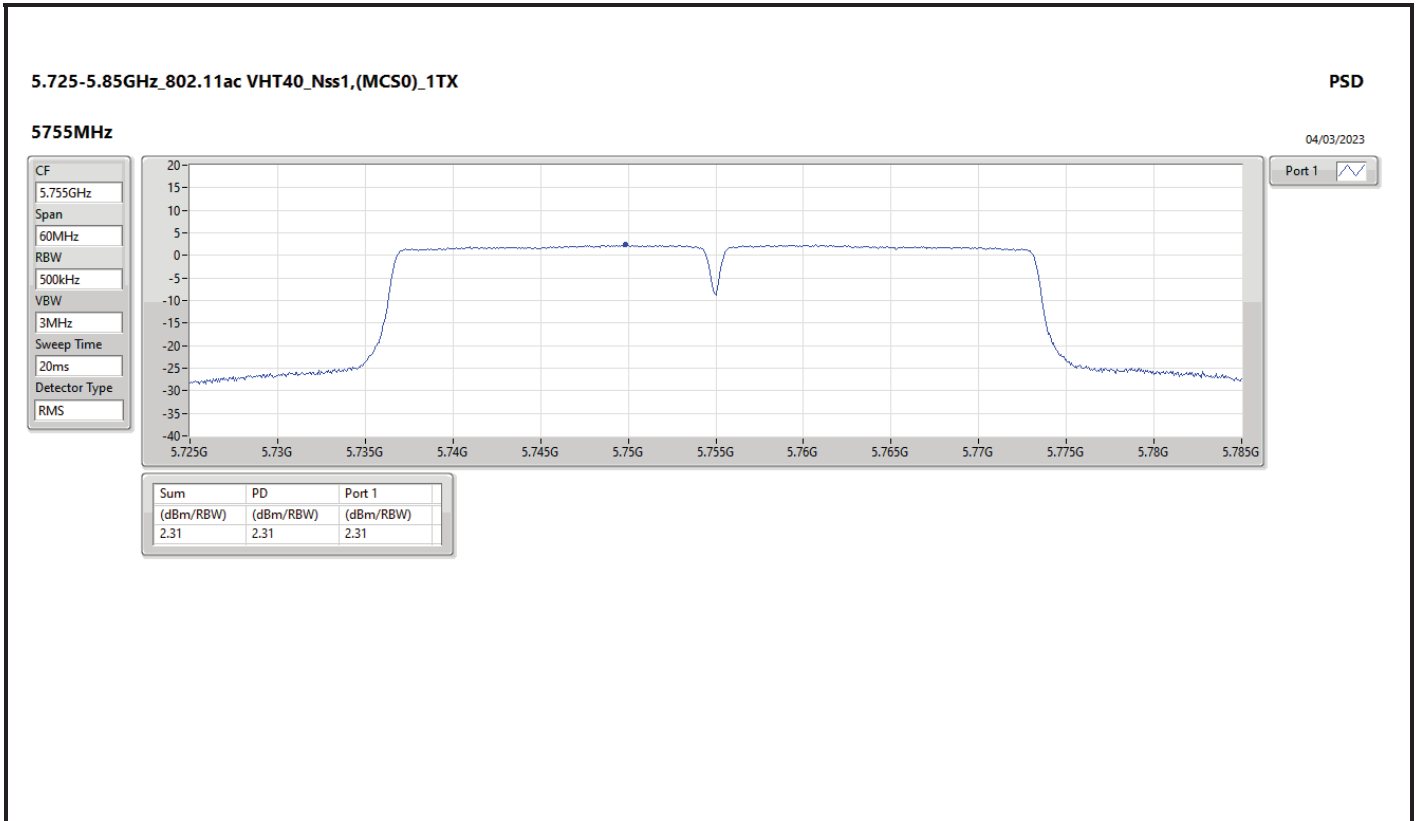

DG = Directional Gain; RBW = 500kHz for 5.725-5.85GHz band / 1MHz for other band;

PD = trace bin-by-bin of each transmit port summing can be performed maximum power density; Port X = Port X Power Density;