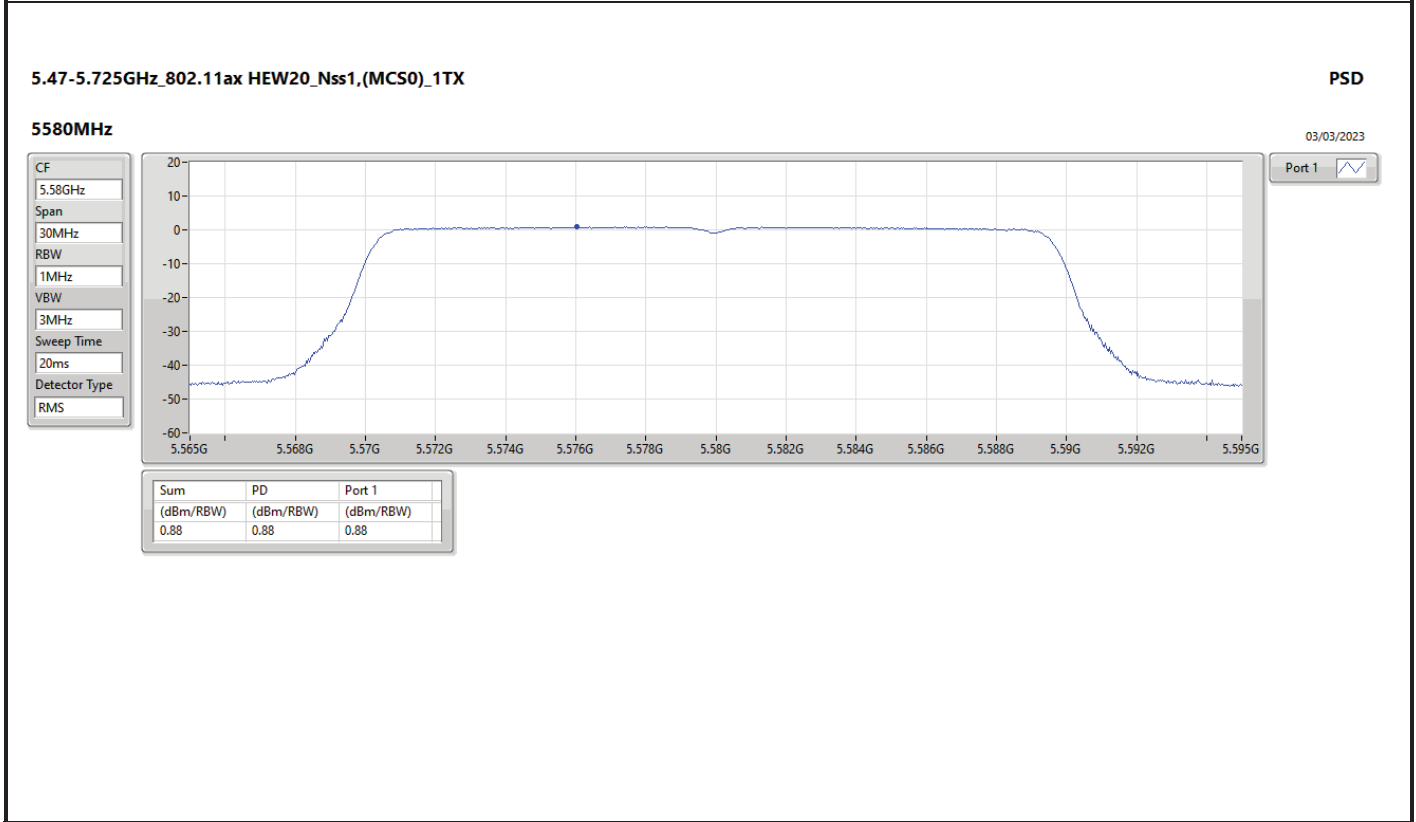

DG = Directional Gain; RBW = 500kHz for 5.725-5.85GHz band / 1MHz for other band;

PD = trace bin-by-bin of each transmit port summing can be performed maximum power density; Port X = Port X Power Density;