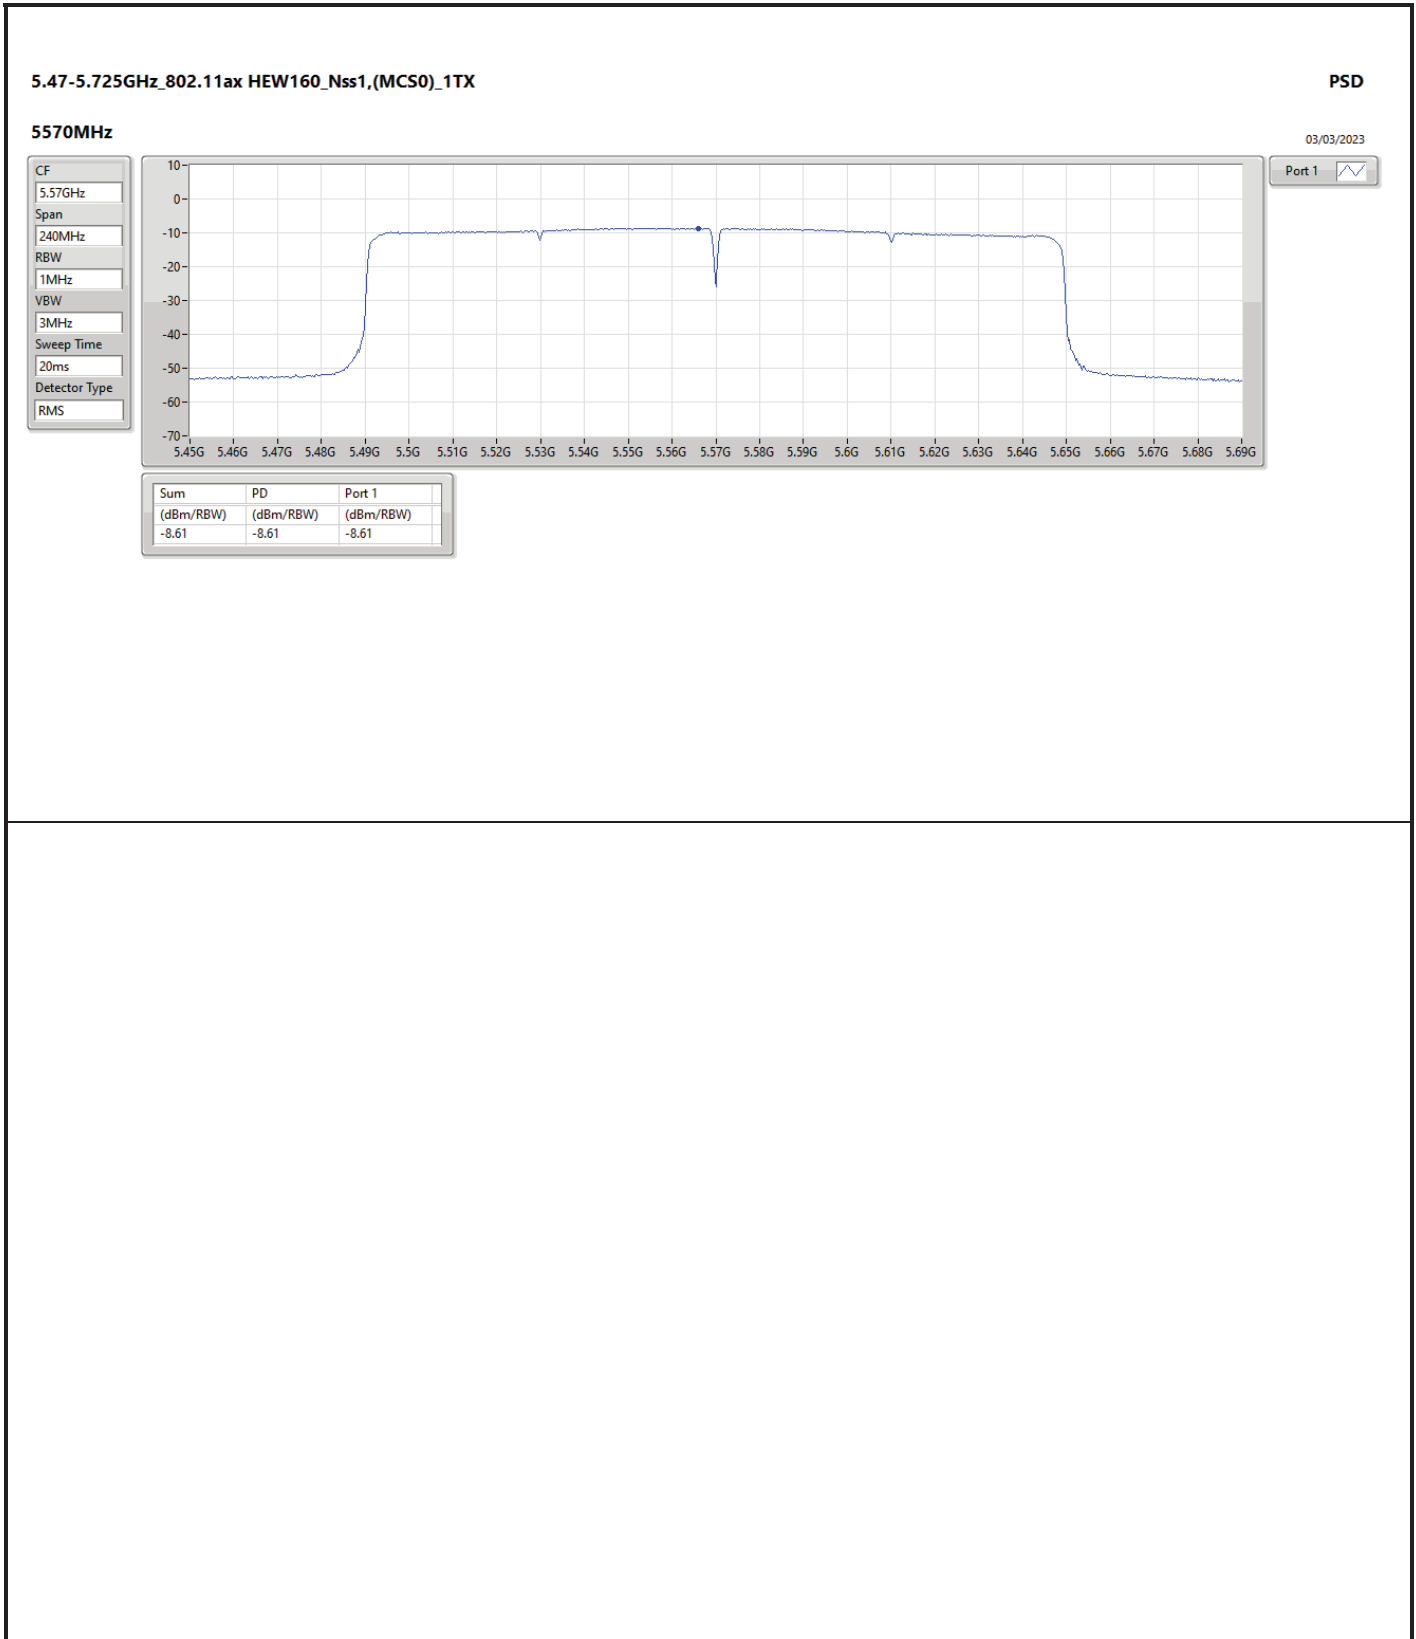

DG = Directional Gain; RBW = 500kHz for 5.725-5.85GHz band / 1MHz for other band;

PD = trace bin-by-bin of each transmit port summing can be performed maximum power density; Port X = Port X Power Density;