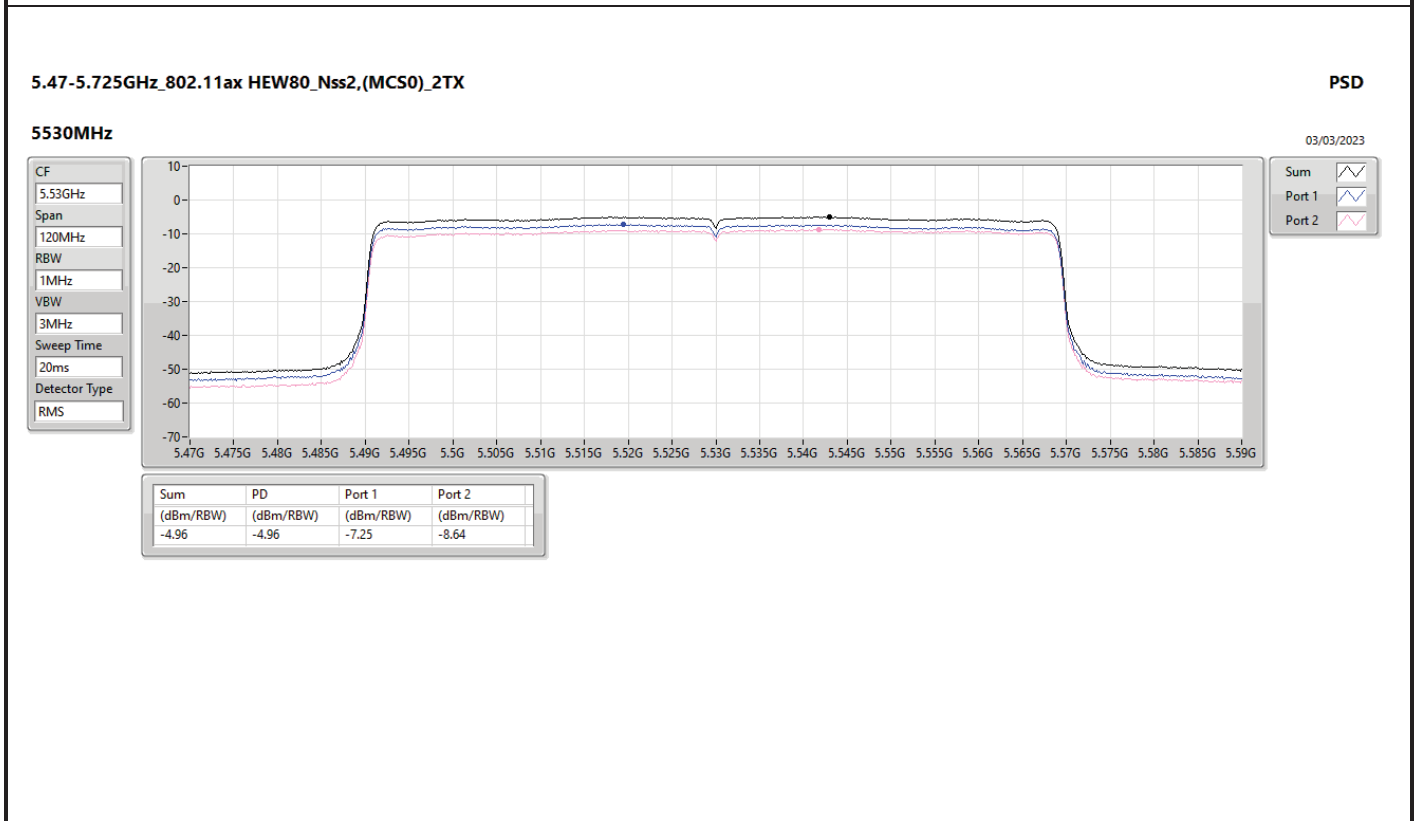

DG = Directional Gain; RBW = 500kHz for 5.725-5.85GHz band / 1MHz for other band;
 PD = trace bin-by-bin of each transmit port summing can be performed maximum power density; Port X = Port X Power Density;