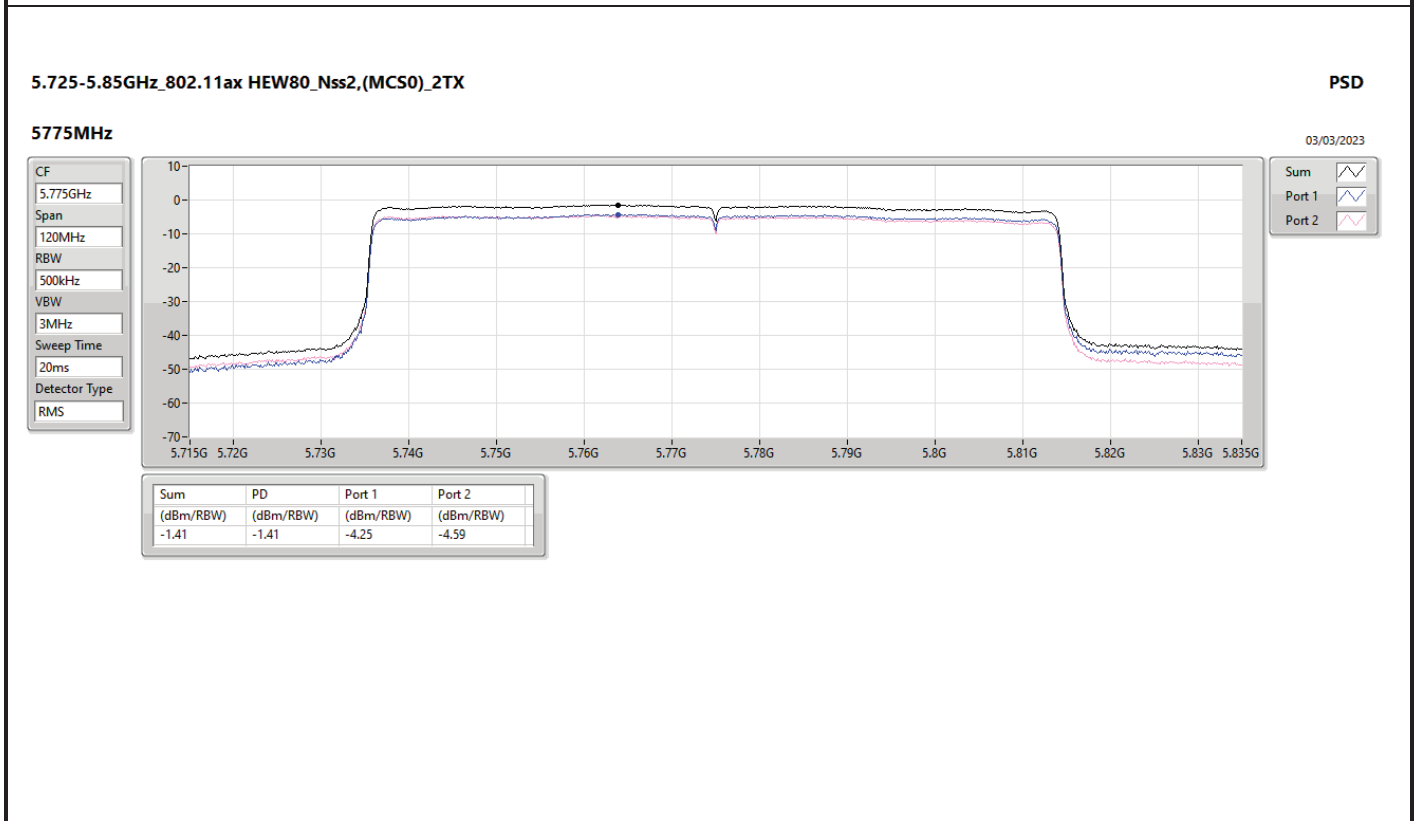

DG = Directional Gain; RBW = 500kHz for 5.725-5.85GHz band / 1MHz for other band;
 PD = trace bin-by-bin of each transmit port summing can be performed maximum power density; Port X = Port X Power Density;