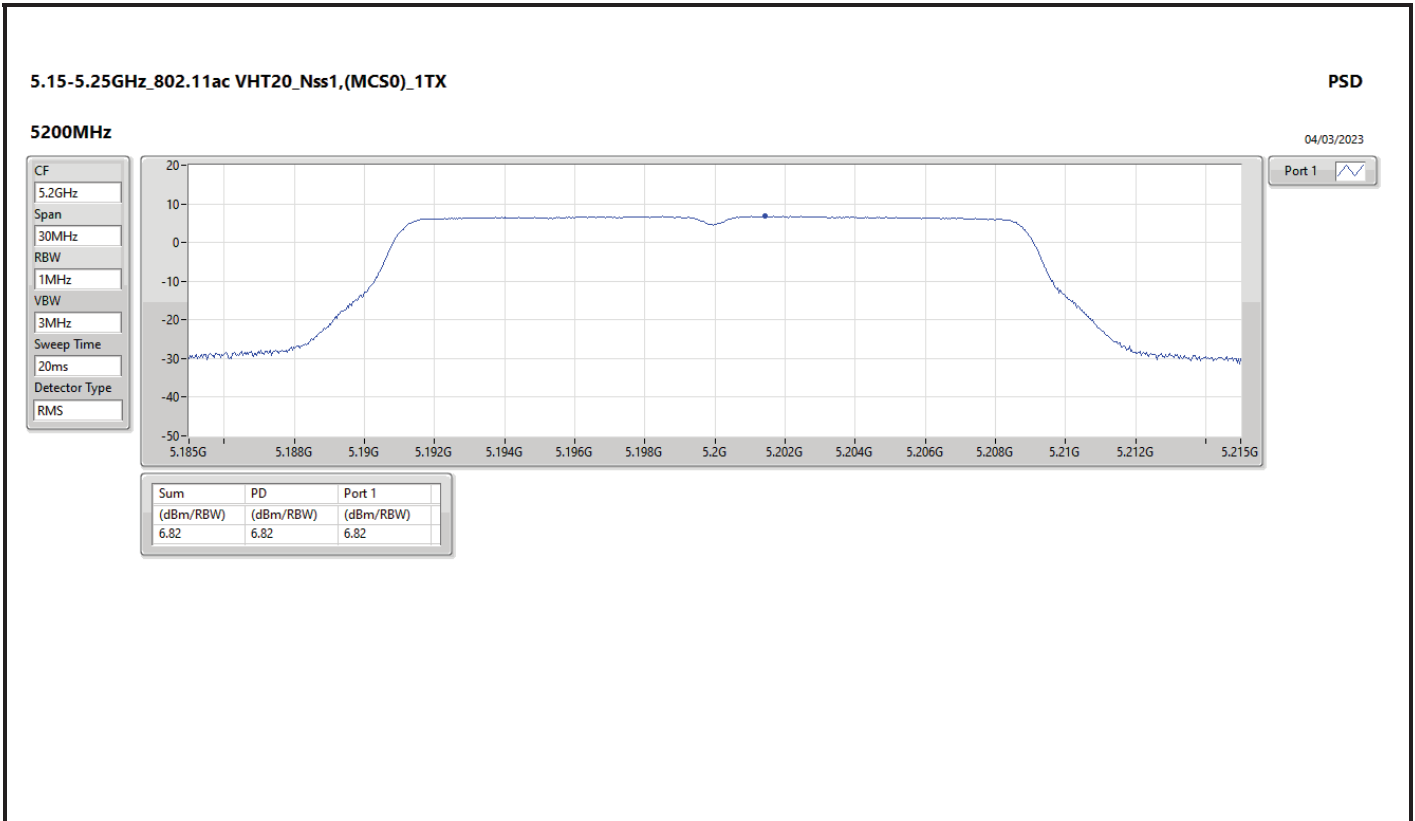

DG = Directional Gain; RBW = 500kHz for 5.725-5.85GHz band / 1MHz for other band;

PD = trace bin-by-bin of each transmit port summing can be performed maximum power density; Port X = Port X Power Density;