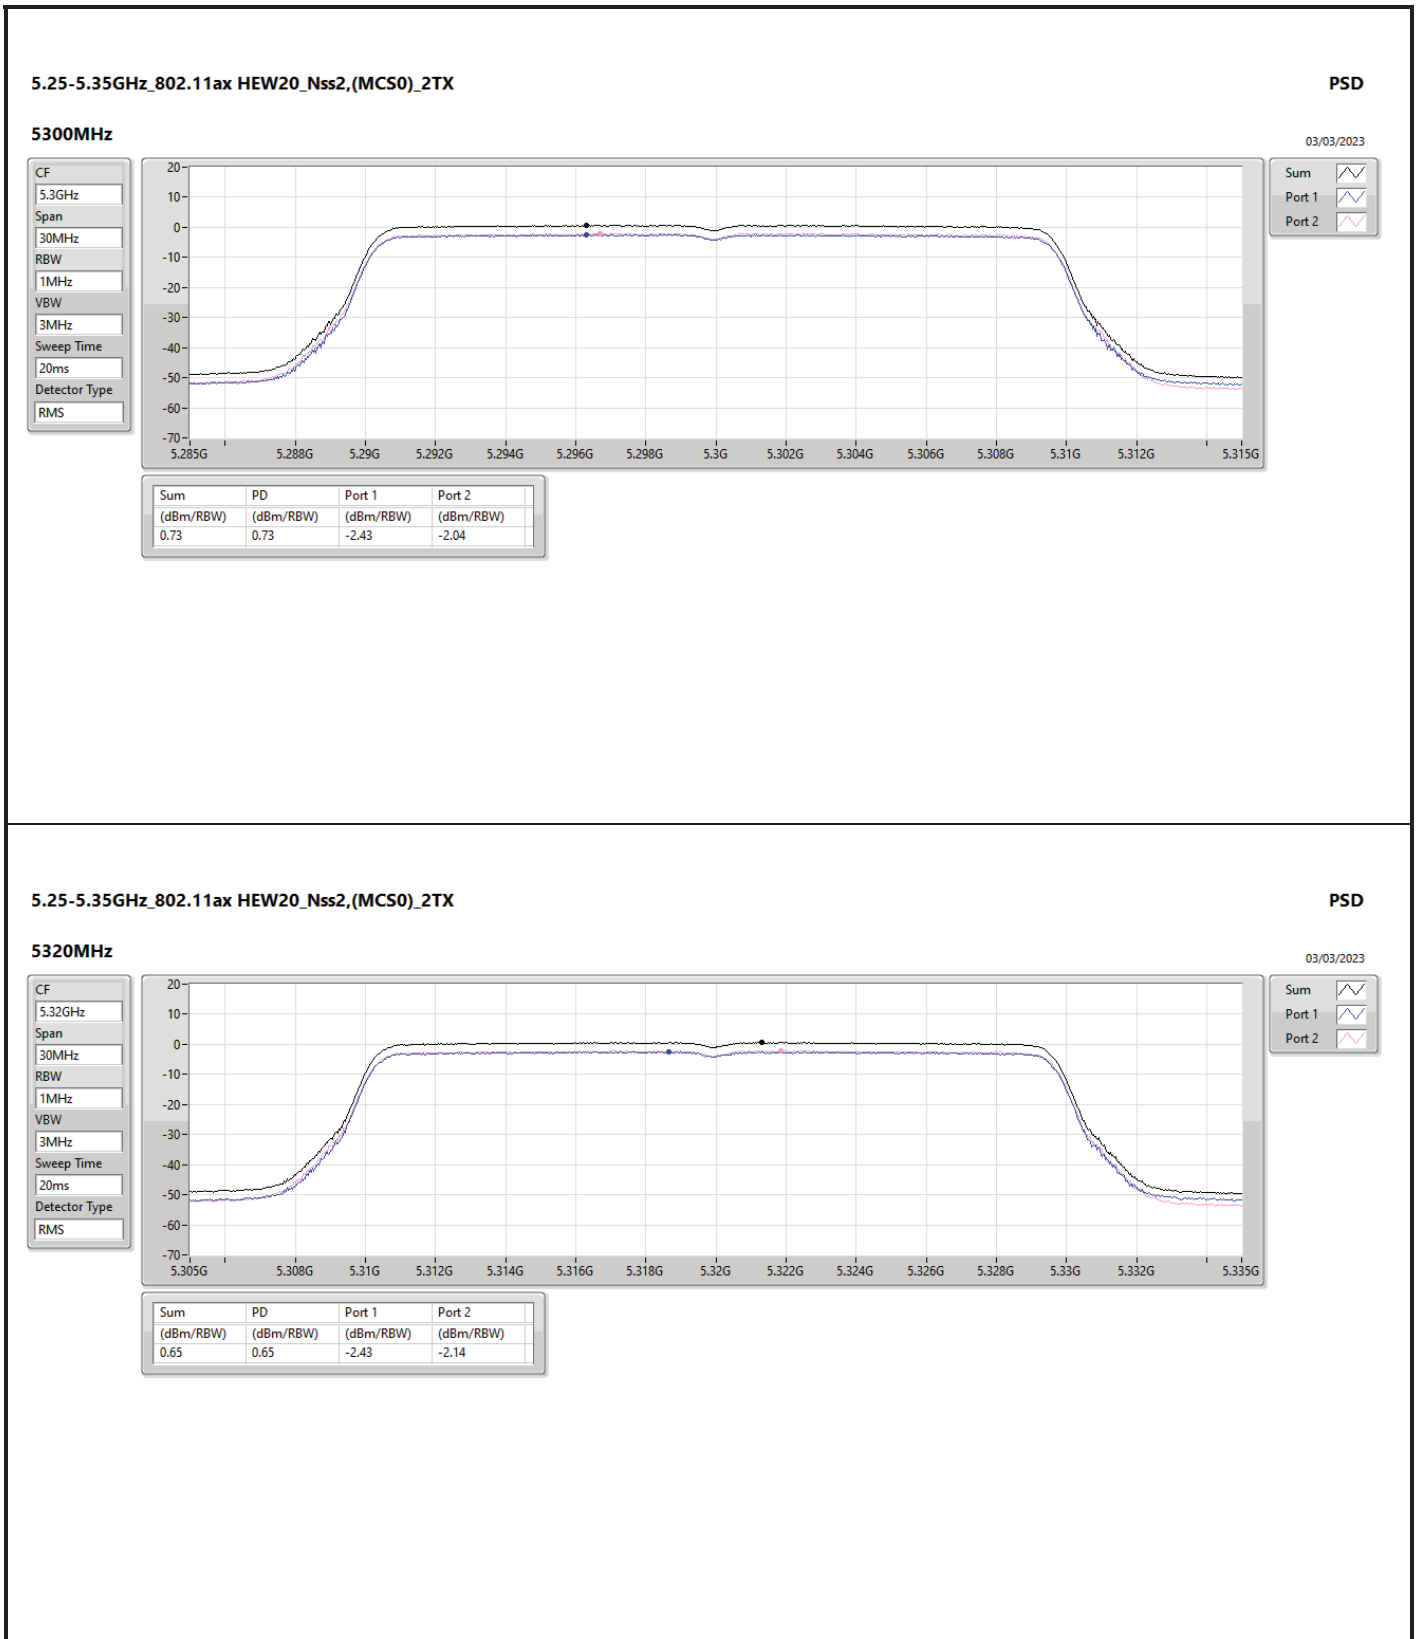

DG = Directional Gain; RBW = 500kHz for 5.725-5.85GHz band / 1MHz for other band;
 PD = trace bin-by-bin of each transmit port summing can be performed maximum power density; Port X = Port X Power Density;