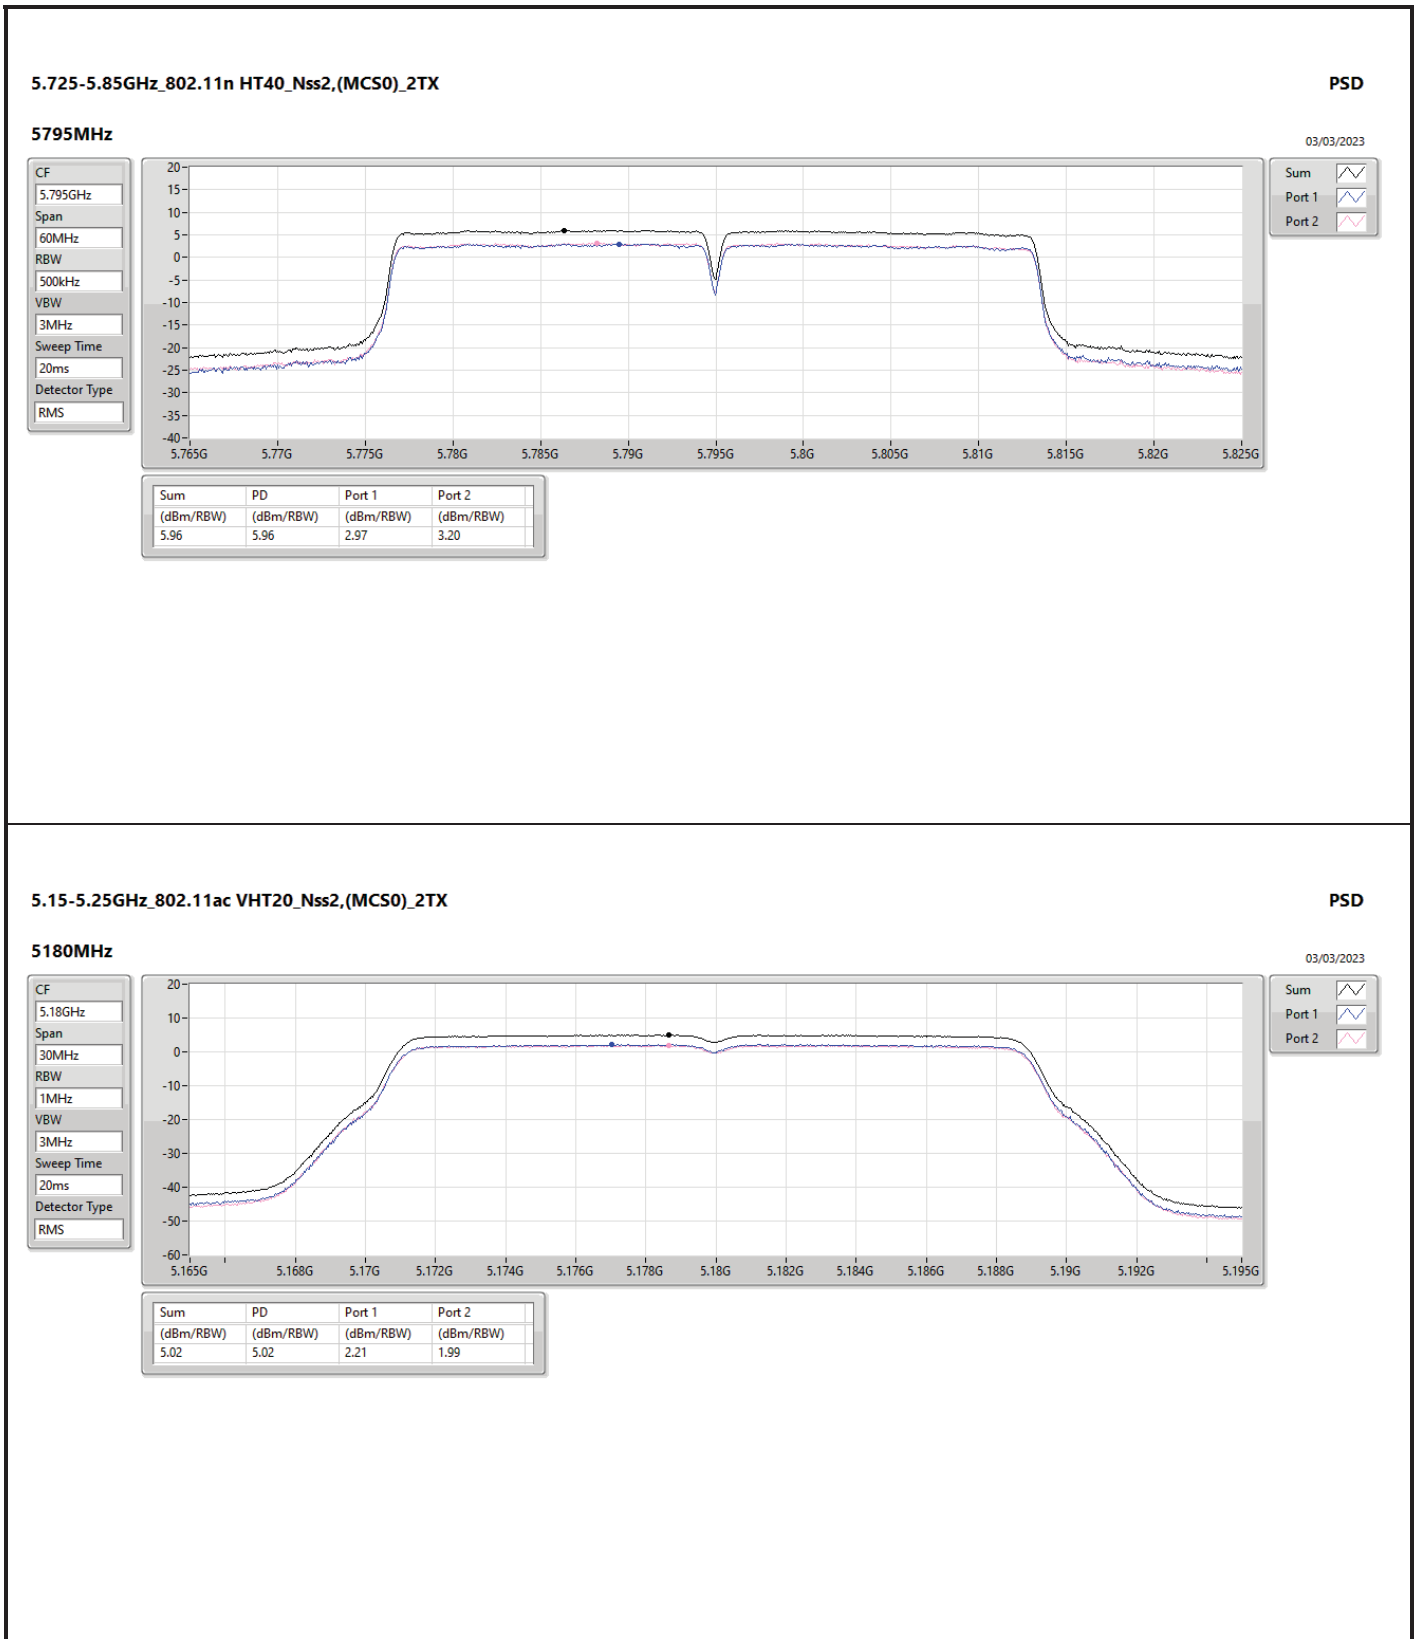

DG = Directional Gain; RBW = 500kHz for 5.725-5.85GHz band / 1MHz for other band;
 PD = trace bin-by-bin of each transmit port summing can be performed maximum power density; Port X = Port X Power Density;