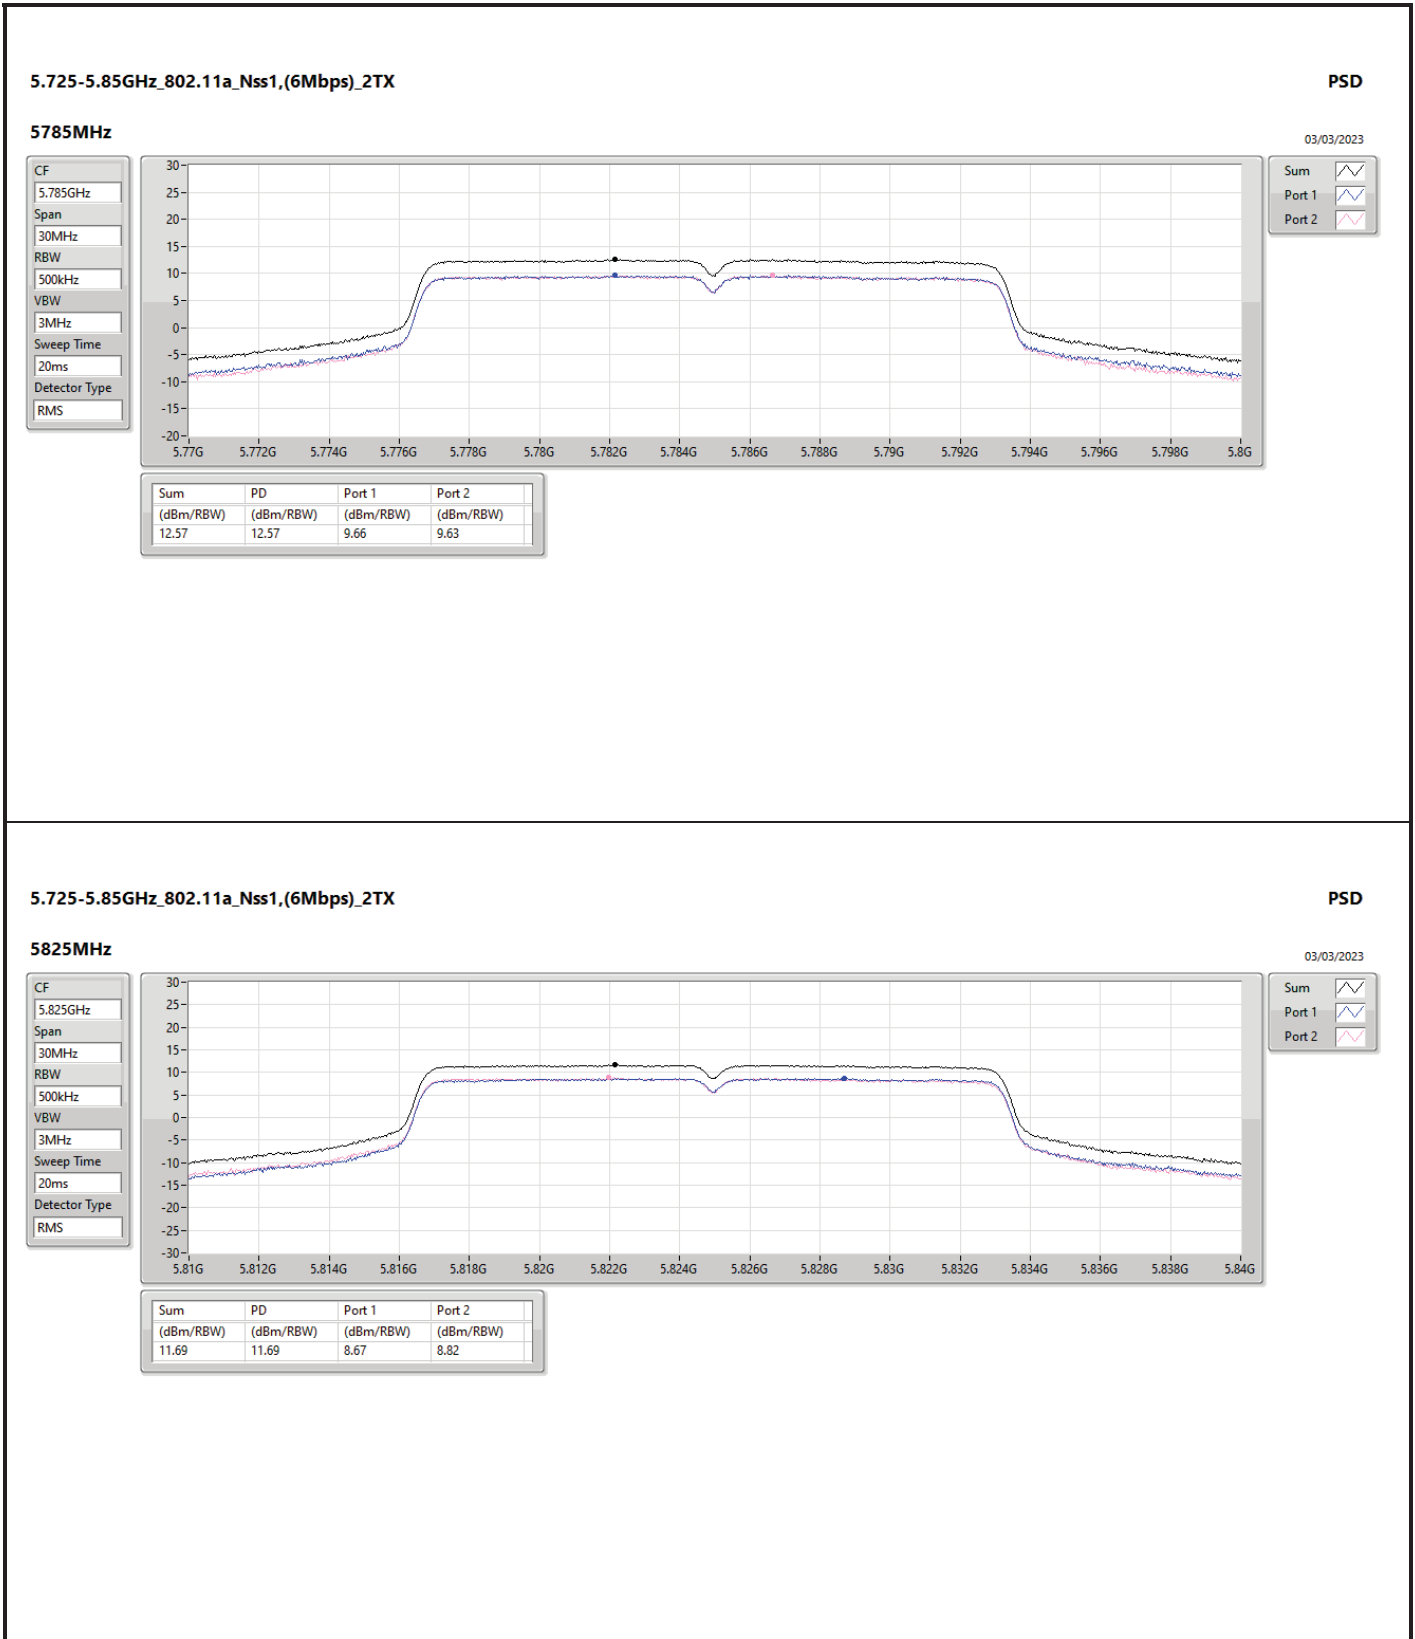

DG = Directional Gain; RBW = 500kHz for 5.725-5.85GHz band / 1MHz for other band;
 PD = trace bin-by-bin of each transmit port summing can be performed maximum power density; Port X = Port X Power Density;