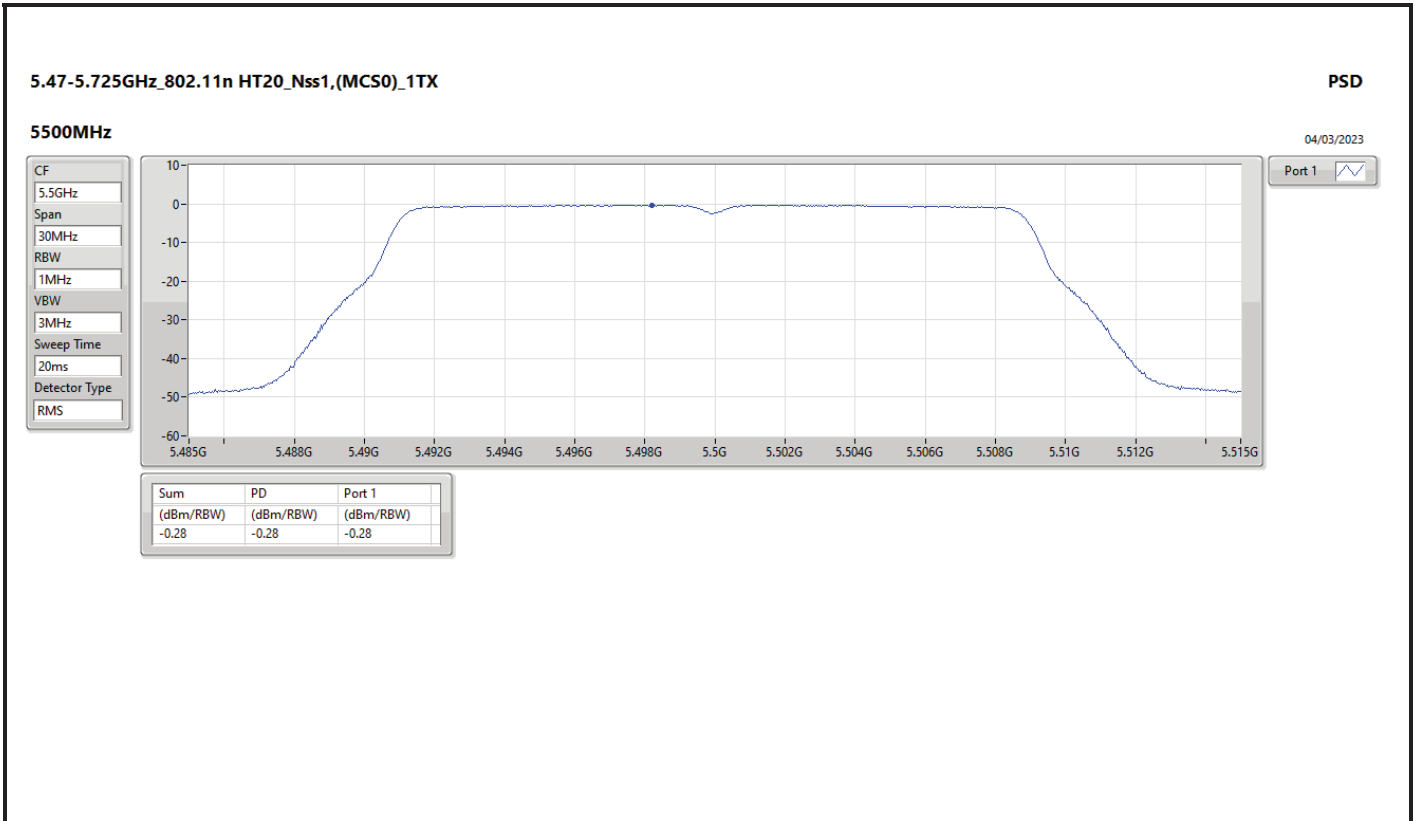

DG = Directional Gain; RBW = 500kHz for 5.725-5.85GHz band / 1MHz for other band;

PD = trace bin-by-bin of each transmit port summing can be performed maximum power density; Port X = Port X Power Density;