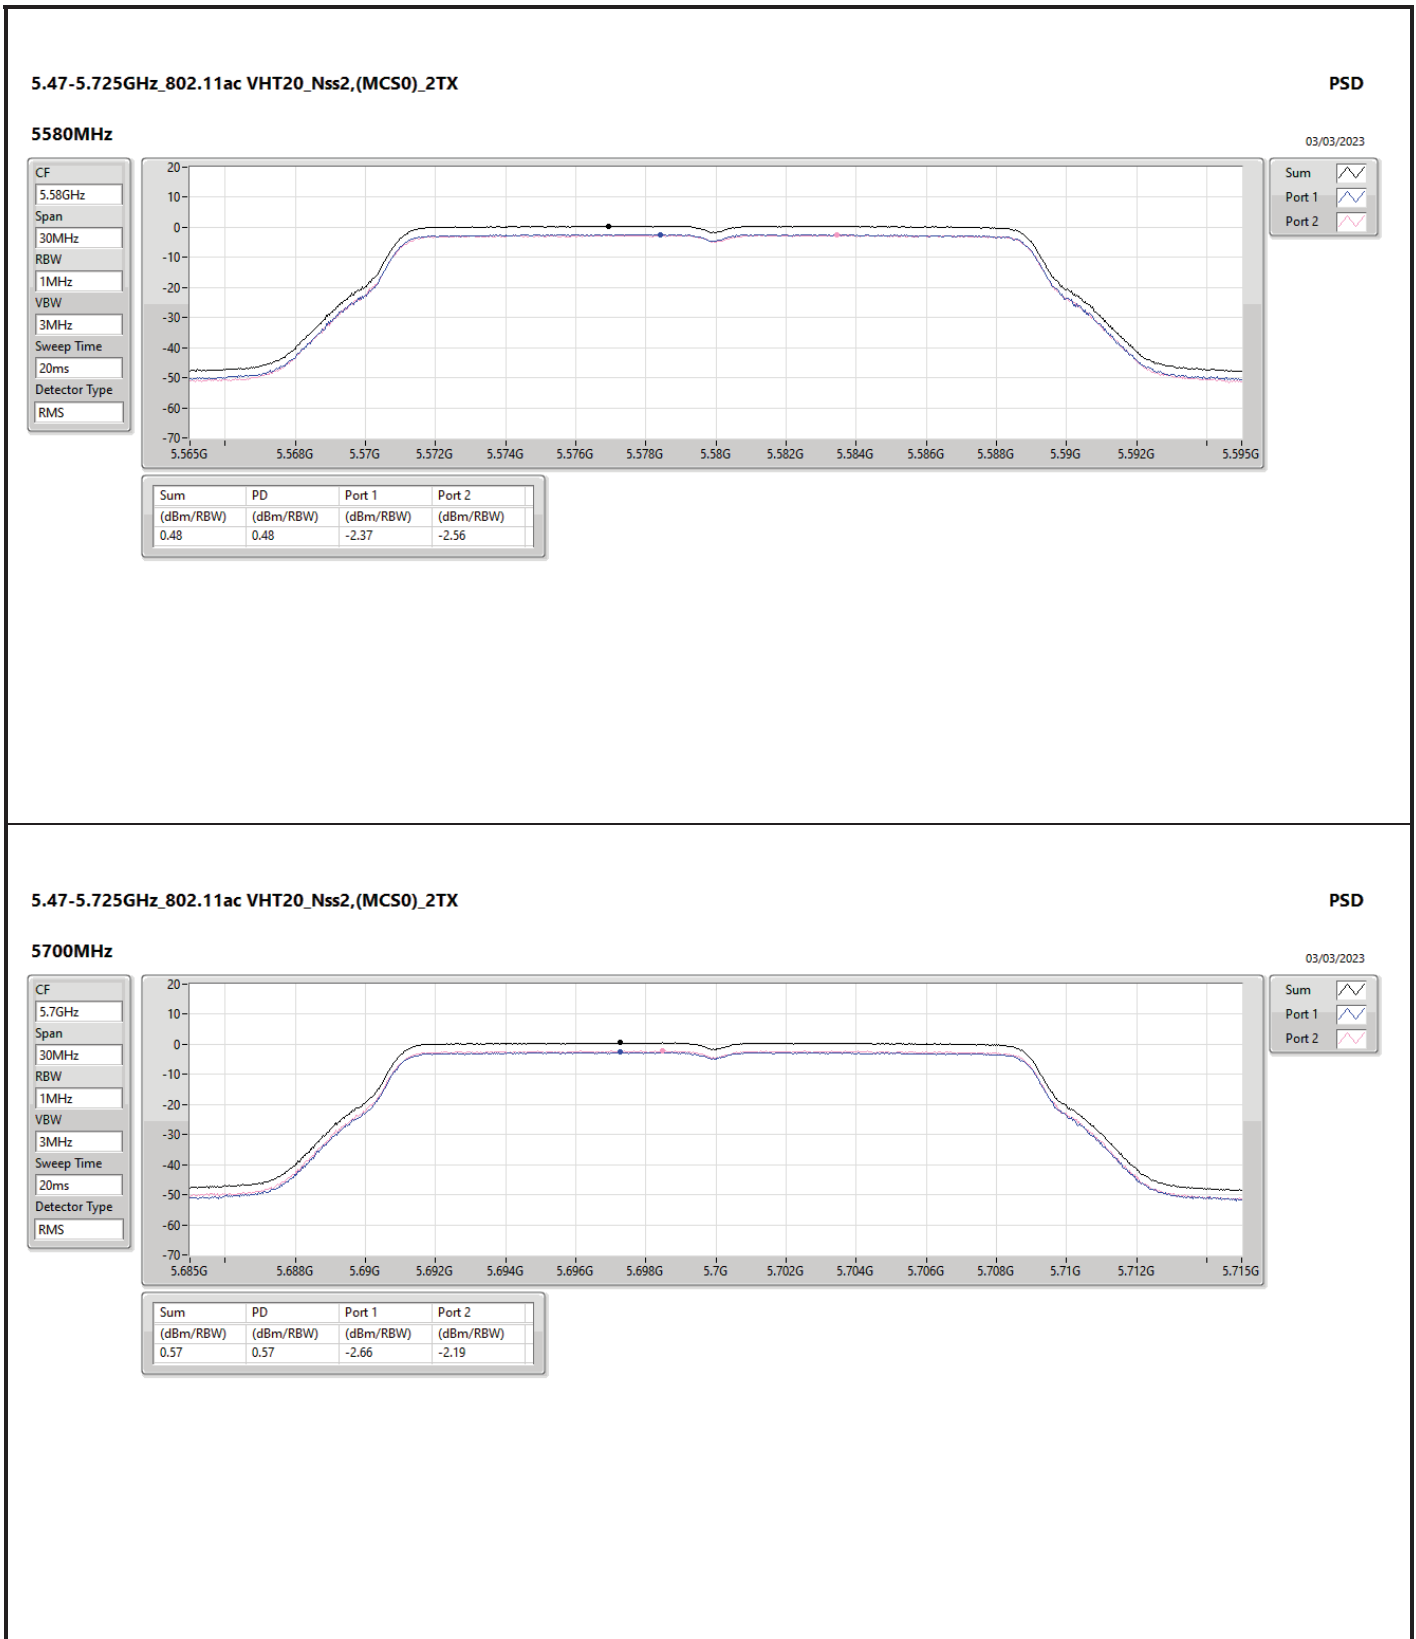

DG = Directional Gain; RBW = 500kHz for 5.725-5.85GHz band / 1MHz for other band;
 PD = trace bin-by-bin of each transmit port summing can be performed maximum power density; Port X = Port X Power Density;