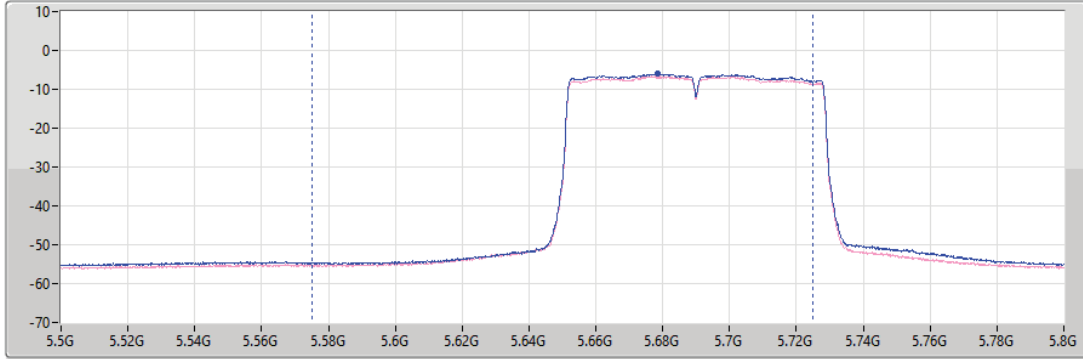

Average Power_Non-Beamforming_Radio 2_2T2S

Appendix C.2

Mode	Result	DG (dBi)	Port 1 (dBm)	Port 2 (dBm)	Total Power (dBm)	Power Limit (dBm)	EIRP (dBm)	EIRP Limit (dBm)
5530MHz	Pass	15.00	11.95	10.62	14.35	14.98	29.35	30.00
5610MHz	Pass	15.00	11.52	10.81	14.19	14.98	29.19	30.00
5690MHz Straddle 5.47-5.725GHz	Pass	15.00	11.39	10.91	14.17	14.98	29.17	30.00
5690MHz Straddle 5.725-5.85GHz	Pass	15.00	-1.92	-2.72	0.71	30.00	15.71	Inf
5775MHz	Pass	15.00	16.12	15.91	19.03	30.00	34.03	Inf
802.11ax HEW160_Nss2,(MCS0)_2TX	-	-	-	-	-	-	-	-
5250MHz Straddle 5.15-5.25GHz	Pass	15.00	9.58	8.93	12.28	30.00	27.28	53.00
5250MHz Straddle 5.25-5.35GHz	Pass	15.00	9.53	9.12	12.34	14.98	27.34	30.00
5570MHz	Pass	15.00	11.25	10.96	14.12	14.98	29.12	30.00

DG = Directional Gain; Port X = Port X output power

5.47-5.725GHz_802.11ac VHT80_Nss2,(MCS0)_2TX

AV Power

5690MHz Straddle 5.47-5.725GHz_TX

03/03/2023

CF
5.65GHz
Span
300MHz
RBW
1MHz
VBW
3MHz
Sweep Time
20ms
Detector Type
RMS
CP BW
150MHz

Port 1
Port 2

Sum= Total Power
PX=Port X

Sum(dBm)	P1(dBm)	P2(dBm)
14.14	11.44	10.80

5.725-5.85GHz_802.11ac VHT80_Nss2,(MCS0)_2TX

AV Power

5690MHz Straddle 5.725-5.85GHz_TX

03/03/2023

CF
5.735GHz
Span
40MHz
RBW
1MHz
VBW
3MHz
Sweep Time
20ms
Detector Type
RMS
CP BW
20MHz