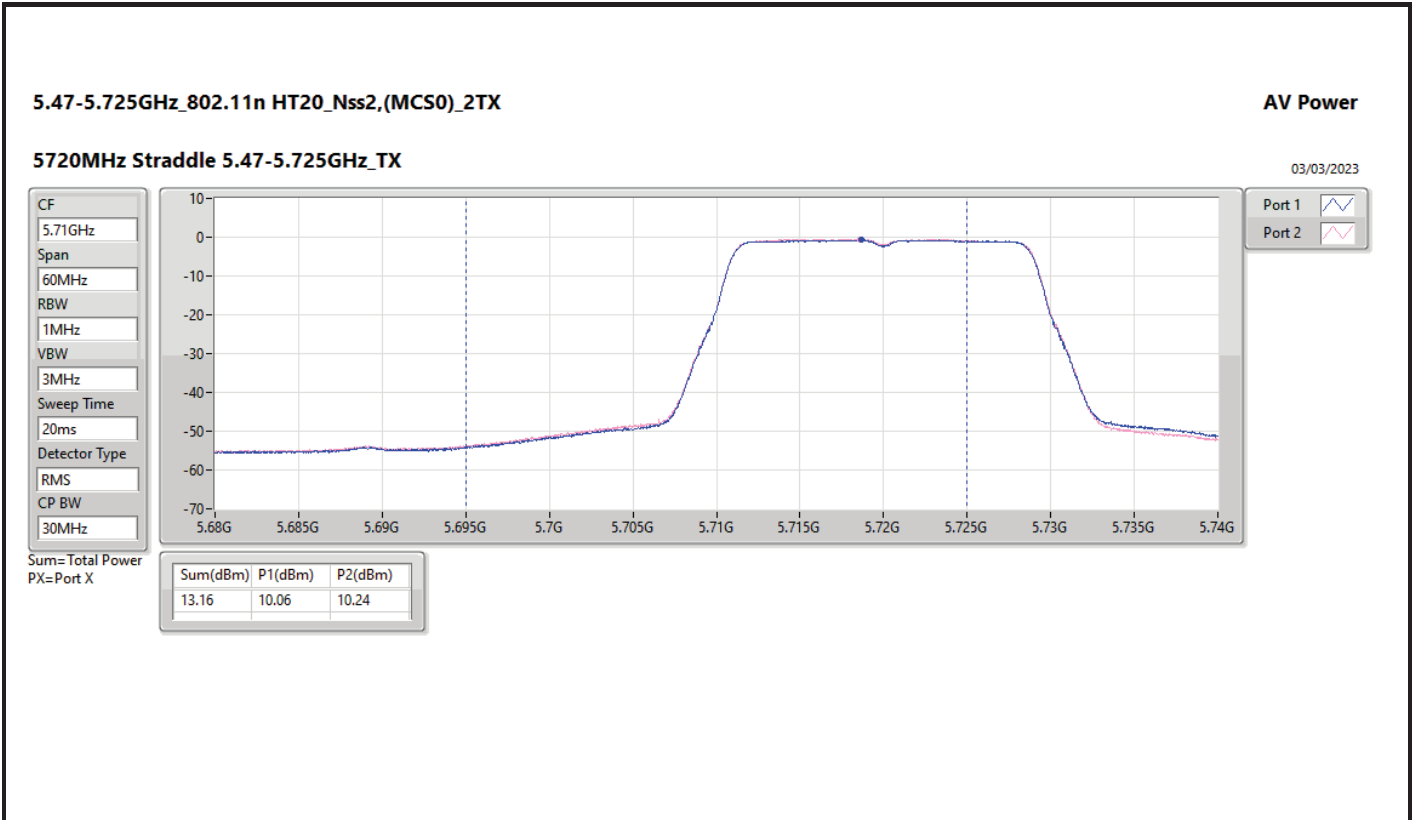

DG = Directional Gain; Port X = Port X output power

5.47-5.725GHz_802.11ac VHT80_Nss2,(MCS0)_2TX

AV Power

5690MHz Straddle 5.47-5.725GHz_TX

03/03/2023

CF
5.65GHz
Span
300MHz
RBW
1MHz
VBW
3MHz
Sweep Time
20ms
Detector Type
RMS
CP BW
150MHz