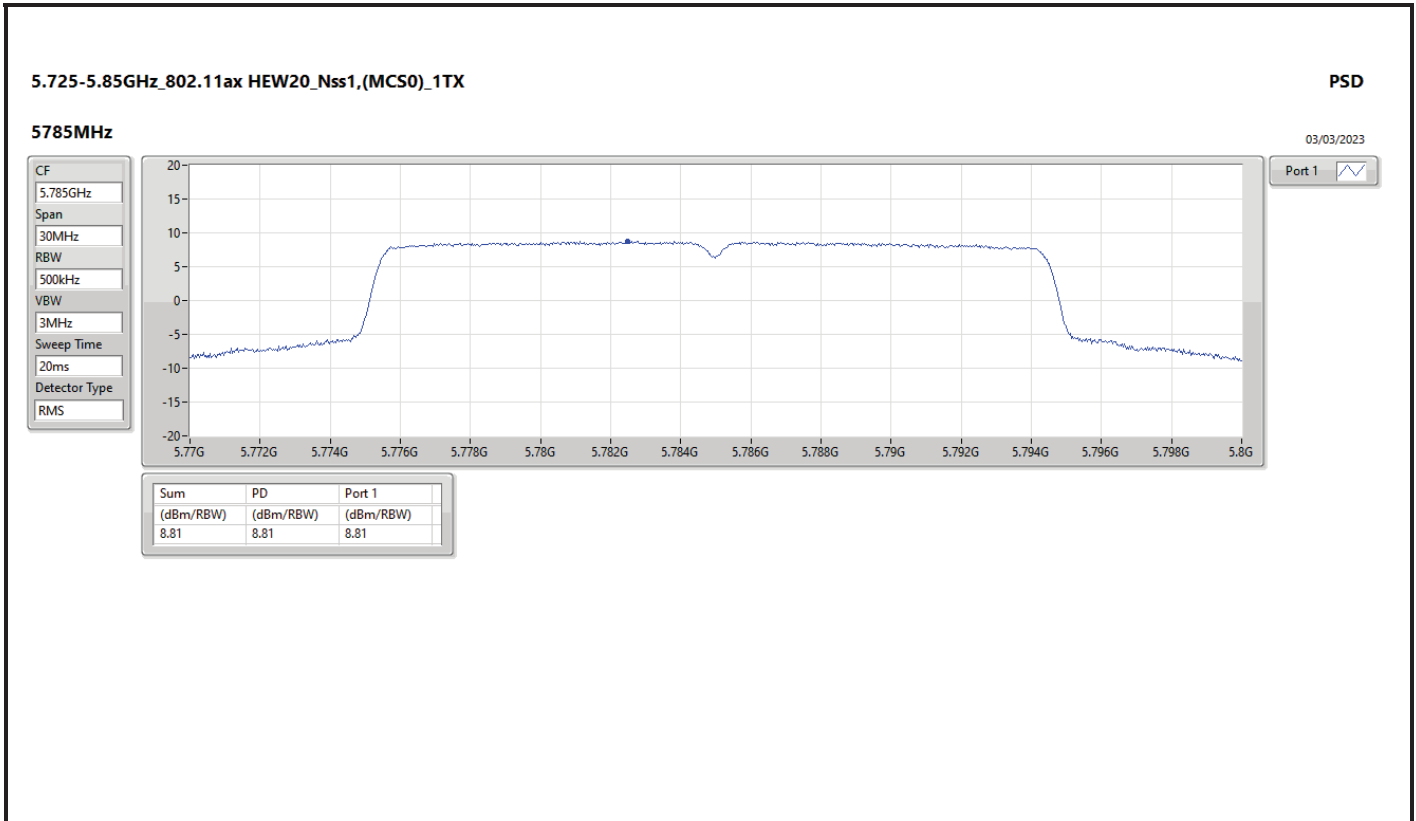

DG = Directional Gain; RBW = 500kHz for 5.725-5.85GHz band / 1MHz for other band;

PD = trace bin-by-bin of each transmit port summing can be performed maximum power density; Port X = Port X Power Density;