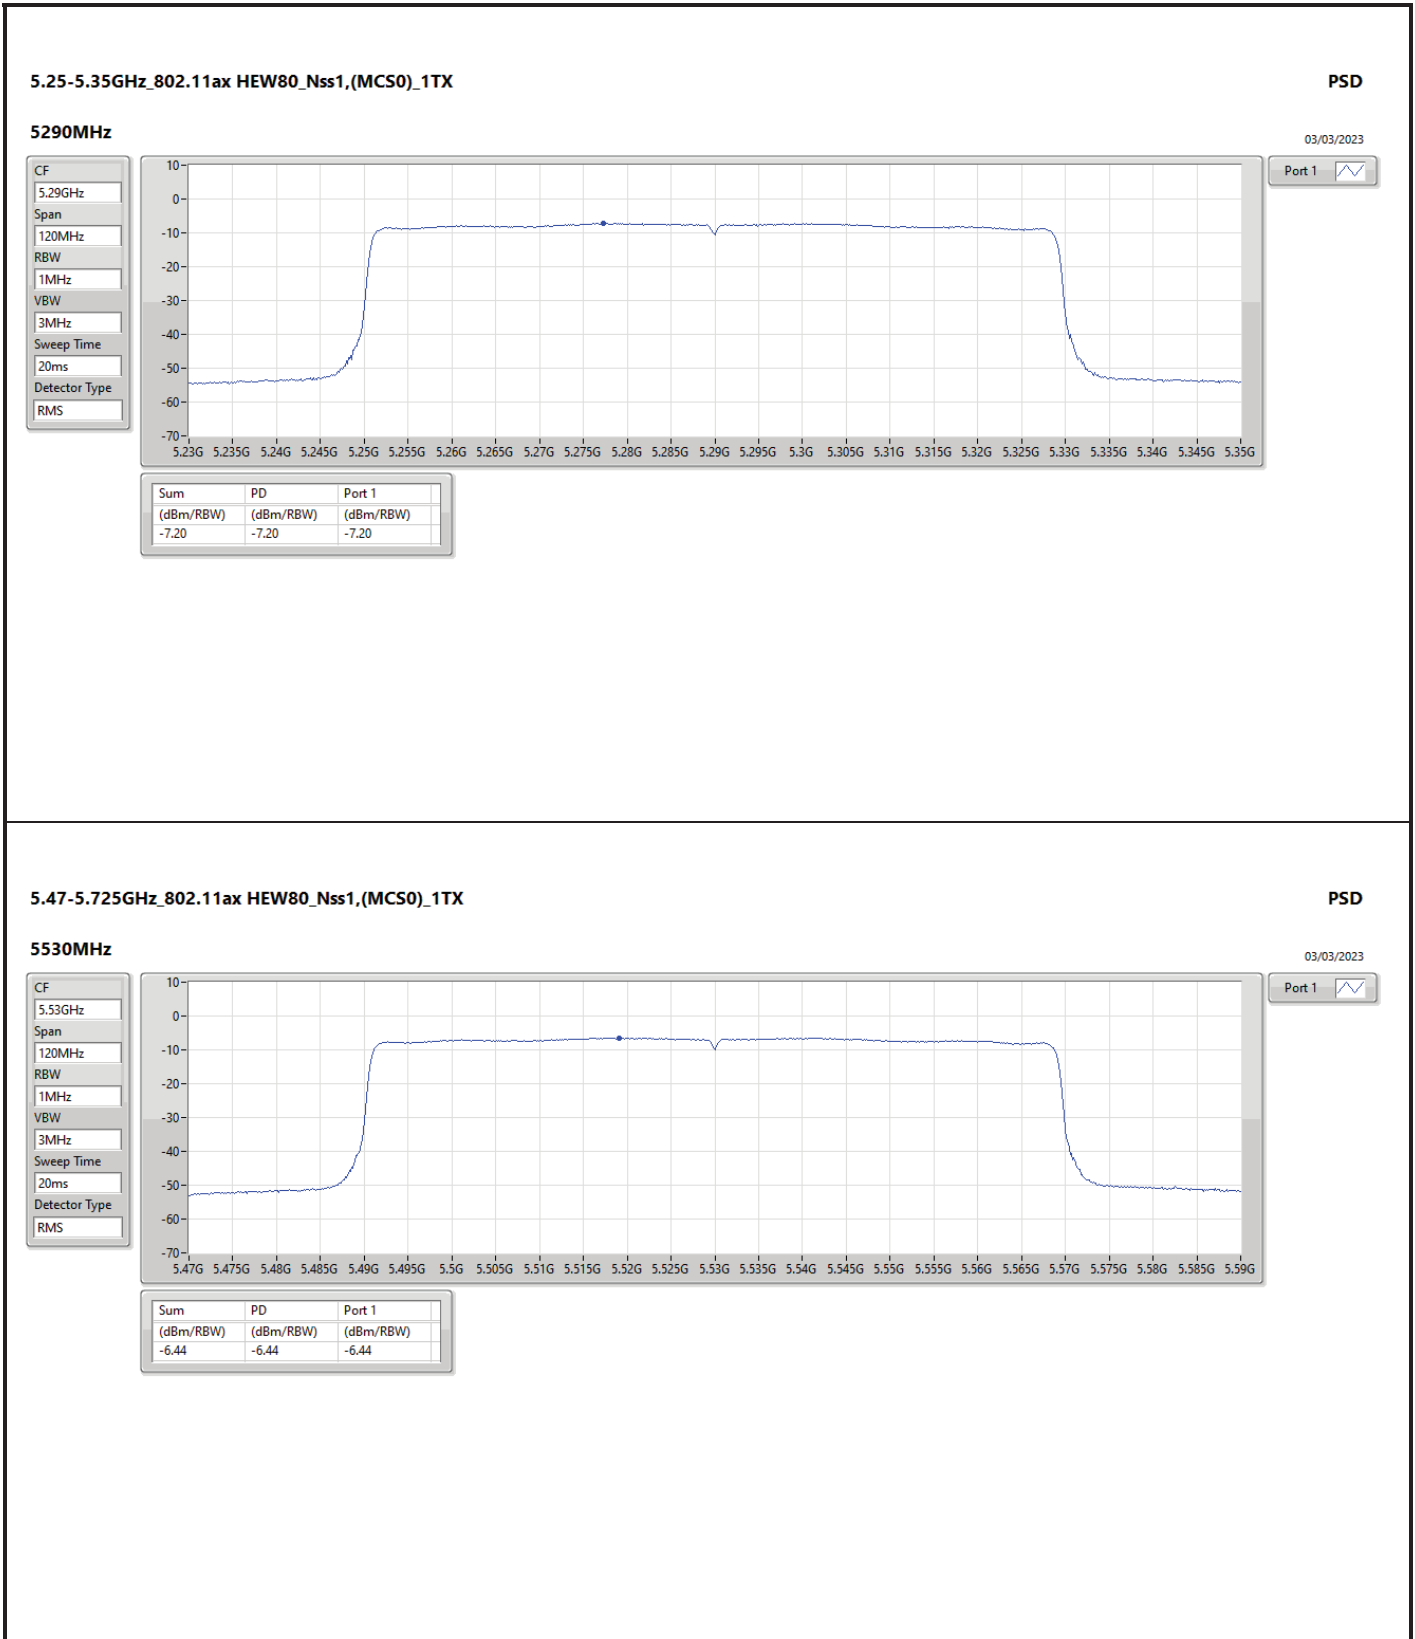

DG = Directional Gain; RBW = 500kHz for 5.725-5.85GHz band / 1MHz for other band;

PD = trace bin-by-bin of each transmit port summing can be performed maximum power density; Port X = Port X Power Density;