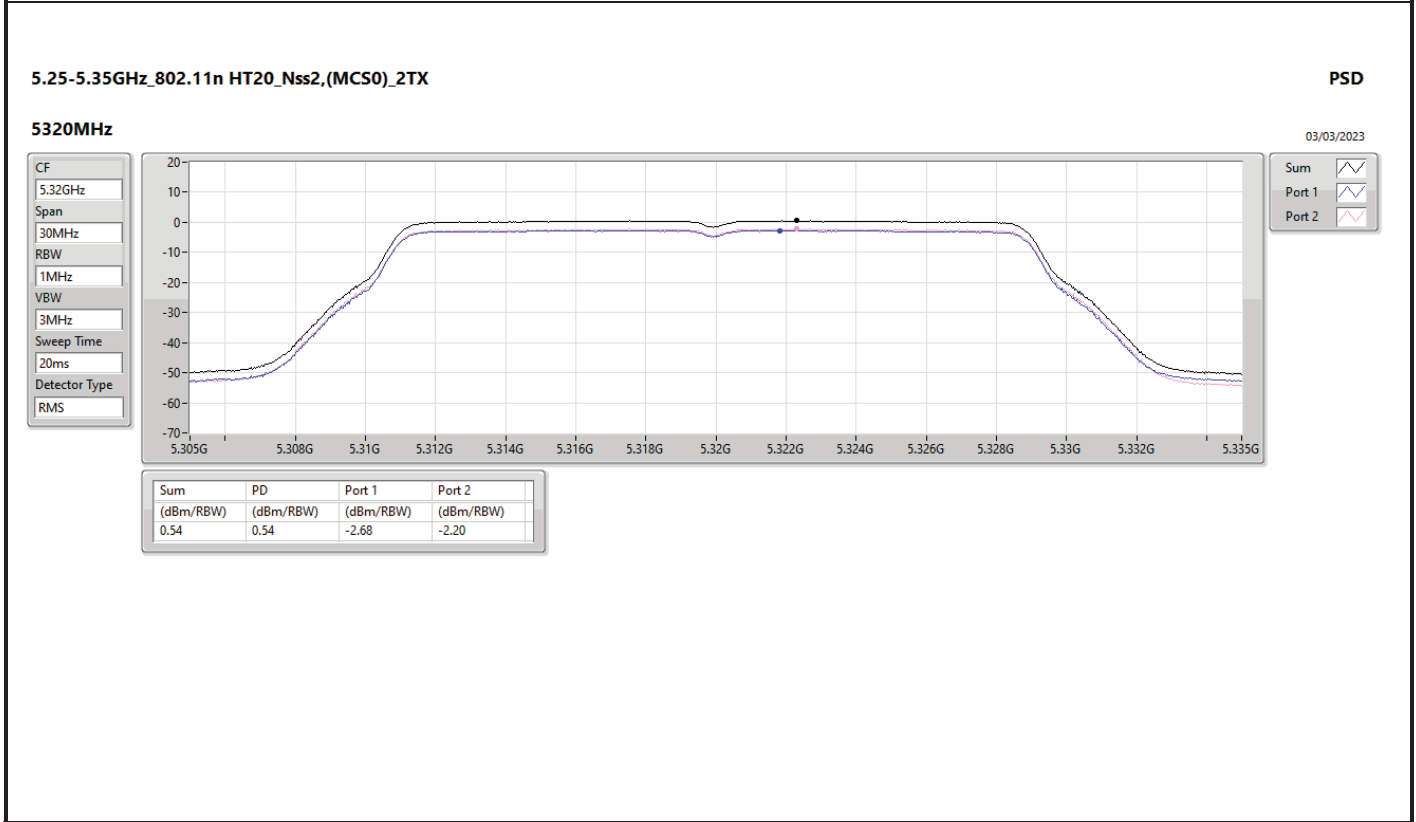

DG = Directional Gain; RBW = 500kHz for 5.725-5.85GHz band / 1MHz for other band;
 PD = trace bin-by-bin of each transmit port summing can be performed maximum power density; Port X = Port X Power Density;