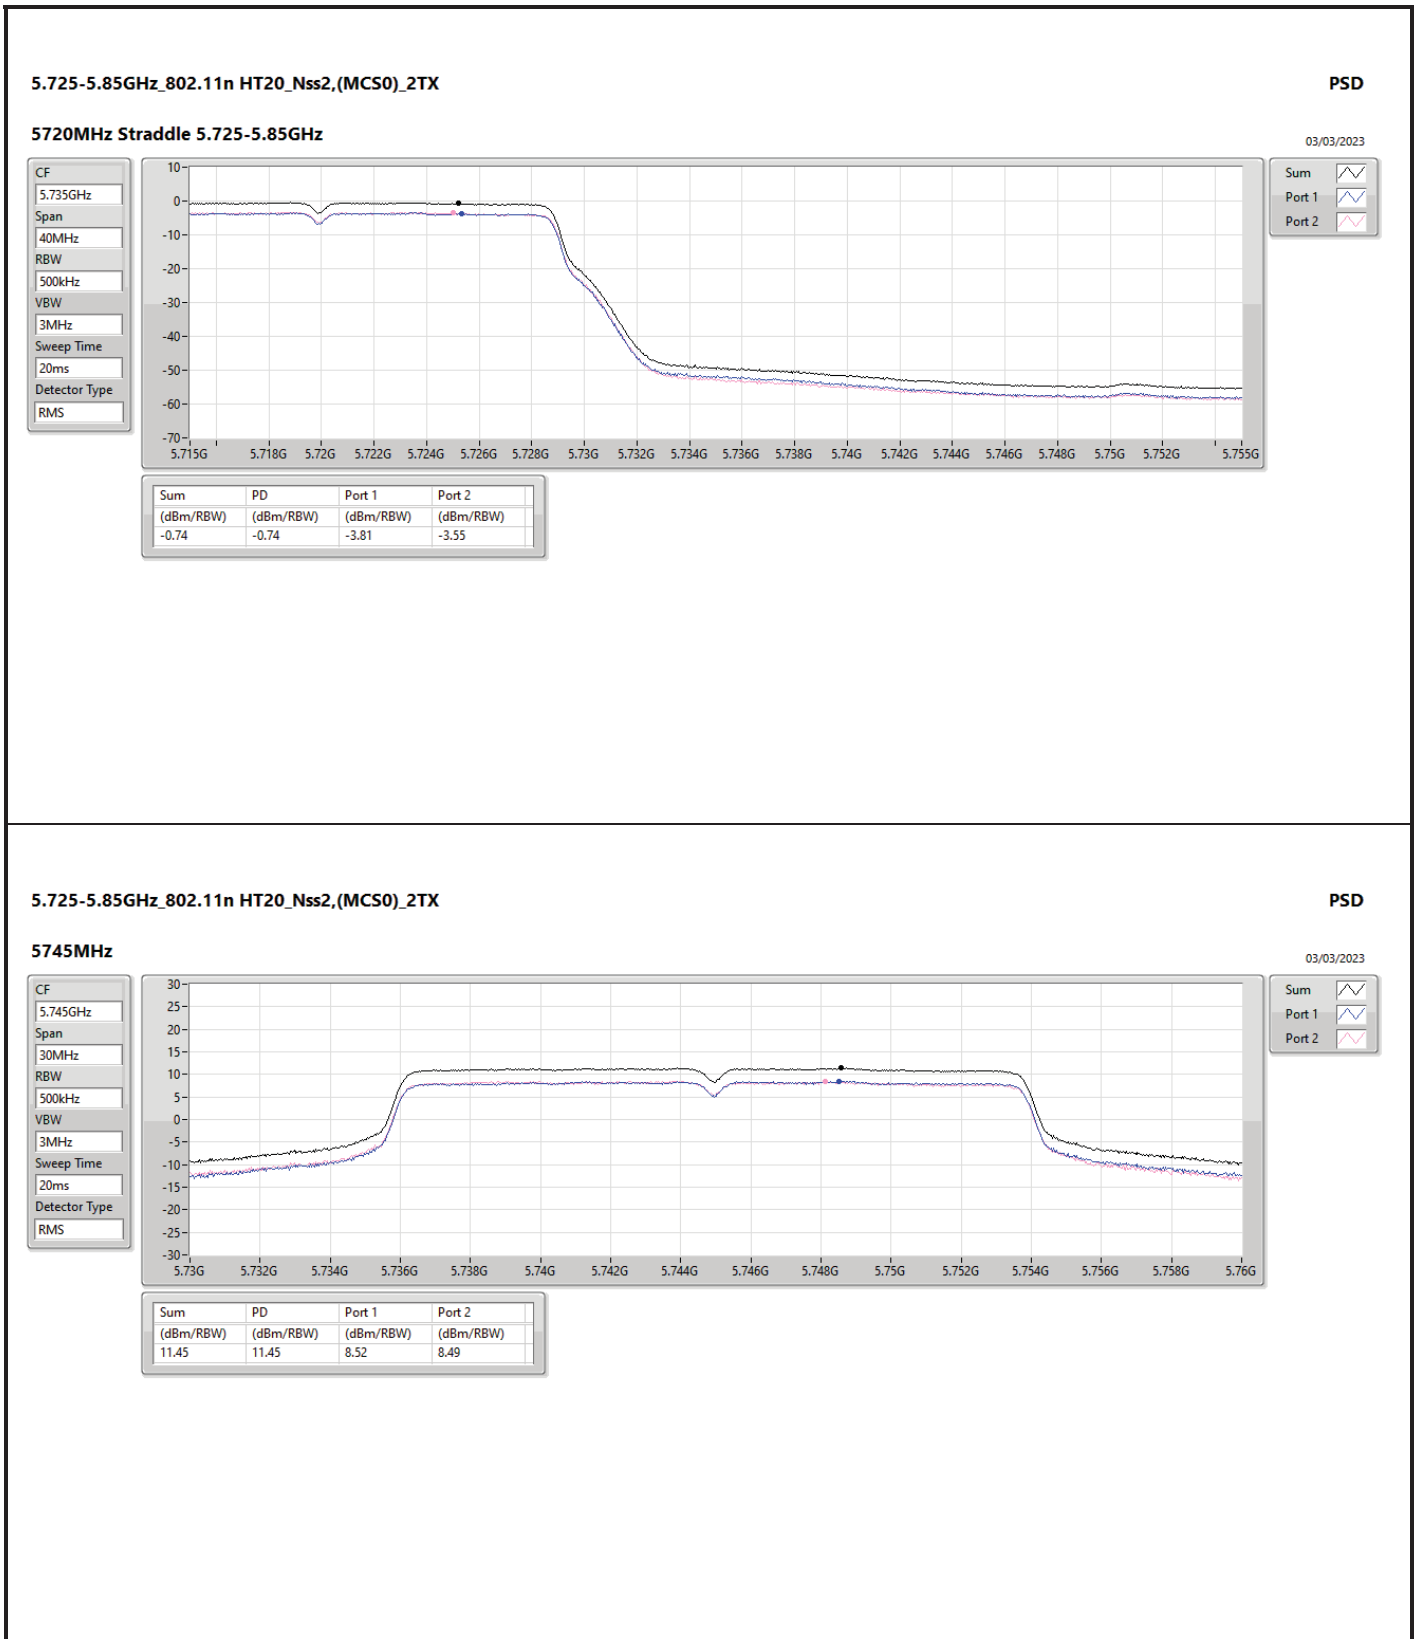

DG = Directional Gain; RBW = 500kHz for 5.725-5.85GHz band / 1MHz for other band;
 PD = trace bin-by-bin of each transmit port summing can be performed maximum power density; Port X = Port X Power Density;