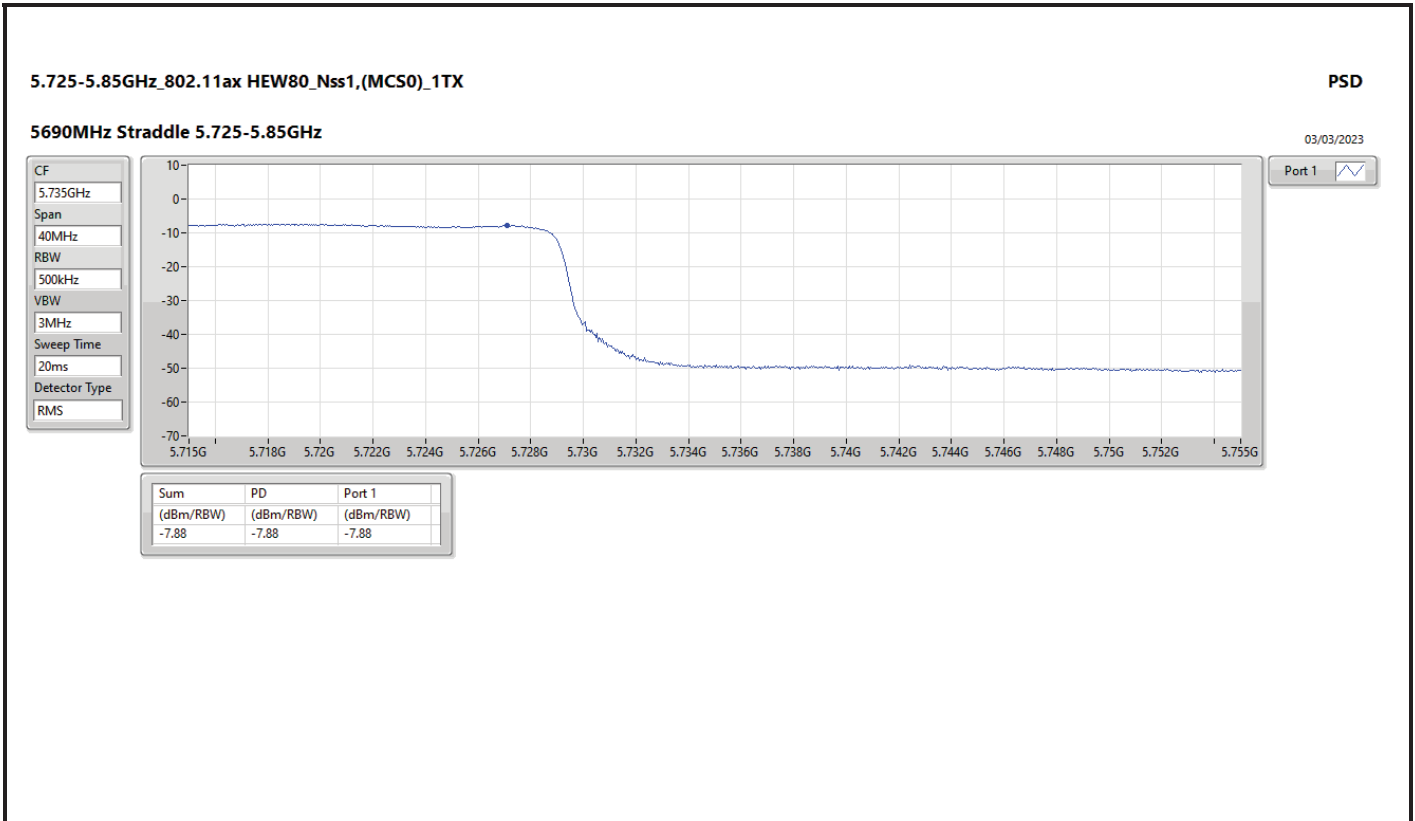

DG = Directional Gain; RBW = 500kHz for 5.725-5.85GHz band / 1MHz for other band;

PD = trace bin-by-bin of each transmit port summing can be performed maximum power density; Port X = Port X Power Density;