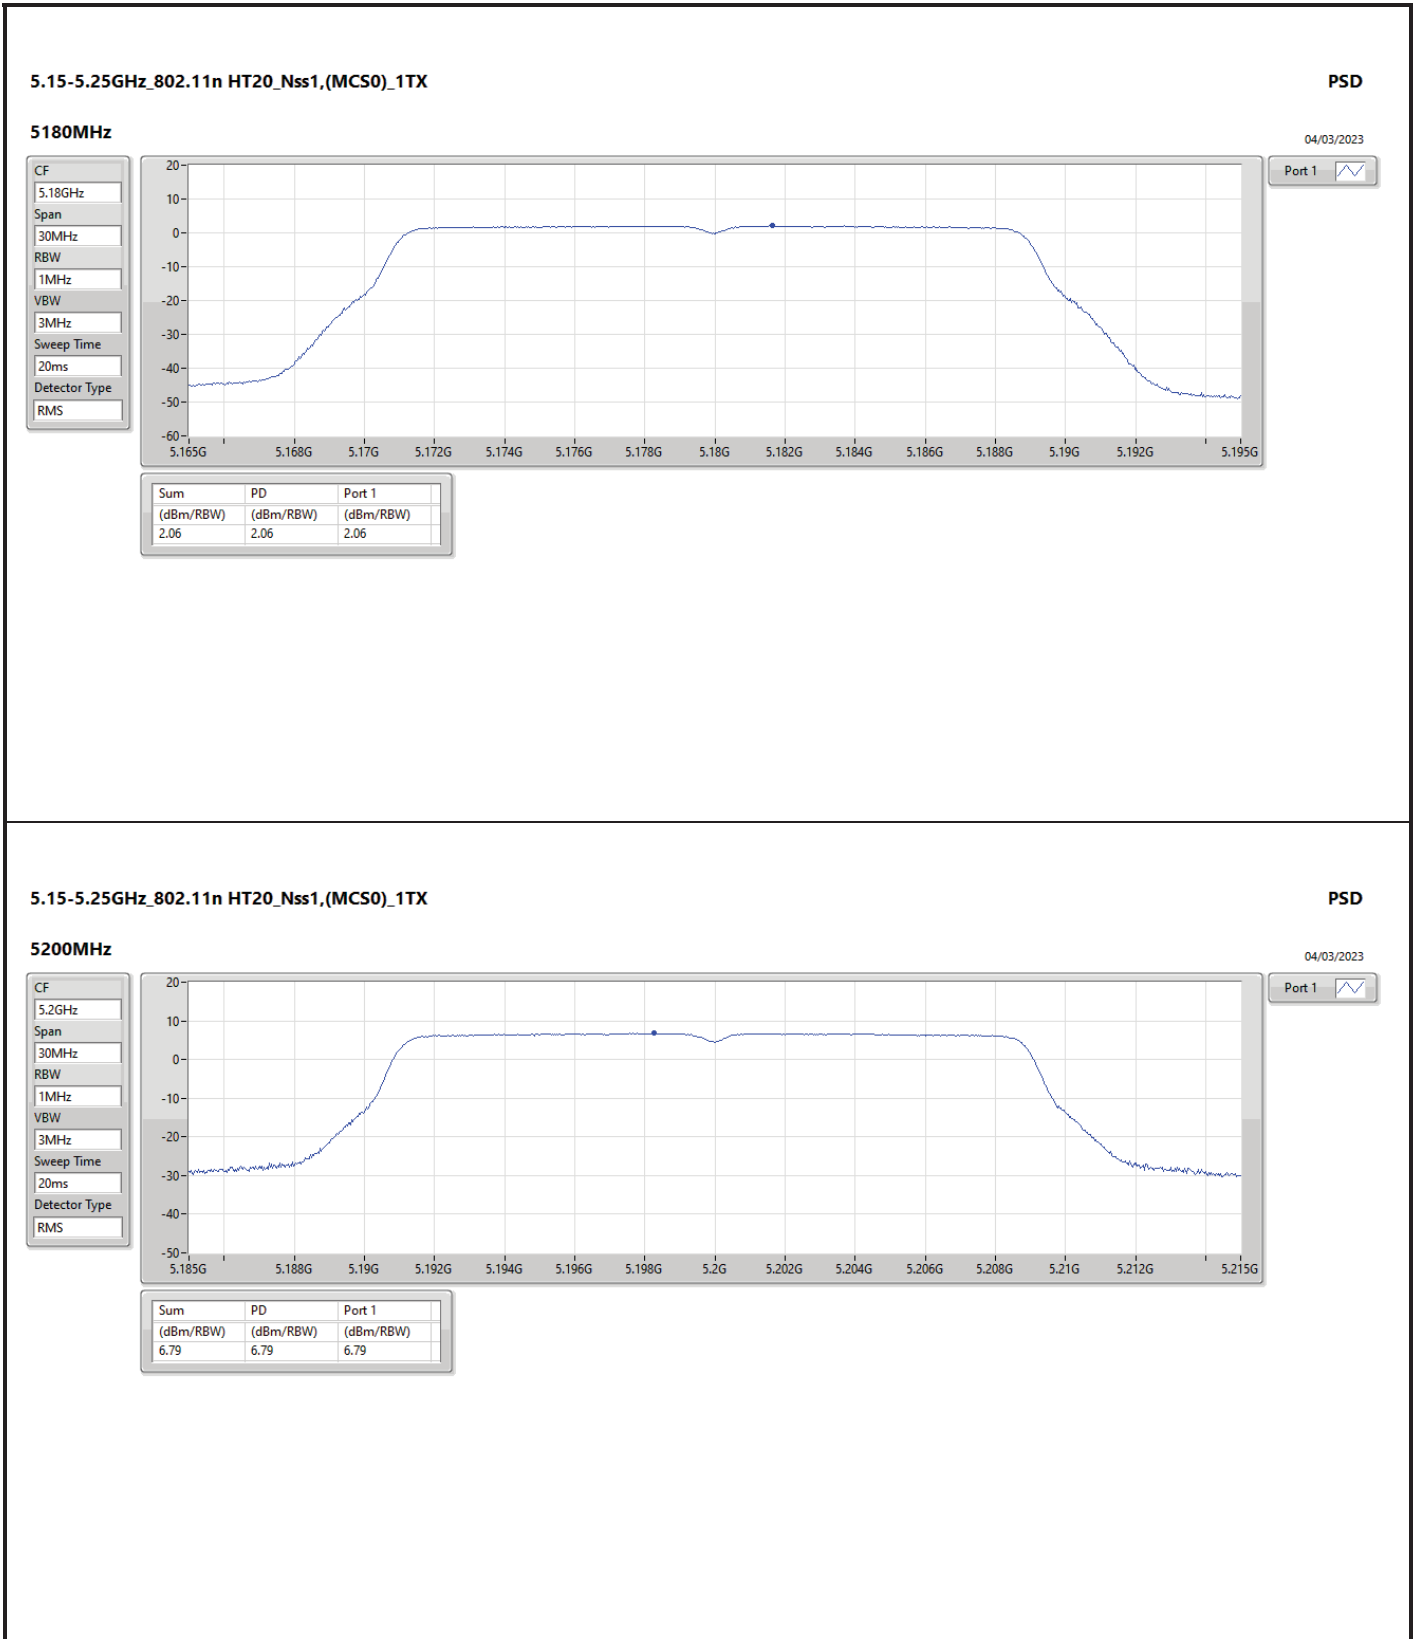

DG = Directional Gain; RBW = 500kHz for 5.725-5.85GHz band / 1MHz for other band;

PD = trace bin-by-bin of each transmit port summing can be performed maximum power density; Port X = Port X Power Density;