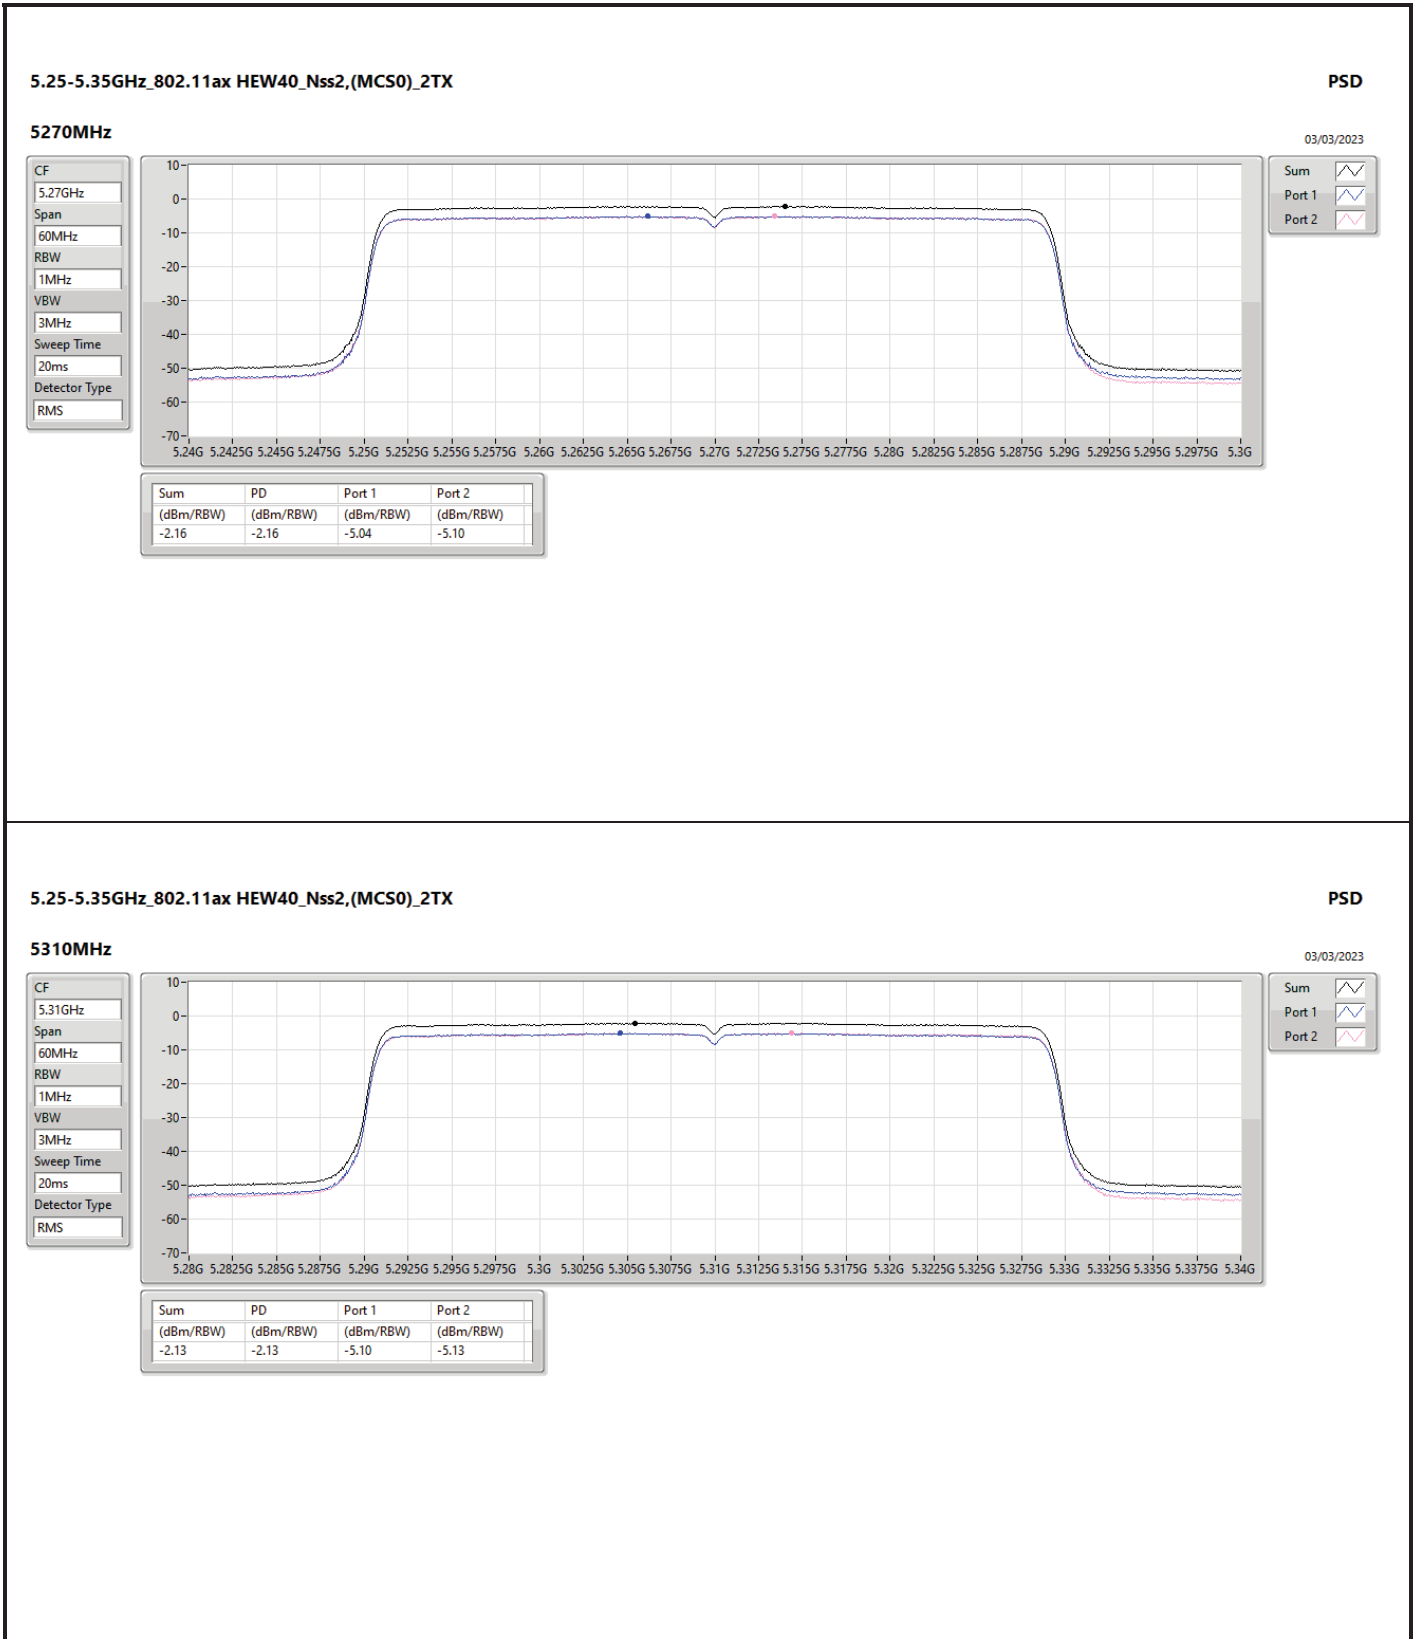

DG = Directional Gain; RBW = 500kHz for 5.725-5.85GHz band / 1MHz for other band;
 PD = trace bin-by-bin of each transmit port summing can be performed maximum power density; Port X = Port X Power Density;