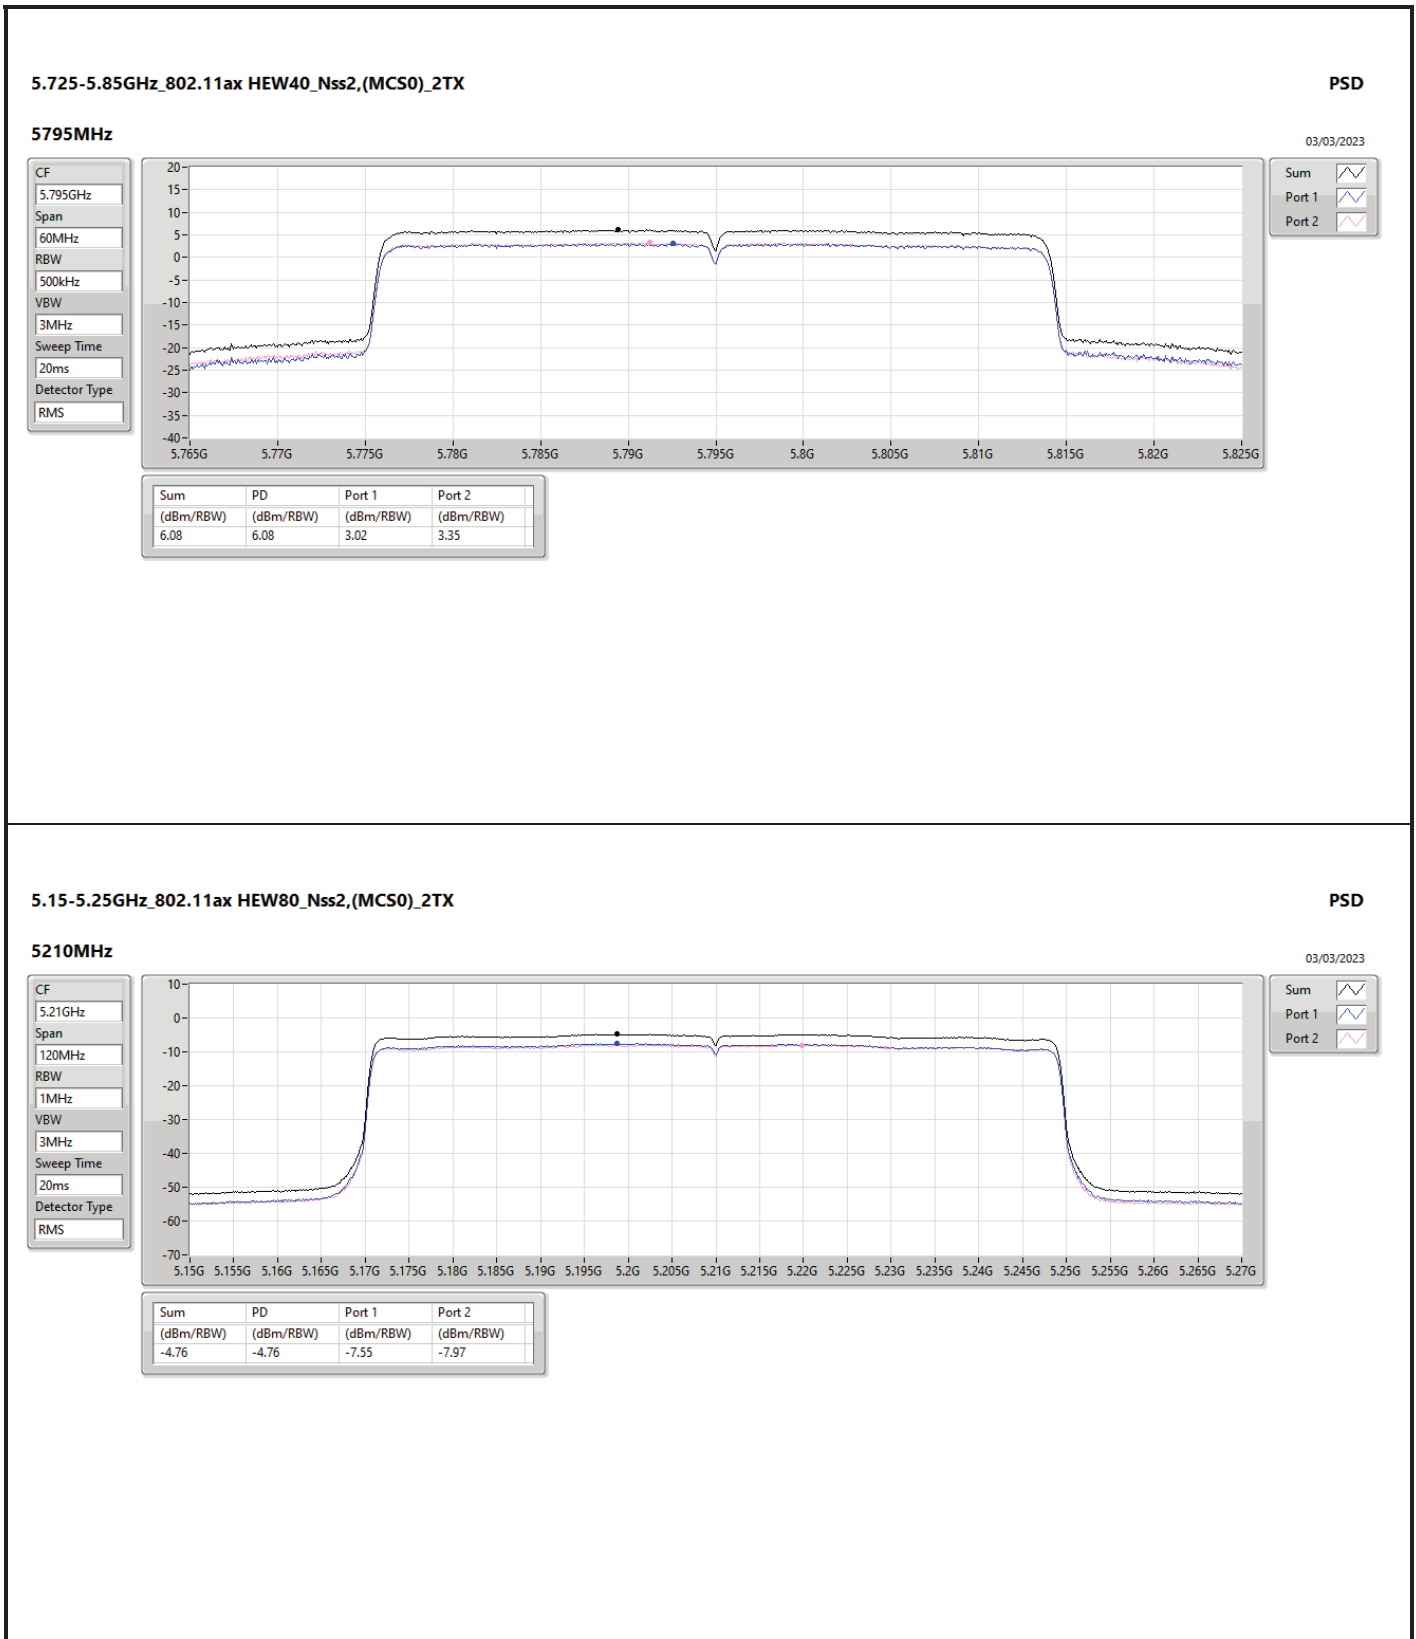

DG = Directional Gain; RBW = 500kHz for 5.725-5.85GHz band / 1MHz for other band;
 PD = trace bin-by-bin of each transmit port summing can be performed maximum power density; Port X = Port X Power Density;