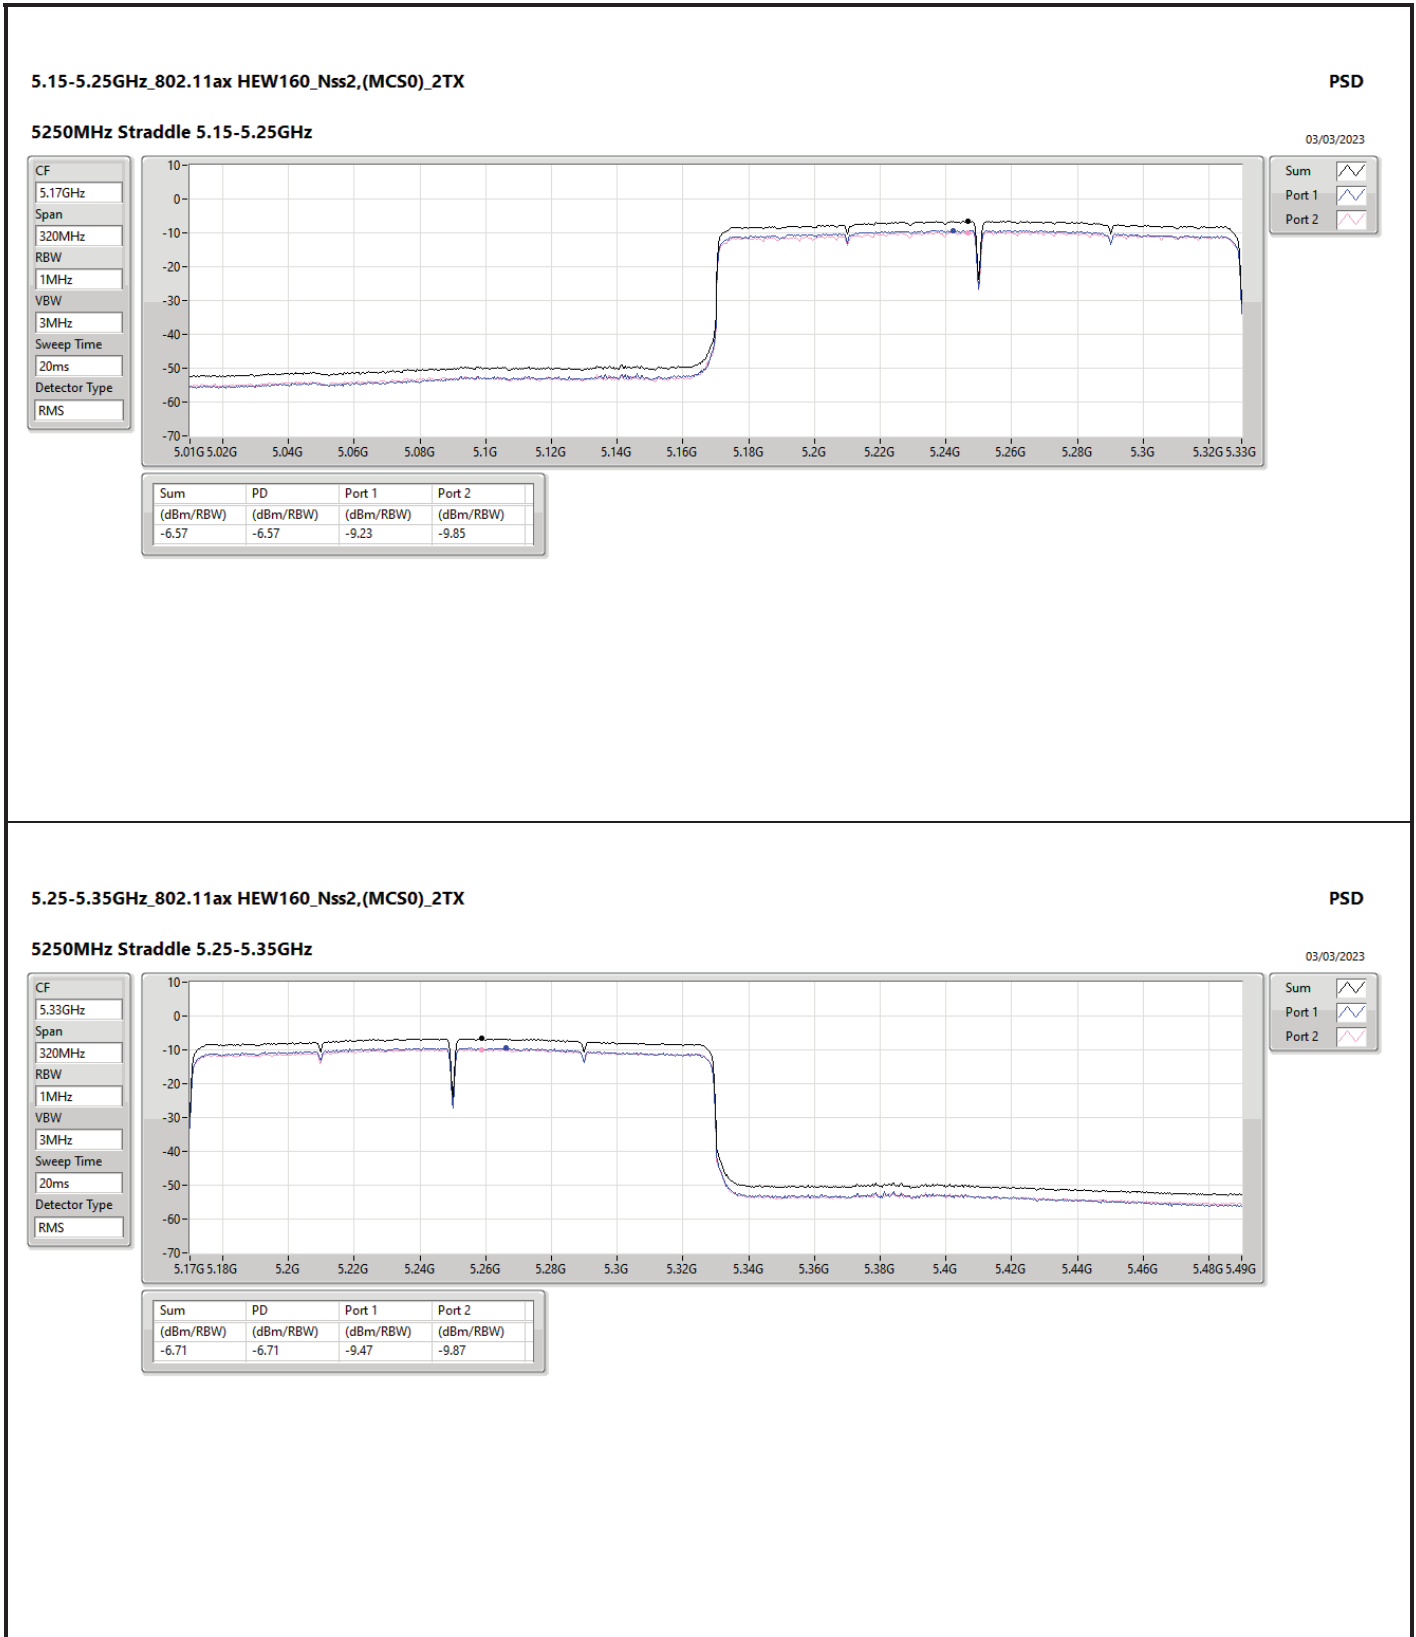

DG = Directional Gain; RBW = 500kHz for 5.725-5.85GHz band / 1MHz for other band;
 PD = trace bin-by-bin of each transmit port summing can be performed maximum power density; Port X = Port X Power Density;