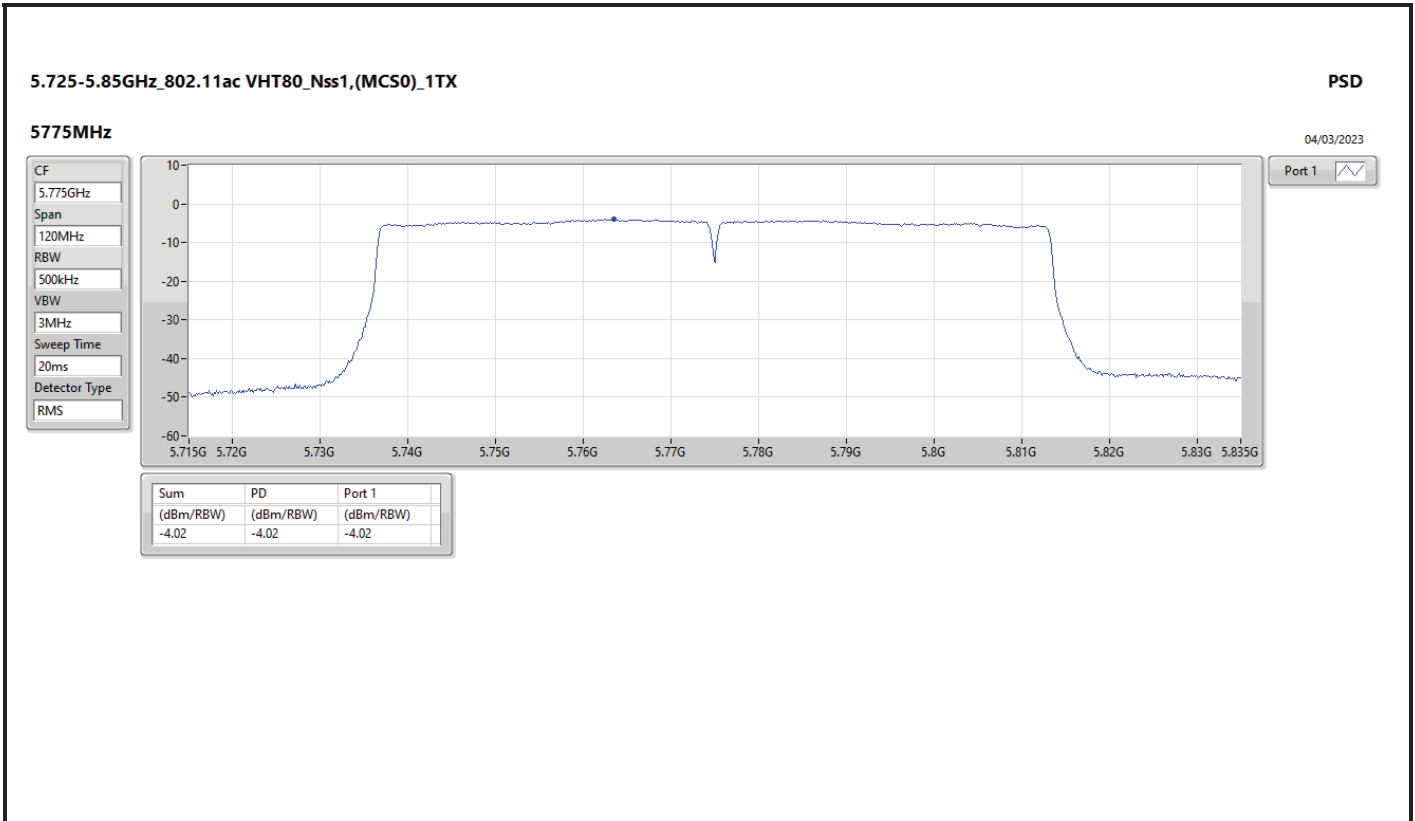

DG = Directional Gain; RBW = 500kHz for 5.725-5.85GHz band / 1MHz for other band;

PD = trace bin-by-bin of each transmit port summing can be performed maximum power density; Port X = Port X Power Density;