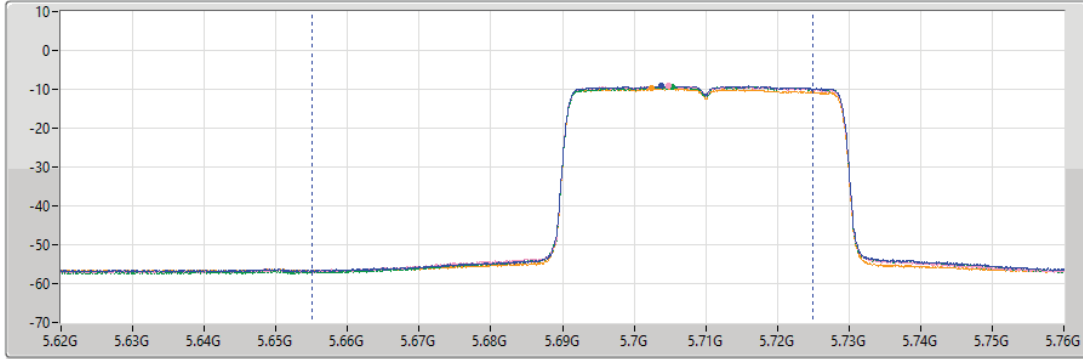

DG = Directional Gain; Port X = Port X output power

5.47-5.725GHz_802.11ax HEW40-BF_Nss2,(MCS0)_4TX

AV Power

5710MHz Straddle 5.47-5.725GHz_TX

06/03/2023

CF
5.69GHz
Span
140MHz
RBW
1MHz
VBW
3MHz
Sweep Time
20ms
Detector Type
RMS
CP BW
70MHz