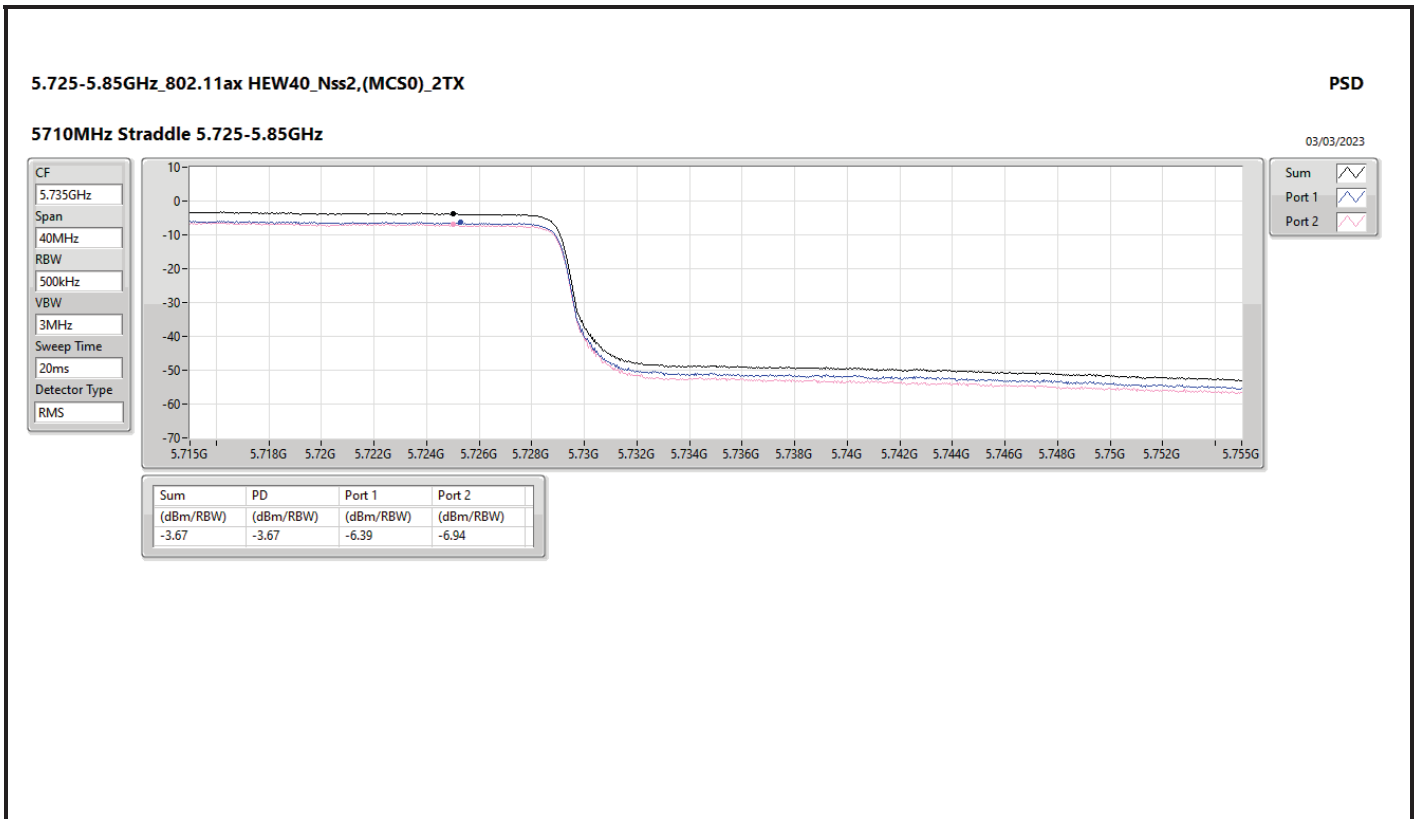

DG = Directional Gain; RBW = 500kHz for 5.725-5.85GHz band / 1MHz for other band;
 PD = trace bin-by-bin of each transmit port summing can be performed maximum power density; Port X = Port X Power Density;