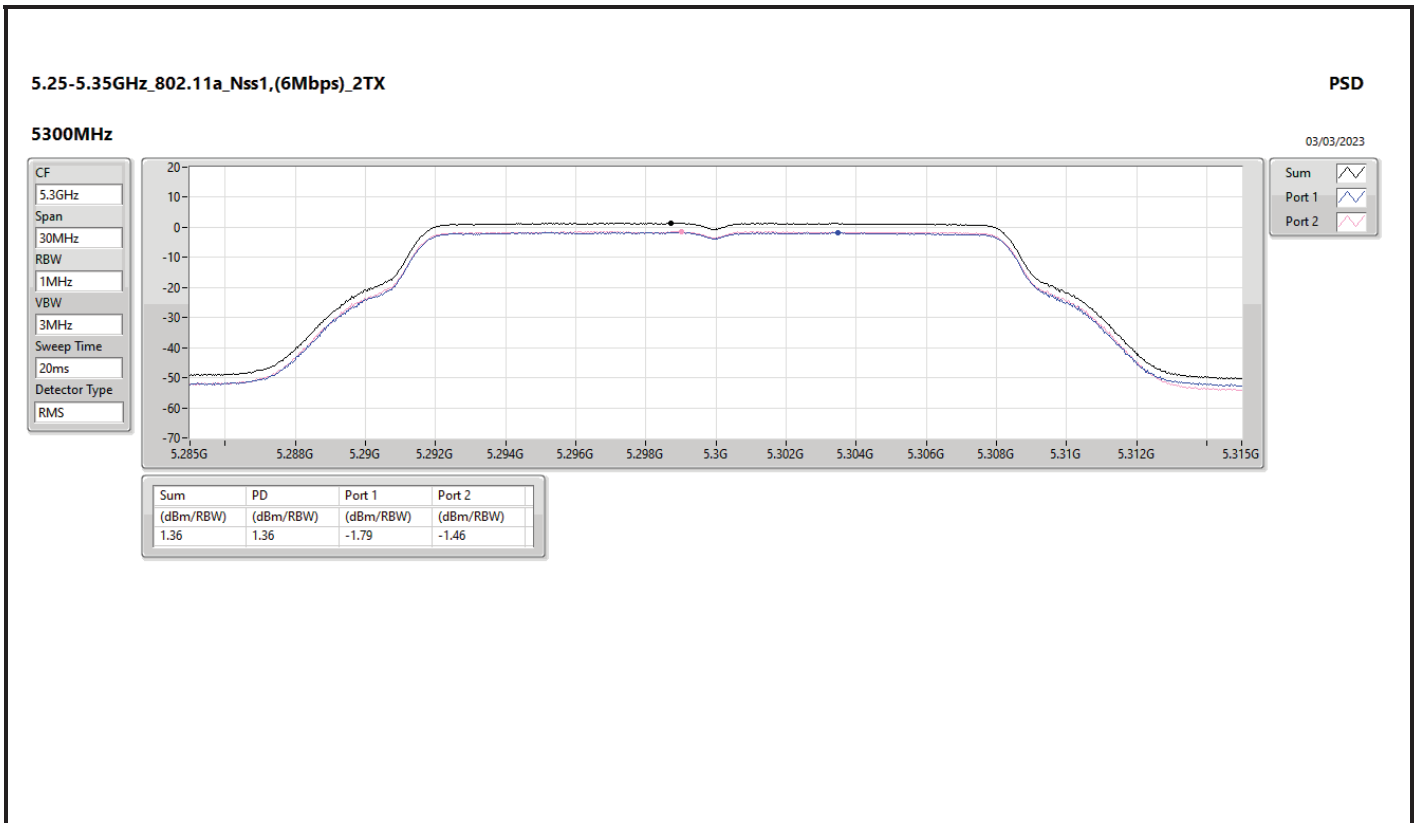

DG = Directional Gain; RBW = 500kHz for 5.725-5.85GHz band / 1MHz for other band;
 PD = trace bin-by-bin of each transmit port summing can be performed maximum power density; Port X = Port X Power Density;