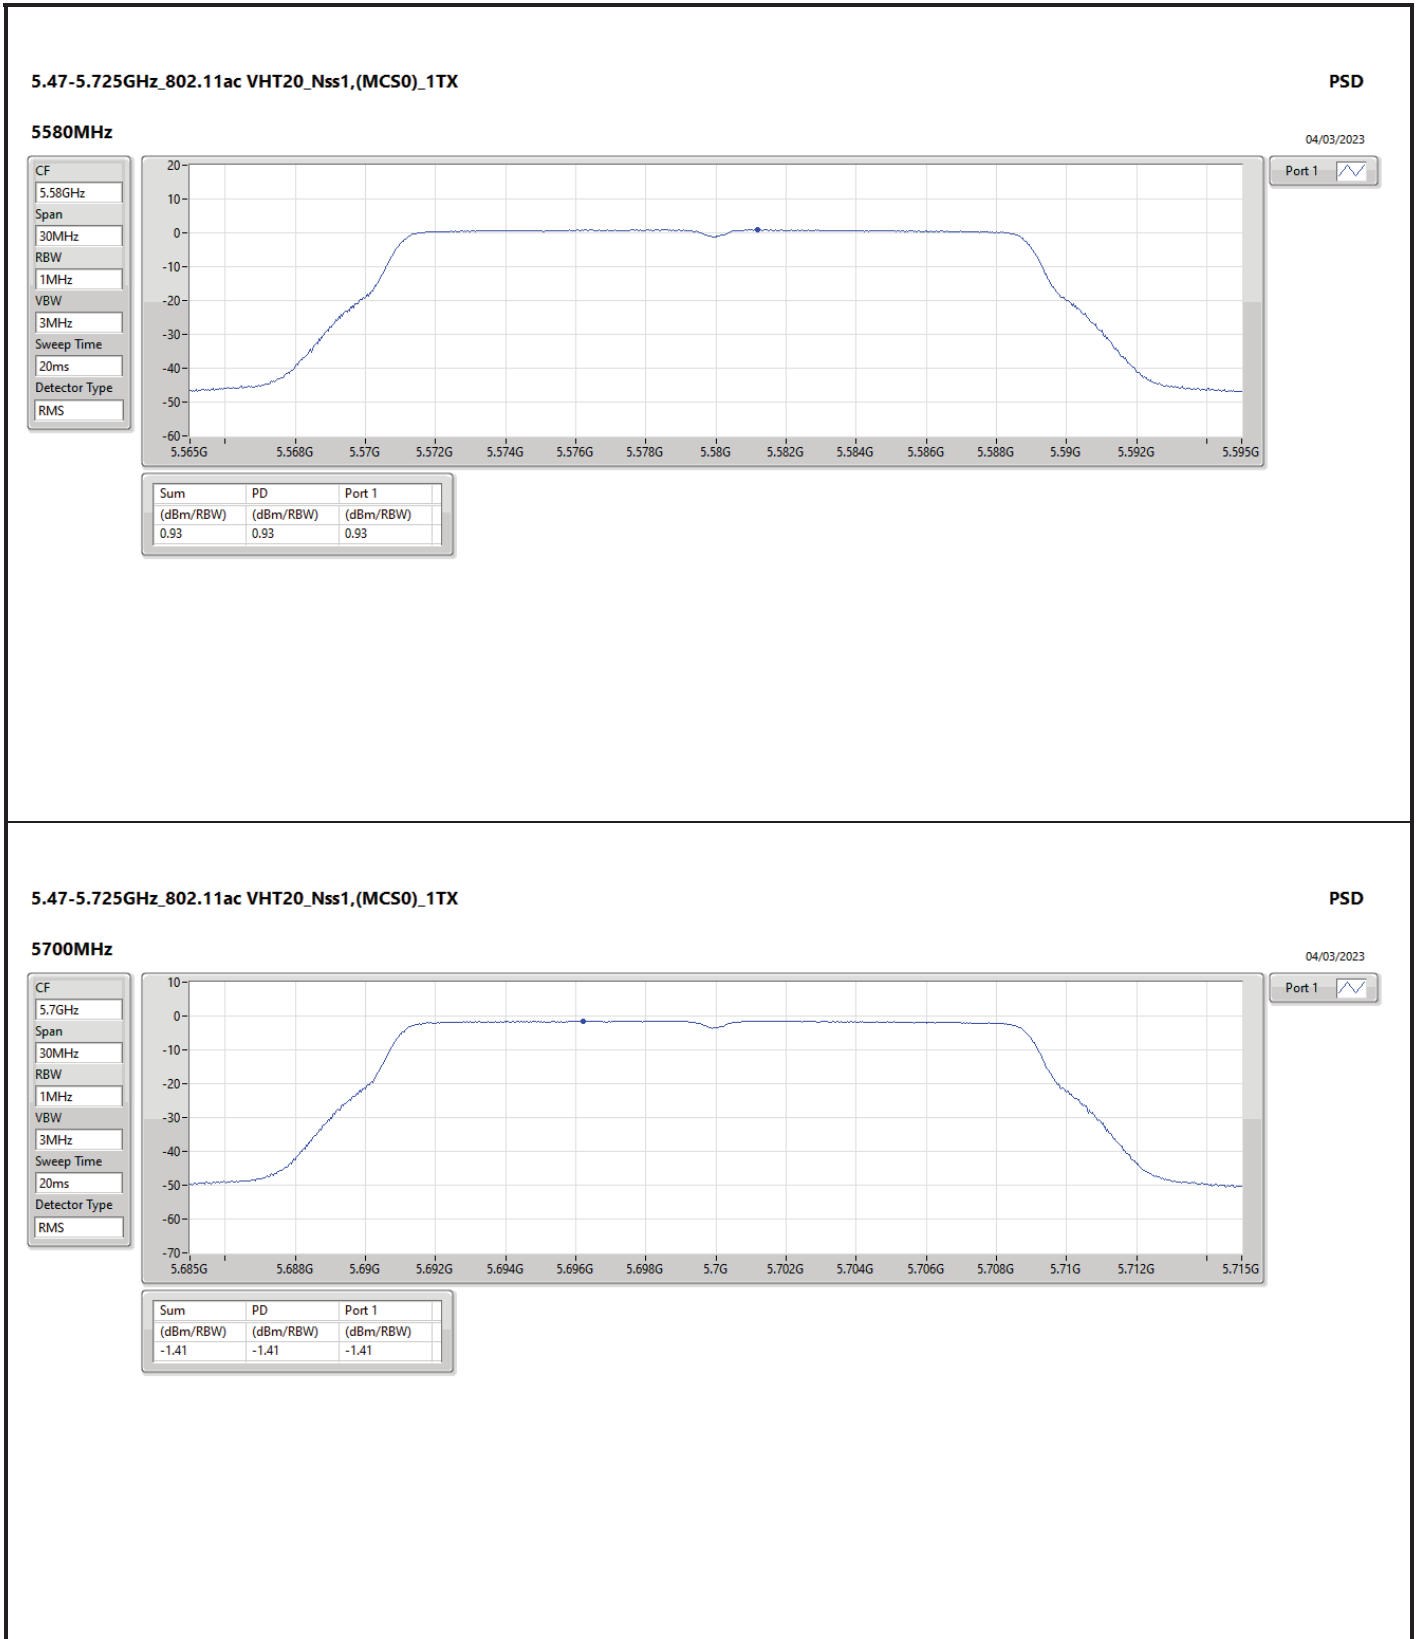

DG = Directional Gain; RBW = 500kHz for 5.725-5.85GHz band / 1MHz for other band;

PD = trace bin-by-bin of each transmit port summing can be performed maximum power density; Port X = Port X Power Density;