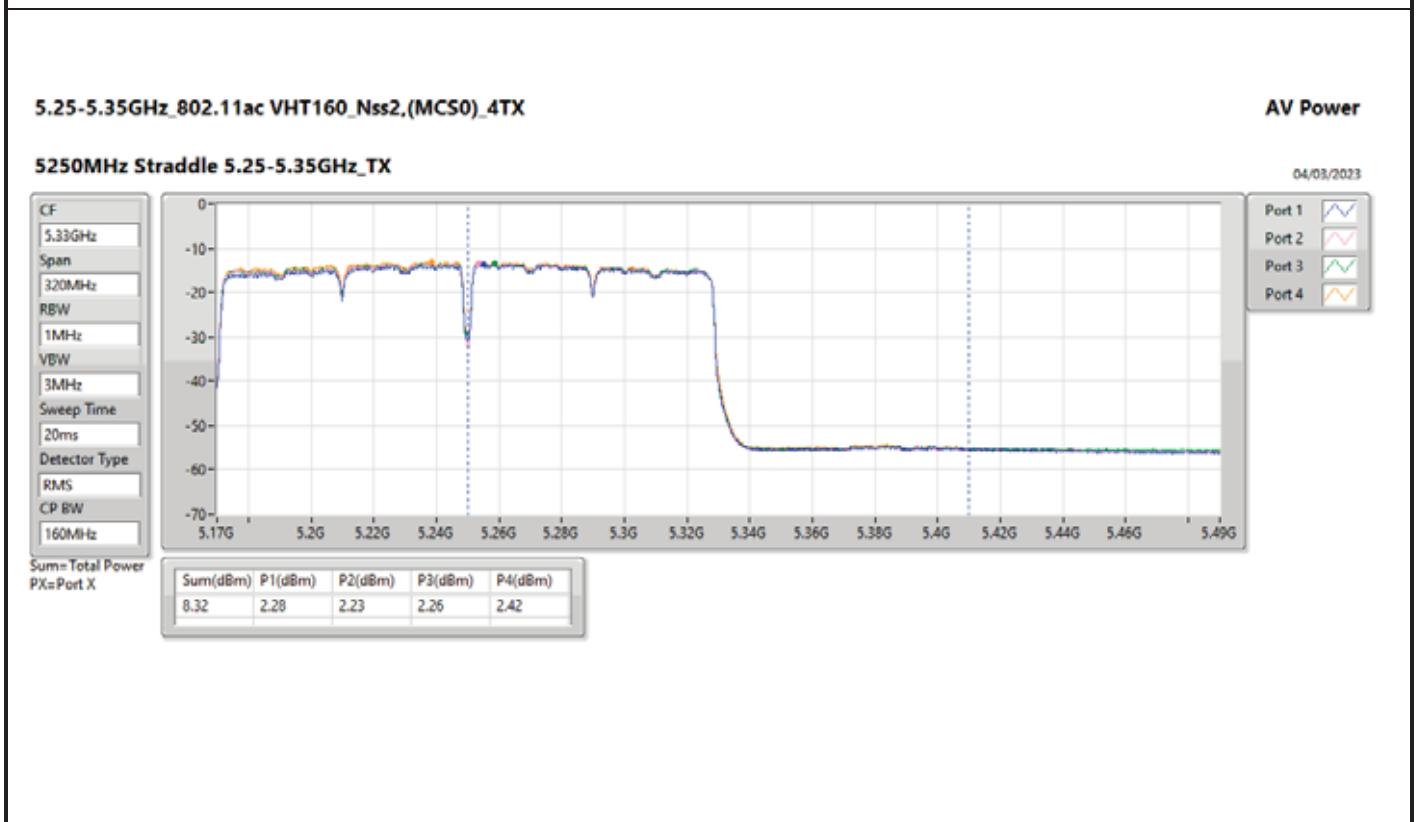

Port 1: [Line Style]
Port 2: [Line Style]
Port 3: [Line Style]
Port 4: [Line Style]

5.47-5.725GHz_802.11ax HEW80_Nss2,(MCS0)_4TX

AV Power

5690MHz Straddle 5.47-5.725GHz_TX

28/02/2023

CF
5.65GHz
Span
300MHz
RBW
1MHz
VBW
3MHz
Sweep Time
20ms
Detector Type
RMS
CP BW
150MHz