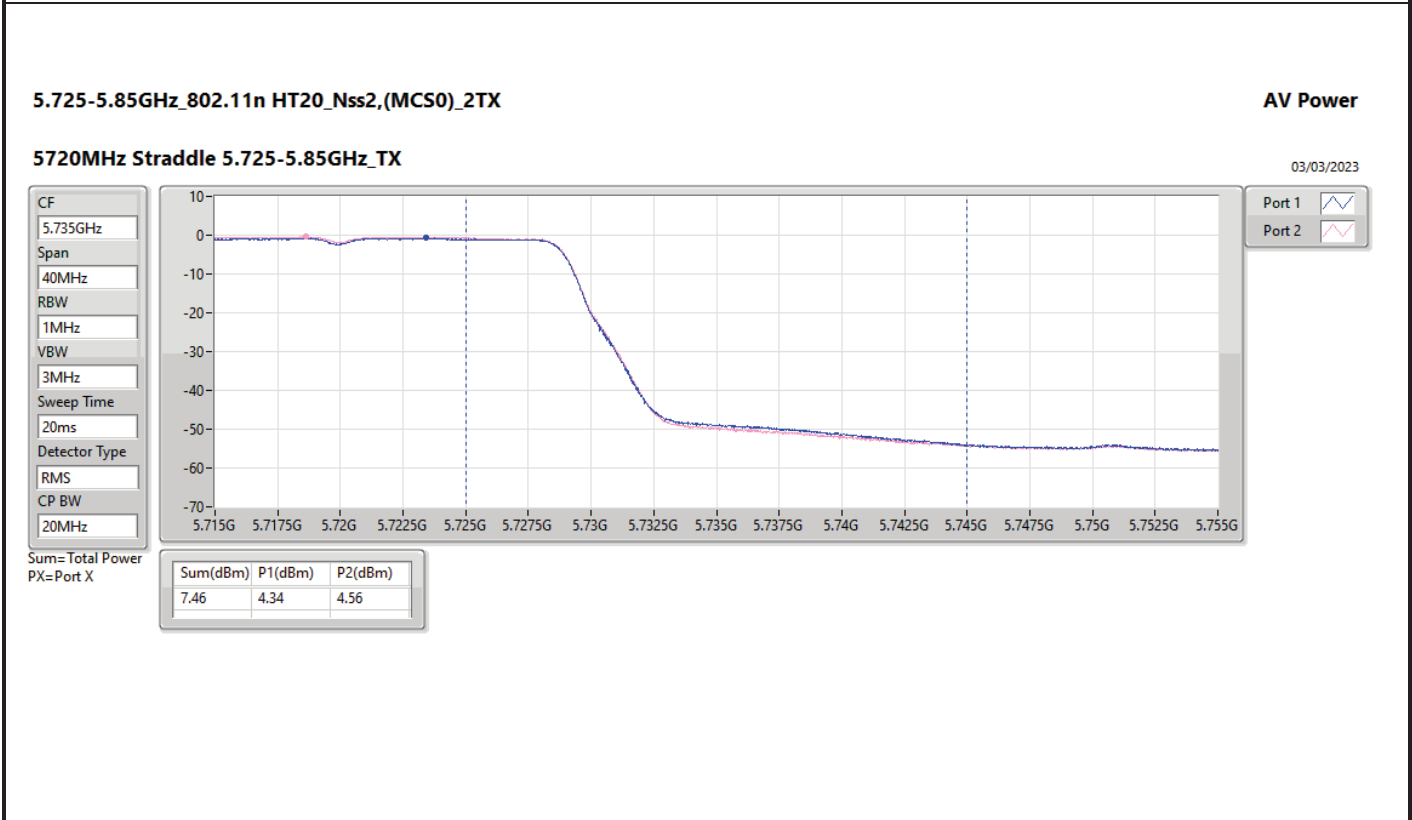

DG = Directional Gain; Port X = Port X output power

5.47-5.725GHz_802.11ac VHT80_Nss2,(MCS0)_2TX

AV Power

5690MHz Straddle 5.47-5.725GHz_TX

03/03/2023

CF
5.65GHz
Span
300MHz
RBW
1MHz
VBW
3MHz
Sweep Time
20ms
Detector Type
RMS
CP BW
150MHz