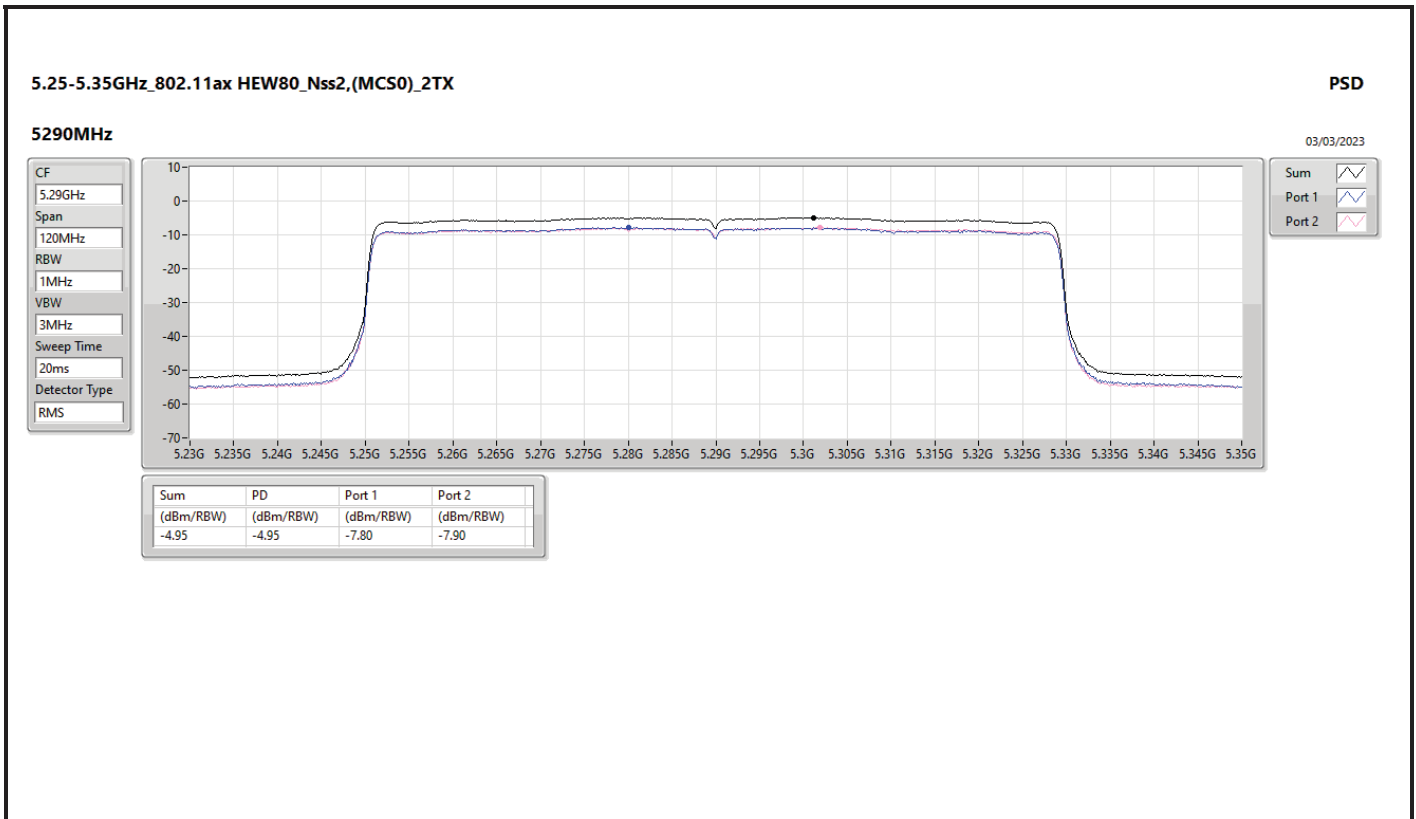

DG = Directional Gain; RBW = 500kHz for 5.725-5.85GHz band / 1MHz for other band;
 PD = trace bin-by-bin of each transmit port summing can be performed maximum power density; Port X = Port X Power Density;