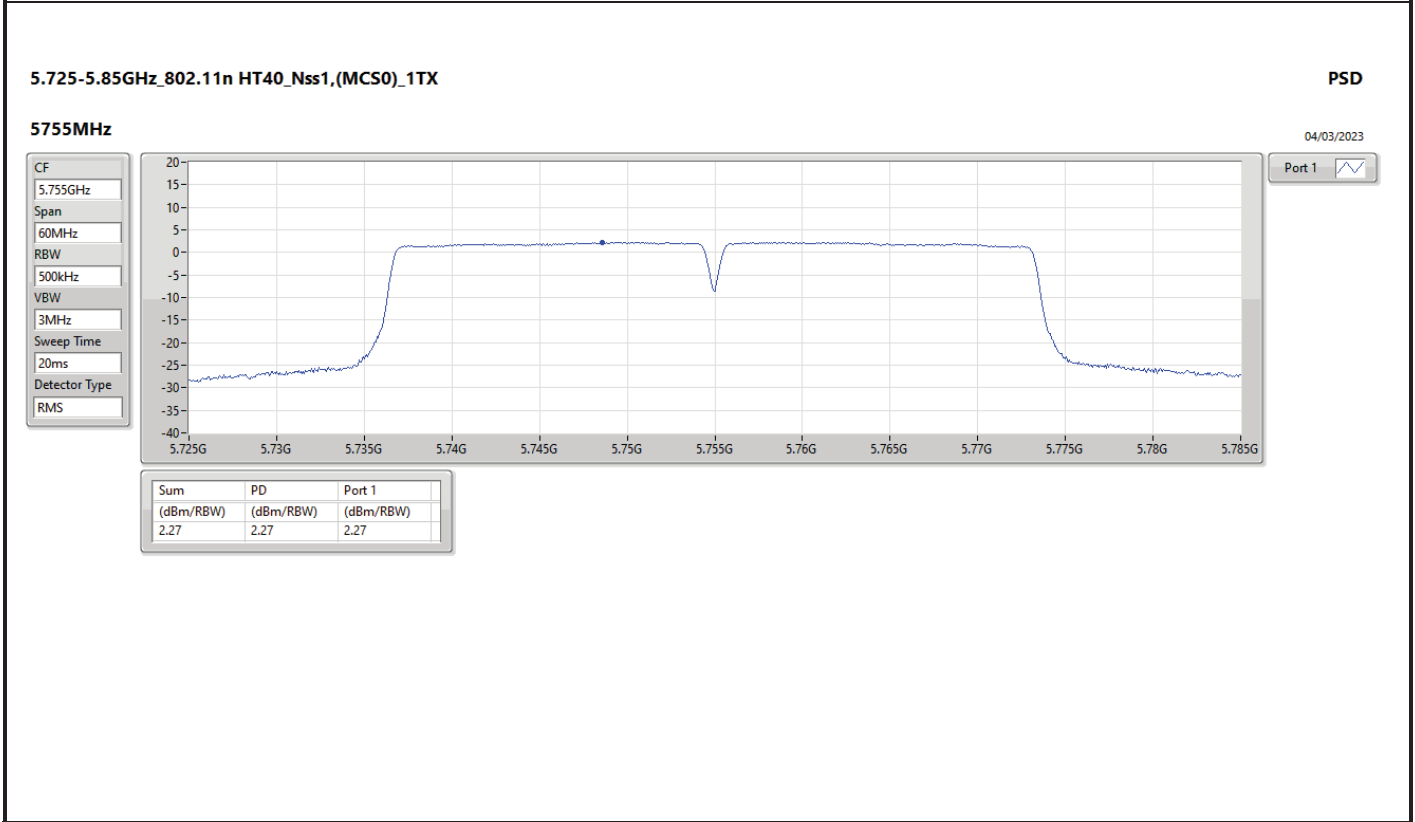

DG = Directional Gain; RBW = 500kHz for 5.725-5.85GHz band / 1MHz for other band;

PD = trace bin-by-bin of each transmit port summing can be performed maximum power density; Port X = Port X Power Density;