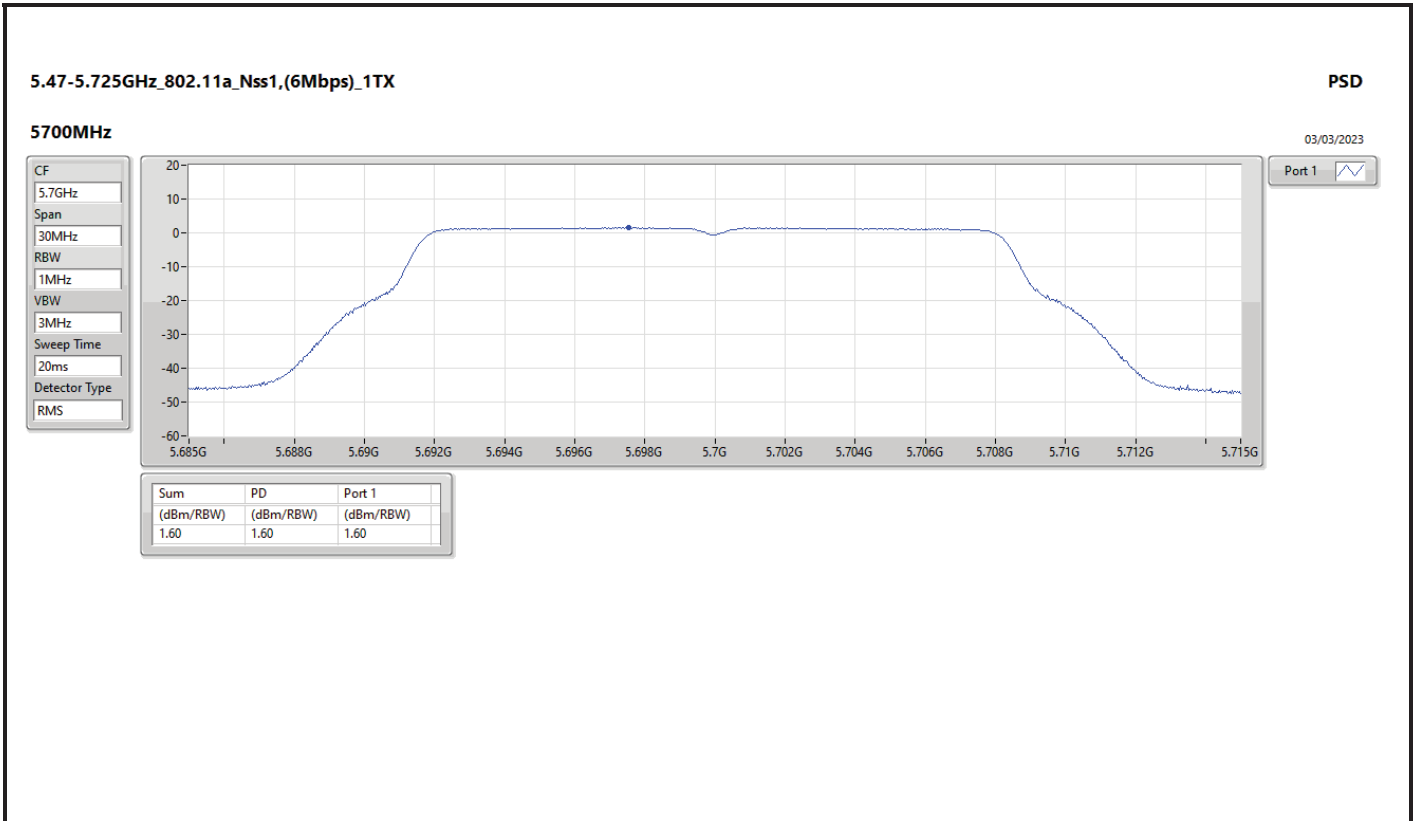

DG = Directional Gain; RBW = 500kHz for 5.725-5.85GHz band / 1MHz for other band;

PD = trace bin-by-bin of each transmit port summing can be performed maximum power density; Port X = Port X Power Density;