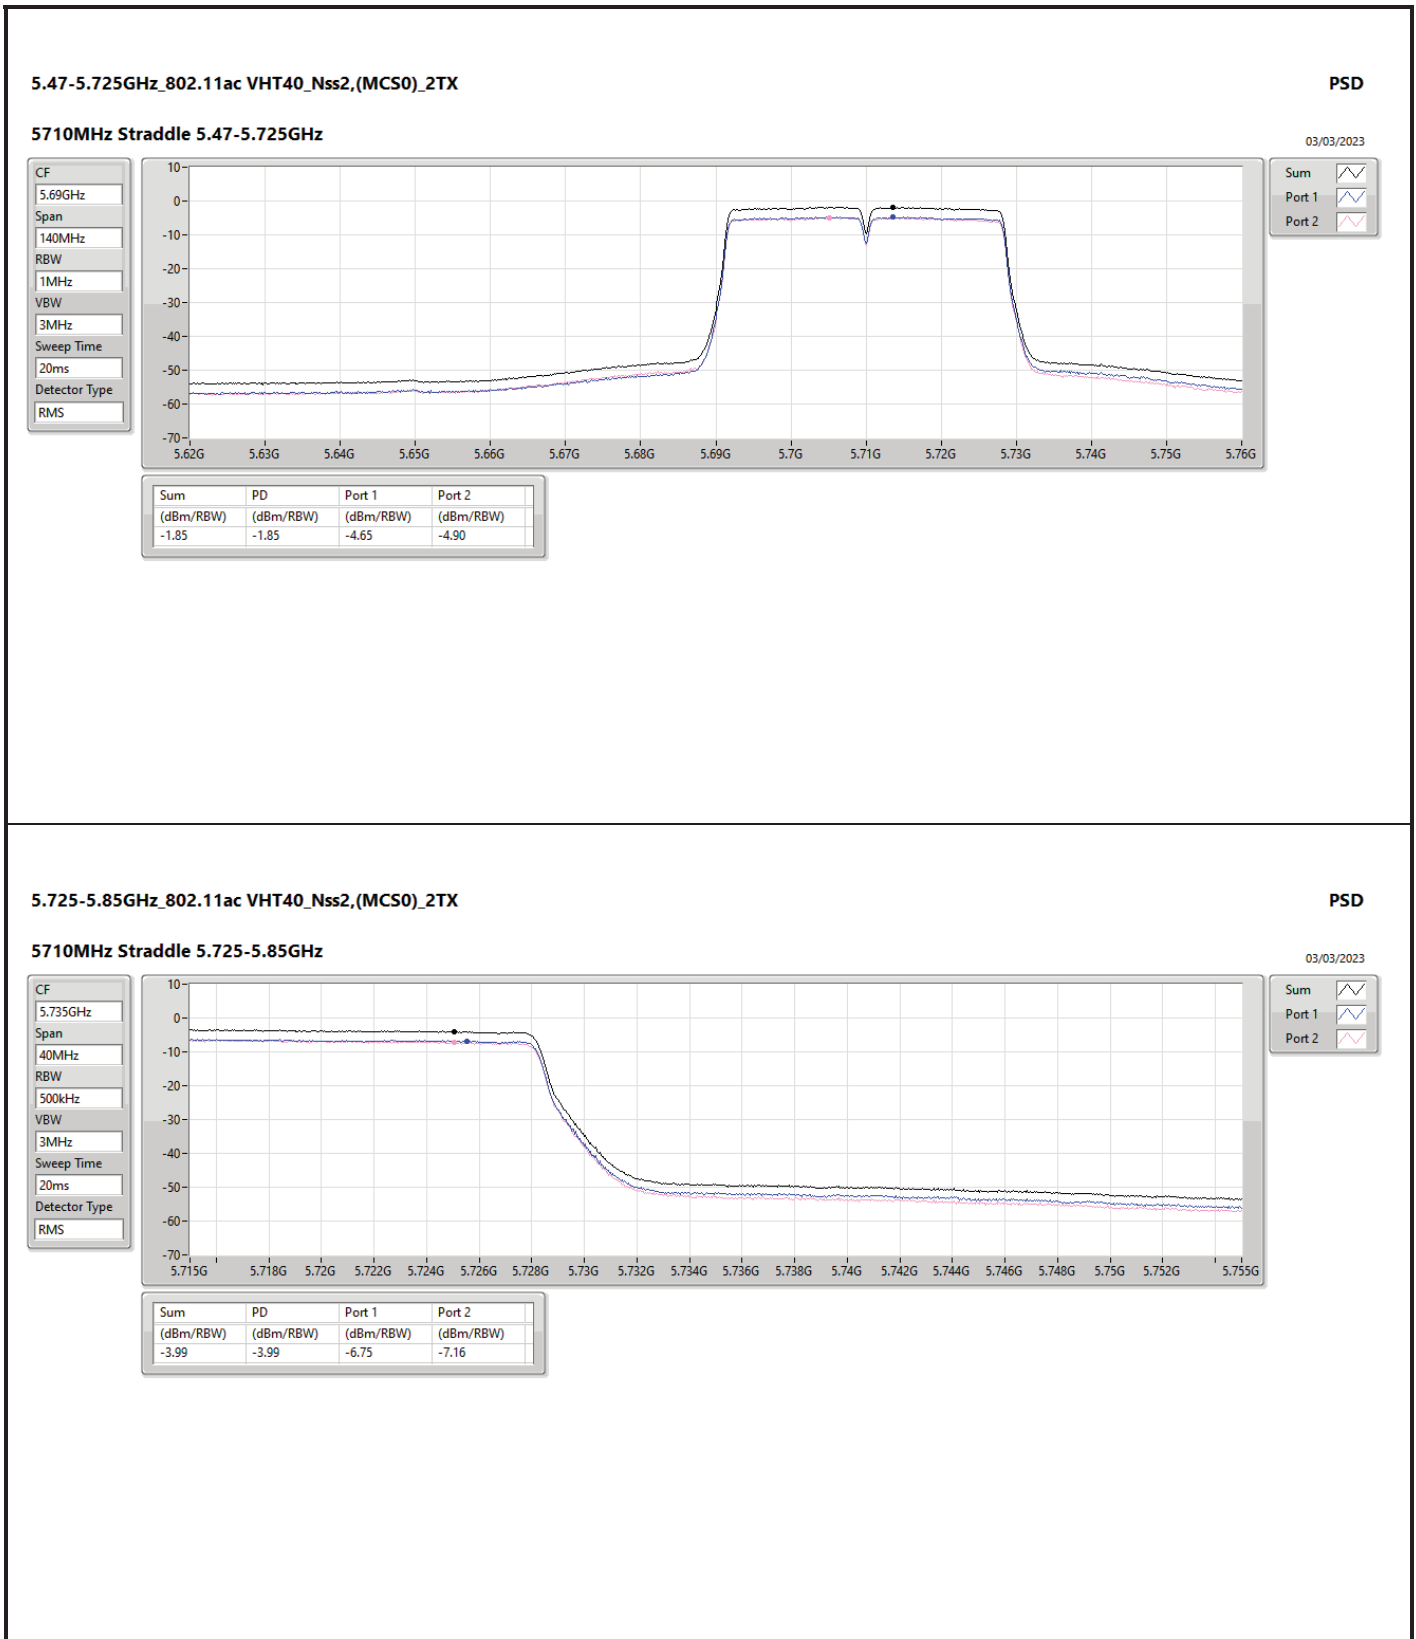

DG = Directional Gain; RBW = 500kHz for 5.725-5.85GHz band / 1MHz for other band;
 PD = trace bin-by-bin of each transmit port summing can be performed maximum power density; Port X = Port X Power Density;