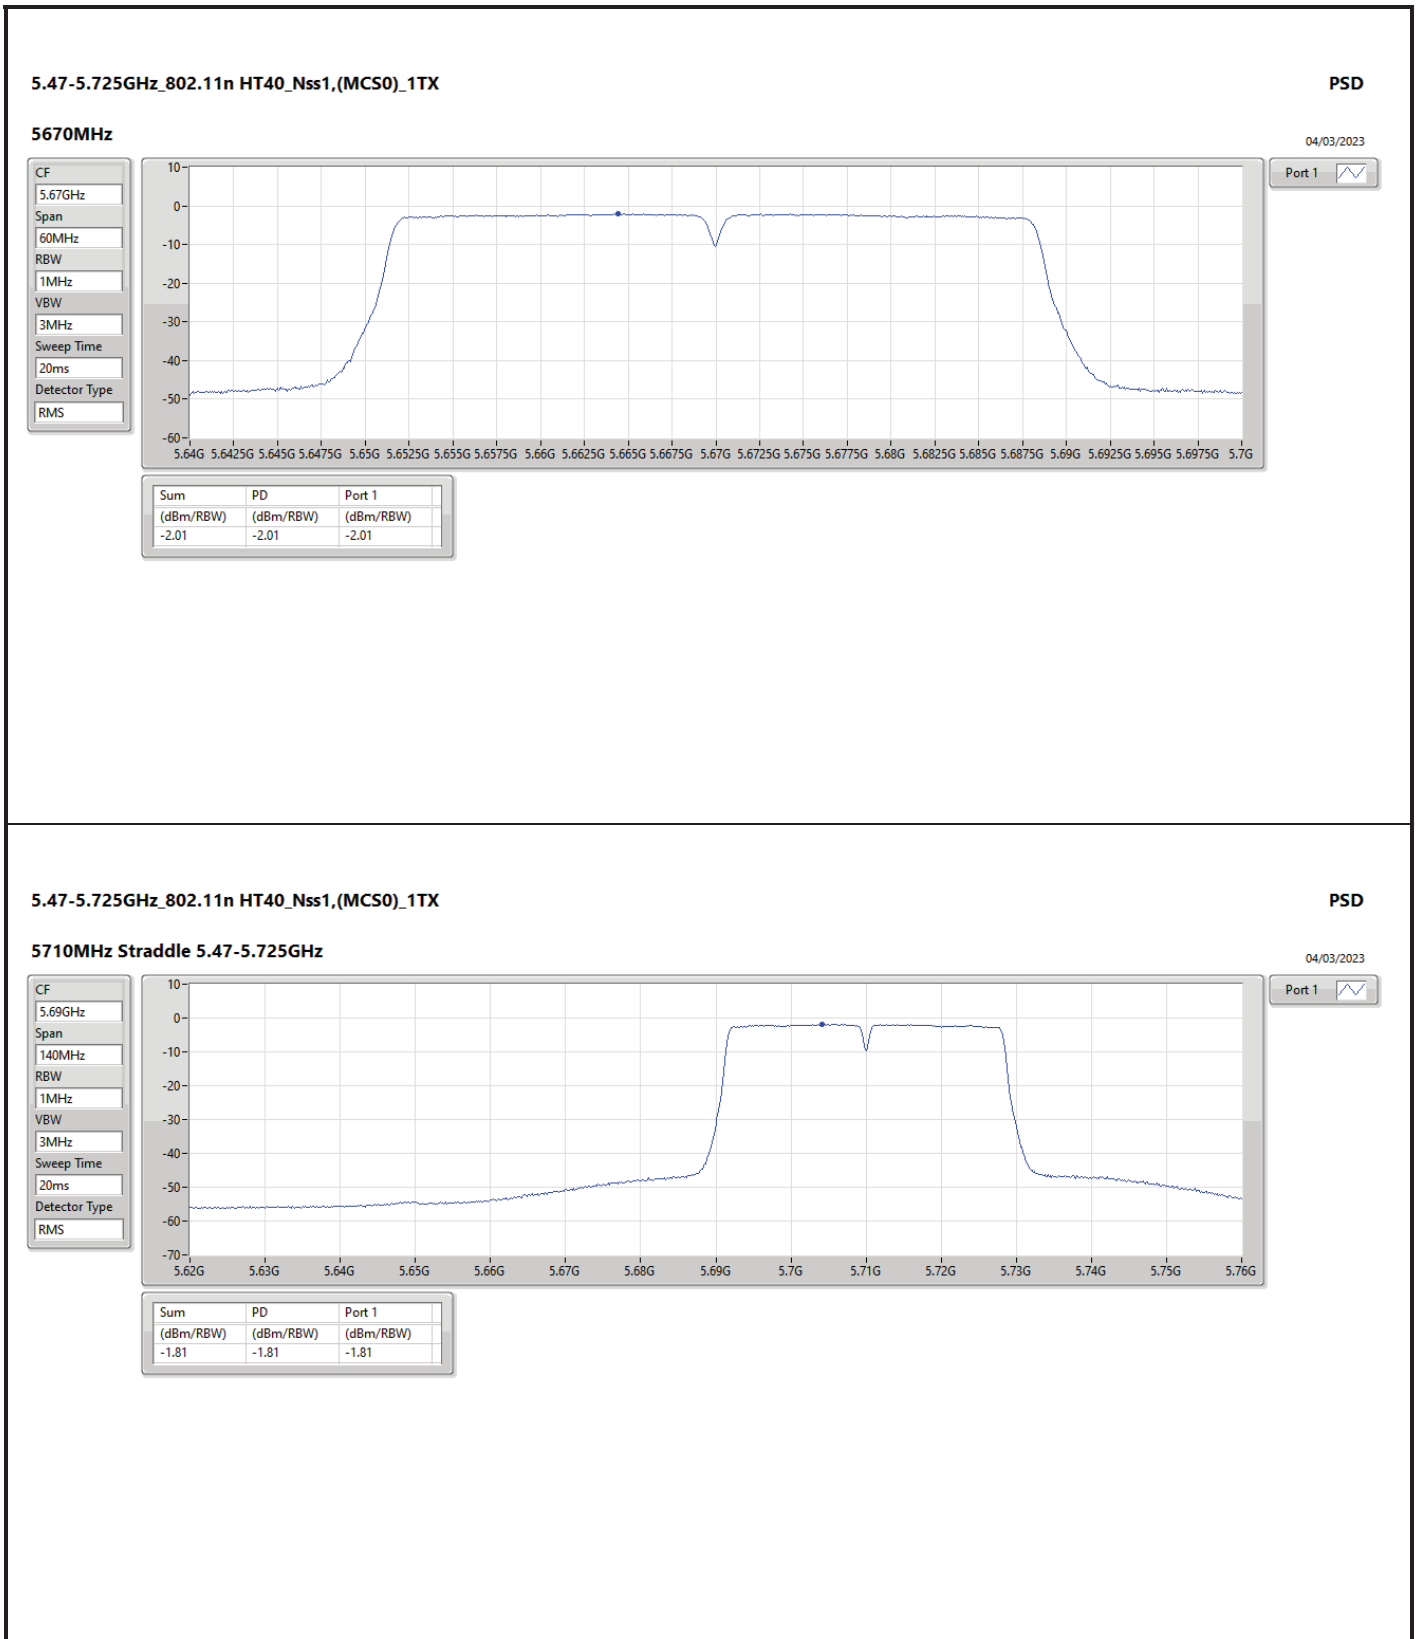

DG = Directional Gain; RBW = 500kHz for 5.725-5.85GHz band / 1MHz for other band;

PD = trace bin-by-bin of each transmit port summing can be performed maximum power density; Port X = Port X Power Density;