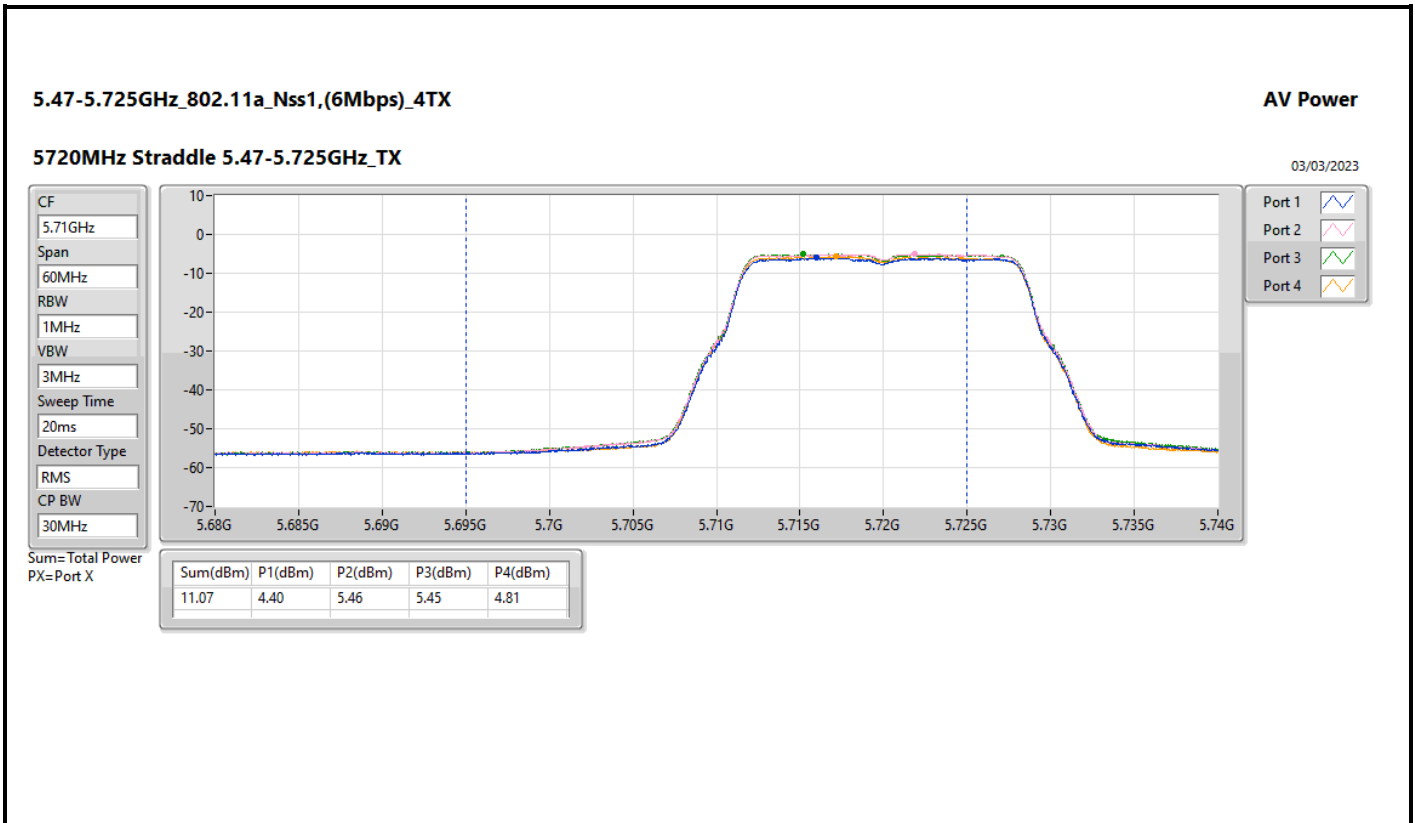

DG = Directional Gain; Port X = Port X output power

5.725-5.85GHz_802.11n HT40_Nss2,(MCS0)_4TX

5710MHz Straddle 5.725-5.85GHz_TX

AV Power

04/03/2023

CF

5.735GHz

Span