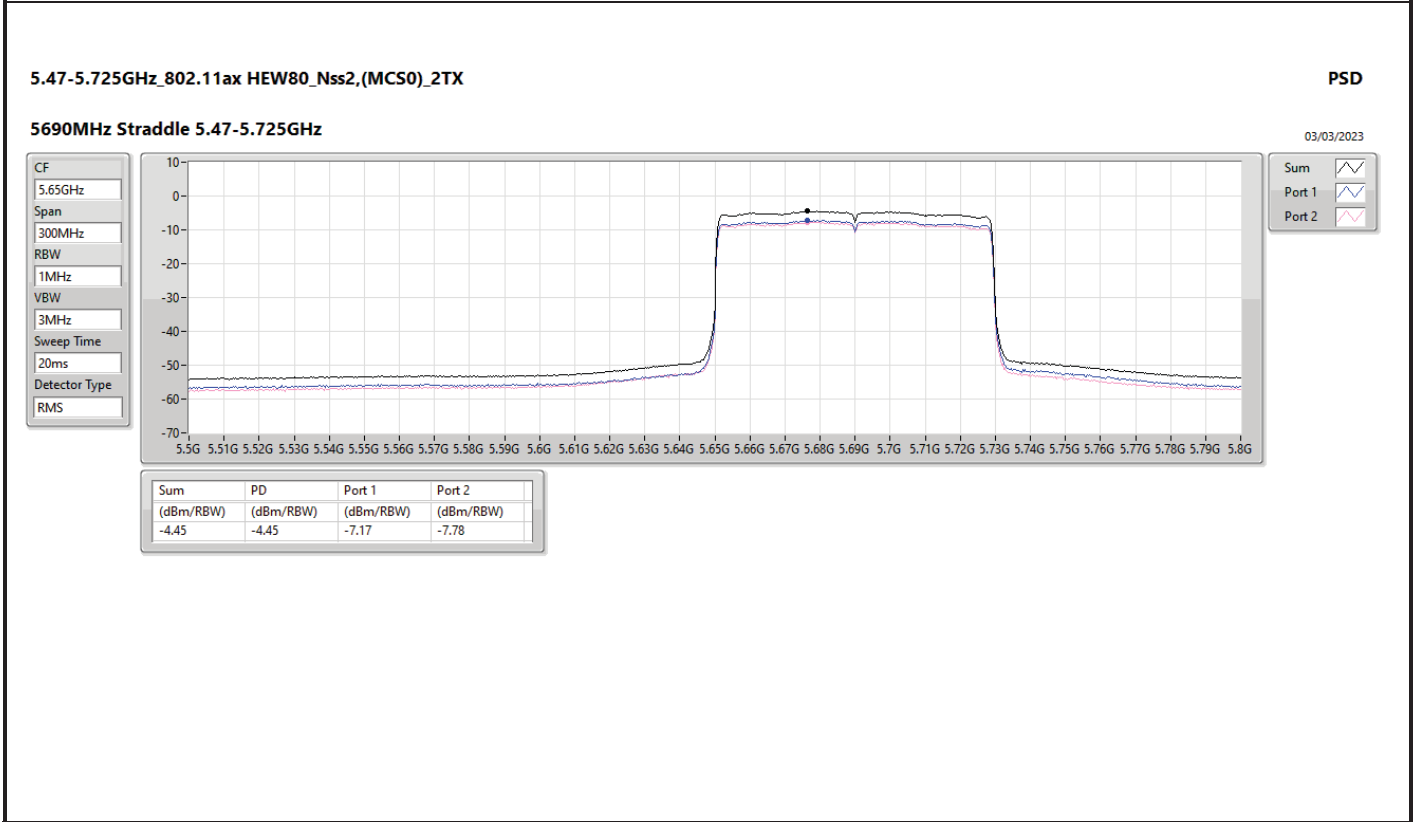

DG = Directional Gain; RBW = 500kHz for 5.725-5.85GHz band / 1MHz for other band;
 PD = trace bin-by-bin of each transmit port summing can be performed maximum power density; Port X = Port X Power Density;