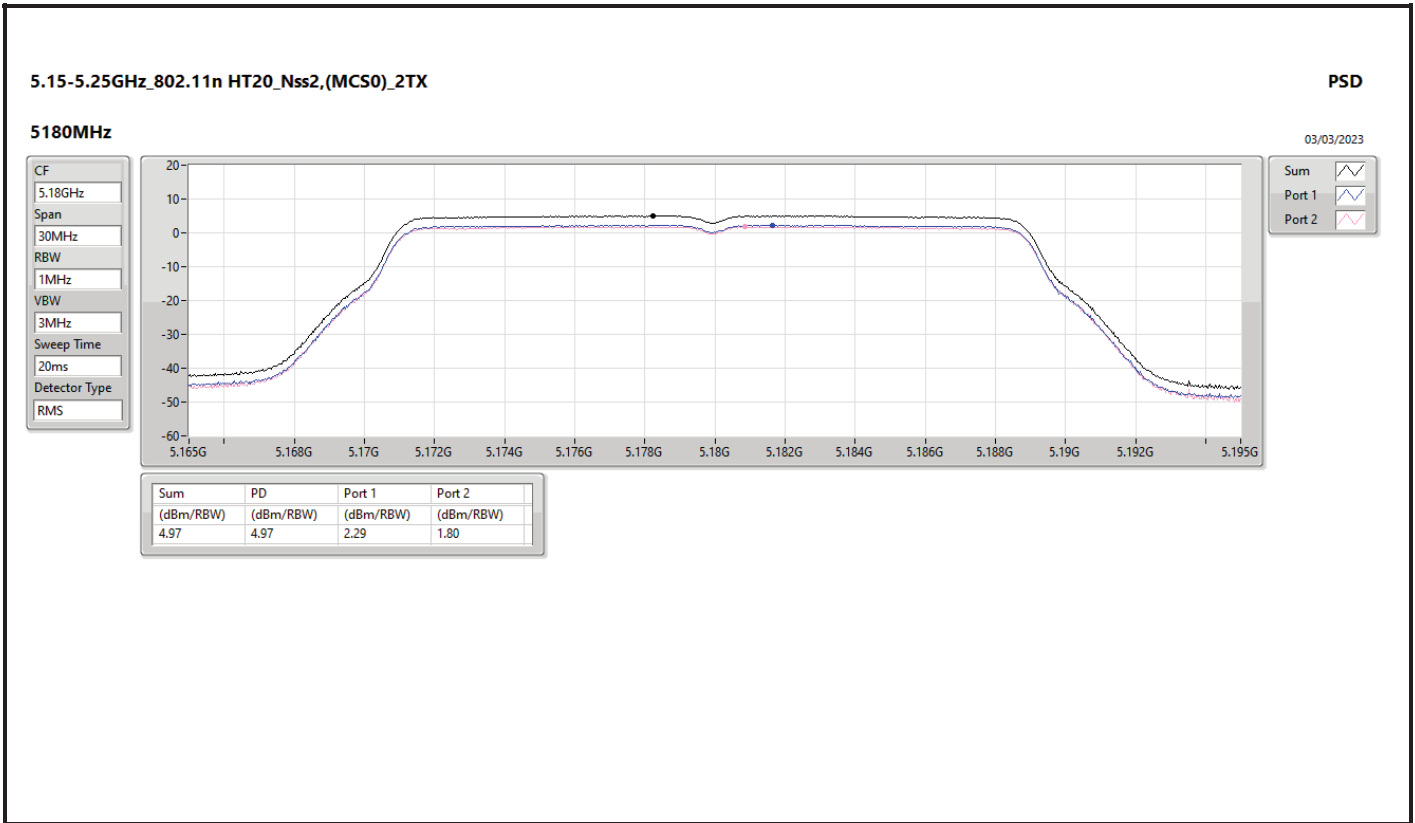

DG = Directional Gain; RBW = 500kHz for 5.725-5.85GHz band / 1MHz for other band;
 PD = trace bin-by-bin of each transmit port summing can be performed maximum power density; Port X = Port X Power Density;