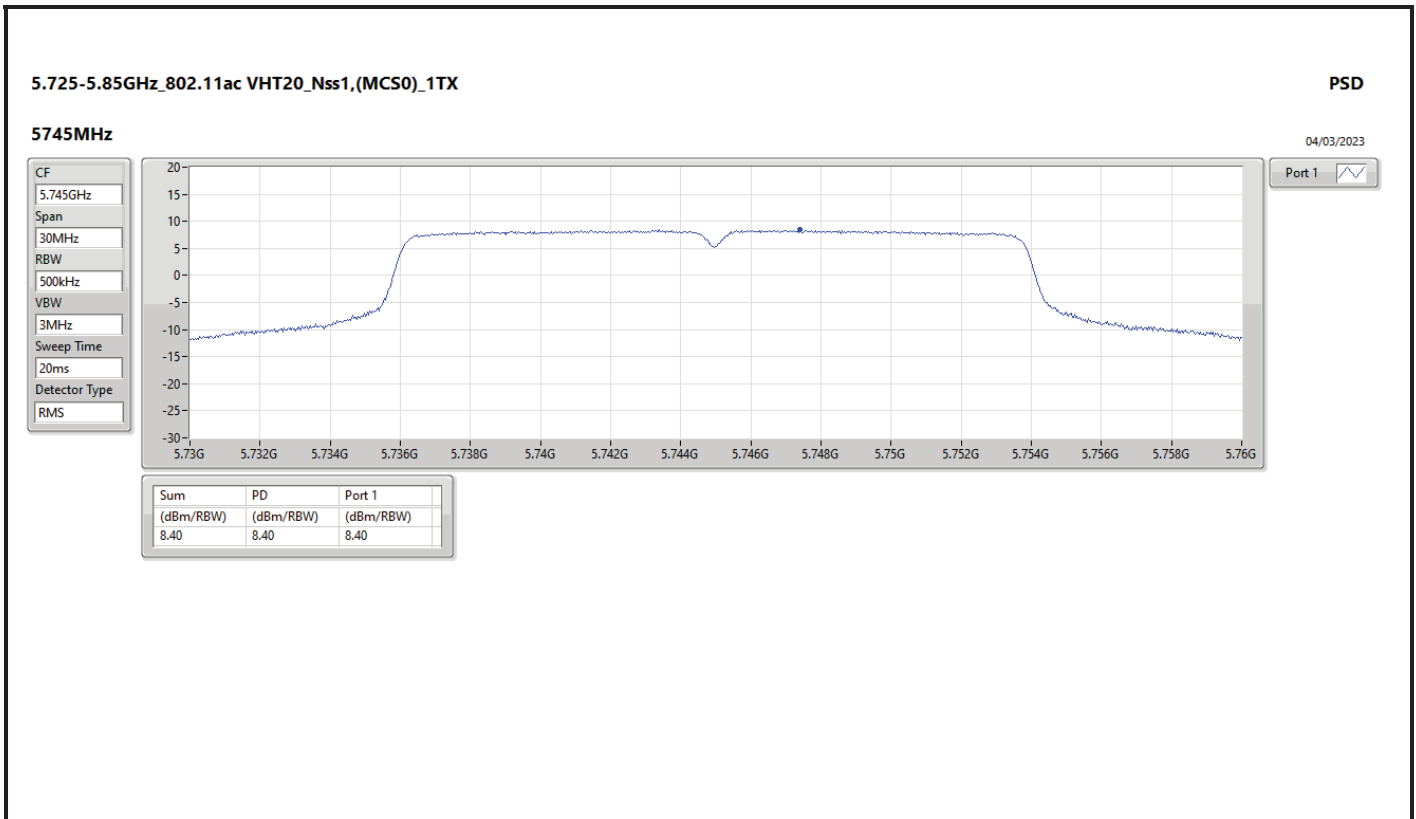

DG = Directional Gain; RBW = 500kHz for 5.725-5.85GHz band / 1MHz for other band;

PD = trace bin-by-bin of each transmit port summing can be performed maximum power density; Port X = Port X Power Density;