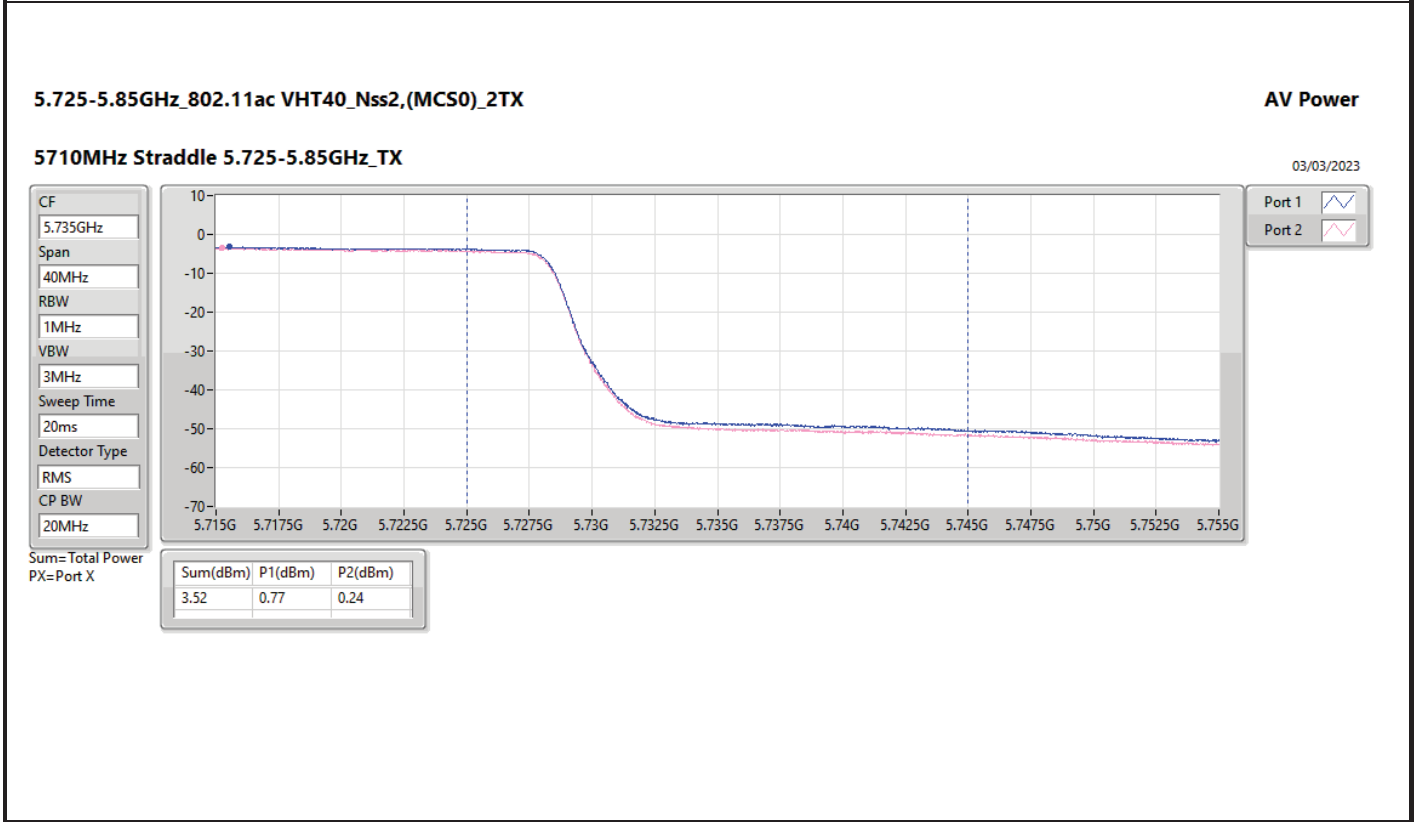

Average Power_Non-Beamforming_Radio 2_2T2S

Appendix C.2

Mode	Result	DG (dBi)	Port 1 (dBm)	Port 2 (dBm)	Total Power (dBm)	Power Limit (dBm)	EIRP (dBm)	EIRP Limit (dBm)
5530MHz	Pass	15.00	11.95	10.62	14.35	14.98	29.35	30.00
5610MHz	Pass	15.00	11.52	10.81	14.19	14.98	29.19	30.00
5690MHz Straddle 5.47-5.725GHz	Pass	15.00	11.39	10.91	14.17	14.98	29.17	30.00
5690MHz Straddle 5.725-5.85GHz	Pass	15.00	-1.92	-2.72	0.71	30.00	15.71	Inf
5775MHz	Pass	15.00	16.12	15.91	19.03	30.00	34.03	Inf
802.11ax HEW160_Nss2,(MCS0)_2TX	-	-	-	-	-	-	-	-
5250MHz Straddle 5.15-5.25GHz	Pass	15.00	9.58	8.93	12.28	30.00	27.28	53.00
5250MHz Straddle 5.25-5.35GHz	Pass	15.00	9.53	9.12	12.34	14.98	27.34	30.00
5570MHz	Pass	15.00	11.25	10.96	14.12	14.98	29.12	30.00

DG = Directional Gain; Port X = Port X output power

5.47-5.725GHz_802.11ac VHT80_Nss2,(MCS0)_2TX

AV Power

5690MHz Straddle 5.47-5.725GHz_TX

03/03/2023

CF
5.65GHz
Span
300MHz
RBW
1MHz
VBW
3MHz
Sweep Time
20ms
Detector Type
RMS
CP BW
150MHz