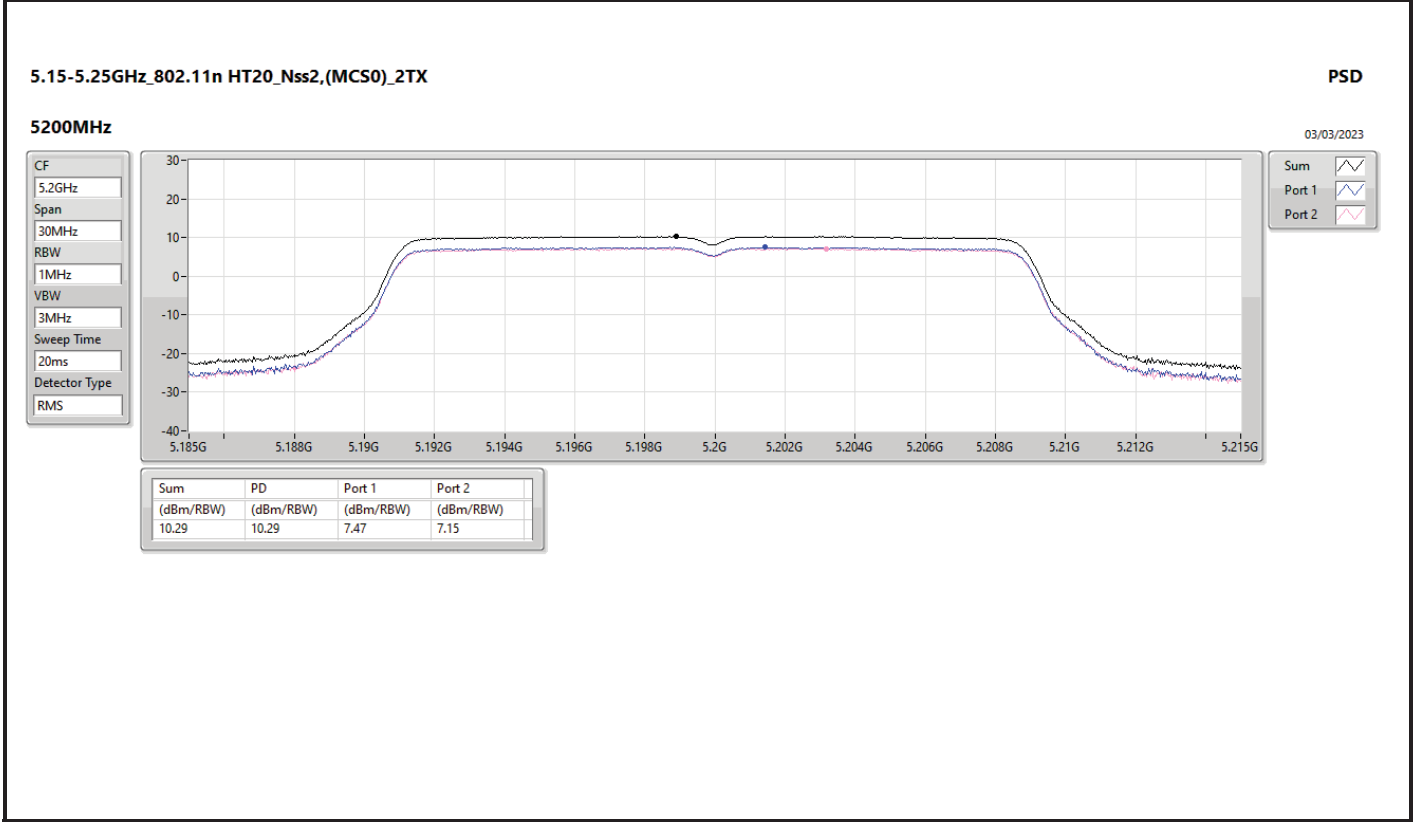

DG = Directional Gain; RBW = 500kHz for 5.725-5.85GHz band / 1MHz for other band;
 PD = trace bin-by-bin of each transmit port summing can be performed maximum power density; Port X = Port X Power Density;