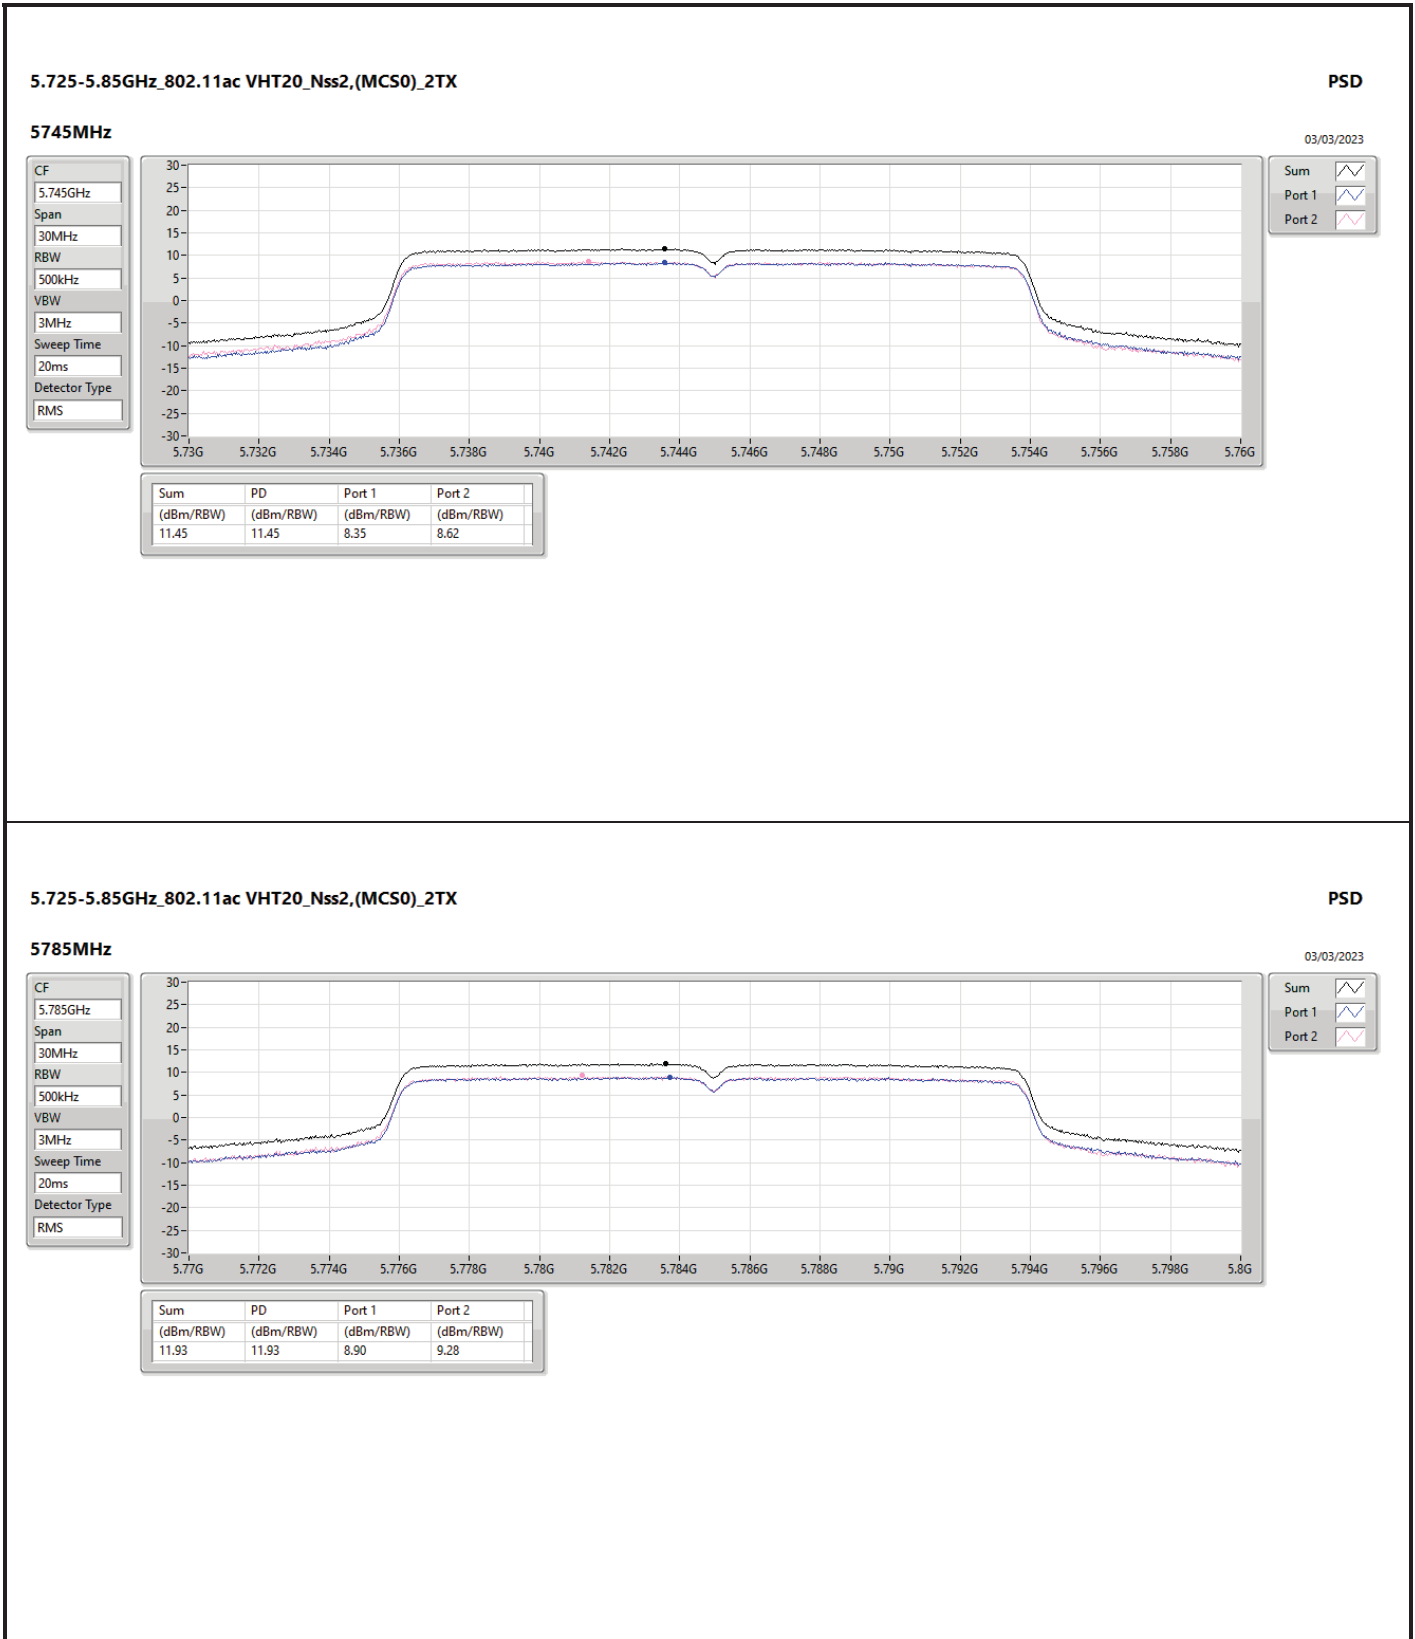

DG = Directional Gain; RBW = 500kHz for 5.725-5.85GHz band / 1MHz for other band;
 PD = trace bin-by-bin of each transmit port summing can be performed maximum power density; Port X = Port X Power Density;