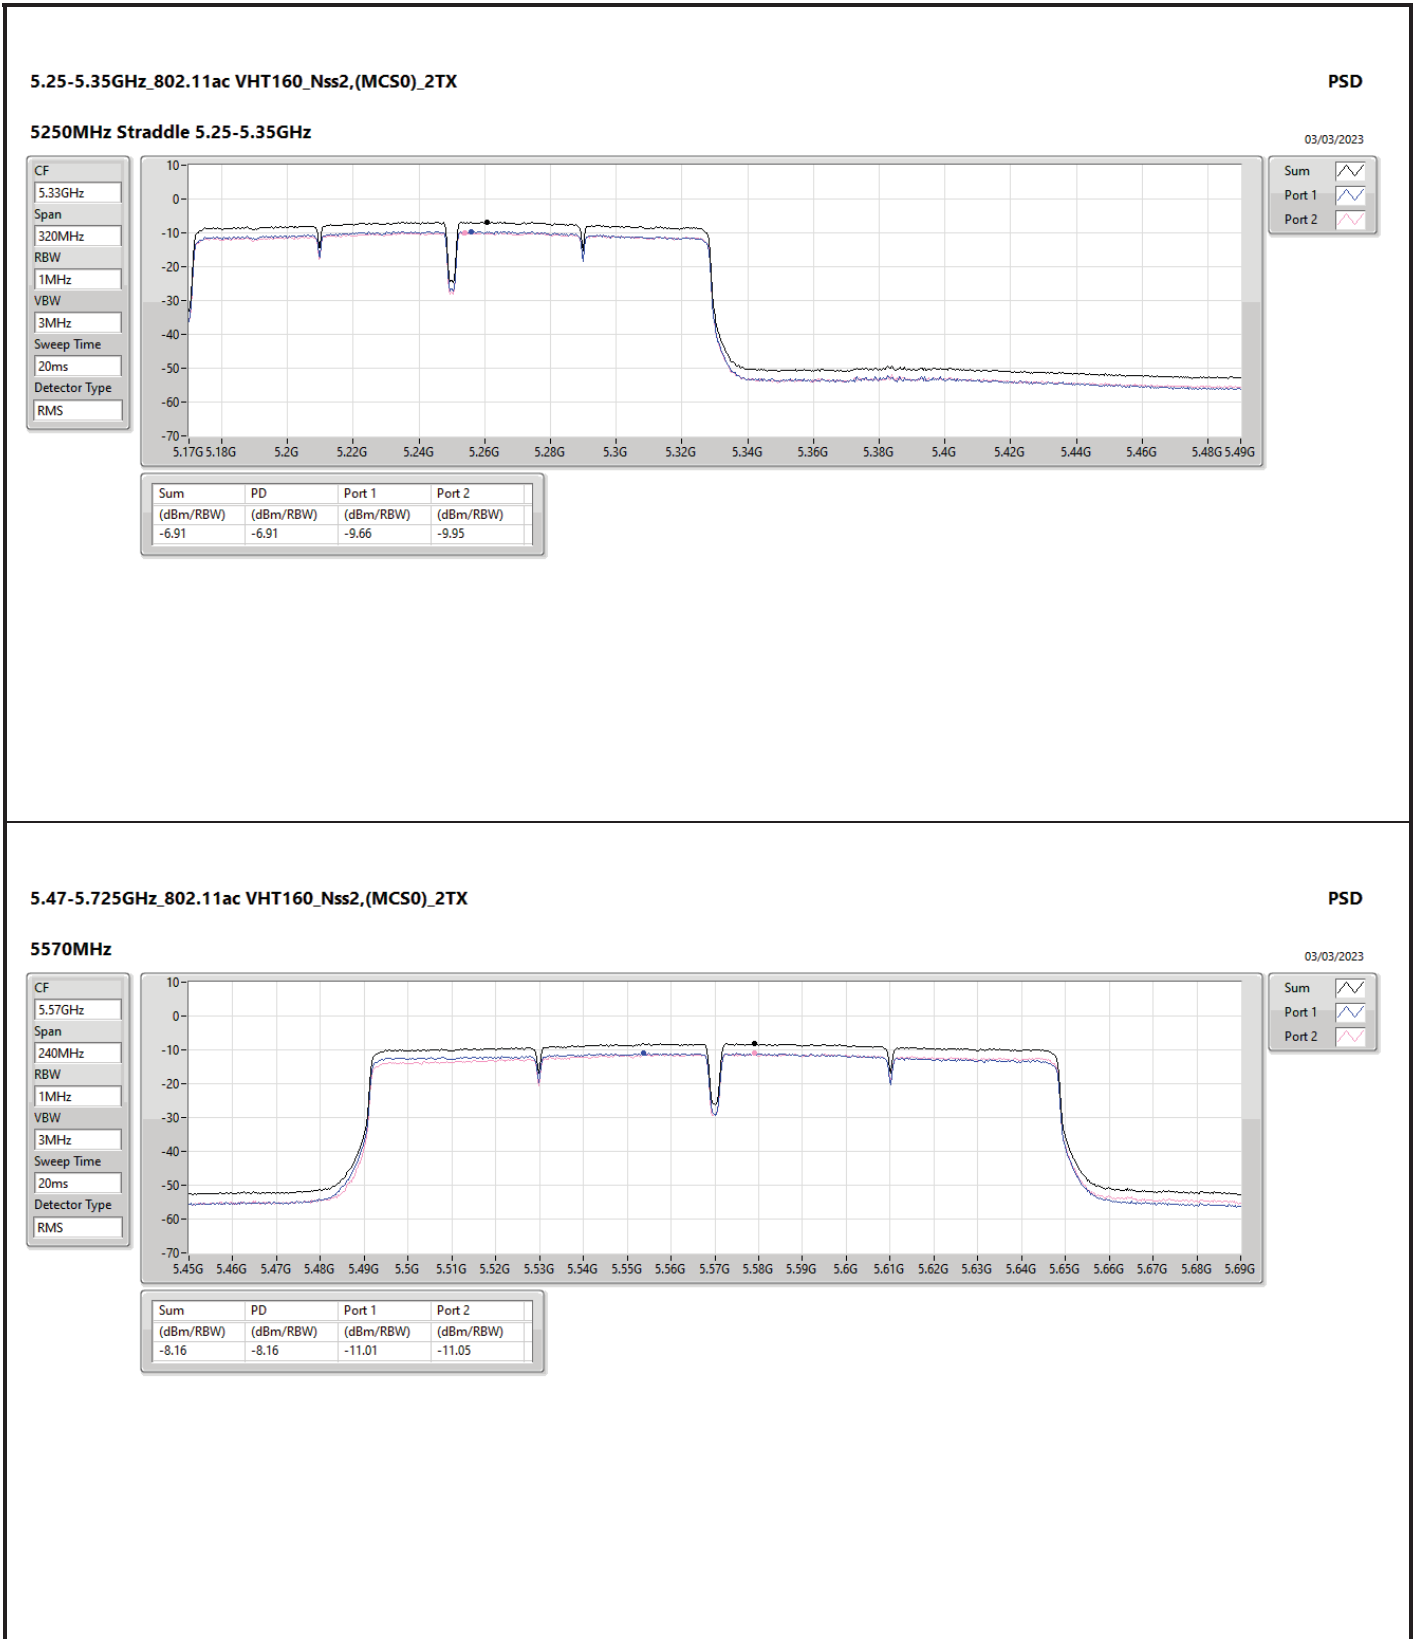

DG = Directional Gain; RBW = 500kHz for 5.725-5.85GHz band / 1MHz for other band;
 PD = trace bin-by-bin of each transmit port summing can be performed maximum power density; Port X = Port X Power Density;