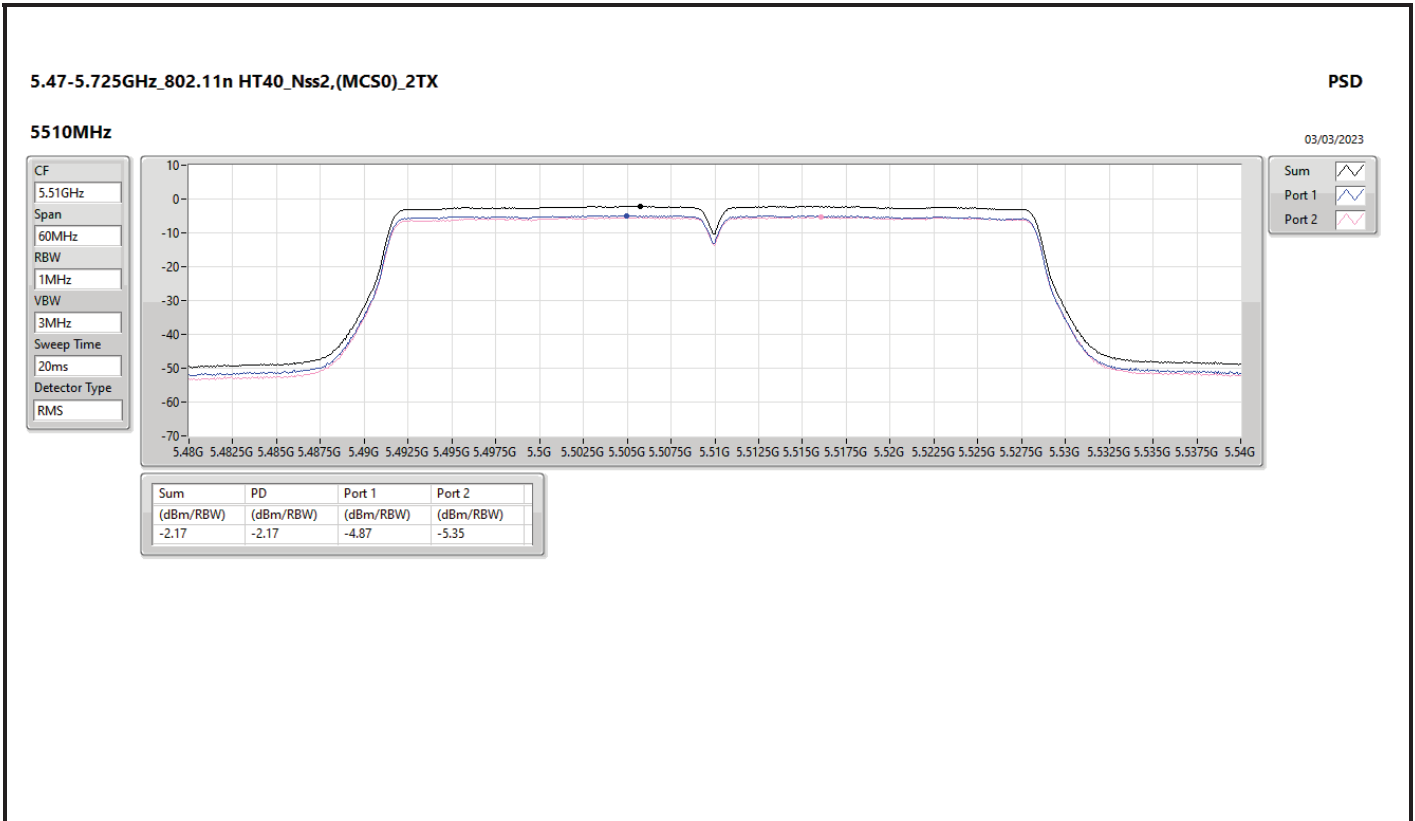

DG = Directional Gain; RBW = 500kHz for 5.725-5.85GHz band / 1MHz for other band;
 PD = trace bin-by-bin of each transmit port summing can be performed maximum power density; Port X = Port X Power Density;