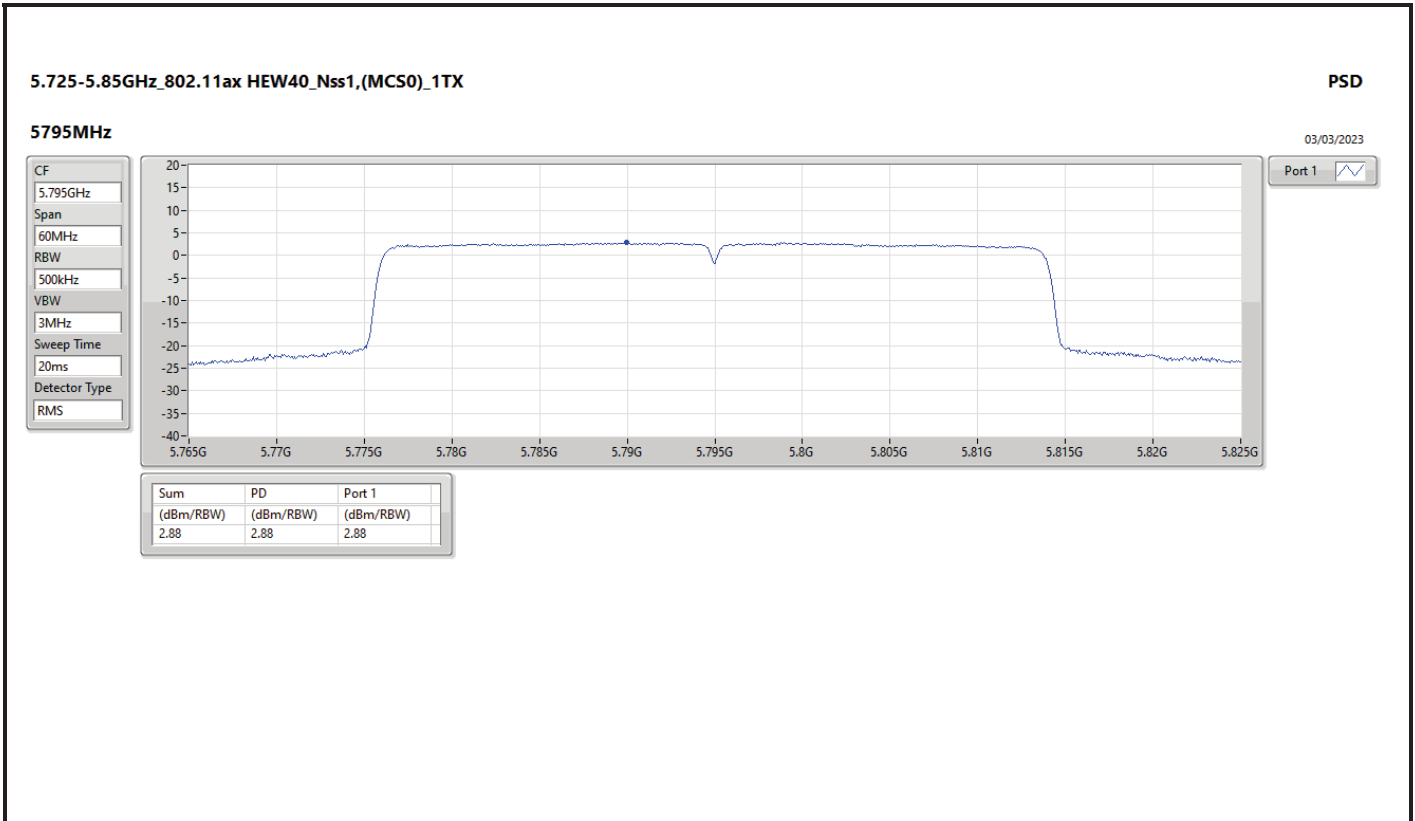

DG = Directional Gain; RBW = 500kHz for 5.725-5.85GHz band / 1MHz for other band;

PD = trace bin-by-bin of each transmit port summing can be performed maximum power density; Port X = Port X Power Density;