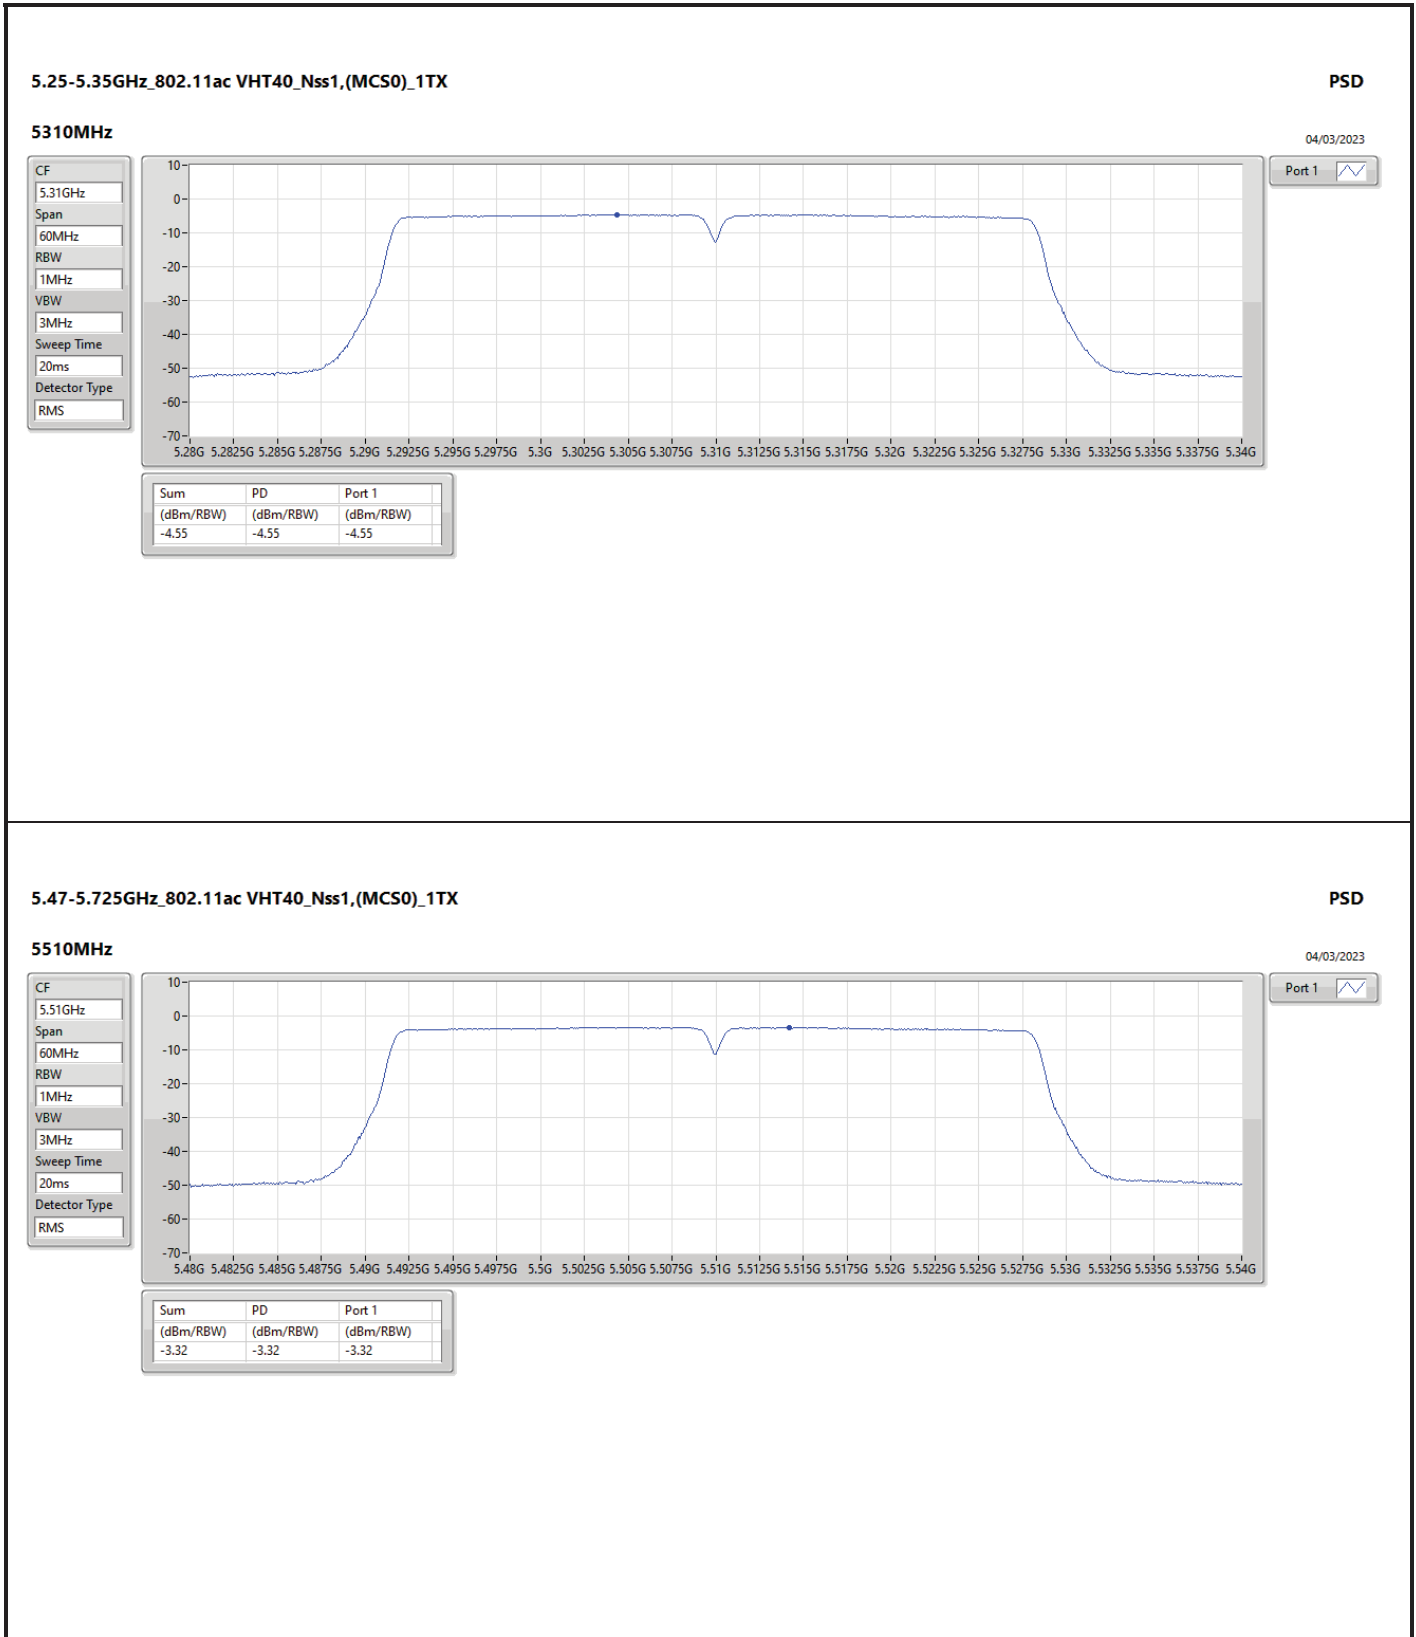

DG = Directional Gain; RBW = 500kHz for 5.725-5.85GHz band / 1MHz for other band;

PD = trace bin-by-bin of each transmit port summing can be performed maximum power density; Port X = Port X Power Density;