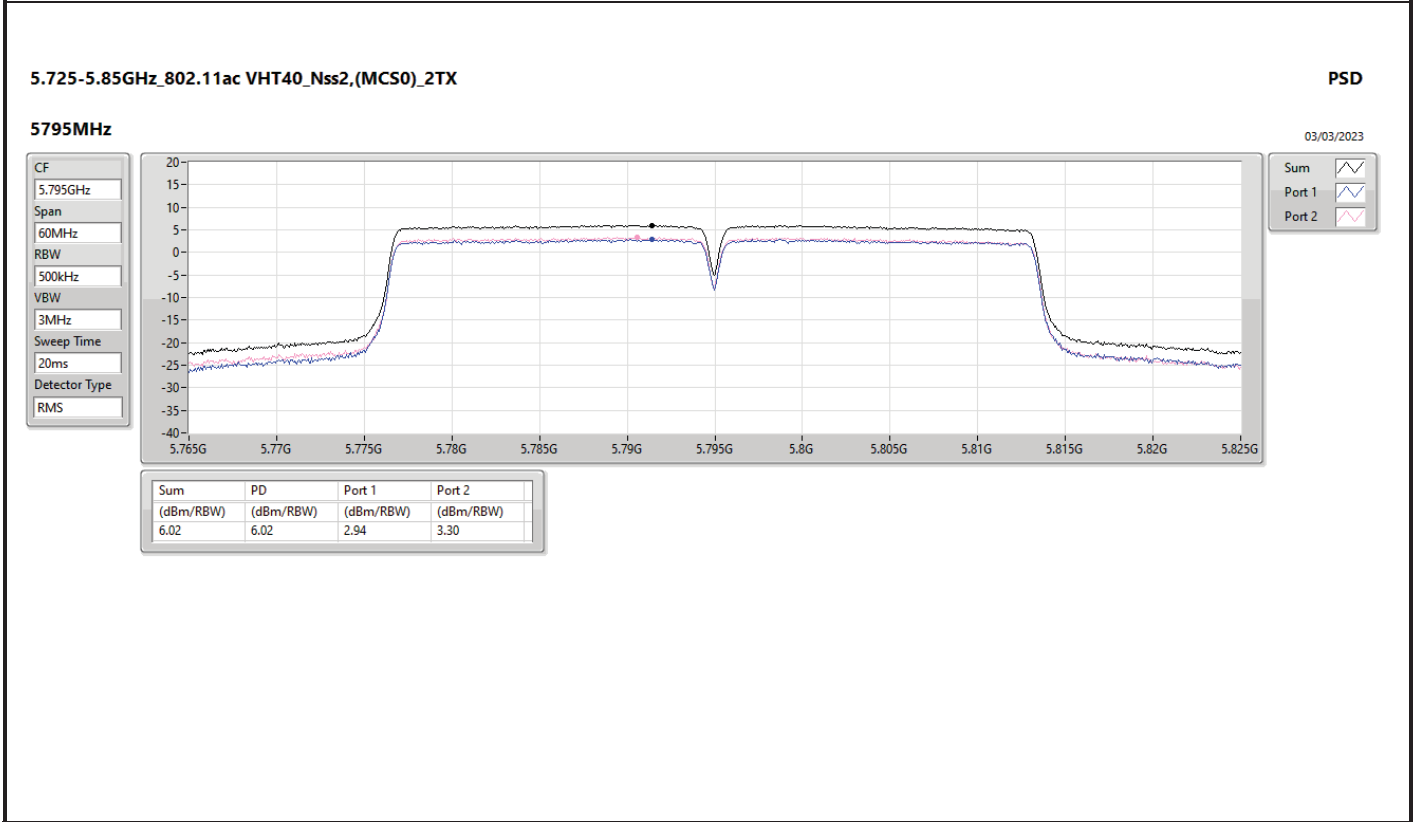

DG = Directional Gain; RBW = 500kHz for 5.725-5.85GHz band / 1MHz for other band;
 PD = trace bin-by-bin of each transmit port summing can be performed maximum power density; Port X = Port X Power Density;