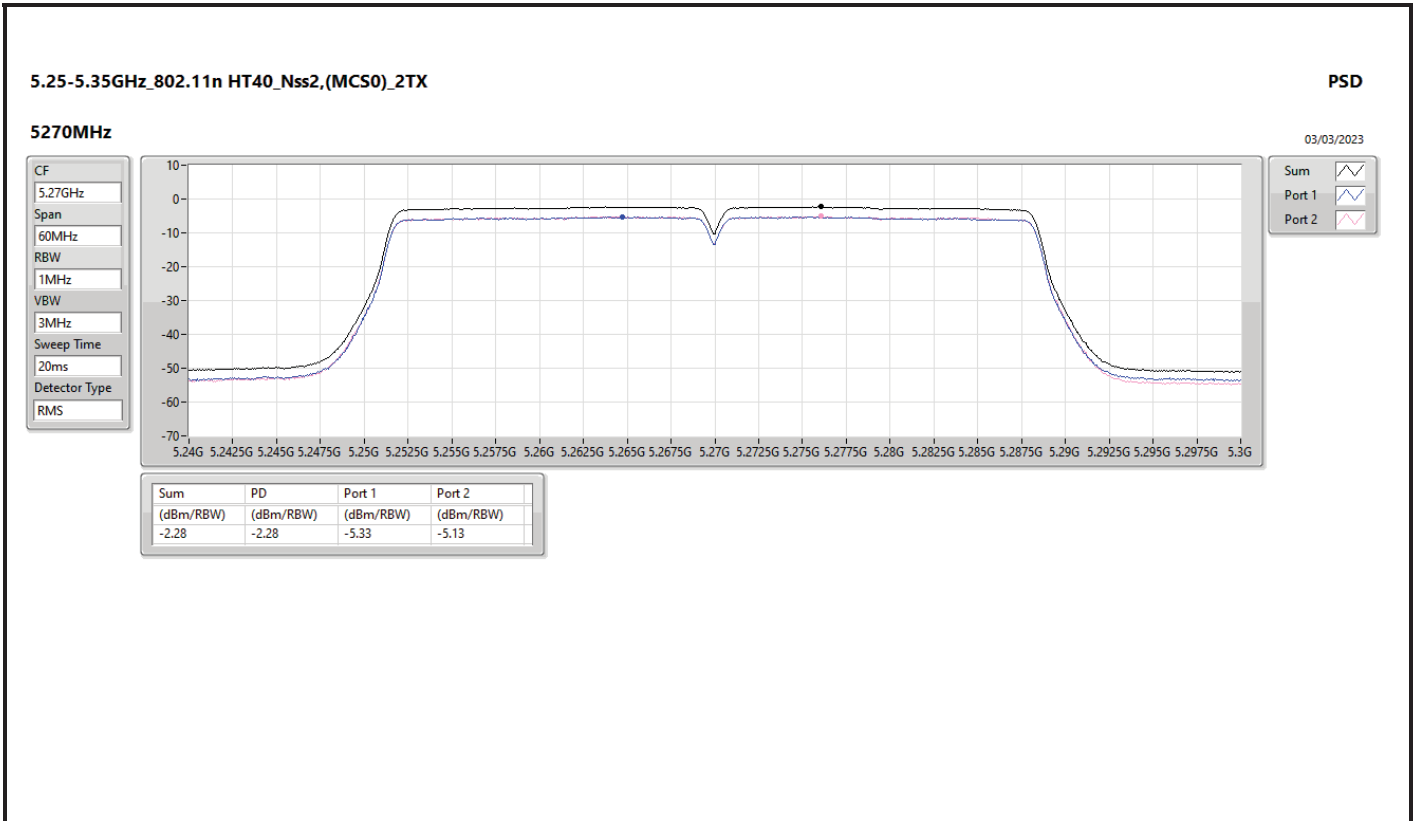

DG = Directional Gain; RBW = 500kHz for 5.725-5.85GHz band / 1MHz for other band;
 PD = trace bin-by-bin of each transmit port summing can be performed maximum power density; Port X = Port X Power Density;