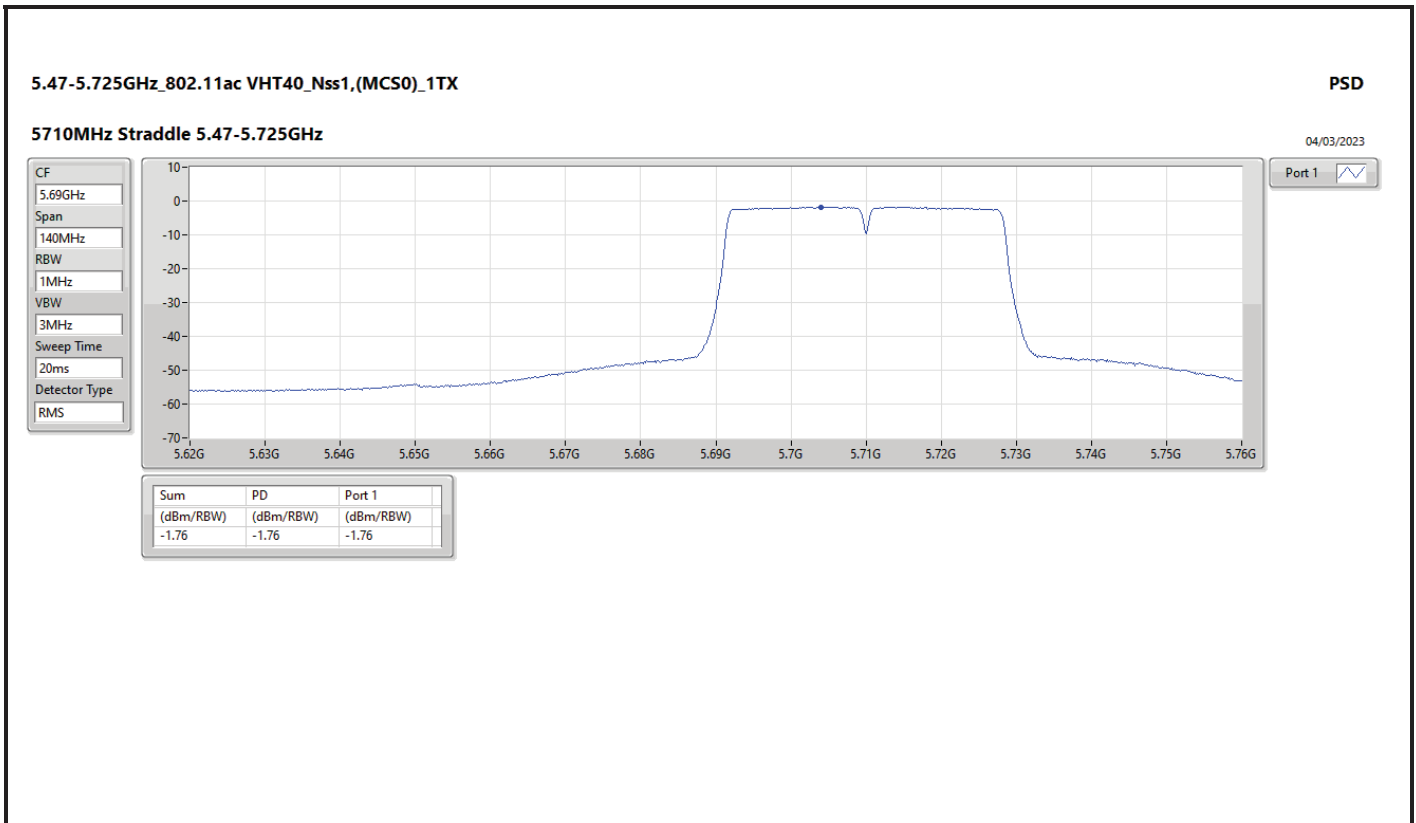

DG = Directional Gain; RBW = 500kHz for 5.725-5.85GHz band / 1MHz for other band;

PD = trace bin-by-bin of each transmit port summing can be performed maximum power density; Port X = Port X Power Density;