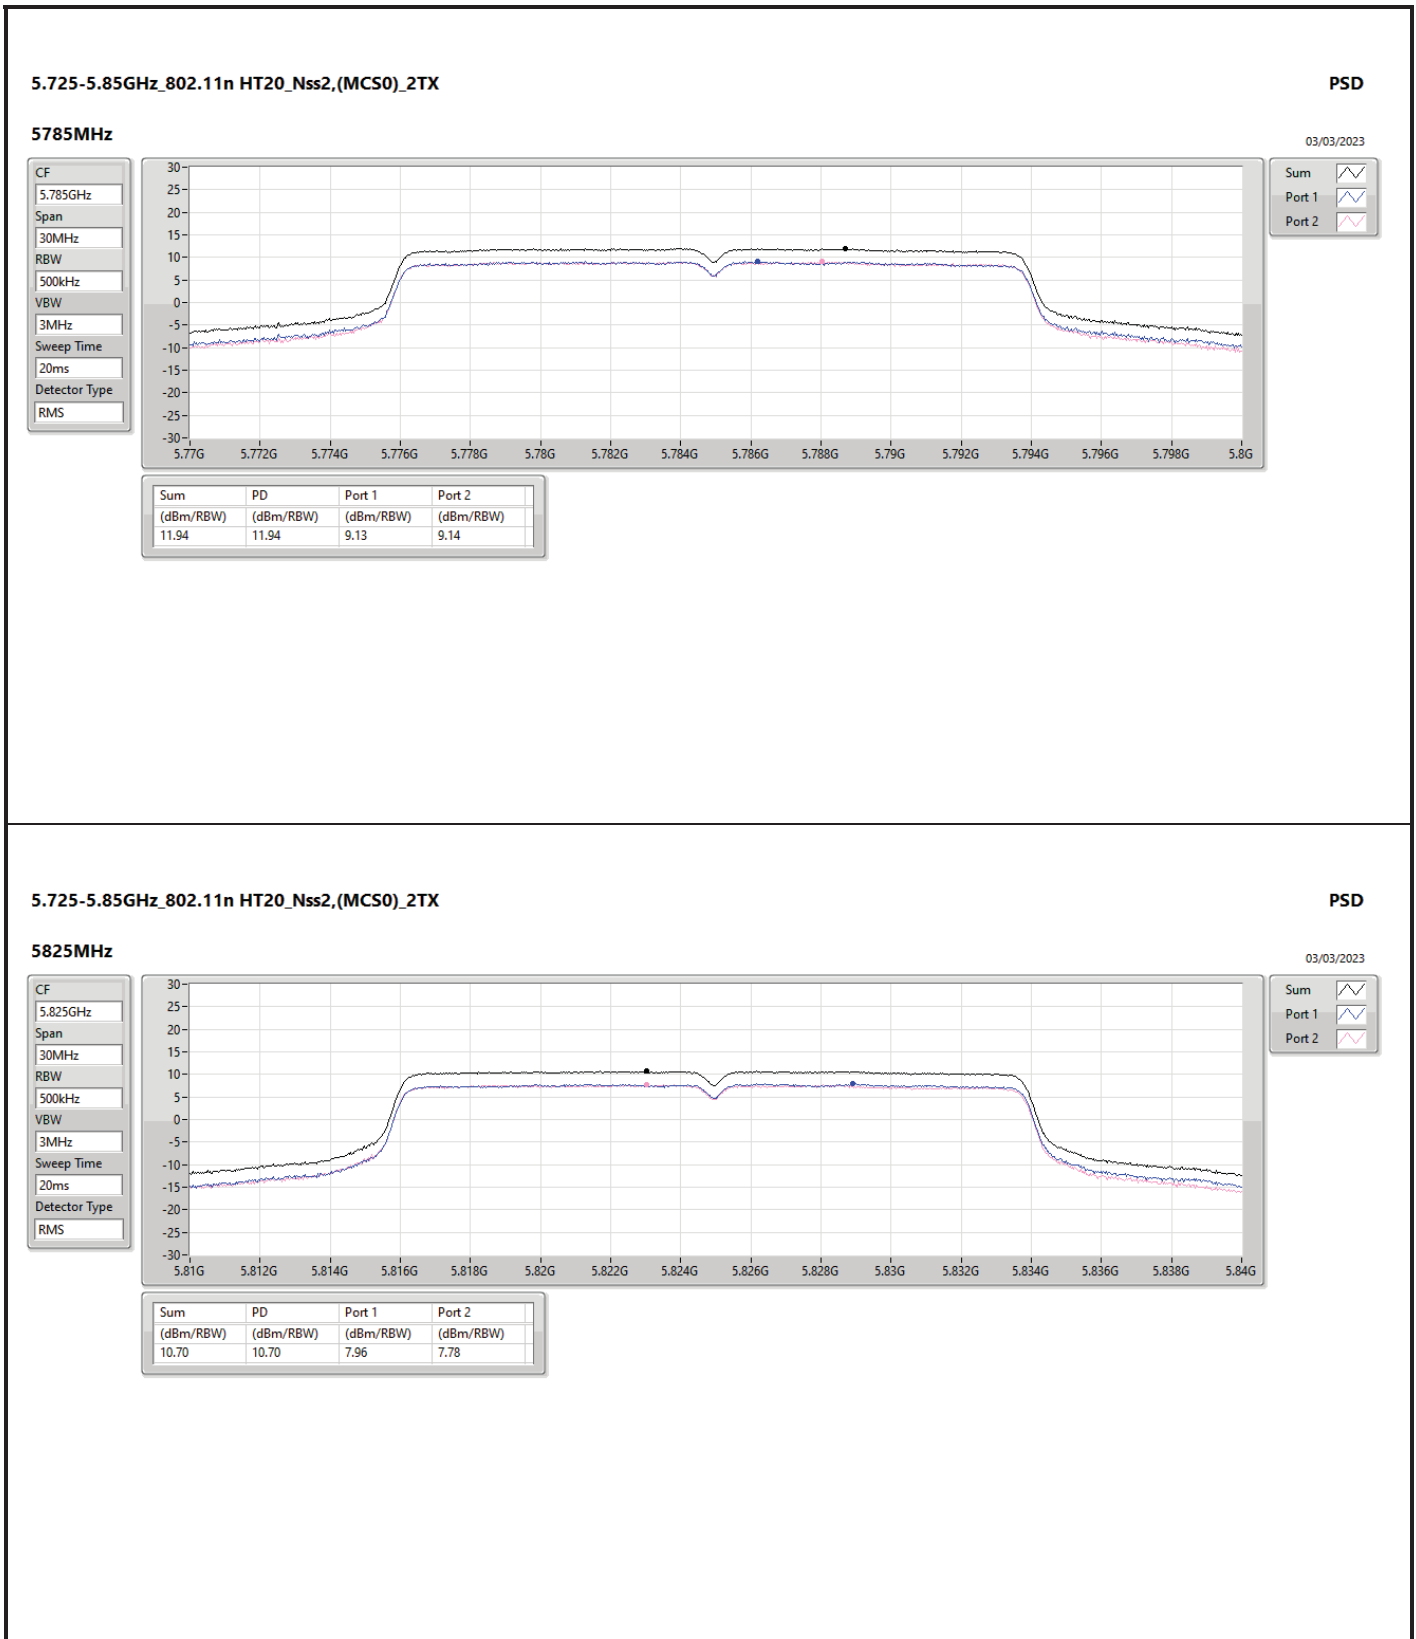

DG = Directional Gain; RBW = 500kHz for 5.725-5.85GHz band / 1MHz for other band;
 PD = trace bin-by-bin of each transmit port summing can be performed maximum power density; Port X = Port X Power Density;