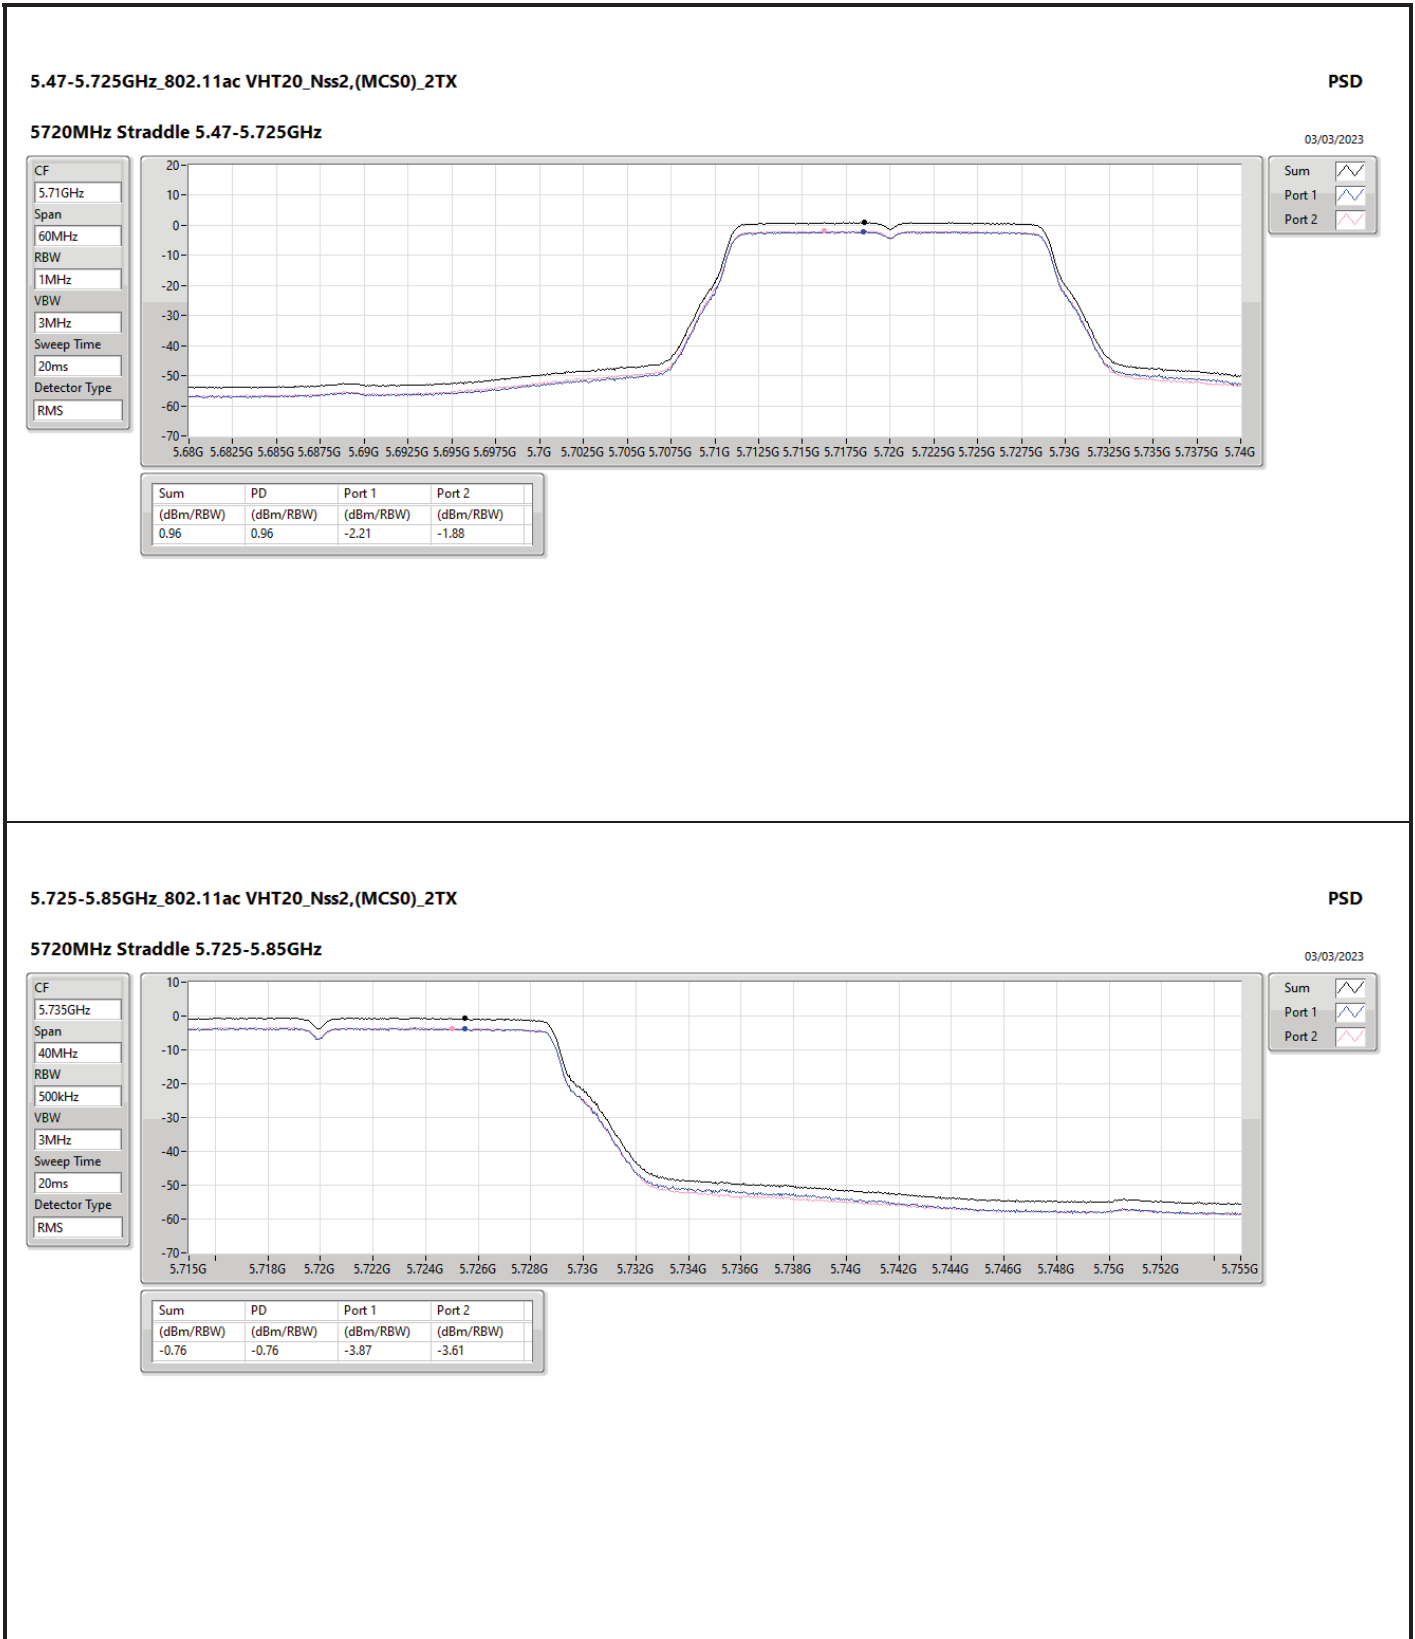

DG = Directional Gain; RBW = 500kHz for 5.725-5.85GHz band / 1MHz for other band;
 PD = trace bin-by-bin of each transmit port summing can be performed maximum power density; Port X = Port X Power Density;