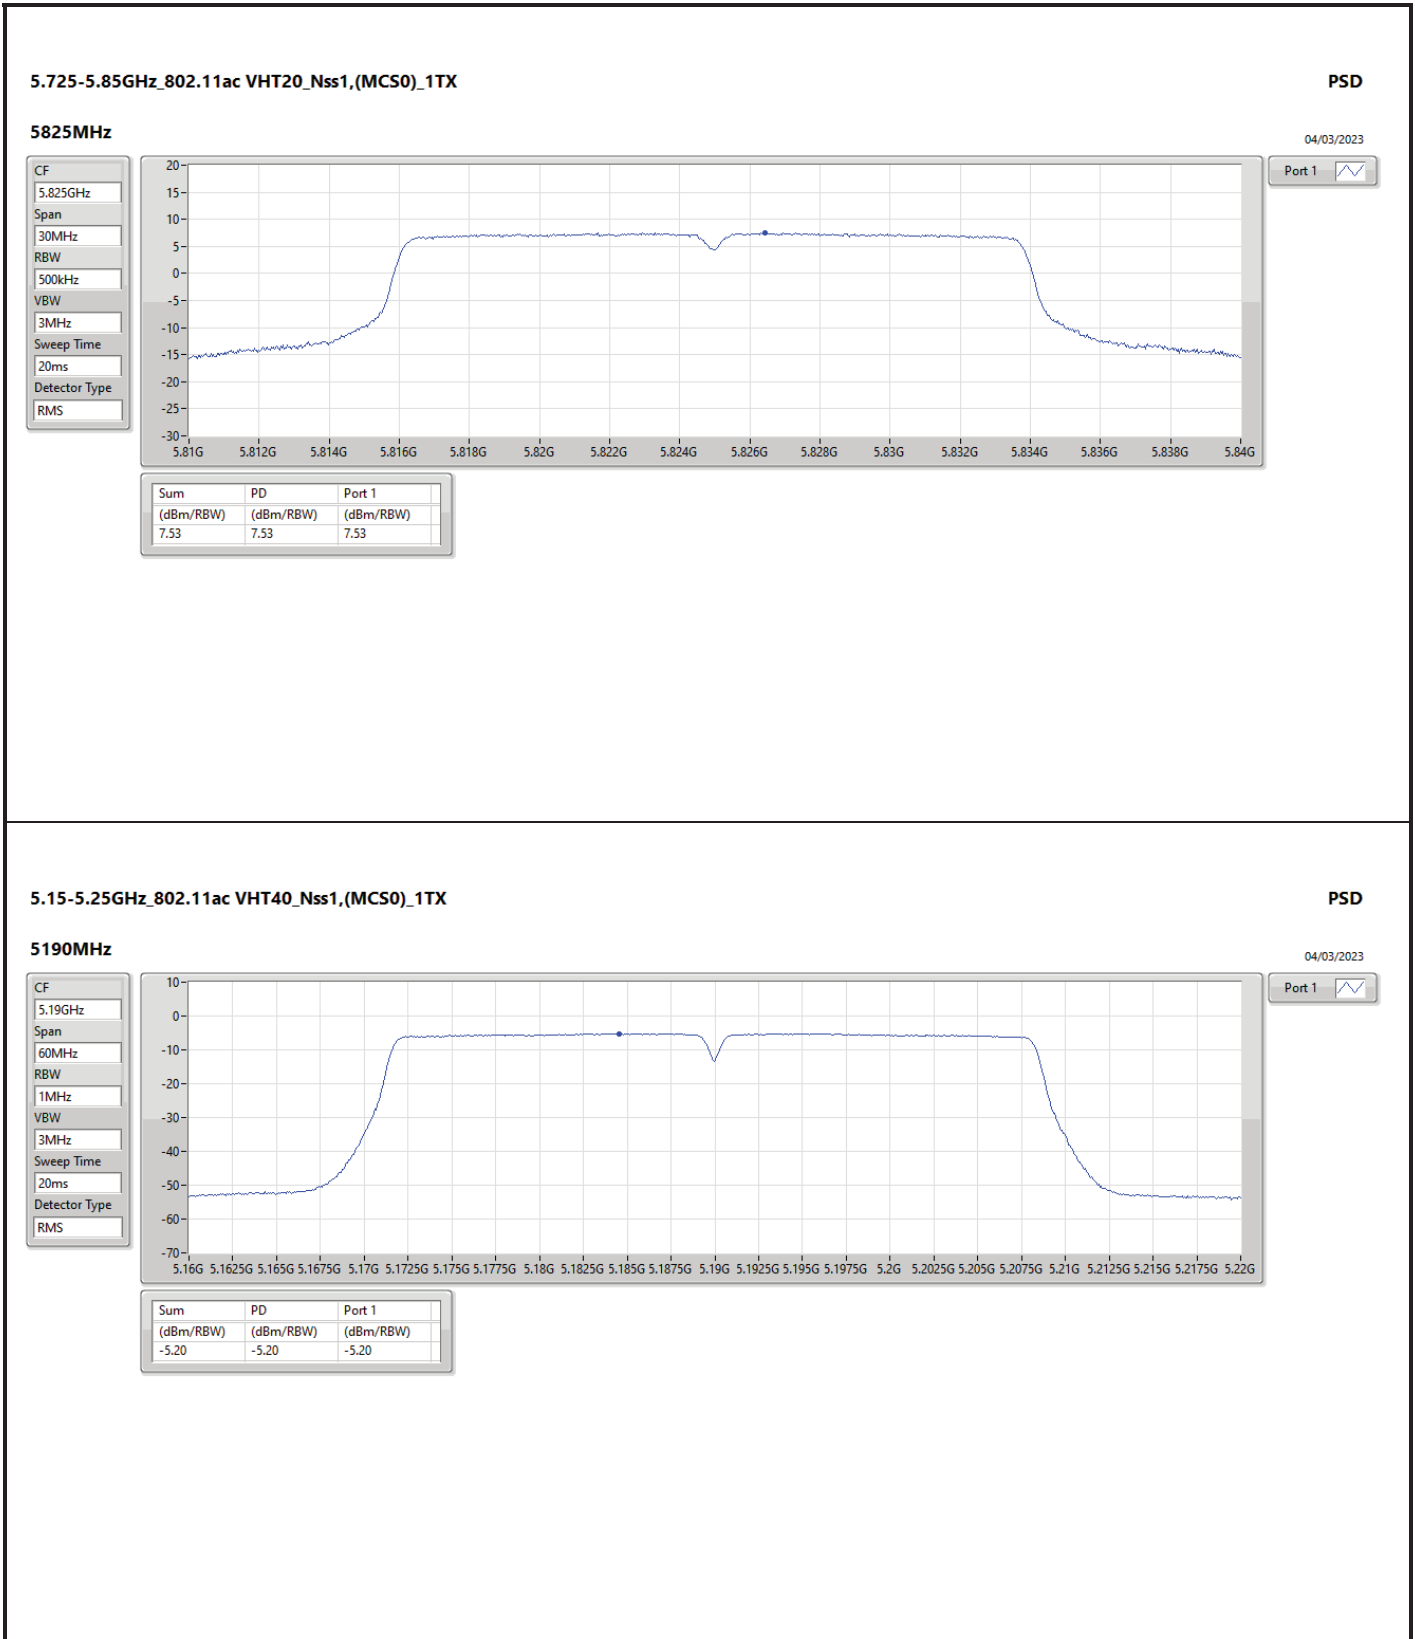

DG = Directional Gain; RBW = 500kHz for 5.725-5.85GHz band / 1MHz for other band;

PD = trace bin-by-bin of each transmit port summing can be performed maximum power density; Port X = Port X Power Density;