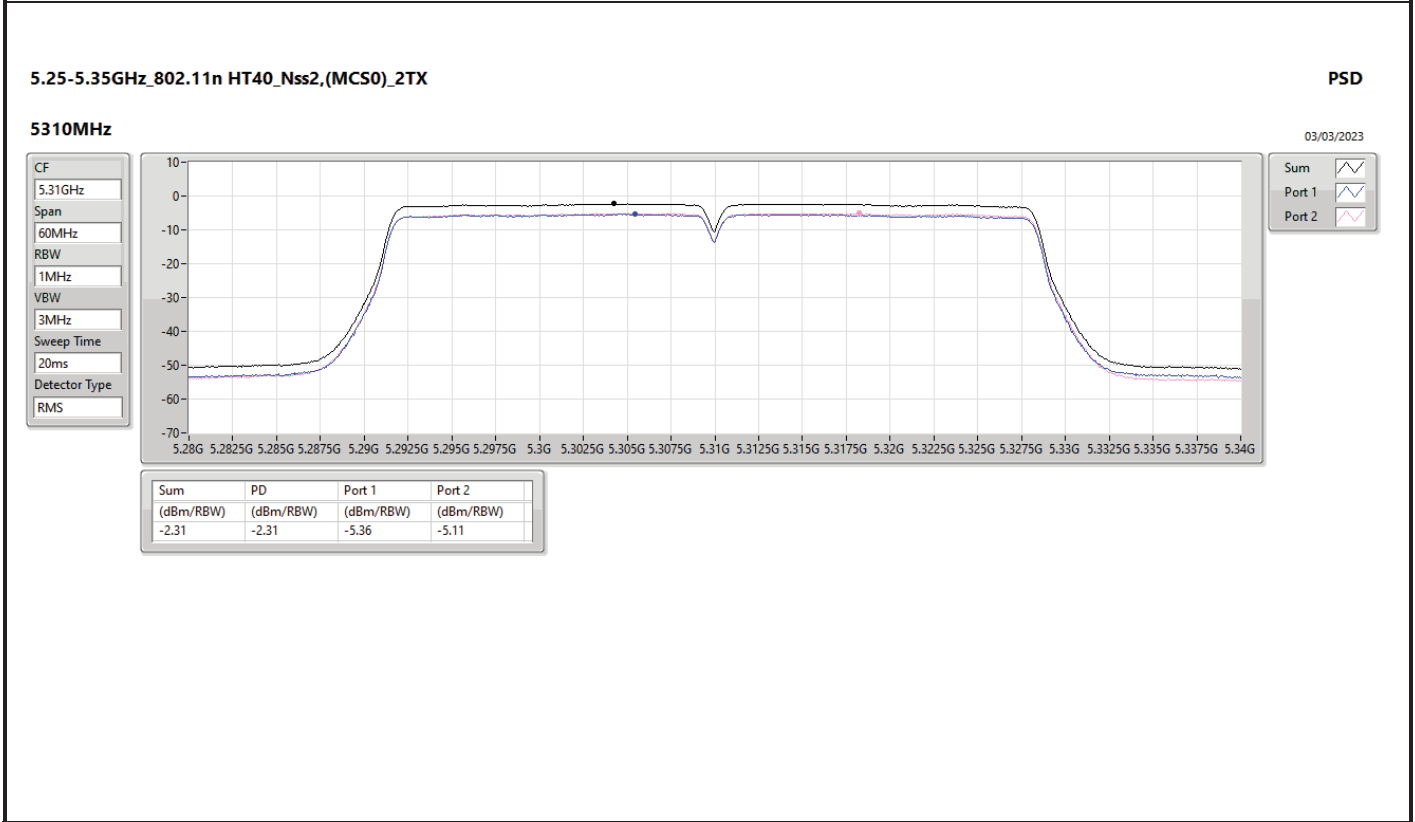

DG = Directional Gain; RBW = 500kHz for 5.725-5.85GHz band / 1MHz for other band;
 PD = trace bin-by-bin of each transmit port summing can be performed maximum power density; Port X = Port X Power Density;