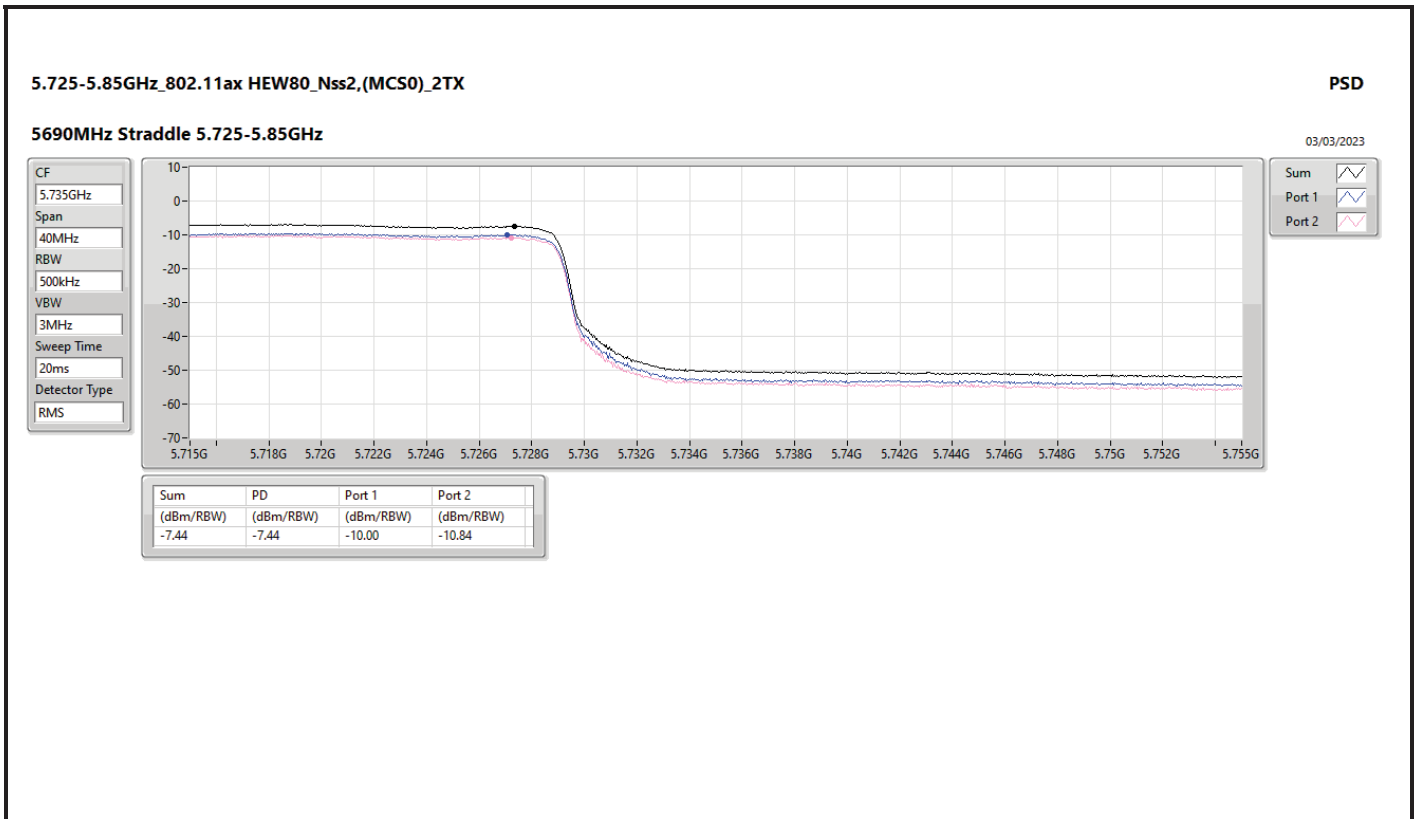

DG = Directional Gain; RBW = 500kHz for 5.725-5.85GHz band / 1MHz for other band;
 PD = trace bin-by-bin of each transmit port summing can be performed maximum power density; Port X = Port X Power Density;