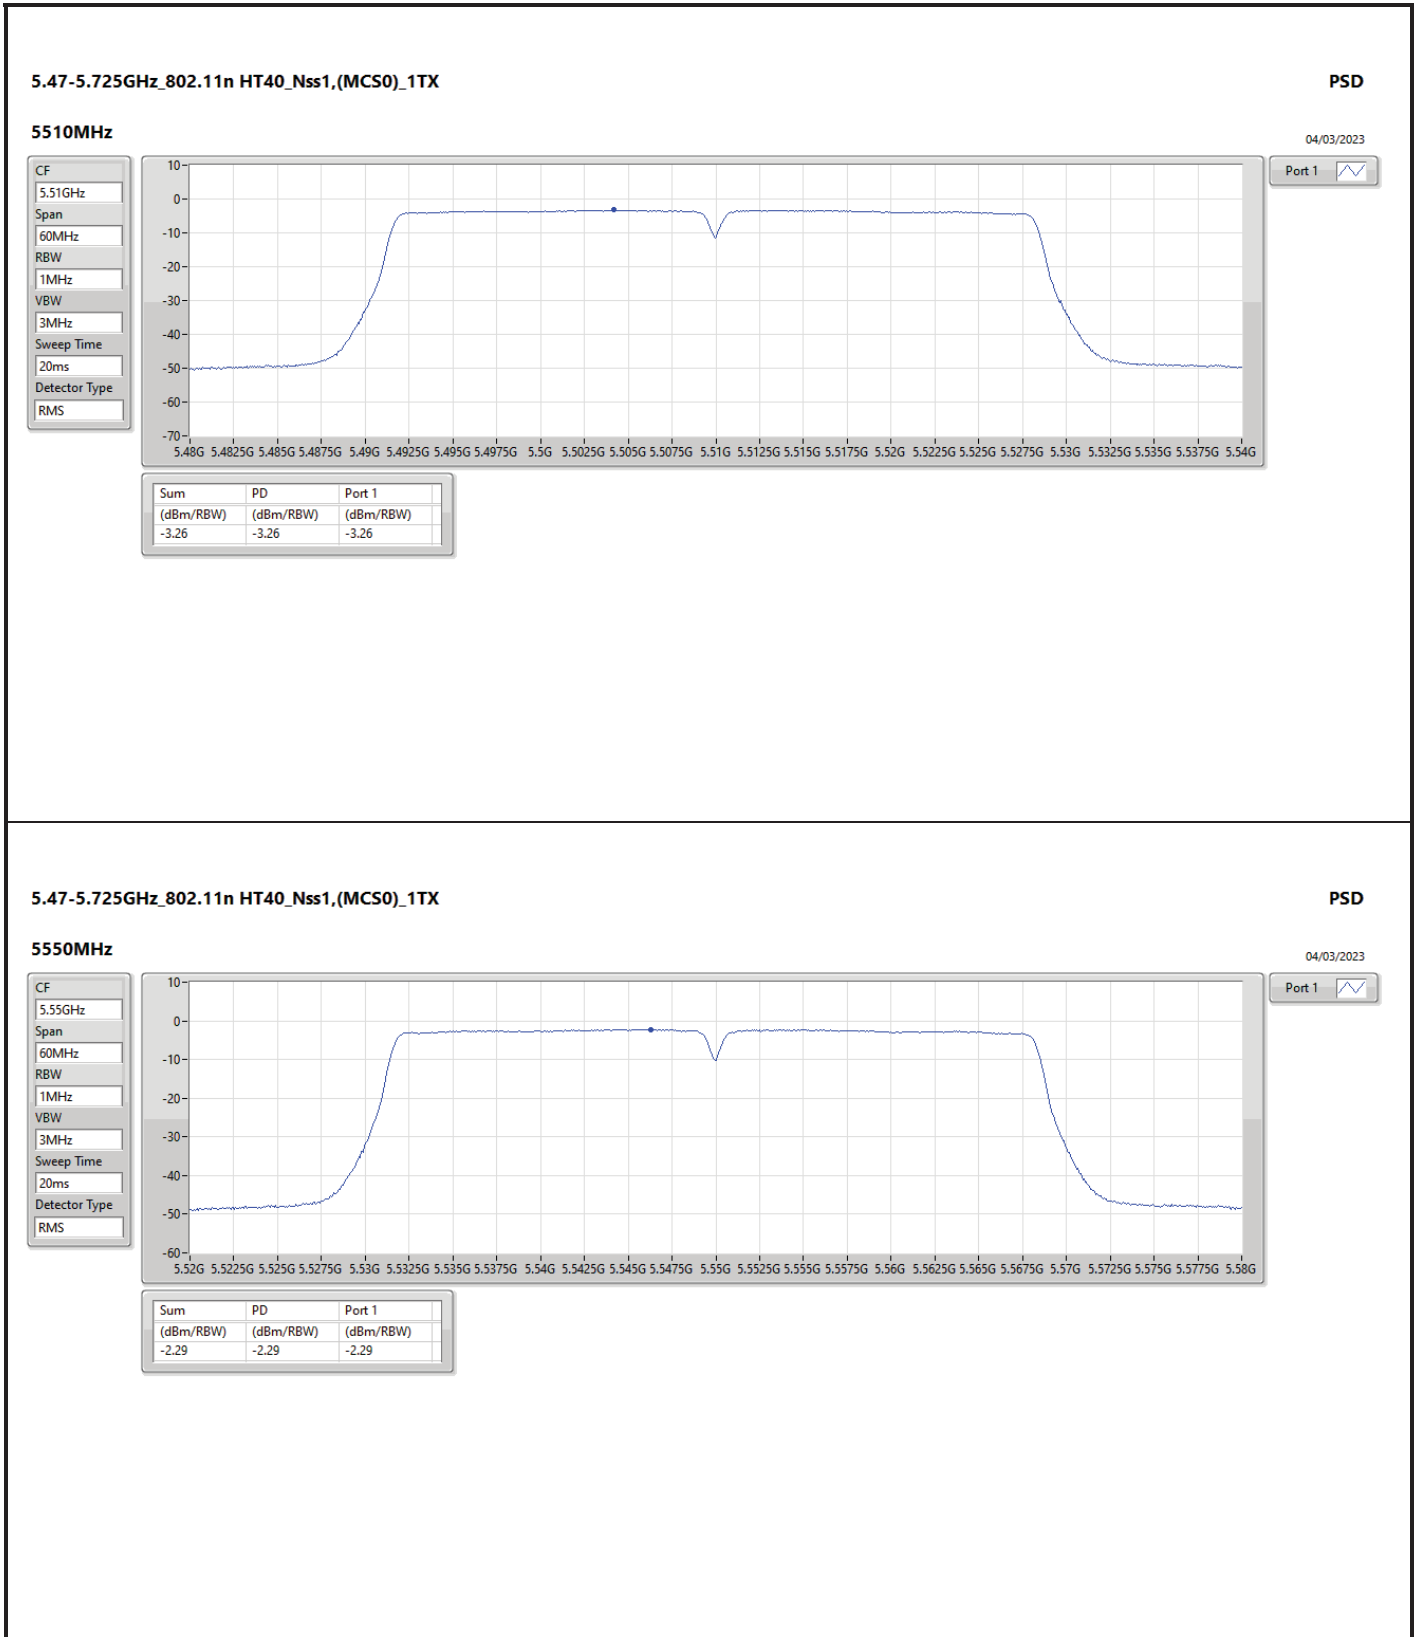

DG = Directional Gain; RBW = 500kHz for 5.725-5.85GHz band / 1MHz for other band;

PD = trace bin-by-bin of each transmit port summing can be performed maximum power density; Port X = Port X Power Density;