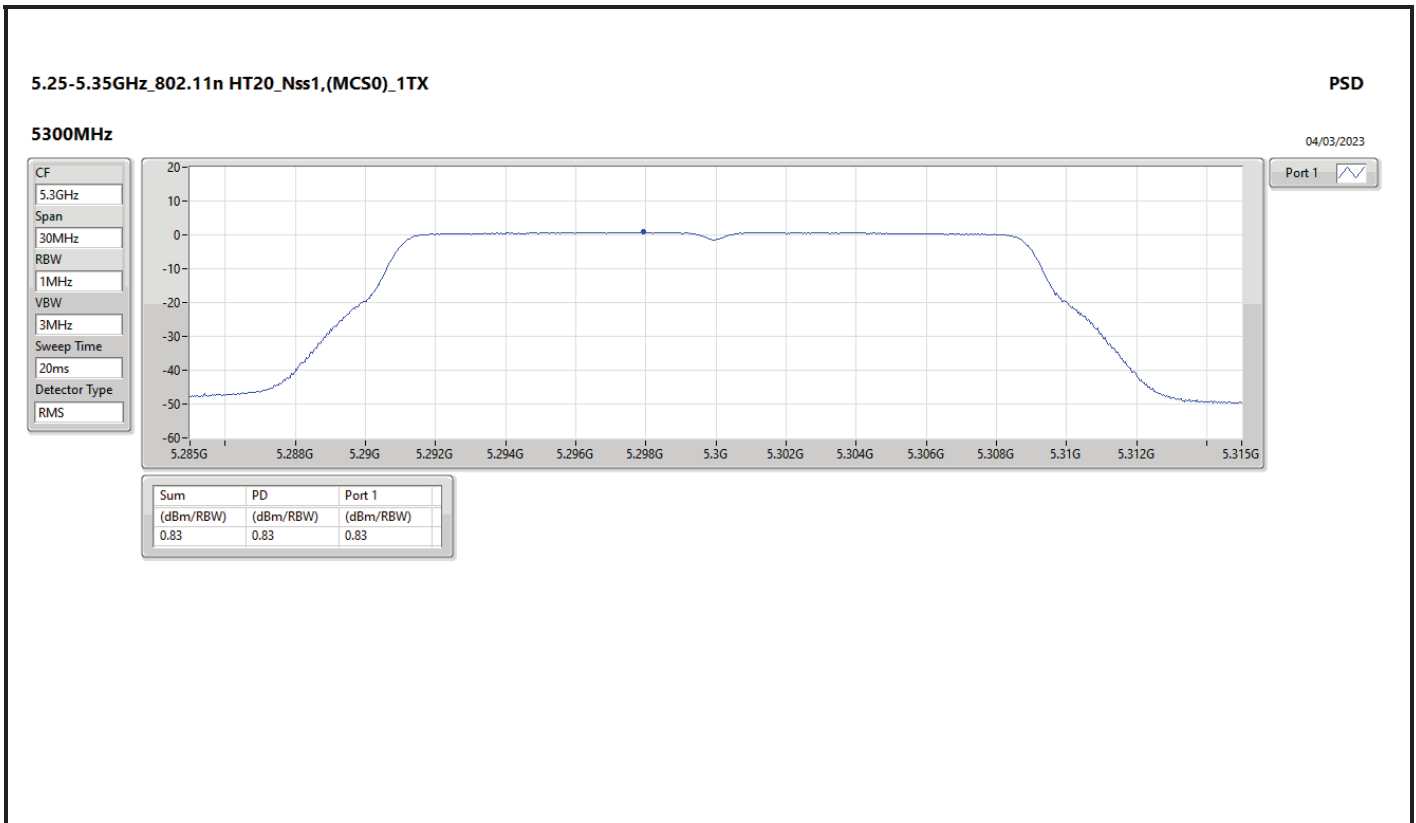

DG = Directional Gain; RBW = 500kHz for 5.725-5.85GHz band / 1MHz for other band;

PD = trace bin-by-bin of each transmit port summing can be performed maximum power density; Port X = Port X Power Density;