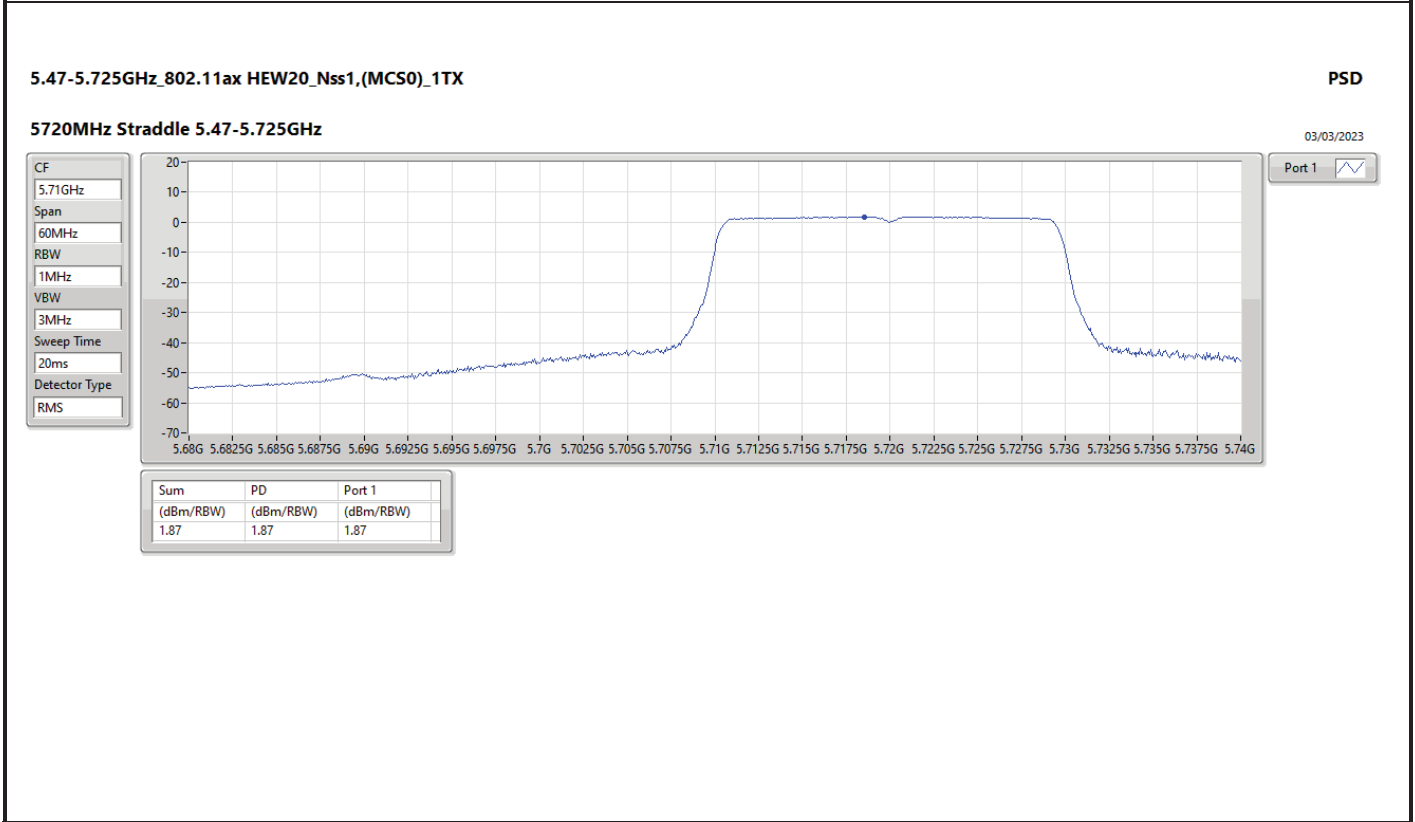

DG = Directional Gain; RBW = 500kHz for 5.725-5.85GHz band / 1MHz for other band;

PD = trace bin-by-bin of each transmit port summing can be performed maximum power density; Port X = Port X Power Density;