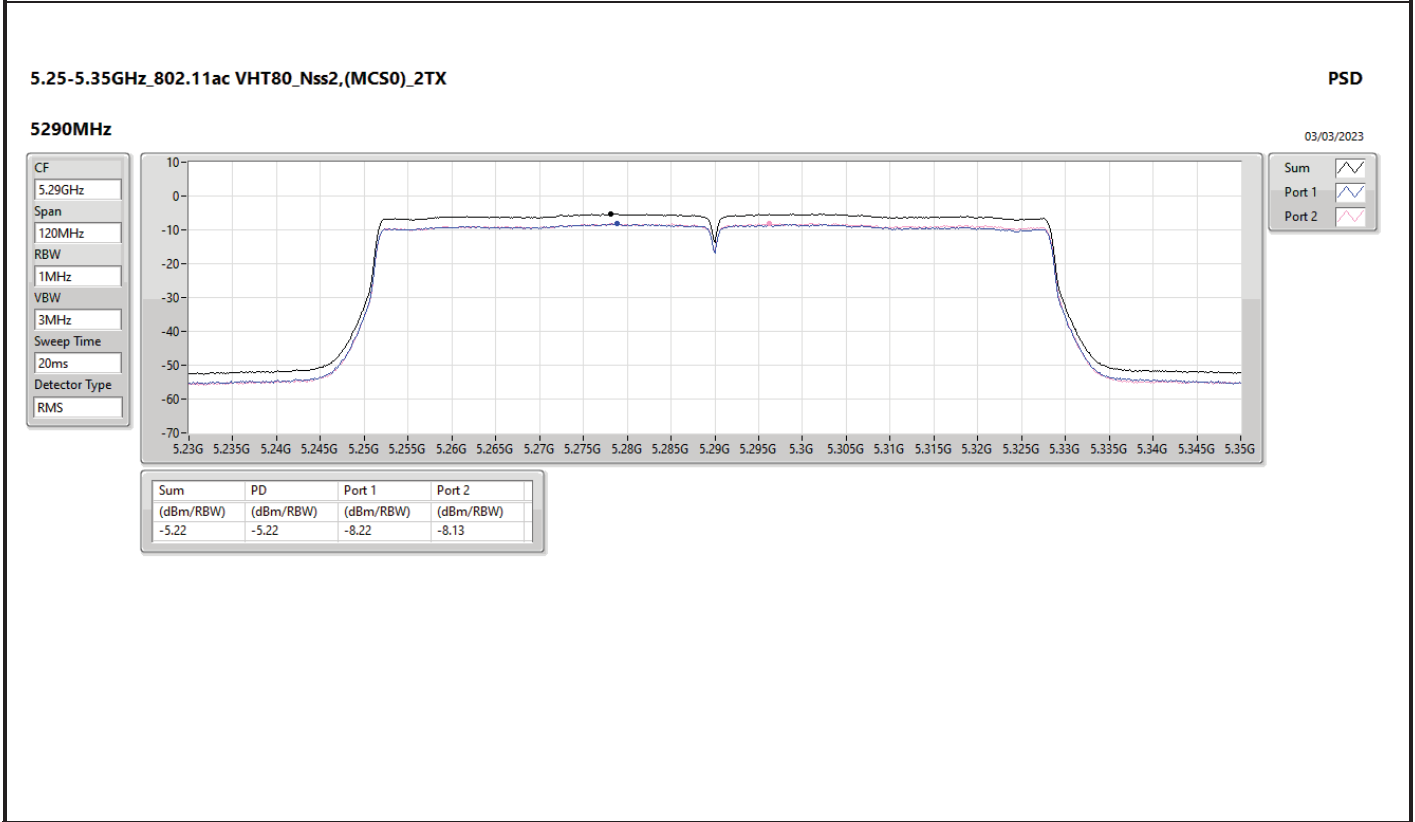

DG = Directional Gain; RBW = 500kHz for 5.725-5.85GHz band / 1MHz for other band;
 PD = trace bin-by-bin of each transmit port summing can be performed maximum power density; Port X = Port X Power Density;