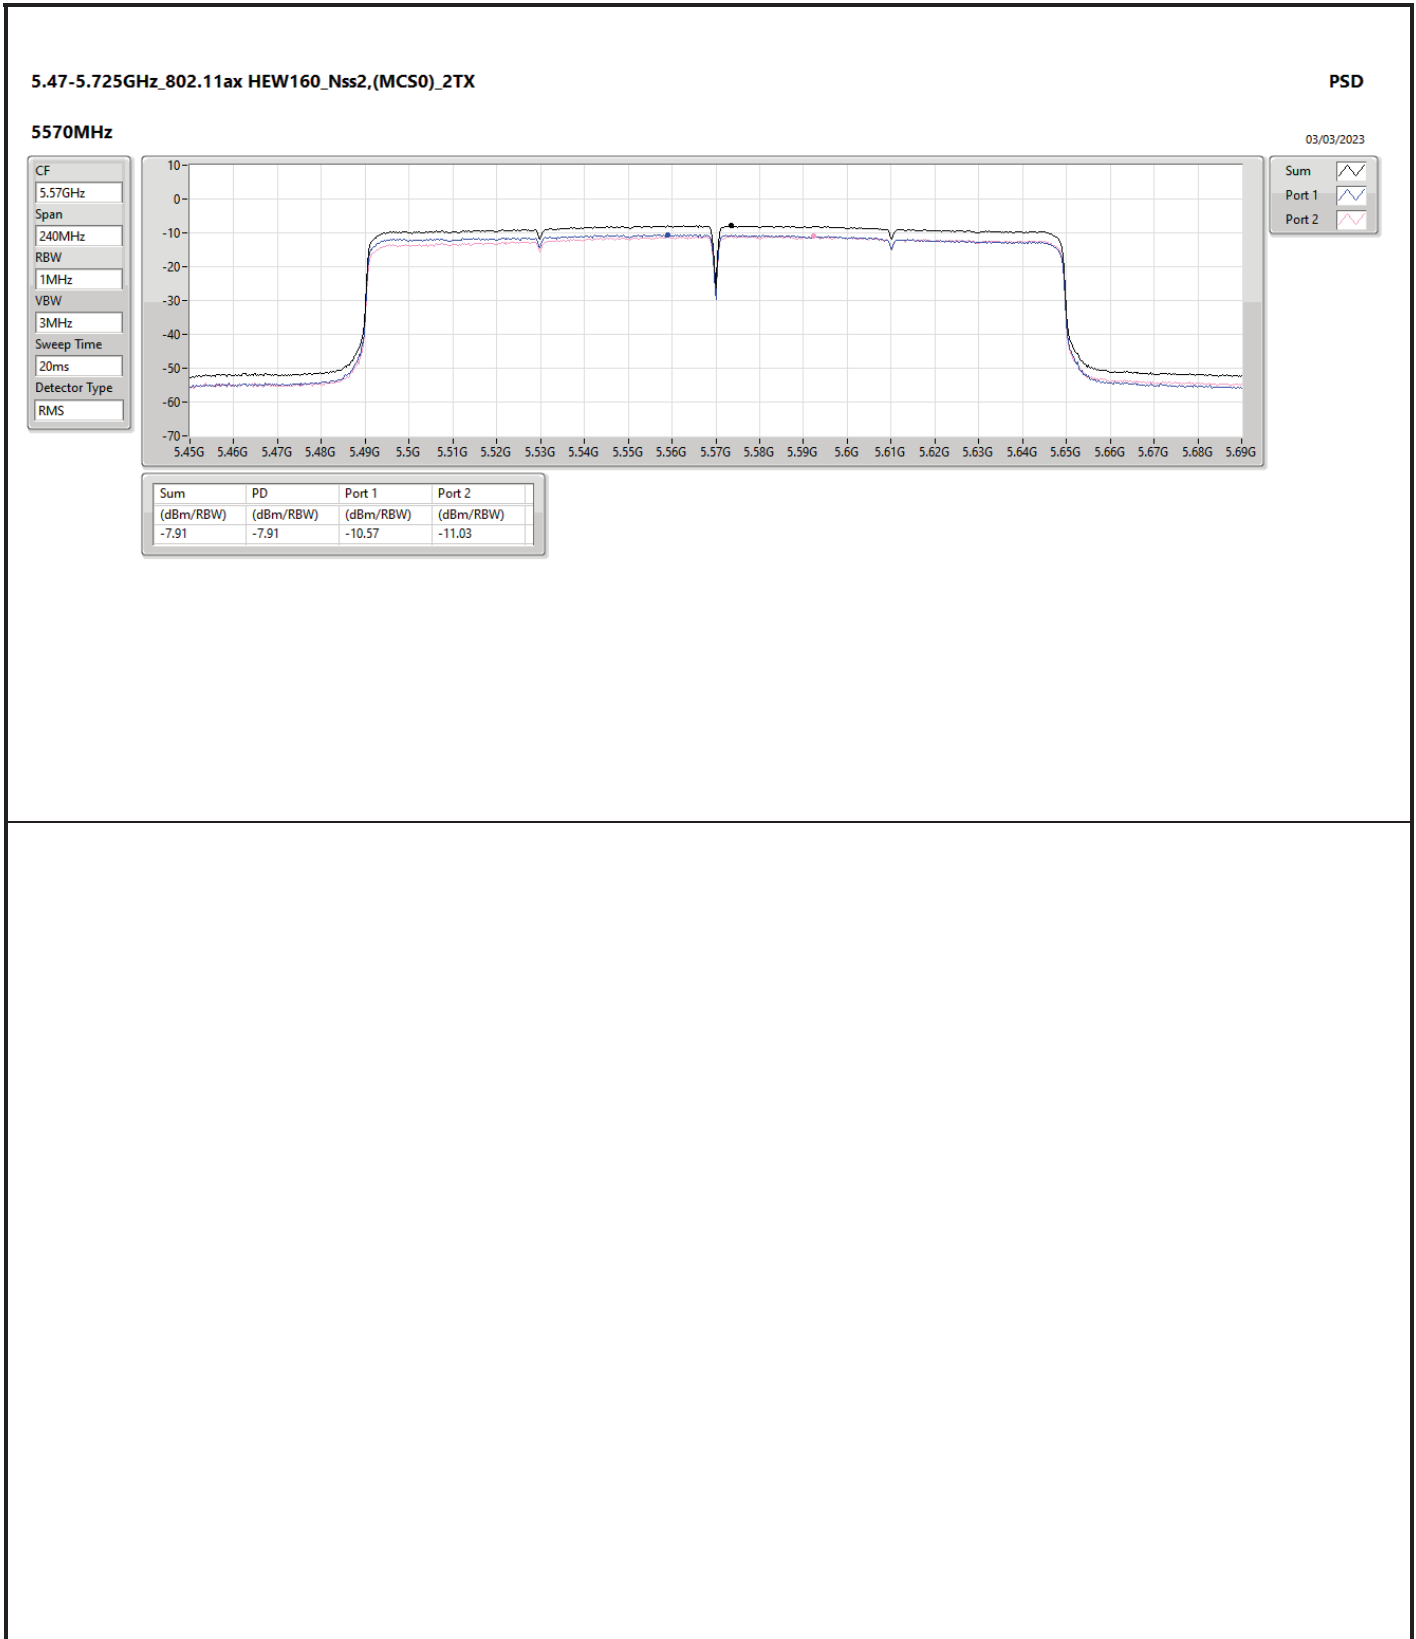

DG = Directional Gain; RBW = 500kHz for 5.725-5.85GHz band / 1MHz for other band;
 PD = trace bin-by-bin of each transmit port summing can be performed maximum power density; Port X = Port X Power Density;