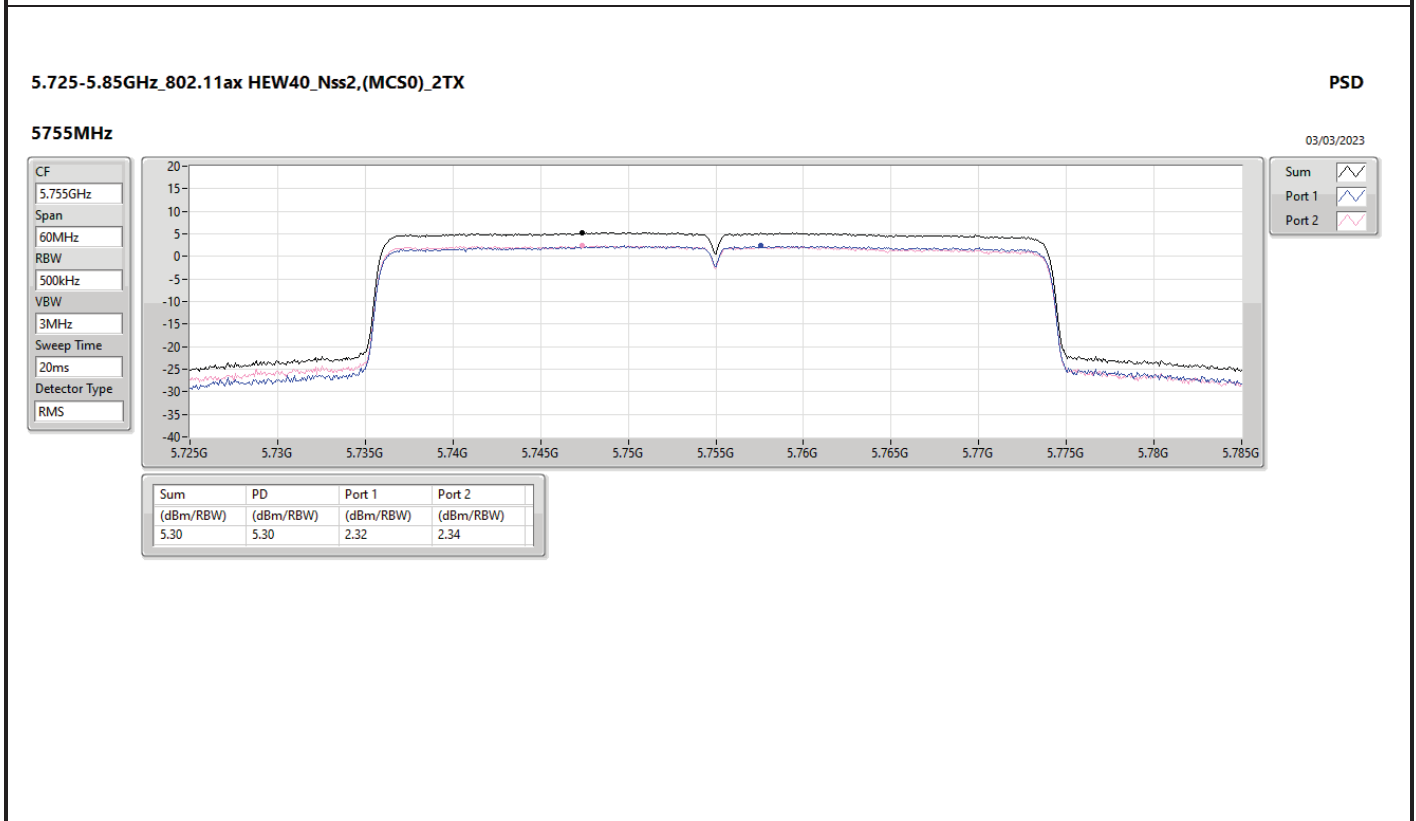

DG = Directional Gain; RBW = 500kHz for 5.725-5.85GHz band / 1MHz for other band;
 PD = trace bin-by-bin of each transmit port summing can be performed maximum power density; Port X = Port X Power Density;