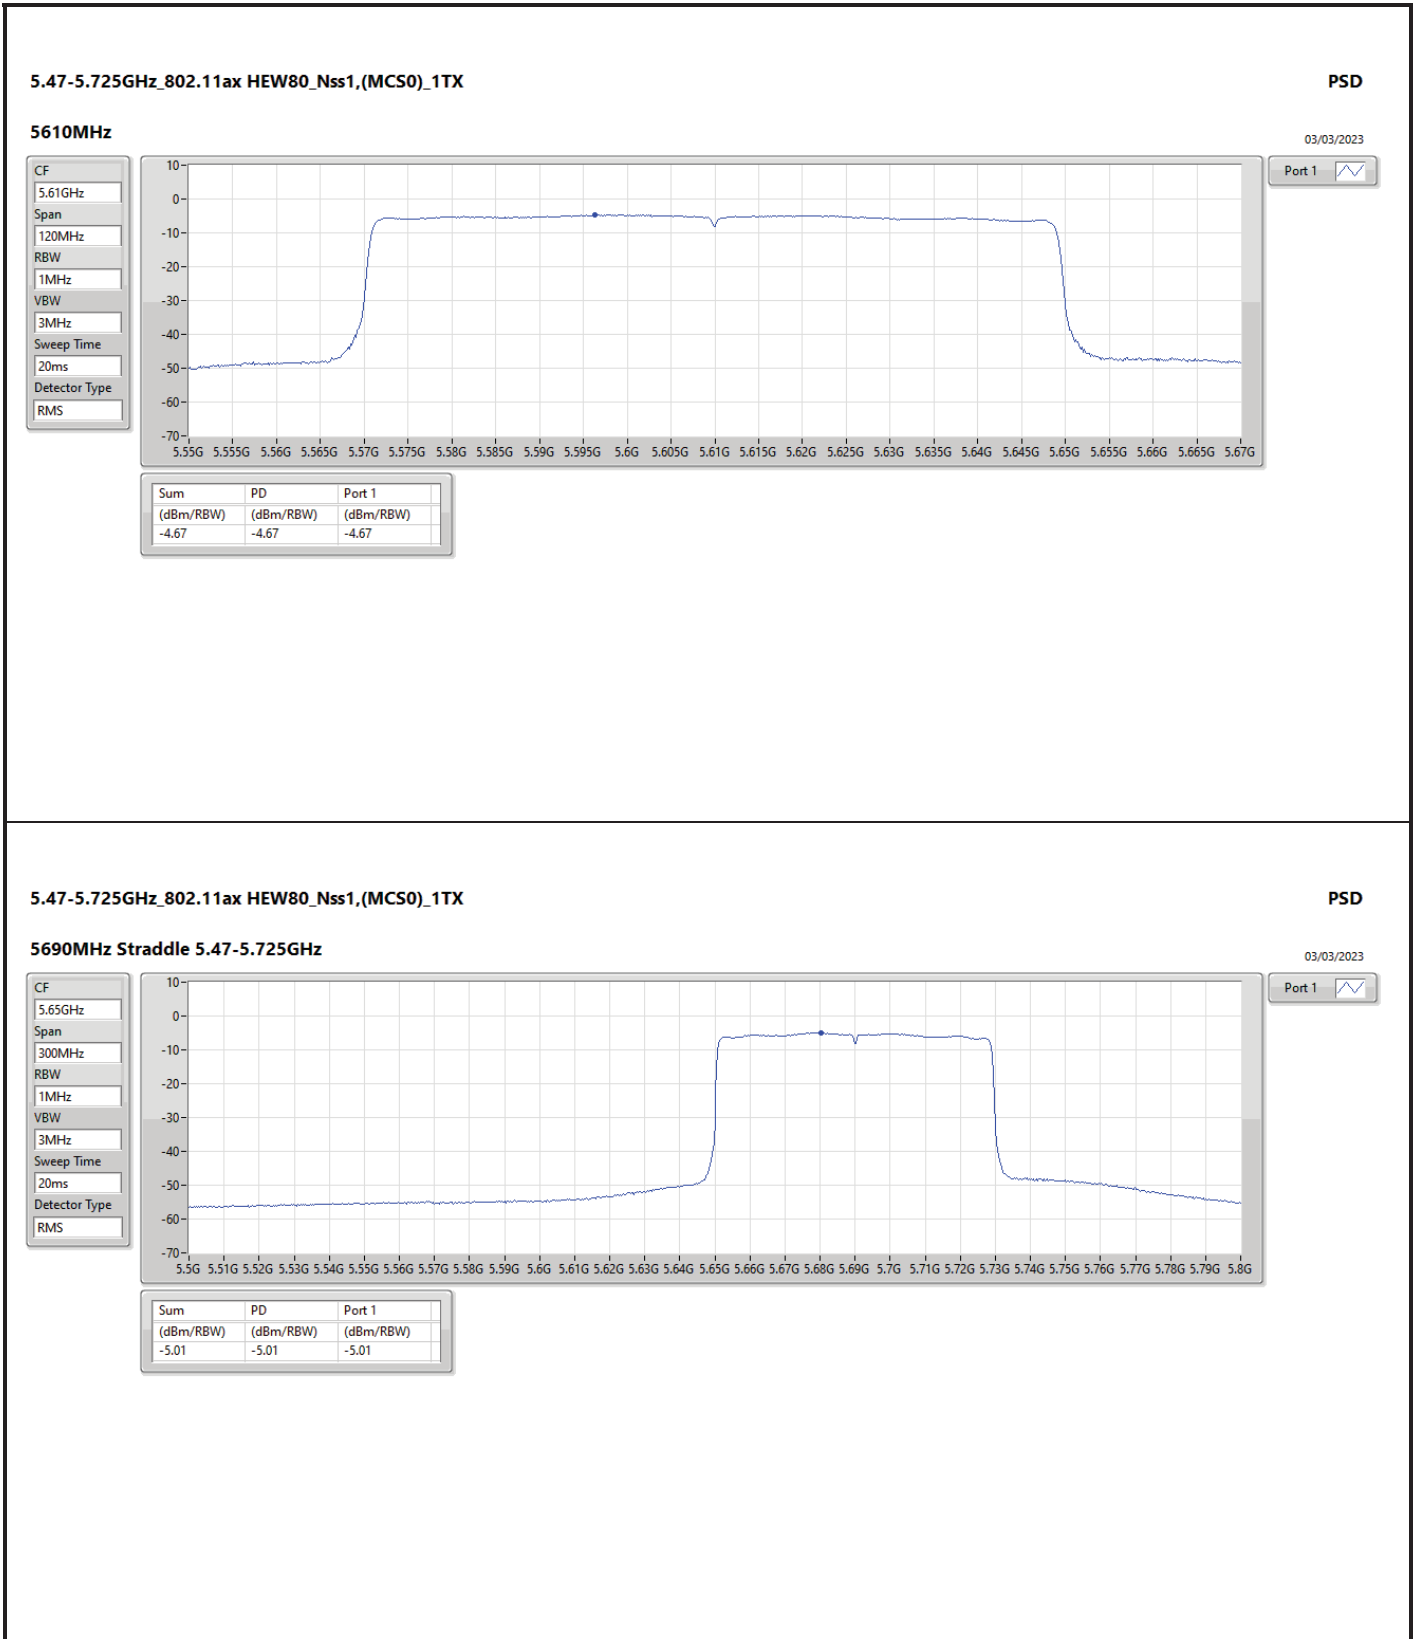

DG = Directional Gain; RBW = 500kHz for 5.725-5.85GHz band / 1MHz for other band;

PD = trace bin-by-bin of each transmit port summing can be performed maximum power density; Port X = Port X Power Density;