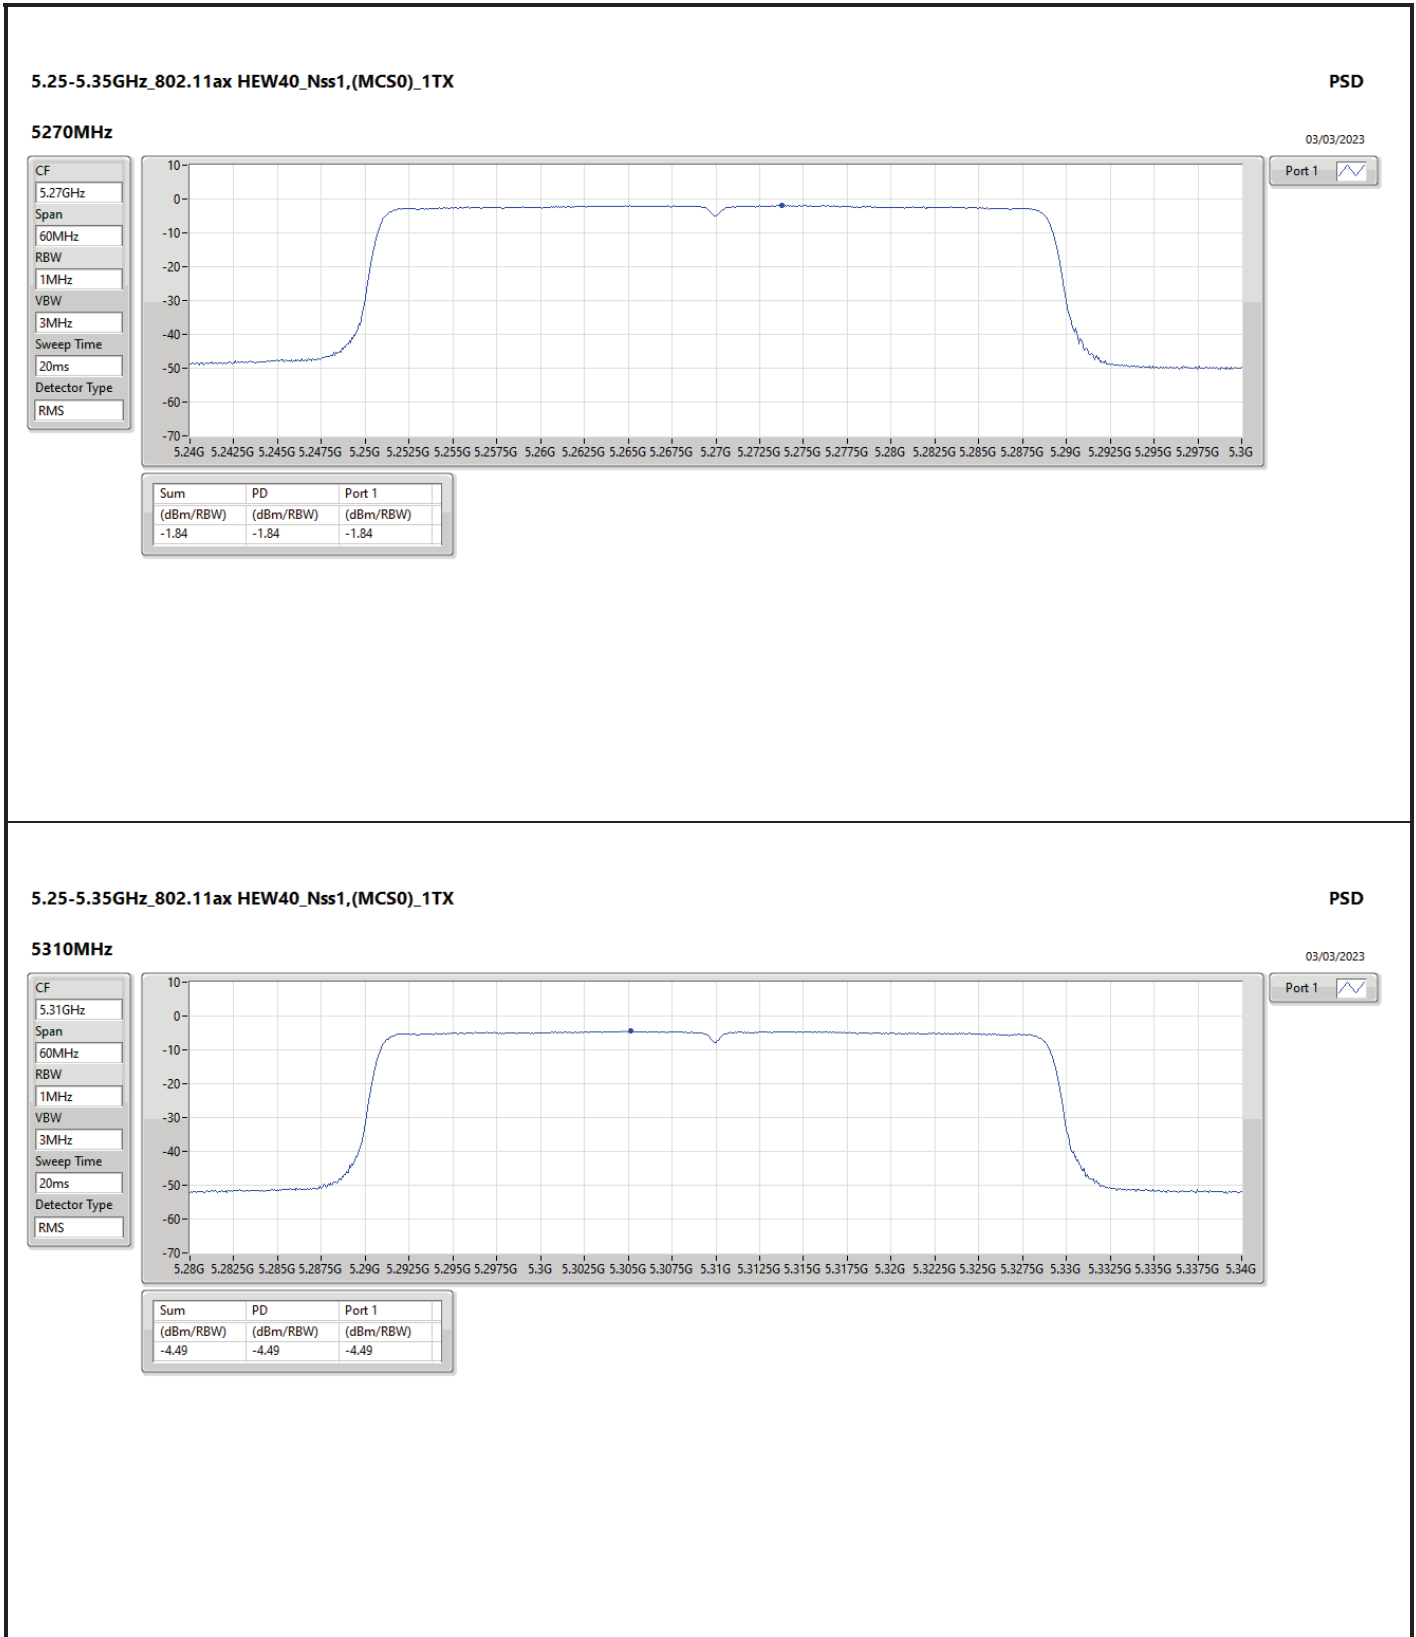

DG = Directional Gain; RBW = 500kHz for 5.725-5.85GHz band / 1MHz for other band;

PD = trace bin-by-bin of each transmit port summing can be performed maximum power density; Port X = Port X Power Density;