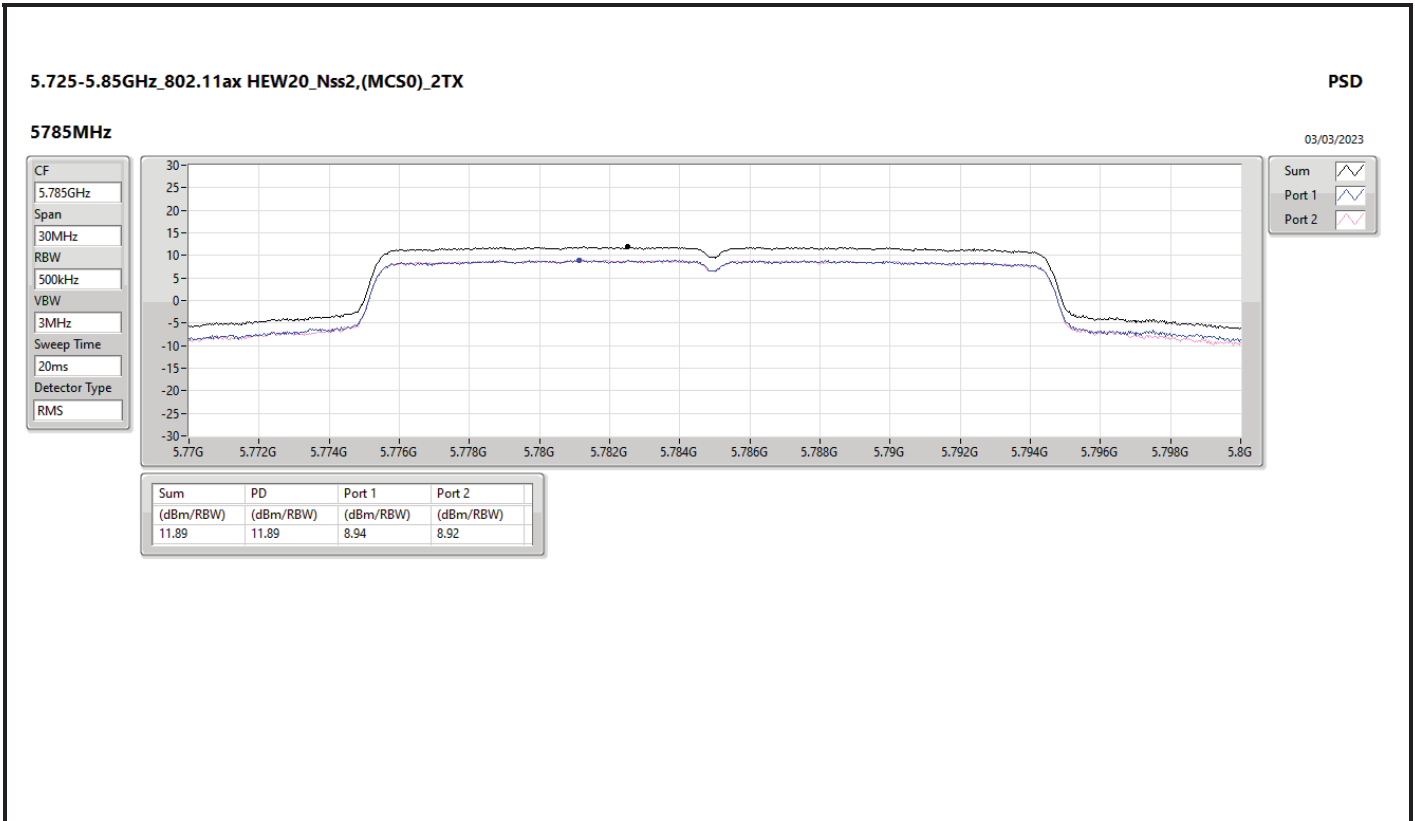

DG = Directional Gain; RBW = 500kHz for 5.725-5.85GHz band / 1MHz for other band;
 PD = trace bin-by-bin of each transmit port summing can be performed maximum power density; Port X = Port X Power Density;