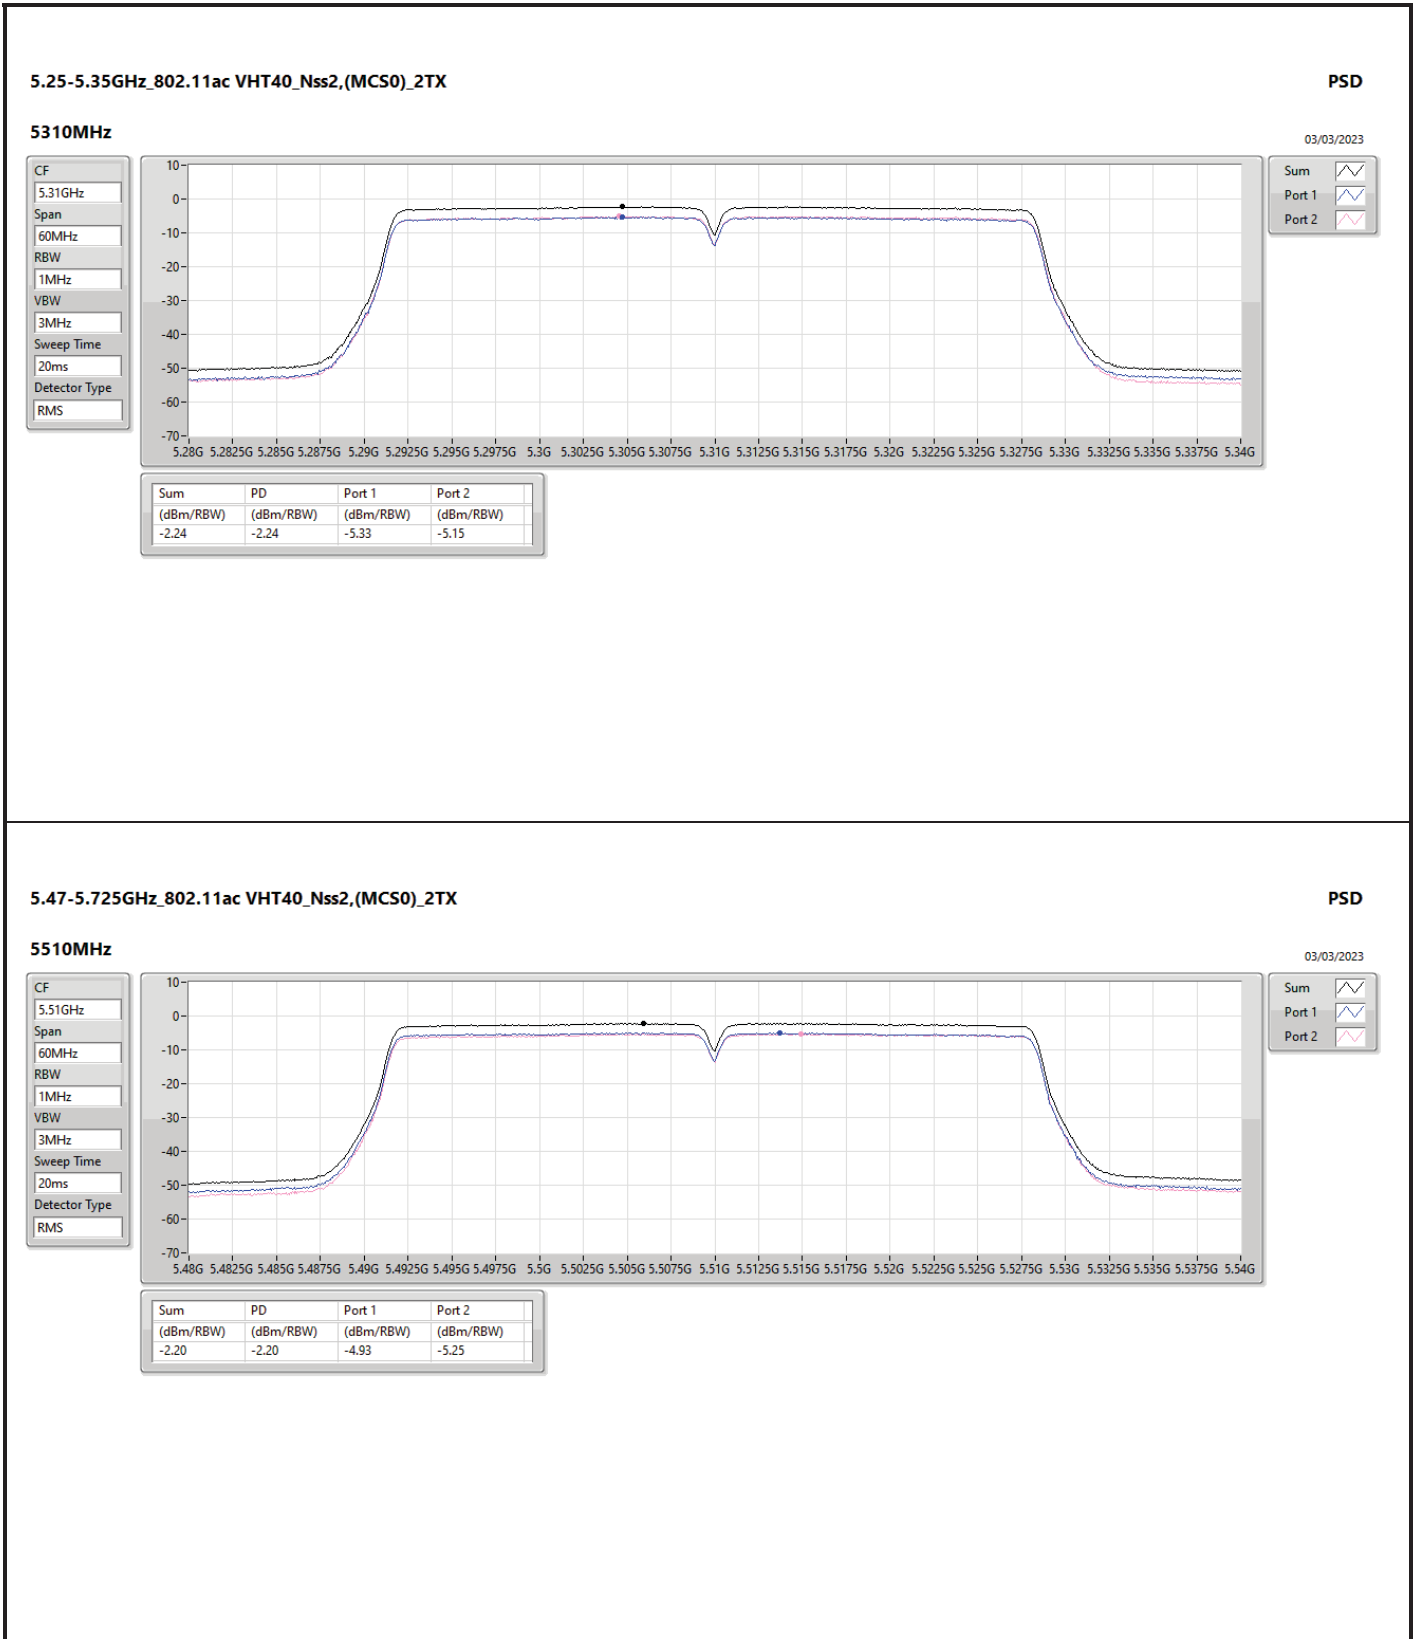

DG = Directional Gain; RBW = 500kHz for 5.725-5.85GHz band / 1MHz for other band;
 PD = trace bin-by-bin of each transmit port summing can be performed maximum power density; Port X = Port X Power Density;