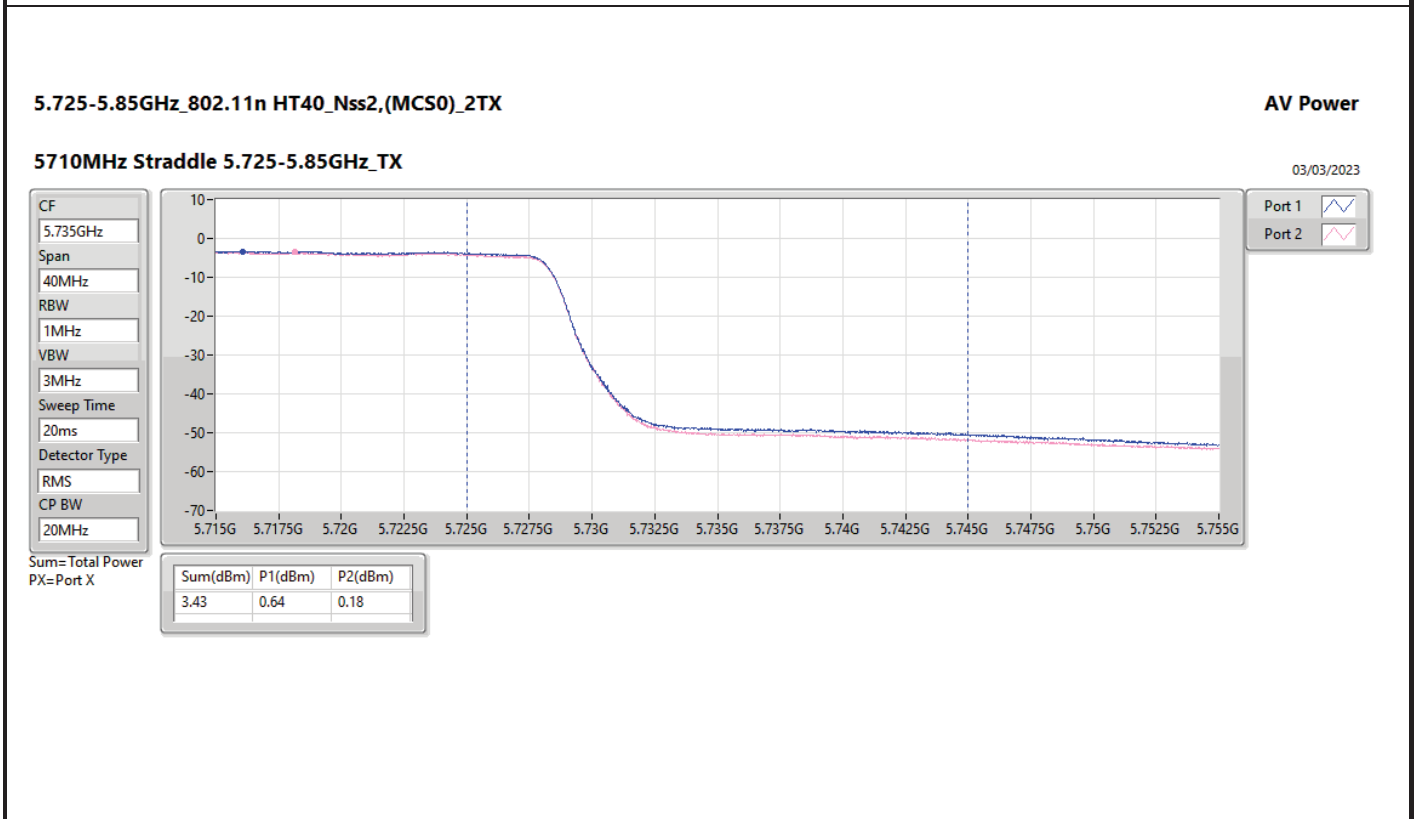

Average Power_Non-Beamforming_Radio 2_2T2S

Appendix C.2

Mode	Result	DG (dBi)	Port 1 (dBm)	Port 2 (dBm)	Total Power (dBm)	Power Limit (dBm)	EIRP (dBm)	EIRP Limit (dBm)
5530MHz	Pass	15.00	11.95	10.62	14.35	14.98	29.35	30.00
5610MHz	Pass	15.00	11.52	10.81	14.19	14.98	29.19	30.00
5690MHz Straddle 5.47-5.725GHz	Pass	15.00	11.39	10.91	14.17	14.98	29.17	30.00
5690MHz Straddle 5.725-5.85GHz	Pass	15.00	-1.92	-2.72	0.71	30.00	15.71	Inf
5775MHz	Pass	15.00	16.12	15.91	19.03	30.00	34.03	Inf
802.11ax HEW160_Nss2,(MCS0)_2TX	-	-	-	-	-	-	-	-
5250MHz Straddle 5.15-5.25GHz	Pass	15.00	9.58	8.93	12.28	30.00	27.28	53.00
5250MHz Straddle 5.25-5.35GHz	Pass	15.00	9.53	9.12	12.34	14.98	27.34	30.00
5570MHz	Pass	15.00	11.25	10.96	14.12	14.98	29.12	30.00

DG = Directional Gain; Port X = Port X output power

5.47-5.725GHz_802.11ac VHT80_Nss2,(MCS0)_2TX

AV Power

5690MHz Straddle 5.47-5.725GHz_TX

03/03/2023

CF
5.65GHz
Span
300MHz
RBW
1MHz
VBW
3MHz
Sweep Time
20ms
Detector Type
RMS
CP BW
150MHz