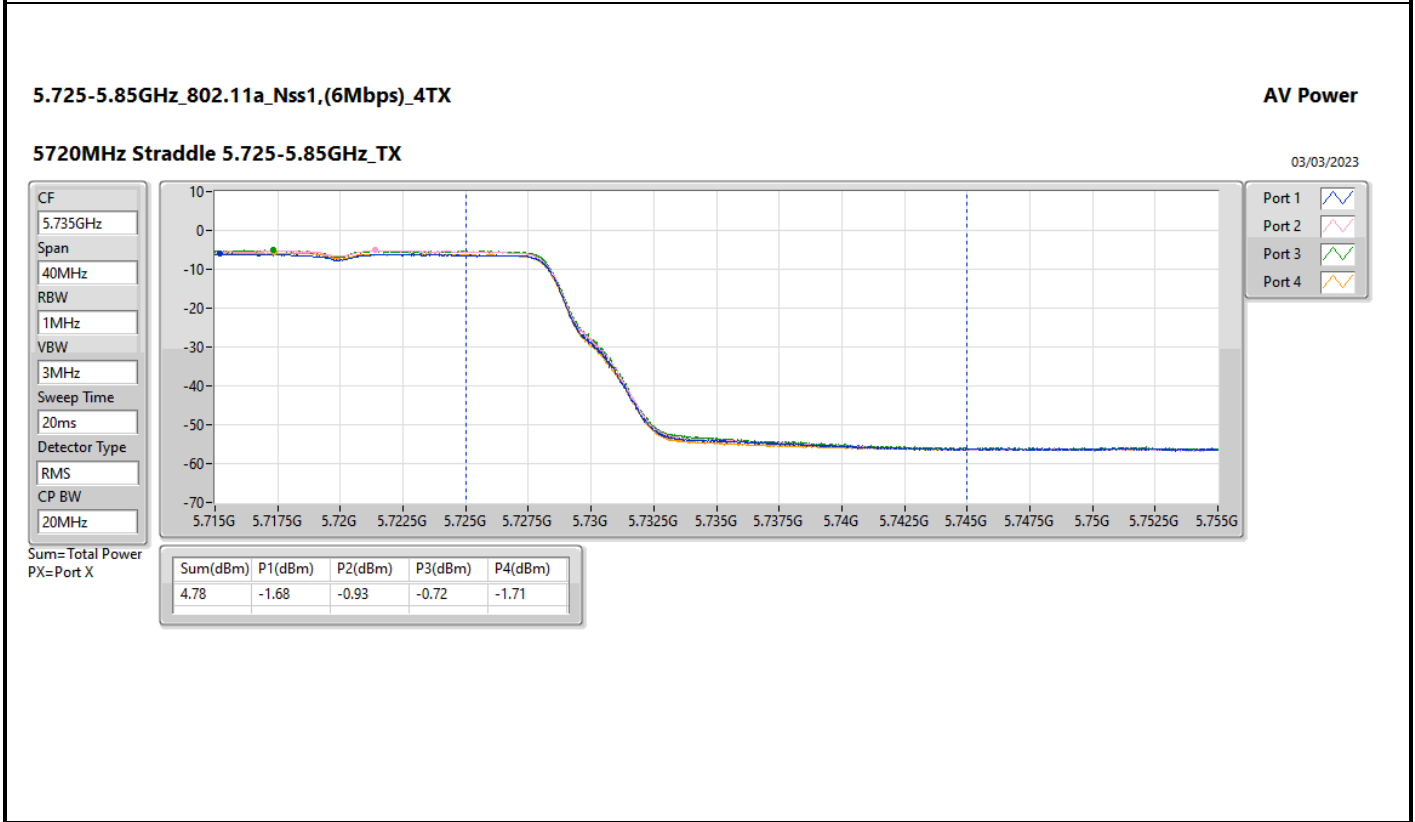

DG = Directional Gain; Port X = Port X output power

5.725-5.85GHz_802.11n HT40_Nss2,(MCS0)_4TX

5710MHz Straddle 5.725-5.85GHz_TX

AV Power

04/03/2023

CF

5.735GHz

Span