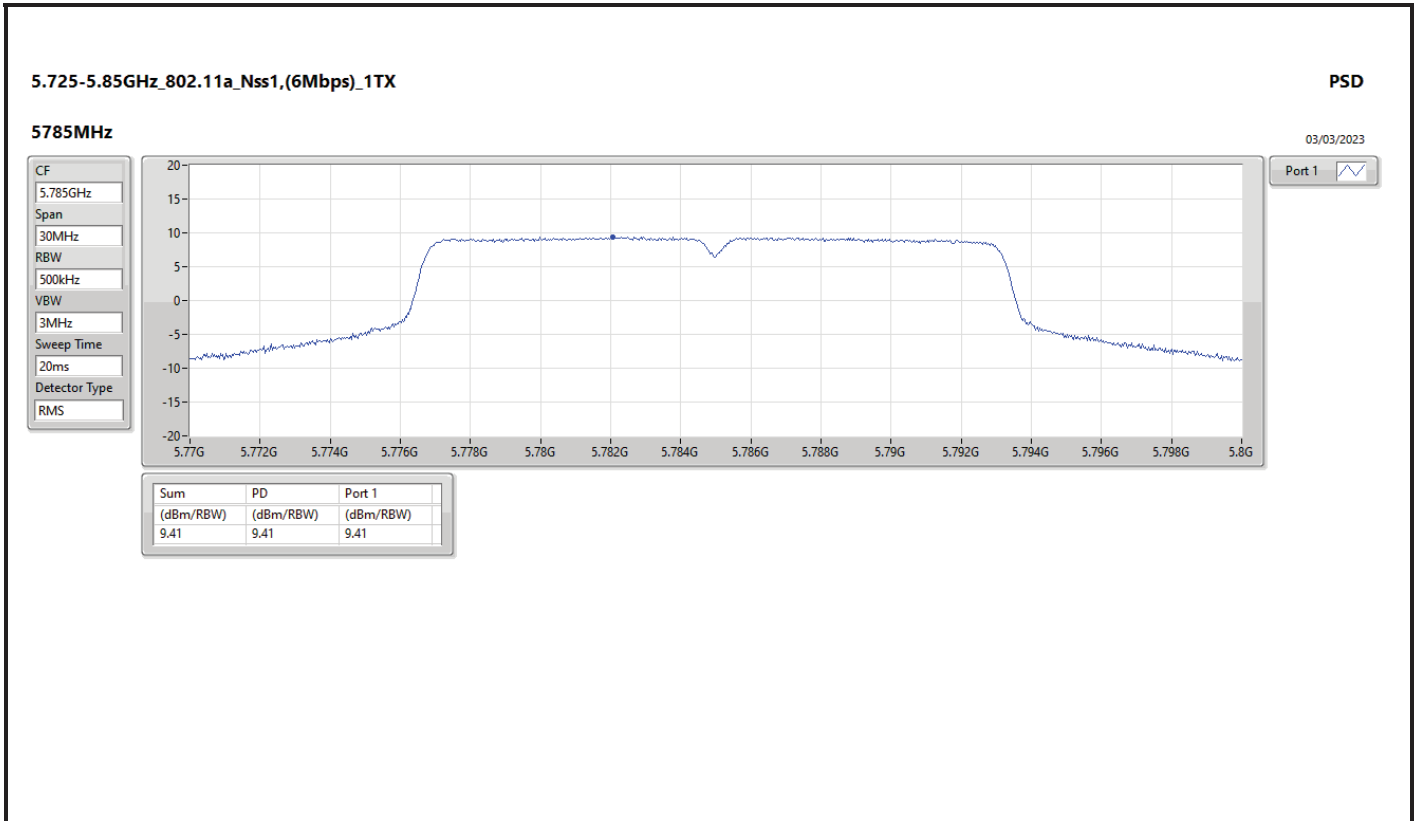

DG = Directional Gain; RBW = 500kHz for 5.725-5.85GHz band / 1MHz for other band;

PD = trace bin-by-bin of each transmit port summing can be performed maximum power density; Port X = Port X Power Density;