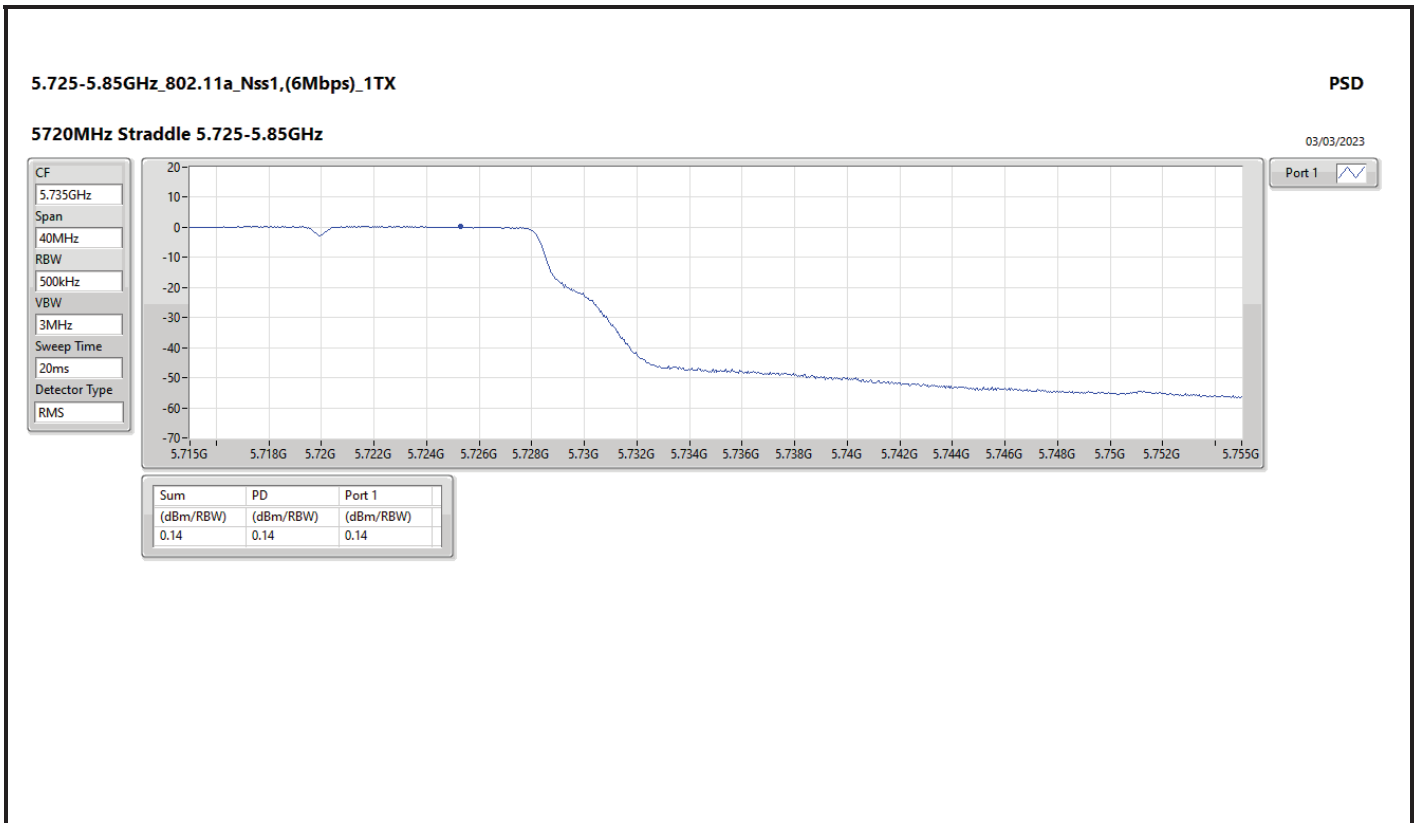

DG = Directional Gain; RBW = 500kHz for 5.725-5.85GHz band / 1MHz for other band;

PD = trace bin-by-bin of each transmit port summing can be performed maximum power density; Port X = Port X Power Density;