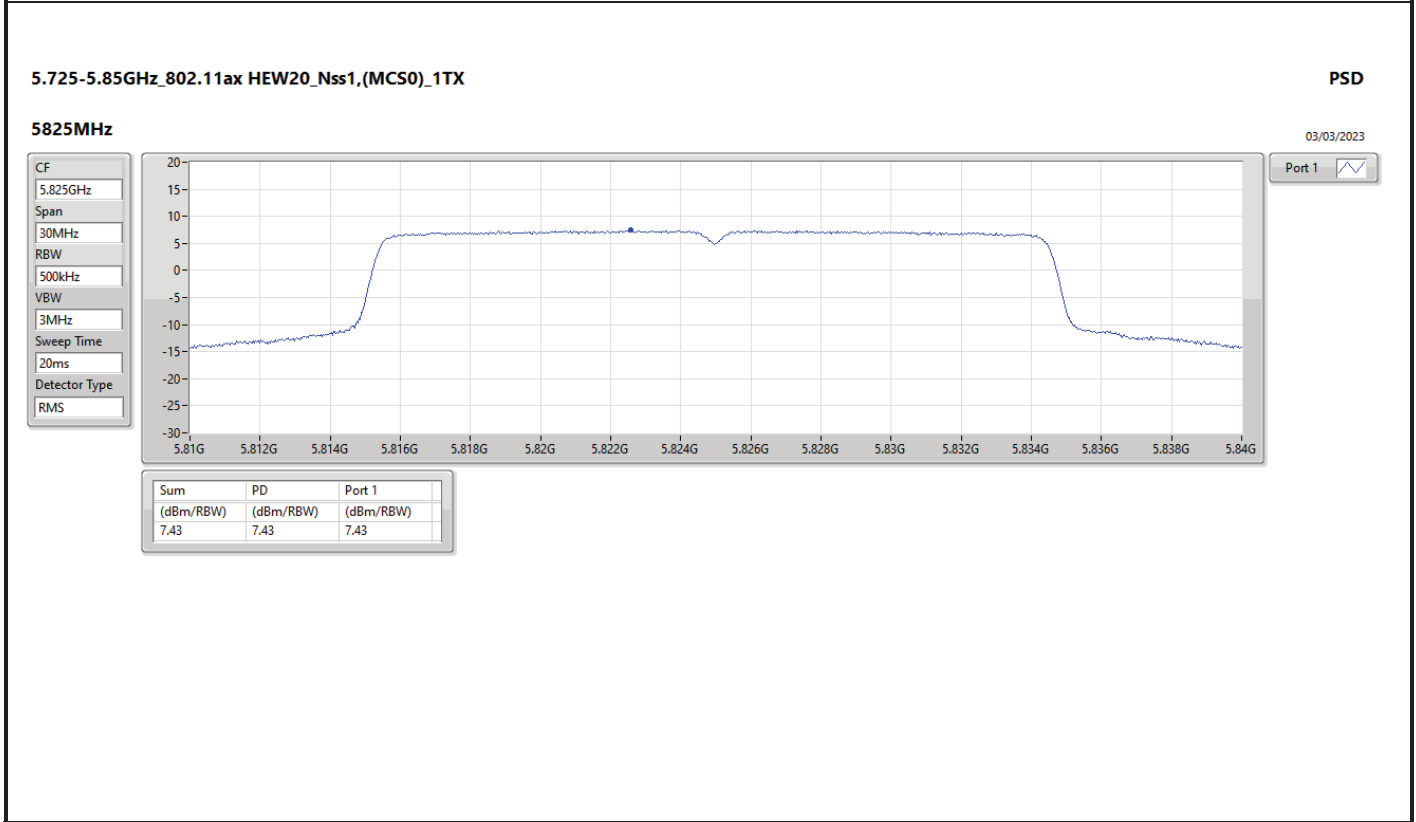

DG = Directional Gain; RBW = 500kHz for 5.725-5.85GHz band / 1MHz for other band;

PD = trace bin-by-bin of each transmit port summing can be performed maximum power density; Port X = Port X Power Density;