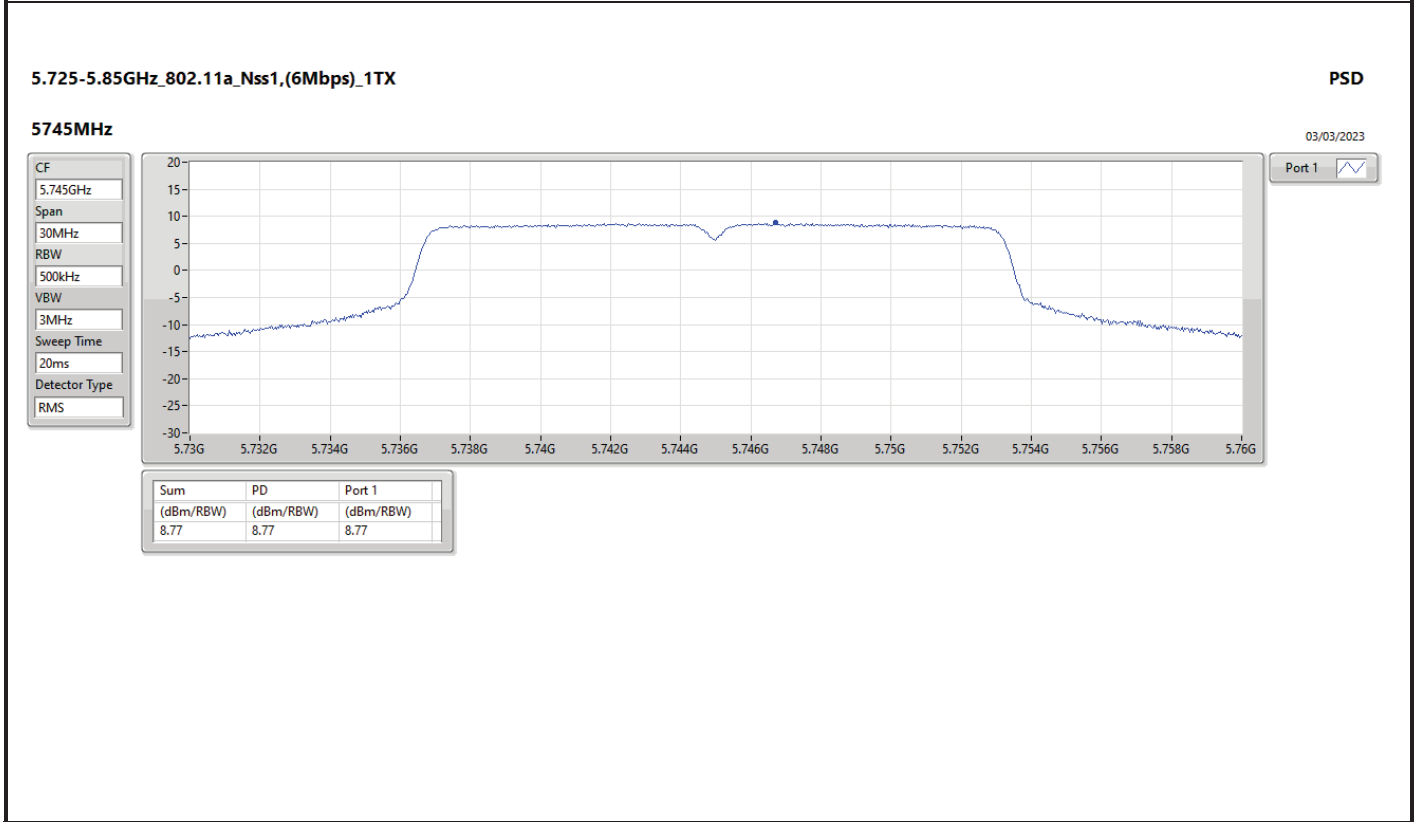

DG = Directional Gain; RBW = 500kHz for 5.725-5.85GHz band / 1MHz for other band;

PD = trace bin-by-bin of each transmit port summing can be performed maximum power density; Port X = Port X Power Density;