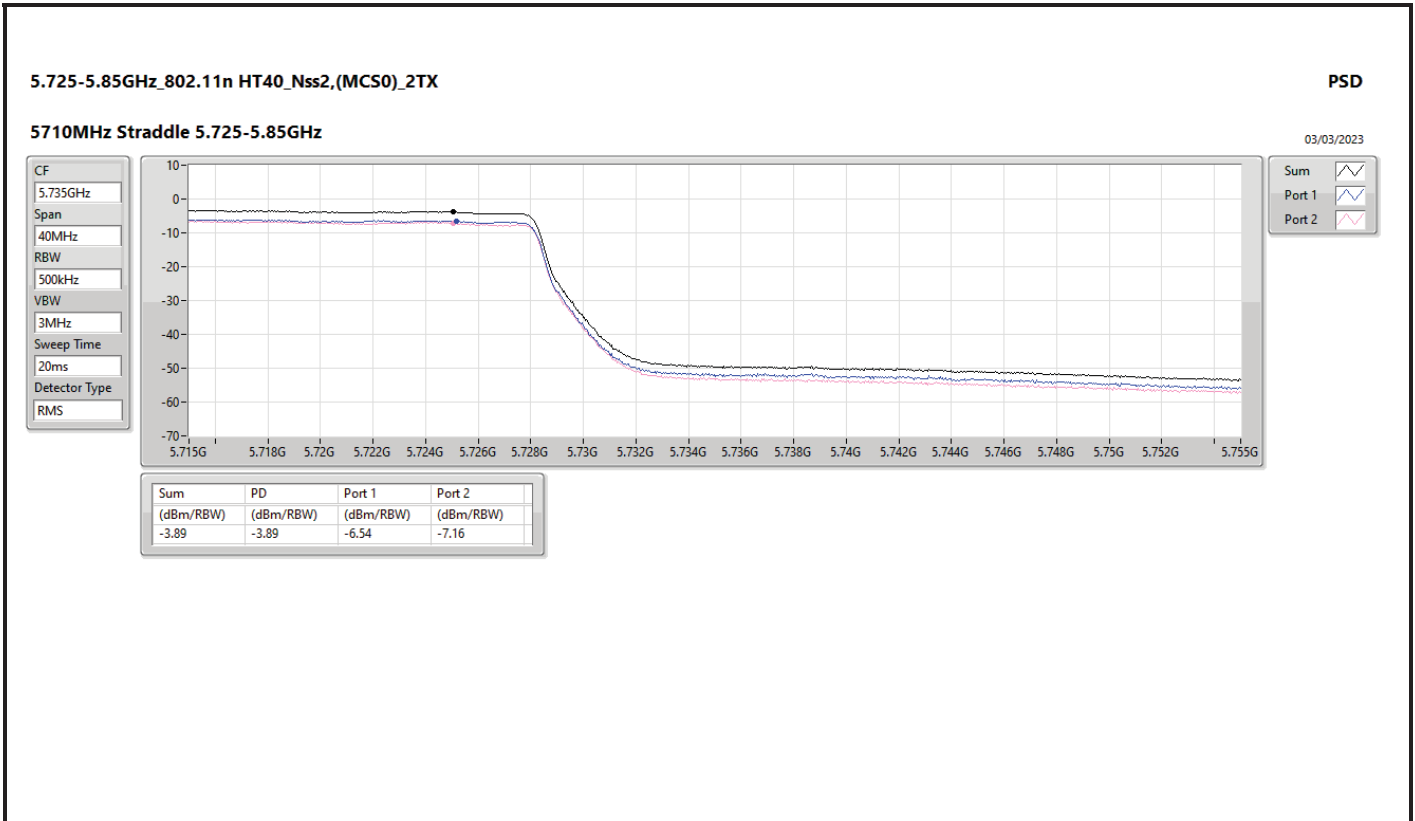

DG = Directional Gain; RBW = 500kHz for 5.725-5.85GHz band / 1MHz for other band;
 PD = trace bin-by-bin of each transmit port summing can be performed maximum power density; Port X = Port X Power Density;