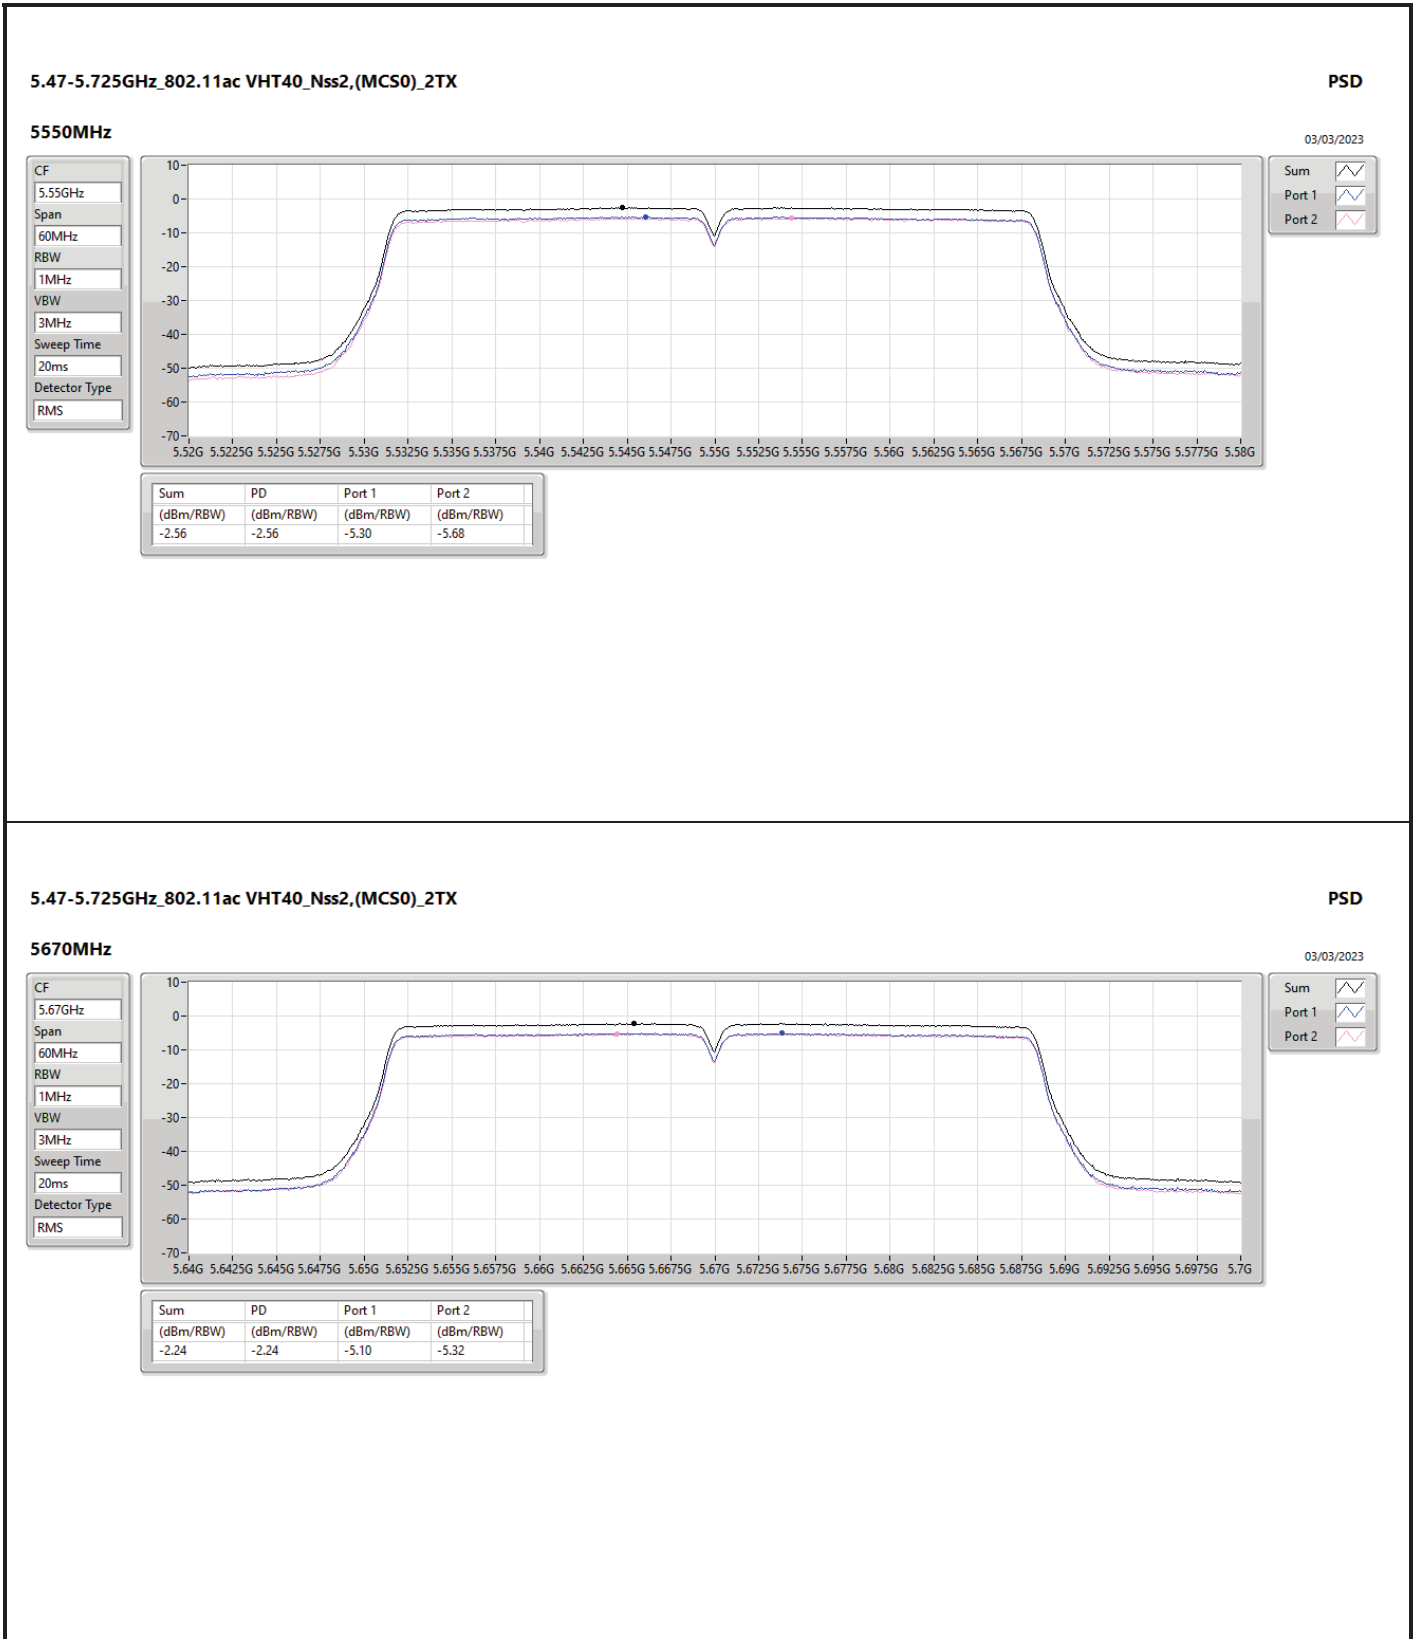

DG = Directional Gain; RBW = 500kHz for 5.725-5.85GHz band / 1MHz for other band;
 PD = trace bin-by-bin of each transmit port summing can be performed maximum power density; Port X = Port X Power Density;