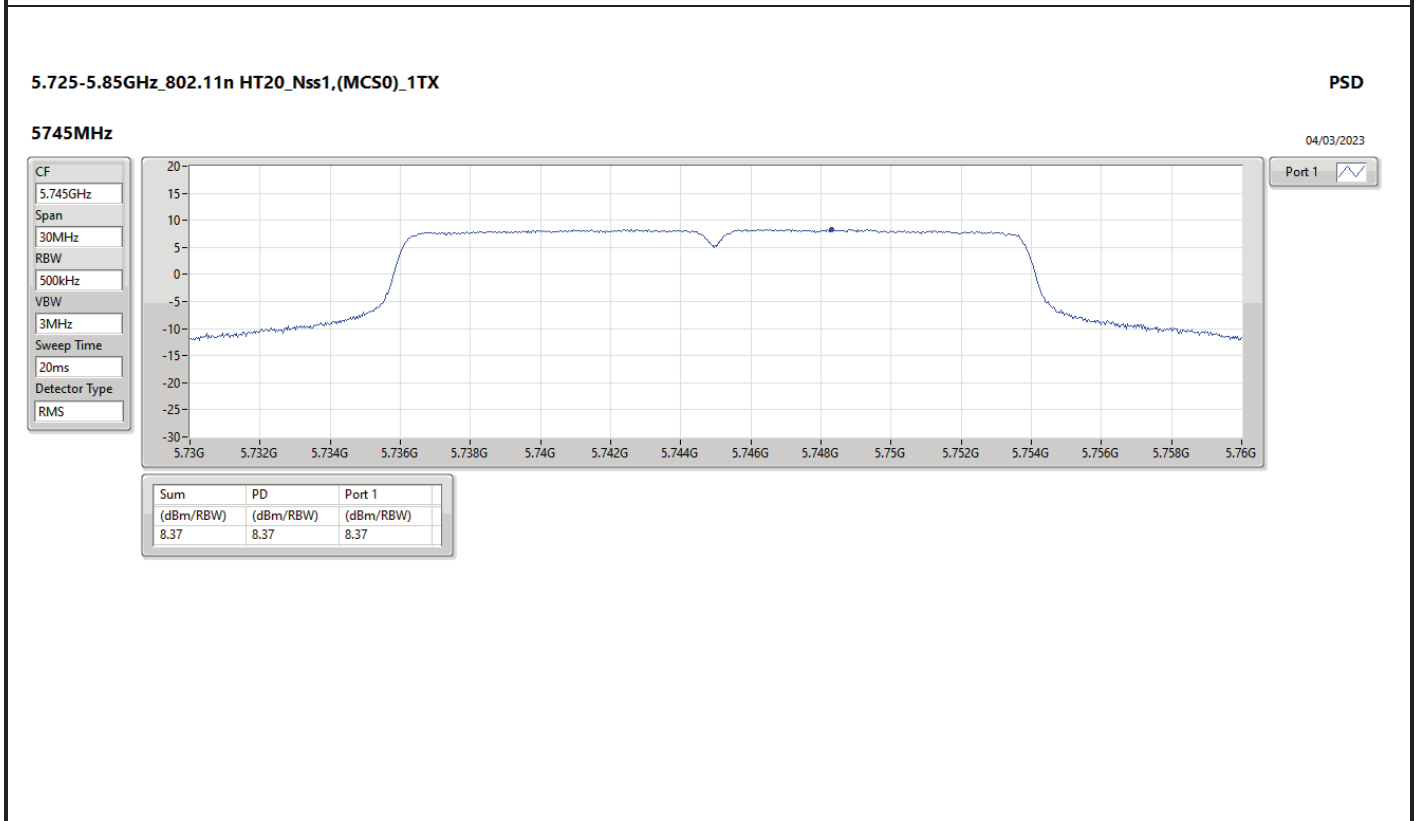

DG = Directional Gain; RBW = 500kHz for 5.725-5.85GHz band / 1MHz for other band;

PD = trace bin-by-bin of each transmit port summing can be performed maximum power density; Port X = Port X Power Density;