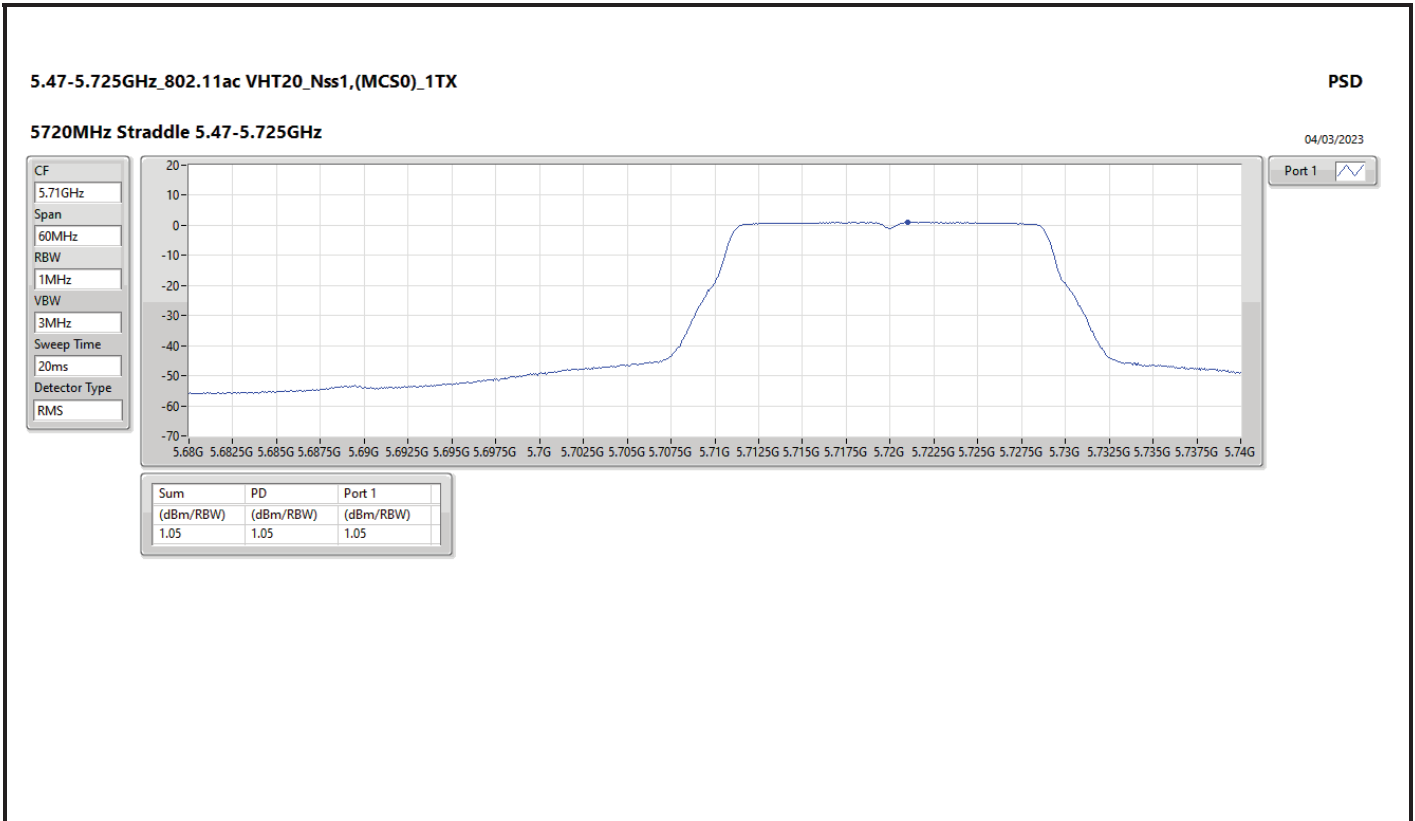

DG = Directional Gain; RBW = 500kHz for 5.725-5.85GHz band / 1MHz for other band;

PD = trace bin-by-bin of each transmit port summing can be performed maximum power density; Port X = Port X Power Density;