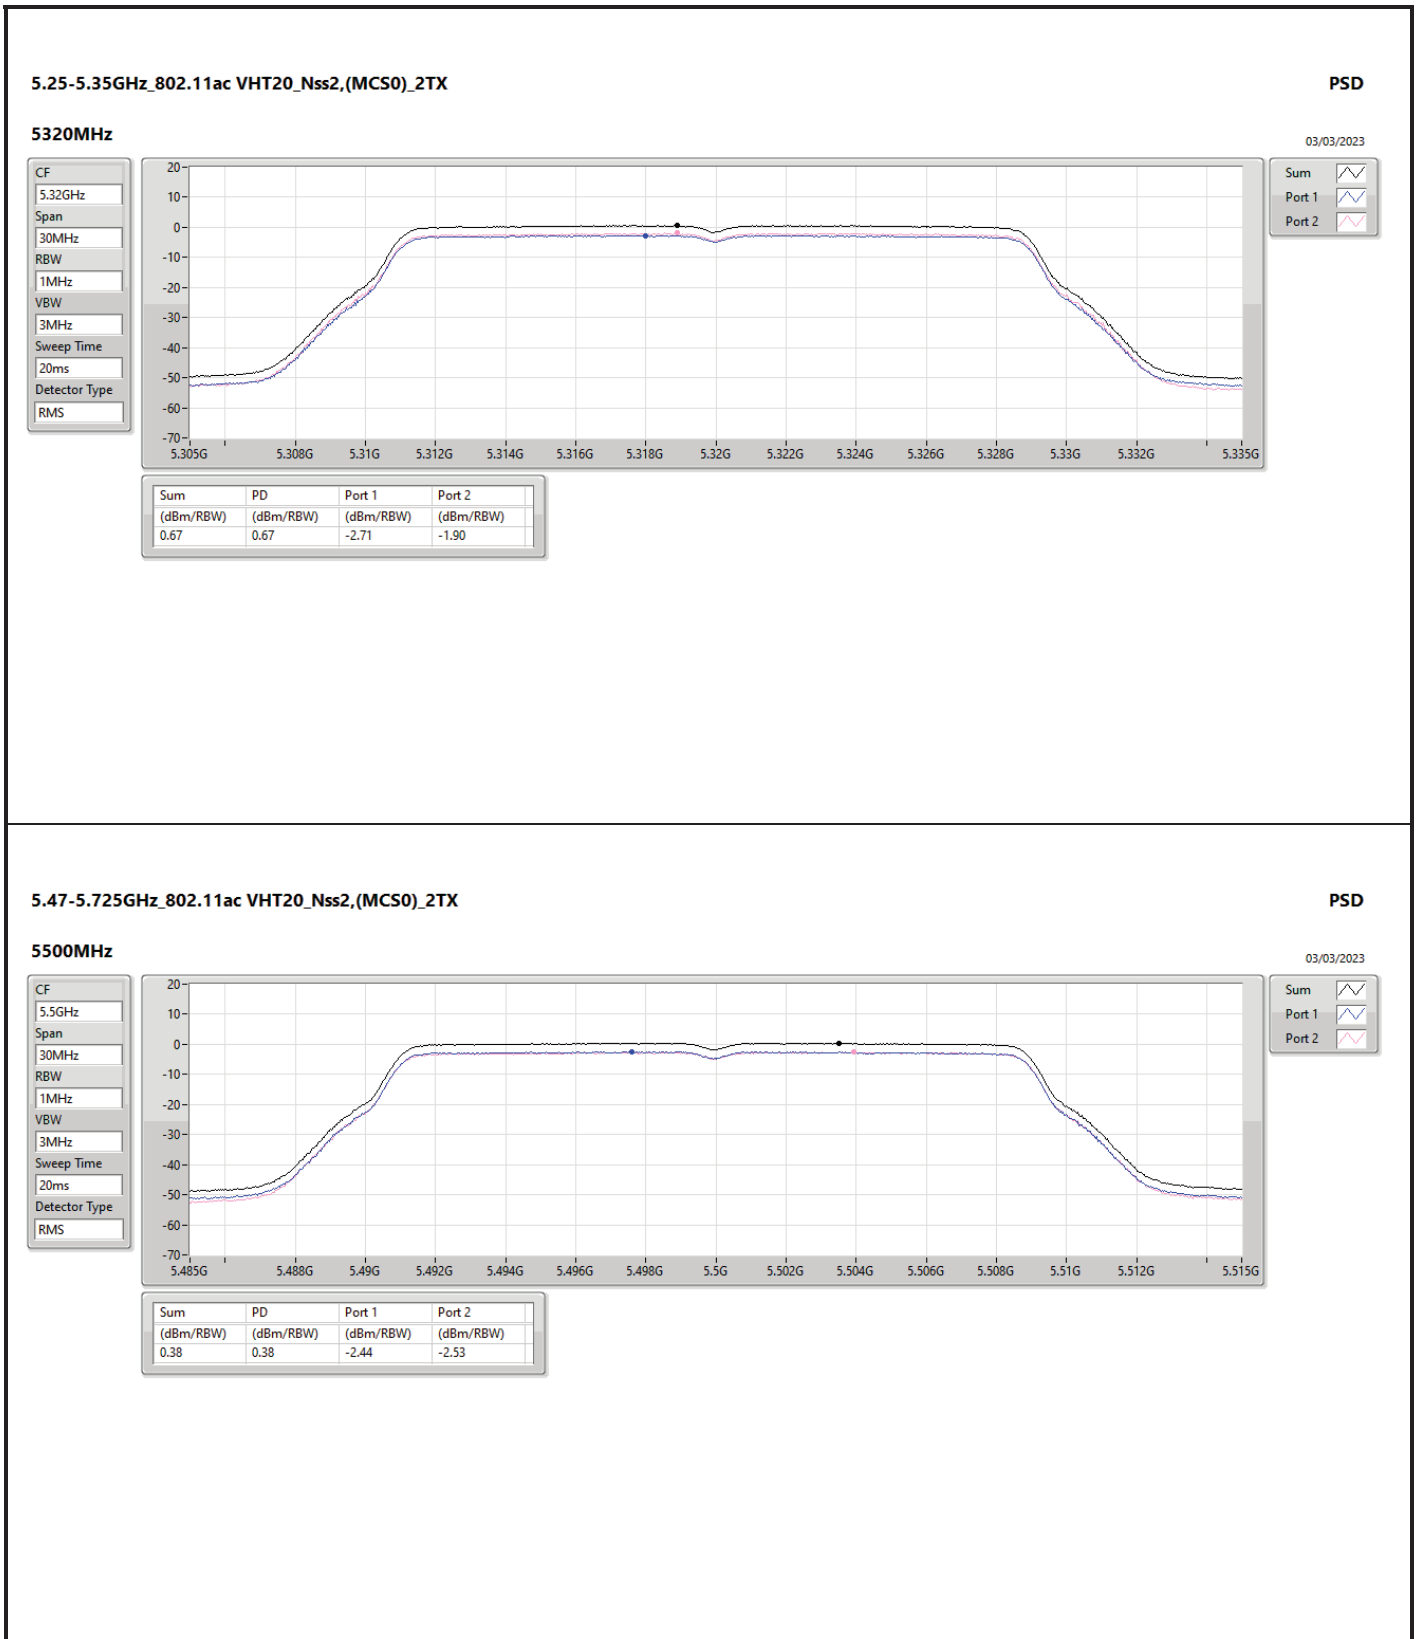

DG = Directional Gain; RBW = 500kHz for 5.725-5.85GHz band / 1MHz for other band;
 PD = trace bin-by-bin of each transmit port summing can be performed maximum power density; Port X = Port X Power Density;