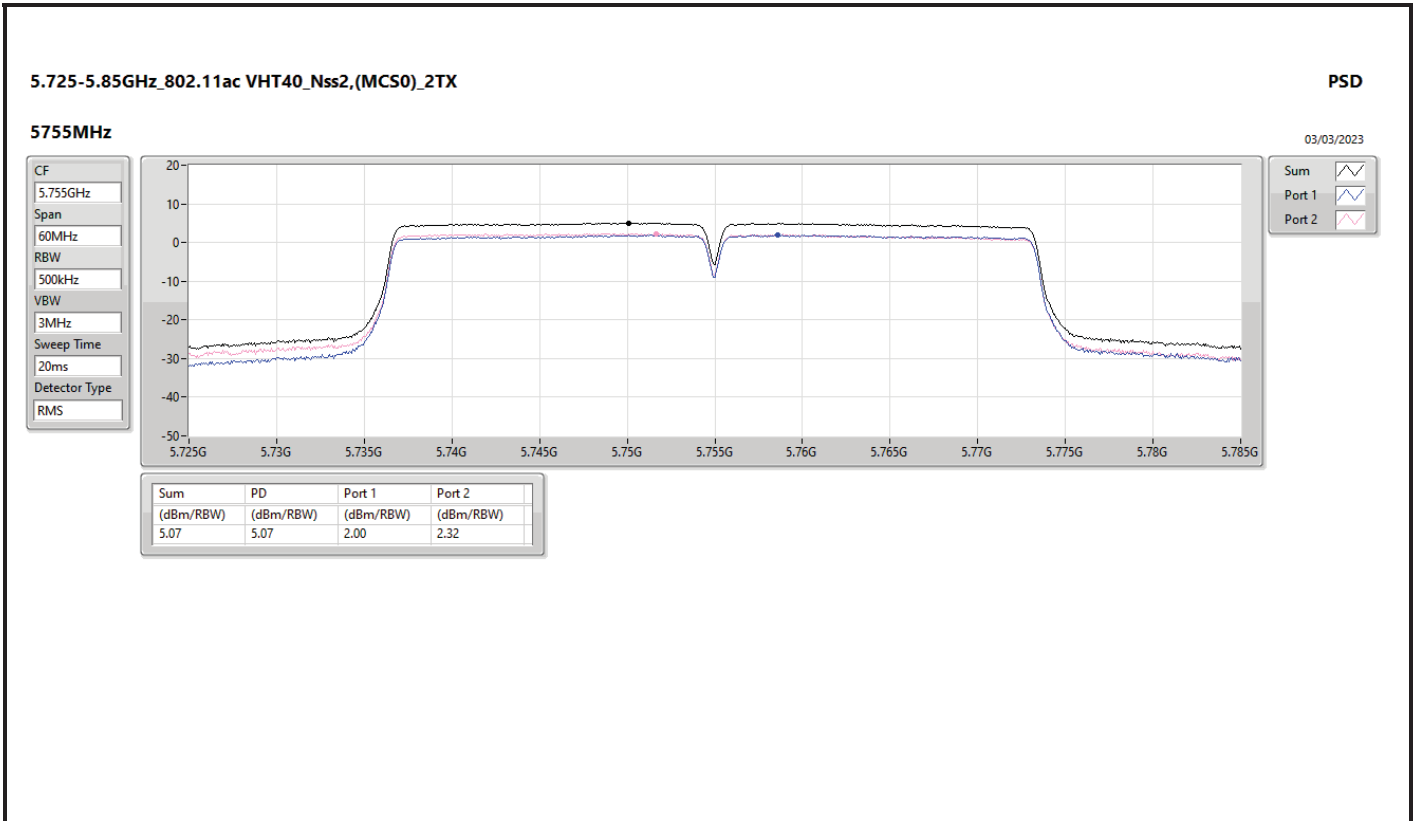

DG = Directional Gain; RBW = 500kHz for 5.725-5.85GHz band / 1MHz for other band;
 PD = trace bin-by-bin of each transmit port summing can be performed maximum power density; Port X = Port X Power Density;