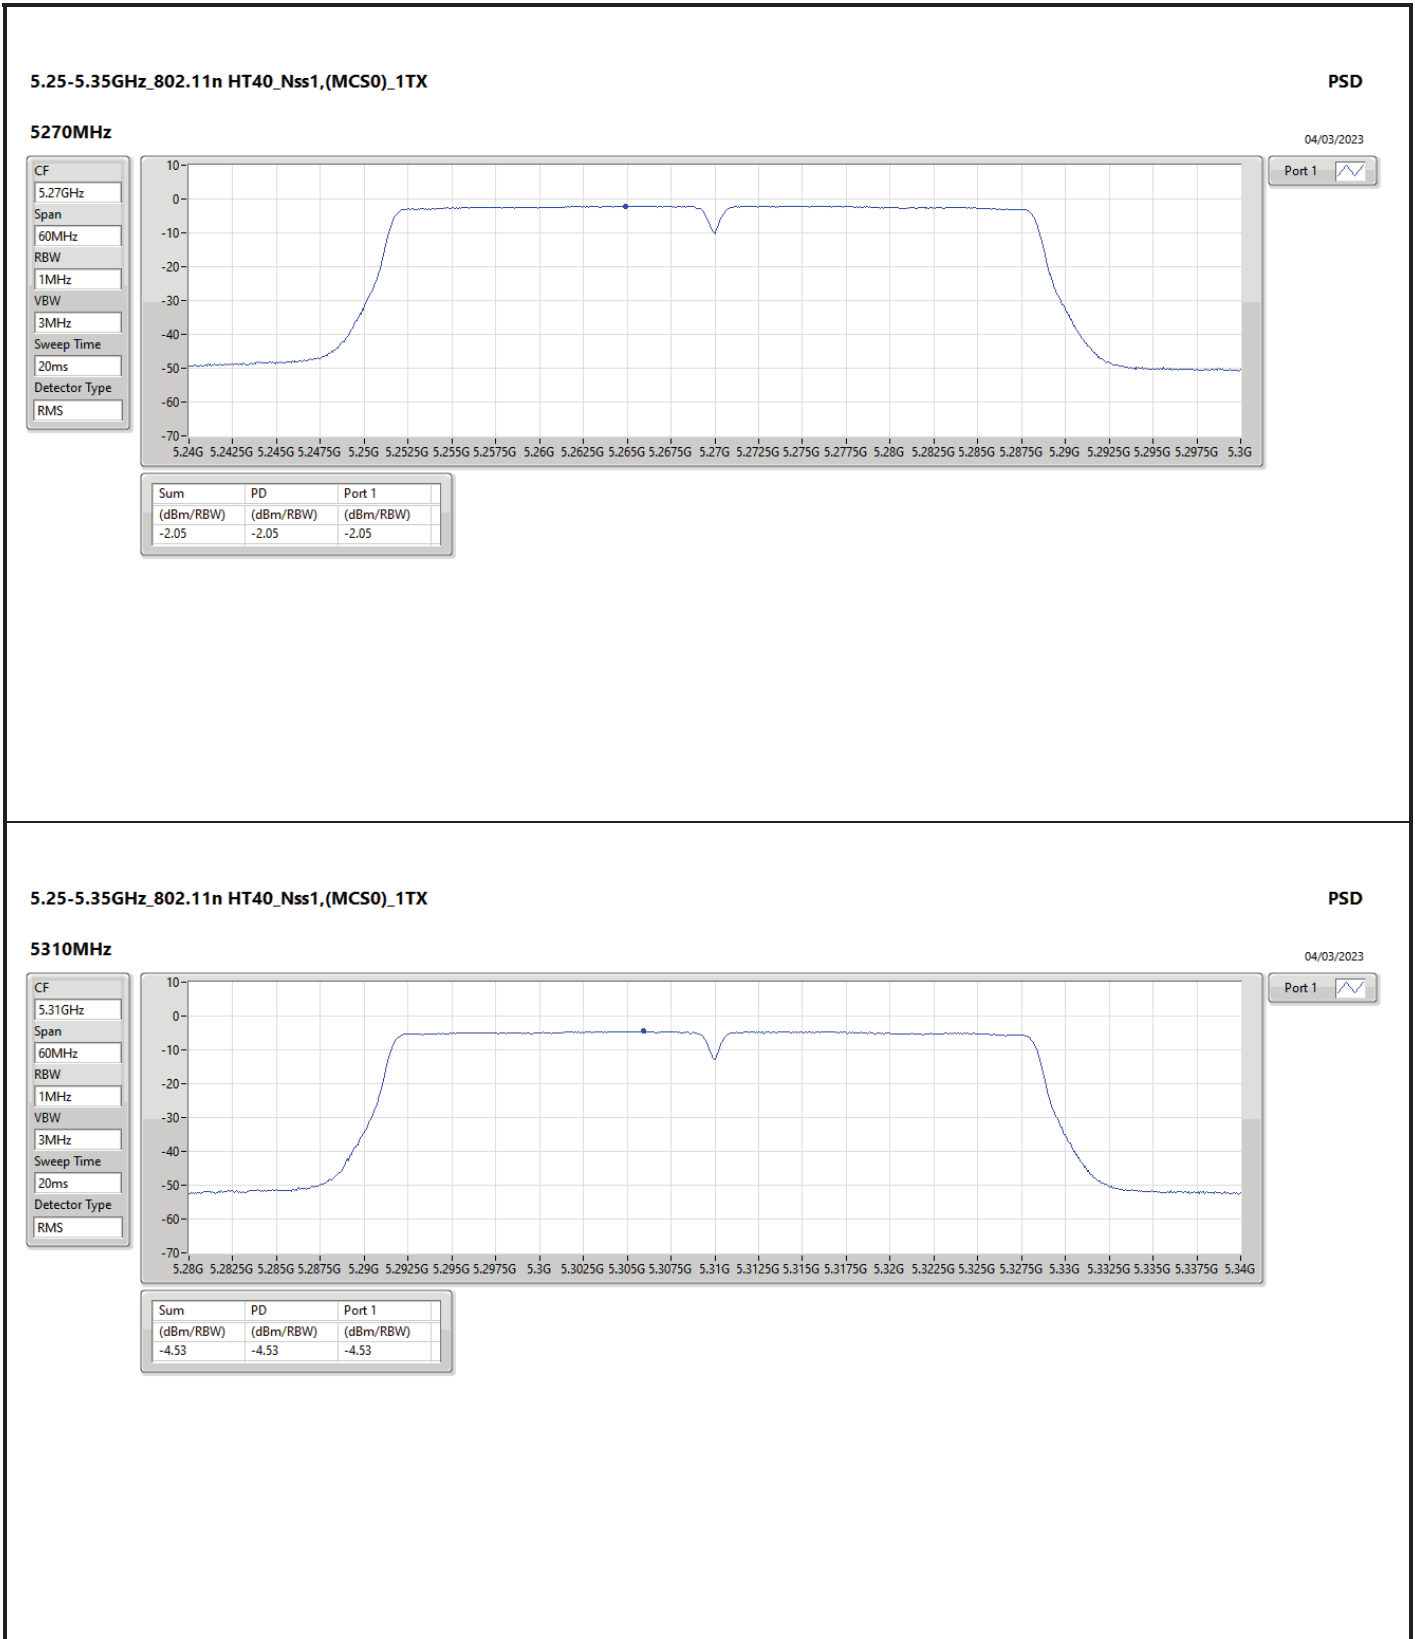

DG = Directional Gain; RBW = 500kHz for 5.725-5.85GHz band / 1MHz for other band;

PD = trace bin-by-bin of each transmit port summing can be performed maximum power density; Port X = Port X Power Density;