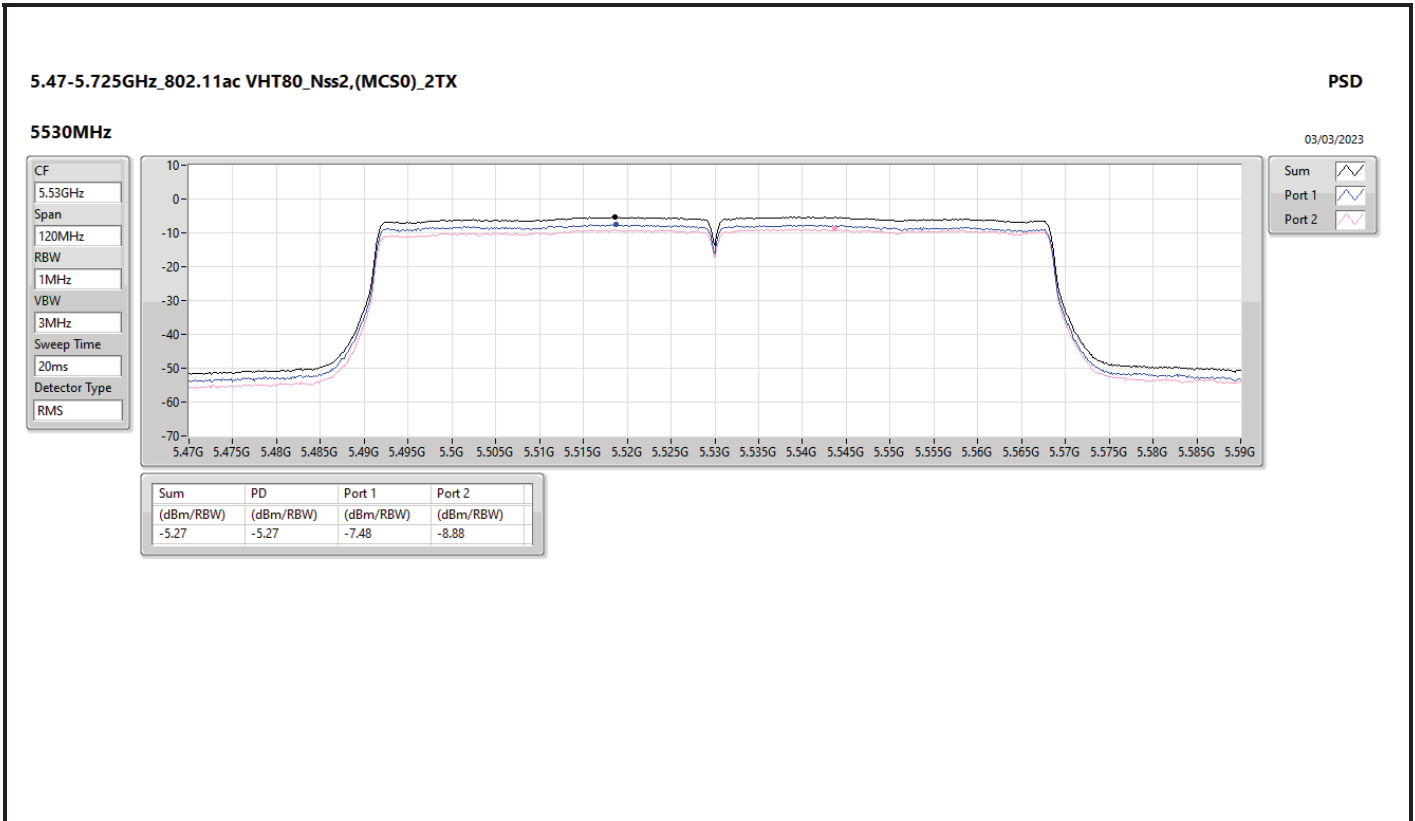

DG = Directional Gain; RBW = 500kHz for 5.725-5.85GHz band / 1MHz for other band;
 PD = trace bin-by-bin of each transmit port summing can be performed maximum power density; Port X = Port X Power Density;