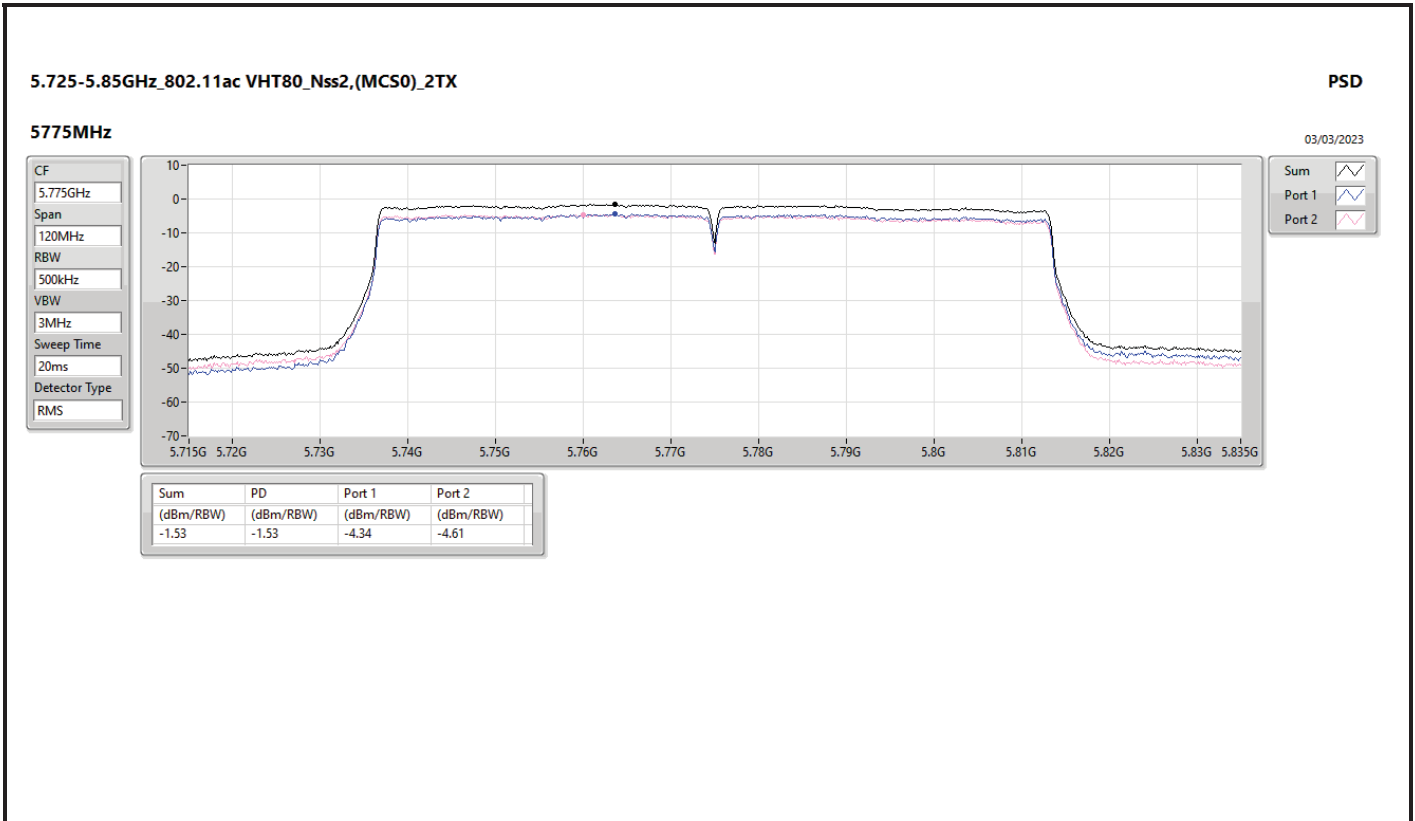

DG = Directional Gain; RBW = 500kHz for 5.725-5.85GHz band / 1MHz for other band;
 PD = trace bin-by-bin of each transmit port summing can be performed maximum power density; Port X = Port X Power Density;