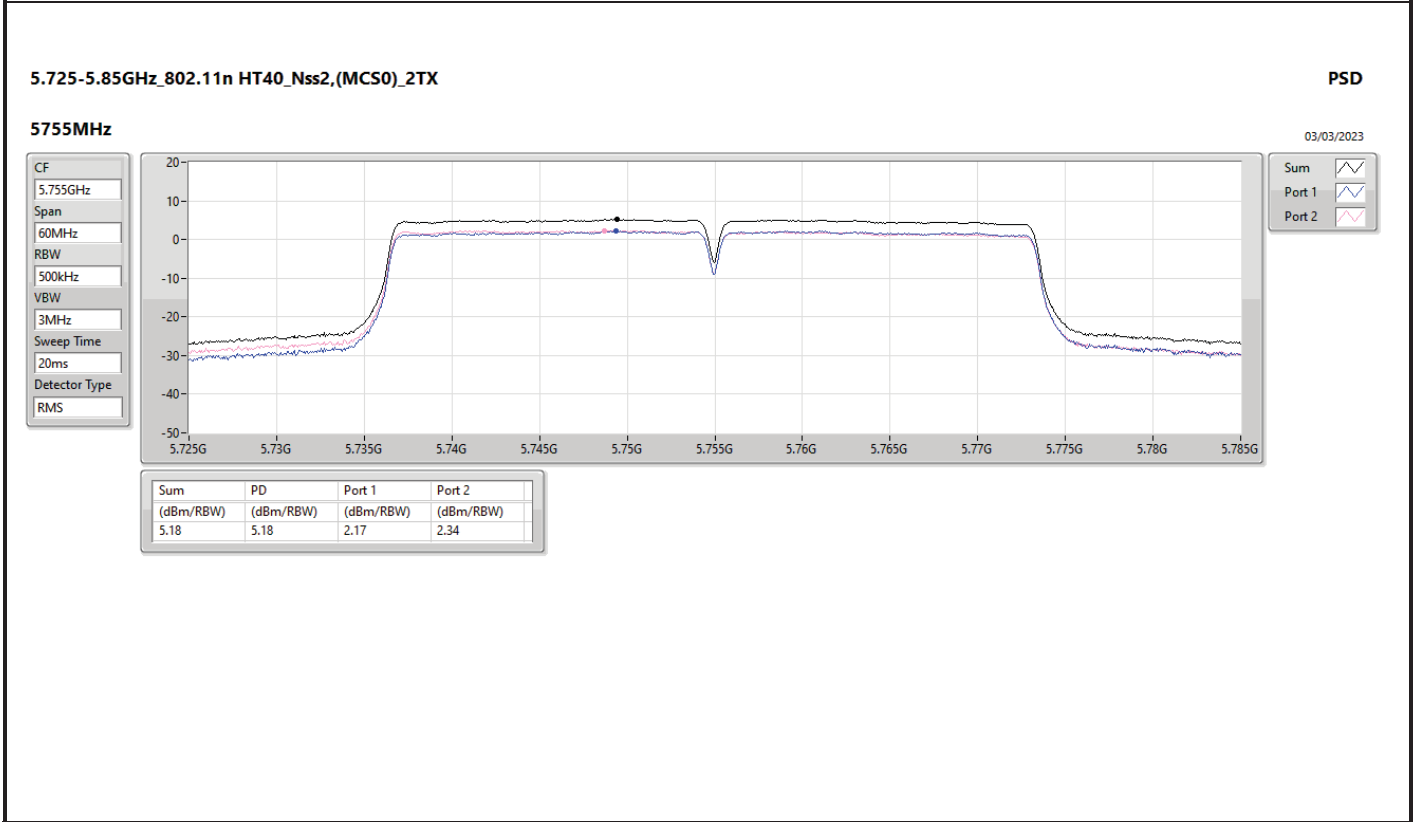

DG = Directional Gain; RBW = 500kHz for 5.725-5.85GHz band / 1MHz for other band;
 PD = trace bin-by-bin of each transmit port summing can be performed maximum power density; Port X = Port X Power Density;