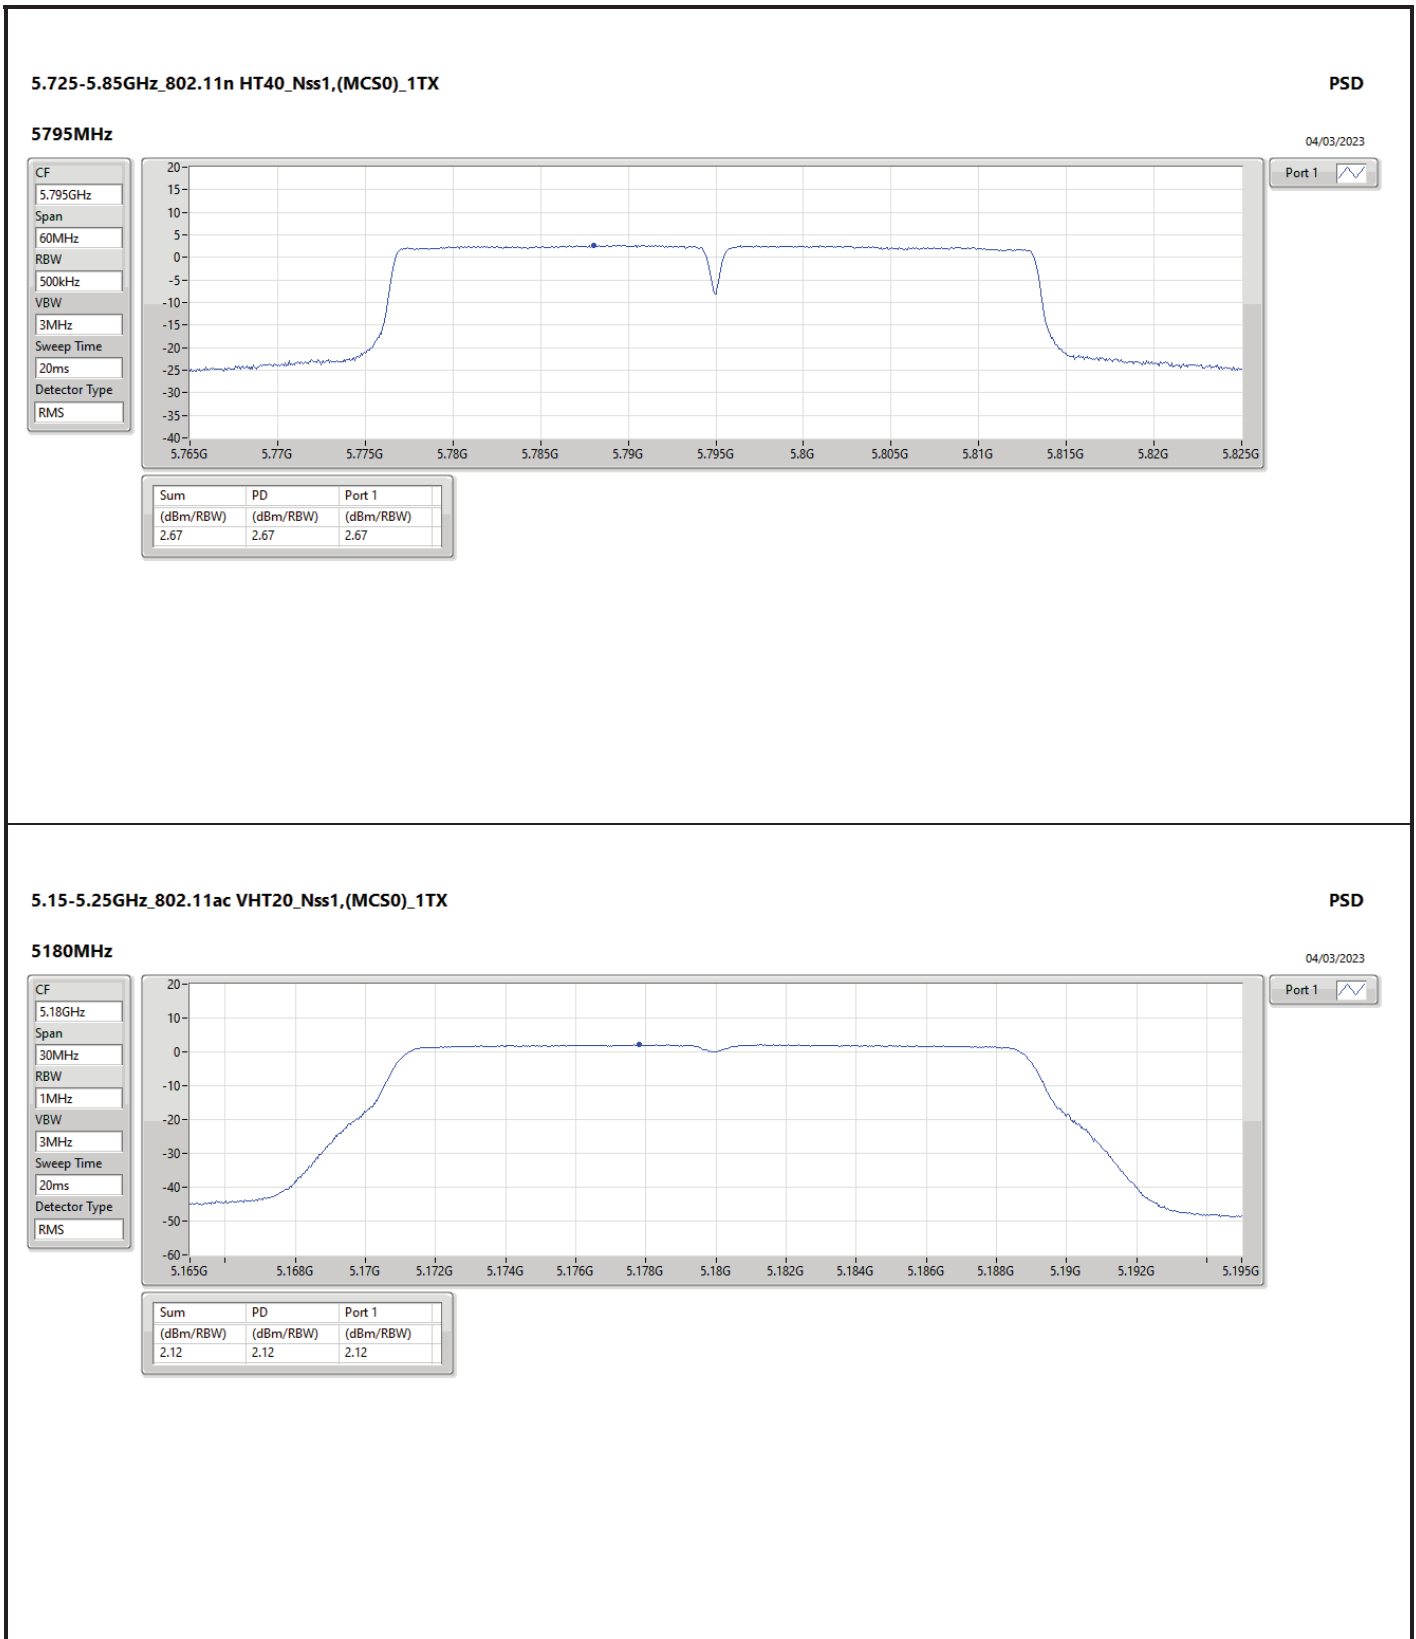

DG = Directional Gain; RBW = 500kHz for 5.725-5.85GHz band / 1MHz for other band;

PD = trace bin-by-bin of each transmit port summing can be performed maximum power density; Port X = Port X Power Density;