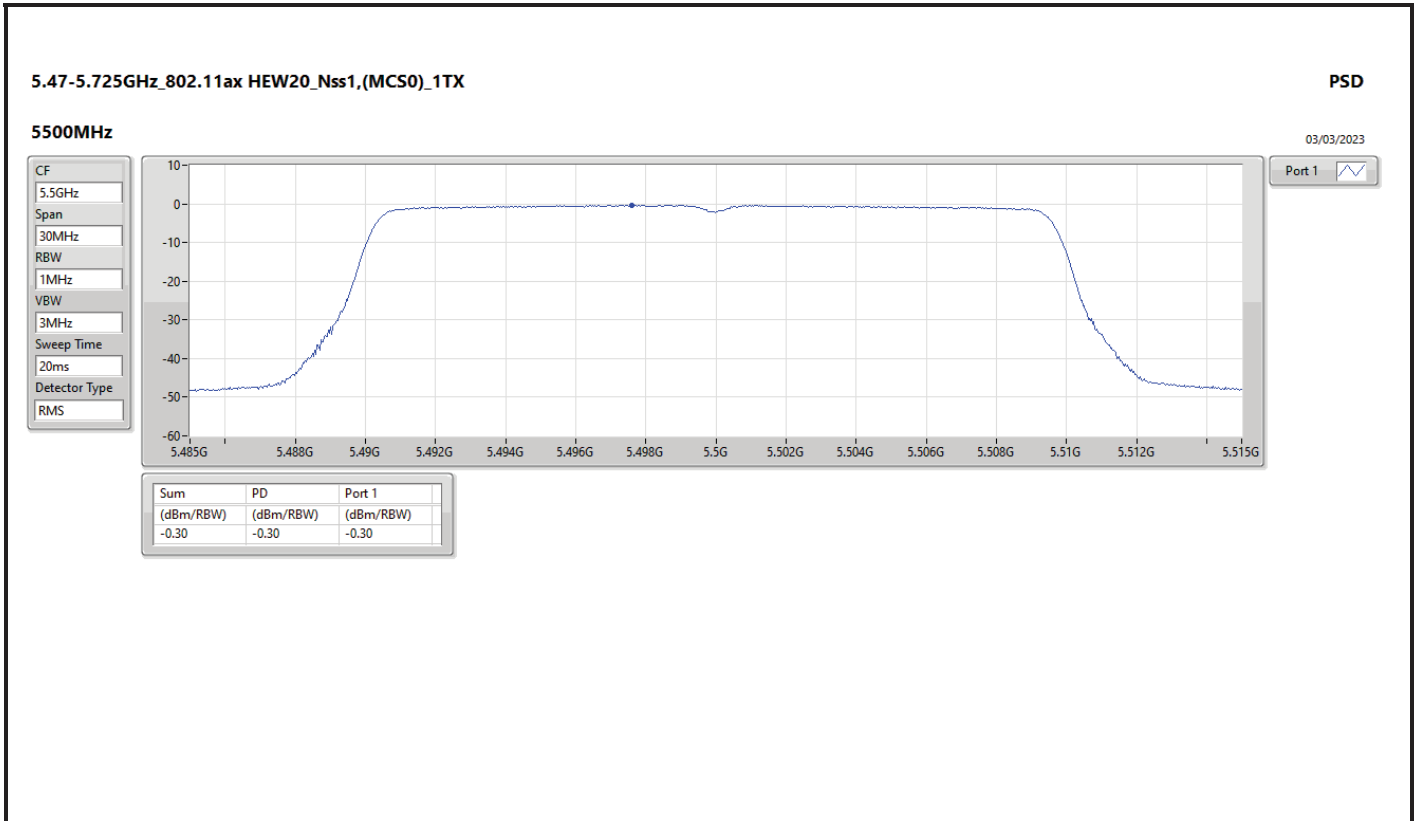

DG = Directional Gain; RBW = 500kHz for 5.725-5.85GHz band / 1MHz for other band;

PD = trace bin-by-bin of each transmit port summing can be performed maximum power density; Port X = Port X Power Density;