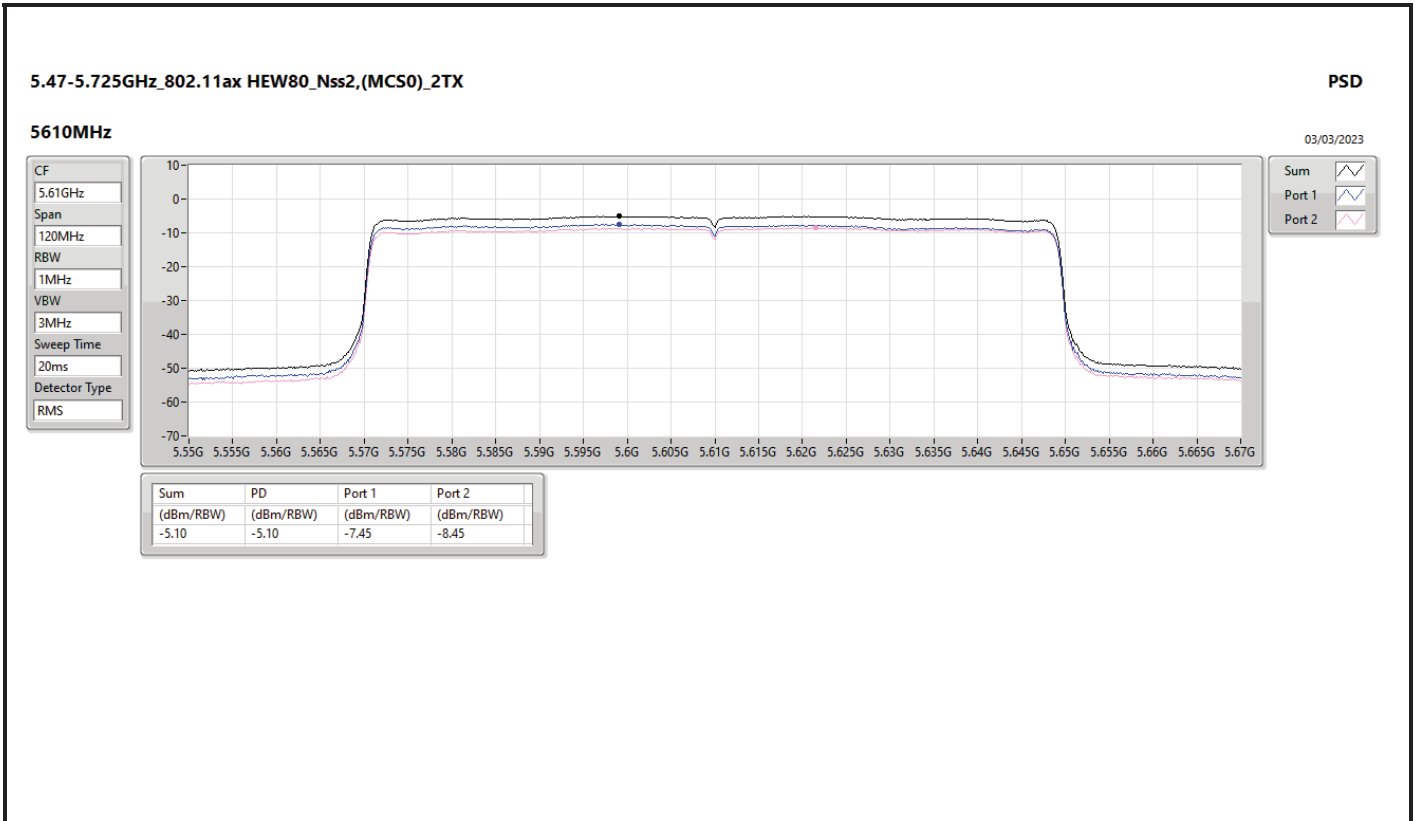

DG = Directional Gain; RBW = 500kHz for 5.725-5.85GHz band / 1MHz for other band;
 PD = trace bin-by-bin of each transmit port summing can be performed maximum power density; Port X = Port X Power Density;