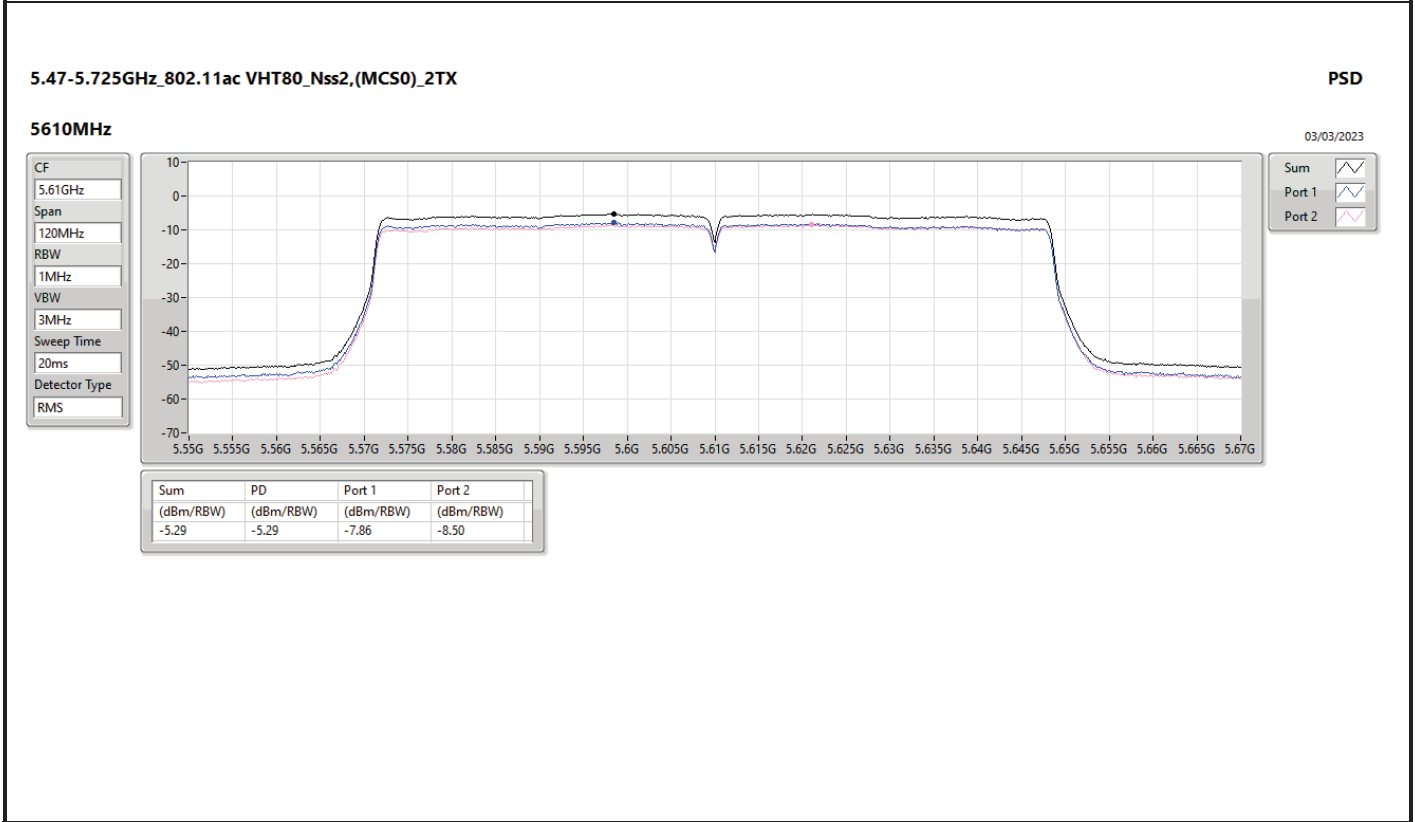

DG = Directional Gain; RBW = 500kHz for 5.725-5.85GHz band / 1MHz for other band;
 PD = trace bin-by-bin of each transmit port summing can be performed maximum power density; Port X = Port X Power Density;