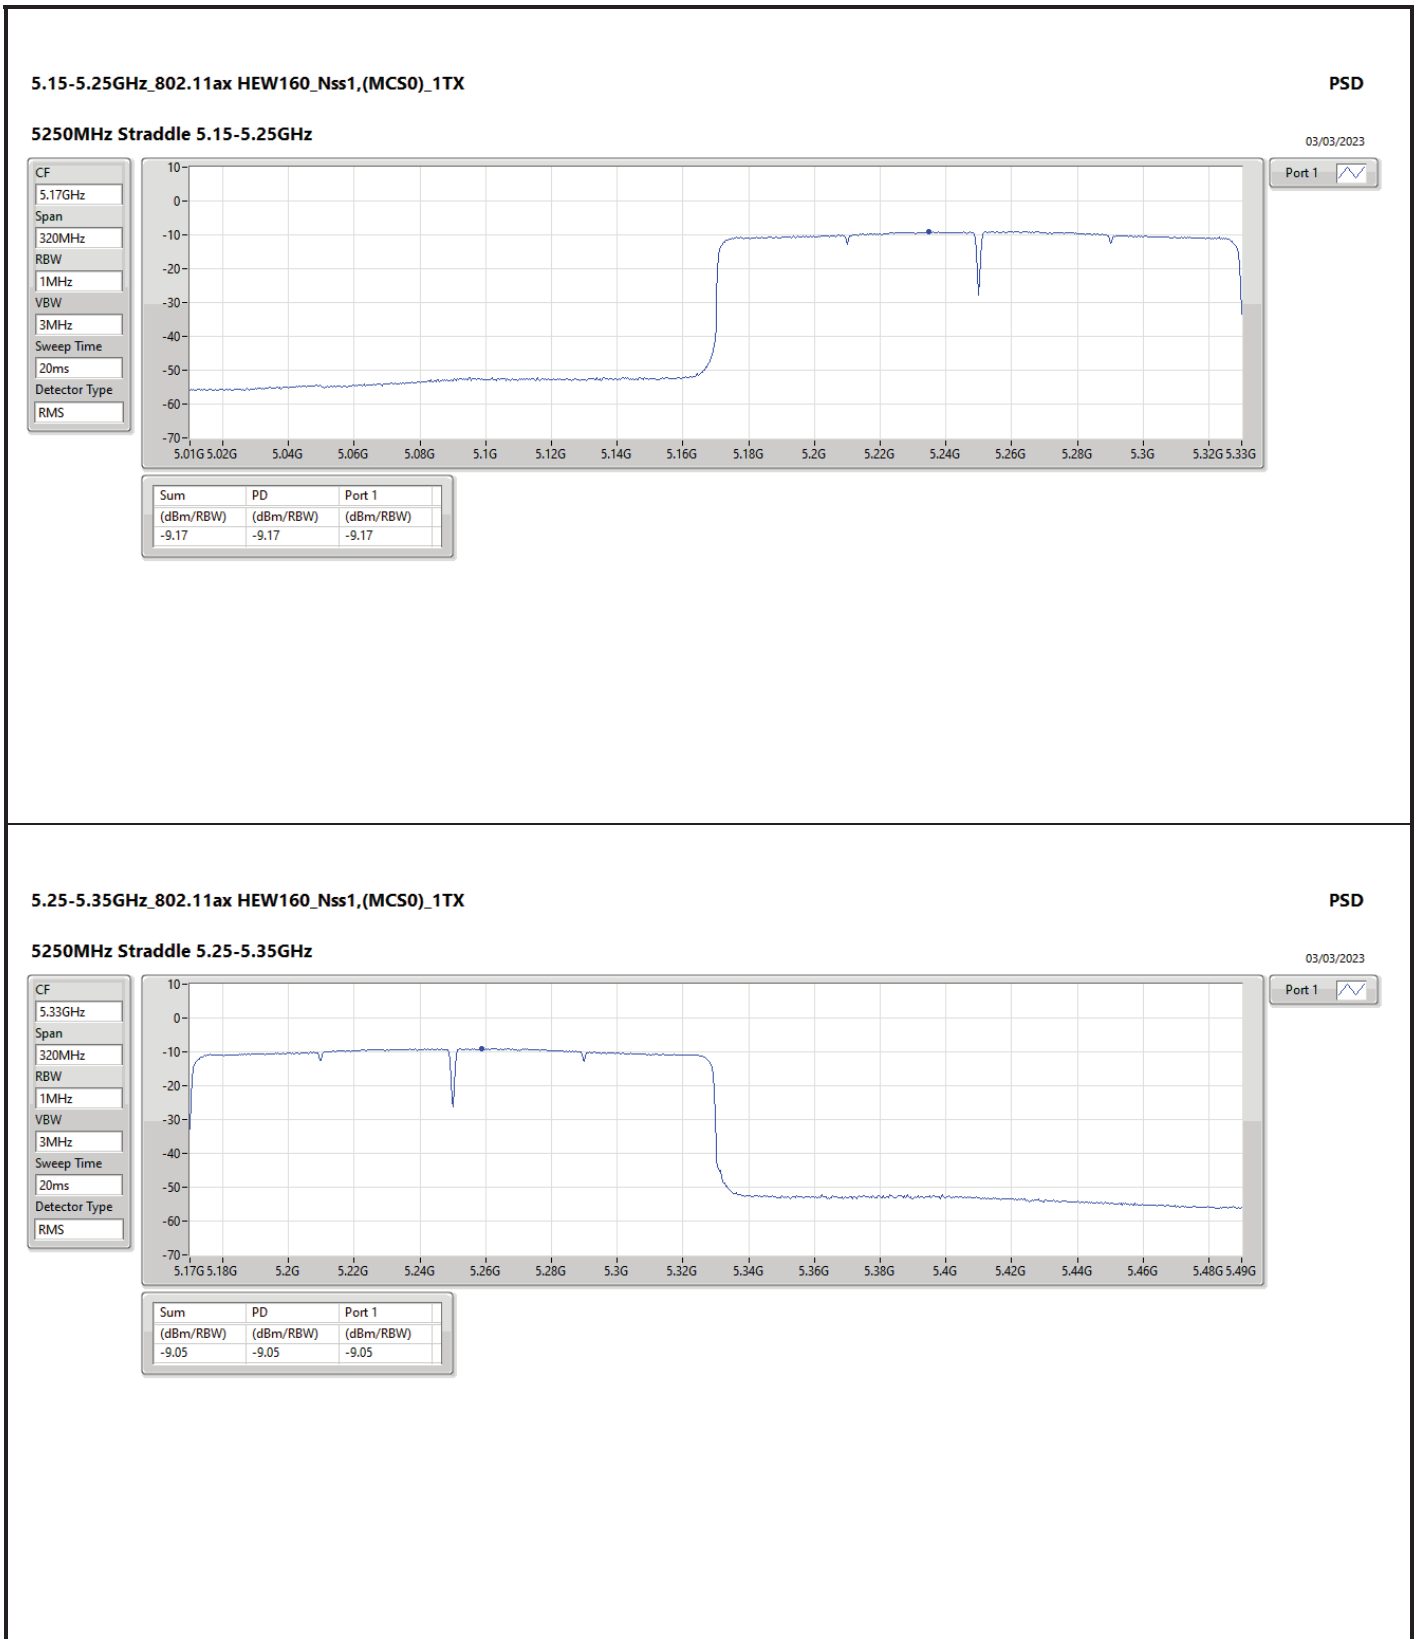

DG = Directional Gain; RBW = 500kHz for 5.725-5.85GHz band / 1MHz for other band;

PD = trace bin-by-bin of each transmit port summing can be performed maximum power density; Port X = Port X Power Density;