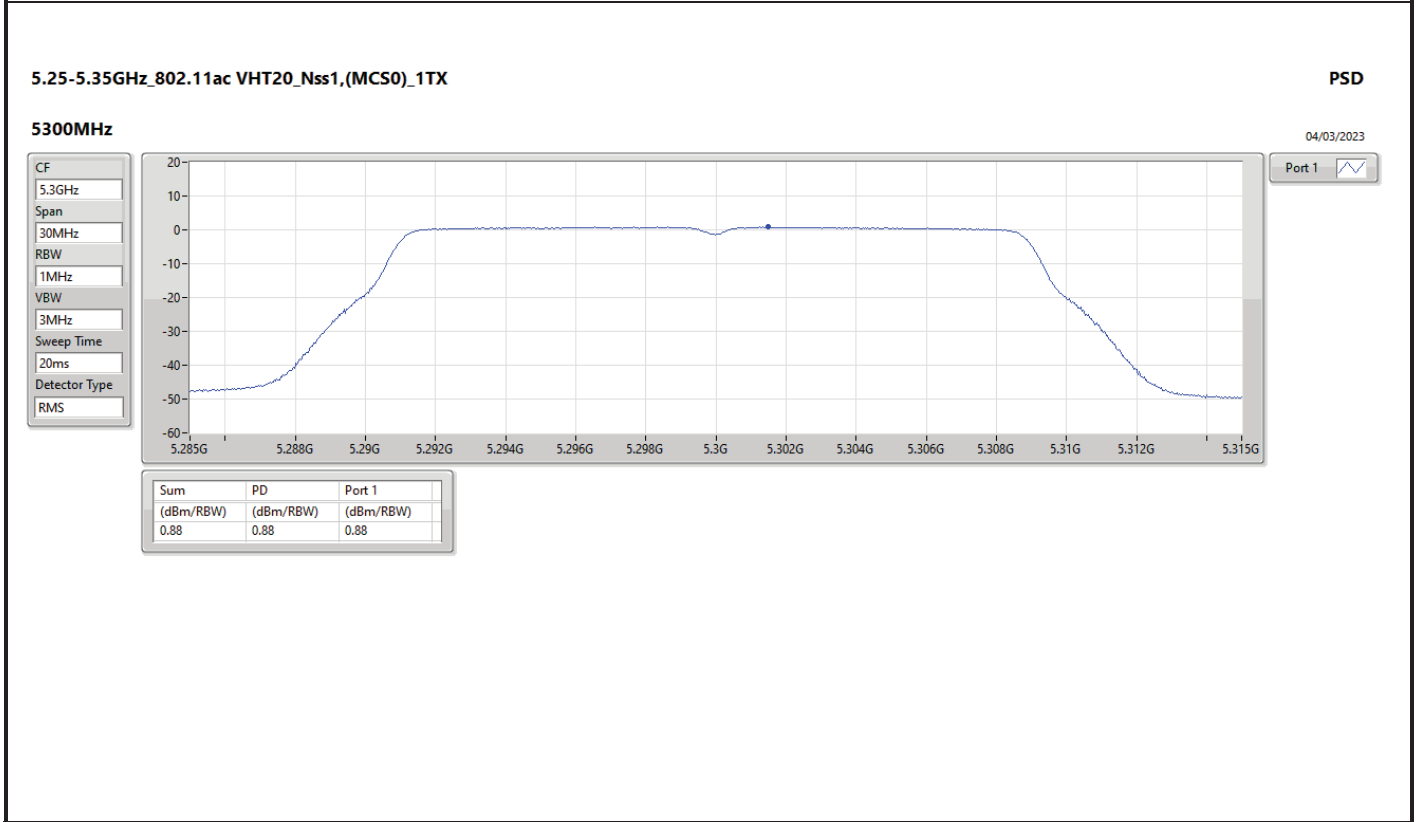

DG = Directional Gain; RBW = 500kHz for 5.725-5.85GHz band / 1MHz for other band;

PD = trace bin-by-bin of each transmit port summing can be performed maximum power density; Port X = Port X Power Density;