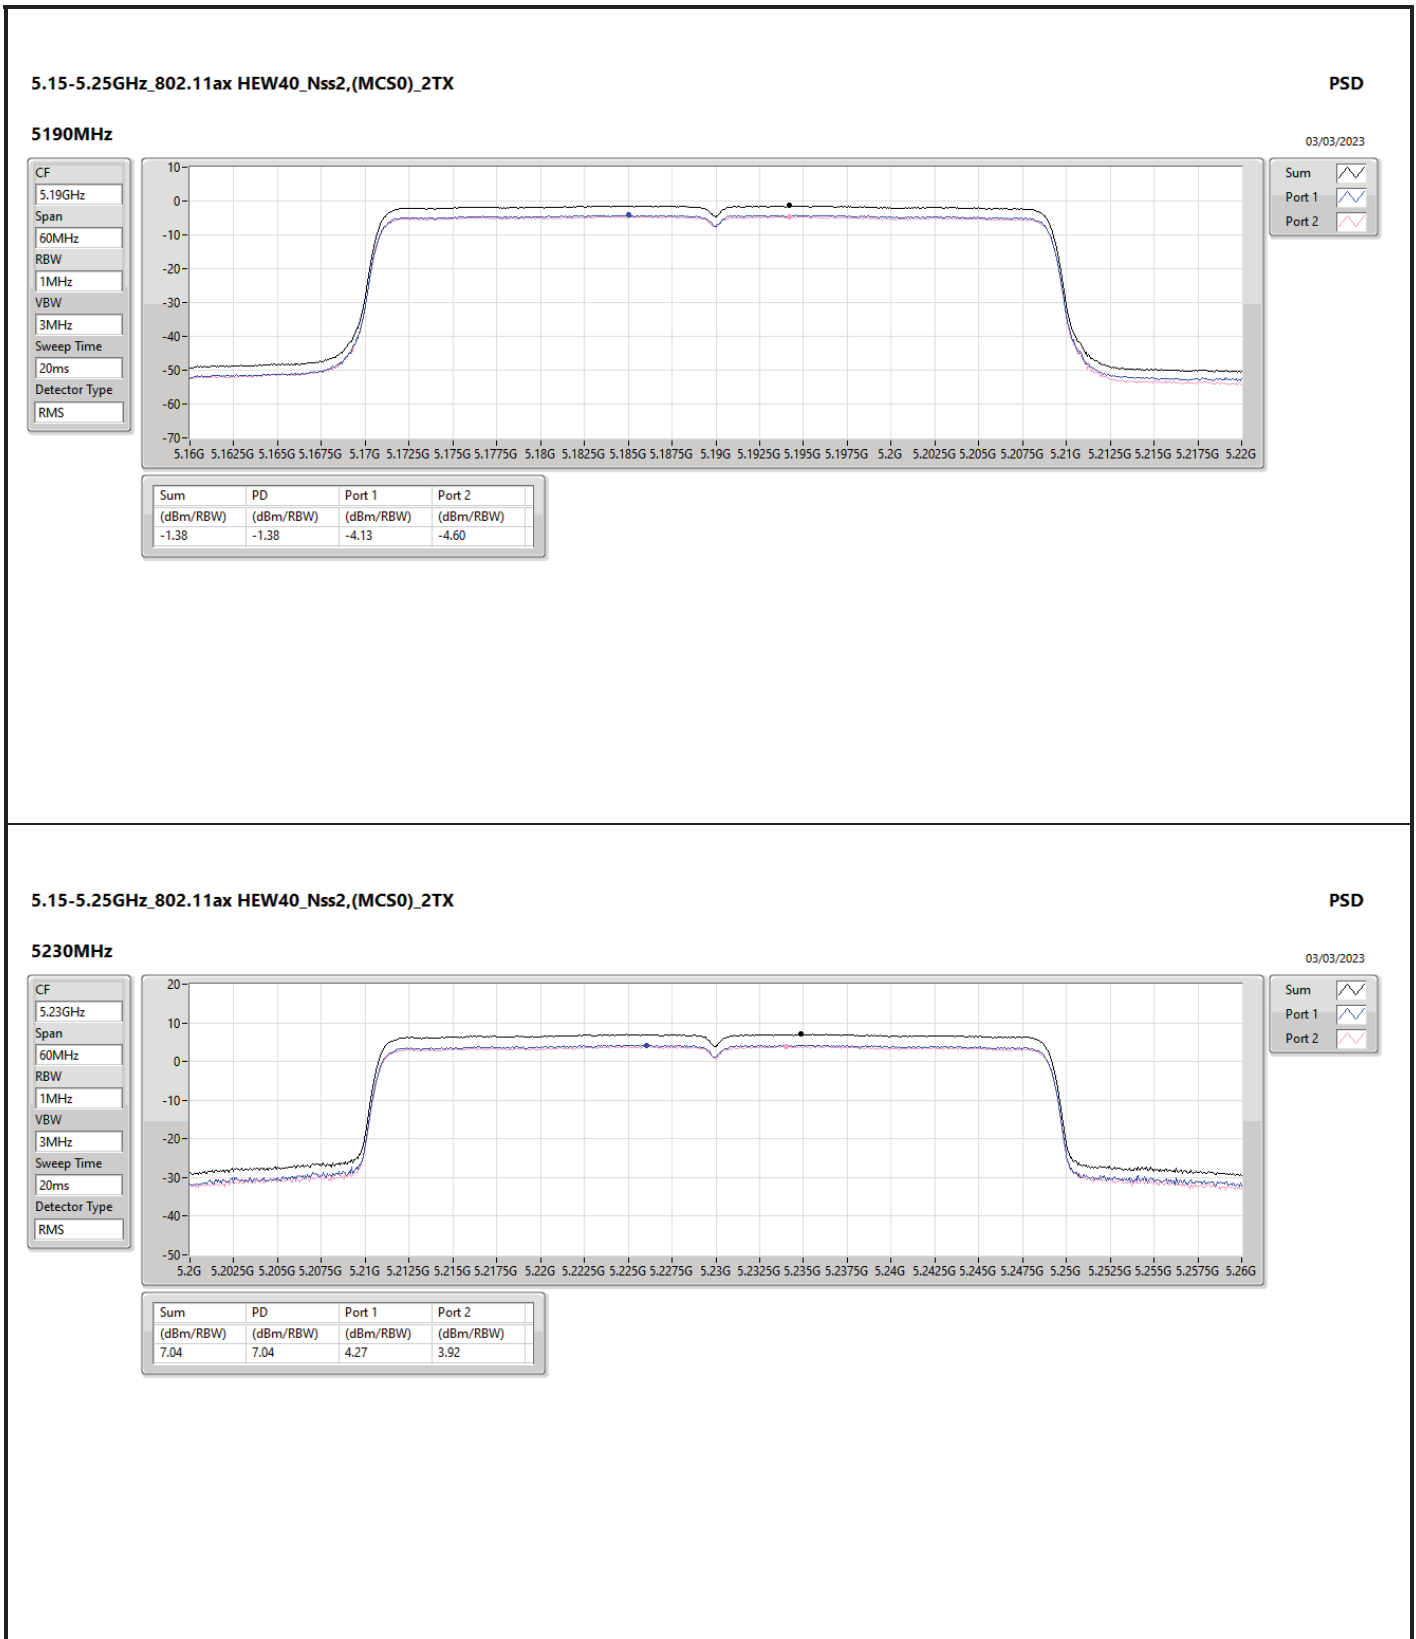

DG = Directional Gain; RBW = 500kHz for 5.725-5.85GHz band / 1MHz for other band;
 PD = trace bin-by-bin of each transmit port summing can be performed maximum power density; Port X = Port X Power Density;