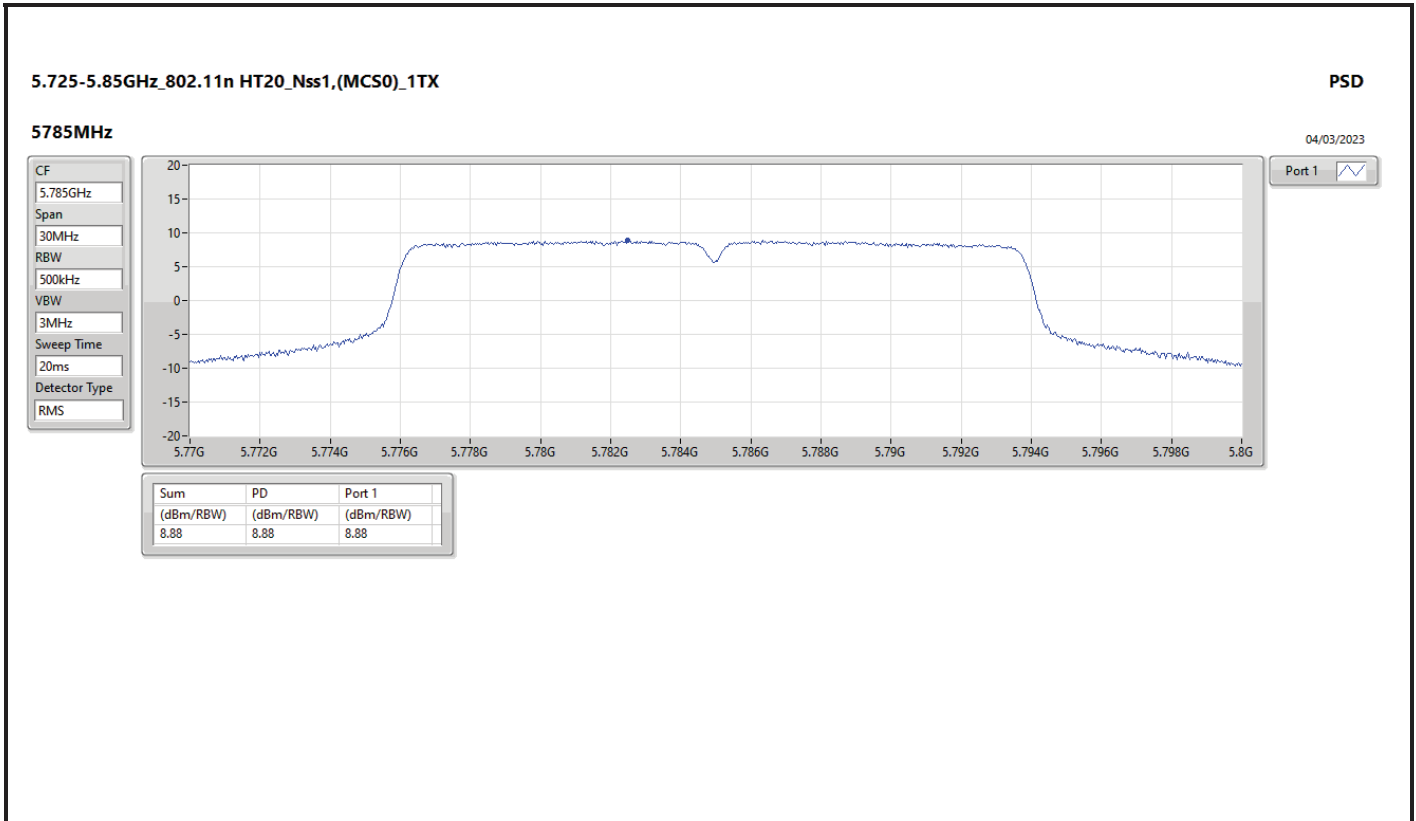

DG = Directional Gain; RBW = 500kHz for 5.725-5.85GHz band / 1MHz for other band;

PD = trace bin-by-bin of each transmit port summing can be performed maximum power density; Port X = Port X Power Density;