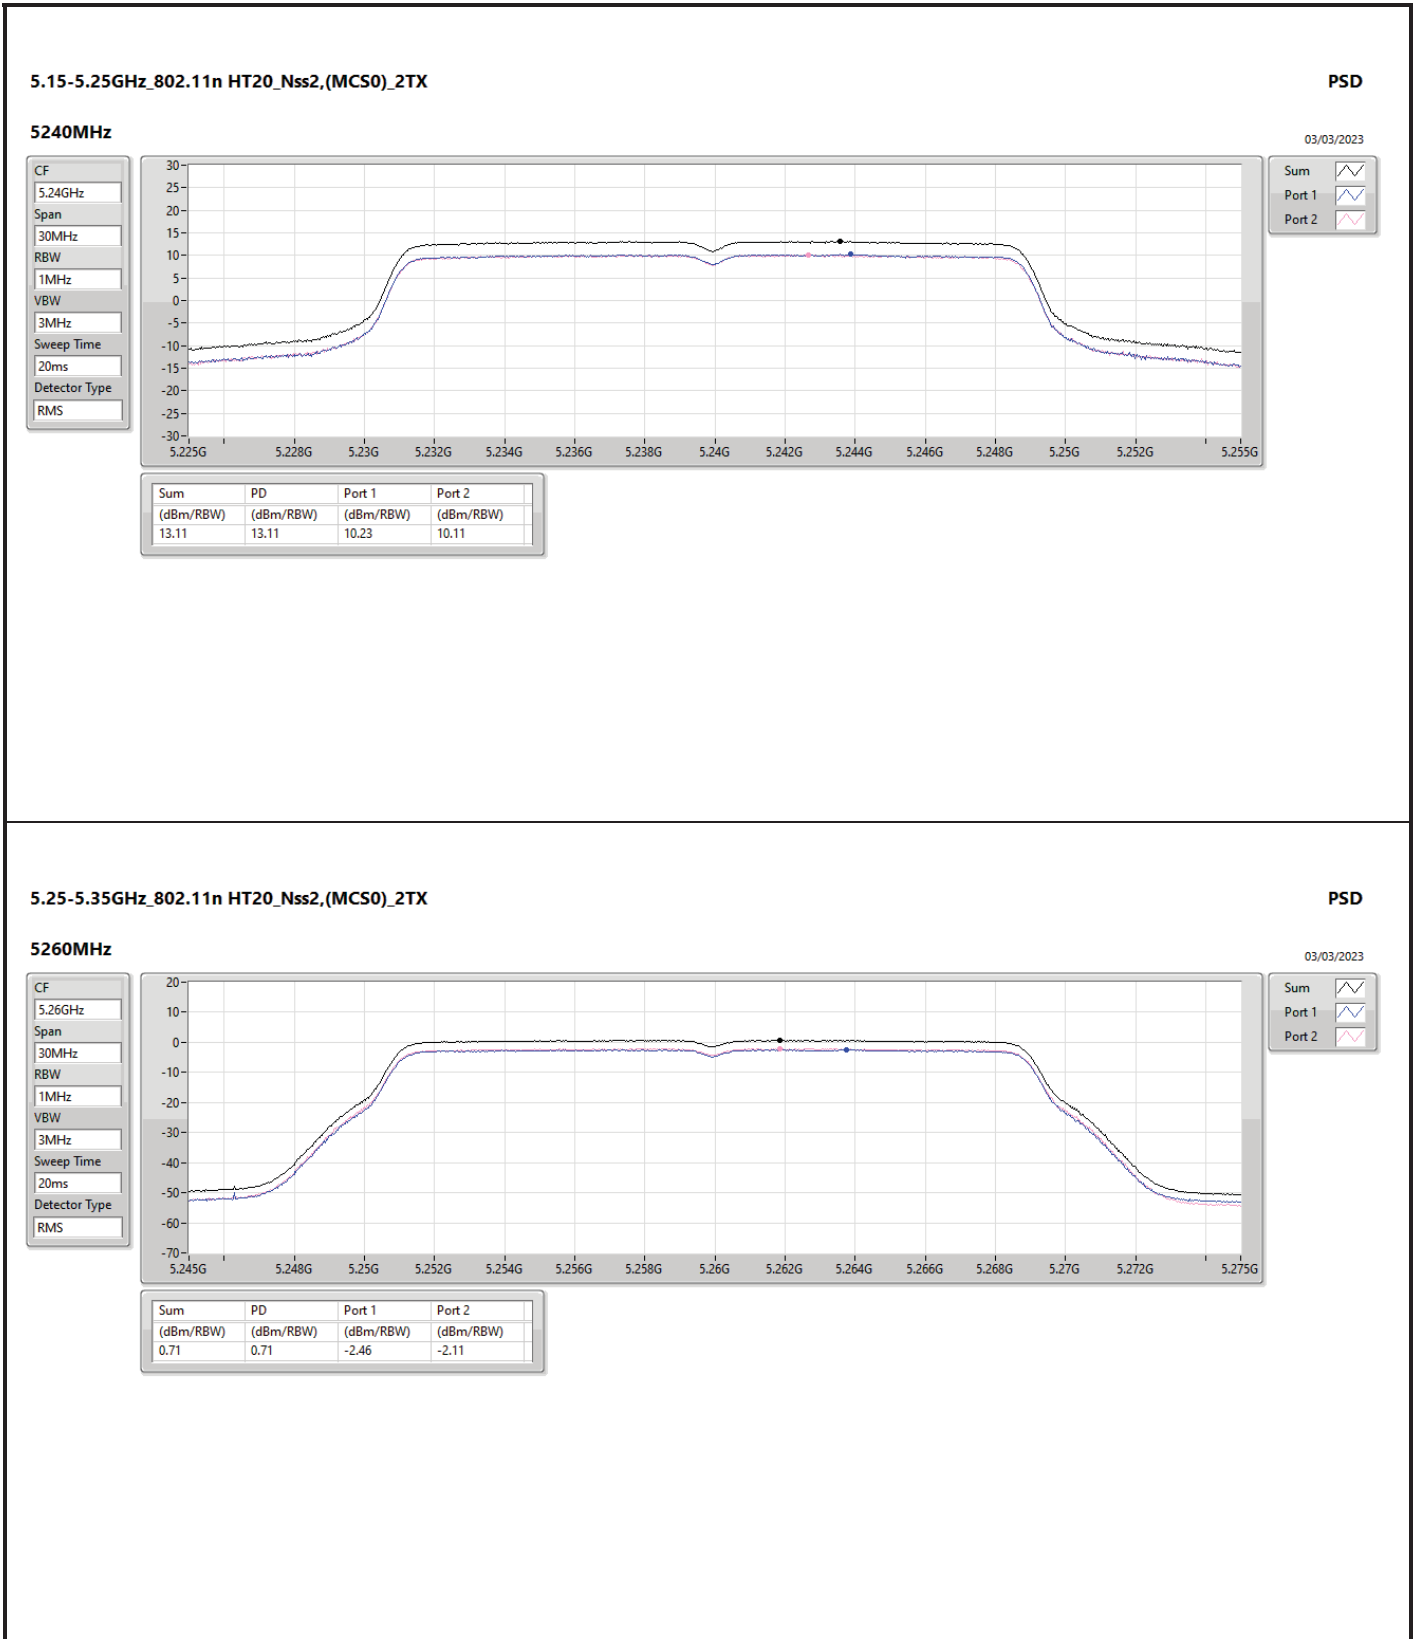

DG = Directional Gain; RBW = 500kHz for 5.725-5.85GHz band / 1MHz for other band;
 PD = trace bin-by-bin of each transmit port summing can be performed maximum power density; Port X = Port X Power Density;