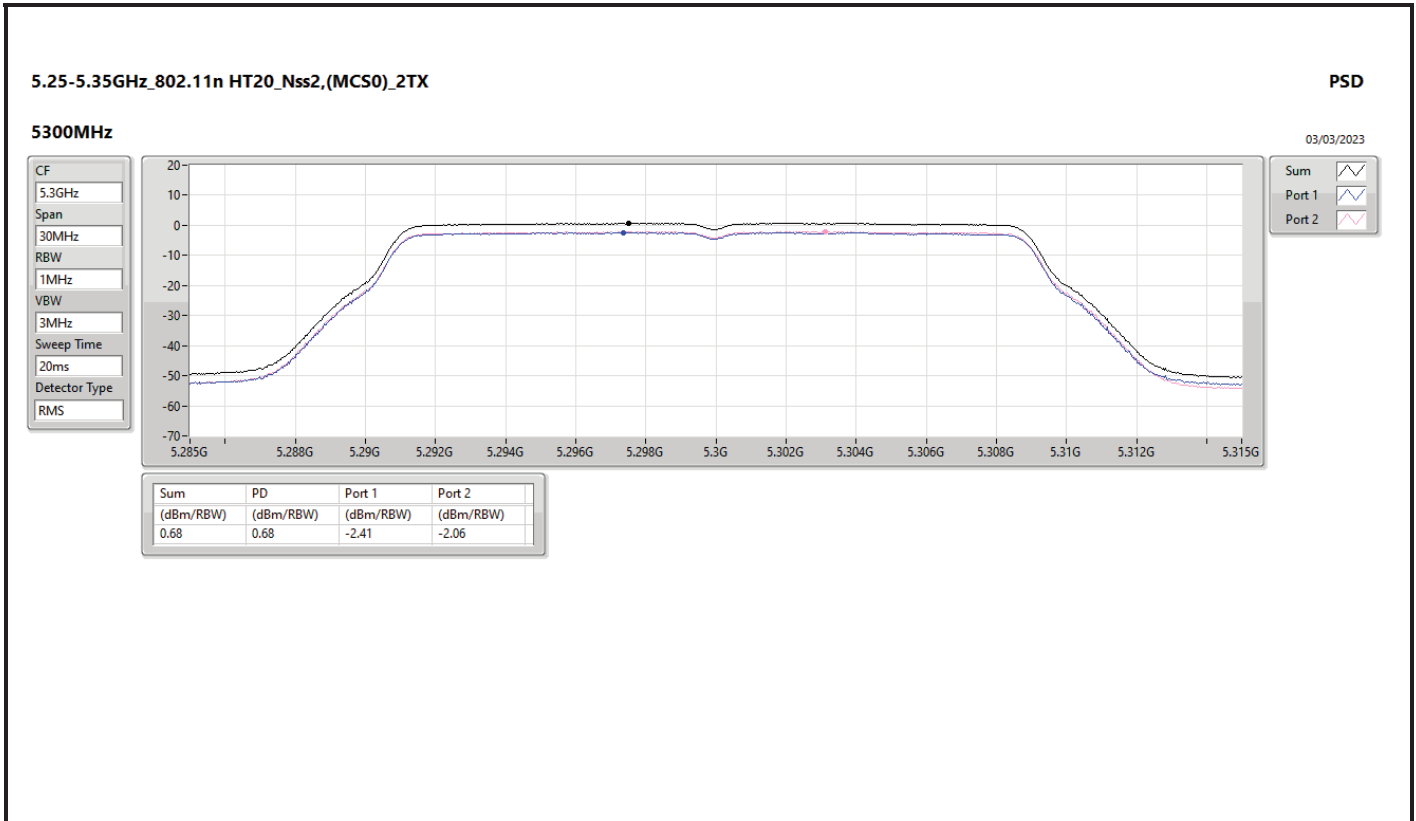

DG = Directional Gain; RBW = 500kHz for 5.725-5.85GHz band / 1MHz for other band;
 PD = trace bin-by-bin of each transmit port summing can be performed maximum power density; Port X = Port X Power Density;