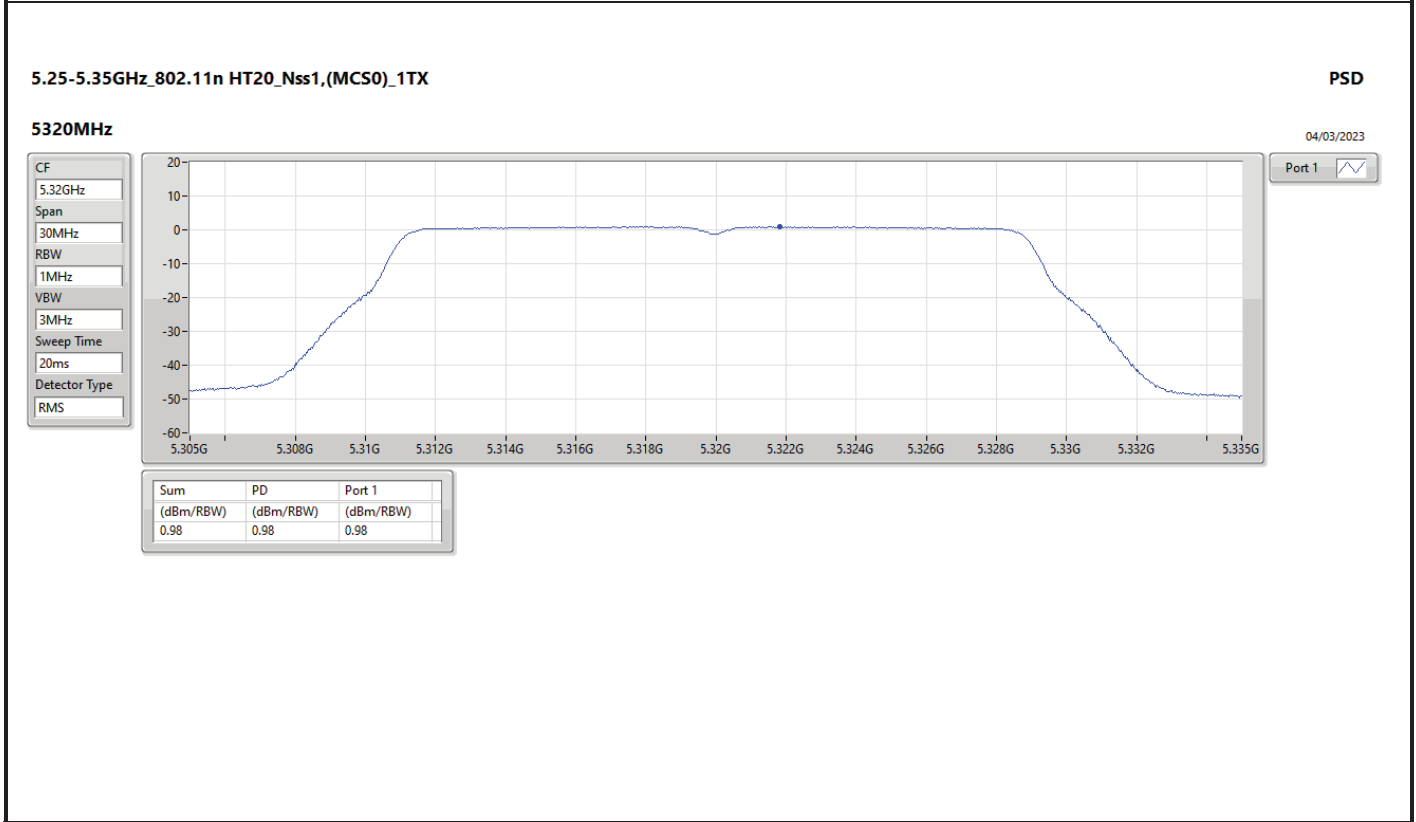

DG = Directional Gain; RBW = 500kHz for 5.725-5.85GHz band / 1MHz for other band;

PD = trace bin-by-bin of each transmit port summing can be performed maximum power density; Port X = Port X Power Density;