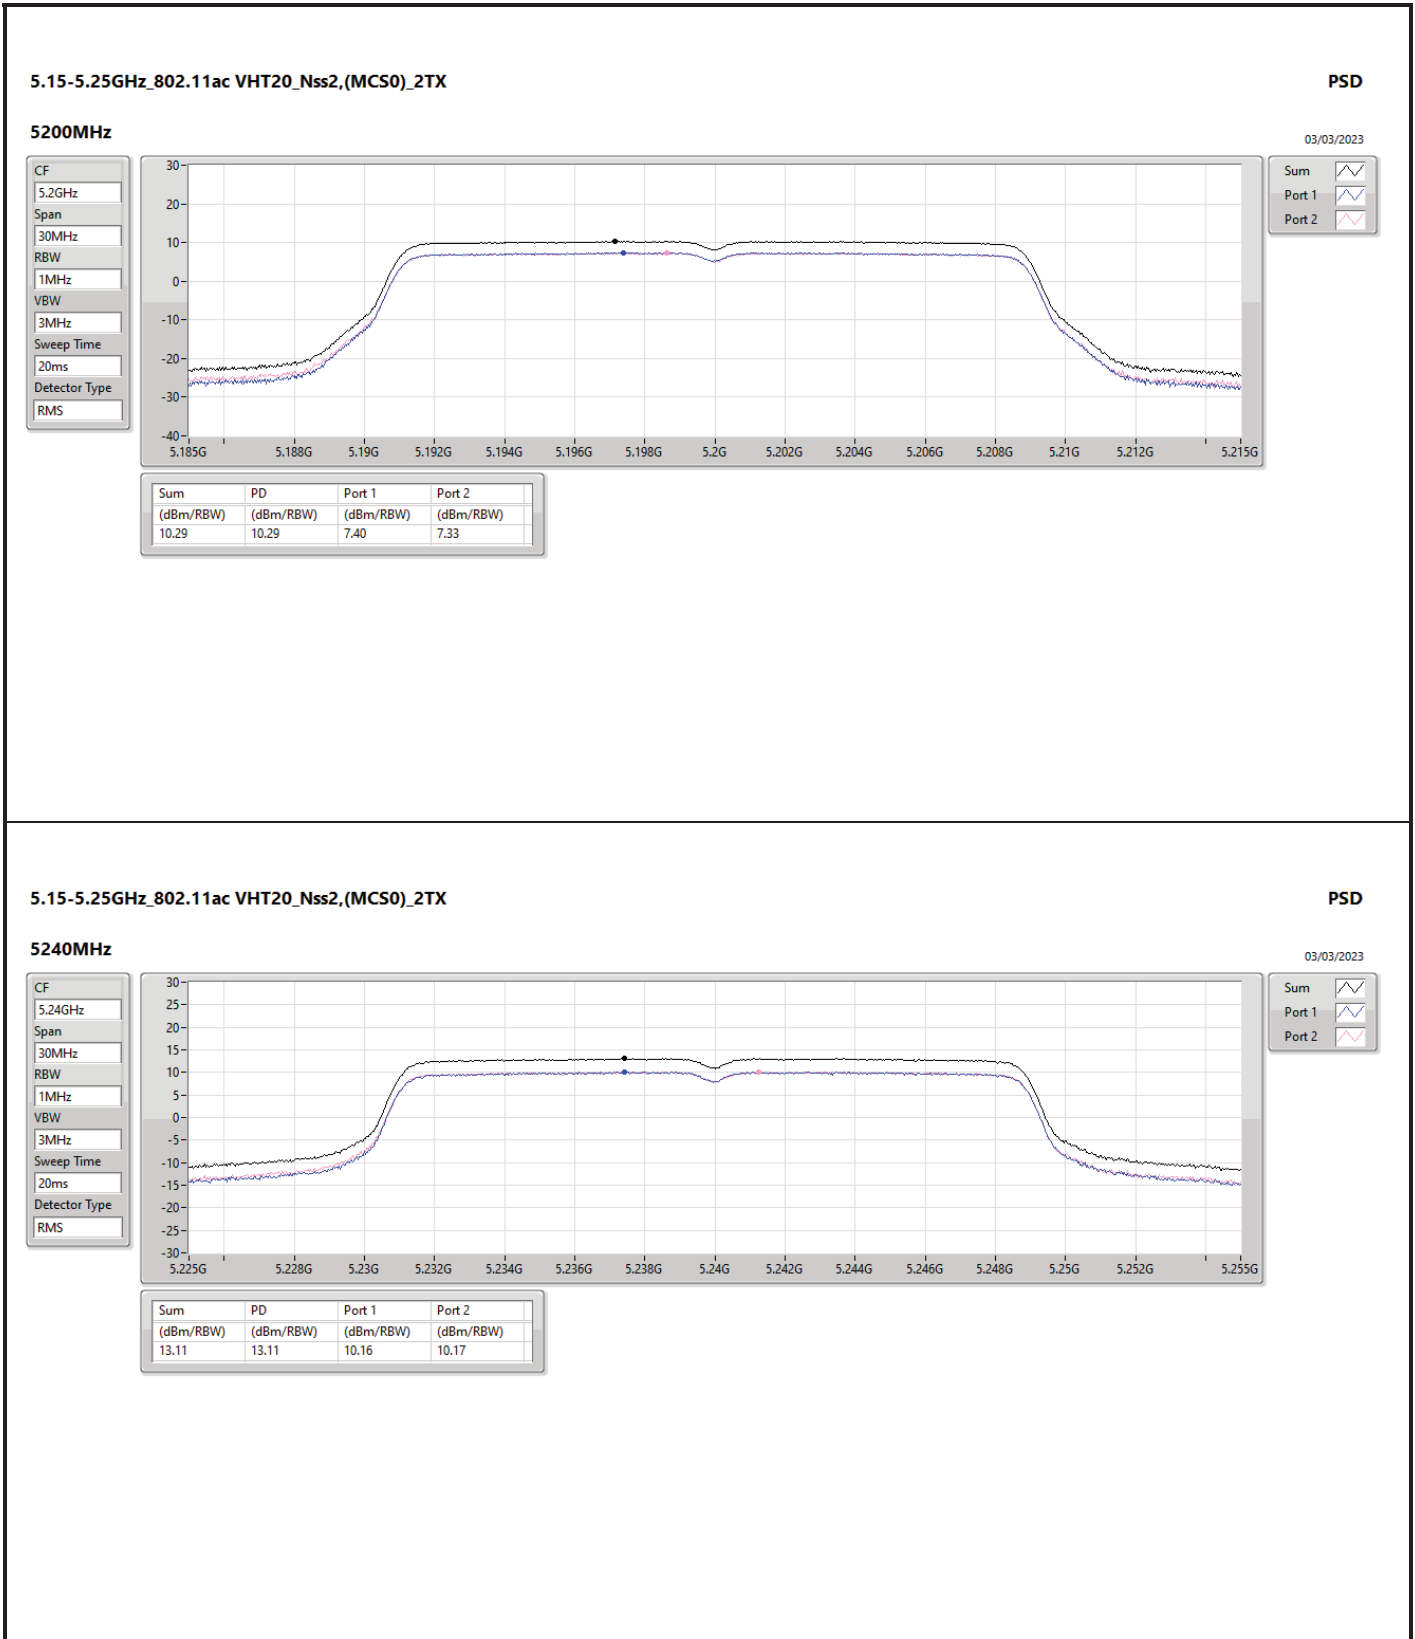

DG = Directional Gain; RBW = 500kHz for 5.725-5.85GHz band / 1MHz for other band;
 PD = trace bin-by-bin of each transmit port summing can be performed maximum power density; Port X = Port X Power Density;