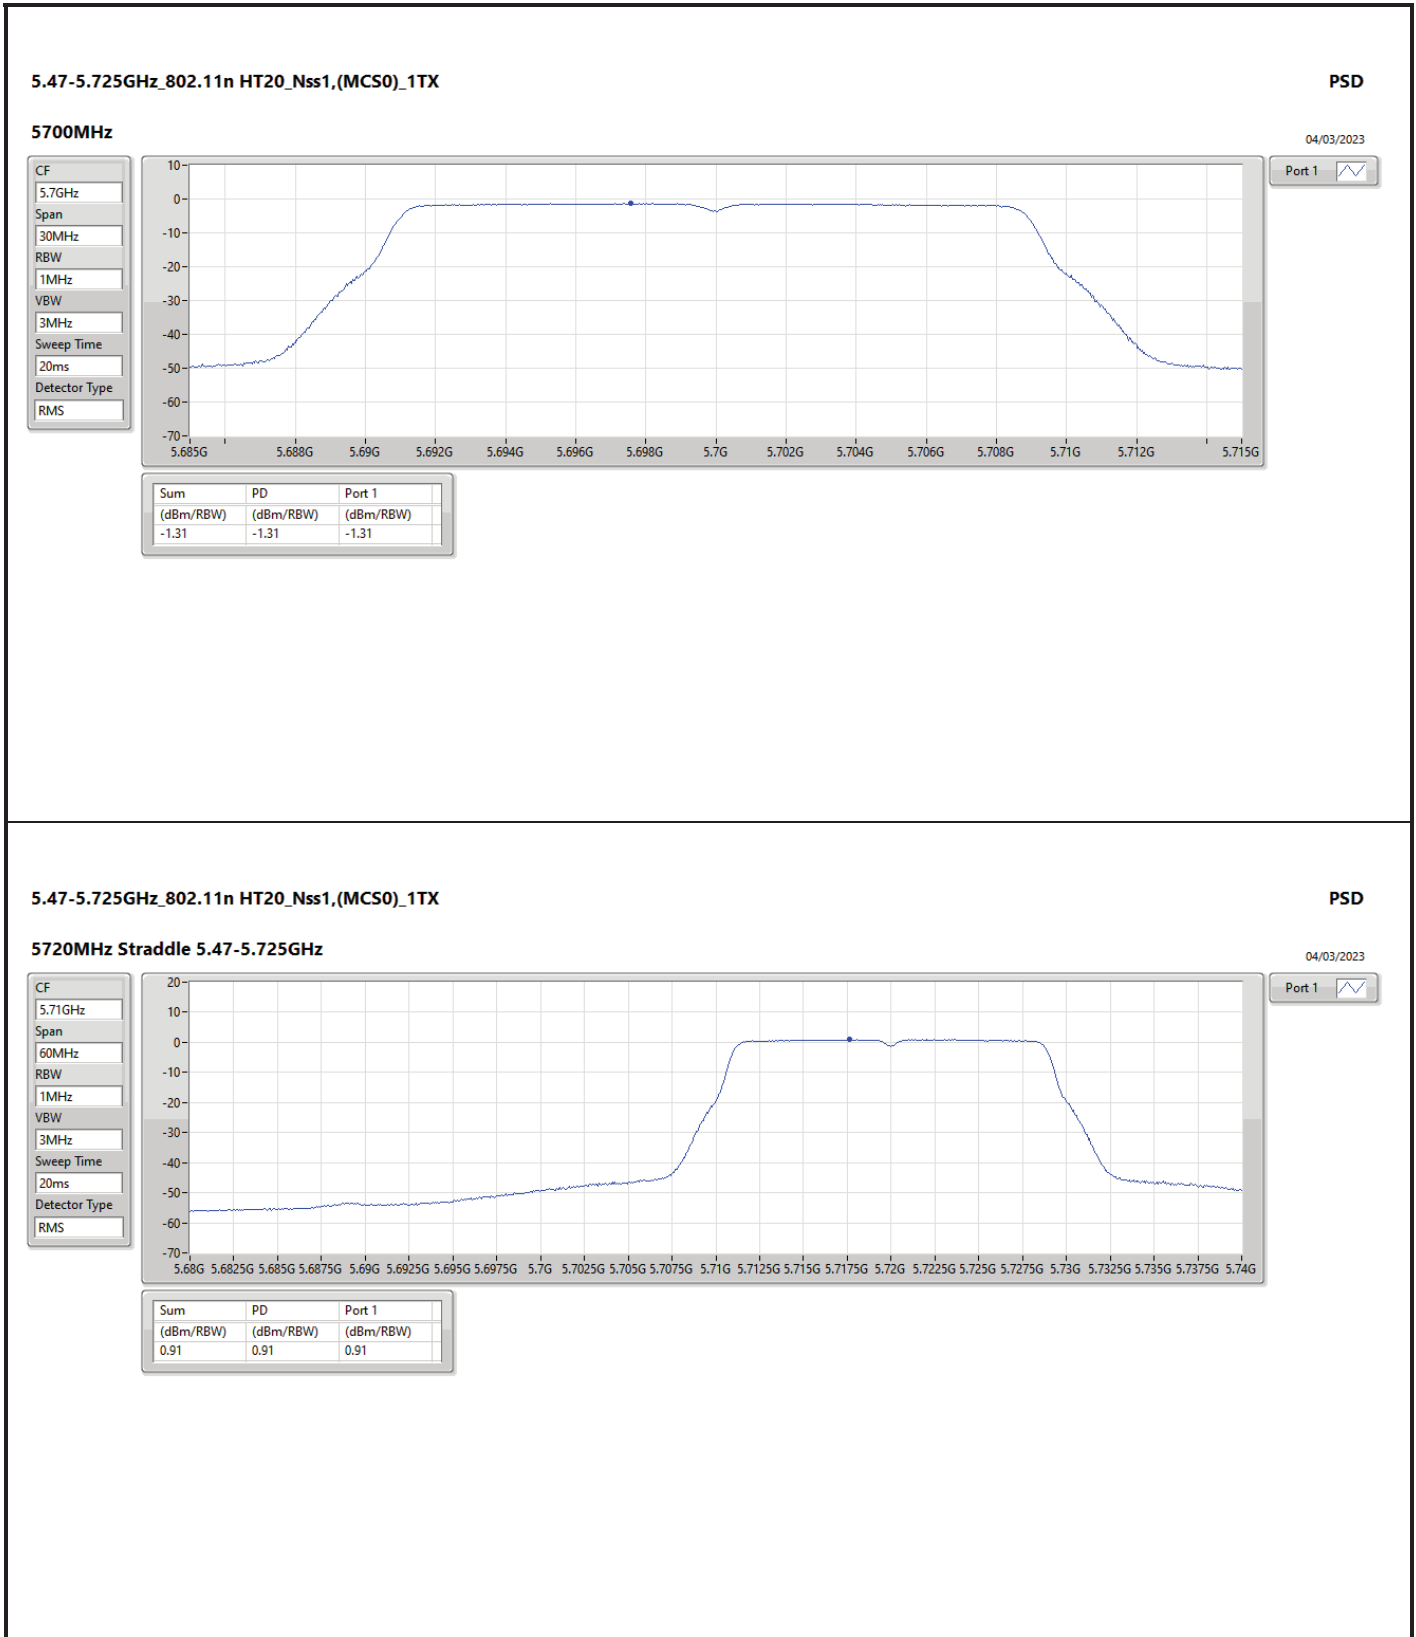

DG = Directional Gain; RBW = 500kHz for 5.725-5.85GHz band / 1MHz for other band;

PD = trace bin-by-bin of each transmit port summing can be performed maximum power density; Port X = Port X Power Density;