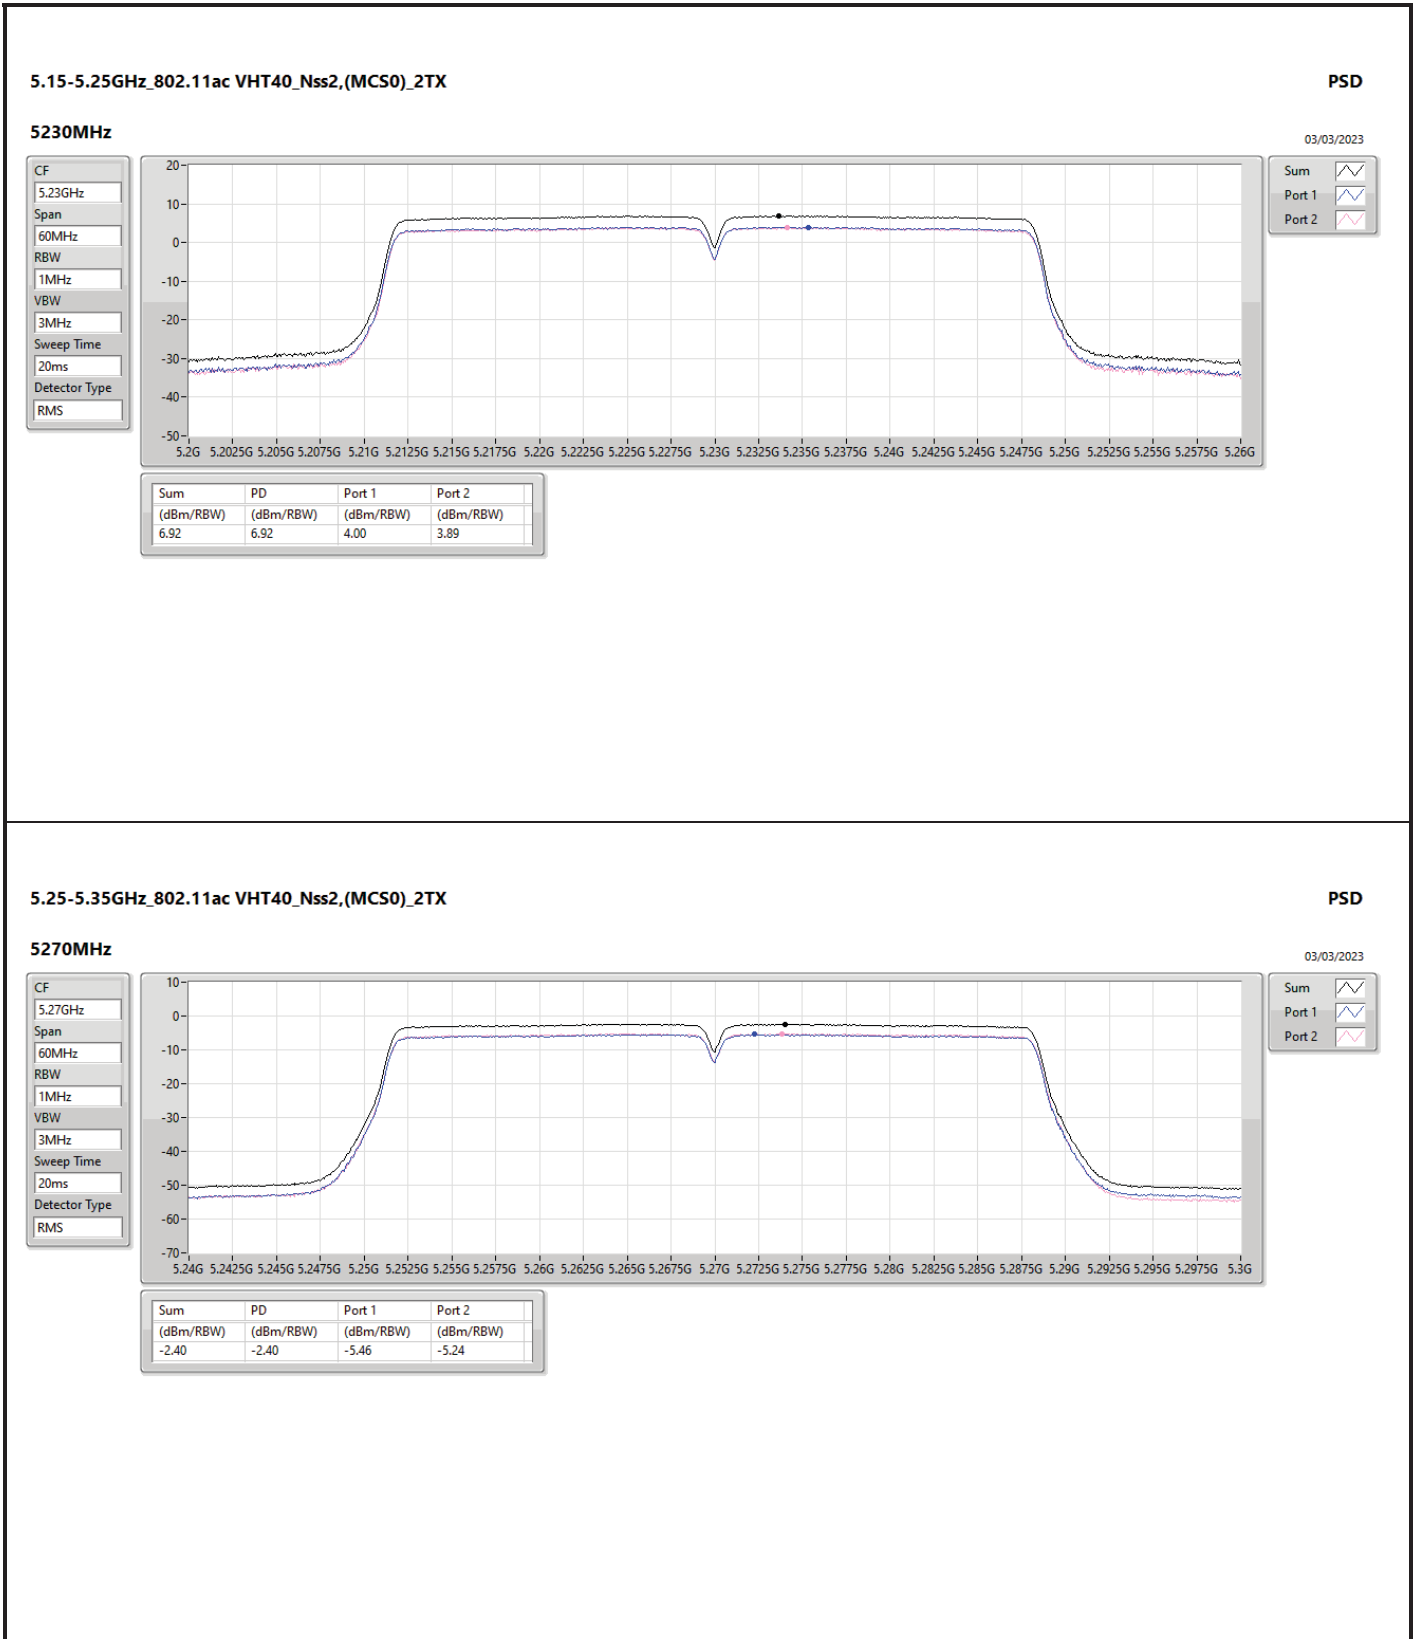

DG = Directional Gain; RBW = 500kHz for 5.725-5.85GHz band / 1MHz for other band;
 PD = trace bin-by-bin of each transmit port summing can be performed maximum power density; Port X = Port X Power Density;