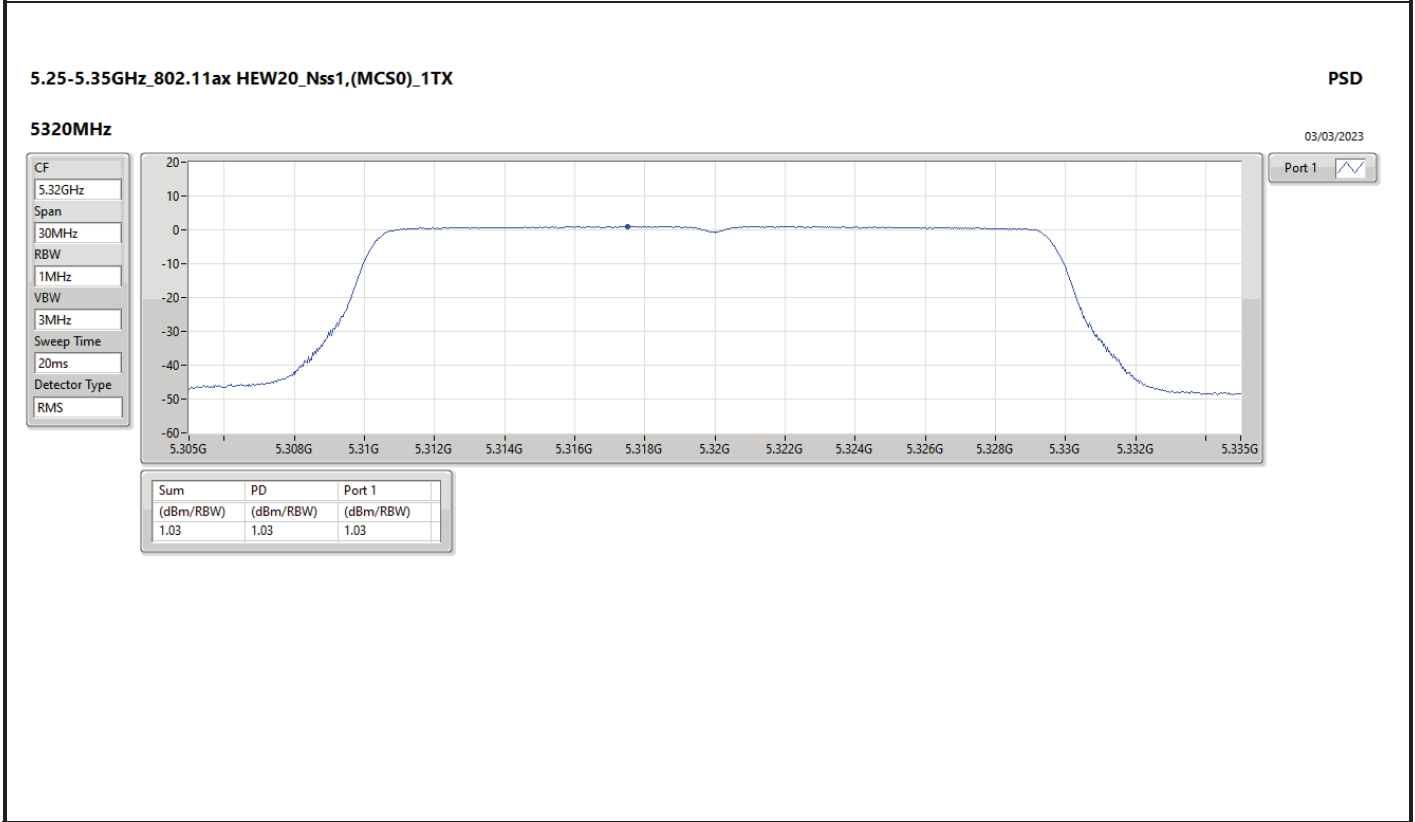

DG = Directional Gain; RBW = 500kHz for 5.725-5.85GHz band / 1MHz for other band;

PD = trace bin-by-bin of each transmit port summing can be performed maximum power density; Port X = Port X Power Density;