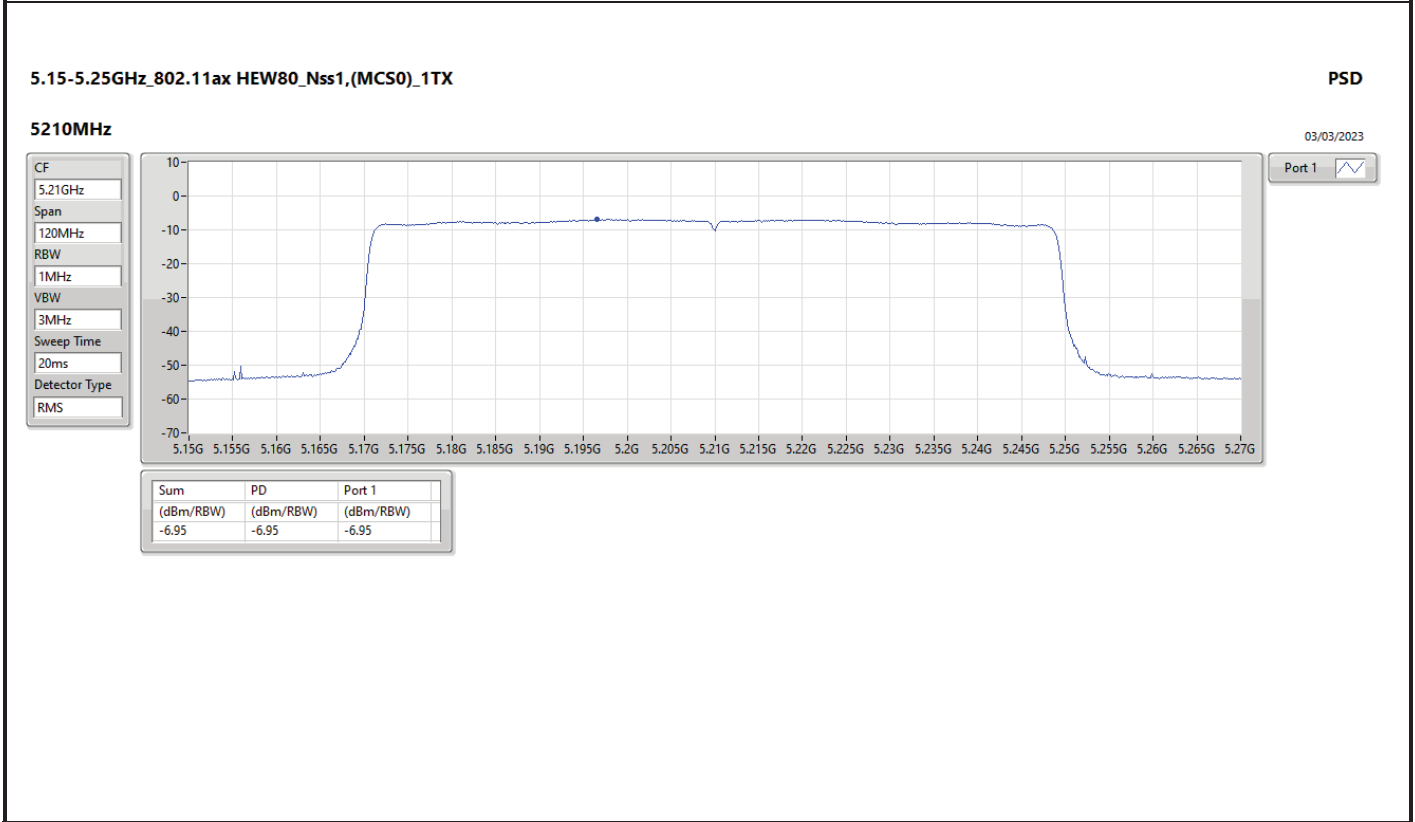

DG = Directional Gain; RBW = 500kHz for 5.725-5.85GHz band / 1MHz for other band;

PD = trace bin-by-bin of each transmit port summing can be performed maximum power density; Port X = Port X Power Density;