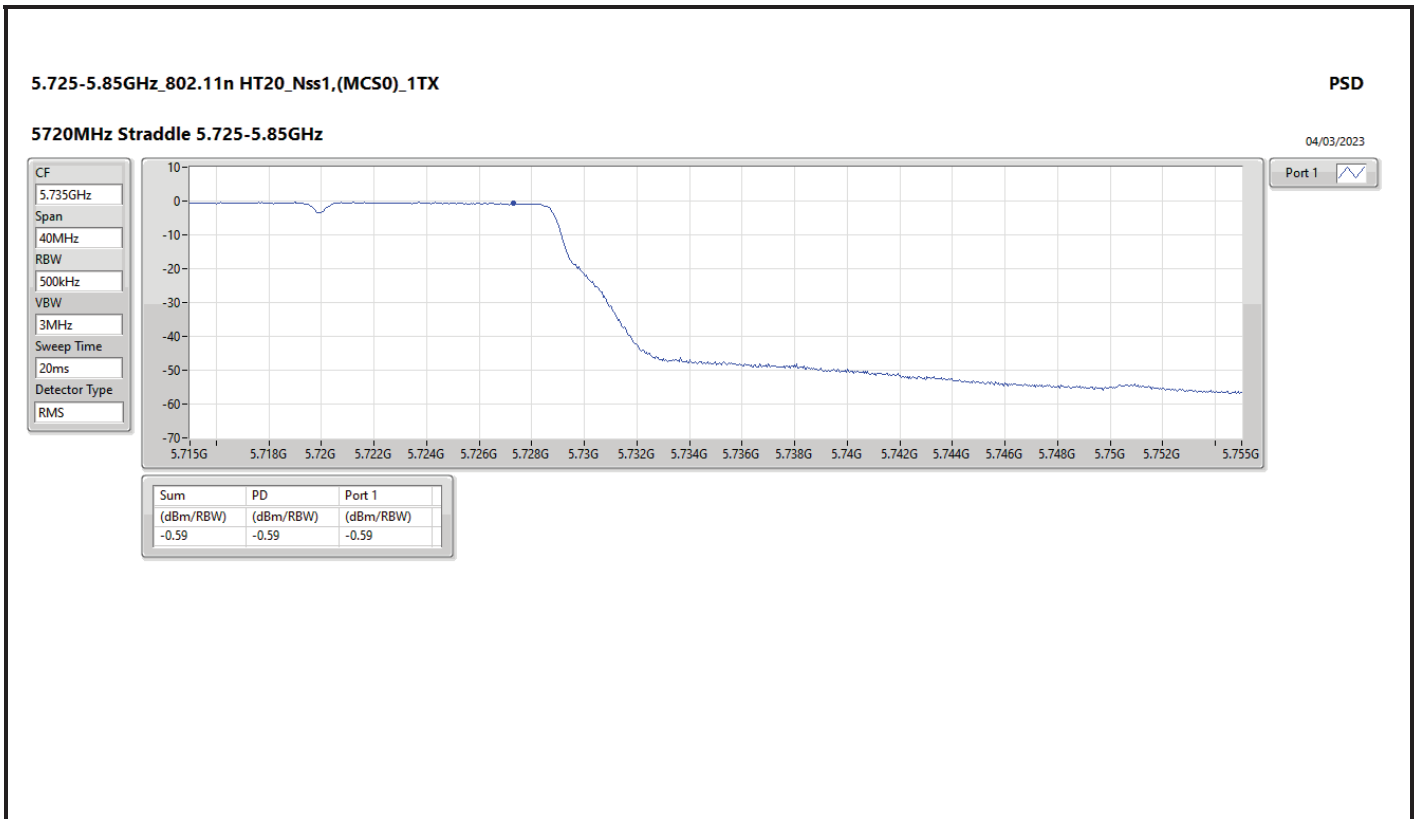

DG = Directional Gain; RBW = 500kHz for 5.725-5.85GHz band / 1MHz for other band;

PD = trace bin-by-bin of each transmit port summing can be performed maximum power density; Port X = Port X Power Density;