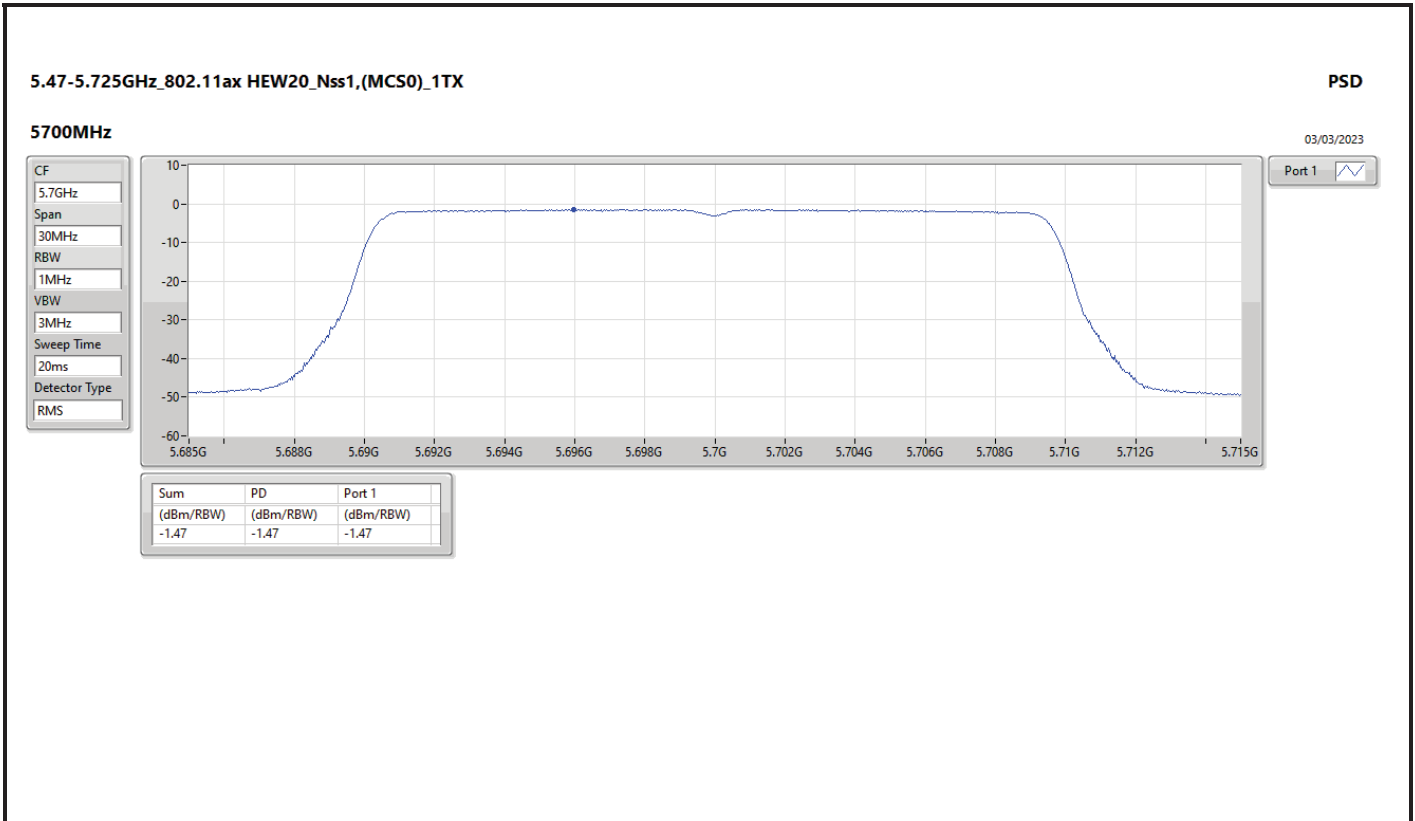

DG = Directional Gain; RBW = 500kHz for 5.725-5.85GHz band / 1MHz for other band;

PD = trace bin-by-bin of each transmit port summing can be performed maximum power density; Port X = Port X Power Density;