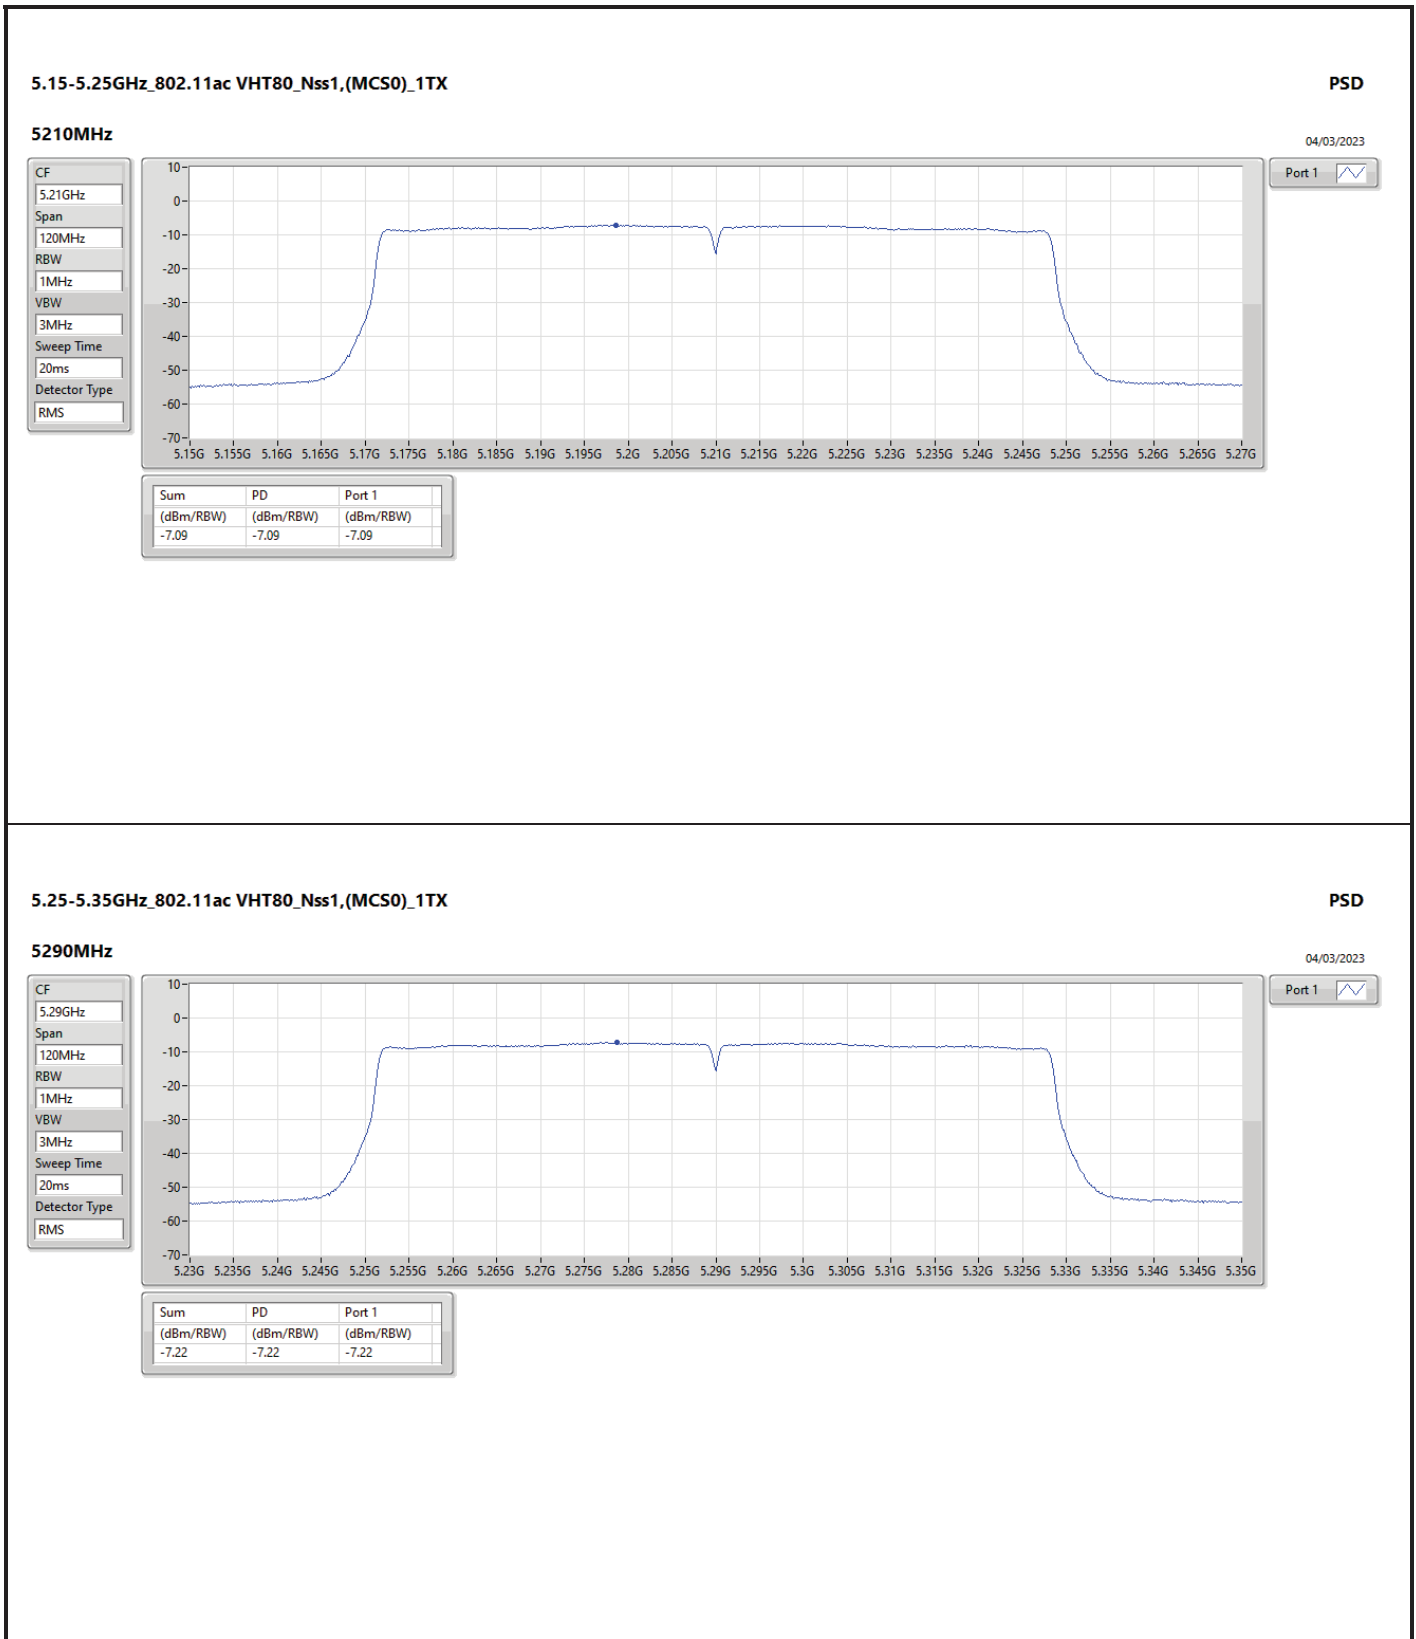

DG = Directional Gain; RBW = 500kHz for 5.725-5.85GHz band / 1MHz for other band;

PD = trace bin-by-bin of each transmit port summing can be performed maximum power density; Port X = Port X Power Density;