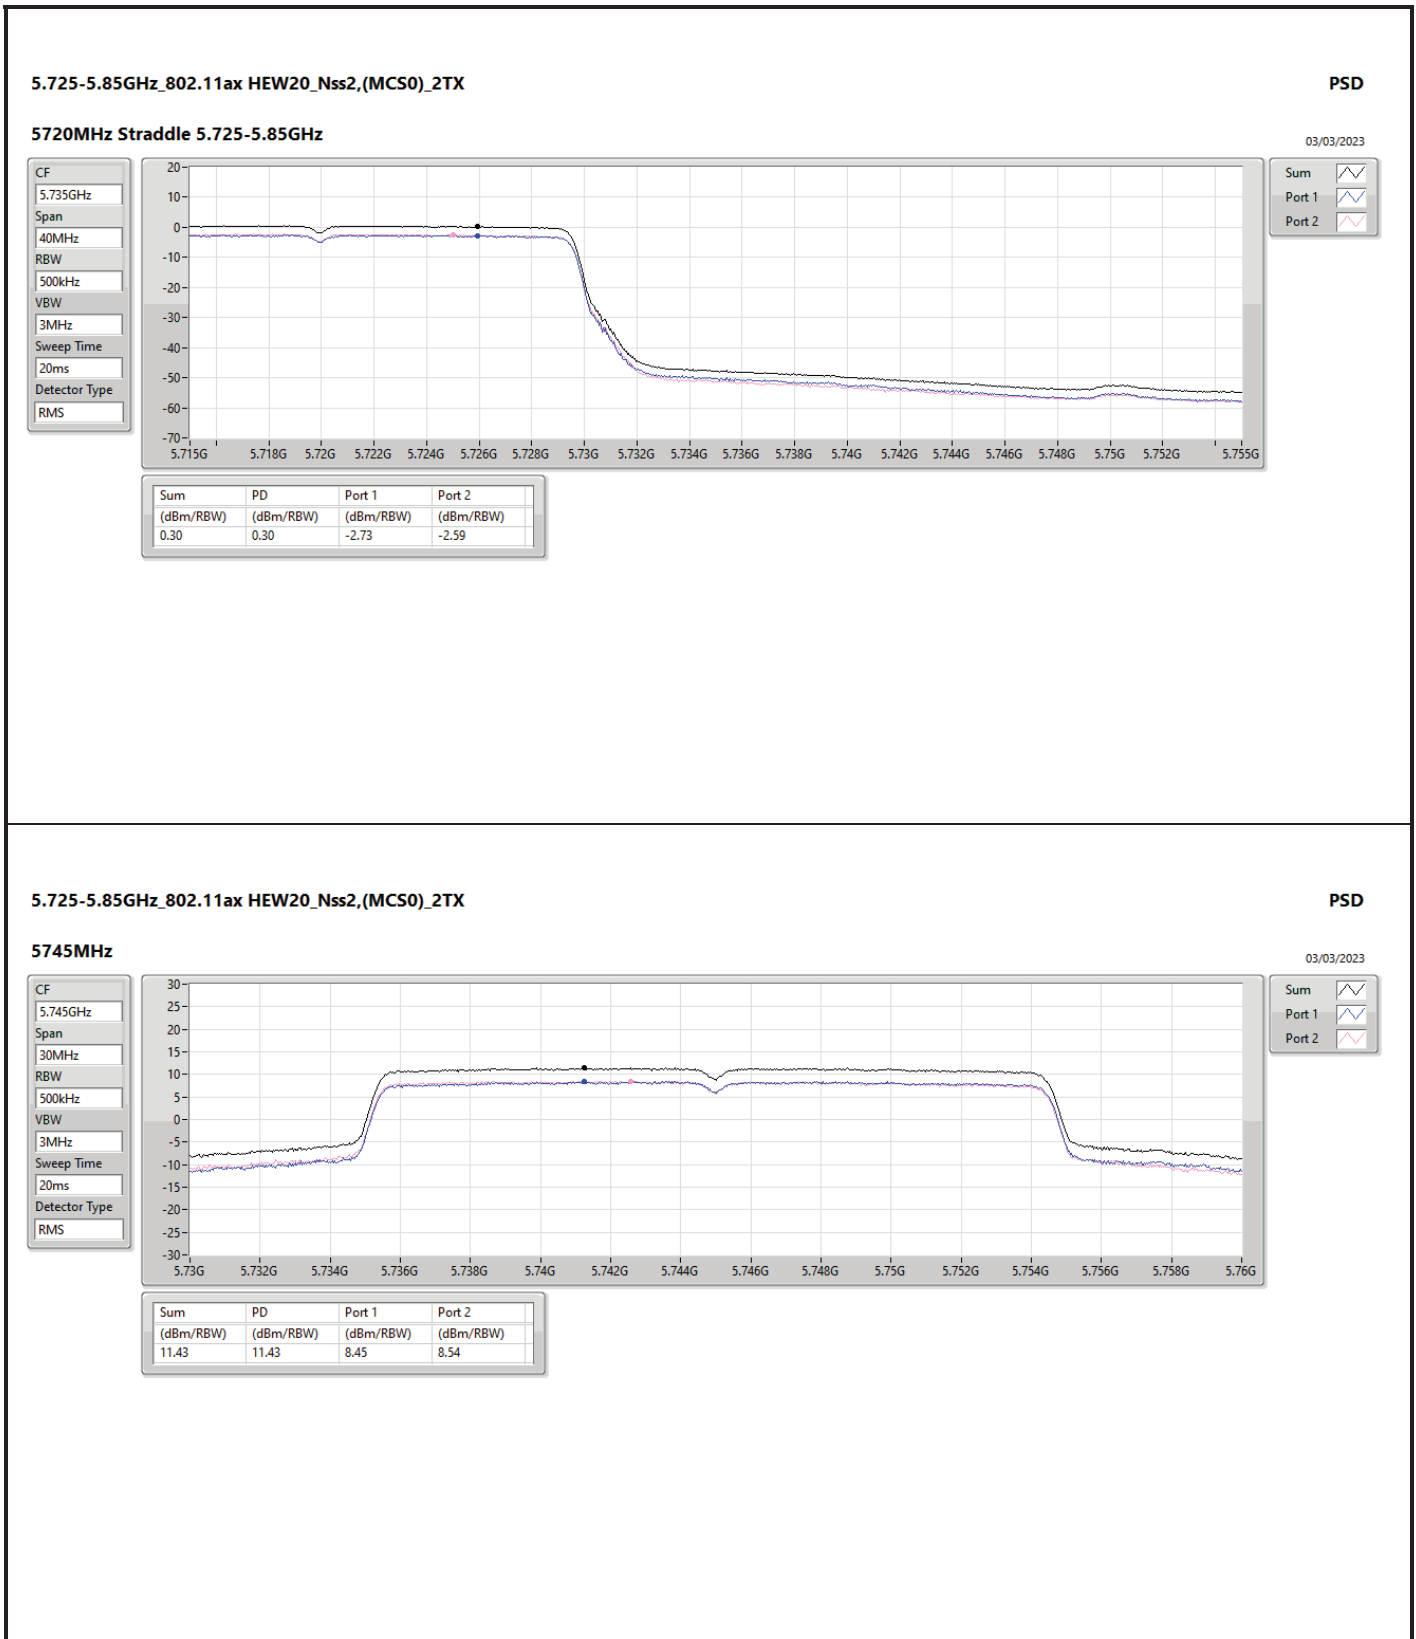

DG = Directional Gain; RBW = 500kHz for 5.725-5.85GHz band / 1MHz for other band;
 PD = trace bin-by-bin of each transmit port summing can be performed maximum power density; Port X = Port X Power Density;