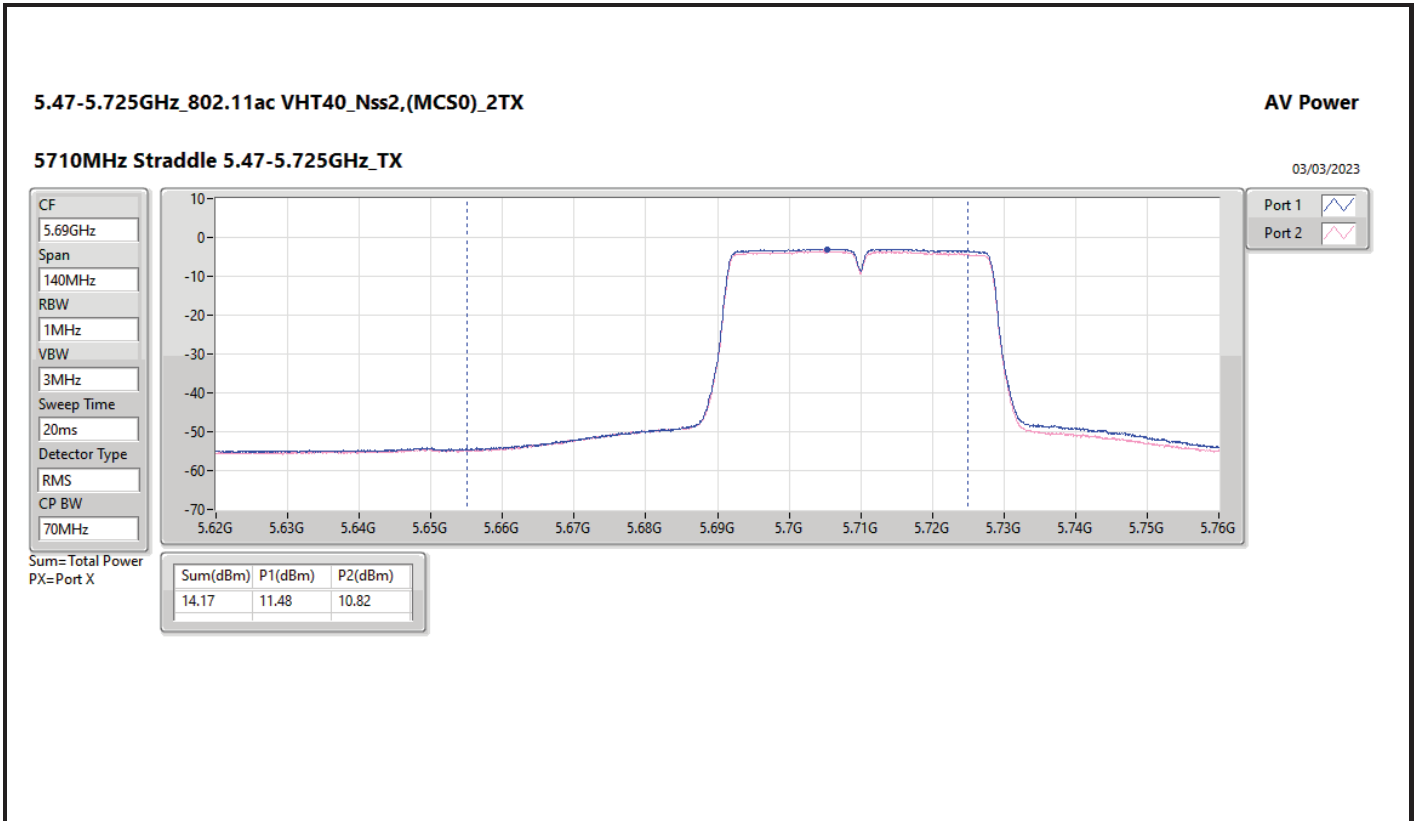

Average Power_Non-Beamforming_Radio 2_2T2S

Appendix C.2

Mode	Result	DG (dBi)	Port 1 (dBm)	Port 2 (dBm)	Total Power (dBm)	Power Limit (dBm)	EIRP (dBm)	EIRP Limit (dBm)
5530MHz	Pass	15.00	11.95	10.62	14.35	14.98	29.35	30.00
5610MHz	Pass	15.00	11.52	10.81	14.19	14.98	29.19	30.00
5690MHz Straddle 5.47-5.725GHz	Pass	15.00	11.39	10.91	14.17	14.98	29.17	30.00
5690MHz Straddle 5.725-5.85GHz	Pass	15.00	-1.92	-2.72	0.71	30.00	15.71	Inf
5775MHz	Pass	15.00	16.12	15.91	19.03	30.00	34.03	Inf
802.11ax HEW160_Nss2,(MCS0)_2TX	-	-	-	-	-	-	-	-
5250MHz Straddle 5.15-5.25GHz	Pass	15.00	9.58	8.93	12.28	30.00	27.28	53.00
5250MHz Straddle 5.25-5.35GHz	Pass	15.00	9.53	9.12	12.34	14.98	27.34	30.00
5570MHz	Pass	15.00	11.25	10.96	14.12	14.98	29.12	30.00

DG = Directional Gain; Port X = Port X output power

5.47-5.725GHz_802.11ac VHT80_Nss2,(MCS0)_2TX

AV Power

5690MHz Straddle 5.47-5.725GHz_TX

03/03/2023

CF
5.65GHz
Span
300MHz
RBW
1MHz
VBW
3MHz
Sweep Time
20ms
Detector Type
RMS
CP BW
150MHz