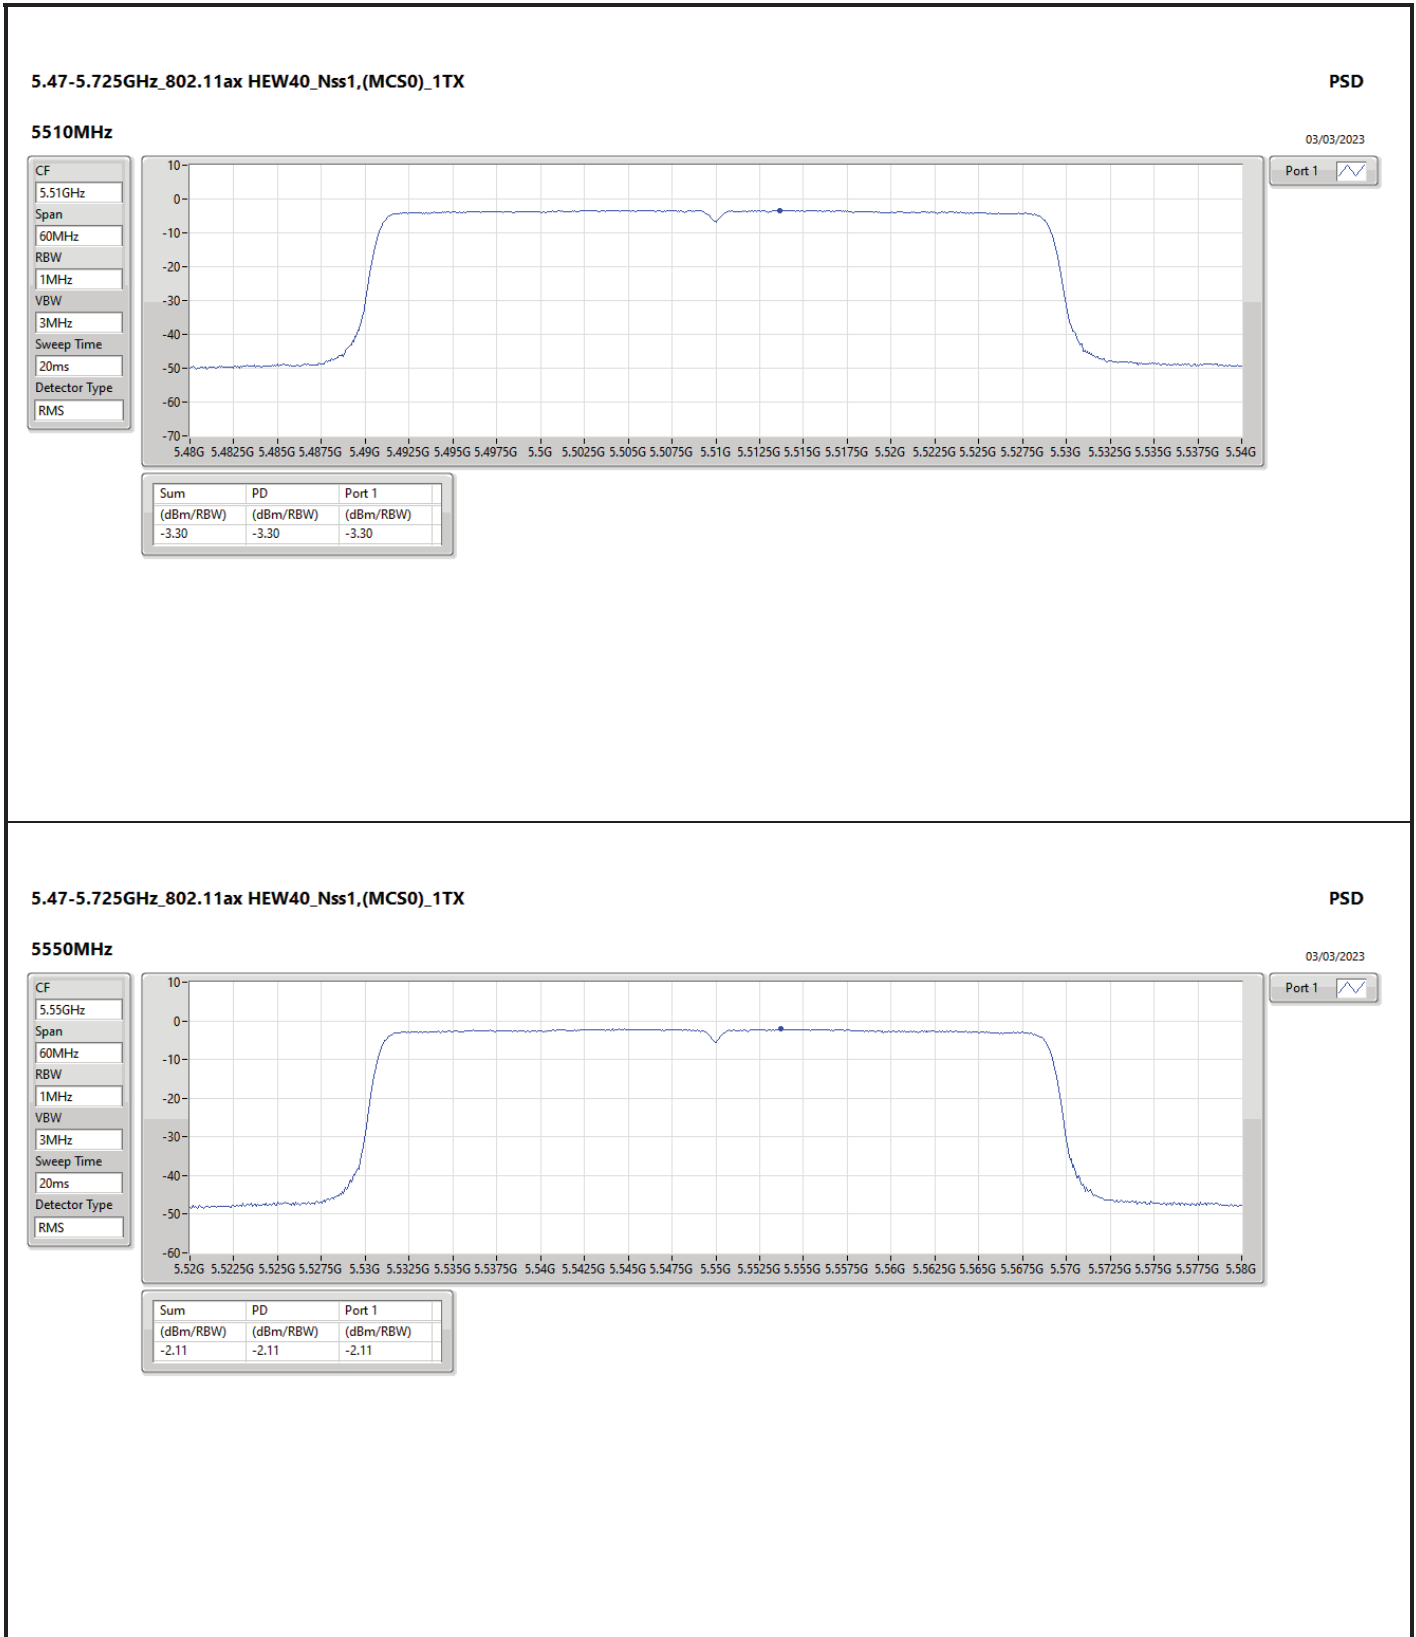

DG = Directional Gain; RBW = 500kHz for 5.725-5.85GHz band / 1MHz for other band;

PD = trace bin-by-bin of each transmit port summing can be performed maximum power density; Port X = Port X Power Density;