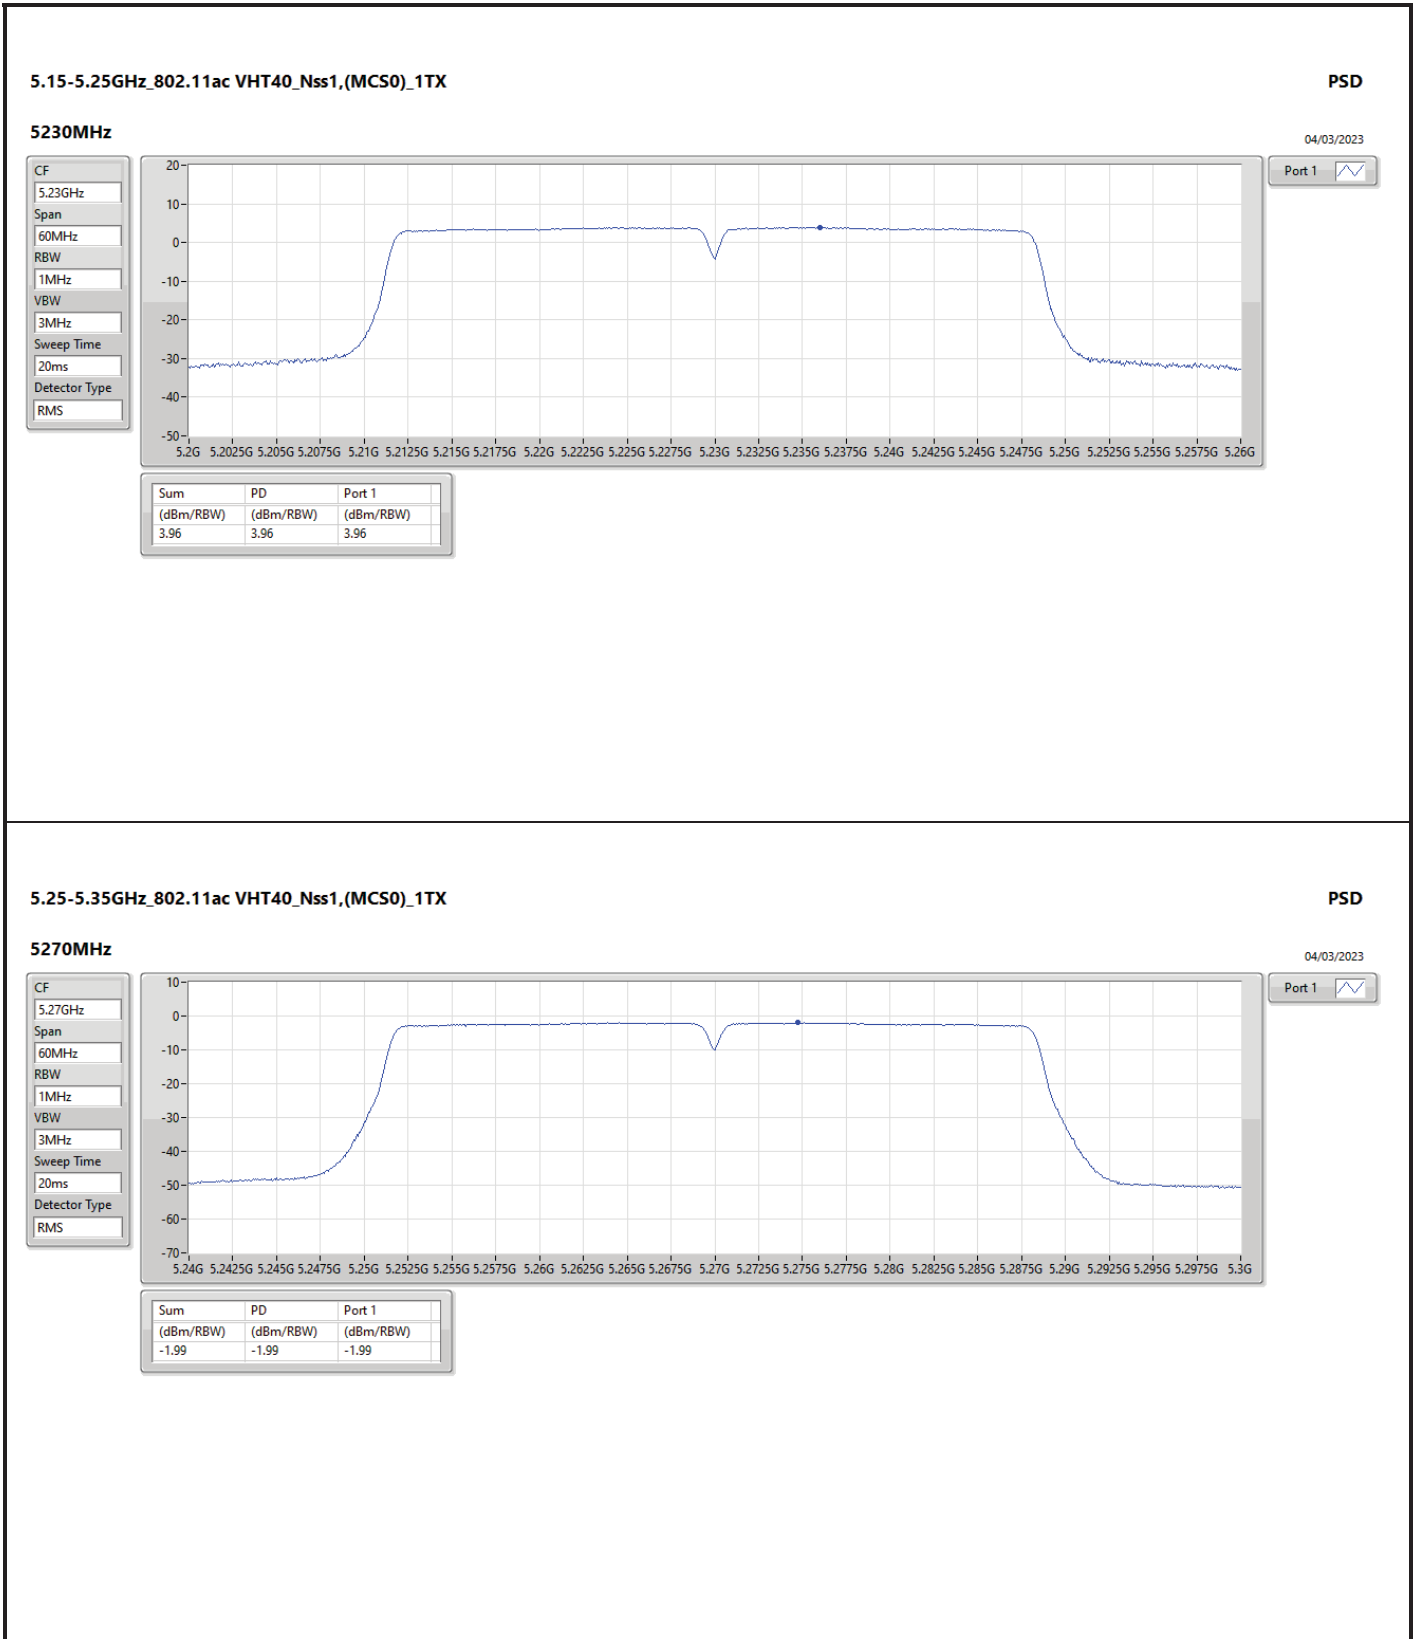

DG = Directional Gain; RBW = 500kHz for 5.725-5.85GHz band / 1MHz for other band;

PD = trace bin-by-bin of each transmit port summing can be performed maximum power density; Port X = Port X Power Density;