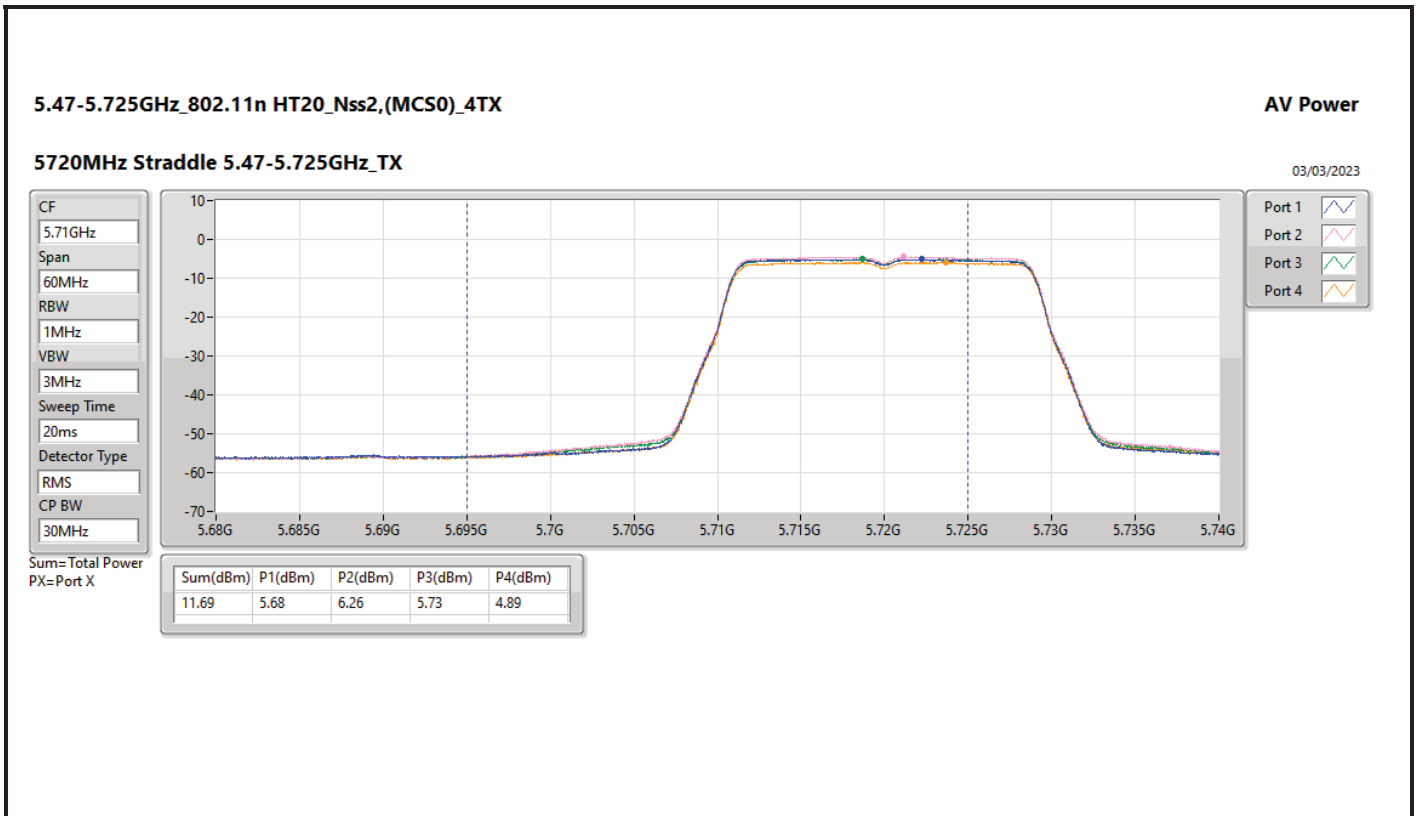

DG = Directional Gain; Port X = Port X output power

5.725-5.85GHz_802.11n HT40_Nss2,(MCS0)_4TX

5710MHz Straddle 5.725-5.85GHz_TX

AV Power

04/03/2023

CF

5.735GHz

Span