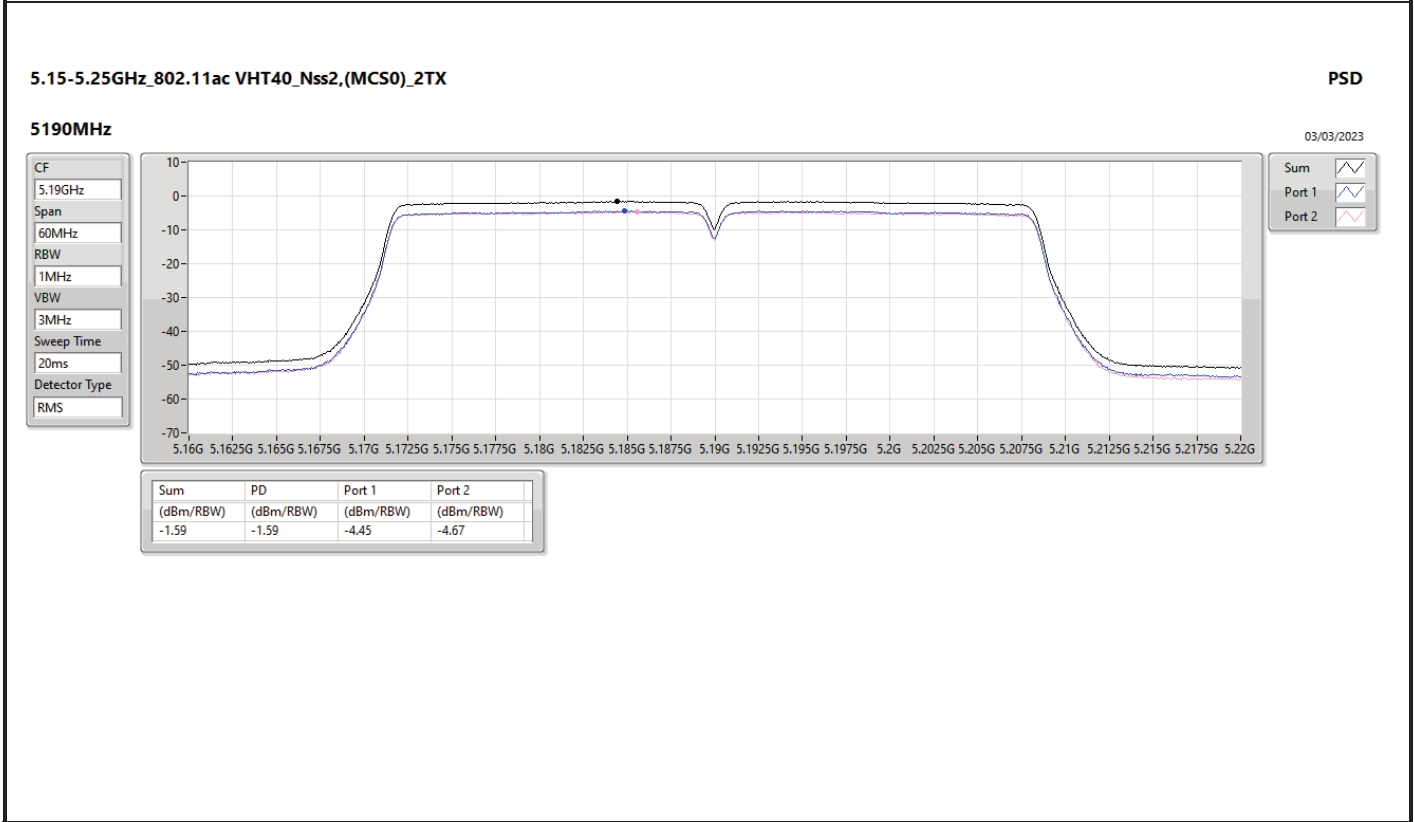

DG = Directional Gain; RBW = 500kHz for 5.725-5.85GHz band / 1MHz for other band;
 PD = trace bin-by-bin of each transmit port summing can be performed maximum power density; Port X = Port X Power Density;