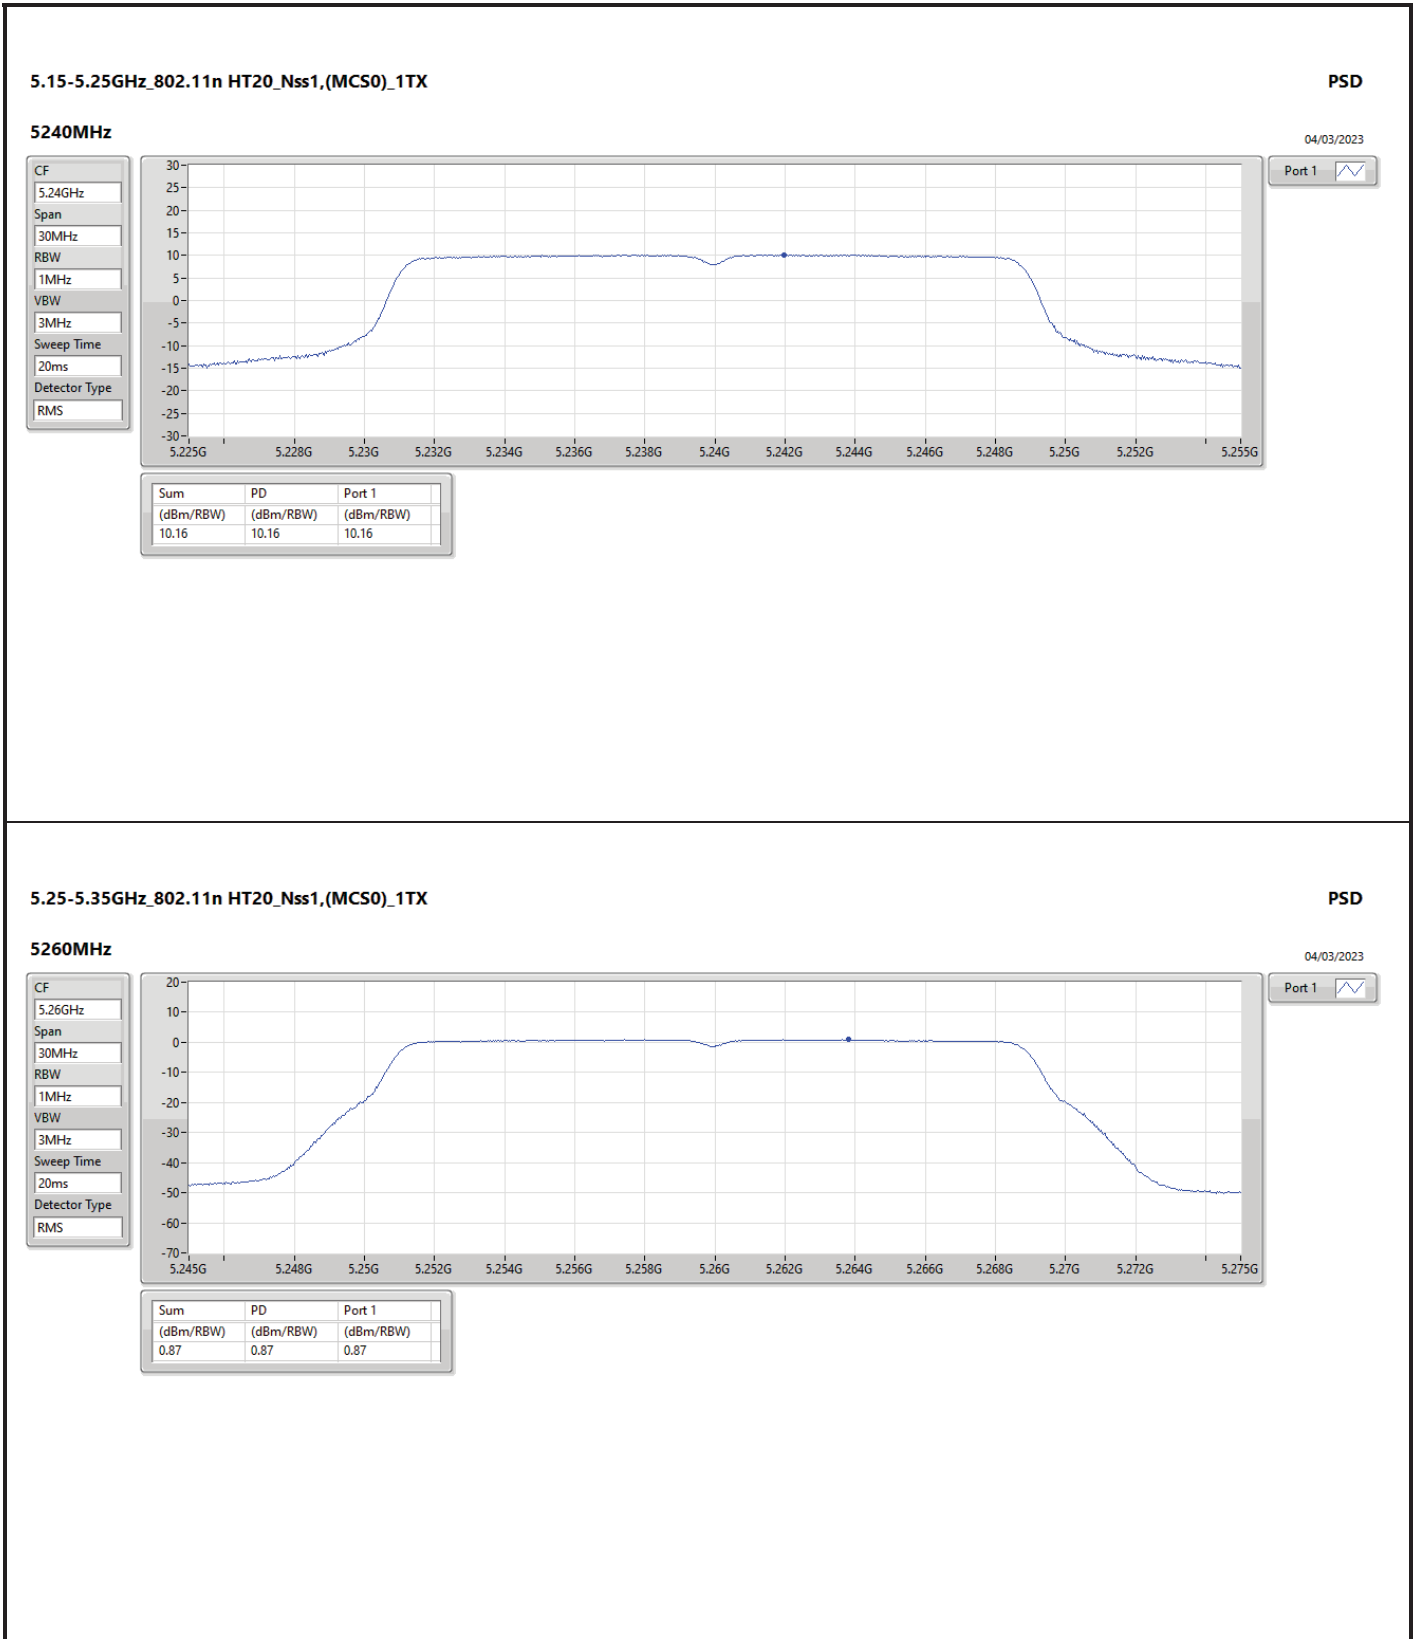

DG = Directional Gain; RBW = 500kHz for 5.725-5.85GHz band / 1MHz for other band;

PD = trace bin-by-bin of each transmit port summing can be performed maximum power density; Port X = Port X Power Density;