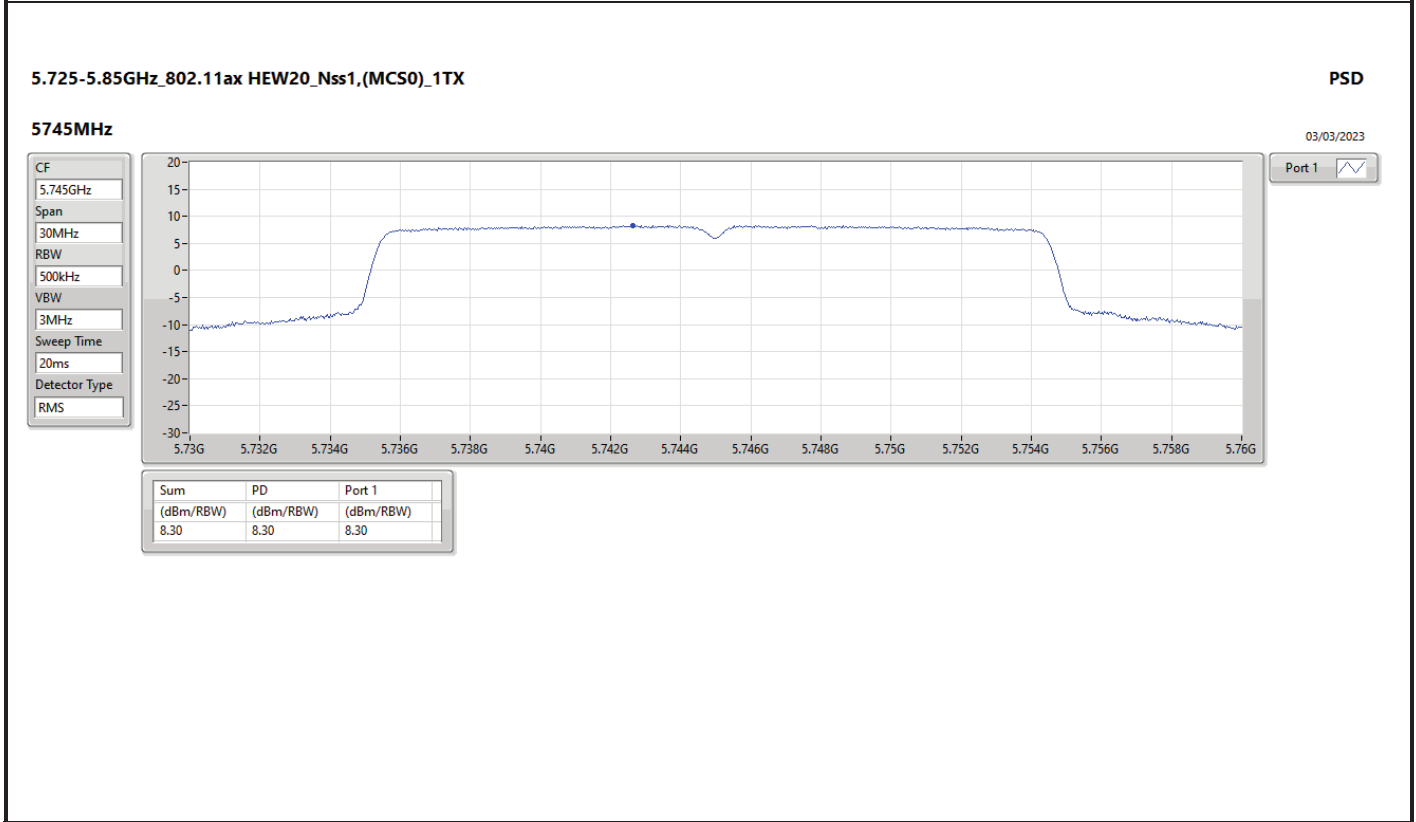

DG = Directional Gain; RBW = 500kHz for 5.725-5.85GHz band / 1MHz for other band;

PD = trace bin-by-bin of each transmit port summing can be performed maximum power density; Port X = Port X Power Density;