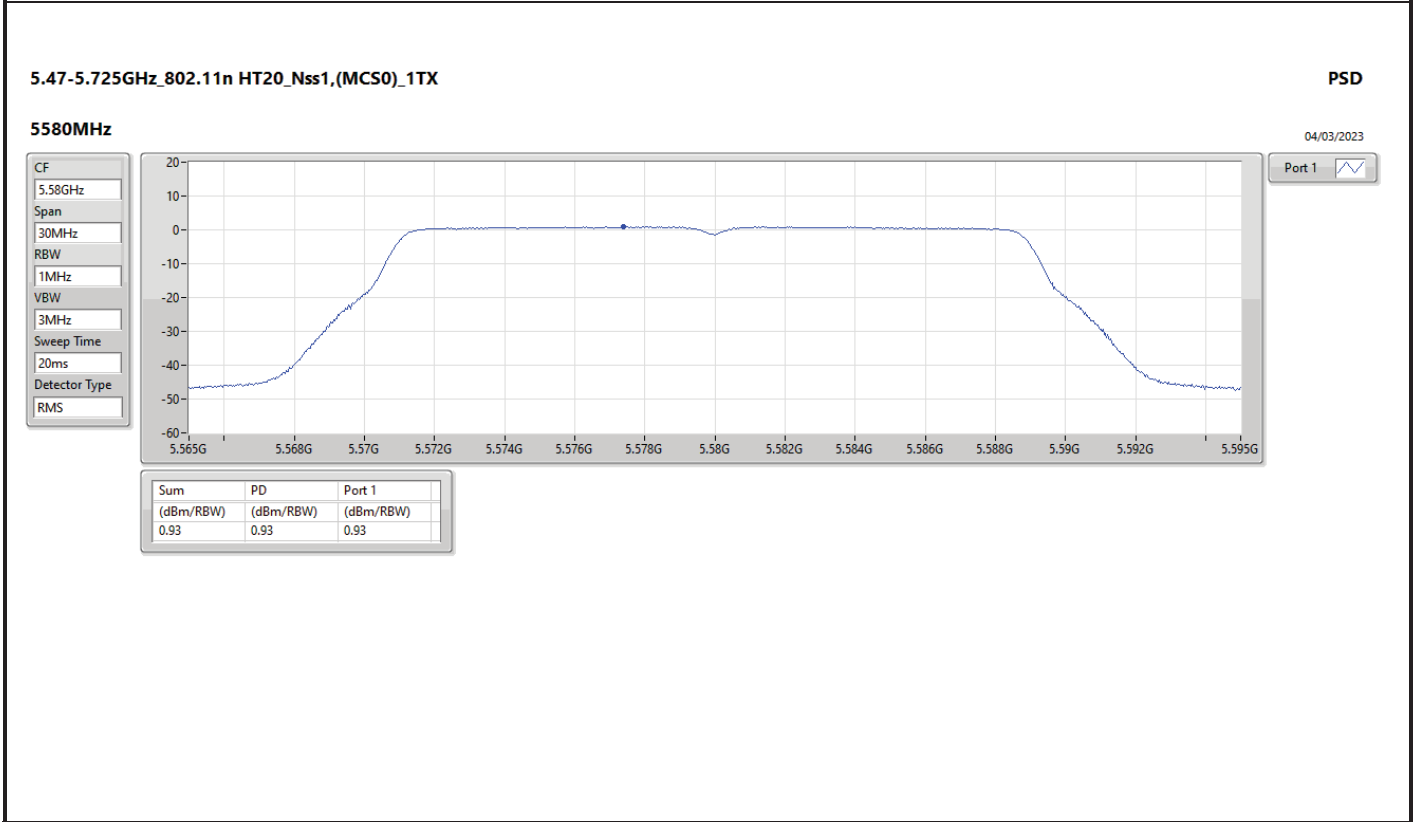

DG = Directional Gain; RBW = 500kHz for 5.725-5.85GHz band / 1MHz for other band;

PD = trace bin-by-bin of each transmit port summing can be performed maximum power density; Port X = Port X Power Density;