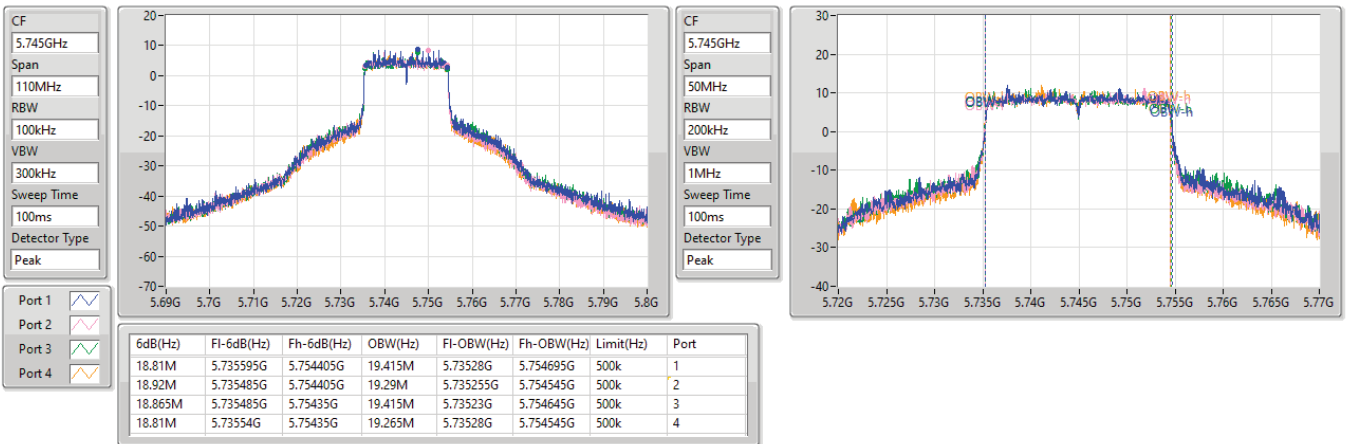

5.725-5.85GHz\_802.11ax HEW20\_Nss4,(MCS0)\_4TX

EBW

5720MHz Straddle 5.725-5.85GHz

23/02/2023

5.725-5.85GHz\_802.11ax HEW20\_Nss4,(MCS0)\_4TX

EBW

5745MHz

23/02/2023