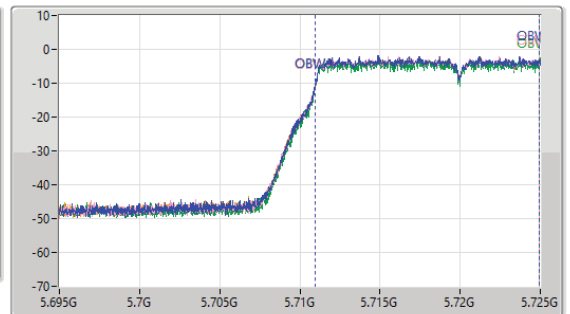

5.47-5.725GHz\_802.11n\_HT20\_Nss4,(MCS0)\_4TX

EBW

5720MHz Straddle 5.47-5.725GHz

23/02/2023

CF  
5.71GHz  
Span  
30MHz  
RBW  
200kHz  
VBW  
1MHz  
Sweep Time  
100ms  
Detector Type  
Peak

CF  
5.71GHz  
Span  
30MHz  
RBW  
200kHz  
VBW  
1MHz  
Sweep Time  
100ms  
Detector Type  
Peak