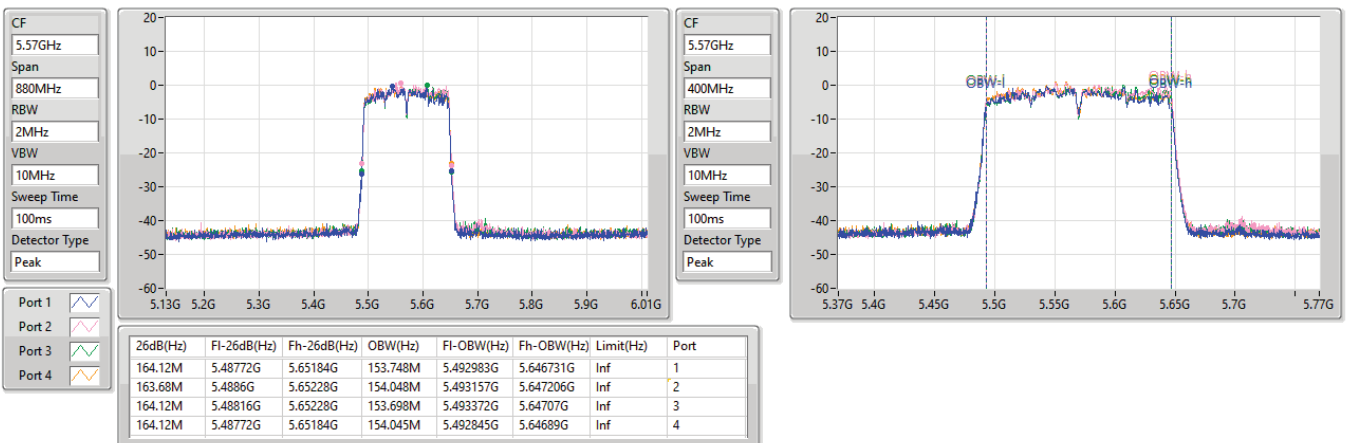

5.25-5.35GHz\_802.11ac VHT160\_Nss2,(MCS0)\_4TX

EBW

5250MHz Straddle 5.25-5.35GHz

03/03/2023

5.47-5.725GHz\_802.11ac VHT160\_Nss2,(MCS0)\_4TX

EBW

5570MHz

03/03/2023

5.15-5.25GHz\_802.11ax\_HEW20\_Nss2,(MCS0)\_4TX

EBW

5180MHz

28/02/2023

CF: 5.18GHz  
 Span: 110MHz  
 RBW: 200kHz  
 VBW: 1MHz  
 Sweep Time: 100ms  
 Detector Type: Peak

CF: 5.18GHz  
 Span: 50MHz  
 RBW: 200kHz  
 VBW: 1MHz  
 Sweep Time: 100ms  
 Detector Type: Peak