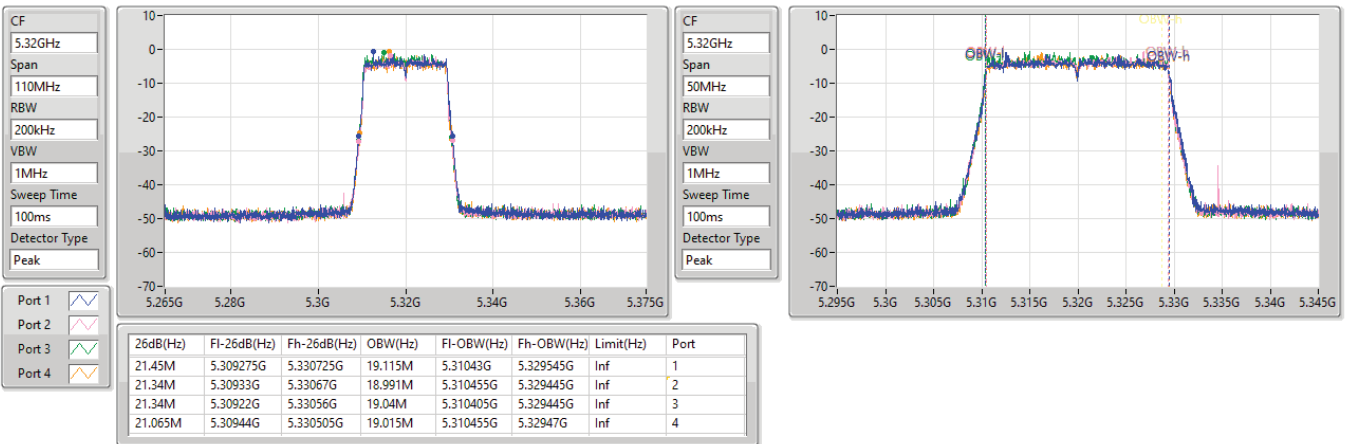

5.25-5.35GHz\_802.11ax\_HEW20\_Nss4,(MCS0)\_4TX

EBW

5300MHz

23/02/2023

5.25-5.35GHz\_802.11ax\_HEW20\_Nss4,(MCS0)\_4TX

EBW

5320MHz

23/02/2023