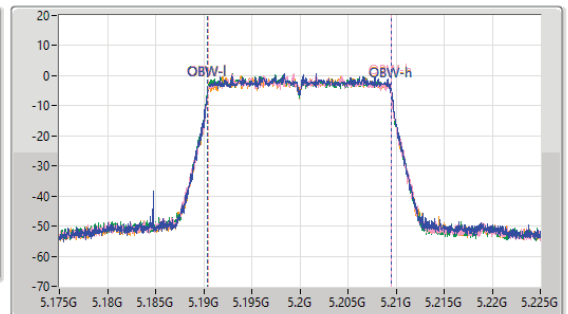

5.15-5.25GHz\_802.11ax\_HEW20\_Nss2,(MCS0)\_4TX

EBW

5200MHz

28/02/2023

CF: 5.2GHz  
 Span: 110MHz  
 RBW: 200kHz  
 VBW: 1MHz  
 Sweep Time: 100ms  
 Detector Type: Peak

CF: 5.2GHz  
 Span: 50MHz  
 RBW: 200kHz  
 VBW: 1MHz  
 Sweep Time: 100ms  
 Detector Type: Peak