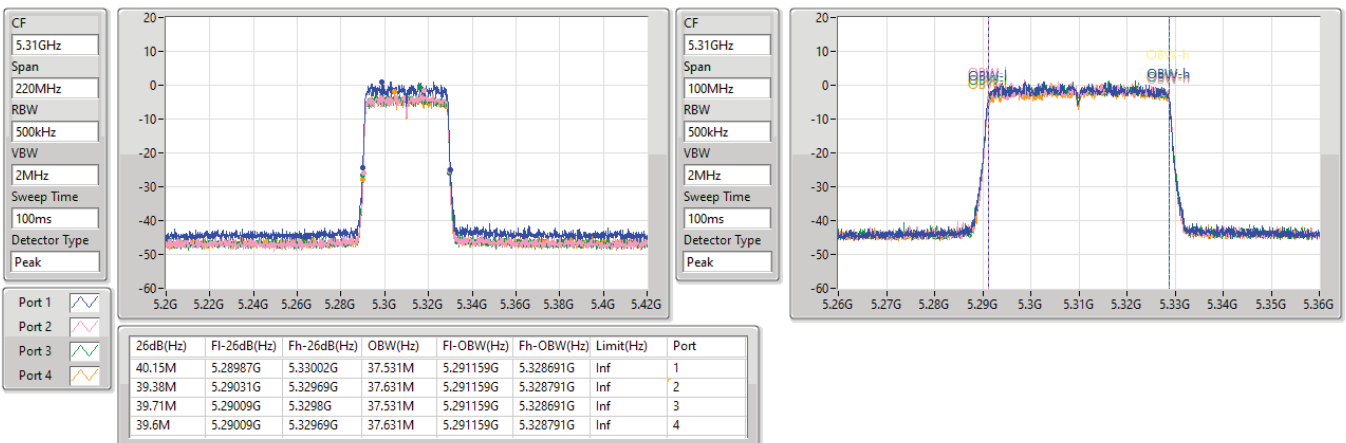

5.25-5.35GHz\_802.11ax\_HEW40\_Nss4,(MCS0)\_4TX

EBW

5270MHz

23/02/2023

5.25-5.35GHz\_802.11ax\_HEW40\_Nss4,(MCS0)\_4TX

EBW

5310MHz

23/02/2023