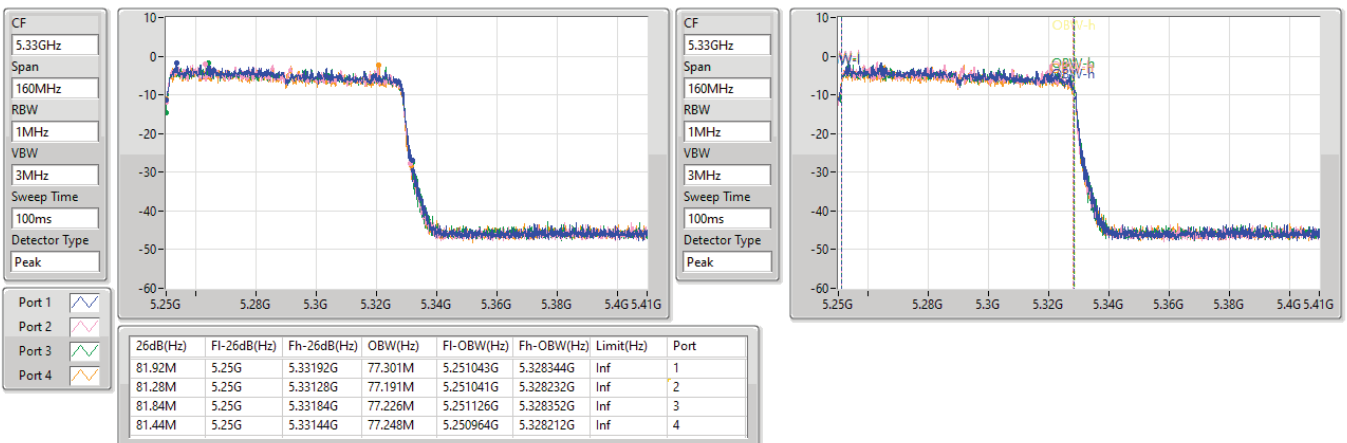

5.15-5.25GHz\_802.11ax\_HEW160\_Nss2,(MCS0)\_4TX

EBW

5250MHz Straddle 5.15-5.25GHz

01/03/2023

5.25-5.35GHz\_802.11ax\_HEW160\_Nss2,(MCS0)\_4TX

EBW

5250MHz Straddle 5.25-5.35GHz

01/03/2023