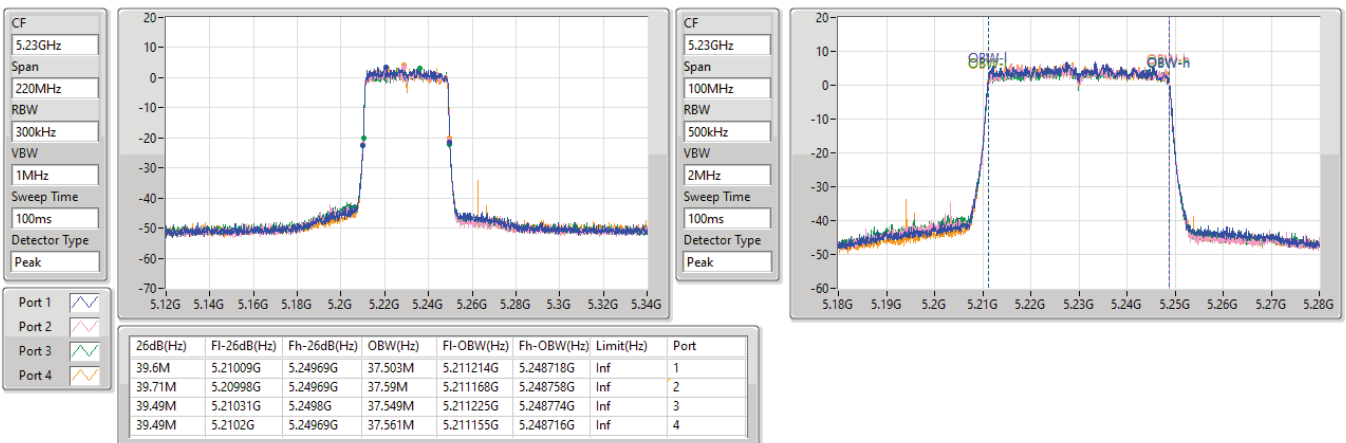

5.15-5.25GHz\_802.11ax\_HEW40\_Nss2,(MCS0)\_4TX

EBW

5190MHz

28/02/2023

5.15-5.25GHz\_802.11ax\_HEW40\_Nss2,(MCS0)\_4TX

EBW

5230MHz

28/02/2023