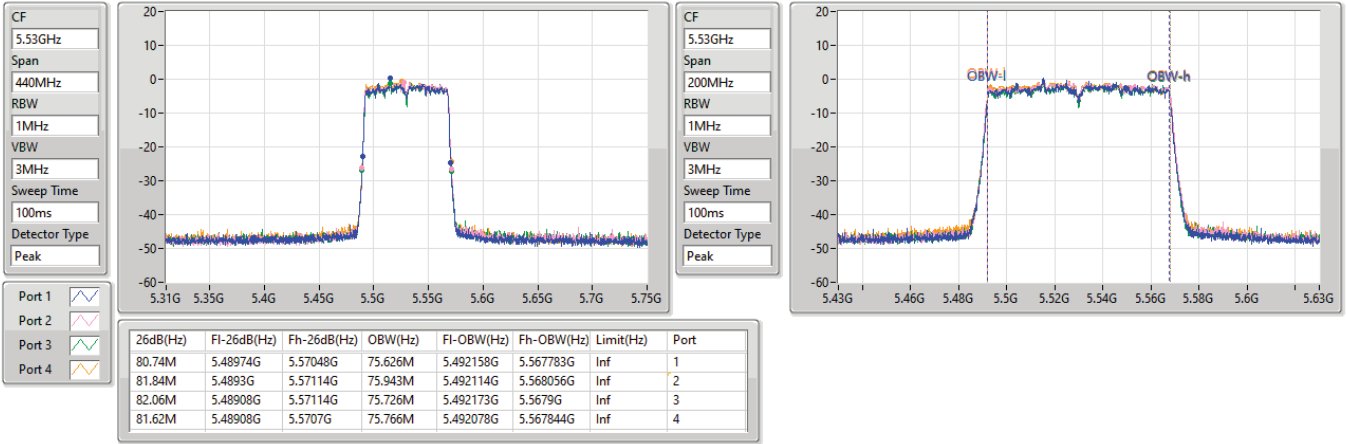

5.47-5.725GHz_802.11ac_VHT80_Nss2,(MCS0)_4TX

EBW

5530MHz

03/03/2023