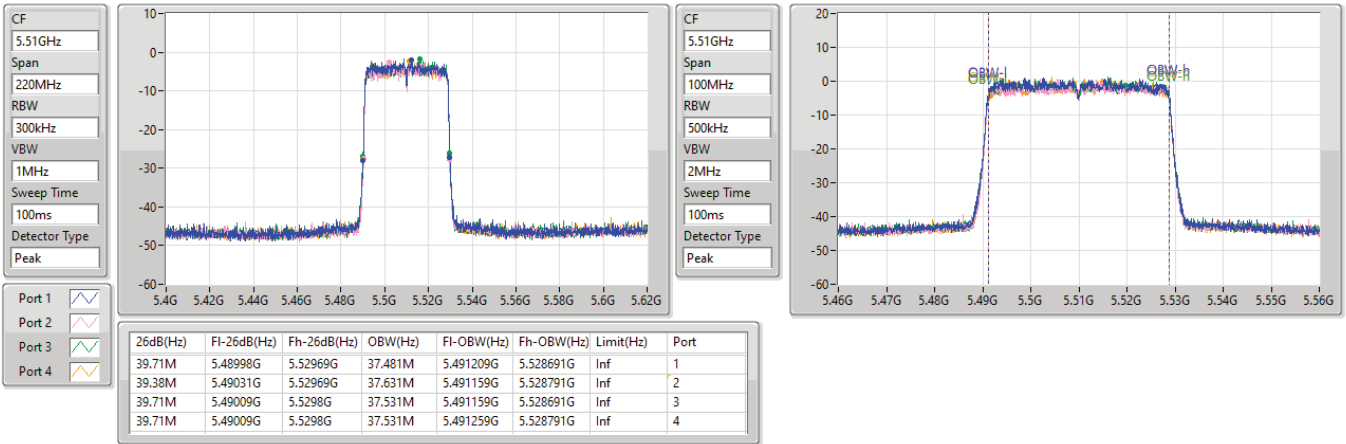

5.47-5.725GHz_802.11ax HEW40_Nss4,(MCS0)_4TX

EBW

5510MHz

23/02/2023