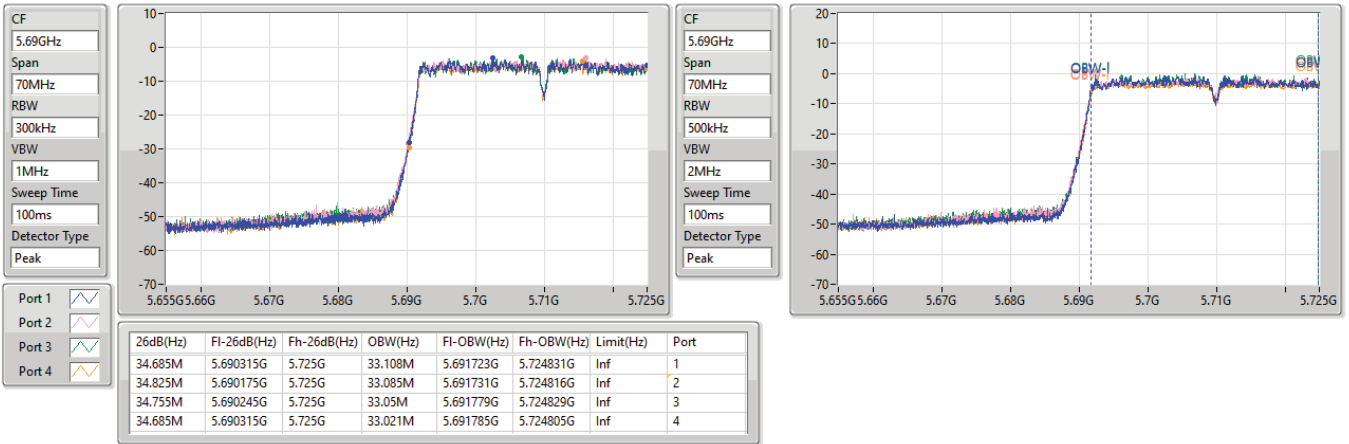

5.47-5.725GHz_802.11ac VHT40_Nss2,(MCS0)_4TX

EBW

5710MHz Straddle 5.47-5.725GHz

03/03/2023