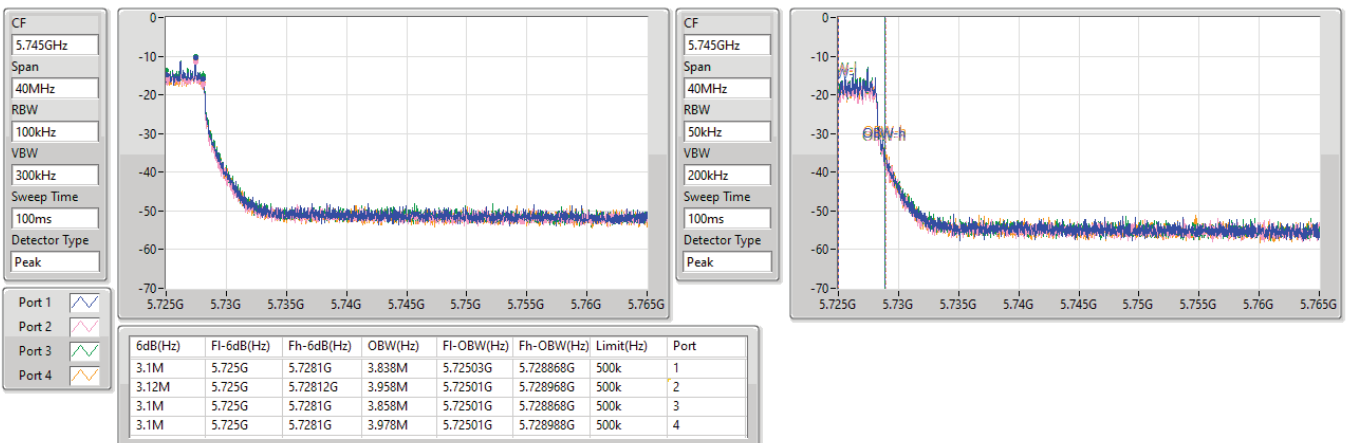

5.47-5.725GHz\_802.11ac\_VHT80\_Nss4,(MCS0)\_4TX

EBW

5690MHz Straddle 5.47-5.725GHz

23/02/2023

5.725-5.85GHz\_802.11ac\_VHT80\_Nss4,(MCS0)\_4TX

EBW

5690MHz Straddle 5.725-5.85GHz

23/02/2023