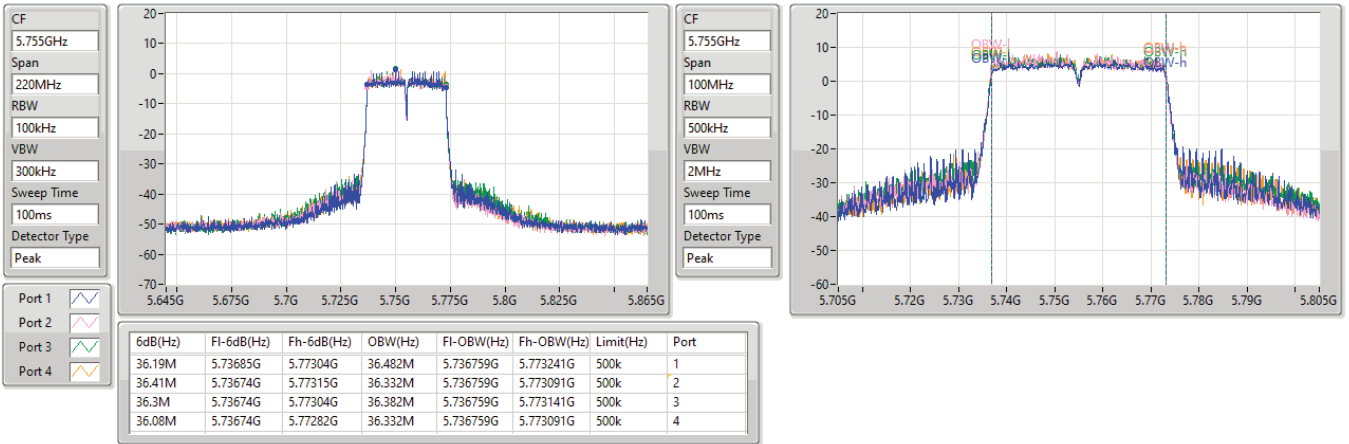

5.725-5.85GHz_802.11ac VHT40_Nss4,(MCS0)_4TX

EBW

5755MHz

23/02/2023