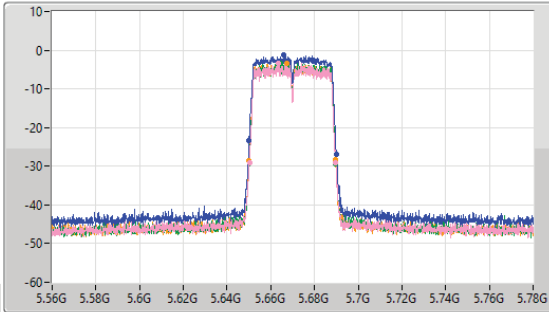

5.47-5.725GHz_802.11n_HT40_Nss4,(MCS0)_4TX

EBW

5670MHz

23/02/2023

CF: 5.67GHz
Span: 220MHz
RBW: 500kHz
VBW: 2MHz
Sweep Time: 100ms
Detector Type: Peak

CF: 5.67GHz
Span: 100MHz
RBW: 500kHz
VBW: 2MHz
Sweep Time: 100ms
Detector Type: Peak