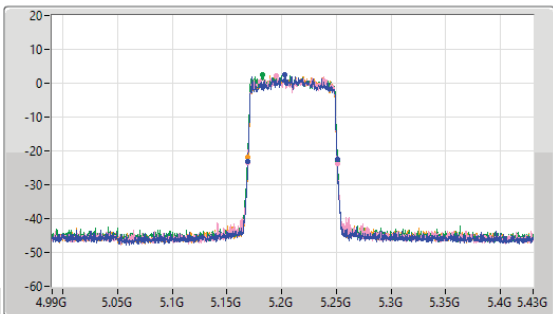

5.15-5.25GHz_802.11ax HEW80_Nss2,(MCS0)_4TX

EBW

5210MHz

28/02/2023

CF
5.21GHz
Span
440MHz
RBW
1MHz
VBW
3MHz
Sweep Time
100ms
Detector Type
Peak

CF
5.21GHz
Span
200MHz
RBW
1MHz
VBW
3MHz
Sweep Time
100ms
Detector Type
Peak