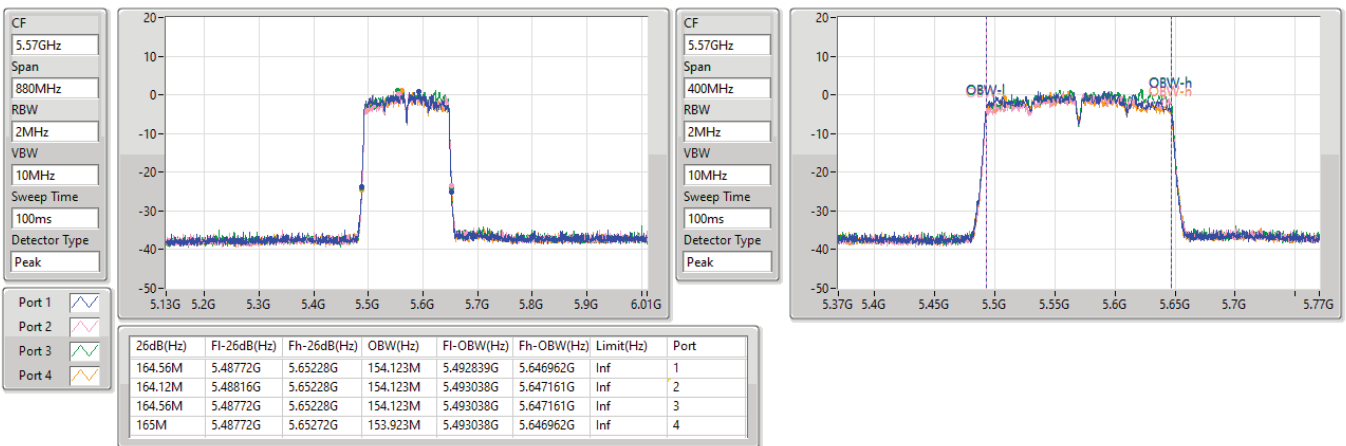

5.25-5.35GHz\_802.11ac\_VHT160\_Nss4,(MCS0)\_4TX

EBW

5250MHz Straddle 5.25-5.35GHz

23/02/2023

5.47-5.725GHz\_802.11ac\_VHT160\_Nss4,(MCS0)\_4TX

EBW

5570MHz

23/02/2023