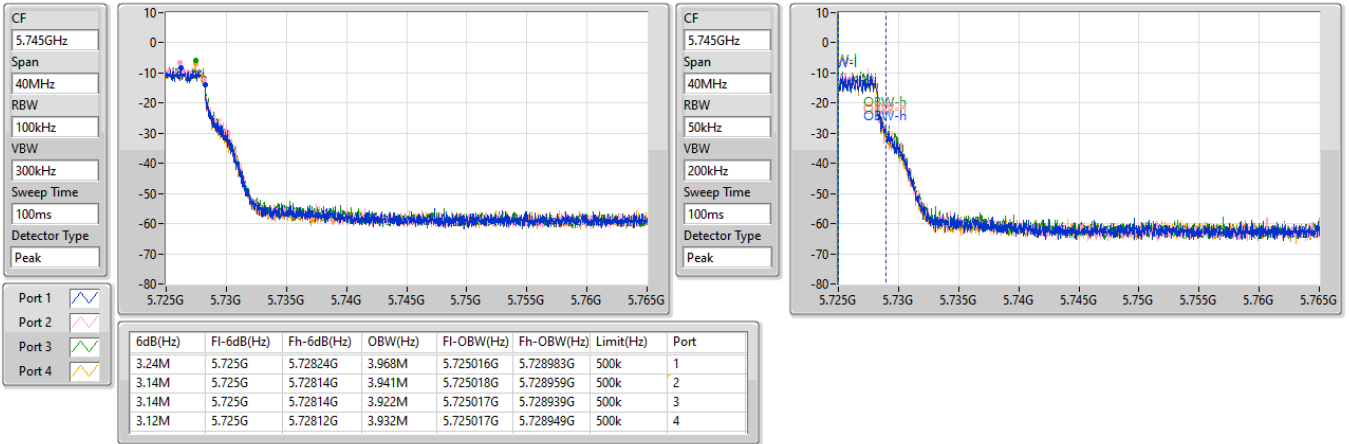

5.25-5.35GHz\_802.11a\_Nss1,(6Mbps)\_4TX

EBW

5260MHz

03/03/2023

CF: 5.26GHz  
 Span: 110MHz  
 RBW: 200kHz  
 VBW: 1MHz  
 Sweep Time: 100ms  
 Detector Type: Peak

CF: 5.26GHz  
 Span: 44MHz  
 RBW: 200kHz  
 VBW: 1MHz  
 Sweep Time: 100ms  
 Detector Type: Peak

Port 1: [Waveform icon]  
 Port 2: [Waveform icon]  
 Port 3: [Waveform icon]  
 Port 4: [Waveform icon]

26dB(Hz)	Fl-26dB(Hz)	Fh-26dB(Hz)	OBW(Hz)	Fl-OBW(Hz)	Fh-OBW(Hz)	Limit(Hz)	Port
21.285M	5.24944G	5.270725G	16.757M	5.251622G	5.268379G	Inf	1
20.955M	5.249495G	5.27045G	16.733M	5.251617G	5.26835G	Inf	2
21.12M	5.249385G	5.270505G	16.724M	5.251612G	5.268335G	Inf	3
21.285M	5.24933G	5.270615G	16.643M	5.251655G	5.268298G	Inf	4

5.725-5.85GHz\_802.11a\_Nss1,(6Mbps)\_4TX

EBW

5720MHz Straddle 5.725-5.85GHz

03/03/2023

5.725-5.85GHz\_802.11a\_Nss2,(6Mbps)\_4TX

EBW

5745MHz

06/03/2023