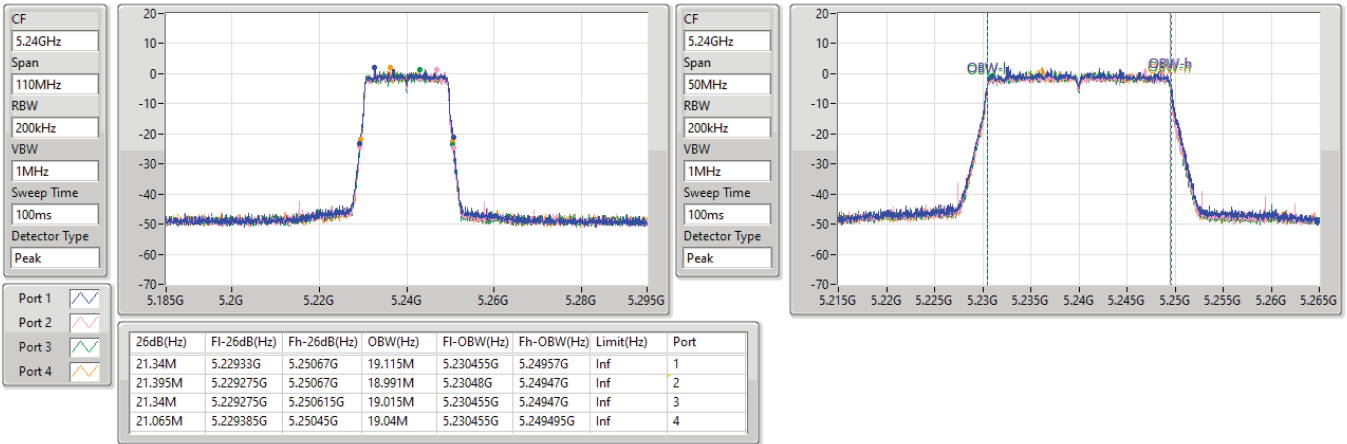

5.15-5.25GHz\_802.11ax\_HEW20\_Nss4,(MCS0)\_4TX

EBW

5240MHz

23/02/2023

5.25-5.35GHz\_802.11ax\_HEW20\_Nss4,(MCS0)\_4TX

EBW

5260MHz

23/02/2023