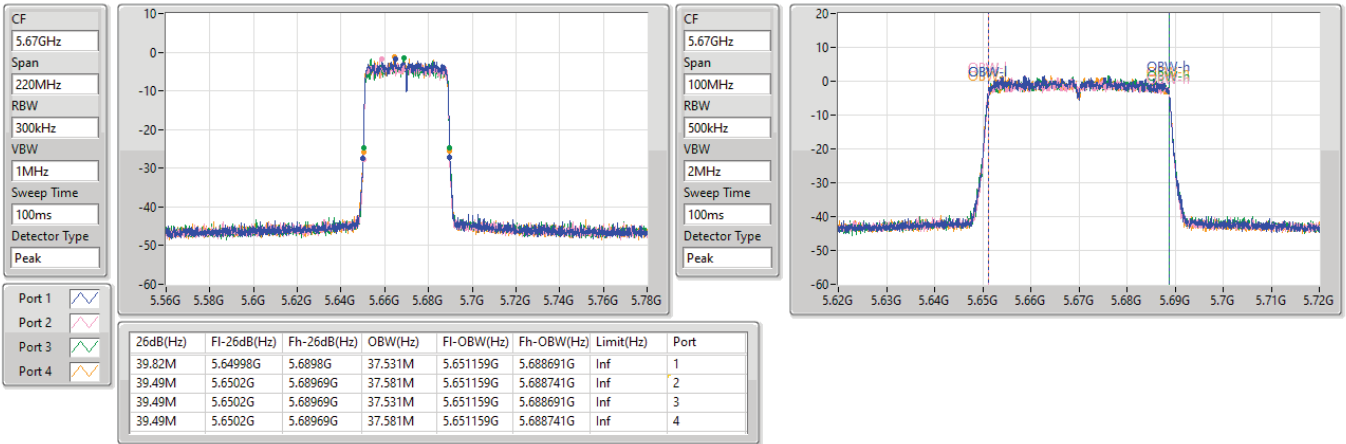

5.47-5.725GHz_802.11ax HEW40_Nss4,(MCS0)_4TX

EBW

5670MHz

23/02/2023