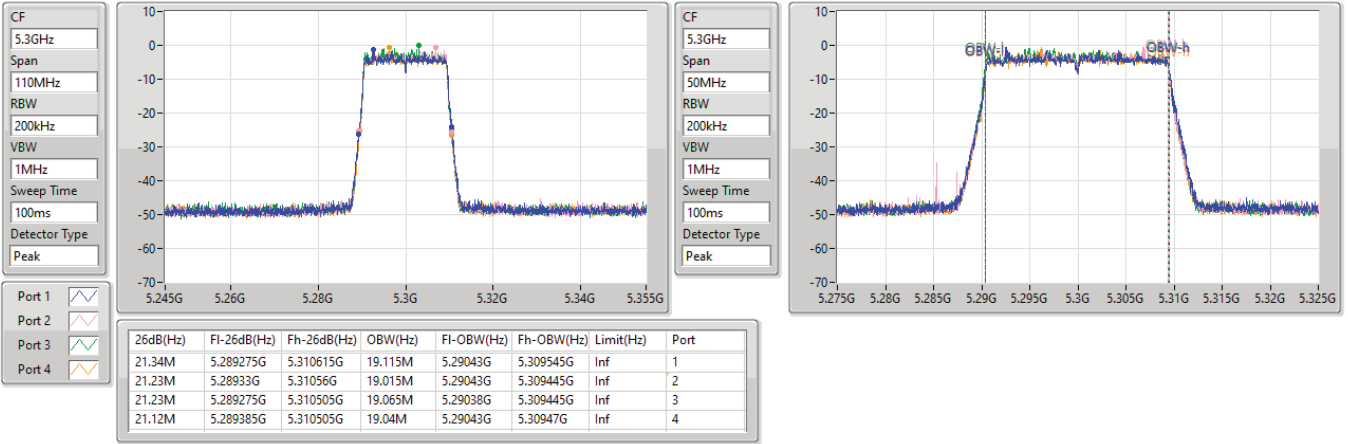

5.25-5.35GHz_802.11ax_HEW20_Nss4,(MCS0)_4TX

EBW

5300MHz

23/02/2023