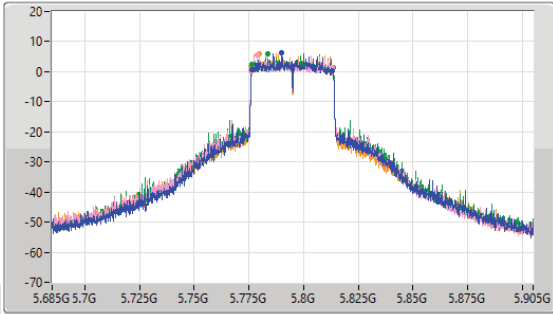

5.725-5.85GHz_802.11ax HEW40_Nss2,(MCS0)_4TX

EBW

5795MHz

28/02/2023

CF
5.795GHz
Span
220MHz
RBW
100kHz
VBW
300kHz
Sweep Time
100ms
Detector Type
Peak

CF
5.795GHz
Span
100MHz
RBW
500kHz
VBW
2MHz
Sweep Time
100ms
Detector Type
Peak