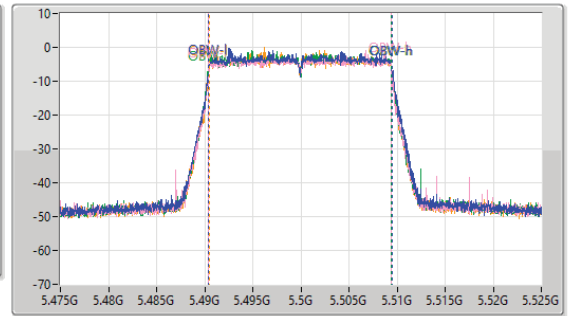

5.47-5.725GHz_802.11ax HEW20_Nss4,(MCS0)_4TX

EBW

5500MHz

23/02/2023