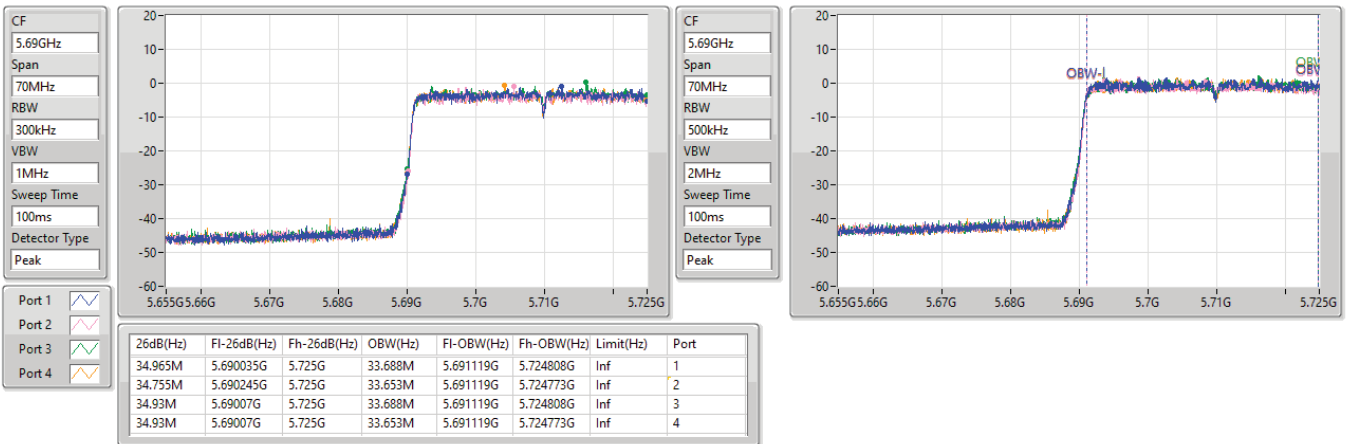

5.47-5.725GHz\_802.11ax HEW40\_Nss4,(MCS0)\_4TX

EBW

5670MHz

23/02/2023

5.47-5.725GHz\_802.11ax HEW40\_Nss4,(MCS0)\_4TX

EBW

5710MHz Straddle 5.47-5.725GHz

23/02/2023