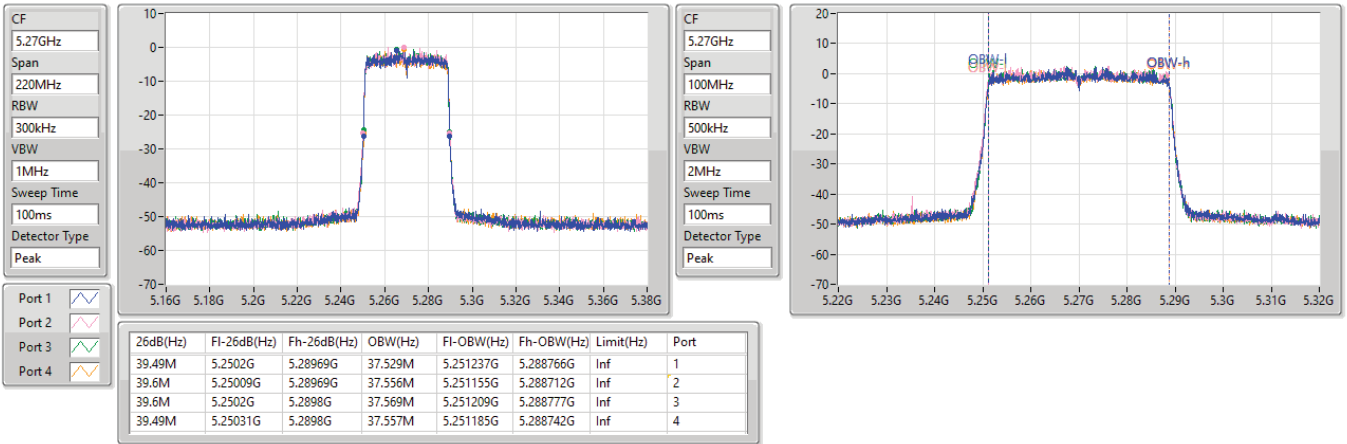

5.25-5.35GHz_802.11ax_HEW40_Nss2,(MCS0)_4TX

EBW

5270MHz

01/03/2023