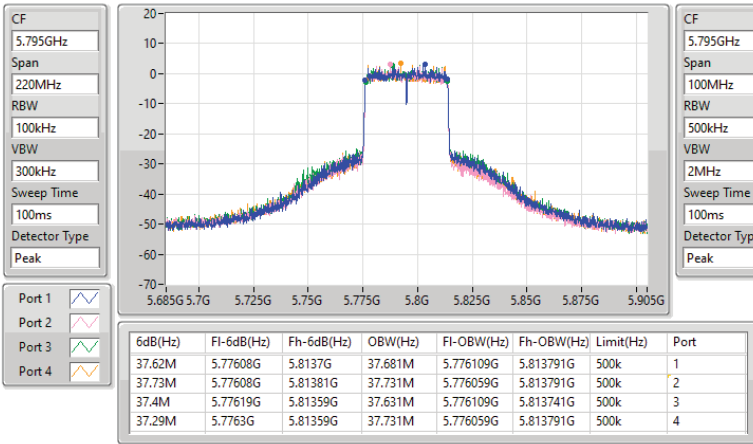

5.725-5.85GHz_802.11ax HEW40_Nss4,(MCS0)_4TX

EBW

5795MHz

23/02/2023