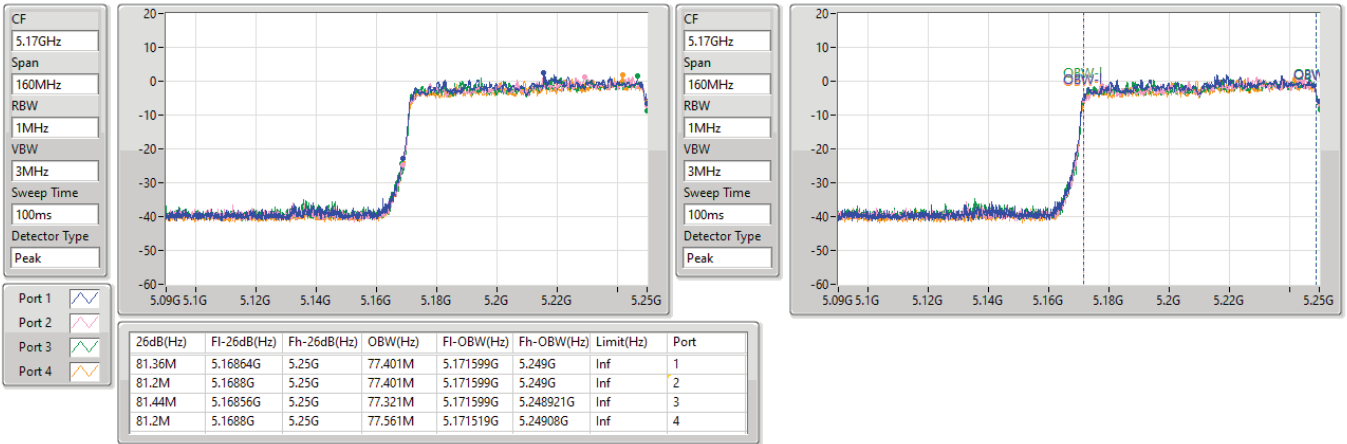

5.15-5.25GHz_802.11ax_HEW160_Nss4,(MCS0)_4TX

EBW

5250MHz Straddle 5.15-5.25GHz

23/02/2023