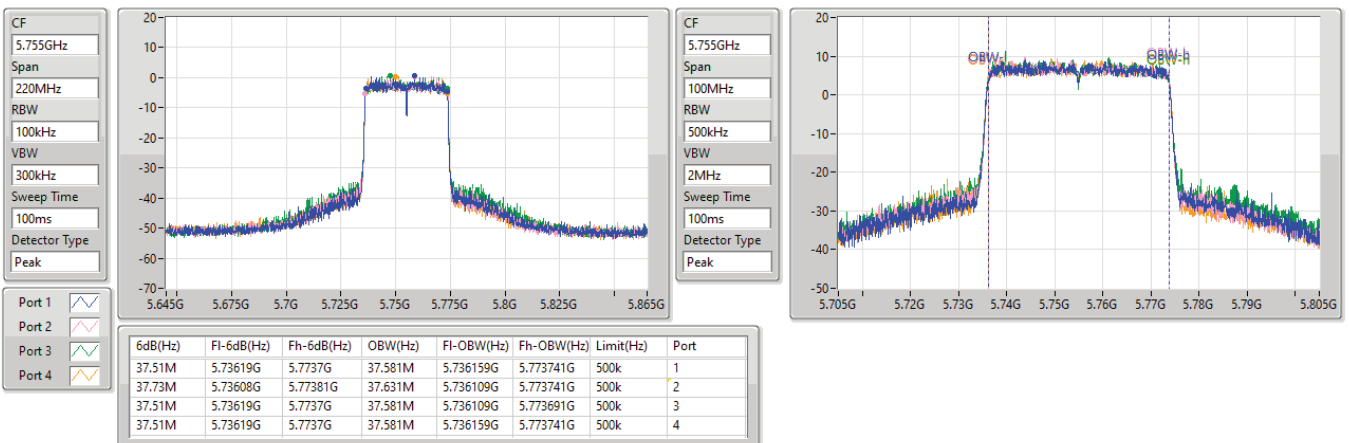

5.725-5.85GHz\_802.11ax HEW40\_Nss4,(MCS0)\_4TX

EBW

5710MHz Straddle 5.725-5.85GHz

23/02/2023

5.725-5.85GHz\_802.11ax HEW40\_Nss4,(MCS0)\_4TX

EBW

5755MHz

23/02/2023