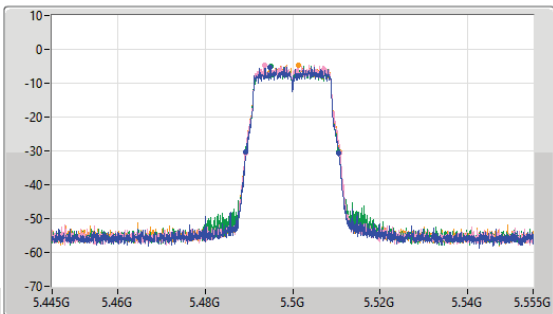

5.25-5.35GHz\_802.11ac\_VHT20\_Nss2,(MCS0)\_4TX

EBW

5320MHz

03/03/2023

CF: 5.32GHz  
 Span: 110MHz  
 RBW: 200kHz  
 VBW: 1MHz  
 Sweep Time: 100ms  
 Detector Type: Peak

CF: 5.32GHz  
 Span: 50MHz  
 RBW: 200kHz  
 VBW: 1MHz  
 Sweep Time: 100ms  
 Detector Type: Peak

- Port 1
- Port 2
- Port 3
- Port 4

26dB(Hz)	Fl-26dB(Hz)	Fh-26dB(Hz)	OBW(Hz)	Fl-OBW(Hz)	Fh-OBW(Hz)	Limit(Hz)	Port
21.23M	5.30933G	5.33056G	17.78M	5.311045G	5.328825G	Inf	1
21.56M	5.309165G	5.330725G	17.86M	5.311033G	5.328893G	Inf	2
21.395M	5.309165G	5.33056G	17.813M	5.311021G	5.328834G	Inf	3
21.56M	5.30922G	5.33078G	17.874M	5.311007G	5.328881G	Inf	4

5.47-5.725GHz\_802.11ac\_VHT20\_Nss2,(MCS0)\_4TX

EBW

5500MHz

03/03/2023

CF: 5.5GHz  
 Span: 110MHz  
 RBW: 200kHz  
 VBW: 1MHz  
 Sweep Time: 100ms  
 Detector Type: Peak

CF: 5.5GHz  
 Span: 50MHz  
 RBW: 200kHz  
 VBW: 1MHz  
 Sweep Time: 100ms  
 Detector Type: Peak