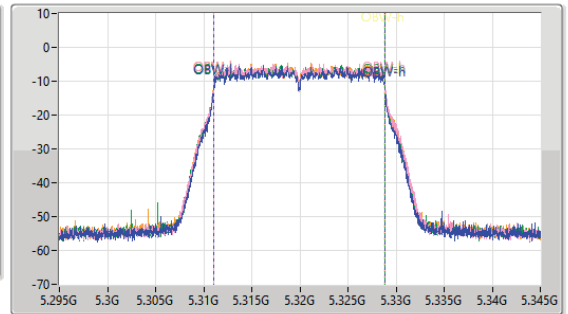

5.25-5.35GHz\_802.11ac\_VHT20\_Nss2,(MCS0)\_4TX

EBW

5320MHz

03/03/2023

CF: 5.32GHz  
 Span: 110MHz  
 RBW: 200kHz  
 VBW: 1MHz  
 Sweep Time: 100ms  
 Detector Type: Peak

CF: 5.32GHz  
 Span: 50MHz  
 RBW: 200kHz  
 VBW: 1MHz  
 Sweep Time: 100ms  
 Detector Type: Peak