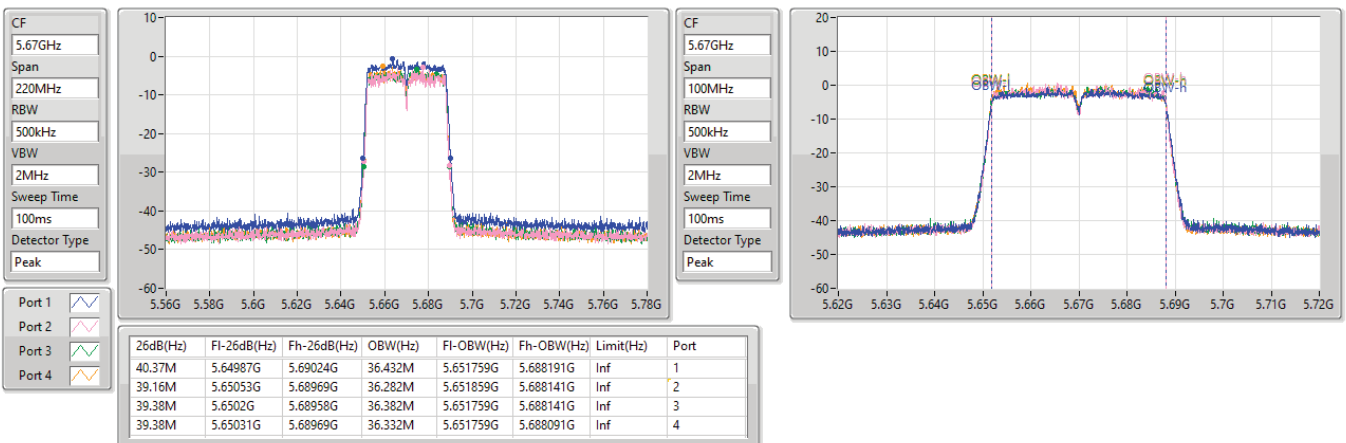

5.47-5.725GHz\_802.11ac\_VHT40\_Nss4,(MCS0)\_4TX

EBW

5550MHz

23/02/2023

5.47-5.725GHz\_802.11ac\_VHT40\_Nss4,(MCS0)\_4TX

EBW

5670MHz

23/02/2023