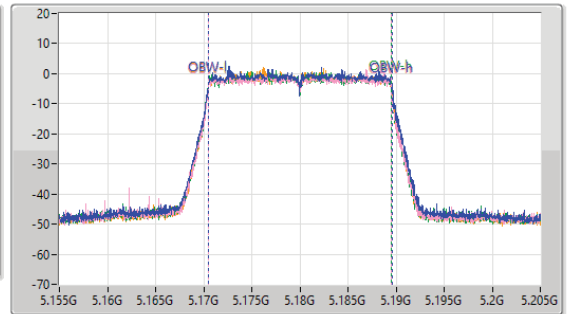

5.15-5.25GHz\_802.11ax\_HEW20\_Nss4,(MCS0)\_4TX

EBW

5180MHz

23/02/2023

CF: 5.18GHz  
 Span: 110MHz  
 RBW: 200kHz  
 VBW: 1MHz  
 Sweep Time: 100ms  
 Detector Type: Peak

CF: 5.18GHz  
 Span: 50MHz  
 RBW: 200kHz  
 VBW: 1MHz  
 Sweep Time: 100ms  
 Detector Type: Peak