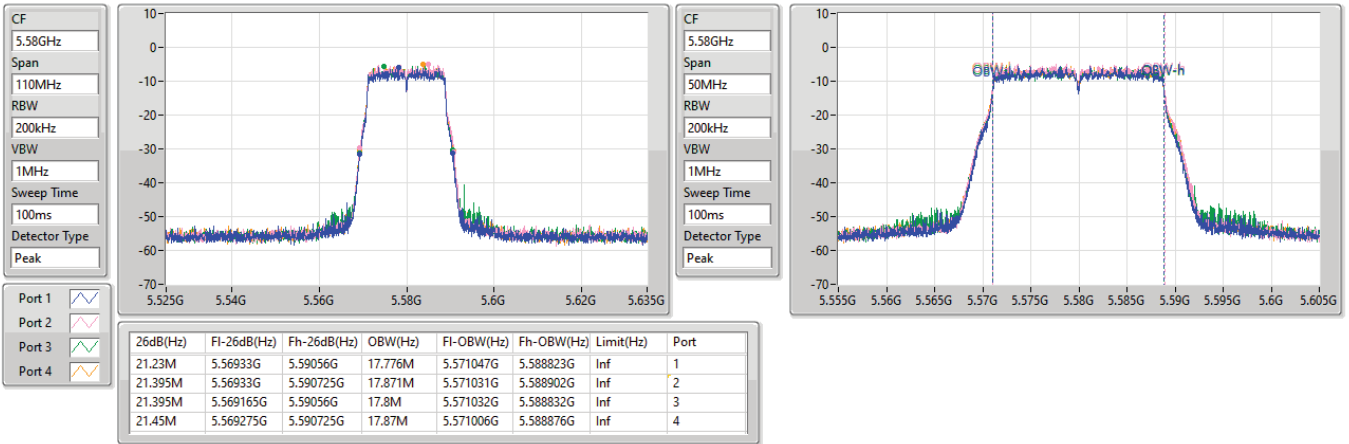

5.47-5.725GHz_802.11ac VHT20_Nss2,(MCS0)_4TX

EBW

5580MHz

03/03/2023