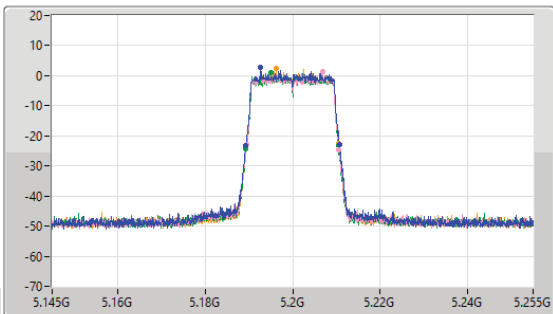

5.15-5.25GHz_802.11ax_HEW20_Nss4,(MCS0)_4TX

EBW

5200MHz

23/02/2023

CF: 5.2GHz
Span: 110MHz
RBW: 200kHz
VBW: 1MHz
Sweep Time: 100ms
Detector Type: Peak

CF: 5.2GHz
Span: 50MHz
RBW: 200kHz
VBW: 1MHz
Sweep Time: 100ms
Detector Type: Peak