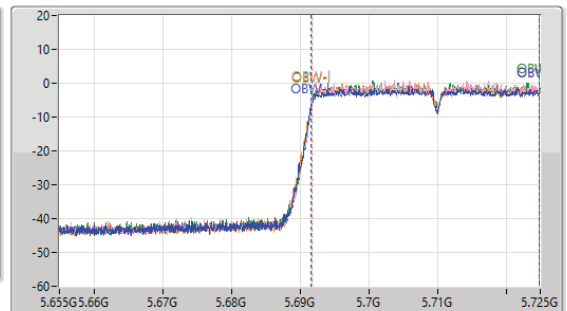

5.47-5.725GHz\_802.11n\_HT40\_Nss4,(MCS0)\_4TX

EBW

5710MHz Straddle 5.47-5.725GHz

23/02/2023

CF: 5.69GHz  
 Span: 70MHz  
 RBW: 300kHz  
 VBW: 1MHz  
 Sweep Time: 100ms  
 Detector Type: Peak

CF: 5.69GHz  
 Span: 70MHz  
 RBW: 500kHz  
 VBW: 2MHz  
 Sweep Time: 100ms  
 Detector Type: Peak