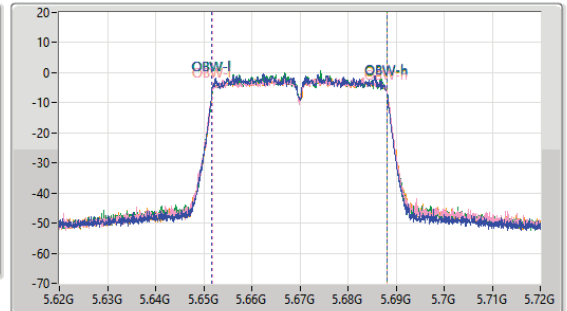

5.47-5.725GHz\_802.11ac\_VHT40\_Nss2,(MCS0)\_4TX

EBW

5670MHz

03/03/2023

CF: 5.67GHz  
 Span: 220MHz  
 RBW: 300kHz  
 VBW: 1MHz  
 Sweep Time: 100ms  
 Detector Type: Peak

CF: 5.67GHz  
 Span: 100MHz  
 RBW: 500kHz  
 VBW: 2MHz  
 Sweep Time: 100ms  
 Detector Type: Peak