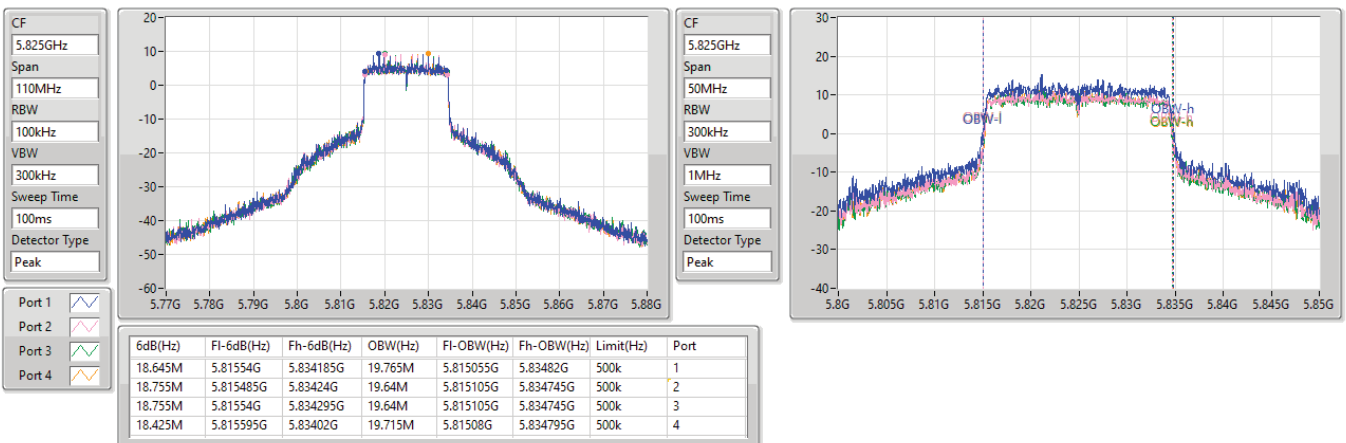

5.725-5.85GHz\_802.11ax HEW20\_Nss4,(MCS0)\_4TX

EBW

5785MHz

23/02/2023

5.725-5.85GHz\_802.11ax HEW20\_Nss4,(MCS0)\_4TX

EBW

5825MHz

23/02/2023