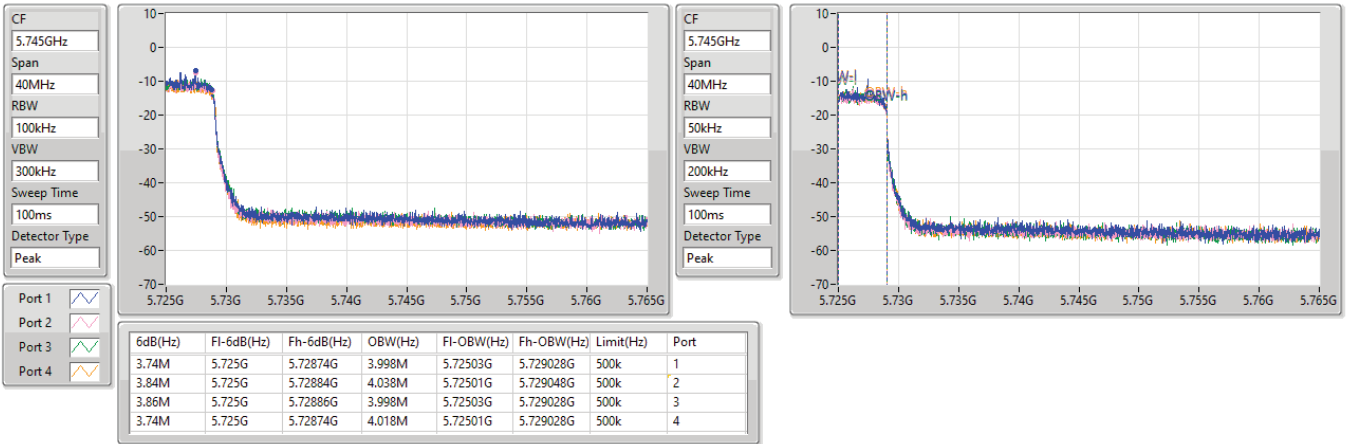

5.725-5.85GHz_802.11ax HEW40_Nss4,(MCS0)_4TX

EBW

5710MHz Straddle 5.725-5.85GHz

23/02/2023