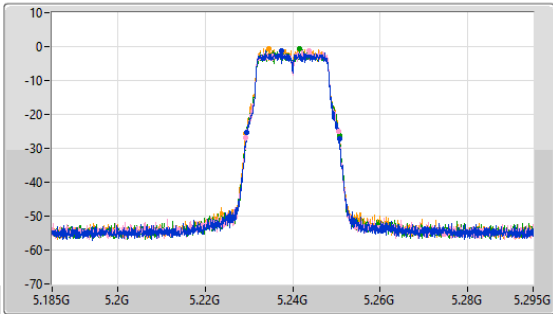

5.15-5.25GHz\_802.11a\_Nss1,(6Mbps)\_4TX

EBW

5240MHz

03/03/2023

CF: 5.24GHz  
 Span: 110MHz  
 RBW: 200kHz  
 VBW: 1MHz  
 Sweep Time: 100ms  
 Detector Type: Peak

CF: 5.24GHz  
 Span: 44MHz  
 RBW: 200kHz  
 VBW: 1MHz  
 Sweep Time: 100ms  
 Detector Type: Peak