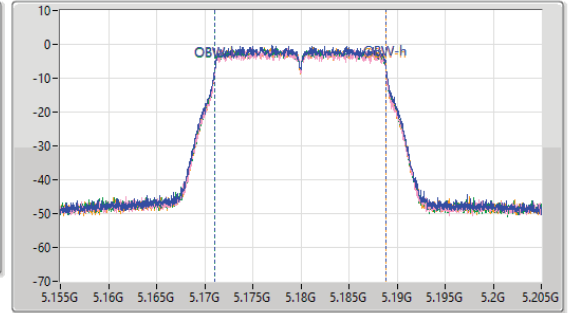

Port X-N dB = Port X 6dB down bandwidth for 5.725-5.85GHz band / 26dB down bandwidth for other band  
Port X-OBW = Port X 99% occupied bandwidth

5.15-5.25GHz\_802.11n\_HT20\_Nss4,(MCS0)\_4TX

EBW

5180MHz

23/02/2023