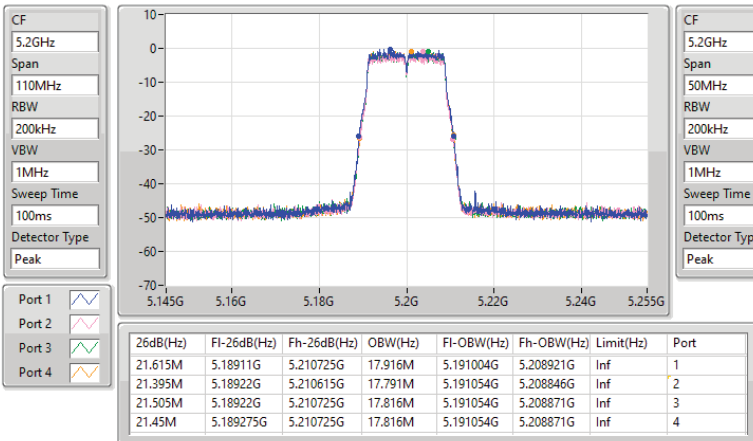

5.15-5.25GHz_802.11n_HT20_Nss4,(MCS0)_4TX

EBW

5200MHz

23/02/2023