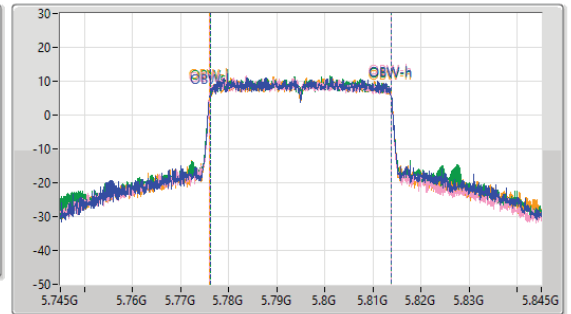

5.725-5.85GHz_802.11ax HEW40_Nss4,(MCS0)_4TX

EBW

5795MHz

23/02/2023