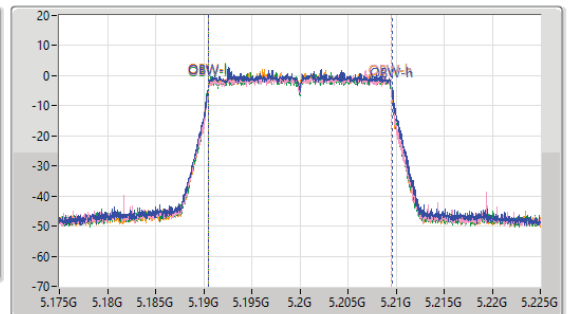

5.15-5.25GHz\_802.11ax\_HEW20\_Nss4,(MCS0)\_4TX

EBW

5200MHz

23/02/2023

CF: 5.2GHz  
 Span: 110MHz  
 RBW: 200kHz  
 VBW: 1MHz  
 Sweep Time: 100ms  
 Detector Type: Peak

CF: 5.2GHz  
 Span: 50MHz  
 RBW: 200kHz  
 VBW: 1MHz  
 Sweep Time: 100ms  
 Detector Type: Peak