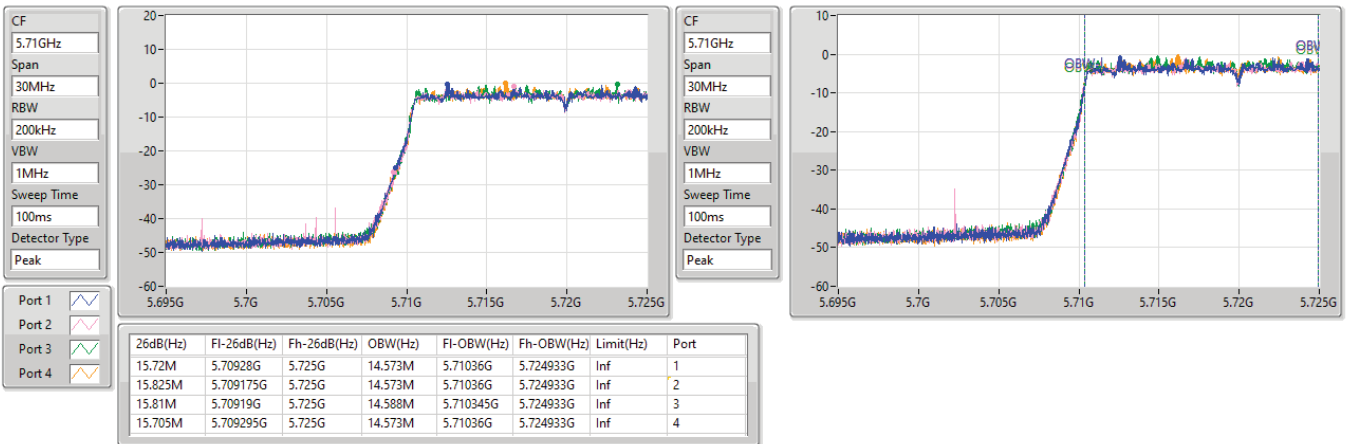

5.47-5.725GHz\_802.11ax HEW20\_Nss4,(MCS0)\_4TX

EBW

5700MHz

23/02/2023

5.47-5.725GHz\_802.11ax HEW20\_Nss4,(MCS0)\_4TX

EBW

5720MHz Straddle 5.47-5.725GHz

23/02/2023