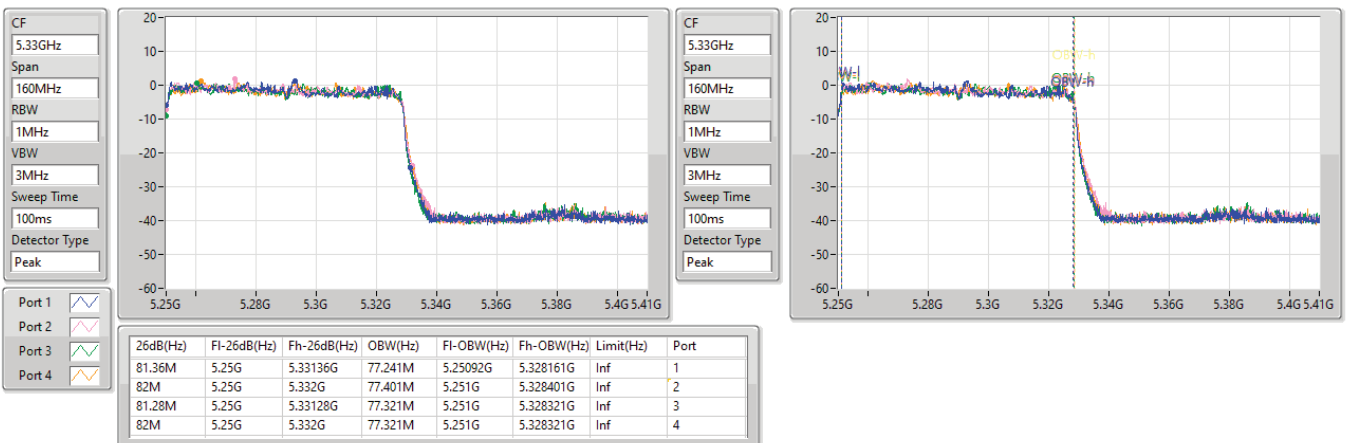

5.15-5.25GHz\_802.11ax\_HEW160\_Nss4,(MCS0)\_4TX

EBW

5250MHz Straddle 5.15-5.25GHz

23/02/2023

5.25-5.35GHz\_802.11ax\_HEW160\_Nss4,(MCS0)\_4TX

EBW

5250MHz Straddle 5.25-5.35GHz

23/02/2023