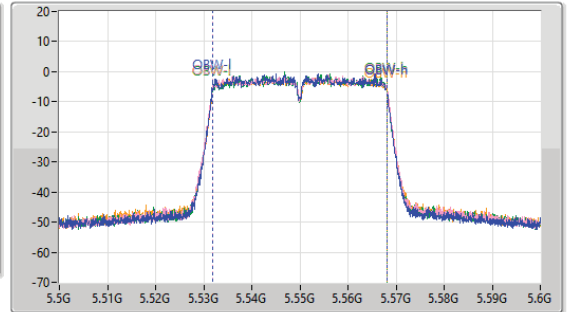

5.47-5.725GHz\_802.11ac\_VHT40\_Nss2,(MCS0)\_4TX

EBW

5550MHz

03/03/2023

CF: 5.55GHz  
 Span: 220MHz  
 RBW: 300kHz  
 VBW: 1MHz  
 Sweep Time: 100ms  
 Detector Type: Peak

CF: 5.55GHz  
 Span: 100MHz  
 RBW: 500kHz  
 VBW: 2MHz  
 Sweep Time: 100ms  
 Detector Type: Peak