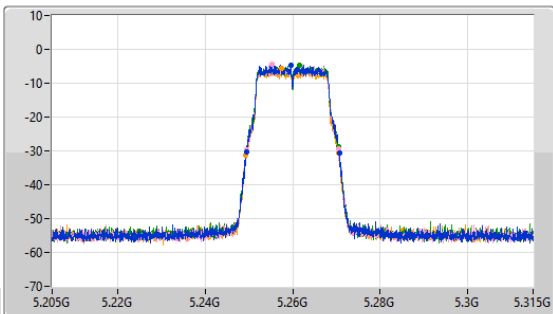

5.15-5.25GHz\_802.11a\_Nss1,(6Mbps)\_4TX

EBW

5240MHz

03/03/2023

CF: 5.24GHz  
 Span: 110MHz  
 RBW: 200kHz  
 VBW: 1MHz  
 Sweep Time: 100ms  
 Detector Type: Peak

CF: 5.24GHz  
 Span: 44MHz  
 RBW: 200kHz  
 VBW: 1MHz  
 Sweep Time: 100ms  
 Detector Type: Peak

Port 1: [Waveform icon]  
 Port 2: [Waveform icon]  
 Port 3: [Waveform icon]  
 Port 4: [Waveform icon]

26dB(Hz)	Fl-26dB(Hz)	Fh-26dB(Hz)	OBW(Hz)	Fl-OBW(Hz)	Fh-OBW(Hz)	Limit(Hz)	Port
21.175M	5.22955G	5.250725G	16.66M	5.231657G	5.248316G	Inf	1
21.23M	5.229275G	5.250505G	16.717M	5.231614G	5.248331G	Inf	2
21.395M	5.229385G	5.25078G	16.752M	5.231614G	5.248366G	Inf	3
21.34M	5.22933G	5.25067G	16.797M	5.231575G	5.248372G	Inf	4

5.25-5.35GHz\_802.11a\_Nss1,(6Mbps)\_4TX

EBW

5260MHz

03/03/2023

CF: 5.26GHz  
 Span: 110MHz  
 RBW: 200kHz  
 VBW: 1MHz  
 Sweep Time: 100ms  
 Detector Type: Peak

CF: 5.26GHz  
 Span: 44MHz  
 RBW: 200kHz  
 VBW: 1MHz  
 Sweep Time: 100ms  
 Detector Type: Peak