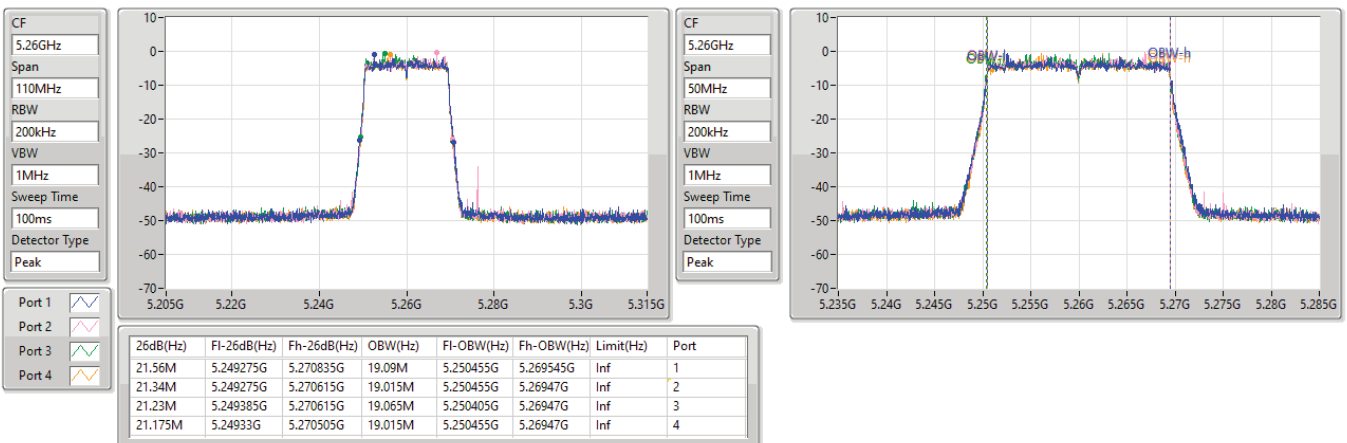

5.15-5.25GHz\_802.11ax\_HEW20\_Nss4,(MCS0)\_4TX

EBW

5240MHz

23/02/2023

5.25-5.35GHz\_802.11ax\_HEW20\_Nss4,(MCS0)\_4TX

EBW

5260MHz

23/02/2023