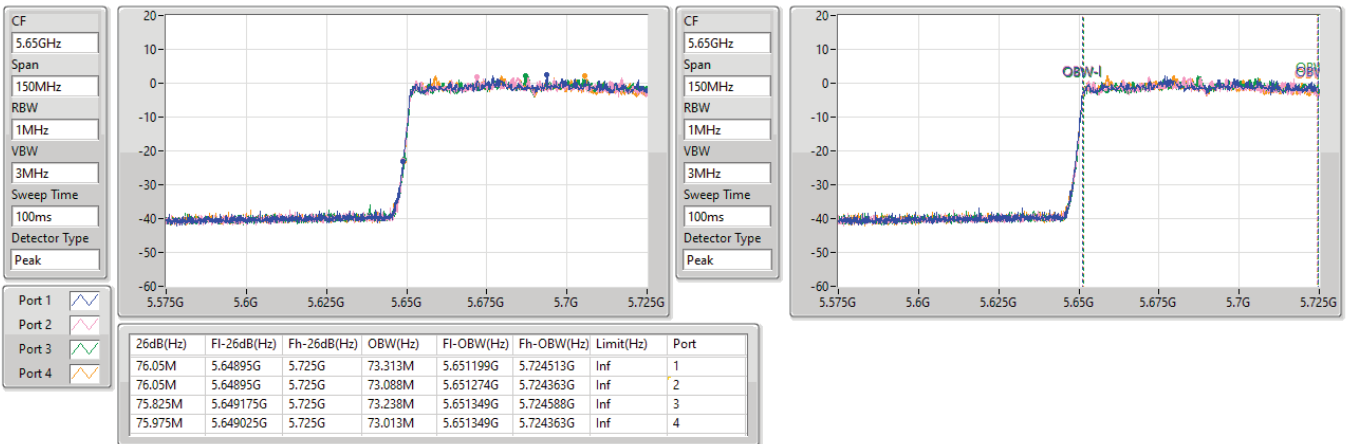

5.47-5.725GHz\_802.11ax HEW80\_Nss4,(MCS0)\_4TX

EBW

5610MHz

23/02/2023

5.47-5.725GHz\_802.11ax HEW80\_Nss4,(MCS0)\_4TX

EBW

5690MHz Straddle 5.47-5.725GHz

23/02/2023