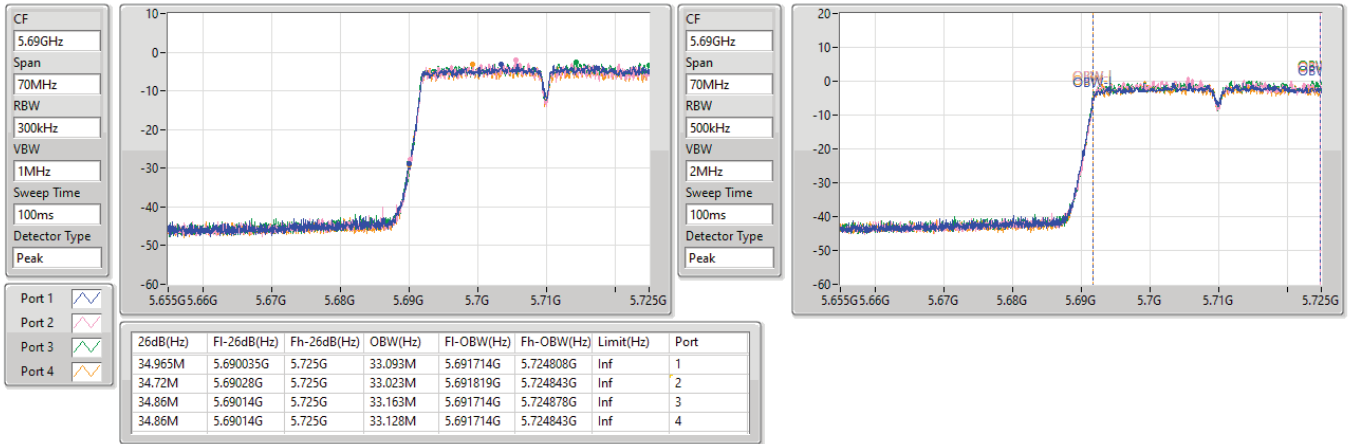

5.47-5.725GHz_802.11ac VHT40_Nss4,(MCS0)_4TX

EBW

5710MHz Straddle 5.47-5.725GHz

23/02/2023