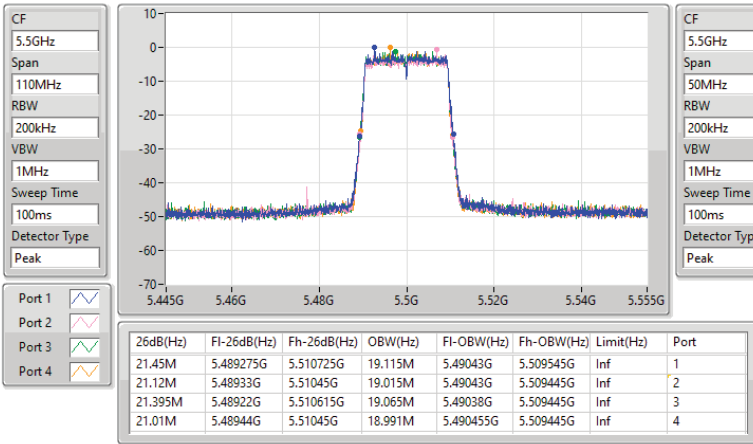

5.47-5.725GHz_802.11ax HEW20_Nss4,(MCS0)_4TX

EBW

5500MHz

23/02/2023