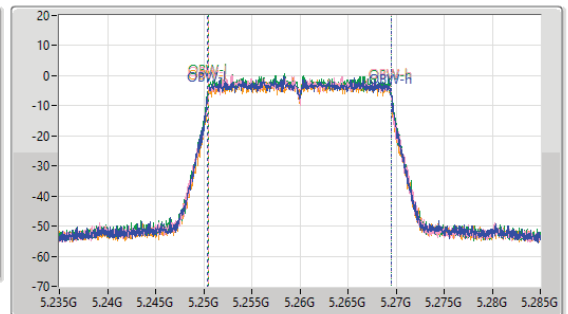

5.25-5.35GHz\_802.11ax\_HEW20\_Nss2,(MCS0)\_4TX

EBW

5260MHz

01/03/2023

CF: 5.26GHz  
 Span: 110MHz  
 RBW: 200kHz  
 VBW: 1MHz  
 Sweep Time: 100ms  
 Detector Type: Peak

CF: 5.26GHz  
 Span: 50MHz  
 RBW: 200kHz  
 VBW: 1MHz  
 Sweep Time: 100ms  
 Detector Type: Peak