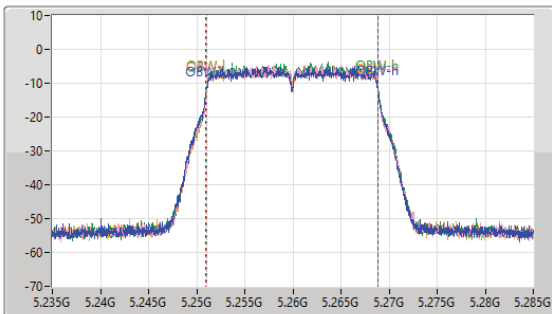

5.25-5.35GHz\_802.11n HT20\_Nss2,(MCS0)\_4TX

EBW

5260MHz

01/03/2023

CF  
5.26GHz  
Span  
110MHz  
RBW  
200kHz  
VBW  
1MHz  
Sweep Time  
100ms  
Detector Type  
Peak

CF  
5.26GHz  
Span  
50MHz  
RBW  
200kHz  
VBW  
1MHz  
Sweep Time  
100ms  
Detector Type  
Peak