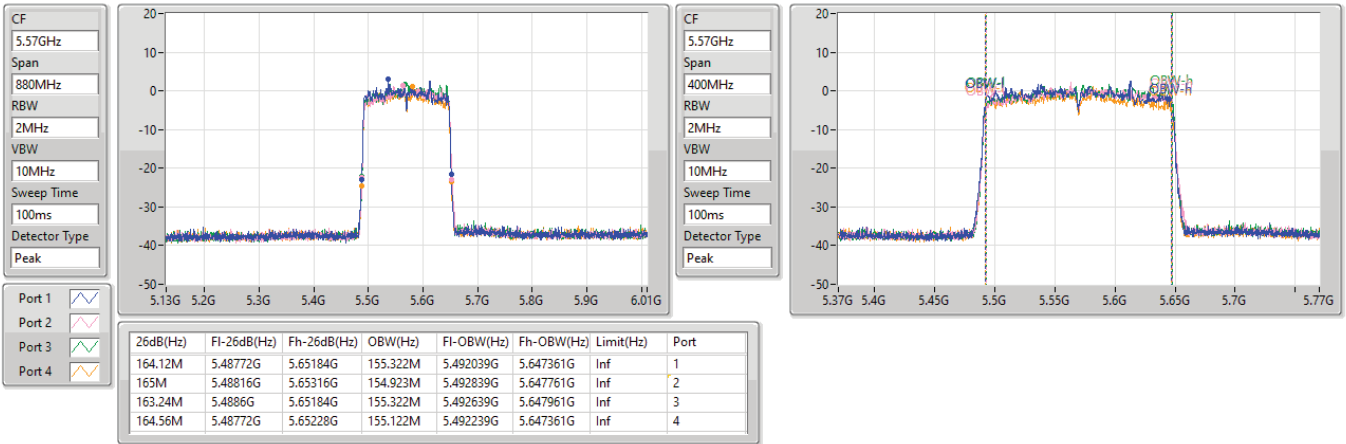

5.47-5.725GHz_802.11ax_HEW160_Nss4,(MCS0)_4TX

EBW

5570MHz

23/02/2023

Summary

Mode	Total Power (dBm)	Total Power (W)	EIRP (dBm)	EIRP (W)
5.15-5.25GHz	-	-	-	-
802.11a_Nss1,(6Mbps)_1TX	22.62	0.18281	37.62	5.78096
802.11n HT20_Nss1,(MCS0)_1TX	23.60	0.22909	38.60	7.24436
802.11n HT40_Nss1,(MCS0)_1TX	20.07	0.10162	35.07	3.21366
802.11ac VHT20_Nss1,(MCS0)_1TX	23.74	0.23659	38.74	7.48170
802.11ac VHT40_Nss1,(MCS0)_1TX	20.12	0.10280	35.12	3.25087
802.11ac VHT80_Nss1,(MCS0)_1TX	12.29	0.01694	27.29	0.53580
802.11ac VHT160_Nss1,(MCS0)_1TX	9.75	0.00944	24.75	0.29854
802.11ax HEW20_Nss1,(MCS0)_1TX	23.89	0.24491	38.89	7.74462
802.11ax HEW40_Nss1,(MCS0)_1TX	20.26	0.10617	35.26	3.35738
802.11ax HEW80_Nss1,(MCS0)_1TX	12.35	0.01718	27.35	0.54325
802.11ax HEW160_Nss1,(MCS0)_1TX	9.89	0.00975	24.89	0.30832
5.25-5.35GHz	-	-	-	-
802.11a_Nss1,(6Mbps)_1TX	14.42	0.02767	29.42	0.87498
802.11n HT20_Nss1,(MCS0)_1TX	14.18	0.02618	29.18	0.82794
802.11n HT40_Nss1,(MCS0)_1TX	14.05	0.02541	29.05	0.80353
802.11ac VHT20_Nss1,(MCS0)_1TX	14.23	0.02649	29.23	0.83753
802.11ac VHT40_Nss1,(MCS0)_1TX	14.06	0.02547	29.06	0.80538
802.11ac VHT80_Nss1,(MCS0)_1TX	11.91	0.01552	26.91	0.49091
802.11ac VHT160_Nss1,(MCS0)_1TX	9.83	0.00962	24.83	0.30409
802.11ax HEW20_Nss1,(MCS0)_1TX	14.41	0.02761	29.41	0.87297
802.11ax HEW40_Nss1,(MCS0)_1TX	14.24	0.02655	29.24	0.83946
802.11ax HEW80_Nss1,(MCS0)_1TX	12.02	0.01592	27.02	0.50350
802.11ax HEW160_Nss1,(MCS0)_1TX	10.07	0.01016	25.07	0.32137
5.47-5.725GHz	-	-	-	-
802.11a_Nss1,(6Mbps)_1TX	14.46	0.02793	29.46	0.88308
802.11n HT20_Nss1,(MCS0)_1TX	14.20	0.02630	29.20	0.83176
802.11n HT40_Nss1,(MCS0)_1TX	14.18	0.02618	29.18	0.82794
802.11ac VHT20_Nss1,(MCS0)_1TX	14.25	0.02661	29.25	0.84140
802.11ac VHT40_Nss1,(MCS0)_1TX	14.28	0.02679	29.28	0.84723
802.11ac VHT80_Nss1,(MCS0)_1TX	14.44	0.02780	29.44	0.87902
802.11ac VHT160_Nss1,(MCS0)_1TX	13.29	0.02133	28.29	0.67453
802.11ax HEW20_Nss1,(MCS0)_1TX	14.27	0.02673	29.27	0.84528
802.11ax HEW40_Nss1,(MCS0)_1TX	14.47	0.02799	29.47	0.88512
802.11ax HEW80_Nss1,(MCS0)_1TX	14.45	0.02786	29.45	0.88105
802.11ax HEW160_Nss1,(MCS0)_1TX	13.30	0.02138	28.30	0.67608
5.725-5.85GHz	-	-	-	-
802.11a_Nss1,(6Mbps)_1TX	23.75	0.23714	38.75	7.49894
802.11n HT20_Nss1,(MCS0)_1TX	23.50	0.22387	38.50	7.07946
802.11n HT40_Nss1,(MCS0)_1TX	20.37	0.10889	35.37	3.44350
802.11ac VHT20_Nss1,(MCS0)_1TX	23.54	0.22594	38.54	7.14496
802.11ac VHT40_Nss1,(MCS0)_1TX	20.39	0.10940	35.39	3.45939
802.11ac VHT80_Nss1,(MCS0)_1TX	16.47	0.04436	31.47	1.40281
802.11ax HEW20_Nss1,(MCS0)_1TX	23.59	0.22856	38.59	7.22770
802.11ax HEW40_Nss1,(MCS0)_1TX	20.44	0.11066	35.44	3.49945
802.11ax HEW80_Nss1,(MCS0)_1TX	16.48	0.04446	31.48	1.40605