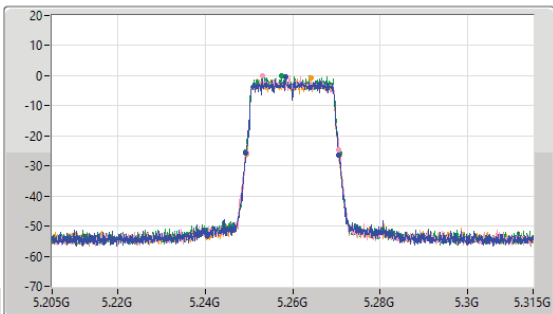

CF: 5.26GHz
Span: 50MHz
RBW: 200kHz
VBW: 1MHz
Sweep Time: 100ms
Detector Type: Peak