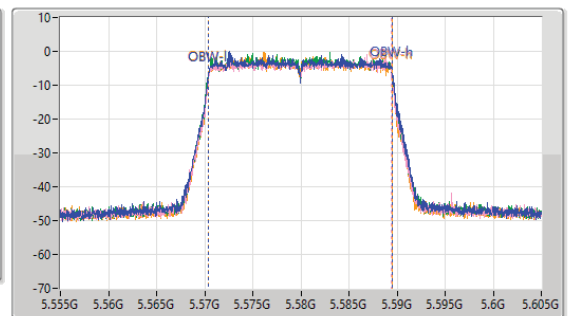

5.47-5.725GHz\_802.11ax HEW20\_Nss4,(MCS0)\_4TX

EBW

5500MHz

23/02/2023

5.47-5.725GHz\_802.11ax HEW20\_Nss4,(MCS0)\_4TX

EBW

5580MHz

23/02/2023