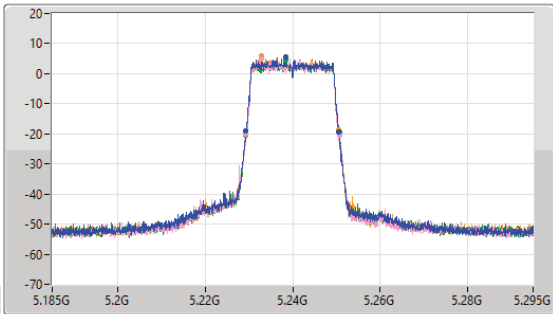

5.15-5.25GHz_802.11ax_HEW20_Nss2,(MCS0)_4TX

EBW

5240MHz

28/02/2023

CF: 5.24GHz
Span: 110MHz
RBW: 200kHz
VBW: 1MHz
Sweep Time: 100ms
Detector Type: Peak

CF: 5.24GHz
Span: 50MHz
RBW: 200kHz
VBW: 1MHz
Sweep Time: 100ms
Detector Type: Peak