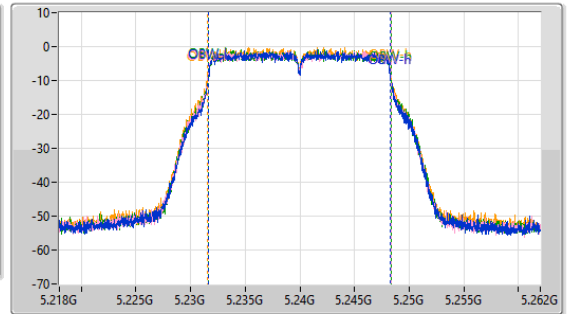

5.15-5.25GHz\_802.11a\_Nss1,(6Mbps)\_4TX

EBW

5240MHz

03/03/2023

CF: 5.24GHz  
 Span: 110MHz  
 RBW: 200kHz  
 VBW: 1MHz  
 Sweep Time: 100ms  
 Detector Type: Peak

CF: 5.24GHz  
 Span: 44MHz  
 RBW: 200kHz  
 VBW: 1MHz  
 Sweep Time: 100ms  
 Detector Type: Peak