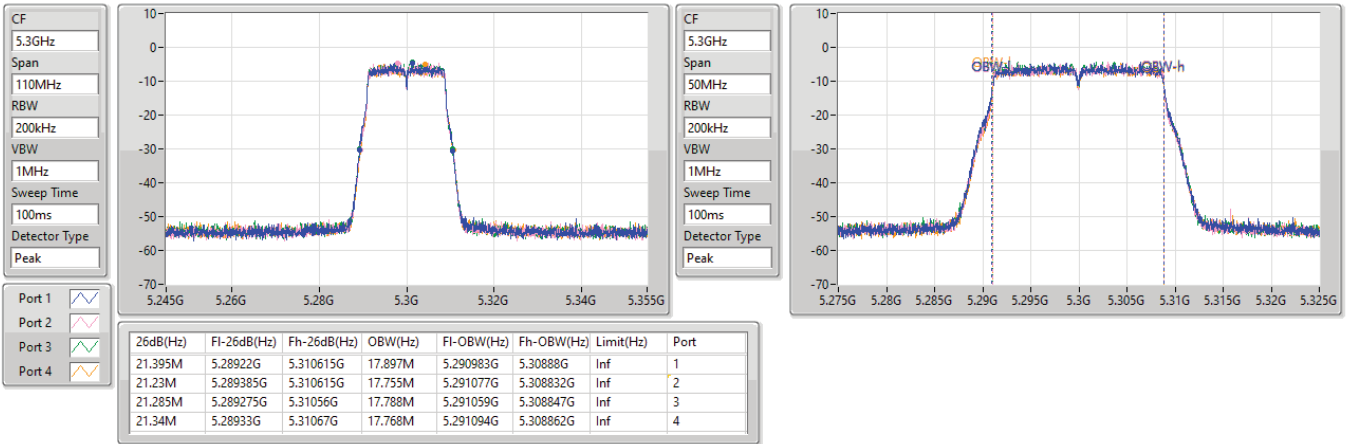

5.25-5.35GHz_802.11n_HT20_Nss2,(MCS0)_4TX

EBW

5300MHz

01/03/2023