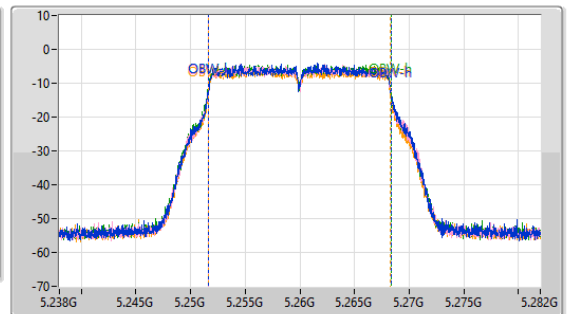

5.25-5.35GHz\_802.11a\_Nss1,(6Mbps)\_4TX

EBW

5260MHz

03/03/2023

CF: 5.26GHz  
 Span: 110MHz  
 RBW: 200kHz  
 VBW: 1MHz  
 Sweep Time: 100ms  
 Detector Type: Peak

CF: 5.26GHz  
 Span: 44MHz  
 RBW: 200kHz  
 VBW: 1MHz  
 Sweep Time: 100ms  
 Detector Type: Peak