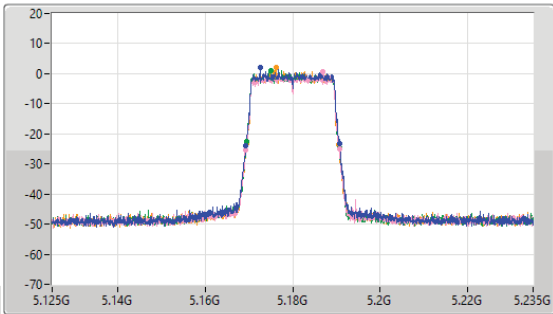

5.15-5.25GHz_802.11ax_HEW20_Nss4,(MCS0)_4TX

EBW

5180MHz

23/02/2023

CF: 5.18GHz
Span: 110MHz
RBW: 200kHz
VBW: 1MHz
Sweep Time: 100ms
Detector Type: Peak

CF: 5.18GHz
Span: 50MHz
RBW: 200kHz
VBW: 1MHz
Sweep Time: 100ms
Detector Type: Peak