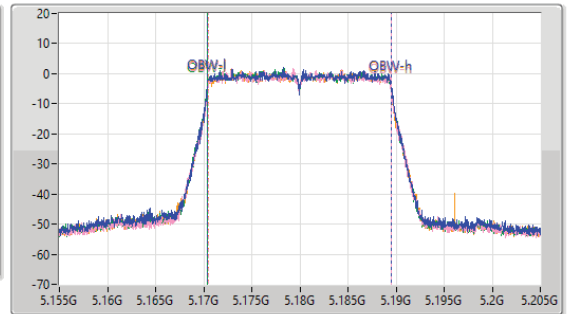

5.15-5.25GHz\_802.11ax\_HEW20\_Nss2,(MCS0)\_4TX

EBW

5180MHz

28/02/2023

CF: 5.18GHz  
 Span: 110MHz  
 RBW: 200kHz  
 VBW: 1MHz  
 Sweep Time: 100ms  
 Detector Type: Peak

CF: 5.18GHz  
 Span: 50MHz  
 RBW: 200kHz  
 VBW: 1MHz  
 Sweep Time: 100ms  
 Detector Type: Peak