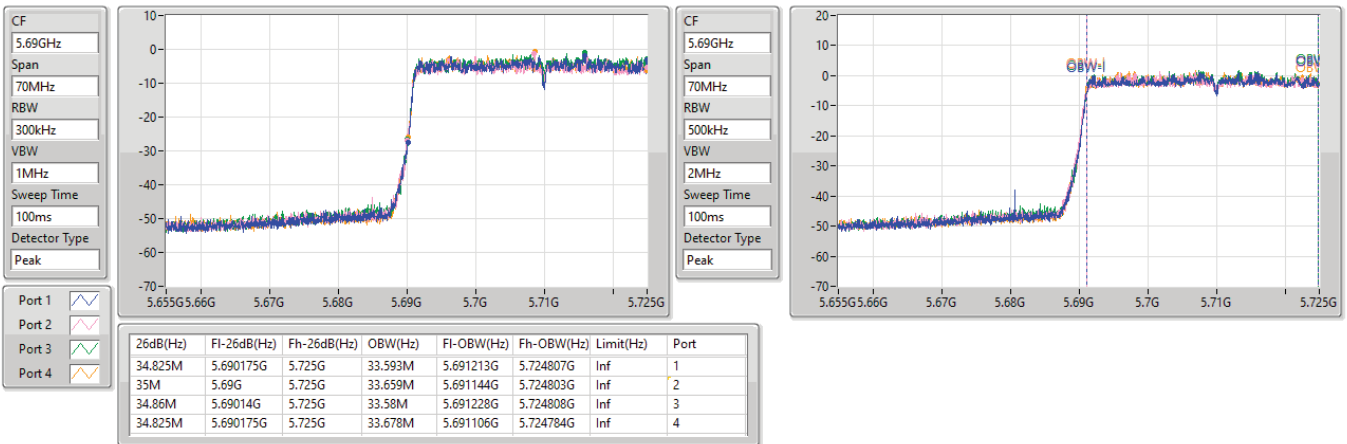

5.47-5.725GHz\_802.11ax HEW40\_Nss2,(MCS0)\_4TX

EBW

5670MHz

01/03/2023

5.47-5.725GHz\_802.11ax HEW40\_Nss2,(MCS0)\_4TX

EBW

5710MHz Straddle 5.47-5.725GHz

01/03/2023