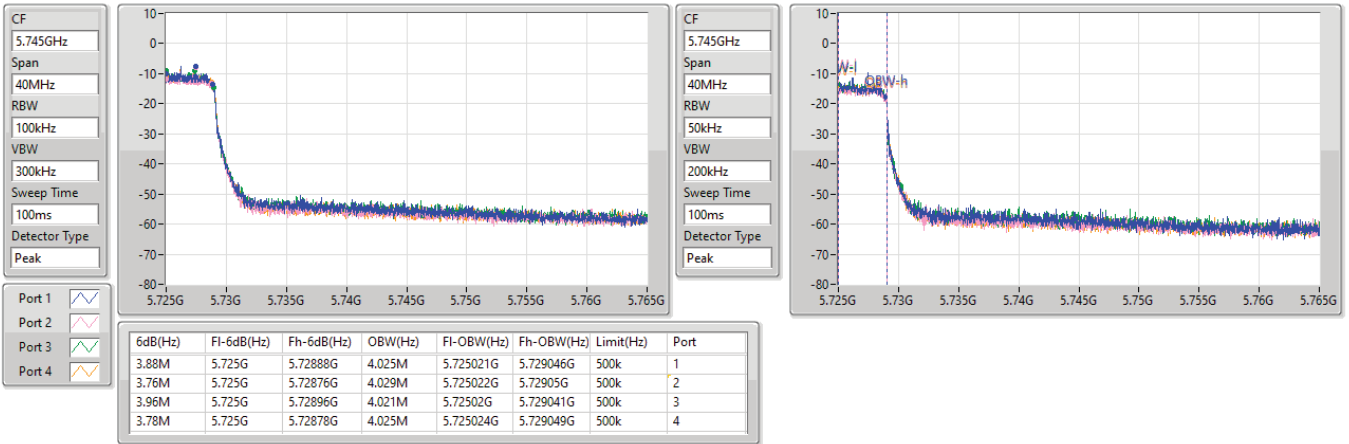

5.725-5.85GHz_802.11ax HEW40_Nss2,(MCS0)_4TX

EBW

5710MHz Straddle 5.725-5.85GHz

01/03/2023