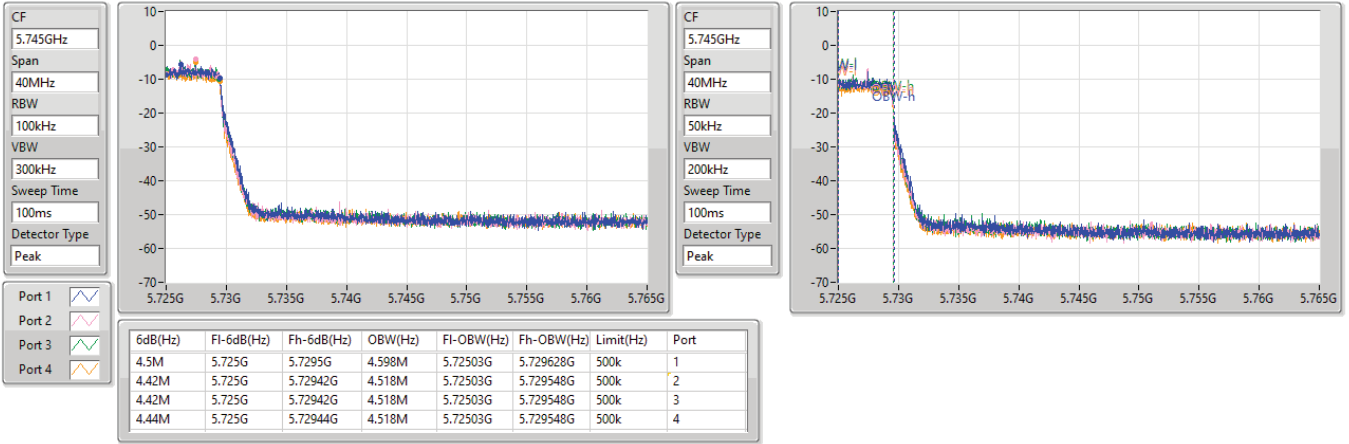

5.725-5.85GHz_802.11ax HEW20_Nss4,(MCS0)_4TX

EBW

5720MHz Straddle 5.725-5.85GHz

23/02/2023