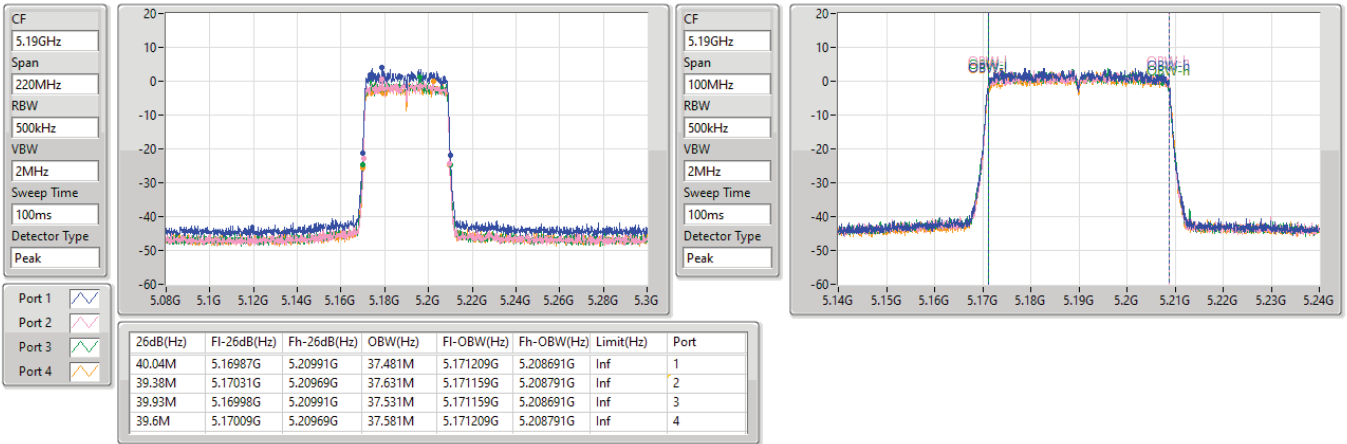

5.15-5.25GHz_802.11ax_HEW40_Nss4,(MCS0)_4TX

EBW

5190MHz

23/02/2023