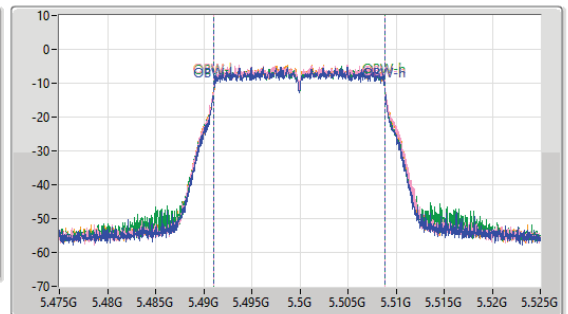

5.47-5.725GHz\_802.11ac\_VHT20\_Nss2,(MCS0)\_4TX

EBW

5500MHz

03/03/2023

CF: 5.5GHz  
 Span: 110MHz  
 RBW: 200kHz  
 VBW: 1MHz  
 Sweep Time: 100ms  
 Detector Type: Peak

CF: 5.5GHz  
 Span: 50MHz  
 RBW: 200kHz  
 VBW: 1MHz  
 Sweep Time: 100ms  
 Detector Type: Peak