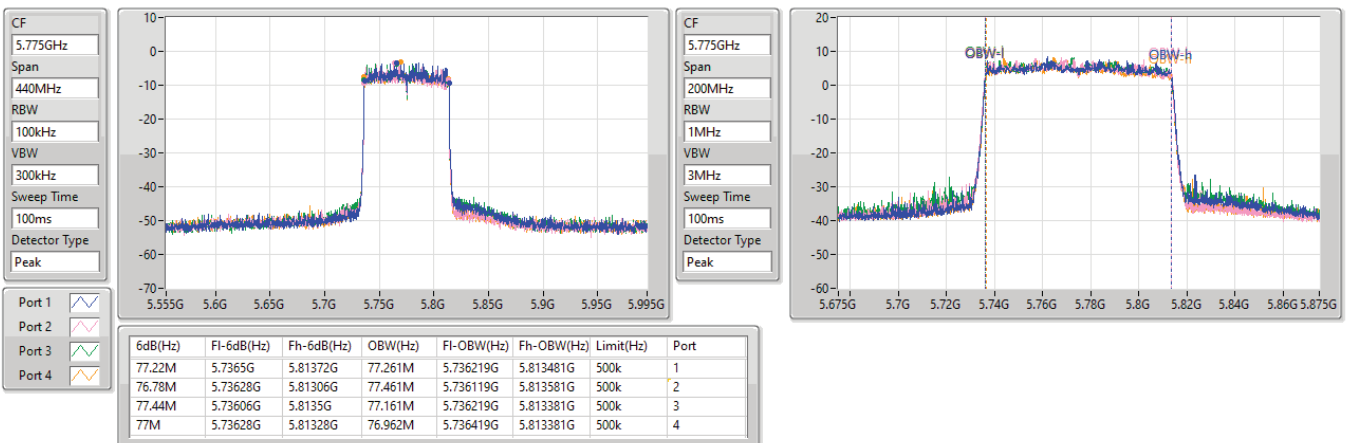

5.725-5.85GHz\_802.11ax HEW80\_Nss4,(MCS0)\_4TX

EBW

5690MHz Straddle 5.725-5.85GHz

23/02/2023

5.725-5.85GHz\_802.11ax HEW80\_Nss4,(MCS0)\_4TX

EBW

5775MHz

23/02/2023