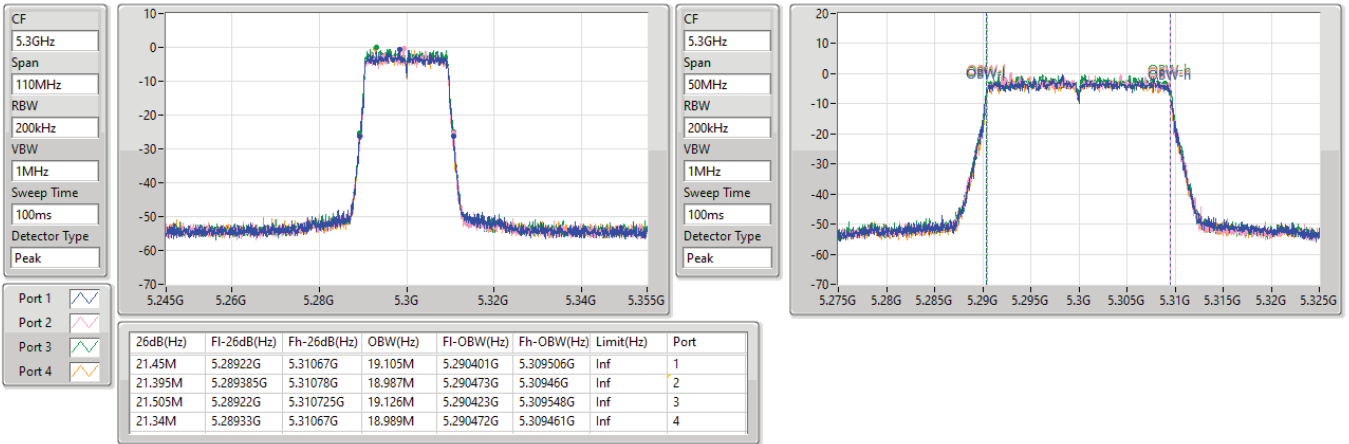

5.25-5.35GHz_802.11ax_HEW20_Nss2,(MCS0)_4TX

EBW

5300MHz

01/03/2023