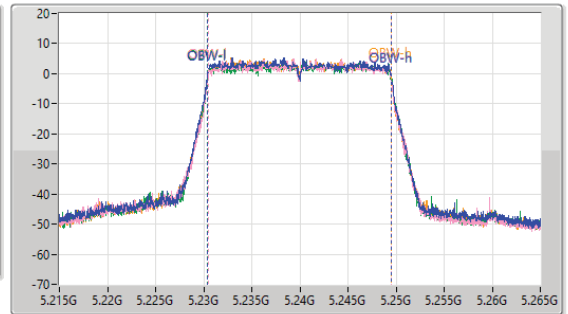

5.15-5.25GHz\_802.11ax\_HEW20\_Nss2,(MCS0)\_4TX

EBW

5240MHz

28/02/2023

CF: 5.24GHz  
 Span: 110MHz  
 RBW: 200kHz  
 VBW: 1MHz  
 Sweep Time: 100ms  
 Detector Type: Peak

CF: 5.24GHz  
 Span: 50MHz  
 RBW: 200kHz  
 VBW: 1MHz  
 Sweep Time: 100ms  
 Detector Type: Peak