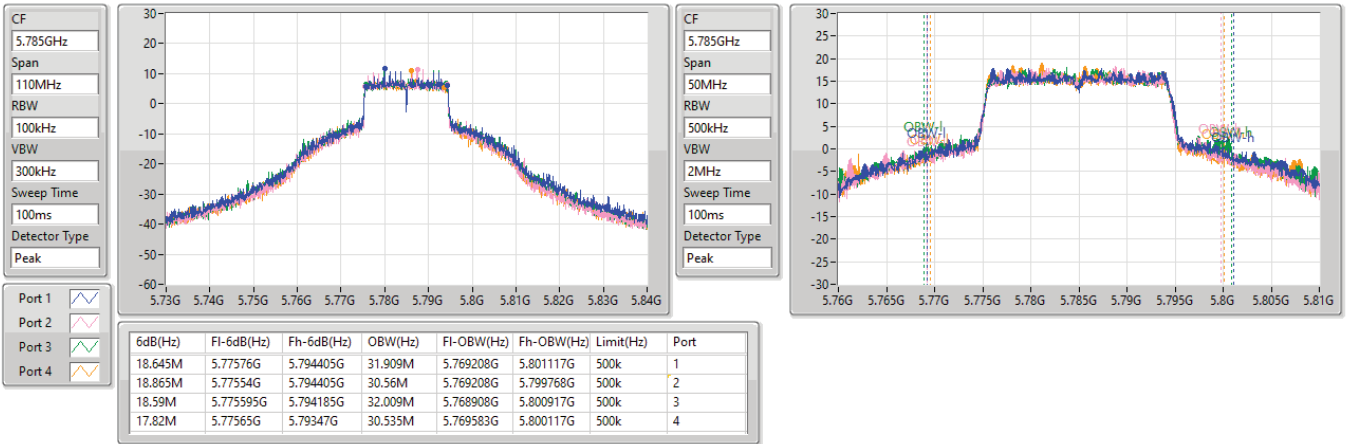

5.725-5.85GHz_802.11ax HEW20_Nss4,(MCS0)_4TX

EBW

5785MHz

23/02/2023