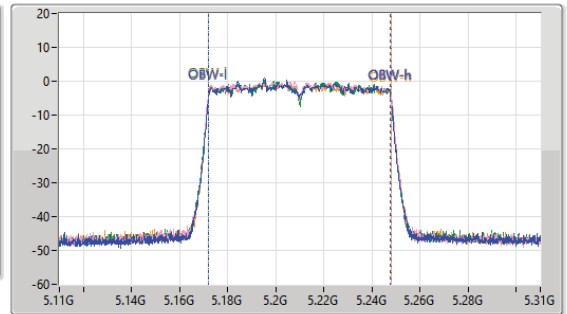

5.15-5.25GHz\_802.11ac\_VHT80\_Nss2,(MCS0)\_4TX

EBW

5210MHz

03/03/2023

CF  
5.21GHz  
Span  
440MHz  
RBW  
1MHz  
VBW  
3MHz  
Sweep Time  
100ms  
Detector Type  
Peak

CF  
5.21GHz  
Span  
200MHz  
RBW  
1MHz  
VBW  
3MHz  
Sweep Time  
100ms  
Detector Type  
Peak