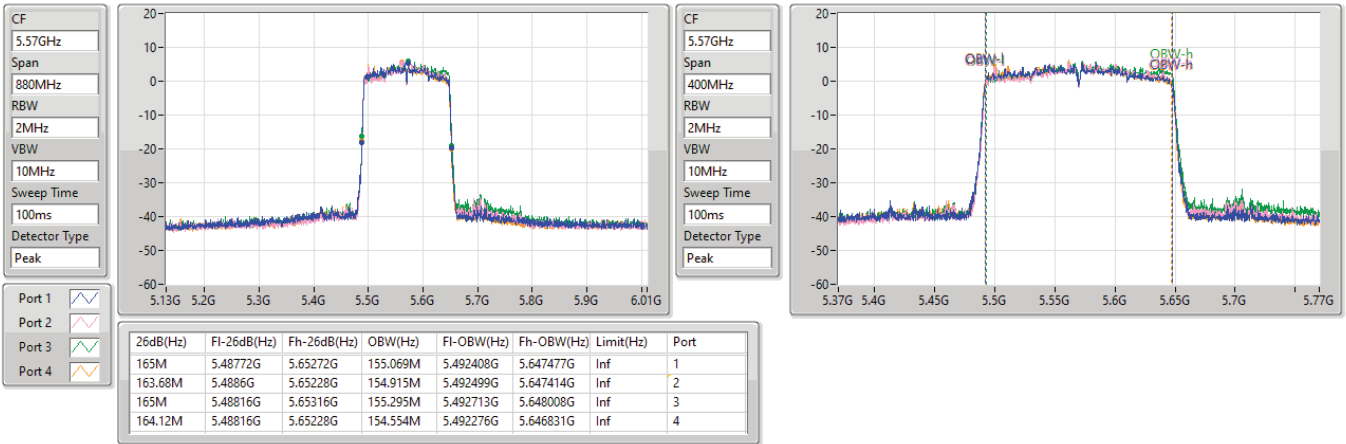

5.47-5.725GHz_802.11ax_HEW160_Nss2,(MCS0)_4TX

EBW

5570MHz

28/02/2023