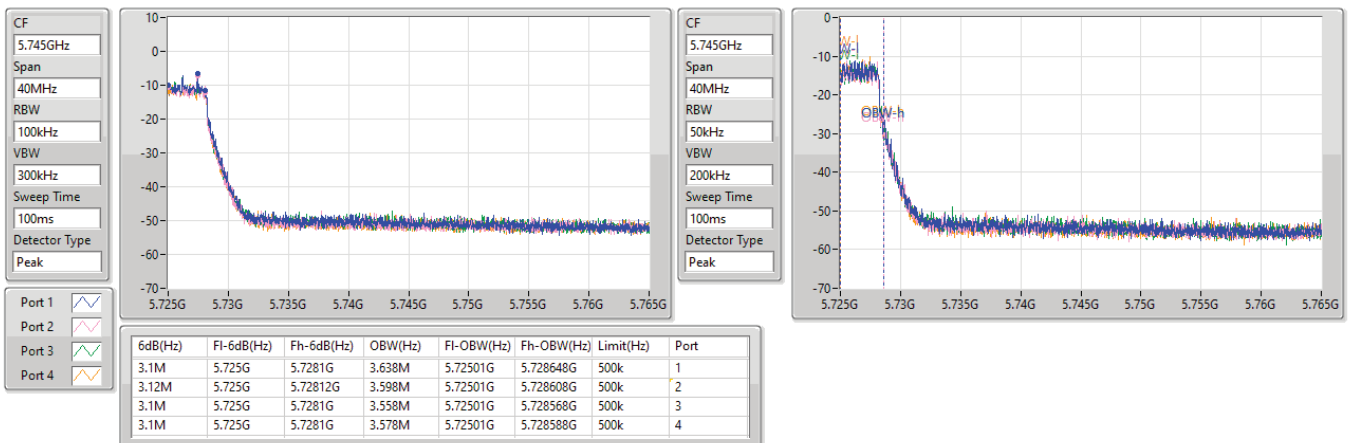

5.47-5.725GHz\_802.11ac VHT40\_Nss4,(MCS0)\_4TX

EBW

5710MHz Straddle 5.47-5.725GHz

23/02/2023

5.725-5.85GHz\_802.11ac VHT40\_Nss4,(MCS0)\_4TX

EBW

5710MHz Straddle 5.725-5.85GHz

23/02/2023