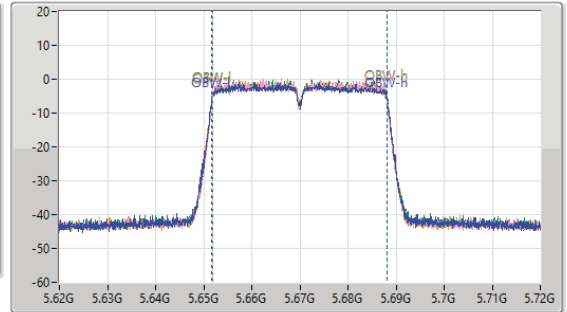

5.47-5.725GHz\_802.11n\_HT40\_Nss4,(MCS0)\_4TX

EBW

5670MHz

23/02/2023

CF: 5.67GHz  
 Span: 220MHz  
 RBW: 500kHz  
 VBW: 2MHz  
 Sweep Time: 100ms  
 Detector Type: Peak

CF: 5.67GHz  
 Span: 100MHz  
 RBW: 500kHz  
 VBW: 2MHz  
 Sweep Time: 100ms  
 Detector Type: Peak