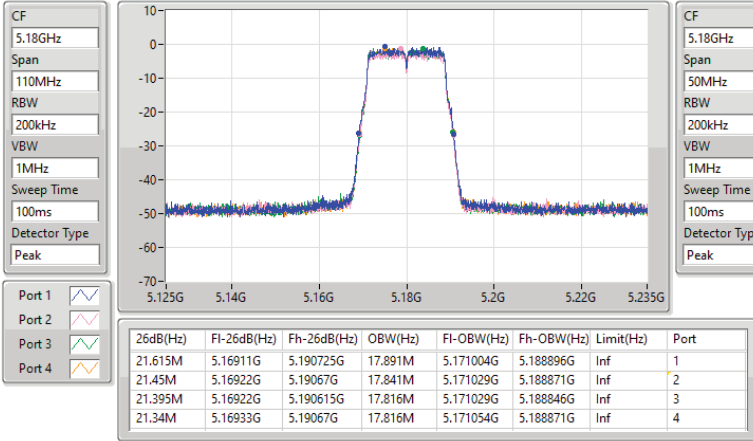

Port X-N dB = Port X 6dB down bandwidth for 5.725-5.85GHz band / 26dB down bandwidth for other band  
Port X-OBW = Port X 99% occupied bandwidth

5.15-5.25GHz\_802.11n\_HT20\_Nss4,(MCS0)\_4TX

EBW

5180MHz

23/02/2023