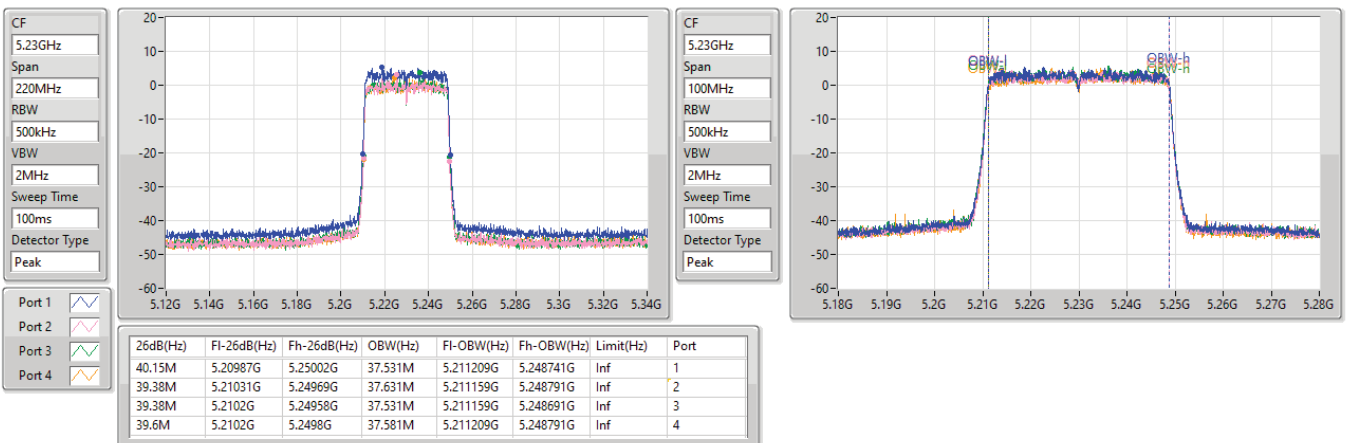

5.15-5.25GHz\_802.11ax\_HEW40\_Nss4,(MCS0)\_4TX

EBW

5190MHz

23/02/2023

5.15-5.25GHz\_802.11ax\_HEW40\_Nss4,(MCS0)\_4TX

EBW

5230MHz

23/02/2023