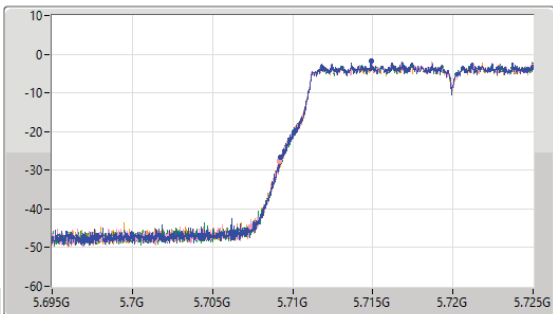

5.47-5.725GHz_802.11n_HT20_Nss4,(MCS0)_4TX

EBW

5720MHz Straddle 5.47-5.725GHz

23/02/2023

CF
5.71GHz
Span
30MHz
RBW
200kHz
VBW
1MHz
Sweep Time
100ms
Detector Type
Peak

CF
5.71GHz
Span
30MHz
RBW
200kHz
VBW
1MHz
Sweep Time
100ms
Detector Type
Peak