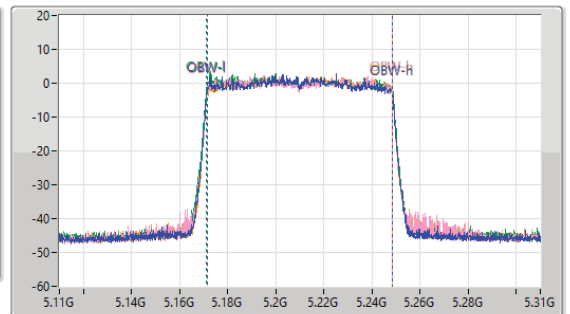

5.15-5.25GHz\_802.11ax HEW80\_Nss2,(MCS0)\_4TX

EBW

5210MHz

28/02/2023

CF  
5.21GHz  
Span  
440MHz  
RBW  
1MHz  
VBW  
3MHz  
Sweep Time  
100ms  
Detector Type  
Peak

CF  
5.21GHz  
Span  
200MHz  
RBW  
1MHz  
VBW  
3MHz  
Sweep Time  
100ms  
Detector Type  
Peak