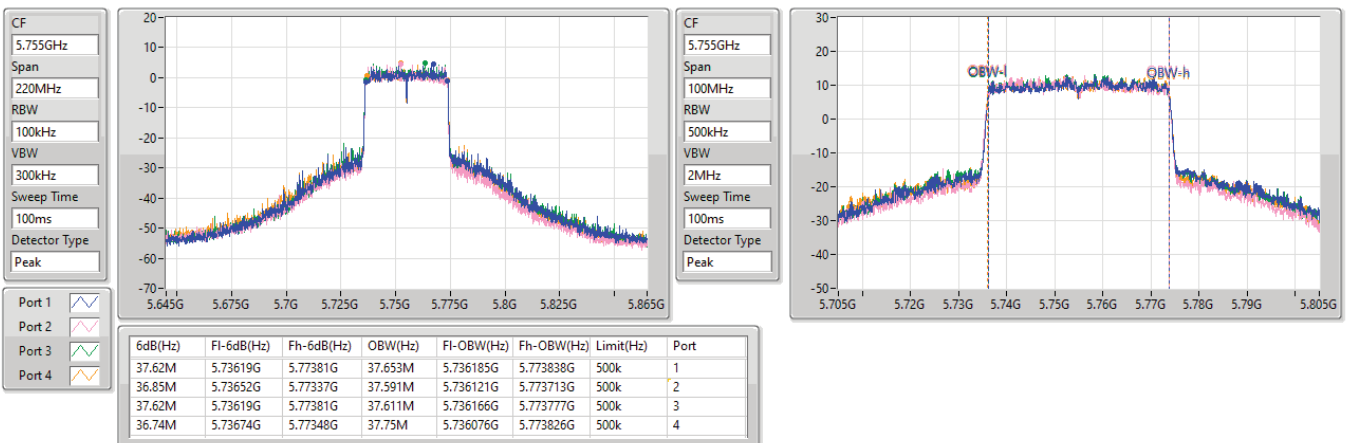

5.725-5.85GHz\_802.11ax HEW40\_Nss2,(MCS0)\_4TX

EBW

5710MHz Straddle 5.725-5.85GHz

01/03/2023

5.725-5.85GHz\_802.11ax HEW40\_Nss2,(MCS0)\_4TX

EBW

5755MHz

28/02/2023