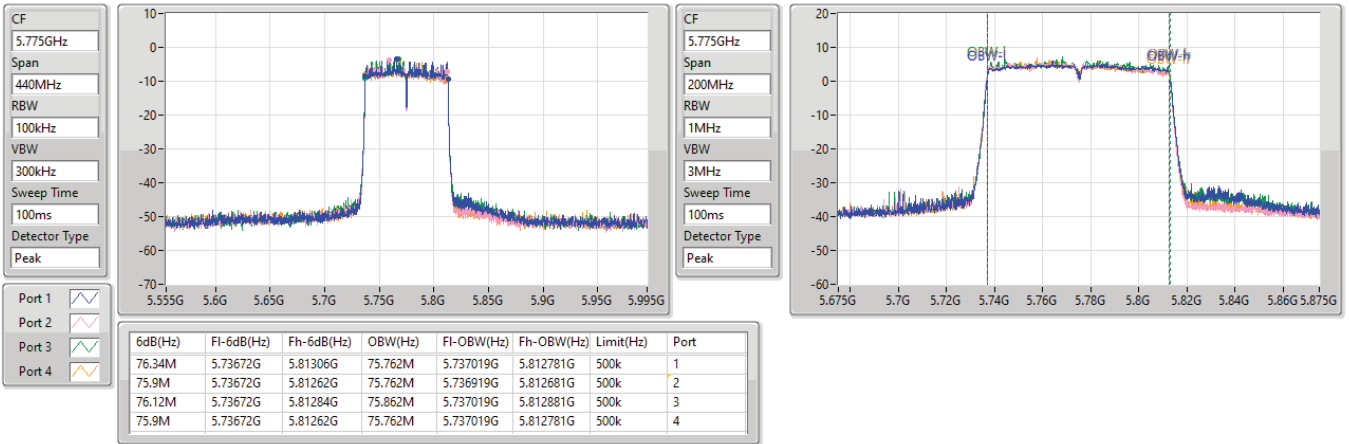

5.725-5.85GHz_802.11ac_VHT80_Nss4,(MCS0)_4TX

EBW

5775MHz

23/02/2023