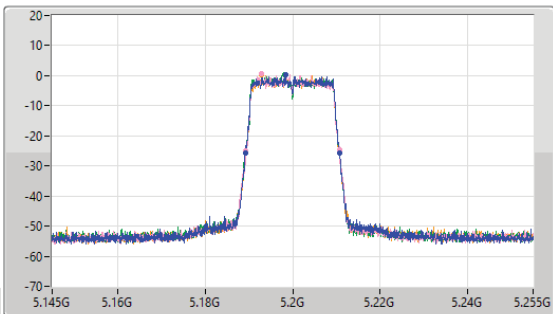

CF: 5.2GHz
Span: 50MHz
RBW: 200kHz
VBW: 1MHz
Sweep Time: 100ms
Detector Type: Peak