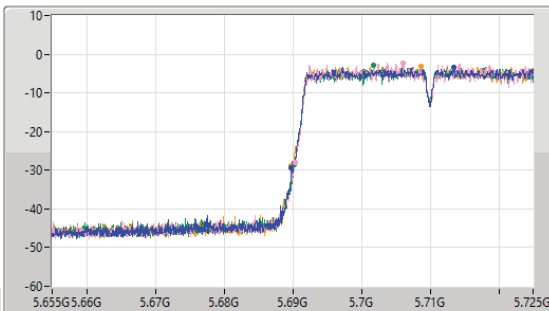

5.47-5.725GHz_802.11n_HT40_Nss4,(MCS0)_4TX

EBW

5710MHz Straddle 5.47-5.725GHz

23/02/2023

CF: 5.69GHz
Span: 70MHz
RBW: 300kHz
VBW: 1MHz
Sweep Time: 100ms
Detector Type: Peak

CF: 5.69GHz
Span: 70MHz
RBW: 500kHz
VBW: 2MHz
Sweep Time: 100ms
Detector Type: Peak