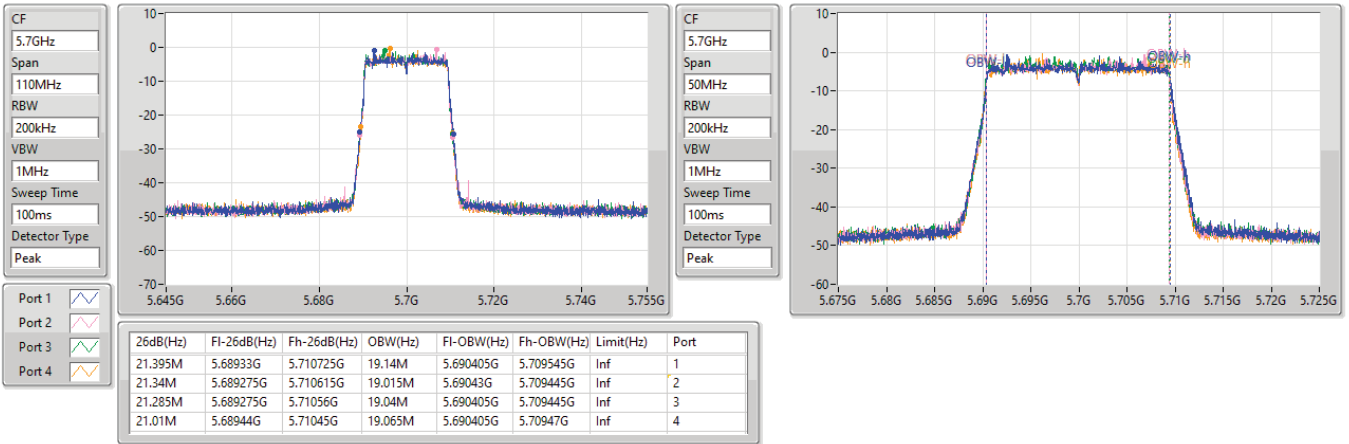

5.47-5.725GHz_802.11ax HEW20_Nss4,(MCS0)_4TX

EBW

5700MHz

23/02/2023