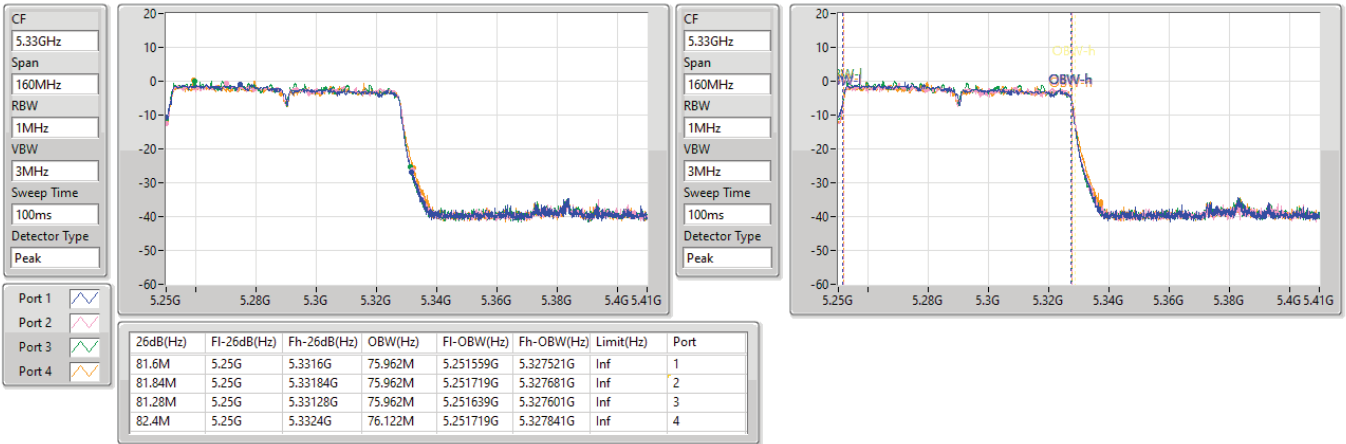

5.25-5.35GHz_802.11ac_VHT160_Nss4,(MCS0)_4TX

EBW

5250MHz Straddle 5.25-5.35GHz

23/02/2023