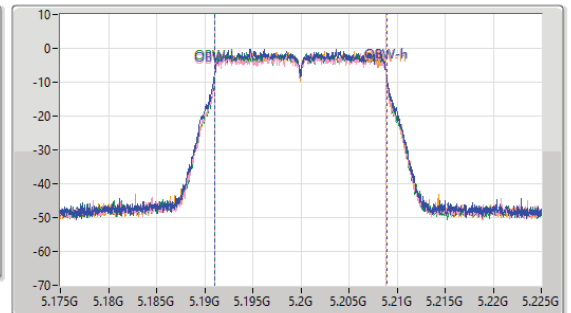

5.15-5.25GHz_802.11n_HT20_Nss4,(MCS0)_4TX

EBW

5200MHz

23/02/2023