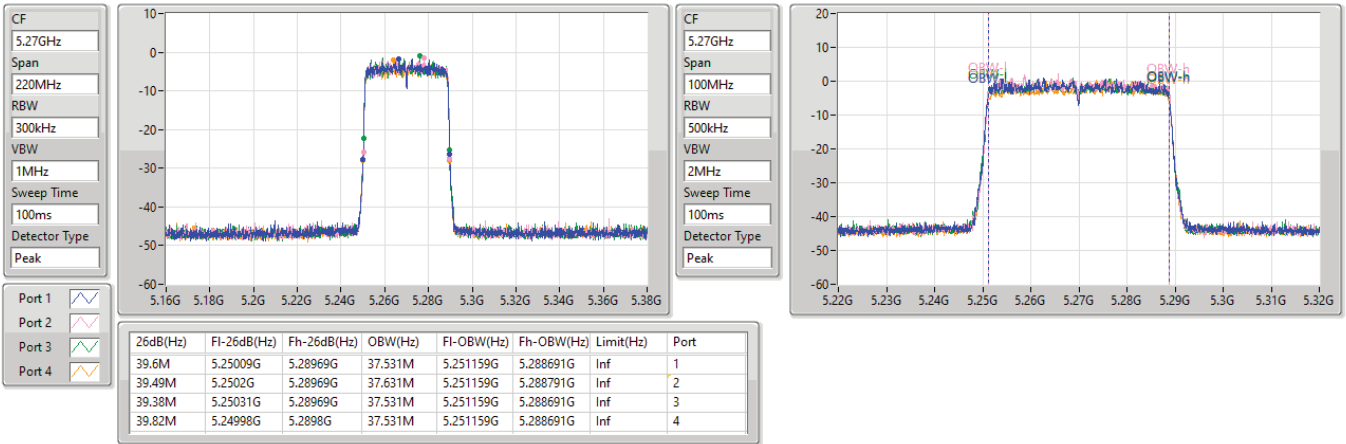

5.25-5.35GHz_802.11ax_HEW40_Nss4,(MCS0)_4TX

EBW

5270MHz

23/02/2023