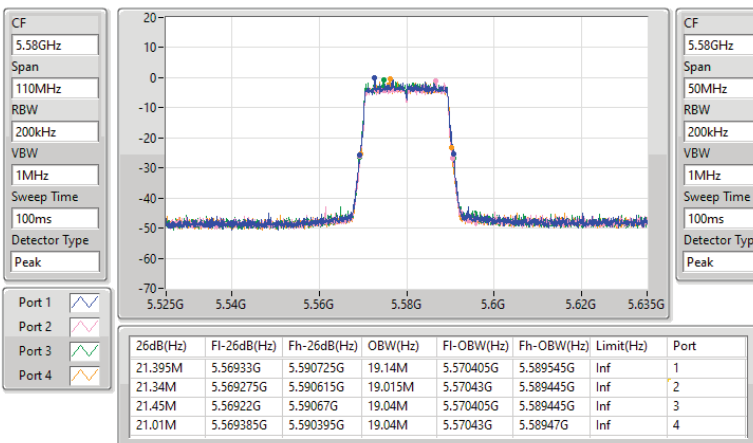

5.47-5.725GHz\_802.11ax HEW20\_Nss4,(MCS0)\_4TX

EBW

5500MHz

23/02/2023

5.47-5.725GHz\_802.11ax HEW20\_Nss4,(MCS0)\_4TX

EBW

5580MHz

23/02/2023