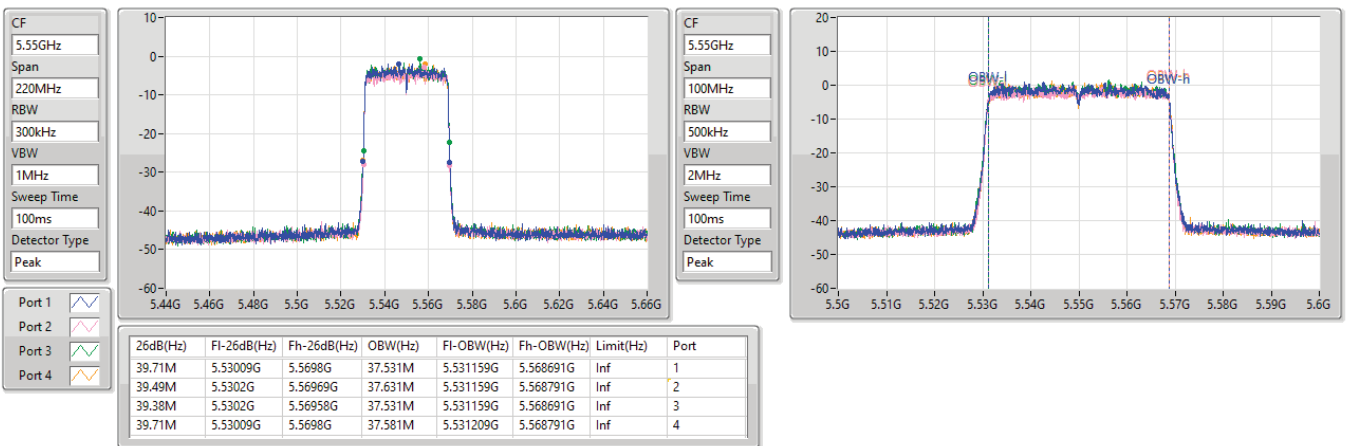

5.47-5.725GHz\_802.11ax HEW40\_Nss4,(MCS0)\_4TX

EBW

5510MHz

23/02/2023

5.47-5.725GHz\_802.11ax HEW40\_Nss4,(MCS0)\_4TX

EBW

5550MHz

23/02/2023