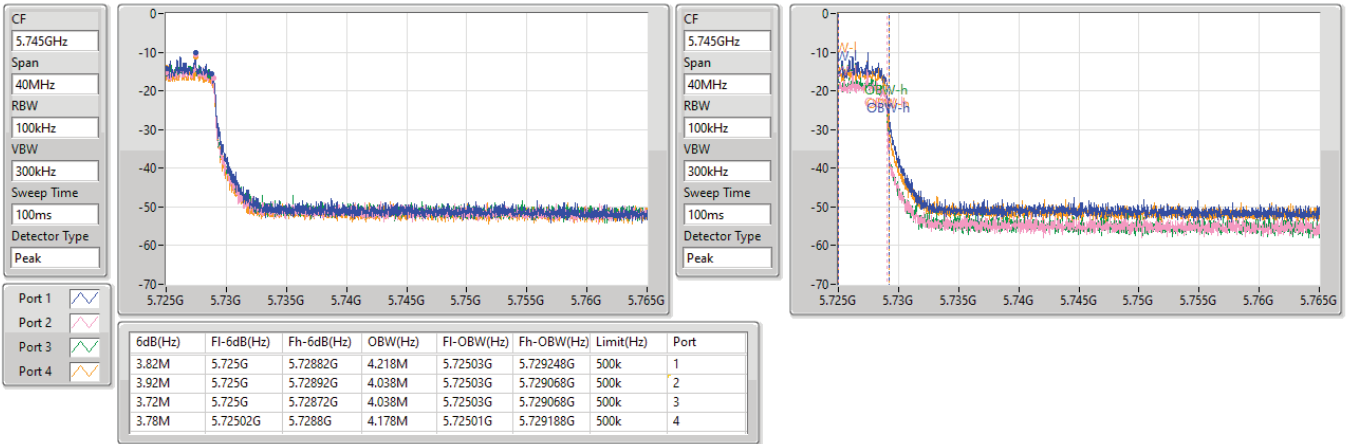

5.725-5.85GHz_802.11ax HEW80_Nss4,(MCS0)_4TX

EBW

5690MHz Straddle 5.725-5.85GHz

23/02/2023