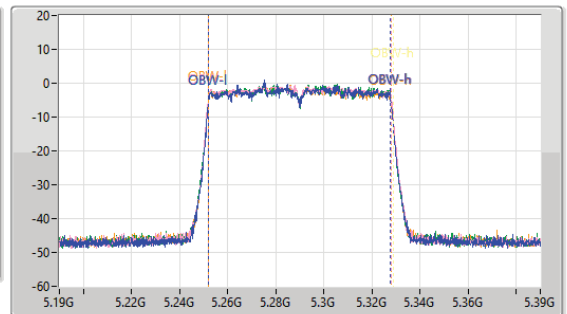

5.25-5.35GHz\_802.11ac\_VHT80\_Nss2,(MCS0)\_4TX

EBW

5290MHz

03/03/2023

CF  
5.29GHz  
Span  
440MHz  
RBW  
1MHz  
VBW  
3MHz  
Sweep Time  
100ms  
Detector Type  
Peak

CF  
5.29GHz  
Span  
200MHz  
RBW  
1MHz  
VBW  
3MHz  
Sweep Time  
100ms  
Detector Type  
Peak