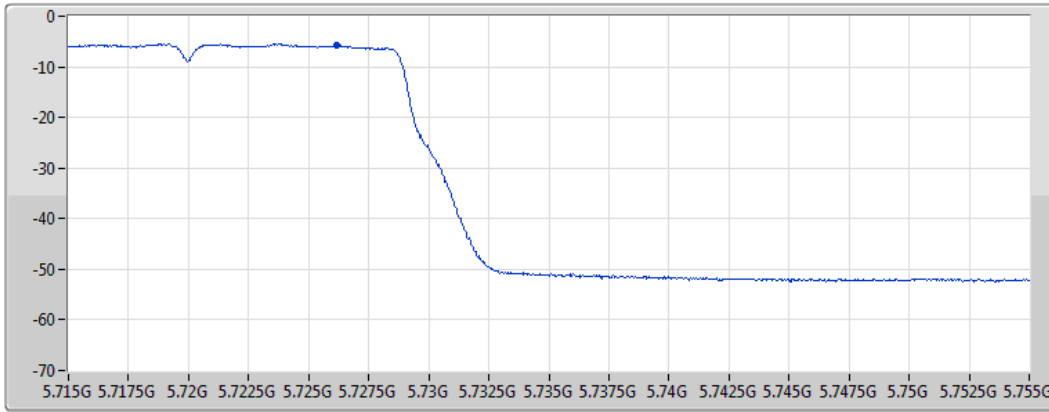

802.11ac VHT20_Nss1,(MCS0)_1TX
5720MHz Straddle 5.725-5.85GHz

PSD

06/04/2021

CF
5.735GHz
Span
40MHz
RBW
500kHz
VBW
3MHz
Sweep Time
20ms
Detector Type
RMS

Port 1

Sum	PD	Port 1
(dBm/RBW)	(dBm/RBW)	(dBm/RBW)
-5.83	-5.83	-5.83