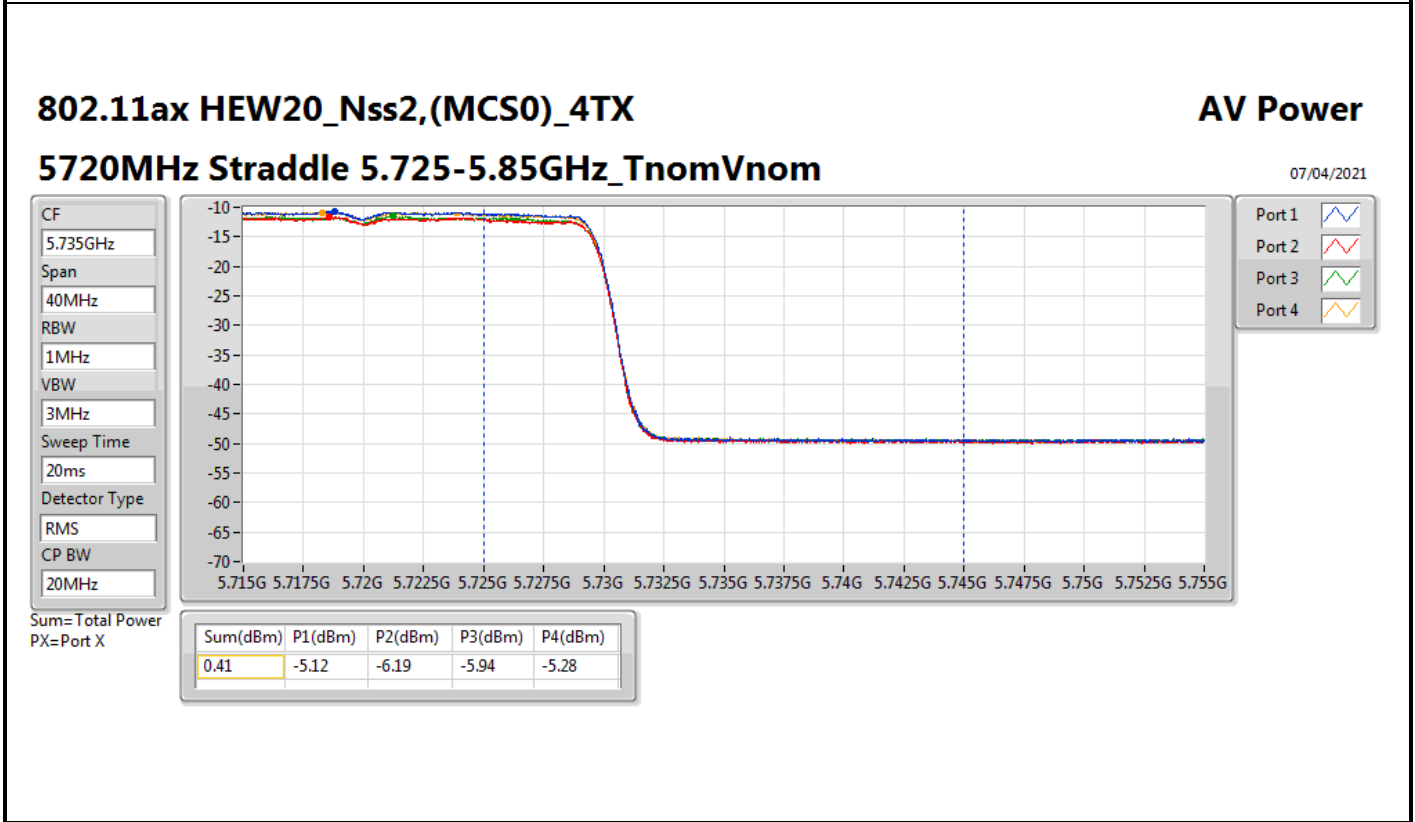

DG = Directional Gain; Port X = Port X output power

802.11ax HEW40_Nss2,(MCS0)_4TX

AV Power

5710MHz Straddle 5.47-5.725GHz_TnomVnom

07/04/2021

CF
5.69GHz

Span
140MHz

RBW
1MHz