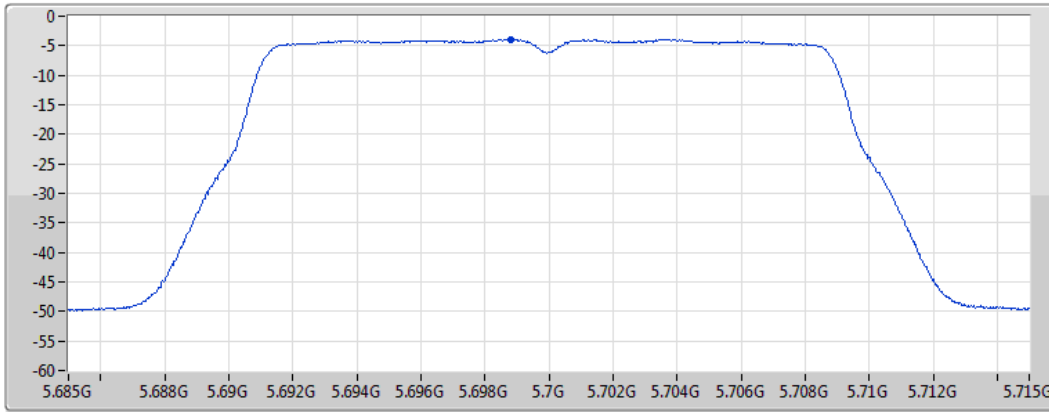

802.11ac VHT20_Nss1,(MCS0)_1TX

PSD

5700MHz

06/04/2021

CF
5.7GHz
Span
30MHz
RBW
1MHz
VBW
3MHz
Sweep Time
20ms
Detector Type
RMS

Port 1

Sum	PD	Port 1
(dBm/RBW)	(dBm/RBW)	(dBm/RBW)
-3.91	-3.91	-3.91