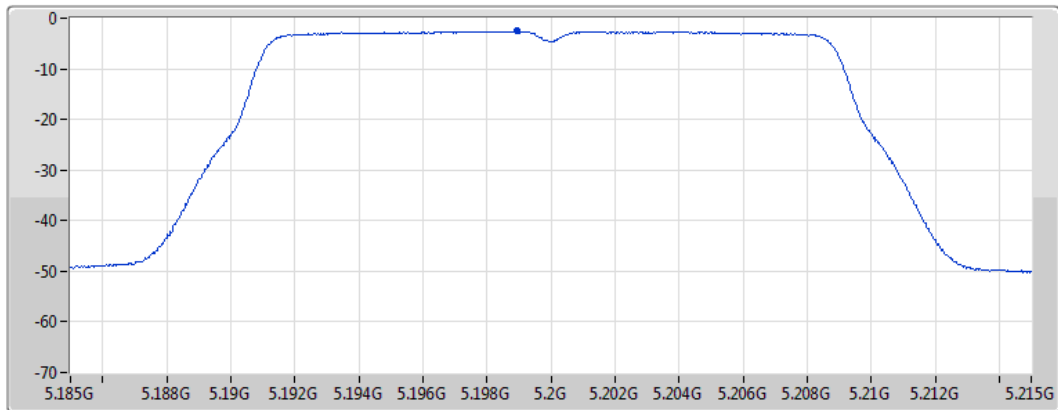

06/04/2021

CF
5.2GHz

Span
30MHz

RBW
1MHz

VBW
3MHz

Sweep Time
20ms

Detector Type
RMS

Sum	PD	Port 1
(dBm/RBW)	(dBm/RBW)	(dBm/RBW)
-2.57	-2.57	-2.57