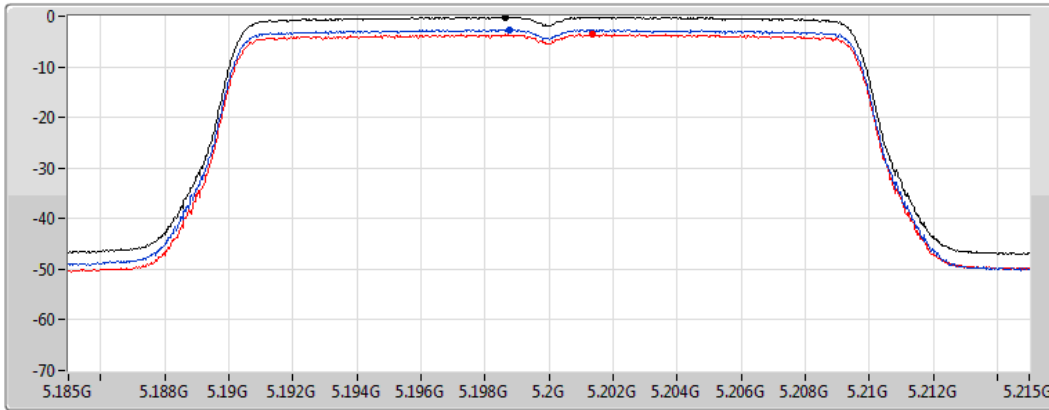

802.11ax HEW20_Nss2,(MCS0)_2TX

PSD

5200MHz

06/04/2021

CF
5.2GHz
Span
30MHz
RBW
1MHz
VBW
3MHz
Sweep Time
20ms
Detector Type
RMS

Sum
Port 1
Port 2

Sum	PD	Port 1	Port 2
(dBm/RBW)	(dBm/RBW)	(dBm/RBW)	(dBm/RBW)
-0.18	-0.18	-2.63	-3.65