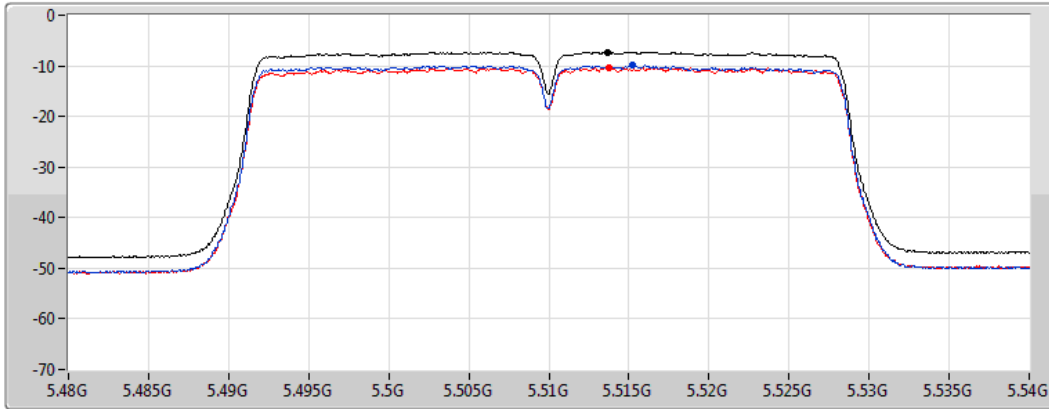

802.11n HT40_Nss2,(MCS0)_2TX

PSD

5510MHz

07/04/2021

CF
5.51GHz
Span
60MHz
RBW
1MHz
VBW
3MHz
Sweep Time
20ms
Detector Type
RMS

Sum
Port 1
Port 2

Sum	PD	Port 1	Port 2
(dBm/RBW)	(dBm/RBW)	(dBm/RBW)	(dBm/RBW)
-7.27	-7.27	-9.96	-10.37