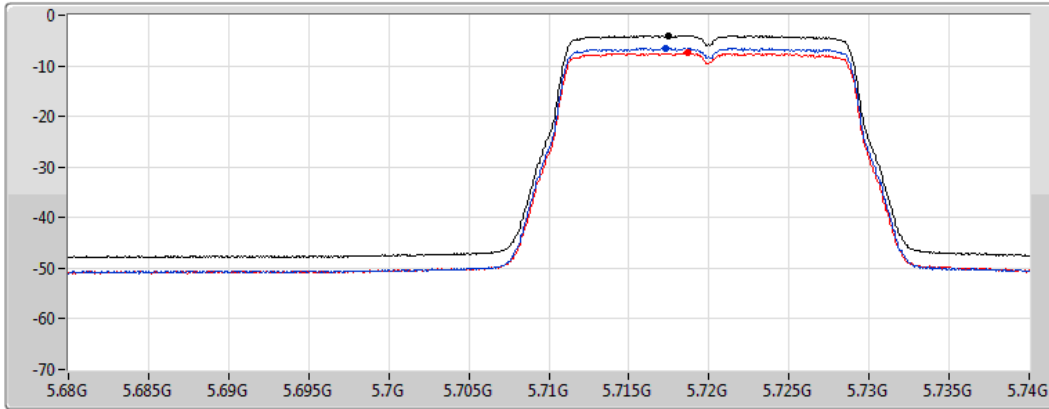

802.11ac VHT20_Nss2,(MCS0)_2TX
5720MHz Straddle 5.47-5.725GHz

PSD

07/04/2021

CF
5.71GHz
Span
60MHz
RBW
1MHz
VBW
3MHz
Sweep Time
20ms
Detector Type
RMS

Sum
Port 1
Port 2

Sum	PD	Port 1	Port 2
(dBm/RBW)	(dBm/RBW)	(dBm/RBW)	(dBm/RBW)
-3.99	-3.99	-6.46	-7.48