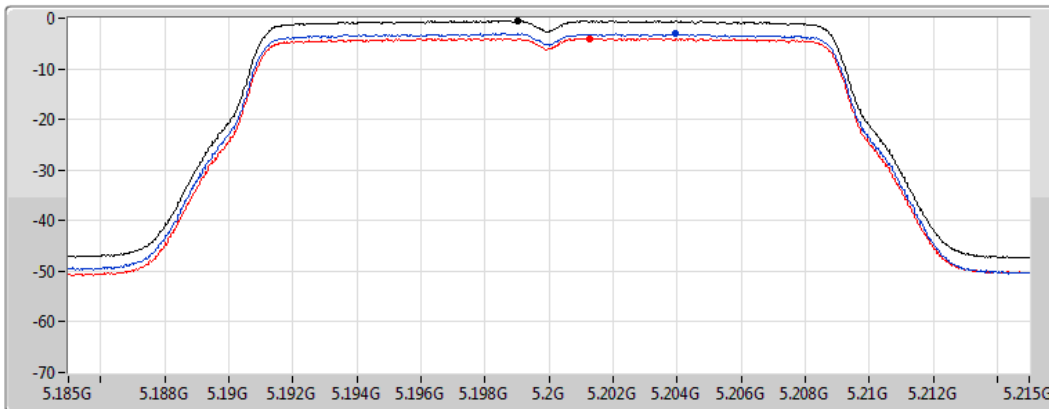

Sum 
Port 1 
Port 2 

Sum	PD	Port 1	Port 2
(dBm/RBW)	(dBm/RBW)	(dBm/RBW)	(dBm/RBW)
-0.36	-0.36	-2.86	-3.75

802.11n HT20_Nss2,(MCS0)_2TX

PSD

5200MHz

07/04/2021

CF
5.2GHz
Span
30MHz
RBW
1MHz
VBW
3MHz
Sweep Time
20ms
Detector Type
RMS