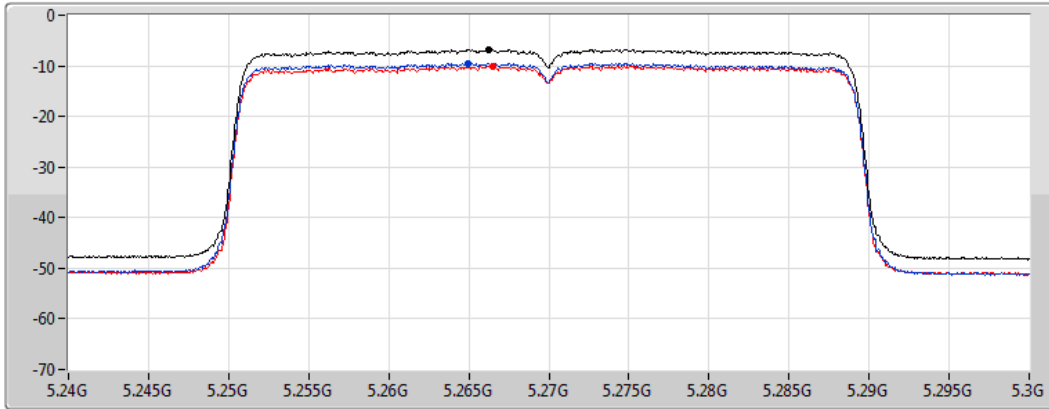

802.11ax HEW40_Nss2,(MCS0)_2TX

PSD

5270MHz

06/04/2021

CF
5.27GHz
Span
60MHz
RBW
1MHz
VBW
3MHz
Sweep Time
20ms
Detector Type
RMS

Sum ☒
Port 1 ☒
Port 2 ☒

Sum	PD	Port 1	Port 2
(dBm/RBW)	(dBm/RBW)	(dBm/RBW)	(dBm/RBW)
-6.81	-6.81	-9.45	-10.01