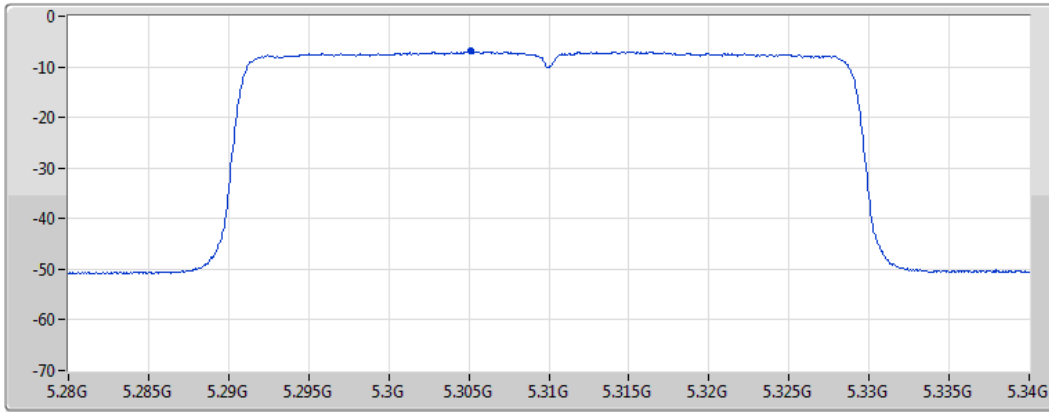

802.11ax HEW40_Nss1,(MCS0)_1TX

PSD

5310MHz

06/04/2021

CF
5.31GHz

Span
60MHz

RBW
1MHz

VBW
3MHz

Sweep Time
20ms

Detector Type
RMS

Port 1

Sum	PD	Port 1
(dBm/RBW)	(dBm/RBW)	(dBm/RBW)
-6.91	-6.91	-6.91