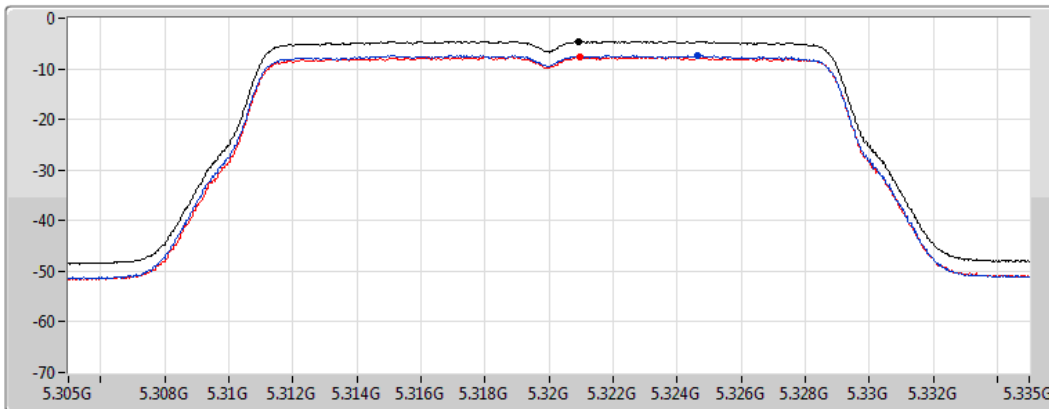

Sum
Port 1
Port 2

Sum	PD	Port 1	Port 2
(dBm/RBW)	(dBm/RBW)	(dBm/RBW)	(dBm/RBW)
-4.62	-4.62	-7.37	-7.68

802.11n HT20_Nss2,(MCS0)_2TX

PSD

5320MHz

07/04/2021

CF
5.32GHz
Span
30MHz
RBW
1MHz
VBW
3MHz
Sweep Time
20ms
Detector Type
RMS