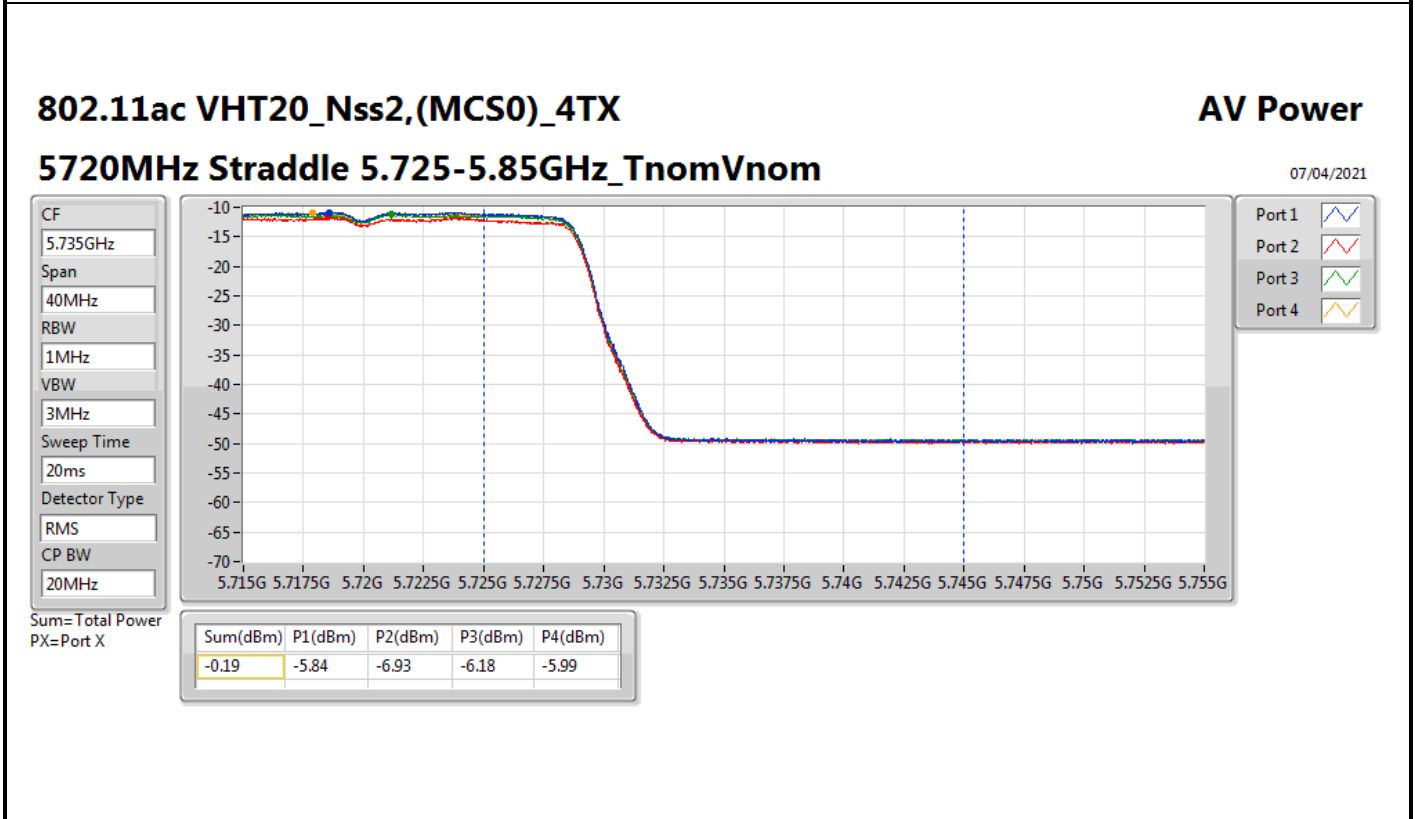

DG = Directional Gain; Port X = Port X output power

802.11ax HEW40_Nss2,(MCS0)_4TX

AV Power

5710MHz Straddle 5.47-5.725GHz_TnomVnom

07/04/2021

CF
5.69GHz

Span
140MHz

RBW
1MHz