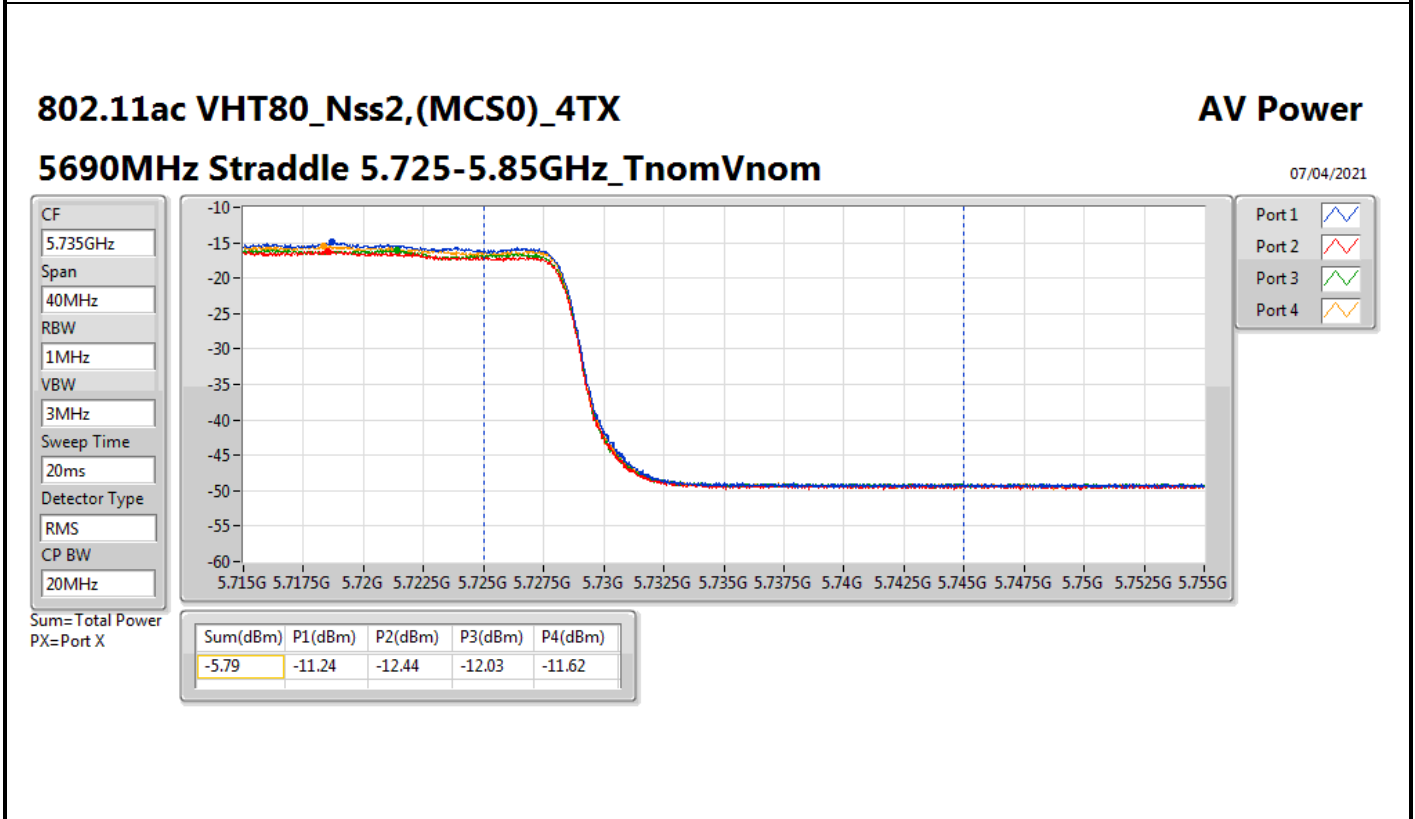

DG = Directional Gain; Port X = Port X output power

802.11ax HEW40_Nss2,(MCS0)_4TX

AV Power

5710MHz Straddle 5.47-5.725GHz_TnomVnom

07/04/2021

CF
5.69GHz

Span
140MHz

RBW
1MHz