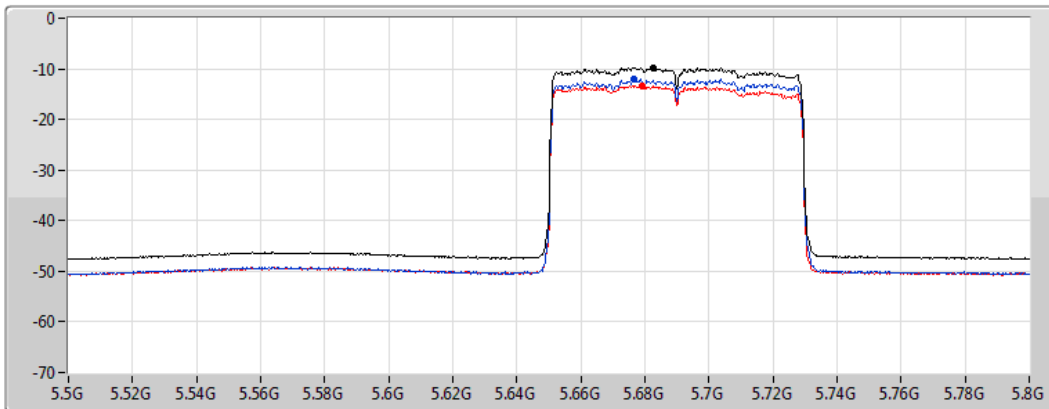

Sum 
Port 1 
Port 2 

Sum	PD	Port 1	Port 2
(dBm/RBW)	(dBm/RBW)	(dBm/RBW)	(dBm/RBW)
-9.70	-9.70	-12.22	-12.97

802.11ax HEW80_Nss2,(MCS0)_2TX

PSD

5690MHz Straddle 5.47-5.725GHz

06/04/2021

CF
5.65GHz
Span
300MHz
RBW
1MHz
VBW
3MHz
Sweep Time
20ms
Detector Type
RMS