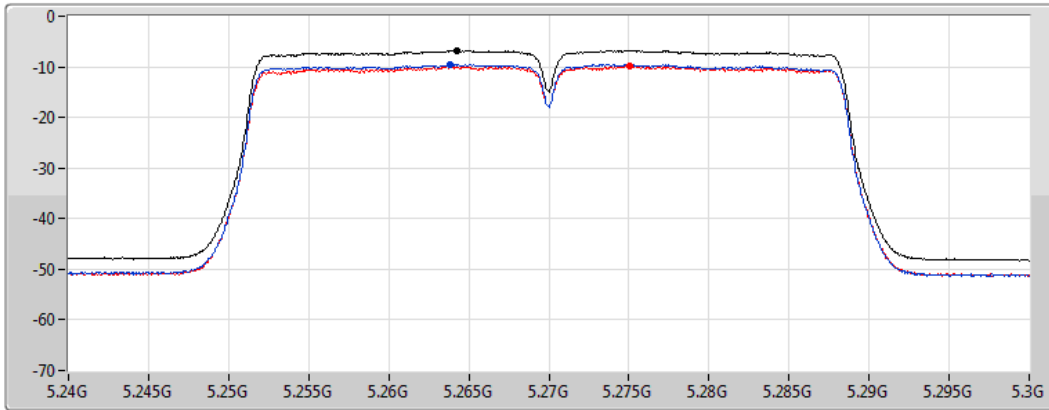

802.11ac VHT40_Nss2,(MCS0)_2TX

PSD

5270MHz

07/04/2021

CF
5.27GHz
Span
60MHz
RBW
1MHz
VBW
3MHz
Sweep Time
20ms
Detector Type
RMS

Sum
Port 1
Port 2

Sum	PD	Port 1	Port 2
(dBm/RBW)	(dBm/RBW)	(dBm/RBW)	(dBm/RBW)
-6.70	-6.70	-9.49	-9.83