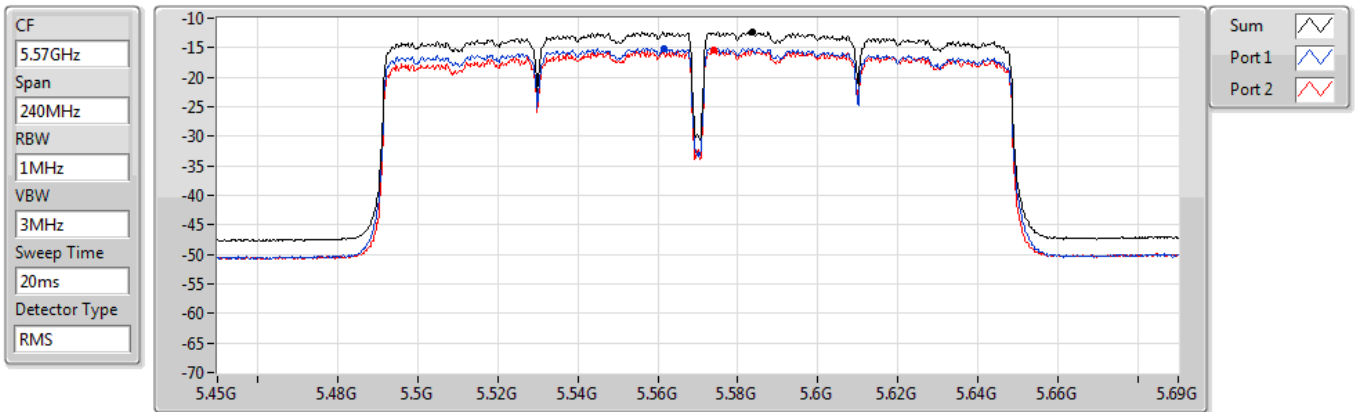

802.11ac VHT160_Nss2,(MCS0)_2TX

PSD

5570MHz

07/04/2021

Sum	PD	Port 1	Port 2
(dBm/RBW)	(dBm/RBW)	(dBm/RBW)	(dBm/RBW)
-12.32	-12.32	-15.05	-15.40