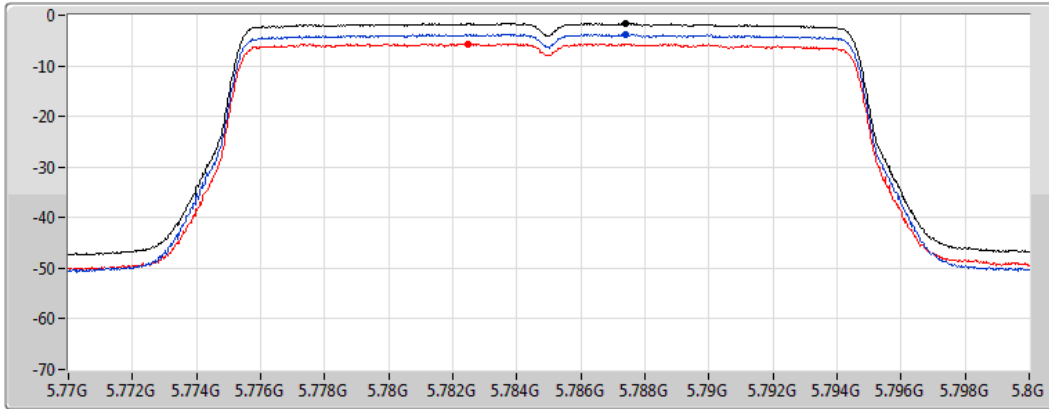

Sum 
 Port 1 
 Port 2 

Sum	PD	Port 1	Port 2
(dBm/RBW)	(dBm/RBW)	(dBm/RBW)	(dBm/RBW)
-1.54	-1.54	-3.72	-5.38

802.11ax HEW20_Nss2,(MCS0)_2TX

PSD

5785MHz

06/04/2021

CF
5.785GHz
Span
30MHz
RBW
500kHz
VBW
3MHz
Sweep Time
20ms
Detector Type
RMS