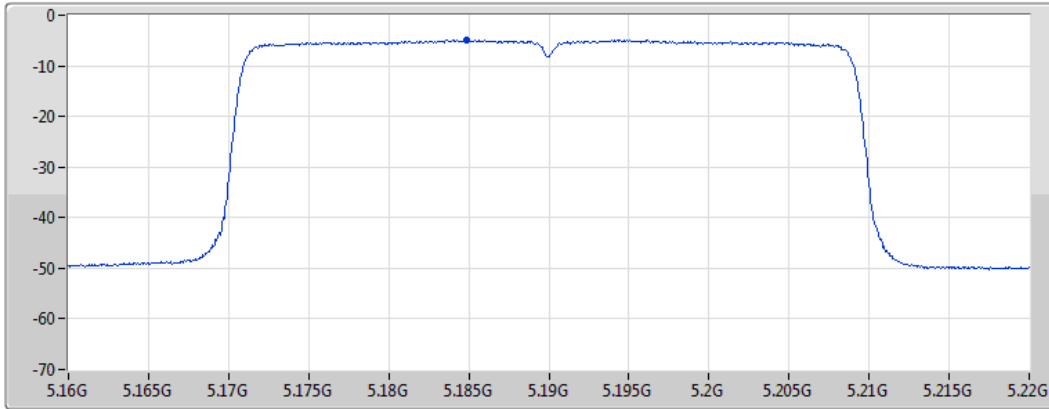

Sum	PD	Port 1
(dBm/RBW)	(dBm/RBW)	(dBm/RBW)
-3.74	-3.74	-3.74

802.11ax HEW40_Nss1,(MCS0)_1TX

PSD

5190MHz

06/04/2021

CF
5.19GHz
Span
60MHz
RBW
1MHz
VBW
3MHz
Sweep Time
20ms
Detector Type
RMS

Port 1 

Sum	PD	Port 1
(dBm/RBW)	(dBm/RBW)	(dBm/RBW)
-4.94	-4.94	-4.94