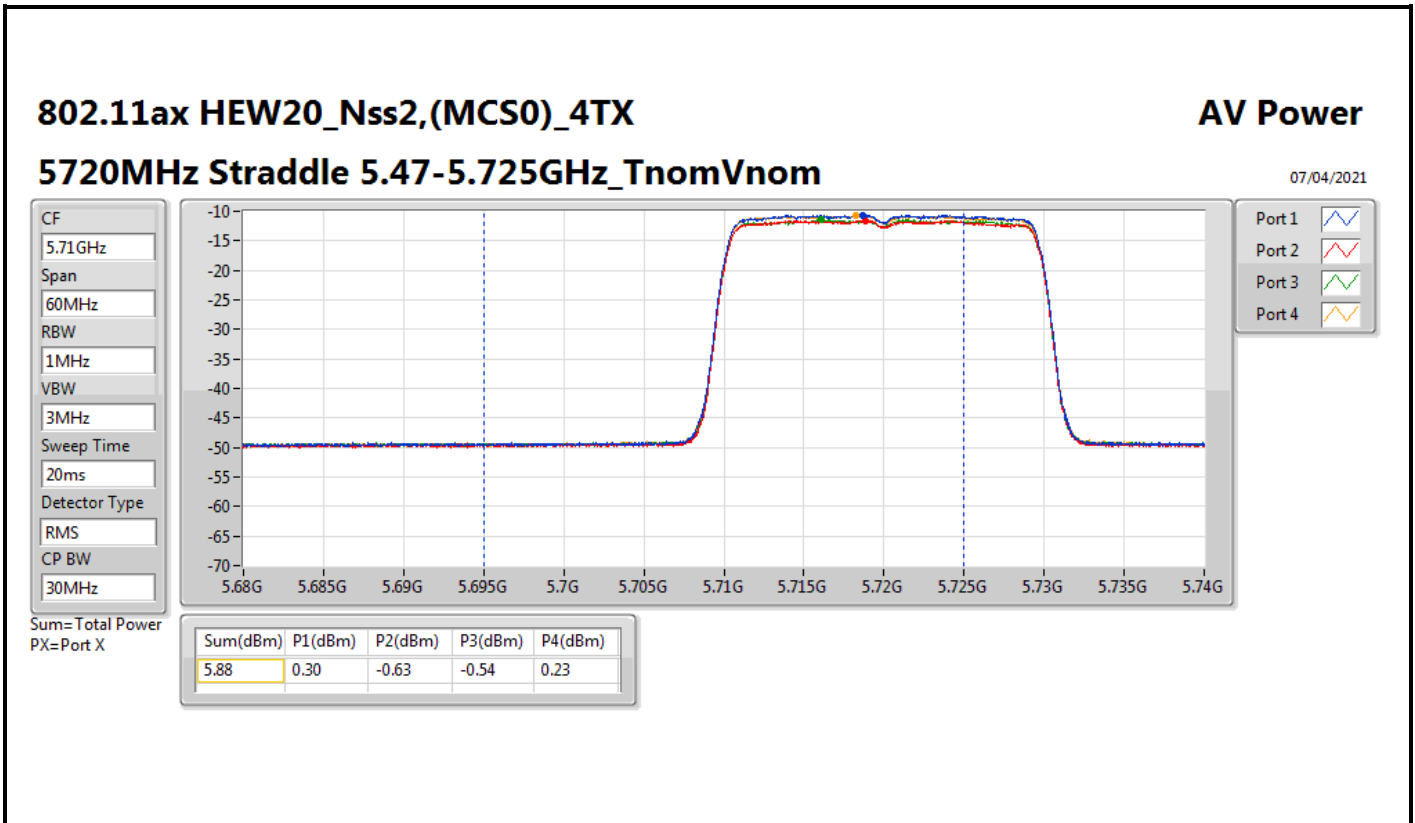

DG = Directional Gain; Port X = Port X output power

802.11ax HEW40_Nss2,(MCS0)_4TX

AV Power

5710MHz Straddle 5.47-5.725GHz_TnomVnom

07/04/2021

CF
5.69GHz

Span
140MHz

RBW
1MHz