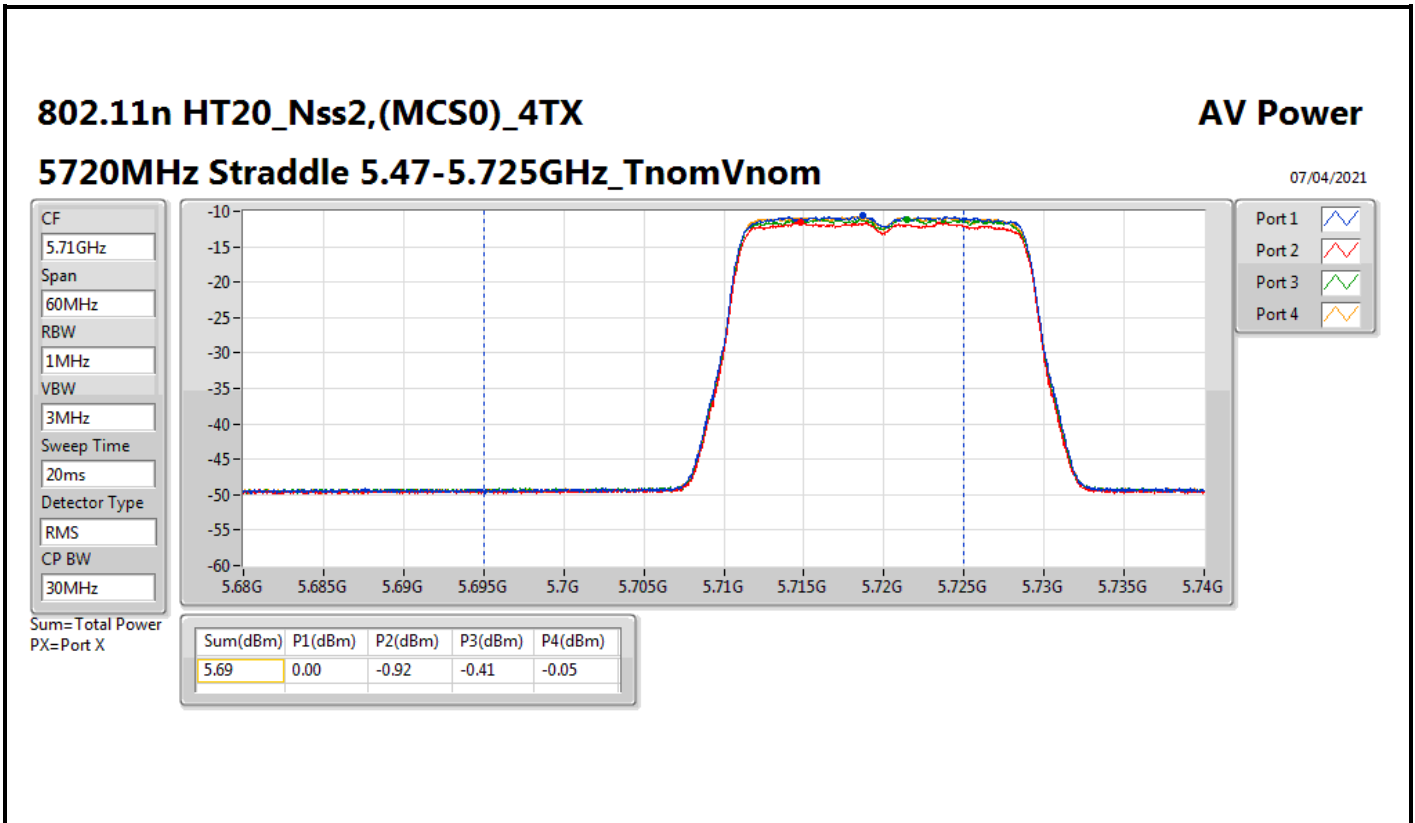

DG = Directional Gain; Port X = Port X output power

802.11ax HEW40_Nss2,(MCS0)_4TX

AV Power

5710MHz Straddle 5.47-5.725GHz_TnomVnom

07/04/2021

CF
5.69GHz

Span
140MHz

RBW
1MHz