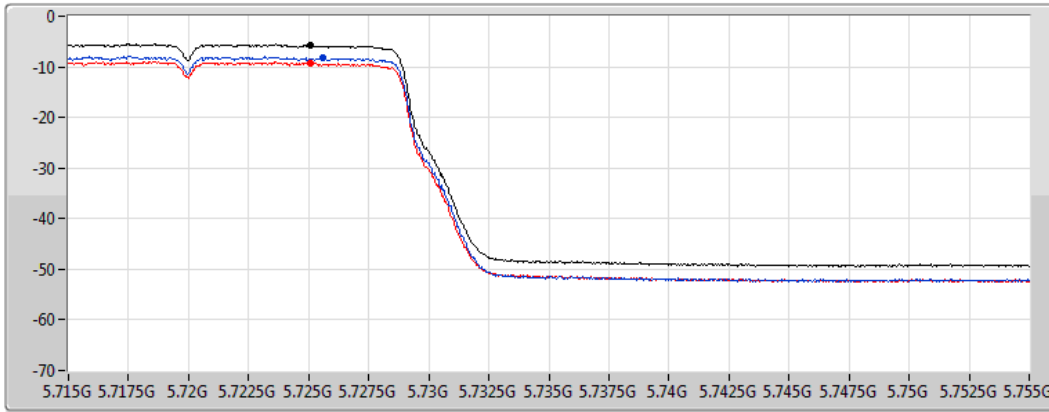

802.11ac VHT20_Nss2,(MCS0)_2TX
5720MHz Straddle 5.725-5.85GHz

PSD

07/04/2021

CF
5.735GHz
Span
40MHz
RBW
500kHz
VBW
3MHz
Sweep Time
20ms
Detector Type
RMS

Sum
Port 1
Port 2

Sum	PD	Port 1	Port 2
(dBm/RBW)	(dBm/RBW)	(dBm/RBW)	(dBm/RBW)
-5.84	-5.84	-8.33	-9.32