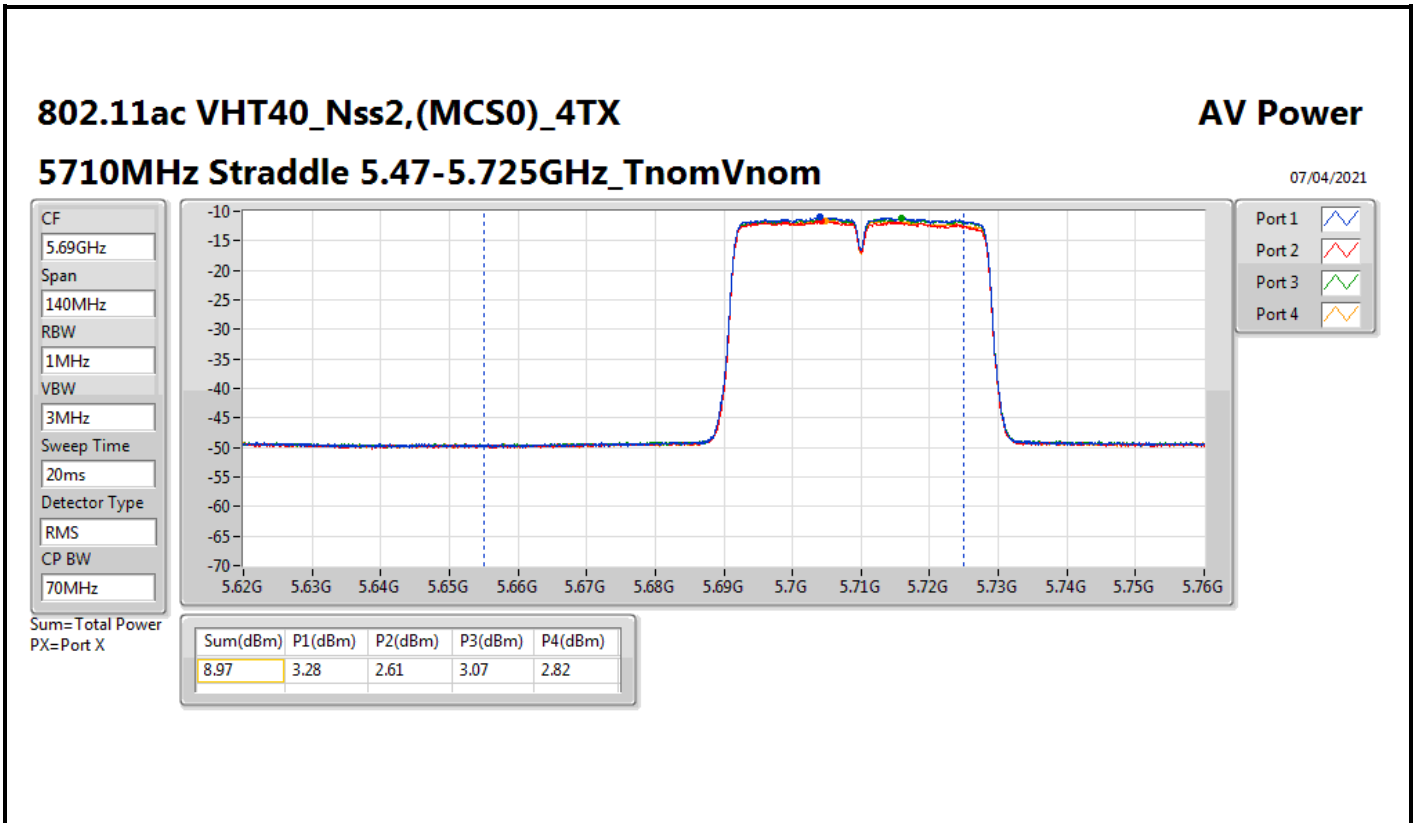

Average Power_Non-Beamforming_Radio 2_4T2S

Appendix C.3

Mode	Result	DG (dBi)	Port 1 (dBm)	Port 2 (dBm)	Port 3 (dBm)	Port 4 (dBm)	Total Power (dBm)	Power Limit (dBm)	EIRP (dBm)	EIRP Limit (dBm)
5530MHz	Pass	20.00	3.91	2.82	3.00	3.66	9.39	9.98	29.39	30.00
5610MHz	Pass	20.00	3.85	3.18	2.43	3.86	9.39	9.98	29.39	30.00
5690MHz Straddle 5.47-5.725GHz	Pass	20.00	3.50	2.82	3.18	4.06	9.43	9.98	29.43	30.00
5690MHz Straddle 5.725-5.85GHz	Pass	20.00	-10.38	-11.60	-10.59	-10.16	-4.63	30.00	15.37	Inf
5775MHz	Pass	20.00	10.56	9.51	9.67	9.55	15.87	30.00	35.87	Inf
802.11ax HEW160_Nss2,(MCS0)_4TX	-	-	-	-	-	-	-	-	-	-
5250MHz Straddle 5.15-5.25GHz	Pass	20.00	4.15	2.56	3.04	2.86	9.22	30.00	29.22	53.00
5250MHz Straddle 5.25-5.35GHz	Pass	20.00	3.88	3.08	3.00	3.32	9.35	9.98	29.35	30.00
5570MHz	Pass	20.00	3.15	3.21	2.49	2.94	8.98	9.98	28.98	30.00

DG = Directional Gain; Port X = Port X output power

802.11ax HEW40_Nss2,(MCS0)_4TX

AV Power

5710MHz Straddle 5.47-5.725GHz_TnomVnom

07/04/2021

CF
5.69GHz

Span
140MHz

RBW
1MHz