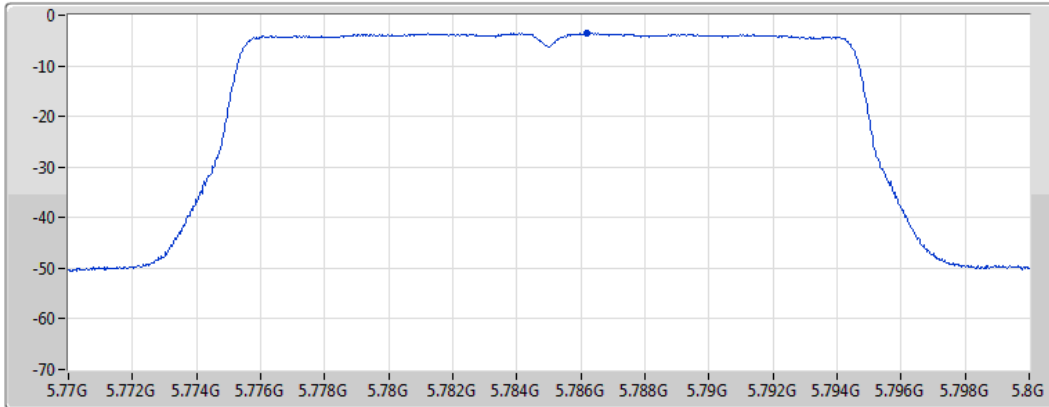

802.11ax HEW20_Nss1,(MCS0)_1TX

PSD

5785MHz

06/04/2021

CF
5.785GHz

Span
30MHz

RBW
500kHz

VBW
3MHz

Sweep Time
20ms

Detector Type
RMS

Port 1

Sum	PD	Port 1
(dBm/RBW)	(dBm/RBW)	(dBm/RBW)
-3.60	-3.60	-3.60

802.11ax HEW20_Nss1,(MCS0)_1TX

PSD

5825MHz

06/04/2021

CF
5.825GHz

Span
30MHz

RBW
500kHz

VBW
3MHz

Sweep Time
20ms

Detector Type
RMS