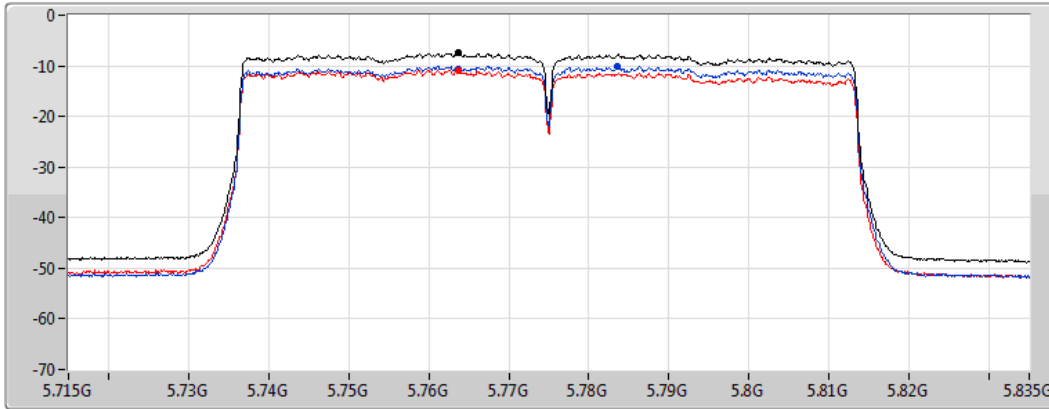

802.11ac VHT80_Nss2,(MCS0)_2TX

PSD

5775MHz

07/04/2021

CF
5.775GHz
Span
120MHz
RBW
500kHz
VBW
3MHz
Sweep Time
20ms
Detector Type
RMS

Sum ☒
Port 1 ☒
Port 2 ☒

Sum	PD	Port 1	Port 2
(dBm/RBW)	(dBm/RBW)	(dBm/RBW)	(dBm/RBW)
-7.50	-7.50	-10.04	-10.90

802.11ac VHT160_Nss2,(MCS0)_2TX

PSD

5250MHz Straddle 5.15-5.25GHz

07/04/2021

CF
5.17GHz
Span
320MHz
RBW
1MHz
VBW
3MHz
Sweep Time
20ms
Detector Type
RMS