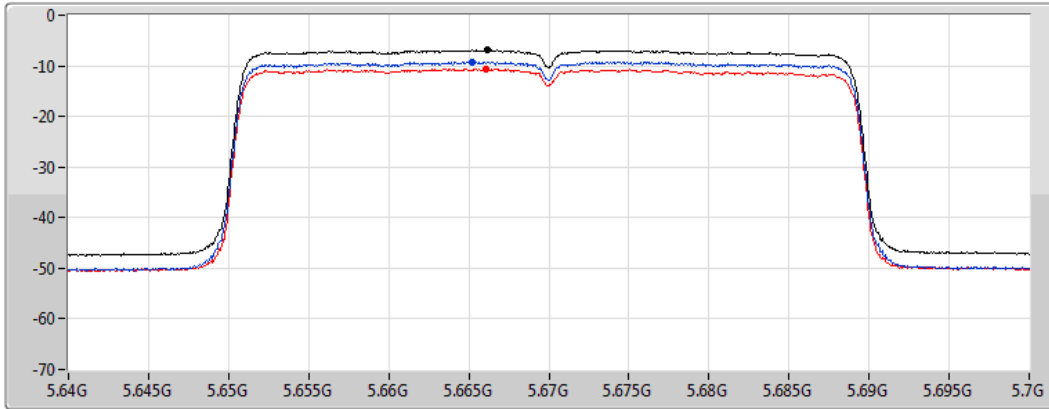

802.11ax HEW40_Nss2,(MCS0)_2TX

PSD

5670MHz

06/04/2021

CF
5.67GHz

Span
60MHz

RBW
1MHz

VBW
3MHz

Sweep Time
20ms

Detector Type
RMS

Sum

Port 1

Port 2

Sum	PD	Port 1	Port 2
(dBm/RBW)	(dBm/RBW)	(dBm/RBW)	(dBm/RBW)
-6.89	-6.89	-9.25	-10.60