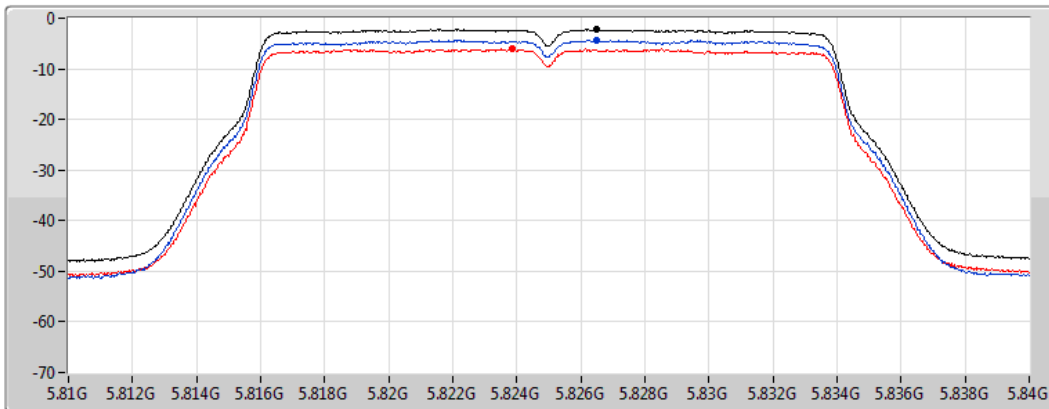

802.11n HT20_Nss2,(MCS0)_2TX

PSD

5825MHz

07/04/2021

CF
5.825GHz
Span
30MHz
RBW
500kHz
VBW
3MHz
Sweep Time
20ms
Detector Type
RMS

Sum ☒
Port 1 ☒
Port 2 ☒

Sum	PD	Port 1	Port 2
(dBm/RBW)	(dBm/RBW)	(dBm/RBW)	(dBm/RBW)
-2.18	-2.18	-4.30	-6.06