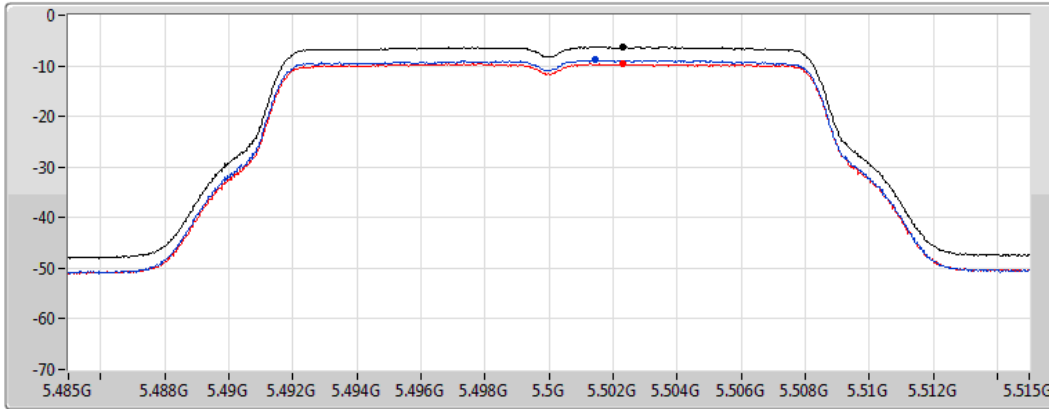

802.11a_Nss1,(6Mbps)_2TX

PSD

5500MHz

06/04/2021

CF
5.5GHz
Span
30MHz
RBW
1MHz
VBW
3MHz
Sweep Time
20ms
Detector Type
RMS

Sum
Port 1
Port 2

Sum	PD	Port 1	Port 2
(dBm/RBW)	(dBm/RBW)	(dBm/RBW)	(dBm/RBW)
-6.25	-6.25	-8.87	-9.59