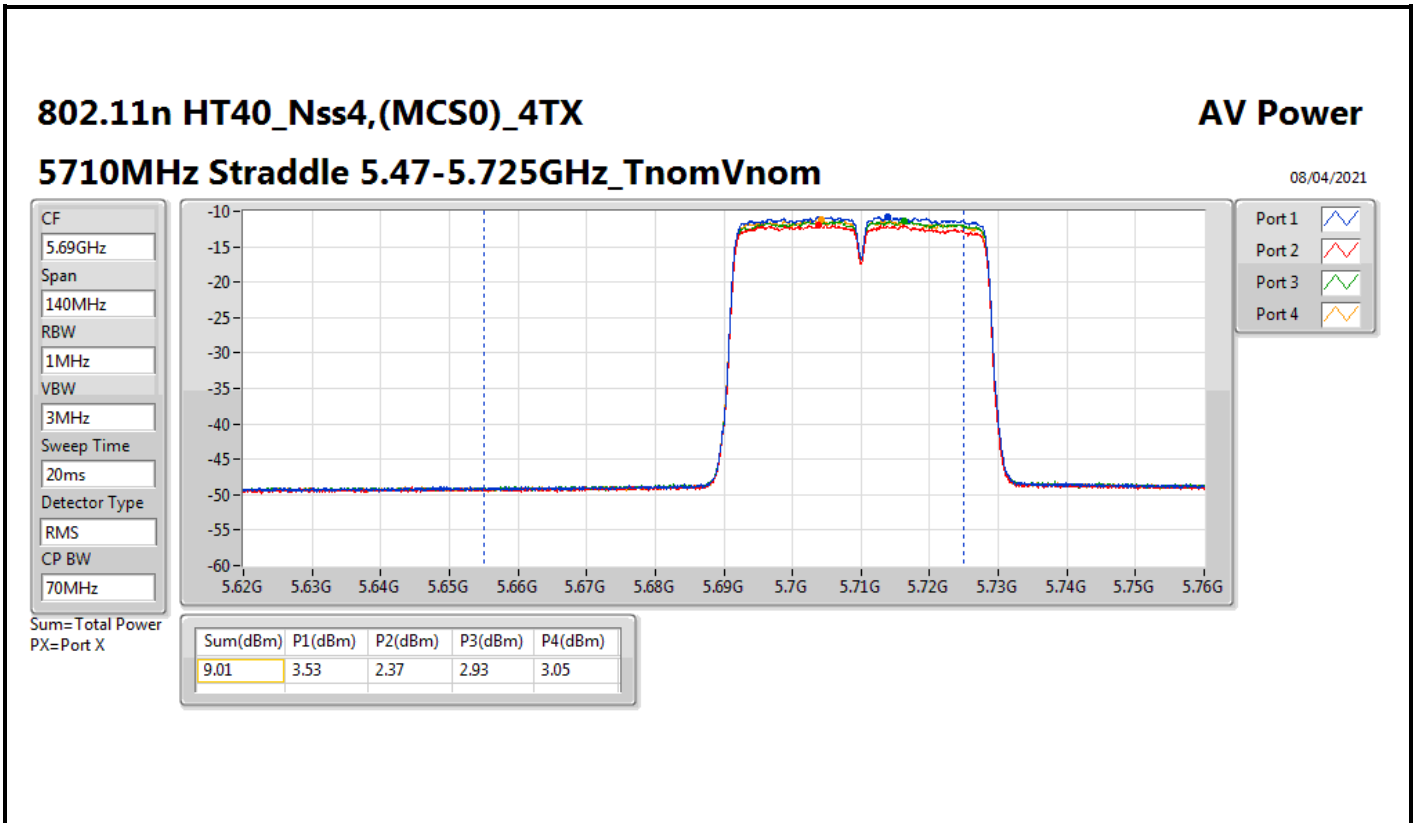

DG = Directional Gain; Port X = Port X output power

802.11ac VHT20_Nss4,(MCS0)_4TX

AV Power

5720MHz Straddle 5.47-5.725GHz_TnomVnom

08/04/2021

CF
5.71GHz

Span
60MHz

RBW
1MHz