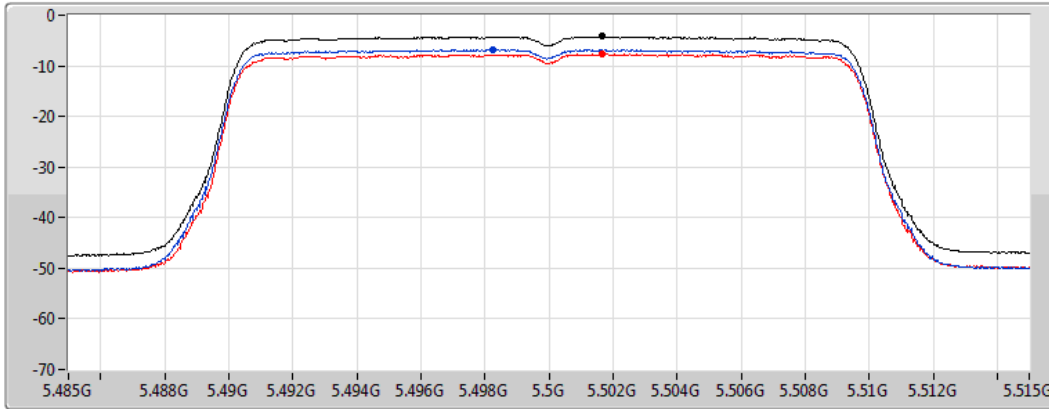

PSD

5500MHz

06/04/2021

CF
5.5GHz
Span
30MHz
RBW
1MHz
VBW
3MHz
Sweep Time
20ms
Detector Type
RMS

Sum 
Port 1 
Port 2 

Sum	PD	Port 1	Port 2
(dBm/RBW)	(dBm/RBW)	(dBm/RBW)	(dBm/RBW)
-4.20	-4.20	-6.80	-7.63

802.11ax HEW20_Nss2,(MCS0)_2TX