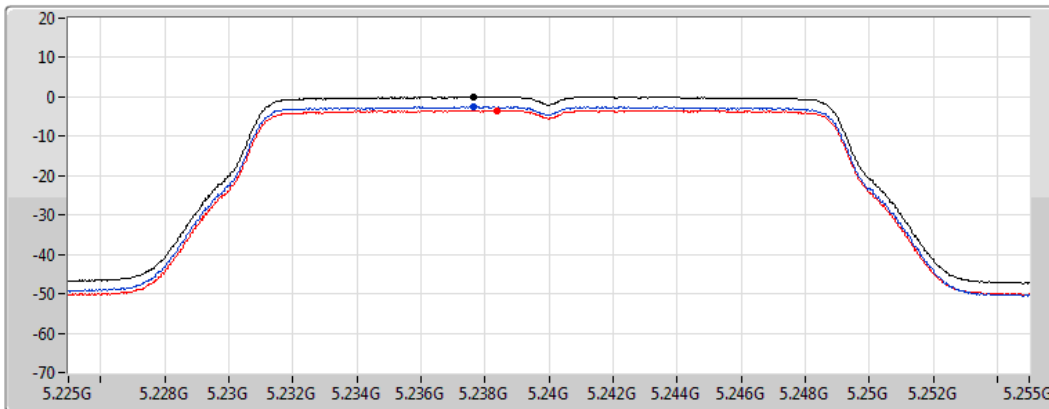

802.11ac VHT20_Nss2,(MCS0)_2TX

PSD

5240MHz

07/04/2021

CF
5.24GHz

Span
30MHz

RBW
1MHz

VBW
3MHz

Sweep Time
20ms

Detector Type
RMS

Sum

Port 1

Port 2

Sum	PD	Port 1	Port 2
(dBm/RBW)	(dBm/RBW)	(dBm/RBW)	(dBm/RBW)
0.05	0.05	-2.47	-3.39