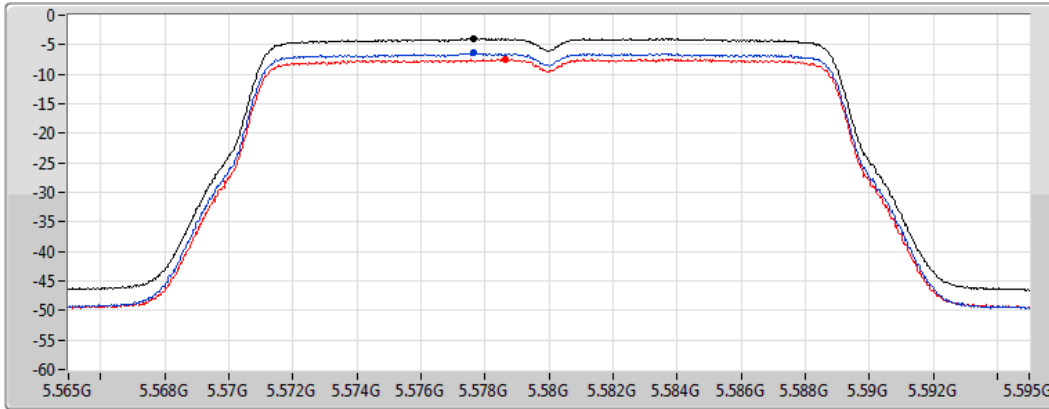

RBW
1MHz

VBW
3MHz

Sweep Time
20ms

Detector Type
RMS

Sum 

Port 1 

Port 2 

Sum	PD	Port 1	Port 2
(dBm/RBW)	(dBm/RBW)	(dBm/RBW)	(dBm/RBW)
-3.99	-3.99	-6.43	-7.48