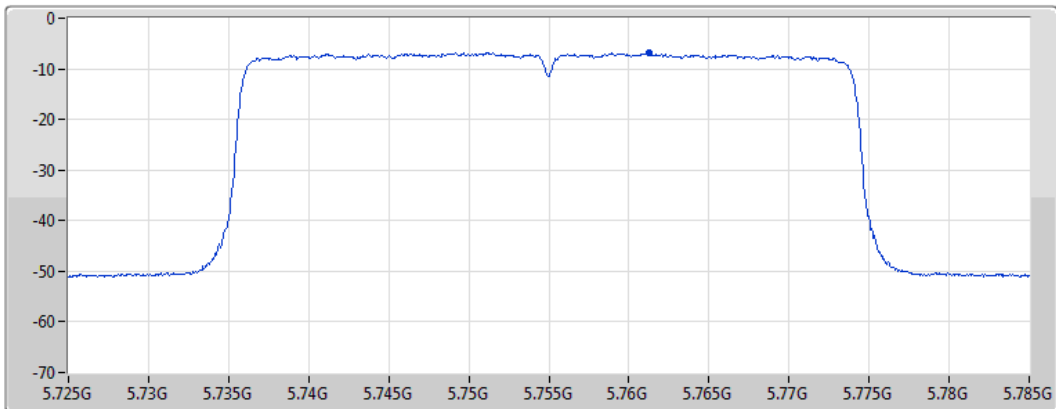

802.11ax HEW40_Nss1,(MCS0)_1TX

PSD

5755MHz

06/04/2021

CF
5.755GHz
Span
60MHz
RBW
500kHz
VBW
3MHz
Sweep Time
20ms
Detector Type
RMS

Port 1

Sum	PD	Port 1
(dBm/RBW)	(dBm/RBW)	(dBm/RBW)
-6.90	-6.90	-6.90