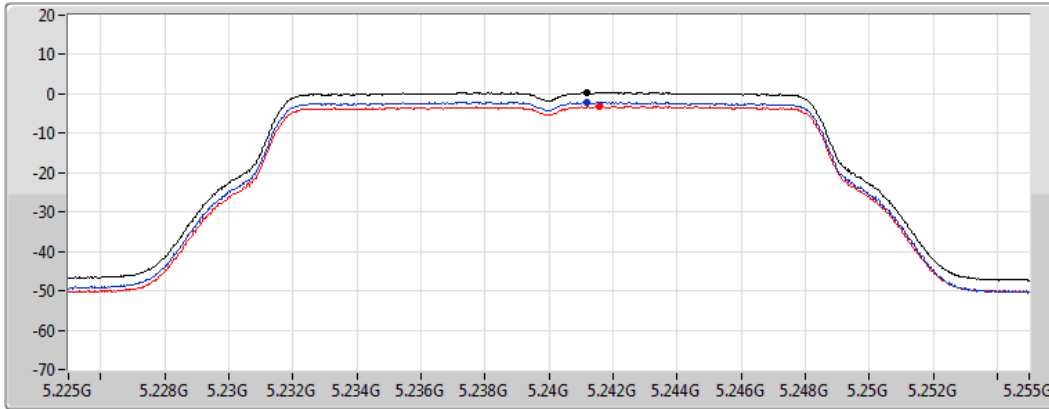

CF
5.24GHz

Span
30MHz

RBW
1MHz

VBW
3MHz

Sweep Time
20ms

Detector Type
RMS

Sum 

Port 1 