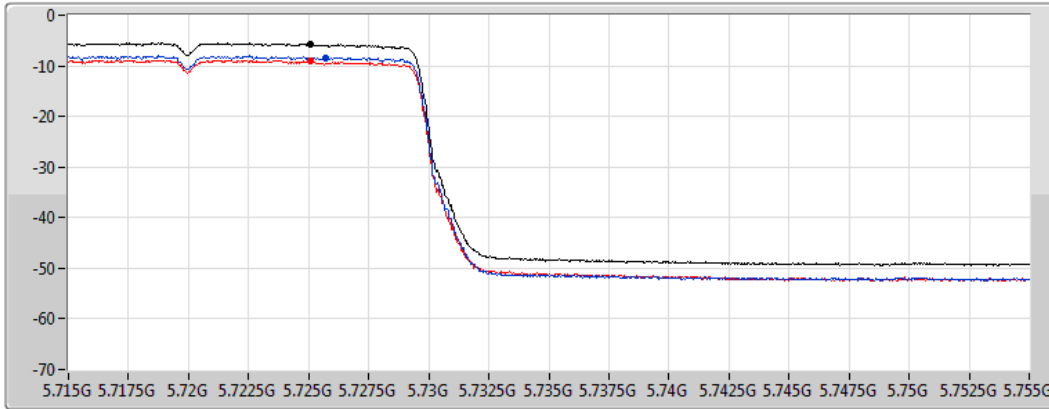

802.11ax HEW20_Nss2,(MCS0)_2TX
5720MHz Straddle 5.725-5.85GHz

PSD

06/04/2021

CF
5.735GHz
Span
40MHz
RBW
500kHz
VBW
3MHz
Sweep Time
20ms
Detector Type
RMS

Sum
Port 1
Port 2

Sum	PD	Port 1	Port 2
(dBm/RBW)	(dBm/RBW)	(dBm/RBW)	(dBm/RBW)
-5.75	-5.75	-8.36	-9.15