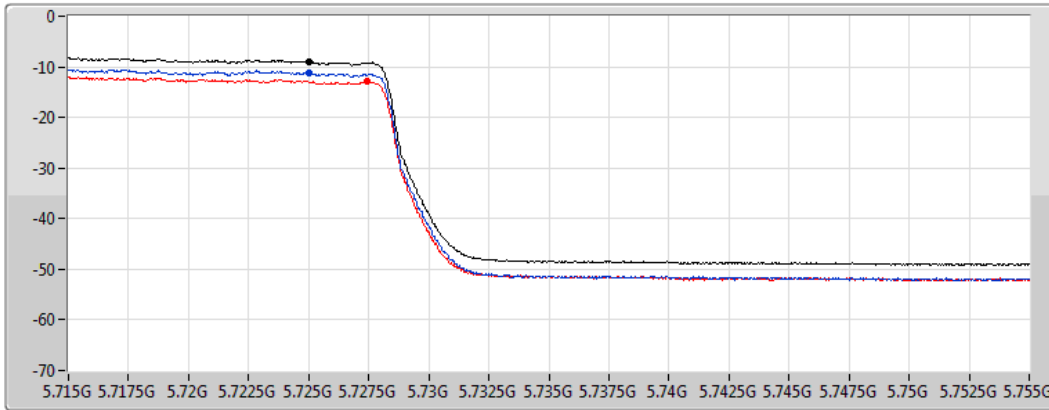

802.11ac VHT40_Nss2,(MCS0)_2TX
5710MHz Straddle 5.725-5.85GHz

PSD

07/04/2021

CF
5.735GHz
Span
40MHz
RBW
500kHz
VBW
3MHz
Sweep Time
20ms
Detector Type
RMS

Sum
Port 1
Port 2

Sum	PD	Port 1	Port 2
(dBm/RBW)	(dBm/RBW)	(dBm/RBW)	(dBm/RBW)
-9.09	-9.09	-11.33	-12.88