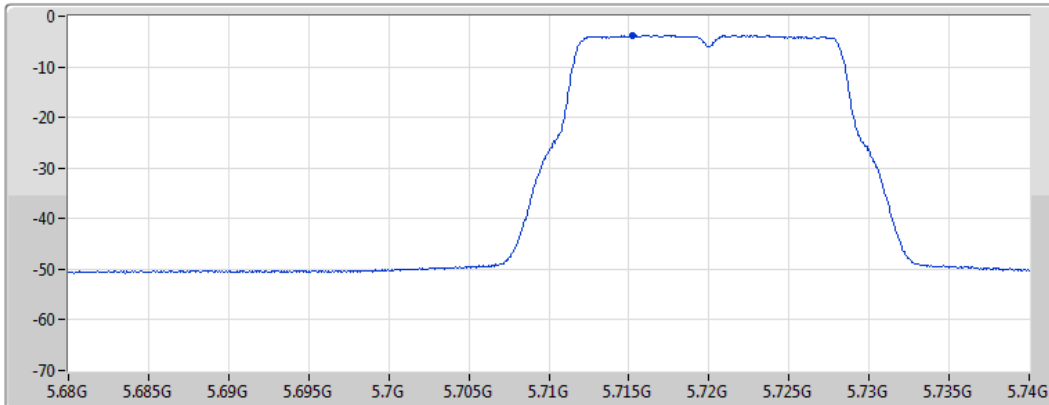

Port 1

Sum	PD	Port 1
(dBm/RBW)	(dBm/RBW)	(dBm/RBW)
-3.73	-3.73	-3.73