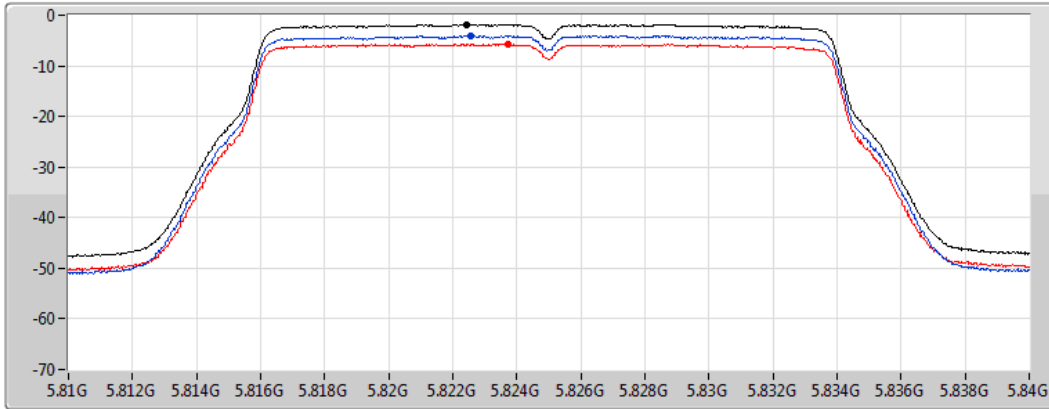

802.11ac VHT20_Nss2,(MCS0)_2TX

PSD

5825MHz

07/04/2021

CF
5.825GHz

Span
30MHz

RBW
500kHz

VBW
3MHz

Sweep Time
20ms

Detector Type
RMS

Sum

Port 1

Port 2

Sum	PD	Port 1	Port 2
(dBm/RBW)	(dBm/RBW)	(dBm/RBW)	(dBm/RBW)
-1.82	-1.82	-4.01	-5.69