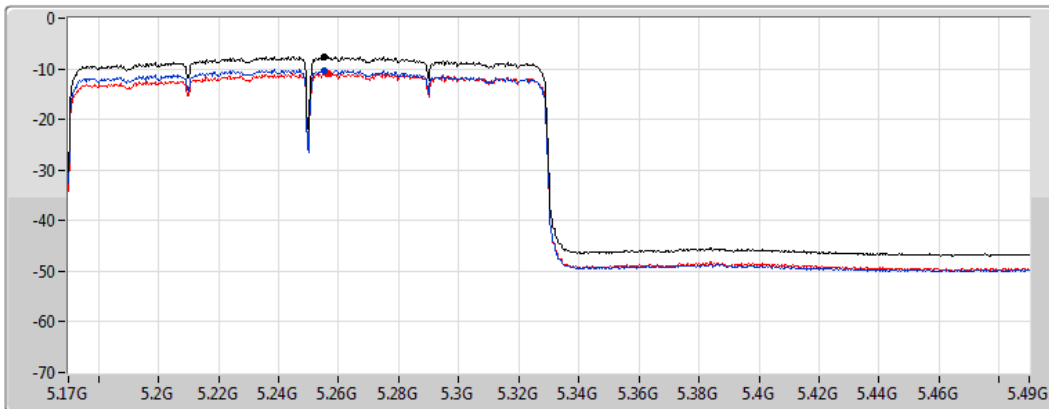

802.11ax HEW160_Nss2,(MCS0)_2TX

PSD

5250MHz Straddle 5.25-5.35GHz

07/04/2021

CF
5.33GHz
Span
320MHz
RBW
1MHz
VBW
3MHz
Sweep Time
20ms
Detector Type
RMS

Sum
Port 1
Port 2

Sum	PD	Port 1	Port 2
(dBm/RBW)	(dBm/RBW)	(dBm/RBW)	(dBm/RBW)
-7.72	-7.72	-10.30	-10.82