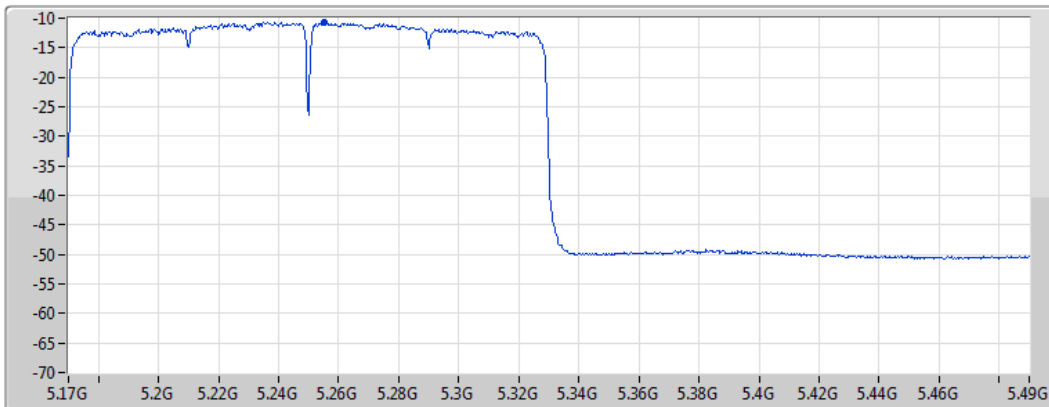

Port 1 

Sum	PD	Port 1
(dBm/RBW)	(dBm/RBW)	(dBm/RBW)
-10.74	-10.74	-10.74

802.11ax HEW160_Nss1,(MCS0)_1TX

PSD

5250MHz Straddle 5.25-5.35GHz

06/04/2021

CF
5.33GHz
Span
320MHz
RBW
1MHz
VBW
3MHz
Sweep Time
20ms
Detector Type
RMS