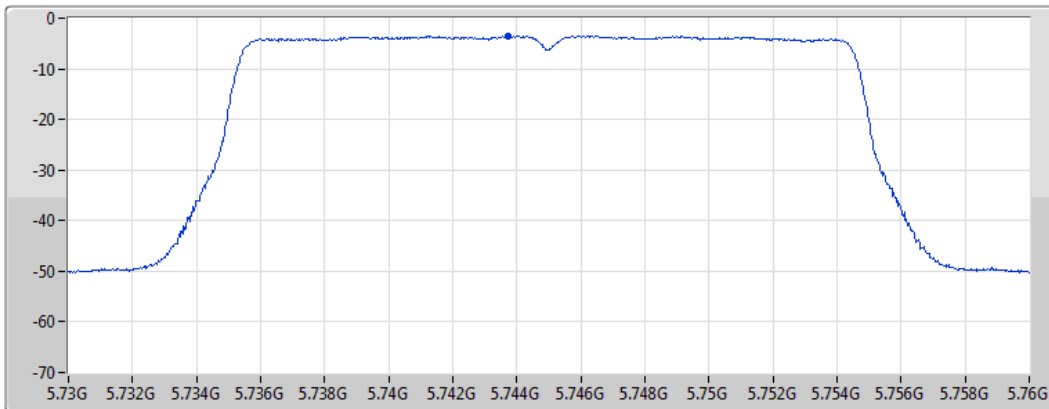

Port 1 

Sum	PD	Port 1
(dBm/RBW)	(dBm/RBW)	(dBm/RBW)
-5.81	-5.81	-5.81

802.11ax HEW20_Nss1,(MCS0)_1TX

PSD

5745MHz

06/04/2021

CF
5.745GHz
Span
30MHz
RBW
500kHz
VBW
3MHz
Sweep Time
20ms
Detector Type
RMS

Port 1 