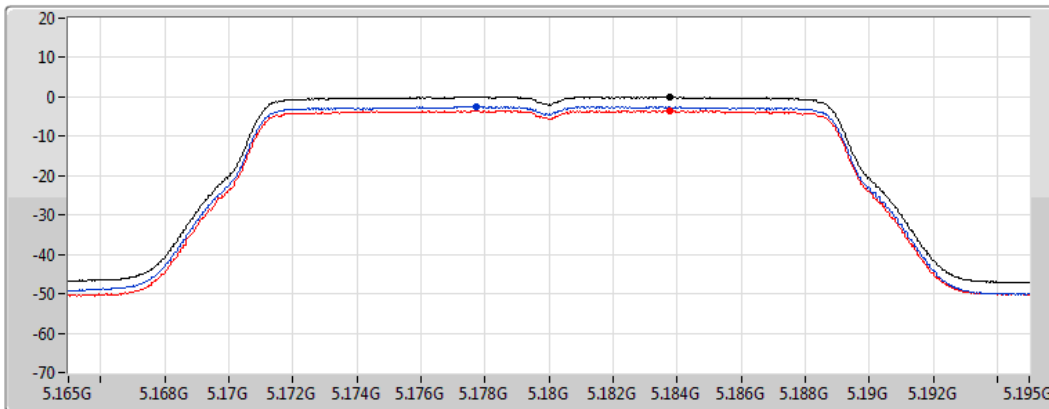

Sum ☒
Port 1 ☒
Port 2 ☒

Sum	PD	Port 1	Port 2
(dBm/RBW)	(dBm/RBW)	(dBm/RBW)	(dBm/RBW)
0.04	0.04	-2.48	-3.39