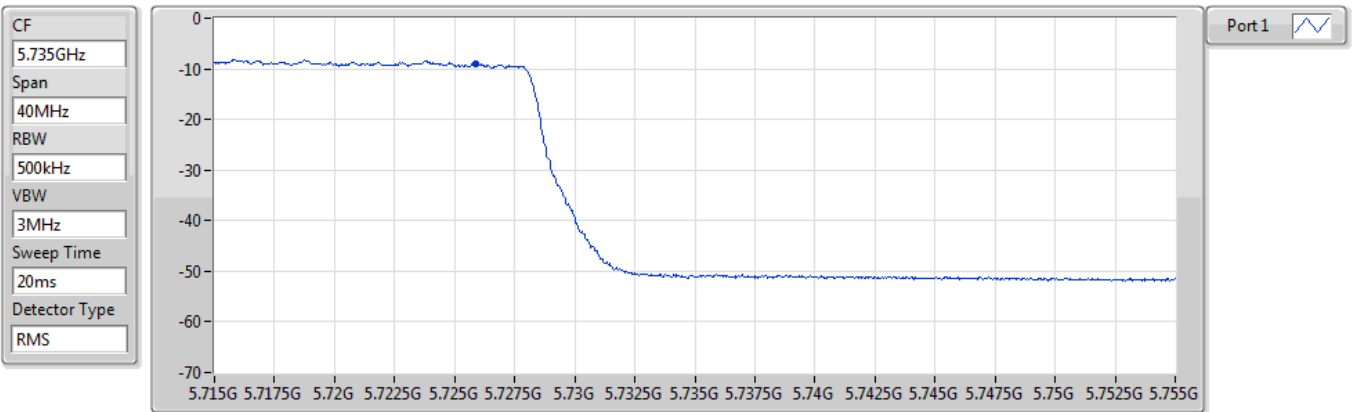

802.11n HT40_Nss1,(MCS0)_1TX

PSD

5710MHz Straddle 5.725-5.85GHz

06/04/2021

Sum	PD	Port 1
(dBm/RBW)	(dBm/RBW)	(dBm/RBW)
-8.98	-8.98	-8.98