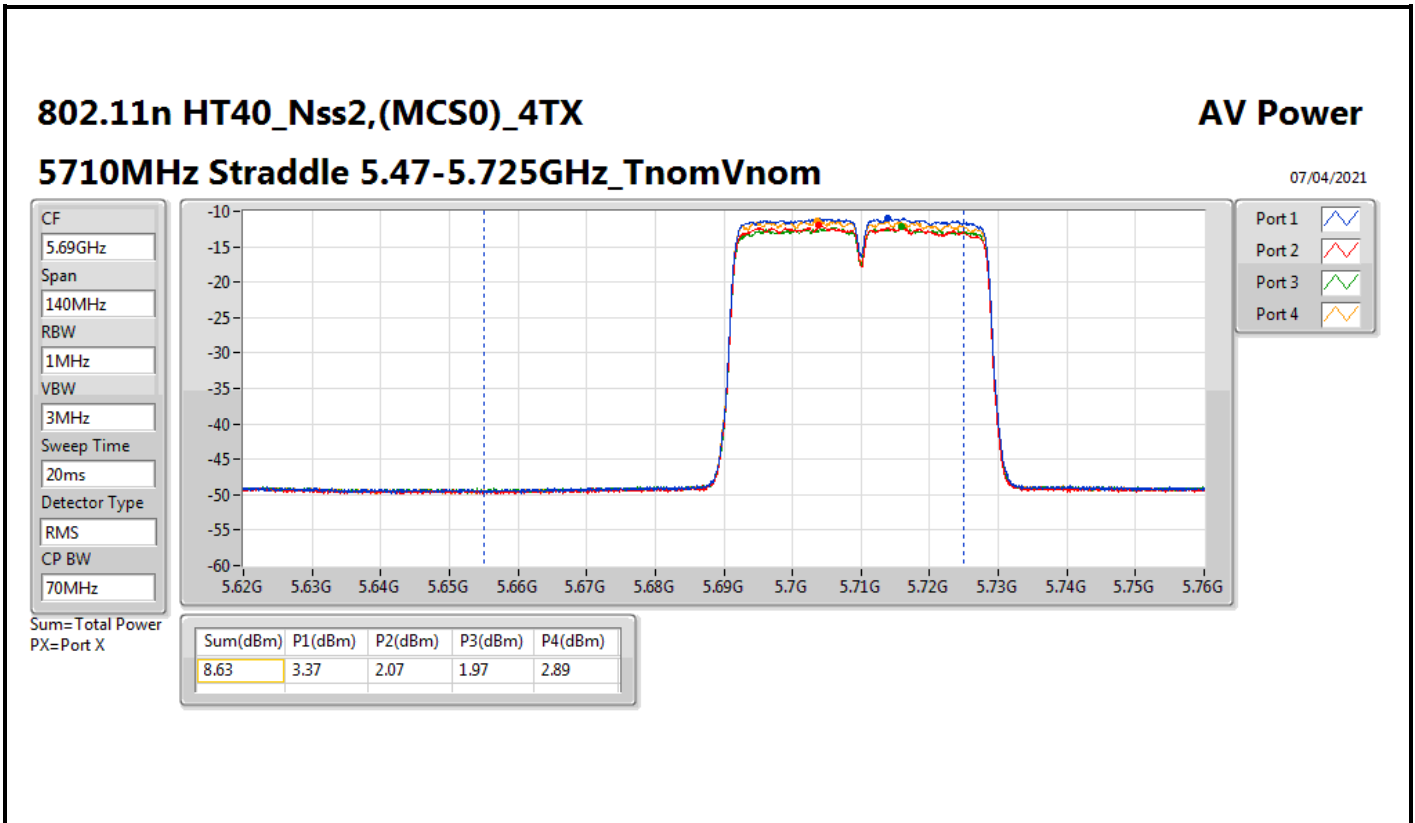

Average Power_Non-Beamforming_Radio 2_4T2S

Appendix C.3

Mode	Result	DG (dBi)	Port 1 (dBm)	Port 2 (dBm)	Port 3 (dBm)	Port 4 (dBm)	Total Power (dBm)	Power Limit (dBm)	EIRP (dBm)	EIRP Limit (dBm)
5530MHz	Pass	20.00	3.91	2.82	3.00	3.66	9.39	9.98	29.39	30.00
5610MHz	Pass	20.00	3.85	3.18	2.43	3.86	9.39	9.98	29.39	30.00
5690MHz Straddle 5.47-5.725GHz	Pass	20.00	3.50	2.82	3.18	4.06	9.43	9.98	29.43	30.00
5690MHz Straddle 5.725-5.85GHz	Pass	20.00	-10.38	-11.60	-10.59	-10.16	-4.63	30.00	15.37	Inf
5775MHz	Pass	20.00	10.56	9.51	9.67	9.55	15.87	30.00	35.87	Inf
802.11ax HEW160_Nss2,(MCS0)_4TX	-	-	-	-	-	-	-	-	-	-
5250MHz Straddle 5.15-5.25GHz	Pass	20.00	4.15	2.56	3.04	2.86	9.22	30.00	29.22	53.00
5250MHz Straddle 5.25-5.35GHz	Pass	20.00	3.88	3.08	3.00	3.32	9.35	9.98	29.35	30.00
5570MHz	Pass	20.00	3.15	3.21	2.49	2.94	8.98	9.98	28.98	30.00

DG = Directional Gain; Port X = Port X output power

802.11ax HEW40_Nss2,(MCS0)_4TX

AV Power

5710MHz Straddle 5.47-5.725GHz_TnomVnom

07/04/2021

CF
5.69GHz

Span
140MHz

RBW
1MHz