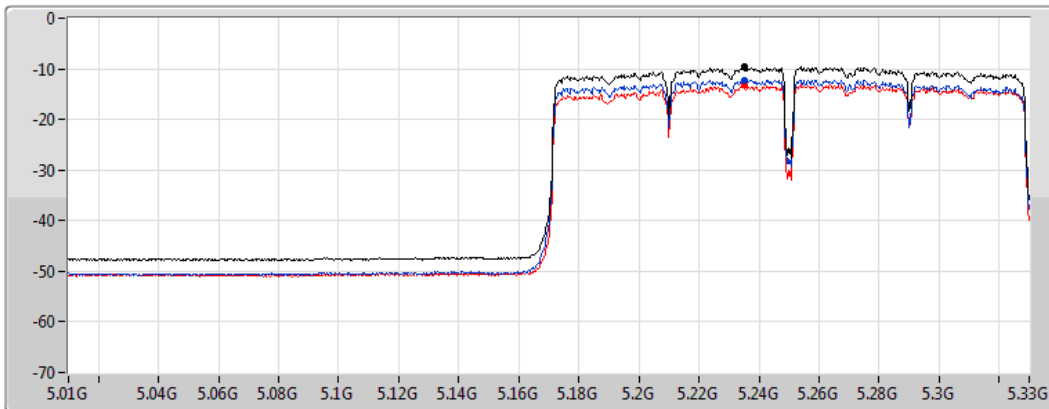

Sum ☒
Port 1 ☒
Port 2 ☒

Sum	PD	Port 1	Port 2
(dBm/RBW)	(dBm/RBW)	(dBm/RBW)	(dBm/RBW)
-9.67	-9.67	-12.20	-13.22