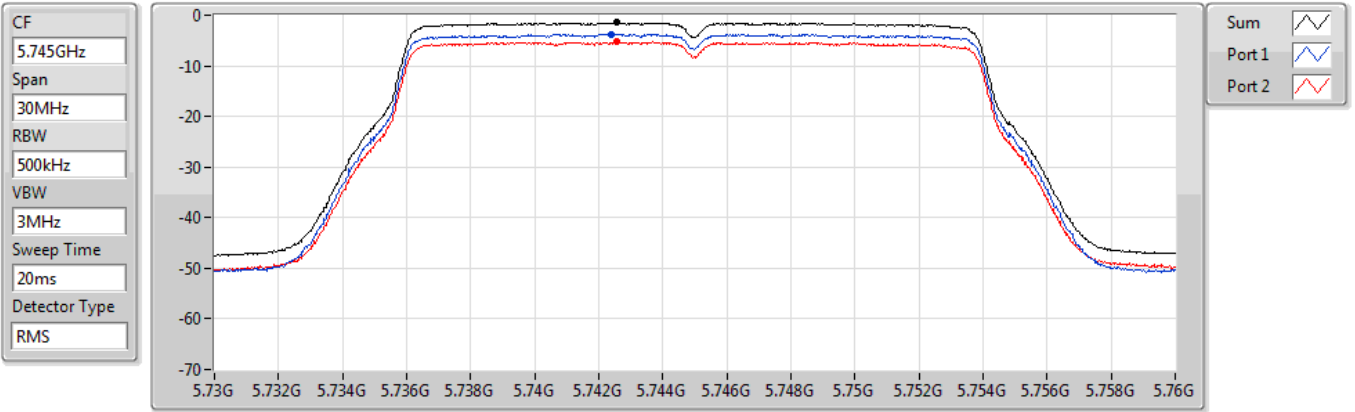

802.11ac VHT20_Nss2,(MCS0)_2TX

PSD

5745MHz

07/04/2021

Sum	PD	Port 1	Port 2
(dBm/RBW)	(dBm/RBW)	(dBm/RBW)	(dBm/RBW)
-1.45	-1.45	-3.75	-5.26