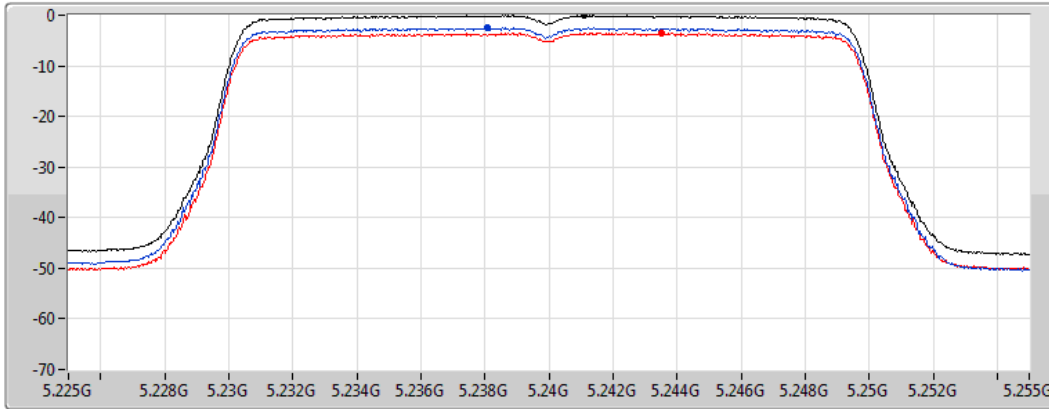

802.11ax HEW20_Nss2,(MCS0)_2TX

PSD

5240MHz

06/04/2021

CF
5.24GHz
Span
30MHz
RBW
1MHz
VBW
3MHz
Sweep Time
20ms
Detector Type
RMS

Sum ☒
Port 1 ☒
Port 2 ☒

Sum	PD	Port 1	Port 2
(dBm/RBW)	(dBm/RBW)	(dBm/RBW)	(dBm/RBW)
-0.07	-0.07	-2.53	-3.57