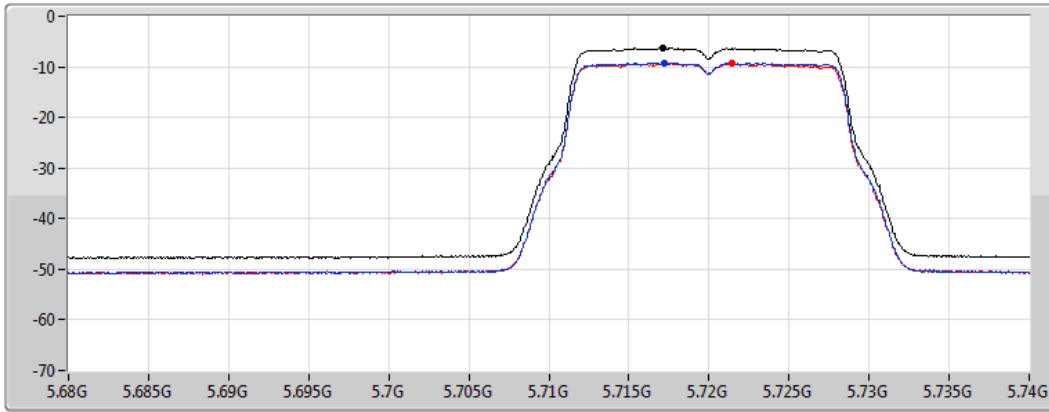

Sum

Port 1

Port 2

Sum	PD	Port 1	Port 2
(dBm/RBW)	(dBm/RBW)	(dBm/RBW)	(dBm/RBW)
-6.33	-6.33	-9.23	-9.34