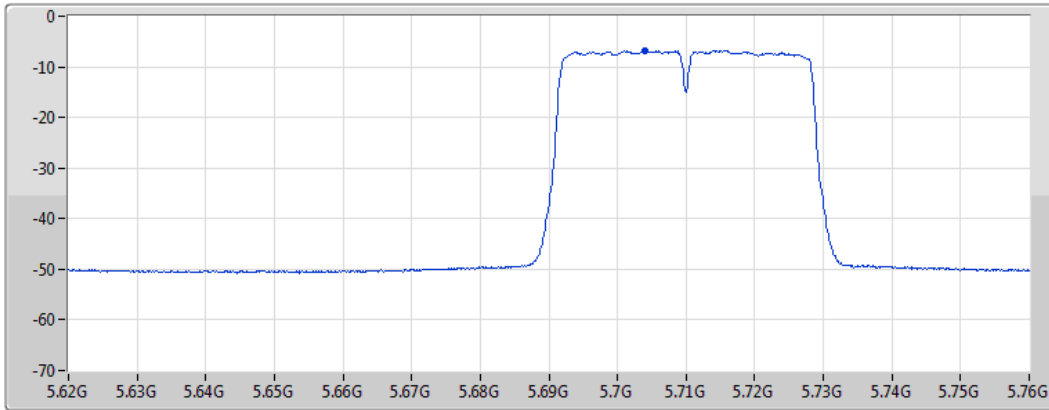

802.11n HT40_Nss1,(MCS0)_1TX

PSD

5710MHz Straddle 5.47-5.725GHz

06/04/2021

CF
5.69GHz

Span
140MHz

RBW
1MHz

VBW
3MHz

Sweep Time
20ms

Detector Type
RMS

Port 1

Sum	PD	Port 1
(dBm/RBW)	(dBm/RBW)	(dBm/RBW)
-6.74	-6.74	-6.74