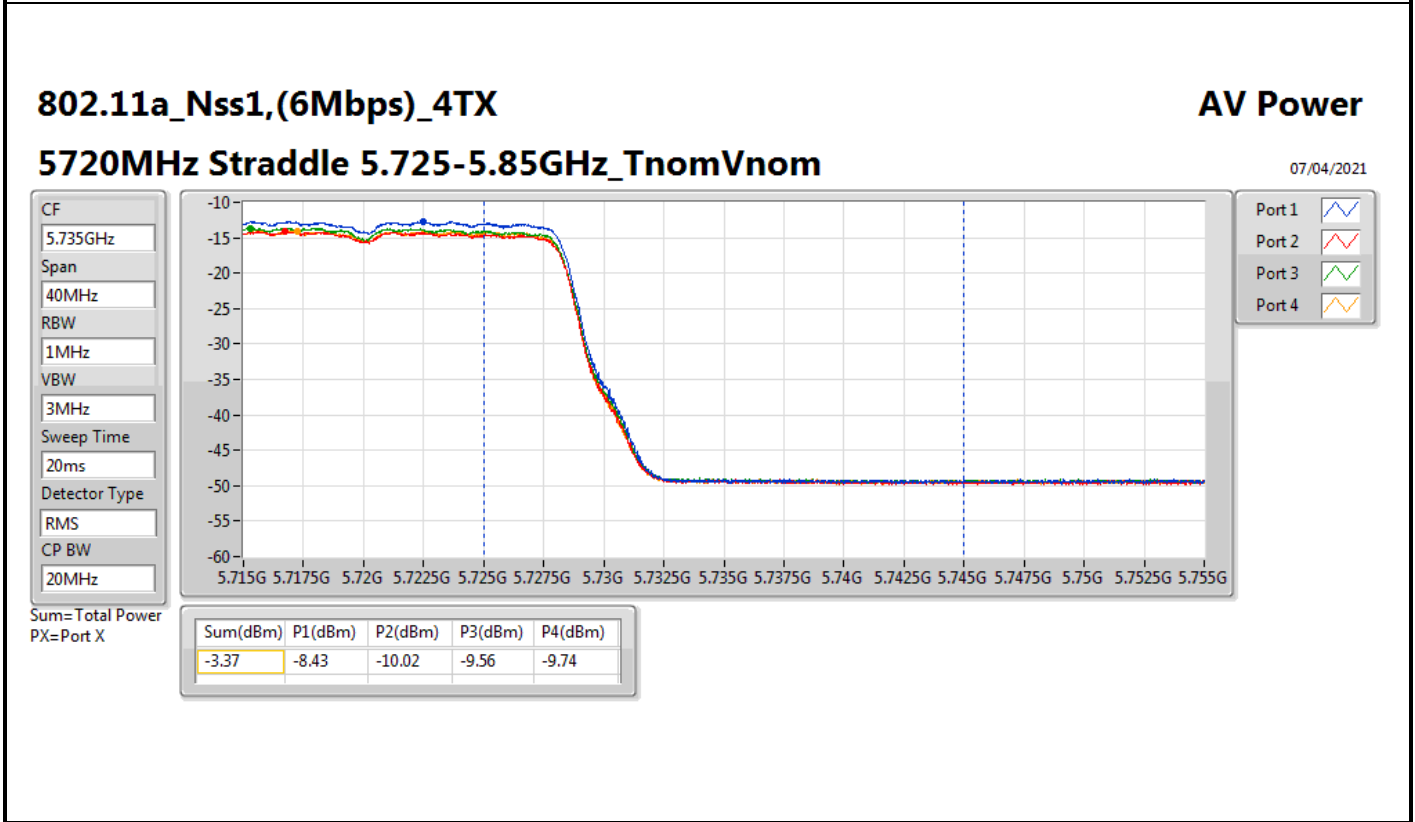

DG = Directional Gain; Port X = Port X output power

802.11ax HEW40_Nss2,(MCS0)_4TX

AV Power

5710MHz Straddle 5.47-5.725GHz_TnomVnom

07/04/2021

CF
5.69GHz

Span
140MHz

RBW
1MHz