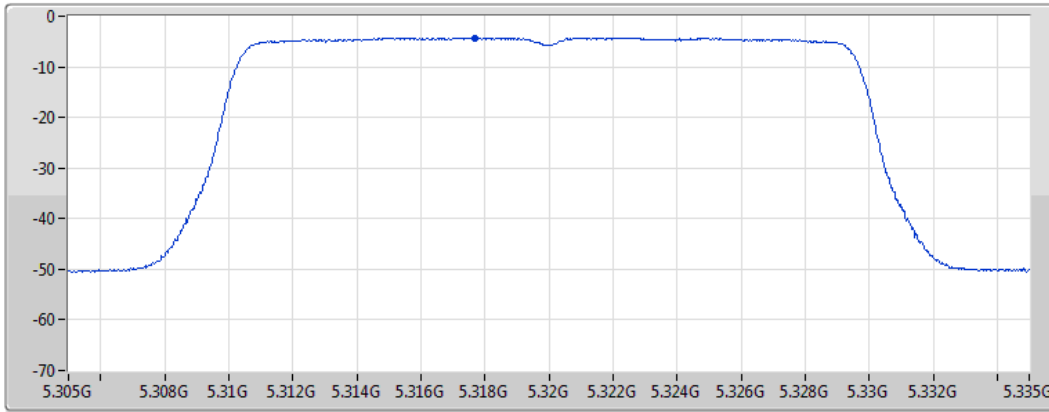

802.11ax HEW20_Nss1,(MCS0)_1TX

PSD

5320MHz

06/04/2021

CF
5.32GHz
Span
30MHz
RBW
1MHz
VBW
3MHz
Sweep Time
20ms
Detector Type
RMS

Port 1

Sum	PD	Port 1
(dBm/RBW)	(dBm/RBW)	(dBm/RBW)
-4.25	-4.25	-4.25