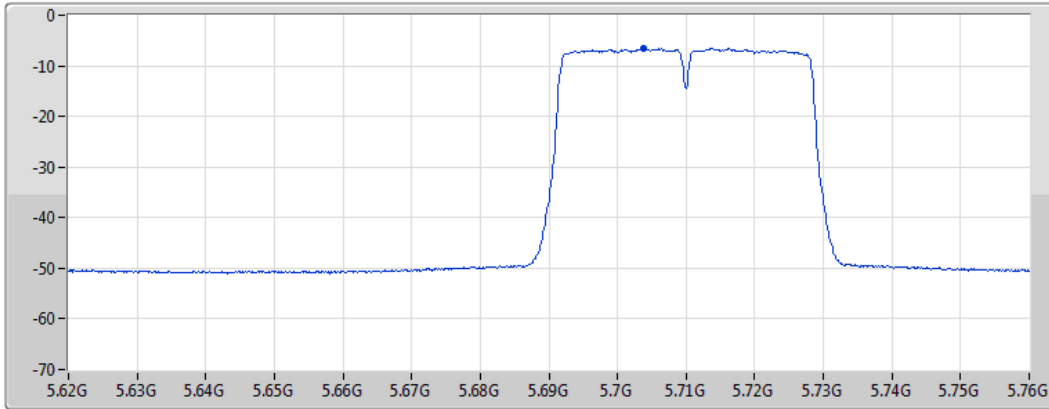

802.11ac VHT40_Nss1,(MCS0)_1TX
5710MHz Straddle 5.47-5.725GHz

PSD

06/04/2021

CF
5.69GHz
Span
140MHz
RBW
1MHz
VBW
3MHz
Sweep Time
20ms
Detector Type
RMS

Port 1

Sum	PD	Port 1
(dBm/RBW)	(dBm/RBW)	(dBm/RBW)
-6.43	-6.43	-6.43