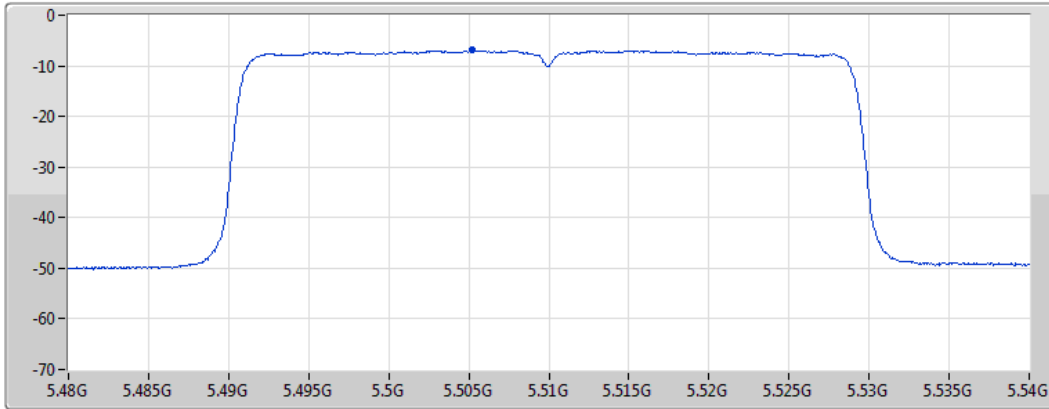

802.11ax HEW40_Nss1,(MCS0)_1TX

PSD

5510MHz

06/04/2021

CF
5.51GHz
Span
60MHz
RBW
1MHz
VBW
3MHz
Sweep Time
20ms
Detector Type
RMS

Port 1

Sum	PD	Port 1
(dBm/RBW)	(dBm/RBW)	(dBm/RBW)
-6.96	-6.96	-6.96