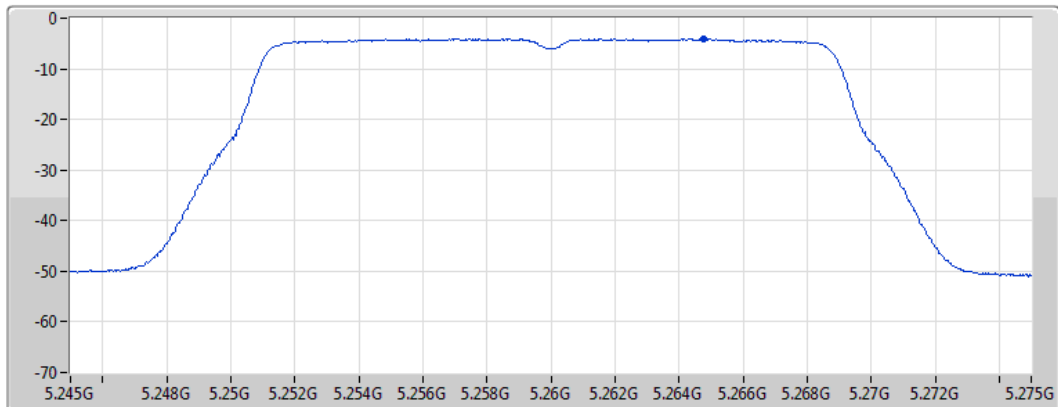

802.11n HT20_Nss1,(MCS0)_1TX

PSD

5260MHz

06/04/2021

CF
5.26GHz

Span
30MHz

RBW
1MHz

VBW
3MHz

Sweep Time
20ms

Detector Type
RMS

Sum	PD	Port 1
(dBm/RBW)	(dBm/RBW)	(dBm/RBW)
-4.11	-4.11	-4.11