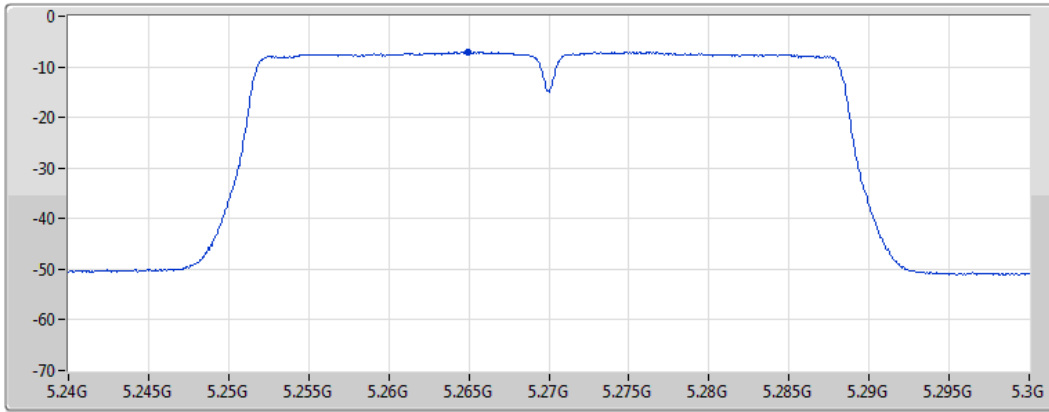

802.11ac VHT40_Nss1,(MCS0)_1TX

PSD

5270MHz

06/04/2021

CF
5.27GHz
Span
60MHz
RBW
1MHz
VBW
3MHz
Sweep Time
20ms
Detector Type
RMS

Port 1

Sum	PD	Port 1
(dBm/RBW)	(dBm/RBW)	(dBm/RBW)
-7.11	-7.11	-7.11