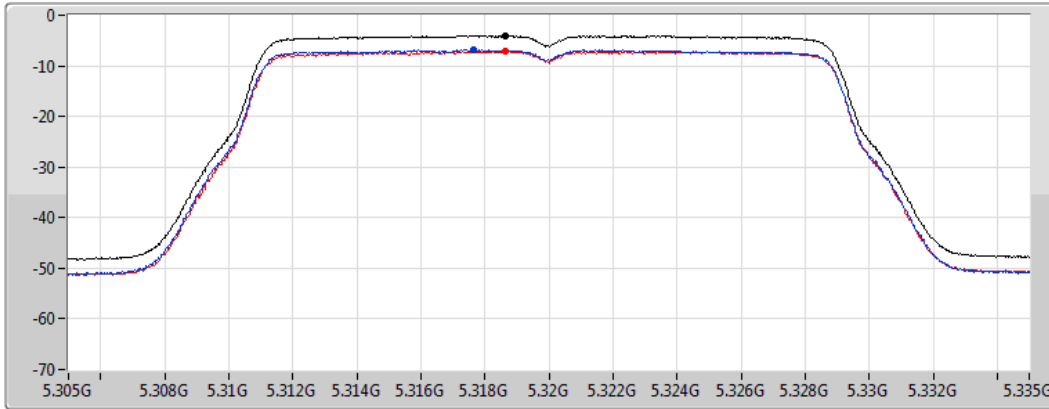

802.11ac VHT20_Nss2,(MCS0)_2TX

PSD

5320MHz

07/04/2021

CF
5.32GHz
Span
30MHz
RBW
1MHz
VBW
3MHz
Sweep Time
20ms
Detector Type
RMS

Sum
Port 1
Port 2

Sum	PD	Port 1	Port 2
(dBm/RBW)	(dBm/RBW)	(dBm/RBW)	(dBm/RBW)
-4.03	-4.03	-6.85	-7.10