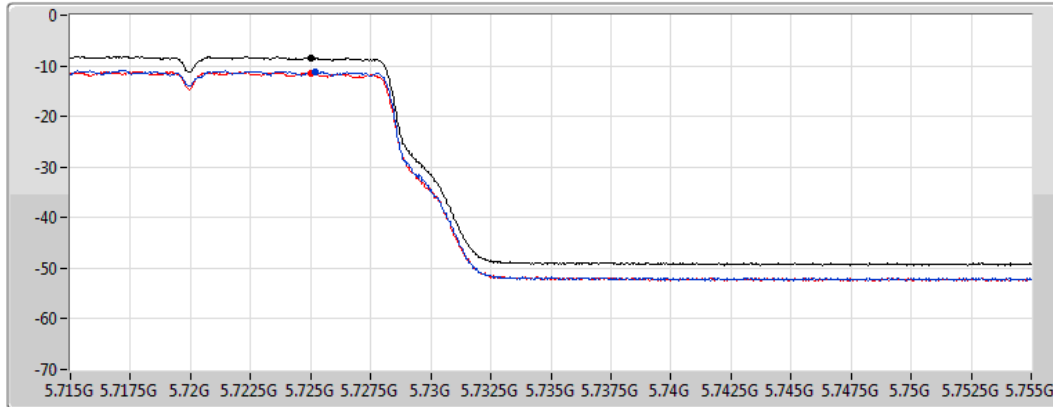

Span
40MHz

RBW
500kHz

VBW
3MHz

Sweep Time
20ms

Detector Type
RMS

Sum 

Port 1 

Port 2 