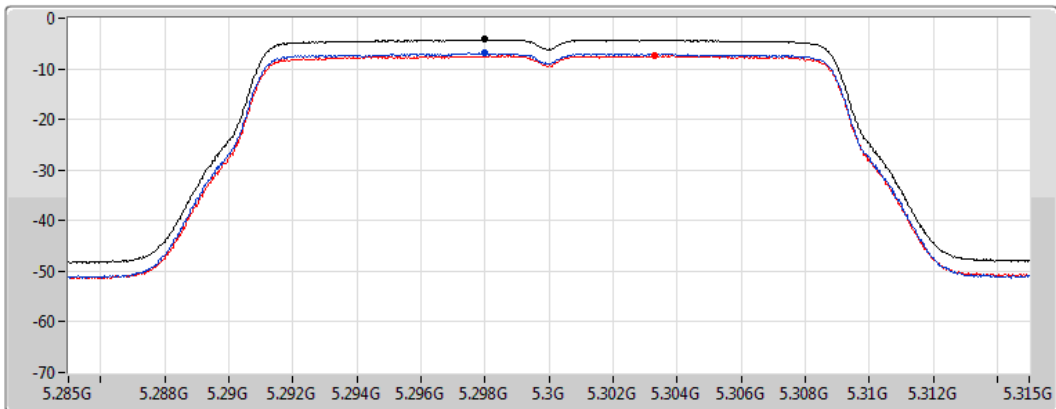

CF
5.3GHz

Span
30MHz

RBW
1MHz

VBW
3MHz

Sweep Time
20ms

Detector Type
RMS

Sum 

Port 1 