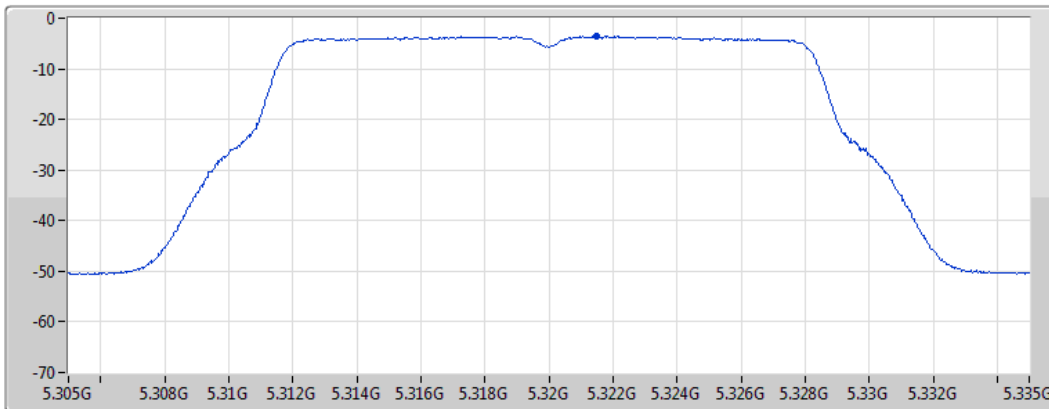

802.11a_Nss1,(6Mbps)_1TX

PSD

5320MHz

06/04/2021

CF
5.32GHz

Span
30MHz

RBW
1MHz

VBW
3MHz

Sweep Time
20ms

Detector Type
RMS

Port 1

Sum	PD	Port 1
(dBm/RBW)	(dBm/RBW)	(dBm/RBW)
-3.52	-3.52	-3.52