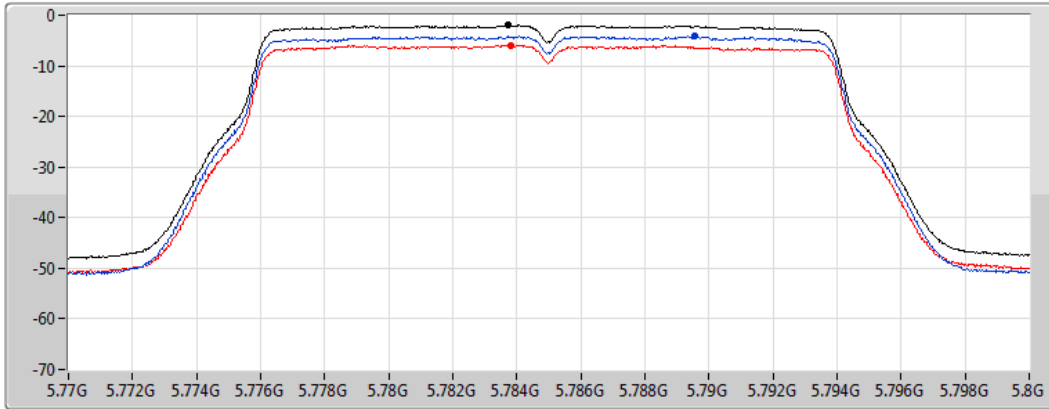

802.11n HT20_Nss2,(MCS0)_2TX

PSD

5785MHz

07/04/2021

CF
5.785GHz
Span
30MHz
RBW
500kHz
VBW
3MHz
Sweep Time
20ms
Detector Type
RMS

Sum ☒
Port 1 ☒
Port 2 ☒

Sum	PD	Port 1	Port 2
(dBm/RBW)	(dBm/RBW)	(dBm/RBW)	(dBm/RBW)
-2.00	-2.00	-4.18	-5.96