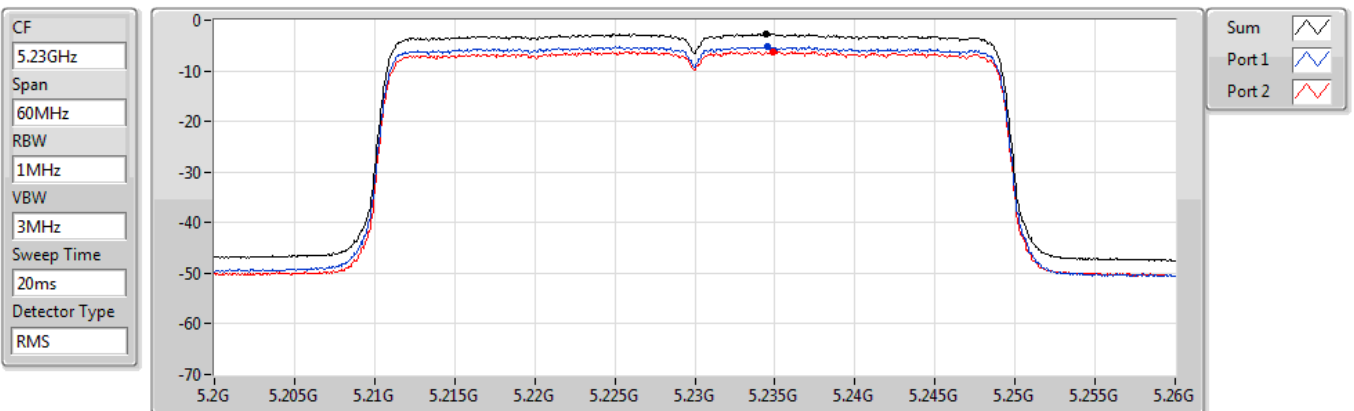

802.11ax HEW40_Nss2,(MCS0)_2TX

PSD

5230MHz

06/04/2021

Sum	PD	Port 1	Port 2
(dBm/RBW)	(dBm/RBW)	(dBm/RBW)	(dBm/RBW)
-2.74	-2.74	-5.29	-6.19