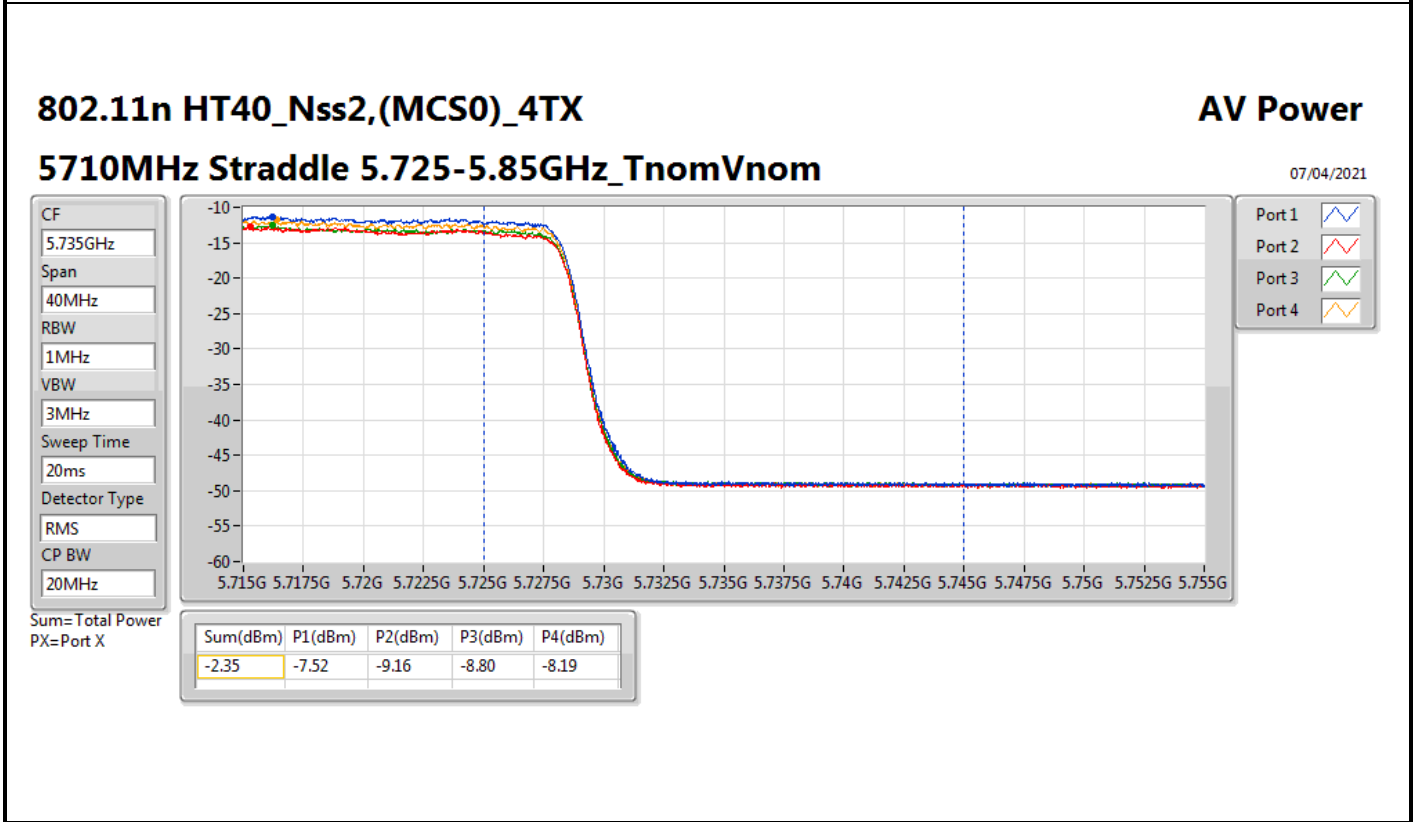

Average Power_Non-Beamforming_Radio 2_4T2S

Appendix C.3

Mode	Result	DG (dBi)	Port 1 (dBm)	Port 2 (dBm)	Port 3 (dBm)	Port 4 (dBm)	Total Power (dBm)	Power Limit (dBm)	EIRP (dBm)	EIRP Limit (dBm)
5530MHz	Pass	20.00	3.91	2.82	3.00	3.66	9.39	9.98	29.39	30.00
5610MHz	Pass	20.00	3.85	3.18	2.43	3.86	9.39	9.98	29.39	30.00
5690MHz Straddle 5.47-5.725GHz	Pass	20.00	3.50	2.82	3.18	4.06	9.43	9.98	29.43	30.00
5690MHz Straddle 5.725-5.85GHz	Pass	20.00	-10.38	-11.60	-10.59	-10.16	-4.63	30.00	15.37	Inf
5775MHz	Pass	20.00	10.56	9.51	9.67	9.55	15.87	30.00	35.87	Inf
802.11ax HEW160_Nss2,(MCS0)_4TX	-	-	-	-	-	-	-	-	-	-
5250MHz Straddle 5.15-5.25GHz	Pass	20.00	4.15	2.56	3.04	2.86	9.22	30.00	29.22	53.00
5250MHz Straddle 5.25-5.35GHz	Pass	20.00	3.88	3.08	3.00	3.32	9.35	9.98	29.35	30.00
5570MHz	Pass	20.00	3.15	3.21	2.49	2.94	8.98	9.98	28.98	30.00

DG = Directional Gain; Port X = Port X output power

802.11ax HEW40_Nss2,(MCS0)_4TX

AV Power

5710MHz Straddle 5.47-5.725GHz_TnomVnom

07/04/2021

CF
5.69GHz

Span
140MHz

RBW
1MHz