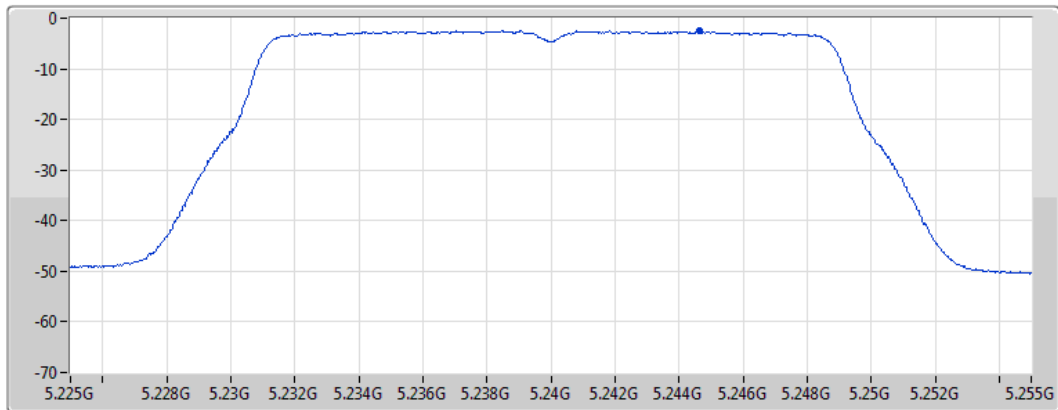

CF
5.24GHz

Span
30MHz

RBW
1MHz

VBW
3MHz

Sweep Time
20ms

Detector Type
RMS

Sum	PD	Port 1
(dBm/RBW)	(dBm/RBW)	(dBm/RBW)
-2.55	-2.55	-2.55

802.11n HT20_Nss1,(MCS0)_1TX