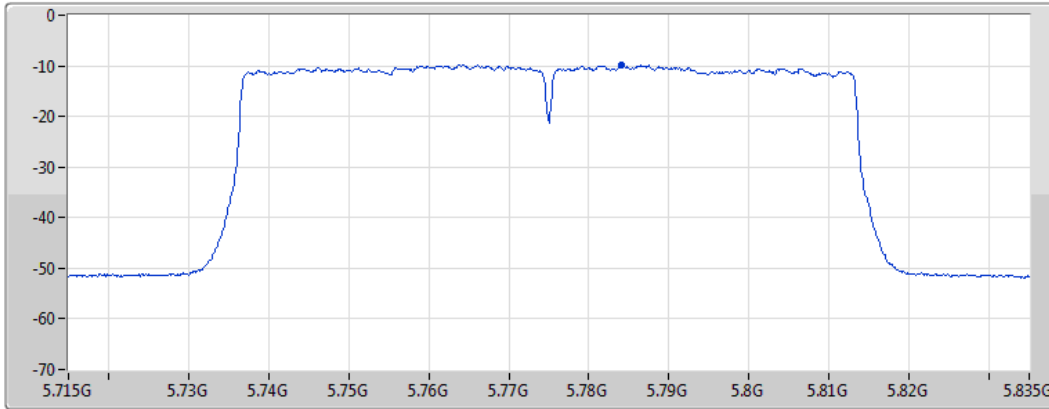

802.11ac VHT80_Nss1,(MCS0)_1TX

PSD

5775MHz

06/04/2021

CF
5.775GHz
Span
120MHz
RBW
500kHz
VBW
3MHz
Sweep Time
20ms
Detector Type
RMS

Port 1

Sum	PD	Port 1
(dBm/RBW)	(dBm/RBW)	(dBm/RBW)
-9.78	-9.78	-9.78

802.11ac VHT160_Nss1,(MCS0)_1TX

PSD

5250MHz Straddle 5.15-5.25GHz

06/04/2021

CF
5.17GHz
Span
320MHz
RBW
1MHz
VBW
3MHz
Sweep Time
20ms
Detector Type
RMS