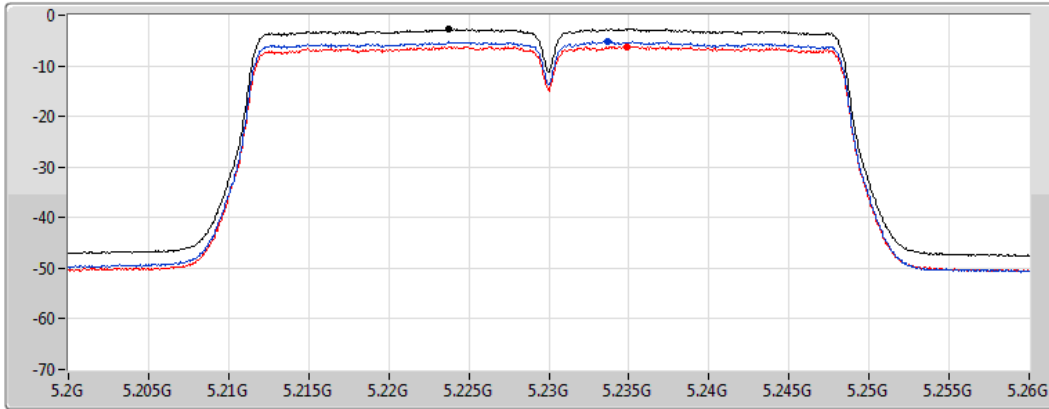

802.11ac VHT40_Nss2,(MCS0)_2TX

PSD

5230MHz

07/04/2021

CF
5.23GHz
Span
60MHz
RBW
1MHz
VBW
3MHz
Sweep Time
20ms
Detector Type
RMS

Sum
Port 1
Port 2

Sum	PD	Port 1	Port 2
(dBm/RBW)	(dBm/RBW)	(dBm/RBW)	(dBm/RBW)
-2.72	-2.72	-5.24	-6.21