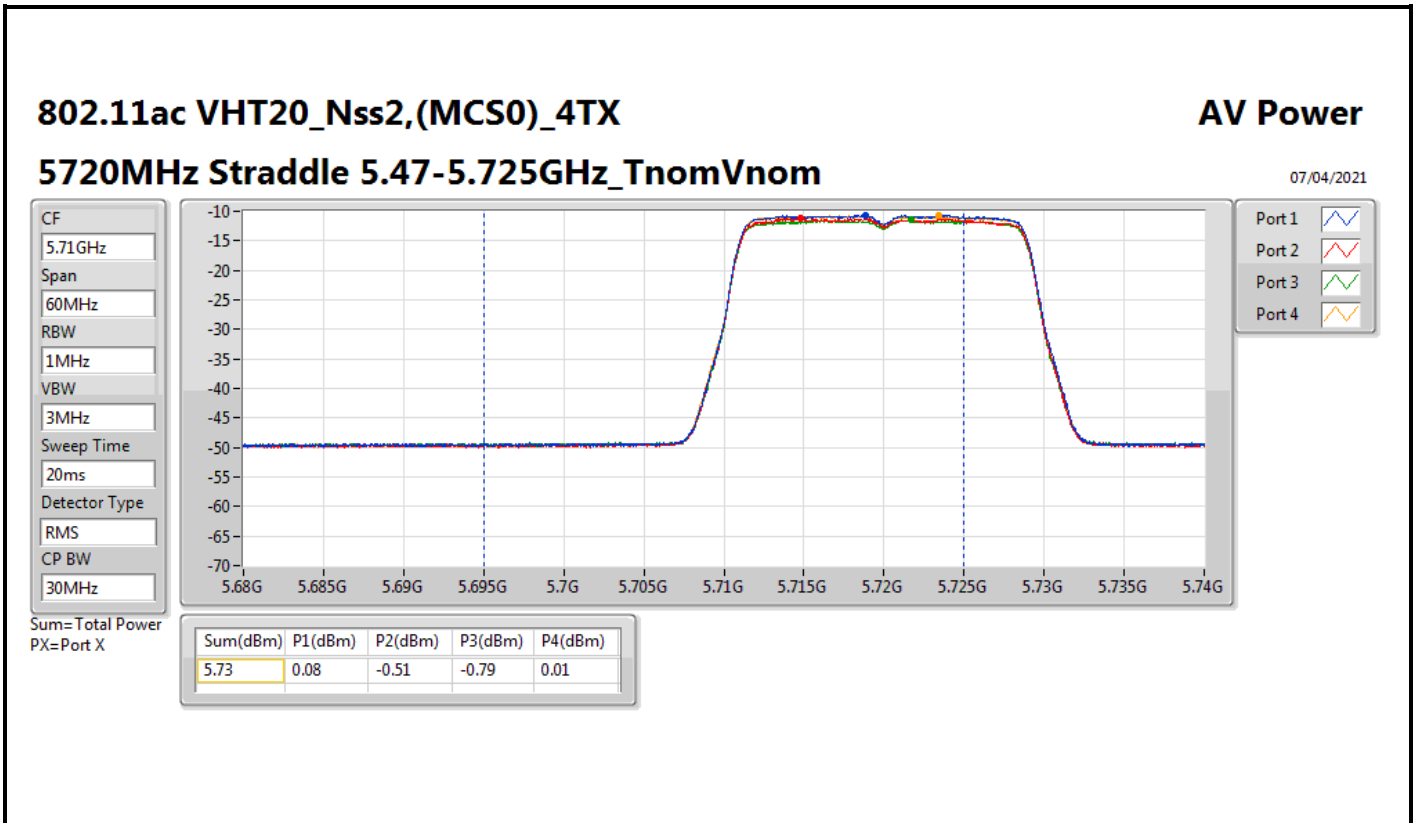

Average Power_Non-Beamforming_Radio 2_4T2S

Appendix C.3

Mode	Result	DG (dBi)	Port 1 (dBm)	Port 2 (dBm)	Port 3 (dBm)	Port 4 (dBm)	Total Power (dBm)	Power Limit (dBm)	EIRP (dBm)	EIRP Limit (dBm)
5530MHz	Pass	20.00	3.91	2.82	3.00	3.66	9.39	9.98	29.39	30.00
5610MHz	Pass	20.00	3.85	3.18	2.43	3.86	9.39	9.98	29.39	30.00
5690MHz Straddle 5.47-5.725GHz	Pass	20.00	3.50	2.82	3.18	4.06	9.43	9.98	29.43	30.00
5690MHz Straddle 5.725-5.85GHz	Pass	20.00	-10.38	-11.60	-10.59	-10.16	-4.63	30.00	15.37	Inf
5775MHz	Pass	20.00	10.56	9.51	9.67	9.55	15.87	30.00	35.87	Inf
802.11ax HEW160_Nss2,(MCS0)_4TX	-	-	-	-	-	-	-	-	-	-
5250MHz Straddle 5.15-5.25GHz	Pass	20.00	4.15	2.56	3.04	2.86	9.22	30.00	29.22	53.00
5250MHz Straddle 5.25-5.35GHz	Pass	20.00	3.88	3.08	3.00	3.32	9.35	9.98	29.35	30.00
5570MHz	Pass	20.00	3.15	3.21	2.49	2.94	8.98	9.98	28.98	30.00

DG = Directional Gain; Port X = Port X output power

802.11ax HEW40_Nss2,(MCS0)_4TX

AV Power

5710MHz Straddle 5.47-5.725GHz_TnomVnom

07/04/2021

CF
5.69GHz

Span
140MHz

RBW
1MHz