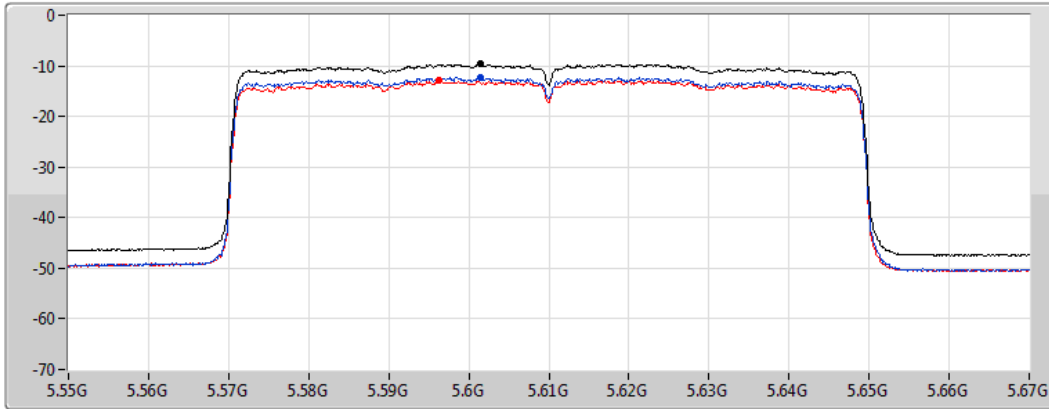

Sum
Port 1
Port 2

Sum	PD	Port 1	Port 2
(dBm/RBW)	(dBm/RBW)	(dBm/RBW)	(dBm/RBW)
-9.82	-9.82	-12.28	-13.32

802.11ax HEW80_Nss2,(MCS0)_2TX

PSD

5610MHz

06/04/2021

CF
5.61GHz
Span
120MHz
RBW
1MHz
VBW
3MHz
Sweep Time
20ms
Detector Type
RMS