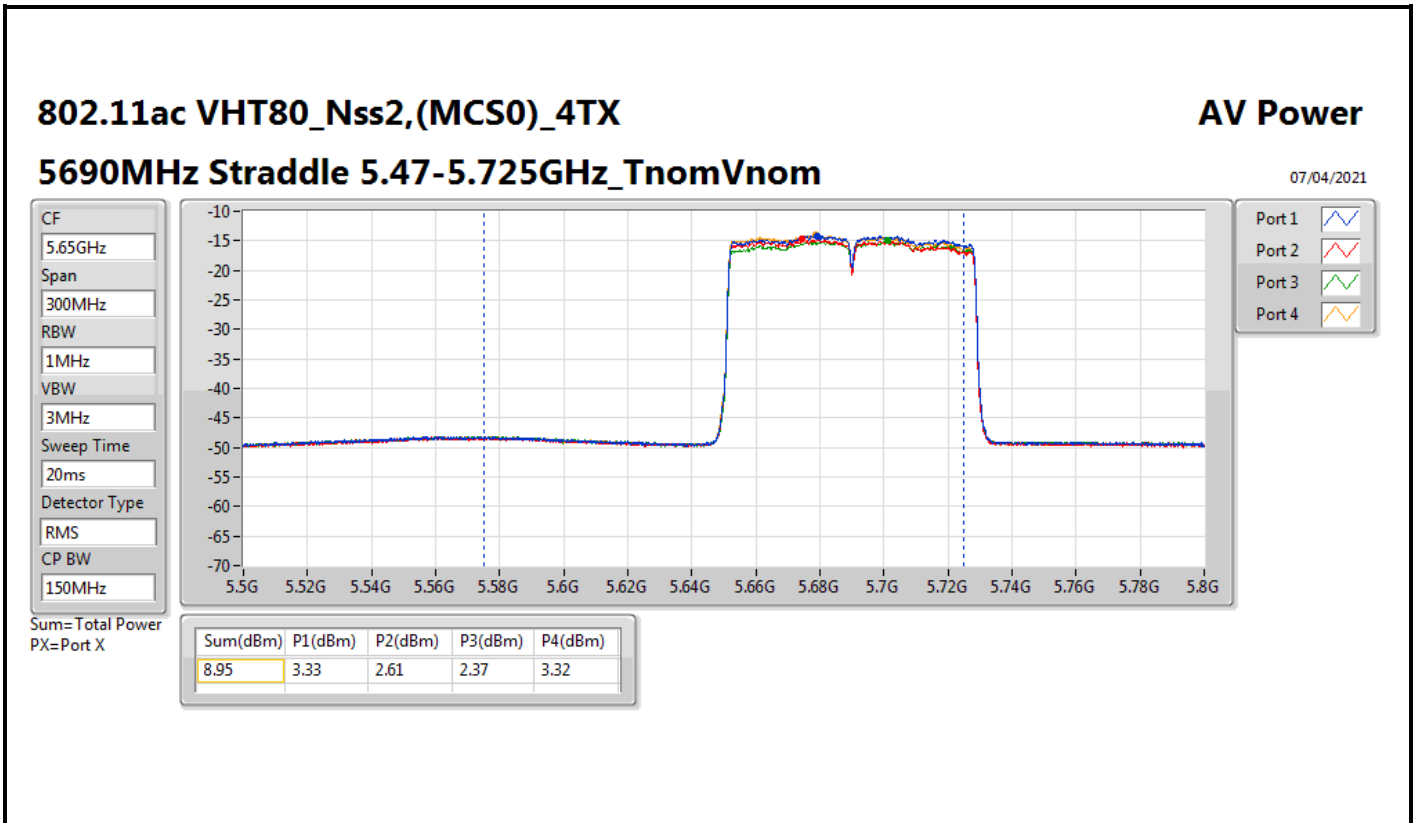

DG = Directional Gain; Port X = Port X output power

802.11ax HEW40_Nss2,(MCS0)_4TX

AV Power

5710MHz Straddle 5.47-5.725GHz_TnomVnom

07/04/2021

CF
5.69GHz

Span
140MHz

RBW
1MHz

VBW
3MHz

Sweep Time
20ms

Detector Type
RMS

CP BW
70MHz

Port 1 

Port 2 

Port 3 

Port 4 