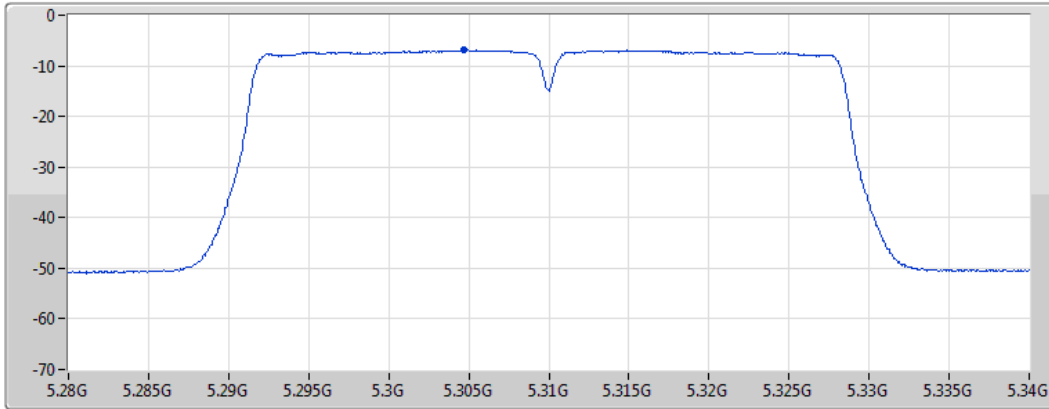

802.11ac VHT40_Nss1,(MCS0)_1TX

PSD

5310MHz

06/04/2021

CF
5.31GHz
Span
60MHz
RBW
1MHz
VBW
3MHz
Sweep Time
20ms
Detector Type
RMS

Port 1

Sum	PD	Port 1
(dBm/RBW)	(dBm/RBW)	(dBm/RBW)
-6.81	-6.81	-6.81