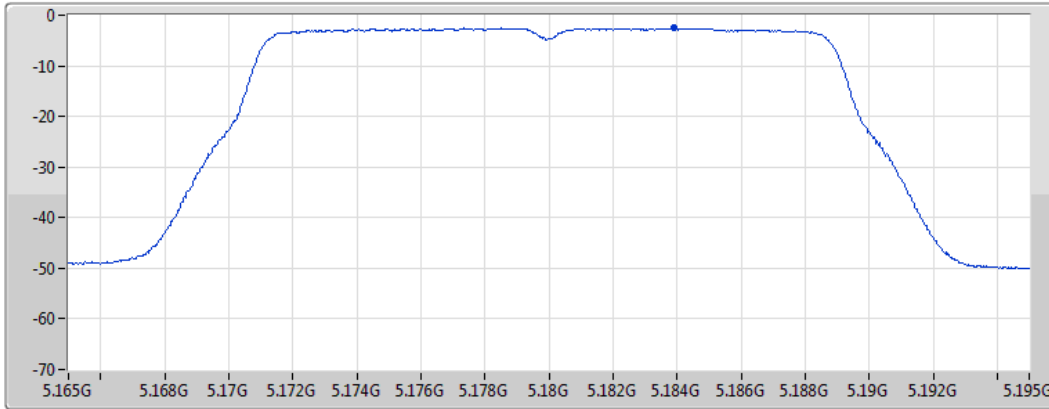

802.11n HT20_Nss1,(MCS0)_1TX

PSD

5180MHz

06/04/2021

CF
5.18GHz
Span
30MHz
RBW
1MHz
VBW
3MHz
Sweep Time
20ms
Detector Type
RMS

Port 1

Sum	PD	Port 1
(dBm/RBW)	(dBm/RBW)	(dBm/RBW)
-2.54	-2.54	-2.54