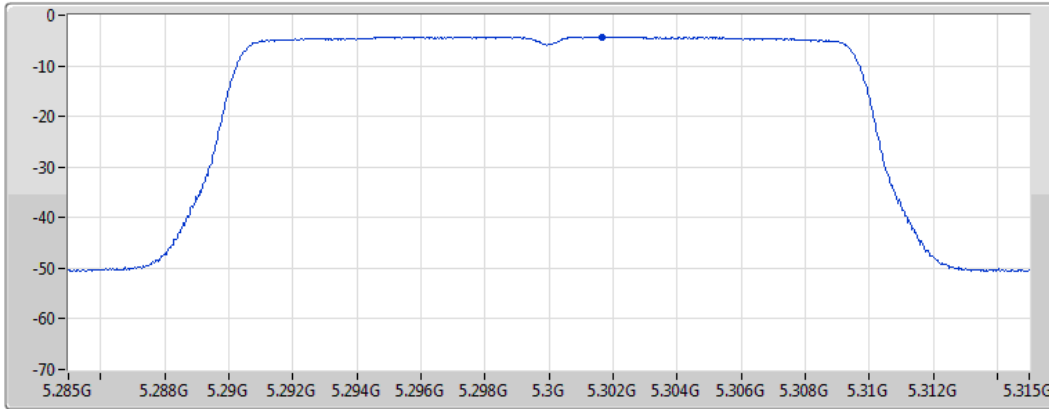

802.11ax HEW20_Nss1,(MCS0)_1TX

PSD

5300MHz

06/04/2021

CF
5.3GHz
Span
30MHz
RBW
1MHz
VBW
3MHz
Sweep Time
20ms
Detector Type
RMS

Port 1

Sum	PD	Port 1
(dBm/RBW)	(dBm/RBW)	(dBm/RBW)
-4.26	-4.26	-4.26