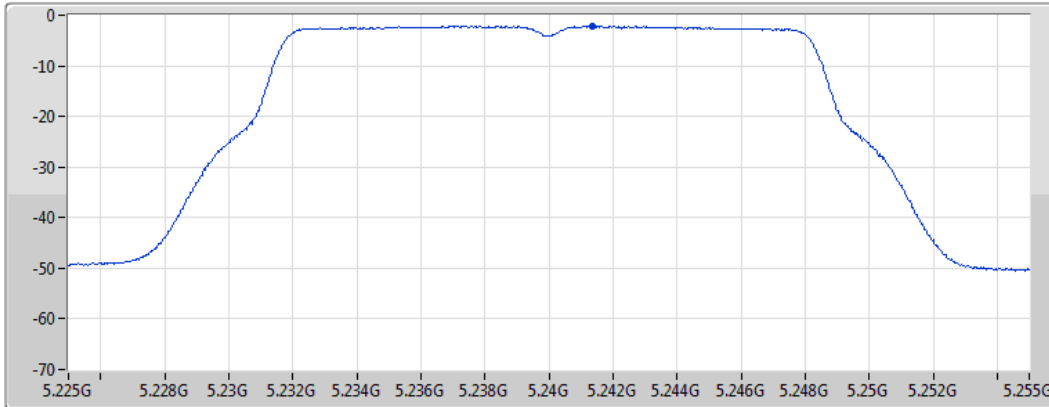

Port 1 

Sum	PD	Port 1
(dBm/RBW)	(dBm/RBW)	(dBm/RBW)
-2.17	-2.17	-2.17

802.11a_Nss1,(6Mbps)_1TX

PSD

5260MHz

06/04/2021

CF
5.26GHz

Span
30MHz