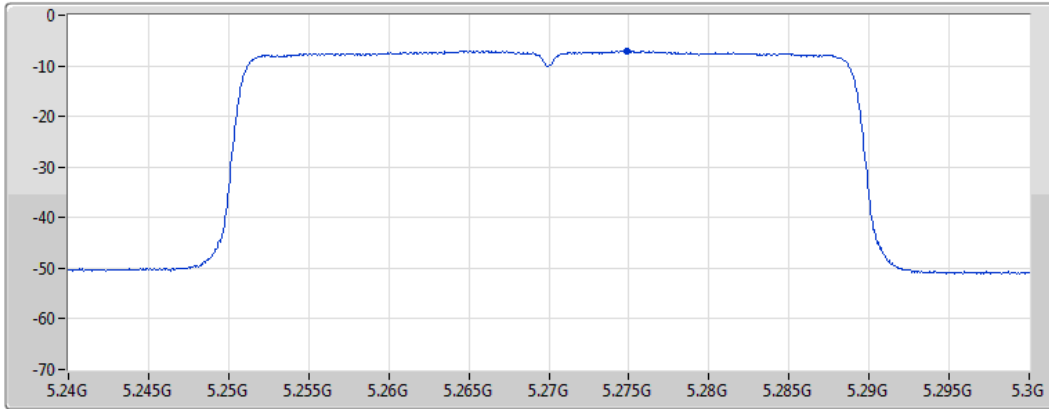

802.11ax HEW40_Nss1,(MCS0)_1TX

PSD

5270MHz

06/04/2021

CF
5.27GHz

Span
60MHz

RBW
1MHz

VBW
3MHz

Sweep Time
20ms

Detector Type
RMS

Port 1

Sum	PD	Port 1
(dBm/RBW)	(dBm/RBW)	(dBm/RBW)
-7.05	-7.05	-7.05