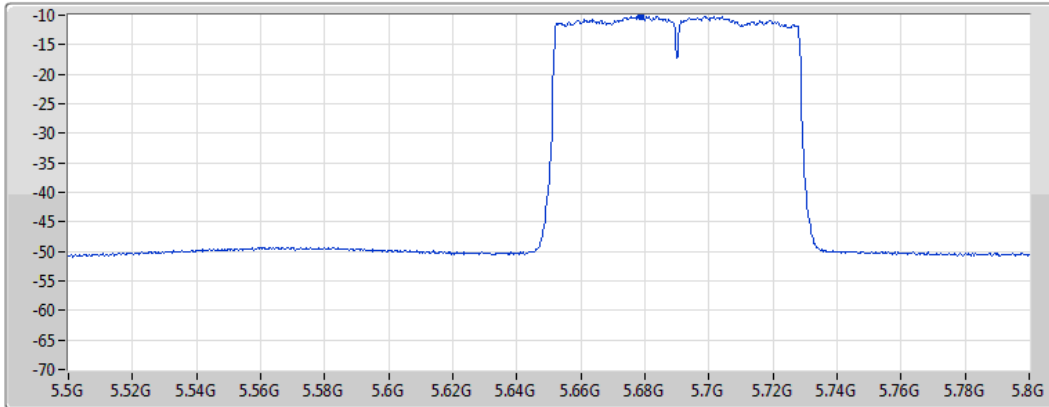

CF
5.65GHz

Span
300MHz

RBW
1MHz

VBW
3MHz

Sweep Time
20ms

Detector Type
RMS

Port 1 

Sum	PD	Port 1
(dBm/RBW)	(dBm/RBW)	(dBm/RBW)
-10.13	-10.13	-10.13