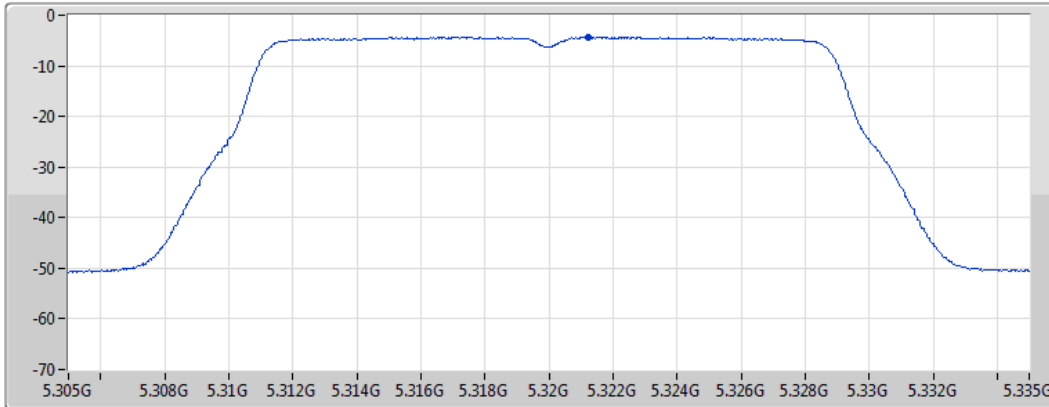

Sum	PD	Port 1
(dBm/RBW)	(dBm/RBW)	(dBm/RBW)
-4.32	-4.32	-4.32

802.11ac VHT20_Nss1,(MCS0)_1TX

PSD

5320MHz

06/04/2021

CF
5.32GHz
Span
30MHz
RBW
1MHz
VBW
3MHz
Sweep Time
20ms
Detector Type
RMS

Port 1 

Sum	PD	Port 1
(dBm/RBW)	(dBm/RBW)	(dBm/RBW)
-4.35	-4.35	-4.35