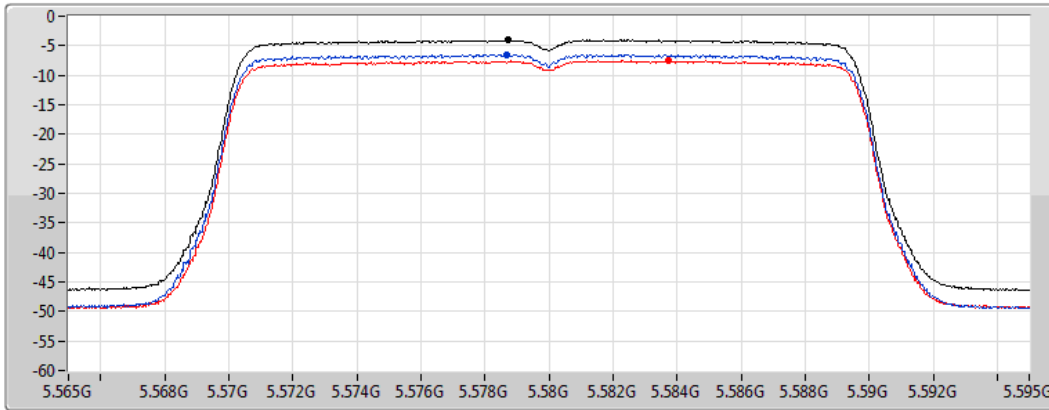

802.11ax HEW20_Nss2,(MCS0)_2TX

PSD

5580MHz

06/04/2021

CF
5.58GHz
Span
30MHz
RBW
1MHz
VBW
3MHz
Sweep Time
20ms
Detector Type
RMS

Sum
Port 1
Port 2

Sum	PD	Port 1	Port 2
(dBm/RBW)	(dBm/RBW)	(dBm/RBW)	(dBm/RBW)
-4.04	-4.04	-6.46	-7.54