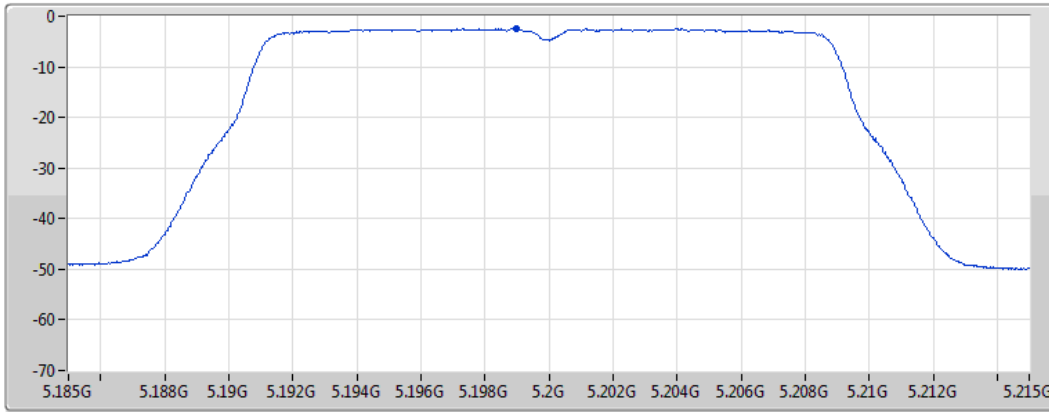

802.11n HT20_Nss1,(MCS0)_1TX

PSD

5200MHz

06/04/2021

CF
5.2GHz
Span
30MHz
RBW
1MHz
VBW
3MHz
Sweep Time
20ms
Detector Type
RMS

Port 1

Sum	PD	Port 1
(dBm/RBW)	(dBm/RBW)	(dBm/RBW)
-2.47	-2.47	-2.47