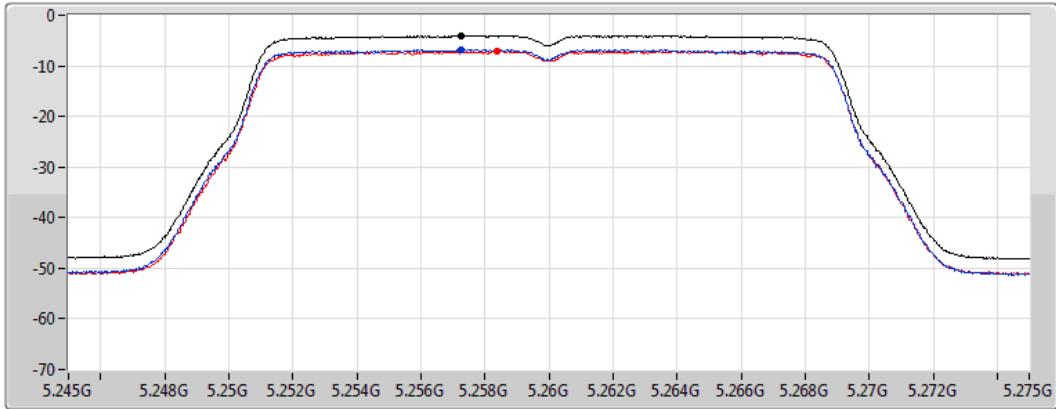

5260MHz

07/04/2021

CF
5.26GHz

Span
30MHz

RBW
1MHz

VBW
3MHz

Sweep Time
20ms

Detector Type
RMS