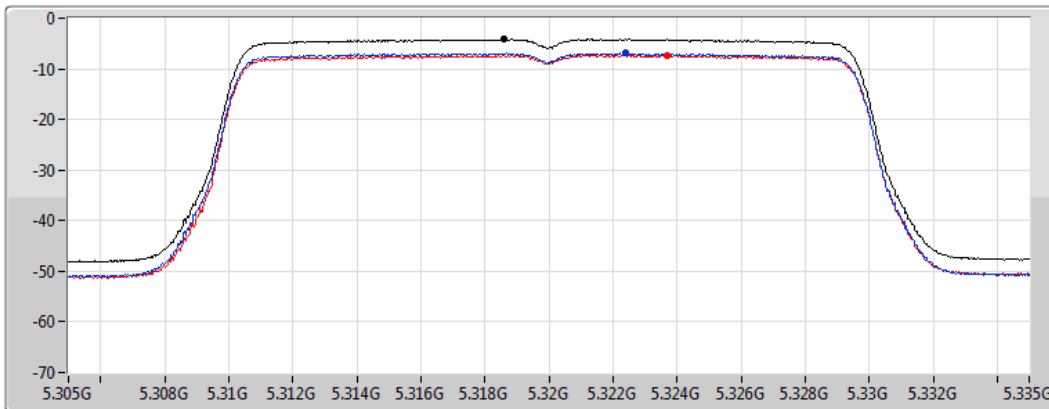

802.11ax HEW20_Nss2,(MCS0)_2TX

PSD

5320MHz

06/04/2021

CF
5.32GHz
Span
30MHz
RBW
1MHz
VBW
3MHz
Sweep Time
20ms
Detector Type
RMS

Sum
Port 1
Port 2

Sum	PD	Port 1	Port 2
(dBm/RBW)	(dBm/RBW)	(dBm/RBW)	(dBm/RBW)
-4.17	-4.17	-6.94	-7.29