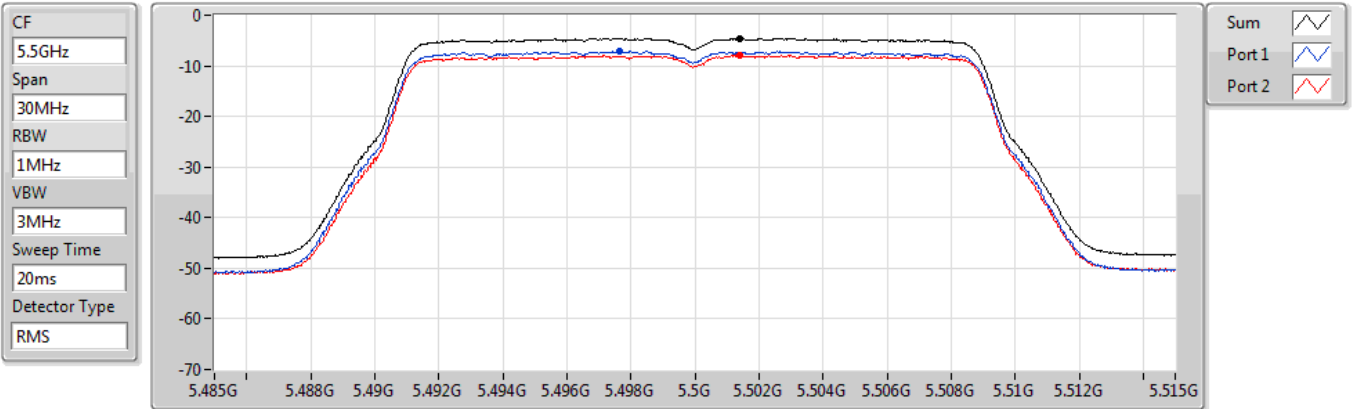

Sum
Port 1
Port 2

Sum	PD	Port 1	Port 2
(dBm/RBW)	(dBm/RBW)	(dBm/RBW)	(dBm/RBW)
-4.58	-4.58	-7.36	-7.60

802.11n HT20_Nss2,(MCS0)_2TX

PSD

5500MHz

07/04/2021

Sum	PD	Port 1	Port 2
(dBm/RBW)	(dBm/RBW)	(dBm/RBW)	(dBm/RBW)
-4.60	-4.60	-7.13	-7.97