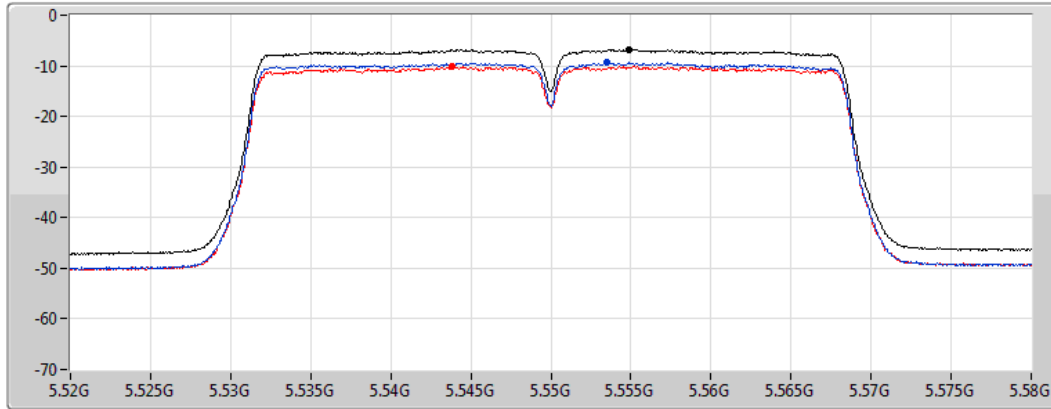

802.11ac VHT40_Nss2,(MCS0)_2TX

PSD

5550MHz

07/04/2021

CF
5.55GHz
Span
60MHz
RBW
1MHz
VBW
3MHz
Sweep Time
20ms
Detector Type
RMS

Sum ☒
Port 1 ☒
Port 2 ☒

Sum	PD	Port 1	Port 2
(dBm/RBW)	(dBm/RBW)	(dBm/RBW)	(dBm/RBW)
-6.80	-6.80	-9.36	-10.17