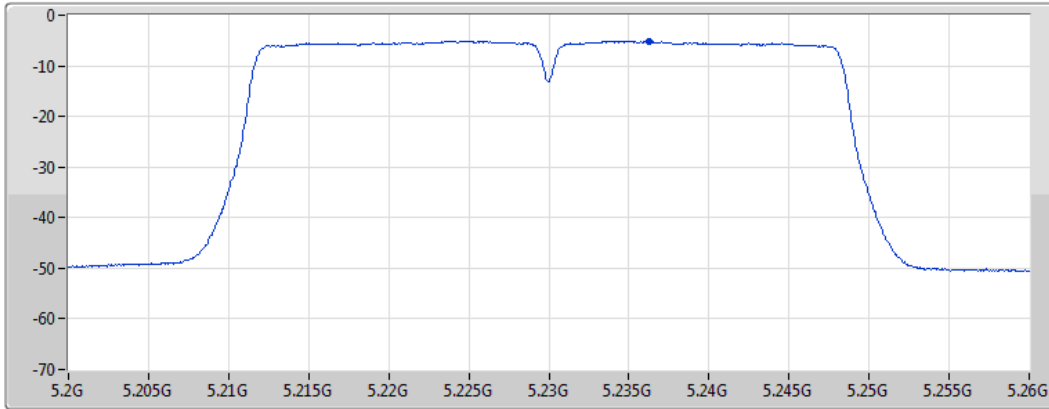

802.11ac VHT40_Nss1,(MCS0)_1TX

PSD

5230MHz

06/04/2021

CF
5.23GHz
Span
60MHz
RBW
1MHz
VBW
3MHz
Sweep Time
20ms
Detector Type
RMS

Port 1

Sum	PD	Port 1
(dBm/RBW)	(dBm/RBW)	(dBm/RBW)
-5.16	-5.16	-5.16