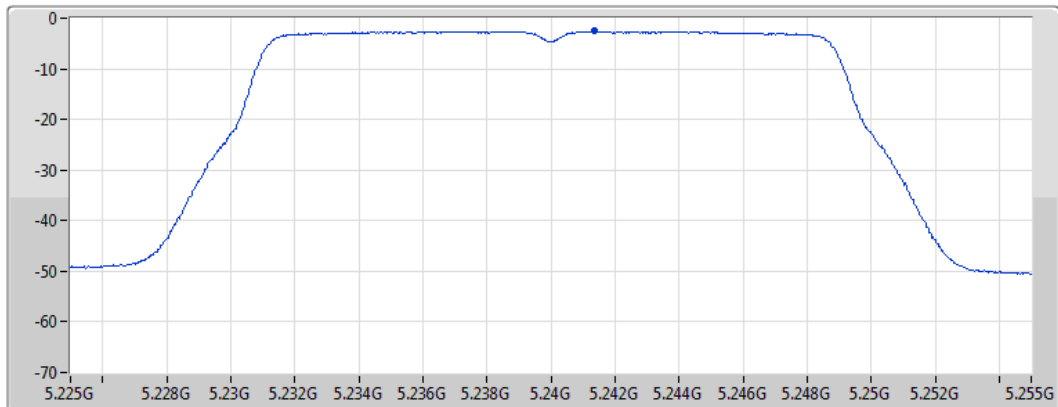

802.11ac VHT20_Nss1,(MCS0)_1TX

PSD

5240MHz

06/04/2021

CF
5.24GHz

Span
30MHz

RBW
1MHz

VBW
3MHz

Sweep Time
20ms

Detector Type
RMS

Sum	PD	Port 1
(dBm/RBW)	(dBm/RBW)	(dBm/RBW)
-2.57	-2.57	-2.57