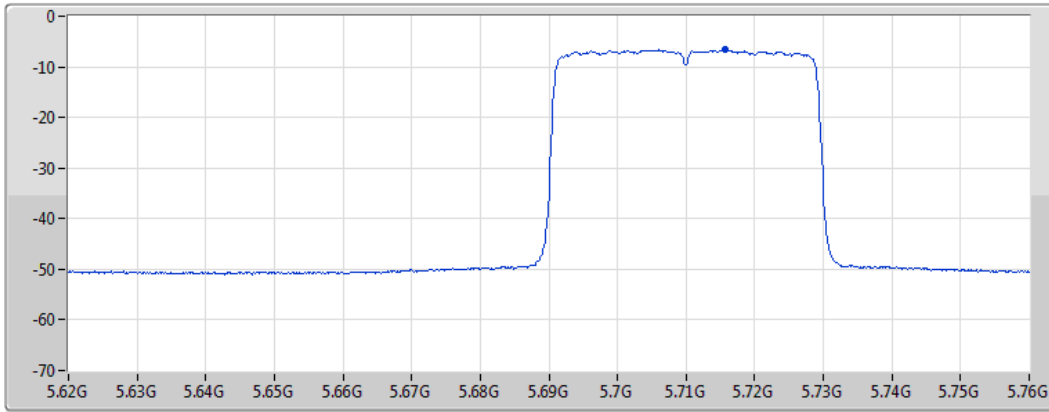

802.11ax HEW40_Nss1,(MCS0)_1TX

PSD

5710MHz Straddle 5.47-5.725GHz

06/04/2021

CF
5.69GHz

Span
140MHz

RBW
1MHz

VBW
3MHz

Sweep Time
20ms

Detector Type
RMS

Port 1

Sum	PD	Port 1
(dBm/RBW)	(dBm/RBW)	(dBm/RBW)
-6.63	-6.63	-6.63