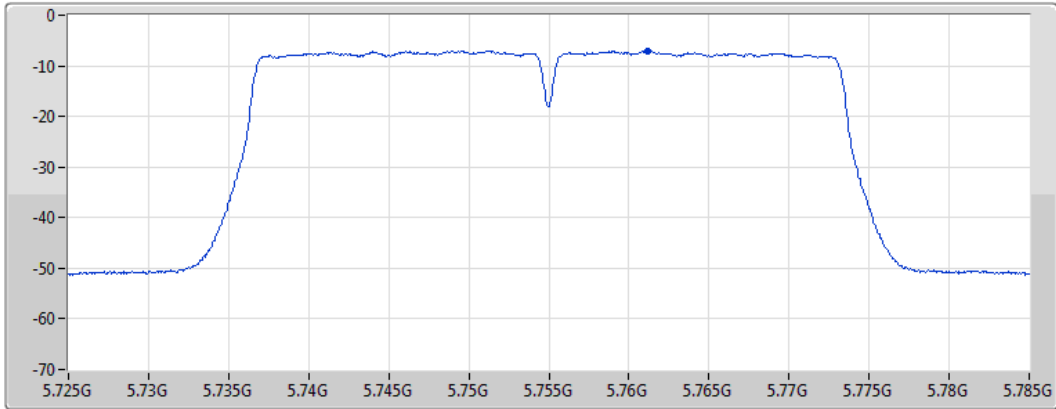

802.11ac VHT40_Nss1,(MCS0)_1TX

PSD

5755MHz

06/04/2021

CF
5.755GHz
Span
60MHz
RBW
500kHz
VBW
3MHz
Sweep Time
20ms
Detector Type
RMS

Port 1

Sum	PD	Port 1
(dBm/RBW)	(dBm/RBW)	(dBm/RBW)
-7.07	-7.07	-7.07

802.11ac VHT40_Nss1,(MCS0)_1TX

PSD

5795MHz

06/04/2021

CF
5.795GHz
Span
60MHz
RBW
500kHz
VBW
3MHz
Sweep Time
20ms
Detector Type
RMS