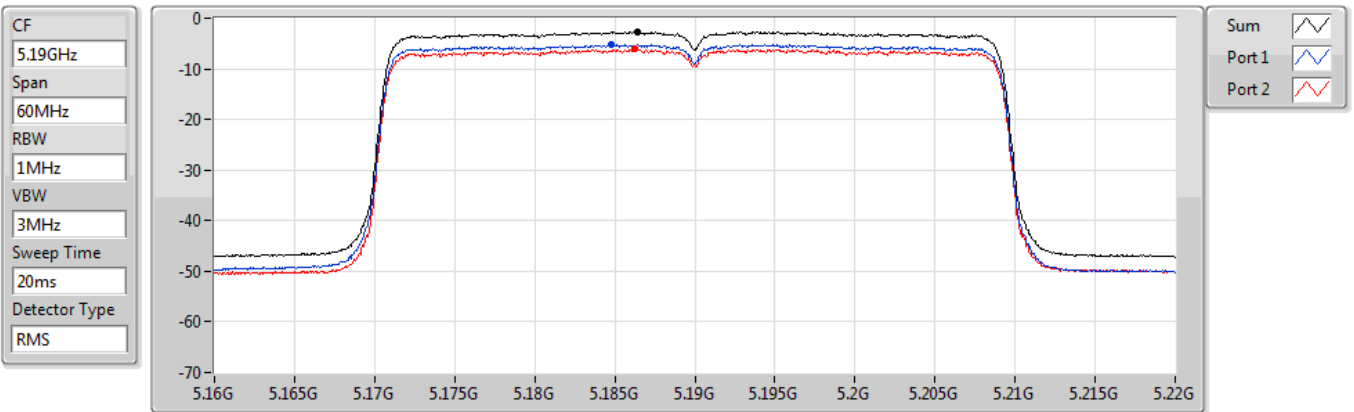

Sum
Port 1
Port 2

Sum	PD	Port 1	Port 2
(dBm/RBW)	(dBm/RBW)	(dBm/RBW)	(dBm/RBW)
-1.89	-1.89	-4.13	-5.73

802.11ax HEW40_Nss2,(MCS0)_2TX

PSD

5190MHz

06/04/2021

Sum	PD	Port 1	Port 2
(dBm/RBW)	(dBm/RBW)	(dBm/RBW)	(dBm/RBW)
-2.69	-2.69	-5.20	-6.10