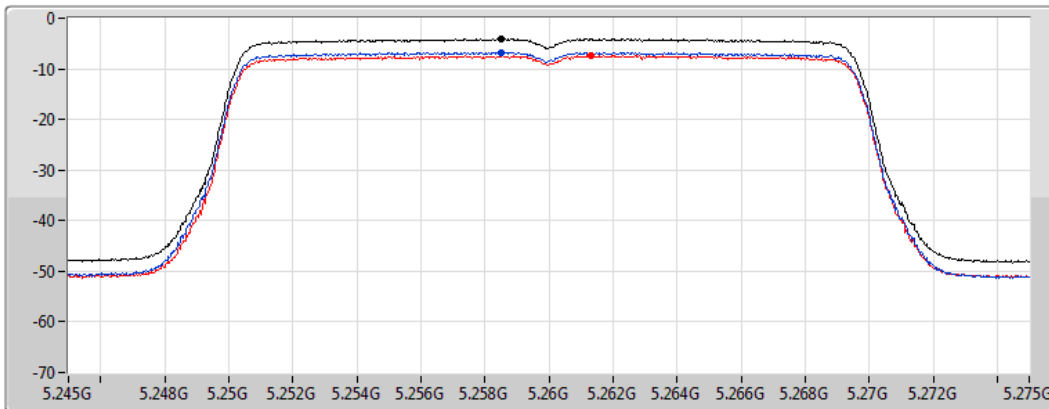

802.11ax HEW20_Nss2,(MCS0)_2TX

PSD

5260MHz

06/04/2021

CF
5.26GHz
Span
30MHz
RBW
1MHz
VBW
3MHz
Sweep Time
20ms
Detector Type
RMS

Sum ☒
Port 1 ☒
Port 2 ☒

Sum	PD	Port 1	Port 2
(dBm/RBW)	(dBm/RBW)	(dBm/RBW)	(dBm/RBW)
-4.07	-4.07	-6.71	-7.45