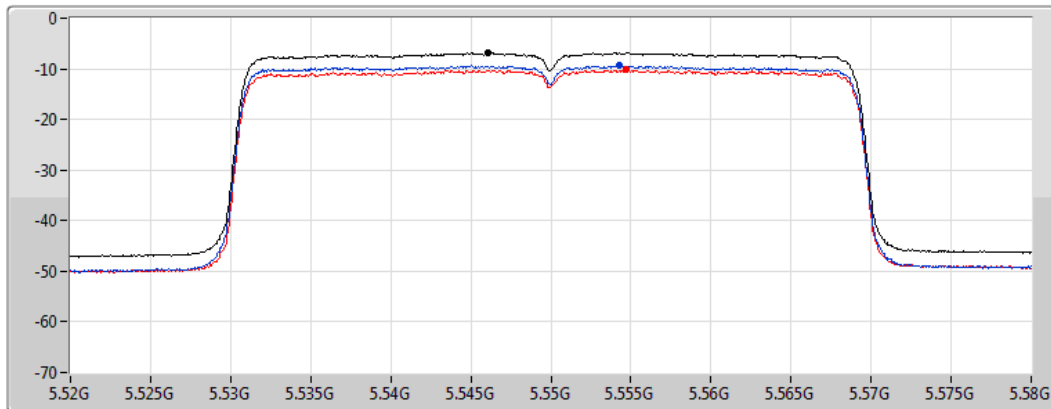

802.11ax HEW40_Nss2,(MCS0)_2TX

PSD

5550MHz

06/04/2021

CF
5.55GHz
Span
60MHz
RBW
1MHz
VBW
3MHz
Sweep Time
20ms
Detector Type
RMS

Sum
Port 1
Port 2

Sum	PD	Port 1	Port 2
(dBm/RBW)	(dBm/RBW)	(dBm/RBW)	(dBm/RBW)
-6.89	-6.89	-9.41	-10.25