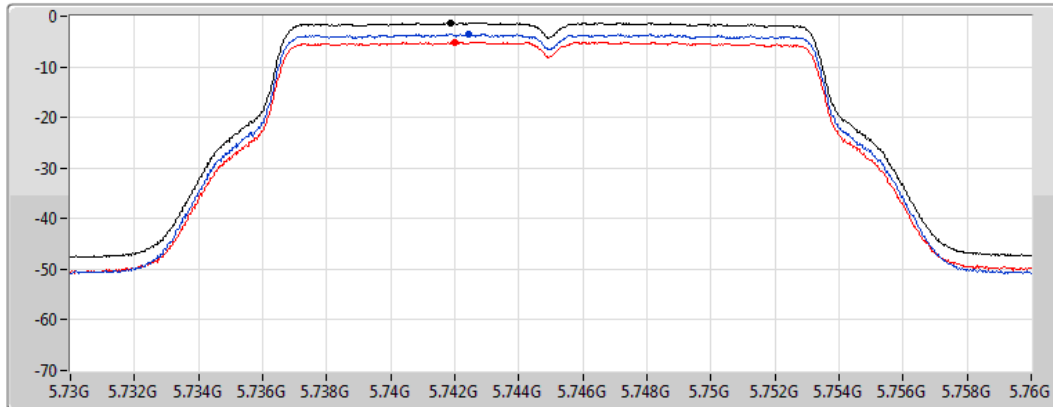

802.11a_Nss1,(6Mbps)_2TX

5745MHz

PSD

06/04/2021

CF
5.745GHz

Span
30MHz

RBW
500kHz

VBW
3MHz

Sweep Time
20ms

Detector Type
RMS

Sum

Port 1

Port 2

Sum	PD	Port 1	Port 2
(dBm/RBW)	(dBm/RBW)	(dBm/RBW)	(dBm/RBW)
-1.29	-1.29	-3.52	-5.08