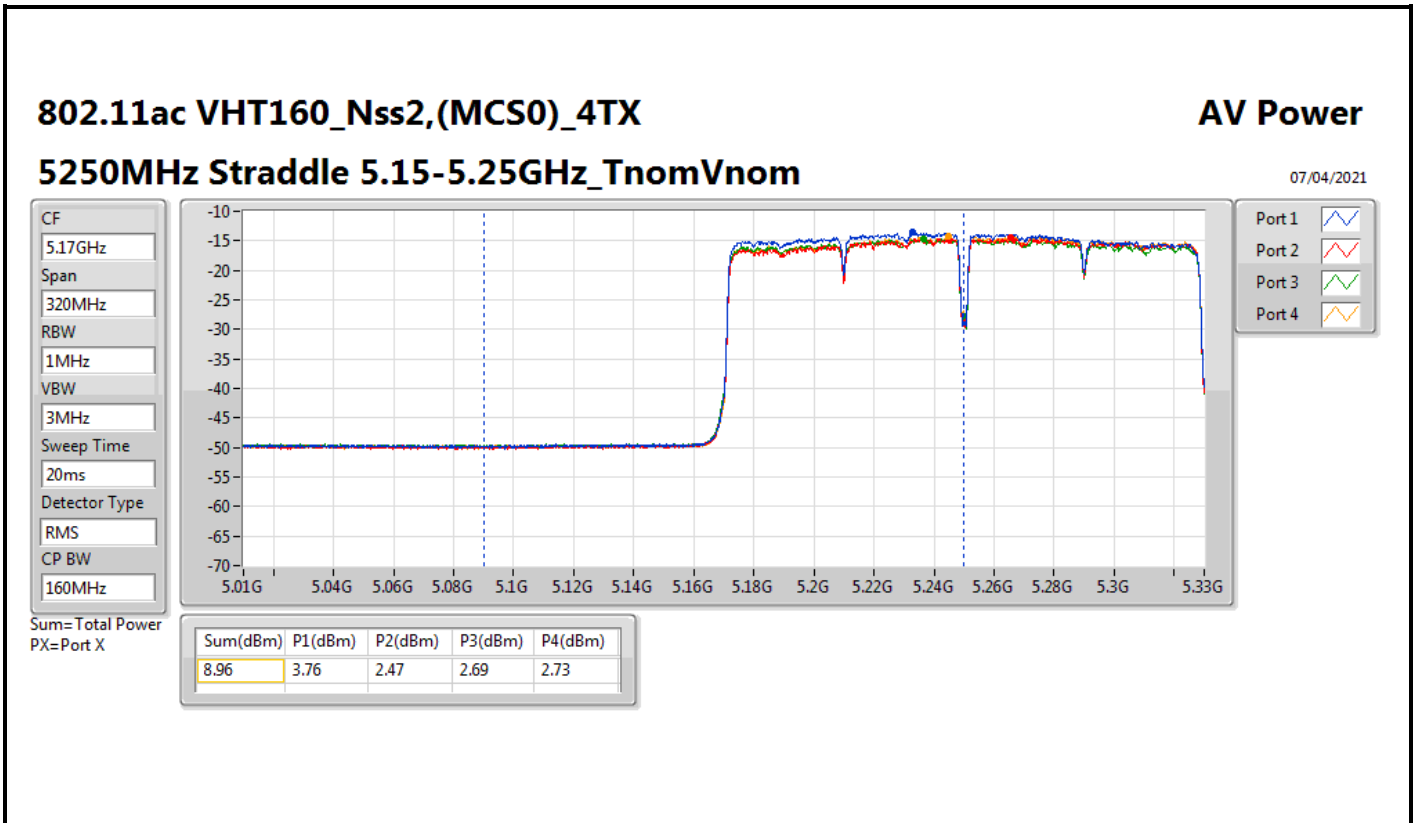

DG = Directional Gain; Port X = Port X output power

802.11ax HEW40_Nss2,(MCS0)_4TX

AV Power

5710MHz Straddle 5.47-5.725GHz_TnomVnom

07/04/2021

CF
5.69GHz

Span
140MHz

RBW
1MHz

VBW
3MHz

Sweep Time
20ms

Detector Type
RMS

CP BW
70MHz

Port 1 

Port 2 

Port 3 

Port 4 