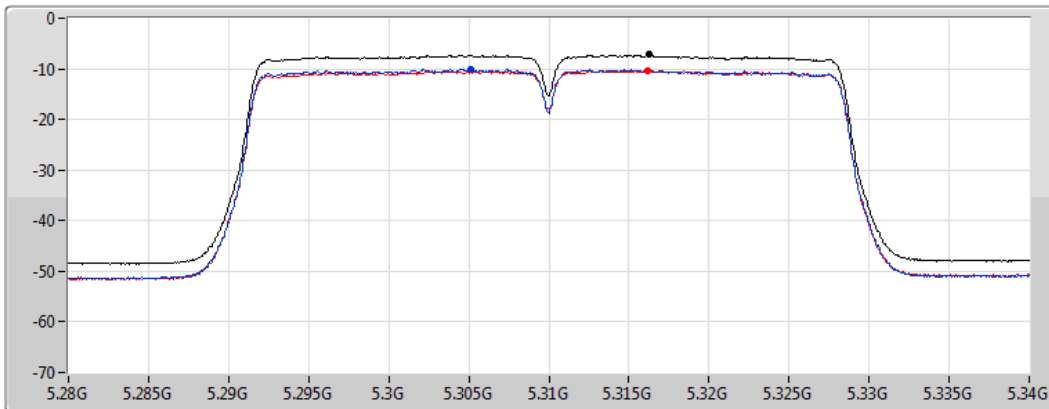

802.11n HT40_Nss2,(MCS0)_2TX

PSD

5310MHz

07/04/2021

CF
5.31GHz
Span
60MHz
RBW
1MHz
VBW
3MHz
Sweep Time
20ms
Detector Type
RMS

Sum ☒
Port 1 ☒
Port 2 ☒

Sum	PD	Port 1	Port 2
(dBm/RBW)	(dBm/RBW)	(dBm/RBW)	(dBm/RBW)
-7.20	-7.20	-10.03	-10.31