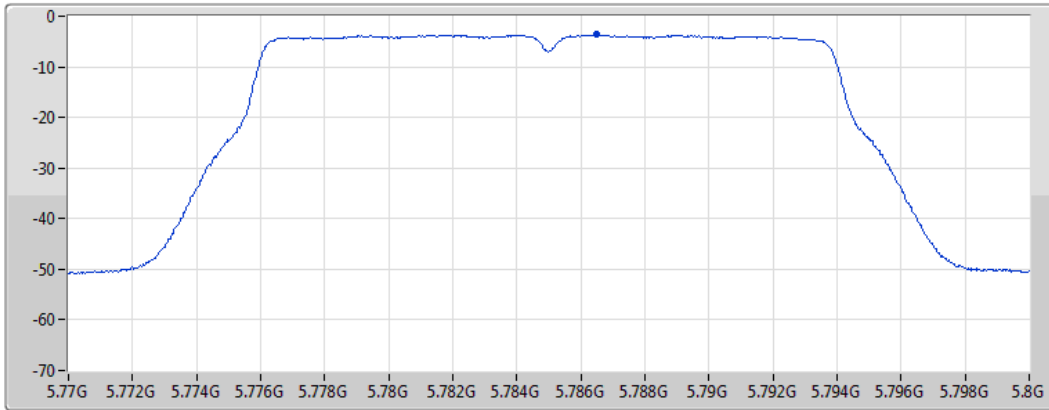

Port 1

Sum	PD	Port 1
(dBm/RBW)	(dBm/RBW)	(dBm/RBW)
-3.63	-3.63	-3.63