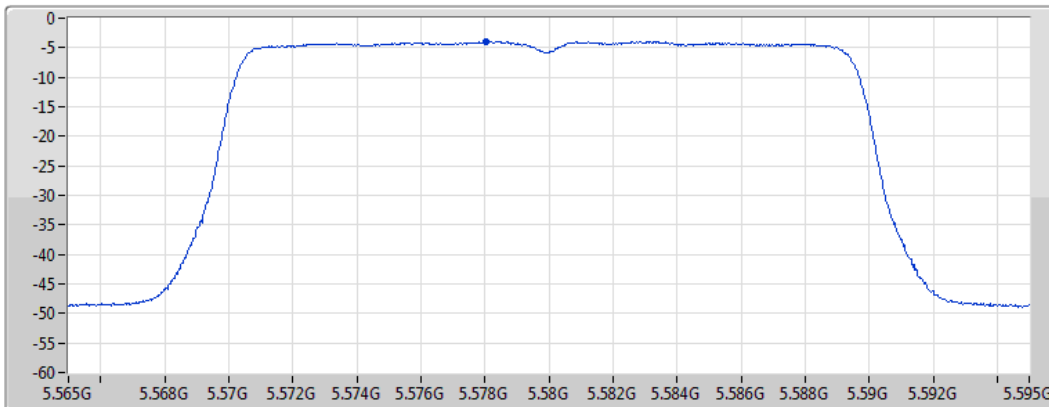

802.11ax HEW20_Nss1,(MCS0)_1TX

PSD

5580MHz

06/04/2021

CF
5.58GHz
Span
30MHz
RBW
1MHz
VBW
3MHz
Sweep Time
20ms
Detector Type
RMS

Port 1

Sum	PD	Port 1
(dBm/RBW)	(dBm/RBW)	(dBm/RBW)
-3.94	-3.94	-3.94