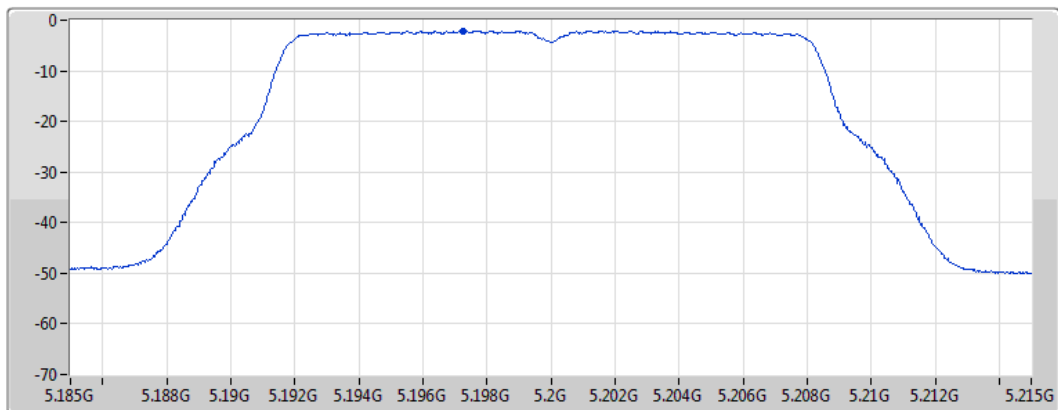

802.11a_Nss1,(6Mbps)_1TX

PSD

5200MHz

06/04/2021

CF
5.2GHz
Span
30MHz
RBW
1MHz
VBW
3MHz
Sweep Time
20ms
Detector Type
RMS

Port 1

Sum	PD	Port 1
(dBm/RBW)	(dBm/RBW)	(dBm/RBW)
-2.11	-2.11	-2.11