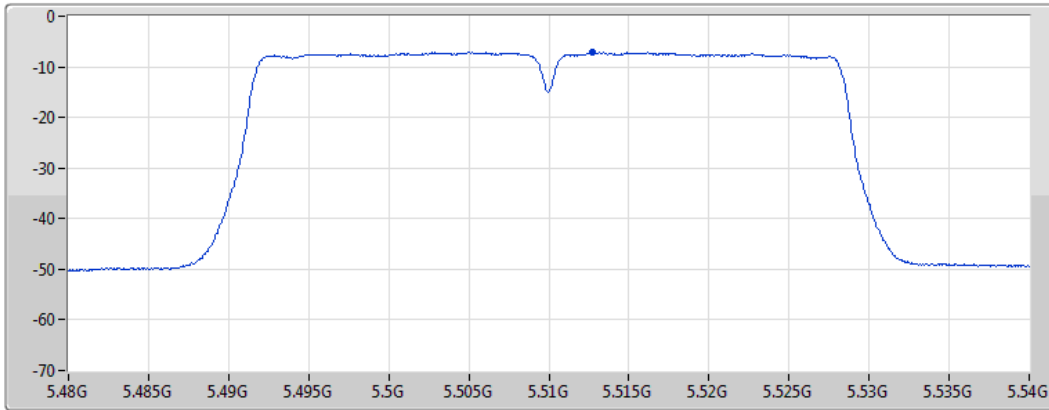

CF
5.31GHz
Span
60MHz
RBW
1MHz
VBW
3MHz
Sweep Time
20ms
Detector Type
RMS

Port 1 

Sum	PD	Port 1
(dBm/RBW)	(dBm/RBW)	(dBm/RBW)
-6.81	-6.81	-6.81

802.11ac VHT40_Nss1,(MCS0)_1TX

PSD

5510MHz

06/04/2021

CF
5.51GHz
Span
60MHz
RBW
1MHz
VBW
3MHz
Sweep Time
20ms
Detector Type
RMS