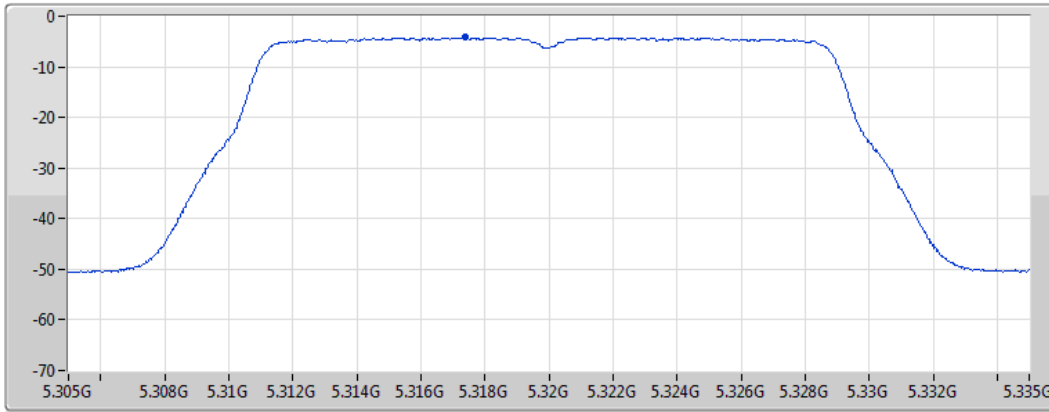

Sum	PD	Port 1
(dBm/RBW)	(dBm/RBW)	(dBm/RBW)
-4.13	-4.13	-4.13

802.11n HT20_Nss1,(MCS0)_1TX

PSD

5320MHz

06/04/2021

CF
5.32GHz
Span
30MHz
RBW
1MHz
VBW
3MHz
Sweep Time
20ms
Detector Type
RMS

Port 1 

Sum	PD	Port 1
(dBm/RBW)	(dBm/RBW)	(dBm/RBW)
-4.15	-4.15	-4.15