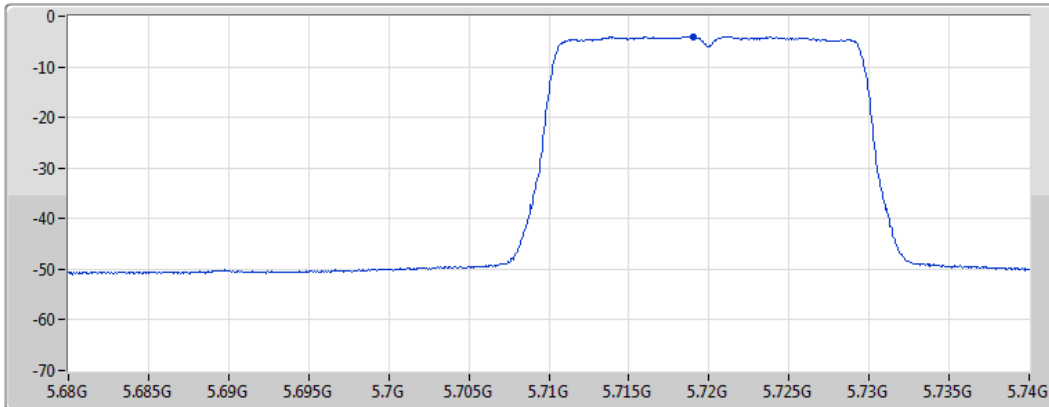

Port 1

Sum	PD	Port 1
(dBm/RBW)	(dBm/RBW)	(dBm/RBW)
-3.98	-3.98	-3.98