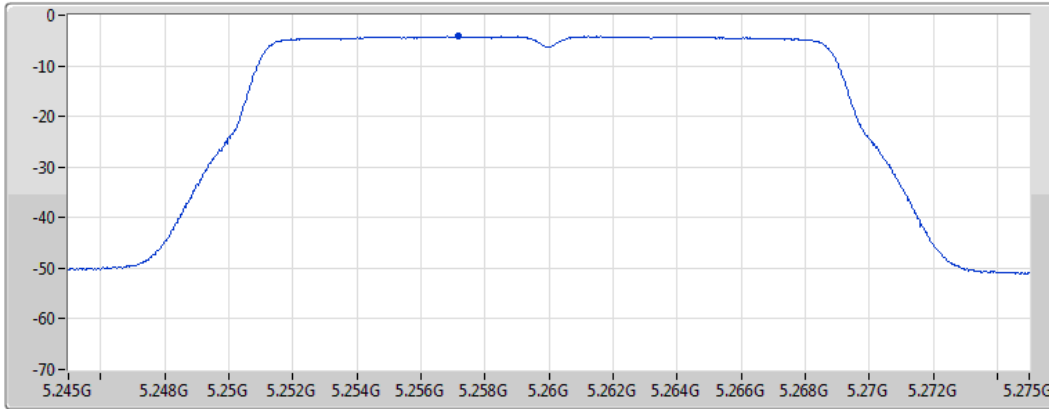

Sweep Time
20ms

Detector Type
RMS

Sum	PD	Port 1
(dBm/RBW)	(dBm/RBW)	(dBm/RBW)
-2.57	-2.57	-2.57

802.11ac VHT20_Nss1,(MCS0)_1TX

PSD

5260MHz

06/04/2021

CF
5.26GHz
Span
30MHz
RBW
1MHz
VBW
3MHz
Sweep Time
20ms
Detector Type
RMS