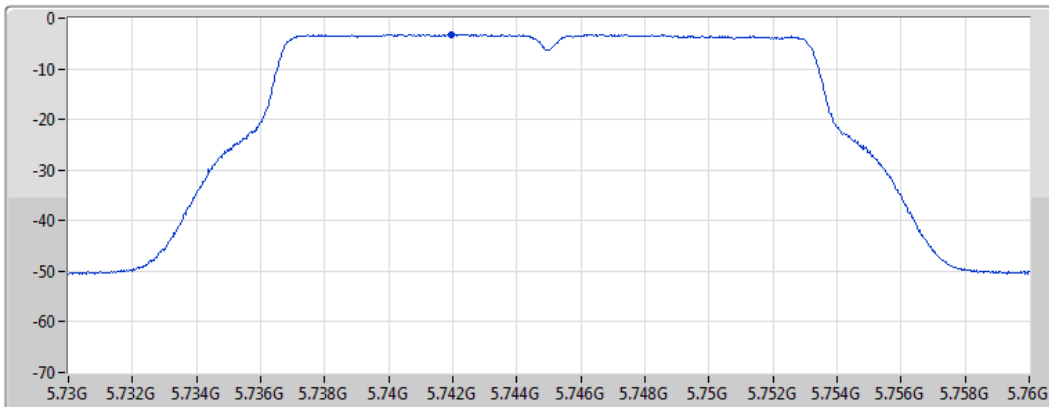

802.11a_Nss1,(6Mbps)_1TX

PSD

5745MHz

06/04/2021

CF
5.745GHz

Span
30MHz

RBW
500kHz

VBW
3MHz

Sweep Time
20ms

Detector Type
RMS

Port 1

Sum	PD	Port 1
(dBm/RBW)	(dBm/RBW)	(dBm/RBW)
-3.17	-3.17	-3.17