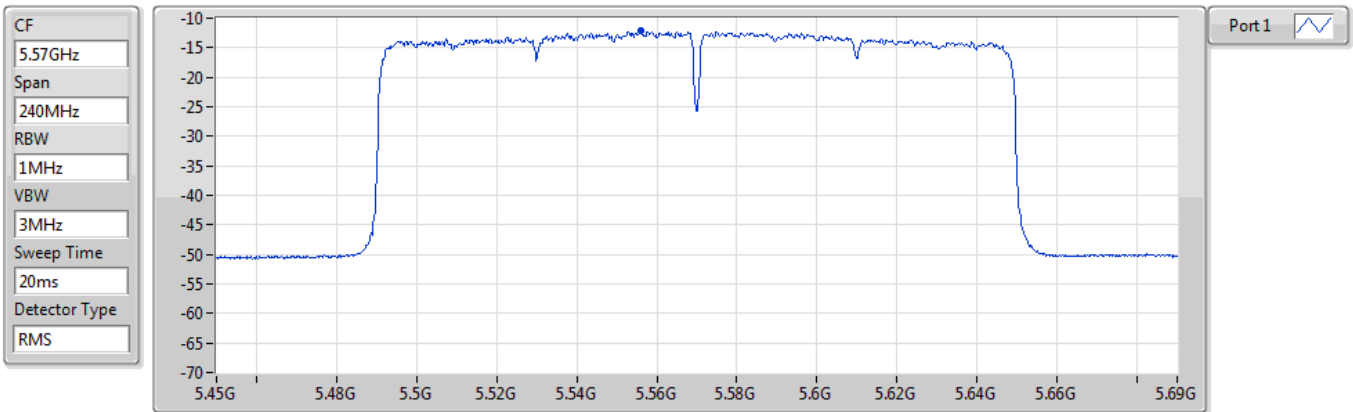

802.11ax HEW160_Nss1,(MCS0)_1TX

PSD

5570MHz

06/04/2021

Sum	PD	Port 1
(dBm/RBW)	(dBm/RBW)	(dBm/RBW)
-12.18	-12.18	-12.18