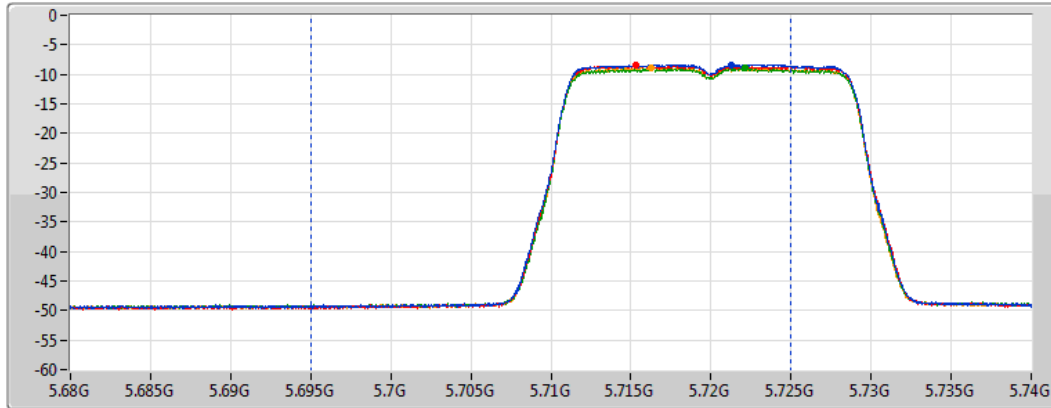

802.11ac VHT20_Nss4,(MCS0)_4TX

AV Power

5720MHz Straddle 5.47-5.725GHz_TnomVnom

08/04/2021

CF
5.71GHz

Span
60MHz

RBW
1MHz

VBW
3MHz

Sweep Time
20ms

Detector Type
RMS

CP BW
30MHz

Port 1

Port 2

Port 3

Port 4

Sum= Total Power
PX=Port X

Sum(dBm)	P1(dBm)	P2(dBm)	P3(dBm)	P4(dBm)
8.07	2.44	2.21	1.68	1.82

802.11ac VHT20_Nss4,(MCS0)_4TX

AV Power

5720MHz Straddle 5.725-5.85GHz_TnomVnom

08/04/2021

CF
5.735GHz

Span
40MHz

RBW
1MHz

VBW
3MHz

Sweep Time
20ms

Detector Type
RMS

CP BW
20MHz