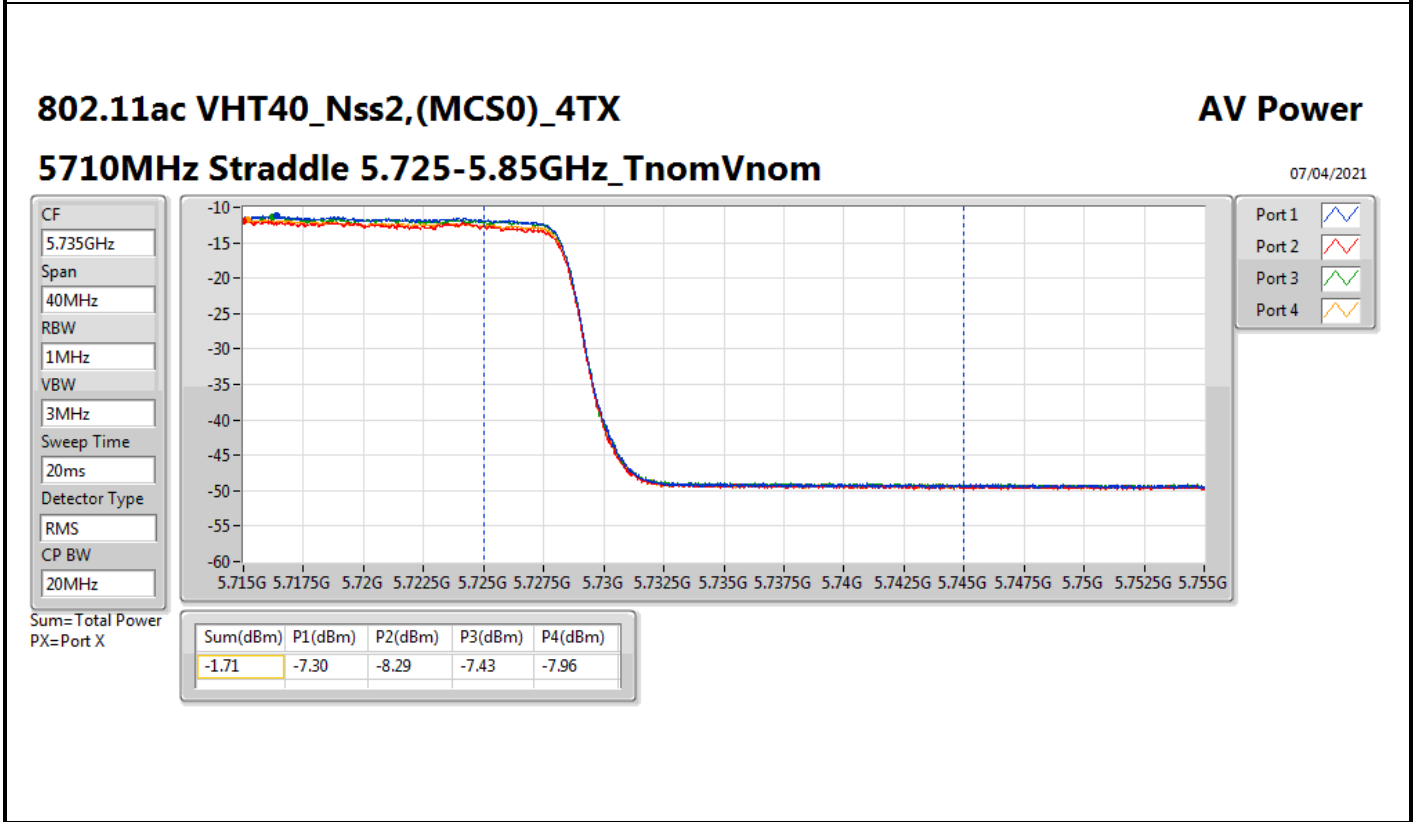

Average Power_Non-Beamforming_Radio 2_4T2S

Appendix C.3

Mode	Result	DG (dBi)	Port 1 (dBm)	Port 2 (dBm)	Port 3 (dBm)	Port 4 (dBm)	Total Power (dBm)	Power Limit (dBm)	EIRP (dBm)	EIRP Limit (dBm)
5530MHz	Pass	20.00	3.91	2.82	3.00	3.66	9.39	9.98	29.39	30.00
5610MHz	Pass	20.00	3.85	3.18	2.43	3.86	9.39	9.98	29.39	30.00
5690MHz Straddle 5.47-5.725GHz	Pass	20.00	3.50	2.82	3.18	4.06	9.43	9.98	29.43	30.00
5690MHz Straddle 5.725-5.85GHz	Pass	20.00	-10.38	-11.60	-10.59	-10.16	-4.63	30.00	15.37	Inf
5775MHz	Pass	20.00	10.56	9.51	9.67	9.55	15.87	30.00	35.87	Inf
802.11ax HEW160_Nss2,(MCS0)_4TX	-	-	-	-	-	-	-	-	-	-
5250MHz Straddle 5.15-5.25GHz	Pass	20.00	4.15	2.56	3.04	2.86	9.22	30.00	29.22	53.00
5250MHz Straddle 5.25-5.35GHz	Pass	20.00	3.88	3.08	3.00	3.32	9.35	9.98	29.35	30.00
5570MHz	Pass	20.00	3.15	3.21	2.49	2.94	8.98	9.98	28.98	30.00

DG = Directional Gain; Port X = Port X output power

802.11ax HEW40_Nss2,(MCS0)_4TX

AV Power

5710MHz Straddle 5.47-5.725GHz_TnomVnom

07/04/2021

CF
5.69GHz

Span
140MHz

RBW
1MHz