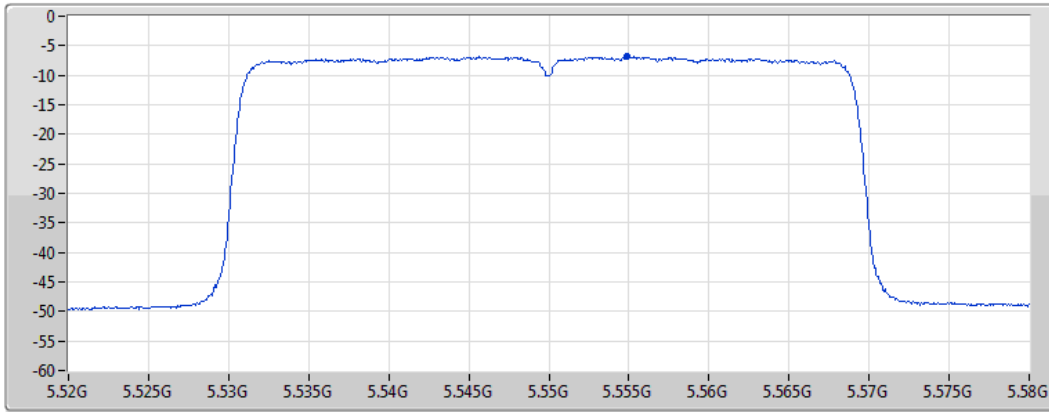

802.11ax HEW40_Nss1,(MCS0)_1TX

PSD

5550MHz

06/04/2021

CF
5.55GHz
Span
60MHz
RBW
1MHz
VBW
3MHz
Sweep Time
20ms
Detector Type
RMS

Port 1

Sum	PD	Port 1
(dBm/RBW)	(dBm/RBW)	(dBm/RBW)
-6.88	-6.88	-6.88