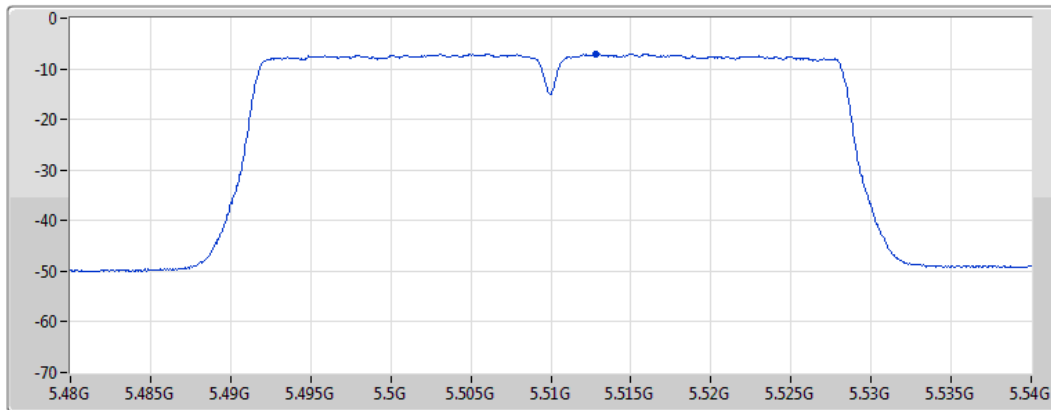

06/04/2021

CF
5.51GHz

Span
60MHz

RBW
1MHz

VBW
3MHz

Sweep Time
20ms

Detector Type
RMS

Port 1 