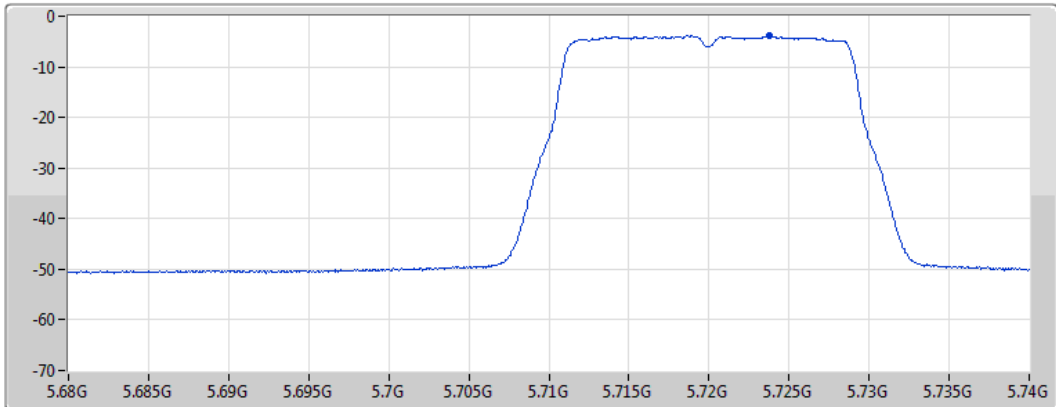

CF
5.71GHz

Span
60MHz

RBW
1MHz

VBW
3MHz

Sweep Time
20ms

Detector Type
RMS

Port 1 

Sum	PD	Port 1
(dBm/RBW)	(dBm/RBW)	(dBm/RBW)
-3.85	-3.85	-3.85