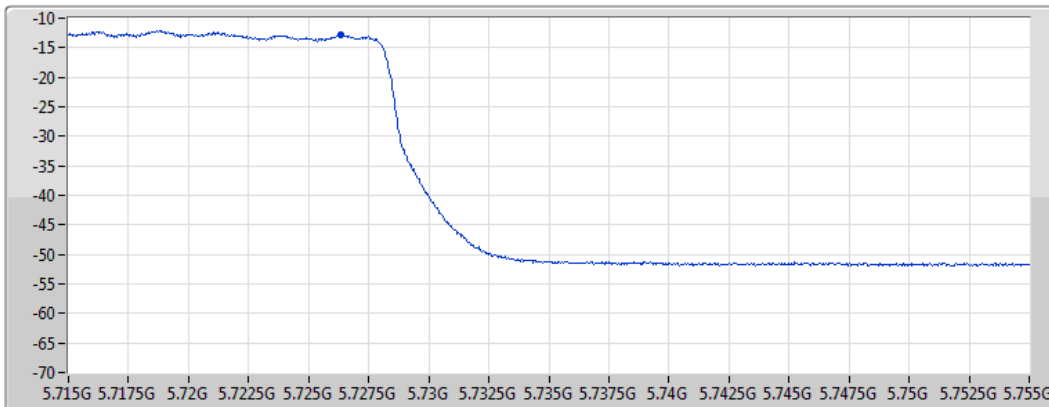

802.11ac VHT80_Nss1,(MCS0)_1TX

PSD

5690MHz Straddle 5.725-5.85GHz

06/04/2021

CF
5.735GHz

Span
40MHz

RBW
500kHz

VBW
3MHz

Sweep Time
20ms

Detector Type
RMS

Port 1

Sum	PD	Port 1
(dBm/RBW)	(dBm/RBW)	(dBm/RBW)
-12.86	-12.86	-12.86