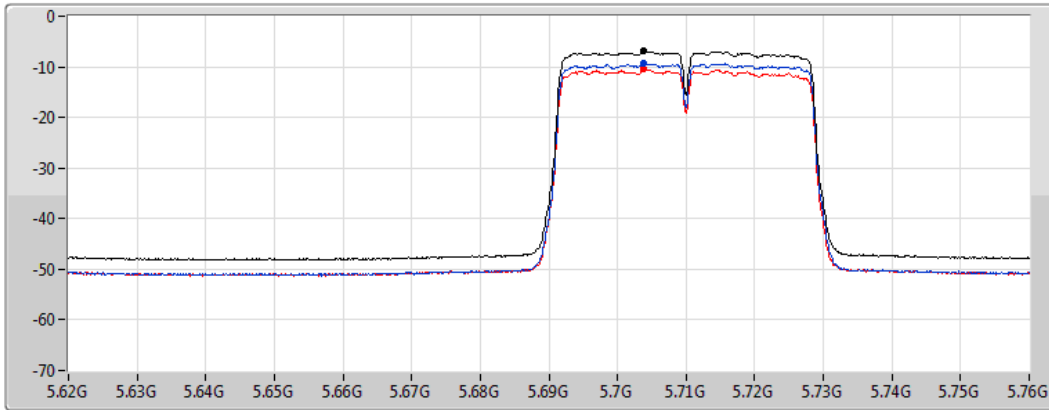

802.11n HT40_Nss2,(MCS0)_2TX

PSD

5710MHz Straddle 5.47-5.725GHz

07/04/2021

CF
5.69GHz

Span
140MHz

RBW
1MHz

VBW
3MHz

Sweep Time
20ms

Detector Type
RMS

Sum ☒

Port 1 ☒

Port 2 ☒

Sum	PD	Port 1	Port 2
(dBm/RBW)	(dBm/RBW)	(dBm/RBW)	(dBm/RBW)
-6.86	-6.86	-9.36	-10.45