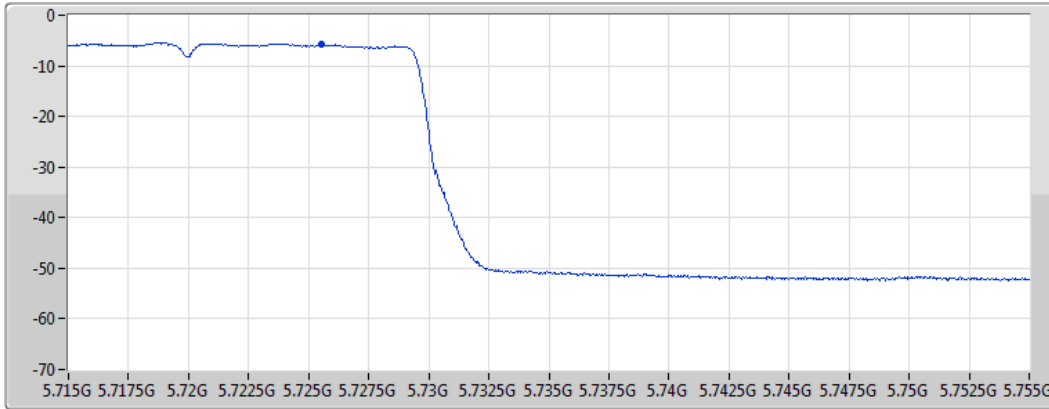

802.11ax HEW20_Nss1,(MCS0)_1TX

PSD

5720MHz Straddle 5.725-5.85GHz

06/04/2021

CF
5.735GHz
Span
40MHz
RBW
500kHz
VBW
3MHz
Sweep Time
20ms
Detector Type
RMS

Port 1

Sum	PD	Port 1
(dBm/RBW)	(dBm/RBW)	(dBm/RBW)
-5.81	-5.81	-5.81