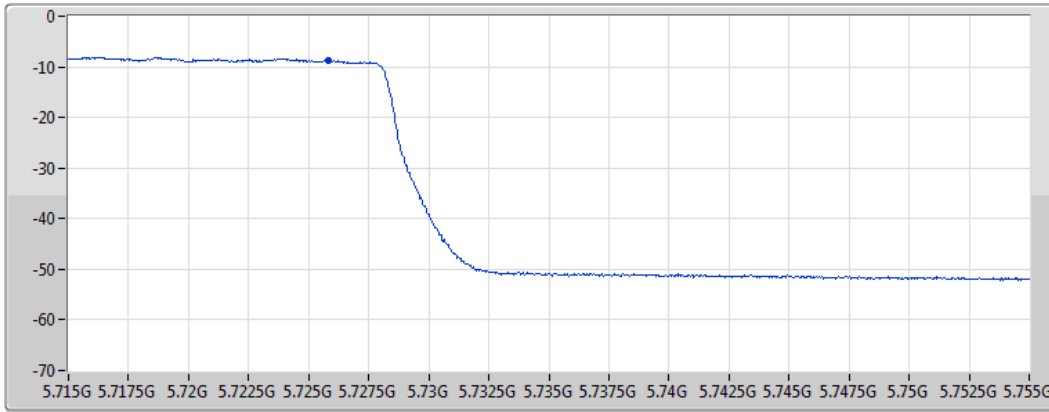

802.11ac VHT40_Nss1,(MCS0)_1TX
5710MHz Straddle 5.725-5.85GHz

PSD

06/04/2021

CF
5.735GHz
Span
40MHz
RBW
500kHz
VBW
3MHz
Sweep Time
20ms
Detector Type
RMS

Port 1

Sum	PD	Port 1
(dBm/RBW)	(dBm/RBW)	(dBm/RBW)
-8.81	-8.81	-8.81