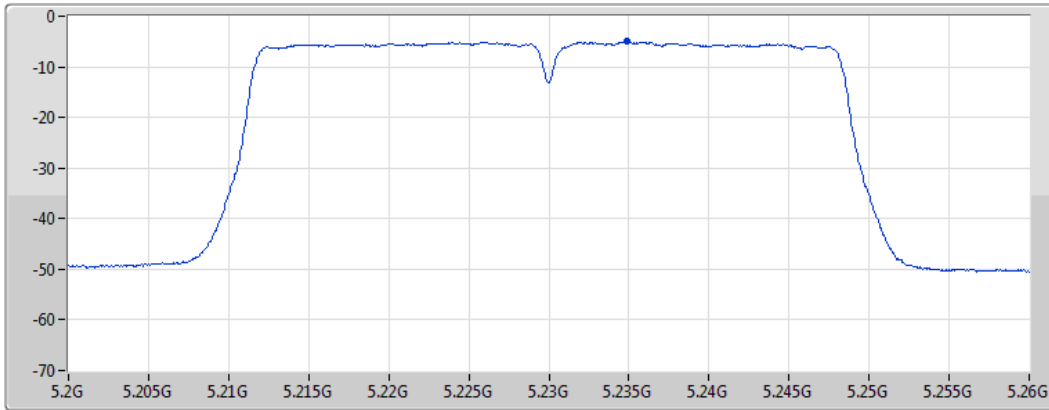

802.11n HT40_Nss1,(MCS0)_1TX

PSD

5230MHz

06/04/2021

CF
5.23GHz
Span
60MHz
RBW
1MHz
VBW
3MHz
Sweep Time
20ms
Detector Type
RMS

Port 1

Sum	PD	Port 1
(dBm/RBW)	(dBm/RBW)	(dBm/RBW)
-5.03	-5.03	-5.03