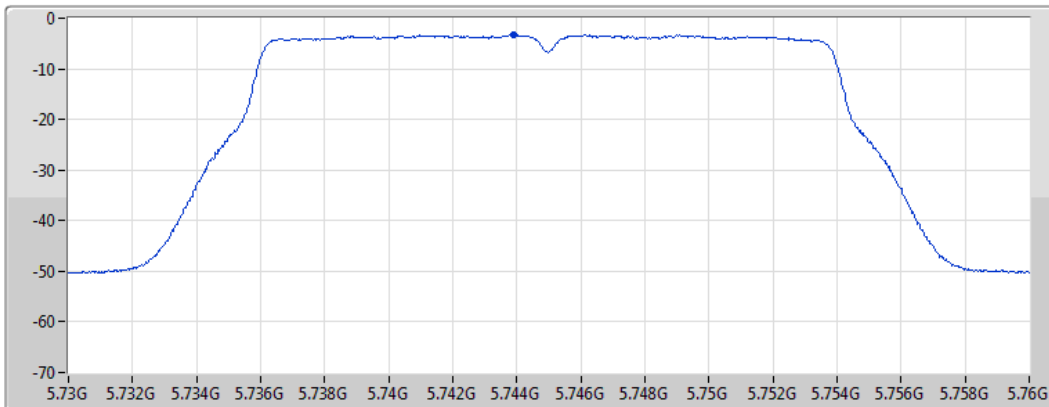

802.11n HT20_Nss1,(MCS0)_1TX

PSD

5745MHz

06/04/2021

CF
5.745GHz
Span
30MHz
RBW
500kHz
VBW
3MHz
Sweep Time
20ms
Detector Type
RMS

Port 1

Sum	PD	Port 1
(dBm/RBW)	(dBm/RBW)	(dBm/RBW)
-3.28	-3.28	-3.28