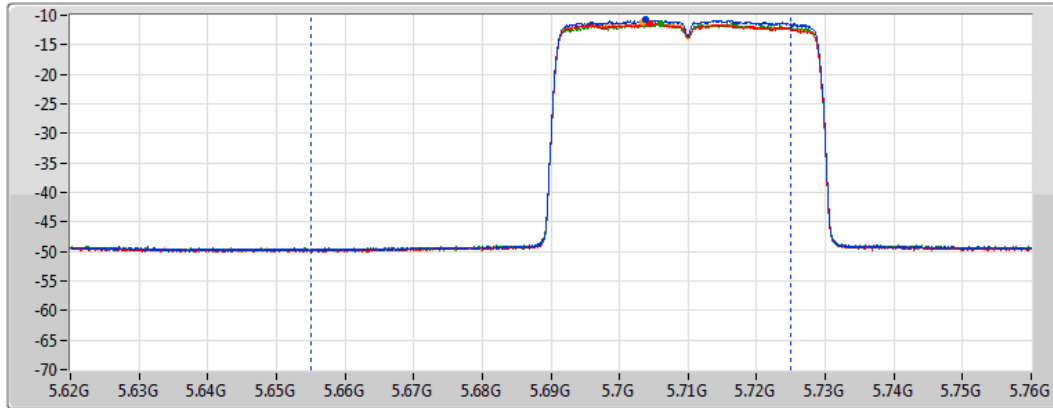

802.11ax HEW40_Nss2,(MCS0)_4TX

AV Power

5710MHz Straddle 5.47-5.725GHz_TnomVnom

07/04/2021

CF
5.69GHz

Span
140MHz

RBW
1MHz

VBW
3MHz

Sweep Time
20ms

Detector Type
RMS

CP BW
70MHz

Port 1

Port 2

Port 3

Port 4

Sum= Total Power
PX=Port X

Sum(dBm)	P1(dBm)	P2(dBm)	P3(dBm)	P4(dBm)
9.23	3.67	3.01	2.99	3.12

802.11ax HEW40_Nss2,(MCS0)_4TX

AV Power

5710MHz Straddle 5.725-5.85GHz_TnomVnom

07/04/2021

CF
5.735GHz

Span
40MHz

RBW
1MHz

VBW
3MHz

Sweep Time
20ms

Detector Type
RMS

CP BW
20MHz