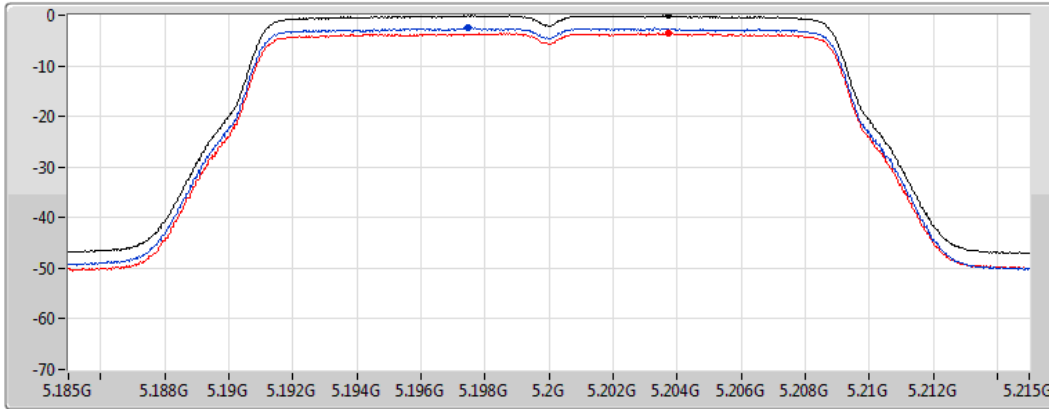

RBW
1MHz

VBW
3MHz

Sweep Time
20ms

Detector Type
RMS

Sum

Port 1

Port 2

Sum	PD	Port 1	Port 2
(dBm/RBW)	(dBm/RBW)	(dBm/RBW)	(dBm/RBW)
-0.06	-0.06	-2.47	-3.52