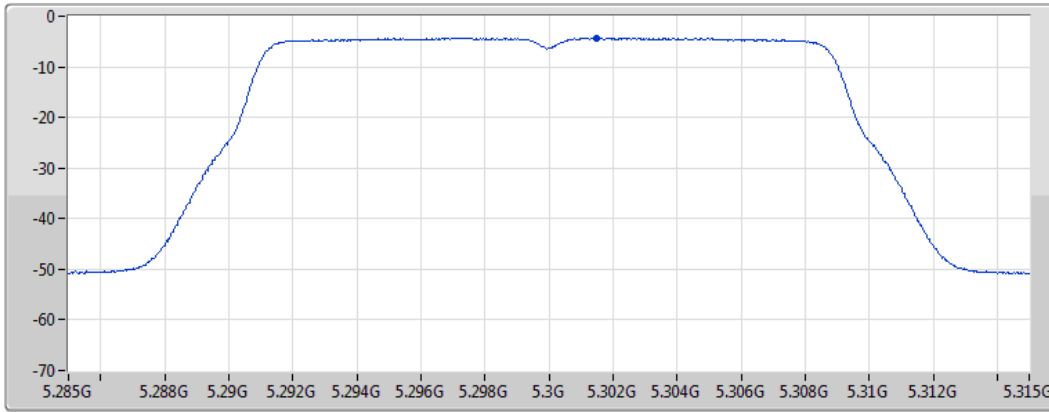

Port 1 

Sum	PD	Port 1
(dBm/RBW)	(dBm/RBW)	(dBm/RBW)
-4.19	-4.19	-4.19

802.11ac VHT20_Nss1,(MCS0)_1TX

PSD

5300MHz

06/04/2021

CF
5.3GHz
Span
30MHz
RBW
1MHz
VBW
3MHz
Sweep Time
20ms
Detector Type
RMS

Port 1 