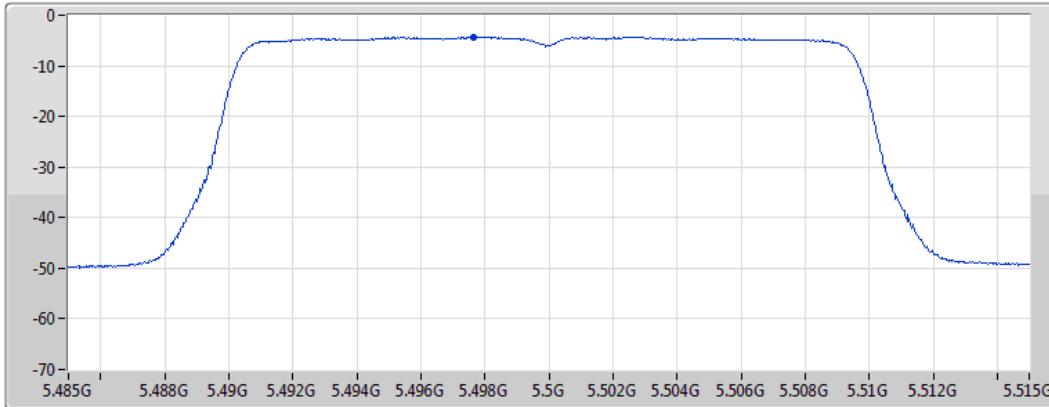

802.11ax HEW20_Nss1,(MCS0)_1TX

PSD

5500MHz

06/04/2021

CF
5.5GHz
Span
30MHz
RBW
1MHz
VBW
3MHz
Sweep Time
20ms
Detector Type
RMS

Port 1

Sum	PD	Port 1
(dBm/RBW)	(dBm/RBW)	(dBm/RBW)
-4.25	-4.25	-4.25