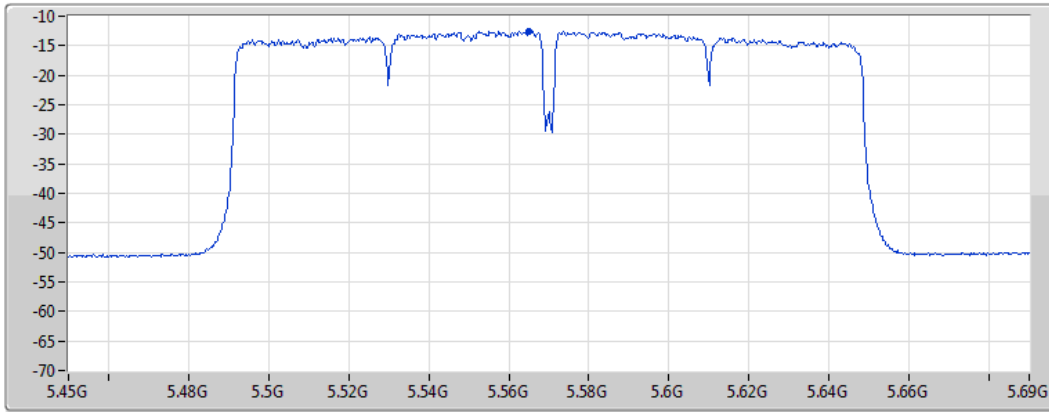

5570MHz

06/04/2021

CF
5.57GHz

Span
240MHz

RBW
1MHz

VBW
3MHz

Sweep Time
20ms

Detector Type
RMS

Port 1

Sum	PD	Port 1
(dBm/RBW)	(dBm/RBW)	(dBm/RBW)
-12.56	-12.56	-12.56