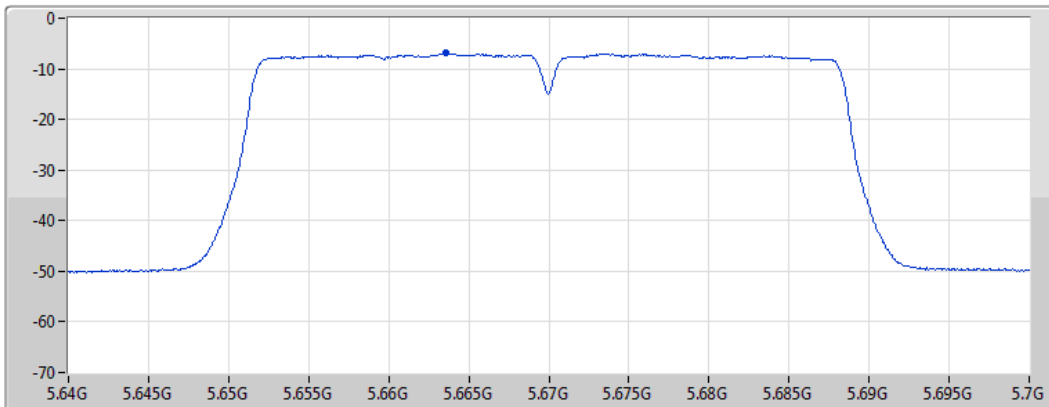

Sum	PD	Port 1
(dBm/RBW)	(dBm/RBW)	(dBm/RBW)
-6.74	-6.74	-6.74

802.11ac VHT40_Nss1,(MCS0)_1TX

PSD

5670MHz

06/04/2021

CF
5.67GHz
Span
60MHz
RBW
1MHz
VBW
3MHz
Sweep Time
20ms
Detector Type
RMS

Port 1 

Sum	PD	Port 1
(dBm/RBW)	(dBm/RBW)	(dBm/RBW)
-6.91	-6.91	-6.91