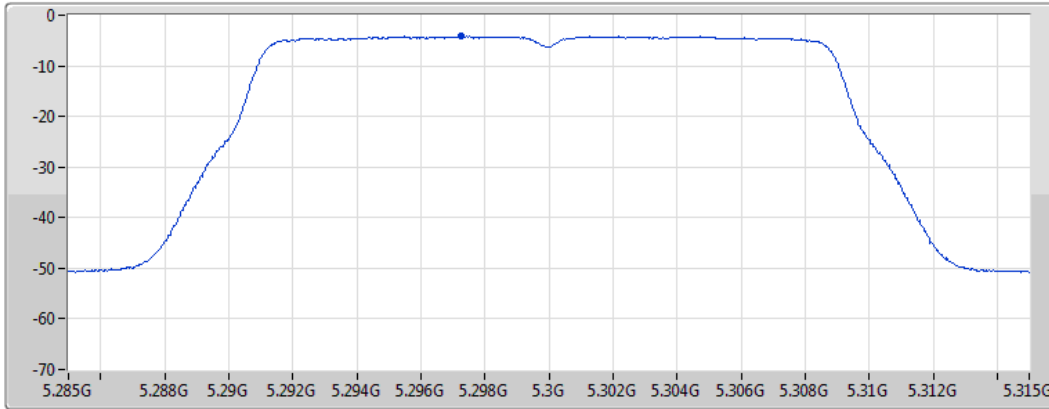

Detector Type
RMS

Sum	PD	Port 1
(dBm/RBW)	(dBm/RBW)	(dBm/RBW)
-4.11	-4.11	-4.11

802.11n HT20_Nss1,(MCS0)_1TX

PSD

5300MHz

06/04/2021

CF
5.3GHz
Span
30MHz
RBW
1MHz
VBW
3MHz
Sweep Time
20ms
Detector Type
RMS

Port 1 