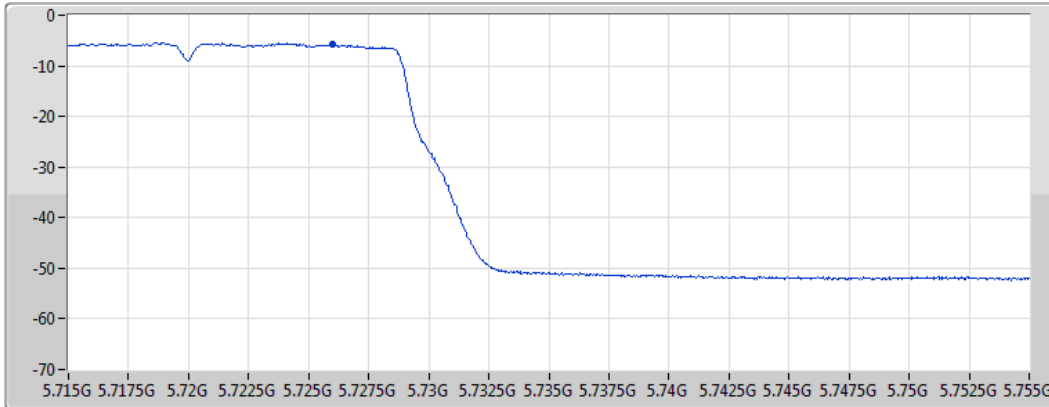

802.11n HT20_Nss1,(MCS0)_1TX

PSD

5720MHz Straddle 5.725-5.85GHz

06/04/2021

CF
5.735GHz
Span
40MHz
RBW
500kHz
VBW
3MHz
Sweep Time
20ms
Detector Type
RMS

Port 1

Sum	PD	Port 1
(dBm/RBW)	(dBm/RBW)	(dBm/RBW)
-5.83	-5.83	-5.83