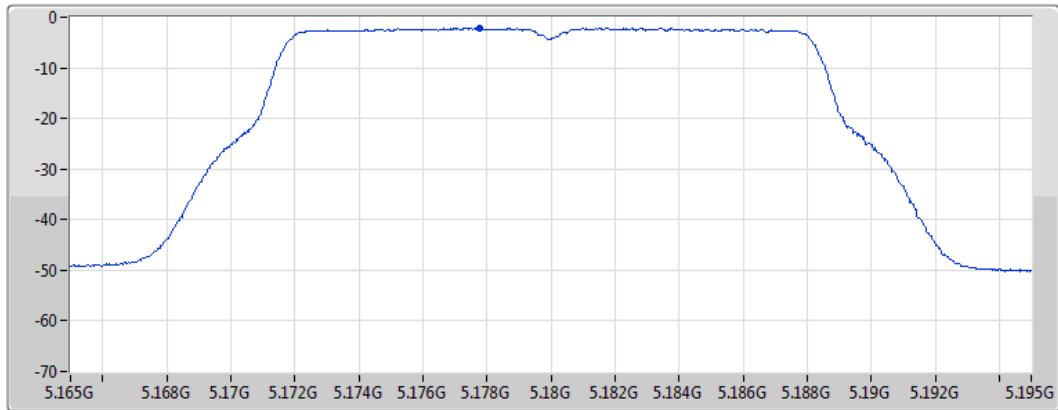

802.11a_Nss1,(6Mbps)_1TX

PSD

5180MHz

06/04/2021

CF
5.18GHz
Span
30MHz
RBW
1MHz
VBW
3MHz
Sweep Time
20ms
Detector Type
RMS

Port 1

Sum	PD	Port 1
(dBm/RBW)	(dBm/RBW)	(dBm/RBW)
-2.11	-2.11	-2.11