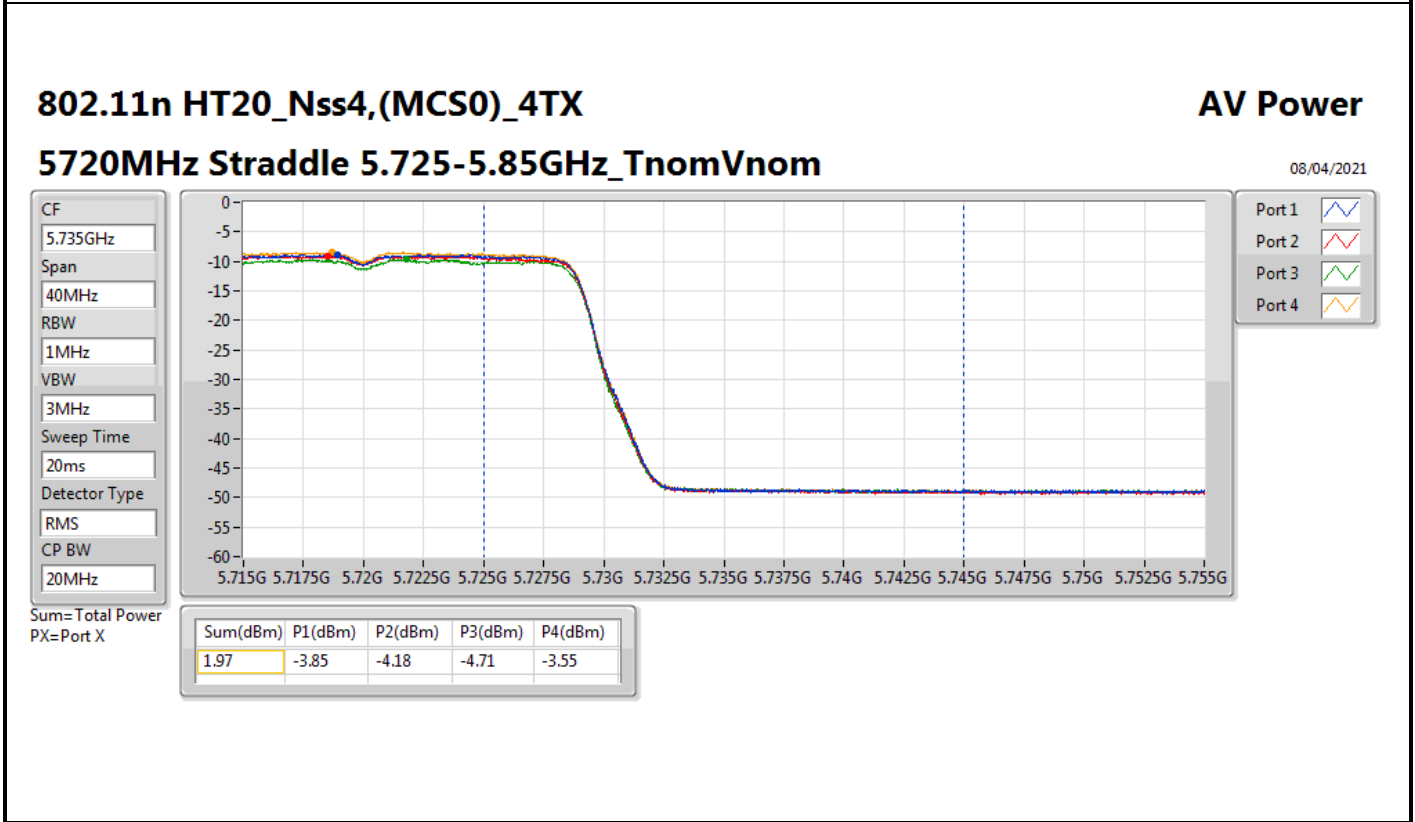

DG = Directional Gain; Port X = Port X output power

802.11ac VHT20_Nss4,(MCS0)_4TX

AV Power

5720MHz Straddle 5.47-5.725GHz_TnomVnom

08/04/2021

CF
5.71GHz

Span
60MHz

RBW
1MHz