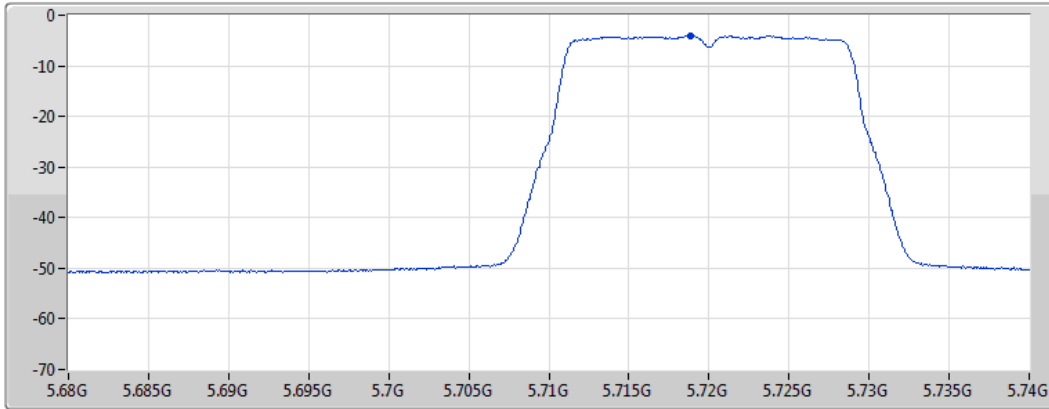

802.11ac VHT20_Nss1,(MCS0)_1TX
5720MHz Straddle 5.47-5.725GHz

PSD

06/04/2021

CF
5.71GHz
Span
60MHz
RBW
1MHz
VBW
3MHz
Sweep Time
20ms
Detector Type
RMS

Port 1

Sum	PD	Port 1
(dBm/RBW)	(dBm/RBW)	(dBm/RBW)
-4.06	-4.06	-4.06