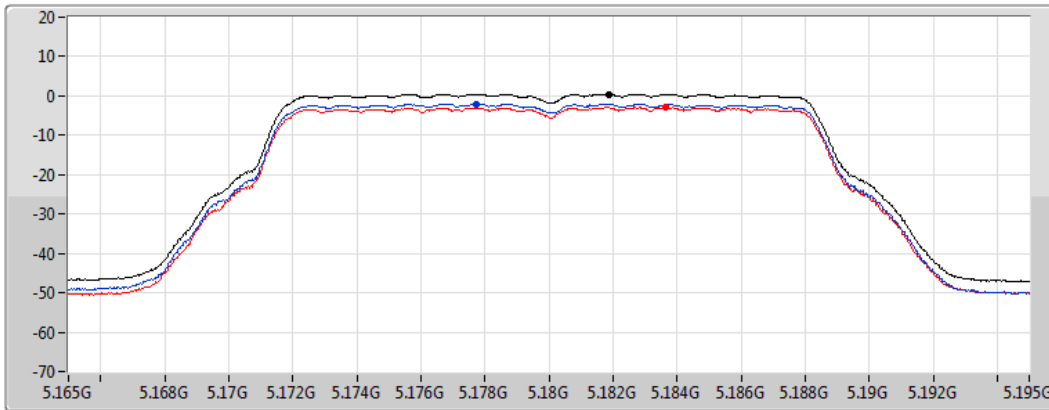

802.11a_Nss1,(6Mbps)_2TX

PSD

5180MHz

06/04/2021

CF
5.18GHz

Span
30MHz

RBW
1MHz

VBW
3MHz

Sweep Time
20ms

Detector Type
RMS

Sum

Port 1

Port 2

Sum	PD	Port 1	Port 2
(dBm/RBW)	(dBm/RBW)	(dBm/RBW)	(dBm/RBW)
0.45	0.45	-2.12	-2.91