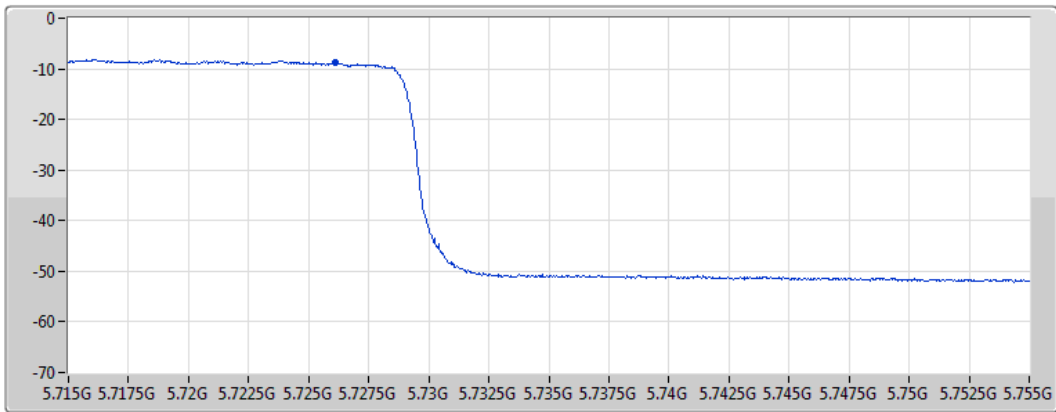

802.11ax HEW40_Nss1,(MCS0)_1TX

PSD

5710MHz Straddle 5.725-5.85GHz

06/04/2021

CF
5.735GHz
Span
40MHz
RBW
500kHz
VBW
3MHz
Sweep Time
20ms
Detector Type
RMS

Port 1

Sum	PD	Port 1
(dBm/RBW)	(dBm/RBW)	(dBm/RBW)
-8.81	-8.81	-8.81