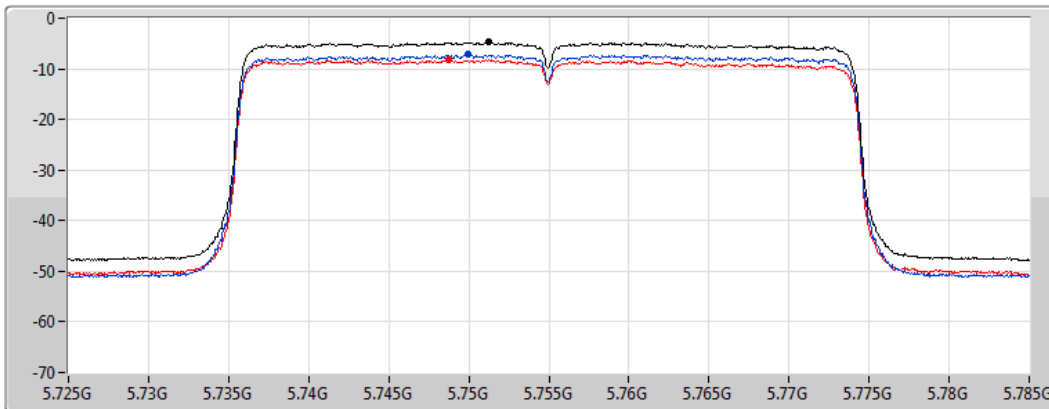

Sum 
Port 1 
Port 2 

Sum	PD	Port 1	Port 2
(dBm/RBW)	(dBm/RBW)	(dBm/RBW)	(dBm/RBW)
-8.86	-8.86	-11.12	-12.76

802.11ax HEW40_Nss2,(MCS0)_2TX

PSD

5755MHz

06/04/2021

CF
5.755GHz
Span
60MHz
RBW
500kHz
VBW
3MHz
Sweep Time
20ms
Detector Type
RMS