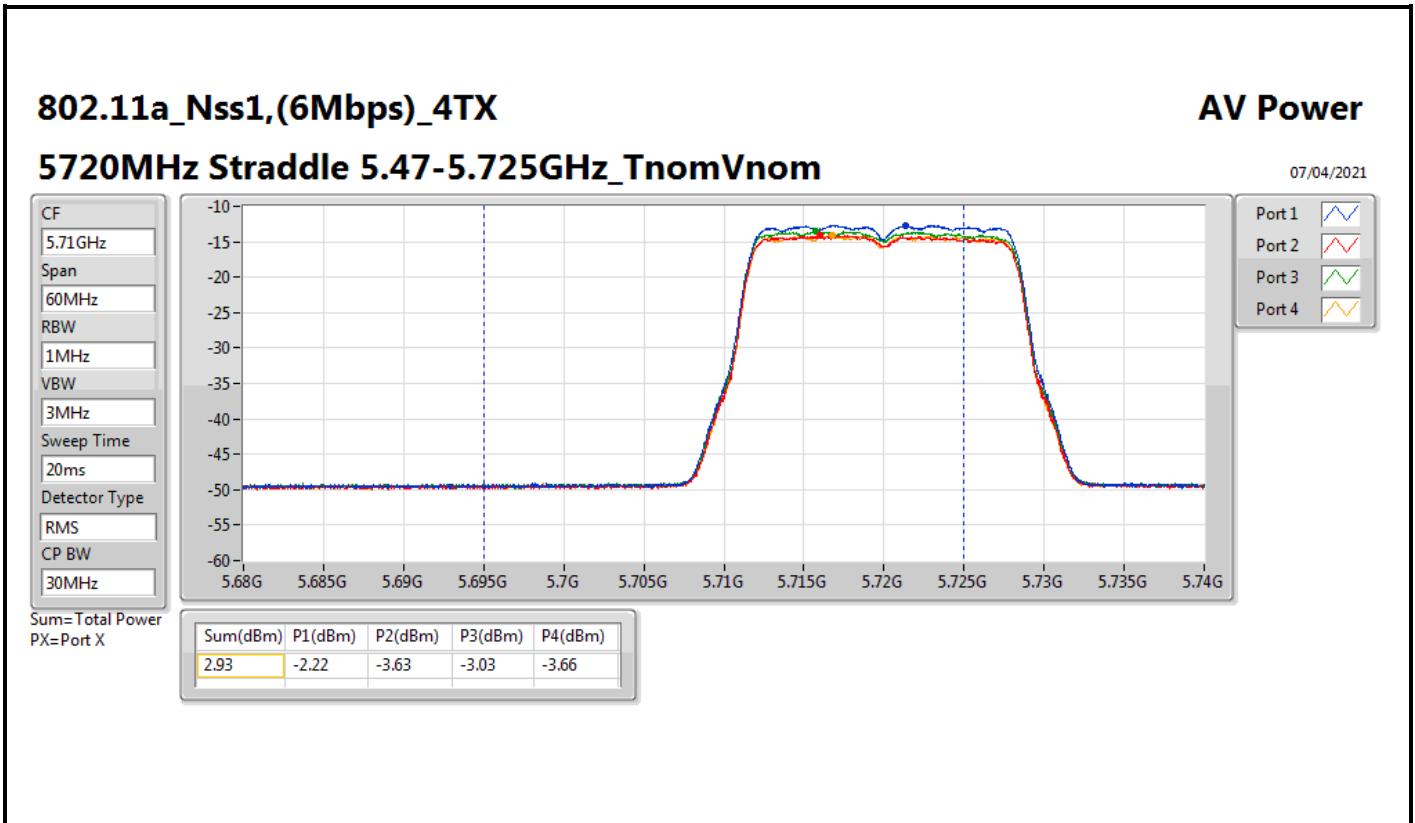

DG = Directional Gain; Port X = Port X output power

802.11ax HEW40_Nss2,(MCS0)_4TX

AV Power

5710MHz Straddle 5.47-5.725GHz_TnomVnom

07/04/2021

CF
5.69GHz

Span
140MHz

RBW
1MHz