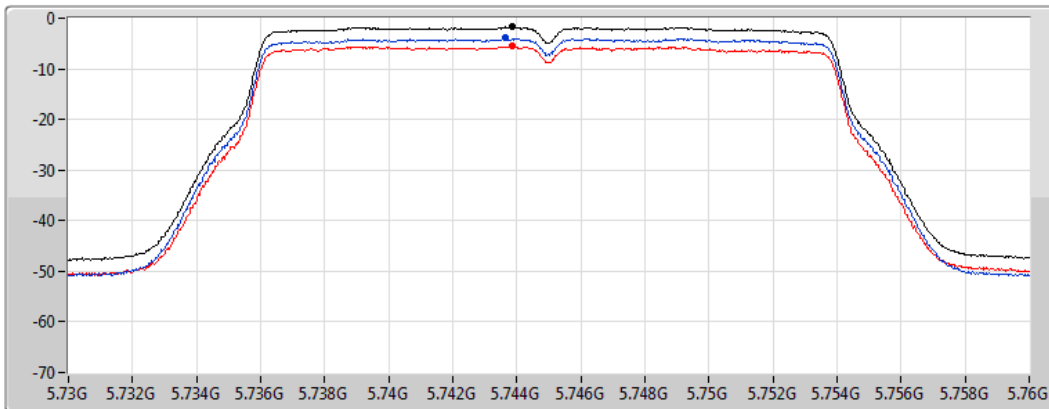

PSD

07/04/2021

CF
5.745GHz

Span
30MHz

RBW
500kHz

VBW
3MHz

Sweep Time
20ms

Detector Type
RMS