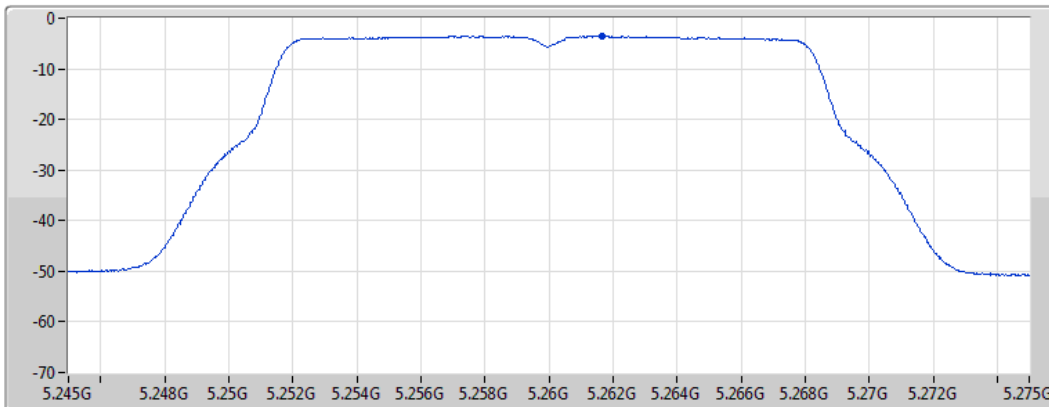

802.11a_Nss1,(6Mbps)_1TX

PSD

5260MHz

06/04/2021

CF
5.26GHz

Span
30MHz

RBW
1MHz

VBW
3MHz

Sweep Time
20ms

Detector Type
RMS

Port 1

Sum	PD	Port 1
(dBm/RBW)	(dBm/RBW)	(dBm/RBW)
-3.54	-3.54	-3.54