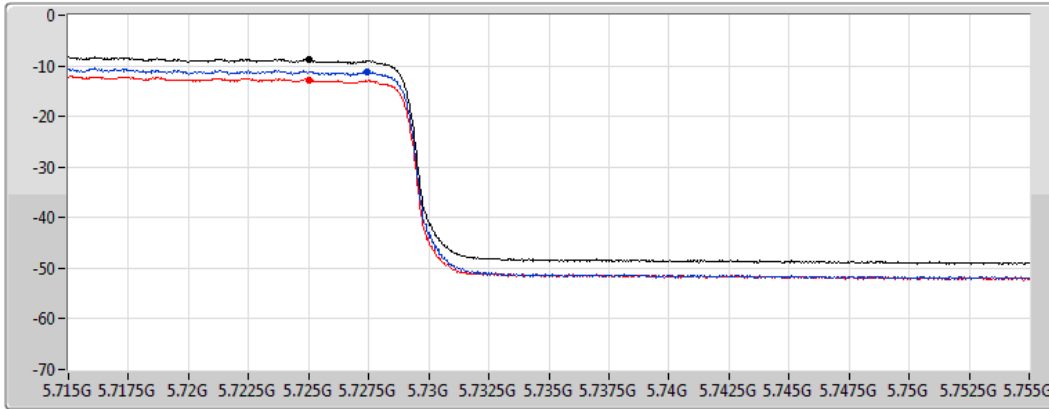

802.11ax HEW40_Nss2,(MCS0)_2TX

PSD

5710MHz Straddle 5.725-5.85GHz

06/04/2021

CF
5.735GHz
Span
40MHz
RBW
500kHz
VBW
3MHz
Sweep Time
20ms
Detector Type
RMS

Sum
Port 1
Port 2

Sum	PD	Port 1	Port 2
(dBm/RBW)	(dBm/RBW)	(dBm/RBW)	(dBm/RBW)
-8.86	-8.86	-11.12	-12.76