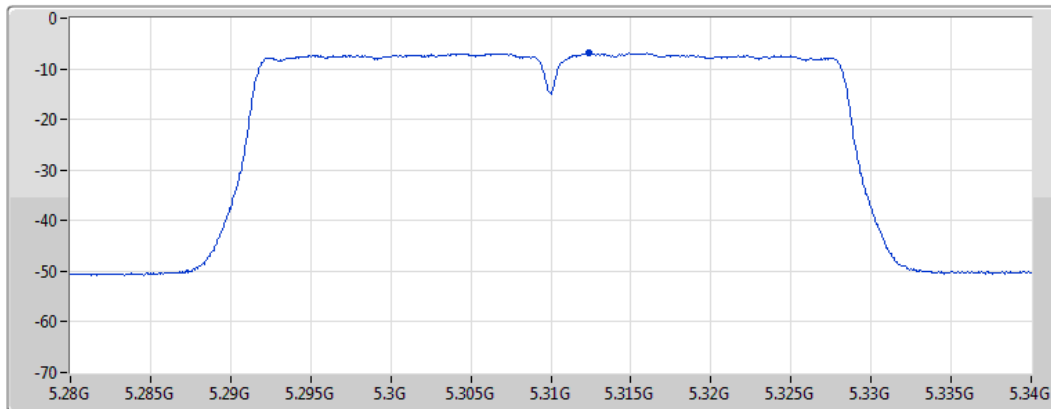

802.11n HT40_Nss1,(MCS0)_1TX

PSD

5310MHz

06/04/2021

CF
5.31GHz

Span
60MHz

RBW
1MHz

VBW
3MHz

Sweep Time
20ms

Detector Type
RMS

Port 1

Sum	PD	Port 1
(dBm/RBW)	(dBm/RBW)	(dBm/RBW)
-6.94	-6.94	-6.94