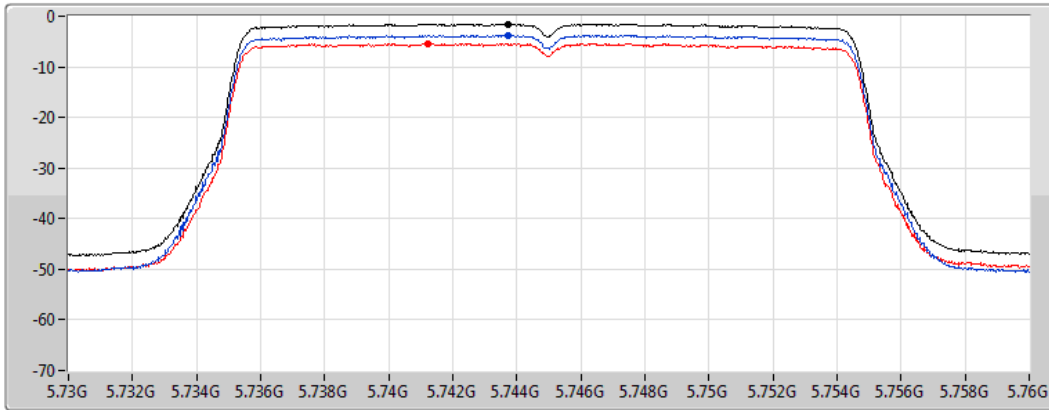

Sum 
 Port 1 
 Port 2 

Sum	PD	Port 1	Port 2
(dBm/RBW)	(dBm/RBW)	(dBm/RBW)	(dBm/RBW)
-5.75	-5.75	-8.36	-9.15

802.11ax HEW20_Nss2,(MCS0)_2TX
5745MHz

PSD

06/04/2021

CF
 5.745GHz
 Span
 30MHz
 RBW
 500kHz
 VBW
 3MHz
 Sweep Time
 20ms
 Detector Type
 RMS