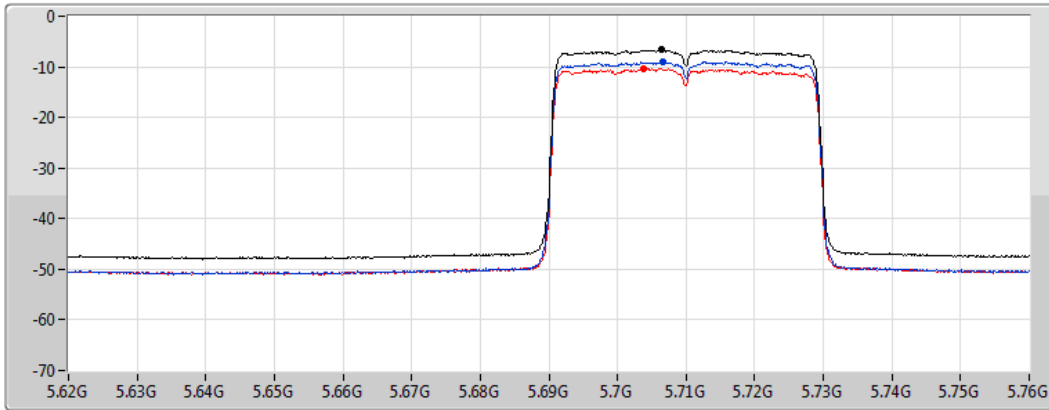

802.11ax HEW40_Nss2,(MCS0)_2TX

PSD

5710MHz Straddle 5.47-5.725GHz

06/04/2021

CF
5.69GHz

Span
140MHz

RBW
1MHz

VBW
3MHz

Sweep Time
20ms

Detector Type
RMS

Sum

Port 1

Port 2

Sum	PD	Port 1	Port 2
(dBm/RBW)	(dBm/RBW)	(dBm/RBW)	(dBm/RBW)
-6.66	-6.66	-8.98	-10.38