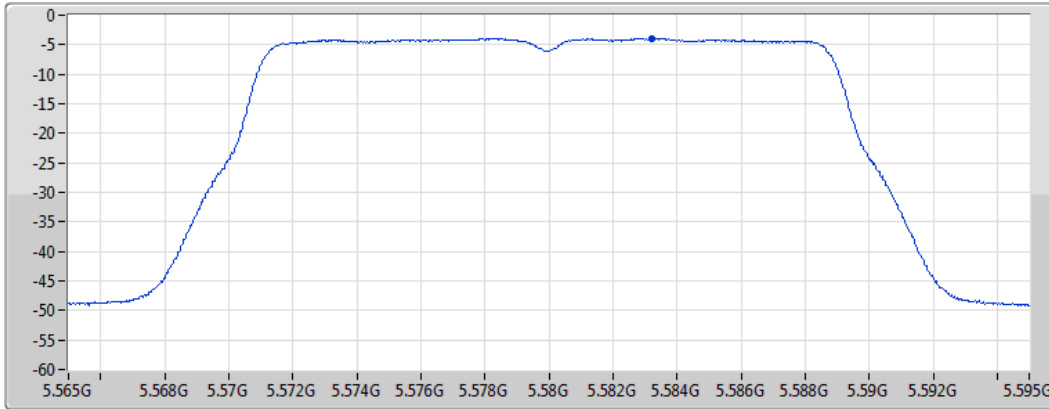

802.11ac VHT20_Nss1,(MCS0)_1TX

PSD

5580MHz

06/04/2021

CF
5.58GHz
Span
30MHz
RBW
1MHz
VBW
3MHz
Sweep Time
20ms
Detector Type
RMS

Port 1

Sum	PD	Port 1
(dBm/RBW)	(dBm/RBW)	(dBm/RBW)
-3.91	-3.91	-3.91