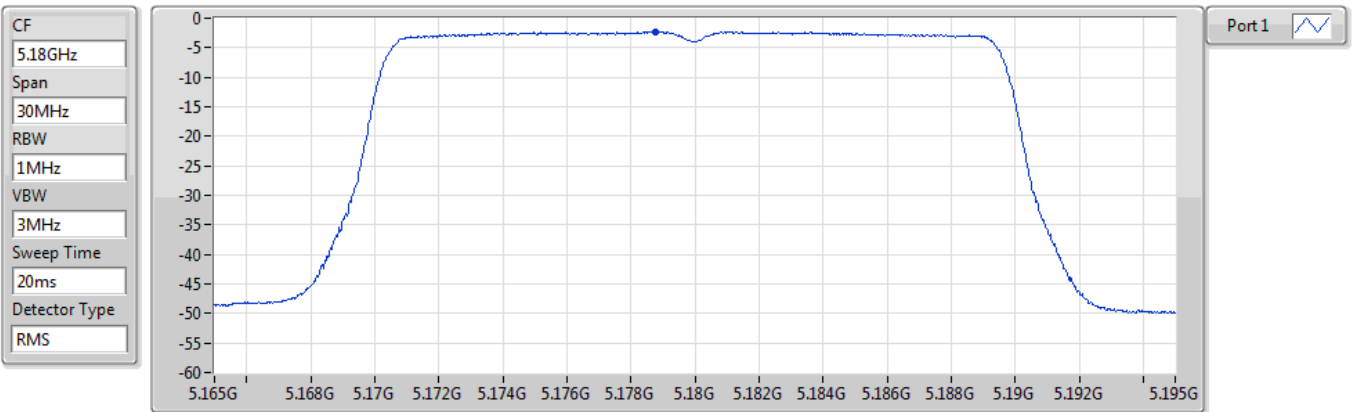

802.11ax HEW20_Nss1,(MCS0)_1TX

PSD

5180MHz

06/04/2021