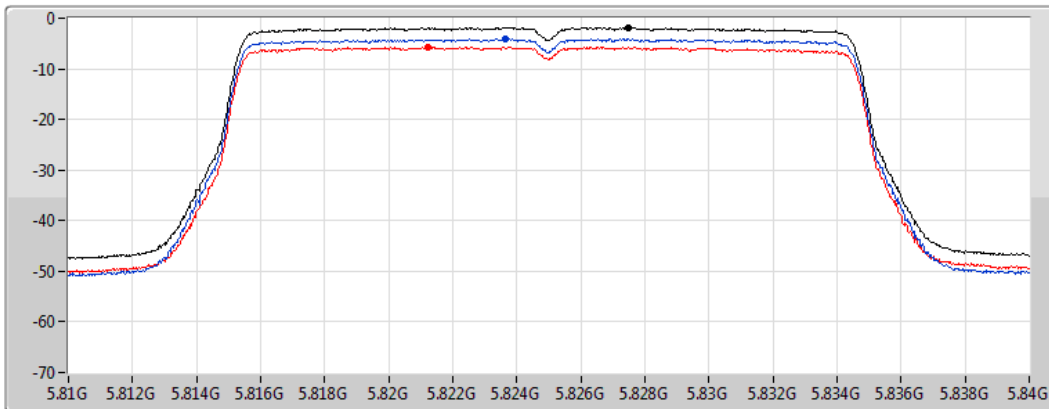

Sum
Port 1
Port 2

Sum	PD	Port 1	Port 2
(dBm/RBW)	(dBm/RBW)	(dBm/RBW)	(dBm/RBW)
-1.61	-1.61	-3.71	-5.61

802.11ax HEW20_Nss2,(MCS0)_2TX

PSD

5825MHz

06/04/2021

CF
5.825GHz
Span
30MHz
RBW
500kHz
VBW
3MHz
Sweep Time
20ms
Detector Type
RMS