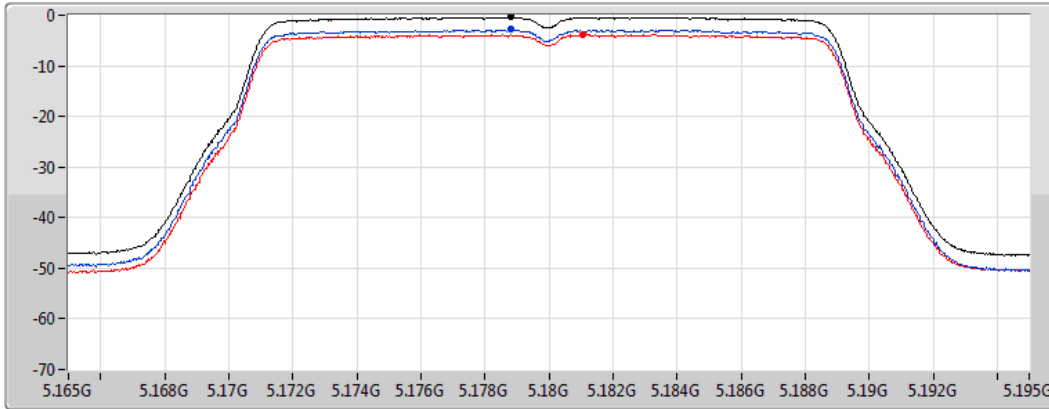

Port 1

Port 2

Sum	PD	Port 1	Port 2
(dBm/RBW)	(dBm/RBW)	(dBm/RBW)	(dBm/RBW)
-1.74	-1.74	-3.80	-5.72

802.11n HT20_Nss2,(MCS0)_2TX

PSD

5180MHz

07/04/2021

CF
5.18GHz
Span
30MHz
RBW
1MHz
VBW
3MHz
Sweep Time
20ms
Detector Type
RMS