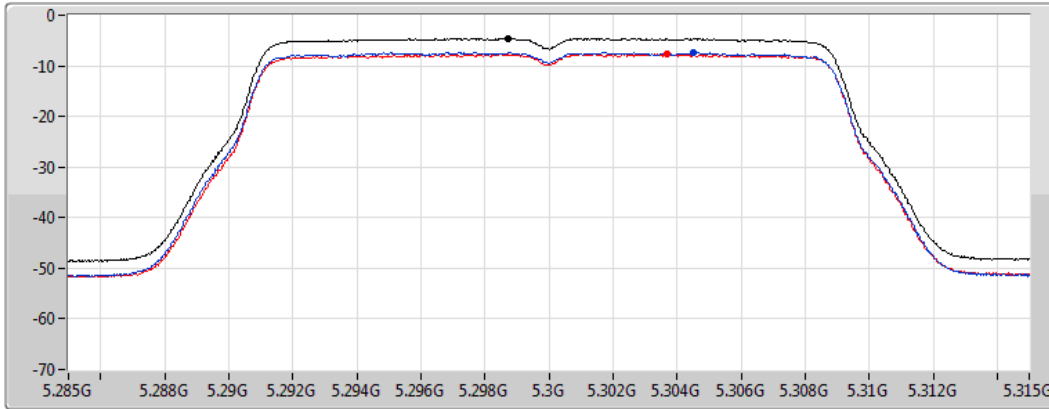

Sum 
Port 1 
Port 2 

Sum	PD	Port 1	Port 2
(dBm/RBW)	(dBm/RBW)	(dBm/RBW)	(dBm/RBW)
-4.47	-4.47	-7.25	-7.57

802.11n HT20_Nss2,(MCS0)_2TX

PSD

5300MHz

07/04/2021

CF
5.3GHz
Span
30MHz
RBW
1MHz
VBW
3MHz
Sweep Time
20ms
Detector Type
RMS