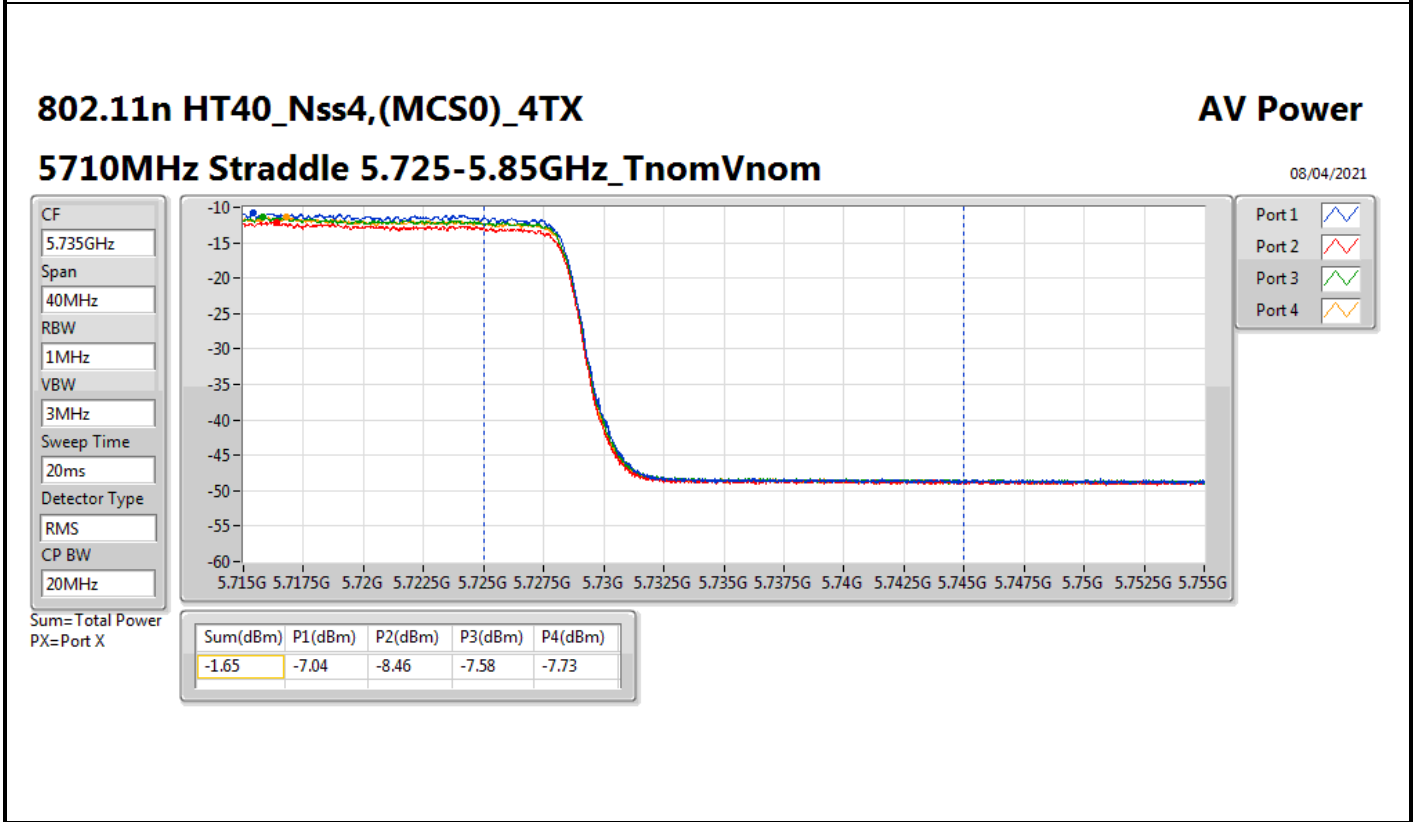

DG = Directional Gain; Port X = Port X output power

802.11ac VHT20_Nss4,(MCS0)_4TX

AV Power

5720MHz Straddle 5.47-5.725GHz_TnomVnom

08/04/2021

CF
5.71GHz

Span
60MHz

RBW
1MHz