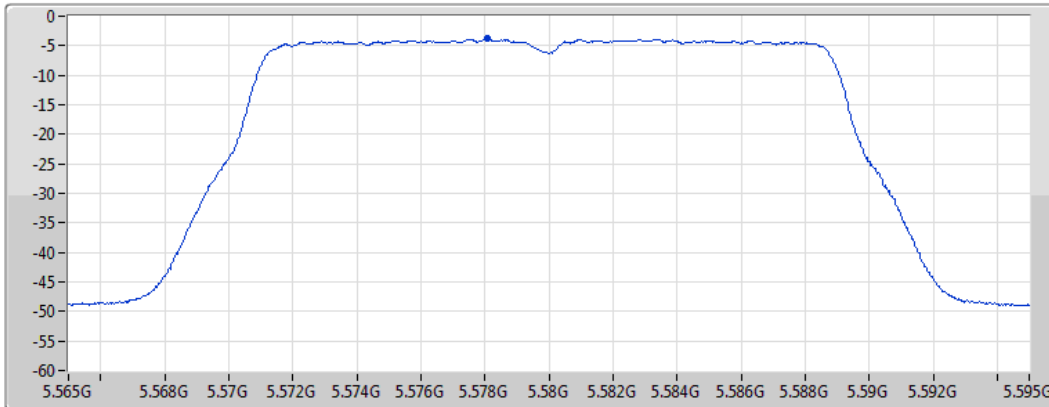

CF
5.58GHz

Span
30MHz

RBW
1MHz

VBW
3MHz

Sweep Time
20ms

Detector Type
RMS

Port 1 

Sum	PD	Port 1
(dBm/RBW)	(dBm/RBW)	(dBm/RBW)
-3.85	-3.85	-3.85