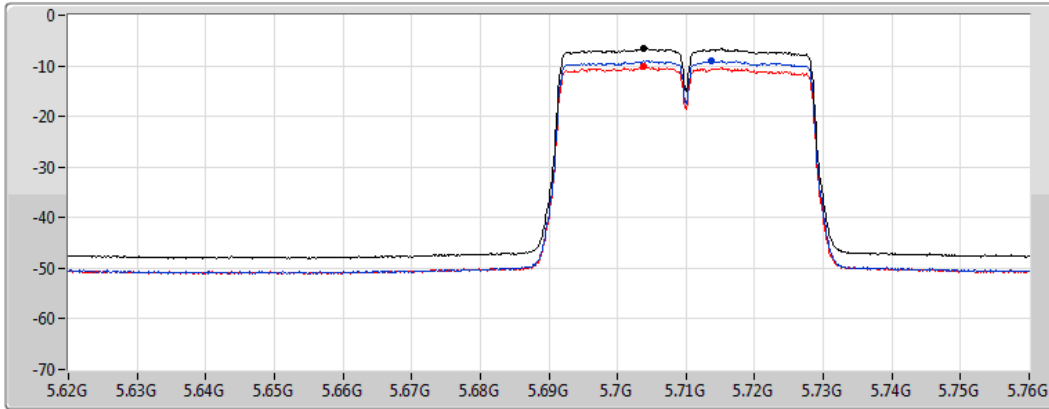

802.11ac VHT40_Nss2,(MCS0)_2TX
5710MHz Straddle 5.47-5.725GHz

PSD

07/04/2021

CF
5.69GHz
Span
140MHz
RBW
1MHz
VBW
3MHz
Sweep Time
20ms
Detector Type
RMS

Sum
Port 1
Port 2

Sum	PD	Port 1	Port 2
(dBm/RBW)	(dBm/RBW)	(dBm/RBW)	(dBm/RBW)
-6.59	-6.59	-9.04	-10.10