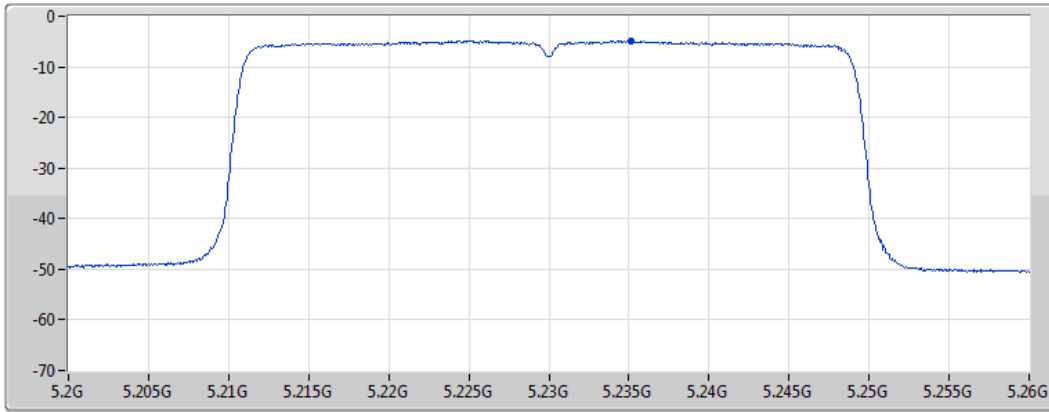

802.11ax HEW40_Nss1,(MCS0)_1TX

PSD

5230MHz

06/04/2021

CF
5.23GHz
Span
60MHz
RBW
1MHz
VBW
3MHz
Sweep Time
20ms
Detector Type
RMS

Port 1

Sum	PD	Port 1
(dBm/RBW)	(dBm/RBW)	(dBm/RBW)
-4.90	-4.90	-4.90