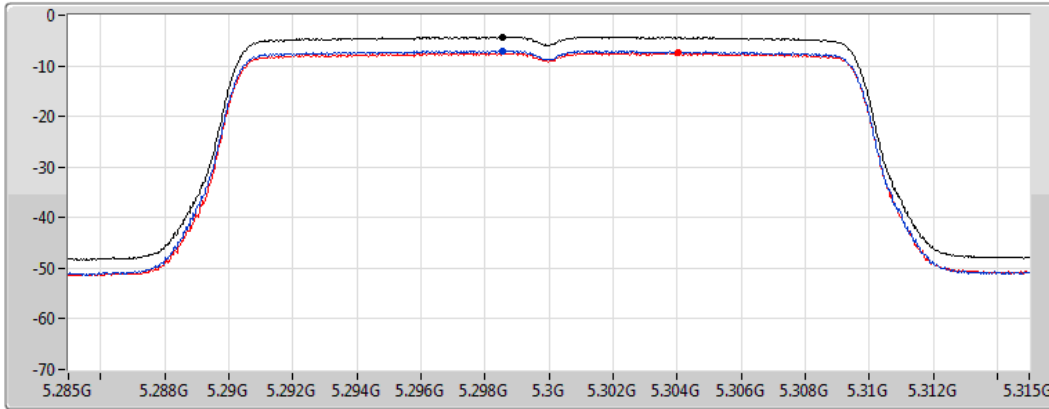

802.11ax HEW20_Nss2,(MCS0)_2TX

PSD

5300MHz

06/04/2021

CF
5.3GHz
Span
30MHz
RBW
1MHz
VBW
3MHz
Sweep Time
20ms
Detector Type
RMS

Sum
Port 1
Port 2

Sum	PD	Port 1	Port 2
(dBm/RBW)	(dBm/RBW)	(dBm/RBW)	(dBm/RBW)
-4.29	-4.29	-7.04	-7.40