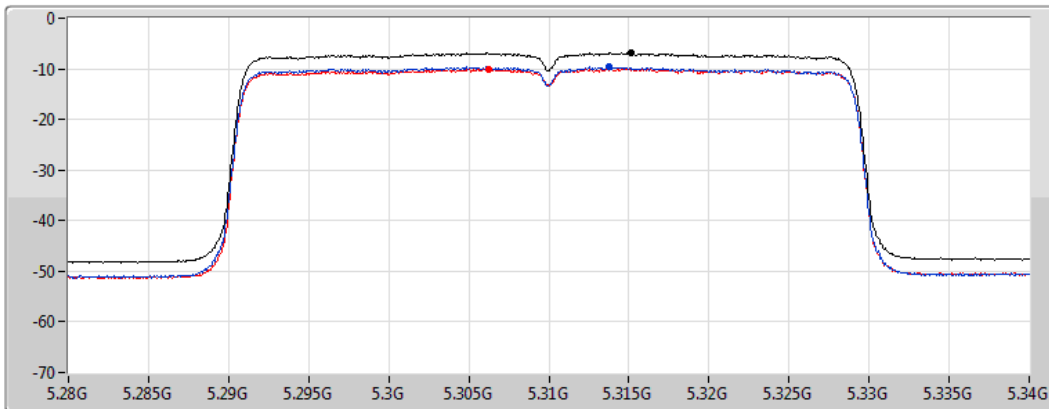

802.11ax HEW40_Nss2,(MCS0)_2TX

PSD

5310MHz

06/04/2021

CF
5.31GHz
Span
60MHz
RBW
1MHz
VBW
3MHz
Sweep Time
20ms
Detector Type
RMS

Sum ☒
Port 1 ☒
Port 2 ☒

Sum	PD	Port 1	Port 2
(dBm/RBW)	(dBm/RBW)	(dBm/RBW)	(dBm/RBW)
-6.87	-6.87	-9.65	-10.02