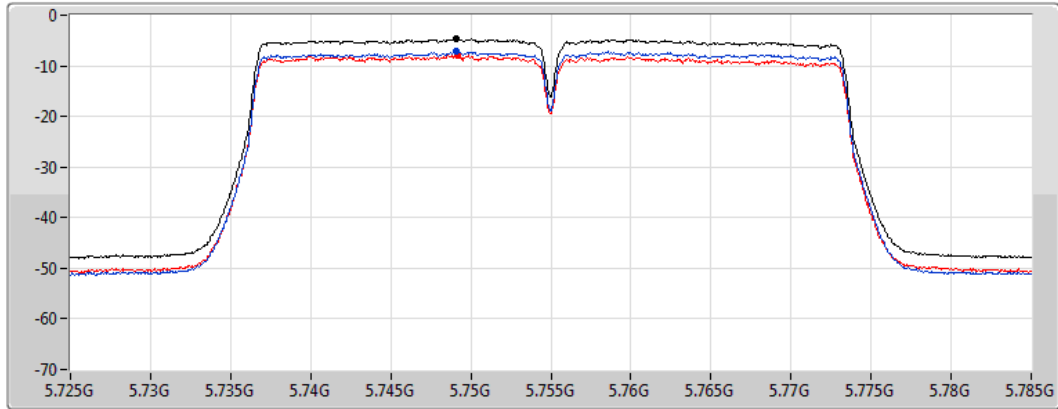

802.11ac VHT40_Nss2,(MCS0)_2TX

PSD

5755MHz

07/04/2021

CF
5.755GHz
Span
60MHz
RBW
500kHz
VBW
3MHz
Sweep Time
20ms
Detector Type
RMS

Sum ☒
Port 1 ☒
Port 2 ☒

Sum	PD	Port 1	Port 2
(dBm/RBW)	(dBm/RBW)	(dBm/RBW)	(dBm/RBW)
-4.66	-4.66	-7.23	-7.97

802.11ac VHT40_Nss2,(MCS0)_2TX

PSD

5795MHz

07/04/2021

CF
5.795GHz
Span
60MHz
RBW
500kHz
VBW
3MHz
Sweep Time
20ms
Detector Type
RMS