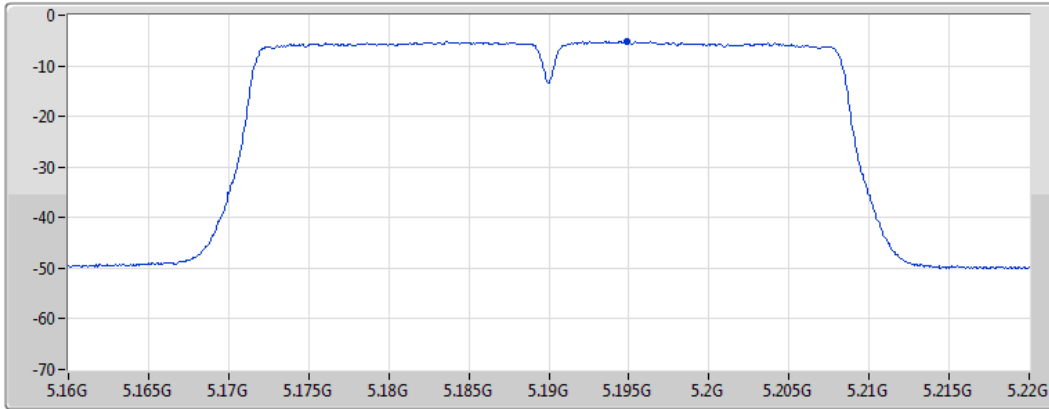

802.11n HT40_Nss1,(MCS0)_1TX

PSD

5190MHz

06/04/2021

CF
5.19GHz
Span
60MHz
RBW
1MHz
VBW
3MHz
Sweep Time
20ms
Detector Type
RMS

Port 1

Sum	PD	Port 1
(dBm/RBW)	(dBm/RBW)	(dBm/RBW)
-5.14	-5.14	-5.14