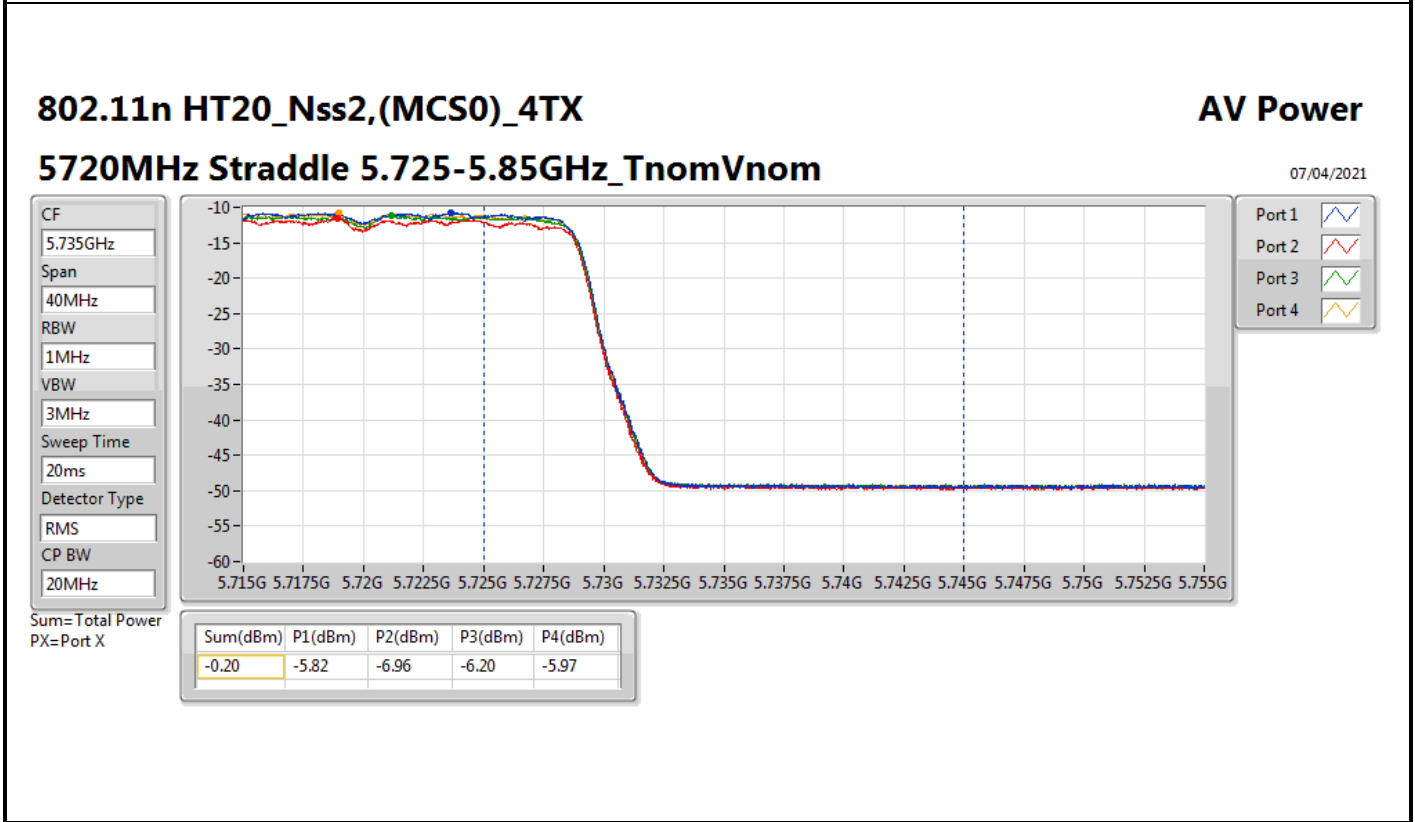

DG = Directional Gain; Port X = Port X output power

802.11ax HEW40_Nss2,(MCS0)_4TX

AV Power

5710MHz Straddle 5.47-5.725GHz_TnomVnom

07/04/2021

CF
5.69GHz

Span
140MHz

RBW
1MHz