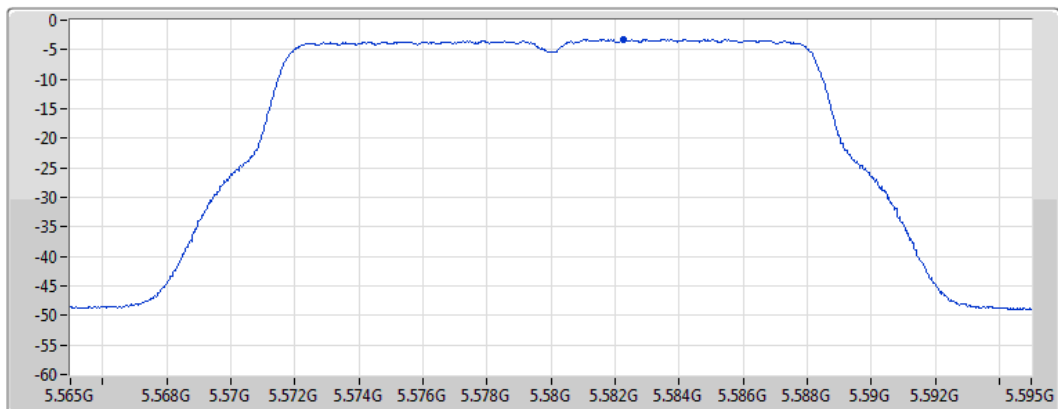

802.11a_Nss1,(6Mbps)_1TX

PSD

5580MHz

06/04/2021

CF
5.58GHz

Span
30MHz

RBW
1MHz

VBW
3MHz

Sweep Time
20ms

Detector Type
RMS

Port 1

Sum	PD	Port 1
(dBm/RBW)	(dBm/RBW)	(dBm/RBW)
-3.23	-3.23	-3.23