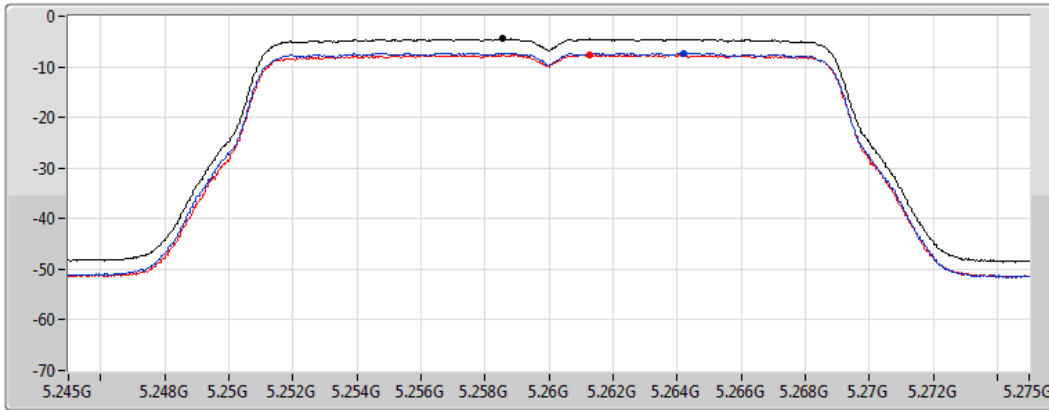

Sum 
Port 1 
Port 2 

Sum	PD	Port 1	Port 2
(dBm/RBW)	(dBm/RBW)	(dBm/RBW)	(dBm/RBW)
-0.45	-0.45	-2.98	-3.84

802.11n HT20_Nss2,(MCS0)_2TX

PSD

5260MHz

07/04/2021

CF
5.26GHz
Span
30MHz
RBW
1MHz
VBW
3MHz
Sweep Time
20ms
Detector Type
RMS