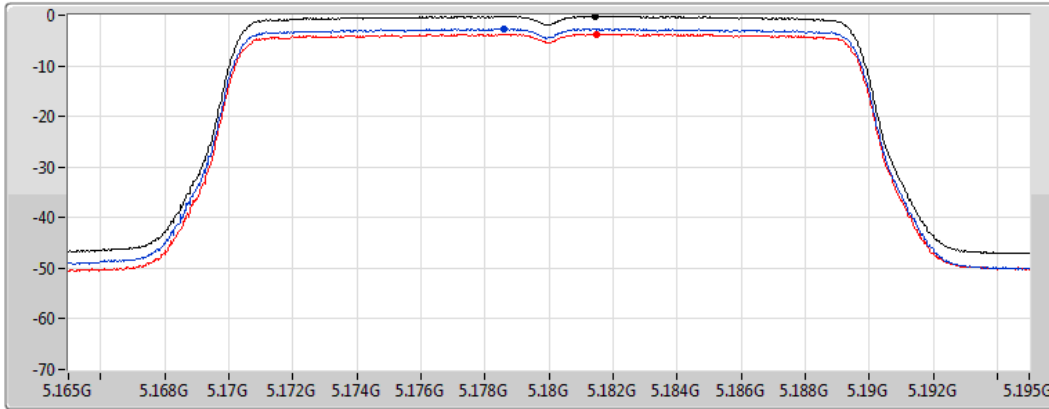

802.11ax HEW20_Nss2,(MCS0)_2TX

PSD

5180MHz

06/04/2021

CF
5.18GHz
Span
30MHz
RBW
1MHz
VBW
3MHz
Sweep Time
20ms
Detector Type
RMS

Sum
Port 1
Port 2

Sum	PD	Port 1	Port 2
(dBm/RBW)	(dBm/RBW)	(dBm/RBW)	(dBm/RBW)
-0.21	-0.21	-2.67	-3.72