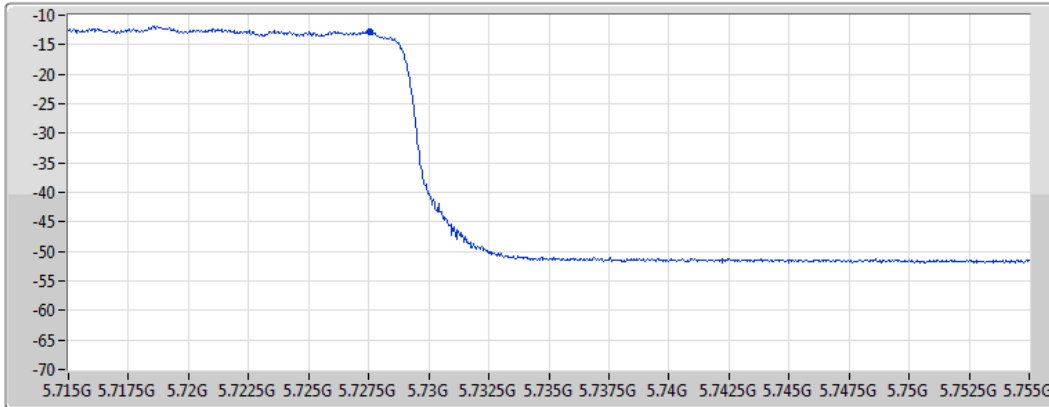

802.11ax HEW80_Nss1,(MCS0)_1TX

PSD

5690MHz Straddle 5.725-5.85GHz

06/04/2021

CF
5.735GHz
Span
40MHz
RBW
500kHz
VBW
3MHz
Sweep Time
20ms
Detector Type
RMS

Port 1

Sum	PD	Port 1
(dBm/RBW)	(dBm/RBW)	(dBm/RBW)
-12.84	-12.84	-12.84