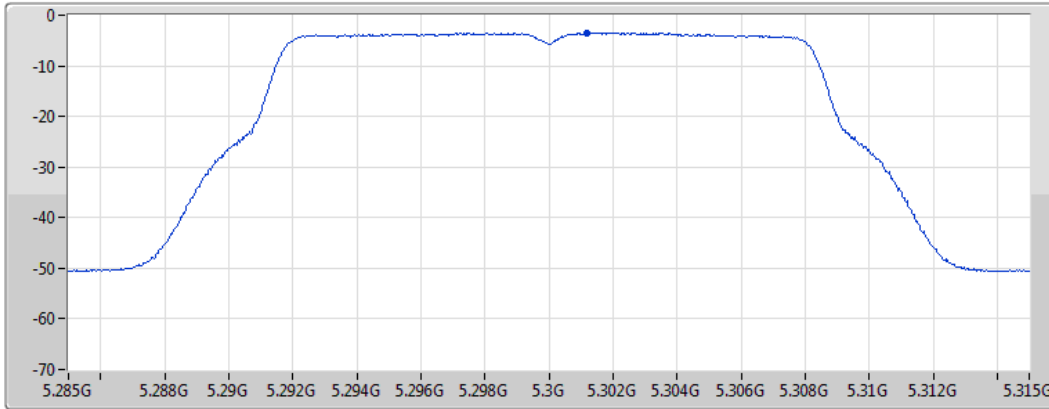

802.11a_Nss1,(6Mbps)_1TX

PSD

5300MHz

06/04/2021

CF
5.3GHz

Span
30MHz

RBW
1MHz

VBW
3MHz

Sweep Time
20ms

Detector Type
RMS

Port 1

Sum	PD	Port 1
(dBm/RBW)	(dBm/RBW)	(dBm/RBW)
-3.42	-3.42	-3.42