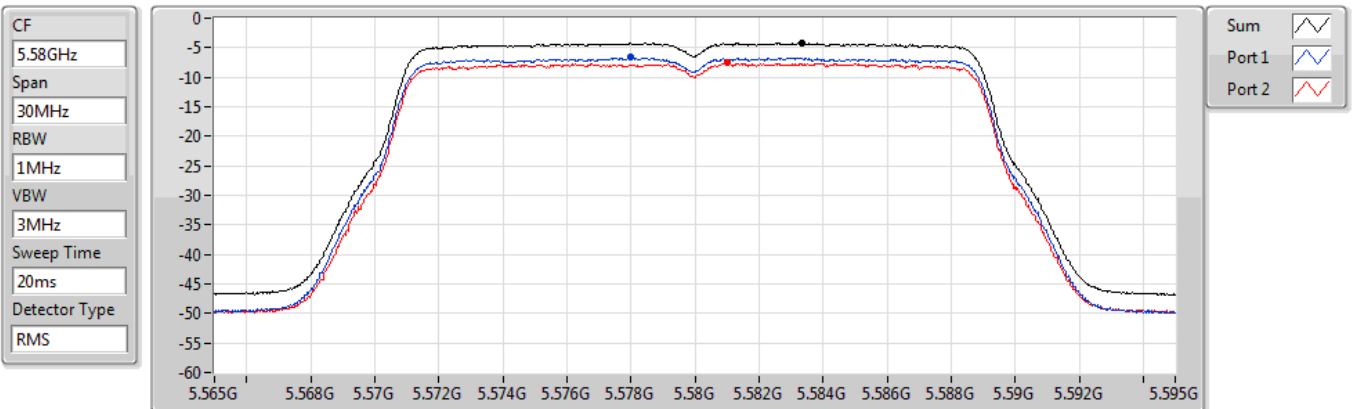

802.11n HT20_Nss2,(MCS0)_2TX

PSD

5580MHz

07/04/2021

Sum	PD	Port 1	Port 2
(dBm/RBW)	(dBm/RBW)	(dBm/RBW)	(dBm/RBW)
-4.20	-4.20	-6.66	-7.61