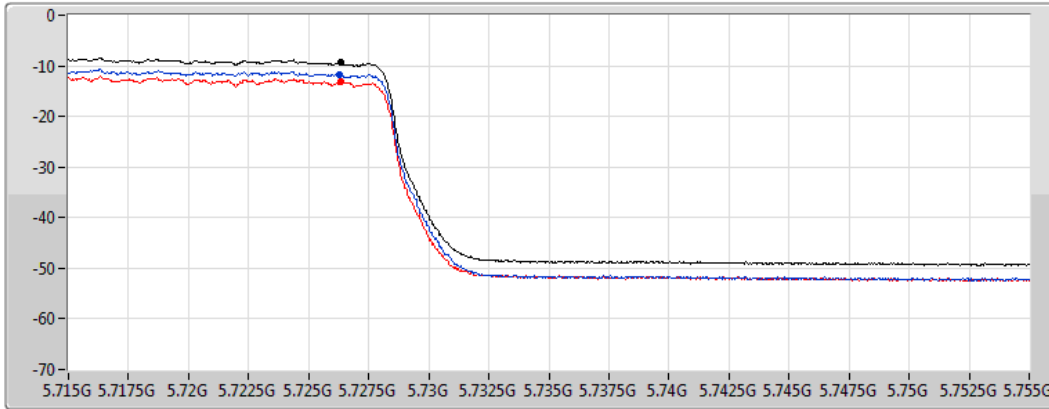

Port 1

Port 2

Sum	PD	Port 1	Port 2
(dBm/RBW)	(dBm/RBW)	(dBm/RBW)	(dBm/RBW)
-6.86	-6.86	-9.36	-10.45

802.11n HT40_Nss2,(MCS0)_2TX

5710MHz Straddle 5.725-5.85GHz

PSD

07/04/2021

CF
5.735GHz
Span
40MHz
RBW
500kHz
VBW
3MHz
Sweep Time
20ms
Detector Type
RMS