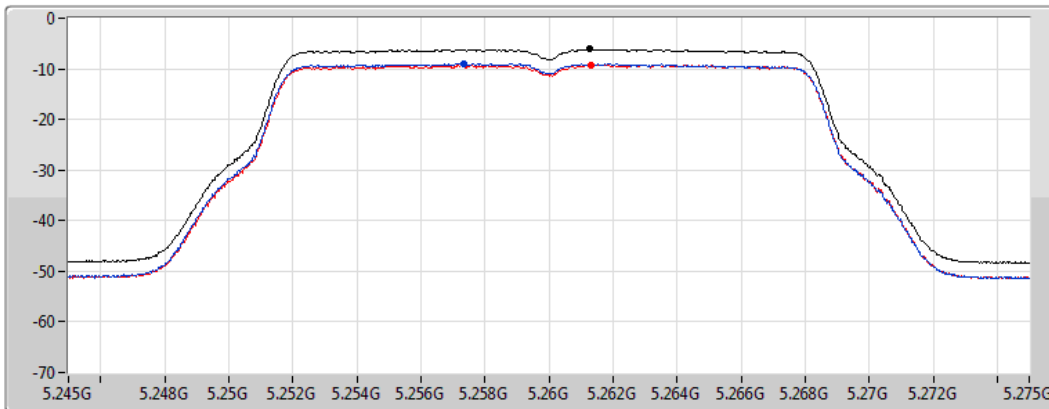

802.11a_Nss1,(6Mbps)_2TX

PSD

5260MHz

06/04/2021

CF
5.26GHz

Span
30MHz

RBW
1MHz

VBW
3MHz

Sweep Time
20ms

Detector Type
RMS

Sum

Port 1

Port 2

Sum	PD	Port 1	Port 2
(dBm/RBW)	(dBm/RBW)	(dBm/RBW)	(dBm/RBW)
-6.14	-6.14	-9.02	-9.22