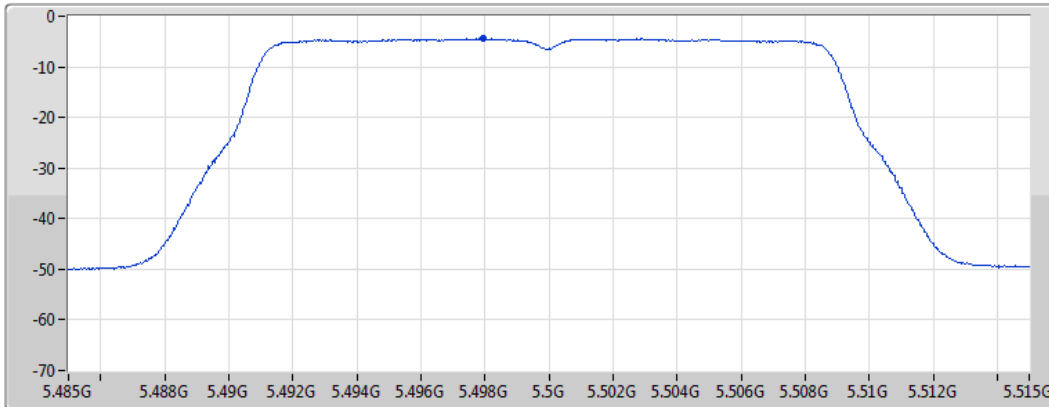

802.11ac VHT20_Nss1,(MCS0)_1TX

PSD

5500MHz

06/04/2021

CF
5.5GHz
Span
30MHz
RBW
1MHz
VBW
3MHz
Sweep Time
20ms
Detector Type
RMS

Port 1

Sum	PD	Port 1
(dBm/RBW)	(dBm/RBW)	(dBm/RBW)
-4.49	-4.49	-4.49