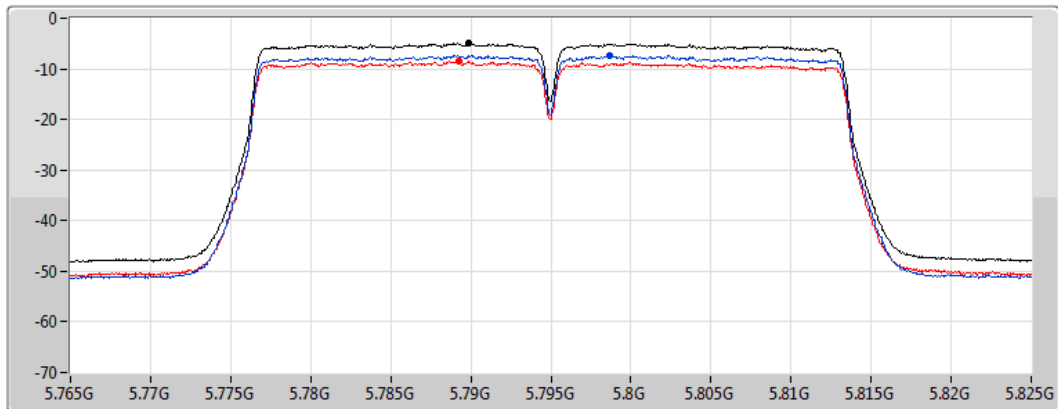

Sum ☒
Port 1 ☒
Port 2 ☒

Sum	PD	Port 1	Port 2
(dBm/RBW)	(dBm/RBW)	(dBm/RBW)	(dBm/RBW)
-5.00	-5.00	-7.28	-8.59