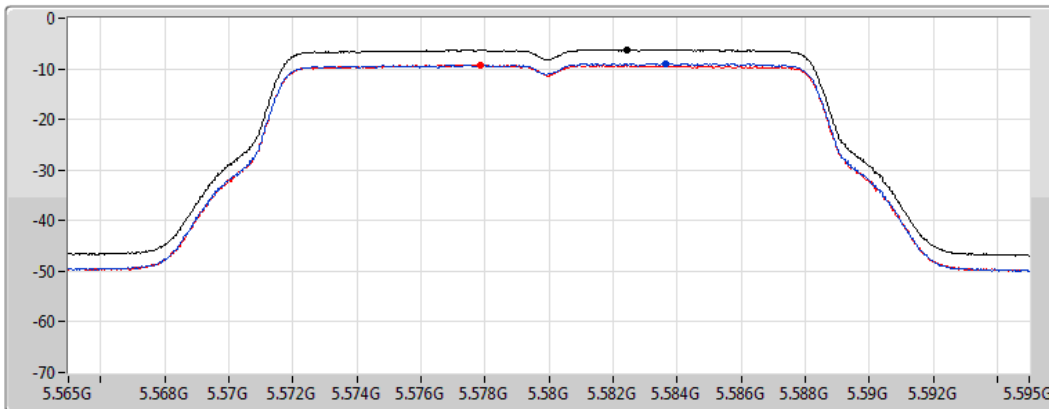

802.11a_Nss1,(6Mbps)_2TX

PSD

5580MHz

06/04/2021

CF
5.58GHz
Span
30MHz
RBW
1MHz
VBW
3MHz
Sweep Time
20ms
Detector Type
RMS

Sum
Port 1
Port 2

Sum	PD	Port 1	Port 2
(dBm/RBW)	(dBm/RBW)	(dBm/RBW)	(dBm/RBW)
-6.19	-6.19	-8.91	-9.23