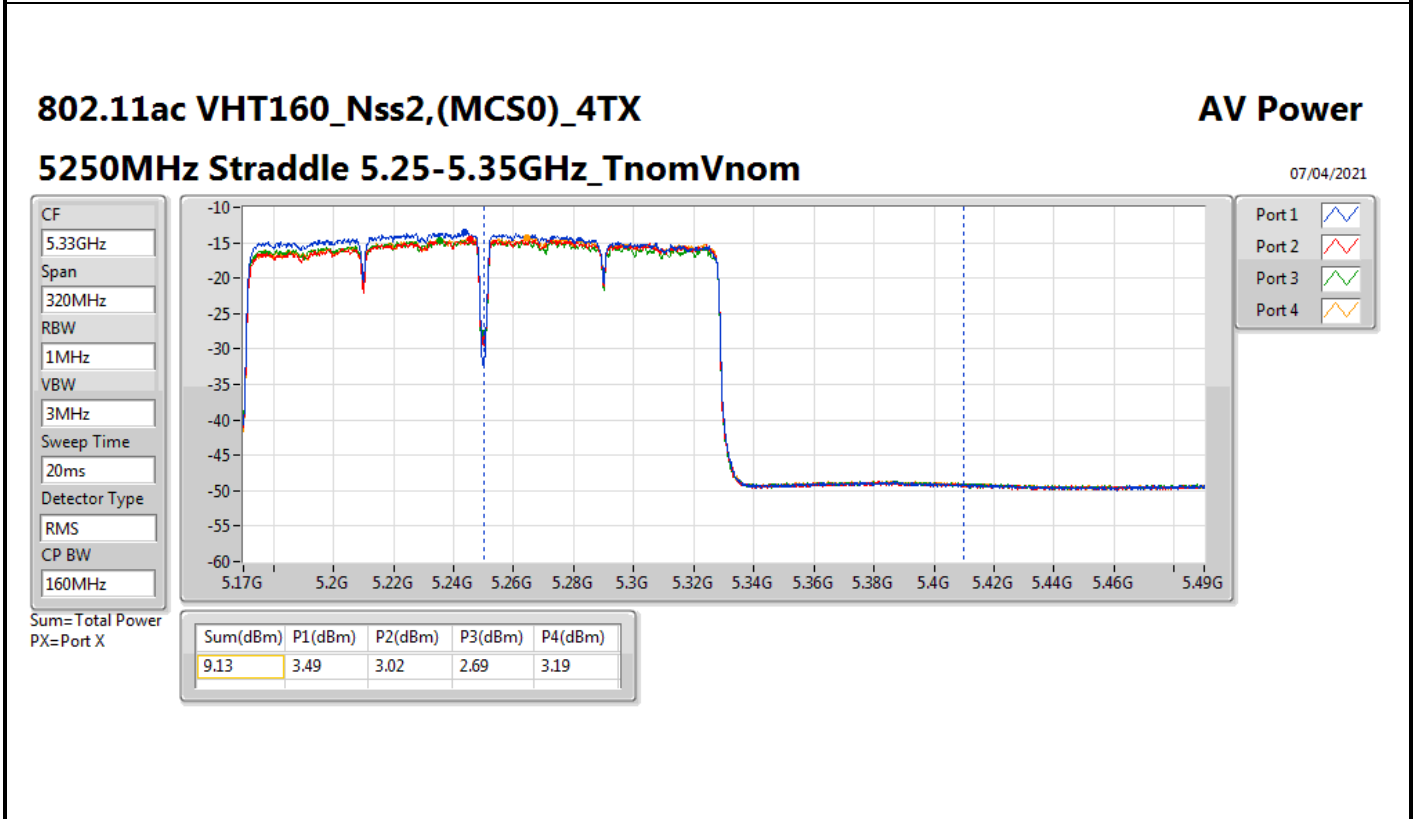

DG = Directional Gain; Port X = Port X output power

802.11ax HEW40_Nss2,(MCS0)_4TX

AV Power

5710MHz Straddle 5.47-5.725GHz_TnomVnom

07/04/2021

CF
5.69GHz

Span
140MHz

RBW
1MHz