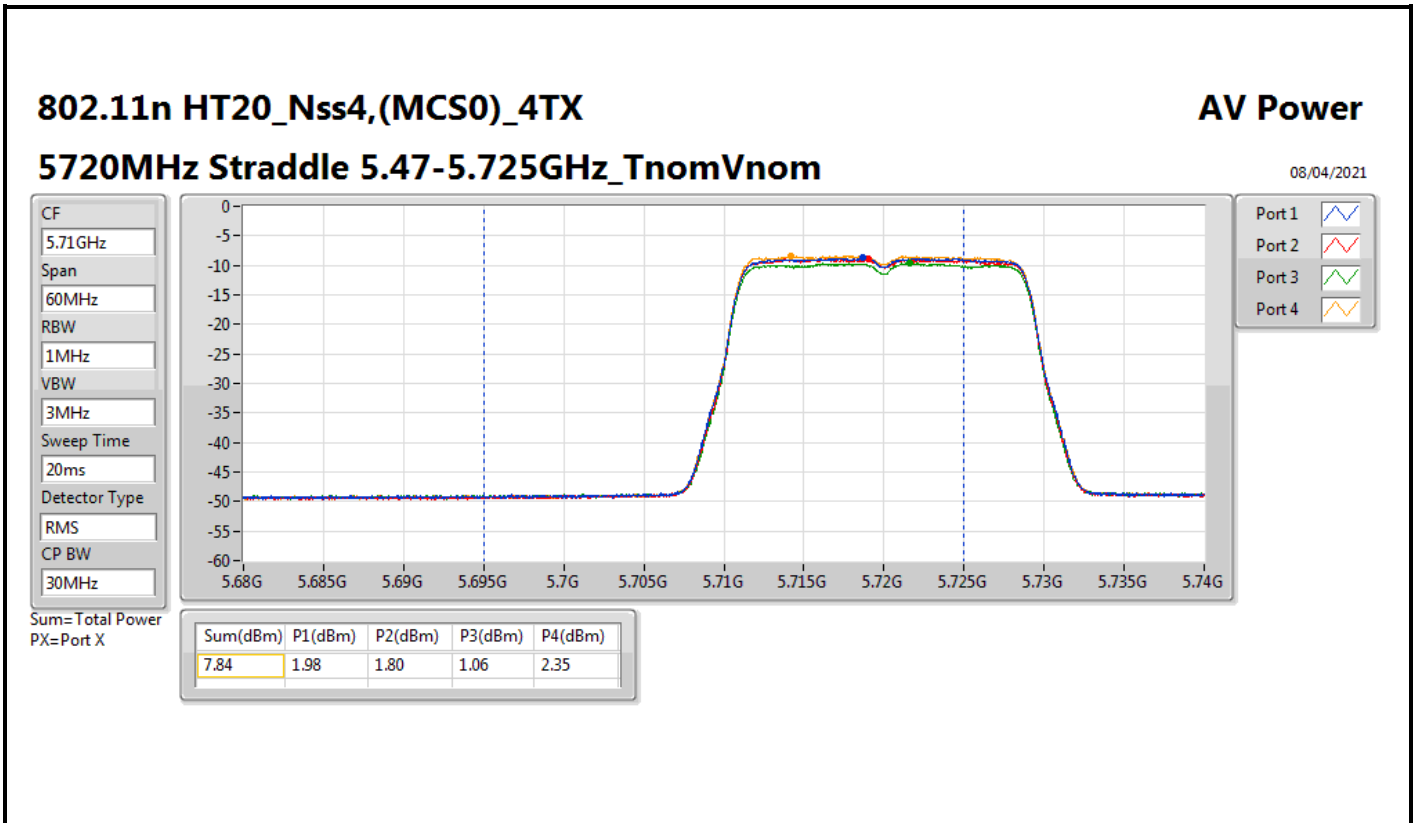

DG = Directional Gain; Port X = Port X output power

802.11ac VHT20_Nss4,(MCS0)_4TX

AV Power

5720MHz Straddle 5.47-5.725GHz_TnomVnom

08/04/2021

CF
5.71GHz

Span
60MHz

RBW
1MHz