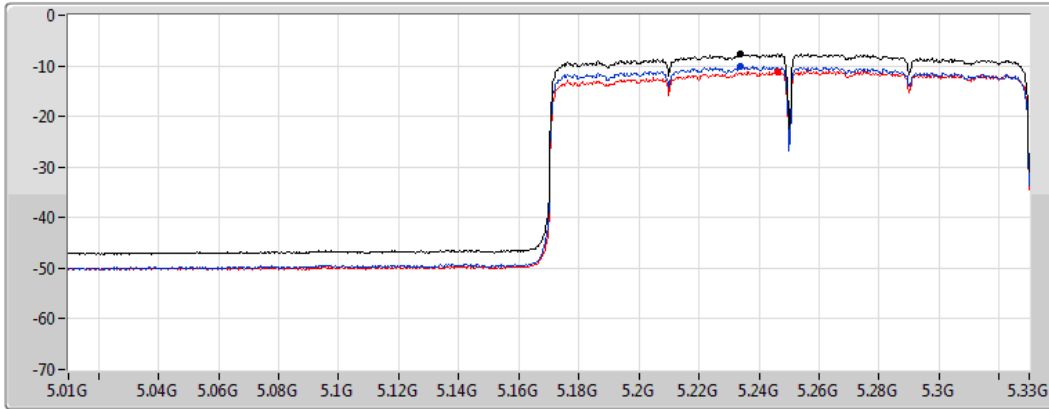

802.11ax HEW160_Nss2,(MCS0)_2TX

PSD

5250MHz Straddle 5.15-5.25GHz

07/04/2021

CF
5.17GHz
Span
320MHz
RBW
1MHz
VBW
3MHz
Sweep Time
20ms
Detector Type
RMS

Sum
Port 1
Port 2

Sum	PD	Port 1	Port 2
(dBm/RBW)	(dBm/RBW)	(dBm/RBW)	(dBm/RBW)
-7.68	-7.68	-10.06	-11.23