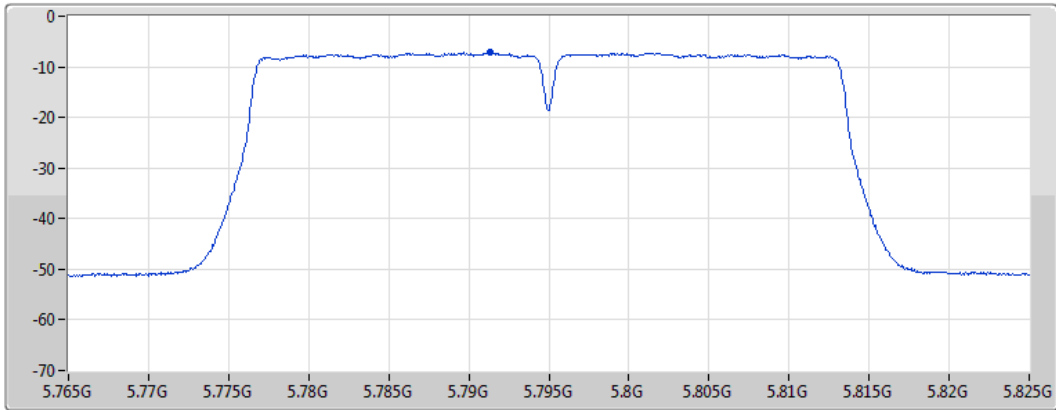

Port 1

Sum	PD	Port 1
(dBm/RBW)	(dBm/RBW)	(dBm/RBW)
-7.20	-7.20	-7.20