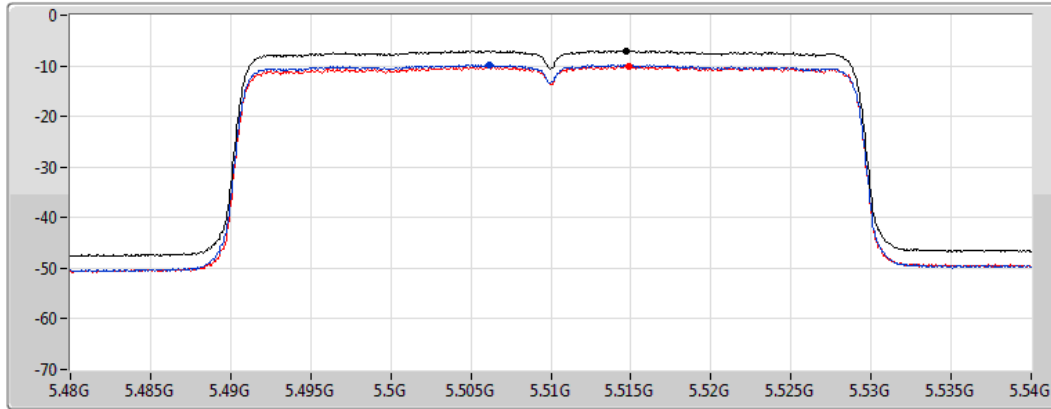

802.11ax HEW40_Nss2,(MCS0)_2TX

PSD

5510MHz

06/04/2021

CF
5.51GHz
Span
60MHz
RBW
1MHz
VBW
3MHz
Sweep Time
20ms
Detector Type
RMS

Sum
Port 1
Port 2

Sum	PD	Port 1	Port 2
(dBm/RBW)	(dBm/RBW)	(dBm/RBW)	(dBm/RBW)
-6.99	-6.99	-9.79	-10.03