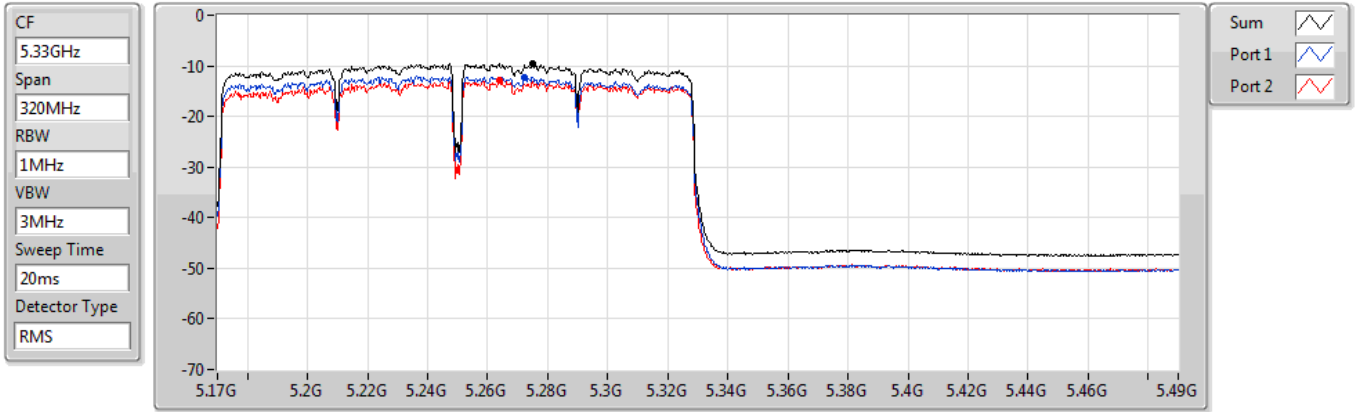

Sum
Port 1
Port 2

Sum	PD	Port 1	Port 2
(dBm/RBW)	(dBm/RBW)	(dBm/RBW)	(dBm/RBW)
-9.67	-9.67	-12.20	-13.22

802.11ac VHT160_Nss2,(MCS0)_2TX

PSD

5250MHz Straddle 5.25-5.35GHz

07/04/2021

Sum	PD	Port 1	Port 2
(dBm/RBW)	(dBm/RBW)	(dBm/RBW)	(dBm/RBW)
-9.60	-9.60	-12.21	-12.86