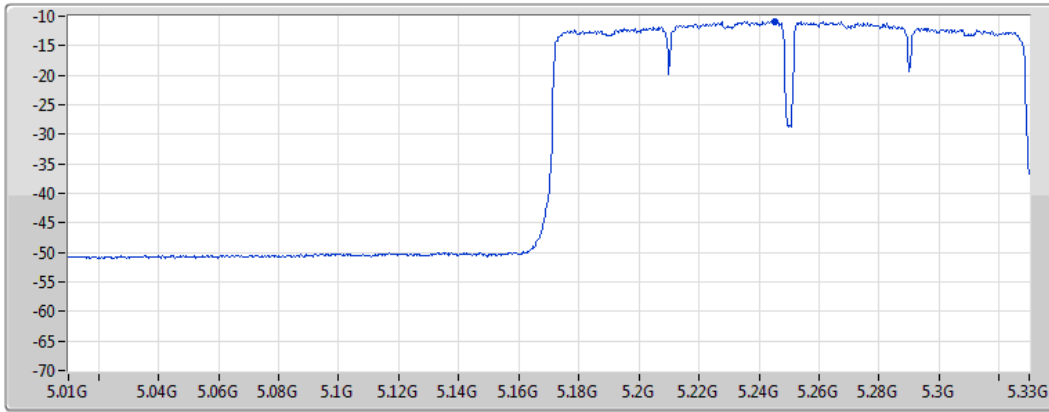

Port 1

Sum	PD	Port 1
(dBm/RBW)	(dBm/RBW)	(dBm/RBW)
-10.86	-10.86	-10.86