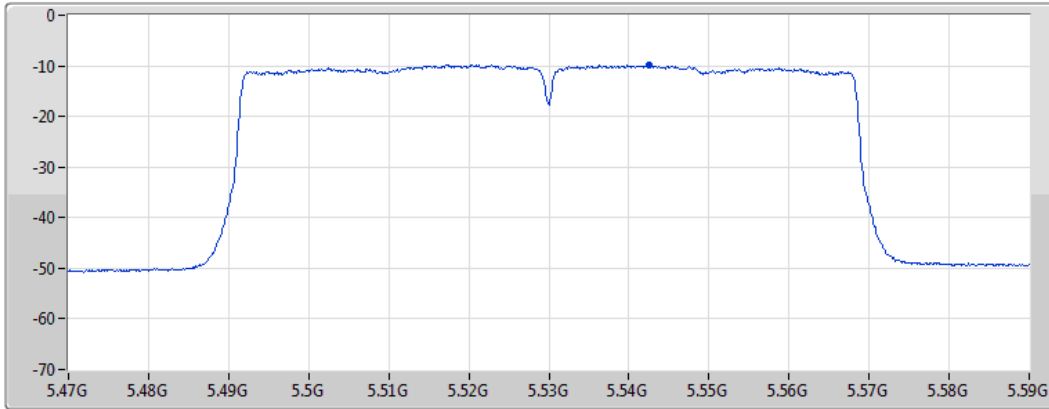

CF
5.53GHz

Span
120MHz

RBW
1MHz

VBW
3MHz

Sweep Time
20ms

Detector Type
RMS

Port 1 

Sum	PD	Port 1
(dBm/RBW)	(dBm/RBW)	(dBm/RBW)
-9.74	-9.74	-9.74