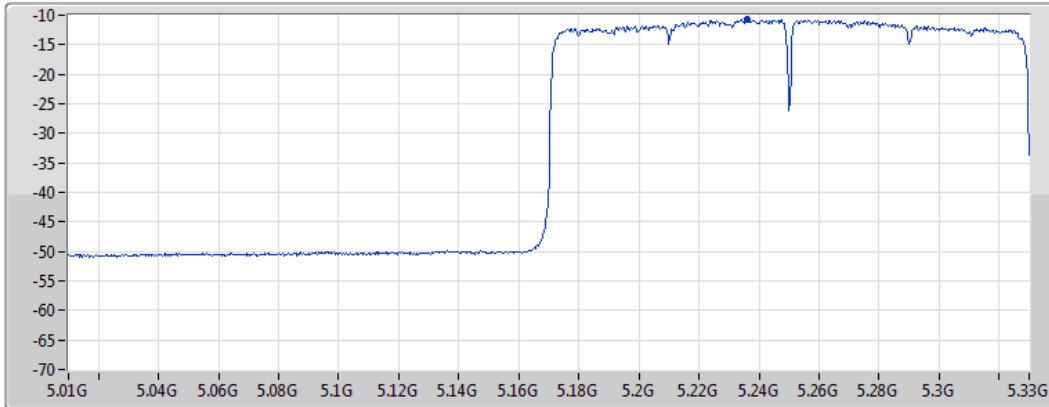

Sum	PD	Port 1
(dBm/RBW)	(dBm/RBW)	(dBm/RBW)
-9.82	-9.82	-9.82

802.11ax HEW160_Nss1,(MCS0)_1TX

PSD

5250MHz Straddle 5.15-5.25GHz

06/04/2021

CF
5.17GHz
Span
320MHz
RBW
1MHz
VBW
3MHz
Sweep Time
20ms
Detector Type
RMS