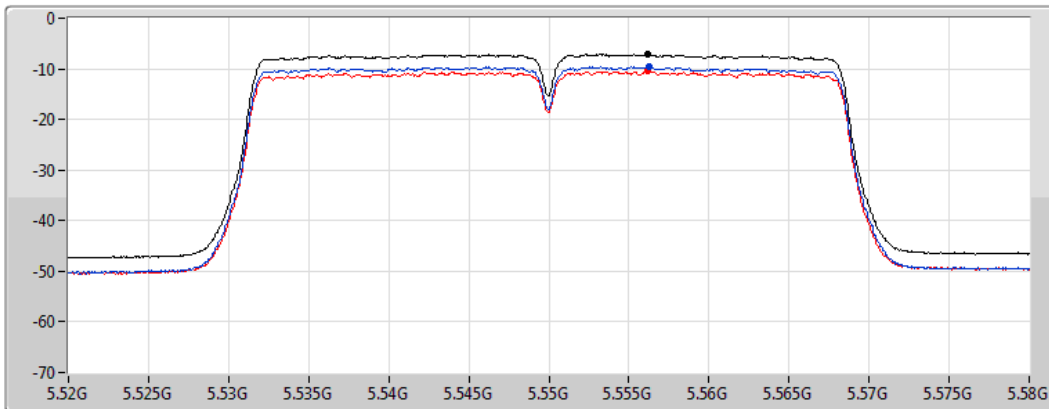

802.11n HT40_Nss2,(MCS0)_2TX

PSD

5550MHz

07/04/2021

CF
5.55GHz
Span
60MHz
RBW
1MHz
VBW
3MHz
Sweep Time
20ms
Detector Type
RMS

Sum
Port 1
Port 2

Sum	PD	Port 1	Port 2
(dBm/RBW)	(dBm/RBW)	(dBm/RBW)	(dBm/RBW)
-7.03	-7.03	-9.61	-10.47