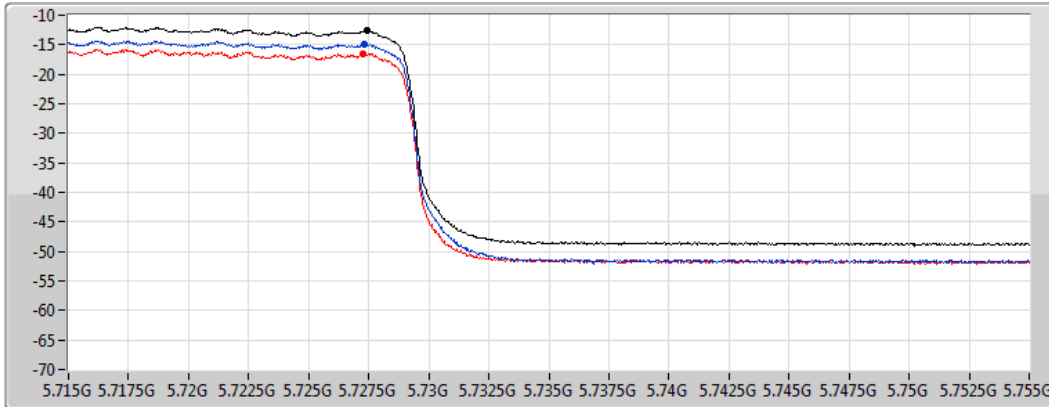

802.11ax HEW80_Nss2,(MCS0)_2TX

PSD

5690MHz Straddle 5.725-5.85GHz

06/04/2021

CF
5.735GHz

Span
40MHz

RBW
500kHz

VBW
3MHz

Sweep Time
20ms

Detector Type
RMS

Sum

Port 1

Port 2

Sum	PD	Port 1	Port 2
(dBm/RBW)	(dBm/RBW)	(dBm/RBW)	(dBm/RBW)
-12.65	-12.65	-14.81	-16.53

802.11ax HEW80_Nss2,(MCS0)_2TX

PSD