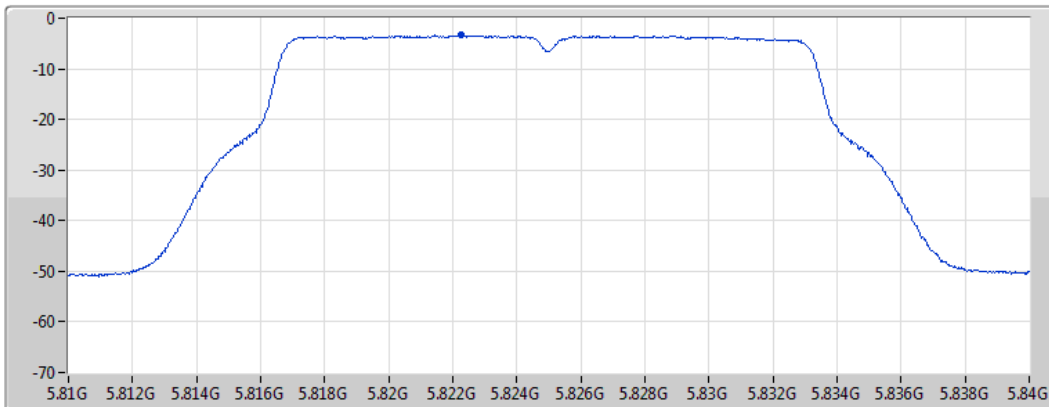

Port 1

Sum	PD	Port 1
(dBm/RBW)	(dBm/RBW)	(dBm/RBW)
-3.40	-3.40	-3.40