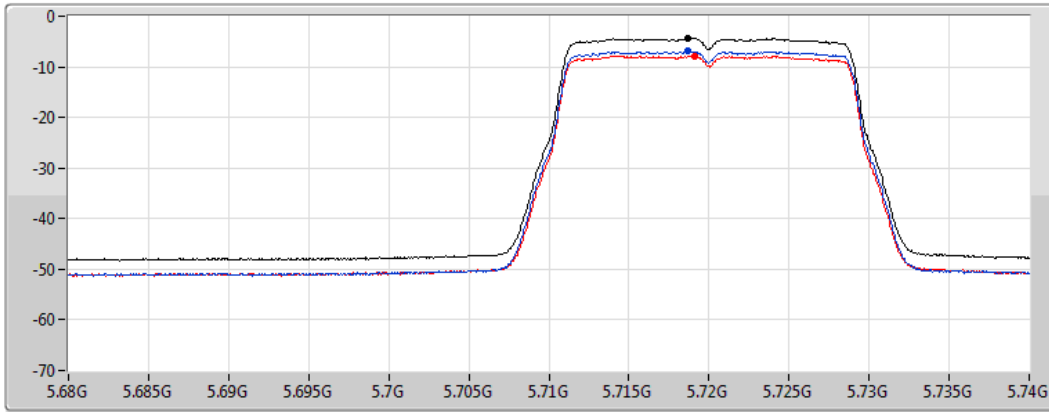

Sum
Port 1
Port 2

Sum	PD	Port 1	Port 2
(dBm/RBW)	(dBm/RBW)	(dBm/RBW)	(dBm/RBW)
-4.32	-4.32	-6.80	-7.84