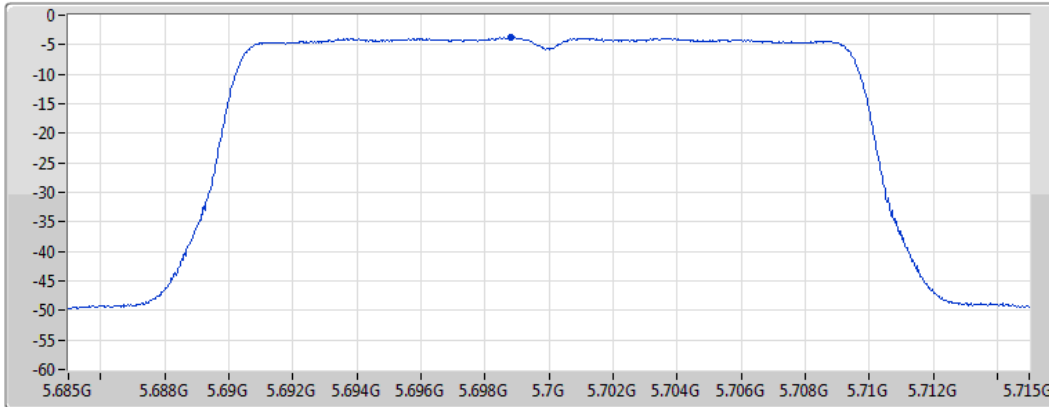

802.11ax HEW20_Nss1,(MCS0)_1TX

PSD

5700MHz

06/04/2021

CF
5.7GHz

Span
30MHz

RBW
1MHz

VBW
3MHz

Sweep Time
20ms

Detector Type
RMS

Port 1

Sum	PD	Port 1
(dBm/RBW)	(dBm/RBW)	(dBm/RBW)
-3.75	-3.75	-3.75

802.11ax HEW20_Nss1,(MCS0)_1TX

PSD

5720MHz Straddle 5.47-5.725GHz

06/04/2021

CF
5.71GHz

Span
60MHz

RBW
1MHz

VBW
3MHz

Sweep Time
20ms

Detector Type
RMS