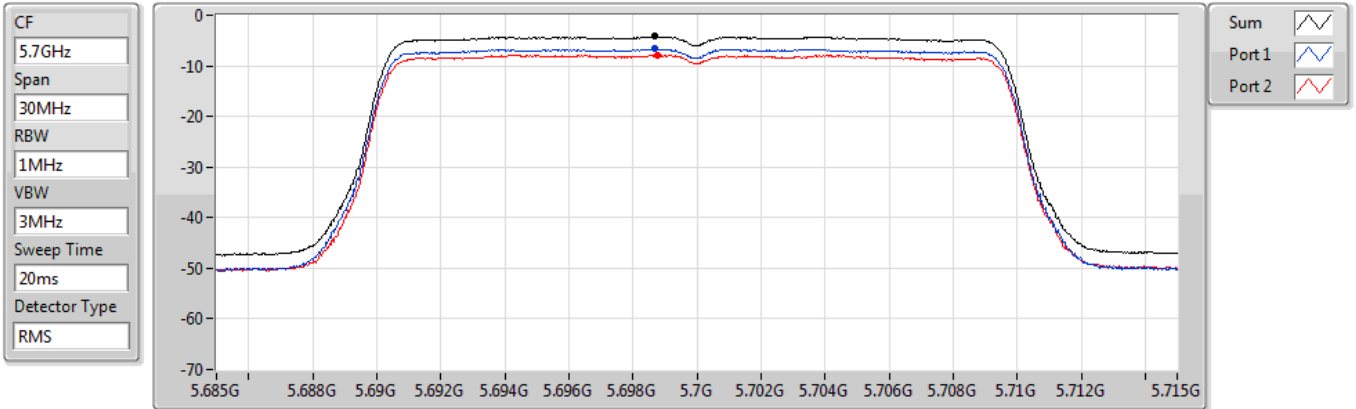

802.11ax HEW20_Nss2,(MCS0)_2TX

PSD

5700MHz

07/04/2021

Sum	PD	Port 1	Port 2
(dBm/RBW)	(dBm/RBW)	(dBm/RBW)	(dBm/RBW)
-4.22	-4.22	-6.53	-7.91