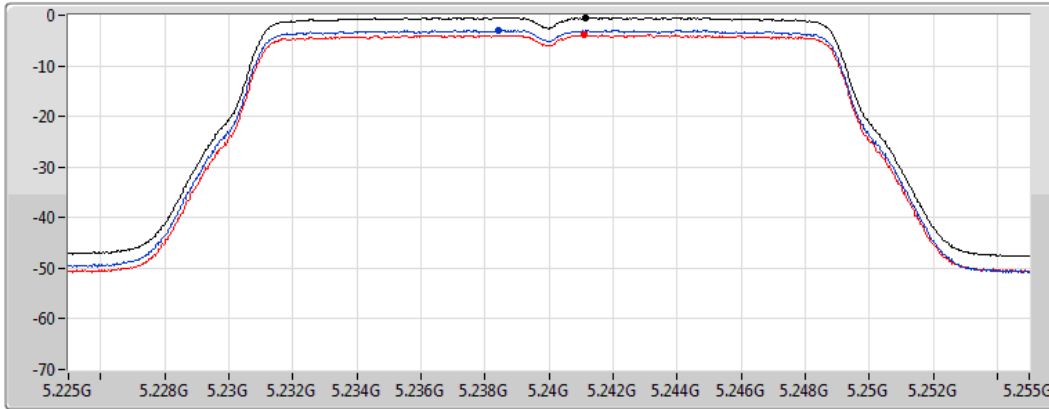

Sum 
Port 1 
Port 2 

Sum	PD	Port 1	Port 2
(dBm/RBW)	(dBm/RBW)	(dBm/RBW)	(dBm/RBW)
-0.56	-0.56	-3.05	-3.97

802.11n HT20_Nss2,(MCS0)_2TX

PSD

5240MHz

07/04/2021

CF
5.24GHz
Span
30MHz
RBW
1MHz
VBW
3MHz
Sweep Time
20ms
Detector Type
RMS