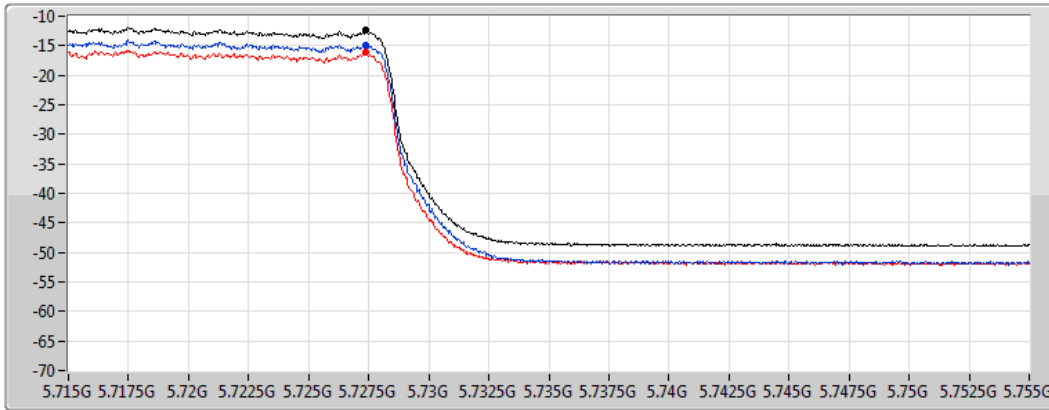

Span
40MHz

RBW
500kHz

VBW
3MHz

Sweep Time
20ms

Detector Type
RMS

Sum 

Port 1 

Port 2 