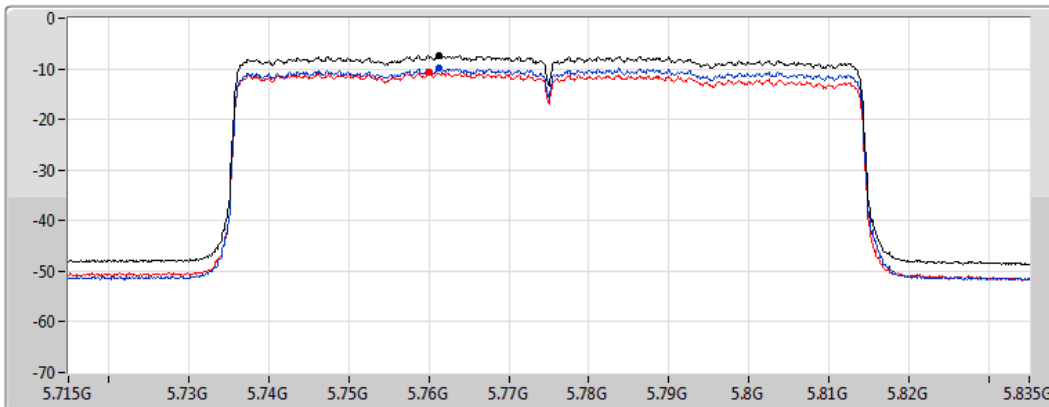

5775MHz

06/04/2021

CF
5.775GHz

Span
120MHz

RBW
500kHz

VBW
3MHz

Sweep Time
20ms

Detector Type
RMS

Sum

Port 1

Port 2

Sum	PD	Port 1	Port 2
(dBm/RBW)	(dBm/RBW)	(dBm/RBW)	(dBm/RBW)
-7.35	-7.35	-9.88	-10.80