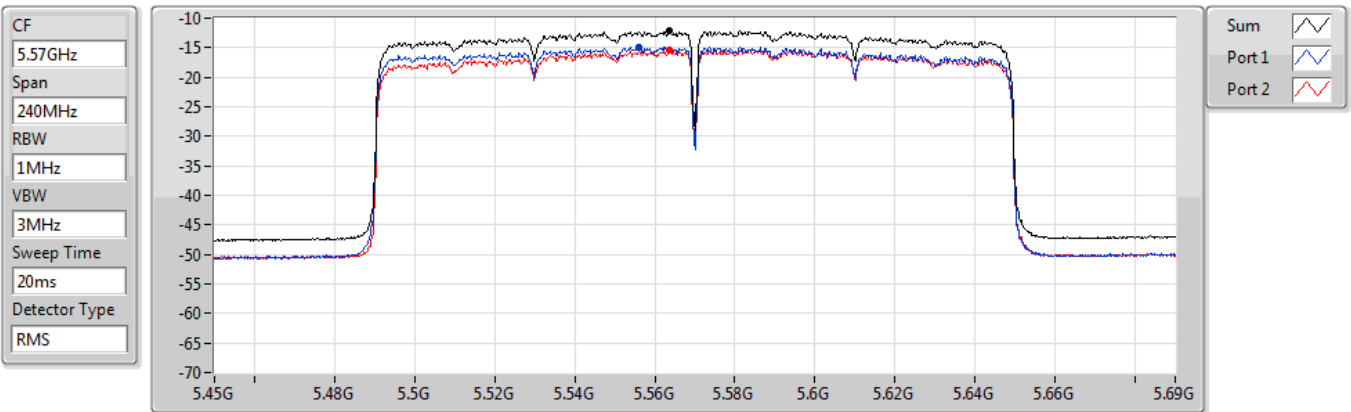

802.11ax HEW160_Nss2,(MCS0)_2TX

PSD

5570MHz

07/04/2021

Sum	PD	Port 1	Port 2
(dBm/RBW)	(dBm/RBW)	(dBm/RBW)	(dBm/RBW)
-12.21	-12.21	-14.84	-15.33