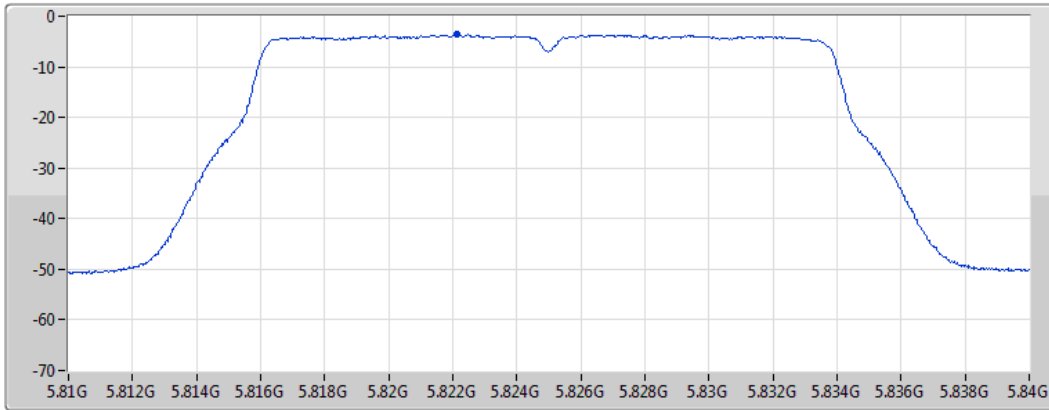

Span
30MHz

RBW
500kHz

VBW
3MHz

Sweep Time
20ms

Detector Type
RMS

Port 1

Sum	PD	Port 1
(dBm/RBW)	(dBm/RBW)	(dBm/RBW)
-3.66	-3.66	-3.66

802.11n HT40_Nss1,(MCS0)_1TX