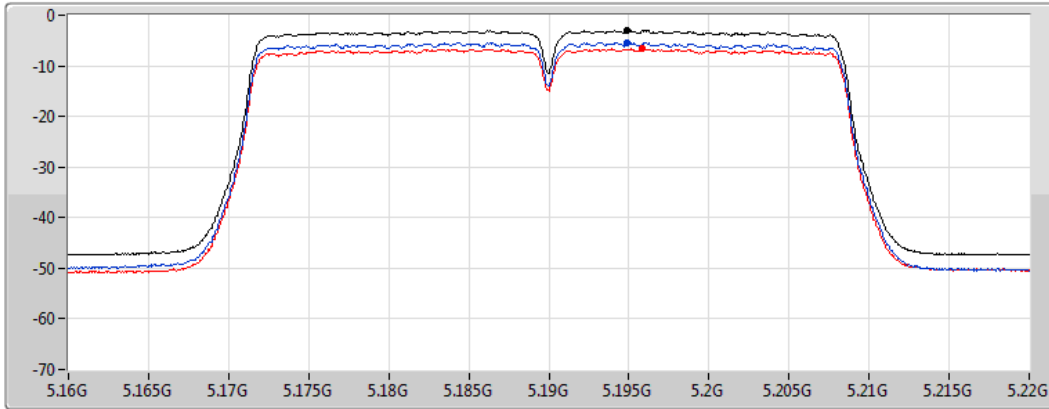

802.11n HT40_Nss2,(MCS0)_2TX

PSD

5190MHz

07/04/2021

CF
5.19GHz
Span
60MHz
RBW
1MHz
VBW
3MHz
Sweep Time
20ms
Detector Type
RMS

Sum
Port 1
Port 2

Sum	PD	Port 1	Port 2
(dBm/RBW)	(dBm/RBW)	(dBm/RBW)	(dBm/RBW)
-3.07	-3.07	-5.46	-6.65