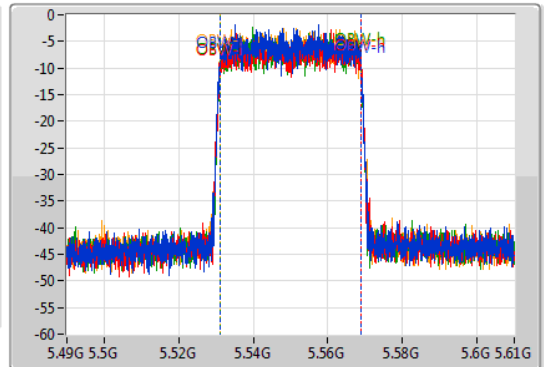

802.11ax HEW40_Nss2,(MCS0)_4TX

EBW

5550MHz

07/04/2021

CF: 5.55GHz
 Span: 120MHz
 RBW: 500kHz
 VBW: 2MHz
 Sweep Time: 100ms
 Detector Type: Peak

CF: 5.55GHz
 Span: 120MHz
 RBW: 1MHz
 VBW: 3MHz
 Sweep Time: 100ms
 Detector Type: Sample