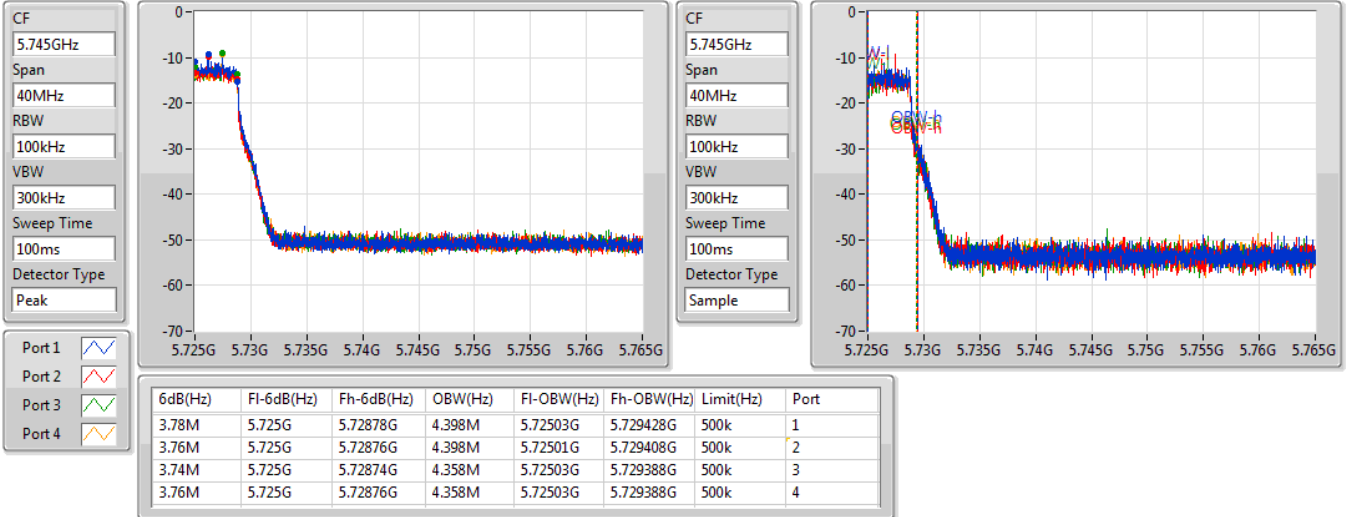

802.11n HT20_Nss4,(MCS0)_4TX

EBW

5720MHz Straddle 5.725-5.85GHz

08/04/2021