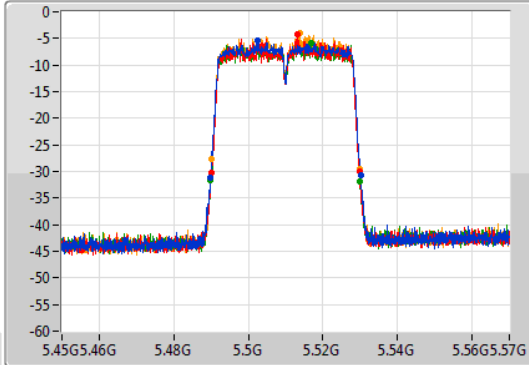

802.11n HT40_Nss2,(MCS0)_4TX

EBW

5510MHz

07/04/2021

CF: 5.51GHz
Span: 120MHz
RBW: 500kHz
VBW: 2MHz
Sweep Time: 100ms
Detector Type: Peak

CF: 5.51GHz
Span: 120MHz
RBW: 1MHz
VBW: 3MHz
Sweep Time: 100ms
Detector Type: Sample