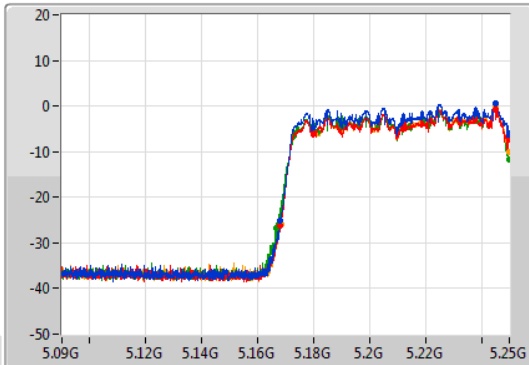

802.11ac VHT160_Nss4,(MCS0)_4TX

EBW

5250MHz Straddle 5.15-5.25GHz

08/04/2021

CF
5.17GHz
Span
160MHz
RBW
2MHz
VBW
10MHz
Sweep Time
100ms
Detector Type
Peak

CF
5.17GHz
Span
160MHz
RBW
3MHz
VBW
10MHz
Sweep Time
100ms
Detector Type
Sample