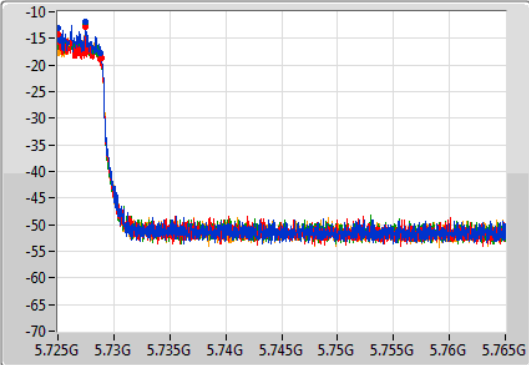

802.11ax HEW40_Nss2,(MCS0)_4TX

EBW

5710MHz Straddle 5.725-5.85GHz

07/04/2021

CF
5.745GHz
Span
40MHz
RBW
100kHz
VBW
300kHz
Sweep Time
100ms
Detector Type
Peak

CF
5.745GHz
Span
40MHz
RBW
100kHz
VBW
300kHz
Sweep Time
100ms
Detector Type
Sample