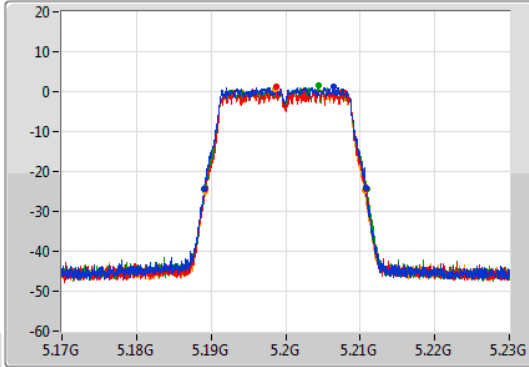

802.11ac VHT20_Nss4,(MCS0)_4TX

EBW

5200MHz

08/04/2021

CF: 5.2GHz
Span: 60MHz
RBW: 300kHz
VBW: 1MHz
Sweep Time: 100ms
Detector Type: Peak

CF: 5.2GHz
Span: 60MHz
RBW: 300kHz
VBW: 1MHz
Sweep Time: 100ms
Detector Type: Sample