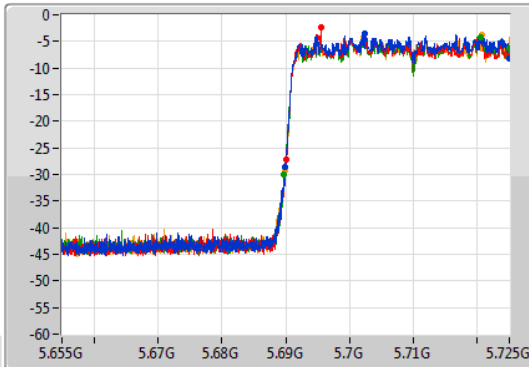

802.11ax HEW40_Nss2,(MCS0)_4TX

EBW

5710MHz Straddle 5.47-5.725GHz

07/04/2021

CF: 5.69GHz
Span: 70MHz
RBW: 500kHz
VBW: 2MHz
Sweep Time: 100ms
Detector Type: Peak

CF: 5.69GHz
Span: 70MHz
RBW: 1MHz
VBW: 3MHz
Sweep Time: 100ms
Detector Type: Sample