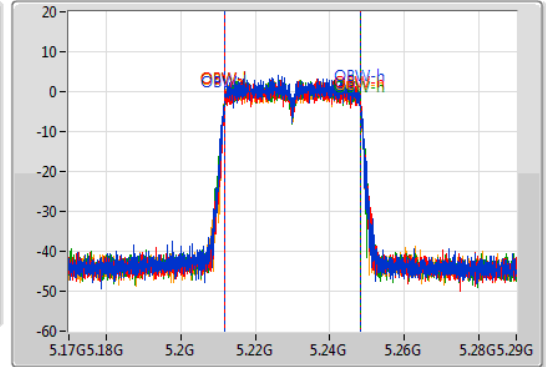

Port 1: [Waveform icon]
 Port 2: [Waveform icon]
 Port 3: [Waveform icon]
 Port 4: [Waveform icon]

26dB(Hz)	Fl-26dB(Hz)	Fh-26dB(Hz)	OBW(Hz)	Fl-OBW(Hz)	Fh-OBW(Hz)	Limit(Hz)	Port
40.26M	5.2099G	5.25016G	36.582M	5.211649G	5.248231G	Inf	1
39.9M	5.21014G	5.25004G	36.582M	5.211709G	5.248291G	Inf	2
40.14M	5.20996G	5.2501G	36.582M	5.211649G	5.248231G	Inf	3
39.84M	5.21014G	5.24998G	36.522M	5.211649G	5.248171G	Inf	4