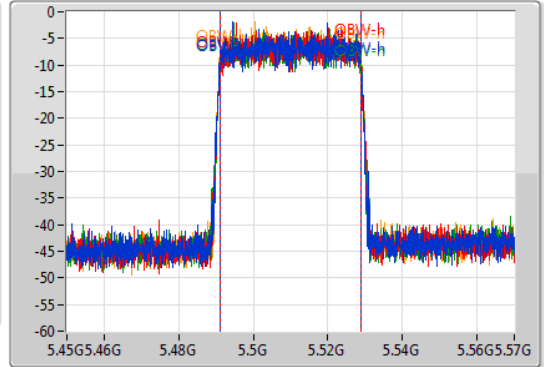

802.11ax HEW40_Nss2,(MCS0)_4TX

EBW

5510MHz

07/04/2021

CF: 5.51GHz
 Span: 120MHz
 RBW: 500kHz
 VBW: 2MHz
 Sweep Time: 100ms
 Detector Type: Peak

CF: 5.51GHz
 Span: 120MHz
 RBW: 1MHz
 VBW: 3MHz
 Sweep Time: 100ms
 Detector Type: Sample