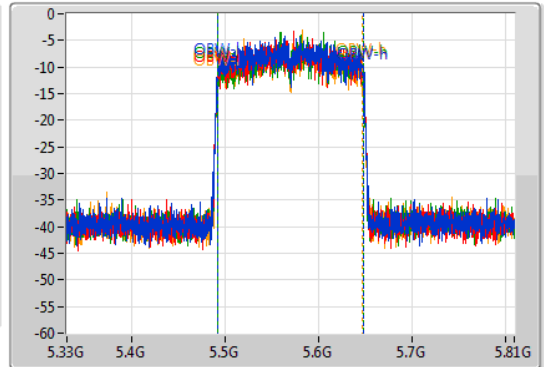

802.11ax HEW160_Nss4,(MCS0)_4TX

EBW

5570MHz

08/04/2021

CF
5.57GHz
Span
480MHz
RBW
2MHz
VBW
10MHz
Sweep Time
100ms
Detector Type
Peak

CF
5.57GHz
Span
480MHz
RBW
3MHz
VBW
10MHz
Sweep Time
100ms
Detector Type
Sample