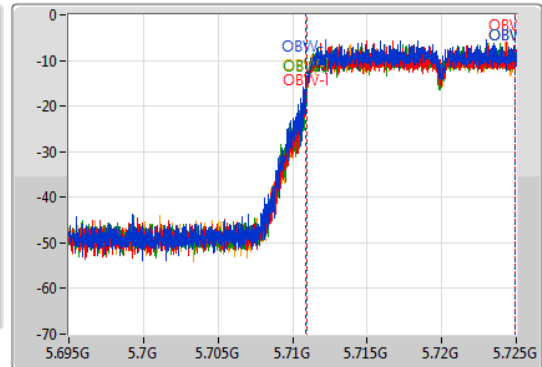

802.11n HT20_Nss4,(MCS0)_4TX

EBW

5720MHz Straddle 5.47-5.725GHz

08/04/2021

CF: 5.71GHz
 Span: 30MHz
 RBW: 200kHz
 VBW: 1MHz
 Sweep Time: 100ms
 Detector Type: Peak

CF: 5.71GHz
 Span: 30MHz
 RBW: 300kHz
 VBW: 1MHz
 Sweep Time: 100ms
 Detector Type: Sample