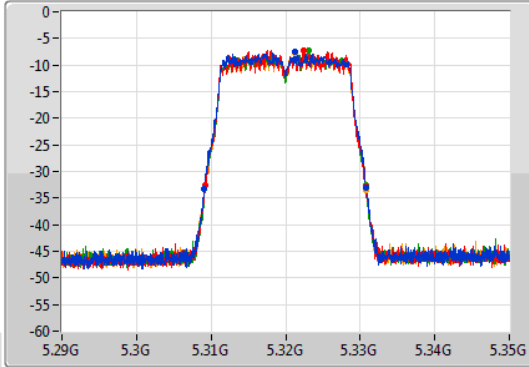

802.11ac VHT20_Nss2,(MCS0)_4TX

EBW

5320MHz

07/04/2021

CF
5.32GHz
Span
60MHz
RBW
300kHz
VBW
1MHz
Sweep Time
100ms
Detector Type
Peak

CF
5.32GHz
Span
60MHz
RBW
300kHz
VBW
1MHz
Sweep Time
100ms
Detector Type
Sample