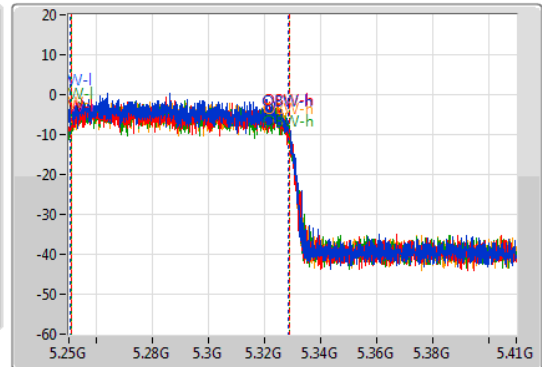

802.11ax HEW160_Nss4,(MCS0)_4TX

EBW

5250MHz Straddle 5.25-5.35GHz

08/04/2021

CF
5.33GHz
Span
160MHz
RBW
2MHz
VBW
10MHz
Sweep Time
100ms
Detector Type
Peak

CF
5.33GHz
Span
160MHz
RBW
3MHz
VBW
10MHz
Sweep Time
100ms
Detector Type
Sample