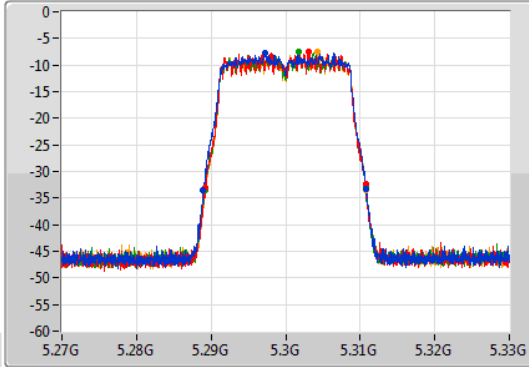

802.11n HT20_Nss2,(MCS0)_4TX

EBW

5300MHz

07/04/2021

CF: 5.3GHz
 Span: 60MHz
 RBW: 300kHz
 VBW: 1MHz
 Sweep Time: 100ms
 Detector Type: Peak

CF: 5.3GHz
 Span: 60MHz
 RBW: 300kHz
 VBW: 1MHz
 Sweep Time: 100ms
 Detector Type: Sample