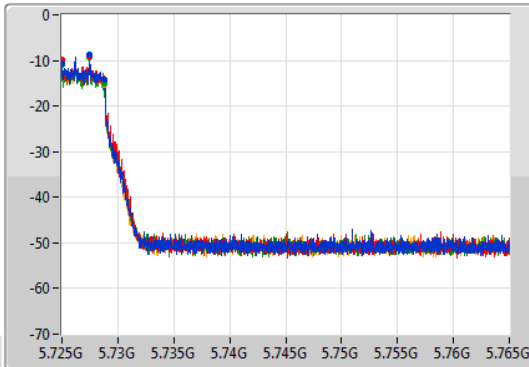

5720MHz Straddle 5.725-5.85GHz

08/04/2021

CF
5.745GHz
Span
40MHz
RBW
100kHz
VBW
300kHz
Sweep Time
100ms
Detector Type
Peak

CF
5.745GHz
Span
40MHz
RBW
100kHz
VBW
300kHz
Sweep Time
100ms
Detector Type
Sample