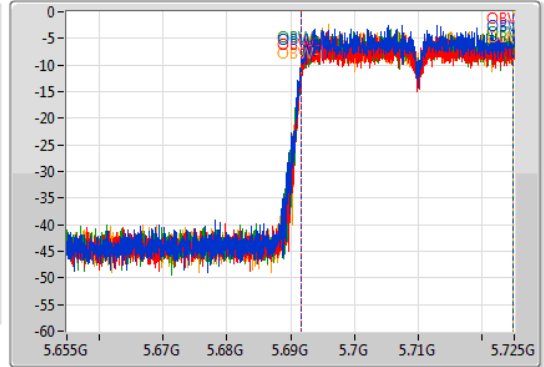

802.11ac VHT40_Nss4,(MCS0)_4TX

EBW

5710MHz Straddle 5.47-5.725GHz

08/04/2021

CF: 5.69GHz
 Span: 70MHz
 RBW: 500kHz
 VBW: 2MHz
 Sweep Time: 100ms
 Detector Type: Peak

CF: 5.69GHz
 Span: 70MHz
 RBW: 1MHz
 VBW: 3MHz
 Sweep Time: 100ms
 Detector Type: Sample