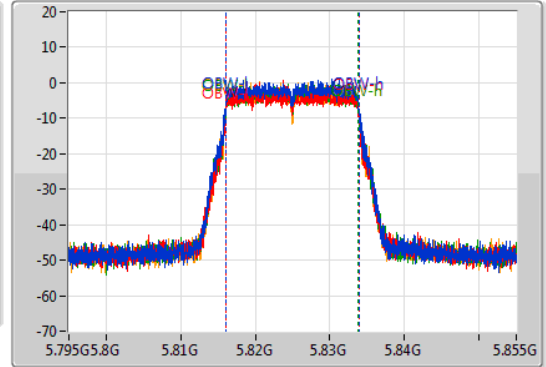

802.11ac VHT20_Nss4,(MCS0)_4TX

EBW

5825MHz

08/04/2021

CF: 5.825GHz
 Span: 60MHz
 RBW: 100kHz
 VBW: 300kHz
 Sweep Time: 100ms
 Detector Type: Peak

CF: 5.825GHz
 Span: 60MHz
 RBW: 300kHz
 VBW: 1MHz
 Sweep Time: 100ms
 Detector Type: Sample