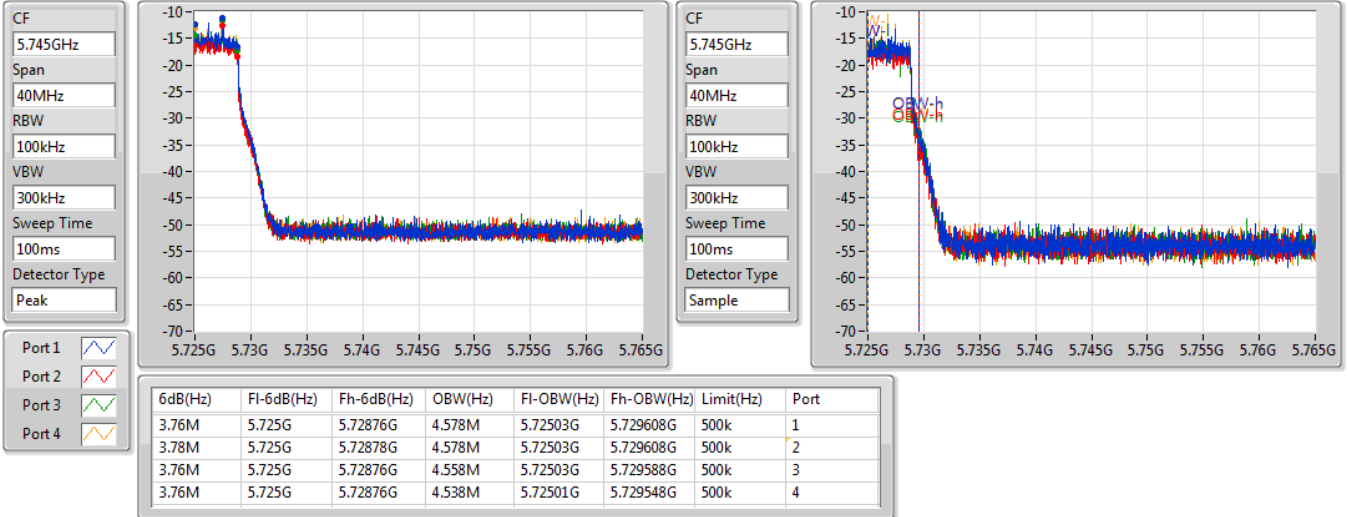

802.11n HT20_Nss2,(MCS0)_4TX

EBW

5720MHz Straddle 5.725-5.85GHz

07/04/2021