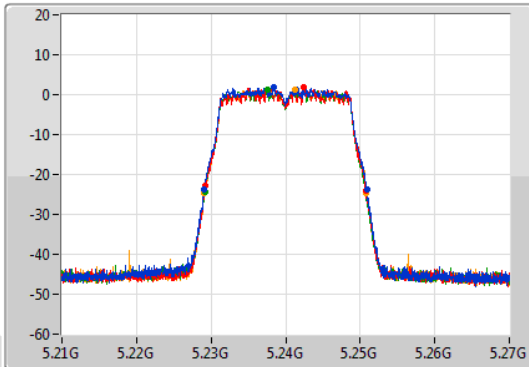

802.11ac VHT20_Nss2,(MCS0)_4TX

EBW

5240MHz

07/04/2021

CF: 5.24GHz
Span: 60MHz
RBW: 300kHz
VBW: 1MHz
Sweep Time: 100ms
Detector Type: Peak

CF: 5.24GHz
Span: 60MHz
RBW: 300kHz
VBW: 1MHz
Sweep Time: 100ms
Detector Type: Sample