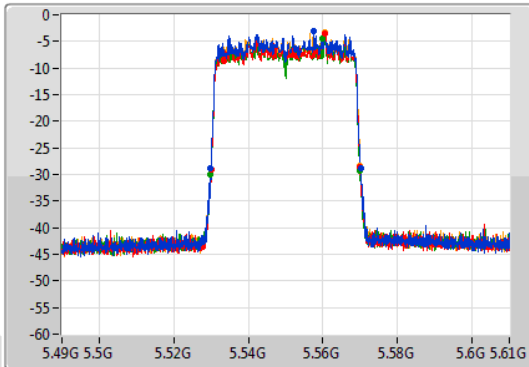

CF: 5.55GHz
Span: 120MHz
RBW: 1MHz
VBW: 3MHz
Sweep Time: 100ms
Detector Type: Sample