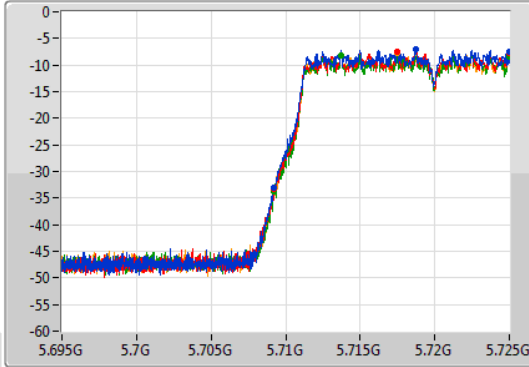

802.11ac VHT20_Nss4,(MCS0)_4TX

EBW

5720MHz Straddle 5.47-5.725GHz

08/04/2021

CF
5.71GHz
Span
30MHz
RBW
200kHz
VBW
1MHz
Sweep Time
100ms
Detector Type
Peak

CF
5.71GHz
Span
30MHz
RBW
300kHz
VBW
1MHz
Sweep Time
100ms
Detector Type
Sample