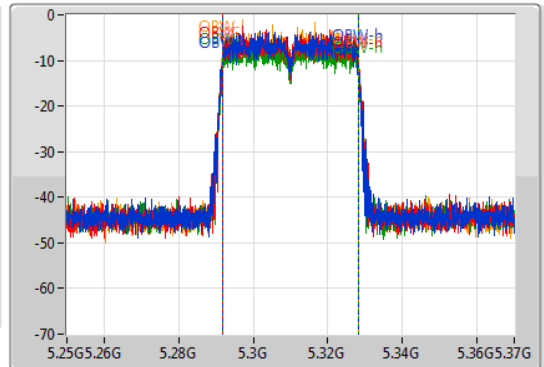

802.11n HT40_Nss4,(MCS0)_4TX

EBW

5310MHz

08/04/2021

CF: 5.31GHz
 Span: 120MHz
 RBW: 500kHz
 VBW: 2MHz
 Sweep Time: 100ms
 Detector Type: Peak

CF: 5.31GHz
 Span: 120MHz
 RBW: 1MHz
 VBW: 3MHz
 Sweep Time: 100ms
 Detector Type: Sample