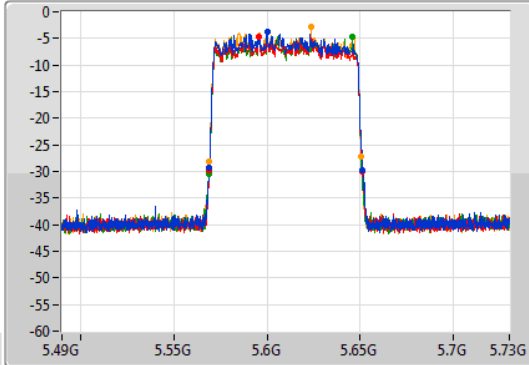

802.11ax HEW80_Nss4,(MCS0)_4TX

EBW

5610MHz

08/04/2021

CF
5.61GHz
Span
240MHz
RBW
1MHz
VBW
3MHz
Sweep Time
100ms
Detector Type
Peak

CF
5.61GHz
Span
240MHz
RBW
2MHz
VBW
10MHz
Sweep Time
100ms
Detector Type
Sample