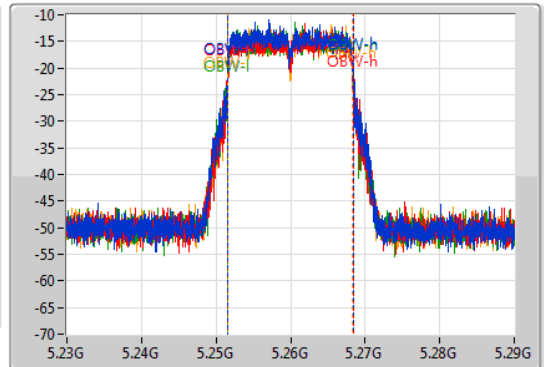

Sweep Time
100ms

Detector Type
Peak

CF
5.26GHz

Span
60MHz

RBW
300kHz

VBW
1MHz

Sweep Time
100ms

Detector Type
Sample