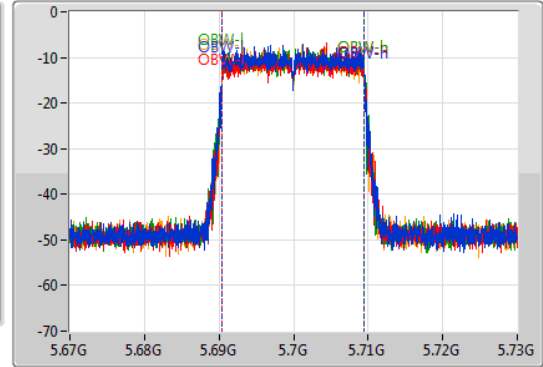

Port 1: [Waveform icon]
 Port 2: [Waveform icon]
 Port 3: [Waveform icon]
 Port 4: [Waveform icon]

26dB(Hz)	Fl-26dB(Hz)	Fh-26dB(Hz)	OBW(Hz)	Fl-OBW(Hz)	Fh-OBW(Hz)	Limit(Hz)	Port
21.66M	5.68905G	5.71071G	19.04M	5.690435G	5.709475G	Inf	1
21.54M	5.68929G	5.71083G	19.04M	5.690435G	5.709475G	Inf	2
21.78M	5.68908G	5.71086G	19.04M	5.690465G	5.709505G	Inf	3
21.81M	5.68914G	5.71095G	19.04M	5.690435G	5.709475G	Inf	4