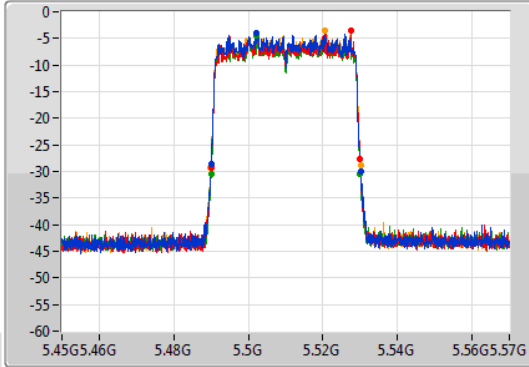

802.11ax HEW40_Nss4,(MCS0)_4TX

EBW

5510MHz

08/04/2021

CF: 5.51GHz
Span: 120MHz
RBW: 500kHz
VBW: 2MHz
Sweep Time: 100ms
Detector Type: Peak

CF: 5.51GHz
Span: 120MHz
RBW: 1MHz
VBW: 3MHz
Sweep Time: 100ms
Detector Type: Sample