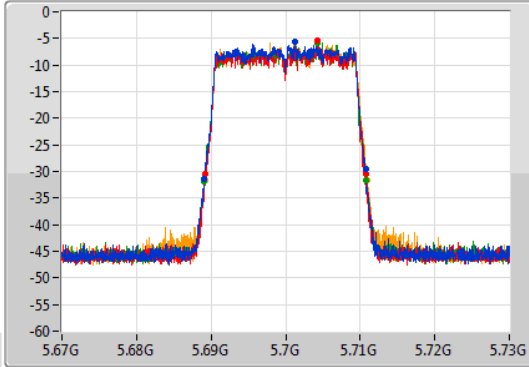

802.11ax HEW20_Nss2,(MCS0)_4TX

EBW

5700MHz

07/04/2021

CF: 5.7GHz
Span: 60MHz
RBW: 300kHz
VBW: 1MHz
Sweep Time: 100ms
Detector Type: Peak

CF: 5.7GHz
Span: 60MHz
RBW: 300kHz
VBW: 1MHz
Sweep Time: 100ms
Detector Type: Sample