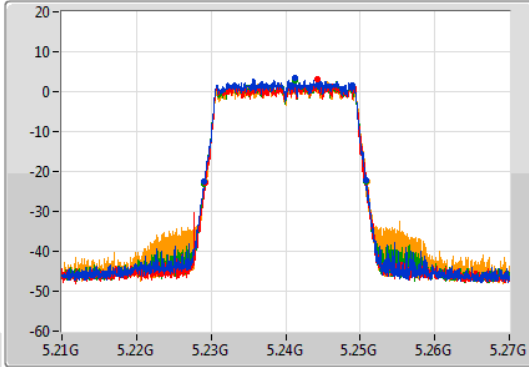

802.11ax HEW20_Nss2,(MCS0)_4TX

EBW

5240MHz

07/04/2021

CF
5.24GHz
Span
60MHz
RBW
300kHz
VBW
1MHz
Sweep Time
100ms
Detector Type
Peak

CF
5.24GHz
Span
60MHz
RBW
300kHz
VBW
1MHz
Sweep Time
100ms
Detector Type
Sample