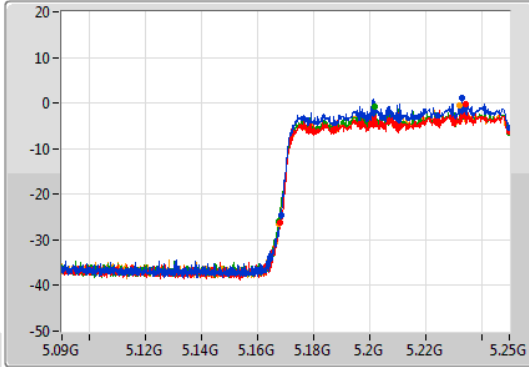

802.11ax HEW160_Nss4,(MCS0)_4TX

EBW

5250MHz Straddle 5.15-5.25GHz

08/04/2021

CF
5.17GHz
Span
160MHz
RBW
2MHz
VBW
10MHz
Sweep Time
100ms
Detector Type
Peak

CF
5.17GHz
Span
160MHz
RBW
3MHz
VBW
10MHz
Sweep Time
100ms
Detector Type
Sample