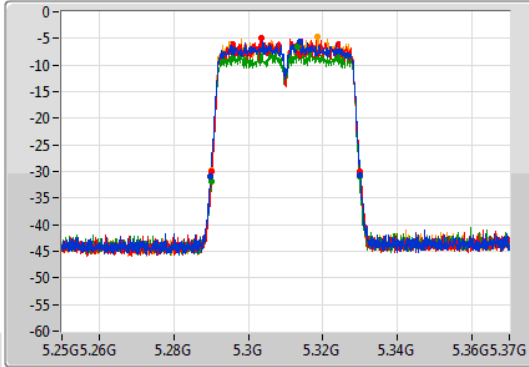

802.11ac VHT40_Nss2,(MCS0)_4TX

EBW

5310MHz

07/04/2021

CF
5.31GHz
Span
120MHz
RBW
500kHz
VBW
2MHz
Sweep Time
100ms
Detector Type
Peak

CF
5.31GHz
Span
120MHz
RBW
1MHz
VBW
3MHz
Sweep Time
100ms
Detector Type
Sample