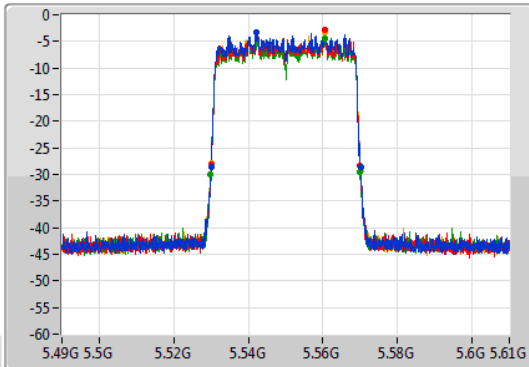

802.11ax HEW40_Nss4,(MCS0)_4TX

EBW

5550MHz

08/04/2021

CF: 5.55GHz
Span: 120MHz
RBW: 500kHz
VBW: 2MHz
Sweep Time: 100ms
Detector Type: Peak

CF: 5.55GHz
Span: 120MHz
RBW: 1MHz
VBW: 3MHz
Sweep Time: 100ms
Detector Type: Sample