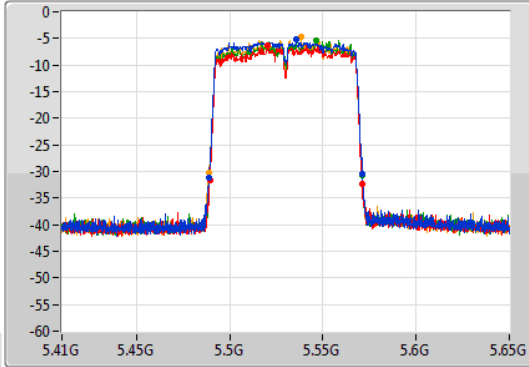

802.11ac VHT80_Nss2,(MCS0)_4TX

EBW

5530MHz

07/04/2021

CF
5.53GHz
Span
240MHz
RBW
1MHz
VBW
3MHz
Sweep Time
100ms
Detector Type
Peak

CF
5.53GHz
Span
240MHz
RBW
2MHz
VBW
10MHz
Sweep Time
100ms
Detector Type
Sample