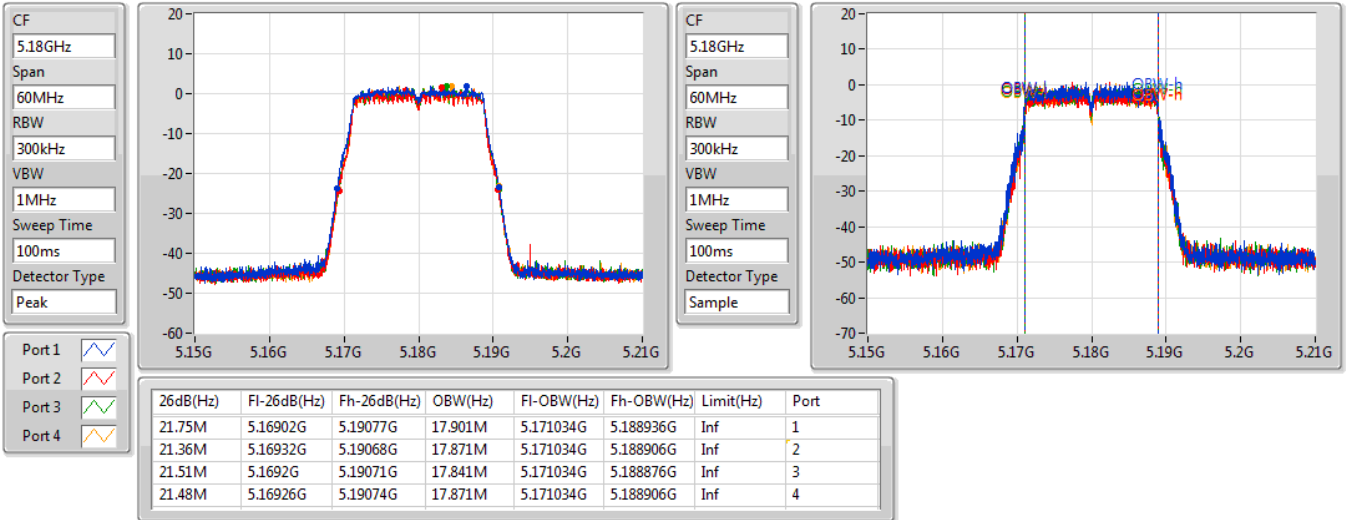

Port X-N dB = Port X 6dB down bandwidth for 5.725-5.85GHz band / 26dB down bandwidth for other band
 Port X-OBW = Port X 99% occupied bandwidth

802.11n HT20_Nss4,(MCS0)_4TX

EBW

5180MHz

08/04/2021

802.11n HT20_Nss4,(MCS0)_4TX