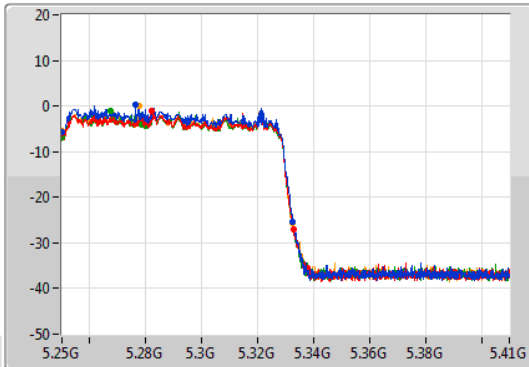

5250MHz Straddle 5.25-5.35GHz

08/04/2021

CF
5.33GHz
Span
160MHz
RBW
2MHz
VBW
10MHz
Sweep Time
100ms
Detector Type
Peak

CF
5.33GHz
Span
160MHz
RBW
3MHz
VBW
10MHz
Sweep Time
100ms
Detector Type
Sample