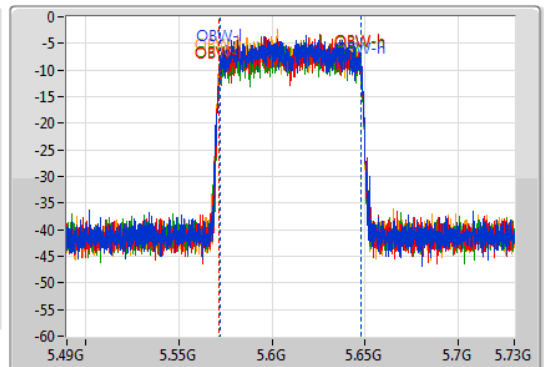

802.11ac VHT80_Nss4,(MCS0)_4TX

EBW

5610MHz

08/04/2021

CF
5.61GHz
Span
240MHz
RBW
1MHz
VBW
3MHz
Sweep Time
100ms
Detector Type
Peak

CF
5.61GHz
Span
240MHz
RBW
2MHz
VBW
10MHz
Sweep Time
100ms
Detector Type
Sample