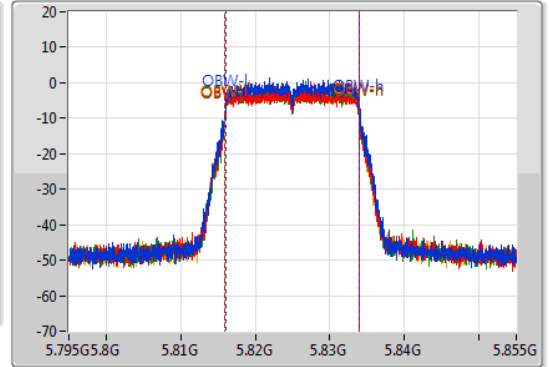

802.11ac VHT20_Nss2,(MCS0)_4TX

EBW

5825MHz

07/04/2021

CF: 5.825GHz
 Span: 60MHz
 RBW: 100kHz
 VBW: 300kHz
 Sweep Time: 100ms
 Detector Type: Peak

CF: 5.825GHz
 Span: 60MHz
 RBW: 300kHz
 VBW: 1MHz
 Sweep Time: 100ms
 Detector Type: Sample