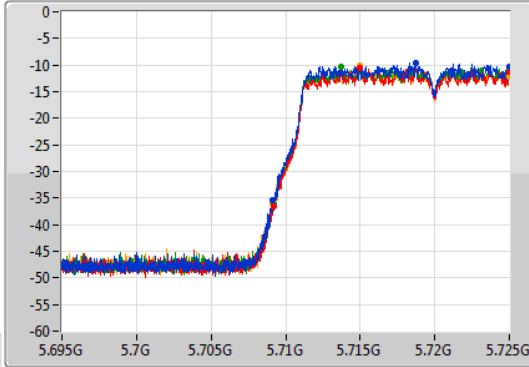

802.11ac VHT20_Nss2,(MCS0)_4TX

EBW

5720MHz Straddle 5.47-5.725GHz

07/04/2021

CF
5.71GHz
Span
30MHz
RBW
200kHz
VBW
1MHz
Sweep Time
100ms
Detector Type
Peak

CF
5.71GHz
Span
30MHz
RBW
300kHz
VBW
1MHz
Sweep Time
100ms
Detector Type
Sample