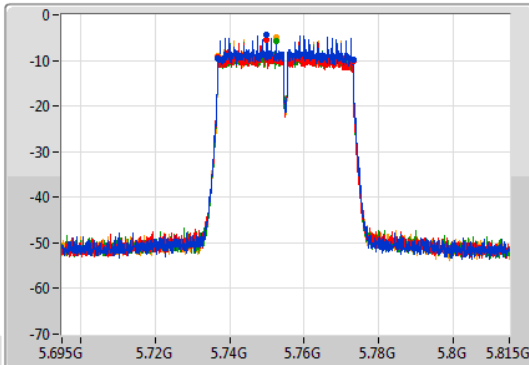

5755MHz

07/04/2021

CF
5.755GHz
Span
120MHz
RBW
100kHz
VBW
300kHz
Sweep Time
100ms
Detector Type
Peak

CF
5.755GHz
Span
120MHz
RBW
1MHz
VBW
3MHz
Sweep Time
100ms
Detector Type
Sample