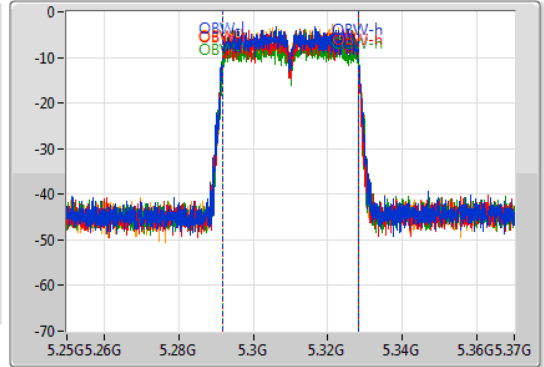

802.11ac VHT40_Nss2,(MCS0)_4TX

EBW

5310MHz

07/04/2021

CF
5.31GHz
Span
120MHz
RBW
500kHz
VBW
2MHz
Sweep Time
100ms
Detector Type
Peak

CF
5.31GHz
Span
120MHz
RBW
1MHz
VBW
3MHz
Sweep Time
100ms
Detector Type
Sample