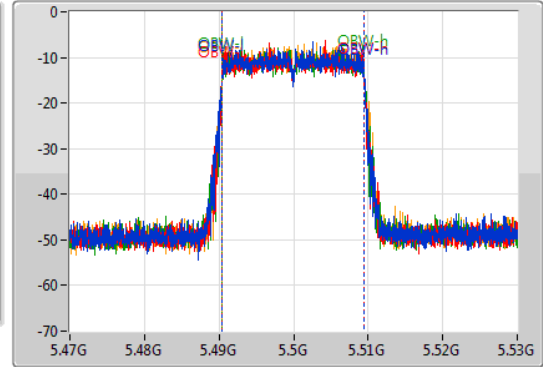

Port 1: [Waveform icon]
 Port 2: [Waveform icon]
 Port 3: [Waveform icon]
 Port 4: [Waveform icon]

26dB(Hz)	Fl-26dB(Hz)	Fh-26dB(Hz)	OBW(Hz)	Fl-OBW(Hz)	Fh-OBW(Hz)	Limit(Hz)	Port
21.75M	5.48908G	5.51083G	19.04M	5.490435G	5.509475G	Inf	1
21.57M	5.48926G	5.51083G	19.04M	5.490435G	5.509475G	Inf	2
21.69M	5.48914G	5.51083G	19.04M	5.490465G	5.509505G	Inf	3
21.72M	5.4892G	5.51092G	19.01M	5.490435G	5.509445G	Inf	4