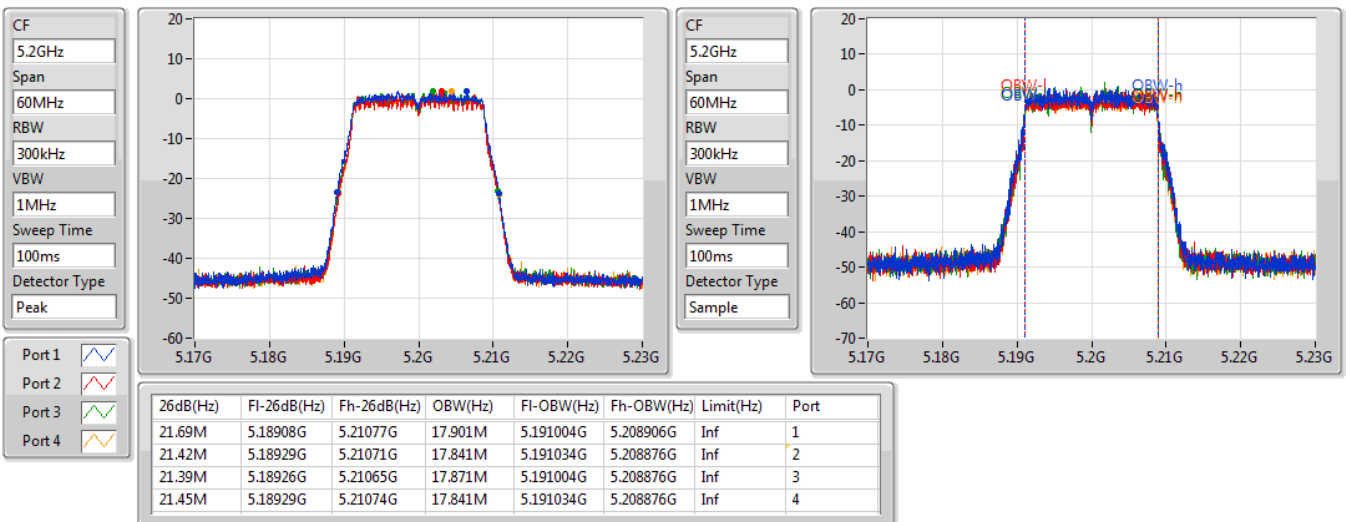

802.11n HT20_Nss4,(MCS0)_4TX

EBW

5200MHz

08/04/2021