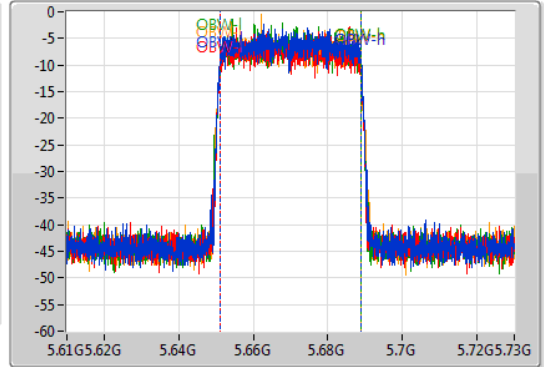

802.11ax HEW40_Nss2,(MCS0)_4TX

EBW

5670MHz

07/04/2021

CF: 5.67GHz
 Span: 120MHz
 RBW: 500kHz
 VBW: 2MHz
 Sweep Time: 100ms
 Detector Type: Peak

CF: 5.67GHz
 Span: 120MHz
 RBW: 1MHz
 VBW: 3MHz
 Sweep Time: 100ms
 Detector Type: Sample