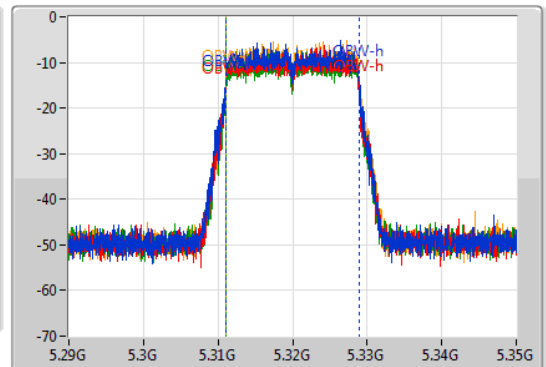

802.11n HT20_Nss4,(MCS0)_4TX

EBW

5320MHz

08/04/2021

CF: 5.32GHz
 Span: 60MHz
 RBW: 300kHz
 VBW: 1MHz
 Sweep Time: 100ms
 Detector Type: Peak

CF: 5.32GHz
 Span: 60MHz
 RBW: 300kHz
 VBW: 1MHz
 Sweep Time: 100ms
 Detector Type: Sample