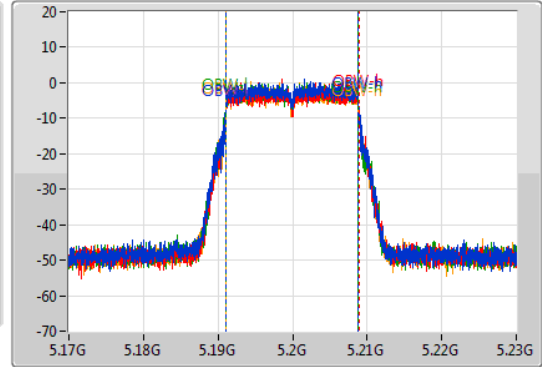

Port 1: [Waveform icon]
 Port 2: [Waveform icon]
 Port 3: [Waveform icon]
 Port 4: [Waveform icon]

26dB(Hz)	Fl-26dB(Hz)	Fh-26dB(Hz)	OBW(Hz)	Fl-OBW(Hz)	Fh-OBW(Hz)	Limit(Hz)	Port
21.63M	5.18911G	5.21074G	17.811M	5.191034G	5.208846G	Inf	1
21.57M	5.18923G	5.2108G	17.841M	5.191034G	5.208876G	Inf	2
21.75M	5.18914G	5.21089G	17.841M	5.191004G	5.208846G	Inf	3
21.39M	5.18917G	5.21056G	17.811M	5.191034G	5.208846G	Inf	4