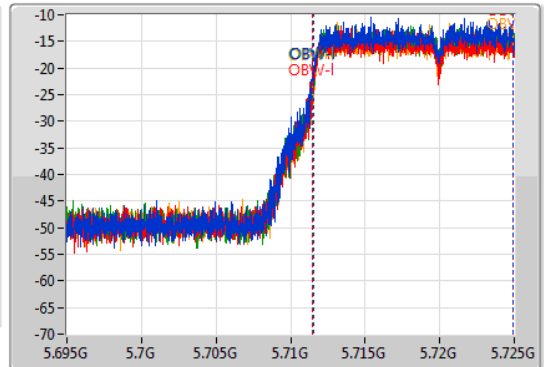

802.11a_Nss1,(6Mbps)_4TX

EBW

5720MHz Straddle 5.47-5.725GHz

07/04/2021

CF
5.71GHz
Span
30MHz
RBW
200kHz
VBW
1MHz
Sweep Time
100ms
Detector Type
Peak

CF
5.71GHz
Span
30MHz
RBW
300kHz
VBW
1MHz
Sweep Time
100ms
Detector Type
Sample