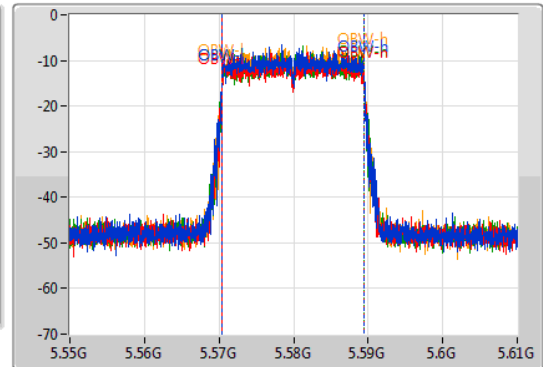

Port 1: [Waveform icon]
Port 2: [Waveform icon]
Port 3: [Waveform icon]
Port 4: [Waveform icon]

26dB(Hz)	Fl-26dB(Hz)	Fh-26dB(Hz)	OBW(Hz)	Fl-OBW(Hz)	Fh-OBW(Hz)	Limit(Hz)	Port
21.81M	5.56905G	5.59086G	19.01M	5.570435G	5.589445G	Inf	1
21.63M	5.56923G	5.59086G	19.07M	5.570435G	5.589505G	Inf	2
21.6M	5.5692G	5.5908G	19.04M	5.570435G	5.589475G	Inf	3
21.78M	5.56917G	5.59095G	19.01M	5.570465G	5.589475G	Inf	4