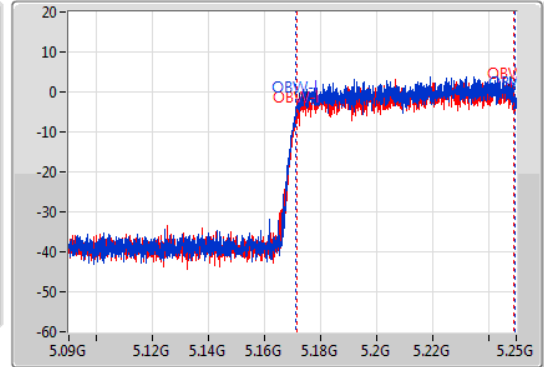

802.11ax HEW160_Nss2,(MCS0)_2TX

EBW

5250MHz Straddle 5.15-5.25GHz

07/04/2021

CF
5.17GHz
Span
160MHz
RBW
2MHz
VBW
10MHz
Sweep Time
100ms
Detector Type
Peak

CF
5.17GHz
Span
160MHz
RBW
3MHz
VBW
10MHz
Sweep Time
100ms
Detector Type
Sample