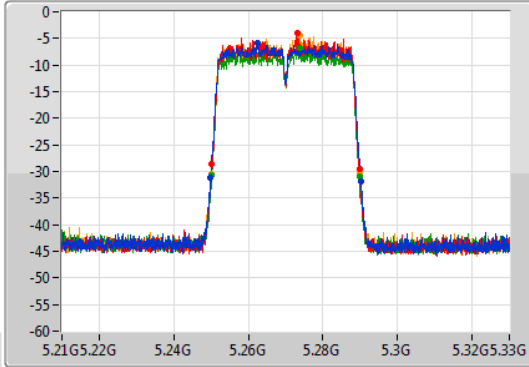

802.11n HT40_Nss2,(MCS0)_4TX

EBW

5270MHz

07/04/2021

CF: 5.27GHz
 Span: 120MHz
 RBW: 500kHz
 VBW: 2MHz
 Sweep Time: 100ms
 Detector Type: Peak

CF: 5.27GHz
 Span: 120MHz
 RBW: 1MHz
 VBW: 3MHz
 Sweep Time: 100ms
 Detector Type: Sample