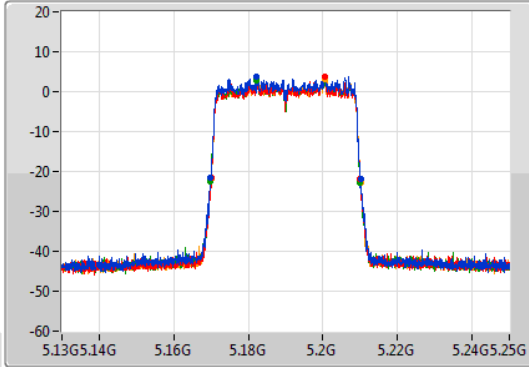

802.11ax HEW40_Nss2,(MCS0)_4TX

EBW

5190MHz

07/04/2021

CF
5.19GHz
Span
120MHz
RBW
500kHz
VBW
2MHz
Sweep Time
100ms
Detector Type
Peak

CF
5.19GHz
Span
120MHz
RBW
1MHz
VBW
3MHz
Sweep Time
100ms
Detector Type
Sample