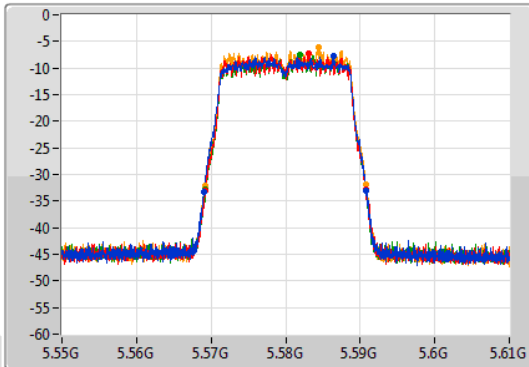

802.11n HT20_Nss2,(MCS0)_4TX

EBW

5580MHz

07/04/2021

CF: 5.58GHz
Span: 60MHz
RBW: 300kHz
VBW: 1MHz
Sweep Time: 100ms
Detector Type: Peak

CF: 5.58GHz
Span: 60MHz
RBW: 300kHz
VBW: 1MHz
Sweep Time: 100ms
Detector Type: Sample