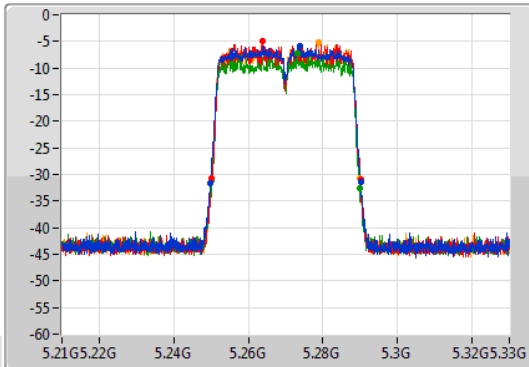

802.11ac VHT40_Nss4,(MCS0)_4TX

EBW

5270MHz

08/04/2021

CF: 5.27GHz
Span: 120MHz
RBW: 500kHz
VBW: 2MHz
Sweep Time: 100ms
Detector Type: Peak

CF: 5.27GHz
Span: 120MHz
RBW: 1MHz
VBW: 3MHz
Sweep Time: 100ms
Detector Type: Sample