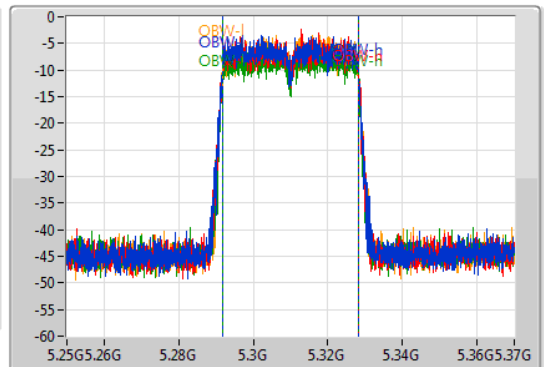

802.11n HT40_Nss2,(MCS0)_4TX

EBW

5310MHz

07/04/2021

CF: 5.31GHz
 Span: 120MHz
 RBW: 500kHz
 VBW: 2MHz
 Sweep Time: 100ms
 Detector Type: Peak

CF: 5.31GHz
 Span: 120MHz
 RBW: 1MHz
 VBW: 3MHz
 Sweep Time: 100ms
 Detector Type: Sample