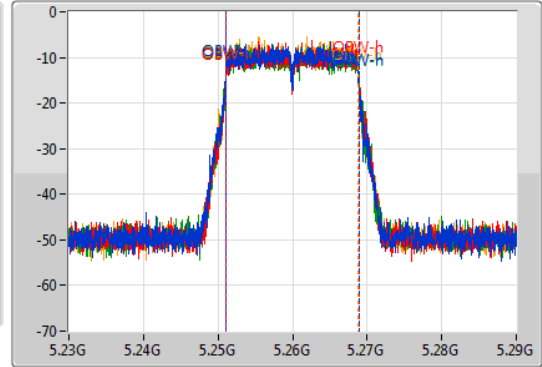

802.11ac VHT20_Nss4,(MCS0)_4TX

EBW

5260MHz

08/04/2021

CF
5.26GHz
Span
60MHz
RBW
300kHz
VBW
1MHz
Sweep Time
100ms
Detector Type
Peak

CF
5.26GHz
Span
60MHz
RBW
300kHz
VBW
1MHz
Sweep Time
100ms
Detector Type
Sample

Port 1
Port 2
Port 3
Port 4

26dB(Hz)	Fl-26dB(Hz)	Fh-26dB(Hz)	OBW(Hz)	Fl-OBW(Hz)	Fh-OBW(Hz)	Limit(Hz)	Port
21.75M	5.24905G	5.2708G	17.841M	5.251034G	5.268876G	Inf	1
21.63M	5.24923G	5.27086G	17.871M	5.251034G	5.268906G	Inf	2
21.84M	5.24908G	5.27092G	17.871M	5.251034G	5.268906G	Inf	3
21.57M	5.24911G	5.27068G	17.811M	5.251034G	5.268846G	Inf	4

802.11ac VHT20_Nss4,(MCS0)_4TX

EBW

5300MHz

08/04/2021

CF
5.3GHz
Span
60MHz
RBW
300kHz
VBW
1MHz
Sweep Time
100ms
Detector Type
Peak

CF
5.3GHz
Span
60MHz
RBW
300kHz
VBW
1MHz
Sweep Time
100ms
Detector Type
Sample

Port 1
Port 2
Port 3
Port 4

26dB(Hz)	Fl-26dB(Hz)	Fh-26dB(Hz)	OBW(Hz)	Fl-OBW(Hz)	Fh-OBW(Hz)	Limit(Hz)	Port
21.78M	5.28902G	5.3108G	17.871M	5.291004G	5.308876G	Inf	1
21.69M	5.28917G	5.31086G	17.931M	5.291034G	5.308966G	Inf	2
21.84M	5.28911G	5.31095G	17.871M	5.291034G	5.308906G	Inf	3
21.42M	5.2892G	5.31062G	17.811M	5.291034G	5.308846G	Inf	4