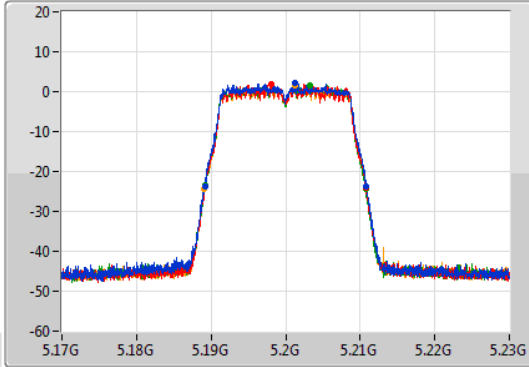

802.11ac VHT20_Nss2,(MCS0)_4TX

EBW

5200MHz

07/04/2021

CF: 5.2GHz
Span: 60MHz
RBW: 300kHz
VBW: 1MHz
Sweep Time: 100ms
Detector Type: Peak

CF: 5.2GHz
Span: 60MHz
RBW: 300kHz
VBW: 1MHz
Sweep Time: 100ms
Detector Type: Sample