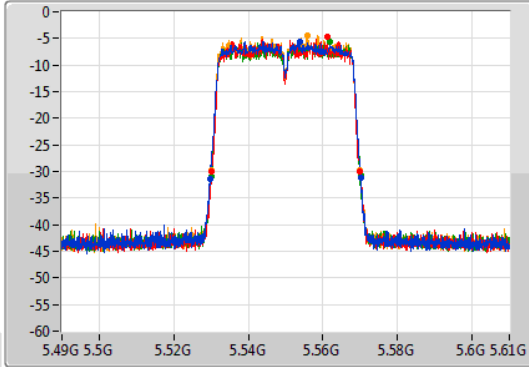

802.11ac VHT40_Nss4,(MCS0)_4TX

EBW

5550MHz

08/04/2021

CF
5.55GHz
Span
120MHz
RBW
500kHz
VBW
2MHz
Sweep Time
100ms
Detector Type
Peak

CF
5.55GHz
Span
120MHz
RBW
1MHz
VBW
3MHz
Sweep Time
100ms
Detector Type
Sample