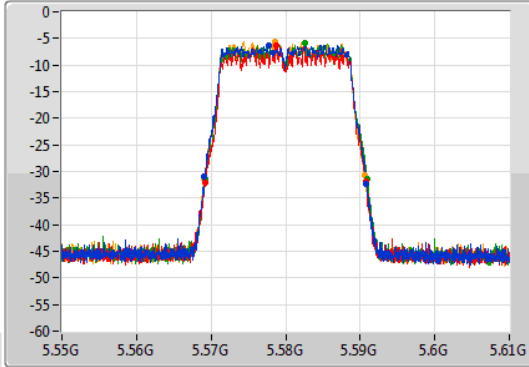

802.11ac VHT20_Nss4,(MCS0)_4TX

EBW

5580MHz

08/04/2021

CF
5.58GHz
Span
60MHz
RBW
300kHz
VBW
1MHz
Sweep Time
100ms
Detector Type
Peak

CF
5.58GHz
Span
60MHz
RBW
300kHz
VBW
1MHz
Sweep Time
100ms
Detector Type
Sample