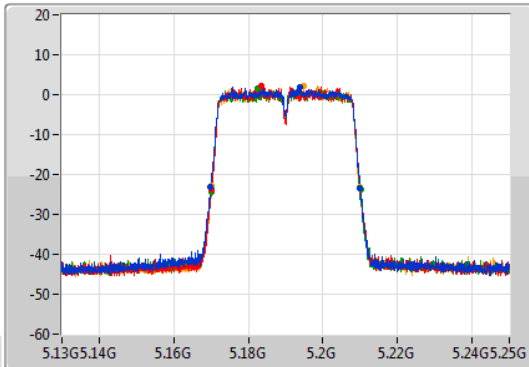

802.11ac VHT40_Nss2,(MCS0)_4TX

EBW

5190MHz

07/04/2021

CF: 5.19GHz
Span: 120MHz
RBW: 500kHz
VBW: 2MHz
Sweep Time: 100ms
Detector Type: Peak

CF: 5.19GHz
Span: 120MHz
RBW: 1MHz
VBW: 3MHz
Sweep Time: 100ms
Detector Type: Sample