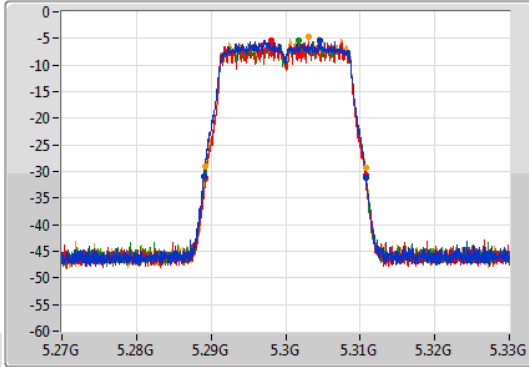

802.11n HT20_Nss4,(MCS0)_4TX

EBW

5300MHz

08/04/2021

CF: 5.3GHz
Span: 60MHz
RBW: 300kHz
VBW: 1MHz
Sweep Time: 100ms
Detector Type: Peak

CF: 5.3GHz
Span: 60MHz
RBW: 300kHz
VBW: 1MHz
Sweep Time: 100ms
Detector Type: Sample