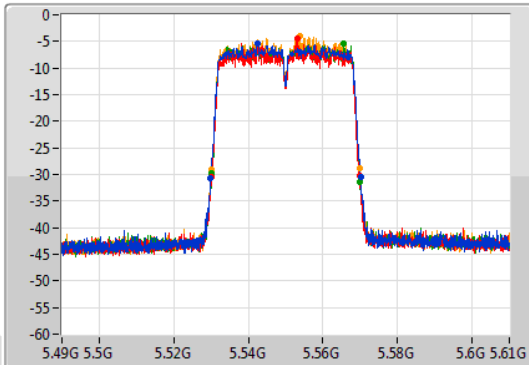

802.11n HT40_Nss2,(MCS0)_4TX

EBW

5550MHz

07/04/2021

CF: 5.55GHz
 Span: 120MHz
 RBW: 500kHz
 VBW: 2MHz
 Sweep Time: 100ms
 Detector Type: Peak

CF: 5.55GHz
 Span: 120MHz
 RBW: 1MHz
 VBW: 3MHz
 Sweep Time: 100ms
 Detector Type: Sample