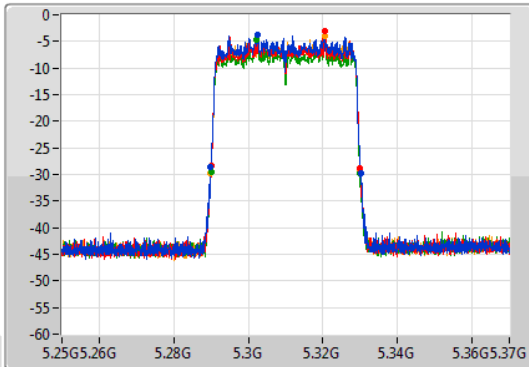

802.11ax HEW40_Nss2,(MCS0)_4TX

EBW

5310MHz

07/04/2021

CF
5.31GHz
Span
120MHz
RBW
500kHz
VBW
2MHz
Sweep Time
100ms
Detector Type
Peak

CF
5.31GHz
Span
120MHz
RBW
1MHz
VBW
3MHz
Sweep Time
100ms
Detector Type
Sample