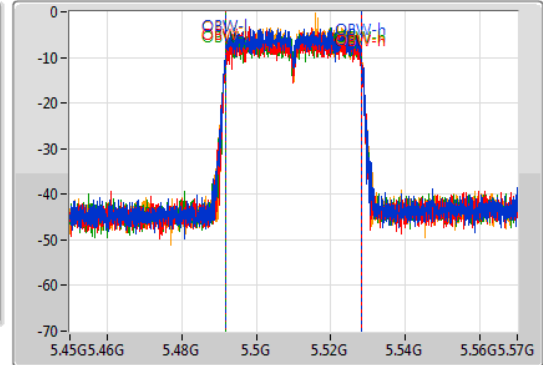

802.11n HT40_Nss2,(MCS0)_4TX

EBW

5510MHz

07/04/2021

CF: 5.51GHz
 Span: 120MHz
 RBW: 500kHz
 VBW: 2MHz
 Sweep Time: 100ms
 Detector Type: Peak

CF: 5.51GHz
 Span: 120MHz
 RBW: 1MHz
 VBW: 3MHz
 Sweep Time: 100ms
 Detector Type: Sample