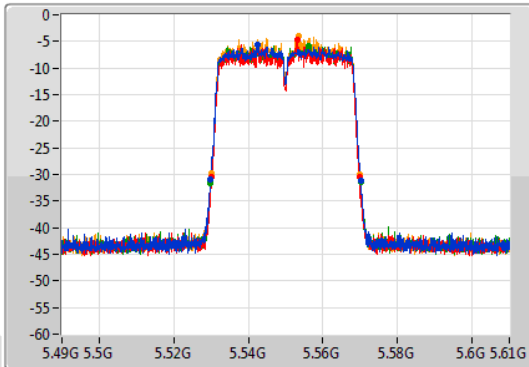

802.11n HT40_Nss4,(MCS0)_4TX

EBW

5550MHz

08/04/2021

CF: 5.55GHz
Span: 120MHz
RBW: 500kHz
VBW: 2MHz
Sweep Time: 100ms
Detector Type: Peak

CF: 5.55GHz
Span: 120MHz
RBW: 1MHz
VBW: 3MHz
Sweep Time: 100ms
Detector Type: Sample