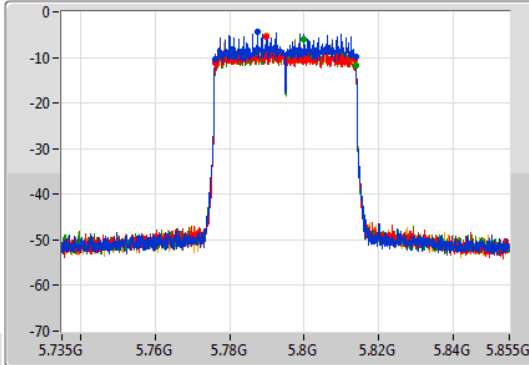

802.11ax HEW40_Nss2,(MCS0)_4TX

EBW

5795MHz

07/04/2021

CF
5.795GHz
Span
120MHz
RBW
100kHz
VBW
300kHz
Sweep Time
100ms
Detector Type
Peak

CF
5.795GHz
Span
120MHz
RBW
1MHz
VBW
3MHz
Sweep Time
100ms
Detector Type
Sample