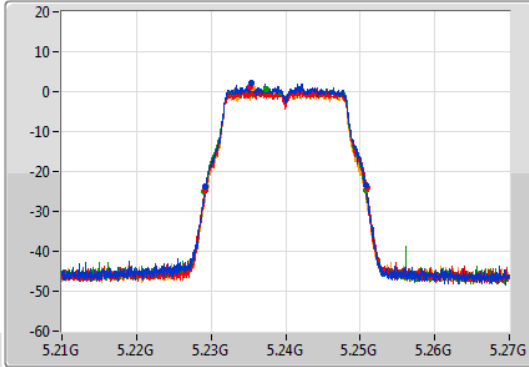

802.11a_Nss1,(6Mbps)_4TX

EBW

5240MHz

07/04/2021

CF
5.24GHz

Span
60MHz

RBW
300kHz

VBW
1MHz

Sweep Time
100ms

Detector Type
Peak

CF
5.24GHz

Span
60MHz

RBW
300kHz

VBW
1MHz

Sweep Time
100ms

Detector Type
Sample