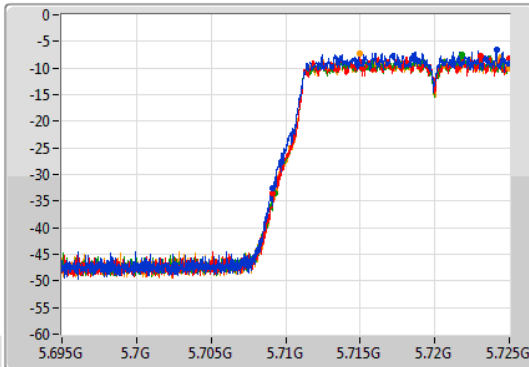

CF: 5.71GHz
Span: 30MHz
RBW: 300kHz
VBW: 1MHz
Sweep Time: 100ms
Detector Type: Sample