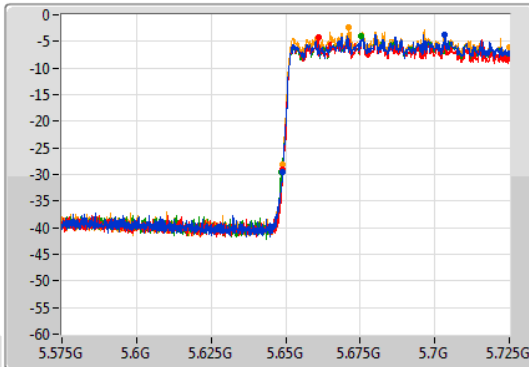

802.11ax HEW80_Nss2,(MCS0)_4TX

EBW

5690MHz Straddle 5.47-5.725GHz

07/04/2021

CF
5.65GHz
Span
150MHz
RBW
1MHz
VBW
3MHz
Sweep Time
100ms
Detector Type
Peak

CF
5.65GHz
Span
150MHz
RBW
2MHz
VBW
10MHz
Sweep Time
100ms
Detector Type
Sample