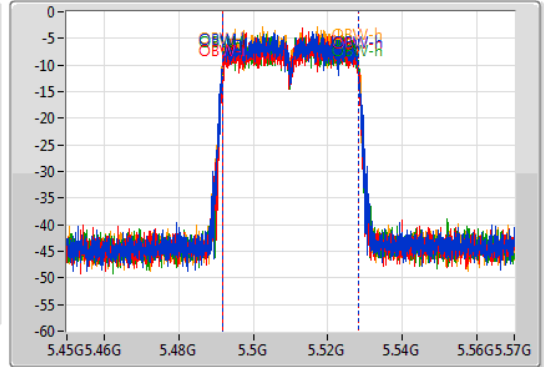

802.11n HT40_Nss4,(MCS0)_4TX

EBW

5510MHz

08/04/2021

CF: 5.51GHz
 Span: 120MHz
 RBW: 500kHz
 VBW: 2MHz
 Sweep Time: 100ms
 Detector Type: Peak

CF: 5.51GHz
 Span: 120MHz
 RBW: 1MHz
 VBW: 3MHz
 Sweep Time: 100ms
 Detector Type: Sample