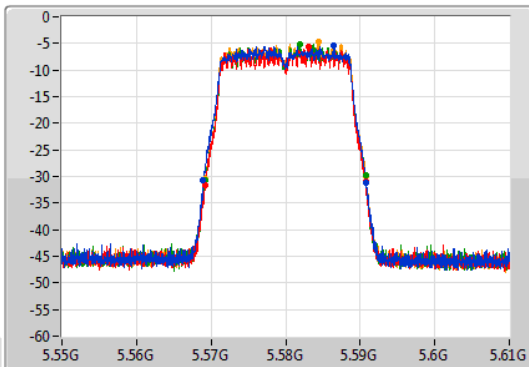

802.11n HT20_Nss4,(MCS0)_4TX

EBW

5580MHz

08/04/2021

CF: 5.58GHz
Span: 60MHz
RBW: 300kHz
VBW: 1MHz
Sweep Time: 100ms
Detector Type: Peak

CF: 5.58GHz
Span: 60MHz
RBW: 300kHz
VBW: 1MHz
Sweep Time: 100ms
Detector Type: Sample