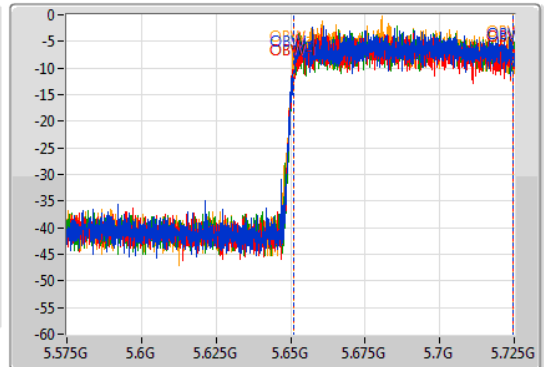

802.11ax HEW80_Nss2,(MCS0)_4TX

EBW

5690MHz Straddle 5.47-5.725GHz

07/04/2021

CF
5.65GHz
Span
150MHz
RBW
1MHz
VBW
3MHz
Sweep Time
100ms
Detector Type
Peak

CF
5.65GHz
Span
150MHz
RBW
2MHz
VBW
10MHz
Sweep Time
100ms
Detector Type
Sample