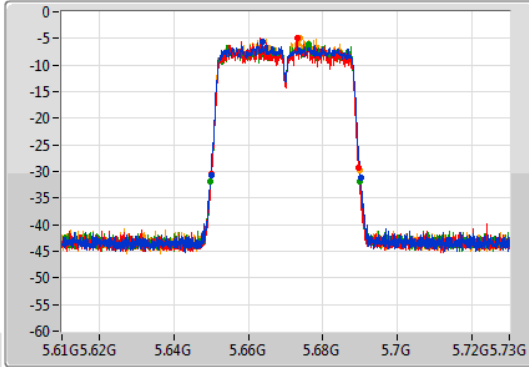

802.11n HT40_Nss2,(MCS0)_4TX

EBW

5670MHz

07/04/2021

CF
5.67GHz
Span
120MHz
RBW
500kHz
VBW
2MHz
Sweep Time
100ms
Detector Type
Peak

CF
5.67GHz
Span
120MHz
RBW
1MHz
VBW
3MHz
Sweep Time
100ms
Detector Type
Sample