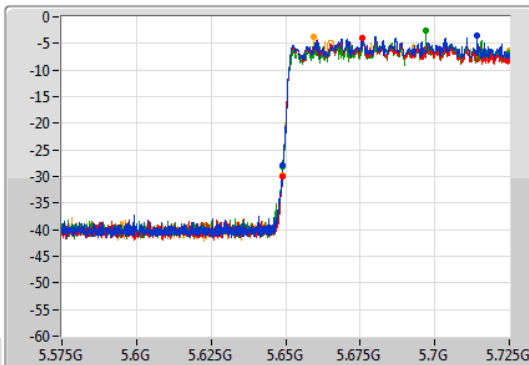

802.11ax HEW80_Nss4,(MCS0)_4TX

EBW

5690MHz Straddle 5.47-5.725GHz

08/04/2021

CF
5.65GHz
Span
150MHz
RBW
1MHz
VBW
3MHz
Sweep Time
100ms
Detector Type
Peak

CF
5.65GHz
Span
150MHz
RBW
2MHz
VBW
10MHz
Sweep Time
100ms
Detector Type
Sample