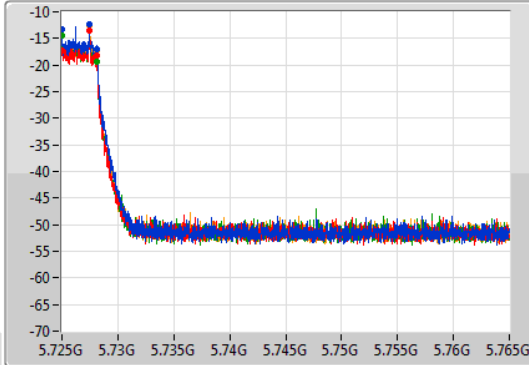

802.11n HT40_Nss2,(MCS0)_4TX

EBW

5710MHz Straddle 5.725-5.85GHz

07/04/2021

CF
5.745GHz
Span
40MHz
RBW
100kHz
VBW
300kHz
Sweep Time
100ms
Detector Type
Peak

CF
5.745GHz
Span
40MHz
RBW
100kHz
VBW
300kHz
Sweep Time
100ms
Detector Type
Sample