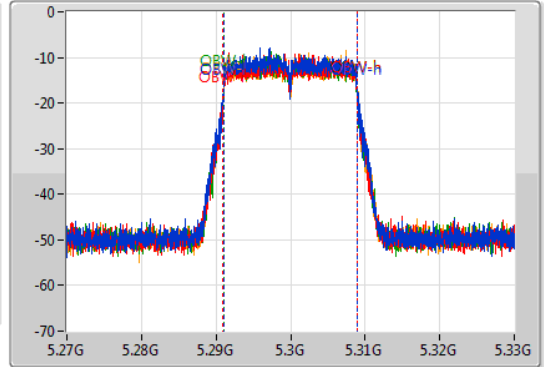

802.11n HT20_Nss2,(MCS0)_4TX

EBW

5300MHz

07/04/2021

CF: 5.3GHz
 Span: 60MHz
 RBW: 300kHz
 VBW: 1MHz
 Sweep Time: 100ms
 Detector Type: Peak

CF: 5.3GHz
 Span: 60MHz
 RBW: 300kHz
 VBW: 1MHz
 Sweep Time: 100ms
 Detector Type: Sample