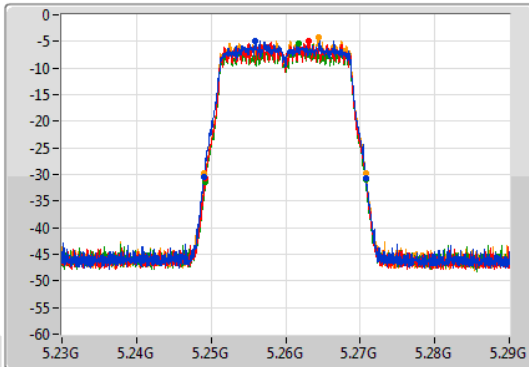

802.11n HT20_Nss4,(MCS0)_4TX

EBW

5260MHz

08/04/2021

CF
5.26GHz
Span
60MHz
RBW
300kHz
VBW
1MHz
Sweep Time
100ms
Detector Type
Peak

CF
5.26GHz
Span
60MHz
RBW
300kHz
VBW
1MHz
Sweep Time
100ms
Detector Type
Sample