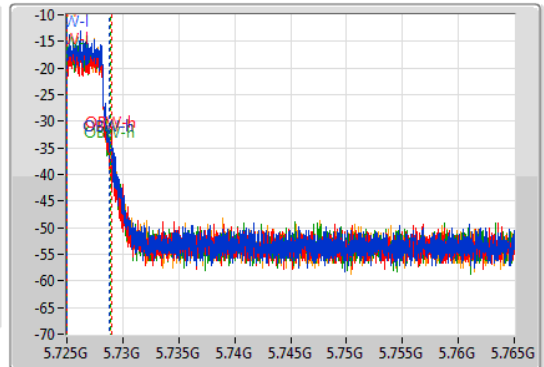

802.11ac VHT40_Nss4,(MCS0)_4TX

EBW

5710MHz Straddle 5.725-5.85GHz

08/04/2021

CF: 5.745GHz
 Span: 40MHz
 RBW: 100kHz
 VBW: 300kHz
 Sweep Time: 100ms
 Detector Type: Peak

CF: 5.745GHz
 Span: 40MHz
 RBW: 100kHz
 VBW: 300kHz
 Sweep Time: 100ms
 Detector Type: Sample