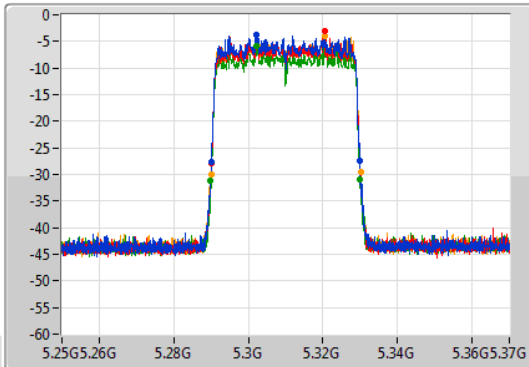

802.11ax HEW40_Nss4,(MCS0)_4TX

EBW

5310MHz

08/04/2021

CF: 5.31GHz
Span: 120MHz
RBW: 500kHz
VBW: 2MHz
Sweep Time: 100ms
Detector Type: Peak

CF: 5.31GHz
Span: 120MHz
RBW: 1MHz
VBW: 3MHz
Sweep Time: 100ms
Detector Type: Sample