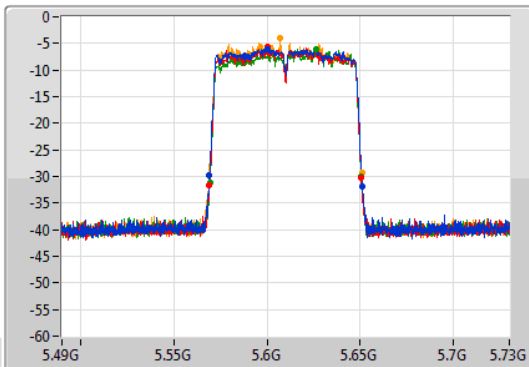

802.11ac VHT80_Nss4,(MCS0)_4TX

EBW

5610MHz

08/04/2021

CF
5.61GHz
Span
240MHz
RBW
1MHz
VBW
3MHz
Sweep Time
100ms
Detector Type
Peak

CF
5.61GHz
Span
240MHz
RBW
2MHz
VBW
10MHz
Sweep Time
100ms
Detector Type
Sample