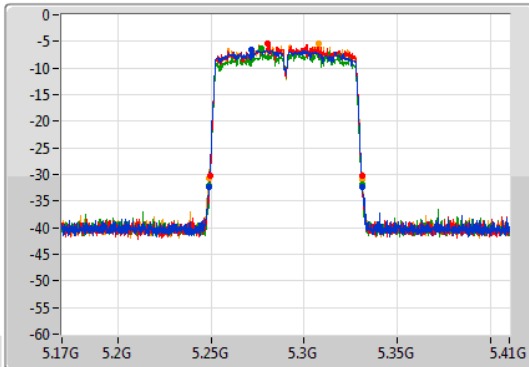

802.11ac VHT80_Nss4,(MCS0)_4TX

EBW

5290MHz

08/04/2021

CF: 5.29GHz
Span: 240MHz
RBW: 1MHz
VBW: 3MHz
Sweep Time: 100ms
Detector Type: Peak

CF: 5.29GHz
Span: 240MHz
RBW: 2MHz
VBW: 10MHz
Sweep Time: 100ms
Detector Type: Sample