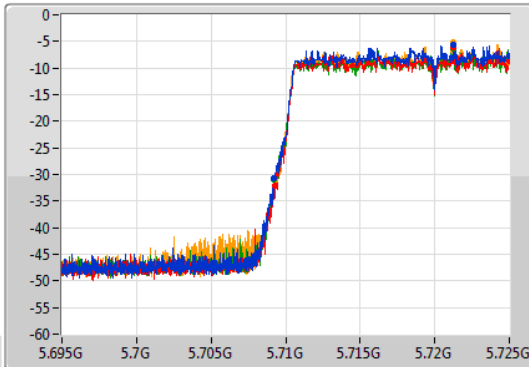

802.11ax HEW20_Nss4,(MCS0)_4TX

EBW

5720MHz Straddle 5.47-5.725GHz

08/04/2021

CF
5.71GHz
Span
30MHz
RBW
200kHz
VBW
1MHz
Sweep Time
100ms
Detector Type
Peak

CF
5.71GHz
Span
30MHz
RBW
300kHz
VBW
1MHz
Sweep Time
100ms
Detector Type
Sample