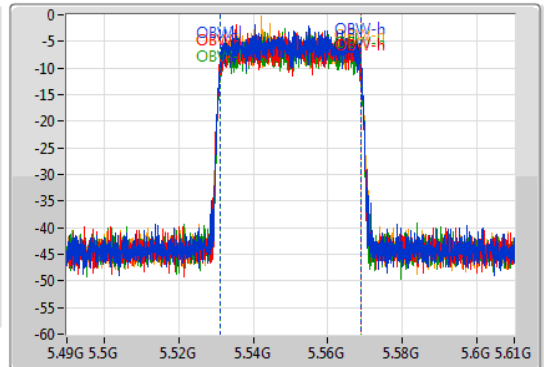

Port 1: [Waveform icon]
Port 2: [Waveform icon]
Port 3: [Waveform icon]
Port 4: [Waveform icon]

26dB(Hz)	Fl-26dB(Hz)	Fh-26dB(Hz)	OBW(Hz)	Fl-OBW(Hz)	Fh-OBW(Hz)	Limit(Hz)	Port
40.02M	5.53008G	5.5701G	37.721M	5.531109G	5.568831G	Inf	1
39.84M	5.53014G	5.56998G	37.721M	5.531049G	5.568771G	Inf	2
40.08M	5.5299G	5.56998G	37.781M	5.531049G	5.568831G	Inf	3
40.14M	5.52996G	5.5701G	37.781M	5.531049G	5.568831G	Inf	4