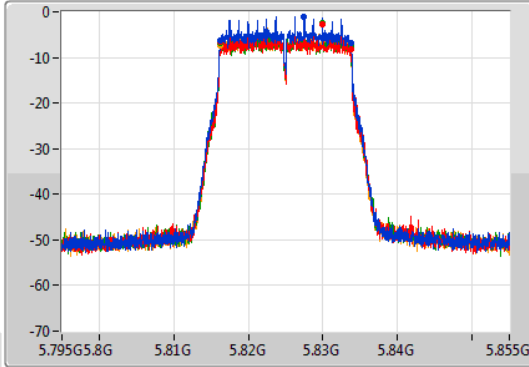

802.11ac VHT20_Nss4,(MCS0)_4TX

EBW

5825MHz

08/04/2021

CF: 5.825GHz
Span: 60MHz
RBW: 100kHz
VBW: 300kHz
Sweep Time: 100ms
Detector Type: Peak

CF: 5.825GHz
Span: 60MHz
RBW: 300kHz
VBW: 1MHz
Sweep Time: 100ms
Detector Type: Sample