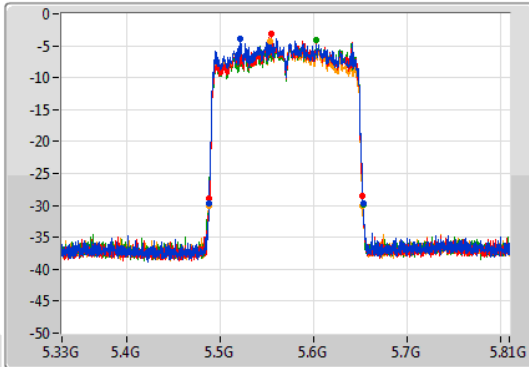

802.11ax HEW160_Nss4,(MCS0)_4TX

EBW

5570MHz

08/04/2021

CF
5.57GHz
Span
480MHz
RBW
2MHz
VBW
10MHz
Sweep Time
100ms
Detector Type
Peak

CF
5.57GHz
Span
480MHz
RBW
3MHz
VBW
10MHz
Sweep Time
100ms
Detector Type
Sample