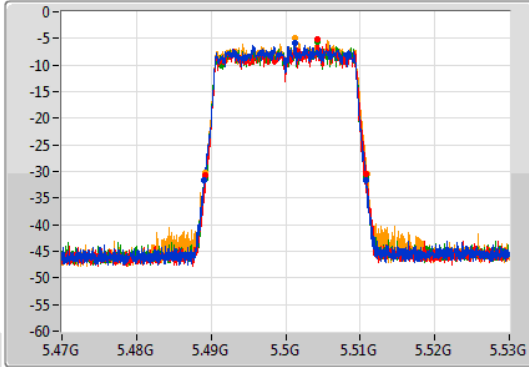

802.11ax HEW20_Nss2,(MCS0)_4TX

EBW

5500MHz

07/04/2021

CF: 5.5GHz
Span: 60MHz
RBW: 300kHz
VBW: 1MHz
Sweep Time: 100ms
Detector Type: Peak

CF: 5.5GHz
Span: 60MHz
RBW: 300kHz
VBW: 1MHz
Sweep Time: 100ms
Detector Type: Sample