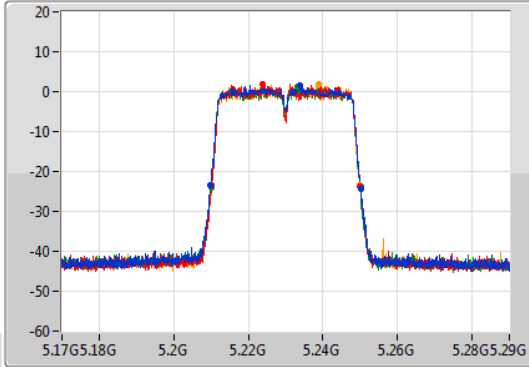

802.11ac VHT40_Nss4,(MCS0)_4TX

EBW

5230MHz

08/04/2021

CF: 5.23GHz
Span: 120MHz
RBW: 500kHz
VBW: 2MHz
Sweep Time: 100ms
Detector Type: Peak

CF: 5.23GHz
Span: 120MHz
RBW: 1MHz
VBW: 3MHz
Sweep Time: 100ms
Detector Type: Sample