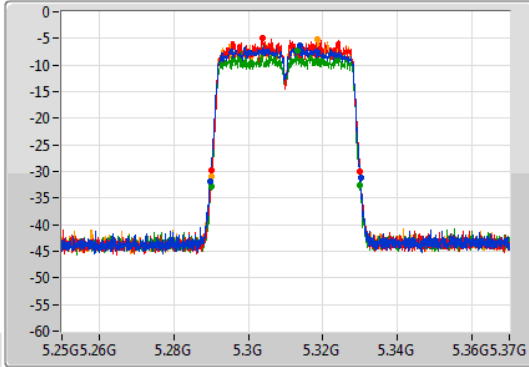

802.11ac VHT40_Nss4,(MCS0)_4TX

EBW

5310MHz

08/04/2021

CF
5.31GHz
Span
120MHz
RBW
500kHz
VBW
2MHz
Sweep Time
100ms
Detector Type
Peak

CF
5.31GHz
Span
120MHz
RBW
1MHz
VBW
3MHz
Sweep Time
100ms
Detector Type
Sample