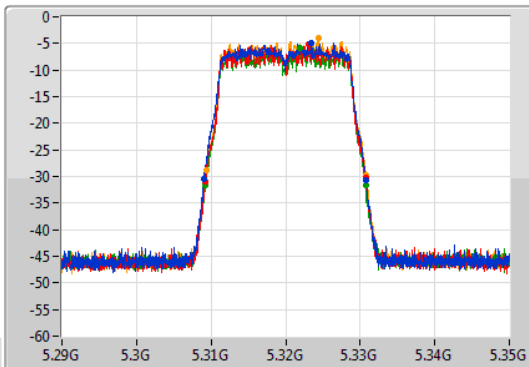

802.11n HT20_Nss4,(MCS0)_4TX

EBW

5320MHz

08/04/2021

CF: 5.32GHz
Span: 60MHz
RBW: 300kHz
VBW: 1MHz
Sweep Time: 100ms
Detector Type: Peak

CF: 5.32GHz
Span: 60MHz
RBW: 300kHz
VBW: 1MHz
Sweep Time: 100ms
Detector Type: Sample