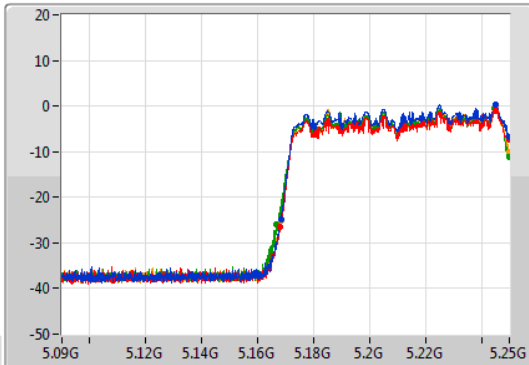

802.11ac VHT160_Nss2,(MCS0)_4TX

EBW

5250MHz Straddle 5.15-5.25GHz

07/04/2021

CF
5.17GHz
Span
160MHz
RBW
2MHz
VBW
10MHz
Sweep Time
100ms
Detector Type
Peak

CF
5.17GHz
Span
160MHz
RBW
3MHz
VBW
10MHz
Sweep Time
100ms
Detector Type
Sample