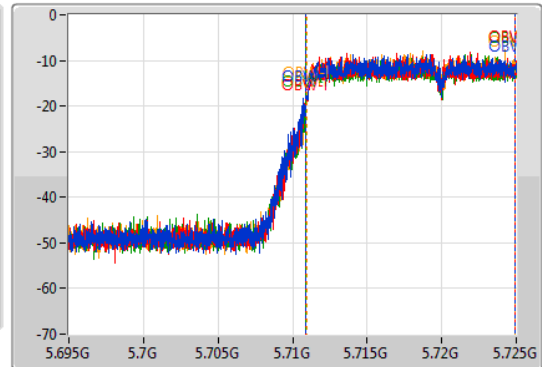

802.11n HT20_Nss2,(MCS0)_4TX

EBW

5720MHz Straddle 5.47-5.725GHz

07/04/2021

CF
5.71GHz
Span
30MHz
RBW
200kHz
VBW
1MHz
Sweep Time
100ms
Detector Type
Peak

CF
5.71GHz
Span
30MHz
RBW
300kHz
VBW
1MHz
Sweep Time
100ms
Detector Type
Sample