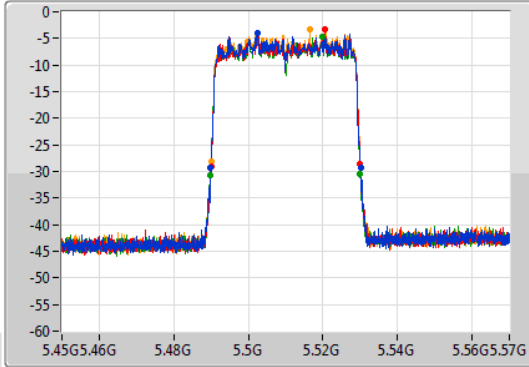

802.11ax HEW40_Nss2,(MCS0)_4TX

EBW

5510MHz

07/04/2021

CF: 5.51GHz
Span: 120MHz
RBW: 500kHz
VBW: 2MHz
Sweep Time: 100ms
Detector Type: Peak

CF: 5.51GHz
Span: 120MHz
RBW: 1MHz
VBW: 3MHz
Sweep Time: 100ms
Detector Type: Sample