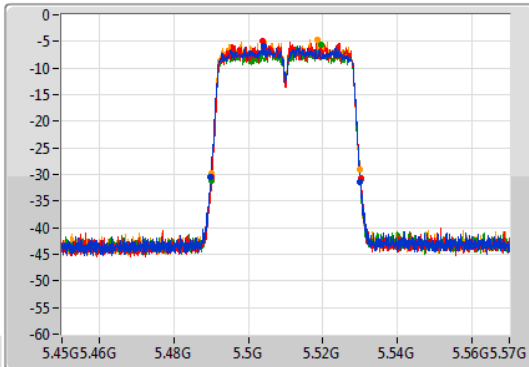

802.11ac VHT40_Nss4,(MCS0)_4TX

EBW

5510MHz

08/04/2021

CF
5.51GHz
Span
120MHz
RBW
500kHz
VBW
2MHz
Sweep Time
100ms
Detector Type
Peak

CF
5.51GHz
Span
120MHz
RBW
1MHz
VBW
3MHz
Sweep Time
100ms
Detector Type
Sample