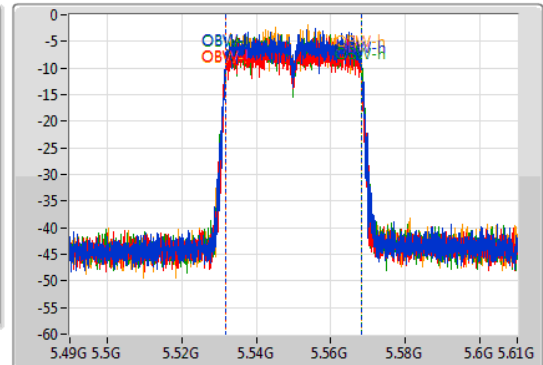

802.11n HT40_Nss2,(MCS0)_4TX

EBW

5550MHz

07/04/2021

CF: 5.55GHz
 Span: 120MHz
 RBW: 500kHz
 VBW: 2MHz
 Sweep Time: 100ms
 Detector Type: Peak

CF: 5.55GHz
 Span: 120MHz
 RBW: 1MHz
 VBW: 3MHz
 Sweep Time: 100ms
 Detector Type: Sample