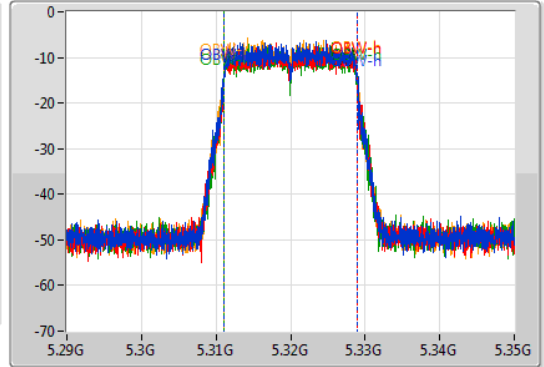

802.11ac VHT20_Nss4,(MCS0)_4TX

EBW

5320MHz

08/04/2021

CF: 5.32GHz
 Span: 60MHz
 RBW: 300kHz
 VBW: 1MHz
 Sweep Time: 100ms
 Detector Type: Peak

CF: 5.32GHz
 Span: 60MHz
 RBW: 300kHz
 VBW: 1MHz
 Sweep Time: 100ms
 Detector Type: Sample