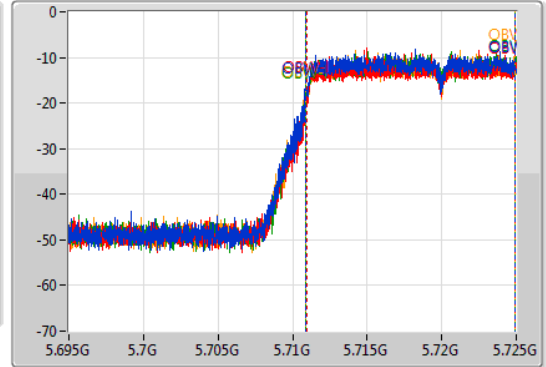

802.11ac VHT20_Nss2,(MCS0)_4TX

EBW

5720MHz Straddle 5.47-5.725GHz

07/04/2021

CF
5.71GHz
Span
30MHz
RBW
200kHz
VBW
1MHz
Sweep Time
100ms
Detector Type
Peak

CF
5.71GHz
Span
30MHz
RBW
300kHz
VBW
1MHz
Sweep Time
100ms
Detector Type
Sample