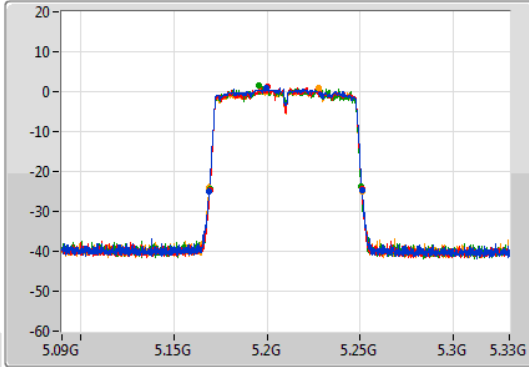

802.11ac VHT80_Nss4,(MCS0)_4TX

EBW

5210MHz

08/04/2021

CF: 5.21GHz
Span: 240MHz
RBW: 1MHz
VBW: 3MHz
Sweep Time: 100ms
Detector Type: Peak

CF: 5.21GHz
Span: 240MHz
RBW: 2MHz
VBW: 10MHz
Sweep Time: 100ms
Detector Type: Sample