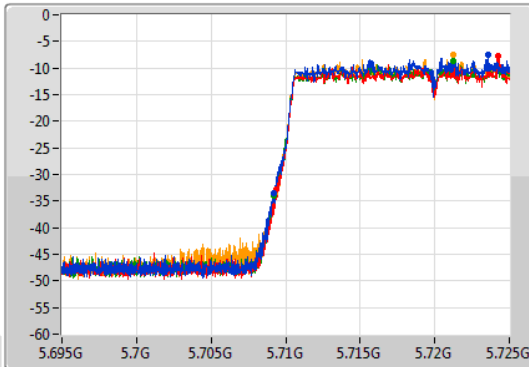

802.11ax HEW20_Nss2,(MCS0)_4TX

EBW

5720MHz Straddle 5.47-5.725GHz

07/04/2021

CF: 5.71GHz
Span: 30MHz
RBW: 200kHz
VBW: 1MHz
Sweep Time: 100ms
Detector Type: Peak

CF: 5.71GHz
Span: 30MHz
RBW: 300kHz
VBW: 1MHz
Sweep Time: 100ms
Detector Type: Sample