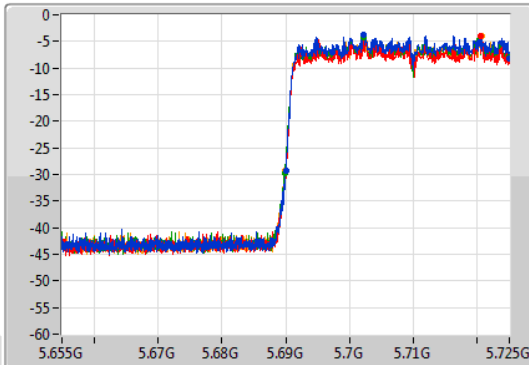

802.11ax HEW40_Nss4,(MCS0)_4TX

EBW

5710MHz Straddle 5.47-5.725GHz

08/04/2021

CF: 5.69GHz
Span: 70MHz
RBW: 500kHz
VBW: 2MHz
Sweep Time: 100ms
Detector Type: Peak

CF: 5.69GHz
Span: 70MHz
RBW: 1MHz
VBW: 3MHz
Sweep Time: 100ms
Detector Type: Sample