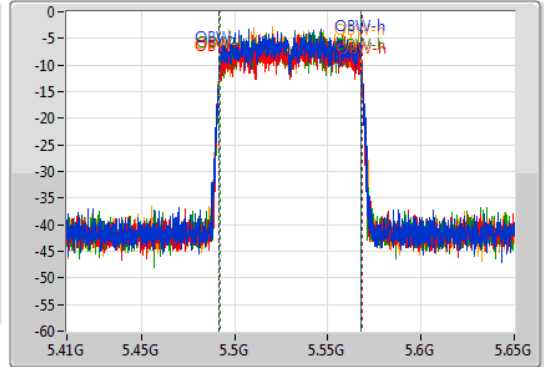

802.11ac VHT80_Nss4,(MCS0)_4TX

EBW

5530MHz

08/04/2021

CF
5.53GHz
Span
240MHz
RBW
1MHz
VBW
3MHz
Sweep Time
100ms
Detector Type
Peak

CF
5.53GHz
Span
240MHz
RBW
2MHz
VBW
10MHz
Sweep Time
100ms
Detector Type
Sample

Port 1
Port 2
Port 3
Port 4

26dB(Hz)	Fl-26dB(Hz)	Fh-26dB(Hz)	OBW(Hz)	Fl-OBW(Hz)	Fh-OBW(Hz)	Limit(Hz)	Port
82.44M	5.48872G	5.57116G	76.162M	5.491859G	5.568021G	Inf	1
81.6M	5.48932G	5.57092G	76.282M	5.491859G	5.568141G	Inf	2
81.84M	5.4892G	5.57104G	76.042M	5.491979G	5.568021G	Inf	3
81.96M	5.48884G	5.5708G	76.162M	5.491859G	5.568021G	Inf	4

802.11ac VHT80_Nss4,(MCS0)_4TX

EBW

5610MHz

08/04/2021

CF
5.61GHz
Span
240MHz
RBW
1MHz
VBW
3MHz
Sweep Time
100ms
Detector Type
Peak

CF
5.61GHz
Span
240MHz
RBW
2MHz
VBW
10MHz
Sweep Time
100ms
Detector Type
Sample

Port 1
Port 2
Port 3
Port 4

26dB(Hz)	Fl-26dB(Hz)	Fh-26dB(Hz)	OBW(Hz)	Fl-OBW(Hz)	Fh-OBW(Hz)	Limit(Hz)	Port
82.32M	5.56908G	5.6514G	76.042M	5.571979G	5.648021G	Inf	1
81.6M	5.56908G	5.65068G	76.042M	5.571859G	5.647901G	Inf	2
81.36M	5.56932G	5.65068G	76.042M	5.571859G	5.647901G	Inf	3
81.96M	5.56884G	5.6508G	76.282M	5.571739G	5.648021G	Inf	4