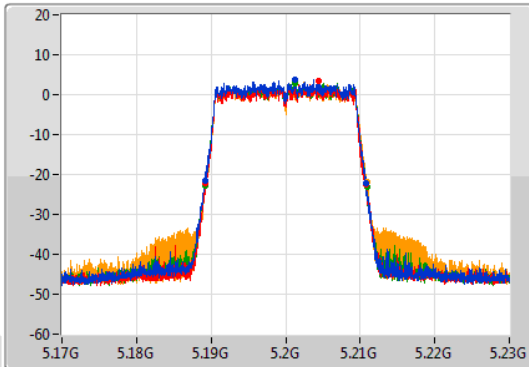

802.11ax HEW20_Nss2,(MCS0)_4TX

EBW

5200MHz

07/04/2021

CF: 5.2GHz
Span: 60MHz
RBW: 300kHz
VBW: 1MHz
Sweep Time: 100ms
Detector Type: Peak

CF: 5.2GHz
Span: 60MHz
RBW: 300kHz
VBW: 1MHz
Sweep Time: 100ms
Detector Type: Sample