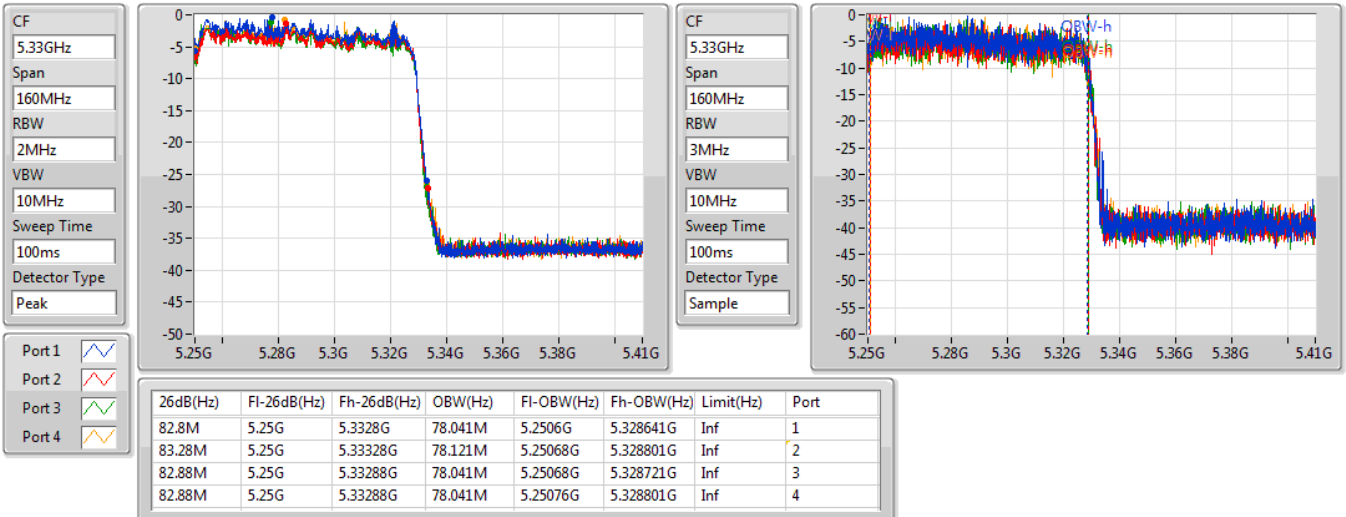

802.11ax HEW160_Nss2,(MCS0)_4TX

EBW

5250MHz Straddle 5.15-5.25GHz

07/04/2021

802.11ax HEW160_Nss2,(MCS0)_4TX

EBW

5250MHz Straddle 5.25-5.35GHz

07/04/2021