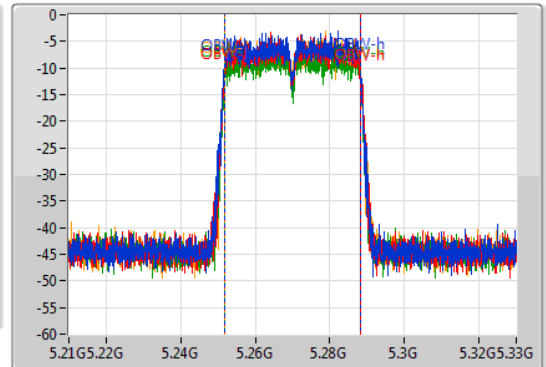

Port 1: [Waveform icon]
Port 2: [Waveform icon]
Port 3: [Waveform icon]
Port 4: [Waveform icon]

26dB(Hz)	Fl-26dB(Hz)	Fh-26dB(Hz)	OBW(Hz)	Fl-OBW(Hz)	Fh-OBW(Hz)	Limit(Hz)	Port
40.44M	5.24972G	5.29016G	36.462M	5.251649G	5.288111G	Inf	1
40.02M	5.25008G	5.2901G	36.522M	5.251709G	5.288231G	Inf	2
39.84M	5.25008G	5.28992G	36.522M	5.251709G	5.288231G	Inf	3
39.9M	5.25008G	5.28998G	36.462M	5.251709G	5.288171G	Inf	4