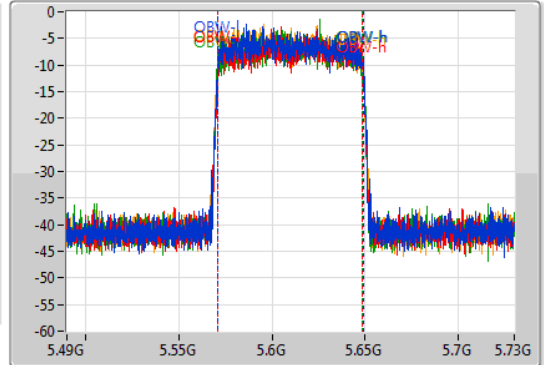

802.11ax HEW80_Nss4,(MCS0)_4TX

EBW

5610MHz

08/04/2021

CF
5.61GHz
Span
240MHz
RBW
1MHz
VBW
3MHz
Sweep Time
100ms
Detector Type
Peak

CF
5.61GHz
Span
240MHz
RBW
2MHz
VBW
10MHz
Sweep Time
100ms
Detector Type
Sample