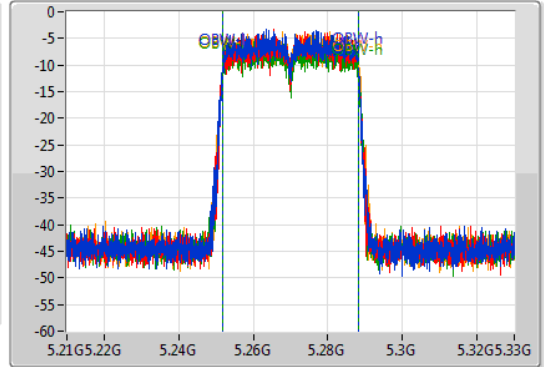

802.11n HT40_Nss4,(MCS0)_4TX

EBW

5270MHz

08/04/2021

CF: 5.27GHz
 Span: 120MHz
 RBW: 500kHz
 VBW: 2MHz
 Sweep Time: 100ms
 Detector Type: Peak

CF: 5.27GHz
 Span: 120MHz
 RBW: 1MHz
 VBW: 3MHz
 Sweep Time: 100ms
 Detector Type: Sample