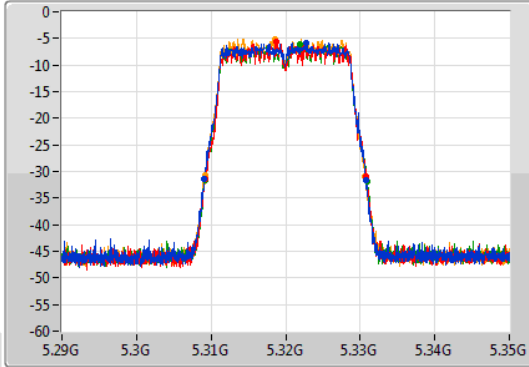

802.11ac VHT20_Nss4,(MCS0)_4TX

EBW

5320MHz

08/04/2021

CF: 5.32GHz
Span: 60MHz
RBW: 300kHz
VBW: 1MHz
Sweep Time: 100ms
Detector Type: Peak

CF: 5.32GHz
Span: 60MHz
RBW: 300kHz
VBW: 1MHz
Sweep Time: 100ms
Detector Type: Sample