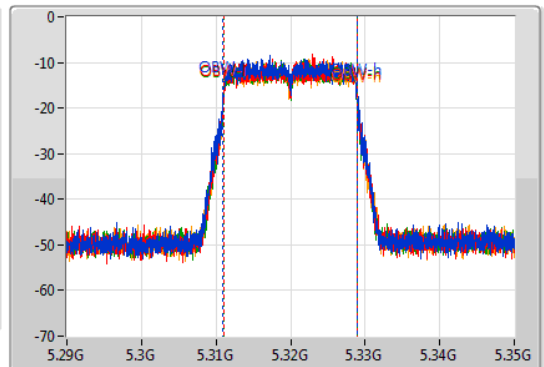

802.11n HT20_Nss2,(MCS0)_4TX

EBW

5320MHz

07/04/2021

CF: 5.32GHz
 Span: 60MHz
 RBW: 300kHz
 VBW: 1MHz
 Sweep Time: 100ms
 Detector Type: Peak

CF: 5.32GHz
 Span: 60MHz
 RBW: 300kHz
 VBW: 1MHz
 Sweep Time: 100ms
 Detector Type: Sample