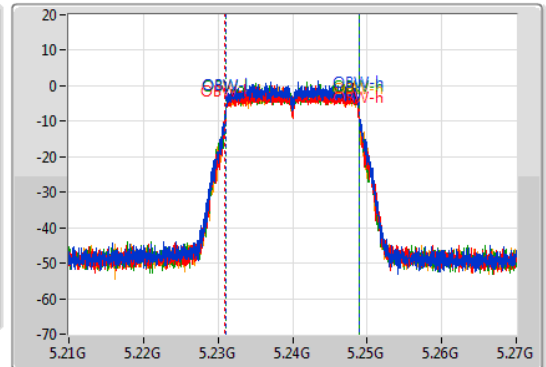

802.11ac VHT20_Nss2,(MCS0)_4TX

EBW

5240MHz

07/04/2021

CF: 5.24GHz
 Span: 60MHz
 RBW: 300kHz
 VBW: 1MHz
 Sweep Time: 100ms
 Detector Type: Peak

CF: 5.24GHz
 Span: 60MHz
 RBW: 300kHz
 VBW: 1MHz
 Sweep Time: 100ms
 Detector Type: Sample