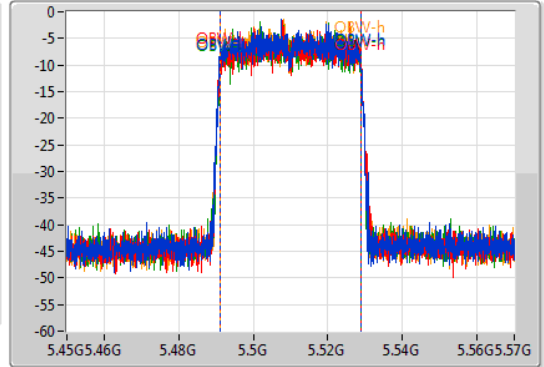

Port 1: [Waveform icon]
 Port 2: [Waveform icon]
 Port 3: [Waveform icon]
 Port 4: [Waveform icon]

26dB(Hz)	Fl-26dB(Hz)	Fh-26dB(Hz)	OBW(Hz)	Fl-OBW(Hz)	Fh-OBW(Hz)	Limit(Hz)	Port
40.14M	5.49002G	5.53016G	37.841M	5.491049G	5.528891G	Inf	1
39.9M	5.49002G	5.52992G	37.781M	5.491109G	5.528891G	Inf	2
40.02M	5.49002G	5.53004G	37.781M	5.491049G	5.528831G	Inf	3
40.2M	5.4899G	5.5301G	37.661M	5.491109G	5.528771G	Inf	4