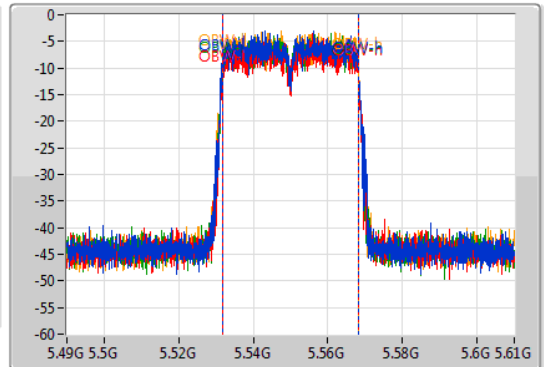

802.11n HT40_Nss4,(MCS0)_4TX

EBW

5550MHz

08/04/2021

CF: 5.55GHz
 Span: 120MHz
 RBW: 500kHz
 VBW: 2MHz
 Sweep Time: 100ms
 Detector Type: Peak

CF: 5.55GHz
 Span: 120MHz
 RBW: 1MHz
 VBW: 3MHz
 Sweep Time: 100ms
 Detector Type: Sample