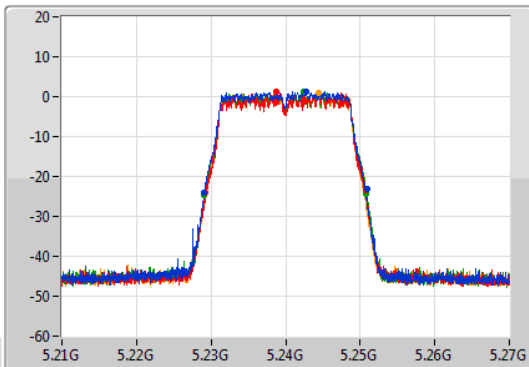

802.11ac VHT20_Nss4,(MCS0)_4TX

EBW

5240MHz

08/04/2021

CF: 5.24GHz
Span: 60MHz
RBW: 300kHz
VBW: 1MHz
Sweep Time: 100ms
Detector Type: Peak

CF: 5.24GHz
Span: 60MHz
RBW: 300kHz
VBW: 1MHz
Sweep Time: 100ms
Detector Type: Sample