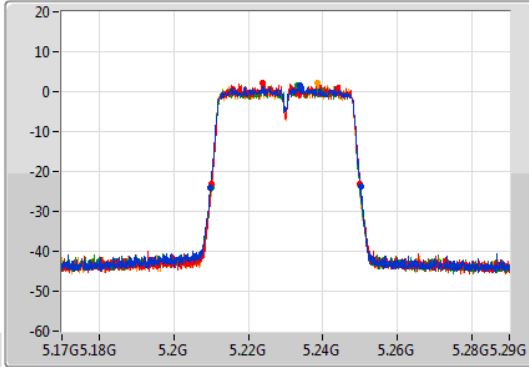

802.11ac VHT40_Nss2,(MCS0)_4TX

EBW

5230MHz

07/04/2021

CF
5.23GHz
Span
120MHz
RBW
500kHz
VBW
2MHz
Sweep Time
100ms
Detector Type
Peak

CF
5.23GHz
Span
120MHz
RBW
1MHz
VBW
3MHz
Sweep Time
100ms
Detector Type
Sample