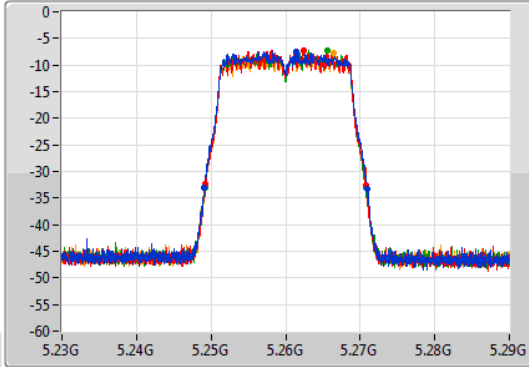

802.11ac VHT20_Nss2,(MCS0)_4TX

EBW

5260MHz

07/04/2021

CF
5.26GHz
Span
60MHz
RBW
300kHz
VBW
1MHz
Sweep Time
100ms
Detector Type
Peak

CF
5.26GHz
Span
60MHz
RBW
300kHz
VBW
1MHz
Sweep Time
100ms
Detector Type
Sample