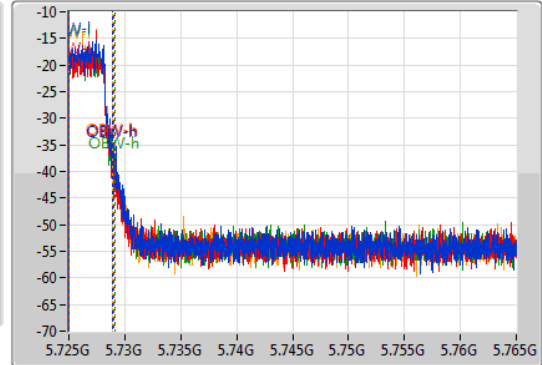

802.11n HT40_Nss2,(MCS0)_4TX

EBW

5710MHz Straddle 5.725-5.85GHz

07/04/2021

CF
5.745GHz
Span
40MHz
RBW
100kHz
VBW
300kHz
Sweep Time
100ms
Detector Type
Peak

CF
5.745GHz
Span
40MHz
RBW
100kHz
VBW
300kHz
Sweep Time
100ms
Detector Type
Sample