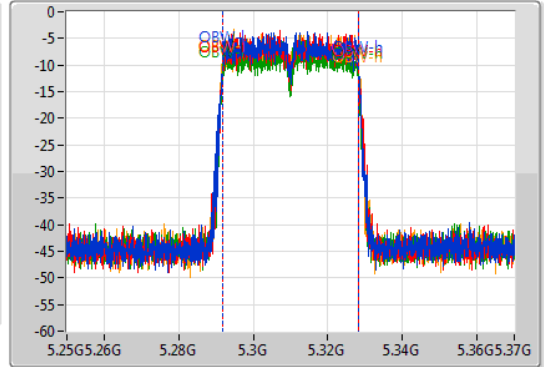

802.11ac VHT40_Nss4,(MCS0)_4TX

EBW

5310MHz

08/04/2021

CF
5.31GHz
Span
120MHz
RBW
500kHz
VBW
2MHz
Sweep Time
100ms
Detector Type
Peak

CF
5.31GHz
Span
120MHz
RBW
1MHz
VBW
3MHz
Sweep Time
100ms
Detector Type
Sample

Port 1
Port 2
Port 3
Port 4

26dB(Hz)	Fl-26dB(Hz)	Fh-26dB(Hz)	OBW(Hz)	Fl-OBW(Hz)	Fh-OBW(Hz)	Limit(Hz)	Port
40.32M	5.28978G	5.3301G	36.462M	5.291709G	5.328171G	Inf	1
39.9M	5.29014G	5.33004G	36.522M	5.291709G	5.328231G	Inf	2
40.08M	5.28996G	5.33004G	36.582M	5.291649G	5.328231G	Inf	3
39.84M	5.29008G	5.32992G	36.642M	5.291649G	5.328291G	Inf	4

802.11ac VHT40_Nss4,(MCS0)_4TX

EBW

5510MHz

08/04/2021

CF
5.51GHz
Span
120MHz
RBW
500kHz
VBW
2MHz
Sweep Time
100ms
Detector Type
Peak

CF
5.51GHz
Span
120MHz
RBW
1MHz
VBW
3MHz
Sweep Time
100ms
Detector Type
Sample

Port 1
Port 2
Port 3
Port 4

26dB(Hz)	Fl-26dB(Hz)	Fh-26dB(Hz)	OBW(Hz)	Fl-OBW(Hz)	Fh-OBW(Hz)	Limit(Hz)	Port
40.2M	5.48984G	5.53004G	36.582M	5.491649G	5.528231G	Inf	1
39.96M	5.49014G	5.5301G	36.462M	5.491769G	5.528231G	Inf	2
40.14M	5.48996G	5.5301G	36.462M	5.491709G	5.528171G	Inf	3
39.78M	5.49014G	5.52992G	36.642M	5.491649G	5.528291G	Inf	4