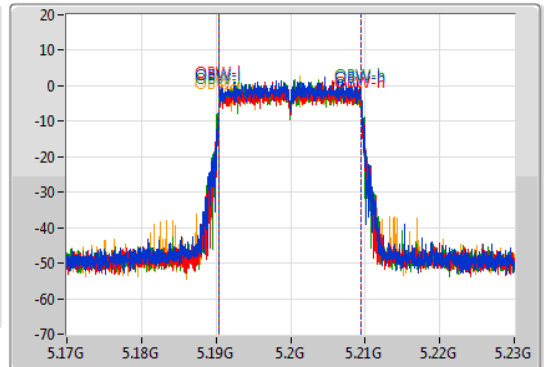

Port 1: [Waveform icon]
 Port 2: [Waveform icon]
 Port 3: [Waveform icon]
 Port 4: [Waveform icon]

26dB(Hz)	Fl-26dB(Hz)	Fh-26dB(Hz)	OBW(Hz)	Fl-OBW(Hz)	Fh-OBW(Hz)	Limit(Hz)	Port
21.66M	5.18914G	5.2108G	19.01M	5.190465G	5.209475G	Inf	1
21.6M	5.18926G	5.21086G	19.04M	5.190435G	5.209475G	Inf	2
21.75M	5.18914G	5.21089G	19.07M	5.190405G	5.209475G	Inf	3
21.69M	5.18923G	5.21092G	19.04M	5.190435G	5.209475G	Inf	4