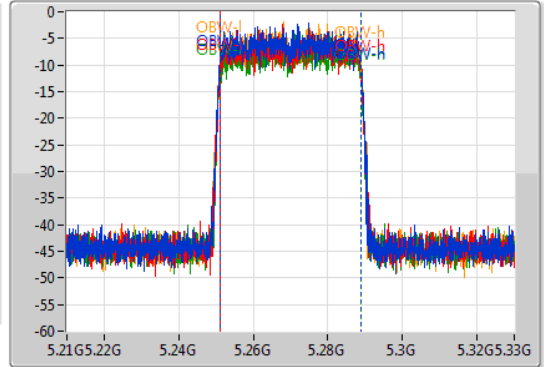

802.11ax HEW40_Nss4,(MCS0)_4TX

EBW

5270MHz

08/04/2021

CF: 5.27GHz
 Span: 120MHz
 RBW: 500kHz
 VBW: 2MHz
 Sweep Time: 100ms
 Detector Type: Peak

CF: 5.27GHz
 Span: 120MHz
 RBW: 1MHz
 VBW: 3MHz
 Sweep Time: 100ms
 Detector Type: Sample