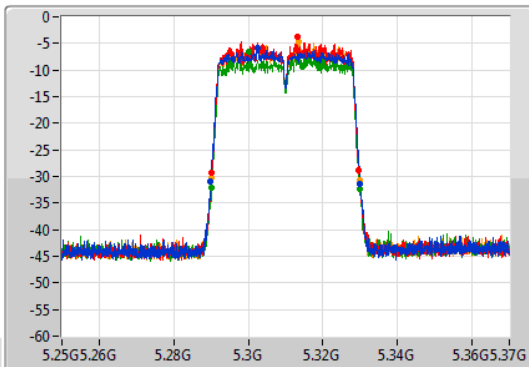

802.11n HT40_Nss2,(MCS0)_4TX

EBW

5310MHz

07/04/2021

CF: 5.31GHz
Span: 120MHz
RBW: 500kHz
VBW: 2MHz
Sweep Time: 100ms
Detector Type: Peak

CF: 5.31GHz
Span: 120MHz
RBW: 1MHz
VBW: 3MHz
Sweep Time: 100ms
Detector Type: Sample