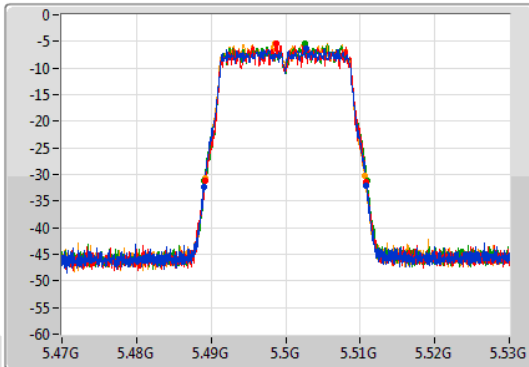

802.11ac VHT20_Nss4,(MCS0)_4TX

EBW

5500MHz

08/04/2021

CF: 5.5GHz
Span: 60MHz
RBW: 300kHz
VBW: 1MHz
Sweep Time: 100ms
Detector Type: Peak

CF: 5.5GHz
Span: 60MHz
RBW: 300kHz
VBW: 1MHz
Sweep Time: 100ms
Detector Type: Sample