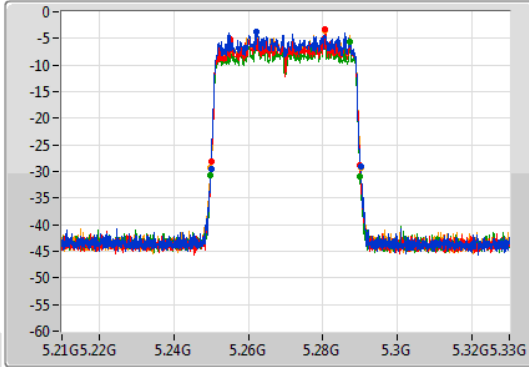

802.11ax HEW40_Nss4,(MCS0)_4TX

EBW

5270MHz

08/04/2021

CF: 5.27GHz
Span: 120MHz
RBW: 500kHz
VBW: 2MHz
Sweep Time: 100ms
Detector Type: Peak

CF: 5.27GHz
Span: 120MHz
RBW: 1MHz
VBW: 3MHz
Sweep Time: 100ms
Detector Type: Sample