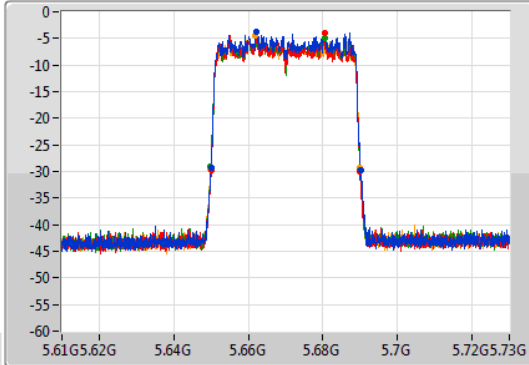

802.11ax HEW40_Nss4,(MCS0)_4TX

EBW

5670MHz

08/04/2021

CF: 5.67GHz
Span: 120MHz
RBW: 500kHz
VBW: 2MHz
Sweep Time: 100ms
Detector Type: Peak

CF: 5.67GHz
Span: 120MHz
RBW: 1MHz
VBW: 3MHz
Sweep Time: 100ms
Detector Type: Sample