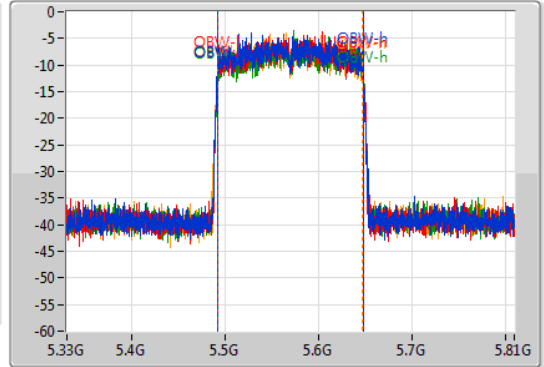

802.11ax HEW160_Nss2,(MCS0)_4TX

EBW

5570MHz

07/04/2021

CF
5.57GHz
Span
480MHz
RBW
2MHz
VBW
10MHz
Sweep Time
100ms
Detector Type
Peak

CF
5.57GHz
Span
480MHz
RBW
3MHz
VBW
10MHz
Sweep Time
100ms
Detector Type
Sample