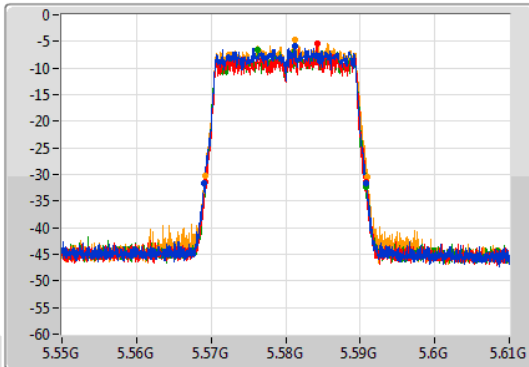

802.11ax HEW20_Nss2,(MCS0)_4TX

EBW

5580MHz

07/04/2021

CF: 5.58GHz
Span: 60MHz
RBW: 300kHz
VBW: 1MHz
Sweep Time: 100ms
Detector Type: Peak

CF: 5.58GHz
Span: 60MHz
RBW: 300kHz
VBW: 1MHz
Sweep Time: 100ms
Detector Type: Sample