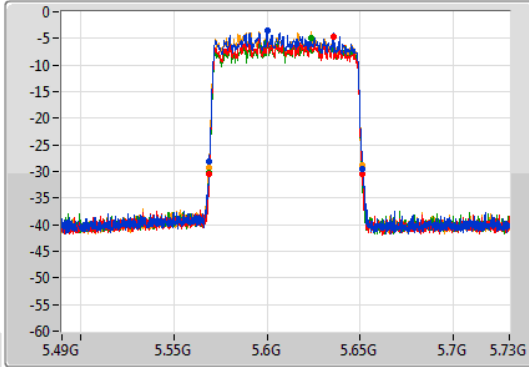

802.11ax HEW80_Nss2,(MCS0)_4TX

EBW

5610MHz

07/04/2021

CF
5.61GHz
Span
240MHz
RBW
1MHz
VBW
3MHz
Sweep Time
100ms
Detector Type
Peak

CF
5.61GHz
Span
240MHz
RBW
2MHz
VBW
10MHz
Sweep Time
100ms
Detector Type
Sample