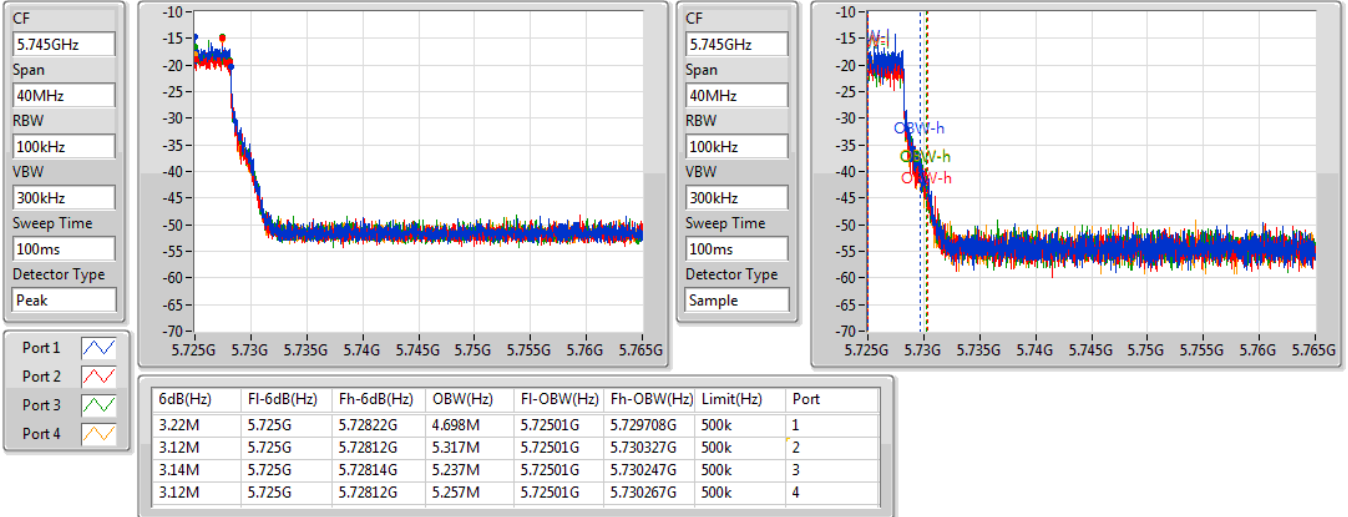

802.11a_Nss1,(6Mbps)_4TX

EBW

5720MHz Straddle 5.725-5.85GHz

07/04/2021