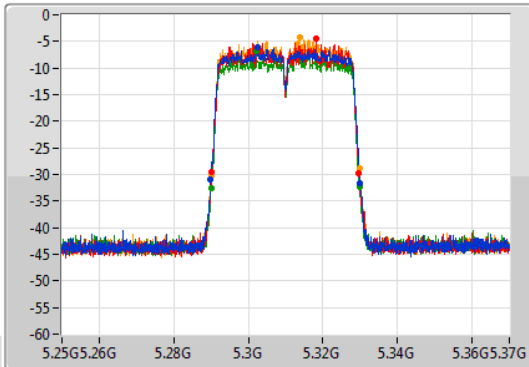

802.11n HT40_Nss4,(MCS0)_4TX

EBW

5310MHz

08/04/2021

CF: 5.31GHz
Span: 120MHz
RBW: 500kHz
VBW: 2MHz
Sweep Time: 100ms
Detector Type: Peak

CF: 5.31GHz
Span: 120MHz
RBW: 1MHz
VBW: 3MHz
Sweep Time: 100ms
Detector Type: Sample