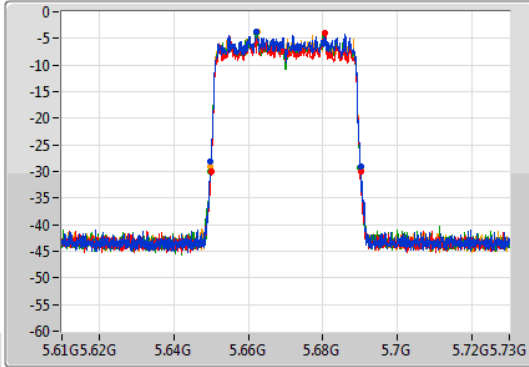

802.11ax HEW40_Nss2,(MCS0)_4TX

EBW

5670MHz

07/04/2021

CF: 5.67GHz
Span: 120MHz
RBW: 500kHz
VBW: 2MHz
Sweep Time: 100ms
Detector Type: Peak

CF: 5.67GHz
Span: 120MHz
RBW: 1MHz
VBW: 3MHz
Sweep Time: 100ms
Detector Type: Sample