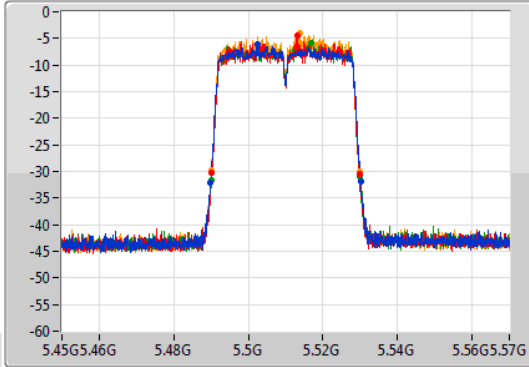

802.11n HT40_Nss4,(MCS0)_4TX

EBW

5510MHz

08/04/2021

CF: 5.51GHz
Span: 120MHz
RBW: 500kHz
VBW: 2MHz
Sweep Time: 100ms
Detector Type: Peak

CF: 5.51GHz
Span: 120MHz
RBW: 1MHz
VBW: 3MHz
Sweep Time: 100ms
Detector Type: Sample