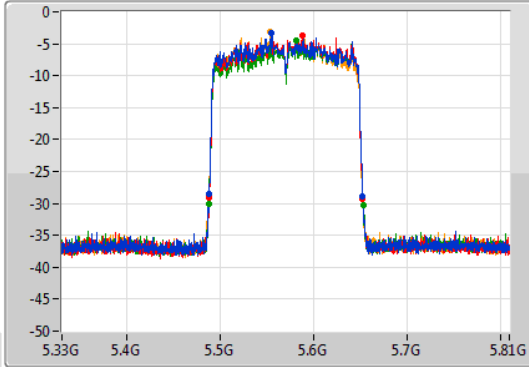

802.11ax HEW160_Nss2,(MCS0)_4TX

EBW

5570MHz

07/04/2021

CF
5.57GHz
Span
480MHz
RBW
2MHz
VBW
10MHz
Sweep Time
100ms
Detector Type
Peak

CF
5.57GHz
Span
480MHz
RBW
3MHz
VBW
10MHz
Sweep Time
100ms
Detector Type
Sample