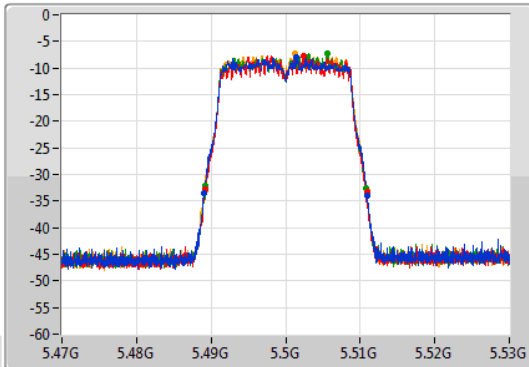

802.11ac VHT20_Nss2,(MCS0)_4TX

EBW

5500MHz

07/04/2021

CF
5.5GHz
Span
60MHz
RBW
300kHz
VBW
1MHz
Sweep Time
100ms
Detector Type
Peak

CF
5.5GHz
Span
60MHz
RBW
300kHz
VBW
1MHz
Sweep Time
100ms
Detector Type
Sample