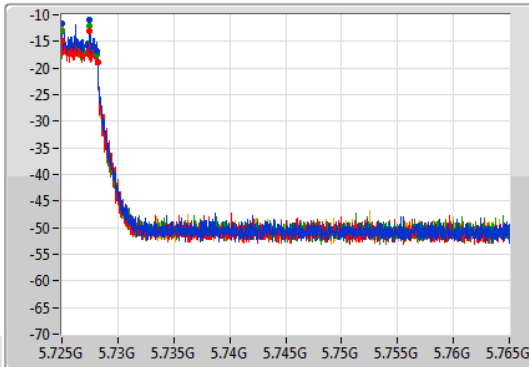

CF: 5.745GHz
Span: 40MHz
RBW: 100kHz
VBW: 300kHz
Sweep Time: 100ms
Detector Type: Sample