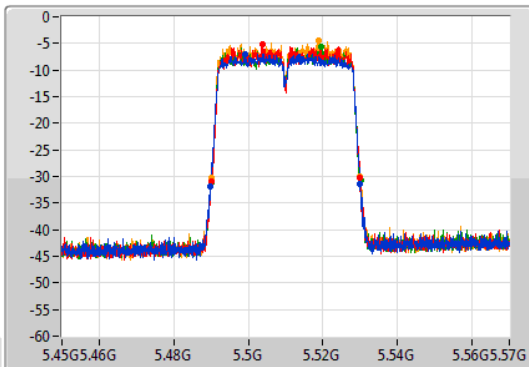

802.11ac VHT40_Nss2,(MCS0)_4TX

EBW

5510MHz

07/04/2021

CF
5.51GHz
Span
120MHz
RBW
500kHz
VBW
2MHz
Sweep Time
100ms
Detector Type
Peak

CF
5.51GHz
Span
120MHz
RBW
1MHz
VBW
3MHz
Sweep Time
100ms
Detector Type
Sample