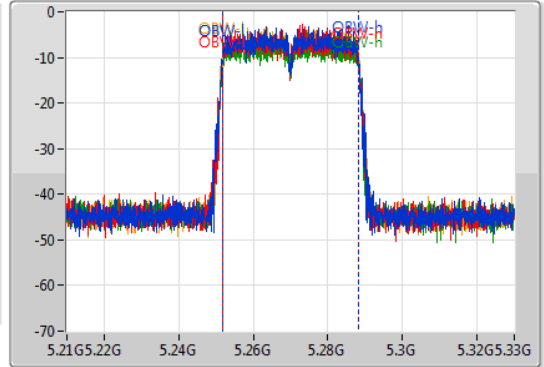

802.11n HT40_Nss2,(MCS0)_4TX

EBW

5270MHz

07/04/2021

CF: 5.27GHz
 Span: 120MHz
 RBW: 500kHz
 VBW: 2MHz
 Sweep Time: 100ms
 Detector Type: Peak

CF: 5.27GHz
 Span: 120MHz
 RBW: 1MHz
 VBW: 3MHz
 Sweep Time: 100ms
 Detector Type: Sample