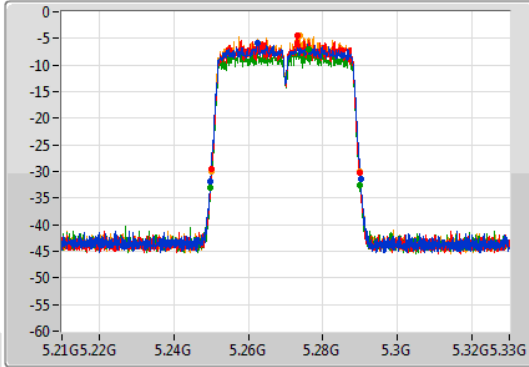

802.11n HT40_Nss4,(MCS0)_4TX

EBW

5270MHz

08/04/2021

CF: 5.27GHz
 Span: 120MHz
 RBW: 500kHz
 VBW: 2MHz
 Sweep Time: 100ms
 Detector Type: Peak

CF: 5.27GHz
 Span: 120MHz
 RBW: 1MHz
 VBW: 3MHz
 Sweep Time: 100ms
 Detector Type: Sample