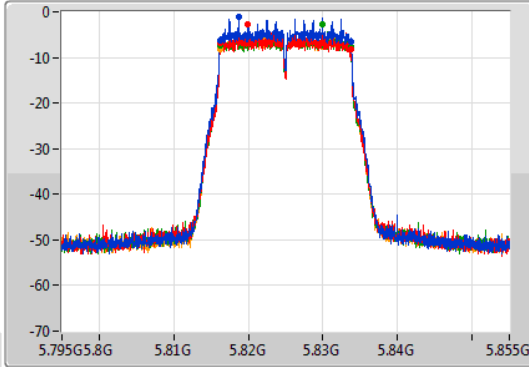

802.11ac VHT20_Nss2,(MCS0)_4TX

EBW

5825MHz

07/04/2021

CF: 5.825GHz
Span: 60MHz
RBW: 100kHz
VBW: 300kHz
Sweep Time: 100ms
Detector Type: Peak

CF: 5.825GHz
Span: 60MHz
RBW: 300kHz
VBW: 1MHz
Sweep Time: 100ms
Detector Type: Sample