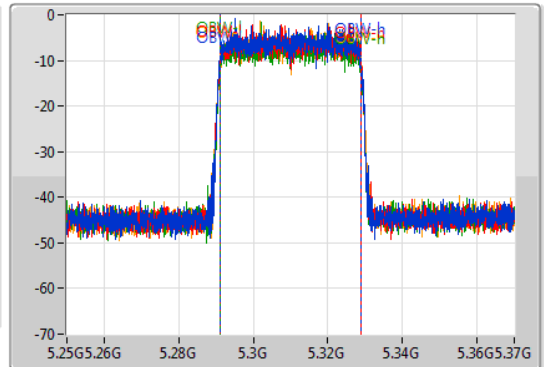

802.11ax HEW40_Nss2,(MCS0)_4TX

EBW

5310MHz

07/04/2021

CF
5.31GHz
Span
120MHz
RBW
500kHz
VBW
2MHz
Sweep Time
100ms
Detector Type
Peak

CF
5.31GHz
Span
120MHz
RBW
1MHz
VBW
3MHz
Sweep Time
100ms
Detector Type
Sample