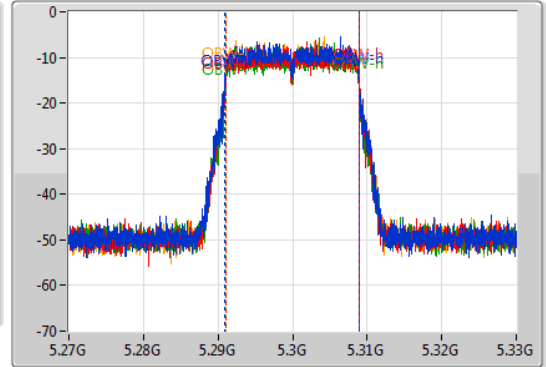

802.11n HT20_Nss4,(MCS0)_4TX

EBW

5300MHz

08/04/2021

CF: 5.3GHz
 Span: 60MHz
 RBW: 300kHz
 VBW: 1MHz
 Sweep Time: 100ms
 Detector Type: Peak

CF: 5.3GHz
 Span: 60MHz
 RBW: 300kHz
 VBW: 1MHz
 Sweep Time: 100ms
 Detector Type: Sample