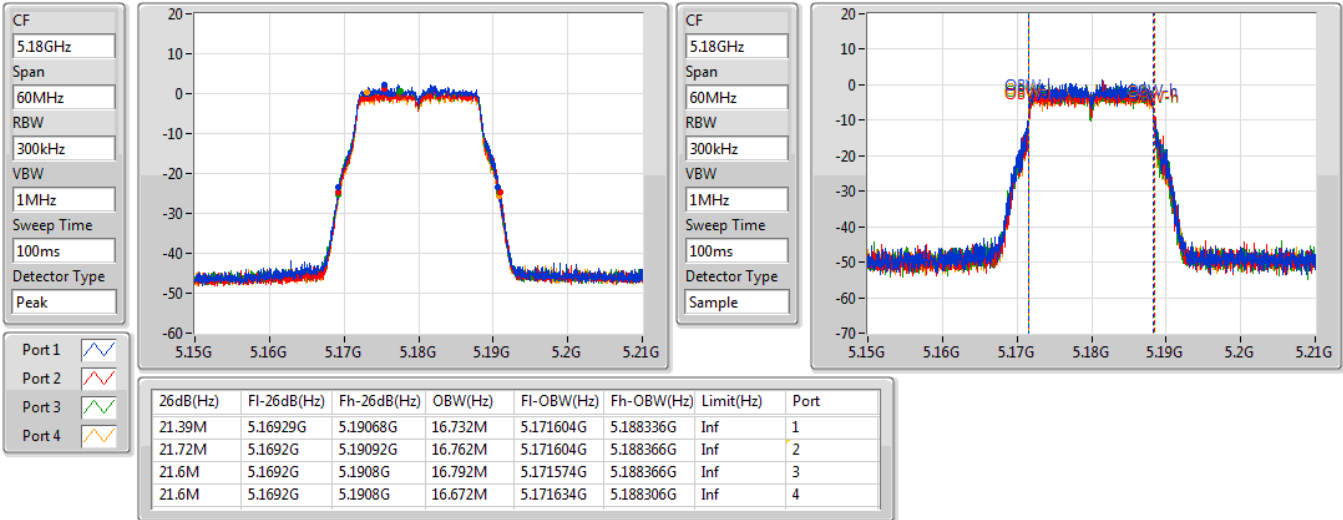

Mode	Result	Limit (Hz)	Port 1-N dB (Hz)	Port 1-OBW (Hz)	Port 2-N dB (Hz)	Port 2-OBW (Hz)	Port 3-N dB (Hz)	Port 3-OBW (Hz)	Port 4-N dB (Hz)	Port 4-OBW (Hz)
5530MHz	Pass	Inf	82.56M	77.481M	82.2M	77.601M	81.84M	77.361M	81.84M	77.601M
5610MHz	Pass	Inf	82.2M	77.481M	82.56M	77.481M	82.2M	77.601M	82.08M	77.481M
5690MHz Straddle 5.47-5.725GHz	Pass	Inf	76.05M	73.463M	75.975M	73.463M	76.35M	73.463M	75.9M	73.613M
5690MHz Straddle 5.725-5.85GHz	Pass	500k	3.82M	7.436M	3.8M	13.773M	3.32M	8.436M	3.76M	5.357M
5775MHz	Pass	500k	76.2M	77.481M	76.32M	77.601M	77.28M	77.361M	77.52M	77.601M
802.11ax HEW160_Nss2,(MCS0)_4TX	-	-	-	-	-	-	-	-	-	-
5250MHz Straddle 5.15-5.25GHz	Pass	Inf	82M	77.881M	82.08M	78.041M	82.96M	78.281M	82.32M	78.281M
5250MHz Straddle 5.25-5.35GHz	Pass	Inf	82.8M	78.041M	83.28M	78.121M	82.88M	78.041M	82.88M	78.041M
5570MHz	Pass	Inf	164.64M	155.682M	164.64M	155.682M	165.84M	156.162M	164.4M	155.682M

Port X-N dB = Port X 6dB down bandwidth for 5.725-5.85GHz band / 26dB down bandwidth for other band
 Port X-OBW = Port X 99% occupied bandwidth

802.11a_Nss1,(6Mbps)_4TX

EBW

5180MHz

07/04/2021

802.11a_Nss1,(6Mbps)_4TX