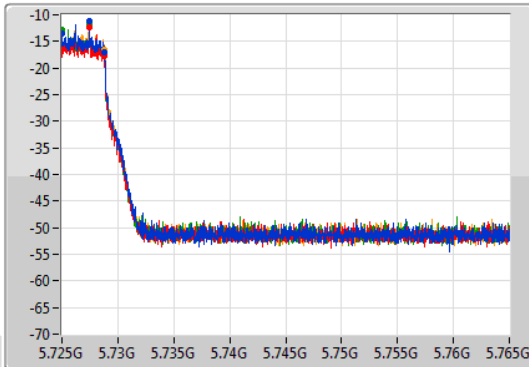

5720MHz Straddle 5.725-5.85GHz

07/04/2021

CF
5.745GHz
Span
40MHz
RBW
100kHz
VBW
300kHz
Sweep Time
100ms
Detector Type
Peak

CF
5.745GHz
Span
40MHz
RBW
100kHz
VBW
300kHz
Sweep Time
100ms
Detector Type
Sample