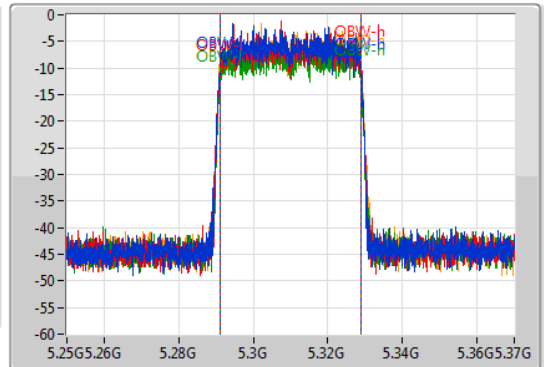

Port 1
Port 2
Port 3
Port 4

26dB(Hz)	Fl-26dB(Hz)	Fh-26dB(Hz)	OBW(Hz)	Fl-OBW(Hz)	Fh-OBW(Hz)	Limit(Hz)	Port
39.9M	5.29008G	5.32998G	37.721M	5.291109G	5.328831G	Inf	1
39.78M	5.29014G	5.32992G	37.901M	5.291049G	5.328951G	Inf	2
40.08M	5.2899G	5.32998G	37.721M	5.291109G	5.328831G	Inf	3
40.14M	5.28996G	5.3301G	37.841M	5.291049G	5.328891G	Inf	4