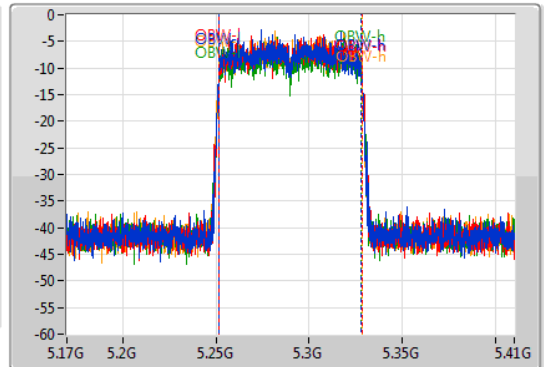

Port 1: [Waveform icon]
 Port 2: [Waveform icon]
 Port 3: [Waveform icon]
 Port 4: [Waveform icon]

26dB(Hz)	Fl-26dB(Hz)	Fh-26dB(Hz)	OBW(Hz)	Fl-OBW(Hz)	Fh-OBW(Hz)	Limit(Hz)	Port
82.32M	5.24884G	5.33116G	76.282M	5.251739G	5.328021G	Inf	1
81.6M	5.24944G	5.33104G	76.402M	5.251739G	5.328141G	Inf	2
81.6M	5.2492G	5.3308G	76.162M	5.251859G	5.328021G	Inf	3
82.08M	5.24884G	5.33092G	76.282M	5.251859G	5.328141G	Inf	4