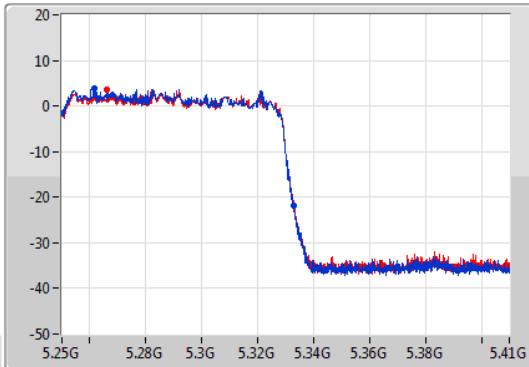

5250MHz Straddle 5.25-5.35GHz

07/04/2021

CF
5.33GHz
Span
160MHz
RBW
2MHz
VBW
10MHz
Sweep Time
100ms
Detector Type
Peak

CF
5.33GHz
Span
160MHz
RBW
3MHz
VBW
10MHz
Sweep Time
100ms
Detector Type
Sample