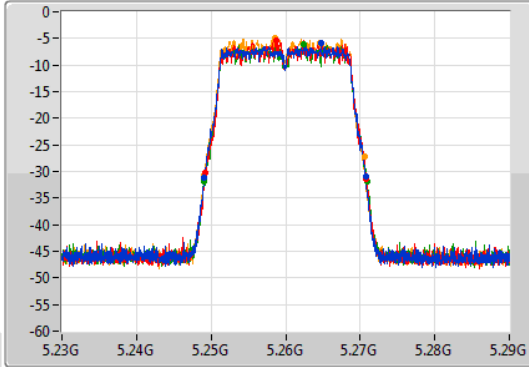

802.11ac VHT20_Nss4,(MCS0)_4TX

EBW

5260MHz

08/04/2021

CF
5.26GHz
Span
60MHz
RBW
300kHz
VBW
1MHz
Sweep Time
100ms
Detector Type
Peak

CF
5.26GHz
Span
60MHz
RBW
300kHz
VBW
1MHz
Sweep Time
100ms
Detector Type
Sample