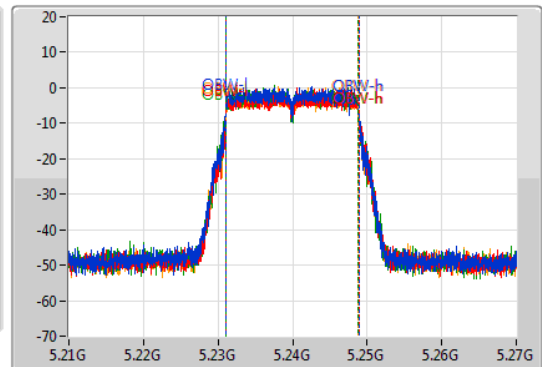

Port 1: [Waveform icon]
 Port 2: [Waveform icon]
 Port 3: [Waveform icon]
 Port 4: [Waveform icon]

26dB(Hz)	Fl-26dB(Hz)	Fh-26dB(Hz)	OBW(Hz)	Fl-OBW(Hz)	Fh-OBW(Hz)	Limit(Hz)	Port
21.84M	5.22911G	5.25095G	17.841M	5.231034G	5.248876G	Inf	1
21.51M	5.22923G	5.25074G	17.901M	5.231034G	5.248936G	Inf	2
21.78M	5.22908G	5.25086G	17.841M	5.231004G	5.248846G	Inf	3
21.63M	5.22917G	5.2508G	17.781M	5.231064G	5.248846G	Inf	4