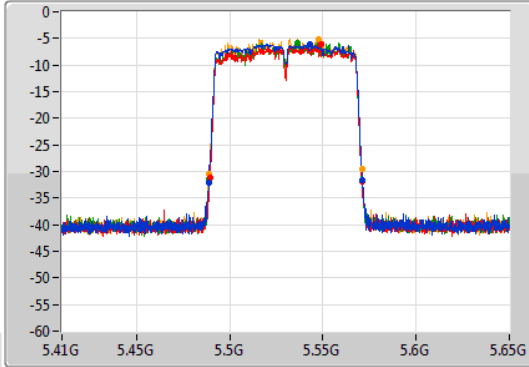

802.11ac VHT80_Nss4,(MCS0)_4TX

EBW

5530MHz

08/04/2021

CF
5.53GHz
Span
240MHz
RBW
1MHz
VBW
3MHz
Sweep Time
100ms
Detector Type
Peak

CF
5.53GHz
Span
240MHz
RBW
2MHz
VBW
10MHz
Sweep Time
100ms
Detector Type
Sample