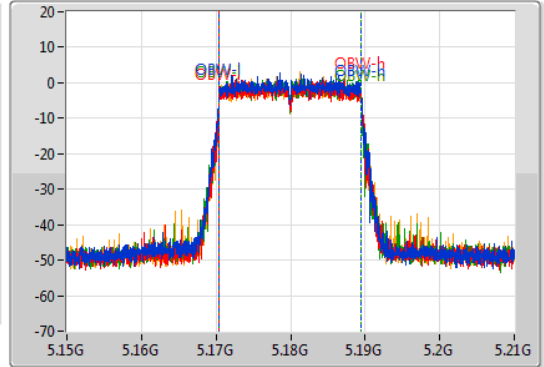

Port 1: [Waveform icon]
 Port 2: [Waveform icon]
 Port 3: [Waveform icon]
 Port 4: [Waveform icon]

26dB(Hz)	Fl-26dB(Hz)	Fh-26dB(Hz)	OBW(Hz)	Fl-OBW(Hz)	Fh-OBW(Hz)	Limit(Hz)	Port
21.6M	5.16917G	5.19077G	19.04M	5.170435G	5.189475G	Inf	1
21.57M	5.16929G	5.19086G	19.04M	5.170465G	5.189505G	Inf	2
21.6M	5.1692G	5.1908G	19.04M	5.170435G	5.189475G	Inf	3
21.75M	5.1692G	5.19095G	19.01M	5.170465G	5.189475G	Inf	4