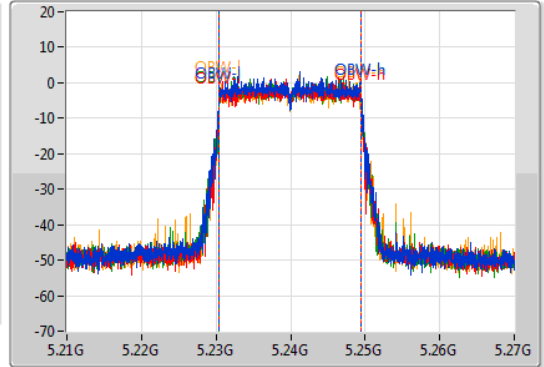

802.11ax HEW20_Nss2,(MCS0)_4TX

EBW

5240MHz

07/04/2021

CF
5.24GHz
Span
60MHz
RBW
300kHz
VBW
1MHz
Sweep Time
100ms
Detector Type
Peak

CF
5.24GHz
Span
60MHz
RBW
300kHz
VBW
1MHz
Sweep Time
100ms
Detector Type
Sample

Port 1
Port 2
Port 3
Port 4

26dB(Hz)	Fl-26dB(Hz)	Fh-26dB(Hz)	OBW(Hz)	Fl-OBW(Hz)	Fh-OBW(Hz)	Limit(Hz)	Port
21.72M	5.22908G	5.2508G	18.981M	5.230465G	5.24945G	Inf	1
21.72M	5.22914G	5.25086G	18.951M	5.230465G	5.249415G	Inf	2
21.72M	5.22911G	5.25083G	18.981M	5.230465G	5.24945G	Inf	3
21.75M	5.22917G	5.25092G	19.01M	5.230465G	5.249475G	Inf	4

802.11ax HEW20_Nss2,(MCS0)_4TX

EBW

5260MHz

07/04/2021

CF
5.26GHz
Span
60MHz
RBW
300kHz
VBW
1MHz
Sweep Time
100ms
Detector Type
Peak

CF
5.26GHz
Span
60MHz
RBW
300kHz
VBW
1MHz
Sweep Time
100ms
Detector Type
Sample

Port 1
Port 2
Port 3
Port 4

26dB(Hz)	Fl-26dB(Hz)	Fh-26dB(Hz)	OBW(Hz)	Fl-OBW(Hz)	Fh-OBW(Hz)	Limit(Hz)	Port
21.63M	5.24917G	5.2708G	19.07M	5.250435G	5.269505G	Inf	1
21.54M	5.24932G	5.27086G	19.04M	5.250435G	5.269475G	Inf	2
21.84M	5.24902G	5.27086G	19.1M	5.250405G	5.269505G	Inf	3
21.78M	5.2492G	5.27098G	19.1M	5.250435G	5.269535G	Inf	4