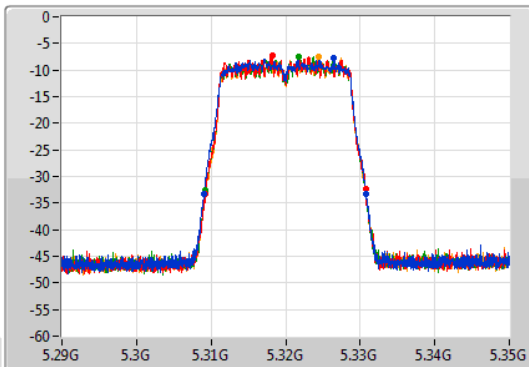

CF: 5.32GHz
Span: 60MHz
RBW: 300kHz
VBW: 1MHz
Sweep Time: 100ms
Detector Type: Sample