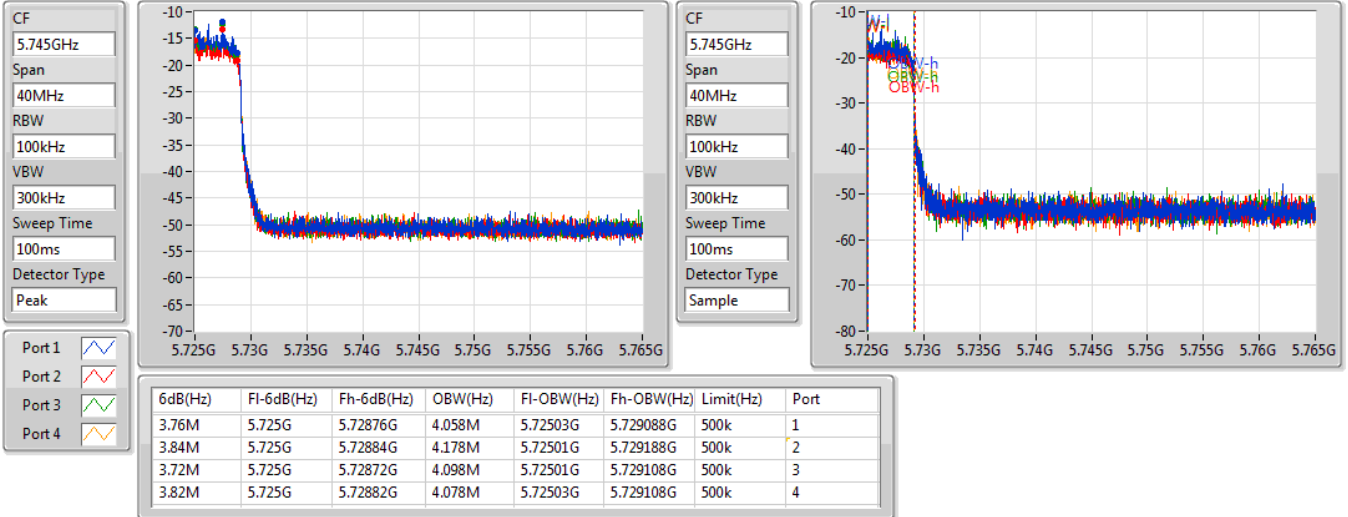

802.11ax HEW40_Nss4,(MCS0)_4TX

EBW

5710MHz Straddle 5.725-5.85GHz

08/04/2021