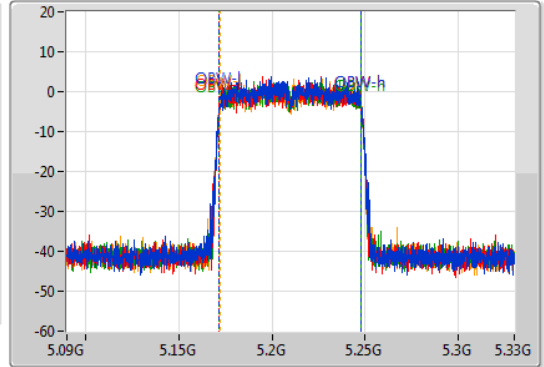

Port 1: [Waveform icon]
 Port 2: [Waveform icon]
 Port 3: [Waveform icon]
 Port 4: [Waveform icon]

26dB(Hz)	Fl-26dB(Hz)	Fh-26dB(Hz)	OBW(Hz)	Fl-OBW(Hz)	Fh-OBW(Hz)	Limit(Hz)	Port
82.08M	5.16884G	5.25092G	76.162M	5.171859G	5.248021G	Inf	1
81.48M	5.16932G	5.2508G	76.282M	5.171739G	5.248021G	Inf	2
81.36M	5.16932G	5.25068G	76.042M	5.171859G	5.247901G	Inf	3
81.84M	5.16908G	5.25092G	75.922M	5.171979G	5.247901G	Inf	4