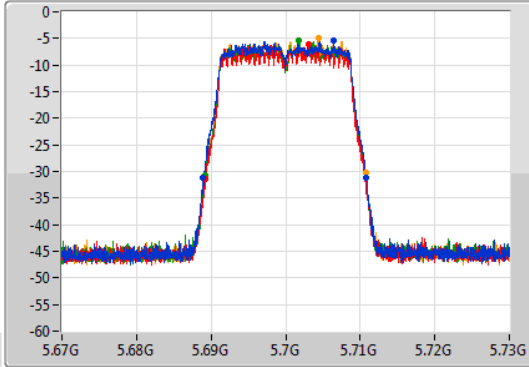

802.11n HT20_Nss4,(MCS0)_4TX

EBW

5700MHz

08/04/2021

CF: 5.7GHz
Span: 60MHz
RBW: 300kHz
VBW: 1MHz
Sweep Time: 100ms
Detector Type: Peak

CF: 5.7GHz
Span: 60MHz
RBW: 300kHz
VBW: 1MHz
Sweep Time: 100ms
Detector Type: Sample