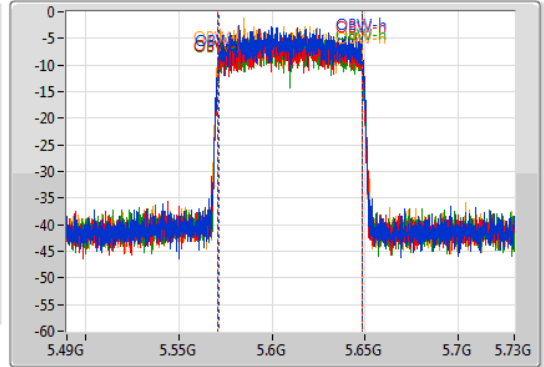

802.11ax HEW80_Nss2,(MCS0)_4TX

EBW

5610MHz

07/04/2021

CF
5.61GHz
Span
240MHz
RBW
1MHz
VBW
3MHz
Sweep Time
100ms
Detector Type
Peak

CF
5.61GHz
Span
240MHz
RBW
2MHz
VBW
10MHz
Sweep Time
100ms
Detector Type
Sample