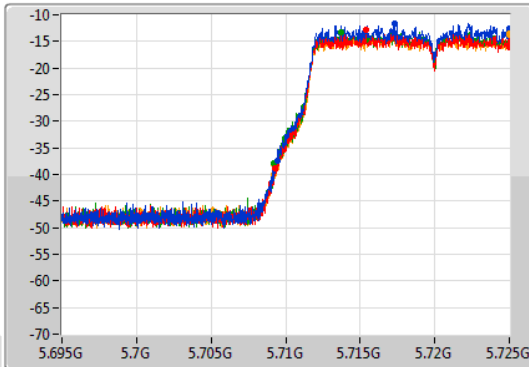

802.11a_Nss1,(6Mbps)_4TX

EBW

5720MHz Straddle 5.47-5.725GHz

07/04/2021

CF
5.71GHz
Span
30MHz
RBW
200kHz
VBW
1MHz
Sweep Time
100ms
Detector Type
Peak

CF
5.71GHz
Span
30MHz
RBW
300kHz
VBW
1MHz
Sweep Time
100ms
Detector Type
Sample