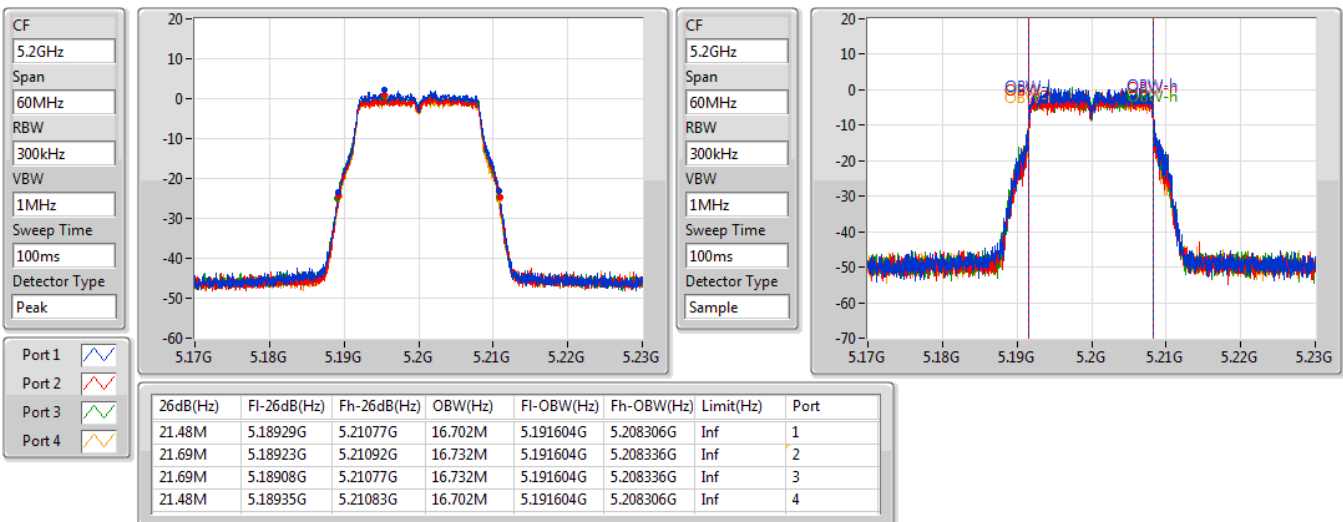

802.11a_Nss1,(6Mbps)_4TX

EBW

5200MHz

07/04/2021