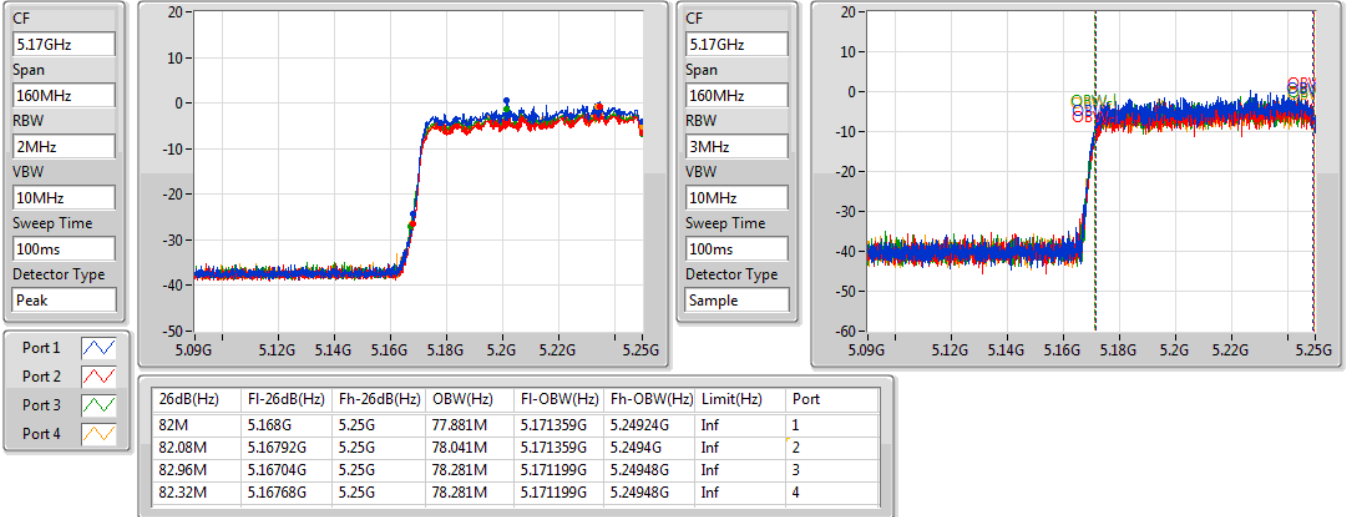

802.11ax HEW160_Nss2,(MCS0)_4TX

EBW

5250MHz Straddle 5.15-5.25GHz

07/04/2021