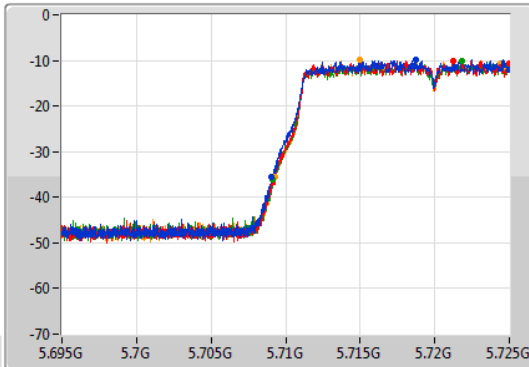

802.11n HT20_Nss2,(MCS0)_4TX

EBW

5720MHz Straddle 5.47-5.725GHz

07/04/2021

CF
5.71GHz
Span
30MHz
RBW
200kHz
VBW
1MHz
Sweep Time
100ms
Detector Type
Peak

CF
5.71GHz
Span
30MHz
RBW
300kHz
VBW
1MHz
Sweep Time
100ms
Detector Type
Sample