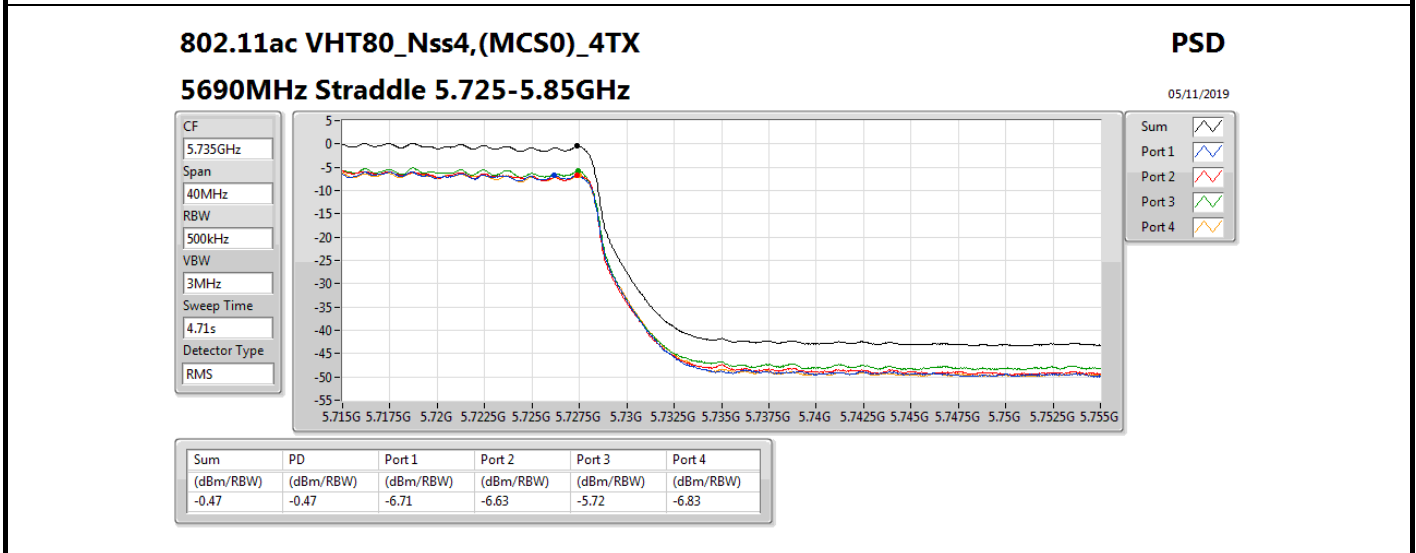

802.11ac VHT80_Nss4,(MCS0)_4TX

PSD

5610MHz

05/11/2019

CF
5.61GHz
Span
120MHz
RBW
1MHz
VBW
3MHz
Sweep Time
4.71s
Detector Type
RMS

Sum
Port 1
Port 2
Port 3
Port 4

Sum	PD	Port 1	Port 2	Port 3	Port 4
(dBm/RBW)	(dBm/RBW)	(dBm/RBW)	(dBm/RBW)	(dBm/RBW)	(dBm/RBW)
2.01	2.01	-4.38	-3.66	-3.60	-4.00