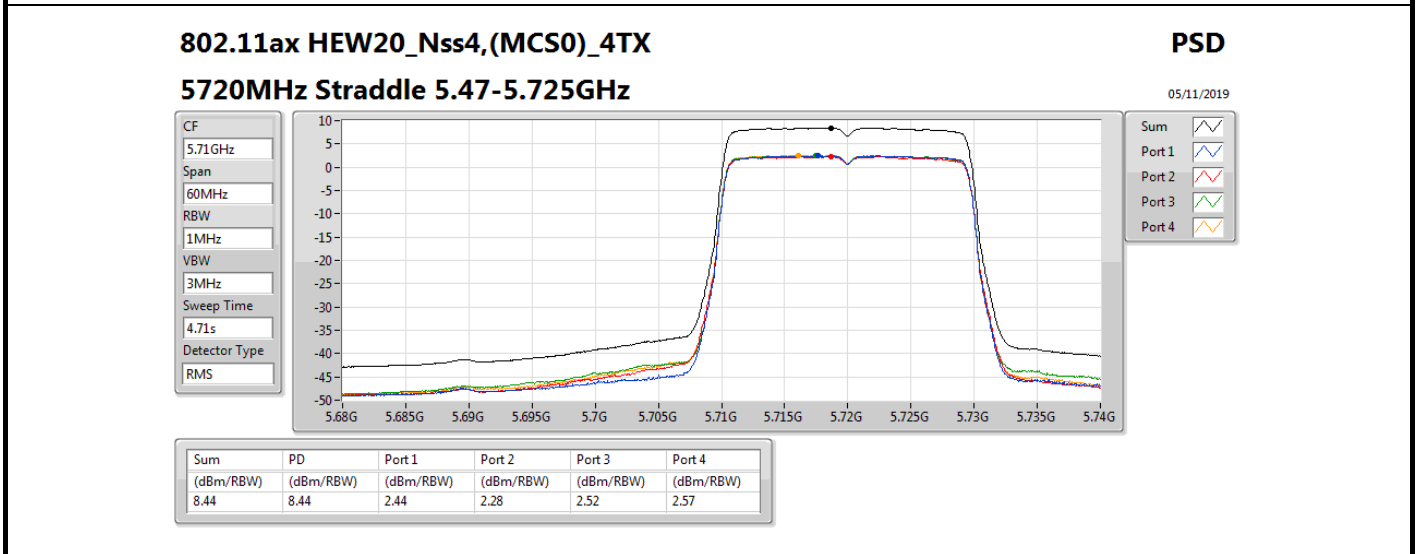

802.11ax HEW20_Nss4,(MCS0)_4TX

PSD

5500MHz

05/11/2019

Sum	PD	Port 1	Port 2	Port 3	Port 4
(dBm/RBW)	(dBm/RBW)	(dBm/RBW)	(dBm/RBW)	(dBm/RBW)	(dBm/RBW)
7.08	7.08	0.87	1.42	1.46	0.59

802.11ax HEW20_Nss4,(MCS0)_4TX