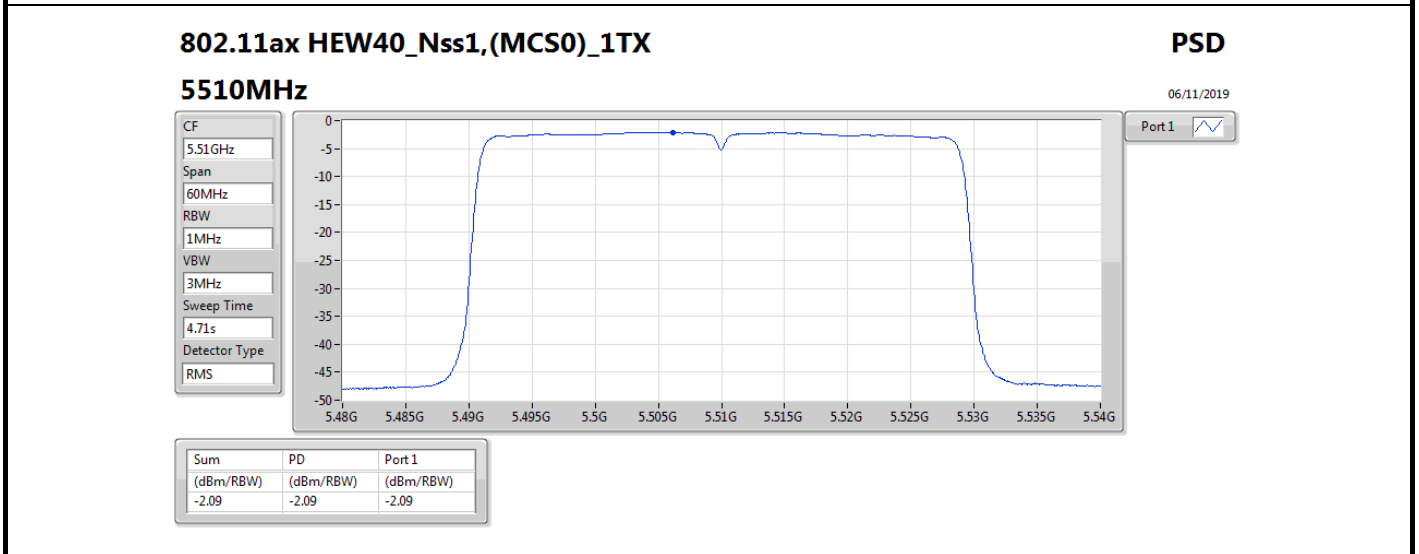

802.11ax HEW20_Nss1,(MCS0)_1TX

PSD

5300MHz

06/11/2019

CF
5.3GHz
Span
30MHz
RBW
1MHz
VBW
3MHz
Sweep Time
4.71s
Detector Type
RMS

Port 1

Sum	PD	Port 1
(dBm/RBW)	(dBm/RBW)	(dBm/RBW)
7.59	7.59	7.59

802.11ax HEW40_Nss1,(MCS0)_1TX