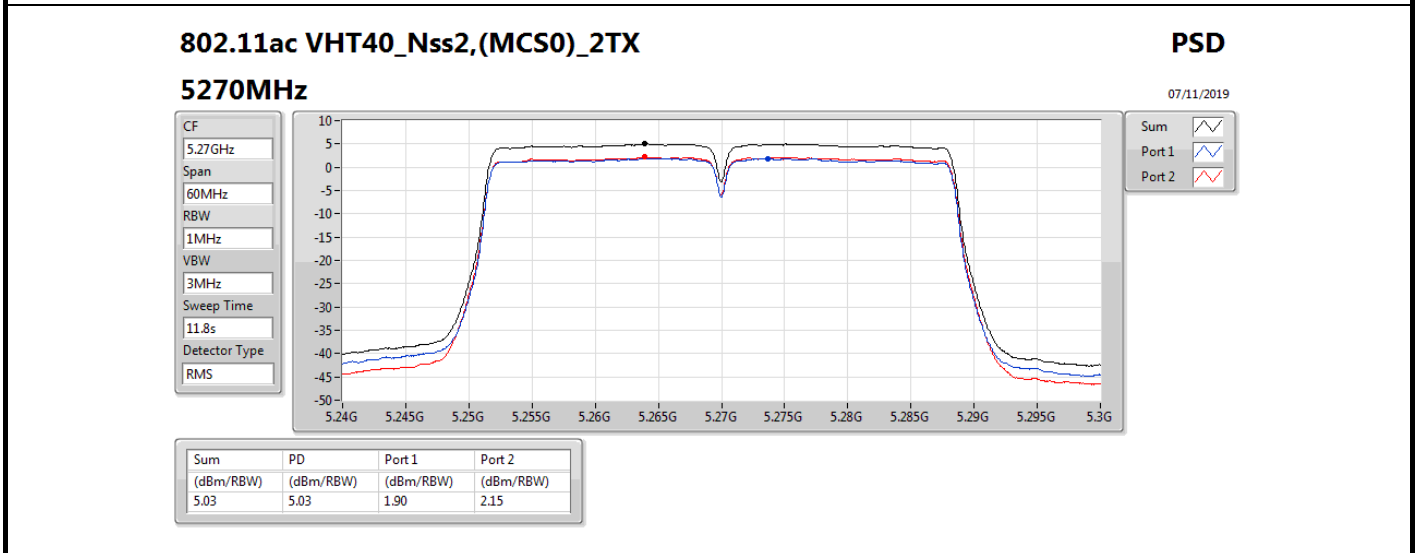

Mode	Result	DG (dBi)	Port 1 (dBm/RBW)	Port 2 (dBm/RBW)	PD (dBm/RBW)	PD Limit (dBm/RBW)	EIRP PD (dBm/RBW)	EIRP PD Limit (dBm/RBW)
5720MHz Straddle 5.725-5.85GHz	Pass	8.00	3.63	3.55	6.60	28.00	14.60	36.00
802.11ax HEW40_Nss2,(MCS0)_2TX	-	-	-	-	-	-	-	-
5270MHz	Pass	8.00	1.95	2.27	5.08	9.00	13.08	17.00
5310MHz	Pass	8.00	-1.23	-0.54	2.09	9.00	10.09	17.00
5510MHz	Pass	8.00	-1.46	-0.85	1.82	9.00	9.82	17.00
5550MHz	Pass	8.00	1.86	2.40	5.11	9.00	13.11	17.00
5670MHz	Pass	8.00	-0.69	-0.37	2.45	9.00	10.45	17.00
5710MHz Straddle 5.47-5.725GHz	Pass	8.00	2.13	2.89	5.51	9.00	13.51	17.00
5710MHz Straddle 5.725-5.85GHz	Pass	8.00	0.25	0.54	3.40	28.00	11.40	36.00
802.11ax HEW80_Nss2,(MCS0)_2TX	-	-	-	-	-	-	-	-
5290MHz	Pass	8.00	-5.00	-4.65	-1.88	9.00	6.12	17.00
5530MHz	Pass	8.00	-3.84	-3.20	-0.61	9.00	7.39	17.00
5610MHz	Pass	8.00	-0.80	-0.03	2.58	9.00	10.58	17.00
5690MHz Straddle 5.47-5.725GHz	Pass	8.00	-0.83	-0.41	2.39	9.00	10.39	17.00
5690MHz Straddle 5.725-5.85GHz	Pass	8.00	-3.52	-3.36	-0.43	28.00	7.57	36.00
802.11ax HEW160_Nss2,(MCS0)_2TX	-	-	-	-	-	-	-	-
5250MHz Straddle 5.15-5.25GHz	Pass	8.00	-12.05	-11.81	-9.00	15.00	-1.00	23.00
5250MHz Straddle 5.25-5.35GHz	Pass	8.00	-12.95	-12.91	-9.98	9.00	-1.98	17.00
5570MHz	Pass	8.00	-11.09	-10.13	-7.65	9.00	0.35	17.00

DG = Directional Gain; RBW = 500 kHz for 5.725-5.85GHz band / 1MHz for other band;

PD = trace bin-by-bin of each transmits port summing can be performed maximum power density; Port X = Port X power density;

802.11ac VHT40_Nss2,(MCS0)_2TX

PSD

5510MHz

07/11/2019

CF: 5.51GHz
Span: 60MHz
RBW: 1MHz
VBW: 3MHz
Sweep Time: 11.8s
Detector Type: RMS

Sum
Port 1
Port 2

Sum	PD	Port 1	Port 2
(dBm/RBW)	(dBm/RBW)	(dBm/RBW)	(dBm/RBW)
1.79	1.79	-1.37	-1.00