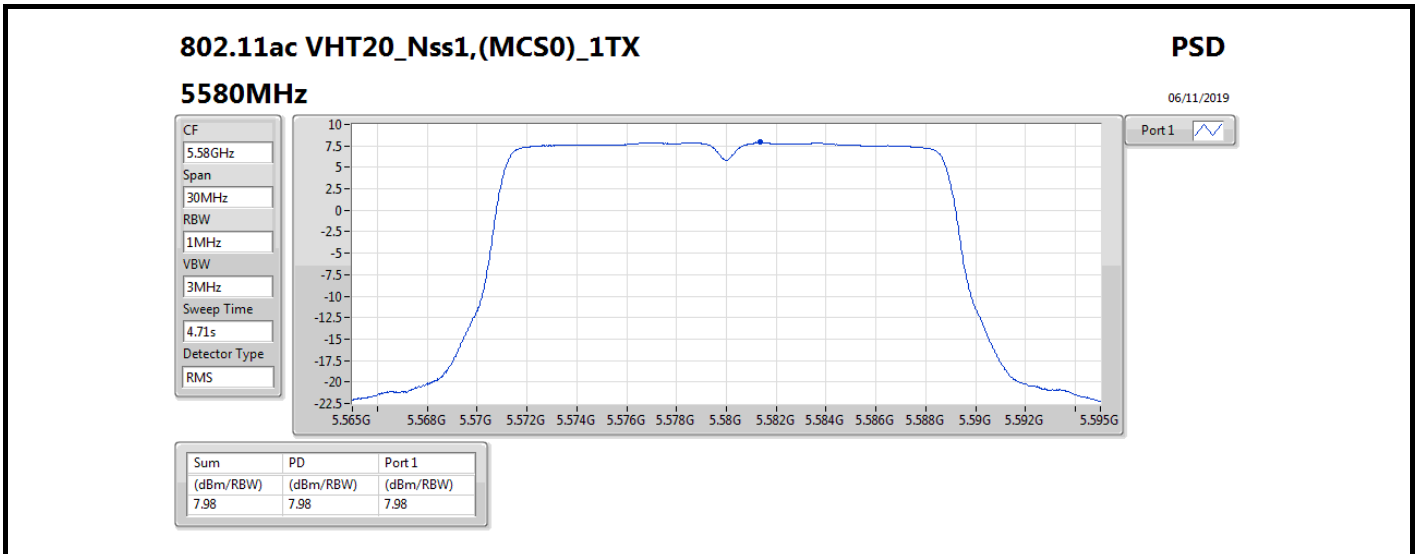

5320MHz

06/11/2019

Port 1

Sum	PD	Port 1
(dBm/RBW)	(dBm/RBW)	(dBm/RBW)
6.08	6.08	6.08

802.11ac VHT20_Nss1,(MCS0)_1TX

PSD

5500MHz

06/11/2019

Port 1

Sum	PD	Port 1
(dBm/RBW)	(dBm/RBW)	(dBm/RBW)
3.39	3.39	3.39

802.11ac VHT80_Nss1,(MCS0)_1TX

PSD

5690MHz Straddle 5.725-5.85GHz

06/11/2019

CF 5.735GHz
Span 40MHz
RBW 500kHz
VBW 3MHz
Sweep Time 4.71s
Detector Type RMS