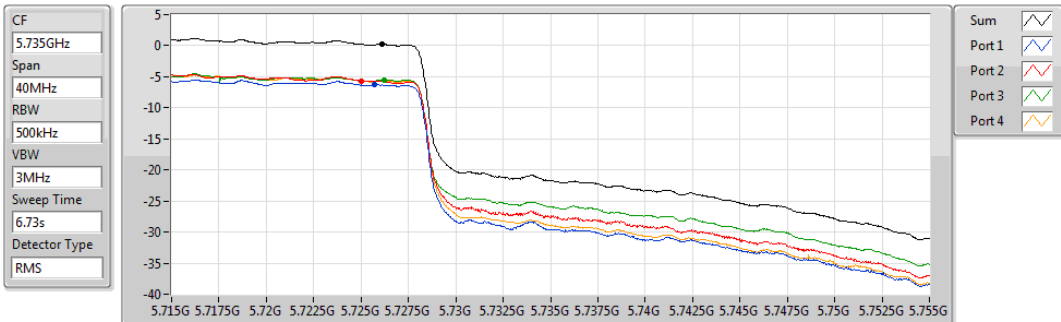

802.11ac VHT40_Nss1,(MCS0)_4TX

5710MHz Straddle 5.725-5.85GHz

PSD

08/11/2019

Sum	PD	Port 1	Port 2	Port 3	Port 4
(dBm/RBW)	(dBm/RBW)	(dBm/RBW)	(dBm/RBW)	(dBm/RBW)	(dBm/RBW)
0.23	0.23	-6.32	-5.67	-5.47	-5.65