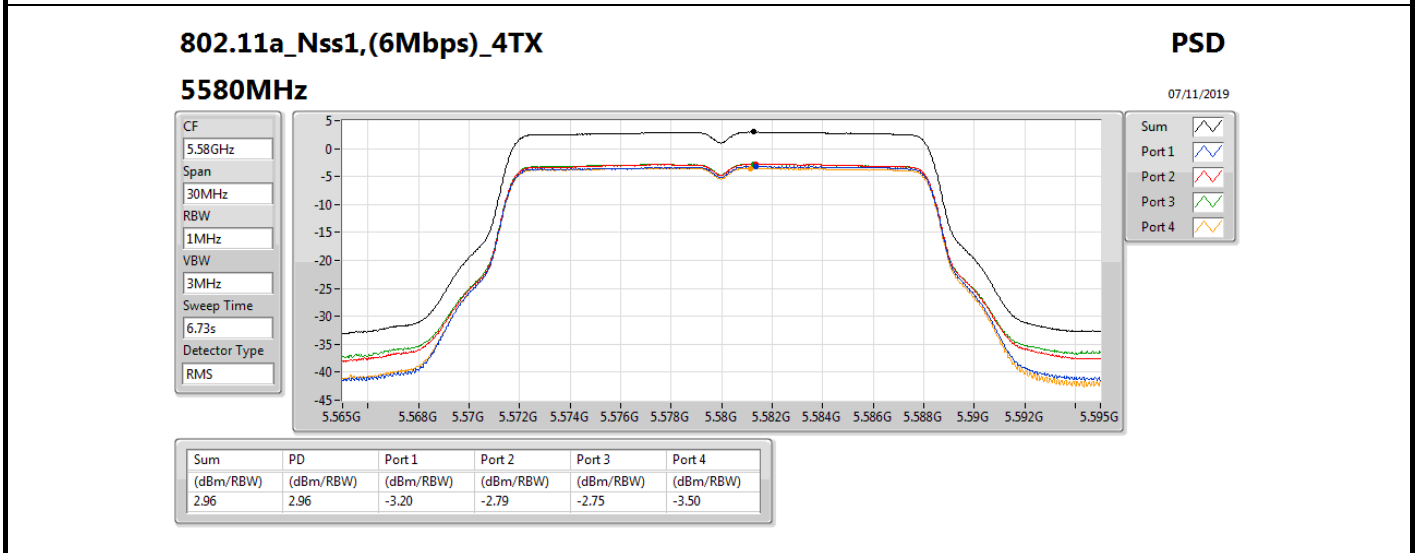

07/11/2019

Sum	PD	Port 1	Port 2	Port 3	Port 4
(dBm/RBW)	(dBm/RBW)	(dBm/RBW)	(dBm/RBW)	(dBm/RBW)	(dBm/RBW)
2.83	2.83	-3.31	-2.80	-2.98	-3.45

802.11a_Nss1,(6Mbps)_4TX

PSD

5320MHz

07/11/2019

Sum	PD	Port 1	Port 2	Port 3	Port 4
(dBm/RBW)	(dBm/RBW)	(dBm/RBW)	(dBm/RBW)	(dBm/RBW)	(dBm/RBW)
2.90	2.90	-3.40	-2.64	-2.89	-3.35