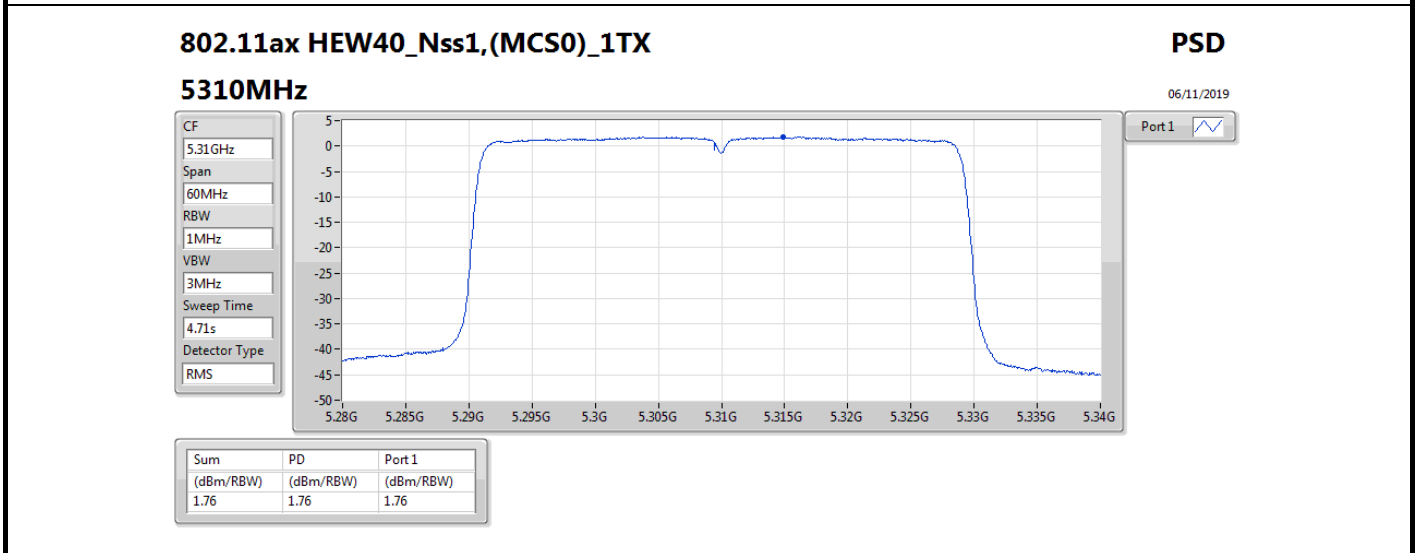

Sum	PD	Port 1
(dBm/RBW)	(dBm/RBW)	(dBm/RBW)
-9.06	-9.06	-9.06

802.11ax HEW20_Nss1,(MCS0)_1TX

PSD

5260MHz

06/11/2019

CF
5.26GHz
Span
30MHz
RBW
1MHz
VBW
3MHz
Sweep Time
4.71s
Detector Type
RMS

Port 1

Sum	PD	Port 1
(dBm/RBW)	(dBm/RBW)	(dBm/RBW)
7.89	7.89	7.89

802.11ax HEW20_Nss1,(MCS0)_1TX

PSD

5300MHz

06/11/2019

CF
5.3GHz
Span
30MHz
RBW
1MHz
VBW
3MHz
Sweep Time
4.71s
Detector Type
RMS

Port 1

Sum	PD	Port 1
(dBm/RBW)	(dBm/RBW)	(dBm/RBW)
7.59	7.59	7.59

802.11ax HEW40_Nss1,(MCS0)_1TX