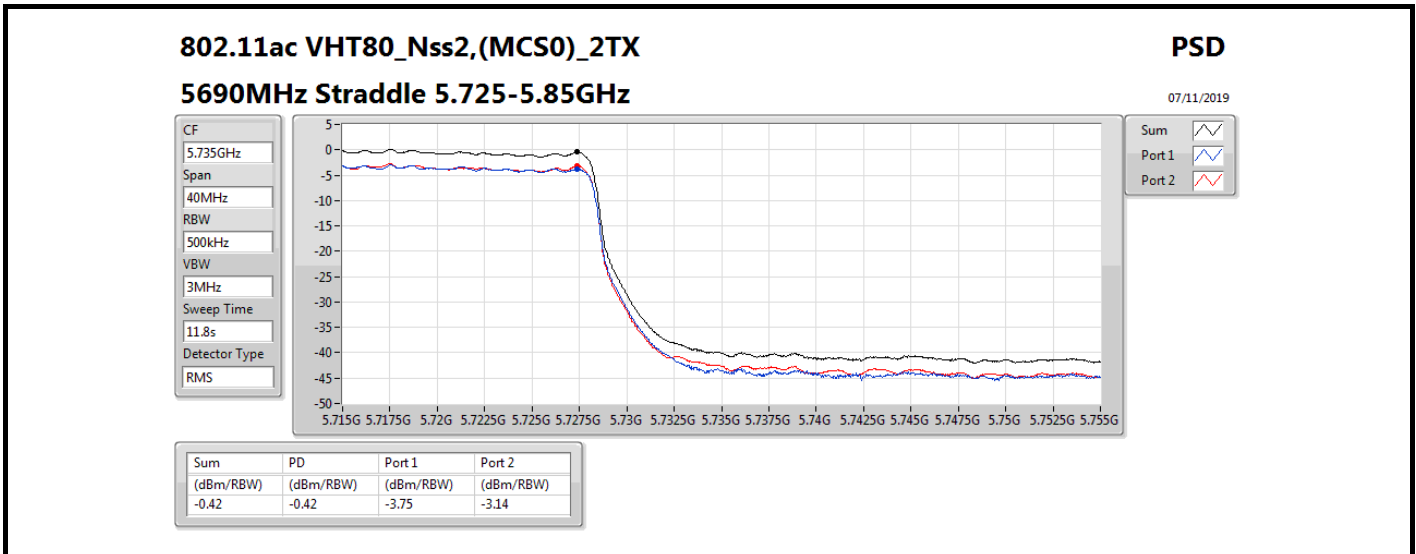

802.11ac VHT40_Nss2,(MCS0)_2TX

PSD

5670MHz

07/11/2019

CF: 5.67GHz
Span: 60MHz
RBW: 1MHz
VBW: 3MHz
Sweep Time: 11.8s
Detector Type: RMS

Sum
Port 1
Port 2

Sum	PD	Port 1	Port 2
(dBm/RBW)	(dBm/RBW)	(dBm/RBW)	(dBm/RBW)
2.47	2.47	-0.63	-0.40