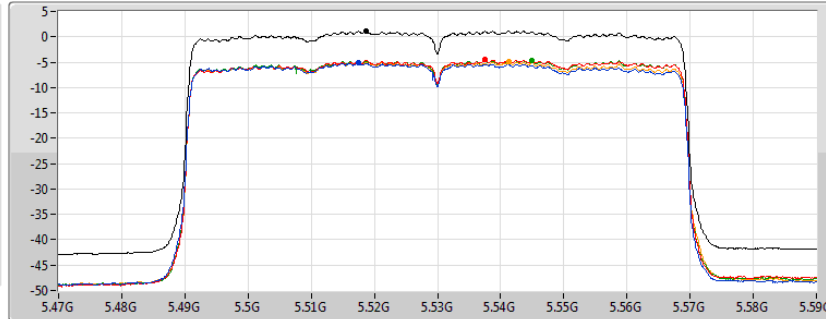

802.11ax HEW80_Nss4,(MCS0)_4TX

PSD

5530MHz

05/11/2019

CF
5.53GHz
Span
120MHz
RBW
1MHz
VBW
3MHz
Sweep Time
4.71s
Detector Type
RMS

Sum
Port 1
Port 2
Port 3
Port 4

Sum	PD	Port 1	Port 2	Port 3	Port 4
(dBm/RBW)	(dBm/RBW)	(dBm/RBW)	(dBm/RBW)	(dBm/RBW)	(dBm/RBW)
1.11	1.11	-5.13	-4.46	-4.58	-4.96

802.11ax HEW80_Nss4,(MCS0)_4TX

PSD

5610MHz

05/11/2019

CF
5.61GHz
Span
120MHz
RBW
1MHz
VBW
3MHz
Sweep Time
4.71s
Detector Type
RMS