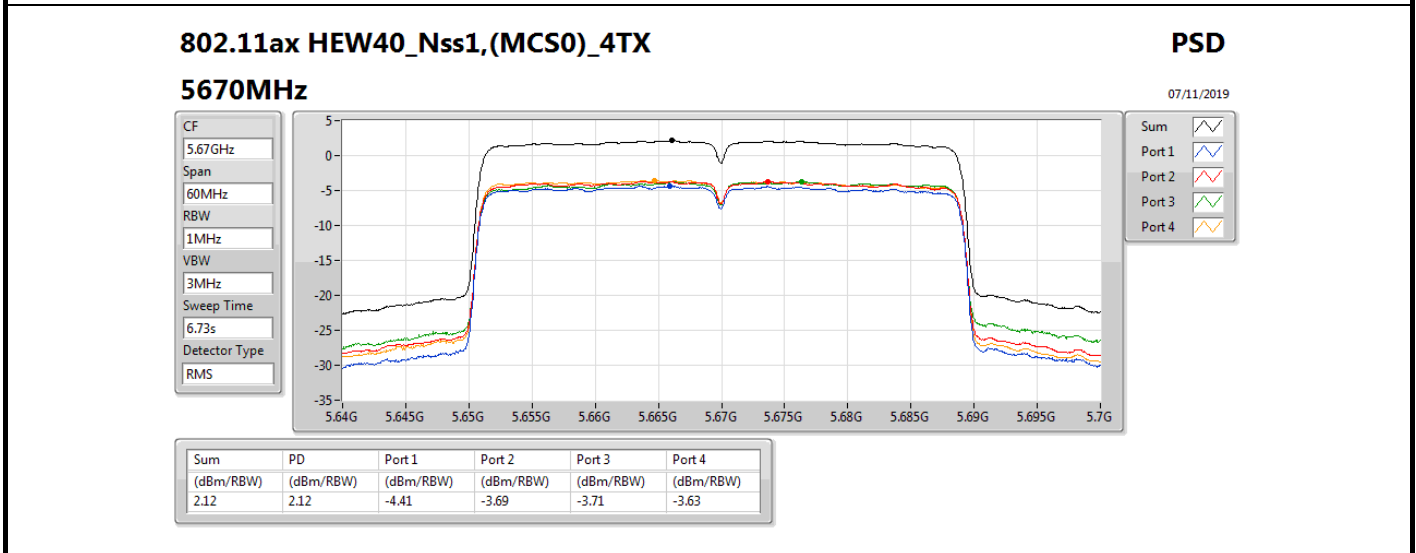

802.11ax HEW40_Nss1,(MCS0)_4TX

PSD

5510MHz

07/11/2019

CF
5.51GHz
Span
60MHz
RBW
1MHz
VBW
3MHz
Sweep Time
6.73s
Detector Type
RMS

Sum
Port 1
Port 2
Port 3
Port 4

Sum	PD	Port 1	Port 2	Port 3	Port 4
(dBm/RBW)	(dBm/RBW)	(dBm/RBW)	(dBm/RBW)	(dBm/RBW)	(dBm/RBW)
1.05	1.05	-5.18	-4.57	-4.82	-5.16