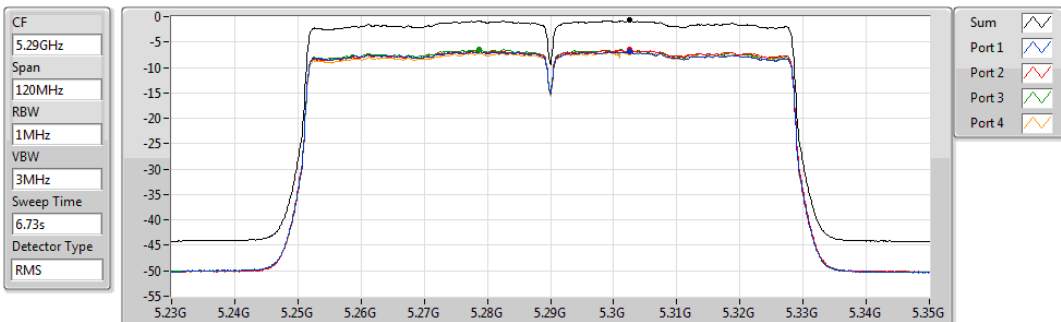

802.11ac VHT80_Nss1,(MCS0)_4TX

5290MHz

PSD

08/11/2019

Sum	PD	Port 1	Port 2	Port 3	Port 4
(dBm/RBW)	(dBm/RBW)	(dBm/RBW)	(dBm/RBW)	(dBm/RBW)	(dBm/RBW)
-0.72	-0.72	-6.88	-6.50	-6.48	-7.02