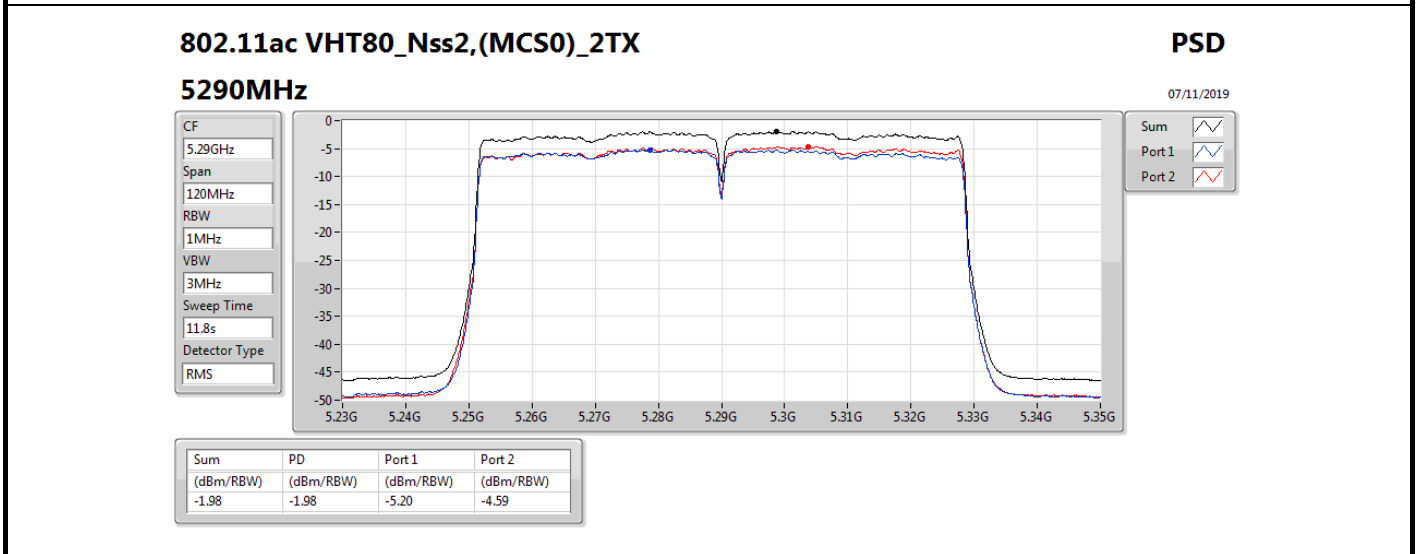

802.11ac VHT40_Nss2,(MCS0)_2TX

PSD

5670MHz

07/11/2019

CF: 5.67GHz
Span: 60MHz
RBW: 1MHz
VBW: 3MHz
Sweep Time: 11.8s
Detector Type: RMS

Sum
Port 1
Port 2

Sum	PD	Port 1	Port 2
(dBm/RBW)	(dBm/RBW)	(dBm/RBW)	(dBm/RBW)
2.47	2.47	-0.63	-0.40