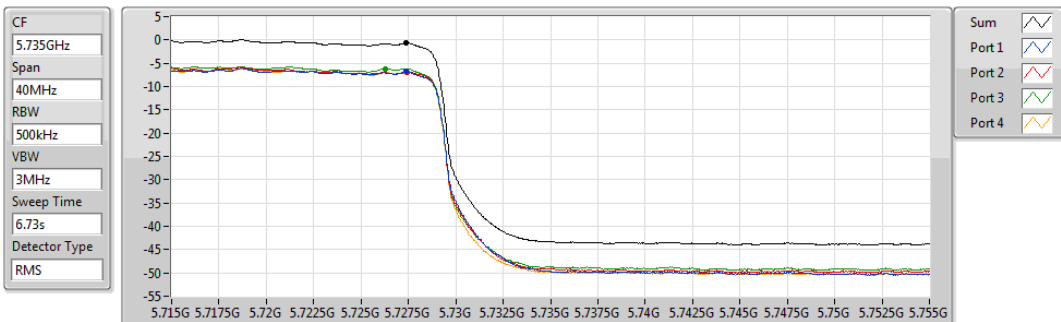

802.11ax HEW80_Nss1,(MCS0)_4TX

PSD

5690MHz Straddle 5.725-5.85GHz

08/11/2019

Sum	PD	Port 1	Port 2	Port 3	Port 4
(dBm/RBW)	(dBm/RBW)	(dBm/RBW)	(dBm/RBW)	(dBm/RBW)	(dBm/RBW)
-0.66	-0.66	-6.78	-6.90	-6.18	-6.86