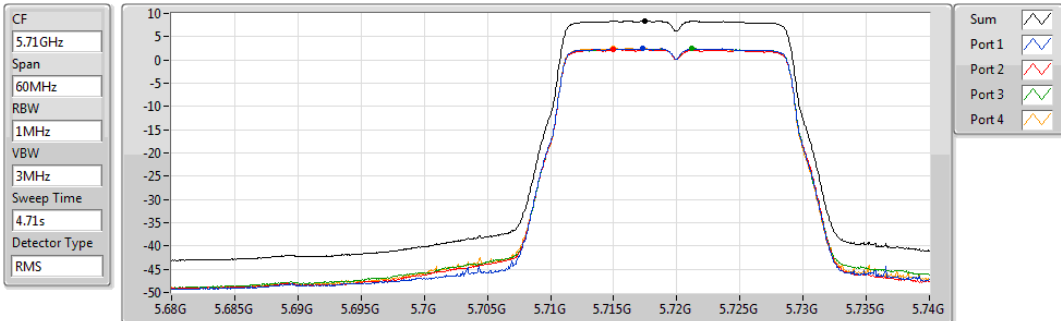

Sum	PD	Port 1	Port 2	Port 3	Port 4
(dBm/RBW)	(dBm/RBW)	(dBm/RBW)	(dBm/RBW)	(dBm/RBW)	(dBm/RBW)
6.38	6.38	0.44	0.35	0.67	0.40

802.11ac VHT20_Nss4,(MCS0)_4TX

5720MHz Straddle 5.47-5.725GHz

PSD

05/11/2019

Sum	PD	Port 1	Port 2	Port 3	Port 4
(dBm/RBW)	(dBm/RBW)	(dBm/RBW)	(dBm/RBW)	(dBm/RBW)	(dBm/RBW)
8.36	8.36	2.42	2.32	2.44	2.51