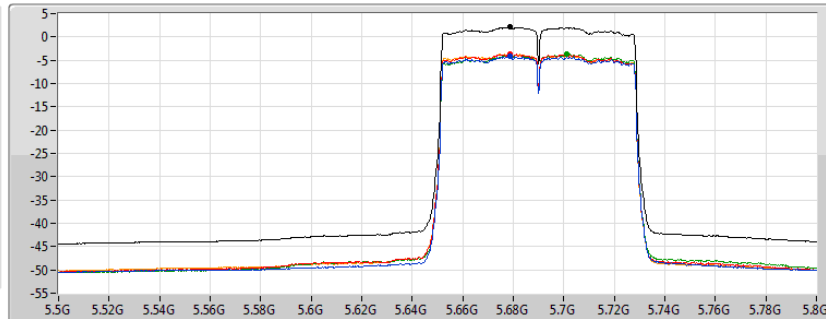

Sum
Port 1
Port 2
Port 3
Port 4

Sum	PD	Port 1	Port 2	Port 3	Port 4
(dBm/RBW)	(dBm/RBW)	(dBm/RBW)	(dBm/RBW)	(dBm/RBW)	(dBm/RBW)
2.15	2.15	-4.17	-3.66	-3.60	-3.65