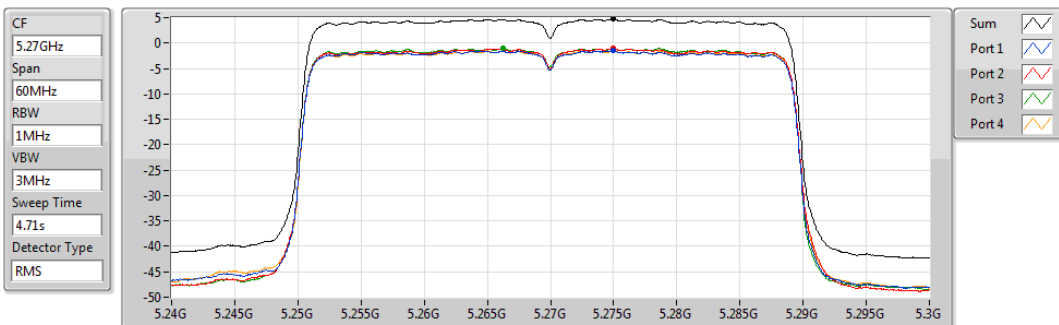

5270MHz

05/11/2019

Sum	PD	Port 1	Port 2	Port 3	Port 4
(dBm/RBW)	(dBm/RBW)	(dBm/RBW)	(dBm/RBW)	(dBm/RBW)	(dBm/RBW)
4.72	4.72	-1.52	-1.09	-0.97	-1.52

802.11ax HEW40_Nss4,(MCS0)_4TX

PSD