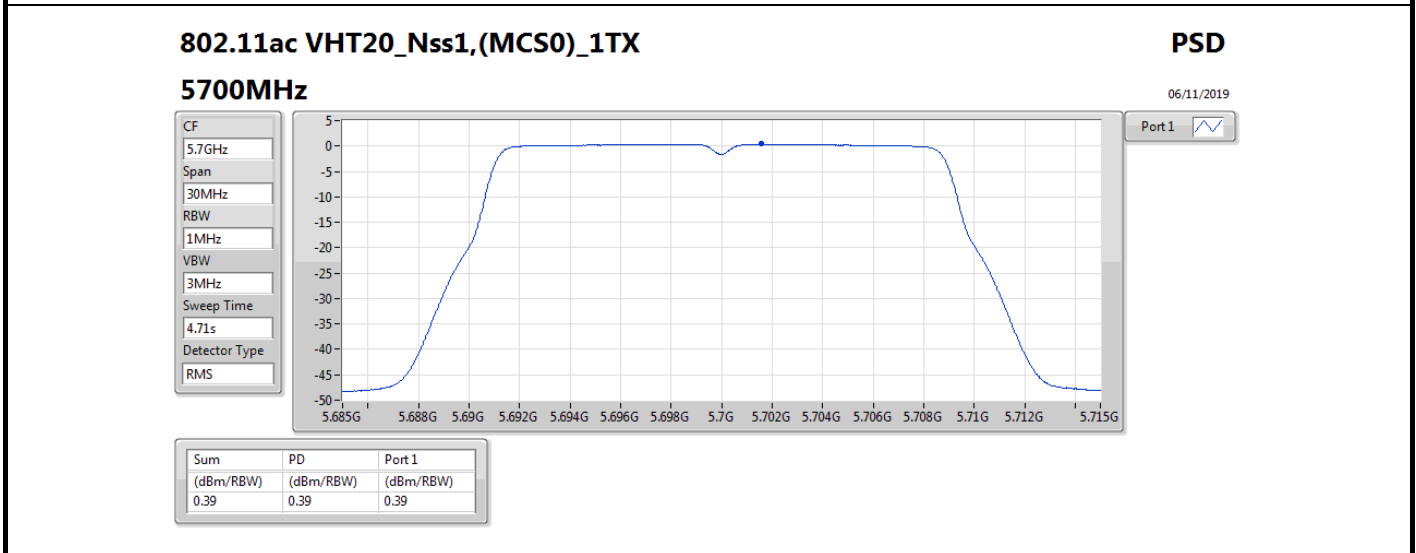

5320MHz

06/11/2019

Port 1

Sum	PD	Port 1
(dBm/RBW)	(dBm/RBW)	(dBm/RBW)
6.08	6.08	6.08

802.11ac VHT20_Nss1,(MCS0)_1TX

PSD

5500MHz

06/11/2019

Port 1

Sum	PD	Port 1
(dBm/RBW)	(dBm/RBW)	(dBm/RBW)
3.39	3.39	3.39

802.11ac VHT80_Nss1,(MCS0)_1TX

PSD

5690MHz Straddle 5.725-5.85GHz

06/11/2019

CF 5.735GHz
Span 40MHz
RBW 500kHz
VBW 3MHz
Sweep Time 4.71s
Detector Type RMS