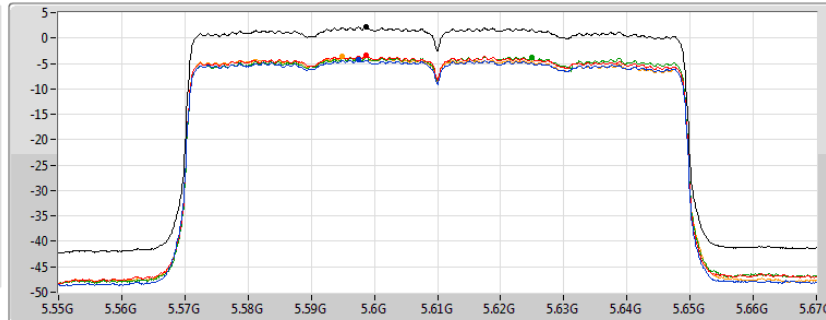

Sum
Port 1
Port 2
Port 3
Port 4

Sum	PD	Port 1	Port 2	Port 3	Port 4
(dBm/RBW)	(dBm/RBW)	(dBm/RBW)	(dBm/RBW)	(dBm/RBW)	(dBm/RBW)
2.19	2.19	-4.30	-3.38	-3.75	-3.70

802.11ax HEW80_Nss4,(MCS0)_4TX

PSD

5690MHz Straddle 5.47-5.725GHz

05/11/2019

CF
5.65GHz
Span
300MHz
RBW
1MHz
VBW
3MHz
Sweep Time
4.71s
Detector Type
RMS