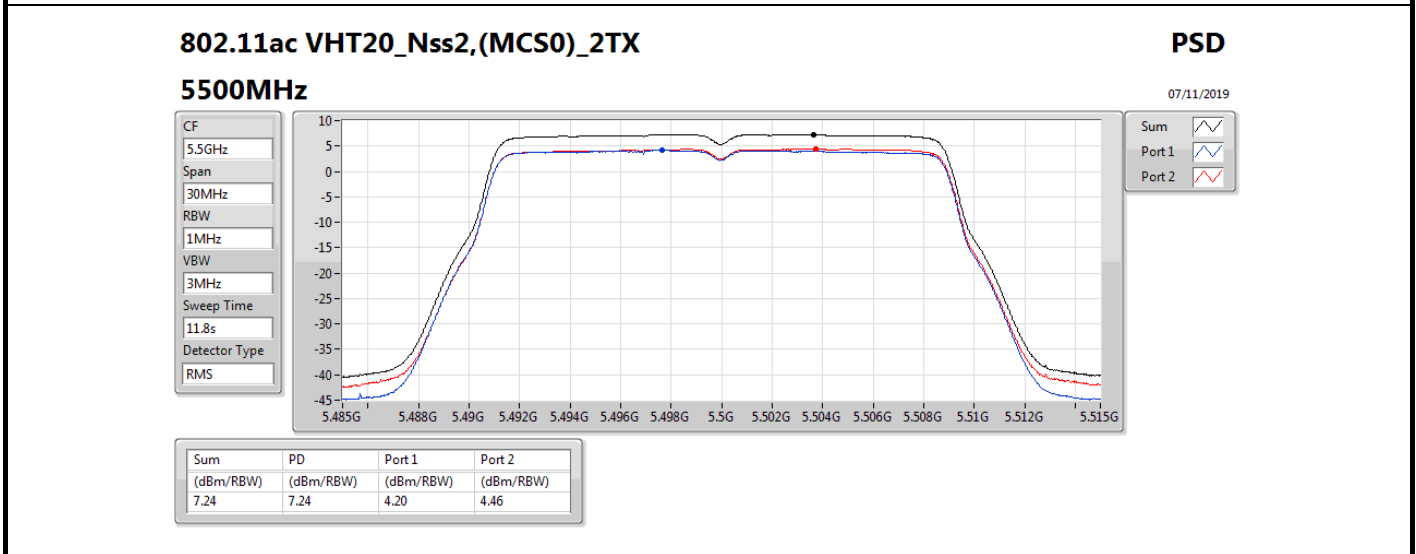

Mode	Result	DG (dBi)	Port 1 (dBm/RBW)	Port 2 (dBm/RBW)	PD (dBm/RBW)	PD Limit (dBm/RBW)	EIRP PD (dBm/RBW)	EIRP PD Limit (dBm/RBW)
5720MHz Straddle 5.725-5.85GHz	Pass	8.00	3.63	3.55	6.60	28.00	14.60	36.00
802.11ax HEW40_Nss2,(MCS0)_2TX	-	-	-	-	-	-	-	-
5270MHz	Pass	8.00	1.95	2.27	5.08	9.00	13.08	17.00
5310MHz	Pass	8.00	-1.23	-0.54	2.09	9.00	10.09	17.00
5510MHz	Pass	8.00	-1.46	-0.85	1.82	9.00	9.82	17.00
5550MHz	Pass	8.00	1.86	2.40	5.11	9.00	13.11	17.00
5670MHz	Pass	8.00	-0.69	-0.37	2.45	9.00	10.45	17.00
5710MHz Straddle 5.47-5.725GHz	Pass	8.00	2.13	2.89	5.51	9.00	13.51	17.00
5710MHz Straddle 5.725-5.85GHz	Pass	8.00	0.25	0.54	3.40	28.00	11.40	36.00
802.11ax HEW80_Nss2,(MCS0)_2TX	-	-	-	-	-	-	-	-
5290MHz	Pass	8.00	-5.00	-4.65	-1.88	9.00	6.12	17.00
5530MHz	Pass	8.00	-3.84	-3.20	-0.61	9.00	7.39	17.00
5610MHz	Pass	8.00	-0.80	-0.03	2.58	9.00	10.58	17.00
5690MHz Straddle 5.47-5.725GHz	Pass	8.00	-0.83	-0.41	2.39	9.00	10.39	17.00
5690MHz Straddle 5.725-5.85GHz	Pass	8.00	-3.52	-3.36	-0.43	28.00	7.57	36.00
802.11ax HEW160_Nss2,(MCS0)_2TX	-	-	-	-	-	-	-	-
5250MHz Straddle 5.15-5.25GHz	Pass	8.00	-12.05	-11.81	-9.00	15.00	-1.00	23.00
5250MHz Straddle 5.25-5.35GHz	Pass	8.00	-12.95	-12.91	-9.98	9.00	-1.98	17.00
5570MHz	Pass	8.00	-11.09	-10.13	-7.65	9.00	0.35	17.00

DG = Directional Gain; RBW = 500 kHz for 5.725-5.85GHz band / 1MHz for other band;

PD = trace bin-by-bin of each transmits port summing can be performed maximum power density; Port X = Port X power density;