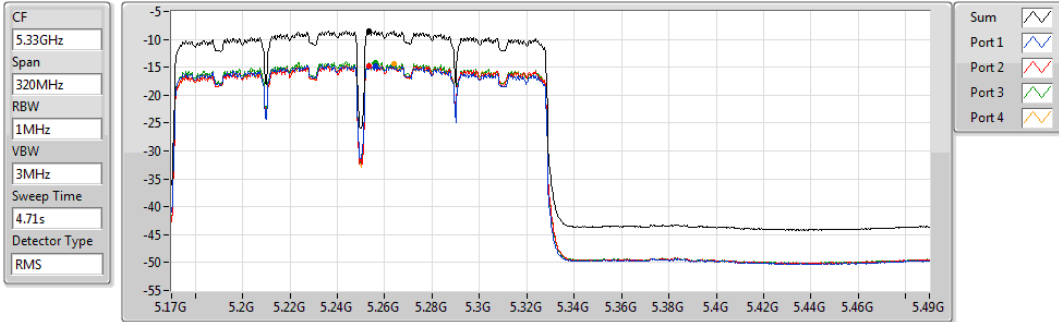

802.11ac VHT160_Nss4,(MCS0)_4TX

PSD

5250MHz Straddle 5.25-5.35GHz

06/11/2019

Sum	PD	Port1	Port2	Port3	Port4
(dBm/RBW)	(dBm/RBW)	(dBm/RBW)	(dBm/RBW)	(dBm/RBW)	(dBm/RBW)
-8.58	-8.58	-14.77	-14.67	-14.15	-14.41

802.11ac VHT160_Nss4,(MCS0)_4TX

PSD