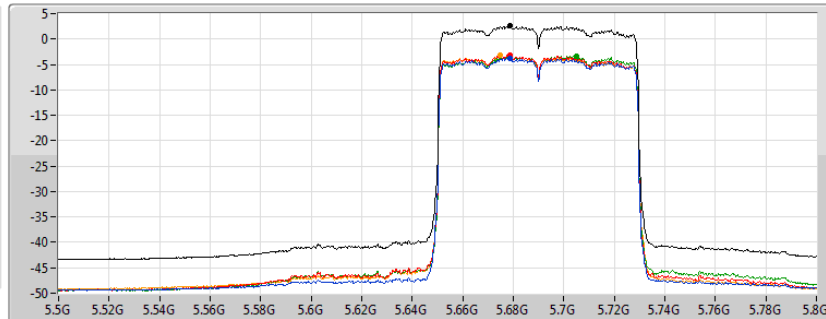

Sum
Port 1
Port 2
Port 3
Port 4

Sum	PD	Port 1	Port 2	Port 3	Port 4
(dBm/RBW)	(dBm/RBW)	(dBm/RBW)	(dBm/RBW)	(dBm/RBW)	(dBm/RBW)
2.60	2.60	-3.74	-3.06	-3.34	-3.25