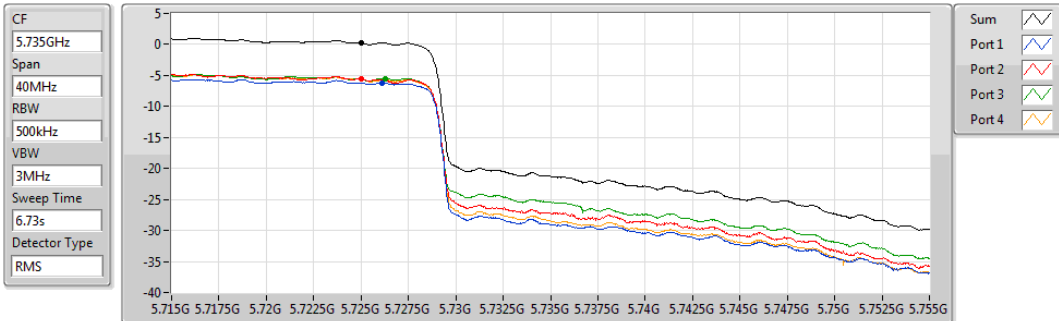

802.11ax HEW40_Nss1,(MCS0)_4TX

PSD

5710MHz Straddle 5.725-5.85GHz

07/11/2019

Sum	PD	Port 1	Port 2	Port 3	Port 4
(dBm/RBW)	(dBm/RBW)	(dBm/RBW)	(dBm/RBW)	(dBm/RBW)	(dBm/RBW)
0.26	0.26	-6.23	-5.61	-5.48	-5.59

802.11ax HEW80_Nss1,(MCS0)_4TX

PSD