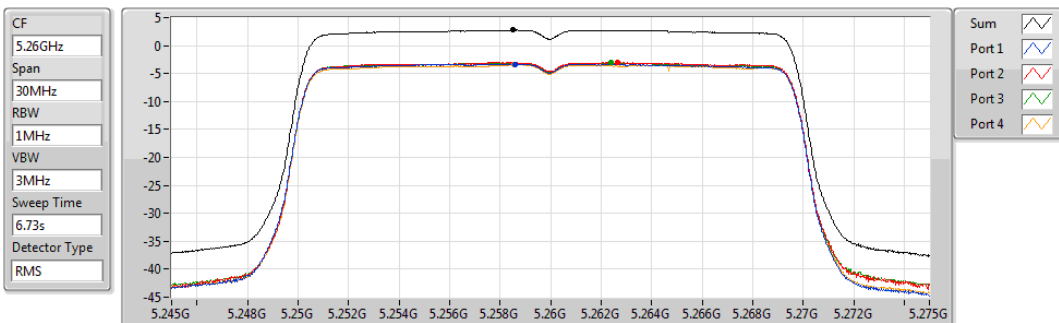

802.11ax HEW20_Nss1,(MCS0)_4TX

PSD

5260MHz

07/11/2019

Sum	PD	Port 1	Port 2	Port 3	Port 4
(dBm/RBW)	(dBm/RBW)	(dBm/RBW)	(dBm/RBW)	(dBm/RBW)	(dBm/RBW)
2.78	2.78	-3.32	-3.02	-3.10	-3.45