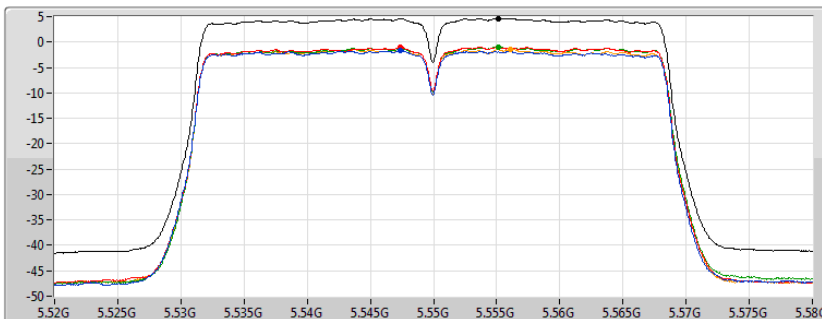

802.11ac VHT40_Nss4,(MCS0)_4TX

PSD

5550MHz

05/11/2019

CF
5.55GHz
Span
60MHz
RBW
1MHz
VBW
3MHz
Sweep Time
4.71s
Detector Type
RMS

Sum
Port 1
Port 2
Port 3
Port 4

Sum	PD	Port 1	Port 2	Port 3	Port 4
(dBm/RBW)	(dBm/RBW)	(dBm/RBW)	(dBm/RBW)	(dBm/RBW)	(dBm/RBW)
4.67	4.67	-1.67	-1.03	-0.92	-1.35