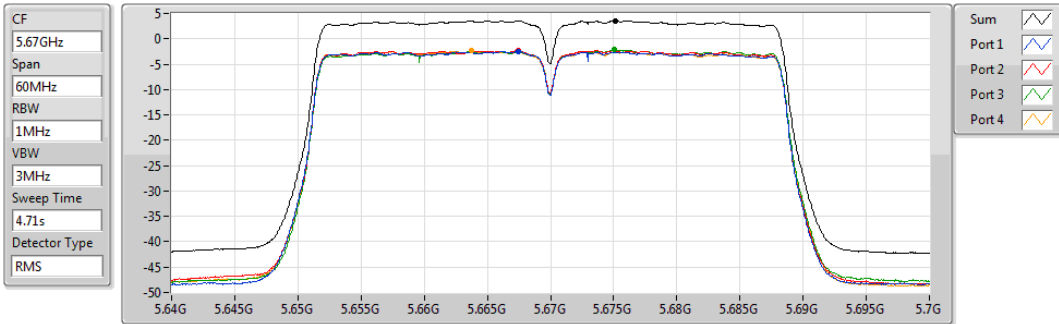

802.11ac VHT40_Nss4,(MCS0)_4TX

PSD

5670MHz

05/11/2019

Sum	PD	Port 1	Port 2	Port 3	Port 4
(dBm/RBW)	(dBm/RBW)	(dBm/RBW)	(dBm/RBW)	(dBm/RBW)	(dBm/RBW)
3.57	3.57	-2.47	-2.29	-2.15	-2.37