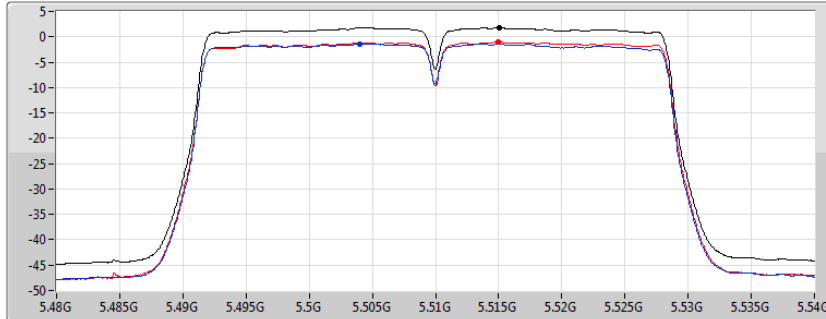

802.11ac VHT40_Nss2,(MCS0)_2TX

PSD

5510MHz

07/11/2019

CF: 5.51GHz
Span: 60MHz
RBW: 1MHz
VBW: 3MHz
Sweep Time: 11.8s
Detector Type: RMS

Sum
Port 1
Port 2

Sum	PD	Port 1	Port 2
(dBm/RBW)	(dBm/RBW)	(dBm/RBW)	(dBm/RBW)
1.79	1.79	-1.37	-1.00

802.11ac VHT40_Nss2,(MCS0)_2TX

PSD

5550MHz

07/11/2019

CF: 5.55GHz
Span: 60MHz
RBW: 1MHz
VBW: 3MHz
Sweep Time: 11.8s
Detector Type: RMS