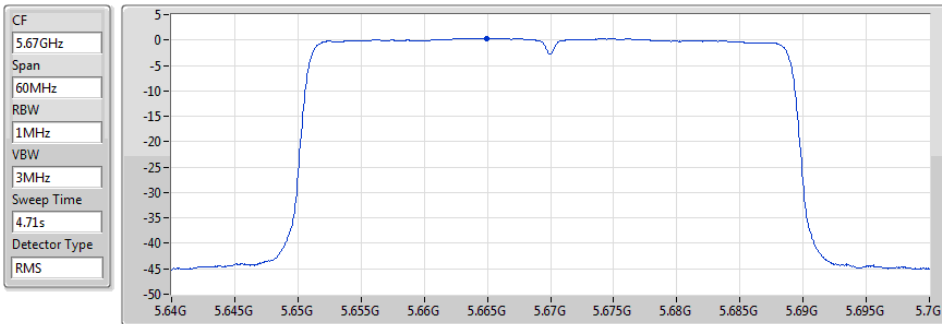

802.11ax HEW40_Nss1,(MCS0)_1TX

PSD

5670MHz

06/11/2019

Port 1

Sum	PD	Port 1
(dBm/RBW)	(dBm/RBW)	(dBm/RBW)
0.32	0.32	0.32