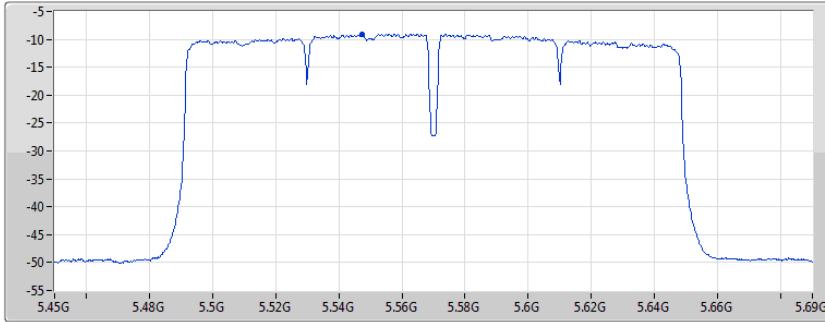

Port 1

Sum	PD	Port 1
(dBm/RBW)	(dBm/RBW)	(dBm/RBW)
-8.44	-8.44	-8.44

802.11ac VHT160_Nss1,(MCS0)_1TX

PSD

5250MHz Straddle 5.25-5.35GHz

06/11/2019

CF 5.33GHz
Span 320MHz
RBW 1MHz
VBW 3MHz
Sweep Time 4.71s
Detector Type RMS

Port 1

Sum	PD	Port 1
(dBm/RBW)	(dBm/RBW)	(dBm/RBW)
-9.36	-9.36	-9.36

802.11ac VHT160_Nss1,(MCS0)_1TX

PSD

5570MHz

06/11/2019

CF
5.57GHz
Span
240MHz
RBW
1MHz
VBW
3MHz
Sweep Time
4.71s
Detector Type
RMS

Port 1

Sum	PD	Port 1
(dBm/RBW)	(dBm/RBW)	(dBm/RBW)
-9.06	-9.06	-9.06

802.11ax HEW20_Nss1,(MCS0)_1TX

PSD

5260MHz

06/11/2019

CF
5.26GHz
Span
30MHz
RBW
1MHz
VBW
3MHz
Sweep Time
4.71s
Detector Type
RMS

Port 1

Sum	PD	Port 1
(dBm/RBW)	(dBm/RBW)	(dBm/RBW)
7.89	7.89	7.89