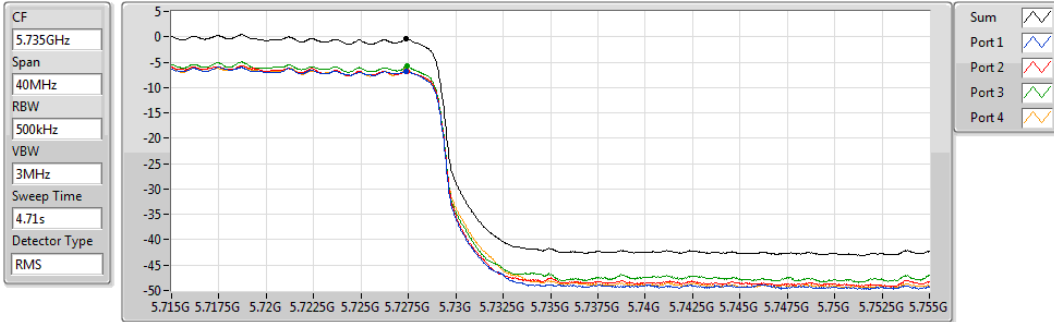

802.11ax HEW80_Nss4,(MCS0)_4TX

PSD

5690MHz Straddle 5.725-5.85GHz

05/11/2019

Sum	PD	Port 1	Port 2	Port 3	Port 4
(dBm/RBW)	(dBm/RBW)	(dBm/RBW)	(dBm/RBW)	(dBm/RBW)	(dBm/RBW)
-0.46	-0.46	-6.71	-6.73	-5.84	-6.68

802.11ax HEW160_Nss4,(MCS0)_4TX

PSD