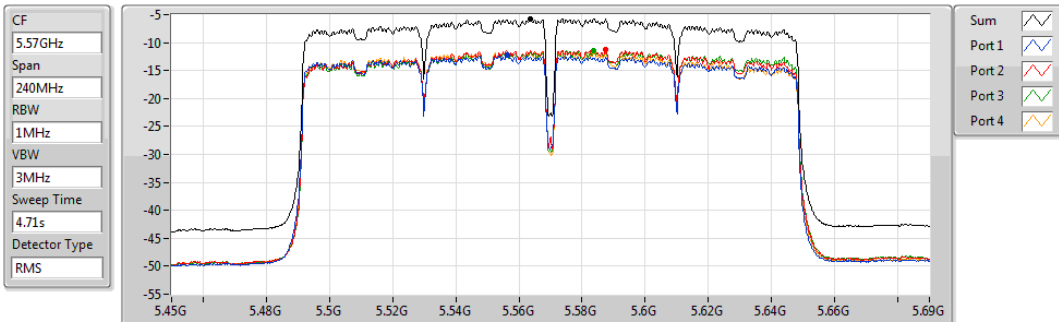

5570MHz

05/11/2019

Sum	PD	Port1	Port2	Port3	Port4
(dBm/RBW)	(dBm/RBW)	(dBm/RBW)	(dBm/RBW)	(dBm/RBW)	(dBm/RBW)
-5.78	-5.78	-12.17	-11.34	-11.50	-11.59

802.11ax HEW20_Nss4,(MCS0)_4TX

PSD