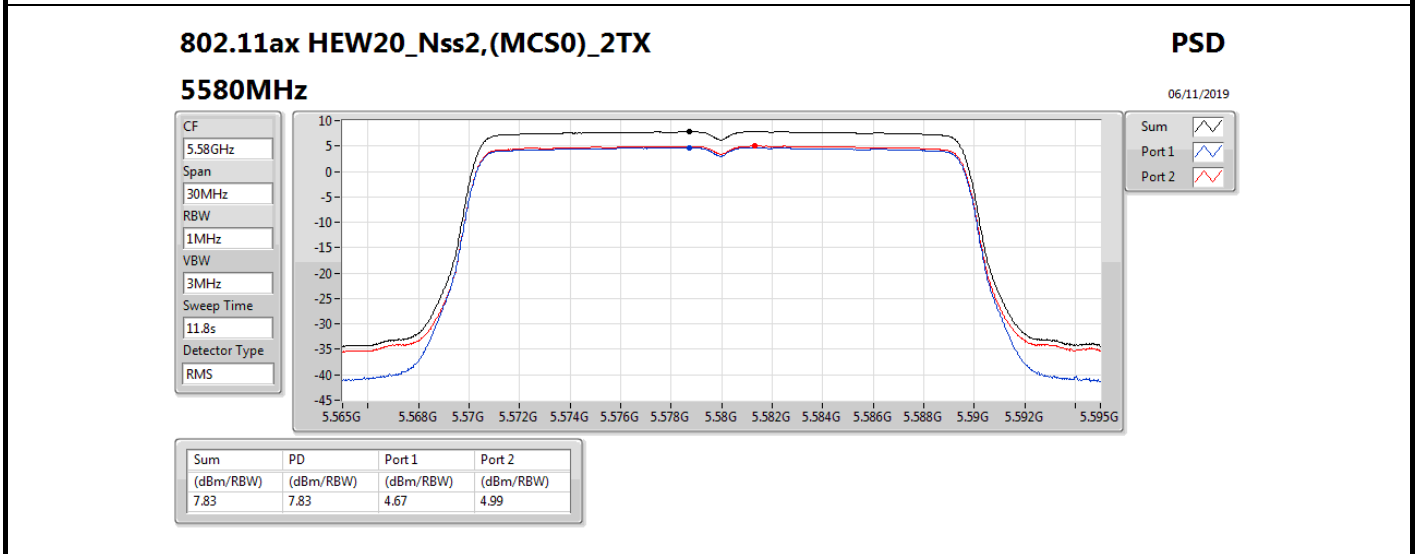

802.11ax HEW20_Nss2,(MCS0)_2TX

PSD

5300MHz

06/11/2019

CF
5.3GHz
Span
30MHz
RBW
1MHz
VBW
3MHz
Sweep Time
11.8s
Detector Type
RMS

Sum
Port 1
Port 2

Sum	PD	Port 1	Port 2
(dBm/RBW)	(dBm/RBW)	(dBm/RBW)	(dBm/RBW)
7.79	7.79	4.52	5.06