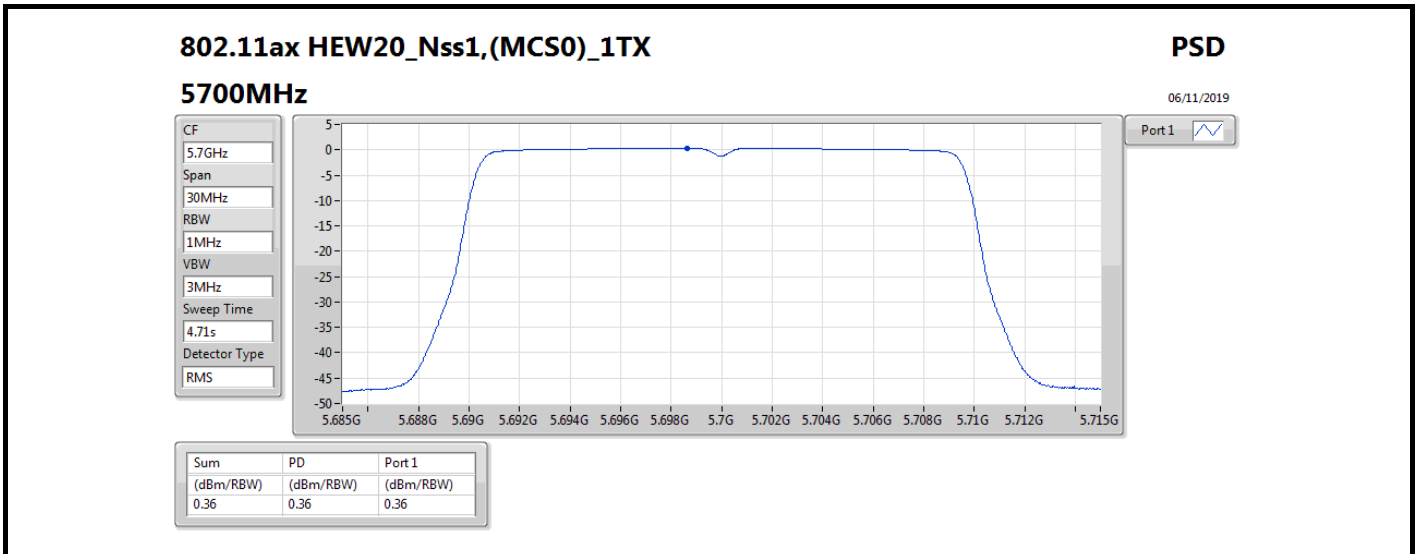

802.11ax HEW20_Nss1,(MCS0)_1TX

PSD

5300MHz

06/11/2019

CF
5.3GHz
Span
30MHz
RBW
1MHz
VBW
3MHz
Sweep Time
4.71s
Detector Type
RMS

Port 1

Sum	PD	Port 1
(dBm/RBW)	(dBm/RBW)	(dBm/RBW)
7.59	7.59	7.59

802.11ax HEW40_Nss1,(MCS0)_1TX