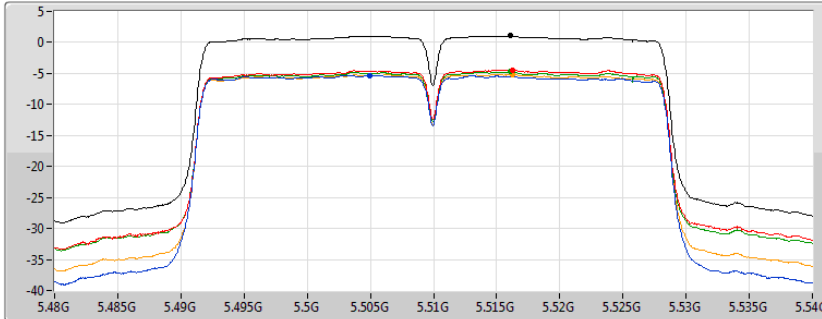

802.11ac VHT40_Nss1,(MCS0)_4TX

PSD

5510MHz

08/11/2019

CF 5.51GHz
Span 60MHz
RBW 1MHz
VBW 3MHz
Sweep Time 6.73s
Detector Type RMS

Sum
Port 1
Port 2
Port 3
Port 4

Sum	PD	Port 1	Port 2	Port 3	Port 4
(dBm/RBW)	(dBm/RBW)	(dBm/RBW)	(dBm/RBW)	(dBm/RBW)	(dBm/RBW)
1.08	1.08	-5.31	-4.43	-4.74	-5.15

802.11ac VHT40_Nss1,(MCS0)_4TX

PSD

5550MHz

08/11/2019

CF 5.55GHz
Span 60MHz
RBW 1MHz
VBW 3MHz
Sweep Time 6.73s
Detector Type RMS