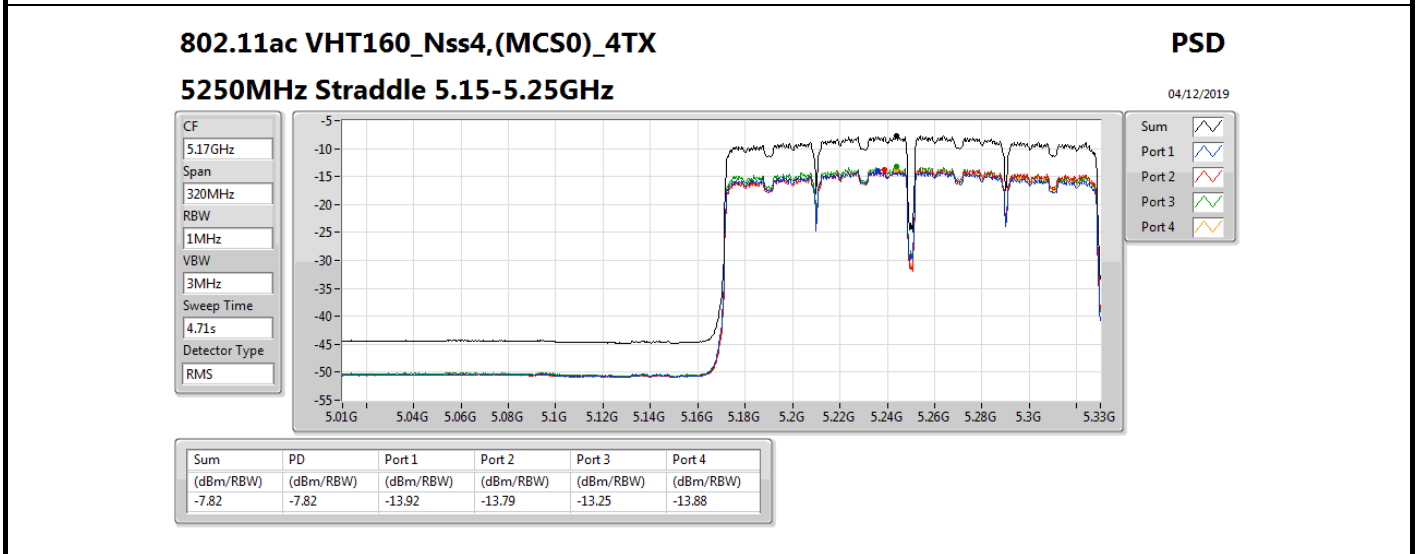

802.11ac VHT80_Nss4,(MCS0)_4TX

PSD

5610MHz

05/11/2019

CF
5.61GHz
Span
120MHz
RBW
1MHz
VBW
3MHz
Sweep Time
4.71s
Detector Type
RMS

Sum
Port 1
Port 2
Port 3
Port 4

Sum	PD	Port 1	Port 2	Port 3	Port 4
(dBm/RBW)	(dBm/RBW)	(dBm/RBW)	(dBm/RBW)	(dBm/RBW)	(dBm/RBW)
2.01	2.01	-4.38	-3.66	-3.60	-4.00