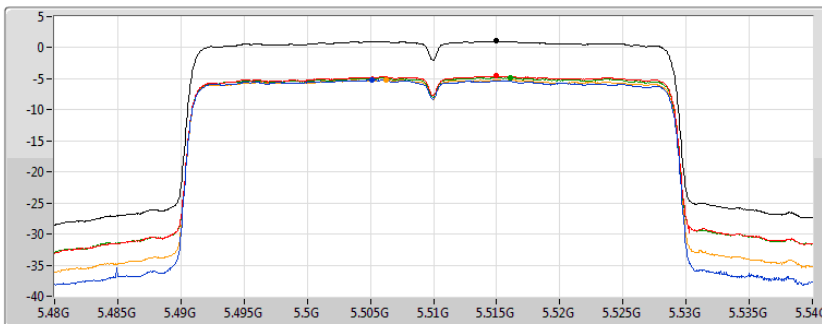

Sum
Port 1
Port 2
Port 3
Port 4

Sum	PD	Port 1	Port 2	Port 3	Port 4
(dBm/RBW)	(dBm/RBW)	(dBm/RBW)	(dBm/RBW)	(dBm/RBW)	(dBm/RBW)
1.05	1.05	-5.18	-4.57	-4.82	-5.16