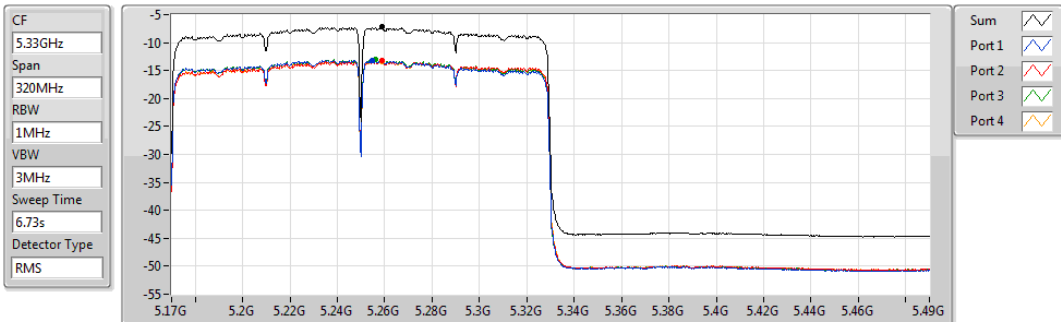

802.11ax HEW160_Nss1,(MCS0)_4TX

PSD

5250MHz Straddle 5.25-5.35GHz

08/11/2019

Sum	PD	Port 1	Port 2	Port 3	Port 4
(dBm/RBW)	(dBm/RBW)	(dBm/RBW)	(dBm/RBW)	(dBm/RBW)	(dBm/RBW)
-7.22	-7.22	-13.24	-13.28	-13.04	-13.33