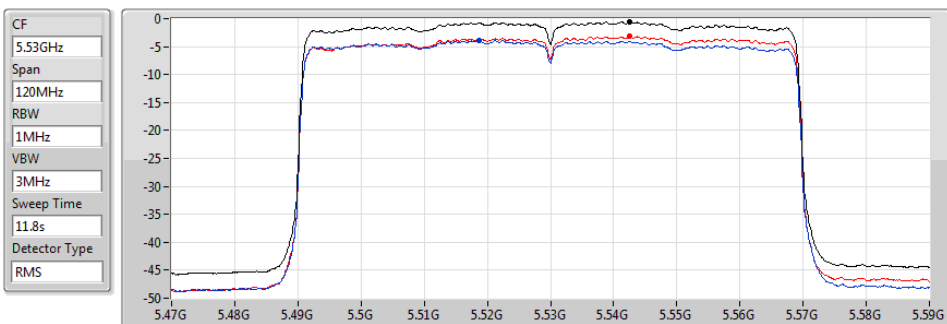

PSD

07/11/2019

Sum

Port 1

Port 2

Sum	PD	Port 1	Port 2
(dBm/RBW)	(dBm/RBW)	(dBm/RBW)	(dBm/RBW)
-1.88	-1.88	-5.00	-4.65

802.11ax HEW80_Nss2,(MCS0)_2TX
5530MHz

PSD

07/11/2019

Sum

Port 1

Port 2

Sum	PD	Port 1	Port 2
(dBm/RBW)	(dBm/RBW)	(dBm/RBW)	(dBm/RBW)
-0.61	-0.61	-3.84	-3.20

802.11ax HEW80_Nss2,(MCS0)_2TX

PSD

5610MHz