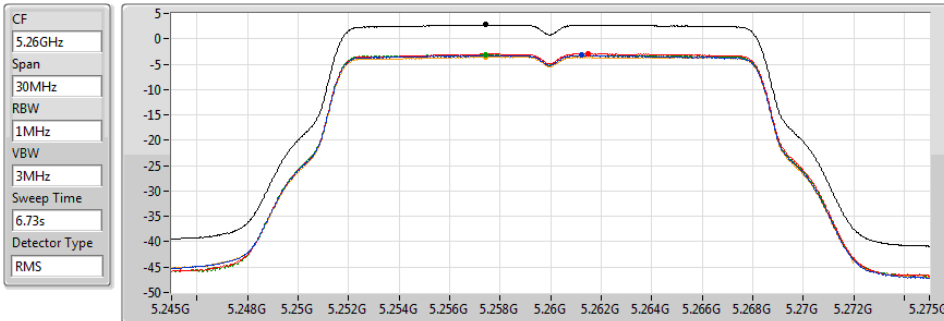

802.11a_Nss1,(6Mbps)_4TX

PSD

5260MHz

07/11/2019

Sum	PD	Port 1	Port 2	Port 3	Port 4
(dBm/RBW)	(dBm/RBW)	(dBm/RBW)	(dBm/RBW)	(dBm/RBW)	(dBm/RBW)
2.75	2.75	-3.26	-2.96	-3.16	-3.58