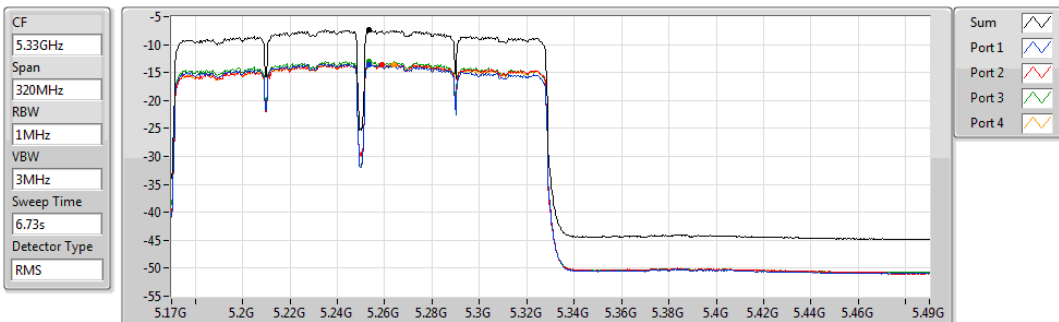

5250MHz Straddle 5.25-5.35GHz

08/11/2019

Sum	PD	Port 1	Port 2	Port 3	Port 4
(dBm/RBW)	(dBm/RBW)	(dBm/RBW)	(dBm/RBW)	(dBm/RBW)	(dBm/RBW)
-7.42	-7.42	-13.67	-13.55	-13.00	-13.53