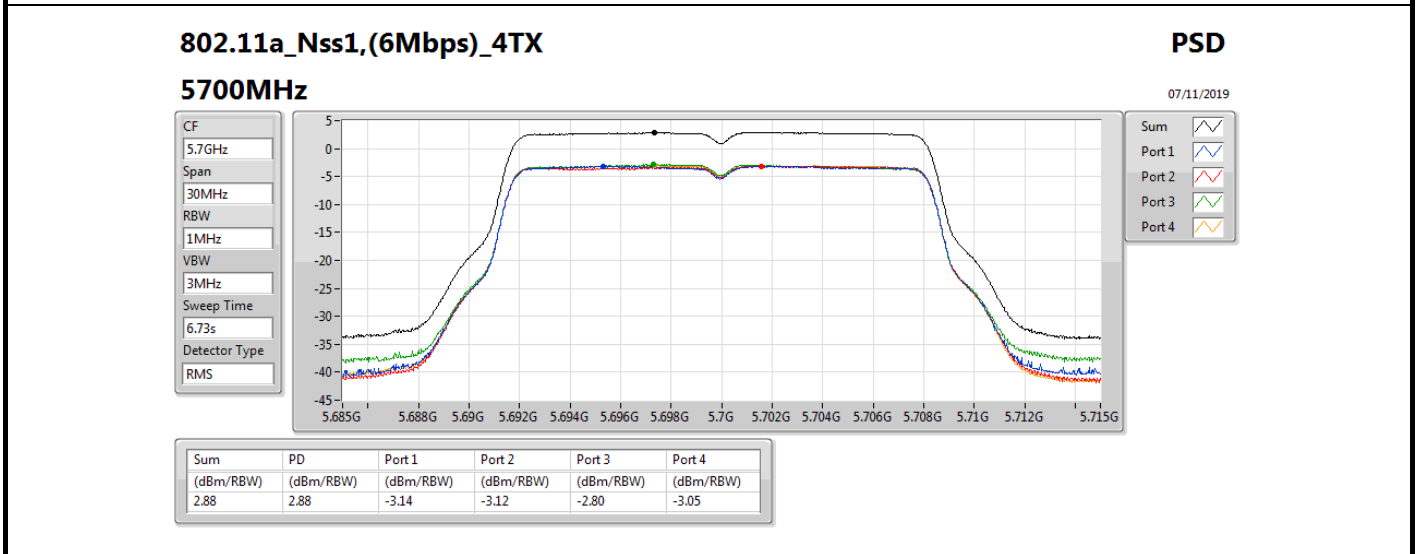

07/11/2019

Sum	PD	Port 1	Port 2	Port 3	Port 4
(dBm/RBW)	(dBm/RBW)	(dBm/RBW)	(dBm/RBW)	(dBm/RBW)	(dBm/RBW)
2.83	2.83	-3.31	-2.80	-2.98	-3.45

802.11a_Nss1,(6Mbps)_4TX

PSD

5320MHz

07/11/2019

Sum	PD	Port 1	Port 2	Port 3	Port 4
(dBm/RBW)	(dBm/RBW)	(dBm/RBW)	(dBm/RBW)	(dBm/RBW)	(dBm/RBW)
2.90	2.90	-3.40	-2.64	-2.89	-3.35