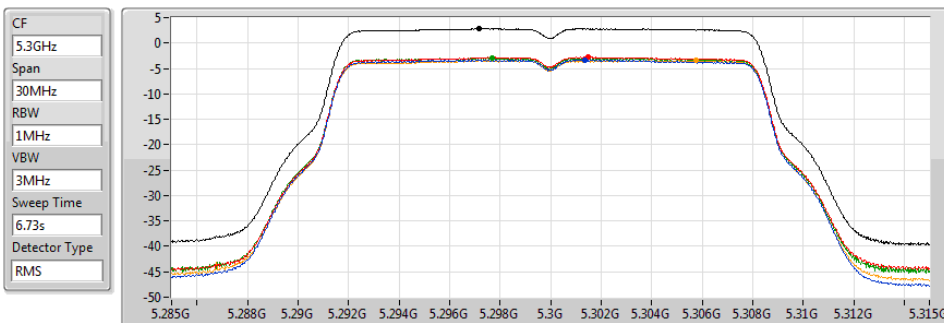

802.11a_Nss1,(6Mbps)_4TX

PSD

5300MHz

07/11/2019

Sum	PD	Port 1	Port 2	Port 3	Port 4
(dBm/RBW)	(dBm/RBW)	(dBm/RBW)	(dBm/RBW)	(dBm/RBW)	(dBm/RBW)
2.83	2.83	-3.31	-2.80	-2.98	-3.45