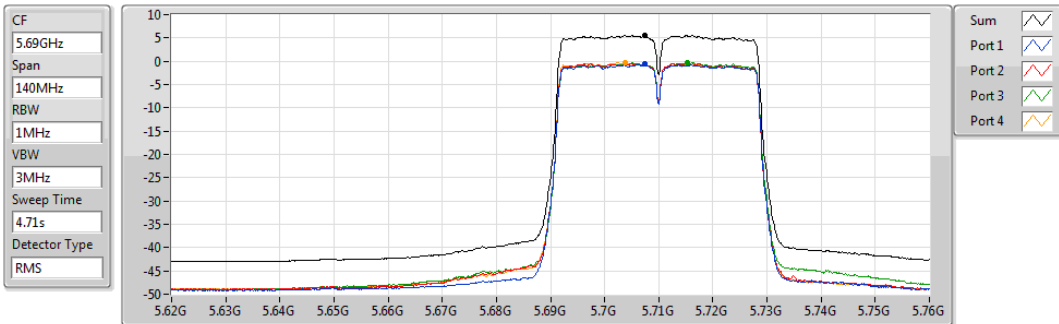

802.11ac VHT40_Nss4,(MCS0)_4TX

PSD

5710MHz Straddle 5.47-5.725GHz

05/11/2019

Sum	PD	Port 1	Port 2	Port 3	Port 4
(dBm/RBW)	(dBm/RBW)	(dBm/RBW)	(dBm/RBW)	(dBm/RBW)	(dBm/RBW)
5.51	5.51	-0.66	-0.43	-0.21	-0.24