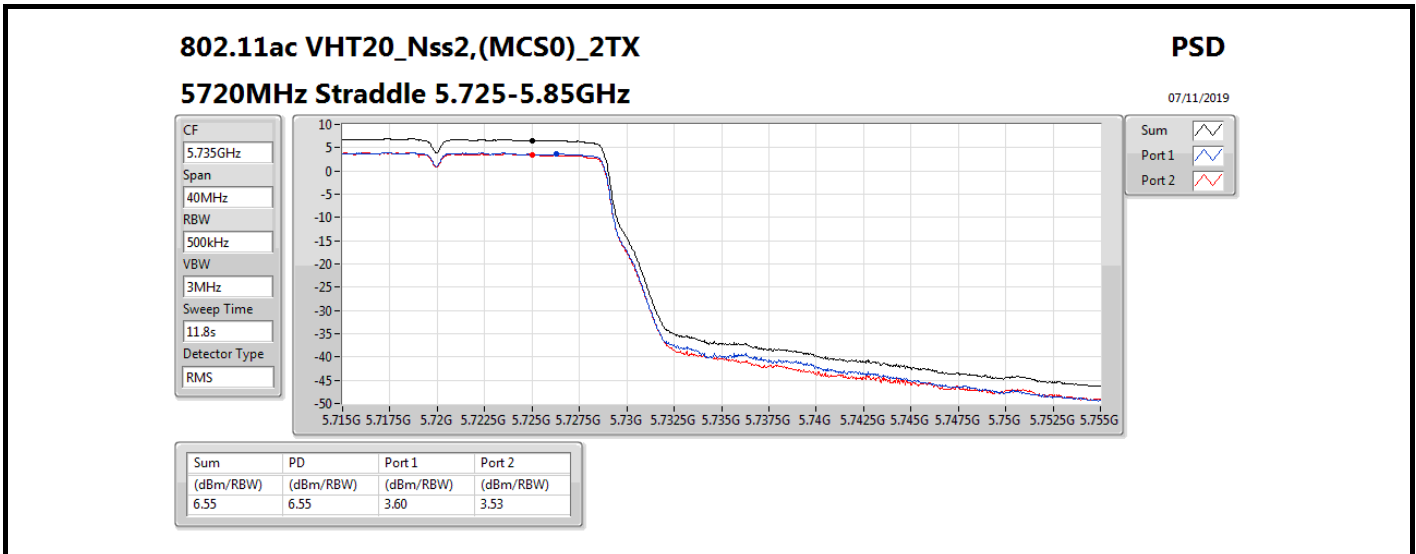

Mode	Result	DG (dBi)	Port 1 (dBm/RBW)	Port 2 (dBm/RBW)	PD (dBm/RBW)	PD Limit (dBm/RBW)	EIRP PD (dBm/RBW)	EIRP PD Limit (dBm/RBW)
5720MHz Straddle 5.725-5.85GHz	Pass	8.00	3.63	3.55	6.60	28.00	14.60	36.00
802.11ax HEW40_Nss2,(MCS0)_2TX	-	-	-	-	-	-	-	-
5270MHz	Pass	8.00	1.95	2.27	5.08	9.00	13.08	17.00
5310MHz	Pass	8.00	-1.23	-0.54	2.09	9.00	10.09	17.00
5510MHz	Pass	8.00	-1.46	-0.85	1.82	9.00	9.82	17.00
5550MHz	Pass	8.00	1.86	2.40	5.11	9.00	13.11	17.00
5670MHz	Pass	8.00	-0.69	-0.37	2.45	9.00	10.45	17.00
5710MHz Straddle 5.47-5.725GHz	Pass	8.00	2.13	2.89	5.51	9.00	13.51	17.00
5710MHz Straddle 5.725-5.85GHz	Pass	8.00	0.25	0.54	3.40	28.00	11.40	36.00
802.11ax HEW80_Nss2,(MCS0)_2TX	-	-	-	-	-	-	-	-
5290MHz	Pass	8.00	-5.00	-4.65	-1.88	9.00	6.12	17.00
5530MHz	Pass	8.00	-3.84	-3.20	-0.61	9.00	7.39	17.00
5610MHz	Pass	8.00	-0.80	-0.03	2.58	9.00	10.58	17.00
5690MHz Straddle 5.47-5.725GHz	Pass	8.00	-0.83	-0.41	2.39	9.00	10.39	17.00
5690MHz Straddle 5.725-5.85GHz	Pass	8.00	-3.52	-3.36	-0.43	28.00	7.57	36.00
802.11ax HEW160_Nss2,(MCS0)_2TX	-	-	-	-	-	-	-	-
5250MHz Straddle 5.15-5.25GHz	Pass	8.00	-12.05	-11.81	-9.00	15.00	-1.00	23.00
5250MHz Straddle 5.25-5.35GHz	Pass	8.00	-12.95	-12.91	-9.98	9.00	-1.98	17.00
5570MHz	Pass	8.00	-11.09	-10.13	-7.65	9.00	0.35	17.00

DG = Directional Gain; RBW = 500 kHz for 5.725-5.85GHz band / 1MHz for other band;

PD = trace bin-by-bin of each transmits port summing can be performed maximum power density; Port X = Port X power density;

802.11ac VHT40_Nss2,(MCS0)_2TX

PSD

5510MHz

07/11/2019

CF: 5.51GHz
Span: 60MHz
RBW: 1MHz
VBW: 3MHz
Sweep Time: 11.8s
Detector Type: RMS

Sum
Port 1
Port 2

Sum	PD	Port 1	Port 2
(dBm/RBW)	(dBm/RBW)	(dBm/RBW)	(dBm/RBW)
1.79	1.79	-1.37	-1.00