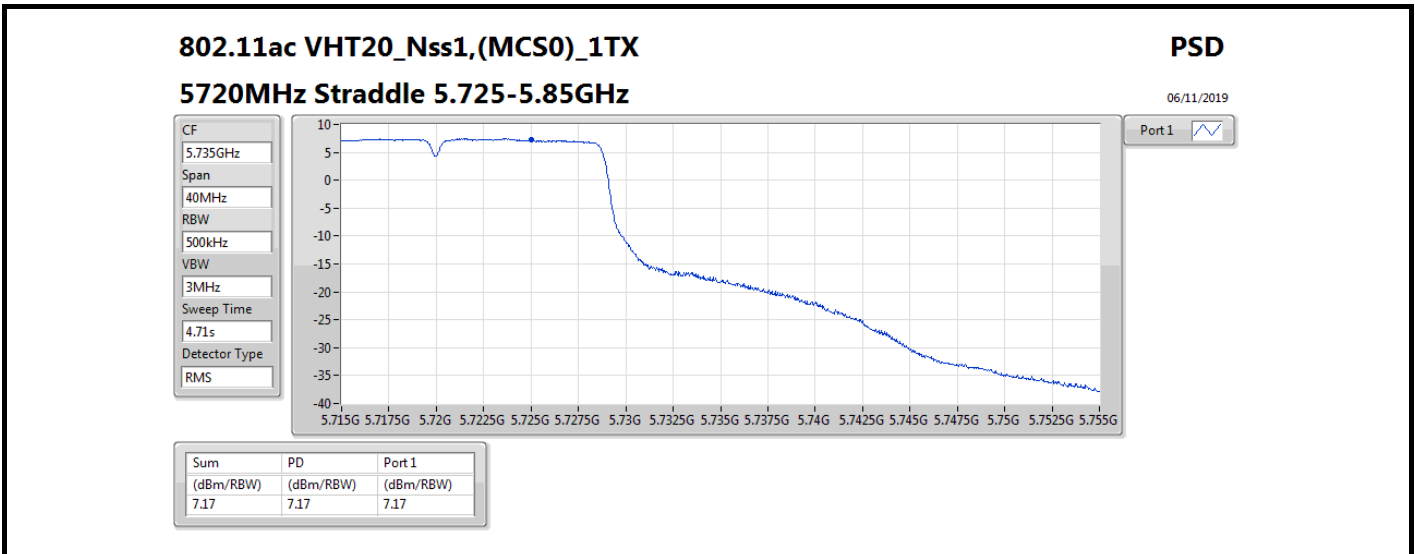

5320MHz

06/11/2019

Port 1

Sum	PD	Port 1
(dBm/RBW)	(dBm/RBW)	(dBm/RBW)
6.08	6.08	6.08

802.11ac VHT20_Nss1,(MCS0)_1TX

PSD

5500MHz

06/11/2019

Port 1

Sum	PD	Port 1
(dBm/RBW)	(dBm/RBW)	(dBm/RBW)
3.39	3.39	3.39

802.11ac VHT80_Nss1,(MCS0)_1TX

PSD

5690MHz Straddle 5.725-5.85GHz

06/11/2019

CF 5.735GHz
Span 40MHz
RBW 500kHz
VBW 3MHz
Sweep Time 4.71s
Detector Type RMS