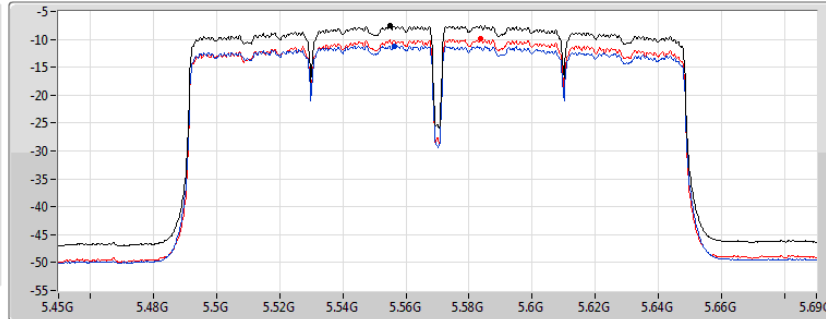

802.11ac VHT160_Nss2,(MCS0)_2TX

PSD

5570MHz

07/11/2019

CF
5.57GHz
Span
240MHz
RBW
1MHz
VBW
3MHz
Sweep Time
11.8s
Detector Type
RMS

Sum
Port 1
Port 2

Sum	PD	Port 1	Port 2
(dBm/RBW)	(dBm/RBW)	(dBm/RBW)	(dBm/RBW)
-7.62	-7.62	-11.16	-9.95

802.11ax HEW20_Nss2,(MCS0)_2TX

PSD

5260MHz

06/11/2019

CF
5.26GHz
Span
30MHz
RBW
1MHz
VBW
3MHz
Sweep Time
11.8s
Detector Type
RMS