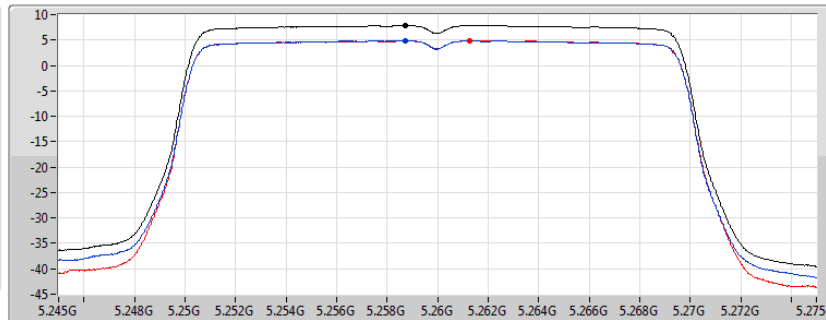

Sum
Port 1
Port 2

Sum	PD	Port 1	Port 2
(dBm/RBW)	(dBm/RBW)	(dBm/RBW)	(dBm/RBW)
7.85	7.85	4.86	4.83

802.11ax HEW20_Nss2,(MCS0)_2TX

PSD

5300MHz

06/11/2019

CF
5.3GHz
Span
30MHz
RBW
1MHz
VBW
3MHz
Sweep Time
11.8s
Detector Type
RMS