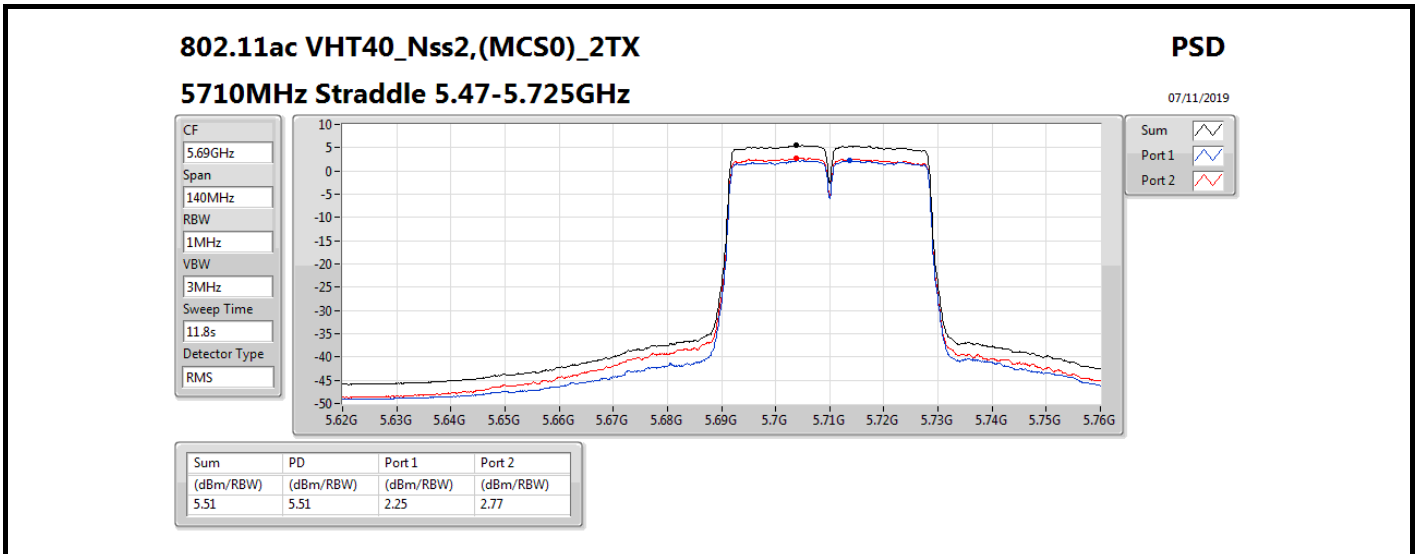

802.11ac VHT40_Nss2,(MCS0)_2TX

PSD

5670MHz

07/11/2019

CF: 5.67GHz
Span: 60MHz
RBW: 1MHz
VBW: 3MHz
Sweep Time: 11.8s
Detector Type: RMS

Sum
Port 1
Port 2

Sum	PD	Port 1	Port 2
(dBm/RBW)	(dBm/RBW)	(dBm/RBW)	(dBm/RBW)
2.47	2.47	-0.63	-0.40

802.11ac VHT160_Nss2,(MCS0)_2TX

PSD

5570MHz

07/11/2019

CF
5.57GHz
Span
240MHz
RBW
1MHz
VBW
3MHz
Sweep Time
11.8s
Detector Type
RMS

Sum
Port 1
Port 2

Sum	PD	Port 1	Port 2
(dBm/RBW)	(dBm/RBW)	(dBm/RBW)	(dBm/RBW)
-7.62	-7.62	-11.16	-9.95