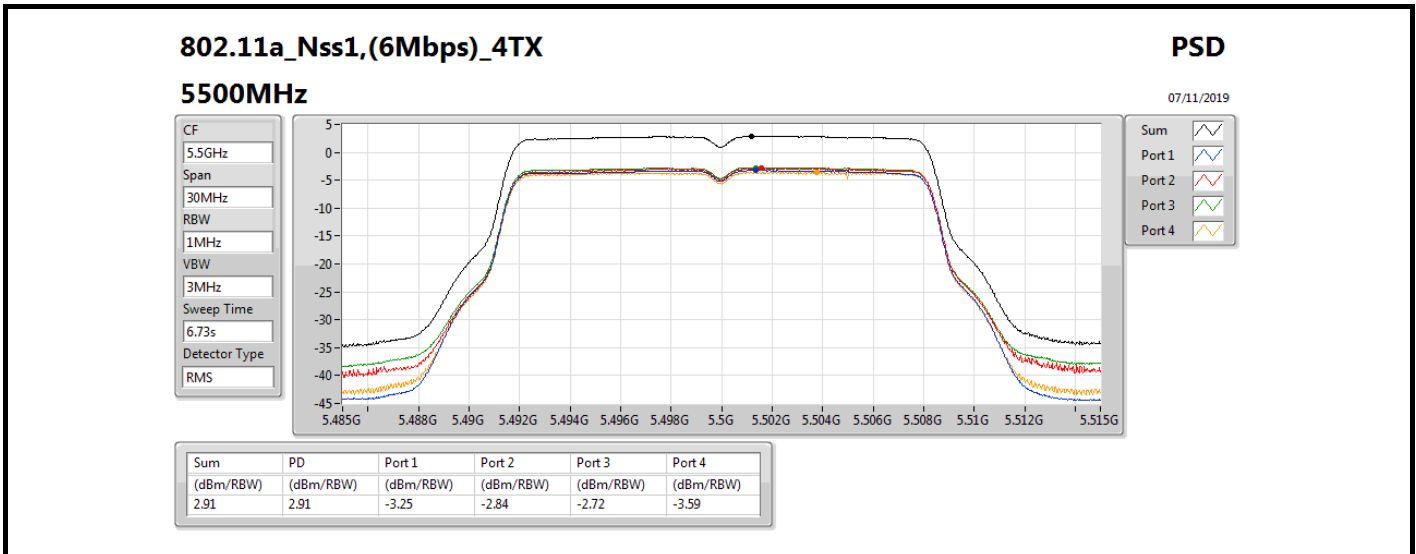

07/11/2019

Sum	PD	Port 1	Port 2	Port 3	Port 4
(dBm/RBW)	(dBm/RBW)	(dBm/RBW)	(dBm/RBW)	(dBm/RBW)	(dBm/RBW)
2.83	2.83	-3.31	-2.80	-2.98	-3.45

802.11a_Nss1,(6Mbps)_4TX

PSD

5320MHz

07/11/2019

Sum	PD	Port 1	Port 2	Port 3	Port 4
(dBm/RBW)	(dBm/RBW)	(dBm/RBW)	(dBm/RBW)	(dBm/RBW)	(dBm/RBW)
2.90	2.90	-3.40	-2.64	-2.89	-3.35