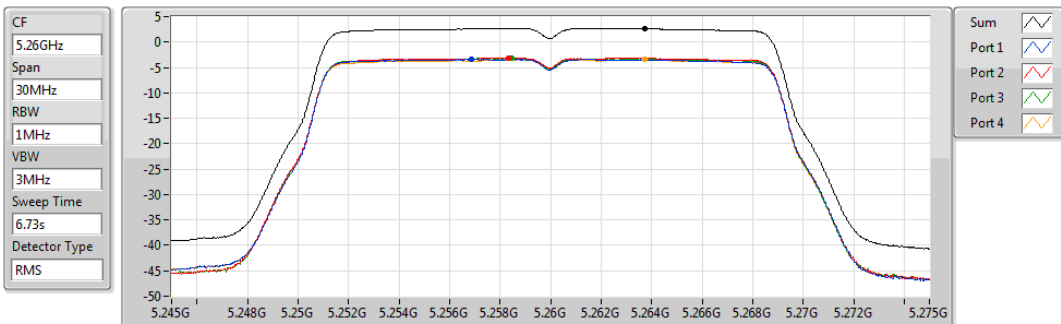

PSD

07/11/2019

Sum	PD	Port 1	Port 2	Port 3	Port 4
(dBm/RBW)	(dBm/RBW)	(dBm/RBW)	(dBm/RBW)	(dBm/RBW)	(dBm/RBW)
0.97	0.97	-5.09	-5.14	-5.13	-4.73

802.11ac VHT20_Nss1,(MCS0)_4TX
5260MHz

PSD

07/11/2019

Sum	PD	Port 1	Port 2	Port 3	Port 4
(dBm/RBW)	(dBm/RBW)	(dBm/RBW)	(dBm/RBW)	(dBm/RBW)	(dBm/RBW)
2.72	2.72	-3.28	-3.09	-3.21	-3.44