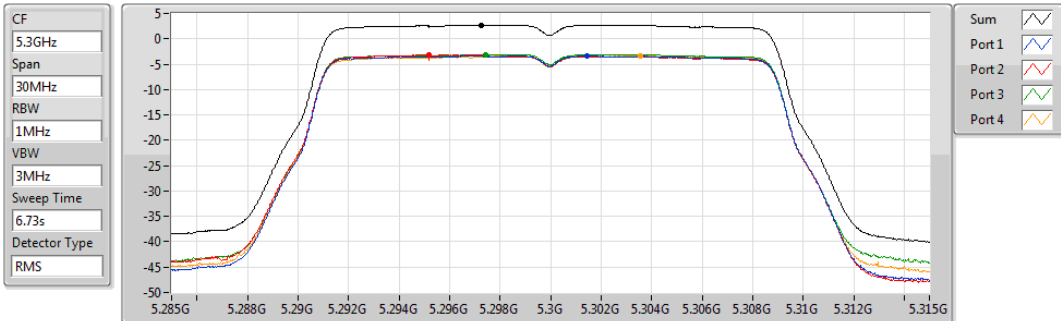

802.11ac VHT20_Nss1,(MCS0)_4TX

PSD

5300MHz

07/11/2019

Sum	PD	Port 1	Port 2	Port 3	Port 4
(dBm/RBW)	(dBm/RBW)	(dBm/RBW)	(dBm/RBW)	(dBm/RBW)	(dBm/RBW)
2.71	2.71	-3.40	-3.15	-3.08	-3.32