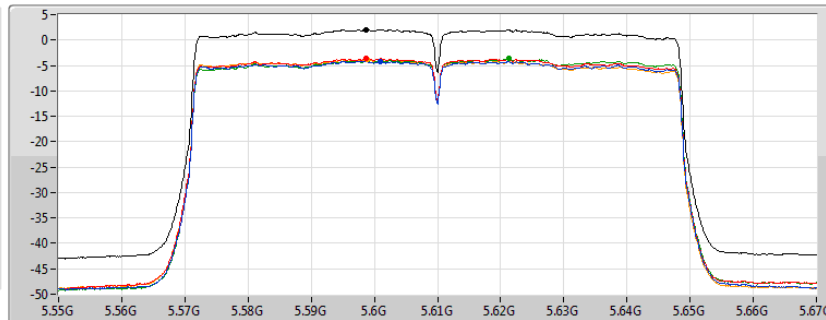

Sum
Port 1
Port 2
Port 3
Port 4

Sum	PD	Port 1	Port 2	Port 3	Port 4
(dBm/RBW)	(dBm/RBW)	(dBm/RBW)	(dBm/RBW)	(dBm/RBW)	(dBm/RBW)
2.07	2.07	-4.19	-3.65	-3.60	-3.89

802.11ac VHT80_Nss1,(MCS0)_4TX

PSD

5690MHz Straddle 5.47-5.725GHz

08/11/2019

CF 5.65GHz
Span 300MHz
RBW 1MHz
VBW 3MHz
Sweep Time 6.73s
Detector Type RMS