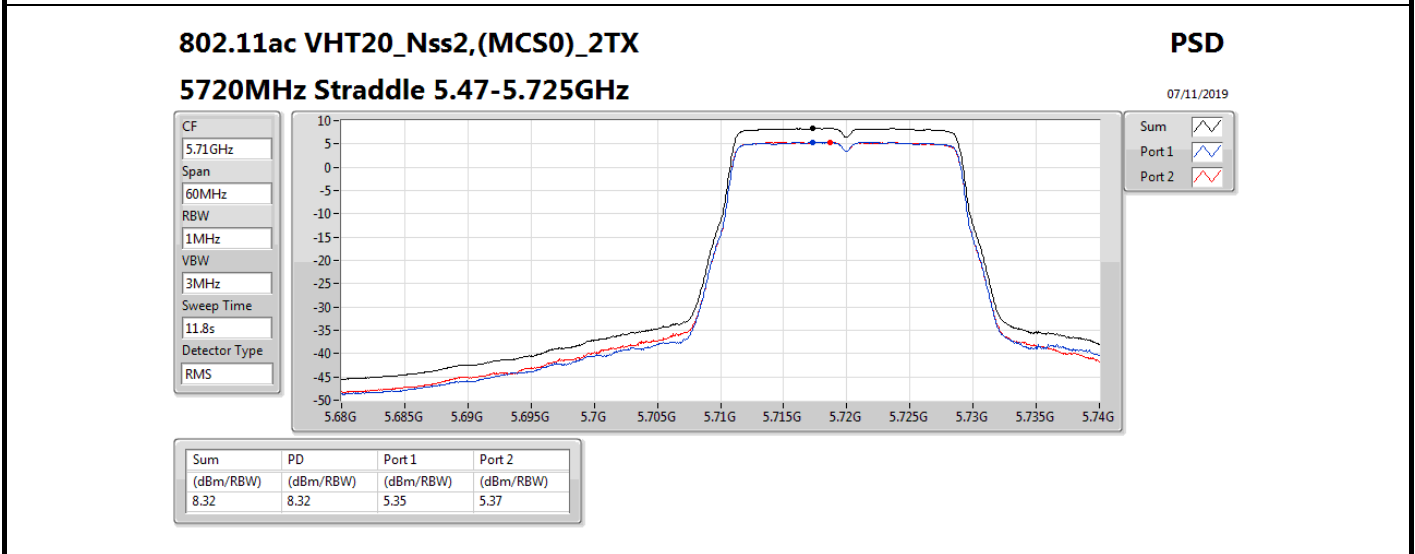

Mode	Result	DG (dBi)	Port 1 (dBm/RBW)	Port 2 (dBm/RBW)	PD (dBm/RBW)	PD Limit (dBm/RBW)	EIRP PD (dBm/RBW)	EIRP PD Limit (dBm/RBW)
5720MHz Straddle 5.725-5.85GHz	Pass	8.00	3.63	3.55	6.60	28.00	14.60	36.00
802.11ax HEW40_Nss2,(MCS0)_2TX	-	-	-	-	-	-	-	-
5270MHz	Pass	8.00	1.95	2.27	5.08	9.00	13.08	17.00
5310MHz	Pass	8.00	-1.23	-0.54	2.09	9.00	10.09	17.00
5510MHz	Pass	8.00	-1.46	-0.85	1.82	9.00	9.82	17.00
5550MHz	Pass	8.00	1.86	2.40	5.11	9.00	13.11	17.00
5670MHz	Pass	8.00	-0.69	-0.37	2.45	9.00	10.45	17.00
5710MHz Straddle 5.47-5.725GHz	Pass	8.00	2.13	2.89	5.51	9.00	13.51	17.00
5710MHz Straddle 5.725-5.85GHz	Pass	8.00	0.25	0.54	3.40	28.00	11.40	36.00
802.11ax HEW80_Nss2,(MCS0)_2TX	-	-	-	-	-	-	-	-
5290MHz	Pass	8.00	-5.00	-4.65	-1.88	9.00	6.12	17.00
5530MHz	Pass	8.00	-3.84	-3.20	-0.61	9.00	7.39	17.00
5610MHz	Pass	8.00	-0.80	-0.03	2.58	9.00	10.58	17.00
5690MHz Straddle 5.47-5.725GHz	Pass	8.00	-0.83	-0.41	2.39	9.00	10.39	17.00
5690MHz Straddle 5.725-5.85GHz	Pass	8.00	-3.52	-3.36	-0.43	28.00	7.57	36.00
802.11ax HEW160_Nss2,(MCS0)_2TX	-	-	-	-	-	-	-	-
5250MHz Straddle 5.15-5.25GHz	Pass	8.00	-12.05	-11.81	-9.00	15.00	-1.00	23.00
5250MHz Straddle 5.25-5.35GHz	Pass	8.00	-12.95	-12.91	-9.98	9.00	-1.98	17.00
5570MHz	Pass	8.00	-11.09	-10.13	-7.65	9.00	0.35	17.00

DG = Directional Gain; RBW = 500 kHz for 5.725-5.85GHz band / 1MHz for other band;

PD = trace bin-by-bin of each transmits port summing can be performed maximum power density; Port X = Port X power density;

802.11ac VHT40_Nss2,(MCS0)_2TX

PSD

5510MHz

07/11/2019

CF: 5.51GHz
Span: 60MHz
RBW: 1MHz
VBW: 3MHz
Sweep Time: 11.8s
Detector Type: RMS

Sum
Port 1
Port 2

Sum	PD	Port 1	Port 2
(dBm/RBW)	(dBm/RBW)	(dBm/RBW)	(dBm/RBW)
1.79	1.79	-1.37	-1.00