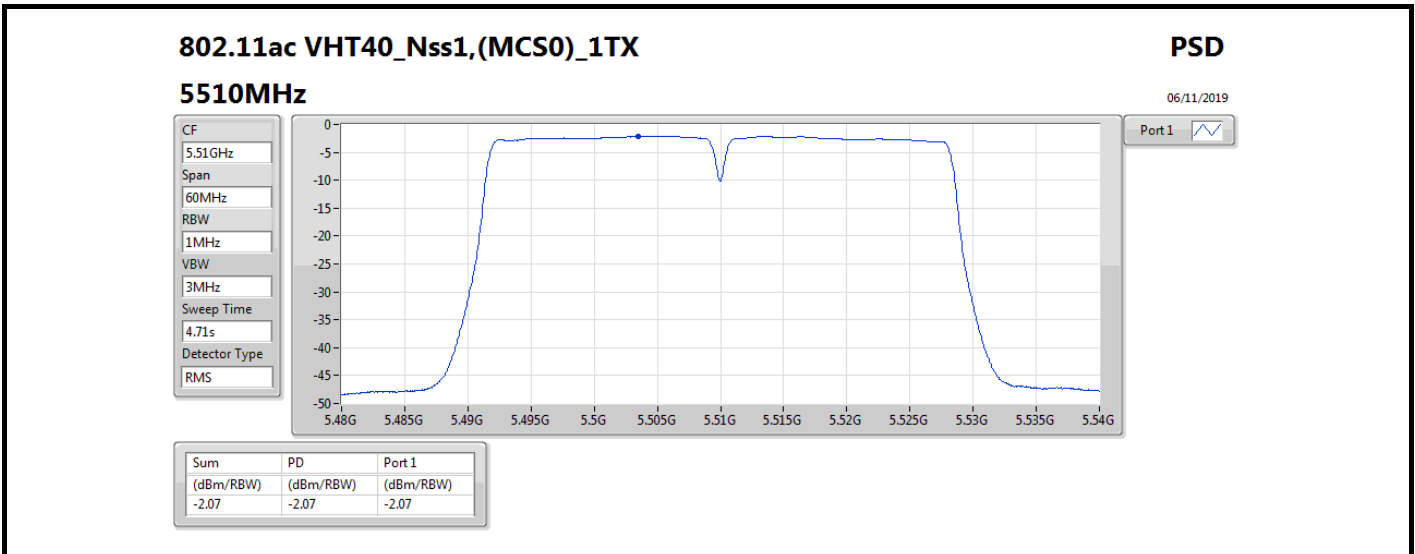

5320MHz

06/11/2019

Port 1

Sum	PD	Port 1
(dBm/RBW)	(dBm/RBW)	(dBm/RBW)
6.08	6.08	6.08

802.11ac VHT20_Nss1,(MCS0)_1TX

PSD

5500MHz

06/11/2019

Port 1

Sum	PD	Port 1
(dBm/RBW)	(dBm/RBW)	(dBm/RBW)
3.39	3.39	3.39

802.11ac VHT80_Nss1,(MCS0)_1TX

PSD

5690MHz Straddle 5.725-5.85GHz

06/11/2019

CF 5.735GHz
Span 40MHz
RBW 500kHz
VBW 3MHz
Sweep Time 4.71s
Detector Type RMS