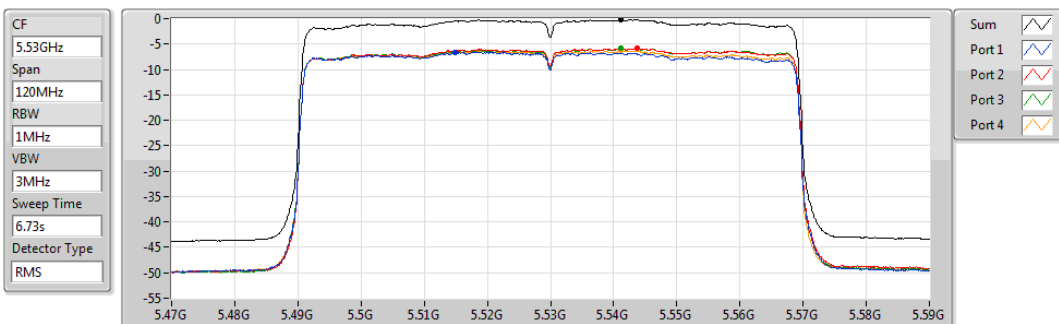

5530MHz

08/11/2019

Sum	PD	Port 1	Port 2	Port 3	Port 4
(dBm/RBW)	(dBm/RBW)	(dBm/RBW)	(dBm/RBW)	(dBm/RBW)	(dBm/RBW)
-0.13	-0.13	-6.58	-5.71	-5.82	-6.27