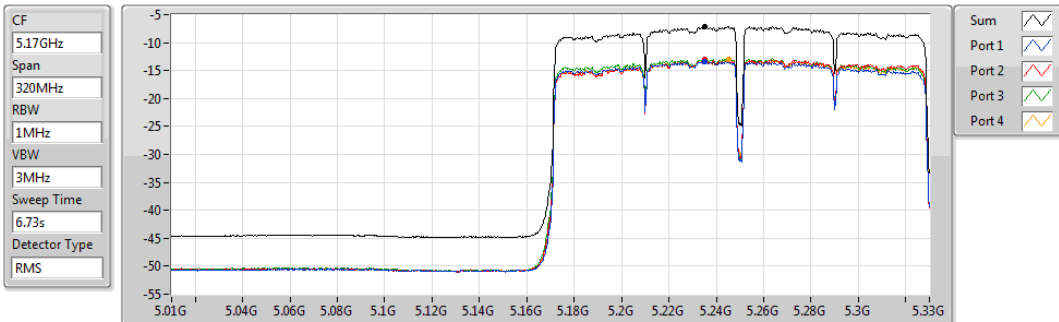

5250MHz Straddle 5.15-5.25GHz

04/12/2019

Sum	PD	Port 1	Port 2	Port 3	Port 4
(dBm/RBW)	(dBm/RBW)	(dBm/RBW)	(dBm/RBW)	(dBm/RBW)	(dBm/RBW)
-7.13	-7.13	-13.45	-13.06	-12.97	-13.10

802.11ac VHT160_Nss1,(MCS0)_4TX

PSD