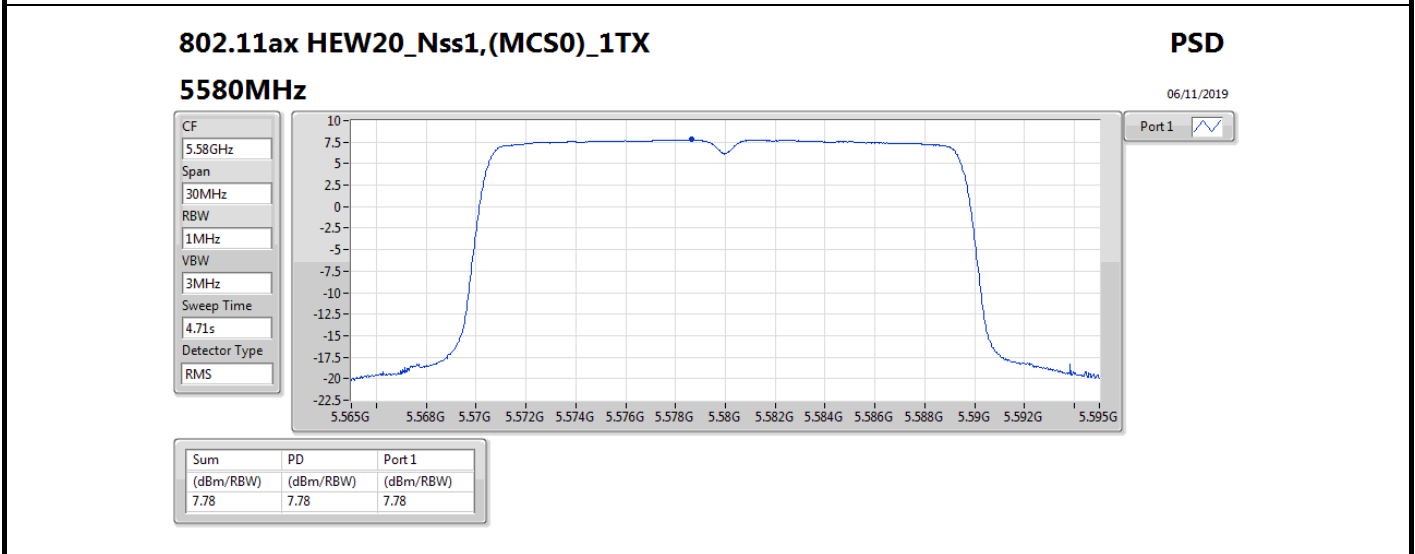

Sum	PD	Port 1
(dBm/RBW)	(dBm/RBW)	(dBm/RBW)
-9.06	-9.06	-9.06

802.11ax HEW20_Nss1,(MCS0)_1TX

PSD

5260MHz

06/11/2019

CF
5.26GHz
Span
30MHz
RBW
1MHz
VBW
3MHz
Sweep Time
4.71s
Detector Type
RMS

Port 1

Sum	PD	Port 1
(dBm/RBW)	(dBm/RBW)	(dBm/RBW)
7.89	7.89	7.89

802.11ax HEW20_Nss1,(MCS0)_1TX

PSD

5300MHz

06/11/2019

CF
5.3GHz
Span
30MHz
RBW
1MHz
VBW
3MHz
Sweep Time
4.71s
Detector Type
RMS

Port 1

Sum	PD	Port 1
(dBm/RBW)	(dBm/RBW)	(dBm/RBW)
7.59	7.59	7.59

802.11ax HEW40_Nss1,(MCS0)_1TX