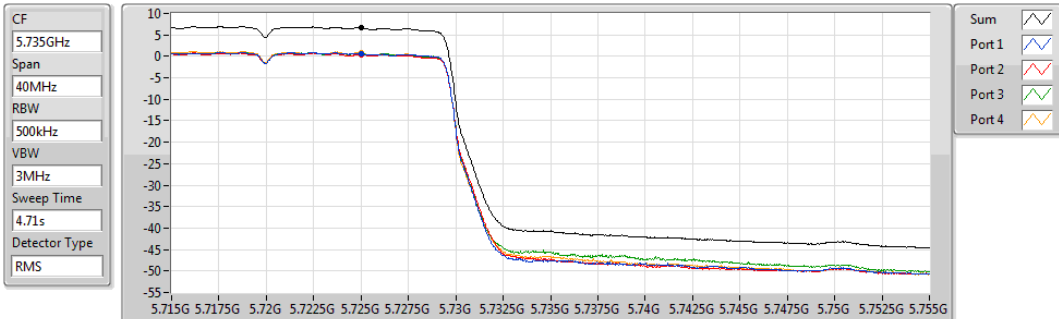

802.11ax HEW20_Nss4,(MCS0)_4TX

PSD

5720MHz Straddle 5.725-5.85GHz

05/11/2019

Sum	PD	Port 1	Port 2	Port 3	Port 4
(dBm/RBW)	(dBm/RBW)	(dBm/RBW)	(dBm/RBW)	(dBm/RBW)	(dBm/RBW)
6.65	6.65	0.59	0.44	0.66	0.80

802.11ax HEW40_Nss4,(MCS0)_4TX

PSD