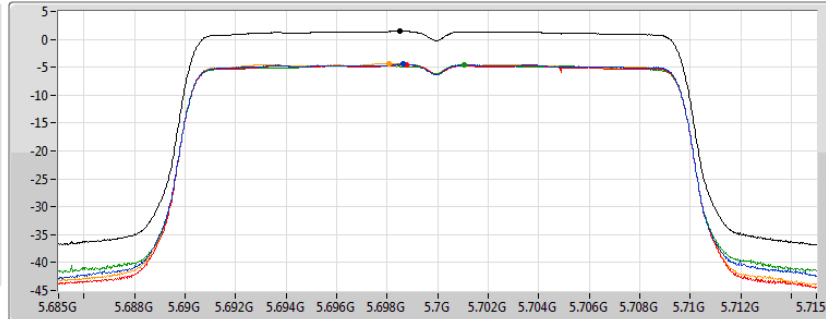

Sum	PD	Port 1	Port 2	Port 3	Port 4
(dBm/RBW)	(dBm/RBW)	(dBm/RBW)	(dBm/RBW)	(dBm/RBW)	(dBm/RBW)
2.76	2.76	-3.41	-3.09	-2.99	-3.37

802.11ax HEW20_Nss1,(MCS0)_4TX

PSD

5700MHz

07/11/2019

CF
5.7GHz
Span
30MHz
RBW
1MHz
VBW
3MHz
Sweep Time
6.73s
Detector Type
RMS