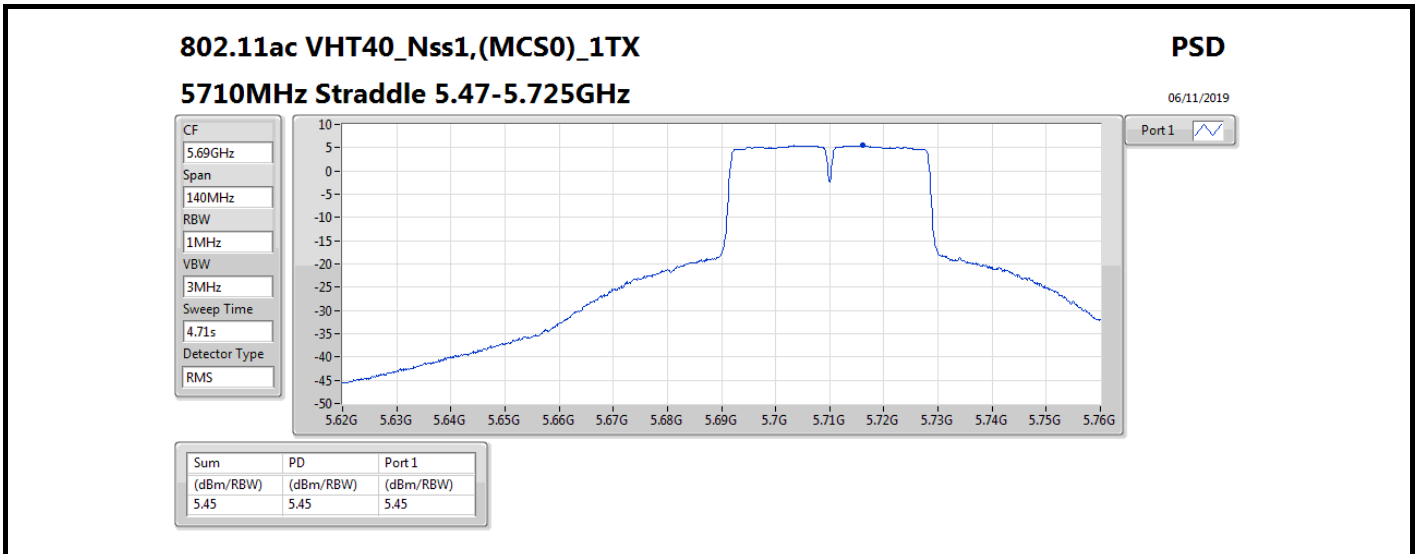

5320MHz

06/11/2019

Port 1

Sum	PD	Port 1
(dBm/RBW)	(dBm/RBW)	(dBm/RBW)
6.08	6.08	6.08

802.11ac VHT20_Nss1,(MCS0)_1TX

PSD

5500MHz

06/11/2019

Port 1

Sum	PD	Port 1
(dBm/RBW)	(dBm/RBW)	(dBm/RBW)
3.39	3.39	3.39

802.11ac VHT80_Nss1,(MCS0)_1TX

PSD

5690MHz Straddle 5.725-5.85GHz

06/11/2019

CF 5.735GHz
Span 40MHz
RBW 500kHz
VBW 3MHz
Sweep Time 4.71s
Detector Type RMS