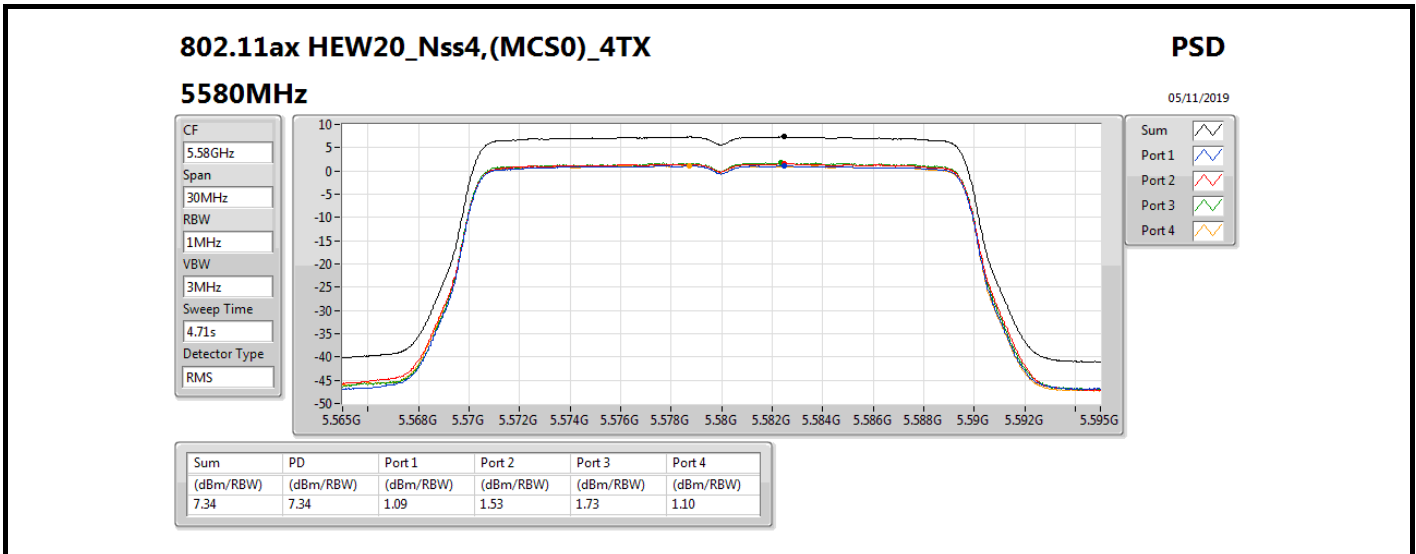

802.11ax HEW20_Nss4,(MCS0)_4TX

PSD

5500MHz

05/11/2019

Sum	PD	Port 1	Port 2	Port 3	Port 4
(dBm/RBW)	(dBm/RBW)	(dBm/RBW)	(dBm/RBW)	(dBm/RBW)	(dBm/RBW)
7.08	7.08	0.87	1.42	1.46	0.59

802.11ax HEW20_Nss4,(MCS0)_4TX