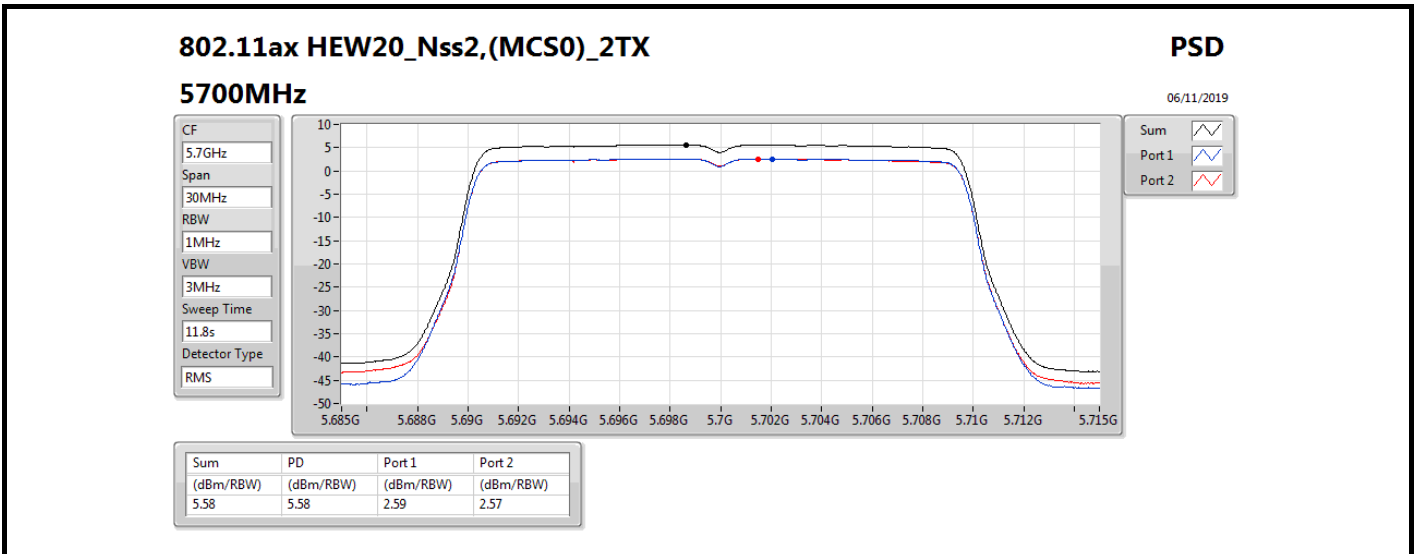

802.11ax HEW20_Nss2,(MCS0)_2TX

PSD

5300MHz

06/11/2019

CF
5.3GHz
Span
30MHz
RBW
1MHz
VBW
3MHz
Sweep Time
11.8s
Detector Type
RMS

Sum
Port 1
Port 2

Sum	PD	Port 1	Port 2
(dBm/RBW)	(dBm/RBW)	(dBm/RBW)	(dBm/RBW)
7.79	7.79	4.52	5.06