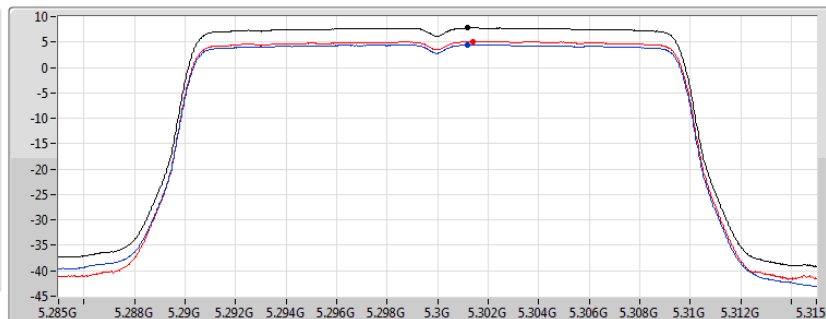

Sum
Port 1
Port 2

Sum	PD	Port 1	Port 2
(dBm/RBW)	(dBm/RBW)	(dBm/RBW)	(dBm/RBW)
7.79	7.79	4.52	5.06