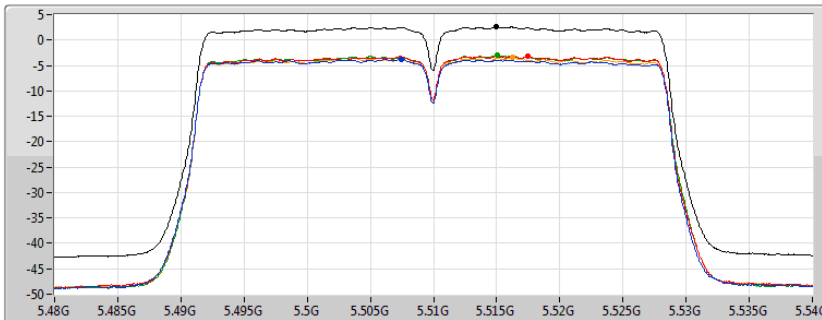

802.11ac VHT40_Nss4,(MCS0)_4TX

PSD

5510MHz

05/11/2019

CF
5.51GHz
Span
60MHz
RBW
1MHz
VBW
3MHz
Sweep Time
4.71s
Detector Type
RMS

Sum
Port 1
Port 2
Port 3
Port 4

Sum	PD	Port 1	Port 2	Port 3	Port 4
(dBm/RBW)	(dBm/RBW)	(dBm/RBW)	(dBm/RBW)	(dBm/RBW)	(dBm/RBW)
2.58	2.58	-3.75	-3.20	-3.01	-3.45