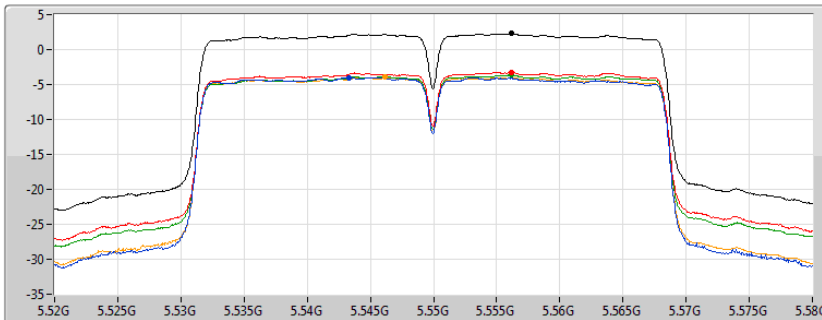

Sum
Port 1
Port 2
Port 3
Port 4

Sum	PD	Port 1	Port 2	Port 3	Port 4
(dBm/RBW)	(dBm/RBW)	(dBm/RBW)	(dBm/RBW)	(dBm/RBW)	(dBm/RBW)
2.28	2.28	-4.04	-3.23	-3.58	-3.95

802.11ac VHT40_Nss1,(MCS0)_4TX

PSD

5670MHz

08/11/2019

CF 5.67GHz
Span 60MHz
RBW 1MHz
VBW 3MHz
Sweep Time 6.73s
Detector Type RMS