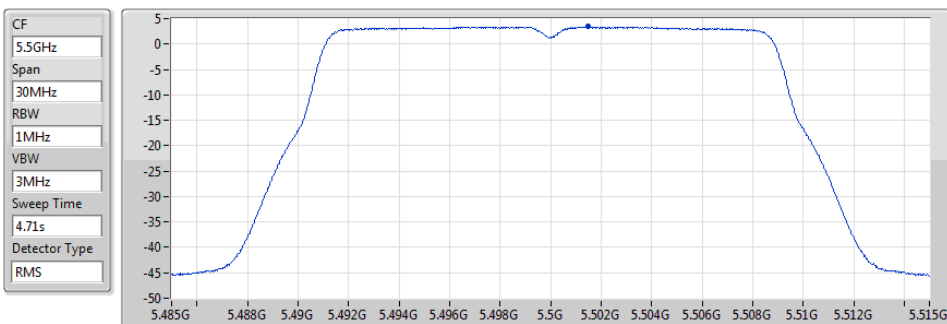

5320MHz

06/11/2019

Port 1

Sum	PD	Port 1
(dBm/RBW)	(dBm/RBW)	(dBm/RBW)
6.08	6.08	6.08

802.11ac VHT20_Nss1,(MCS0)_1TX

PSD

5500MHz

06/11/2019

Port 1

Sum	PD	Port 1
(dBm/RBW)	(dBm/RBW)	(dBm/RBW)
3.39	3.39	3.39

802.11ac VHT80_Nss1,(MCS0)_1TX

PSD

5690MHz Straddle 5.725-5.85GHz

06/11/2019

CF 5.735GHz
Span 40MHz
RBW 500kHz
VBW 3MHz
Sweep Time 4.71s
Detector Type RMS