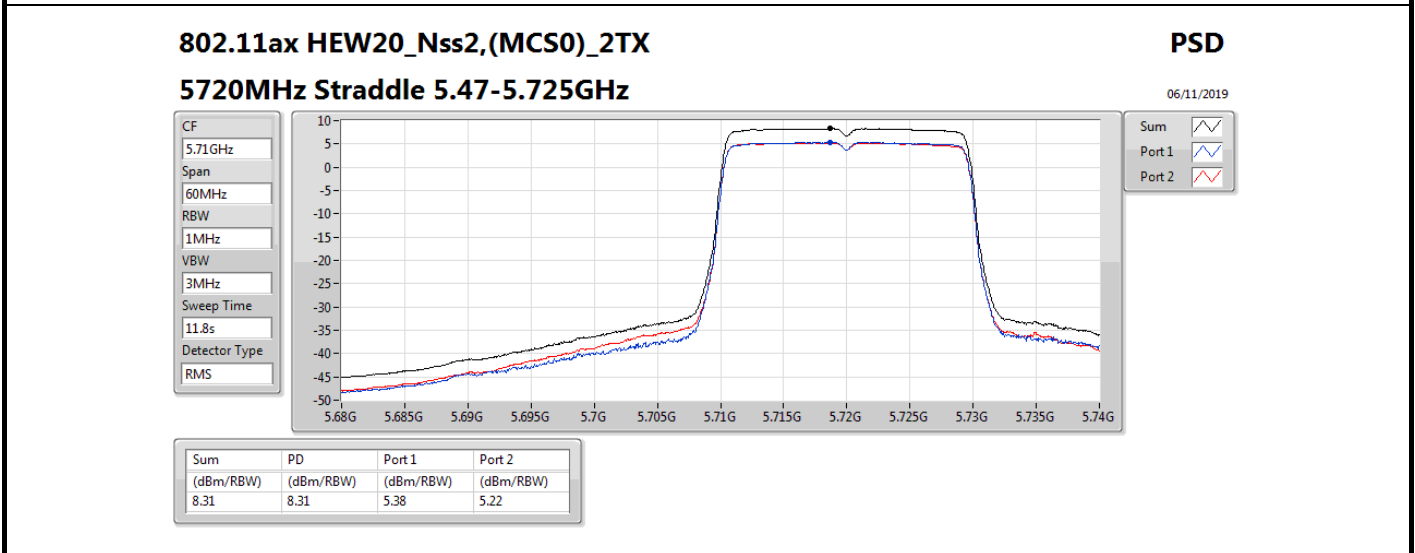

802.11ax HEW20_Nss2,(MCS0)_2TX

PSD

5300MHz

06/11/2019

CF
5.3GHz
Span
30MHz
RBW
1MHz
VBW
3MHz
Sweep Time
11.8s
Detector Type
RMS

Sum
Port 1
Port 2

Sum	PD	Port 1	Port 2
(dBm/RBW)	(dBm/RBW)	(dBm/RBW)	(dBm/RBW)
7.79	7.79	4.52	5.06

802.11ax HEW40_Nss2,(MCS0)_2TX
5710MHz Straddle 5.725-5.85GHz

PSD

07/11/2019

Sum

Port 1

Port 2

Sum	PD	Port 1	Port 2
(dBm/RBW)	(dBm/RBW)	(dBm/RBW)	(dBm/RBW)
3.40	3.40	0.25	0.54

802.11ax HEW80_Nss2,(MCS0)_2TX
5290MHz