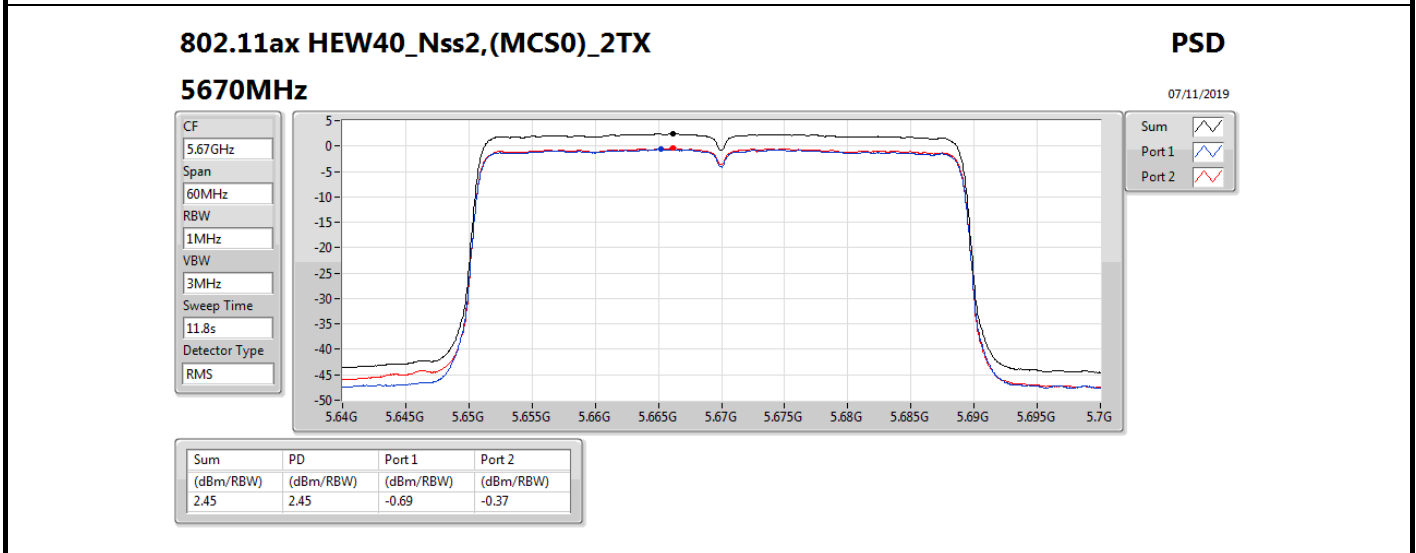

802.11ax HEW20_Nss2,(MCS0)_2TX

PSD

5300MHz

06/11/2019

CF
5.3GHz
Span
30MHz
RBW
1MHz
VBW
3MHz
Sweep Time
11.8s
Detector Type
RMS

Sum
Port 1
Port 2

Sum	PD	Port 1	Port 2
(dBm/RBW)	(dBm/RBW)	(dBm/RBW)	(dBm/RBW)
7.79	7.79	4.52	5.06

802.11ax HEW40_Nss2,(MCS0)_2TX
5710MHz Straddle 5.725-5.85GHz

PSD

07/11/2019

Sum

Port 1

Port 2

Sum	PD	Port 1	Port 2
(dBm/RBW)	(dBm/RBW)	(dBm/RBW)	(dBm/RBW)
3.40	3.40	0.25	0.54

802.11ax HEW80_Nss2,(MCS0)_2TX
5290MHz