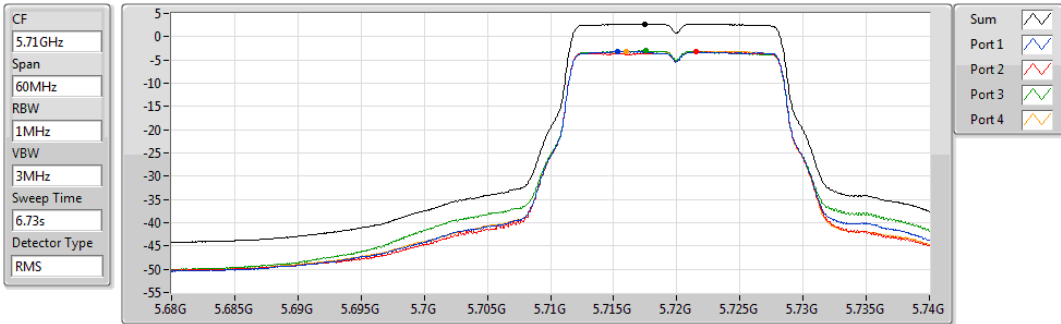

802.11a_Nss1,(6Mbps)_4TX
5720MHz Straddle 5.47-5.725GHz

PSD

07/11/2019

Sum	PD	Port 1	Port 2	Port 3	Port 4
(dBm/RBW)	(dBm/RBW)	(dBm/RBW)	(dBm/RBW)	(dBm/RBW)	(dBm/RBW)
2.74	2.74	-3.18	-3.25	-3.01	-3.10