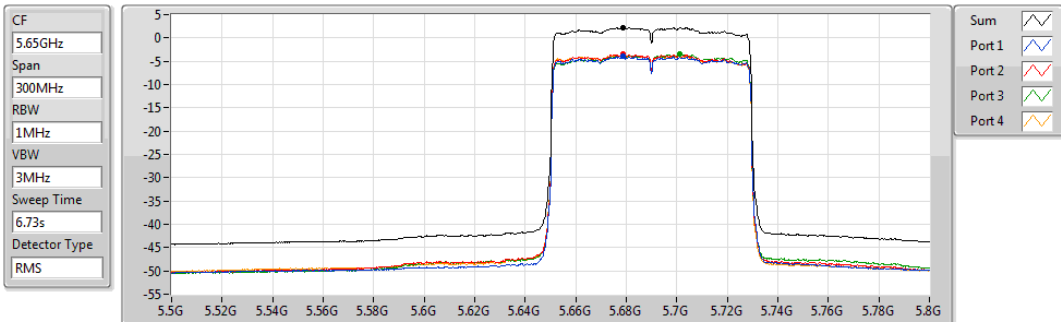

802.11ax HEW80_Nss1,(MCS0)_4TX

PSD

5690MHz Straddle 5.47-5.725GHz

08/11/2019

Sum	PD	Port 1	Port 2	Port 3	Port 4
(dBm/RBW)	(dBm/RBW)	(dBm/RBW)	(dBm/RBW)	(dBm/RBW)	(dBm/RBW)
2.30	2.30	-3.95	-3.44	-3.40	-3.61