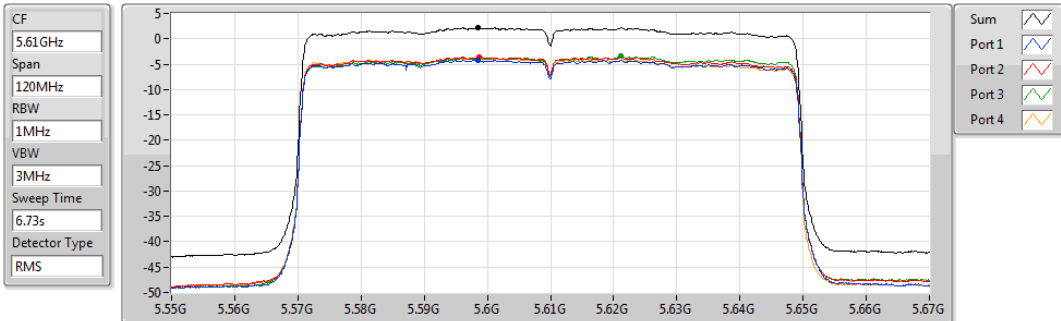

PSD

5530MHz

08/11/2019

Sum	PD	Port 1	Port 2	Port 3	Port 4
(dBm/RBW)	(dBm/RBW)	(dBm/RBW)	(dBm/RBW)	(dBm/RBW)	(dBm/RBW)
-0.13	-0.13	-6.58	-5.71	-5.82	-6.27

802.11ax HEW80_Nss1,(MCS0)_4TX

PSD

5610MHz

08/11/2019