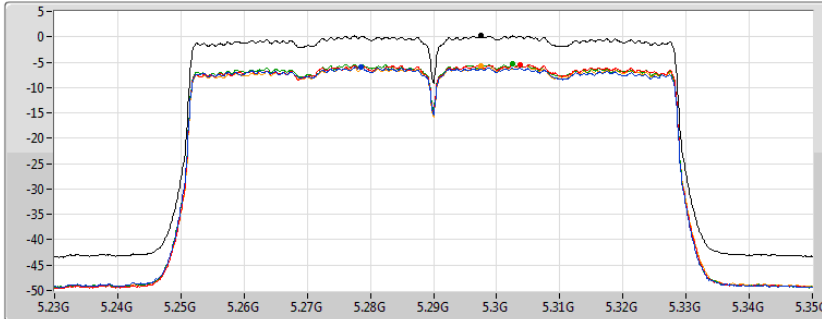

802.11ac VHT80_Nss4,(MCS0)_4TX

PSD

5290MHz

05/11/2019

CF
5.29GHz
Span
120MHz
RBW
1MHz
VBW
3MHz
Sweep Time
4.71s
Detector Type
RMS

Sum
Port 1
Port 2
Port 3
Port 4

Sum	PD	Port 1	Port 2	Port 3	Port 4
(dBm/RBW)	(dBm/RBW)	(dBm/RBW)	(dBm/RBW)	(dBm/RBW)	(dBm/RBW)
0.21	0.21	-5.99	-5.58	-5.31	-5.82