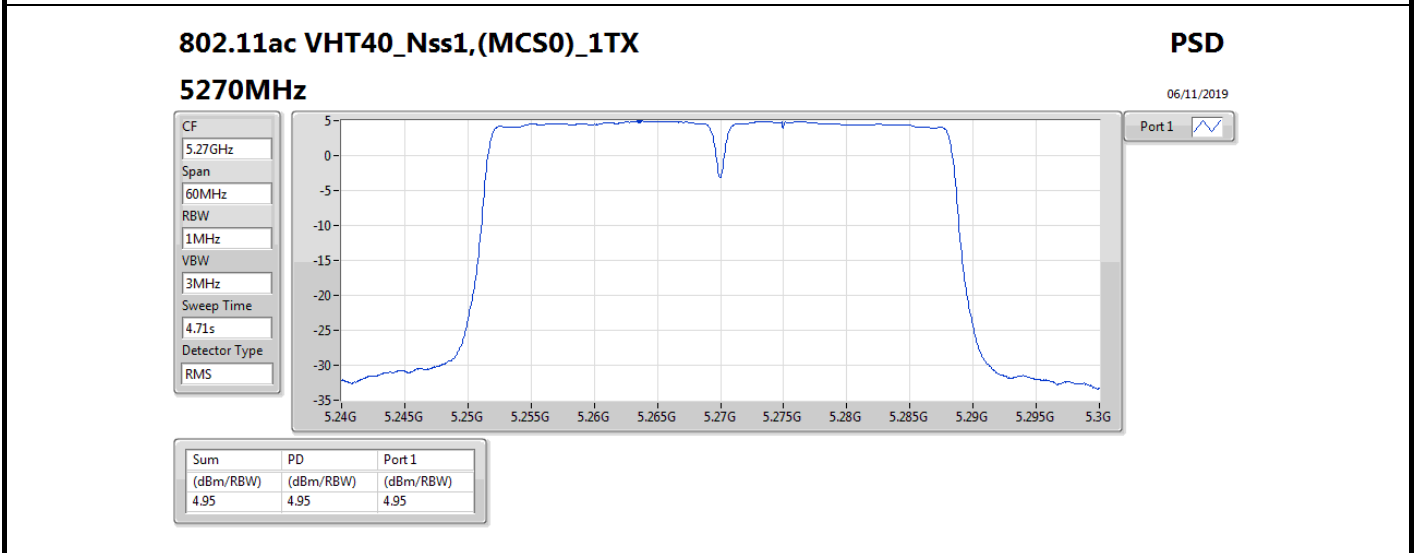

5320MHz

06/11/2019

Port 1

Sum	PD	Port 1
(dBm/RBW)	(dBm/RBW)	(dBm/RBW)
6.08	6.08	6.08

802.11ac VHT20_Nss1,(MCS0)_1TX

PSD

5500MHz

06/11/2019

Port 1

Sum	PD	Port 1
(dBm/RBW)	(dBm/RBW)	(dBm/RBW)
3.39	3.39	3.39

802.11ac VHT80_Nss1,(MCS0)_1TX

PSD

5690MHz Straddle 5.725-5.85GHz

06/11/2019

CF 5.735GHz
Span 40MHz
RBW 500kHz
VBW 3MHz
Sweep Time 4.71s
Detector Type RMS