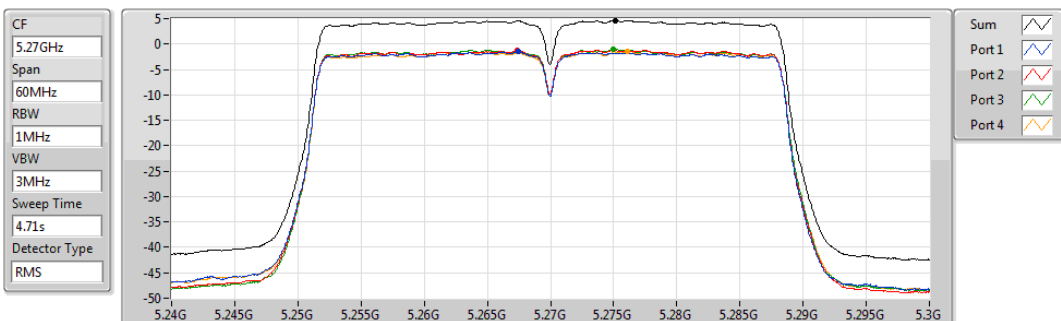

802.11ac VHT40_Nss4,(MCS0)_4TX

5270MHz

PSD

05/11/2019

Sum	PD	Port 1	Port 2	Port 3	Port 4
(dBm/RBW)	(dBm/RBW)	(dBm/RBW)	(dBm/RBW)	(dBm/RBW)	(dBm/RBW)
4.63	4.63	-1.49	-1.20	-1.02	-1.42