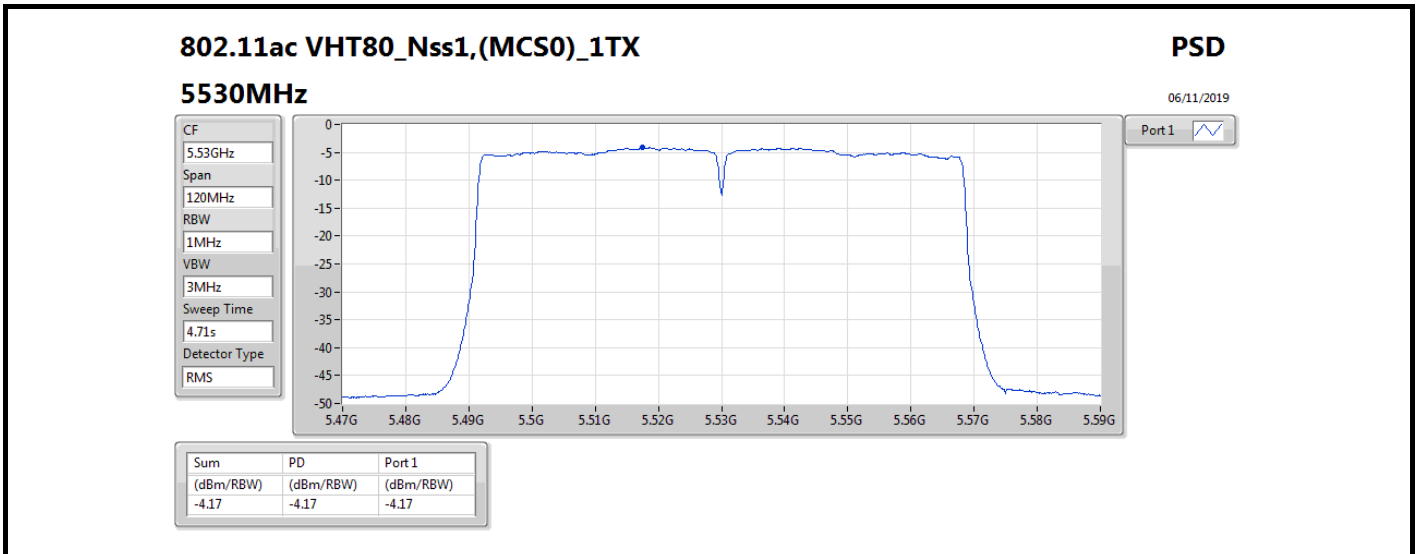

Port 1

Sum	PD	Port 1
(dBm/RBW)	(dBm/RBW)	(dBm/RBW)
3.39	3.39	3.39

802.11ac VHT80_Nss1,(MCS0)_1TX

PSD

5690MHz Straddle 5.725-5.85GHz

06/11/2019

CF 5.735GHz
Span 40MHz
RBW 500kHz
VBW 3MHz
Sweep Time 4.71s
Detector Type RMS

Port 1

Sum	PD	Port 1
(dBm/RBW)	(dBm/RBW)	(dBm/RBW)
-1.12	-1.12	-1.12

802.11ac VHT160_Nss1,(MCS0)_1TX

PSD

5250MHz Straddle 5.15-5.25GHz

04/12/2019

CF 5.17GHz
Span 320MHz
RBW 1MHz
VBW 3MHz
Sweep Time 4.71s
Detector Type RMS