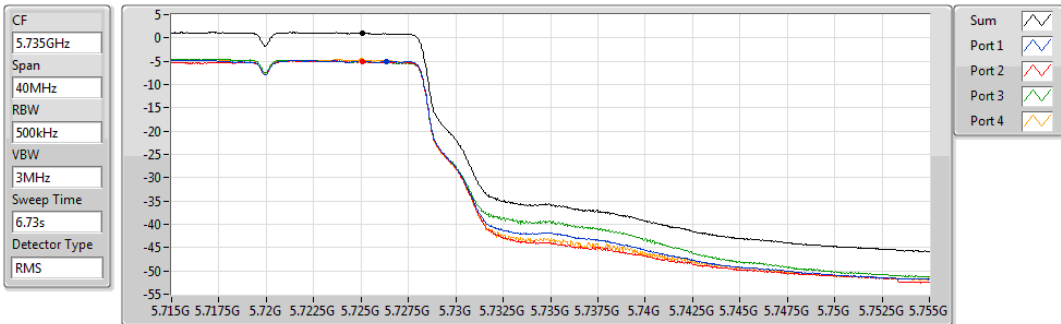

802.11a_Nss1,(6Mbps)_4TX
5720MHz Straddle 5.725-5.85GHz

PSD

07/11/2019

Sum	PD	Port 1	Port 2	Port 3	Port 4
(dBm/RBW)	(dBm/RBW)	(dBm/RBW)	(dBm/RBW)	(dBm/RBW)	(dBm/RBW)
0.97	0.97	-5.09	-5.14	-5.13	-4.73