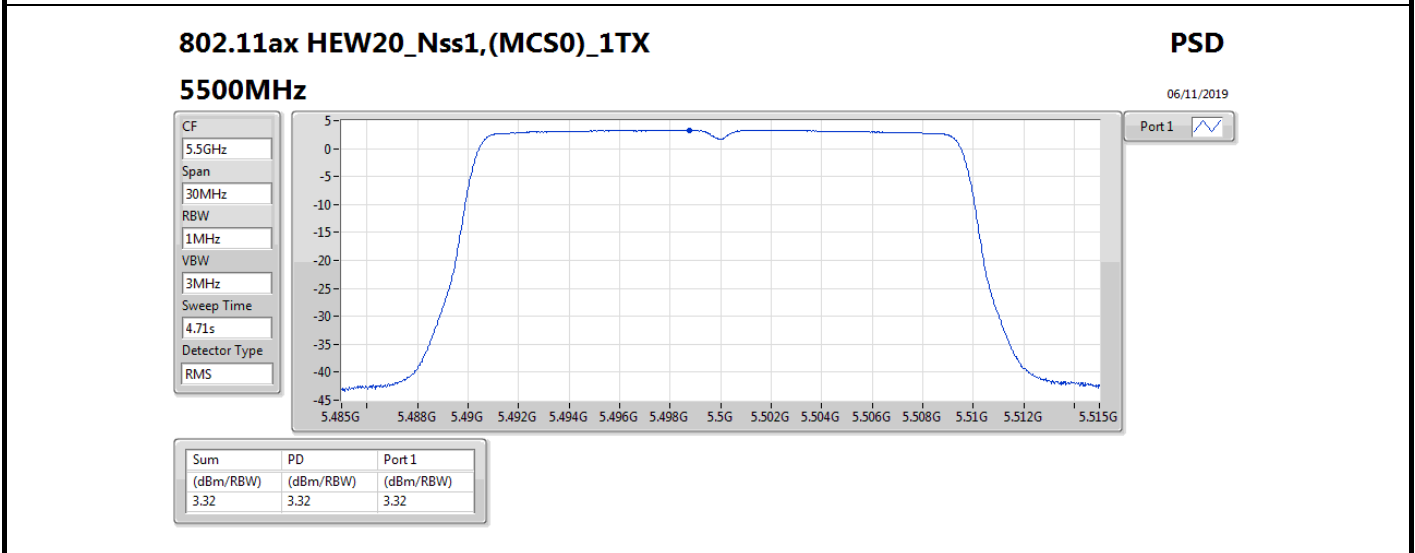

802.11ax HEW20_Nss1,(MCS0)_1TX

PSD

5300MHz

06/11/2019

CF
5.3GHz
Span
30MHz
RBW
1MHz
VBW
3MHz
Sweep Time
4.71s
Detector Type
RMS

Port 1

Sum	PD	Port 1
(dBm/RBW)	(dBm/RBW)	(dBm/RBW)
7.59	7.59	7.59

802.11ax HEW40_Nss1,(MCS0)_1TX