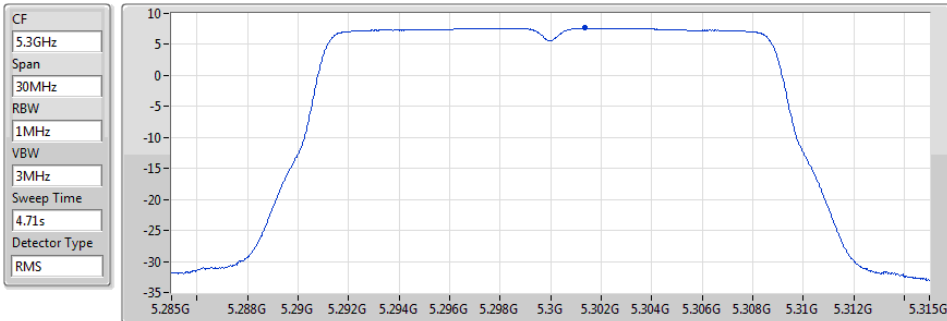

802.11ac VHT20_Nss1,(MCS0)_1TX

PSD

5300MHz

06/11/2019

Port 1

Sum	PD	Port 1
(dBm/RBW)	(dBm/RBW)	(dBm/RBW)
7.63	7.63	7.63