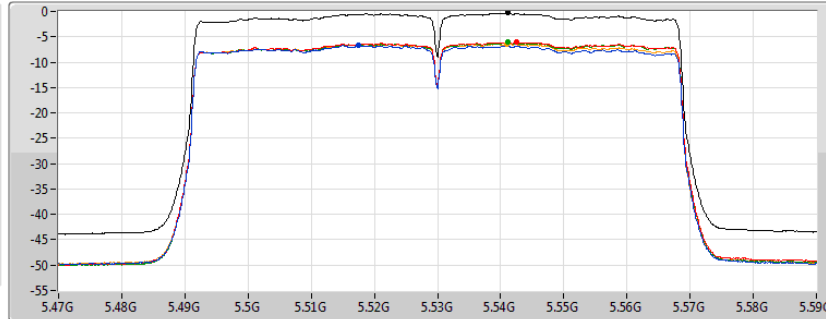

802.11ac VHT80_Nss1,(MCS0)_4TX

PSD

5530MHz

08/11/2019

CF 5.53GHz
Span 120MHz
RBW 1MHz
VBW 3MHz
Sweep Time 6.73s
Detector Type RMS

Sum
Port 1
Port 2
Port 3
Port 4

Sum	PD	Port 1	Port 2	Port 3	Port 4
(dBm/RBW)	(dBm/RBW)	(dBm/RBW)	(dBm/RBW)	(dBm/RBW)	(dBm/RBW)
-0.29	-0.29	-6.71	-5.96	-6.03	-6.38

802.11ac VHT80_Nss1,(MCS0)_4TX

PSD

5610MHz

08/11/2019

CF 5.61GHz
Span 120MHz
RBW 1MHz
VBW 3MHz
Sweep Time 6.73s
Detector Type RMS