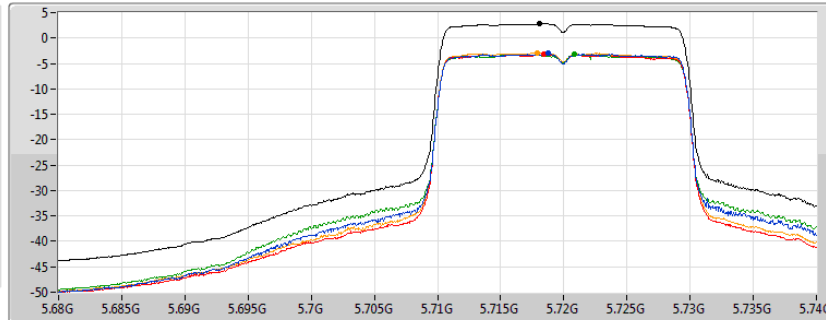

Sum
Port 1
Port 2
Port 3
Port 4

Sum	PD	Port 1	Port 2	Port 3	Port 4
(dBm/RBW)	(dBm/RBW)	(dBm/RBW)	(dBm/RBW)	(dBm/RBW)	(dBm/RBW)
2.80	2.80	-2.97	-3.24	-3.26	-2.90

802.11ax HEW20_Nss1,(MCS0)_4TX

PSD

5720MHz Straddle 5.725-5.85GHz

07/11/2019

CF
5.735GHz
Span
40MHz
RBW
500kHz
VBW
3MHz
Sweep Time
6.73s
Detector Type
RMS