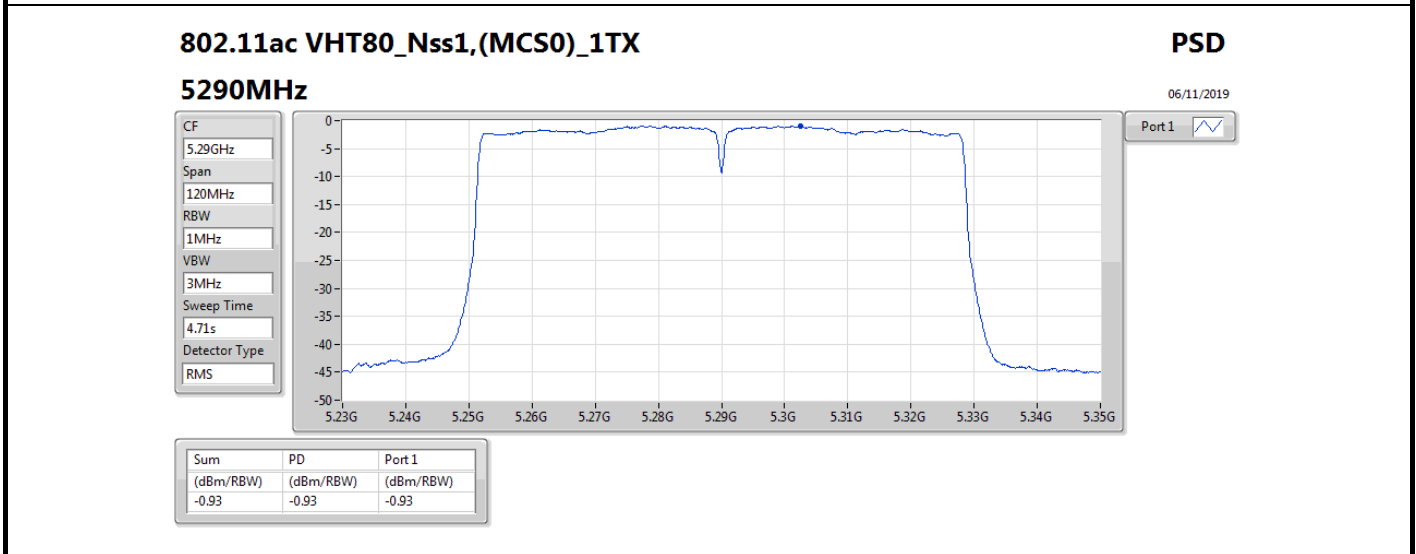

5320MHz

06/11/2019

Port 1

Sum	PD	Port 1
(dBm/RBW)	(dBm/RBW)	(dBm/RBW)
6.08	6.08	6.08

802.11ac VHT20_Nss1,(MCS0)_1TX

PSD

5500MHz

06/11/2019

Port 1

Sum	PD	Port 1
(dBm/RBW)	(dBm/RBW)	(dBm/RBW)
3.39	3.39	3.39

802.11ac VHT80_Nss1,(MCS0)_1TX

PSD

5690MHz Straddle 5.725-5.85GHz

06/11/2019

CF 5.735GHz
Span 40MHz
RBW 500kHz
VBW 3MHz
Sweep Time 4.71s
Detector Type RMS