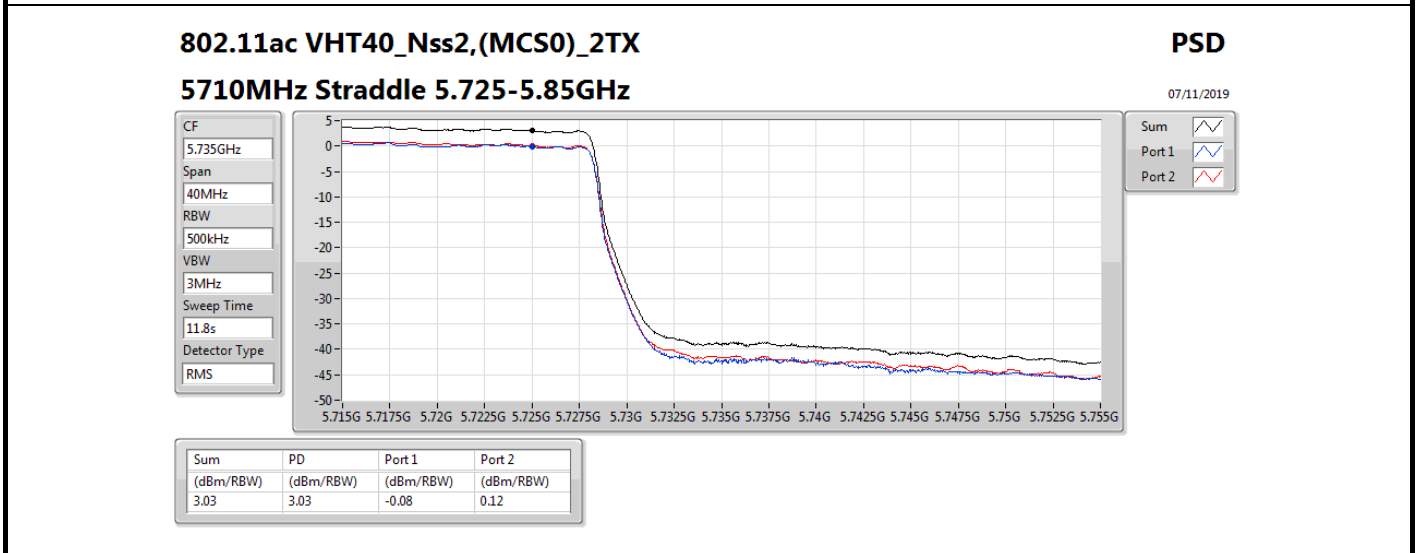

802.11ac VHT40_Nss2,(MCS0)_2TX

PSD

5670MHz

07/11/2019

CF: 5.67GHz
Span: 60MHz
RBW: 1MHz
VBW: 3MHz
Sweep Time: 11.8s
Detector Type: RMS

Sum
Port 1
Port 2

Sum	PD	Port 1	Port 2
(dBm/RBW)	(dBm/RBW)	(dBm/RBW)	(dBm/RBW)
2.47	2.47	-0.63	-0.40