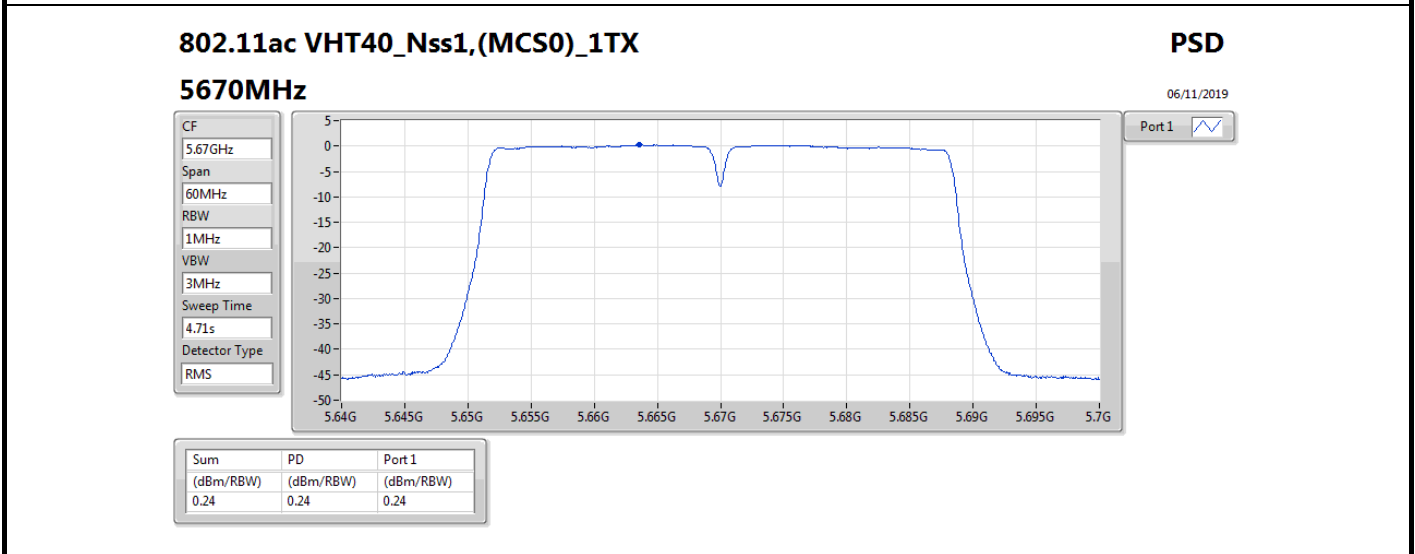

5320MHz

06/11/2019

Port 1

Sum	PD	Port 1
(dBm/RBW)	(dBm/RBW)	(dBm/RBW)
6.08	6.08	6.08

802.11ac VHT20_Nss1,(MCS0)_1TX

PSD

5500MHz

06/11/2019

Port 1

Sum	PD	Port 1
(dBm/RBW)	(dBm/RBW)	(dBm/RBW)
3.39	3.39	3.39

802.11ac VHT80_Nss1,(MCS0)_1TX

PSD

5690MHz Straddle 5.725-5.85GHz

06/11/2019

CF 5.735GHz
Span 40MHz
RBW 500kHz
VBW 3MHz
Sweep Time 4.71s
Detector Type RMS