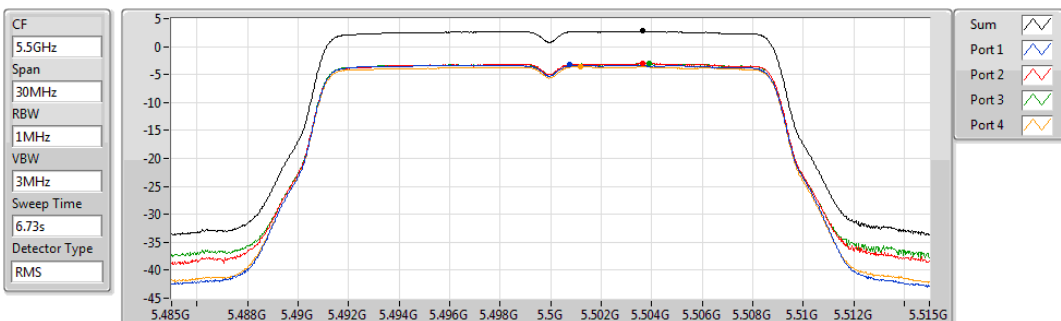

PSD

5320MHz

07/11/2019

Sum	PD	Port 1	Port 2	Port 3	Port 4
(dBm/RBW)	(dBm/RBW)	(dBm/RBW)	(dBm/RBW)	(dBm/RBW)	(dBm/RBW)
2.84	2.84	-3.52	-2.76	-3.00	-3.28

802.11ac VHT20_Nss1,(MCS0)_4TX

PSD

5500MHz

07/11/2019