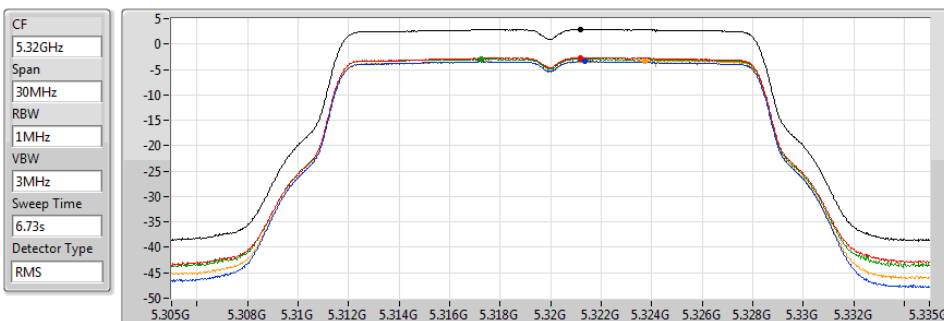

07/11/2019

Sum	PD	Port 1	Port 2	Port 3	Port 4
(dBm/RBW)	(dBm/RBW)	(dBm/RBW)	(dBm/RBW)	(dBm/RBW)	(dBm/RBW)
2.83	2.83	-3.31	-2.80	-2.98	-3.45

802.11a_Nss1,(6Mbps)_4TX

PSD

5320MHz

07/11/2019

Sum	PD	Port 1	Port 2	Port 3	Port 4
(dBm/RBW)	(dBm/RBW)	(dBm/RBW)	(dBm/RBW)	(dBm/RBW)	(dBm/RBW)
2.90	2.90	-3.40	-2.64	-2.89	-3.35