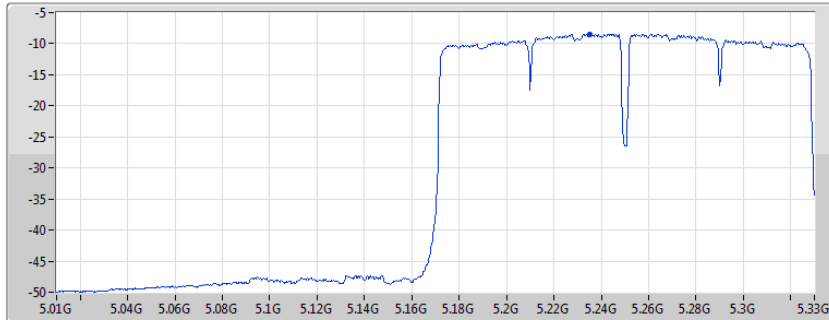

Port 1

Sum	PD	Port 1
(dBm/RBW)	(dBm/RBW)	(dBm/RBW)
-1.12	-1.12	-1.12

802.11ac VHT160_Nss1,(MCS0)_1TX

PSD

5250MHz Straddle 5.15-5.25GHz

04/12/2019

CF 5.17GHz
Span 320MHz
RBW 1MHz
VBW 3MHz
Sweep Time 4.71s
Detector Type RMS

Port 1

Sum	PD	Port 1
(dBm/RBW)	(dBm/RBW)	(dBm/RBW)
-8.44	-8.44	-8.44

802.11ac VHT160_Nss1,(MCS0)_1TX

PSD

5250MHz Straddle 5.25-5.35GHz

06/11/2019

CF 5.33GHz
Span 320MHz
RBW 1MHz
VBW 3MHz
Sweep Time 4.71s
Detector Type RMS