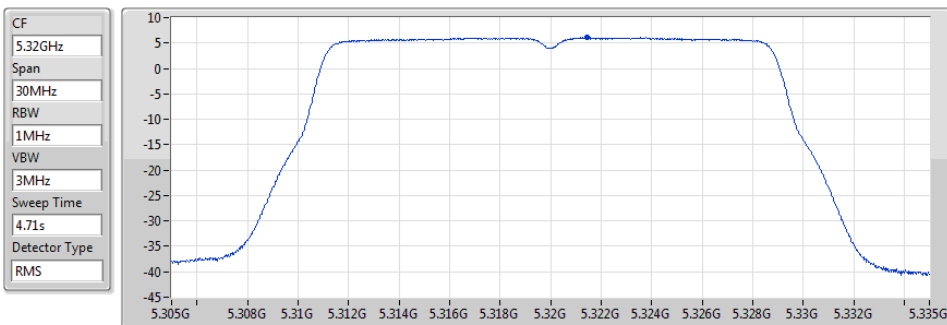

802.11ac VHT20_Nss1,(MCS0)_1TX

PSD

5320MHz

06/11/2019

Port 1

Sum	PD	Port 1
(dBm/RBW)	(dBm/RBW)	(dBm/RBW)
6.08	6.08	6.08