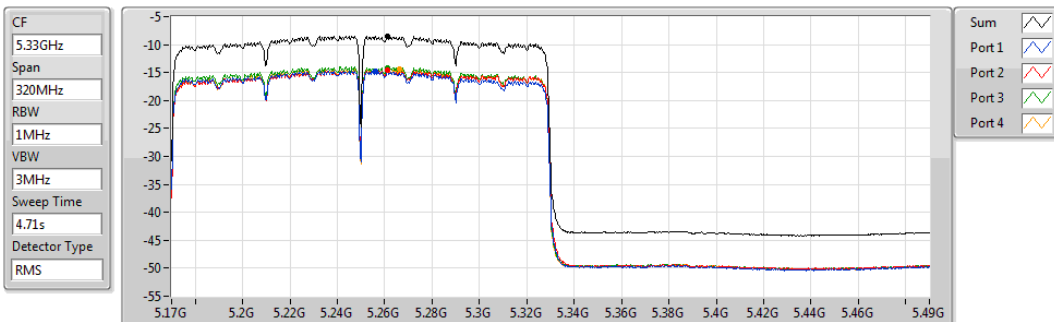

5250MHz Straddle 5.25-5.35GHz

05/11/2019

Sum	PD	Port 1	Port 2	Port 3	Port 4
(dBm/RBW)	(dBm/RBW)	(dBm/RBW)	(dBm/RBW)	(dBm/RBW)	(dBm/RBW)
-8.54	-8.54	-14.84	-14.63	-14.15	-14.46