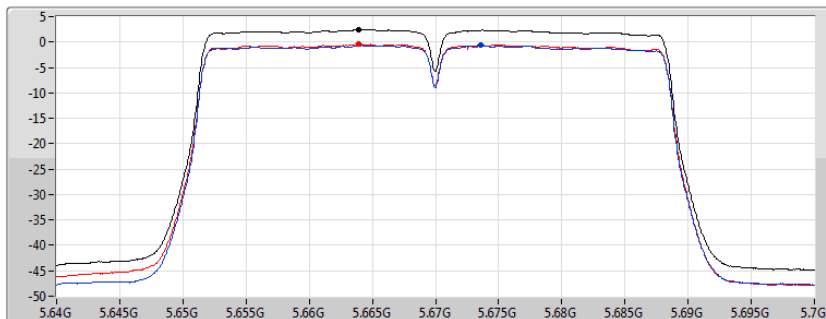

802.11ac VHT40_Nss2,(MCS0)_2TX

PSD

5550MHz

07/11/2019

CF: 5.55GHz
Span: 60MHz
RBW: 1MHz
VBW: 3MHz
Sweep Time: 11.8s
Detector Type: RMS

Sum
Port 1
Port 2

Sum	PD	Port 1	Port 2
(dBm/RBW)	(dBm/RBW)	(dBm/RBW)	(dBm/RBW)
5.12	5.12	1.86	2.43

802.11ac VHT40_Nss2,(MCS0)_2TX

PSD

5670MHz

07/11/2019

CF: 5.67GHz
Span: 60MHz
RBW: 1MHz
VBW: 3MHz
Sweep Time: 11.8s
Detector Type: RMS

Sum
Port 1
Port 2

Sum	PD	Port 1	Port 2
(dBm/RBW)	(dBm/RBW)	(dBm/RBW)	(dBm/RBW)
2.47	2.47	-0.63	-0.40