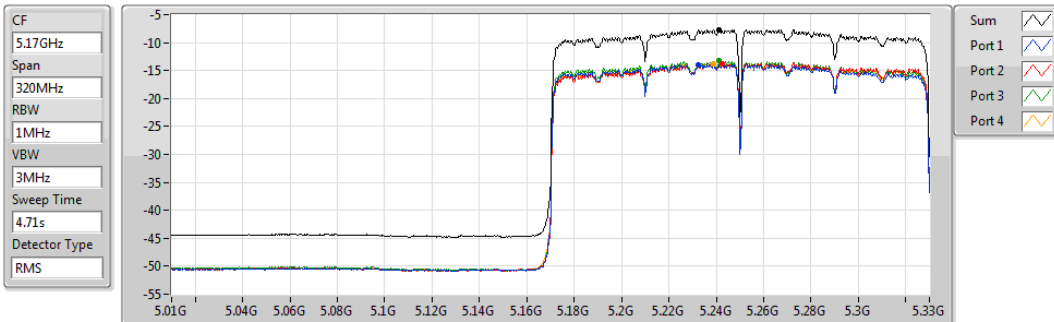

5250MHz Straddle 5.15-5.25GHz

04/12/2019

Sum	PD	Port 1	Port 2	Port 3	Port 4
(dBm/RBW)	(dBm/RBW)	(dBm/RBW)	(dBm/RBW)	(dBm/RBW)	(dBm/RBW)
-7.76	-7.76	-13.95	-13.81	-13.25	-13.73

802.11ax HEW160_Nss4,(MCS0)_4TX

PSD