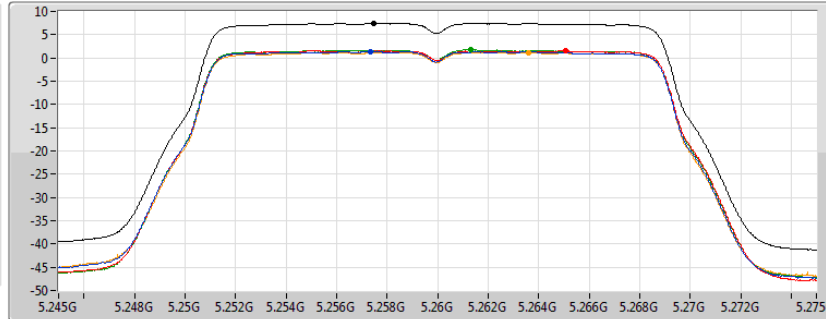

802.11ac VHT20_Nss4,(MCS0)_4TX

PSD

5260MHz

05/11/2019

CF
5.26GHz
Span
30MHz
RBW
1MHz
VBW
3MHz
Sweep Time
4.71s
Detector Type
RMS

Sum
Port 1
Port 2
Port 3
Port 4

Sum	PD	Port 1	Port 2	Port 3	Port 4
(dBm/RBW)	(dBm/RBW)	(dBm/RBW)	(dBm/RBW)	(dBm/RBW)	(dBm/RBW)
7.41	7.41	1.39	1.56	1.75	1.19