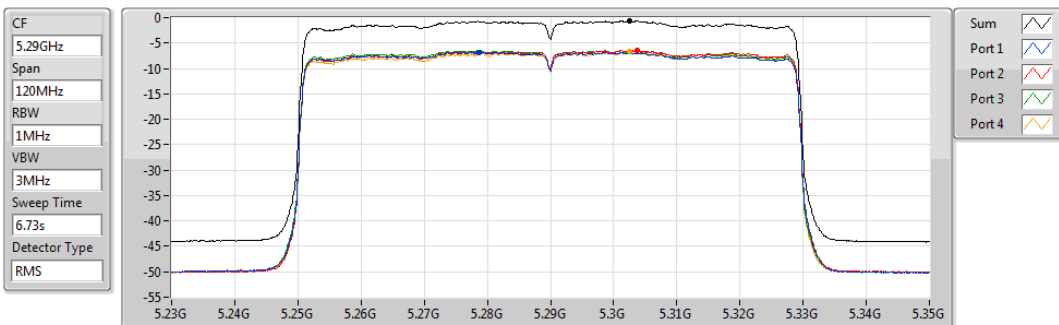

5290MHz

08/11/2019

Sum	PD	Port 1	Port 2	Port 3	Port 4
(dBm/RBW)	(dBm/RBW)	(dBm/RBW)	(dBm/RBW)	(dBm/RBW)	(dBm/RBW)
-0.64	-0.64	-6.80	-6.46	-6.40	-6.75

802.11ax HEW80_Nss1,(MCS0)_4TX

PSD