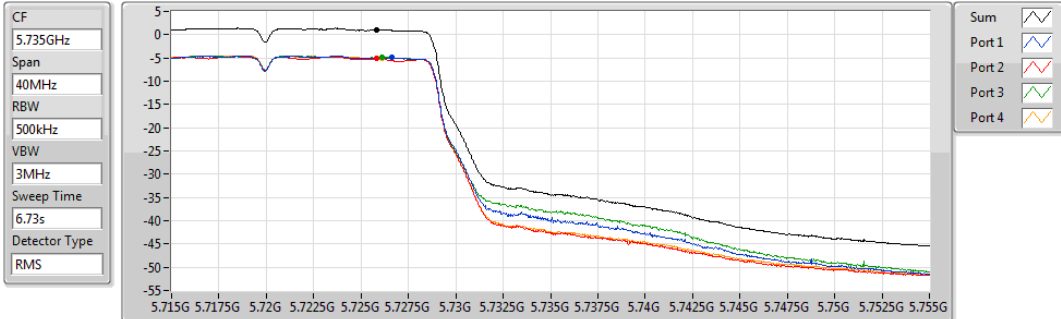

Sum	PD	Port 1	Port 2	Port 3	Port 4
(dBm/RBW)	(dBm/RBW)	(dBm/RBW)	(dBm/RBW)	(dBm/RBW)	(dBm/RBW)
2.77	2.77	-3.29	-2.94	-2.95	-3.58

802.11ac VHT20_Nss1,(MCS0)_4TX

PSD

5720MHz Straddle 5.725-5.85GHz

07/11/2019