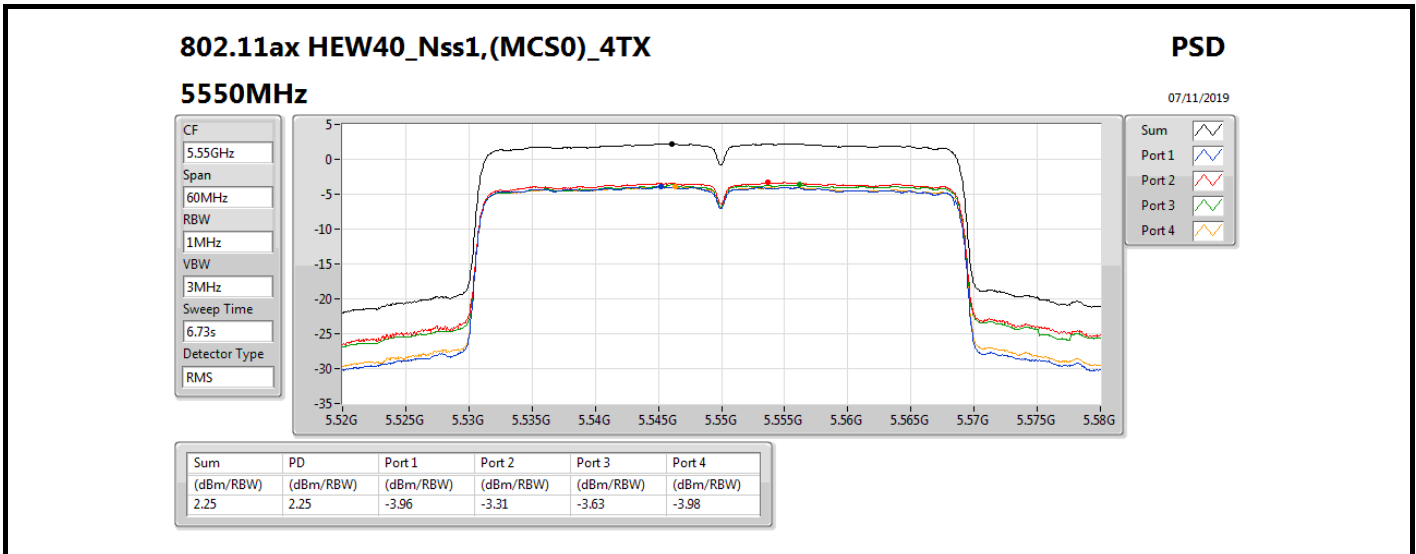

802.11ax HEW40_Nss1,(MCS0)_4TX

PSD

5510MHz

07/11/2019

CF
5.51GHz
Span
60MHz
RBW
1MHz
VBW
3MHz
Sweep Time
6.73s
Detector Type
RMS

Sum
Port 1
Port 2
Port 3
Port 4

Sum	PD	Port 1	Port 2	Port 3	Port 4
(dBm/RBW)	(dBm/RBW)	(dBm/RBW)	(dBm/RBW)	(dBm/RBW)	(dBm/RBW)
1.05	1.05	-5.18	-4.57	-4.82	-5.16