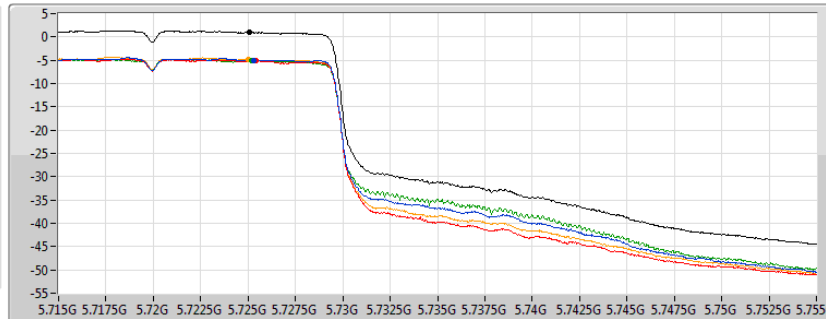

Sum
Port 1
Port 2
Port 3
Port 4

Sum	PD	Port 1	Port 2	Port 3	Port 4
(dBm/RBW)	(dBm/RBW)	(dBm/RBW)	(dBm/RBW)	(dBm/RBW)	(dBm/RBW)
0.93	0.93	-5.04	-5.16	-5.03	-4.89