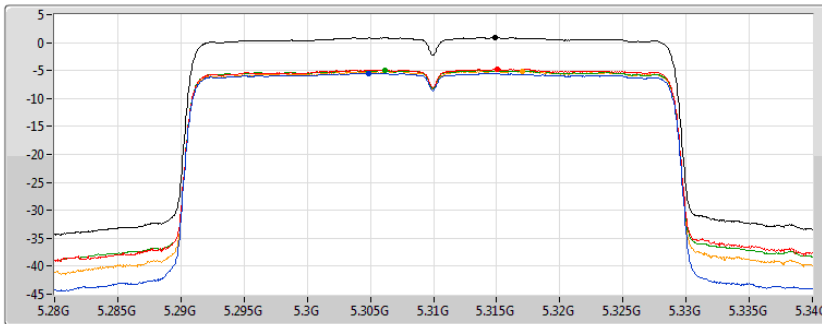

Sum
Port 1
Port 2
Port 3
Port 4

Sum	PD	Port 1	Port 2	Port 3	Port 4
(dBm/RBW)	(dBm/RBW)	(dBm/RBW)	(dBm/RBW)	(dBm/RBW)	(dBm/RBW)
0.90	0.90	-5.50	-4.75	-4.93	-5.13

802.11ax HEW40_Nss1,(MCS0)_4TX

PSD

5510MHz

07/11/2019

CF
5.51GHz
Span
60MHz
RBW
1MHz
VBW
3MHz
Sweep Time
6.73s
Detector Type
RMS