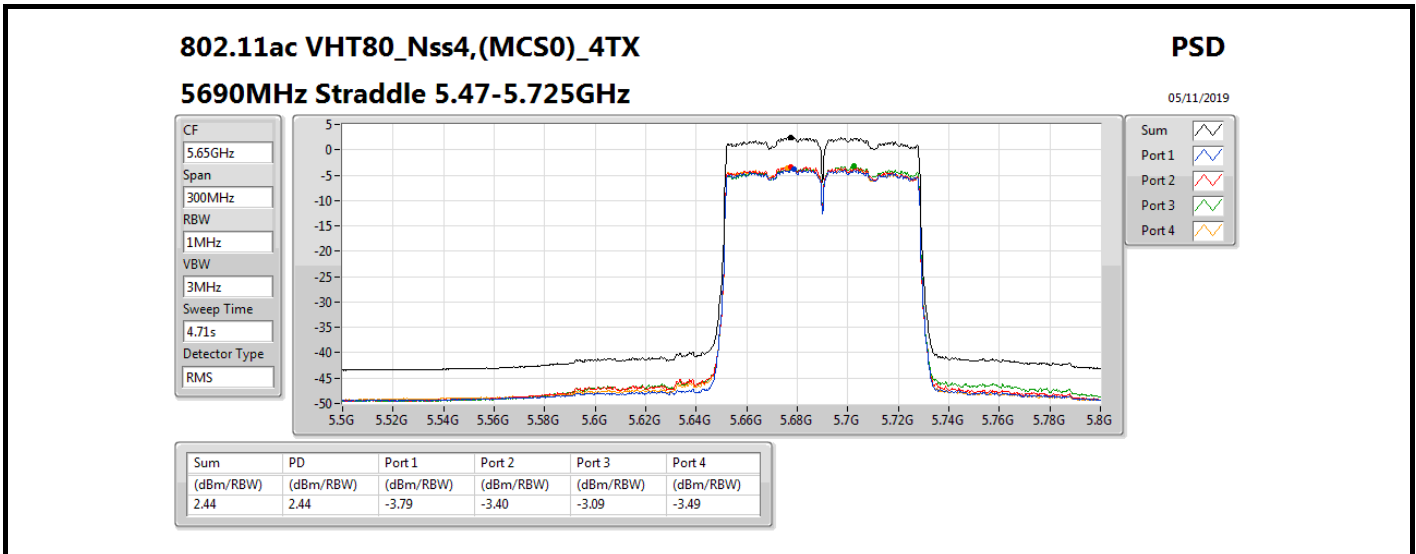

802.11ac VHT80_Nss4,(MCS0)_4TX

PSD

5610MHz

05/11/2019

CF
5.61GHz
Span
120MHz
RBW
1MHz
VBW
3MHz
Sweep Time
4.71s
Detector Type
RMS

Sum
Port 1
Port 2
Port 3
Port 4

Sum	PD	Port 1	Port 2	Port 3	Port 4
(dBm/RBW)	(dBm/RBW)	(dBm/RBW)	(dBm/RBW)	(dBm/RBW)	(dBm/RBW)
2.01	2.01	-4.38	-3.66	-3.60	-4.00