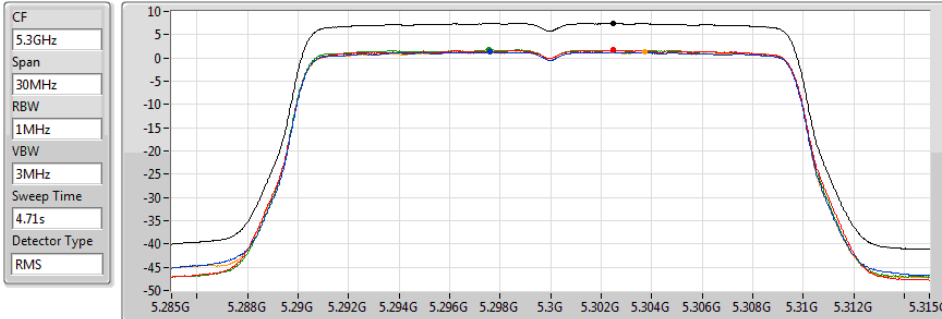

PSD

5260MHz

05/11/2019

Sum	PD	Port1	Port2	Port3	Port4
(dBm/RBW)	(dBm/RBW)	(dBm/RBW)	(dBm/RBW)	(dBm/RBW)	(dBm/RBW)
7.47	7.47	1.40	1.73	1.70	1.21

802.11ax HEW20_Nss4,(MCS0)_4TX

PSD

5300MHz

05/11/2019