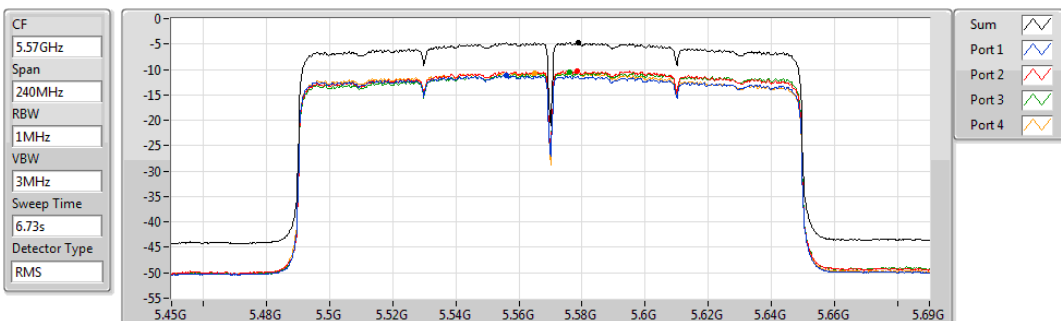

802.11ax HEW160_Nss1,(MCS0)_4TX

PSD

5570MHz

08/11/2019

Sum	PD	Port 1	Port 2	Port 3	Port 4
(dBm/RBW)	(dBm/RBW)	(dBm/RBW)	(dBm/RBW)	(dBm/RBW)	(dBm/RBW)
-4.71	-4.71	-11.19	-10.25	-10.63	-10.67