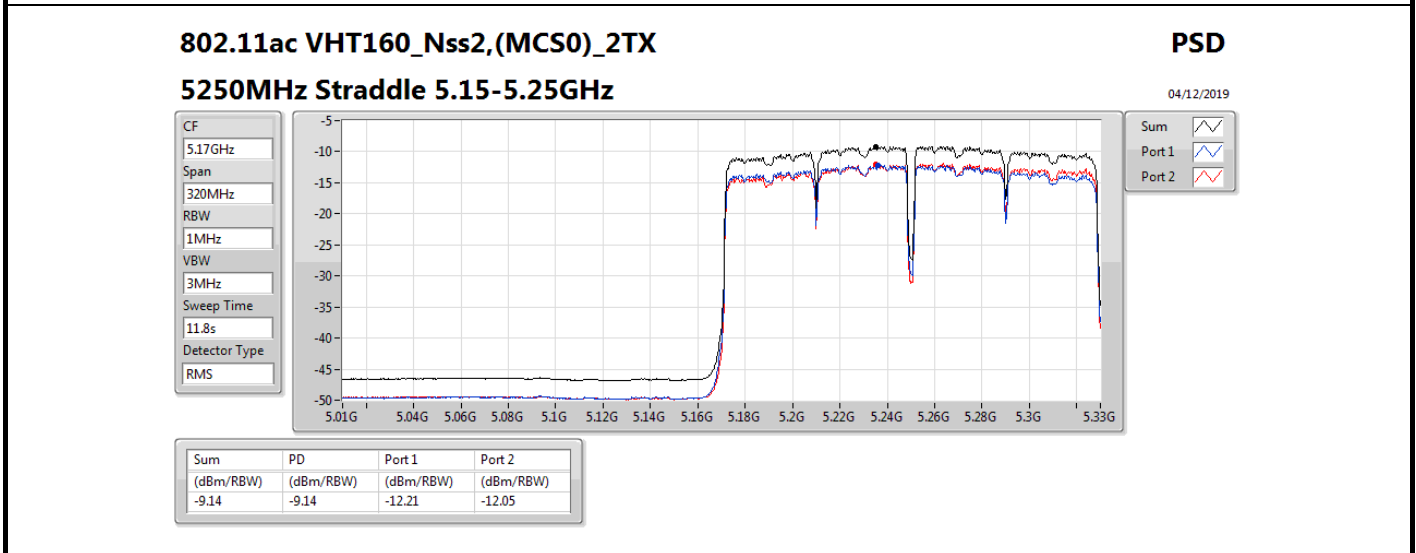

802.11ac VHT40_Nss2,(MCS0)_2TX

PSD

5670MHz

07/11/2019

CF: 5.67GHz
Span: 60MHz
RBW: 1MHz
VBW: 3MHz
Sweep Time: 11.8s
Detector Type: RMS

Sum
Port 1
Port 2

Sum	PD	Port 1	Port 2
(dBm/RBW)	(dBm/RBW)	(dBm/RBW)	(dBm/RBW)
2.47	2.47	-0.63	-0.40