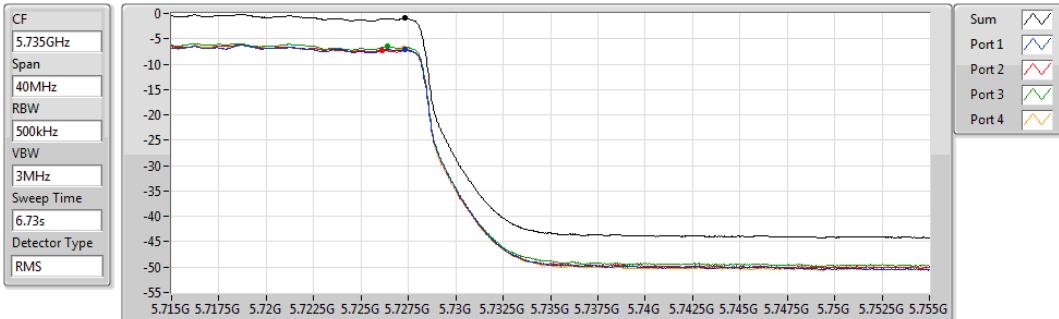

802.11ac VHT80_Nss1,(MCS0)_4TX

PSD

5690MHz Straddle 5.725-5.85GHz

08/11/2019

Sum	PD	Port 1	Port 2	Port 3	Port 4
(dBm/RBW)	(dBm/RBW)	(dBm/RBW)	(dBm/RBW)	(dBm/RBW)	(dBm/RBW)
-0.95	-0.95	-7.11	-7.20	-6.53	-6.91

802.11ac VHT160_Nss1,(MCS0)_4TX

PSD