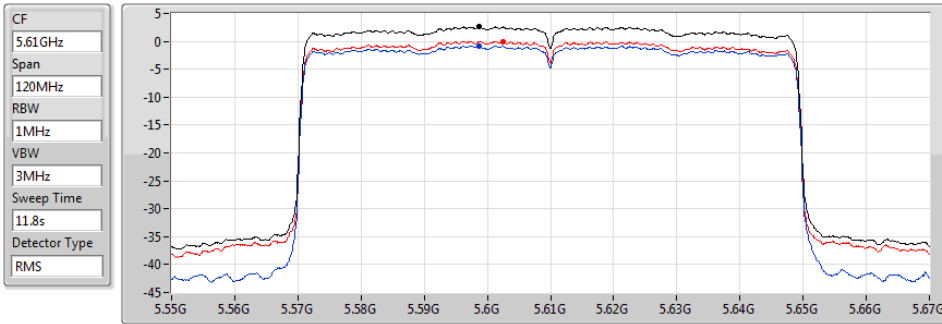

PSD

07/11/2019

Sum

Port 1

Port 2

Sum	PD	Port 1	Port 2
(dBm/RBW)	(dBm/RBW)	(dBm/RBW)	(dBm/RBW)
-1.88	-1.88	-5.00	-4.65

802.11ax HEW80_Nss2,(MCS0)_2TX
5530MHz

PSD

07/11/2019

Sum

Port 1

Port 2

Sum	PD	Port 1	Port 2
(dBm/RBW)	(dBm/RBW)	(dBm/RBW)	(dBm/RBW)
-0.61	-0.61	-3.84	-3.20

802.11ax HEW80_Nss2,(MCS0)_2TX

PSD

5610MHz

07/11/2019

Sum

Port 1

Port 2

Sum	PD	Port 1	Port 2
(dBm/RBW)	(dBm/RBW)	(dBm/RBW)	(dBm/RBW)
2.58	2.58	-0.80	-0.03

802.11ax HEW80_Nss2,(MCS0)_2TX

PSD

5690MHz Straddle 5.47-5.725GHz