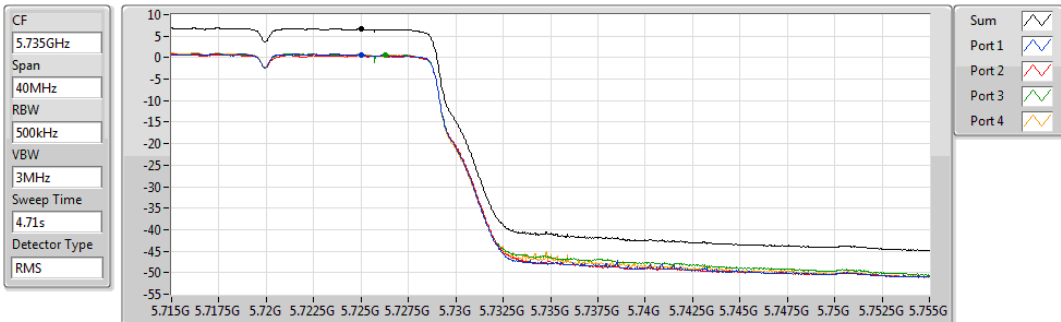

802.11ac VHT20_Nss4,(MCS0)_4TX

5720MHz Straddle 5.725-5.85GHz

PSD

05/11/2019

Sum	PD	Port 1	Port 2	Port 3	Port 4
(dBm/RBW)	(dBm/RBW)	(dBm/RBW)	(dBm/RBW)	(dBm/RBW)	(dBm/RBW)
6.63	6.63	0.56	0.60	0.57	0.70