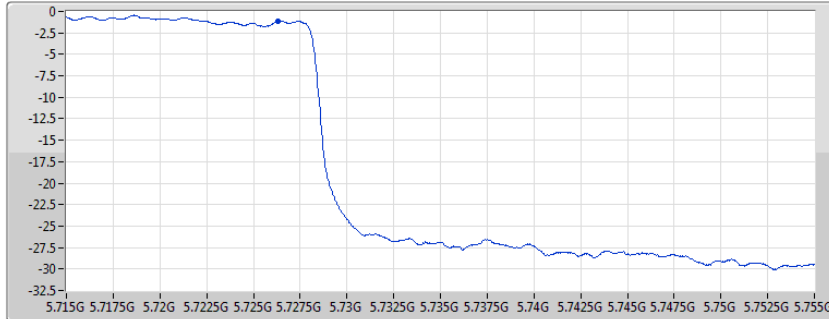

Port 1

Sum	PD	Port 1
(dBm/RBW)	(dBm/RBW)	(dBm/RBW)
3.39	3.39	3.39

802.11ac VHT80_Nss1,(MCS0)_1TX

PSD

5690MHz Straddle 5.725-5.85GHz

06/11/2019

CF 5.735GHz
Span 40MHz
RBW 500kHz
VBW 3MHz
Sweep Time 4.71s
Detector Type RMS

Port 1

Sum	PD	Port 1
(dBm/RBW)	(dBm/RBW)	(dBm/RBW)
-1.12	-1.12	-1.12

802.11ac VHT160_Nss1,(MCS0)_1TX

PSD

5250MHz Straddle 5.15-5.25GHz

04/12/2019

CF 5.17GHz
Span 320MHz
RBW 1MHz
VBW 3MHz
Sweep Time 4.71s
Detector Type RMS