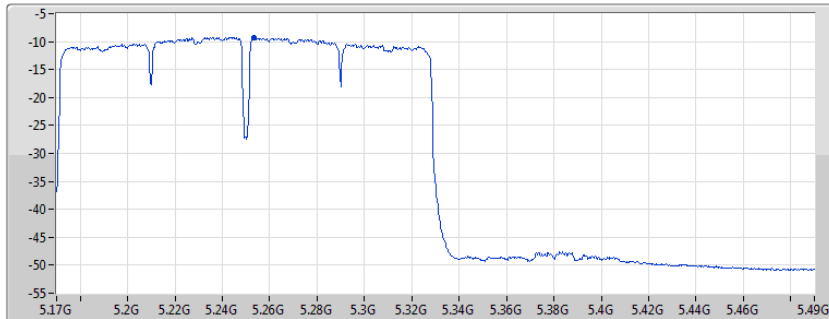

Port 1

Sum	PD	Port 1
(dBm/RBW)	(dBm/RBW)	(dBm/RBW)
-1.12	-1.12	-1.12

802.11ac VHT160_Nss1,(MCS0)_1TX

PSD

5250MHz Straddle 5.15-5.25GHz

04/12/2019

CF 5.17GHz
Span 320MHz
RBW 1MHz
VBW 3MHz
Sweep Time 4.71s
Detector Type RMS

Port 1

Sum	PD	Port 1
(dBm/RBW)	(dBm/RBW)	(dBm/RBW)
-8.44	-8.44	-8.44

802.11ac VHT160_Nss1,(MCS0)_1TX

PSD

5250MHz Straddle 5.25-5.35GHz

06/11/2019

CF 5.33GHz
Span 320MHz
RBW 1MHz
VBW 3MHz
Sweep Time 4.71s
Detector Type RMS

Port 1

Sum	PD	Port 1
(dBm/RBW)	(dBm/RBW)	(dBm/RBW)
-9.36	-9.36	-9.36

802.11ac VHT160_Nss1,(MCS0)_1TX

PSD

5570MHz

06/11/2019

CF
5.57GHz
Span
240MHz
RBW
1MHz
VBW
3MHz
Sweep Time
4.71s
Detector Type
RMS

Port 1