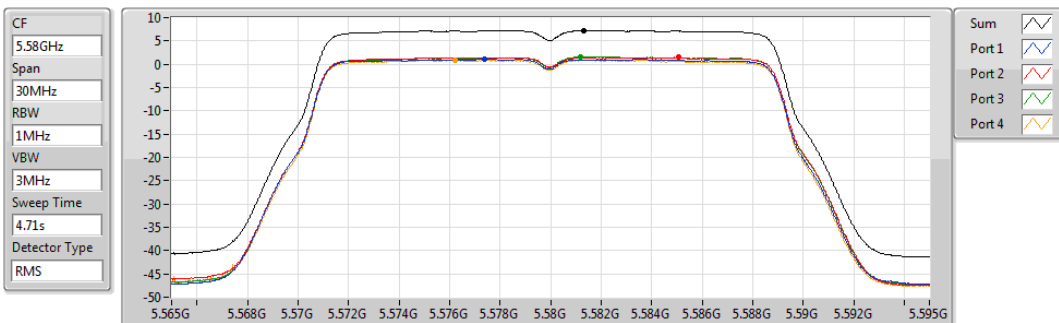

802.11ac VHT20_Nss4,(MCS0)_4TX

PSD

5580MHz

05/11/2019

Sum	PD	Port 1	Port 2	Port 3	Port 4
(dBm/RBW)	(dBm/RBW)	(dBm/RBW)	(dBm/RBW)	(dBm/RBW)	(dBm/RBW)
7.23	7.23	1.15	1.46	1.62	0.96