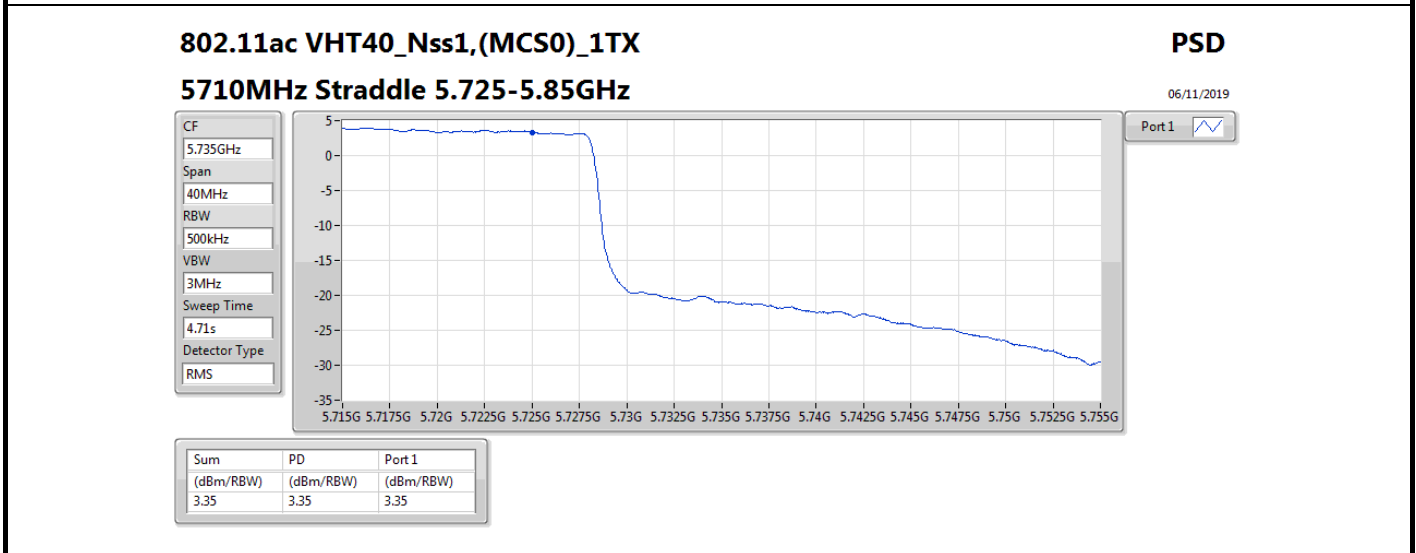

5320MHz

06/11/2019

Port 1

Sum	PD	Port 1
(dBm/RBW)	(dBm/RBW)	(dBm/RBW)
6.08	6.08	6.08

802.11ac VHT20_Nss1,(MCS0)_1TX

PSD

5500MHz

06/11/2019

Port 1

Sum	PD	Port 1
(dBm/RBW)	(dBm/RBW)	(dBm/RBW)
3.39	3.39	3.39

802.11ac VHT80_Nss1,(MCS0)_1TX

PSD

5690MHz Straddle 5.725-5.85GHz

06/11/2019

CF 5.735GHz
Span 40MHz
RBW 500kHz
VBW 3MHz
Sweep Time 4.71s
Detector Type RMS