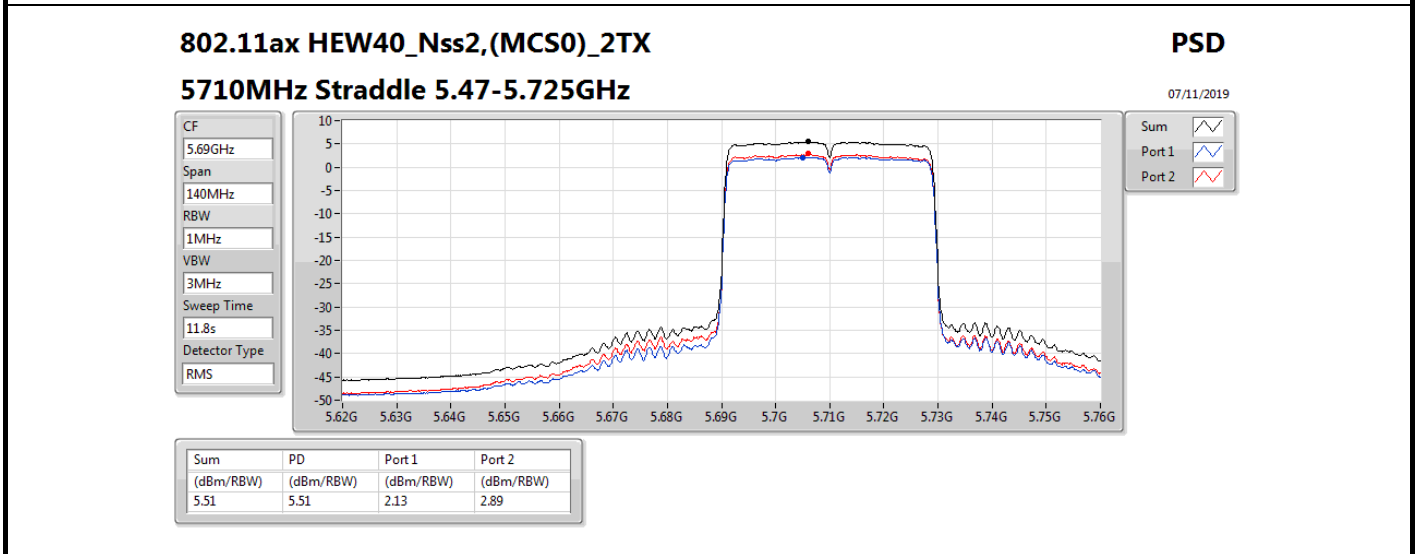

802.11ax HEW20_Nss2,(MCS0)_2TX

PSD

5300MHz

06/11/2019

CF
5.3GHz
Span
30MHz
RBW
1MHz
VBW
3MHz
Sweep Time
11.8s
Detector Type
RMS

Sum
Port 1
Port 2

Sum	PD	Port 1	Port 2
(dBm/RBW)	(dBm/RBW)	(dBm/RBW)	(dBm/RBW)
7.79	7.79	4.52	5.06

802.11ax HEW40_Nss2,(MCS0)_2TX
5710MHz Straddle 5.725-5.85GHz

PSD

07/11/2019

Sum

Port 1

Port 2

Sum	PD	Port 1	Port 2
(dBm/RBW)	(dBm/RBW)	(dBm/RBW)	(dBm/RBW)
3.40	3.40	0.25	0.54

802.11ax HEW80_Nss2,(MCS0)_2TX
5290MHz