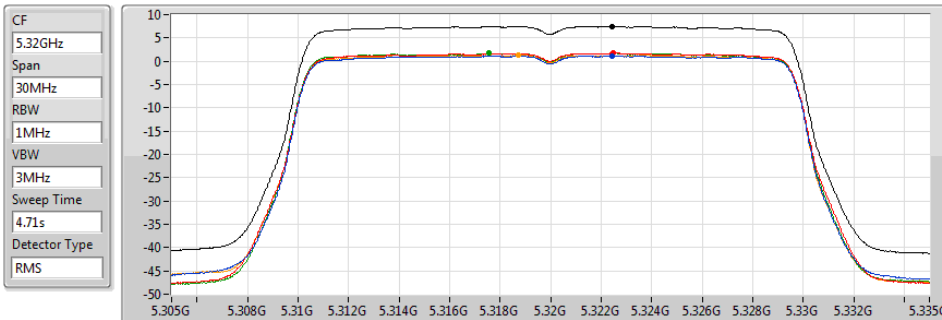

802.11ax HEW20_Nss4,(MCS0)_4TX

PSD

5320MHz

05/11/2019

Sum	PD	Port 1	Port 2	Port 3	Port 4
(dBm/RBW)	(dBm/RBW)	(dBm/RBW)	(dBm/RBW)	(dBm/RBW)	(dBm/RBW)
7.45	7.45	1.11	1.76	1.72	1.32