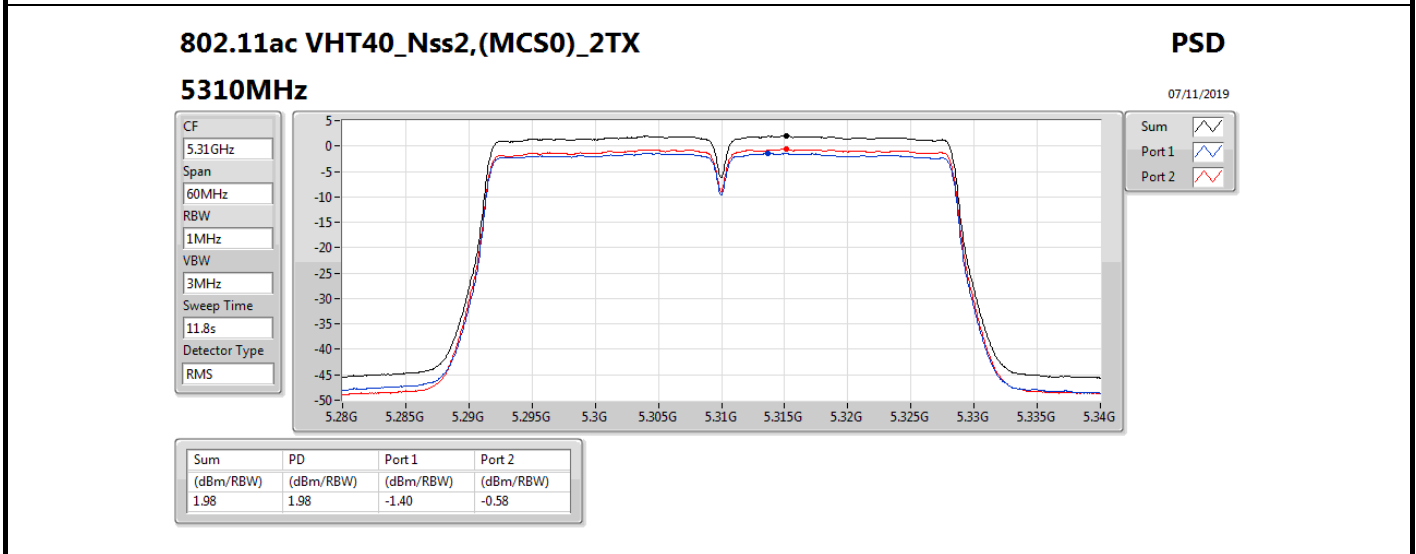

Mode	Result	DG (dBi)	Port 1 (dBm/RBW)	Port 2 (dBm/RBW)	PD (dBm/RBW)	PD Limit (dBm/RBW)	EIRP PD (dBm/RBW)	EIRP PD Limit (dBm/RBW)
5720MHz Straddle 5.725-5.85GHz	Pass	8.00	3.63	3.55	6.60	28.00	14.60	36.00
802.11ax HEW40_Nss2,(MCS0)_2TX	-	-	-	-	-	-	-	-
5270MHz	Pass	8.00	1.95	2.27	5.08	9.00	13.08	17.00
5310MHz	Pass	8.00	-1.23	-0.54	2.09	9.00	10.09	17.00
5510MHz	Pass	8.00	-1.46	-0.85	1.82	9.00	9.82	17.00
5550MHz	Pass	8.00	1.86	2.40	5.11	9.00	13.11	17.00
5670MHz	Pass	8.00	-0.69	-0.37	2.45	9.00	10.45	17.00
5710MHz Straddle 5.47-5.725GHz	Pass	8.00	2.13	2.89	5.51	9.00	13.51	17.00
5710MHz Straddle 5.725-5.85GHz	Pass	8.00	0.25	0.54	3.40	28.00	11.40	36.00
802.11ax HEW80_Nss2,(MCS0)_2TX	-	-	-	-	-	-	-	-
5290MHz	Pass	8.00	-5.00	-4.65	-1.88	9.00	6.12	17.00
5530MHz	Pass	8.00	-3.84	-3.20	-0.61	9.00	7.39	17.00
5610MHz	Pass	8.00	-0.80	-0.03	2.58	9.00	10.58	17.00
5690MHz Straddle 5.47-5.725GHz	Pass	8.00	-0.83	-0.41	2.39	9.00	10.39	17.00
5690MHz Straddle 5.725-5.85GHz	Pass	8.00	-3.52	-3.36	-0.43	28.00	7.57	36.00
802.11ax HEW160_Nss2,(MCS0)_2TX	-	-	-	-	-	-	-	-
5250MHz Straddle 5.15-5.25GHz	Pass	8.00	-12.05	-11.81	-9.00	15.00	-1.00	23.00
5250MHz Straddle 5.25-5.35GHz	Pass	8.00	-12.95	-12.91	-9.98	9.00	-1.98	17.00
5570MHz	Pass	8.00	-11.09	-10.13	-7.65	9.00	0.35	17.00

DG = Directional Gain; RBW = 500 kHz for 5.725-5.85GHz band / 1MHz for other band;

PD = trace bin-by-bin of each transmits port summing can be performed maximum power density; Port X = Port X power density;

802.11ac VHT40_Nss2,(MCS0)_2TX

PSD

5510MHz

07/11/2019

CF: 5.51GHz
Span: 60MHz
RBW: 1MHz
VBW: 3MHz
Sweep Time: 11.8s
Detector Type: RMS

Sum
Port 1
Port 2

Sum	PD	Port 1	Port 2
(dBm/RBW)	(dBm/RBW)	(dBm/RBW)	(dBm/RBW)
1.79	1.79	-1.37	-1.00