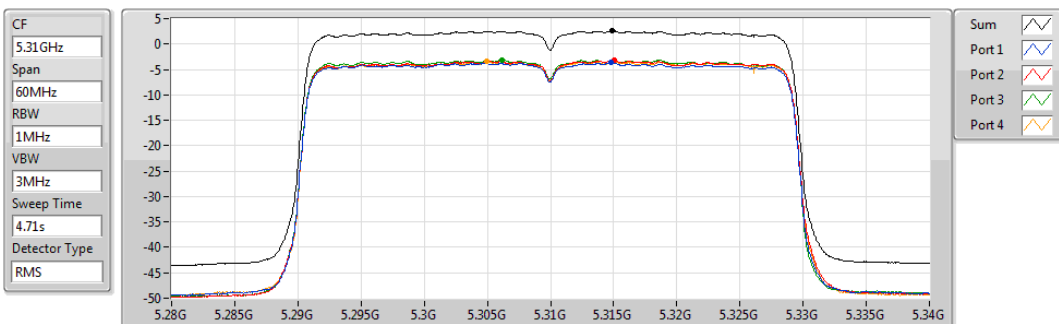

5270MHz

05/11/2019

Sum	PD	Port 1	Port 2	Port 3	Port 4
(dBm/RBW)	(dBm/RBW)	(dBm/RBW)	(dBm/RBW)	(dBm/RBW)	(dBm/RBW)
4.72	4.72	-1.52	-1.09	-0.97	-1.52

802.11ax HEW40_Nss4,(MCS0)_4TX

PSD

5310MHz

05/11/2019

Sum	PD	Port 1	Port 2	Port 3	Port 4
(dBm/RBW)	(dBm/RBW)	(dBm/RBW)	(dBm/RBW)	(dBm/RBW)	(dBm/RBW)
2.61	2.61	-3.68	-3.22	-3.09	-3.47