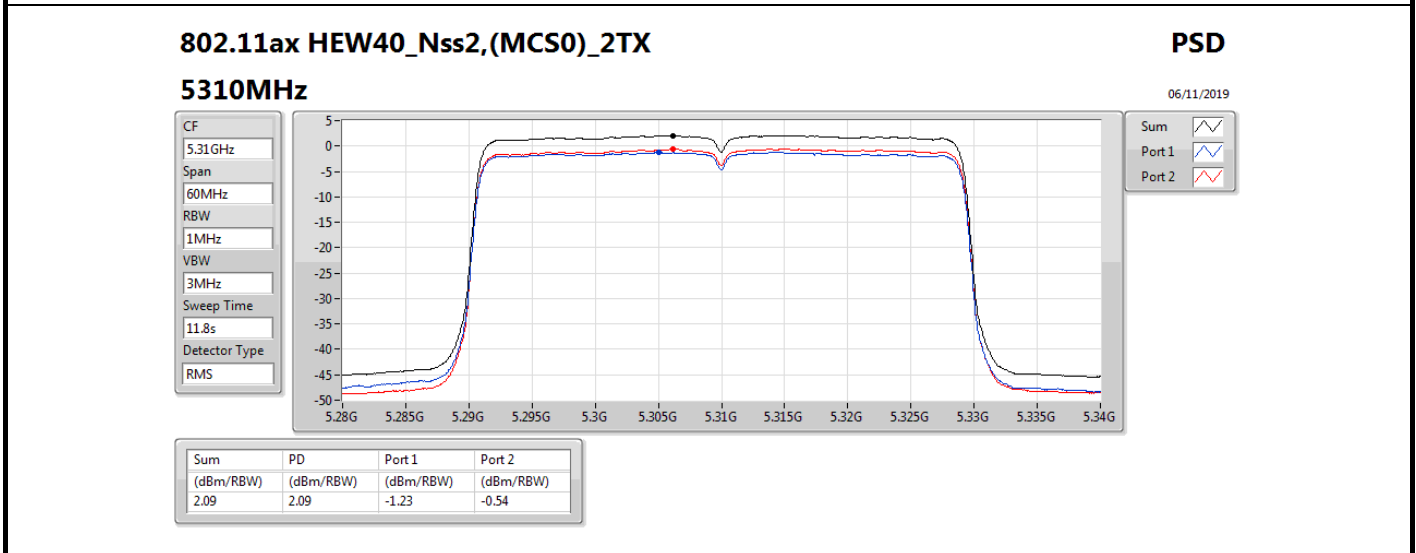

802.11ax HEW20_Nss2,(MCS0)_2TX

PSD

5300MHz

06/11/2019

CF
5.3GHz
Span
30MHz
RBW
1MHz
VBW
3MHz
Sweep Time
11.8s
Detector Type
RMS

Sum
Port 1
Port 2

Sum	PD	Port 1	Port 2
(dBm/RBW)	(dBm/RBW)	(dBm/RBW)	(dBm/RBW)
7.79	7.79	4.52	5.06

802.11ax HEW40_Nss2,(MCS0)_2TX
5710MHz Straddle 5.725-5.85GHz

PSD

07/11/2019

Sum

Port 1

Port 2

Sum	PD	Port 1	Port 2
(dBm/RBW)	(dBm/RBW)	(dBm/RBW)	(dBm/RBW)
3.40	3.40	0.25	0.54

802.11ax HEW80_Nss2,(MCS0)_2TX
5290MHz