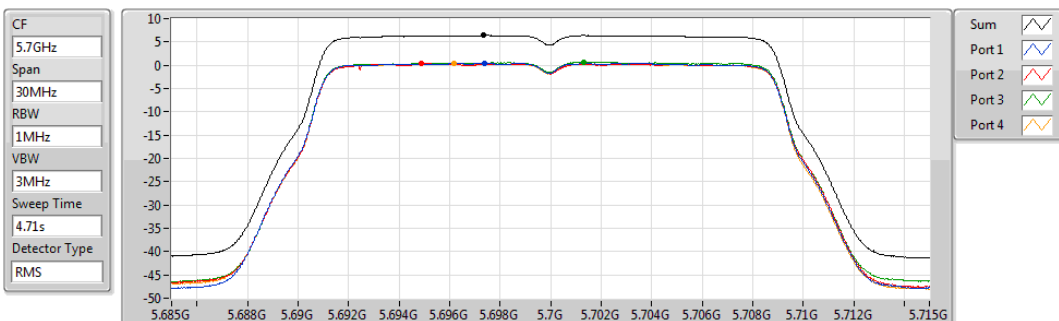

PSD

5580MHz

05/11/2019

Sum	PD	Port 1	Port 2	Port 3	Port 4
(dBm/RBW)	(dBm/RBW)	(dBm/RBW)	(dBm/RBW)	(dBm/RBW)	(dBm/RBW)
7.23	7.23	1.15	1.46	1.62	0.96

802.11ac VHT20_Nss4,(MCS0)_4TX

PSD

5700MHz

05/11/2019