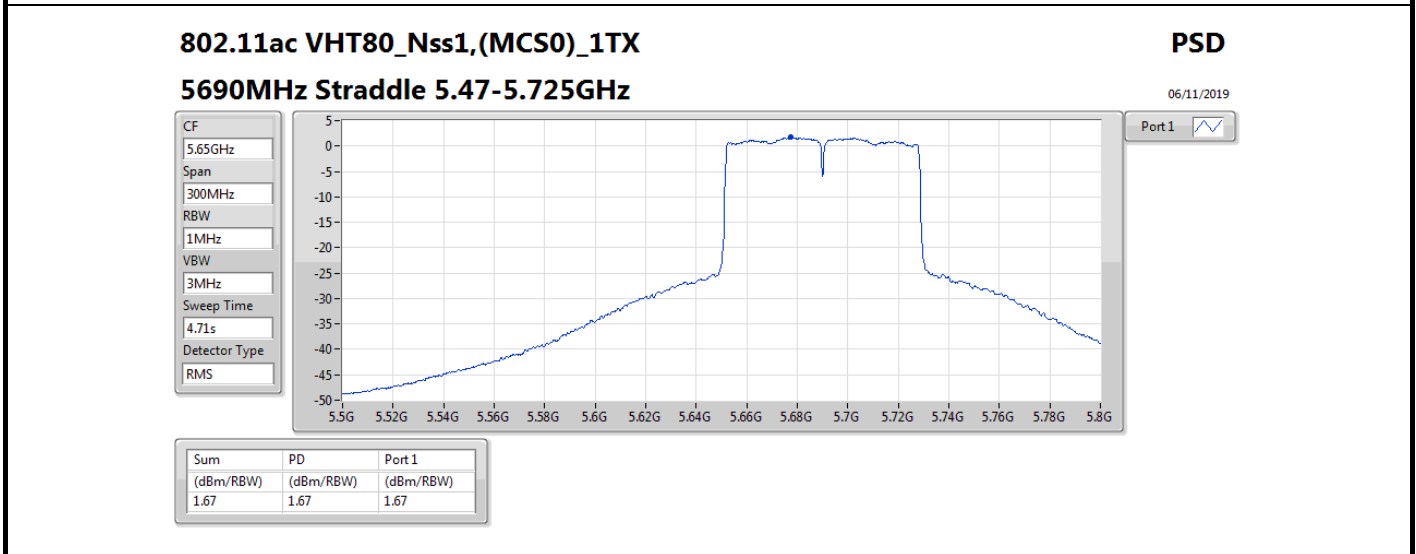

Port 1

Sum	PD	Port 1
(dBm/RBW)	(dBm/RBW)	(dBm/RBW)
3.39	3.39	3.39

802.11ac VHT80_Nss1,(MCS0)_1TX

PSD

5690MHz Straddle 5.725-5.85GHz

06/11/2019

CF 5.735GHz
Span 40MHz
RBW 500kHz
VBW 3MHz
Sweep Time 4.71s
Detector Type RMS

Port 1

Sum	PD	Port 1
(dBm/RBW)	(dBm/RBW)	(dBm/RBW)
-1.12	-1.12	-1.12

802.11ac VHT160_Nss1,(MCS0)_1TX

PSD

5250MHz Straddle 5.15-5.25GHz

04/12/2019

CF 5.17GHz
Span 320MHz
RBW 1MHz
VBW 3MHz
Sweep Time 4.71s
Detector Type RMS