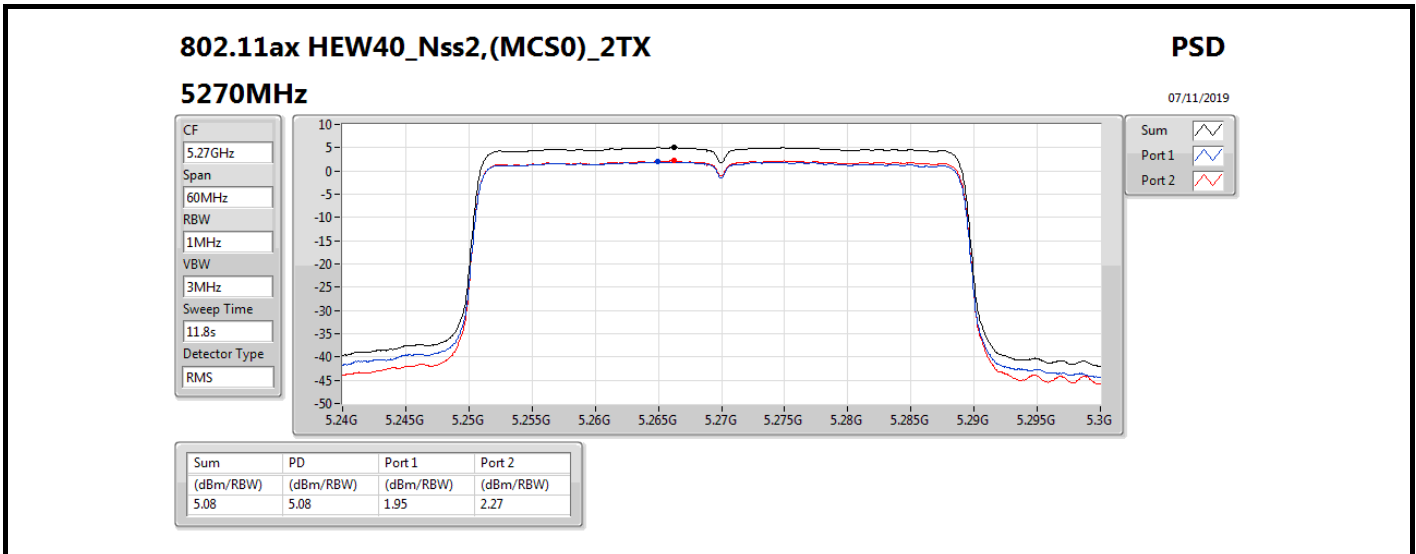

802.11ax HEW20_Nss2,(MCS0)_2TX

PSD

5300MHz

06/11/2019

CF
5.3GHz
Span
30MHz
RBW
1MHz
VBW
3MHz
Sweep Time
11.8s
Detector Type
RMS

Sum
Port 1
Port 2

Sum	PD	Port 1	Port 2
(dBm/RBW)	(dBm/RBW)	(dBm/RBW)	(dBm/RBW)
7.79	7.79	4.52	5.06

802.11ax HEW40_Nss2,(MCS0)_2TX
5710MHz Straddle 5.725-5.85GHz

PSD

07/11/2019

Sum

Port 1

Port 2

Sum	PD	Port 1	Port 2
(dBm/RBW)	(dBm/RBW)	(dBm/RBW)	(dBm/RBW)
3.40	3.40	0.25	0.54

802.11ax HEW80_Nss2,(MCS0)_2TX
5290MHz