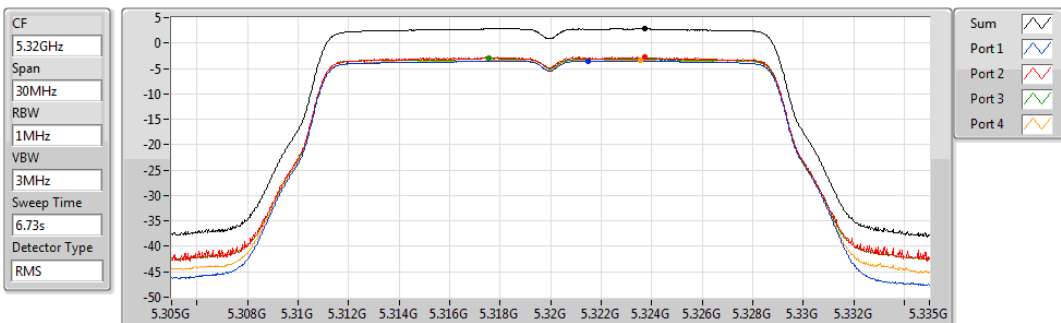

802.11ac VHT20_Nss1,(MCS0)_4TX

PSD

5320MHz

07/11/2019

Sum	PD	Port 1	Port 2	Port 3	Port 4
(dBm/RBW)	(dBm/RBW)	(dBm/RBW)	(dBm/RBW)	(dBm/RBW)	(dBm/RBW)
2.84	2.84	-3.52	-2.76	-3.00	-3.28