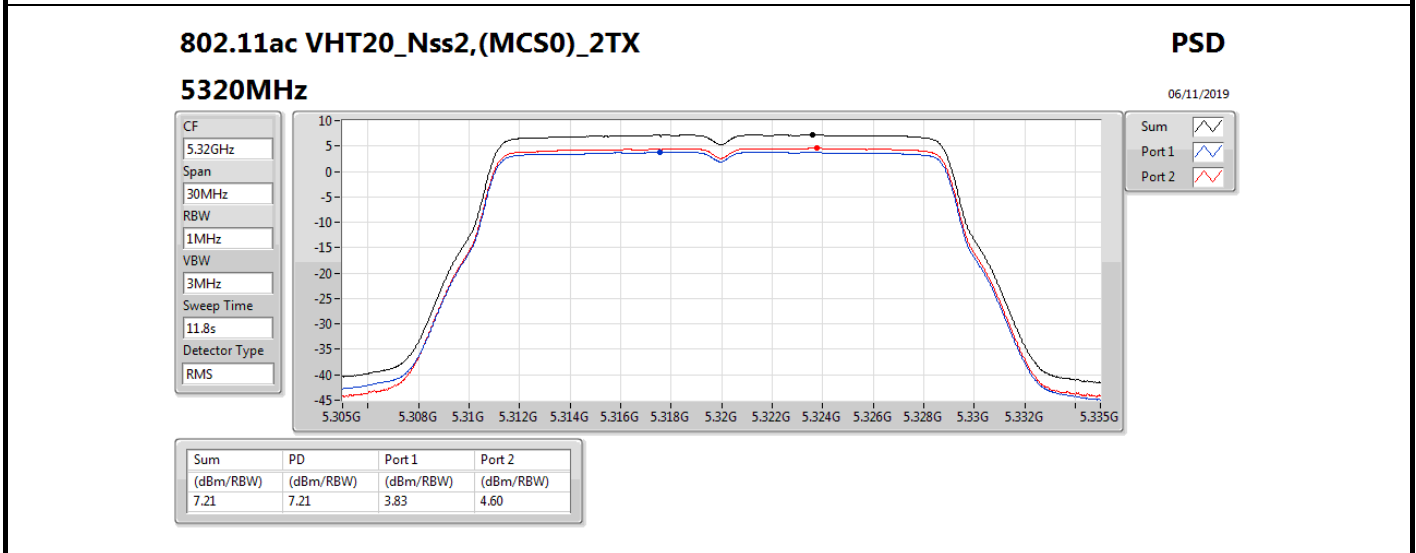

Mode	Result	DG (dBi)	Port 1 (dBm/RBW)	Port 2 (dBm/RBW)	PD (dBm/RBW)	PD Limit (dBm/RBW)	EIRP PD (dBm/RBW)	EIRP PD Limit (dBm/RBW)
5720MHz Straddle 5.725-5.85GHz	Pass	8.00	3.63	3.55	6.60	28.00	14.60	36.00
802.11ax HEW40_Nss2,(MCS0)_2TX	-	-	-	-	-	-	-	-
5270MHz	Pass	8.00	1.95	2.27	5.08	9.00	13.08	17.00
5310MHz	Pass	8.00	-1.23	-0.54	2.09	9.00	10.09	17.00
5510MHz	Pass	8.00	-1.46	-0.85	1.82	9.00	9.82	17.00
5550MHz	Pass	8.00	1.86	2.40	5.11	9.00	13.11	17.00
5670MHz	Pass	8.00	-0.69	-0.37	2.45	9.00	10.45	17.00
5710MHz Straddle 5.47-5.725GHz	Pass	8.00	2.13	2.89	5.51	9.00	13.51	17.00
5710MHz Straddle 5.725-5.85GHz	Pass	8.00	0.25	0.54	3.40	28.00	11.40	36.00
802.11ax HEW80_Nss2,(MCS0)_2TX	-	-	-	-	-	-	-	-
5290MHz	Pass	8.00	-5.00	-4.65	-1.88	9.00	6.12	17.00
5530MHz	Pass	8.00	-3.84	-3.20	-0.61	9.00	7.39	17.00
5610MHz	Pass	8.00	-0.80	-0.03	2.58	9.00	10.58	17.00
5690MHz Straddle 5.47-5.725GHz	Pass	8.00	-0.83	-0.41	2.39	9.00	10.39	17.00
5690MHz Straddle 5.725-5.85GHz	Pass	8.00	-3.52	-3.36	-0.43	28.00	7.57	36.00
802.11ax HEW160_Nss2,(MCS0)_2TX	-	-	-	-	-	-	-	-
5250MHz Straddle 5.15-5.25GHz	Pass	8.00	-12.05	-11.81	-9.00	15.00	-1.00	23.00
5250MHz Straddle 5.25-5.35GHz	Pass	8.00	-12.95	-12.91	-9.98	9.00	-1.98	17.00
5570MHz	Pass	8.00	-11.09	-10.13	-7.65	9.00	0.35	17.00

DG = Directional Gain; RBW = 500 kHz for 5.725-5.85GHz band / 1MHz for other band;

PD = trace bin-by-bin of each transmits port summing can be performed maximum power density; Port X = Port X power density;