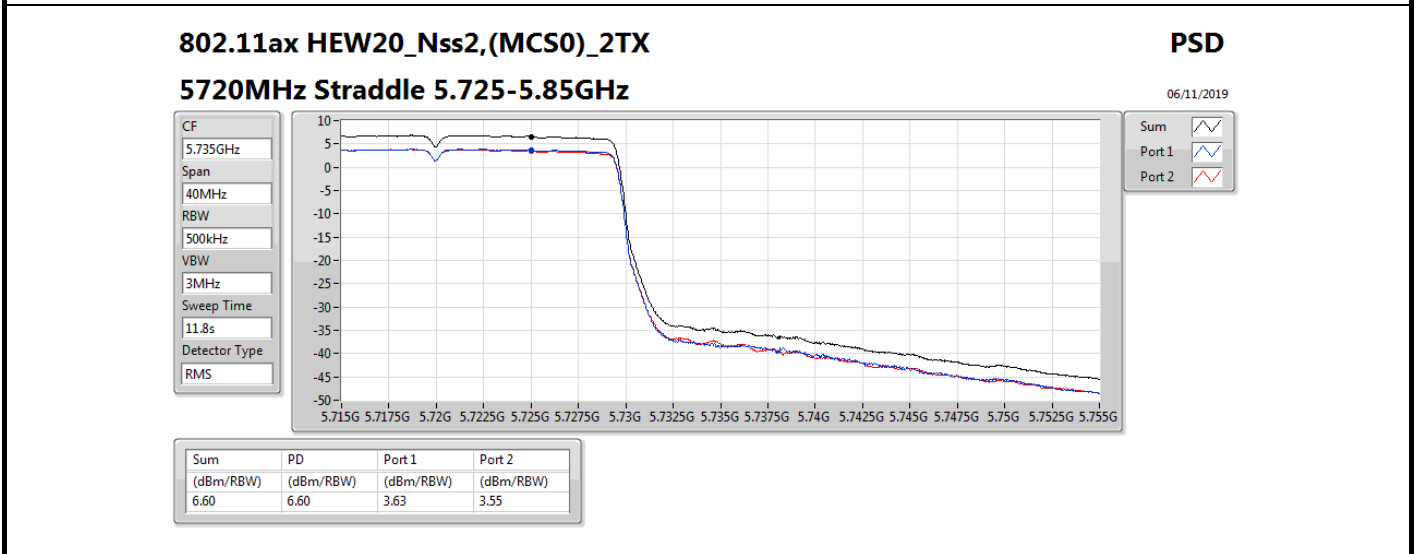

802.11ax HEW20_Nss2,(MCS0)_2TX

PSD

5300MHz

06/11/2019

CF
5.3GHz
Span
30MHz
RBW
1MHz
VBW
3MHz
Sweep Time
11.8s
Detector Type
RMS

Sum
Port 1
Port 2

Sum	PD	Port 1	Port 2
(dBm/RBW)	(dBm/RBW)	(dBm/RBW)	(dBm/RBW)
7.79	7.79	4.52	5.06

802.11ax HEW40_Nss2,(MCS0)_2TX
5710MHz Straddle 5.725-5.85GHz

PSD

07/11/2019

Sum

Port 1

Port 2

Sum	PD	Port 1	Port 2
(dBm/RBW)	(dBm/RBW)	(dBm/RBW)	(dBm/RBW)
3.40	3.40	0.25	0.54

802.11ax HEW80_Nss2,(MCS0)_2TX
5290MHz