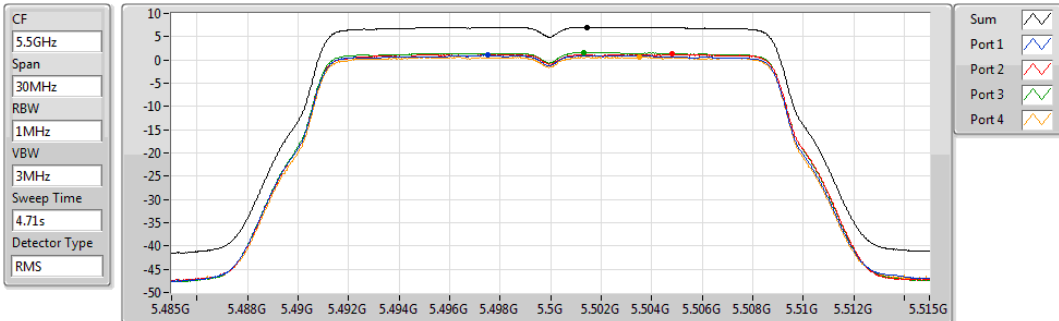

802.11ac VHT20_Nss4,(MCS0)_4TX

PSD

5500MHz

05/11/2019

Sum	PD	Port 1	Port 2	Port 3	Port 4
(dBm/RBW)	(dBm/RBW)	(dBm/RBW)	(dBm/RBW)	(dBm/RBW)	(dBm/RBW)
7.07	7.07	1.00	1.22	1.62	0.66