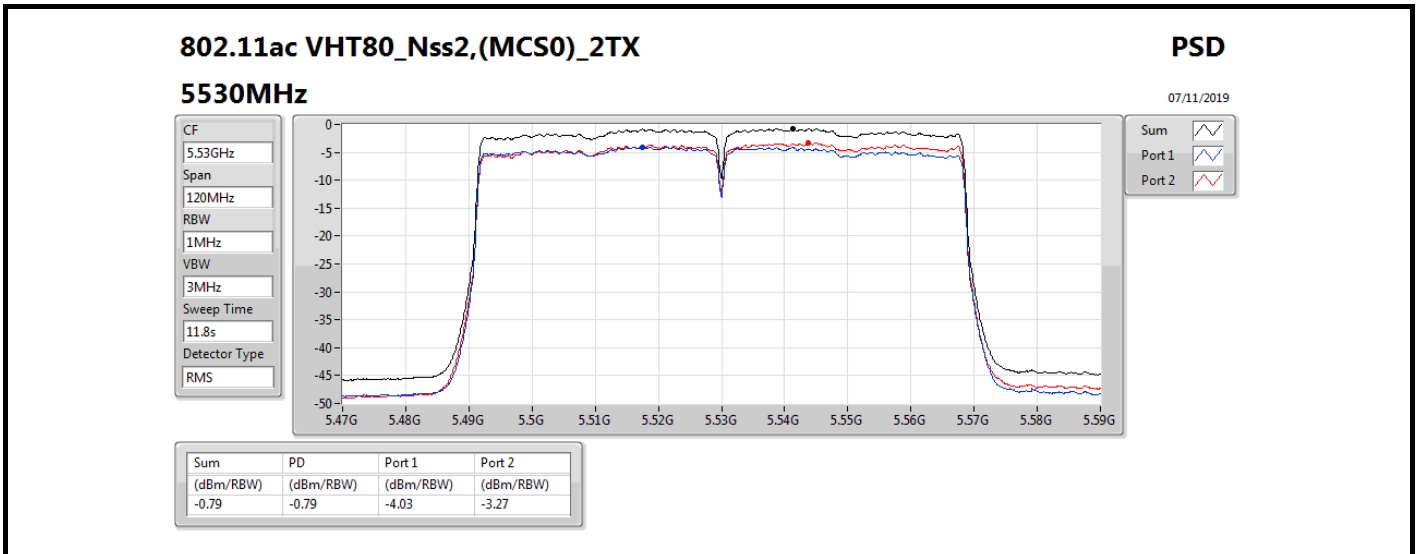

802.11ac VHT40_Nss2,(MCS0)_2TX

PSD

5670MHz

07/11/2019

CF: 5.67GHz
Span: 60MHz
RBW: 1MHz
VBW: 3MHz
Sweep Time: 11.8s
Detector Type: RMS

Sum
Port 1
Port 2

Sum	PD	Port 1	Port 2
(dBm/RBW)	(dBm/RBW)	(dBm/RBW)	(dBm/RBW)
2.47	2.47	-0.63	-0.40