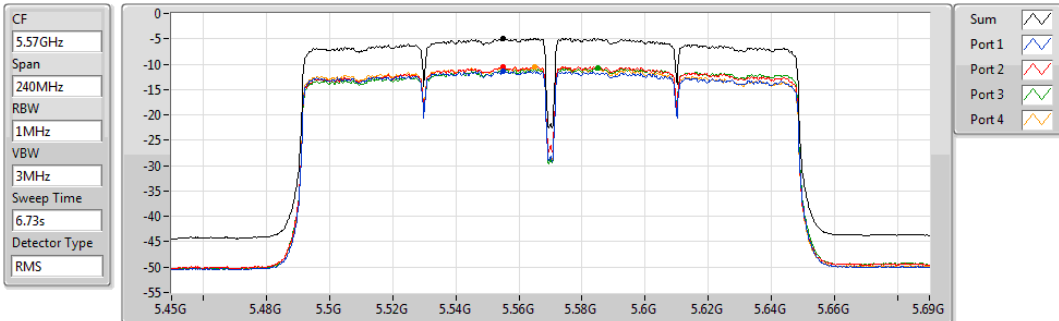

802.11ac VHT160_Nss1,(MCS0)_4TX

PSD

5570MHz

08/11/2019

Sum	PD	Port 1	Port 2	Port 3	Port 4
(dBm/RBW)	(dBm/RBW)	(dBm/RBW)	(dBm/RBW)	(dBm/RBW)	(dBm/RBW)
-4.85	-4.85	-11.35	-10.42	-10.81	-10.56