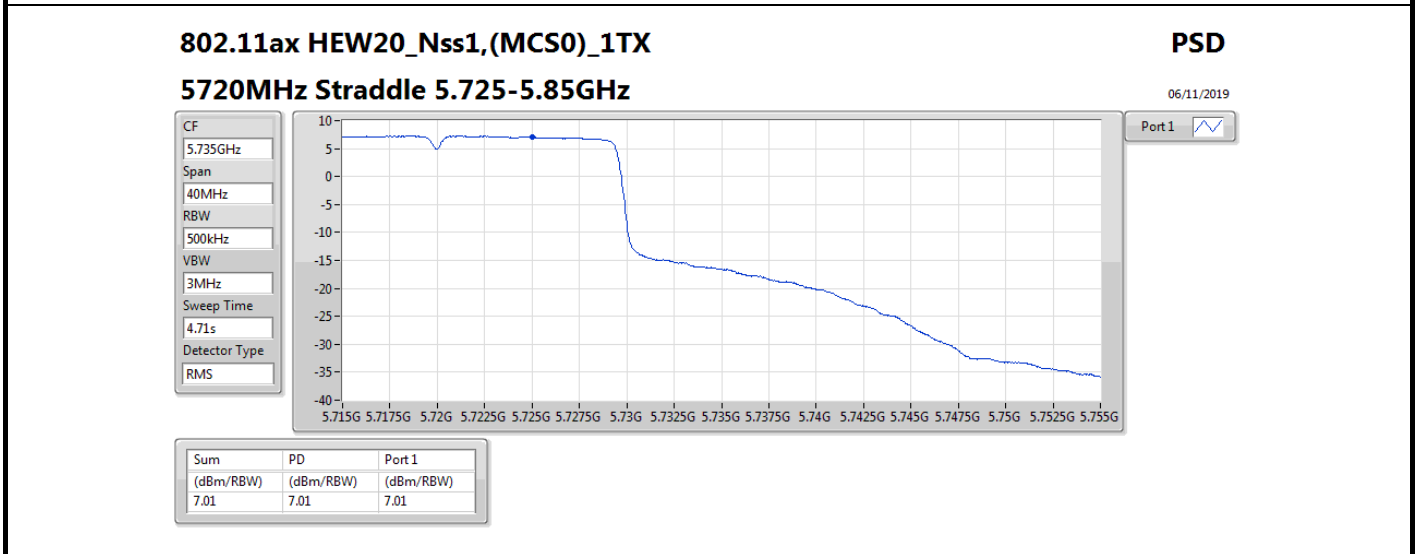

Sum	PD	Port 1
(dBm/RBW)	(dBm/RBW)	(dBm/RBW)
-9.06	-9.06	-9.06

802.11ax HEW20_Nss1,(MCS0)_1TX

PSD

5260MHz

06/11/2019

CF
5.26GHz
Span
30MHz
RBW
1MHz
VBW
3MHz
Sweep Time
4.71s
Detector Type
RMS

Port 1

Sum	PD	Port 1
(dBm/RBW)	(dBm/RBW)	(dBm/RBW)
7.89	7.89	7.89

802.11ax HEW20_Nss1,(MCS0)_1TX

PSD

5300MHz

06/11/2019

CF
5.3GHz
Span
30MHz
RBW
1MHz
VBW
3MHz
Sweep Time
4.71s
Detector Type
RMS

Port 1

Sum	PD	Port 1
(dBm/RBW)	(dBm/RBW)	(dBm/RBW)
7.59	7.59	7.59

802.11ax HEW40_Nss1,(MCS0)_1TX