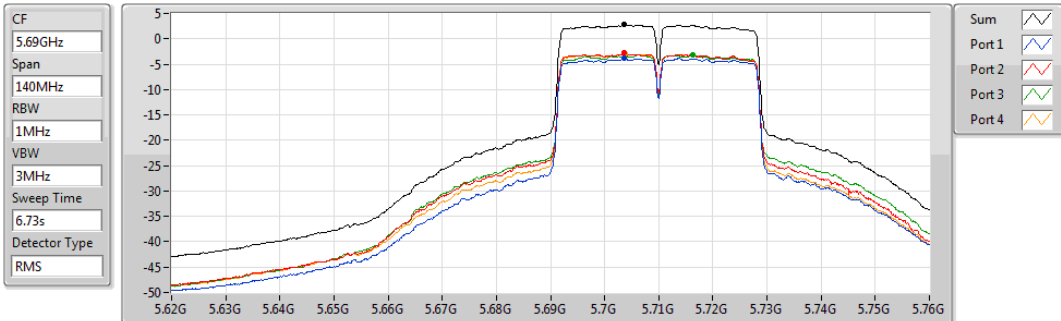

802.11ac VHT40_Nss1,(MCS0)_4TX

5710MHz Straddle 5.47-5.725GHz

PSD

08/11/2019

Sum	PD	Port 1	Port 2	Port 3	Port 4
(dBm/RBW)	(dBm/RBW)	(dBm/RBW)	(dBm/RBW)	(dBm/RBW)	(dBm/RBW)
2.80	2.80	-3.83	-2.77	-3.14	-3.00