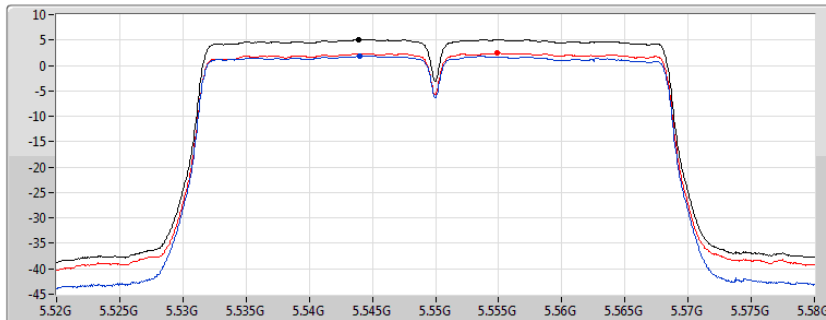

DG = Directional Gain; RBW = 500 kHz for 5.725-5.85GHz band / 1MHz for other band;

PD = trace bin-by-bin of each transmits port summing can be performed maximum power density; Port X = Port X power density;

802.11ac VHT40_Nss2,(MCS0)_2TX

PSD

5510MHz

07/11/2019

CF: 5.51GHz
Span: 60MHz
RBW: 1MHz
VBW: 3MHz
Sweep Time: 11.8s
Detector Type: RMS

Sum
Port 1
Port 2

Sum	PD	Port 1	Port 2
(dBm/RBW)	(dBm/RBW)	(dBm/RBW)	(dBm/RBW)
1.79	1.79	-1.37	-1.00

802.11ac VHT40_Nss2,(MCS0)_2TX

PSD

5550MHz

07/11/2019

CF: 5.55GHz
Span: 60MHz
RBW: 1MHz
VBW: 3MHz
Sweep Time: 11.8s
Detector Type: RMS

Sum
Port 1
Port 2

Sum	PD	Port 1	Port 2
(dBm/RBW)	(dBm/RBW)	(dBm/RBW)	(dBm/RBW)
5.12	5.12	1.86	2.43