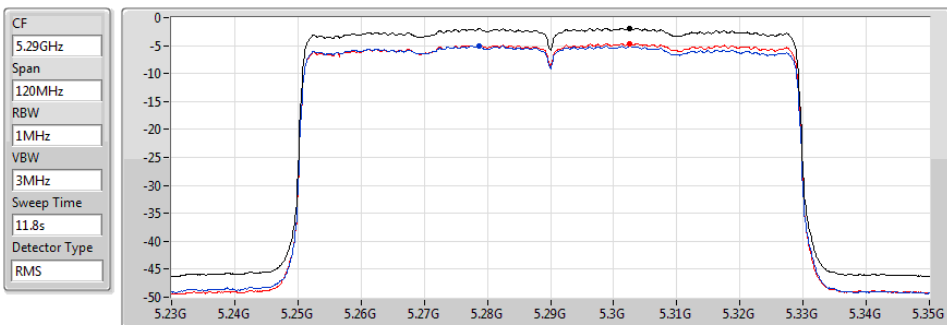

802.11ax HEW40_Nss2,(MCS0)_2TX
5710MHz Straddle 5.725-5.85GHz

PSD

07/11/2019

Sum

Port 1

Port 2

Sum	PD	Port 1	Port 2
(dBm/RBW)	(dBm/RBW)	(dBm/RBW)	(dBm/RBW)
3.40	3.40	0.25	0.54

802.11ax HEW80_Nss2,(MCS0)_2TX
5290MHz

PSD

07/11/2019

Sum

Port 1

Port 2

Sum	PD	Port 1	Port 2
(dBm/RBW)	(dBm/RBW)	(dBm/RBW)	(dBm/RBW)
-1.88	-1.88	-5.00	-4.65

802.11ax HEW80_Nss2,(MCS0)_2TX
5530MHz

PSD