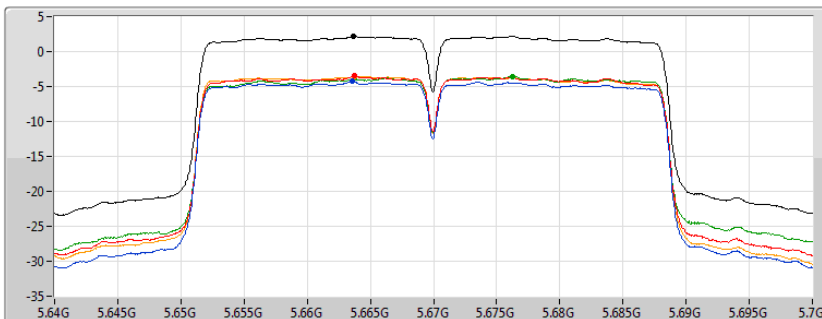

Sum
Port 1
Port 2
Port 3
Port 4

Sum	PD	Port 1	Port 2	Port 3	Port 4
(dBm/RBW)	(dBm/RBW)	(dBm/RBW)	(dBm/RBW)	(dBm/RBW)	(dBm/RBW)
2.20	2.20	-4.29	-3.50	-3.53	-3.57