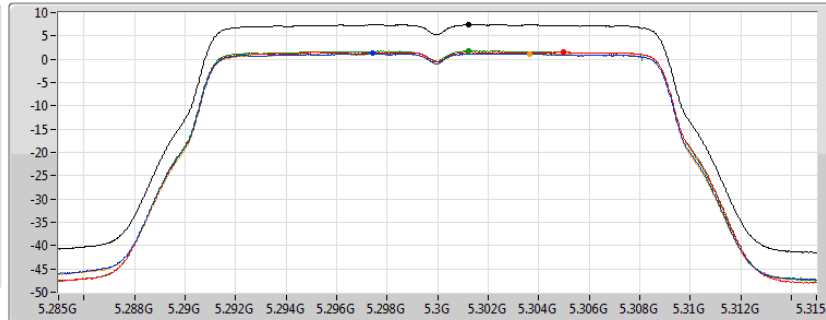

802.11ac VHT20_Nss4,(MCS0)_4TX

PSD

5300MHz

05/11/2019

CF
5.3GHz
Span
30MHz
RBW
1MHz
VBW
3MHz
Sweep Time
4.71s
Detector Type
RMS

Sum
Port 1
Port 2
Port 3
Port 4

Sum	PD	Port 1	Port 2	Port 3	Port 4
(dBm/RBW)	(dBm/RBW)	(dBm/RBW)	(dBm/RBW)	(dBm/RBW)	(dBm/RBW)
7.40	7.40	1.26	1.57	1.78	1.20