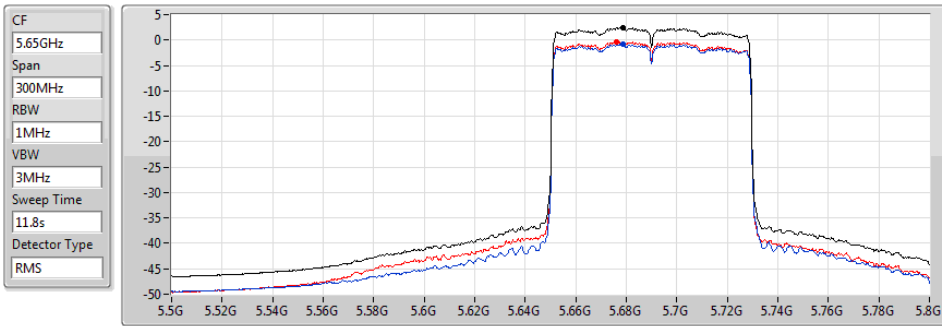

07/11/2019

Sum

Port 1

Port 2

Sum	PD	Port 1	Port 2
(dBm/RBW)	(dBm/RBW)	(dBm/RBW)	(dBm/RBW)
2.58	2.58	-0.80	-0.03

802.11ax HEW80_Nss2,(MCS0)_2TX

PSD

5690MHz Straddle 5.47-5.725GHz

07/11/2019

Sum

Port 1

Port 2

Sum	PD	Port 1	Port 2
(dBm/RBW)	(dBm/RBW)	(dBm/RBW)	(dBm/RBW)
2.39	2.39	-0.83	-0.41

802.11ax HEW80_Nss2,(MCS0)_2TX

PSD

5690MHz Straddle 5.725-5.85GHz