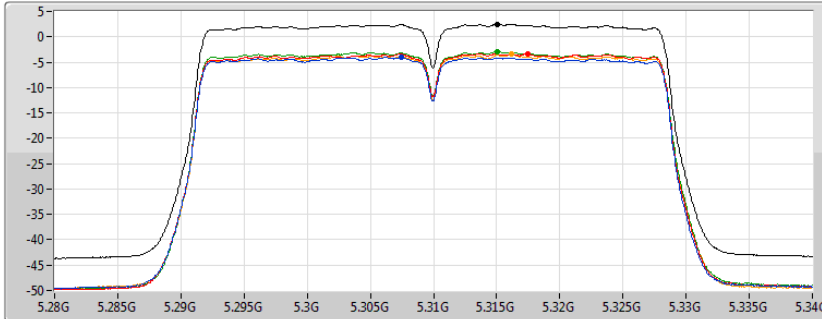

802.11ac VHT40_Nss4,(MCS0)_4TX

PSD

5310MHz

05/11/2019

CF
5.31GHz
Span
60MHz
RBW
1MHz
VBW
3MHz
Sweep Time
4.71s
Detector Type
RMS

Sum
Port 1
Port 2
Port 3
Port 4

Sum	PD	Port 1	Port 2	Port 3	Port 4
(dBm/RBW)	(dBm/RBW)	(dBm/RBW)	(dBm/RBW)	(dBm/RBW)	(dBm/RBW)
2.50	2.50	-4.00	-3.37	-2.91	-3.46