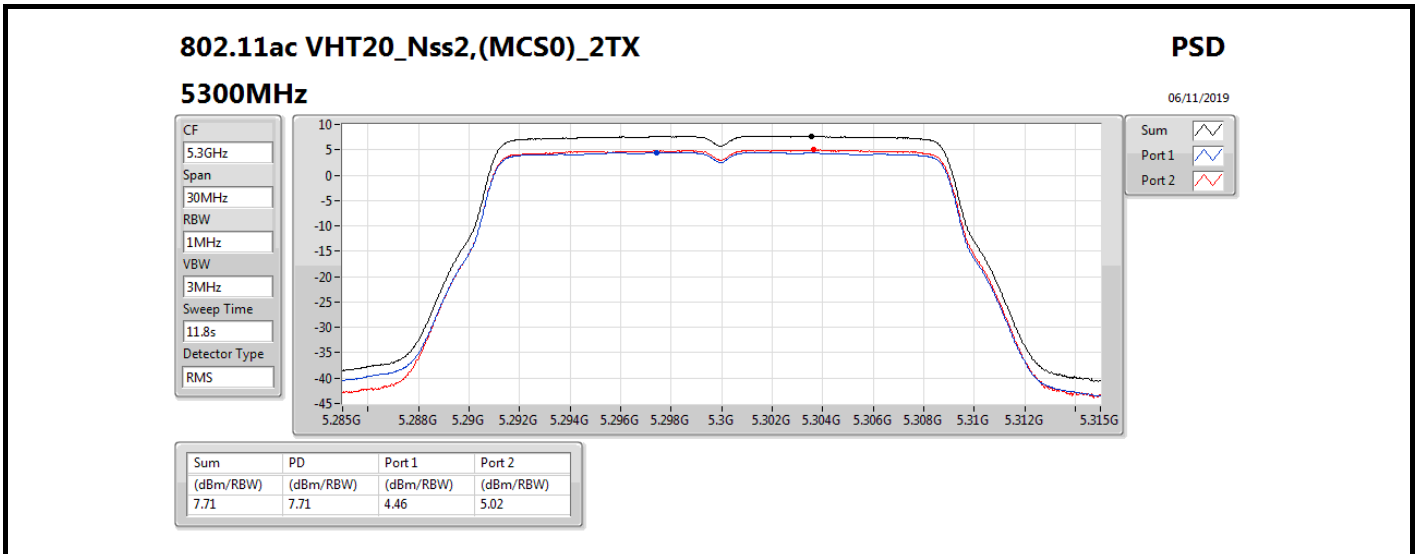

Mode	Result	DG (dBi)	Port 1 (dBm/RBW)	Port 2 (dBm/RBW)	PD (dBm/RBW)	PD Limit (dBm/RBW)	EIRP PD (dBm/RBW)	EIRP PD Limit (dBm/RBW)
5720MHz Straddle 5.725-5.85GHz	Pass	8.00	3.63	3.55	6.60	28.00	14.60	36.00
802.11ax HEW40_Nss2,(MCS0)_2TX	-	-	-	-	-	-	-	-
5270MHz	Pass	8.00	1.95	2.27	5.08	9.00	13.08	17.00
5310MHz	Pass	8.00	-1.23	-0.54	2.09	9.00	10.09	17.00
5510MHz	Pass	8.00	-1.46	-0.85	1.82	9.00	9.82	17.00
5550MHz	Pass	8.00	1.86	2.40	5.11	9.00	13.11	17.00
5670MHz	Pass	8.00	-0.69	-0.37	2.45	9.00	10.45	17.00
5710MHz Straddle 5.47-5.725GHz	Pass	8.00	2.13	2.89	5.51	9.00	13.51	17.00
5710MHz Straddle 5.725-5.85GHz	Pass	8.00	0.25	0.54	3.40	28.00	11.40	36.00
802.11ax HEW80_Nss2,(MCS0)_2TX	-	-	-	-	-	-	-	-
5290MHz	Pass	8.00	-5.00	-4.65	-1.88	9.00	6.12	17.00
5530MHz	Pass	8.00	-3.84	-3.20	-0.61	9.00	7.39	17.00
5610MHz	Pass	8.00	-0.80	-0.03	2.58	9.00	10.58	17.00
5690MHz Straddle 5.47-5.725GHz	Pass	8.00	-0.83	-0.41	2.39	9.00	10.39	17.00
5690MHz Straddle 5.725-5.85GHz	Pass	8.00	-3.52	-3.36	-0.43	28.00	7.57	36.00
802.11ax HEW160_Nss2,(MCS0)_2TX	-	-	-	-	-	-	-	-
5250MHz Straddle 5.15-5.25GHz	Pass	8.00	-12.05	-11.81	-9.00	15.00	-1.00	23.00
5250MHz Straddle 5.25-5.35GHz	Pass	8.00	-12.95	-12.91	-9.98	9.00	-1.98	17.00
5570MHz	Pass	8.00	-11.09	-10.13	-7.65	9.00	0.35	17.00

DG = Directional Gain; RBW = 500 kHz for 5.725-5.85GHz band / 1MHz for other band;

PD = trace bin-by-bin of each transmits port summing can be performed maximum power density; Port X = Port X power density;