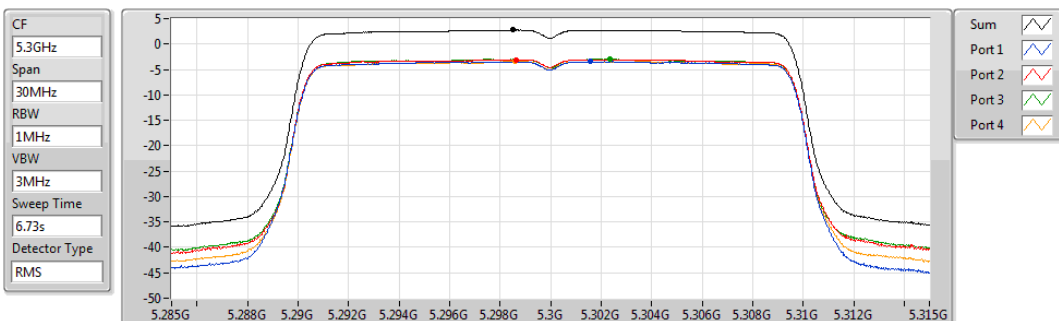

PSD

5260MHz

07/11/2019

Sum	PD	Port 1	Port 2	Port 3	Port 4
(dBm/RBW)	(dBm/RBW)	(dBm/RBW)	(dBm/RBW)	(dBm/RBW)	(dBm/RBW)
2.78	2.78	-3.32	-3.02	-3.10	-3.45

802.11ax HEW20_Nss1,(MCS0)_4TX

PSD

5300MHz

07/11/2019