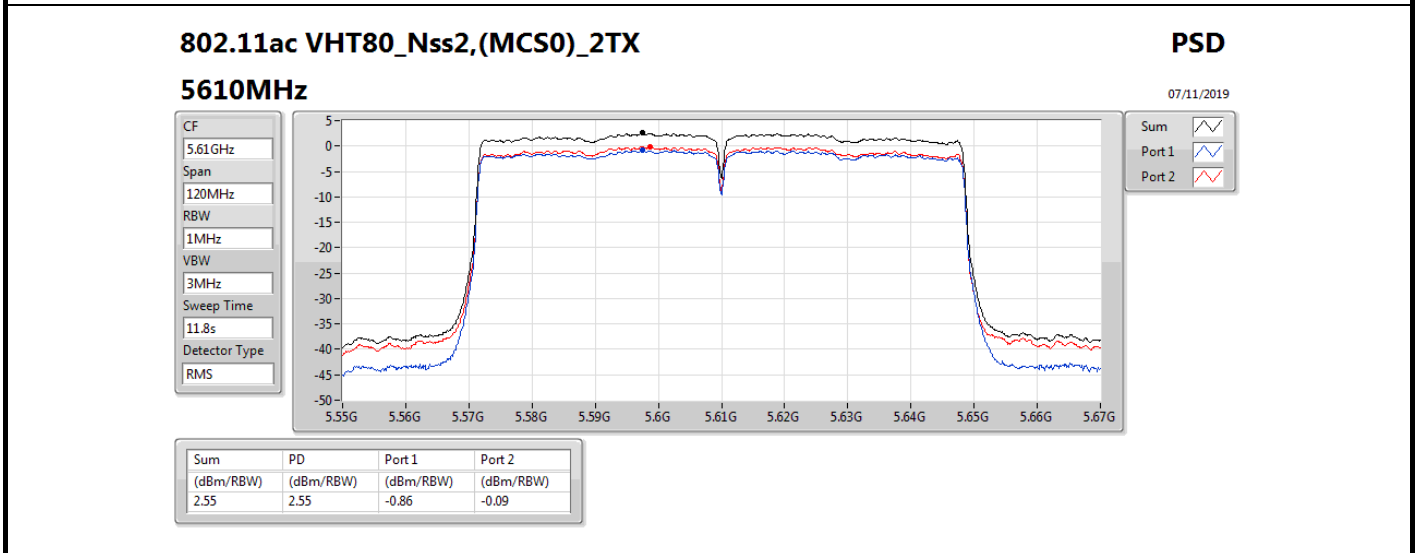

802.11ac VHT40_Nss2,(MCS0)_2TX

PSD

5670MHz

07/11/2019

CF: 5.67GHz
Span: 60MHz
RBW: 1MHz
VBW: 3MHz
Sweep Time: 11.8s
Detector Type: RMS

Sum
Port 1
Port 2

Sum	PD	Port 1	Port 2
(dBm/RBW)	(dBm/RBW)	(dBm/RBW)	(dBm/RBW)
2.47	2.47	-0.63	-0.40