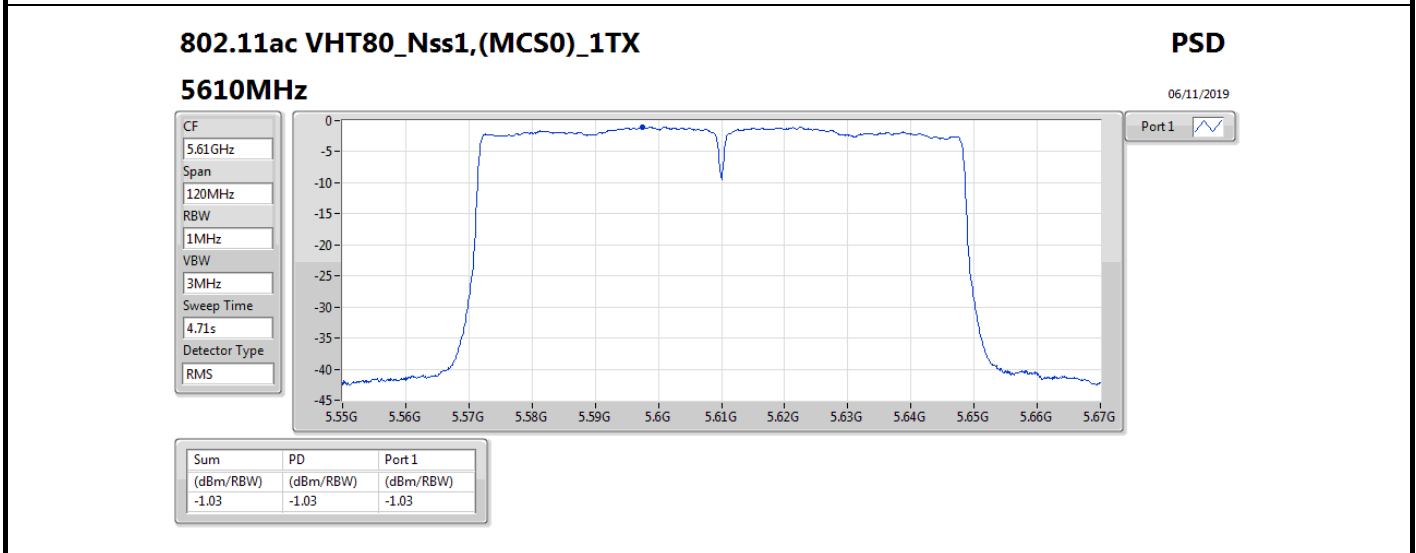

Port 1

Sum	PD	Port 1
(dBm/RBW)	(dBm/RBW)	(dBm/RBW)
3.39	3.39	3.39

802.11ac VHT80_Nss1,(MCS0)_1TX

PSD

5690MHz Straddle 5.725-5.85GHz

06/11/2019

CF 5.735GHz
Span 40MHz
RBW 500kHz
VBW 3MHz
Sweep Time 4.71s
Detector Type RMS

Port 1

Sum	PD	Port 1
(dBm/RBW)	(dBm/RBW)	(dBm/RBW)
-1.12	-1.12	-1.12

802.11ac VHT160_Nss1,(MCS0)_1TX

PSD

5250MHz Straddle 5.15-5.25GHz

04/12/2019

CF 5.17GHz
Span 320MHz
RBW 1MHz
VBW 3MHz
Sweep Time 4.71s
Detector Type RMS