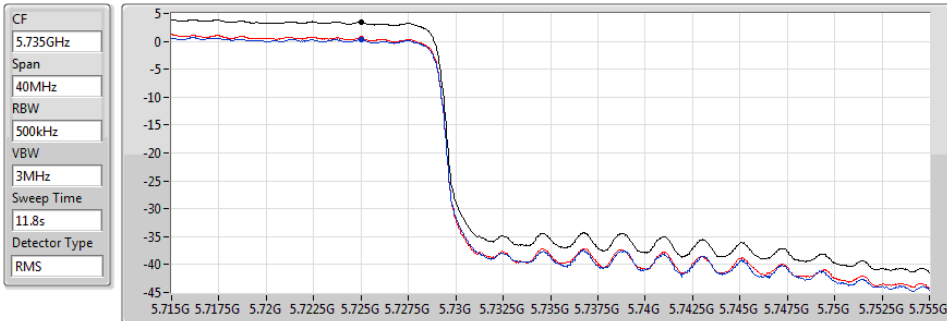

802.11ax HEW40_Nss2,(MCS0)_2TX
5710MHz Straddle 5.725-5.85GHz

PSD

07/11/2019

Sum

Port 1

Port 2

Sum	PD	Port 1	Port 2
(dBm/RBW)	(dBm/RBW)	(dBm/RBW)	(dBm/RBW)
3.40	3.40	0.25	0.54