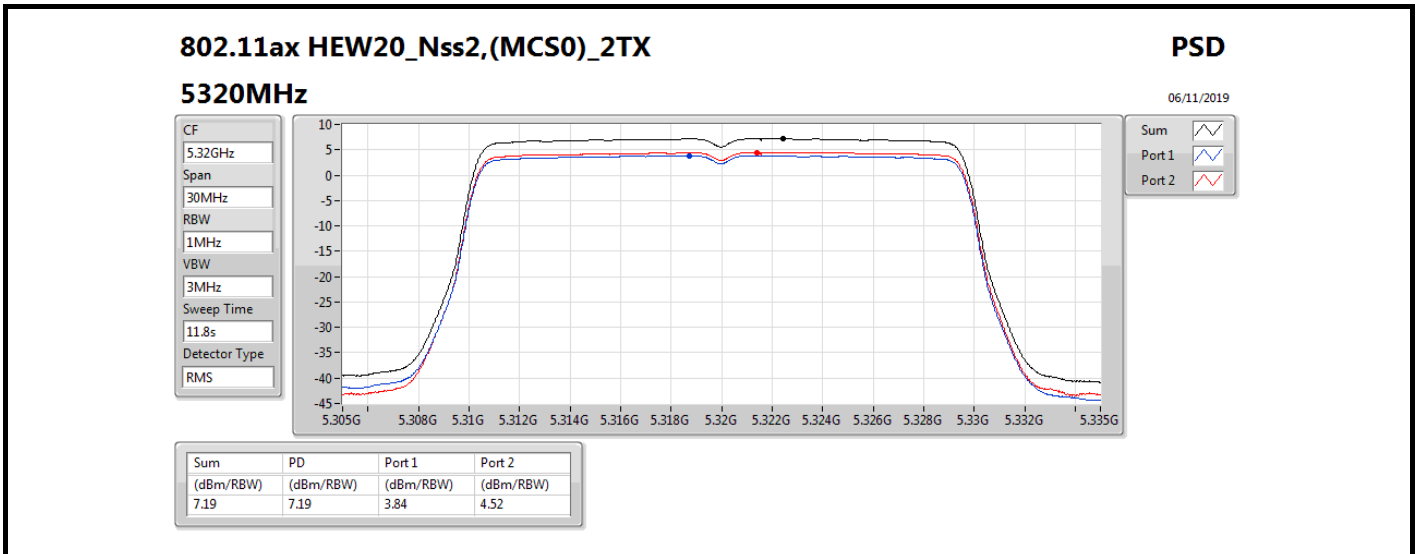

802.11ax HEW20_Nss2,(MCS0)_2TX

PSD

5300MHz

06/11/2019

CF
5.3GHz
Span
30MHz
RBW
1MHz
VBW
3MHz
Sweep Time
11.8s
Detector Type
RMS

Sum
Port 1
Port 2

Sum	PD	Port 1	Port 2
(dBm/RBW)	(dBm/RBW)	(dBm/RBW)	(dBm/RBW)
7.79	7.79	4.52	5.06