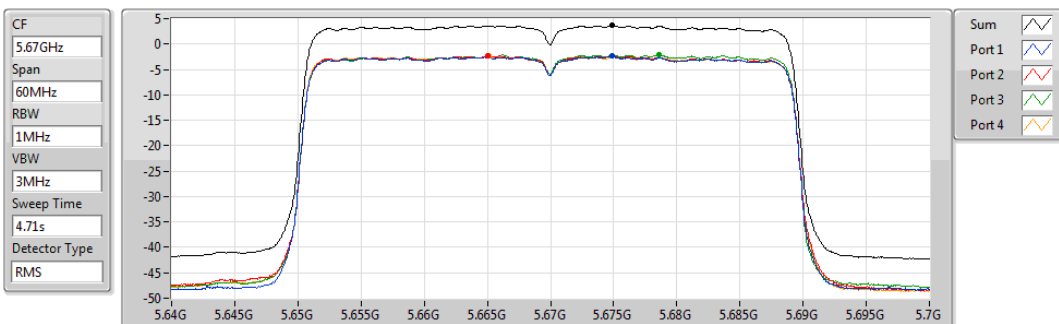

PSD

5550MHz

05/11/2019

Sum	PD	Port 1	Port 2	Port 3	Port 4
(dBm/RBW)	(dBm/RBW)	(dBm/RBW)	(dBm/RBW)	(dBm/RBW)	(dBm/RBW)
4.72	4.72	-1.52	-0.86	-1.17	-1.54

802.11ax HEW40_Nss4,(MCS0)_4TX

PSD

5670MHz

05/11/2019