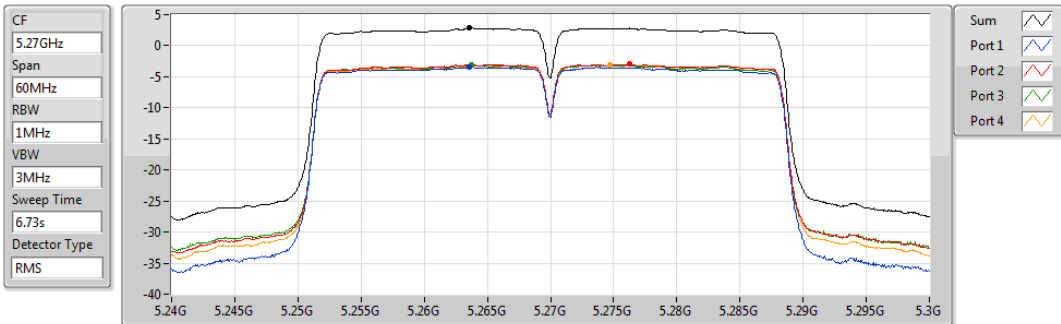

5270MHz

08/11/2019

Sum	PD	Port 1	Port 2	Port 3	Port 4
(dBm/RBW)	(dBm/RBW)	(dBm/RBW)	(dBm/RBW)	(dBm/RBW)	(dBm/RBW)
2.83	2.83	-3.44	-2.99	-3.01	-3.15

802.11ac VHT40_Nss1,(MCS0)_4TX

PSD