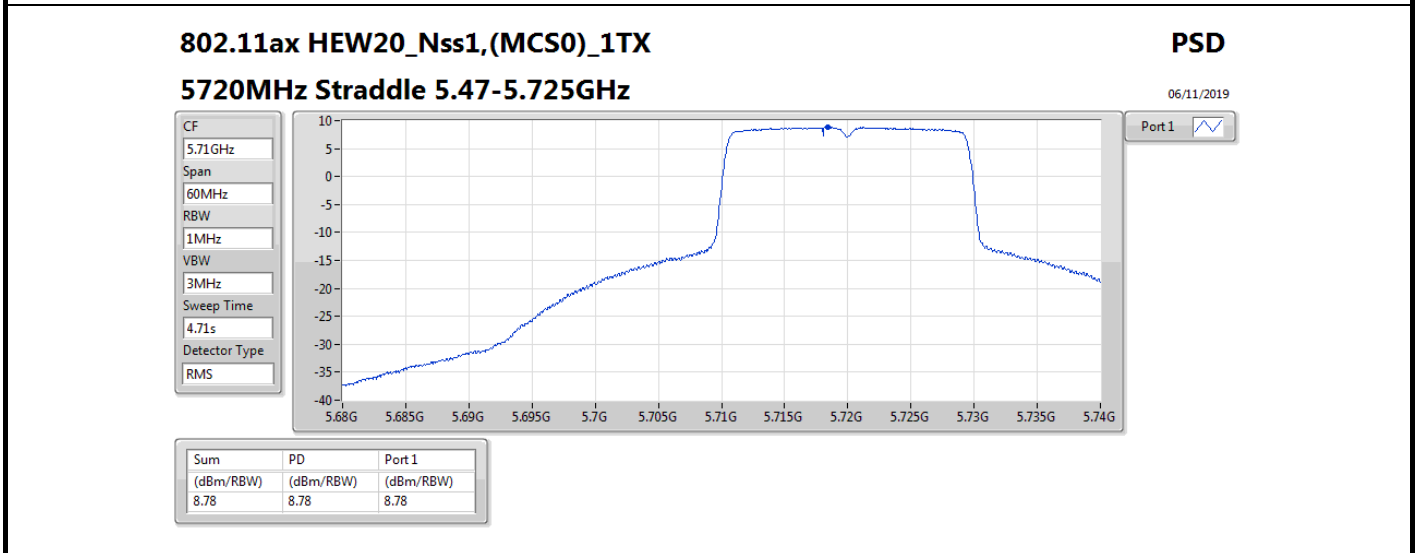

Sum	PD	Port 1
(dBm/RBW)	(dBm/RBW)	(dBm/RBW)
-9.06	-9.06	-9.06

802.11ax HEW20_Nss1,(MCS0)_1TX

PSD

5260MHz

06/11/2019

CF
5.26GHz
Span
30MHz
RBW
1MHz
VBW
3MHz
Sweep Time
4.71s
Detector Type
RMS

Port 1

Sum	PD	Port 1
(dBm/RBW)	(dBm/RBW)	(dBm/RBW)
7.89	7.89	7.89

802.11ax HEW20_Nss1,(MCS0)_1TX

PSD

5300MHz

06/11/2019

CF
5.3GHz
Span
30MHz
RBW
1MHz
VBW
3MHz
Sweep Time
4.71s
Detector Type
RMS

Port 1

Sum	PD	Port 1
(dBm/RBW)	(dBm/RBW)	(dBm/RBW)
7.59	7.59	7.59

802.11ax HEW40_Nss1,(MCS0)_1TX