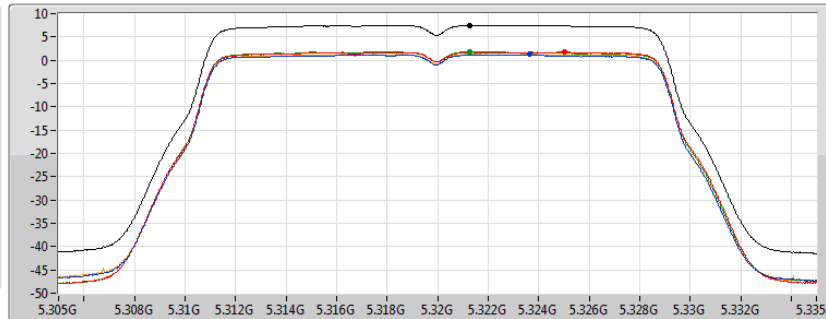

802.11ac VHT20_Nss4,(MCS0)_4TX

PSD

5320MHz

05/11/2019

CF
5.32GHz
Span
30MHz
RBW
1MHz
VBW
3MHz
Sweep Time
4.71s
Detector Type
RMS

Sum
Port 1
Port 2
Port 3
Port 4

Sum	PD	Port 1	Port 2	Port 3	Port 4
(dBm/RBW)	(dBm/RBW)	(dBm/RBW)	(dBm/RBW)	(dBm/RBW)	(dBm/RBW)
7.50	7.50	1.22	1.78	1.87	1.33