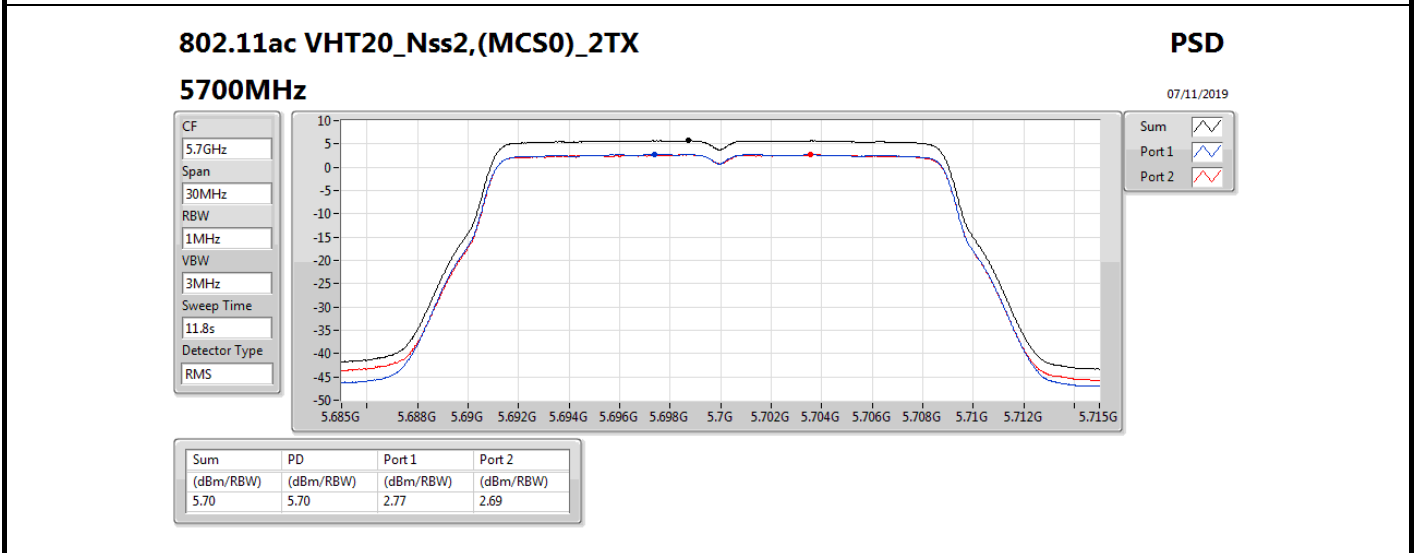

DG = Directional Gain; RBW = 500 kHz for 5.725-5.85GHz band / 1MHz for other band;

PD = trace bin-by-bin of each transmits port summing can be performed maximum power density; Port X = Port X power density;