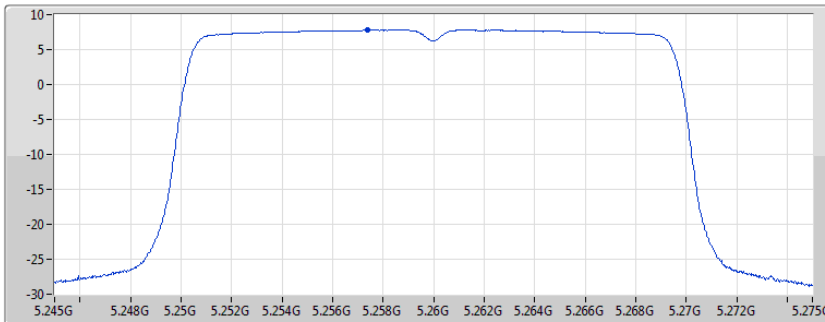

Port 1

Sum	PD	Port 1
(dBm/RBW)	(dBm/RBW)	(dBm/RBW)
-9.36	-9.36	-9.36

802.11ac VHT160_Nss1,(MCS0)_1TX

PSD

5570MHz

06/11/2019

CF
5.57GHz
Span
240MHz
RBW
1MHz
VBW
3MHz
Sweep Time
4.71s
Detector Type
RMS

Port 1

Sum	PD	Port 1
(dBm/RBW)	(dBm/RBW)	(dBm/RBW)
-9.06	-9.06	-9.06

802.11ax HEW20_Nss1,(MCS0)_1TX

PSD

5260MHz

06/11/2019

CF
5.26GHz
Span
30MHz
RBW
1MHz
VBW
3MHz
Sweep Time
4.71s
Detector Type
RMS

Port 1

Sum	PD	Port 1
(dBm/RBW)	(dBm/RBW)	(dBm/RBW)
7.89	7.89	7.89