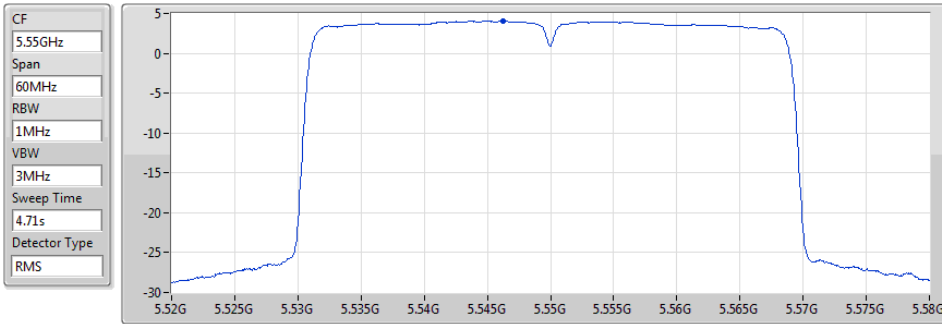

802.11ax HEW40_Nss1,(MCS0)_1TX

PSD

5550MHz

06/11/2019

Port 1

Sum	PD	Port 1
(dBm/RBW)	(dBm/RBW)	(dBm/RBW)
4.07	4.07	4.07