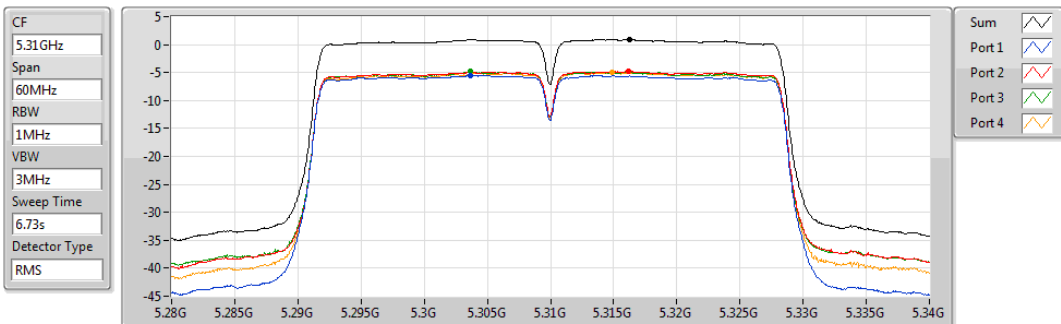

5310MHz

08/11/2019

Sum	PD	Port 1	Port 2	Port 3	Port 4
(dBm/RBW)	(dBm/RBW)	(dBm/RBW)	(dBm/RBW)	(dBm/RBW)	(dBm/RBW)
0.92	0.92	-5.53	-4.80	-4.78	-5.05