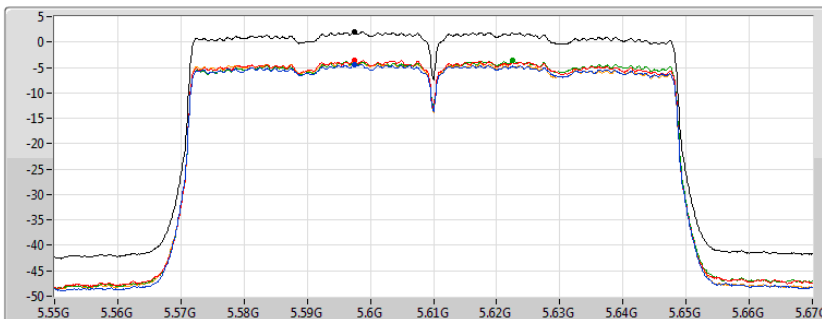

802.11ac VHT80_Nss4,(MCS0)_4TX

PSD

5610MHz

05/11/2019

CF
5.61GHz
Span
120MHz
RBW
1MHz
VBW
3MHz
Sweep Time
4.71s
Detector Type
RMS

Sum
Port 1
Port 2
Port 3
Port 4

Sum	PD	Port 1	Port 2	Port 3	Port 4
(dBm/RBW)	(dBm/RBW)	(dBm/RBW)	(dBm/RBW)	(dBm/RBW)	(dBm/RBW)
2.01	2.01	-4.38	-3.66	-3.60	-4.00