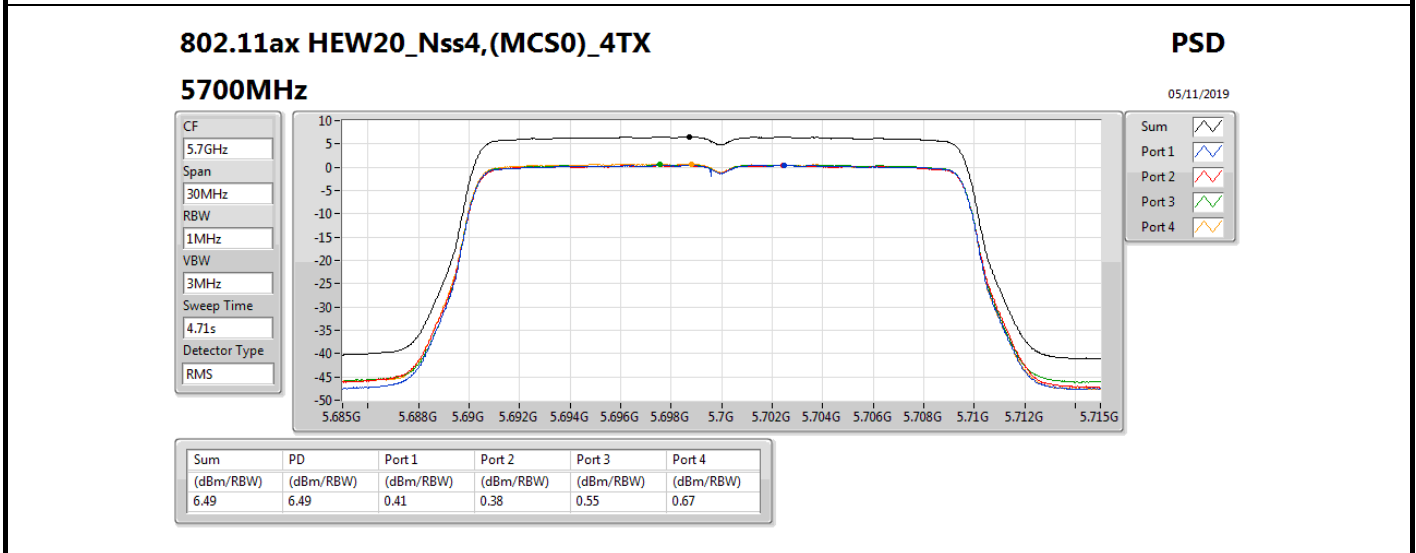

802.11ax HEW20_Nss4,(MCS0)_4TX

PSD

5500MHz

05/11/2019

Sum	PD	Port 1	Port 2	Port 3	Port 4
(dBm/RBW)	(dBm/RBW)	(dBm/RBW)	(dBm/RBW)	(dBm/RBW)	(dBm/RBW)
7.08	7.08	0.87	1.42	1.46	0.59

802.11ax HEW20_Nss4,(MCS0)_4TX