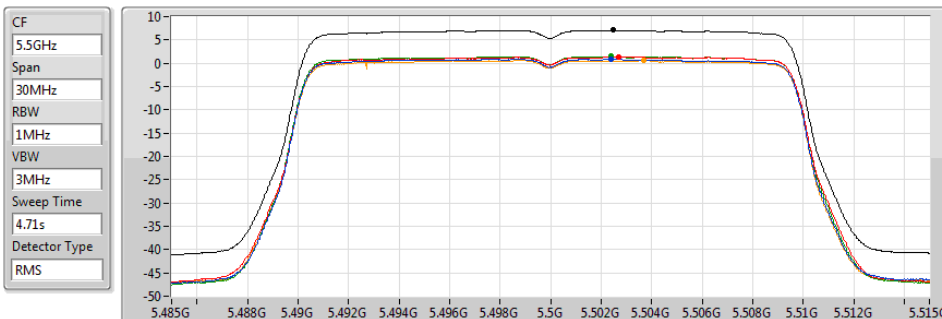

802.11ax HEW20_Nss4,(MCS0)_4TX

PSD

5500MHz

05/11/2019

Sum	PD	Port 1	Port 2	Port 3	Port 4
(dBm/RBW)	(dBm/RBW)	(dBm/RBW)	(dBm/RBW)	(dBm/RBW)	(dBm/RBW)
7.08	7.08	0.87	1.42	1.46	0.59