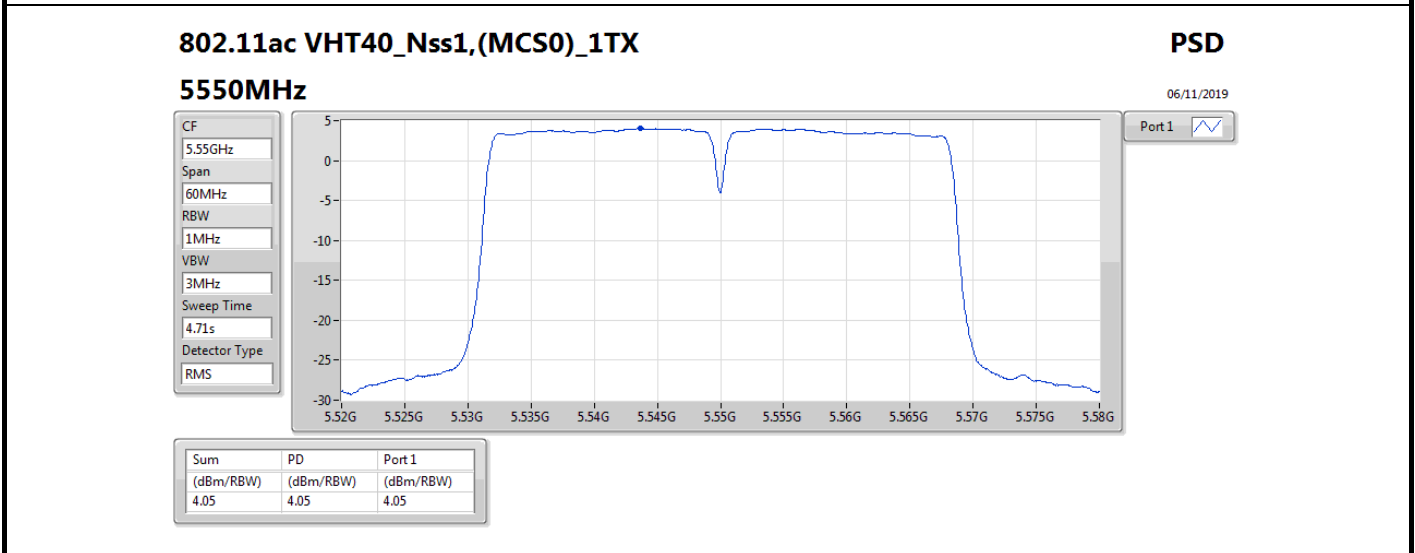

5320MHz

06/11/2019

Port 1

Sum	PD	Port 1
(dBm/RBW)	(dBm/RBW)	(dBm/RBW)
6.08	6.08	6.08

802.11ac VHT20_Nss1,(MCS0)_1TX

PSD

5500MHz

06/11/2019

Port 1

Sum	PD	Port 1
(dBm/RBW)	(dBm/RBW)	(dBm/RBW)
3.39	3.39	3.39

802.11ac VHT80_Nss1,(MCS0)_1TX

PSD

5690MHz Straddle 5.725-5.85GHz

06/11/2019

CF 5.735GHz
Span 40MHz
RBW 500kHz
VBW 3MHz
Sweep Time 4.71s
Detector Type RMS