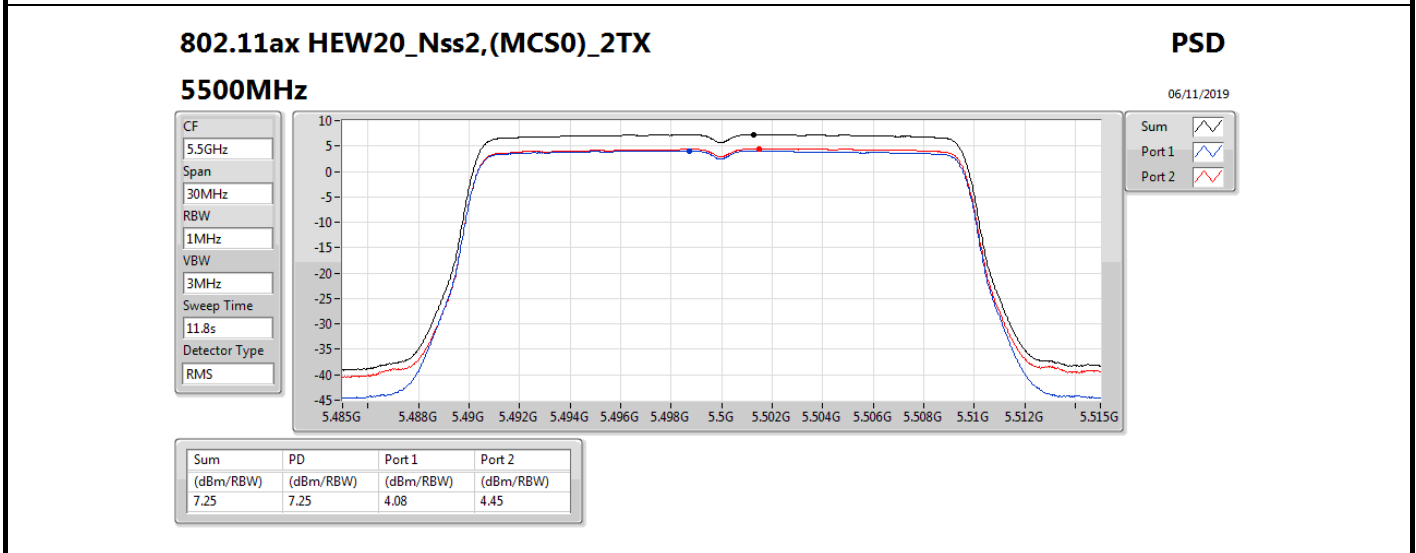

802.11ax HEW20_Nss2,(MCS0)_2TX

PSD

5300MHz

06/11/2019

CF
5.3GHz
Span
30MHz
RBW
1MHz
VBW
3MHz
Sweep Time
11.8s
Detector Type
RMS

Sum
Port 1
Port 2

Sum	PD	Port 1	Port 2
(dBm/RBW)	(dBm/RBW)	(dBm/RBW)	(dBm/RBW)
7.79	7.79	4.52	5.06

802.11ax HEW40_Nss2,(MCS0)_2TX
5710MHz Straddle 5.725-5.85GHz

PSD

07/11/2019

Sum

Port 1

Port 2

Sum	PD	Port 1	Port 2
(dBm/RBW)	(dBm/RBW)	(dBm/RBW)	(dBm/RBW)
3.40	3.40	0.25	0.54

802.11ax HEW80_Nss2,(MCS0)_2TX
5290MHz