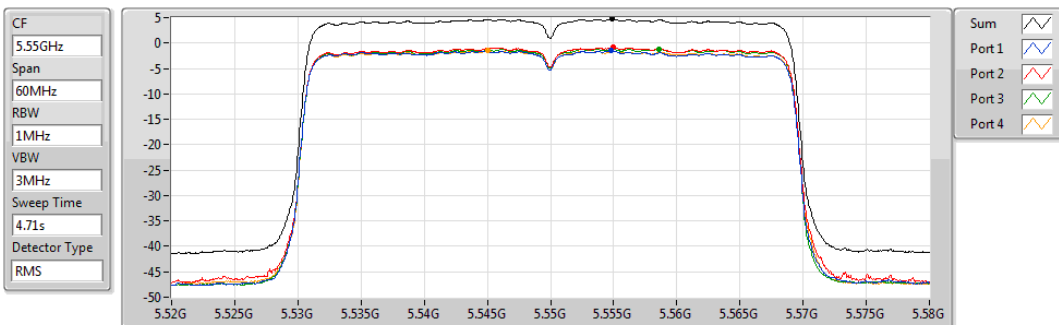

802.11ax HEW40_Nss4,(MCS0)_4TX

PSD

5550MHz

05/11/2019

Sum	PD	Port 1	Port 2	Port 3	Port 4
(dBm/RBW)	(dBm/RBW)	(dBm/RBW)	(dBm/RBW)	(dBm/RBW)	(dBm/RBW)
4.72	4.72	-1.52	-0.86	-1.17	-1.54