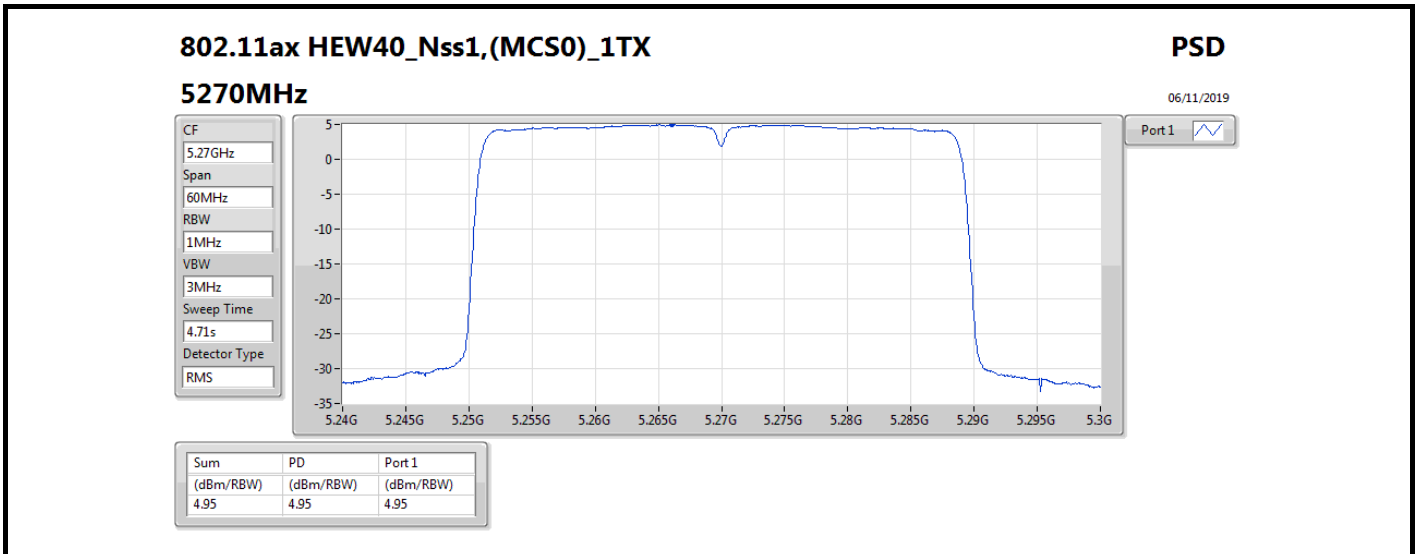

Sum	PD	Port 1
(dBm/RBW)	(dBm/RBW)	(dBm/RBW)
-9.06	-9.06	-9.06

802.11ax HEW20_Nss1,(MCS0)_1TX

PSD

5260MHz

06/11/2019

CF
5.26GHz
Span
30MHz
RBW
1MHz
VBW
3MHz
Sweep Time
4.71s
Detector Type
RMS

Port 1

Sum	PD	Port 1
(dBm/RBW)	(dBm/RBW)	(dBm/RBW)
7.89	7.89	7.89

802.11ax HEW20_Nss1,(MCS0)_1TX

PSD

5300MHz

06/11/2019

CF
5.3GHz
Span
30MHz
RBW
1MHz
VBW
3MHz
Sweep Time
4.71s
Detector Type
RMS

Port 1

Sum	PD	Port 1
(dBm/RBW)	(dBm/RBW)	(dBm/RBW)
7.59	7.59	7.59

802.11ax HEW40_Nss1,(MCS0)_1TX