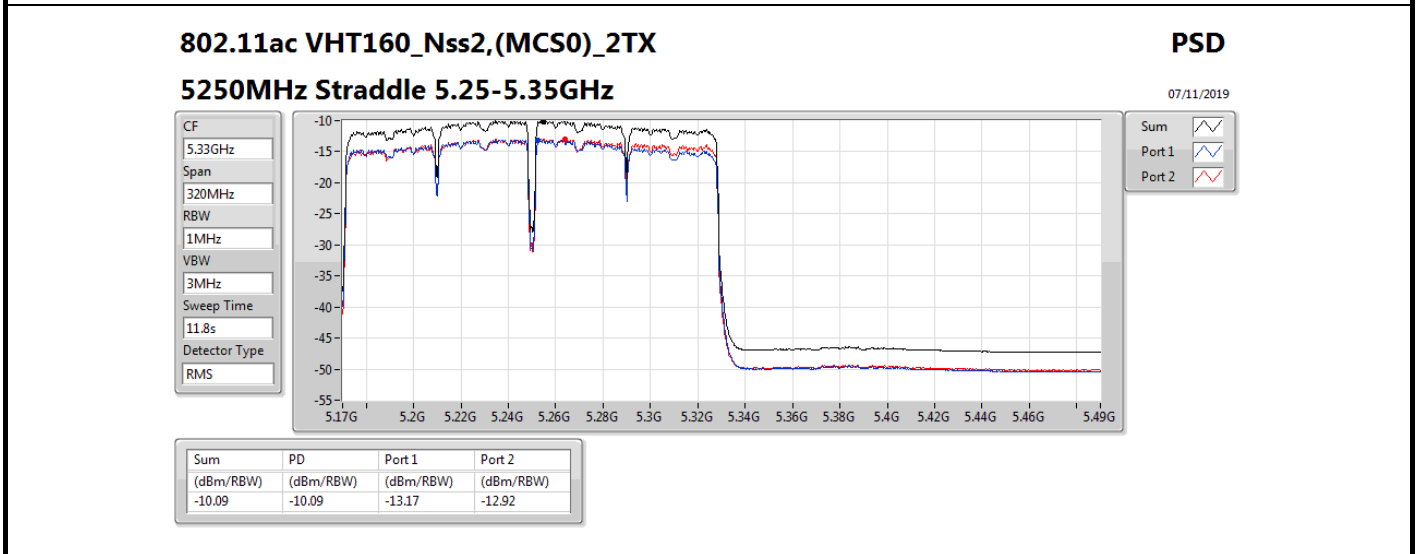

802.11ac VHT40_Nss2,(MCS0)_2TX

PSD

5670MHz

07/11/2019

CF: 5.67GHz
Span: 60MHz
RBW: 1MHz
VBW: 3MHz
Sweep Time: 11.8s
Detector Type: RMS

Sum
Port 1
Port 2

Sum	PD	Port 1	Port 2
(dBm/RBW)	(dBm/RBW)	(dBm/RBW)	(dBm/RBW)
2.47	2.47	-0.63	-0.40