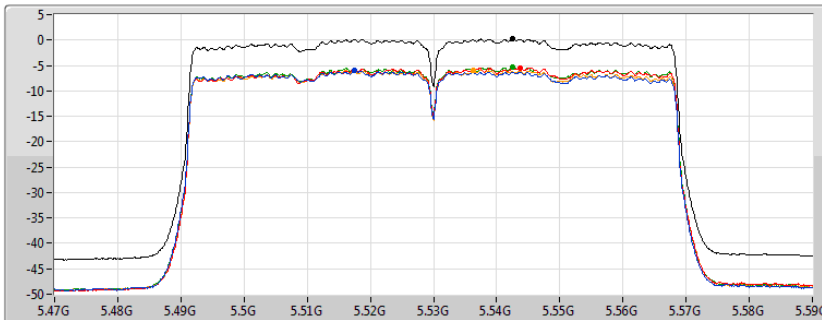

802.11ac VHT80_Nss4,(MCS0)_4TX

PSD

5530MHz

05/11/2019

CF
5.53GHz
Span
120MHz
RBW
1MHz
VBW
3MHz
Sweep Time
4.71s
Detector Type
RMS

Sum
Port 1
Port 2
Port 3
Port 4

Sum	PD	Port 1	Port 2	Port 3	Port 4
(dBm/RBW)	(dBm/RBW)	(dBm/RBW)	(dBm/RBW)	(dBm/RBW)	(dBm/RBW)
0.18	0.18	-6.05	-5.52	-5.21	-5.88