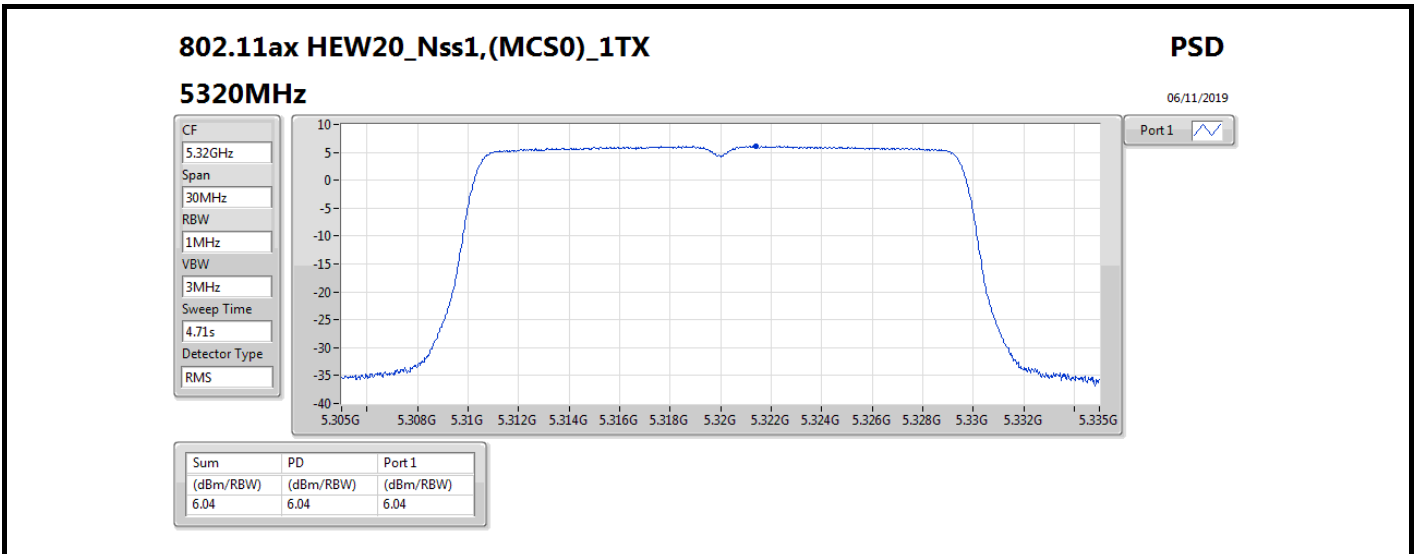

Sum	PD	Port 1
(dBm/RBW)	(dBm/RBW)	(dBm/RBW)
-9.06	-9.06	-9.06

802.11ax HEW20_Nss1,(MCS0)_1TX

PSD

5260MHz

06/11/2019

CF
5.26GHz
Span
30MHz
RBW
1MHz
VBW
3MHz
Sweep Time
4.71s
Detector Type
RMS

Port 1

Sum	PD	Port 1
(dBm/RBW)	(dBm/RBW)	(dBm/RBW)
7.89	7.89	7.89

802.11ax HEW20_Nss1,(MCS0)_1TX

PSD

5300MHz

06/11/2019

CF
5.3GHz
Span
30MHz
RBW
1MHz
VBW
3MHz
Sweep Time
4.71s
Detector Type
RMS

Port 1

Sum	PD	Port 1
(dBm/RBW)	(dBm/RBW)	(dBm/RBW)
7.59	7.59	7.59

802.11ax HEW40_Nss1,(MCS0)_1TX