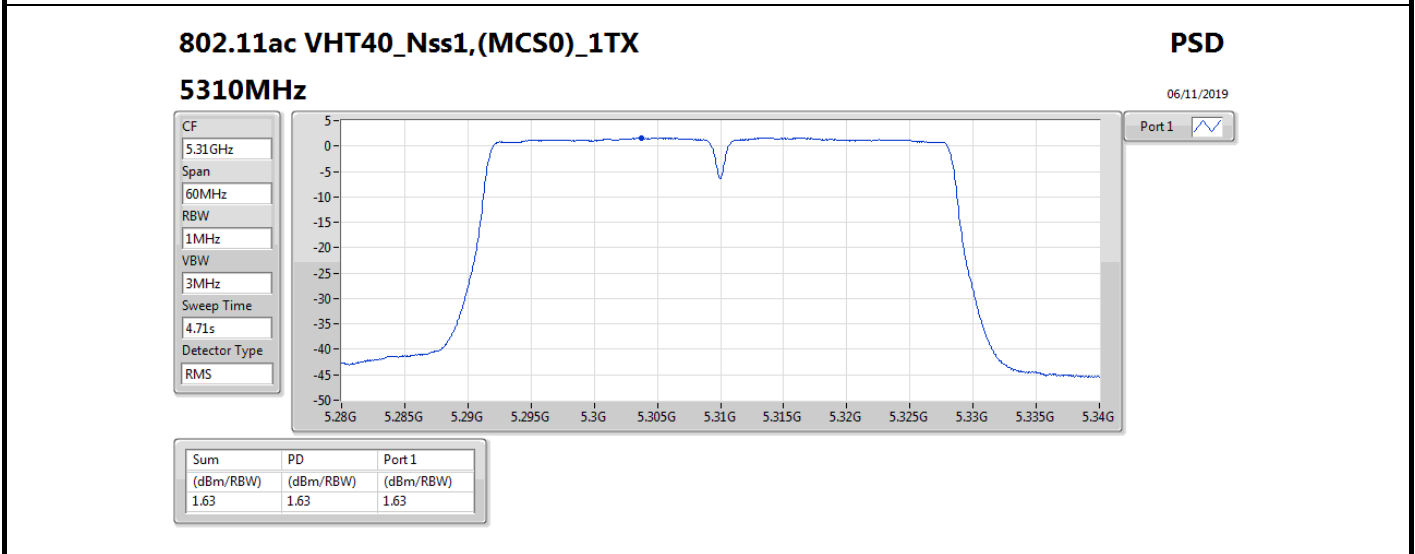

5320MHz

06/11/2019

Port 1

Sum	PD	Port 1
(dBm/RBW)	(dBm/RBW)	(dBm/RBW)
6.08	6.08	6.08

802.11ac VHT20_Nss1,(MCS0)_1TX

PSD

5500MHz

06/11/2019

Port 1

Sum	PD	Port 1
(dBm/RBW)	(dBm/RBW)	(dBm/RBW)
3.39	3.39	3.39

802.11ac VHT80_Nss1,(MCS0)_1TX

PSD

5690MHz Straddle 5.725-5.85GHz

06/11/2019

CF 5.735GHz
Span 40MHz
RBW 500kHz
VBW 3MHz
Sweep Time 4.71s
Detector Type RMS