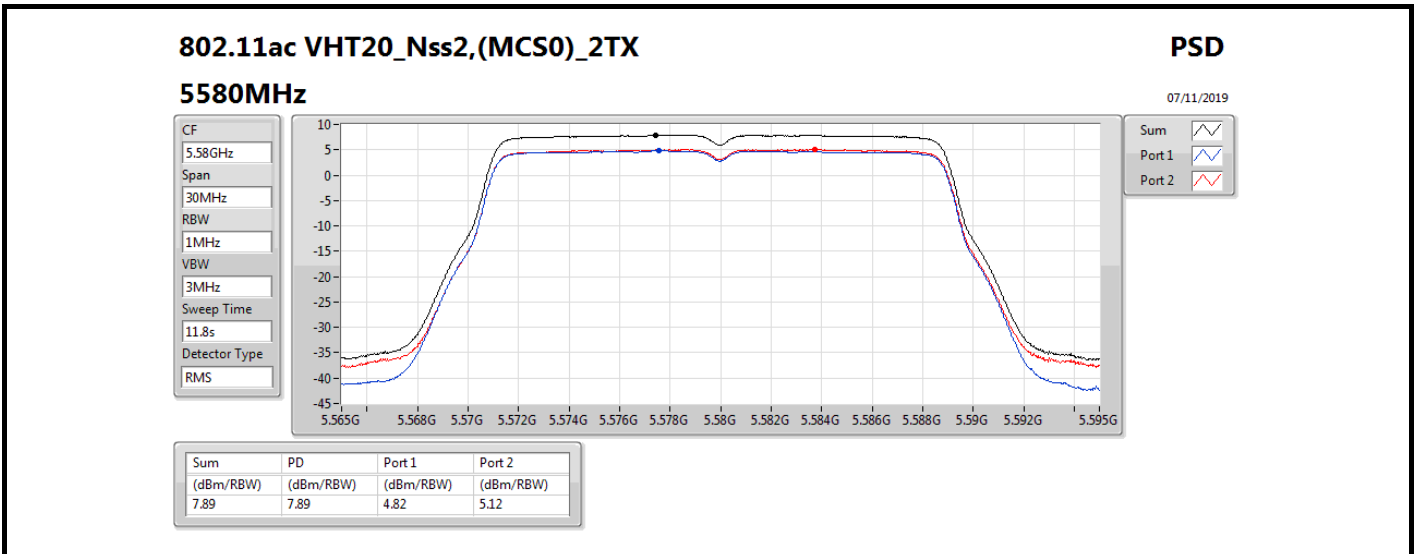

DG = Directional Gain; RBW = 500 kHz for 5.725-5.85GHz band / 1MHz for other band;

PD = trace bin-by-bin of each transmits port summing can be performed maximum power density; Port X = Port X power density;