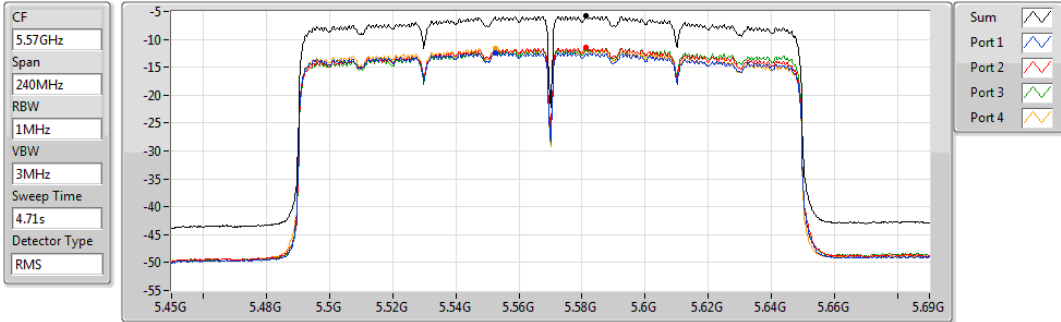

802.11ax HEW160_Nss4,(MCS0)_4TX

PSD

5570MHz

05/11/2019

Sum	PD	Port 1	Port 2	Port 3	Port 4
(dBm/RBW)	(dBm/RBW)	(dBm/RBW)	(dBm/RBW)	(dBm/RBW)	(dBm/RBW)
-5.86	-5.86	-12.37	-11.50	-11.64	-11.64