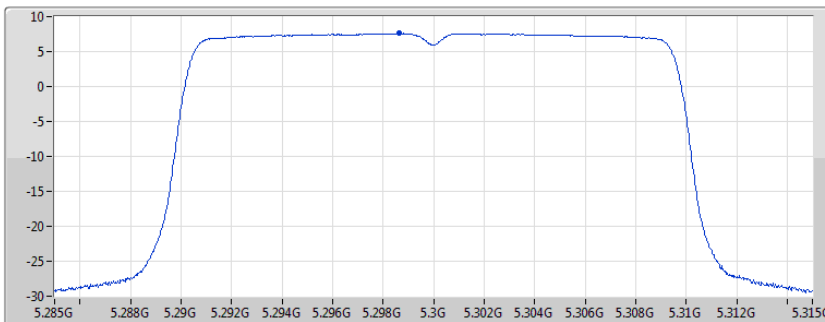

Port 1

Sum	PD	Port 1
(dBm/RBW)	(dBm/RBW)	(dBm/RBW)
7.59	7.59	7.59