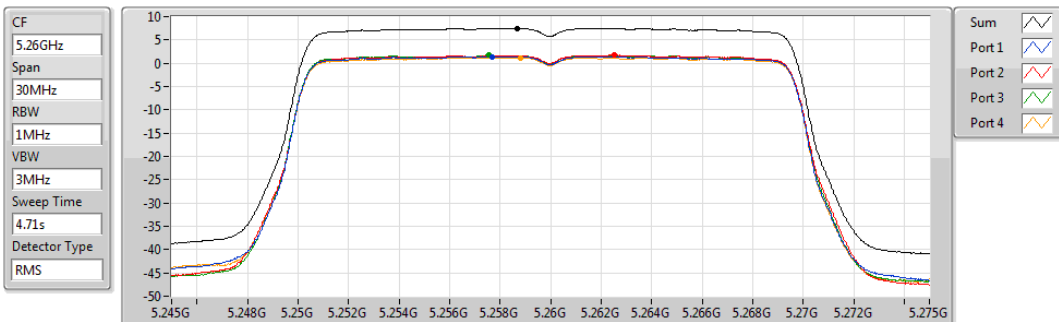

5260MHz

05/11/2019

Sum	PD	Port1	Port2	Port3	Port4
(dBm/RBW)	(dBm/RBW)	(dBm/RBW)	(dBm/RBW)	(dBm/RBW)	(dBm/RBW)
7.47	7.47	1.40	1.73	1.70	1.21