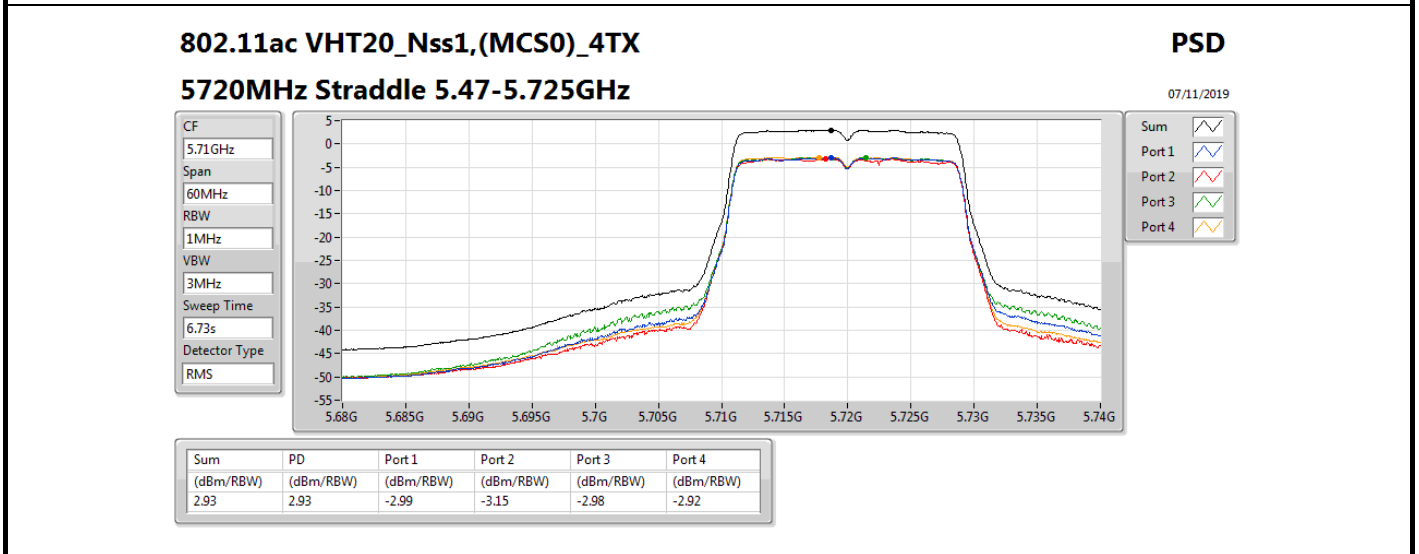

PSD

5320MHz

07/11/2019

Sum	PD	Port 1	Port 2	Port 3	Port 4
(dBm/RBW)	(dBm/RBW)	(dBm/RBW)	(dBm/RBW)	(dBm/RBW)	(dBm/RBW)
2.84	2.84	-3.52	-2.76	-3.00	-3.28

802.11ac VHT20_Nss1,(MCS0)_4TX

PSD

5500MHz

07/11/2019

Sum	PD	Port 1	Port 2	Port 3	Port 4
(dBm/RBW)	(dBm/RBW)	(dBm/RBW)	(dBm/RBW)	(dBm/RBW)	(dBm/RBW)
2.77	2.77	-3.29	-2.94	-2.95	-3.58

802.11ac VHT20_Nss1,(MCS0)_4TX

PSD

5720MHz Straddle 5.725-5.85GHz

07/11/2019