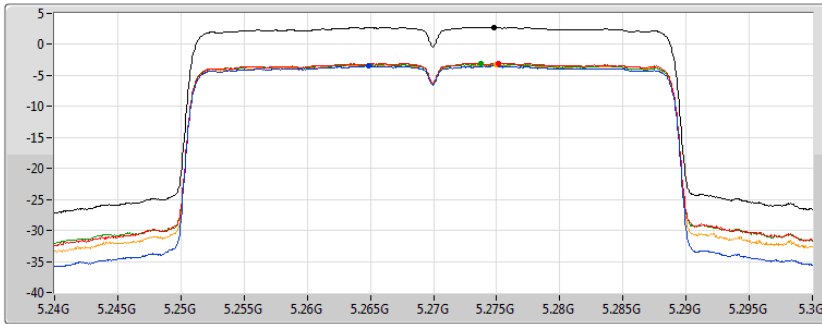

802.11ax HEW40_Nss1,(MCS0)_4TX

PSD

5270MHz

07/11/2019

CF
5.27GHz
Span
60MHz
RBW
1MHz
VBW
3MHz
Sweep Time
6.73s
Detector Type
RMS

Sum
Port 1
Port 2
Port 3
Port 4

Sum	PD	Port 1	Port 2	Port 3	Port 4
(dBm/RBW)	(dBm/RBW)	(dBm/RBW)	(dBm/RBW)	(dBm/RBW)	(dBm/RBW)
2.76	2.76	-3.47	-3.02	-3.12	-3.26

802.11ax HEW40_Nss1,(MCS0)_4TX

PSD

5310MHz

07/11/2019

CF
5.31GHz
Span
60MHz
RBW
1MHz
VBW
3MHz
Sweep Time
6.73s
Detector Type
RMS