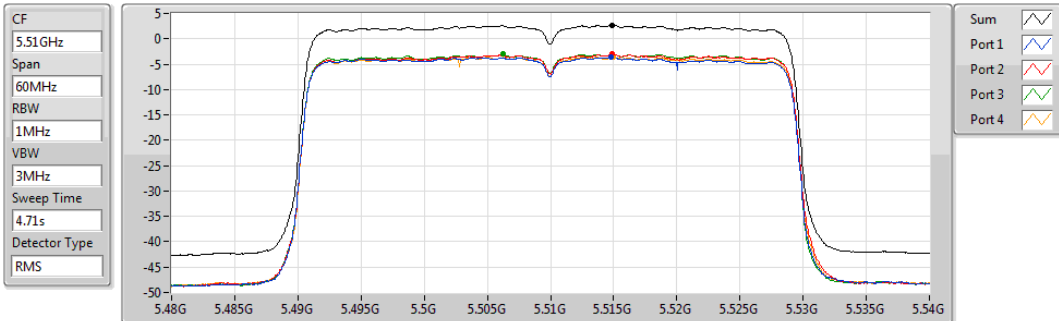

802.11ax HEW40_Nss4,(MCS0)_4TX

PSD

5510MHz

05/11/2019

Sum	PD	Port 1	Port 2	Port 3	Port 4
(dBm/RBW)	(dBm/RBW)	(dBm/RBW)	(dBm/RBW)	(dBm/RBW)	(dBm/RBW)
2.67	2.67	-3.63	-3.04	-3.05	-3.58