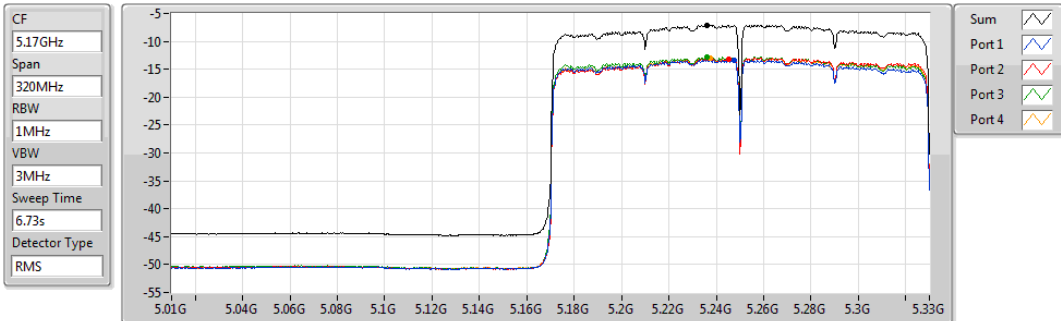

802.11ax HEW160_Nss1,(MCS0)_4TX

PSD

5250MHz Straddle 5.15-5.25GHz

04/12/2019

Sum	PD	Port 1	Port 2	Port 3	Port 4
(dBm/RBW)	(dBm/RBW)	(dBm/RBW)	(dBm/RBW)	(dBm/RBW)	(dBm/RBW)
-7.13	-7.13	-13.40	-13.19	-12.88	-13.08