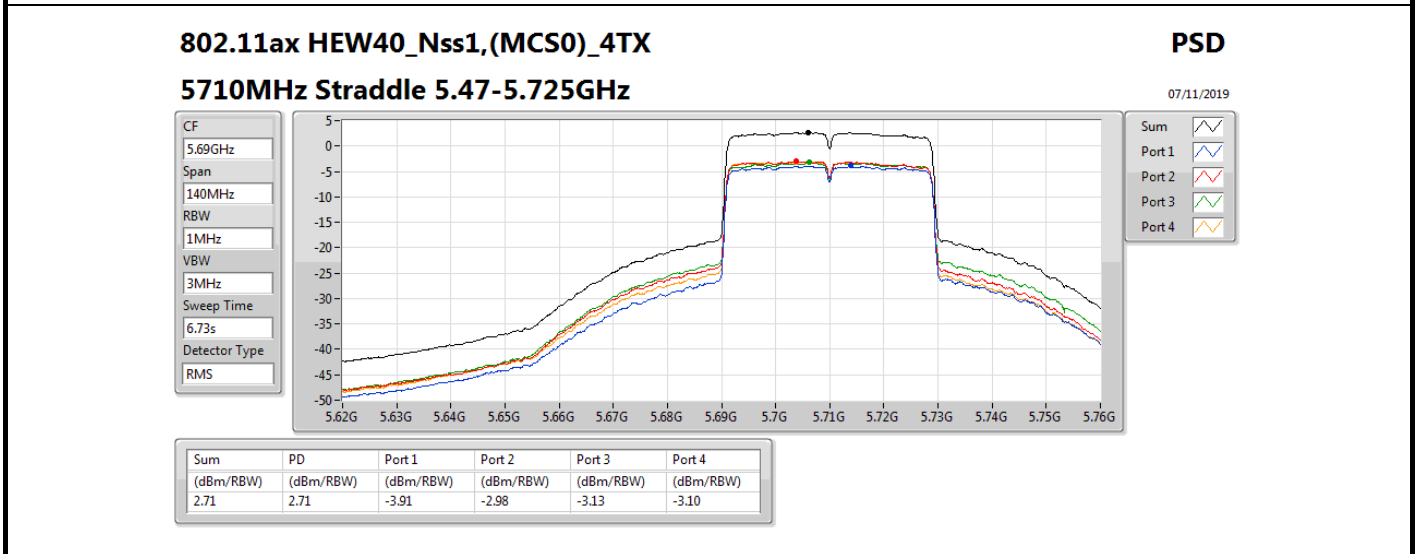

802.11ax HEW40_Nss1,(MCS0)_4TX

PSD

5510MHz

07/11/2019

CF
5.51GHz
Span
60MHz
RBW
1MHz
VBW
3MHz
Sweep Time
6.73s
Detector Type
RMS

Sum
Port 1
Port 2
Port 3
Port 4

Sum	PD	Port 1	Port 2	Port 3	Port 4
(dBm/RBW)	(dBm/RBW)	(dBm/RBW)	(dBm/RBW)	(dBm/RBW)	(dBm/RBW)
1.05	1.05	-5.18	-4.57	-4.82	-5.16