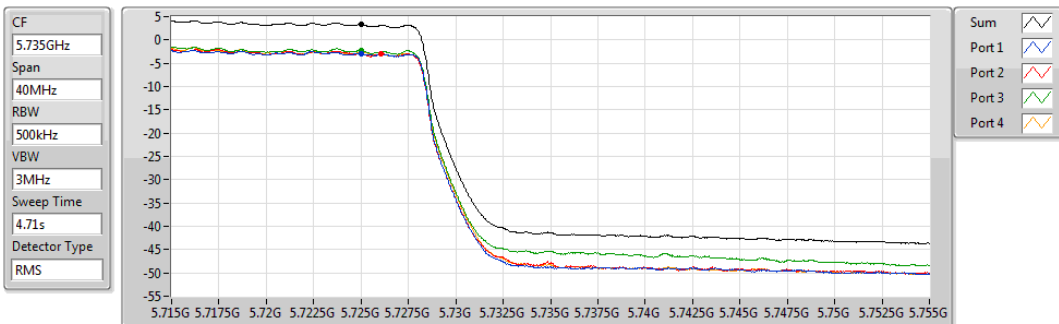

802.11ac VHT40_Nss4,(MCS0)_4TX

PSD

5710MHz Straddle 5.725-5.85GHz

05/11/2019

Sum	PD	Port 1	Port 2	Port 3	Port 4
(dBm/RBW)	(dBm/RBW)	(dBm/RBW)	(dBm/RBW)	(dBm/RBW)	(dBm/RBW)
3.32	3.32	-2.99	-2.99	-2.24	-2.55