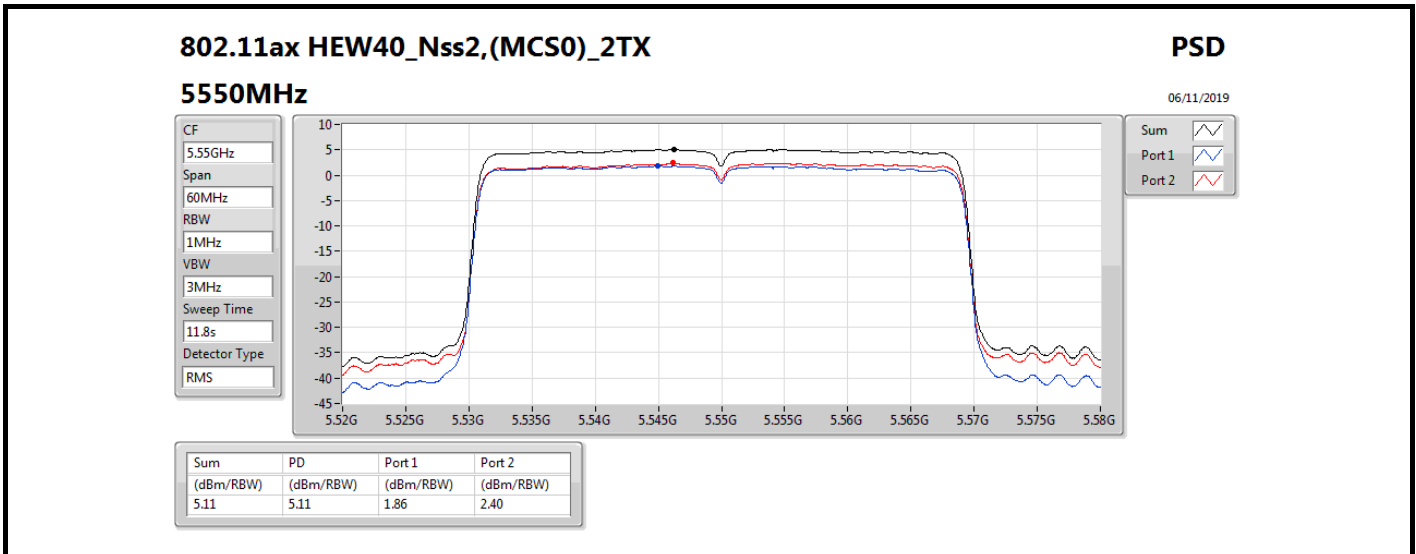

802.11ax HEW20_Nss2,(MCS0)_2TX

PSD

5300MHz

06/11/2019

CF
5.3GHz
Span
30MHz
RBW
1MHz
VBW
3MHz
Sweep Time
11.8s
Detector Type
RMS

Sum
Port 1
Port 2

Sum	PD	Port 1	Port 2
(dBm/RBW)	(dBm/RBW)	(dBm/RBW)	(dBm/RBW)
7.79	7.79	4.52	5.06

802.11ax HEW40_Nss2,(MCS0)_2TX
5710MHz Straddle 5.725-5.85GHz

PSD

07/11/2019

Sum

Port 1

Port 2

Sum	PD	Port 1	Port 2
(dBm/RBW)	(dBm/RBW)	(dBm/RBW)	(dBm/RBW)
3.40	3.40	0.25	0.54

802.11ax HEW80_Nss2,(MCS0)_2TX
5290MHz