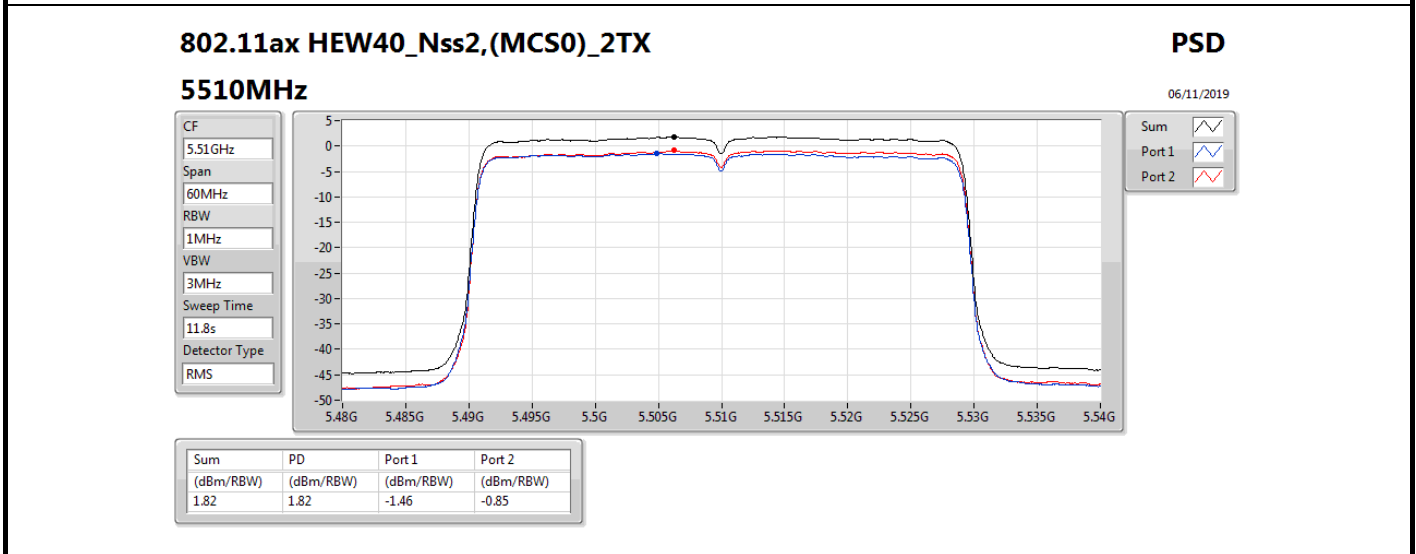

802.11ax HEW20_Nss2,(MCS0)_2TX

PSD

5300MHz

06/11/2019

CF
5.3GHz
Span
30MHz
RBW
1MHz
VBW
3MHz
Sweep Time
11.8s
Detector Type
RMS

Sum
Port 1
Port 2

Sum	PD	Port 1	Port 2
(dBm/RBW)	(dBm/RBW)	(dBm/RBW)	(dBm/RBW)
7.79	7.79	4.52	5.06

802.11ax HEW40_Nss2,(MCS0)_2TX
5710MHz Straddle 5.725-5.85GHz

PSD

07/11/2019

Sum

Port 1

Port 2

Sum	PD	Port 1	Port 2
(dBm/RBW)	(dBm/RBW)	(dBm/RBW)	(dBm/RBW)
3.40	3.40	0.25	0.54

802.11ax HEW80_Nss2,(MCS0)_2TX
5290MHz