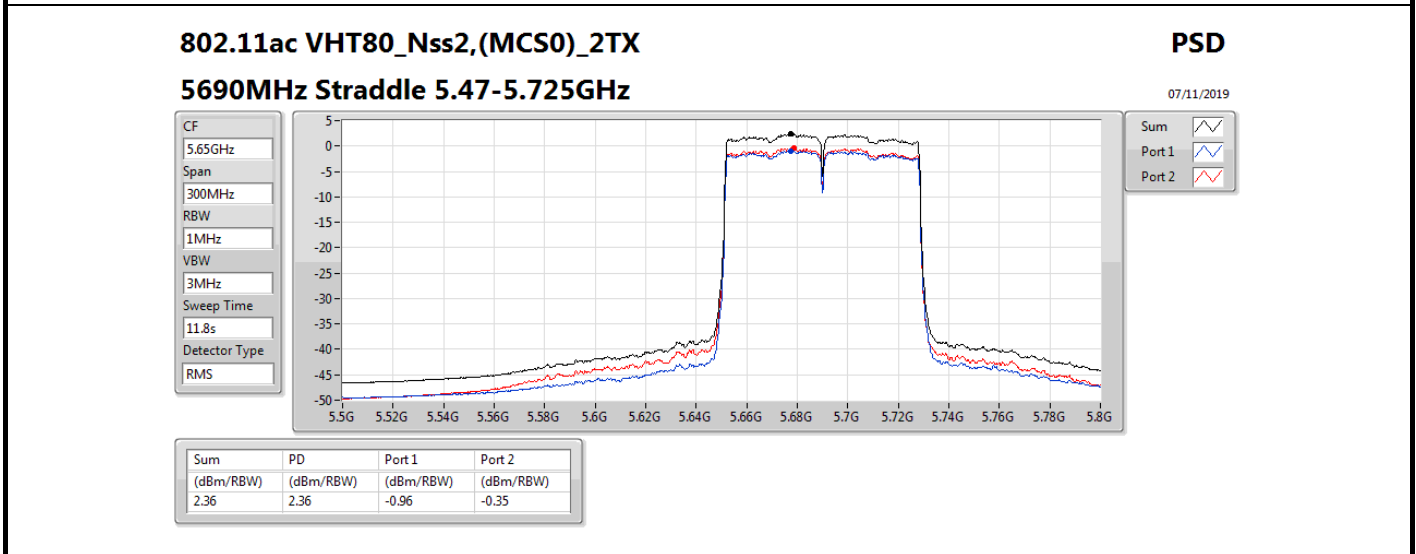

802.11ac VHT40_Nss2,(MCS0)_2TX

PSD

5670MHz

07/11/2019

CF: 5.67GHz
Span: 60MHz
RBW: 1MHz
VBW: 3MHz
Sweep Time: 11.8s
Detector Type: RMS

Sum
Port 1
Port 2

Sum	PD	Port 1	Port 2
(dBm/RBW)	(dBm/RBW)	(dBm/RBW)	(dBm/RBW)
2.47	2.47	-0.63	-0.40

802.11ac VHT160_Nss2,(MCS0)_2TX

PSD

5570MHz

07/11/2019

CF
5.57GHz
Span
240MHz
RBW
1MHz
VBW
3MHz
Sweep Time
11.8s
Detector Type
RMS

Sum
Port 1
Port 2

Sum	PD	Port 1	Port 2
(dBm/RBW)	(dBm/RBW)	(dBm/RBW)	(dBm/RBW)
-7.62	-7.62	-11.16	-9.95