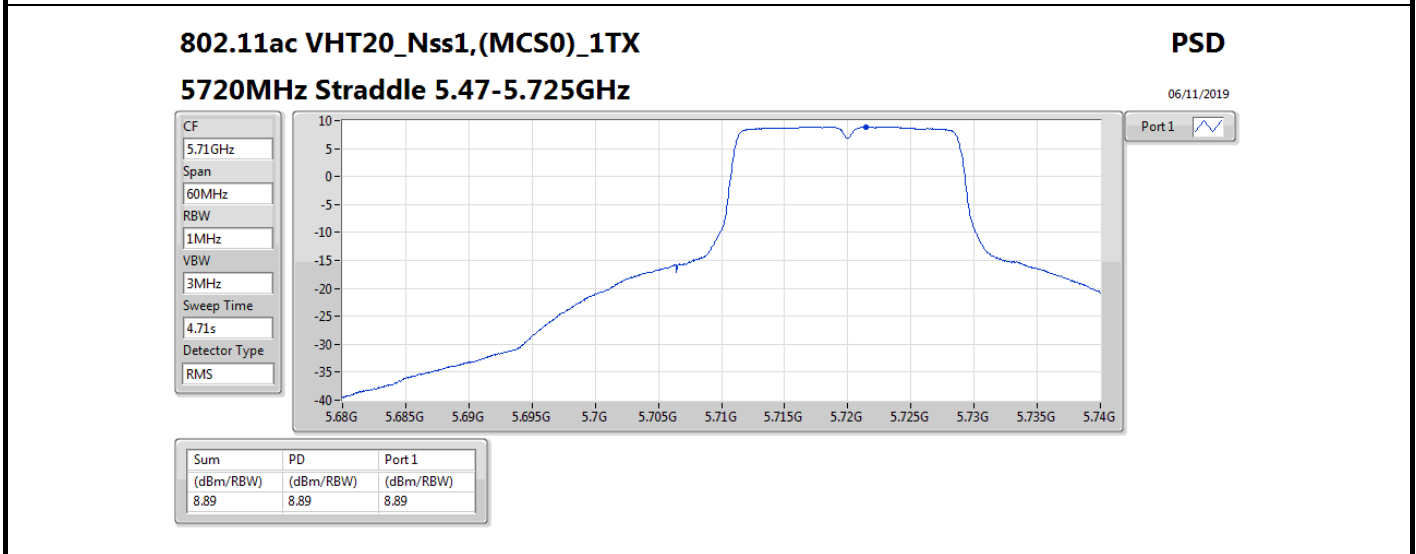

5320MHz

06/11/2019

Port 1

Sum	PD	Port 1
(dBm/RBW)	(dBm/RBW)	(dBm/RBW)
6.08	6.08	6.08

802.11ac VHT20_Nss1,(MCS0)_1TX

PSD

5500MHz

06/11/2019

Port 1

Sum	PD	Port 1
(dBm/RBW)	(dBm/RBW)	(dBm/RBW)
3.39	3.39	3.39

802.11ac VHT80_Nss1,(MCS0)_1TX

PSD

5690MHz Straddle 5.725-5.85GHz

06/11/2019

CF 5.735GHz
Span 40MHz
RBW 500kHz
VBW 3MHz
Sweep Time 4.71s
Detector Type RMS