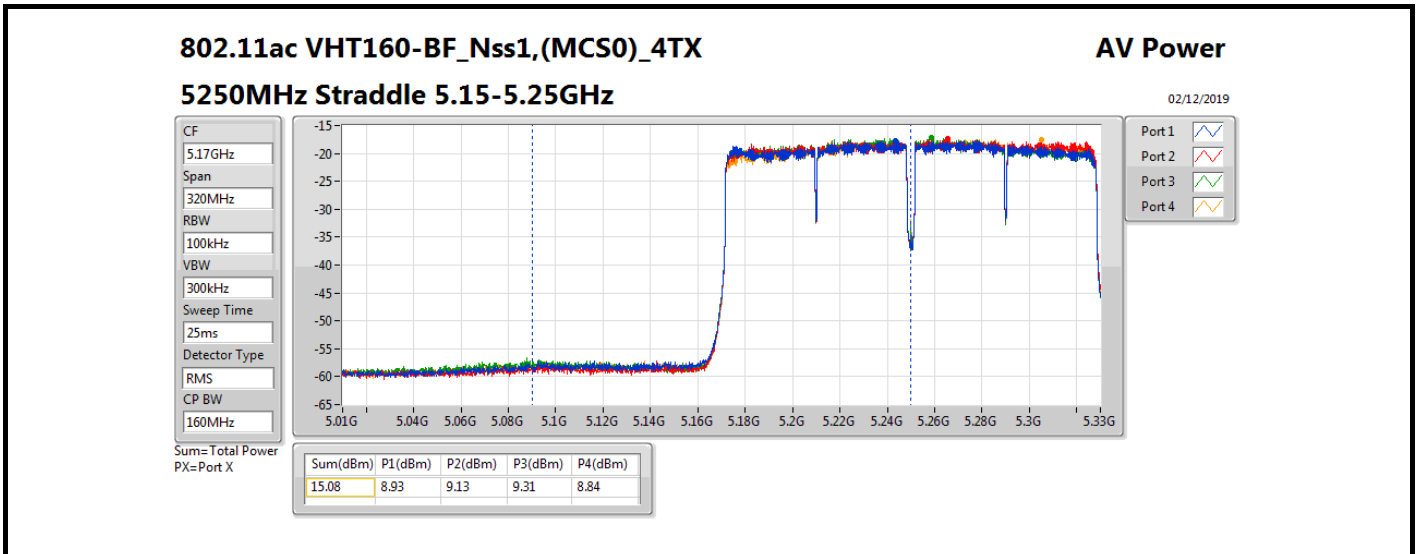

Average Power_Beamforming_Sample 1_Radio 2_4T1S

Appendix B.19

Mode	Result	DG (dBi)	Port 1 (dBm)	Port 2 (dBm)	Port 3 (dBm)	Port 4 (dBm)	Total Power (dBm)	Power Limit (dBm)	EIRP (dBm)	EIRP Limit (dBm)
802.11ax HEW80-BF_Nss1,(MCS0)_4TX	-	-	-	-	-	-	-	-	-	-
5290MHz	Pass	11.60	11.52	11.47	12.35	11.59	17.77	18.38	29.37	30.00
5530MHz	Pass	11.60	11.52	11.67	11.96	11.4	17.66	18.38	29.26	30.00
5610MHz	Pass	11.60	11.14	11.92	12	11.55	17.69	18.38	29.29	30.00
5690MHz Straddle 5.47-5.725GHz	Pass	11.60	11.62	11.77	12.13	11.26	17.73	18.38	29.33	30.00
5690MHz Straddle 5.725-5.85GHz	Pass	11.60	-1.44	-3.3	-1.38	-2.41	3.96	24.40	15.56	36.00
802.11ax HEW160-BF_Nss1,(MCS0)_4TX	-	-	-	-	-	-	-	-	-	-
5250MHz Straddle 5.15-5.25GHz	Pass	11.60	9.43	8.9	9.93	8.78	15.31	24.40	26.91	36.00
5250MHz Straddle 5.25-5.35GHz	Pass	11.60	9.16	10.08	9.45	9.59	15.60	18.38	27.20	30.00
5570MHz	Pass	11.60	11.71	11.56	12.28	10.78	17.64	18.38	29.24	30.00

DG = Directional Gain; **Port X** = Port X output power

802.11ax HEW160-BF_Nss1,(MCS0)_4TX

AV Power

5250MHz Straddle 5.25-5.35GHz

02/12/2019

CF
5.33GHz
Span
320MHz
RBW
100kHz
VBW
300kHz
Sweep Time
25ms
Detector Type
RMS
CP BW
160MHz