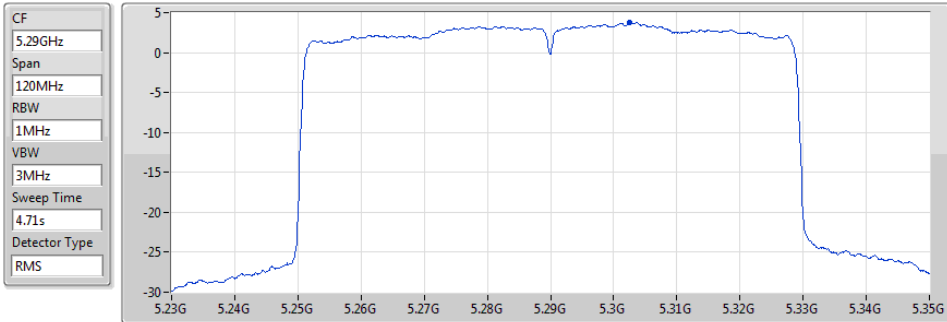

5710MHz Straddle 5.47-5.725GHz

12/11/2019

CF
5.69GHz
Span
140MHz
RBW
1MHz
VBW
3MHz
Sweep Time
4.71s
Detector Type
RMS

Port 1

Sum	PD	Port 1
(dBm/RBW)	(dBm/RBW)	(dBm/RBW)
7.47	7.47	7.47

802.11ax HEW40_Nss1,(MCS0)_1TX

PSD

5710MHz Straddle 5.725-5.85GHz

12/11/2019

Sum	PD	Port1
(dBm/RBW)	(dBm/RBW)	(dBm/RBW)
5.87	5.87	5.87

802.11ax HEW80_Nss1,(MCS0)_1TX

PSD

5290MHz

12/11/2019