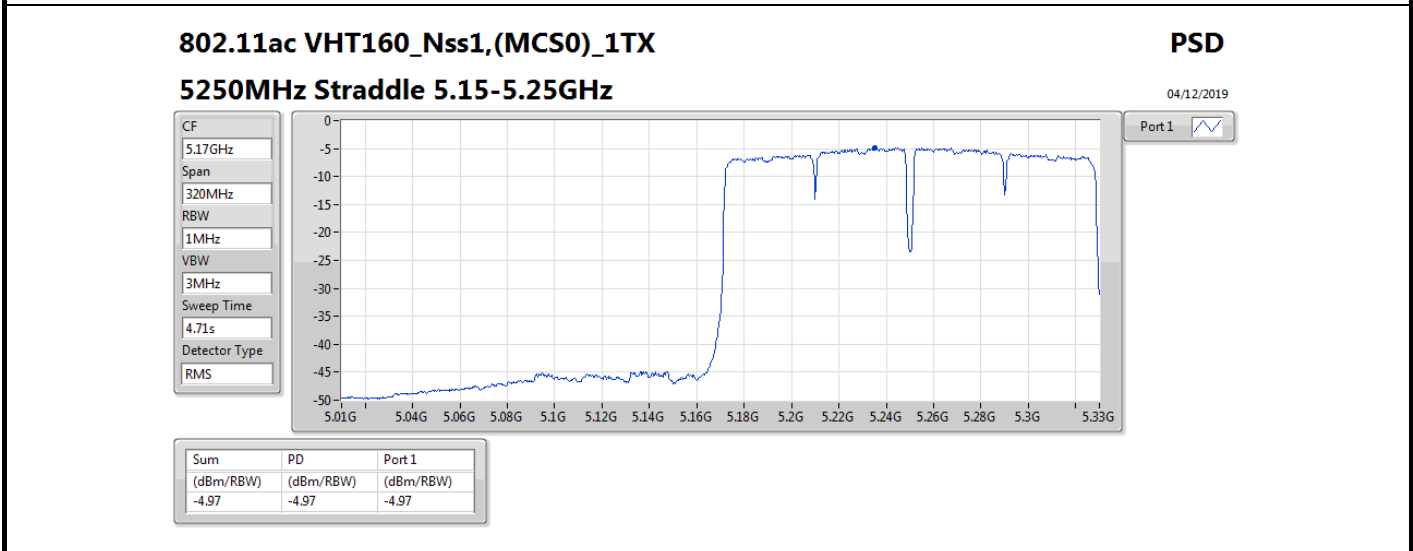

Mode	Result	DG (dBi)	Port 1 (dBm/RBW)	PD (dBm/RBW)	PD Limit (dBm/RBW)	EIRP PD (dBm/RBW)	EIRP PD Limit (dBm/RBW)
5720MHz Straddle 5.725-5.85GHz	Pass	5.58	7.88	7.88	30.00	13.46	36.00
802.11ax HEW40_Nss1,(MCS0)_1TX	-	-	-	-	-	-	-
5270MHz	Pass	5.58	7.33	7.33	11.00	12.91	17.00
5310MHz	Pass	5.58	5.27	5.27	11.00	10.85	17.00
5510MHz	Pass	5.58	3.19	3.19	11.00	8.77	17.00
5550MHz	Pass	5.58	5.89	5.89	11.00	11.47	17.00
5670MHz	Pass	5.58	5.19	5.19	11.00	10.77	17.00
5710MHz Straddle 5.47-5.725GHz	Pass	5.58	7.47	7.47	11.00	13.05	17.00
5710MHz Straddle 5.725-5.85GHz	Pass	5.58	5.87	5.87	30.00	11.45	36.00
802.11ax HEW80_Nss1,(MCS0)_1TX	-	-	-	-	-	-	-
5290MHz	Pass	5.58	3.79	3.79	11.00	9.37	17.00
5530MHz	Pass	5.58	0.99	0.99	11.00	6.57	17.00
5610MHz	Pass	5.58	3.72	3.72	11.00	9.30	17.00
5690MHz Straddle 5.47-5.725GHz	Pass	5.58	3.34	3.34	11.00	8.92	17.00
5690MHz Straddle 5.725-5.85GHz	Pass	5.58	1.63	1.63	30.00	7.21	36.00
802.11ax HEW160_Nss1,(MCS0)_1TX	-	-	-	-	-	-	-
5250MHz Straddle 5.15-5.25GHz	Pass	5.58	-4.82	-4.82	17.00	0.76	23.00
5250MHz Straddle 5.25-5.35GHz	Pass	5.58	-5.77	-5.77	11.00	-0.19	17.00
5570MHz	Pass	5.58	-4.38	-4.38	11.00	1.20	17.00

DG = Directional Gain; RBW = 500 kHz for 5.725-5.85GHz band / 1MHz for other band;

PD = trace bin-by-bin of each transmits port summing can be performed maximum power density; Port X = Port X power density;

802.11ax HEW40_Nss1,(MCS0)_1TX

PSD

5550MHz

12/11/2019

CF
5.55GHz
Span
60MHz
RBW
1MHz
VBW
3MHz
Sweep Time
4.71s
Detector Type
RMS

Port 1

Sum	PD	Port 1
(dBm/RBW)	(dBm/RBW)	(dBm/RBW)
5.89	5.89	5.89

802.11ax HEW40_Nss1,(MCS0)_1TX