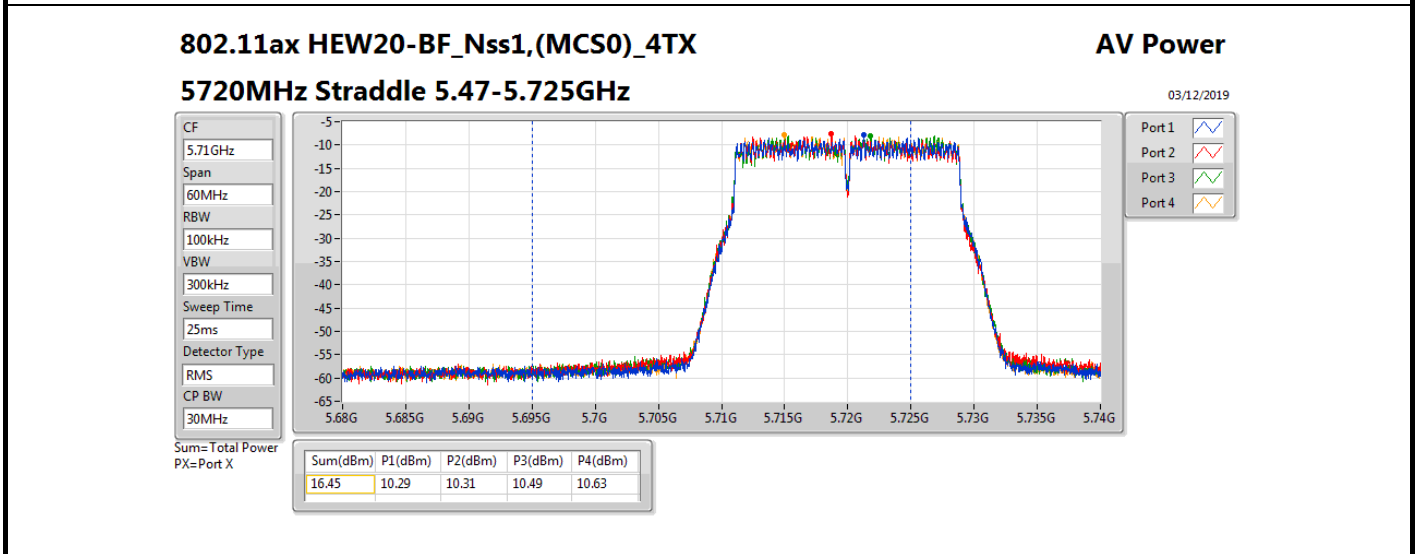

Average Power_Beamforming_Sample 1_Radio 2_4T1S

Appendix B.19

Mode	Result	DG (dBi)	Port 1 (dBm)	Port 2 (dBm)	Port 3 (dBm)	Port 4 (dBm)	Total Power (dBm)	Power Limit (dBm)	EIRP (dBm)	EIRP Limit (dBm)
802.11ax HEW80-BF_Nss1,(MCS0)_4TX	-	-	-	-	-	-	-	-	-	-
5290MHz	Pass	11.60	11.52	11.47	12.35	11.59	17.77	18.38	29.37	30.00
5530MHz	Pass	11.60	11.52	11.67	11.96	11.4	17.66	18.38	29.26	30.00
5610MHz	Pass	11.60	11.14	11.92	12	11.55	17.69	18.38	29.29	30.00
5690MHz Straddle 5.47-5.725GHz	Pass	11.60	11.62	11.77	12.13	11.26	17.73	18.38	29.33	30.00
5690MHz Straddle 5.725-5.85GHz	Pass	11.60	-1.44	-3.3	-1.38	-2.41	3.96	24.40	15.56	36.00
802.11ax HEW160-BF_Nss1,(MCS0)_4TX	-	-	-	-	-	-	-	-	-	-
5250MHz Straddle 5.15-5.25GHz	Pass	11.60	9.43	8.9	9.93	8.78	15.31	24.40	26.91	36.00
5250MHz Straddle 5.25-5.35GHz	Pass	11.60	9.16	10.08	9.45	9.59	15.60	18.38	27.20	30.00
5570MHz	Pass	11.60	11.71	11.56	12.28	10.78	17.64	18.38	29.24	30.00

DG = Directional Gain; **Port X** = Port X output power

802.11ax HEW160-BF_Nss1,(MCS0)_4TX

AV Power

5250MHz Straddle 5.25-5.35GHz

02/12/2019

CF
5.33GHz
Span
320MHz
RBW
100kHz
VBW
300kHz
Sweep Time
25ms
Detector Type
RMS
CP BW
160MHz