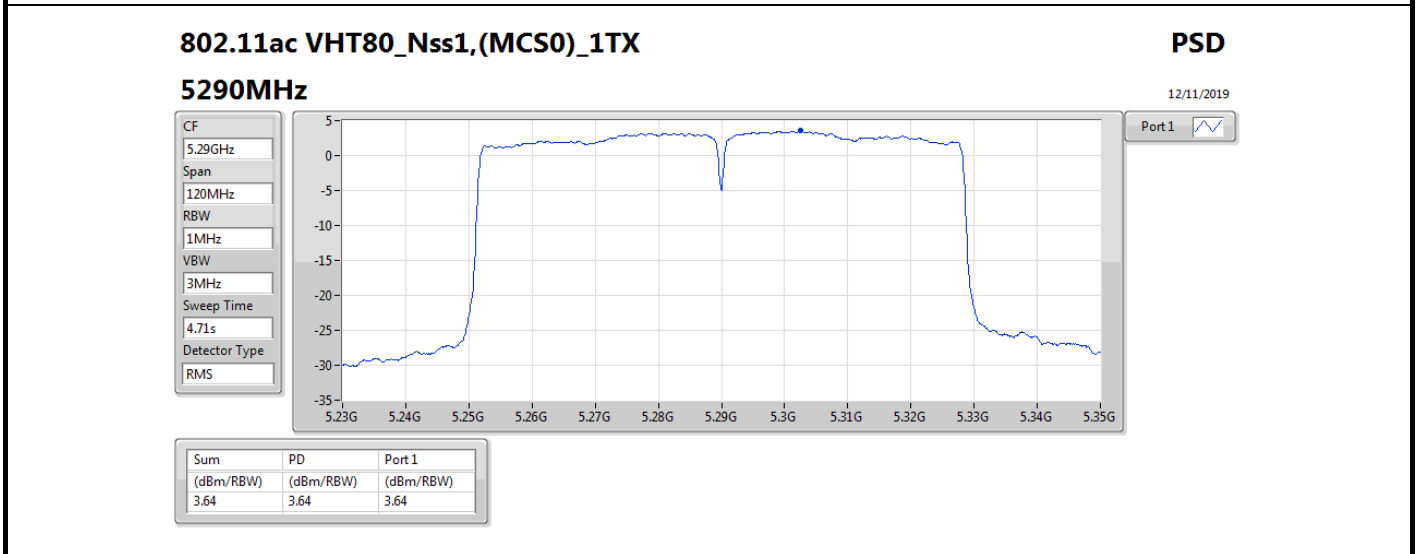

Mode	Result	DG (dBi)	Port 1 (dBm/RBW)	PD (dBm/RBW)	PD Limit (dBm/RBW)	EIRP PD (dBm/RBW)	EIRP PD Limit (dBm/RBW)
5720MHz Straddle 5.725-5.85GHz	Pass	5.58	7.88	7.88	30.00	13.46	36.00
802.11ax HEW40_Nss1,(MCS0)_1TX	-	-	-	-	-	-	-
5270MHz	Pass	5.58	7.33	7.33	11.00	12.91	17.00
5310MHz	Pass	5.58	5.27	5.27	11.00	10.85	17.00
5510MHz	Pass	5.58	3.19	3.19	11.00	8.77	17.00
5550MHz	Pass	5.58	5.89	5.89	11.00	11.47	17.00
5670MHz	Pass	5.58	5.19	5.19	11.00	10.77	17.00
5710MHz Straddle 5.47-5.725GHz	Pass	5.58	7.47	7.47	11.00	13.05	17.00
5710MHz Straddle 5.725-5.85GHz	Pass	5.58	5.87	5.87	30.00	11.45	36.00
802.11ax HEW80_Nss1,(MCS0)_1TX	-	-	-	-	-	-	-
5290MHz	Pass	5.58	3.79	3.79	11.00	9.37	17.00
5530MHz	Pass	5.58	0.99	0.99	11.00	6.57	17.00
5610MHz	Pass	5.58	3.72	3.72	11.00	9.30	17.00
5690MHz Straddle 5.47-5.725GHz	Pass	5.58	3.34	3.34	11.00	8.92	17.00
5690MHz Straddle 5.725-5.85GHz	Pass	5.58	1.63	1.63	30.00	7.21	36.00
802.11ax HEW160_Nss1,(MCS0)_1TX	-	-	-	-	-	-	-
5250MHz Straddle 5.15-5.25GHz	Pass	5.58	-4.82	-4.82	17.00	0.76	23.00
5250MHz Straddle 5.25-5.35GHz	Pass	5.58	-5.77	-5.77	11.00	-0.19	17.00
5570MHz	Pass	5.58	-4.38	-4.38	11.00	1.20	17.00

DG = Directional Gain; RBW = 500 kHz for 5.725-5.85GHz band / 1MHz for other band;

PD = trace bin-by-bin of each transmits port summing can be performed maximum power density; Port X = Port X power density;

802.11ax HEW40_Nss1,(MCS0)_1TX

PSD

5550MHz

12/11/2019

CF
5.55GHz
Span
60MHz
RBW
1MHz
VBW
3MHz
Sweep Time
4.71s
Detector Type
RMS

Port 1

Sum	PD	Port 1
(dBm/RBW)	(dBm/RBW)	(dBm/RBW)
5.89	5.89	5.89

802.11ax HEW40_Nss1,(MCS0)_1TX