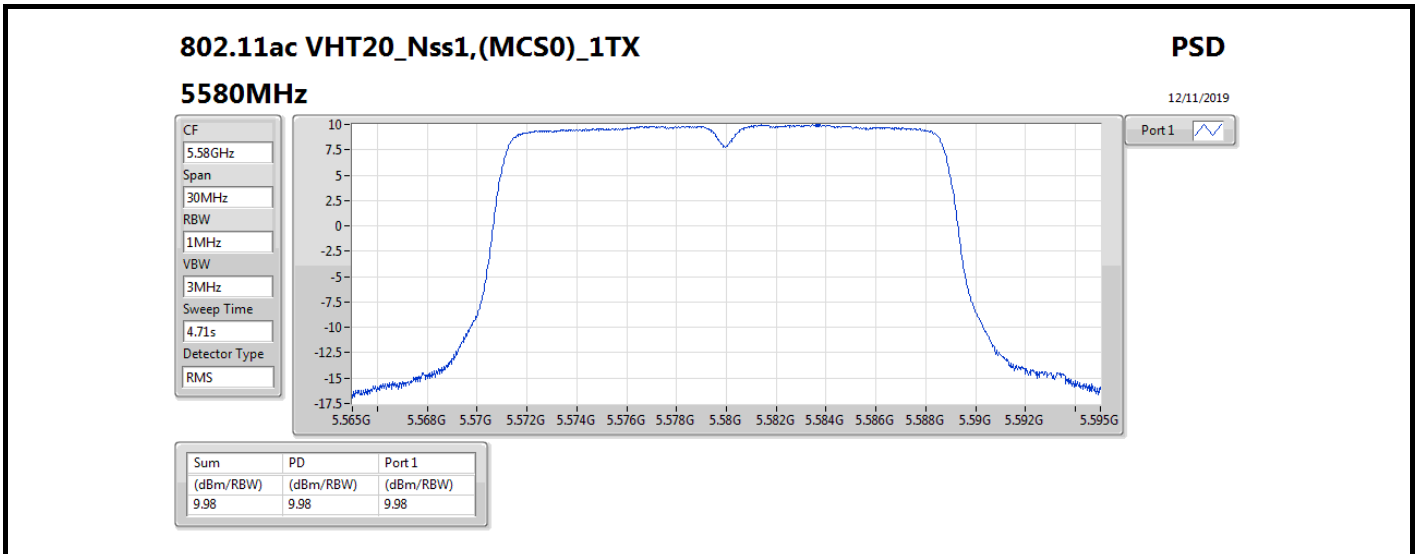

Mode	Result	DG (dBi)	Port 1 (dBm/RBW)	PD (dBm/RBW)	PD Limit (dBm/RBW)	EIRP PD (dBm/RBW)	EIRP PD Limit (dBm/RBW)
5720MHz Straddle 5.725-5.85GHz	Pass	5.58	7.88	7.88	30.00	13.46	36.00
802.11ax HEW40_Nss1,(MCS0)_1TX	-	-	-	-	-	-	-
5270MHz	Pass	5.58	7.33	7.33	11.00	12.91	17.00
5310MHz	Pass	5.58	5.27	5.27	11.00	10.85	17.00
5510MHz	Pass	5.58	3.19	3.19	11.00	8.77	17.00
5550MHz	Pass	5.58	5.89	5.89	11.00	11.47	17.00
5670MHz	Pass	5.58	5.19	5.19	11.00	10.77	17.00
5710MHz Straddle 5.47-5.725GHz	Pass	5.58	7.47	7.47	11.00	13.05	17.00
5710MHz Straddle 5.725-5.85GHz	Pass	5.58	5.87	5.87	30.00	11.45	36.00
802.11ax HEW80_Nss1,(MCS0)_1TX	-	-	-	-	-	-	-
5290MHz	Pass	5.58	3.79	3.79	11.00	9.37	17.00
5530MHz	Pass	5.58	0.99	0.99	11.00	6.57	17.00
5610MHz	Pass	5.58	3.72	3.72	11.00	9.30	17.00
5690MHz Straddle 5.47-5.725GHz	Pass	5.58	3.34	3.34	11.00	8.92	17.00
5690MHz Straddle 5.725-5.85GHz	Pass	5.58	1.63	1.63	30.00	7.21	36.00
802.11ax HEW160_Nss1,(MCS0)_1TX	-	-	-	-	-	-	-
5250MHz Straddle 5.15-5.25GHz	Pass	5.58	-4.82	-4.82	17.00	0.76	23.00
5250MHz Straddle 5.25-5.35GHz	Pass	5.58	-5.77	-5.77	11.00	-0.19	17.00
5570MHz	Pass	5.58	-4.38	-4.38	11.00	1.20	17.00

DG = Directional Gain; RBW = 500 kHz for 5.725-5.85GHz band / 1MHz for other band;

PD = trace bin-by-bin of each transmits port summing can be performed maximum power density; Port X = Port X power density;

802.11ax HEW40_Nss1,(MCS0)_1TX

PSD

5550MHz

12/11/2019

CF
5.55GHz
Span
60MHz
RBW
1MHz
VBW
3MHz
Sweep Time
4.71s
Detector Type
RMS

Port 1

Sum	PD	Port 1
(dBm/RBW)	(dBm/RBW)	(dBm/RBW)
5.89	5.89	5.89

802.11ax HEW40_Nss1,(MCS0)_1TX