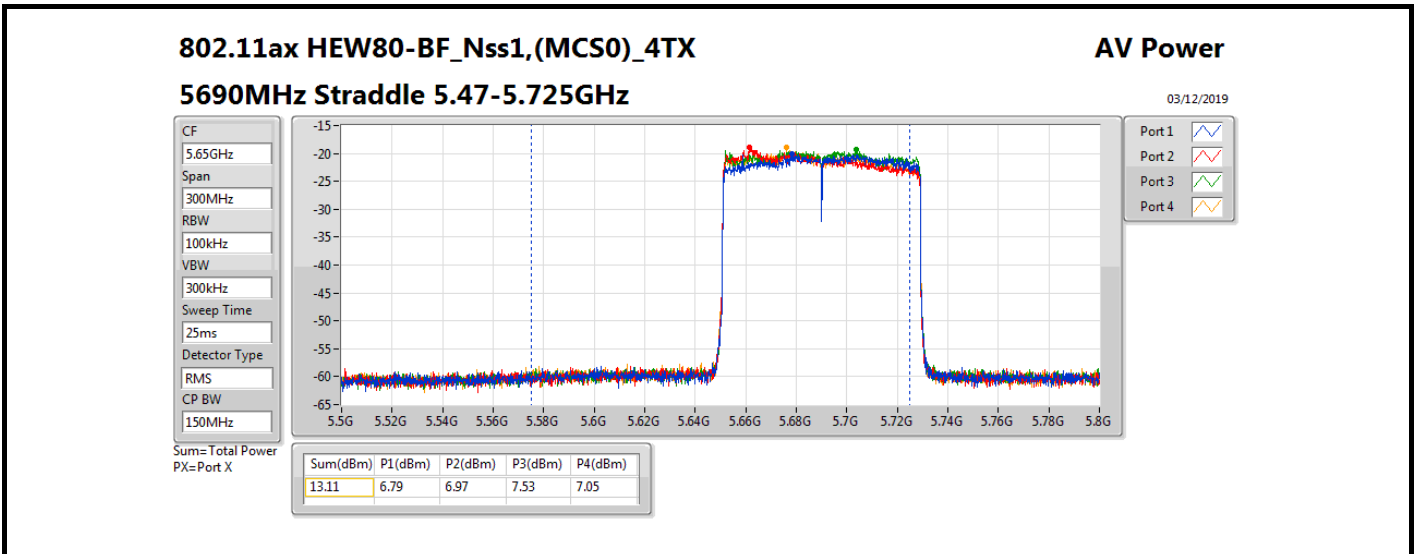

Average Power_Beamforming_Sample 2_Radio 2_Panel 1_4T1S Appendix B.22

Mode	Result	DG (dBi)	Port 1 (dBm)	Port 2 (dBm)	Port 3 (dBm)	Port 4 (dBm)	Total Power (dBm)	Power Limit (dBm)	EIRP (dBm)	EIRP Limit (dBm)
802.11ax HEW80-BF_Nss1,(MCS0)_4TX	-	-	-	-	-	-	-	-	-	-
5290MHz	Pass	16.72	6.38	6.86	8.22	6.34	13.04	13.28	29.76	30.00
5530MHz	Pass	16.72	6.74	6.44	6.74	6.43	12.61	13.28	29.33	30.00
5610MHz	Pass	16.72	6.23	7.38	7.70	7.31	13.21	13.28	29.93	30.00
5690MHz Straddle 5.47-5.725GHz	Pass	16.72	6.79	6.97	7.53	7.05	13.11	13.28	29.83	30.00
5690MHz Straddle 5.725-5.85GHz	Pass	16.72	-6.56	-8.24	-6.07	-7.40	-0.97	19.28	15.75	36.00
802.11ax HEW160-BF_Nss1,(MCS0)_4TX	-	-	-	-	-	-	-	-	-	-
5250MHz Straddle 5.15-5.25GHz	Pass	16.72	6.87	6.18	7.09	6.41	12.67	19.28	29.39	36.00
5250MHz Straddle 5.25-5.35GHz	Pass	16.72	6.39	7.51	7.08	7.00	13.03	13.28	29.75	30.00
5570MHz	Pass	16.72	7.79	7.12	6.44	7.06	13.15	13.28	29.87	30.00

DG = Directional Gain; **Port X** = Port X output power

802.11ax HEW160-BF_Nss1,(MCS0)_4TX

AV Power

5250MHz Straddle 5.25-5.35GHz

04/12/2019

CF
5.33GHz
Span
320MHz
RBW
100kHz
VBW
300kHz
Sweep Time
25ms
Detector Type
RMS
CP BW
160MHz