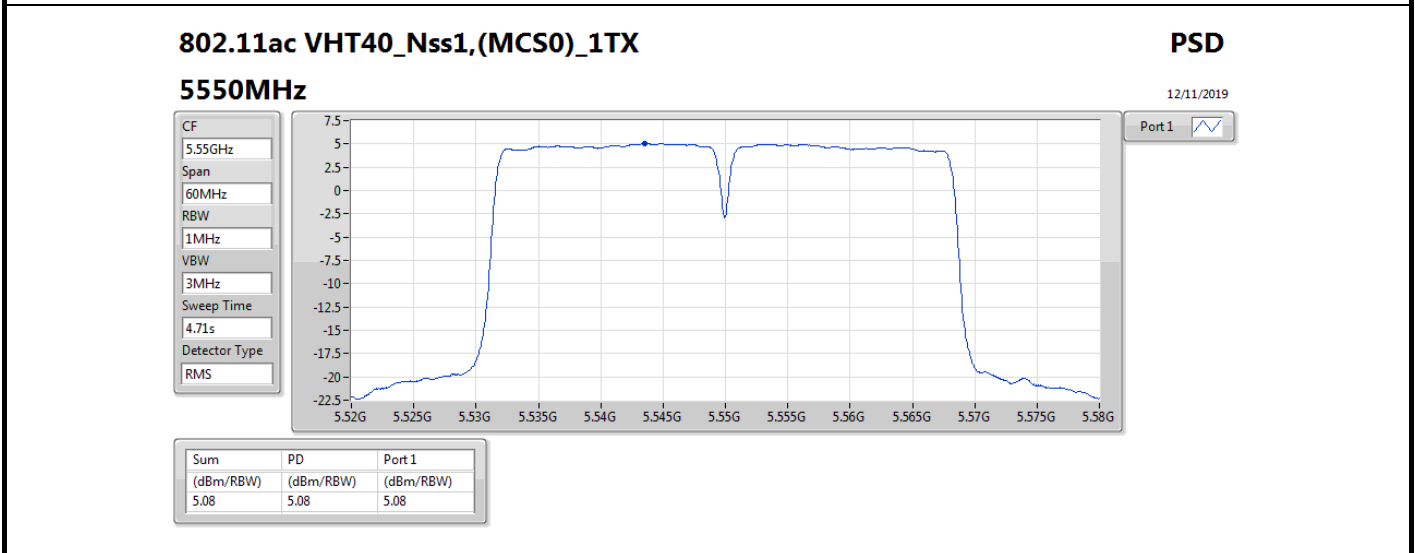

Mode	Result	DG (dBi)	Port 1 (dBm/RBW)	PD (dBm/RBW)	PD Limit (dBm/RBW)	EIRP PD (dBm/RBW)	EIRP PD Limit (dBm/RBW)
5720MHz Straddle 5.725-5.85GHz	Pass	5.58	7.88	7.88	30.00	13.46	36.00
802.11ax HEW40_Nss1,(MCS0)_1TX	-	-	-	-	-	-	-
5270MHz	Pass	5.58	7.33	7.33	11.00	12.91	17.00
5310MHz	Pass	5.58	5.27	5.27	11.00	10.85	17.00
5510MHz	Pass	5.58	3.19	3.19	11.00	8.77	17.00
5550MHz	Pass	5.58	5.89	5.89	11.00	11.47	17.00
5670MHz	Pass	5.58	5.19	5.19	11.00	10.77	17.00
5710MHz Straddle 5.47-5.725GHz	Pass	5.58	7.47	7.47	11.00	13.05	17.00
5710MHz Straddle 5.725-5.85GHz	Pass	5.58	5.87	5.87	30.00	11.45	36.00
802.11ax HEW80_Nss1,(MCS0)_1TX	-	-	-	-	-	-	-
5290MHz	Pass	5.58	3.79	3.79	11.00	9.37	17.00
5530MHz	Pass	5.58	0.99	0.99	11.00	6.57	17.00
5610MHz	Pass	5.58	3.72	3.72	11.00	9.30	17.00
5690MHz Straddle 5.47-5.725GHz	Pass	5.58	3.34	3.34	11.00	8.92	17.00
5690MHz Straddle 5.725-5.85GHz	Pass	5.58	1.63	1.63	30.00	7.21	36.00
802.11ax HEW160_Nss1,(MCS0)_1TX	-	-	-	-	-	-	-
5250MHz Straddle 5.15-5.25GHz	Pass	5.58	-4.82	-4.82	17.00	0.76	23.00
5250MHz Straddle 5.25-5.35GHz	Pass	5.58	-5.77	-5.77	11.00	-0.19	17.00
5570MHz	Pass	5.58	-4.38	-4.38	11.00	1.20	17.00

DG = Directional Gain; RBW = 500 kHz for 5.725-5.85GHz band / 1MHz for other band;

PD = trace bin-by-bin of each transmits port summing can be performed maximum power density; Port X = Port X power density;

802.11ax HEW40_Nss1,(MCS0)_1TX

PSD

5550MHz

12/11/2019

CF
5.55GHz
Span
60MHz
RBW
1MHz
VBW
3MHz
Sweep Time
4.71s
Detector Type
RMS

Port 1

Sum	PD	Port 1
(dBm/RBW)	(dBm/RBW)	(dBm/RBW)
5.89	5.89	5.89

802.11ax HEW40_Nss1,(MCS0)_1TX