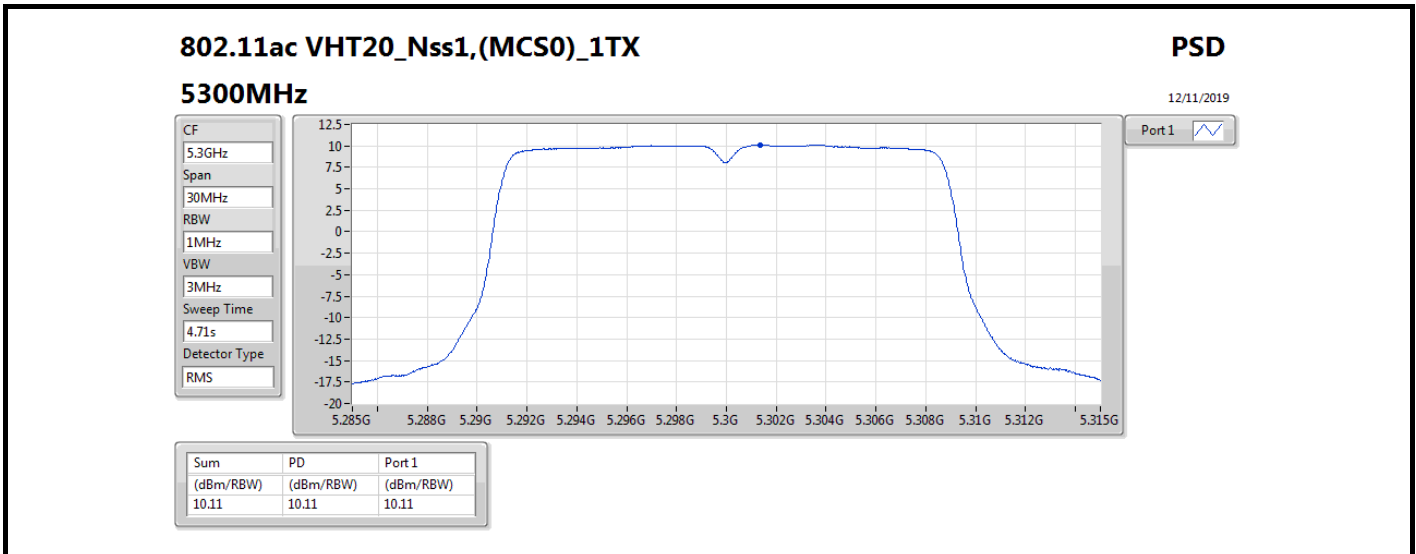

Mode	Result	DG (dBi)	Port 1 (dBm/RBW)	PD (dBm/RBW)	PD Limit (dBm/RBW)	EIRP PD (dBm/RBW)	EIRP PD Limit (dBm/RBW)
5720MHz Straddle 5.725-5.85GHz	Pass	5.58	7.88	7.88	30.00	13.46	36.00
802.11ax HEW40_Nss1,(MCS0)_1TX	-	-	-	-	-	-	-
5270MHz	Pass	5.58	7.33	7.33	11.00	12.91	17.00
5310MHz	Pass	5.58	5.27	5.27	11.00	10.85	17.00
5510MHz	Pass	5.58	3.19	3.19	11.00	8.77	17.00
5550MHz	Pass	5.58	5.89	5.89	11.00	11.47	17.00
5670MHz	Pass	5.58	5.19	5.19	11.00	10.77	17.00
5710MHz Straddle 5.47-5.725GHz	Pass	5.58	7.47	7.47	11.00	13.05	17.00
5710MHz Straddle 5.725-5.85GHz	Pass	5.58	5.87	5.87	30.00	11.45	36.00
802.11ax HEW80_Nss1,(MCS0)_1TX	-	-	-	-	-	-	-
5290MHz	Pass	5.58	3.79	3.79	11.00	9.37	17.00
5530MHz	Pass	5.58	0.99	0.99	11.00	6.57	17.00
5610MHz	Pass	5.58	3.72	3.72	11.00	9.30	17.00
5690MHz Straddle 5.47-5.725GHz	Pass	5.58	3.34	3.34	11.00	8.92	17.00
5690MHz Straddle 5.725-5.85GHz	Pass	5.58	1.63	1.63	30.00	7.21	36.00
802.11ax HEW160_Nss1,(MCS0)_1TX	-	-	-	-	-	-	-
5250MHz Straddle 5.15-5.25GHz	Pass	5.58	-4.82	-4.82	17.00	0.76	23.00
5250MHz Straddle 5.25-5.35GHz	Pass	5.58	-5.77	-5.77	11.00	-0.19	17.00
5570MHz	Pass	5.58	-4.38	-4.38	11.00	1.20	17.00

DG = Directional Gain; RBW = 500 kHz for 5.725-5.85GHz band / 1MHz for other band;

PD = trace bin-by-bin of each transmits port summing can be performed maximum power density; Port X = Port X power density;