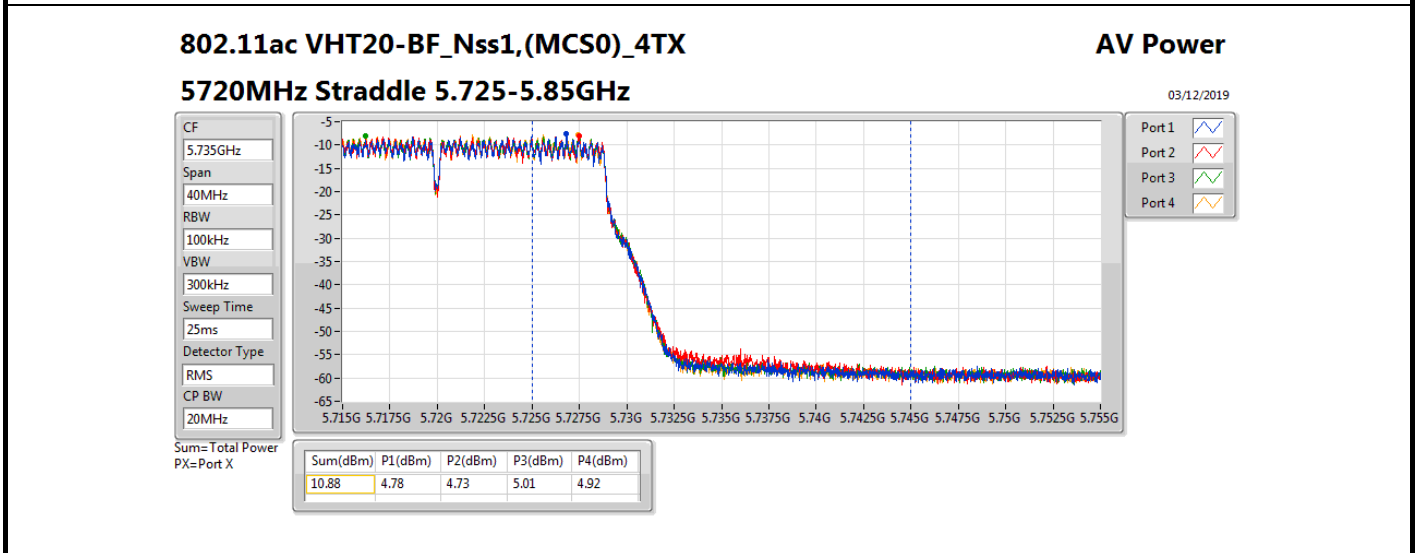

DG = Directional Gain; **Port X** = Port X output power

802.11ax HEW160-BF_Nss1,(MCS0)_4TX

AV Power

5250MHz Straddle 5.25-5.35GHz

02/12/2019

CF
5.33GHz
Span
320MHz
RBW
100kHz
VBW
300kHz
Sweep Time
25ms
Detector Type
RMS
CP BW
160MHz