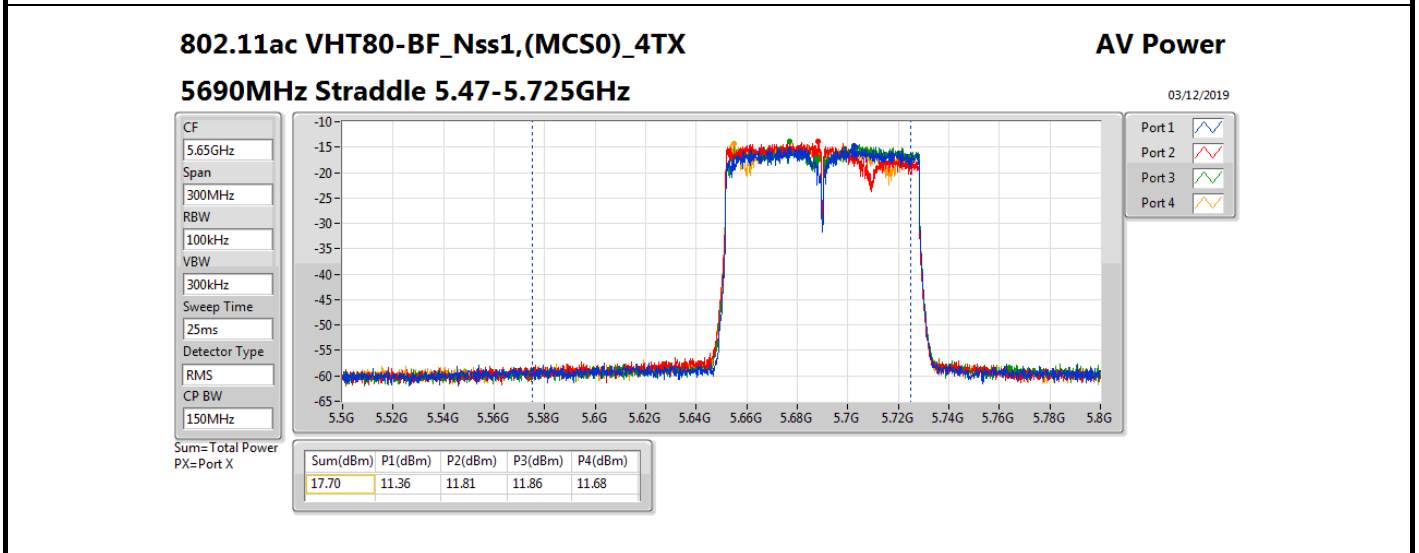

DG = Directional Gain; **Port X** = Port X output power

802.11ax HEW160-BF_Nss1,(MCS0)_4TX

AV Power

5250MHz Straddle 5.25-5.35GHz

02/12/2019

CF
5.33GHz
Span
320MHz
RBW
100kHz
VBW
300kHz
Sweep Time
25ms
Detector Type
RMS
CP BW
160MHz