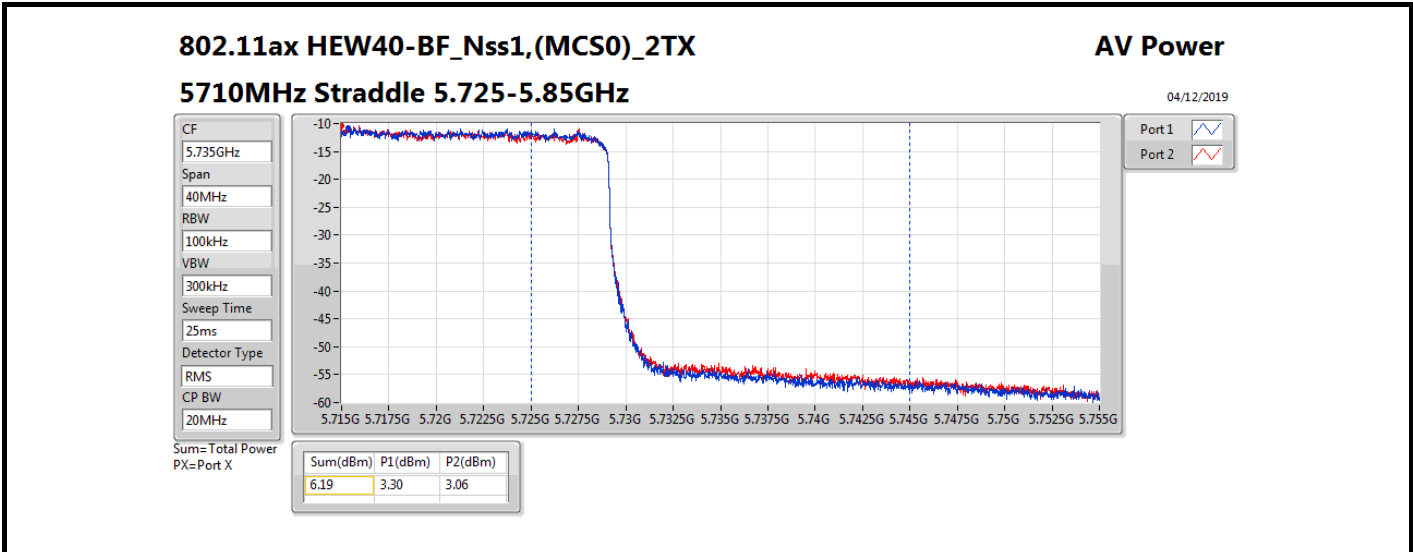

Summary

Mode	PD (dBm/RBW)	EIRP PD (dBm/RBW)
5.15-5.25GHz	-	-
802.11ac VHT160_Nss1,(MCS0)_1TX	-4.97	0.61
802.11ax HEW160_Nss1,(MCS0)_1TX	-4.82	0.76
5.25-5.35GHz	-	-
802.11a_Nss1,(6Mbps)_1TX	10.62	16.20
802.11ac VHT20_Nss1,(MCS0)_1TX	10.15	15.73
802.11ac VHT40_Nss1,(MCS0)_1TX	7.31	12.89
802.11ac VHT80_Nss1,(MCS0)_1TX	3.64	9.22
802.11ac VHT160_Nss1,(MCS0)_1TX	-6.15	-0.57
802.11ax HEW20_Nss1,(MCS0)_1TX	9.95	15.53
802.11ax HEW40_Nss1,(MCS0)_1TX	7.33	12.91
802.11ax HEW80_Nss1,(MCS0)_1TX	3.79	9.37
802.11ax HEW160_Nss1,(MCS0)_1TX	-5.77	-0.19
5.47-5.725GHz	-	-
802.11a_Nss1,(6Mbps)_1TX	10.47	16.05
802.11ac VHT20_Nss1,(MCS0)_1TX	9.98	15.56
802.11ac VHT40_Nss1,(MCS0)_1TX	7.22	12.80
802.11ac VHT80_Nss1,(MCS0)_1TX	3.65	9.23
802.11ac VHT160_Nss1,(MCS0)_1TX	-4.47	1.11
802.11ax HEW20_Nss1,(MCS0)_1TX	9.72	15.30
802.11ax HEW40_Nss1,(MCS0)_1TX	7.47	13.05
802.11ax HEW80_Nss1,(MCS0)_1TX	3.72	9.30
802.11ax HEW160_Nss1,(MCS0)_1TX	-4.38	1.20
5.725-5.85GHz	-	-
802.11a_Nss1,(6Mbps)_1TX	8.83	14.41
802.11ac VHT20_Nss1,(MCS0)_1TX	8.05	13.63
802.11ac VHT40_Nss1,(MCS0)_1TX	5.30	10.88
802.11ac VHT80_Nss1,(MCS0)_1TX	0.99	6.57
802.11ax HEW20_Nss1,(MCS0)_1TX	7.88	13.46
802.11ax HEW40_Nss1,(MCS0)_1TX	5.87	11.45
802.11ax HEW80_Nss1,(MCS0)_1TX	1.63	7.21

RBW = 500 kHz for 5.725-5.85GHz band / 1MHz for other band;