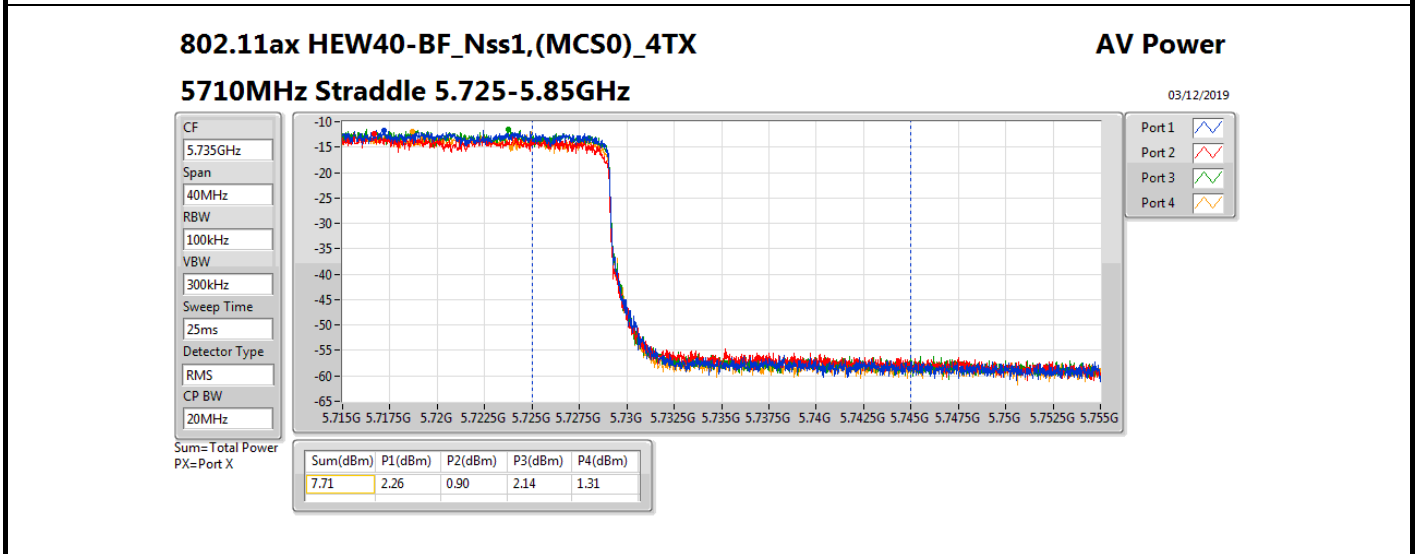

Average Power_Beamforming_Sample 1_Radio 2_4T1S

Appendix B.19

Mode	Result	DG (dBi)	Port 1 (dBm)	Port 2 (dBm)	Port 3 (dBm)	Port 4 (dBm)	Total Power (dBm)	Power Limit (dBm)	EIRP (dBm)	EIRP Limit (dBm)
802.11ax HEW80-BF_Nss1,(MCS0)_4TX	-	-	-	-	-	-	-	-	-	-
5290MHz	Pass	11.60	11.52	11.47	12.35	11.59	17.77	18.38	29.37	30.00
5530MHz	Pass	11.60	11.52	11.67	11.96	11.4	17.66	18.38	29.26	30.00
5610MHz	Pass	11.60	11.14	11.92	12	11.55	17.69	18.38	29.29	30.00
5690MHz Straddle 5.47-5.725GHz	Pass	11.60	11.62	11.77	12.13	11.26	17.73	18.38	29.33	30.00
5690MHz Straddle 5.725-5.85GHz	Pass	11.60	-1.44	-3.3	-1.38	-2.41	3.96	24.40	15.56	36.00
802.11ax HEW160-BF_Nss1,(MCS0)_4TX	-	-	-	-	-	-	-	-	-	-
5250MHz Straddle 5.15-5.25GHz	Pass	11.60	9.43	8.9	9.93	8.78	15.31	24.40	26.91	36.00
5250MHz Straddle 5.25-5.35GHz	Pass	11.60	9.16	10.08	9.45	9.59	15.60	18.38	27.20	30.00
5570MHz	Pass	11.60	11.71	11.56	12.28	10.78	17.64	18.38	29.24	30.00

DG = Directional Gain; **Port X** = Port X output power

802.11ax HEW160-BF_Nss1,(MCS0)_4TX

AV Power

5250MHz Straddle 5.25-5.35GHz

02/12/2019

CF
5.33GHz
Span
320MHz
RBW
100kHz
VBW
300kHz
Sweep Time
25ms
Detector Type
RMS
CP BW
160MHz