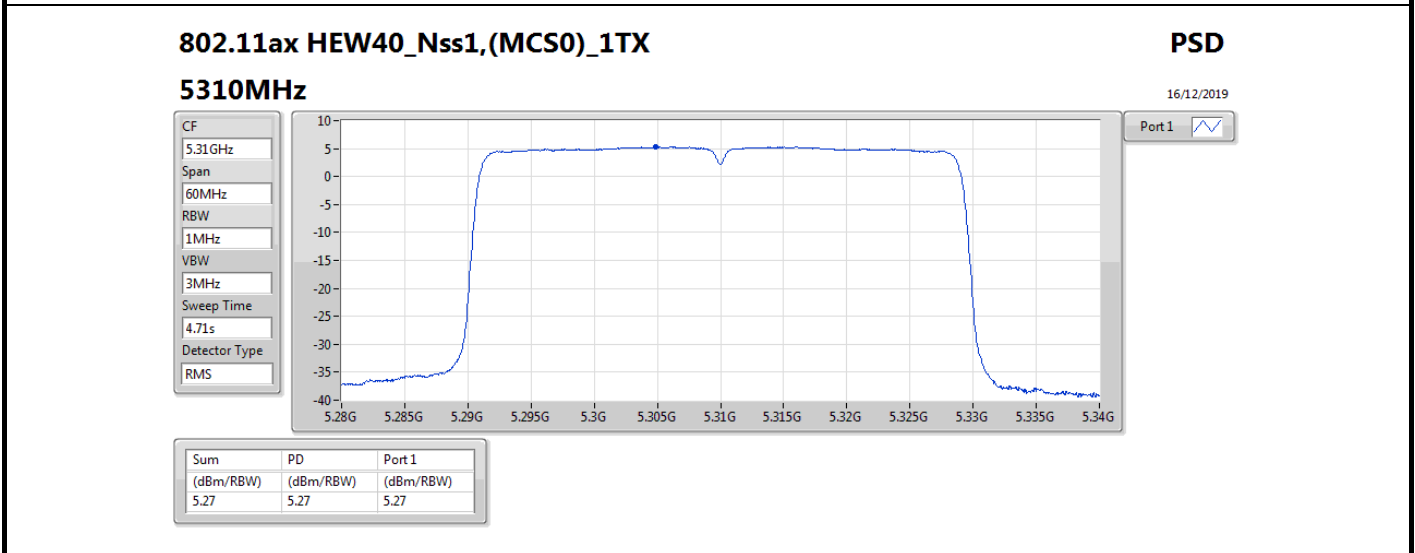

Mode	Result	DG (dBi)	Port 1 (dBm/RBW)	PD (dBm/RBW)	PD Limit (dBm/RBW)	EIRP PD (dBm/RBW)	EIRP PD Limit (dBm/RBW)
5720MHz Straddle 5.725-5.85GHz	Pass	5.58	7.88	7.88	30.00	13.46	36.00
802.11ax HEW40_Nss1,(MCS0)_1TX	-	-	-	-	-	-	-
5270MHz	Pass	5.58	7.33	7.33	11.00	12.91	17.00
5310MHz	Pass	5.58	5.27	5.27	11.00	10.85	17.00
5510MHz	Pass	5.58	3.19	3.19	11.00	8.77	17.00
5550MHz	Pass	5.58	5.89	5.89	11.00	11.47	17.00
5670MHz	Pass	5.58	5.19	5.19	11.00	10.77	17.00
5710MHz Straddle 5.47-5.725GHz	Pass	5.58	7.47	7.47	11.00	13.05	17.00
5710MHz Straddle 5.725-5.85GHz	Pass	5.58	5.87	5.87	30.00	11.45	36.00
802.11ax HEW80_Nss1,(MCS0)_1TX	-	-	-	-	-	-	-
5290MHz	Pass	5.58	3.79	3.79	11.00	9.37	17.00
5530MHz	Pass	5.58	0.99	0.99	11.00	6.57	17.00
5610MHz	Pass	5.58	3.72	3.72	11.00	9.30	17.00
5690MHz Straddle 5.47-5.725GHz	Pass	5.58	3.34	3.34	11.00	8.92	17.00
5690MHz Straddle 5.725-5.85GHz	Pass	5.58	1.63	1.63	30.00	7.21	36.00
802.11ax HEW160_Nss1,(MCS0)_1TX	-	-	-	-	-	-	-
5250MHz Straddle 5.15-5.25GHz	Pass	5.58	-4.82	-4.82	17.00	0.76	23.00
5250MHz Straddle 5.25-5.35GHz	Pass	5.58	-5.77	-5.77	11.00	-0.19	17.00
5570MHz	Pass	5.58	-4.38	-4.38	11.00	1.20	17.00

DG = Directional Gain; RBW = 500 kHz for 5.725-5.85GHz band / 1MHz for other band;

PD = trace bin-by-bin of each transmits port summing can be performed maximum power density; Port X = Port X power density;

802.11ax HEW40_Nss1,(MCS0)_1TX

PSD

5550MHz

12/11/2019

CF
5.55GHz
Span
60MHz
RBW
1MHz
VBW
3MHz
Sweep Time
4.71s
Detector Type
RMS

Port 1

Sum	PD	Port 1
(dBm/RBW)	(dBm/RBW)	(dBm/RBW)
5.89	5.89	5.89

802.11ax HEW40_Nss1,(MCS0)_1TX