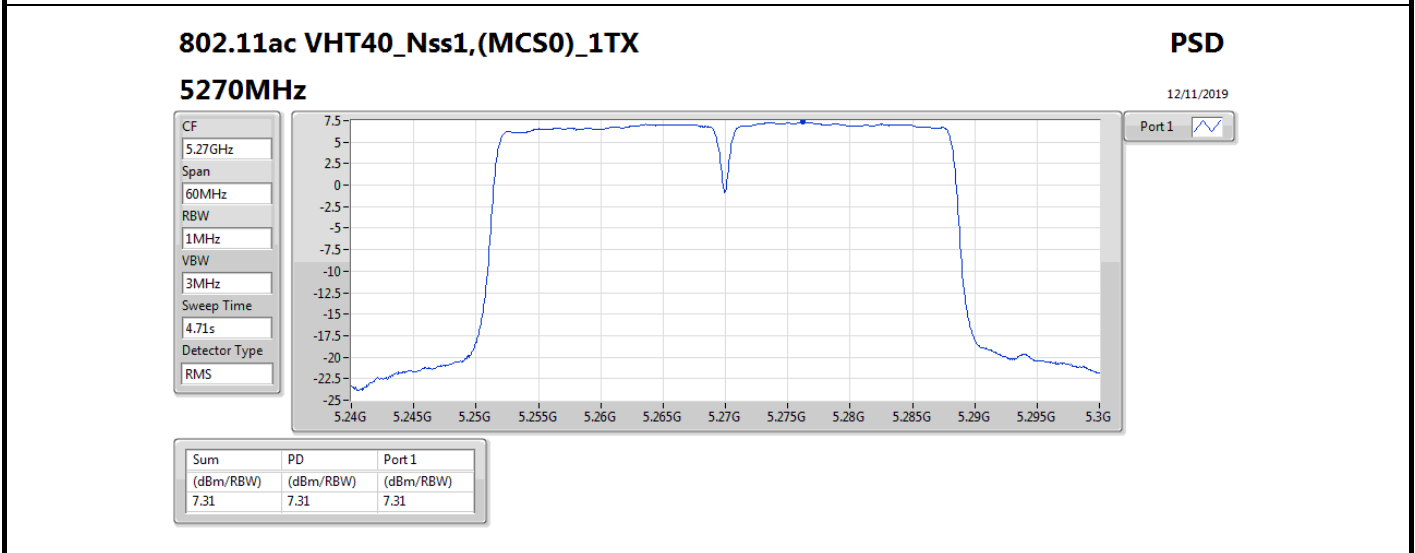

Mode	Result	DG (dBi)	Port 1 (dBm/RBW)	PD (dBm/RBW)	PD Limit (dBm/RBW)	EIRP PD (dBm/RBW)	EIRP PD Limit (dBm/RBW)
5720MHz Straddle 5.725-5.85GHz	Pass	5.58	7.88	7.88	30.00	13.46	36.00
802.11ax HEW40_Nss1,(MCS0)_1TX	-	-	-	-	-	-	-
5270MHz	Pass	5.58	7.33	7.33	11.00	12.91	17.00
5310MHz	Pass	5.58	5.27	5.27	11.00	10.85	17.00
5510MHz	Pass	5.58	3.19	3.19	11.00	8.77	17.00
5550MHz	Pass	5.58	5.89	5.89	11.00	11.47	17.00
5670MHz	Pass	5.58	5.19	5.19	11.00	10.77	17.00
5710MHz Straddle 5.47-5.725GHz	Pass	5.58	7.47	7.47	11.00	13.05	17.00
5710MHz Straddle 5.725-5.85GHz	Pass	5.58	5.87	5.87	30.00	11.45	36.00
802.11ax HEW80_Nss1,(MCS0)_1TX	-	-	-	-	-	-	-
5290MHz	Pass	5.58	3.79	3.79	11.00	9.37	17.00
5530MHz	Pass	5.58	0.99	0.99	11.00	6.57	17.00
5610MHz	Pass	5.58	3.72	3.72	11.00	9.30	17.00
5690MHz Straddle 5.47-5.725GHz	Pass	5.58	3.34	3.34	11.00	8.92	17.00
5690MHz Straddle 5.725-5.85GHz	Pass	5.58	1.63	1.63	30.00	7.21	36.00
802.11ax HEW160_Nss1,(MCS0)_1TX	-	-	-	-	-	-	-
5250MHz Straddle 5.15-5.25GHz	Pass	5.58	-4.82	-4.82	17.00	0.76	23.00
5250MHz Straddle 5.25-5.35GHz	Pass	5.58	-5.77	-5.77	11.00	-0.19	17.00
5570MHz	Pass	5.58	-4.38	-4.38	11.00	1.20	17.00

DG = Directional Gain; RBW = 500 kHz for 5.725-5.85GHz band / 1MHz for other band;

PD = trace bin-by-bin of each transmits port summing can be performed maximum power density; Port X = Port X power density;

802.11ax HEW40_Nss1,(MCS0)_1TX

PSD

5550MHz

12/11/2019

CF
5.55GHz
Span
60MHz
RBW
1MHz
VBW
3MHz
Sweep Time
4.71s
Detector Type
RMS

Port 1

Sum	PD	Port 1
(dBm/RBW)	(dBm/RBW)	(dBm/RBW)
5.89	5.89	5.89

802.11ax HEW40_Nss1,(MCS0)_1TX