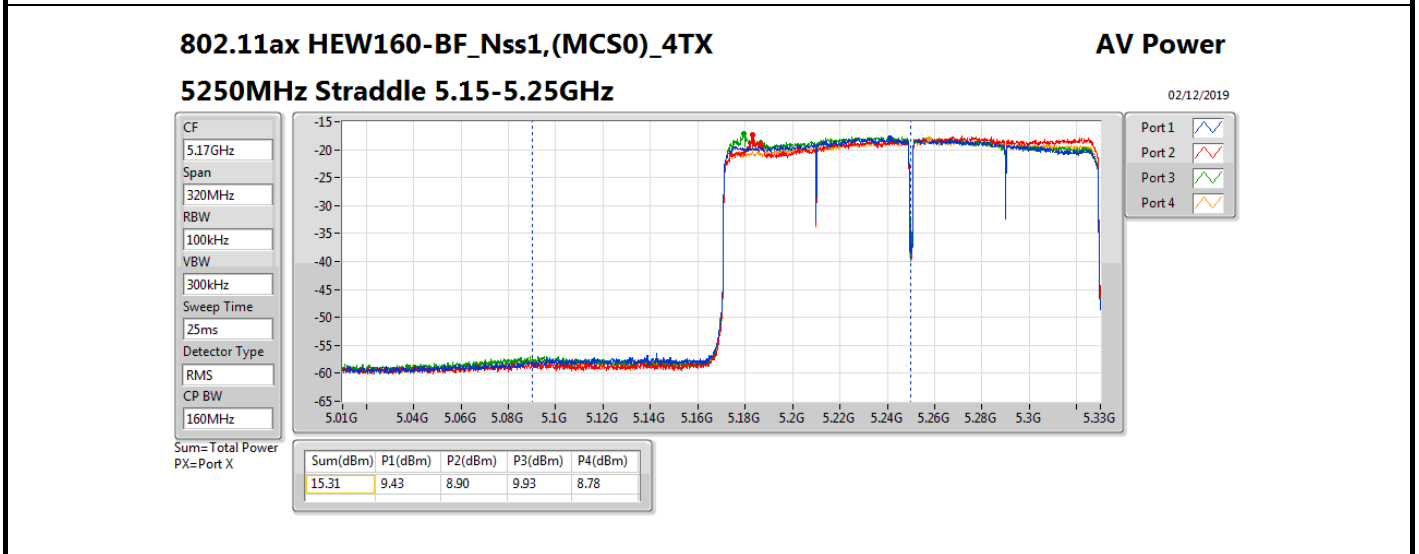

Average Power_Beamforming_Sample 1_Radio 2_4T1S

Appendix B.19

Mode	Result	DG (dBi)	Port 1 (dBm)	Port 2 (dBm)	Port 3 (dBm)	Port 4 (dBm)	Total Power (dBm)	Power Limit (dBm)	EIRP (dBm)	EIRP Limit (dBm)
802.11ax HEW80-BF_Nss1,(MCS0)_4TX	-	-	-	-	-	-	-	-	-	-
5290MHz	Pass	11.60	11.52	11.47	12.35	11.59	17.77	18.38	29.37	30.00
5530MHz	Pass	11.60	11.52	11.67	11.96	11.4	17.66	18.38	29.26	30.00
5610MHz	Pass	11.60	11.14	11.92	12	11.55	17.69	18.38	29.29	30.00
5690MHz Straddle 5.47-5.725GHz	Pass	11.60	11.62	11.77	12.13	11.26	17.73	18.38	29.33	30.00
5690MHz Straddle 5.725-5.85GHz	Pass	11.60	-1.44	-3.3	-1.38	-2.41	3.96	24.40	15.56	36.00
802.11ax HEW160-BF_Nss1,(MCS0)_4TX	-	-	-	-	-	-	-	-	-	-
5250MHz Straddle 5.15-5.25GHz	Pass	11.60	9.43	8.9	9.93	8.78	15.31	24.40	26.91	36.00
5250MHz Straddle 5.25-5.35GHz	Pass	11.60	9.16	10.08	9.45	9.59	15.60	18.38	27.20	30.00
5570MHz	Pass	11.60	11.71	11.56	12.28	10.78	17.64	18.38	29.24	30.00

DG = Directional Gain; **Port X** = Port X output power

802.11ax HEW160-BF_Nss1,(MCS0)_4TX

AV Power

5250MHz Straddle 5.25-5.35GHz

02/12/2019

CF
5.33GHz
Span
320MHz
RBW
100kHz
VBW
300kHz
Sweep Time
25ms
Detector Type
RMS
CP BW
160MHz