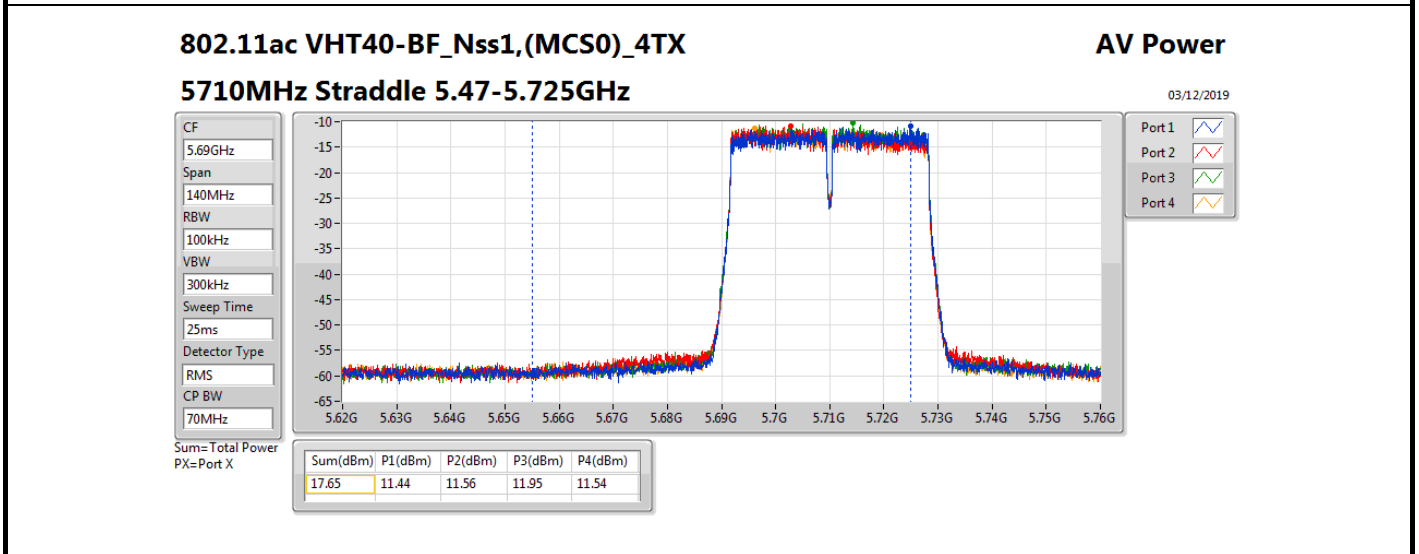

DG = Directional Gain; **Port X** = Port X output power

802.11ax HEW160-BF_Nss1,(MCS0)_4TX

AV Power

5250MHz Straddle 5.25-5.35GHz

02/12/2019

CF
5.33GHz
Span
320MHz
RBW
100kHz
VBW
300kHz
Sweep Time
25ms
Detector Type
RMS
CP BW
160MHz