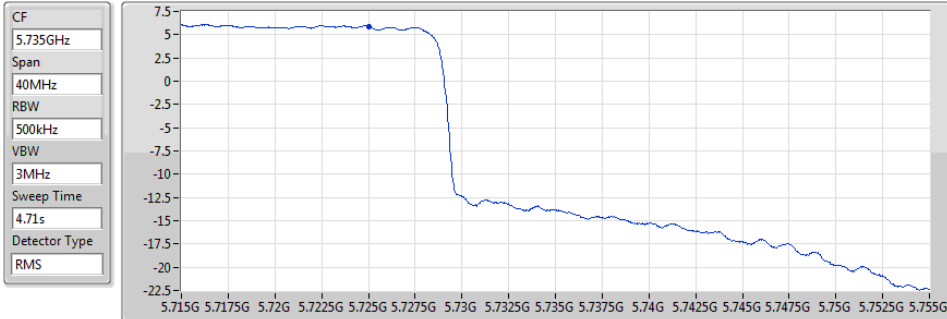

802.11ax HEW40_Nss1,(MCS0)_1TX

PSD

5710MHz Straddle 5.725-5.85GHz

12/11/2019

Sum	PD	Port1
(dBm/RBW)	(dBm/RBW)	(dBm/RBW)
5.87	5.87	5.87

802.11ax HEW80_Nss1,(MCS0)_1TX

PSD