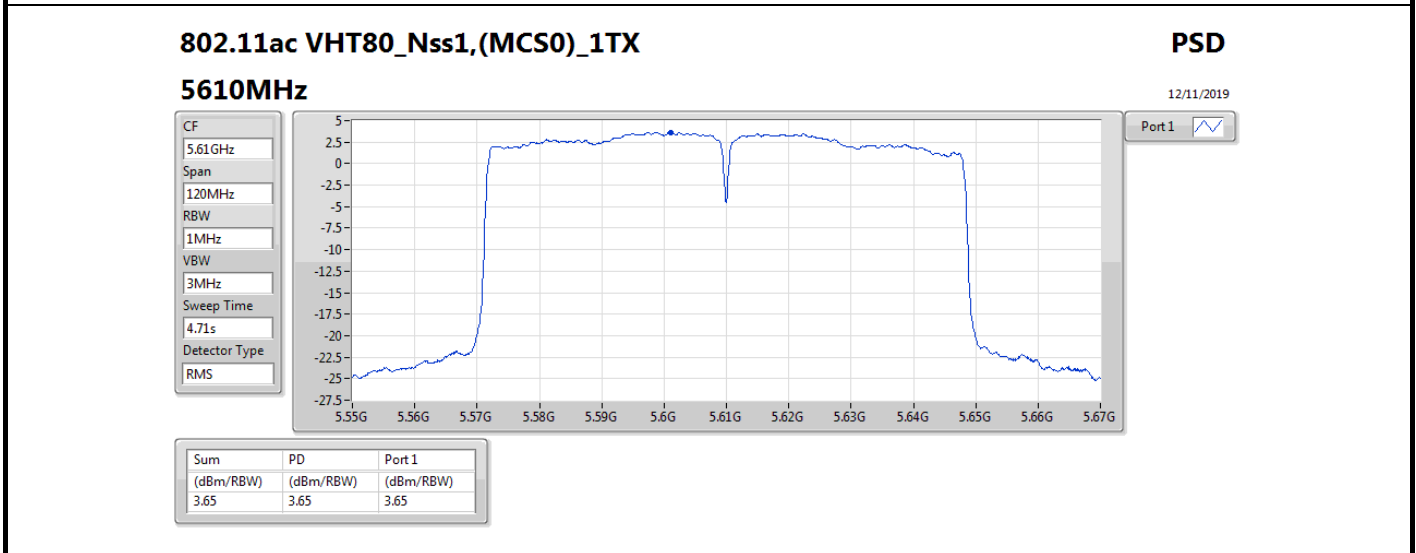

Mode	Result	DG (dBi)	Port 1 (dBm/RBW)	PD (dBm/RBW)	PD Limit (dBm/RBW)	EIRP PD (dBm/RBW)	EIRP PD Limit (dBm/RBW)
5720MHz Straddle 5.725-5.85GHz	Pass	5.58	7.88	7.88	30.00	13.46	36.00
802.11ax HEW40_Nss1,(MCS0)_1TX	-	-	-	-	-	-	-
5270MHz	Pass	5.58	7.33	7.33	11.00	12.91	17.00
5310MHz	Pass	5.58	5.27	5.27	11.00	10.85	17.00
5510MHz	Pass	5.58	3.19	3.19	11.00	8.77	17.00
5550MHz	Pass	5.58	5.89	5.89	11.00	11.47	17.00
5670MHz	Pass	5.58	5.19	5.19	11.00	10.77	17.00
5710MHz Straddle 5.47-5.725GHz	Pass	5.58	7.47	7.47	11.00	13.05	17.00
5710MHz Straddle 5.725-5.85GHz	Pass	5.58	5.87	5.87	30.00	11.45	36.00
802.11ax HEW80_Nss1,(MCS0)_1TX	-	-	-	-	-	-	-
5290MHz	Pass	5.58	3.79	3.79	11.00	9.37	17.00
5530MHz	Pass	5.58	0.99	0.99	11.00	6.57	17.00
5610MHz	Pass	5.58	3.72	3.72	11.00	9.30	17.00
5690MHz Straddle 5.47-5.725GHz	Pass	5.58	3.34	3.34	11.00	8.92	17.00
5690MHz Straddle 5.725-5.85GHz	Pass	5.58	1.63	1.63	30.00	7.21	36.00
802.11ax HEW160_Nss1,(MCS0)_1TX	-	-	-	-	-	-	-
5250MHz Straddle 5.15-5.25GHz	Pass	5.58	-4.82	-4.82	17.00	0.76	23.00
5250MHz Straddle 5.25-5.35GHz	Pass	5.58	-5.77	-5.77	11.00	-0.19	17.00
5570MHz	Pass	5.58	-4.38	-4.38	11.00	1.20	17.00

DG = Directional Gain; RBW = 500 kHz for 5.725-5.85GHz band / 1MHz for other band;

PD = trace bin-by-bin of each transmits port summing can be performed maximum power density; Port X = Port X power density;

802.11ax HEW40_Nss1,(MCS0)_1TX

PSD

5550MHz

12/11/2019

CF
5.55GHz
Span
60MHz
RBW
1MHz
VBW
3MHz
Sweep Time
4.71s
Detector Type
RMS

Port 1

Sum	PD	Port 1
(dBm/RBW)	(dBm/RBW)	(dBm/RBW)
5.89	5.89	5.89

802.11ax HEW40_Nss1,(MCS0)_1TX