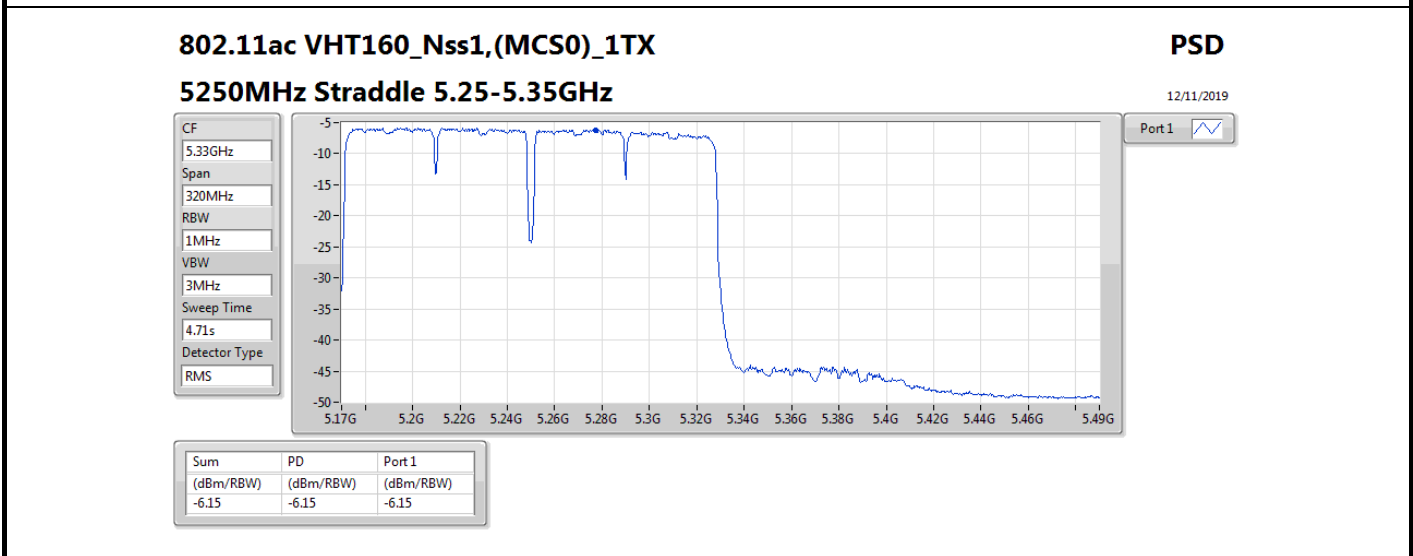

Mode	Result	DG (dBi)	Port 1 (dBm/RBW)	PD (dBm/RBW)	PD Limit (dBm/RBW)	EIRP PD (dBm/RBW)	EIRP PD Limit (dBm/RBW)
5720MHz Straddle 5.725-5.85GHz	Pass	5.58	7.88	7.88	30.00	13.46	36.00
802.11ax HEW40_Nss1,(MCS0)_1TX	-	-	-	-	-	-	-
5270MHz	Pass	5.58	7.33	7.33	11.00	12.91	17.00
5310MHz	Pass	5.58	5.27	5.27	11.00	10.85	17.00
5510MHz	Pass	5.58	3.19	3.19	11.00	8.77	17.00
5550MHz	Pass	5.58	5.89	5.89	11.00	11.47	17.00
5670MHz	Pass	5.58	5.19	5.19	11.00	10.77	17.00
5710MHz Straddle 5.47-5.725GHz	Pass	5.58	7.47	7.47	11.00	13.05	17.00
5710MHz Straddle 5.725-5.85GHz	Pass	5.58	5.87	5.87	30.00	11.45	36.00
802.11ax HEW80_Nss1,(MCS0)_1TX	-	-	-	-	-	-	-
5290MHz	Pass	5.58	3.79	3.79	11.00	9.37	17.00
5530MHz	Pass	5.58	0.99	0.99	11.00	6.57	17.00
5610MHz	Pass	5.58	3.72	3.72	11.00	9.30	17.00
5690MHz Straddle 5.47-5.725GHz	Pass	5.58	3.34	3.34	11.00	8.92	17.00
5690MHz Straddle 5.725-5.85GHz	Pass	5.58	1.63	1.63	30.00	7.21	36.00
802.11ax HEW160_Nss1,(MCS0)_1TX	-	-	-	-	-	-	-
5250MHz Straddle 5.15-5.25GHz	Pass	5.58	-4.82	-4.82	17.00	0.76	23.00
5250MHz Straddle 5.25-5.35GHz	Pass	5.58	-5.77	-5.77	11.00	-0.19	17.00
5570MHz	Pass	5.58	-4.38	-4.38	11.00	1.20	17.00

DG = Directional Gain; RBW = 500 kHz for 5.725-5.85GHz band / 1MHz for other band;

PD = trace bin-by-bin of each transmits port summing can be performed maximum power density; Port X = Port X power density;