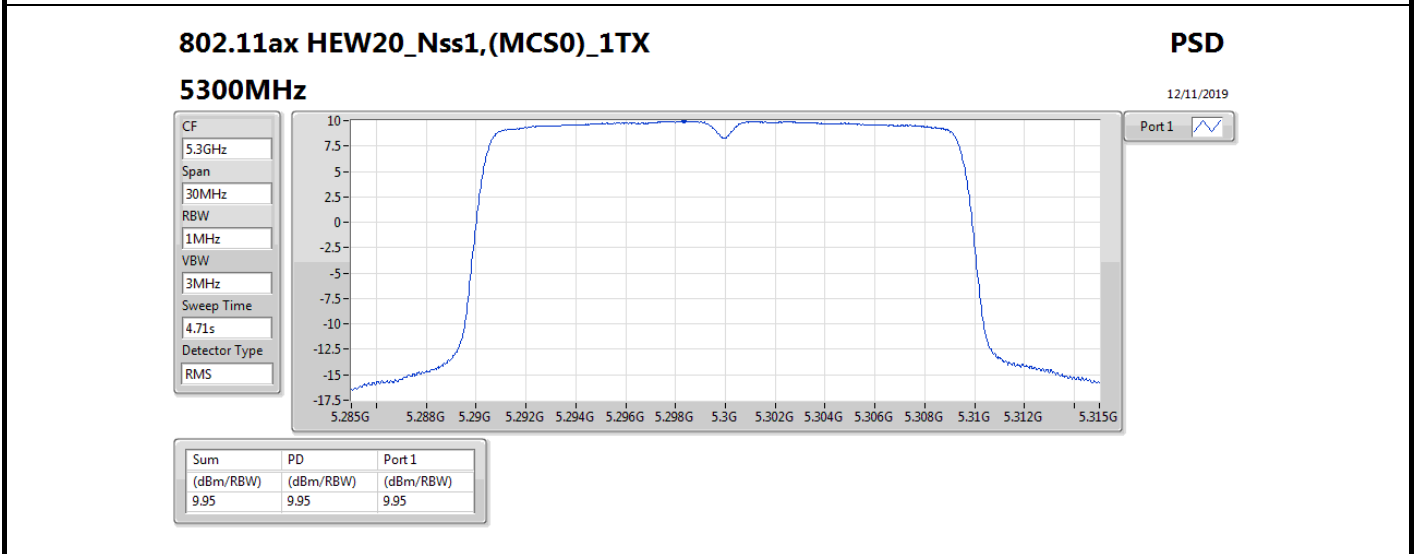

Mode	Result	DG (dBi)	Port 1 (dBm/RBW)	PD (dBm/RBW)	PD Limit (dBm/RBW)	EIRP PD (dBm/RBW)	EIRP PD Limit (dBm/RBW)
5720MHz Straddle 5.725-5.85GHz	Pass	5.58	7.88	7.88	30.00	13.46	36.00
802.11ax HEW40_Nss1,(MCS0)_1TX	-	-	-	-	-	-	-
5270MHz	Pass	5.58	7.33	7.33	11.00	12.91	17.00
5310MHz	Pass	5.58	5.27	5.27	11.00	10.85	17.00
5510MHz	Pass	5.58	3.19	3.19	11.00	8.77	17.00
5550MHz	Pass	5.58	5.89	5.89	11.00	11.47	17.00
5670MHz	Pass	5.58	5.19	5.19	11.00	10.77	17.00
5710MHz Straddle 5.47-5.725GHz	Pass	5.58	7.47	7.47	11.00	13.05	17.00
5710MHz Straddle 5.725-5.85GHz	Pass	5.58	5.87	5.87	30.00	11.45	36.00
802.11ax HEW80_Nss1,(MCS0)_1TX	-	-	-	-	-	-	-
5290MHz	Pass	5.58	3.79	3.79	11.00	9.37	17.00
5530MHz	Pass	5.58	0.99	0.99	11.00	6.57	17.00
5610MHz	Pass	5.58	3.72	3.72	11.00	9.30	17.00
5690MHz Straddle 5.47-5.725GHz	Pass	5.58	3.34	3.34	11.00	8.92	17.00
5690MHz Straddle 5.725-5.85GHz	Pass	5.58	1.63	1.63	30.00	7.21	36.00
802.11ax HEW160_Nss1,(MCS0)_1TX	-	-	-	-	-	-	-
5250MHz Straddle 5.15-5.25GHz	Pass	5.58	-4.82	-4.82	17.00	0.76	23.00
5250MHz Straddle 5.25-5.35GHz	Pass	5.58	-5.77	-5.77	11.00	-0.19	17.00
5570MHz	Pass	5.58	-4.38	-4.38	11.00	1.20	17.00

DG = Directional Gain; RBW = 500 kHz for 5.725-5.85GHz band / 1MHz for other band;

PD = trace bin-by-bin of each transmits port summing can be performed maximum power density; Port X = Port X power density;

802.11ax HEW40_Nss1,(MCS0)_1TX

PSD

5550MHz

12/11/2019

CF
5.55GHz
Span
60MHz
RBW
1MHz
VBW
3MHz
Sweep Time
4.71s
Detector Type
RMS

Port 1

Sum	PD	Port 1
(dBm/RBW)	(dBm/RBW)	(dBm/RBW)
5.89	5.89	5.89

802.11ax HEW40_Nss1,(MCS0)_1TX