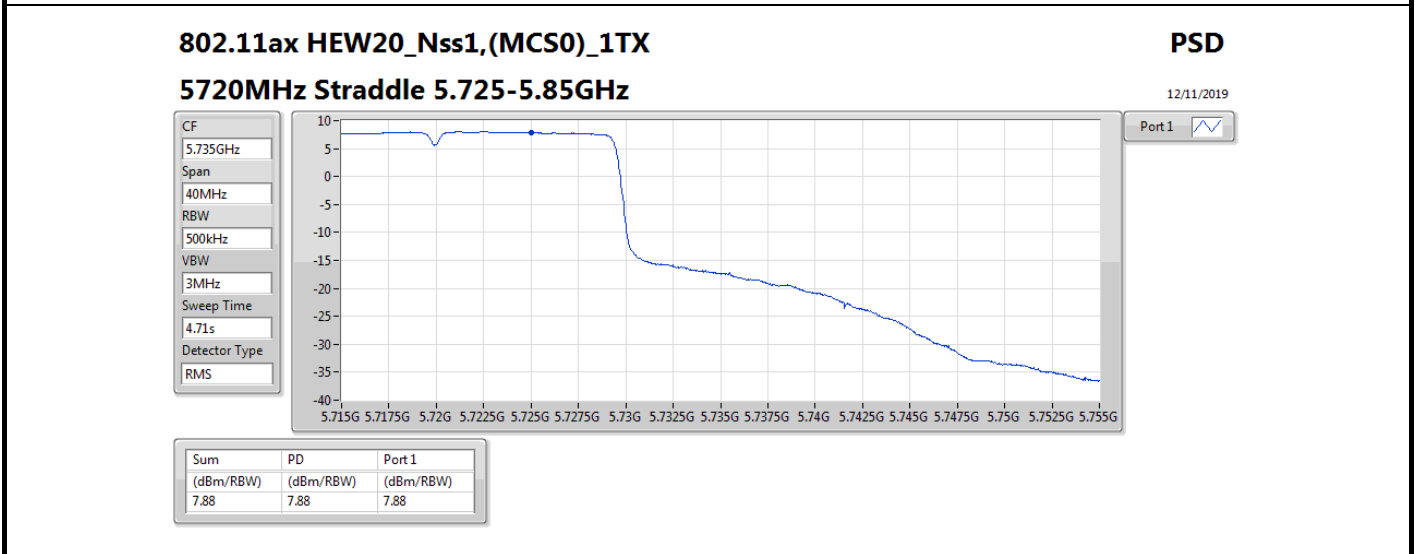

Mode	Result	DG (dBi)	Port 1 (dBm/RBW)	PD (dBm/RBW)	PD Limit (dBm/RBW)	EIRP PD (dBm/RBW)	EIRP PD Limit (dBm/RBW)
5720MHz Straddle 5.725-5.85GHz	Pass	5.58	7.88	7.88	30.00	13.46	36.00
802.11ax HEW40_Nss1,(MCS0)_1TX	-	-	-	-	-	-	-
5270MHz	Pass	5.58	7.33	7.33	11.00	12.91	17.00
5310MHz	Pass	5.58	5.27	5.27	11.00	10.85	17.00
5510MHz	Pass	5.58	3.19	3.19	11.00	8.77	17.00
5550MHz	Pass	5.58	5.89	5.89	11.00	11.47	17.00
5670MHz	Pass	5.58	5.19	5.19	11.00	10.77	17.00
5710MHz Straddle 5.47-5.725GHz	Pass	5.58	7.47	7.47	11.00	13.05	17.00
5710MHz Straddle 5.725-5.85GHz	Pass	5.58	5.87	5.87	30.00	11.45	36.00
802.11ax HEW80_Nss1,(MCS0)_1TX	-	-	-	-	-	-	-
5290MHz	Pass	5.58	3.79	3.79	11.00	9.37	17.00
5530MHz	Pass	5.58	0.99	0.99	11.00	6.57	17.00
5610MHz	Pass	5.58	3.72	3.72	11.00	9.30	17.00
5690MHz Straddle 5.47-5.725GHz	Pass	5.58	3.34	3.34	11.00	8.92	17.00
5690MHz Straddle 5.725-5.85GHz	Pass	5.58	1.63	1.63	30.00	7.21	36.00
802.11ax HEW160_Nss1,(MCS0)_1TX	-	-	-	-	-	-	-
5250MHz Straddle 5.15-5.25GHz	Pass	5.58	-4.82	-4.82	17.00	0.76	23.00
5250MHz Straddle 5.25-5.35GHz	Pass	5.58	-5.77	-5.77	11.00	-0.19	17.00
5570MHz	Pass	5.58	-4.38	-4.38	11.00	1.20	17.00

DG = Directional Gain; RBW = 500 kHz for 5.725-5.85GHz band / 1MHz for other band;

PD = trace bin-by-bin of each transmits port summing can be performed maximum power density; Port X = Port X power density;

802.11ax HEW40_Nss1,(MCS0)_1TX

PSD

5550MHz

12/11/2019

CF
5.55GHz
Span
60MHz
RBW
1MHz
VBW
3MHz
Sweep Time
4.71s
Detector Type
RMS

Port 1

Sum	PD	Port 1
(dBm/RBW)	(dBm/RBW)	(dBm/RBW)
5.89	5.89	5.89

802.11ax HEW40_Nss1,(MCS0)_1TX