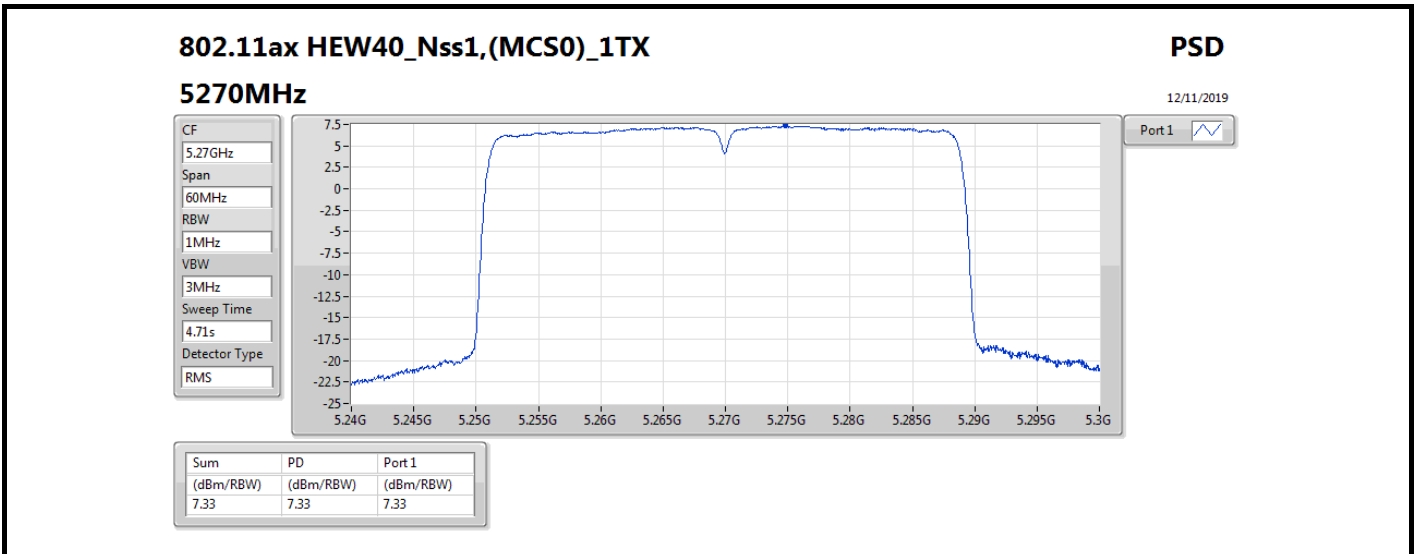

Mode	Result	DG (dBi)	Port 1 (dBm/RBW)	PD (dBm/RBW)	PD Limit (dBm/RBW)	EIRP PD (dBm/RBW)	EIRP PD Limit (dBm/RBW)
5720MHz Straddle 5.725-5.85GHz	Pass	5.58	7.88	7.88	30.00	13.46	36.00
802.11ax HEW40_Nss1,(MCS0)_1TX	-	-	-	-	-	-	-
5270MHz	Pass	5.58	7.33	7.33	11.00	12.91	17.00
5310MHz	Pass	5.58	5.27	5.27	11.00	10.85	17.00
5510MHz	Pass	5.58	3.19	3.19	11.00	8.77	17.00
5550MHz	Pass	5.58	5.89	5.89	11.00	11.47	17.00
5670MHz	Pass	5.58	5.19	5.19	11.00	10.77	17.00
5710MHz Straddle 5.47-5.725GHz	Pass	5.58	7.47	7.47	11.00	13.05	17.00
5710MHz Straddle 5.725-5.85GHz	Pass	5.58	5.87	5.87	30.00	11.45	36.00
802.11ax HEW80_Nss1,(MCS0)_1TX	-	-	-	-	-	-	-
5290MHz	Pass	5.58	3.79	3.79	11.00	9.37	17.00
5530MHz	Pass	5.58	0.99	0.99	11.00	6.57	17.00
5610MHz	Pass	5.58	3.72	3.72	11.00	9.30	17.00
5690MHz Straddle 5.47-5.725GHz	Pass	5.58	3.34	3.34	11.00	8.92	17.00
5690MHz Straddle 5.725-5.85GHz	Pass	5.58	1.63	1.63	30.00	7.21	36.00
802.11ax HEW160_Nss1,(MCS0)_1TX	-	-	-	-	-	-	-
5250MHz Straddle 5.15-5.25GHz	Pass	5.58	-4.82	-4.82	17.00	0.76	23.00
5250MHz Straddle 5.25-5.35GHz	Pass	5.58	-5.77	-5.77	11.00	-0.19	17.00
5570MHz	Pass	5.58	-4.38	-4.38	11.00	1.20	17.00

DG = Directional Gain; RBW = 500 kHz for 5.725-5.85GHz band / 1MHz for other band;

PD = trace bin-by-bin of each transmits port summing can be performed maximum power density; Port X = Port X power density;

802.11ax HEW40_Nss1,(MCS0)_1TX

PSD

5550MHz

12/11/2019

CF
5.55GHz
Span
60MHz
RBW
1MHz
VBW
3MHz
Sweep Time
4.71s
Detector Type
RMS

Port 1

Sum	PD	Port 1
(dBm/RBW)	(dBm/RBW)	(dBm/RBW)
5.89	5.89	5.89

802.11ax HEW40_Nss1,(MCS0)_1TX