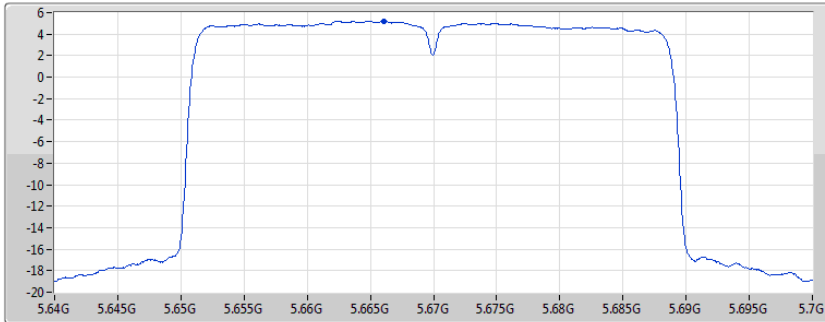

DG = Directional Gain; RBW = 500 kHz for 5.725-5.85GHz band / 1MHz for other band;

PD = trace bin-by-bin of each transmits port summing can be performed maximum power density; Port X = Port X power density;

802.11ax HEW40_Nss1,(MCS0)_1TX

PSD

5550MHz

12/11/2019

CF
5.55GHz
Span
60MHz
RBW
1MHz
VBW
3MHz
Sweep Time
4.71s
Detector Type
RMS

Port 1

Sum	PD	Port 1
(dBm/RBW)	(dBm/RBW)	(dBm/RBW)
5.89	5.89	5.89

802.11ax HEW40_Nss1,(MCS0)_1TX

PSD

5670MHz

12/11/2019

CF
5.67GHz
Span
60MHz
RBW
1MHz
VBW
3MHz
Sweep Time
4.71s
Detector Type
RMS

Port 1

Sum	PD	Port 1
(dBm/RBW)	(dBm/RBW)	(dBm/RBW)
5.19	5.19	5.19

802.11ax HEW40_Nss1,(MCS0)_1TX

PSD