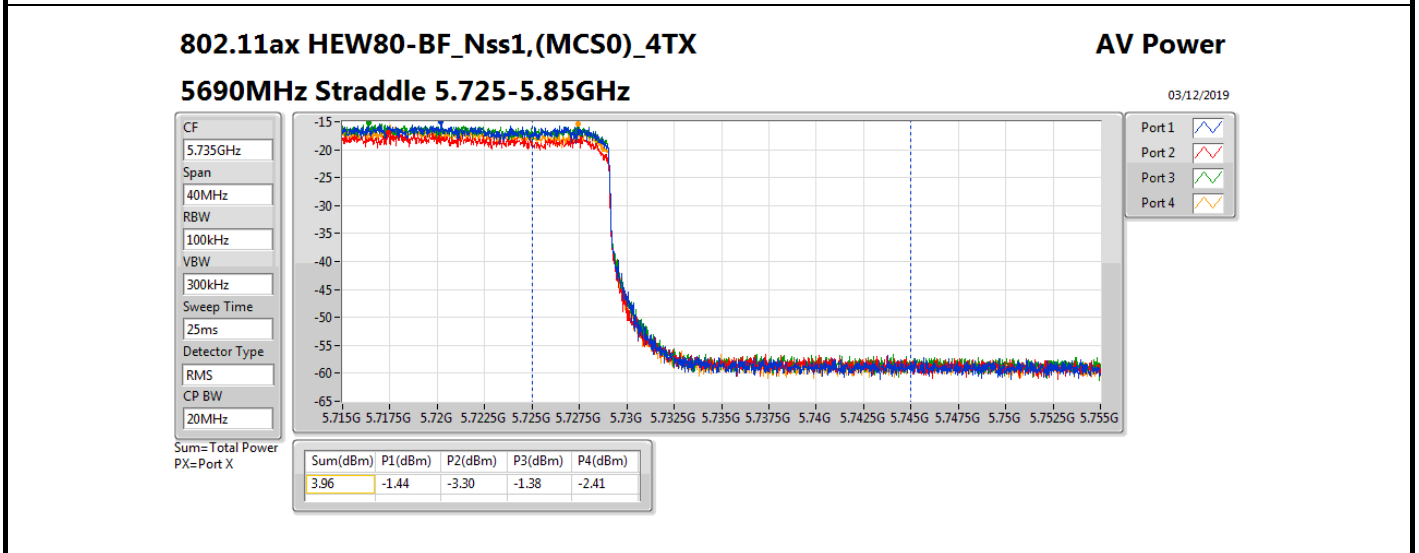

Average Power_Beamforming_Sample 1_Radio 2_4T1S

Appendix B.19

Mode	Result	DG (dBi)	Port 1 (dBm)	Port 2 (dBm)	Port 3 (dBm)	Port 4 (dBm)	Total Power (dBm)	Power Limit (dBm)	EIRP (dBm)	EIRP Limit (dBm)
802.11ax HEW80-BF_Nss1,(MCS0)_4TX	-	-	-	-	-	-	-	-	-	-
5290MHz	Pass	11.60	11.52	11.47	12.35	11.59	17.77	18.38	29.37	30.00
5530MHz	Pass	11.60	11.52	11.67	11.96	11.4	17.66	18.38	29.26	30.00
5610MHz	Pass	11.60	11.14	11.92	12	11.55	17.69	18.38	29.29	30.00
5690MHz Straddle 5.47-5.725GHz	Pass	11.60	11.62	11.77	12.13	11.26	17.73	18.38	29.33	30.00
5690MHz Straddle 5.725-5.85GHz	Pass	11.60	-1.44	-3.3	-1.38	-2.41	3.96	24.40	15.56	36.00
802.11ax HEW160-BF_Nss1,(MCS0)_4TX	-	-	-	-	-	-	-	-	-	-
5250MHz Straddle 5.15-5.25GHz	Pass	11.60	9.43	8.9	9.93	8.78	15.31	24.40	26.91	36.00
5250MHz Straddle 5.25-5.35GHz	Pass	11.60	9.16	10.08	9.45	9.59	15.60	18.38	27.20	30.00
5570MHz	Pass	11.60	11.71	11.56	12.28	10.78	17.64	18.38	29.24	30.00

DG = Directional Gain; **Port X** = Port X output power

802.11ax HEW160-BF_Nss1,(MCS0)_4TX

AV Power

5250MHz Straddle 5.25-5.35GHz

02/12/2019

CF
5.33GHz
Span
320MHz
RBW
100kHz
VBW
300kHz
Sweep Time
25ms
Detector Type
RMS
CP BW
160MHz