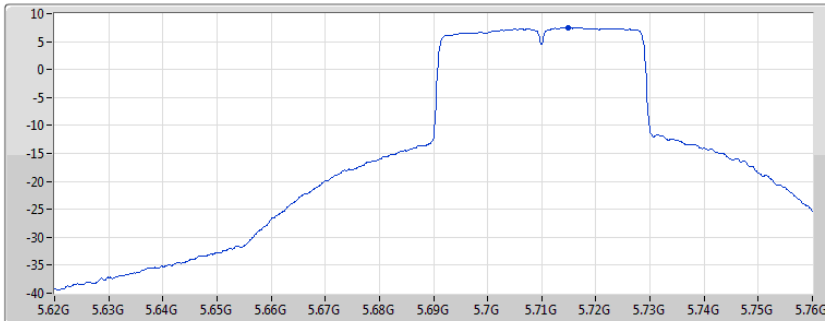

PSD

5670MHz

12/11/2019

CF
5.67GHz
Span
60MHz
RBW
1MHz
VBW
3MHz
Sweep Time
4.71s
Detector Type
RMS

Port 1

Sum	PD	Port 1
(dBm/RBW)	(dBm/RBW)	(dBm/RBW)
5.19	5.19	5.19

802.11ax HEW40_Nss1,(MCS0)_1TX

PSD

5710MHz Straddle 5.47-5.725GHz

12/11/2019

CF
5.69GHz
Span
140MHz
RBW
1MHz
VBW
3MHz
Sweep Time
4.71s
Detector Type
RMS

Port 1

Sum	PD	Port 1
(dBm/RBW)	(dBm/RBW)	(dBm/RBW)
7.47	7.47	7.47

802.11ax HEW40_Nss1,(MCS0)_1TX