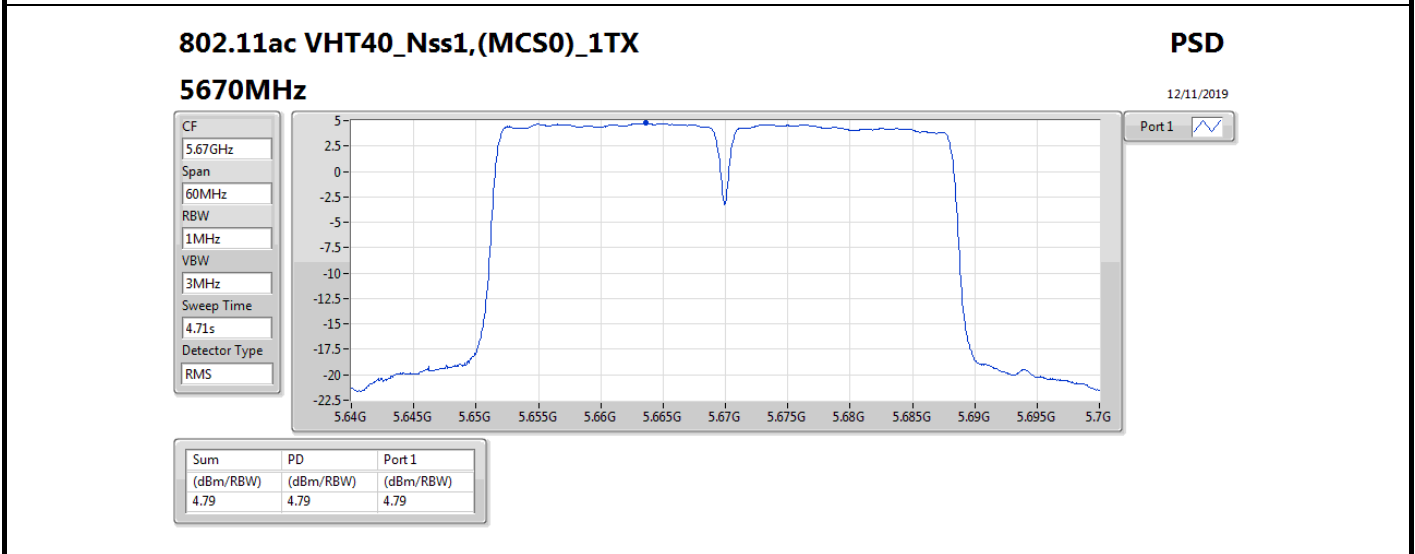

Mode	Result	DG (dBi)	Port 1 (dBm/RBW)	PD (dBm/RBW)	PD Limit (dBm/RBW)	EIRP PD (dBm/RBW)	EIRP PD Limit (dBm/RBW)
5720MHz Straddle 5.725-5.85GHz	Pass	5.58	7.88	7.88	30.00	13.46	36.00
802.11ax HEW40_Nss1,(MCS0)_1TX	-	-	-	-	-	-	-
5270MHz	Pass	5.58	7.33	7.33	11.00	12.91	17.00
5310MHz	Pass	5.58	5.27	5.27	11.00	10.85	17.00
5510MHz	Pass	5.58	3.19	3.19	11.00	8.77	17.00
5550MHz	Pass	5.58	5.89	5.89	11.00	11.47	17.00
5670MHz	Pass	5.58	5.19	5.19	11.00	10.77	17.00
5710MHz Straddle 5.47-5.725GHz	Pass	5.58	7.47	7.47	11.00	13.05	17.00
5710MHz Straddle 5.725-5.85GHz	Pass	5.58	5.87	5.87	30.00	11.45	36.00
802.11ax HEW80_Nss1,(MCS0)_1TX	-	-	-	-	-	-	-
5290MHz	Pass	5.58	3.79	3.79	11.00	9.37	17.00
5530MHz	Pass	5.58	0.99	0.99	11.00	6.57	17.00
5610MHz	Pass	5.58	3.72	3.72	11.00	9.30	17.00
5690MHz Straddle 5.47-5.725GHz	Pass	5.58	3.34	3.34	11.00	8.92	17.00
5690MHz Straddle 5.725-5.85GHz	Pass	5.58	1.63	1.63	30.00	7.21	36.00
802.11ax HEW160_Nss1,(MCS0)_1TX	-	-	-	-	-	-	-
5250MHz Straddle 5.15-5.25GHz	Pass	5.58	-4.82	-4.82	17.00	0.76	23.00
5250MHz Straddle 5.25-5.35GHz	Pass	5.58	-5.77	-5.77	11.00	-0.19	17.00
5570MHz	Pass	5.58	-4.38	-4.38	11.00	1.20	17.00

DG = Directional Gain; RBW = 500 kHz for 5.725-5.85GHz band / 1MHz for other band;

PD = trace bin-by-bin of each transmits port summing can be performed maximum power density; Port X = Port X power density;

802.11ax HEW40_Nss1,(MCS0)_1TX

PSD

5550MHz

12/11/2019

CF
5.55GHz
Span
60MHz
RBW
1MHz
VBW
3MHz
Sweep Time
4.71s
Detector Type
RMS

Port 1

Sum	PD	Port 1
(dBm/RBW)	(dBm/RBW)	(dBm/RBW)
5.89	5.89	5.89

802.11ax HEW40_Nss1,(MCS0)_1TX