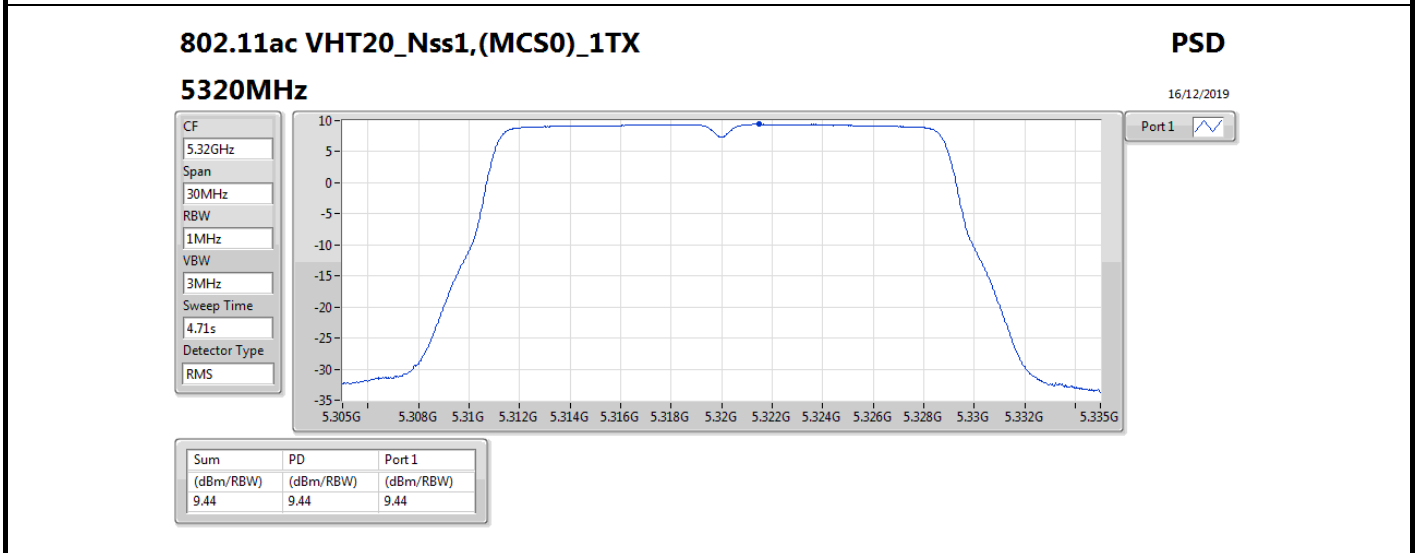

Mode	Result	DG (dBi)	Port 1 (dBm/RBW)	PD (dBm/RBW)	PD Limit (dBm/RBW)	EIRP PD (dBm/RBW)	EIRP PD Limit (dBm/RBW)
5720MHz Straddle 5.725-5.85GHz	Pass	5.58	7.88	7.88	30.00	13.46	36.00
802.11ax HEW40_Nss1,(MCS0)_1TX	-	-	-	-	-	-	-
5270MHz	Pass	5.58	7.33	7.33	11.00	12.91	17.00
5310MHz	Pass	5.58	5.27	5.27	11.00	10.85	17.00
5510MHz	Pass	5.58	3.19	3.19	11.00	8.77	17.00
5550MHz	Pass	5.58	5.89	5.89	11.00	11.47	17.00
5670MHz	Pass	5.58	5.19	5.19	11.00	10.77	17.00
5710MHz Straddle 5.47-5.725GHz	Pass	5.58	7.47	7.47	11.00	13.05	17.00
5710MHz Straddle 5.725-5.85GHz	Pass	5.58	5.87	5.87	30.00	11.45	36.00
802.11ax HEW80_Nss1,(MCS0)_1TX	-	-	-	-	-	-	-
5290MHz	Pass	5.58	3.79	3.79	11.00	9.37	17.00
5530MHz	Pass	5.58	0.99	0.99	11.00	6.57	17.00
5610MHz	Pass	5.58	3.72	3.72	11.00	9.30	17.00
5690MHz Straddle 5.47-5.725GHz	Pass	5.58	3.34	3.34	11.00	8.92	17.00
5690MHz Straddle 5.725-5.85GHz	Pass	5.58	1.63	1.63	30.00	7.21	36.00
802.11ax HEW160_Nss1,(MCS0)_1TX	-	-	-	-	-	-	-
5250MHz Straddle 5.15-5.25GHz	Pass	5.58	-4.82	-4.82	17.00	0.76	23.00
5250MHz Straddle 5.25-5.35GHz	Pass	5.58	-5.77	-5.77	11.00	-0.19	17.00
5570MHz	Pass	5.58	-4.38	-4.38	11.00	1.20	17.00

DG = Directional Gain; RBW = 500 kHz for 5.725-5.85GHz band / 1MHz for other band;

PD = trace bin-by-bin of each transmits port summing can be performed maximum power density; Port X = Port X power density;