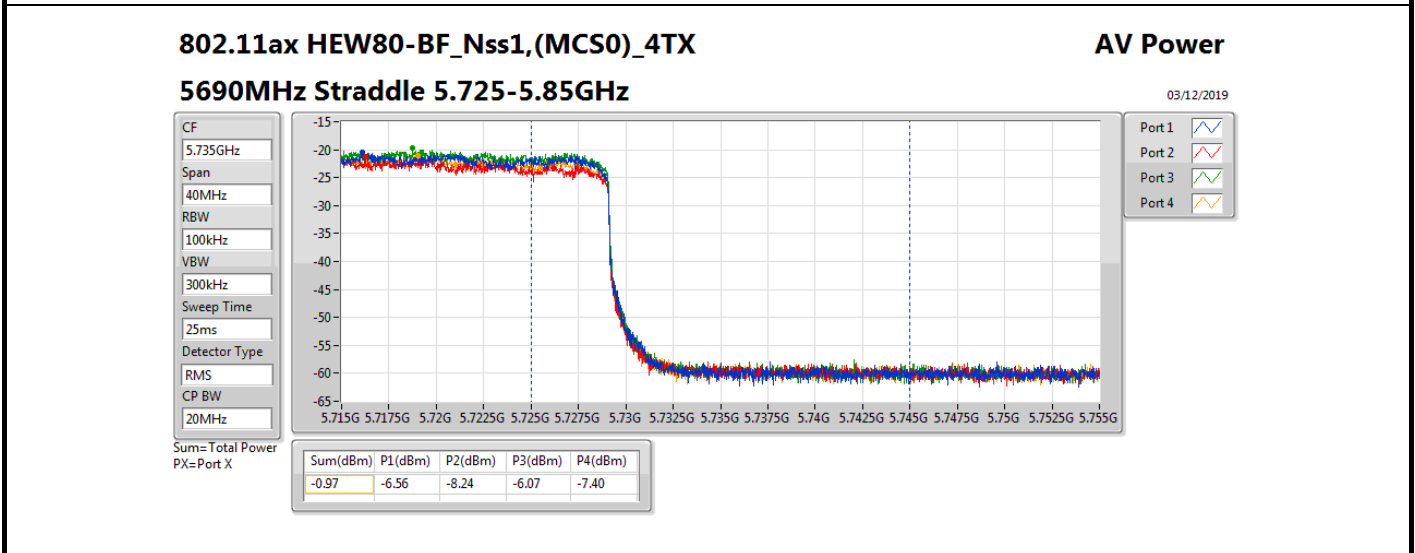

Average Power_Beamforming_Sample 2_Radio 2_Panel 1_4T1S Appendix B.22

Mode	Result	DG (dBi)	Port 1 (dBm)	Port 2 (dBm)	Port 3 (dBm)	Port 4 (dBm)	Total Power (dBm)	Power Limit (dBm)	EIRP (dBm)	EIRP Limit (dBm)
802.11ax HEW80-BF_Nss1,(MCS0)_4TX	-	-	-	-	-	-	-	-	-	-
5290MHz	Pass	16.72	6.38	6.86	8.22	6.34	13.04	13.28	29.76	30.00
5530MHz	Pass	16.72	6.74	6.44	6.74	6.43	12.61	13.28	29.33	30.00
5610MHz	Pass	16.72	6.23	7.38	7.70	7.31	13.21	13.28	29.93	30.00
5690MHz Straddle 5.47-5.725GHz	Pass	16.72	6.79	6.97	7.53	7.05	13.11	13.28	29.83	30.00
5690MHz Straddle 5.725-5.85GHz	Pass	16.72	-6.56	-8.24	-6.07	-7.40	-0.97	19.28	15.75	36.00
802.11ax HEW160-BF_Nss1,(MCS0)_4TX	-	-	-	-	-	-	-	-	-	-
5250MHz Straddle 5.15-5.25GHz	Pass	16.72	6.87	6.18	7.09	6.41	12.67	19.28	29.39	36.00
5250MHz Straddle 5.25-5.35GHz	Pass	16.72	6.39	7.51	7.08	7.00	13.03	13.28	29.75	30.00
5570MHz	Pass	16.72	7.79	7.12	6.44	7.06	13.15	13.28	29.87	30.00

DG = Directional Gain; **Port X** = Port X output power

802.11ax HEW160-BF_Nss1,(MCS0)_4TX

AV Power

5250MHz Straddle 5.25-5.35GHz

04/12/2019

CF
5.33GHz
Span
320MHz
RBW
100kHz
VBW
300kHz
Sweep Time
25ms
Detector Type
RMS
CP BW
160MHz