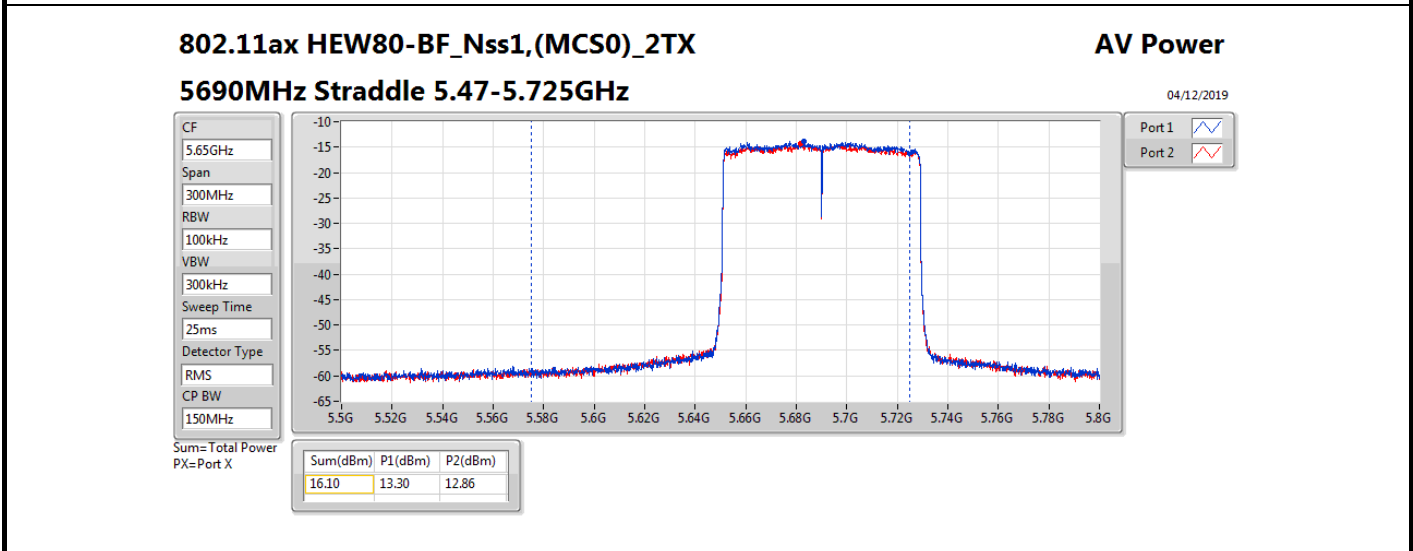

Summary

Mode	PD (dBm/RBW)	EIRP PD (dBm/RBW)
5.15-5.25GHz	-	-
802.11ac VHT160_Nss1,(MCS0)_1TX	-4.97	0.61
802.11ax HEW160_Nss1,(MCS0)_1TX	-4.82	0.76
5.25-5.35GHz	-	-
802.11a_Nss1,(6Mbps)_1TX	10.62	16.20
802.11ac VHT20_Nss1,(MCS0)_1TX	10.15	15.73
802.11ac VHT40_Nss1,(MCS0)_1TX	7.31	12.89
802.11ac VHT80_Nss1,(MCS0)_1TX	3.64	9.22
802.11ac VHT160_Nss1,(MCS0)_1TX	-6.15	-0.57
802.11ax HEW20_Nss1,(MCS0)_1TX	9.95	15.53
802.11ax HEW40_Nss1,(MCS0)_1TX	7.33	12.91
802.11ax HEW80_Nss1,(MCS0)_1TX	3.79	9.37
802.11ax HEW160_Nss1,(MCS0)_1TX	-5.77	-0.19
5.47-5.725GHz	-	-
802.11a_Nss1,(6Mbps)_1TX	10.47	16.05
802.11ac VHT20_Nss1,(MCS0)_1TX	9.98	15.56
802.11ac VHT40_Nss1,(MCS0)_1TX	7.22	12.80
802.11ac VHT80_Nss1,(MCS0)_1TX	3.65	9.23
802.11ac VHT160_Nss1,(MCS0)_1TX	-4.47	1.11
802.11ax HEW20_Nss1,(MCS0)_1TX	9.72	15.30
802.11ax HEW40_Nss1,(MCS0)_1TX	7.47	13.05
802.11ax HEW80_Nss1,(MCS0)_1TX	3.72	9.30
802.11ax HEW160_Nss1,(MCS0)_1TX	-4.38	1.20
5.725-5.85GHz	-	-
802.11a_Nss1,(6Mbps)_1TX	8.83	14.41
802.11ac VHT20_Nss1,(MCS0)_1TX	8.05	13.63
802.11ac VHT40_Nss1,(MCS0)_1TX	5.30	10.88
802.11ac VHT80_Nss1,(MCS0)_1TX	0.99	6.57
802.11ax HEW20_Nss1,(MCS0)_1TX	7.88	13.46
802.11ax HEW40_Nss1,(MCS0)_1TX	5.87	11.45
802.11ax HEW80_Nss1,(MCS0)_1TX	1.63	7.21

RBW = 500 kHz for 5.725-5.85GHz band / 1MHz for other band;