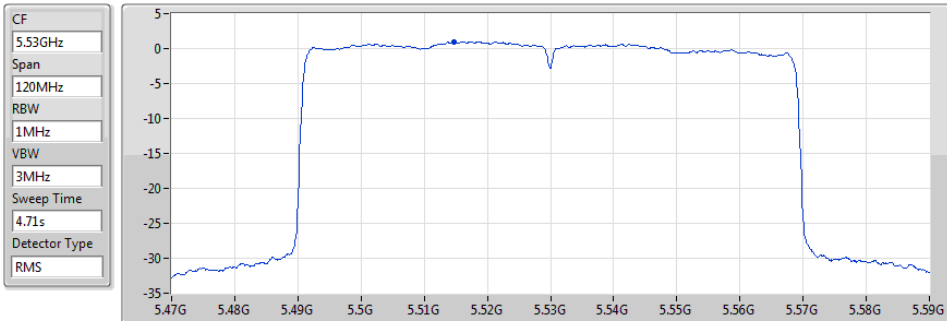

5530MHz

12/11/2019

Sum	PD	Port1
(dBm/RBW)	(dBm/RBW)	(dBm/RBW)
0.99	0.99	0.99