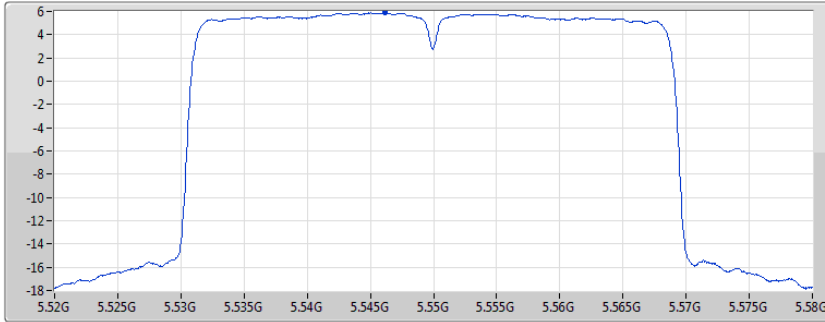

802.11ax HEW40_Nss1,(MCS0)_1TX

PSD

5550MHz

12/11/2019

CF
5.55GHz
Span
60MHz
RBW
1MHz
VBW
3MHz
Sweep Time
4.71s
Detector Type
RMS

Port 1

Sum	PD	Port 1
(dBm/RBW)	(dBm/RBW)	(dBm/RBW)
5.89	5.89	5.89

802.11ax HEW40_Nss1,(MCS0)_1TX

PSD

5670MHz

12/11/2019

CF
5.67GHz
Span
60MHz
RBW
1MHz
VBW
3MHz
Sweep Time
4.71s
Detector Type
RMS