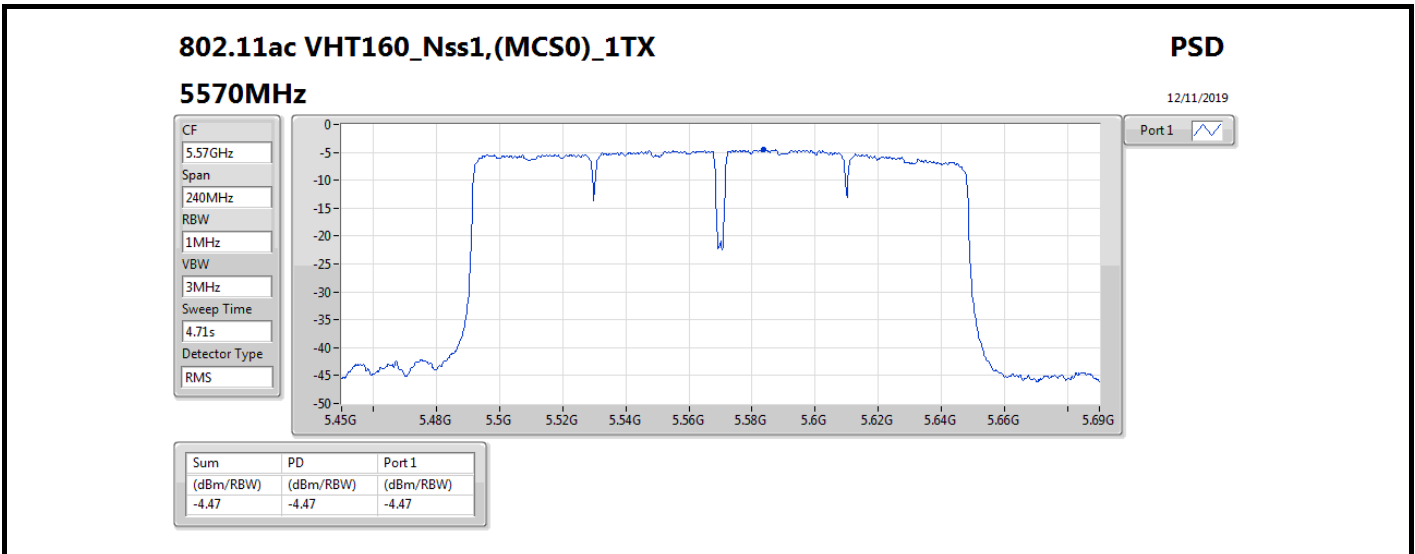

Mode	Result	DG (dBi)	Port 1 (dBm/RBW)	PD (dBm/RBW)	PD Limit (dBm/RBW)	EIRP PD (dBm/RBW)	EIRP PD Limit (dBm/RBW)
5720MHz Straddle 5.725-5.85GHz	Pass	5.58	7.88	7.88	30.00	13.46	36.00
802.11ax HEW40_Nss1,(MCS0)_1TX	-	-	-	-	-	-	-
5270MHz	Pass	5.58	7.33	7.33	11.00	12.91	17.00
5310MHz	Pass	5.58	5.27	5.27	11.00	10.85	17.00
5510MHz	Pass	5.58	3.19	3.19	11.00	8.77	17.00
5550MHz	Pass	5.58	5.89	5.89	11.00	11.47	17.00
5670MHz	Pass	5.58	5.19	5.19	11.00	10.77	17.00
5710MHz Straddle 5.47-5.725GHz	Pass	5.58	7.47	7.47	11.00	13.05	17.00
5710MHz Straddle 5.725-5.85GHz	Pass	5.58	5.87	5.87	30.00	11.45	36.00
802.11ax HEW80_Nss1,(MCS0)_1TX	-	-	-	-	-	-	-
5290MHz	Pass	5.58	3.79	3.79	11.00	9.37	17.00
5530MHz	Pass	5.58	0.99	0.99	11.00	6.57	17.00
5610MHz	Pass	5.58	3.72	3.72	11.00	9.30	17.00
5690MHz Straddle 5.47-5.725GHz	Pass	5.58	3.34	3.34	11.00	8.92	17.00
5690MHz Straddle 5.725-5.85GHz	Pass	5.58	1.63	1.63	30.00	7.21	36.00
802.11ax HEW160_Nss1,(MCS0)_1TX	-	-	-	-	-	-	-
5250MHz Straddle 5.15-5.25GHz	Pass	5.58	-4.82	-4.82	17.00	0.76	23.00
5250MHz Straddle 5.25-5.35GHz	Pass	5.58	-5.77	-5.77	11.00	-0.19	17.00
5570MHz	Pass	5.58	-4.38	-4.38	11.00	1.20	17.00

DG = Directional Gain; RBW = 500 kHz for 5.725-5.85GHz band / 1MHz for other band;

PD = trace bin-by-bin of each transmits port summing can be performed maximum power density; Port X = Port X power density;

802.11ax HEW40_Nss1,(MCS0)_1TX

PSD

5550MHz

12/11/2019

CF
5.55GHz
Span
60MHz
RBW
1MHz
VBW
3MHz
Sweep Time
4.71s
Detector Type
RMS

Port 1

Sum	PD	Port 1
(dBm/RBW)	(dBm/RBW)	(dBm/RBW)
5.89	5.89	5.89

802.11ax HEW40_Nss1,(MCS0)_1TX