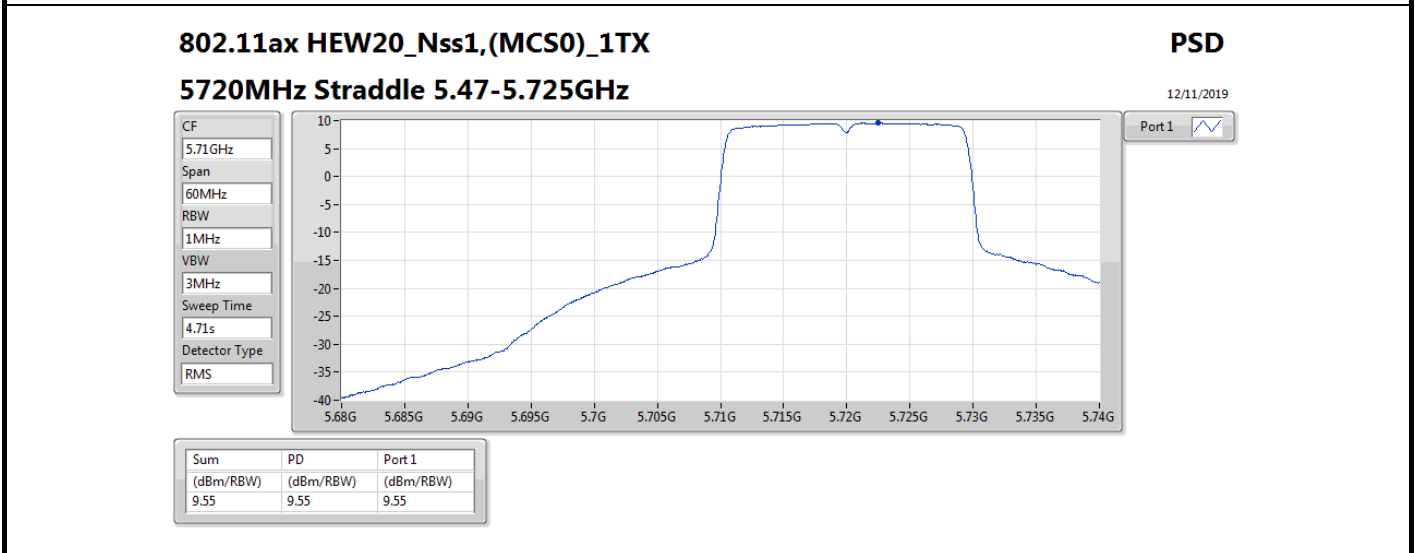

Mode	Result	DG (dBi)	Port 1 (dBm/RBW)	PD (dBm/RBW)	PD Limit (dBm/RBW)	EIRP PD (dBm/RBW)	EIRP PD Limit (dBm/RBW)
5720MHz Straddle 5.725-5.85GHz	Pass	5.58	7.88	7.88	30.00	13.46	36.00
802.11ax HEW40_Nss1,(MCS0)_1TX	-	-	-	-	-	-	-
5270MHz	Pass	5.58	7.33	7.33	11.00	12.91	17.00
5310MHz	Pass	5.58	5.27	5.27	11.00	10.85	17.00
5510MHz	Pass	5.58	3.19	3.19	11.00	8.77	17.00
5550MHz	Pass	5.58	5.89	5.89	11.00	11.47	17.00
5670MHz	Pass	5.58	5.19	5.19	11.00	10.77	17.00
5710MHz Straddle 5.47-5.725GHz	Pass	5.58	7.47	7.47	11.00	13.05	17.00
5710MHz Straddle 5.725-5.85GHz	Pass	5.58	5.87	5.87	30.00	11.45	36.00
802.11ax HEW80_Nss1,(MCS0)_1TX	-	-	-	-	-	-	-
5290MHz	Pass	5.58	3.79	3.79	11.00	9.37	17.00
5530MHz	Pass	5.58	0.99	0.99	11.00	6.57	17.00
5610MHz	Pass	5.58	3.72	3.72	11.00	9.30	17.00
5690MHz Straddle 5.47-5.725GHz	Pass	5.58	3.34	3.34	11.00	8.92	17.00
5690MHz Straddle 5.725-5.85GHz	Pass	5.58	1.63	1.63	30.00	7.21	36.00
802.11ax HEW160_Nss1,(MCS0)_1TX	-	-	-	-	-	-	-
5250MHz Straddle 5.15-5.25GHz	Pass	5.58	-4.82	-4.82	17.00	0.76	23.00
5250MHz Straddle 5.25-5.35GHz	Pass	5.58	-5.77	-5.77	11.00	-0.19	17.00
5570MHz	Pass	5.58	-4.38	-4.38	11.00	1.20	17.00

DG = Directional Gain; RBW = 500 kHz for 5.725-5.85GHz band / 1MHz for other band;

PD = trace bin-by-bin of each transmits port summing can be performed maximum power density; Port X = Port X power density;

802.11ax HEW40_Nss1,(MCS0)_1TX

PSD

5550MHz

12/11/2019

CF
5.55GHz
Span
60MHz
RBW
1MHz
VBW
3MHz
Sweep Time
4.71s
Detector Type
RMS

Port 1

Sum	PD	Port 1
(dBm/RBW)	(dBm/RBW)	(dBm/RBW)
5.89	5.89	5.89

802.11ax HEW40_Nss1,(MCS0)_1TX