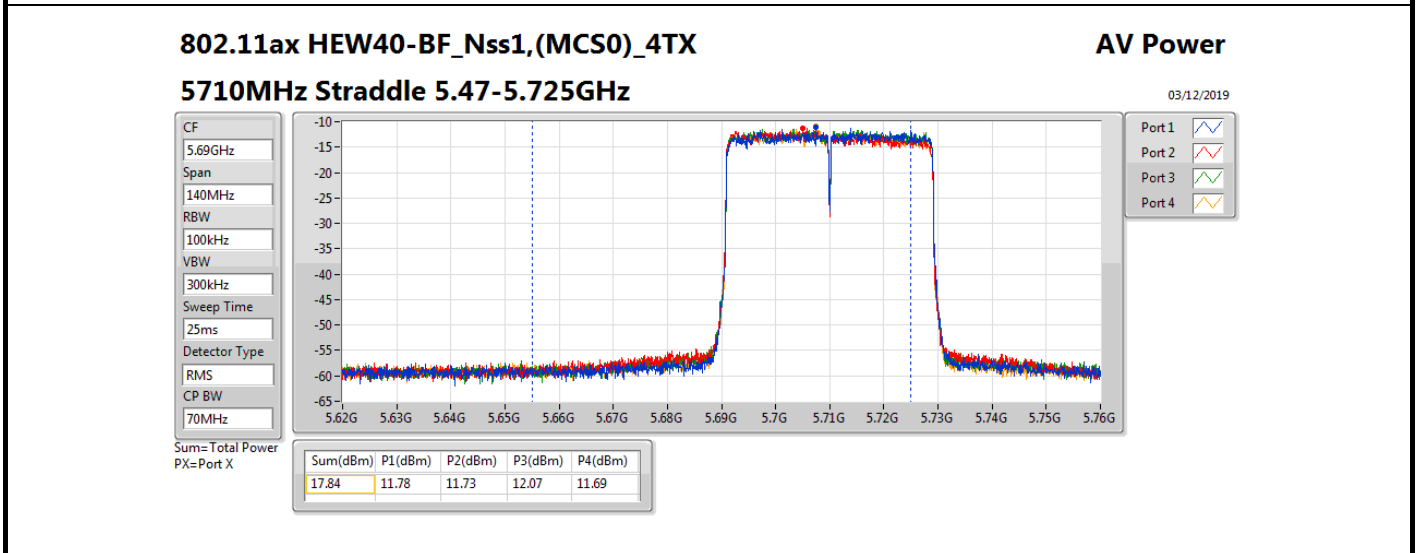

Average Power_Beamforming_Sample 1_Radio 2_4T1S

Appendix B.19

Mode	Result	DG (dBi)	Port 1 (dBm)	Port 2 (dBm)	Port 3 (dBm)	Port 4 (dBm)	Total Power (dBm)	Power Limit (dBm)	EIRP (dBm)	EIRP Limit (dBm)
802.11ax HEW80-BF_Nss1,(MCS0)_4TX	-	-	-	-	-	-	-	-	-	-
5290MHz	Pass	11.60	11.52	11.47	12.35	11.59	17.77	18.38	29.37	30.00
5530MHz	Pass	11.60	11.52	11.67	11.96	11.4	17.66	18.38	29.26	30.00
5610MHz	Pass	11.60	11.14	11.92	12	11.55	17.69	18.38	29.29	30.00
5690MHz Straddle 5.47-5.725GHz	Pass	11.60	11.62	11.77	12.13	11.26	17.73	18.38	29.33	30.00
5690MHz Straddle 5.725-5.85GHz	Pass	11.60	-1.44	-3.3	-1.38	-2.41	3.96	24.40	15.56	36.00
802.11ax HEW160-BF_Nss1,(MCS0)_4TX	-	-	-	-	-	-	-	-	-	-
5250MHz Straddle 5.15-5.25GHz	Pass	11.60	9.43	8.9	9.93	8.78	15.31	24.40	26.91	36.00
5250MHz Straddle 5.25-5.35GHz	Pass	11.60	9.16	10.08	9.45	9.59	15.60	18.38	27.20	30.00
5570MHz	Pass	11.60	11.71	11.56	12.28	10.78	17.64	18.38	29.24	30.00

DG = Directional Gain; **Port X** = Port X output power

802.11ax HEW160-BF_Nss1,(MCS0)_4TX

AV Power

5250MHz Straddle 5.25-5.35GHz

02/12/2019

CF
5.33GHz
Span
320MHz
RBW
100kHz
VBW
300kHz
Sweep Time
25ms
Detector Type
RMS
CP BW
160MHz