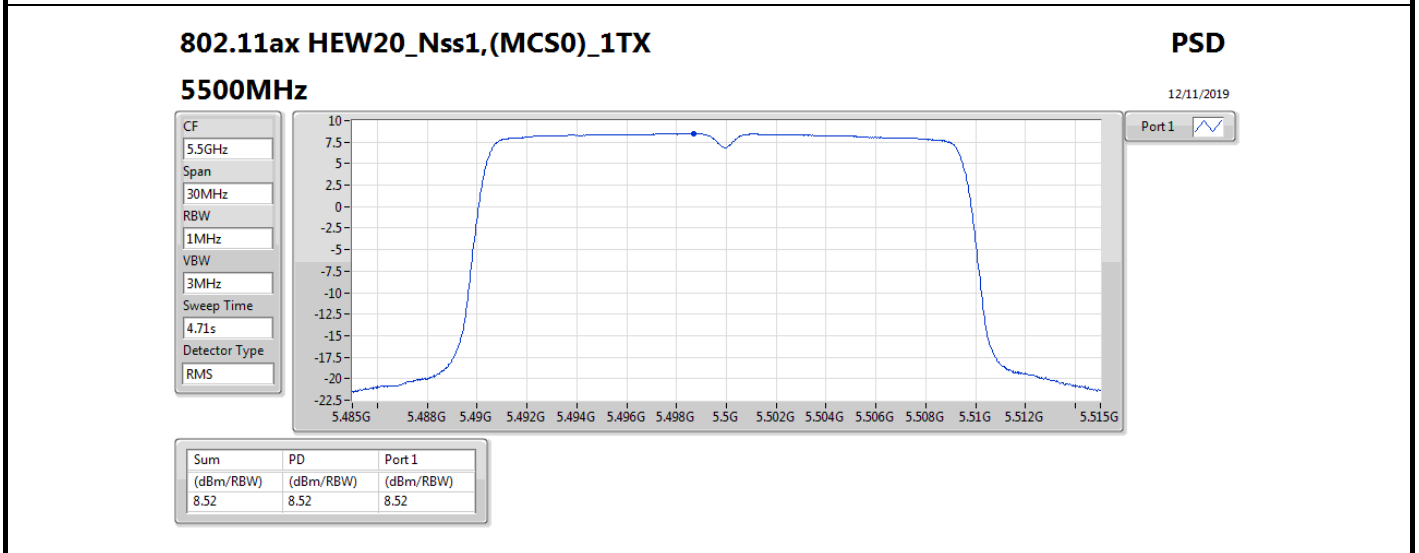

Mode	Result	DG (dBi)	Port 1 (dBm/RBW)	PD (dBm/RBW)	PD Limit (dBm/RBW)	EIRP PD (dBm/RBW)	EIRP PD Limit (dBm/RBW)
5720MHz Straddle 5.725-5.85GHz	Pass	5.58	7.88	7.88	30.00	13.46	36.00
802.11ax HEW40_Nss1,(MCS0)_1TX	-	-	-	-	-	-	-
5270MHz	Pass	5.58	7.33	7.33	11.00	12.91	17.00
5310MHz	Pass	5.58	5.27	5.27	11.00	10.85	17.00
5510MHz	Pass	5.58	3.19	3.19	11.00	8.77	17.00
5550MHz	Pass	5.58	5.89	5.89	11.00	11.47	17.00
5670MHz	Pass	5.58	5.19	5.19	11.00	10.77	17.00
5710MHz Straddle 5.47-5.725GHz	Pass	5.58	7.47	7.47	11.00	13.05	17.00
5710MHz Straddle 5.725-5.85GHz	Pass	5.58	5.87	5.87	30.00	11.45	36.00
802.11ax HEW80_Nss1,(MCS0)_1TX	-	-	-	-	-	-	-
5290MHz	Pass	5.58	3.79	3.79	11.00	9.37	17.00
5530MHz	Pass	5.58	0.99	0.99	11.00	6.57	17.00
5610MHz	Pass	5.58	3.72	3.72	11.00	9.30	17.00
5690MHz Straddle 5.47-5.725GHz	Pass	5.58	3.34	3.34	11.00	8.92	17.00
5690MHz Straddle 5.725-5.85GHz	Pass	5.58	1.63	1.63	30.00	7.21	36.00
802.11ax HEW160_Nss1,(MCS0)_1TX	-	-	-	-	-	-	-
5250MHz Straddle 5.15-5.25GHz	Pass	5.58	-4.82	-4.82	17.00	0.76	23.00
5250MHz Straddle 5.25-5.35GHz	Pass	5.58	-5.77	-5.77	11.00	-0.19	17.00
5570MHz	Pass	5.58	-4.38	-4.38	11.00	1.20	17.00

DG = Directional Gain; RBW = 500 kHz for 5.725-5.85GHz band / 1MHz for other band;

PD = trace bin-by-bin of each transmits port summing can be performed maximum power density; Port X = Port X power density;