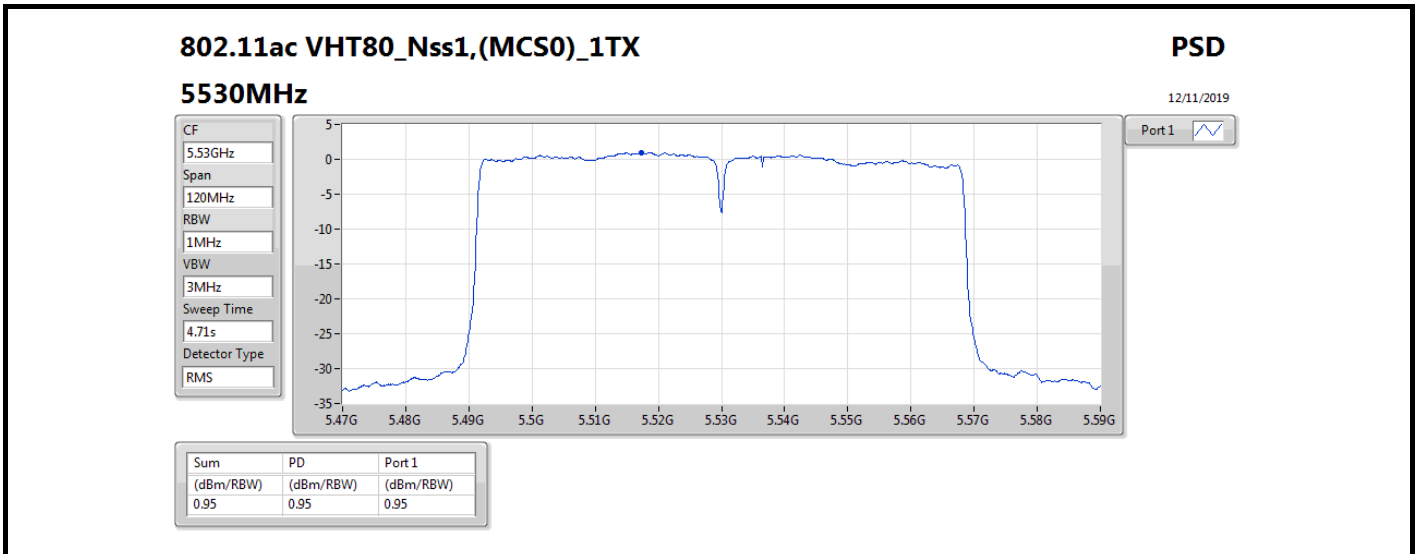

Mode	Result	DG (dBi)	Port 1 (dBm/RBW)	PD (dBm/RBW)	PD Limit (dBm/RBW)	EIRP PD (dBm/RBW)	EIRP PD Limit (dBm/RBW)
5720MHz Straddle 5.725-5.85GHz	Pass	5.58	7.88	7.88	30.00	13.46	36.00
802.11ax HEW40_Nss1,(MCS0)_1TX	-	-	-	-	-	-	-
5270MHz	Pass	5.58	7.33	7.33	11.00	12.91	17.00
5310MHz	Pass	5.58	5.27	5.27	11.00	10.85	17.00
5510MHz	Pass	5.58	3.19	3.19	11.00	8.77	17.00
5550MHz	Pass	5.58	5.89	5.89	11.00	11.47	17.00
5670MHz	Pass	5.58	5.19	5.19	11.00	10.77	17.00
5710MHz Straddle 5.47-5.725GHz	Pass	5.58	7.47	7.47	11.00	13.05	17.00
5710MHz Straddle 5.725-5.85GHz	Pass	5.58	5.87	5.87	30.00	11.45	36.00
802.11ax HEW80_Nss1,(MCS0)_1TX	-	-	-	-	-	-	-
5290MHz	Pass	5.58	3.79	3.79	11.00	9.37	17.00
5530MHz	Pass	5.58	0.99	0.99	11.00	6.57	17.00
5610MHz	Pass	5.58	3.72	3.72	11.00	9.30	17.00
5690MHz Straddle 5.47-5.725GHz	Pass	5.58	3.34	3.34	11.00	8.92	17.00
5690MHz Straddle 5.725-5.85GHz	Pass	5.58	1.63	1.63	30.00	7.21	36.00
802.11ax HEW160_Nss1,(MCS0)_1TX	-	-	-	-	-	-	-
5250MHz Straddle 5.15-5.25GHz	Pass	5.58	-4.82	-4.82	17.00	0.76	23.00
5250MHz Straddle 5.25-5.35GHz	Pass	5.58	-5.77	-5.77	11.00	-0.19	17.00
5570MHz	Pass	5.58	-4.38	-4.38	11.00	1.20	17.00

DG = Directional Gain; RBW = 500 kHz for 5.725-5.85GHz band / 1MHz for other band;

PD = trace bin-by-bin of each transmits port summing can be performed maximum power density; Port X = Port X power density;

802.11ax HEW40_Nss1,(MCS0)_1TX

PSD

5550MHz

12/11/2019

CF
5.55GHz
Span
60MHz
RBW
1MHz
VBW
3MHz
Sweep Time
4.71s
Detector Type
RMS

Port 1

Sum	PD	Port 1
(dBm/RBW)	(dBm/RBW)	(dBm/RBW)
5.89	5.89	5.89

802.11ax HEW40_Nss1,(MCS0)_1TX