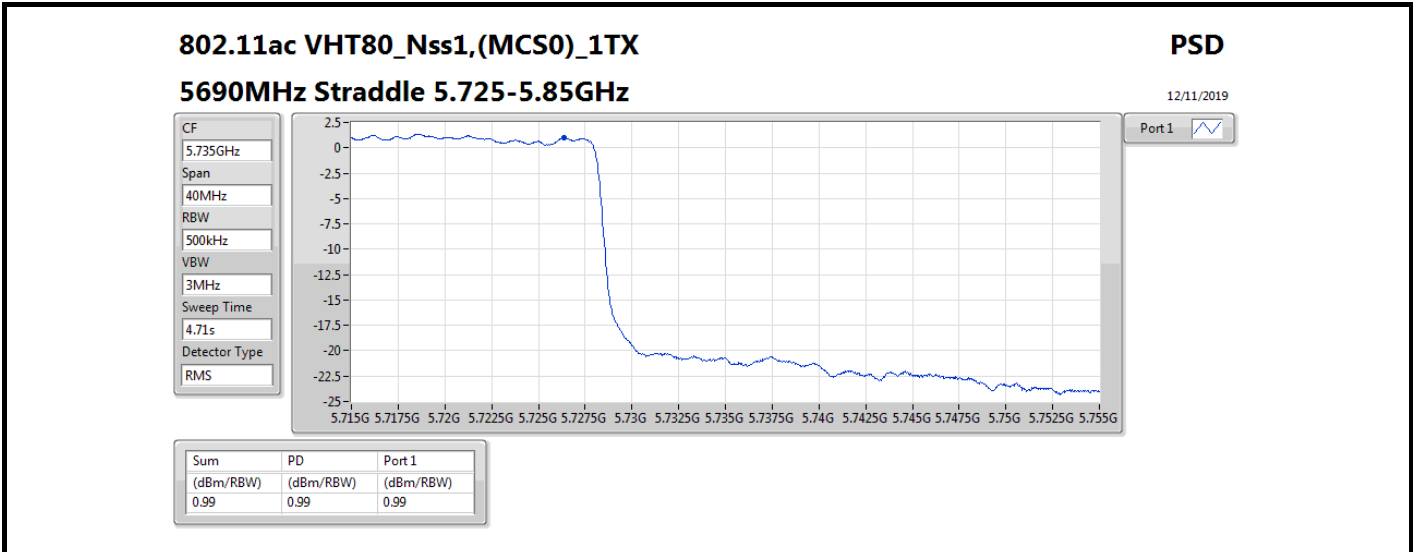

Mode	Result	DG (dBi)	Port 1 (dBm/RBW)	PD (dBm/RBW)	PD Limit (dBm/RBW)	EIRP PD (dBm/RBW)	EIRP PD Limit (dBm/RBW)
5720MHz Straddle 5.725-5.85GHz	Pass	5.58	7.88	7.88	30.00	13.46	36.00
802.11ax HEW40_Nss1,(MCS0)_1TX	-	-	-	-	-	-	-
5270MHz	Pass	5.58	7.33	7.33	11.00	12.91	17.00
5310MHz	Pass	5.58	5.27	5.27	11.00	10.85	17.00
5510MHz	Pass	5.58	3.19	3.19	11.00	8.77	17.00
5550MHz	Pass	5.58	5.89	5.89	11.00	11.47	17.00
5670MHz	Pass	5.58	5.19	5.19	11.00	10.77	17.00
5710MHz Straddle 5.47-5.725GHz	Pass	5.58	7.47	7.47	11.00	13.05	17.00
5710MHz Straddle 5.725-5.85GHz	Pass	5.58	5.87	5.87	30.00	11.45	36.00
802.11ax HEW80_Nss1,(MCS0)_1TX	-	-	-	-	-	-	-
5290MHz	Pass	5.58	3.79	3.79	11.00	9.37	17.00
5530MHz	Pass	5.58	0.99	0.99	11.00	6.57	17.00
5610MHz	Pass	5.58	3.72	3.72	11.00	9.30	17.00
5690MHz Straddle 5.47-5.725GHz	Pass	5.58	3.34	3.34	11.00	8.92	17.00
5690MHz Straddle 5.725-5.85GHz	Pass	5.58	1.63	1.63	30.00	7.21	36.00
802.11ax HEW160_Nss1,(MCS0)_1TX	-	-	-	-	-	-	-
5250MHz Straddle 5.15-5.25GHz	Pass	5.58	-4.82	-4.82	17.00	0.76	23.00
5250MHz Straddle 5.25-5.35GHz	Pass	5.58	-5.77	-5.77	11.00	-0.19	17.00
5570MHz	Pass	5.58	-4.38	-4.38	11.00	1.20	17.00

DG = Directional Gain; RBW = 500 kHz for 5.725-5.85GHz band / 1MHz for other band;

PD = trace bin-by-bin of each transmits port summing can be performed maximum power density; Port X = Port X power density;

802.11ax HEW40_Nss1,(MCS0)_1TX

PSD

5550MHz

12/11/2019

CF
5.55GHz
Span
60MHz
RBW
1MHz
VBW
3MHz
Sweep Time
4.71s
Detector Type
RMS

Port 1

Sum	PD	Port 1
(dBm/RBW)	(dBm/RBW)	(dBm/RBW)
5.89	5.89	5.89

802.11ax HEW40_Nss1,(MCS0)_1TX