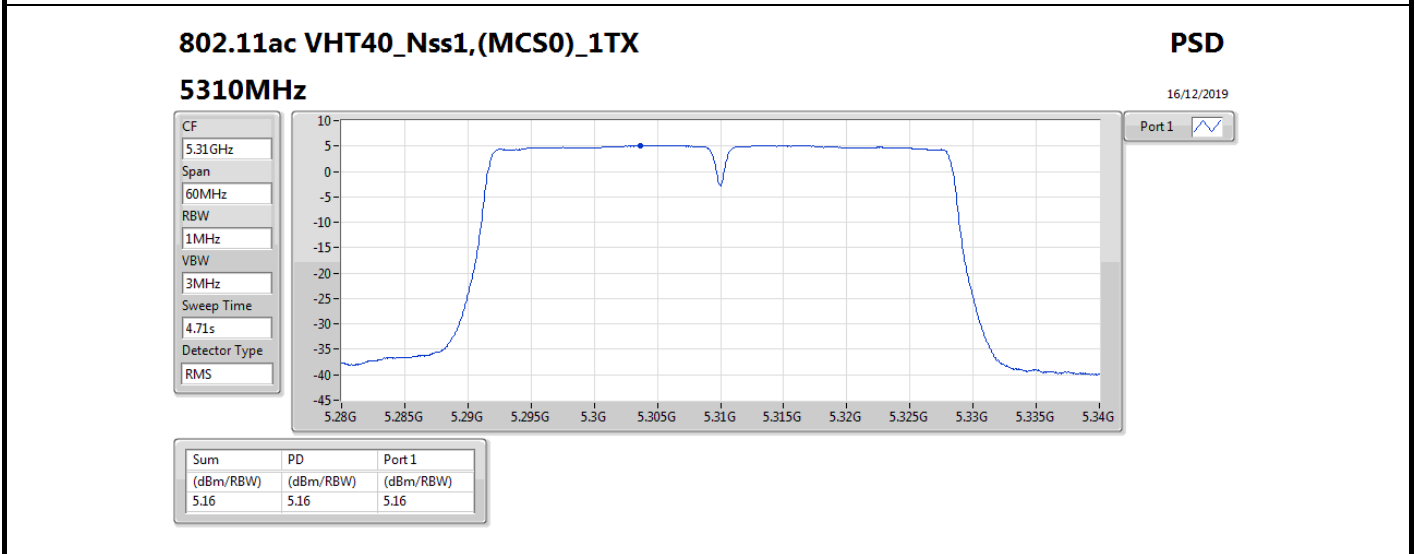

Mode	Result	DG (dBi)	Port 1 (dBm/RBW)	PD (dBm/RBW)	PD Limit (dBm/RBW)	EIRP PD (dBm/RBW)	EIRP PD Limit (dBm/RBW)
5720MHz Straddle 5.725-5.85GHz	Pass	5.58	7.88	7.88	30.00	13.46	36.00
802.11ax HEW40_Nss1,(MCS0)_1TX	-	-	-	-	-	-	-
5270MHz	Pass	5.58	7.33	7.33	11.00	12.91	17.00
5310MHz	Pass	5.58	5.27	5.27	11.00	10.85	17.00
5510MHz	Pass	5.58	3.19	3.19	11.00	8.77	17.00
5550MHz	Pass	5.58	5.89	5.89	11.00	11.47	17.00
5670MHz	Pass	5.58	5.19	5.19	11.00	10.77	17.00
5710MHz Straddle 5.47-5.725GHz	Pass	5.58	7.47	7.47	11.00	13.05	17.00
5710MHz Straddle 5.725-5.85GHz	Pass	5.58	5.87	5.87	30.00	11.45	36.00
802.11ax HEW80_Nss1,(MCS0)_1TX	-	-	-	-	-	-	-
5290MHz	Pass	5.58	3.79	3.79	11.00	9.37	17.00
5530MHz	Pass	5.58	0.99	0.99	11.00	6.57	17.00
5610MHz	Pass	5.58	3.72	3.72	11.00	9.30	17.00
5690MHz Straddle 5.47-5.725GHz	Pass	5.58	3.34	3.34	11.00	8.92	17.00
5690MHz Straddle 5.725-5.85GHz	Pass	5.58	1.63	1.63	30.00	7.21	36.00
802.11ax HEW160_Nss1,(MCS0)_1TX	-	-	-	-	-	-	-
5250MHz Straddle 5.15-5.25GHz	Pass	5.58	-4.82	-4.82	17.00	0.76	23.00
5250MHz Straddle 5.25-5.35GHz	Pass	5.58	-5.77	-5.77	11.00	-0.19	17.00
5570MHz	Pass	5.58	-4.38	-4.38	11.00	1.20	17.00

DG = Directional Gain; RBW = 500 kHz for 5.725-5.85GHz band / 1MHz for other band;

PD = trace bin-by-bin of each transmits port summing can be performed maximum power density; Port X = Port X power density;

802.11ax HEW40_Nss1,(MCS0)_1TX

PSD

5550MHz

12/11/2019

CF
5.55GHz
Span
60MHz
RBW
1MHz
VBW
3MHz
Sweep Time
4.71s
Detector Type
RMS

Port 1

Sum	PD	Port 1
(dBm/RBW)	(dBm/RBW)	(dBm/RBW)
5.89	5.89	5.89

802.11ax HEW40_Nss1,(MCS0)_1TX