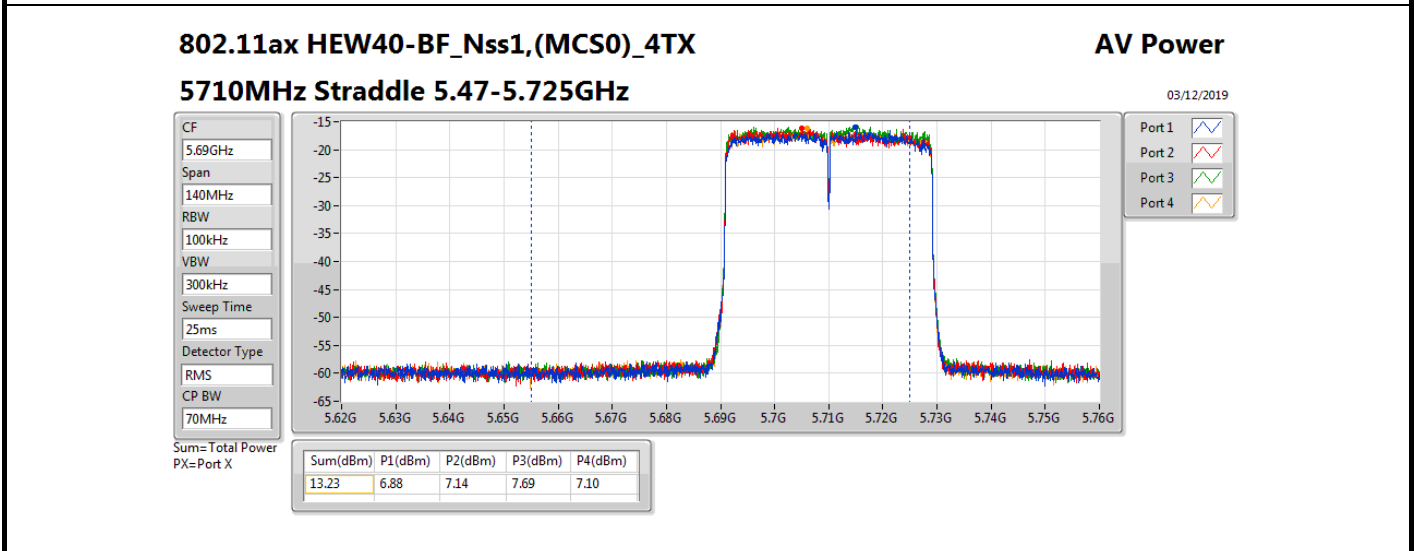

Average Power_Beamforming_Sample 2_Radio 2_Panel 1_4T1S Appendix B.22

Mode	Result	DG (dBi)	Port 1 (dBm)	Port 2 (dBm)	Port 3 (dBm)	Port 4 (dBm)	Total Power (dBm)	Power Limit (dBm)	EIRP (dBm)	EIRP Limit (dBm)
802.11ax HEW80-BF_Nss1,(MCS0)_4TX	-	-	-	-	-	-	-	-	-	-
5290MHz	Pass	16.72	6.38	6.86	8.22	6.34	13.04	13.28	29.76	30.00
5530MHz	Pass	16.72	6.74	6.44	6.74	6.43	12.61	13.28	29.33	30.00
5610MHz	Pass	16.72	6.23	7.38	7.70	7.31	13.21	13.28	29.93	30.00
5690MHz Straddle 5.47-5.725GHz	Pass	16.72	6.79	6.97	7.53	7.05	13.11	13.28	29.83	30.00
5690MHz Straddle 5.725-5.85GHz	Pass	16.72	-6.56	-8.24	-6.07	-7.40	-0.97	19.28	15.75	36.00
802.11ax HEW160-BF_Nss1,(MCS0)_4TX	-	-	-	-	-	-	-	-	-	-
5250MHz Straddle 5.15-5.25GHz	Pass	16.72	6.87	6.18	7.09	6.41	12.67	19.28	29.39	36.00
5250MHz Straddle 5.25-5.35GHz	Pass	16.72	6.39	7.51	7.08	7.00	13.03	13.28	29.75	30.00
5570MHz	Pass	16.72	7.79	7.12	6.44	7.06	13.15	13.28	29.87	30.00

DG = Directional Gain; **Port X** = Port X output power

802.11ax HEW160-BF_Nss1,(MCS0)_4TX

AV Power

5250MHz Straddle 5.25-5.35GHz

04/12/2019

CF
5.33GHz
Span
320MHz
RBW
100kHz
VBW
300kHz
Sweep Time
25ms
Detector Type
RMS
CP BW
160MHz