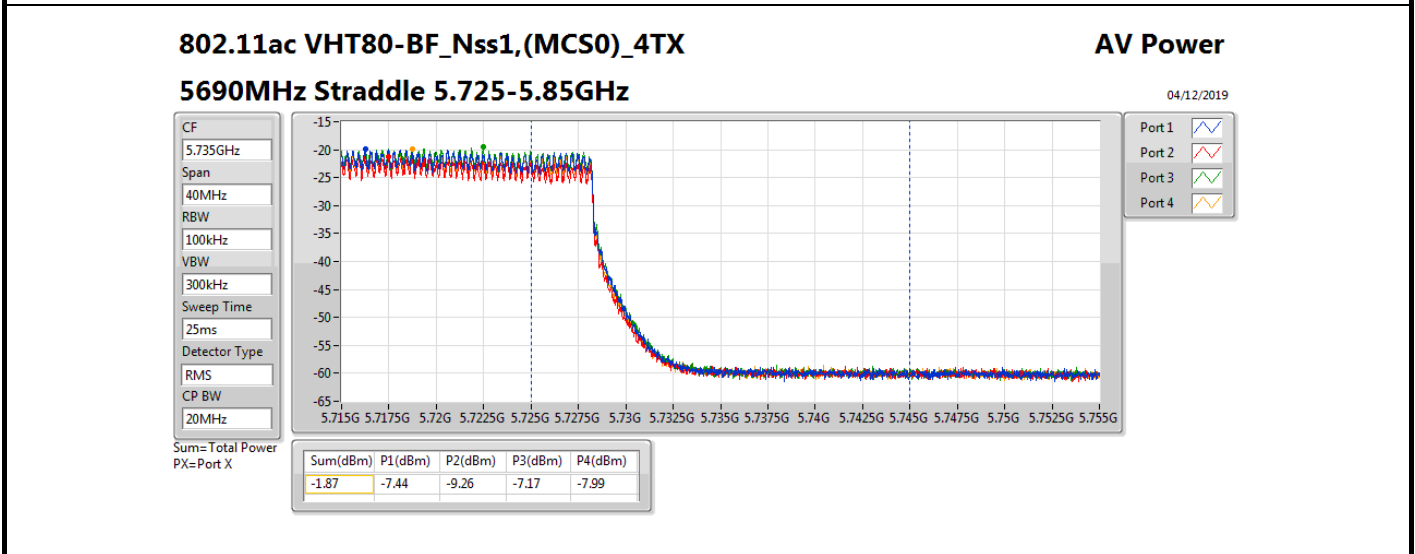

DG = Directional Gain; **Port X** = Port X output power

802.11ax HEW160-BF_Nss1,(MCS0)_4TX

AV Power

5250MHz Straddle 5.25-5.35GHz

04/12/2019

CF
5.33GHz
Span
320MHz
RBW
100kHz
VBW
300kHz
Sweep Time
25ms
Detector Type
RMS
CP BW
160MHz