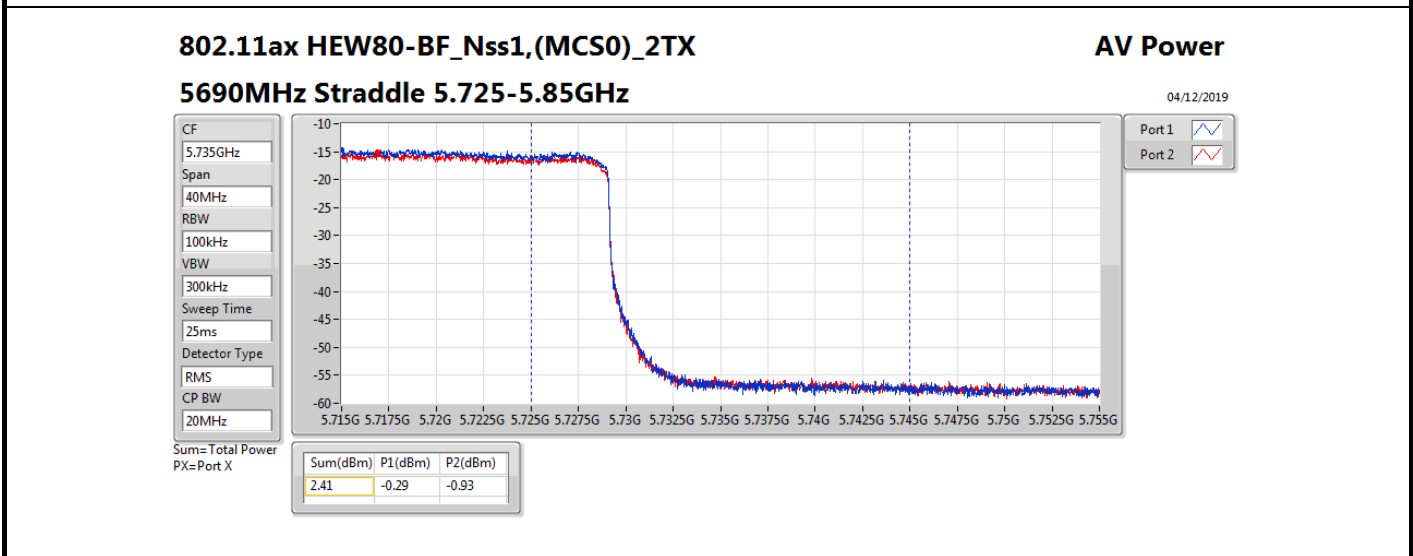

Summary

Mode	PD (dBm/RBW)	EIRP PD (dBm/RBW)
5.15-5.25GHz	-	-
802.11ac VHT160_Nss1,(MCS0)_1TX	-4.97	0.61
802.11ax HEW160_Nss1,(MCS0)_1TX	-4.82	0.76
5.25-5.35GHz	-	-
802.11a_Nss1,(6Mbps)_1TX	10.62	16.20
802.11ac VHT20_Nss1,(MCS0)_1TX	10.15	15.73
802.11ac VHT40_Nss1,(MCS0)_1TX	7.31	12.89
802.11ac VHT80_Nss1,(MCS0)_1TX	3.64	9.22
802.11ac VHT160_Nss1,(MCS0)_1TX	-6.15	-0.57
802.11ax HEW20_Nss1,(MCS0)_1TX	9.95	15.53
802.11ax HEW40_Nss1,(MCS0)_1TX	7.33	12.91
802.11ax HEW80_Nss1,(MCS0)_1TX	3.79	9.37
802.11ax HEW160_Nss1,(MCS0)_1TX	-5.77	-0.19
5.47-5.725GHz	-	-
802.11a_Nss1,(6Mbps)_1TX	10.47	16.05
802.11ac VHT20_Nss1,(MCS0)_1TX	9.98	15.56
802.11ac VHT40_Nss1,(MCS0)_1TX	7.22	12.80
802.11ac VHT80_Nss1,(MCS0)_1TX	3.65	9.23
802.11ac VHT160_Nss1,(MCS0)_1TX	-4.47	1.11
802.11ax HEW20_Nss1,(MCS0)_1TX	9.72	15.30
802.11ax HEW40_Nss1,(MCS0)_1TX	7.47	13.05
802.11ax HEW80_Nss1,(MCS0)_1TX	3.72	9.30
802.11ax HEW160_Nss1,(MCS0)_1TX	-4.38	1.20
5.725-5.85GHz	-	-
802.11a_Nss1,(6Mbps)_1TX	8.83	14.41
802.11ac VHT20_Nss1,(MCS0)_1TX	8.05	13.63
802.11ac VHT40_Nss1,(MCS0)_1TX	5.30	10.88
802.11ac VHT80_Nss1,(MCS0)_1TX	0.99	6.57
802.11ax HEW20_Nss1,(MCS0)_1TX	7.88	13.46
802.11ax HEW40_Nss1,(MCS0)_1TX	5.87	11.45
802.11ax HEW80_Nss1,(MCS0)_1TX	1.63	7.21

RBW = 500 kHz for 5.725-5.85GHz band / 1MHz for other band;