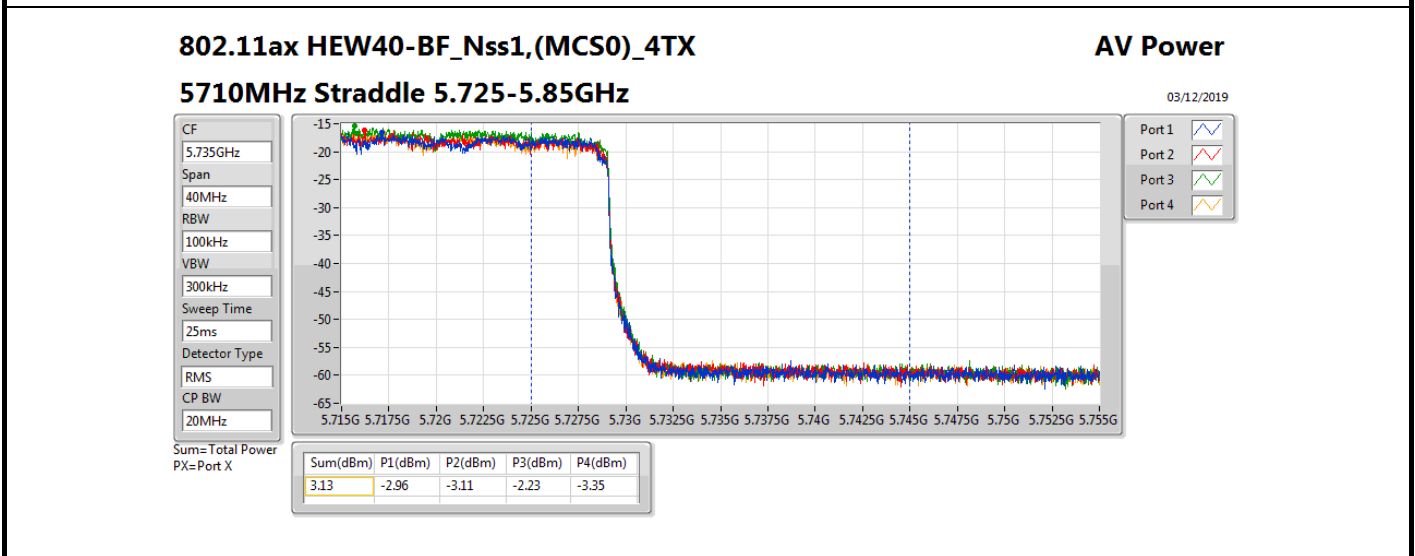

Average Power_Beamforming_Sample 2_Radio 2_Panel 1_4T1S Appendix B.22

Mode	Result	DG (dBi)	Port 1 (dBm)	Port 2 (dBm)	Port 3 (dBm)	Port 4 (dBm)	Total Power (dBm)	Power Limit (dBm)	EIRP (dBm)	EIRP Limit (dBm)
802.11ax HEW80-BF_Nss1,(MCS0)_4TX	-	-	-	-	-	-	-	-	-	-
5290MHz	Pass	16.72	6.38	6.86	8.22	6.34	13.04	13.28	29.76	30.00
5530MHz	Pass	16.72	6.74	6.44	6.74	6.43	12.61	13.28	29.33	30.00
5610MHz	Pass	16.72	6.23	7.38	7.70	7.31	13.21	13.28	29.93	30.00
5690MHz Straddle 5.47-5.725GHz	Pass	16.72	6.79	6.97	7.53	7.05	13.11	13.28	29.83	30.00
5690MHz Straddle 5.725-5.85GHz	Pass	16.72	-6.56	-8.24	-6.07	-7.40	-0.97	19.28	15.75	36.00
802.11ax HEW160-BF_Nss1,(MCS0)_4TX	-	-	-	-	-	-	-	-	-	-
5250MHz Straddle 5.15-5.25GHz	Pass	16.72	6.87	6.18	7.09	6.41	12.67	19.28	29.39	36.00
5250MHz Straddle 5.25-5.35GHz	Pass	16.72	6.39	7.51	7.08	7.00	13.03	13.28	29.75	30.00
5570MHz	Pass	16.72	7.79	7.12	6.44	7.06	13.15	13.28	29.87	30.00

DG = Directional Gain; **Port X** = Port X output power

802.11ax HEW160-BF_Nss1,(MCS0)_4TX

AV Power

5250MHz Straddle 5.25-5.35GHz

04/12/2019

CF
5.33GHz
Span
320MHz
RBW
100kHz
VBW
300kHz
Sweep Time
25ms
Detector Type
RMS
CP BW
160MHz