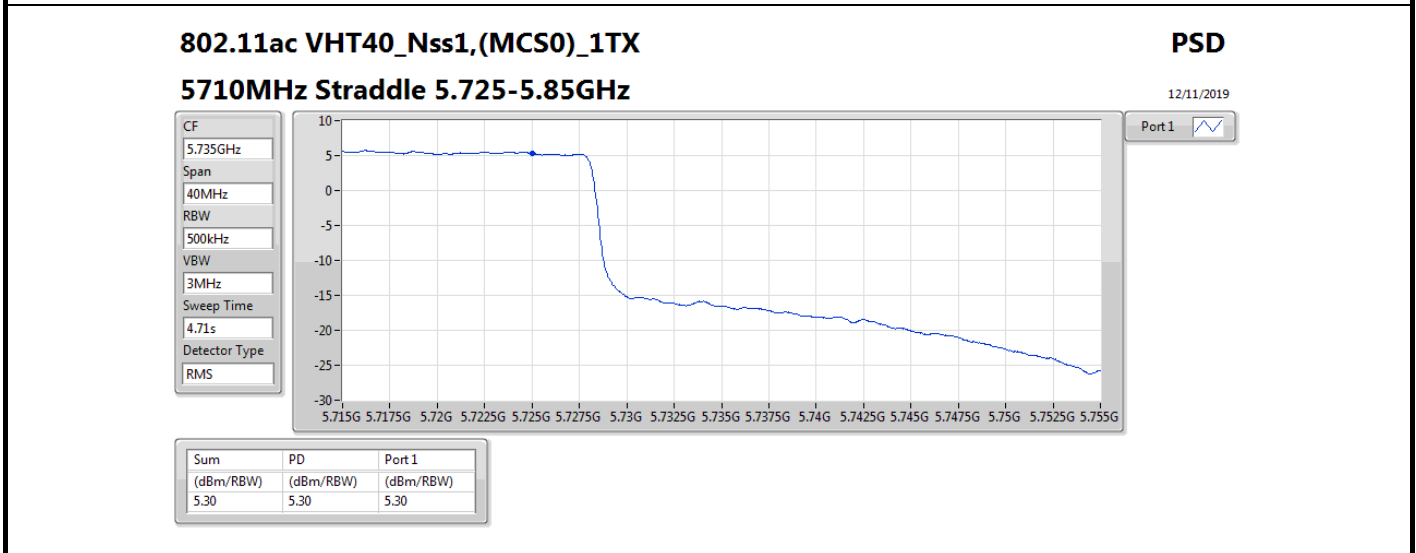

Mode	Result	DG (dBi)	Port 1 (dBm/RBW)	PD (dBm/RBW)	PD Limit (dBm/RBW)	EIRP PD (dBm/RBW)	EIRP PD Limit (dBm/RBW)
5720MHz Straddle 5.725-5.85GHz	Pass	5.58	7.88	7.88	30.00	13.46	36.00
802.11ax HEW40_Nss1,(MCS0)_1TX	-	-	-	-	-	-	-
5270MHz	Pass	5.58	7.33	7.33	11.00	12.91	17.00
5310MHz	Pass	5.58	5.27	5.27	11.00	10.85	17.00
5510MHz	Pass	5.58	3.19	3.19	11.00	8.77	17.00
5550MHz	Pass	5.58	5.89	5.89	11.00	11.47	17.00
5670MHz	Pass	5.58	5.19	5.19	11.00	10.77	17.00
5710MHz Straddle 5.47-5.725GHz	Pass	5.58	7.47	7.47	11.00	13.05	17.00
5710MHz Straddle 5.725-5.85GHz	Pass	5.58	5.87	5.87	30.00	11.45	36.00
802.11ax HEW80_Nss1,(MCS0)_1TX	-	-	-	-	-	-	-
5290MHz	Pass	5.58	3.79	3.79	11.00	9.37	17.00
5530MHz	Pass	5.58	0.99	0.99	11.00	6.57	17.00
5610MHz	Pass	5.58	3.72	3.72	11.00	9.30	17.00
5690MHz Straddle 5.47-5.725GHz	Pass	5.58	3.34	3.34	11.00	8.92	17.00
5690MHz Straddle 5.725-5.85GHz	Pass	5.58	1.63	1.63	30.00	7.21	36.00
802.11ax HEW160_Nss1,(MCS0)_1TX	-	-	-	-	-	-	-
5250MHz Straddle 5.15-5.25GHz	Pass	5.58	-4.82	-4.82	17.00	0.76	23.00
5250MHz Straddle 5.25-5.35GHz	Pass	5.58	-5.77	-5.77	11.00	-0.19	17.00
5570MHz	Pass	5.58	-4.38	-4.38	11.00	1.20	17.00

DG = Directional Gain; RBW = 500 kHz for 5.725-5.85GHz band / 1MHz for other band;

PD = trace bin-by-bin of each transmits port summing can be performed maximum power density; Port X = Port X power density;

802.11ax HEW40_Nss1,(MCS0)_1TX

PSD

5550MHz

12/11/2019

CF
5.55GHz
Span
60MHz
RBW
1MHz
VBW
3MHz
Sweep Time
4.71s
Detector Type
RMS

Port 1

Sum	PD	Port 1
(dBm/RBW)	(dBm/RBW)	(dBm/RBW)
5.89	5.89	5.89

802.11ax HEW40_Nss1,(MCS0)_1TX