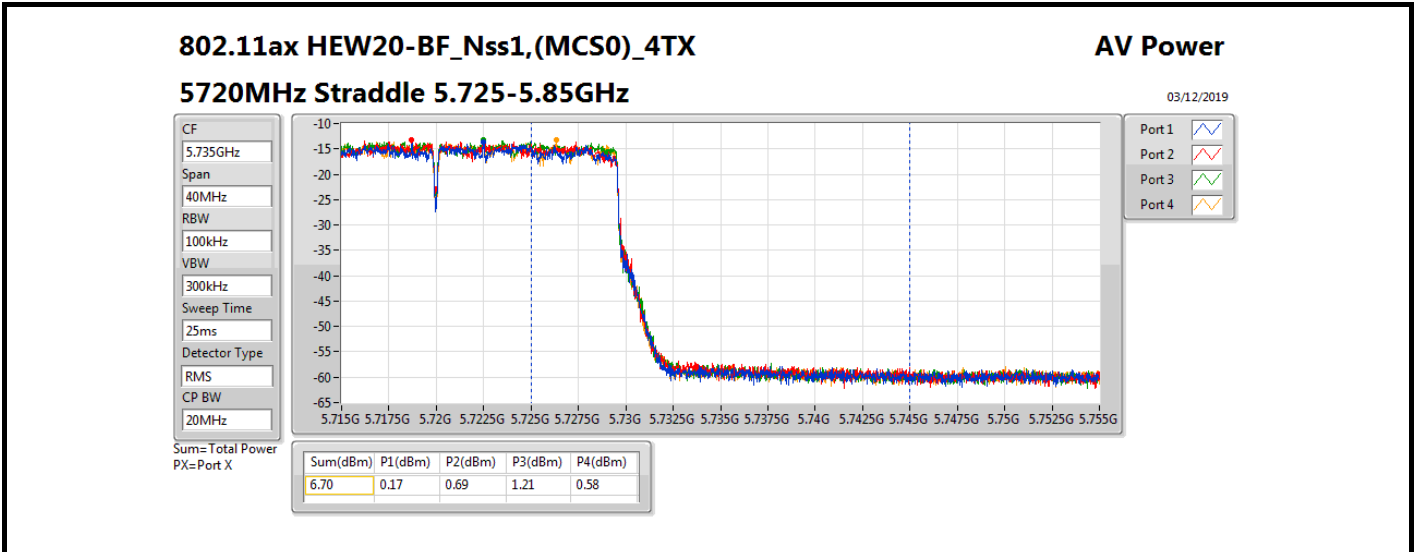

Average Power_Beamforming_Sample 2_Radio 2_Panel 1_4T1S Appendix B.22

Mode	Result	DG (dBi)	Port 1 (dBm)	Port 2 (dBm)	Port 3 (dBm)	Port 4 (dBm)	Total Power (dBm)	Power Limit (dBm)	EIRP (dBm)	EIRP Limit (dBm)
802.11ax HEW80-BF_Nss1,(MCS0)_4TX	-	-	-	-	-	-	-	-	-	-
5290MHz	Pass	16.72	6.38	6.86	8.22	6.34	13.04	13.28	29.76	30.00
5530MHz	Pass	16.72	6.74	6.44	6.74	6.43	12.61	13.28	29.33	30.00
5610MHz	Pass	16.72	6.23	7.38	7.70	7.31	13.21	13.28	29.93	30.00
5690MHz Straddle 5.47-5.725GHz	Pass	16.72	6.79	6.97	7.53	7.05	13.11	13.28	29.83	30.00
5690MHz Straddle 5.725-5.85GHz	Pass	16.72	-6.56	-8.24	-6.07	-7.40	-0.97	19.28	15.75	36.00
802.11ax HEW160-BF_Nss1,(MCS0)_4TX	-	-	-	-	-	-	-	-	-	-
5250MHz Straddle 5.15-5.25GHz	Pass	16.72	6.87	6.18	7.09	6.41	12.67	19.28	29.39	36.00
5250MHz Straddle 5.25-5.35GHz	Pass	16.72	6.39	7.51	7.08	7.00	13.03	13.28	29.75	30.00
5570MHz	Pass	16.72	7.79	7.12	6.44	7.06	13.15	13.28	29.87	30.00

DG = Directional Gain; **Port X** = Port X output power

802.11ax HEW160-BF_Nss1,(MCS0)_4TX

AV Power

5250MHz Straddle 5.25-5.35GHz

04/12/2019

CF
5.33GHz
Span
320MHz
RBW
100kHz
VBW
300kHz
Sweep Time
25ms
Detector Type
RMS
CP BW
160MHz