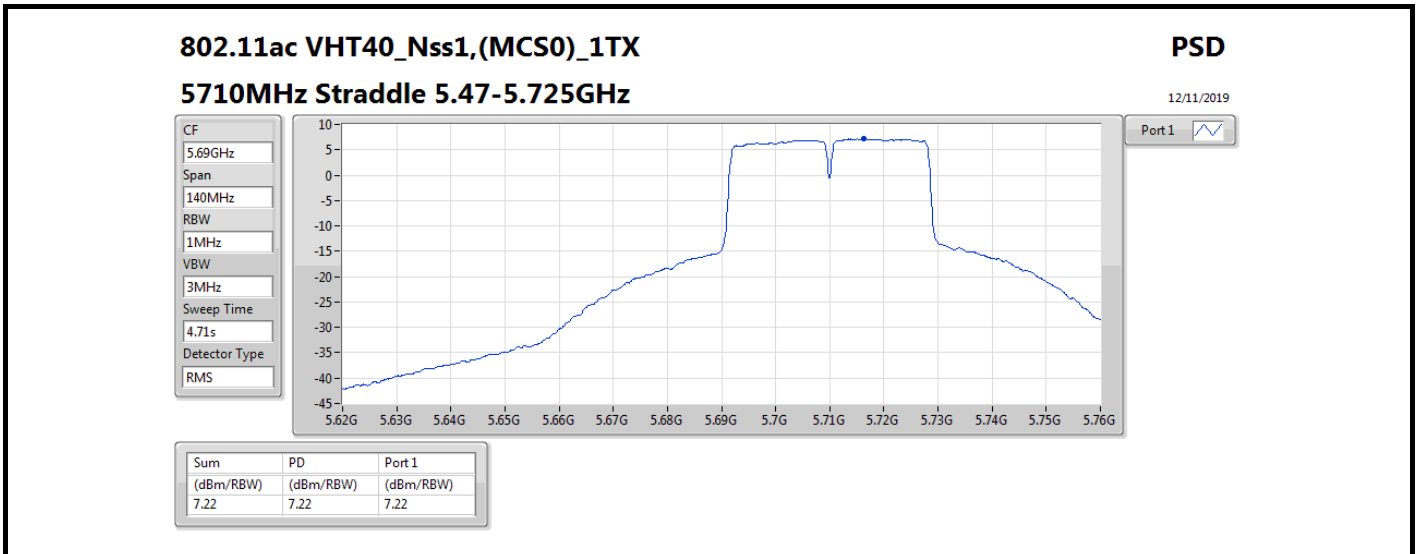

Mode	Result	DG (dBi)	Port 1 (dBm/RBW)	PD (dBm/RBW)	PD Limit (dBm/RBW)	EIRP PD (dBm/RBW)	EIRP PD Limit (dBm/RBW)
5720MHz Straddle 5.725-5.85GHz	Pass	5.58	7.88	7.88	30.00	13.46	36.00
802.11ax HEW40_Nss1,(MCS0)_1TX	-	-	-	-	-	-	-
5270MHz	Pass	5.58	7.33	7.33	11.00	12.91	17.00
5310MHz	Pass	5.58	5.27	5.27	11.00	10.85	17.00
5510MHz	Pass	5.58	3.19	3.19	11.00	8.77	17.00
5550MHz	Pass	5.58	5.89	5.89	11.00	11.47	17.00
5670MHz	Pass	5.58	5.19	5.19	11.00	10.77	17.00
5710MHz Straddle 5.47-5.725GHz	Pass	5.58	7.47	7.47	11.00	13.05	17.00
5710MHz Straddle 5.725-5.85GHz	Pass	5.58	5.87	5.87	30.00	11.45	36.00
802.11ax HEW80_Nss1,(MCS0)_1TX	-	-	-	-	-	-	-
5290MHz	Pass	5.58	3.79	3.79	11.00	9.37	17.00
5530MHz	Pass	5.58	0.99	0.99	11.00	6.57	17.00
5610MHz	Pass	5.58	3.72	3.72	11.00	9.30	17.00
5690MHz Straddle 5.47-5.725GHz	Pass	5.58	3.34	3.34	11.00	8.92	17.00
5690MHz Straddle 5.725-5.85GHz	Pass	5.58	1.63	1.63	30.00	7.21	36.00
802.11ax HEW160_Nss1,(MCS0)_1TX	-	-	-	-	-	-	-
5250MHz Straddle 5.15-5.25GHz	Pass	5.58	-4.82	-4.82	17.00	0.76	23.00
5250MHz Straddle 5.25-5.35GHz	Pass	5.58	-5.77	-5.77	11.00	-0.19	17.00
5570MHz	Pass	5.58	-4.38	-4.38	11.00	1.20	17.00

DG = Directional Gain; RBW = 500 kHz for 5.725-5.85GHz band / 1MHz for other band;

PD = trace bin-by-bin of each transmits port summing can be performed maximum power density; Port X = Port X power density;

802.11ax HEW40_Nss1,(MCS0)_1TX

PSD

5550MHz

12/11/2019

CF
5.55GHz
Span
60MHz
RBW
1MHz
VBW
3MHz
Sweep Time
4.71s
Detector Type
RMS

Port 1

Sum	PD	Port 1
(dBm/RBW)	(dBm/RBW)	(dBm/RBW)
5.89	5.89	5.89

802.11ax HEW40_Nss1,(MCS0)_1TX