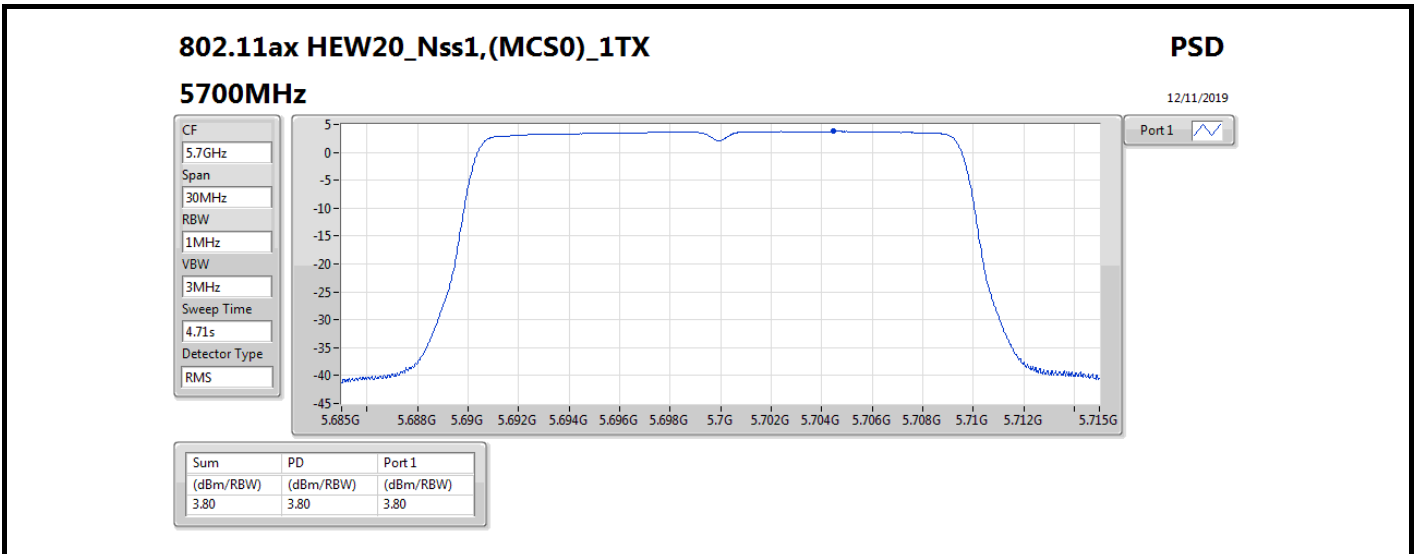

Mode	Result	DG (dBi)	Port 1 (dBm/RBW)	PD (dBm/RBW)	PD Limit (dBm/RBW)	EIRP PD (dBm/RBW)	EIRP PD Limit (dBm/RBW)
5720MHz Straddle 5.725-5.85GHz	Pass	5.58	7.88	7.88	30.00	13.46	36.00
802.11ax HEW40_Nss1,(MCS0)_1TX	-	-	-	-	-	-	-
5270MHz	Pass	5.58	7.33	7.33	11.00	12.91	17.00
5310MHz	Pass	5.58	5.27	5.27	11.00	10.85	17.00
5510MHz	Pass	5.58	3.19	3.19	11.00	8.77	17.00
5550MHz	Pass	5.58	5.89	5.89	11.00	11.47	17.00
5670MHz	Pass	5.58	5.19	5.19	11.00	10.77	17.00
5710MHz Straddle 5.47-5.725GHz	Pass	5.58	7.47	7.47	11.00	13.05	17.00
5710MHz Straddle 5.725-5.85GHz	Pass	5.58	5.87	5.87	30.00	11.45	36.00
802.11ax HEW80_Nss1,(MCS0)_1TX	-	-	-	-	-	-	-
5290MHz	Pass	5.58	3.79	3.79	11.00	9.37	17.00
5530MHz	Pass	5.58	0.99	0.99	11.00	6.57	17.00
5610MHz	Pass	5.58	3.72	3.72	11.00	9.30	17.00
5690MHz Straddle 5.47-5.725GHz	Pass	5.58	3.34	3.34	11.00	8.92	17.00
5690MHz Straddle 5.725-5.85GHz	Pass	5.58	1.63	1.63	30.00	7.21	36.00
802.11ax HEW160_Nss1,(MCS0)_1TX	-	-	-	-	-	-	-
5250MHz Straddle 5.15-5.25GHz	Pass	5.58	-4.82	-4.82	17.00	0.76	23.00
5250MHz Straddle 5.25-5.35GHz	Pass	5.58	-5.77	-5.77	11.00	-0.19	17.00
5570MHz	Pass	5.58	-4.38	-4.38	11.00	1.20	17.00

DG = Directional Gain; RBW = 500 kHz for 5.725-5.85GHz band / 1MHz for other band;

PD = trace bin-by-bin of each transmits port summing can be performed maximum power density; Port X = Port X power density;

802.11ax HEW40_Nss1,(MCS0)_1TX

PSD

5550MHz

12/11/2019

CF
5.55GHz
Span
60MHz
RBW
1MHz
VBW
3MHz
Sweep Time
4.71s
Detector Type
RMS

Port 1

Sum	PD	Port 1
(dBm/RBW)	(dBm/RBW)	(dBm/RBW)
5.89	5.89	5.89

802.11ax HEW40_Nss1,(MCS0)_1TX