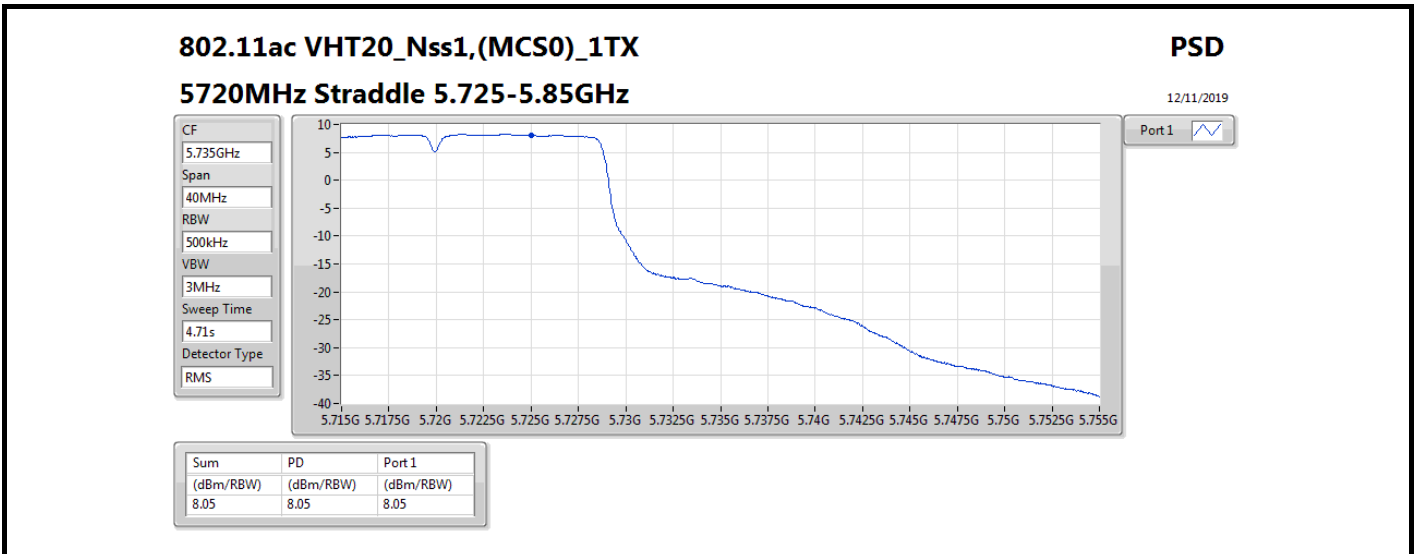

Mode	Result	DG (dBi)	Port 1 (dBm/RBW)	PD (dBm/RBW)	PD Limit (dBm/RBW)	EIRP PD (dBm/RBW)	EIRP PD Limit (dBm/RBW)
5720MHz Straddle 5.725-5.85GHz	Pass	5.58	7.88	7.88	30.00	13.46	36.00
802.11ax HEW40_Nss1,(MCS0)_1TX	-	-	-	-	-	-	-
5270MHz	Pass	5.58	7.33	7.33	11.00	12.91	17.00
5310MHz	Pass	5.58	5.27	5.27	11.00	10.85	17.00
5510MHz	Pass	5.58	3.19	3.19	11.00	8.77	17.00
5550MHz	Pass	5.58	5.89	5.89	11.00	11.47	17.00
5670MHz	Pass	5.58	5.19	5.19	11.00	10.77	17.00
5710MHz Straddle 5.47-5.725GHz	Pass	5.58	7.47	7.47	11.00	13.05	17.00
5710MHz Straddle 5.725-5.85GHz	Pass	5.58	5.87	5.87	30.00	11.45	36.00
802.11ax HEW80_Nss1,(MCS0)_1TX	-	-	-	-	-	-	-
5290MHz	Pass	5.58	3.79	3.79	11.00	9.37	17.00
5530MHz	Pass	5.58	0.99	0.99	11.00	6.57	17.00
5610MHz	Pass	5.58	3.72	3.72	11.00	9.30	17.00
5690MHz Straddle 5.47-5.725GHz	Pass	5.58	3.34	3.34	11.00	8.92	17.00
5690MHz Straddle 5.725-5.85GHz	Pass	5.58	1.63	1.63	30.00	7.21	36.00
802.11ax HEW160_Nss1,(MCS0)_1TX	-	-	-	-	-	-	-
5250MHz Straddle 5.15-5.25GHz	Pass	5.58	-4.82	-4.82	17.00	0.76	23.00
5250MHz Straddle 5.25-5.35GHz	Pass	5.58	-5.77	-5.77	11.00	-0.19	17.00
5570MHz	Pass	5.58	-4.38	-4.38	11.00	1.20	17.00

DG = Directional Gain; RBW = 500 kHz for 5.725-5.85GHz band / 1MHz for other band;

PD = trace bin-by-bin of each transmits port summing can be performed maximum power density; Port X = Port X power density;

802.11ax HEW40_Nss1,(MCS0)_1TX

PSD

5550MHz

12/11/2019

CF
5.55GHz
Span
60MHz
RBW
1MHz
VBW
3MHz
Sweep Time
4.71s
Detector Type
RMS

Port 1

Sum	PD	Port 1
(dBm/RBW)	(dBm/RBW)	(dBm/RBW)
5.89	5.89	5.89

802.11ax HEW40_Nss1,(MCS0)_1TX