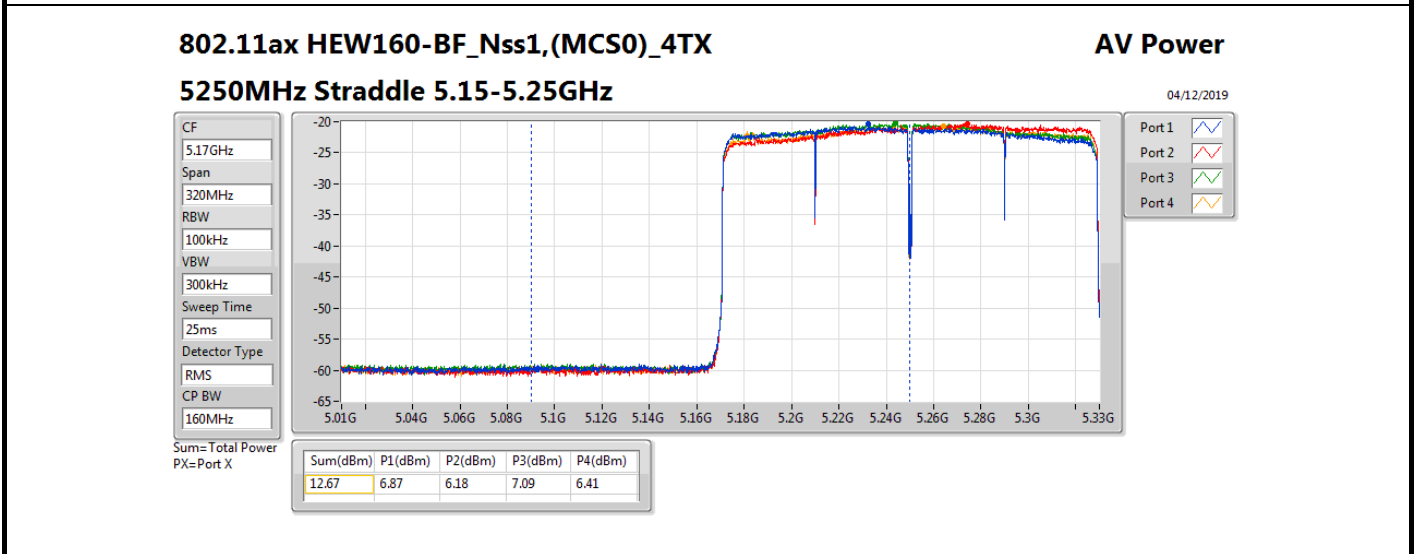

Average Power_Beamforming_Sample 2_Radio 2_Panel 1_4T1S Appendix B.22

Mode	Result	DG (dBi)	Port 1 (dBm)	Port 2 (dBm)	Port 3 (dBm)	Port 4 (dBm)	Total Power (dBm)	Power Limit (dBm)	EIRP (dBm)	EIRP Limit (dBm)
802.11ax HEW80-BF_Nss1,(MCS0)_4TX	-	-	-	-	-	-	-	-	-	-
5290MHz	Pass	16.72	6.38	6.86	8.22	6.34	13.04	13.28	29.76	30.00
5530MHz	Pass	16.72	6.74	6.44	6.74	6.43	12.61	13.28	29.33	30.00
5610MHz	Pass	16.72	6.23	7.38	7.70	7.31	13.21	13.28	29.93	30.00
5690MHz Straddle 5.47-5.725GHz	Pass	16.72	6.79	6.97	7.53	7.05	13.11	13.28	29.83	30.00
5690MHz Straddle 5.725-5.85GHz	Pass	16.72	-6.56	-8.24	-6.07	-7.40	-0.97	19.28	15.75	36.00
802.11ax HEW160-BF_Nss1,(MCS0)_4TX	-	-	-	-	-	-	-	-	-	-
5250MHz Straddle 5.15-5.25GHz	Pass	16.72	6.87	6.18	7.09	6.41	12.67	19.28	29.39	36.00
5250MHz Straddle 5.25-5.35GHz	Pass	16.72	6.39	7.51	7.08	7.00	13.03	13.28	29.75	30.00
5570MHz	Pass	16.72	7.79	7.12	6.44	7.06	13.15	13.28	29.87	30.00

DG = Directional Gain; **Port X** = Port X output power

802.11ax HEW160-BF_Nss1,(MCS0)_4TX

AV Power

5250MHz Straddle 5.25-5.35GHz

04/12/2019

CF
5.33GHz
Span
320MHz
RBW
100kHz
VBW
300kHz
Sweep Time
25ms
Detector Type
RMS
CP BW
160MHz