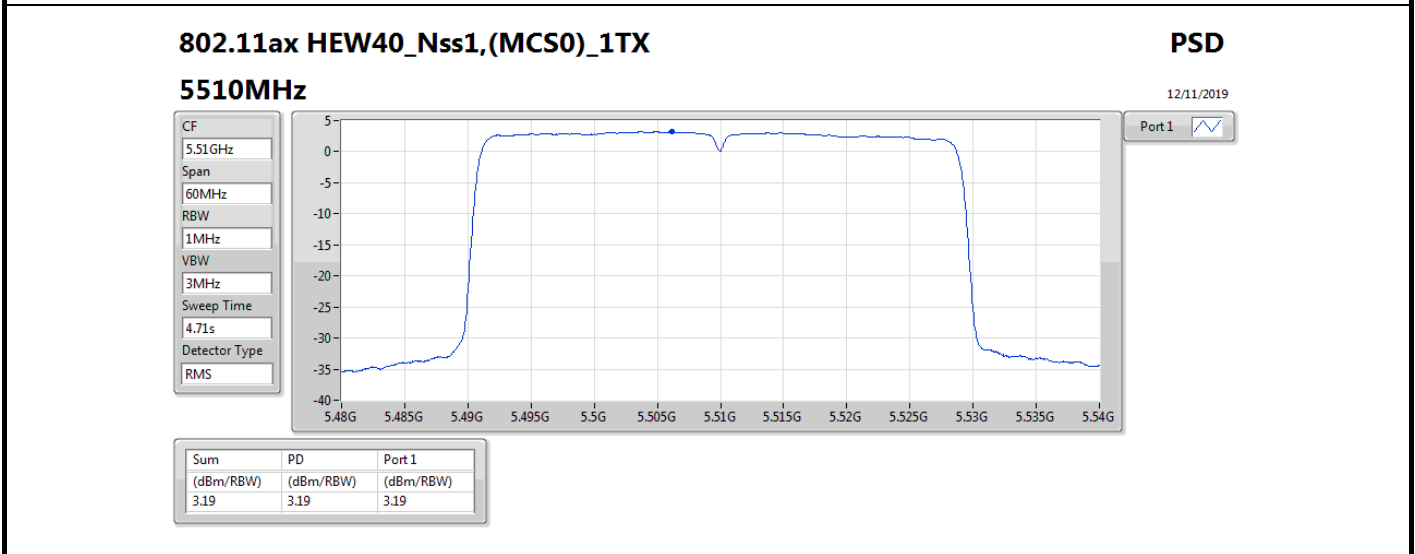

Mode	Result	DG (dBi)	Port 1 (dBm/RBW)	PD (dBm/RBW)	PD Limit (dBm/RBW)	EIRP PD (dBm/RBW)	EIRP PD Limit (dBm/RBW)
5720MHz Straddle 5.725-5.85GHz	Pass	5.58	7.88	7.88	30.00	13.46	36.00
802.11ax HEW40_Nss1,(MCS0)_1TX	-	-	-	-	-	-	-
5270MHz	Pass	5.58	7.33	7.33	11.00	12.91	17.00
5310MHz	Pass	5.58	5.27	5.27	11.00	10.85	17.00
5510MHz	Pass	5.58	3.19	3.19	11.00	8.77	17.00
5550MHz	Pass	5.58	5.89	5.89	11.00	11.47	17.00
5670MHz	Pass	5.58	5.19	5.19	11.00	10.77	17.00
5710MHz Straddle 5.47-5.725GHz	Pass	5.58	7.47	7.47	11.00	13.05	17.00
5710MHz Straddle 5.725-5.85GHz	Pass	5.58	5.87	5.87	30.00	11.45	36.00
802.11ax HEW80_Nss1,(MCS0)_1TX	-	-	-	-	-	-	-
5290MHz	Pass	5.58	3.79	3.79	11.00	9.37	17.00
5530MHz	Pass	5.58	0.99	0.99	11.00	6.57	17.00
5610MHz	Pass	5.58	3.72	3.72	11.00	9.30	17.00
5690MHz Straddle 5.47-5.725GHz	Pass	5.58	3.34	3.34	11.00	8.92	17.00
5690MHz Straddle 5.725-5.85GHz	Pass	5.58	1.63	1.63	30.00	7.21	36.00
802.11ax HEW160_Nss1,(MCS0)_1TX	-	-	-	-	-	-	-
5250MHz Straddle 5.15-5.25GHz	Pass	5.58	-4.82	-4.82	17.00	0.76	23.00
5250MHz Straddle 5.25-5.35GHz	Pass	5.58	-5.77	-5.77	11.00	-0.19	17.00
5570MHz	Pass	5.58	-4.38	-4.38	11.00	1.20	17.00

DG = Directional Gain; RBW = 500 kHz for 5.725-5.85GHz band / 1MHz for other band;

PD = trace bin-by-bin of each transmits port summing can be performed maximum power density; Port X = Port X power density;

802.11ax HEW40_Nss1,(MCS0)_1TX

PSD

5550MHz

12/11/2019

CF
5.55GHz
Span
60MHz
RBW
1MHz
VBW
3MHz
Sweep Time
4.71s
Detector Type
RMS

Port 1

Sum	PD	Port 1
(dBm/RBW)	(dBm/RBW)	(dBm/RBW)
5.89	5.89	5.89

802.11ax HEW40_Nss1,(MCS0)_1TX