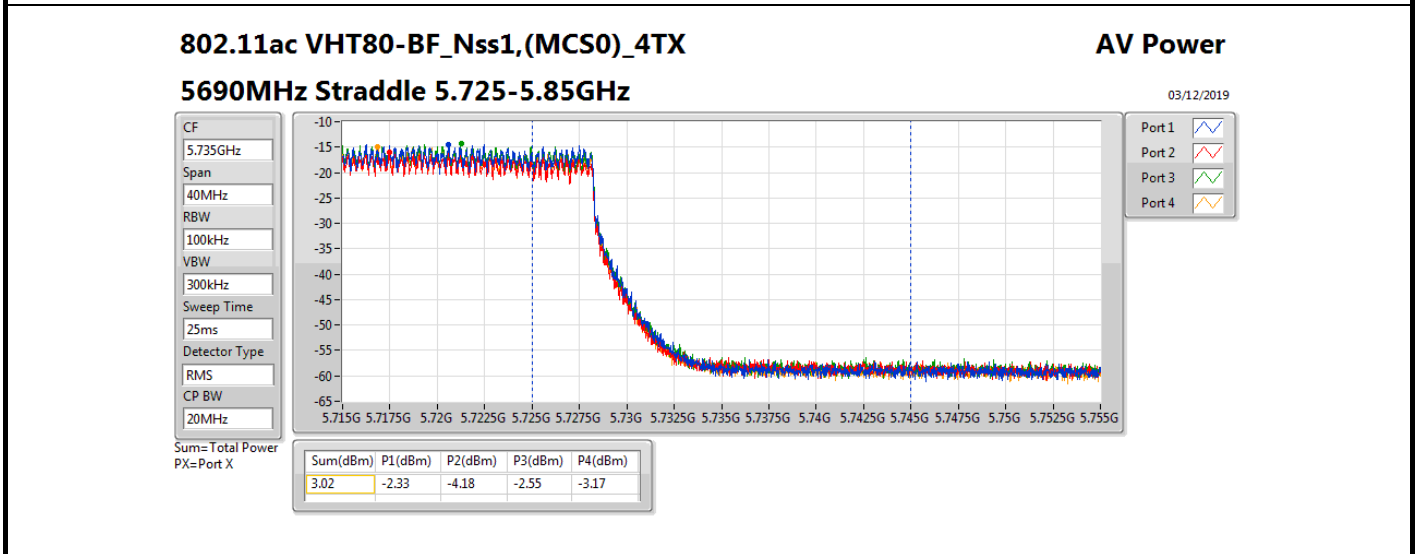

DG = Directional Gain; **Port X** = Port X output power

802.11ax HEW160-BF_Nss1,(MCS0)_4TX

AV Power

5250MHz Straddle 5.25-5.35GHz

02/12/2019

CF
5.33GHz
Span
320MHz
RBW
100kHz
VBW
300kHz
Sweep Time
25ms
Detector Type
RMS
CP BW
160MHz