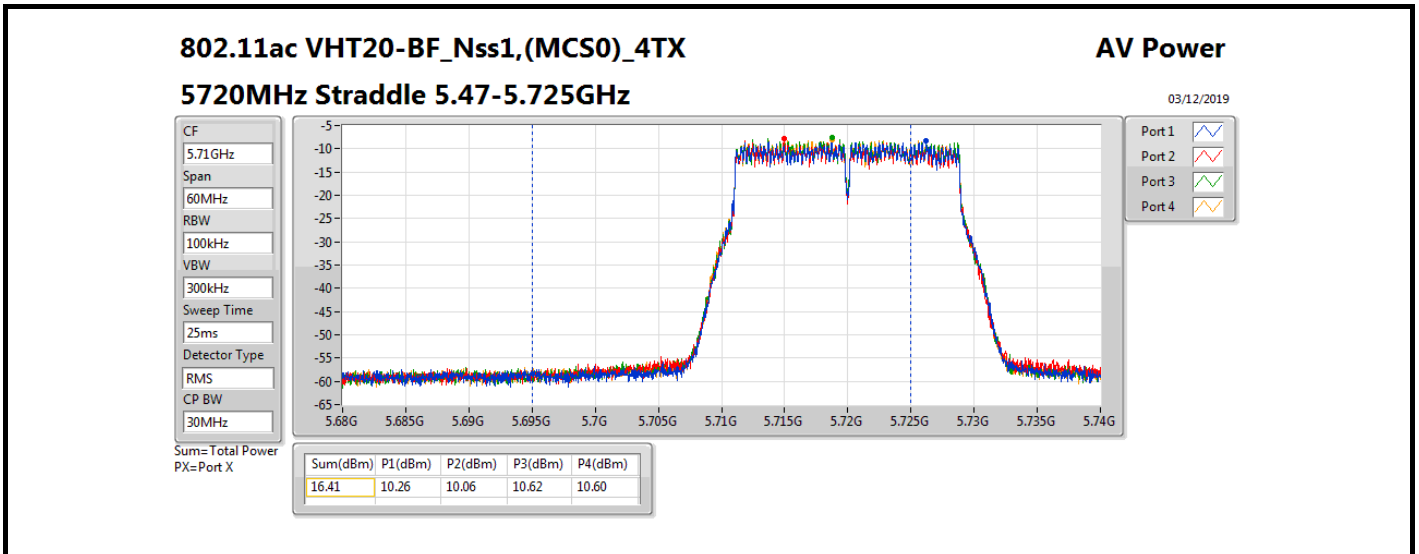

DG = Directional Gain; **Port X** = Port X output power

802.11ax HEW160-BF_Nss1,(MCS0)_4TX

AV Power

5250MHz Straddle 5.25-5.35GHz

02/12/2019

CF
5.33GHz
Span
320MHz
RBW
100kHz
VBW
300kHz
Sweep Time
25ms
Detector Type
RMS
CP BW
160MHz