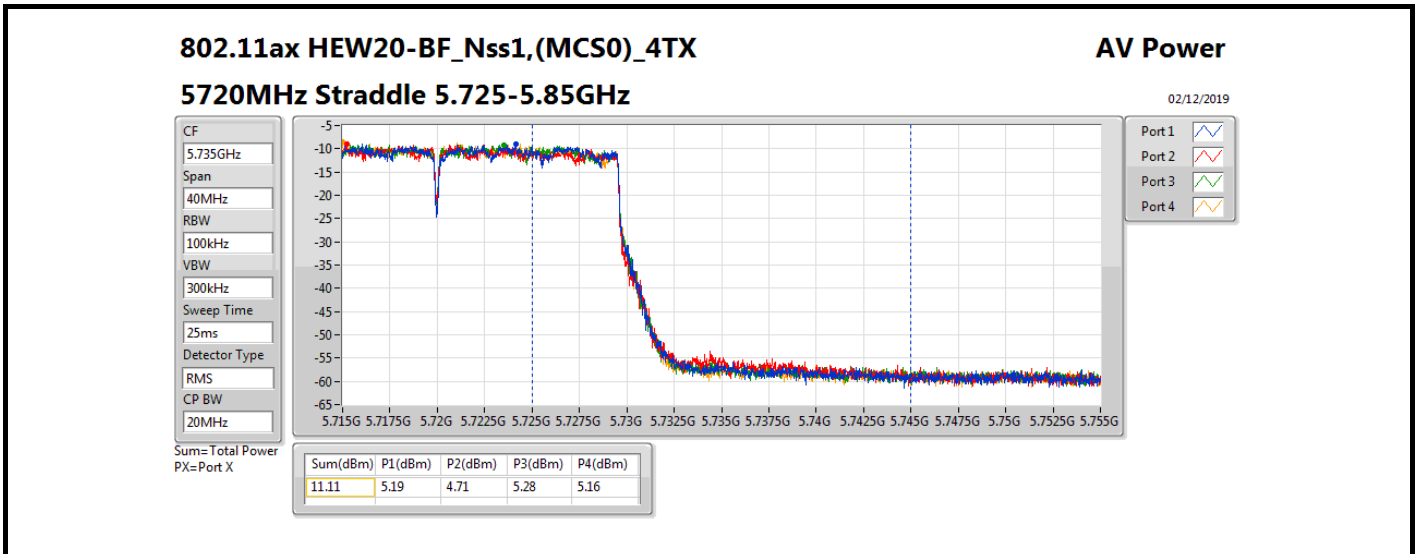

Average Power_Beamforming_Sample 1_Radio 2_4T1S

Appendix B.19

Mode	Result	DG (dBi)	Port 1 (dBm)	Port 2 (dBm)	Port 3 (dBm)	Port 4 (dBm)	Total Power (dBm)	Power Limit (dBm)	EIRP (dBm)	EIRP Limit (dBm)
802.11ax HEW80-BF_Nss1,(MCS0)_4TX	-	-	-	-	-	-	-	-	-	-
5290MHz	Pass	11.60	11.52	11.47	12.35	11.59	17.77	18.38	29.37	30.00
5530MHz	Pass	11.60	11.52	11.67	11.96	11.4	17.66	18.38	29.26	30.00
5610MHz	Pass	11.60	11.14	11.92	12	11.55	17.69	18.38	29.29	30.00
5690MHz Straddle 5.47-5.725GHz	Pass	11.60	11.62	11.77	12.13	11.26	17.73	18.38	29.33	30.00
5690MHz Straddle 5.725-5.85GHz	Pass	11.60	-1.44	-3.3	-1.38	-2.41	3.96	24.40	15.56	36.00
802.11ax HEW160-BF_Nss1,(MCS0)_4TX	-	-	-	-	-	-	-	-	-	-
5250MHz Straddle 5.15-5.25GHz	Pass	11.60	9.43	8.9	9.93	8.78	15.31	24.40	26.91	36.00
5250MHz Straddle 5.25-5.35GHz	Pass	11.60	9.16	10.08	9.45	9.59	15.60	18.38	27.20	30.00
5570MHz	Pass	11.60	11.71	11.56	12.28	10.78	17.64	18.38	29.24	30.00

DG = Directional Gain; **Port X** = Port X output power

802.11ax HEW160-BF_Nss1,(MCS0)_4TX

AV Power

5250MHz Straddle 5.25-5.35GHz

02/12/2019

CF
5.33GHz
Span
320MHz
RBW
100kHz
VBW
300kHz
Sweep Time
25ms
Detector Type
RMS
CP BW
160MHz