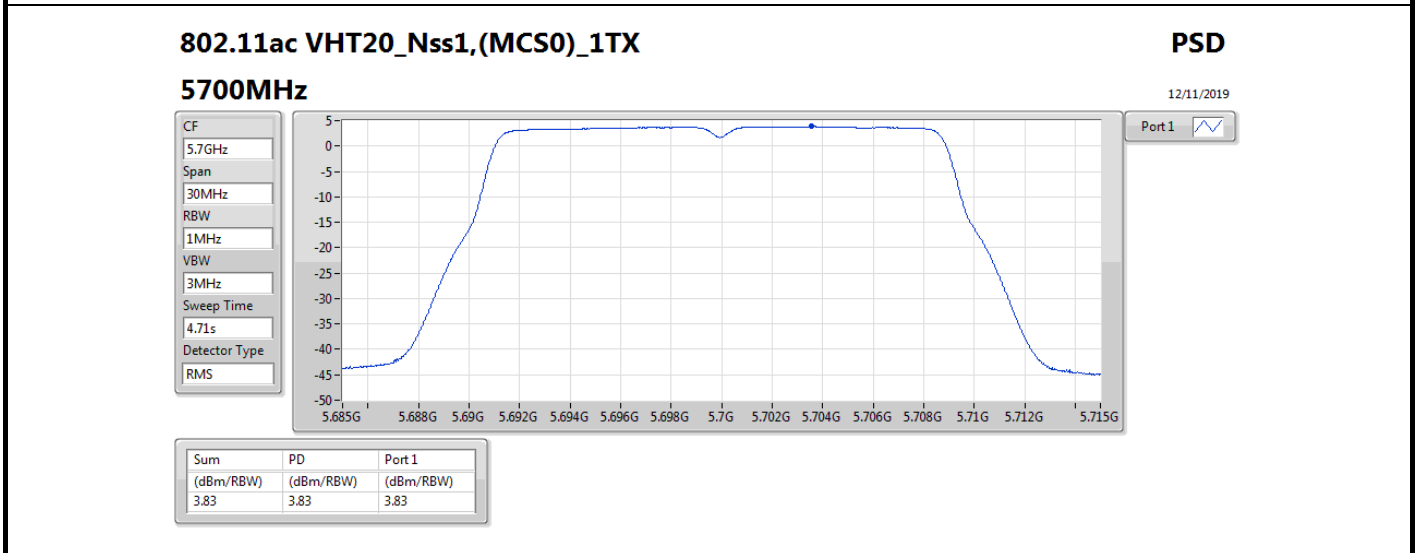

Mode	Result	DG (dBi)	Port 1 (dBm/RBW)	PD (dBm/RBW)	PD Limit (dBm/RBW)	EIRP PD (dBm/RBW)	EIRP PD Limit (dBm/RBW)
5720MHz Straddle 5.725-5.85GHz	Pass	5.58	7.88	7.88	30.00	13.46	36.00
802.11ax HEW40_Nss1,(MCS0)_1TX	-	-	-	-	-	-	-
5270MHz	Pass	5.58	7.33	7.33	11.00	12.91	17.00
5310MHz	Pass	5.58	5.27	5.27	11.00	10.85	17.00
5510MHz	Pass	5.58	3.19	3.19	11.00	8.77	17.00
5550MHz	Pass	5.58	5.89	5.89	11.00	11.47	17.00
5670MHz	Pass	5.58	5.19	5.19	11.00	10.77	17.00
5710MHz Straddle 5.47-5.725GHz	Pass	5.58	7.47	7.47	11.00	13.05	17.00
5710MHz Straddle 5.725-5.85GHz	Pass	5.58	5.87	5.87	30.00	11.45	36.00
802.11ax HEW80_Nss1,(MCS0)_1TX	-	-	-	-	-	-	-
5290MHz	Pass	5.58	3.79	3.79	11.00	9.37	17.00
5530MHz	Pass	5.58	0.99	0.99	11.00	6.57	17.00
5610MHz	Pass	5.58	3.72	3.72	11.00	9.30	17.00
5690MHz Straddle 5.47-5.725GHz	Pass	5.58	3.34	3.34	11.00	8.92	17.00
5690MHz Straddle 5.725-5.85GHz	Pass	5.58	1.63	1.63	30.00	7.21	36.00
802.11ax HEW160_Nss1,(MCS0)_1TX	-	-	-	-	-	-	-
5250MHz Straddle 5.15-5.25GHz	Pass	5.58	-4.82	-4.82	17.00	0.76	23.00
5250MHz Straddle 5.25-5.35GHz	Pass	5.58	-5.77	-5.77	11.00	-0.19	17.00
5570MHz	Pass	5.58	-4.38	-4.38	11.00	1.20	17.00

DG = Directional Gain; RBW = 500 kHz for 5.725-5.85GHz band / 1MHz for other band;

PD = trace bin-by-bin of each transmits port summing can be performed maximum power density; Port X = Port X power density;