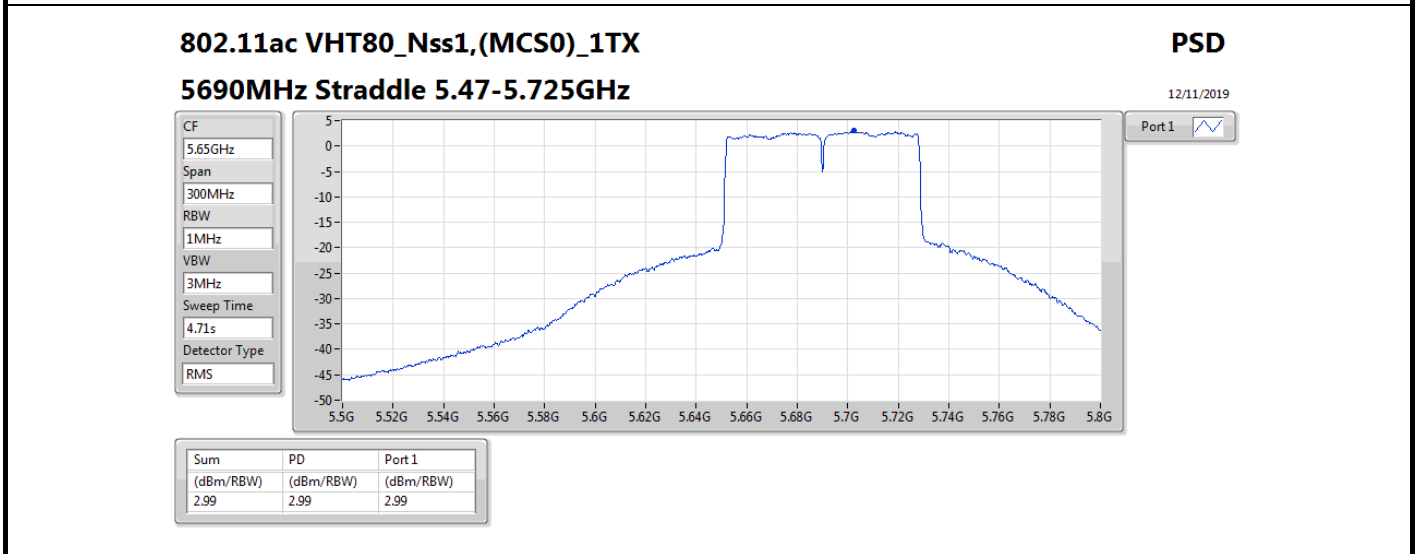

Mode	Result	DG (dBi)	Port 1 (dBm/RBW)	PD (dBm/RBW)	PD Limit (dBm/RBW)	EIRP PD (dBm/RBW)	EIRP PD Limit (dBm/RBW)
5720MHz Straddle 5.725-5.85GHz	Pass	5.58	7.88	7.88	30.00	13.46	36.00
802.11ax HEW40_Nss1,(MCS0)_1TX	-	-	-	-	-	-	-
5270MHz	Pass	5.58	7.33	7.33	11.00	12.91	17.00
5310MHz	Pass	5.58	5.27	5.27	11.00	10.85	17.00
5510MHz	Pass	5.58	3.19	3.19	11.00	8.77	17.00
5550MHz	Pass	5.58	5.89	5.89	11.00	11.47	17.00
5670MHz	Pass	5.58	5.19	5.19	11.00	10.77	17.00
5710MHz Straddle 5.47-5.725GHz	Pass	5.58	7.47	7.47	11.00	13.05	17.00
5710MHz Straddle 5.725-5.85GHz	Pass	5.58	5.87	5.87	30.00	11.45	36.00
802.11ax HEW80_Nss1,(MCS0)_1TX	-	-	-	-	-	-	-
5290MHz	Pass	5.58	3.79	3.79	11.00	9.37	17.00
5530MHz	Pass	5.58	0.99	0.99	11.00	6.57	17.00
5610MHz	Pass	5.58	3.72	3.72	11.00	9.30	17.00
5690MHz Straddle 5.47-5.725GHz	Pass	5.58	3.34	3.34	11.00	8.92	17.00
5690MHz Straddle 5.725-5.85GHz	Pass	5.58	1.63	1.63	30.00	7.21	36.00
802.11ax HEW160_Nss1,(MCS0)_1TX	-	-	-	-	-	-	-
5250MHz Straddle 5.15-5.25GHz	Pass	5.58	-4.82	-4.82	17.00	0.76	23.00
5250MHz Straddle 5.25-5.35GHz	Pass	5.58	-5.77	-5.77	11.00	-0.19	17.00
5570MHz	Pass	5.58	-4.38	-4.38	11.00	1.20	17.00

DG = Directional Gain; RBW = 500 kHz for 5.725-5.85GHz band / 1MHz for other band;

PD = trace bin-by-bin of each transmits port summing can be performed maximum power density; Port X = Port X power density;

802.11ax HEW40_Nss1,(MCS0)_1TX

PSD

5550MHz

12/11/2019

CF
5.55GHz
Span
60MHz
RBW
1MHz
VBW
3MHz
Sweep Time
4.71s
Detector Type
RMS

Port 1

Sum	PD	Port 1
(dBm/RBW)	(dBm/RBW)	(dBm/RBW)
5.89	5.89	5.89

802.11ax HEW40_Nss1,(MCS0)_1TX