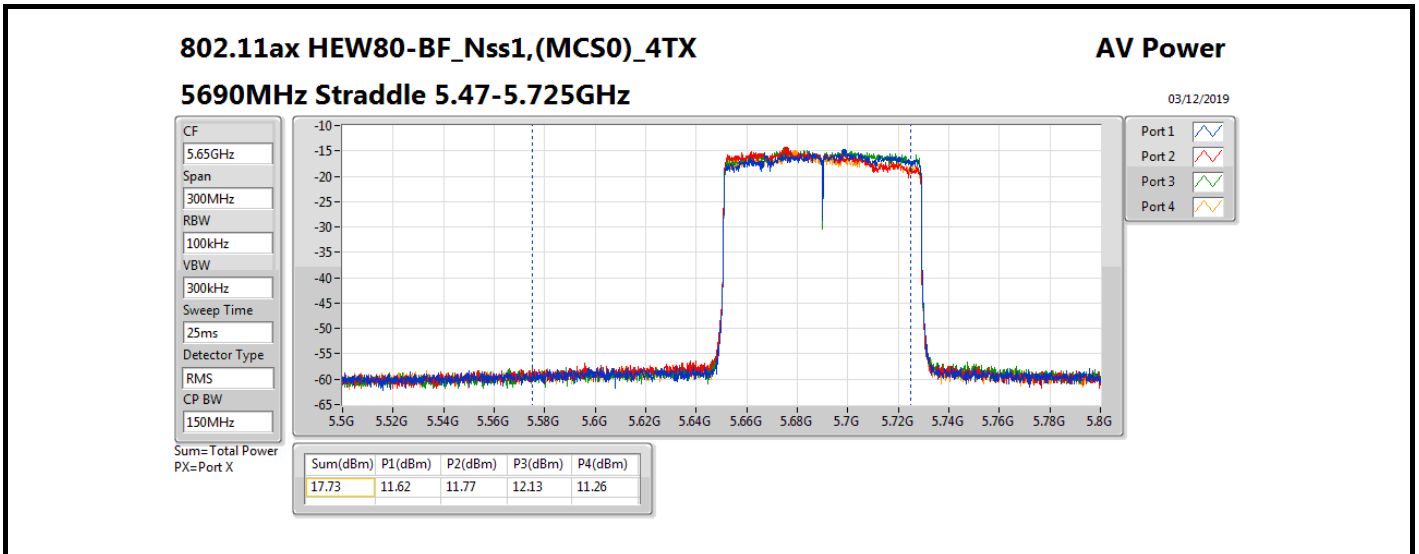

Average Power_Beamforming_Sample 1_Radio 2_4T1S

Appendix B.19

Mode	Result	DG (dBi)	Port 1 (dBm)	Port 2 (dBm)	Port 3 (dBm)	Port 4 (dBm)	Total Power (dBm)	Power Limit (dBm)	EIRP (dBm)	EIRP Limit (dBm)
802.11ax HEW80-BF_Nss1,(MCS0)_4TX	-	-	-	-	-	-	-	-	-	-
5290MHz	Pass	11.60	11.52	11.47	12.35	11.59	17.77	18.38	29.37	30.00
5530MHz	Pass	11.60	11.52	11.67	11.96	11.4	17.66	18.38	29.26	30.00
5610MHz	Pass	11.60	11.14	11.92	12	11.55	17.69	18.38	29.29	30.00
5690MHz Straddle 5.47-5.725GHz	Pass	11.60	11.62	11.77	12.13	11.26	17.73	18.38	29.33	30.00
5690MHz Straddle 5.725-5.85GHz	Pass	11.60	-1.44	-3.3	-1.38	-2.41	3.96	24.40	15.56	36.00
802.11ax HEW160-BF_Nss1,(MCS0)_4TX	-	-	-	-	-	-	-	-	-	-
5250MHz Straddle 5.15-5.25GHz	Pass	11.60	9.43	8.9	9.93	8.78	15.31	24.40	26.91	36.00
5250MHz Straddle 5.25-5.35GHz	Pass	11.60	9.16	10.08	9.45	9.59	15.60	18.38	27.20	30.00
5570MHz	Pass	11.60	11.71	11.56	12.28	10.78	17.64	18.38	29.24	30.00

DG = Directional Gain; **Port X** = Port X output power

802.11ax HEW160-BF_Nss1,(MCS0)_4TX

AV Power

5250MHz Straddle 5.25-5.35GHz

02/12/2019

CF
5.33GHz
Span
320MHz
RBW
100kHz
VBW
300kHz
Sweep Time
25ms
Detector Type
RMS
CP BW
160MHz