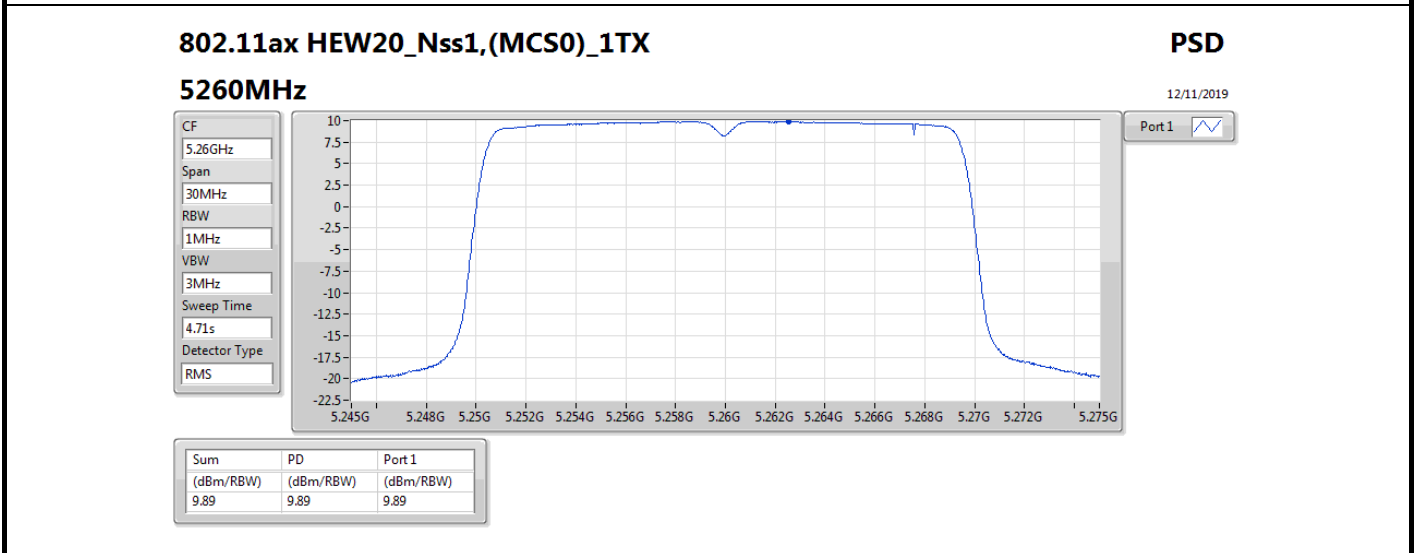

Mode	Result	DG (dBi)	Port 1 (dBm/RBW)	PD (dBm/RBW)	PD Limit (dBm/RBW)	EIRP PD (dBm/RBW)	EIRP PD Limit (dBm/RBW)
5720MHz Straddle 5.725-5.85GHz	Pass	5.58	7.88	7.88	30.00	13.46	36.00
802.11ax HEW40_Nss1,(MCS0)_1TX	-	-	-	-	-	-	-
5270MHz	Pass	5.58	7.33	7.33	11.00	12.91	17.00
5310MHz	Pass	5.58	5.27	5.27	11.00	10.85	17.00
5510MHz	Pass	5.58	3.19	3.19	11.00	8.77	17.00
5550MHz	Pass	5.58	5.89	5.89	11.00	11.47	17.00
5670MHz	Pass	5.58	5.19	5.19	11.00	10.77	17.00
5710MHz Straddle 5.47-5.725GHz	Pass	5.58	7.47	7.47	11.00	13.05	17.00
5710MHz Straddle 5.725-5.85GHz	Pass	5.58	5.87	5.87	30.00	11.45	36.00
802.11ax HEW80_Nss1,(MCS0)_1TX	-	-	-	-	-	-	-
5290MHz	Pass	5.58	3.79	3.79	11.00	9.37	17.00
5530MHz	Pass	5.58	0.99	0.99	11.00	6.57	17.00
5610MHz	Pass	5.58	3.72	3.72	11.00	9.30	17.00
5690MHz Straddle 5.47-5.725GHz	Pass	5.58	3.34	3.34	11.00	8.92	17.00
5690MHz Straddle 5.725-5.85GHz	Pass	5.58	1.63	1.63	30.00	7.21	36.00
802.11ax HEW160_Nss1,(MCS0)_1TX	-	-	-	-	-	-	-
5250MHz Straddle 5.15-5.25GHz	Pass	5.58	-4.82	-4.82	17.00	0.76	23.00
5250MHz Straddle 5.25-5.35GHz	Pass	5.58	-5.77	-5.77	11.00	-0.19	17.00
5570MHz	Pass	5.58	-4.38	-4.38	11.00	1.20	17.00

DG = Directional Gain; RBW = 500 kHz for 5.725-5.85GHz band / 1MHz for other band;

PD = trace bin-by-bin of each transmits port summing can be performed maximum power density; Port X = Port X power density;