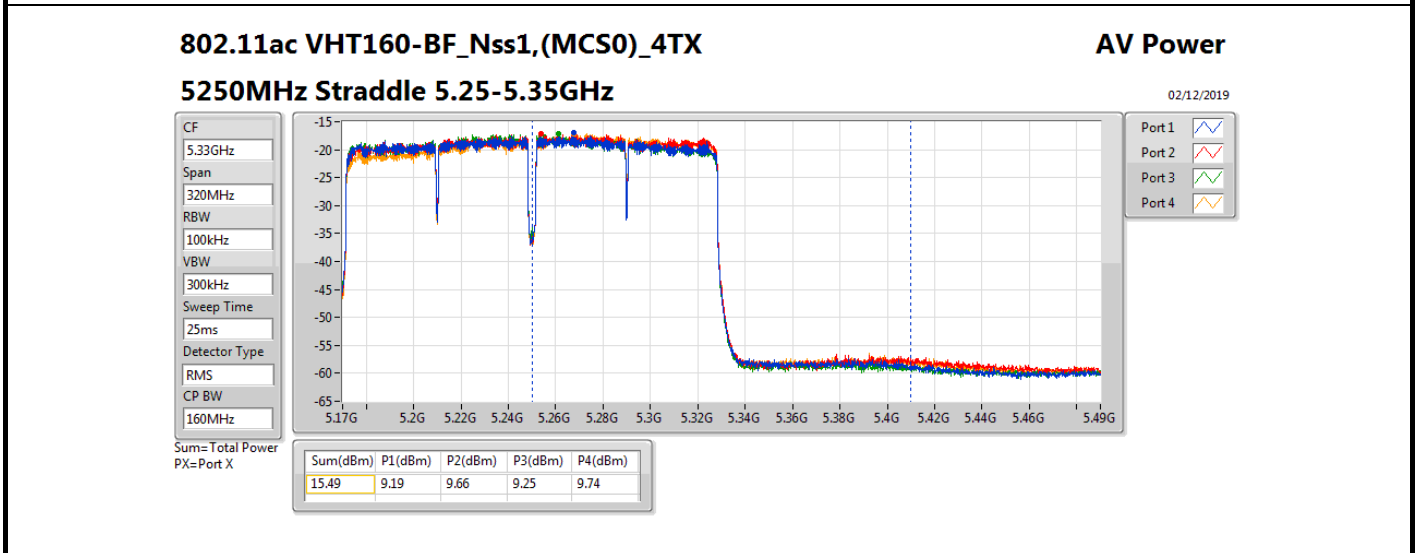

Average Power_Beamforming_Sample 1_Radio 2_4T1S

Appendix B.19

Mode	Result	DG (dBi)	Port 1 (dBm)	Port 2 (dBm)	Port 3 (dBm)	Port 4 (dBm)	Total Power (dBm)	Power Limit (dBm)	EIRP (dBm)	EIRP Limit (dBm)
802.11ax HEW80-BF_Nss1,(MCS0)_4TX	-	-	-	-	-	-	-	-	-	-
5290MHz	Pass	11.60	11.52	11.47	12.35	11.59	17.77	18.38	29.37	30.00
5530MHz	Pass	11.60	11.52	11.67	11.96	11.4	17.66	18.38	29.26	30.00
5610MHz	Pass	11.60	11.14	11.92	12	11.55	17.69	18.38	29.29	30.00
5690MHz Straddle 5.47-5.725GHz	Pass	11.60	11.62	11.77	12.13	11.26	17.73	18.38	29.33	30.00
5690MHz Straddle 5.725-5.85GHz	Pass	11.60	-1.44	-3.3	-1.38	-2.41	3.96	24.40	15.56	36.00
802.11ax HEW160-BF_Nss1,(MCS0)_4TX	-	-	-	-	-	-	-	-	-	-
5250MHz Straddle 5.15-5.25GHz	Pass	11.60	9.43	8.9	9.93	8.78	15.31	24.40	26.91	36.00
5250MHz Straddle 5.25-5.35GHz	Pass	11.60	9.16	10.08	9.45	9.59	15.60	18.38	27.20	30.00
5570MHz	Pass	11.60	11.71	11.56	12.28	10.78	17.64	18.38	29.24	30.00

DG = Directional Gain; **Port X** = Port X output power

802.11ax HEW160-BF_Nss1,(MCS0)_4TX

AV Power

5250MHz Straddle 5.25-5.35GHz

02/12/2019

CF
5.33GHz
Span
320MHz
RBW
100kHz
VBW
300kHz
Sweep Time
25ms
Detector Type
RMS
CP BW
160MHz