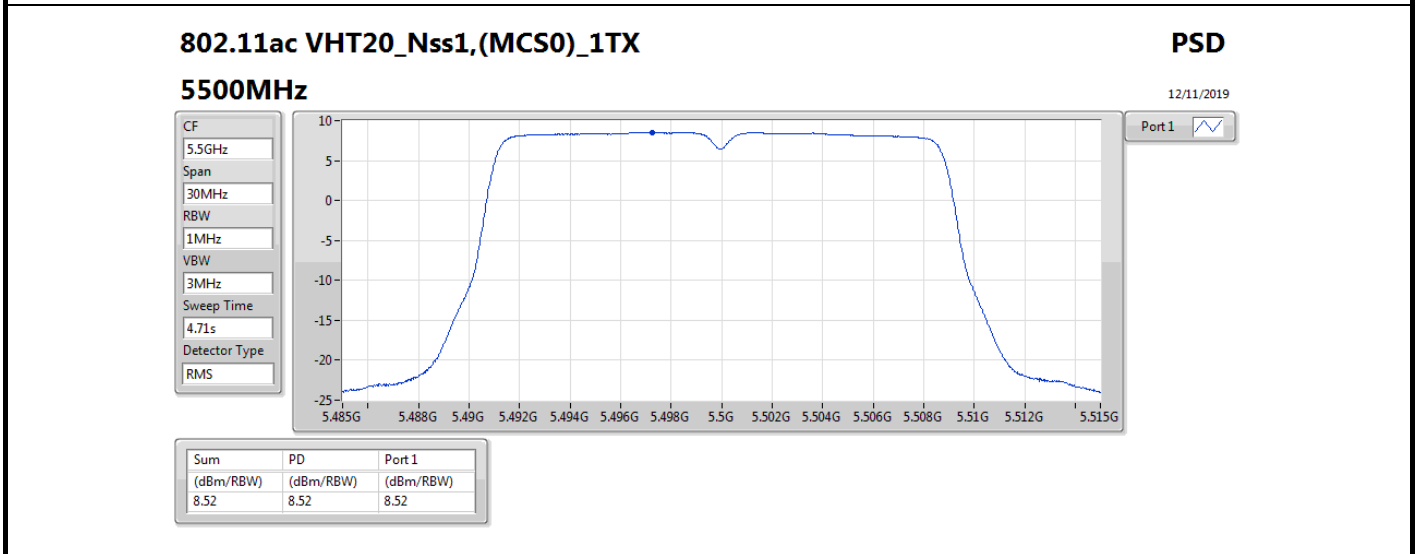

Mode	Result	DG (dBi)	Port 1 (dBm/RBW)	PD (dBm/RBW)	PD Limit (dBm/RBW)	EIRP PD (dBm/RBW)	EIRP PD Limit (dBm/RBW)
5720MHz Straddle 5.725-5.85GHz	Pass	5.58	7.88	7.88	30.00	13.46	36.00
802.11ax HEW40_Nss1,(MCS0)_1TX	-	-	-	-	-	-	-
5270MHz	Pass	5.58	7.33	7.33	11.00	12.91	17.00
5310MHz	Pass	5.58	5.27	5.27	11.00	10.85	17.00
5510MHz	Pass	5.58	3.19	3.19	11.00	8.77	17.00
5550MHz	Pass	5.58	5.89	5.89	11.00	11.47	17.00
5670MHz	Pass	5.58	5.19	5.19	11.00	10.77	17.00
5710MHz Straddle 5.47-5.725GHz	Pass	5.58	7.47	7.47	11.00	13.05	17.00
5710MHz Straddle 5.725-5.85GHz	Pass	5.58	5.87	5.87	30.00	11.45	36.00
802.11ax HEW80_Nss1,(MCS0)_1TX	-	-	-	-	-	-	-
5290MHz	Pass	5.58	3.79	3.79	11.00	9.37	17.00
5530MHz	Pass	5.58	0.99	0.99	11.00	6.57	17.00
5610MHz	Pass	5.58	3.72	3.72	11.00	9.30	17.00
5690MHz Straddle 5.47-5.725GHz	Pass	5.58	3.34	3.34	11.00	8.92	17.00
5690MHz Straddle 5.725-5.85GHz	Pass	5.58	1.63	1.63	30.00	7.21	36.00
802.11ax HEW160_Nss1,(MCS0)_1TX	-	-	-	-	-	-	-
5250MHz Straddle 5.15-5.25GHz	Pass	5.58	-4.82	-4.82	17.00	0.76	23.00
5250MHz Straddle 5.25-5.35GHz	Pass	5.58	-5.77	-5.77	11.00	-0.19	17.00
5570MHz	Pass	5.58	-4.38	-4.38	11.00	1.20	17.00

DG = Directional Gain; RBW = 500 kHz for 5.725-5.85GHz band / 1MHz for other band;

PD = trace bin-by-bin of each transmits port summing can be performed maximum power density; Port X = Port X power density;