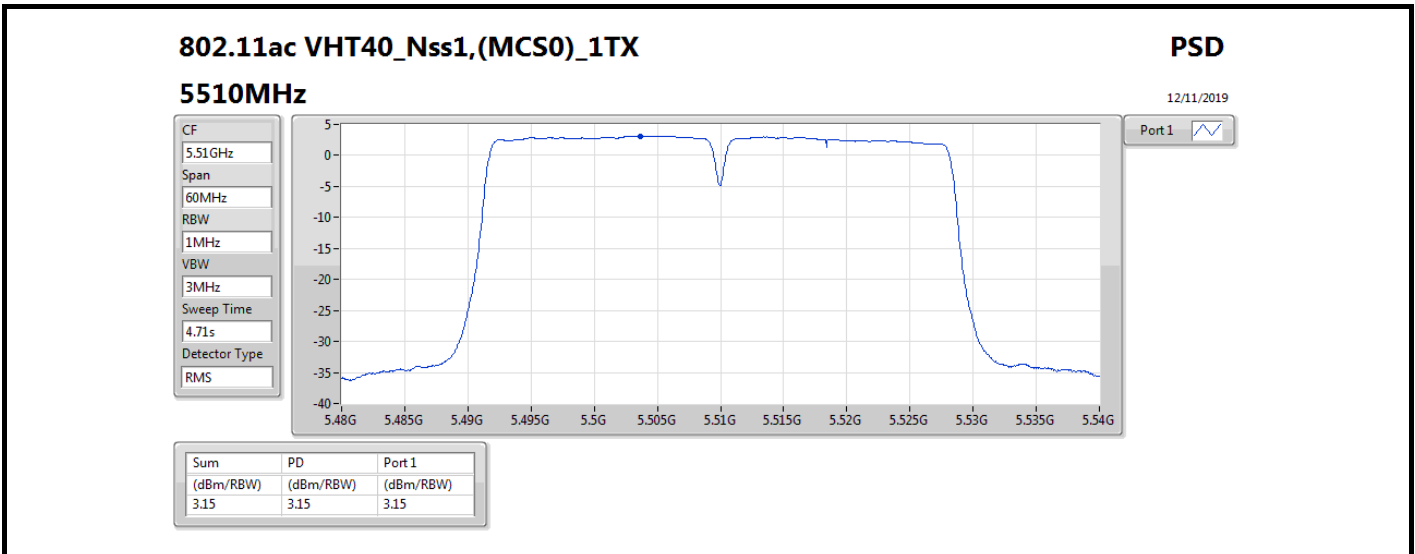

Mode	Result	DG (dBi)	Port 1 (dBm/RBW)	PD (dBm/RBW)	PD Limit (dBm/RBW)	EIRP PD (dBm/RBW)	EIRP PD Limit (dBm/RBW)
5720MHz Straddle 5.725-5.85GHz	Pass	5.58	7.88	7.88	30.00	13.46	36.00
802.11ax HEW40_Nss1,(MCS0)_1TX	-	-	-	-	-	-	-
5270MHz	Pass	5.58	7.33	7.33	11.00	12.91	17.00
5310MHz	Pass	5.58	5.27	5.27	11.00	10.85	17.00
5510MHz	Pass	5.58	3.19	3.19	11.00	8.77	17.00
5550MHz	Pass	5.58	5.89	5.89	11.00	11.47	17.00
5670MHz	Pass	5.58	5.19	5.19	11.00	10.77	17.00
5710MHz Straddle 5.47-5.725GHz	Pass	5.58	7.47	7.47	11.00	13.05	17.00
5710MHz Straddle 5.725-5.85GHz	Pass	5.58	5.87	5.87	30.00	11.45	36.00
802.11ax HEW80_Nss1,(MCS0)_1TX	-	-	-	-	-	-	-
5290MHz	Pass	5.58	3.79	3.79	11.00	9.37	17.00
5530MHz	Pass	5.58	0.99	0.99	11.00	6.57	17.00
5610MHz	Pass	5.58	3.72	3.72	11.00	9.30	17.00
5690MHz Straddle 5.47-5.725GHz	Pass	5.58	3.34	3.34	11.00	8.92	17.00
5690MHz Straddle 5.725-5.85GHz	Pass	5.58	1.63	1.63	30.00	7.21	36.00
802.11ax HEW160_Nss1,(MCS0)_1TX	-	-	-	-	-	-	-
5250MHz Straddle 5.15-5.25GHz	Pass	5.58	-4.82	-4.82	17.00	0.76	23.00
5250MHz Straddle 5.25-5.35GHz	Pass	5.58	-5.77	-5.77	11.00	-0.19	17.00
5570MHz	Pass	5.58	-4.38	-4.38	11.00	1.20	17.00

DG = Directional Gain; RBW = 500 kHz for 5.725-5.85GHz band / 1MHz for other band;

PD = trace bin-by-bin of each transmits port summing can be performed maximum power density; Port X = Port X power density;

802.11ax HEW40_Nss1,(MCS0)_1TX

PSD

5550MHz

12/11/2019

CF
5.55GHz
Span
60MHz
RBW
1MHz
VBW
3MHz
Sweep Time
4.71s
Detector Type
RMS

Port 1

Sum	PD	Port 1
(dBm/RBW)	(dBm/RBW)	(dBm/RBW)
5.89	5.89	5.89

802.11ax HEW40_Nss1,(MCS0)_1TX