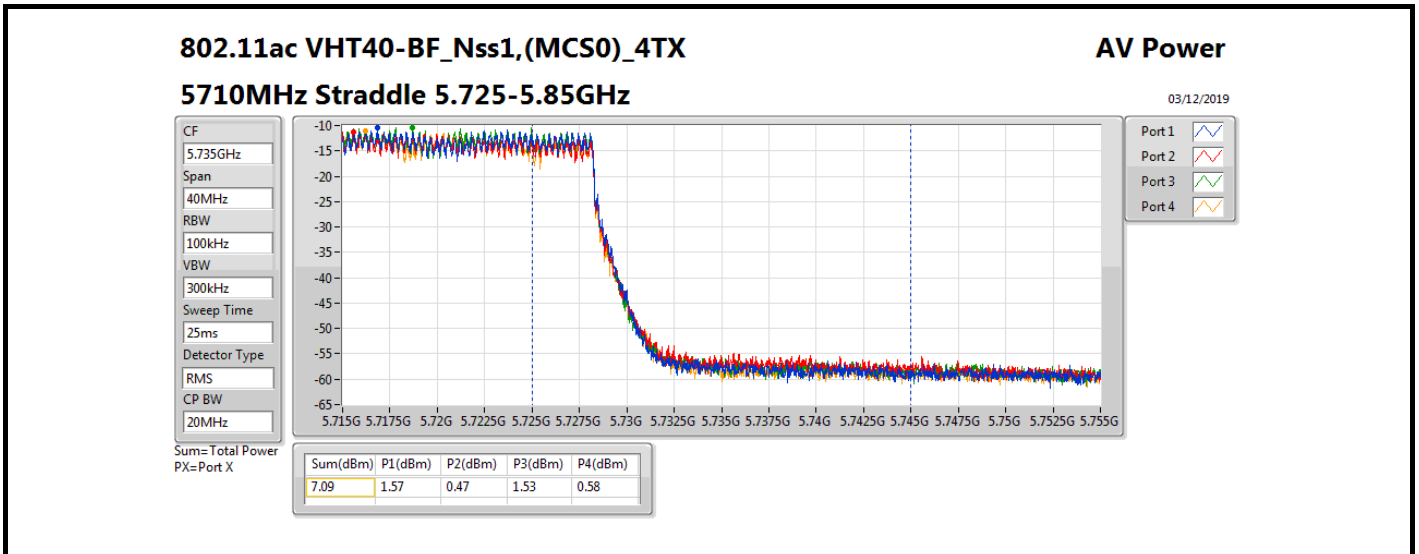

DG = Directional Gain; **Port X** = Port X output power

802.11ax HEW160-BF_Nss1,(MCS0)_4TX

AV Power

5250MHz Straddle 5.25-5.35GHz

02/12/2019

CF
5.33GHz
Span
320MHz
RBW
100kHz
VBW
300kHz
Sweep Time
25ms
Detector Type
RMS
CP BW
160MHz