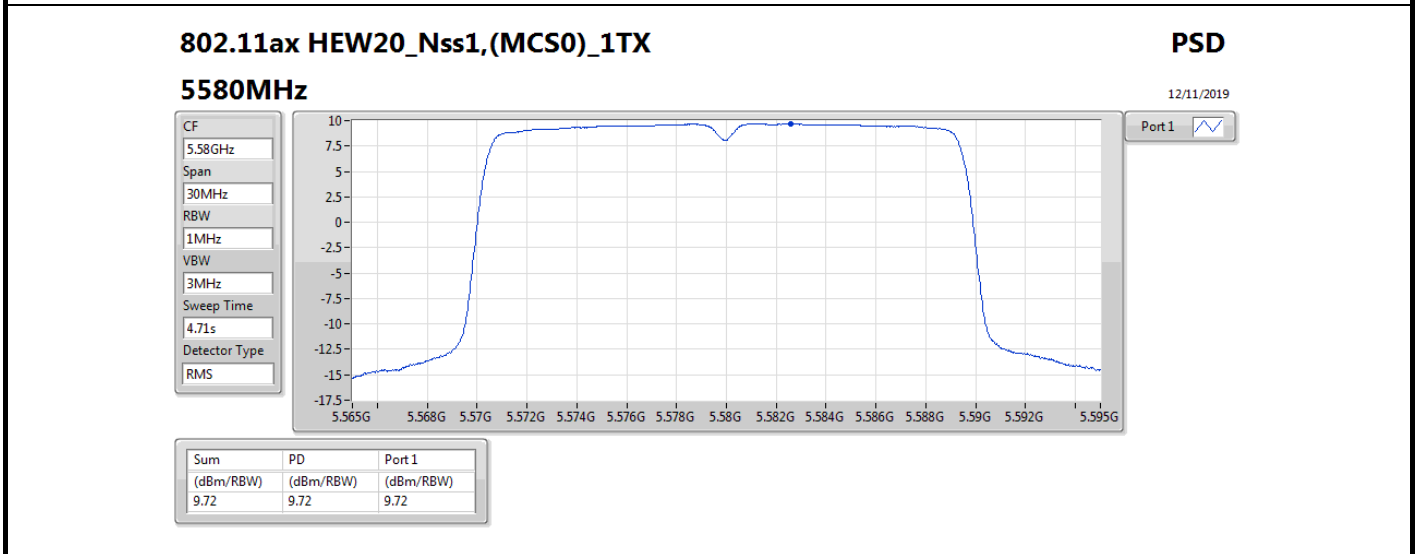

Mode	Result	DG (dBi)	Port 1 (dBm/RBW)	PD (dBm/RBW)	PD Limit (dBm/RBW)	EIRP PD (dBm/RBW)	EIRP PD Limit (dBm/RBW)
5720MHz Straddle 5.725-5.85GHz	Pass	5.58	7.88	7.88	30.00	13.46	36.00
802.11ax HEW40_Nss1,(MCS0)_1TX	-	-	-	-	-	-	-
5270MHz	Pass	5.58	7.33	7.33	11.00	12.91	17.00
5310MHz	Pass	5.58	5.27	5.27	11.00	10.85	17.00
5510MHz	Pass	5.58	3.19	3.19	11.00	8.77	17.00
5550MHz	Pass	5.58	5.89	5.89	11.00	11.47	17.00
5670MHz	Pass	5.58	5.19	5.19	11.00	10.77	17.00
5710MHz Straddle 5.47-5.725GHz	Pass	5.58	7.47	7.47	11.00	13.05	17.00
5710MHz Straddle 5.725-5.85GHz	Pass	5.58	5.87	5.87	30.00	11.45	36.00
802.11ax HEW80_Nss1,(MCS0)_1TX	-	-	-	-	-	-	-
5290MHz	Pass	5.58	3.79	3.79	11.00	9.37	17.00
5530MHz	Pass	5.58	0.99	0.99	11.00	6.57	17.00
5610MHz	Pass	5.58	3.72	3.72	11.00	9.30	17.00
5690MHz Straddle 5.47-5.725GHz	Pass	5.58	3.34	3.34	11.00	8.92	17.00
5690MHz Straddle 5.725-5.85GHz	Pass	5.58	1.63	1.63	30.00	7.21	36.00
802.11ax HEW160_Nss1,(MCS0)_1TX	-	-	-	-	-	-	-
5250MHz Straddle 5.15-5.25GHz	Pass	5.58	-4.82	-4.82	17.00	0.76	23.00
5250MHz Straddle 5.25-5.35GHz	Pass	5.58	-5.77	-5.77	11.00	-0.19	17.00
5570MHz	Pass	5.58	-4.38	-4.38	11.00	1.20	17.00

DG = Directional Gain; RBW = 500 kHz for 5.725-5.85GHz band / 1MHz for other band;

PD = trace bin-by-bin of each transmits port summing can be performed maximum power density; Port X = Port X power density;