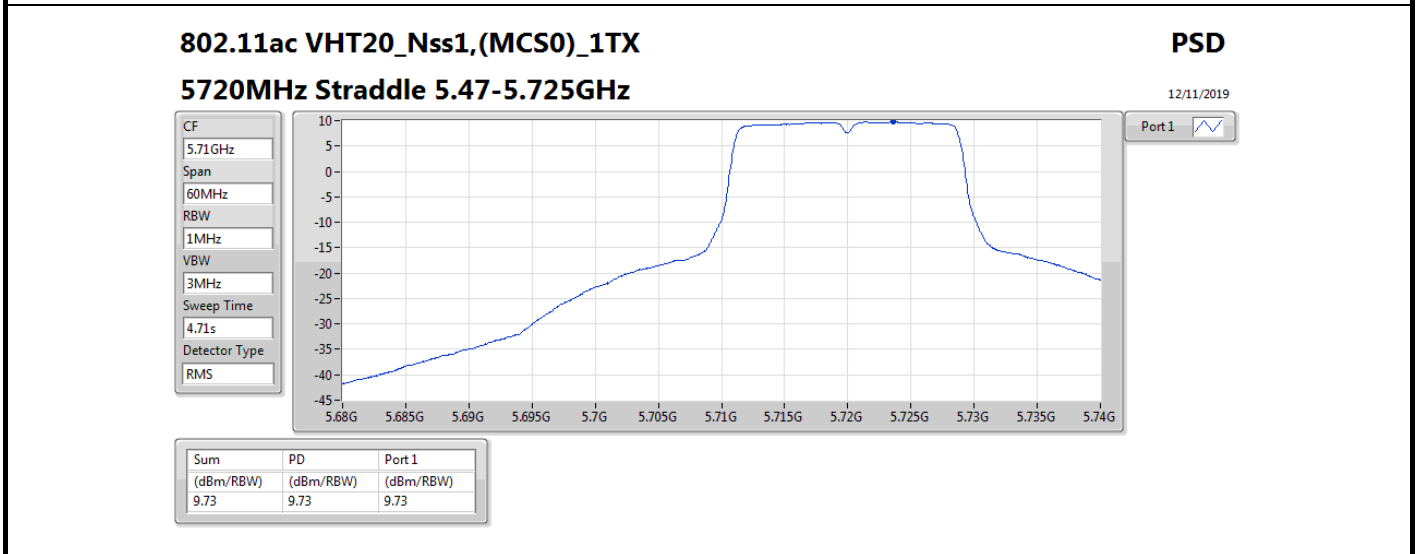

Mode	Result	DG (dBi)	Port 1 (dBm/RBW)	PD (dBm/RBW)	PD Limit (dBm/RBW)	EIRP PD (dBm/RBW)	EIRP PD Limit (dBm/RBW)
5720MHz Straddle 5.725-5.85GHz	Pass	5.58	7.88	7.88	30.00	13.46	36.00
802.11ax HEW40_Nss1,(MCS0)_1TX	-	-	-	-	-	-	-
5270MHz	Pass	5.58	7.33	7.33	11.00	12.91	17.00
5310MHz	Pass	5.58	5.27	5.27	11.00	10.85	17.00
5510MHz	Pass	5.58	3.19	3.19	11.00	8.77	17.00
5550MHz	Pass	5.58	5.89	5.89	11.00	11.47	17.00
5670MHz	Pass	5.58	5.19	5.19	11.00	10.77	17.00
5710MHz Straddle 5.47-5.725GHz	Pass	5.58	7.47	7.47	11.00	13.05	17.00
5710MHz Straddle 5.725-5.85GHz	Pass	5.58	5.87	5.87	30.00	11.45	36.00
802.11ax HEW80_Nss1,(MCS0)_1TX	-	-	-	-	-	-	-
5290MHz	Pass	5.58	3.79	3.79	11.00	9.37	17.00
5530MHz	Pass	5.58	0.99	0.99	11.00	6.57	17.00
5610MHz	Pass	5.58	3.72	3.72	11.00	9.30	17.00
5690MHz Straddle 5.47-5.725GHz	Pass	5.58	3.34	3.34	11.00	8.92	17.00
5690MHz Straddle 5.725-5.85GHz	Pass	5.58	1.63	1.63	30.00	7.21	36.00
802.11ax HEW160_Nss1,(MCS0)_1TX	-	-	-	-	-	-	-
5250MHz Straddle 5.15-5.25GHz	Pass	5.58	-4.82	-4.82	17.00	0.76	23.00
5250MHz Straddle 5.25-5.35GHz	Pass	5.58	-5.77	-5.77	11.00	-0.19	17.00
5570MHz	Pass	5.58	-4.38	-4.38	11.00	1.20	17.00

DG = Directional Gain; RBW = 500 kHz for 5.725-5.85GHz band / 1MHz for other band;

PD = trace bin-by-bin of each transmits port summing can be performed maximum power density; Port X = Port X power density;

802.11ax HEW40_Nss1,(MCS0)_1TX

PSD

5550MHz

12/11/2019

CF
5.55GHz
Span
60MHz
RBW
1MHz
VBW
3MHz
Sweep Time
4.71s
Detector Type
RMS

Port 1

Sum	PD	Port 1
(dBm/RBW)	(dBm/RBW)	(dBm/RBW)
5.89	5.89	5.89

802.11ax HEW40_Nss1,(MCS0)_1TX