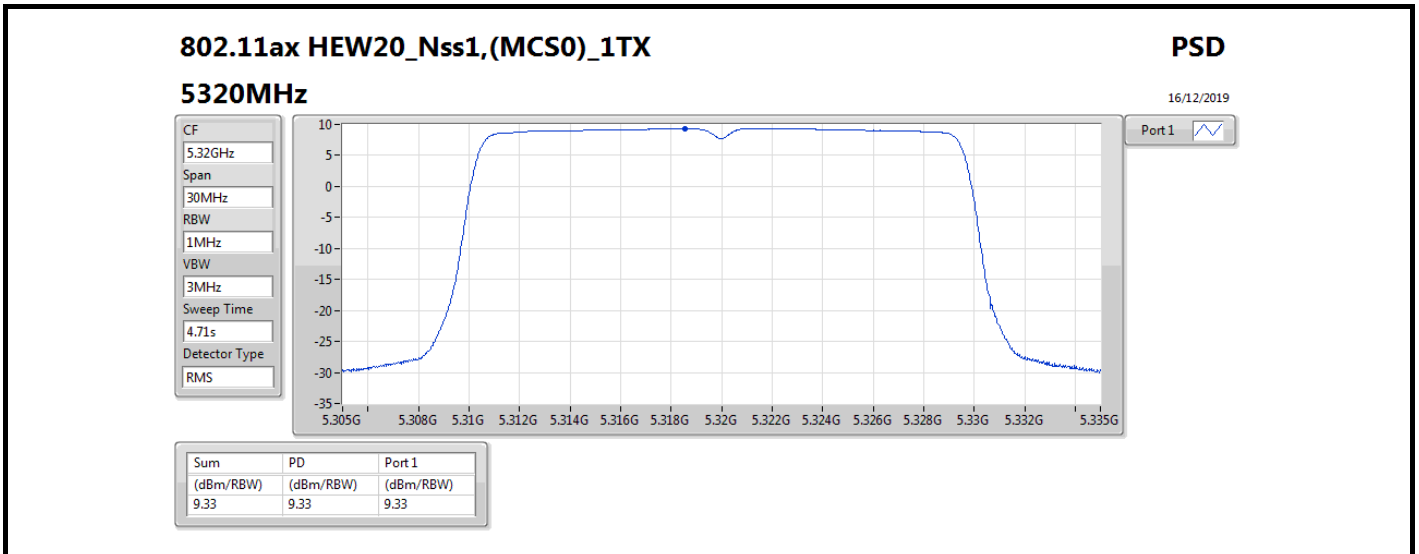

Mode	Result	DG (dBi)	Port 1 (dBm/RBW)	PD (dBm/RBW)	PD Limit (dBm/RBW)	EIRP PD (dBm/RBW)	EIRP PD Limit (dBm/RBW)
5720MHz Straddle 5.725-5.85GHz	Pass	5.58	7.88	7.88	30.00	13.46	36.00
802.11ax HEW40_Nss1,(MCS0)_1TX	-	-	-	-	-	-	-
5270MHz	Pass	5.58	7.33	7.33	11.00	12.91	17.00
5310MHz	Pass	5.58	5.27	5.27	11.00	10.85	17.00
5510MHz	Pass	5.58	3.19	3.19	11.00	8.77	17.00
5550MHz	Pass	5.58	5.89	5.89	11.00	11.47	17.00
5670MHz	Pass	5.58	5.19	5.19	11.00	10.77	17.00
5710MHz Straddle 5.47-5.725GHz	Pass	5.58	7.47	7.47	11.00	13.05	17.00
5710MHz Straddle 5.725-5.85GHz	Pass	5.58	5.87	5.87	30.00	11.45	36.00
802.11ax HEW80_Nss1,(MCS0)_1TX	-	-	-	-	-	-	-
5290MHz	Pass	5.58	3.79	3.79	11.00	9.37	17.00
5530MHz	Pass	5.58	0.99	0.99	11.00	6.57	17.00
5610MHz	Pass	5.58	3.72	3.72	11.00	9.30	17.00
5690MHz Straddle 5.47-5.725GHz	Pass	5.58	3.34	3.34	11.00	8.92	17.00
5690MHz Straddle 5.725-5.85GHz	Pass	5.58	1.63	1.63	30.00	7.21	36.00
802.11ax HEW160_Nss1,(MCS0)_1TX	-	-	-	-	-	-	-
5250MHz Straddle 5.15-5.25GHz	Pass	5.58	-4.82	-4.82	17.00	0.76	23.00
5250MHz Straddle 5.25-5.35GHz	Pass	5.58	-5.77	-5.77	11.00	-0.19	17.00
5570MHz	Pass	5.58	-4.38	-4.38	11.00	1.20	17.00

DG = Directional Gain; RBW = 500 kHz for 5.725-5.85GHz band / 1MHz for other band;

PD = trace bin-by-bin of each transmits port summing can be performed maximum power density; Port X = Port X power density;