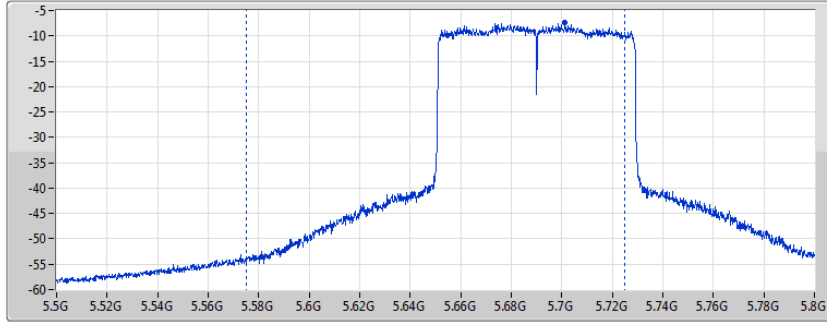

**Average Power\_Non-Beamforming\_Sample 2\_Radio 3\_Panel 1\_1T1S Appendix B.17**

Mode	Result	DG (dBi)	Port 1 (dBm)	Total Power (dBm)	Power Limit (dBm)	EIRP (dBm)	EIRP Limit (dBm)
5510MHz	Pass	10.70	14.54	14.54	19.28	25.24	30.00
5550MHz	Pass	10.70	19.04	19.04	19.28	29.74	30.00
5670MHz	Pass	10.70	16.37	16.37	19.28	27.07	30.00
5710MHz Straddle 5.47-5.725GHz	Pass	10.70	19.02	19.02	19.28	29.72	30.00
5710MHz Straddle 5.725-5.85GHz	Pass	10.70	9.02	9.02	25.30	19.72	36.00
802.11ax HEW80_Nss1,(MCS0)_1TX	-	-	-	-	-	-	-
5290MHz	Pass	10.70	14.15	14.15	19.28	24.85	30.00
5530MHz	Pass	10.70	14.51	14.51	19.28	25.21	30.00
5610MHz	Pass	10.70	17.36	17.36	19.28	28.06	30.00
5690MHz Straddle 5.47-5.725GHz	Pass	10.70	19.24	19.24	19.28	29.94	30.00
5690MHz Straddle 5.725-5.85GHz	Pass	10.70	5.52	5.52	25.30	16.22	36.00

**DG** = Directional Gain; **Port X** = Port X output power

802.11ax HEW80\_Nss1,(MCS0)\_1TX

AV Power

5690MHz Straddle 5.47-5.725GHz

02/12/2019

CF  
5.65GHz  
Span  
300MHz  
RBW  
100kHz  
VBW  
300kHz  
Sweep Time  
25ms  
Detector Type  
RMS  
CP BW  
150MHz