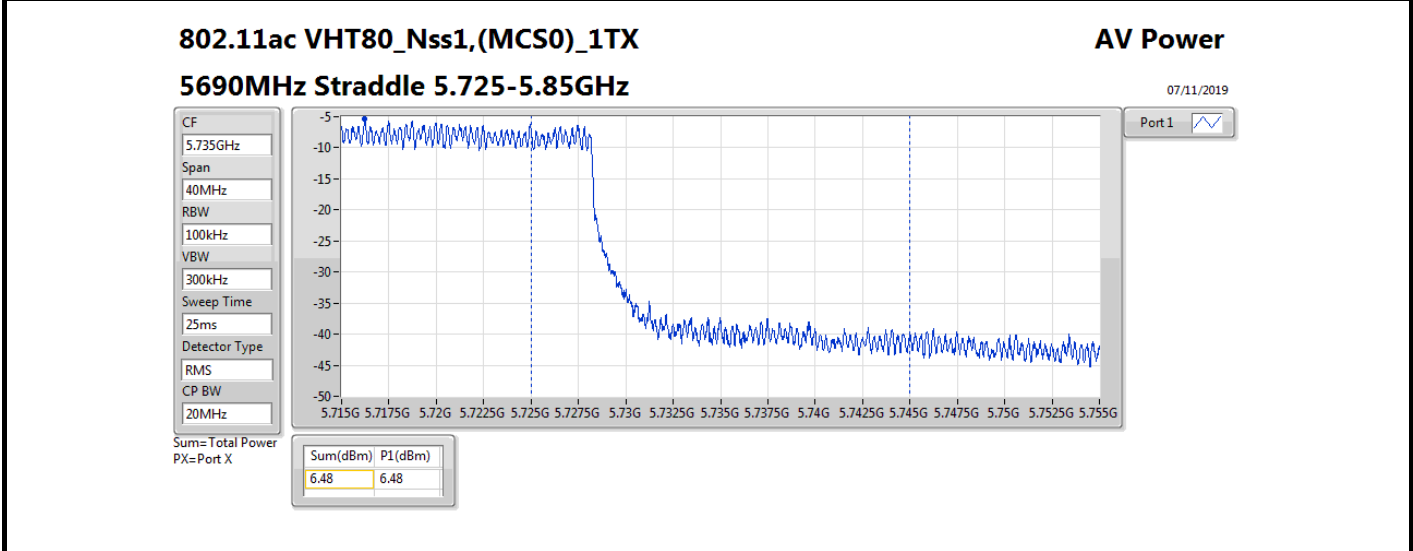

**Average Power\_Non-Beamforming\_Sample 2\_Radio 3\_Omni\_1T1S Appendix B.15**

Mode	Result	DG (dBi)	Port 1 (dBm)	Total Power (dBm)	Power Limit (dBm)	EIRP (dBm)	EIRP Limit (dBm)
5510MHz_TnomVnom	Pass	8.00	15.39	15.39	21.98	23.39	30.00
5550MHz_TnomVnom	Pass	8.00	21.46	21.46	21.98	29.46	30.00
5670MHz_TnomVnom	Pass	8.00	18.80	18.80	21.98	26.80	30.00
5710MHz Straddle 5.47-5.725GHz_TnomVnom	Pass	8.00	21.31	21.31	21.98	29.31	30.00
5710MHz Straddle 5.725-5.85GHz_TnomVnom	Pass	8.00	11.57	11.57	28.00	19.57	36.00
802.11ax HEW80_Nss1,(MCS0)_1TX	-	-	-	-	-	-	-
5290MHz_TnomVnom	Pass	8.00	15.44	15.44	21.98	23.44	30.00
5530MHz_TnomVnom	Pass	8.00	14.39	14.39	21.98	22.39	30.00
5610MHz_TnomVnom	Pass	8.00	19.53	19.53	21.98	27.53	30.00
5690MHz Straddle 5.47-5.725GHz_TnomVnom	Pass	8.00	20.53	20.53	21.98	28.53	30.00
5690MHz Straddle 5.725-5.85GHz_TnomVnom	Pass	8.00	7.25	7.25	28.00	15.25	36.00

**DG** = Directional Gain; **Port X** = Port X output power

802.11ax HEW80\_Nss1,(MCS0)\_1TX

AV Power

5690MHz Straddle 5.47-5.725GHz

07/11/2019

CF  
5.65GHz  
Span  
300MHz  
RBW  
100kHz  
VBW  
300kHz  
Sweep Time  
25ms  
Detector Type  
RMS  
CP BW  
150MHz