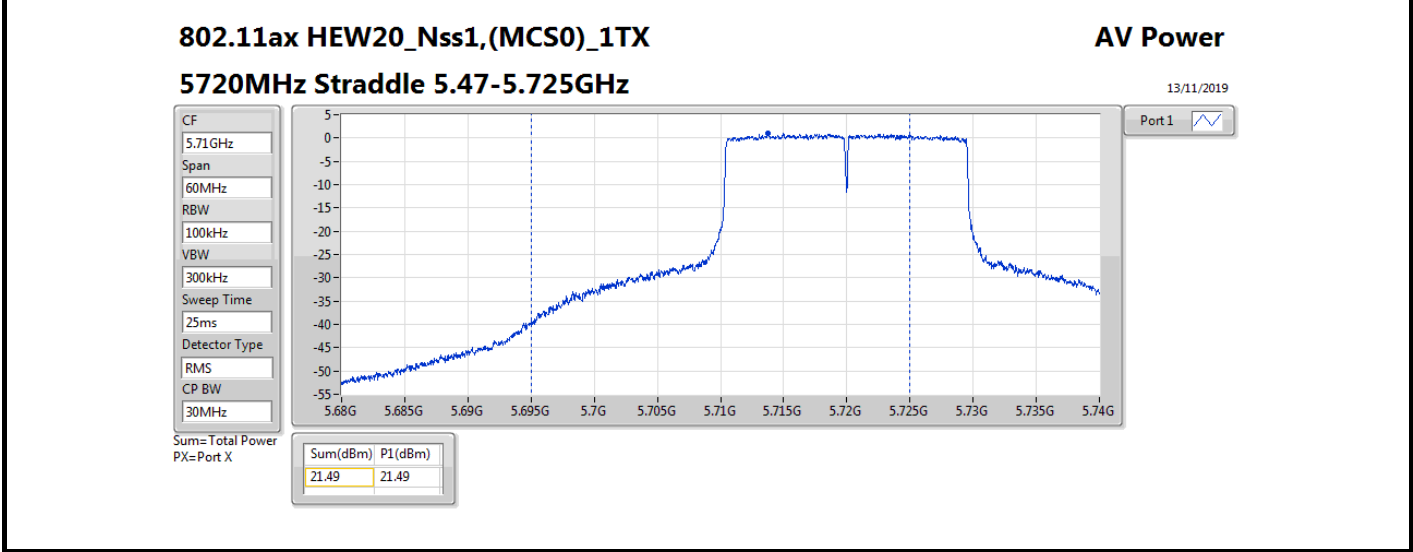

**Average Power\_Non-Beamforming\_Sample 2\_Radio 3\_Omni\_1T1S Appendix B.15**

Mode	Result	DG (dBi)	Port 1 (dBm)	Total Power (dBm)	Power Limit (dBm)	EIRP (dBm)	EIRP Limit (dBm)
5510MHz_TnomVnom	Pass	8.00	15.39	15.39	21.98	23.39	30.00
5550MHz_TnomVnom	Pass	8.00	21.46	21.46	21.98	29.46	30.00
5670MHz_TnomVnom	Pass	8.00	18.80	18.80	21.98	26.80	30.00
5710MHz Straddle 5.47-5.725GHz_TnomVnom	Pass	8.00	21.31	21.31	21.98	29.31	30.00
5710MHz Straddle 5.725-5.85GHz_TnomVnom	Pass	8.00	11.57	11.57	28.00	19.57	36.00
802.11ax HEW80_Nss1,(MCS0)_1TX	-	-	-	-	-	-	-
5290MHz_TnomVnom	Pass	8.00	15.44	15.44	21.98	23.44	30.00
5530MHz_TnomVnom	Pass	8.00	14.39	14.39	21.98	22.39	30.00
5610MHz_TnomVnom	Pass	8.00	19.53	19.53	21.98	27.53	30.00
5690MHz Straddle 5.47-5.725GHz_TnomVnom	Pass	8.00	20.53	20.53	21.98	28.53	30.00
5690MHz Straddle 5.725-5.85GHz_TnomVnom	Pass	8.00	7.25	7.25	28.00	15.25	36.00

**DG** = Directional Gain; **Port X** = Port X output power

802.11ax HEW80\_Nss1,(MCS0)\_1TX

AV Power

5690MHz Straddle 5.47-5.725GHz

07/11/2019

CF  
5.65GHz  
Span  
300MHz  
RBW  
100kHz  
VBW  
300kHz  
Sweep Time  
25ms  
Detector Type  
RMS  
CP BW  
150MHz