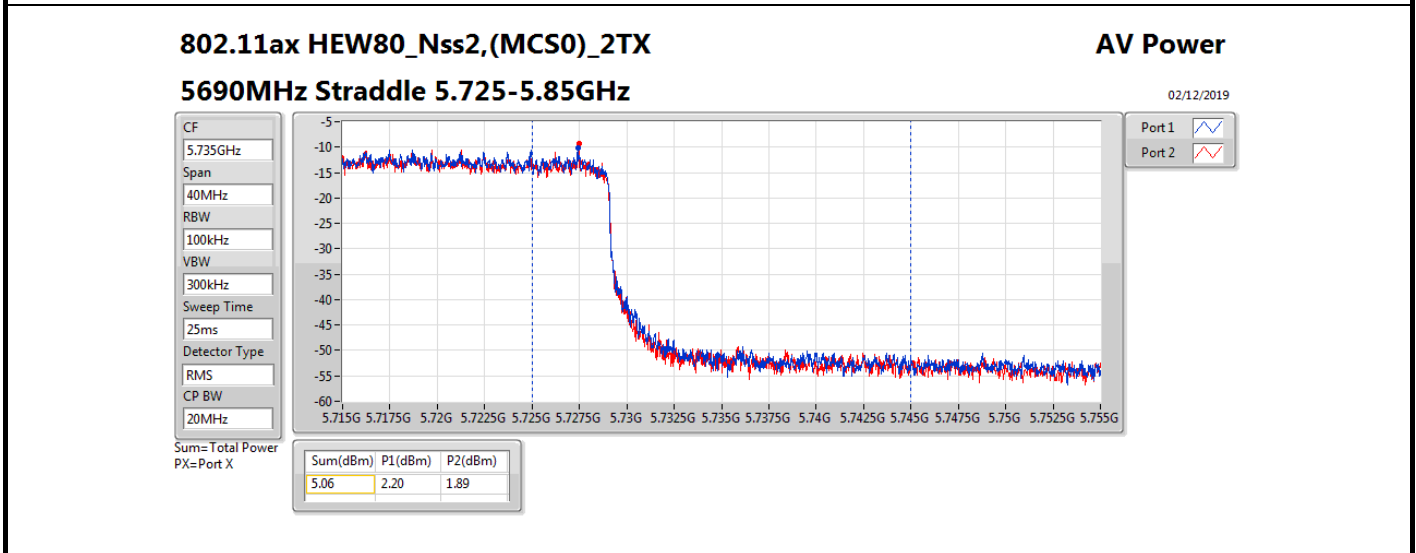

Summary

Mode	Total Power (dBm)	Total Power (W)	EIRP (dBm)	EIRP (W)
5.15-5.25GHz	-	-	-	-
802.11ac VHT160-BF_Nss1,(MCS0)_4TX	15.08	0.03221	26.68	0.46559
802.11ax HEW160-BF_Nss1,(MCS0)_4TX	15.31	0.03396	26.91	0.49091
5.25-5.35GHz	-	-	-	-
802.11ac VHT20-BF_Nss1,(MCS0)_4TX	17.71	0.05902	29.31	0.85310
802.11ac VHT40-BF_Nss1,(MCS0)_4TX	17.77	0.05984	29.37	0.86497
802.11ac VHT80-BF_Nss1,(MCS0)_4TX	17.66	0.05834	29.26	0.84333
802.11ac VHT160-BF_Nss1,(MCS0)_4TX	15.49	0.03540	27.09	0.51168
802.11ax HEW20-BF_Nss1,(MCS0)_4TX	17.77	0.05984	29.37	0.86497
802.11ax HEW40-BF_Nss1,(MCS0)_4TX	17.86	0.06109	29.46	0.88308
802.11ax HEW80-BF_Nss1,(MCS0)_4TX	17.77	0.05984	29.37	0.86497
802.11ax HEW160-BF_Nss1,(MCS0)_4TX	15.60	0.03631	27.20	0.52481
5.47-5.725GHz	-	-	-	-
802.11ac VHT20-BF_Nss1,(MCS0)_4TX	17.79	0.06012	29.39	0.86896
802.11ac VHT40-BF_Nss1,(MCS0)_4TX	17.74	0.05943	29.34	0.85901
802.11ac VHT80-BF_Nss1,(MCS0)_4TX	17.70	0.05888	29.30	0.85114
802.11ac VHT160-BF_Nss1,(MCS0)_4TX	17.04	0.05058	28.64	0.73114
802.11ax HEW20-BF_Nss1,(MCS0)_4TX	17.81	0.06039	29.41	0.87297
802.11ax HEW40-BF_Nss1,(MCS0)_4TX	17.84	0.06081	29.44	0.87902
802.11ax HEW80-BF_Nss1,(MCS0)_4TX	17.73	0.05929	29.33	0.85704
802.11ax HEW160-BF_Nss1,(MCS0)_4TX	17.64	0.05808	29.24	0.83946
5.725-5.85GHz	-	-	-	-
802.11ac VHT20-BF_Nss1,(MCS0)_4TX	10.88	0.01225	22.48	0.17701
802.11ac VHT40-BF_Nss1,(MCS0)_4TX	7.09	0.00512	18.69	0.07396
802.11ac VHT80-BF_Nss1,(MCS0)_4TX	3.02	0.00200	14.62	0.02897
802.11ax HEW20-BF_Nss1,(MCS0)_4TX	11.11	0.01291	22.71	0.18664
802.11ax HEW40-BF_Nss1,(MCS0)_4TX	7.71	0.00590	19.31	0.08531
802.11ax HEW80-BF_Nss1,(MCS0)_4TX	3.96	0.00249	15.56	0.03597