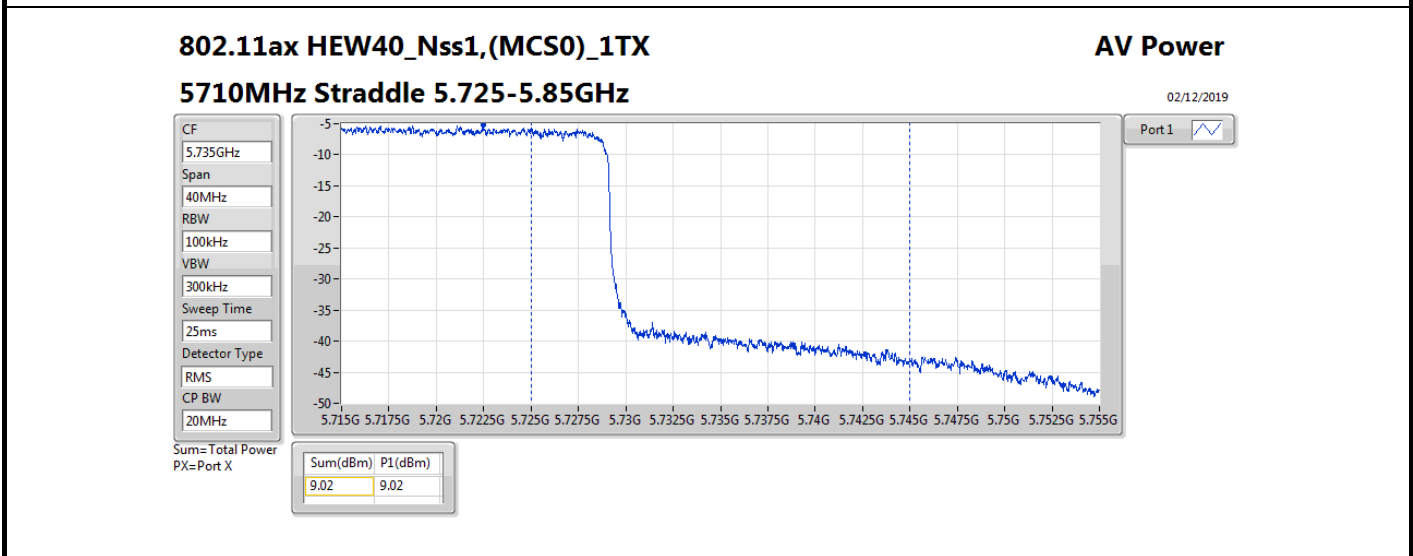

**Average Power\_Non-Beamforming\_Sample 2\_Radio 3\_Panel 1\_1T1S Appendix B.17**

Mode	Result	DG (dBi)	Port 1 (dBm)	Total Power (dBm)	Power Limit (dBm)	EIRP (dBm)	EIRP Limit (dBm)
5510MHz	Pass	10.70	14.54	14.54	19.28	25.24	30.00
5550MHz	Pass	10.70	19.04	19.04	19.28	29.74	30.00
5670MHz	Pass	10.70	16.37	16.37	19.28	27.07	30.00
5710MHz Straddle 5.47-5.725GHz	Pass	10.70	19.02	19.02	19.28	29.72	30.00
5710MHz Straddle 5.725-5.85GHz	Pass	10.70	9.02	9.02	25.30	19.72	36.00
802.11ax HEW80_Nss1,(MCS0)_1TX	-	-	-	-	-	-	-
5290MHz	Pass	10.70	14.15	14.15	19.28	24.85	30.00
5530MHz	Pass	10.70	14.51	14.51	19.28	25.21	30.00
5610MHz	Pass	10.70	17.36	17.36	19.28	28.06	30.00
5690MHz Straddle 5.47-5.725GHz	Pass	10.70	19.24	19.24	19.28	29.94	30.00
5690MHz Straddle 5.725-5.85GHz	Pass	10.70	5.52	5.52	25.30	16.22	36.00

**DG** = Directional Gain; **Port X** = Port X output power

802.11ax HEW80\_Nss1,(MCS0)\_1TX

AV Power

5690MHz Straddle 5.47-5.725GHz

02/12/2019

CF  
5.65GHz  
Span  
300MHz  
RBW  
100kHz  
VBW  
300kHz  
Sweep Time  
25ms  
Detector Type  
RMS  
CP BW  
150MHz