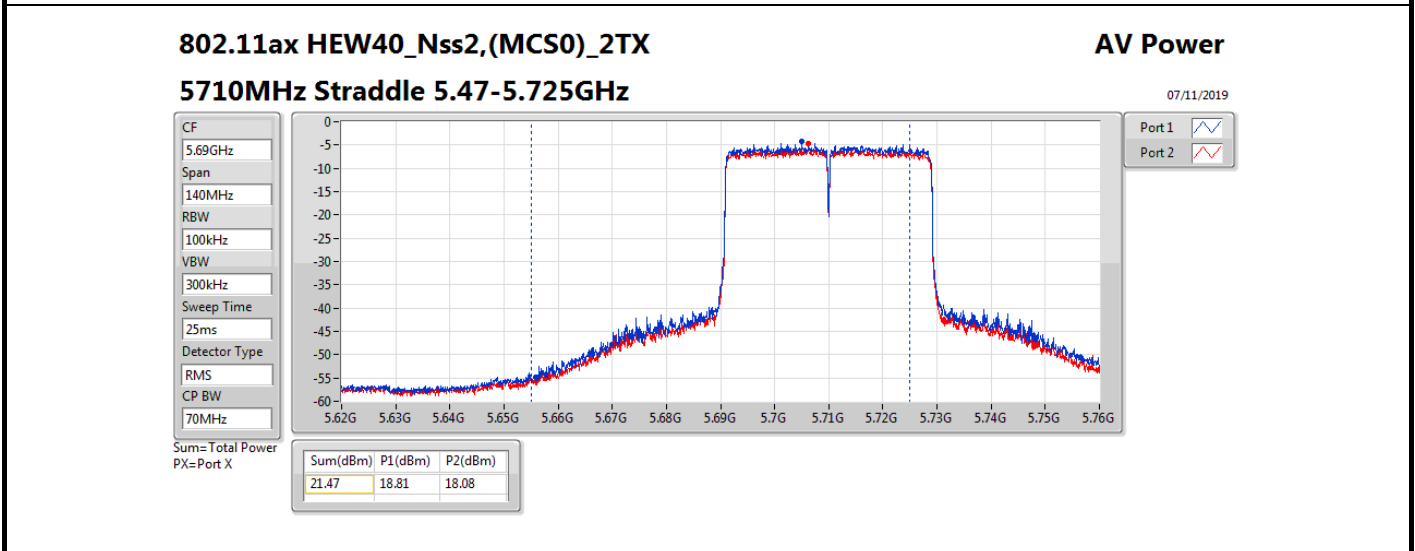

**Average Power\_Non-Beamforming\_Sample 2\_Radio 3\_Omni\_2T2S Appendix B.16**

Mode	Result	DG (dBi)	Port 1 (dBm)	Port 2 (dBm)	Total Power (dBm)	Power Limit (dBm)	EIRP (dBm)	EIRP Limit (dBm)
5510MHz_TnomVnom	Pass	8.00	14.28	13.84	17.08	21.98	25.08	30.00
5550MHz_TnomVnom	Pass	8.00	18.74	18.17	21.47	21.98	29.47	30.00
5670MHz_TnomVnom	Pass	8.00	16.86	16.28	19.59	21.98	27.59	30.00
5710MHz Straddle 5.47-5.725GHz_TnomVnom	Pass	8.00	18.81	18.08	21.47	21.98	29.47	30.00
5710MHz Straddle 5.725-5.85GHz_TnomVnom	Pass	8.00	9.45	8.55	12.03	28.00	20.03	36.00
802.11ax HEW80_Nss2,(MCS0)_2TX	-	-	-	-	-	-	-	-
5290MHz_TnomVnom	Pass	8.00	13.11	13.52	16.33	21.98	24.33	30.00
5530MHz_TnomVnom	Pass	8.00	13.28	12.87	16.09	21.98	24.09	30.00
5610MHz_TnomVnom	Pass	8.00	18.82	18.08	21.48	21.98	29.48	30.00
5690MHz Straddle 5.47-5.725GHz_TnomVnom	Pass	8.00	18.72	17.93	21.35	21.98	29.35	30.00
5690MHz Straddle 5.725-5.85GHz_TnomVnom	Pass	8.00	5.77	4.75	8.30	28.00	16.30	36.00

**DG** = Directional Gain; **Port X** = Port X output power