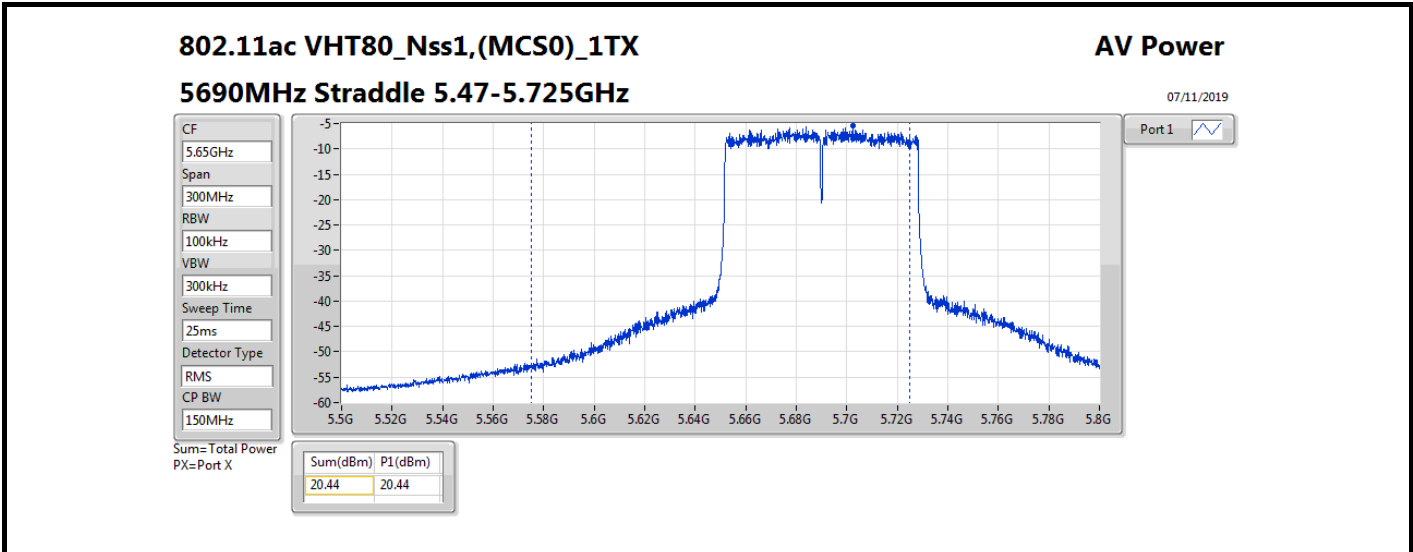

**Average Power\_Non-Beamforming\_Sample 2\_Radio 3\_Omni\_1T1S Appendix B.15**

Mode	Result	DG (dBi)	Port 1 (dBm)	Total Power (dBm)	Power Limit (dBm)	EIRP (dBm)	EIRP Limit (dBm)
5510MHz_TnomVnom	Pass	8.00	15.39	15.39	21.98	23.39	30.00
5550MHz_TnomVnom	Pass	8.00	21.46	21.46	21.98	29.46	30.00
5670MHz_TnomVnom	Pass	8.00	18.80	18.80	21.98	26.80	30.00
5710MHz Straddle 5.47-5.725GHz_TnomVnom	Pass	8.00	21.31	21.31	21.98	29.31	30.00
5710MHz Straddle 5.725-5.85GHz_TnomVnom	Pass	8.00	11.57	11.57	28.00	19.57	36.00
802.11ax HEW80_Nss1,(MCS0)_1TX	-	-	-	-	-	-	-
5290MHz_TnomVnom	Pass	8.00	15.44	15.44	21.98	23.44	30.00
5530MHz_TnomVnom	Pass	8.00	14.39	14.39	21.98	22.39	30.00
5610MHz_TnomVnom	Pass	8.00	19.53	19.53	21.98	27.53	30.00
5690MHz Straddle 5.47-5.725GHz_TnomVnom	Pass	8.00	20.53	20.53	21.98	28.53	30.00
5690MHz Straddle 5.725-5.85GHz_TnomVnom	Pass	8.00	7.25	7.25	28.00	15.25	36.00

**DG** = Directional Gain; **Port X** = Port X output power

802.11ax HEW80\_Nss1,(MCS0)\_1TX

AV Power

5690MHz Straddle 5.47-5.725GHz

07/11/2019

CF  
5.65GHz  
Span  
300MHz  
RBW  
100kHz  
VBW  
300kHz  
Sweep Time  
25ms  
Detector Type  
RMS  
CP BW  
150MHz