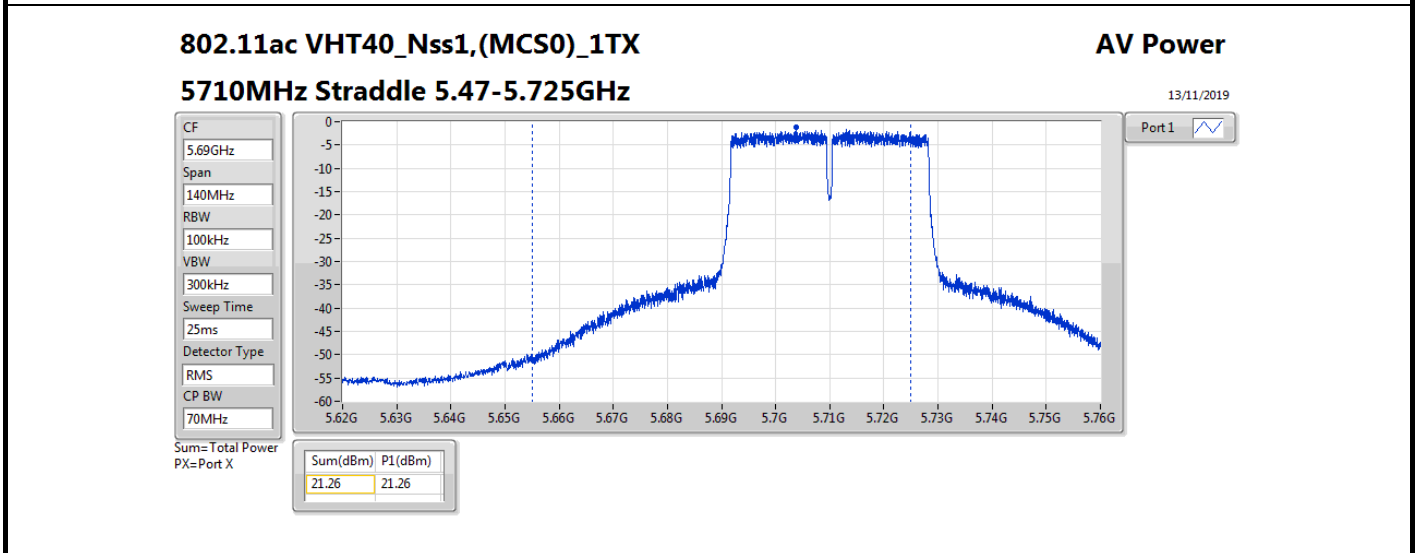

**DG** = Directional Gain; **Port X** = Port X output power

802.11ax HEW80\_Nss1,(MCS0)\_1TX

AV Power

5690MHz Straddle 5.47-5.725GHz

07/11/2019

CF  
5.65GHz  
Span  
300MHz  
RBW  
100kHz  
VBW  
300kHz  
Sweep Time  
25ms  
Detector Type  
RMS  
CP BW  
150MHz