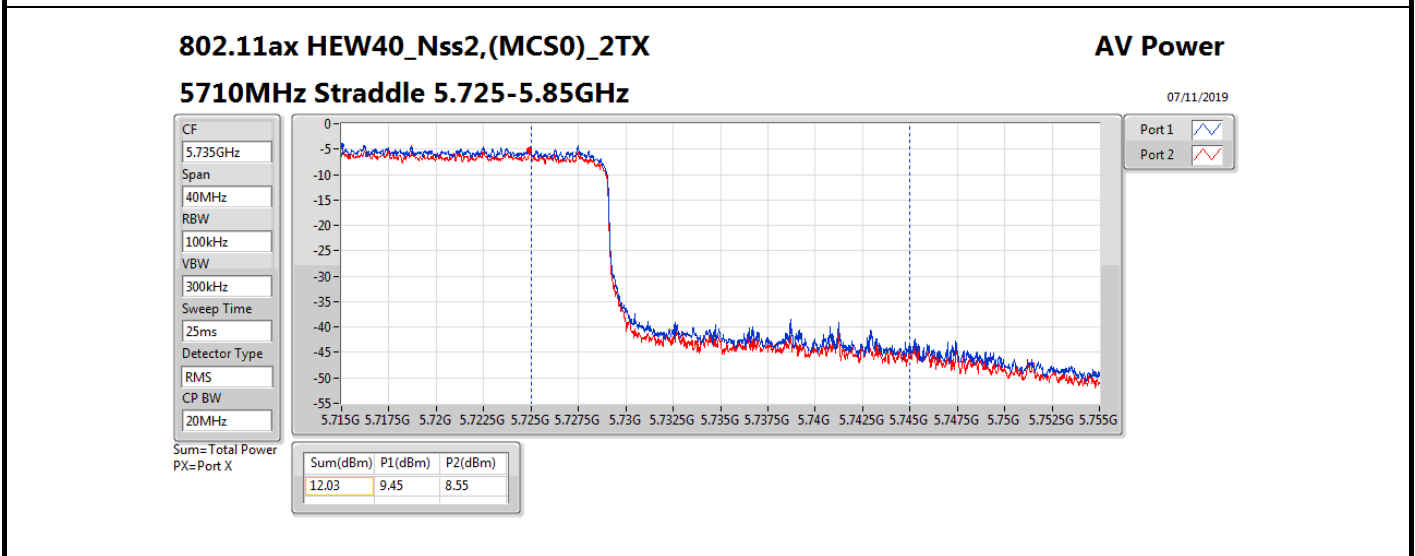

**Average Power\_Non-Beamforming\_Sample 2\_Radio 3\_Omni\_2T2S Appendix B.16**

Mode	Result	DG (dBi)	Port 1 (dBm)	Port 2 (dBm)	Total Power (dBm)	Power Limit (dBm)	EIRP (dBm)	EIRP Limit (dBm)
5510MHz_TnomVnom	Pass	8.00	14.28	13.84	17.08	21.98	25.08	30.00
5550MHz_TnomVnom	Pass	8.00	18.74	18.17	21.47	21.98	29.47	30.00
5670MHz_TnomVnom	Pass	8.00	16.86	16.28	19.59	21.98	27.59	30.00
5710MHz Straddle 5.47-5.725GHz_TnomVnom	Pass	8.00	18.81	18.08	21.47	21.98	29.47	30.00
5710MHz Straddle 5.725-5.85GHz_TnomVnom	Pass	8.00	9.45	8.55	12.03	28.00	20.03	36.00
802.11ax HEW80_Nss2,(MCS0)_2TX	-	-	-	-	-	-	-	-
5290MHz_TnomVnom	Pass	8.00	13.11	13.52	16.33	21.98	24.33	30.00
5530MHz_TnomVnom	Pass	8.00	13.28	12.87	16.09	21.98	24.09	30.00
5610MHz_TnomVnom	Pass	8.00	18.82	18.08	21.48	21.98	29.48	30.00
5690MHz Straddle 5.47-5.725GHz_TnomVnom	Pass	8.00	18.72	17.93	21.35	21.98	29.35	30.00
5690MHz Straddle 5.725-5.85GHz_TnomVnom	Pass	8.00	5.77	4.75	8.30	28.00	16.30	36.00

**DG** = Directional Gain; **Port X** = Port X output power