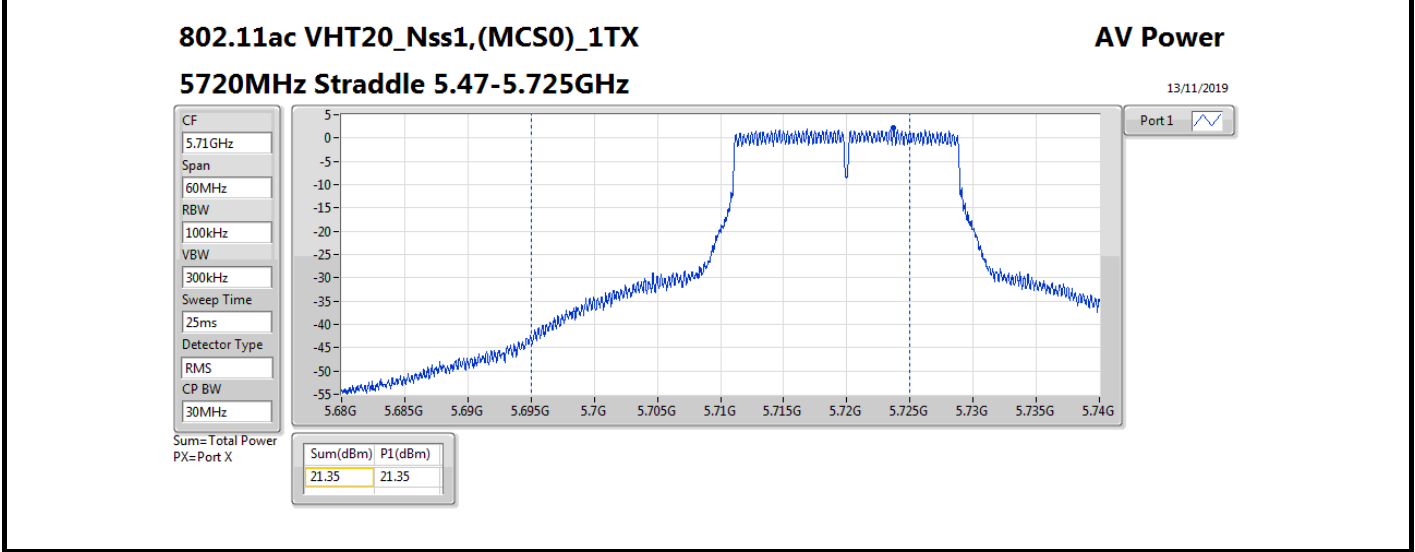

**DG** = Directional Gain; **Port X** = Port X output power

802.11ax HEW80\_Nss1,(MCS0)\_1TX

AV Power

5690MHz Straddle 5.47-5.725GHz

07/11/2019

CF  
5.65GHz  
Span  
300MHz  
RBW  
100kHz  
VBW  
300kHz  
Sweep Time  
25ms  
Detector Type  
RMS  
CP BW  
150MHz