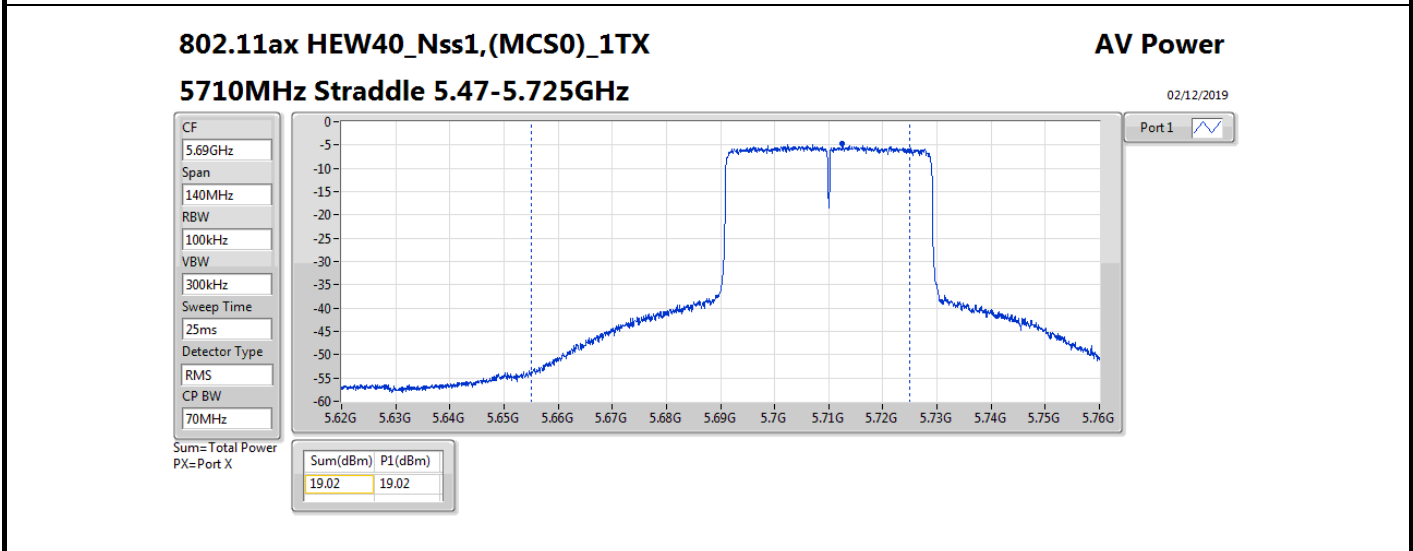

**Average Power\_Non-Beamforming\_Sample 2\_Radio 3\_Panel 1\_1T1S Appendix B.17**

Mode	Result	DG (dBi)	Port 1 (dBm)	Total Power (dBm)	Power Limit (dBm)	EIRP (dBm)	EIRP Limit (dBm)
5510MHz	Pass	10.70	14.54	14.54	19.28	25.24	30.00
5550MHz	Pass	10.70	19.04	19.04	19.28	29.74	30.00
5670MHz	Pass	10.70	16.37	16.37	19.28	27.07	30.00
5710MHz Straddle 5.47-5.725GHz	Pass	10.70	19.02	19.02	19.28	29.72	30.00
5710MHz Straddle 5.725-5.85GHz	Pass	10.70	9.02	9.02	25.30	19.72	36.00
802.11ax HEW80_Nss1,(MCS0)_1TX	-	-	-	-	-	-	-
5290MHz	Pass	10.70	14.15	14.15	19.28	24.85	30.00
5530MHz	Pass	10.70	14.51	14.51	19.28	25.21	30.00
5610MHz	Pass	10.70	17.36	17.36	19.28	28.06	30.00
5690MHz Straddle 5.47-5.725GHz	Pass	10.70	19.24	19.24	19.28	29.94	30.00
5690MHz Straddle 5.725-5.85GHz	Pass	10.70	5.52	5.52	25.30	16.22	36.00

**DG** = Directional Gain; **Port X** = Port X output power

802.11ax HEW80\_Nss1,(MCS0)\_1TX

AV Power

5690MHz Straddle 5.47-5.725GHz

02/12/2019

CF  
5.65GHz  
Span  
300MHz  
RBW  
100kHz  
VBW  
300kHz  
Sweep Time  
25ms  
Detector Type  
RMS  
CP BW  
150MHz