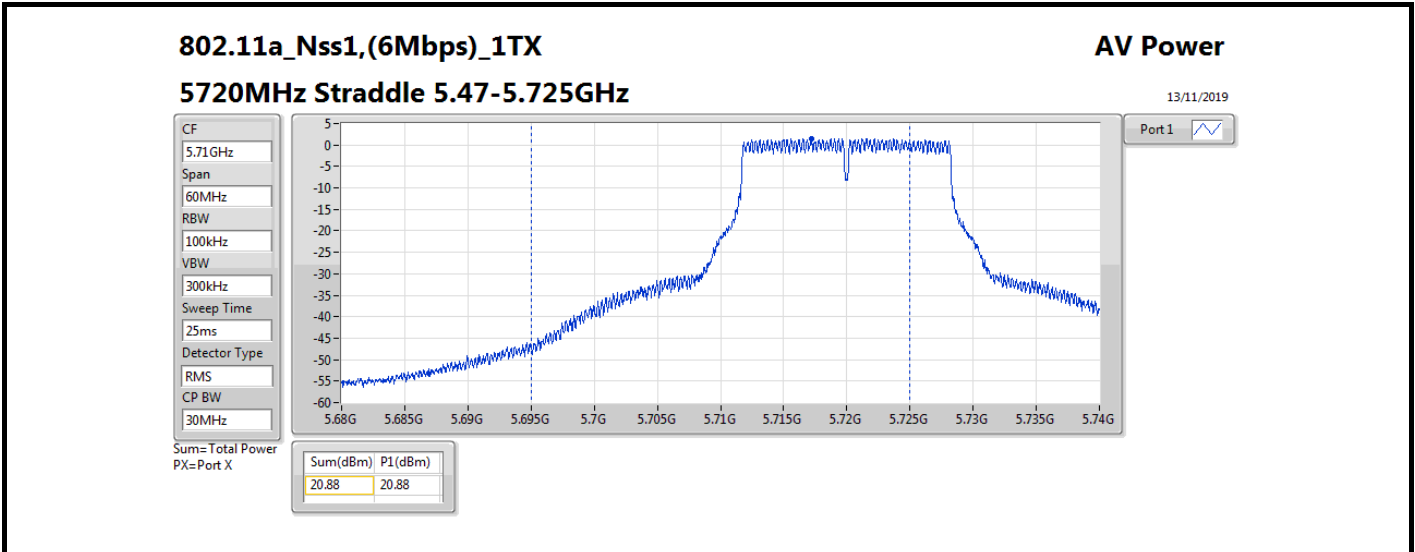

**DG** = Directional Gain; **Port X** = Port X output power

802.11ax HEW80\_Nss1,(MCS0)\_1TX

AV Power

5690MHz Straddle 5.47-5.725GHz

07/11/2019

CF  
5.65GHz  
Span  
300MHz  
RBW  
100kHz  
VBW  
300kHz  
Sweep Time  
25ms  
Detector Type  
RMS  
CP BW  
150MHz