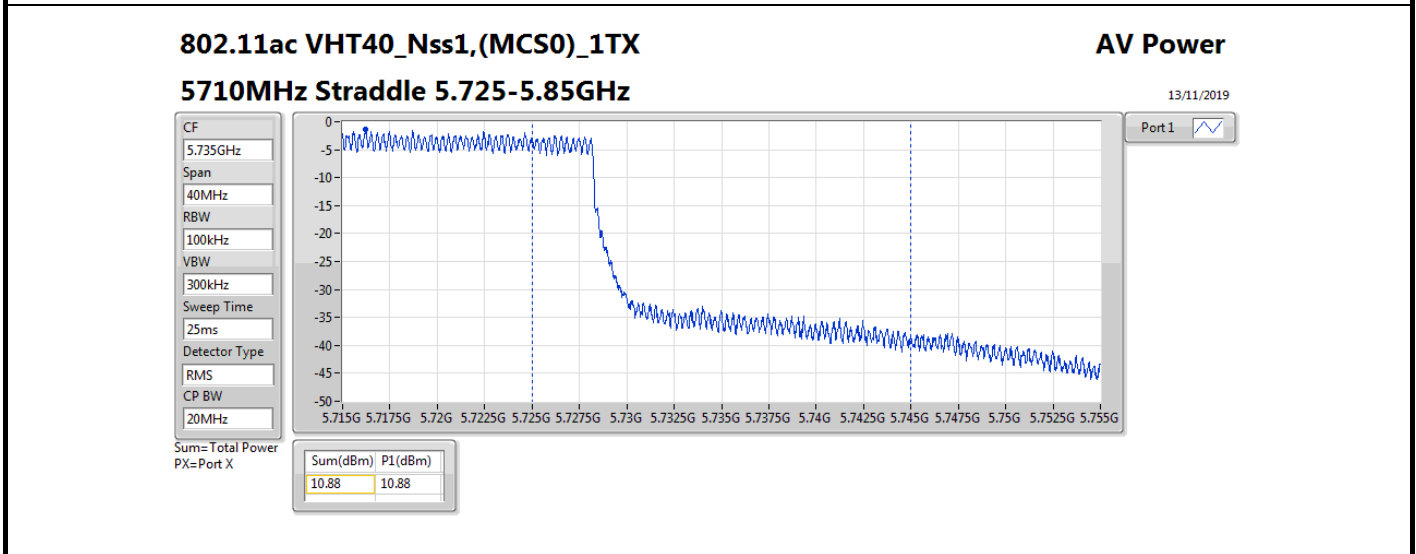

**DG** = Directional Gain; **Port X** = Port X output power

802.11ax HEW80\_Nss1,(MCS0)\_1TX

AV Power

5690MHz Straddle 5.47-5.725GHz

07/11/2019

CF  
5.65GHz  
Span  
300MHz  
RBW  
100kHz  
VBW  
300kHz  
Sweep Time  
25ms  
Detector Type  
RMS  
CP BW  
150MHz