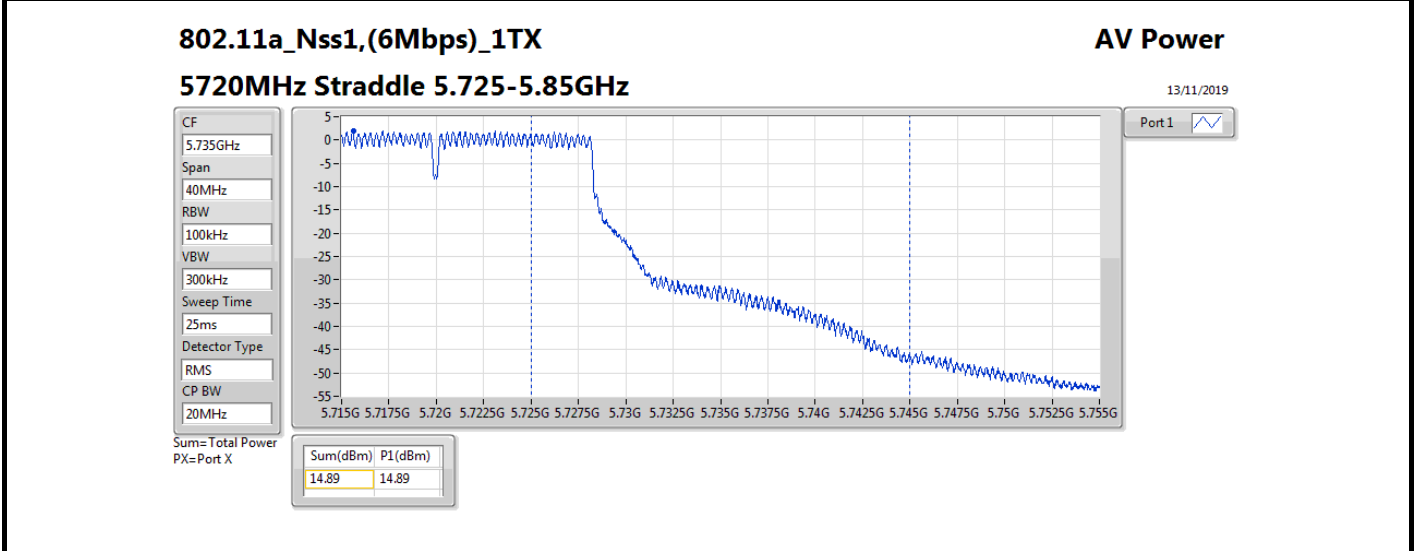

**DG** = Directional Gain; **Port X** = Port X output power

802.11ax HEW80\_Nss1,(MCS0)\_1TX

AV Power

5690MHz Straddle 5.47-5.725GHz

07/11/2019

CF  
5.65GHz  
Span  
300MHz  
RBW  
100kHz  
VBW  
300kHz  
Sweep Time  
25ms  
Detector Type  
RMS  
CP BW  
150MHz