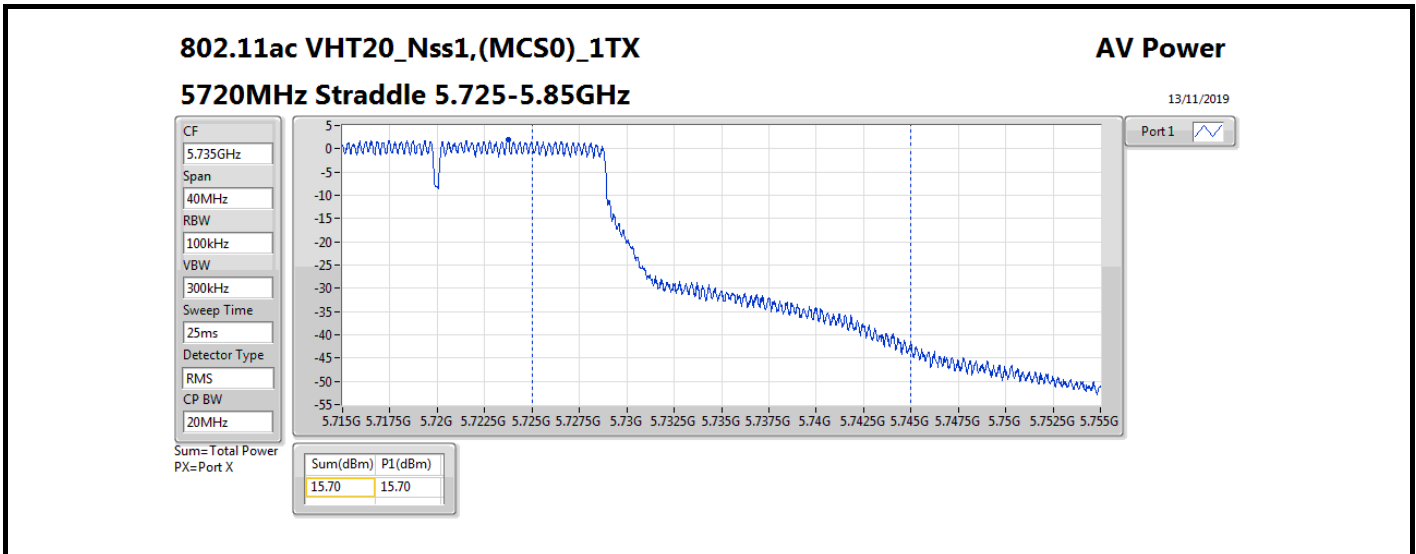

**DG** = Directional Gain; **Port X** = Port X output power

802.11ax HEW80\_Nss1,(MCS0)\_1TX

AV Power

5690MHz Straddle 5.47-5.725GHz

07/11/2019

CF  
5.65GHz  
Span  
300MHz  
RBW  
100kHz  
VBW  
300kHz  
Sweep Time  
25ms  
Detector Type  
RMS  
CP BW  
150MHz