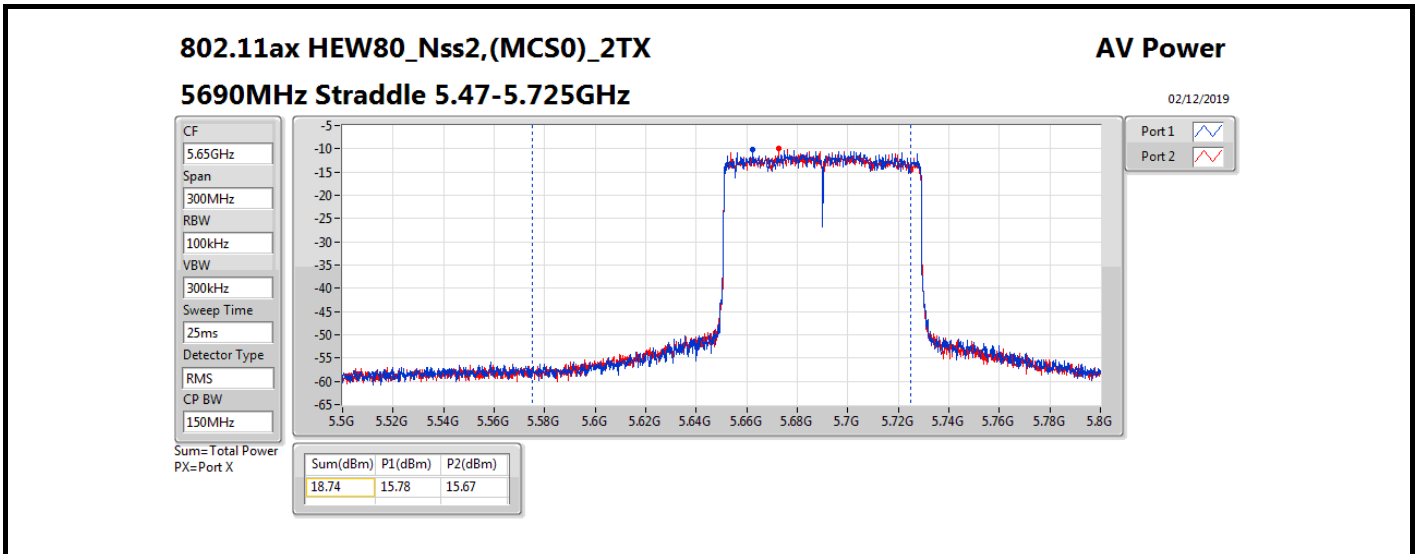

Summary

Mode	Total Power (dBm)	Total Power (W)	EIRP (dBm)	EIRP (W)
5.15-5.25GHz	-	-	-	-
802.11ac VHT160-BF_Nss1,(MCS0)_4TX	15.08	0.03221	26.68	0.46559
802.11ax HEW160-BF_Nss1,(MCS0)_4TX	15.31	0.03396	26.91	0.49091
5.25-5.35GHz	-	-	-	-
802.11ac VHT20-BF_Nss1,(MCS0)_4TX	17.71	0.05902	29.31	0.85310
802.11ac VHT40-BF_Nss1,(MCS0)_4TX	17.77	0.05984	29.37	0.86497
802.11ac VHT80-BF_Nss1,(MCS0)_4TX	17.66	0.05834	29.26	0.84333
802.11ac VHT160-BF_Nss1,(MCS0)_4TX	15.49	0.03540	27.09	0.51168
802.11ax HEW20-BF_Nss1,(MCS0)_4TX	17.77	0.05984	29.37	0.86497
802.11ax HEW40-BF_Nss1,(MCS0)_4TX	17.86	0.06109	29.46	0.88308
802.11ax HEW80-BF_Nss1,(MCS0)_4TX	17.77	0.05984	29.37	0.86497
802.11ax HEW160-BF_Nss1,(MCS0)_4TX	15.60	0.03631	27.20	0.52481
5.47-5.725GHz	-	-	-	-
802.11ac VHT20-BF_Nss1,(MCS0)_4TX	17.79	0.06012	29.39	0.86896
802.11ac VHT40-BF_Nss1,(MCS0)_4TX	17.74	0.05943	29.34	0.85901
802.11ac VHT80-BF_Nss1,(MCS0)_4TX	17.70	0.05888	29.30	0.85114
802.11ac VHT160-BF_Nss1,(MCS0)_4TX	17.04	0.05058	28.64	0.73114
802.11ax HEW20-BF_Nss1,(MCS0)_4TX	17.81	0.06039	29.41	0.87297
802.11ax HEW40-BF_Nss1,(MCS0)_4TX	17.84	0.06081	29.44	0.87902
802.11ax HEW80-BF_Nss1,(MCS0)_4TX	17.73	0.05929	29.33	0.85704
802.11ax HEW160-BF_Nss1,(MCS0)_4TX	17.64	0.05808	29.24	0.83946
5.725-5.85GHz	-	-	-	-
802.11ac VHT20-BF_Nss1,(MCS0)_4TX	10.88	0.01225	22.48	0.17701
802.11ac VHT40-BF_Nss1,(MCS0)_4TX	7.09	0.00512	18.69	0.07396
802.11ac VHT80-BF_Nss1,(MCS0)_4TX	3.02	0.00200	14.62	0.02897
802.11ax HEW20-BF_Nss1,(MCS0)_4TX	11.11	0.01291	22.71	0.18664
802.11ax HEW40-BF_Nss1,(MCS0)_4TX	7.71	0.00590	19.31	0.08531
802.11ax HEW80-BF_Nss1,(MCS0)_4TX	3.96	0.00249	15.56	0.03597