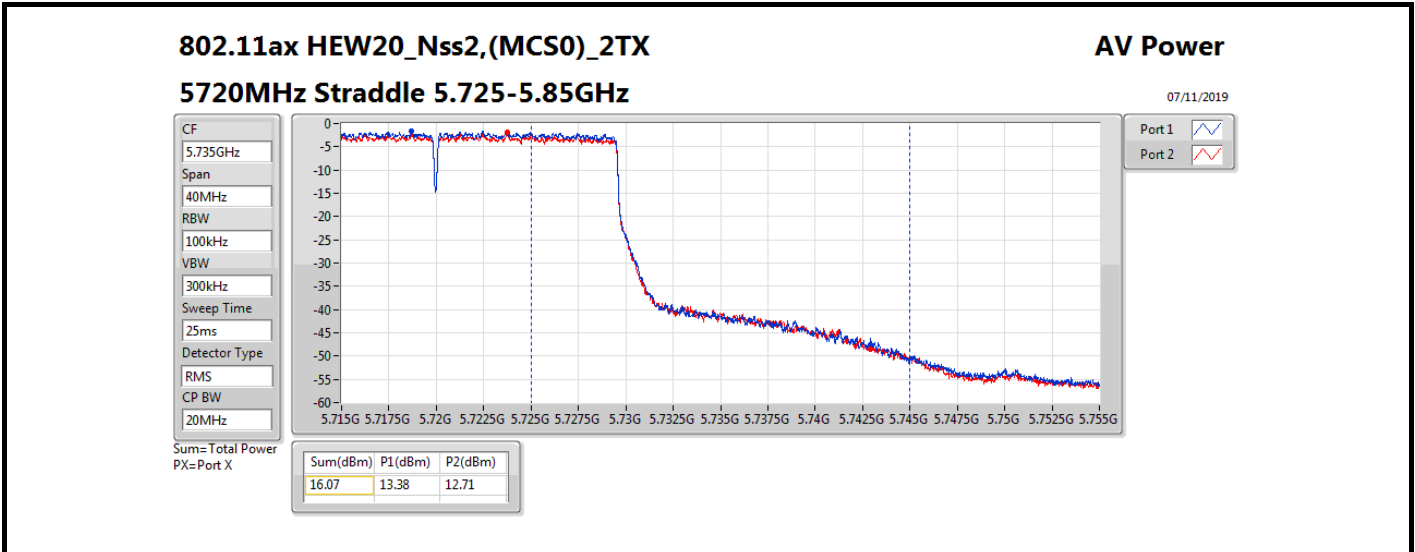

**Average Power\_Non-Beamforming\_Sample 2\_Radio 3\_Omni\_2T2S Appendix B.16**

Mode	Result	DG (dBi)	Port 1 (dBm)	Port 2 (dBm)	Total Power (dBm)	Power Limit (dBm)	EIRP (dBm)	EIRP Limit (dBm)
5510MHz_TnomVnom	Pass	8.00	14.28	13.84	17.08	21.98	25.08	30.00
5550MHz_TnomVnom	Pass	8.00	18.74	18.17	21.47	21.98	29.47	30.00
5670MHz_TnomVnom	Pass	8.00	16.86	16.28	19.59	21.98	27.59	30.00
5710MHz Straddle 5.47-5.725GHz_TnomVnom	Pass	8.00	18.81	18.08	21.47	21.98	29.47	30.00
5710MHz Straddle 5.725-5.85GHz_TnomVnom	Pass	8.00	9.45	8.55	12.03	28.00	20.03	36.00
802.11ax HEW80_Nss2,(MCS0)_2TX	-	-	-	-	-	-	-	-
5290MHz_TnomVnom	Pass	8.00	13.11	13.52	16.33	21.98	24.33	30.00
5530MHz_TnomVnom	Pass	8.00	13.28	12.87	16.09	21.98	24.09	30.00
5610MHz_TnomVnom	Pass	8.00	18.82	18.08	21.48	21.98	29.48	30.00
5690MHz Straddle 5.47-5.725GHz_TnomVnom	Pass	8.00	18.72	17.93	21.35	21.98	29.35	30.00
5690MHz Straddle 5.725-5.85GHz_TnomVnom	Pass	8.00	5.77	4.75	8.30	28.00	16.30	36.00

**DG** = Directional Gain; **Port X** = Port X output power