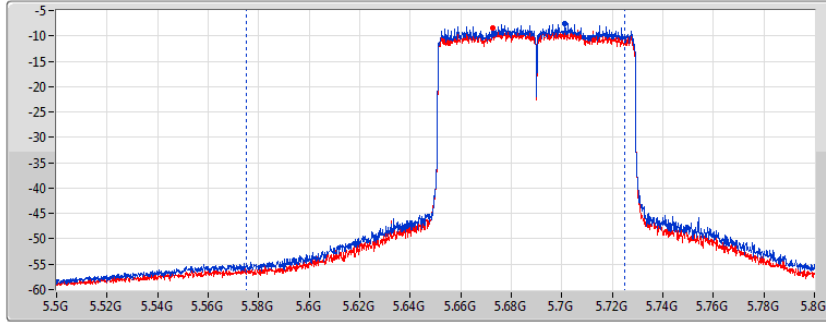

802.11ax HEW80_Nss2,(MCS0)_2TX

AV Power

5690MHz Straddle 5.47-5.725GHz

07/11/2019

CF
5.65GHz
Span
300MHz
RBW
100kHz
VBW
300kHz
Sweep Time
25ms
Detector Type
RMS
CP BW
150MHz

Port 1
Port 2

Sum=Total Power
PX=Port X

Sum(dBm)	P1(dBm)	P2(dBm)
21.35	18.72	17.93

802.11ax HEW80_Nss2,(MCS0)_2TX

AV Power

5690MHz Straddle 5.725-5.85GHz

07/11/2019

CF
5.735GHz
Span
40MHz
RBW
100kHz
VBW
300kHz
Sweep Time
25ms
Detector Type
RMS
CP BW
20MHz