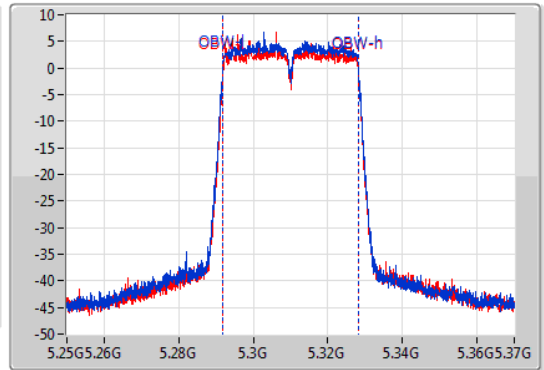

EBW

5310MHz

04/12/2019

CF  
5.31GHz  
Span  
120MHz  
RBW  
500kHz  
VBW  
2MHz  
Sweep Time  
100ms  
Detector Type  
Peak

CF  
5.31GHz  
Span  
120MHz  
RBW  
500kHz  
VBW  
2MHz  
Sweep Time  
100ms  
Detector Type  
Peak