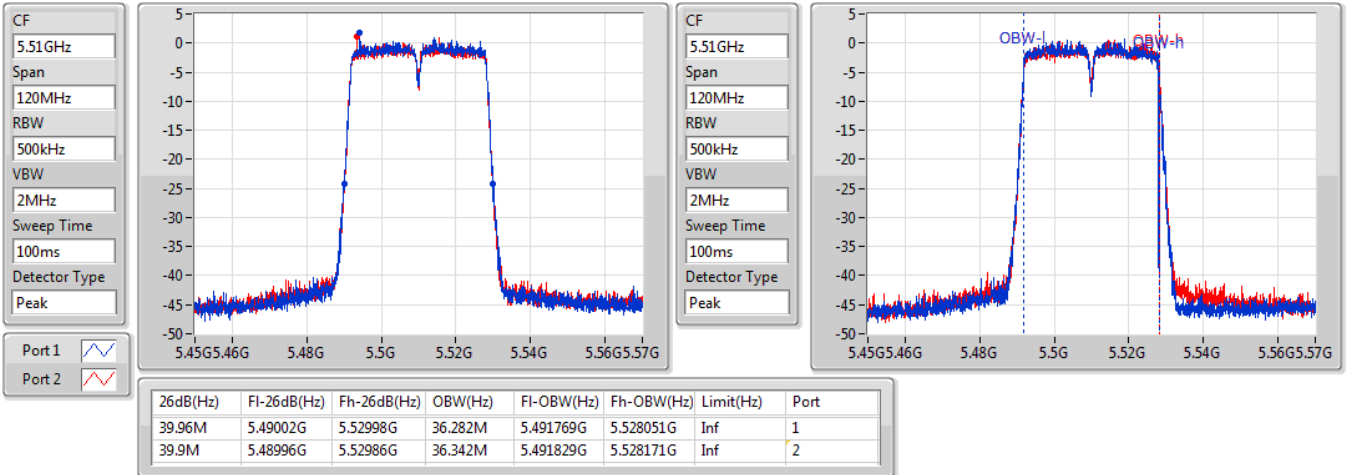

802.11ac VHT40-BF_Nss1,(MCS0)_2TX

EBW

5510MHz

04/12/2019