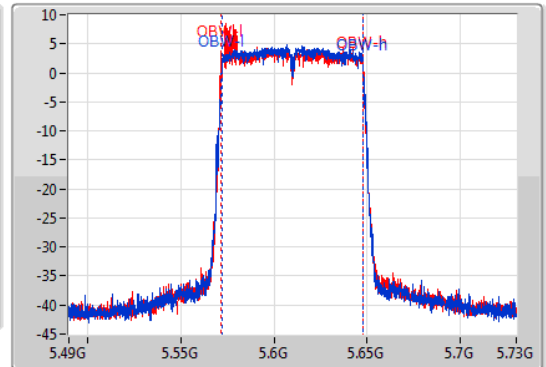

EBW

5610MHz

04/12/2019

CF  
5.61GHz  
Span  
240MHz  
RBW  
1MHz  
VBW  
3MHz  
Sweep Time  
100ms  
Detector Type  
Peak

CF  
5.61GHz  
Span  
240MHz  
RBW  
1MHz  
VBW  
3MHz  
Sweep Time  
100ms  
Detector Type  
Peak