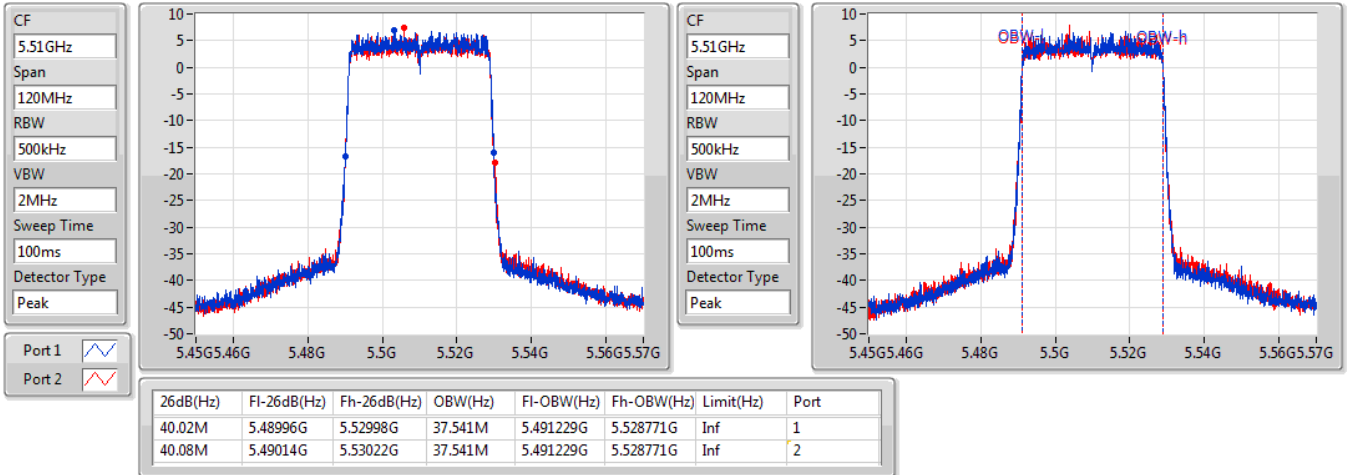

802.11ax HEW40-BF_Nss1,(MCS0)_2TX

EBW

5510MHz

04/12/2019