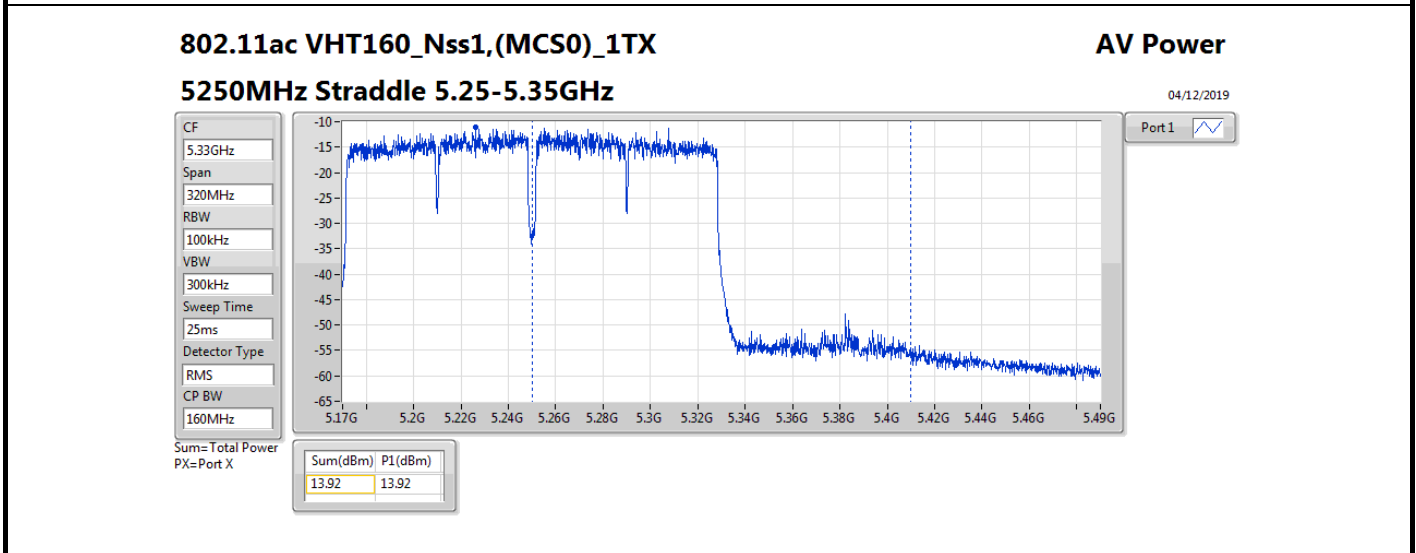

DG = Directional Gain; Port X = Port X output power

802.11ax HEW160\_Nss1,(MCS0)\_1TX

AV Power

5250MHz Straddle 5.25-5.35GHz

04/12/2019

- CF 5.33GHz
- Span 320MHz
- RBW 100kHz
- VBW 300kHz
- Sweep Time 25ms
- Detector Type RMS
- CP BW 160MHz