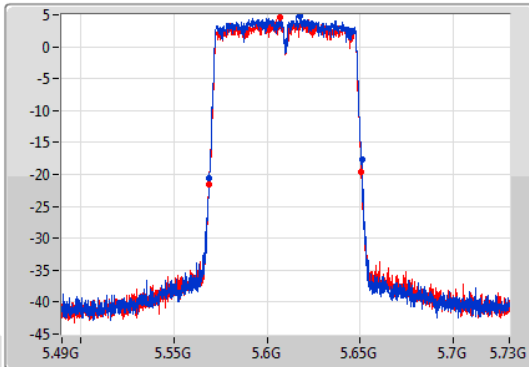

CF
5.61GHz
Span
240MHz
RBW
1MHz
VBW
3MHz
Sweep Time
100ms
Detector Type
Peak