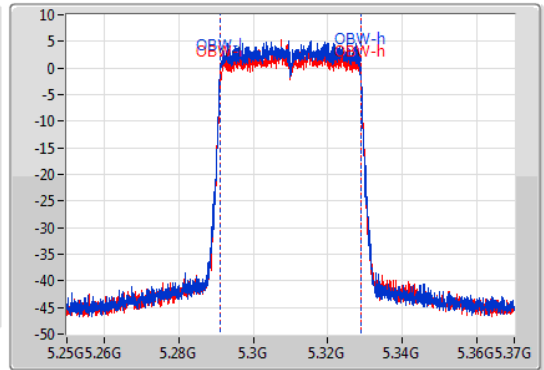

EBW

5310MHz

04/12/2019

CF  
5.31GHz  
Span  
120MHz  
RBW  
500kHz  
VBW  
2MHz  
Sweep Time  
100ms  
Detector Type  
Peak

CF  
5.31GHz  
Span  
120MHz  
RBW  
500kHz  
VBW  
2MHz  
Sweep Time  
100ms  
Detector Type  
Peak