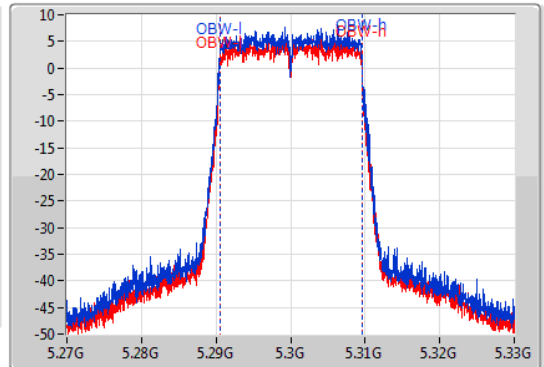

EBW

5300MHz

04/12/2019

CF  
5.3GHz  
Span  
60MHz  
RBW  
200kHz  
VBW  
1MHz  
Sweep Time  
100ms  
Detector Type  
Peak

CF  
5.3GHz  
Span  
60MHz  
RBW  
200kHz  
VBW  
1MHz  
Sweep Time  
100ms  
Detector Type  
Peak