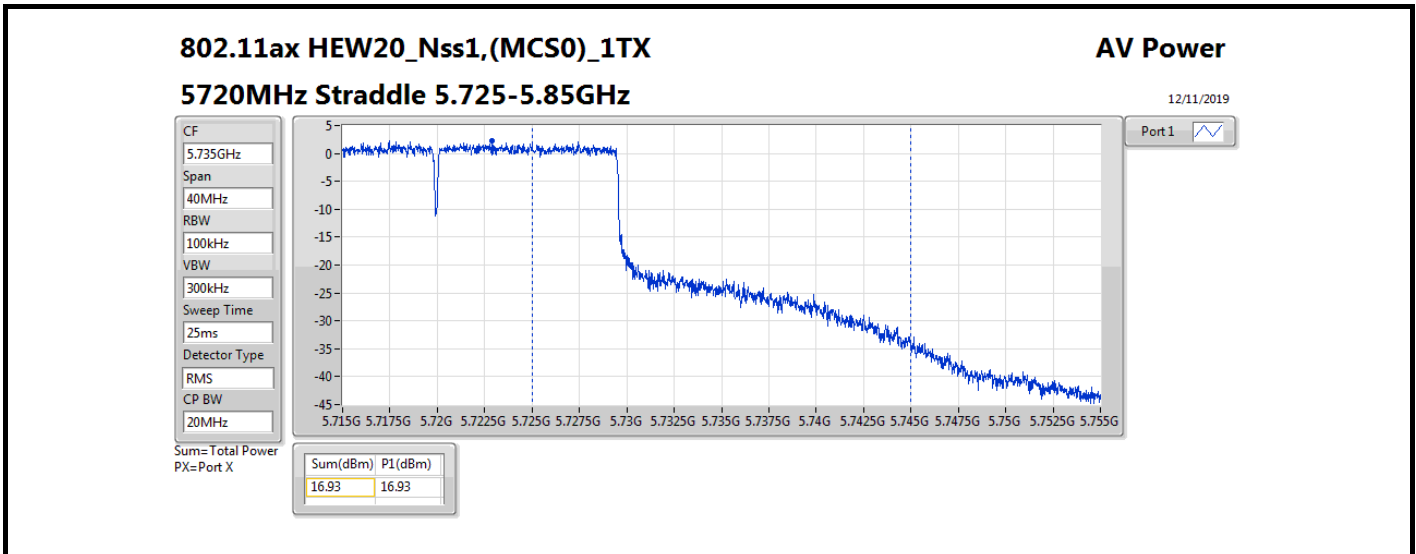

DG = Directional Gain; Port X = Port X output power

802.11ax HEW160\_Nss1,(MCS0)\_1TX

AV Power

5250MHz Straddle 5.25-5.35GHz

04/12/2019

- CF 5.33GHz
- Span 320MHz
- RBW 100kHz
- VBW 300kHz
- Sweep Time 25ms
- Detector Type RMS
- CP BW 160MHz