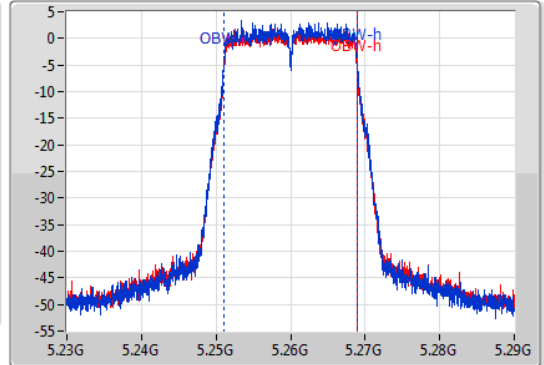

26dB(Hz)	Fl-26dB(Hz)	Fh-26dB(Hz)	OBW(Hz)	Fl-OBW(Hz)	Fh-OBW(Hz)	Limit(Hz)	Port
21.18M	5.24941G	5.27059G	17.841M	5.251094G	5.268936G	Inf	1
21.45M	5.24929G	5.27074G	17.871M	5.251064G	5.268936G	Inf	2

802.11ac VHT20-BF_Nss1,(MCS0)_2TX

EBW

5300MHz

04/12/2019

CF
5.3GHz
Span
60MHz
RBW
200kHz
VBW
1MHz
Sweep Time
100ms
Detector Type
Peak