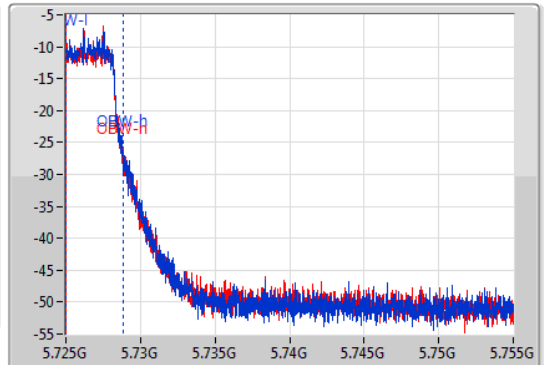

EBW

5690MHz Straddle 5.725-5.85GHz

04/12/2019

CF  
5.74GHz  
Span  
30MHz  
RBW  
100kHz  
VBW  
300kHz  
Sweep Time  
100ms  
Detector Type  
Peak  
Port 1  
Port 2

CF  
5.74GHz  
Span  
30MHz  
RBW  
100kHz  
VBW  
300kHz  
Sweep Time  
100ms  
Detector Type  
Peak