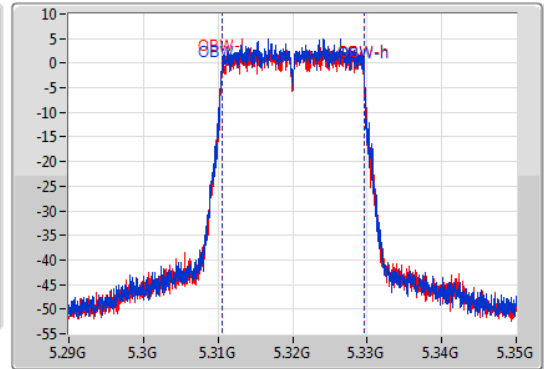

EBW

5320MHz

04/12/2019

CF  
5.32GHz  
Span  
60MHz  
RBW  
200kHz  
VBW  
1MHz  
Sweep Time  
100ms  
Detector Type  
Peak

CF  
5.32GHz  
Span  
60MHz  
RBW  
200kHz  
VBW  
1MHz  
Sweep Time  
100ms  
Detector Type  
Peak