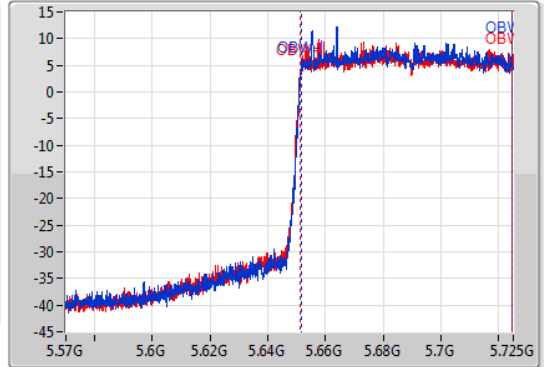

EBW

5690MHz Straddle 5.47-5.725GHz

04/12/2019

CF  
5.6475GHz  
Span  
155MHz  
RBW  
1MHz  
VBW  
3MHz  
Sweep Time  
100ms  
Detector Type  
Peak

CF  
5.6475GHz  
Span  
155MHz  
RBW  
1MHz  
VBW  
3MHz  
Sweep Time  
100ms  
Detector Type  
Peak