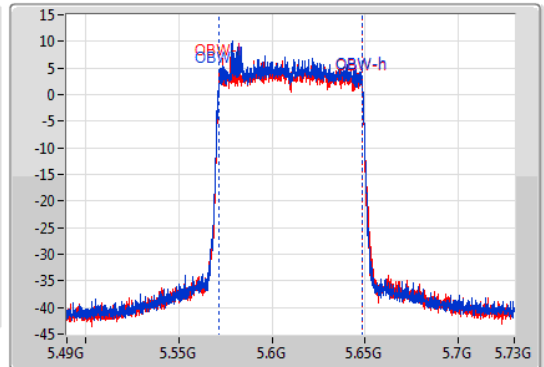

26dB(Hz)	Fl-26dB(Hz)	Fh-26dB(Hz)	OBW(Hz)	Fl-OBW(Hz)	Fh-OBW(Hz)	Limit(Hz)	Port
80.52M	5.56992G	5.65044G	76.882M	5.571499G	5.648381G	Inf	1
81.72M	5.5692G	5.65092G	77.001M	5.571499G	5.648501G	Inf	2