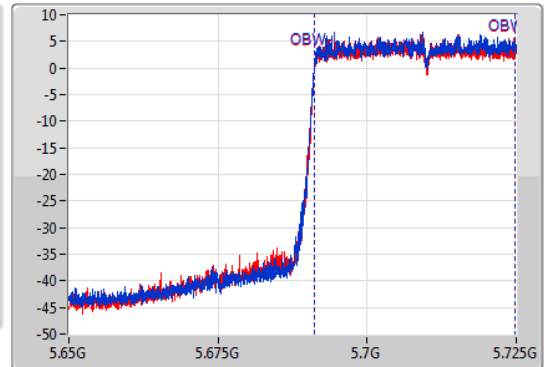

EBW

5710MHz Straddle 5.47-5.725GHz

04/12/2019

CF  
5.6875GHz  
Span  
75MHz  
RBW  
500kHz  
VBW  
2MHz  
Sweep Time  
100ms  
Detector Type  
Peak

CF  
5.6875GHz  
Span  
75MHz  
RBW  
500kHz  
VBW  
2MHz  
Sweep Time  
100ms  
Detector Type  
Peak