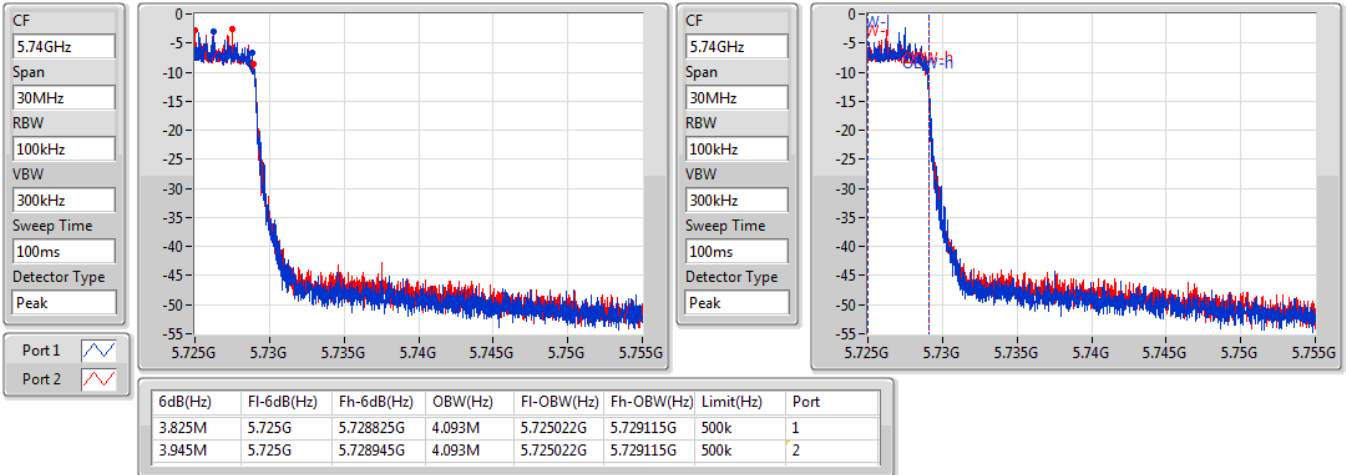

802.11ax HEW40-BF_Nss1,(MCS0)_2TX

EBW

5710MHz Straddle 5.725-5.85GHz

04/12/2019