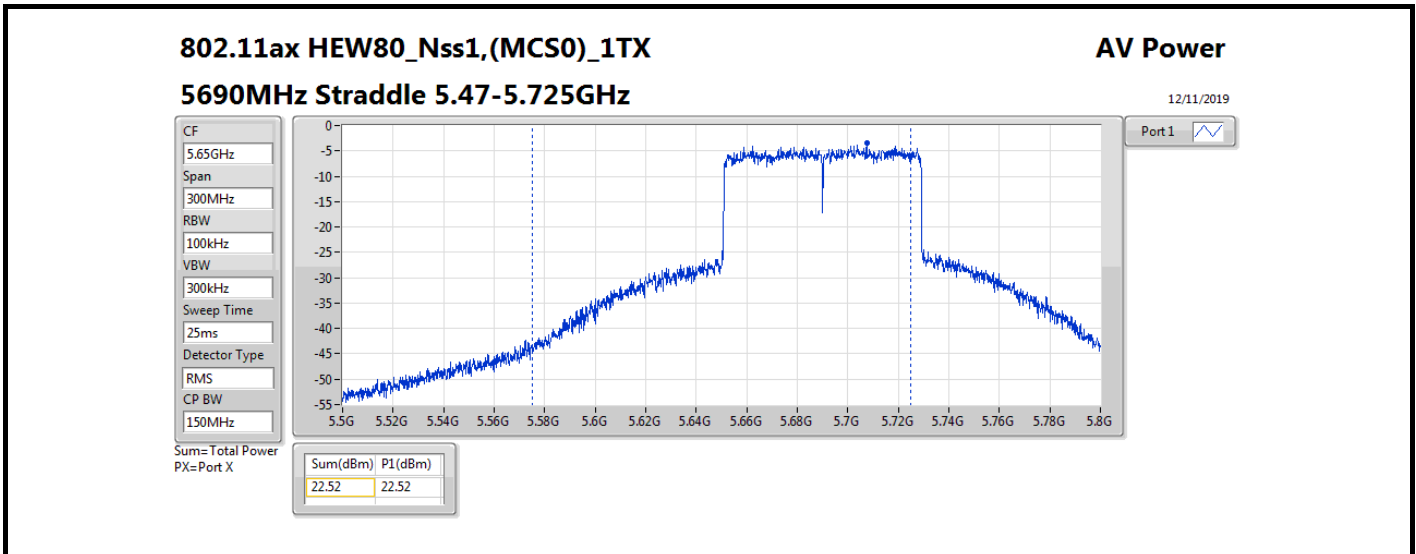

DG = Directional Gain; Port X = Port X output power

802.11ax HEW160\_Nss1,(MCS0)\_1TX

AV Power

5250MHz Straddle 5.25-5.35GHz

04/12/2019

- CF 5.33GHz
- Span 320MHz
- RBW 100kHz
- VBW 300kHz
- Sweep Time 25ms
- Detector Type RMS
- CP BW 160MHz