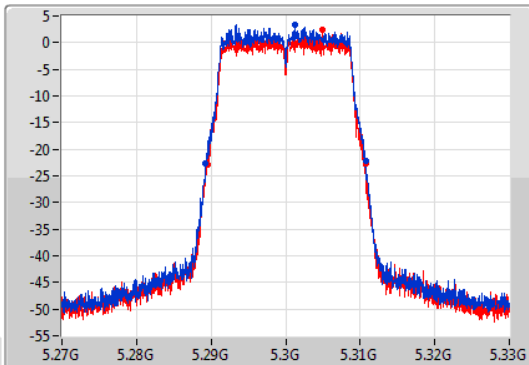

CF
5.3GHz
Span
60MHz
RBW
200kHz
VBW
1MHz
Sweep Time
100ms
Detector Type
Peak