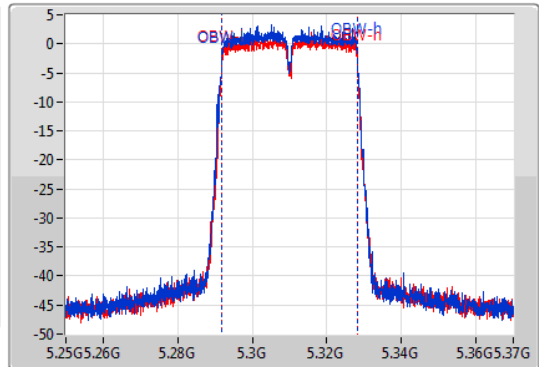

EBW

5310MHz

04/12/2019

CF  
5.31GHz  
Span  
120MHz  
RBW  
500kHz  
VBW  
2MHz  
Sweep Time  
100ms  
Detector Type  
Peak

CF  
5.31GHz  
Span  
120MHz  
RBW  
500kHz  
VBW  
2MHz  
Sweep Time  
100ms  
Detector Type  
Peak