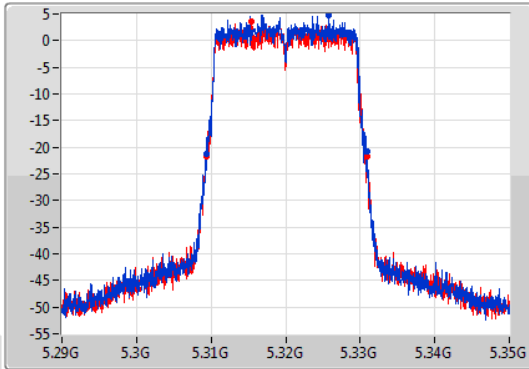

802.11ax HEW20-BF_Nss1,(MCS0)_2TX

EBW

5320MHz

04/12/2019

CF
5.32GHz
Span
60MHz
RBW
200kHz
VBW
1MHz
Sweep Time
100ms
Detector Type
Peak

CF
5.32GHz
Span
60MHz
RBW
200kHz
VBW
1MHz
Sweep Time
100ms
Detector Type
Peak