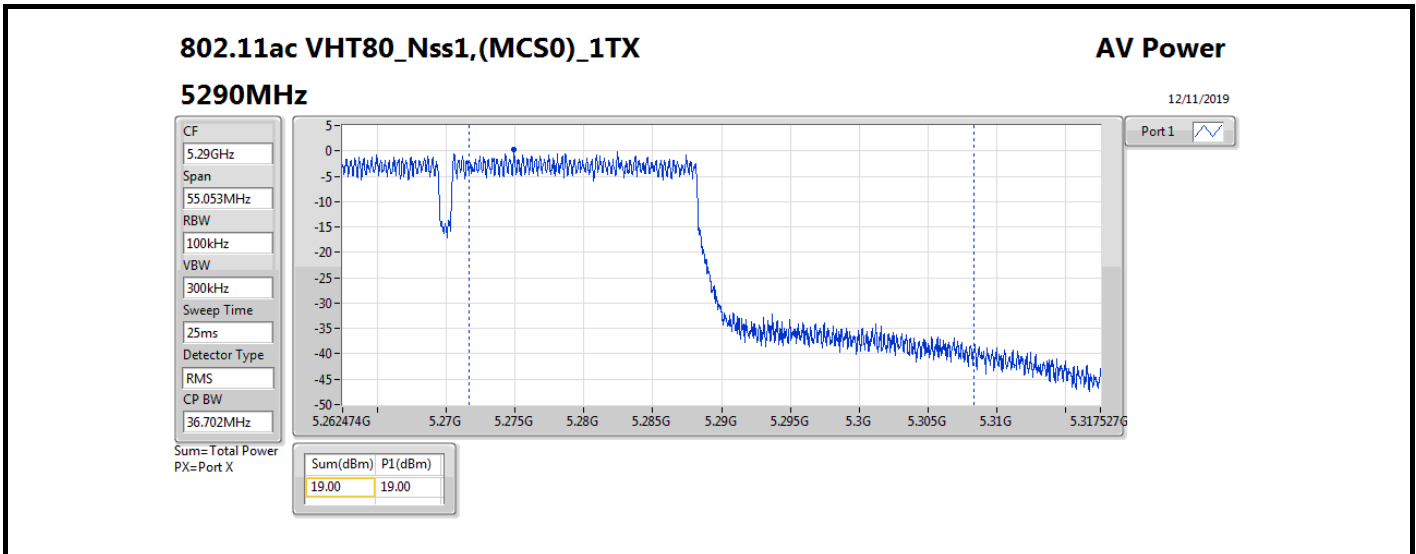

DG = Directional Gain; Port X = Port X output power

802.11ax HEW160\_Nss1,(MCS0)\_1TX

AV Power

5250MHz Straddle 5.25-5.35GHz

04/12/2019

- CF 5.33GHz
- Span 320MHz
- RBW 100kHz
- VBW 300kHz
- Sweep Time 25ms
- Detector Type RMS
- CP BW 160MHz