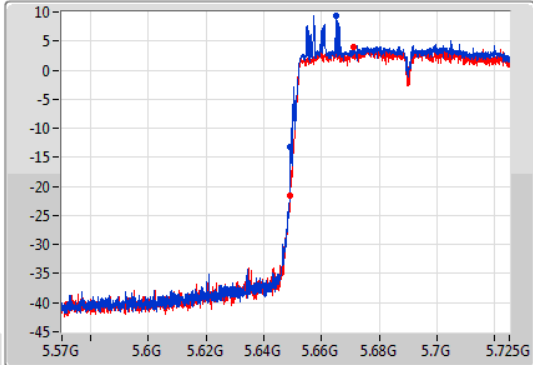

802.11ac VHT80-BF_Nss1,(MCS0)_2TX

EBW

5690MHz Straddle 5.47-5.725GHz

04/12/2019

CF
5.6475GHz
Span
155MHz
RBW
1MHz
VBW
3MHz
Sweep Time
100ms
Detector Type
Peak
Port 1
Port 2

CF
5.6475GHz
Span
155MHz
RBW
1MHz
VBW
3MHz
Sweep Time
100ms
Detector Type
Peak