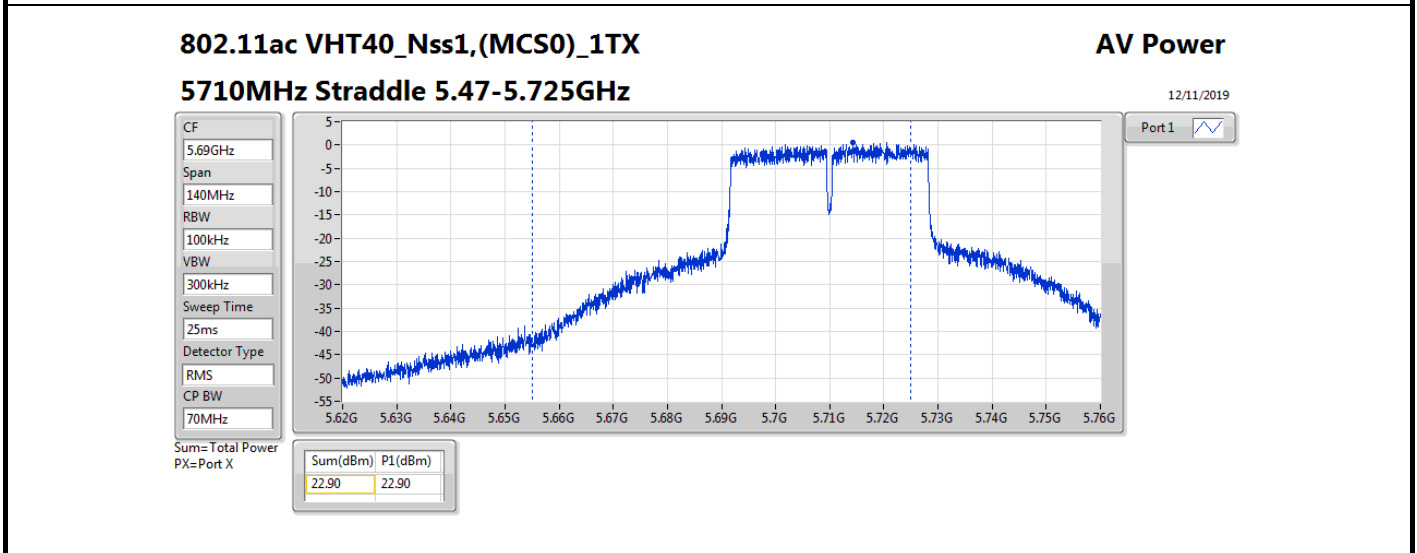

DG = Directional Gain; Port X = Port X output power

802.11ax HEW160\_Nss1,(MCS0)\_1TX

AV Power

5250MHz Straddle 5.25-5.35GHz

04/12/2019

- CF 5.33GHz
- Span 320MHz
- RBW 100kHz
- VBW 300kHz
- Sweep Time 25ms
- Detector Type RMS
- CP BW 160MHz