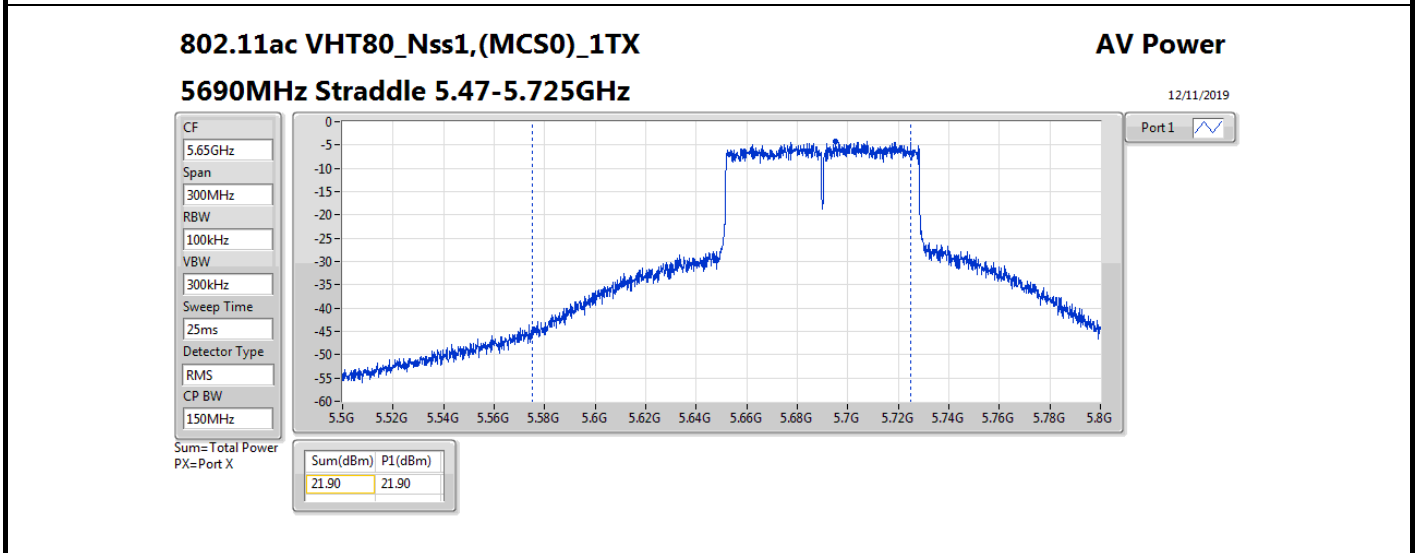

DG = Directional Gain; Port X = Port X output power

802.11ax HEW160\_Nss1,(MCS0)\_1TX

AV Power

5250MHz Straddle 5.25-5.35GHz

04/12/2019

- CF 5.33GHz
- Span 320MHz
- RBW 100kHz
- VBW 300kHz
- Sweep Time 25ms
- Detector Type RMS
- CP BW 160MHz