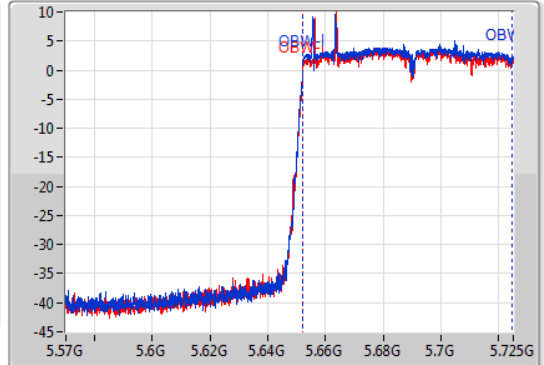

EBW

5690MHz Straddle 5.47-5.725GHz

04/12/2019

CF  
5.6475GHz  
Span  
155MHz  
RBW  
1MHz  
VBW  
3MHz  
Sweep Time  
100ms  
Detector Type  
Peak  
Port 1  
Port 2

CF  
5.6475GHz  
Span  
155MHz  
RBW  
1MHz  
VBW  
3MHz  
Sweep Time  
100ms  
Detector Type  
Peak