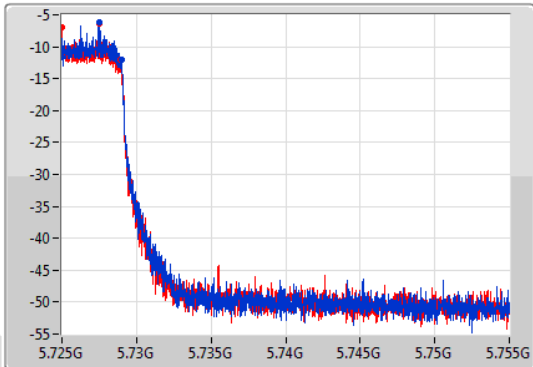

5690MHz Straddle 5.725-5.85GHz

04/12/2019

CF
5.74GHz
Span
30MHz
RBW
100kHz
VBW
300kHz
Sweep Time
100ms
Detector Type
Peak

CF
5.74GHz
Span
30MHz
RBW
100kHz
VBW
300kHz
Sweep Time
100ms
Detector Type
Peak