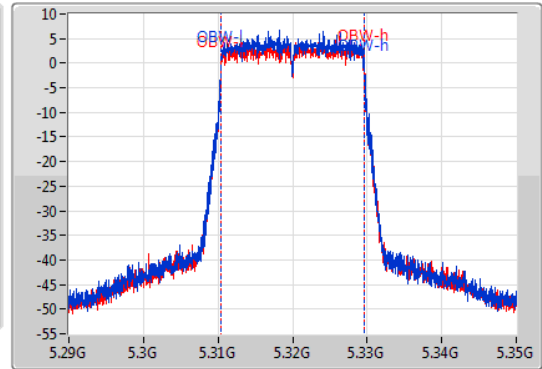

EBW

5320MHz

04/12/2019

CF  
5.32GHz  
Span  
60MHz  
RBW  
200kHz  
VBW  
1MHz  
Sweep Time  
100ms  
Detector Type  
Peak

CF  
5.32GHz  
Span  
60MHz  
RBW  
200kHz  
VBW  
1MHz  
Sweep Time  
100ms  
Detector Type  
Peak