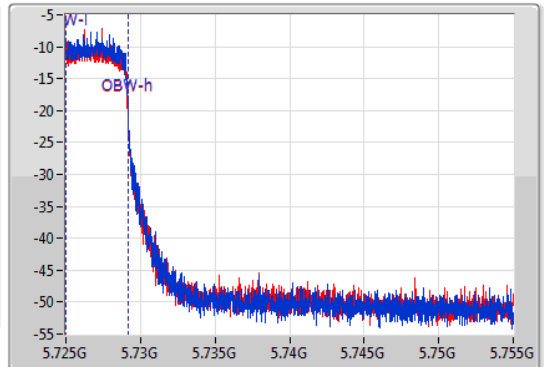

EBW

5690MHz Straddle 5.725-5.85GHz

04/12/2019

CF  
5.74GHz  
Span  
30MHz  
RBW  
100kHz  
VBW  
300kHz  
Sweep Time  
100ms  
Detector Type  
Peak

CF  
5.74GHz  
Span  
30MHz  
RBW  
100kHz  
VBW  
300kHz  
Sweep Time  
100ms  
Detector Type  
Peak