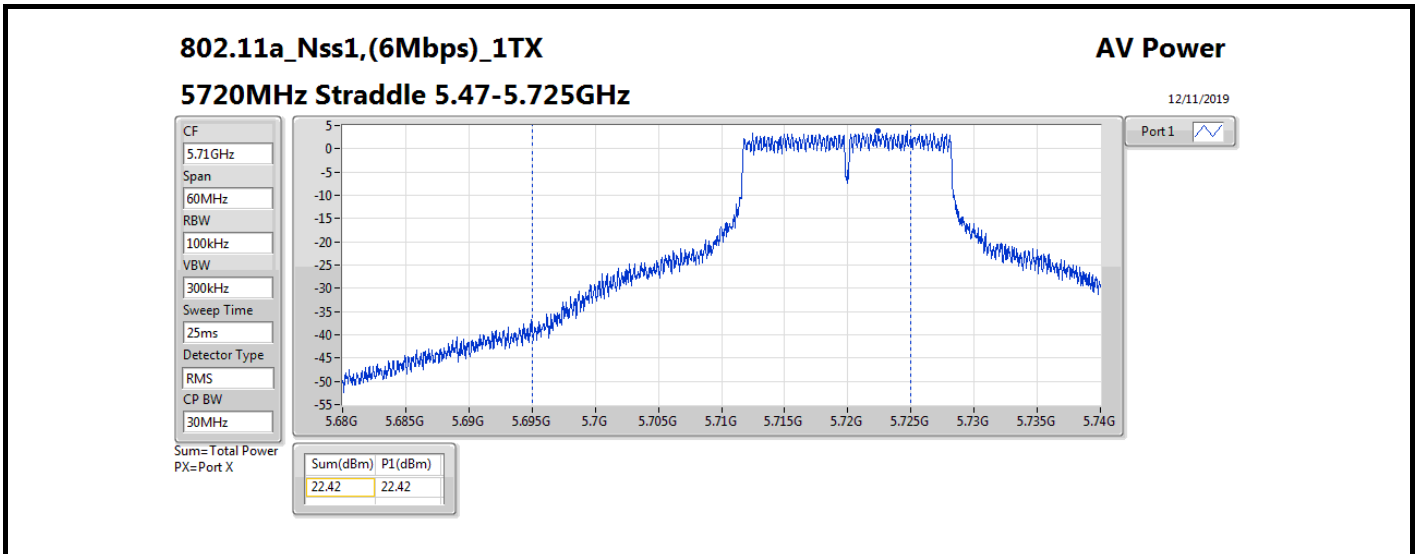

DG = Directional Gain; Port X = Port X output power

802.11ax HEW160\_Nss1,(MCS0)\_1TX

AV Power

5250MHz Straddle 5.25-5.35GHz

04/12/2019

- CF 5.33GHz
- Span 320MHz
- RBW 100kHz
- VBW 300kHz
- Sweep Time 25ms
- Detector Type RMS
- CP BW 160MHz