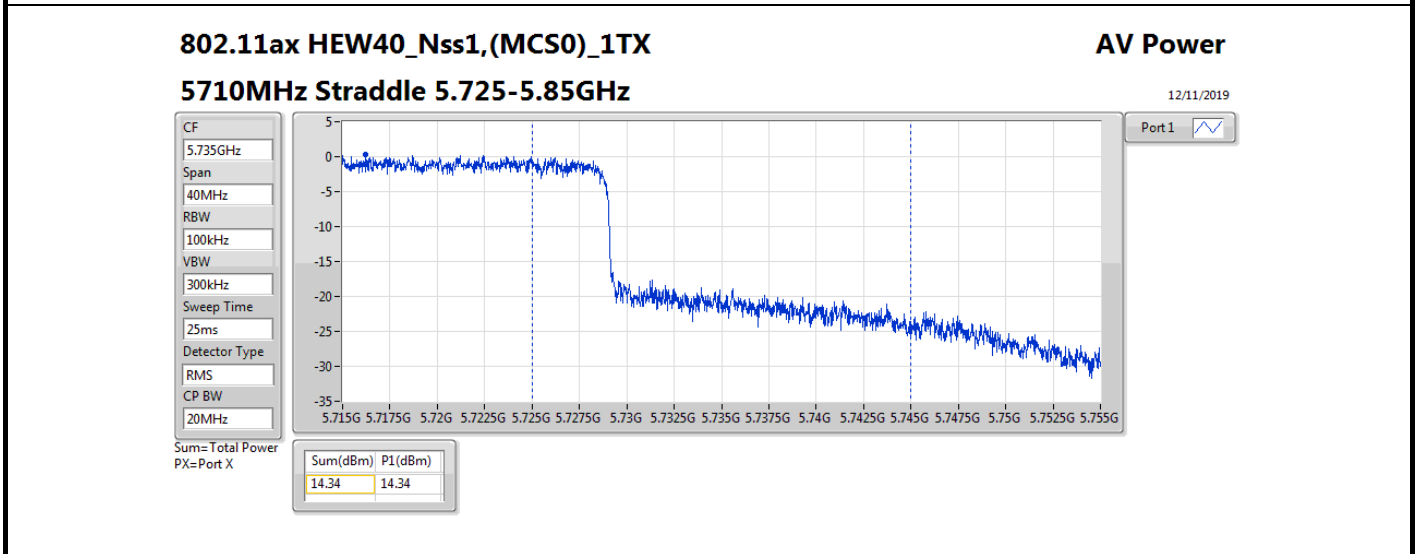

DG = Directional Gain; Port X = Port X output power

802.11ax HEW160\_Nss1,(MCS0)\_1TX

AV Power

5250MHz Straddle 5.25-5.35GHz

04/12/2019

- CF 5.33GHz
- Span 320MHz
- RBW 100kHz
- VBW 300kHz
- Sweep Time 25ms
- Detector Type RMS
- CP BW 160MHz