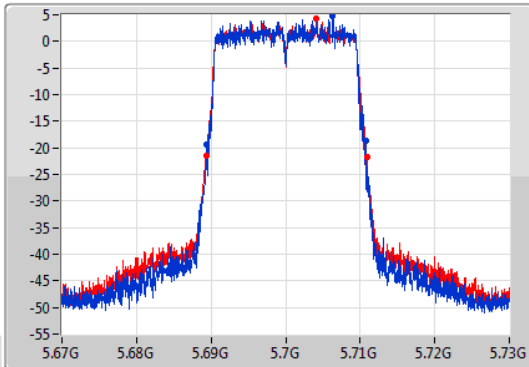

CF
5.7GHz
Span
60MHz
RBW
200kHz
VBW
1MHz
Sweep Time
100ms
Detector Type
Peak