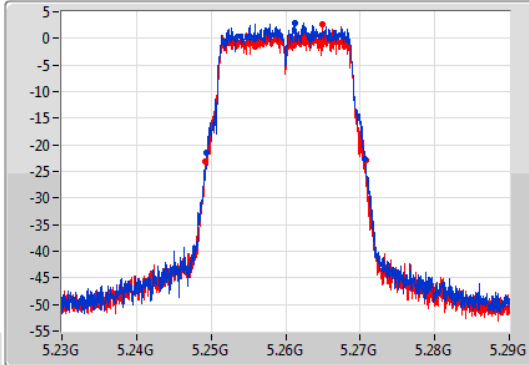

Port X-N dB = Port X 6dB down bandwidth for 5.725-5.85GHz band / 26dB down bandwidth for other band

Port X-OBW = Port X 99% occupied bandwidth;

802.11ac VHT20-BF\_Nss1,(MCS0)\_2TX

EBW

5260MHz

04/12/2019

CF  
5.26GHz  
Span  
60MHz  
RBW  
200kHz  
VBW  
1MHz  
Sweep Time  
100ms  
Detector Type  
Peak