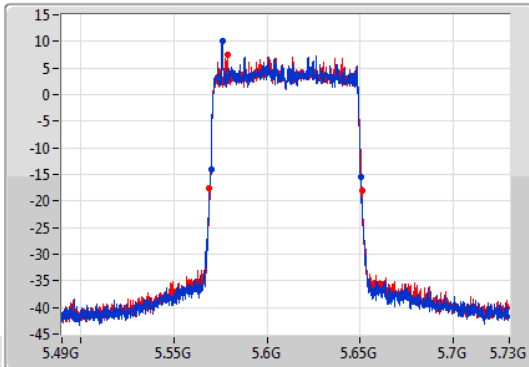

Sweep Time  
100ms

Detector Type  
Peak

Port 1 

Port 2 

CF  
5.61GHz

Span  
240MHz

RBW  
1MHz

VBW  
3MHz