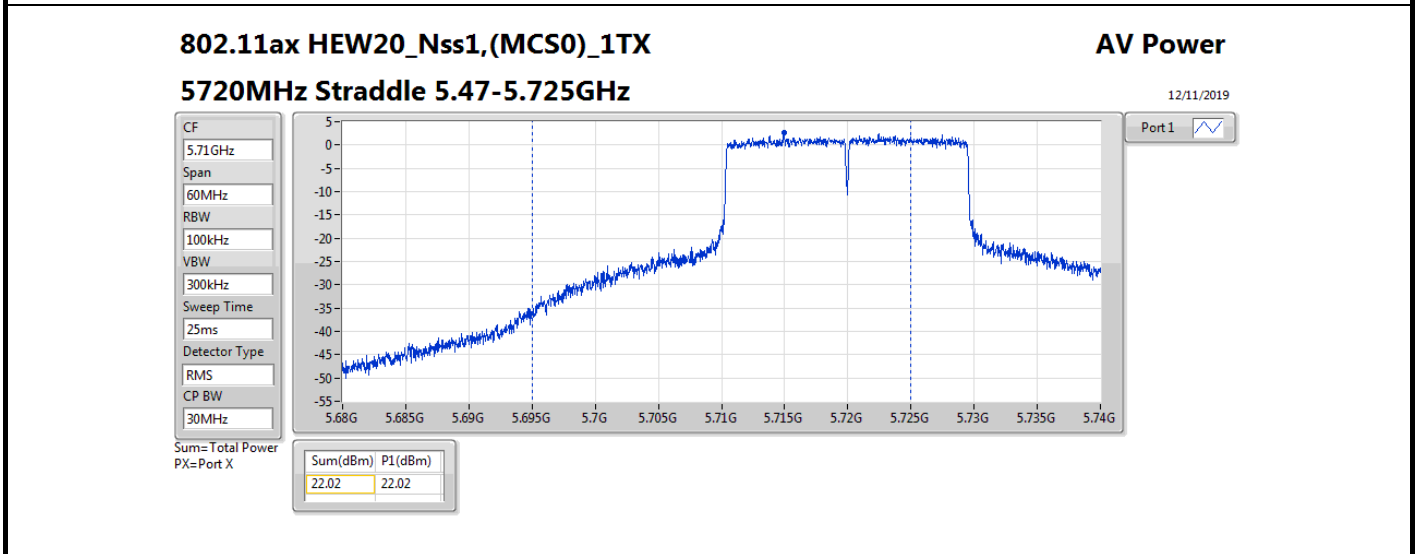

DG = Directional Gain; Port X = Port X output power

802.11ax HEW160\_Nss1,(MCS0)\_1TX

AV Power

5250MHz Straddle 5.25-5.35GHz

04/12/2019

- CF 5.33GHz
- Span 320MHz
- RBW 100kHz
- VBW 300kHz
- Sweep Time 25ms
- Detector Type RMS
- CP BW 160MHz