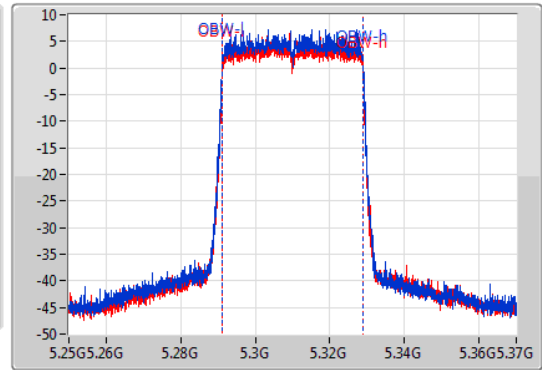

EBW

5310MHz

04/12/2019

CF  
5.31GHz  
Span  
120MHz  
RBW  
500kHz  
VBW  
2MHz  
Sweep Time  
100ms  
Detector Type  
Peak

CF  
5.31GHz  
Span  
120MHz  
RBW  
500kHz  
VBW  
2MHz  
Sweep Time  
100ms  
Detector Type  
Peak