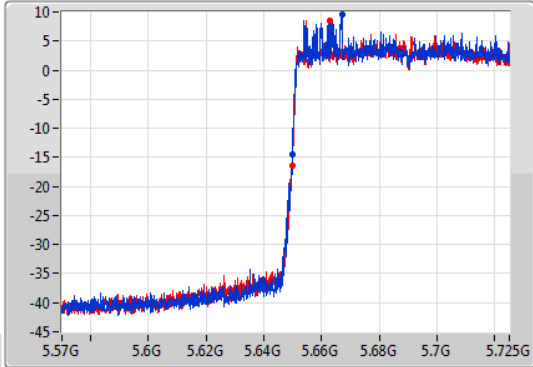

802.11ax HEW80-BF_Nss1,(MCS0)_2TX

EBW

5690MHz Straddle 5.47-5.725GHz

04/12/2019

CF
5.6475GHz
Span
155MHz
RBW
1MHz
VBW
3MHz
Sweep Time
100ms
Detector Type
Peak

CF
5.6475GHz
Span
155MHz
RBW
1MHz
VBW
3MHz
Sweep Time
100ms
Detector Type
Peak