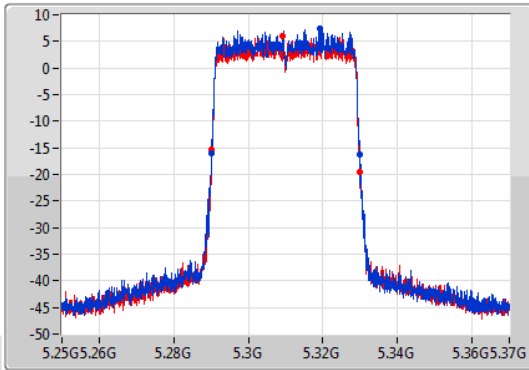

CF
5.31GHz
Span
120MHz
RBW
500kHz
VBW
2MHz
Sweep Time
100ms
Detector Type
Peak