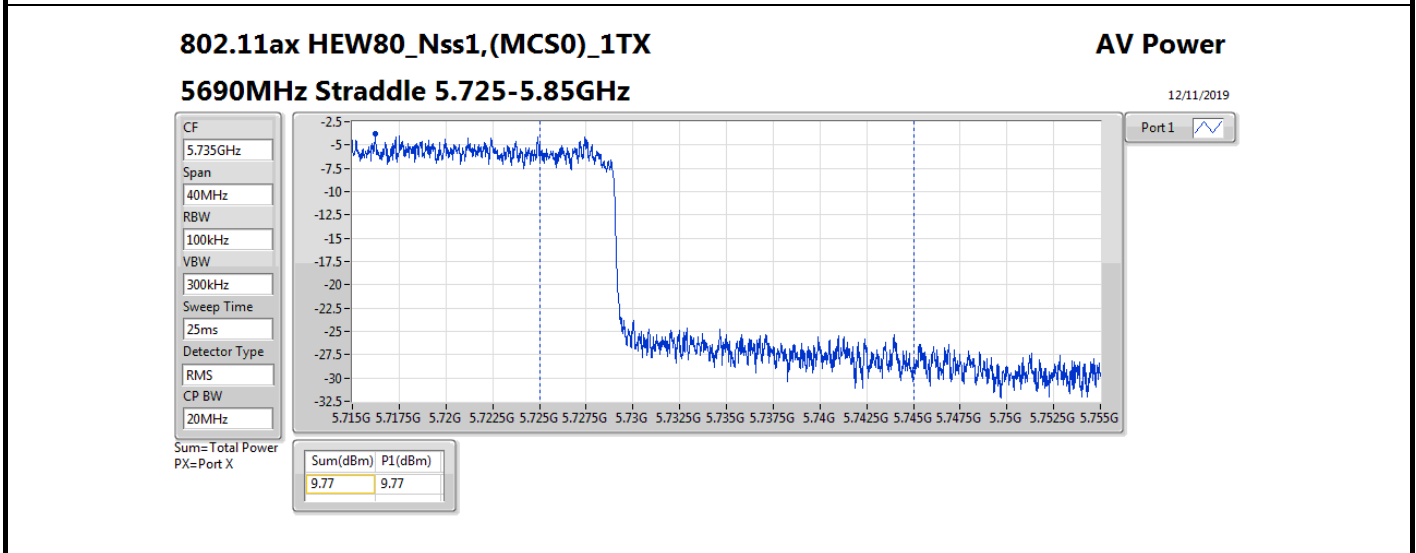

DG = Directional Gain; Port X = Port X output power

802.11ax HEW160\_Nss1,(MCS0)\_1TX

AV Power

5250MHz Straddle 5.25-5.35GHz

04/12/2019

- CF 5.33GHz
- Span 320MHz
- RBW 100kHz
- VBW 300kHz
- Sweep Time 25ms
- Detector Type RMS
- CP BW 160MHz