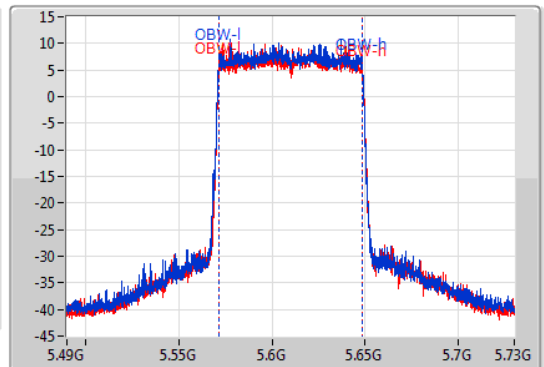

EBW

5610MHz

04/12/2019

CF  
5.61GHz  
Span  
240MHz  
RBW  
1MHz  
VBW  
3MHz  
Sweep Time  
100ms  
Detector Type  
Peak

CF  
5.61GHz  
Span  
240MHz  
RBW  
1MHz  
VBW  
3MHz  
Sweep Time  
100ms  
Detector Type  
Peak