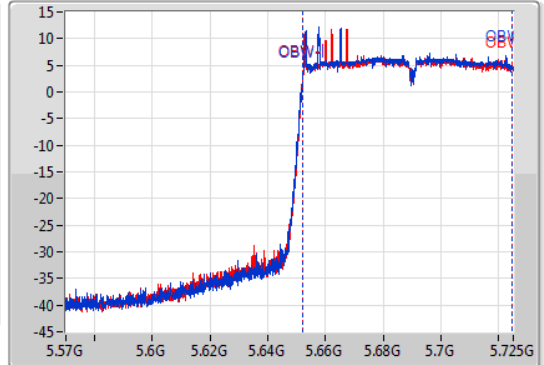

EBW

5690MHz Straddle 5.47-5.725GHz

04/12/2019

CF  
5.6475GHz  
Span  
155MHz  
RBW  
1MHz  
VBW  
3MHz  
Sweep Time  
100ms  
Detector Type  
Peak

CF  
5.6475GHz  
Span  
155MHz  
RBW  
1MHz  
VBW  
3MHz  
Sweep Time  
100ms  
Detector Type  
Peak