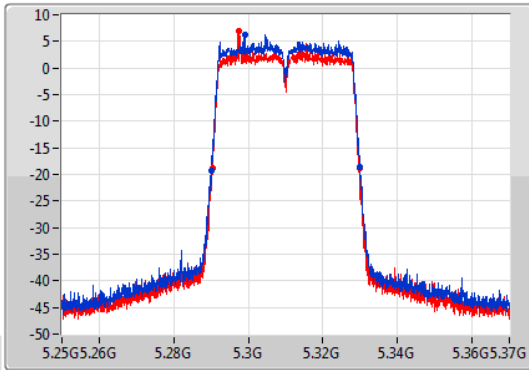

EBW

5310MHz

04/12/2019

CF  
5.31GHz  
Span  
120MHz  
RBW  
500kHz  
VBW  
2MHz  
Sweep Time  
100ms  
Detector Type  
Peak

CF  
5.31GHz  
Span  
120MHz  
RBW  
500kHz  
VBW  
2MHz  
Sweep Time  
100ms  
Detector Type  
Peak