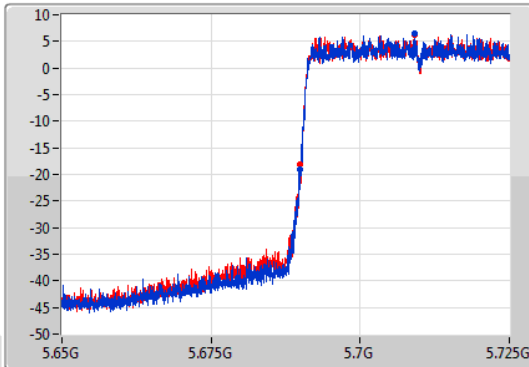

CF
5.6875GHz
Span
75MHz
RBW
500kHz
VBW
2MHz
Sweep Time
100ms
Detector Type
Peak