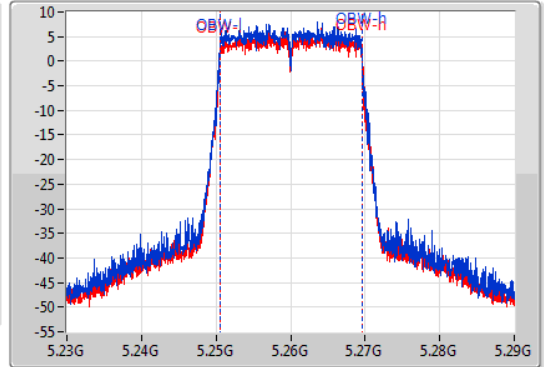

EBW

5260MHz

04/12/2019

CF  
5.26GHz  
Span  
60MHz  
RBW  
200kHz  
VBW  
1MHz  
Sweep Time  
100ms  
Detector Type  
Peak

CF  
5.26GHz  
Span  
60MHz  
RBW  
200kHz  
VBW  
1MHz  
Sweep Time  
100ms  
Detector Type  
Peak