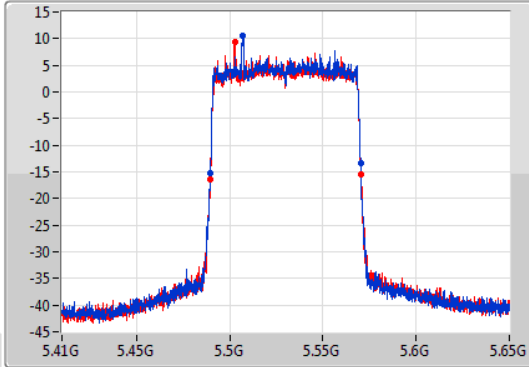

802.11ax HEW80-BF_Nss1,(MCS0)_2TX

EBW

5530MHz

04/12/2019

CF
5.53GHz

Span
240MHz

RBW
1MHz

VBW
3MHz

Sweep Time
100ms

Detector Type
Peak

Port 1

Port 2

CF
5.53GHz

Span
240MHz

RBW
1MHz

VBW
3MHz

Sweep Time
100ms

Detector Type
Peak