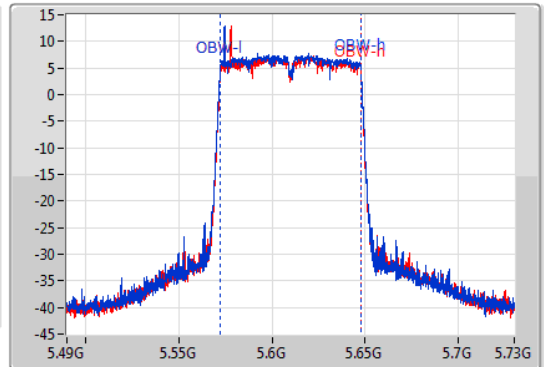

EBW

5610MHz

04/12/2019

CF  
5.61GHz  
Span  
240MHz  
RBW  
1MHz  
VBW  
3MHz  
Sweep Time  
100ms  
Detector Type  
Peak

CF  
5.61GHz  
Span  
240MHz  
RBW  
1MHz  
VBW  
3MHz  
Sweep Time  
100ms  
Detector Type  
Peak