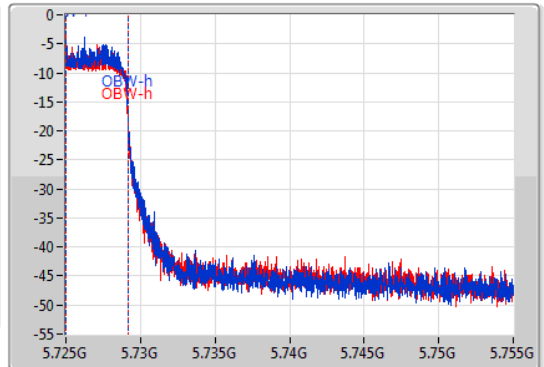

EBW

5690MHz Straddle 5.725-5.85GHz

04/12/2019

CF  
5.74GHz  
Span  
30MHz  
RBW  
100kHz  
VBW  
300kHz  
Sweep Time  
100ms  
Detector Type  
Peak

CF  
5.74GHz  
Span  
30MHz  
RBW  
100kHz  
VBW  
300kHz  
Sweep Time  
100ms  
Detector Type  
Peak

6dB(Hz)	Fl-6dB(Hz)	Fh-6dB(Hz)	OBW(Hz)	Fl-OBW(Hz)	Fh-OBW(Hz)	Limit(Hz)	Port
3.9M	5.725G	5.7289G	4.138M	5.725007G	5.729145G	500k	1
4.005M	5.725G	5.729005G	4.153M	5.725007G	5.72916G	500k	2

Summary

Mode	Max-N dB (Hz)	Max-OBW (Hz)	ITU-Code	Min-N dB (Hz)	Min-OBW (Hz)
5.25-5.35GHz	-	-	-	-	-
802.11ac VHT20-BF_Nss1,(MCS0)_2TX	21.63M	17.871M	17M9D1D	21.18M	17.841M
802.11ac VHT40-BF_Nss1,(MCS0)_2TX	40.08M	36.462M	36M5D1D	39.06M	36.342M
802.11ac VHT80-BF_Nss1,(MCS0)_2TX	81.72M	75.682M	75M7D1D	80.88M	75.562M
802.11ax HEW20-BF_Nss1,(MCS0)_2TX	21.54M	19.07M	19M1D1D	21.21M	19.01M
802.11ax HEW40-BF_Nss1,(MCS0)_2TX	40.98M	37.541M	37M5D1D	39.72M	37.481M
802.11ax HEW80-BF_Nss1,(MCS0)_2TX	81.12M	77.121M	77M1D1D	80.28M	77.001M
5.47-5.725GHz	-	-	-	-	-
802.11ac VHT20-BF_Nss1,(MCS0)_2TX	21.6M	17.931M	17M9D1D	15.715M	13.941M
802.11ac VHT40-BF_Nss1,(MCS0)_2TX	40.5M	36.462M	36M5D1D	34.613M	33.058M
802.11ac VHT80-BF_Nss1,(MCS0)_2TX	82.08M	76.282M	76M3D1D	75.795M	72.426M
802.11ax HEW20-BF_Nss1,(MCS0)_2TX	21.57M	19.13M	19M1D1D	15.68M	14.465M
802.11ax HEW40-BF_Nss1,(MCS0)_2TX	40.2M	37.541M	37M5D1D	35.1M	33.583M
802.11ax HEW80-BF_Nss1,(MCS0)_2TX	81.72M	77.241M	77M2D1D	75.175M	73.046M
5.725-5.85GHz	-	-	-	-	-
802.11ac VHT20-BF_Nss1,(MCS0)_2TX	3.78M	4.363M	4M36D1D	3.78M	4.348M
802.11ac VHT40-BF_Nss1,(MCS0)_2TX	3.165M	3.583M	3M58D1D	3.15M	3.568M
802.11ac VHT80-BF_Nss1,(MCS0)_2TX	3.15M	3.838M	3M84D1D	3.15M	3.823M
802.11ax HEW20-BF_Nss1,(MCS0)_2TX	4.59M	4.678M	4M68D1D	4.575M	4.678M
802.11ax HEW40-BF_Nss1,(MCS0)_2TX	3.945M	4.093M	4M09D1D	3.825M	4.093M
802.11ax HEW80-BF_Nss1,(MCS0)_2TX	4.02M	4.153M	4M15D1D	3.96M	4.123M