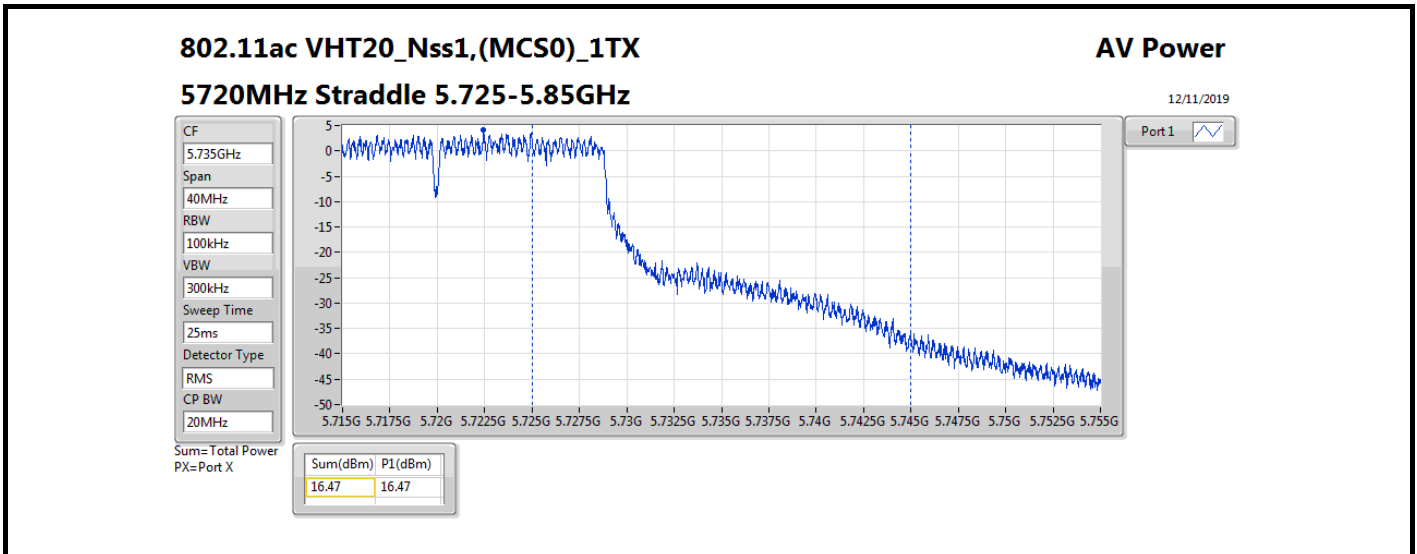

DG = Directional Gain; Port X = Port X output power

802.11ax HEW160\_Nss1,(MCS0)\_1TX

AV Power

5250MHz Straddle 5.25-5.35GHz

04/12/2019

- CF 5.33GHz
- Span 320MHz
- RBW 100kHz
- VBW 300kHz
- Sweep Time 25ms
- Detector Type RMS
- CP BW 160MHz