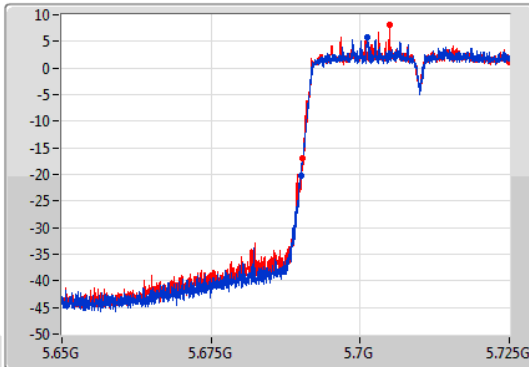

CF
5.6875GHz
Span
75MHz
RBW
500kHz
VBW
2MHz
Sweep Time
100ms
Detector Type
Peak