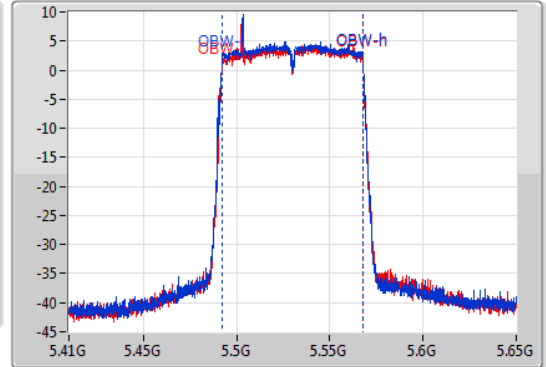

EBW

5530MHz

04/12/2019

CF  
5.53GHz  
Span  
240MHz  
RBW  
1MHz  
VBW  
3MHz  
Sweep Time  
100ms  
Detector Type  
Peak

CF  
5.53GHz  
Span  
240MHz  
RBW  
1MHz  
VBW  
3MHz  
Sweep Time  
100ms  
Detector Type  
Peak