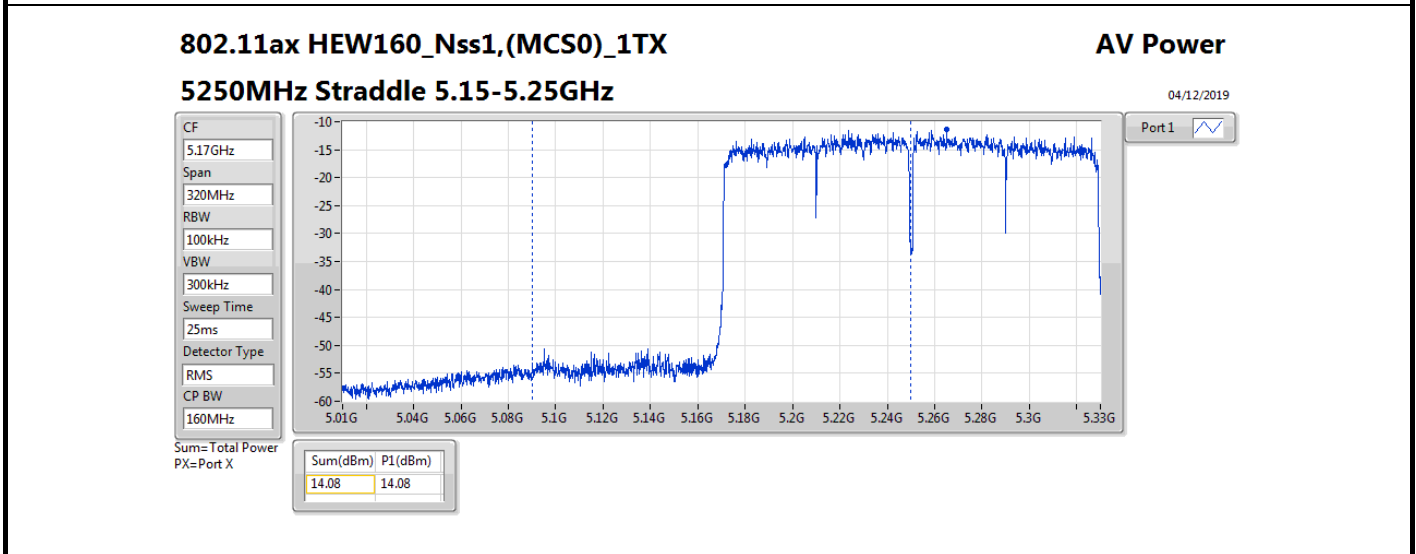

DG = Directional Gain; Port X = Port X output power

802.11ax HEW160\_Nss1,(MCS0)\_1TX

AV Power

5250MHz Straddle 5.25-5.35GHz

04/12/2019

- CF 5.33GHz
- Span 320MHz
- RBW 100kHz
- VBW 300kHz
- Sweep Time 25ms
- Detector Type RMS
- CP BW 160MHz