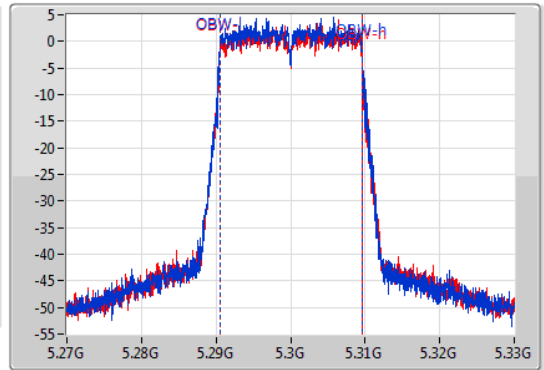

EBW

5300MHz

04/12/2019

CF  
5.3GHz  
Span  
60MHz  
RBW  
200kHz  
VBW  
1MHz  
Sweep Time  
100ms  
Detector Type  
Peak

CF  
5.3GHz  
Span  
60MHz  
RBW  
200kHz  
VBW  
1MHz  
Sweep Time  
100ms  
Detector Type  
Peak