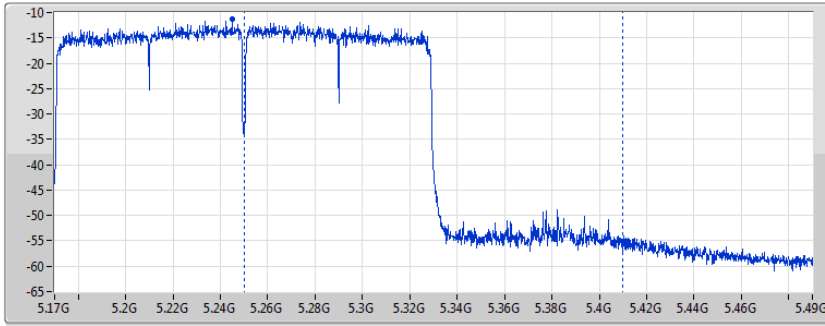

DG = Directional Gain; Port X = Port X output power

802.11ax HEW160\_Nss1,(MCS0)\_1TX

AV Power

5250MHz Straddle 5.25-5.35GHz

04/12/2019

- CF 5.33GHz
- Span 320MHz
- RBW 100kHz
- VBW 300kHz
- Sweep Time 25ms
- Detector Type RMS
- CP BW 160MHz