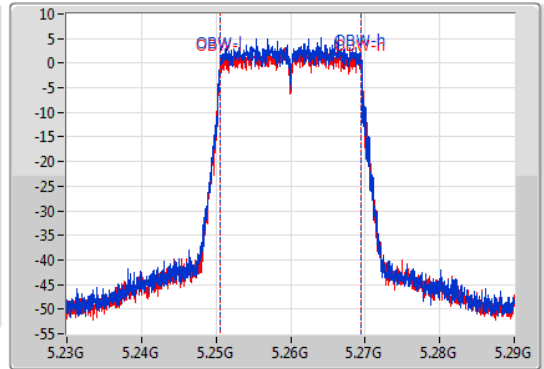

EBW

5260MHz

04/12/2019

CF  
5.26GHz  
Span  
60MHz  
RBW  
200kHz  
VBW  
1MHz  
Sweep Time  
100ms  
Detector Type  
Peak

CF  
5.26GHz  
Span  
60MHz  
RBW  
200kHz  
VBW  
1MHz  
Sweep Time  
100ms  
Detector Type  
Peak