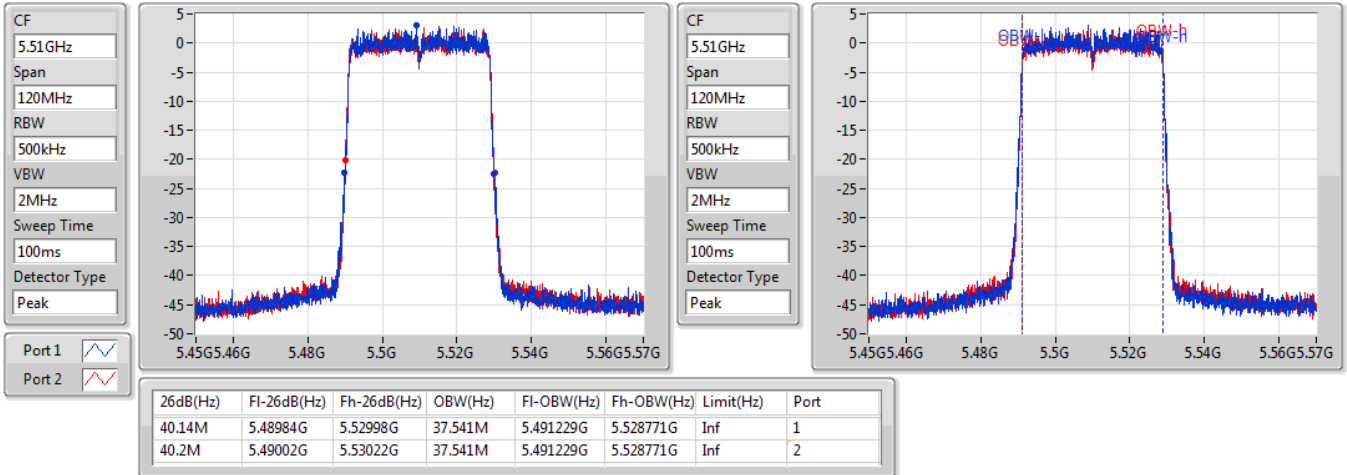

802.11ax HEW40-BF_Nss1,(MCS0)_2TX

EBW

5510MHz

04/12/2019