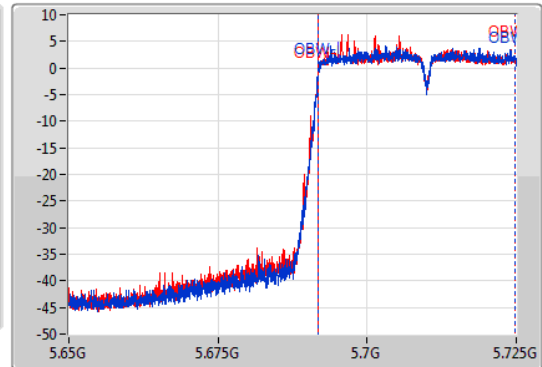

EBW

5710MHz Straddle 5.47-5.725GHz

04/12/2019

CF  
5.6875GHz  
Span  
75MHz  
RBW  
500kHz  
VBW  
2MHz  
Sweep Time  
100ms  
Detector Type  
Peak

CF  
5.6875GHz  
Span  
75MHz  
RBW  
500kHz  
VBW  
2MHz  
Sweep Time  
100ms  
Detector Type  
Peak