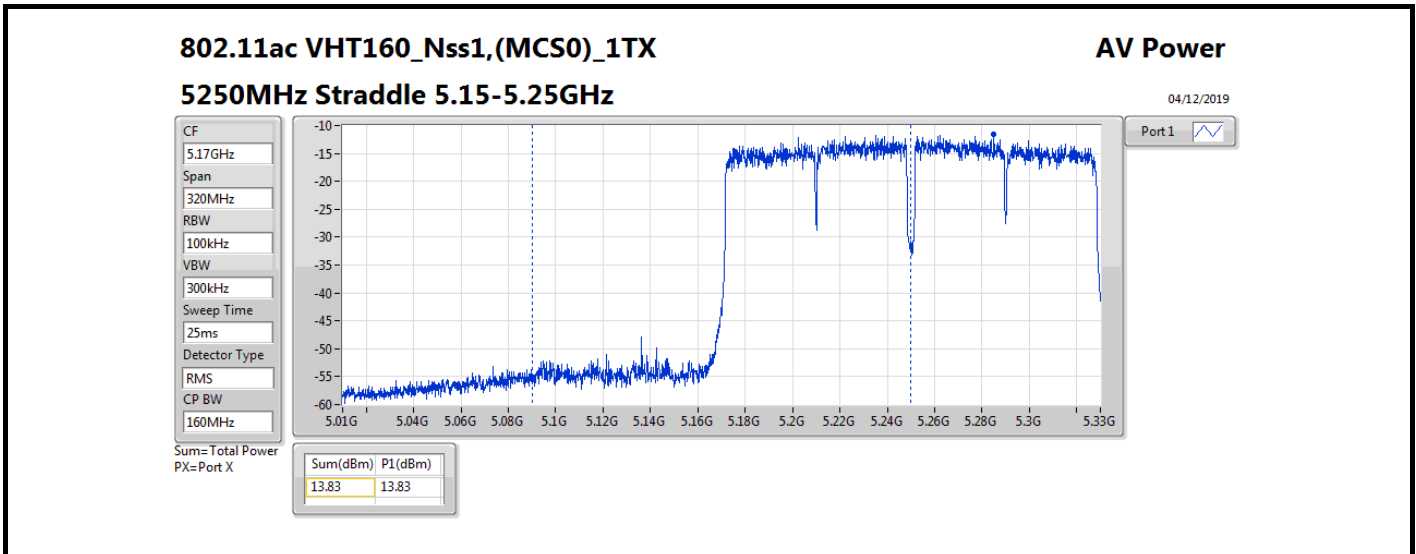

DG = Directional Gain; Port X = Port X output power

802.11ax HEW160\_Nss1,(MCS0)\_1TX

AV Power

5250MHz Straddle 5.25-5.35GHz

04/12/2019

- CF 5.33GHz
- Span 320MHz
- RBW 100kHz
- VBW 300kHz
- Sweep Time 25ms
- Detector Type RMS
- CP BW 160MHz