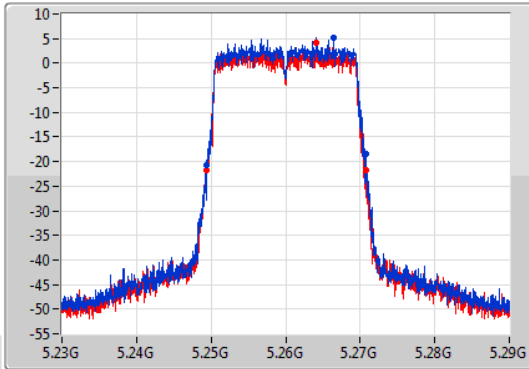

802.11ax HEW20-BF_Nss1,(MCS0)_2TX

EBW

5260MHz

04/12/2019

CF
5.26GHz
Span
60MHz
RBW
200kHz
VBW
1MHz
Sweep Time
100ms
Detector Type
Peak

CF
5.26GHz
Span
60MHz
RBW
200kHz
VBW
1MHz
Sweep Time
100ms
Detector Type
Peak