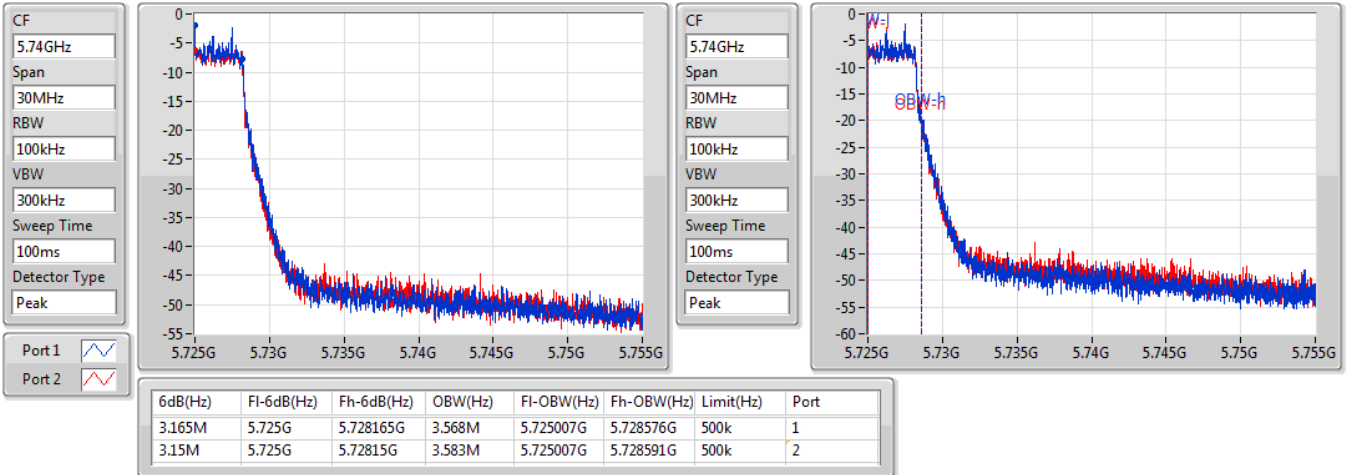

802.11ac VHT40-BF_Nss1,(MCS0)_2TX

EBW

5710MHz Straddle 5.725-5.85GHz

04/12/2019