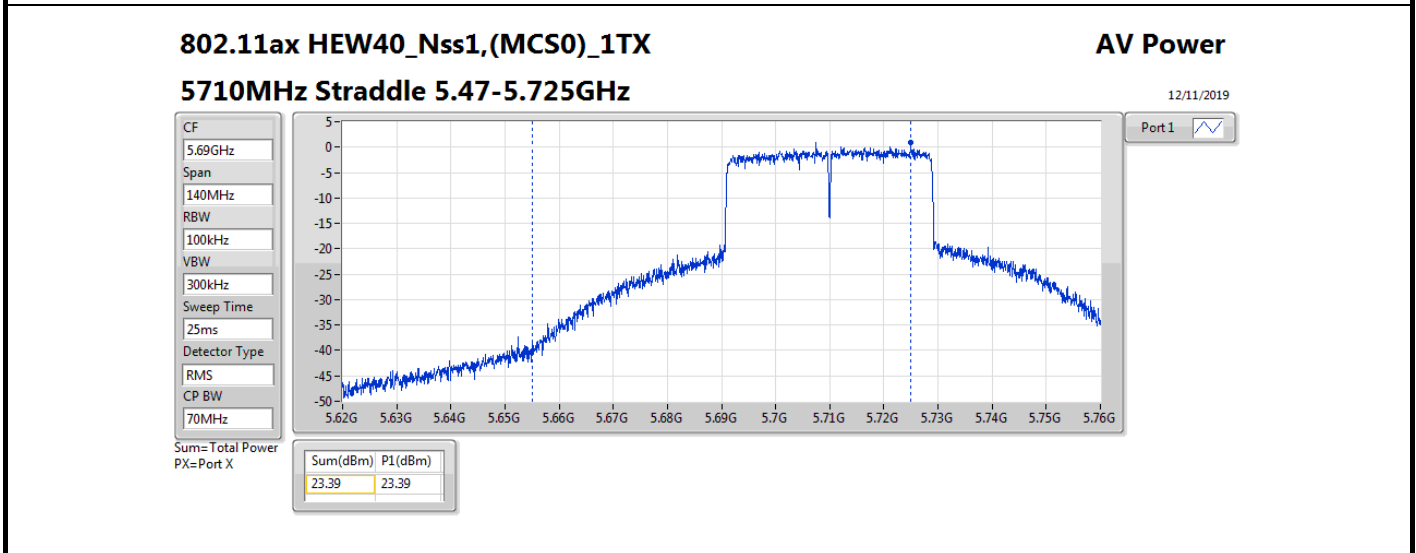

DG = Directional Gain; Port X = Port X output power

802.11ax HEW160\_Nss1,(MCS0)\_1TX

AV Power

5250MHz Straddle 5.25-5.35GHz

04/12/2019

- CF 5.33GHz
- Span 320MHz
- RBW 100kHz
- VBW 300kHz
- Sweep Time 25ms
- Detector Type RMS
- CP BW 160MHz