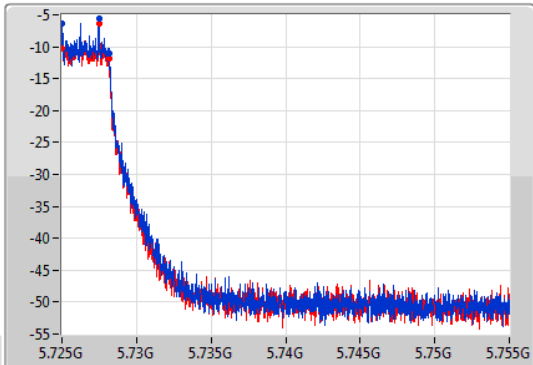

CF
5.74GHz
Span
30MHz
RBW
100kHz
VBW
300kHz
Sweep Time
100ms
Detector Type
Peak