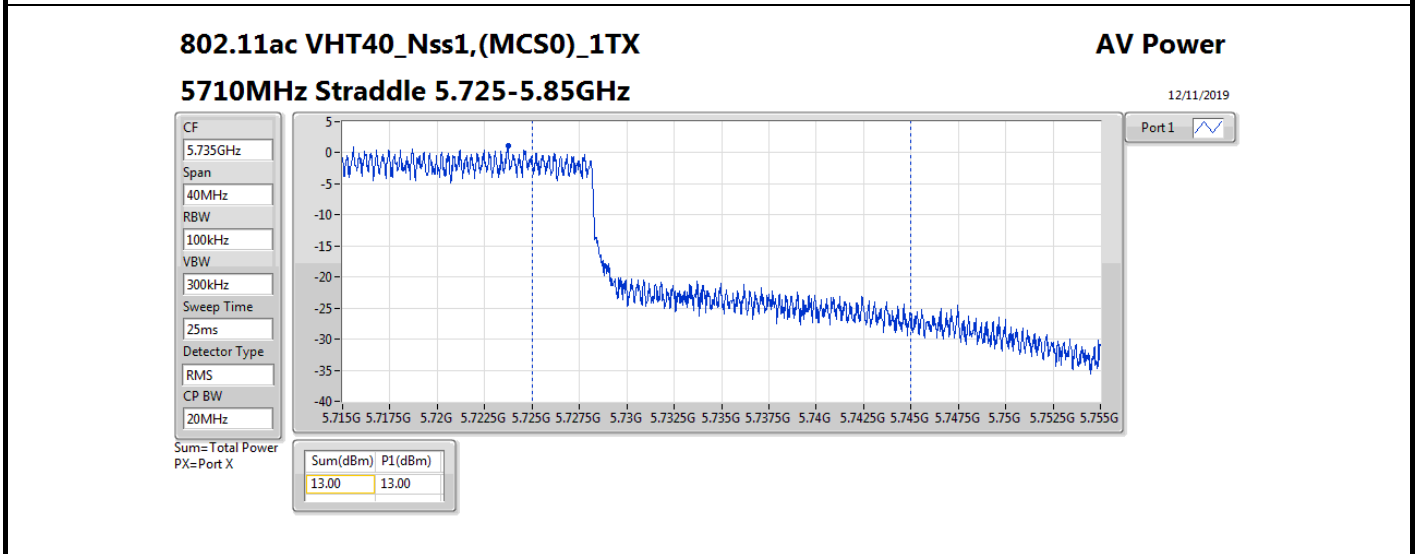

DG = Directional Gain; Port X = Port X output power

802.11ax HEW160\_Nss1,(MCS0)\_1TX

AV Power

5250MHz Straddle 5.25-5.35GHz

04/12/2019

- CF 5.33GHz
- Span 320MHz
- RBW 100kHz
- VBW 300kHz
- Sweep Time 25ms
- Detector Type RMS
- CP BW 160MHz