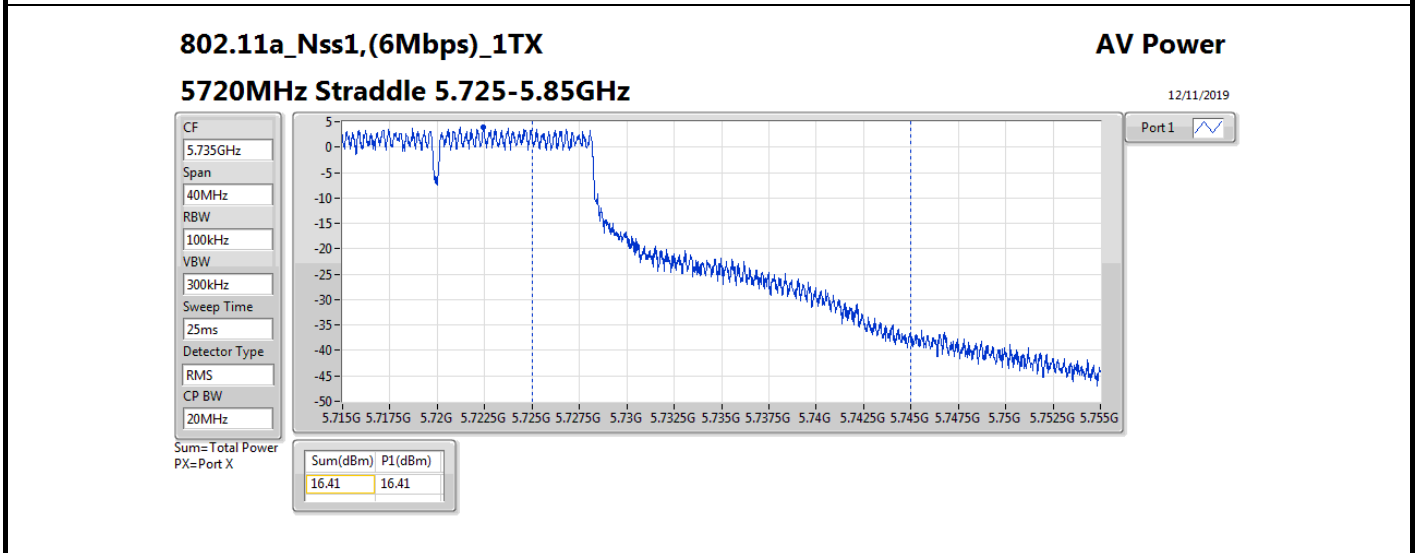

DG = Directional Gain; Port X = Port X output power

802.11ax HEW160\_Nss1,(MCS0)\_1TX

AV Power

5250MHz Straddle 5.25-5.35GHz

04/12/2019

- CF 5.33GHz
- Span 320MHz
- RBW 100kHz
- VBW 300kHz
- Sweep Time 25ms
- Detector Type RMS
- CP BW 160MHz