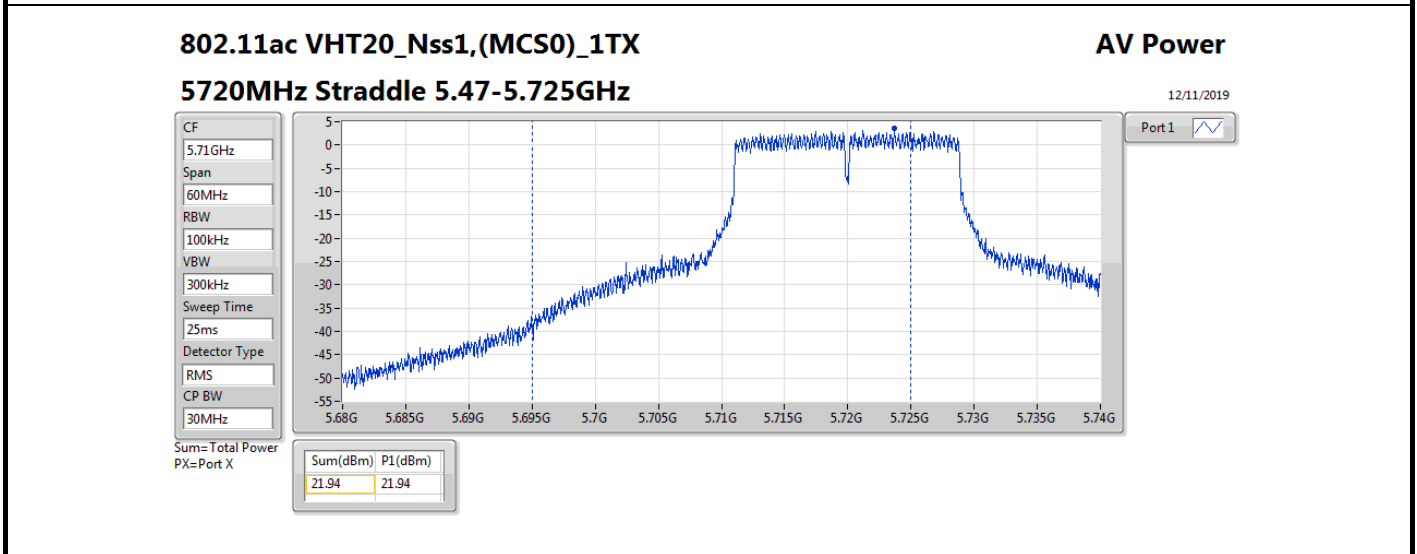

DG = Directional Gain; Port X = Port X output power

802.11ax HEW160\_Nss1,(MCS0)\_1TX

AV Power

5250MHz Straddle 5.25-5.35GHz

04/12/2019

- CF 5.33GHz
- Span 320MHz
- RBW 100kHz
- VBW 300kHz
- Sweep Time 25ms
- Detector Type RMS
- CP BW 160MHz