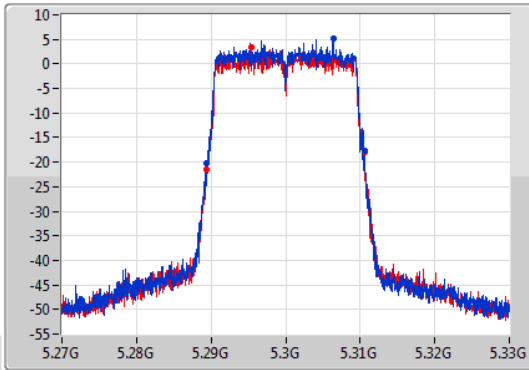

CF
5.3GHz
Span
60MHz
RBW
200kHz
VBW
1MHz
Sweep Time
100ms
Detector Type
Peak