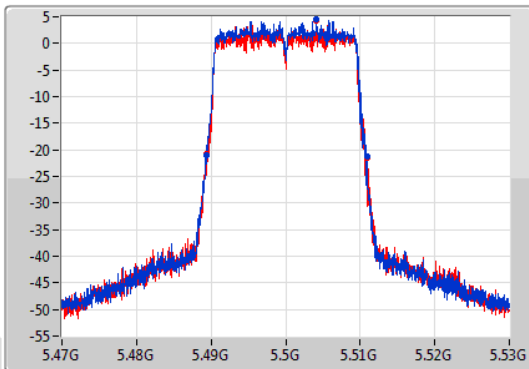

CF
5.5GHz
Span
60MHz
RBW
200kHz
VBW
1MHz
Sweep Time
100ms
Detector Type
Peak