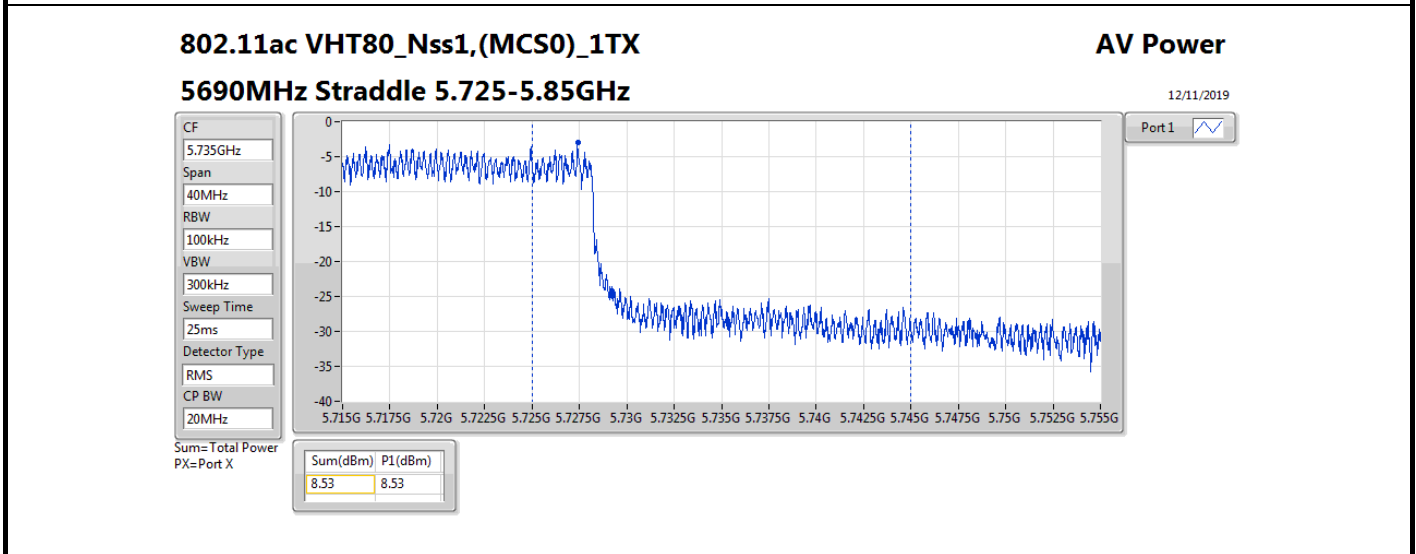

DG = Directional Gain; Port X = Port X output power

802.11ax HEW160\_Nss1,(MCS0)\_1TX

AV Power

5250MHz Straddle 5.25-5.35GHz

04/12/2019

- CF 5.33GHz
- Span 320MHz
- RBW 100kHz
- VBW 300kHz
- Sweep Time 25ms
- Detector Type RMS
- CP BW 160MHz