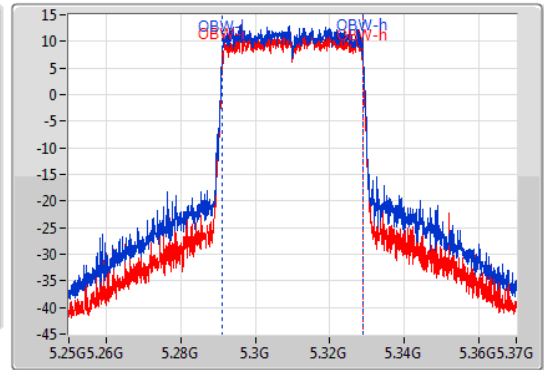

802.11ax HEW40-BF_Nss1,(MCS0)_2TX

EBW

5310MHz

04/12/2019

CF
5.31GHz
Span
120MHz
RBW
500kHz
VBW
2MHz
Sweep Time
100ms
Detector Type
Peak

CF
5.31GHz
Span
120MHz
RBW
500kHz
VBW
2MHz
Sweep Time
100ms
Detector Type
Peak