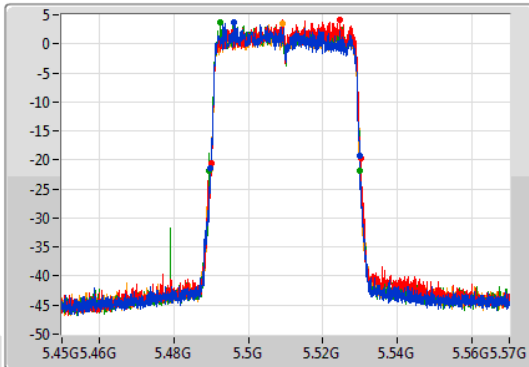

CF: 5.51GHz
Span: 120MHz
RBW: 500kHz
VBW: 2MHz
Sweep Time: 100ms
Detector Type: Peak