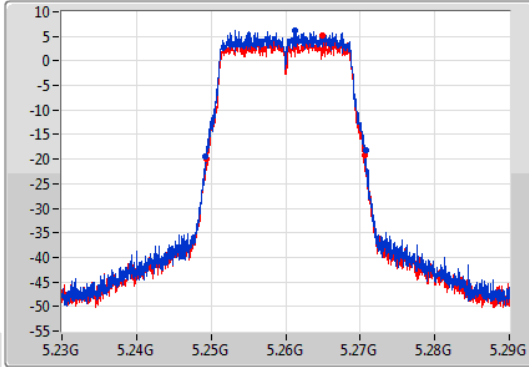

Port X-N dB = Port X 6dB down bandwidth for 5.725-5.85GHz band / 26dB down bandwidth for other band

Port X-OBW = Port X 99% occupied bandwidth;

802.11ac VHT20-BF_Nss1,(MCS0)_2TX

EBW

5260MHz

04/12/2019

CF
5.26GHz
Span
60MHz
RBW
200kHz
VBW
1MHz
Sweep Time
100ms
Detector Type
Peak