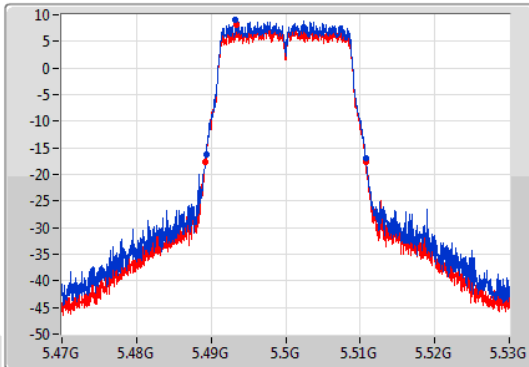

CF
5.5GHz
Span
60MHz
RBW
200kHz
VBW
1MHz
Sweep Time
100ms
Detector Type
Peak