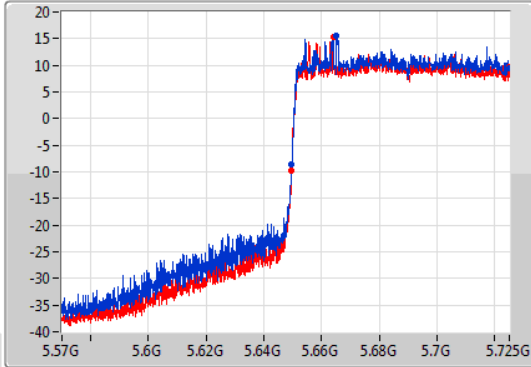

802.11ax HEW80-BF_Nss1,(MCS0)_2TX

EBW

5690MHz Straddle 5.47-5.725GHz

04/12/2019

CF
5.6475GHz
Span
155MHz
RBW
1MHz
VBW
3MHz
Sweep Time
100ms
Detector Type
Peak

CF
5.6475GHz
Span
155MHz
RBW
1MHz
VBW
3MHz
Sweep Time
100ms
Detector Type
Peak