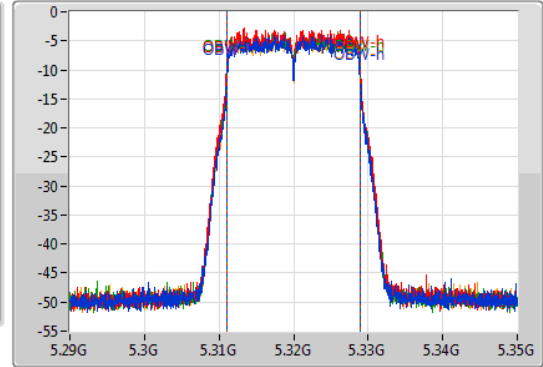

802.11ac VHT20-BF_Nss1,(MCS0)_4TX

EBW

5320MHz

03/12/2019

CF: 5.32GHz
Span: 60MHz
RBW: 200kHz
VBW: 1MHz
Sweep Time: 100ms
Detector Type: Peak

CF: 5.32GHz
Span: 60MHz
RBW: 200kHz
VBW: 1MHz
Sweep Time: 100ms
Detector Type: Peak

Port 1
Port 2
Port 3
Port 4

26dB(Hz)	Fl-26dB(Hz)	Fh-26dB(Hz)	OBW(Hz)	Fl-OBW(Hz)	Fh-OBW(Hz)	Limit(Hz)	Port
21.57M	5.3092G	5.33077G	17.811M	5.311094G	5.328906G	Inf	1
21.51M	5.30917G	5.33068G	17.901M	5.311004G	5.328906G	Inf	2
21.54M	5.3092G	5.33074G	17.901M	5.311004G	5.328906G	Inf	3
21.48M	5.30923G	5.33071G	17.871M	5.311034G	5.328906G	Inf	4

802.11ac VHT20-BF_Nss1,(MCS0)_4TX

EBW

5500MHz

03/12/2019

CF: 5.5GHz
Span: 60MHz
RBW: 200kHz
VBW: 1MHz
Sweep Time: 100ms
Detector Type: Peak

CF: 5.5GHz
Span: 60MHz
RBW: 200kHz
VBW: 1MHz
Sweep Time: 100ms
Detector Type: Peak

Port 1
Port 2
Port 3
Port 4

26dB(Hz)	Fl-26dB(Hz)	Fh-26dB(Hz)	OBW(Hz)	Fl-OBW(Hz)	Fh-OBW(Hz)	Limit(Hz)	Port
21.57M	5.48923G	5.5108G	17.901M	5.491034G	5.508936G	Inf	1
21.63M	5.48917G	5.5108G	17.871M	5.491034G	5.508906G	Inf	2
21.48M	5.48926G	5.51074G	17.871M	5.491034G	5.508906G	Inf	3
21.51M	5.4892G	5.51071G	17.901M	5.491034G	5.508936G	Inf	4