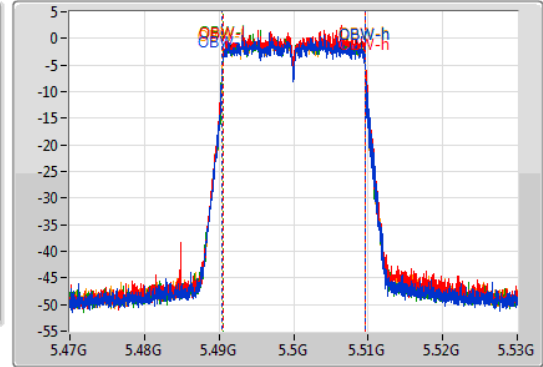

802.11ax HEW20-BF_Nss1,(MCS0)_4TX

EBW

5500MHz

03/12/2019

CF
5.5GHz
Span
60MHz
RBW
200kHz
VBW
1MHz
Sweep Time
100ms
Detector Type
Peak

CF
5.5GHz
Span
60MHz
RBW
200kHz
VBW
1MHz
Sweep Time
100ms
Detector Type
Peak

Port 1
Port 2
Port 3
Port 4

26dB(Hz)	Fl-26dB(Hz)	Fh-26dB(Hz)	OBW(Hz)	Fl-OBW(Hz)	Fh-OBW(Hz)	Limit(Hz)	Port
21.57M	5.48932G	5.51089G	19.13M	5.490465G	5.509595G	Inf	1
21.39M	5.48938G	5.51077G	19.1M	5.490495G	5.509595G	Inf	2
21.63M	5.48926G	5.51089G	19.13M	5.490495G	5.509625G	Inf	3
21.48M	5.48935G	5.51083G	19.07M	5.490465G	5.509535G	Inf	4

802.11ax HEW20-BF_Nss1,(MCS0)_4TX

EBW

5580MHz

03/12/2019

CF
5.58GHz
Span
60MHz
RBW
200kHz
VBW
1MHz
Sweep Time
100ms
Detector Type
Peak

CF
5.58GHz
Span
60MHz
RBW
200kHz
VBW
1MHz
Sweep Time
100ms
Detector Type
Peak

Port 1
Port 2
Port 3
Port 4

26dB(Hz)	Fl-26dB(Hz)	Fh-26dB(Hz)	OBW(Hz)	Fl-OBW(Hz)	Fh-OBW(Hz)	Limit(Hz)	Port
21.45M	5.56935G	5.5908G	19.04M	5.570465G	5.589505G	Inf	1
21.51M	5.56935G	5.59086G	19.07M	5.570495G	5.589565G	Inf	2
21.39M	5.56944G	5.59083G	19.13M	5.570495G	5.589625G	Inf	3
21.3M	5.56929G	5.59059G	19.1M	5.570465G	5.589565G	Inf	4