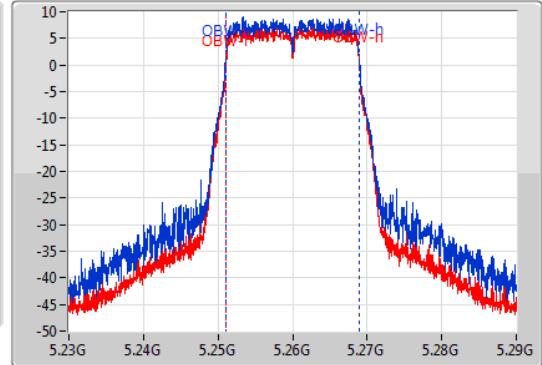

26dB(Hz)	Fl-26dB(Hz)	Fh-26dB(Hz)	OBW(Hz)	Fl-OBW(Hz)	Fh-OBW(Hz)	Limit(Hz)	Port
21.57M	5.2492G	5.27077G	17.901M	5.251034G	5.268936G	Inf	1
21.48M	5.24929G	5.27077G	17.871M	5.251064G	5.268936G	Inf	2

802.11ac VHT20-BF_Nss1,(MCS0)_2TX

EBW

5300MHz

04/12/2019

CF
5.3GHz
Span
60MHz
RBW
200kHz
VBW
1MHz
Sweep Time
100ms
Detector Type
Peak