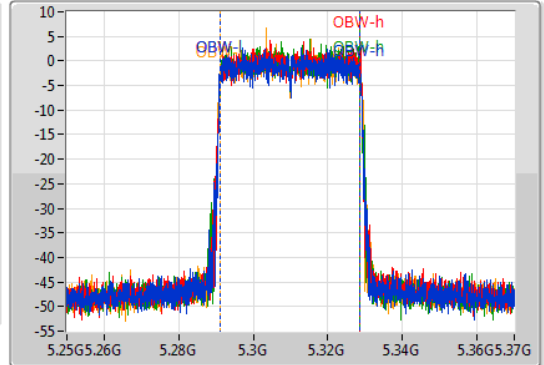

802.11ax HEW40-BF_Nss1,(MCS0)_4TX

EBW

5310MHz

03/12/2019

CF
5.31GHz
Span
120MHz
RBW
500kHz
VBW
2MHz
Sweep Time
100ms
Detector Type
Peak

CF
5.31GHz
Span
120MHz
RBW
500kHz
VBW
2MHz
Sweep Time
100ms
Detector Type
Sample