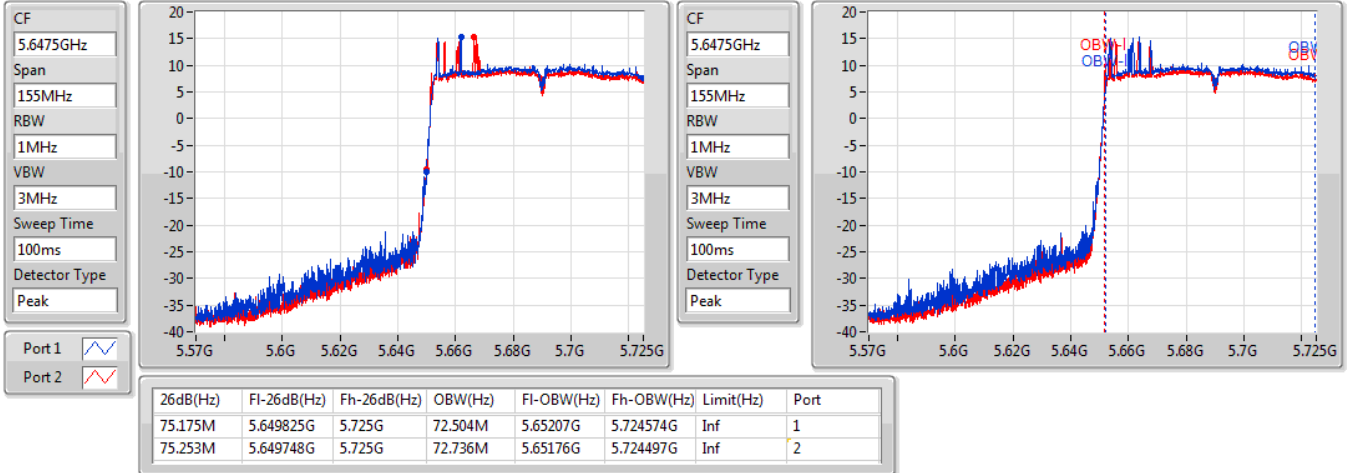

802.11ac VHT80-BF_Nss1,(MCS0)_2TX

EBW

5690MHz Straddle 5.47-5.725GHz

04/12/2019