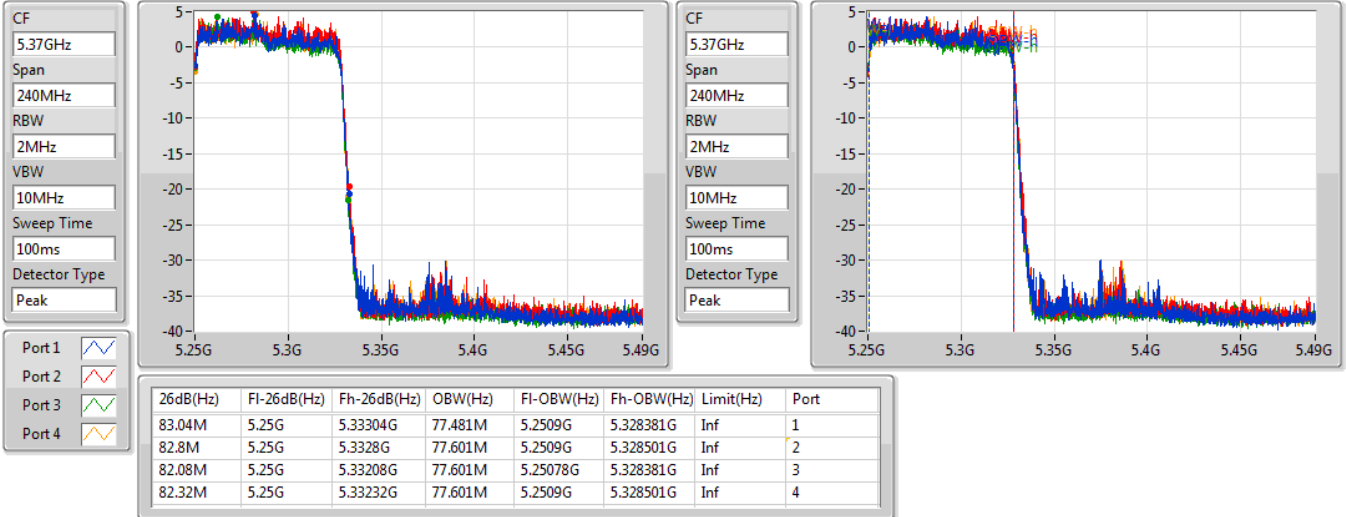

802.11ax HEW160-BF_Nss1,(MCS0)_4TX

EBW

5250MHz Straddle 5.25-5.35GHz

03/12/2019