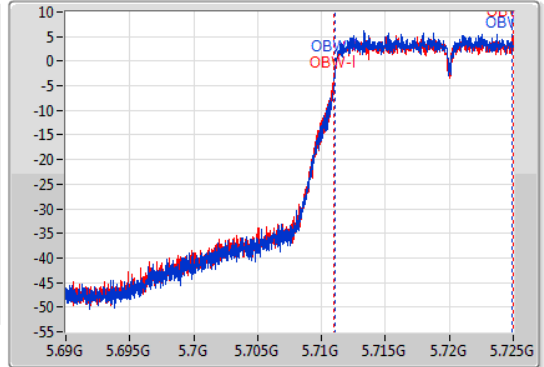

EBW

5720MHz Straddle 5.47-5.725GHz

04/12/2019

CF
5.7075GHz
Span
35MHz
RBW
200kHz
VBW
1MHz
Sweep Time
100ms
Detector Type
Peak

CF
5.7075GHz
Span
35MHz
RBW
200kHz
VBW
1MHz
Sweep Time
100ms
Detector Type
Peak