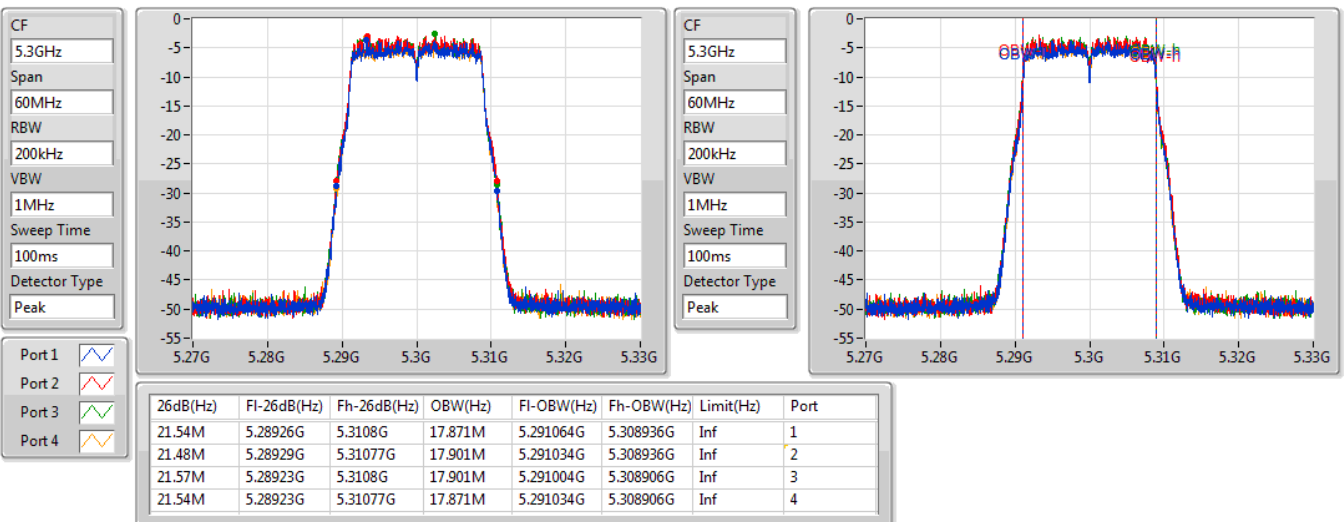

802.11ac VHT20-BF_Nss1,(MCS0)_4TX

EBW

5300MHz

03/12/2019