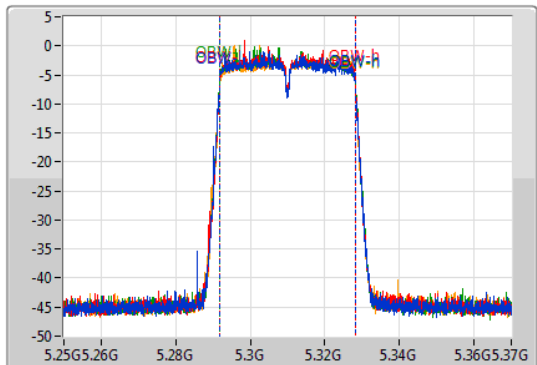

802.11ac VHT40-BF_Nss1,(MCS0)_4TX

EBW

5310MHz

03/12/2019

CF
5.31GHz
Span
120MHz
RBW
500kHz
VBW
2MHz
Sweep Time
100ms
Detector Type
Peak

CF
5.31GHz
Span
120MHz
RBW
500kHz
VBW
2MHz
Sweep Time
100ms
Detector Type
Peak