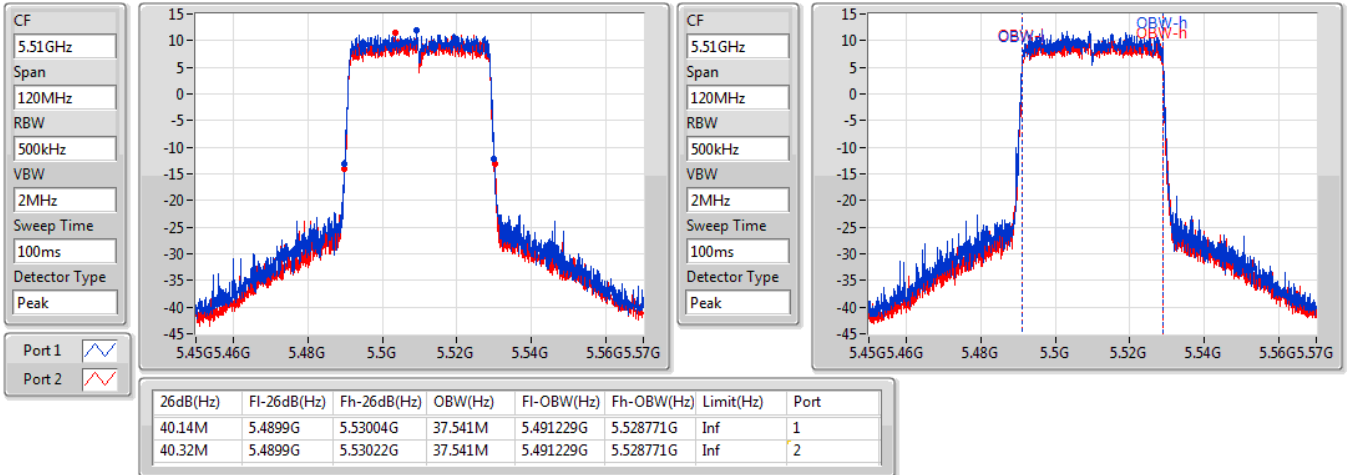

802.11ax HEW40-BF_Nss1,(MCS0)_2TX

EBW

5510MHz

04/12/2019