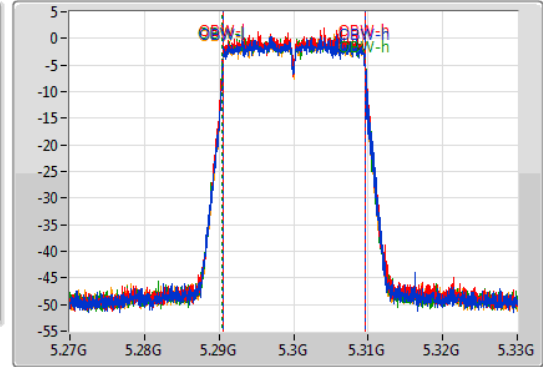

Port 1: [Waveform icon]
 Port 2: [Waveform icon]
 Port 3: [Waveform icon]
 Port 4: [Waveform icon]

26dB(Hz)	Fl-26dB(Hz)	Fh-26dB(Hz)	OBW(Hz)	Fl-OBW(Hz)	Fh-OBW(Hz)	Limit(Hz)	Port
21.63M	5.28929G	5.31092G	19.13M	5.290495G	5.309625G	Inf	1
21.36M	5.28947G	5.31083G	19.13M	5.290495G	5.309625G	Inf	2
21.48M	5.28938G	5.31086G	19.11M	5.290465G	5.309565G	Inf	3
21.54M	5.28935G	5.31089G	19.13M	5.290495G	5.309625G	Inf	4