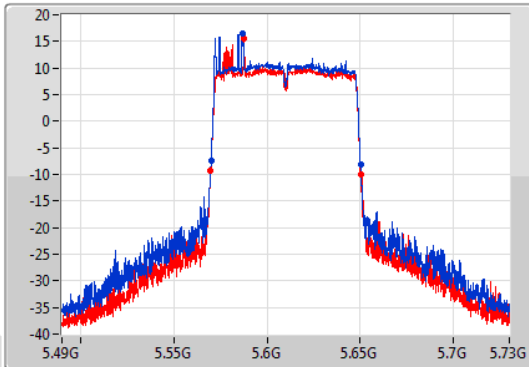

CF
5.61GHz
Span
240MHz
RBW
1MHz
VBW
3MHz
Sweep Time
100ms
Detector Type
Peak