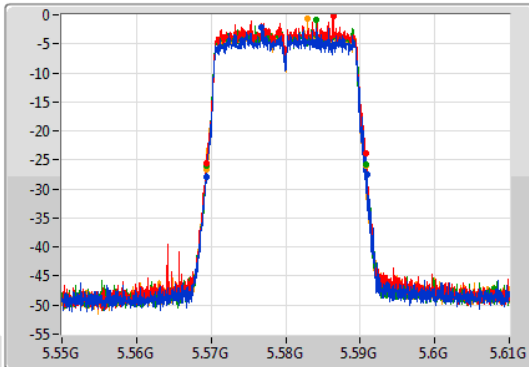

802.11ax HEW20-BF_Nss1,(MCS0)_4TX

EBW

5580MHz

03/12/2019

CF
5.58GHz
Span
60MHz
RBW
200kHz
VBW
1MHz
Sweep Time
100ms
Detector Type
Peak

CF
5.58GHz
Span
60MHz
RBW
200kHz
VBW
1MHz
Sweep Time
100ms
Detector Type
Peak