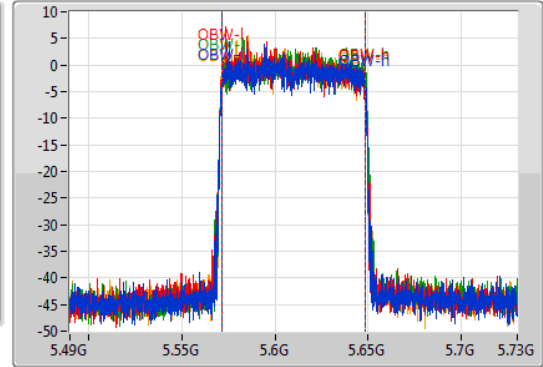

802.11ax HEW80-BF_Nss1,(MCS0)_4TX

EBW

5610MHz

03/12/2019

CF
5.61GHz
Span
240MHz
RBW
1MHz
VBW
3MHz
Sweep Time
100ms
Detector Type
Peak

CF
5.61GHz
Span
240MHz
RBW
1MHz
VBW
3MHz
Sweep Time
100ms
Detector Type
Sample