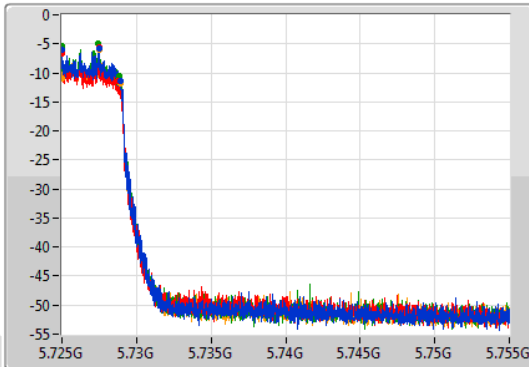

5710MHz Straddle 5.725-5.85GHz

03/12/2019

CF
5.74GHz
Span
30MHz
RBW
100kHz
VBW
300kHz
Sweep Time
100ms
Detector Type
Peak

CF
5.74GHz
Span
30MHz
RBW
100kHz
VBW
300kHz
Sweep Time
100ms
Detector Type
Peak