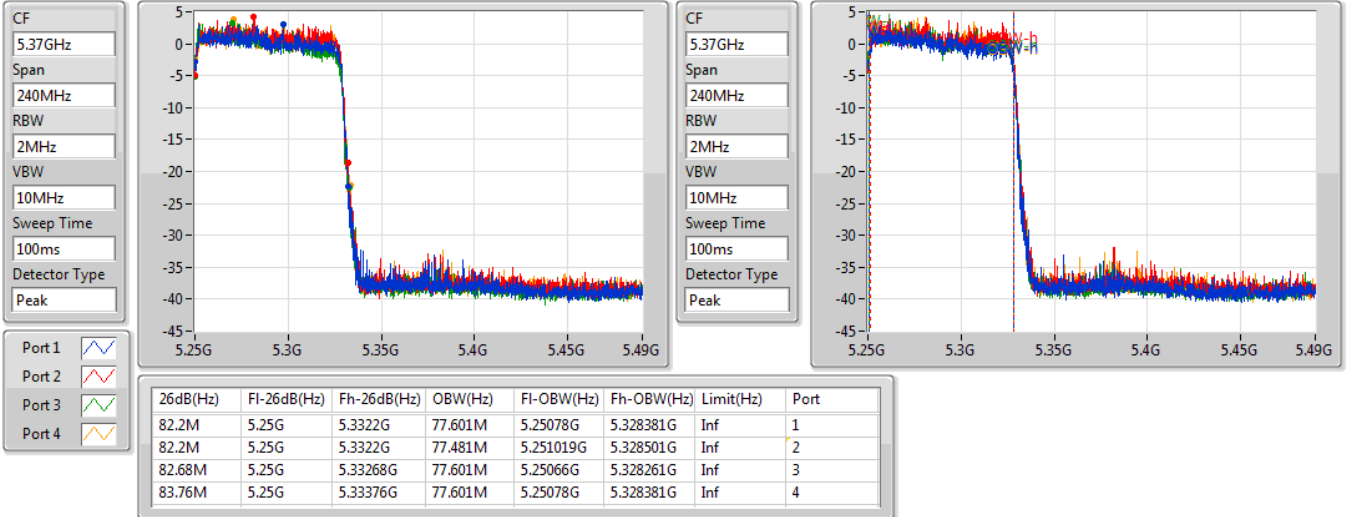

802.11ax HEW160-BF_Nss1,(MCS0)_4TX

EBW

5250MHz Straddle 5.25-5.35GHz

04/12/2019