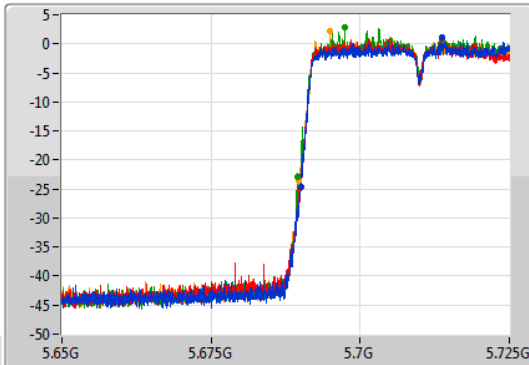

802.11ac VHT40-BF_Nss1,(MCS0)_4TX

EBW

5710MHz Straddle 5.47-5.725GHz

03/12/2019

CF: 5.6875GHz
Span: 75MHz
RBW: 500kHz
VBW: 2MHz
Sweep Time: 100ms
Detector Type: Peak

CF: 5.6875GHz
Span: 75MHz
RBW: 500kHz
VBW: 2MHz
Sweep Time: 100ms
Detector Type: Peak