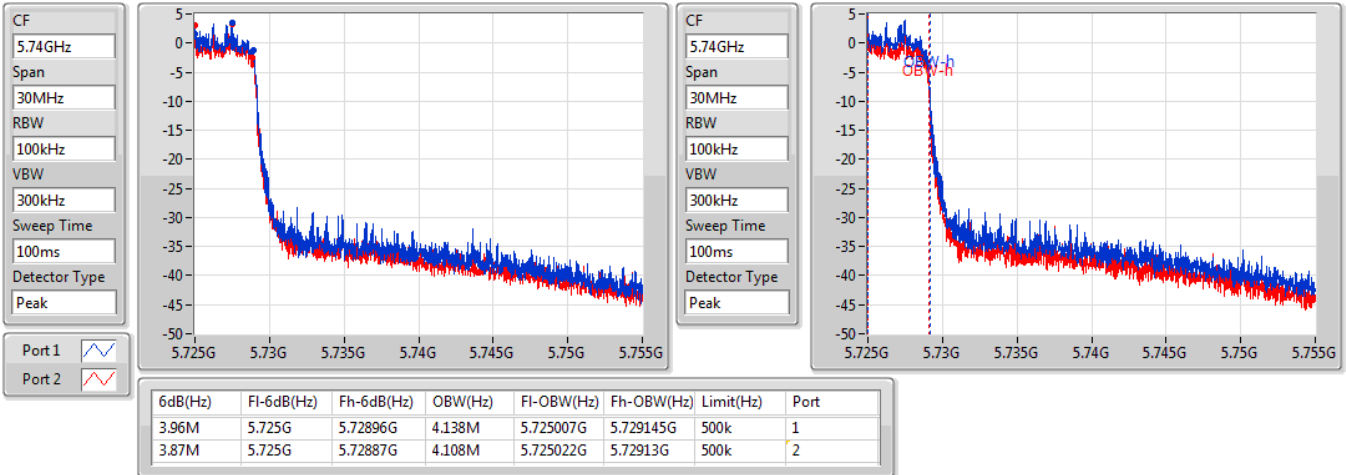

802.11ax HEW40-BF_Nss1,(MCS0)_2TX

EBW

5710MHz Straddle 5.725-5.85GHz

04/12/2019