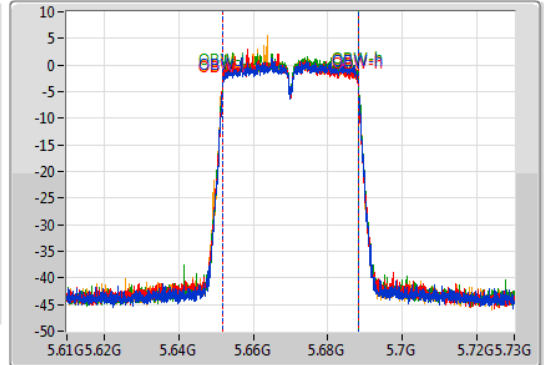

802.11ac VHT40-BF_Nss1,(MCS0)_4TX

EBW

5670MHz

03/12/2019

CF: 5.67GHz
 Span: 120MHz
 RBW: 500kHz
 VBW: 2MHz
 Sweep Time: 100ms
 Detector Type: Peak

CF: 5.67GHz
 Span: 120MHz
 RBW: 500kHz
 VBW: 2MHz
 Sweep Time: 100ms
 Detector Type: Peak