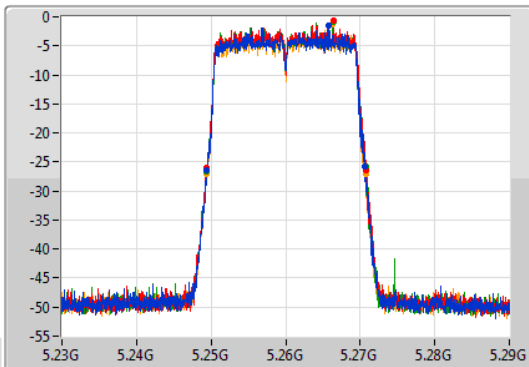

802.11ax HEW20-BF_Nss1,(MCS0)_4TX

EBW

5260MHz

03/12/2019

CF
5.26GHz
Span
60MHz
RBW
200kHz
VBW
1MHz
Sweep Time
100ms
Detector Type
Peak

CF
5.26GHz
Span
60MHz
RBW
200kHz
VBW
1MHz
Sweep Time
100ms
Detector Type
Peak