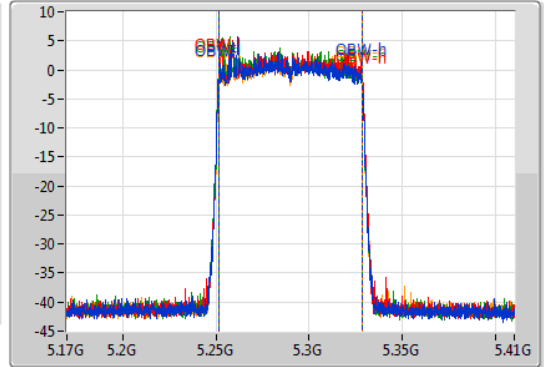

802.11ax HEW80-BF_Nss1,(MCS0)_4TX

EBW

5290MHz

03/12/2019

CF
5.29GHz
Span
240MHz
RBW
1MHz
VBW
3MHz
Sweep Time
100ms
Detector Type
Peak

CF
5.29GHz
Span
240MHz
RBW
1MHz
VBW
3MHz
Sweep Time
100ms
Detector Type
Peak