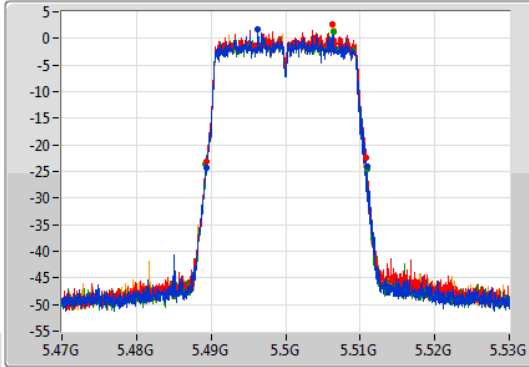

802.11ax HEW20-BF_Nss1,(MCS0)_4TX

EBW

5500MHz

03/12/2019

CF
5.5GHz
Span
60MHz
RBW
200kHz
VBW
1MHz
Sweep Time
100ms
Detector Type
Peak

CF
5.5GHz
Span
60MHz
RBW
200kHz
VBW
1MHz
Sweep Time
100ms
Detector Type
Peak