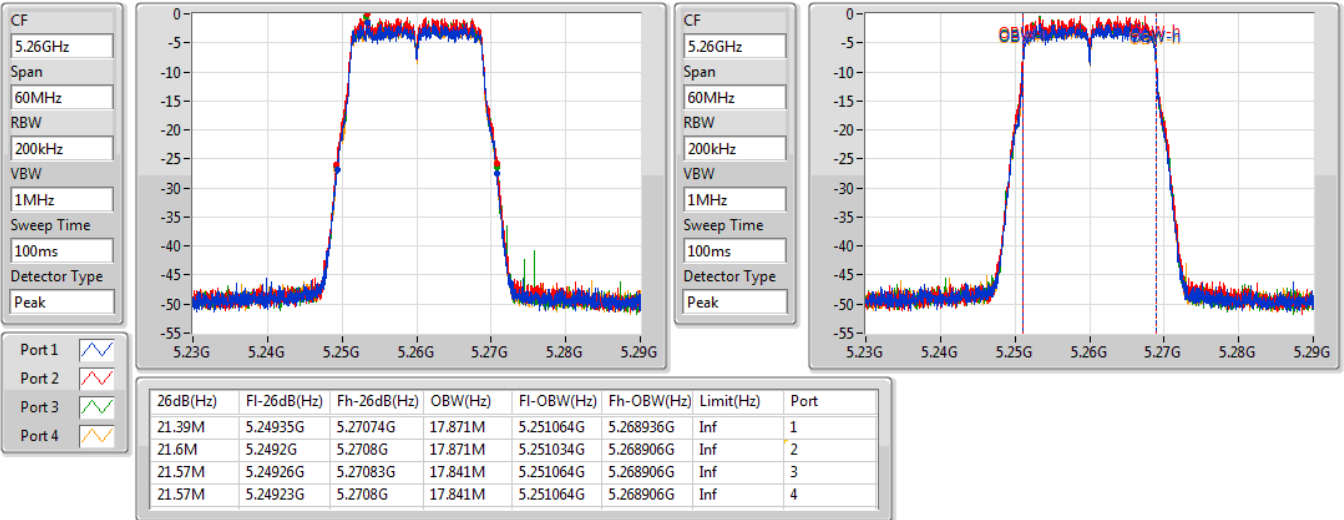

Port X-N dB = Port X 6dB down bandwidth for 5.725-5.85GHz band / 26dB down bandwidth for other band

Port X-OBW = Port X 99% occupied bandwidth;

802.11ac VHT20-BF_Nss1,(MCS0)_4TX

EBW

5260MHz

03/12/2019

802.11ac VHT20-BF_Nss1,(MCS0)_4TX