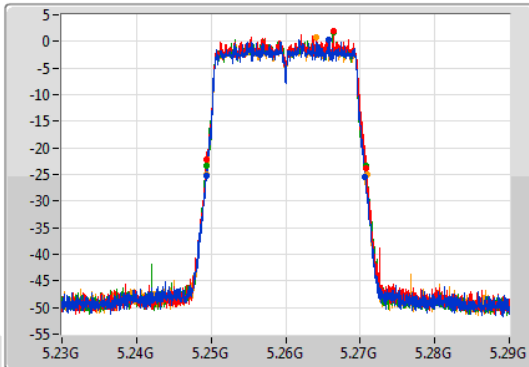

802.11ax HEW20-BF_Nss1,(MCS0)_4TX

EBW

5260MHz

03/12/2019

CF
5.26GHz
Span
60MHz
RBW
200kHz
VBW
1MHz
Sweep Time
100ms
Detector Type
Peak

CF
5.26GHz
Span
60MHz
RBW
200kHz
VBW
1MHz
Sweep Time
100ms
Detector Type
Peak