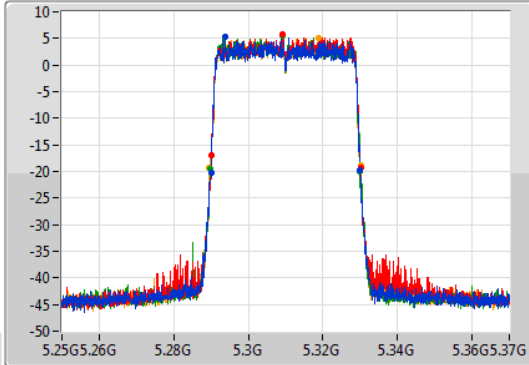

802.11ax HEW40-BF_Nss1,(MCS0)_4TX

EBW

5310MHz

03/12/2019

CF
5.31GHz
Span
120MHz
RBW
500kHz
VBW
2MHz
Sweep Time
100ms
Detector Type
Peak

CF
5.31GHz
Span
120MHz
RBW
500kHz
VBW
2MHz
Sweep Time
100ms
Detector Type
Sample