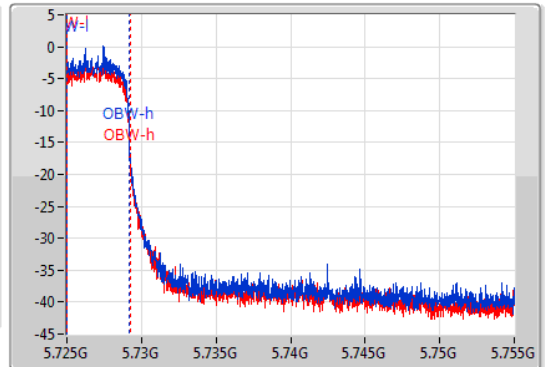

6dB(Hz)	Fl-6dB(Hz)	Fh-6dB(Hz)	OBW(Hz)	Fl-OBW(Hz)	Fh-OBW(Hz)	Limit(Hz)	Port
4.005M	5.725G	5.729005G	4.183M	5.725007G	5.72919G	500k	1
3.975M	5.725G	5.728975G	4.228M	5.725007G	5.729235G	500k	2

Summary

Mode	Max-N dB (Hz)	Max-OBW (Hz)	ITU-Code	Min-N dB (Hz)	Min-OBW (Hz)
5.15-5.25GHz	-	-	-	-	-
802.11ac VHT160-BF_Nss1,(MCS0)_4TX	83.28M	77.001M	77M0D1D	81.24M	76.522M
802.11ax HEW160-BF_Nss1,(MCS0)_4TX	81.84M	77.961M	78M0D1D	80.88M	77.481M
5.25-5.35GHz	-	-	-	-	-
802.11ac VHT20-BF_Nss1,(MCS0)_4TX	21.66M	17.901M	17M9D1D	21.36M	17.811M
802.11ac VHT40-BF_Nss1,(MCS0)_4TX	40.14M	36.462M	36M5D1D	39.78M	36.342M
802.11ac VHT80-BF_Nss1,(MCS0)_4TX	80.88M	75.682M	75M7D1D	80.52M	75.682M
802.11ac VHT160-BF_Nss1,(MCS0)_4TX	82.44M	76.882M	76M9D1D	81.84M	76.522M
802.11ax HEW20-BF_Nss1,(MCS0)_4TX	21.63M	19.13M	19M1D1D	21.24M	19.04M
802.11ax HEW40-BF_Nss1,(MCS0)_4TX	40.86M	37.601M	37M6D1D	40.2M	37.481M
802.11ax HEW80-BF_Nss1,(MCS0)_4TX	81.6M	77.121M	77M1D1D	80.88M	77.001M
802.11ax HEW160-BF_Nss1,(MCS0)_4TX	83.04M	77.601M	77M6D1D	82.08M	77.481M
5.47-5.725GHz	-	-	-	-	-
802.11ac VHT20-BF_Nss1,(MCS0)_4TX	21.69M	17.901M	17M9D1D	15.733M	13.958M
802.11ac VHT40-BF_Nss1,(MCS0)_4TX	40.74M	36.462M	36M5D1D	34.988M	33.096M
802.11ac VHT80-BF_Nss1,(MCS0)_4TX	81.6M	76.522M	76M5D1D	75.253M	72.349M
802.11ac VHT160-BF_Nss1,(MCS0)_4TX	165.6M	154.483M	154MD1D	163.92M	153.283M
802.11ax HEW20-BF_Nss1,(MCS0)_4TX	21.63M	19.13M	19M1D1D	15.645M	14.483M
802.11ax HEW40-BF_Nss1,(MCS0)_4TX	40.86M	37.661M	37M7D1D	35.1M	33.621M
802.11ax HEW80-BF_Nss1,(MCS0)_4TX	81.36M	77.241M	77M2D1D	75.408M	73.123M
802.11ax HEW160-BF_Nss1,(MCS0)_4TX	163.92M	156.642M	157MD1D	161.76M	154.003M
5.725-5.85GHz	-	-	-	-	-
802.11ac VHT20-BF_Nss1,(MCS0)_4TX	3.87M	4.438M	4M44D1D	3.765M	4.378M
802.11ac VHT40-BF_Nss1,(MCS0)_4TX	3.165M	3.673M	3M67D1D	3.135M	3.628M
802.11ac VHT80-BF_Nss1,(MCS0)_4TX	3.255M	3.913M	3M91D1D	3.21M	3.823M
802.11ax HEW20-BF_Nss1,(MCS0)_4TX	4.575M	4.783M	4M78D1D	4.515M	4.768M
802.11ax HEW40-BF_Nss1,(MCS0)_4TX	3.93M	4.108M	4M11D1D	3.72M	4.093M
802.11ax HEW80-BF_Nss1,(MCS0)_4TX	3.99M	4.153M	4M15D1D	3.615M	4.123M