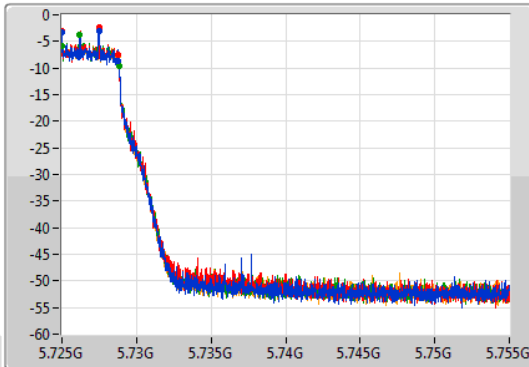

5720MHz Straddle 5.725-5.85GHz

03/12/2019

CF: 5.74GHz
Span: 30MHz
RBW: 100kHz
VBW: 300kHz
Sweep Time: 100ms
Detector Type: Peak

CF: 5.74GHz
Span: 30MHz
RBW: 100kHz
VBW: 300kHz
Sweep Time: 100ms
Detector Type: Peak