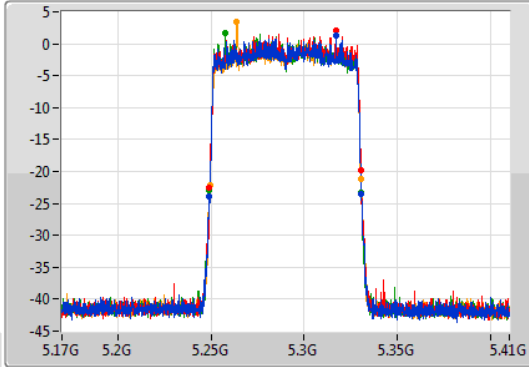

802.11ax HEW80-BF_Nss1,(MCS0)_4TX

EBW

5290MHz

03/12/2019

CF
5.29GHz
Span
240MHz
RBW
1MHz
VBW
3MHz
Sweep Time
100ms
Detector Type
Peak

CF
5.29GHz
Span
240MHz
RBW
1MHz
VBW
3MHz
Sweep Time
100ms
Detector Type
Peak