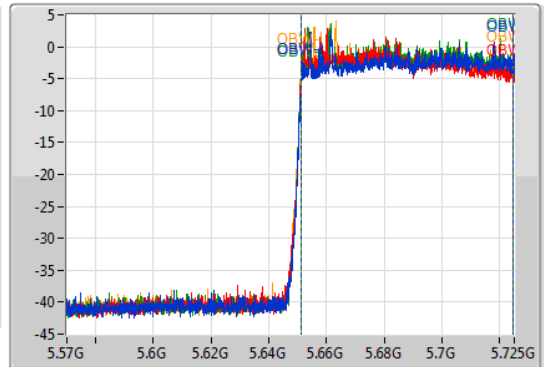

Port 1: [Waveform icon]
 Port 2: [Waveform icon]
 Port 3: [Waveform icon]
 Port 4: [Waveform icon]

26dB(Hz)	Fl-26dB(Hz)	Fh-26dB(Hz)	OBW(Hz)	Fl-OBW(Hz)	Fh-OBW(Hz)	Limit(Hz)	Port
75.408M	5.649593G	5.725G	73.278M	5.651373G	5.724651G	Inf	1
75.795M	5.649205G	5.725G	73.123M	5.651296G	5.724419G	Inf	2
75.563M	5.649438G	5.725G	73.278M	5.651373G	5.724651G	Inf	3
75.64M	5.64936G	5.725G	73.201M	5.651296G	5.724497G	Inf	4