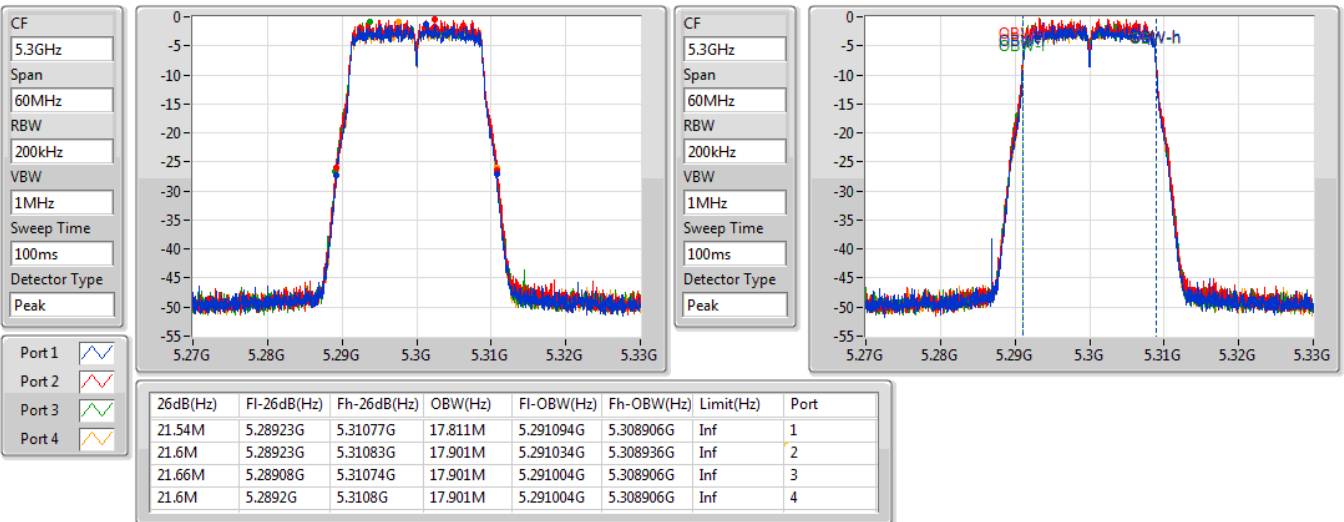

802.11ac VHT20-BF_Nss1,(MCS0)_4TX

EBW

5300MHz

03/12/2019