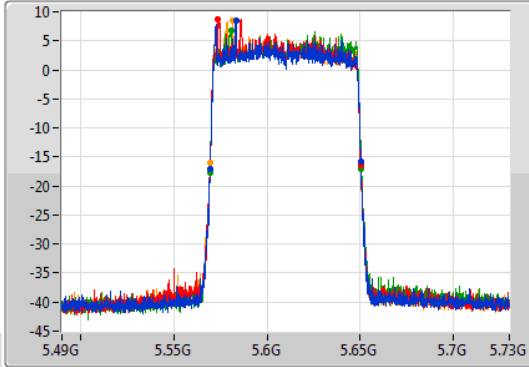

802.11ax HEW80-BF_Nss1,(MCS0)_4TX

EBW

5610MHz

03/12/2019

CF
5.61GHz
Span
240MHz
RBW
1MHz
VBW
3MHz
Sweep Time
100ms
Detector Type
Peak

CF
5.61GHz
Span
240MHz
RBW
1MHz
VBW
3MHz
Sweep Time
100ms
Detector Type
Sample