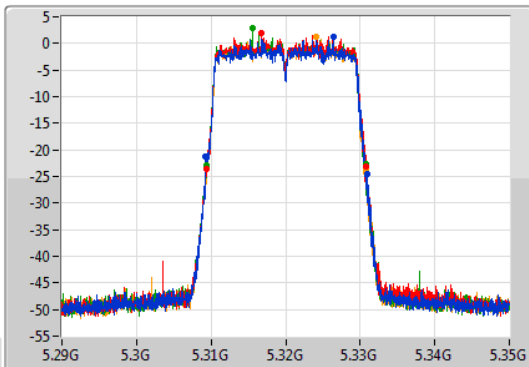

802.11ax HEW20-BF_Nss1,(MCS0)_4TX

EBW

5320MHz

03/12/2019

CF: 5.32GHz
Span: 60MHz
RBW: 200kHz
VBW: 1MHz
Sweep Time: 100ms
Detector Type: Peak

CF: 5.32GHz
Span: 60MHz
RBW: 200kHz
VBW: 1MHz
Sweep Time: 100ms
Detector Type: Peak