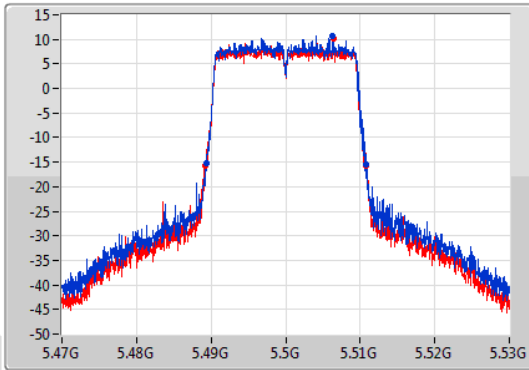

CF
5.5GHz
Span
60MHz
RBW
200kHz
VBW
1MHz
Sweep Time
100ms
Detector Type
Peak