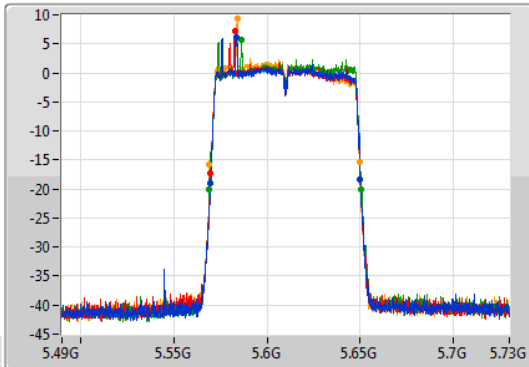

802.11ac VHT80-BF_Nss1,(MCS0)_4TX

EBW

5610MHz

03/12/2019

CF
5.61GHz
Span
240MHz
RBW
1MHz
VBW
3MHz
Sweep Time
100ms
Detector Type
Peak

CF
5.61GHz
Span
240MHz
RBW
1MHz
VBW
3MHz
Sweep Time
100ms
Detector Type
Peak