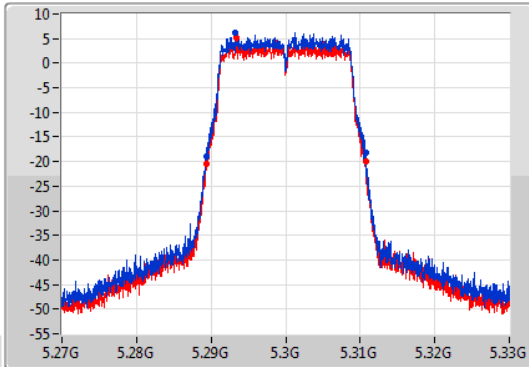

CF
5.3GHz
Span
60MHz
RBW
200kHz
VBW
1MHz
Sweep Time
100ms
Detector Type
Peak