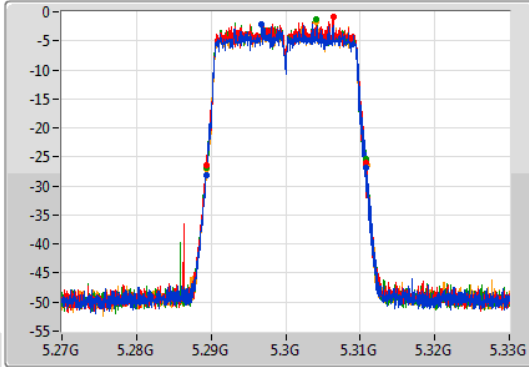

802.11ax HEW20-BF_Nss1,(MCS0)_4TX

EBW

5300MHz

03/12/2019

CF
5.3GHz
Span
60MHz
RBW
200kHz
VBW
1MHz
Sweep Time
100ms
Detector Type
Peak

CF
5.3GHz
Span
60MHz
RBW
200kHz
VBW
1MHz
Sweep Time
100ms
Detector Type
Peak