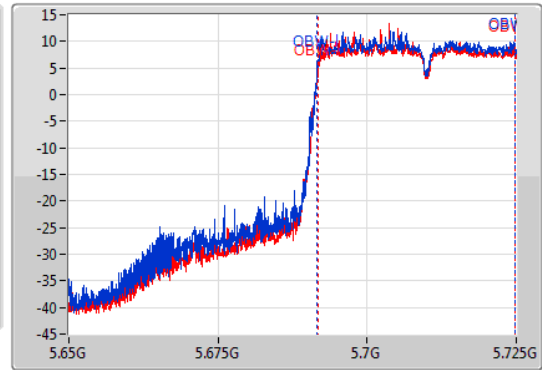

802.11ac VHT40-BF_Nss1,(MCS0)_2TX

EBW

5710MHz Straddle 5.47-5.725GHz

04/12/2019

CF
5.6875GHz
Span
75MHz
RBW
500kHz
VBW
2MHz
Sweep Time
100ms
Detector Type
Peak

CF
5.6875GHz
Span
75MHz
RBW
500kHz
VBW
2MHz
Sweep Time
100ms
Detector Type
Peak