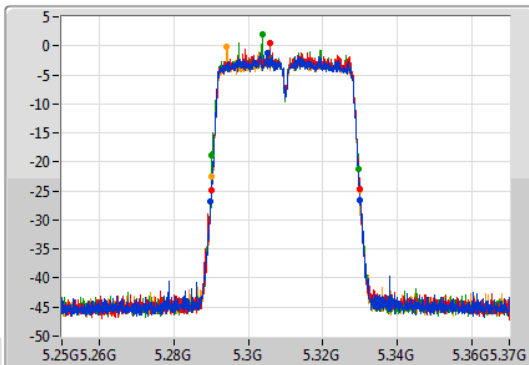

802.11ac VHT40-BF_Nss1,(MCS0)_4TX

EBW

5310MHz

03/12/2019

CF
5.31GHz
Span
120MHz
RBW
500kHz
VBW
2MHz
Sweep Time
100ms
Detector Type
Peak

CF
5.31GHz
Span
120MHz
RBW
500kHz
VBW
2MHz
Sweep Time
100ms
Detector Type
Peak