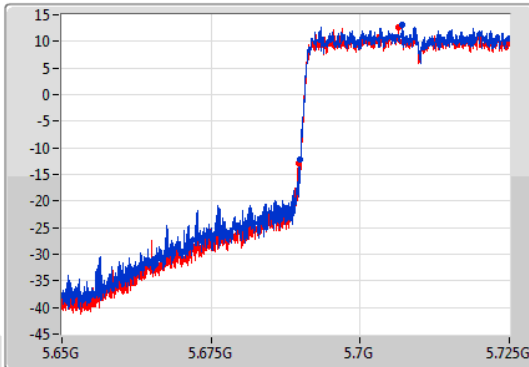

CF
5.6875GHz
Span
75MHz
RBW
500kHz
VBW
2MHz
Sweep Time
100ms
Detector Type
Peak