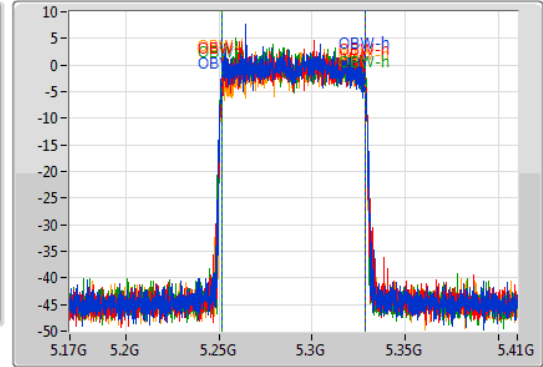

802.11ax HEW80-BF_Nss1,(MCS0)_4TX

EBW

5290MHz

02/12/2019

CF
5.29GHz
Span
240MHz
RBW
1MHz
VBW
3MHz
Sweep Time
100ms
Detector Type
Peak

CF
5.29GHz
Span
240MHz
RBW
1MHz
VBW
3MHz
Sweep Time
100ms
Detector Type
Sample