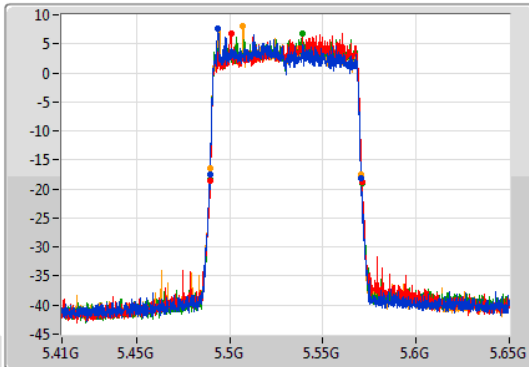

802.11ax HEW80-BF_Nss1,(MCS0)_4TX

EBW

5530MHz

03/12/2019

CF
5.53GHz
Span
240MHz
RBW
1MHz
VBW
3MHz
Sweep Time
100ms
Detector Type
Peak

CF
5.53GHz
Span
240MHz
RBW
1MHz
VBW
3MHz
Sweep Time
100ms
Detector Type
Sample