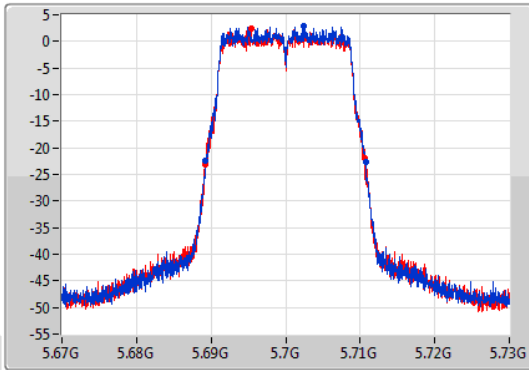

CF
5.7GHz
Span
60MHz
RBW
200kHz
VBW
1MHz
Sweep Time
100ms
Detector Type
Peak