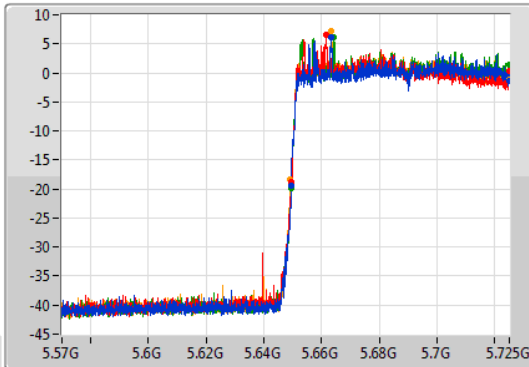

802.11ax HEW80-BF_Nss1,(MCS0)_4TX

EBW

5690MHz Straddle 5.47-5.725GHz

03/12/2019

CF
5.6475GHz
Span
155MHz
RBW
1MHz
VBW
3MHz
Sweep Time
100ms
Detector Type
Peak

CF
5.6475GHz
Span
155MHz
RBW
1MHz
VBW
3MHz
Sweep Time
100ms
Detector Type
Peak