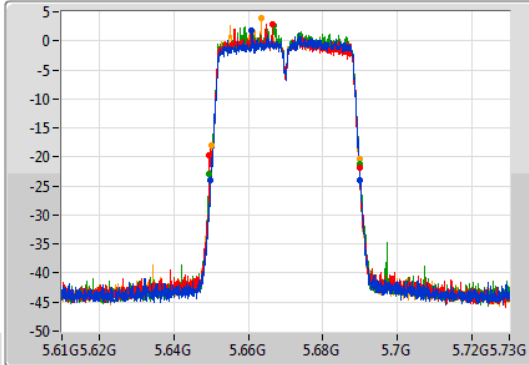

802.11ac VHT40-BF_Nss1,(MCS0)_4TX

EBW

5670MHz

03/12/2019

CF: 5.67GHz
Span: 120MHz
RBW: 500kHz
VBW: 2MHz
Sweep Time: 100ms
Detector Type: Peak

CF: 5.67GHz
Span: 120MHz
RBW: 500kHz
VBW: 2MHz
Sweep Time: 100ms
Detector Type: Peak