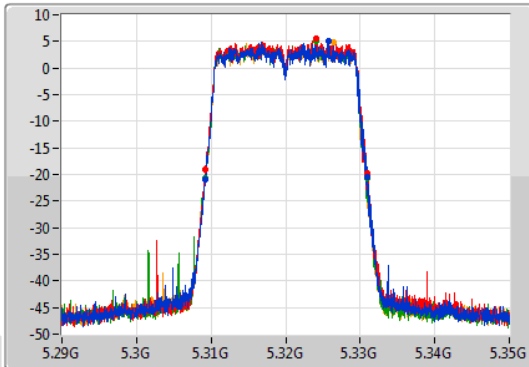

802.11ax HEW20-BF_Nss1,(MCS0)_4TX

EBW

5320MHz

02/12/2019

CF
5.32GHz
Span
60MHz
RBW
300kHz
VBW
1MHz
Sweep Time
100ms
Detector Type
Peak

CF
5.32GHz
Span
60MHz
RBW
200kHz
VBW
1MHz
Sweep Time
100ms
Detector Type
Sample