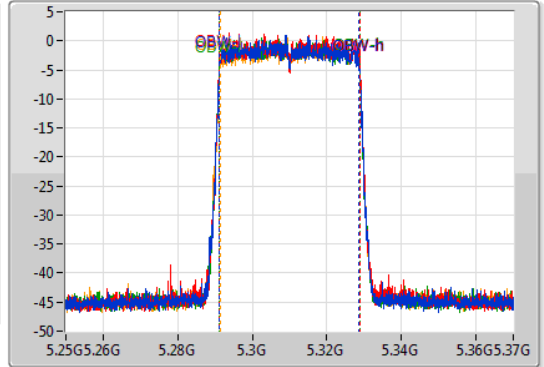

802.11ax HEW40-BF_Nss1,(MCS0)_4TX

EBW

5310MHz

03/12/2019

CF: 5.31GHz
 Span: 120MHz
 RBW: 500kHz
 VBW: 2MHz
 Sweep Time: 100ms
 Detector Type: Peak

CF: 5.31GHz
 Span: 120MHz
 RBW: 500kHz
 VBW: 2MHz
 Sweep Time: 100ms
 Detector Type: Peak