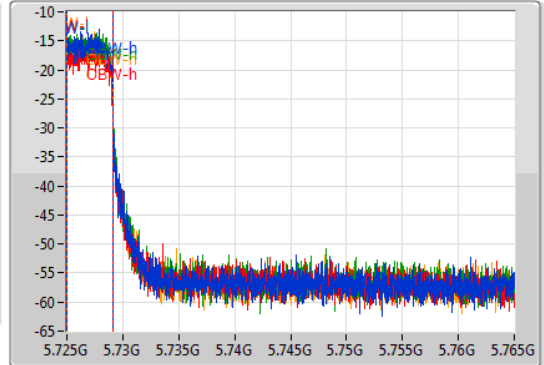

802.11ax HEW80-BF_Nss1,(MCS0)_4TX

EBW

5690MHz Straddle 5.725-5.85GHz

03/12/2019

CF
5.745GHz
Span
40MHz
RBW
100kHz
VBW
300kHz
Sweep Time
100ms
Detector Type
Peak

CF
5.745GHz
Span
40MHz
RBW
50kHz
VBW
200kHz
Sweep Time
100ms
Detector Type
Sample