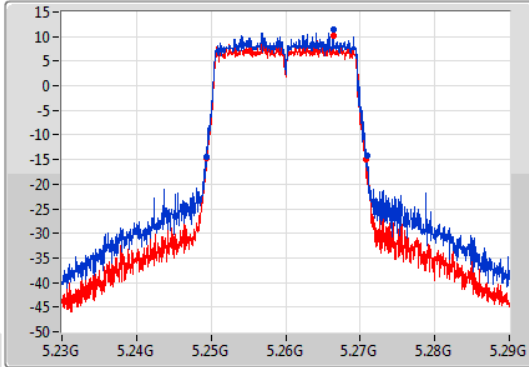

802.11ax HEW20-BF_Nss1,(MCS0)_2TX

EBW

5260MHz

04/12/2019

CF
5.26GHz
Span
60MHz
RBW
200kHz
VBW
1MHz
Sweep Time
100ms
Detector Type
Peak

CF
5.26GHz
Span
60MHz
RBW
200kHz
VBW
1MHz
Sweep Time
100ms
Detector Type
Peak