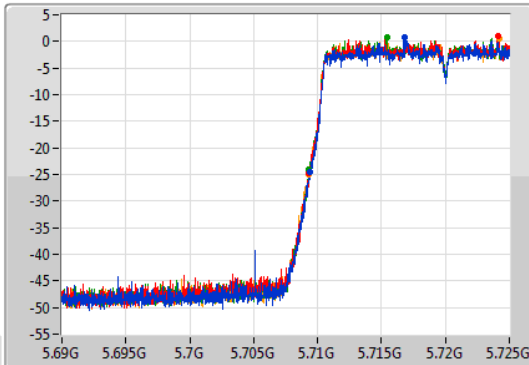

802.11ax HEW20-BF_Nss1,(MCS0)_4TX

EBW

5720MHz Straddle 5.47-5.725GHz

03/12/2019

CF
5.7075GHz
Span
35MHz
RBW
200kHz
VBW
1MHz
Sweep Time
100ms
Detector Type
Peak

CF
5.7075GHz
Span
35MHz
RBW
200kHz
VBW
1MHz
Sweep Time
100ms
Detector Type
Peak