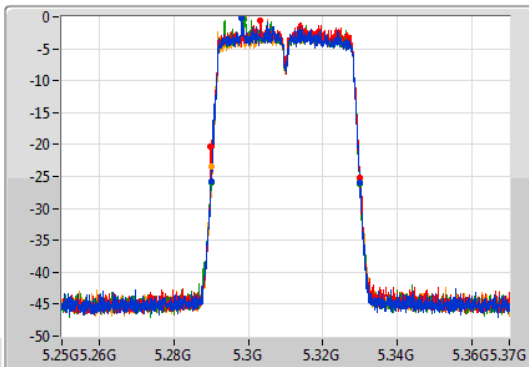

802.11ac VHT40-BF_Nss1,(MCS0)_4TX

EBW

5310MHz

03/12/2019

CF
5.31GHz
Span
120MHz
RBW
500kHz
VBW
2MHz
Sweep Time
100ms
Detector Type
Peak

CF
5.31GHz
Span
120MHz
RBW
500kHz
VBW
2MHz
Sweep Time
100ms
Detector Type
Peak