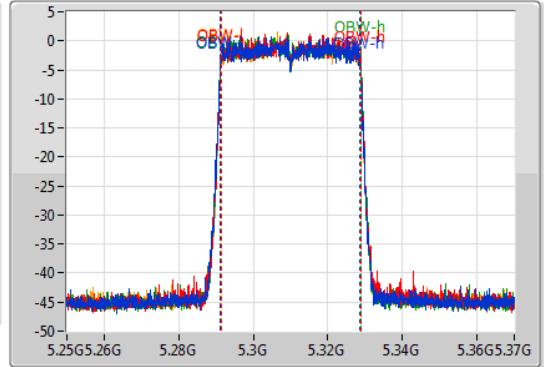

802.11ax HEW40-BF_Nss1,(MCS0)_4TX

EBW

5310MHz

03/12/2019

CF
5.31GHz
Span
120MHz
RBW
500kHz
VBW
2MHz
Sweep Time
100ms
Detector Type
Peak

CF
5.31GHz
Span
120MHz
RBW
500kHz
VBW
2MHz
Sweep Time
100ms
Detector Type
Peak