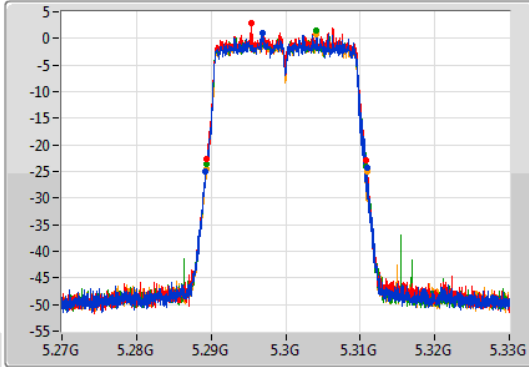

802.11ax HEW20-BF_Nss1,(MCS0)_4TX

EBW

5300MHz

03/12/2019

CF: 5.3GHz
Span: 60MHz
RBW: 200kHz
VBW: 1MHz
Sweep Time: 100ms
Detector Type: Peak

CF: 5.3GHz
Span: 60MHz
RBW: 200kHz
VBW: 1MHz
Sweep Time: 100ms
Detector Type: Peak