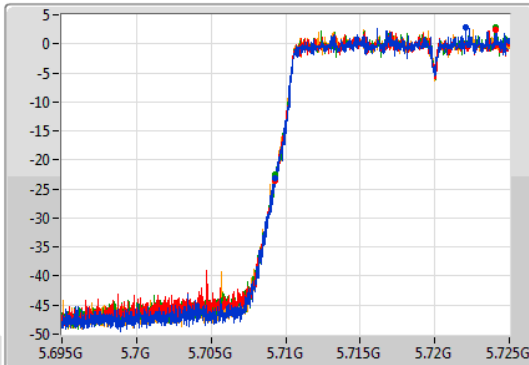

802.11ax HEW20-BF_Nss1,(MCS0)_4TX

EBW

5720MHz Straddle 5.47-5.725GHz

02/12/2019

CF: 5.71GHz
Span: 30MHz
RBW: 200kHz
VBW: 1MHz
Sweep Time: 100ms
Detector Type: Peak

CF: 5.71GHz
Span: 30MHz
RBW: 200kHz
VBW: 1MHz
Sweep Time: 100ms
Detector Type: Sample