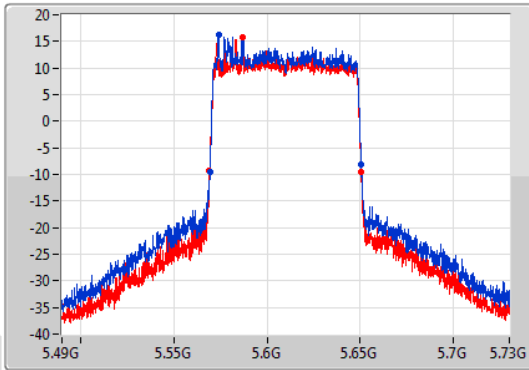

CF
5.61GHz
Span
240MHz
RBW
1MHz
VBW
3MHz
Sweep Time
100ms
Detector Type
Peak