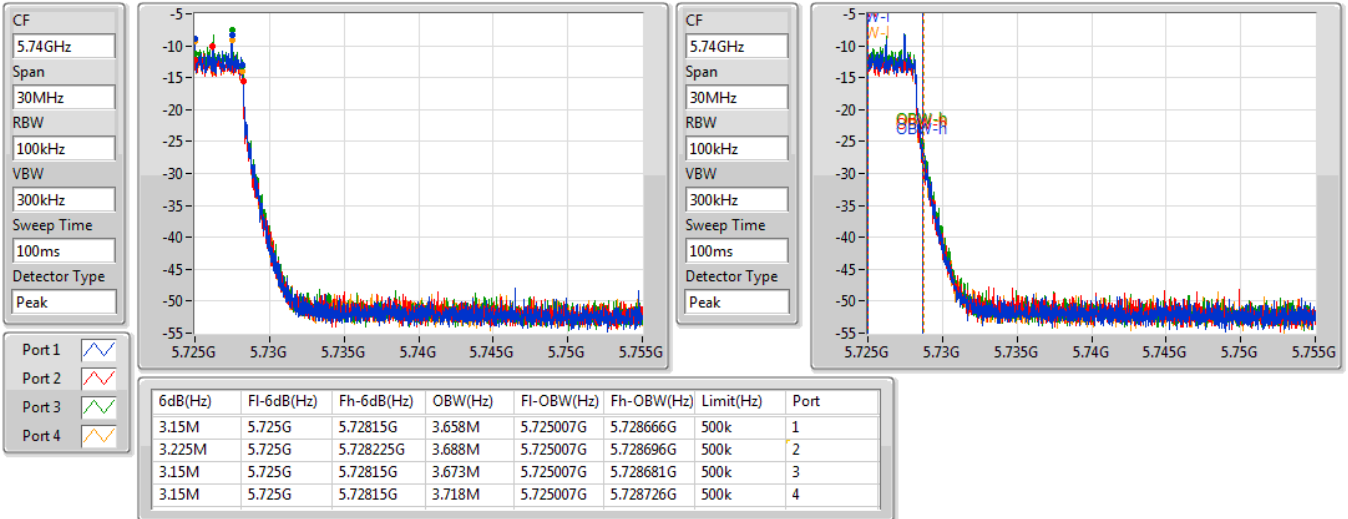

802.11ac VHT40-BF_Nss1,(MCS0)_4TX

EBW

5710MHz Straddle 5.725-5.85GHz

03/12/2019