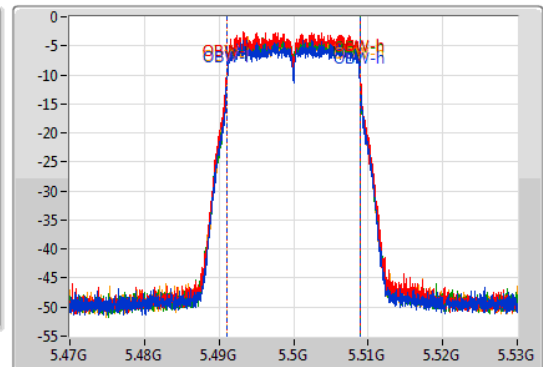

802.11ac VHT20-BF_Nss1,(MCS0)_4TX

EBW

5500MHz

03/12/2019

CF: 5.5GHz
 Span: 60MHz
 RBW: 200kHz
 VBW: 1MHz
 Sweep Time: 100ms
 Detector Type: Peak

CF: 5.5GHz
 Span: 60MHz
 RBW: 200kHz
 VBW: 1MHz
 Sweep Time: 100ms
 Detector Type: Peak