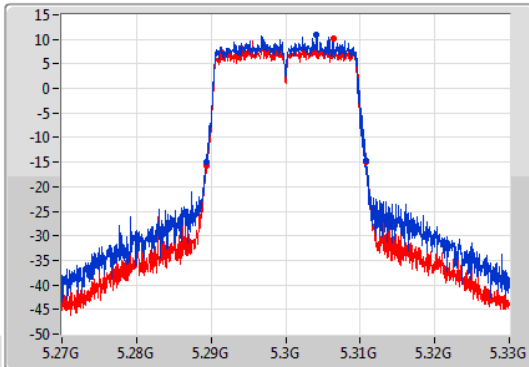

CF
5.3GHz
Span
60MHz
RBW
200kHz
VBW
1MHz
Sweep Time
100ms
Detector Type
Peak