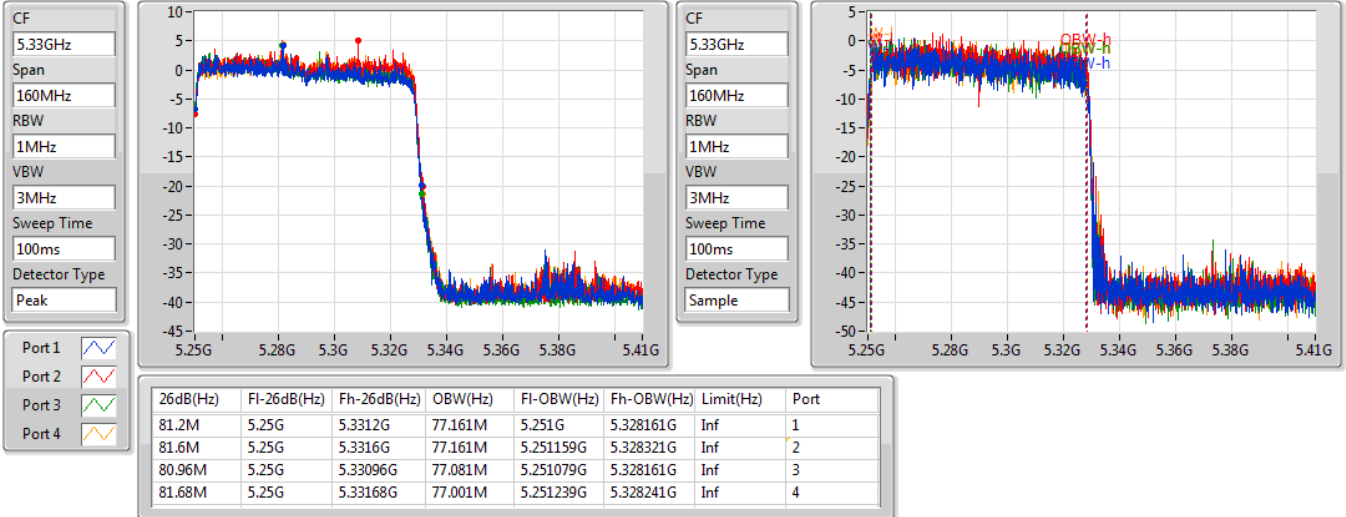

802.11ax HEW160-BF_Nss1,(MCS0)_4TX

EBW

5250MHz Straddle 5.25-5.35GHz

02/12/2019