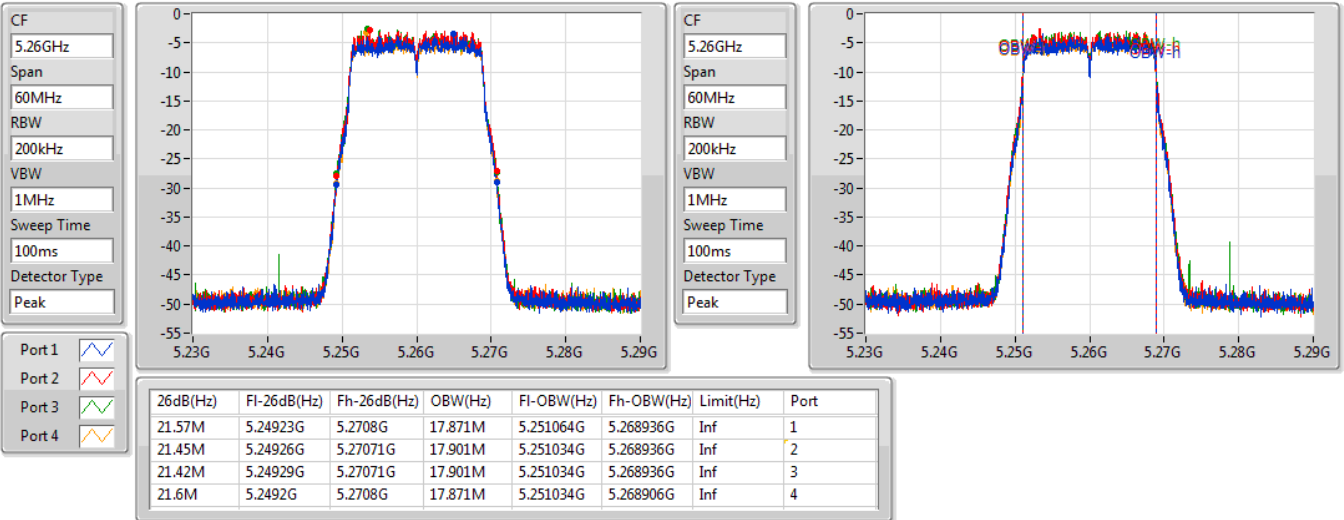

Port X-N dB = Port X 6dB down bandwidth for 5.725-5.85GHz band / 26dB down bandwidth for other band

Port X-OBW = Port X 99% occupied bandwidth;

802.11ac VHT20-BF_Nss1,(MCS0)_4TX

EBW

5260MHz

03/12/2019

802.11ac VHT20-BF_Nss1,(MCS0)_4TX