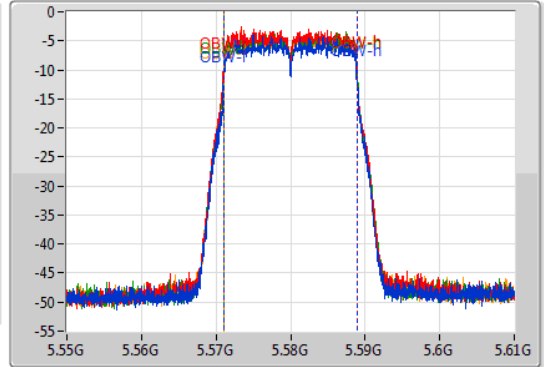

Port 1: [Waveform icon]
 Port 2: [Waveform icon]
 Port 3: [Waveform icon]
 Port 4: [Waveform icon]

26dB(Hz)	Fl-26dB(Hz)	Fh-26dB(Hz)	OBW(Hz)	Fl-OBW(Hz)	Fh-OBW(Hz)	Limit(Hz)	Port
21.51M	5.5692G	5.59071G	17.841M	5.571064G	5.588906G	Inf	1
21.51M	5.5692G	5.59071G	17.871M	5.571004G	5.588876G	Inf	2
21.51M	5.56923G	5.59074G	17.901M	5.571004G	5.588906G	Inf	3
21.51M	5.5692G	5.59071G	17.871M	5.571004G	5.588876G	Inf	4