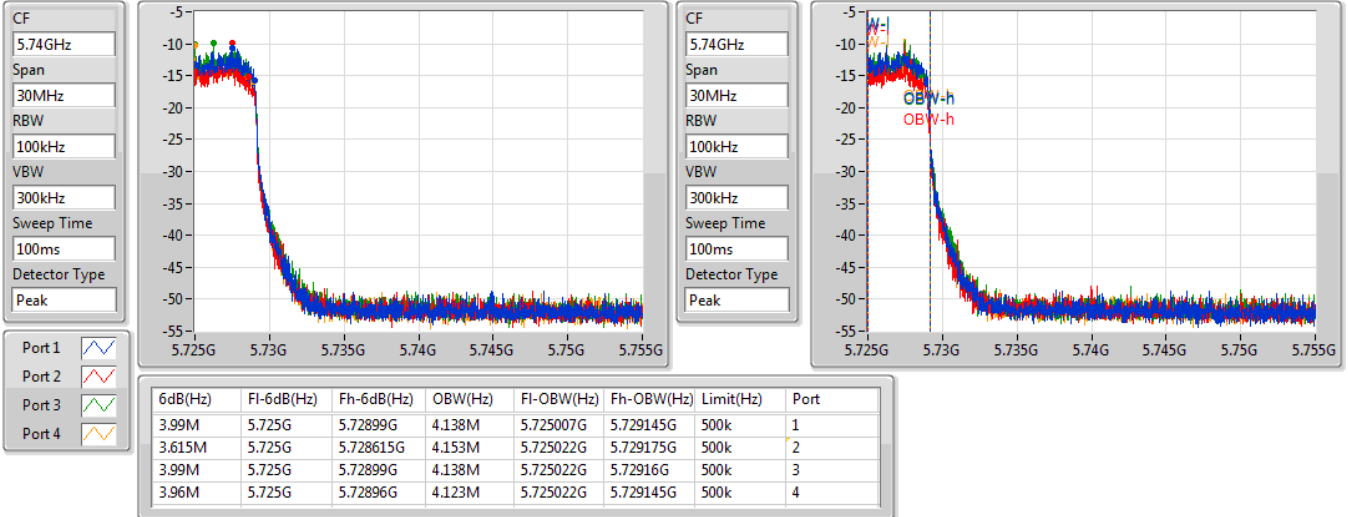

802.11ax HEW80-BF_Nss1,(MCS0)_4TX

EBW

5690MHz Straddle 5.725-5.85GHz

03/12/2019