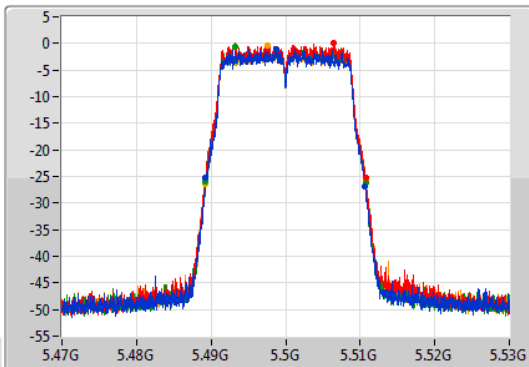

802.11ac VHT20-BF_Nss1,(MCS0)_4TX

EBW

5500MHz

03/12/2019

CF
5.5GHz
Span
60MHz
RBW
200kHz
VBW
1MHz
Sweep Time
100ms
Detector Type
Peak

CF
5.5GHz
Span
60MHz
RBW
200kHz
VBW
1MHz
Sweep Time
100ms
Detector Type
Peak