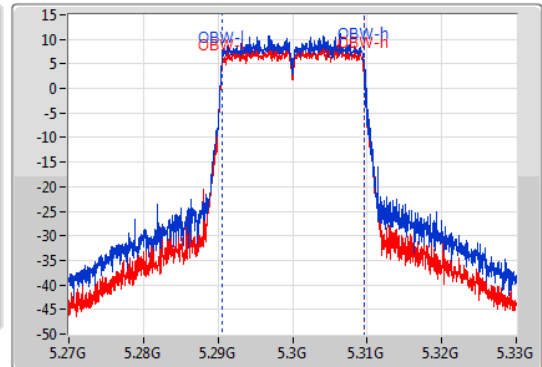

802.11ax HEW20-BF_Nss1,(MCS0)_2TX

EBW

5300MHz

04/12/2019

CF
5.3GHz
Span
60MHz
RBW
200kHz
VBW
1MHz
Sweep Time
100ms
Detector Type
Peak

CF
5.3GHz
Span
60MHz
RBW
200kHz
VBW
1MHz
Sweep Time
100ms
Detector Type
Peak