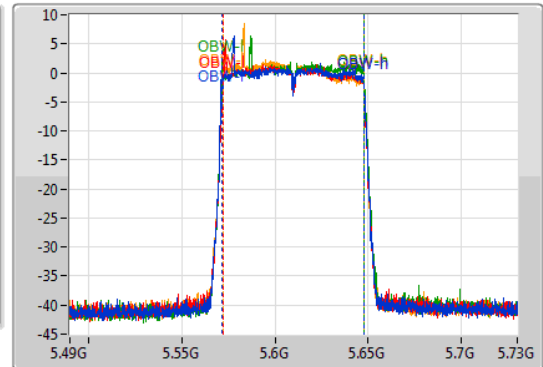

802.11ac VHT80-BF_Nss1,(MCS0)_4TX

EBW

5610MHz

03/12/2019

CF
5.61GHz
Span
240MHz
RBW
1MHz
VBW
3MHz
Sweep Time
100ms
Detector Type
Peak

CF
5.61GHz
Span
240MHz
RBW
1MHz
VBW
3MHz
Sweep Time
100ms
Detector Type
Peak