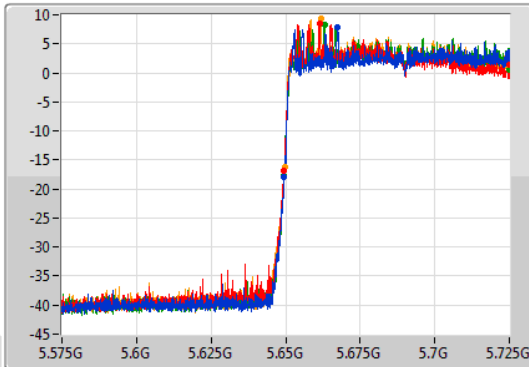

802.11ax HEW80-BF_Nss1,(MCS0)_4TX

EBW

5690MHz Straddle 5.47-5.725GHz

03/12/2019

CF
5.65GHz
Span
150MHz
RBW
1MHz
VBW
3MHz
Sweep Time
100ms
Detector Type
Peak

CF
5.65GHz
Span
150MHz
RBW
1MHz
VBW
3MHz
Sweep Time
100ms
Detector Type
Sample