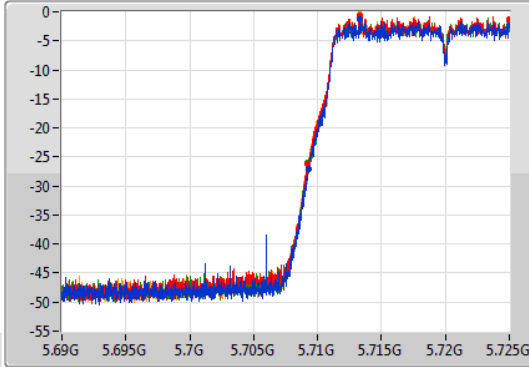

802.11ac VHT20-BF_Nss1,(MCS0)_4TX

EBW

5720MHz Straddle 5.47-5.725GHz

03/12/2019

CF: 5.7075GHz
Span: 35MHz
RBW: 200kHz
VBW: 1MHz
Sweep Time: 100ms
Detector Type: Peak

CF: 5.7075GHz
Span: 35MHz
RBW: 200kHz
VBW: 1MHz
Sweep Time: 100ms
Detector Type: Peak