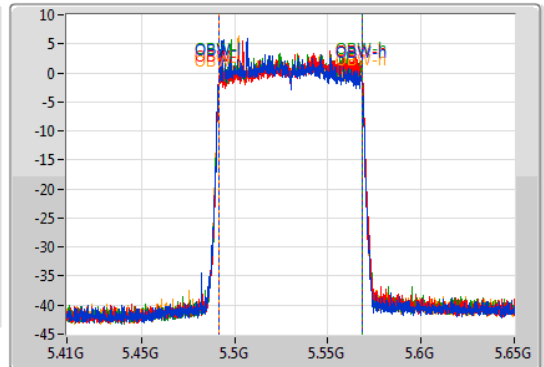

802.11ax HEW80-BF_Nss1,(MCS0)_4TX

EBW

5530MHz

03/12/2019

CF
5.53GHz
Span
240MHz
RBW
1MHz
VBW
3MHz
Sweep Time
100ms
Detector Type
Peak

CF
5.53GHz
Span
240MHz
RBW
1MHz
VBW
3MHz
Sweep Time
100ms
Detector Type
Peak