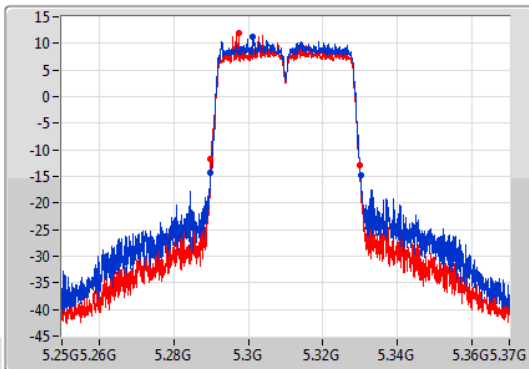

CF
5.31GHz
Span
120MHz
RBW
500kHz
VBW
2MHz
Sweep Time
100ms
Detector Type
Peak