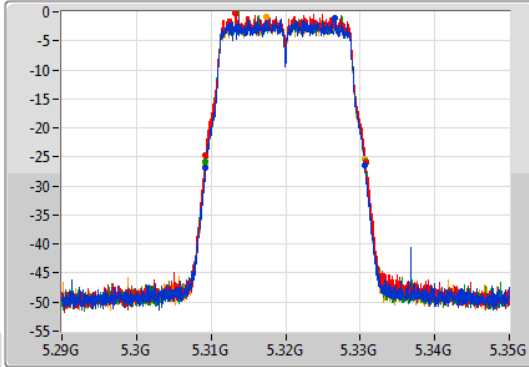

802.11ac VHT20-BF_Nss1,(MCS0)_4TX

EBW

5320MHz

03/12/2019

CF
5.32GHz
Span
60MHz
RBW
200kHz
VBW
1MHz
Sweep Time
100ms
Detector Type
Peak

CF
5.32GHz
Span
60MHz
RBW
200kHz
VBW
1MHz
Sweep Time
100ms
Detector Type
Peak