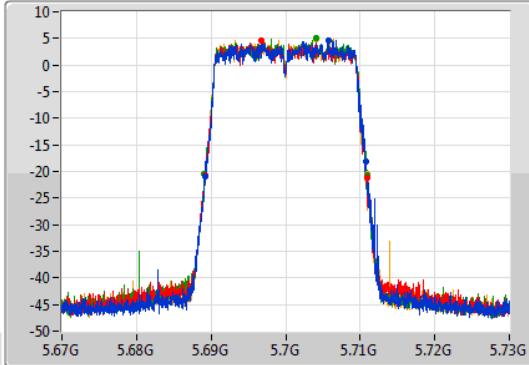

802.11ax HEW20-BF_Nss1,(MCS0)_4TX

EBW

5700MHz

02/12/2019

CF: 5.7GHz
 Span: 60MHz
 RBW: 300kHz
 VBW: 1MHz
 Sweep Time: 100ms
 Detector Type: Peak

CF: 5.7GHz
 Span: 60MHz
 RBW: 200kHz
 VBW: 1MHz
 Sweep Time: 100ms
 Detector Type: Sample