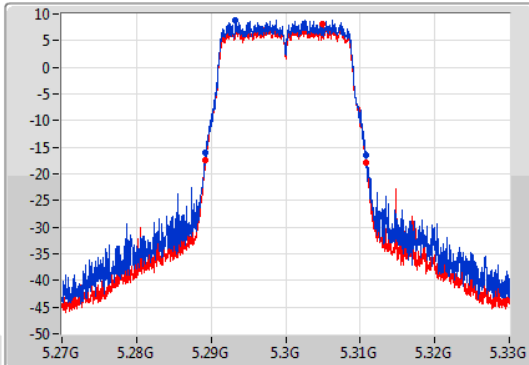

CF
5.3GHz
Span
60MHz
RBW
200kHz
VBW
1MHz
Sweep Time
100ms
Detector Type
Peak