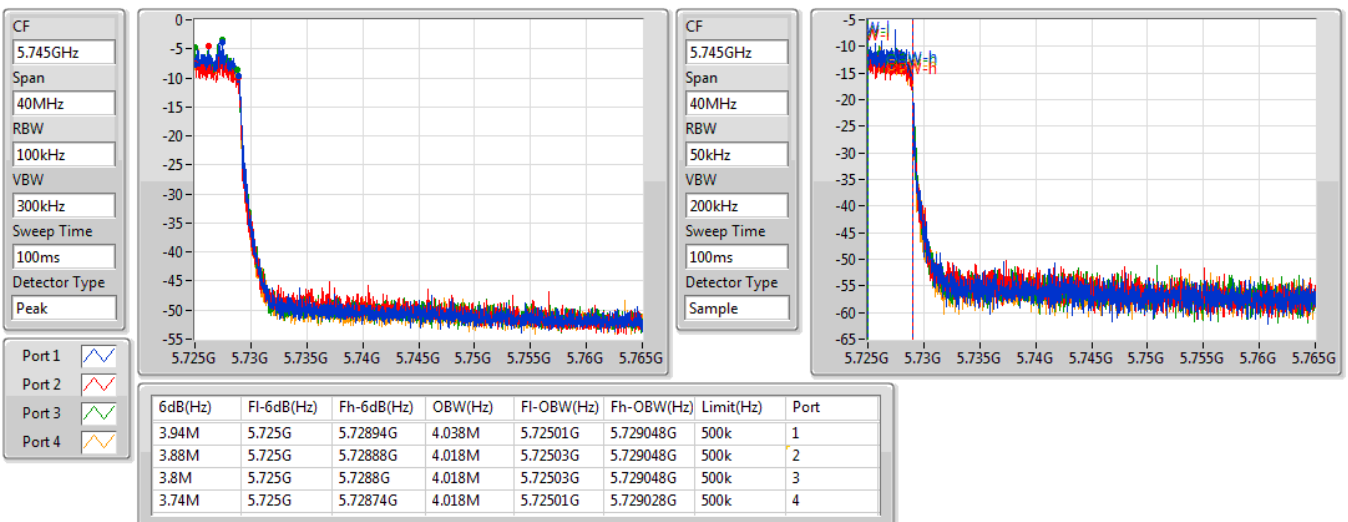

802.11ax HEW40-BF_Nss1,(MCS0)_4TX

EBW

5710MHz Straddle 5.47-5.725GHz

03/12/2019

802.11ax HEW40-BF_Nss1,(MCS0)_4TX

EBW

5710MHz Straddle 5.725-5.85GHz

03/12/2019