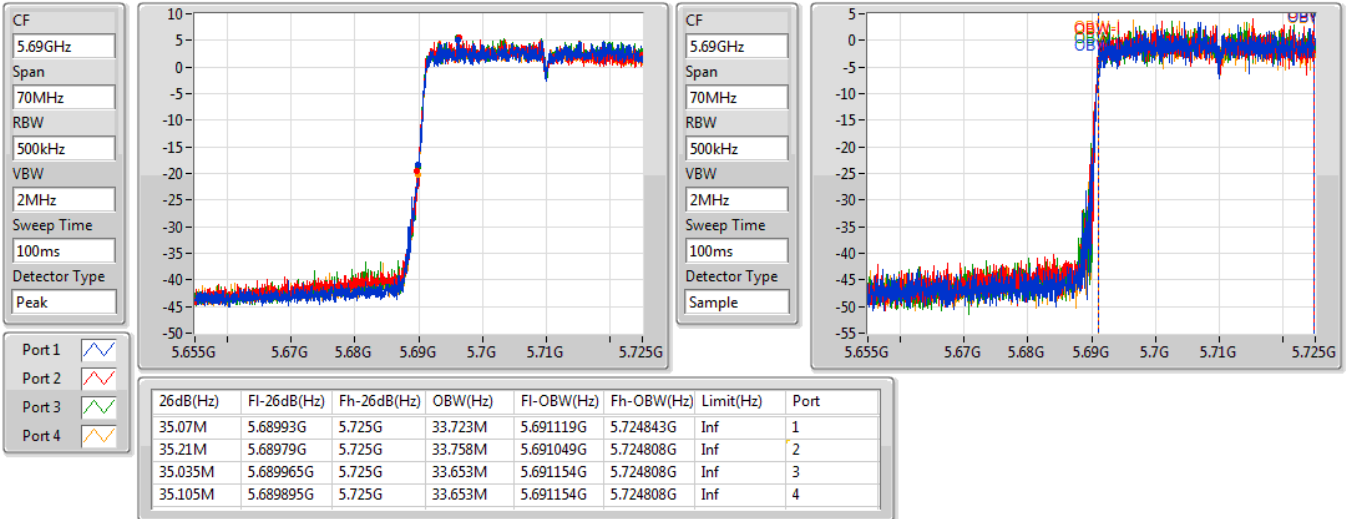

802.11ax HEW40-BF_Nss1,(MCS0)_4TX

EBW

5710MHz Straddle 5.47-5.725GHz

03/12/2019

802.11ax HEW40-BF_Nss1,(MCS0)_4TX

EBW

5710MHz Straddle 5.725-5.85GHz

03/12/2019