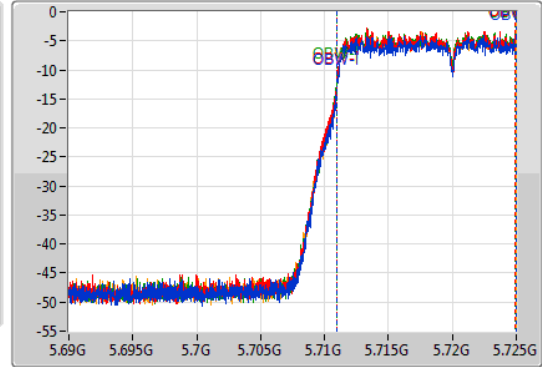

Port 1
Port 2
Port 3
Port 4

26dB(Hz)	Fl-26dB(Hz)	Fh-26dB(Hz)	OBW(Hz)	Fl-OBW(Hz)	Fh-OBW(Hz)	Limit(Hz)	Port
15.715M	5.709285G	5.725G	13.976M	5.710981G	5.724956G	Inf	1
15.785M	5.709215G	5.725G	13.993M	5.710946G	5.724939G	Inf	2
15.698M	5.709303G	5.725G	13.976M	5.710963G	5.724939G	Inf	3
15.785M	5.709215G	5.725G	14.028M	5.710928G	5.724956G	Inf	4

802.11ac VHT20-BF_Nss1,(MCS0)_4TX

EBW