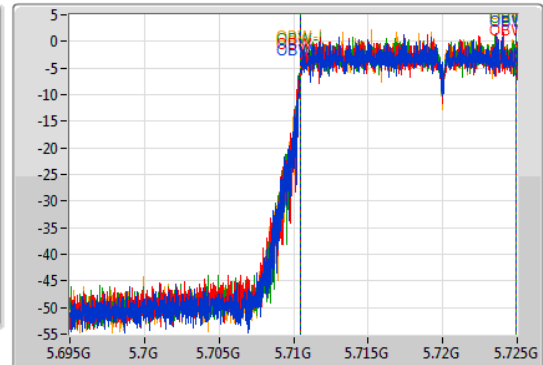

802.11ax HEW20-BF_Nss1,(MCS0)_4TX

EBW

5720MHz Straddle 5.47-5.725GHz

02/12/2019

CF: 5.71GHz
 Span: 30MHz
 RBW: 200kHz
 VBW: 1MHz
 Sweep Time: 100ms
 Detector Type: Peak

CF: 5.71GHz
 Span: 30MHz
 RBW: 200kHz
 VBW: 1MHz
 Sweep Time: 100ms
 Detector Type: Sample