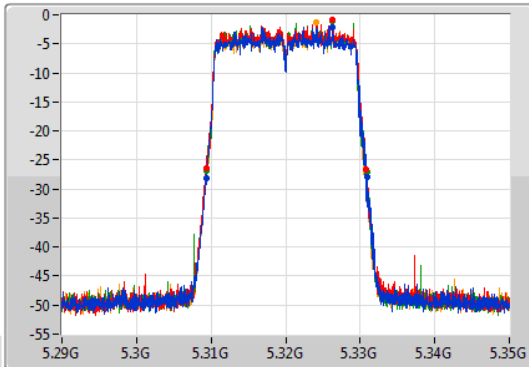

802.11ax HEW20-BF_Nss1,(MCS0)_4TX

EBW

5320MHz

03/12/2019

CF
5.32GHz
Span
60MHz
RBW
200kHz
VBW
1MHz
Sweep Time
100ms
Detector Type
Peak

CF
5.32GHz
Span
60MHz
RBW
200kHz
VBW
1MHz
Sweep Time
100ms
Detector Type
Peak