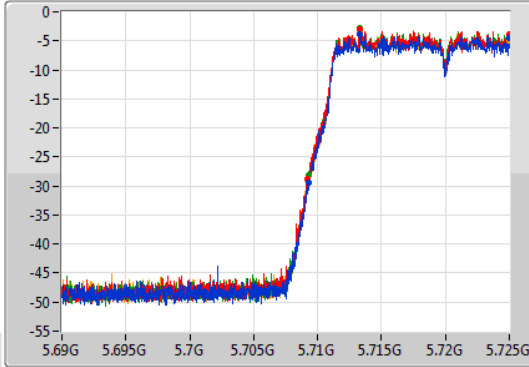

802.11ac VHT20-BF_Nss1,(MCS0)_4TX

EBW

5720MHz Straddle 5.47-5.725GHz

03/12/2019

CF
5.7075GHz
Span
35MHz
RBW
200kHz
VBW
1MHz
Sweep Time
100ms
Detector Type
Peak

CF
5.7075GHz
Span
35MHz
RBW
200kHz
VBW
1MHz
Sweep Time
100ms
Detector Type
Peak