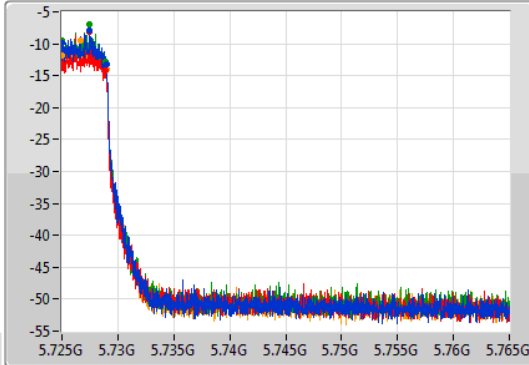

802.11ax HEW80-BF_Nss1,(MCS0)_4TX

EBW

5690MHz Straddle 5.725-5.85GHz

03/12/2019

CF
5.745GHz
Span
40MHz
RBW
100kHz
VBW
300kHz
Sweep Time
100ms
Detector Type
Peak

CF
5.745GHz
Span
40MHz
RBW
50kHz
VBW
200kHz
Sweep Time
100ms
Detector Type
Sample