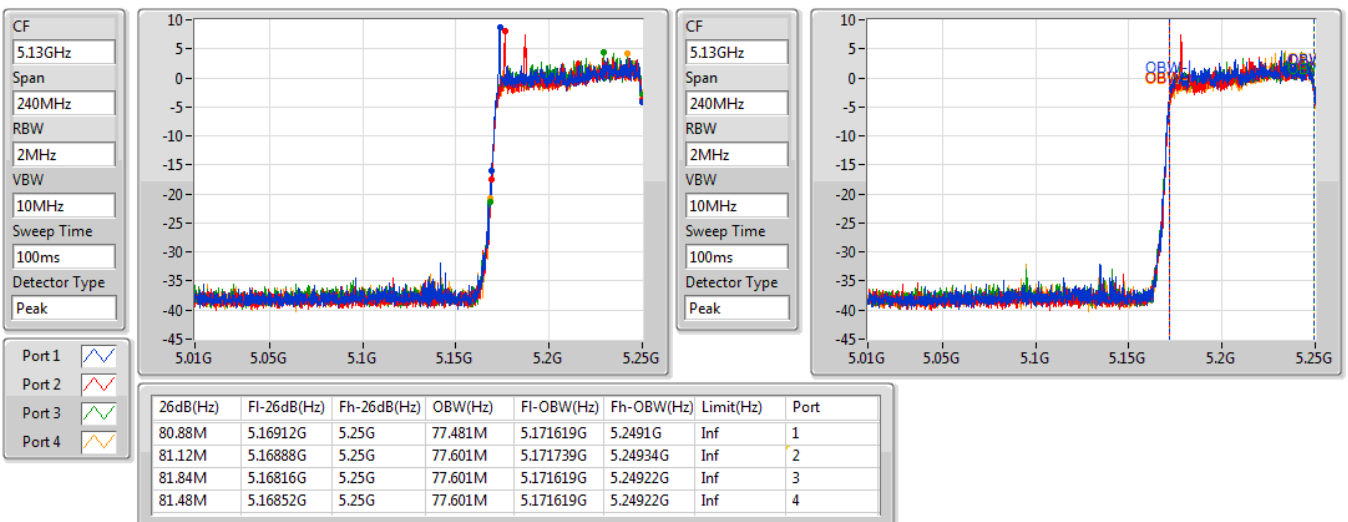

5250MHz Straddle 5.15-5.25GHz

04/12/2019