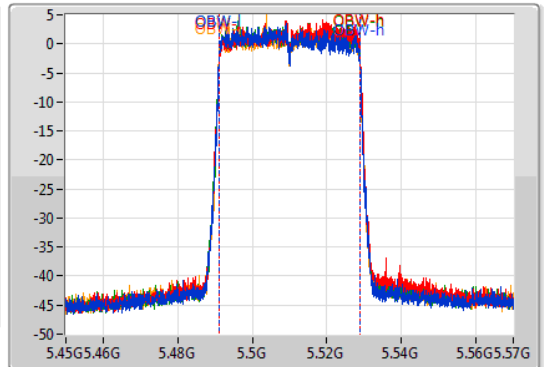

802.11ax HEW40-BF_Nss1,(MCS0)_4TX

EBW

5510MHz

03/12/2019

CF: 5.51GHz
 Span: 120MHz
 RBW: 500kHz
 VBW: 2MHz
 Sweep Time: 100ms
 Detector Type: Peak

CF: 5.51GHz
 Span: 120MHz
 RBW: 500kHz
 VBW: 2MHz
 Sweep Time: 100ms
 Detector Type: Peak