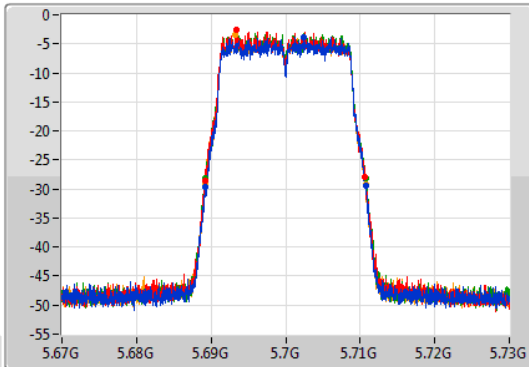

802.11ac VHT20-BF_Nss1,(MCS0)_4TX

EBW

5700MHz

03/12/2019

CF: 5.7GHz
Span: 60MHz
RBW: 200kHz
VBW: 1MHz
Sweep Time: 100ms
Detector Type: Peak

CF: 5.7GHz
Span: 60MHz
RBW: 200kHz
VBW: 1MHz
Sweep Time: 100ms
Detector Type: Peak