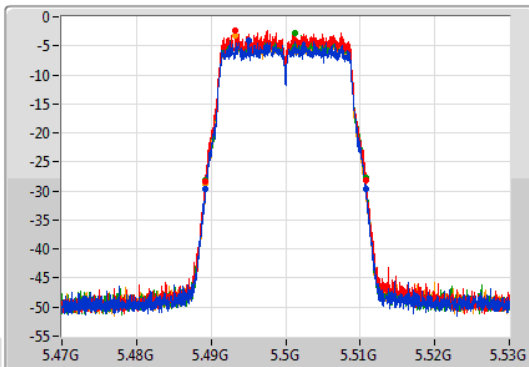

802.11ac VHT20-BF_Nss1,(MCS0)_4TX

EBW

5500MHz

03/12/2019

CF: 5.5GHz
Span: 60MHz
RBW: 200kHz
VBW: 1MHz
Sweep Time: 100ms
Detector Type: Peak

CF: 5.5GHz
Span: 60MHz
RBW: 200kHz
VBW: 1MHz
Sweep Time: 100ms
Detector Type: Peak