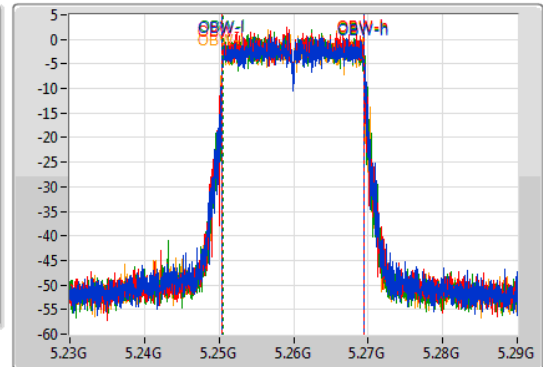

802.11ax HEW20-BF_Nss1,(MCS0)_4TX

EBW

5260MHz

02/12/2019

CF
5.26GHz
Span
60MHz
RBW
300kHz
VBW
1MHz
Sweep Time
100ms
Detector Type
Peak

CF
5.26GHz
Span
60MHz
RBW
200kHz
VBW
1MHz
Sweep Time
100ms
Detector Type
Sample