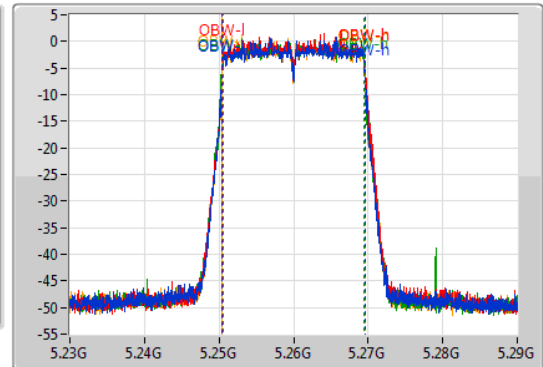

802.11ax HEW20-BF_Nss1,(MCS0)_4TX

EBW

5260MHz

03/12/2019

CF
5.26GHz
Span
60MHz
RBW
200kHz
VBW
1MHz
Sweep Time
100ms
Detector Type
Peak

CF
5.26GHz
Span
60MHz
RBW
200kHz
VBW
1MHz
Sweep Time
100ms
Detector Type
Peak