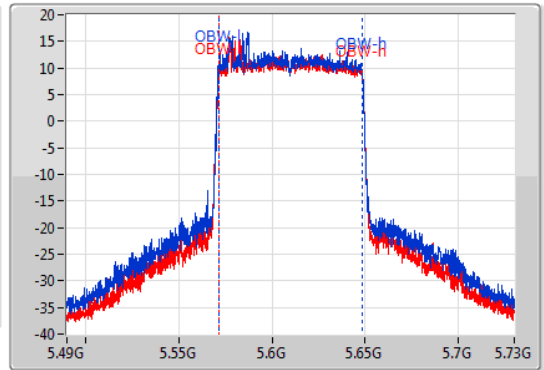

802.11ax HEW80-BF_Nss1,(MCS0)_2TX

EBW

5610MHz

04/12/2019

CF
5.61GHz
Span
240MHz
RBW
1MHz
VBW
3MHz
Sweep Time
100ms
Detector Type
Peak
Port 1
Port 2

CF
5.61GHz
Span
240MHz
RBW
1MHz
VBW
3MHz
Sweep Time
100ms
Detector Type
Peak