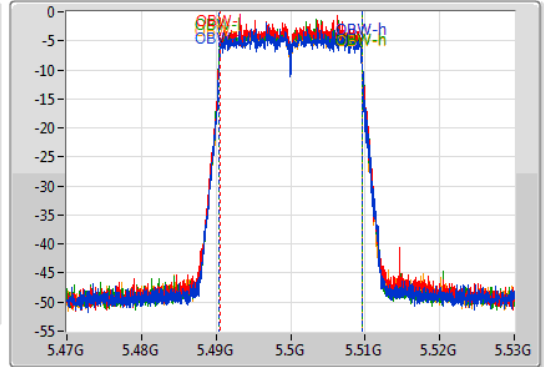

Port 1
Port 2
Port 3
Port 4

26dB(Hz)	Fl-26dB(Hz)	Fh-26dB(Hz)	OBW(Hz)	Fl-OBW(Hz)	Fh-OBW(Hz)	Limit(Hz)	Port
21.54M	5.48932G	5.51086G	19.13M	5.490465G	5.509595G	Inf	1
21.36M	5.48941G	5.51077G	19.04M	5.490495G	5.509535G	Inf	2
21.66M	5.4892G	5.51086G	19.13M	5.490465G	5.509595G	Inf	3
21.54M	5.48935G	5.51089G	19.1M	5.490465G	5.509565G	Inf	4