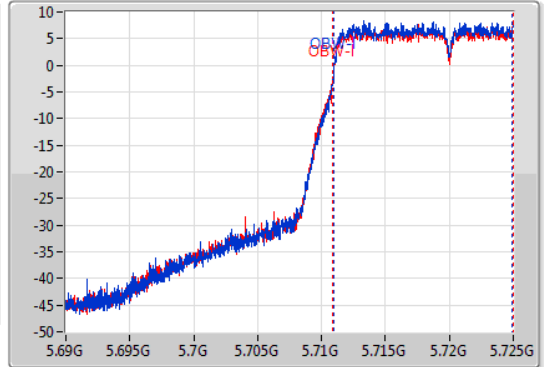

EBW

5720MHz Straddle 5.47-5.725GHz

04/12/2019

CF
5.7075GHz
Span
35MHz
RBW
200kHz
VBW
1MHz
Sweep Time
100ms
Detector Type
Peak

CF
5.7075GHz
Span
35MHz
RBW
200kHz
VBW
1MHz
Sweep Time
100ms
Detector Type
Peak