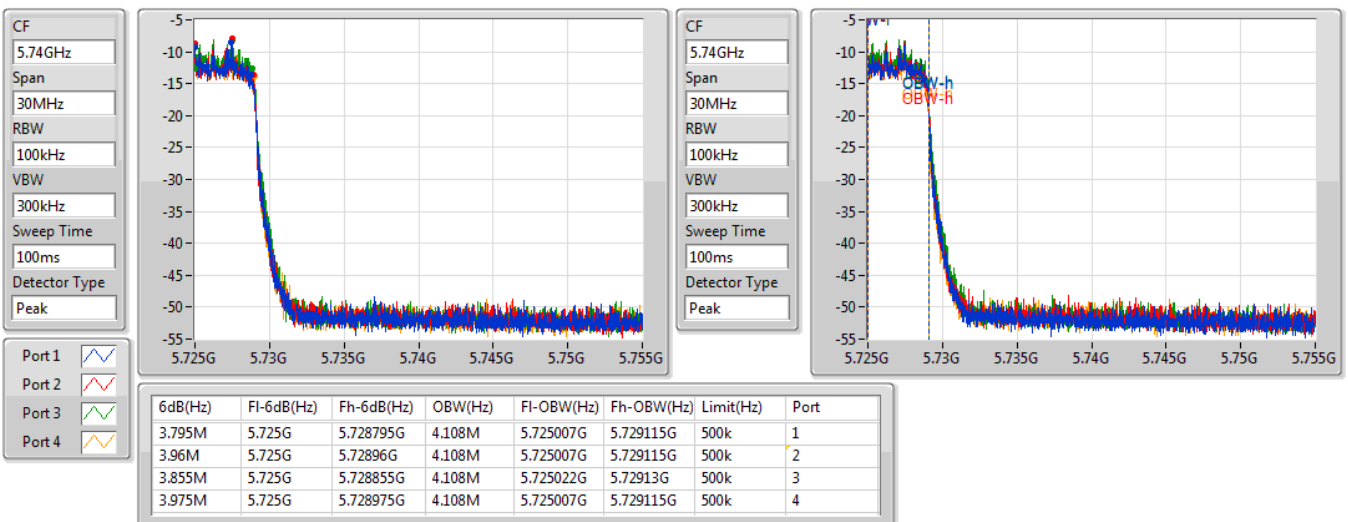

802.11ax HEW40-BF_Nss1,(MCS0)_4TX

EBW

5710MHz Straddle 5.47-5.725GHz

03/12/2019

802.11ax HEW40-BF_Nss1,(MCS0)_4TX

EBW

5710MHz Straddle 5.725-5.85GHz

03/12/2019