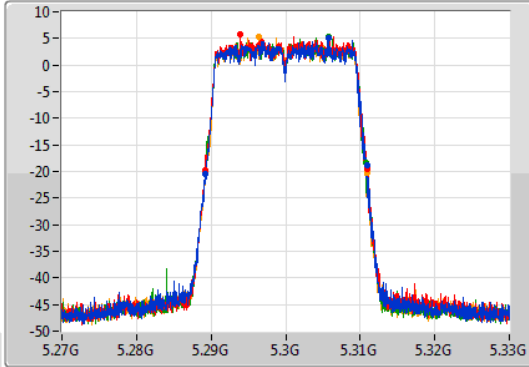

802.11ax HEW20-BF_Nss1,(MCS0)_4TX

EBW

5300MHz

02/12/2019

CF
5.3GHz
Span
60MHz
RBW
300kHz
VBW
1MHz
Sweep Time
100ms
Detector Type
Peak

CF
5.3GHz
Span
60MHz
RBW
200kHz
VBW
1MHz
Sweep Time
100ms
Detector Type
Sample