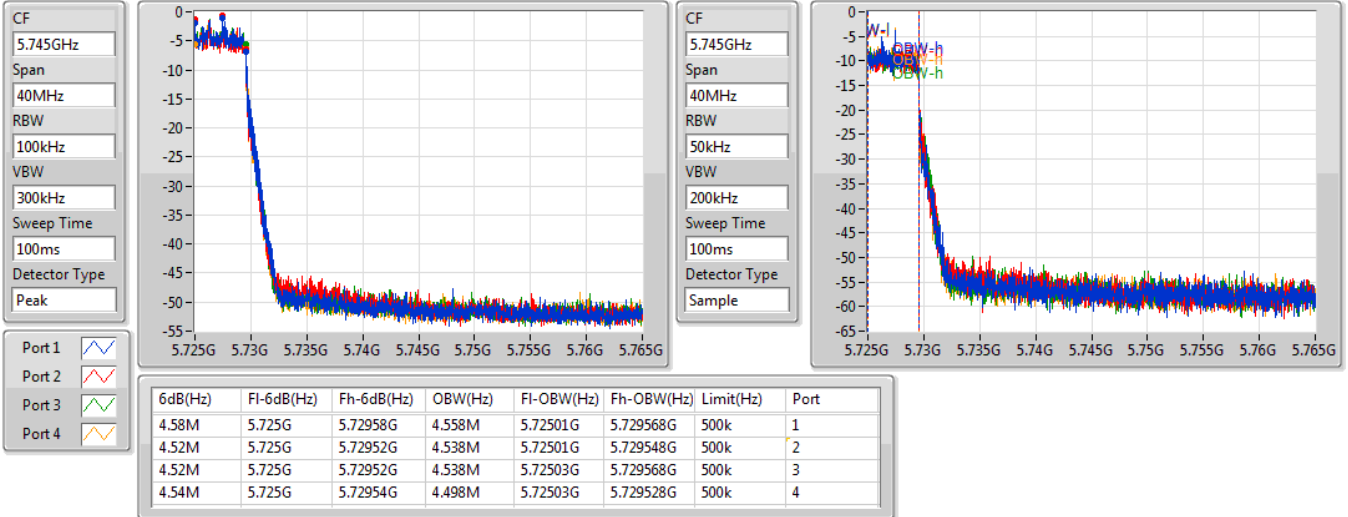

802.11ax HEW20-BF_Nss1,(MCS0)_4TX

EBW

5720MHz Straddle 5.725-5.85GHz

02/12/2019