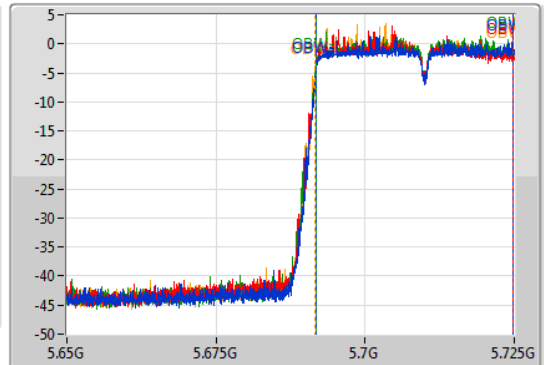

802.11ac VHT40-BF_Nss1,(MCS0)_4TX

EBW

5710MHz Straddle 5.47-5.725GHz

03/12/2019

CF: 5.6875GHz
 Span: 75MHz
 RBW: 500kHz
 VBW: 2MHz
 Sweep Time: 100ms
 Detector Type: Peak

CF: 5.6875GHz
 Span: 75MHz
 RBW: 500kHz
 VBW: 2MHz
 Sweep Time: 100ms
 Detector Type: Peak