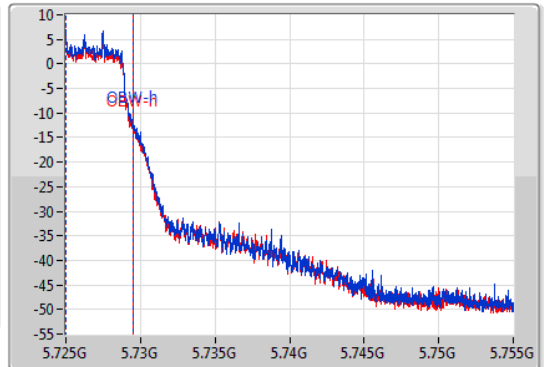

EBW

5720MHz Straddle 5.725-5.85GHz

04/12/2019

CF
5.74GHz
Span
30MHz
RBW
100kHz
VBW
300kHz
Sweep Time
100ms
Detector Type
Peak

CF
5.74GHz
Span
30MHz
RBW
100kHz
VBW
300kHz
Sweep Time
100ms
Detector Type
Peak