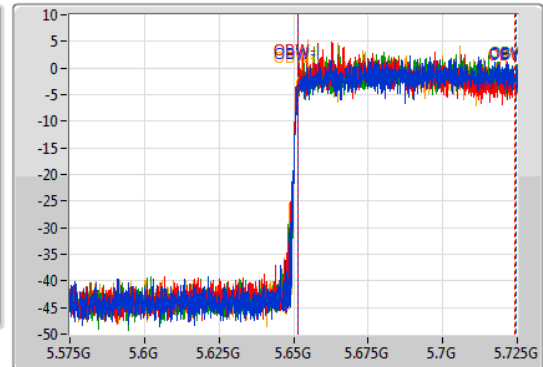

802.11ax HEW80-BF_Nss1,(MCS0)_4TX

EBW

5690MHz Straddle 5.47-5.725GHz

03/12/2019

CF
5.65GHz
Span
150MHz
RBW
1MHz
VBW
3MHz
Sweep Time
100ms
Detector Type
Peak

CF
5.65GHz
Span
150MHz
RBW
1MHz
VBW
3MHz
Sweep Time
100ms
Detector Type
Sample