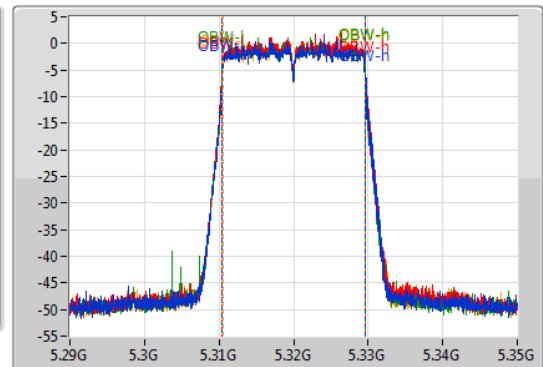

Port 1: [Waveform icon]
Port 2: [Waveform icon]
Port 3: [Waveform icon]
Port 4: [Waveform icon]

26dB(Hz)	Fl-26dB(Hz)	Fh-26dB(Hz)	OBW(Hz)	Fl-OBW(Hz)	Fh-OBW(Hz)	Limit(Hz)	Port
21.6M	5.30929G	5.33089G	19.13M	5.310465G	5.329595G	Inf	1
21.51M	5.30935G	5.33086G	19.11M	5.310465G	5.329565G	Inf	2
21.33M	5.30944G	5.33077G	19.07M	5.310465G	5.329535G	Inf	3
21.42M	5.30944G	5.33086G	19.07M	5.310495G	5.329565G	Inf	4