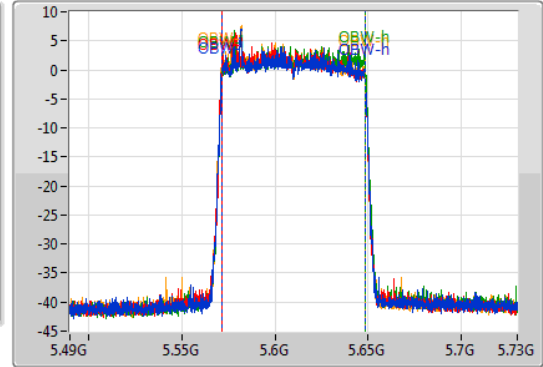

802.11ax HEW80-BF_Nss1,(MCS0)_4TX

EBW

5610MHz

03/12/2019

CF
5.61GHz
Span
240MHz
RBW
1MHz
VBW
3MHz
Sweep Time
100ms
Detector Type
Peak

CF
5.61GHz
Span
240MHz
RBW
1MHz
VBW
3MHz
Sweep Time
100ms
Detector Type
Peak