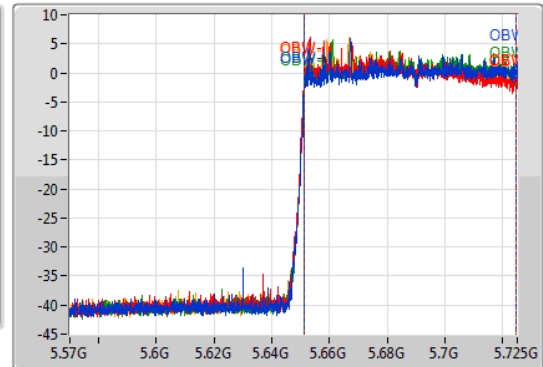

Port 1
Port 2
Port 3
Port 4

26dB(Hz)	Fl-26dB(Hz)	Fh-26dB(Hz)	OBW(Hz)	Fl-OBW(Hz)	Fh-OBW(Hz)	Limit(Hz)	Port
75.485M	5.649515G	5.725G	73.278M	5.651373G	5.724651G	Inf	1
75.408M	5.649593G	5.725G	73.123M	5.651296G	5.724419G	Inf	2
75.485M	5.649515G	5.725G	73.278M	5.651373G	5.724651G	Inf	3
75.795M	5.649205G	5.725G	73.201M	5.651296G	5.724497G	Inf	4