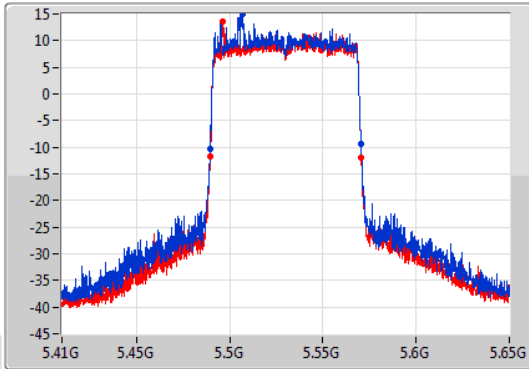

802.11ax HEW80-BF_Nss1,(MCS0)_2TX

EBW

5530MHz

04/12/2019

CF
5.53GHz
Span
240MHz
RBW
1MHz
VBW
3MHz
Sweep Time
100ms
Detector Type
Peak
Port 1
Port 2

CF
5.53GHz
Span
240MHz
RBW
1MHz
VBW
3MHz
Sweep Time
100ms
Detector Type
Peak