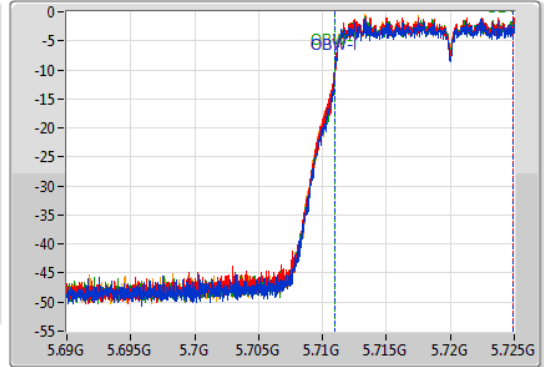

Port 1: [Waveform icon]
 Port 2: [Waveform icon]
 Port 3: [Waveform icon]
 Port 4: [Waveform icon]

26dB(Hz)	Fl-26dB(Hz)	Fh-26dB(Hz)	OBW(Hz)	Fl-OBW(Hz)	Fh-OBW(Hz)	Limit(Hz)	Port
15.733M	5.709268G	5.725G	13.958M	5.710981G	5.724939G	Inf	1
15.768M	5.709233G	5.725G	13.993M	5.710946G	5.724939G	Inf	2
15.75M	5.70925G	5.725G	13.976M	5.710963G	5.724939G	Inf	3
15.785M	5.709215G	5.725G	13.993M	5.710946G	5.724939G	Inf	4