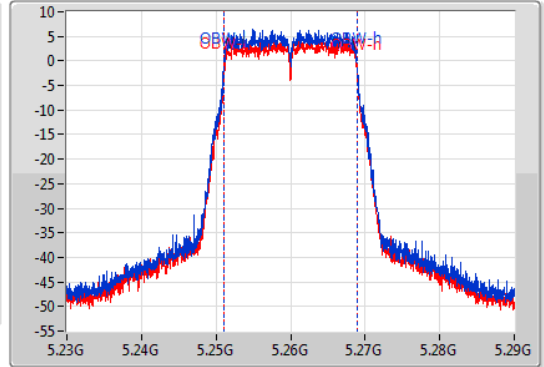

26dB(Hz)	Fl-26dB(Hz)	Fh-26dB(Hz)	OBW(Hz)	Fl-OBW(Hz)	Fh-OBW(Hz)	Limit(Hz)	Port
21.48M	5.24923G	5.27071G	17.841M	5.251064G	5.268906G	Inf	1
21.27M	5.24941G	5.27068G	17.841M	5.251094G	5.268936G	Inf	2

802.11ac VHT20-BF_Nss1,(MCS0)_2TX

EBW

5300MHz

04/12/2019

CF
5.3GHz
Span
60MHz
RBW
200kHz
VBW
1MHz
Sweep Time
100ms
Detector Type
Peak