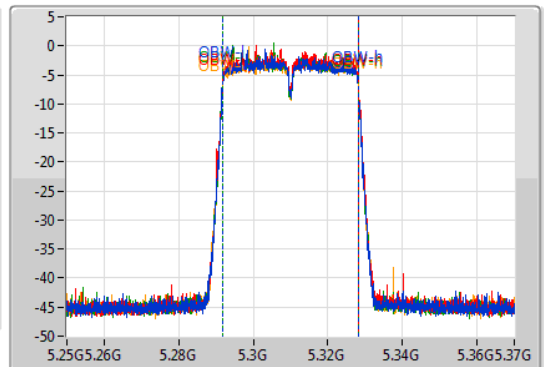

802.11ac VHT40-BF_Nss1,(MCS0)_4TX

EBW

5310MHz

03/12/2019

CF
5.31GHz
Span
120MHz
RBW
500kHz
VBW
2MHz
Sweep Time
100ms
Detector Type
Peak

CF
5.31GHz
Span
120MHz
RBW
500kHz
VBW
2MHz
Sweep Time
100ms
Detector Type
Peak