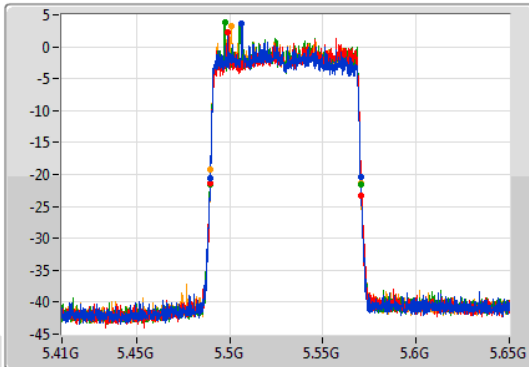

802.11ax HEW80-BF_Nss1,(MCS0)_4TX

EBW

5530MHz

03/12/2019

CF
5.53GHz
Span
240MHz
RBW
1MHz
VBW
3MHz
Sweep Time
100ms
Detector Type
Peak

CF
5.53GHz
Span
240MHz
RBW
1MHz
VBW
3MHz
Sweep Time
100ms
Detector Type
Peak