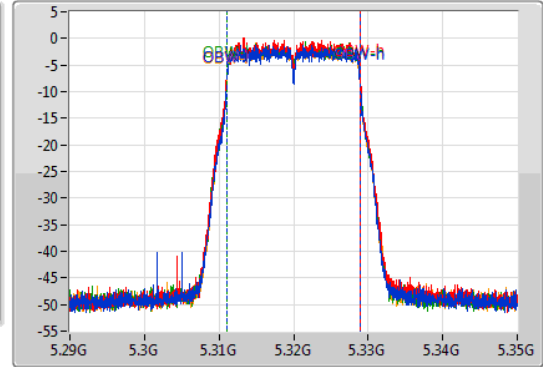

802.11ac VHT20-BF_Nss1,(MCS0)_4TX

EBW

5320MHz

03/12/2019

CF
5.32GHz
Span
60MHz
RBW
200kHz
VBW
1MHz
Sweep Time
100ms
Detector Type
Peak

CF
5.32GHz
Span
60MHz
RBW
200kHz
VBW
1MHz
Sweep Time
100ms
Detector Type
Peak

Port 1
Port 2
Port 3
Port 4

26dB(Hz)	Fl-26dB(Hz)	Fh-26dB(Hz)	OBW(Hz)	Fl-OBW(Hz)	Fh-OBW(Hz)	Limit(Hz)	Port
21.36M	5.30926G	5.33062G	17.841M	5.311064G	5.328906G	Inf	1
21.57M	5.30923G	5.3308G	17.901M	5.311004G	5.328906G	Inf	2
21.51M	5.30923G	5.33074G	17.901M	5.311004G	5.328906G	Inf	3
21.48M	5.3092G	5.33068G	17.901M	5.311004G	5.328906G	Inf	4

802.11ac VHT20-BF_Nss1,(MCS0)_4TX

EBW

5500MHz

03/12/2019

CF
5.5GHz
Span
60MHz
RBW
200kHz
VBW
1MHz
Sweep Time
100ms
Detector Type
Peak

CF
5.5GHz
Span
60MHz
RBW
200kHz
VBW
1MHz
Sweep Time
100ms
Detector Type
Peak

Port 1
Port 2
Port 3
Port 4

26dB(Hz)	Fl-26dB(Hz)	Fh-26dB(Hz)	OBW(Hz)	Fl-OBW(Hz)	Fh-OBW(Hz)	Limit(Hz)	Port
21.42M	5.48923G	5.51065G	17.841M	5.491064G	5.508906G	Inf	1
21.54M	5.48917G	5.51071G	17.871M	5.491034G	5.508906G	Inf	2
21.63M	5.48914G	5.51077G	17.871M	5.491034G	5.508906G	Inf	3
21.57M	5.48917G	5.51074G	17.871M	5.491034G	5.508906G	Inf	4