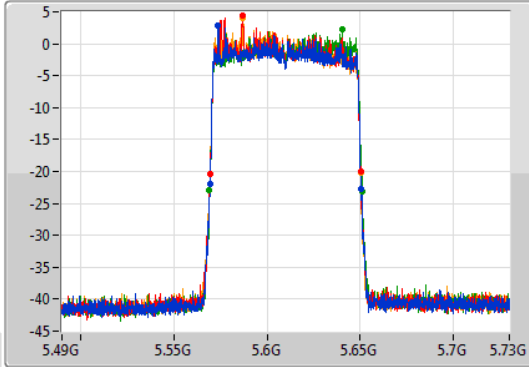

802.11ax HEW80-BF_Nss1,(MCS0)_4TX

EBW

5610MHz

03/12/2019

CF: 5.61GHz
Span: 240MHz
RBW: 1MHz
VBW: 3MHz
Sweep Time: 100ms
Detector Type: Peak

CF: 5.61GHz
Span: 240MHz
RBW: 1MHz
VBW: 3MHz
Sweep Time: 100ms
Detector Type: Peak