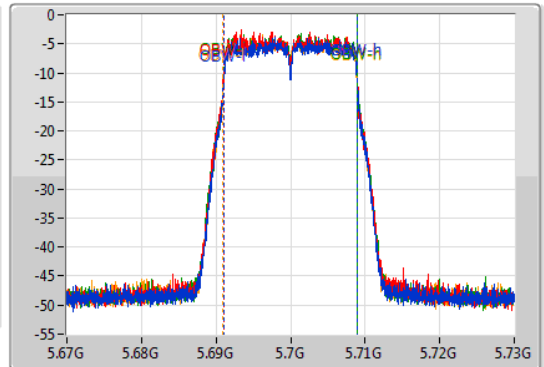

Port 1: [Waveform icon]
 Port 2: [Waveform icon]
 Port 3: [Waveform icon]
 Port 4: [Waveform icon]

26dB(Hz)	Fl-26dB(Hz)	Fh-26dB(Hz)	OBW(Hz)	Fl-OBW(Hz)	Fh-OBW(Hz)	Limit(Hz)	Port
21.63M	5.68917G	5.7108G	17.841M	5.691064G	5.708906G	Inf	1
21.51M	5.68917G	5.71068G	17.901M	5.691004G	5.708906G	Inf	2
21.51M	5.68923G	5.71074G	17.871M	5.691034G	5.708906G	Inf	3
21.66M	5.68917G	5.71083G	17.931M	5.690975G	5.708906G	Inf	4