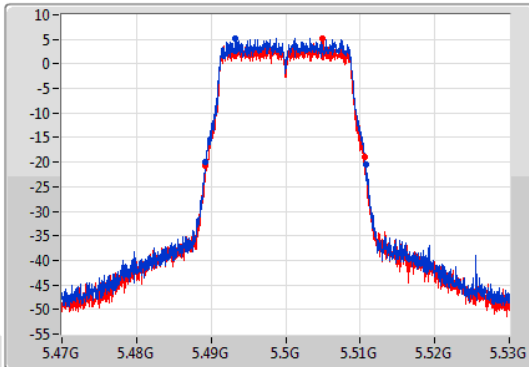

CF
5.5GHz
Span
60MHz
RBW
200kHz
VBW
1MHz
Sweep Time
100ms
Detector Type
Peak