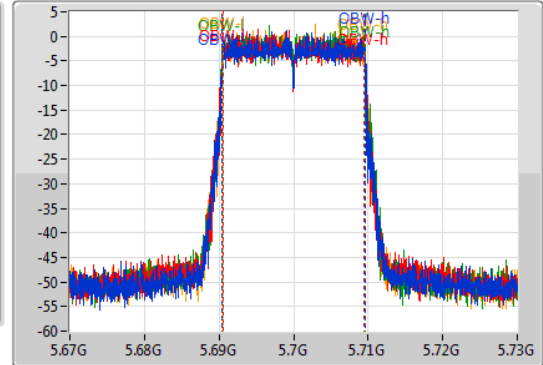

802.11ax HEW20-BF_Nss1,(MCS0)_4TX

EBW

5700MHz

02/12/2019

CF: 5.7GHz
 Span: 60MHz
 RBW: 300kHz
 VBW: 1MHz
 Sweep Time: 100ms
 Detector Type: Peak

CF: 5.7GHz
 Span: 60MHz
 RBW: 200kHz
 VBW: 1MHz
 Sweep Time: 100ms
 Detector Type: Sample