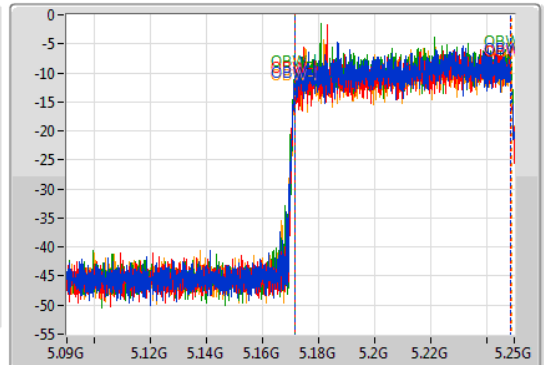

802.11ax HEW160-BF_Nss1,(MCS0)_4TX

EBW

5250MHz Straddle 5.15-5.25GHz

02/12/2019

CF
5.17GHz
Span
160MHz
RBW
1MHz
VBW
3MHz
Sweep Time
100ms
Detector Type
Peak

CF
5.17GHz
Span
160MHz
RBW
1MHz
VBW
3MHz
Sweep Time
100ms
Detector Type
Sample