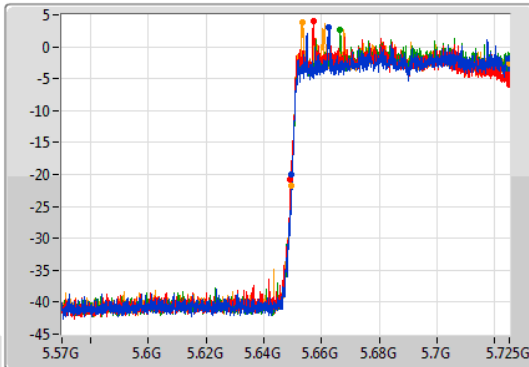

802.11ax HEW80-BF_Nss1,(MCS0)_4TX

EBW

5690MHz Straddle 5.47-5.725GHz

03/12/2019

CF: 5.6475GHz
Span: 155MHz
RBW: 1MHz
VBW: 3MHz
Sweep Time: 100ms
Detector Type: Peak

CF: 5.6475GHz
Span: 155MHz
RBW: 1MHz
VBW: 3MHz
Sweep Time: 100ms
Detector Type: Peak