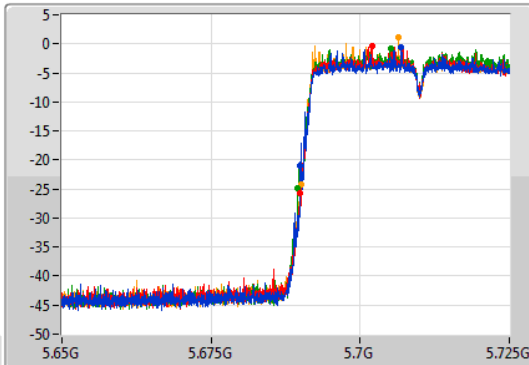

CF
5.6875GHz
Span
75MHz
RBW
500kHz
VBW
2MHz
Sweep Time
100ms
Detector Type
Peak