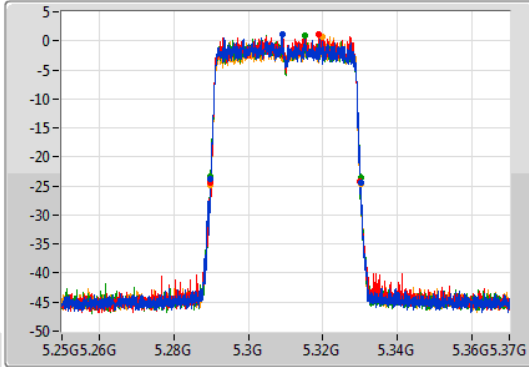

802.11ax HEW40-BF_Nss1,(MCS0)_4TX

EBW

5310MHz

03/12/2019

CF: 5.31GHz
Span: 120MHz
RBW: 500kHz
VBW: 2MHz
Sweep Time: 100ms
Detector Type: Peak

CF: 5.31GHz
Span: 120MHz
RBW: 500kHz
VBW: 2MHz
Sweep Time: 100ms
Detector Type: Peak