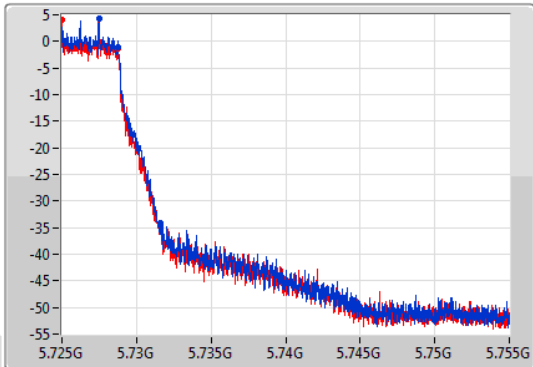

5720MHz Straddle 5.725-5.85GHz

04/12/2019

CF
5.74GHz
Span
30MHz
RBW
100kHz
VBW
300kHz
Sweep Time
100ms
Detector Type
Peak

CF
5.74GHz
Span
30MHz
RBW
100kHz
VBW
300kHz
Sweep Time
100ms
Detector Type
Peak