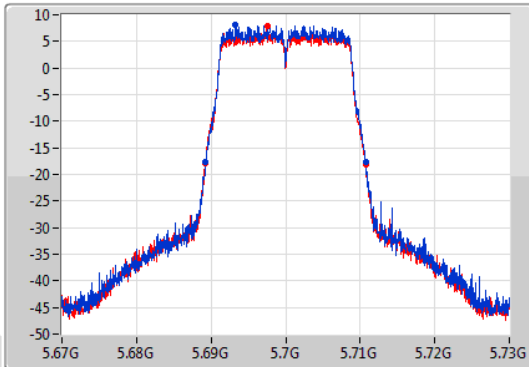

CF
5.7GHz
Span
60MHz
RBW
200kHz
VBW
1MHz
Sweep Time
100ms
Detector Type
Peak