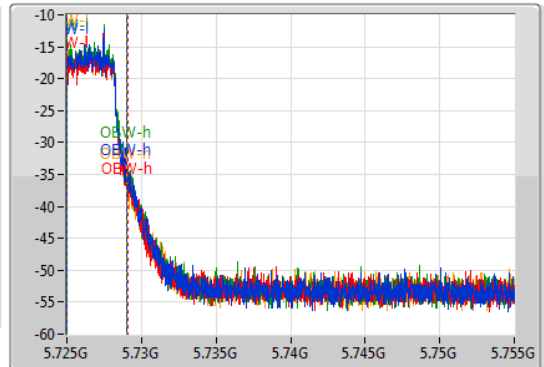

802.11ac VHT80-BF_Nss1,(MCS0)_4TX

EBW

5690MHz Straddle 5.725-5.85GHz

04/12/2019

CF
5.74GHz
Span
30MHz
RBW
100kHz
VBW
300kHz
Sweep Time
100ms
Detector Type
Peak

CF
5.74GHz
Span
30MHz
RBW
100kHz
VBW
300kHz
Sweep Time
100ms
Detector Type
Peak