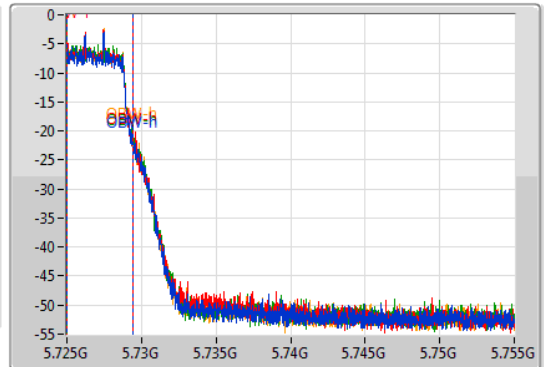

802.11ac VHT20-BF_Nss1,(MCS0)_4TX

EBW

5720MHz Straddle 5.725-5.85GHz

03/12/2019

CF: 5.74GHz
 Span: 30MHz
 RBW: 100kHz
 VBW: 300kHz
 Sweep Time: 100ms
 Detector Type: Peak

CF: 5.74GHz
 Span: 30MHz
 RBW: 100kHz
 VBW: 300kHz
 Sweep Time: 100ms
 Detector Type: Peak