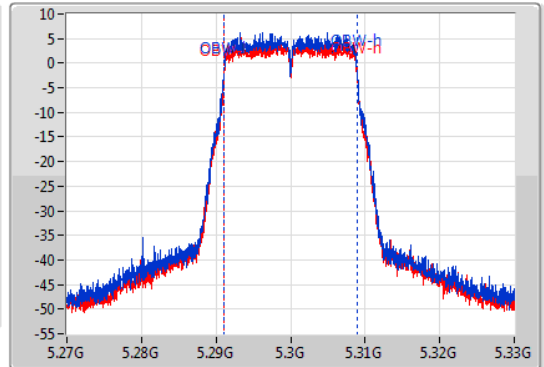

26dB(Hz)	Fl-26dB(Hz)	Fh-26dB(Hz)	OBW(Hz)	Fl-OBW(Hz)	Fh-OBW(Hz)	Limit(Hz)	Port
21.39M	5.28932G	5.31071G	17.841M	5.291064G	5.308906G	Inf	1
21.42M	5.28932G	5.31074G	17.841M	5.291094G	5.308936G	Inf	2