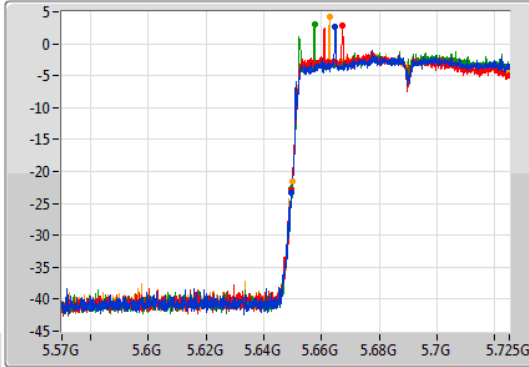

802.11ac VHT80-BF_Nss1,(MCS0)_4TX

EBW

5690MHz Straddle 5.47-5.725GHz

04/12/2019

CF
5.6475GHz
Span
155MHz
RBW
1MHz
VBW
3MHz
Sweep Time
100ms
Detector Type
Peak

CF
5.6475GHz
Span
155MHz
RBW
1MHz
VBW
3MHz
Sweep Time
100ms
Detector Type
Peak