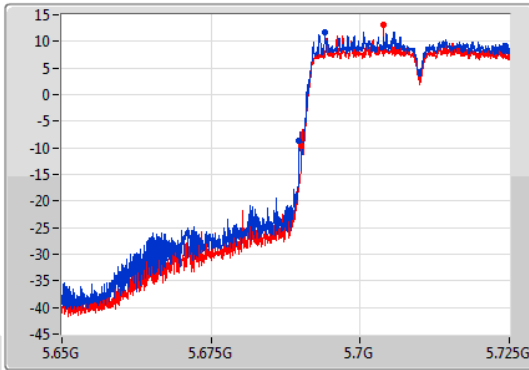

CF
5.6875GHz
Span
75MHz
RBW
500kHz
VBW
2MHz
Sweep Time
100ms
Detector Type
Peak