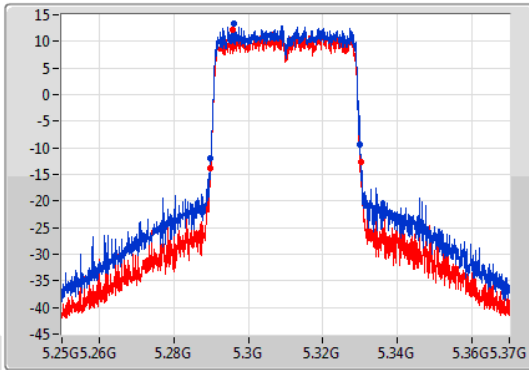

CF
5.31GHz
Span
120MHz
RBW
500kHz
VBW
2MHz
Sweep Time
100ms
Detector Type
Peak