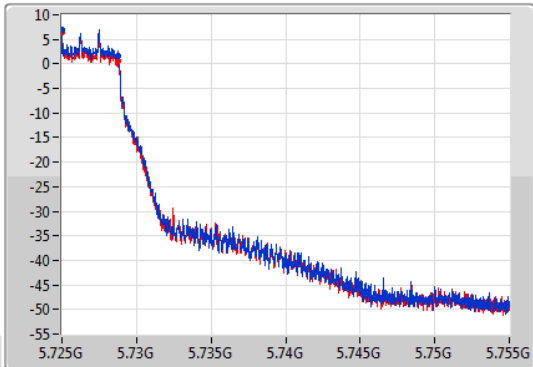

EBW

5720MHz Straddle 5.725-5.85GHz

04/12/2019

CF
5.74GHz
Span
30MHz
RBW
100kHz
VBW
300kHz
Sweep Time
100ms
Detector Type
Peak

CF
5.74GHz
Span
30MHz
RBW
100kHz
VBW
300kHz
Sweep Time
100ms
Detector Type
Peak