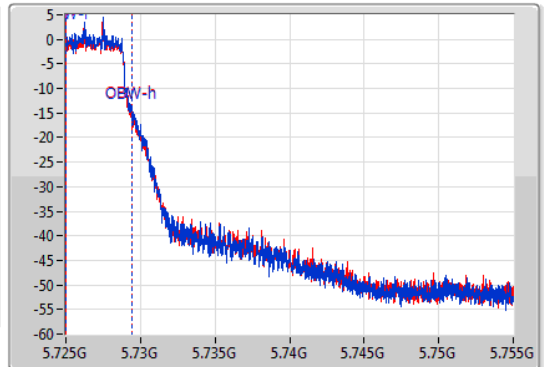

EBW

5720MHz Straddle 5.725-5.85GHz

04/12/2019

CF
5.74GHz
Span
30MHz
RBW
100kHz
VBW
300kHz
Sweep Time
100ms
Detector Type
Peak

CF
5.74GHz
Span
30MHz
RBW
100kHz
VBW
300kHz
Sweep Time
100ms
Detector Type
Peak