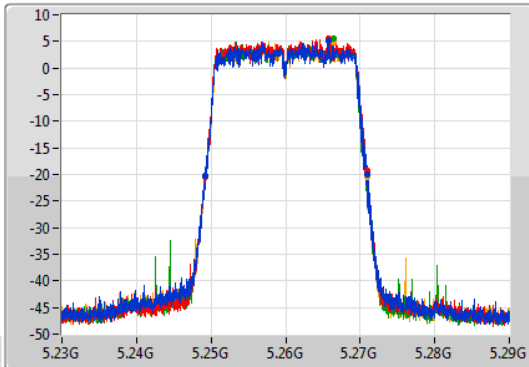

802.11ax HEW20-BF_Nss1,(MCS0)_4TX

EBW

5260MHz

02/12/2019

CF
5.26GHz
Span
60MHz
RBW
300kHz
VBW
1MHz
Sweep Time
100ms
Detector Type
Peak

CF
5.26GHz
Span
60MHz
RBW
200kHz
VBW
1MHz
Sweep Time
100ms
Detector Type
Sample