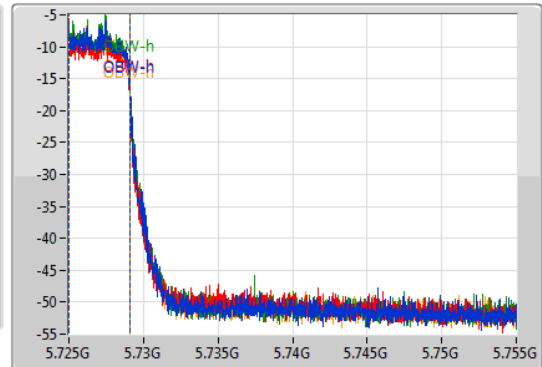

802.11ax HEW40-BF_Nss1,(MCS0)_4TX

EBW

5710MHz Straddle 5.725-5.85GHz

03/12/2019

CF
5.74GHz
Span
30MHz
RBW
100kHz
VBW
300kHz
Sweep Time
100ms
Detector Type
Peak

CF
5.74GHz
Span
30MHz
RBW
100kHz
VBW
300kHz
Sweep Time
100ms
Detector Type
Peak