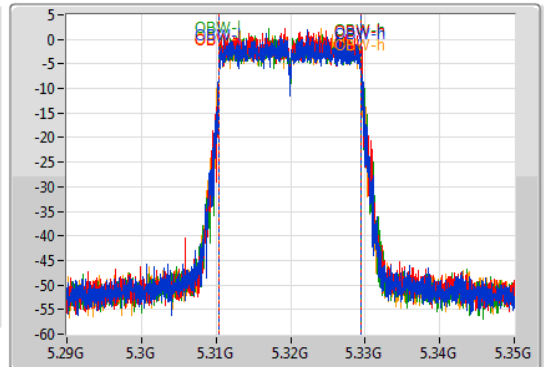

802.11ax HEW20-BF_Nss1,(MCS0)_4TX

EBW

5320MHz

02/12/2019

CF
5.32GHz
Span
60MHz
RBW
300kHz
VBW
1MHz
Sweep Time
100ms
Detector Type
Peak

CF
5.32GHz
Span
60MHz
RBW
200kHz
VBW
1MHz
Sweep Time
100ms
Detector Type
Sample