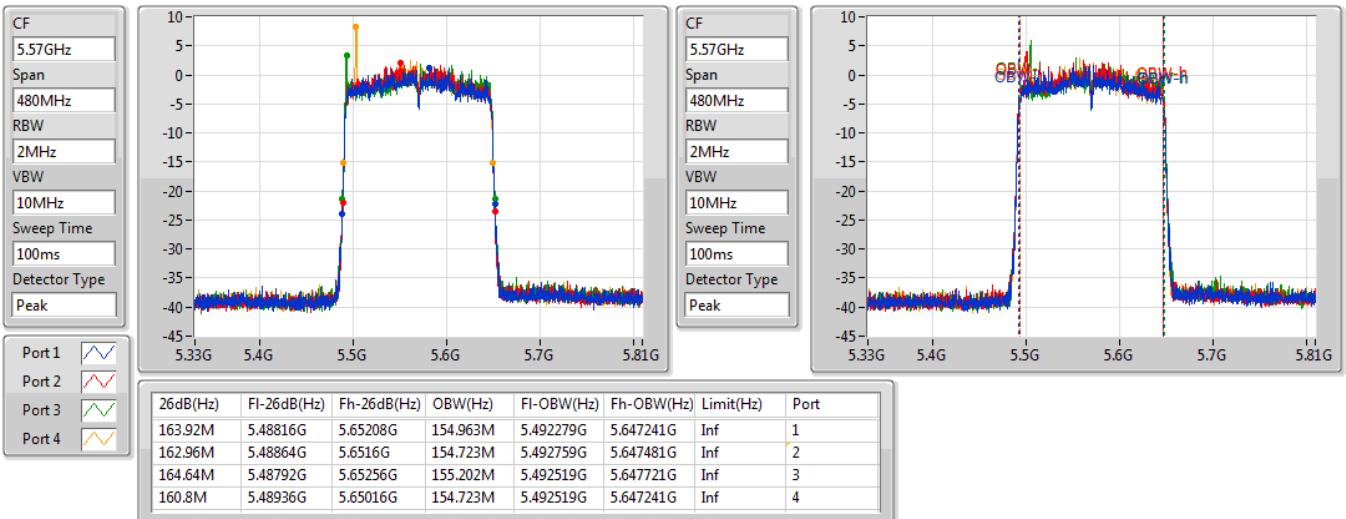

5570MHz

04/12/2019