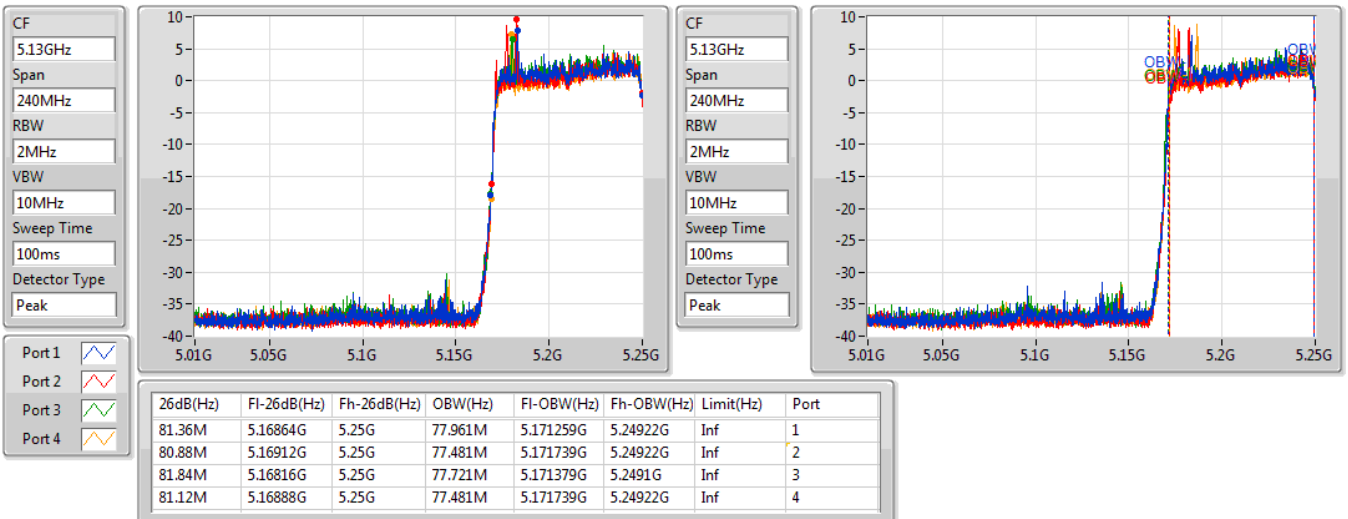

802.11ax HEW80-BF_Nss1,(MCS0)_4TX

EBW

5690MHz Straddle 5.725-5.85GHz

03/12/2019

802.11ax HEW160-BF_Nss1,(MCS0)_4TX

EBW

5250MHz Straddle 5.15-5.25GHz

03/12/2019