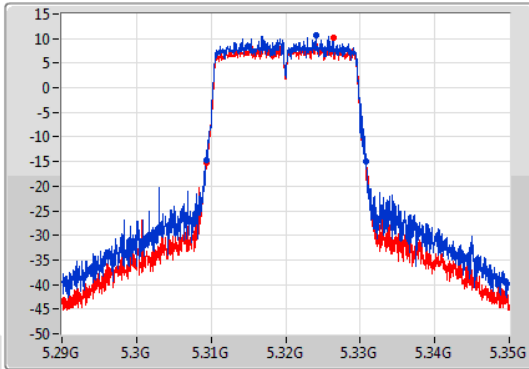

802.11ax HEW20-BF_Nss1,(MCS0)_2TX

EBW

5320MHz

04/12/2019

CF
5.32GHz
Span
60MHz
RBW
200kHz
VBW
1MHz
Sweep Time
100ms
Detector Type
Peak

CF
5.32GHz
Span
60MHz
RBW
200kHz
VBW
1MHz
Sweep Time
100ms
Detector Type
Peak