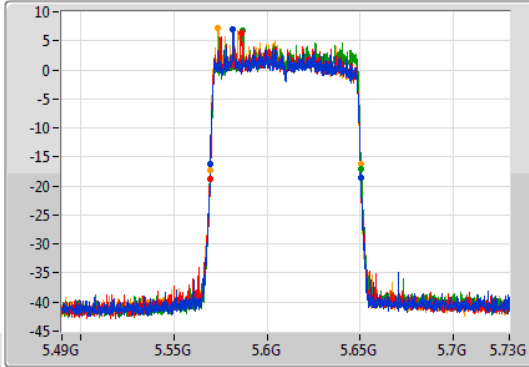

802.11ax HEW80-BF_Nss1,(MCS0)_4TX

EBW

5610MHz

03/12/2019

CF
5.61GHz
Span
240MHz
RBW
1MHz
VBW
3MHz
Sweep Time
100ms
Detector Type
Peak

CF
5.61GHz
Span
240MHz
RBW
1MHz
VBW
3MHz
Sweep Time
100ms
Detector Type
Peak