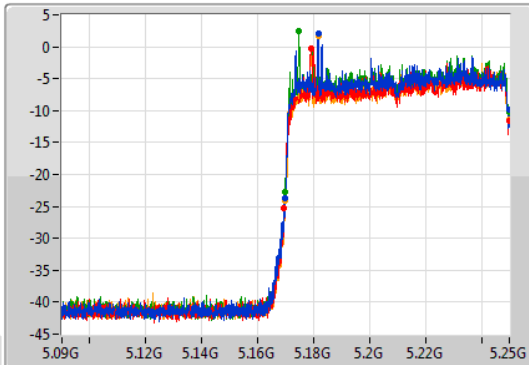

5250MHz Straddle 5.15-5.25GHz

02/12/2019

CF
5.17GHz
Span
160MHz
RBW
1MHz
VBW
3MHz
Sweep Time
100ms
Detector Type
Peak

CF
5.17GHz
Span
160MHz
RBW
1MHz
VBW
3MHz
Sweep Time
100ms
Detector Type
Sample