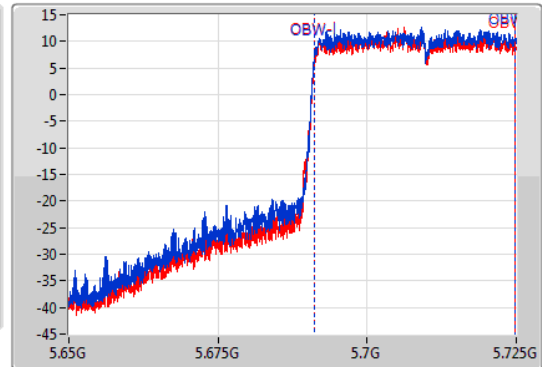

802.11ax HEW40-BF_Nss1,(MCS0)_2TX

EBW

5710MHz Straddle 5.47-5.725GHz

04/12/2019

CF
5.6875GHz
Span
75MHz
RBW
500kHz
VBW
2MHz
Sweep Time
100ms
Detector Type
Peak

CF
5.6875GHz
Span
75MHz
RBW
500kHz
VBW
2MHz
Sweep Time
100ms
Detector Type
Peak