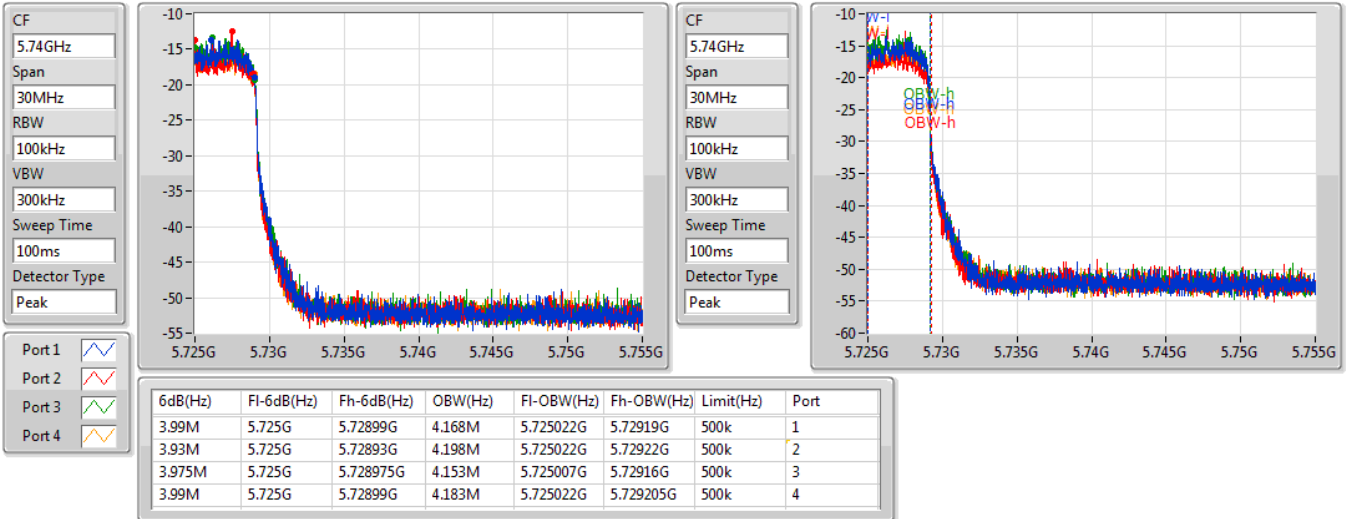

802.11ax HEW80-BF_Nss1,(MCS0)_4TX

EBW

5690MHz Straddle 5.725-5.85GHz

03/12/2019