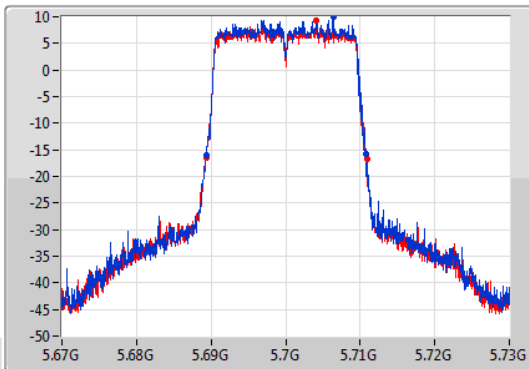

CF
5.7GHz
Span
60MHz
RBW
200kHz
VBW
1MHz
Sweep Time
100ms
Detector Type
Peak