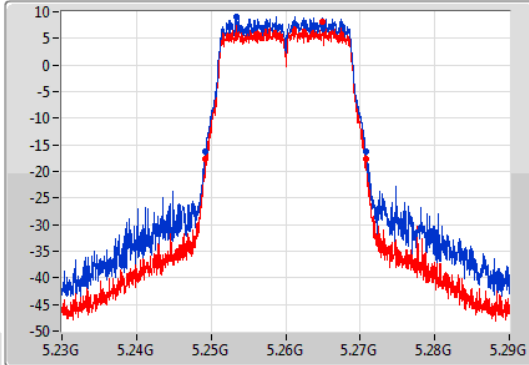

Port X-N dB = Port X 6dB down bandwidth for 5.725-5.85GHz band / 26dB down bandwidth for other band

Port X-OBW = Port X 99% occupied bandwidth;

802.11ac VHT20-BF_Nss1,(MCS0)_2TX

EBW

5260MHz

04/12/2019

CF
5.26GHz
Span
60MHz
RBW
200kHz
VBW
1MHz
Sweep Time
100ms
Detector Type
Peak