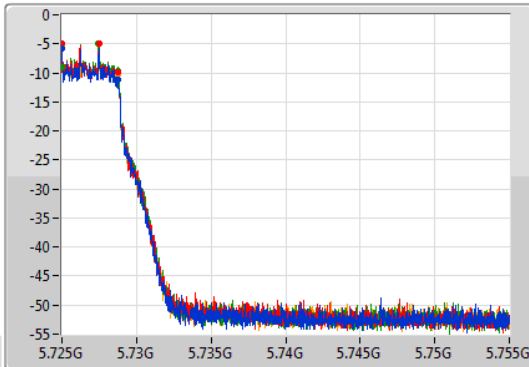

5720MHz Straddle 5.725-5.85GHz

03/12/2019

CF
5.74GHz
Span
30MHz
RBW
100kHz
VBW
300kHz
Sweep Time
100ms
Detector Type
Peak

CF
5.74GHz
Span
30MHz
RBW
100kHz
VBW
300kHz
Sweep Time
100ms
Detector Type
Peak