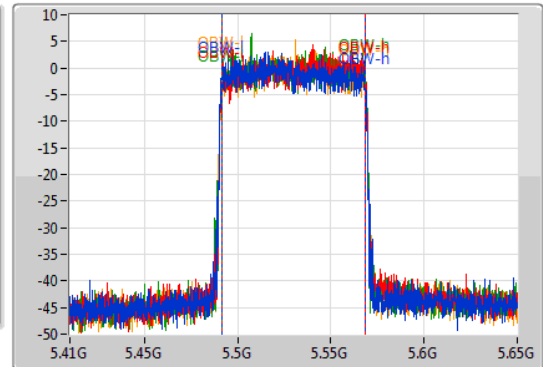

802.11ax HEW80-BF_Nss1,(MCS0)_4TX

EBW

5530MHz

03/12/2019

CF
5.53GHz
Span
240MHz
RBW
1MHz
VBW
3MHz
Sweep Time
100ms
Detector Type
Peak

CF
5.53GHz
Span
240MHz
RBW
1MHz
VBW
3MHz
Sweep Time
100ms
Detector Type
Sample