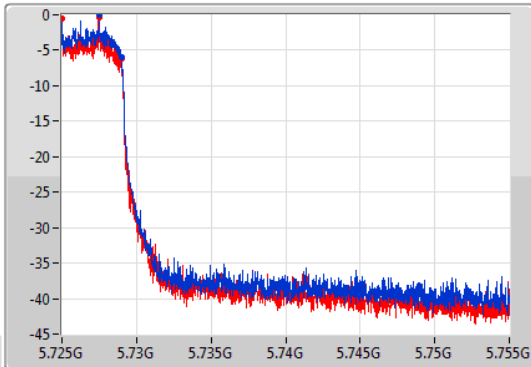

5690MHz Straddle 5.725-5.85GHz

04/12/2019

CF
5.74GHz
Span
30MHz
RBW
100kHz
VBW
300kHz
Sweep Time
100ms
Detector Type
Peak

CF
5.74GHz
Span
30MHz
RBW
100kHz
VBW
300kHz
Sweep Time
100ms
Detector Type
Peak