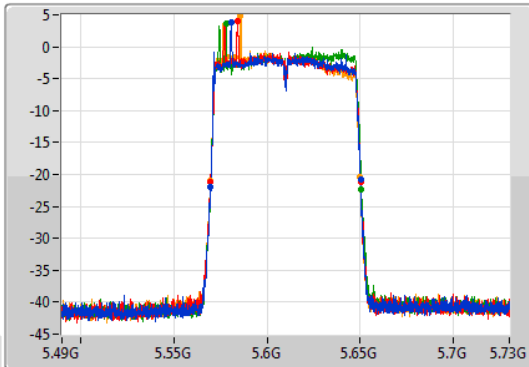

802.11ac VHT80-BF_Nss1,(MCS0)_4TX

EBW

5610MHz

03/12/2019

CF
5.61GHz
Span
240MHz
RBW
1MHz
VBW
3MHz
Sweep Time
100ms
Detector Type
Peak

CF
5.61GHz
Span
240MHz
RBW
1MHz
VBW
3MHz
Sweep Time
100ms
Detector Type
Peak