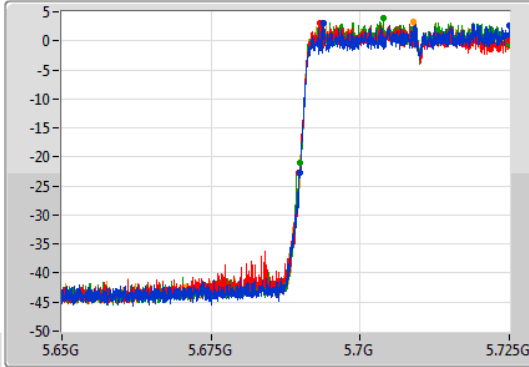

802.11ax HEW40-BF_Nss1,(MCS0)_4TX

EBW

5710MHz Straddle 5.47-5.725GHz

03/12/2019

CF
5.6875GHz
Span
75MHz
RBW
500kHz
VBW
2MHz
Sweep Time
100ms
Detector Type
Peak

CF
5.6875GHz
Span
75MHz
RBW
500kHz
VBW
2MHz
Sweep Time
100ms
Detector Type
Peak