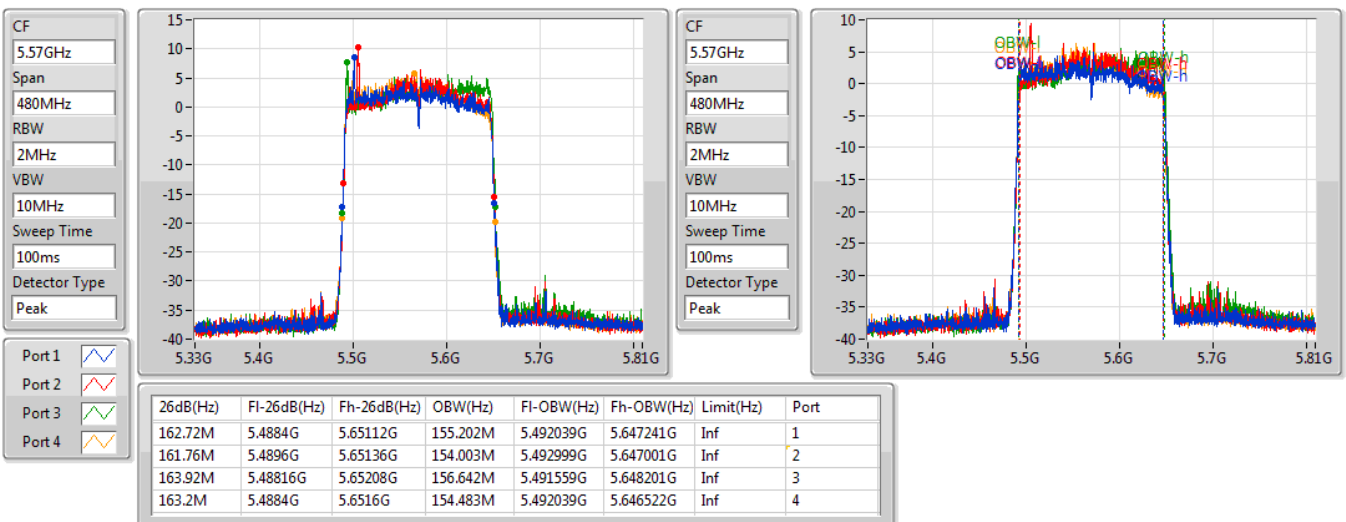

802.11ax HEW160-BF_Nss1,(MCS0)_4TX

EBW

5250MHz Straddle 5.25-5.35GHz

03/12/2019

802.11ax HEW160-BF_Nss1,(MCS0)_4TX

EBW

5570MHz

03/12/2019