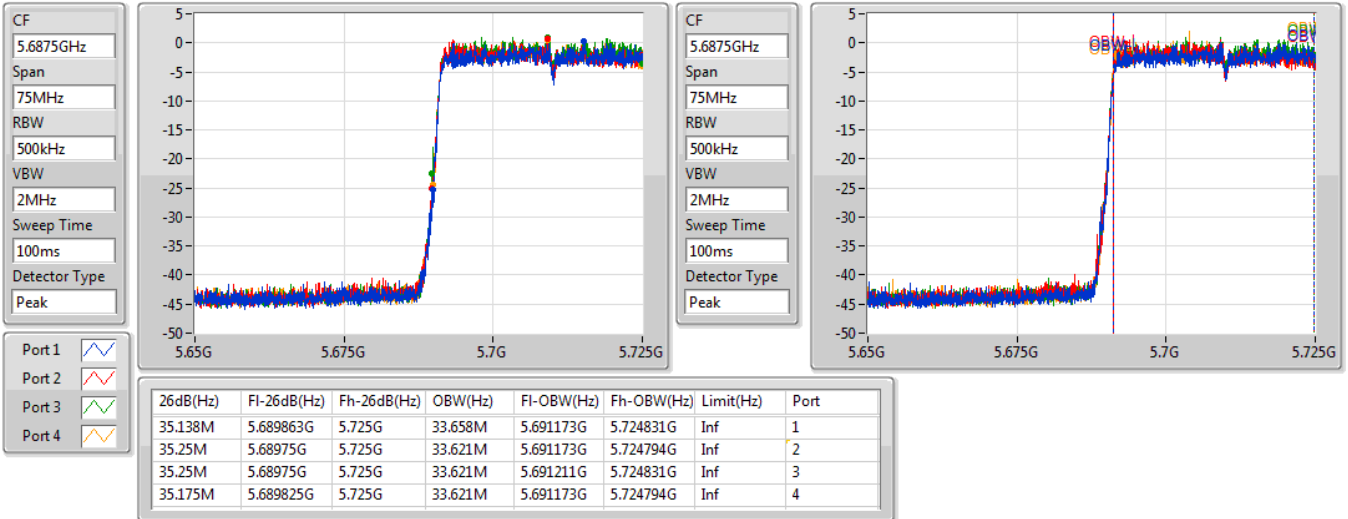

802.11ax HEW40-BF_Nss1,(MCS0)_4TX

EBW

5710MHz Straddle 5.47-5.725GHz

03/12/2019