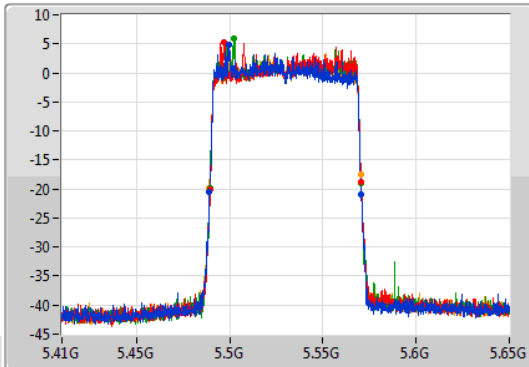

802.11ax HEW80-BF_Nss1,(MCS0)_4TX

EBW

5530MHz

03/12/2019

CF
5.53GHz
Span
240MHz
RBW
1MHz
VBW
3MHz
Sweep Time
100ms
Detector Type
Peak

CF
5.53GHz
Span
240MHz
RBW
1MHz
VBW
3MHz
Sweep Time
100ms
Detector Type
Peak