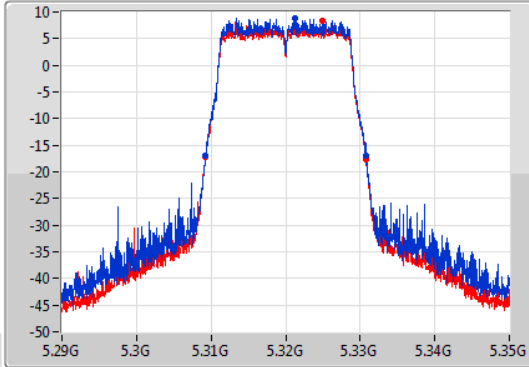

EBW

5320MHz

04/12/2019

CF
5.32GHz
Span
60MHz
RBW
200kHz
VBW
1MHz
Sweep Time
100ms
Detector Type
Peak

CF
5.32GHz
Span
60MHz
RBW
200kHz
VBW
1MHz
Sweep Time
100ms
Detector Type
Peak

26dB(Hz)	Fl-26dB(Hz)	Fh-26dB(Hz)	OBW(Hz)	Fl-OBW(Hz)	Fh-OBW(Hz)	Limit(Hz)	Port
21.57M	5.30926G	5.33083G	17.901M	5.311034G	5.328936G	Inf	1
21.48M	5.30926G	5.33074G	17.931M	5.311004G	5.328936G	Inf	2