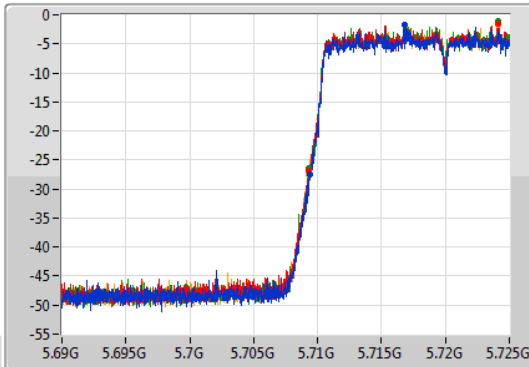

802.11ax HEW20-BF_Nss1,(MCS0)_4TX

EBW

5720MHz Straddle 5.47-5.725GHz

03/12/2019

CF
5.7075GHz
Span
35MHz
RBW
200kHz
VBW
1MHz
Sweep Time
100ms
Detector Type
Peak

CF
5.7075GHz
Span
35MHz
RBW
200kHz
VBW
1MHz
Sweep Time
100ms
Detector Type
Peak