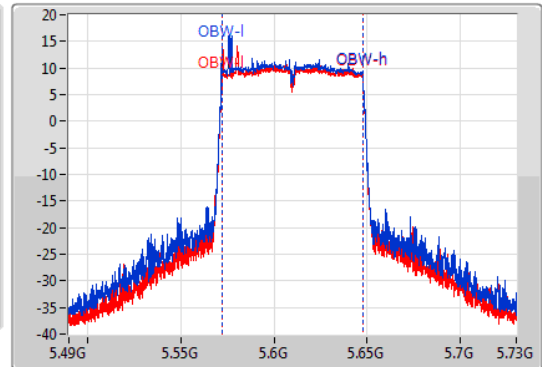

802.11ac VHT80-BF_Nss1,(MCS0)_2TX

EBW

5610MHz

04/12/2019

CF
5.61GHz
Span
240MHz
RBW
1MHz
VBW
3MHz
Sweep Time
100ms
Detector Type
Peak

CF
5.61GHz
Span
240MHz
RBW
1MHz
VBW
3MHz
Sweep Time
100ms
Detector Type
Peak