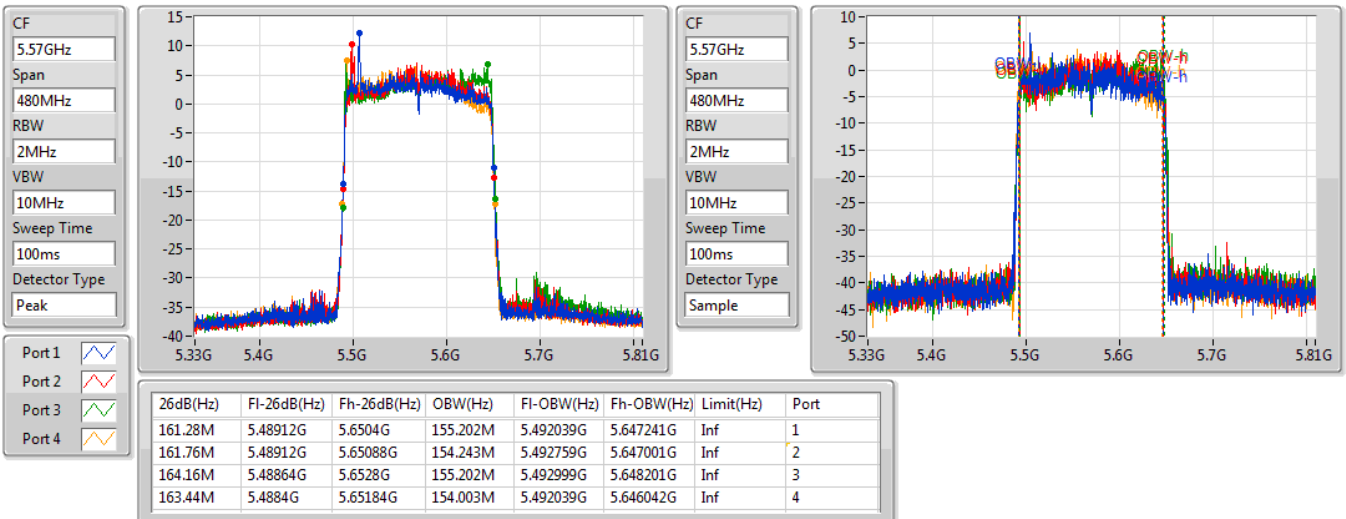

802.11ax HEW160-BF_Nss1,(MCS0)_4TX

EBW

5250MHz Straddle 5.25-5.35GHz

02/12/2019

802.11ax HEW160-BF_Nss1,(MCS0)_4TX

EBW

5570MHz

02/12/2019

Summary

Mode	Max-N dB (Hz)	Max-OBW (Hz)	ITU-Code	Min-N dB (Hz)	Min-OBW (Hz)
5.25-5.35GHz	-	-	-	-	-
802.11ac VHT20-BF_Nss1,(MCS0)_2TX	21.57M	17.931M	17M9D1D	21.48M	17.871M
802.11ac VHT40-BF_Nss1,(MCS0)_2TX	40.56M	36.522M	36M5D1D	39.9M	36.462M
802.11ac VHT80-BF_Nss1,(MCS0)_2TX	80.76M	76.402M	76M4D1D	80.52M	75.802M
802.11ax HEW20-BF_Nss1,(MCS0)_2TX	21.54M	19.13M	19M1D1D	21.36M	19.07M
802.11ax HEW40-BF_Nss1,(MCS0)_2TX	40.2M	37.601M	37M6D1D	40.08M	37.541M
802.11ax HEW80-BF_Nss1,(MCS0)_2TX	81.6M	77.121M	77M1D1D	81.36M	77.001M
5.47-5.725GHz	-	-	-	-	-
802.11ac VHT20-BF_Nss1,(MCS0)_2TX	21.69M	17.931M	17M9D1D	15.785M	13.958M
802.11ac VHT40-BF_Nss1,(MCS0)_2TX	40.5M	36.522M	36M5D1D	34.875M	33.096M
802.11ac VHT80-BF_Nss1,(MCS0)_2TX	81.84M	76.402M	76M4D1D	75.175M	72.504M
802.11ax HEW20-BF_Nss1,(MCS0)_2TX	21.69M	19.13M	19M1D1D	15.768M	14.518M
802.11ax HEW40-BF_Nss1,(MCS0)_2TX	40.5M	37.661M	37M7D1D	35.063M	33.583M
802.11ax HEW80-BF_Nss1,(MCS0)_2TX	81.24M	77.241M	77M2D1D	75.485M	73.278M
5.725-5.85GHz	-	-	-	-	-
802.11ac VHT20-BF_Nss1,(MCS0)_2TX	3.78M	4.468M	4M47D1D	3.78M	4.468M
802.11ac VHT40-BF_Nss1,(MCS0)_2TX	3.15M	3.793M	3M79D1D	3.15M	3.748M
802.11ac VHT80-BF_Nss1,(MCS0)_2TX	3.165M	4.093M	4M09D1D	3.15M	4.048M
802.11ax HEW20-BF_Nss1,(MCS0)_2TX	4.56M	4.813M	4M81D1D	4.545M	4.768M
802.11ax HEW40-BF_Nss1,(MCS0)_2TX	3.96M	4.138M	4M14D1D	3.87M	4.108M
802.11ax HEW80-BF_Nss1,(MCS0)_2TX	4.005M	4.228M	4M23D1D	3.975M	4.183M