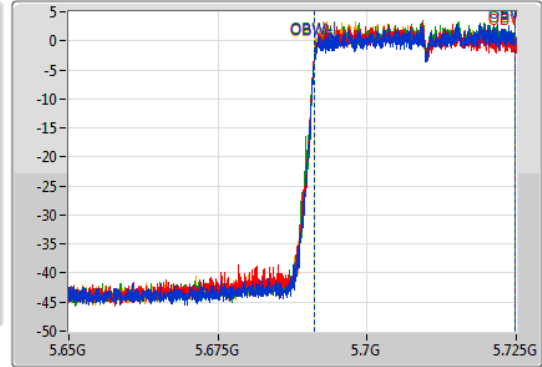

802.11ax HEW40-BF_Nss1,(MCS0)_4TX

EBW

5710MHz Straddle 5.47-5.725GHz

03/12/2019

CF
5.6875GHz
Span
75MHz
RBW
500kHz
VBW
2MHz
Sweep Time
100ms
Detector Type
Peak

CF
5.6875GHz
Span
75MHz
RBW
500kHz
VBW
2MHz
Sweep Time
100ms
Detector Type
Peak