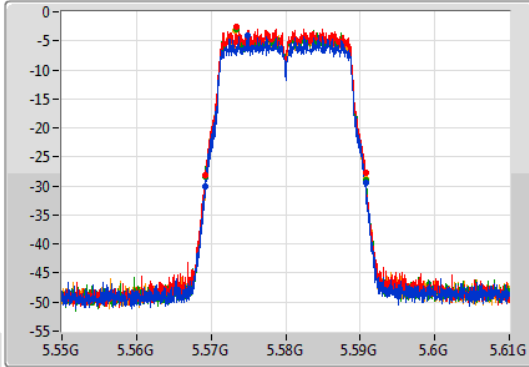

802.11ac VHT20-BF_Nss1,(MCS0)_4TX

EBW

5580MHz

03/12/2019

CF: 5.58GHz
Span: 60MHz
RBW: 200kHz
VBW: 1MHz
Sweep Time: 100ms
Detector Type: Peak

CF: 5.58GHz
Span: 60MHz
RBW: 200kHz
VBW: 1MHz
Sweep Time: 100ms
Detector Type: Peak