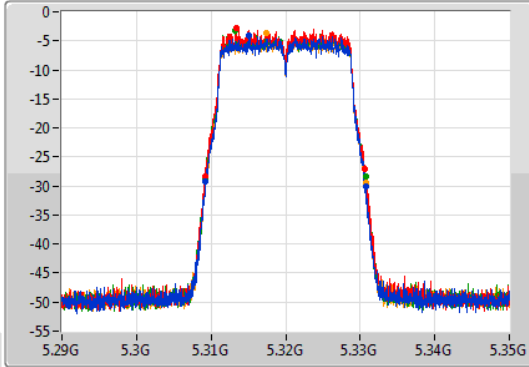

802.11ac VHT20-BF_Nss1,(MCS0)_4TX

EBW

5320MHz

03/12/2019

CF: 5.32GHz
Span: 60MHz
RBW: 200kHz
VBW: 1MHz
Sweep Time: 100ms
Detector Type: Peak

CF: 5.32GHz
Span: 60MHz
RBW: 200kHz
VBW: 1MHz
Sweep Time: 100ms
Detector Type: Peak