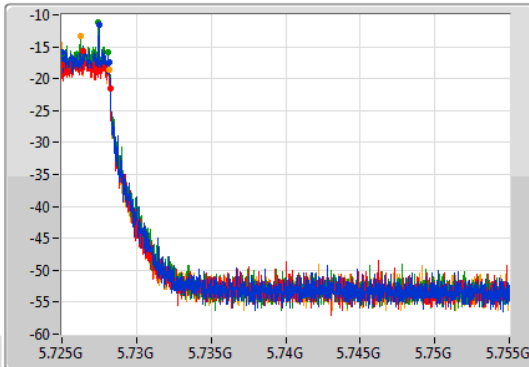

5690MHz Straddle 5.725-5.85GHz

04/12/2019

CF
5.74GHz
Span
30MHz
RBW
100kHz
VBW
300kHz
Sweep Time
100ms
Detector Type
Peak

CF
5.74GHz
Span
30MHz
RBW
100kHz
VBW
300kHz
Sweep Time
100ms
Detector Type
Peak