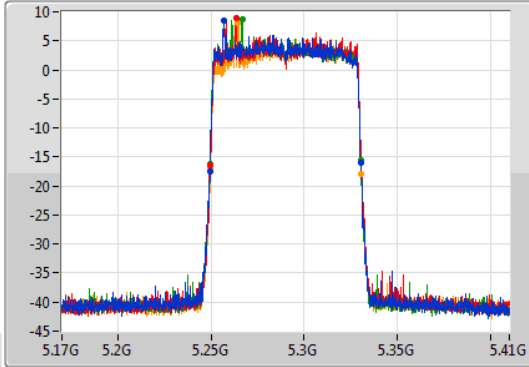

802.11ax HEW80-BF_Nss1,(MCS0)_4TX

EBW

5290MHz

02/12/2019

CF
5.29GHz
Span
240MHz
RBW
1MHz
VBW
3MHz
Sweep Time
100ms
Detector Type
Peak

CF
5.29GHz
Span
240MHz
RBW
1MHz
VBW
3MHz
Sweep Time
100ms
Detector Type
Sample