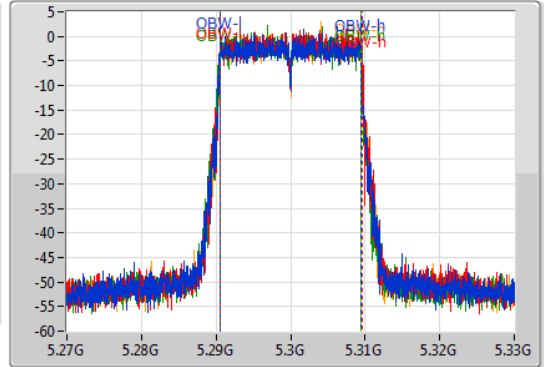

802.11ax HEW20-BF_Nss1,(MCS0)_4TX

EBW

5300MHz

02/12/2019

CF
5.3GHz
Span
60MHz
RBW
300kHz
VBW
1MHz
Sweep Time
100ms
Detector Type
Peak

CF
5.3GHz
Span
60MHz
RBW
200kHz
VBW
1MHz
Sweep Time
100ms
Detector Type
Sample