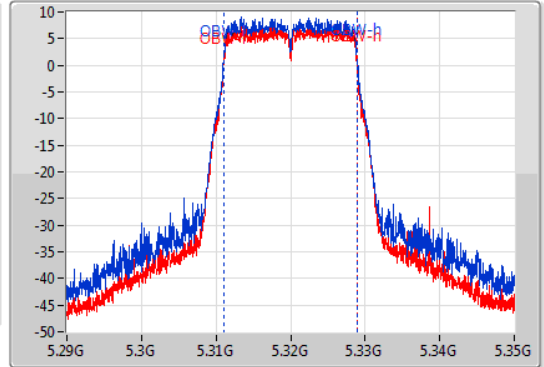

EBW

5320MHz

04/12/2019

CF
5.32GHz
Span
60MHz
RBW
200kHz
VBW
1MHz
Sweep Time
100ms
Detector Type
Peak

CF
5.32GHz
Span
60MHz
RBW
200kHz
VBW
1MHz
Sweep Time
100ms
Detector Type
Peak

26dB(Hz)	Fl-26dB(Hz)	Fh-26dB(Hz)	OBW(Hz)	Fl-OBW(Hz)	Fh-OBW(Hz)	Limit(Hz)	Port
21.57M	5.30926G	5.33083G	17.901M	5.311034G	5.328936G	Inf	1
21.48M	5.30926G	5.33074G	17.931M	5.311004G	5.328936G	Inf	2