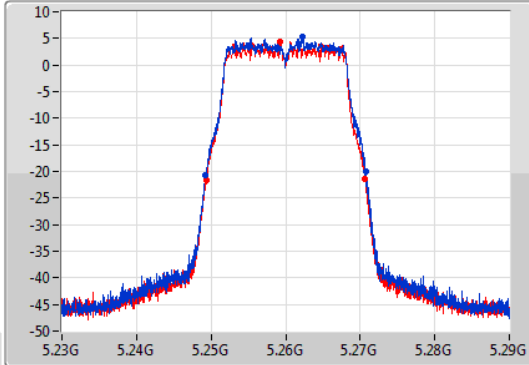

Port X-N dB = Port X 6dB down bandwidth for 5.725-5.85GHz band / 26dB down bandwidth for other band

Port X-OBW = Port X 99% occupied bandwidth;

802.11a_Nss1,(6Mbps)_2TX

EBW

5260MHz

02/12/2019

CF
5.26GHz
Span
60MHz
RBW
300kHz
VBW
1MHz
Sweep Time
100ms
Detector Type
Peak