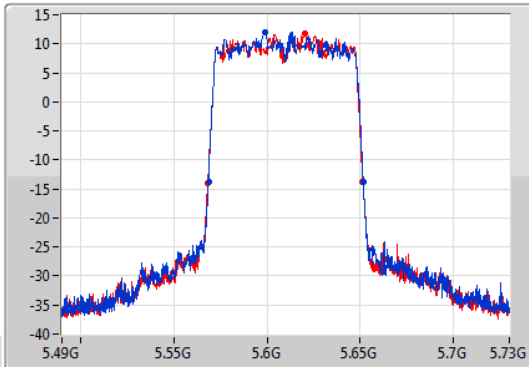

CF
5.61GHz
Span
240MHz
RBW
1MHz
VBW
3MHz
Sweep Time
100ms
Detector Type
Peak