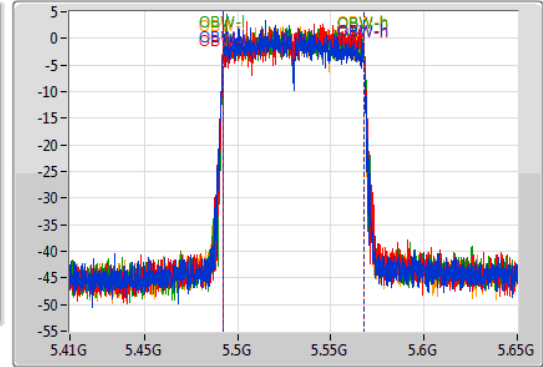

802.11ac VHT80-BF_Nss1,(MCS0)_4TX

EBW

5530MHz

03/12/2019

CF
5.53GHz
Span
240MHz
RBW
1MHz
VBW
3MHz
Sweep Time
100ms
Detector Type
Peak

CF
5.53GHz
Span
240MHz
RBW
1MHz
VBW
3MHz
Sweep Time
100ms
Detector Type
Sample