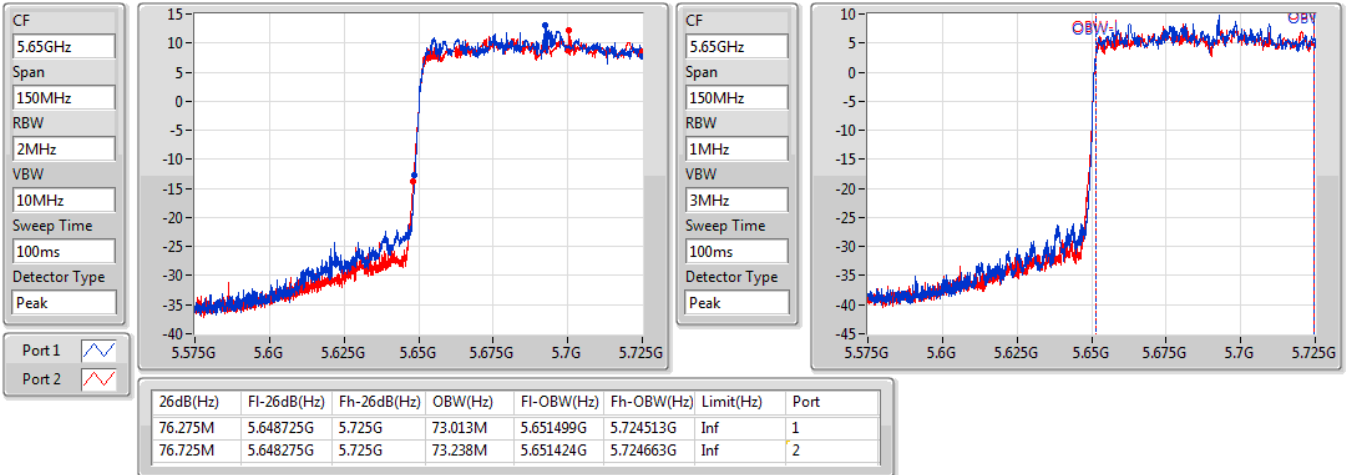

802.11ax HEW80_Nss2,(MCS0)_2TX

EBW

5690MHz Straddle 5.47-5.725GHz

02/12/2019