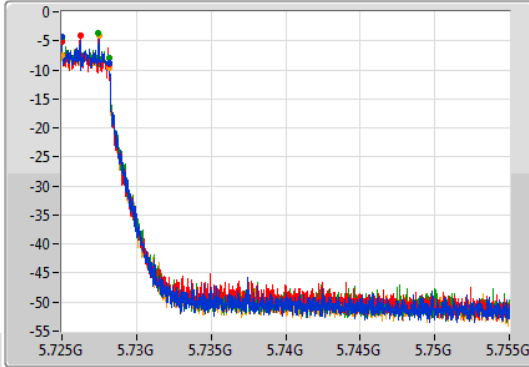

802.11ac VHT40-BF_Nss1,(MCS0)_4TX

EBW

5710MHz Straddle 5.725-5.85GHz

03/12/2019

CF
5.74GHz
Span
30MHz
RBW
100kHz
VBW
300kHz
Sweep Time
100ms
Detector Type
Peak

CF
5.74GHz
Span
30MHz
RBW
100kHz
VBW
300kHz
Sweep Time
100ms
Detector Type
Peak