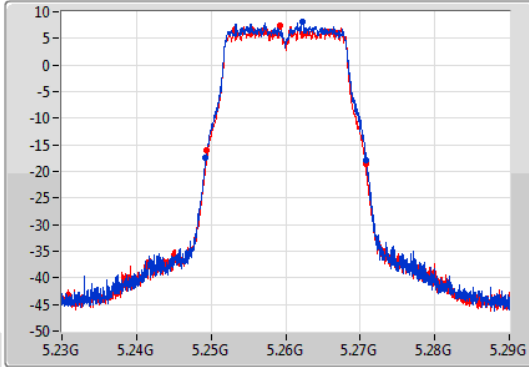

Port X-N dB = Port X 6dB down bandwidth for 5.725-5.85GHz band / 26dB down bandwidth for other band
Port X-OBW = Port X 99% occupied bandwidth;

802.11a_Nss1,(6Mbps)_2TX

EBW

5260MHz

13/11/2019

CF: 5.26GHz
 Span: 60MHz
 RBW: 300kHz
 VBW: 1MHz
 Sweep Time: 100ms
 Detector Type: Peak