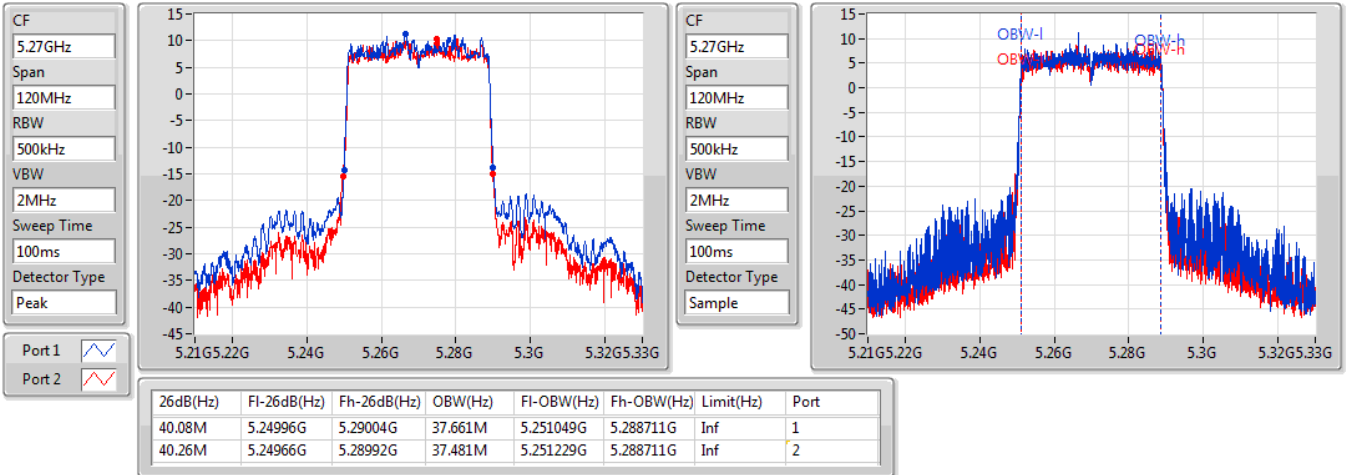

802.11ax HEW40_Nss2,(MCS0)_2TX

EBW

5270MHz

07/11/2019