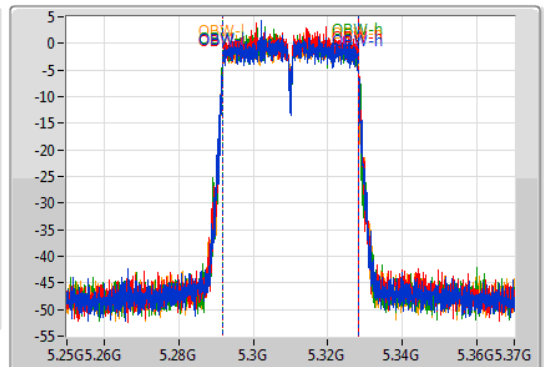

802.11ac VHT40-BF_Nss1,(MCS0)_4TX

EBW

5310MHz

03/12/2019

CF: 5.31GHz
 Span: 120MHz
 RBW: 500kHz
 VBW: 2MHz
 Sweep Time: 100ms
 Detector Type: Peak

CF: 5.31GHz
 Span: 120MHz
 RBW: 500kHz
 VBW: 2MHz
 Sweep Time: 100ms
 Detector Type: Sample