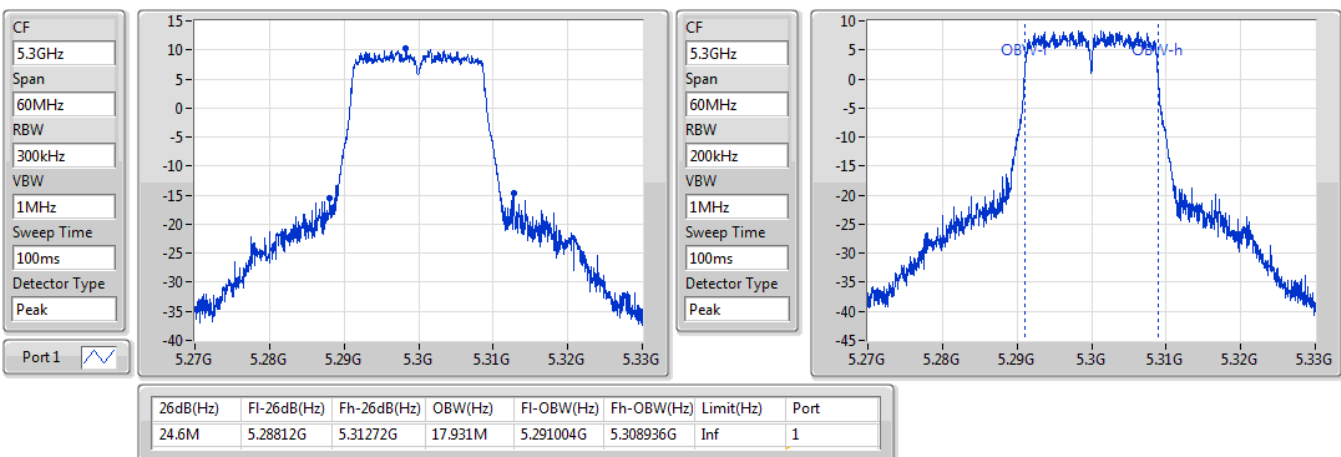

802.11ac VHT20_Nss1,(MCS0)_1TX

EBW

5300MHz

02/12/2019