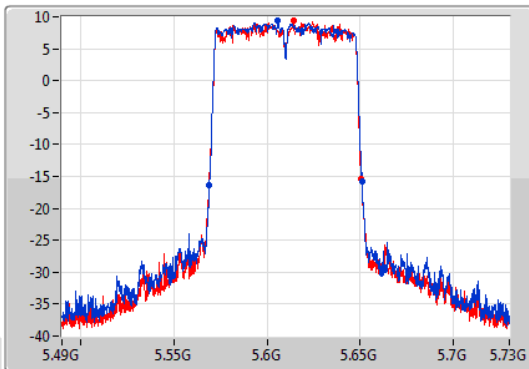

CF
5.61GHz
Span
240MHz
RBW
1MHz
VBW
3MHz
Sweep Time
100ms
Detector Type
Sample