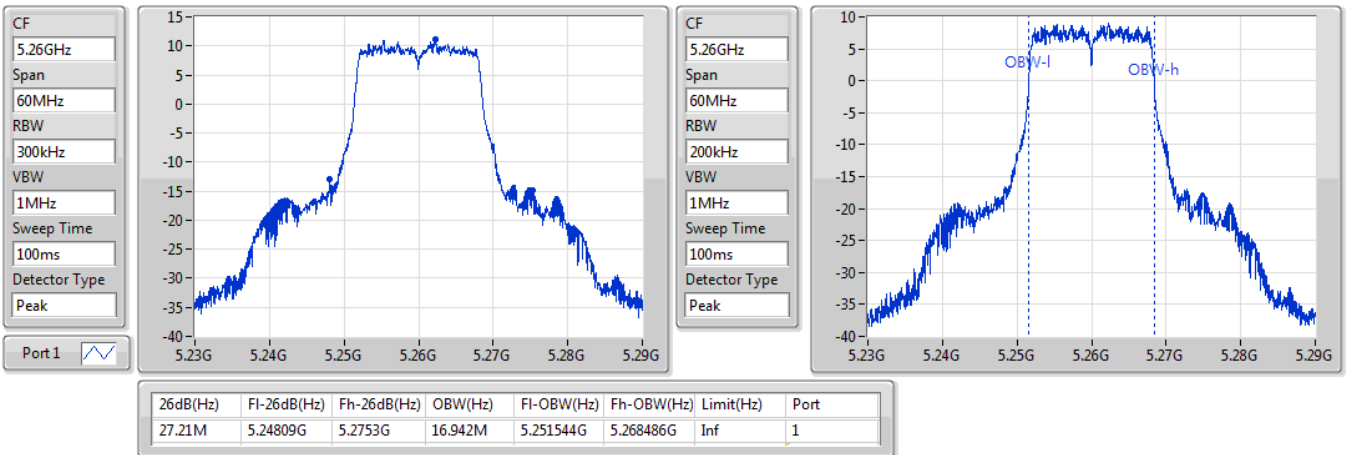

Port X-N dB = Port X 6dB down bandwidth for 5.725-5.85GHz band / 26dB down bandwidth for other band

Port X-OBW = Port X 99% occupied bandwidth;

802.11a_Nss1,(6Mbps)_1TX

EBW

5260MHz

02/12/2019

802.11a_Nss1,(6Mbps)_1TX