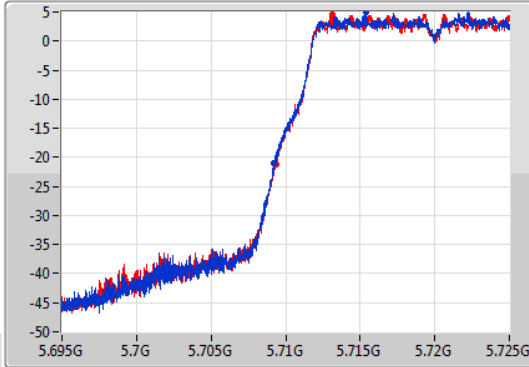

802.11a_Nss1,(6Mbps)_2TX

EBW

5720MHz Straddle 5.47-5.725GHz

02/12/2019

CF
5.71GHz
Span
30MHz
RBW
300kHz
VBW
1MHz
Sweep Time
100ms
Detector Type
Peak

CF
5.71GHz
Span
30MHz
RBW
200kHz
VBW
1MHz
Sweep Time
100ms
Detector Type
Peak