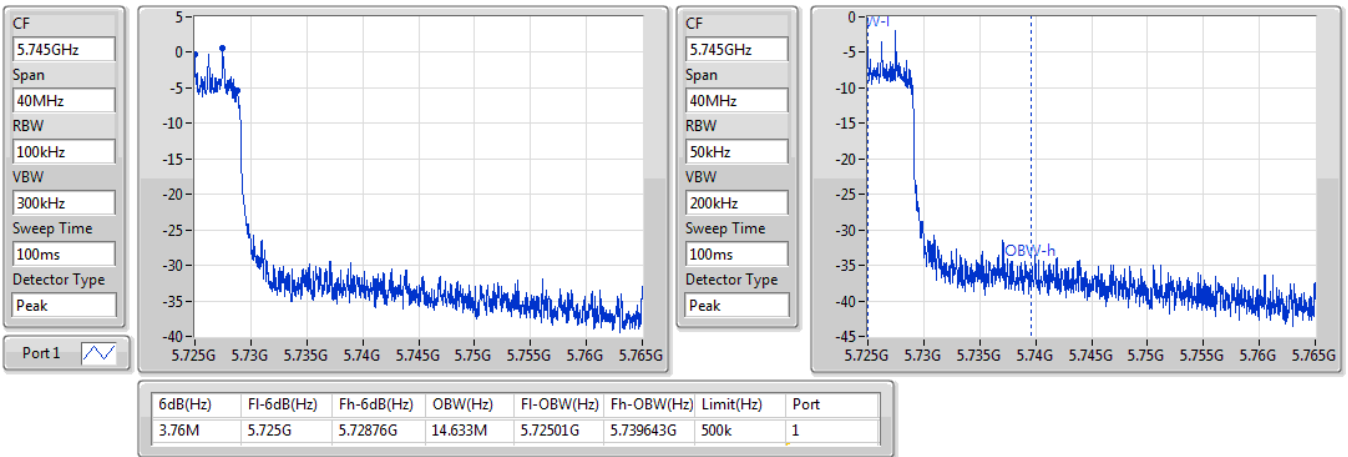

EBW

5690MHz Straddle 5.47-5.725GHz

02/12/2019

802.11ax HEW80_Nss1,(MCS0)_1TX

EBW

5690MHz Straddle 5.725-5.85GHz

02/12/2019

Summary