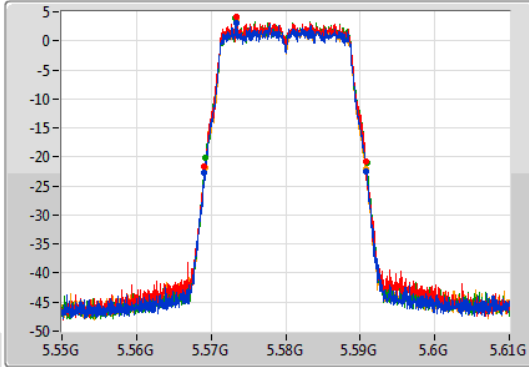

802.11ac VHT20-BF_Nss1,(MCS0)_4TX

EBW

5580MHz

03/12/2019

CF: 5.58GHz
Span: 60MHz
RBW: 300kHz
VBW: 1MHz
Sweep Time: 100ms
Detector Type: Peak

CF: 5.58GHz
Span: 60MHz
RBW: 200kHz
VBW: 1MHz
Sweep Time: 100ms
Detector Type: Sample