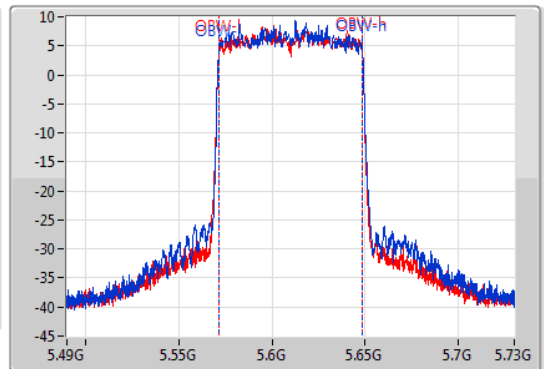

802.11ax HEW80_Nss2,(MCS0)_2TX

EBW

5610MHz

02/12/2019

CF
5.61GHz
Span
240MHz
RBW
2MHz
VBW
10MHz
Sweep Time
100ms
Detector Type
Peak

CF
5.61GHz
Span
240MHz
RBW
1MHz
VBW
3MHz
Sweep Time
100ms
Detector Type
Peak