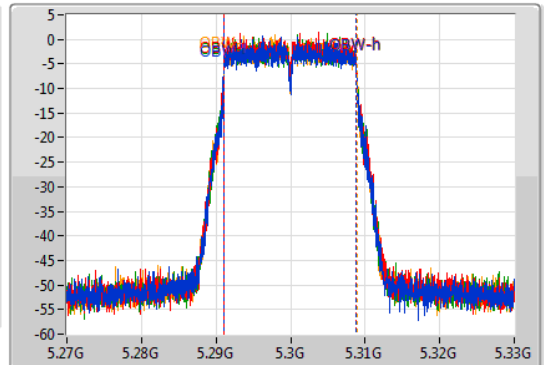

Port 1
Port 2
Port 3
Port 4

26dB(Hz)	Fl-26dB(Hz)	Fh-26dB(Hz)	OBW(Hz)	Fl-OBW(Hz)	Fh-OBW(Hz)	Limit(Hz)	Port
21.81M	5.28902G	5.31083G	17.751M	5.291094G	5.308846G	Inf	1
21.66M	5.28911G	5.31077G	17.721M	5.291094G	5.308816G	Inf	2
21.75M	5.28917G	5.31092G	17.751M	5.291094G	5.308846G	Inf	3
21.75M	5.28914G	5.31089G	17.751M	5.291124G	5.308876G	Inf	4