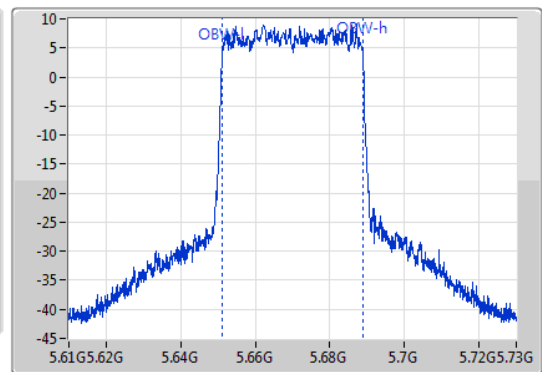

802.11ax HEW40_Nss1,(MCS0)_1TX

EBW

5670MHz

02/12/2019

CF: 5.67GHz
 Span: 120MHz
 RBW: 1MHz
 VBW: 3MHz
 Sweep Time: 100ms
 Detector Type: Peak

CF: 5.67GHz
 Span: 120MHz
 RBW: 500kHz
 VBW: 2MHz
 Sweep Time: 100ms
 Detector Type: Peak