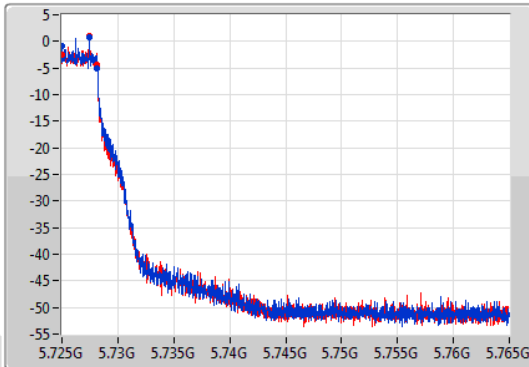

5720MHz Straddle 5.725-5.85GHz

02/12/2019

CF
5.745GHz
Span
40MHz
RBW
100kHz
VBW
300kHz
Sweep Time
100ms
Detector Type
Peak

CF
5.745GHz
Span
40MHz
RBW
50kHz
VBW
200kHz
Sweep Time
100ms
Detector Type
Peak