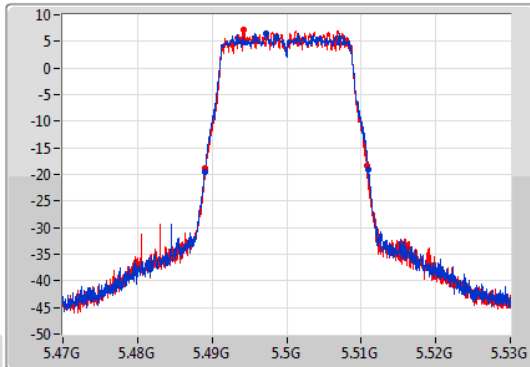

CF
5.5GHz
Span
60MHz
RBW
200kHz
VBW
1MHz
Sweep Time
100ms
Detector Type
Peak