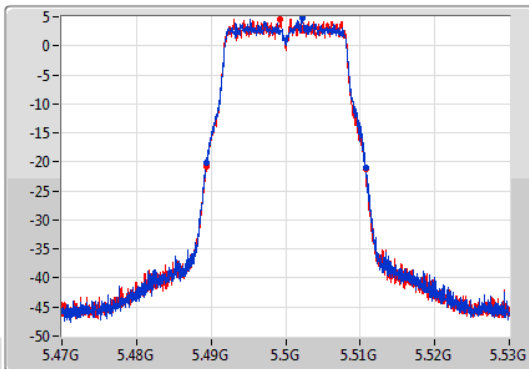

CF
5.5GHz
Span
60MHz
RBW
200kHz
VBW
1MHz
Sweep Time
100ms
Detector Type
Peak