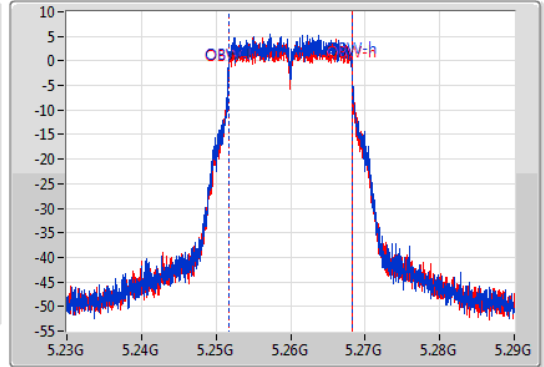

26dB(Hz)	Fl-26dB(Hz)	Fh-26dB(Hz)	OBW(Hz)	Fl-OBW(Hz)	Fh-OBW(Hz)	Limit(Hz)	Port
21.51M	5.24929G	5.2708G	16.612M	5.251664G	5.268276G	Inf	1
21.39M	5.24935G	5.27074G	16.612M	5.251664G	5.268276G	Inf	2

802.11a_Nss1,(6Mbps)_2TX

EBW

5300MHz

13/11/2019

CF: 5.3GHz
Span: 60MHz
RBW: 300kHz
VBW: 1MHz
Sweep Time: 100ms
Detector Type: Peak