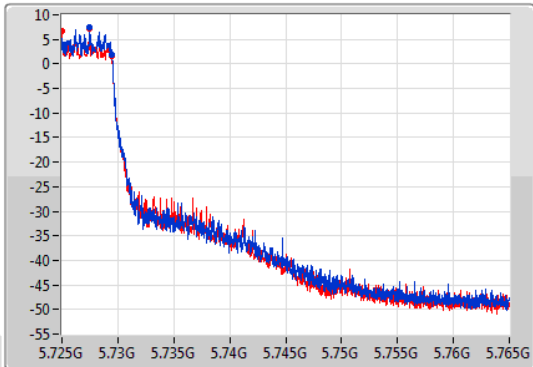

5720MHz Straddle 5.725-5.85GHz

07/11/2019

CF
5.745GHz
Span
40MHz
RBW
100kHz
VBW
300kHz
Sweep Time
100ms
Detector Type
Peak

CF
5.745GHz
Span
40MHz
RBW
50kHz
VBW
200kHz
Sweep Time
100ms
Detector Type
Sample