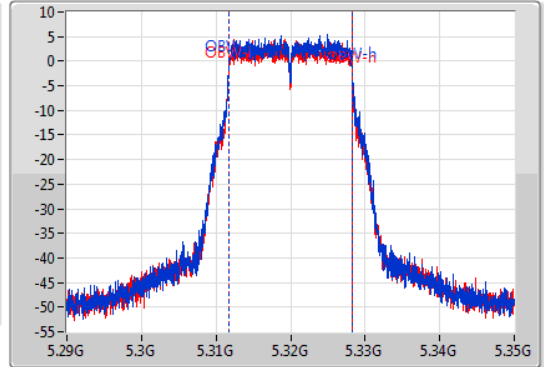

EBW

5320MHz

13/11/2019

CF: 5.32GHz
 Span: 60MHz
 RBW: 300kHz
 VBW: 1MHz
 Sweep Time: 100ms
 Detector Type: Peak
 Port 1:
 Port 2:

CF: 5.32GHz
 Span: 60MHz
 RBW: 200kHz
 VBW: 1MHz
 Sweep Time: 100ms
 Detector Type: Sample