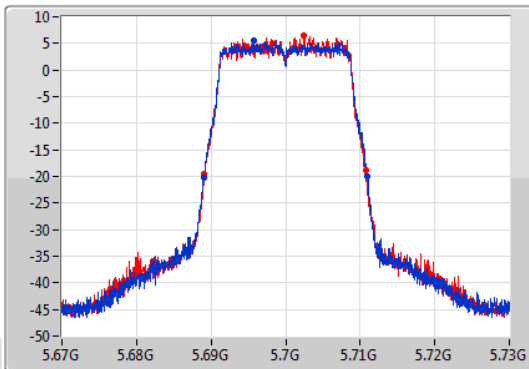

CF
5.7GHz
Span
60MHz
RBW
200kHz
VBW
1MHz
Sweep Time
100ms
Detector Type
Peak