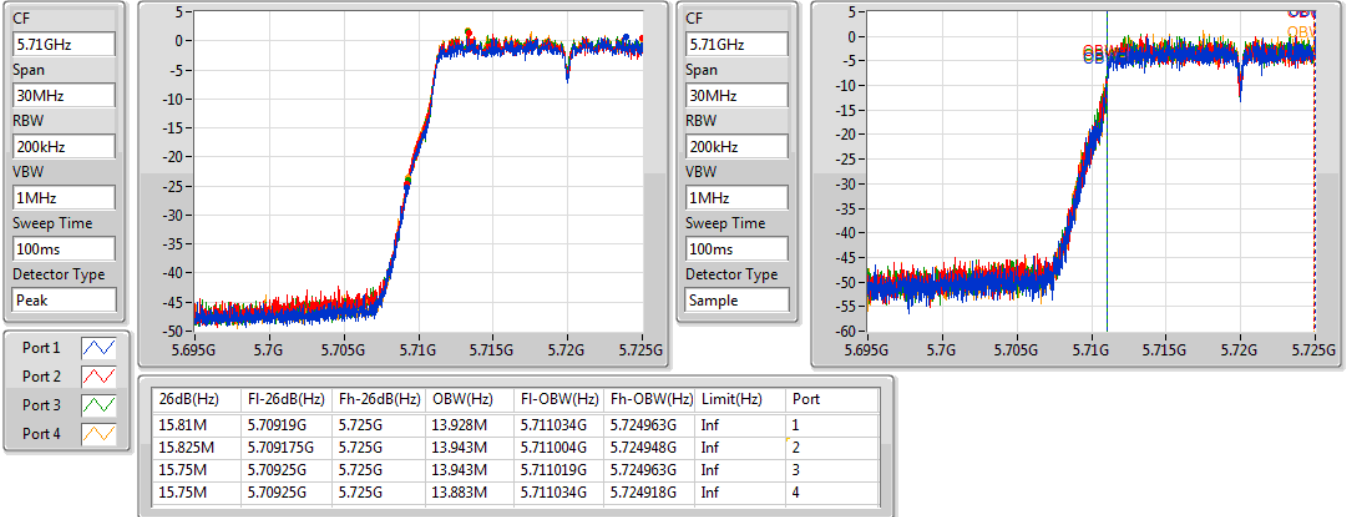

802.11ac VHT20-BF_Nss1,(MCS0)_4TX

EBW

5720MHz Straddle 5.47-5.725GHz

03/12/2019