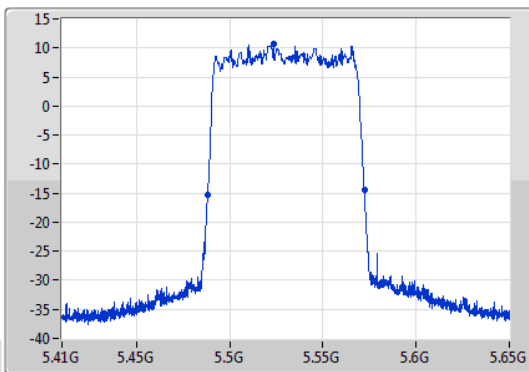

CF
5.53GHz
Span
240MHz
RBW
1MHz
VBW
3MHz
Sweep Time
100ms
Detector Type
Peak