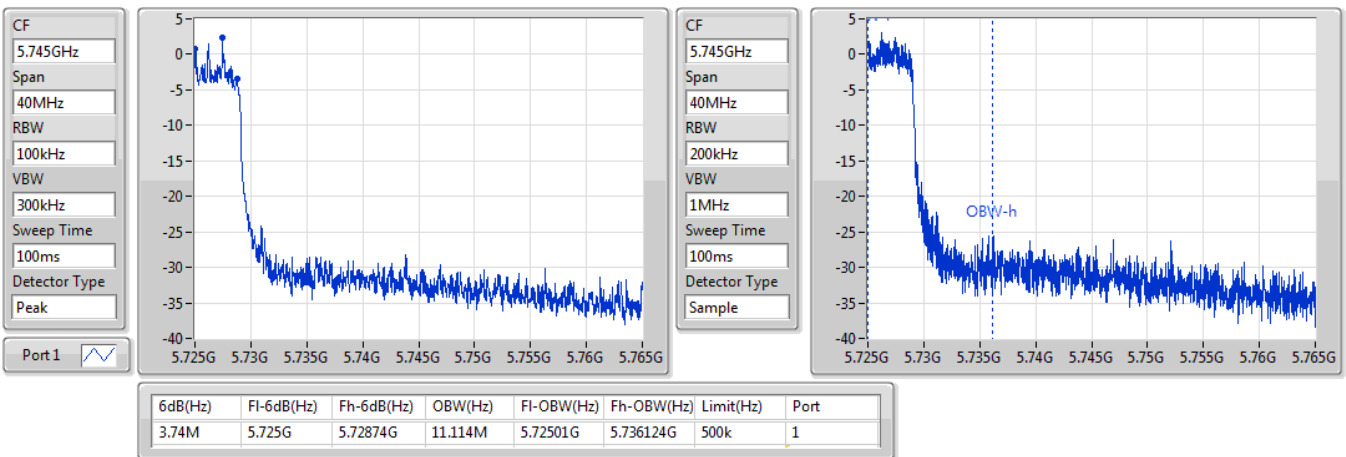

5690MHz Straddle 5.47-5.725GHz

07/11/2019

802.11ax HEW80_Nss1,(MCS0)_1TX

EBW

5690MHz Straddle 5.725-5.85GHz

07/11/2019

Summary

Mode	Max-N dB (Hz)	Max-OBW (Hz)	ITU-Code	Min-N dB (Hz)	Min-OBW (Hz)
5.25-5.35GHz	-	-	-	-	-
802.11a_Nss1,(6Mbps)_2TX	21.57M	16.642M	16M6D1D	21.3M	16.612M
802.11ac VHT20_Nss2,(MCS0)_2TX	21.93M	17.781M	17M8D1D	21.57M	17.721M
802.11ac VHT40_Nss2,(MCS0)_2TX	40.26M	36.282M	36M3D1D	40.02M	36.222M
802.11ac VHT80_Nss2,(MCS0)_2TX	81.72M	75.802M	75M8D1D	81.72M	75.682M
802.11ax HEW20_Nss2,(MCS0)_2TX	21.84M	19.01M	19M0D1D	21.45M	18.951M
802.11ax HEW40_Nss2,(MCS0)_2TX	40.26M	37.661M	37M7D1D	40.08M	37.481M
802.11ax HEW80_Nss2,(MCS0)_2TX	81.6M	77.001M	77M0D1D	81.36M	76.882M
5.47-5.725GHz	-	-	-	-	-
802.11a_Nss1,(6Mbps)_2TX	21.57M	16.612M	16M6D1D	15.555M	13.328M
802.11ac VHT20_Nss2,(MCS0)_2TX	21.96M	17.841M	17M8D1D	15.795M	13.928M
802.11ac VHT40_Nss2,(MCS0)_2TX	40.26M	36.342M	36M3D1D	35.035M	33.058M
802.11ac VHT80_Nss2,(MCS0)_2TX	81.84M	75.802M	75M8D1D	75.825M	72.414M
802.11ax HEW20_Nss2,(MCS0)_2TX	21.93M	19.01M	19M0D1D	15.645M	14.498M
802.11ax HEW40_Nss2,(MCS0)_2TX	40.14M	37.601M	37M6D1D	35.035M	33.653M
802.11ax HEW80_Nss2,(MCS0)_2TX	81.48M	77.121M	77M1D1D	75.3M	73.163M
5.725-5.85GHz	-	-	-	-	-
802.11a_Nss1,(6Mbps)_2TX	3.14M	3.938M	3M94D1D	3.14M	3.918M
802.11ac VHT20_Nss2,(MCS0)_2TX	3.76M	4.298M	4M30D1D	3.74M	4.298M
802.11ac VHT40_Nss2,(MCS0)_2TX	3.14M	3.638M	3M64D1D	3.14M	3.518M
802.11ac VHT80_Nss2,(MCS0)_2TX	3.12M	3.758M	3M76D1D	3.12M	3.678M
802.11ax HEW20_Nss2,(MCS0)_2TX	4.46M	4.558M	4M56D1D	4.46M	4.538M
802.11ax HEW40_Nss2,(MCS0)_2TX	3.76M	4.038M	4M04D1D	3.74M	4.018M
802.11ax HEW80_Nss2,(MCS0)_2TX	3.78M	4.078M	4M08D1D	3.72M	4.058M