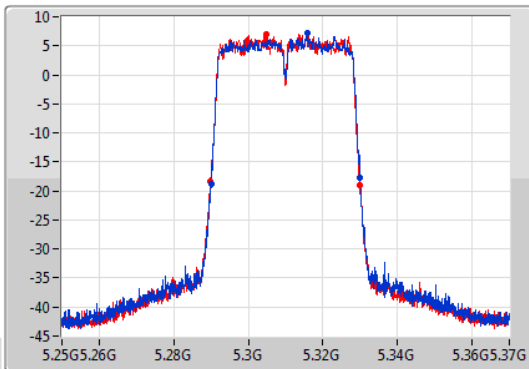

CF
5.31GHz
Span
120MHz
RBW
500kHz
VBW
2MHz
Sweep Time
100ms
Detector Type
Sample