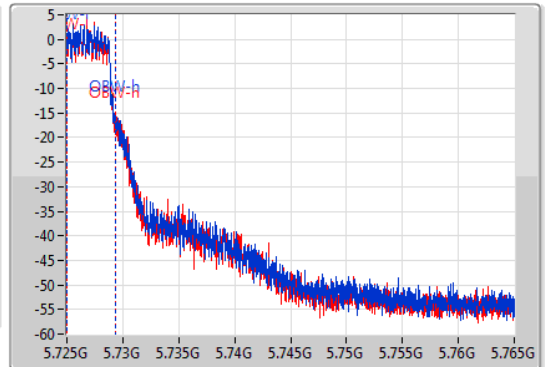

EBW

5720MHz Straddle 5.725-5.85GHz

07/11/2019

CF
5.745GHz
Span
40MHz
RBW
100kHz
VBW
300kHz
Sweep Time
100ms
Detector Type
Peak
Port 1
Port 2

CF
5.745GHz
Span
40MHz
RBW
50kHz
VBW
200kHz
Sweep Time
100ms
Detector Type
Sample