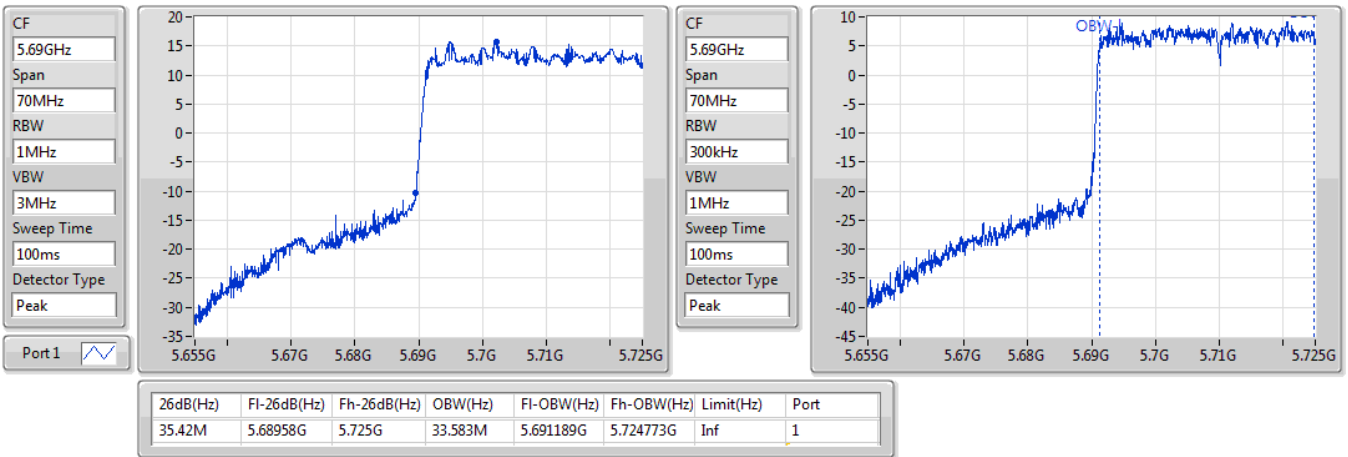

802.11ax HEW40_Nss1,(MCS0)_1TX

EBW

5710MHz Straddle 5.47-5.725GHz

02/12/2019