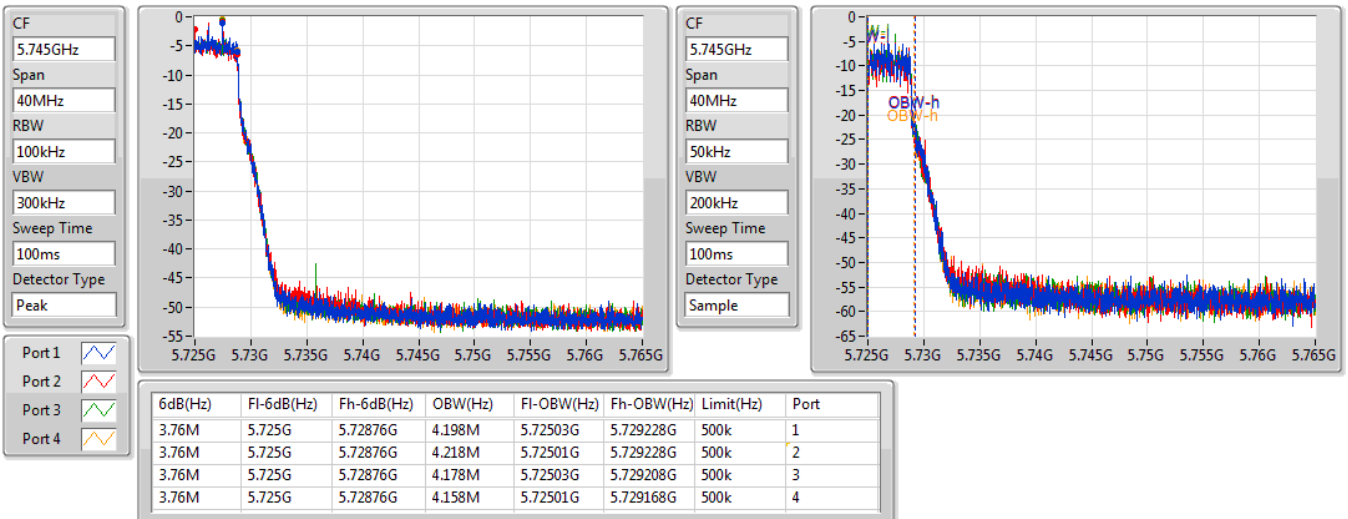

5720MHz Straddle 5.725-5.85GHz

03/12/2019