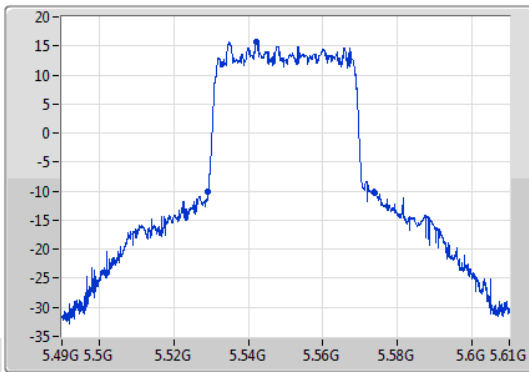

802.11ax HEW40_Nss1,(MCS0)_1TX

EBW

5550MHz

02/12/2019

CF: 5.55GHz
Span: 120MHz
RBW: 1MHz
VBW: 3MHz
Sweep Time: 100ms
Detector Type: Peak

CF: 5.55GHz
Span: 120MHz
RBW: 500kHz
VBW: 2MHz
Sweep Time: 100ms
Detector Type: Peak