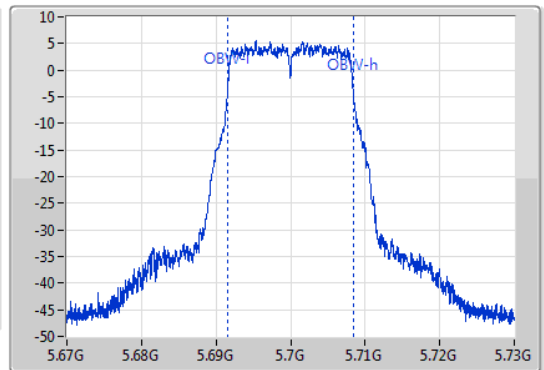

802.11a_Nss1,(6Mbps)_1TX

EBW

5700MHz

02/12/2019

CF: 5.7GHz
 Span: 60MHz
 RBW: 300kHz
 VBW: 1MHz
 Sweep Time: 100ms
 Detector Type: Peak
 Port 1

CF: 5.7GHz
 Span: 60MHz
 RBW: 200kHz
 VBW: 1MHz
 Sweep Time: 100ms
 Detector Type: Peak