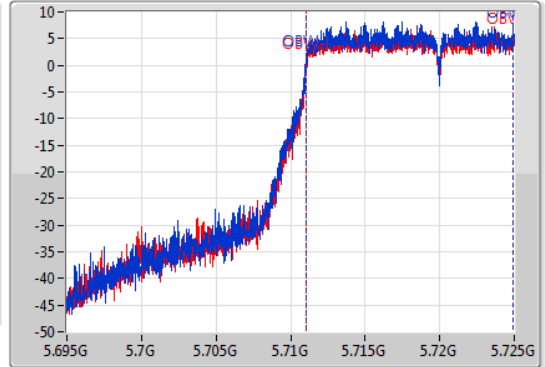

802.11ac VHT20_Nss2,(MCS0)_2TX

EBW

5720MHz Straddle 5.47-5.725GHz

07/11/2019

CF
5.71GHz
Span
30MHz
RBW
200kHz
VBW
1MHz
Sweep Time
100ms
Detector Type
Peak
Port 1
Port 2

CF
5.71GHz
Span
30MHz
RBW
200kHz
VBW
1MHz
Sweep Time
100ms
Detector Type
Sample