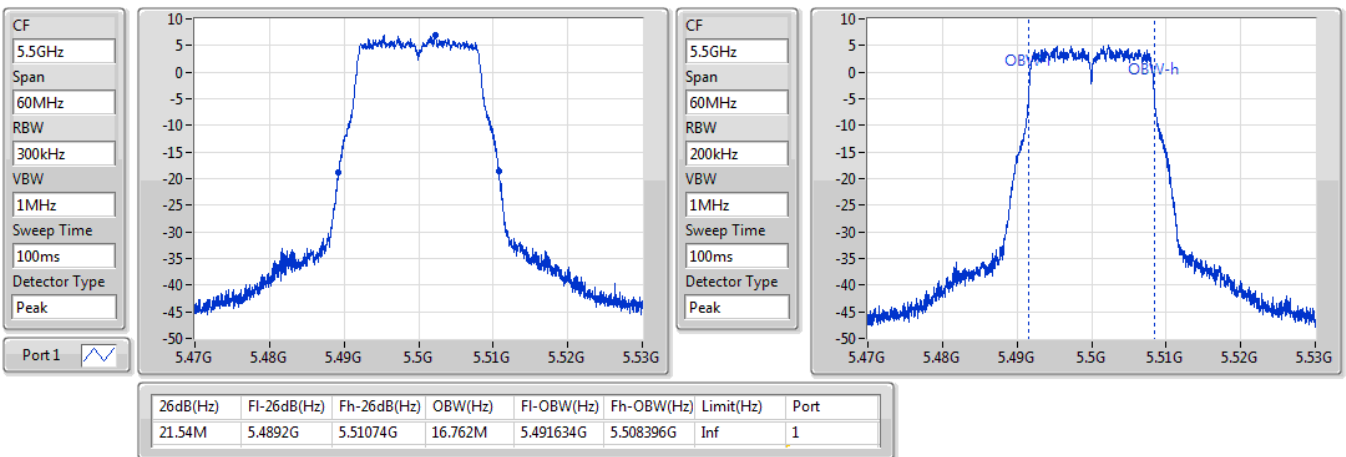

802.11a_Nss1,(6Mbps)_1TX

EBW

5500MHz

02/12/2019