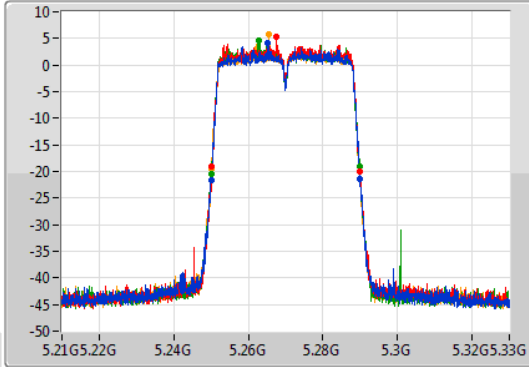

802.11ac VHT40-BF_Nss1,(MCS0)_4TX

EBW

5270MHz

03/12/2019

CF: 5.27GHz
Span: 120MHz
RBW: 500kHz
VBW: 2MHz
Sweep Time: 100ms
Detector Type: Peak

CF: 5.27GHz
Span: 120MHz
RBW: 500kHz
VBW: 2MHz
Sweep Time: 100ms
Detector Type: Sample