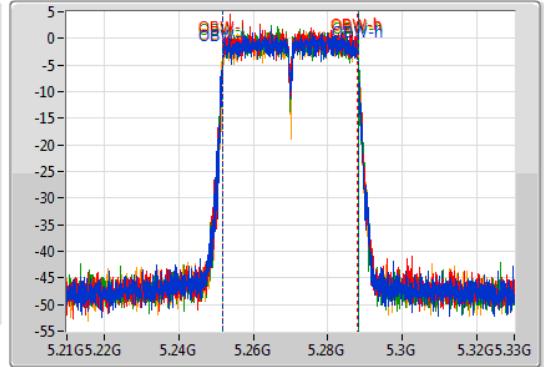

802.11ac VHT40-BF_Nss1,(MCS0)_4TX

EBW

5270MHz

03/12/2019

CF: 5.27GHz
Span: 120MHz
RBW: 500kHz
VBW: 2MHz
Sweep Time: 100ms
Detector Type: Peak

CF: 5.27GHz
Span: 120MHz
RBW: 500kHz
VBW: 2MHz
Sweep Time: 100ms
Detector Type: Sample

Port 1
Port 2
Port 3
Port 4

26dB(Hz)	Fl-26dB(Hz)	Fh-26dB(Hz)	OBW(Hz)	Fl-OBW(Hz)	Fh-OBW(Hz)	Limit(Hz)	Port
39.96M	5.24996G	5.28992G	36.222M	5.251829G	5.288051G	Inf	1
39.9M	5.25008G	5.28998G	36.102M	5.251889G	5.287991G	Inf	2
39.9M	5.25002G	5.28992G	36.282M	5.251829G	5.288111G	Inf	3
39.66M	5.25026G	5.28992G	36.222M	5.251829G	5.288051G	Inf	4

802.11ac VHT40-BF_Nss1,(MCS0)_4TX

EBW

5310MHz

03/12/2019

CF: 5.31GHz
Span: 120MHz
RBW: 500kHz
VBW: 2MHz
Sweep Time: 100ms
Detector Type: Peak

CF: 5.31GHz
Span: 120MHz
RBW: 500kHz
VBW: 2MHz
Sweep Time: 100ms
Detector Type: Sample

Port 1
Port 2
Port 3
Port 4

26dB(Hz)	Fl-26dB(Hz)	Fh-26dB(Hz)	OBW(Hz)	Fl-OBW(Hz)	Fh-OBW(Hz)	Limit(Hz)	Port
40.2M	5.28972G	5.32992G	36.222M	5.291829G	5.328051G	Inf	1
39.96M	5.29002G	5.32998G	36.222M	5.291889G	5.328111G	Inf	2
40.2M	5.28978G	5.32998G	36.222M	5.291829G	5.328051G	Inf	3
40.44M	5.2896G	5.33004G	36.282M	5.291829G	5.328111G	Inf	4