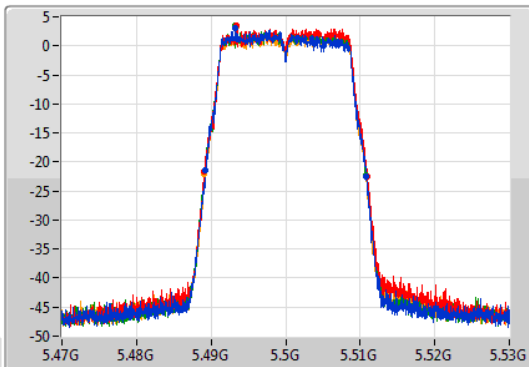

802.11ac VHT20-BF_Nss1,(MCS0)_4TX

EBW

5500MHz

03/12/2019

CF: 5.5GHz
Span: 60MHz
RBW: 300kHz
VBW: 1MHz
Sweep Time: 100ms
Detector Type: Peak

CF: 5.5GHz
Span: 60MHz
RBW: 200kHz
VBW: 1MHz
Sweep Time: 100ms
Detector Type: Sample