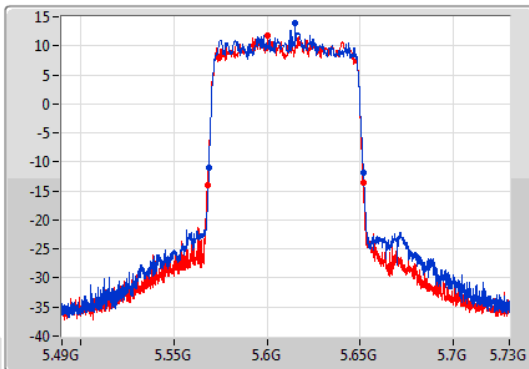

CF
5.61GHz
Span
240MHz
RBW
1MHz
VBW
3MHz
Sweep Time
100ms
Detector Type
Peak