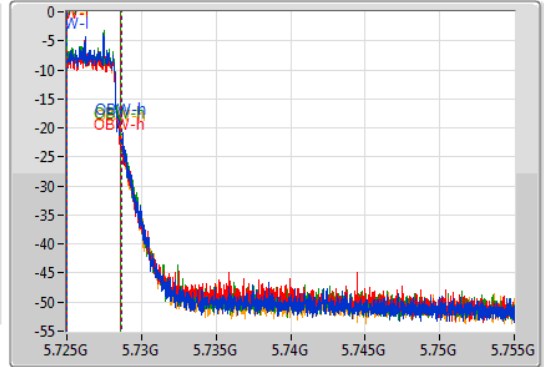

802.11ac VHT40-BF_Nss1,(MCS0)_4TX

EBW

5710MHz Straddle 5.725-5.85GHz

03/12/2019

CF
5.74GHz
Span
30MHz
RBW
100kHz
VBW
300kHz
Sweep Time
100ms
Detector Type
Peak

CF
5.74GHz
Span
30MHz
RBW
100kHz
VBW
300kHz
Sweep Time
100ms
Detector Type
Peak