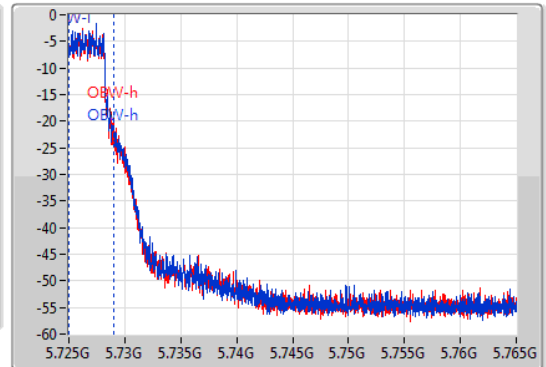

EBW

5720MHz Straddle 5.725-5.85GHz

02/12/2019

CF
5.745GHz
Span
40MHz
RBW
100kHz
VBW
300kHz
Sweep Time
100ms
Detector Type
Peak

CF
5.745GHz
Span
40MHz
RBW
50kHz
VBW
200kHz
Sweep Time
100ms
Detector Type
Peak