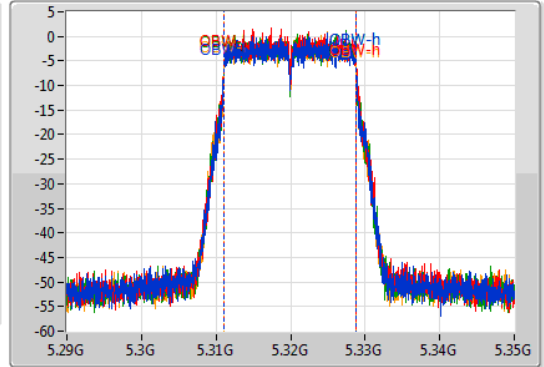

Port 1: [Waveform icon]
 Port 2: [Waveform icon]
 Port 3: [Waveform icon]
 Port 4: [Waveform icon]

26dB(Hz)	Fl-26dB(Hz)	Fh-26dB(Hz)	OBW(Hz)	Fl-OBW(Hz)	Fh-OBW(Hz)	Limit(Hz)	Port
21.81M	5.30908G	5.33089G	17.751M	5.311064G	5.328816G	Inf	1
21.63M	5.30923G	5.33086G	17.751M	5.311094G	5.328846G	Inf	2
21.75M	5.30914G	5.33089G	17.721M	5.311094G	5.328816G	Inf	3
21.75M	5.30908G	5.33083G	17.781M	5.311064G	5.328846G	Inf	4