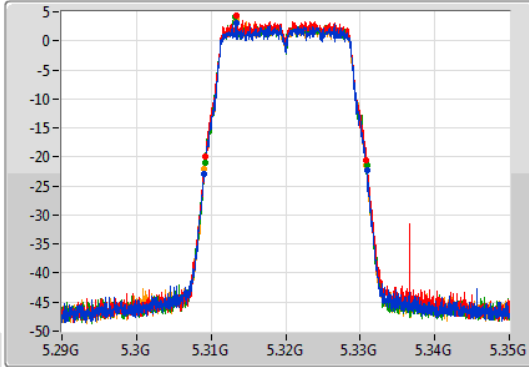

802.11ac VHT20-BF_Nss1,(MCS0)_4TX

EBW

5320MHz

03/12/2019

CF: 5.32GHz
Span: 60MHz
RBW: 300kHz
VBW: 1MHz
Sweep Time: 100ms
Detector Type: Peak

CF: 5.32GHz
Span: 60MHz
RBW: 200kHz
VBW: 1MHz
Sweep Time: 100ms
Detector Type: Sample