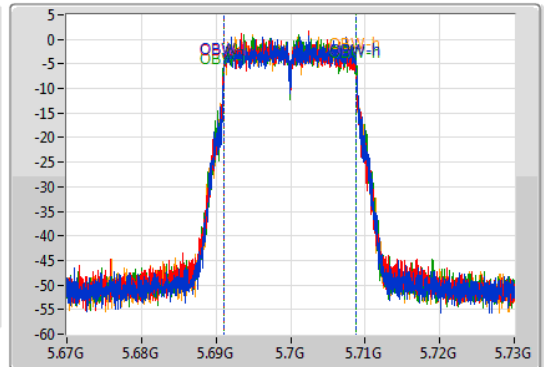

Port 1: [Waveform icon]
 Port 2: [Waveform icon]
 Port 3: [Waveform icon]
 Port 4: [Waveform icon]

26dB(Hz)	Fl-26dB(Hz)	Fh-26dB(Hz)	OBW(Hz)	Fl-OBW(Hz)	Fh-OBW(Hz)	Limit(Hz)	Port
21.84M	5.68908G	5.71092G	17.751M	5.691094G	5.708846G	Inf	1
21.96M	5.68896G	5.71092G	17.781M	5.691034G	5.708816G	Inf	2
21.75M	5.68902G	5.71077G	17.781M	5.691064G	5.708846G	Inf	3
21.78M	5.68908G	5.71086G	17.721M	5.691094G	5.708816G	Inf	4