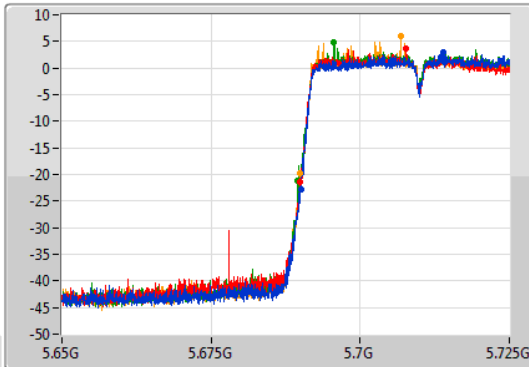

802.11ac VHT40-BF_Nss1,(MCS0)_4TX

EBW

5710MHz Straddle 5.47-5.725GHz

03/12/2019

CF
5.6875GHz
Span
75MHz
RBW
500kHz
VBW
2MHz
Sweep Time
100ms
Detector Type
Peak

CF
5.6875GHz
Span
75MHz
RBW
500kHz
VBW
2MHz
Sweep Time
100ms
Detector Type
Peak