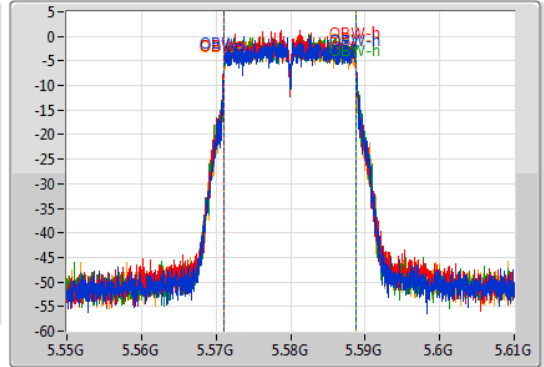

Port 1: [Waveform icon]
 Port 2: [Waveform icon]
 Port 3: [Waveform icon]
 Port 4: [Waveform icon]

26dB(Hz)	Fl-26dB(Hz)	Fh-26dB(Hz)	OBW(Hz)	Fl-OBW(Hz)	Fh-OBW(Hz)	Limit(Hz)	Port
21.69M	5.56911G	5.5908G	17.781M	5.571064G	5.588846G	Inf	1
21.75M	5.56908G	5.59083G	17.721M	5.571094G	5.588816G	Inf	2
21.63M	5.56926G	5.59089G	17.751M	5.571094G	5.588846G	Inf	3
21.72M	5.56914G	5.59086G	17.691M	5.571094G	5.588786G	Inf	4