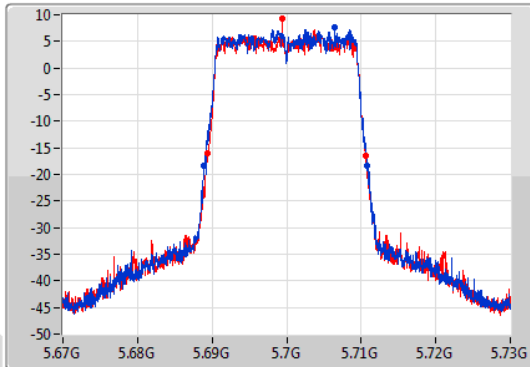

CF
5.7GHz
Span
60MHz
RBW
200kHz
VBW
1MHz
Sweep Time
100ms
Detector Type
Peak