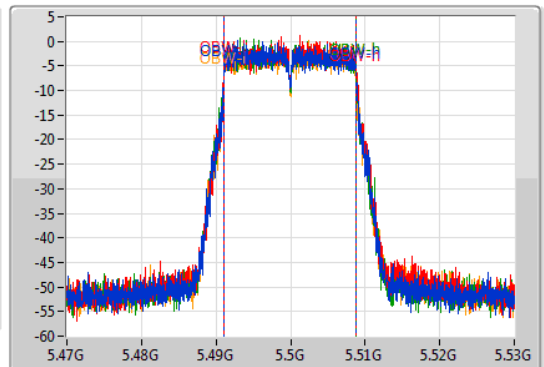

Port 1: [Waveform icon]
 Port 2: [Waveform icon]
 Port 3: [Waveform icon]
 Port 4: [Waveform icon]

26dB(Hz)	Fl-26dB(Hz)	Fh-26dB(Hz)	OBW(Hz)	Fl-OBW(Hz)	Fh-OBW(Hz)	Limit(Hz)	Port
21.66M	5.48917G	5.51083G	17.751M	5.491064G	5.508816G	Inf	1
21.93M	5.48908G	5.51101G	17.721M	5.491124G	5.508846G	Inf	2
21.78M	5.48908G	5.51086G	17.721M	5.491094G	5.508816G	Inf	3
21.78M	5.48908G	5.51086G	17.751M	5.491064G	5.508816G	Inf	4