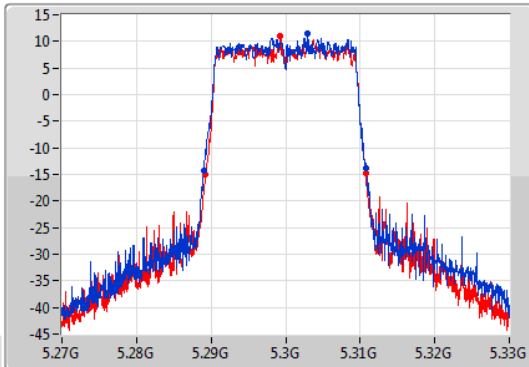

CF
5.3GHz
Span
60MHz
RBW
200kHz
VBW
1MHz
Sweep Time
100ms
Detector Type
Sample