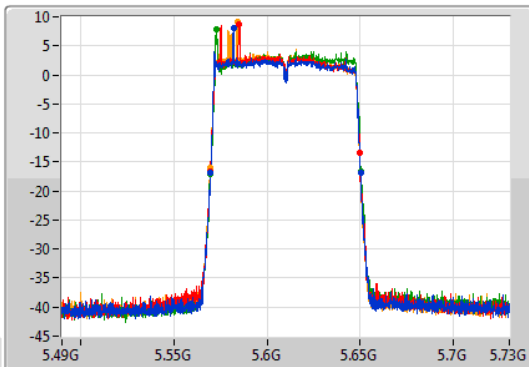

802.11ac VHT80-BF_Nss1,(MCS0)_4TX

EBW

5610MHz

03/12/2019

CF
5.61GHz
Span
240MHz
RBW
1MHz
VBW
3MHz
Sweep Time
100ms
Detector Type
Peak

CF
5.61GHz
Span
240MHz
RBW
1MHz
VBW
3MHz
Sweep Time
100ms
Detector Type
Sample