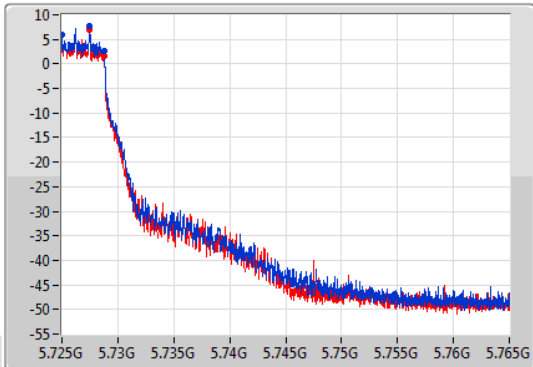

EBW

5720MHz Straddle 5.725-5.85GHz

07/11/2019

CF
5.745GHz
Span
40MHz
RBW
100kHz
VBW
300kHz
Sweep Time
100ms
Detector Type
Peak
Port 1
Port 2

CF
5.745GHz
Span
40MHz
RBW
50kHz
VBW
200kHz
Sweep Time
100ms
Detector Type
Sample