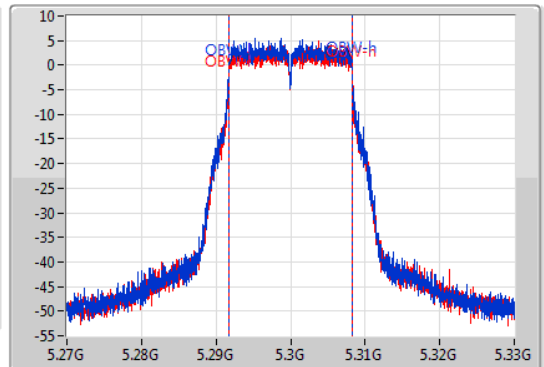

802.11a_Nss1,(6Mbps)_2TX

EBW

5300MHz

13/11/2019

CF: 5.3GHz
 Span: 60MHz
 RBW: 300kHz
 VBW: 1MHz
 Sweep Time: 100ms
 Detector Type: Peak

CF: 5.3GHz
 Span: 60MHz
 RBW: 200kHz
 VBW: 1MHz
 Sweep Time: 100ms
 Detector Type: Sample