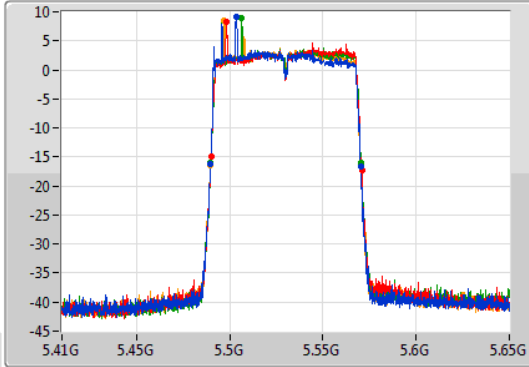

802.11ac VHT80-BF_Nss1,(MCS0)_4TX

EBW

5530MHz

03/12/2019

CF
5.53GHz
Span
240MHz
RBW
1MHz
VBW
3MHz
Sweep Time
100ms
Detector Type
Peak

CF
5.53GHz
Span
240MHz
RBW
1MHz
VBW
3MHz
Sweep Time
100ms
Detector Type
Sample