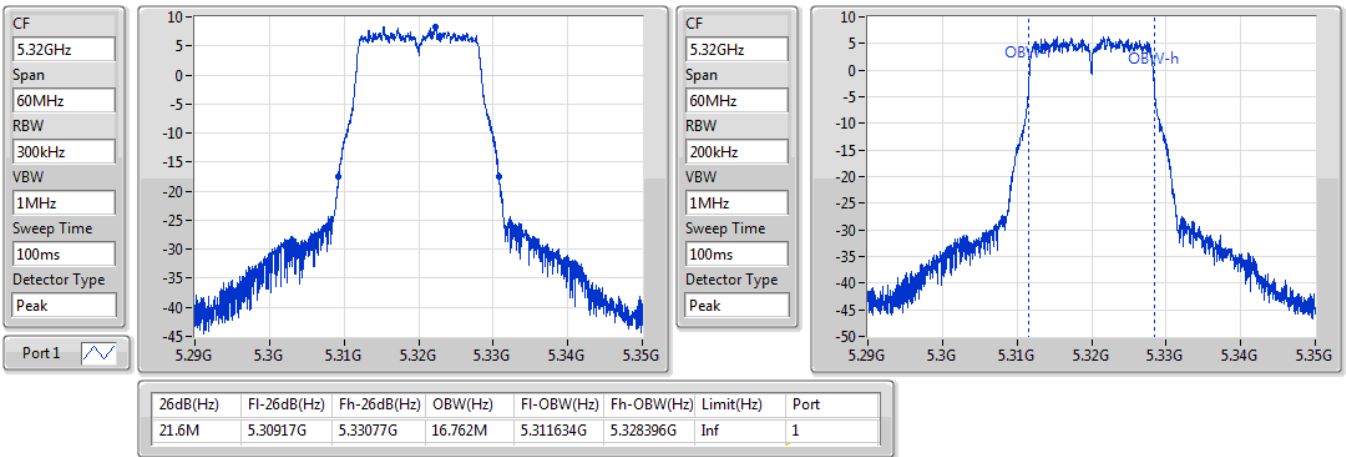

802.11a_Nss1,(6Mbps)_1TX

EBW

5320MHz

02/12/2019