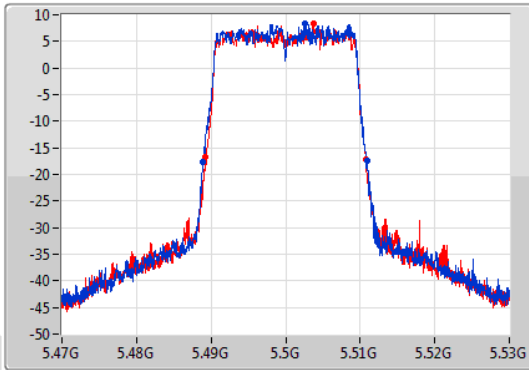

CF
5.5GHz
Span
60MHz
RBW
200kHz
VBW
1MHz
Sweep Time
100ms
Detector Type
Peak