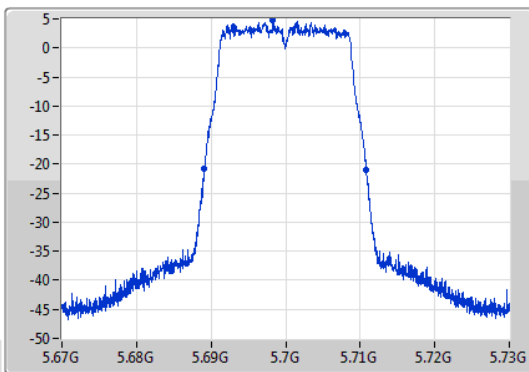

CF
5.7GHz
Span
60MHz
RBW
200kHz
VBW
1MHz
Sweep Time
100ms
Detector Type
Peak