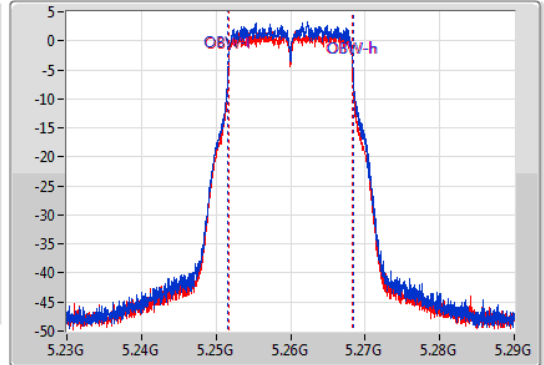

26dB(Hz)	Fl-26dB(Hz)	Fh-26dB(Hz)	OBW(Hz)	Fl-OBW(Hz)	Fh-OBW(Hz)	Limit(Hz)	Port
21.54M	5.24923G	5.27077G	16.762M	5.251634G	5.268396G	Inf	1
21.33M	5.24935G	5.27068G	16.642M	5.251664G	5.268306G	Inf	2

802.11a_Nss1,(6Mbps)_2TX

EBW

5300MHz

02/12/2019

CF
5.3GHz
Span
60MHz
RBW
300kHz
VBW
1MHz
Sweep Time
100ms
Detector Type
Peak