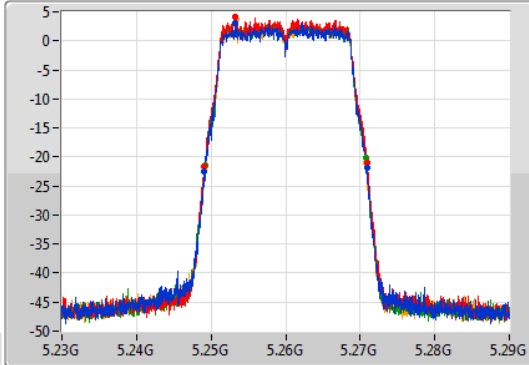

Port X-N dB = Port X 6dB down bandwidth for 5.725-5.85GHz band / 26dB down bandwidth for other band

Port X-OBW = Port X 99% occupied bandwidth;

802.11ac VHT20-BF_Nss1,(MCS0)_4TX

EBW

5260MHz

03/12/2019

CF
5.26GHz
Span
60MHz
RBW
300kHz
VBW
1MHz
Sweep Time
100ms
Detector Type
Peak