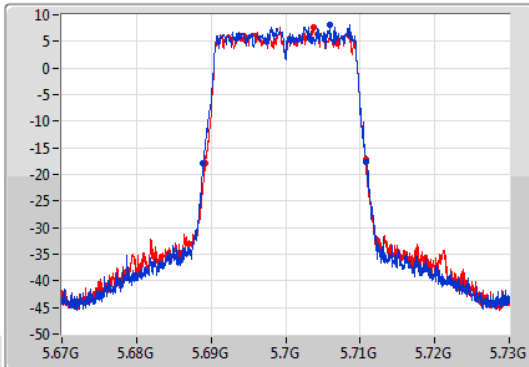

CF
5.7GHz
Span
60MHz
RBW
200kHz
VBW
1MHz
Sweep Time
100ms
Detector Type
Sample