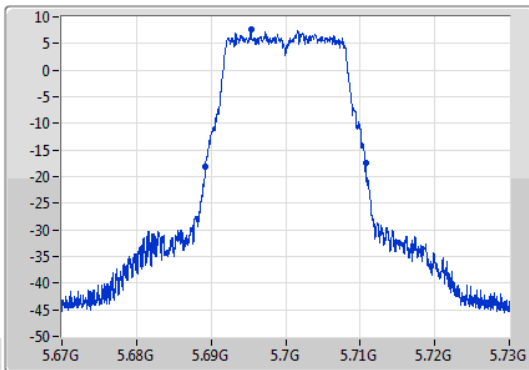

CF: 5.7GHz
Span: 60MHz
RBW: 200kHz
VBW: 1MHz
Sweep Time: 100ms
Detector Type: Peak