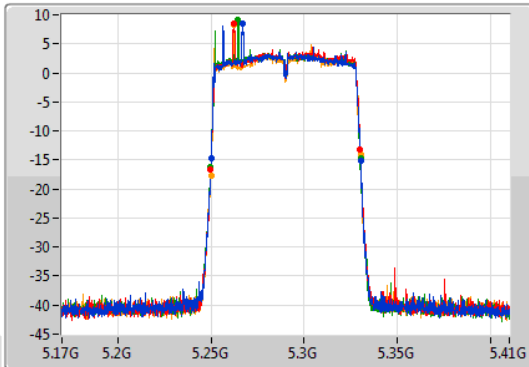

5290MHz

03/12/2019

CF
5.29GHz
Span
240MHz
RBW
1MHz
VBW
3MHz
Sweep Time
100ms
Detector Type
Peak

CF
5.29GHz
Span
240MHz
RBW
1MHz
VBW
3MHz
Sweep Time
100ms
Detector Type
Sample