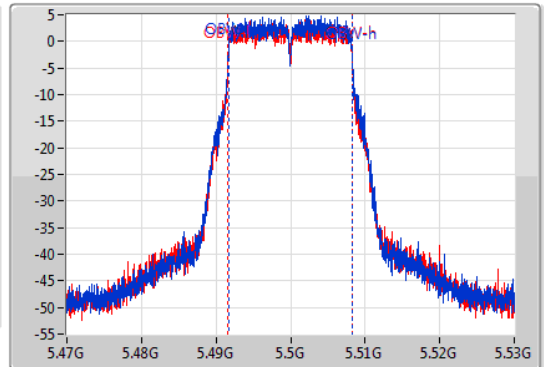

EBW

5500MHz

13/11/2019

CF: 5.5GHz
 Span: 60MHz
 RBW: 300kHz
 VBW: 1MHz
 Sweep Time: 100ms
 Detector Type: Peak
 Port 1:
 Port 2:

CF: 5.5GHz
 Span: 60MHz
 RBW: 200kHz
 VBW: 1MHz
 Sweep Time: 100ms
 Detector Type: Sample