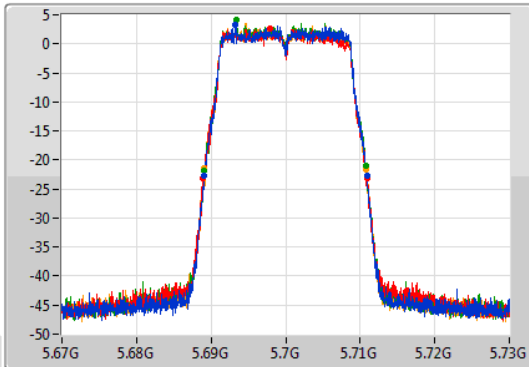

802.11ac VHT20-BF_Nss1,(MCS0)_4TX

EBW

5700MHz

03/12/2019

CF: 5.7GHz
Span: 60MHz
RBW: 300kHz
VBW: 1MHz
Sweep Time: 100ms
Detector Type: Peak

CF: 5.7GHz
Span: 60MHz
RBW: 200kHz
VBW: 1MHz
Sweep Time: 100ms
Detector Type: Sample