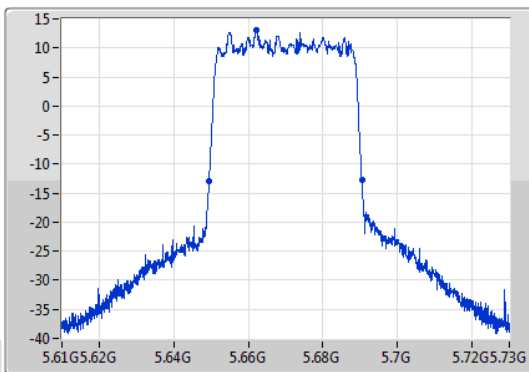

CF: 5.67GHz
Span: 120MHz
RBW: 500kHz
VBW: 2MHz
Sweep Time: 100ms
Detector Type: Peak