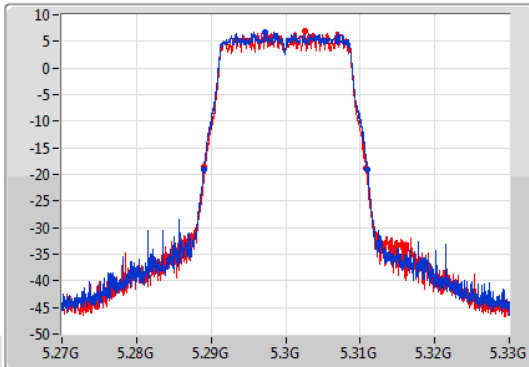

CF
5.3GHz
Span
60MHz
RBW
200kHz
VBW
1MHz
Sweep Time
100ms
Detector Type
Peak