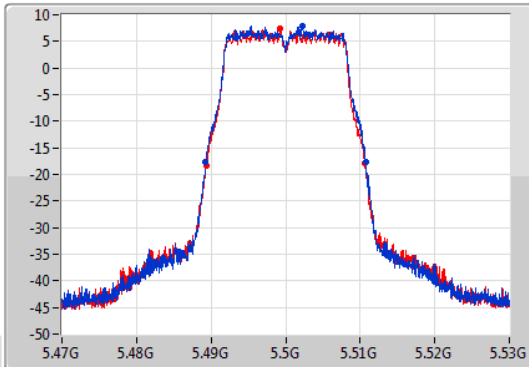

EBW

5500MHz

13/11/2019

CF: 5.5GHz
 Span: 60MHz
 RBW: 300kHz
 VBW: 1MHz
 Sweep Time: 100ms
 Detector Type: Peak
 Port 1:
 Port 2:

CF: 5.5GHz
 Span: 60MHz
 RBW: 200kHz
 VBW: 1MHz
 Sweep Time: 100ms
 Detector Type: Sample