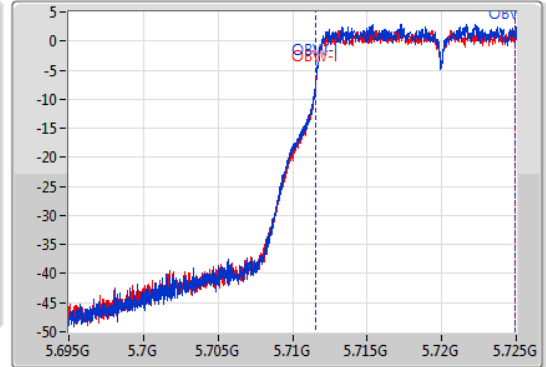

802.11a_Nss1,(6Mbps)_2TX

EBW

5720MHz Straddle 5.47-5.725GHz

02/12/2019

CF
5.71GHz
Span
30MHz
RBW
300kHz
VBW
1MHz
Sweep Time
100ms
Detector Type
Peak

CF
5.71GHz
Span
30MHz
RBW
200kHz
VBW
1MHz
Sweep Time
100ms
Detector Type
Peak