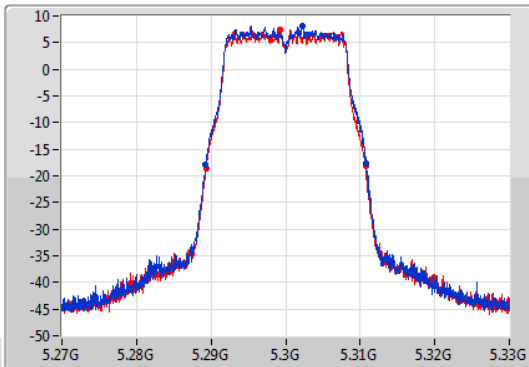

Port X-N dB = Port X 6dB down bandwidth for 5.725-5.85GHz band / 26dB down bandwidth for other band
Port X-OBW = Port X 99% occupied bandwidth;

802.11a_Nss1,(6Mbps)_2TX

EBW

5260MHz

13/11/2019

CF: 5.26GHz
 Span: 60MHz
 RBW: 300kHz
 VBW: 1MHz
 Sweep Time: 100ms
 Detector Type: Peak

802.11a_Nss1,(6Mbps)_2TX

EBW

5300MHz

13/11/2019

CF: 5.3GHz
 Span: 60MHz
 RBW: 300kHz
 VBW: 1MHz
 Sweep Time: 100ms
 Detector Type: Peak

CF: 5.3GHz
 Span: 60MHz
 RBW: 200kHz
 VBW: 1MHz
 Sweep Time: 100ms
 Detector Type: Sample