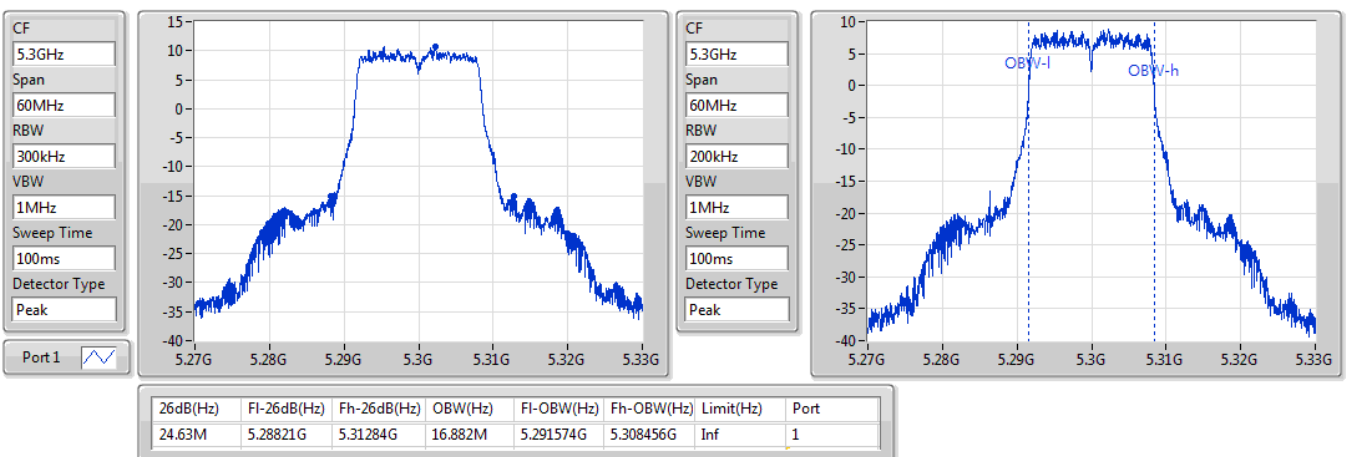

802.11a_Nss1,(6Mbps)_1TX

EBW

5300MHz

02/12/2019