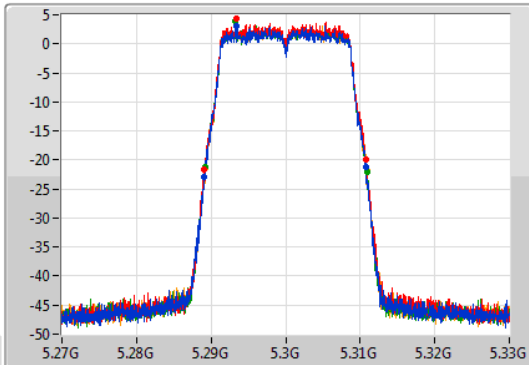

802.11ac VHT20-BF_Nss1,(MCS0)_4TX

EBW

5300MHz

03/12/2019

CF
5.3GHz
Span
60MHz
RBW
300kHz
VBW
1MHz
Sweep Time
100ms
Detector Type
Peak

CF
5.3GHz
Span
60MHz
RBW
200kHz
VBW
1MHz
Sweep Time
100ms
Detector Type
Sample