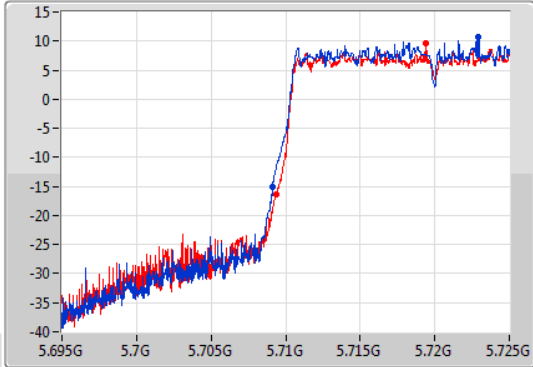

802.11ax HEW20_Nss2,(MCS0)_2TX

EBW

5720MHz Straddle 5.47-5.725GHz

07/11/2019

CF
5.71GHz
Span
30MHz
RBW
200kHz
VBW
1MHz
Sweep Time
100ms
Detector Type
Peak

CF
5.71GHz
Span
30MHz
RBW
200kHz
VBW
1MHz
Sweep Time
100ms
Detector Type
Sample