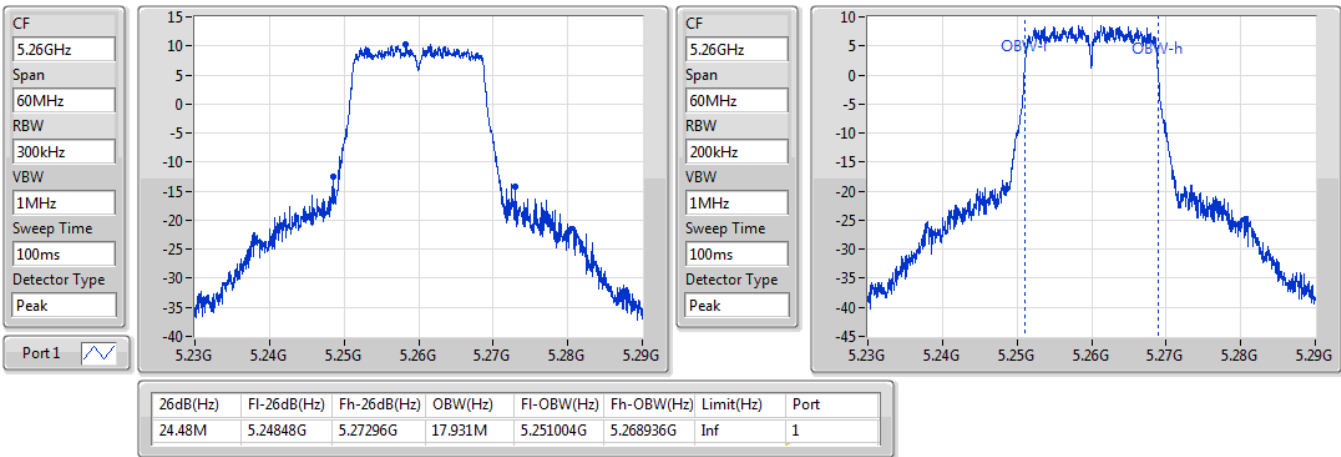

802.11ac VHT20_Nss1,(MCS0)_1TX

EBW

5260MHz

02/12/2019