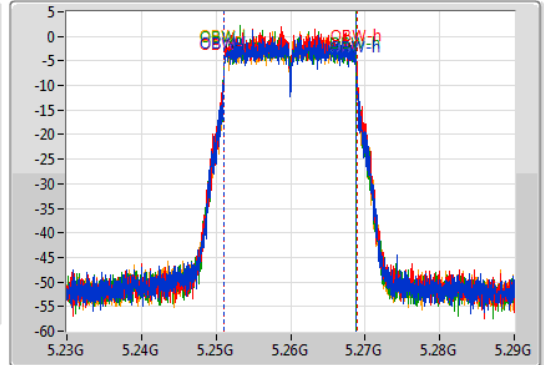

802.11ac VHT20-BF_Nss1,(MCS0)_4TX

EBW

5260MHz

03/12/2019

CF
5.26GHz
Span
60MHz
RBW
300kHz
VBW
1MHz
Sweep Time
100ms
Detector Type
Peak

CF
5.26GHz
Span
60MHz
RBW
200kHz
VBW
1MHz
Sweep Time
100ms
Detector Type
Sample

Port 1
Port 2
Port 3
Port 4

26dB(Hz)	Fl-26dB(Hz)	Fh-26dB(Hz)	OBW(Hz)	Fl-OBW(Hz)	Fh-OBW(Hz)	Limit(Hz)	Port
21.81M	5.24911G	5.27092G	17.691M	5.251124G	5.268816G	Inf	1
21.84M	5.24908G	5.27092G	17.781M	5.251094G	5.268876G	Inf	2
21.63M	5.24917G	5.2708G	17.751M	5.251094G	5.268846G	Inf	3
21.66M	5.24917G	5.27083G	17.781M	5.251064G	5.268846G	Inf	4

802.11ac VHT20-BF_Nss1,(MCS0)_4TX

EBW

5300MHz

03/12/2019

CF
5.3GHz
Span
60MHz
RBW
300kHz
VBW
1MHz
Sweep Time
100ms
Detector Type
Peak

CF
5.3GHz
Span
60MHz
RBW
200kHz
VBW
1MHz
Sweep Time
100ms
Detector Type
Sample

Port 1
Port 2
Port 3
Port 4

26dB(Hz)	Fl-26dB(Hz)	Fh-26dB(Hz)	OBW(Hz)	Fl-OBW(Hz)	Fh-OBW(Hz)	Limit(Hz)	Port
21.81M	5.28902G	5.31083G	17.751M	5.291094G	5.308846G	Inf	1
21.66M	5.28911G	5.31077G	17.721M	5.291094G	5.308816G	Inf	2
21.75M	5.28917G	5.31092G	17.751M	5.291094G	5.308846G	Inf	3
21.75M	5.28914G	5.31089G	17.751M	5.291124G	5.308876G	Inf	4