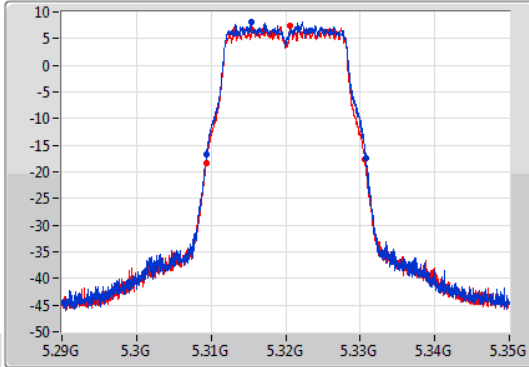

802.11a_Nss1,(6Mbps)_2TX

EBW

5320MHz

13/11/2019

CF: 5.32GHz
Span: 60MHz
RBW: 300kHz
VBW: 1MHz
Sweep Time: 100ms
Detector Type: Peak
Port 1:
Port 2:

CF: 5.32GHz
Span: 60MHz
RBW: 200kHz
VBW: 1MHz
Sweep Time: 100ms
Detector Type: Sample