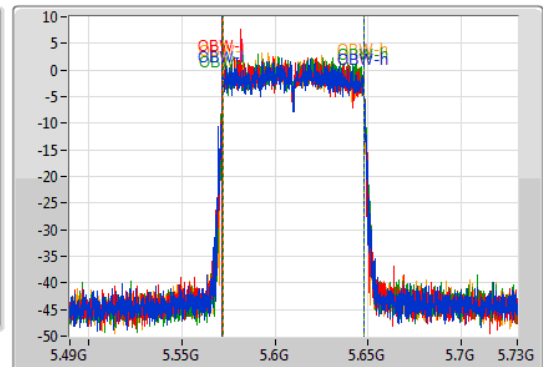

802.11ac VHT80-BF_Nss1,(MCS0)_4TX

EBW

5610MHz

03/12/2019

CF
5.61GHz
Span
240MHz
RBW
1MHz
VBW
3MHz
Sweep Time
100ms
Detector Type
Peak

CF
5.61GHz
Span
240MHz
RBW
1MHz
VBW
3MHz
Sweep Time
100ms
Detector Type
Sample