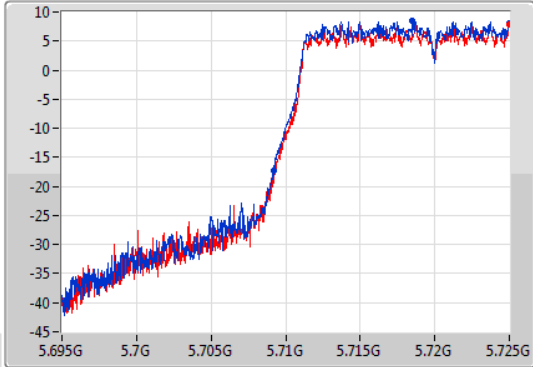

802.11ac VHT20_Nss2,(MCS0)_2TX

EBW

5720MHz Straddle 5.47-5.725GHz

07/11/2019

CF
5.71GHz
Span
30MHz
RBW
200kHz
VBW
1MHz
Sweep Time
100ms
Detector Type
Peak
Port 1
Port 2

CF
5.71GHz
Span
30MHz
RBW
200kHz
VBW
1MHz
Sweep Time
100ms
Detector Type
Sample