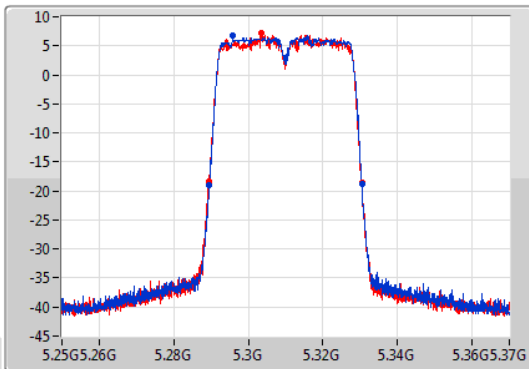

CF
5.31GHz
Span
120MHz
RBW
500kHz
VBW
2MHz
Sweep Time
100ms
Detector Type
Peak