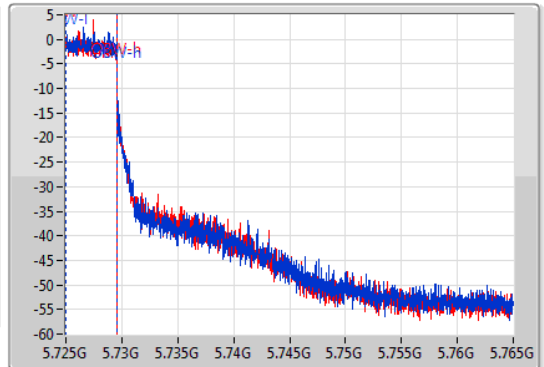

802.11ax HEW20_Nss2,(MCS0)_2TX

EBW

5720MHz Straddle 5.725-5.85GHz

07/11/2019

CF
5.745GHz
Span
40MHz
RBW
100kHz
VBW
300kHz
Sweep Time
100ms
Detector Type
Peak

CF
5.745GHz
Span
40MHz
RBW
50kHz
VBW
200kHz
Sweep Time
100ms
Detector Type
Sample