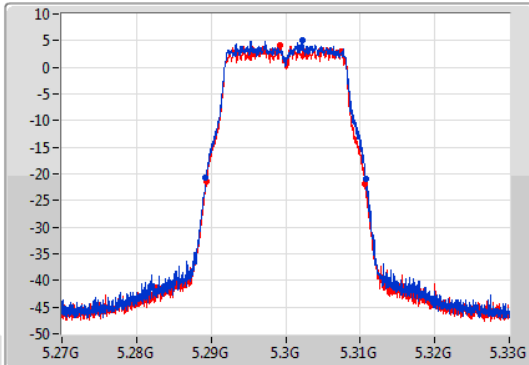

CF
5.3GHz
Span
60MHz
RBW
200kHz
VBW
1MHz
Sweep Time
100ms
Detector Type
Peak