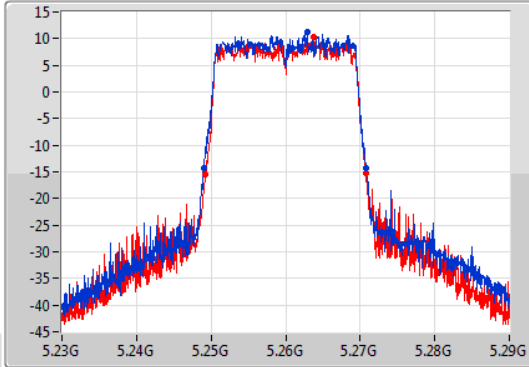

802.11ax HEW20_Nss2,(MCS0)_2TX

EBW

5260MHz

07/11/2019

CF
5.26GHz
Span
60MHz
RBW
300kHz
VBW
1MHz
Sweep Time
100ms
Detector Type
Peak
Port 1
Port 2

CF
5.26GHz
Span
60MHz
RBW
200kHz
VBW
1MHz
Sweep Time
100ms
Detector Type
Sample