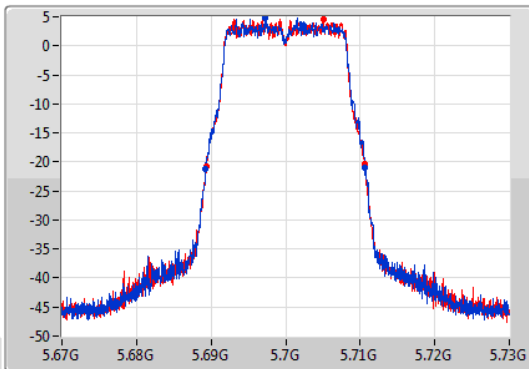

CF
5.7GHz
Span
60MHz
RBW
200kHz
VBW
1MHz
Sweep Time
100ms
Detector Type
Peak