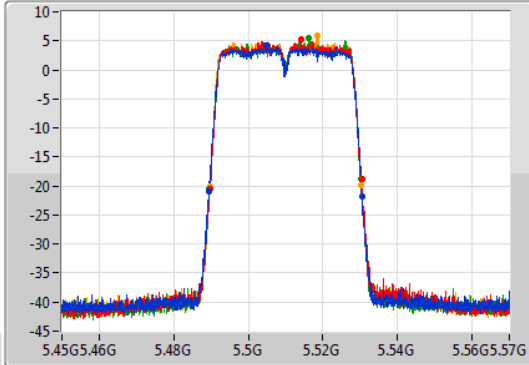

802.11ac VHT40_Nss1,(MCS0)_4TX

EBW

5510MHz

30/11/2019

CF: 5.51GHz
Span: 120MHz
RBW: 1MHz
VBW: 3MHz
Sweep Time: 100ms
Detector Type: Peak

CF: 5.51GHz
Span: 120MHz
RBW: 500kHz
VBW: 2MHz
Sweep Time: 100ms
Detector Type: Peak