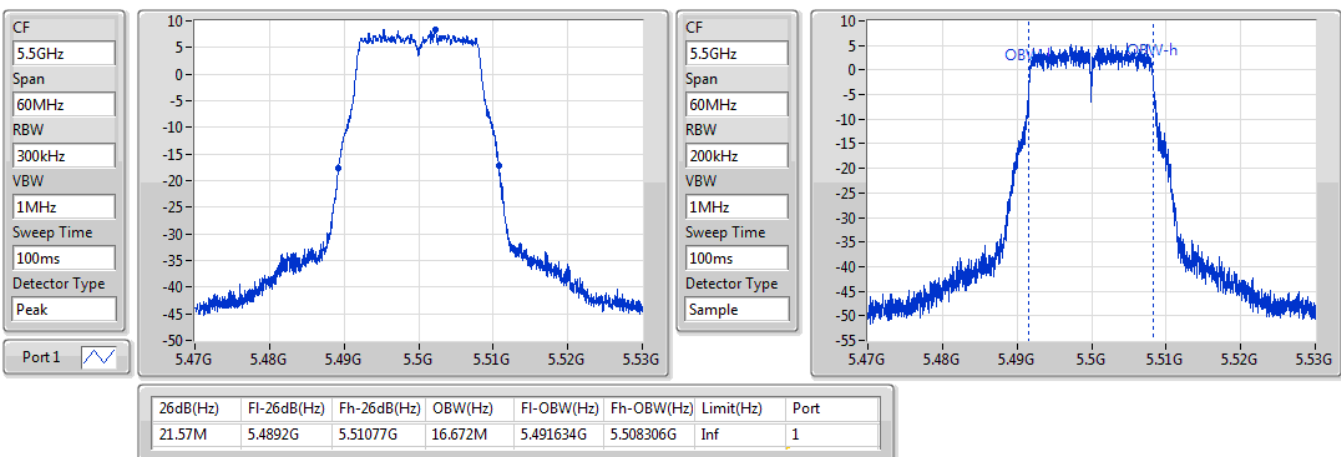

802.11a_Nss1,(6Mbps)_1TX

EBW

5500MHz

07/11/2019