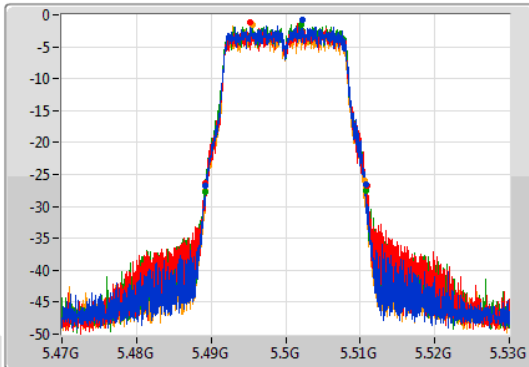

802.11a_Nss1,(6Mbps)_4TX

EBW

5500MHz

30/11/2019

CF: 5.5GHz
Span: 60MHz
RBW: 300kHz
VBW: 1MHz
Sweep Time: 100ms
Detector Type: Peak

CF: 5.5GHz
Span: 60MHz
RBW: 200kHz
VBW: 1MHz
Sweep Time: 100ms
Detector Type: Peak