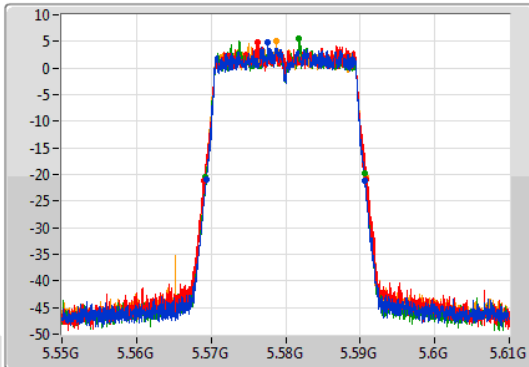

802.11ax HEW20_Nss4,(MCS0)_4TX

EBW

5580MHz

30/11/2019

CF: 5.58GHz
Span: 60MHz
RBW: 300kHz
VBW: 1MHz
Sweep Time: 100ms
Detector Type: Peak

CF: 5.58GHz
Span: 60MHz
RBW: 200kHz
VBW: 1MHz
Sweep Time: 100ms
Detector Type: Peak