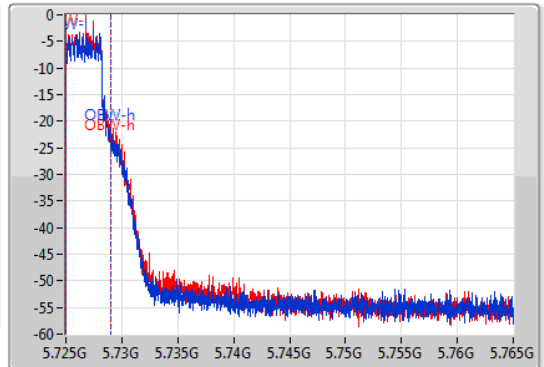

EBW

5720MHz Straddle 5.725-5.85GHz

30/11/2019

CF: 5.745GHz  
 Span: 40MHz  
 RBW: 100kHz  
 VBW: 300kHz  
 Sweep Time: 100ms  
 Detector Type: Peak  
 Port 1: [Waveform icon]  
 Port 2: [Waveform icon]

CF: 5.745GHz  
 Span: 40MHz  
 RBW: 50kHz  
 VBW: 200kHz  
 Sweep Time: 100ms  
 Detector Type: Peak