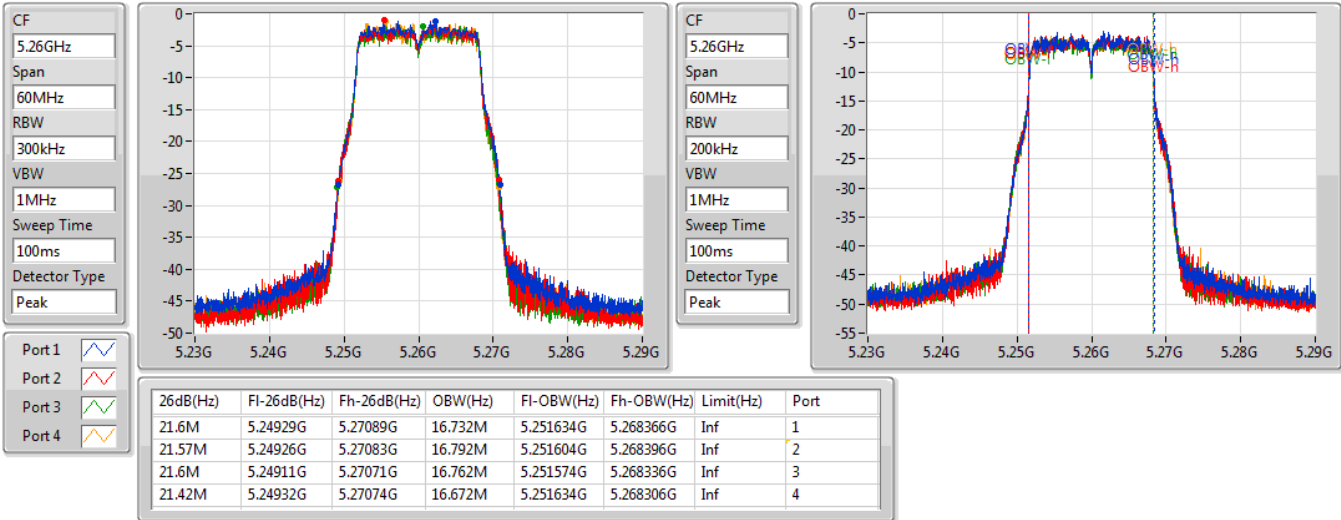

Port X-N dB = Port X 6dB down bandwidth for 5.725-5.85GHz band / 26dB down bandwidth for other band

Port X-OBW = Port X 99% occupied bandwidth;

802.11a\_Nss1,(6Mbps)\_4TX

EBW

5260MHz

30/11/2019

802.11a\_Nss1,(6Mbps)\_4TX