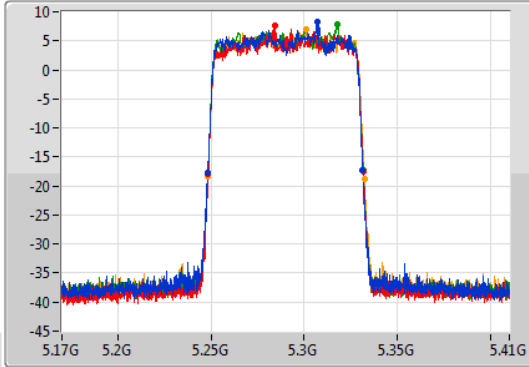

802.11ax HEW80_Nss4,(MCS0)_4TX

EBW

5290MHz

02/12/2019

CF
5.29GHz
Span
240MHz
RBW
2MHz
VBW
10MHz
Sweep Time
100ms
Detector Type
Peak

CF
5.29GHz
Span
240MHz
RBW
1MHz
VBW
3MHz
Sweep Time
100ms
Detector Type
Peak