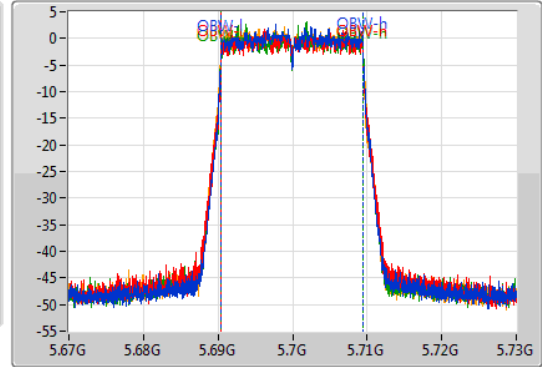

Port 1: [Waveform icon]  
 Port 2: [Waveform icon]  
 Port 3: [Waveform icon]  
 Port 4: [Waveform icon]

26dB(Hz)	Fl-26dB(Hz)	Fh-26dB(Hz)	OBW(Hz)	Fl-OBW(Hz)	Fh-OBW(Hz)	Limit(Hz)	Port
21.45M	5.68926G	5.71071G	18.981M	5.690465G	5.709445G	Inf	1
21.9M	5.68902G	5.71092G	19.04M	5.690435G	5.709475G	Inf	2
21.36M	5.68932G	5.71068G	19.07M	5.690435G	5.709505G	Inf	3
21.72M	5.68911G	5.71083G	19.07M	5.690405G	5.709475G	Inf	4