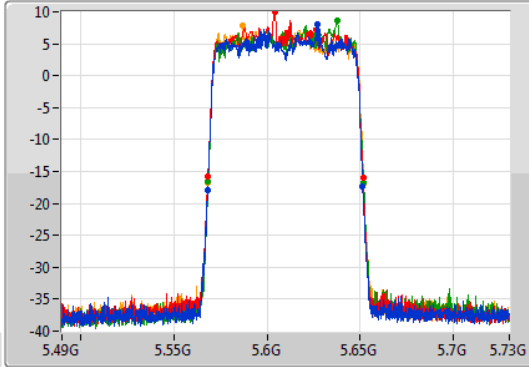

802.11ax HEW80_Nss4,(MCS0)_4TX

EBW

5610MHz

02/12/2019

CF: 5.61GHz
Span: 240MHz
RBW: 2MHz
VBW: 10MHz
Sweep Time: 100ms
Detector Type: Peak

CF: 5.61GHz
Span: 240MHz
RBW: 1MHz
VBW: 3MHz
Sweep Time: 100ms
Detector Type: Peak