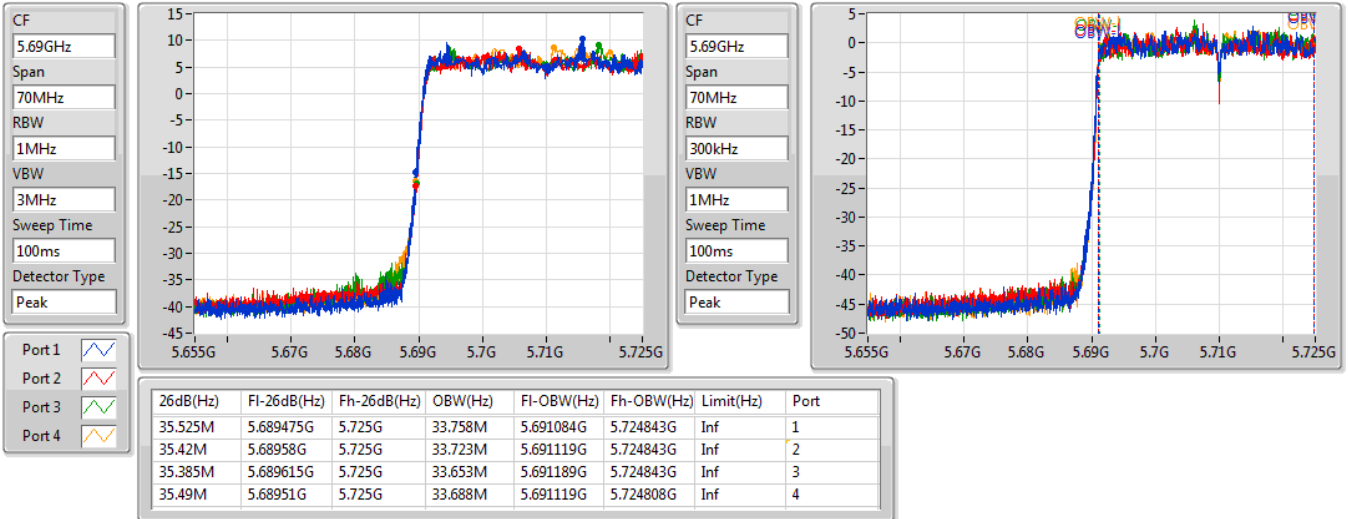

802.11ax HEW40_Nss4,(MCS0)_4TX

EBW

5710MHz Straddle 5.47-5.725GHz

30/11/2019