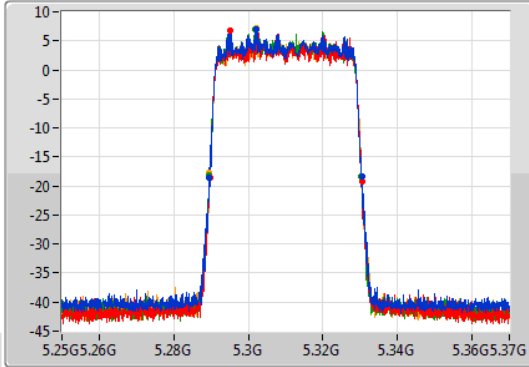

802.11ax HEW40_Nss1,(MCS0)_4TX

EBW

5310MHz

30/11/2019

CF
5.31GHz
Span
120MHz
RBW
1MHz
VBW
3MHz
Sweep Time
100ms
Detector Type
Peak

CF
5.31GHz
Span
120MHz
RBW
500kHz
VBW
2MHz
Sweep Time
100ms
Detector Type
Peak