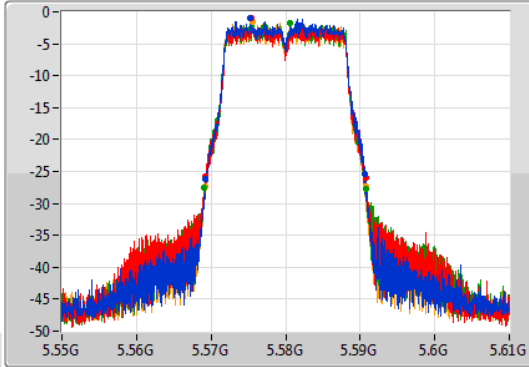

802.11a_Nss1,(6Mbps)_4TX

EBW

5580MHz

30/11/2019

CF
5.58GHz
Span
60MHz
RBW
300kHz
VBW
1MHz
Sweep Time
100ms
Detector Type
Peak

CF
5.58GHz
Span
60MHz
RBW
200kHz
VBW
1MHz
Sweep Time
100ms
Detector Type
Peak