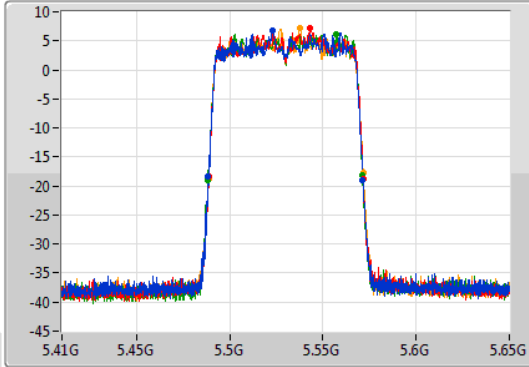

802.11ac VHT80_Nss4,(MCS0)_4TX

EBW

5530MHz

02/12/2019

CF: 5.53GHz
Span: 240MHz
RBW: 2MHz
VBW: 10MHz
Sweep Time: 100ms
Detector Type: Peak

CF: 5.53GHz
Span: 240MHz
RBW: 1MHz
VBW: 3MHz
Sweep Time: 100ms
Detector Type: Peak