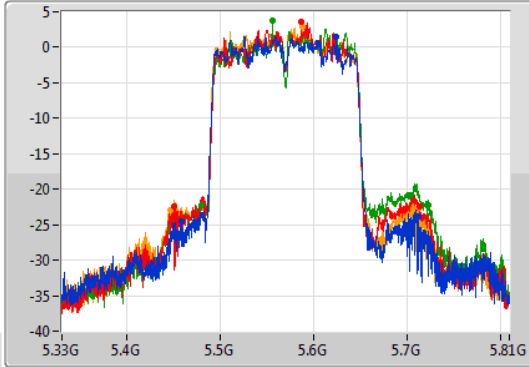

802.11ac VHT160_Nss4,(MCS0)_4TX

EBW

5570MHz

02/12/2019

CF: 5.57GHz
Span: 480MHz
RBW: 3MHz
VBW: 10MHz
Sweep Time: 100ms
Detector Type: Peak

CF: 5.57GHz
Span: 480MHz
RBW: 2MHz
VBW: 10MHz
Sweep Time: 100ms
Detector Type: Peak