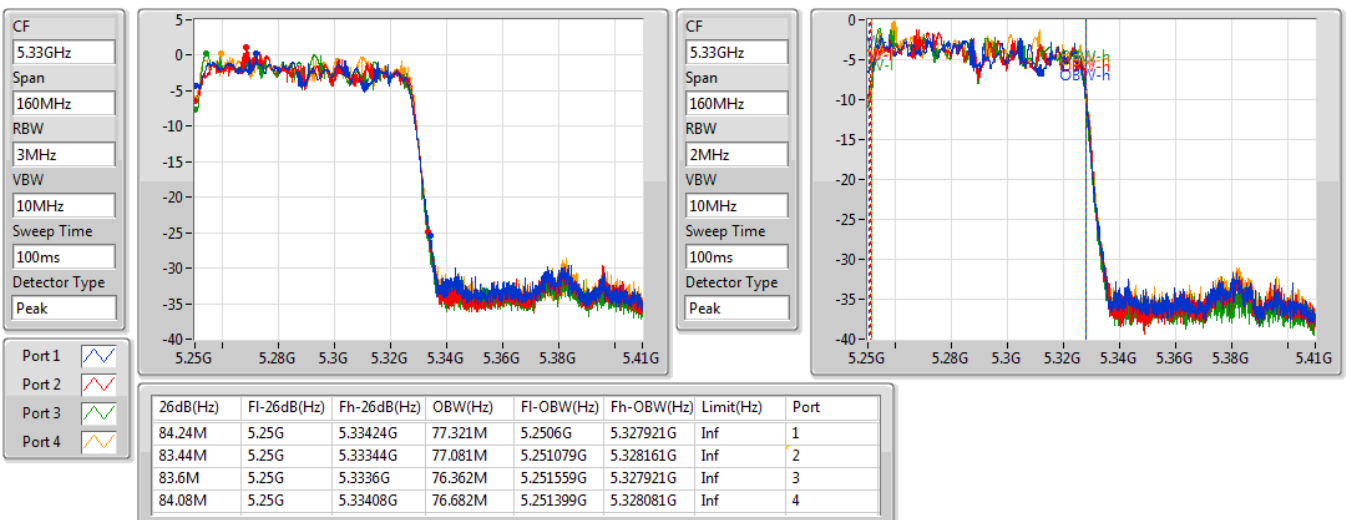

802.11ac VHT160\_Nss4,(MCS0)\_4TX

EBW

5250MHz Straddle 5.15-5.25GHz

02/12/2019

802.11ac VHT160\_Nss4,(MCS0)\_4TX

EBW

5250MHz Straddle 5.25-5.35GHz

02/12/2019