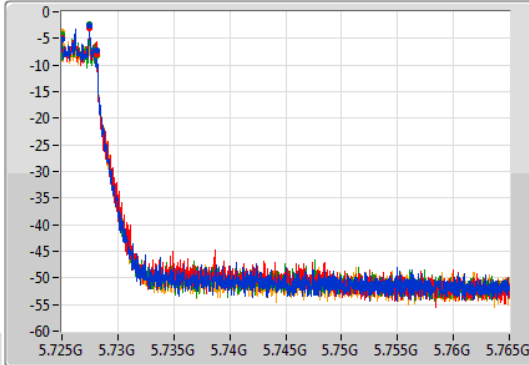

802.11ac VHT40_Nss4,(MCS0)_4TX

EBW

5710MHz Straddle 5.725-5.85GHz

30/11/2019

CF
5.745GHz
Span
40MHz
RBW
100kHz
VBW
300kHz
Sweep Time
100ms
Detector Type
Peak

CF
5.745GHz
Span
40MHz
RBW
50kHz
VBW
200kHz
Sweep Time
100ms
Detector Type
Peak