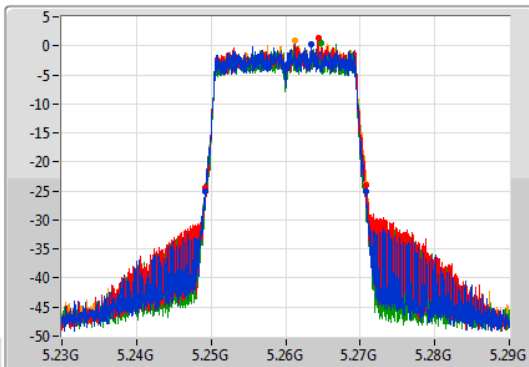

802.11ax HEW20_Nss1,(MCS0)_4TX

EBW

5260MHz

30/11/2019

CF
5.26GHz
Span
60MHz
RBW
300kHz
VBW
1MHz
Sweep Time
100ms
Detector Type
Peak

CF
5.26GHz
Span
60MHz
RBW
200kHz
VBW
1MHz
Sweep Time
100ms
Detector Type
Peak