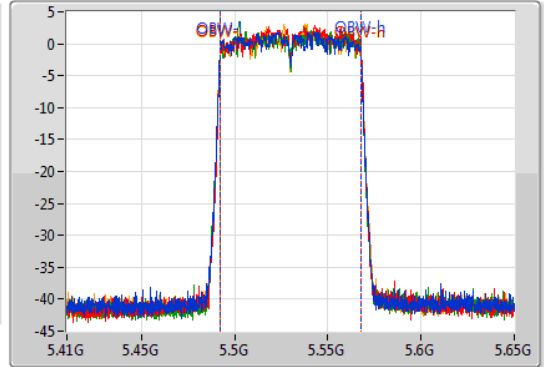

802.11ac VHT80\_Nss4,(MCS0)\_4TX

EBW

5530MHz

02/12/2019

CF: 5.53GHz  
 Span: 240MHz  
 RBW: 2MHz  
 VBW: 10MHz  
 Sweep Time: 100ms  
 Detector Type: Peak

CF: 5.53GHz  
 Span: 240MHz  
 RBW: 1MHz  
 VBW: 3MHz  
 Sweep Time: 100ms  
 Detector Type: Peak