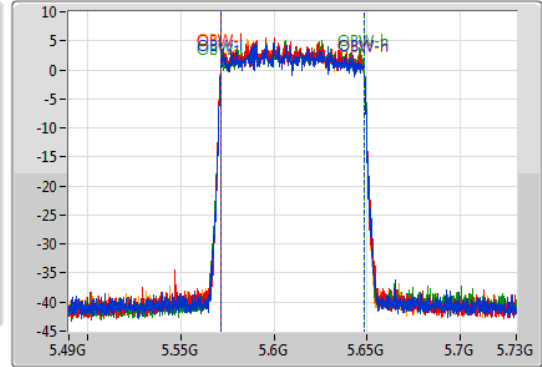

802.11ax HEW80\_Nss1,(MCS0)\_4TX

EBW

5610MHz

30/11/2019

CF  
5.61GHz  
Span  
240MHz  
RBW  
2MHz  
VBW  
10MHz  
Sweep Time  
100ms  
Detector Type  
Peak

CF  
5.61GHz  
Span  
240MHz  
RBW  
1MHz  
VBW  
3MHz  
Sweep Time  
100ms  
Detector Type  
Peak