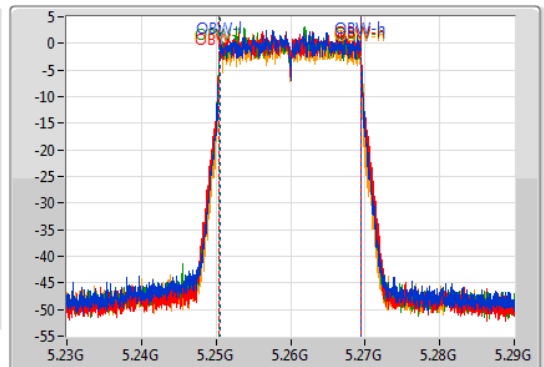

Port 1: [Waveform icon]
Port 2: [Waveform icon]
Port 3: [Waveform icon]
Port 4: [Waveform icon]

26dB(Hz)	Fl-26dB(Hz)	Fh-26dB(Hz)	OBW(Hz)	Fl-OBW(Hz)	Fh-OBW(Hz)	Limit(Hz)	Port
20.91M	5.2495G	5.27041G	18.951M	5.250495G	5.269445G	Inf	1
21.87M	5.24908G	5.27095G	19.01M	5.250465G	5.269475G	Inf	2
21.33M	5.24938G	5.27071G	19.04M	5.250435G	5.269475G	Inf	3
21.57M	5.24911G	5.27068G	18.981M	5.250465G	5.269445G	Inf	4