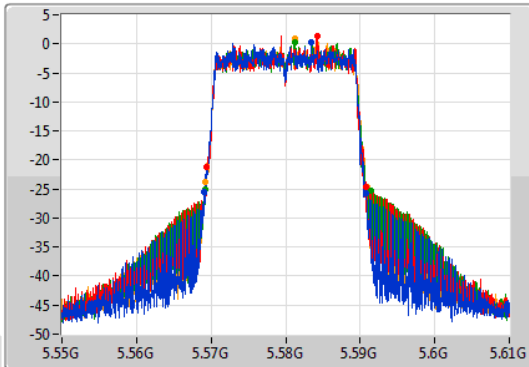

802.11ax HEW20_Nss1,(MCS0)_4TX

EBW

5580MHz

30/11/2019

CF
5.58GHz
Span
60MHz
RBW
300kHz
VBW
1MHz
Sweep Time
100ms
Detector Type
Peak

CF
5.58GHz
Span
60MHz
RBW
200kHz
VBW
1MHz
Sweep Time
100ms
Detector Type
Peak