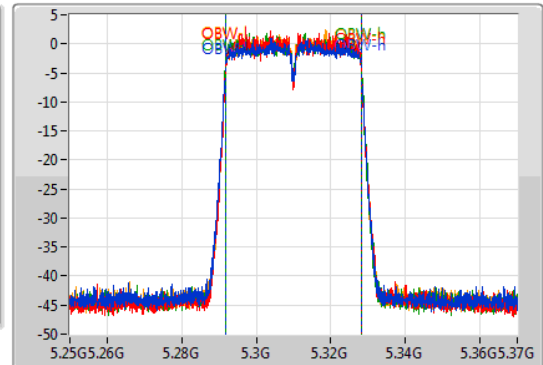

802.11ac VHT40\_Nss1,(MCS0)\_4TX

EBW

5310MHz

30/11/2019

CF  
5.31GHz  
Span  
120MHz  
RBW  
1MHz  
VBW  
3MHz  
Sweep Time  
100ms  
Detector Type  
Peak

CF  
5.31GHz  
Span  
120MHz  
RBW  
500kHz  
VBW  
2MHz  
Sweep Time  
100ms  
Detector Type  
Peak