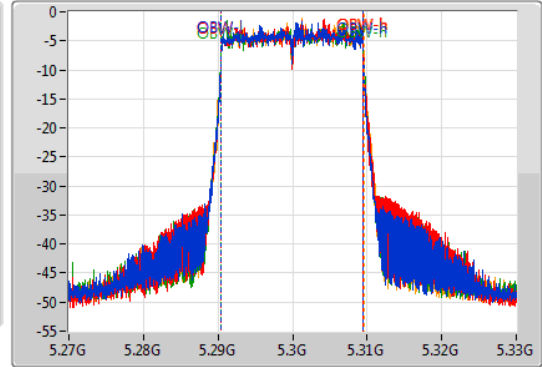

802.11ax HEW20\_Nss1,(MCS0)\_4TX

EBW

5300MHz

30/11/2019

CF  
5.3GHz  
Span  
60MHz  
RBW  
300kHz  
VBW  
1MHz  
Sweep Time  
100ms  
Detector Type  
Peak

CF  
5.3GHz  
Span  
60MHz  
RBW  
200kHz  
VBW  
1MHz  
Sweep Time  
100ms  
Detector Type  
Peak