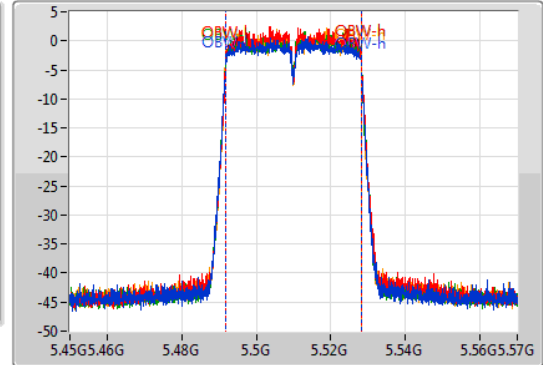

802.11ac VHT40\_Nss1,(MCS0)\_4TX

EBW

5510MHz

30/11/2019

CF: 5.51GHz  
 Span: 120MHz  
 RBW: 1MHz  
 VBW: 3MHz  
 Sweep Time: 100ms  
 Detector Type: Peak

CF: 5.51GHz  
 Span: 120MHz  
 RBW: 500kHz  
 VBW: 2MHz  
 Sweep Time: 100ms  
 Detector Type: Peak