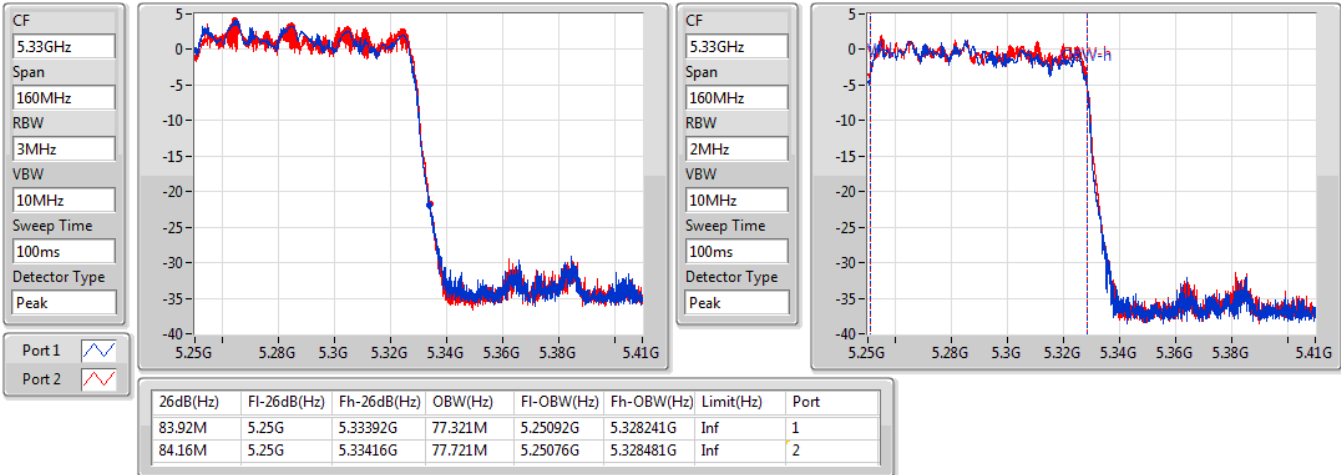

802.11ax HEW160_Nss2,(MCS0)_2TX

EBW

5250MHz Straddle 5.25-5.35GHz

04/12/2019