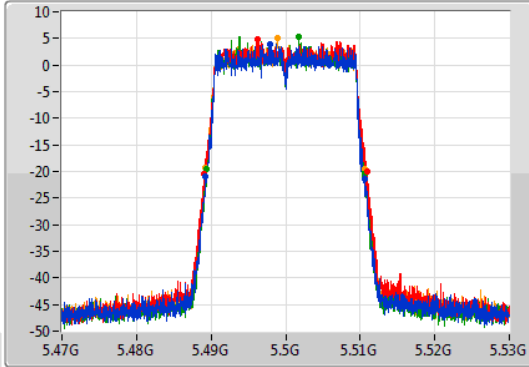

802.11ax HEW20_Nss4,(MCS0)_4TX

EBW

5500MHz

30/11/2019

CF: 5.5GHz
Span: 60MHz
RBW: 300kHz
VBW: 1MHz
Sweep Time: 100ms
Detector Type: Peak

CF: 5.5GHz
Span: 60MHz
RBW: 200kHz
VBW: 1MHz
Sweep Time: 100ms
Detector Type: Peak