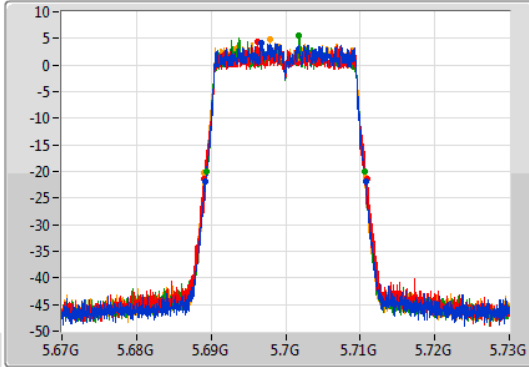

802.11ax HEW20_Nss4,(MCS0)_4TX

EBW

5700MHz

30/11/2019

CF: 5.7GHz
Span: 60MHz
RBW: 300kHz
VBW: 1MHz
Sweep Time: 100ms
Detector Type: Peak

CF: 5.7GHz
Span: 60MHz
RBW: 200kHz
VBW: 1MHz
Sweep Time: 100ms
Detector Type: Peak