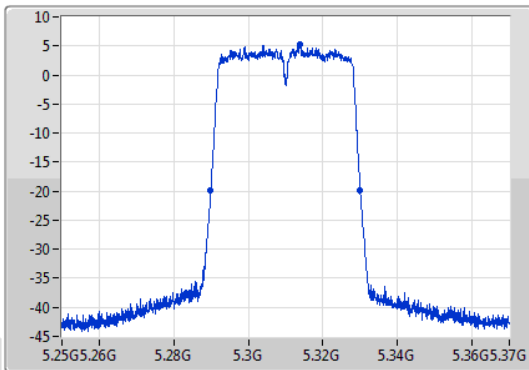

CF
5.31GHz
Span
120MHz
RBW
500kHz
VBW
2MHz
Sweep Time
100ms
Detector Type
Sample