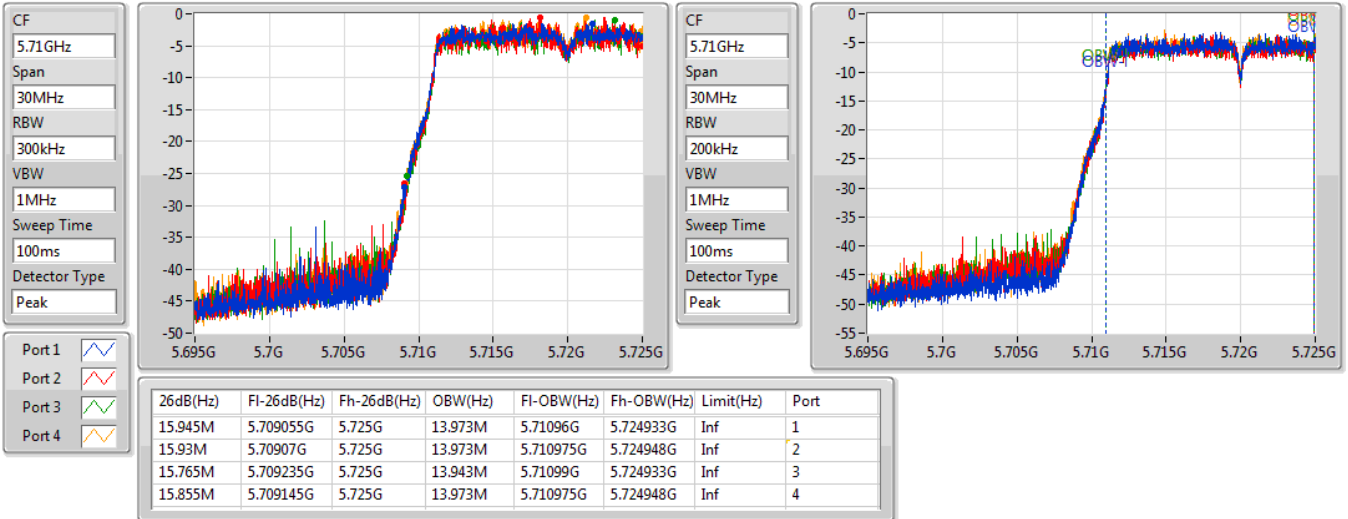

802.11ac VHT20_Nss1,(MCS0)_4TX

EBW

5720MHz Straddle 5.47-5.725GHz

30/11/2019