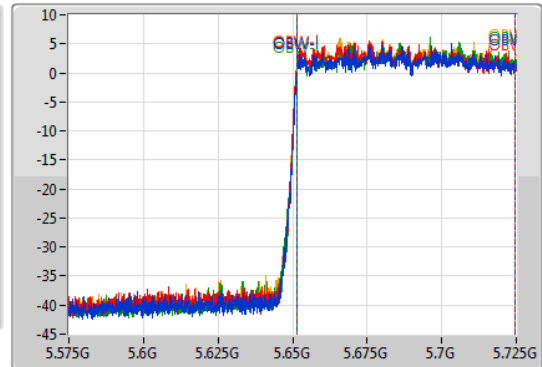

802.11ax HEW80\_Nss1,(MCS0)\_4TX

EBW

5690MHz Straddle 5.47-5.725GHz

30/11/2019

CF  
5.65GHz  
Span  
150MHz  
RBW  
2MHz  
VBW  
10MHz  
Sweep Time  
100ms  
Detector Type  
Peak

CF  
5.65GHz  
Span  
150MHz  
RBW  
1MHz  
VBW  
3MHz  
Sweep Time  
100ms  
Detector Type  
Peak