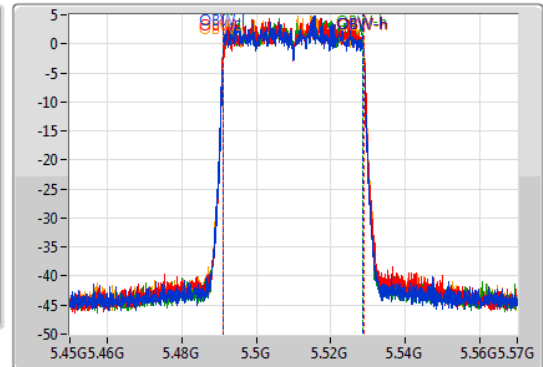

802.11ax HEW40\_Nss4,(MCS0)\_4TX

EBW

5510MHz

30/11/2019

CF  
5.51GHz  
Span  
120MHz  
RBW  
1MHz  
VBW  
3MHz  
Sweep Time  
100ms  
Detector Type  
Peak

CF  
5.51GHz  
Span  
120MHz  
RBW  
500kHz  
VBW  
2MHz  
Sweep Time  
100ms  
Detector Type  
Peak