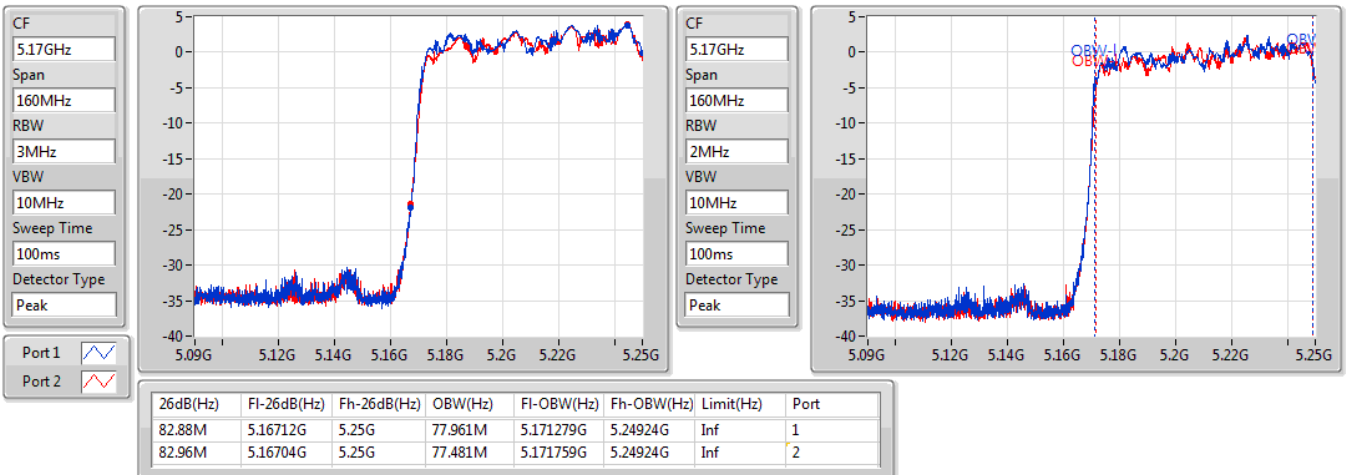

EBW

5690MHz Straddle 5.725-5.85GHz

30/11/2019

802.11ax HEW160\_Nss2,(MCS0)\_2TX

EBW

5250MHz Straddle 5.15-5.25GHz

04/12/2019

802.11ax HEW160\_Nss2,(MCS0)\_2TX