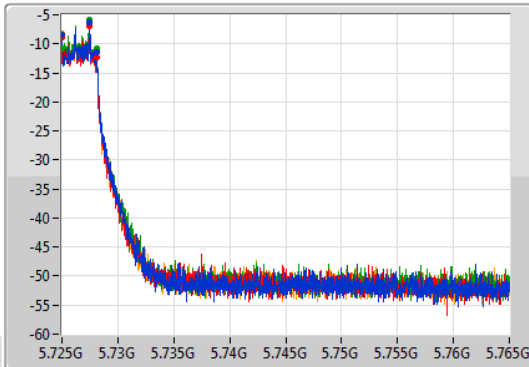

5690MHz Straddle 5.725-5.85GHz

30/11/2019

CF: 5.745GHz
Span: 40MHz
RBW: 100kHz
VBW: 300kHz
Sweep Time: 100ms
Detector Type: Peak

CF: 5.745GHz
Span: 40MHz
RBW: 50kHz
VBW: 200kHz
Sweep Time: 100ms
Detector Type: Peak