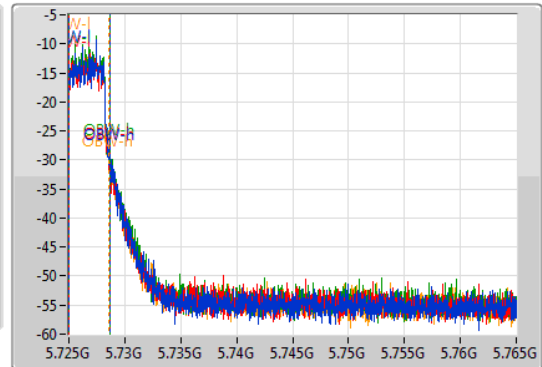

802.11ac VHT80\_Nss1,(MCS0)\_4TX

EBW

5690MHz Straddle 5.725-5.85GHz

30/11/2019

CF: 5.745GHz  
 Span: 40MHz  
 RBW: 100kHz  
 VBW: 300kHz  
 Sweep Time: 100ms  
 Detector Type: Peak

CF: 5.745GHz  
 Span: 40MHz  
 RBW: 50kHz  
 VBW: 200kHz  
 Sweep Time: 100ms  
 Detector Type: Peak