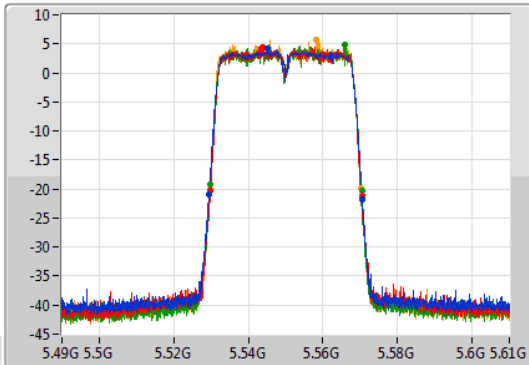

802.11ac VHT40_Nss1,(MCS0)_4TX

EBW

5550MHz

30/11/2019

CF: 5.55GHz
Span: 120MHz
RBW: 1MHz
VBW: 3MHz
Sweep Time: 100ms
Detector Type: Peak

CF: 5.55GHz
Span: 120MHz
RBW: 500kHz
VBW: 2MHz
Sweep Time: 100ms
Detector Type: Peak