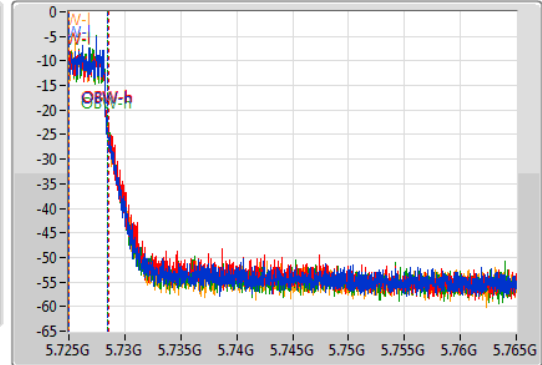

802.11ac VHT40\_Nss4,(MCS0)\_4TX

EBW

5710MHz Straddle 5.725-5.85GHz

30/11/2019

CF  
5.745GHz  
Span  
40MHz  
RBW  
100kHz  
VBW  
300kHz  
Sweep Time  
100ms  
Detector Type  
Peak

CF  
5.745GHz  
Span  
40MHz  
RBW  
50kHz  
VBW  
200kHz  
Sweep Time  
100ms  
Detector Type  
Peak