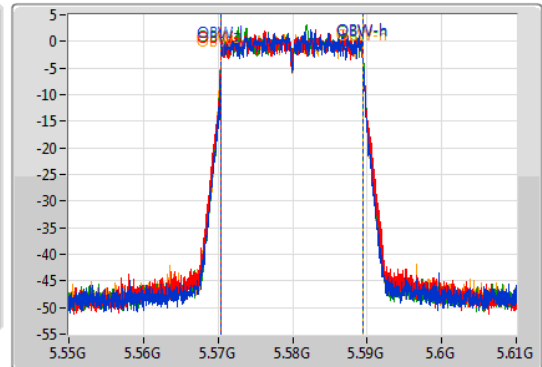

Port 1: [Waveform icon]
Port 2: [Waveform icon]
Port 3: [Waveform icon]
Port 4: [Waveform icon]

26dB(Hz)	Fl-26dB(Hz)	Fh-26dB(Hz)	OBW(Hz)	Fl-OBW(Hz)	Fh-OBW(Hz)	Limit(Hz)	Port
21.3M	5.56935G	5.59065G	19.01M	5.570435G	5.589445G	Inf	1
21.84M	5.56902G	5.59086G	19.04M	5.570435G	5.589475G	Inf	2
21.39M	5.56929G	5.59068G	19.04M	5.570435G	5.589475G	Inf	3
21.6M	5.56914G	5.59074G	19.07M	5.570405G	5.589475G	Inf	4