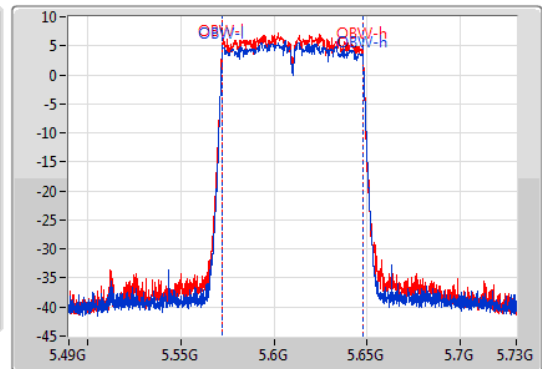

EBW

5610MHz

30/11/2019

CF  
5.61GHz  
Span  
240MHz  
RBW  
2MHz  
VBW  
10MHz  
Sweep Time  
100ms  
Detector Type  
Peak

CF  
5.61GHz  
Span  
240MHz  
RBW  
1MHz  
VBW  
3MHz  
Sweep Time  
100ms  
Detector Type  
Peak