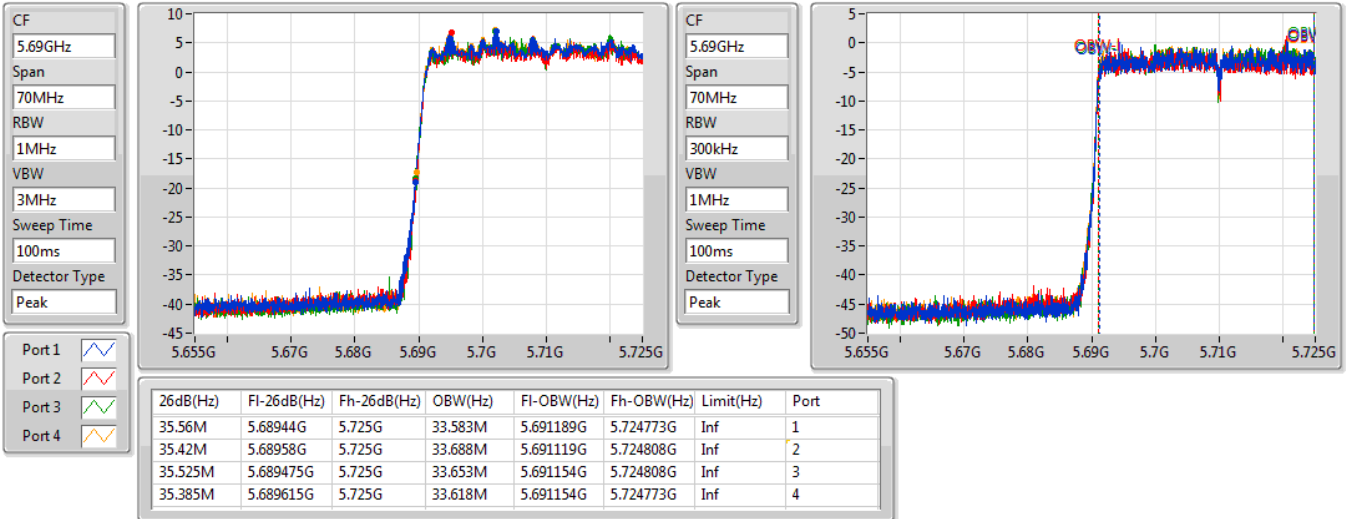

802.11ax HEW40_Nss1,(MCS0)_4TX

EBW

5710MHz Straddle 5.47-5.725GHz

30/11/2019