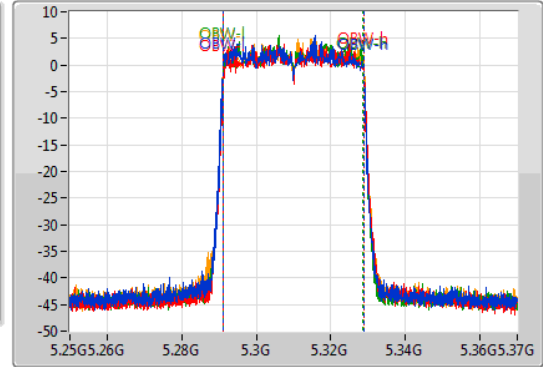

802.11ax HEW40\_Nss4,(MCS0)\_4TX

EBW

5310MHz

30/11/2019

CF  
5.31GHz  
Span  
120MHz  
RBW  
1MHz  
VBW  
3MHz  
Sweep Time  
100ms  
Detector Type  
Peak

CF  
5.31GHz  
Span  
120MHz  
RBW  
500kHz  
VBW  
2MHz  
Sweep Time  
100ms  
Detector Type  
Peak