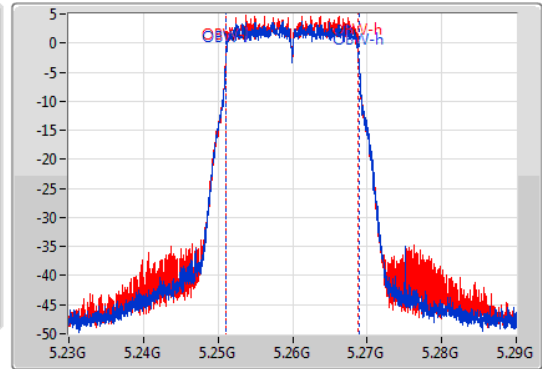

EBW

5260MHz

30/11/2019

CF  
5.26GHz  
Span  
60MHz  
RBW  
300kHz  
VBW  
1MHz  
Sweep Time  
100ms  
Detector Type  
Peak

CF  
5.26GHz  
Span  
60MHz  
RBW  
200kHz  
VBW  
1MHz  
Sweep Time  
100ms  
Detector Type  
Peak