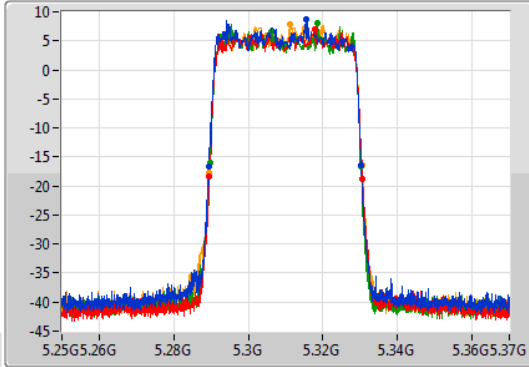

802.11ax HEW40_Nss4,(MCS0)_4TX

EBW

5310MHz

30/11/2019

CF
5.31GHz
Span
120MHz
RBW
1MHz
VBW
3MHz
Sweep Time
100ms
Detector Type
Peak

CF
5.31GHz
Span
120MHz
RBW
500kHz
VBW
2MHz
Sweep Time
100ms
Detector Type
Peak