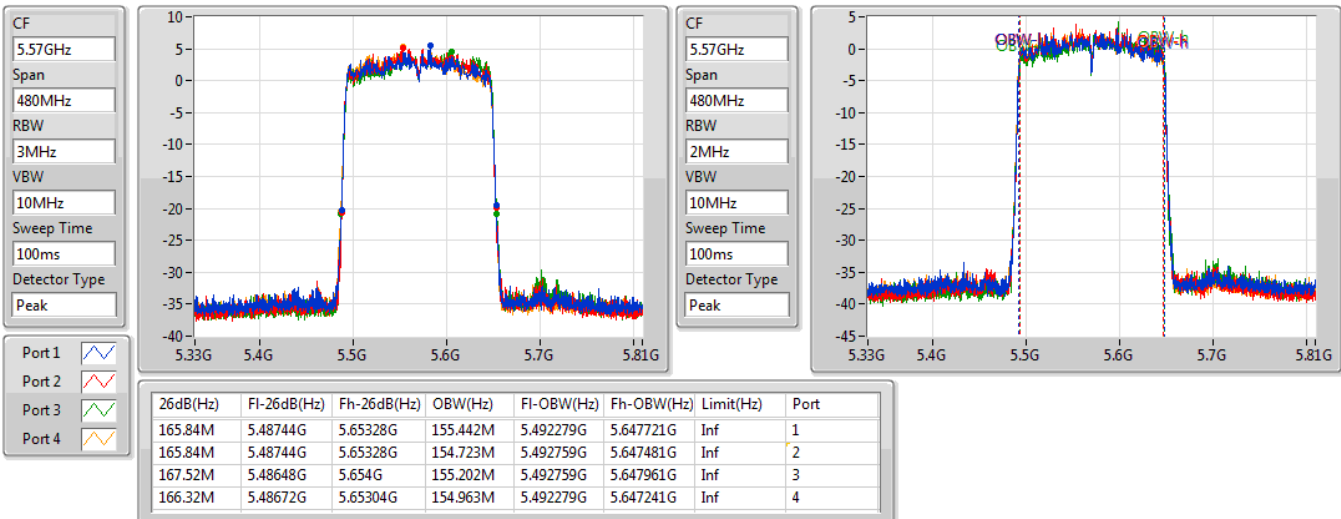

802.11ax HEW160\_Nss1,(MCS0)\_4TX

EBW

5250MHz Straddle 5.25-5.35GHz

30/11/2019

802.11ax HEW160\_Nss1,(MCS0)\_4TX

EBW

5570MHz

30/11/2019