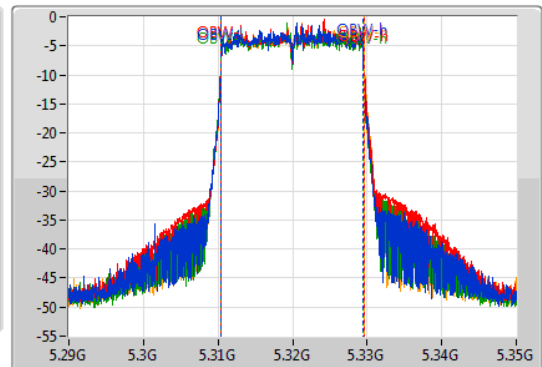

802.11ax HEW20\_Nss1,(MCS0)\_4TX

EBW

5320MHz

30/11/2019

CF  
5.32GHz  
Span  
60MHz  
RBW  
300kHz  
VBW  
1MHz  
Sweep Time  
100ms  
Detector Type  
Peak

CF  
5.32GHz  
Span  
60MHz  
RBW  
200kHz  
VBW  
1MHz  
Sweep Time  
100ms  
Detector Type  
Peak