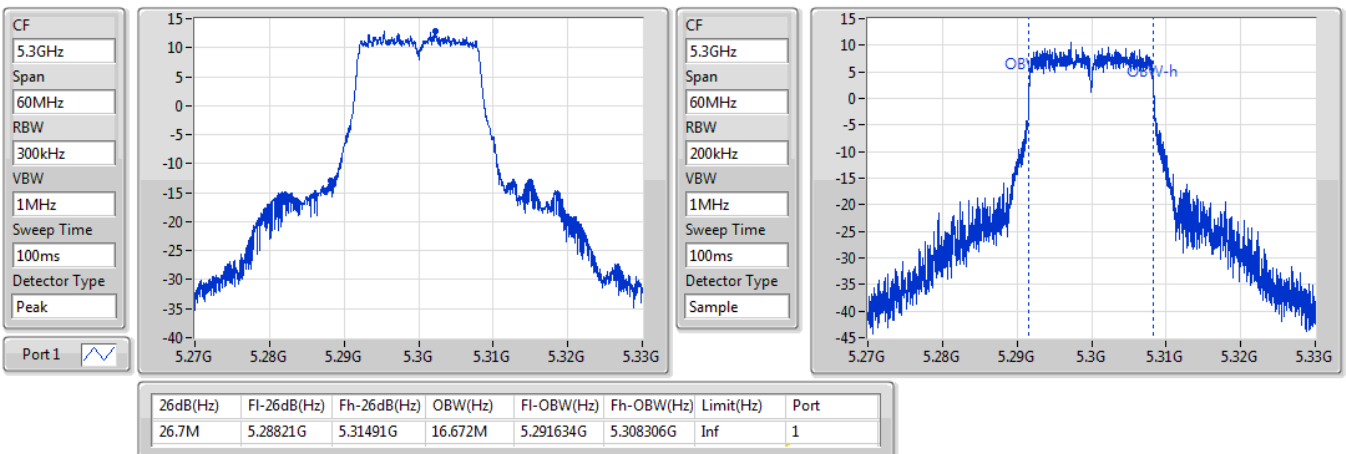

802.11a_Nss1,(6Mbps)_1TX

EBW

5300MHz

07/11/2019