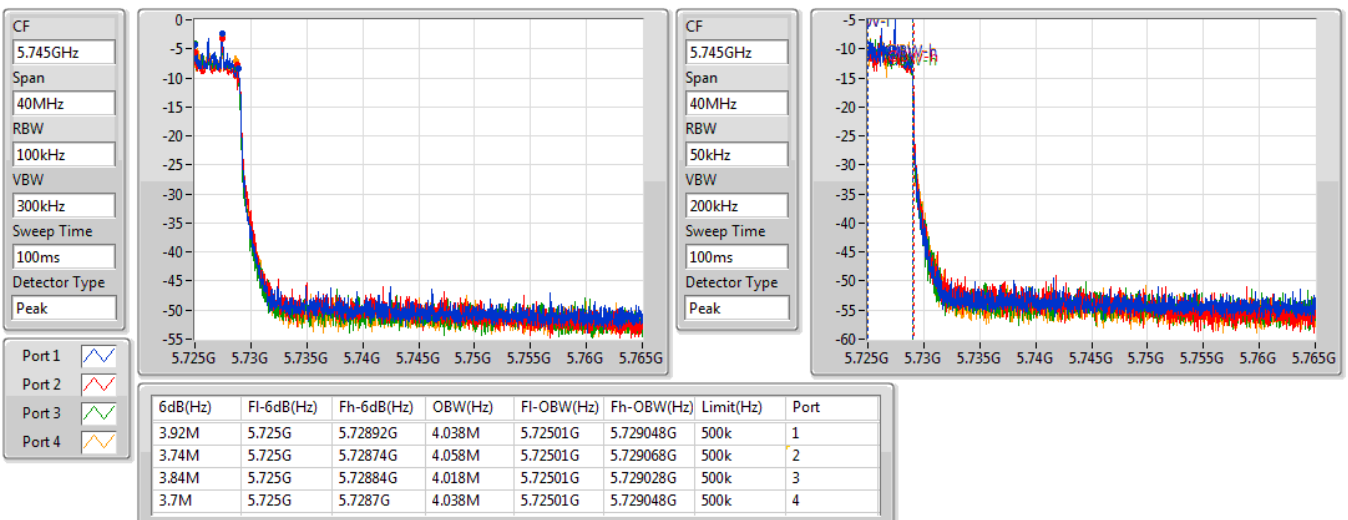

802.11ax HEW40\_Nss4,(MCS0)\_4TX

EBW

5710MHz Straddle 5.47-5.725GHz

30/11/2019

802.11ax HEW40\_Nss4,(MCS0)\_4TX

EBW

5710MHz Straddle 5.725-5.85GHz

30/11/2019