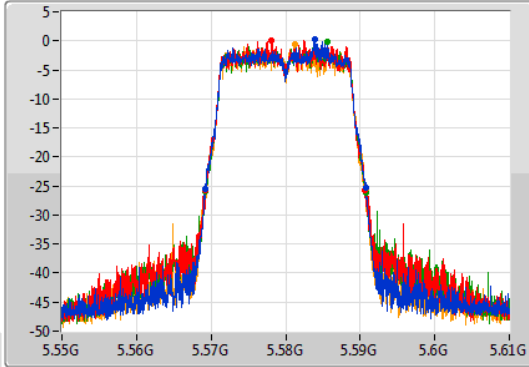

802.11ac VHT20_Nss1,(MCS0)_4TX

EBW

5580MHz

30/11/2019

CF: 5.58GHz
Span: 60MHz
RBW: 300kHz
VBW: 1MHz
Sweep Time: 100ms
Detector Type: Peak

CF: 5.58GHz
Span: 60MHz
RBW: 200kHz
VBW: 1MHz
Sweep Time: 100ms
Detector Type: Peak