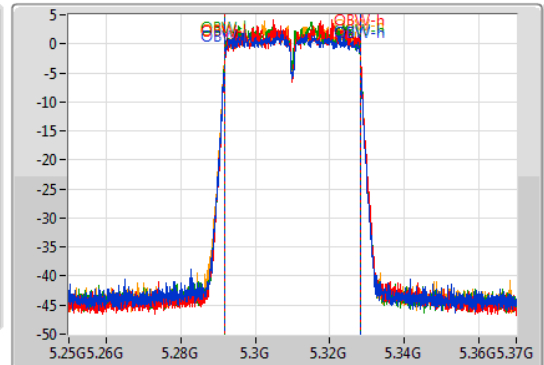

802.11ac VHT40\_Nss4,(MCS0)\_4TX

EBW

5310MHz

30/11/2019

CF  
5.31GHz  
Span  
120MHz  
RBW  
1MHz  
VBW  
3MHz  
Sweep Time  
100ms  
Detector Type  
Peak

CF  
5.31GHz  
Span  
120MHz  
RBW  
500kHz  
VBW  
2MHz  
Sweep Time  
100ms  
Detector Type  
Peak