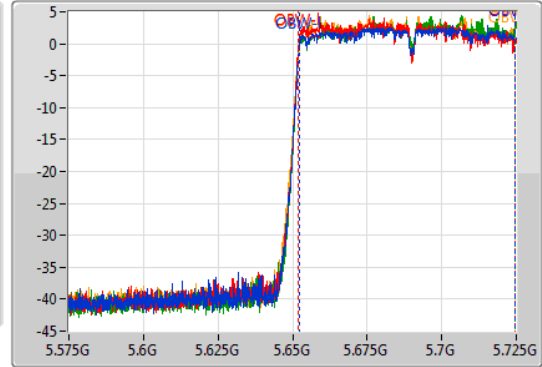

802.11ac VHT80\_Nss1,(MCS0)\_4TX

EBW

5690MHz Straddle 5.47-5.725GHz

30/11/2019

CF: 5.65GHz  
 Span: 150MHz  
 RBW: 2MHz  
 VBW: 10MHz  
 Sweep Time: 100ms  
 Detector Type: Peak

CF: 5.65GHz  
 Span: 150MHz  
 RBW: 1MHz  
 VBW: 3MHz  
 Sweep Time: 100ms  
 Detector Type: Peak