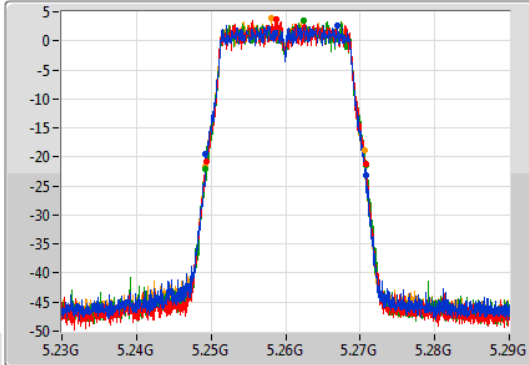

802.11ac VHT20_Nss4,(MCS0)_4TX

EBW

5260MHz

30/11/2019

CF
5.26GHz
Span
60MHz
RBW
300kHz
VBW
1MHz
Sweep Time
100ms
Detector Type
Peak

CF
5.26GHz
Span
60MHz
RBW
200kHz
VBW
1MHz
Sweep Time
100ms
Detector Type
Peak