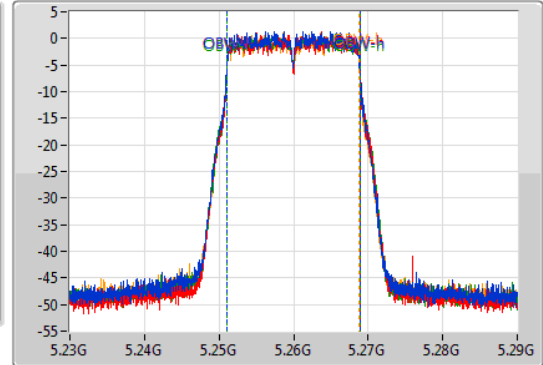

802.11ac VHT20_Nss4,(MCS0)_4TX

EBW

5260MHz

30/11/2019

CF
5.26GHz
Span
60MHz
RBW
300kHz
VBW
1MHz
Sweep Time
100ms
Detector Type
Peak

CF
5.26GHz
Span
60MHz
RBW
200kHz
VBW
1MHz
Sweep Time
100ms
Detector Type
Peak

Port 1
Port 2
Port 3
Port 4

26dB(Hz)	Fl-26dB(Hz)	Fh-26dB(Hz)	OBW(Hz)	Fl-OBW(Hz)	Fh-OBW(Hz)	Limit(Hz)	Port
21.63M	5.2492G	5.27083G	17.811M	5.251064G	5.268876G	Inf	1
21.45M	5.24932G	5.27077G	17.811M	5.251094G	5.268906G	Inf	2
21.66M	5.24914G	5.2708G	17.841M	5.251064G	5.268906G	Inf	3
21.33M	5.2492G	5.27053G	17.751M	5.251064G	5.268816G	Inf	4

802.11ac VHT20_Nss4,(MCS0)_4TX

EBW

5300MHz

30/11/2019

CF
5.3GHz
Span
60MHz
RBW
300kHz
VBW
1MHz
Sweep Time
100ms
Detector Type
Peak

CF
5.3GHz
Span
60MHz
RBW
200kHz
VBW
1MHz
Sweep Time
100ms
Detector Type
Peak

Port 1
Port 2
Port 3
Port 4

26dB(Hz)	Fl-26dB(Hz)	Fh-26dB(Hz)	OBW(Hz)	Fl-OBW(Hz)	Fh-OBW(Hz)	Limit(Hz)	Port
21.69M	5.28914G	5.31083G	17.781M	5.291064G	5.308846G	Inf	1
21.57M	5.28923G	5.3108G	17.811M	5.291094G	5.308906G	Inf	2
21.75M	5.28914G	5.31089G	17.841M	5.291064G	5.308906G	Inf	3
21.45M	5.28917G	5.31062G	17.751M	5.291064G	5.308816G	Inf	4