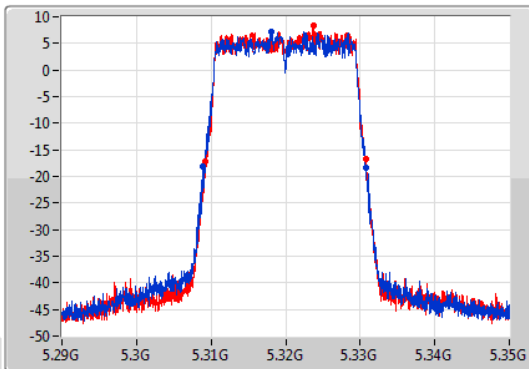

CF
5.32GHz
Span
60MHz
RBW
200kHz
VBW
1MHz
Sweep Time
100ms
Detector Type
Peak