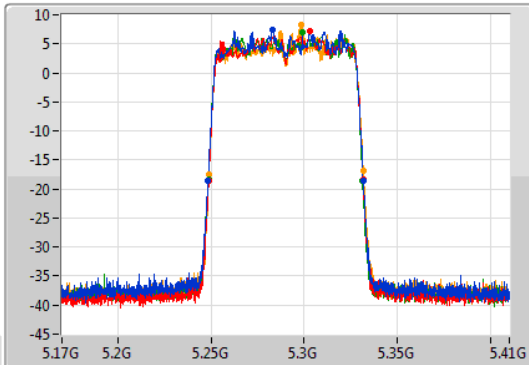

5290MHz

02/12/2019

CF
5.29GHz
Span
240MHz
RBW
2MHz
VBW
10MHz
Sweep Time
100ms
Detector Type
Peak

CF
5.29GHz
Span
240MHz
RBW
1MHz
VBW
3MHz
Sweep Time
100ms
Detector Type
Peak