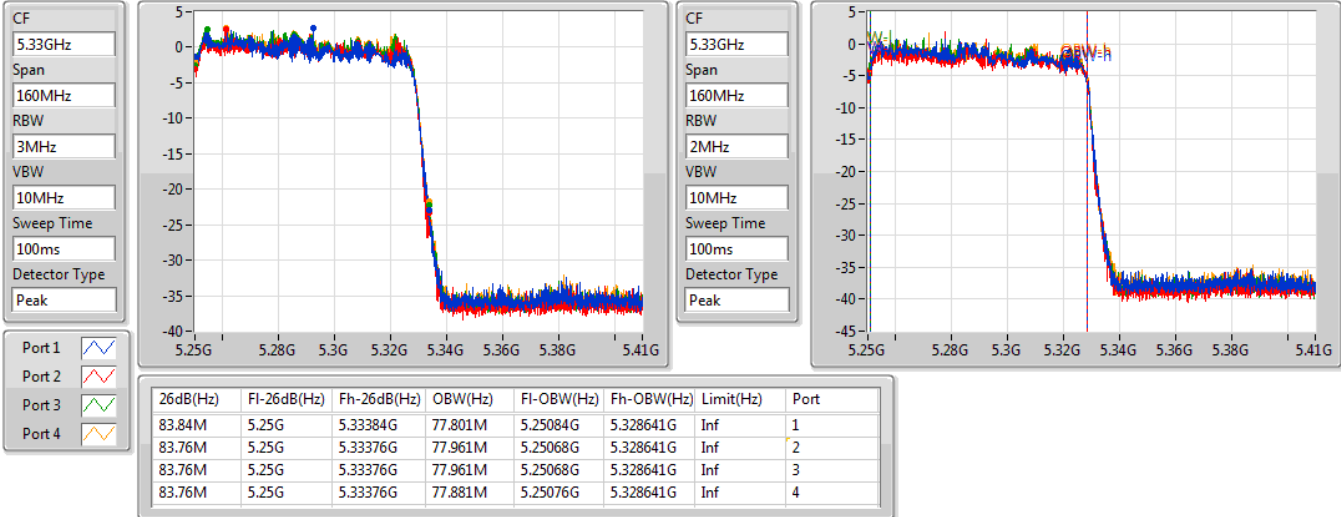

802.11ax HEW160_Nss1,(MCS0)_4TX

EBW

5250MHz Straddle 5.25-5.35GHz

30/11/2019