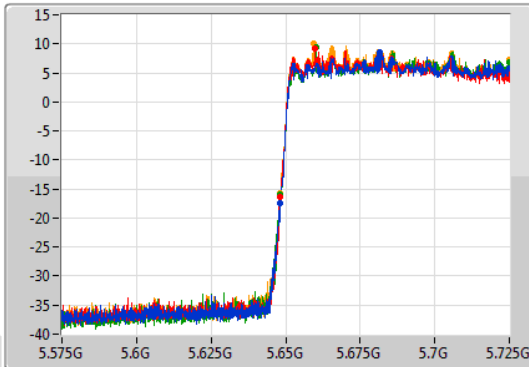

802.11ax HEW80_Nss1,(MCS0)_4TX

EBW

5690MHz Straddle 5.47-5.725GHz

30/11/2019

CF
5.65GHz
Span
150MHz
RBW
2MHz
VBW
10MHz
Sweep Time
100ms
Detector Type
Peak

CF
5.65GHz
Span
150MHz
RBW
1MHz
VBW
3MHz
Sweep Time
100ms
Detector Type
Peak