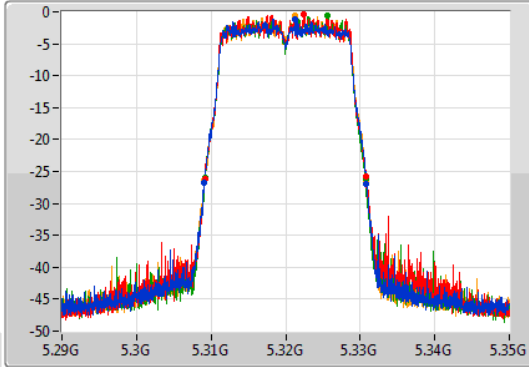

802.11ac VHT20_Nss1,(MCS0)_4TX

EBW

5320MHz

30/11/2019

CF
5.32GHz
Span
60MHz
RBW
300kHz
VBW
1MHz
Sweep Time
100ms
Detector Type
Peak

CF
5.32GHz
Span
60MHz
RBW
200kHz
VBW
1MHz
Sweep Time
100ms
Detector Type
Peak