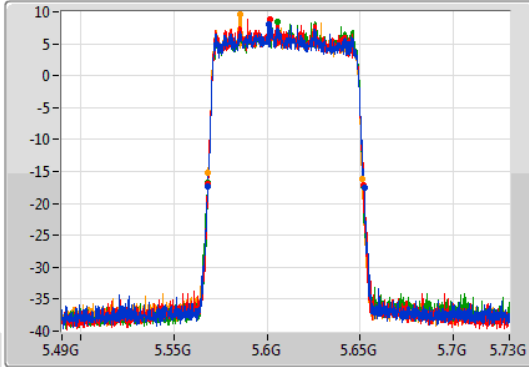

802.11ax HEW80_Nss1,(MCS0)_4TX

EBW

5610MHz

30/11/2019

CF
5.61GHz
Span
240MHz
RBW
2MHz
VBW
10MHz
Sweep Time
100ms
Detector Type
Peak

CF
5.61GHz
Span
240MHz
RBW
1MHz
VBW
3MHz
Sweep Time
100ms
Detector Type
Peak