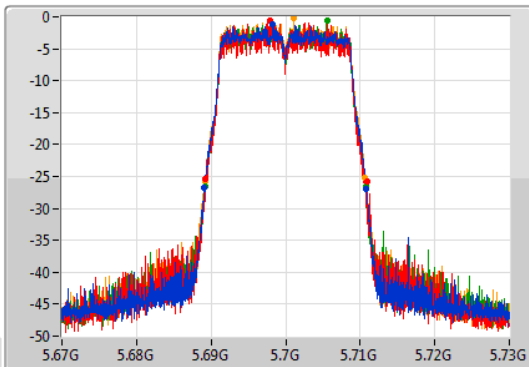

802.11ac VHT20_Nss1,(MCS0)_4TX

EBW

5700MHz

30/11/2019

CF: 5.7GHz
Span: 60MHz
RBW: 300kHz
VBW: 1MHz
Sweep Time: 100ms
Detector Type: Peak

CF: 5.7GHz
Span: 60MHz
RBW: 200kHz
VBW: 1MHz
Sweep Time: 100ms
Detector Type: Peak