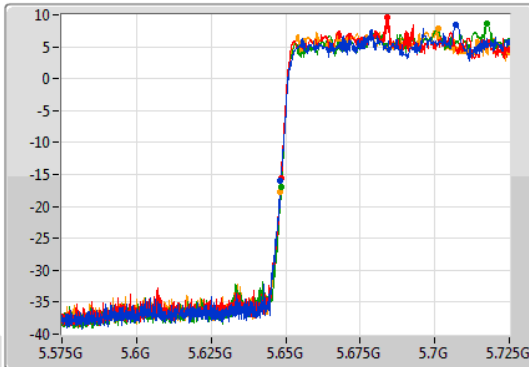

802.11ax HEW80_Nss4,(MCS0)_4TX

EBW

5690MHz Straddle 5.47-5.725GHz

02/12/2019

CF: 5.65GHz
Span: 150MHz
RBW: 2MHz
VBW: 10MHz
Sweep Time: 100ms
Detector Type: Peak

CF: 5.65GHz
Span: 150MHz
RBW: 1MHz
VBW: 3MHz
Sweep Time: 100ms
Detector Type: Peak