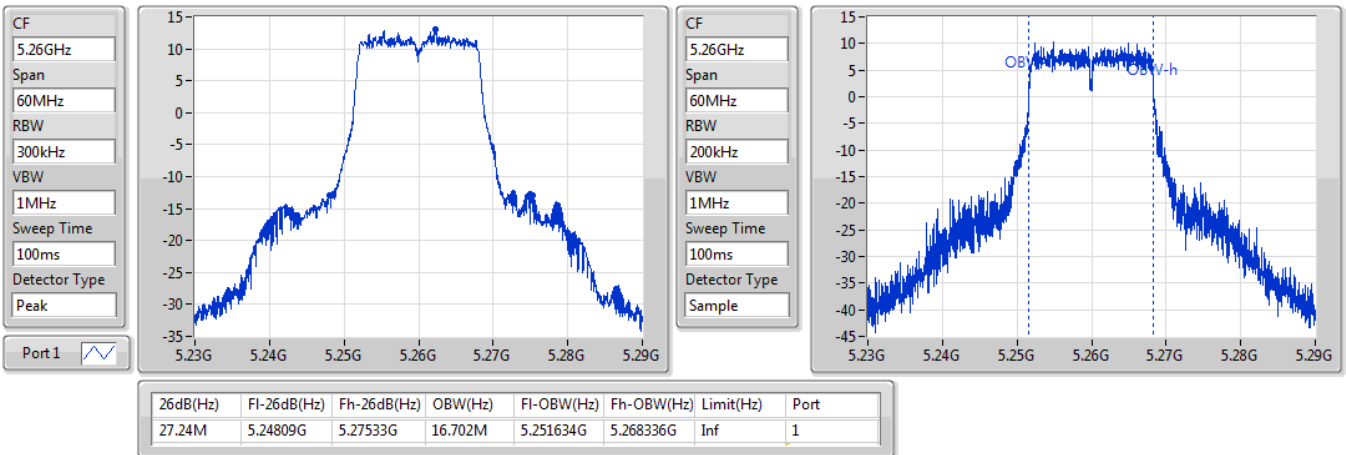

Port X-N dB = Port X 6dB down bandwidth for 5.725-5.85GHz band / 26dB down bandwidth for other band  
Port X-OBW = Port X 99% occupied bandwidth;

802.11a\_Nss1,(6Mbps)\_1TX

EBW

5260MHz

07/11/2019

802.11a\_Nss1,(6Mbps)\_1TX