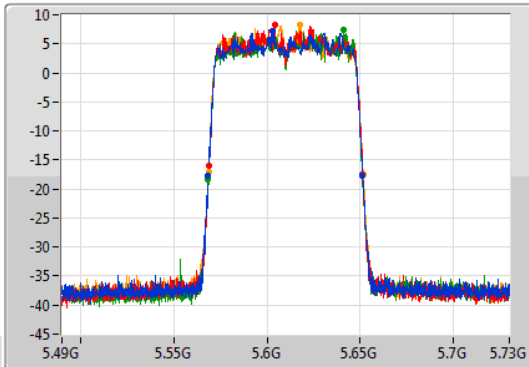

802.11ac VHT80_Nss4,(MCS0)_4TX

EBW

5610MHz

02/12/2019

CF: 5.61GHz
Span: 240MHz
RBW: 2MHz
VBW: 10MHz
Sweep Time: 100ms
Detector Type: Peak

CF: 5.61GHz
Span: 240MHz
RBW: 1MHz
VBW: 3MHz
Sweep Time: 100ms
Detector Type: Peak