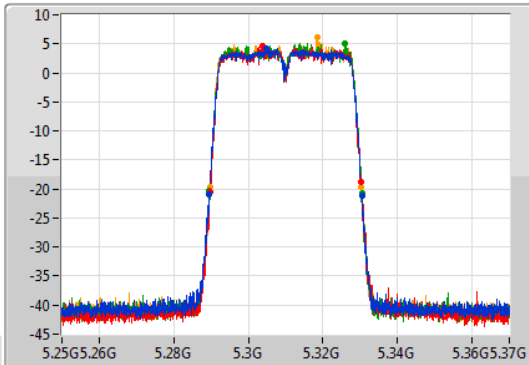

802.11ac VHT40_Nss1,(MCS0)_4TX

EBW

5310MHz

30/11/2019

CF
5.31GHz
Span
120MHz
RBW
1MHz
VBW
3MHz
Sweep Time
100ms
Detector Type
Peak

CF
5.31GHz
Span
120MHz
RBW
500kHz
VBW
2MHz
Sweep Time
100ms
Detector Type
Peak