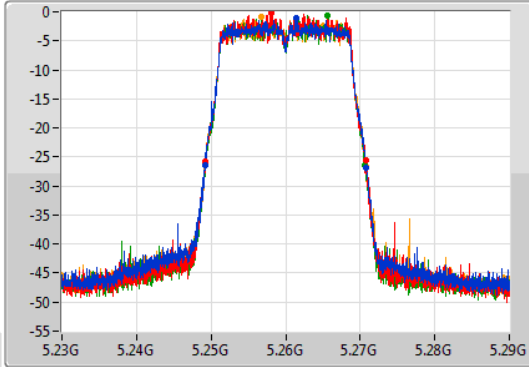

802.11ac VHT20_Nss1,(MCS0)_4TX

EBW

5260MHz

30/11/2019

CF
5.26GHz
Span
60MHz
RBW
300kHz
VBW
1MHz
Sweep Time
100ms
Detector Type
Peak

CF
5.26GHz
Span
60MHz
RBW
200kHz
VBW
1MHz
Sweep Time
100ms
Detector Type
Peak