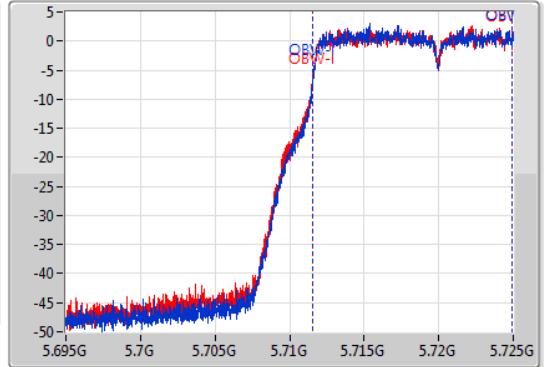

EBW

5720MHz Straddle 5.47-5.725GHz

30/11/2019

CF: 5.71GHz  
 Span: 30MHz  
 RBW: 300kHz  
 VBW: 1MHz  
 Sweep Time: 100ms  
 Detector Type: Peak  
 Port 1: [Waveform icon]  
 Port 2: [Waveform icon]

CF: 5.71GHz  
 Span: 30MHz  
 RBW: 200kHz  
 VBW: 1MHz  
 Sweep Time: 100ms  
 Detector Type: Peak