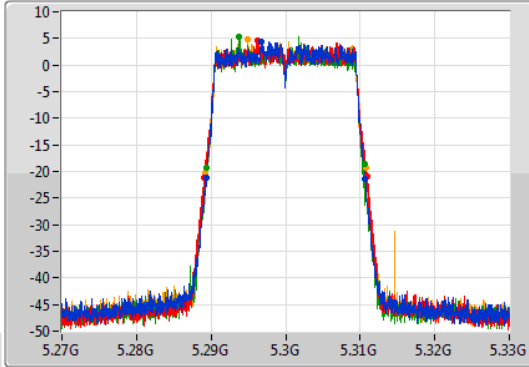

802.11ax HEW20_Nss4,(MCS0)_4TX

EBW

5300MHz

30/11/2019

CF: 5.3GHz
Span: 60MHz
RBW: 300kHz
VBW: 1MHz
Sweep Time: 100ms
Detector Type: Peak

CF: 5.3GHz
Span: 60MHz
RBW: 200kHz
VBW: 1MHz
Sweep Time: 100ms
Detector Type: Peak