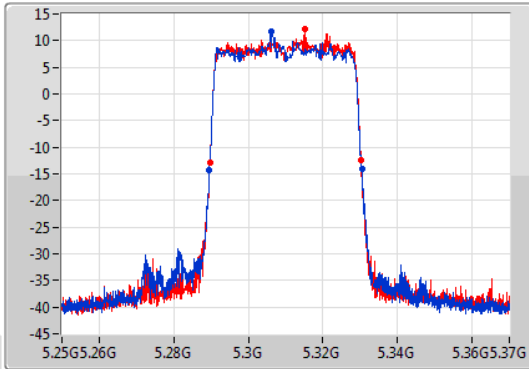

802.11ax HEW40_Nss2,(MCS0)_2TX

EBW

5310MHz

30/11/2019

CF
5.31GHz
Span
120MHz
RBW
1MHz
VBW
3MHz
Sweep Time
100ms
Detector Type
Peak

CF
5.31GHz
Span
120MHz
RBW
500kHz
VBW
2MHz
Sweep Time
100ms
Detector Type
Peak