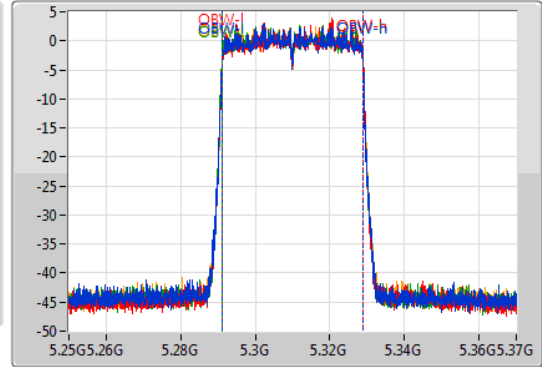

802.11ax HEW40\_Nss1,(MCS0)\_4TX

EBW

5310MHz

30/11/2019

CF  
5.31GHz  
Span  
120MHz  
RBW  
1MHz  
VBW  
3MHz  
Sweep Time  
100ms  
Detector Type  
Peak

CF  
5.31GHz  
Span  
120MHz  
RBW  
500kHz  
VBW  
2MHz  
Sweep Time  
100ms  
Detector Type  
Peak