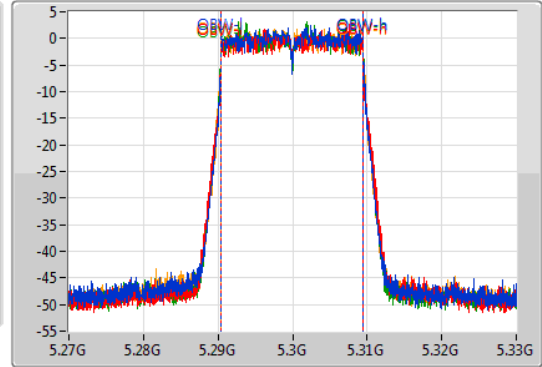

802.11ax HEW20_Nss4,(MCS0)_4TX

EBW

5300MHz

30/11/2019

CF: 5.3GHz
Span: 60MHz
RBW: 300kHz
VBW: 1MHz
Sweep Time: 100ms
Detector Type: Peak

CF: 5.3GHz
Span: 60MHz
RBW: 200kHz
VBW: 1MHz
Sweep Time: 100ms
Detector Type: Peak

Port 1: [Waveform icon]
Port 2: [Waveform icon]
Port 3: [Waveform icon]
Port 4: [Waveform icon]

26dB(Hz)	Fl-26dB(Hz)	Fh-26dB(Hz)	OBW(Hz)	Fl-OBW(Hz)	Fh-OBW(Hz)	Limit(Hz)	Port
21.33M	5.28932G	5.31065G	18.981M	5.290465G	5.309445G	Inf	1
21.9M	5.28905G	5.31095G	19.01M	5.290465G	5.309475G	Inf	2
21.24M	5.28935G	5.31059G	19.04M	5.290435G	5.309475G	Inf	3
21.54M	5.28917G	5.31071G	19.04M	5.290435G	5.309475G	Inf	4

802.11ax HEW20_Nss4,(MCS0)_4TX

EBW

5320MHz

30/11/2019

CF: 5.32GHz
Span: 60MHz
RBW: 300kHz
VBW: 1MHz
Sweep Time: 100ms
Detector Type: Peak

CF: 5.32GHz
Span: 60MHz
RBW: 200kHz
VBW: 1MHz
Sweep Time: 100ms
Detector Type: Peak

Port 1: [Waveform icon]
Port 2: [Waveform icon]
Port 3: [Waveform icon]
Port 4: [Waveform icon]

26dB(Hz)	Fl-26dB(Hz)	Fh-26dB(Hz)	OBW(Hz)	Fl-OBW(Hz)	Fh-OBW(Hz)	Limit(Hz)	Port
21.18M	5.30938G	5.33056G	18.981M	5.310465G	5.329445G	Inf	1
21.84M	5.30914G	5.33098G	19.01M	5.310465G	5.329475G	Inf	2
21.33M	5.30938G	5.33071G	19.07M	5.310435G	5.329505G	Inf	3
21.63M	5.30917G	5.3308G	19.07M	5.310435G	5.329505G	Inf	4