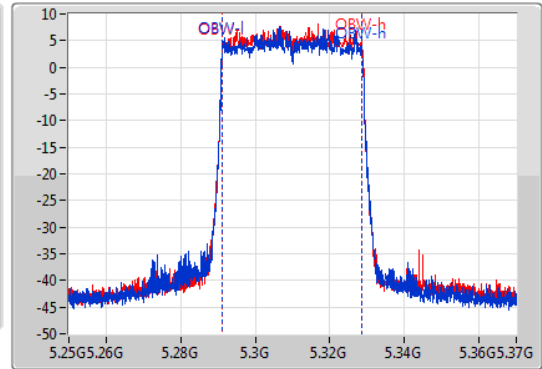

EBW

5310MHz

30/11/2019

CF  
5.31GHz  
Span  
120MHz  
RBW  
1MHz  
VBW  
3MHz  
Sweep Time  
100ms  
Detector Type  
Peak

CF  
5.31GHz  
Span  
120MHz  
RBW  
500kHz  
VBW  
2MHz  
Sweep Time  
100ms  
Detector Type  
Peak