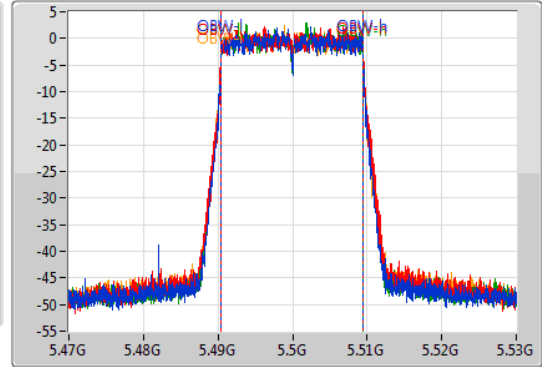

Port 1: [Waveform icon]  
 Port 2: [Waveform icon]  
 Port 3: [Waveform icon]  
 Port 4: [Waveform icon]

26dB(Hz)	Fl-26dB(Hz)	Fh-26dB(Hz)	OBW(Hz)	Fl-OBW(Hz)	Fh-OBW(Hz)	Limit(Hz)	Port
21.33M	5.48926G	5.51059G	18.981M	5.490465G	5.509445G	Inf	1
21.81M	5.48908G	5.51089G	19.04M	5.490435G	5.509475G	Inf	2
21.36M	5.48935G	5.51071G	19.04M	5.490435G	5.509475G	Inf	3
21.42M	5.48923G	5.51065G	19.07M	5.490405G	5.509475G	Inf	4