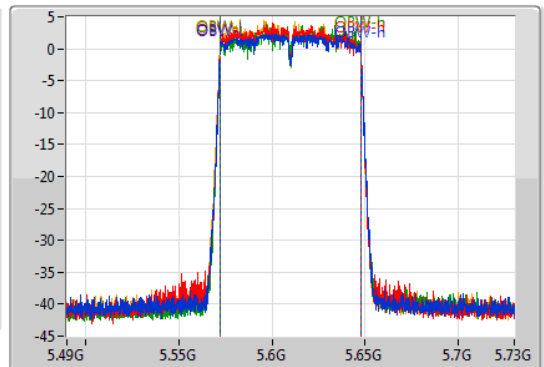

802.11ac VHT80\_Nss1,(MCS0)\_4TX

EBW

5610MHz

30/11/2019

CF  
5.61GHz  
Span  
240MHz  
RBW  
2MHz  
VBW  
10MHz  
Sweep Time  
100ms  
Detector Type  
Peak

CF  
5.61GHz  
Span  
240MHz  
RBW  
1MHz  
VBW  
3MHz  
Sweep Time  
100ms  
Detector Type  
Peak