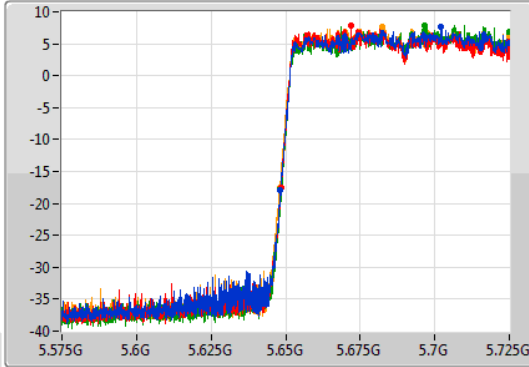

802.11ac VHT80_Nss1,(MCS0)_4TX

EBW

5690MHz Straddle 5.47-5.725GHz

30/11/2019

CF: 5.65GHz
Span: 150MHz
RBW: 2MHz
VBW: 10MHz
Sweep Time: 100ms
Detector Type: Peak

CF: 5.65GHz
Span: 150MHz
RBW: 1MHz
VBW: 3MHz
Sweep Time: 100ms
Detector Type: Peak