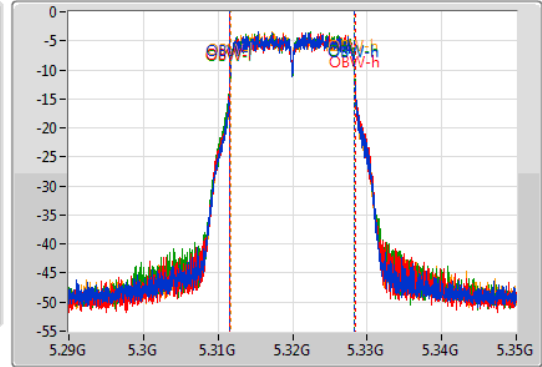

802.11a_Nss1,(6Mbps)_4TX

EBW

5320MHz

30/11/2019

CF: 5.32GHz
Span: 60MHz
RBW: 300kHz
VBW: 1MHz
Sweep Time: 100ms
Detector Type: Peak

CF: 5.32GHz
Span: 60MHz
RBW: 200kHz
VBW: 1MHz
Sweep Time: 100ms
Detector Type: Peak

Port 1: [Blue line]
Port 2: [Red line]
Port 3: [Green line]
Port 4: [Orange line]

26dB(Hz)	Fl-26dB(Hz)	Fh-26dB(Hz)	OBW(Hz)	Fl-OBW(Hz)	Fh-OBW(Hz)	Limit(Hz)	Port
21.45M	5.30929G	5.33074G	16.702M	5.311634G	5.328336G	Inf	1
21.72M	5.30917G	5.33089G	16.792M	5.311604G	5.328396G	Inf	2
21.6M	5.3092G	5.3308G	16.732M	5.311604G	5.328336G	Inf	3
21.51M	5.30926G	5.33077G	16.642M	5.311664G	5.328306G	Inf	4

802.11a_Nss1,(6Mbps)_4TX

EBW

5500MHz

30/11/2019

CF: 5.5GHz
Span: 60MHz
RBW: 300kHz
VBW: 1MHz
Sweep Time: 100ms
Detector Type: Peak

CF: 5.5GHz
Span: 60MHz
RBW: 200kHz
VBW: 1MHz
Sweep Time: 100ms
Detector Type: Peak

Port 1: [Blue line]
Port 2: [Red line]
Port 3: [Green line]
Port 4: [Orange line]

26dB(Hz)	Fl-26dB(Hz)	Fh-26dB(Hz)	OBW(Hz)	Fl-OBW(Hz)	Fh-OBW(Hz)	Limit(Hz)	Port
21.57M	5.48926G	5.51083G	16.732M	5.491634G	5.508366G	Inf	1
21.69M	5.48923G	5.51092G	16.792M	5.491604G	5.508396G	Inf	2
21.66M	5.4892G	5.51086G	16.732M	5.491604G	5.508336G	Inf	3
21.45M	5.4892G	5.51065G	16.672M	5.491634G	5.508306G	Inf	4