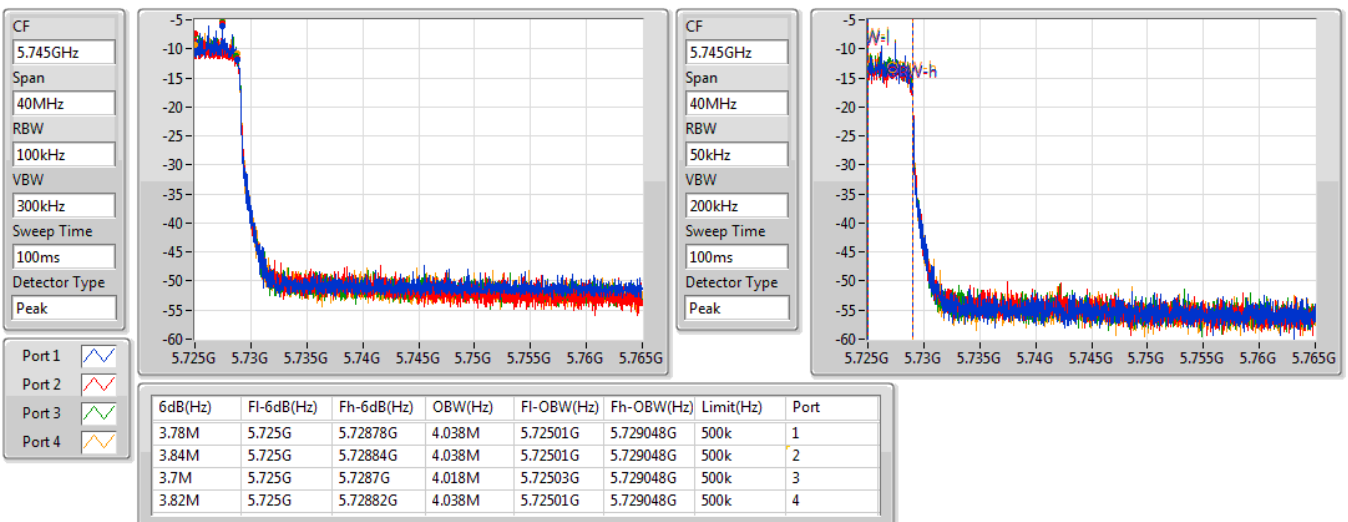

802.11ax HEW40\_Nss1,(MCS0)\_4TX

EBW

5710MHz Straddle 5.47-5.725GHz

30/11/2019

802.11ax HEW40\_Nss1,(MCS0)\_4TX

EBW

5710MHz Straddle 5.725-5.85GHz

30/11/2019