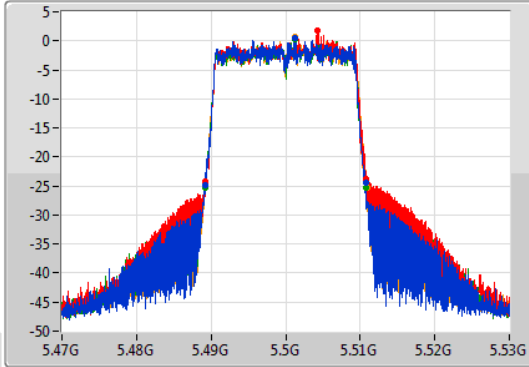

802.11ax HEW20_Nss1,(MCS0)_4TX

EBW

5500MHz

30/11/2019

CF
5.5GHz
Span
60MHz
RBW
300kHz
VBW
1MHz
Sweep Time
100ms
Detector Type
Peak

CF
5.5GHz
Span
60MHz
RBW
200kHz
VBW
1MHz
Sweep Time
100ms
Detector Type
Peak