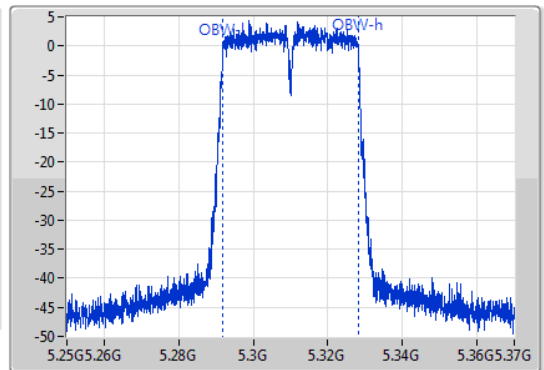

802.11ac VHT40\_Nss1,(MCS0)\_1TX

EBW

5310MHz

07/11/2019

CF  
5.31GHz  
Span  
120MHz  
RBW  
500kHz  
VBW  
2MHz  
Sweep Time  
100ms  
Detector Type  
Peak  
Port 1

CF  
5.31GHz  
Span  
120MHz  
RBW  
500kHz  
VBW  
2MHz  
Sweep Time  
100ms  
Detector Type  
Sample