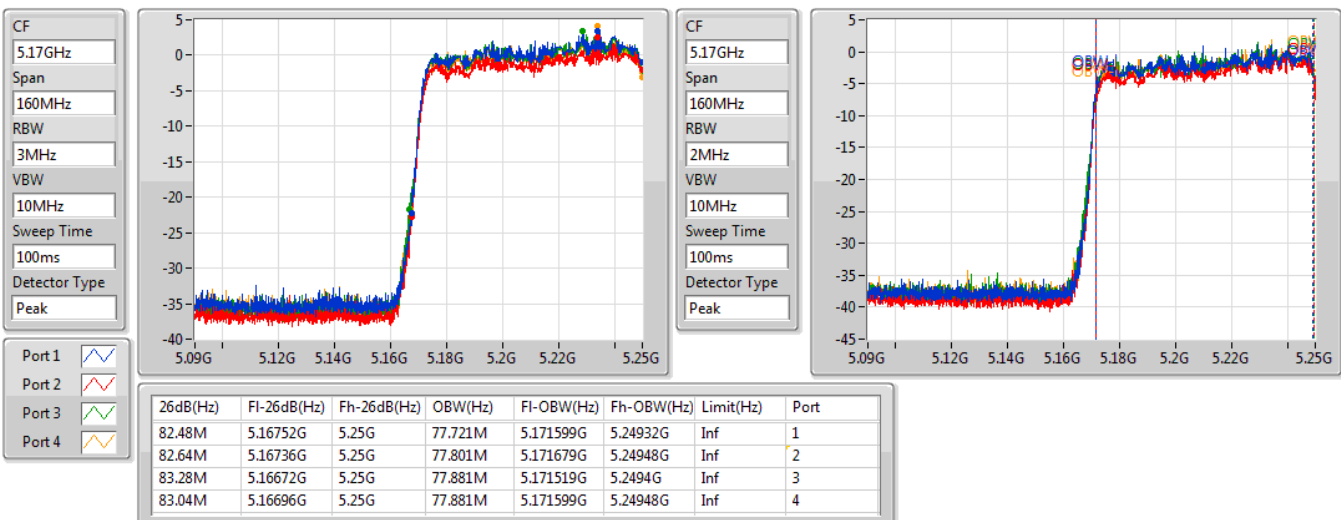

802.11ax HEW80\_Nss1,(MCS0)\_4TX

EBW

5690MHz Straddle 5.725-5.85GHz

30/11/2019

802.11ax HEW160\_Nss1,(MCS0)\_4TX

EBW

5250MHz Straddle 5.15-5.25GHz

30/11/2019