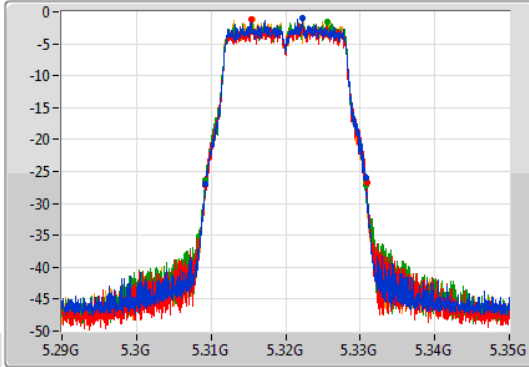

Port X-N dB = Port X 6dB down bandwidth for 5.725-5.85GHz band / 26dB down bandwidth for other band

Port X-OBW = Port X 99% occupied bandwidth;

802.11a\_Nss1,(6Mbps)\_4TX

EBW

5260MHz

30/11/2019

802.11a\_Nss1,(6Mbps)\_4TX

EBW

5300MHz

30/11/2019

802.11a\_Nss1,(6Mbps)\_4TX

EBW

5320MHz

30/11/2019

CF: 5.32GHz  
 Span: 60MHz  
 RBW: 300kHz  
 VBW: 1MHz  
 Sweep Time: 100ms  
 Detector Type: Peak