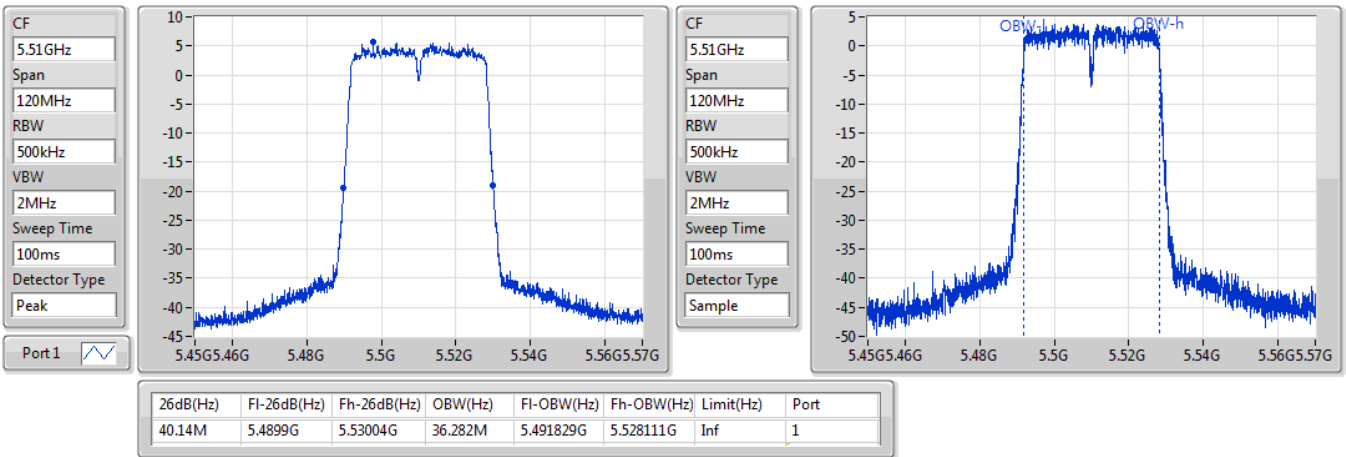

802.11ac VHT40_Nss1,(MCS0)_1TX

EBW

5510MHz

07/11/2019