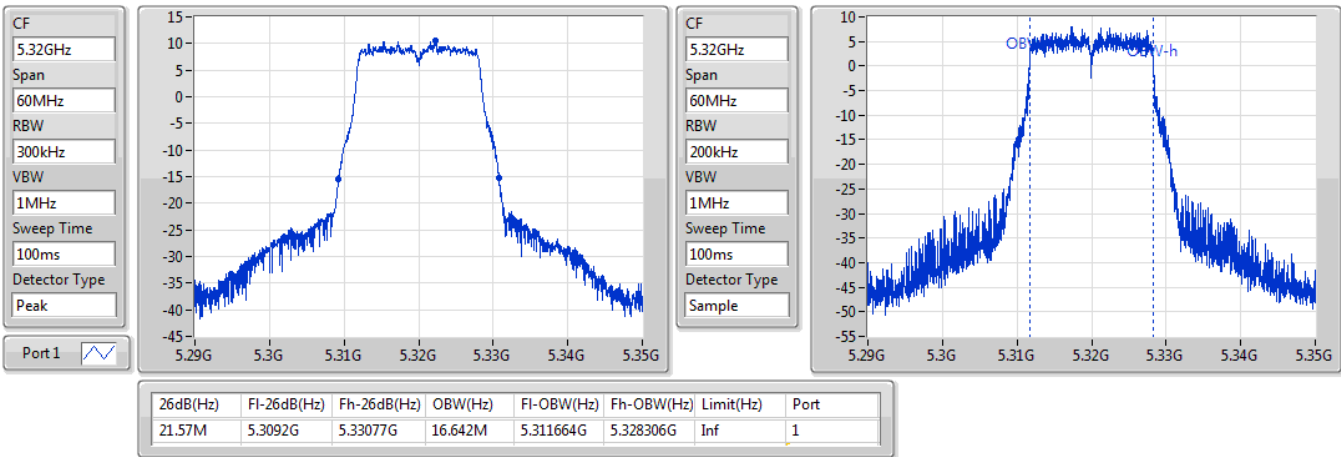

802.11a_Nss1,(6Mbps)_1TX

EBW

5320MHz

07/11/2019