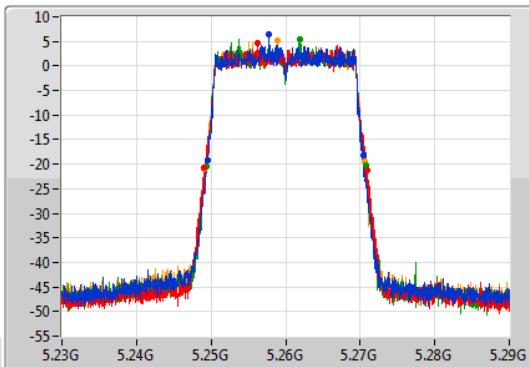

802.11ax HEW20_Nss4,(MCS0)_4TX

EBW

5260MHz

30/11/2019

CF: 5.26GHz
Span: 60MHz
RBW: 300kHz
VBW: 1MHz
Sweep Time: 100ms
Detector Type: Peak

CF: 5.26GHz
Span: 60MHz
RBW: 200kHz
VBW: 1MHz
Sweep Time: 100ms
Detector Type: Peak