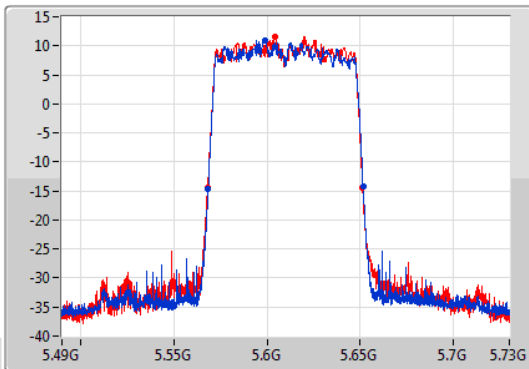

CF
5.61GHz
Span
240MHz
RBW
1MHz
VBW
3MHz
Sweep Time
100ms
Detector Type
Peak