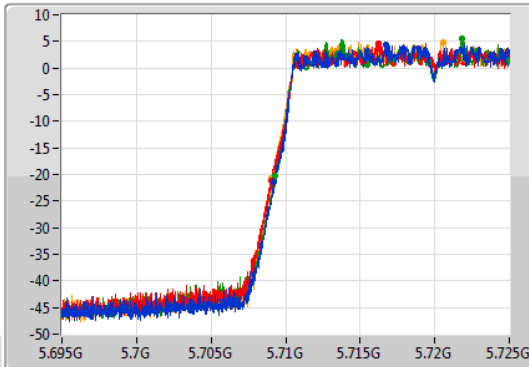

802.11ax HEW20_Nss4,(MCS0)_4TX

EBW

5720MHz Straddle 5.47-5.725GHz

30/11/2019

CF: 5.71GHz
Span: 30MHz
RBW: 300kHz
VBW: 1MHz
Sweep Time: 100ms
Detector Type: Peak

CF: 5.71GHz
Span: 30MHz
RBW: 200kHz
VBW: 1MHz
Sweep Time: 100ms
Detector Type: Peak