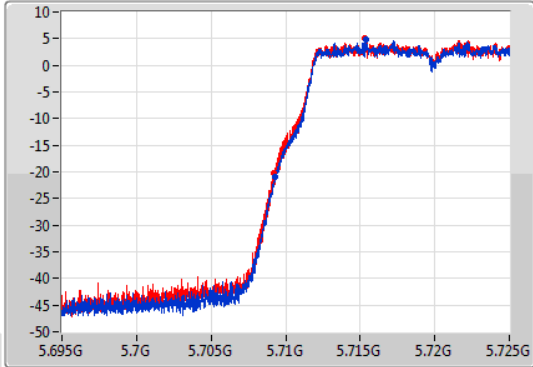

EBW

5700MHz

30/11/2019

CF  
5.7GHz  
Span  
60MHz  
RBW  
300kHz  
VBW  
1MHz  
Sweep Time  
100ms  
Detector Type  
Peak

CF  
5.7GHz  
Span  
60MHz  
RBW  
200kHz  
VBW  
1MHz  
Sweep Time  
100ms  
Detector Type  
Peak

26dB(Hz)	Fl-26dB(Hz)	Fh-26dB(Hz)	OBW(Hz)	Fl-OBW(Hz)	Fh-OBW(Hz)	Limit(Hz)	Port
21.48M	5.68932G	5.7108G	16.732M	5.691634G	5.708366G	Inf	1
21.51M	5.68917G	5.71068G	16.792M	5.691574G	5.708366G	Inf	2

802.11a\_Nss1,(6Mbps)\_2TX

EBW

5720MHz Straddle 5.47-5.725GHz

30/11/2019

CF: 5.71GHz  
 Span: 30MHz  
 RBW: 300kHz  
 VBW: 1MHz  
 Sweep Time: 100ms  
 Detector Type: Peak  
 Port 1: [Waveform icon]  
 Port 2: [Waveform icon]

CF: 5.71GHz  
 Span: 30MHz  
 RBW: 200kHz  
 VBW: 1MHz  
 Sweep Time: 100ms  
 Detector Type: Peak