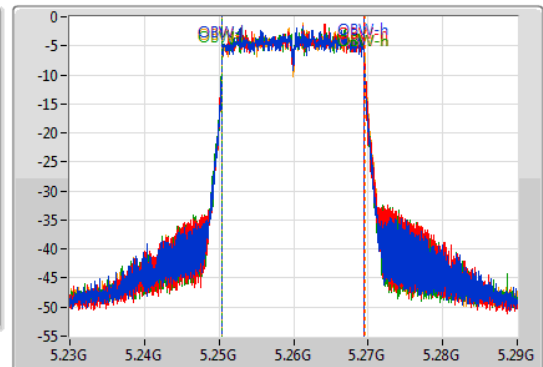

802.11ax HEW20\_Nss1,(MCS0)\_4TX

EBW

5260MHz

30/11/2019

CF  
5.26GHz  
Span  
60MHz  
RBW  
300kHz  
VBW  
1MHz  
Sweep Time  
100ms  
Detector Type  
Peak

CF  
5.26GHz  
Span  
60MHz  
RBW  
200kHz  
VBW  
1MHz  
Sweep Time  
100ms  
Detector Type  
Peak