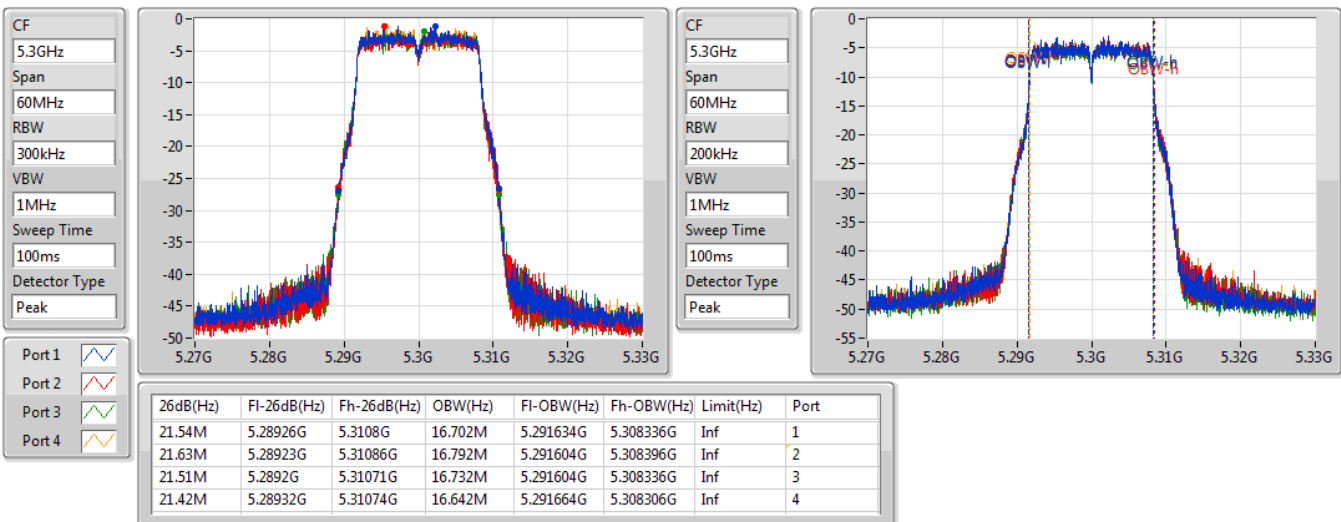

802.11a_Nss1,(6Mbps)_4TX

EBW

5300MHz

30/11/2019