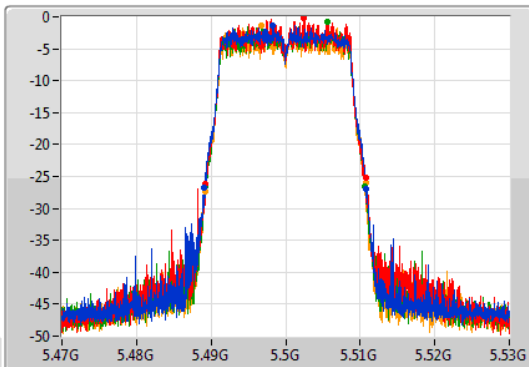

802.11ac VHT20_Nss1,(MCS0)_4TX

EBW

5500MHz

30/11/2019

CF
5.5GHz
Span
60MHz
RBW
300kHz
VBW
1MHz
Sweep Time
100ms
Detector Type
Peak

CF
5.5GHz
Span
60MHz
RBW
200kHz
VBW
1MHz
Sweep Time
100ms
Detector Type
Peak