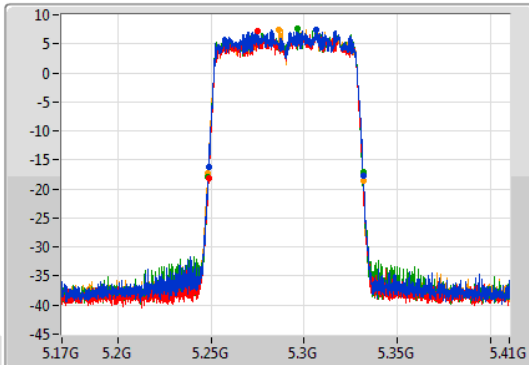

5290MHz

30/11/2019

CF
5.29GHz
Span
240MHz
RBW
2MHz
VBW
10MHz
Sweep Time
100ms
Detector Type
Peak

CF
5.29GHz
Span
240MHz
RBW
1MHz
VBW
3MHz
Sweep Time
100ms
Detector Type
Peak