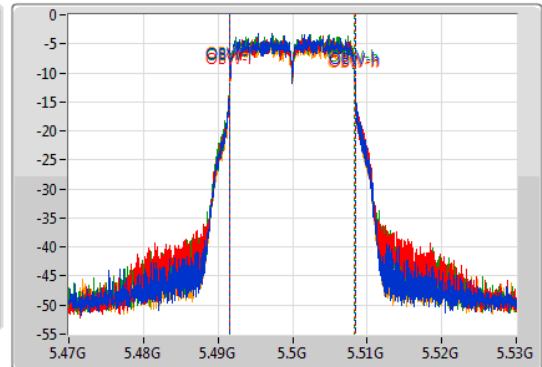

802.11a\_Nss1,(6Mbps)\_4TX

EBW

5500MHz

30/11/2019

CF: 5.5GHz  
 Span: 60MHz  
 RBW: 300kHz  
 VBW: 1MHz  
 Sweep Time: 100ms  
 Detector Type: Peak

CF: 5.5GHz  
 Span: 60MHz  
 RBW: 200kHz  
 VBW: 1MHz  
 Sweep Time: 100ms  
 Detector Type: Peak