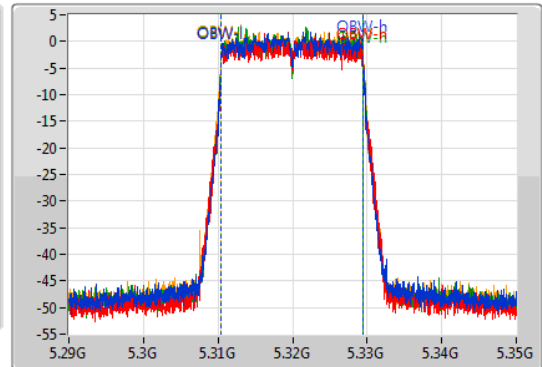

Port 1: [Waveform icon]  
 Port 2: [Waveform icon]  
 Port 3: [Waveform icon]  
 Port 4: [Waveform icon]

26dB(Hz)	Fl-26dB(Hz)	Fh-26dB(Hz)	OBW(Hz)	Fl-OBW(Hz)	Fh-OBW(Hz)	Limit(Hz)	Port
21.18M	5.30938G	5.33056G	18.981M	5.310465G	5.329445G	Inf	1
21.84M	5.30914G	5.33098G	19.01M	5.310465G	5.329475G	Inf	2
21.33M	5.30938G	5.33071G	19.07M	5.310435G	5.329505G	Inf	3
21.63M	5.30917G	5.3308G	19.07M	5.310435G	5.329505G	Inf	4