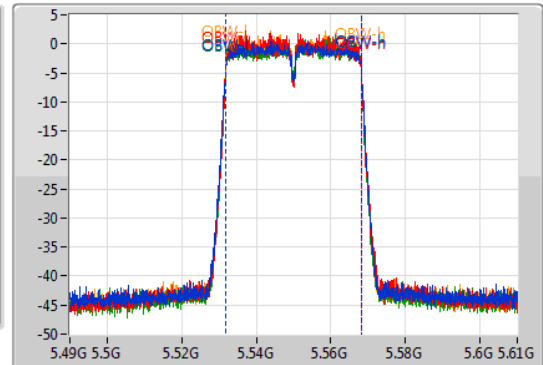

802.11ac VHT40\_Nss1,(MCS0)\_4TX

EBW

5550MHz

30/11/2019

CF: 5.55GHz  
 Span: 120MHz  
 RBW: 1MHz  
 VBW: 3MHz  
 Sweep Time: 100ms  
 Detector Type: Peak

CF: 5.55GHz  
 Span: 120MHz  
 RBW: 500kHz  
 VBW: 2MHz  
 Sweep Time: 100ms  
 Detector Type: Peak