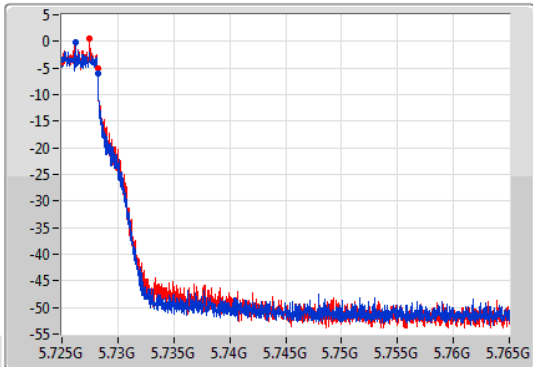

EBW

5720MHz Straddle 5.47-5.725GHz

30/11/2019

CF: 5.71GHz  
 Span: 30MHz  
 RBW: 300kHz  
 VBW: 1MHz  
 Sweep Time: 100ms  
 Detector Type: Peak  
 Port 1: [Waveform icon]  
 Port 2: [Waveform icon]

CF: 5.71GHz  
 Span: 30MHz  
 RBW: 200kHz  
 VBW: 1MHz  
 Sweep Time: 100ms  
 Detector Type: Peak

26dB(Hz)	Fl-26dB(Hz)	Fh-26dB(Hz)	OBW(Hz)	Fl-OBW(Hz)	Fh-OBW(Hz)	Limit(Hz)	Port
15.675M	5.709325G	5.725G	13.358M	5.711574G	5.724933G	Inf	1
15.81M	5.70919G	5.725G	13.418M	5.711514G	5.724933G	Inf	2

802.11a\_Nss1,(6Mbps)\_2TX

EBW

5720MHz Straddle 5.725-5.85GHz

30/11/2019

CF: 5.745GHz  
 Span: 40MHz  
 RBW: 100kHz  
 VBW: 300kHz  
 Sweep Time: 100ms  
 Detector Type: Peak  
 Port 1: [Waveform icon]  
 Port 2: [Waveform icon]

CF: 5.745GHz  
 Span: 40MHz  
 RBW: 50kHz  
 VBW: 200kHz  
 Sweep Time: 100ms  
 Detector Type: Peak