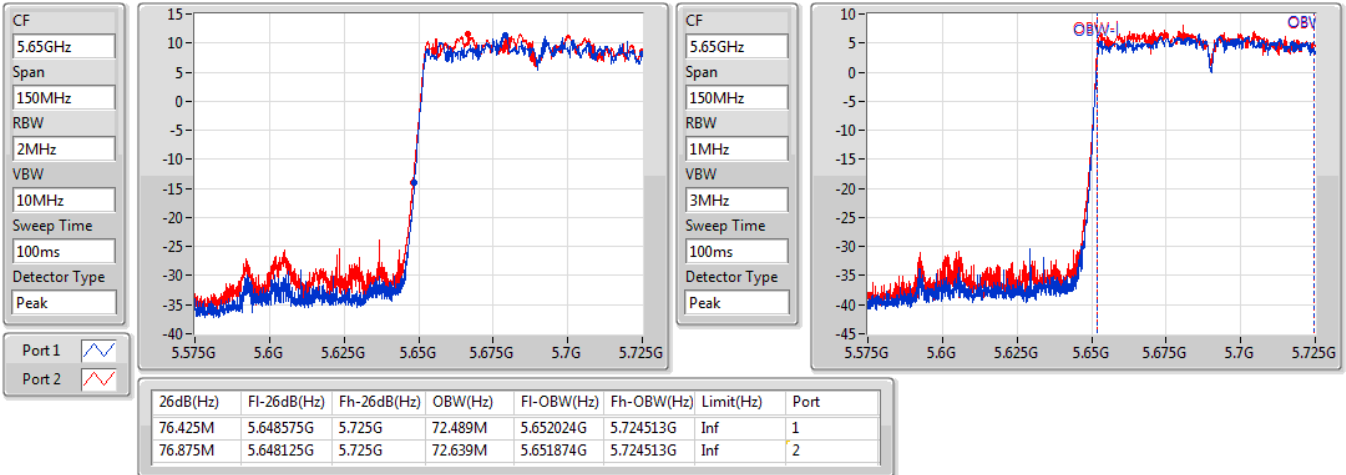

802.11ac VHT80_Nss2,(MCS0)_2TX

EBW

5690MHz Straddle 5.47-5.725GHz

30/11/2019