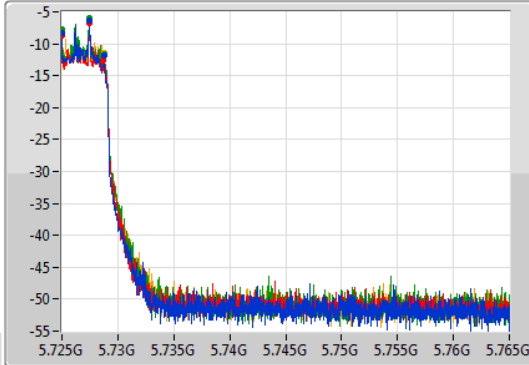

802.11ax HEW80_Nss4,(MCS0)_4TX

EBW

5690MHz Straddle 5.725-5.85GHz

02/12/2019

CF
5.745GHz
Span
40MHz
RBW
100kHz
VBW
300kHz
Sweep Time
100ms
Detector Type
Peak

CF
5.745GHz
Span
40MHz
RBW
50kHz
VBW
200kHz
Sweep Time
100ms
Detector Type
Peak