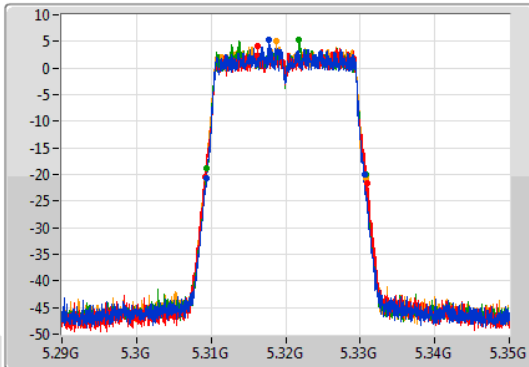

802.11ax HEW20_Nss4,(MCS0)_4TX

EBW

5320MHz

30/11/2019

CF: 5.32GHz
Span: 60MHz
RBW: 300kHz
VBW: 1MHz
Sweep Time: 100ms
Detector Type: Peak

CF: 5.32GHz
Span: 60MHz
RBW: 200kHz
VBW: 1MHz
Sweep Time: 100ms
Detector Type: Peak