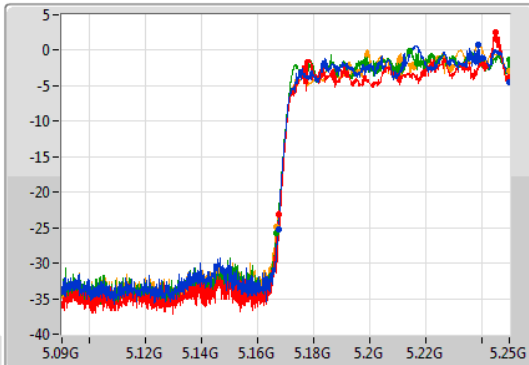

5250MHz Straddle 5.15-5.25GHz

02/12/2019

CF
5.17GHz
Span
160MHz
RBW
3MHz
VBW
10MHz
Sweep Time
100ms
Detector Type
Peak

CF
5.17GHz
Span
160MHz
RBW
2MHz
VBW
10MHz
Sweep Time
100ms
Detector Type
Peak