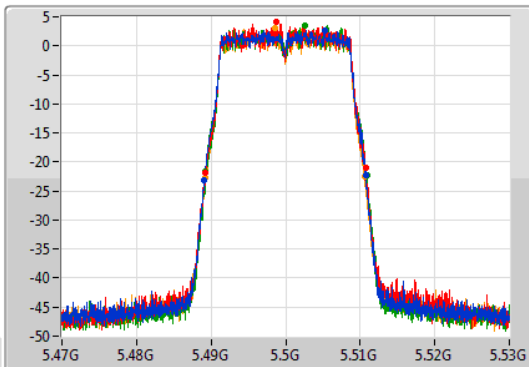

802.11ac VHT20_Nss4,(MCS0)_4TX

EBW

5500MHz

30/11/2019

CF
5.5GHz
Span
60MHz
RBW
300kHz
VBW
1MHz
Sweep Time
100ms
Detector Type
Peak

CF
5.5GHz
Span
60MHz
RBW
200kHz
VBW
1MHz
Sweep Time
100ms
Detector Type
Peak