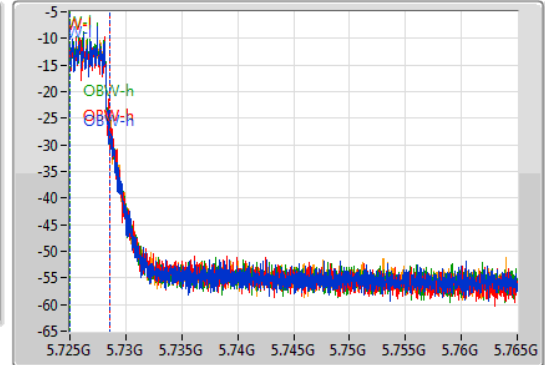

802.11ac VHT40\_Nss1,(MCS0)\_4TX

EBW

5710MHz Straddle 5.725-5.85GHz

30/11/2019

CF  
5.745GHz  
Span  
40MHz  
RBW  
100kHz  
VBW  
300kHz  
Sweep Time  
100ms  
Detector Type  
Peak

CF  
5.745GHz  
Span  
40MHz  
RBW  
50kHz  
VBW  
200kHz  
Sweep Time  
100ms  
Detector Type  
Peak