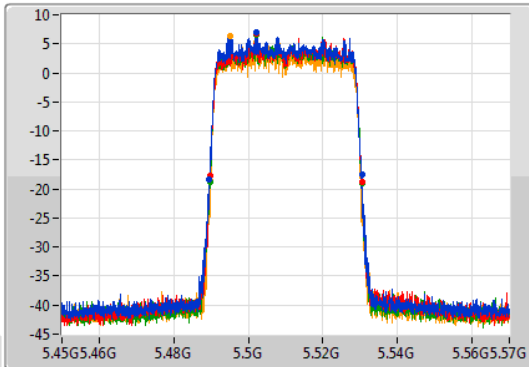

802.11ax HEW40_Nss1,(MCS0)_4TX

EBW

5510MHz

30/11/2019

CF
5.51GHz
Span
120MHz
RBW
1MHz
VBW
3MHz
Sweep Time
100ms
Detector Type
Peak

CF
5.51GHz
Span
120MHz
RBW
500kHz
VBW
2MHz
Sweep Time
100ms
Detector Type
Peak