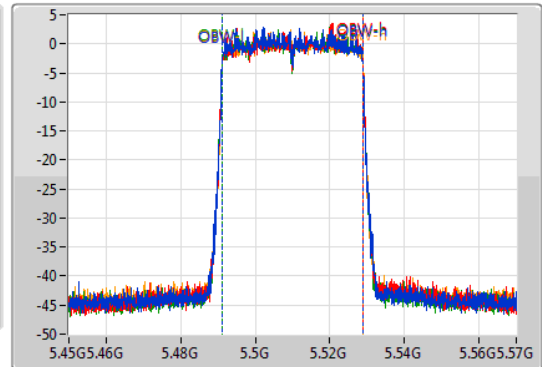

802.11ax HEW40\_Nss1,(MCS0)\_4TX

EBW

5510MHz

30/11/2019

CF  
5.51GHz  
Span  
120MHz  
RBW  
1MHz  
VBW  
3MHz  
Sweep Time  
100ms  
Detector Type  
Peak

CF  
5.51GHz  
Span  
120MHz  
RBW  
500kHz  
VBW  
2MHz  
Sweep Time  
100ms  
Detector Type  
Peak