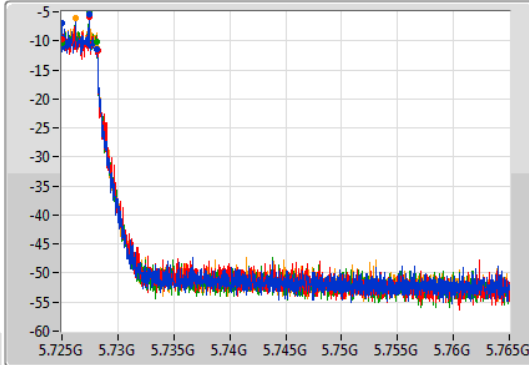

802.11ac VHT40_Nss1,(MCS0)_4TX

EBW

5710MHz Straddle 5.725-5.85GHz

30/11/2019

CF
5.745GHz
Span
40MHz
RBW
100kHz
VBW
300kHz
Sweep Time
100ms
Detector Type
Peak

CF
5.745GHz
Span
40MHz
RBW
50kHz
VBW
200kHz
Sweep Time
100ms
Detector Type
Peak