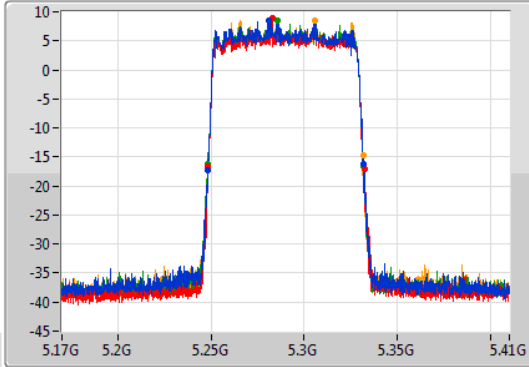

802.11ax HEW80_Nss1,(MCS0)_4TX

EBW

5290MHz

30/11/2019

CF
5.29GHz
Span
240MHz
RBW
2MHz
VBW
10MHz
Sweep Time
100ms
Detector Type
Peak

CF
5.29GHz
Span
240MHz
RBW
1MHz
VBW
3MHz
Sweep Time
100ms
Detector Type
Peak