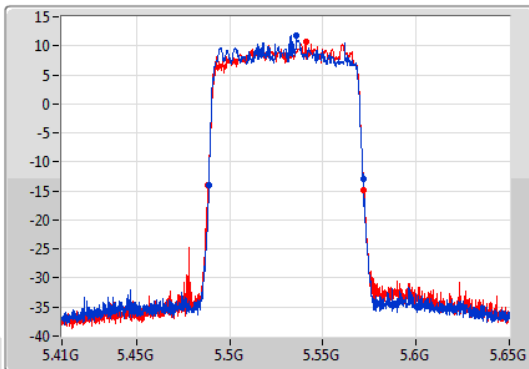

CF
5.53GHz
Span
240MHz
RBW
1MHz
VBW
3MHz
Sweep Time
100ms
Detector Type
Peak