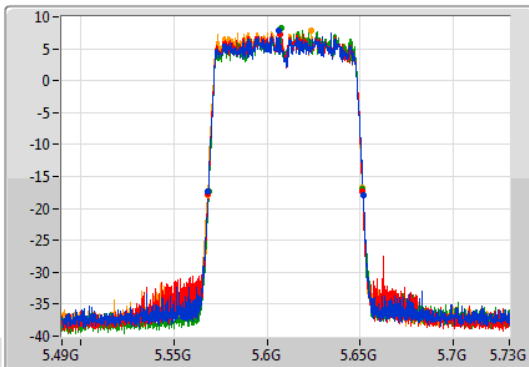

802.11ac VHT80_Nss1,(MCS0)_4TX

EBW

5610MHz

30/11/2019

CF
5.61GHz
Span
240MHz
RBW
2MHz
VBW
10MHz
Sweep Time
100ms
Detector Type
Peak

CF
5.61GHz
Span
240MHz
RBW
1MHz
VBW
3MHz
Sweep Time
100ms
Detector Type
Peak