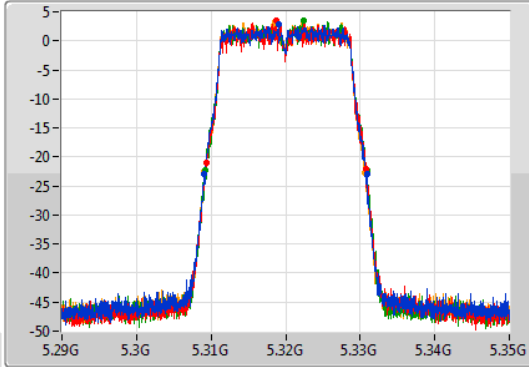

802.11ac VHT20_Nss4,(MCS0)_4TX

EBW

5320MHz

30/11/2019

CF
5.32GHz
Span
60MHz
RBW
300kHz
VBW
1MHz
Sweep Time
100ms
Detector Type
Peak

CF
5.32GHz
Span
60MHz
RBW
200kHz
VBW
1MHz
Sweep Time
100ms
Detector Type
Peak