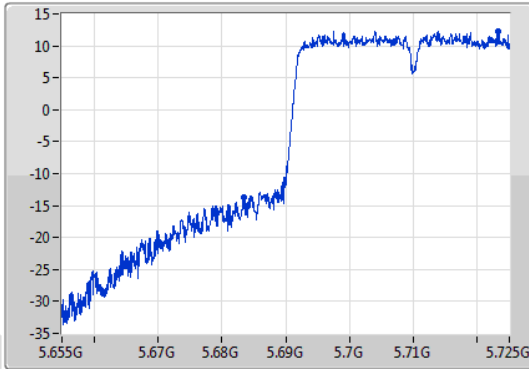

CF: 5.69GHz
Span: 70MHz
RBW: 500kHz
VBW: 2MHz
Sweep Time: 100ms
Detector Type: Sample