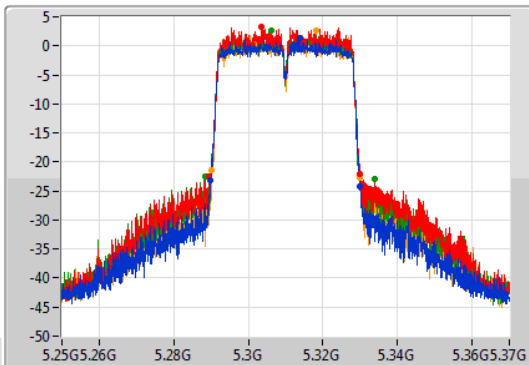

802.11ac VHT40_Nss1,(MCS0)_4TX

EBW

5310MHz

08/11/2019

CF
5.31GHz
Span
120MHz
RBW
500kHz
VBW
2MHz
Sweep Time
100ms
Detector Type
Peak

CF
5.31GHz
Span
120MHz
RBW
500kHz
VBW
2MHz
Sweep Time
100ms
Detector Type
Sample