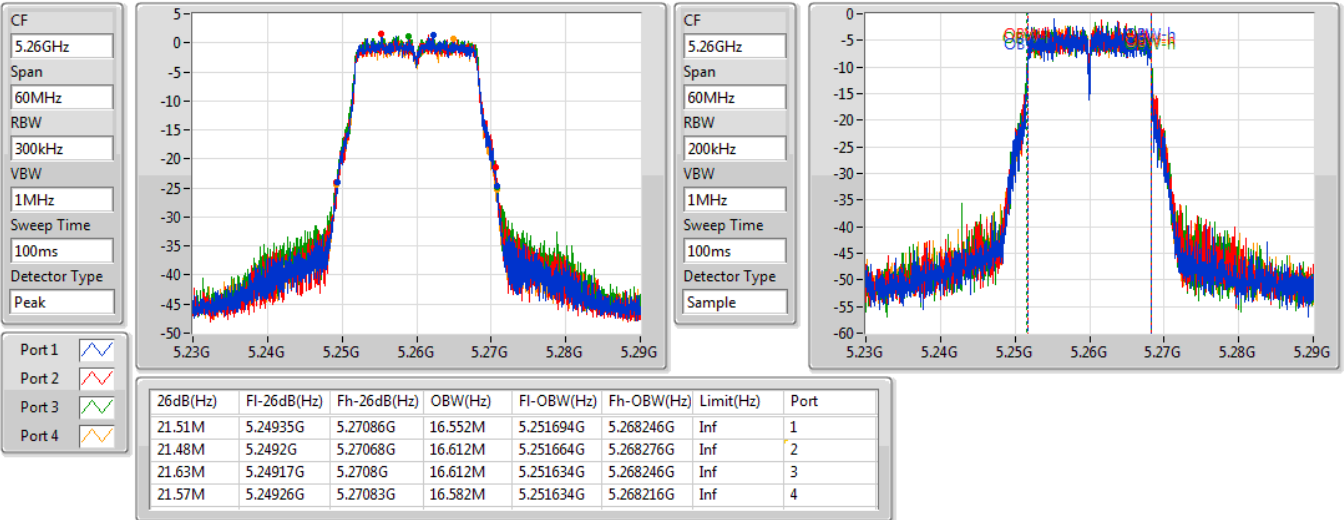

Port X-N dB = Port X 6dB down bandwidth for 5.725-5.85GHz band / 26dB down bandwidth for other band

Port X-OBW = Port X 99% occupied bandwidth;

802.11a_Nss1,(6Mbps)_4TX

EBW

5260MHz

07/11/2019

802.11a_Nss1,(6Mbps)_4TX

EBW

5300MHz

07/11/2019

802.11a_Nss1,(6Mbps)_4TX

EBW

5320MHz

07/11/2019

CF: 5.32GHz
 Span: 60MHz
 RBW: 300kHz
 VBW: 1MHz
 Sweep Time: 100ms
 Detector Type: Peak