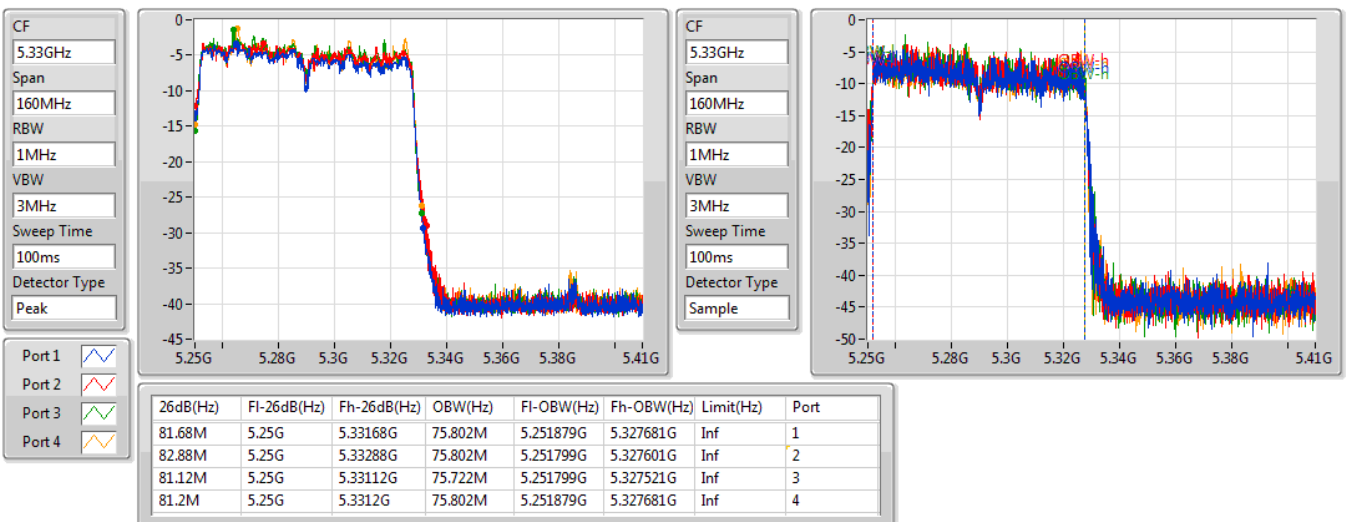

802.11ac VHT160_Nss1,(MCS0)_4TX

EBW

5250MHz Straddle 5.15-5.25GHz

04/12/2019

802.11ac VHT160_Nss1,(MCS0)_4TX

EBW

5250MHz Straddle 5.25-5.35GHz

08/11/2019