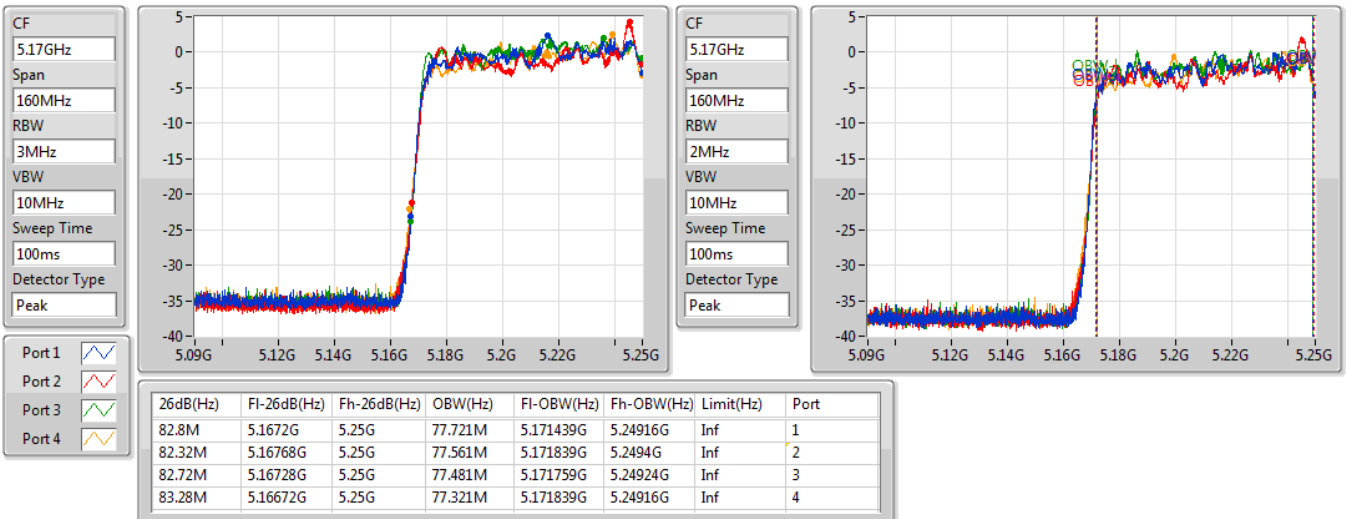

802.11ax HEW80_Nss4,(MCS0)_4TX

EBW

5690MHz Straddle 5.725-5.85GHz

05/11/2019

802.11ax HEW160_Nss4,(MCS0)_4TX

EBW

5250MHz Straddle 5.15-5.25GHz

04/12/2019