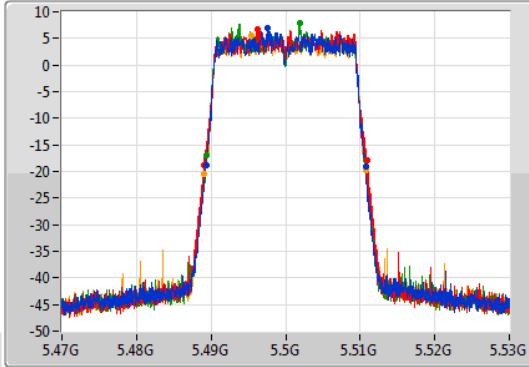

802.11ax HEW20_Nss4,(MCS0)_4TX

EBW

5500MHz

05/11/2019

CF: 5.5GHz
Span: 60MHz
RBW: 300kHz
VBW: 1MHz
Sweep Time: 100ms
Detector Type: Peak

CF: 5.5GHz
Span: 60MHz
RBW: 200kHz
VBW: 1MHz
Sweep Time: 100ms
Detector Type: Sample