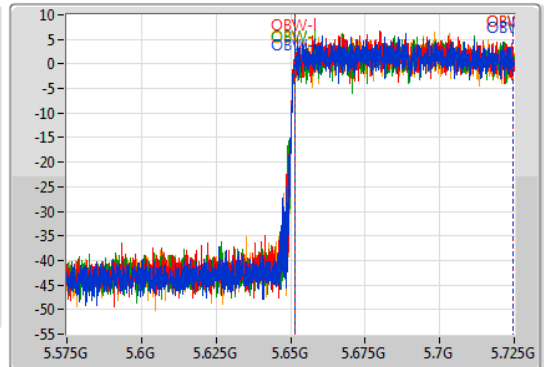

802.11ax HEW80_Nss1,(MCS0)_4TX

EBW

5690MHz Straddle 5.47-5.725GHz

08/11/2019

CF: 5.65GHz
 Span: 150MHz
 RBW: 1MHz
 VBW: 3MHz
 Sweep Time: 100ms
 Detector Type: Peak

CF: 5.65GHz
 Span: 150MHz
 RBW: 1MHz
 VBW: 3MHz
 Sweep Time: 100ms
 Detector Type: Sample