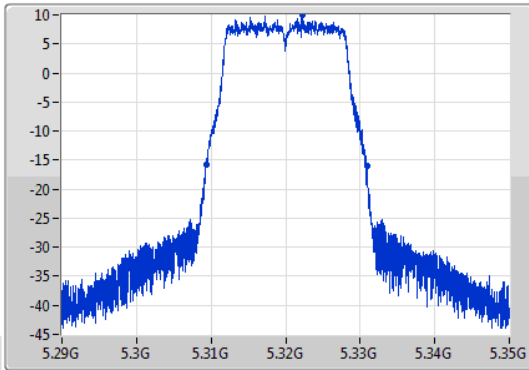

802.11a_Nss1,(6Mbps)_1TX

EBW

5320MHz

29/11/2019

CF: 5.32GHz
Span: 60MHz
RBW: 300kHz
VBW: 1MHz
Sweep Time: 100ms
Detector Type: Peak
Port 1

CF: 5.32GHz
Span: 60MHz
RBW: 200kHz
VBW: 1MHz
Sweep Time: 100ms
Detector Type: Peak