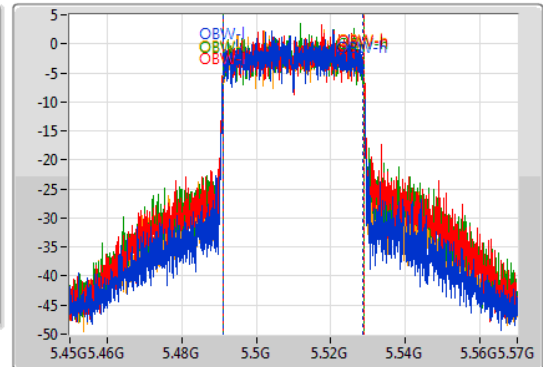

802.11ax HEW40_Nss1,(MCS0)_4TX

EBW

5510MHz

07/11/2019

CF: 5.51GHz
 Span: 120MHz
 RBW: 1MHz
 VBW: 3MHz
 Sweep Time: 100ms
 Detector Type: Peak

CF: 5.51GHz
 Span: 120MHz
 RBW: 500kHz
 VBW: 2MHz
 Sweep Time: 100ms
 Detector Type: Sample