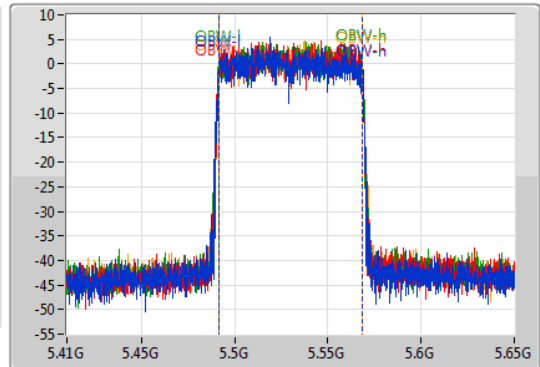

802.11ax HEW80_Nss4,(MCS0)_4TX

EBW

5530MHz

05/11/2019

CF
5.53GHz
Span
240MHz
RBW
1MHz
VBW
3MHz
Sweep Time
100ms
Detector Type
Peak

CF
5.53GHz
Span
240MHz
RBW
1MHz
VBW
3MHz
Sweep Time
100ms
Detector Type
Sample