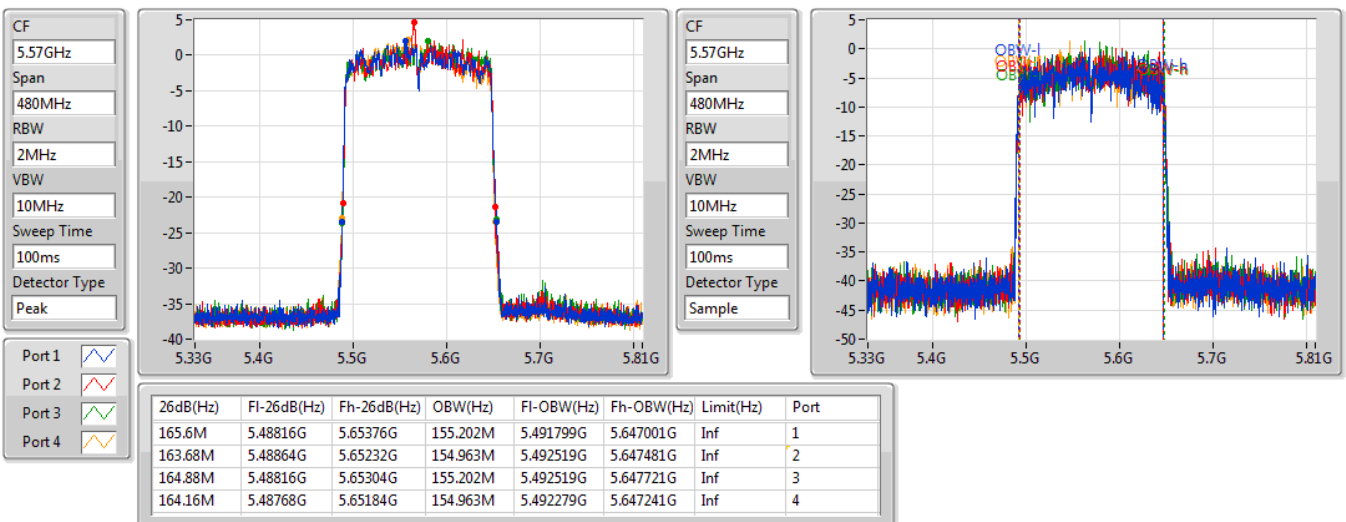

802.11ax HEW160_Nss4,(MCS0)_4TX

EBW

5250MHz Straddle 5.25-5.35GHz

05/11/2019

802.11ax HEW160_Nss4,(MCS0)_4TX

EBW

5570MHz

05/11/2019