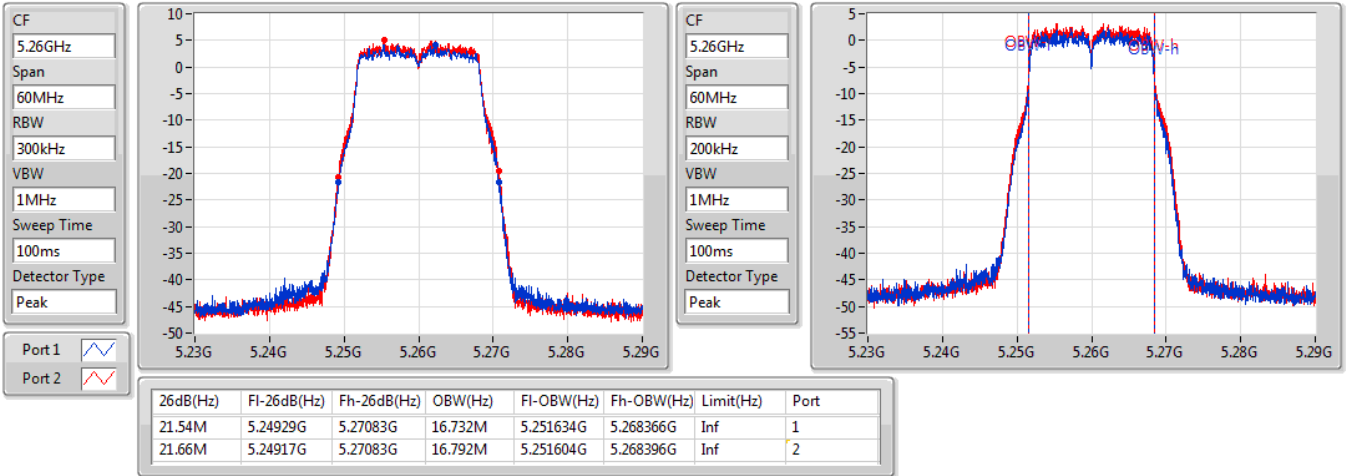

Port X-N dB = Port X 6dB down bandwidth for 5.725-5.85GHz band / 26dB down bandwidth for other band

Port X-OBW = Port X 99% occupied bandwidth;

802.11a_Nss1,(6Mbps)_2TX

EBW

5260MHz

29/11/2019

802.11a_Nss1,(6Mbps)_2TX