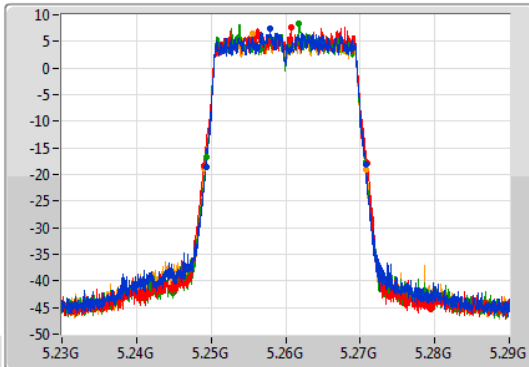

802.11ax HEW20_Nss4,(MCS0)_4TX

EBW

5260MHz

05/11/2019

CF
5.26GHz
Span
60MHz
RBW
300kHz
VBW
1MHz
Sweep Time
100ms
Detector Type
Peak

CF
5.26GHz
Span
60MHz
RBW
200kHz
VBW
1MHz
Sweep Time
100ms
Detector Type
Sample