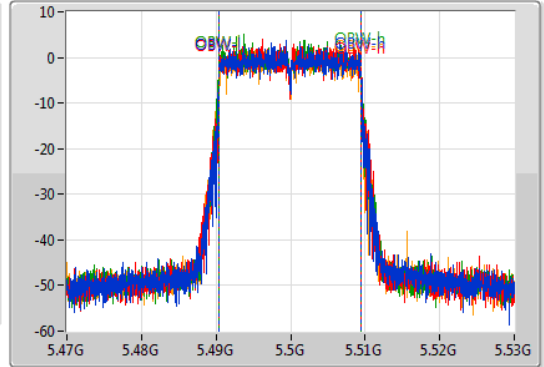

Port 1: [Waveform icon]
 Port 2: [Waveform icon]
 Port 3: [Waveform icon]
 Port 4: [Waveform icon]

26dB(Hz)	Fl-26dB(Hz)	Fh-26dB(Hz)	OBW(Hz)	Fl-OBW(Hz)	Fh-OBW(Hz)	Limit(Hz)	Port
21.45M	5.48932G	5.51077G	18.951M	5.490465G	5.509415G	Inf	1
21.87M	5.48902G	5.51089G	18.981M	5.490465G	5.509445G	Inf	2
21.39M	5.48932G	5.51071G	19.01M	5.490435G	5.509445G	Inf	3
21.84M	5.48902G	5.51086G	18.981M	5.490435G	5.509415G	Inf	4