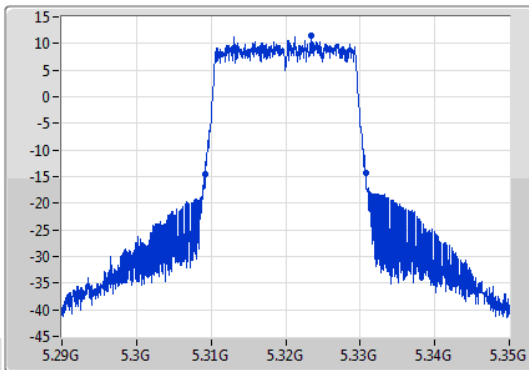

CF
5.32GHz
Span
60MHz
RBW
200kHz
VBW
1MHz
Sweep Time
100ms
Detector Type
Peak