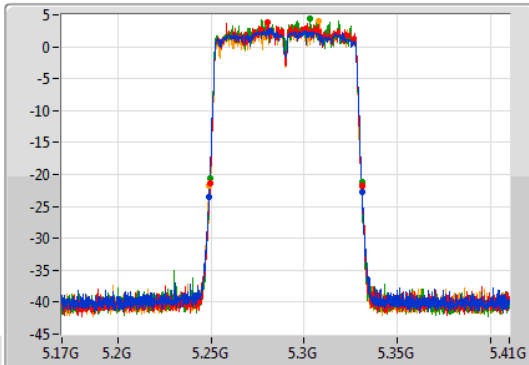

5290MHz

08/11/2019

CF
5.29GHz
Span
240MHz
RBW
1MHz
VBW
3MHz
Sweep Time
100ms
Detector Type
Peak

CF
5.29GHz
Span
240MHz
RBW
1MHz
VBW
3MHz
Sweep Time
100ms
Detector Type
Sample