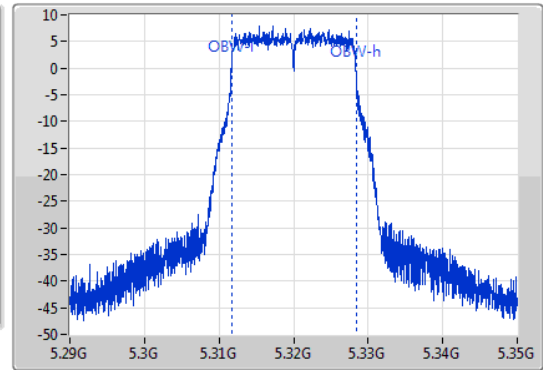

26dB(Hz)	Fl-26dB(Hz)	Fh-26dB(Hz)	OBW(Hz)	Fl-OBW(Hz)	Fh-OBW(Hz)	Limit(Hz)	Port
21.57M	5.30932G	5.33089G	16.702M	5.311664G	5.328366G	Inf	1

802.11a_Nss1,(6Mbps)_1TX

EBW

5500MHz

29/11/2019

CF: 5.5GHz
Span: 60MHz
RBW: 300kHz
VBW: 1MHz
Sweep Time: 100ms
Detector Type: Peak
Port 1