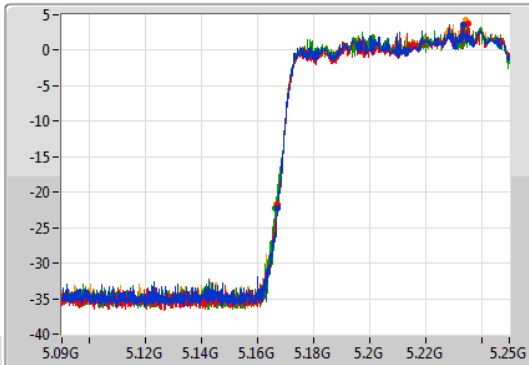

5250MHz Straddle 5.15-5.25GHz

04/12/2019

CF
5.17GHz
Span
160MHz
RBW
3MHz
VBW
10MHz
Sweep Time
100ms
Detector Type
Peak

CF
5.17GHz
Span
160MHz
RBW
2MHz
VBW
10MHz
Sweep Time
100ms
Detector Type
Peak