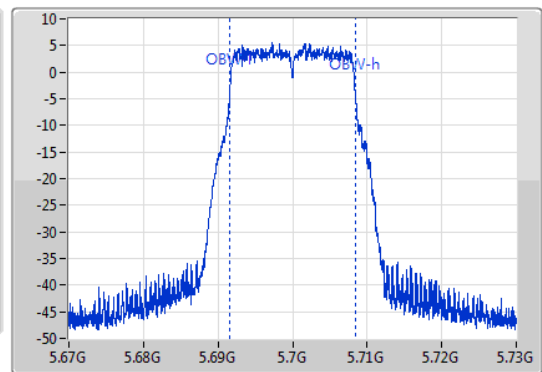

802.11a_Nss1,(6Mbps)_1TX

EBW

5700MHz

29/11/2019

CF: 5.7GHz
 Span: 60MHz
 RBW: 300kHz
 VBW: 1MHz
 Sweep Time: 100ms
 Detector Type: Peak
 Port 1

CF: 5.7GHz
 Span: 60MHz
 RBW: 200kHz
 VBW: 1MHz
 Sweep Time: 100ms
 Detector Type: Peak