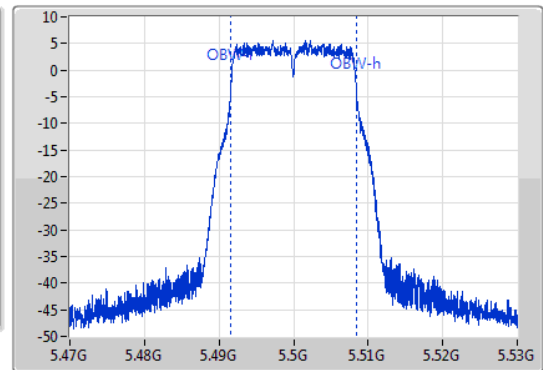

802.11a_Nss1,(6Mbps)_1TX

EBW

5500MHz

29/11/2019

CF: 5.5GHz
 Span: 60MHz
 RBW: 300kHz
 VBW: 1MHz
 Sweep Time: 100ms
 Detector Type: Peak
 Port 1

CF: 5.5GHz
 Span: 60MHz
 RBW: 200kHz
 VBW: 1MHz
 Sweep Time: 100ms
 Detector Type: Peak