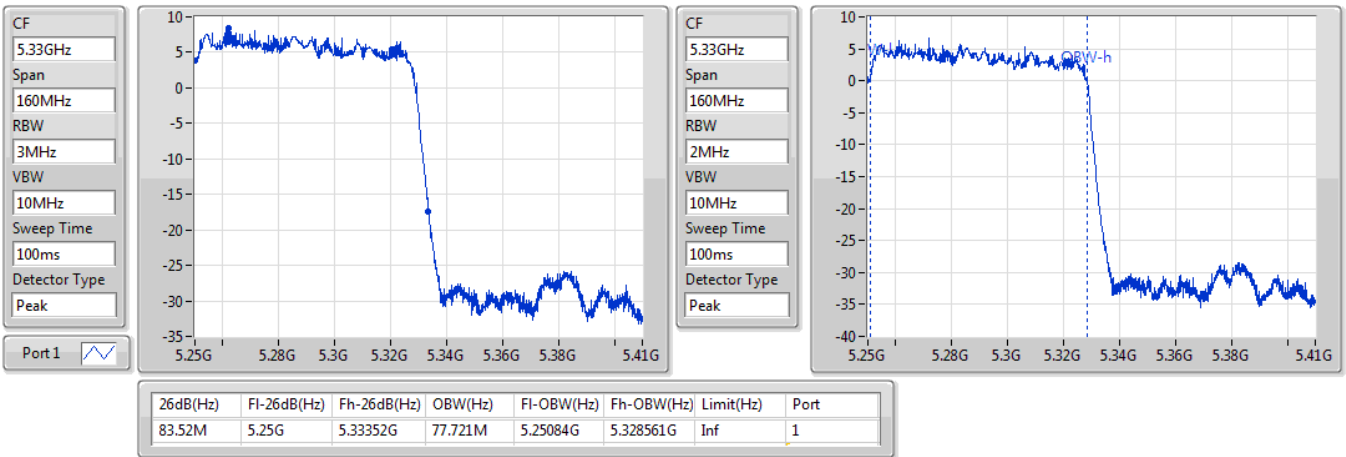

EBW

5250MHz Straddle 5.15-5.25GHz

04/12/2019

802.11ax HEW160_Nss1,(MCS0)_1TX

EBW

5250MHz Straddle 5.25-5.35GHz

29/11/2019

802.11ax HEW160_Nss1,(MCS0)_1TX