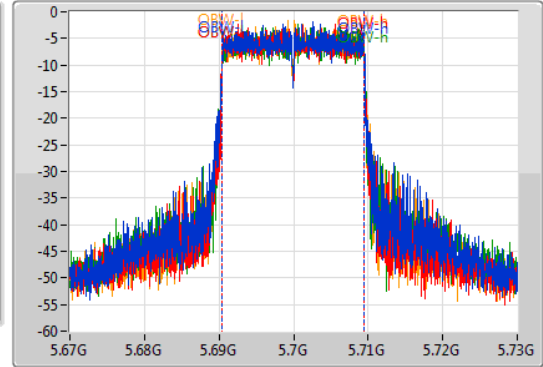

802.11ax HEW20_Nss1,(MCS0)_4TX

EBW

5700MHz

07/11/2019

CF: 5.7GHz
 Span: 60MHz
 RBW: 300kHz
 VBW: 1MHz
 Sweep Time: 100ms
 Detector Type: Peak

CF: 5.7GHz
 Span: 60MHz
 RBW: 200kHz
 VBW: 1MHz
 Sweep Time: 100ms
 Detector Type: Sample