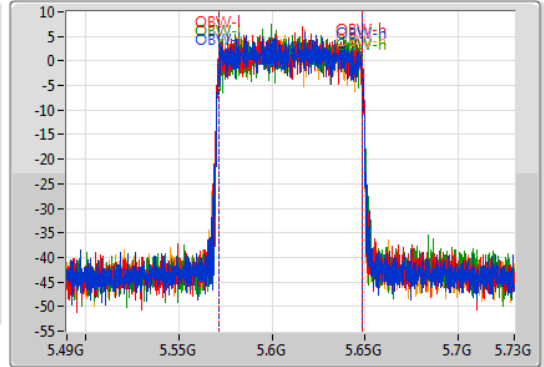

802.11ax HEW80_Nss1,(MCS0)_4TX

EBW

5610MHz

08/11/2019

CF: 5.61GHz
 Span: 240MHz
 RBW: 1MHz
 VBW: 3MHz
 Sweep Time: 100ms
 Detector Type: Peak

CF: 5.61GHz
 Span: 240MHz
 RBW: 1MHz
 VBW: 3MHz
 Sweep Time: 100ms
 Detector Type: Sample