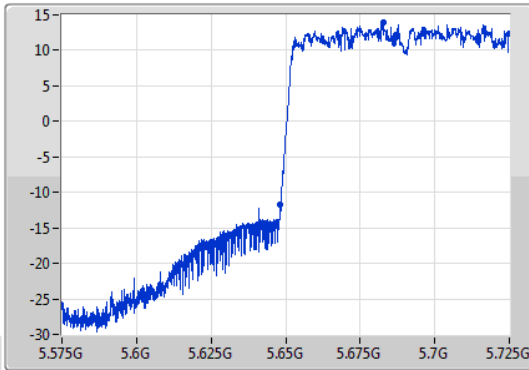

802.11ac VHT80_Nss1,(MCS0)_1TX
5690MHz Straddle 5.47-5.725GHz

EBW

29/11/2019

CF: 5.65GHz
Span: 150MHz
RBW: 2MHz
VBW: 10MHz
Sweep Time: 100ms
Detector Type: Peak

Port 1

CF: 5.65GHz
Span: 150MHz
RBW: 1MHz
VBW: 3MHz
Sweep Time: 100ms
Detector Type: Peak