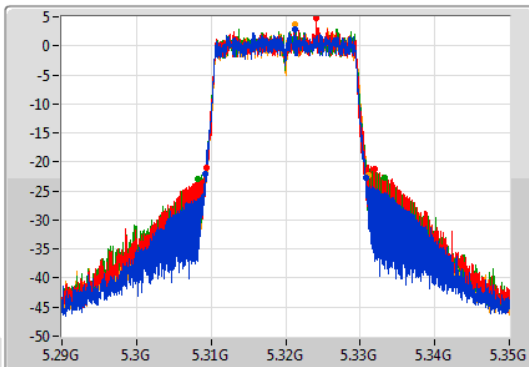

802.11ax HEW20_Nss1,(MCS0)_4TX

EBW

5320MHz

07/11/2019

CF
5.32GHz
Span
60MHz
RBW
300kHz
VBW
1MHz
Sweep Time
100ms
Detector Type
Peak

CF
5.32GHz
Span
60MHz
RBW
200kHz
VBW
1MHz
Sweep Time
100ms
Detector Type
Sample