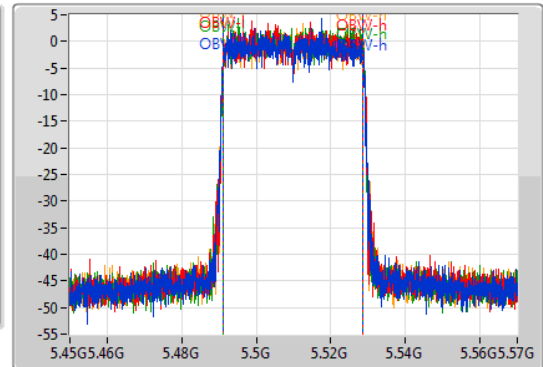

Port 1: [Waveform icon]
 Port 2: [Waveform icon]
 Port 3: [Waveform icon]
 Port 4: [Waveform icon]

26dB(Hz)	Fl-26dB(Hz)	Fh-26dB(Hz)	OBW(Hz)	Fl-OBW(Hz)	Fh-OBW(Hz)	Limit(Hz)	Port
40.14M	5.48978G	5.52992G	37.601M	5.491109G	5.528711G	Inf	1
40.08M	5.48996G	5.53004G	37.481M	5.491229G	5.528711G	Inf	2
39.72M	5.49002G	5.52974G	37.481M	5.491229G	5.528711G	Inf	3
39.96M	5.49002G	5.52998G	37.541M	5.491169G	5.528711G	Inf	4