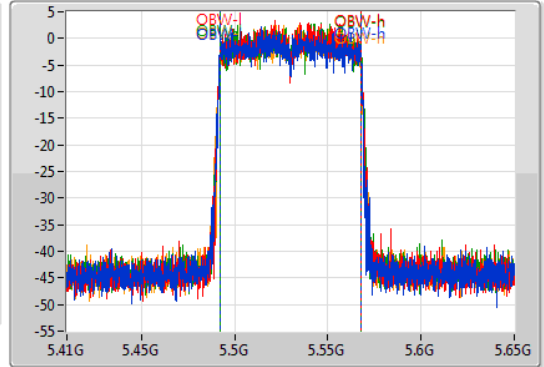

802.11ac VHT80_Nss1,(MCS0)_4TX

EBW

5530MHz

08/11/2019

CF
5.53GHz
Span
240MHz
RBW
1MHz
VBW
3MHz
Sweep Time
100ms
Detector Type
Peak

CF
5.53GHz
Span
240MHz
RBW
1MHz
VBW
3MHz
Sweep Time
100ms
Detector Type
Sample