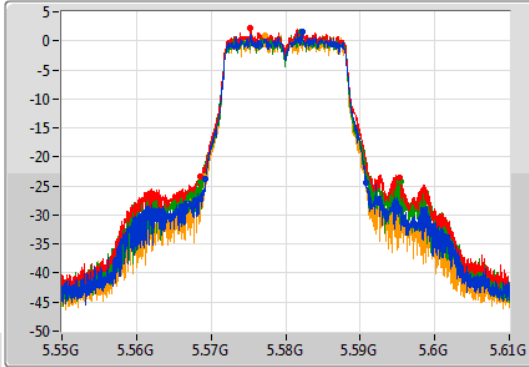

802.11a_Nss1,(6Mbps)_4TX

EBW

5500MHz

07/11/2019

CF: 5.5GHz
 Span: 60MHz
 RBW: 300kHz
 VBW: 1MHz
 Sweep Time: 100ms
 Detector Type: Peak

CF: 5.5GHz
 Span: 60MHz
 RBW: 200kHz
 VBW: 1MHz
 Sweep Time: 100ms
 Detector Type: Sample

Port 1: [Waveform icon]
 Port 2: [Waveform icon]
 Port 3: [Waveform icon]
 Port 4: [Waveform icon]

26dB(Hz)	Fl-26dB(Hz)	Fh-26dB(Hz)	OBW(Hz)	Fl-OBW(Hz)	Fh-OBW(Hz)	Limit(Hz)	Port
21.39M	5.48929G	5.51068G	16.582M	5.491634G	5.508216G	Inf	1
26.16M	5.48869G	5.51485G	16.642M	5.491634G	5.508276G	Inf	2
24M	5.48872G	5.51272G	16.642M	5.491634G	5.508276G	Inf	3
21.66M	5.48917G	5.51083G	16.582M	5.491664G	5.508246G	Inf	4

802.11a_Nss1,(6Mbps)_4TX

EBW

5580MHz

07/11/2019

CF
5.58GHz
Span
60MHz
RBW
300kHz
VBW
1MHz
Sweep Time
100ms
Detector Type
Peak

CF
5.58GHz
Span
60MHz
RBW
200kHz
VBW
1MHz
Sweep Time
100ms
Detector Type
Sample