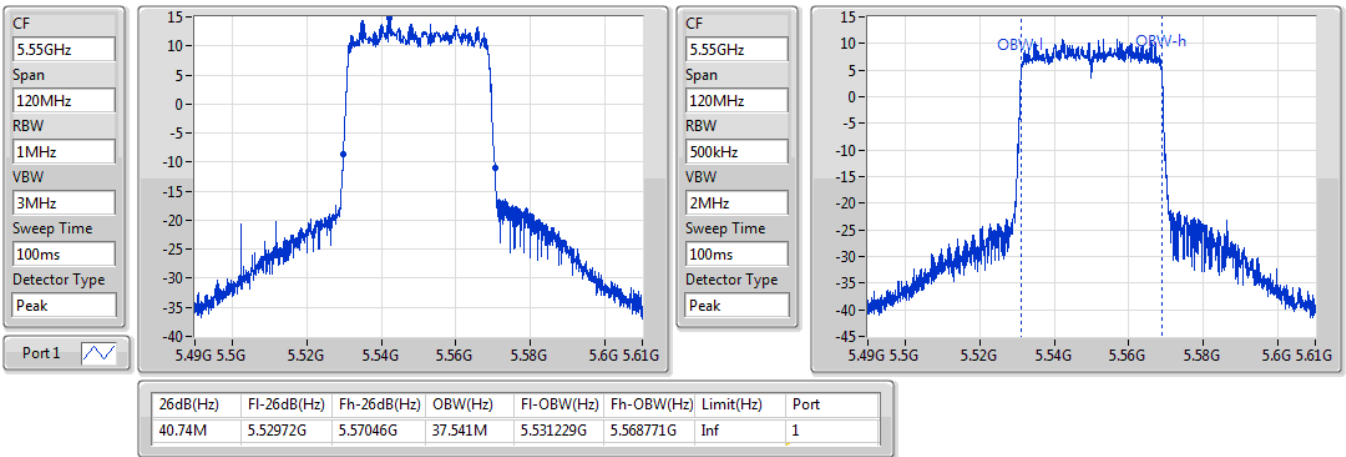

802.11ax HEW40_Nss1,(MCS0)_1TX

EBW

5550MHz

29/11/2019