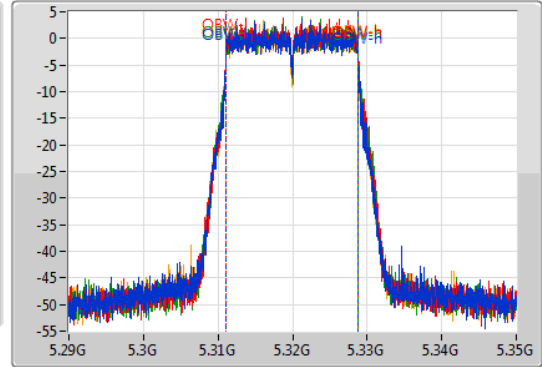

802.11ac VHT20_Nss4,(MCS0)_4TX

EBW

5320MHz

05/11/2019

CF
5.32GHz
Span
60MHz
RBW
300kHz
VBW
1MHz
Sweep Time
100ms
Detector Type
Peak

CF
5.32GHz
Span
60MHz
RBW
200kHz
VBW
1MHz
Sweep Time
100ms
Detector Type
Sample

Port 1
Port 2
Port 3
Port 4

26dB(Hz)	Fl-26dB(Hz)	Fh-26dB(Hz)	OBW(Hz)	Fl-OBW(Hz)	Fh-OBW(Hz)	Limit(Hz)	Port
21.54M	5.30923G	5.33077G	17.721M	5.311094G	5.328816G	Inf	1
21.6M	5.3092G	5.3308G	17.751M	5.311094G	5.328846G	Inf	2
21.81M	5.30905G	5.33086G	17.781M	5.311064G	5.328846G	Inf	3
21.48M	5.30914G	5.33062G	17.691M	5.311094G	5.328786G	Inf	4

802.11ac VHT20_Nss4,(MCS0)_4TX

EBW

5500MHz

05/11/2019

CF
5.5GHz
Span
60MHz
RBW
300kHz
VBW
1MHz
Sweep Time
100ms
Detector Type
Peak

CF
5.5GHz
Span
60MHz
RBW
200kHz
VBW
1MHz
Sweep Time
100ms
Detector Type
Sample

Port 1
Port 2
Port 3
Port 4

26dB(Hz)	Fl-26dB(Hz)	Fh-26dB(Hz)	OBW(Hz)	Fl-OBW(Hz)	Fh-OBW(Hz)	Limit(Hz)	Port
21.66M	5.48911G	5.51077G	17.721M	5.491064G	5.508786G	Inf	1
21.57M	5.48923G	5.5108G	17.721M	5.491094G	5.508816G	Inf	2
21.75M	5.48914G	5.51089G	17.751M	5.491064G	5.508816G	Inf	3
21.48M	5.48914G	5.51062G	17.691M	5.491094G	5.508786G	Inf	4