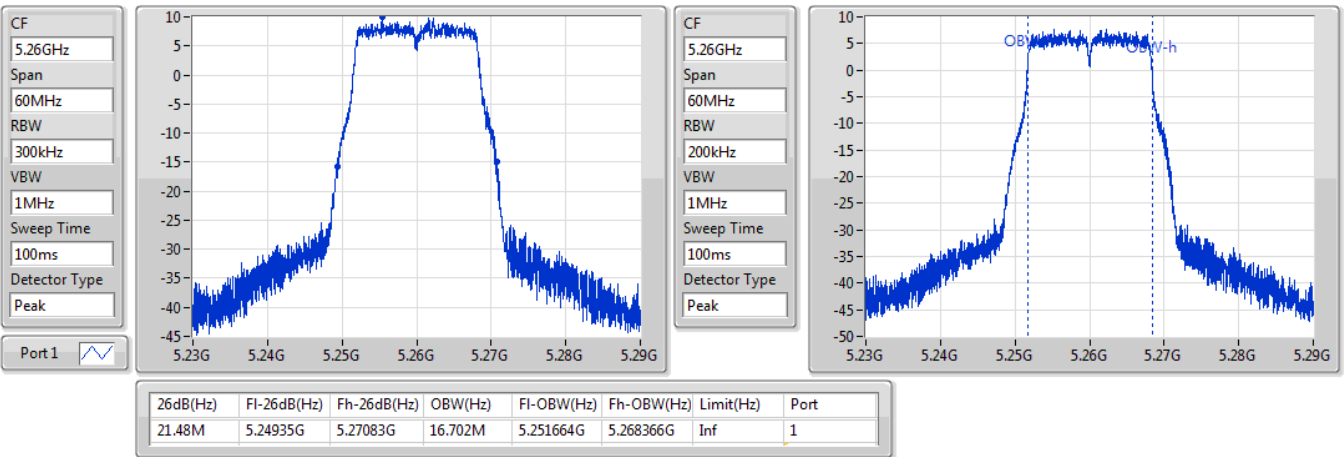

Port X-N dB = Port X 6dB down bandwidth for 5.725-5.85GHz band / 26dB down bandwidth for other band

Port X-OBW = Port X 99% occupied bandwidth;

802.11a_Nss1,(6Mbps)_1TX

EBW

5260MHz

29/11/2019

802.11a_Nss1,(6Mbps)_1TX