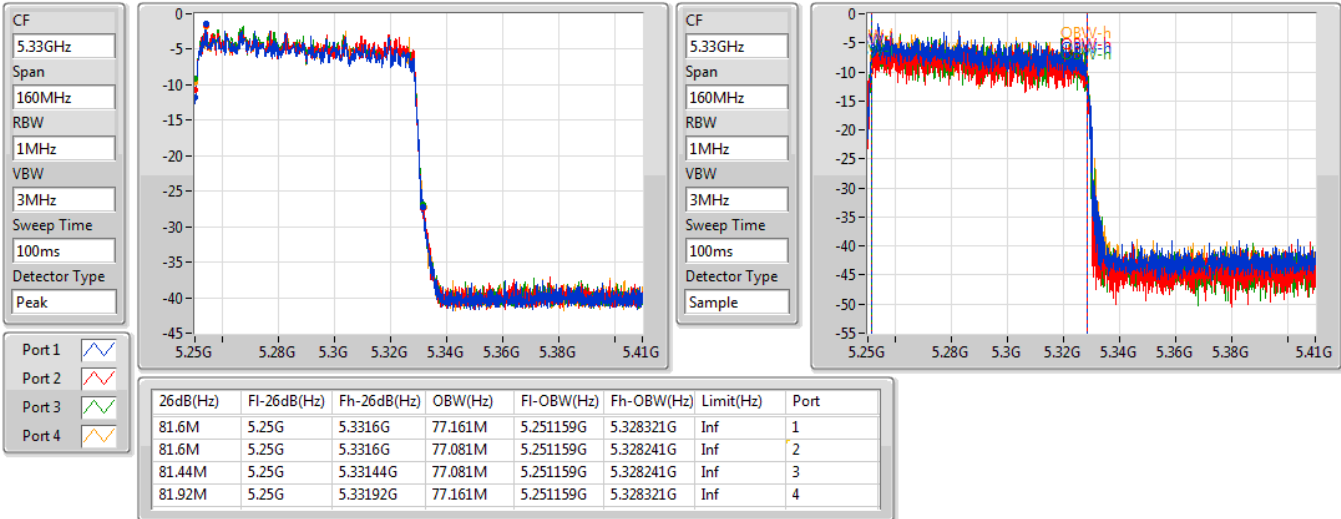

802.11ax HEW160_Nss1,(MCS0)_4TX

EBW

5250MHz Straddle 5.25-5.35GHz

08/11/2019