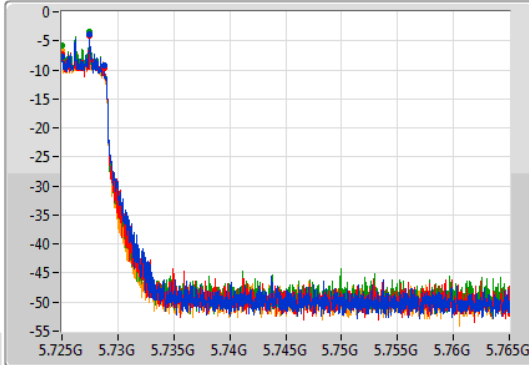

802.11ax HEW80_Nss1,(MCS0)_4TX

EBW

5690MHz Straddle 5.725-5.85GHz

08/11/2019

CF
5.745GHz
Span
40MHz
RBW
100kHz
VBW
300kHz
Sweep Time
100ms
Detector Type
Peak

CF
5.745GHz
Span
40MHz
RBW
50kHz
VBW
200kHz
Sweep Time
100ms
Detector Type
Sample