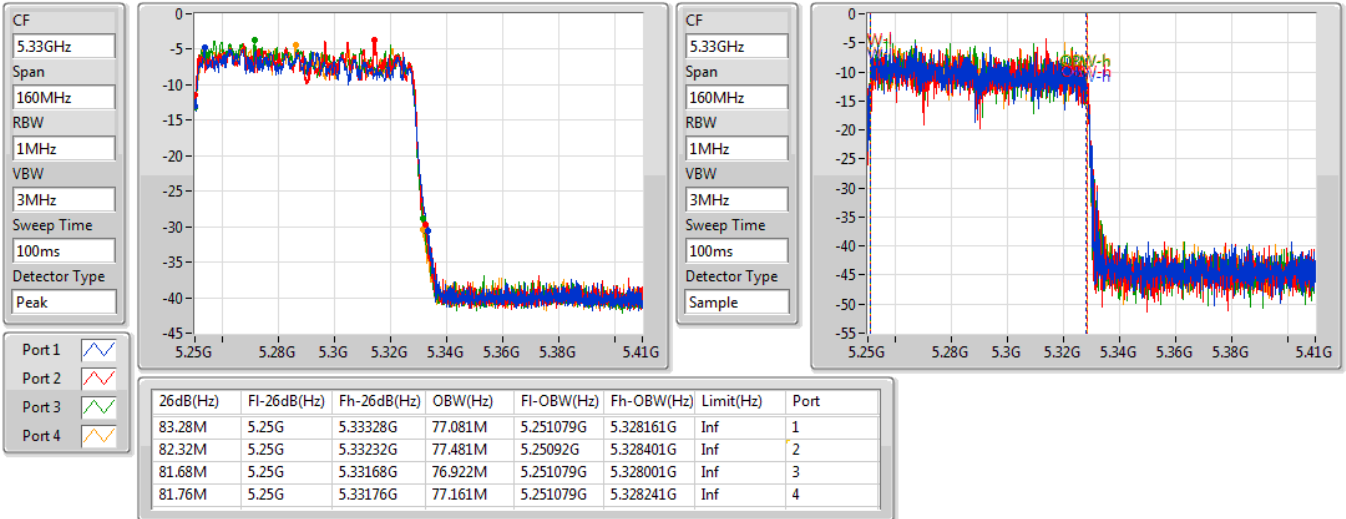

802.11ax HEW160_Nss4,(MCS0)_4TX

EBW

5250MHz Straddle 5.25-5.35GHz

05/11/2019