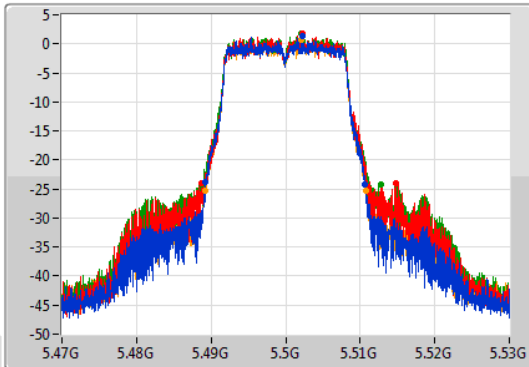

Port X-N dB = Port X 6dB down bandwidth for 5.725-5.85GHz band / 26dB down bandwidth for other band

Port X-OBW = Port X 99% occupied bandwidth;

802.11a_Nss1,(6Mbps)_4TX

EBW

5260MHz

07/11/2019

802.11a_Nss1,(6Mbps)_4TX

EBW

5300MHz

07/11/2019

802.11a_Nss1,(6Mbps)_4TX

EBW

5320MHz

07/11/2019

CF: 5.32GHz
 Span: 60MHz
 RBW: 300kHz
 VBW: 1MHz
 Sweep Time: 100ms
 Detector Type: Peak

CF: 5.32GHz
 Span: 60MHz
 RBW: 200kHz
 VBW: 1MHz
 Sweep Time: 100ms
 Detector Type: Sample

Port 1: [Waveform icon]
 Port 2: [Waveform icon]
 Port 3: [Waveform icon]
 Port 4: [Waveform icon]

26dB(Hz)	Fl-26dB(Hz)	Fh-26dB(Hz)	OBW(Hz)	Fl-OBW(Hz)	Fh-OBW(Hz)	Limit(Hz)	Port
21.54M	5.30923G	5.33077G	16.612M	5.311634G	5.328246G	Inf	1
21.51M	5.30923G	5.33074G	16.642M	5.311634G	5.328276G	Inf	2
21.87M	5.30902G	5.33089G	16.642M	5.311664G	5.328306G	Inf	3
21.54M	5.30929G	5.33083G	16.612M	5.311664G	5.328276G	Inf	4

802.11a_Nss1,(6Mbps)_4TX

EBW

5500MHz

07/11/2019

CF: 5.5GHz
 Span: 60MHz
 RBW: 300kHz
 VBW: 1MHz
 Sweep Time: 100ms
 Detector Type: Peak

CF: 5.5GHz
 Span: 60MHz
 RBW: 200kHz
 VBW: 1MHz
 Sweep Time: 100ms
 Detector Type: Sample