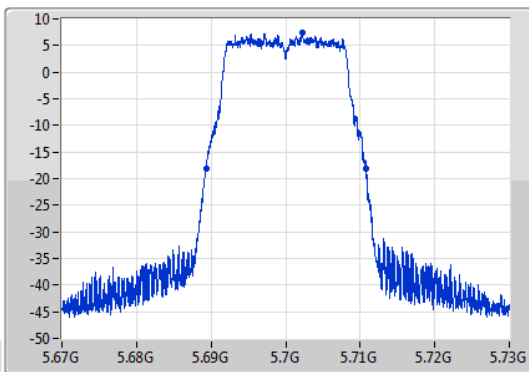

CF: 5.7GHz
Span: 60MHz
RBW: 200kHz
VBW: 1MHz
Sweep Time: 100ms
Detector Type: Peak