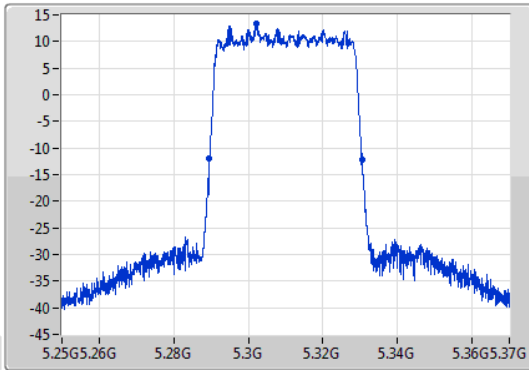

802.11ax HEW40_Nss1,(MCS0)_1TX

EBW

5310MHz

29/11/2019

CF
5.31GHz
Span
120MHz
RBW
1MHz
VBW
3MHz
Sweep Time
100ms
Detector Type
Peak
Port 1

CF
5.31GHz
Span
120MHz
RBW
500kHz
VBW
2MHz
Sweep Time
100ms
Detector Type
Peak