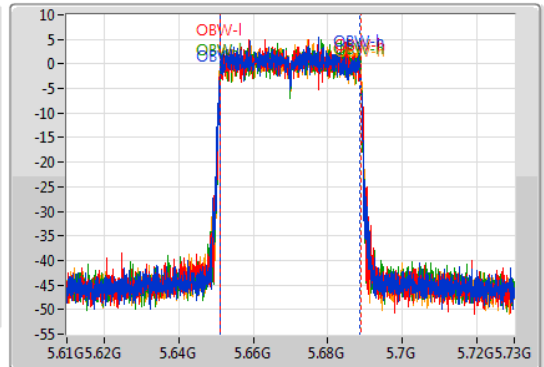

802.11ax HEW40_Nss4,(MCS0)_4TX

EBW

5670MHz

05/11/2019

CF: 5.67GHz
 Span: 120MHz
 RBW: 500kHz
 VBW: 2MHz
 Sweep Time: 100ms
 Detector Type: Peak

CF: 5.67GHz
 Span: 120MHz
 RBW: 500kHz
 VBW: 2MHz
 Sweep Time: 100ms
 Detector Type: Sample