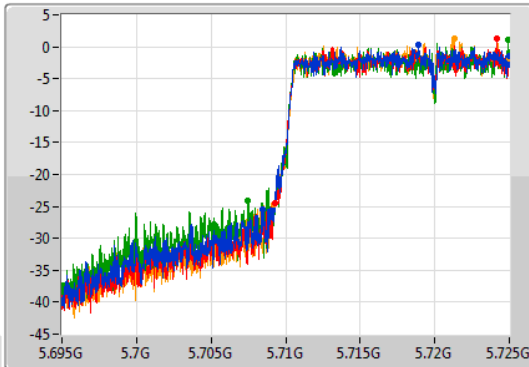

802.11ax HEW20_Nss1,(MCS0)_4TX

EBW

5720MHz Straddle 5.47-5.725GHz

07/11/2019

CF: 5.71GHz
Span: 30MHz
RBW: 200kHz
VBW: 1MHz
Sweep Time: 100ms
Detector Type: Peak

CF: 5.71GHz
Span: 30MHz
RBW: 200kHz
VBW: 1MHz
Sweep Time: 100ms
Detector Type: Sample