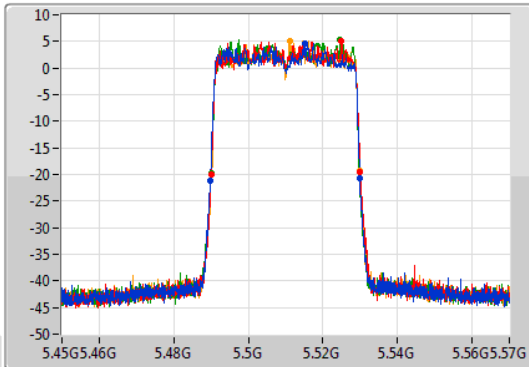

802.11ax HEW40_Nss4,(MCS0)_4TX

EBW

5510MHz

05/11/2019

CF: 5.51GHz
Span: 120MHz
RBW: 500kHz
VBW: 2MHz
Sweep Time: 100ms
Detector Type: Peak

CF: 5.51GHz
Span: 120MHz
RBW: 500kHz
VBW: 2MHz
Sweep Time: 100ms
Detector Type: Sample