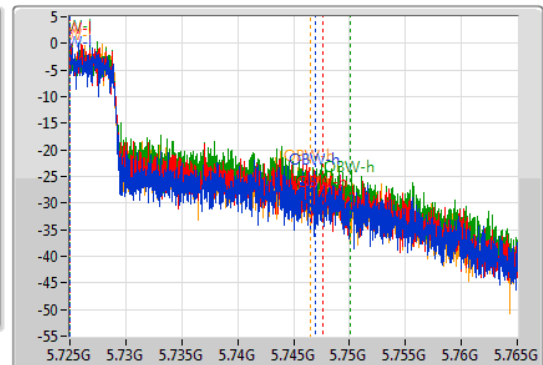

802.11ax HEW40_Nss1,(MCS0)_4TX

EBW

5710MHz Straddle 5.725-5.85GHz

07/11/2019

CF: 5.745GHz
 Span: 40MHz
 RBW: 100kHz
 VBW: 300kHz
 Sweep Time: 100ms
 Detector Type: Peak

CF: 5.745GHz
 Span: 40MHz
 RBW: 300kHz
 VBW: 1MHz
 Sweep Time: 100ms
 Detector Type: Sample