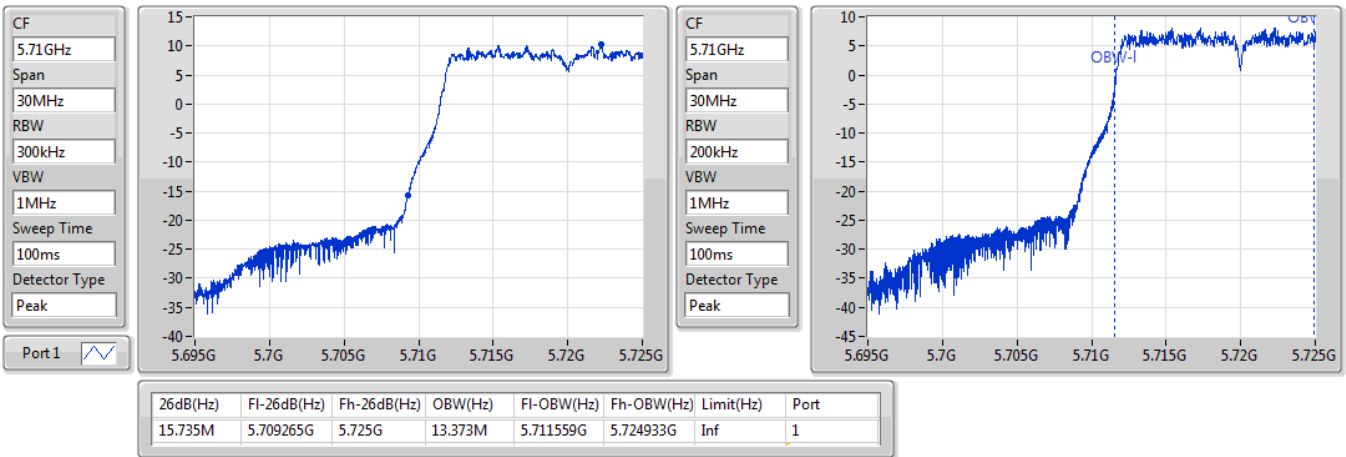

802.11a_Nss1,(6Mbps)_1TX

EBW

5720MHz Straddle 5.47-5.725GHz

29/11/2019