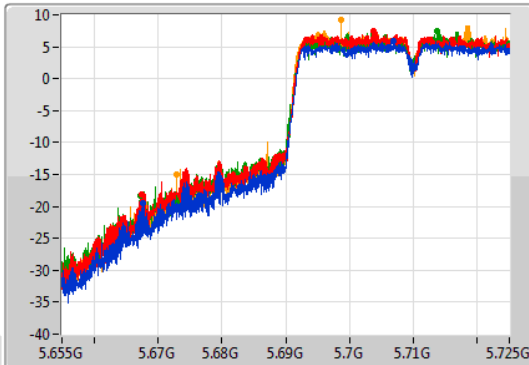

802.11ac VHT40_Nss1,(MCS0)_4TX

EBW

5710MHz Straddle 5.47-5.725GHz

08/11/2019

CF: 5.69GHz
Span: 70MHz
RBW: 1MHz
VBW: 3MHz
Sweep Time: 100ms
Detector Type: Peak

CF: 5.69GHz
Span: 70MHz
RBW: 500kHz
VBW: 2MHz
Sweep Time: 100ms
Detector Type: Sample