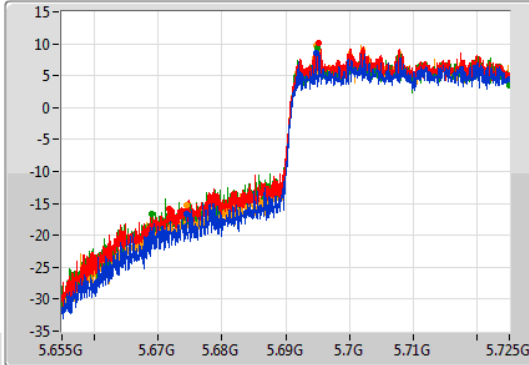

802.11ax HEW40_Nss1,(MCS0)_4TX

EBW

5710MHz Straddle 5.47-5.725GHz

07/11/2019

CF: 5.69GHz
Span: 70MHz
RBW: 1MHz
VBW: 3MHz
Sweep Time: 100ms
Detector Type: Peak

CF: 5.69GHz
Span: 70MHz
RBW: 500kHz
VBW: 2MHz
Sweep Time: 100ms
Detector Type: Sample