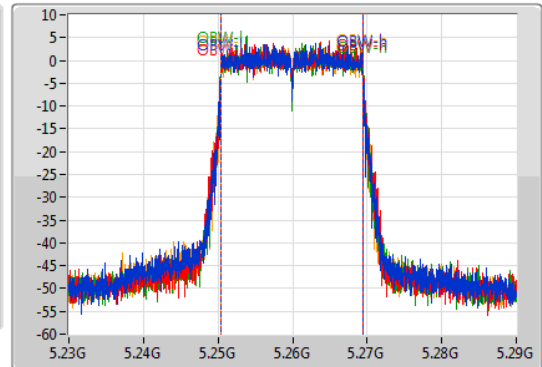

802.11ax HEW20_Nss4,(MCS0)_4TX

EBW

5260MHz

05/11/2019

CF
5.26GHz
Span
60MHz
RBW
300kHz
VBW
1MHz
Sweep Time
100ms
Detector Type
Peak

CF
5.26GHz
Span
60MHz
RBW
200kHz
VBW
1MHz
Sweep Time
100ms
Detector Type
Sample