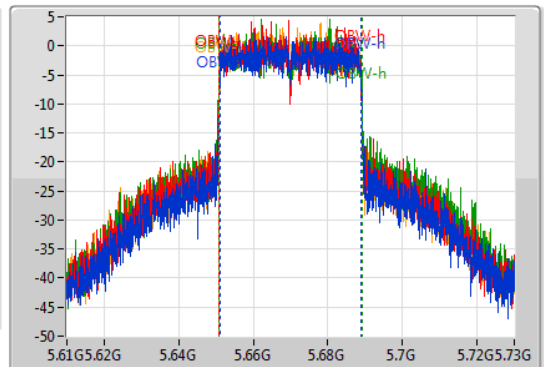

802.11ax HEW40_Nss1,(MCS0)_4TX

EBW

5670MHz

07/11/2019

CF: 5.67GHz
 Span: 120MHz
 RBW: 1MHz
 VBW: 3MHz
 Sweep Time: 100ms
 Detector Type: Peak

CF: 5.67GHz
 Span: 120MHz
 RBW: 500kHz
 VBW: 2MHz
 Sweep Time: 100ms
 Detector Type: Sample