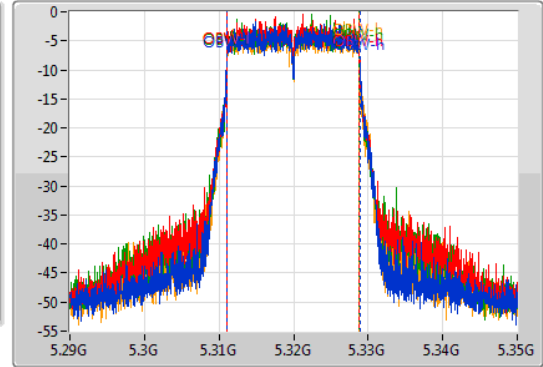

802.11ac VHT20_Nss1,(MCS0)_4TX

EBW

5320MHz

07/11/2019

CF: 5.32GHz
 Span: 60MHz
 RBW: 300kHz
 VBW: 1MHz
 Sweep Time: 100ms
 Detector Type: Peak

CF: 5.32GHz
 Span: 60MHz
 RBW: 200kHz
 VBW: 1MHz
 Sweep Time: 100ms
 Detector Type: Sample