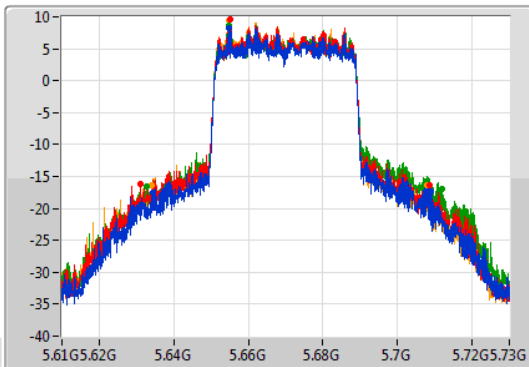

802.11ax HEW40_Nss1,(MCS0)_4TX

EBW

5670MHz

07/11/2019

CF: 5.67GHz
Span: 120MHz
RBW: 1MHz
VBW: 3MHz
Sweep Time: 100ms
Detector Type: Peak

CF: 5.67GHz
Span: 120MHz
RBW: 500kHz
VBW: 2MHz
Sweep Time: 100ms
Detector Type: Sample