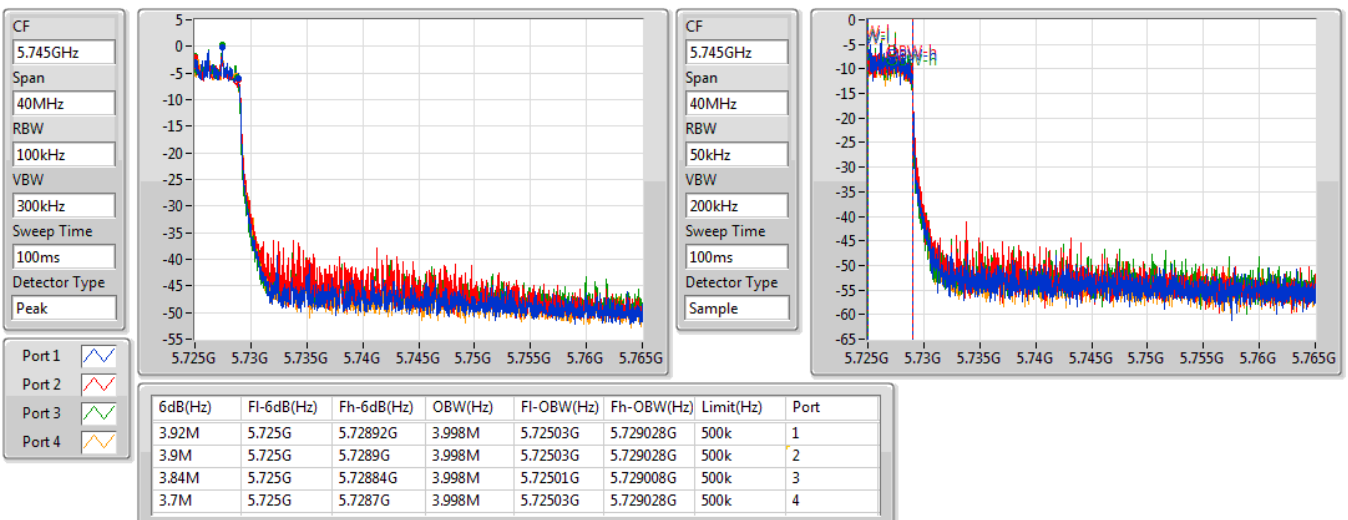

802.11ax HEW40_Nss4,(MCS0)_4TX

EBW

5710MHz Straddle 5.47-5.725GHz

05/11/2019

802.11ax HEW40_Nss4,(MCS0)_4TX

EBW

5710MHz Straddle 5.725-5.85GHz

05/11/2019