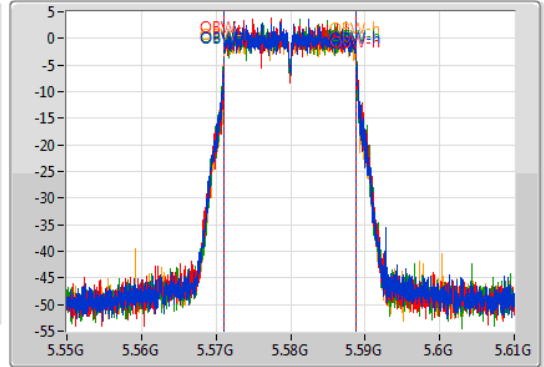

802.11ac VHT20_Nss4,(MCS0)_4TX

EBW

5580MHz

05/11/2019

CF: 5.58GHz
 Span: 60MHz
 RBW: 300kHz
 VBW: 1MHz
 Sweep Time: 100ms
 Detector Type: Peak

CF: 5.58GHz
 Span: 60MHz
 RBW: 200kHz
 VBW: 1MHz
 Sweep Time: 100ms
 Detector Type: Sample