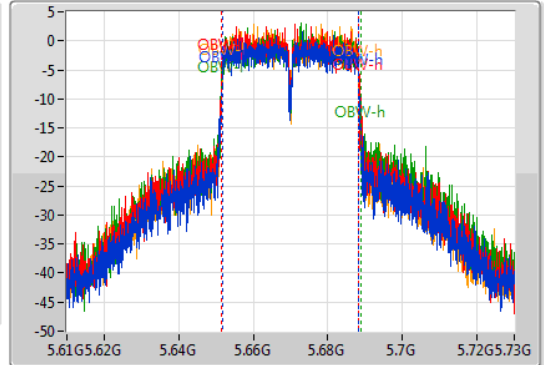

802.11ac VHT40_Nss1,(MCS0)_4TX

EBW

5670MHz

08/11/2019

CF: 5.67GHz
 Span: 120MHz
 RBW: 1MHz
 VBW: 3MHz
 Sweep Time: 100ms
 Detector Type: Peak

CF: 5.67GHz
 Span: 120MHz
 RBW: 500kHz
 VBW: 2MHz
 Sweep Time: 100ms
 Detector Type: Sample