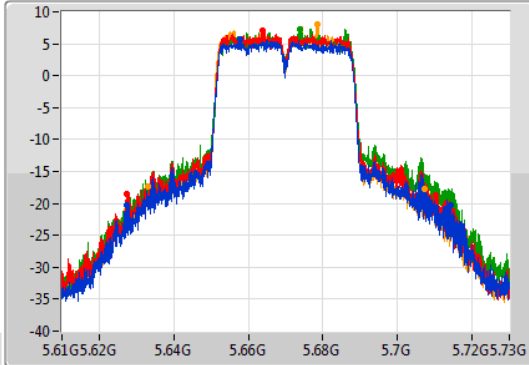

802.11ac VHT40_Nss1,(MCS0)_4TX

EBW

5670MHz

08/11/2019

CF: 5.67GHz
Span: 120MHz
RBW: 1MHz
VBW: 3MHz
Sweep Time: 100ms
Detector Type: Peak

CF: 5.67GHz
Span: 120MHz
RBW: 500kHz
VBW: 2MHz
Sweep Time: 100ms
Detector Type: Sample