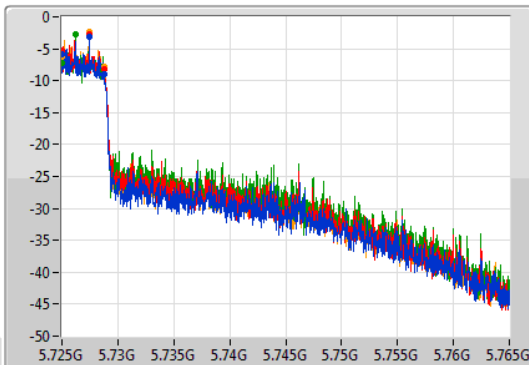

5710MHz Straddle 5.725-5.85GHz

07/11/2019

CF: 5.745GHz
Span: 40MHz
RBW: 100kHz
VBW: 300kHz
Sweep Time: 100ms
Detector Type: Peak

CF: 5.745GHz
Span: 40MHz
RBW: 300kHz
VBW: 1MHz
Sweep Time: 100ms
Detector Type: Sample