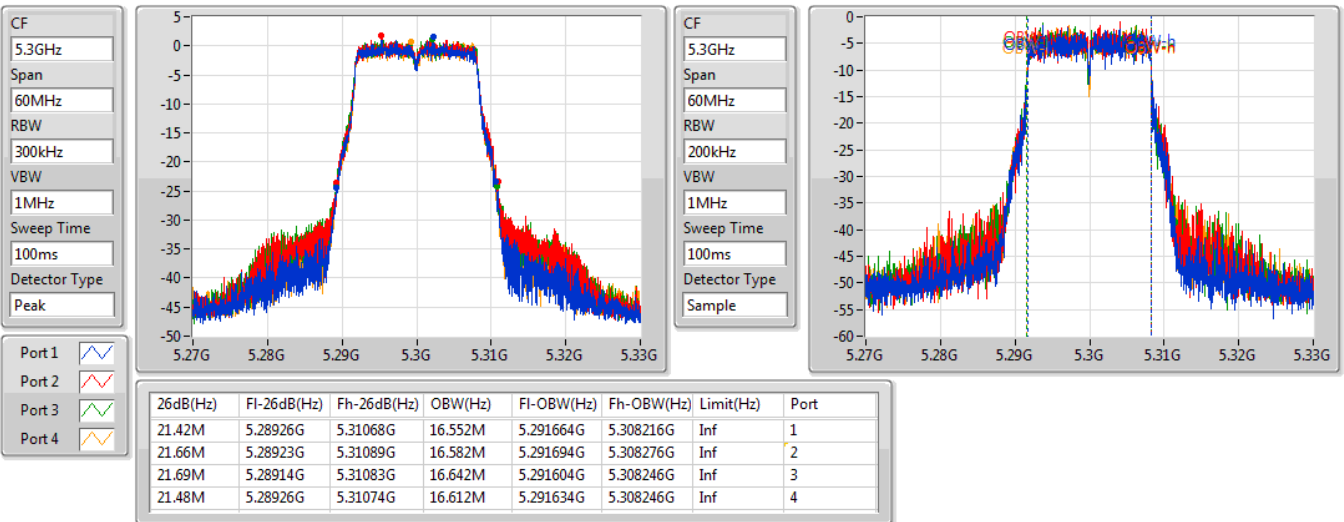

Port X-N dB = Port X 6dB down bandwidth for 5.725-5.85GHz band / 26dB down bandwidth for other band

Port X-OBW = Port X 99% occupied bandwidth;

802.11a_Nss1,(6Mbps)_4TX

EBW

5260MHz

07/11/2019

802.11a_Nss1,(6Mbps)_4TX

EBW

5300MHz

07/11/2019

802.11a_Nss1,(6Mbps)_4TX

EBW

5320MHz

07/11/2019

CF: 5.32GHz
 Span: 60MHz
 RBW: 300kHz
 VBW: 1MHz
 Sweep Time: 100ms
 Detector Type: Peak