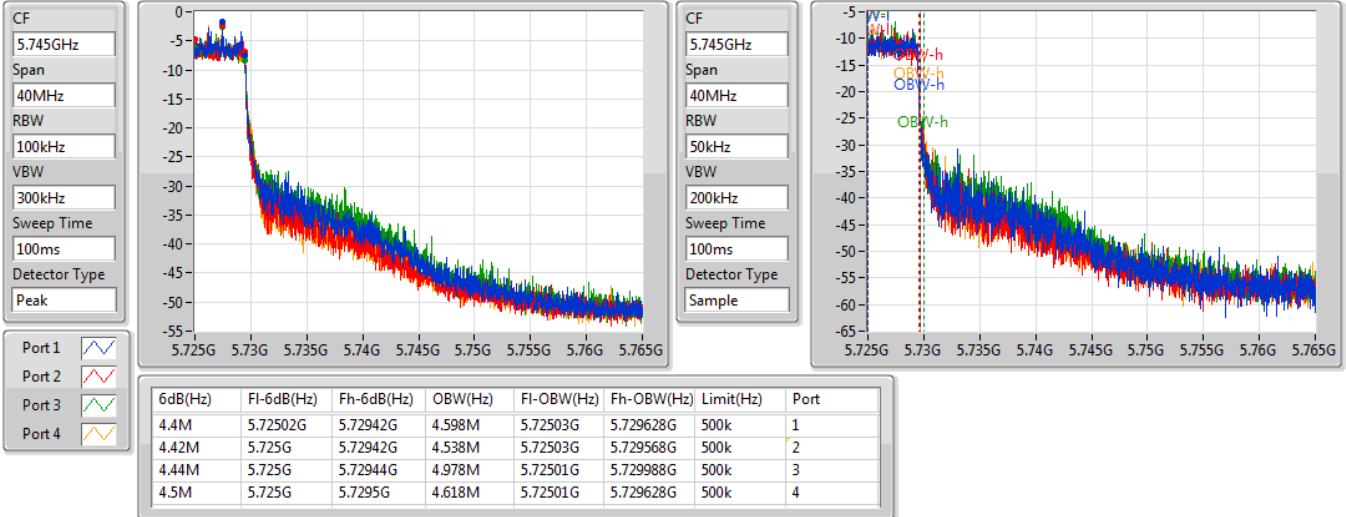

802.11ax HEW20_Nss1,(MCS0)_4TX

EBW

5720MHz Straddle 5.725-5.85GHz

07/11/2019