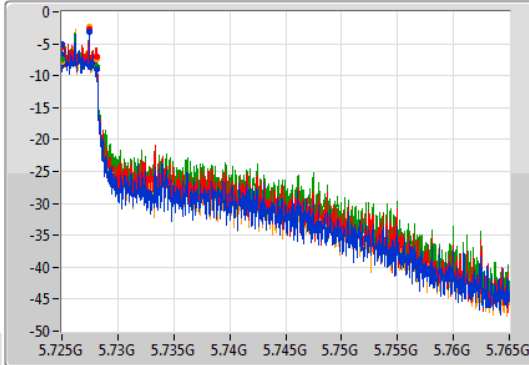

802.11ac VHT40_Nss1,(MCS0)_4TX

EBW

5710MHz Straddle 5.725-5.85GHz

08/11/2019

CF
5.745GHz
Span
40MHz
RBW
100kHz
VBW
300kHz
Sweep Time
100ms
Detector Type
Peak

CF
5.745GHz
Span
40MHz
RBW
300kHz
VBW
1MHz
Sweep Time
100ms
Detector Type
Sample