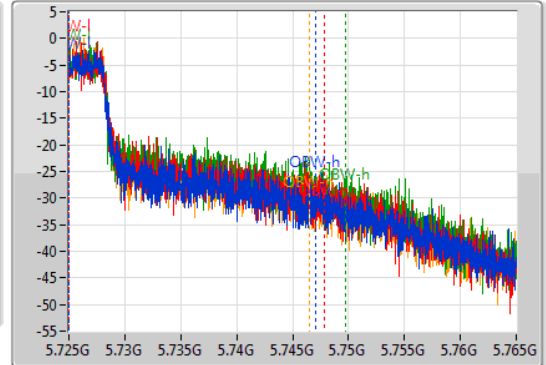

802.11ac VHT40_Nss1,(MCS0)_4TX

EBW

5710MHz Straddle 5.725-5.85GHz

08/11/2019

CF
5.745GHz
Span
40MHz
RBW
100kHz
VBW
300kHz
Sweep Time
100ms
Detector Type
Peak

CF
5.745GHz
Span
40MHz
RBW
300kHz
VBW
1MHz
Sweep Time
100ms
Detector Type
Sample