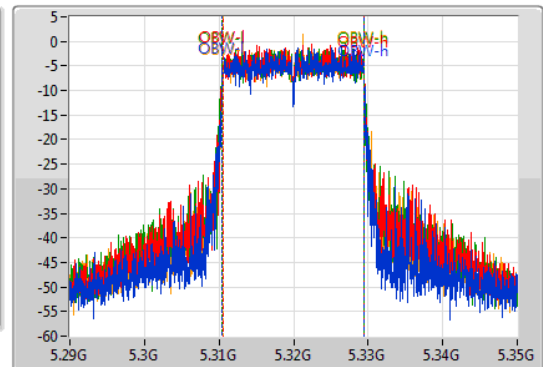

802.11ax HEW20_Nss1,(MCS0)_4TX

EBW

5320MHz

07/11/2019

CF
5.32GHz
Span
60MHz
RBW
300kHz
VBW
1MHz
Sweep Time
100ms
Detector Type
Peak

CF
5.32GHz
Span
60MHz
RBW
200kHz
VBW
1MHz
Sweep Time
100ms
Detector Type
Sample