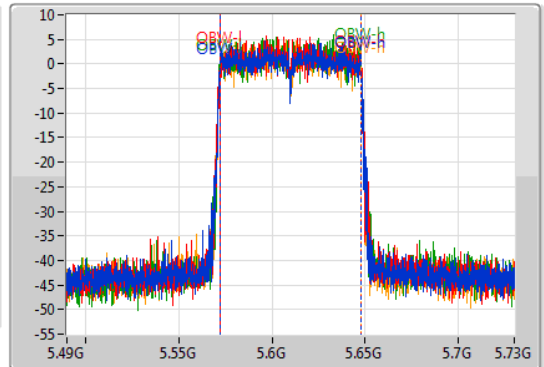

802.11ac VHT80_Nss1,(MCS0)_4TX

EBW

5610MHz

08/11/2019

CF
5.61GHz
Span
240MHz
RBW
1MHz
VBW
3MHz
Sweep Time
100ms
Detector Type
Peak

CF
5.61GHz
Span
240MHz
RBW
1MHz
VBW
3MHz
Sweep Time
100ms
Detector Type
Sample