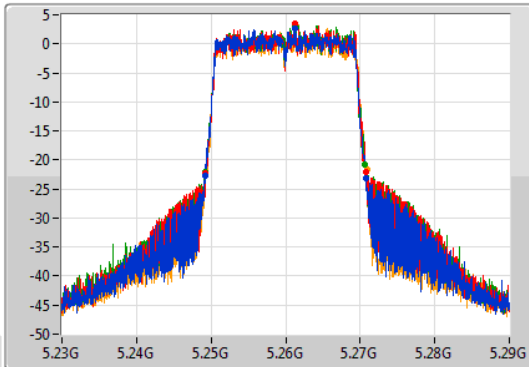

802.11ax HEW20_Nss1,(MCS0)_4TX

EBW

5260MHz

07/11/2019

CF
5.26GHz
Span
60MHz
RBW
300kHz
VBW
1MHz
Sweep Time
100ms
Detector Type
Peak

CF
5.26GHz
Span
60MHz
RBW
200kHz
VBW
1MHz
Sweep Time
100ms
Detector Type
Sample