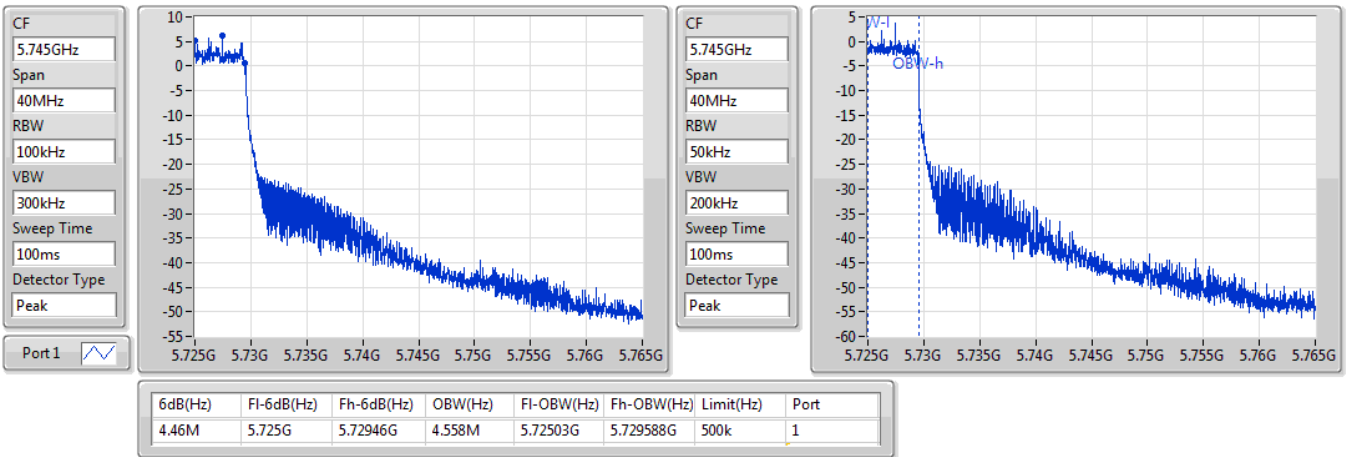

802.11ax HEW20_Nss1,(MCS0)_1TX

EBW

5720MHz Straddle 5.725-5.85GHz

29/11/2019