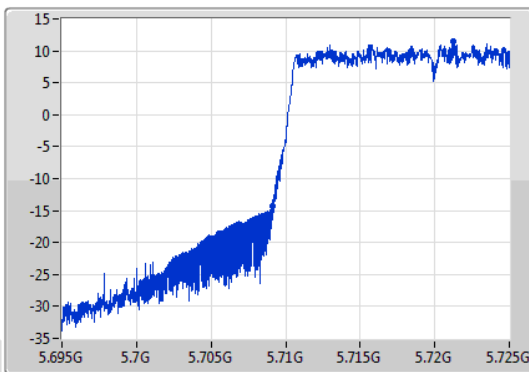

CF
5.71GHz
Span
30MHz
RBW
200kHz
VBW
1MHz
Sweep Time
100ms
Detector Type
Peak