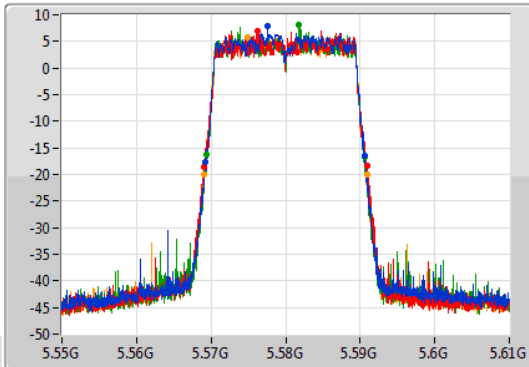

802.11ax HEW20_Nss4,(MCS0)_4TX

EBW

5580MHz

05/11/2019

CF: 5.58GHz
Span: 60MHz
RBW: 300kHz
VBW: 1MHz
Sweep Time: 100ms
Detector Type: Peak

CF: 5.58GHz
Span: 60MHz
RBW: 200kHz
VBW: 1MHz
Sweep Time: 100ms
Detector Type: Sample