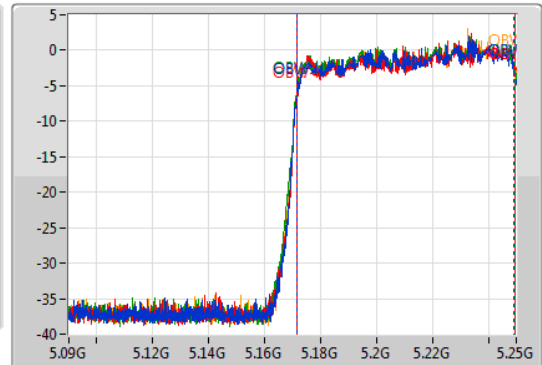

802.11ax HEW160_Nss1,(MCS0)_4TX

EBW

5250MHz Straddle 5.15-5.25GHz

04/12/2019

CF
5.17GHz
Span
160MHz
RBW
3MHz
VBW
10MHz
Sweep Time
100ms
Detector Type
Peak

CF
5.17GHz
Span
160MHz
RBW
2MHz
VBW
10MHz
Sweep Time
100ms
Detector Type
Peak