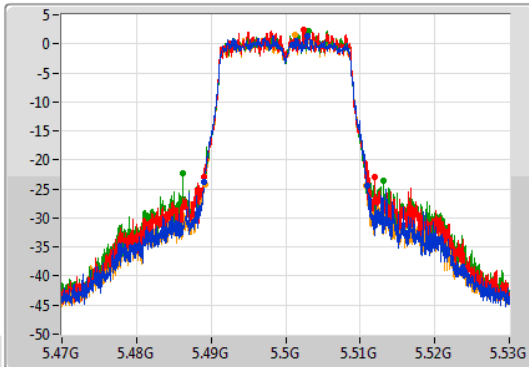

802.11ac VHT20_Nss1,(MCS0)_4TX

EBW

5500MHz

07/11/2019

CF: 5.5GHz
Span: 60MHz
RBW: 300kHz
VBW: 1MHz
Sweep Time: 100ms
Detector Type: Peak

CF: 5.5GHz
Span: 60MHz
RBW: 200kHz
VBW: 1MHz
Sweep Time: 100ms
Detector Type: Sample