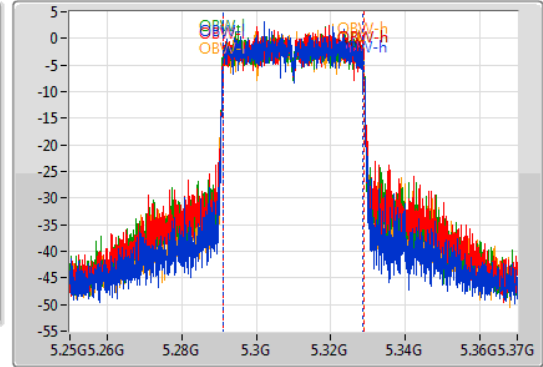

802.11ax HEW40_Nss1,(MCS0)_4TX

EBW

5310MHz

07/11/2019

CF: 5.31GHz
 Span: 120MHz
 RBW: 500kHz
 VBW: 2MHz
 Sweep Time: 100ms
 Detector Type: Peak

CF: 5.31GHz
 Span: 120MHz
 RBW: 500kHz
 VBW: 2MHz
 Sweep Time: 100ms
 Detector Type: Sample