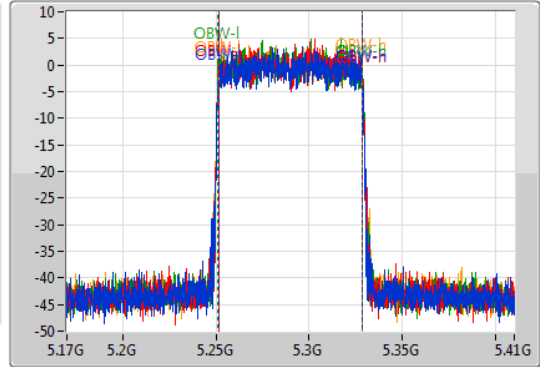

802.11ax HEW80_Nss4,(MCS0)_4TX

EBW

5290MHz

05/11/2019

CF
5.29GHz
Span
240MHz
RBW
1MHz
VBW
3MHz
Sweep Time
100ms
Detector Type
Peak

CF
5.29GHz
Span
240MHz
RBW
1MHz
VBW
3MHz
Sweep Time
100ms
Detector Type
Sample