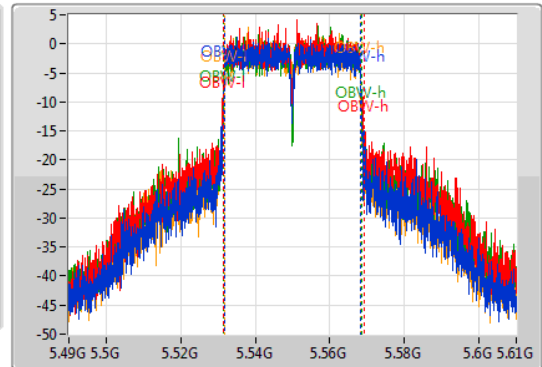

802.11ac VHT40_Nss1,(MCS0)_4TX

EBW

5550MHz

08/11/2019

CF: 5.55GHz
 Span: 120MHz
 RBW: 1MHz
 VBW: 3MHz
 Sweep Time: 100ms
 Detector Type: Peak

CF: 5.55GHz
 Span: 120MHz
 RBW: 500kHz
 VBW: 2MHz
 Sweep Time: 100ms
 Detector Type: Sample