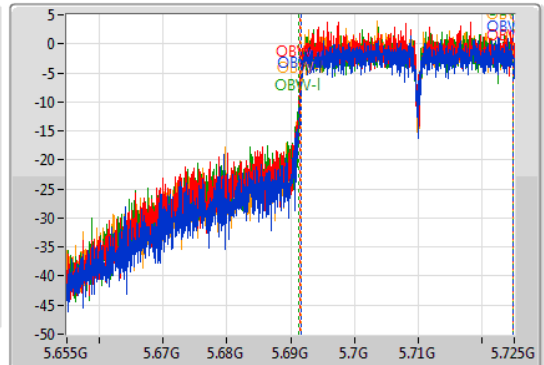

802.11ac VHT40_Nss1,(MCS0)_4TX

EBW

5710MHz Straddle 5.47-5.725GHz

08/11/2019

CF: 5.69GHz
 Span: 70MHz
 RBW: 1MHz
 VBW: 3MHz
 Sweep Time: 100ms
 Detector Type: Peak

CF: 5.69GHz
 Span: 70MHz
 RBW: 500kHz
 VBW: 2MHz
 Sweep Time: 100ms
 Detector Type: Sample