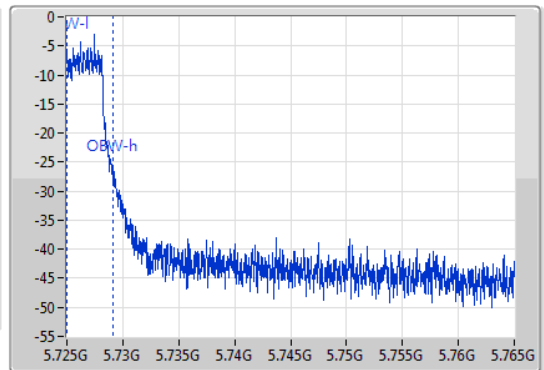

802.11ac VHT80_Nss1,(MCS0)_1TX
5690MHz Straddle 5.725-5.85GHz

EBW

29/11/2019

CF: 5.745GHz
 Span: 40MHz
 RBW: 100kHz
 VBW: 300kHz
 Sweep Time: 100ms
 Detector Type: Peak

Port 1

CF: 5.745GHz
 Span: 40MHz
 RBW: 50kHz
 VBW: 200kHz
 Sweep Time: 100ms
 Detector Type: Peak