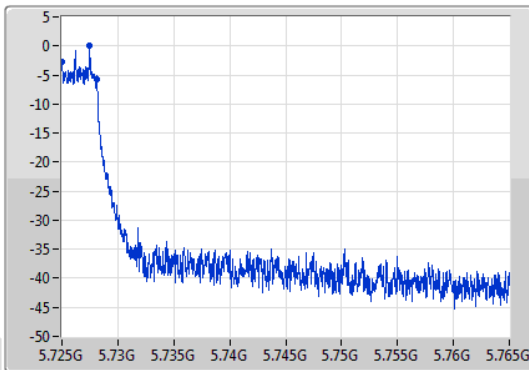

CF: 5.745GHz
Span: 40MHz
RBW: 50kHz
VBW: 200kHz
Sweep Time: 100ms
Detector Type: Peak