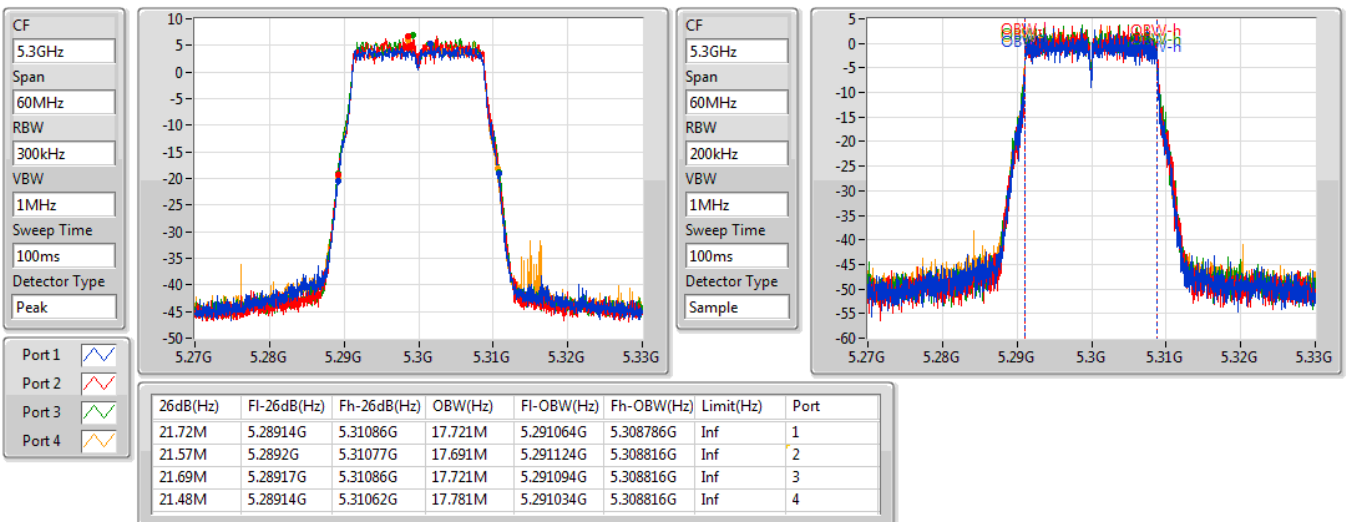

802.11ac VHT20_Nss4,(MCS0)_4TX

EBW

5300MHz

05/11/2019