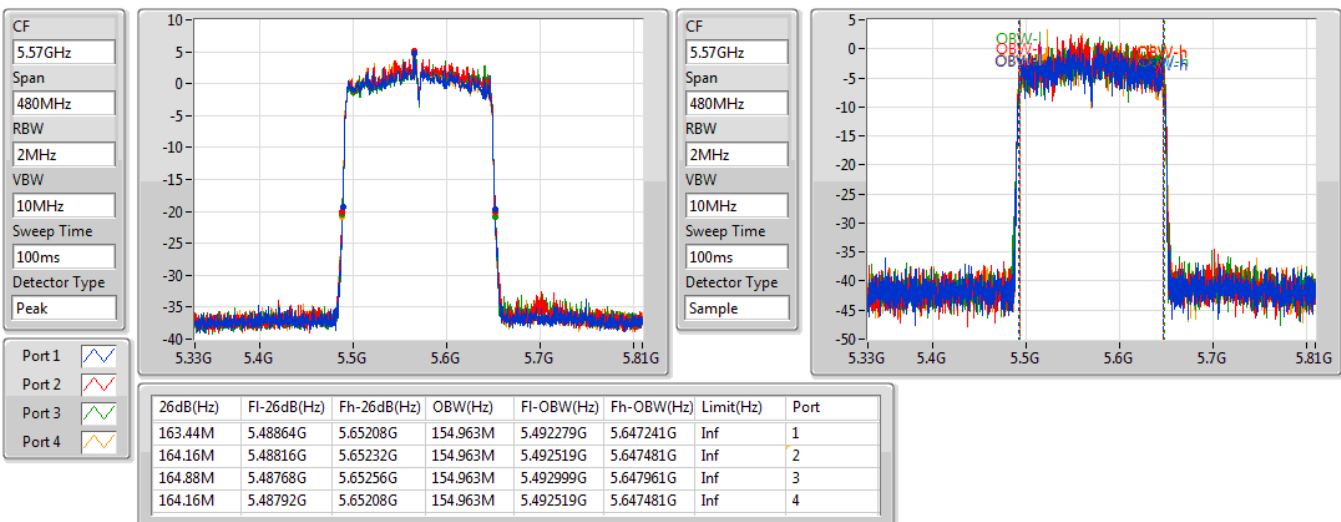

802.11ax HEW160_Nss1,(MCS0)_4TX

EBW

5250MHz Straddle 5.25-5.35GHz

08/11/2019

802.11ax HEW160_Nss1,(MCS0)_4TX

EBW

5570MHz

08/11/2019