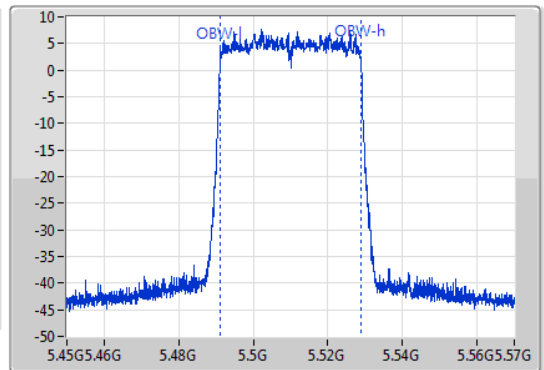

802.11ax HEW40_Nss1,(MCS0)_1TX

EBW

5510MHz

29/11/2019

CF
5.51GHz
Span
120MHz
RBW
1MHz
VBW
3MHz
Sweep Time
100ms
Detector Type
Peak
Port 1

CF
5.51GHz
Span
120MHz
RBW
500kHz
VBW
2MHz
Sweep Time
100ms
Detector Type
Peak