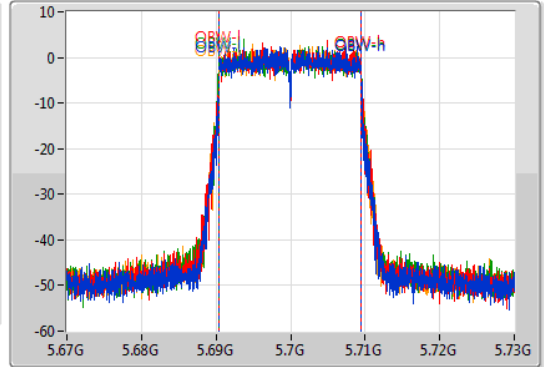

Port 1: [Waveform icon]
 Port 2: [Waveform icon]
 Port 3: [Waveform icon]
 Port 4: [Waveform icon]

26dB(Hz)	Fl-26dB(Hz)	Fh-26dB(Hz)	OBW(Hz)	Fl-OBW(Hz)	Fh-OBW(Hz)	Limit(Hz)	Port
21.45M	5.6892G	5.71065G	18.951M	5.690465G	5.709415G	Inf	1
21.99M	5.68896G	5.71095G	18.981M	5.690465G	5.709445G	Inf	2
21.48M	5.6892G	5.71068G	19.07M	5.690405G	5.709475G	Inf	3
21.84M	5.68902G	5.71086G	18.981M	5.690435G	5.709415G	Inf	4