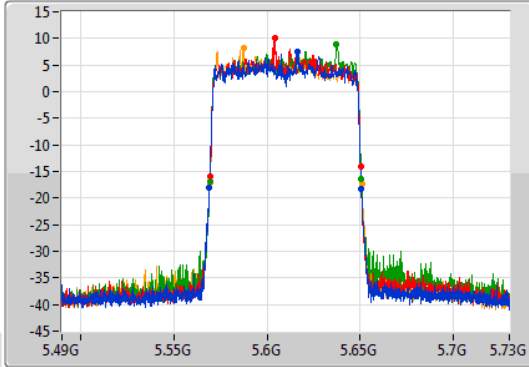

802.11ax HEW80_Nss4,(MCS0)_4TX

EBW

5610MHz

05/11/2019

CF
5.61GHz
Span
240MHz
RBW
1MHz
VBW
3MHz
Sweep Time
100ms
Detector Type
Peak

CF
5.61GHz
Span
240MHz
RBW
1MHz
VBW
3MHz
Sweep Time
100ms
Detector Type
Sample