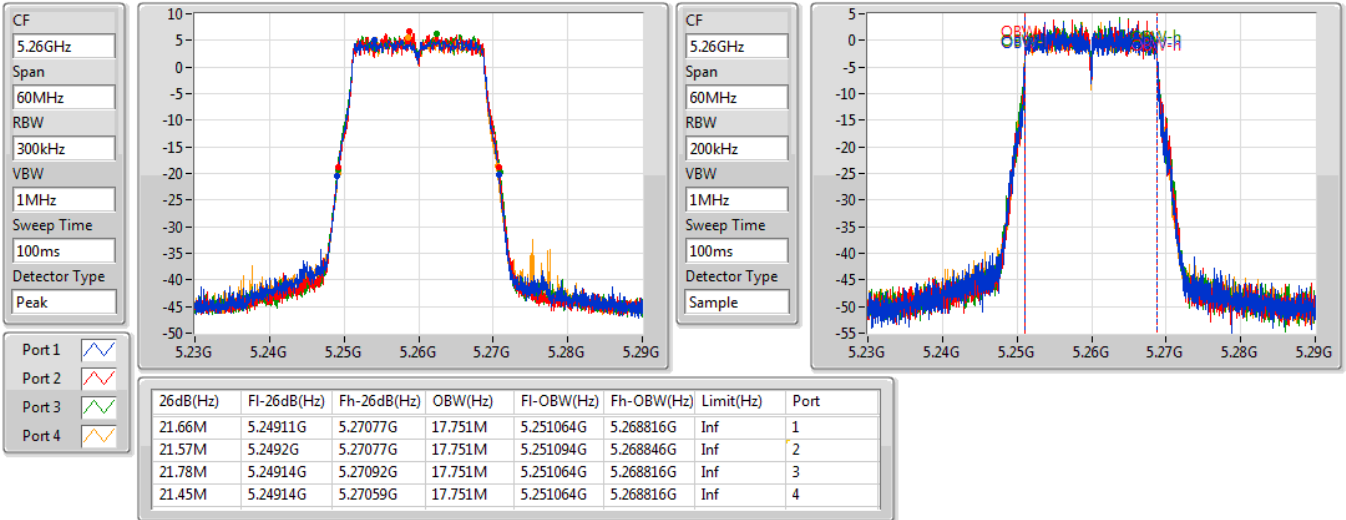

Port X-N dB = Port X 6dB down bandwidth for 5.725-5.85GHz band / 26dB down bandwidth for other band

Port X-OBW = Port X 99% occupied bandwidth;

802.11ac VHT20_Nss4,(MCS0)_4TX

EBW

5260MHz

05/11/2019

802.11ac VHT20_Nss4,(MCS0)_4TX