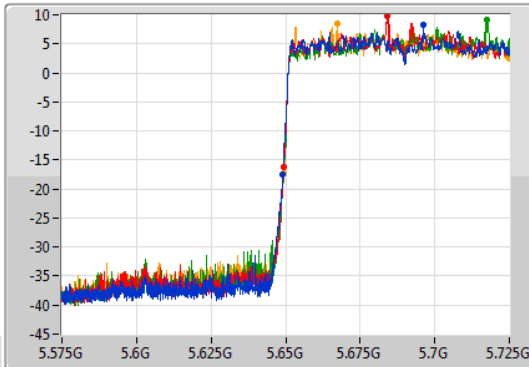

802.11ax HEW80_Nss4,(MCS0)_4TX

EBW

5690MHz Straddle 5.47-5.725GHz

05/11/2019

CF
5.65GHz
Span
150MHz
RBW
1MHz
VBW
3MHz
Sweep Time
100ms
Detector Type
Peak

CF
5.65GHz
Span
150MHz
RBW
1MHz
VBW
3MHz
Sweep Time
100ms
Detector Type
Sample