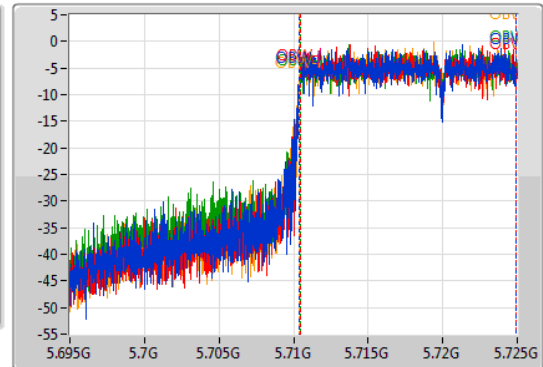

802.11ax HEW20_Nss1,(MCS0)_4TX

EBW

5720MHz Straddle 5.47-5.725GHz

07/11/2019

CF: 5.71GHz
 Span: 30MHz
 RBW: 200kHz
 VBW: 1MHz
 Sweep Time: 100ms
 Detector Type: Peak

CF: 5.71GHz
 Span: 30MHz
 RBW: 200kHz
 VBW: 1MHz
 Sweep Time: 100ms
 Detector Type: Sample