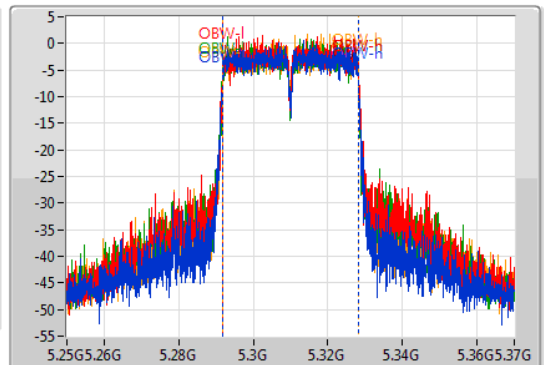

802.11ac VHT40_Nss1,(MCS0)_4TX

EBW

5310MHz

08/11/2019

CF
5.31GHz
Span
120MHz
RBW
500kHz
VBW
2MHz
Sweep Time
100ms
Detector Type
Peak

CF
5.31GHz
Span
120MHz
RBW
500kHz
VBW
2MHz
Sweep Time
100ms
Detector Type
Sample