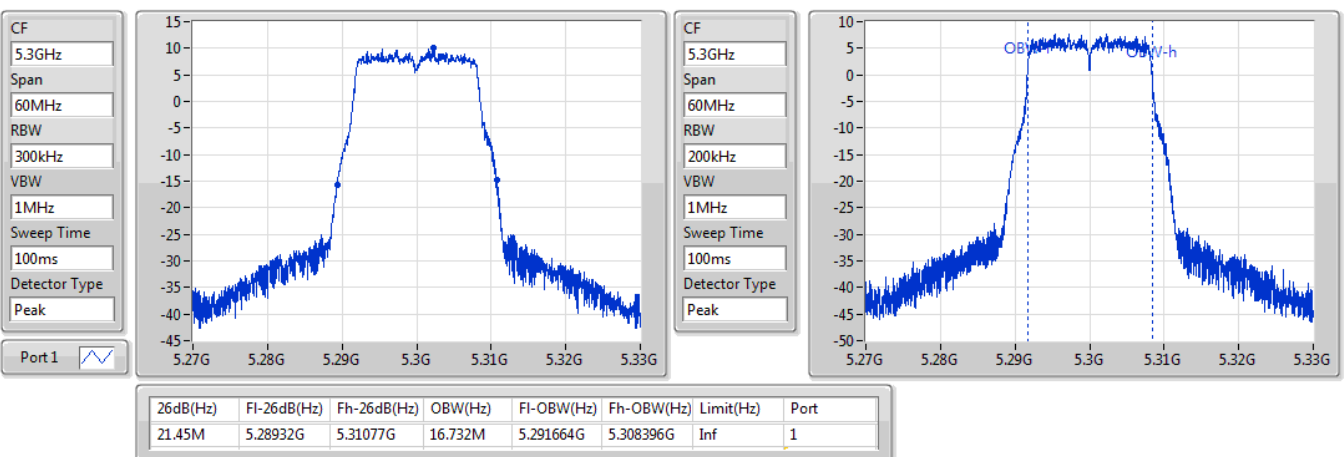

802.11a_Nss1,(6Mbps)_1TX

EBW

5300MHz

29/11/2019