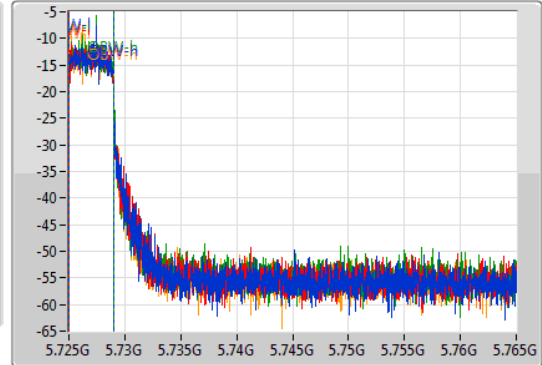

802.11ax HEW80_Nss1,(MCS0)_4TX

EBW

5690MHz Straddle 5.725-5.85GHz

08/11/2019

CF
5.745GHz
Span
40MHz
RBW
100kHz
VBW
300kHz
Sweep Time
100ms
Detector Type
Peak

CF
5.745GHz
Span
40MHz
RBW
50kHz
VBW
200kHz
Sweep Time
100ms
Detector Type
Sample