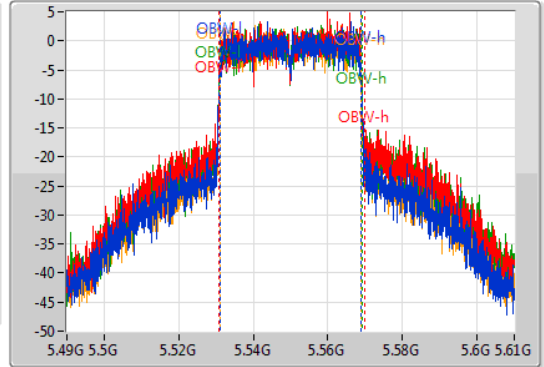

802.11ax HEW40_Nss1,(MCS0)_4TX

EBW

5550MHz

07/11/2019

CF: 5.55GHz
 Span: 120MHz
 RBW: 1MHz
 VBW: 3MHz
 Sweep Time: 100ms
 Detector Type: Peak

CF: 5.55GHz
 Span: 120MHz
 RBW: 500kHz
 VBW: 2MHz
 Sweep Time: 100ms
 Detector Type: Sample