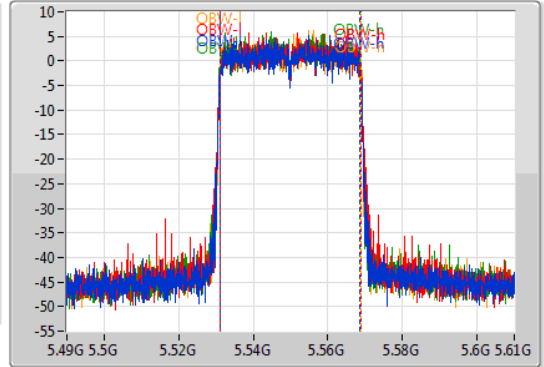

802.11ax HEW40_Nss4,(MCS0)_4TX

EBW

5550MHz

05/11/2019

CF: 5.55GHz
 Span: 120MHz
 RBW: 500kHz
 VBW: 2MHz
 Sweep Time: 100ms
 Detector Type: Peak

CF: 5.55GHz
 Span: 120MHz
 RBW: 500kHz
 VBW: 2MHz
 Sweep Time: 100ms
 Detector Type: Sample