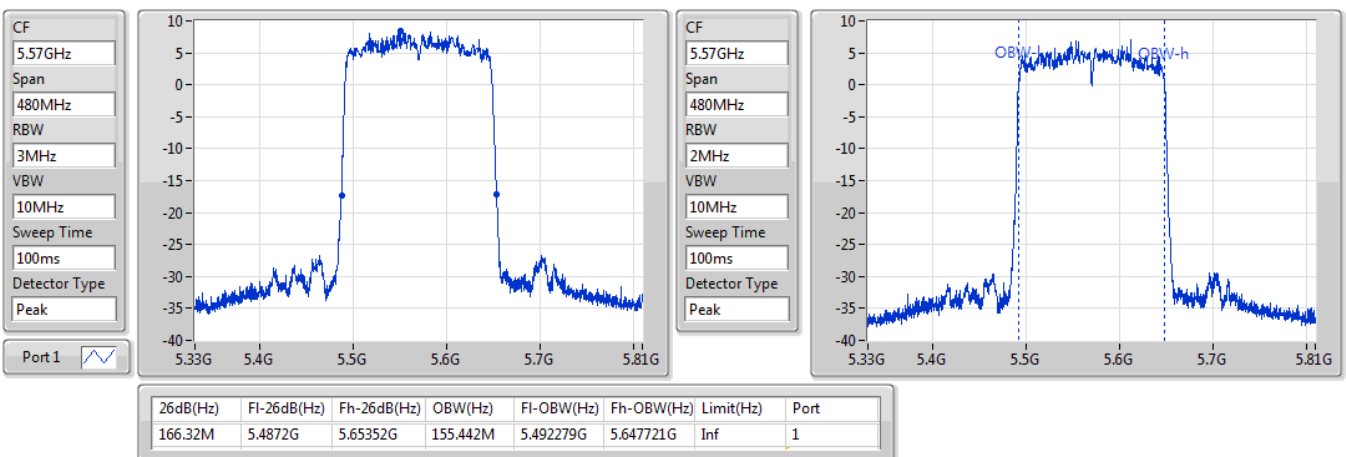

5570MHz

29/11/2019