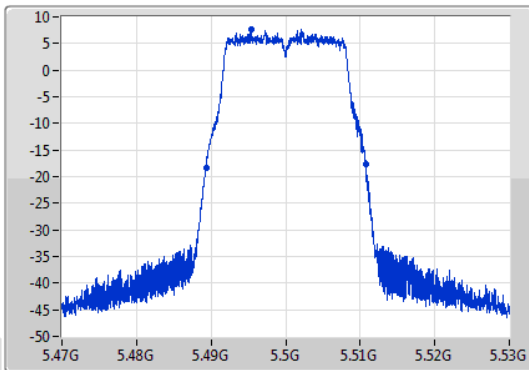

CF: 5.5GHz
Span: 60MHz
RBW: 200kHz
VBW: 1MHz
Sweep Time: 100ms
Detector Type: Peak