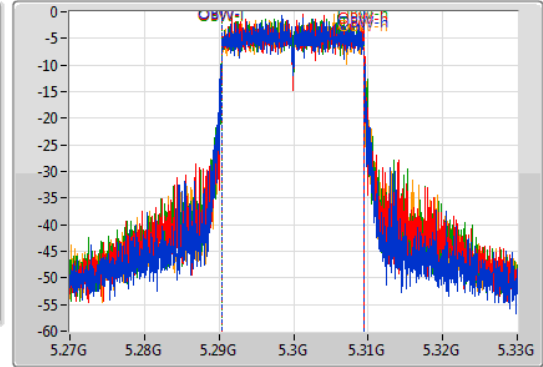

802.11ax HEW20_Nss1,(MCS0)_4TX

EBW

5300MHz

07/11/2019

CF
5.3GHz
Span
60MHz
RBW
300kHz
VBW
1MHz
Sweep Time
100ms
Detector Type
Peak

CF
5.3GHz
Span
60MHz
RBW
200kHz
VBW
1MHz
Sweep Time
100ms
Detector Type
Sample