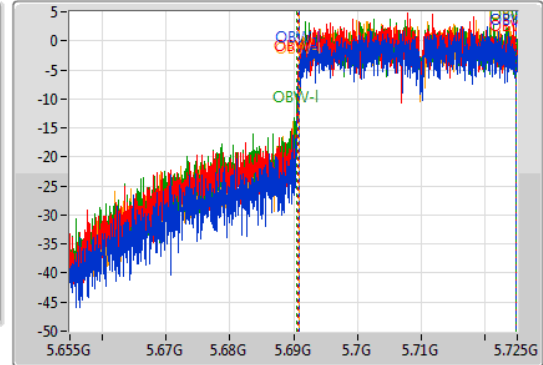

802.11ax HEW40_Nss1,(MCS0)_4TX

EBW

5710MHz Straddle 5.47-5.725GHz

07/11/2019

CF: 5.69GHz
 Span: 70MHz
 RBW: 1MHz
 VBW: 3MHz
 Sweep Time: 100ms
 Detector Type: Peak

CF: 5.69GHz
 Span: 70MHz
 RBW: 500kHz
 VBW: 2MHz
 Sweep Time: 100ms
 Detector Type: Sample