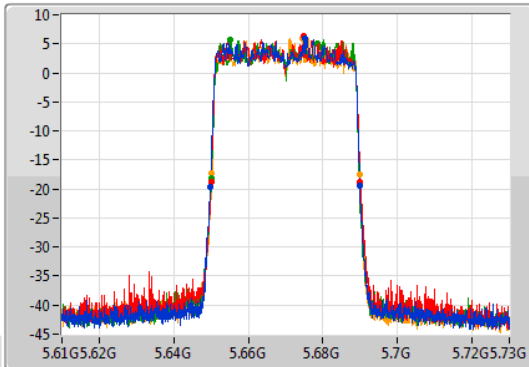

802.11ax HEW40_Nss4,(MCS0)_4TX

EBW

5670MHz

05/11/2019

CF: 5.67GHz
Span: 120MHz
RBW: 500kHz
VBW: 2MHz
Sweep Time: 100ms
Detector Type: Peak

CF: 5.67GHz
Span: 120MHz
RBW: 500kHz
VBW: 2MHz
Sweep Time: 100ms
Detector Type: Sample