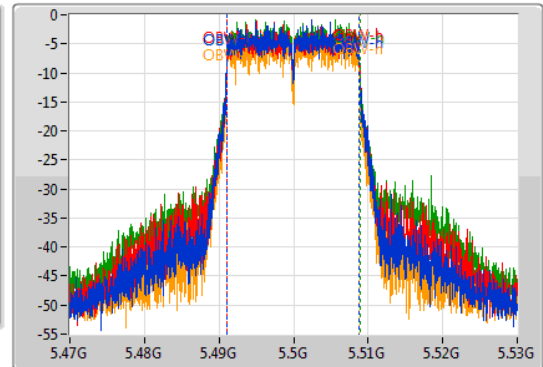

802.11ac VHT20_Nss1,(MCS0)_4TX

EBW

5500MHz

07/11/2019

CF: 5.5GHz
 Span: 60MHz
 RBW: 300kHz
 VBW: 1MHz
 Sweep Time: 100ms
 Detector Type: Peak

CF: 5.5GHz
 Span: 60MHz
 RBW: 200kHz
 VBW: 1MHz
 Sweep Time: 100ms
 Detector Type: Sample