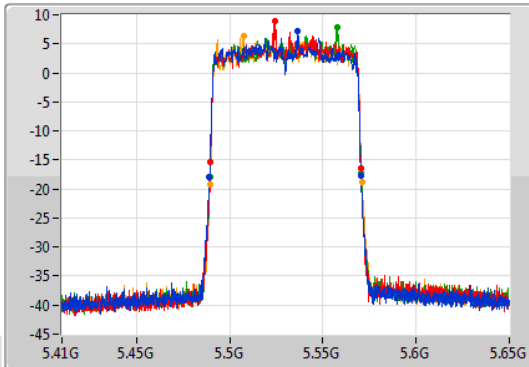

802.11ax HEW80_Nss4,(MCS0)_4TX

EBW

5530MHz

05/11/2019

CF
5.53GHz
Span
240MHz
RBW
1MHz
VBW
3MHz
Sweep Time
100ms
Detector Type
Peak

CF
5.53GHz
Span
240MHz
RBW
1MHz
VBW
3MHz
Sweep Time
100ms
Detector Type
Sample