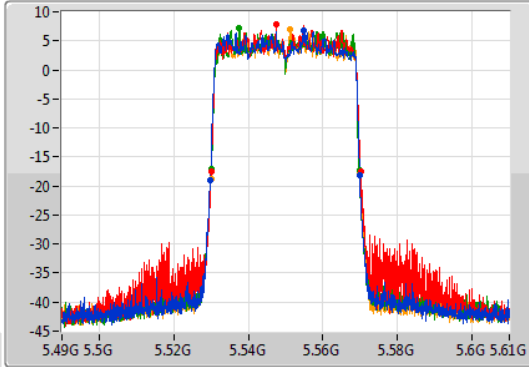

802.11ax HEW40_Nss4,(MCS0)_4TX

EBW

5550MHz

05/11/2019

CF: 5.55GHz
Span: 120MHz
RBW: 500kHz
VBW: 2MHz
Sweep Time: 100ms
Detector Type: Peak

CF: 5.55GHz
Span: 120MHz
RBW: 500kHz
VBW: 2MHz
Sweep Time: 100ms
Detector Type: Sample