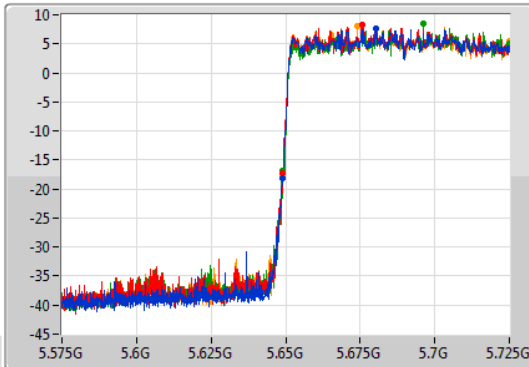

802.11ax HEW80_Nss1,(MCS0)_4TX

EBW

5690MHz Straddle 5.47-5.725GHz

08/11/2019

CF: 5.65GHz
Span: 150MHz
RBW: 1MHz
VBW: 3MHz
Sweep Time: 100ms
Detector Type: Peak

CF: 5.65GHz
Span: 150MHz
RBW: 1MHz
VBW: 3MHz
Sweep Time: 100ms
Detector Type: Sample