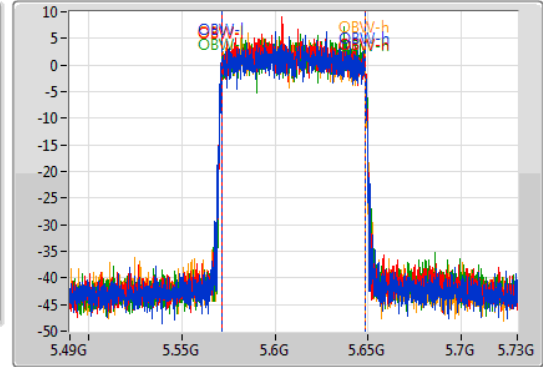

802.11ax HEW80_Nss4,(MCS0)_4TX

EBW

5610MHz

05/11/2019

CF
5.61GHz
Span
240MHz
RBW
1MHz
VBW
3MHz
Sweep Time
100ms
Detector Type
Peak

CF
5.61GHz
Span
240MHz
RBW
1MHz
VBW
3MHz
Sweep Time
100ms
Detector Type
Sample