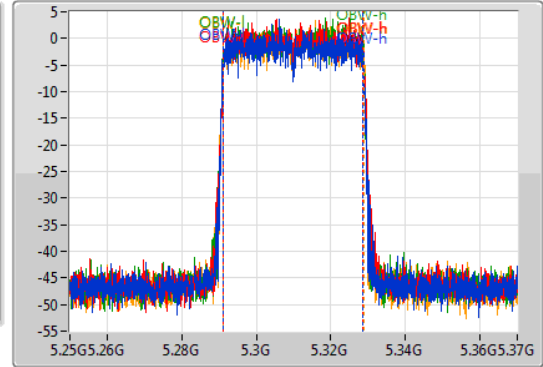

802.11ax HEW40_Nss4,(MCS0)_4TX

EBW

5310MHz

05/11/2019

CF: 5.31GHz
 Span: 120MHz
 RBW: 500kHz
 VBW: 2MHz
 Sweep Time: 100ms
 Detector Type: Peak

CF: 5.31GHz
 Span: 120MHz
 RBW: 500kHz
 VBW: 2MHz
 Sweep Time: 100ms
 Detector Type: Sample