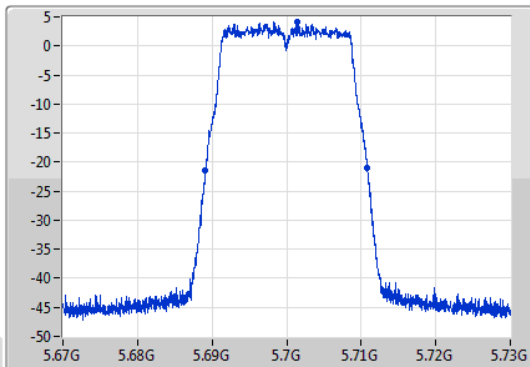

CF
5.7GHz
Span
60MHz
RBW
200kHz
VBW
1MHz
Sweep Time
100ms
Detector Type
Peak