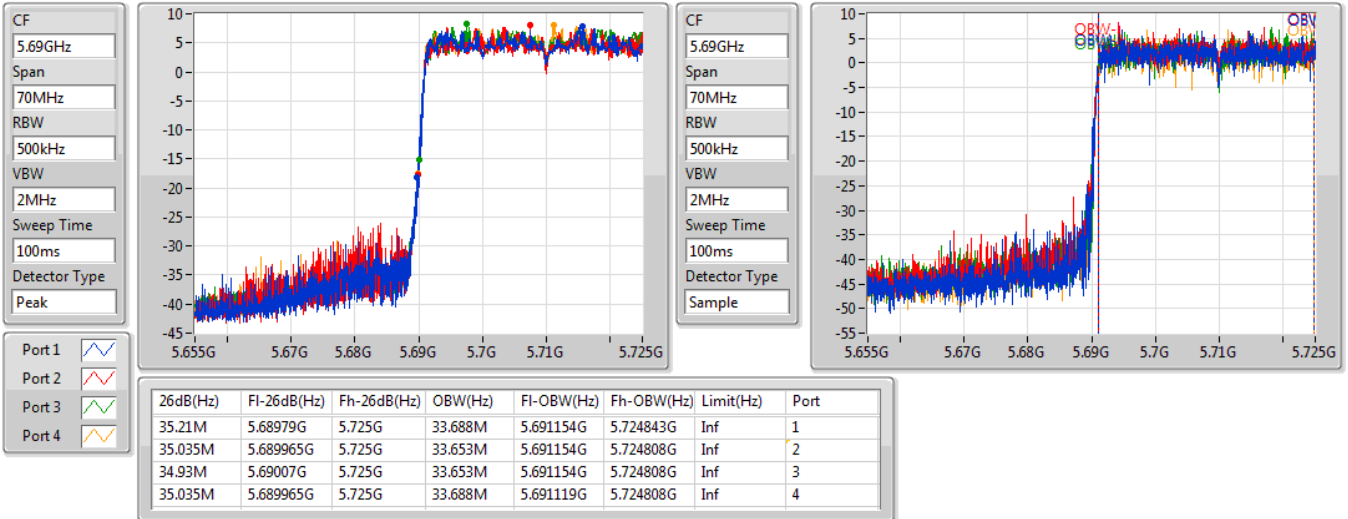

802.11ax HEW40_Nss4,(MCS0)_4TX

EBW

5710MHz Straddle 5.47-5.725GHz

05/11/2019