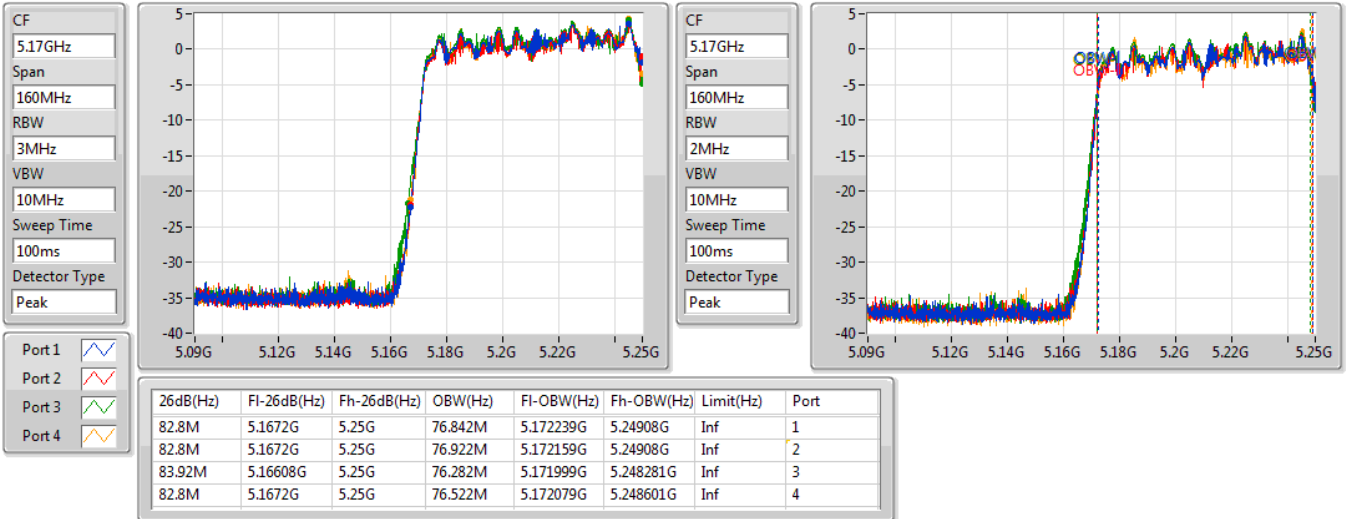

802.11ac VHT160_Nss1,(MCS0)_4TX

EBW

5250MHz Straddle 5.15-5.25GHz

04/12/2019