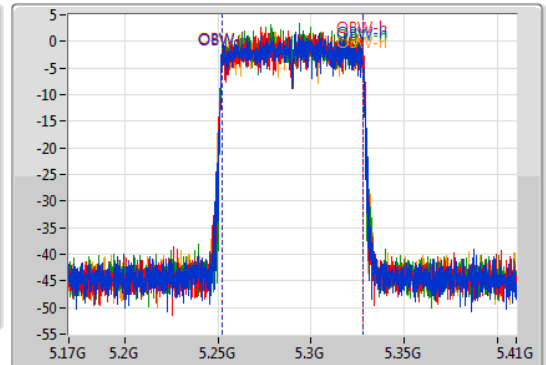

802.11ac VHT80_Nss1,(MCS0)_4TX

EBW

5290MHz

08/11/2019

CF
5.29GHz
Span
240MHz
RBW
1MHz
VBW
3MHz
Sweep Time
100ms
Detector Type
Peak

CF
5.29GHz
Span
240MHz
RBW
1MHz
VBW
3MHz
Sweep Time
100ms
Detector Type
Sample