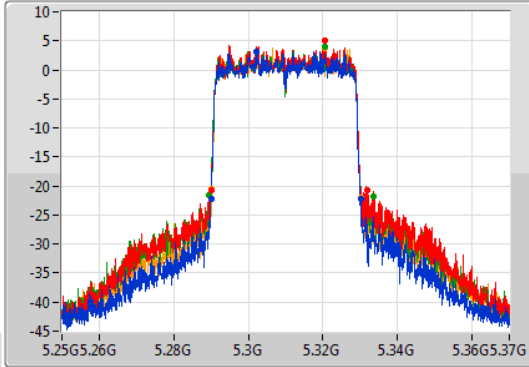

802.11ax HEW40_Nss1,(MCS0)_4TX

EBW

5310MHz

07/11/2019

CF: 5.31GHz
Span: 120MHz
RBW: 500kHz
VBW: 2MHz
Sweep Time: 100ms
Detector Type: Peak

CF: 5.31GHz
Span: 120MHz
RBW: 500kHz
VBW: 2MHz
Sweep Time: 100ms
Detector Type: Sample