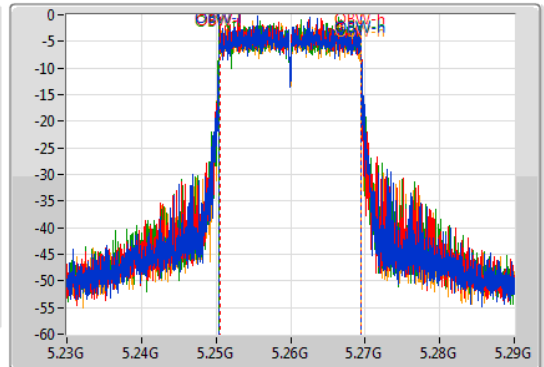

802.11ax HEW20_Nss1,(MCS0)_4TX

EBW

5260MHz

07/11/2019

CF
5.26GHz
Span
60MHz
RBW
300kHz
VBW
1MHz
Sweep Time
100ms
Detector Type
Peak

CF
5.26GHz
Span
60MHz
RBW
200kHz
VBW
1MHz
Sweep Time
100ms
Detector Type
Sample