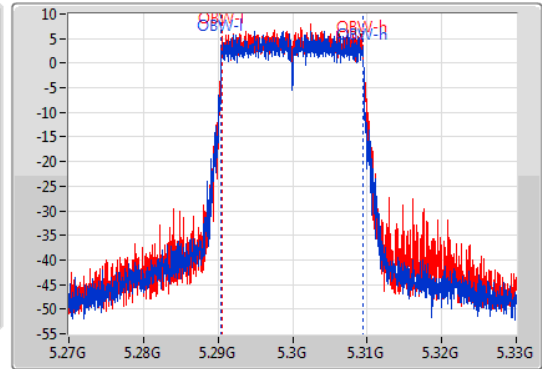

EBW

5300MHz

06/11/2019

CF  
5.3GHz  
Span  
60MHz  
RBW  
300kHz  
VBW  
1MHz  
Sweep Time  
100ms  
Detector Type  
Peak

CF  
5.3GHz  
Span  
60MHz  
RBW  
200kHz  
VBW  
1MHz  
Sweep Time  
100ms  
Detector Type  
Sample