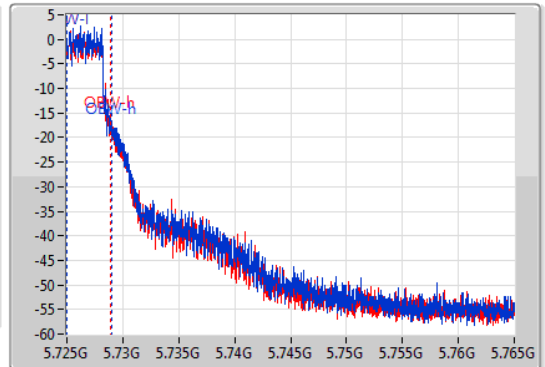

EBW

5720MHz Straddle 5.725-5.85GHz

05/11/2019

CF  
5.745GHz  
Span  
40MHz  
RBW  
100kHz  
VBW  
300kHz  
Sweep Time  
100ms  
Detector Type  
Peak

CF  
5.745GHz  
Span  
40MHz  
RBW  
50kHz  
VBW  
200kHz  
Sweep Time  
100ms  
Detector Type  
Sample