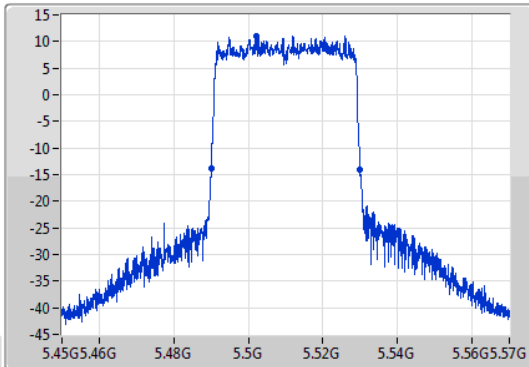

802.11ax HEW40\_Nss1,(MCS0)\_1TX

EBW

5510MHz

05/11/2019

CF  
5.51GHz  
Span  
120MHz  
RBW  
500kHz  
VBW  
2MHz  
Sweep Time  
100ms  
Detector Type  
Peak  
Port 1

CF  
5.51GHz  
Span  
120MHz  
RBW  
500kHz  
VBW  
2MHz  
Sweep Time  
100ms  
Detector Type  
Sample