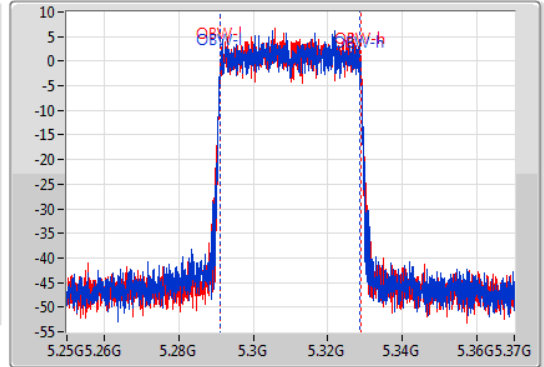

EBW

5310MHz

06/11/2019

CF  
5.31GHz  
Span  
120MHz  
RBW  
500kHz  
VBW  
2MHz  
Sweep Time  
100ms  
Detector Type  
Peak

CF  
5.31GHz  
Span  
120MHz  
RBW  
500kHz  
VBW  
2MHz  
Sweep Time  
100ms  
Detector Type  
Sample