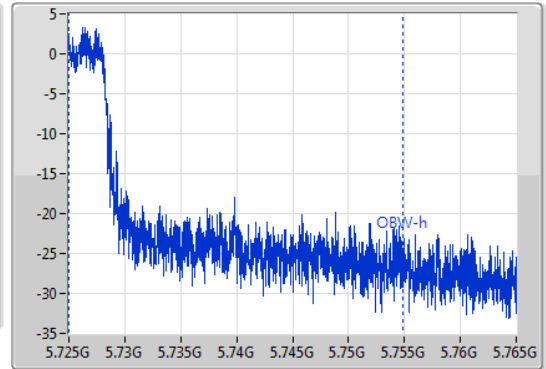

**802.11ac VHT80\_Nss1,(MCS0)\_1TX**  
**5690MHz Straddle 5.725-5.85GHz**

EBW

06/11/2019

CF  
5.745GHz  
Span  
40MHz  
RBW  
100kHz  
VBW  
300kHz  
Sweep Time  
100ms  
Detector Type  
Peak  
Port 1

CF  
5.745GHz  
Span  
40MHz  
RBW  
300kHz  
VBW  
1MHz  
Sweep Time  
100ms  
Detector Type  
Sample