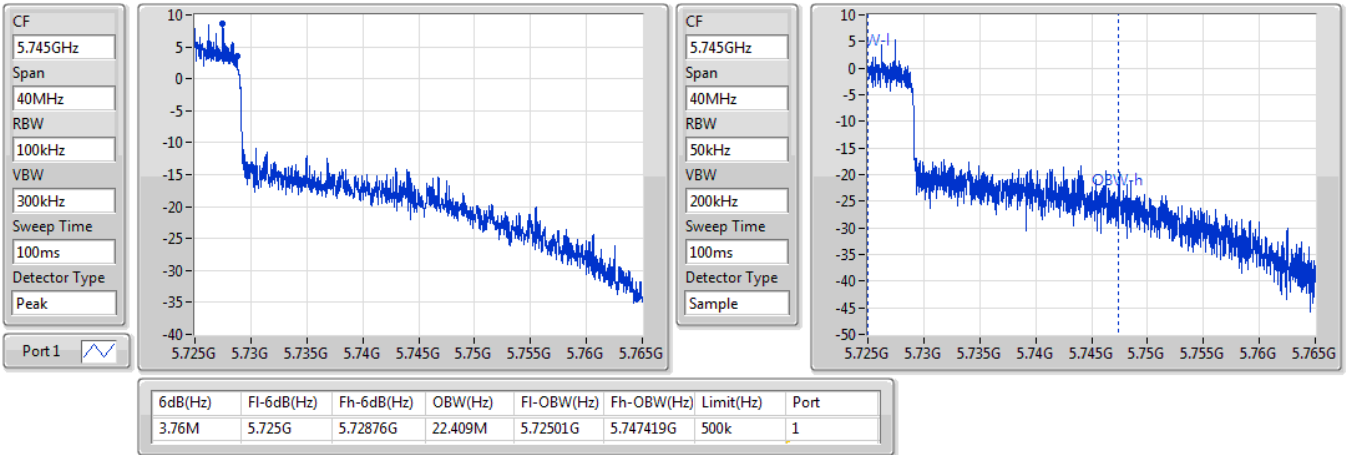

802.11ax HEW40_Nss1,(MCS0)_1TX

EBW

5710MHz Straddle 5.725-5.85GHz

05/11/2019