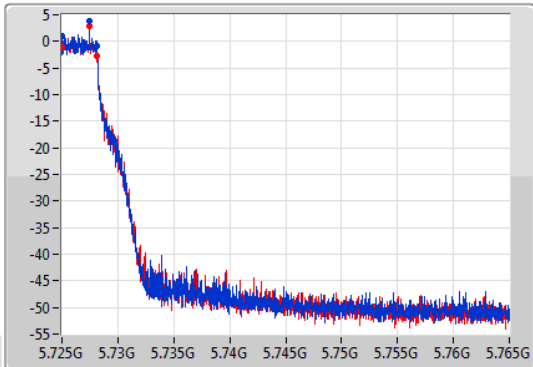

5720MHz Straddle 5.725-5.85GHz

06/11/2019

CF
5.745GHz
Span
40MHz
RBW
100kHz
VBW
300kHz
Sweep Time
100ms
Detector Type
Peak

CF
5.745GHz
Span
40MHz
RBW
50kHz
VBW
200kHz
Sweep Time
100ms
Detector Type
Sample