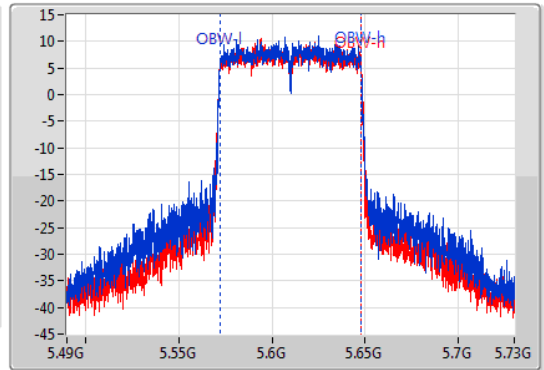

EBW

5610MHz

05/11/2019

CF  
5.61GHz  
Span  
240MHz  
RBW  
1MHz  
VBW  
3MHz  
Sweep Time  
100ms  
Detector Type  
Peak

CF  
5.61GHz  
Span  
240MHz  
RBW  
1MHz  
VBW  
3MHz  
Sweep Time  
100ms  
Detector Type  
Sample