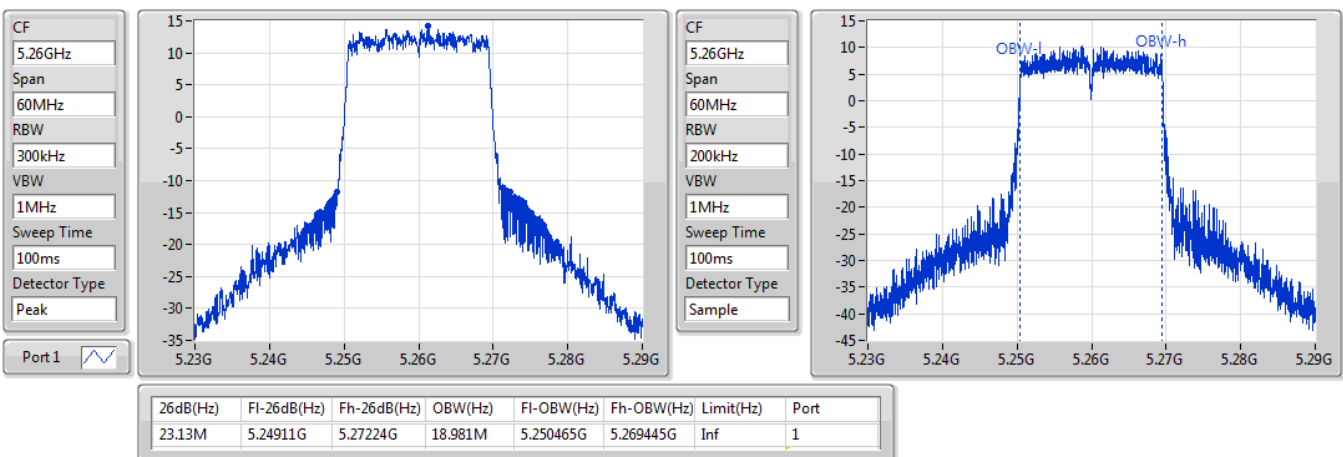

802.11ax HEW20_Nss1,(MCS0)_1TX

EBW

5260MHz

06/11/2019