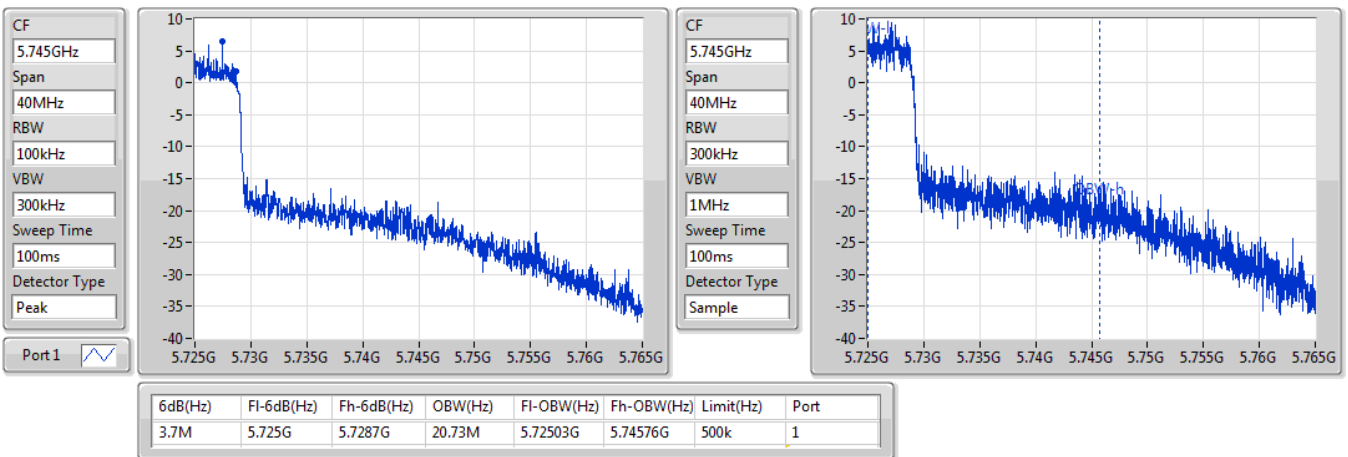

06/11/2019

802.11ax HEW40\_Nss1,(MCS0)\_1TX

EBW

5710MHz Straddle 5.725-5.85GHz

06/11/2019

802.11ax HEW80\_Nss1,(MCS0)\_1TX

EBW

5290MHz