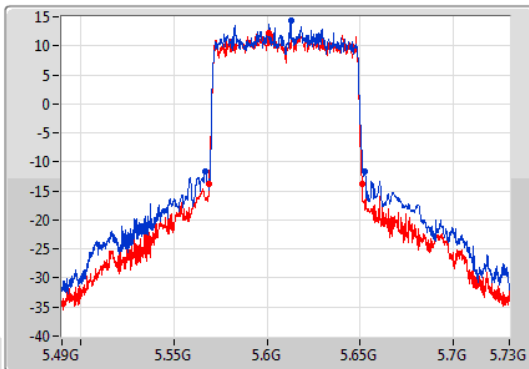

CF
5.61GHz
Span
240MHz
RBW
1MHz
VBW
3MHz
Sweep Time
100ms
Detector Type
Sample