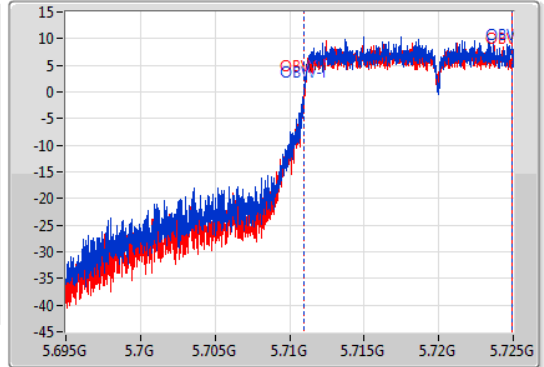

EBW

5720MHz Straddle 5.47-5.725GHz

05/11/2019

CF  
5.71GHz  
Span  
30MHz  
RBW  
200kHz  
VBW  
1MHz  
Sweep Time  
100ms  
Detector Type  
Peak

CF  
5.71GHz  
Span  
30MHz  
RBW  
200kHz  
VBW  
1MHz  
Sweep Time  
100ms  
Detector Type  
Sample