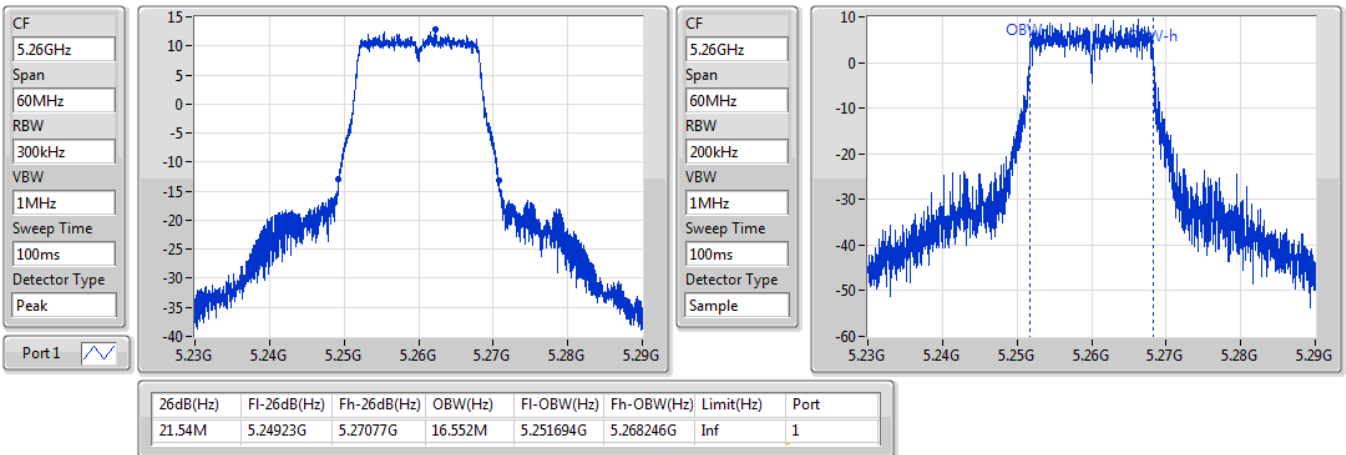

Port X-N dB = Port X 6dB down bandwidth for 5.725-5.85GHz band / 26dB down bandwidth for other band

Port X-OBW = Port X 99% occupied bandwidth;

802.11a\_Nss1,(6Mbps)\_1TX

EBW

5260MHz

06/11/2019

802.11a\_Nss1,(6Mbps)\_1TX