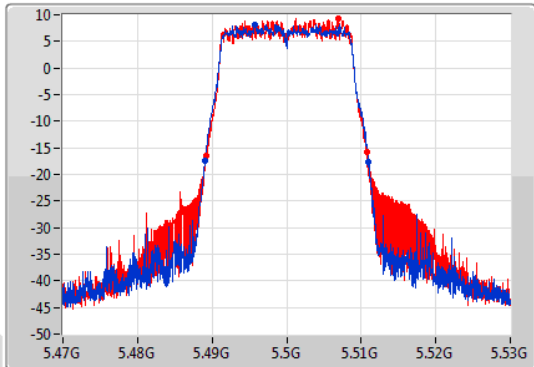

CF
5.5GHz
Span
60MHz
RBW
200kHz
VBW
1MHz
Sweep Time
100ms
Detector Type
Sample