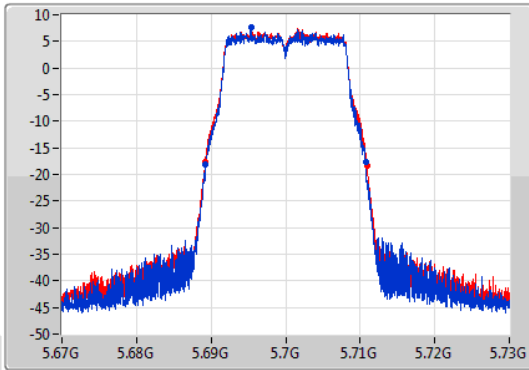

CF
5.7GHz
Span
60MHz
RBW
200kHz
VBW
1MHz
Sweep Time
100ms
Detector Type
Sample