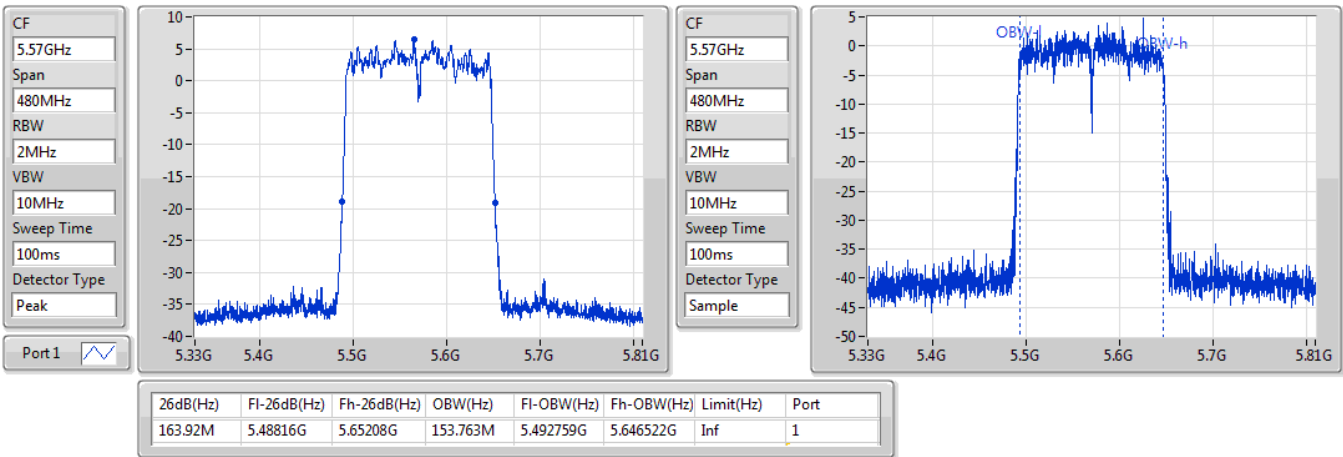

802.11ac VHT160\_Nss1,(MCS0)\_1TX

EBW

5250MHz Straddle 5.25-5.35GHz

06/11/2019

802.11ac VHT160\_Nss1,(MCS0)\_1TX

EBW

5570MHz

06/11/2019