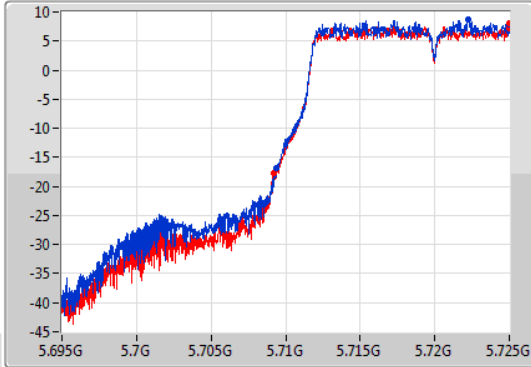

802.11a_Nss1,(6Mbps)_2TX

EBW

5720MHz Straddle 5.47-5.725GHz

05/11/2019

CF
5.71GHz
Span
30MHz
RBW
200kHz
VBW
1MHz
Sweep Time
100ms
Detector Type
Peak

CF
5.71GHz
Span
30MHz
RBW
200kHz
VBW
1MHz
Sweep Time
100ms
Detector Type
Sample