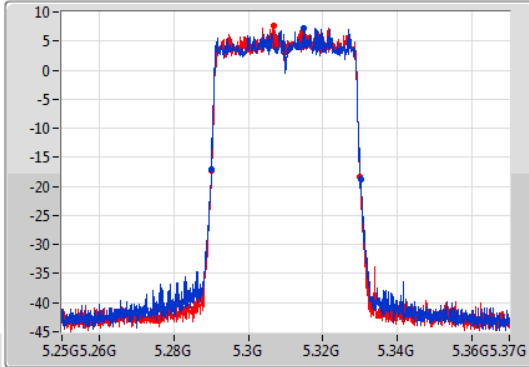

802.11ax HEW40_Nss2,(MCS0)_2TX

EBW

5310MHz

06/11/2019

CF
5.31GHz
Span
120MHz
RBW
500kHz
VBW
2MHz
Sweep Time
100ms
Detector Type
Peak

CF
5.31GHz
Span
120MHz
RBW
500kHz
VBW
2MHz
Sweep Time
100ms
Detector Type
Sample