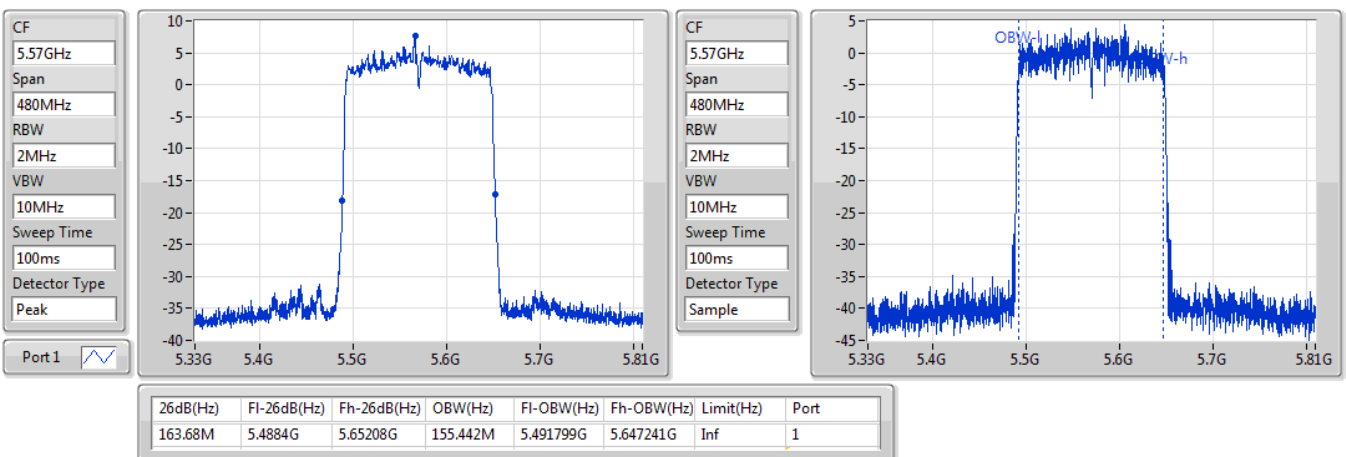

802.11ax HEW160\_Nss1,(MCS0)\_1TX

EBW

5250MHz Straddle 5.25-5.35GHz

06/11/2019

802.11ax HEW160\_Nss1,(MCS0)\_1TX

EBW

5570MHz

06/11/2019