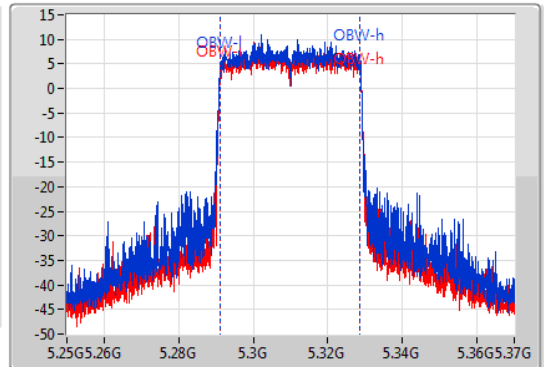

EBW

5310MHz

05/11/2019

CF  
5.31GHz  
Span  
120MHz  
RBW  
500kHz  
VBW  
2MHz  
Sweep Time  
100ms  
Detector Type  
Peak

CF  
5.31GHz  
Span  
120MHz  
RBW  
500kHz  
VBW  
2MHz  
Sweep Time  
100ms  
Detector Type  
Sample