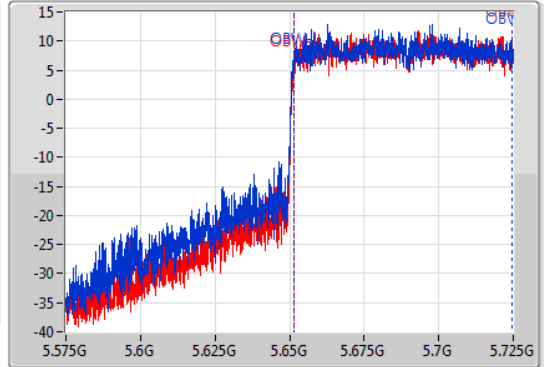

EBW

5690MHz Straddle 5.47-5.725GHz

05/11/2019

CF: 5.65GHz  
 Span: 150MHz  
 RBW: 1MHz  
 VBW: 3MHz  
 Sweep Time: 100ms  
 Detector Type: Peak  
 Port 1: [Waveform icon]  
 Port 2: [Waveform icon]

CF: 5.65GHz  
 Span: 150MHz  
 RBW: 1MHz  
 VBW: 3MHz  
 Sweep Time: 100ms  
 Detector Type: Sample