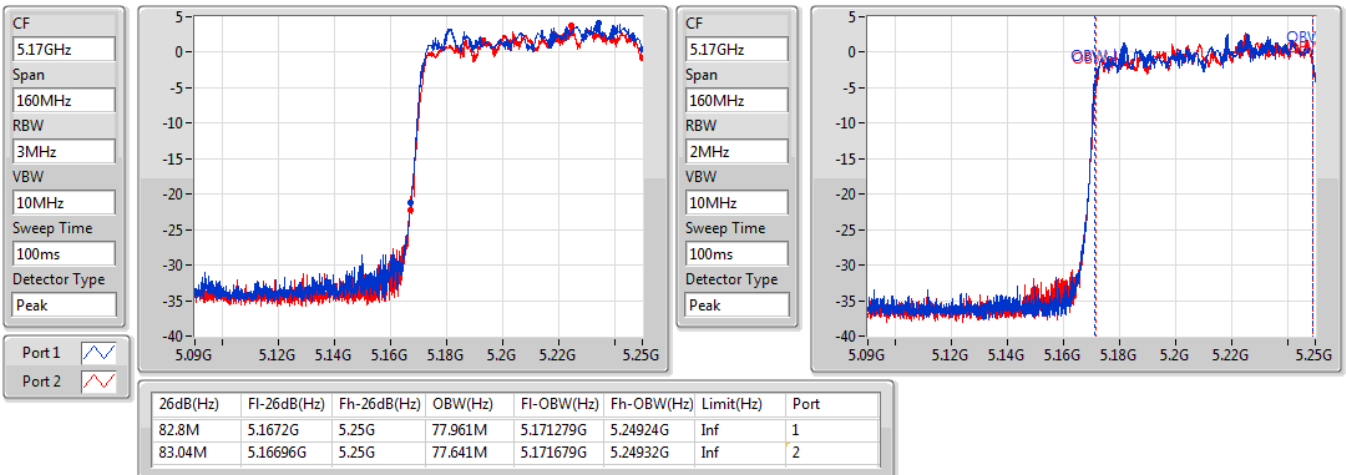

EBW

5690MHz Straddle 5.725-5.85GHz

07/11/2019

802.11ax HEW160\_Nss2,(MCS0)\_2TX

EBW

5250MHz Straddle 5.15-5.25GHz

04/12/2019

802.11ax HEW160\_Nss2,(MCS0)\_2TX