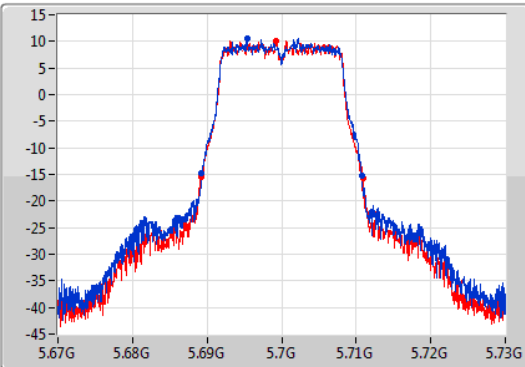

CF
5.7GHz
Span
60MHz
RBW
200kHz
VBW
1MHz
Sweep Time
100ms
Detector Type
Sample