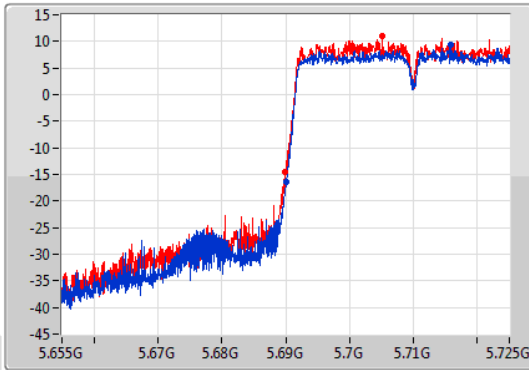

CF: 5.69GHz
Span: 70MHz
RBW: 500kHz
VBW: 2MHz
Sweep Time: 100ms
Detector Type: Sample