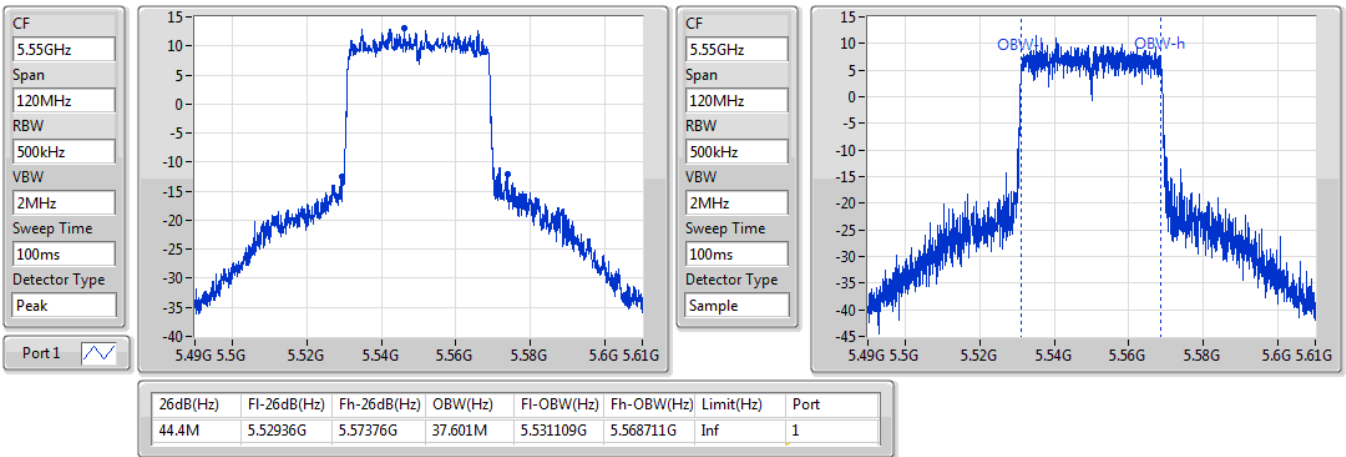

802.11ax HEW40_Nss1,(MCS0)_1TX

EBW

5550MHz

06/11/2019