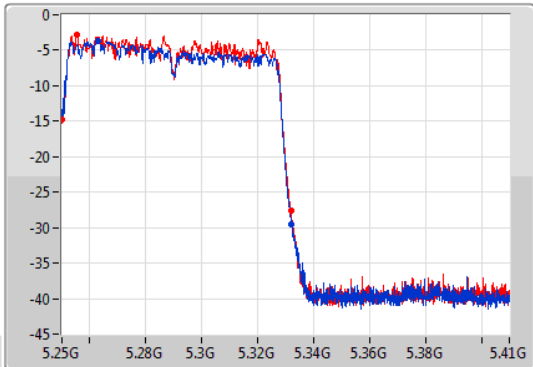

5250MHz Straddle 5.25-5.35GHz

07/11/2019

CF
5.33GHz
Span
160MHz
RBW
1MHz
VBW
3MHz
Sweep Time
100ms
Detector Type
Peak

CF
5.33GHz
Span
160MHz
RBW
1MHz
VBW
3MHz
Sweep Time
100ms
Detector Type
Sample