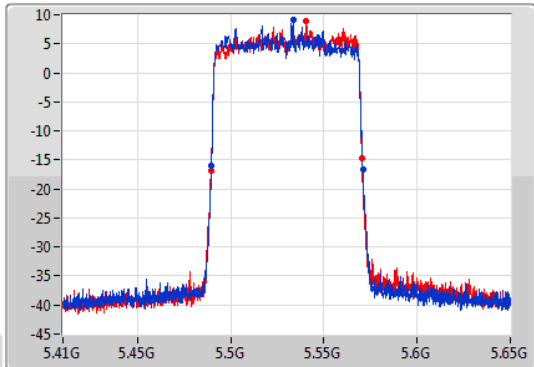

EBW

5530MHz

07/11/2019

CF  
5.53GHz  
Span  
240MHz  
RBW  
1MHz  
VBW  
3MHz  
Sweep Time  
100ms  
Detector Type  
Peak

CF  
5.53GHz  
Span  
240MHz  
RBW  
1MHz  
VBW  
3MHz  
Sweep Time  
100ms  
Detector Type  
Sample