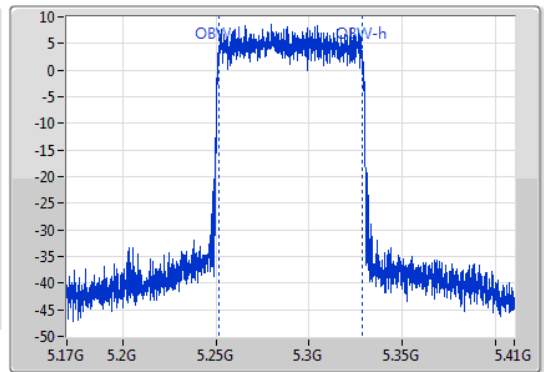

26dB(Hz)	Fl-26dB(Hz)	Fh-26dB(Hz)	OBW(Hz)	Fl-OBW(Hz)	Fh-OBW(Hz)	Limit(Hz)	Port
82.32M	5.24896G	5.33128G	77.001M	5.251379G	5.328381G	Inf	1

802.11ax HEW80_Nss1,(MCS0)_1TX

EBW

5530MHz

06/11/2019

CF
5.53GHz
Span
240MHz
RBW
1MHz
VBW
3MHz
Sweep Time
100ms
Detector Type
Peak
Port 1