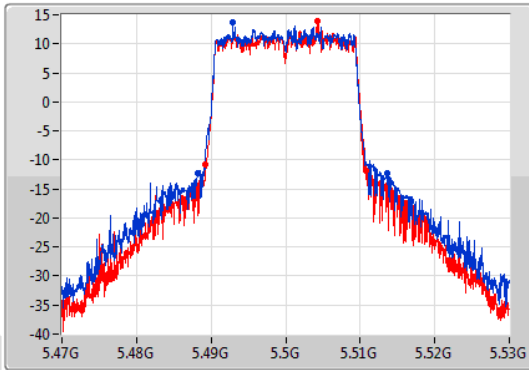

CF
5.5GHz
Span
60MHz
RBW
200kHz
VBW
1MHz
Sweep Time
100ms
Detector Type
Sample