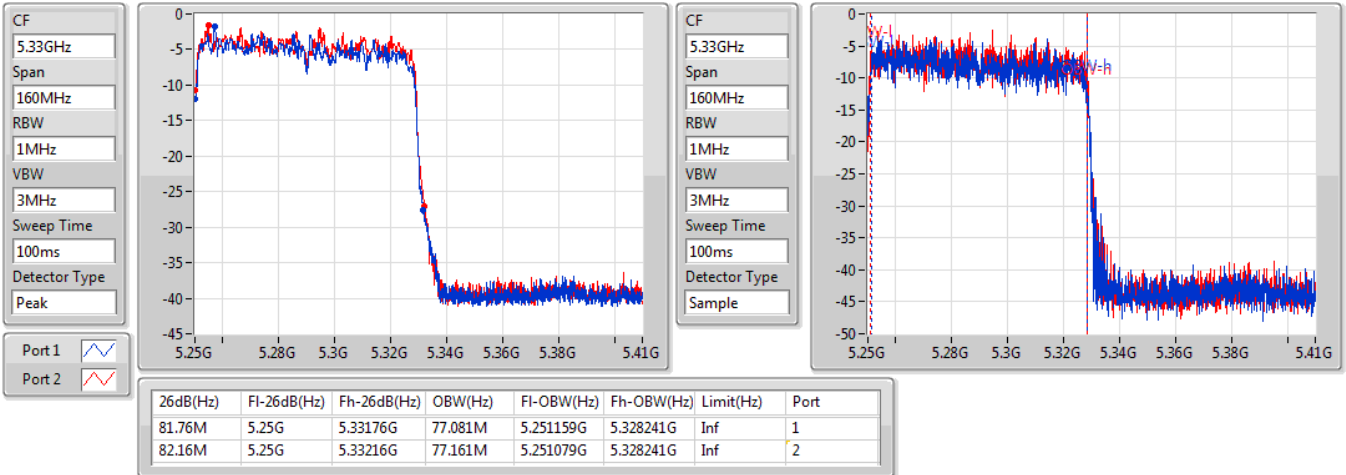

802.11ax HEW160_Nss2,(MCS0)_2TX

EBW

5250MHz Straddle 5.25-5.35GHz

07/11/2019