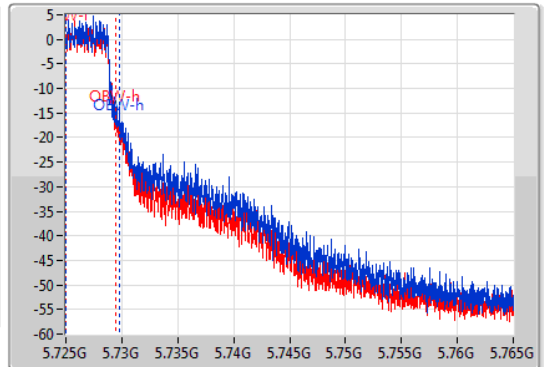

EBW

5720MHz Straddle 5.725-5.85GHz

05/11/2019

CF  
5.745GHz  
Span  
40MHz  
RBW  
100kHz  
VBW  
300kHz  
Sweep Time  
100ms  
Detector Type  
Peak

CF  
5.745GHz  
Span  
40MHz  
RBW  
50kHz  
VBW  
200kHz  
Sweep Time  
100ms  
Detector Type  
Sample