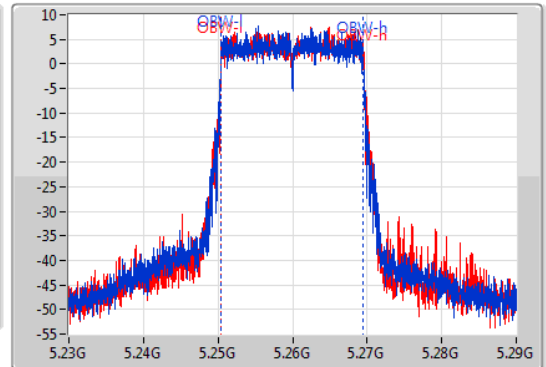

EBW

5260MHz

06/11/2019

CF  
5.26GHz  
Span  
60MHz  
RBW  
300kHz  
VBW  
1MHz  
Sweep Time  
100ms  
Detector Type  
Peak

CF  
5.26GHz  
Span  
60MHz  
RBW  
200kHz  
VBW  
1MHz  
Sweep Time  
100ms  
Detector Type  
Sample