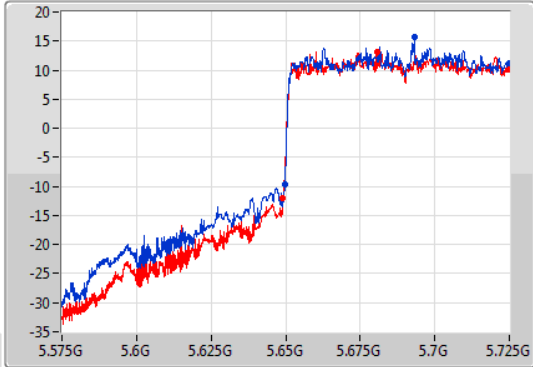

802.11ax HEW80_Nss2,(MCS0)_2TX

EBW

5690MHz Straddle 5.47-5.725GHz

05/11/2019

CF: 5.65GHz
Span: 150MHz
RBW: 1MHz
VBW: 3MHz
Sweep Time: 100ms
Detector Type: Peak
Port 1: [Waveform icon]
Port 2: [Waveform icon]

CF: 5.65GHz
Span: 150MHz
RBW: 1MHz
VBW: 3MHz
Sweep Time: 100ms
Detector Type: Sample