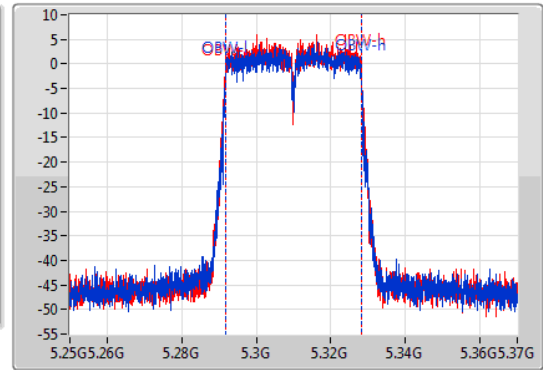

EBW

5310MHz

07/11/2019

CF  
5.31GHz  
Span  
120MHz  
RBW  
500kHz  
VBW  
2MHz  
Sweep Time  
100ms  
Detector Type  
Peak  
Port 1  
Port 2

CF  
5.31GHz  
Span  
120MHz  
RBW  
500kHz  
VBW  
2MHz  
Sweep Time  
100ms  
Detector Type  
Sample