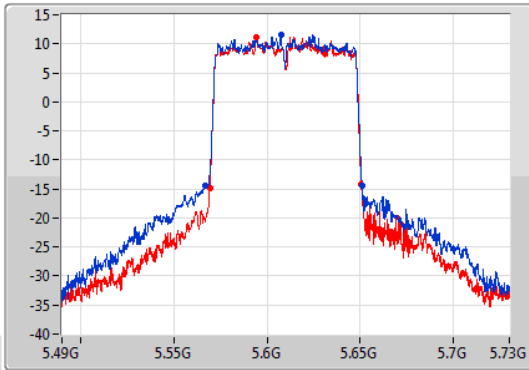

CF
5.61GHz
Span
240MHz
RBW
1MHz
VBW
3MHz
Sweep Time
100ms
Detector Type
Sample