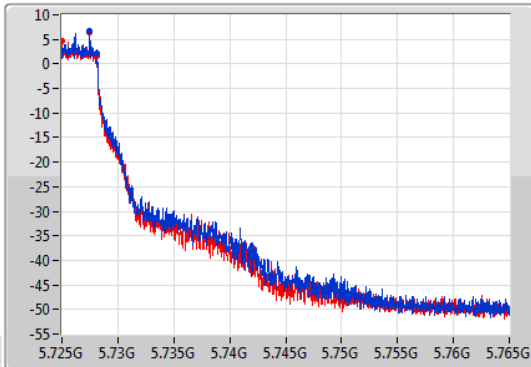

5720MHz Straddle 5.725-5.85GHz

05/11/2019

CF
5.745GHz
Span
40MHz
RBW
100kHz
VBW
300kHz
Sweep Time
100ms
Detector Type
Peak

CF
5.745GHz
Span
40MHz
RBW
50kHz
VBW
200kHz
Sweep Time
100ms
Detector Type
Sample