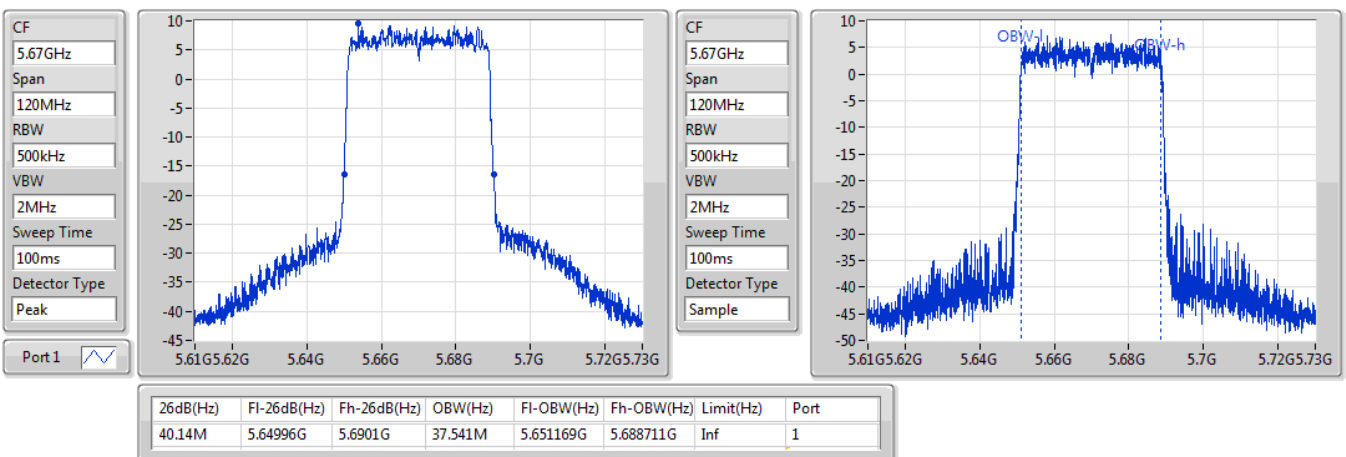

06/11/2019

802.11ax HEW40\_Nss1,(MCS0)\_1TX

EBW

5670MHz

06/11/2019

802.11ax HEW40\_Nss1,(MCS0)\_1TX

EBW

5710MHz Straddle 5.47-5.725GHz