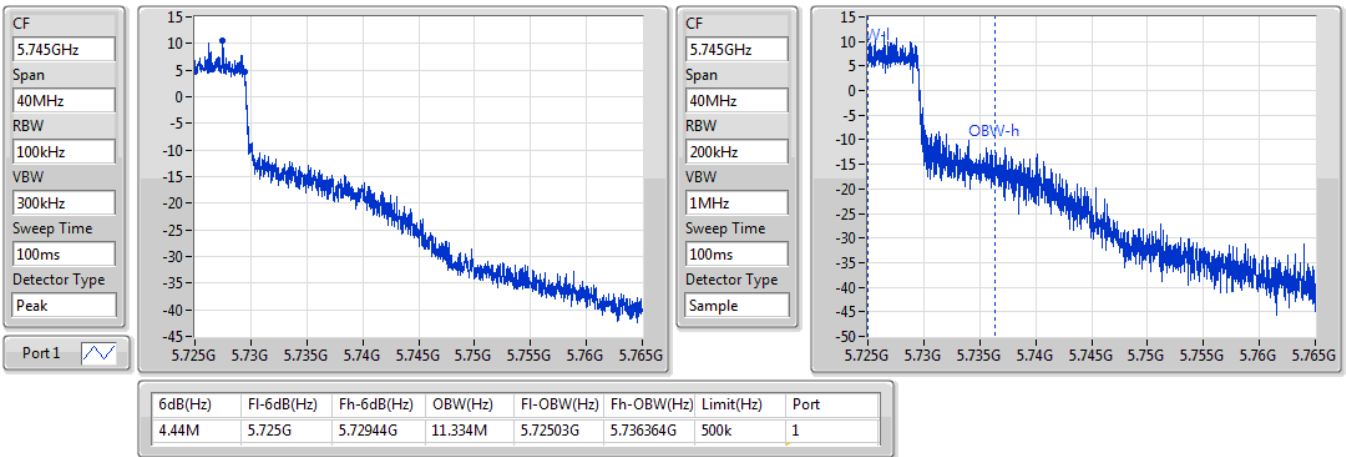

802.11ax HEW20_Nss1,(MCS0)_1TX
5720MHz Straddle 5.725-5.85GHz

EBW

06/11/2019