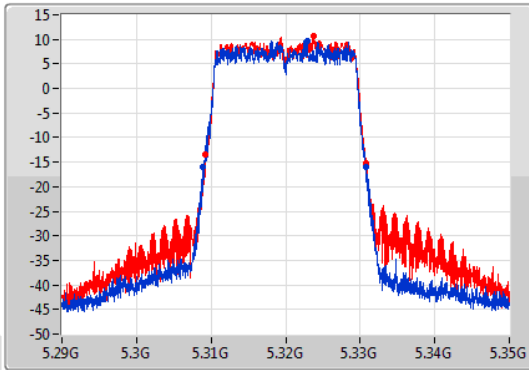

CF
5.32GHz
Span
60MHz
RBW
200kHz
VBW
1MHz
Sweep Time
100ms
Detector Type
Sample