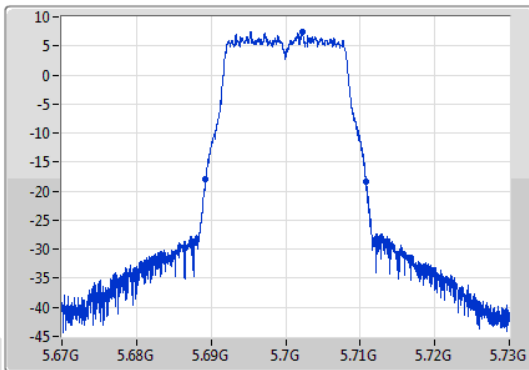

CF
5.7GHz
Span
60MHz
RBW
200kHz
VBW
1MHz
Sweep Time
100ms
Detector Type
Sample