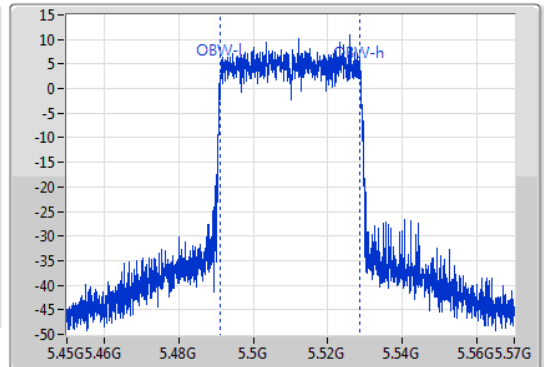

802.11ax HEW40\_Nss1,(MCS0)\_1TX

EBW

5510MHz

05/11/2019

CF  
5.51GHz  
Span  
120MHz  
RBW  
500kHz  
VBW  
2MHz  
Sweep Time  
100ms  
Detector Type  
Peak  
Port 1

CF  
5.51GHz  
Span  
120MHz  
RBW  
500kHz  
VBW  
2MHz  
Sweep Time  
100ms  
Detector Type  
Sample