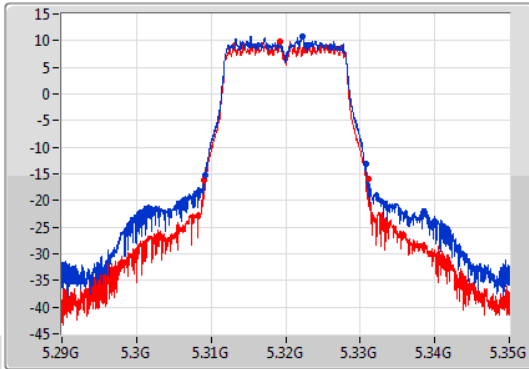

802.11a_Nss1,(6Mbps)_2TX

EBW

5320MHz

05/11/2019

CF
5.32GHz
Span
60MHz
RBW
300kHz
VBW
1MHz
Sweep Time
100ms
Detector Type
Peak

CF
5.32GHz
Span
60MHz
RBW
200kHz
VBW
1MHz
Sweep Time
100ms
Detector Type
Sample