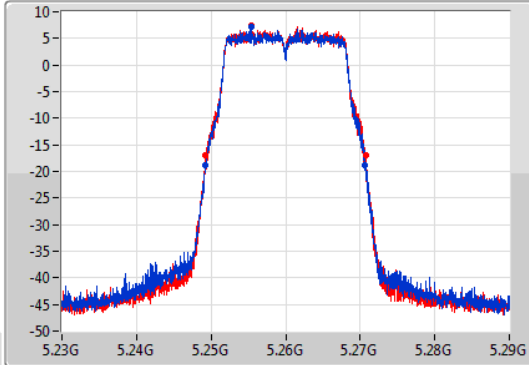

Port X-N dB = Port X 6dB down bandwidth for 5.725-5.85GHz band / 26dB down bandwidth for other band

Port X-OBW = Port X 99% occupied bandwidth;

802.11a\_Nss1,(6Mbps)\_2TX

EBW

5260MHz

06/11/2019

CF: 5.26GHz  
 Span: 60MHz  
 RBW: 300kHz  
 VBW: 1MHz  
 Sweep Time: 100ms  
 Detector Type: Peak