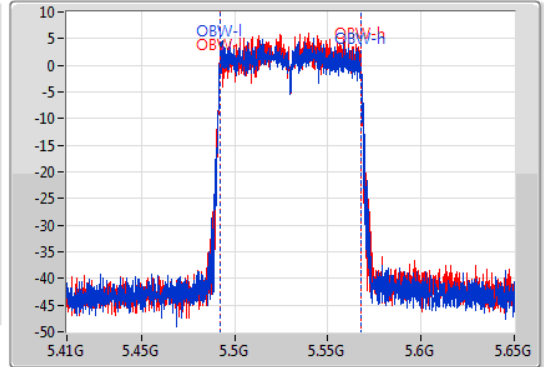

EBW

5530MHz

07/11/2019

CF  
5.53GHz  
Span  
240MHz  
RBW  
1MHz  
VBW  
3MHz  
Sweep Time  
100ms  
Detector Type  
Peak

CF  
5.53GHz  
Span  
240MHz  
RBW  
1MHz  
VBW  
3MHz  
Sweep Time  
100ms  
Detector Type  
Sample