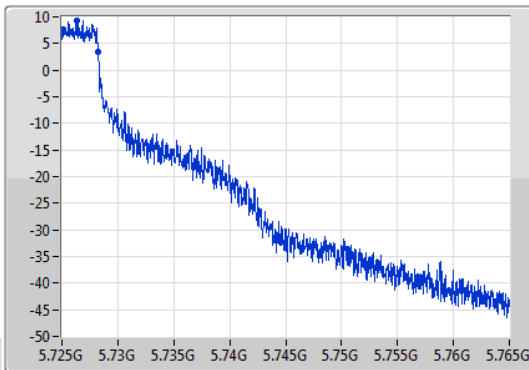

CF: 5.745GHz
Span: 40MHz
RBW: 50kHz
VBW: 200kHz
Sweep Time: 100ms
Detector Type: Sample