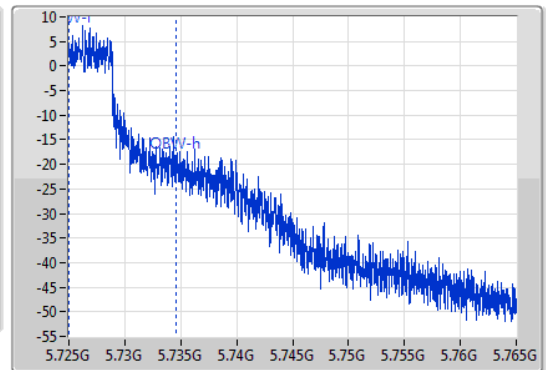

**802.11ac VHT20\_Nss1,(MCS0)\_1TX**  
**5720MHz Straddle 5.725-5.85GHz**

EBW

05/11/2019

CF  
5.745GHz  
Span  
40MHz  
RBW  
100kHz  
VBW  
300kHz  
Sweep Time  
100ms  
Detector Type  
Peak  
Port 1

CF  
5.745GHz  
Span  
40MHz  
RBW  
50kHz  
VBW  
200kHz  
Sweep Time  
100ms  
Detector Type  
Sample