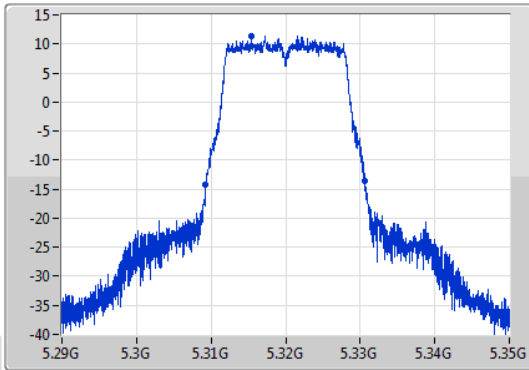

802.11a_Nss1,(6Mbps)_1TX

EBW

5320MHz

06/11/2019

CF
5.32GHz
Span
60MHz
RBW
300kHz
VBW
1MHz
Sweep Time
100ms
Detector Type
Peak
Port 1

CF
5.32GHz
Span
60MHz
RBW
200kHz
VBW
1MHz
Sweep Time
100ms
Detector Type
Sample