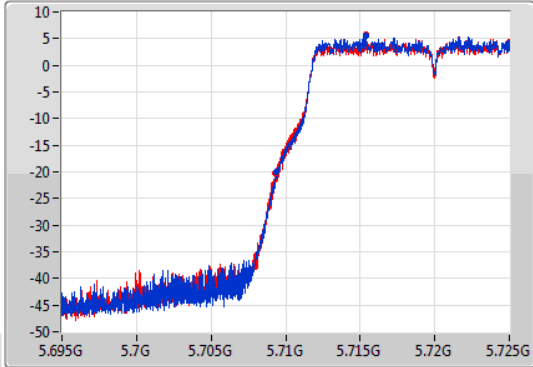

802.11a_Nss1,(6Mbps)_2TX

EBW

5720MHz Straddle 5.47-5.725GHz

06/11/2019

CF
5.71GHz
Span
30MHz
RBW
200kHz
VBW
1MHz
Sweep Time
100ms
Detector Type
Peak

CF
5.71GHz
Span
30MHz
RBW
200kHz
VBW
1MHz
Sweep Time
100ms
Detector Type
Sample