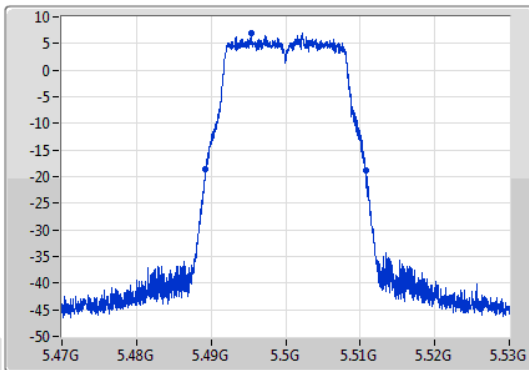

CF
5.5GHz
Span
60MHz
RBW
200kHz
VBW
1MHz
Sweep Time
100ms
Detector Type
Sample