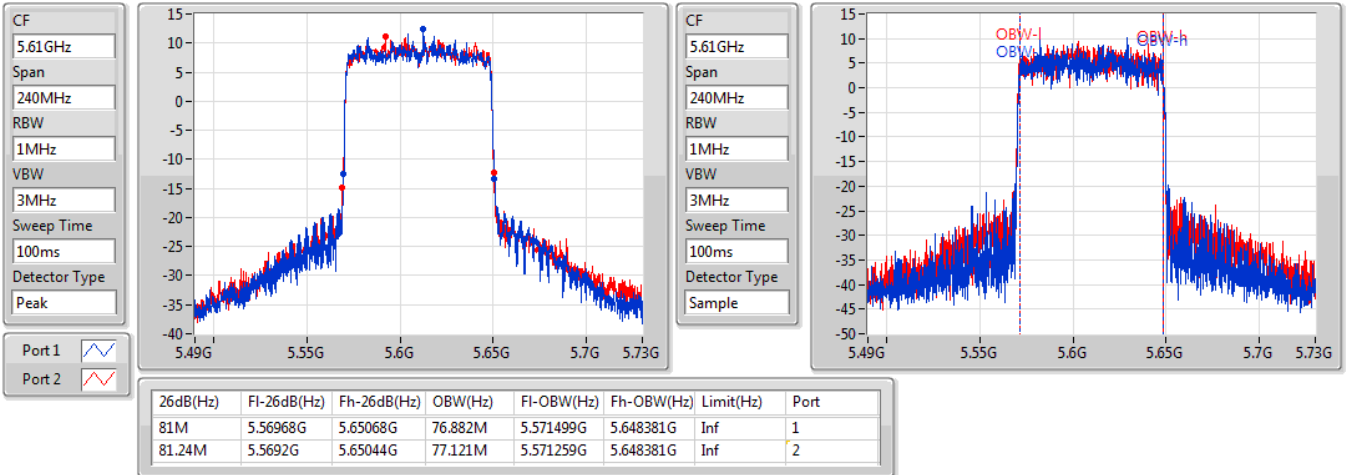

802.11ax HEW80_Nss2,(MCS0)_2TX

EBW

5610MHz

07/11/2019