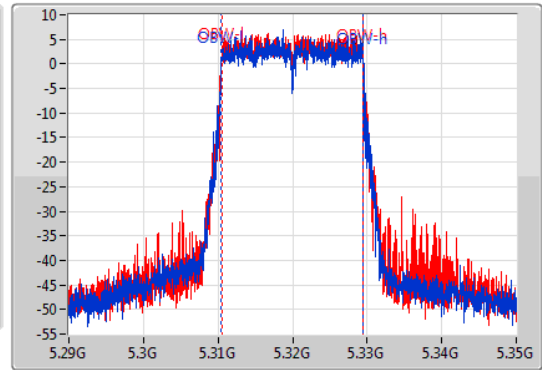

EBW

5320MHz

06/11/2019

CF  
5.32GHz  
Span  
60MHz  
RBW  
300kHz  
VBW  
1MHz  
Sweep Time  
100ms  
Detector Type  
Peak

CF  
5.32GHz  
Span  
60MHz  
RBW  
200kHz  
VBW  
1MHz  
Sweep Time  
100ms  
Detector Type  
Sample