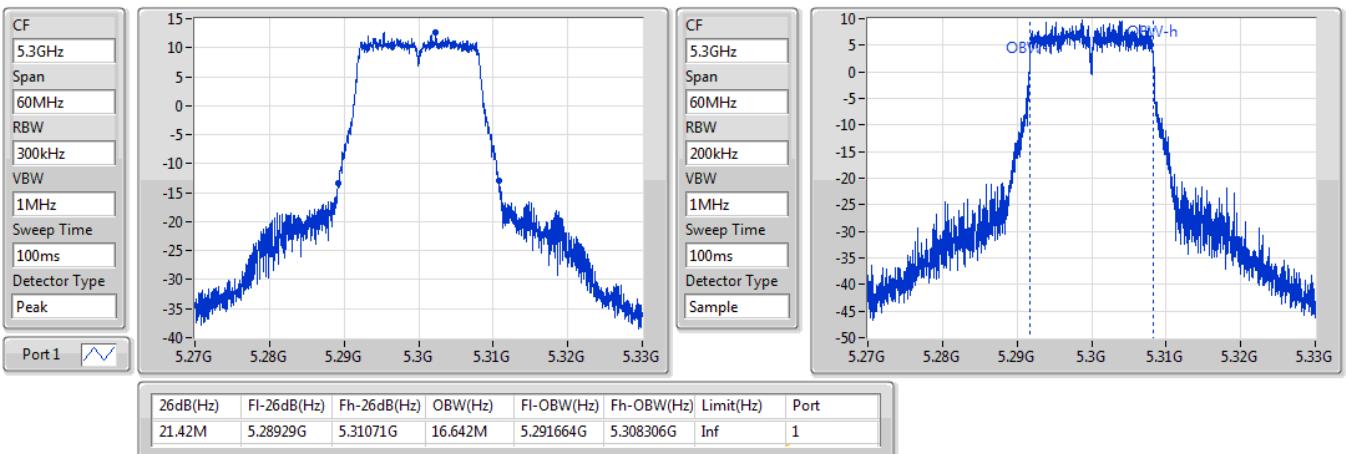

802.11a_Nss1,(6Mbps)_1TX

EBW

5300MHz

06/11/2019