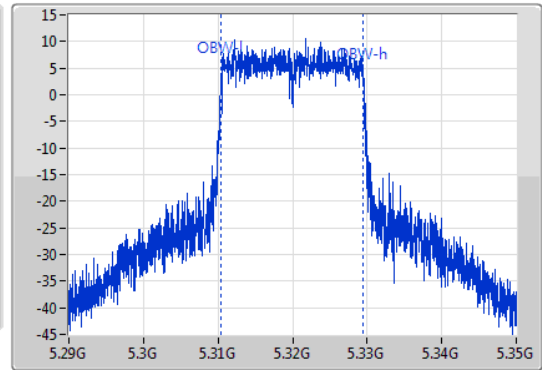

802.11ax HEW20\_Nss1,(MCS0)\_1TX

EBW

5320MHz

05/11/2019

CF  
5.32GHz  
Span  
60MHz  
RBW  
300kHz  
VBW  
1MHz  
Sweep Time  
100ms  
Detector Type  
Peak  
Port 1

CF  
5.32GHz  
Span  
60MHz  
RBW  
200kHz  
VBW  
1MHz  
Sweep Time  
100ms  
Detector Type  
Sample