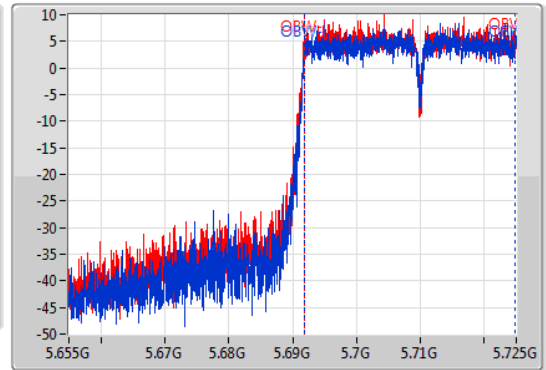

EBW

5710MHz Straddle 5.47-5.725GHz

07/11/2019

CF: 5.69GHz  
 Span: 70MHz  
 RBW: 500kHz  
 VBW: 2MHz  
 Sweep Time: 100ms  
 Detector Type: Peak  
 Port 1:   
 Port 2:

CF: 5.69GHz  
 Span: 70MHz  
 RBW: 500kHz  
 VBW: 2MHz  
 Sweep Time: 100ms  
 Detector Type: Sample