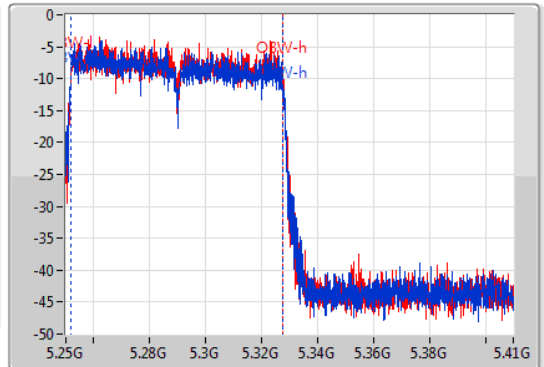

EBW

5250MHz Straddle 5.25-5.35GHz

07/11/2019

CF  
5.33GHz  
Span  
160MHz  
RBW  
1MHz  
VBW  
3MHz  
Sweep Time  
100ms  
Detector Type  
Peak

CF  
5.33GHz  
Span  
160MHz  
RBW  
1MHz  
VBW  
3MHz  
Sweep Time  
100ms  
Detector Type  
Sample