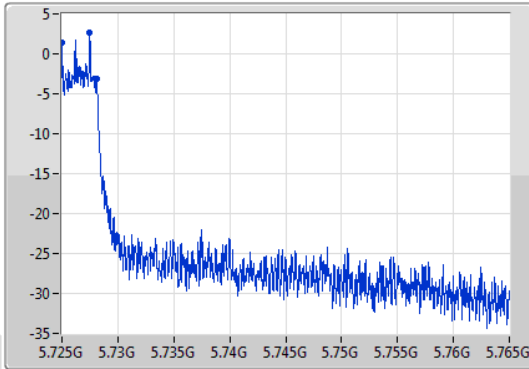

CF
5.745GHz
Span
40MHz
RBW
300kHz
VBW
1MHz
Sweep Time
100ms
Detector Type
Sample