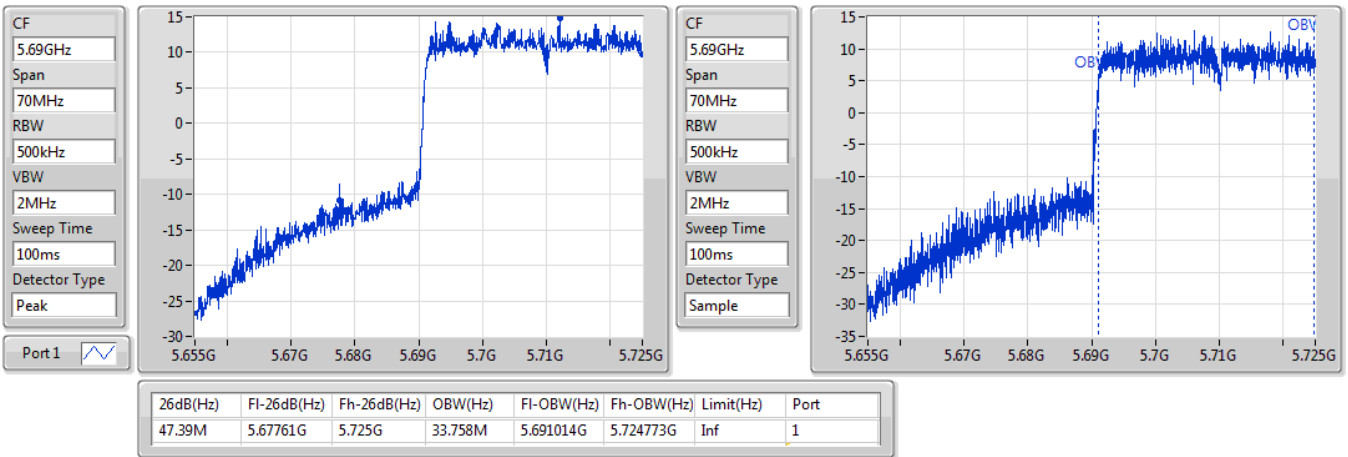

802.11ax HEW40_Nss1,(MCS0)_1TX

EBW

5710MHz Straddle 5.47-5.725GHz

06/11/2019