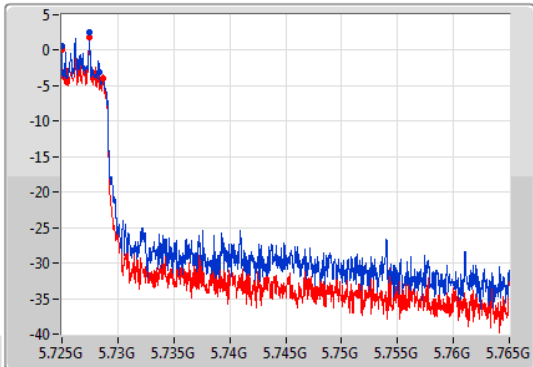

CF: 5.745GHz
Span: 40MHz
RBW: 200kHz
VBW: 1MHz
Sweep Time: 100ms
Detector Type: Sample