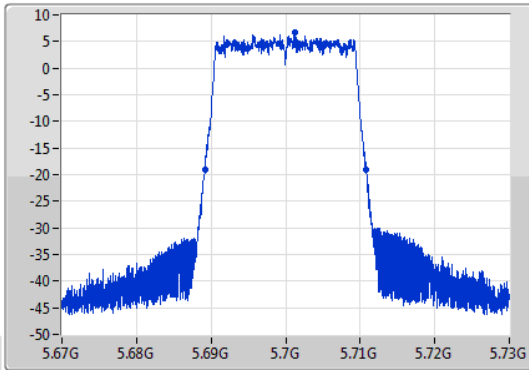

CF: 5.7GHz  
 Span: 60MHz  
 RBW: 300kHz  
 VBW: 1MHz  
 Sweep Time: 100ms  
 Detector Type: Peak  
 Port 1

CF: 5.7GHz  
 Span: 60MHz  
 RBW: 200kHz  
 VBW: 1MHz  
 Sweep Time: 100ms  
 Detector Type: Sample