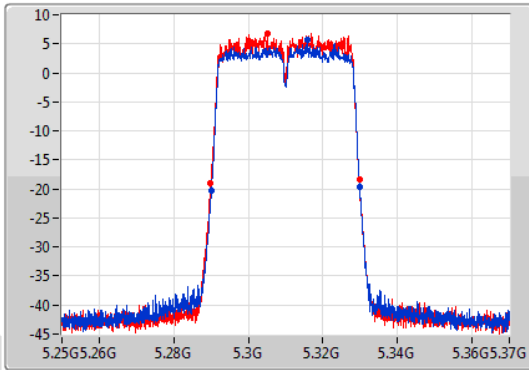

CF
5.31GHz
Span
120MHz
RBW
500kHz
VBW
2MHz
Sweep Time
100ms
Detector Type
Sample