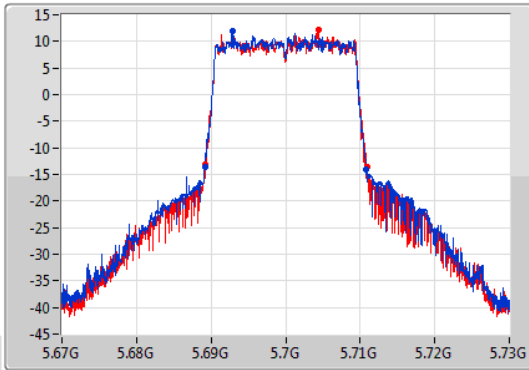

CF
5.7GHz
Span
60MHz
RBW
200kHz
VBW
1MHz
Sweep Time
100ms
Detector Type
Sample