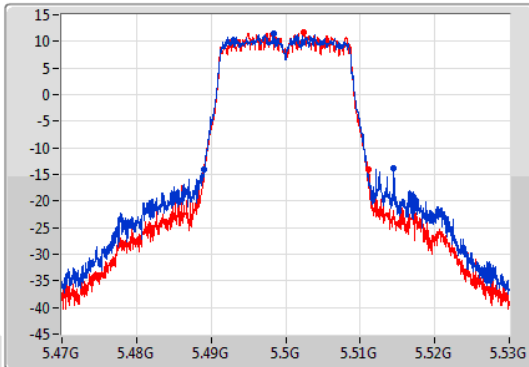

CF
5.5GHz
Span
60MHz
RBW
200kHz
VBW
1MHz
Sweep Time
100ms
Detector Type
Sample