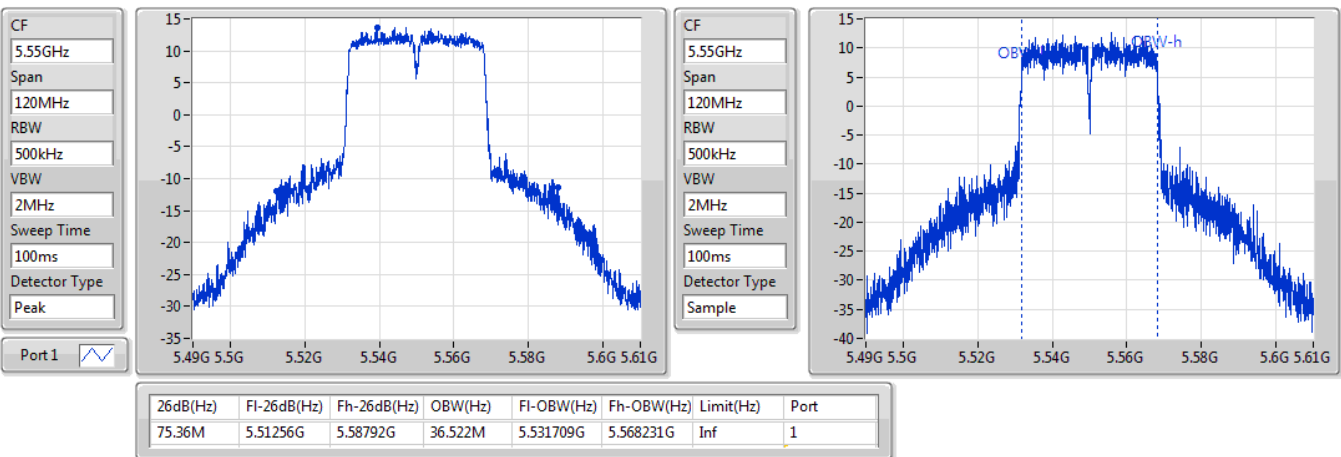

802.11ac VHT40_Nss1,(MCS0)_1TX

EBW

5550MHz

05/11/2019