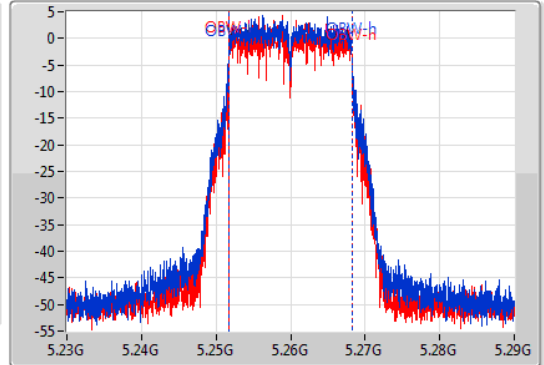

26dB(Hz)	Fl-26dB(Hz)	Fh-26dB(Hz)	OBW(Hz)	Fl-OBW(Hz)	Fh-OBW(Hz)	Limit(Hz)	Port
21.48M	5.2492G	5.27068G	16.582M	5.251664G	5.268246G	Inf	1
21.45M	5.24929G	5.27074G	16.492M	5.251724G	5.268216G	Inf	2

802.11a_Nss1,(6Mbps)_2TX

EBW

5300MHz

06/11/2019

CF: 5.3GHz
Span: 60MHz
RBW: 300kHz
VBW: 1MHz
Sweep Time: 100ms
Detector Type: Peak