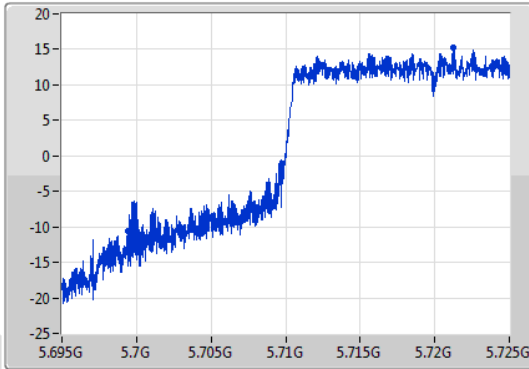

CF: 5.71GHz
Span: 30MHz
RBW: 200kHz
VBW: 1MHz
Sweep Time: 100ms
Detector Type: Sample