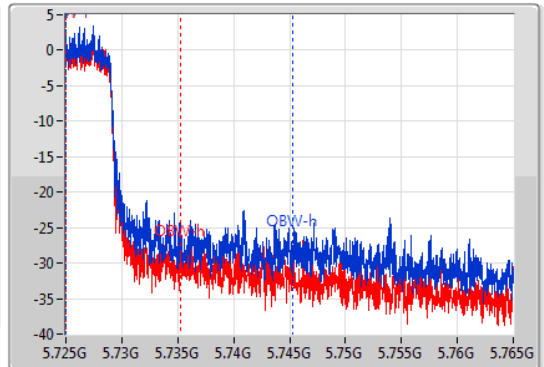

EBW

5690MHz Straddle 5.725-5.85GHz

05/11/2019

CF: 5.745GHz  
 Span: 40MHz  
 RBW: 100kHz  
 VBW: 300kHz  
 Sweep Time: 100ms  
 Detector Type: Peak  
 Port 1: [Waveform icon]  
 Port 2: [Waveform icon]

CF: 5.745GHz  
 Span: 40MHz  
 RBW: 200kHz  
 VBW: 1MHz  
 Sweep Time: 100ms  
 Detector Type: Sample