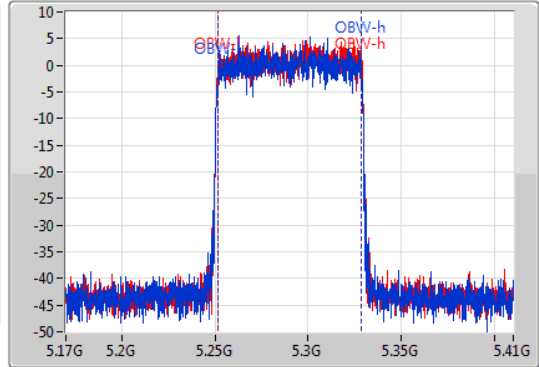

EBW

5290MHz

07/11/2019

CF  
5.29GHz  
Span  
240MHz  
RBW  
1MHz  
VBW  
3MHz  
Sweep Time  
100ms  
Detector Type  
Peak

CF  
5.29GHz  
Span  
240MHz  
RBW  
1MHz  
VBW  
3MHz  
Sweep Time  
100ms  
Detector Type  
Sample