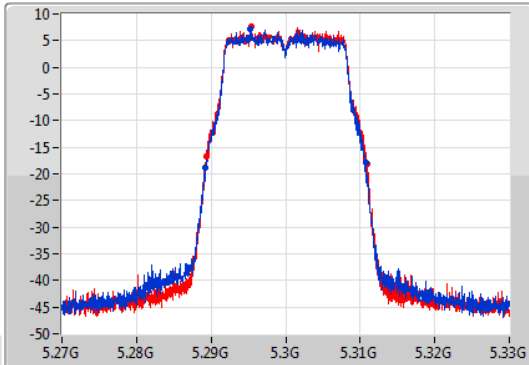

CF: 5.3GHz
Span: 60MHz
RBW: 200kHz
VBW: 1MHz
Sweep Time: 100ms
Detector Type: Sample