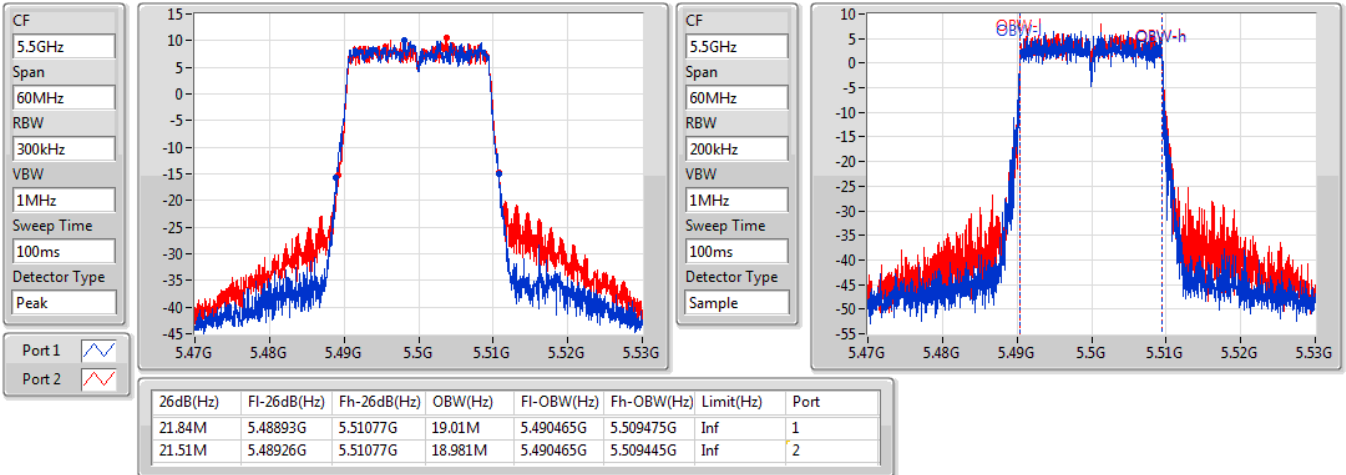

802.11ax HEW20_Nss2,(MCS0)_2TX

EBW

5500MHz

06/11/2019