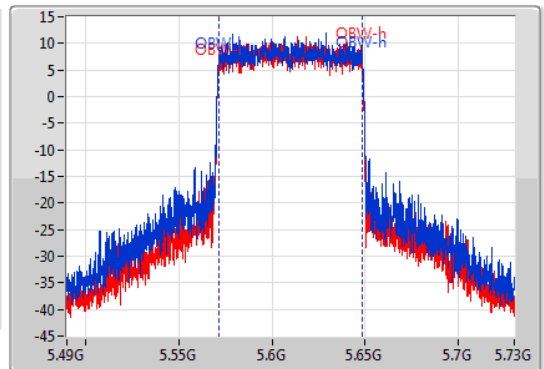

EBW

5610MHz

05/11/2019

CF  
5.61GHz  
Span  
240MHz  
RBW  
1MHz  
VBW  
3MHz  
Sweep Time  
100ms  
Detector Type  
Peak

CF  
5.61GHz  
Span  
240MHz  
RBW  
1MHz  
VBW  
3MHz  
Sweep Time  
100ms  
Detector Type  
Sample