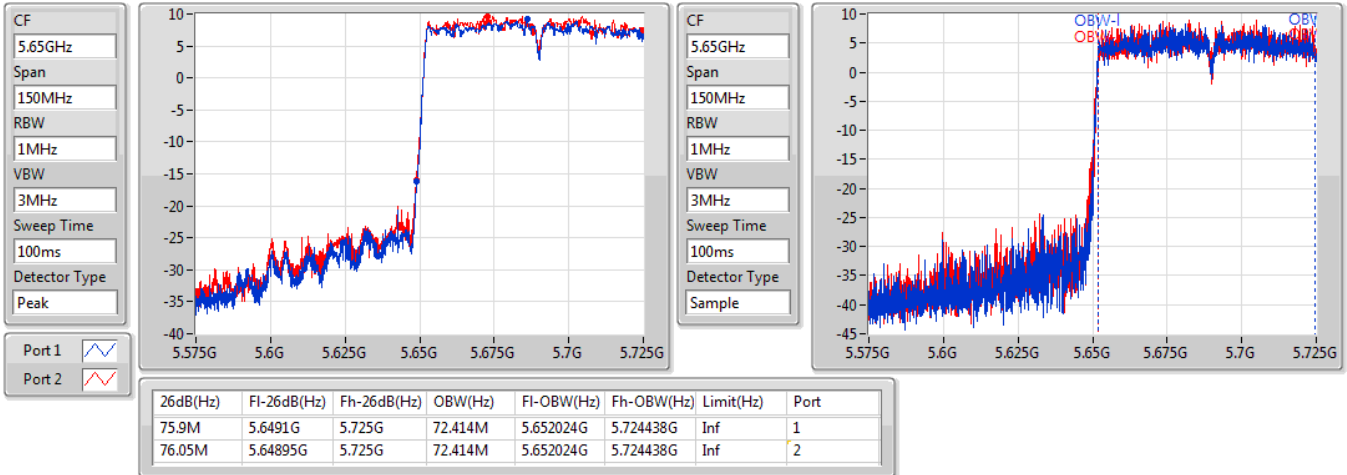

802.11ac VHT80_Nss2,(MCS0)_2TX

EBW

5690MHz Straddle 5.47-5.725GHz

07/11/2019