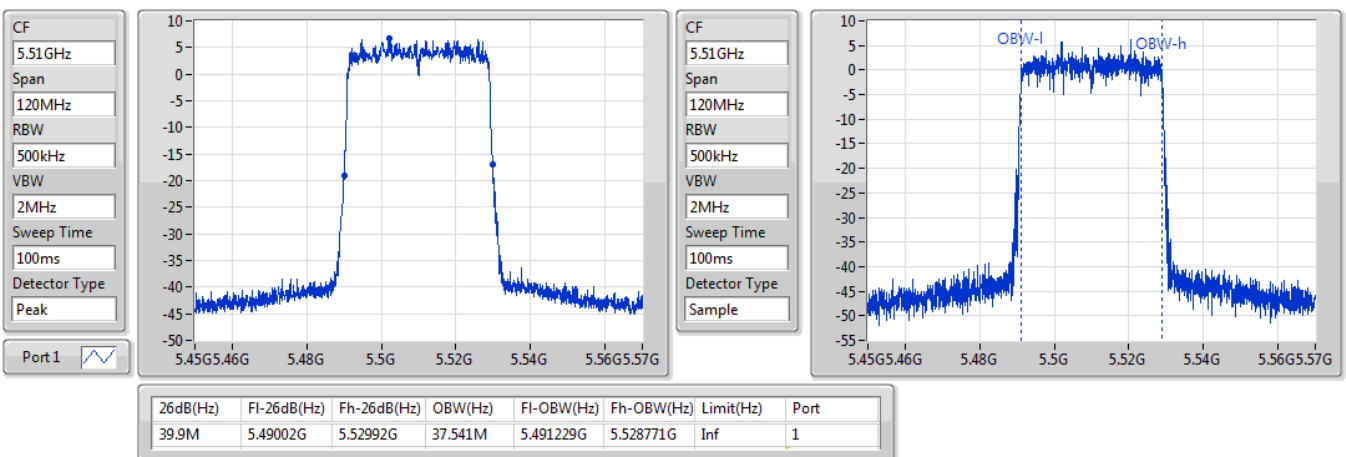

06/11/2019

802.11ax HEW40\_Nss1,(MCS0)\_1TX

EBW

5510MHz

06/11/2019

802.11ax HEW40\_Nss1,(MCS0)\_1TX

EBW

5550MHz