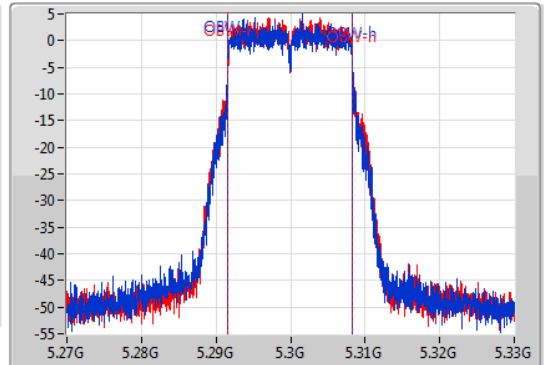

802.11a\_Nss1,(6Mbps)\_2TX

EBW

5300MHz

06/11/2019

CF: 5.3GHz  
 Span: 60MHz  
 RBW: 300kHz  
 VBW: 1MHz  
 Sweep Time: 100ms  
 Detector Type: Peak

CF: 5.3GHz  
 Span: 60MHz  
 RBW: 200kHz  
 VBW: 1MHz  
 Sweep Time: 100ms  
 Detector Type: Sample