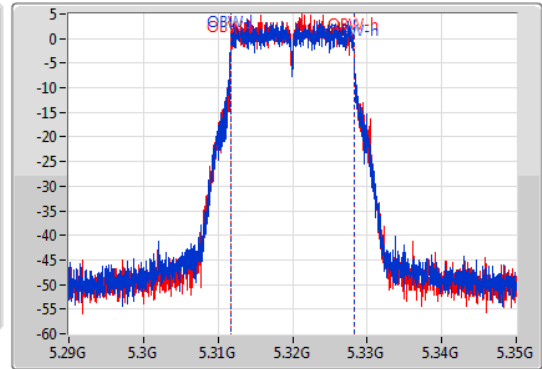

EBW

5320MHz

06/11/2019

CF  
5.32GHz  
Span  
60MHz  
RBW  
300kHz  
VBW  
1MHz  
Sweep Time  
100ms  
Detector Type  
Peak  
Port 1  
Port 2

CF  
5.32GHz  
Span  
60MHz  
RBW  
200kHz  
VBW  
1MHz  
Sweep Time  
100ms  
Detector Type  
Sample