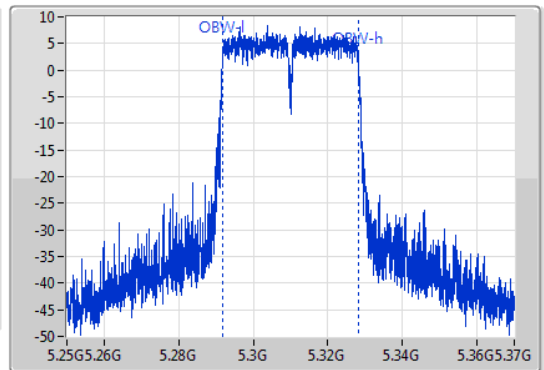

802.11ac VHT40\_Nss1,(MCS0)\_1TX

EBW

5310MHz

05/11/2019

CF: 5.31GHz  
 Span: 120MHz  
 RBW: 500kHz  
 VBW: 2MHz  
 Sweep Time: 100ms  
 Detector Type: Peak  
 Port 1

CF: 5.31GHz  
 Span: 120MHz  
 RBW: 500kHz  
 VBW: 2MHz  
 Sweep Time: 100ms  
 Detector Type: Sample