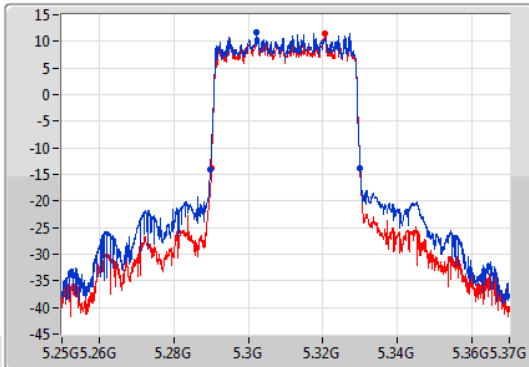

CF
5.31GHz
Span
120MHz
RBW
500kHz
VBW
2MHz
Sweep Time
100ms
Detector Type
Sample