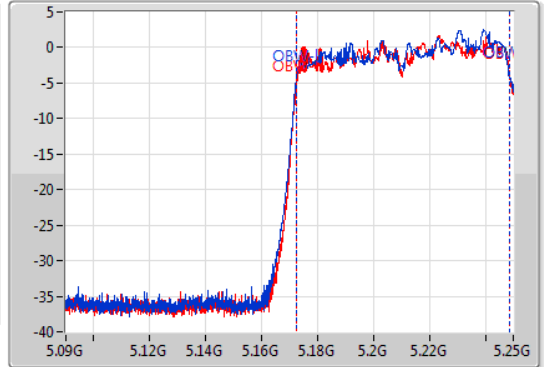

EBW

5250MHz Straddle 5.15-5.25GHz

04/12/2019

CF  
5.17GHz  
Span  
160MHz  
RBW  
3MHz  
VBW  
10MHz  
Sweep Time  
100ms  
Detector Type  
Peak

CF  
5.17GHz  
Span  
160MHz  
RBW  
2MHz  
VBW  
10MHz  
Sweep Time  
100ms  
Detector Type  
Peak