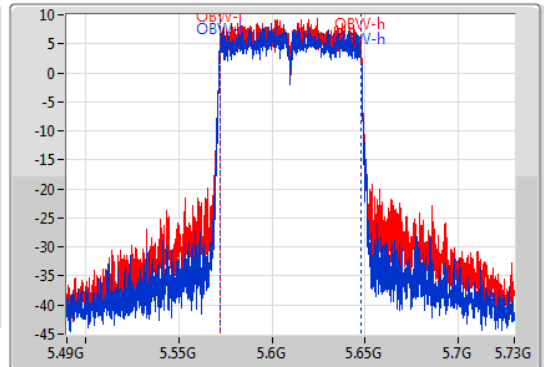

EBW

5610MHz

07/11/2019

CF  
5.61GHz  
Span  
240MHz  
RBW  
1MHz  
VBW  
3MHz  
Sweep Time  
100ms  
Detector Type  
Peak

CF  
5.61GHz  
Span  
240MHz  
RBW  
1MHz  
VBW  
3MHz  
Sweep Time  
100ms  
Detector Type  
Sample