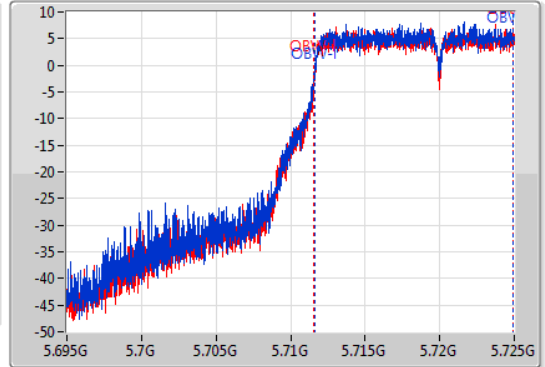

EBW

5720MHz Straddle 5.47-5.725GHz

05/11/2019

CF  
5.71GHz  
Span  
30MHz  
RBW  
200kHz  
VBW  
1MHz  
Sweep Time  
100ms  
Detector Type  
Peak

CF  
5.71GHz  
Span  
30MHz  
RBW  
200kHz  
VBW  
1MHz  
Sweep Time  
100ms  
Detector Type  
Sample