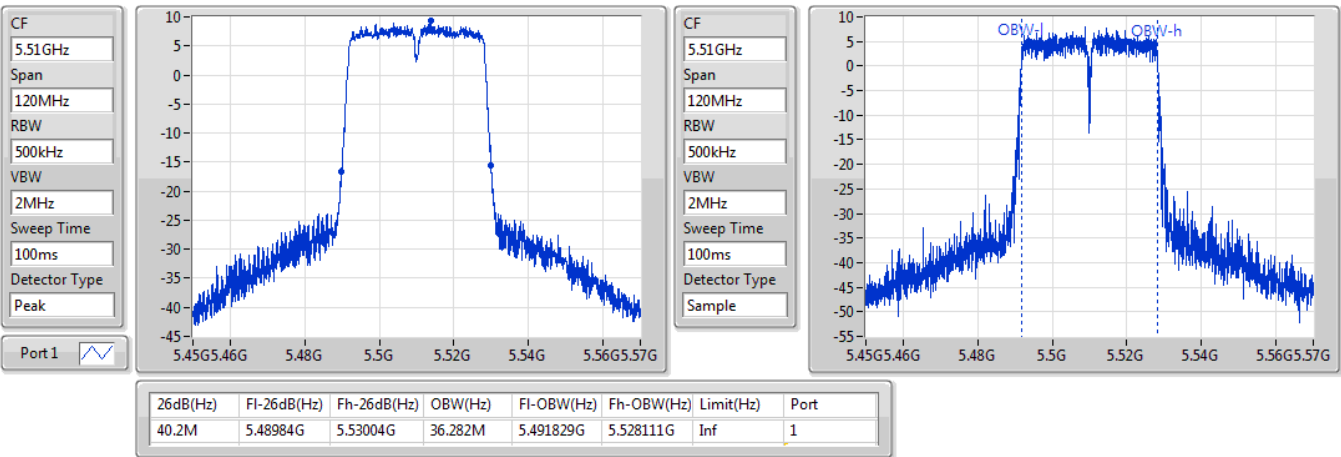

802.11ac VHT40_Nss1,(MCS0)_1TX

EBW

5510MHz

05/11/2019