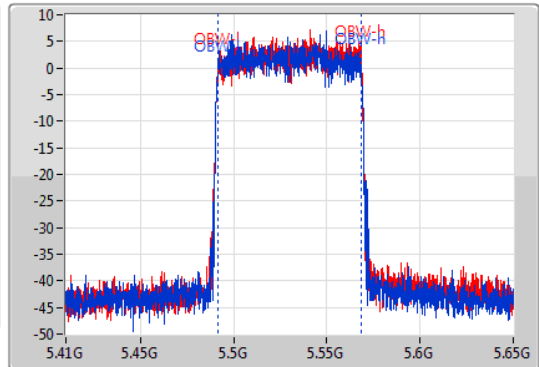

EBW

5530MHz

07/11/2019

CF  
5.53GHz  
Span  
240MHz  
RBW  
1MHz  
VBW  
3MHz  
Sweep Time  
100ms  
Detector Type  
Peak

CF  
5.53GHz  
Span  
240MHz  
RBW  
1MHz  
VBW  
3MHz  
Sweep Time  
100ms  
Detector Type  
Sample