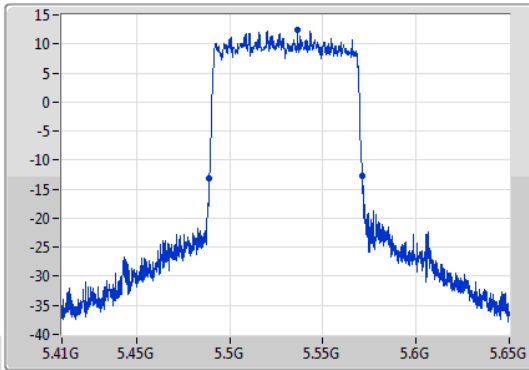

802.11ax HEW80_Nss1,(MCS0)_1TX

EBW

5530MHz

05/11/2019

CF
5.53GHz
Span
240MHz
RBW
1MHz
VBW
3MHz
Sweep Time
100ms
Detector Type
Peak
Port 1

CF
5.53GHz
Span
240MHz
RBW
1MHz
VBW
3MHz
Sweep Time
100ms
Detector Type
Sample