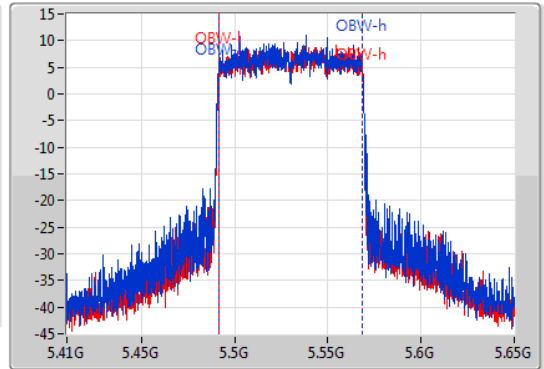

EBW

5530MHz

05/11/2019

CF  
5.53GHz  
Span  
240MHz  
RBW  
1MHz  
VBW  
3MHz  
Sweep Time  
100ms  
Detector Type  
Peak

CF  
5.53GHz  
Span  
240MHz  
RBW  
1MHz  
VBW  
3MHz  
Sweep Time  
100ms  
Detector Type  
Sample