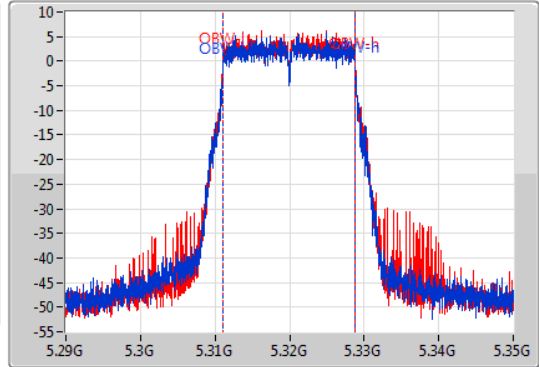

EBW

5320MHz

06/11/2019

CF  
5.32GHz  
Span  
60MHz  
RBW  
300kHz  
VBW  
1MHz  
Sweep Time  
100ms  
Detector Type  
Peak

CF  
5.32GHz  
Span  
60MHz  
RBW  
200kHz  
VBW  
1MHz  
Sweep Time  
100ms  
Detector Type  
Sample