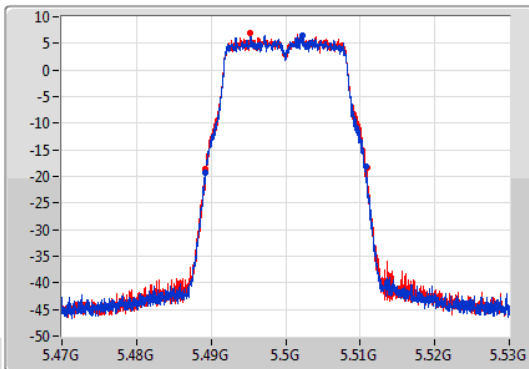

CF
5.5GHz
Span
60MHz
RBW
200kHz
VBW
1MHz
Sweep Time
100ms
Detector Type
Sample