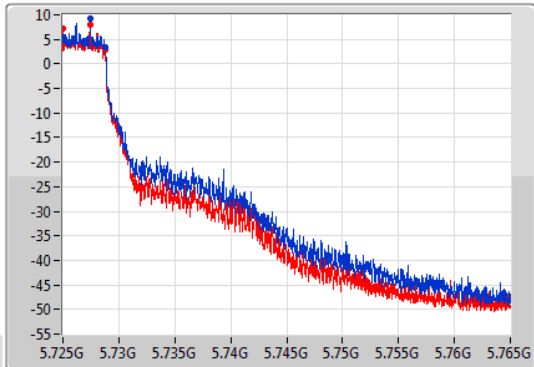

5720MHz Straddle 5.725-5.85GHz

05/11/2019

CF
5.745GHz
Span
40MHz
RBW
100kHz
VBW
300kHz
Sweep Time
100ms
Detector Type
Peak

CF
5.745GHz
Span
40MHz
RBW
50kHz
VBW
200kHz
Sweep Time
100ms
Detector Type
Sample