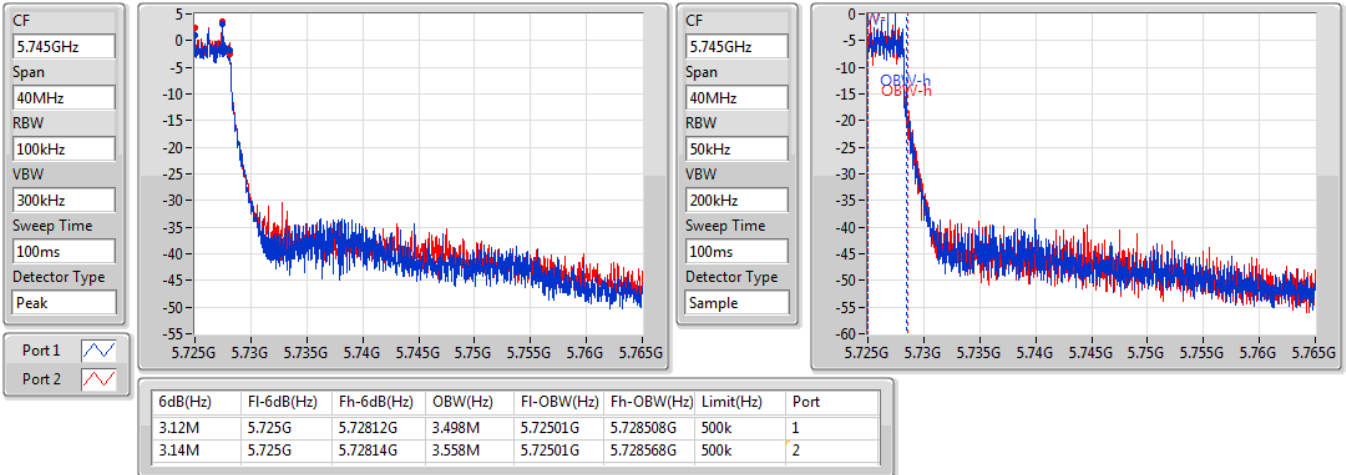

802.11ac VHT40_Nss2,(MCS0)_2TX

EBW

5710MHz Straddle 5.725-5.85GHz

07/11/2019