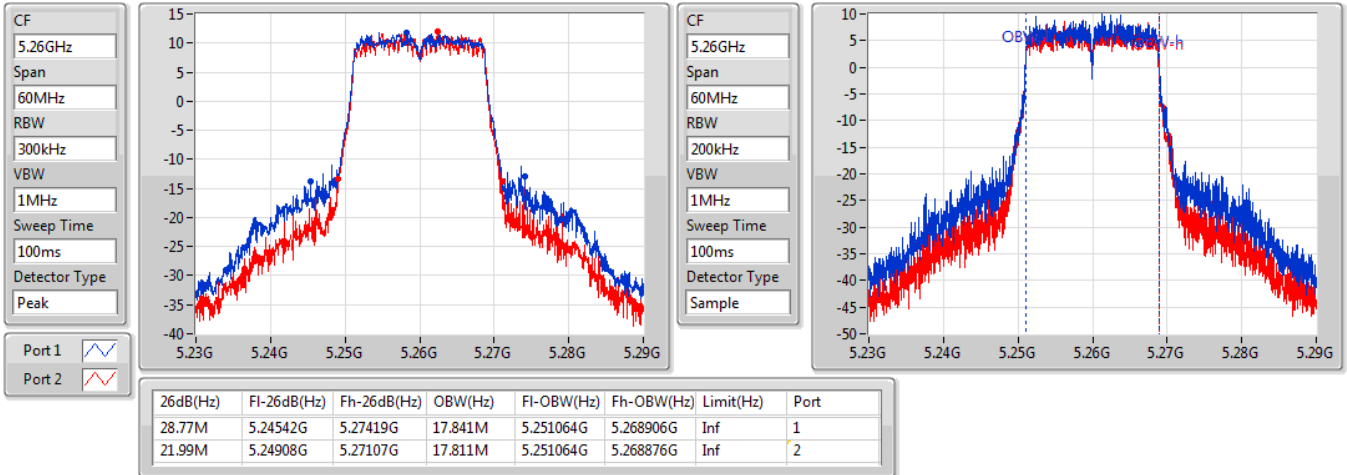

802.11ac VHT20_Nss2,(MCS0)_2TX

EBW

5260MHz

05/11/2019