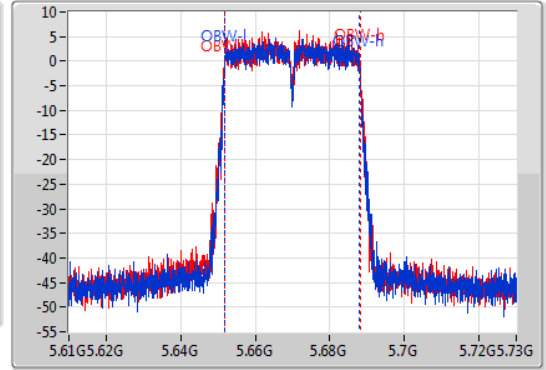

EBW

5670MHz

07/11/2019

CF: 5.67GHz  
 Span: 120MHz  
 RBW: 500kHz  
 VBW: 2MHz  
 Sweep Time: 100ms  
 Detector Type: Peak  
 Port 1:   
 Port 2:

CF: 5.67GHz  
 Span: 120MHz  
 RBW: 500kHz  
 VBW: 2MHz  
 Sweep Time: 100ms  
 Detector Type: Sample