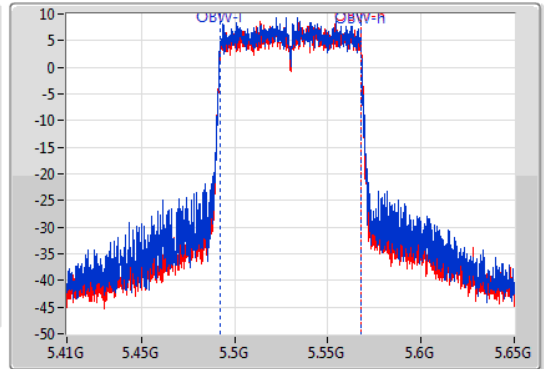

EBW

5530MHz

05/11/2019

CF  
5.53GHz  
Span  
240MHz  
RBW  
1MHz  
VBW  
3MHz  
Sweep Time  
100ms  
Detector Type  
Peak

CF  
5.53GHz  
Span  
240MHz  
RBW  
1MHz  
VBW  
3MHz  
Sweep Time  
100ms  
Detector Type  
Sample