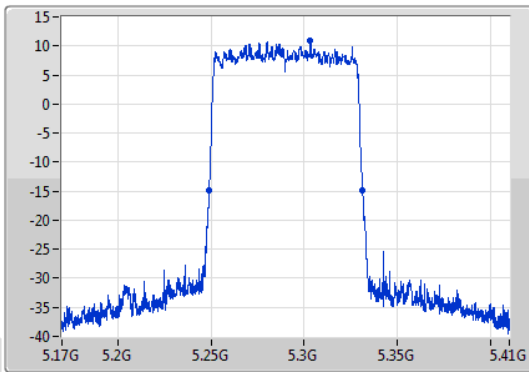

802.11ax HEW80_Nss1,(MCS0)_1TX

EBW

5290MHz

06/11/2019

CF
5.29GHz
Span
240MHz
RBW
1MHz
VBW
3MHz
Sweep Time
100ms
Detector Type
Peak
Port 1

CF
5.29GHz
Span
240MHz
RBW
1MHz
VBW
3MHz
Sweep Time
100ms
Detector Type
Sample