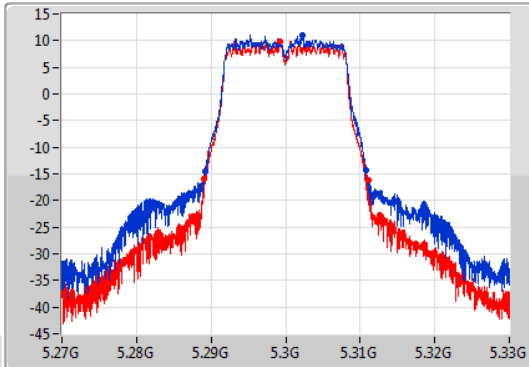

Port X-N dB = Port X 6dB down bandwidth for 5.725-5.85GHz band / 26dB down bandwidth for other band  
 Port X-OBW = Port X 99% occupied bandwidth;

802.11a\_Nss1,(6Mbps)\_2TX

EBW

5260MHz

05/11/2019

CF: 5.26GHz  
 Span: 60MHz  
 RBW: 300kHz  
 VBW: 1MHz  
 Sweep Time: 100ms  
 Detector Type: Peak

802.11a\_Nss1,(6Mbps)\_2TX

EBW

5300MHz

05/11/2019

CF: 5.3GHz  
 Span: 60MHz  
 RBW: 300kHz  
 VBW: 1MHz  
 Sweep Time: 100ms  
 Detector Type: Peak

CF: 5.3GHz  
 Span: 60MHz  
 RBW: 200kHz  
 VBW: 1MHz  
 Sweep Time: 100ms  
 Detector Type: Sample