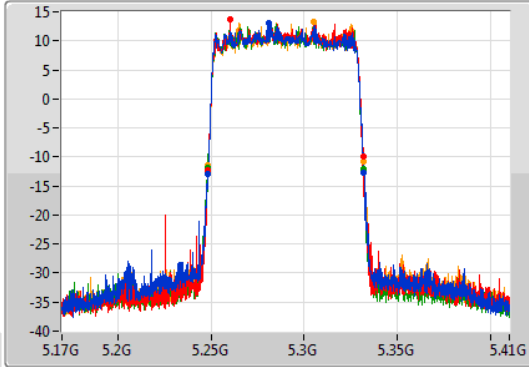

802.11ax HEW80_Nss1,(MCS0)_4TX

EBW

5290MHz

02/12/2019

CF
5.29GHz
Span
240MHz
RBW
2MHz
VBW
10MHz
Sweep Time
100ms
Detector Type
Peak

CF
5.29GHz
Span
240MHz
RBW
1MHz
VBW
3MHz
Sweep Time
100ms
Detector Type
Peak