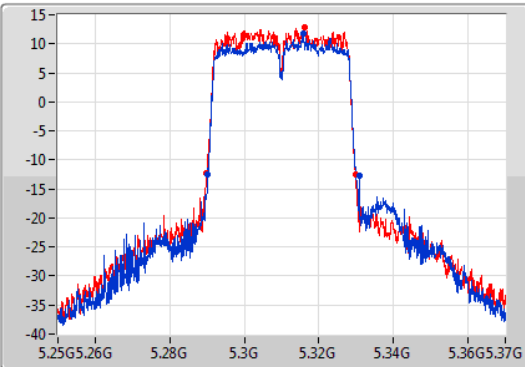

EBW

5310MHz

14/11/2019

CF  
5.31GHz  
Span  
120MHz  
RBW  
500kHz  
VBW  
2MHz  
Sweep Time  
100ms  
Detector Type  
Peak

CF  
5.31GHz  
Span  
120MHz  
RBW  
500kHz  
VBW  
2MHz  
Sweep Time  
100ms  
Detector Type  
Sample