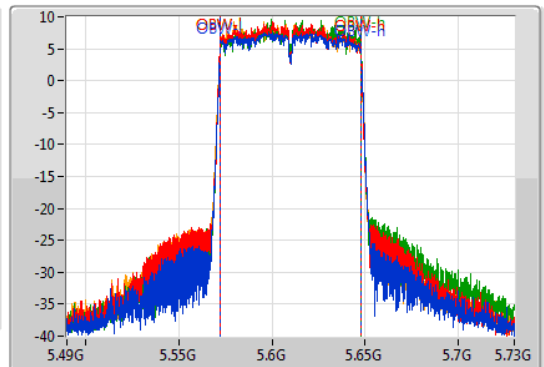

802.11ac VHT80\_Nss1,(MCS0)\_4TX

EBW

5610MHz

02/12/2019

CF  
5.61GHz  
Span  
240MHz  
RBW  
2MHz  
VBW  
10MHz  
Sweep Time  
100ms  
Detector Type  
Peak

CF  
5.61GHz  
Span  
240MHz  
RBW  
1MHz  
VBW  
3MHz  
Sweep Time  
100ms  
Detector Type  
Peak