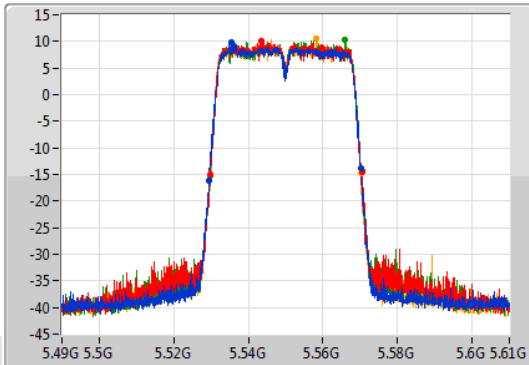

802.11ac VHT40_Nss1,(MCS0)_4TX

EBW

5550MHz

02/12/2019

CF: 5.55GHz
Span: 120MHz
RBW: 1MHz
VBW: 3MHz
Sweep Time: 100ms
Detector Type: Peak

CF: 5.55GHz
Span: 120MHz
RBW: 500kHz
VBW: 2MHz
Sweep Time: 100ms
Detector Type: Peak