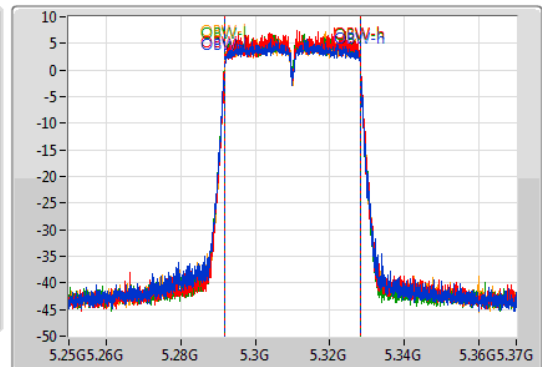

802.11ac VHT40\_Nss1,(MCS0)\_4TX

EBW

5310MHz

02/12/2019

CF  
5.31GHz  
Span  
120MHz  
RBW  
1MHz  
VBW  
3MHz  
Sweep Time  
100ms  
Detector Type  
Peak

CF  
5.31GHz  
Span  
120MHz  
RBW  
500kHz  
VBW  
2MHz  
Sweep Time  
100ms  
Detector Type  
Peak