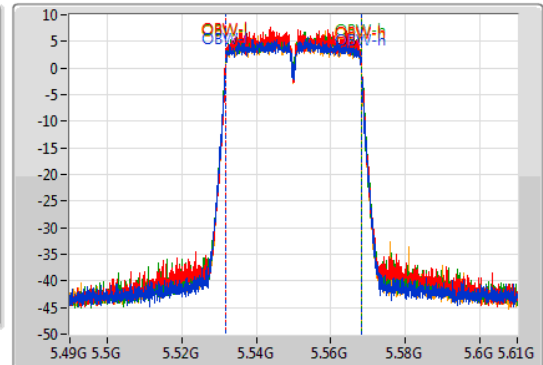

802.11ac VHT40\_Nss1,(MCS0)\_4TX

EBW

5550MHz

02/12/2019

CF: 5.55GHz  
 Span: 120MHz  
 RBW: 1MHz  
 VBW: 3MHz  
 Sweep Time: 100ms  
 Detector Type: Peak

CF: 5.55GHz  
 Span: 120MHz  
 RBW: 500kHz  
 VBW: 2MHz  
 Sweep Time: 100ms  
 Detector Type: Peak