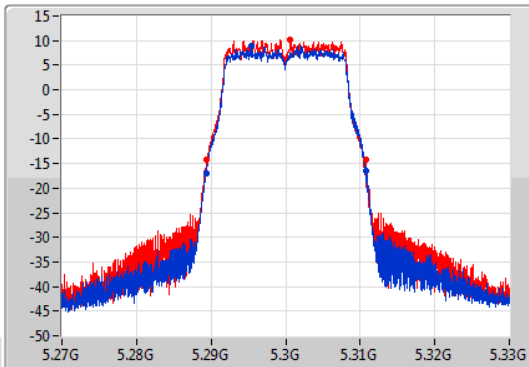

Port X-N dB = Port X 6dB down bandwidth for 5.725-5.85GHz band / 26dB down bandwidth for other band

Port X-OBW = Port X 99% occupied bandwidth;

802.11a\_Nss1,(6Mbps)\_2TX

EBW

5260MHz

14/11/2019

CF  
5.26GHz  
Span  
60MHz  
RBW  
1MHz  
VBW  
3MHz  
Sweep Time  
100ms  
Detector Type  
Peak  
Port 1  
Port 2

CF  
5.26GHz  
Span  
60MHz  
RBW  
200kHz  
VBW  
1MHz  
Sweep Time  
100ms  
Detector Type  
Sample

26dB(Hz)	Fl-26dB(Hz)	Fh-26dB(Hz)	OBW(Hz)	Fl-OBW(Hz)	Fh-OBW(Hz)	Limit(Hz)	Port
22.44M	5.24881G	5.27125G	16.582M	5.251664G	5.268246G	Inf	1
21.42M	5.24935G	5.27077G	16.612M	5.251634G	5.268246G	Inf	2

802.11a\_Nss1,(6Mbps)\_2TX

EBW

5300MHz

14/11/2019

CF  
5.3GHz  
Span  
60MHz  
RBW  
300kHz  
VBW  
1MHz  
Sweep Time  
100ms  
Detector Type  
Peak  
Port 1  
Port 2

CF  
5.3GHz  
Span  
60MHz  
RBW  
200kHz  
VBW  
1MHz  
Sweep Time  
100ms  
Detector Type  
Sample