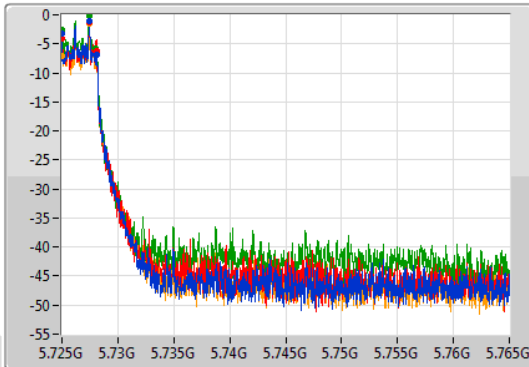

5690MHz Straddle 5.725-5.85GHz

02/12/2019

CF
5.745GHz
Span
40MHz
RBW
100kHz
VBW
300kHz
Sweep Time
100ms
Detector Type
Peak

CF
5.745GHz
Span
40MHz
RBW
50kHz
VBW
200kHz
Sweep Time
100ms
Detector Type
Peak