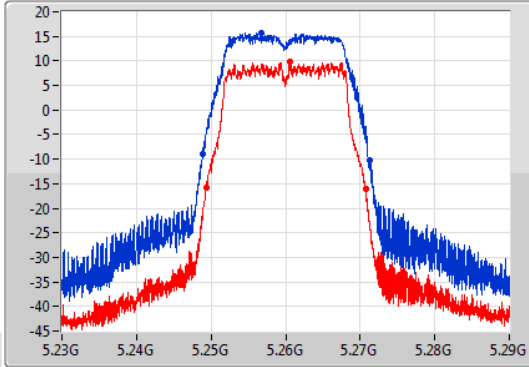

Mode	Result	Limit (Hz)	Port 1-N dB (Hz)	Port 1-OBW (Hz)	Port 2-N dB (Hz)	Port 2-OBW (Hz)
5720MHz Straddle 5.725-5.85GHz	Pass	500k	4.42M	4.518M	4.4M	4.538M
802.11ax HEW40_Nss2,(MCS0)_2TX	-	-	-	-	-	-
5270MHz	Pass	Inf	40.14M	37.601M	40.02M	37.541M
5310MHz	Pass	Inf	40.02M	37.661M	39.96M	37.541M
5510MHz	Pass	Inf	40.14M	37.601M	43.8M	37.541M
5550MHz	Pass	Inf	71.1M	37.781M	71.88M	37.661M
5670MHz	Pass	Inf	74.64M	37.781M	72.06M	37.661M
5710MHz Straddle 5.47-5.725GHz	Pass	Inf	37.905M	33.758M	36.925M	33.723M
5710MHz Straddle 5.725-5.85GHz	Pass	500k	3.64M	14.413M	3.76M	9.175M
802.11ax HEW80_Nss2,(MCS0)_2TX	-	-	-	-	-	-
5290MHz	Pass	Inf	81.24M	77.001M	81.24M	76.762M
5530MHz	Pass	Inf	85.8M	77.241M	135.24M	77.121M
5610MHz	Pass	Inf	81.12M	77.001M	81.12M	76.882M
5690MHz Straddle 5.47-5.725GHz	Pass	Inf	87.075M	73.388M	79.575M	73.238M
5690MHz Straddle 5.725-5.85GHz	Pass	500k	3.24M	28.706M	3.68M	10.195M
802.11ax HEW160_Nss2,(MCS0)_2TX	-	-	-	-	-	-
5250MHz Straddle 5.15-5.25GHz	Pass	Inf	80.88M	77.081M	80.8M	77.481M
5250MHz Straddle 5.25-5.35GHz	Pass	Inf	81.92M	77.081M	82.4M	77.161M
5570MHz	Pass	Inf	164.16M	155.202M	162.96M	154.723M

Port X-N dB = Port X 6dB down bandwidth for 5.725-5.85GHz band / 26dB down bandwidth for other band

Port X-OBW = Port X 99% occupied bandwidth;

802.11a\_Nss1,(6Mbps)\_2TX

EBW

5260MHz

14/11/2019

CF  
5.26GHz  
Span  
60MHz  
RBW  
1MHz  
VBW  
3MHz  
Sweep Time  
100ms  
Detector Type  
Peak  
Port 1  
Port 2