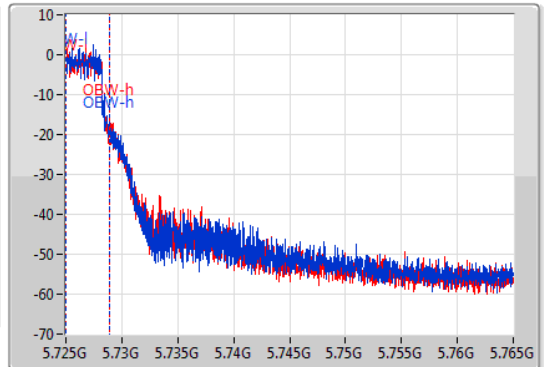

EBW

5720MHz Straddle 5.725-5.85GHz

14/11/2019

CF  
5.745GHz  
Span  
40MHz  
RBW  
100kHz  
VBW  
300kHz  
Sweep Time  
100ms  
Detector Type  
Peak

CF  
5.745GHz  
Span  
40MHz  
RBW  
50kHz  
VBW  
200kHz  
Sweep Time  
100ms  
Detector Type  
Sample