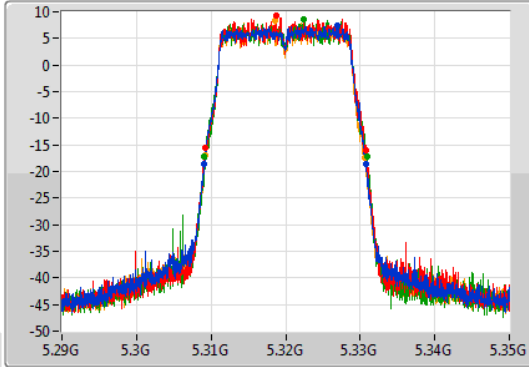

802.11ac VHT20_Nss4,(MCS0)_4TX

EBW

5320MHz

02/12/2019

CF
5.32GHz
Span
60MHz
RBW
300kHz
VBW
1MHz
Sweep Time
100ms
Detector Type
Peak

CF
5.32GHz
Span
60MHz
RBW
200kHz
VBW
1MHz
Sweep Time
100ms
Detector Type
Peak