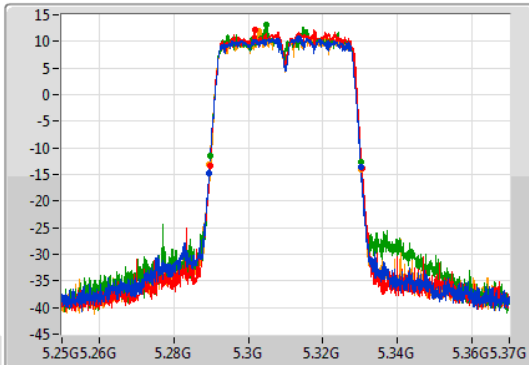

802.11ac VHT40_Nss4,(MCS0)_4TX

EBW

5310MHz

02/12/2019

CF
5.31GHz
Span
120MHz
RBW
1MHz
VBW
3MHz
Sweep Time
100ms
Detector Type
Peak

CF
5.31GHz
Span
120MHz
RBW
500kHz
VBW
2MHz
Sweep Time
100ms
Detector Type
Peak