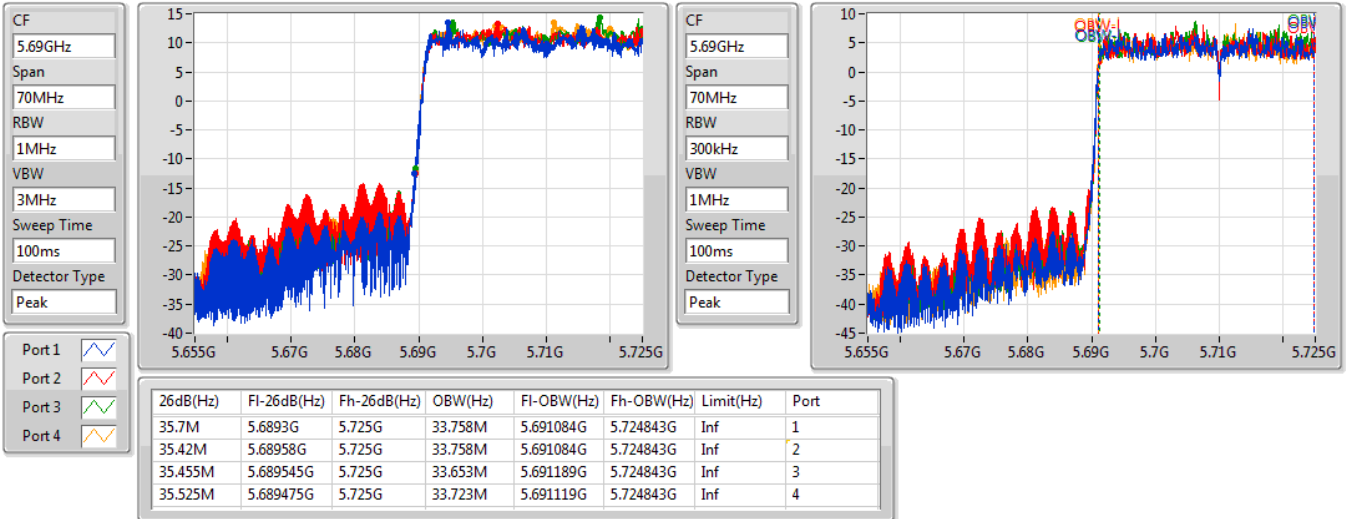

802.11ax HEW40_Nss4,(MCS0)_4TX

EBW

5710MHz Straddle 5.47-5.725GHz

02/12/2019