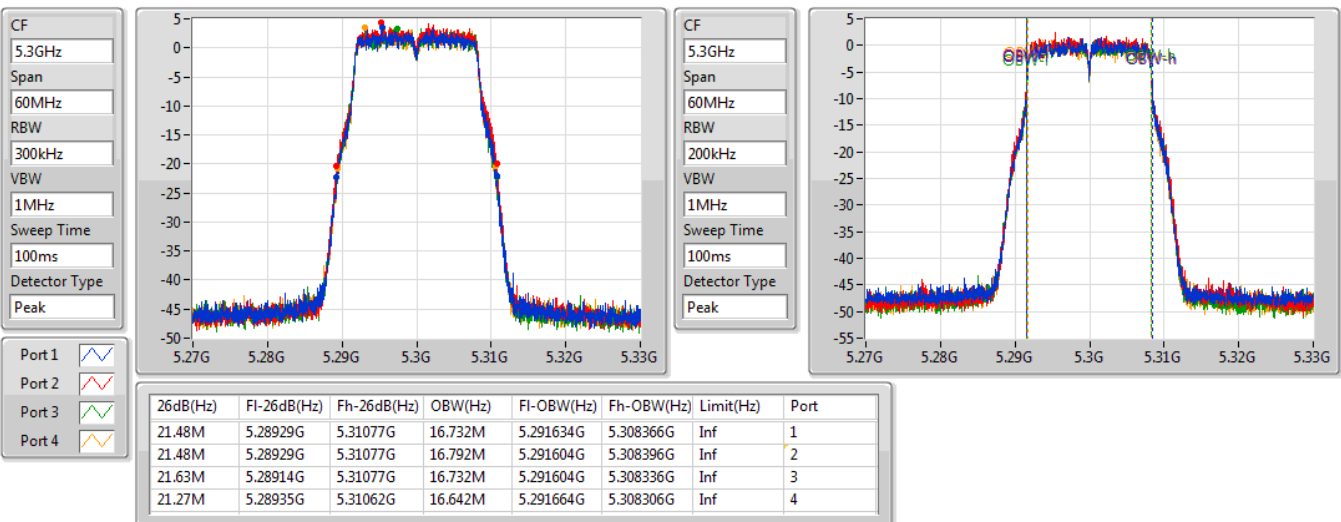

802.11a_Nss1,(6Mbps)_4TX

EBW

5300MHz

02/12/2019