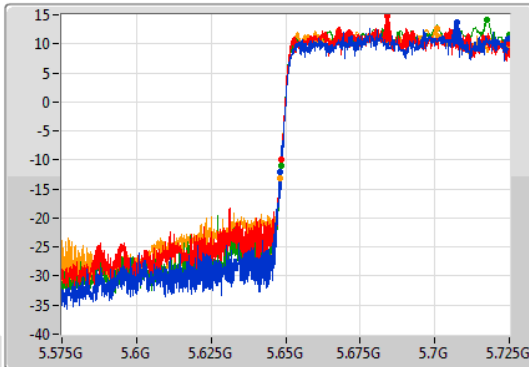

802.11ax HEW80_Nss4,(MCS0)_4TX

EBW

5690MHz Straddle 5.47-5.725GHz

02/12/2019

CF
5.65GHz
Span
150MHz
RBW
2MHz
VBW
10MHz
Sweep Time
100ms
Detector Type
Peak

CF
5.65GHz
Span
150MHz
RBW
1MHz
VBW
3MHz
Sweep Time
100ms
Detector Type
Peak