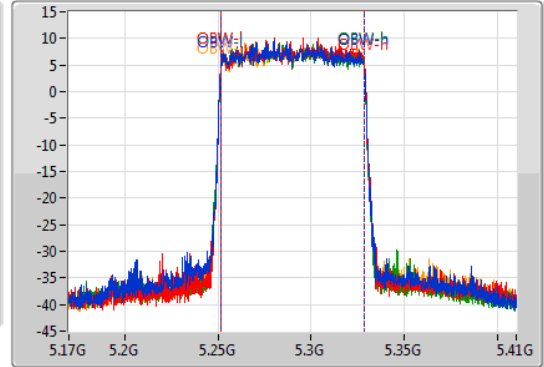

802.11ax HEW80\_Nss1,(MCS0)\_4TX

EBW

5290MHz

02/12/2019

CF  
5.29GHz  
Span  
240MHz  
RBW  
2MHz  
VBW  
10MHz  
Sweep Time  
100ms  
Detector Type  
Peak

CF  
5.29GHz  
Span  
240MHz  
RBW  
1MHz  
VBW  
3MHz  
Sweep Time  
100ms  
Detector Type  
Peak