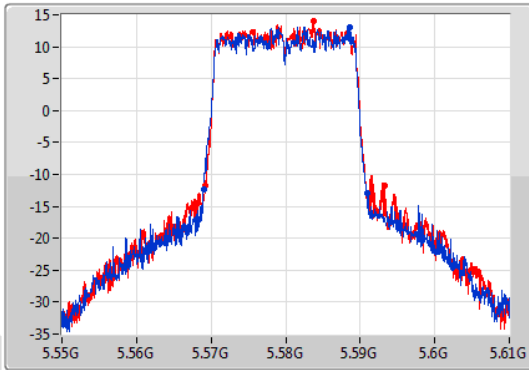

CF
5.58GHz
Span
60MHz
RBW
200kHz
VBW
1MHz
Sweep Time
100ms
Detector Type
Sample