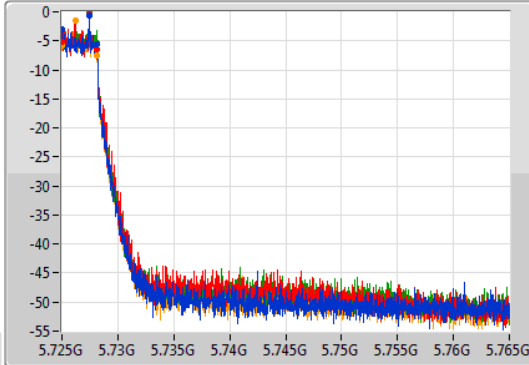

802.11ac VHT40_Nss1,(MCS0)_4TX

EBW

5710MHz Straddle 5.725-5.85GHz

02/12/2019

CF
5.745GHz
Span
40MHz
RBW
100kHz
VBW
300kHz
Sweep Time
100ms
Detector Type
Peak

CF
5.745GHz
Span
40MHz
RBW
50kHz
VBW
200kHz
Sweep Time
100ms
Detector Type
Peak