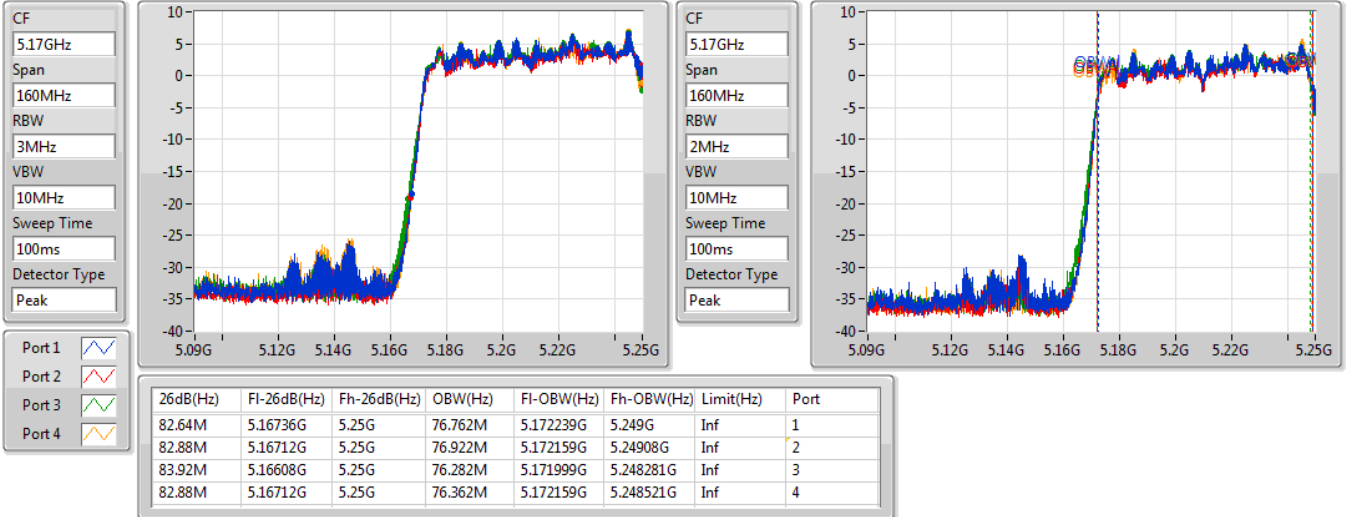

802.11ac VHT160_Nss1,(MCS0)_4TX

EBW

5250MHz Straddle 5.15-5.25GHz

02/12/2019