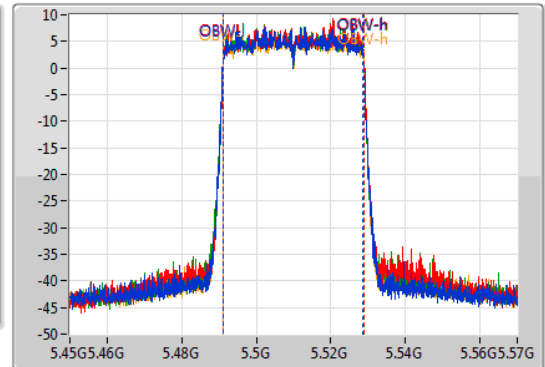

802.11ax HEW40\_Nss1,(MCS0)\_4TX

EBW

5510MHz

02/12/2019

CF  
5.51GHz  
Span  
120MHz  
RBW  
1MHz  
VBW  
3MHz  
Sweep Time  
100ms  
Detector Type  
Peak

CF  
5.51GHz  
Span  
120MHz  
RBW  
500kHz  
VBW  
2MHz  
Sweep Time  
100ms  
Detector Type  
Peak