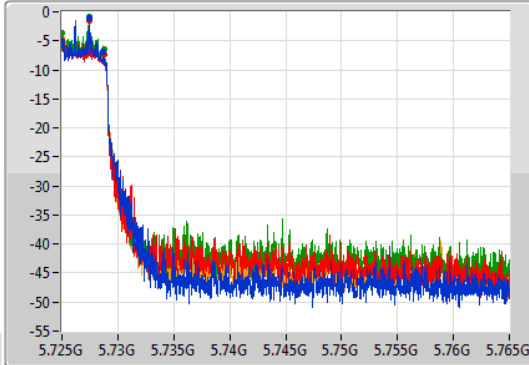

802.11ax HEW80_Nss1,(MCS0)_4TX

EBW

5690MHz Straddle 5.725-5.85GHz

02/12/2019

CF
5.745GHz
Span
40MHz
RBW
100kHz
VBW
300kHz
Sweep Time
100ms
Detector Type
Peak

CF
5.745GHz
Span
40MHz
RBW
50kHz
VBW
200kHz
Sweep Time
100ms
Detector Type
Peak