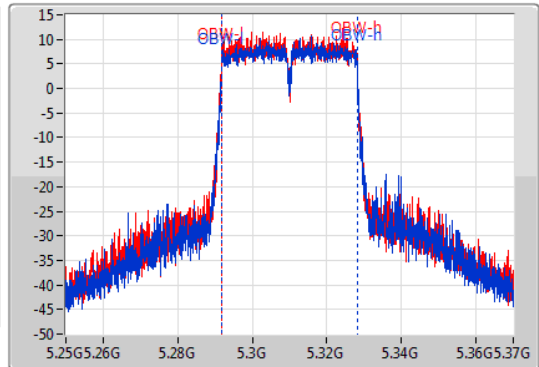

EBW

5310MHz

14/11/2019

CF  
5.31GHz  
Span  
120MHz  
RBW  
500kHz  
VBW  
2MHz  
Sweep Time  
100ms  
Detector Type  
Peak

CF  
5.31GHz  
Span  
120MHz  
RBW  
500kHz  
VBW  
2MHz  
Sweep Time  
100ms  
Detector Type  
Sample