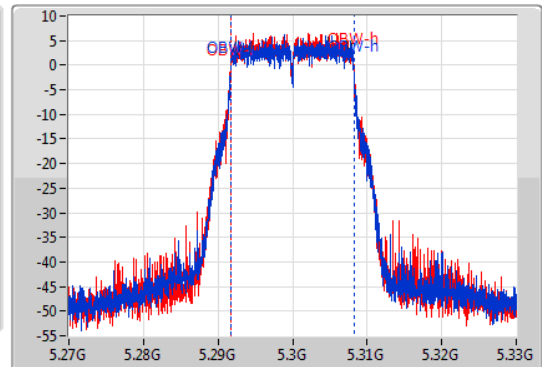

802.11a\_Nss1,(6Mbps)\_2TX

EBW

5300MHz

14/11/2019

CF  
5.3GHz  
Span  
60MHz  
RBW  
300kHz  
VBW  
1MHz  
Sweep Time  
100ms  
Detector Type  
Peak  
Port 1  
Port 2

CF  
5.3GHz  
Span  
60MHz  
RBW  
200kHz  
VBW  
1MHz  
Sweep Time  
100ms  
Detector Type  
Sample