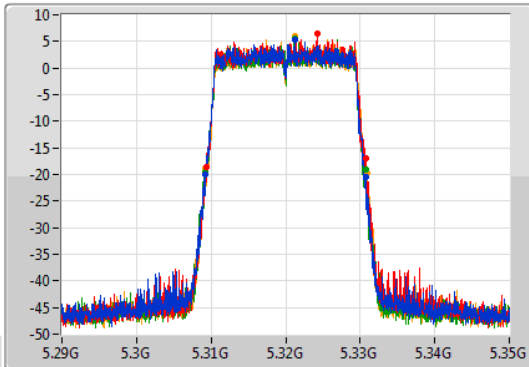

802.11ax HEW20_Nss1,(MCS0)_4TX

EBW

5320MHz

02/12/2019

CF
5.32GHz
Span
60MHz
RBW
300kHz
VBW
1MHz
Sweep Time
100ms
Detector Type
Peak

CF
5.32GHz
Span
60MHz
RBW
200kHz
VBW
1MHz
Sweep Time
100ms
Detector Type
Peak