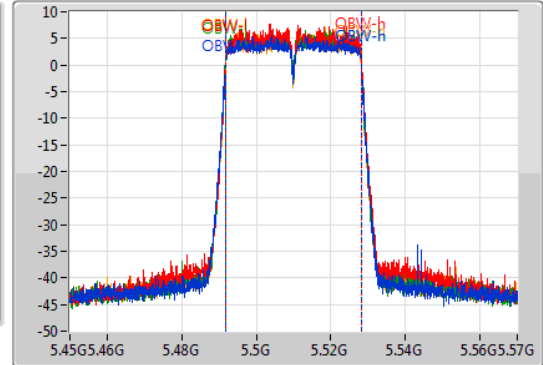

802.11ac VHT40\_Nss1,(MCS0)\_4TX

EBW

5510MHz

02/12/2019

CF: 5.51GHz  
 Span: 120MHz  
 RBW: 1MHz  
 VBW: 3MHz  
 Sweep Time: 100ms  
 Detector Type: Peak

CF: 5.51GHz  
 Span: 120MHz  
 RBW: 500kHz  
 VBW: 2MHz  
 Sweep Time: 100ms  
 Detector Type: Peak