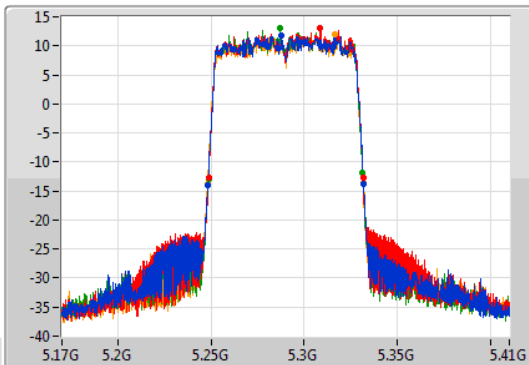

5290MHz

02/12/2019

CF
5.29GHz
Span
240MHz
RBW
2MHz
VBW
10MHz
Sweep Time
100ms
Detector Type
Peak

CF
5.29GHz
Span
240MHz
RBW
1MHz
VBW
3MHz
Sweep Time
100ms
Detector Type
Peak