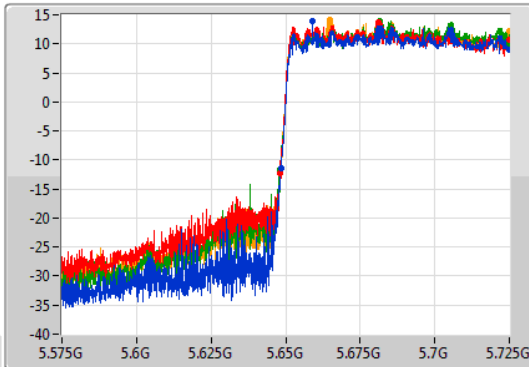

802.11ax HEW80_Nss1,(MCS0)_4TX

EBW

5690MHz Straddle 5.47-5.725GHz

02/12/2019

CF
5.65GHz
Span
150MHz
RBW
2MHz
VBW
10MHz
Sweep Time
100ms
Detector Type
Peak

CF
5.65GHz
Span
150MHz
RBW
1MHz
VBW
3MHz
Sweep Time
100ms
Detector Type
Peak