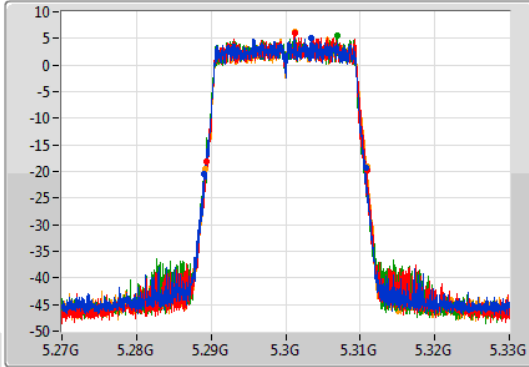

802.11ax HEW20_Nss1,(MCS0)_4TX

EBW

5300MHz

02/12/2019

CF
5.3GHz
Span
60MHz
RBW
300kHz
VBW
1MHz
Sweep Time
100ms
Detector Type
Peak

CF
5.3GHz
Span
60MHz
RBW
200kHz
VBW
1MHz
Sweep Time
100ms
Detector Type
Peak