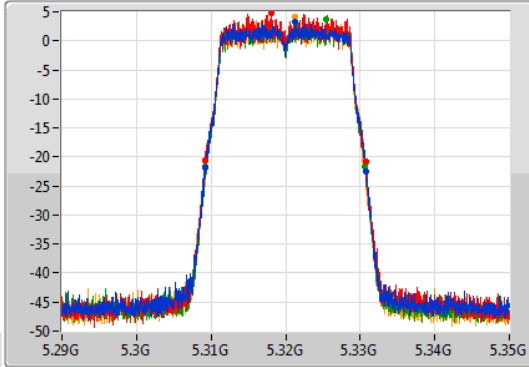

802.11ac VHT20_Nss1,(MCS0)_4TX

EBW

5320MHz

02/12/2019

CF
5.32GHz
Span
60MHz
RBW
300kHz
VBW
1MHz
Sweep Time
100ms
Detector Type
Peak

CF
5.32GHz
Span
60MHz
RBW
200kHz
VBW
1MHz
Sweep Time
100ms
Detector Type
Peak