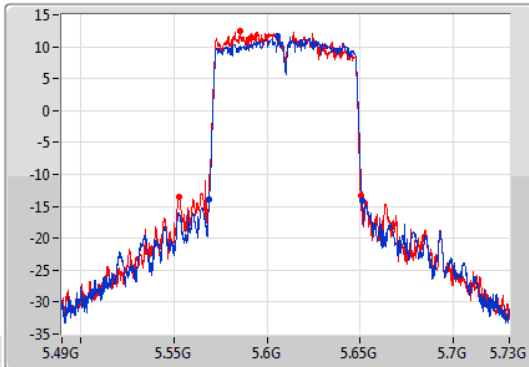

EBW

5530MHz

14/11/2019

CF: 5.53GHz  
 Span: 240MHz  
 RBW: 2MHz  
 VBW: 10MHz  
 Sweep Time: 100ms  
 Detector Type: Peak  
 Port 1: [Waveform icon]  
 Port 2: [Waveform icon]

CF: 5.53GHz  
 Span: 240MHz  
 RBW: 1MHz  
 VBW: 3MHz  
 Sweep Time: 100ms  
 Detector Type: Sample

EBW

5610MHz

14/11/2019

CF: 5.61GHz  
 Span: 240MHz  
 RBW: 1MHz  
 VBW: 3MHz  
 Sweep Time: 100ms  
 Detector Type: Peak  
 Port 1: [Waveform icon]  
 Port 2: [Waveform icon]

CF: 5.61GHz  
 Span: 240MHz  
 RBW: 1MHz  
 VBW: 3MHz  
 Sweep Time: 100ms  
 Detector Type: Sample