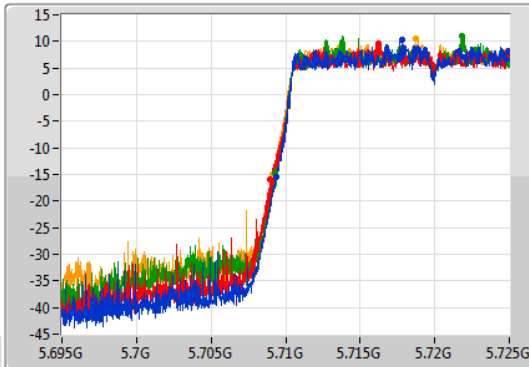

802.11ax HEW20_Nss4,(MCS0)_4TX

EBW

5720MHz Straddle 5.47-5.725GHz

02/12/2019

CF
5.71GHz
Span
30MHz
RBW
300kHz
VBW
1MHz
Sweep Time
100ms
Detector Type
Peak

CF
5.71GHz
Span
30MHz
RBW
200kHz
VBW
1MHz
Sweep Time
100ms
Detector Type
Peak