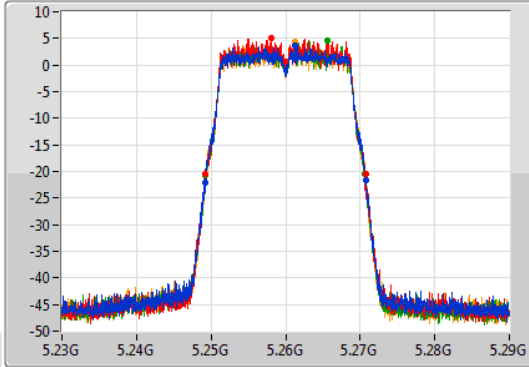

802.11ac VHT20_Nss1,(MCS0)_4TX

EBW

5260MHz

02/12/2019

CF
5.26GHz
Span
60MHz
RBW
300kHz
VBW
1MHz
Sweep Time
100ms
Detector Type
Peak

CF
5.26GHz
Span
60MHz
RBW
200kHz
VBW
1MHz
Sweep Time
100ms
Detector Type
Peak