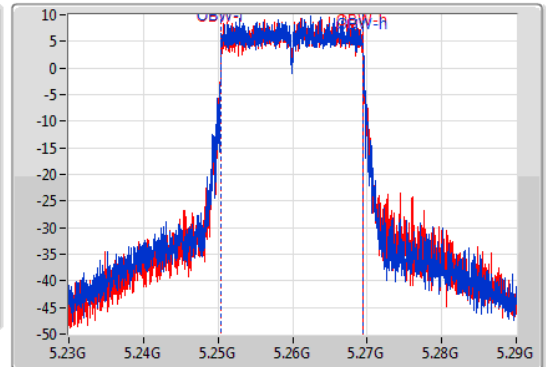

EBW

5260MHz

14/11/2019

CF  
5.26GHz  
Span  
60MHz  
RBW  
300kHz  
VBW  
1MHz  
Sweep Time  
100ms  
Detector Type  
Peak

CF  
5.26GHz  
Span  
60MHz  
RBW  
200kHz  
VBW  
1MHz  
Sweep Time  
100ms  
Detector Type  
Sample