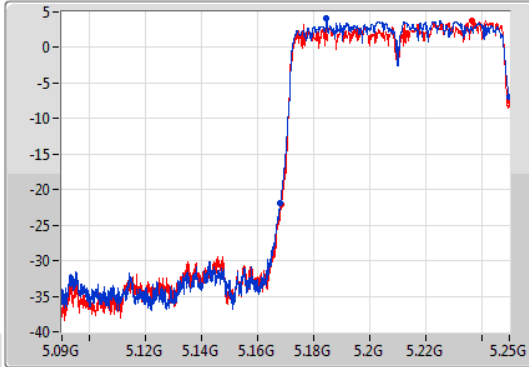

802.11ac VHT160_Nss2,(MCS0)_2TX

EBW

5250MHz Straddle 5.15-5.25GHz

14/11/2019

CF
5.17GHz
Span
160MHz
RBW
1MHz
VBW
3MHz
Sweep Time
100ms
Detector Type
Peak

CF
5.17GHz
Span
160MHz
RBW
1MHz
VBW
3MHz
Sweep Time
100ms
Detector Type
Sample