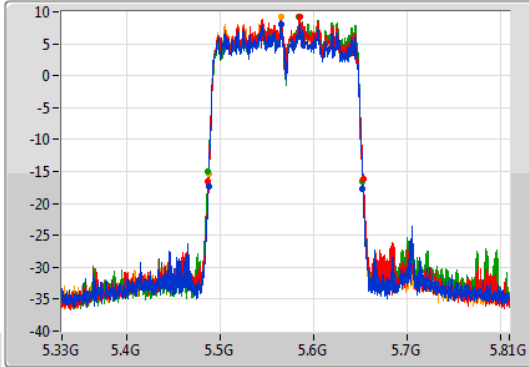

802.11ac VHT160_Nss1,(MCS0)_4TX

EBW

5570MHz

02/12/2019

CF
5.57GHz
Span
480MHz
RBW
3MHz
VBW
10MHz
Sweep Time
100ms
Detector Type
Peak

CF
5.57GHz
Span
480MHz
RBW
2MHz
VBW
10MHz
Sweep Time
100ms
Detector Type
Peak