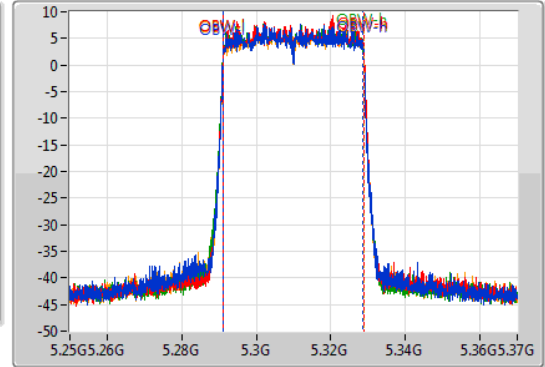

802.11ax HEW40\_Nss1,(MCS0)\_4TX

EBW

5310MHz

02/12/2019

CF  
5.31GHz  
Span  
120MHz  
RBW  
1MHz  
VBW  
3MHz  
Sweep Time  
100ms  
Detector Type  
Peak

CF  
5.31GHz  
Span  
120MHz  
RBW  
500kHz  
VBW  
2MHz  
Sweep Time  
100ms  
Detector Type  
Peak