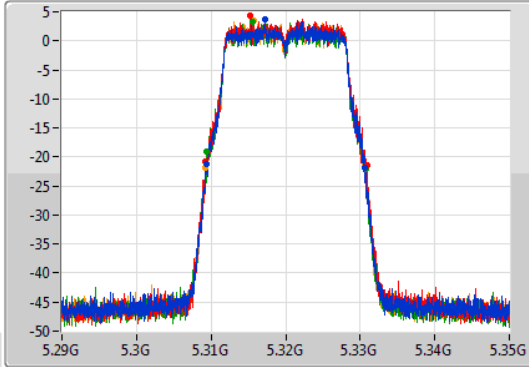

802.11a_Nss1,(6Mbps)_4TX

EBW

5320MHz

02/12/2019

CF
5.32GHz
Span
60MHz
RBW
300kHz
VBW
1MHz
Sweep Time
100ms
Detector Type
Peak

CF
5.32GHz
Span
60MHz
RBW
200kHz
VBW
1MHz
Sweep Time
100ms
Detector Type
Peak