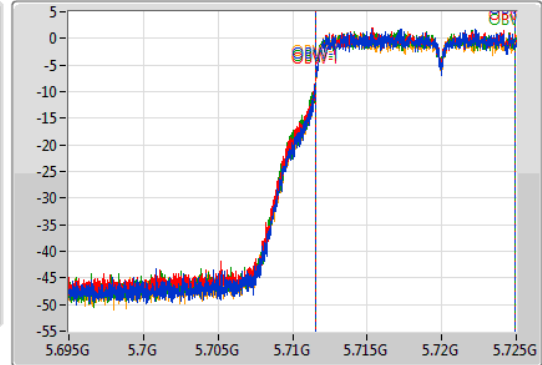

802.11a\_Nss1,(6Mbps)\_4TX

EBW

5720MHz Straddle 5.47-5.725GHz

02/12/2019

CF  
5.71GHz  
Span  
30MHz  
RBW  
300kHz  
VBW  
1MHz  
Sweep Time  
100ms  
Detector Type  
Peak

CF  
5.71GHz  
Span  
30MHz  
RBW  
200kHz  
VBW  
1MHz  
Sweep Time  
100ms  
Detector Type  
Peak