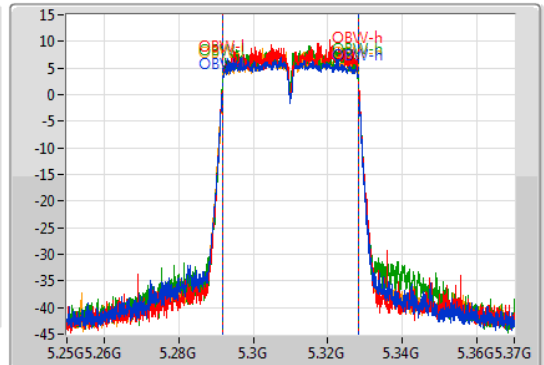

802.11ac VHT40\_Nss4,(MCS0)\_4TX

EBW

5310MHz

02/12/2019

CF  
5.31GHz  
Span  
120MHz  
RBW  
1MHz  
VBW  
3MHz  
Sweep Time  
100ms  
Detector Type  
Peak

CF  
5.31GHz  
Span  
120MHz  
RBW  
500kHz  
VBW  
2MHz  
Sweep Time  
100ms  
Detector Type  
Peak