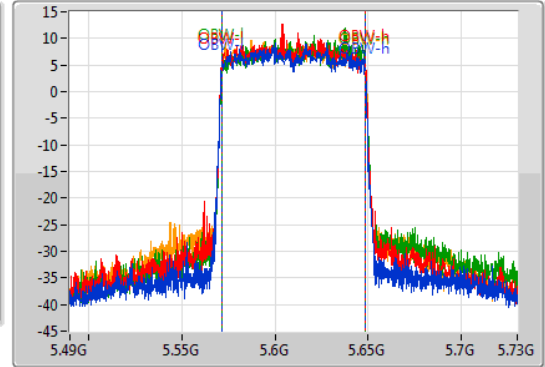

802.11ax HEW80\_Nss4,(MCS0)\_4TX

EBW

5610MHz

02/12/2019

CF  
5.61GHz  
Span  
240MHz  
RBW  
2MHz  
VBW  
10MHz  
Sweep Time  
100ms  
Detector Type  
Peak

CF  
5.61GHz  
Span  
240MHz  
RBW  
1MHz  
VBW  
3MHz  
Sweep Time  
100ms  
Detector Type  
Peak