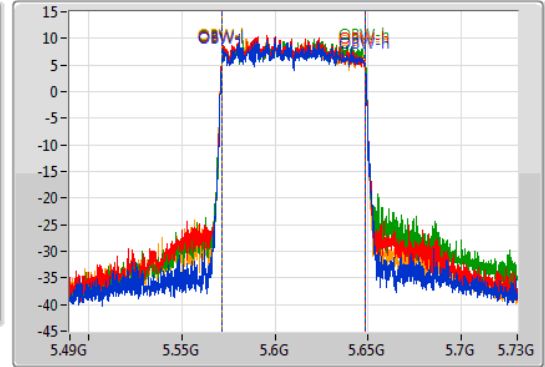

802.11ax HEW80\_Nss1,(MCS0)\_4TX

EBW

5610MHz

02/12/2019

CF  
5.61GHz  
Span  
240MHz  
RBW  
2MHz  
VBW  
10MHz  
Sweep Time  
100ms  
Detector Type  
Peak

CF  
5.61GHz  
Span  
240MHz  
RBW  
1MHz  
VBW  
3MHz  
Sweep Time  
100ms  
Detector Type  
Peak