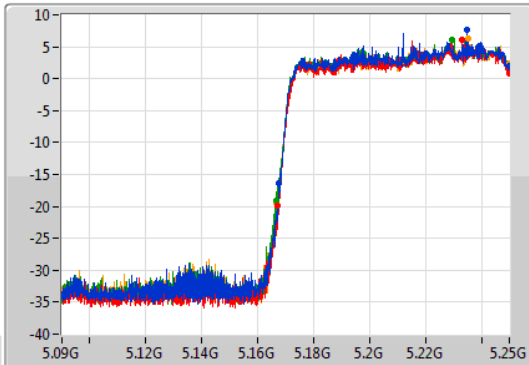

5250MHz Straddle 5.15-5.25GHz

02/12/2019

CF
5.17GHz
Span
160MHz
RBW
3MHz
VBW
10MHz
Sweep Time
100ms
Detector Type
Peak

CF
5.17GHz
Span
160MHz
RBW
2MHz
VBW
10MHz
Sweep Time
100ms
Detector Type
Peak