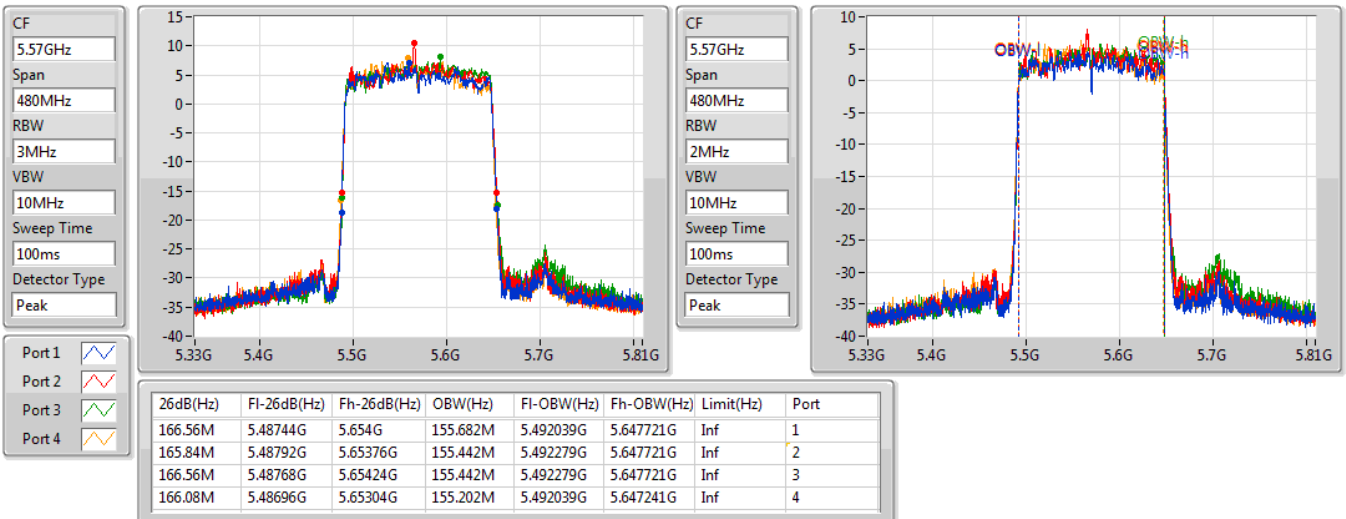

802.11ax HEW160\_Nss4,(MCS0)\_4TX

EBW

5250MHz Straddle 5.25-5.35GHz

02/12/2019

802.11ax HEW160\_Nss4,(MCS0)\_4TX

EBW

5570MHz

02/12/2019