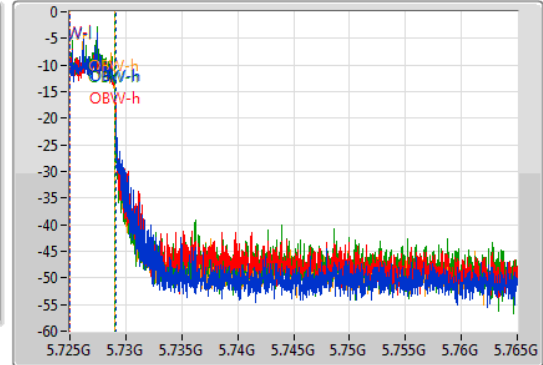

802.11ax HEW80\_Nss1,(MCS0)\_4TX

EBW

5690MHz Straddle 5.725-5.85GHz

02/12/2019

CF  
5.745GHz  
Span  
40MHz  
RBW  
100kHz  
VBW  
300kHz  
Sweep Time  
100ms  
Detector Type  
Peak

CF  
5.745GHz  
Span  
40MHz  
RBW  
50kHz  
VBW  
200kHz  
Sweep Time  
100ms  
Detector Type  
Peak