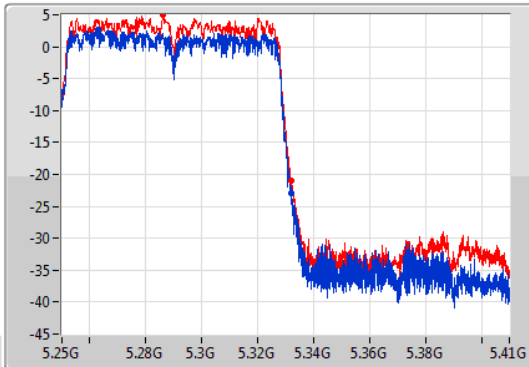

5250MHz Straddle 5.25-5.35GHz

14/11/2019

CF
5.33GHz
Span
160MHz
RBW
1MHz
VBW
3MHz
Sweep Time
100ms
Detector Type
Peak

CF
5.33GHz
Span
160MHz
RBW
1MHz
VBW
3MHz
Sweep Time
100ms
Detector Type
Sample