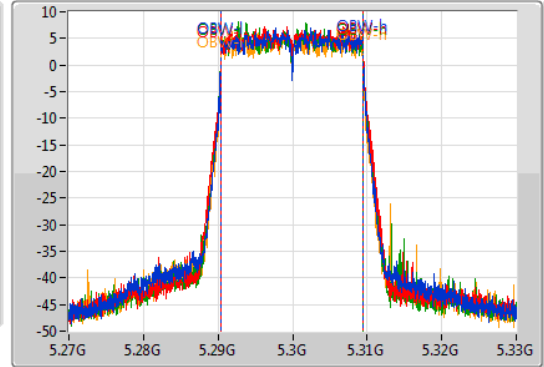

802.11ax HEW20\_Nss4,(MCS0)\_4TX

EBW

5300MHz

02/12/2019

CF  
5.3GHz  
Span  
60MHz  
RBW  
300kHz  
VBW  
1MHz  
Sweep Time  
100ms  
Detector Type  
Peak

CF  
5.3GHz  
Span  
60MHz  
RBW  
200kHz  
VBW  
1MHz  
Sweep Time  
100ms  
Detector Type  
Peak