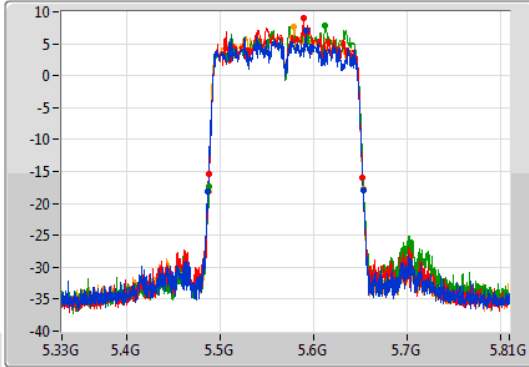

802.11ac VHT160_Nss4,(MCS0)_4TX

EBW

5570MHz

02/12/2019

CF
5.57GHz
Span
480MHz
RBW
3MHz
VBW
10MHz
Sweep Time
100ms
Detector Type
Peak

CF
5.57GHz
Span
480MHz
RBW
2MHz
VBW
10MHz
Sweep Time
100ms
Detector Type
Peak