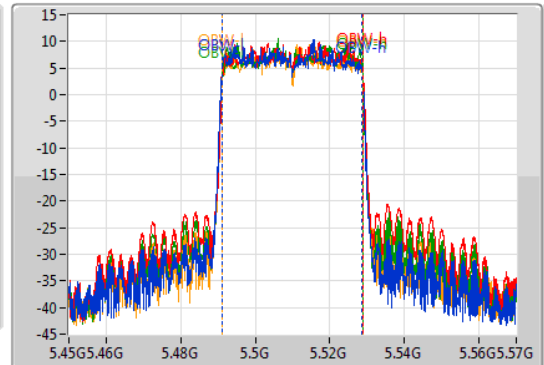

802.11ax HEW40\_Nss4,(MCS0)\_4TX

EBW

5510MHz

02/12/2019

CF  
5.51GHz  
Span  
120MHz  
RBW  
1MHz  
VBW  
3MHz  
Sweep Time  
100ms  
Detector Type  
Peak

CF  
5.51GHz  
Span  
120MHz  
RBW  
500kHz  
VBW  
2MHz  
Sweep Time  
100ms  
Detector Type  
Peak