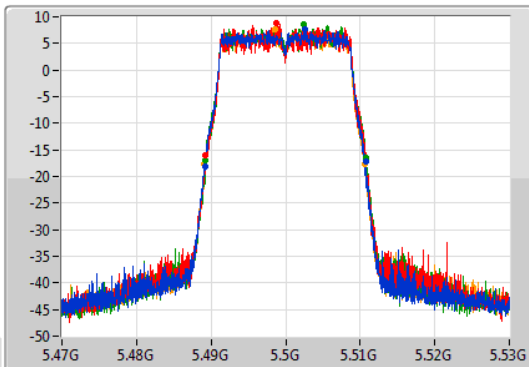

802.11ac VHT20_Nss4,(MCS0)_4TX

EBW

5500MHz

02/12/2019

CF
5.5GHz
Span
60MHz
RBW
300kHz
VBW
1MHz
Sweep Time
100ms
Detector Type
Peak

CF
5.5GHz
Span
60MHz
RBW
200kHz
VBW
1MHz
Sweep Time
100ms
Detector Type
Peak