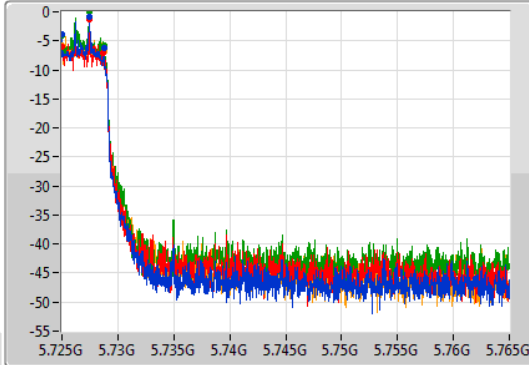

802.11ax HEW80_Nss4,(MCS0)_4TX

EBW

5690MHz Straddle 5.725-5.85GHz

02/12/2019

CF
5.745GHz
Span
40MHz
RBW
100kHz
VBW
300kHz
Sweep Time
100ms
Detector Type
Peak

CF
5.745GHz
Span
40MHz
RBW
50kHz
VBW
200kHz
Sweep Time
100ms
Detector Type
Peak