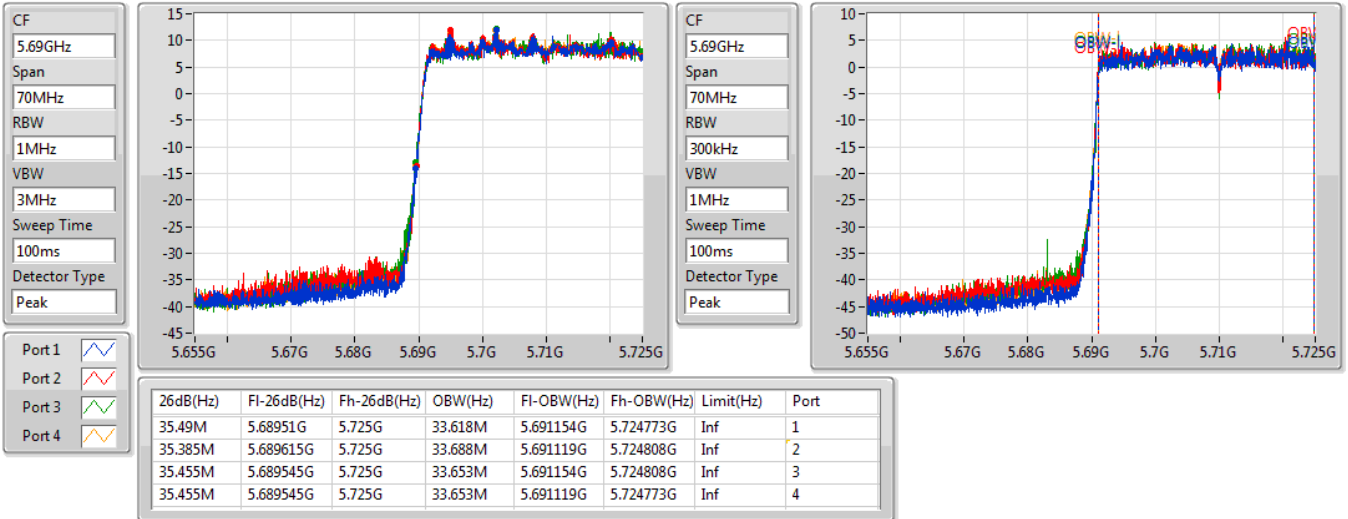

802.11ax HEW40_Nss1,(MCS0)_4TX

EBW

5710MHz Straddle 5.47-5.725GHz

02/12/2019