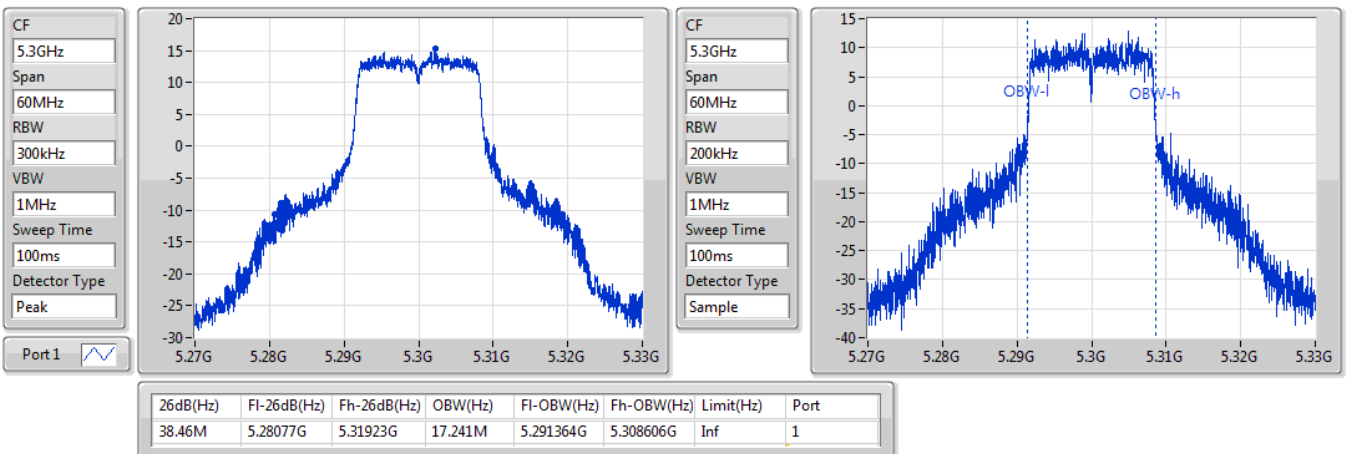

802.11a_Nss1,(6Mbps)_1TX

EBW

5300MHz

05/11/2019