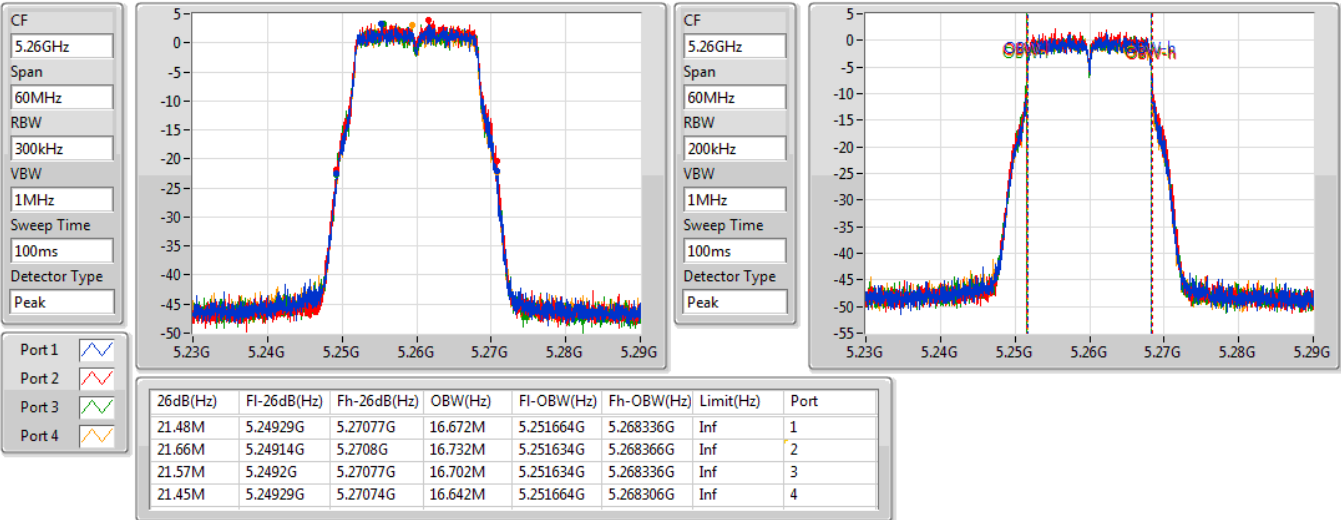

Port X-N dB = Port X 6dB down bandwidth for 5.725-5.85GHz band / 26dB down bandwidth for other band

Port X-OBW = Port X 99% occupied bandwidth;

802.11a\_Nss1,(6Mbps)\_4TX

EBW

5260MHz

02/12/2019

802.11a\_Nss1,(6Mbps)\_4TX