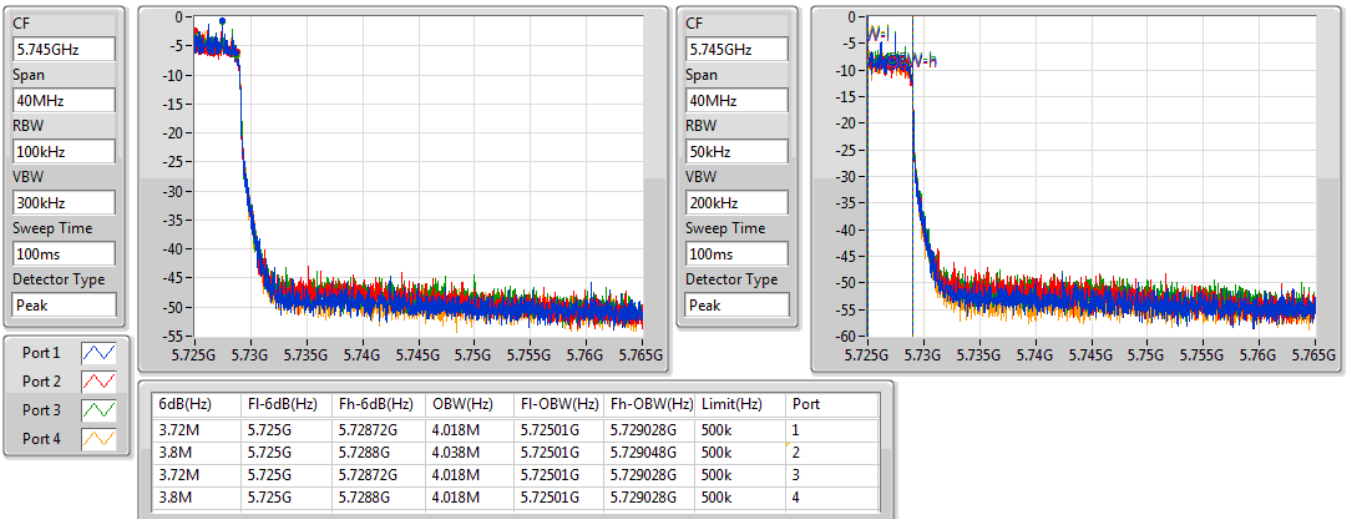

802.11ax HEW40\_Nss1,(MCS0)\_4TX

EBW

5710MHz Straddle 5.47-5.725GHz

02/12/2019

802.11ax HEW40\_Nss1,(MCS0)\_4TX

EBW

5710MHz Straddle 5.725-5.85GHz

02/12/2019