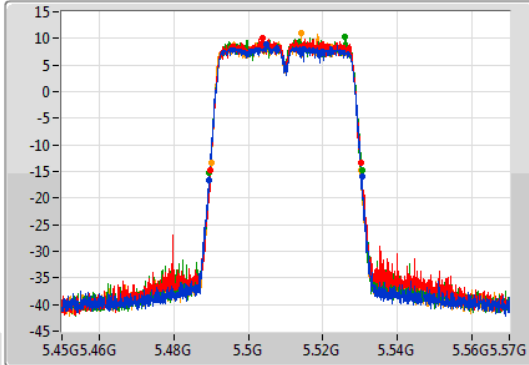

802.11ac VHT40_Nss1,(MCS0)_4TX

EBW

5510MHz

02/12/2019

CF: 5.51GHz
Span: 120MHz
RBW: 1MHz
VBW: 3MHz
Sweep Time: 100ms
Detector Type: Peak

CF: 5.51GHz
Span: 120MHz
RBW: 500kHz
VBW: 2MHz
Sweep Time: 100ms
Detector Type: Peak