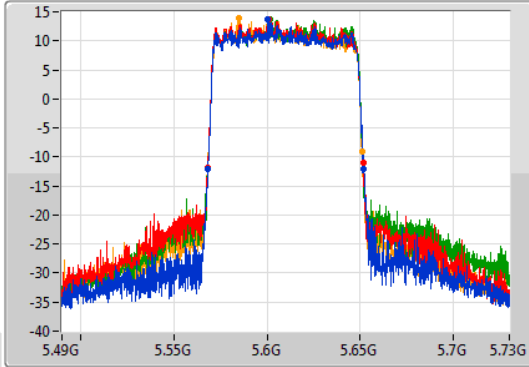

802.11ax HEW80_Nss1,(MCS0)_4TX

EBW

5610MHz

02/12/2019

CF
5.61GHz
Span
240MHz
RBW
2MHz
VBW
10MHz
Sweep Time
100ms
Detector Type
Peak

CF
5.61GHz
Span
240MHz
RBW
1MHz
VBW
3MHz
Sweep Time
100ms
Detector Type
Peak