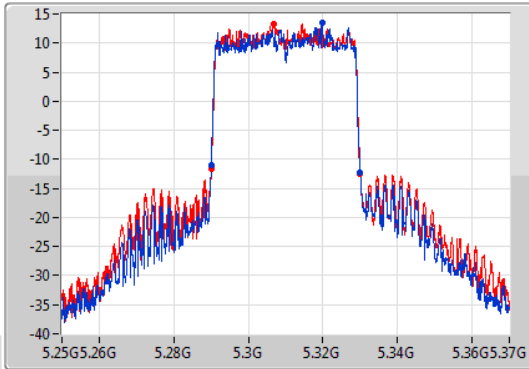

802.11ax HEW40_Nss2,(MCS0)_2TX

EBW

5310MHz

14/11/2019

CF
5.31GHz
Span
120MHz
RBW
500kHz
VBW
2MHz
Sweep Time
100ms
Detector Type
Peak

CF
5.31GHz
Span
120MHz
RBW
500kHz
VBW
2MHz
Sweep Time
100ms
Detector Type
Sample