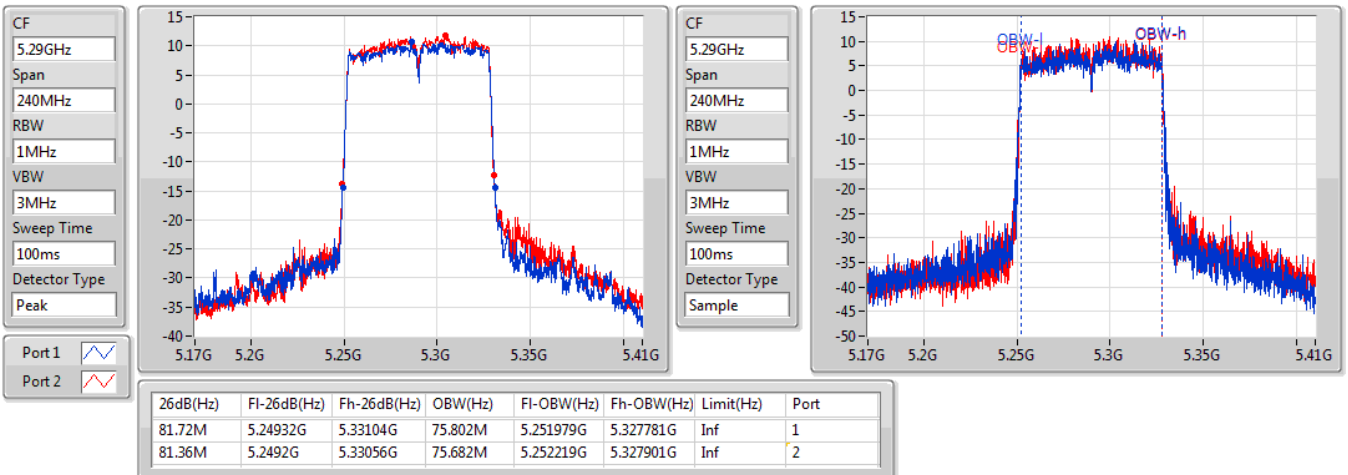

EBW

5710MHz Straddle 5.725-5.85GHz

14/11/2019

802.11ac VHT80\_Nss2,(MCS0)\_2TX

EBW

5290MHz

14/11/2019

802.11ac VHT80\_Nss2,(MCS0)\_2TX

EBW

5530MHz

14/11/2019

CF: 5.53GHz  
 Span: 240MHz  
 RBW: 2MHz  
 VBW: 10MHz  
 Sweep Time: 100ms  
 Detector Type: Peak  
 Port 1: [Waveform icon]  
 Port 2: [Waveform icon]

CF: 5.53GHz  
 Span: 240MHz  
 RBW: 1MHz  
 VBW: 3MHz  
 Sweep Time: 100ms  
 Detector Type: Sample