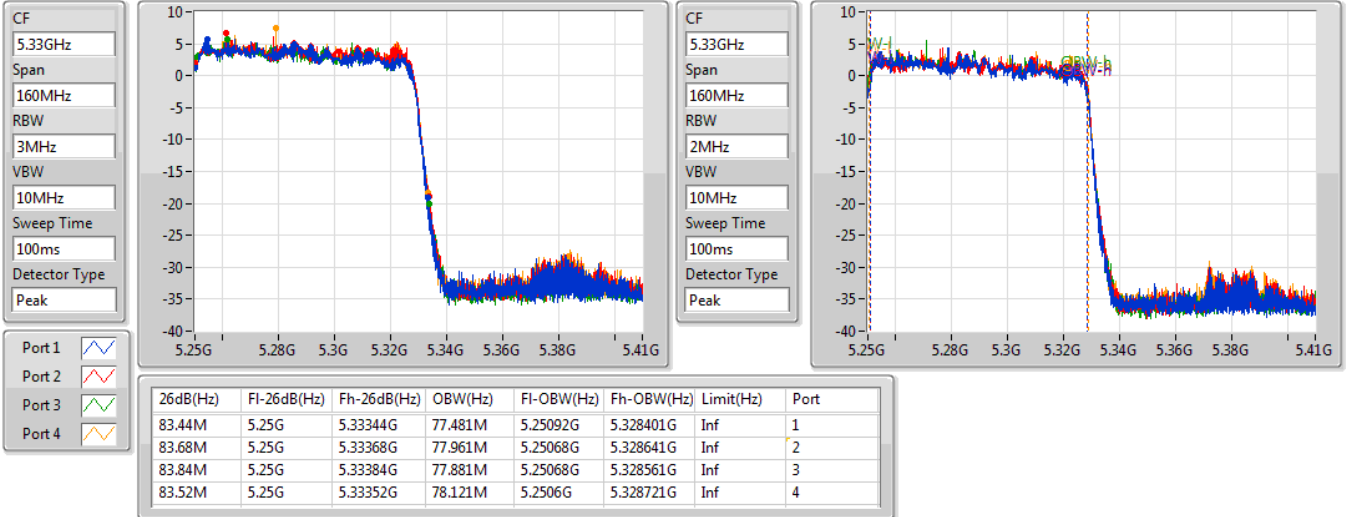

802.11ax HEW160_Nss1,(MCS0)_4TX

EBW

5250MHz Straddle 5.25-5.35GHz

02/12/2019