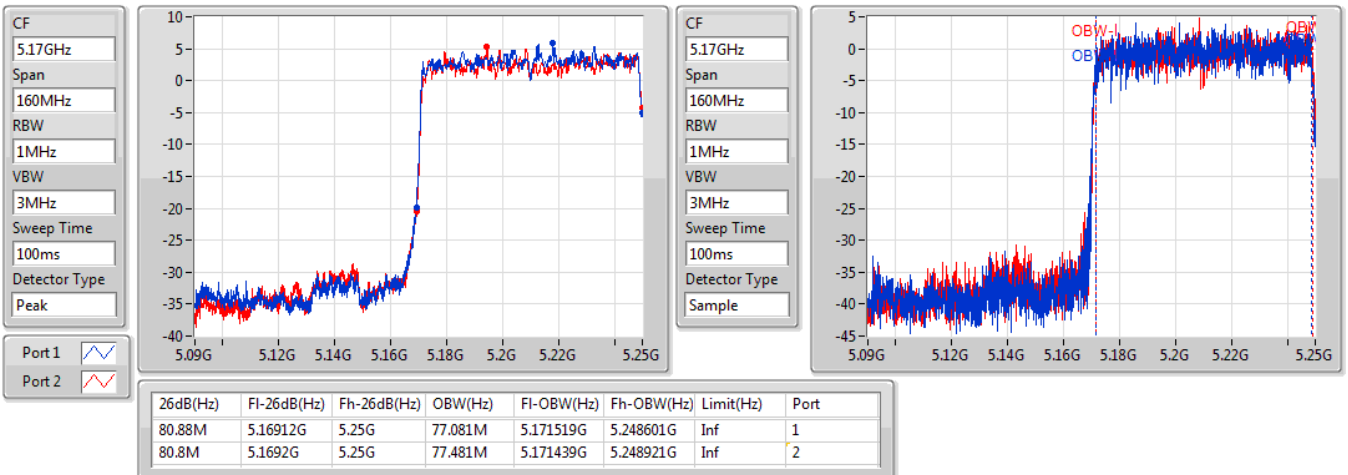

EBW

5690MHz Straddle 5.725-5.85GHz

14/11/2019

802.11ax HEW160\_Nss2,(MCS0)\_2TX

EBW

5250MHz Straddle 5.15-5.25GHz

14/11/2019

802.11ax HEW160\_Nss2,(MCS0)\_2TX