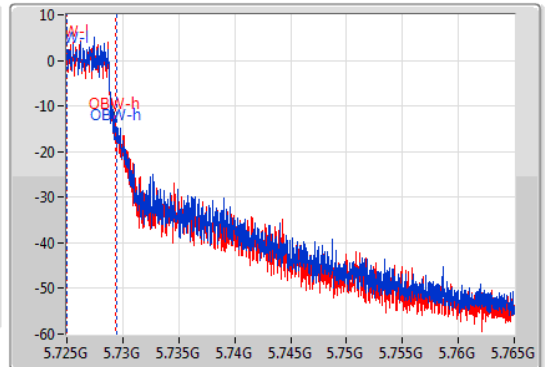

EBW

5720MHz Straddle 5.725-5.85GHz

14/11/2019

CF  
5.745GHz  
Span  
40MHz  
RBW  
100kHz  
VBW  
300kHz  
Sweep Time  
100ms  
Detector Type  
Peak

CF  
5.745GHz  
Span  
40MHz  
RBW  
50kHz  
VBW  
200kHz  
Sweep Time  
100ms  
Detector Type  
Sample