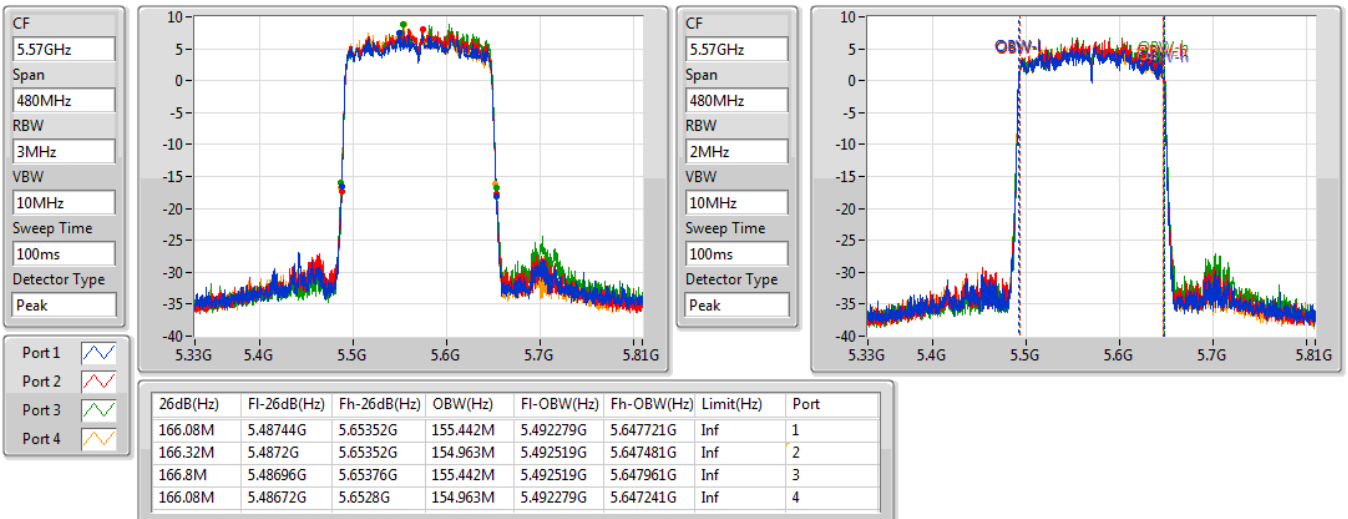

802.11ax HEW160\_Nss1,(MCS0)\_4TX

EBW

5250MHz Straddle 5.25-5.35GHz

02/12/2019

802.11ax HEW160\_Nss1,(MCS0)\_4TX

EBW

5570MHz

02/12/2019