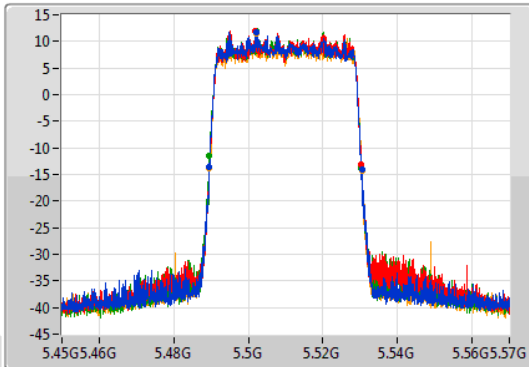

802.11ax HEW40_Nss1,(MCS0)_4TX

EBW

5510MHz

02/12/2019

CF
5.51GHz
Span
120MHz
RBW
1MHz
VBW
3MHz
Sweep Time
100ms
Detector Type
Peak

CF
5.51GHz
Span
120MHz
RBW
500kHz
VBW
2MHz
Sweep Time
100ms
Detector Type
Peak