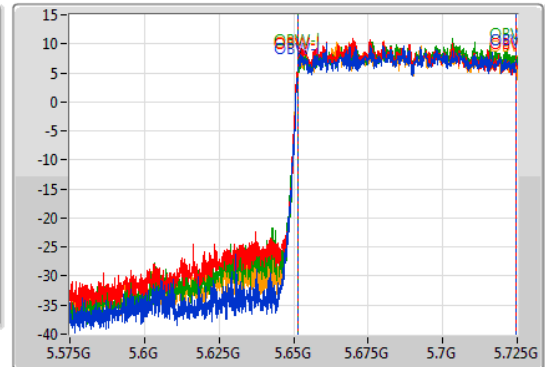

802.11ax HEW80\_Nss1,(MCS0)\_4TX

EBW

5690MHz Straddle 5.47-5.725GHz

02/12/2019

CF  
5.65GHz  
Span  
150MHz  
RBW  
2MHz  
VBW  
10MHz  
Sweep Time  
100ms  
Detector Type  
Peak

CF  
5.65GHz  
Span  
150MHz  
RBW  
1MHz  
VBW  
3MHz  
Sweep Time  
100ms  
Detector Type  
Peak