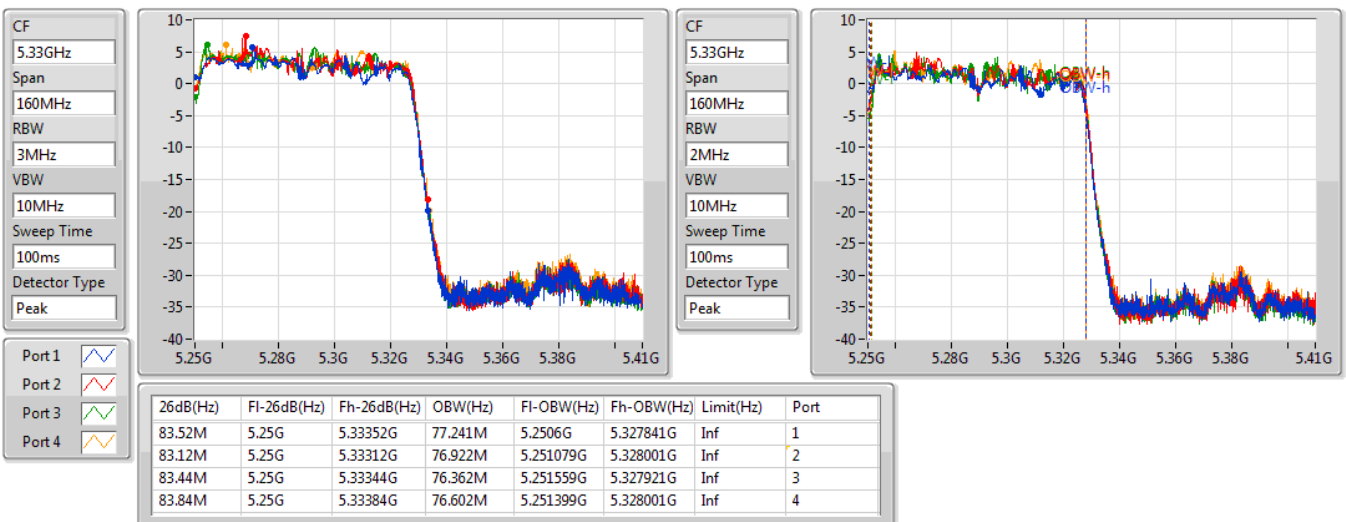

802.11ac VHT160\_Nss4,(MCS0)\_4TX

EBW

5250MHz Straddle 5.15-5.25GHz

02/12/2019

802.11ac VHT160\_Nss4,(MCS0)\_4TX

EBW

5250MHz Straddle 5.25-5.35GHz

02/12/2019