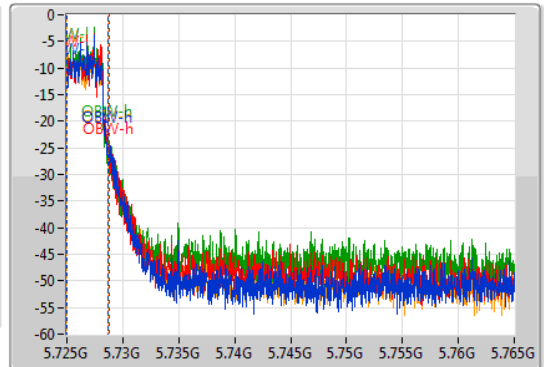

802.11ac VHT80\_Nss4,(MCS0)\_4TX

EBW

5690MHz Straddle 5.725-5.85GHz

02/12/2019

CF  
5.745GHz  
Span  
40MHz  
RBW  
100kHz  
VBW  
300kHz  
Sweep Time  
100ms  
Detector Type  
Peak

CF  
5.745GHz  
Span  
40MHz  
RBW  
50kHz  
VBW  
200kHz  
Sweep Time  
100ms  
Detector Type  
Peak