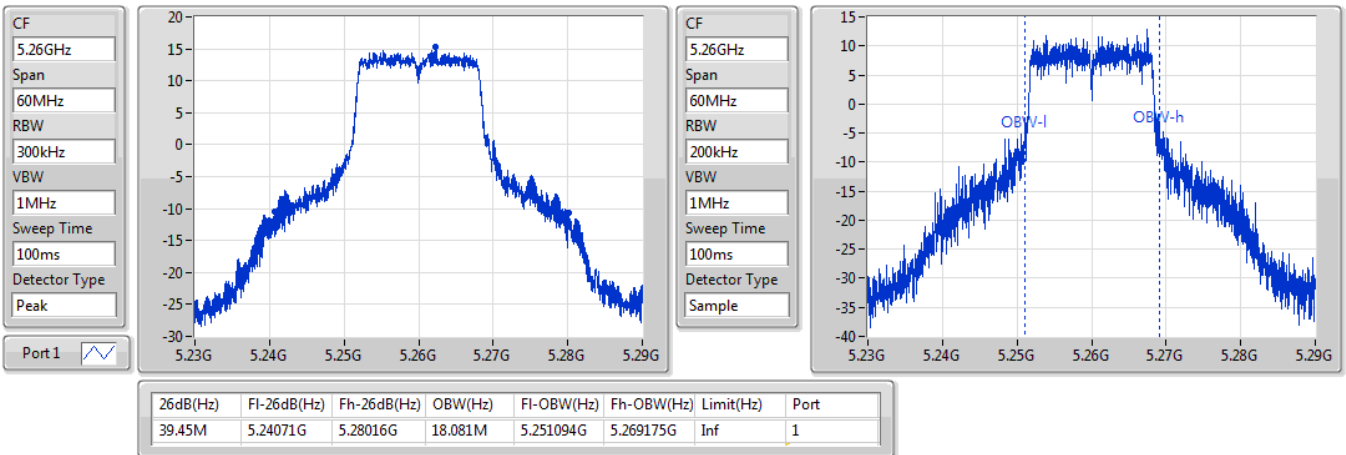

**Port X-N dB** = Port X 6dB down bandwidth for 5.725-5.85GHz band / 26dB down bandwidth for other band  
**Port X-OBW** = Port X 99% occupied bandwidth;

802.11a\_Nss1,(6Mbps)\_1TX

EBW

5260MHz

05/11/2019

802.11a\_Nss1,(6Mbps)\_1TX