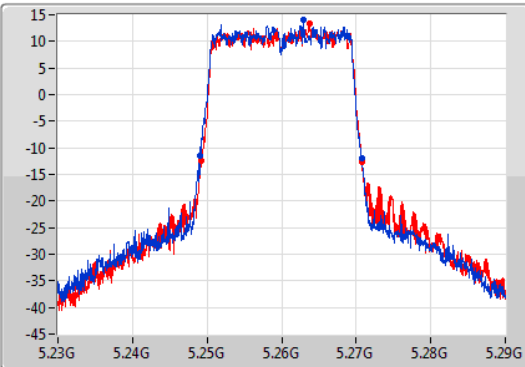

CF
5.26GHz
Span
60MHz
RBW
200kHz
VBW
1MHz
Sweep Time
100ms
Detector Type
Sample