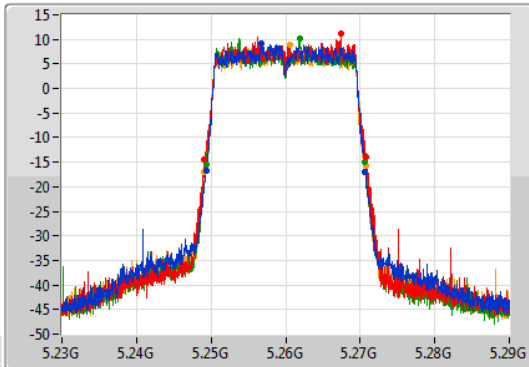

802.11ax HEW20_Nss4,(MCS0)_4TX

EBW

5260MHz

02/12/2019

CF
5.26GHz
Span
60MHz
RBW
300kHz
VBW
1MHz
Sweep Time
100ms
Detector Type
Peak

CF
5.26GHz
Span
60MHz
RBW
200kHz
VBW
1MHz
Sweep Time
100ms
Detector Type
Peak