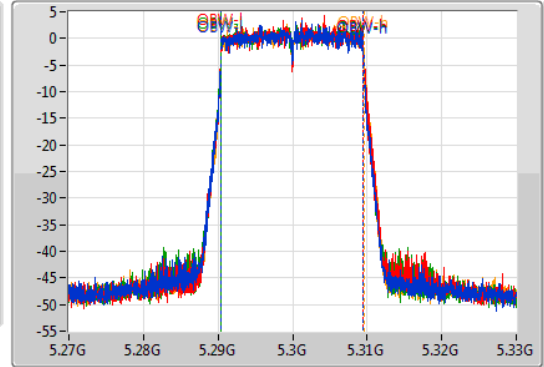

802.11ax HEW20\_Nss1,(MCS0)\_4TX

EBW

5300MHz

02/12/2019

CF  
5.3GHz  
Span  
60MHz  
RBW  
300kHz  
VBW  
1MHz  
Sweep Time  
100ms  
Detector Type  
Peak

CF  
5.3GHz  
Span  
60MHz  
RBW  
200kHz  
VBW  
1MHz  
Sweep Time  
100ms  
Detector Type  
Peak