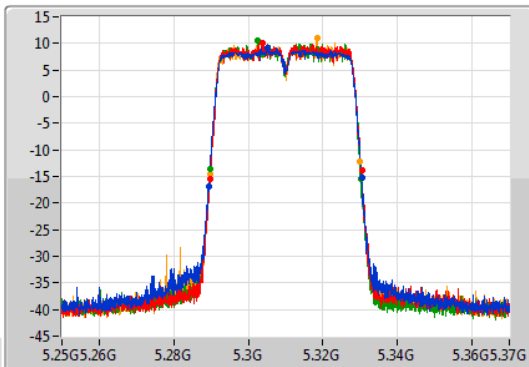

802.11ac VHT40_Nss1,(MCS0)_4TX

EBW

5310MHz

02/12/2019

CF
5.31GHz
Span
120MHz
RBW
1MHz
VBW
3MHz
Sweep Time
100ms
Detector Type
Peak

CF
5.31GHz
Span
120MHz
RBW
500kHz
VBW
2MHz
Sweep Time
100ms
Detector Type
Peak