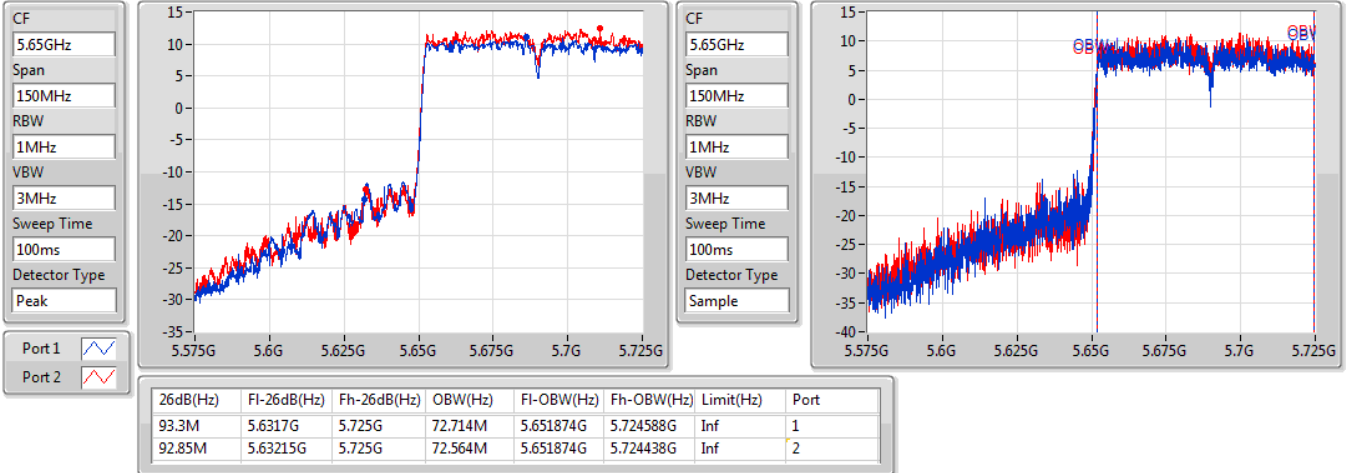

802.11ac VHT80_Nss2,(MCS0)_2TX

EBW

5690MHz Straddle 5.47-5.725GHz

14/11/2019