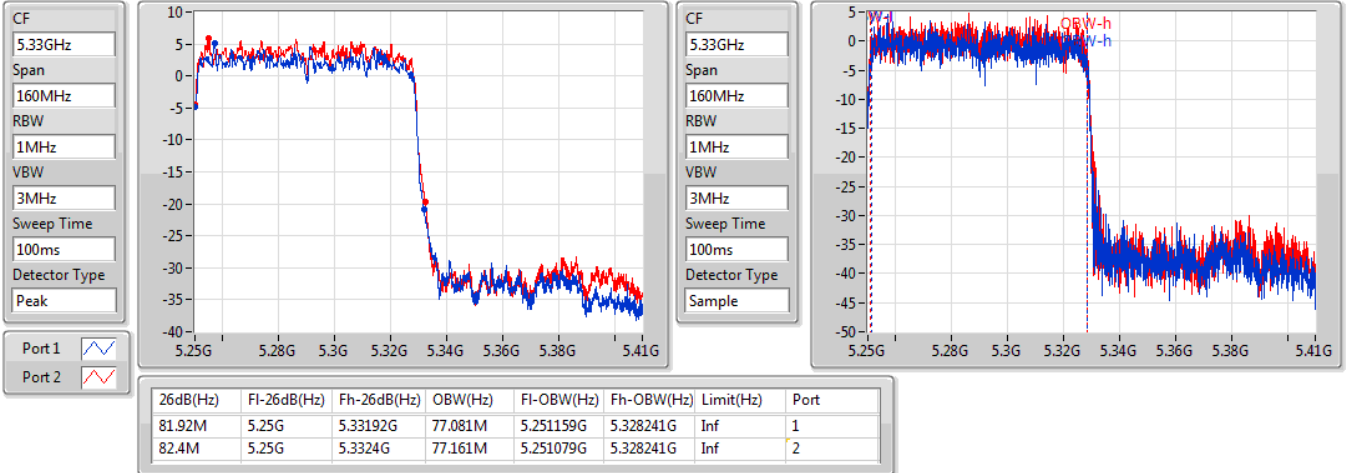

802.11ax HEW160_Nss2,(MCS0)_2TX

EBW

5250MHz Straddle 5.25-5.35GHz

14/11/2019