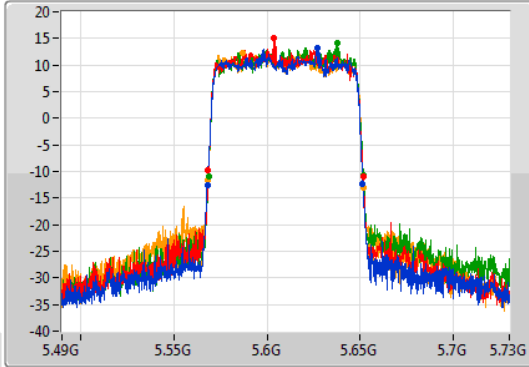

802.11ax HEW80_Nss4,(MCS0)_4TX

EBW

5610MHz

02/12/2019

CF
5.61GHz
Span
240MHz
RBW
2MHz
VBW
10MHz
Sweep Time
100ms
Detector Type
Peak

CF
5.61GHz
Span
240MHz
RBW
1MHz
VBW
3MHz
Sweep Time
100ms
Detector Type
Peak