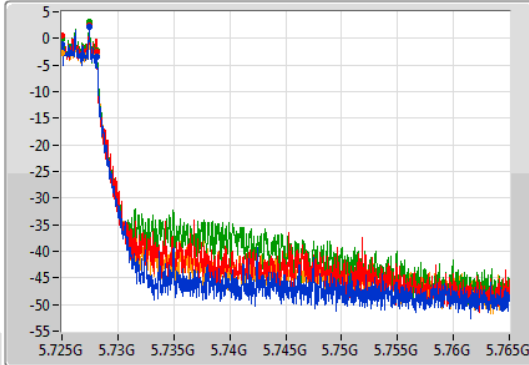

802.11ac VHT40_Nss4,(MCS0)_4TX

EBW

5710MHz Straddle 5.725-5.85GHz

02/12/2019

CF
5.745GHz
Span
40MHz
RBW
100kHz
VBW
300kHz
Sweep Time
100ms
Detector Type
Peak

CF
5.745GHz
Span
40MHz
RBW
50kHz
VBW
200kHz
Sweep Time
100ms
Detector Type
Peak