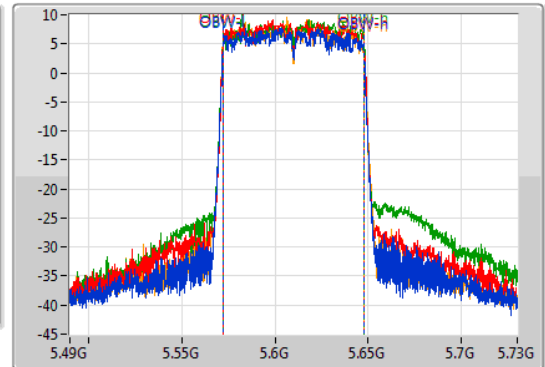

802.11ac VHT80\_Nss4,(MCS0)\_4TX

EBW

5610MHz

02/12/2019

CF  
5.61GHz  
Span  
240MHz  
RBW  
2MHz  
VBW  
10MHz  
Sweep Time  
100ms  
Detector Type  
Peak

CF  
5.61GHz  
Span  
240MHz  
RBW  
1MHz  
VBW  
3MHz  
Sweep Time  
100ms  
Detector Type  
Peak