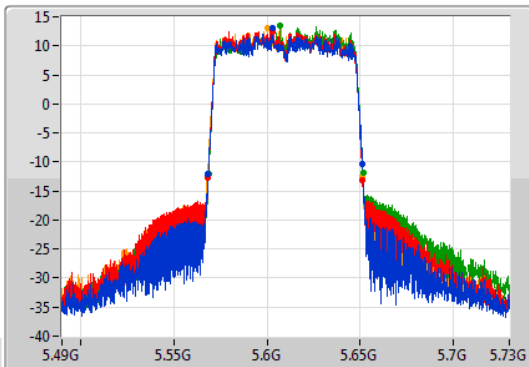

802.11ac VHT80_Nss1,(MCS0)_4TX

EBW

5610MHz

02/12/2019

CF
5.61GHz
Span
240MHz
RBW
2MHz
VBW
10MHz
Sweep Time
100ms
Detector Type
Peak

CF
5.61GHz
Span
240MHz
RBW
1MHz
VBW
3MHz
Sweep Time
100ms
Detector Type
Peak