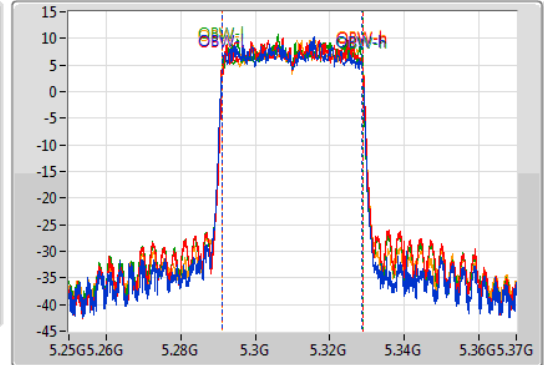

802.11ax HEW40\_Nss4,(MCS0)\_4TX

EBW

5310MHz

02/12/2019

CF  
5.31GHz  
Span  
120MHz  
RBW  
1MHz  
VBW  
3MHz  
Sweep Time  
100ms  
Detector Type  
Peak

CF  
5.31GHz  
Span  
120MHz  
RBW  
500kHz  
VBW  
2MHz  
Sweep Time  
100ms  
Detector Type  
Peak