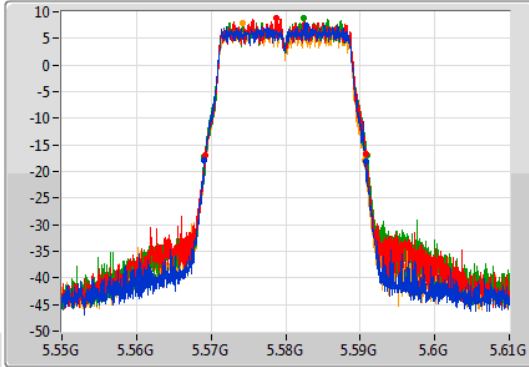

802.11ac VHT20_Nss4,(MCS0)_4TX

EBW

5580MHz

02/12/2019

CF
5.58GHz
Span
60MHz
RBW
300kHz
VBW
1MHz
Sweep Time
100ms
Detector Type
Peak

CF
5.58GHz
Span
60MHz
RBW
200kHz
VBW
1MHz
Sweep Time
100ms
Detector Type
Peak