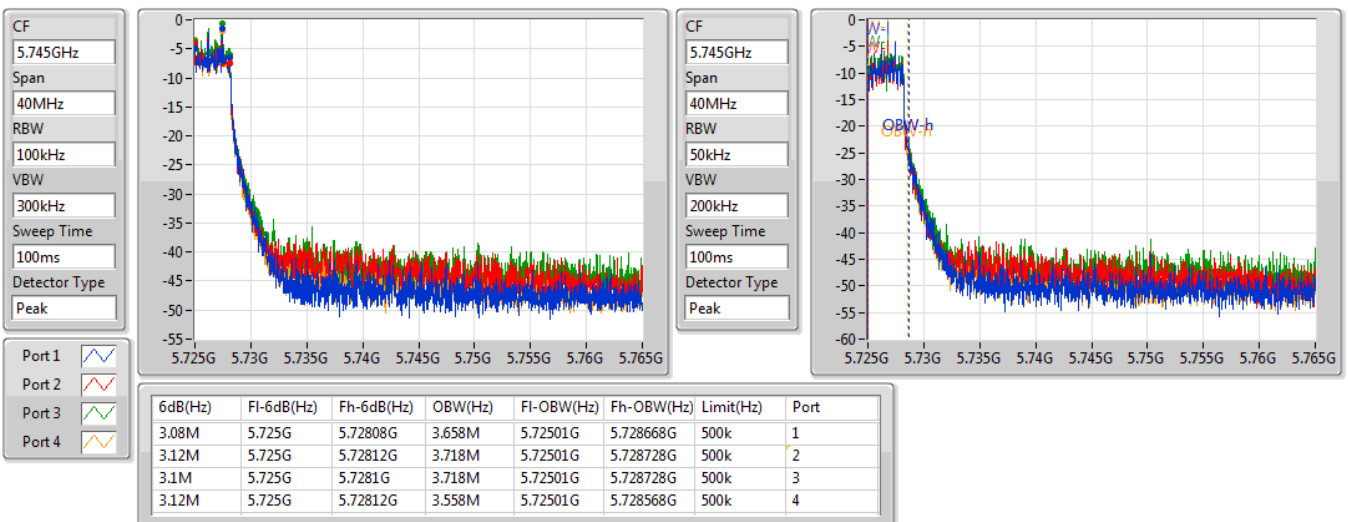

802.11ac VHT80\_Nss1,(MCS0)\_4TX

EBW

5690MHz Straddle 5.47-5.725GHz

02/12/2019

802.11ac VHT80\_Nss1,(MCS0)\_4TX

EBW

5690MHz Straddle 5.725-5.85GHz

02/12/2019