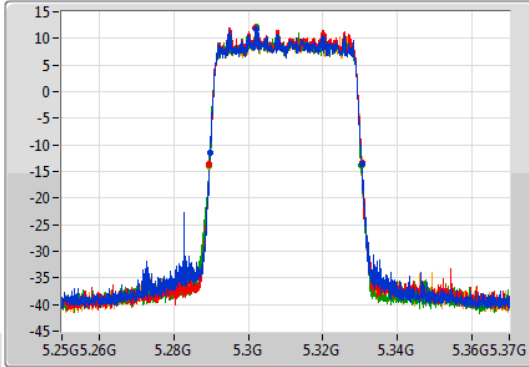

802.11ax HEW40_Nss1,(MCS0)_4TX

EBW

5310MHz

02/12/2019

CF
5.31GHz
Span
120MHz
RBW
1MHz
VBW
3MHz
Sweep Time
100ms
Detector Type
Peak

CF
5.31GHz
Span
120MHz
RBW
500kHz
VBW
2MHz
Sweep Time
100ms
Detector Type
Peak