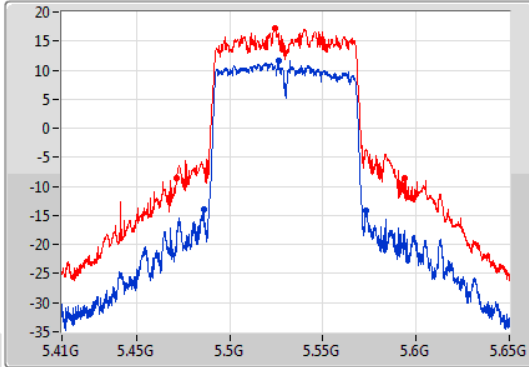

EBW

5710MHz Straddle 5.725-5.85GHz

14/11/2019

802.11ac VHT80\_Nss2,(MCS0)\_2TX

EBW

5290MHz

14/11/2019

802.11ac VHT80\_Nss2,(MCS0)\_2TX

EBW

5530MHz

14/11/2019

CF: 5.53GHz  
 Span: 240MHz  
 RBW: 2MHz  
 VBW: 10MHz  
 Sweep Time: 100ms  
 Detector Type: Peak  
 Port 1: [Waveform icon]  
 Port 2: [Waveform icon]

CF: 5.53GHz  
 Span: 240MHz  
 RBW: 1MHz  
 VBW: 3MHz  
 Sweep Time: 100ms  
 Detector Type: Sample