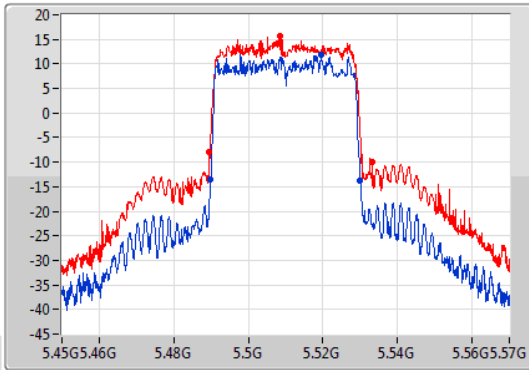

CF
5.51GHz
Span
120MHz
RBW
500kHz
VBW
2MHz
Sweep Time
100ms
Detector Type
Sample