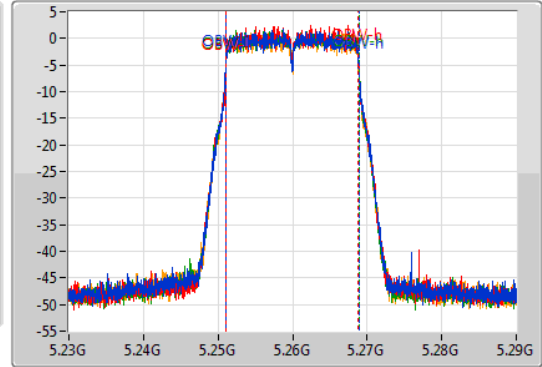

802.11ac VHT20\_Nss1,(MCS0)\_4TX

EBW

5260MHz

02/12/2019

CF  
5.26GHz  
Span  
60MHz  
RBW  
300kHz  
VBW  
1MHz  
Sweep Time  
100ms  
Detector Type  
Peak

CF  
5.26GHz  
Span  
60MHz  
RBW  
200kHz  
VBW  
1MHz  
Sweep Time  
100ms  
Detector Type  
Peak