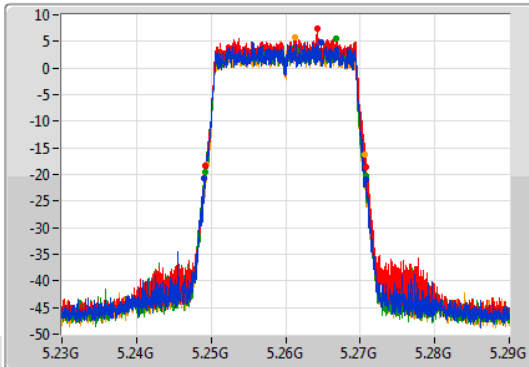

802.11ax HEW20_Nss1,(MCS0)_4TX

EBW

5260MHz

02/12/2019

CF
5.26GHz
Span
60MHz
RBW
300kHz
VBW
1MHz
Sweep Time
100ms
Detector Type
Peak

CF
5.26GHz
Span
60MHz
RBW
200kHz
VBW
1MHz
Sweep Time
100ms
Detector Type
Peak