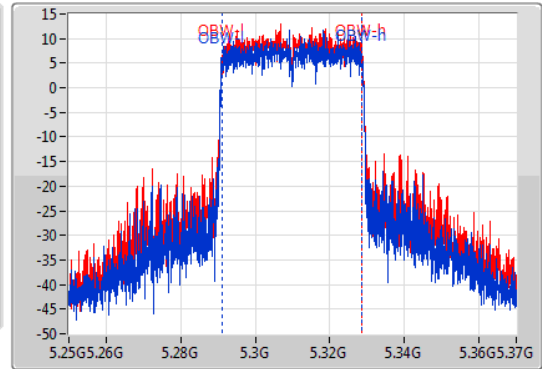

EBW

5310MHz

14/11/2019

CF  
5.31GHz  
Span  
120MHz  
RBW  
500kHz  
VBW  
2MHz  
Sweep Time  
100ms  
Detector Type  
Peak

CF  
5.31GHz  
Span  
120MHz  
RBW  
500kHz  
VBW  
2MHz  
Sweep Time  
100ms  
Detector Type  
Sample