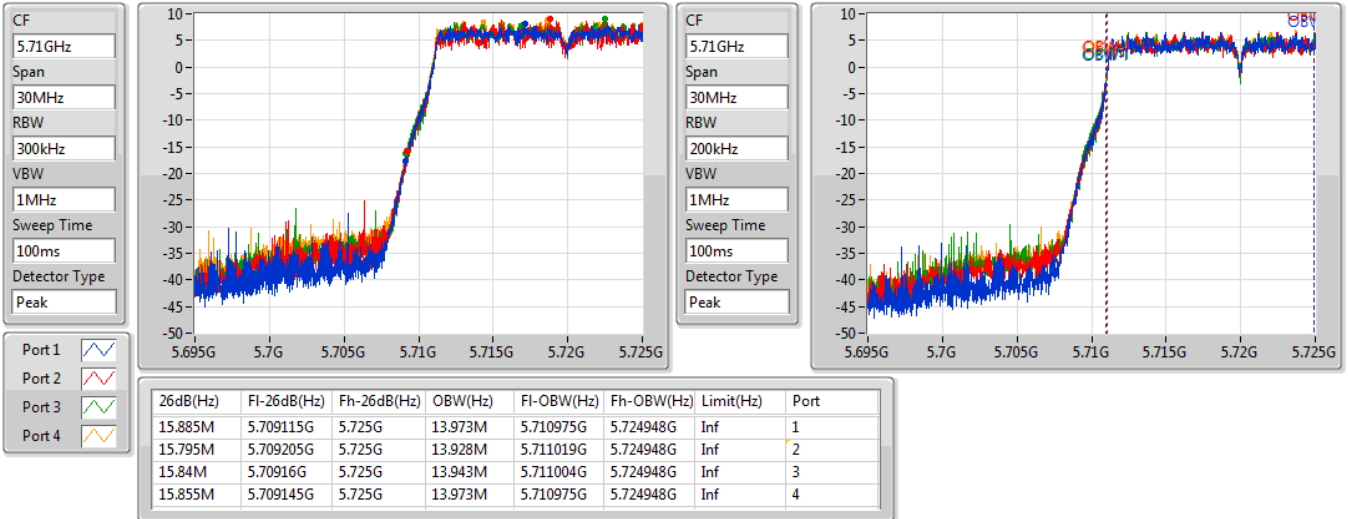

802.11ac VHT20_Nss4,(MCS0)_4TX

EBW

5720MHz Straddle 5.47-5.725GHz

02/12/2019