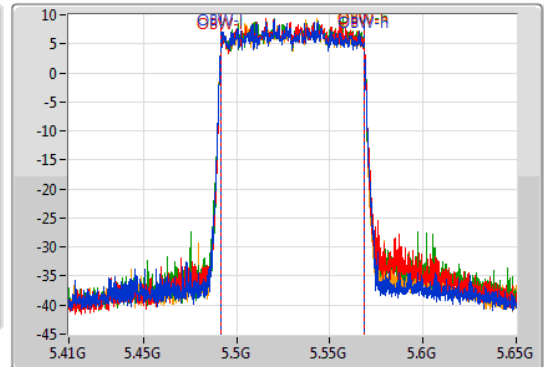

802.11ax HEW80\_Nss1,(MCS0)\_4TX

EBW

5530MHz

02/12/2019

CF  
5.53GHz  
Span  
240MHz  
RBW  
2MHz  
VBW  
10MHz  
Sweep Time  
100ms  
Detector Type  
Peak

CF  
5.53GHz  
Span  
240MHz  
RBW  
1MHz  
VBW  
3MHz  
Sweep Time  
100ms  
Detector Type  
Peak