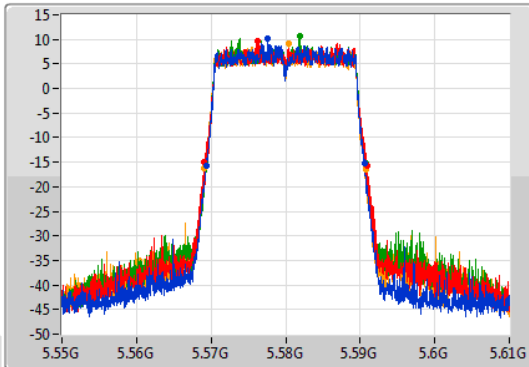

802.11ax HEW20_Nss4,(MCS0)_4TX

EBW

5580MHz

02/12/2019

CF
5.58GHz
Span
60MHz
RBW
300kHz
VBW
1MHz
Sweep Time
100ms
Detector Type
Peak

CF
5.58GHz
Span
60MHz
RBW
200kHz
VBW
1MHz
Sweep Time
100ms
Detector Type
Peak