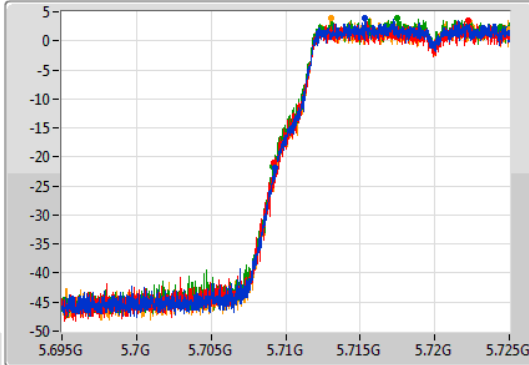

802.11a_Nss1,(6Mbps)_4TX

EBW

5720MHz Straddle 5.47-5.725GHz

02/12/2019

CF
5.71GHz
Span
30MHz
RBW
300kHz
VBW
1MHz
Sweep Time
100ms
Detector Type
Peak

CF
5.71GHz
Span
30MHz
RBW
200kHz
VBW
1MHz
Sweep Time
100ms
Detector Type
Peak