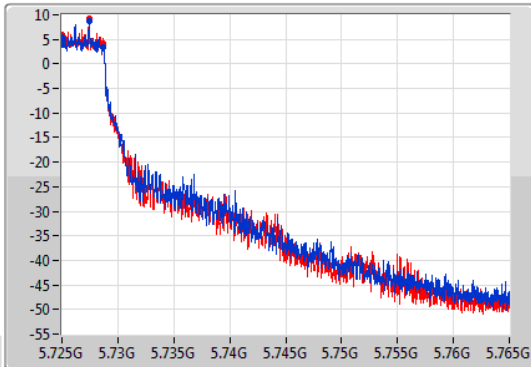

5720MHz Straddle 5.725-5.85GHz

14/11/2019

CF
5.745GHz
Span
40MHz
RBW
100kHz
VBW
300kHz
Sweep Time
100ms
Detector Type
Peak

CF
5.745GHz
Span
40MHz
RBW
50kHz
VBW
200kHz
Sweep Time
100ms
Detector Type
Sample