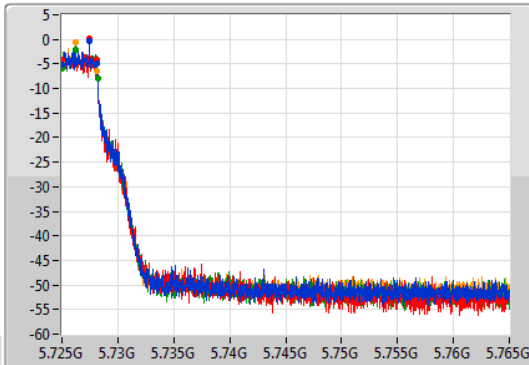

5720MHz Straddle 5.725-5.85GHz

02/12/2019

CF
5.745GHz
Span
40MHz
RBW
100kHz
VBW
300kHz
Sweep Time
100ms
Detector Type
Peak

CF
5.745GHz
Span
40MHz
RBW
50kHz
VBW
200kHz
Sweep Time
100ms
Detector Type
Peak