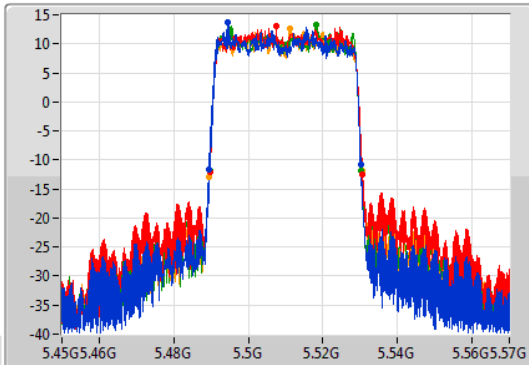

802.11ax HEW40_Nss4,(MCS0)_4TX

EBW

5510MHz

02/12/2019

CF
5.51GHz
Span
120MHz
RBW
1MHz
VBW
3MHz
Sweep Time
100ms
Detector Type
Peak

CF
5.51GHz
Span
120MHz
RBW
500kHz
VBW
2MHz
Sweep Time
100ms
Detector Type
Peak