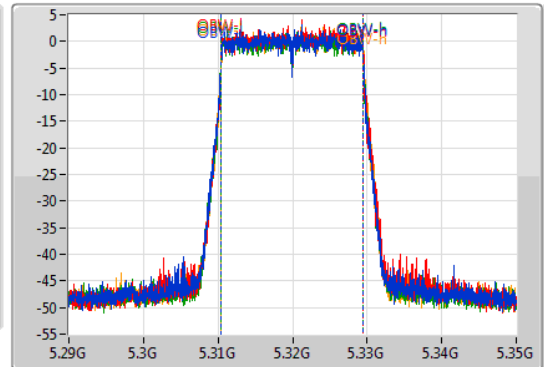

802.11ax HEW20\_Nss1,(MCS0)\_4TX

EBW

5320MHz

02/12/2019

CF  
5.32GHz  
Span  
60MHz  
RBW  
300kHz  
VBW  
1MHz  
Sweep Time  
100ms  
Detector Type  
Peak

CF  
5.32GHz  
Span  
60MHz  
RBW  
200kHz  
VBW  
1MHz  
Sweep Time  
100ms  
Detector Type  
Peak