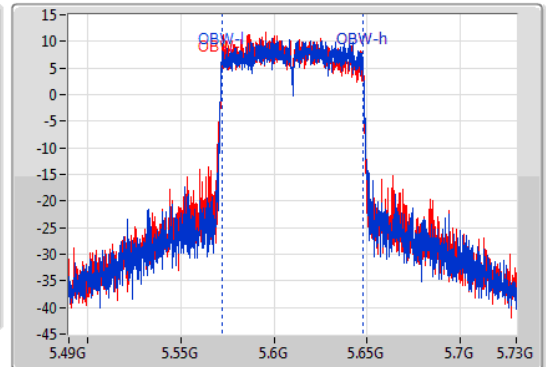

EBW

5610MHz

14/11/2019

CF: 5.61GHz  
 Span: 240MHz  
 RBW: 1MHz  
 VBW: 3MHz  
 Sweep Time: 100ms  
 Detector Type: Peak  
 Port 1: [Waveform icon]  
 Port 2: [Waveform icon]

CF: 5.61GHz  
 Span: 240MHz  
 RBW: 1MHz  
 VBW: 3MHz  
 Sweep Time: 100ms  
 Detector Type: Sample