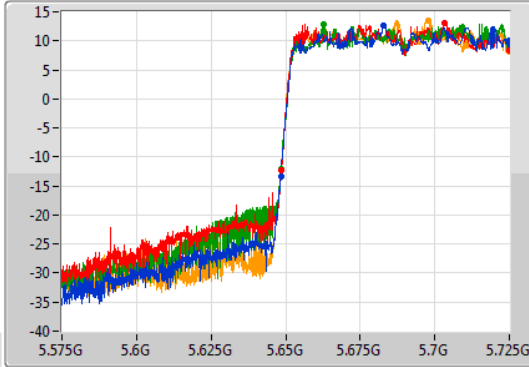

802.11ac VHT80_Nss4,(MCS0)_4TX

EBW

5690MHz Straddle 5.47-5.725GHz

02/12/2019

CF
5.65GHz
Span
150MHz
RBW
2MHz
VBW
10MHz
Sweep Time
100ms
Detector Type
Peak

CF
5.65GHz
Span
150MHz
RBW
1MHz
VBW
3MHz
Sweep Time
100ms
Detector Type
Peak