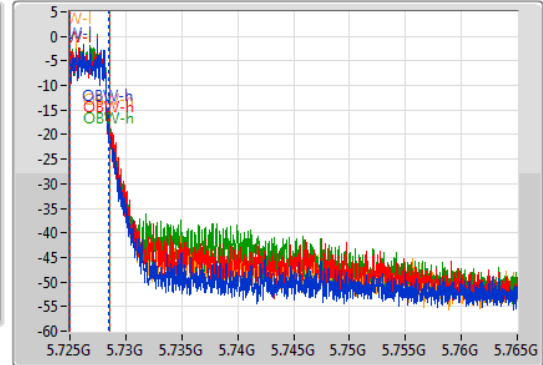

802.11ac VHT40\_Nss4,(MCS0)\_4TX

EBW

5710MHz Straddle 5.725-5.85GHz

02/12/2019

CF  
5.745GHz  
Span  
40MHz  
RBW  
100kHz  
VBW  
300kHz  
Sweep Time  
100ms  
Detector Type  
Peak

CF  
5.745GHz  
Span  
40MHz  
RBW  
50kHz  
VBW  
200kHz  
Sweep Time  
100ms  
Detector Type  
Peak