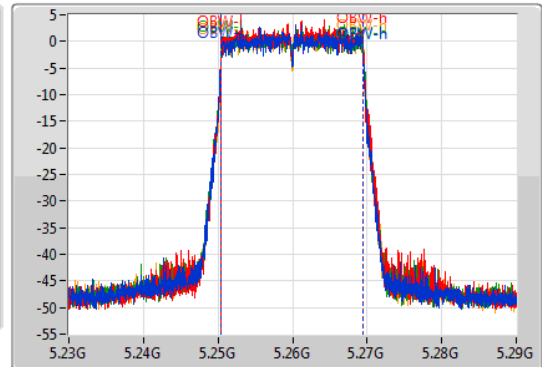

802.11ax HEW20\_Nss1,(MCS0)\_4TX

EBW

5260MHz

02/12/2019

CF  
5.26GHz  
Span  
60MHz  
RBW  
300kHz  
VBW  
1MHz  
Sweep Time  
100ms  
Detector Type  
Peak

CF  
5.26GHz  
Span  
60MHz  
RBW  
200kHz  
VBW  
1MHz  
Sweep Time  
100ms  
Detector Type  
Peak