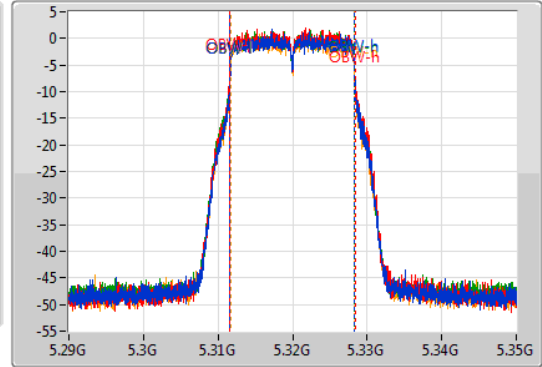

802.11a_Nss1,(6Mbps)_4TX

EBW

5320MHz

02/12/2019

CF
5.32GHz
Span
60MHz
RBW
300kHz
VBW
1MHz
Sweep Time
100ms
Detector Type
Peak

CF
5.32GHz
Span
60MHz
RBW
200kHz
VBW
1MHz
Sweep Time
100ms
Detector Type
Peak

Port 1
Port 2
Port 3
Port 4

26dB(Hz)	Fl-26dB(Hz)	Fh-26dB(Hz)	OBW(Hz)	Fl-OBW(Hz)	Fh-OBW(Hz)	Limit(Hz)	Port
21.3M	5.30935G	5.33065G	16.702M	5.311634G	5.328336G	Inf	1
21.63M	5.30926G	5.33089G	16.732M	5.311634G	5.328366G	Inf	2
21.36M	5.30941G	5.33077G	16.672M	5.311634G	5.328306G	Inf	3
21.48M	5.30929G	5.33077G	16.642M	5.311664G	5.328306G	Inf	4

802.11a_Nss1,(6Mbps)_4TX

EBW

5500MHz

02/12/2019

CF
5.5GHz
Span
60MHz
RBW
300kHz
VBW
1MHz
Sweep Time
100ms
Detector Type
Peak

CF
5.5GHz
Span
60MHz
RBW
200kHz
VBW
1MHz
Sweep Time
100ms
Detector Type
Peak

Port 1
Port 2
Port 3
Port 4

26dB(Hz)	Fl-26dB(Hz)	Fh-26dB(Hz)	OBW(Hz)	Fl-OBW(Hz)	Fh-OBW(Hz)	Limit(Hz)	Port
21.36M	5.48929G	5.51065G	16.702M	5.491634G	5.508336G	Inf	1
21.57M	5.48935G	5.51092G	16.762M	5.491604G	5.508366G	Inf	2
21.54M	5.48926G	5.5108G	16.672M	5.491634G	5.508306G	Inf	3
21.33M	5.48929G	5.51062G	16.672M	5.491634G	5.508306G	Inf	4