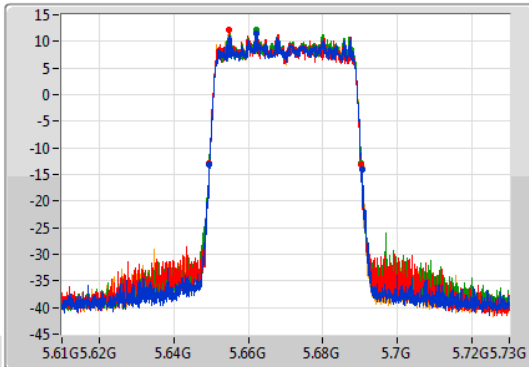

802.11ax HEW40_Nss1,(MCS0)_4TX

EBW

5670MHz

02/12/2019

CF: 5.67GHz
Span: 120MHz
RBW: 1MHz
VBW: 3MHz
Sweep Time: 100ms
Detector Type: Peak

CF: 5.67GHz
Span: 120MHz
RBW: 500kHz
VBW: 2MHz
Sweep Time: 100ms
Detector Type: Peak