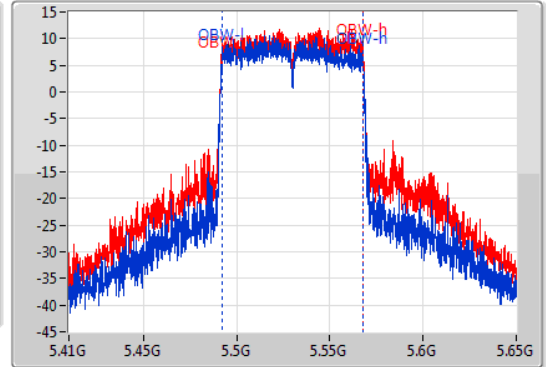

EBW

5530MHz

14/11/2019

CF: 5.53GHz  
 Span: 240MHz  
 RBW: 2MHz  
 VBW: 10MHz  
 Sweep Time: 100ms  
 Detector Type: Peak  
 Port 1: [Waveform icon]  
 Port 2: [Waveform icon]

CF: 5.53GHz  
 Span: 240MHz  
 RBW: 1MHz  
 VBW: 3MHz  
 Sweep Time: 100ms  
 Detector Type: Sample