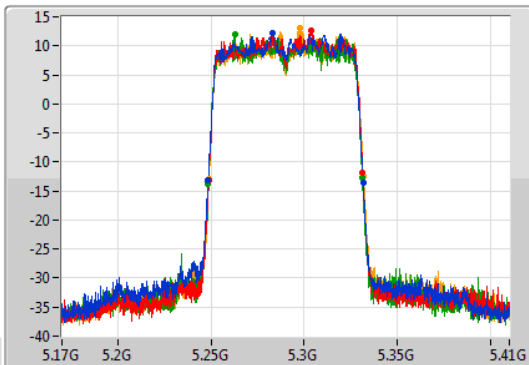

5290MHz

02/12/2019

CF
5.29GHz
Span
240MHz
RBW
2MHz
VBW
10MHz
Sweep Time
100ms
Detector Type
Peak

CF
5.29GHz
Span
240MHz
RBW
1MHz
VBW
3MHz
Sweep Time
100ms
Detector Type
Peak