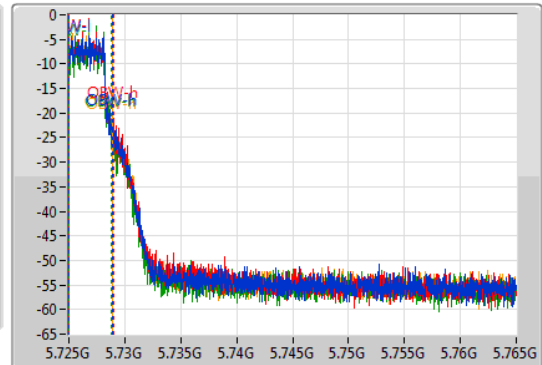

802.11a\_Nss1,(6Mbps)\_4TX

EBW

5720MHz Straddle 5.725-5.85GHz

02/12/2019

CF  
5.745GHz  
Span  
40MHz  
RBW  
100kHz  
VBW  
300kHz  
Sweep Time  
100ms  
Detector Type  
Peak

CF  
5.745GHz  
Span  
40MHz  
RBW  
50kHz  
VBW  
200kHz  
Sweep Time  
100ms  
Detector Type  
Peak