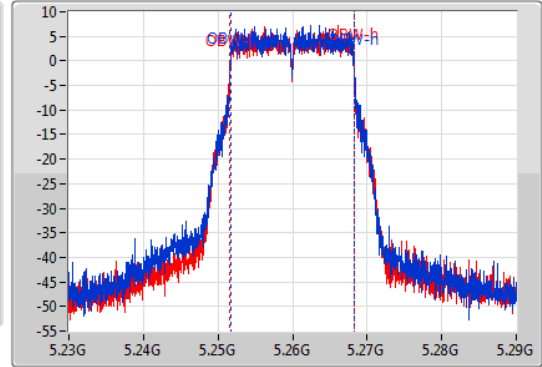

26dB(Hz)	Fl-26dB(Hz)	Fh-26dB(Hz)	OBW(Hz)	Fl-OBW(Hz)	Fh-OBW(Hz)	Limit(Hz)	Port
22.44M	5.24881G	5.27125G	16.582M	5.251664G	5.268246G	Inf	1
21.42M	5.24935G	5.27077G	16.612M	5.251634G	5.268246G	Inf	2

802.11a_Nss1,(6Mbps)_2TX

EBW

5300MHz

14/11/2019

CF
5.3GHz
Span
60MHz
RBW
300kHz
VBW
1MHz
Sweep Time
100ms
Detector Type
Peak
Port 1
Port 2