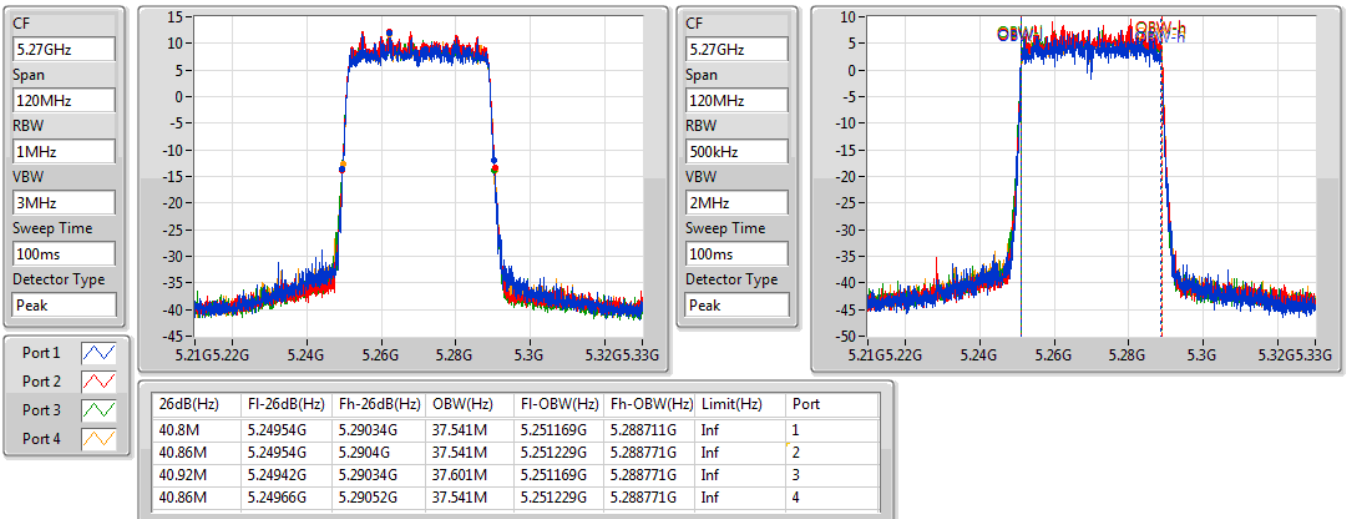

802.11ax HEW20\_Nss1,(MCS0)\_4TX

EBW

5720MHz Straddle 5.725-5.85GHz

02/12/2019

802.11ax HEW40\_Nss1,(MCS0)\_4TX

EBW

5270MHz

02/12/2019