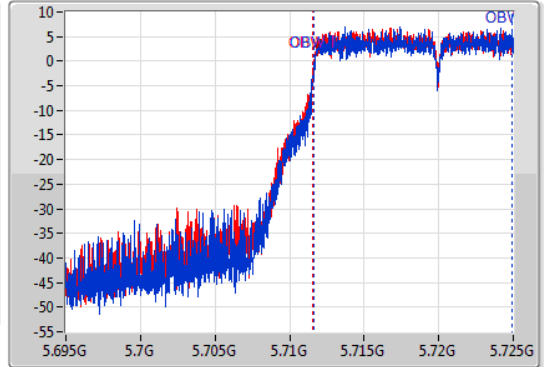

EBW

5720MHz Straddle 5.47-5.725GHz

14/11/2019

CF  
5.71GHz  
Span  
30MHz  
RBW  
200kHz  
VBW  
1MHz  
Sweep Time  
100ms  
Detector Type  
Peak

CF  
5.71GHz  
Span  
30MHz  
RBW  
200kHz  
VBW  
1MHz  
Sweep Time  
100ms  
Detector Type  
Sample