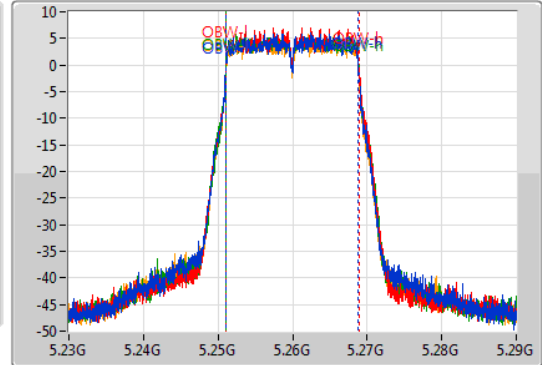

802.11ac VHT20_Nss4,(MCS0)_4TX

EBW

5260MHz

02/12/2019

CF
5.26GHz
Span
60MHz
RBW
300kHz
VBW
1MHz
Sweep Time
100ms
Detector Type
Peak

CF
5.26GHz
Span
60MHz
RBW
200kHz
VBW
1MHz
Sweep Time
100ms
Detector Type
Peak

Port 1
Port 2
Port 3
Port 4

26dB(Hz)	Fl-26dB(Hz)	Fh-26dB(Hz)	OBW(Hz)	Fl-OBW(Hz)	Fh-OBW(Hz)	Limit(Hz)	Port
21.57M	5.24917G	5.27074G	17.781M	5.251064G	5.268846G	Inf	1
21.54M	5.2492G	5.27074G	17.781M	5.251124G	5.268906G	Inf	2
21.81M	5.24908G	5.27089G	17.841M	5.251064G	5.268906G	Inf	3
21.66M	5.24911G	5.27077G	17.751M	5.251064G	5.268816G	Inf	4

802.11ac VHT20_Nss4,(MCS0)_4TX

EBW

5300MHz

02/12/2019

CF
5.3GHz
Span
60MHz
RBW
300kHz
VBW
1MHz
Sweep Time
100ms
Detector Type
Peak

CF
5.3GHz
Span
60MHz
RBW
200kHz
VBW
1MHz
Sweep Time
100ms
Detector Type
Peak

Port 1
Port 2
Port 3
Port 4

26dB(Hz)	Fl-26dB(Hz)	Fh-26dB(Hz)	OBW(Hz)	Fl-OBW(Hz)	Fh-OBW(Hz)	Limit(Hz)	Port
21.6M	5.28917G	5.31077G	17.781M	5.291064G	5.308846G	Inf	1
21.6M	5.2892G	5.3108G	17.781M	5.291094G	5.308876G	Inf	2
21.72M	5.28911G	5.31083G	17.811M	5.291094G	5.308906G	Inf	3
21.51M	5.28911G	5.31062G	17.751M	5.291064G	5.308816G	Inf	4