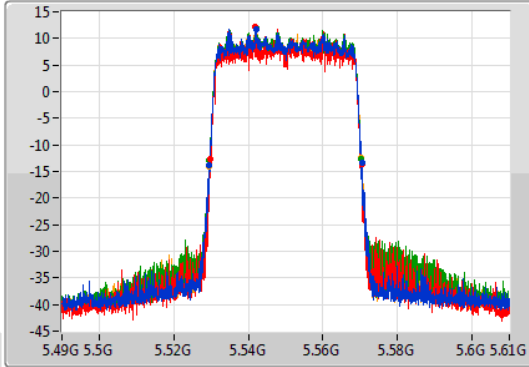

802.11ax HEW40_Nss1,(MCS0)_4TX

EBW

5550MHz

02/12/2019

CF: 5.55GHz
Span: 120MHz
RBW: 1MHz
VBW: 3MHz
Sweep Time: 100ms
Detector Type: Peak

CF: 5.55GHz
Span: 120MHz
RBW: 500kHz
VBW: 2MHz
Sweep Time: 100ms
Detector Type: Peak