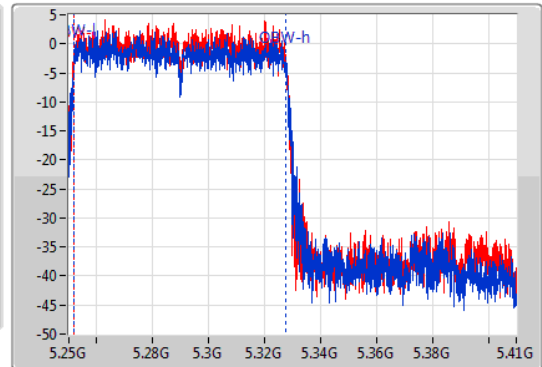

EBW

5250MHz Straddle 5.25-5.35GHz

14/11/2019

CF  
5.33GHz  
Span  
160MHz  
RBW  
1MHz  
VBW  
3MHz  
Sweep Time  
100ms  
Detector Type  
Peak

CF  
5.33GHz  
Span  
160MHz  
RBW  
1MHz  
VBW  
3MHz  
Sweep Time  
100ms  
Detector Type  
Sample