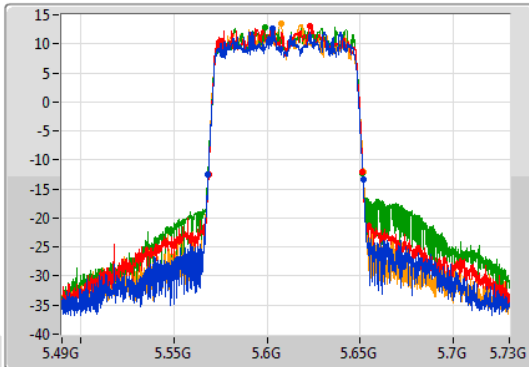

802.11ac VHT80_Nss4,(MCS0)_4TX

EBW

5610MHz

02/12/2019

CF
5.61GHz
Span
240MHz
RBW
2MHz
VBW
10MHz
Sweep Time
100ms
Detector Type
Peak

CF
5.61GHz
Span
240MHz
RBW
1MHz
VBW
3MHz
Sweep Time
100ms
Detector Type
Peak