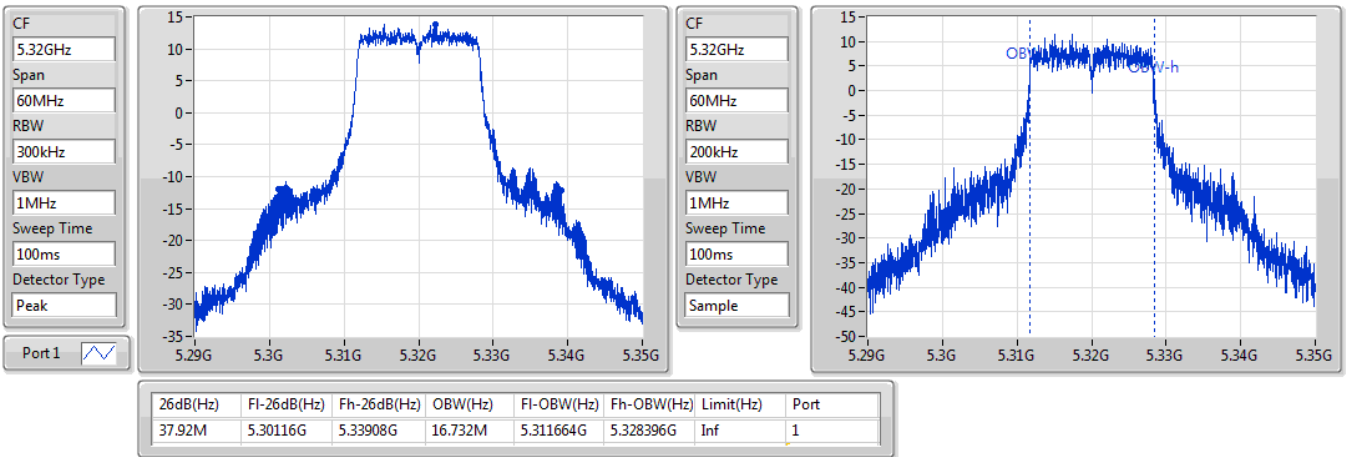

802.11a_Nss1,(6Mbps)_1TX

EBW

5320MHz

05/11/2019