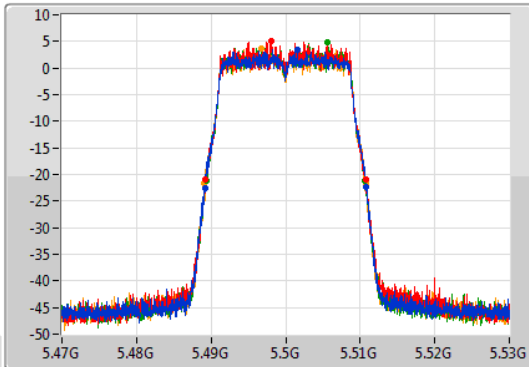

802.11ac VHT20_Nss1,(MCS0)_4TX

EBW

5500MHz

02/12/2019

CF
5.5GHz
Span
60MHz
RBW
300kHz
VBW
1MHz
Sweep Time
100ms
Detector Type
Peak

CF
5.5GHz
Span
60MHz
RBW
200kHz
VBW
1MHz
Sweep Time
100ms
Detector Type
Peak