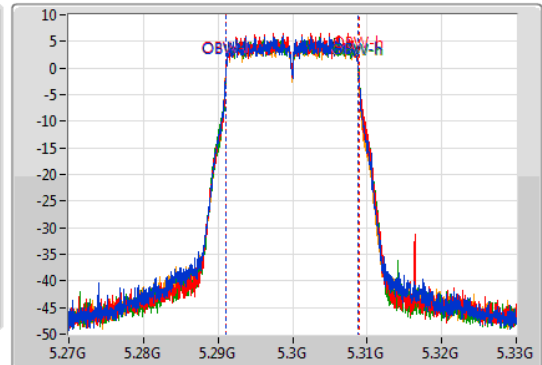

Port 1
Port 2
Port 3
Port 4

26dB(Hz)	Fl-26dB(Hz)	Fh-26dB(Hz)	OBW(Hz)	Fl-OBW(Hz)	Fh-OBW(Hz)	Limit(Hz)	Port
21.6M	5.28917G	5.31077G	17.781M	5.291064G	5.308846G	Inf	1
21.6M	5.2892G	5.3108G	17.781M	5.291094G	5.308876G	Inf	2
21.72M	5.28911G	5.31083G	17.811M	5.291094G	5.308906G	Inf	3
21.51M	5.28911G	5.31062G	17.751M	5.291064G	5.308816G	Inf	4