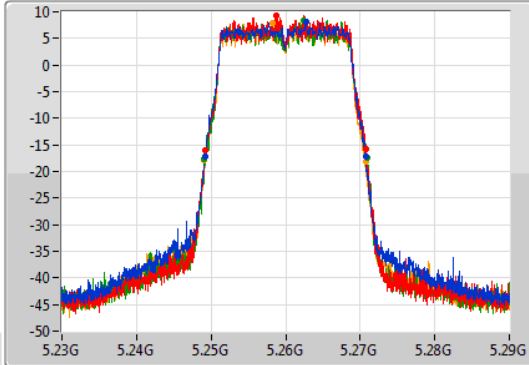

802.11ac VHT20_Nss4,(MCS0)_4TX

EBW

5260MHz

02/12/2019

CF
5.26GHz
Span
60MHz
RBW
300kHz
VBW
1MHz
Sweep Time
100ms
Detector Type
Peak

CF
5.26GHz
Span
60MHz
RBW
200kHz
VBW
1MHz
Sweep Time
100ms
Detector Type
Peak