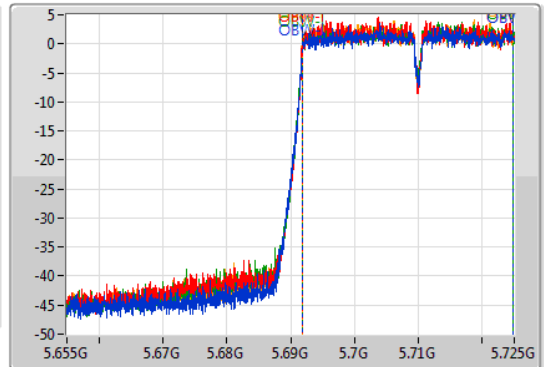

802.11ac VHT40\_Nss1,(MCS0)\_4TX

EBW

5710MHz Straddle 5.47-5.725GHz

02/12/2019

CF  
5.69GHz  
Span  
70MHz  
RBW  
1MHz  
VBW  
3MHz  
Sweep Time  
100ms  
Detector Type  
Peak

CF  
5.69GHz  
Span  
70MHz  
RBW  
300kHz  
VBW  
1MHz  
Sweep Time  
100ms  
Detector Type  
Peak