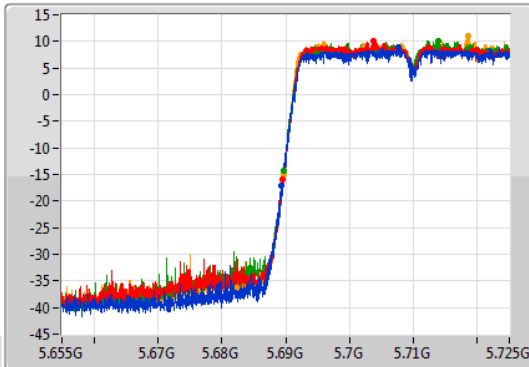

802.11ac VHT40_Nss1,(MCS0)_4TX

EBW

5710MHz Straddle 5.47-5.725GHz

02/12/2019

CF
5.69GHz
Span
70MHz
RBW
1MHz
VBW
3MHz
Sweep Time
100ms
Detector Type
Peak

CF
5.69GHz
Span
70MHz
RBW
300kHz
VBW
1MHz
Sweep Time
100ms
Detector Type
Peak