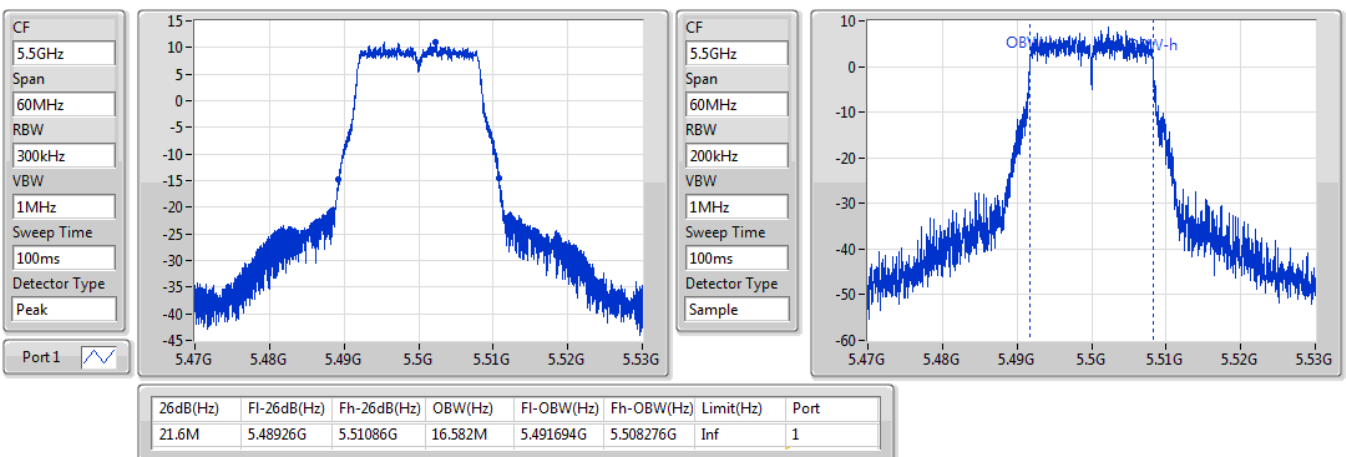

802.11a_Nss1,(6Mbps)_1TX

EBW

5500MHz

05/11/2019