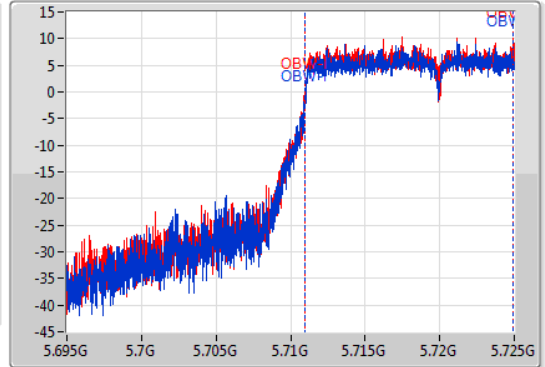

EBW

5720MHz Straddle 5.47-5.725GHz

14/11/2019

CF  
5.71GHz  
Span  
30MHz  
RBW  
200kHz  
VBW  
1MHz  
Sweep Time  
100ms  
Detector Type  
Peak

CF  
5.71GHz  
Span  
30MHz  
RBW  
200kHz  
VBW  
1MHz  
Sweep Time  
100ms  
Detector Type  
Sample