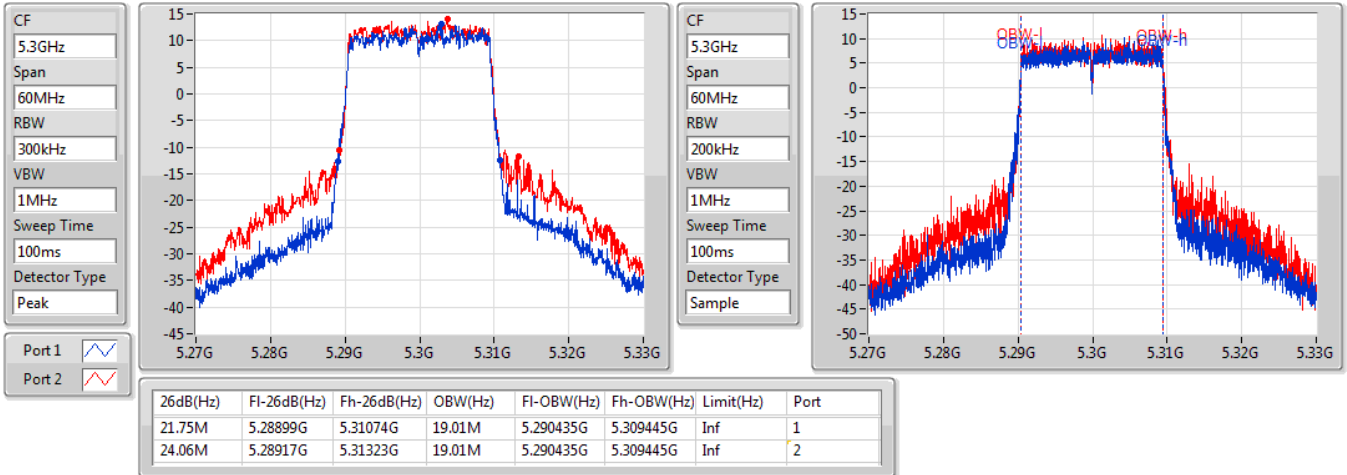

802.11ax HEW20_Nss2,(MCS0)_2TX

EBW

5300MHz

14/11/2019