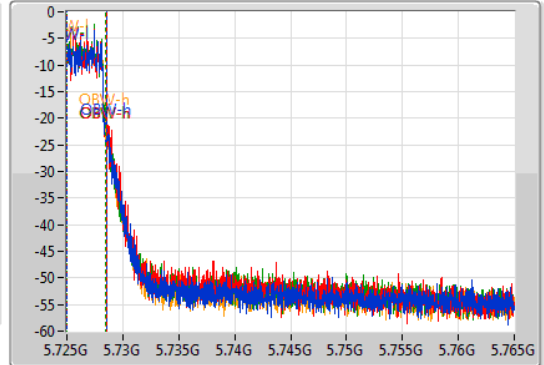

802.11ac VHT40\_Nss1,(MCS0)\_4TX

EBW

5710MHz Straddle 5.725-5.85GHz

02/12/2019

CF  
5.745GHz  
Span  
40MHz  
RBW  
100kHz  
VBW  
300kHz  
Sweep Time  
100ms  
Detector Type  
Peak

CF  
5.745GHz  
Span  
40MHz  
RBW  
50kHz  
VBW  
200kHz  
Sweep Time  
100ms  
Detector Type  
Peak