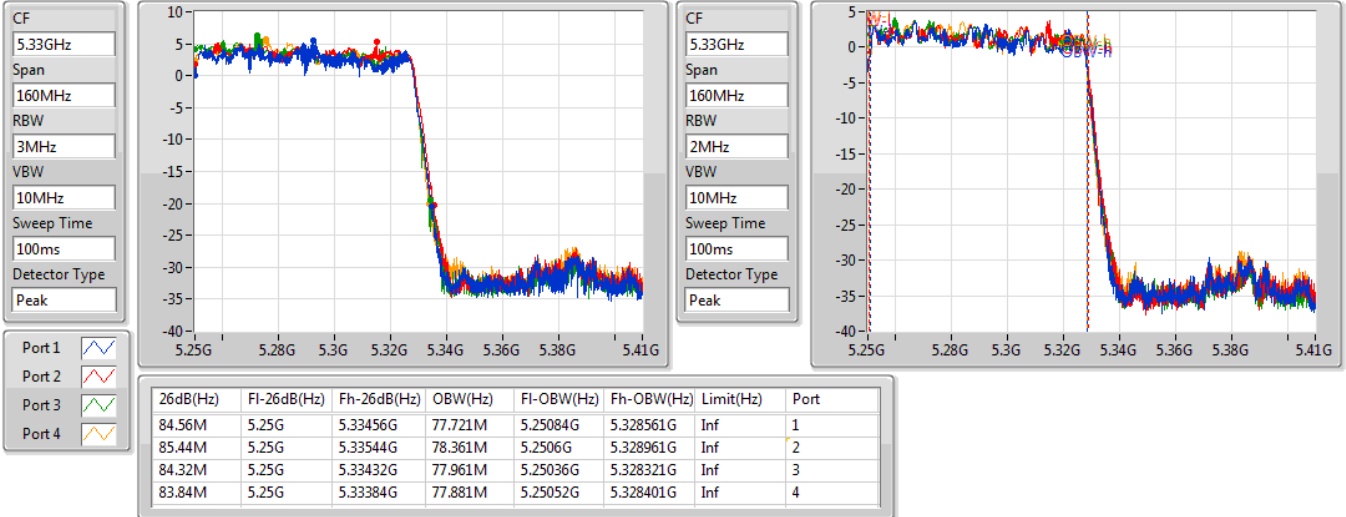

802.11ax HEW160_Nss4,(MCS0)_4TX

EBW

5250MHz Straddle 5.25-5.35GHz

02/12/2019