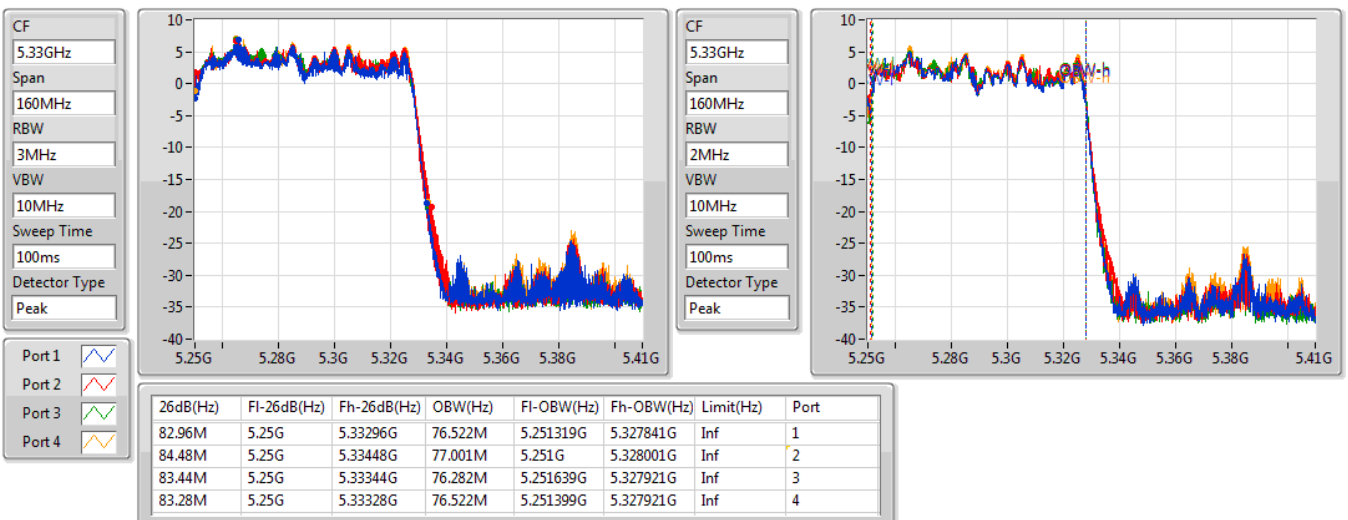

802.11ac VHT160\_Nss1,(MCS0)\_4TX

EBW

5250MHz Straddle 5.15-5.25GHz

02/12/2019

802.11ac VHT160\_Nss1,(MCS0)\_4TX

EBW

5250MHz Straddle 5.25-5.35GHz

02/12/2019