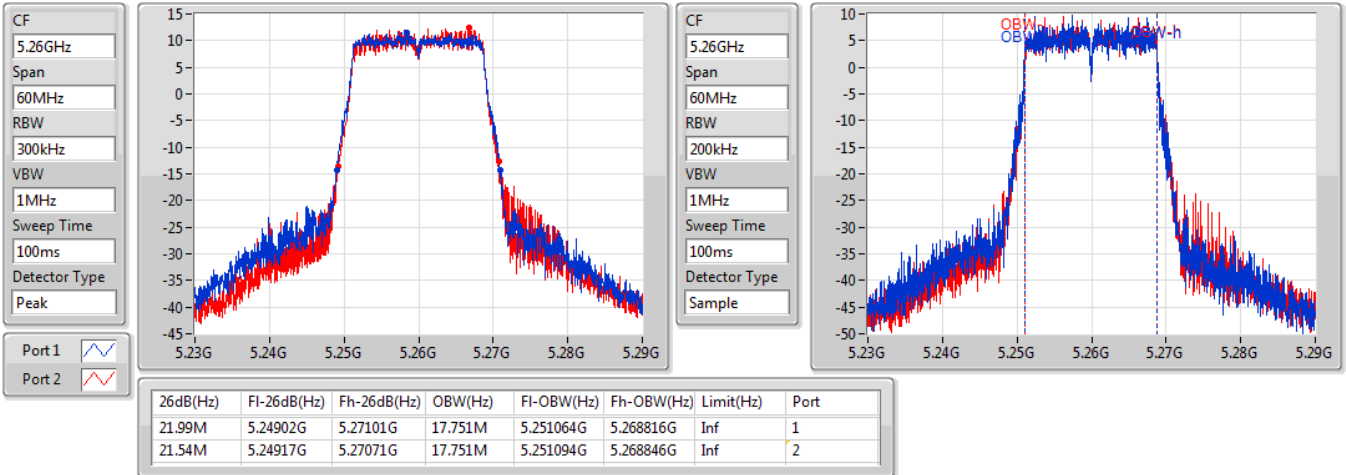

802.11ac VHT20_Nss2,(MCS0)_2TX

EBW

5260MHz

14/11/2019