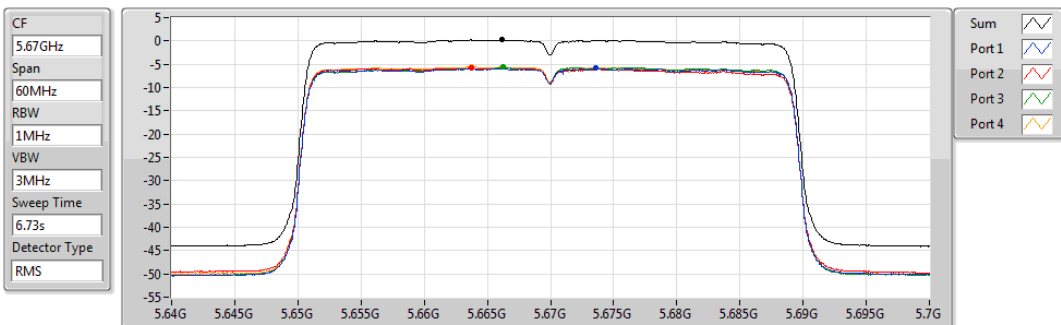

PSD

5300MHz

30/11/2019

Sum	PD	Port 1	Port 2	Port 3	Port 4
(dBm/RBW)	(dBm/RBW)	(dBm/RBW)	(dBm/RBW)	(dBm/RBW)	(dBm/RBW)
0.15	0.15	-5.79	-6.07	-5.81	-5.71

802.11ax HEW40_Nss1,(MCS0)_4TX

PSD

5550MHz

30/11/2019

Sum	PD	Port 1	Port 2	Port 3	Port 4
(dBm/RBW)	(dBm/RBW)	(dBm/RBW)	(dBm/RBW)	(dBm/RBW)	(dBm/RBW)
0.03	0.03	-6.03	-6.04	-5.92	-5.90

802.11ax HEW40_Nss1,(MCS0)_4TX

PSD

5670MHz

30/11/2019

Sum	PD	Port 1	Port 2	Port 3	Port 4
(dBm/RBW)	(dBm/RBW)	(dBm/RBW)	(dBm/RBW)	(dBm/RBW)	(dBm/RBW)
0.25	0.25	-5.87	-5.82	-5.62	-5.54