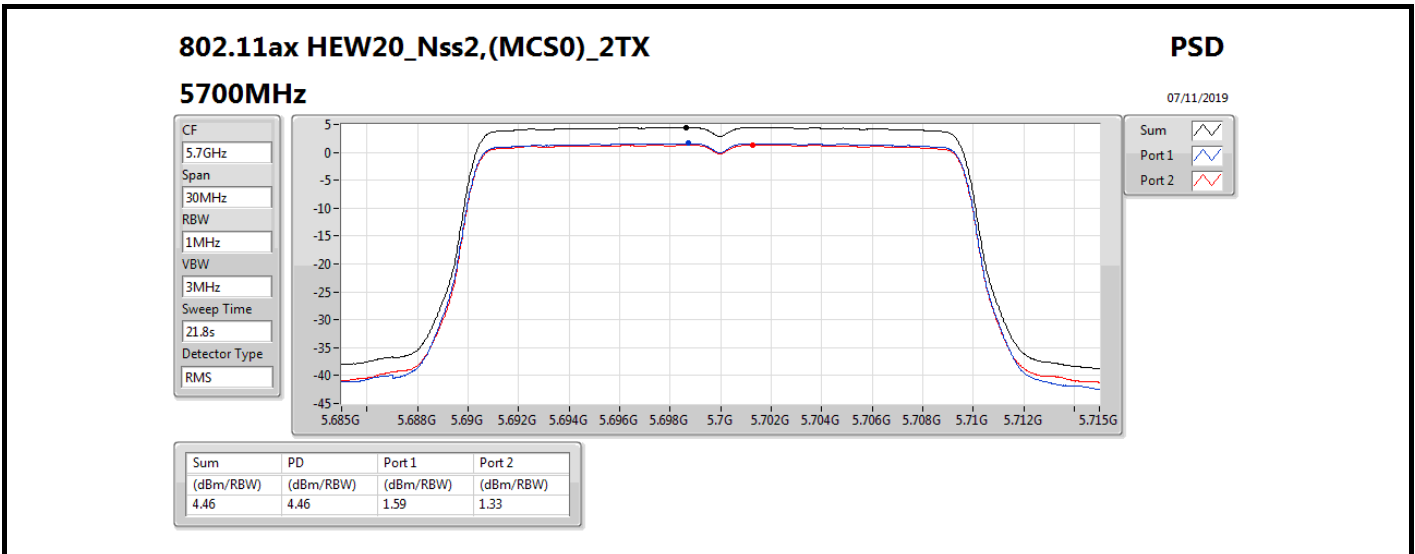

DG = Directional Gain; **RBW** = 500 kHz for 5.725-5.85GHz band / 1MHz for other band;

PD = trace bin-by-bin of each transmits port summing can be performed maximum power density; **Port X** = Port X power density;