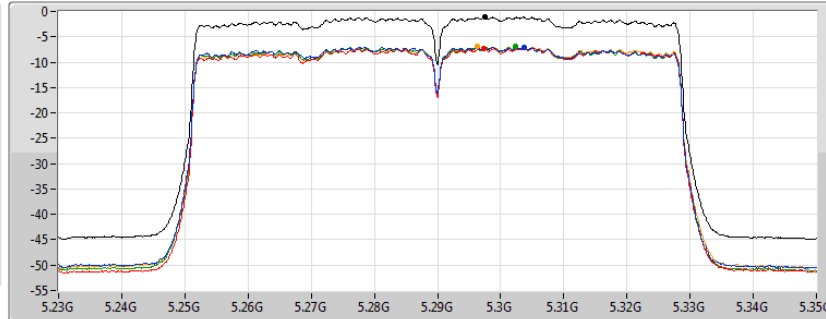

PSD

5550MHz

30/11/2019

Sum	PD	Port 1	Port 2	Port 3	Port 4
(dBm/RBW)	(dBm/RBW)	(dBm/RBW)	(dBm/RBW)	(dBm/RBW)	(dBm/RBW)
1.95	1.95	-4.16	-3.96	-3.84	-3.93

802.11ac VHT80_Nss4,(MCS0)_4TX

PSD

5290MHz

02/12/2019

CF
5.29GHz
Span
120MHz
RBW
1MHz
VBW
3MHz
Sweep Time
4.71s
Detector Type
RMS

Sum
Port 1
Port 2
Port 3
Port 4

Sum	PD	Port 1	Port 2	Port 3	Port 4
(dBm/RBW)	(dBm/RBW)	(dBm/RBW)	(dBm/RBW)	(dBm/RBW)	(dBm/RBW)
-1.09	-1.09	-7.03	-7.26	-6.92	-6.86