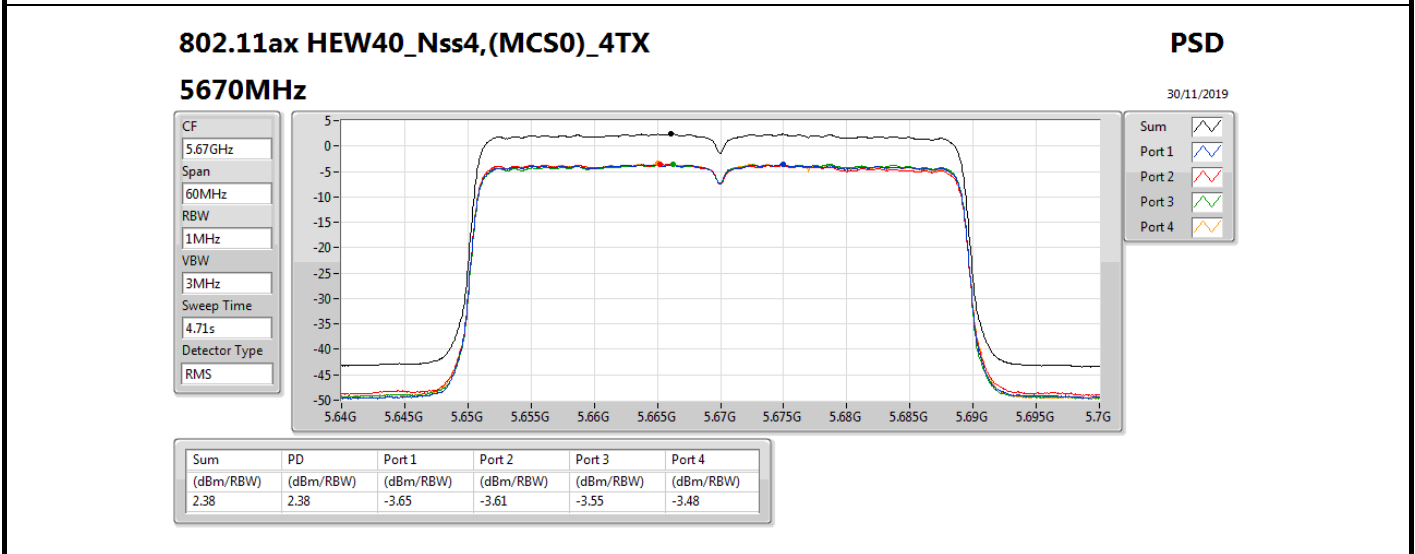

802.11ax HEW40_Nss4,(MCS0)_4TX

PSD

5270MHz

30/11/2019

Sum	PD	Port 1	Port 2	Port 3	Port 4
(dBm/RBW)	(dBm/RBW)	(dBm/RBW)	(dBm/RBW)	(dBm/RBW)	(dBm/RBW)
2.18	2.18	-3.58	-3.95	-3.77	-3.77

802.11ax HEW40_Nss4,(MCS0)_4TX

PSD

5310MHz

30/11/2019

Sum	PD	Port 1	Port 2	Port 3	Port 4
(dBm/RBW)	(dBm/RBW)	(dBm/RBW)	(dBm/RBW)	(dBm/RBW)	(dBm/RBW)
2.15	2.15	-3.77	-4.02	-3.80	-3.63

802.11ax HEW80_Nss4,(MCS0)_4TX

PSD

5530MHz

02/12/2019