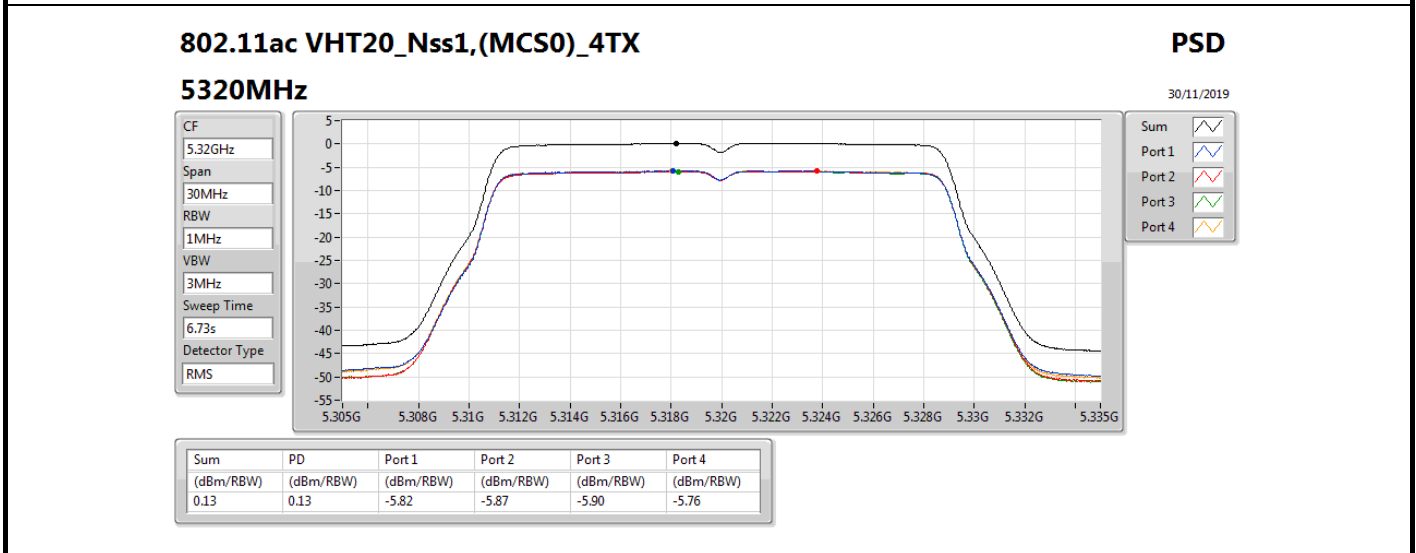

DG = Directional Gain; RBW = 500 kHz for 5.725-5.85GHz band / 1MHz for other band;

PD = trace bin-by-bin of each transmits port summing can be performed maximum power density; Port X = Port X power density;

802.11a_Nss1,(6Mbps)_4TX
5720MHz Straddle 5.47-5.725GHz

PSD

30/11/2019

Sum	PD	Port 1	Port 2	Port 3	Port 4
(dBm/RBW)	(dBm/RBW)	(dBm/RBW)	(dBm/RBW)	(dBm/RBW)	(dBm/RBW)
0.17	0.17	-5.65	-6.04	-5.79	-5.51

802.11a_Nss1,(6Mbps)_4TX
5720MHz Straddle 5.725-5.85GHz

PSD

30/11/2019

Sum	PD	Port 1	Port 2	Port 3	Port 4
(dBm/RBW)	(dBm/RBW)	(dBm/RBW)	(dBm/RBW)	(dBm/RBW)	(dBm/RBW)
-1.47	-1.47	-7.52	-7.63	-7.53	-7.24

802.11ac VHT20_Nss1,(MCS0)_4TX
5260MHz

PSD

30/11/2019

Sum	PD	Port 1	Port 2	Port 3	Port 4
(dBm/RBW)	(dBm/RBW)	(dBm/RBW)	(dBm/RBW)	(dBm/RBW)	(dBm/RBW)
0.27	0.27	-5.81	-5.64	-5.69	-5.72

PSD

5610MHz

30/11/2019

Sum	PD	Port 1	Port 2	Port 3	Port 4
(dBm/RBW)	(dBm/RBW)	(dBm/RBW)	(dBm/RBW)	(dBm/RBW)	(dBm/RBW)
-0.88	-0.88	-7.07	-6.74	-6.61	-6.58

802.11ac VHT80_Nss1,(MCS0)_4TX

PSD

5690MHz Straddle 5.47-5.725GHz