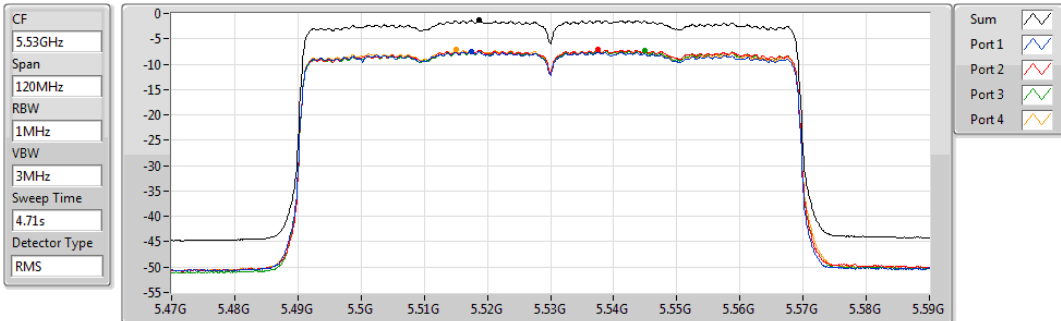

PSD

5310MHz

30/11/2019

Sum	PD	Port 1	Port 2	Port 3	Port 4
(dBm/RBW)	(dBm/RBW)	(dBm/RBW)	(dBm/RBW)	(dBm/RBW)	(dBm/RBW)
2.15	2.15	-3.77	-4.02	-3.80	-3.63

802.11ax HEW80_Nss4,(MCS0)_4TX

PSD

5530MHz

02/12/2019

Sum	PD	Port 1	Port 2	Port 3	Port 4
(dBm/RBW)	(dBm/RBW)	(dBm/RBW)	(dBm/RBW)	(dBm/RBW)	(dBm/RBW)
-1.37	-1.37	-7.47	-7.03	-7.38	-7.18

802.11ax HEW80_Nss4,(MCS0)_4TX

PSD

5610MHz

02/12/2019

Sum	PD	Port 1	Port 2	Port 3	Port 4
(dBm/RBW)	(dBm/RBW)	(dBm/RBW)	(dBm/RBW)	(dBm/RBW)	(dBm/RBW)
-0.46	-0.46	-6.86	-6.20	-6.35	-6.04