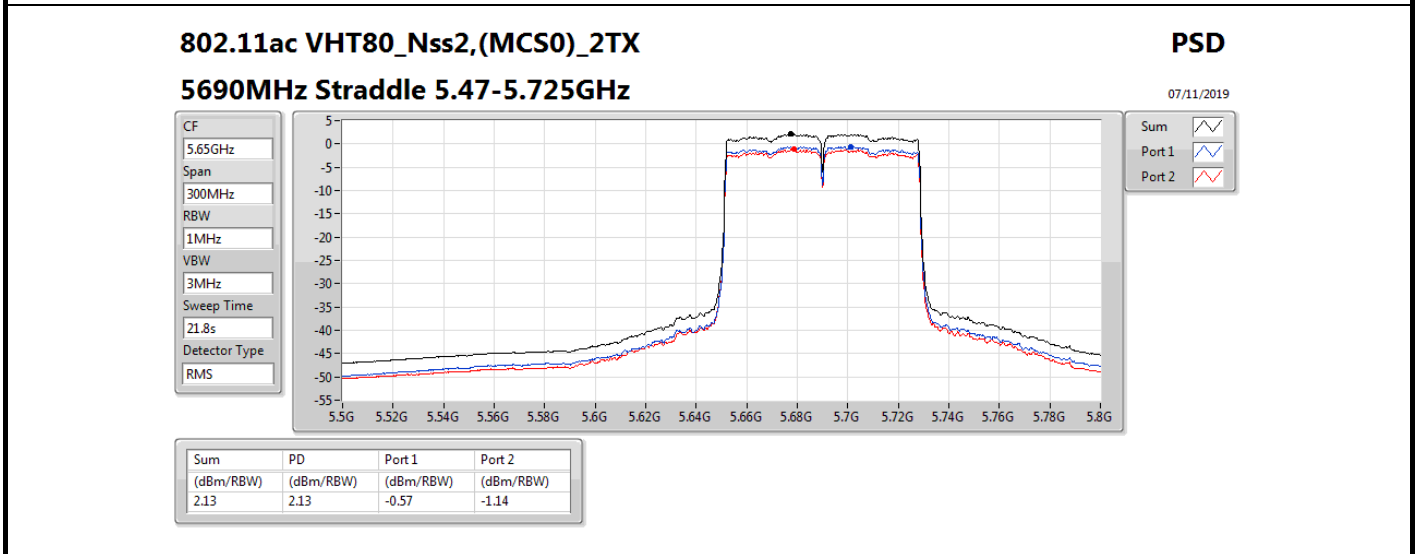

DG = Directional Gain; **RBW** = 500 kHz for 5.725-5.85GHz band / 1MHz for other band;

PD = trace bin-by-bin of each transmits port summing can be performed maximum power density; **Port X** = Port X power density;