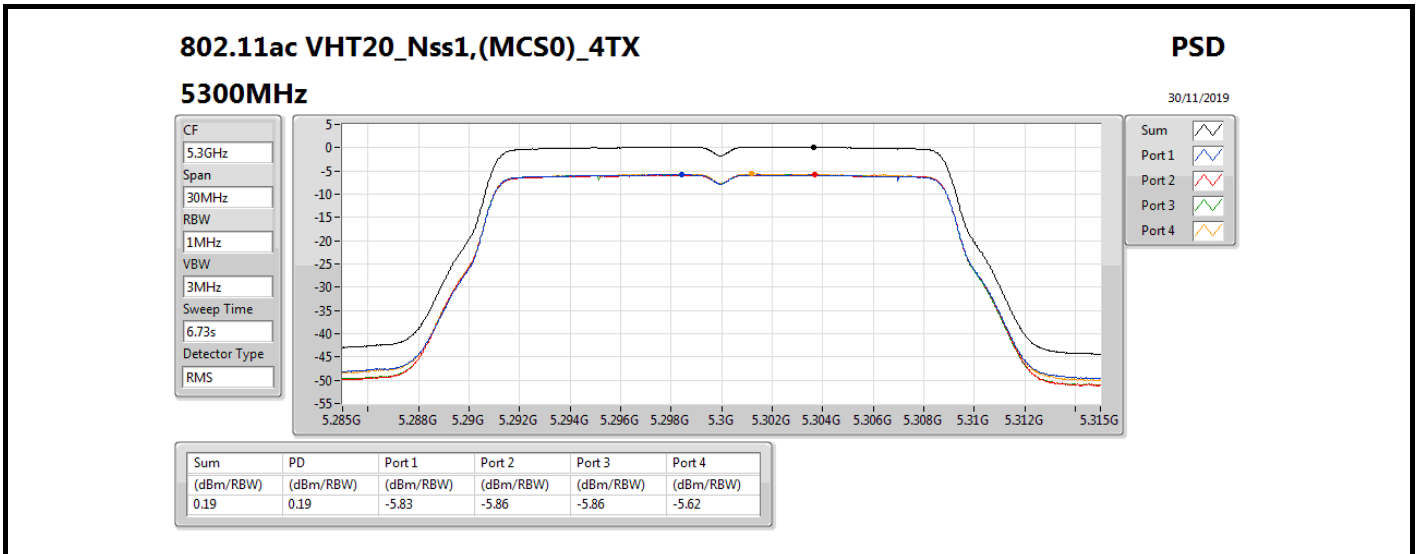

DG = Directional Gain; RBW = 500 kHz for 5.725-5.85GHz band / 1MHz for other band;

PD = trace bin-by-bin of each transmits port summing can be performed maximum power density; Port X = Port X power density;

PSD

30/11/2019

Sum	PD	Port 1	Port 2	Port 3	Port 4
(dBm/RBW)	(dBm/RBW)	(dBm/RBW)	(dBm/RBW)	(dBm/RBW)	(dBm/RBW)
-1.47	-1.47	-7.52	-7.63	-7.53	-7.24

802.11ac VHT20_Nss1,(MCS0)_4TX
5260MHz

PSD

30/11/2019

Sum	PD	Port 1	Port 2	Port 3	Port 4
(dBm/RBW)	(dBm/RBW)	(dBm/RBW)	(dBm/RBW)	(dBm/RBW)	(dBm/RBW)
0.27	0.27	-5.81	-5.64	-5.69	-5.72