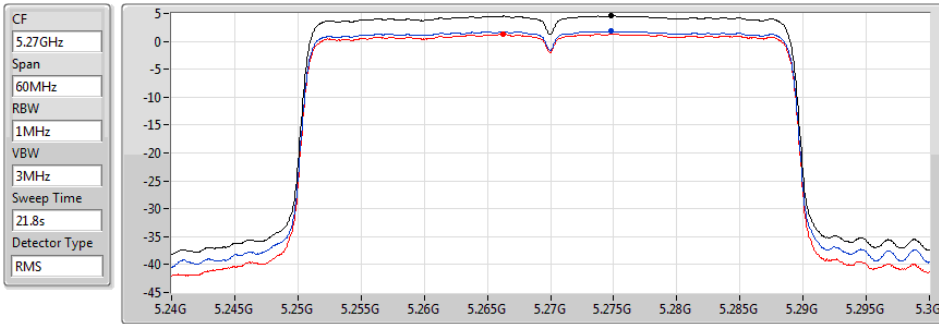

802.11ax HEW40_Nss2,(MCS0)_2TX

PSD

5270MHz

07/11/2019

Sum	PD	Port 1	Port 2
(dBm/RBW)	(dBm/RBW)	(dBm/RBW)	(dBm/RBW)
4.57	4.57	1.79	1.37