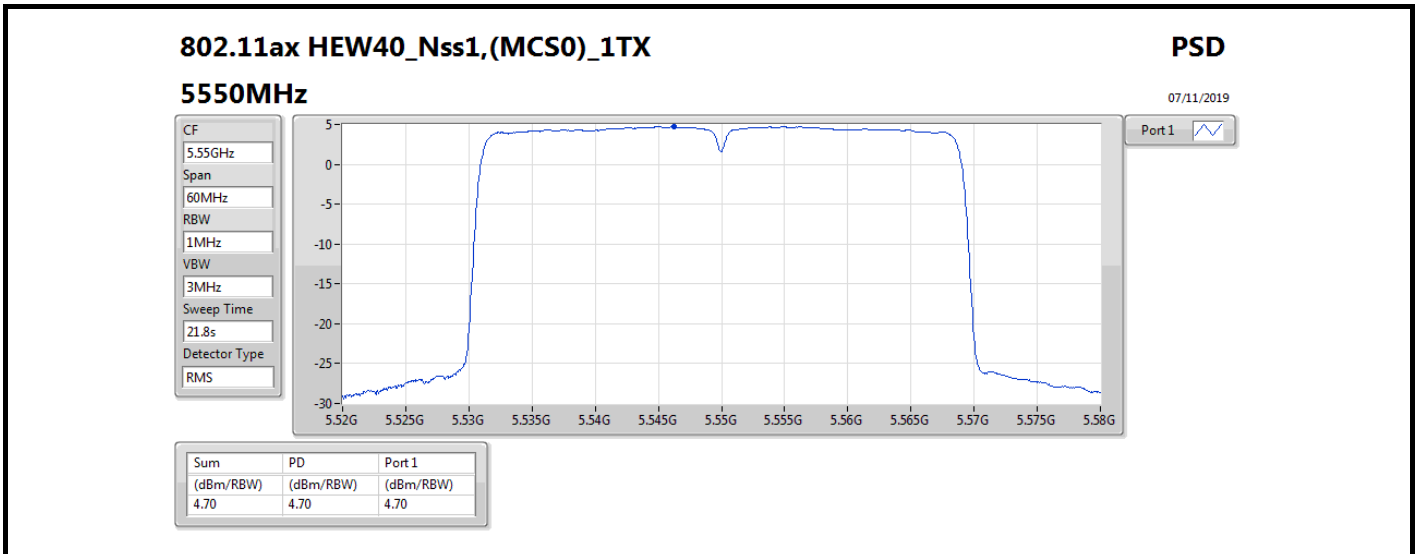

07/11/2019

Sum	PD	Port1
(dBm/RBW)	(dBm/RBW)	(dBm/RBW)
7.51	7.51	7.51

802.11ax HEW20_Nss1,(MCS0)_1TX

PSD

5300MHz

07/11/2019

Sum	PD	Port1
(dBm/RBW)	(dBm/RBW)	(dBm/RBW)
7.53	7.53	7.53

Summary