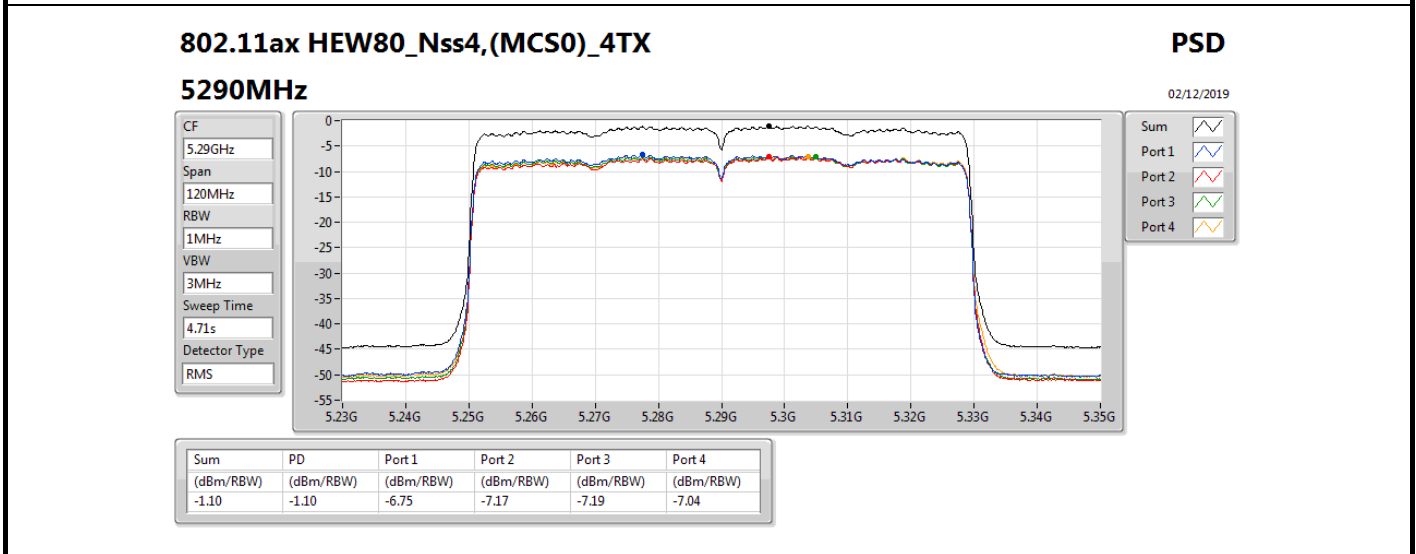

PSD

5310MHz

30/11/2019

Sum	PD	Port 1	Port 2	Port 3	Port 4
(dBm/RBW)	(dBm/RBW)	(dBm/RBW)	(dBm/RBW)	(dBm/RBW)	(dBm/RBW)
2.15	2.15	-3.77	-4.02	-3.80	-3.63

802.11ax HEW80_Nss4,(MCS0)_4TX

PSD

5530MHz

02/12/2019