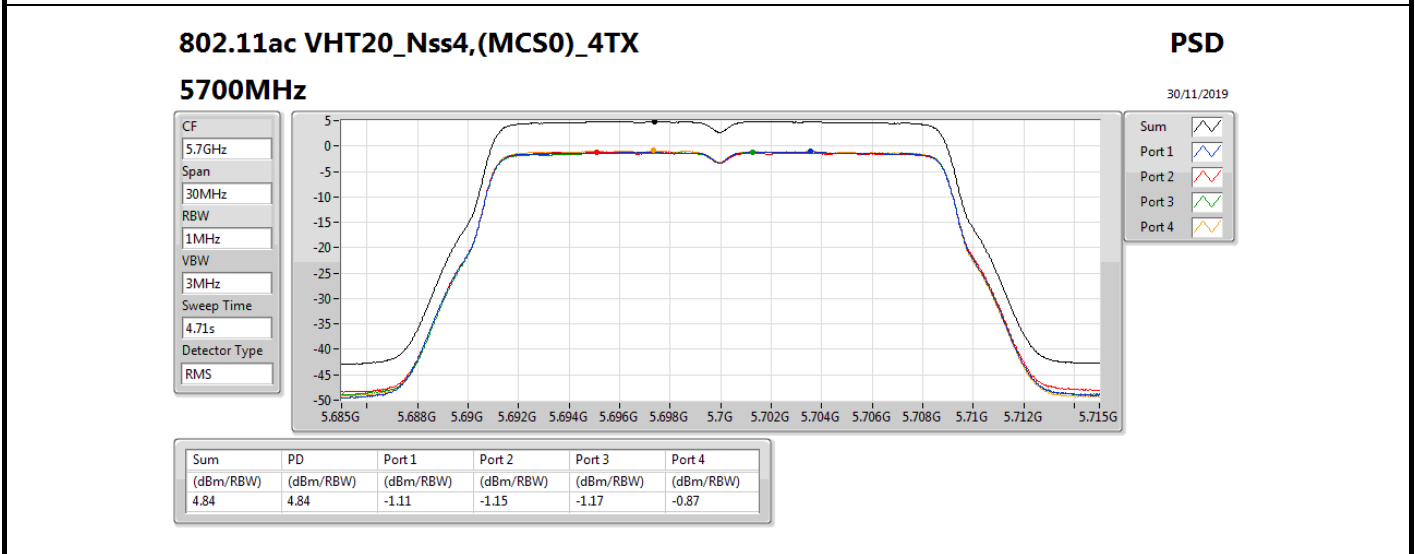

PSD

5300MHz

30/11/2019

Sum	PD	Port 1	Port 2	Port 3	Port 4
(dBm/RBW)	(dBm/RBW)	(dBm/RBW)	(dBm/RBW)	(dBm/RBW)	(dBm/RBW)
4.60	4.60	-1.22	-1.56	-1.21	-1.32

802.11ac VHT20_Nss4,(MCS0)_4TX

PSD

5320MHz

30/11/2019

Sum	PD	Port 1	Port 2	Port 3	Port 4
(dBm/RBW)	(dBm/RBW)	(dBm/RBW)	(dBm/RBW)	(dBm/RBW)	(dBm/RBW)
4.71	4.71	-1.19	-1.44	-1.08	-1.15

802.11ac VHT40_Nss4,(MCS0)_4TX

PSD

5310MHz

30/11/2019

Sum	PD	Port 1	Port 2	Port 3	Port 4
(dBm/RBW)	(dBm/RBW)	(dBm/RBW)	(dBm/RBW)	(dBm/RBW)	(dBm/RBW)
2.14	2.14	-3.76	-3.98	-3.82	-3.54