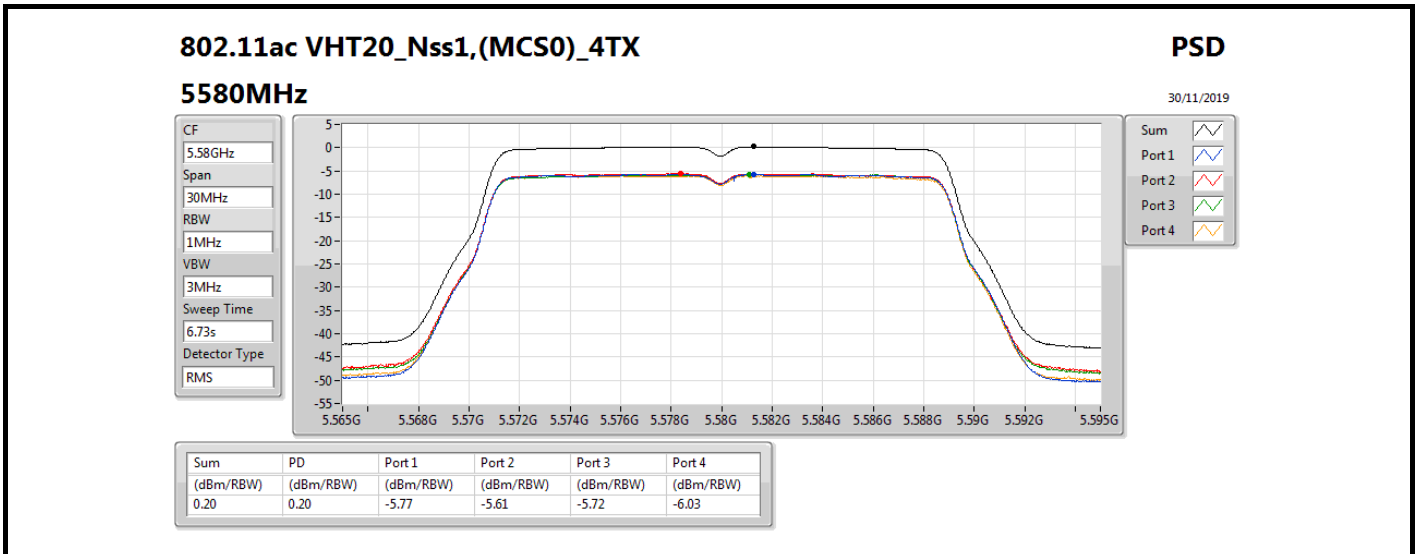

DG = Directional Gain; RBW = 500 kHz for 5.725-5.85GHz band / 1MHz for other band;

PD = trace bin-by-bin of each transmits port summing can be performed maximum power density; Port X = Port X power density;

PSD

30/11/2019

Sum	PD	Port 1	Port 2	Port 3	Port 4
(dBm/RBW)	(dBm/RBW)	(dBm/RBW)	(dBm/RBW)	(dBm/RBW)	(dBm/RBW)
-1.47	-1.47	-7.52	-7.63	-7.53	-7.24

802.11ac VHT20_Nss1,(MCS0)_4TX
5260MHz

PSD

30/11/2019

Sum	PD	Port 1	Port 2	Port 3	Port 4
(dBm/RBW)	(dBm/RBW)	(dBm/RBW)	(dBm/RBW)	(dBm/RBW)	(dBm/RBW)
0.27	0.27	-5.81	-5.64	-5.69	-5.72