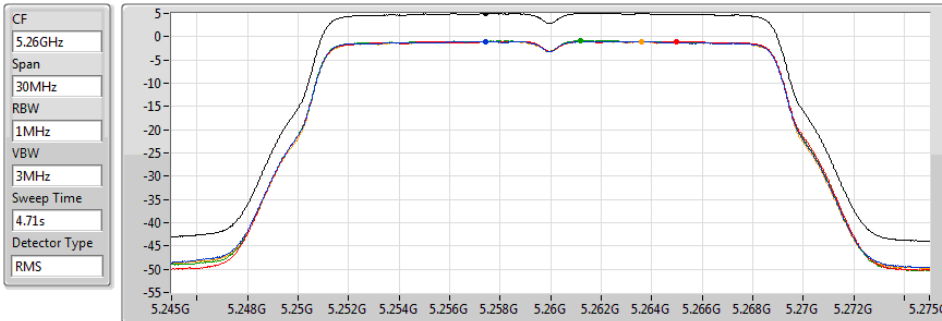

802.11ac VHT20_Nss4,(MCS0)_4TX

PSD

5260MHz

30/11/2019

Sum	PD	Port 1	Port 2	Port 3	Port 4
(dBm/RBW)	(dBm/RBW)	(dBm/RBW)	(dBm/RBW)	(dBm/RBW)	(dBm/RBW)
4.99	4.99	-0.98	-1.01	-0.83	-1.02