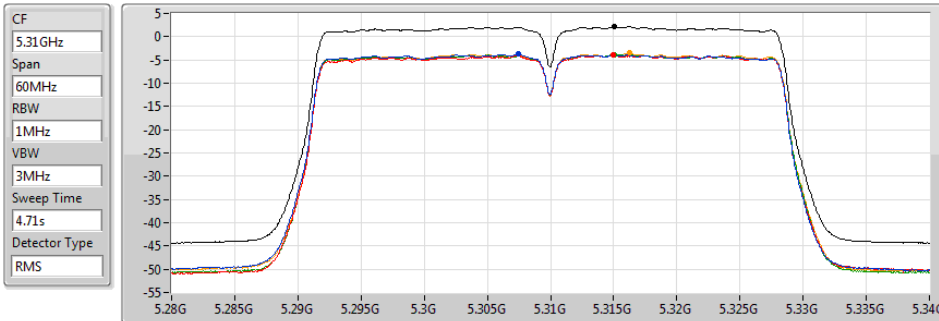

Sum	PD	Port 1	Port 2	Port 3	Port 4
(dBm/RBW)	(dBm/RBW)	(dBm/RBW)	(dBm/RBW)	(dBm/RBW)	(dBm/RBW)
4.71	4.71	-1.19	-1.44	-1.08	-1.15

802.11ac VHT40_Nss4,(MCS0)_4TX

PSD

5310MHz

30/11/2019

Sum	PD	Port 1	Port 2	Port 3	Port 4
(dBm/RBW)	(dBm/RBW)	(dBm/RBW)	(dBm/RBW)	(dBm/RBW)	(dBm/RBW)
2.14	2.14	-3.76	-3.98	-3.82	-3.54