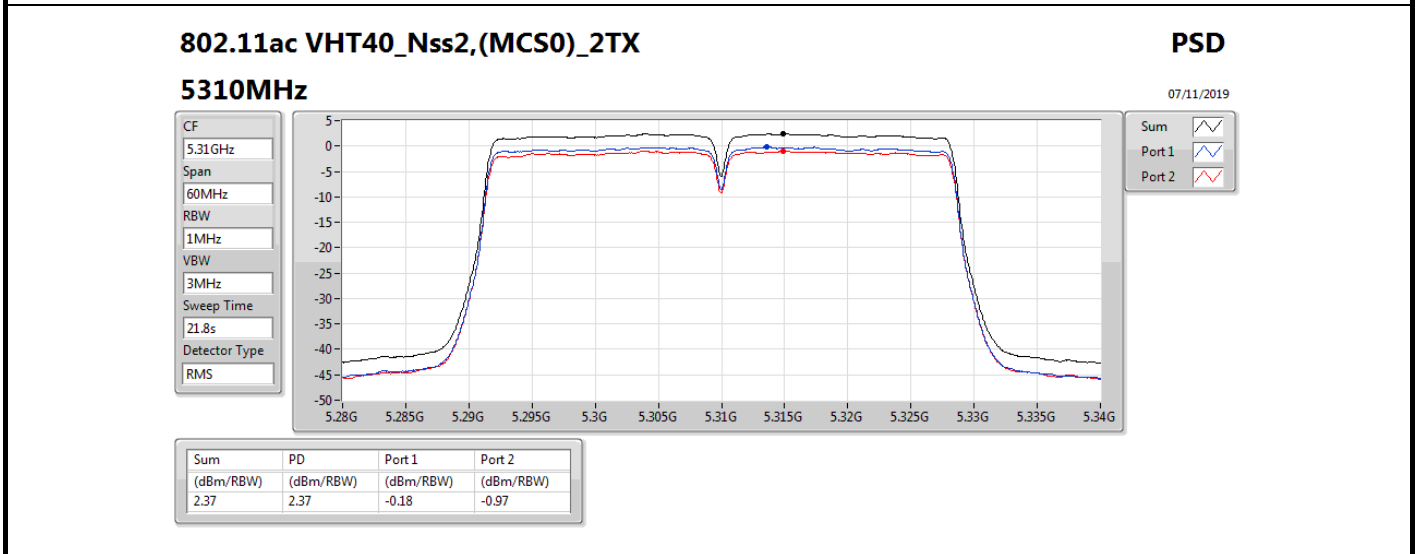

DG = Directional Gain; **RBW** = 500 kHz for 5.725-5.85GHz band / 1MHz for other band;

PD = trace bin-by-bin of each transmits port summing can be performed maximum power density; **Port X** = Port X power density;