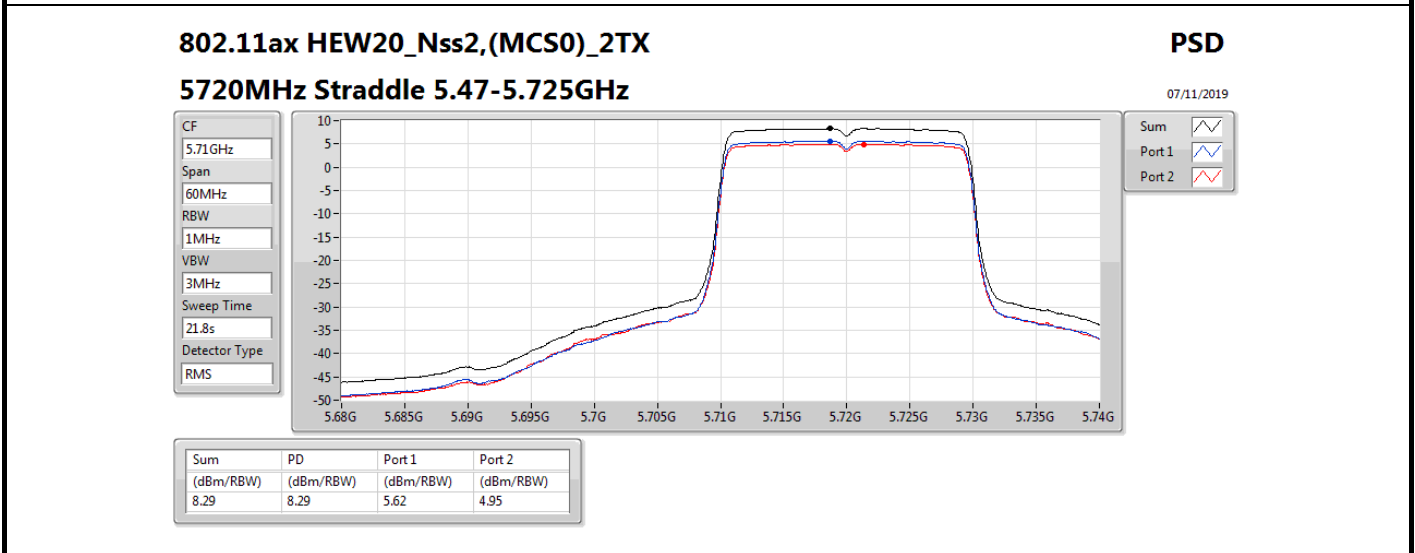

DG = Directional Gain; **RBW** = 500 kHz for 5.725-5.85GHz band / 1MHz for other band;

PD = trace bin-by-bin of each transmits port summing can be performed maximum power density; **Port X** = Port X power density;