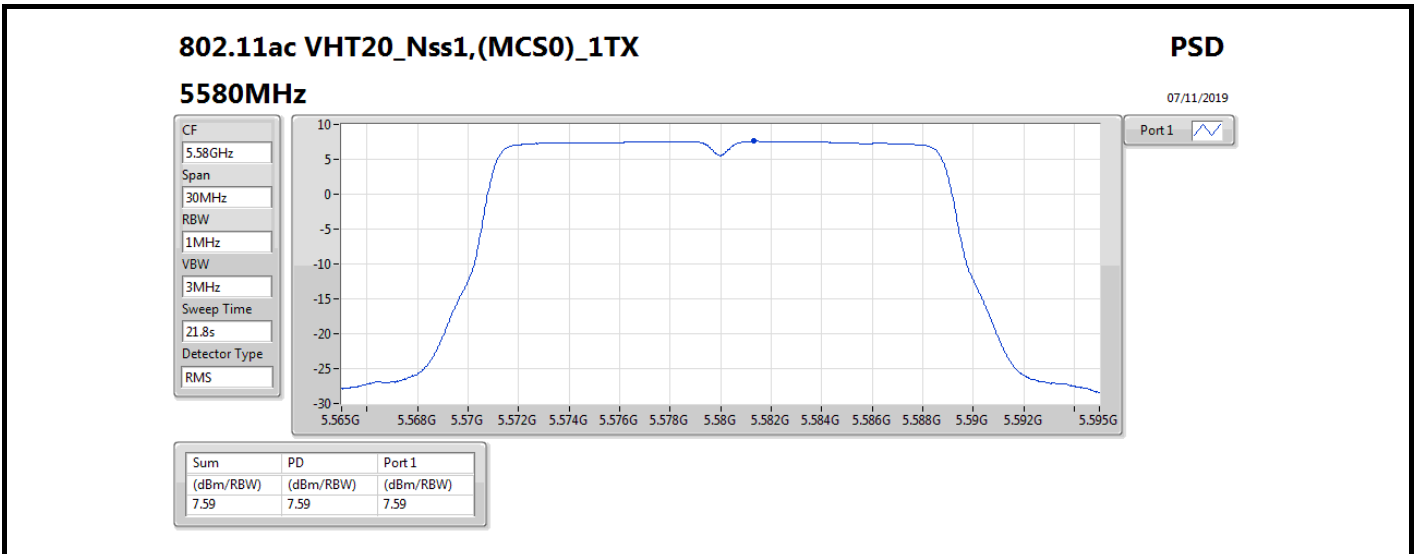

DG = Directional Gain; **RBW** = 500 kHz for 5.725-5.85GHz band / 1MHz for other band;

PD = trace bin-by-bin of each transmits port summing can be performed maximum power density; **Port X** = Port X power density;