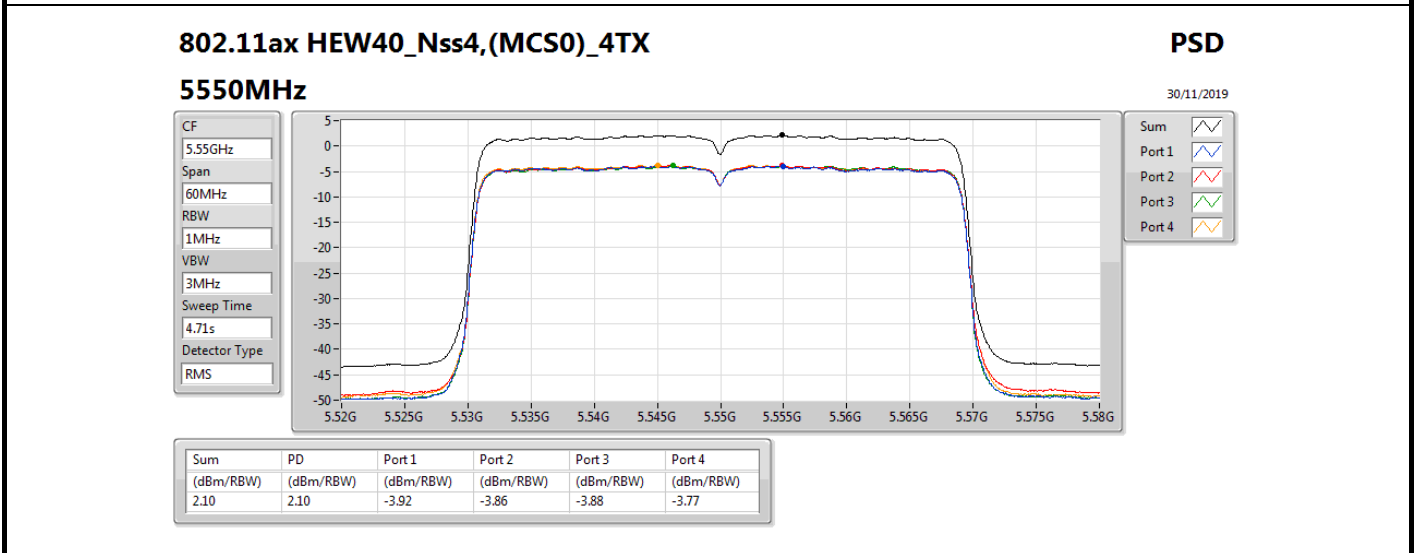

802.11ax HEW40_Nss4,(MCS0)_4TX

PSD

5270MHz

30/11/2019

Sum	PD	Port 1	Port 2	Port 3	Port 4
(dBm/RBW)	(dBm/RBW)	(dBm/RBW)	(dBm/RBW)	(dBm/RBW)	(dBm/RBW)
2.18	2.18	-3.58	-3.95	-3.77	-3.77

802.11ax HEW40_Nss4,(MCS0)_4TX

PSD

5310MHz

30/11/2019

Sum	PD	Port 1	Port 2	Port 3	Port 4
(dBm/RBW)	(dBm/RBW)	(dBm/RBW)	(dBm/RBW)	(dBm/RBW)	(dBm/RBW)
2.15	2.15	-3.77	-4.02	-3.80	-3.63

802.11ax HEW80_Nss4,(MCS0)_4TX

PSD

5530MHz

02/12/2019