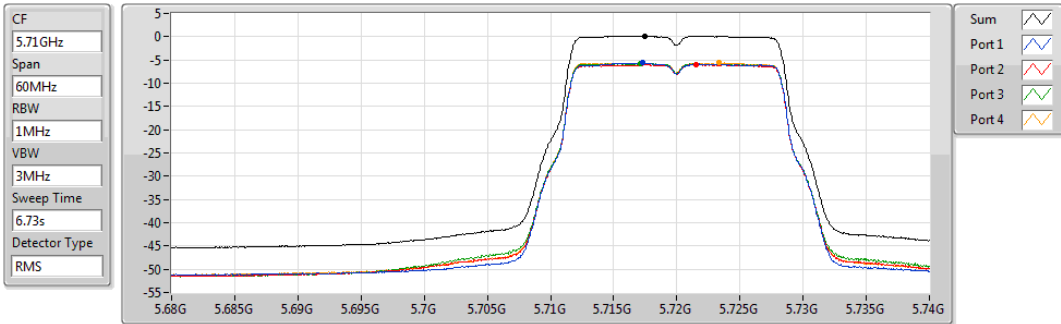

DG = Directional Gain; RBW = 500 kHz for 5.725-5.85GHz band / 1MHz for other band;

PD = trace bin-by-bin of each transmits port summing can be performed maximum power density; Port X = Port X power density;

802.11a_Nss1,(6Mbps)_4TX
5720MHz Straddle 5.47-5.725GHz

PSD

30/11/2019

Sum	PD	Port 1	Port 2	Port 3	Port 4
(dBm/RBW)	(dBm/RBW)	(dBm/RBW)	(dBm/RBW)	(dBm/RBW)	(dBm/RBW)
0.17	0.17	-5.65	-6.04	-5.79	-5.51

802.11a_Nss1,(6Mbps)_4TX
5720MHz Straddle 5.725-5.85GHz