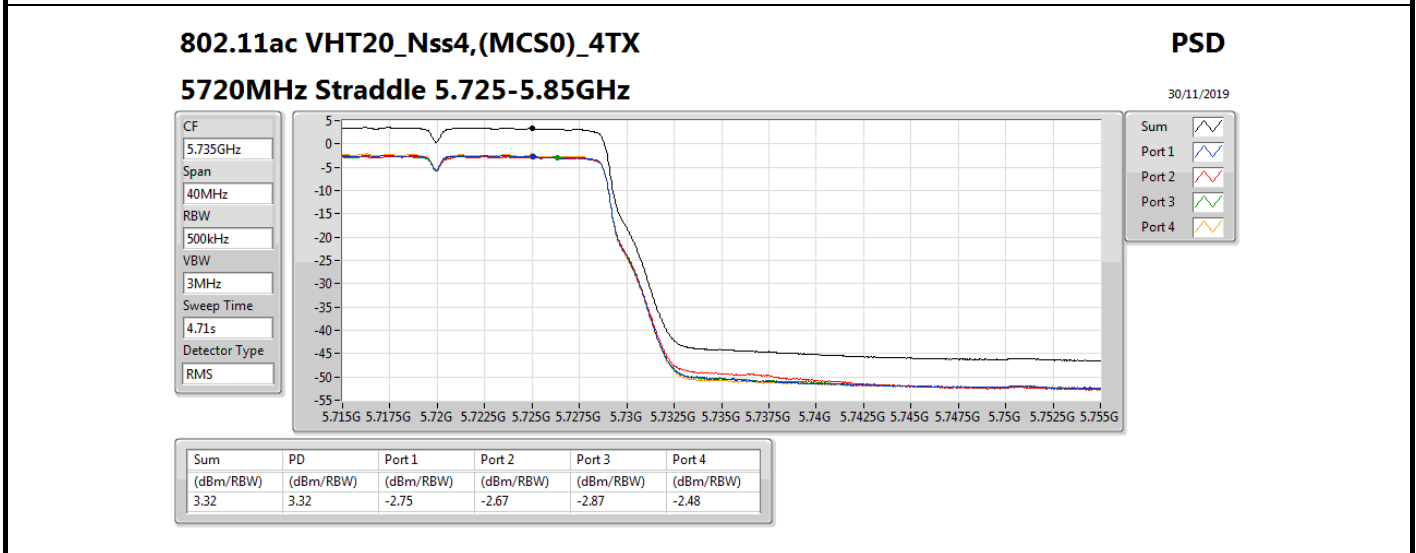

PSD

5300MHz

30/11/2019

Sum	PD	Port 1	Port 2	Port 3	Port 4
(dBm/RBW)	(dBm/RBW)	(dBm/RBW)	(dBm/RBW)	(dBm/RBW)	(dBm/RBW)
4.60	4.60	-1.22	-1.56	-1.21	-1.32

802.11ac VHT20_Nss4,(MCS0)_4TX

PSD

5320MHz

30/11/2019

Sum	PD	Port 1	Port 2	Port 3	Port 4
(dBm/RBW)	(dBm/RBW)	(dBm/RBW)	(dBm/RBW)	(dBm/RBW)	(dBm/RBW)
4.71	4.71	-1.19	-1.44	-1.08	-1.15

802.11ac VHT40_Nss4,(MCS0)_4TX

PSD

5310MHz

30/11/2019

Sum	PD	Port 1	Port 2	Port 3	Port 4
(dBm/RBW)	(dBm/RBW)	(dBm/RBW)	(dBm/RBW)	(dBm/RBW)	(dBm/RBW)
2.14	2.14	-3.76	-3.98	-3.82	-3.54