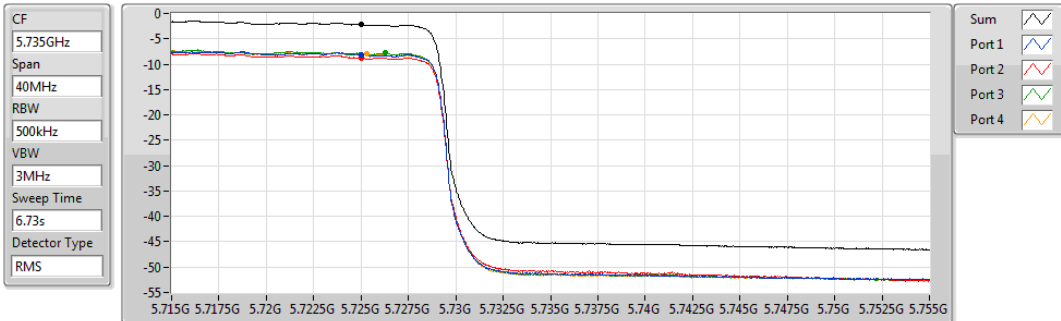

802.11ax HEW40_Nss1,(MCS0)_4TX

PSD

5710MHz Straddle 5.725-5.85GHz

30/11/2019

Sum	PD	Port 1	Port 2	Port 3	Port 4
(dBm/RBW)	(dBm/RBW)	(dBm/RBW)	(dBm/RBW)	(dBm/RBW)	(dBm/RBW)
-2.18	-2.18	-8.14	-8.71	-7.82	-7.99

802.11ax HEW80_Nss1,(MCS0)_4TX

PSD