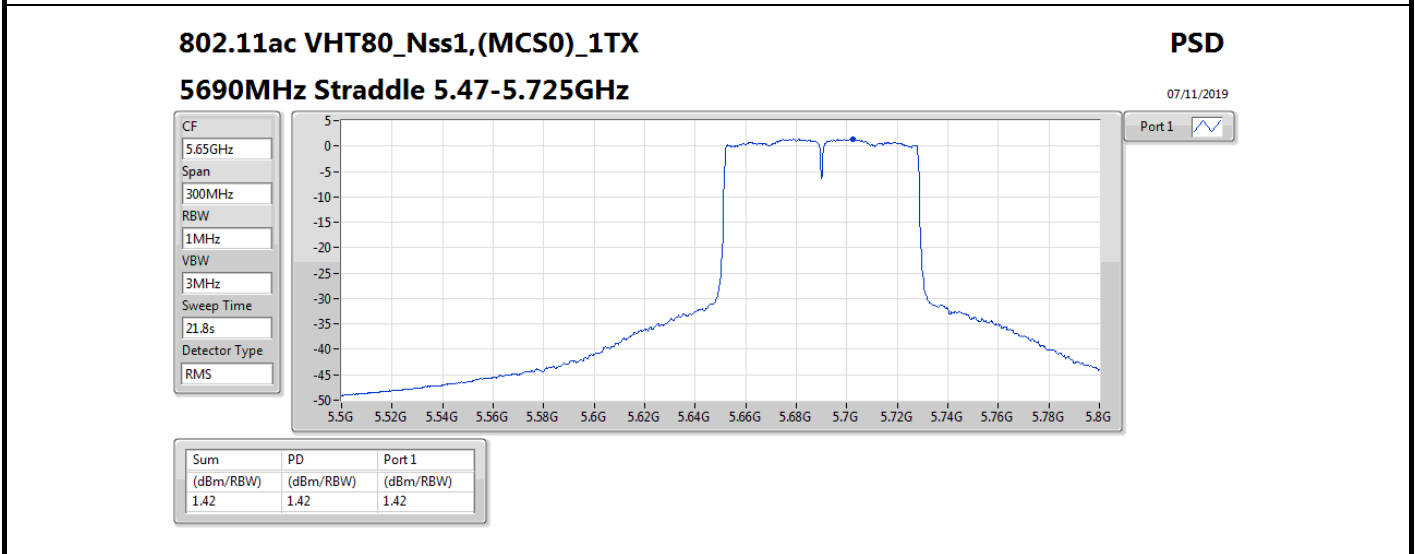

DG = Directional Gain; **RBW** = 500 kHz for 5.725-5.85GHz band / 1MHz for other band;

PD = trace bin-by-bin of each transmits port summing can be performed maximum power density; **Port X** = Port X power density;