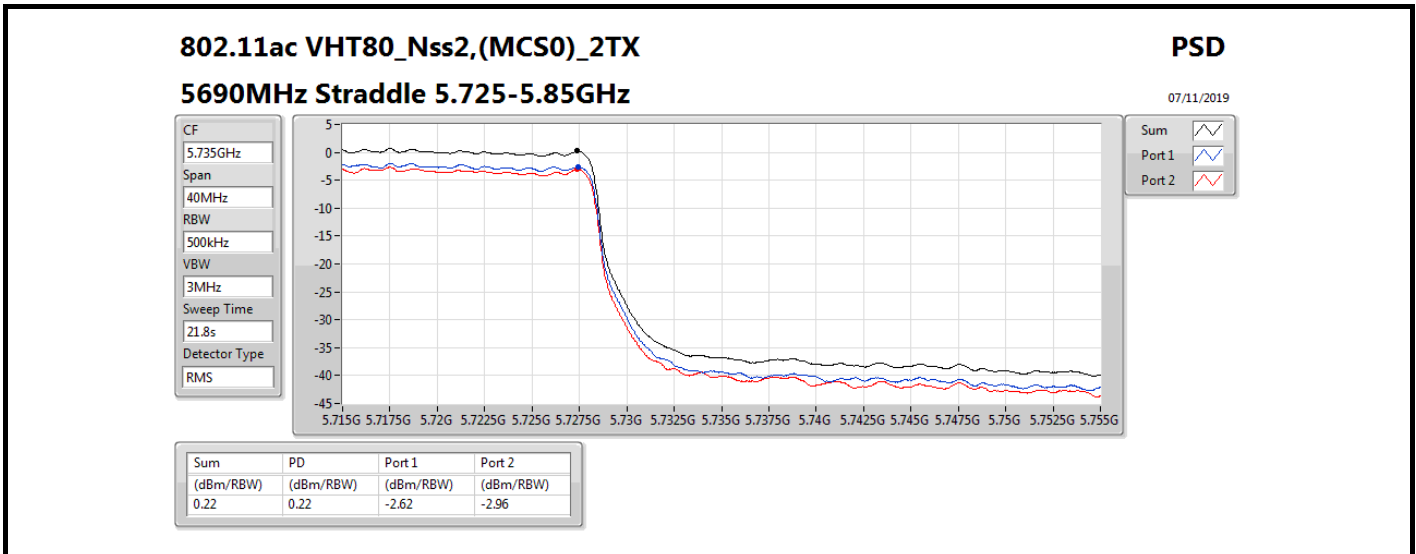

DG = Directional Gain; **RBW** = 500 kHz for 5.725-5.85GHz band / 1MHz for other band;

PD = trace bin-by-bin of each transmits port summing can be performed maximum power density; **Port X** = Port X power density;