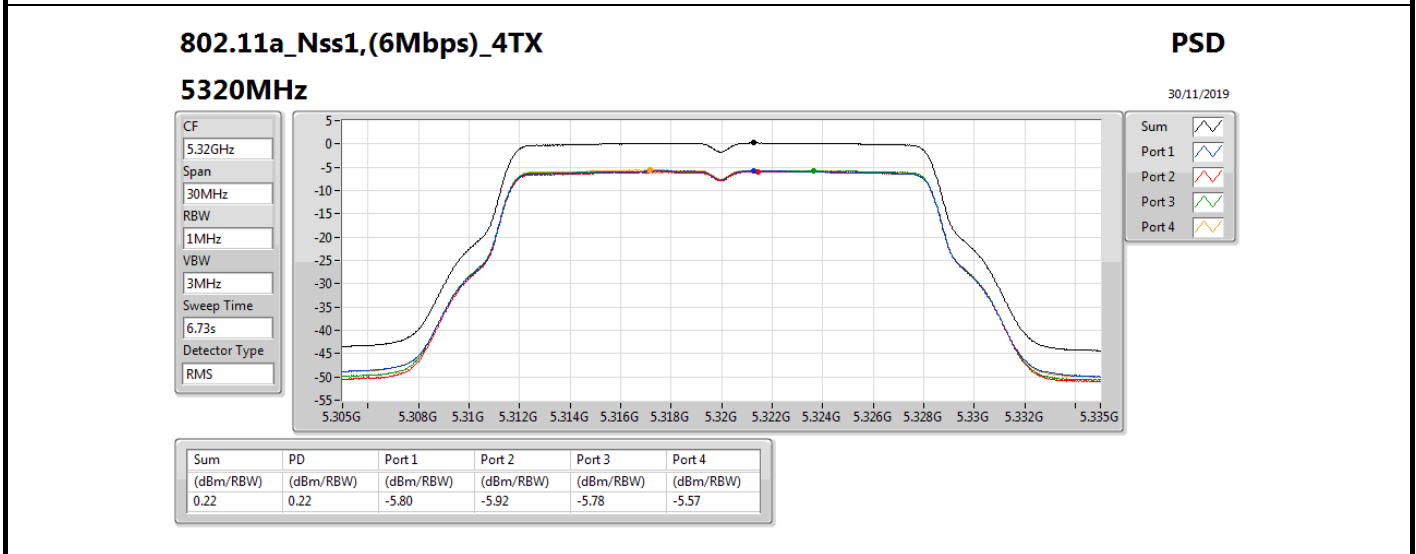

DG = Directional Gain; RBW = 500 kHz for 5.725-5.85GHz band / 1MHz for other band;

PD = trace bin-by-bin of each transmits port summing can be performed maximum power density; Port X = Port X power density;