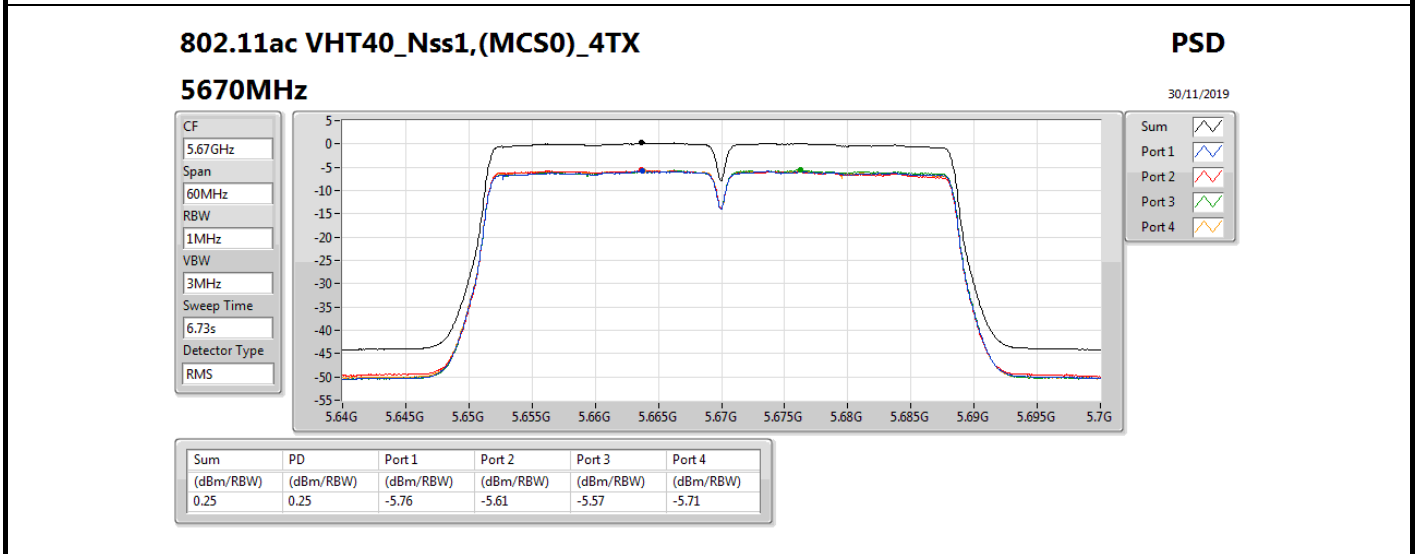

DG = Directional Gain; RBW = 500 kHz for 5.725-5.85GHz band / 1MHz for other band;

PD = trace bin-by-bin of each transmits port summing can be performed maximum power density; Port X = Port X power density;

802.11a_Nss1,(6Mbps)_4TX
5720MHz Straddle 5.47-5.725GHz

PSD

30/11/2019

Sum	PD	Port 1	Port 2	Port 3	Port 4
(dBm/RBW)	(dBm/RBW)	(dBm/RBW)	(dBm/RBW)	(dBm/RBW)	(dBm/RBW)
0.17	0.17	-5.65	-6.04	-5.79	-5.51

802.11a_Nss1,(6Mbps)_4TX
5720MHz Straddle 5.725-5.85GHz

PSD

30/11/2019

Sum	PD	Port 1	Port 2	Port 3	Port 4
(dBm/RBW)	(dBm/RBW)	(dBm/RBW)	(dBm/RBW)	(dBm/RBW)	(dBm/RBW)
-1.47	-1.47	-7.52	-7.63	-7.53	-7.24

802.11ac VHT20_Nss1,(MCS0)_4TX
5260MHz

PSD

30/11/2019

Sum	PD	Port 1	Port 2	Port 3	Port 4
(dBm/RBW)	(dBm/RBW)	(dBm/RBW)	(dBm/RBW)	(dBm/RBW)	(dBm/RBW)
0.27	0.27	-5.81	-5.64	-5.69	-5.72

PSD

5610MHz

30/11/2019

Sum	PD	Port 1	Port 2	Port 3	Port 4
(dBm/RBW)	(dBm/RBW)	(dBm/RBW)	(dBm/RBW)	(dBm/RBW)	(dBm/RBW)
-0.88	-0.88	-7.07	-6.74	-6.61	-6.58

802.11ac VHT80_Nss1,(MCS0)_4TX

PSD

5690MHz Straddle 5.47-5.725GHz