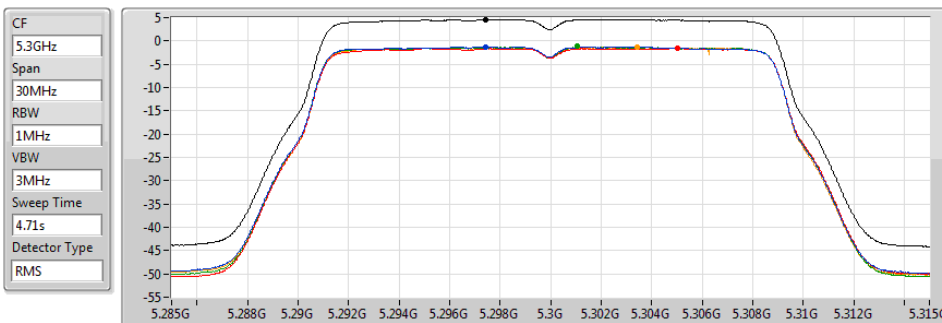

802.11ac VHT20_Nss4,(MCS0)_4TX

PSD

5300MHz

30/11/2019

Sum	PD	Port 1	Port 2	Port 3	Port 4
(dBm/RBW)	(dBm/RBW)	(dBm/RBW)	(dBm/RBW)	(dBm/RBW)	(dBm/RBW)
4.60	4.60	-1.22	-1.56	-1.21	-1.32