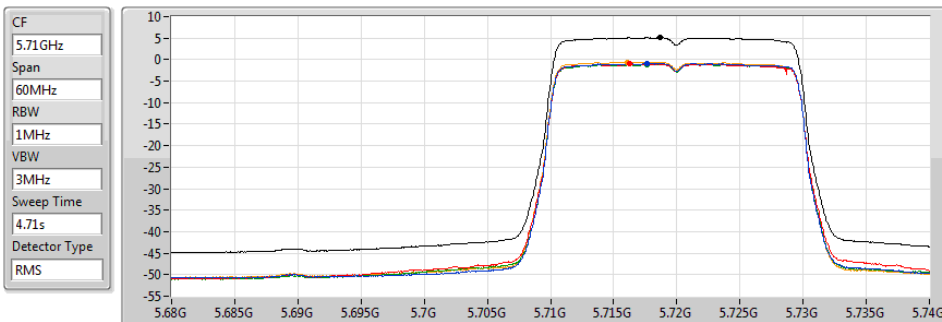

802.11ax HEW20_Nss4,(MCS0)_4TX

PSD

5720MHz Straddle 5.47-5.725GHz

30/11/2019

Sum	PD	Port 1	Port 2	Port 3	Port 4
(dBm/RBW)	(dBm/RBW)	(dBm/RBW)	(dBm/RBW)	(dBm/RBW)	(dBm/RBW)
5.10	5.10	-0.88	-1.02	-1.05	-0.57