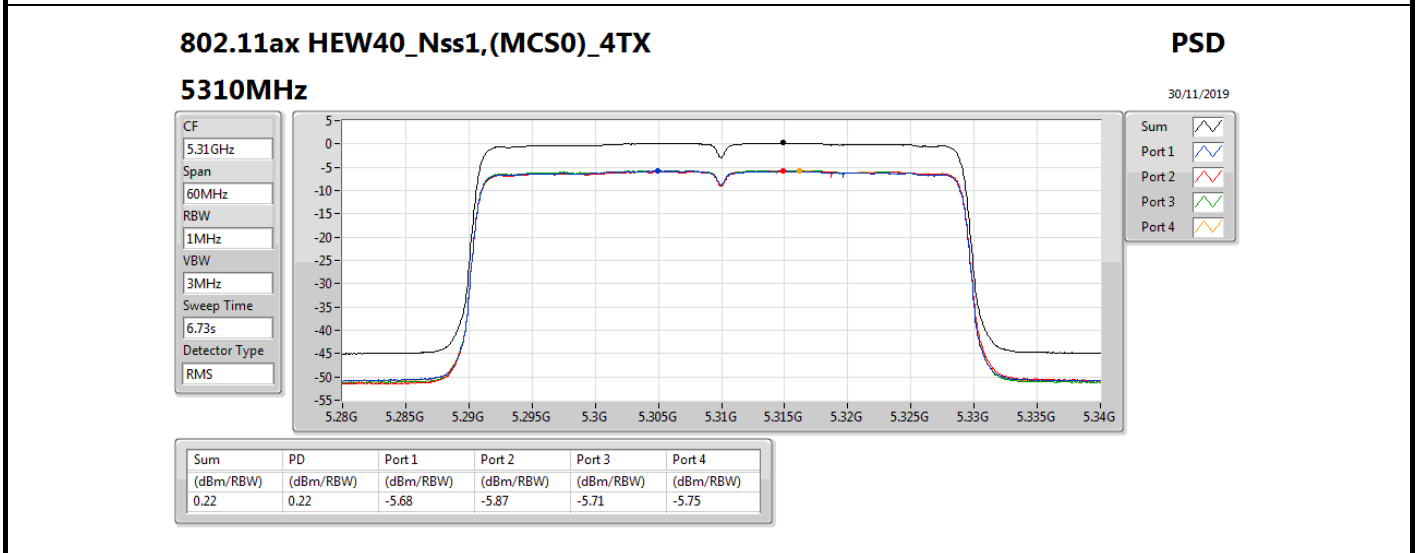

PSD

5300MHz

30/11/2019

Sum	PD	Port 1	Port 2	Port 3	Port 4
(dBm/RBW)	(dBm/RBW)	(dBm/RBW)	(dBm/RBW)	(dBm/RBW)	(dBm/RBW)
0.15	0.15	-5.79	-6.07	-5.81	-5.71

802.11ax HEW40_Nss1,(MCS0)_4TX

PSD

5550MHz

30/11/2019

Sum	PD	Port 1	Port 2	Port 3	Port 4
(dBm/RBW)	(dBm/RBW)	(dBm/RBW)	(dBm/RBW)	(dBm/RBW)	(dBm/RBW)
0.03	0.03	-6.03	-6.04	-5.92	-5.90

802.11ax HEW40_Nss1,(MCS0)_4TX

PSD

5670MHz

30/11/2019

Sum	PD	Port 1	Port 2	Port 3	Port 4
(dBm/RBW)	(dBm/RBW)	(dBm/RBW)	(dBm/RBW)	(dBm/RBW)	(dBm/RBW)
0.25	0.25	-5.87	-5.82	-5.62	-5.54