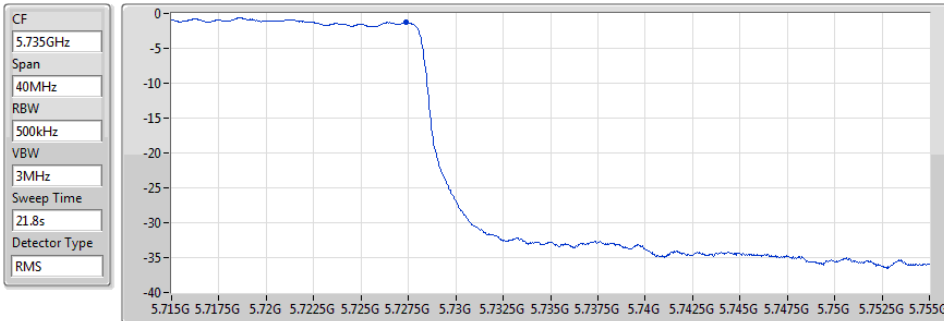

802.11ac VHT80_Nss1,(MCS0)_1TX

PSD

5690MHz Straddle 5.725-5.85GHz

07/11/2019

Sum	PD	Port1
(dBm/RBW)	(dBm/RBW)	(dBm/RBW)
-1.24	-1.24	-1.24

802.11ax HEW20_Nss1,(MCS0)_1TX

PSD