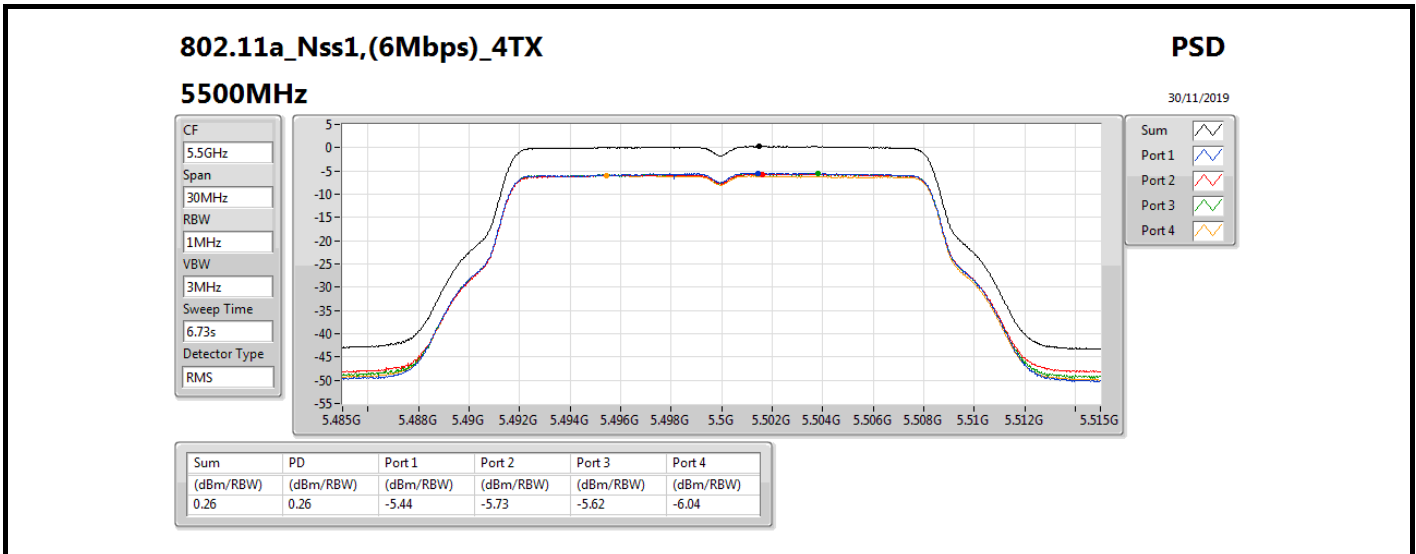

DG = Directional Gain; RBW = 500 kHz for 5.725-5.85GHz band / 1MHz for other band;

PD = trace bin-by-bin of each transmits port summing can be performed maximum power density; Port X = Port X power density;