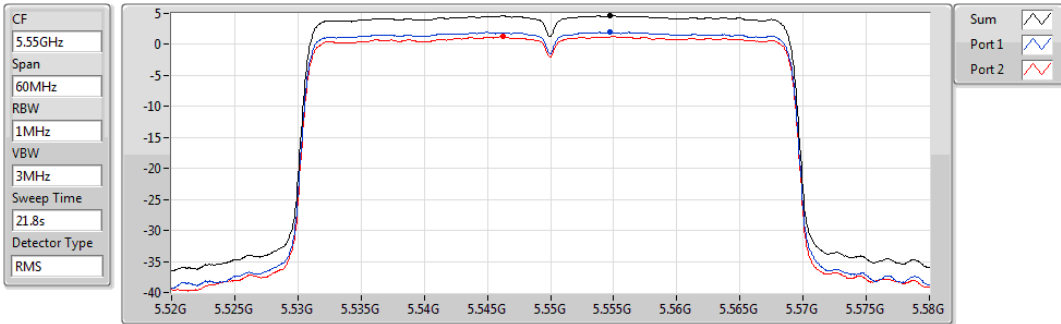

802.11ax HEW40_Nss2,(MCS0)_2TX

PSD

5550MHz

07/11/2019

Sum	PD	Port 1	Port 2
(dBm/RBW)	(dBm/RBW)	(dBm/RBW)	(dBm/RBW)
4.62	4.62	1.96	1.30