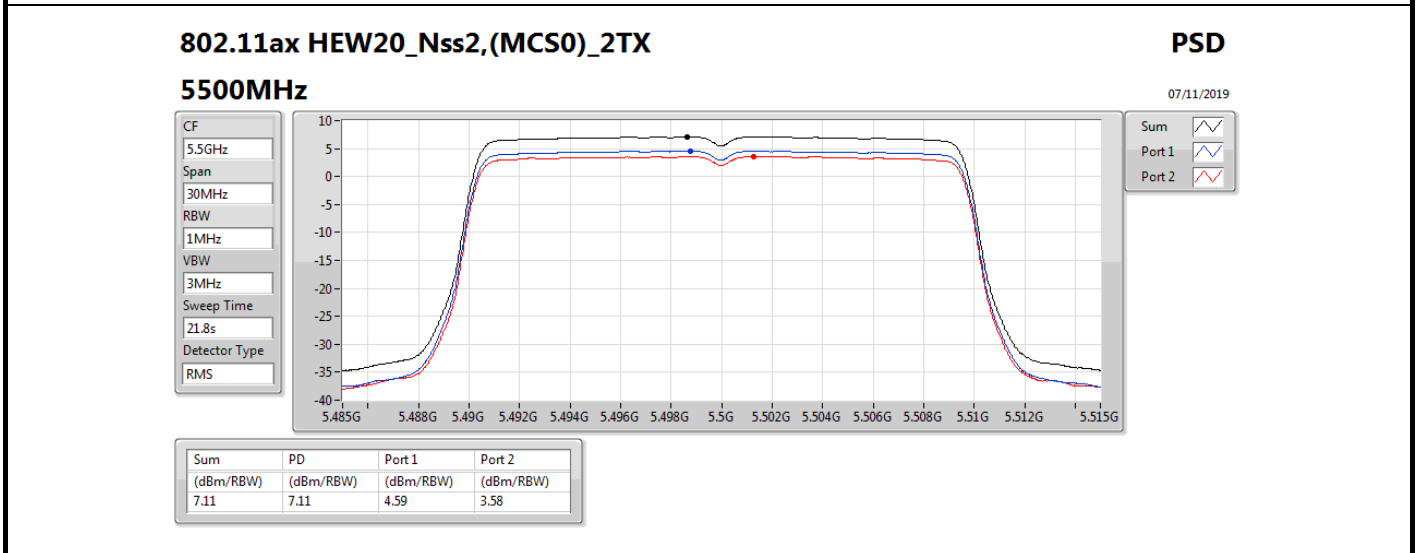

DG = Directional Gain; **RBW** = 500 kHz for 5.725-5.85GHz band / 1MHz for other band;

PD = trace bin-by-bin of each transmits port summing can be performed maximum power density; **Port X** = Port X power density;