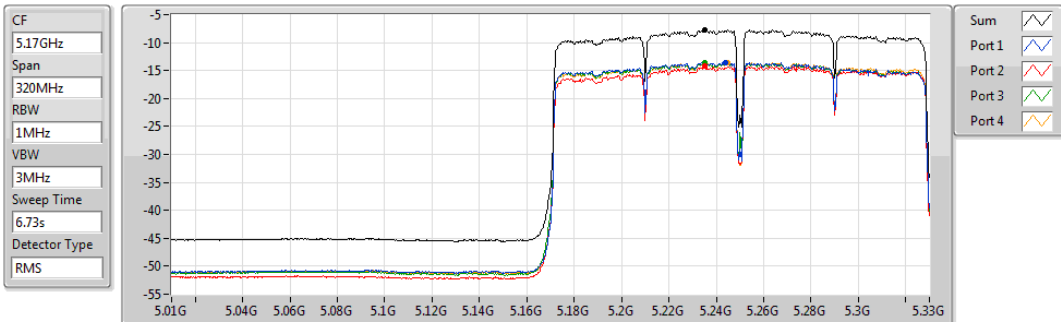

30/11/2019

Sum	PD	Port 1	Port 2	Port 3	Port 4
(dBm/RBW)	(dBm/RBW)	(dBm/RBW)	(dBm/RBW)	(dBm/RBW)	(dBm/RBW)
-0.61	-0.61	-6.73	-6.57	-6.56	-6.16

802.11ac VHT80_Nss1,(MCS0)_4TX

PSD

5690MHz Straddle 5.725-5.85GHz

30/11/2019

Sum	PD	Port 1	Port 2	Port 3	Port 4
(dBm/RBW)	(dBm/RBW)	(dBm/RBW)	(dBm/RBW)	(dBm/RBW)	(dBm/RBW)
-3.61	-3.61	-9.69	-10.08	-8.96	-9.64

802.11ac VHT160_Nss1,(MCS0)_4TX

PSD

5250MHz Straddle 5.15-5.25GHz

30/11/2019

Sum	PD	Port 1	Port 2	Port 3	Port 4
(dBm/RBW)	(dBm/RBW)	(dBm/RBW)	(dBm/RBW)	(dBm/RBW)	(dBm/RBW)
-7.77	-7.77	-13.63	-14.16	-13.66	-13.54

802.11ac VHT160_Nss1,(MCS0)_4TX

PSD

5250MHz Straddle 5.25-5.35GHz