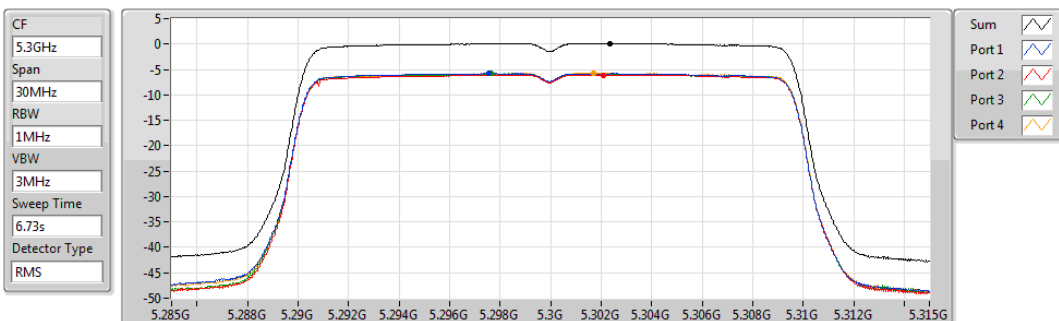

802.11ax HEW20_Nss1,(MCS0)_4TX

PSD

5300MHz

30/11/2019

Sum	PD	Port 1	Port 2	Port 3	Port 4
(dBm/RBW)	(dBm/RBW)	(dBm/RBW)	(dBm/RBW)	(dBm/RBW)	(dBm/RBW)
0.15	0.15	-5.79	-6.07	-5.81	-5.71