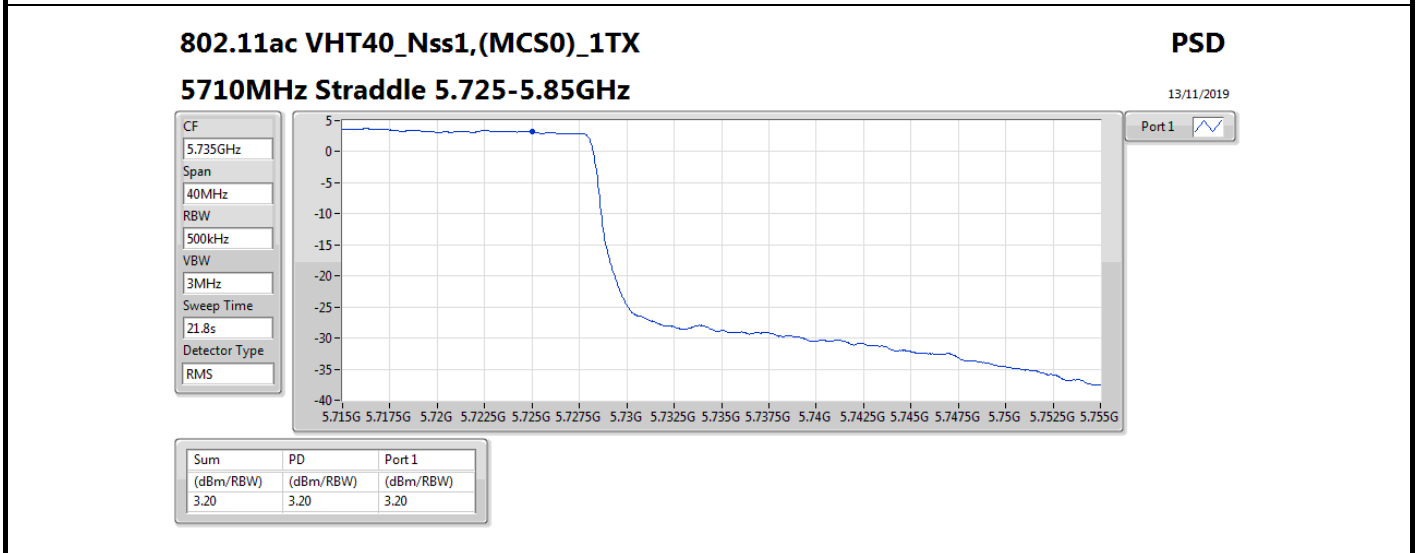

DG = Directional Gain; **RBW** = 500 kHz for 5.725-5.85GHz band / 1MHz for other band;

PD = trace bin-by-bin of each transmits port summing can be performed maximum power density; **Port X** = Port X power density;