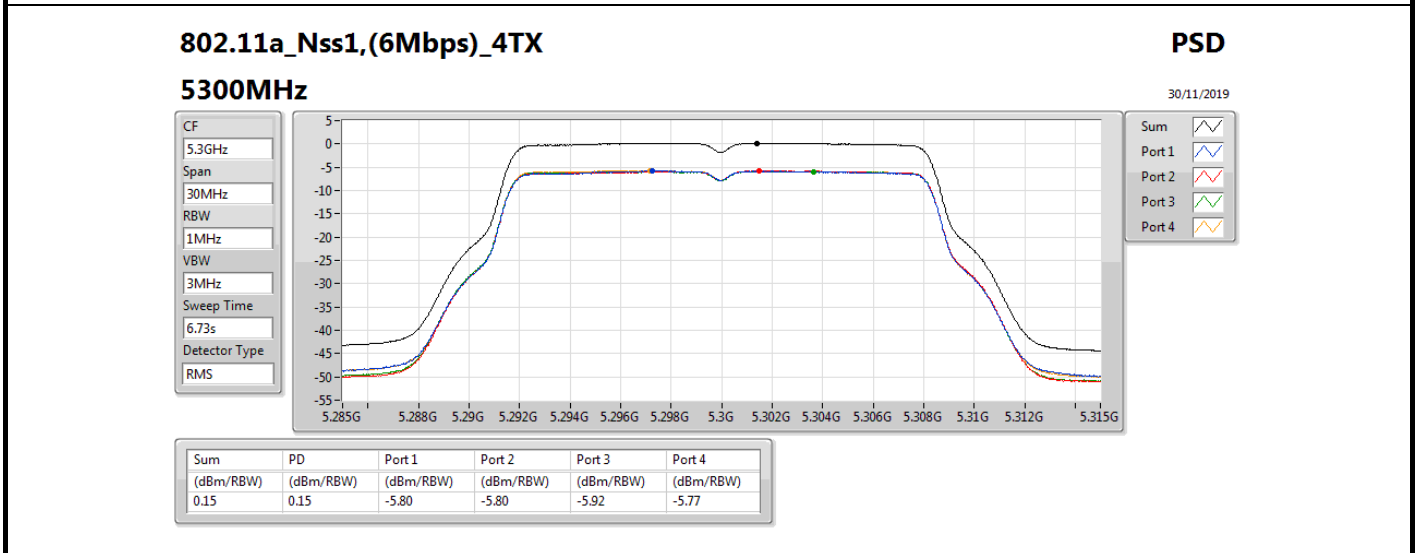

DG = Directional Gain; RBW = 500 kHz for 5.725-5.85GHz band / 1MHz for other band;

PD = trace bin-by-bin of each transmits port summing can be performed maximum power density; Port X = Port X power density;