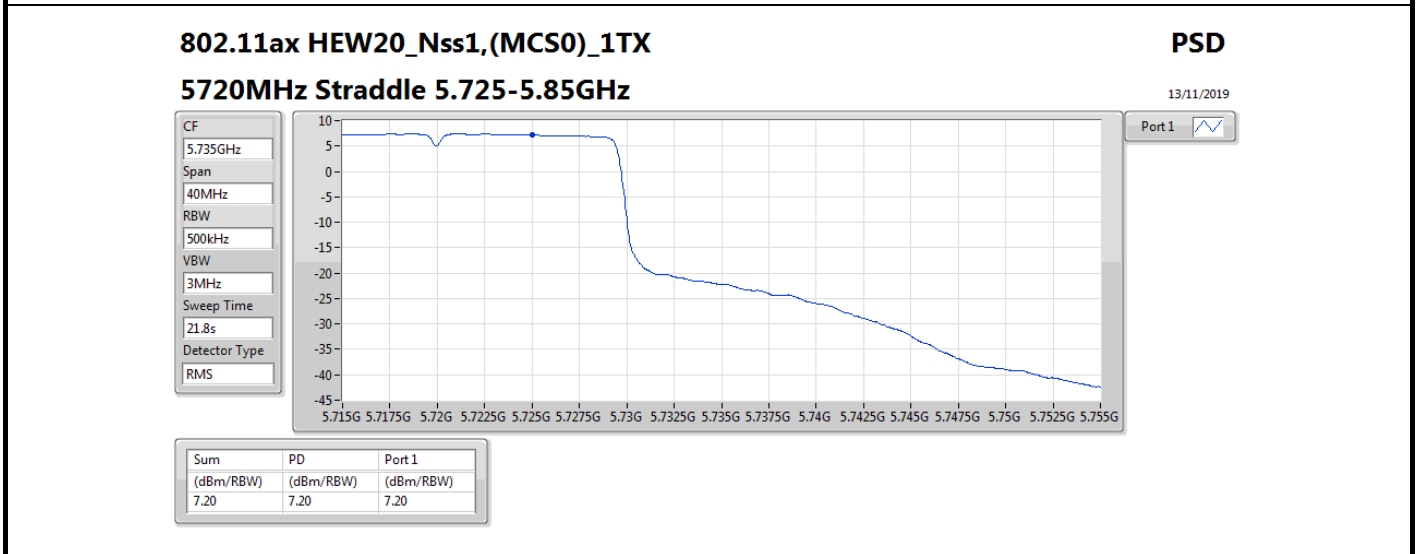

07/11/2019

Sum	PD	Port1
(dBm/RBW)	(dBm/RBW)	(dBm/RBW)
7.51	7.51	7.51

802.11ax HEW20_Nss1,(MCS0)_1TX

PSD

5300MHz

07/11/2019

Sum	PD	Port1
(dBm/RBW)	(dBm/RBW)	(dBm/RBW)
7.53	7.53	7.53

Summary