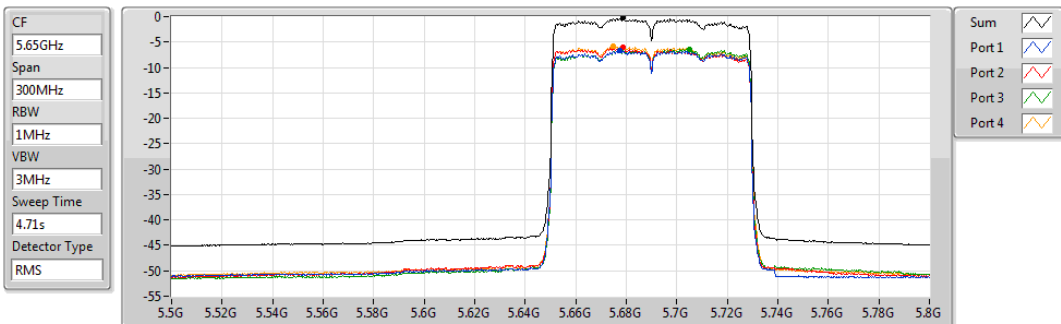

802.11ax HEW80_Nss4,(MCS0)_4TX

PSD

5690MHz Straddle 5.47-5.725GHz

02/12/2019

Sum	PD	Port 1	Port 2	Port 3	Port 4
(dBm/RBW)	(dBm/RBW)	(dBm/RBW)	(dBm/RBW)	(dBm/RBW)	(dBm/RBW)
-0.31	-0.31	-6.64	-6.07	-6.42	-5.74