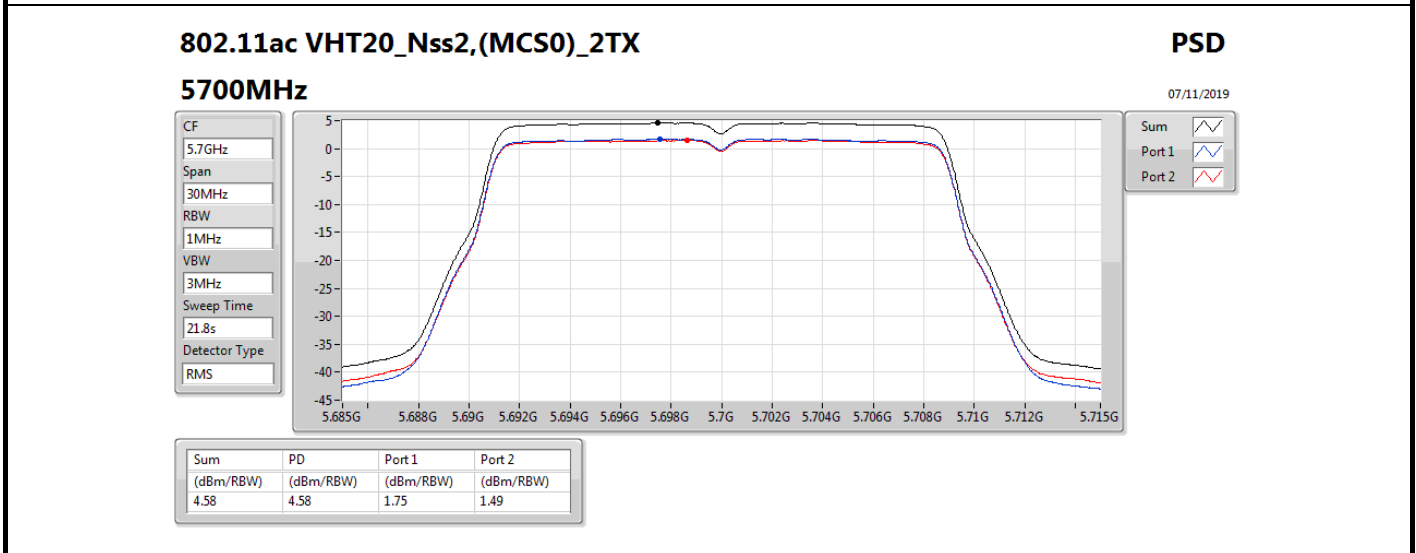

DG = Directional Gain; **RBW** = 500 kHz for 5.725-5.85GHz band / 1MHz for other band;

PD = trace bin-by-bin of each transmits port summing can be performed maximum power density; **Port X** = Port X power density;