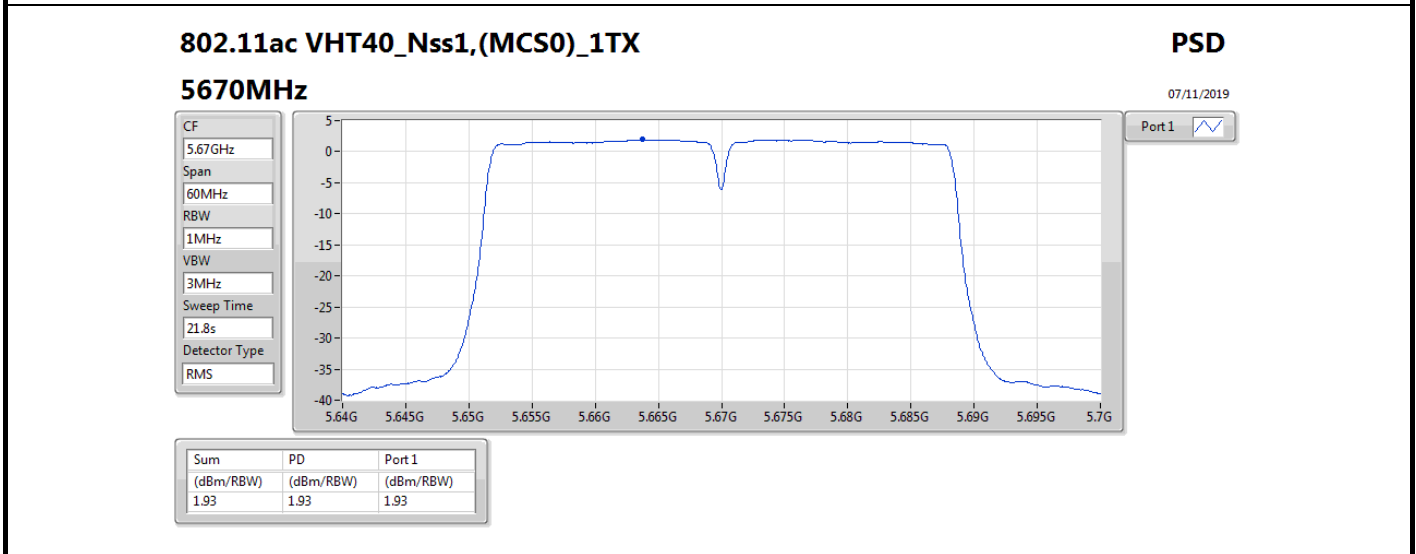

DG = Directional Gain; **RBW** = 500 kHz for 5.725-5.85GHz band / 1MHz for other band;

PD = trace bin-by-bin of each transmits port summing can be performed maximum power density; **Port X** = Port X power density;