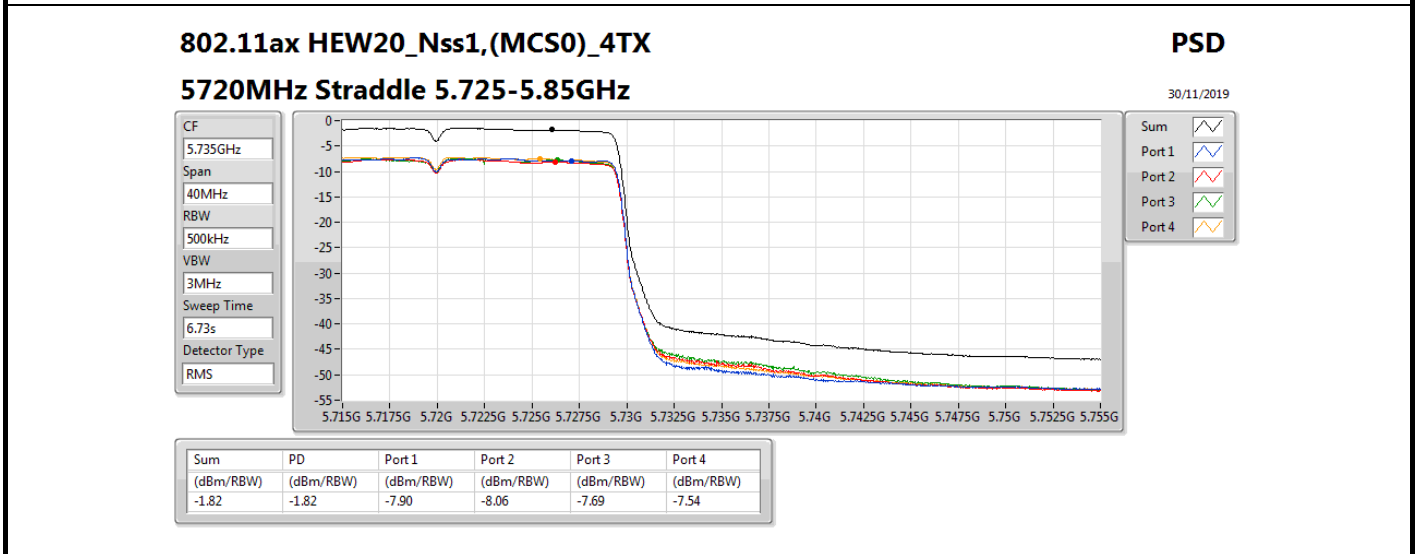

PSD

5300MHz

30/11/2019

Sum	PD	Port 1	Port 2	Port 3	Port 4
(dBm/RBW)	(dBm/RBW)	(dBm/RBW)	(dBm/RBW)	(dBm/RBW)	(dBm/RBW)
0.15	0.15	-5.79	-6.07	-5.81	-5.71

802.11ax HEW40_Nss1,(MCS0)_4TX

PSD

5550MHz

30/11/2019

Sum	PD	Port 1	Port 2	Port 3	Port 4
(dBm/RBW)	(dBm/RBW)	(dBm/RBW)	(dBm/RBW)	(dBm/RBW)	(dBm/RBW)
0.03	0.03	-6.03	-6.04	-5.92	-5.90

802.11ax HEW40_Nss1,(MCS0)_4TX

PSD

5670MHz

30/11/2019

Sum	PD	Port 1	Port 2	Port 3	Port 4
(dBm/RBW)	(dBm/RBW)	(dBm/RBW)	(dBm/RBW)	(dBm/RBW)	(dBm/RBW)
0.25	0.25	-5.87	-5.82	-5.62	-5.54