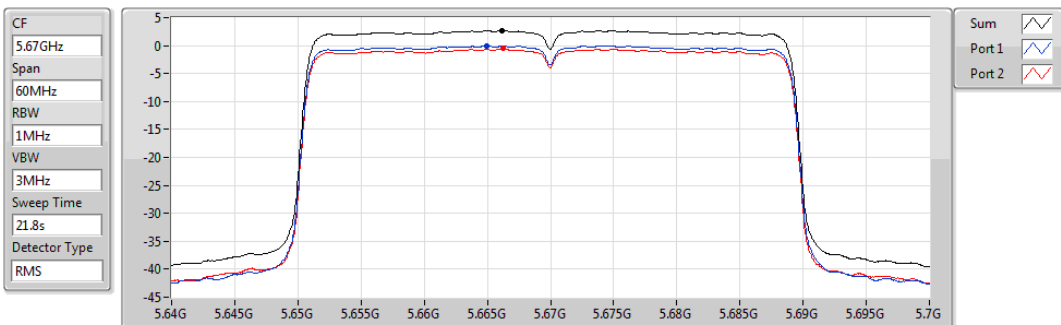

802.11ax HEW40_Nss2,(MCS0)_2TX

PSD

5670MHz

07/11/2019

Sum	PD	Port 1	Port 2
(dBm/RBW)	(dBm/RBW)	(dBm/RBW)	(dBm/RBW)
2.68	2.68	-0.04	-0.55