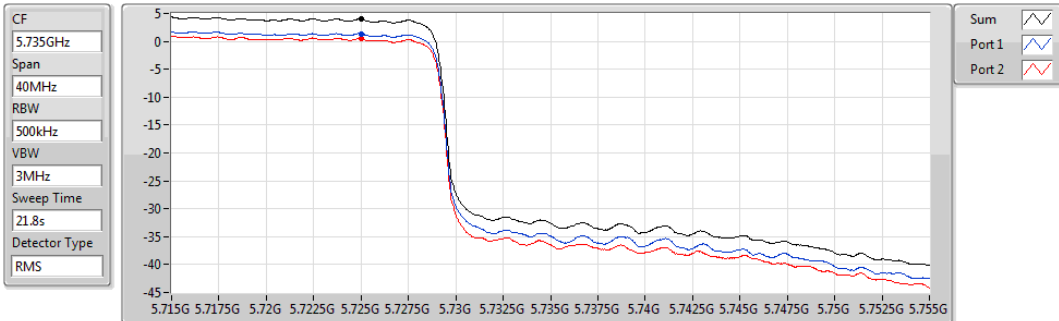

802.11ax HEW40_Nss2,(MCS0)_2TX
5710MHz Straddle 5.725-5.85GHz

PSD

07/11/2019

Sum	PD	Port 1	Port 2
(dBm/100kHz)	(dBm/100kHz)	(dBm/100kHz)	(dBm/100kHz)
3.94	3.94	1.36	0.46