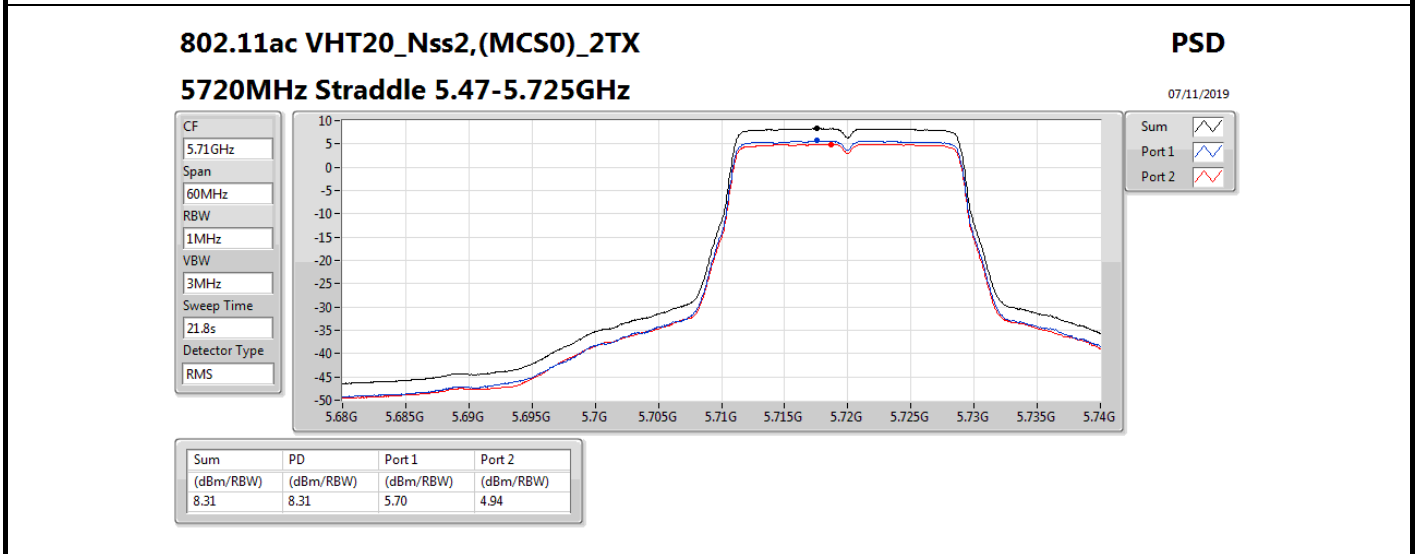

DG = Directional Gain; **RBW** = 500 kHz for 5.725-5.85GHz band / 1MHz for other band;

PD = trace bin-by-bin of each transmits port summing can be performed maximum power density; **Port X** = Port X power density;