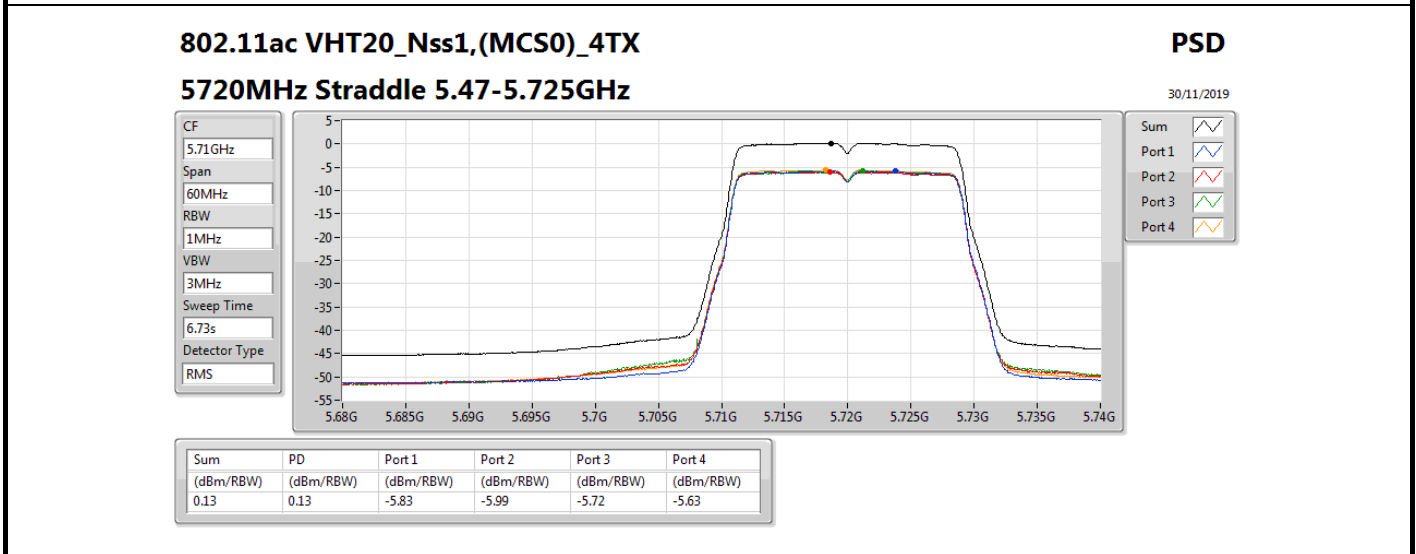

DG = Directional Gain; RBW = 500 kHz for 5.725-5.85GHz band / 1MHz for other band;

PD = trace bin-by-bin of each transmits port summing can be performed maximum power density; Port X = Port X power density;

802.11a_Nss1,(6Mbps)_4TX
5720MHz Straddle 5.47-5.725GHz

PSD

30/11/2019

Sum	PD	Port 1	Port 2	Port 3	Port 4
(dBm/RBW)	(dBm/RBW)	(dBm/RBW)	(dBm/RBW)	(dBm/RBW)	(dBm/RBW)
0.17	0.17	-5.65	-6.04	-5.79	-5.51

802.11a_Nss1,(6Mbps)_4TX
5720MHz Straddle 5.725-5.85GHz

PSD

30/11/2019

Sum	PD	Port 1	Port 2	Port 3	Port 4
(dBm/RBW)	(dBm/RBW)	(dBm/RBW)	(dBm/RBW)	(dBm/RBW)	(dBm/RBW)
-1.47	-1.47	-7.52	-7.63	-7.53	-7.24

802.11ac VHT20_Nss1,(MCS0)_4TX
5260MHz

PSD

30/11/2019

Sum	PD	Port 1	Port 2	Port 3	Port 4
(dBm/RBW)	(dBm/RBW)	(dBm/RBW)	(dBm/RBW)	(dBm/RBW)	(dBm/RBW)
0.27	0.27	-5.81	-5.64	-5.69	-5.72

PSD

5610MHz

30/11/2019

Sum	PD	Port 1	Port 2	Port 3	Port 4
(dBm/RBW)	(dBm/RBW)	(dBm/RBW)	(dBm/RBW)	(dBm/RBW)	(dBm/RBW)
-0.88	-0.88	-7.07	-6.74	-6.61	-6.58

802.11ac VHT80_Nss1,(MCS0)_4TX

PSD

5690MHz Straddle 5.47-5.725GHz