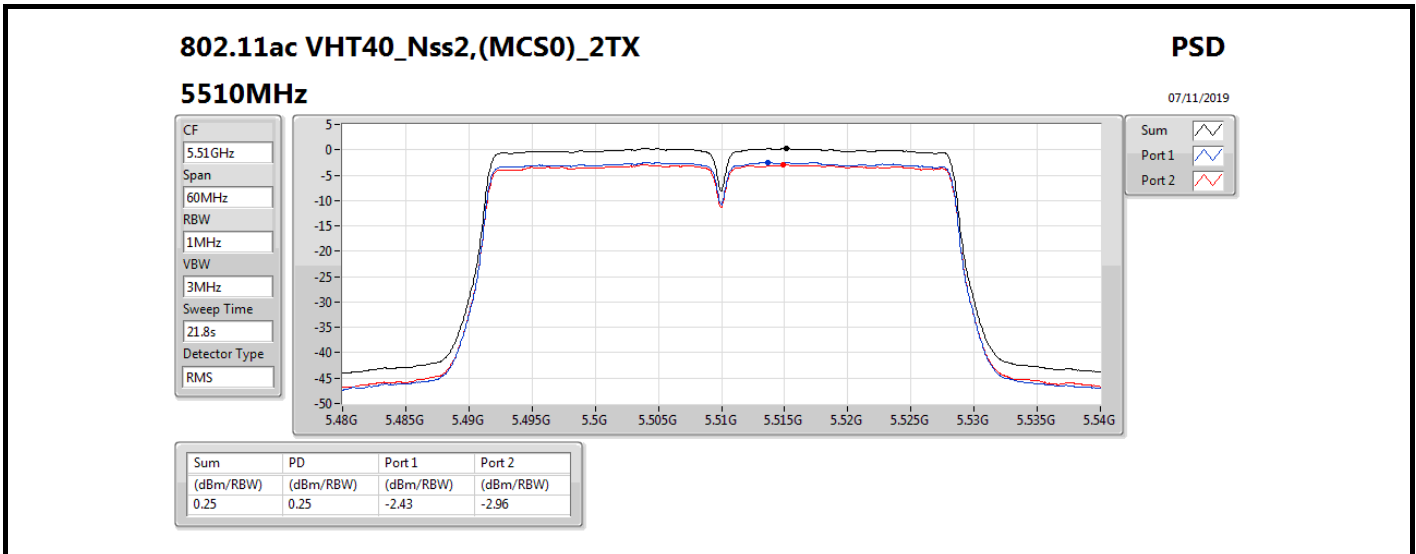

DG = Directional Gain; **RBW** = 500 kHz for 5.725-5.85GHz band / 1MHz for other band;

PD = trace bin-by-bin of each transmits port summing can be performed maximum power density; **Port X** = Port X power density;