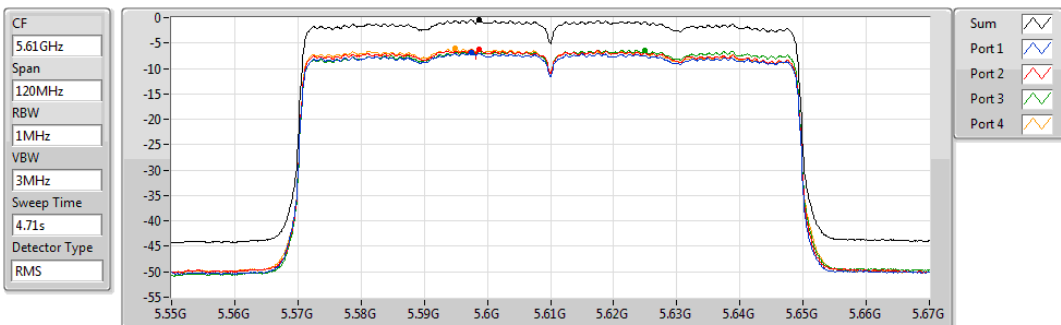

PSD

5310MHz

30/11/2019

Sum	PD	Port 1	Port 2	Port 3	Port 4
(dBm/RBW)	(dBm/RBW)	(dBm/RBW)	(dBm/RBW)	(dBm/RBW)	(dBm/RBW)
2.15	2.15	-3.77	-4.02	-3.80	-3.63

802.11ax HEW80_Nss4,(MCS0)_4TX

PSD

5530MHz

02/12/2019

Sum	PD	Port 1	Port 2	Port 3	Port 4
(dBm/RBW)	(dBm/RBW)	(dBm/RBW)	(dBm/RBW)	(dBm/RBW)	(dBm/RBW)
-1.37	-1.37	-7.47	-7.03	-7.38	-7.18

802.11ax HEW80_Nss4,(MCS0)_4TX

PSD

5610MHz

02/12/2019

Sum	PD	Port 1	Port 2	Port 3	Port 4
(dBm/RBW)	(dBm/RBW)	(dBm/RBW)	(dBm/RBW)	(dBm/RBW)	(dBm/RBW)
-0.46	-0.46	-6.86	-6.20	-6.35	-6.04