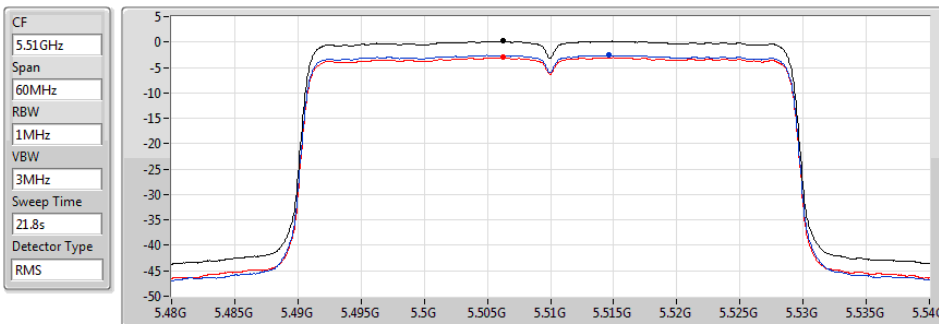

07/11/2019

Sum	PD	Port 1	Port 2
(dBm/RBW)	(dBm/RBW)	(dBm/RBW)	(dBm/RBW)
2.35	2.35	-0.36	-0.89

802.11ax HEW40_Nss2,(MCS0)_2TX

PSD

5510MHz

07/11/2019

Sum	PD	Port 1	Port 2
(dBm/RBW)	(dBm/RBW)	(dBm/RBW)	(dBm/RBW)
0.17	0.17	-2.62	-3.00