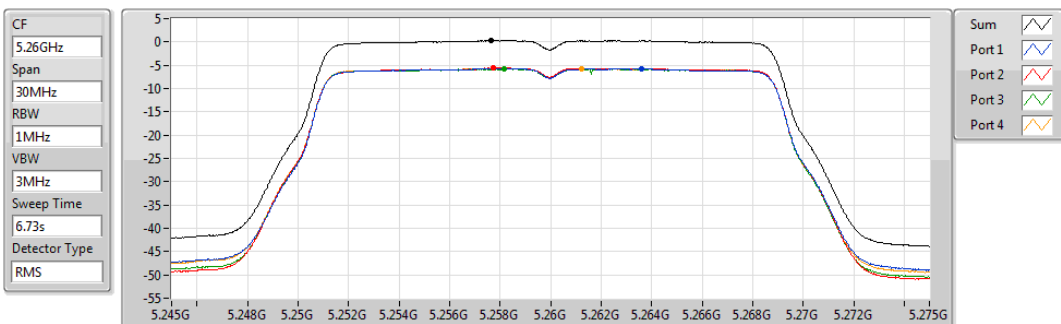

PSD

30/11/2019

Sum	PD	Port 1	Port 2	Port 3	Port 4
(dBm/RBW)	(dBm/RBW)	(dBm/RBW)	(dBm/RBW)	(dBm/RBW)	(dBm/RBW)
-1.47	-1.47	-7.52	-7.63	-7.53	-7.24

802.11ac VHT20_Nss1,(MCS0)_4TX
5260MHz

PSD

30/11/2019

Sum	PD	Port 1	Port 2	Port 3	Port 4
(dBm/RBW)	(dBm/RBW)	(dBm/RBW)	(dBm/RBW)	(dBm/RBW)	(dBm/RBW)
0.27	0.27	-5.81	-5.64	-5.69	-5.72