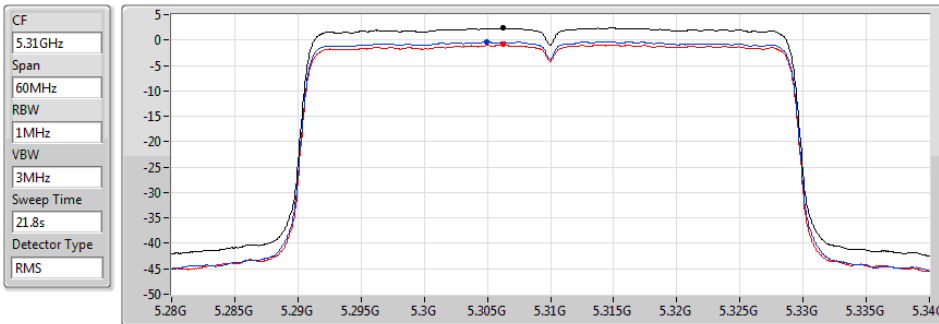

802.11ax HEW40_Nss2,(MCS0)_2TX

PSD

5310MHz

07/11/2019

Sum	PD	Port 1	Port 2
(dBm/RBW)	(dBm/RBW)	(dBm/RBW)	(dBm/RBW)
2.35	2.35	-0.36	-0.89