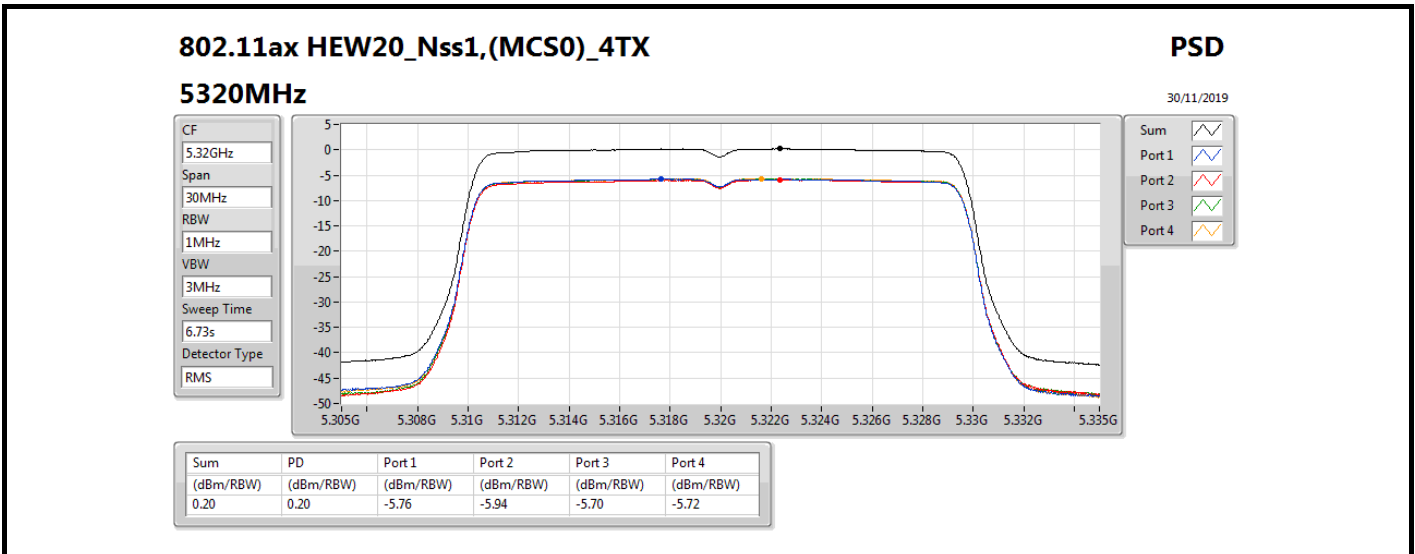

802.11ax HEW20_Nss1,(MCS0)_4TX

PSD

5260MHz

30/11/2019

Sum	PD	Port 1	Port 2	Port 3	Port 4
(dBm/RBW)	(dBm/RBW)	(dBm/RBW)	(dBm/RBW)	(dBm/RBW)	(dBm/RBW)
0.19	0.19	-5.73	-5.90	-5.77	-5.72

802.11ax HEW20_Nss1,(MCS0)_4TX

PSD

5300MHz

30/11/2019

Sum	PD	Port 1	Port 2	Port 3	Port 4
(dBm/RBW)	(dBm/RBW)	(dBm/RBW)	(dBm/RBW)	(dBm/RBW)	(dBm/RBW)
0.15	0.15	-5.79	-6.07	-5.81	-5.71

802.11ax HEW40_Nss1,(MCS0)_4TX

PSD

5550MHz

30/11/2019