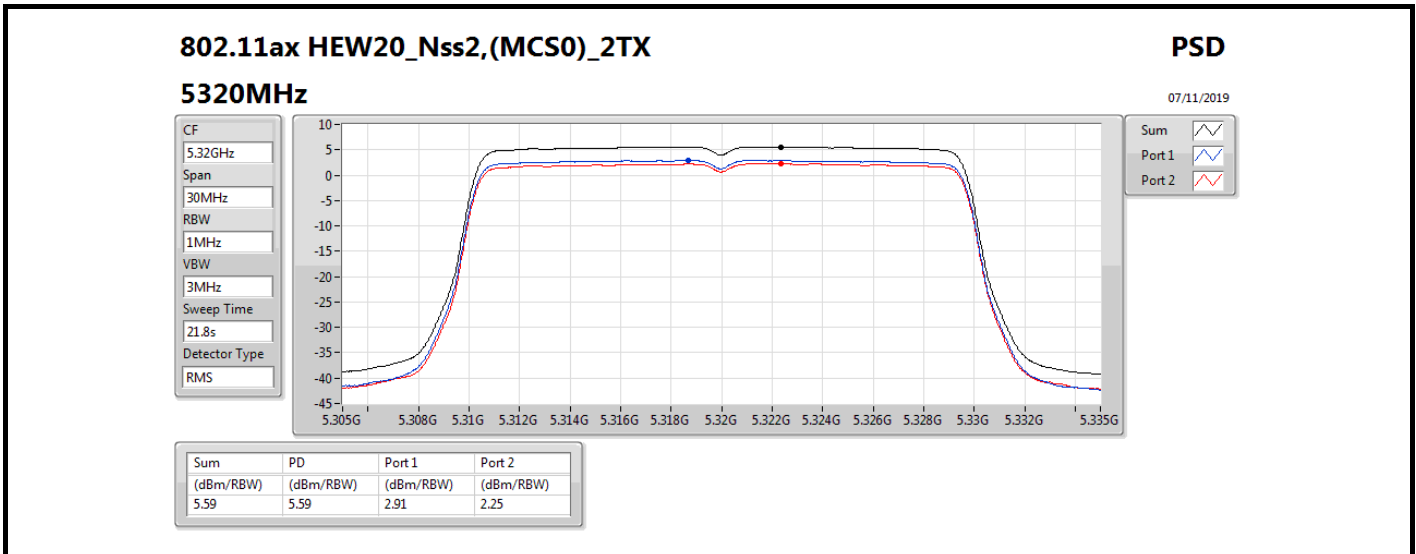

DG = Directional Gain; **RBW** = 500 kHz for 5.725-5.85GHz band / 1MHz for other band;

PD = trace bin-by-bin of each transmits port summing can be performed maximum power density; **Port X** = Port X power density;