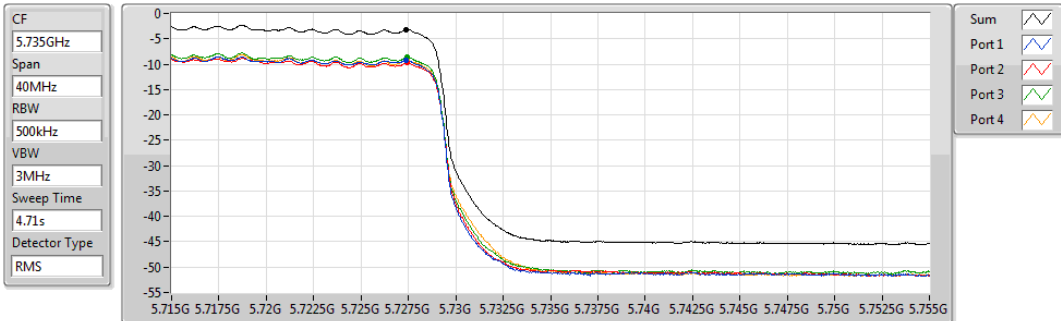

802.11ax HEW80_Nss4,(MCS0)_4TX

PSD

5690MHz Straddle 5.725-5.85GHz

02/12/2019

Sum	PD	Port 1	Port 2	Port 3	Port 4
(dBm/RBW)	(dBm/RBW)	(dBm/RBW)	(dBm/RBW)	(dBm/RBW)	(dBm/RBW)
-3.13	-3.13	-9.19	-9.71	-8.53	-9.21

802.11ax HEW160_Nss4,(MCS0)_4TX

PSD