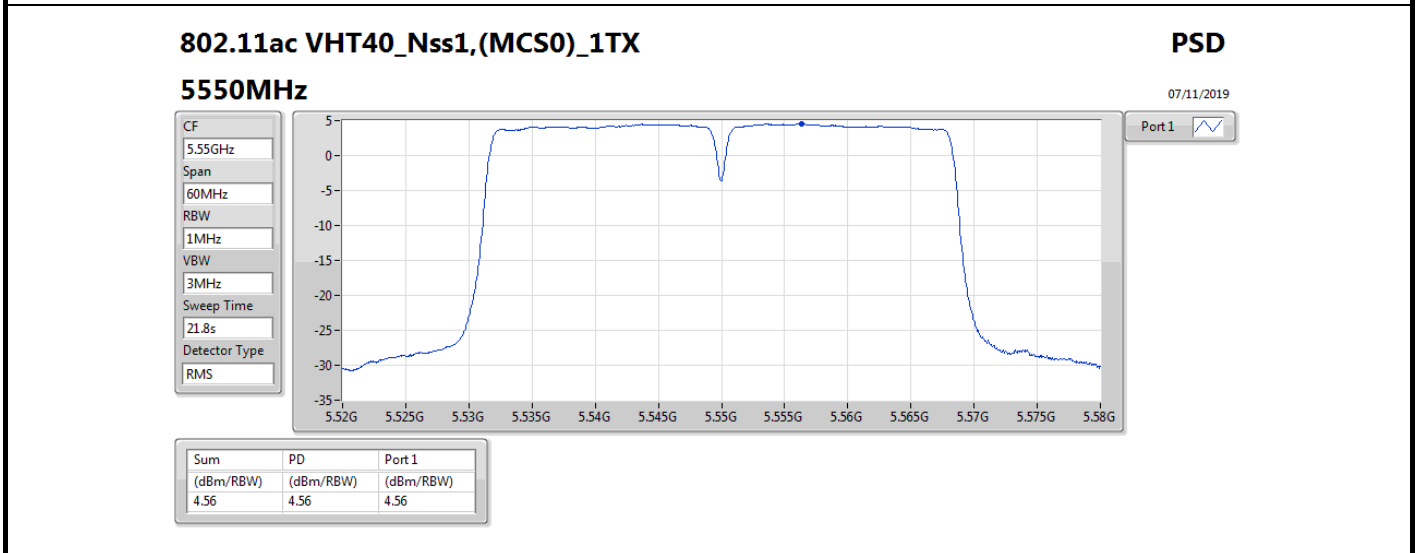

DG = Directional Gain; **RBW** = 500 kHz for 5.725-5.85GHz band / 1MHz for other band;

PD = trace bin-by-bin of each transmits port summing can be performed maximum power density; **Port X** = Port X power density;