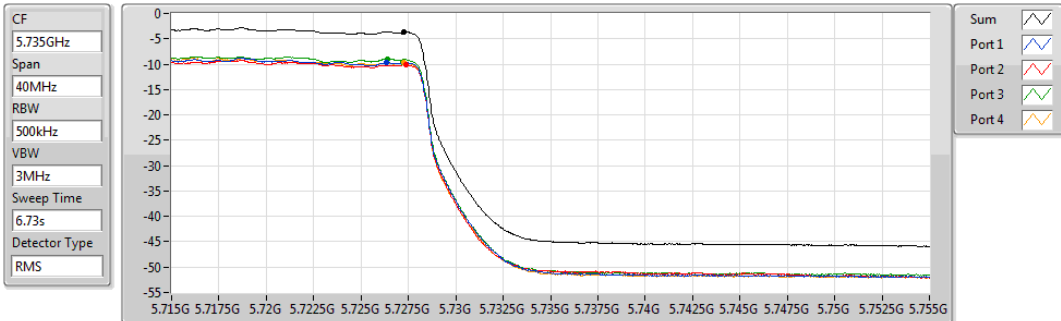

PSD

5610MHz

30/11/2019

Sum	PD	Port 1	Port 2	Port 3	Port 4
(dBm/RBW)	(dBm/RBW)	(dBm/RBW)	(dBm/RBW)	(dBm/RBW)	(dBm/RBW)
-0.88	-0.88	-7.07	-6.74	-6.61	-6.58

802.11ac VHT80_Nss1,(MCS0)_4TX

PSD

5690MHz Straddle 5.47-5.725GHz

30/11/2019

Sum	PD	Port 1	Port 2	Port 3	Port 4
(dBm/RBW)	(dBm/RBW)	(dBm/RBW)	(dBm/RBW)	(dBm/RBW)	(dBm/RBW)
-0.61	-0.61	-6.73	-6.57	-6.56	-6.16

802.11ac VHT80_Nss1,(MCS0)_4TX

PSD

5690MHz Straddle 5.725-5.85GHz

30/11/2019

Sum	PD	Port 1	Port 2	Port 3	Port 4
(dBm/RBW)	(dBm/RBW)	(dBm/RBW)	(dBm/RBW)	(dBm/RBW)	(dBm/RBW)
-3.61	-3.61	-9.69	-10.08	-8.96	-9.64

802.11ac VHT160_Nss1,(MCS0)_4TX

PSD

5250MHz Straddle 5.15-5.25GHz