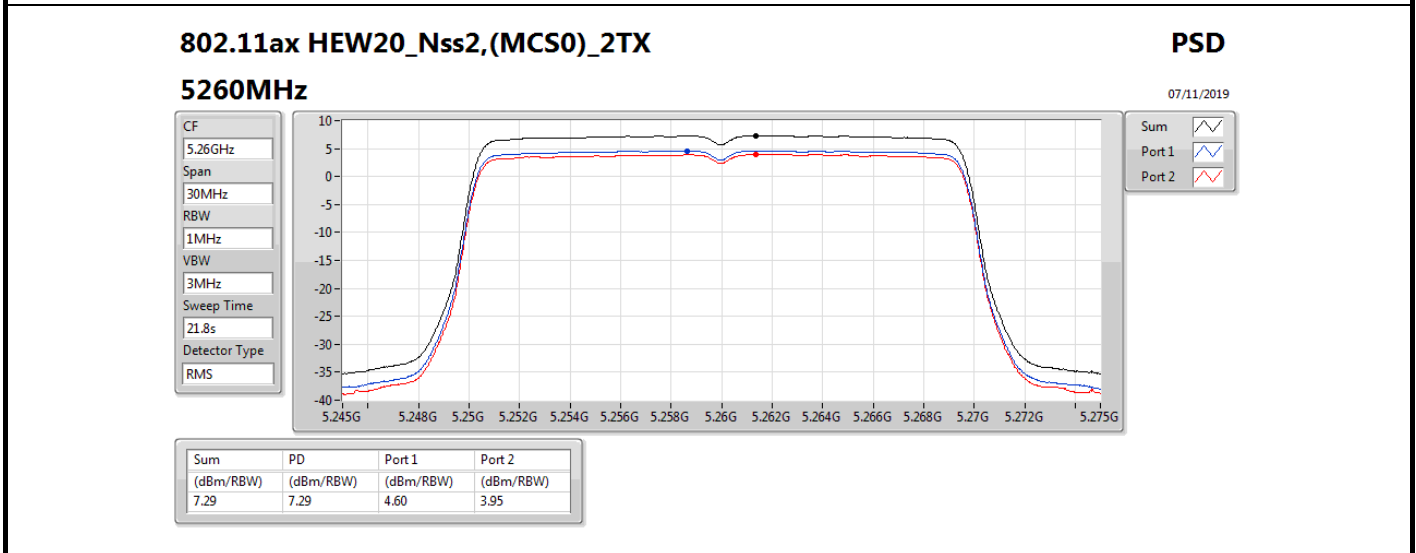

DG = Directional Gain; **RBW** = 500 kHz for 5.725-5.85GHz band / 1MHz for other band;

PD = trace bin-by-bin of each transmits port summing can be performed maximum power density; **Port X** = Port X power density;