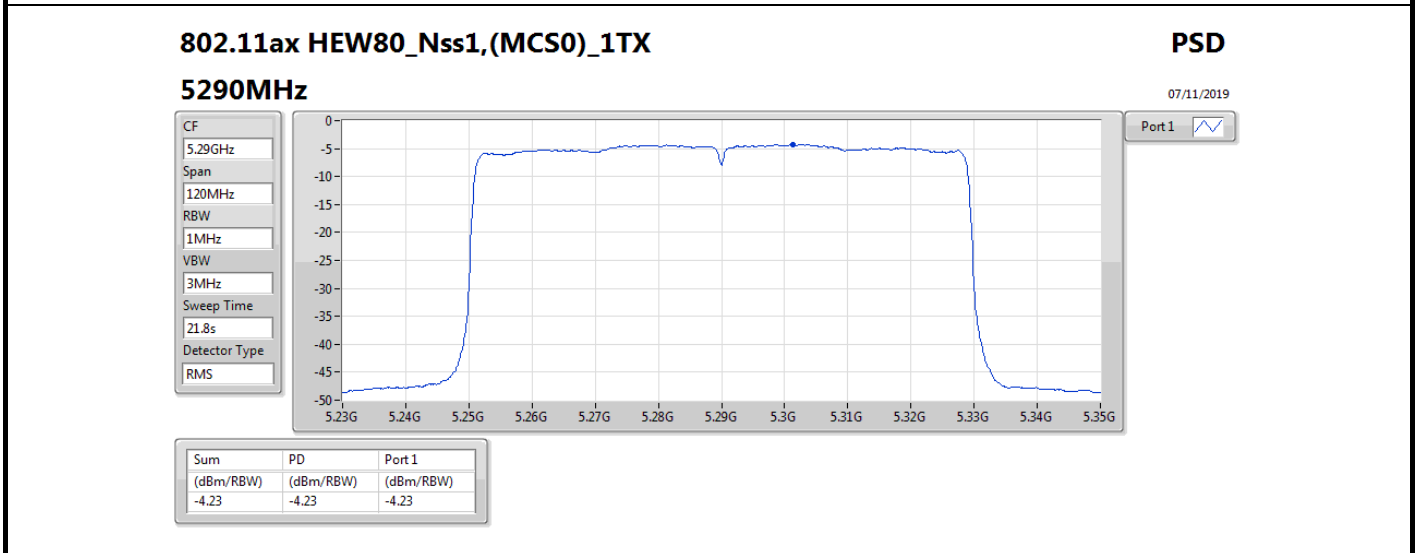

07/11/2019

Sum	PD	Port1
(dBm/RBW)	(dBm/RBW)	(dBm/RBW)
7.51	7.51	7.51

802.11ax HEW20_Nss1,(MCS0)_1TX

PSD

5300MHz

07/11/2019

Sum	PD	Port1
(dBm/RBW)	(dBm/RBW)	(dBm/RBW)
7.53	7.53	7.53

Summary