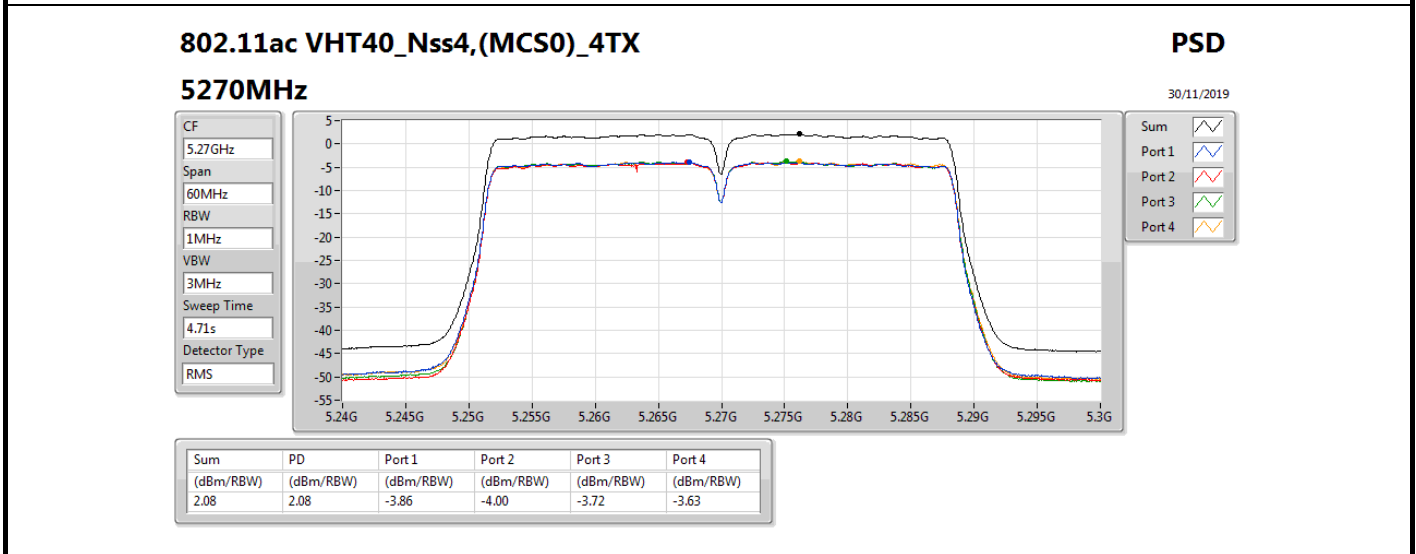

PSD

5300MHz

30/11/2019

Sum	PD	Port 1	Port 2	Port 3	Port 4
(dBm/RBW)	(dBm/RBW)	(dBm/RBW)	(dBm/RBW)	(dBm/RBW)	(dBm/RBW)
4.60	4.60	-1.22	-1.56	-1.21	-1.32

802.11ac VHT20_Nss4,(MCS0)_4TX

PSD

5320MHz

30/11/2019

Sum	PD	Port 1	Port 2	Port 3	Port 4
(dBm/RBW)	(dBm/RBW)	(dBm/RBW)	(dBm/RBW)	(dBm/RBW)	(dBm/RBW)
4.71	4.71	-1.19	-1.44	-1.08	-1.15

802.11ac VHT40_Nss4,(MCS0)_4TX

PSD

5310MHz

30/11/2019

Sum	PD	Port 1	Port 2	Port 3	Port 4
(dBm/RBW)	(dBm/RBW)	(dBm/RBW)	(dBm/RBW)	(dBm/RBW)	(dBm/RBW)
2.14	2.14	-3.76	-3.98	-3.82	-3.54