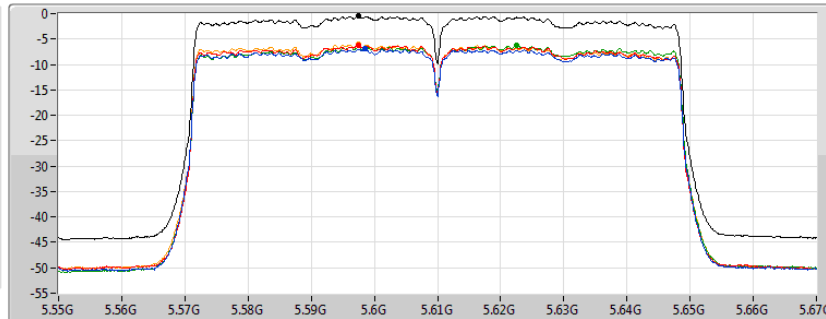

802.11ac VHT80_Nss4,(MCS0)_4TX

PSD

5610MHz

02/12/2019

CF
5.61GHz
Span
120MHz
RBW
1MHz
VBW
3MHz
Sweep Time
4.71s
Detector Type
RMS

Sum
Port 1
Port 2
Port 3
Port 4

Sum	PD	Port 1	Port 2	Port 3	Port 4
(dBm/RBW)	(dBm/RBW)	(dBm/RBW)	(dBm/RBW)	(dBm/RBW)	(dBm/RBW)
-0.48	-0.48	-6.98	-6.27	-6.26	-6.12