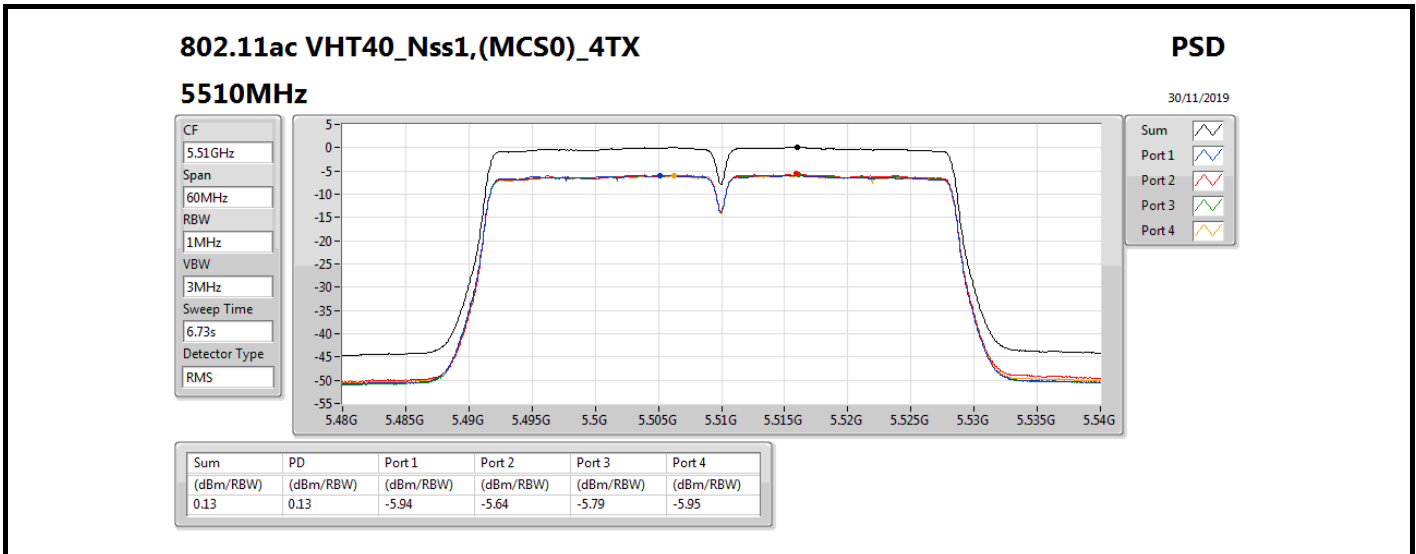

DG = Directional Gain; RBW = 500 kHz for 5.725-5.85GHz band / 1MHz for other band;

PD = trace bin-by-bin of each transmits port summing can be performed maximum power density; Port X = Port X power density;

802.11a_Nss1,(6Mbps)_4TX
5720MHz Straddle 5.47-5.725GHz

PSD

30/11/2019

Sum	PD	Port 1	Port 2	Port 3	Port 4
(dBm/RBW)	(dBm/RBW)	(dBm/RBW)	(dBm/RBW)	(dBm/RBW)	(dBm/RBW)
0.17	0.17	-5.65	-6.04	-5.79	-5.51

802.11a_Nss1,(6Mbps)_4TX
5720MHz Straddle 5.725-5.85GHz

PSD

30/11/2019

Sum	PD	Port 1	Port 2	Port 3	Port 4
(dBm/RBW)	(dBm/RBW)	(dBm/RBW)	(dBm/RBW)	(dBm/RBW)	(dBm/RBW)
-1.47	-1.47	-7.52	-7.63	-7.53	-7.24

802.11ac VHT20_Nss1,(MCS0)_4TX
5260MHz

PSD

30/11/2019

Sum	PD	Port 1	Port 2	Port 3	Port 4
(dBm/RBW)	(dBm/RBW)	(dBm/RBW)	(dBm/RBW)	(dBm/RBW)	(dBm/RBW)
0.27	0.27	-5.81	-5.64	-5.69	-5.72

PSD

5610MHz

30/11/2019

Sum	PD	Port 1	Port 2	Port 3	Port 4
(dBm/RBW)	(dBm/RBW)	(dBm/RBW)	(dBm/RBW)	(dBm/RBW)	(dBm/RBW)
-0.88	-0.88	-7.07	-6.74	-6.61	-6.58

802.11ac VHT80_Nss1,(MCS0)_4TX

PSD

5690MHz Straddle 5.47-5.725GHz