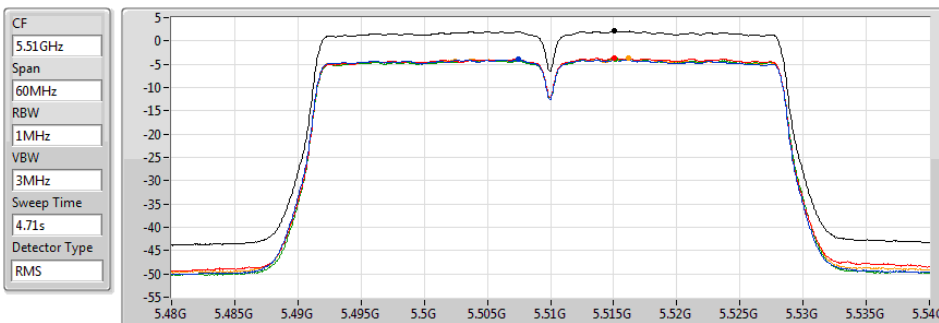

802.11ac VHT40_Nss4,(MCS0)_4TX

PSD

5510MHz

30/11/2019

Sum	PD	Port 1	Port 2	Port 3	Port 4
(dBm/RBW)	(dBm/RBW)	(dBm/RBW)	(dBm/RBW)	(dBm/RBW)	(dBm/RBW)
2.10	2.10	-3.96	-3.74	-3.87	-3.76