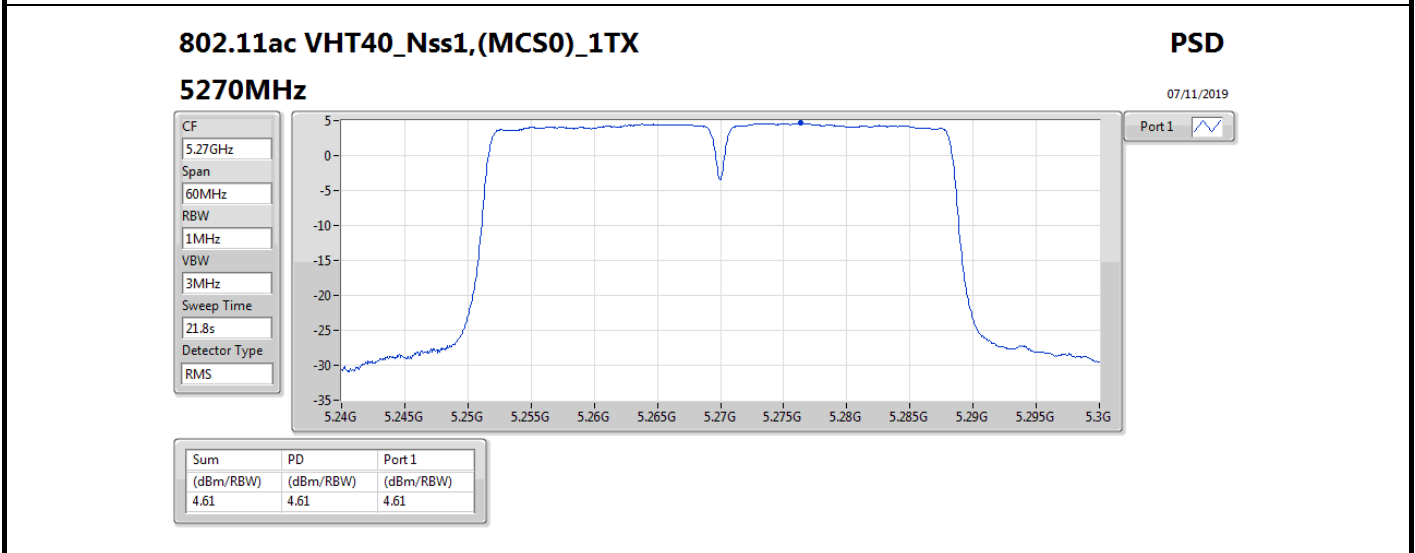

DG = Directional Gain; **RBW** = 500 kHz for 5.725-5.85GHz band / 1MHz for other band;

PD = trace bin-by-bin of each transmits port summing can be performed maximum power density; **Port X** = Port X power density;