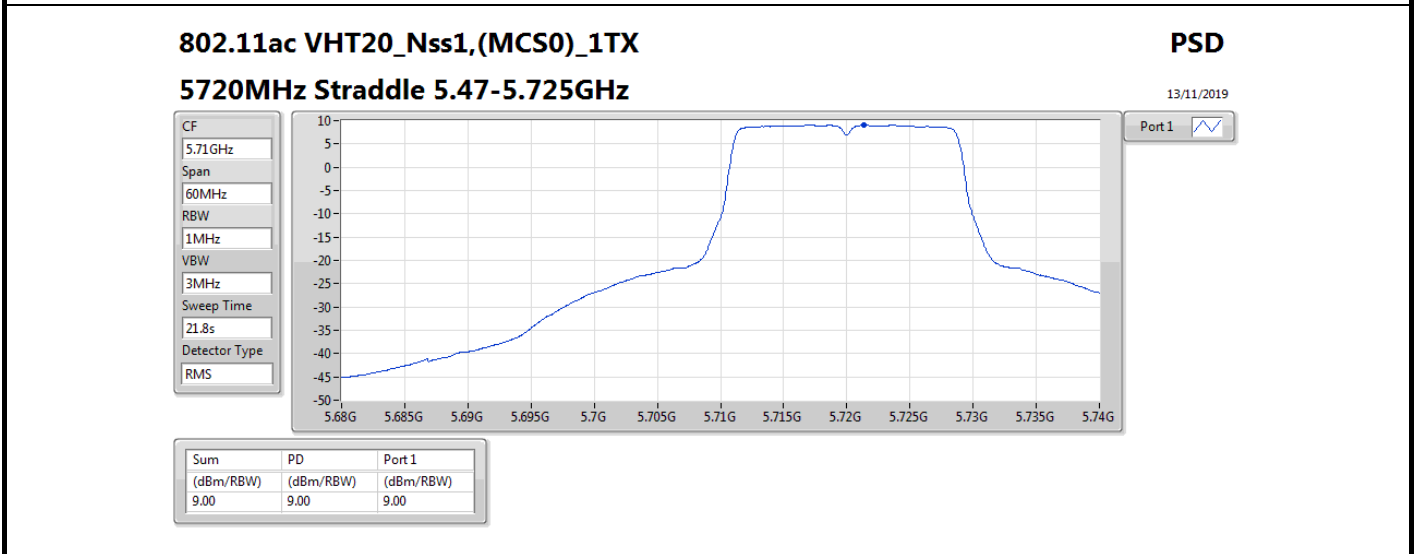

DG = Directional Gain; **RBW** = 500 kHz for 5.725-5.85GHz band / 1MHz for other band;

PD = trace bin-by-bin of each transmits port summing can be performed maximum power density; **Port X** = Port X power density;