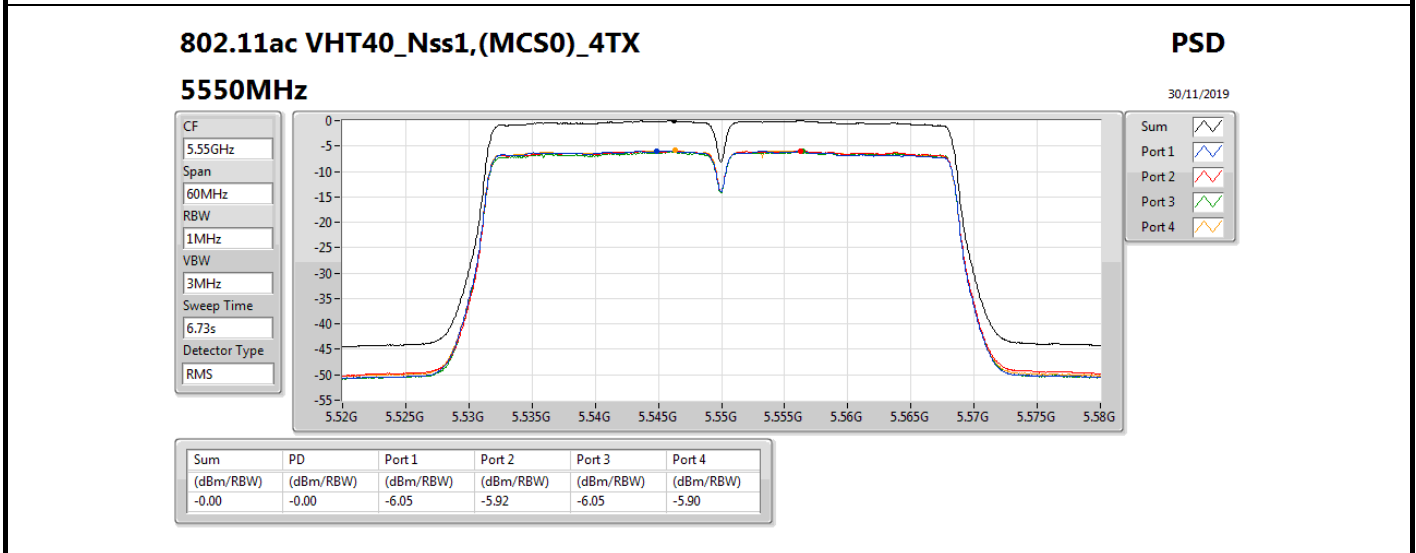

DG = Directional Gain; RBW = 500 kHz for 5.725-5.85GHz band / 1MHz for other band;

PD = trace bin-by-bin of each transmits port summing can be performed maximum power density; Port X = Port X power density;

802.11a_Nss1,(6Mbps)_4TX
5720MHz Straddle 5.47-5.725GHz

PSD

30/11/2019

Sum	PD	Port 1	Port 2	Port 3	Port 4
(dBm/RBW)	(dBm/RBW)	(dBm/RBW)	(dBm/RBW)	(dBm/RBW)	(dBm/RBW)
0.17	0.17	-5.65	-6.04	-5.79	-5.51

802.11a_Nss1,(6Mbps)_4TX
5720MHz Straddle 5.725-5.85GHz

PSD

30/11/2019

Sum	PD	Port 1	Port 2	Port 3	Port 4
(dBm/RBW)	(dBm/RBW)	(dBm/RBW)	(dBm/RBW)	(dBm/RBW)	(dBm/RBW)
-1.47	-1.47	-7.52	-7.63	-7.53	-7.24

802.11ac VHT20_Nss1,(MCS0)_4TX
5260MHz

PSD

30/11/2019

Sum	PD	Port 1	Port 2	Port 3	Port 4
(dBm/RBW)	(dBm/RBW)	(dBm/RBW)	(dBm/RBW)	(dBm/RBW)	(dBm/RBW)
0.27	0.27	-5.81	-5.64	-5.69	-5.72

PSD

5610MHz

30/11/2019

Sum	PD	Port 1	Port 2	Port 3	Port 4
(dBm/RBW)	(dBm/RBW)	(dBm/RBW)	(dBm/RBW)	(dBm/RBW)	(dBm/RBW)
-0.88	-0.88	-7.07	-6.74	-6.61	-6.58

802.11ac VHT80_Nss1,(MCS0)_4TX

PSD

5690MHz Straddle 5.47-5.725GHz