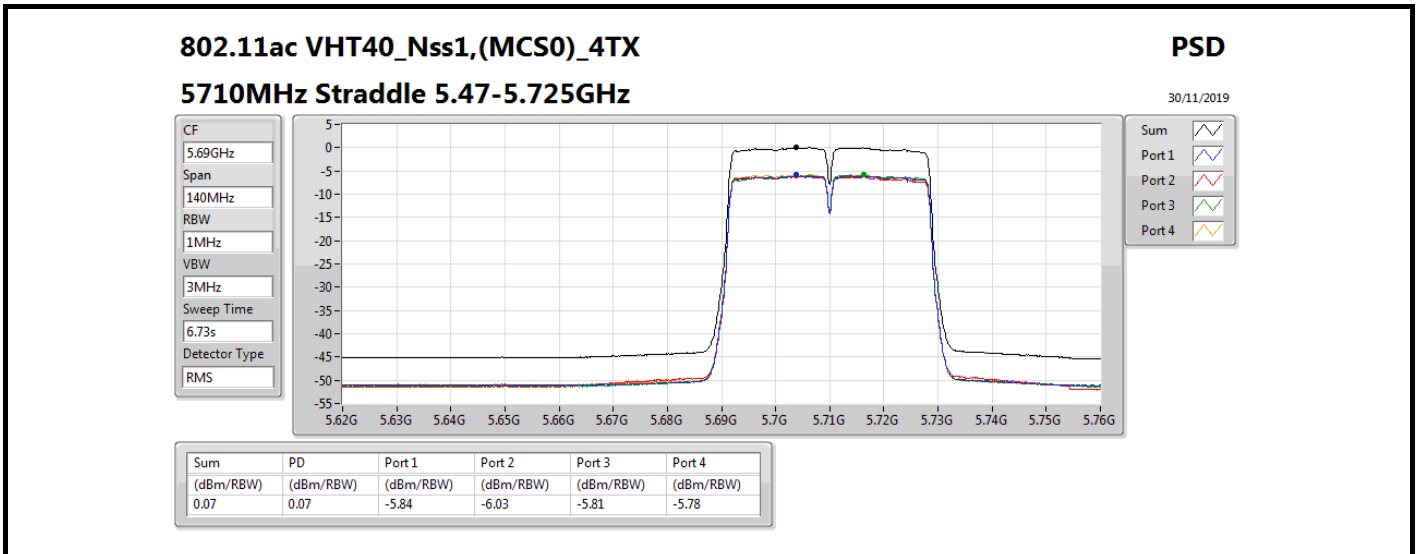

DG = Directional Gain; RBW = 500 kHz for 5.725-5.85GHz band / 1MHz for other band;

PD = trace bin-by-bin of each transmits port summing can be performed maximum power density; Port X = Port X power density;

802.11a_Nss1,(6Mbps)_4TX
5720MHz Straddle 5.47-5.725GHz

PSD

30/11/2019

Sum	PD	Port 1	Port 2	Port 3	Port 4
(dBm/RBW)	(dBm/RBW)	(dBm/RBW)	(dBm/RBW)	(dBm/RBW)	(dBm/RBW)
0.17	0.17	-5.65	-6.04	-5.79	-5.51

802.11a_Nss1,(6Mbps)_4TX
5720MHz Straddle 5.725-5.85GHz

PSD

30/11/2019

Sum	PD	Port 1	Port 2	Port 3	Port 4
(dBm/RBW)	(dBm/RBW)	(dBm/RBW)	(dBm/RBW)	(dBm/RBW)	(dBm/RBW)
-1.47	-1.47	-7.52	-7.63	-7.53	-7.24

802.11ac VHT20_Nss1,(MCS0)_4TX
5260MHz

PSD

30/11/2019

Sum	PD	Port 1	Port 2	Port 3	Port 4
(dBm/RBW)	(dBm/RBW)	(dBm/RBW)	(dBm/RBW)	(dBm/RBW)	(dBm/RBW)
0.27	0.27	-5.81	-5.64	-5.69	-5.72

PSD

5610MHz

30/11/2019

Sum	PD	Port 1	Port 2	Port 3	Port 4
(dBm/RBW)	(dBm/RBW)	(dBm/RBW)	(dBm/RBW)	(dBm/RBW)	(dBm/RBW)
-0.88	-0.88	-7.07	-6.74	-6.61	-6.58

802.11ac VHT80_Nss1,(MCS0)_4TX

PSD

5690MHz Straddle 5.47-5.725GHz