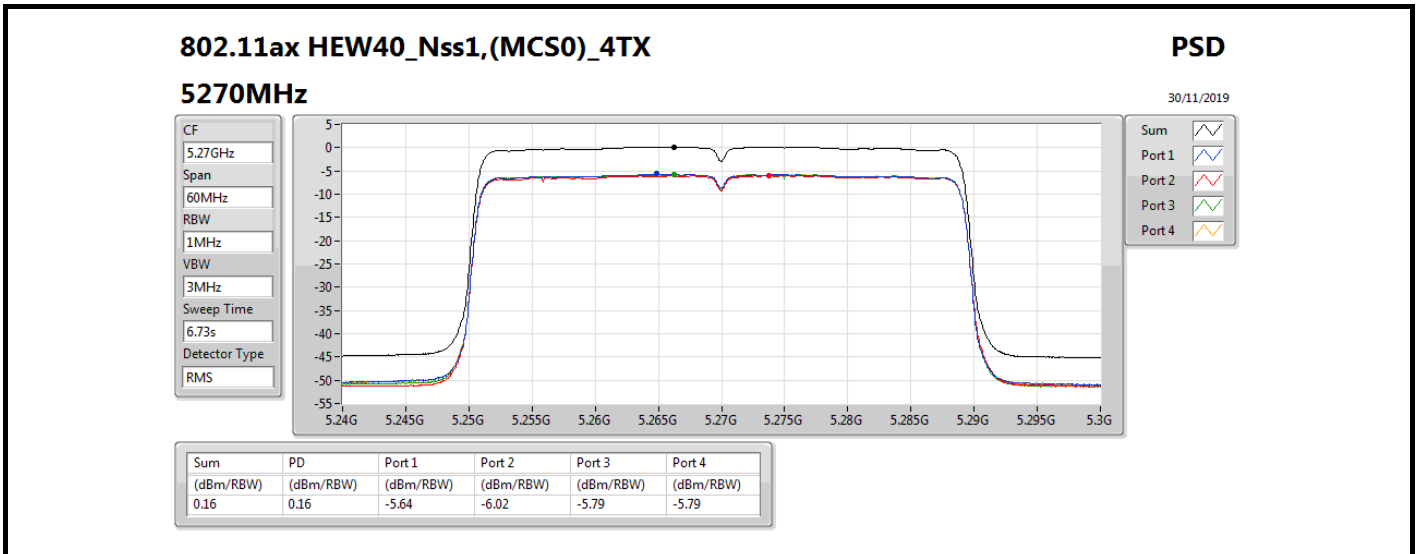

PSD

5300MHz

30/11/2019

Sum	PD	Port 1	Port 2	Port 3	Port 4
(dBm/RBW)	(dBm/RBW)	(dBm/RBW)	(dBm/RBW)	(dBm/RBW)	(dBm/RBW)
0.15	0.15	-5.79	-6.07	-5.81	-5.71

802.11ax HEW40_Nss1,(MCS0)_4TX

PSD

5550MHz

30/11/2019

Sum	PD	Port 1	Port 2	Port 3	Port 4
(dBm/RBW)	(dBm/RBW)	(dBm/RBW)	(dBm/RBW)	(dBm/RBW)	(dBm/RBW)
0.03	0.03	-6.03	-6.04	-5.92	-5.90

802.11ax HEW40_Nss1,(MCS0)_4TX

PSD

5670MHz

30/11/2019

Sum	PD	Port 1	Port 2	Port 3	Port 4
(dBm/RBW)	(dBm/RBW)	(dBm/RBW)	(dBm/RBW)	(dBm/RBW)	(dBm/RBW)
0.25	0.25	-5.87	-5.82	-5.62	-5.54