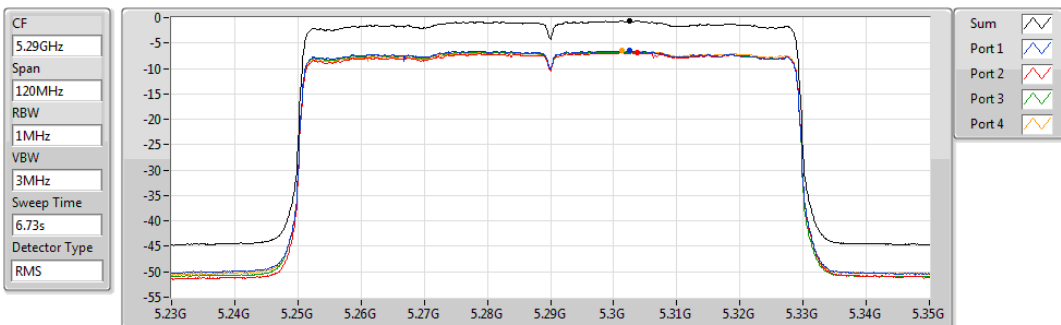

5290MHz

30/11/2019

Sum	PD	Port 1	Port 2	Port 3	Port 4
(dBm/RBW)	(dBm/RBW)	(dBm/RBW)	(dBm/RBW)	(dBm/RBW)	(dBm/RBW)
-0.60	-0.60	-6.53	-6.77	-6.65	-6.43

802.11ax HEW80_Nss1,(MCS0)_4TX

PSD