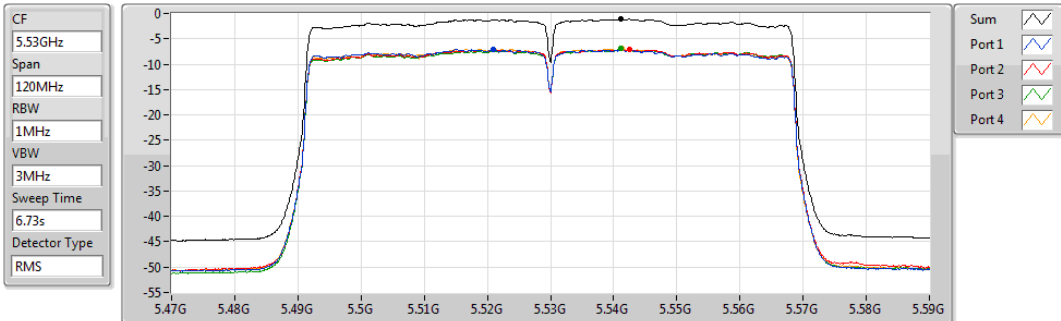

802.11ac VHT80_Nss1,(MCS0)_4TX

PSD

5530MHz

30/11/2019

Sum	PD	Port 1	Port 2	Port 3	Port 4
(dBm/RBW)	(dBm/RBW)	(dBm/RBW)	(dBm/RBW)	(dBm/RBW)	(dBm/RBW)
-1.02	-1.02	-7.14	-7.00	-6.97	-6.84