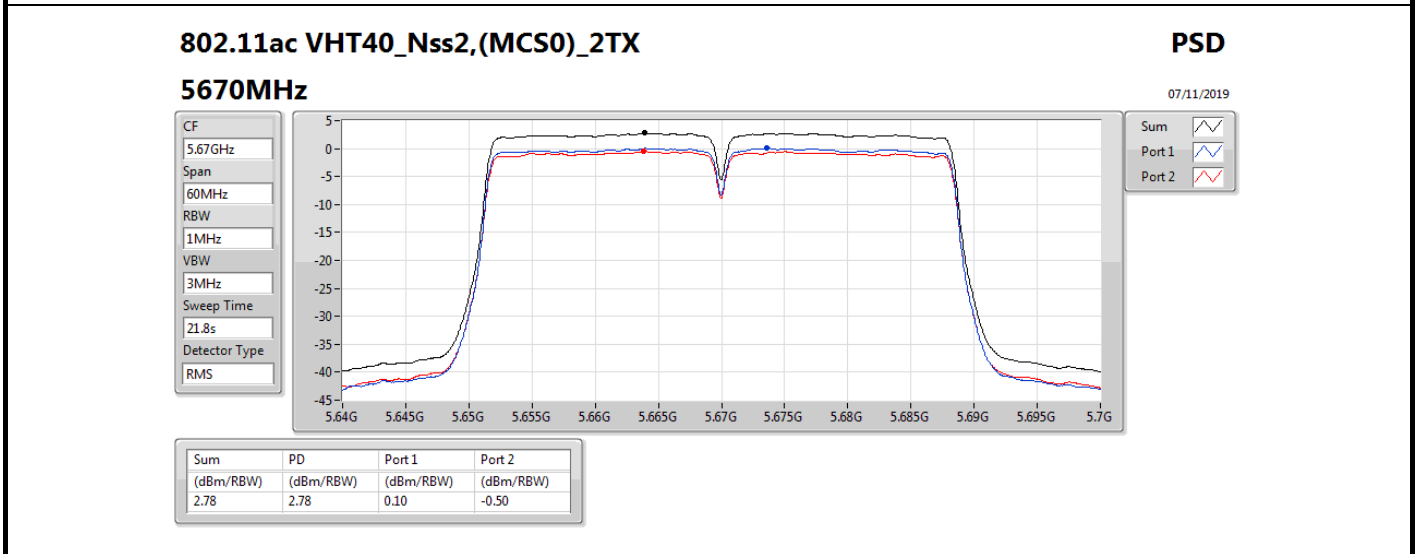

DG = Directional Gain; **RBW** = 500 kHz for 5.725-5.85GHz band / 1MHz for other band;

PD = trace bin-by-bin of each transmits port summing can be performed maximum power density; **Port X** = Port X power density;