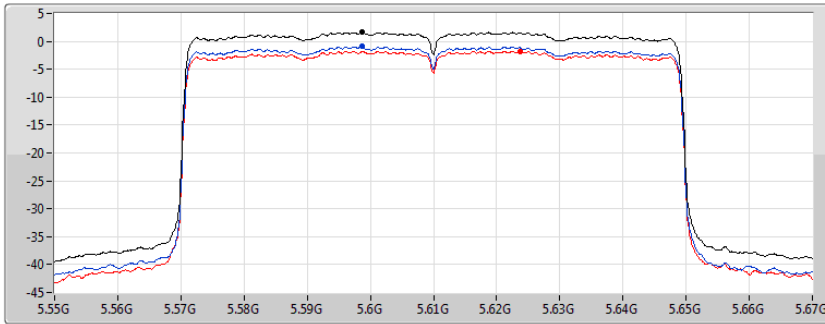

802.11ax HEW80_Nss2,(MCS0)_2TX

PSD

5610MHz

07/11/2019

CF
5.61GHz
Span
120MHz
RBW
1MHz
VBW
3MHz
Sweep Time
21.8s
Detector Type
RMS

Sum
Port 1
Port 2

Sum	PD	Port 1	Port 2
(dBm/RBW)	(dBm/RBW)	(dBm/RBW)	(dBm/RBW)
1.63	1.63	-0.94	-1.78

802.11ax HEW80_Nss2,(MCS0)_2TX

PSD

5690MHz Straddle 5.47-5.725GHz

07/11/2019

CF
5.65GHz
Span
300MHz
RBW
1MHz
VBW
3MHz
Sweep Time
21.8s
Detector Type
RMS