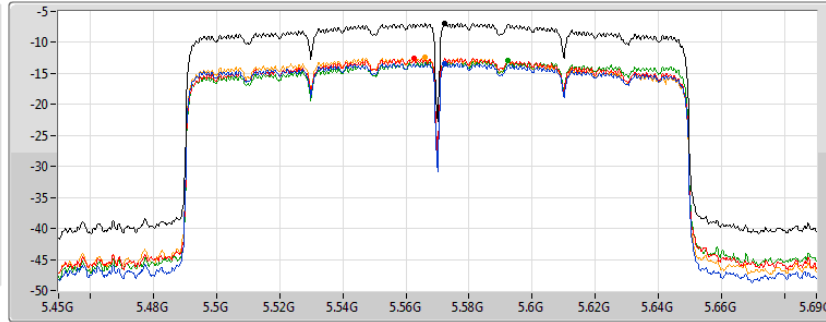

802.11ax HEW160_Nss4,(MCS0)_4TX

PSD

5570MHz

02/12/2019

CF
5.57GHz
Span
240MHz
RBW
1MHz
VBW
3MHz
Sweep Time
4.71s
Detector Type
RMS

Sum
Port 1
Port 2
Port 3
Port 4

Sum	PD	Port 1	Port 2	Port 3	Port 4
(dBm/RBW)	(dBm/RBW)	(dBm/RBW)	(dBm/RBW)	(dBm/RBW)	(dBm/RBW)
-6.89	-6.89	-13.42	-12.56	-12.93	-12.47