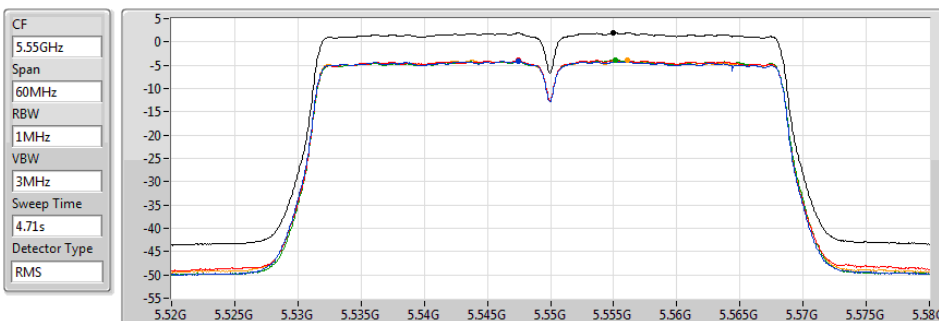

802.11ac VHT40_Nss4,(MCS0)_4TX

PSD

5510MHz

30/11/2019

Sum	PD	Port 1	Port 2	Port 3	Port 4
(dBm/RBW)	(dBm/RBW)	(dBm/RBW)	(dBm/RBW)	(dBm/RBW)	(dBm/RBW)
2.10	2.10	-3.96	-3.74	-3.87	-3.76

802.11ac VHT40_Nss4,(MCS0)_4TX

PSD

5550MHz

30/11/2019

Sum	PD	Port 1	Port 2	Port 3	Port 4
(dBm/RBW)	(dBm/RBW)	(dBm/RBW)	(dBm/RBW)	(dBm/RBW)	(dBm/RBW)
1.95	1.95	-4.16	-3.96	-3.84	-3.93

802.11ac VHT80_Nss4,(MCS0)_4TX

PSD

5290MHz

02/12/2019