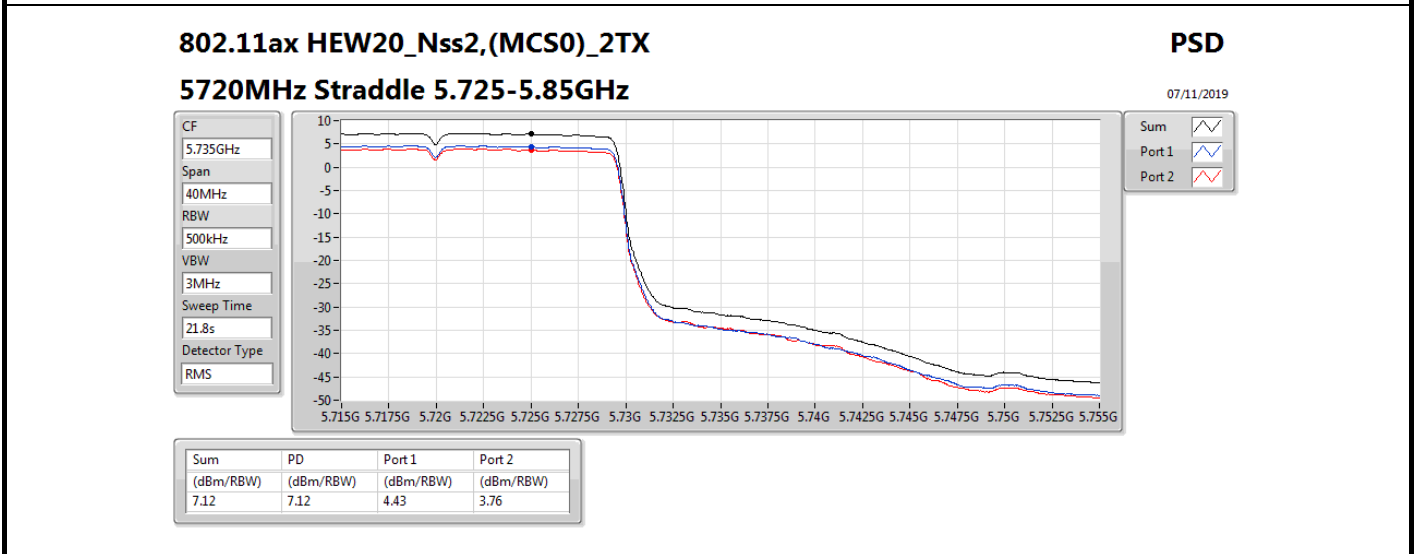

DG = Directional Gain; **RBW** = 500 kHz for 5.725-5.85GHz band / 1MHz for other band;

PD = trace bin-by-bin of each transmits port summing can be performed maximum power density; **Port X** = Port X power density;