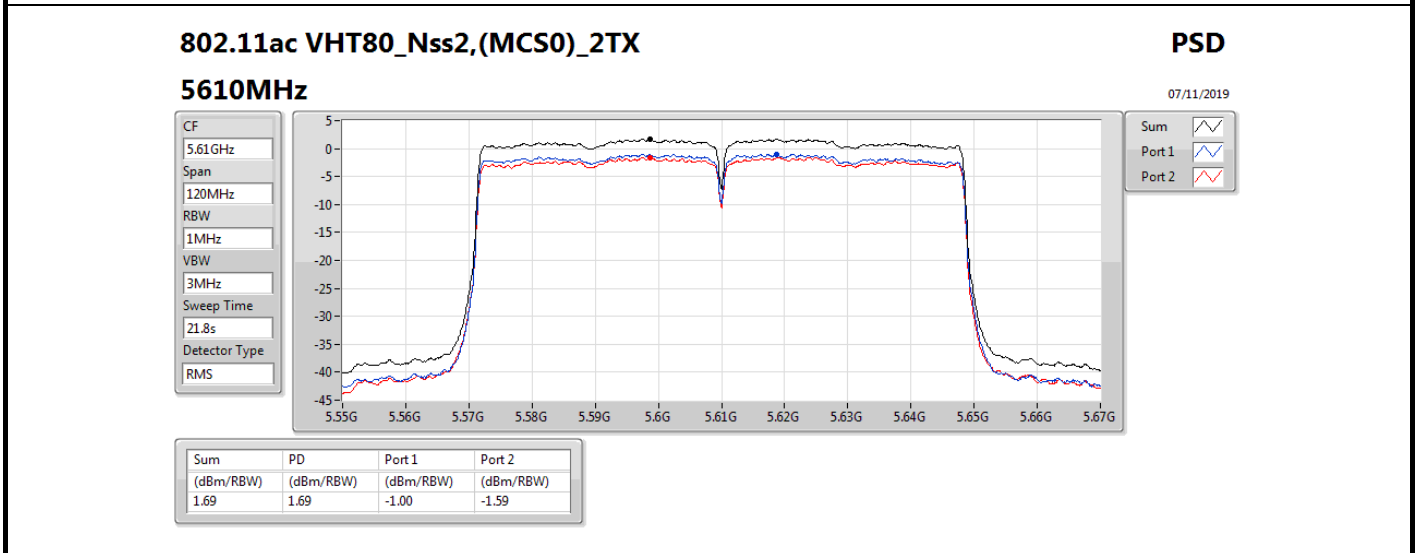

DG = Directional Gain; **RBW** = 500 kHz for 5.725-5.85GHz band / 1MHz for other band;

PD = trace bin-by-bin of each transmits port summing can be performed maximum power density; **Port X** = Port X power density;