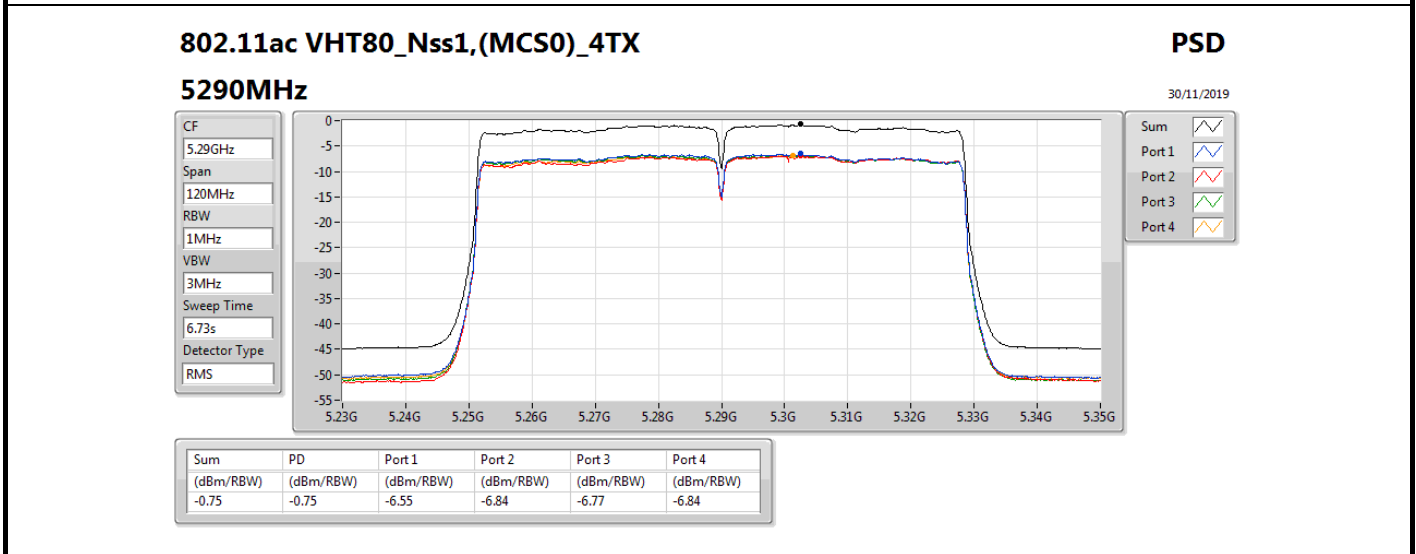

DG = Directional Gain; RBW = 500 kHz for 5.725-5.85GHz band / 1MHz for other band;

PD = trace bin-by-bin of each transmits port summing can be performed maximum power density; Port X = Port X power density;

802.11a_Nss1,(6Mbps)_4TX
5720MHz Straddle 5.47-5.725GHz

PSD

30/11/2019

Sum	PD	Port 1	Port 2	Port 3	Port 4
(dBm/RBW)	(dBm/RBW)	(dBm/RBW)	(dBm/RBW)	(dBm/RBW)	(dBm/RBW)
0.17	0.17	-5.65	-6.04	-5.79	-5.51

802.11a_Nss1,(6Mbps)_4TX
5720MHz Straddle 5.725-5.85GHz

PSD

30/11/2019

Sum	PD	Port 1	Port 2	Port 3	Port 4
(dBm/RBW)	(dBm/RBW)	(dBm/RBW)	(dBm/RBW)	(dBm/RBW)	(dBm/RBW)
-1.47	-1.47	-7.52	-7.63	-7.53	-7.24

802.11ac VHT20_Nss1,(MCS0)_4TX
5260MHz

PSD

30/11/2019

Sum	PD	Port 1	Port 2	Port 3	Port 4
(dBm/RBW)	(dBm/RBW)	(dBm/RBW)	(dBm/RBW)	(dBm/RBW)	(dBm/RBW)
0.27	0.27	-5.81	-5.64	-5.69	-5.72

PSD

5610MHz

30/11/2019

Sum	PD	Port 1	Port 2	Port 3	Port 4
(dBm/RBW)	(dBm/RBW)	(dBm/RBW)	(dBm/RBW)	(dBm/RBW)	(dBm/RBW)
-0.88	-0.88	-7.07	-6.74	-6.61	-6.58

802.11ac VHT80_Nss1,(MCS0)_4TX

PSD

5690MHz Straddle 5.47-5.725GHz