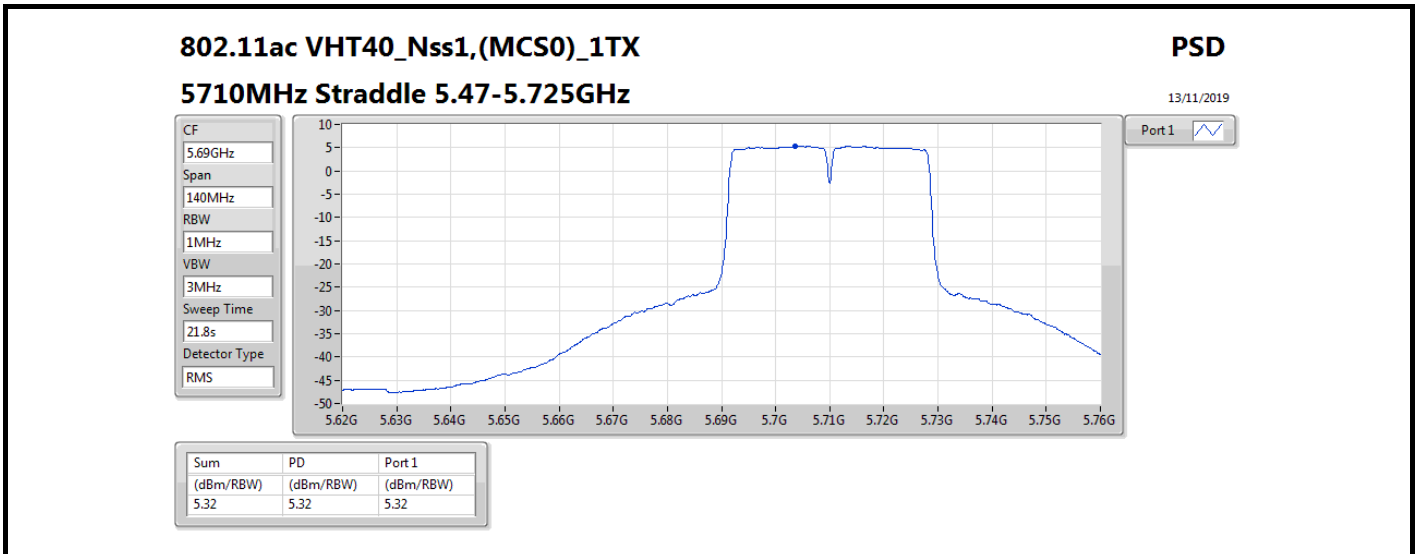

DG = Directional Gain; **RBW** = 500 kHz for 5.725-5.85GHz band / 1MHz for other band;

PD = trace bin-by-bin of each transmits port summing can be performed maximum power density; **Port X** = Port X power density;