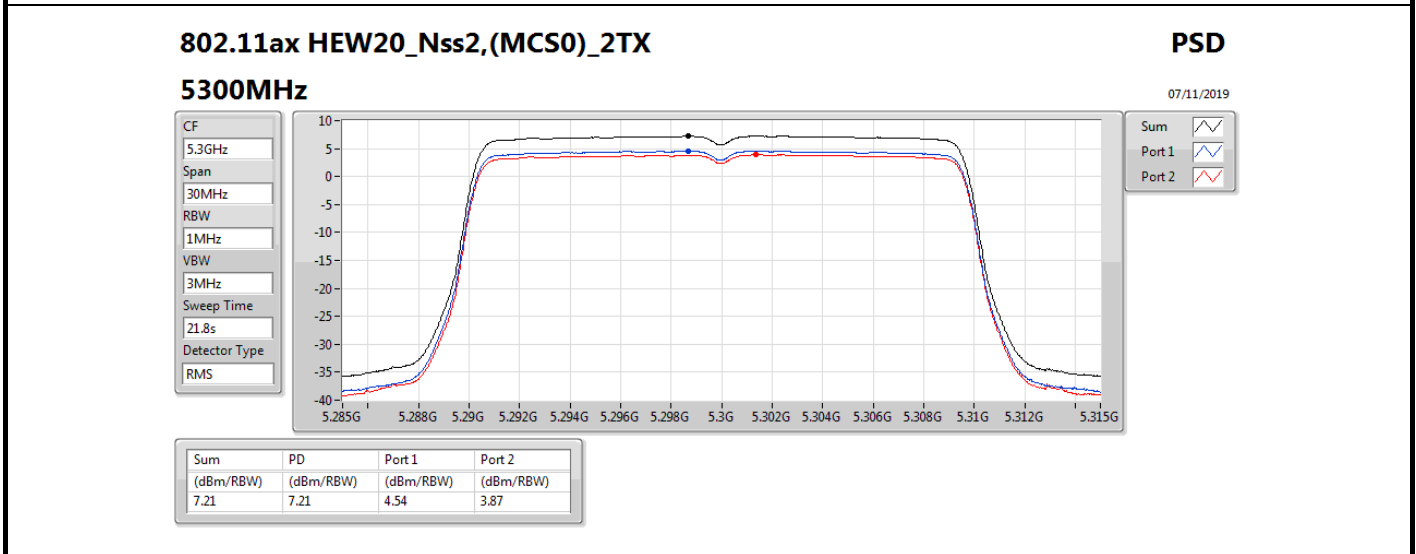

DG = Directional Gain; **RBW** = 500 kHz for 5.725-5.85GHz band / 1MHz for other band;

PD = trace bin-by-bin of each transmits port summing can be performed maximum power density; **Port X** = Port X power density;