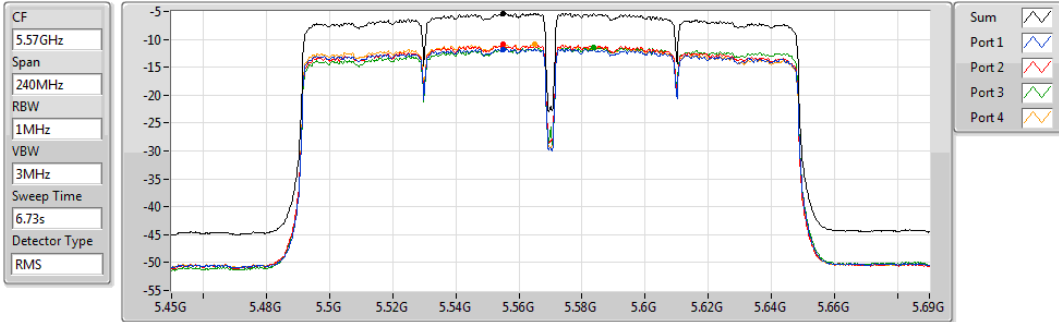

30/11/2019

Sum	PD	Port 1	Port 2	Port 3	Port 4
(dBm/RBW)	(dBm/RBW)	(dBm/RBW)	(dBm/RBW)	(dBm/RBW)	(dBm/RBW)
-7.82	-7.82	-13.66	-14.27	-13.67	-13.66

802.11ac VHT160_Nss1,(MCS0)_4TX

PSD

5570MHz

30/11/2019

Sum	PD	Port 1	Port 2	Port 3	Port 4
(dBm/RBW)	(dBm/RBW)	(dBm/RBW)	(dBm/RBW)	(dBm/RBW)	(dBm/RBW)
-5.31	-5.31	-11.75	-10.93	-11.43	-10.85