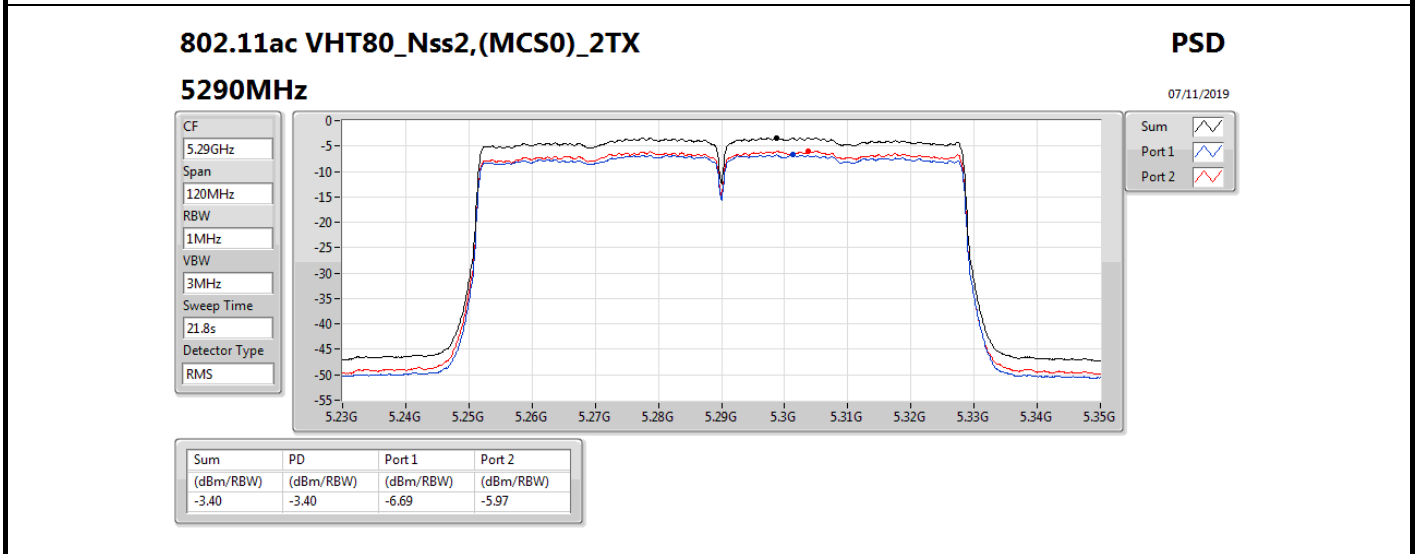

DG = Directional Gain; **RBW** = 500 kHz for 5.725-5.85GHz band / 1MHz for other band;

PD = trace bin-by-bin of each transmits port summing can be performed maximum power density; **Port X** = Port X power density;