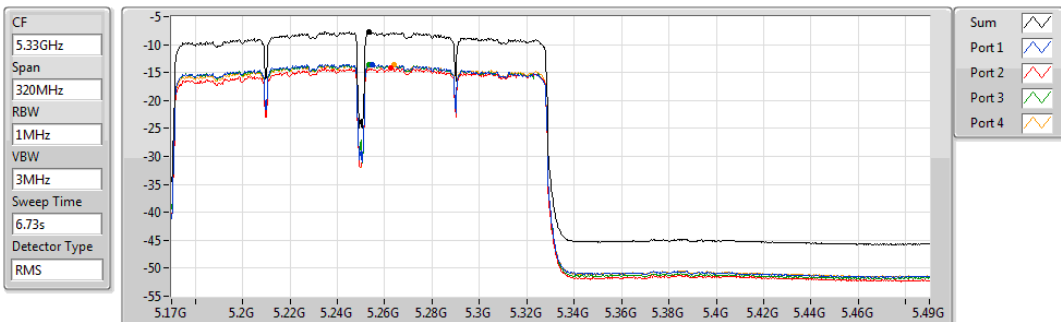

30/11/2019

Sum	PD	Port 1	Port 2	Port 3	Port 4
(dBm/RBW)	(dBm/RBW)	(dBm/RBW)	(dBm/RBW)	(dBm/RBW)	(dBm/RBW)
-3.61	-3.61	-9.69	-10.08	-8.96	-9.64

802.11ac VHT160_Nss1,(MCS0)_4TX

PSD

5250MHz Straddle 5.15-5.25GHz

30/11/2019

Sum	PD	Port 1	Port 2	Port 3	Port 4
(dBm/RBW)	(dBm/RBW)	(dBm/RBW)	(dBm/RBW)	(dBm/RBW)	(dBm/RBW)
-7.77	-7.77	-13.63	-14.16	-13.66	-13.54

802.11ac VHT160_Nss1,(MCS0)_4TX

PSD

5250MHz Straddle 5.25-5.35GHz

30/11/2019

Sum	PD	Port 1	Port 2	Port 3	Port 4
(dBm/RBW)	(dBm/RBW)	(dBm/RBW)	(dBm/RBW)	(dBm/RBW)	(dBm/RBW)
-7.82	-7.82	-13.66	-14.27	-13.67	-13.66

802.11ac VHT160_Nss1,(MCS0)_4TX

PSD

5570MHz

30/11/2019

Sum	PD	Port 1	Port 2	Port 3	Port 4
(dBm/RBW)	(dBm/RBW)	(dBm/RBW)	(dBm/RBW)	(dBm/RBW)	(dBm/RBW)
-5.31	-5.31	-11.75	-10.93	-11.43	-10.85