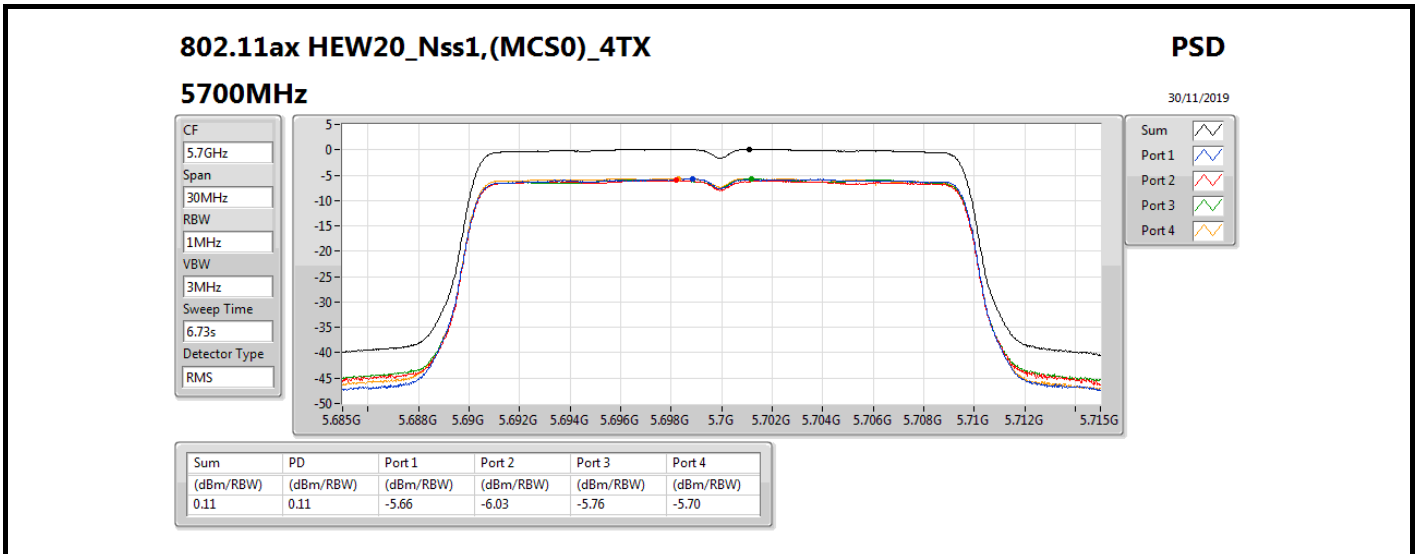

PSD

5300MHz

30/11/2019

Sum	PD	Port 1	Port 2	Port 3	Port 4
(dBm/RBW)	(dBm/RBW)	(dBm/RBW)	(dBm/RBW)	(dBm/RBW)	(dBm/RBW)
0.15	0.15	-5.79	-6.07	-5.81	-5.71

802.11ax HEW40_Nss1,(MCS0)_4TX

PSD

5550MHz

30/11/2019

Sum	PD	Port 1	Port 2	Port 3	Port 4
(dBm/RBW)	(dBm/RBW)	(dBm/RBW)	(dBm/RBW)	(dBm/RBW)	(dBm/RBW)
0.03	0.03	-6.03	-6.04	-5.92	-5.90

802.11ax HEW40_Nss1,(MCS0)_4TX

PSD

5670MHz

30/11/2019

Sum	PD	Port 1	Port 2	Port 3	Port 4
(dBm/RBW)	(dBm/RBW)	(dBm/RBW)	(dBm/RBW)	(dBm/RBW)	(dBm/RBW)
0.25	0.25	-5.87	-5.82	-5.62	-5.54