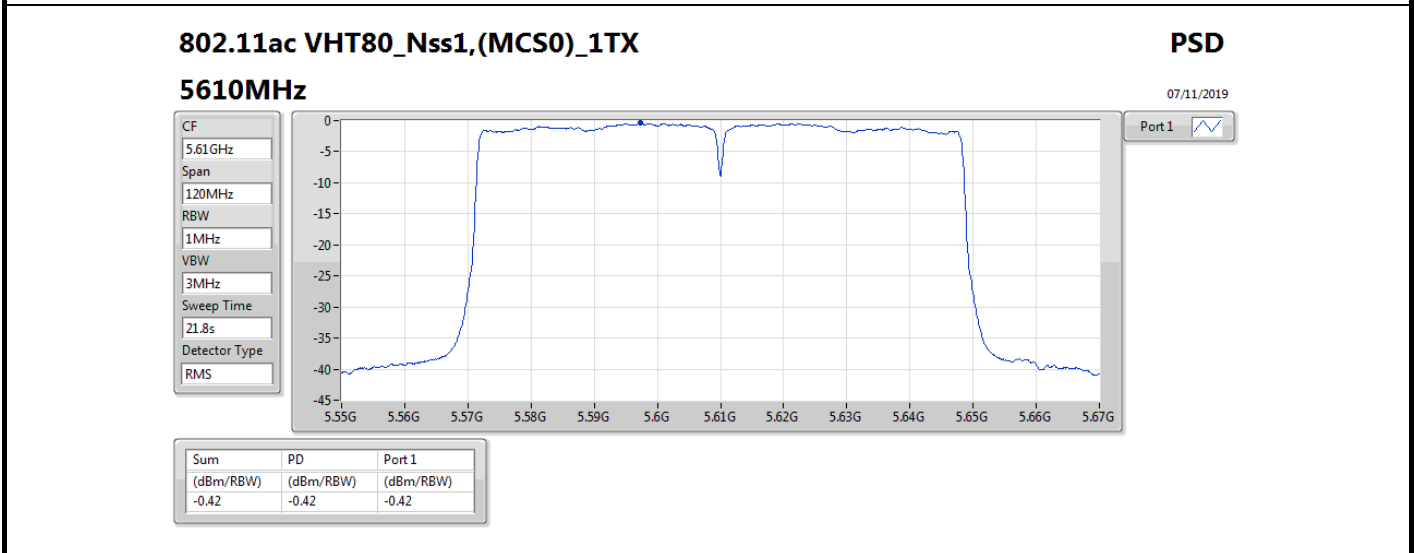

DG = Directional Gain; **RBW** = 500 kHz for 5.725-5.85GHz band / 1MHz for other band;

PD = trace bin-by-bin of each transmits port summing can be performed maximum power density; **Port X** = Port X power density;