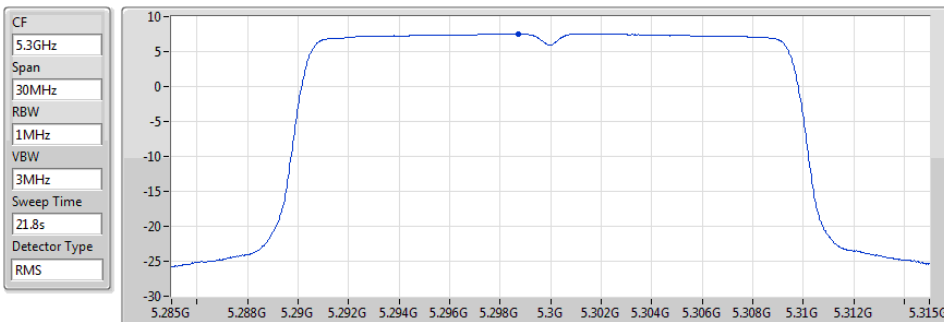

5300MHz

07/11/2019

Sum	PD	Port1
(dBm/RBW)	(dBm/RBW)	(dBm/RBW)
7.53	7.53	7.53