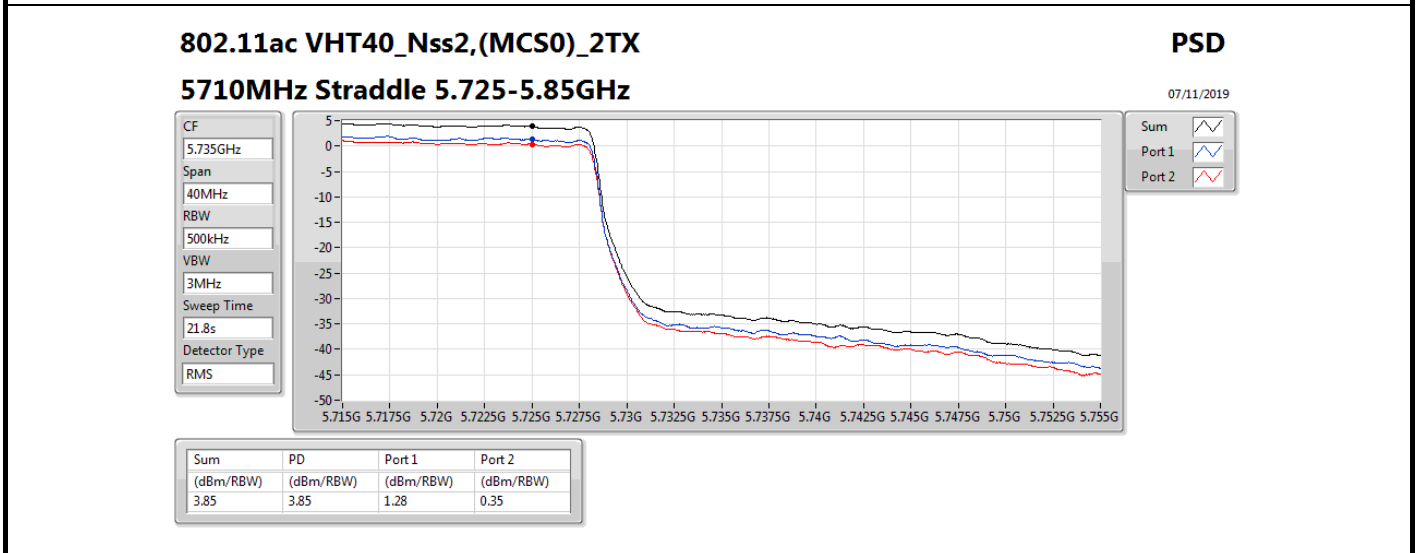

DG = Directional Gain; **RBW** = 500 kHz for 5.725-5.85GHz band / 1MHz for other band;

PD = trace bin-by-bin of each transmits port summing can be performed maximum power density; **Port X** = Port X power density;