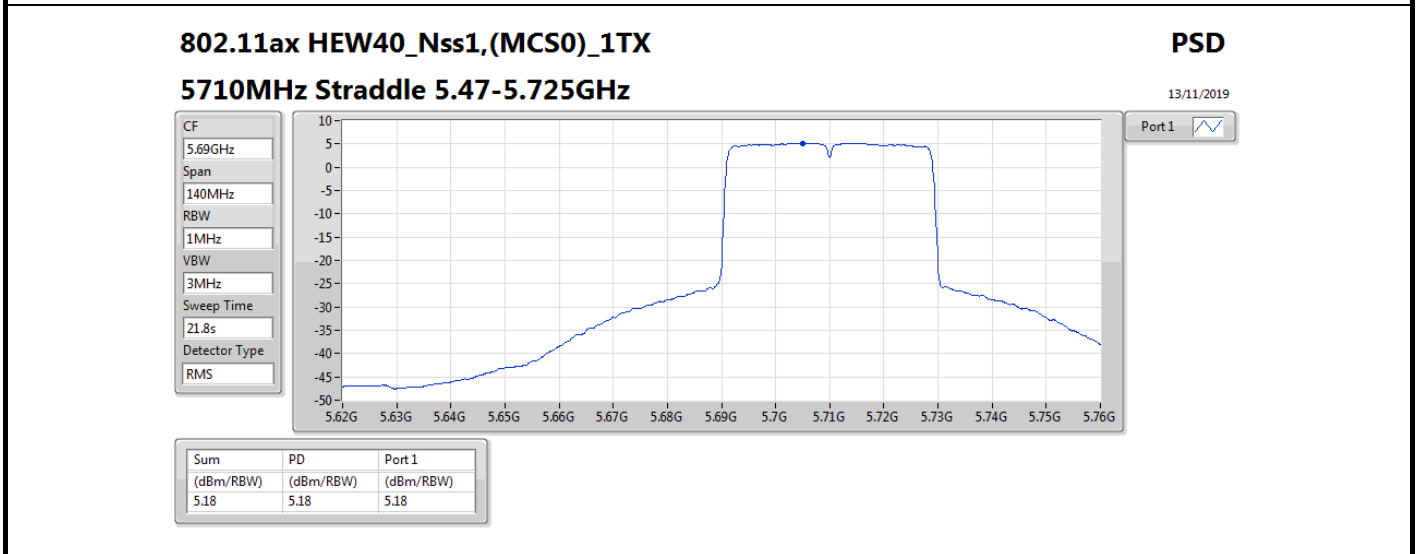

07/11/2019

Sum	PD	Port1
(dBm/RBW)	(dBm/RBW)	(dBm/RBW)
7.51	7.51	7.51

802.11ax HEW20_Nss1,(MCS0)_1TX

PSD

5300MHz

07/11/2019

Sum	PD	Port1
(dBm/RBW)	(dBm/RBW)	(dBm/RBW)
7.53	7.53	7.53

Summary