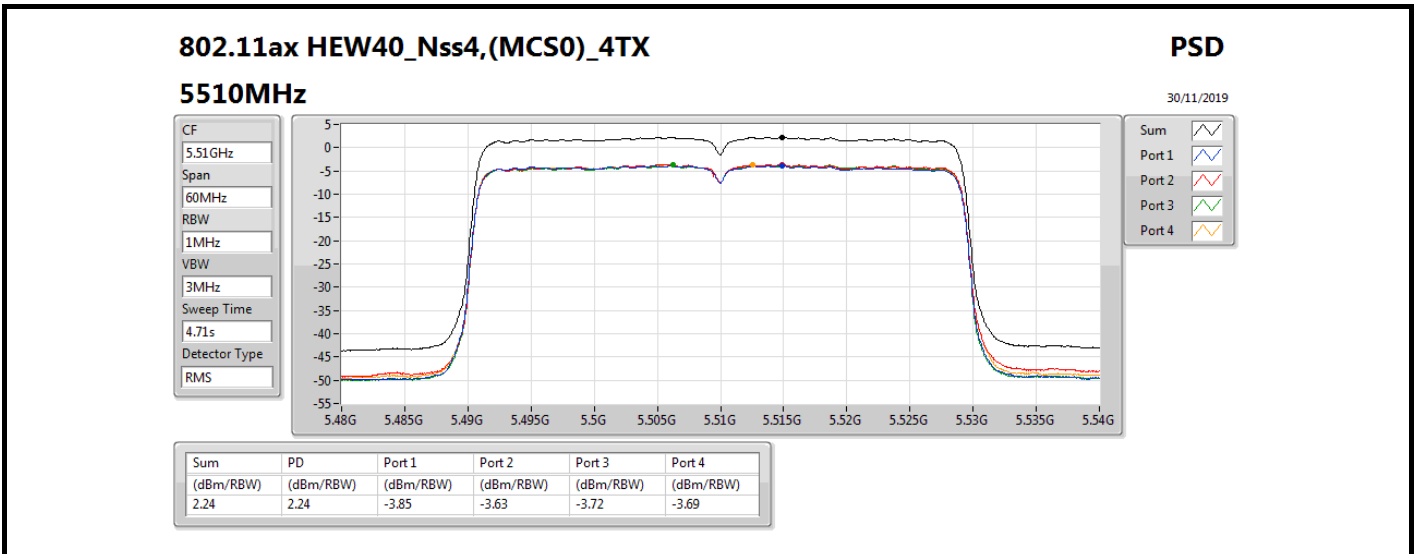

802.11ax HEW40_Nss4,(MCS0)_4TX

PSD

5270MHz

30/11/2019

Sum	PD	Port 1	Port 2	Port 3	Port 4
(dBm/RBW)	(dBm/RBW)	(dBm/RBW)	(dBm/RBW)	(dBm/RBW)	(dBm/RBW)
2.18	2.18	-3.58	-3.95	-3.77	-3.77

802.11ax HEW40_Nss4,(MCS0)_4TX

PSD

5310MHz

30/11/2019

Sum	PD	Port 1	Port 2	Port 3	Port 4
(dBm/RBW)	(dBm/RBW)	(dBm/RBW)	(dBm/RBW)	(dBm/RBW)	(dBm/RBW)
2.15	2.15	-3.77	-4.02	-3.80	-3.63

802.11ax HEW80_Nss4,(MCS0)_4TX

PSD

5530MHz

02/12/2019