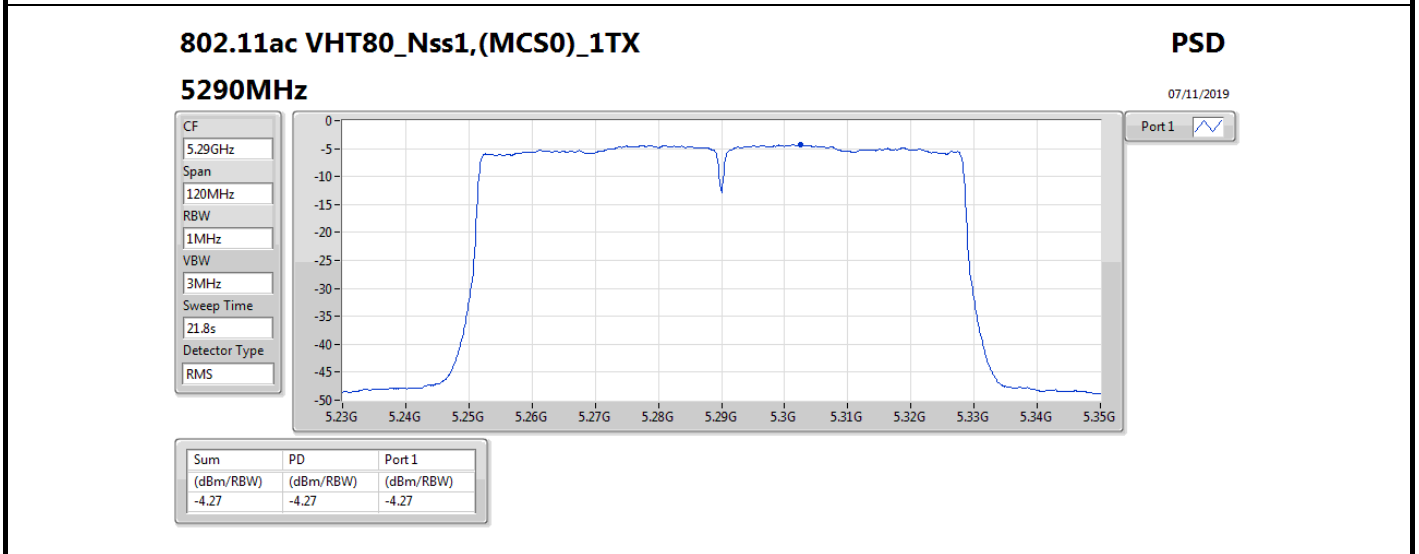

DG = Directional Gain; **RBW** = 500 kHz for 5.725-5.85GHz band / 1MHz for other band;

PD = trace bin-by-bin of each transmits port summing can be performed maximum power density; **Port X** = Port X power density;