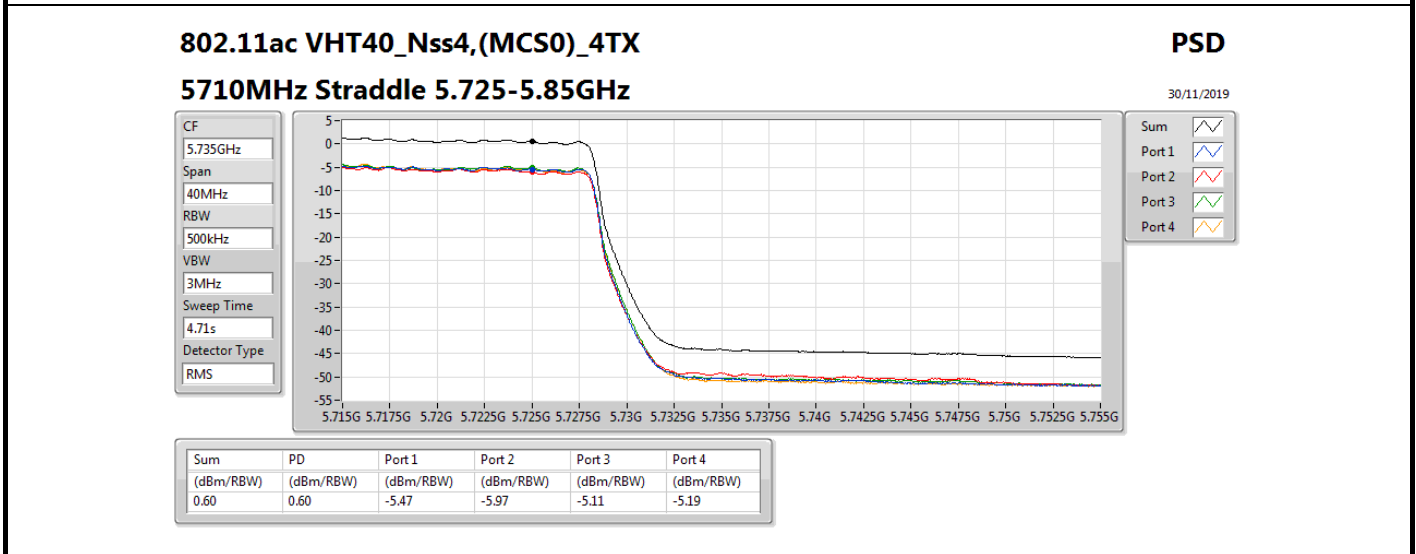

Sum	PD	Port 1	Port 2	Port 3	Port 4
(dBm/RBW)	(dBm/RBW)	(dBm/RBW)	(dBm/RBW)	(dBm/RBW)	(dBm/RBW)
4.71	4.71	-1.19	-1.44	-1.08	-1.15

802.11ac VHT40_Nss4,(MCS0)_4TX

PSD

5310MHz

30/11/2019

Sum	PD	Port 1	Port 2	Port 3	Port 4
(dBm/RBW)	(dBm/RBW)	(dBm/RBW)	(dBm/RBW)	(dBm/RBW)	(dBm/RBW)
2.14	2.14	-3.76	-3.98	-3.82	-3.54

802.11ac VHT40_Nss4,(MCS0)_4TX

PSD

5510MHz

30/11/2019

Sum	PD	Port 1	Port 2	Port 3	Port 4
(dBm/RBW)	(dBm/RBW)	(dBm/RBW)	(dBm/RBW)	(dBm/RBW)	(dBm/RBW)
2.10	2.10	-3.96	-3.74	-3.87	-3.76

802.11ac VHT40_Nss4,(MCS0)_4TX

PSD

5550MHz

30/11/2019

Sum	PD	Port 1	Port 2	Port 3	Port 4
(dBm/RBW)	(dBm/RBW)	(dBm/RBW)	(dBm/RBW)	(dBm/RBW)	(dBm/RBW)
1.95	1.95	-4.16	-3.96	-3.84	-3.93

802.11ac VHT80_Nss4,(MCS0)_4TX

PSD

5290MHz

02/12/2019

CF
5.29GHz
Span
120MHz
RBW
1MHz
VBW
3MHz
Sweep Time
4.71s
Detector Type
RMS

Sum
Port 1
Port 2
Port 3
Port 4

Sum	PD	Port 1	Port 2	Port 3	Port 4
(dBm/RBW)	(dBm/RBW)	(dBm/RBW)	(dBm/RBW)	(dBm/RBW)	(dBm/RBW)
-1.09	-1.09	-7.03	-7.26	-6.92	-6.86