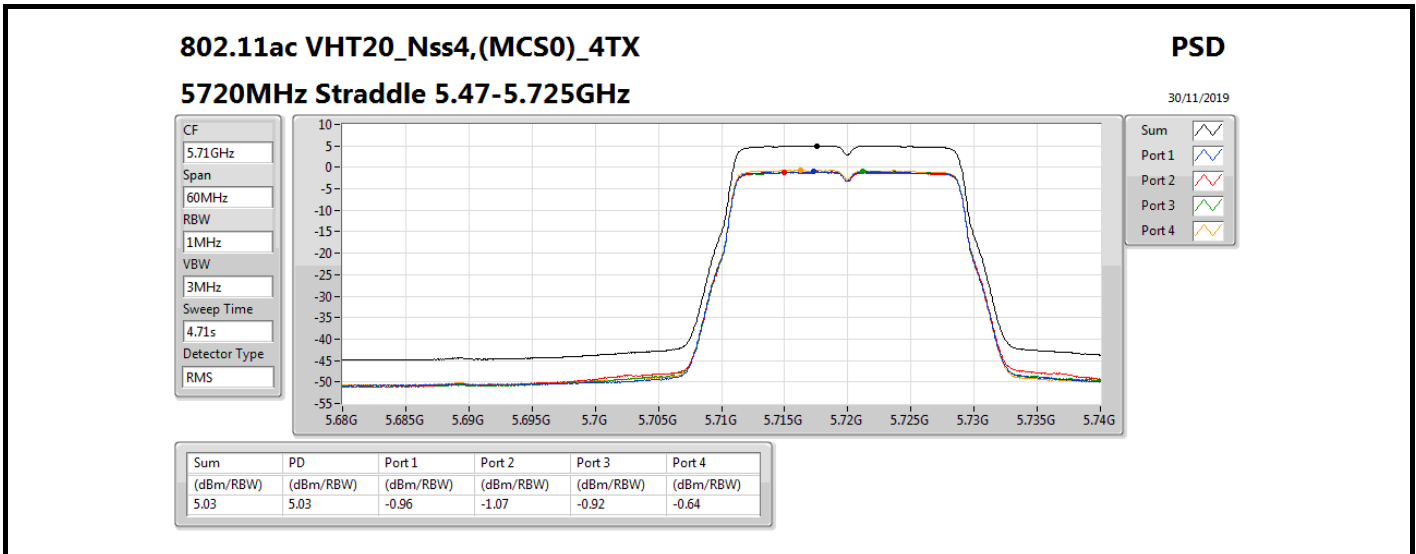

PSD

5300MHz

30/11/2019

Sum	PD	Port 1	Port 2	Port 3	Port 4
(dBm/RBW)	(dBm/RBW)	(dBm/RBW)	(dBm/RBW)	(dBm/RBW)	(dBm/RBW)
4.60	4.60	-1.22	-1.56	-1.21	-1.32

802.11ac VHT20_Nss4,(MCS0)_4TX

PSD

5320MHz

30/11/2019

Sum	PD	Port 1	Port 2	Port 3	Port 4
(dBm/RBW)	(dBm/RBW)	(dBm/RBW)	(dBm/RBW)	(dBm/RBW)	(dBm/RBW)
4.71	4.71	-1.19	-1.44	-1.08	-1.15

802.11ac VHT40_Nss4,(MCS0)_4TX

PSD

5310MHz

30/11/2019

Sum	PD	Port 1	Port 2	Port 3	Port 4
(dBm/RBW)	(dBm/RBW)	(dBm/RBW)	(dBm/RBW)	(dBm/RBW)	(dBm/RBW)
2.14	2.14	-3.76	-3.98	-3.82	-3.54