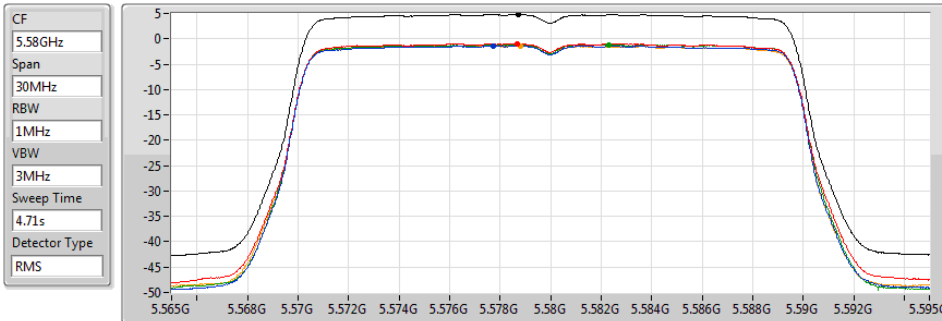

PSD

5260MHz

30/11/2019

Sum	PD	Port 1	Port 2	Port 3	Port 4
(dBm/1MHz)	(dBm/1MHz)	(dBm/1MHz)	(dBm/1MHz)	(dBm/1MHz)	(dBm/1MHz)
5.12	5.12	-0.90	-0.79	-0.81	-0.93

802.11ax HEW20_Nss4,(MCS0)_4TX

PSD

5580MHz

30/11/2019

Sum	PD	Port 1	Port 2	Port 3	Port 4
(dBm/RBW)	(dBm/RBW)	(dBm/RBW)	(dBm/RBW)	(dBm/RBW)	(dBm/RBW)
4.79	4.79	-1.42	-0.97	-1.13	-1.35

802.11ax HEW20_Nss4,(MCS0)_4TX

PSD

5700MHz

30/11/2019

Sum	PD	Port 1	Port 2	Port 3	Port 4
(dBm/RBW)	(dBm/RBW)	(dBm/RBW)	(dBm/RBW)	(dBm/RBW)	(dBm/RBW)
4.88	4.88	-1.19	-1.12	-1.19	-0.87