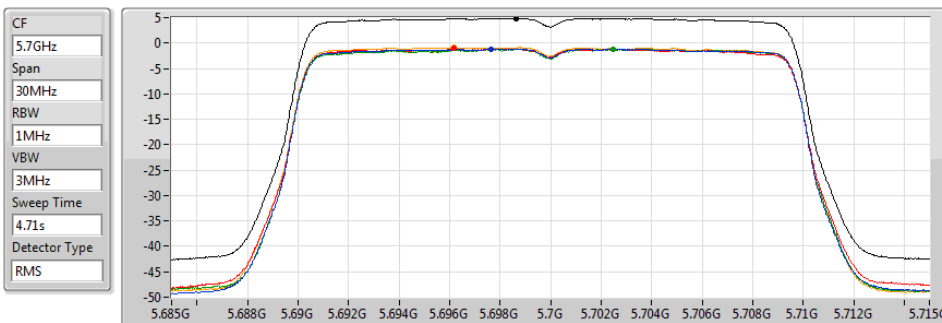

PSD

5260MHz

30/11/2019

Sum	PD	Port 1	Port 2	Port 3	Port 4
(dBm/1MHz)	(dBm/1MHz)	(dBm/1MHz)	(dBm/1MHz)	(dBm/1MHz)	(dBm/1MHz)
5.12	5.12	-0.90	-0.79	-0.81	-0.93

802.11ax HEW20_Nss4,(MCS0)_4TX

PSD

5580MHz

30/11/2019

Sum	PD	Port 1	Port 2	Port 3	Port 4
(dBm/RBW)	(dBm/RBW)	(dBm/RBW)	(dBm/RBW)	(dBm/RBW)	(dBm/RBW)
4.79	4.79	-1.42	-0.97	-1.13	-1.35

802.11ax HEW20_Nss4,(MCS0)_4TX

PSD

5700MHz

30/11/2019

Sum	PD	Port 1	Port 2	Port 3	Port 4
(dBm/RBW)	(dBm/RBW)	(dBm/RBW)	(dBm/RBW)	(dBm/RBW)	(dBm/RBW)
4.88	4.88	-1.19	-1.12	-1.19	-0.87