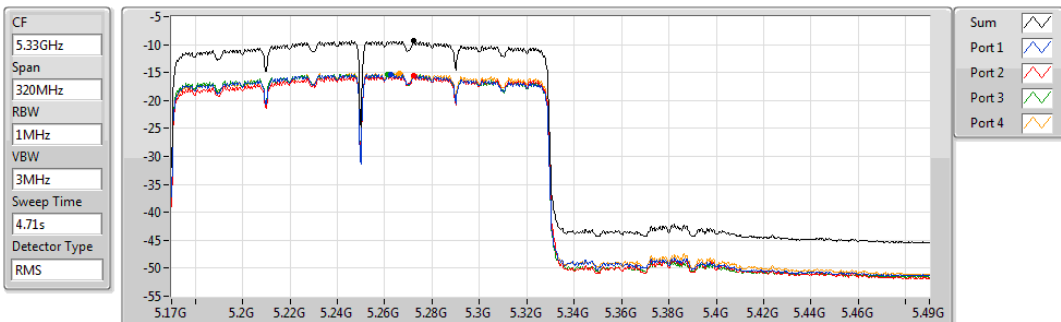

5250MHz Straddle 5.25-5.35GHz

02/12/2019

Sum	PD	Port 1	Port 2	Port 3	Port 4
(dBm/RBW)	(dBm/RBW)	(dBm/RBW)	(dBm/RBW)	(dBm/RBW)	(dBm/RBW)
-9.37	-9.37	-15.36	-15.57	-15.35	-15.09