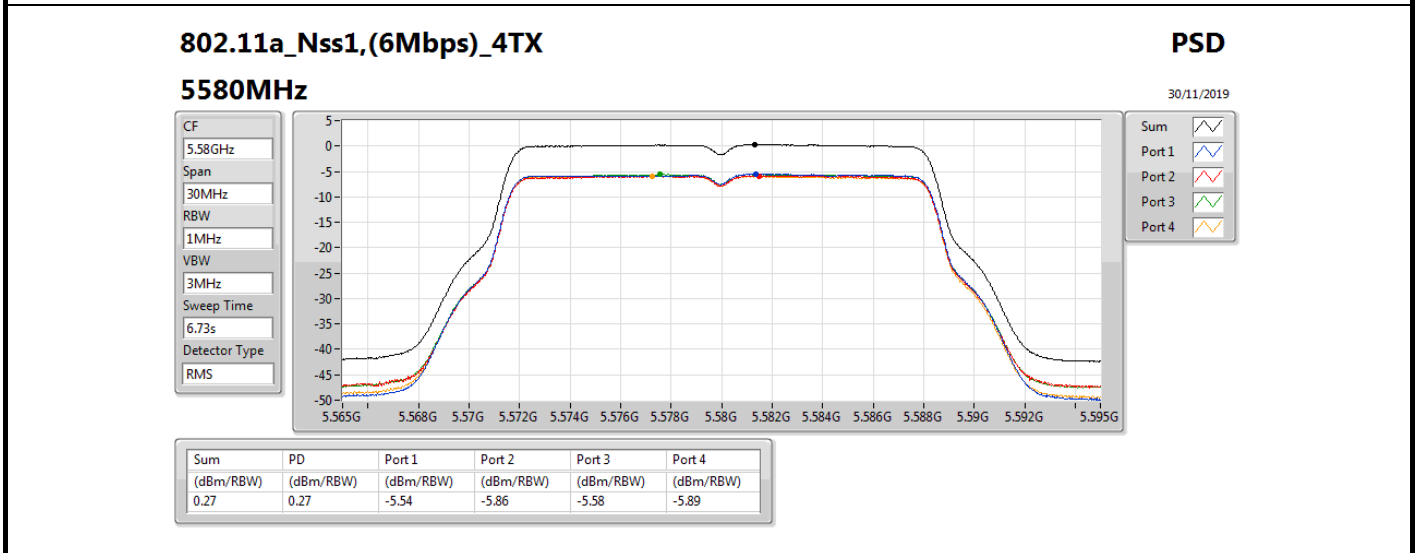

DG = Directional Gain; RBW = 500 kHz for 5.725-5.85GHz band / 1MHz for other band;

PD = trace bin-by-bin of each transmits port summing can be performed maximum power density; Port X = Port X power density;