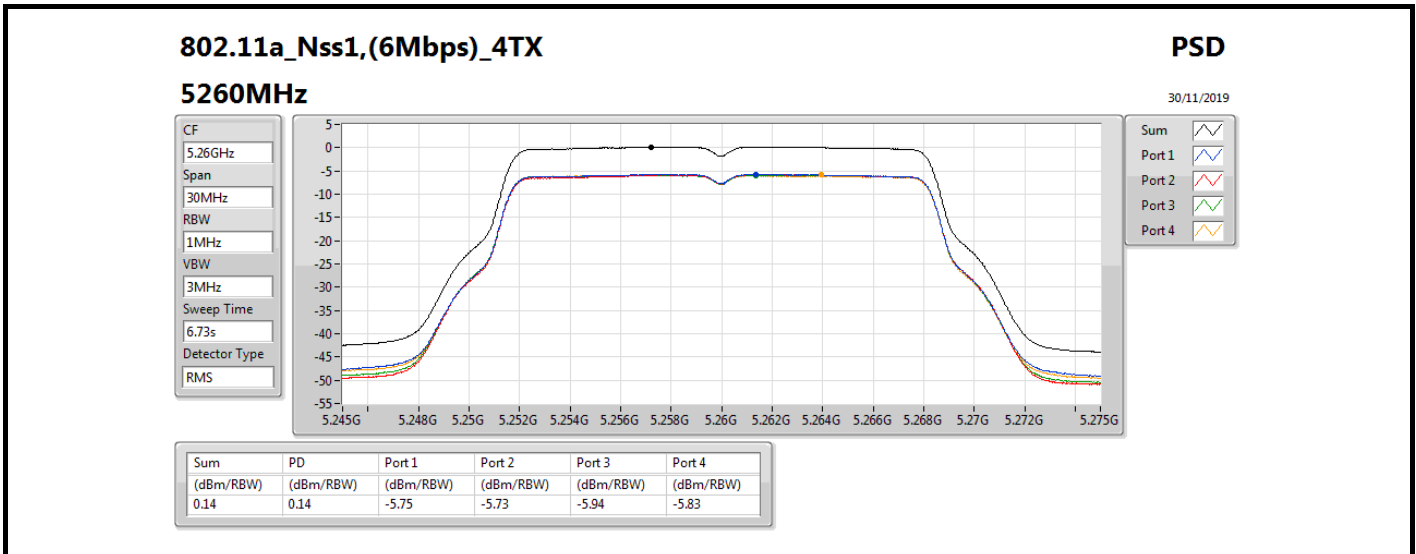

DG = Directional Gain; RBW = 500 kHz for 5.725-5.85GHz band / 1MHz for other band;

PD = trace bin-by-bin of each transmits port summing can be performed maximum power density; Port X = Port X power density;