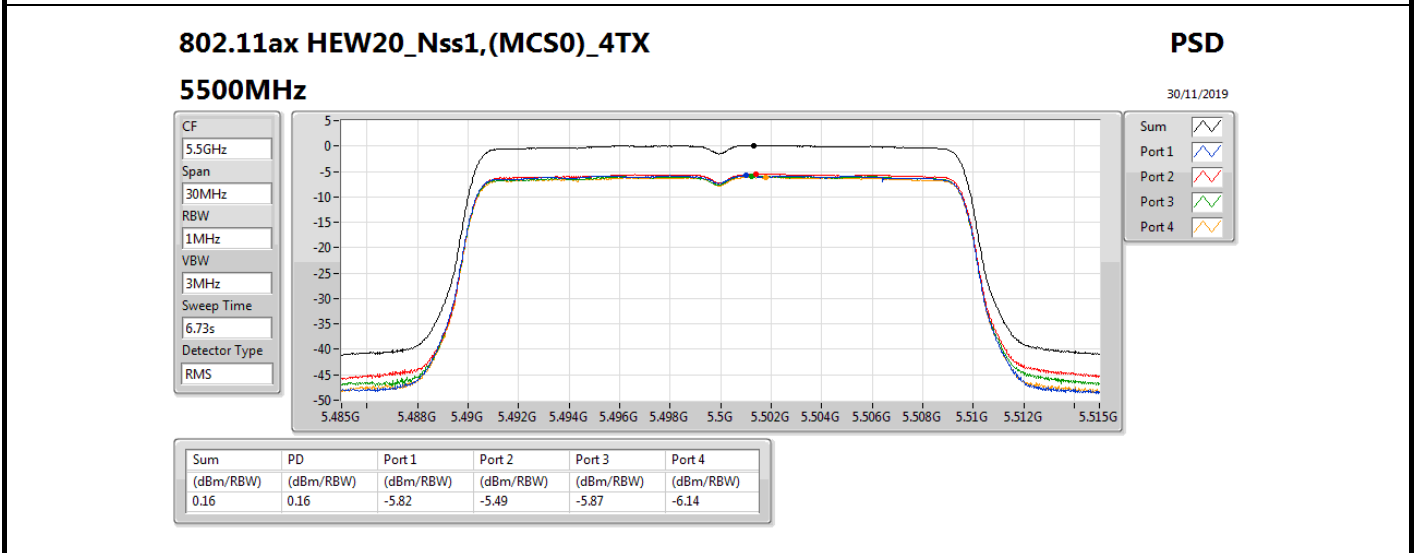

802.11ax HEW20_Nss1,(MCS0)_4TX

PSD

5260MHz

30/11/2019

Sum	PD	Port 1	Port 2	Port 3	Port 4
(dBm/RBW)	(dBm/RBW)	(dBm/RBW)	(dBm/RBW)	(dBm/RBW)	(dBm/RBW)
0.19	0.19	-5.73	-5.90	-5.77	-5.72

802.11ax HEW20_Nss1,(MCS0)_4TX

PSD

5300MHz

30/11/2019

Sum	PD	Port 1	Port 2	Port 3	Port 4
(dBm/RBW)	(dBm/RBW)	(dBm/RBW)	(dBm/RBW)	(dBm/RBW)	(dBm/RBW)
0.15	0.15	-5.79	-6.07	-5.81	-5.71

802.11ax HEW40_Nss1,(MCS0)_4TX

PSD

5550MHz

30/11/2019