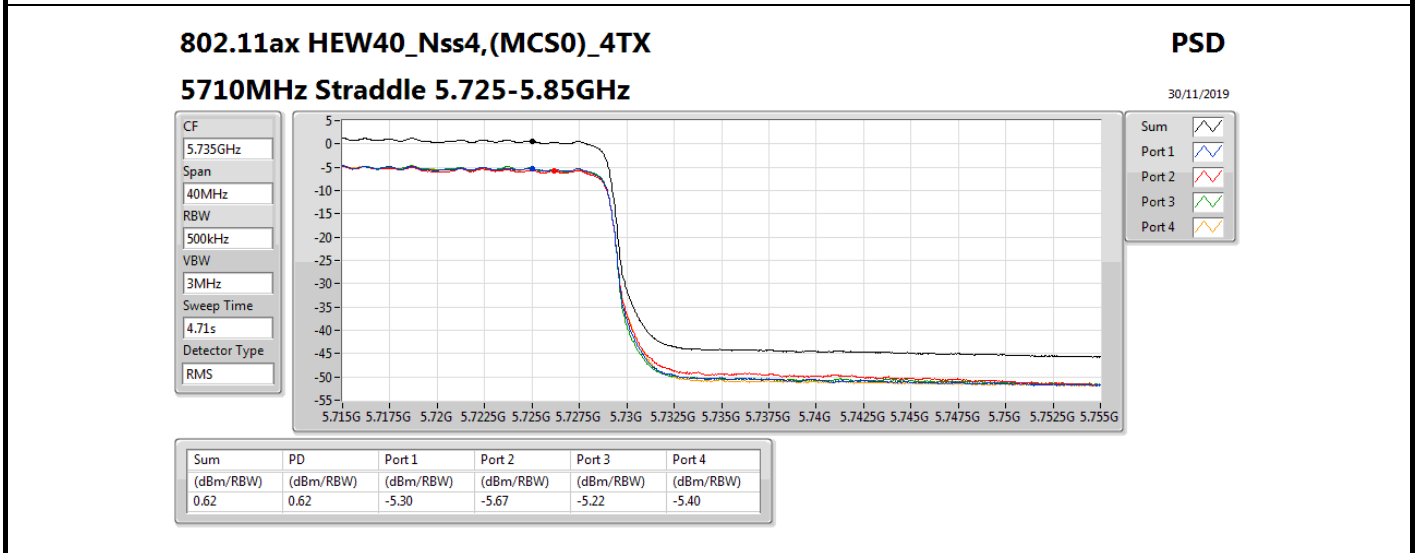

PSD

5310MHz

30/11/2019

Sum	PD	Port 1	Port 2	Port 3	Port 4
(dBm/RBW)	(dBm/RBW)	(dBm/RBW)	(dBm/RBW)	(dBm/RBW)	(dBm/RBW)
2.15	2.15	-3.77	-4.02	-3.80	-3.63

802.11ax HEW80_Nss4,(MCS0)_4TX

PSD

5530MHz

02/12/2019

Sum	PD	Port 1	Port 2	Port 3	Port 4
(dBm/RBW)	(dBm/RBW)	(dBm/RBW)	(dBm/RBW)	(dBm/RBW)	(dBm/RBW)
-1.37	-1.37	-7.47	-7.03	-7.38	-7.18

802.11ax HEW80_Nss4,(MCS0)_4TX

PSD

5610MHz

02/12/2019

Sum	PD	Port 1	Port 2	Port 3	Port 4
(dBm/RBW)	(dBm/RBW)	(dBm/RBW)	(dBm/RBW)	(dBm/RBW)	(dBm/RBW)
-0.46	-0.46	-6.86	-6.20	-6.35	-6.04