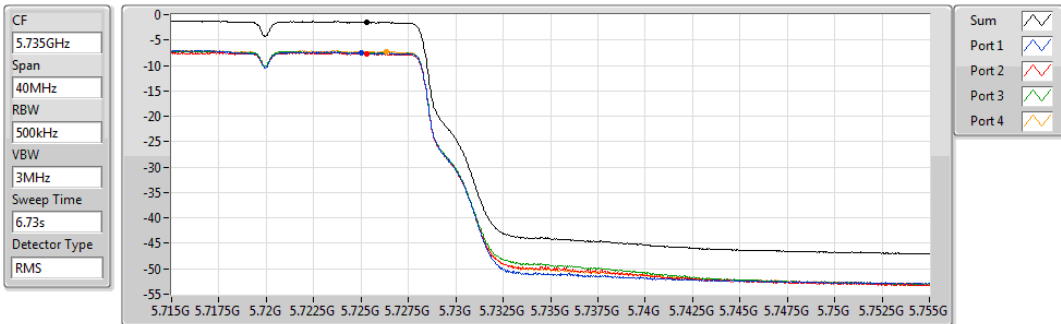

DG = Directional Gain; RBW = 500 kHz for 5.725-5.85GHz band / 1MHz for other band;

PD = trace bin-by-bin of each transmits port summing can be performed maximum power density; Port X = Port X power density;

802.11a_Nss1,(6Mbps)_4TX
5720MHz Straddle 5.47-5.725GHz

PSD

30/11/2019

Sum	PD	Port 1	Port 2	Port 3	Port 4
(dBm/RBW)	(dBm/RBW)	(dBm/RBW)	(dBm/RBW)	(dBm/RBW)	(dBm/RBW)
0.17	0.17	-5.65	-6.04	-5.79	-5.51

802.11a_Nss1,(6Mbps)_4TX
5720MHz Straddle 5.725-5.85GHz

PSD

30/11/2019

Sum	PD	Port 1	Port 2	Port 3	Port 4
(dBm/RBW)	(dBm/RBW)	(dBm/RBW)	(dBm/RBW)	(dBm/RBW)	(dBm/RBW)
-1.47	-1.47	-7.52	-7.63	-7.53	-7.24

802.11ac VHT20_Nss1,(MCS0)_4TX
5260MHz

PSD

30/11/2019

Sum	PD	Port 1	Port 2	Port 3	Port 4
(dBm/RBW)	(dBm/RBW)	(dBm/RBW)	(dBm/RBW)	(dBm/RBW)	(dBm/RBW)
0.27	0.27	-5.81	-5.64	-5.69	-5.72