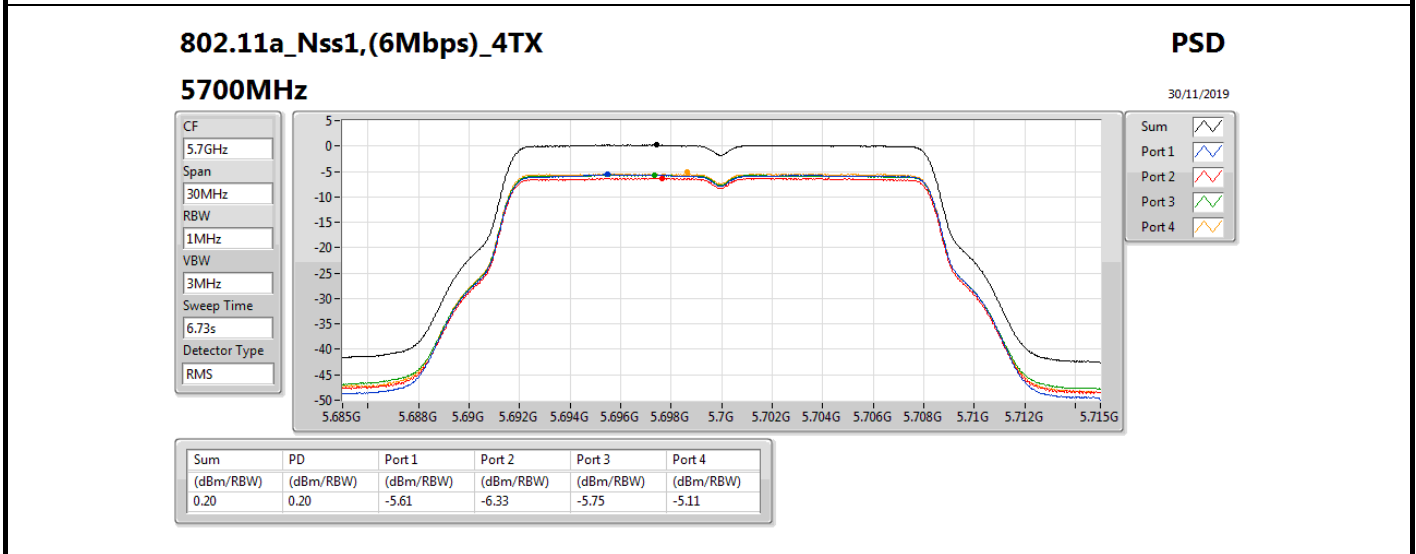

DG = Directional Gain; RBW = 500 kHz for 5.725-5.85GHz band / 1MHz for other band;

PD = trace bin-by-bin of each transmits port summing can be performed maximum power density; Port X = Port X power density;