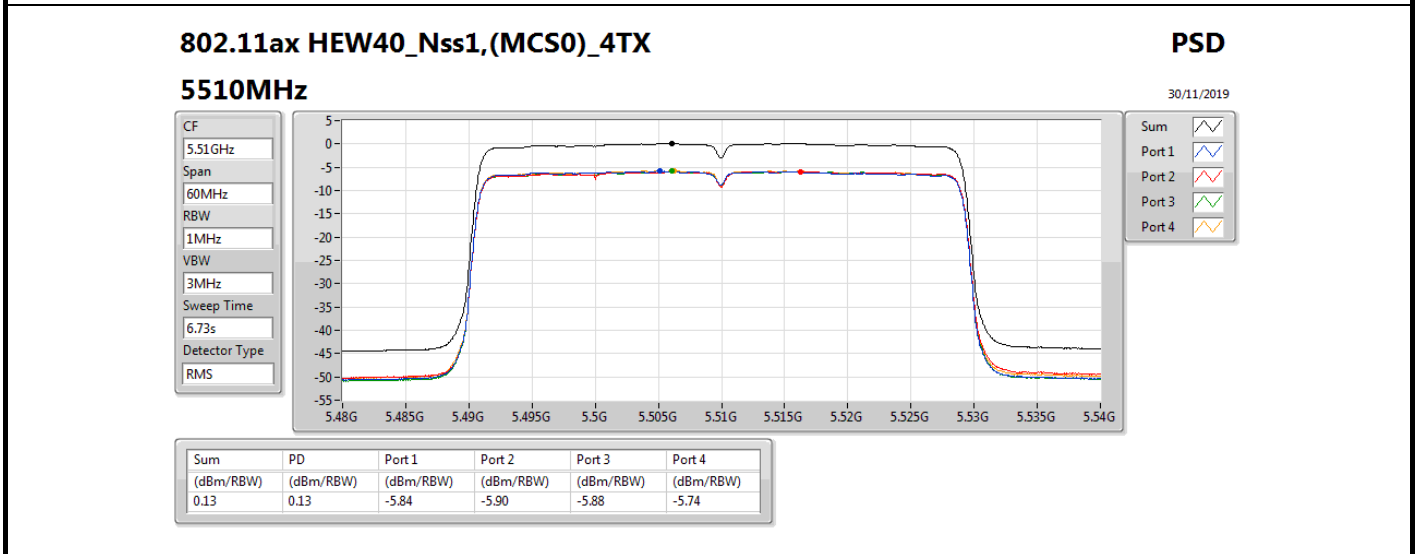

PSD

5300MHz

30/11/2019

Sum	PD	Port 1	Port 2	Port 3	Port 4
(dBm/RBW)	(dBm/RBW)	(dBm/RBW)	(dBm/RBW)	(dBm/RBW)	(dBm/RBW)
0.15	0.15	-5.79	-6.07	-5.81	-5.71

802.11ax HEW40_Nss1,(MCS0)_4TX

PSD

5550MHz

30/11/2019

Sum	PD	Port 1	Port 2	Port 3	Port 4
(dBm/RBW)	(dBm/RBW)	(dBm/RBW)	(dBm/RBW)	(dBm/RBW)	(dBm/RBW)
0.03	0.03	-6.03	-6.04	-5.92	-5.90

802.11ax HEW40_Nss1,(MCS0)_4TX

PSD

5670MHz

30/11/2019

Sum	PD	Port 1	Port 2	Port 3	Port 4
(dBm/RBW)	(dBm/RBW)	(dBm/RBW)	(dBm/RBW)	(dBm/RBW)	(dBm/RBW)
0.25	0.25	-5.87	-5.82	-5.62	-5.54