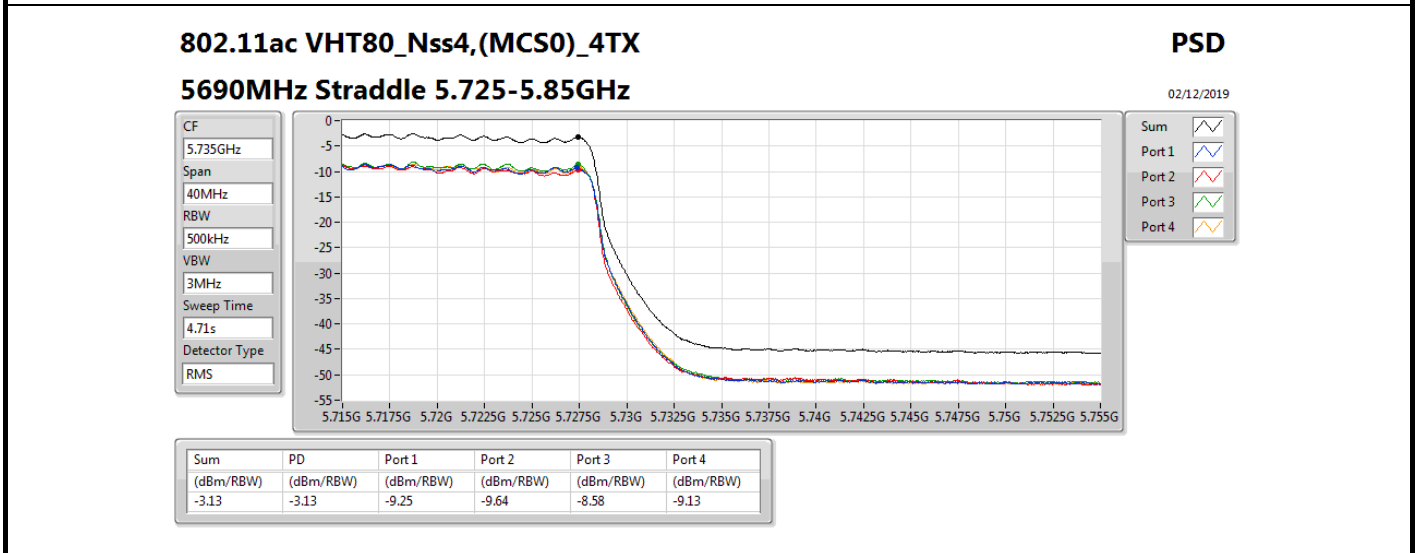

802.11ac VHT80_Nss4,(MCS0)_4TX

PSD

5610MHz

02/12/2019

CF
5.61GHz
Span
120MHz
RBW
1MHz
VBW
3MHz
Sweep Time
4.71s
Detector Type
RMS

Sum
Port 1
Port 2
Port 3
Port 4

Sum	PD	Port 1	Port 2	Port 3	Port 4
(dBm/RBW)	(dBm/RBW)	(dBm/RBW)	(dBm/RBW)	(dBm/RBW)	(dBm/RBW)
-0.48	-0.48	-6.98	-6.27	-6.26	-6.12