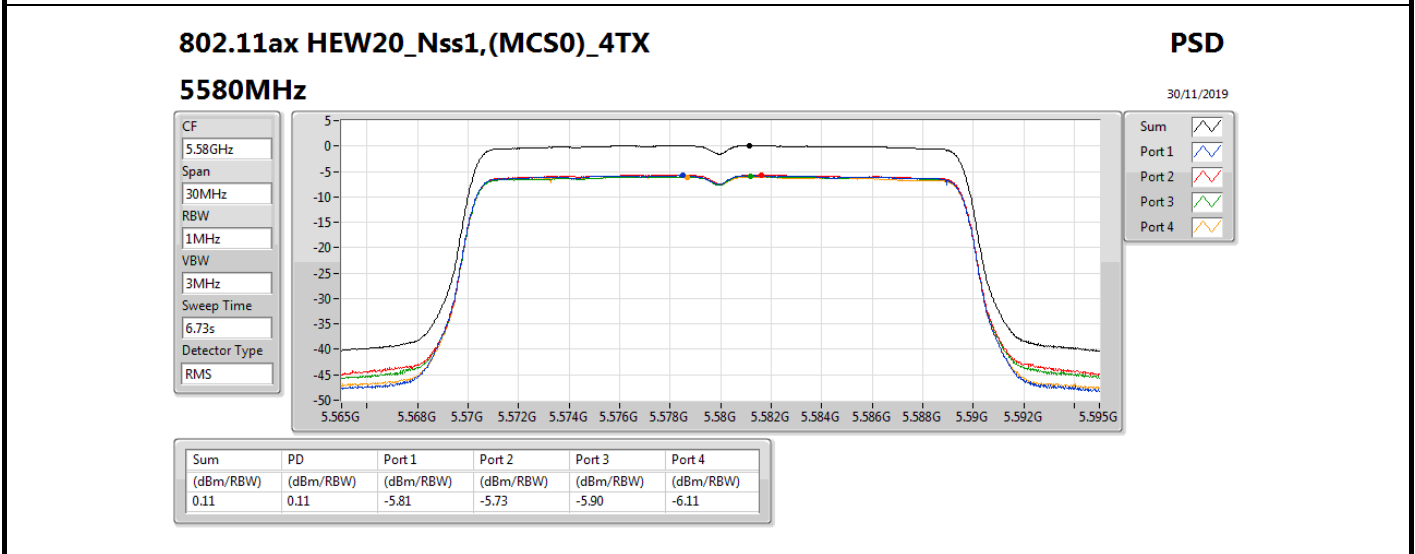

802.11ax HEW20_Nss1,(MCS0)_4TX

PSD

5260MHz

30/11/2019

Sum	PD	Port 1	Port 2	Port 3	Port 4
(dBm/RBW)	(dBm/RBW)	(dBm/RBW)	(dBm/RBW)	(dBm/RBW)	(dBm/RBW)
0.19	0.19	-5.73	-5.90	-5.77	-5.72

802.11ax HEW20_Nss1,(MCS0)_4TX

PSD

5300MHz

30/11/2019

Sum	PD	Port 1	Port 2	Port 3	Port 4
(dBm/RBW)	(dBm/RBW)	(dBm/RBW)	(dBm/RBW)	(dBm/RBW)	(dBm/RBW)
0.15	0.15	-5.79	-6.07	-5.81	-5.71

802.11ax HEW40_Nss1,(MCS0)_4TX

PSD

5550MHz

30/11/2019