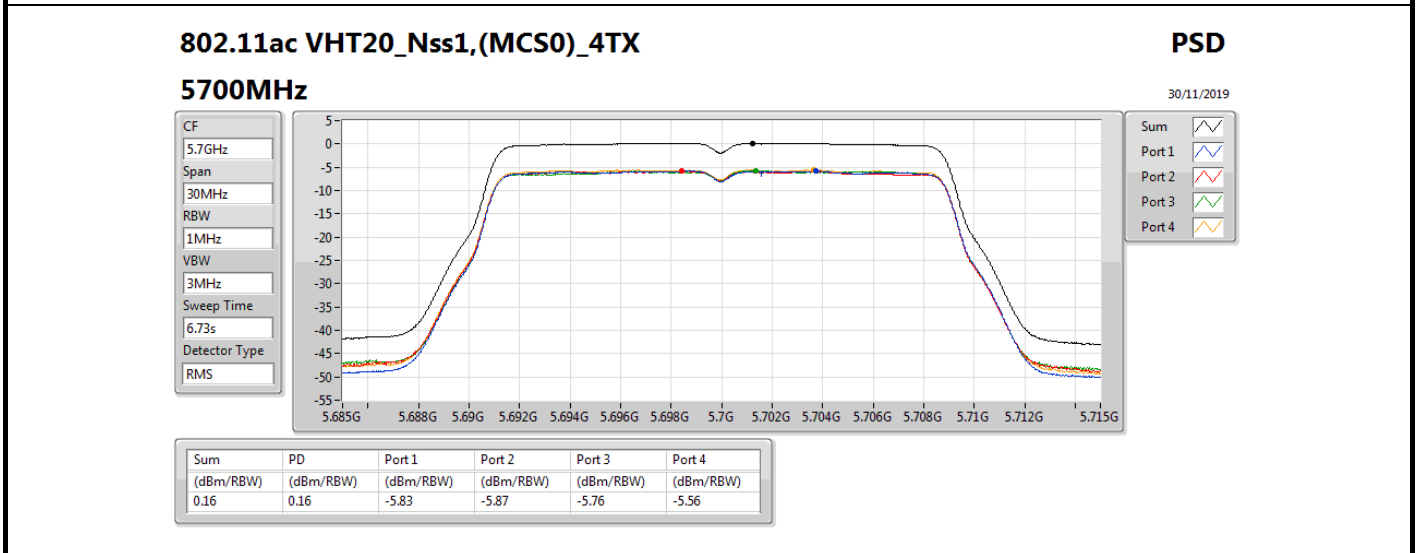

DG = Directional Gain; RBW = 500 kHz for 5.725-5.85GHz band / 1MHz for other band;

PD = trace bin-by-bin of each transmits port summing can be performed maximum power density; Port X = Port X power density;

PSD

30/11/2019

Sum	PD	Port 1	Port 2	Port 3	Port 4
(dBm/RBW)	(dBm/RBW)	(dBm/RBW)	(dBm/RBW)	(dBm/RBW)	(dBm/RBW)
-1.47	-1.47	-7.52	-7.63	-7.53	-7.24

802.11ac VHT20_Nss1,(MCS0)_4TX
5260MHz

PSD

30/11/2019

Sum	PD	Port 1	Port 2	Port 3	Port 4
(dBm/RBW)	(dBm/RBW)	(dBm/RBW)	(dBm/RBW)	(dBm/RBW)	(dBm/RBW)
0.27	0.27	-5.81	-5.64	-5.69	-5.72