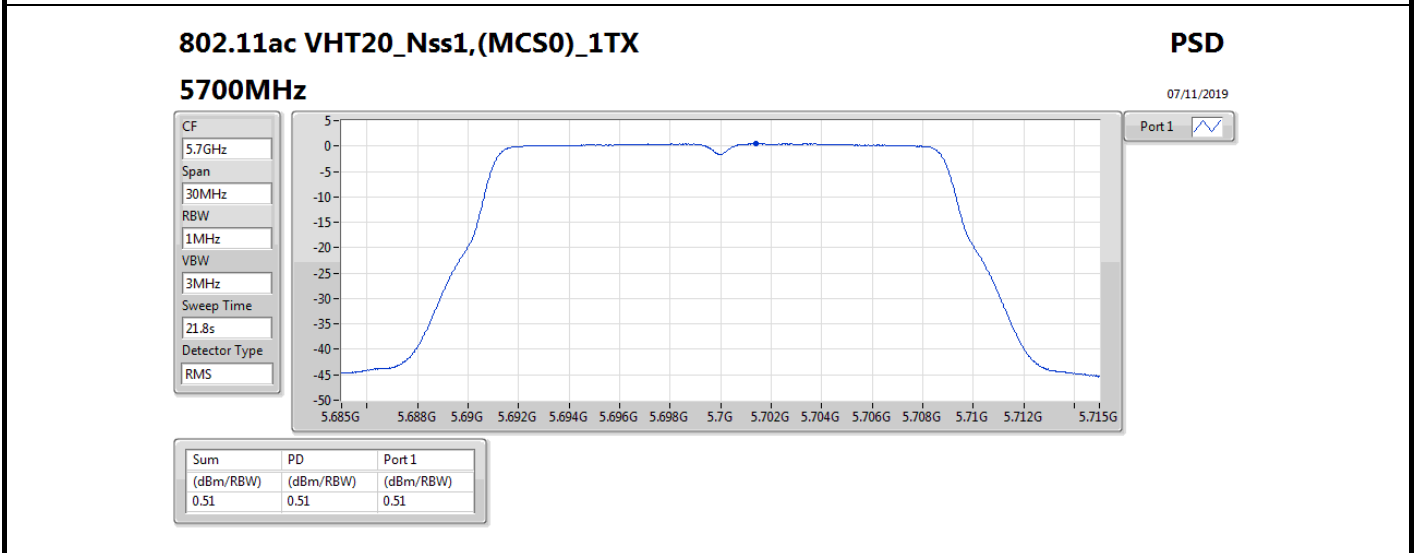

DG = Directional Gain; **RBW** = 500 kHz for 5.725-5.85GHz band / 1MHz for other band;

PD = trace bin-by-bin of each transmits port summing can be performed maximum power density; **Port X** = Port X power density;