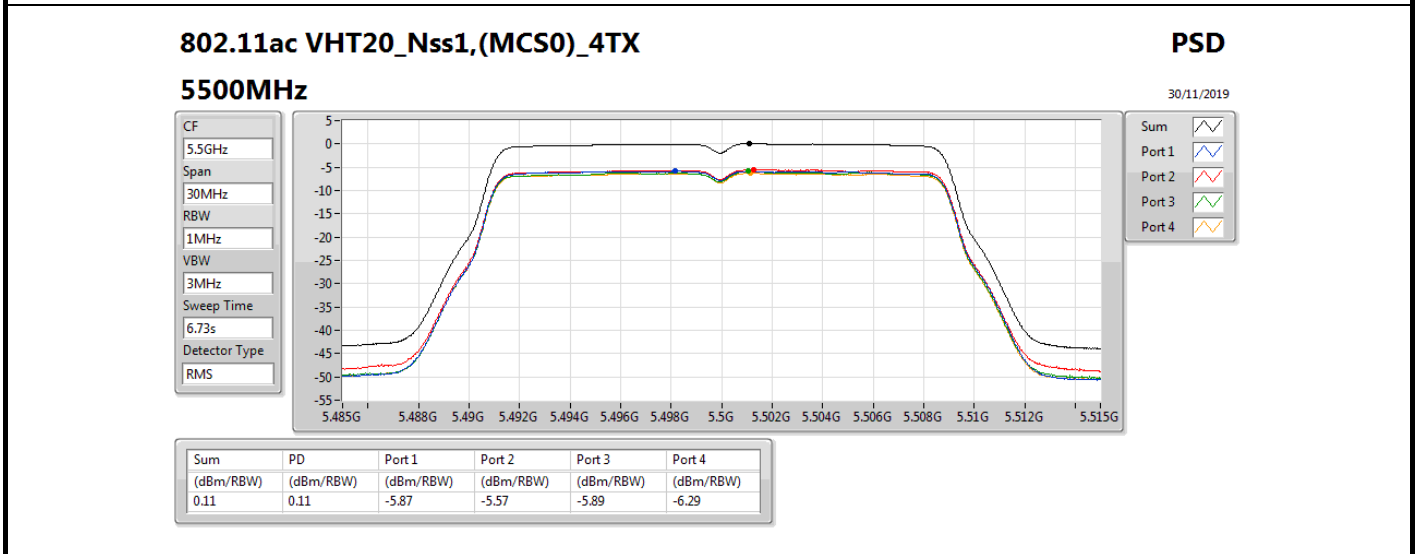

DG = Directional Gain; RBW = 500 kHz for 5.725-5.85GHz band / 1MHz for other band;

PD = trace bin-by-bin of each transmits port summing can be performed maximum power density; Port X = Port X power density;

802.11a_Nss1,(6Mbps)_4TX
5720MHz Straddle 5.47-5.725GHz

PSD

30/11/2019

Sum	PD	Port 1	Port 2	Port 3	Port 4
(dBm/RBW)	(dBm/RBW)	(dBm/RBW)	(dBm/RBW)	(dBm/RBW)	(dBm/RBW)
0.17	0.17	-5.65	-6.04	-5.79	-5.51

802.11a_Nss1,(6Mbps)_4TX
5720MHz Straddle 5.725-5.85GHz

PSD

30/11/2019

Sum	PD	Port 1	Port 2	Port 3	Port 4
(dBm/RBW)	(dBm/RBW)	(dBm/RBW)	(dBm/RBW)	(dBm/RBW)	(dBm/RBW)
-1.47	-1.47	-7.52	-7.63	-7.53	-7.24

802.11ac VHT20_Nss1,(MCS0)_4TX
5260MHz

PSD

30/11/2019

Sum	PD	Port 1	Port 2	Port 3	Port 4
(dBm/RBW)	(dBm/RBW)	(dBm/RBW)	(dBm/RBW)	(dBm/RBW)	(dBm/RBW)
0.27	0.27	-5.81	-5.64	-5.69	-5.72