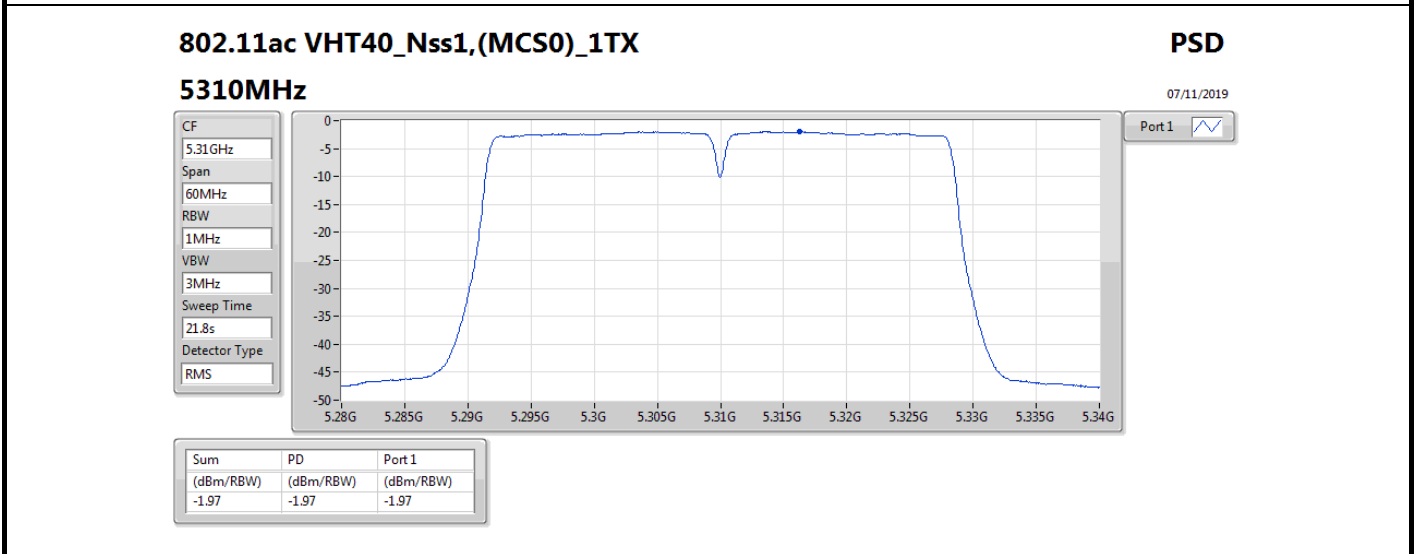

DG = Directional Gain; **RBW** = 500 kHz for 5.725-5.85GHz band / 1MHz for other band;

PD = trace bin-by-bin of each transmits port summing can be performed maximum power density; **Port X** = Port X power density;