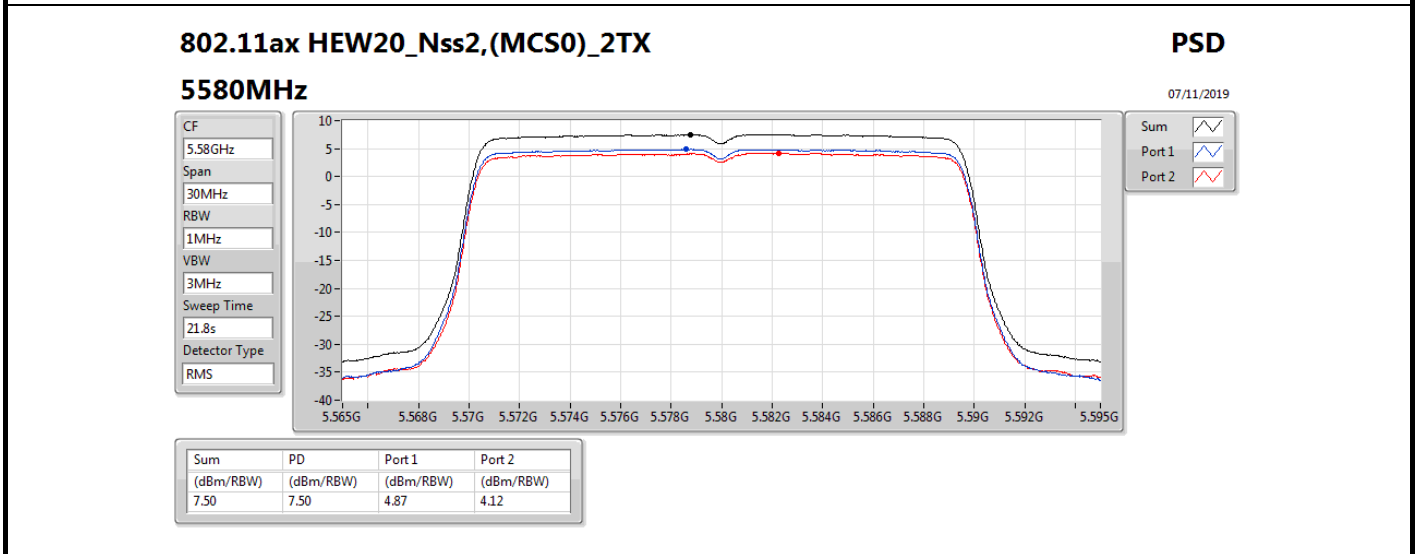

DG = Directional Gain; **RBW** = 500 kHz for 5.725-5.85GHz band / 1MHz for other band;

PD = trace bin-by-bin of each transmits port summing can be performed maximum power density; **Port X** = Port X power density;