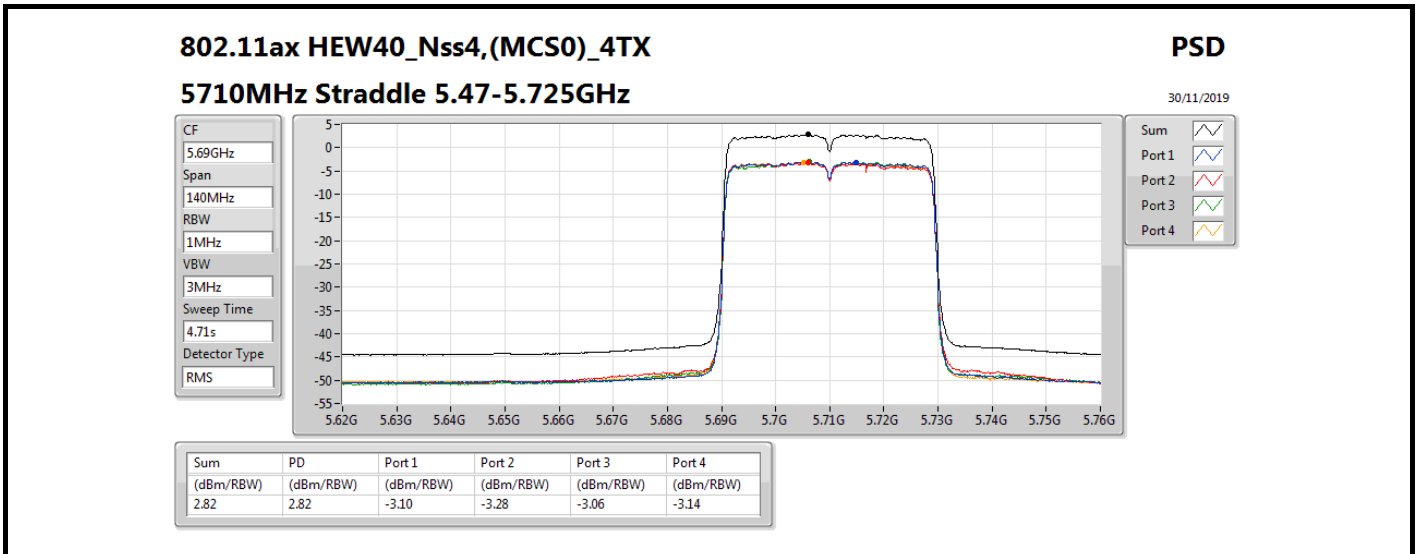

PSD

5310MHz

30/11/2019

Sum	PD	Port 1	Port 2	Port 3	Port 4
(dBm/RBW)	(dBm/RBW)	(dBm/RBW)	(dBm/RBW)	(dBm/RBW)	(dBm/RBW)
2.15	2.15	-3.77	-4.02	-3.80	-3.63

802.11ax HEW80_Nss4,(MCS0)_4TX

PSD

5530MHz

02/12/2019

Sum	PD	Port 1	Port 2	Port 3	Port 4
(dBm/RBW)	(dBm/RBW)	(dBm/RBW)	(dBm/RBW)	(dBm/RBW)	(dBm/RBW)
-1.37	-1.37	-7.47	-7.03	-7.38	-7.18

802.11ax HEW80_Nss4,(MCS0)_4TX

PSD

5610MHz

02/12/2019

Sum	PD	Port 1	Port 2	Port 3	Port 4
(dBm/RBW)	(dBm/RBW)	(dBm/RBW)	(dBm/RBW)	(dBm/RBW)	(dBm/RBW)
-0.46	-0.46	-6.86	-6.20	-6.35	-6.04