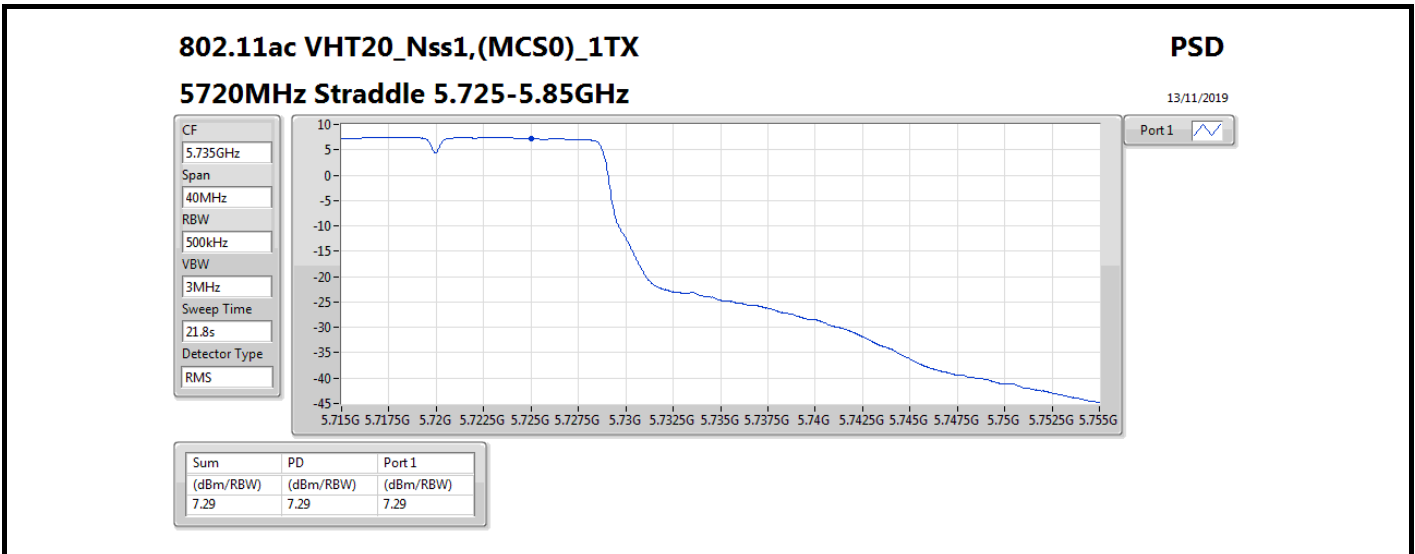

DG = Directional Gain; **RBW** = 500 kHz for 5.725-5.85GHz band / 1MHz for other band;

PD = trace bin-by-bin of each transmits port summing can be performed maximum power density; **Port X** = Port X power density;