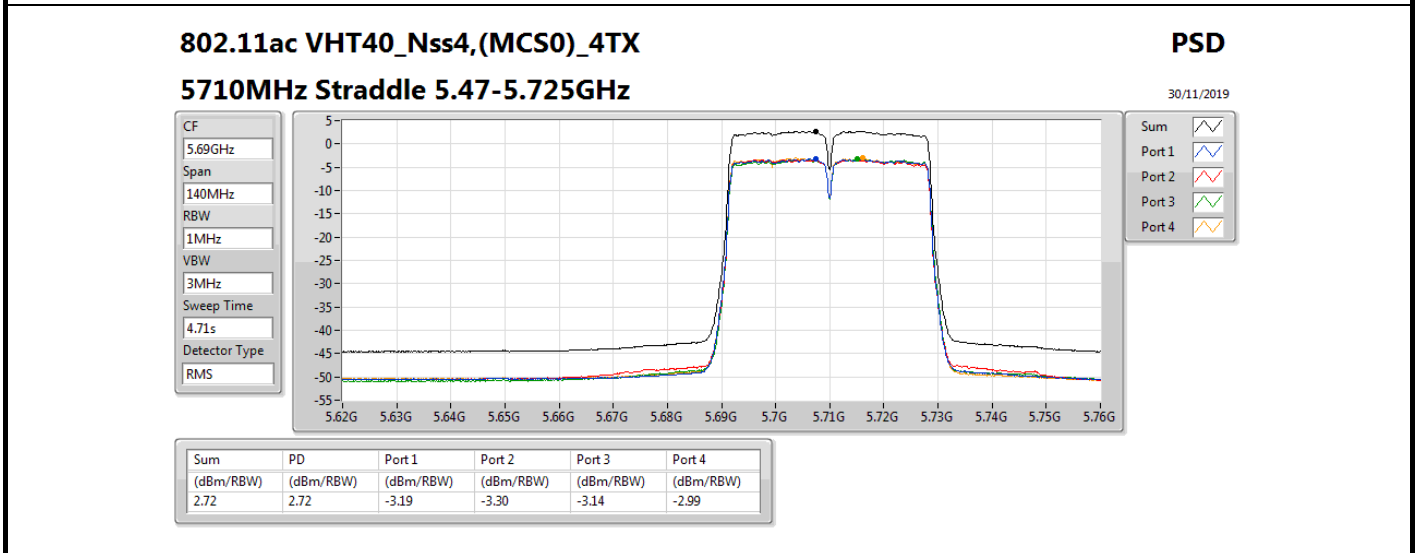

802.11ac VHT40_Nss4,(MCS0)_4TX

PSD

5510MHz

30/11/2019

Sum	PD	Port 1	Port 2	Port 3	Port 4
(dBm/RBW)	(dBm/RBW)	(dBm/RBW)	(dBm/RBW)	(dBm/RBW)	(dBm/RBW)
2.10	2.10	-3.96	-3.74	-3.87	-3.76

802.11ac VHT40_Nss4,(MCS0)_4TX

PSD

5550MHz

30/11/2019

Sum	PD	Port 1	Port 2	Port 3	Port 4
(dBm/RBW)	(dBm/RBW)	(dBm/RBW)	(dBm/RBW)	(dBm/RBW)	(dBm/RBW)
1.95	1.95	-4.16	-3.96	-3.84	-3.93

802.11ac VHT80_Nss4,(MCS0)_4TX

PSD

5290MHz

02/12/2019