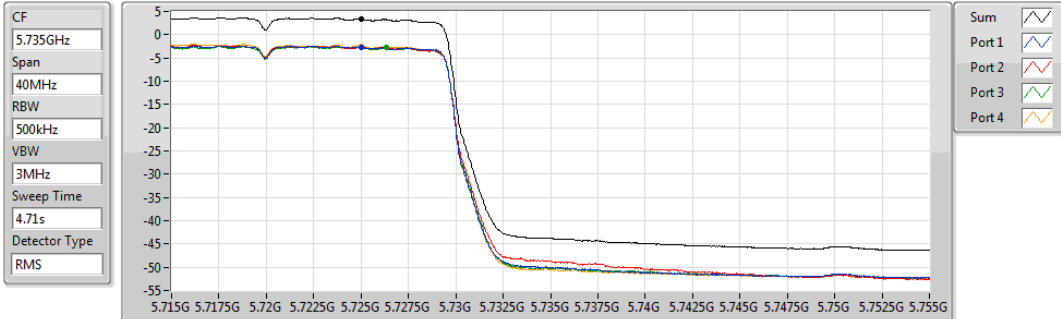

802.11ax HEW20_Nss4,(MCS0)_4TX

PSD

5720MHz Straddle 5.725-5.85GHz

30/11/2019

Sum	PD	Port 1	Port 2	Port 3	Port 4
(dBm/RBW)	(dBm/RBW)	(dBm/RBW)	(dBm/RBW)	(dBm/RBW)	(dBm/RBW)
3.37	3.37	-2.76	-2.66	-2.70	-2.39