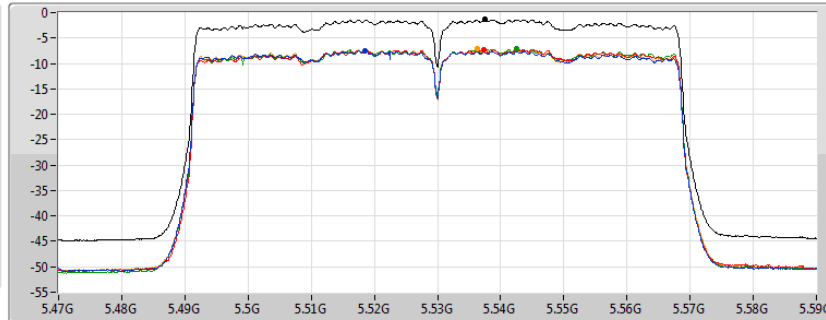

802.11ac VHT80_Nss4,(MCS0)_4TX

PSD

5530MHz

02/12/2019

CF
5.53GHz
Span
120MHz
RBW
1MHz
VBW
3MHz
Sweep Time
4.71s
Detector Type
RMS

Sum
Port 1
Port 2
Port 3
Port 4

Sum	PD	Port 1	Port 2	Port 3	Port 4
(dBm/RBW)	(dBm/RBW)	(dBm/RBW)	(dBm/RBW)	(dBm/RBW)	(dBm/RBW)
-1.37	-1.37	-7.53	-7.22	-7.09	-7.18