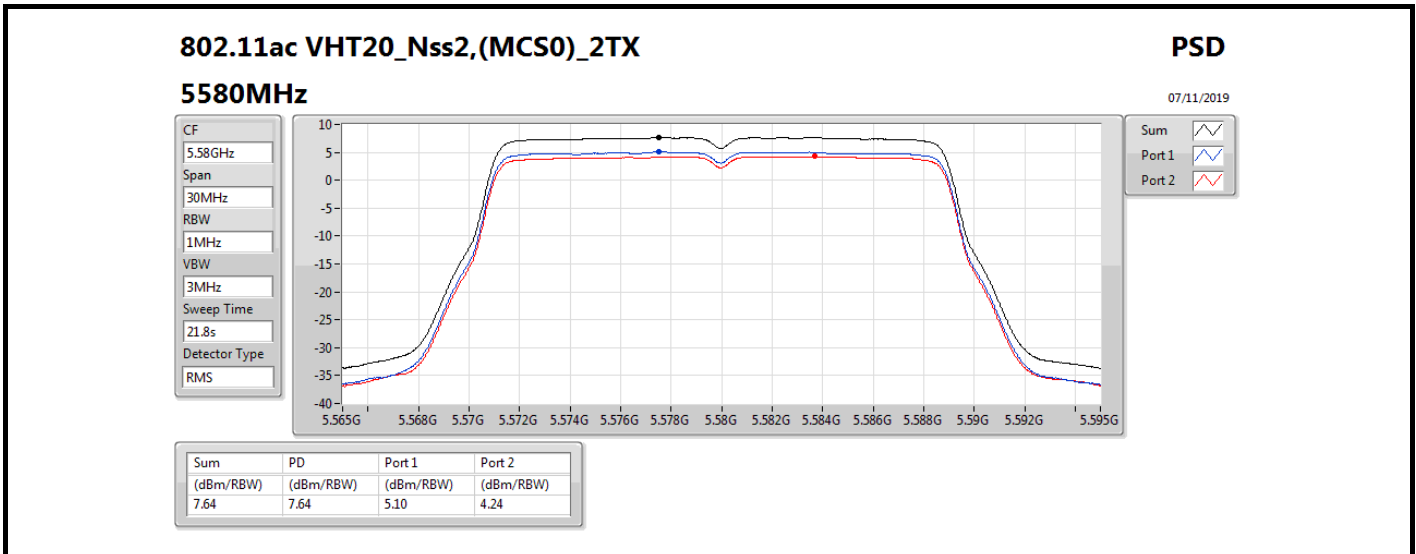

DG = Directional Gain; **RBW** = 500 kHz for 5.725-5.85GHz band / 1MHz for other band;

PD = trace bin-by-bin of each transmits port summing can be performed maximum power density; **Port X** = Port X power density;