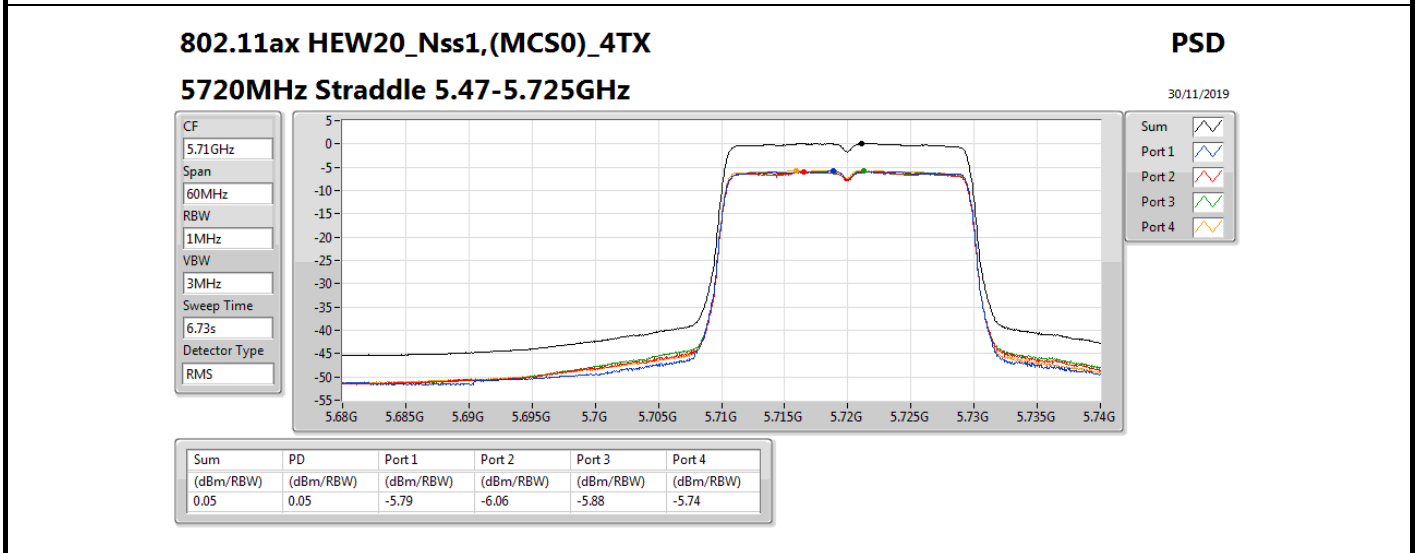

PSD

5300MHz

30/11/2019

Sum	PD	Port 1	Port 2	Port 3	Port 4
(dBm/RBW)	(dBm/RBW)	(dBm/RBW)	(dBm/RBW)	(dBm/RBW)	(dBm/RBW)
0.15	0.15	-5.79	-6.07	-5.81	-5.71

802.11ax HEW40_Nss1,(MCS0)_4TX

PSD

5550MHz

30/11/2019

Sum	PD	Port 1	Port 2	Port 3	Port 4
(dBm/RBW)	(dBm/RBW)	(dBm/RBW)	(dBm/RBW)	(dBm/RBW)	(dBm/RBW)
0.03	0.03	-6.03	-6.04	-5.92	-5.90

802.11ax HEW40_Nss1,(MCS0)_4TX

PSD

5670MHz

30/11/2019

Sum	PD	Port 1	Port 2	Port 3	Port 4
(dBm/RBW)	(dBm/RBW)	(dBm/RBW)	(dBm/RBW)	(dBm/RBW)	(dBm/RBW)
0.25	0.25	-5.87	-5.82	-5.62	-5.54