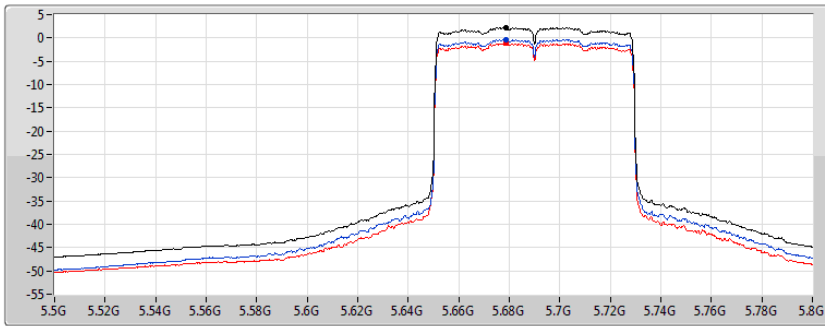

Sum
Port 1
Port 2

Sum	PD	Port 1	Port 2
(dBm/RBW)	(dBm/RBW)	(dBm/RBW)	(dBm/RBW)
2.26	2.26	-0.34	-1.21

802.11ax HEW80_Nss2,(MCS0)_2TX

PSD

5690MHz Straddle 5.725-5.85GHz

07/11/2019

CF
5.735GHz
Span
40MHz
RBW
500kHz
VBW
3MHz
Sweep Time
21.8s
Detector Type
RMS