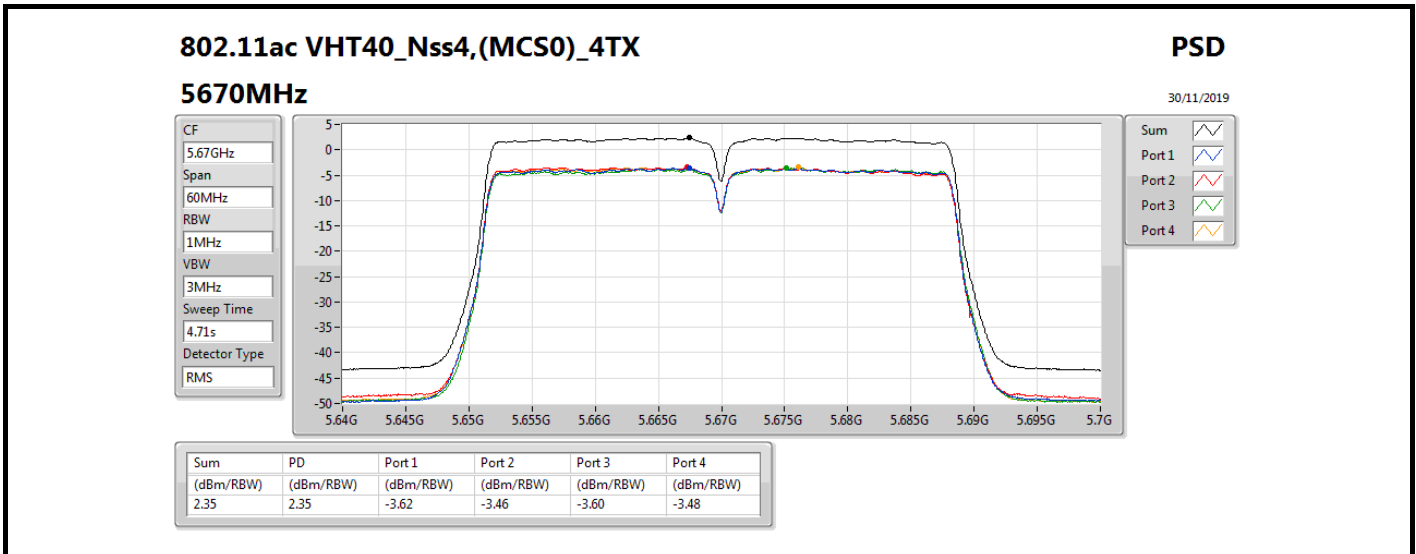

802.11ac VHT40_Nss4,(MCS0)_4TX

PSD

5510MHz

30/11/2019

Sum	PD	Port 1	Port 2	Port 3	Port 4
(dBm/RBW)	(dBm/RBW)	(dBm/RBW)	(dBm/RBW)	(dBm/RBW)	(dBm/RBW)
2.10	2.10	-3.96	-3.74	-3.87	-3.76

802.11ac VHT40_Nss4,(MCS0)_4TX

PSD

5550MHz

30/11/2019

Sum	PD	Port 1	Port 2	Port 3	Port 4
(dBm/RBW)	(dBm/RBW)	(dBm/RBW)	(dBm/RBW)	(dBm/RBW)	(dBm/RBW)
1.95	1.95	-4.16	-3.96	-3.84	-3.93

802.11ac VHT80_Nss4,(MCS0)_4TX

PSD

5290MHz

02/12/2019