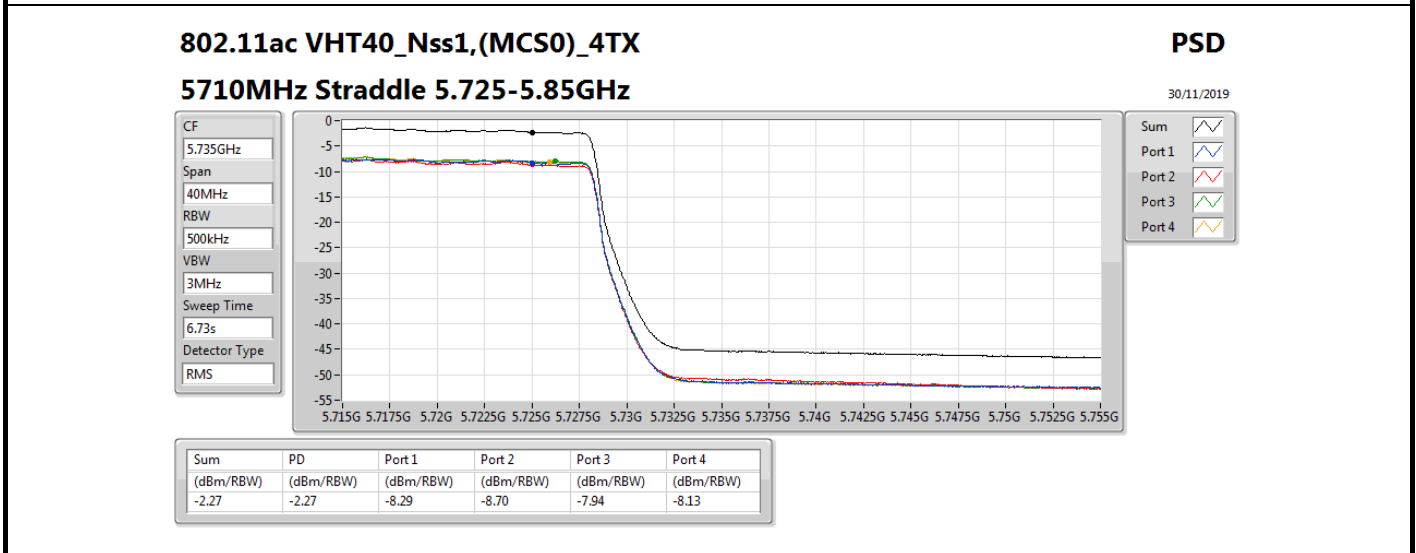

DG = Directional Gain; RBW = 500 kHz for 5.725-5.85GHz band / 1MHz for other band;

PD = trace bin-by-bin of each transmits port summing can be performed maximum power density; Port X = Port X power density;

802.11a_Nss1,(6Mbps)_4TX
5720MHz Straddle 5.47-5.725GHz

PSD

30/11/2019

Sum	PD	Port 1	Port 2	Port 3	Port 4
(dBm/RBW)	(dBm/RBW)	(dBm/RBW)	(dBm/RBW)	(dBm/RBW)	(dBm/RBW)
0.17	0.17	-5.65	-6.04	-5.79	-5.51

802.11a_Nss1,(6Mbps)_4TX
5720MHz Straddle 5.725-5.85GHz

PSD

30/11/2019

Sum	PD	Port 1	Port 2	Port 3	Port 4
(dBm/RBW)	(dBm/RBW)	(dBm/RBW)	(dBm/RBW)	(dBm/RBW)	(dBm/RBW)
-1.47	-1.47	-7.52	-7.63	-7.53	-7.24

802.11ac VHT20_Nss1,(MCS0)_4TX
5260MHz

PSD

30/11/2019

Sum	PD	Port 1	Port 2	Port 3	Port 4
(dBm/RBW)	(dBm/RBW)	(dBm/RBW)	(dBm/RBW)	(dBm/RBW)	(dBm/RBW)
0.27	0.27	-5.81	-5.64	-5.69	-5.72

PSD

5610MHz

30/11/2019

Sum	PD	Port 1	Port 2	Port 3	Port 4
(dBm/RBW)	(dBm/RBW)	(dBm/RBW)	(dBm/RBW)	(dBm/RBW)	(dBm/RBW)
-0.88	-0.88	-7.07	-6.74	-6.61	-6.58

802.11ac VHT80_Nss1,(MCS0)_4TX

PSD

5690MHz Straddle 5.47-5.725GHz