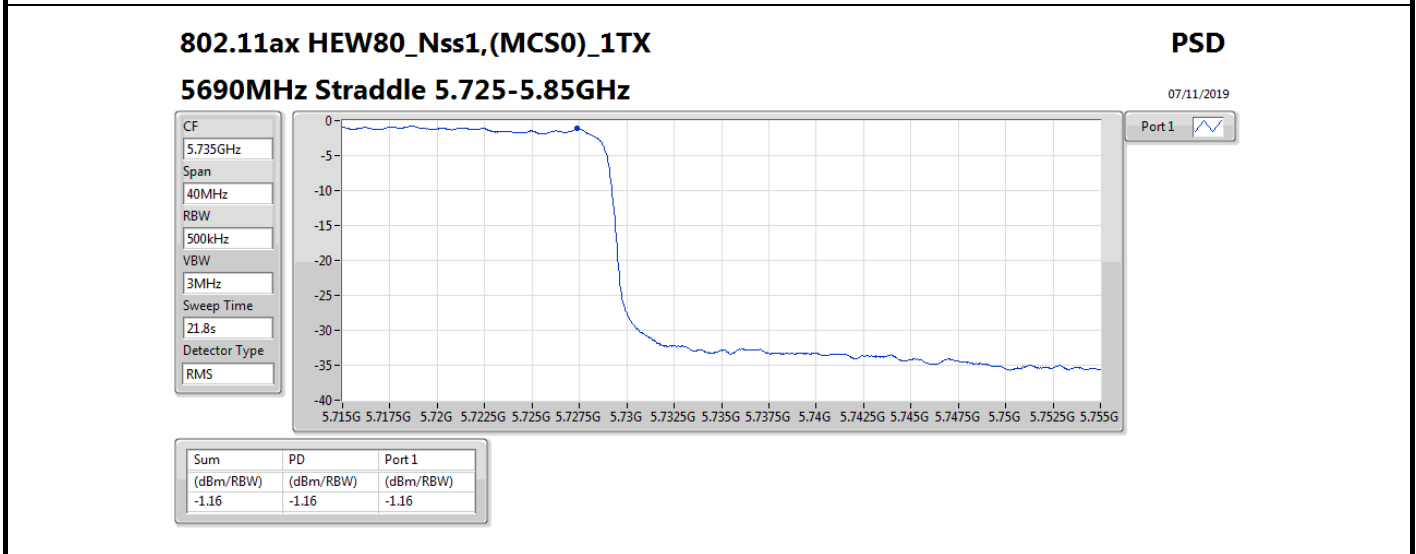

07/11/2019

Sum	PD	Port1
(dBm/RBW)	(dBm/RBW)	(dBm/RBW)
7.51	7.51	7.51

802.11ax HEW20_Nss1,(MCS0)_1TX

PSD

5300MHz

07/11/2019

Sum	PD	Port1
(dBm/RBW)	(dBm/RBW)	(dBm/RBW)
7.53	7.53	7.53

Summary