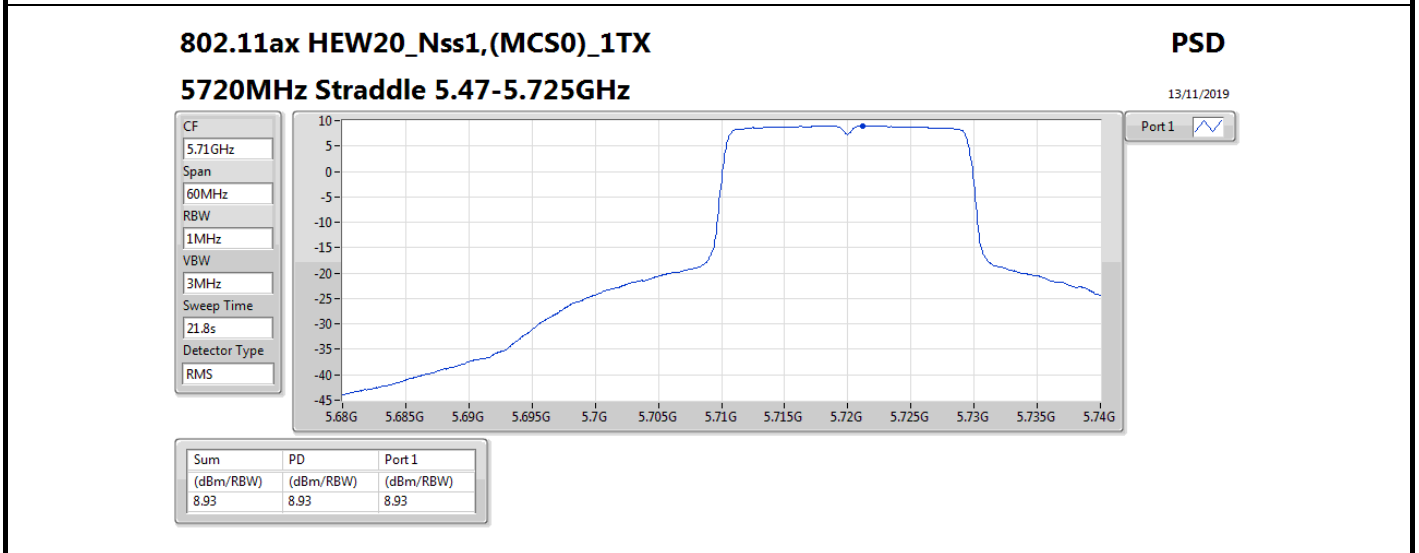

07/11/2019

Sum	PD	Port1
(dBm/RBW)	(dBm/RBW)	(dBm/RBW)
7.51	7.51	7.51

802.11ax HEW20_Nss1,(MCS0)_1TX

PSD

5300MHz

07/11/2019

Sum	PD	Port1
(dBm/RBW)	(dBm/RBW)	(dBm/RBW)
7.53	7.53	7.53

Summary