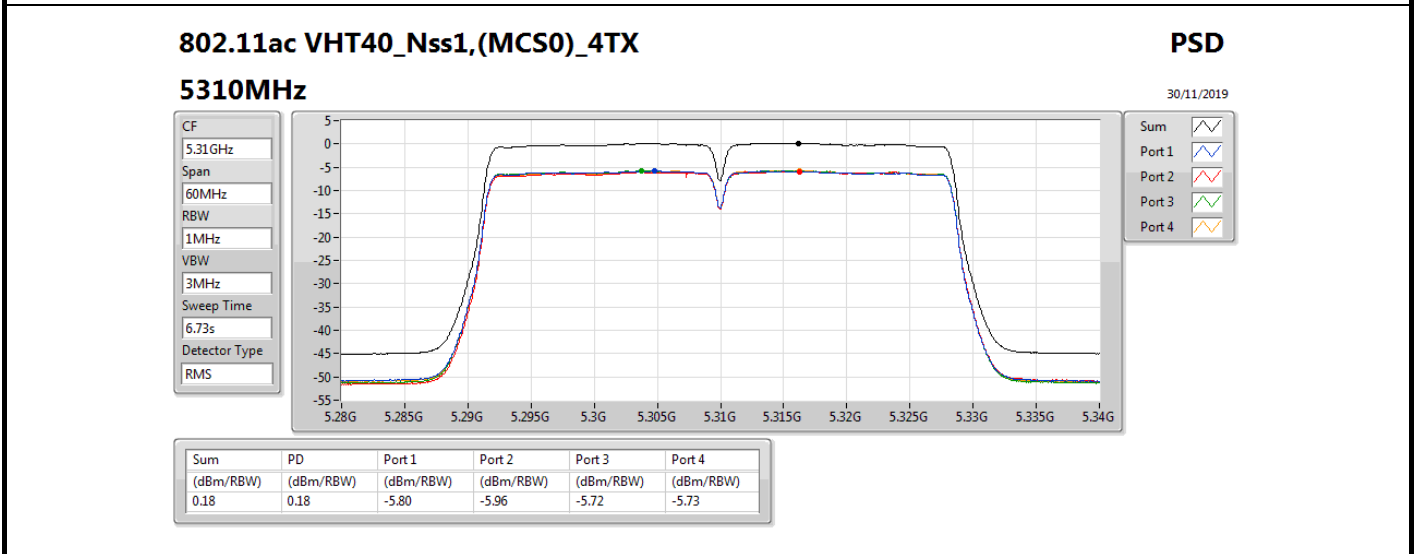

DG = Directional Gain; RBW = 500 kHz for 5.725-5.85GHz band / 1MHz for other band;

PD = trace bin-by-bin of each transmits port summing can be performed maximum power density; Port X = Port X power density;

802.11a_Nss1,(6Mbps)_4TX
5720MHz Straddle 5.47-5.725GHz

PSD

30/11/2019

Sum	PD	Port 1	Port 2	Port 3	Port 4
(dBm/RBW)	(dBm/RBW)	(dBm/RBW)	(dBm/RBW)	(dBm/RBW)	(dBm/RBW)
0.17	0.17	-5.65	-6.04	-5.79	-5.51

802.11a_Nss1,(6Mbps)_4TX
5720MHz Straddle 5.725-5.85GHz

PSD

30/11/2019

Sum	PD	Port 1	Port 2	Port 3	Port 4
(dBm/RBW)	(dBm/RBW)	(dBm/RBW)	(dBm/RBW)	(dBm/RBW)	(dBm/RBW)
-1.47	-1.47	-7.52	-7.63	-7.53	-7.24

802.11ac VHT20_Nss1,(MCS0)_4TX
5260MHz

PSD

30/11/2019

Sum	PD	Port 1	Port 2	Port 3	Port 4
(dBm/RBW)	(dBm/RBW)	(dBm/RBW)	(dBm/RBW)	(dBm/RBW)	(dBm/RBW)
0.27	0.27	-5.81	-5.64	-5.69	-5.72

PSD

5610MHz

30/11/2019

Sum	PD	Port 1	Port 2	Port 3	Port 4
(dBm/RBW)	(dBm/RBW)	(dBm/RBW)	(dBm/RBW)	(dBm/RBW)	(dBm/RBW)
-0.88	-0.88	-7.07	-6.74	-6.61	-6.58

802.11ac VHT80_Nss1,(MCS0)_4TX

PSD

5690MHz Straddle 5.47-5.725GHz