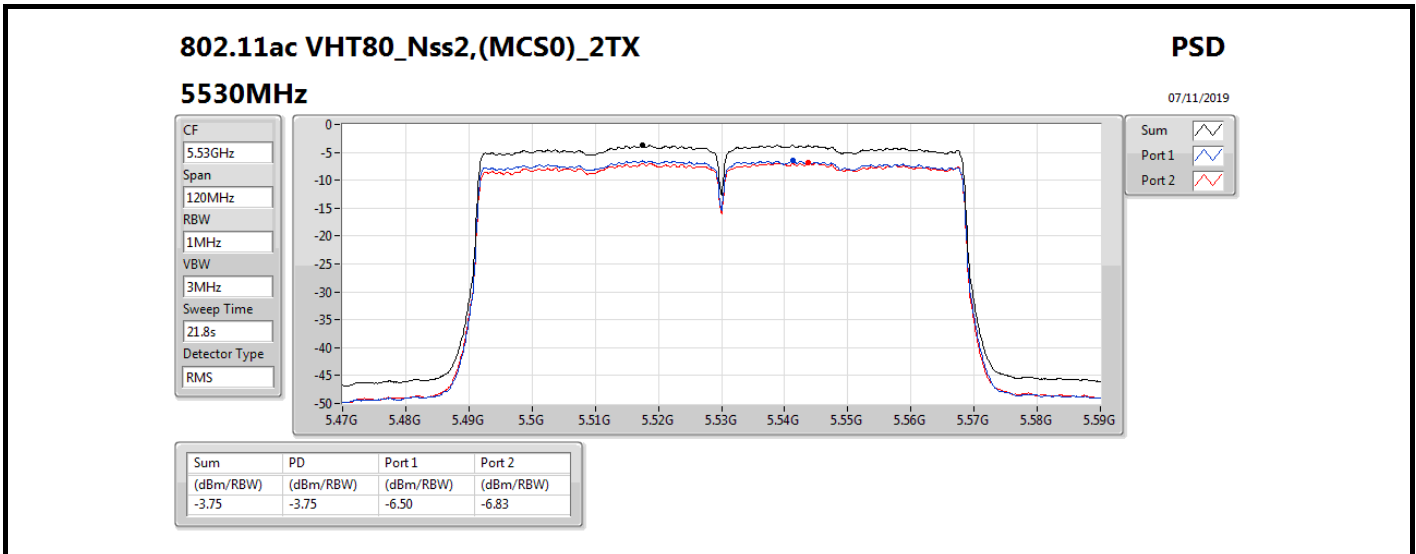

DG = Directional Gain; **RBW** = 500 kHz for 5.725-5.85GHz band / 1MHz for other band;

PD = trace bin-by-bin of each transmits port summing can be performed maximum power density; **Port X** = Port X power density;