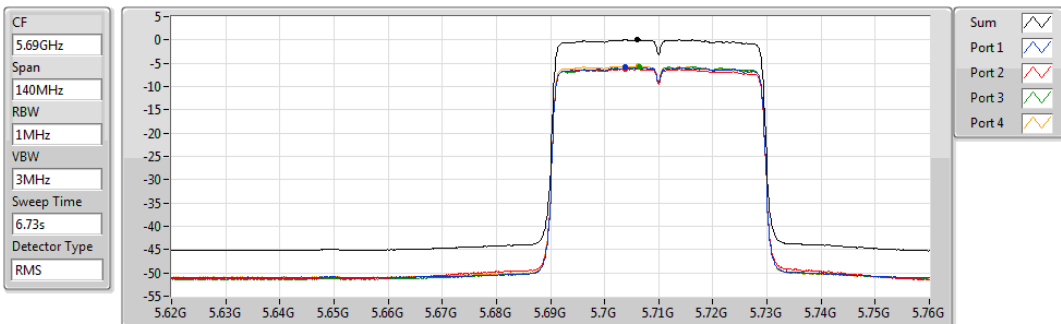

802.11ax HEW40_Nss1,(MCS0)_4TX

PSD

5710MHz Straddle 5.47-5.725GHz

30/11/2019

Sum	PD	Port 1	Port 2	Port 3	Port 4
(dBm/RBW)	(dBm/RBW)	(dBm/RBW)	(dBm/RBW)	(dBm/RBW)	(dBm/RBW)
0.12	0.12	-5.89	-6.17	-5.72	-5.57