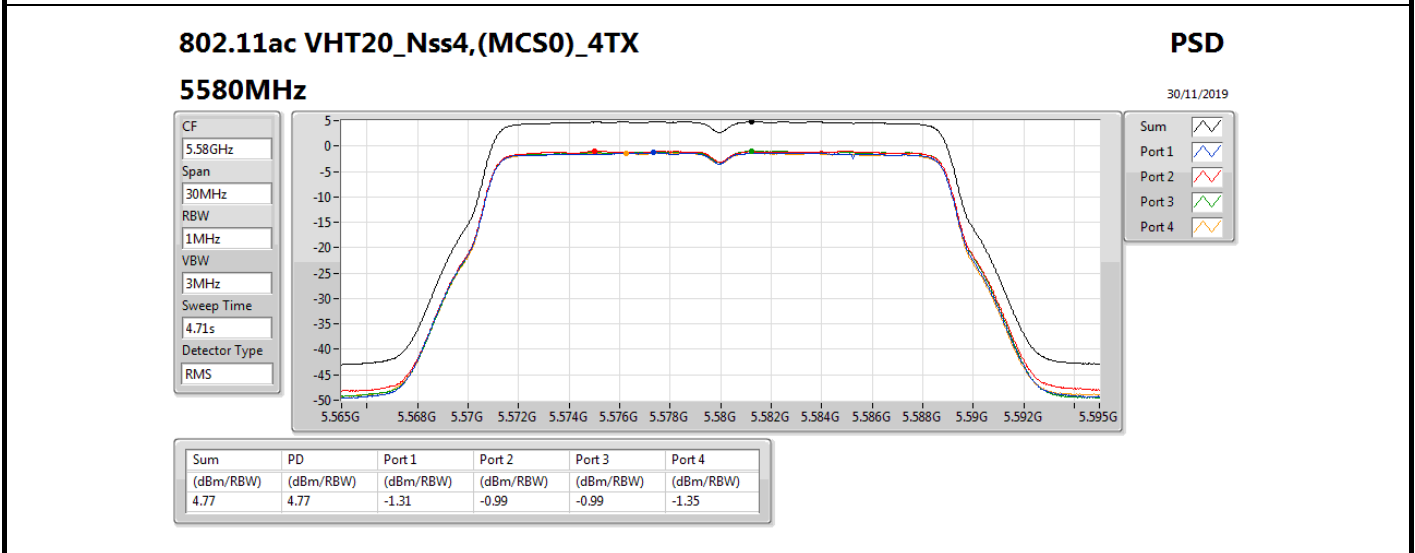

PSD

5300MHz

30/11/2019

Sum	PD	Port 1	Port 2	Port 3	Port 4
(dBm/RBW)	(dBm/RBW)	(dBm/RBW)	(dBm/RBW)	(dBm/RBW)	(dBm/RBW)
4.60	4.60	-1.22	-1.56	-1.21	-1.32

802.11ac VHT20_Nss4,(MCS0)_4TX

PSD

5320MHz

30/11/2019

Sum	PD	Port 1	Port 2	Port 3	Port 4
(dBm/RBW)	(dBm/RBW)	(dBm/RBW)	(dBm/RBW)	(dBm/RBW)	(dBm/RBW)
4.71	4.71	-1.19	-1.44	-1.08	-1.15

802.11ac VHT40_Nss4,(MCS0)_4TX

PSD

5310MHz

30/11/2019

Sum	PD	Port 1	Port 2	Port 3	Port 4
(dBm/RBW)	(dBm/RBW)	(dBm/RBW)	(dBm/RBW)	(dBm/RBW)	(dBm/RBW)
2.14	2.14	-3.76	-3.98	-3.82	-3.54