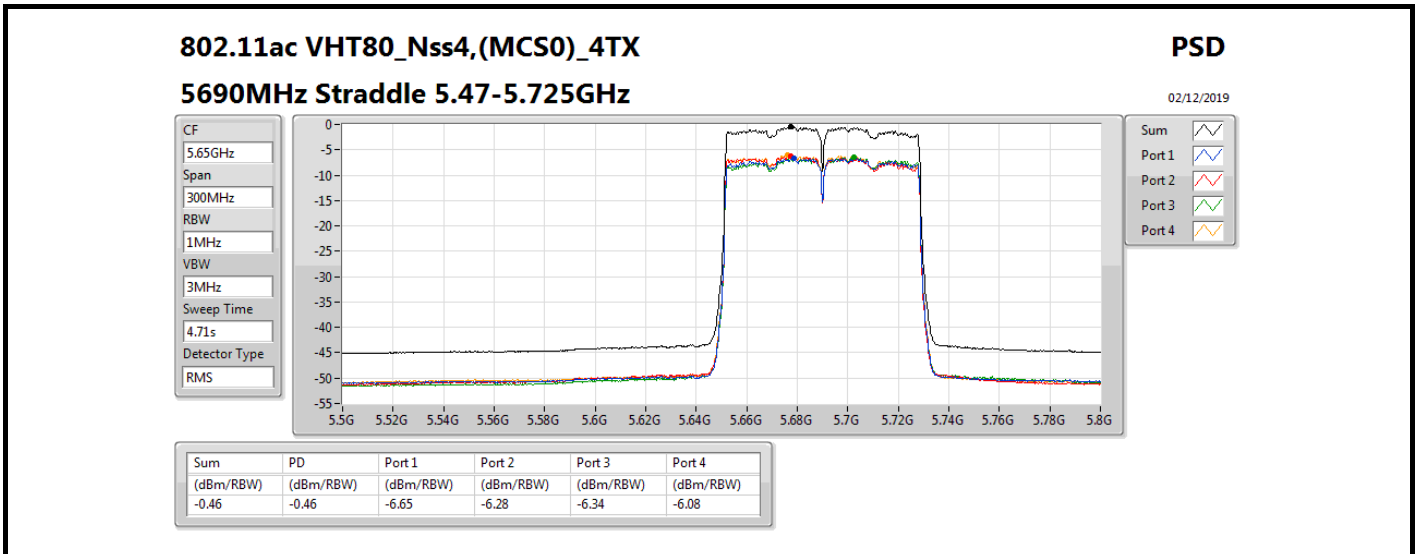

802.11ac VHT80_Nss4,(MCS0)_4TX

PSD

5610MHz

02/12/2019

CF
5.61GHz
Span
120MHz
RBW
1MHz
VBW
3MHz
Sweep Time
4.71s
Detector Type
RMS

Sum
Port 1
Port 2
Port 3
Port 4

Sum	PD	Port 1	Port 2	Port 3	Port 4
(dBm/RBW)	(dBm/RBW)	(dBm/RBW)	(dBm/RBW)	(dBm/RBW)	(dBm/RBW)
-0.48	-0.48	-6.98	-6.27	-6.26	-6.12