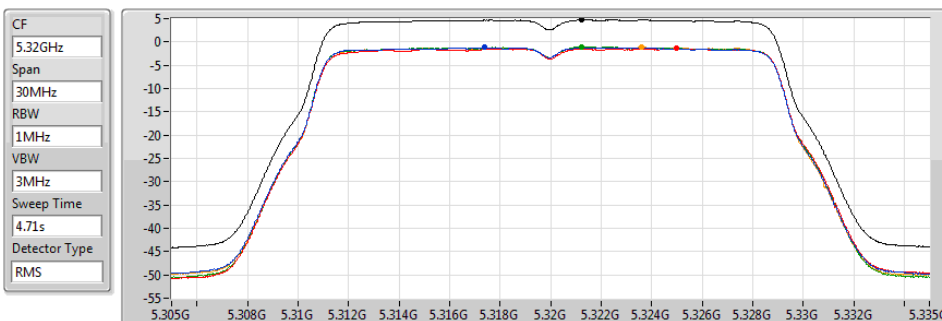

PSD

5300MHz

30/11/2019

Sum	PD	Port 1	Port 2	Port 3	Port 4
(dBm/RBW)	(dBm/RBW)	(dBm/RBW)	(dBm/RBW)	(dBm/RBW)	(dBm/RBW)
4.60	4.60	-1.22	-1.56	-1.21	-1.32

802.11ac VHT20_Nss4,(MCS0)_4TX

PSD

5320MHz

30/11/2019