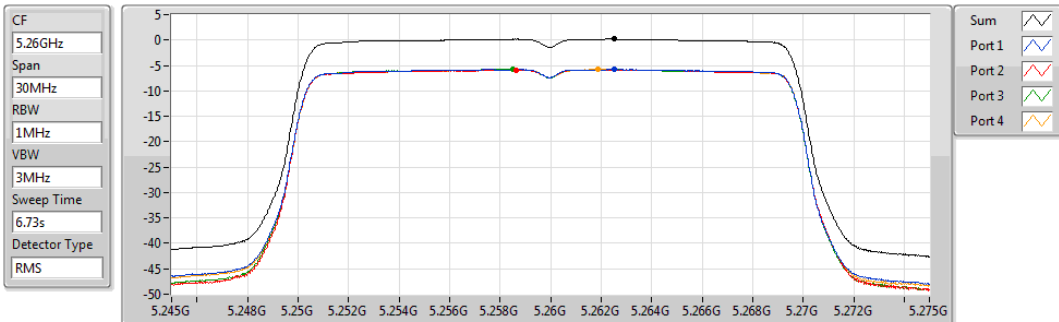

802.11ax HEW20_Nss1,(MCS0)_4TX

PSD

5260MHz

30/11/2019

Sum	PD	Port 1	Port 2	Port 3	Port 4
(dBm/RBW)	(dBm/RBW)	(dBm/RBW)	(dBm/RBW)	(dBm/RBW)	(dBm/RBW)
0.19	0.19	-5.73	-5.90	-5.77	-5.72