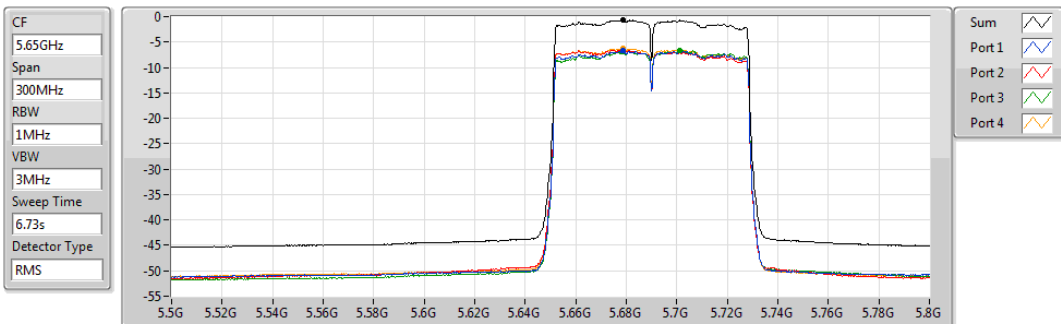

PSD

5610MHz

30/11/2019

Sum	PD	Port 1	Port 2	Port 3	Port 4
(dBm/RBW)	(dBm/RBW)	(dBm/RBW)	(dBm/RBW)	(dBm/RBW)	(dBm/RBW)
-0.88	-0.88	-7.07	-6.74	-6.61	-6.58

802.11ac VHT80_Nss1,(MCS0)_4TX

PSD

5690MHz Straddle 5.47-5.725GHz

30/11/2019

Sum	PD	Port 1	Port 2	Port 3	Port 4
(dBm/RBW)	(dBm/RBW)	(dBm/RBW)	(dBm/RBW)	(dBm/RBW)	(dBm/RBW)
-0.61	-0.61	-6.73	-6.57	-6.56	-6.16

802.11ac VHT80_Nss1,(MCS0)_4TX

PSD

5690MHz Straddle 5.725-5.85GHz