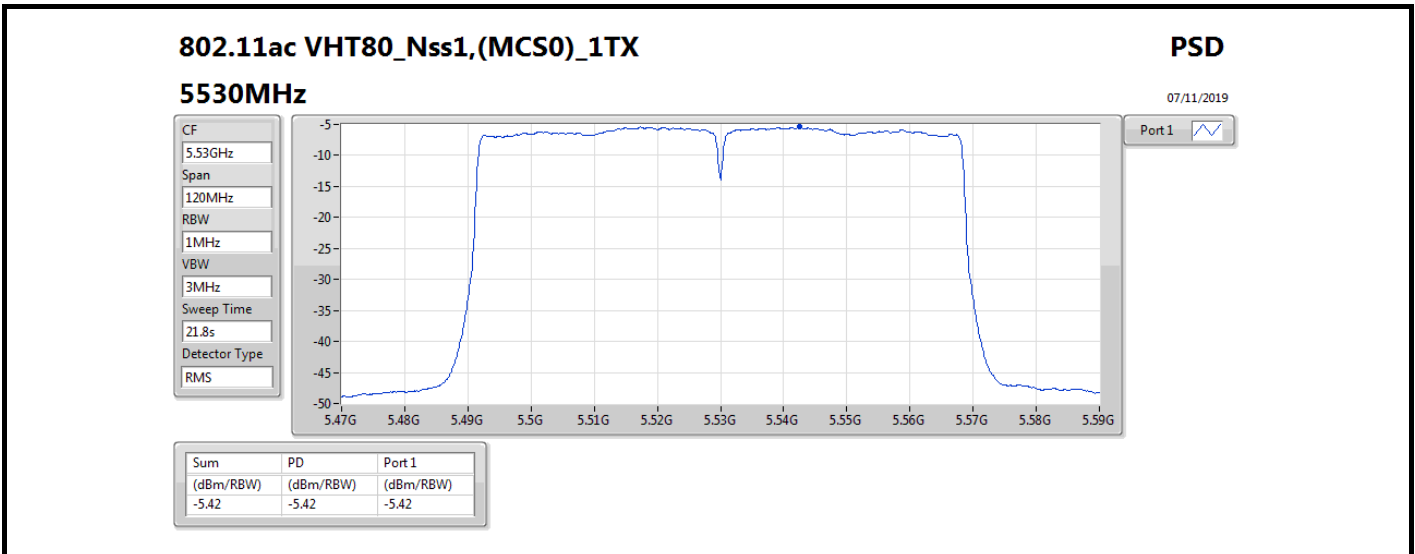

DG = Directional Gain; **RBW** = 500 kHz for 5.725-5.85GHz band / 1MHz for other band;

PD = trace bin-by-bin of each transmits port summing can be performed maximum power density; **Port X** = Port X power density;