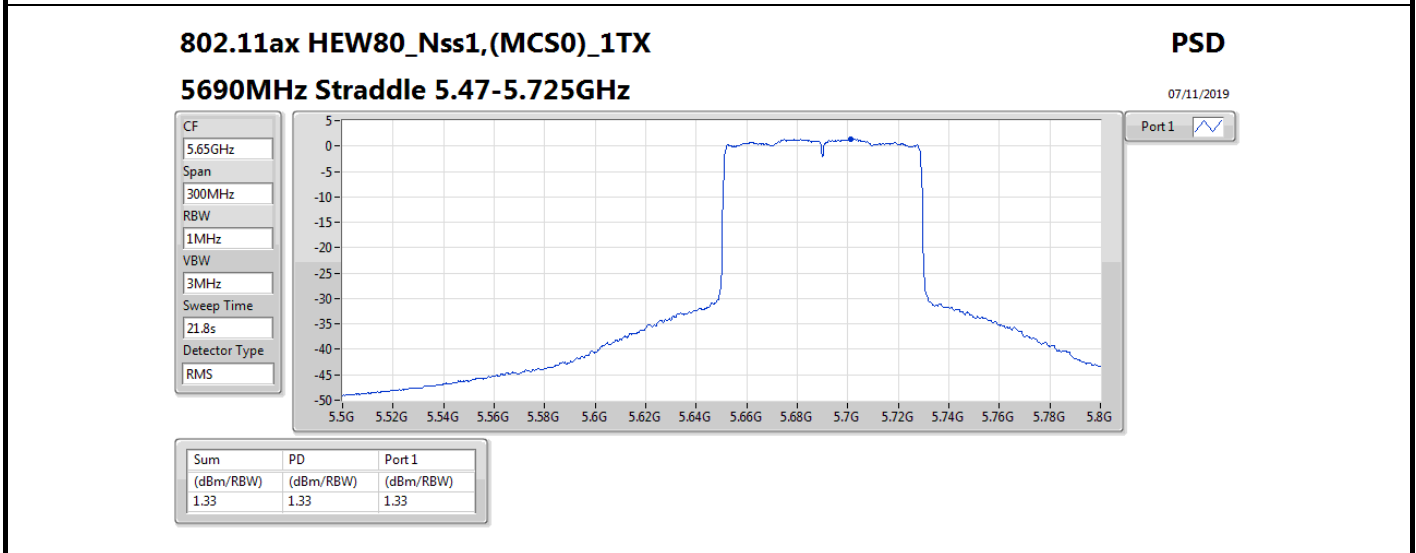

07/11/2019

Sum	PD	Port1
(dBm/RBW)	(dBm/RBW)	(dBm/RBW)
7.51	7.51	7.51

802.11ax HEW20_Nss1,(MCS0)_1TX

PSD

5300MHz

07/11/2019

Sum	PD	Port1
(dBm/RBW)	(dBm/RBW)	(dBm/RBW)
7.53	7.53	7.53

Summary