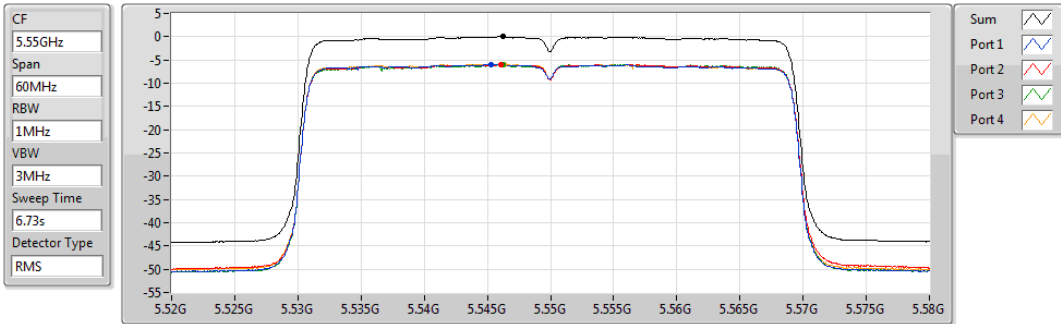

PSD

5300MHz

30/11/2019

Sum	PD	Port 1	Port 2	Port 3	Port 4
(dBm/RBW)	(dBm/RBW)	(dBm/RBW)	(dBm/RBW)	(dBm/RBW)	(dBm/RBW)
0.15	0.15	-5.79	-6.07	-5.81	-5.71

802.11ax HEW40_Nss1,(MCS0)_4TX

PSD

5550MHz

30/11/2019

Sum	PD	Port 1	Port 2	Port 3	Port 4
(dBm/RBW)	(dBm/RBW)	(dBm/RBW)	(dBm/RBW)	(dBm/RBW)	(dBm/RBW)
0.03	0.03	-6.03	-6.04	-5.92	-5.90

802.11ax HEW40_Nss1,(MCS0)_4TX

PSD

5670MHz

30/11/2019

Sum	PD	Port 1	Port 2	Port 3	Port 4
(dBm/RBW)	(dBm/RBW)	(dBm/RBW)	(dBm/RBW)	(dBm/RBW)	(dBm/RBW)
0.25	0.25	-5.87	-5.82	-5.62	-5.54