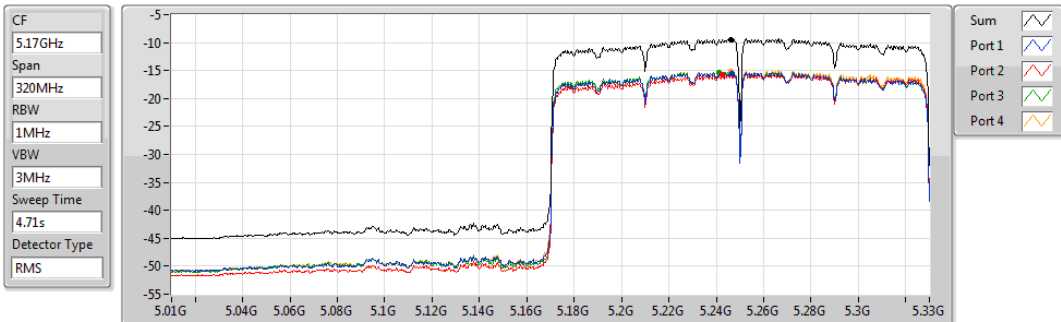

5250MHz Straddle 5.15-5.25GHz

02/12/2019

Sum	PD	Port 1	Port 2	Port 3	Port 4
(dBm/RBW)	(dBm/RBW)	(dBm/RBW)	(dBm/RBW)	(dBm/RBW)	(dBm/RBW)
-9.44	-9.44	-15.46	-15.77	-15.28	-15.15

802.11ax HEW160_Nss4,(MCS0)_4TX

PSD