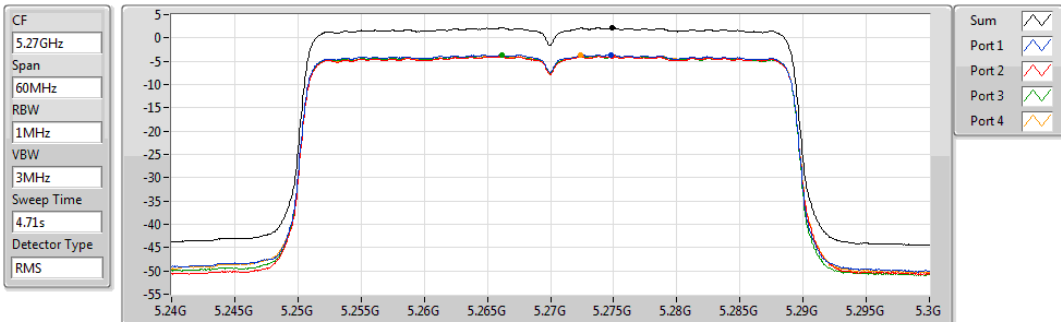

802.11ax HEW40_Nss4,(MCS0)_4TX

PSD

5270MHz

30/11/2019

Sum	PD	Port 1	Port 2	Port 3	Port 4
(dBm/RBW)	(dBm/RBW)	(dBm/RBW)	(dBm/RBW)	(dBm/RBW)	(dBm/RBW)
2.18	2.18	-3.58	-3.95	-3.77	-3.77