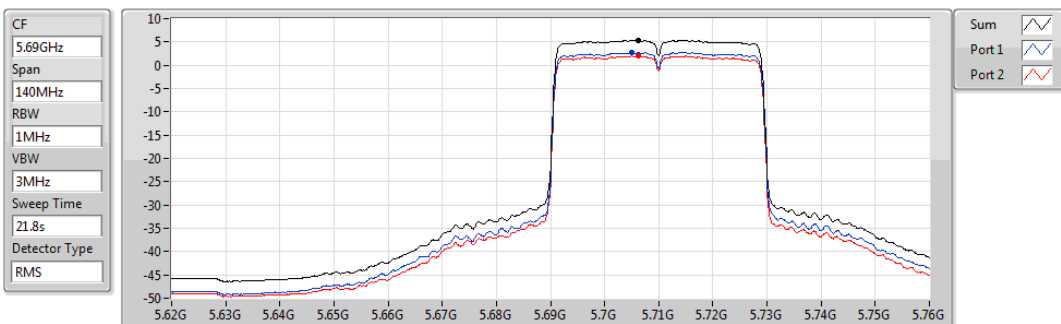

07/11/2019

Sum	PD	Port 1	Port 2
(dBm/RBW)	(dBm/RBW)	(dBm/RBW)	(dBm/RBW)
2.68	2.68	-0.04	-0.55

802.11ax HEW40_Nss2,(MCS0)_2TX

PSD

5710MHz Straddle 5.47-5.725GHz

07/11/2019

Sum	PD	Port 1	Port 2
(dBm/RBW)	(dBm/RBW)	(dBm/RBW)	(dBm/RBW)
5.39	5.39	2.74	2.10