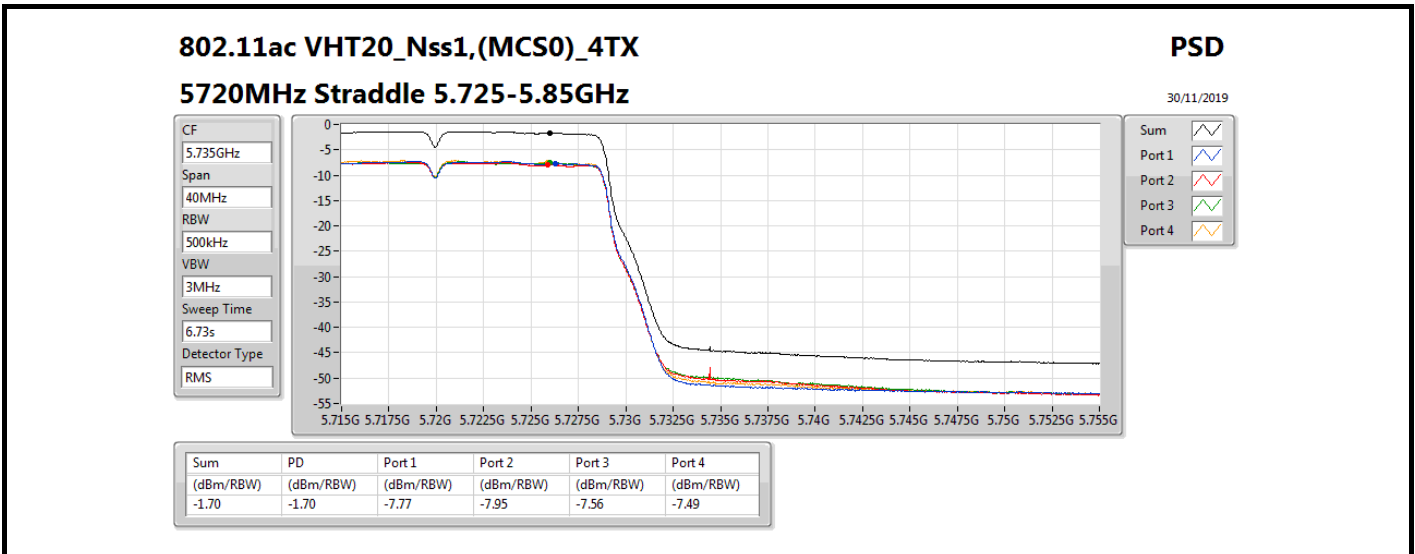

DG = Directional Gain; RBW = 500 kHz for 5.725-5.85GHz band / 1MHz for other band;

PD = trace bin-by-bin of each transmits port summing can be performed maximum power density; Port X = Port X power density;

802.11a_Nss1,(6Mbps)_4TX
5720MHz Straddle 5.47-5.725GHz

PSD

30/11/2019

Sum	PD	Port 1	Port 2	Port 3	Port 4
(dBm/RBW)	(dBm/RBW)	(dBm/RBW)	(dBm/RBW)	(dBm/RBW)	(dBm/RBW)
0.17	0.17	-5.65	-6.04	-5.79	-5.51

802.11a_Nss1,(6Mbps)_4TX
5720MHz Straddle 5.725-5.85GHz

PSD

30/11/2019

Sum	PD	Port 1	Port 2	Port 3	Port 4
(dBm/RBW)	(dBm/RBW)	(dBm/RBW)	(dBm/RBW)	(dBm/RBW)	(dBm/RBW)
-1.47	-1.47	-7.52	-7.63	-7.53	-7.24

802.11ac VHT20_Nss1,(MCS0)_4TX
5260MHz

PSD

30/11/2019

Sum	PD	Port 1	Port 2	Port 3	Port 4
(dBm/RBW)	(dBm/RBW)	(dBm/RBW)	(dBm/RBW)	(dBm/RBW)	(dBm/RBW)
0.27	0.27	-5.81	-5.64	-5.69	-5.72

PSD

5610MHz

30/11/2019

Sum	PD	Port 1	Port 2	Port 3	Port 4
(dBm/RBW)	(dBm/RBW)	(dBm/RBW)	(dBm/RBW)	(dBm/RBW)	(dBm/RBW)
-0.88	-0.88	-7.07	-6.74	-6.61	-6.58

802.11ac VHT80_Nss1,(MCS0)_4TX

PSD

5690MHz Straddle 5.47-5.725GHz