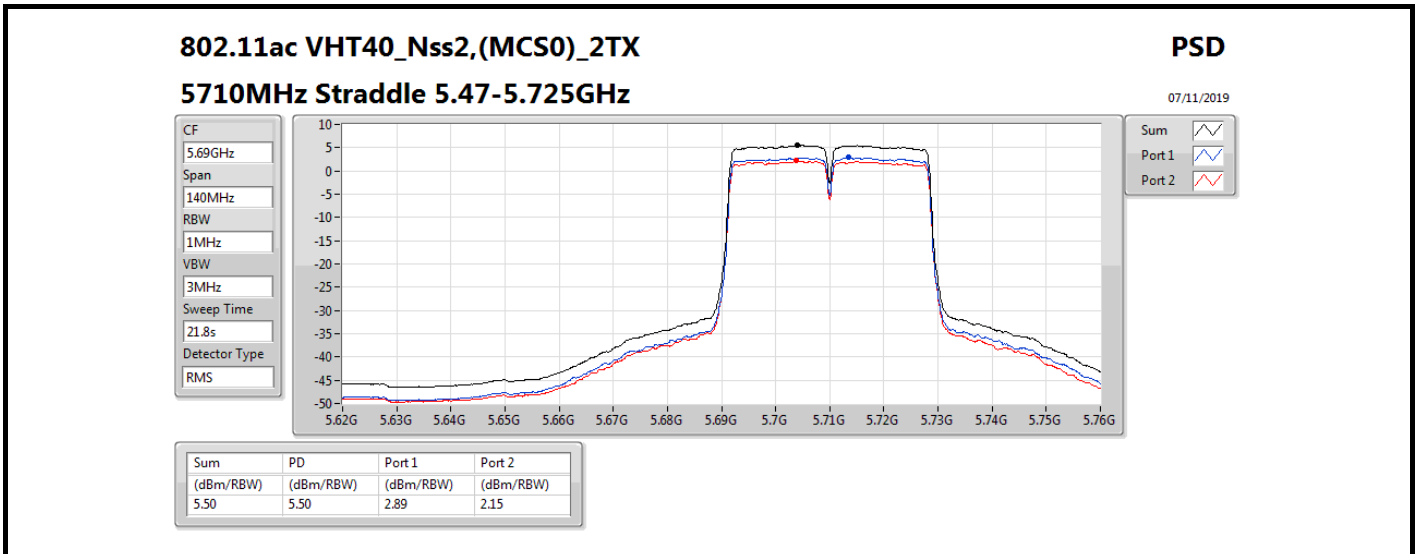

DG = Directional Gain; **RBW** = 500 kHz for 5.725-5.85GHz band / 1MHz for other band;

PD = trace bin-by-bin of each transmits port summing can be performed maximum power density; **Port X** = Port X power density;