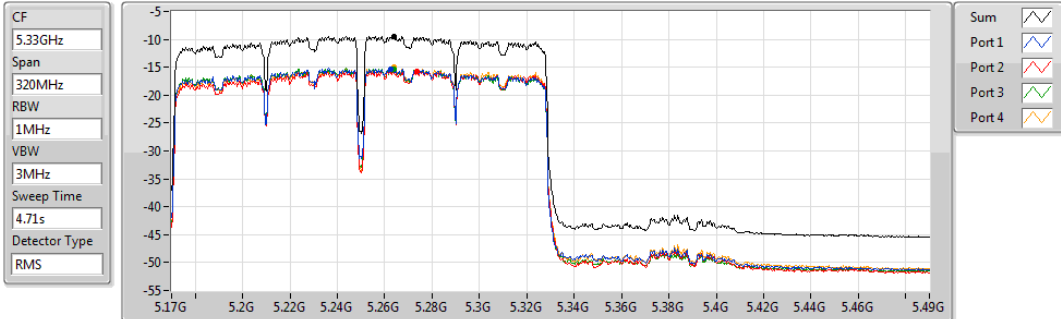

802.11ac VHT160_Nss4,(MCS0)_4TX

PSD

5250MHz Straddle 5.25-5.35GHz

02/12/2019

Sum	PD	Port 1	Port 2	Port 3	Port 4
(dBm/1MHz)	(dBm/1MHz)	(dBm/1MHz)	(dBm/1MHz)	(dBm/1MHz)	(dBm/1MHz)
-9.41	-9.41	-15.38	-15.66	-15.28	-15.04