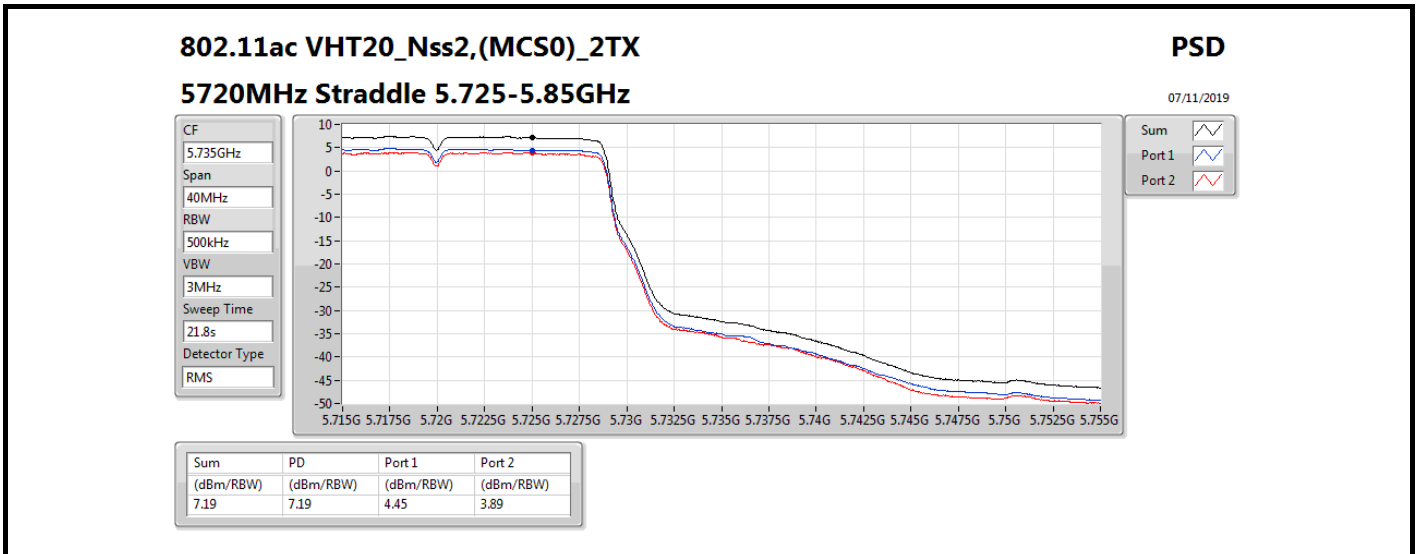

DG = Directional Gain; **RBW** = 500 kHz for 5.725-5.85GHz band / 1MHz for other band;

PD = trace bin-by-bin of each transmits port summing can be performed maximum power density; **Port X** = Port X power density;