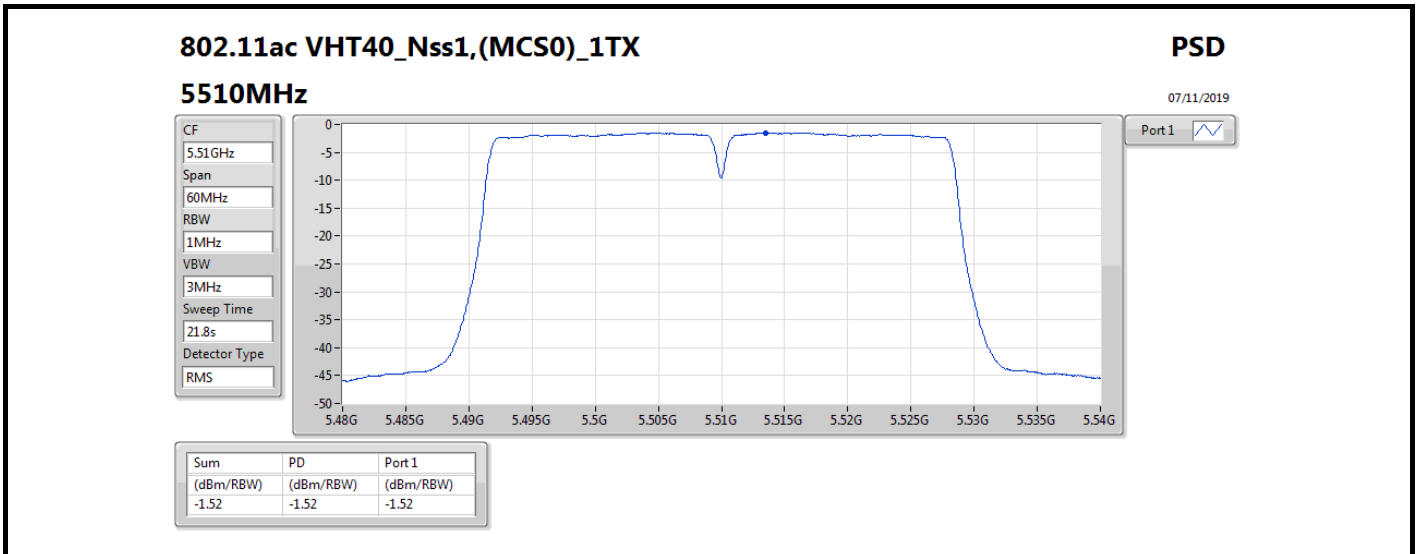

DG = Directional Gain; **RBW** = 500 kHz for 5.725-5.85GHz band / 1MHz for other band;

PD = trace bin-by-bin of each transmits port summing can be performed maximum power density; **Port X** = Port X power density;