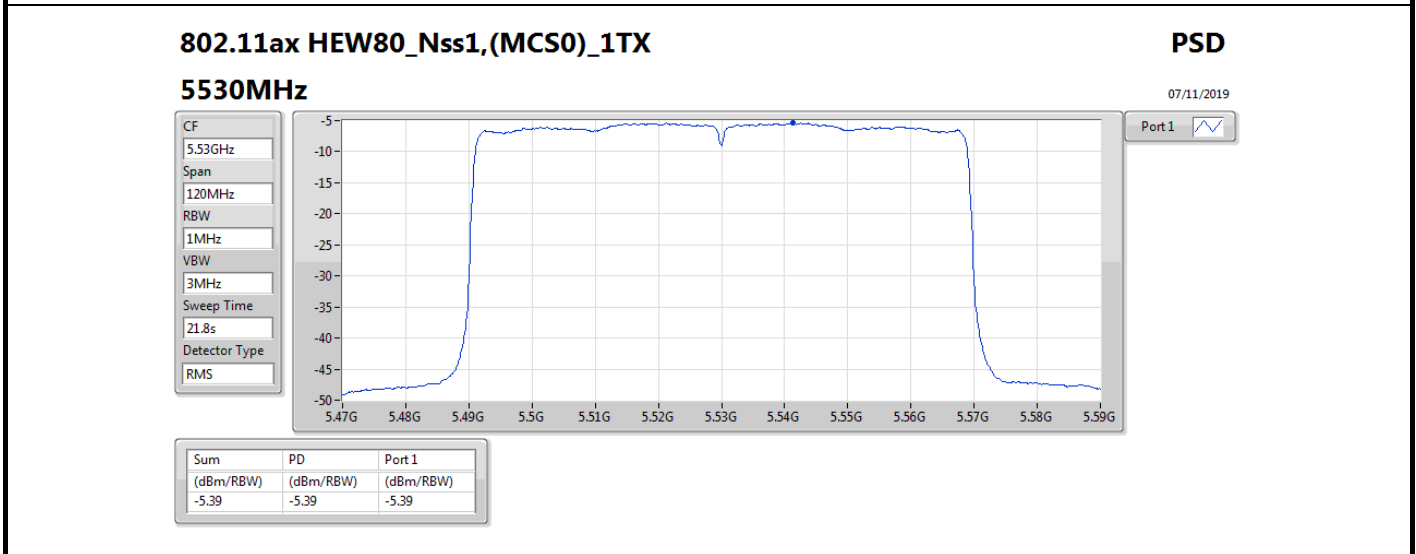

07/11/2019

Sum	PD	Port1
(dBm/RBW)	(dBm/RBW)	(dBm/RBW)
7.51	7.51	7.51

802.11ax HEW20_Nss1,(MCS0)_1TX

PSD

5300MHz

07/11/2019

Sum	PD	Port1
(dBm/RBW)	(dBm/RBW)	(dBm/RBW)
7.53	7.53	7.53

Summary