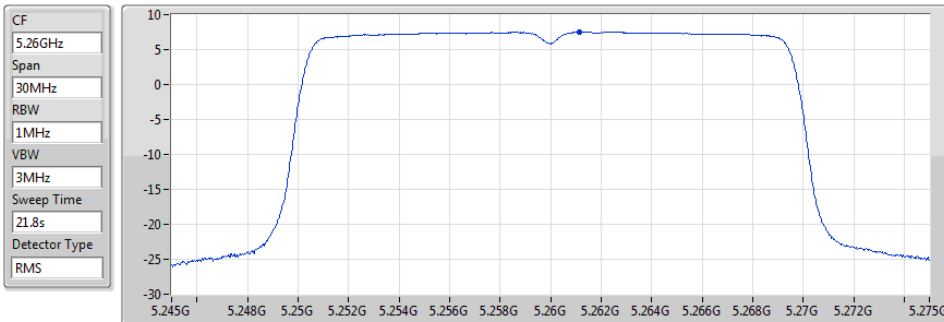

5260MHz

07/11/2019

Sum	PD	Port1
(dBm/RBW)	(dBm/RBW)	(dBm/RBW)
7.51	7.51	7.51

802.11ax HEW20_Nss1,(MCS0)_1TX

PSD