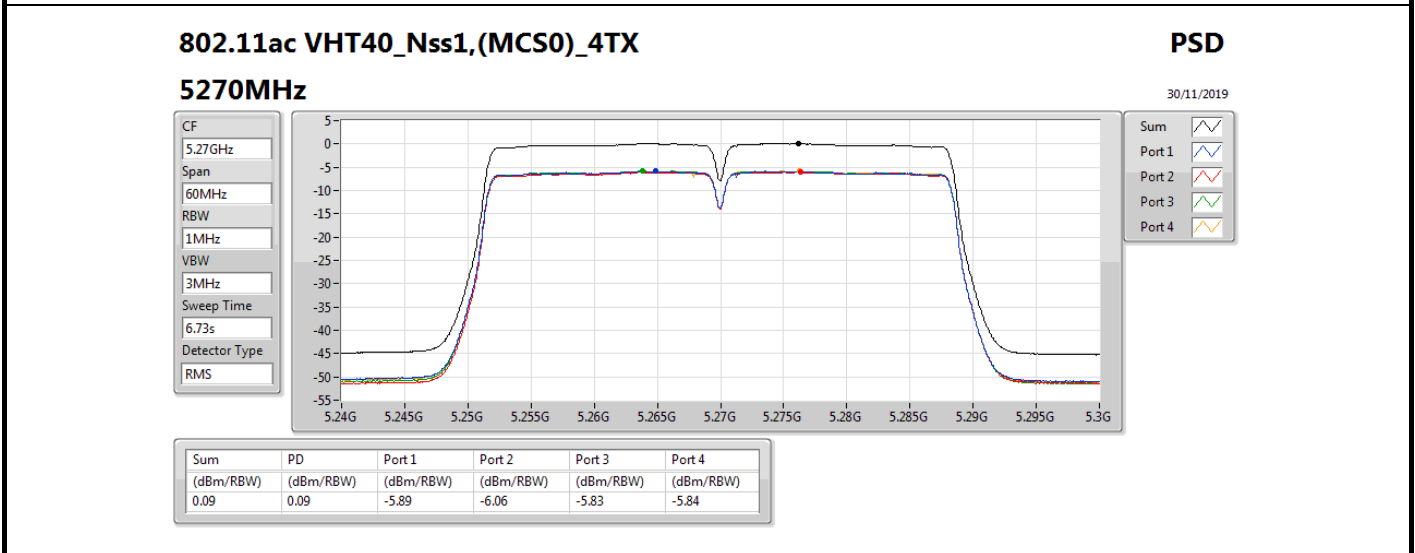

DG = Directional Gain; RBW = 500 kHz for 5.725-5.85GHz band / 1MHz for other band;

PD = trace bin-by-bin of each transmits port summing can be performed maximum power density; Port X = Port X power density;

802.11a_Nss1,(6Mbps)_4TX
5720MHz Straddle 5.47-5.725GHz

PSD

30/11/2019

Sum	PD	Port 1	Port 2	Port 3	Port 4
(dBm/RBW)	(dBm/RBW)	(dBm/RBW)	(dBm/RBW)	(dBm/RBW)	(dBm/RBW)
0.17	0.17	-5.65	-6.04	-5.79	-5.51

802.11a_Nss1,(6Mbps)_4TX
5720MHz Straddle 5.725-5.85GHz

PSD

30/11/2019

Sum	PD	Port 1	Port 2	Port 3	Port 4
(dBm/RBW)	(dBm/RBW)	(dBm/RBW)	(dBm/RBW)	(dBm/RBW)	(dBm/RBW)
-1.47	-1.47	-7.52	-7.63	-7.53	-7.24

802.11ac VHT20_Nss1,(MCS0)_4TX
5260MHz

PSD

30/11/2019

Sum	PD	Port 1	Port 2	Port 3	Port 4
(dBm/RBW)	(dBm/RBW)	(dBm/RBW)	(dBm/RBW)	(dBm/RBW)	(dBm/RBW)
0.27	0.27	-5.81	-5.64	-5.69	-5.72

PSD

5610MHz

30/11/2019

Sum	PD	Port 1	Port 2	Port 3	Port 4
(dBm/RBW)	(dBm/RBW)	(dBm/RBW)	(dBm/RBW)	(dBm/RBW)	(dBm/RBW)
-0.88	-0.88	-7.07	-6.74	-6.61	-6.58

802.11ac VHT80_Nss1,(MCS0)_4TX

PSD

5690MHz Straddle 5.47-5.725GHz