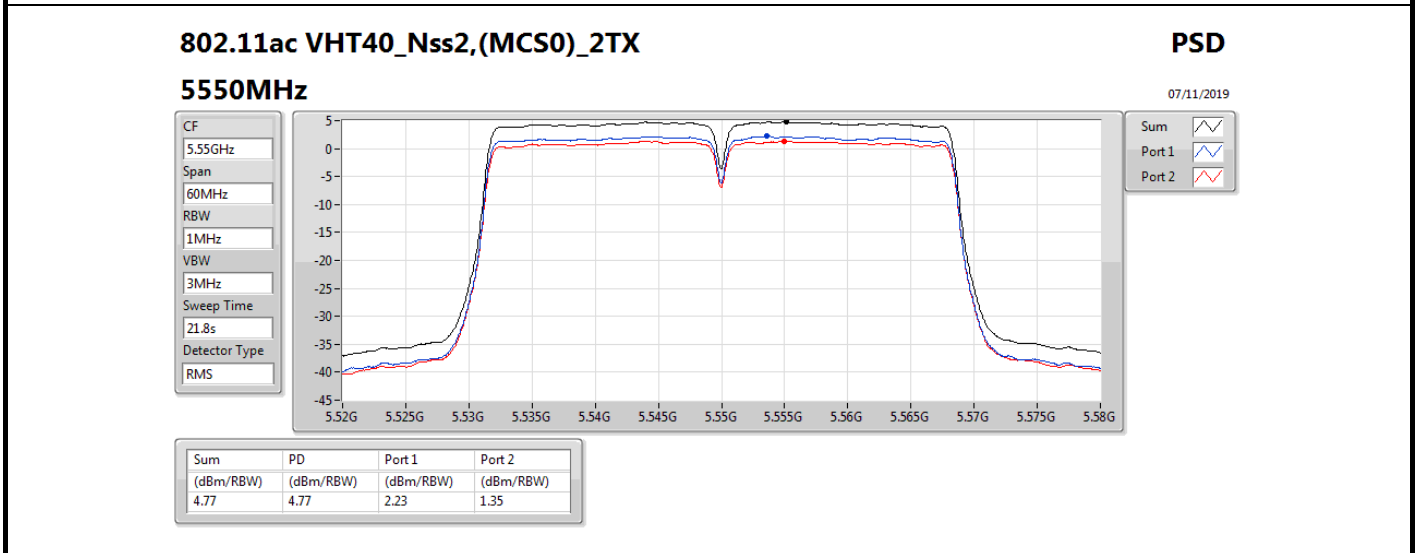

DG = Directional Gain; **RBW** = 500 kHz for 5.725-5.85GHz band / 1MHz for other band;

PD = trace bin-by-bin of each transmits port summing can be performed maximum power density; **Port X** = Port X power density;