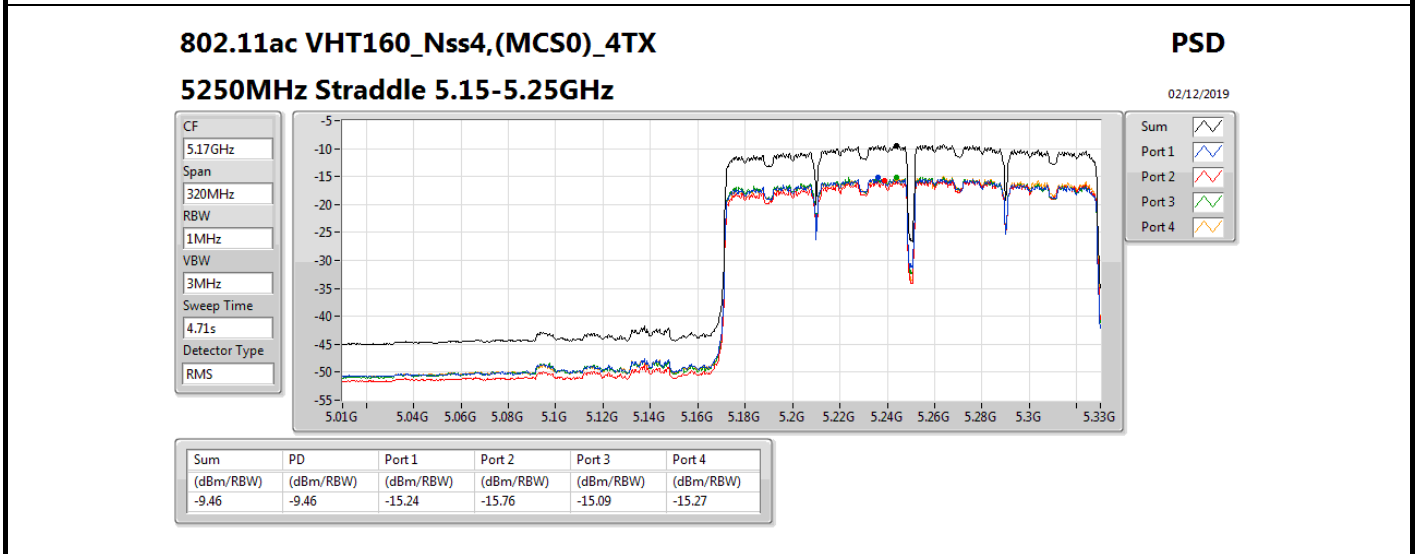

802.11ac VHT80_Nss4,(MCS0)_4TX

PSD

5610MHz

02/12/2019

CF
5.61GHz
Span
120MHz
RBW
1MHz
VBW
3MHz
Sweep Time
4.71s
Detector Type
RMS

Sum
Port 1
Port 2
Port 3
Port 4

Sum	PD	Port 1	Port 2	Port 3	Port 4
(dBm/RBW)	(dBm/RBW)	(dBm/RBW)	(dBm/RBW)	(dBm/RBW)	(dBm/RBW)
-0.48	-0.48	-6.98	-6.27	-6.26	-6.12