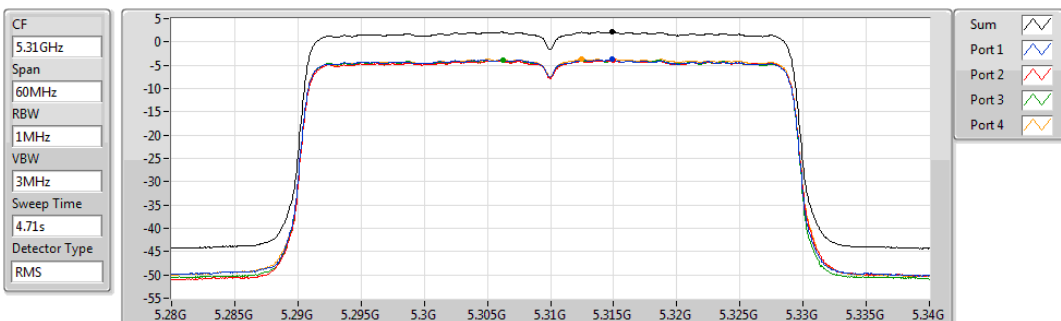

802.11ax HEW40_Nss4,(MCS0)_4TX

PSD

5270MHz

30/11/2019

Sum	PD	Port 1	Port 2	Port 3	Port 4
(dBm/RBW)	(dBm/RBW)	(dBm/RBW)	(dBm/RBW)	(dBm/RBW)	(dBm/RBW)
2.18	2.18	-3.58	-3.95	-3.77	-3.77

802.11ax HEW40_Nss4,(MCS0)_4TX

PSD

5310MHz

30/11/2019

Sum	PD	Port 1	Port 2	Port 3	Port 4
(dBm/RBW)	(dBm/RBW)	(dBm/RBW)	(dBm/RBW)	(dBm/RBW)	(dBm/RBW)
2.15	2.15	-3.77	-4.02	-3.80	-3.63

802.11ax HEW80_Nss4,(MCS0)_4TX

PSD

5530MHz

02/12/2019