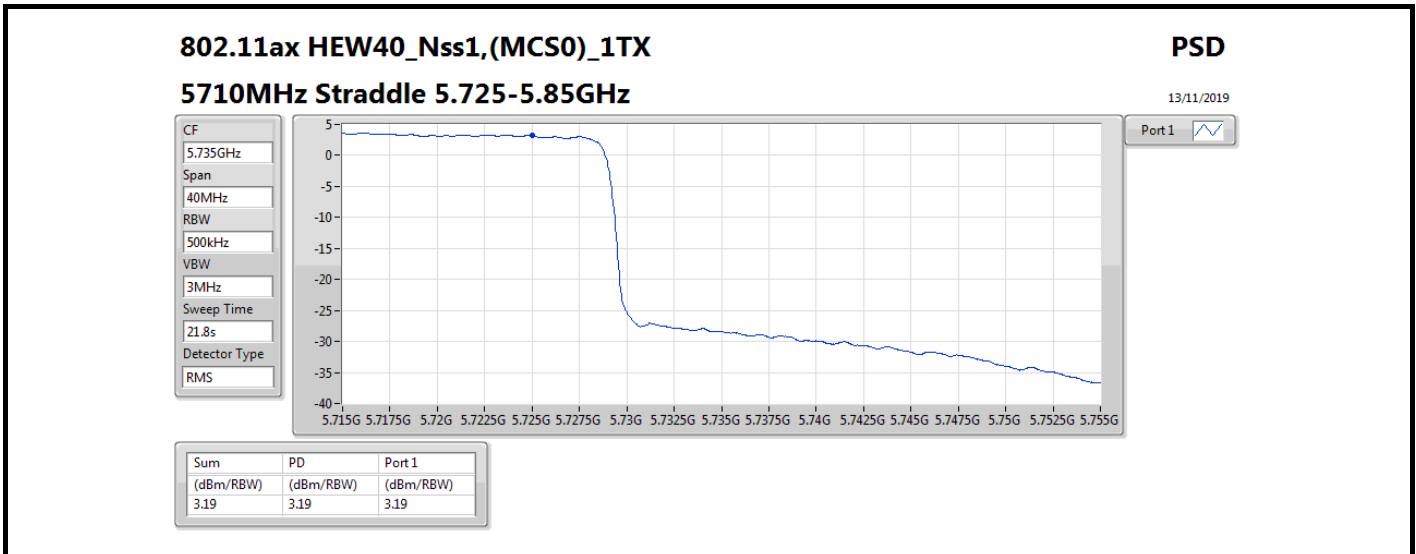

07/11/2019

Sum	PD	Port1
(dBm/RBW)	(dBm/RBW)	(dBm/RBW)
7.51	7.51	7.51

802.11ax HEW20_Nss1,(MCS0)_1TX

PSD

5300MHz

07/11/2019

Sum	PD	Port1
(dBm/RBW)	(dBm/RBW)	(dBm/RBW)
7.53	7.53	7.53

Summary