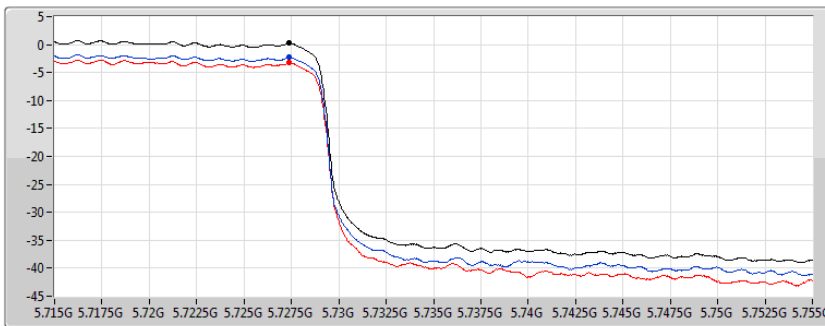

Sum
Port 1
Port 2

Sum	PD	Port 1	Port 2
(dBm/RBW)	(dBm/RBW)	(dBm/RBW)	(dBm/RBW)
0.23	0.23	-2.31	-3.30