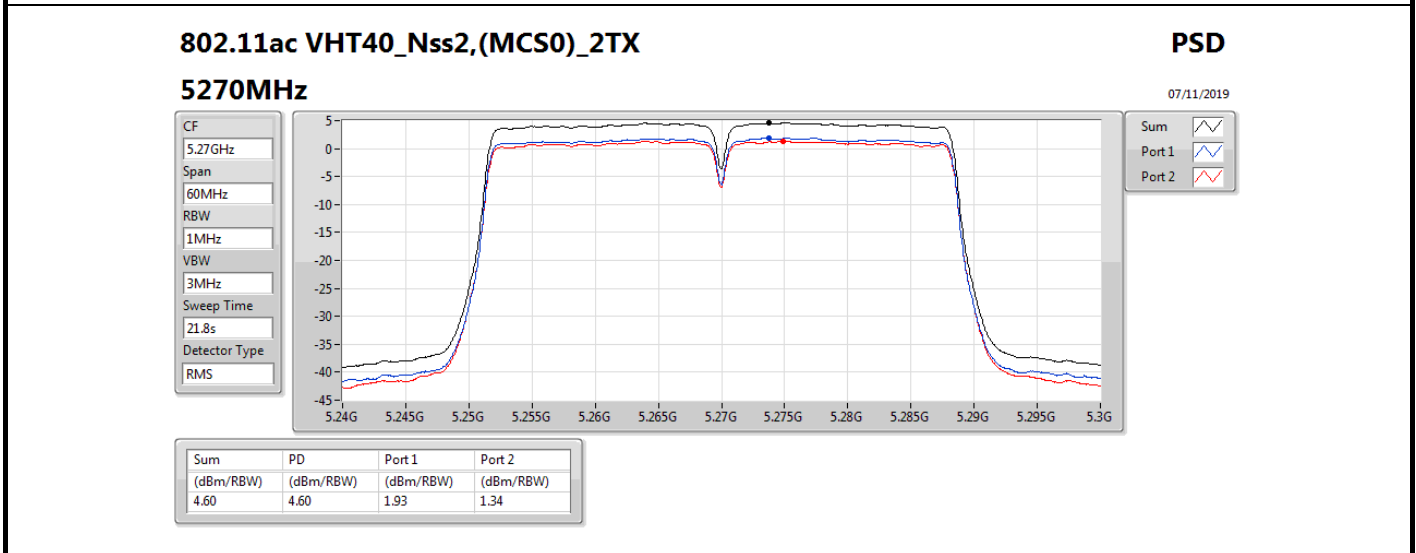

DG = Directional Gain; **RBW** = 500 kHz for 5.725-5.85GHz band / 1MHz for other band;

PD = trace bin-by-bin of each transmits port summing can be performed maximum power density; **Port X** = Port X power density;