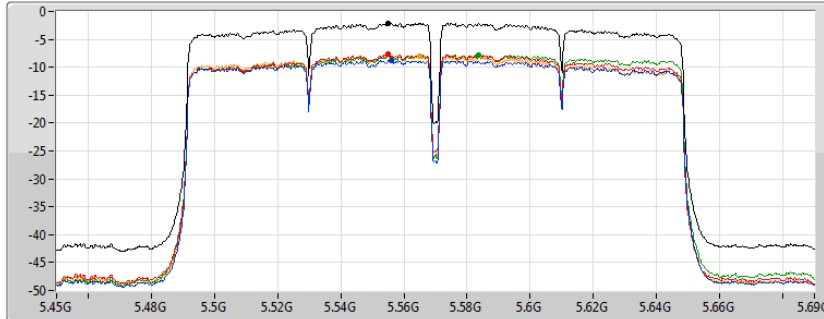

802.11ac VHT160_Nss1,(MCS0)_4TX

PSD

5570MHz

02/12/2019

CF
5.57GHz
Span
240MHz
RBW
1MHz
VBW
3MHz
Sweep Time
4.71s
Detector Type
RMS

Sum	PD	Port 1	Port 2	Port 3	Port 4
(dBm/RBW)	(dBm/RBW)	(dBm/RBW)	(dBm/RBW)	(dBm/RBW)	(dBm/RBW)
-2.08	-2.08	-8.85	-7.62	-7.75	-7.94