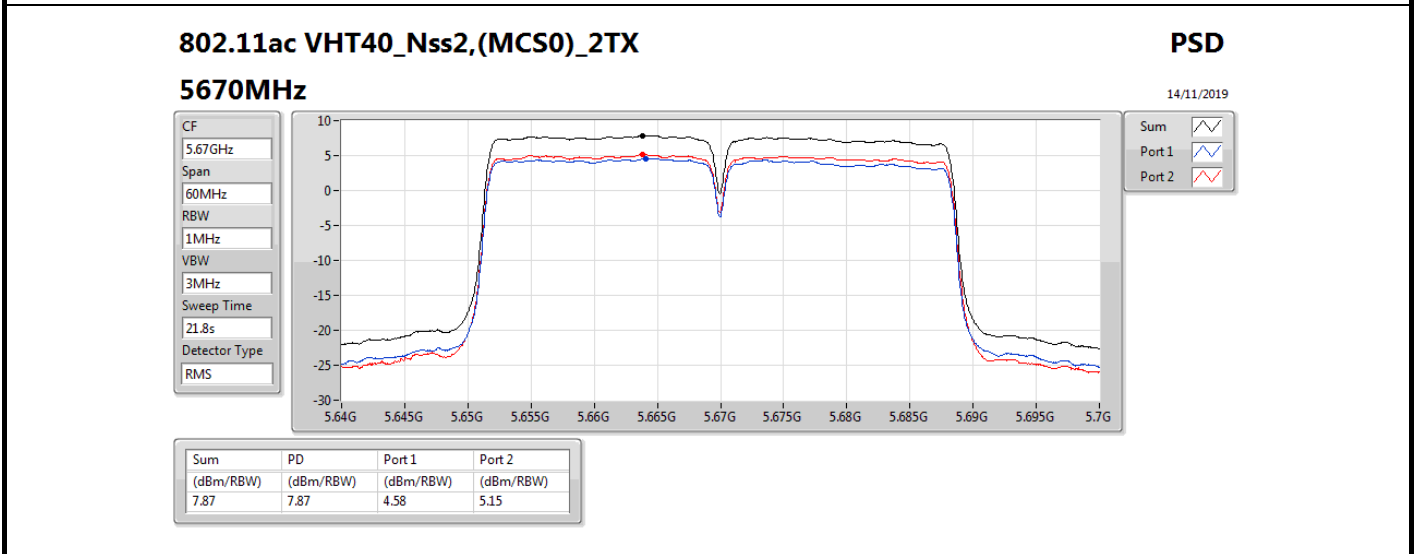

Mode	Result	DG (dBi)	Port 1 (dBm/RBW)	Port 2 (dBm/RBW)	PD (dBm/RBW)	PD Limit (dBm/RBW)	EIRP PD (dBm/RBW)	EIRP PD Limit (dBm/RBW)
5720MHz Straddle 5.725-5.85GHz	Pass	5.58	5.37	5.93	8.67	30.00	14.25	36.00
802.11ax HEW40_Nss2,(MCS0)_2TX	-	-	-	-	-	-	-	-
5270MHz	Pass	5.58	4.49	4.93	7.72	11.00	13.30	17.00
5310MHz	Pass	5.58	4.38	5.08	7.72	11.00	13.30	17.00
5510MHz	Pass	5.58	3.44	3.41	6.35	11.00	11.93	17.00
5550MHz	Pass	5.58	4.70	5.15	7.88	11.00	13.46	17.00
5670MHz	Pass	5.58	4.45	4.99	7.69	11.00	13.27	17.00
5710MHz Straddle 5.47-5.725GHz	Pass	5.58	4.47	5.65	8.04	11.00	13.62	17.00
5710MHz Straddle 5.725-5.85GHz	Pass	5.58	2.83	3.15	6.00	30.00	11.58	36.00
802.11ax HEW80_Nss2,(MCS0)_2TX	-	-	-	-	-	-	-	-
5290MHz	Pass	5.58	1.28	1.59	4.42	11.00	10.00	17.00
5530MHz	Pass	5.58	1.84	2.50	5.11	11.00	10.69	17.00
5610MHz	Pass	5.58	1.95	2.43	5.17	11.00	10.75	17.00
5690MHz Straddle 5.47-5.725GHz	Pass	5.58	1.26	2.03	4.61	11.00	10.19	17.00
5690MHz Straddle 5.725-5.85GHz	Pass	5.58	-0.73	-0.74	2.28	30.00	7.86	36.00
802.11ax HEW160_Nss2,(MCS0)_2TX	-	-	-	-	-	-	-	-
5250MHz Straddle 5.15-5.25GHz	Pass	5.58	-5.39	-5.58	-2.77	17.00	2.81	23.00
5250MHz Straddle 5.25-5.35GHz	Pass	5.58	-6.20	-4.78	-2.50	11.00	3.08	17.00
5570MHz	Pass	5.58	-2.72	-1.93	0.61	11.00	6.19	17.00

DG = Directional Gain; RBW = 500 kHz for 5.725-5.85GHz band / 1MHz for other band;

PD = trace bin-by-bin of each transmits port summing can be performed maximum power density; Port X = Port X power density;

802.11ac VHT160_Nss2,(MCS0)_2TX

PSD

5570MHz

14/11/2019

CF
5.57GHz
Span
240MHz
RBW
1MHz
VBW
3MHz
Sweep Time
21.8s
Detector Type
RMS

Sum
Port 1
Port 2

Sum	PD	Port 1	Port 2
(dBm/RBW)	(dBm/RBW)	(dBm/RBW)	(dBm/RBW)
0.51	0.51	-2.81	-1.97