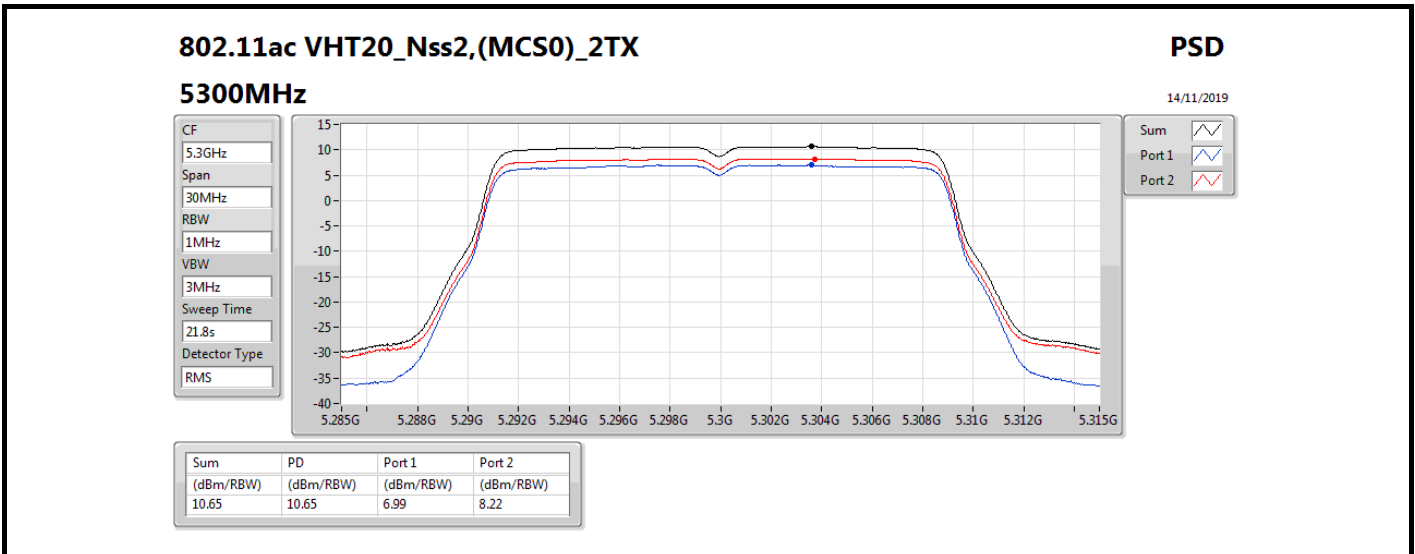

Mode	Result	DG (dBi)	Port 1 (dBm/RBW)	Port 2 (dBm/RBW)	PD (dBm/RBW)	PD Limit (dBm/RBW)	EIRP PD (dBm/RBW)	EIRP PD Limit (dBm/RBW)
5720MHz Straddle 5.725-5.85GHz	Pass	5.58	5.37	5.93	8.67	30.00	14.25	36.00
802.11ax HEW40_Nss2,(MCS0)_2TX	-	-	-	-	-	-	-	-
5270MHz	Pass	5.58	4.49	4.93	7.72	11.00	13.30	17.00
5310MHz	Pass	5.58	4.38	5.08	7.72	11.00	13.30	17.00
5510MHz	Pass	5.58	3.44	3.41	6.35	11.00	11.93	17.00
5550MHz	Pass	5.58	4.70	5.15	7.88	11.00	13.46	17.00
5670MHz	Pass	5.58	4.45	4.99	7.69	11.00	13.27	17.00
5710MHz Straddle 5.47-5.725GHz	Pass	5.58	4.47	5.65	8.04	11.00	13.62	17.00
5710MHz Straddle 5.725-5.85GHz	Pass	5.58	2.83	3.15	6.00	30.00	11.58	36.00
802.11ax HEW80_Nss2,(MCS0)_2TX	-	-	-	-	-	-	-	-
5290MHz	Pass	5.58	1.28	1.59	4.42	11.00	10.00	17.00
5530MHz	Pass	5.58	1.84	2.50	5.11	11.00	10.69	17.00
5610MHz	Pass	5.58	1.95	2.43	5.17	11.00	10.75	17.00
5690MHz Straddle 5.47-5.725GHz	Pass	5.58	1.26	2.03	4.61	11.00	10.19	17.00
5690MHz Straddle 5.725-5.85GHz	Pass	5.58	-0.73	-0.74	2.28	30.00	7.86	36.00
802.11ax HEW160_Nss2,(MCS0)_2TX	-	-	-	-	-	-	-	-
5250MHz Straddle 5.15-5.25GHz	Pass	5.58	-5.39	-5.58	-2.77	17.00	2.81	23.00
5250MHz Straddle 5.25-5.35GHz	Pass	5.58	-6.20	-4.78	-2.50	11.00	3.08	17.00
5570MHz	Pass	5.58	-2.72	-1.93	0.61	11.00	6.19	17.00

DG = Directional Gain; RBW = 500 kHz for 5.725-5.85GHz band / 1MHz for other band;

PD = trace bin-by-bin of each transmits port summing can be performed maximum power density; Port X = Port X power density;