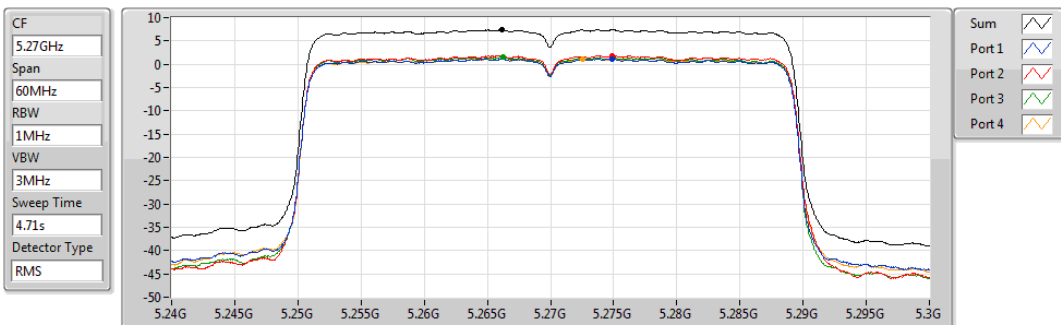

02/12/2019

Sum	PD	Port 1	Port 2	Port 3	Port 4
(dBm/RBW)	(dBm/RBW)	(dBm/RBW)	(dBm/RBW)	(dBm/RBW)	(dBm/RBW)
8.54	8.54	2.43	2.21	2.77	2.65

802.11ax HEW40_Nss4,(MCS0)_4TX

PSD

5270MHz

02/12/2019

Sum	PD	Port 1	Port 2	Port 3	Port 4
(dBm/RBW)	(dBm/RBW)	(dBm/RBW)	(dBm/RBW)	(dBm/RBW)	(dBm/RBW)
7.40	7.40	1.19	1.80	1.61	1.21