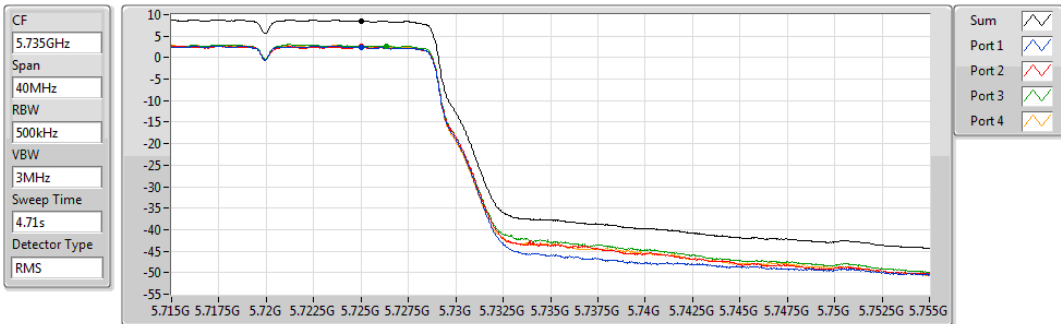

802.11ac VHT20_Nss4,(MCS0)_4TX

5720MHz Straddle 5.725-5.85GHz

PSD

02/12/2019

Sum	PD	Port 1	Port 2	Port 3	Port 4
(dBm/RBW)	(dBm/RBW)	(dBm/RBW)	(dBm/RBW)	(dBm/RBW)	(dBm/RBW)
8.58	8.58	2.40	2.57	2.73	2.57