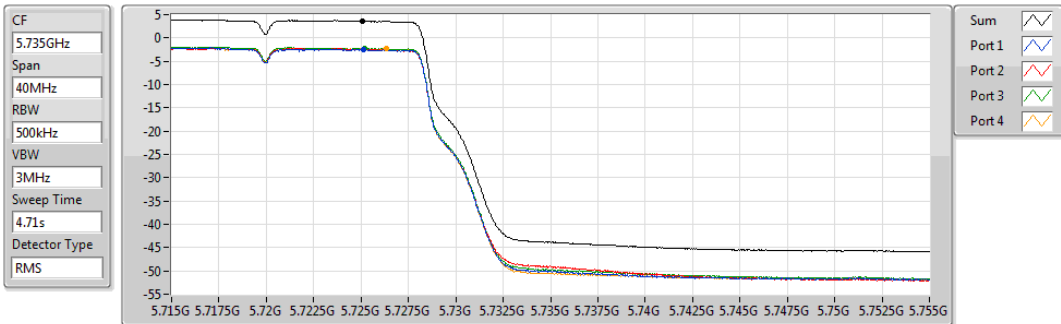

802.11a_Nss1,(6Mbps)_4TX
5720MHz Straddle 5.725-5.85GHz

PSD

02/12/2019

Sum	PD	Port 1	Port 2	Port 3	Port 4
(dBm/RBW)	(dBm/RBW)	(dBm/RBW)	(dBm/RBW)	(dBm/RBW)	(dBm/RBW)
3.59	3.59	-2.59	-2.47	-2.29	-2.32