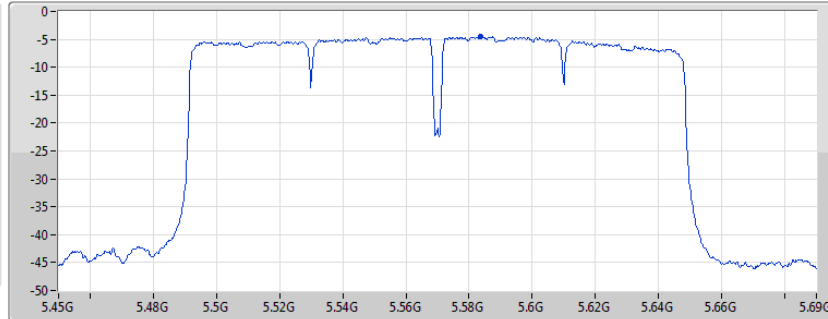

802.11ac VHT160_Nss1,(MCS0)_1TX

PSD

5250MHz Straddle 5.15-5.25GHz

04/12/2019

CF
5.17GHz
Span
320MHz
RBW
1MHz
VBW
3MHz
Sweep Time
4.71s
Detector Type
RMS

Port 1

Sum	PD	Port 1
(dBm/RBW)	(dBm/RBW)	(dBm/RBW)
-4.97	-4.97	-4.97

802.11ac VHT160_Nss1,(MCS0)_1TX

PSD

5250MHz Straddle 5.25-5.35GHz

12/11/2019

CF
5.33GHz
Span
320MHz
RBW
1MHz
VBW
3MHz
Sweep Time
4.71s
Detector Type
RMS

Port 1

Sum	PD	Port 1
(dBm/RBW)	(dBm/RBW)	(dBm/RBW)
-6.15	-6.15	-6.15

802.11ac VHT160_Nss1,(MCS0)_1TX

PSD

5570MHz

12/11/2019

CF
5.57GHz
Span
240MHz
RBW
1MHz
VBW
3MHz
Sweep Time
4.71s
Detector Type
RMS

Port 1

Sum	PD	Port 1
(dBm/RBW)	(dBm/RBW)	(dBm/RBW)
-4.47	-4.47	-4.47

802.11ax HEW20_Nss1,(MCS0)_1TX