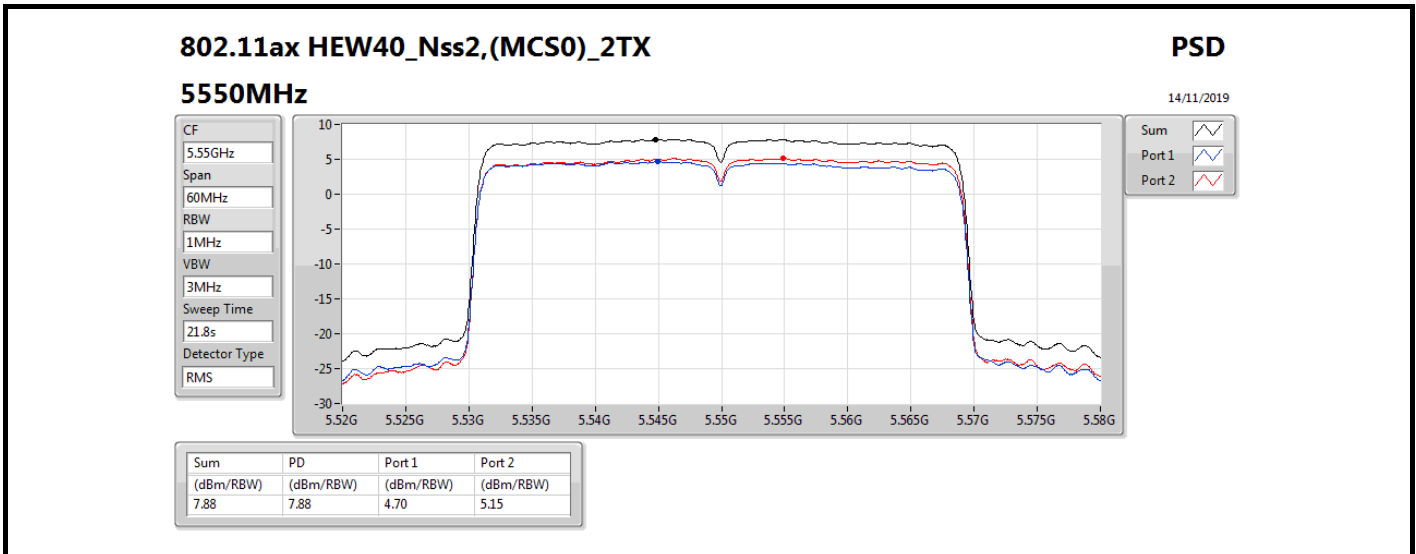

802.11ax HEW20_Nss2,(MCS0)_2TX

PSD

5300MHz

14/11/2019

CF
5.3GHz
Span
30MHz
RBW
1MHz
VBW
3MHz
Sweep Time
21.8s
Detector Type
RMS

Sum
Port 1
Port 2

Sum	PD	Port 1	Port 2
(dBm/RBW)	(dBm/RBW)	(dBm/RBW)	(dBm/RBW)
10.46	10.46	6.84	8.00

802.11ax HEW40_Nss2,(MCS0)_2TX
5710MHz Straddle 5.725-5.85GHz

PSD

14/11/2019

Sum	PD	Port 1	Port 2
(dBm/RBW)	(dBm/RBW)	(dBm/RBW)	(dBm/RBW)
6.00	6.00	2.83	3.15

802.11ax HEW80_Nss2,(MCS0)_2TX
5290MHz

PSD

14/11/2019