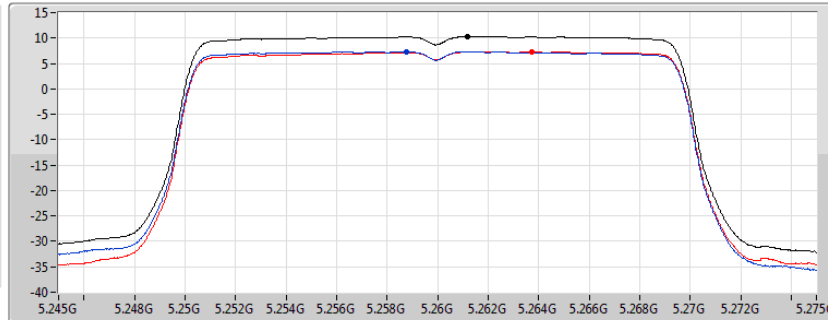

Mode	Result	DG (dBi)	Port 1 (dBm/RBW)	Port 2 (dBm/RBW)	PD (dBm/RBW)	PD Limit (dBm/RBW)	EIRP PD (dBm/RBW)	EIRP PD Limit (dBm/RBW)
5720MHz Straddle 5.725-5.85GHz	Pass	5.58	5.37	5.93	8.67	30.00	14.25	36.00
802.11ax HEW40_Nss2,(MCS0)_2TX	-	-	-	-	-	-	-	-
5270MHz	Pass	5.58	4.49	4.93	7.72	11.00	13.30	17.00
5310MHz	Pass	5.58	4.38	5.08	7.72	11.00	13.30	17.00
5510MHz	Pass	5.58	3.44	3.41	6.35	11.00	11.93	17.00
5550MHz	Pass	5.58	4.70	5.15	7.88	11.00	13.46	17.00
5670MHz	Pass	5.58	4.45	4.99	7.69	11.00	13.27	17.00
5710MHz Straddle 5.47-5.725GHz	Pass	5.58	4.47	5.65	8.04	11.00	13.62	17.00
5710MHz Straddle 5.725-5.85GHz	Pass	5.58	2.83	3.15	6.00	30.00	11.58	36.00
802.11ax HEW80_Nss2,(MCS0)_2TX	-	-	-	-	-	-	-	-
5290MHz	Pass	5.58	1.28	1.59	4.42	11.00	10.00	17.00
5530MHz	Pass	5.58	1.84	2.50	5.11	11.00	10.69	17.00
5610MHz	Pass	5.58	1.95	2.43	5.17	11.00	10.75	17.00
5690MHz Straddle 5.47-5.725GHz	Pass	5.58	1.26	2.03	4.61	11.00	10.19	17.00
5690MHz Straddle 5.725-5.85GHz	Pass	5.58	-0.73	-0.74	2.28	30.00	7.86	36.00
802.11ax HEW160_Nss2,(MCS0)_2TX	-	-	-	-	-	-	-	-
5250MHz Straddle 5.15-5.25GHz	Pass	5.58	-5.39	-5.58	-2.77	17.00	2.81	23.00
5250MHz Straddle 5.25-5.35GHz	Pass	5.58	-6.20	-4.78	-2.50	11.00	3.08	17.00
5570MHz	Pass	5.58	-2.72	-1.93	0.61	11.00	6.19	17.00

DG = Directional Gain; RBW = 500 kHz for 5.725-5.85GHz band / 1MHz for other band;

PD = trace bin-by-bin of each transmits port summing can be performed maximum power density; Port X = Port X power density;

802.11ac VHT160_Nss2,(MCS0)_2TX

PSD

5570MHz

14/11/2019

CF
5.57GHz
Span
240MHz
RBW
1MHz
VBW
3MHz
Sweep Time
21.8s
Detector Type
RMS

Sum
Port 1
Port 2

Sum	PD	Port 1	Port 2
(dBm/RBW)	(dBm/RBW)	(dBm/RBW)	(dBm/RBW)
0.51	0.51	-2.81	-1.97

802.11ax HEW20_Nss2,(MCS0)_2TX

PSD

5260MHz

14/11/2019

CF
5.26GHz
Span
30MHz
RBW
1MHz
VBW
3MHz
Sweep Time
21.8s
Detector Type
RMS

Sum
Port 1
Port 2

Sum	PD	Port 1	Port 2
(dBm/RBW)	(dBm/RBW)	(dBm/RBW)	(dBm/RBW)
10.27	10.27	7.27	7.29