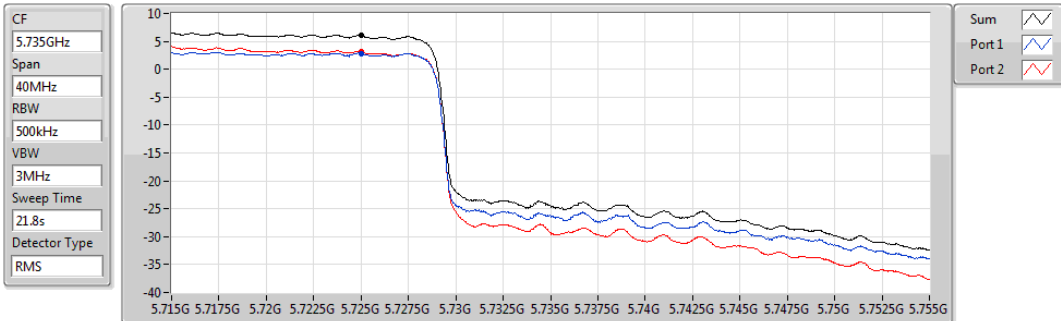

802.11ax HEW20_Nss2,(MCS0)_2TX

PSD

5300MHz

14/11/2019

CF
5.3GHz
Span
30MHz
RBW
1MHz
VBW
3MHz
Sweep Time
21.8s
Detector Type
RMS

Sum
Port 1
Port 2

Sum	PD	Port 1	Port 2
(dBm/RBW)	(dBm/RBW)	(dBm/RBW)	(dBm/RBW)
10.46	10.46	6.84	8.00

802.11ax HEW40_Nss2,(MCS0)_2TX
5710MHz Straddle 5.725-5.85GHz

PSD

14/11/2019

Sum	PD	Port 1	Port 2
(dBm/RBW)	(dBm/RBW)	(dBm/RBW)	(dBm/RBW)
6.00	6.00	2.83	3.15

802.11ax HEW80_Nss2,(MCS0)_2TX
5290MHz

PSD

14/11/2019