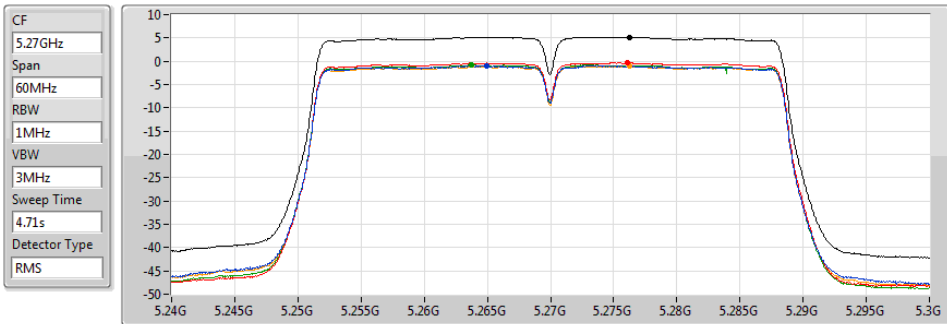

802.11ac VHT40_Nss1,(MCS0)_4TX

5270MHz

PSD

02/12/2019

Sum	PD	Port 1	Port 2	Port 3	Port 4
(dBm/RBW)	(dBm/RBW)	(dBm/RBW)	(dBm/RBW)	(dBm/RBW)	(dBm/RBW)
5.19	5.19	-0.99	-0.35	-0.79	-1.12