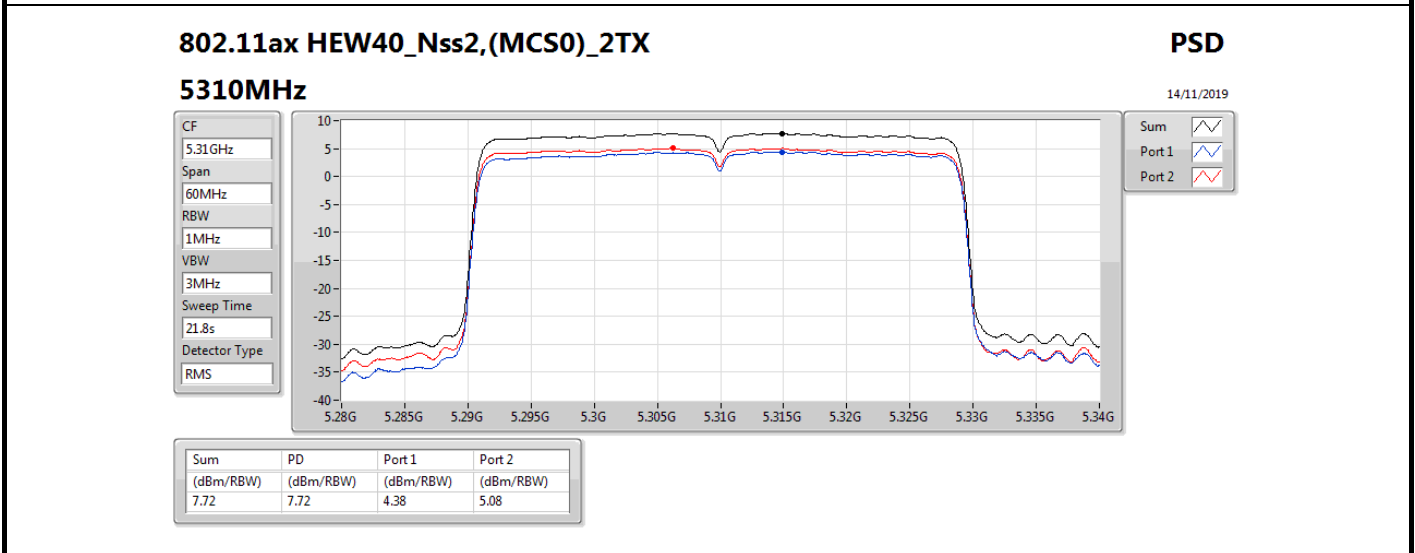

802.11ax HEW20_Nss2,(MCS0)_2TX

PSD

5300MHz

14/11/2019

CF
5.3GHz
Span
30MHz
RBW
1MHz
VBW
3MHz
Sweep Time
21.8s
Detector Type
RMS

Sum
Port 1
Port 2

Sum	PD	Port 1	Port 2
(dBm/RBW)	(dBm/RBW)	(dBm/RBW)	(dBm/RBW)
10.46	10.46	6.84	8.00

802.11ax HEW40_Nss2,(MCS0)_2TX
5710MHz Straddle 5.725-5.85GHz

PSD

14/11/2019

Sum	PD	Port 1	Port 2
(dBm/RBW)	(dBm/RBW)	(dBm/RBW)	(dBm/RBW)
6.00	6.00	2.83	3.15

802.11ax HEW80_Nss2,(MCS0)_2TX
5290MHz

PSD

14/11/2019