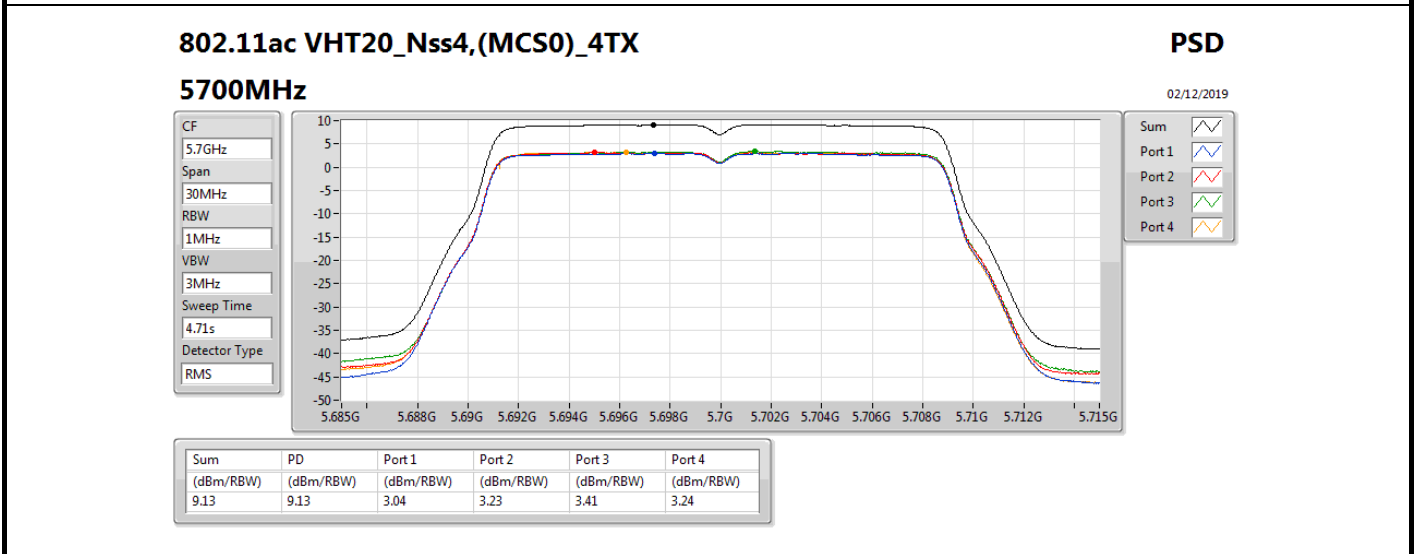

802.11ac VHT20_Nss4,(MCS0)_4TX

PSD

5320MHz

02/12/2019

CF
5.32GHz
Span
30MHz
RBW
1MHz
VBW
3MHz
Sweep Time
4.71s
Detector Type
RMS

Sum
Port 1
Port 2
Port 3
Port 4

Sum	PD	Port 1	Port 2	Port 3	Port 4
(dBm/RBW)	(dBm/RBW)	(dBm/RBW)	(dBm/RBW)	(dBm/RBW)	(dBm/RBW)
9.77	9.77	3.65	4.20	3.96	3.59