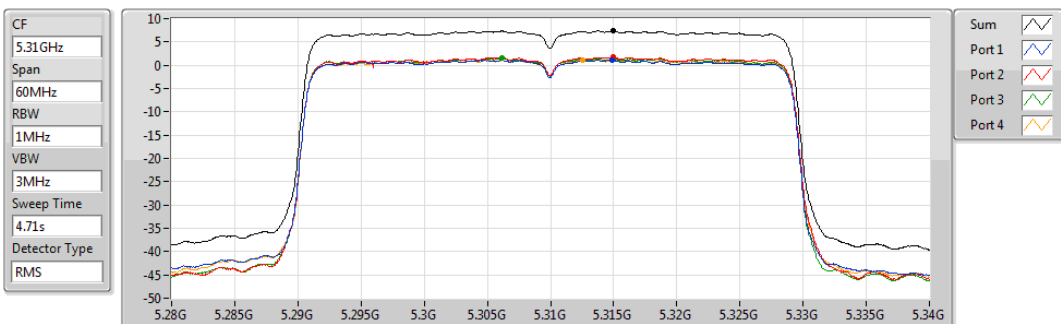

802.11ax HEW40_Nss4,(MCS0)_4TX

PSD

5310MHz

02/12/2019

Sum	PD	Port 1	Port 2	Port 3	Port 4
(dBm/RBW)	(dBm/RBW)	(dBm/RBW)	(dBm/RBW)	(dBm/RBW)	(dBm/RBW)
7.37	7.37	1.15	1.68	1.60	1.17