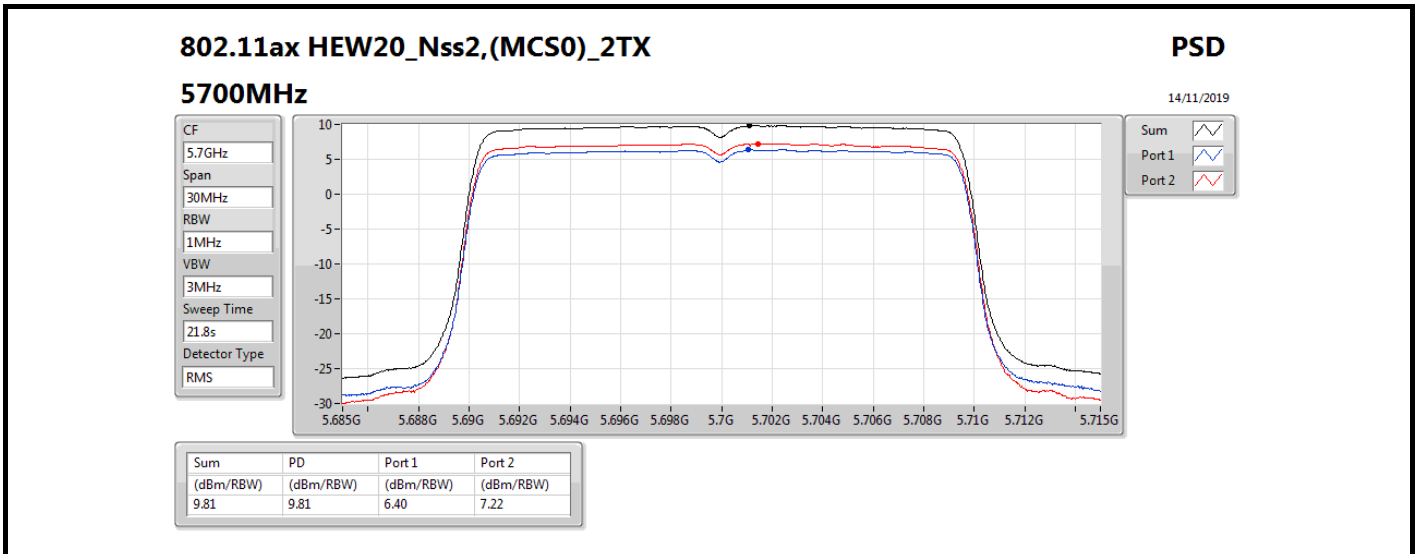

802.11ax HEW20_Nss2,(MCS0)_2TX

PSD

5300MHz

14/11/2019

CF
5.3GHz
Span
30MHz
RBW
1MHz
VBW
3MHz
Sweep Time
21.8s
Detector Type
RMS

Sum
Port 1
Port 2

Sum	PD	Port 1	Port 2
(dBm/RBW)	(dBm/RBW)	(dBm/RBW)	(dBm/RBW)
10.46	10.46	6.84	8.00