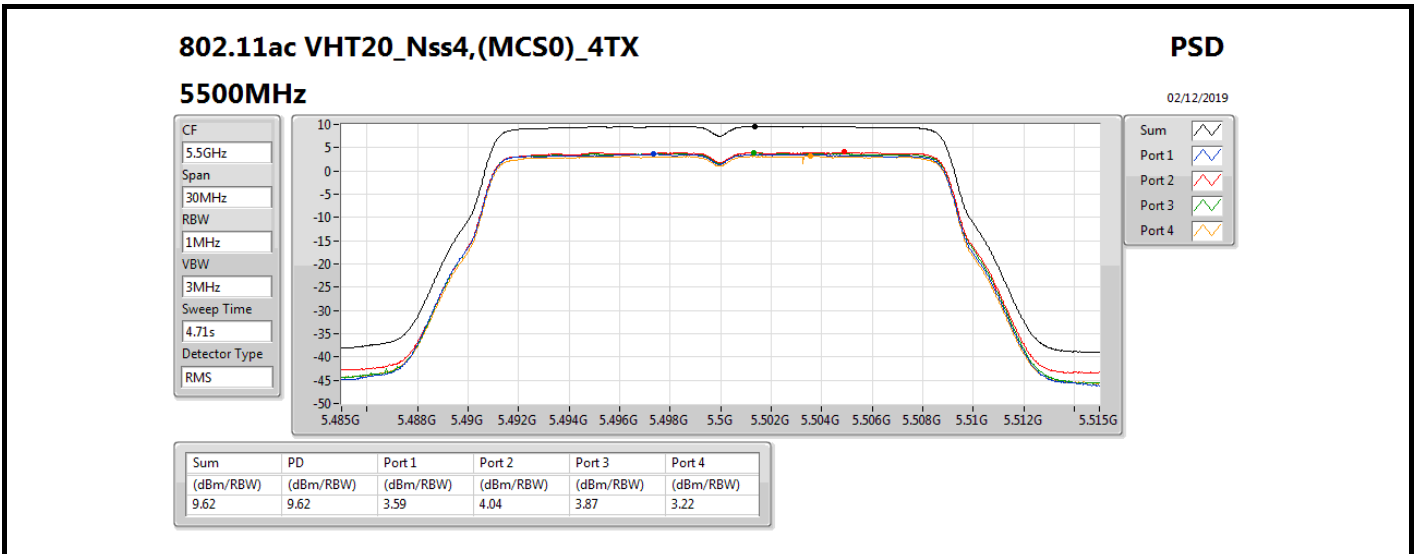

802.11ac VHT20_Nss4,(MCS0)_4TX

PSD

5320MHz

02/12/2019

CF
5.32GHz
Span
30MHz
RBW
1MHz
VBW
3MHz
Sweep Time
4.71s
Detector Type
RMS

Sum
Port 1
Port 2
Port 3
Port 4

Sum	PD	Port 1	Port 2	Port 3	Port 4
(dBm/RBW)	(dBm/RBW)	(dBm/RBW)	(dBm/RBW)	(dBm/RBW)	(dBm/RBW)
9.77	9.77	3.65	4.20	3.96	3.59