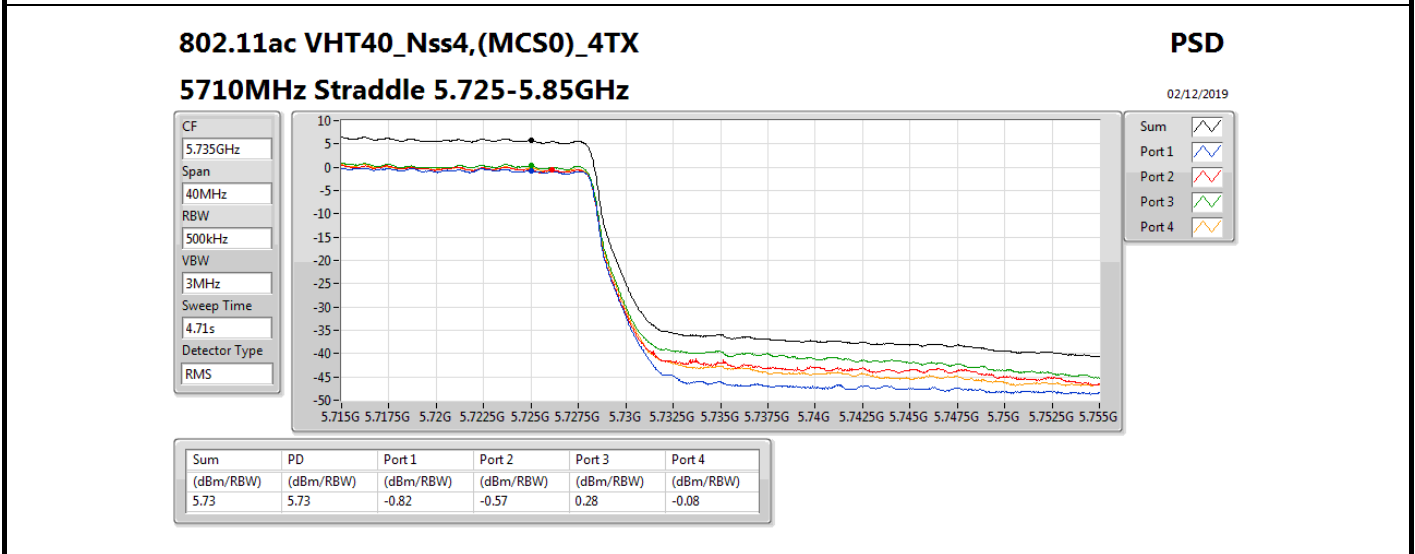

802.11ac VHT40_Nss4,(MCS0)_4TX

PSD

5550MHz

02/12/2019

CF
5.55GHz
Span
60MHz
RBW
1MHz
VBW
3MHz
Sweep Time
4.71s
Detector Type
RMS

Sum
Port 1
Port 2
Port 3
Port 4

Sum	PD	Port 1	Port 2	Port 3	Port 4
(dBm/RBW)	(dBm/RBW)	(dBm/RBW)	(dBm/RBW)	(dBm/RBW)	(dBm/RBW)
7.38	7.38	1.00	1.79	1.78	1.15