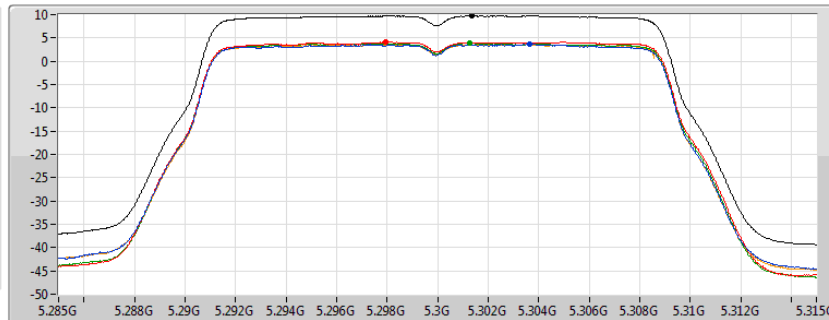

802.11ac VHT20_Nss4,(MCS0)_4TX

PSD

5300MHz

02/12/2019

CF
5.3GHz
Span
30MHz
RBW
1MHz
VBW
3MHz
Sweep Time
4.71s
Detector Type
RMS

Sum
Port 1
Port 2
Port 3
Port 4

Sum	PD	Port 1	Port 2	Port 3	Port 4
(dBm/RBW)	(dBm/RBW)	(dBm/RBW)	(dBm/RBW)	(dBm/RBW)	(dBm/RBW)
9.76	9.76	3.62	4.12	3.86	3.61