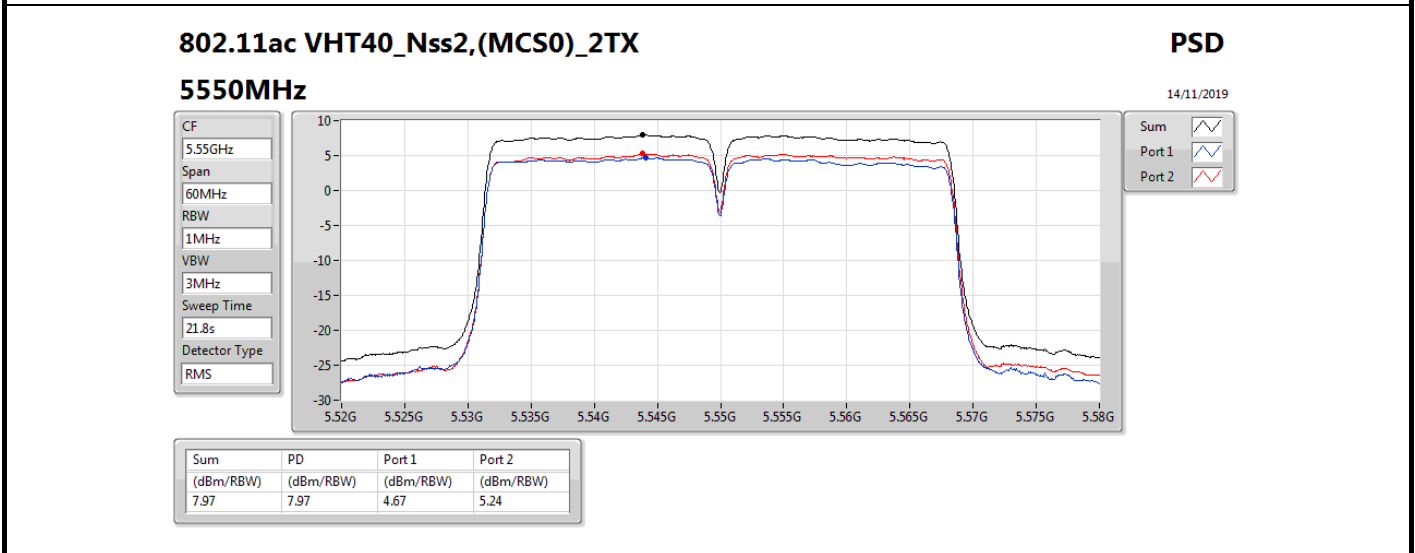

Mode	Result	DG (dBi)	Port 1 (dBm/RBW)	Port 2 (dBm/RBW)	PD (dBm/RBW)	PD Limit (dBm/RBW)	EIRP PD (dBm/RBW)	EIRP PD Limit (dBm/RBW)
5720MHz Straddle 5.725-5.85GHz	Pass	5.58	5.37	5.93	8.67	30.00	14.25	36.00
802.11ax HEW40_Nss2,(MCS0)_2TX	-	-	-	-	-	-	-	-
5270MHz	Pass	5.58	4.49	4.93	7.72	11.00	13.30	17.00
5310MHz	Pass	5.58	4.38	5.08	7.72	11.00	13.30	17.00
5510MHz	Pass	5.58	3.44	3.41	6.35	11.00	11.93	17.00
5550MHz	Pass	5.58	4.70	5.15	7.88	11.00	13.46	17.00
5670MHz	Pass	5.58	4.45	4.99	7.69	11.00	13.27	17.00
5710MHz Straddle 5.47-5.725GHz	Pass	5.58	4.47	5.65	8.04	11.00	13.62	17.00
5710MHz Straddle 5.725-5.85GHz	Pass	5.58	2.83	3.15	6.00	30.00	11.58	36.00
802.11ax HEW80_Nss2,(MCS0)_2TX	-	-	-	-	-	-	-	-
5290MHz	Pass	5.58	1.28	1.59	4.42	11.00	10.00	17.00
5530MHz	Pass	5.58	1.84	2.50	5.11	11.00	10.69	17.00
5610MHz	Pass	5.58	1.95	2.43	5.17	11.00	10.75	17.00
5690MHz Straddle 5.47-5.725GHz	Pass	5.58	1.26	2.03	4.61	11.00	10.19	17.00
5690MHz Straddle 5.725-5.85GHz	Pass	5.58	-0.73	-0.74	2.28	30.00	7.86	36.00
802.11ax HEW160_Nss2,(MCS0)_2TX	-	-	-	-	-	-	-	-
5250MHz Straddle 5.15-5.25GHz	Pass	5.58	-5.39	-5.58	-2.77	17.00	2.81	23.00
5250MHz Straddle 5.25-5.35GHz	Pass	5.58	-6.20	-4.78	-2.50	11.00	3.08	17.00
5570MHz	Pass	5.58	-2.72	-1.93	0.61	11.00	6.19	17.00

DG = Directional Gain; RBW = 500 kHz for 5.725-5.85GHz band / 1MHz for other band;

PD = trace bin-by-bin of each transmits port summing can be performed maximum power density; Port X = Port X power density;

802.11ac VHT160_Nss2,(MCS0)_2TX

PSD

5570MHz

14/11/2019

CF
5.57GHz
Span
240MHz
RBW
1MHz
VBW
3MHz
Sweep Time
21.8s
Detector Type
RMS

Sum
Port 1
Port 2

Sum	PD	Port 1	Port 2
(dBm/RBW)	(dBm/RBW)	(dBm/RBW)	(dBm/RBW)
0.51	0.51	-2.81	-1.97