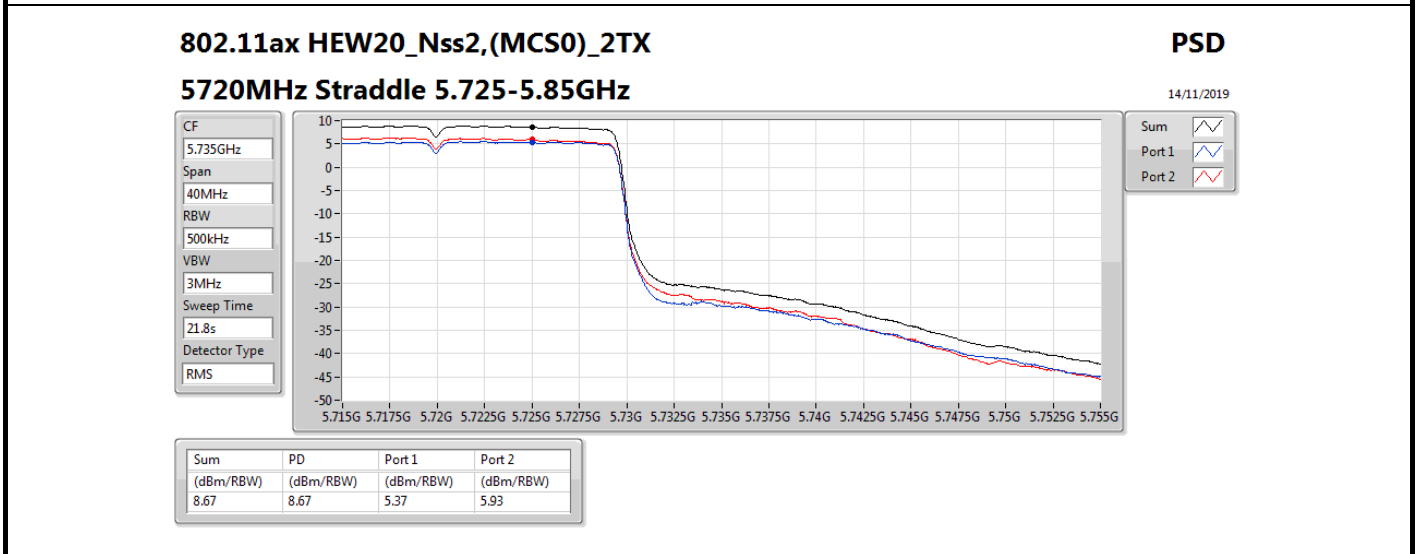

802.11ax HEW20_Nss2,(MCS0)_2TX

PSD

5300MHz

14/11/2019

CF
5.3GHz
Span
30MHz
RBW
1MHz
VBW
3MHz
Sweep Time
21.8s
Detector Type
RMS

Sum
Port 1
Port 2

Sum	PD	Port 1	Port 2
(dBm/RBW)	(dBm/RBW)	(dBm/RBW)	(dBm/RBW)
10.46	10.46	6.84	8.00

802.11ax HEW40_Nss2,(MCS0)_2TX
5710MHz Straddle 5.725-5.85GHz

PSD

14/11/2019

Sum	PD	Port 1	Port 2
(dBm/RBW)	(dBm/RBW)	(dBm/RBW)	(dBm/RBW)
6.00	6.00	2.83	3.15

802.11ax HEW80_Nss2,(MCS0)_2TX
5290MHz

PSD

14/11/2019