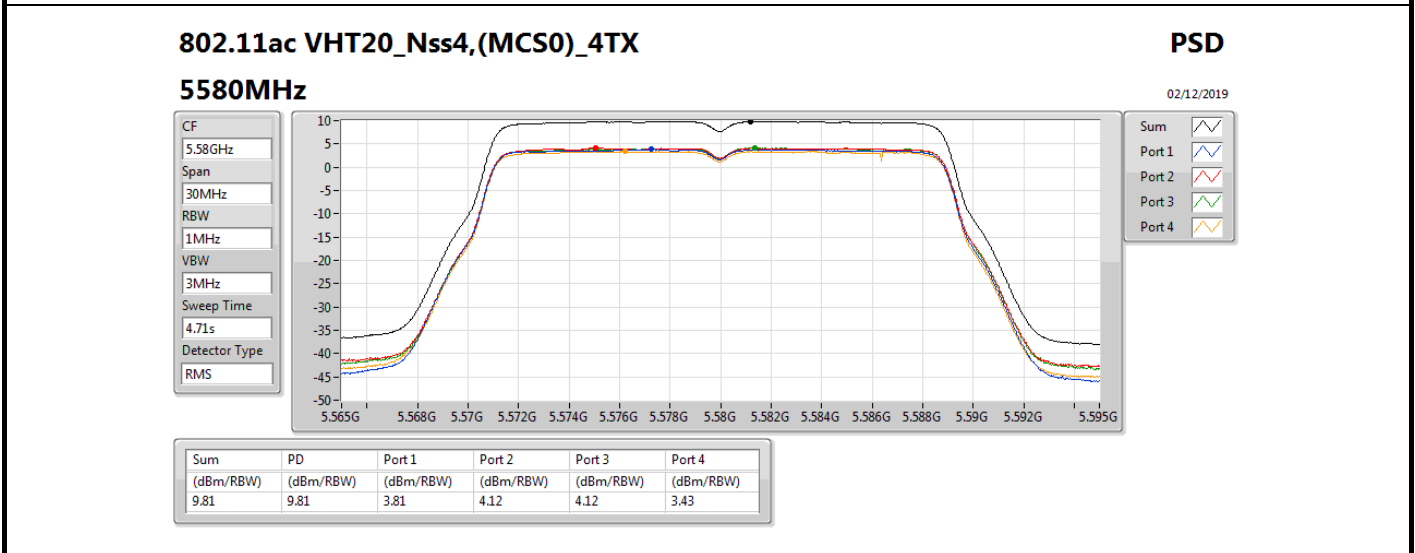

802.11ac VHT20_Nss4,(MCS0)_4TX

PSD

5320MHz

02/12/2019

CF
5.32GHz
Span
30MHz
RBW
1MHz
VBW
3MHz
Sweep Time
4.71s
Detector Type
RMS

Sum
Port 1
Port 2
Port 3
Port 4

Sum	PD	Port 1	Port 2	Port 3	Port 4
(dBm/RBW)	(dBm/RBW)	(dBm/RBW)	(dBm/RBW)	(dBm/RBW)	(dBm/RBW)
9.77	9.77	3.65	4.20	3.96	3.59