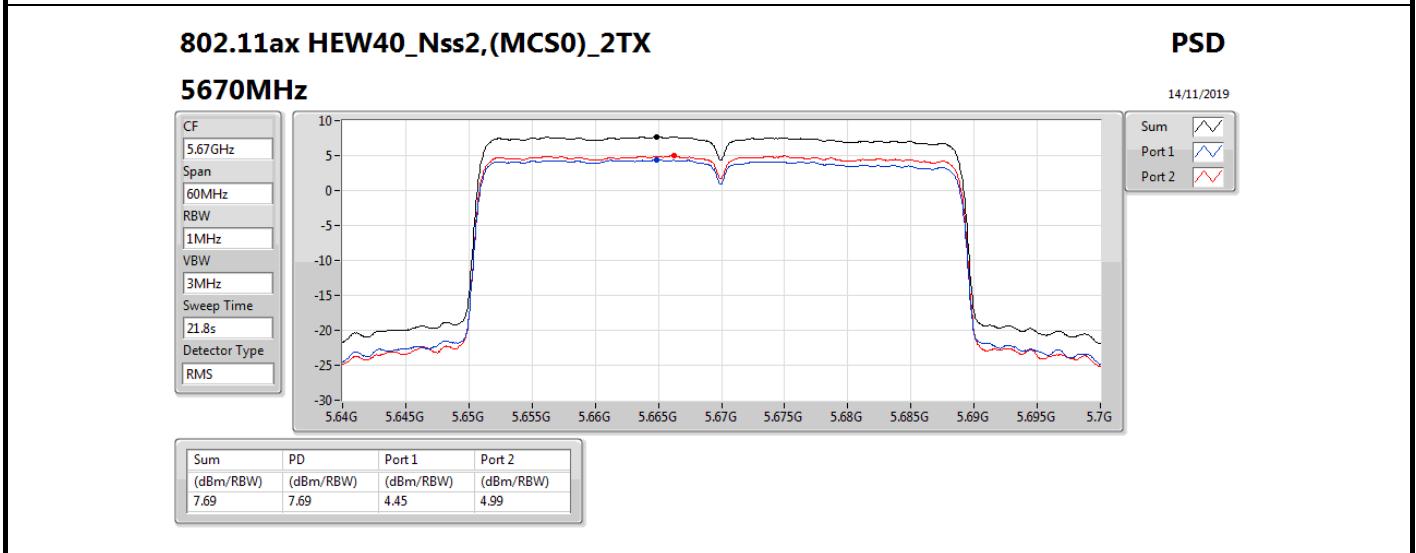

802.11ax HEW20_Nss2,(MCS0)_2TX

PSD

5300MHz

14/11/2019

CF
5.3GHz
Span
30MHz
RBW
1MHz
VBW
3MHz
Sweep Time
21.8s
Detector Type
RMS

Sum
Port 1
Port 2

Sum	PD	Port 1	Port 2
(dBm/RBW)	(dBm/RBW)	(dBm/RBW)	(dBm/RBW)
10.46	10.46	6.84	8.00

802.11ax HEW40_Nss2,(MCS0)_2TX
5710MHz Straddle 5.725-5.85GHz

PSD

14/11/2019

Sum	PD	Port 1	Port 2
(dBm/RBW)	(dBm/RBW)	(dBm/RBW)	(dBm/RBW)
6.00	6.00	2.83	3.15

802.11ax HEW80_Nss2,(MCS0)_2TX
5290MHz

PSD

14/11/2019