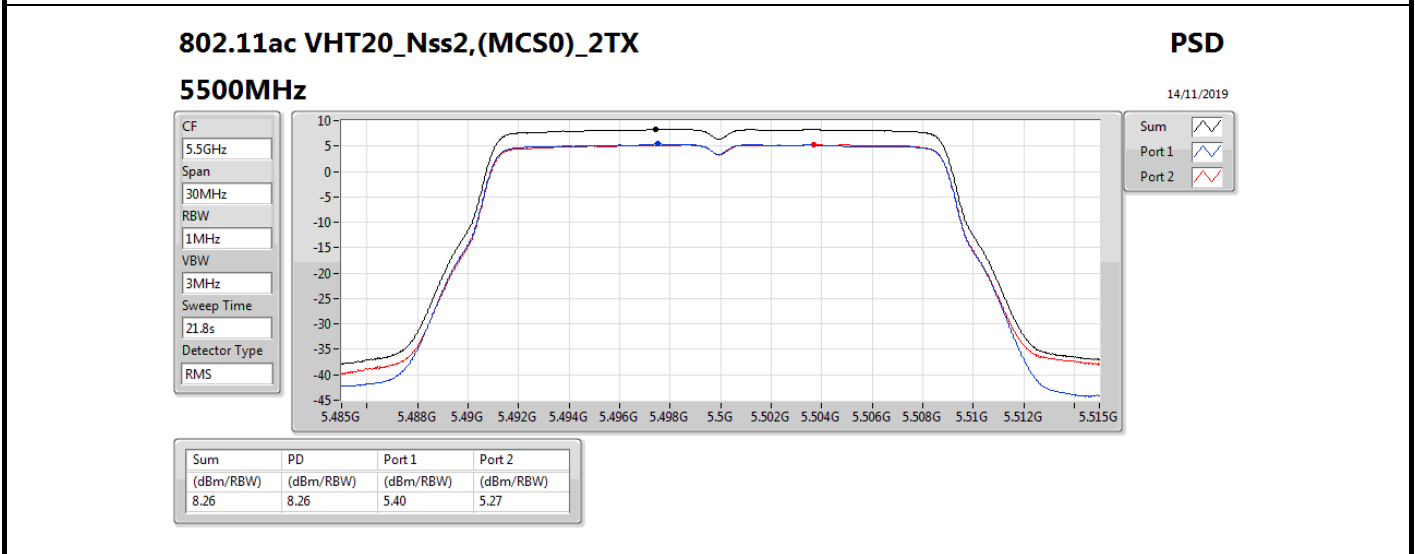

Mode	Result	DG (dBi)	Port 1 (dBm/RBW)	Port 2 (dBm/RBW)	PD (dBm/RBW)	PD Limit (dBm/RBW)	EIRP PD (dBm/RBW)	EIRP PD Limit (dBm/RBW)
5720MHz Straddle 5.725-5.85GHz	Pass	5.58	5.37	5.93	8.67	30.00	14.25	36.00
802.11ax HEW40_Nss2,(MCS0)_2TX	-	-	-	-	-	-	-	-
5270MHz	Pass	5.58	4.49	4.93	7.72	11.00	13.30	17.00
5310MHz	Pass	5.58	4.38	5.08	7.72	11.00	13.30	17.00
5510MHz	Pass	5.58	3.44	3.41	6.35	11.00	11.93	17.00
5550MHz	Pass	5.58	4.70	5.15	7.88	11.00	13.46	17.00
5670MHz	Pass	5.58	4.45	4.99	7.69	11.00	13.27	17.00
5710MHz Straddle 5.47-5.725GHz	Pass	5.58	4.47	5.65	8.04	11.00	13.62	17.00
5710MHz Straddle 5.725-5.85GHz	Pass	5.58	2.83	3.15	6.00	30.00	11.58	36.00
802.11ax HEW80_Nss2,(MCS0)_2TX	-	-	-	-	-	-	-	-
5290MHz	Pass	5.58	1.28	1.59	4.42	11.00	10.00	17.00
5530MHz	Pass	5.58	1.84	2.50	5.11	11.00	10.69	17.00
5610MHz	Pass	5.58	1.95	2.43	5.17	11.00	10.75	17.00
5690MHz Straddle 5.47-5.725GHz	Pass	5.58	1.26	2.03	4.61	11.00	10.19	17.00
5690MHz Straddle 5.725-5.85GHz	Pass	5.58	-0.73	-0.74	2.28	30.00	7.86	36.00
802.11ax HEW160_Nss2,(MCS0)_2TX	-	-	-	-	-	-	-	-
5250MHz Straddle 5.15-5.25GHz	Pass	5.58	-5.39	-5.58	-2.77	17.00	2.81	23.00
5250MHz Straddle 5.25-5.35GHz	Pass	5.58	-6.20	-4.78	-2.50	11.00	3.08	17.00
5570MHz	Pass	5.58	-2.72	-1.93	0.61	11.00	6.19	17.00

DG = Directional Gain; RBW = 500 kHz for 5.725-5.85GHz band / 1MHz for other band;

PD = trace bin-by-bin of each transmits port summing can be performed maximum power density; Port X = Port X power density;