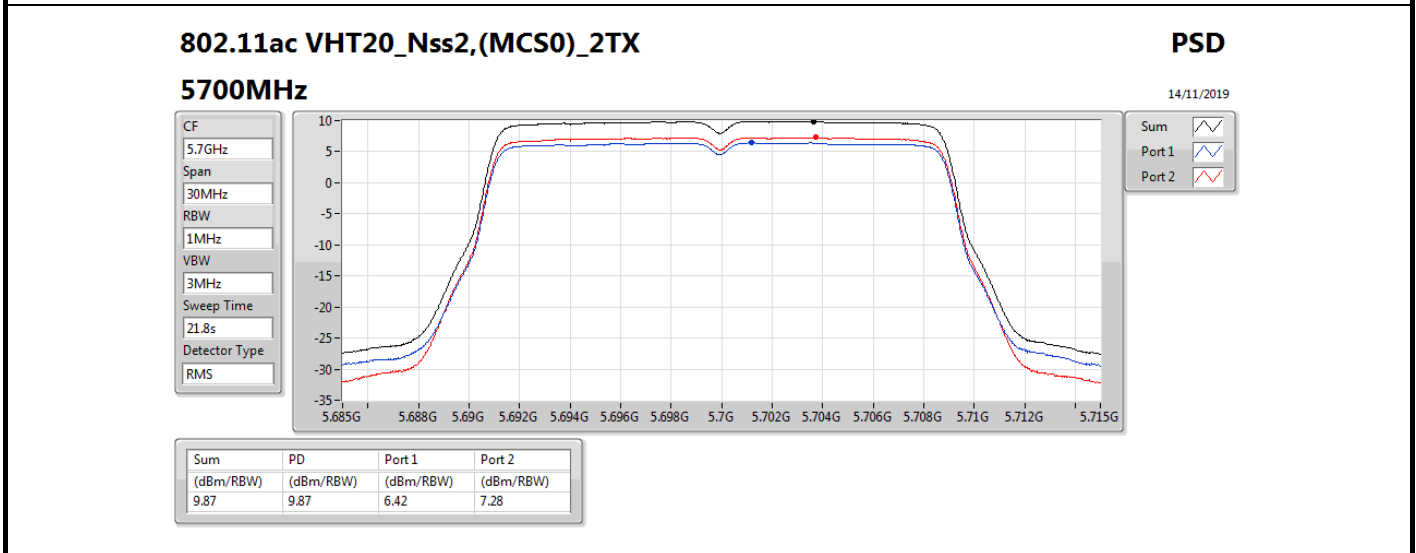

Mode	Result	DG (dBi)	Port 1 (dBm/RBW)	Port 2 (dBm/RBW)	PD (dBm/RBW)	PD Limit (dBm/RBW)	EIRP PD (dBm/RBW)	EIRP PD Limit (dBm/RBW)
5720MHz Straddle 5.725-5.85GHz	Pass	5.58	5.37	5.93	8.67	30.00	14.25	36.00
802.11ax HEW40_Nss2,(MCS0)_2TX	-	-	-	-	-	-	-	-
5270MHz	Pass	5.58	4.49	4.93	7.72	11.00	13.30	17.00
5310MHz	Pass	5.58	4.38	5.08	7.72	11.00	13.30	17.00
5510MHz	Pass	5.58	3.44	3.41	6.35	11.00	11.93	17.00
5550MHz	Pass	5.58	4.70	5.15	7.88	11.00	13.46	17.00
5670MHz	Pass	5.58	4.45	4.99	7.69	11.00	13.27	17.00
5710MHz Straddle 5.47-5.725GHz	Pass	5.58	4.47	5.65	8.04	11.00	13.62	17.00
5710MHz Straddle 5.725-5.85GHz	Pass	5.58	2.83	3.15	6.00	30.00	11.58	36.00
802.11ax HEW80_Nss2,(MCS0)_2TX	-	-	-	-	-	-	-	-
5290MHz	Pass	5.58	1.28	1.59	4.42	11.00	10.00	17.00
5530MHz	Pass	5.58	1.84	2.50	5.11	11.00	10.69	17.00
5610MHz	Pass	5.58	1.95	2.43	5.17	11.00	10.75	17.00
5690MHz Straddle 5.47-5.725GHz	Pass	5.58	1.26	2.03	4.61	11.00	10.19	17.00
5690MHz Straddle 5.725-5.85GHz	Pass	5.58	-0.73	-0.74	2.28	30.00	7.86	36.00
802.11ax HEW160_Nss2,(MCS0)_2TX	-	-	-	-	-	-	-	-
5250MHz Straddle 5.15-5.25GHz	Pass	5.58	-5.39	-5.58	-2.77	17.00	2.81	23.00
5250MHz Straddle 5.25-5.35GHz	Pass	5.58	-6.20	-4.78	-2.50	11.00	3.08	17.00
5570MHz	Pass	5.58	-2.72	-1.93	0.61	11.00	6.19	17.00

DG = Directional Gain; RBW = 500 kHz for 5.725-5.85GHz band / 1MHz for other band;

PD = trace bin-by-bin of each transmits port summing can be performed maximum power density; Port X = Port X power density;

802.11ac VHT160_Nss2,(MCS0)_2TX

PSD

5570MHz

14/11/2019

CF
5.57GHz
Span
240MHz
RBW
1MHz
VBW
3MHz
Sweep Time
21.8s
Detector Type
RMS

Sum
Port 1
Port 2

Sum	PD	Port 1	Port 2
(dBm/RBW)	(dBm/RBW)	(dBm/RBW)	(dBm/RBW)
0.51	0.51	-2.81	-1.97