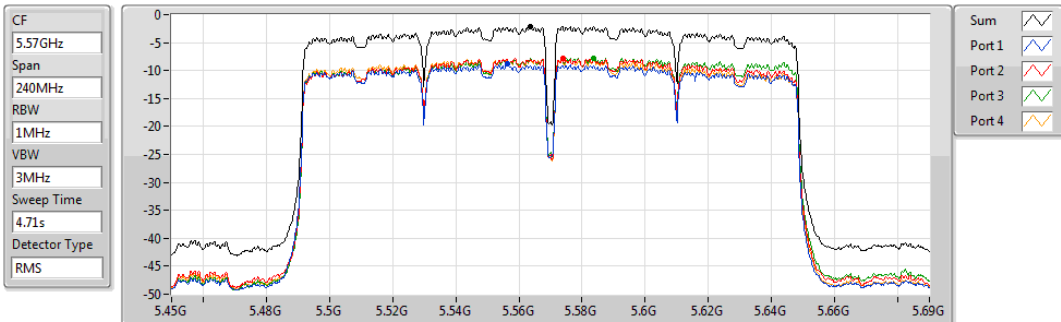

5570MHz

02/12/2019

Sum	PD	Port 1	Port 2	Port 3	Port 4
(dBm/RBW)	(dBm/RBW)	(dBm/RBW)	(dBm/RBW)	(dBm/RBW)	(dBm/RBW)
-2.13	-2.13	-8.74	-7.78	-7.73	-7.86

802.11ax HEW20_Nss4,(MCS0)_4TX

PSD