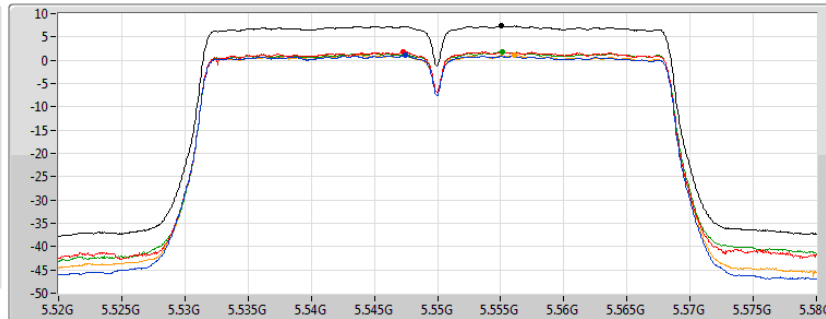

802.11ac VHT40_Nss4,(MCS0)_4TX

PSD

5550MHz

02/12/2019

CF
5.55GHz
Span
60MHz
RBW
1MHz
VBW
3MHz
Sweep Time
4.71s
Detector Type
RMS

Sum
Port 1
Port 2
Port 3
Port 4

Sum	PD	Port 1	Port 2	Port 3	Port 4
(dBm/RBW)	(dBm/RBW)	(dBm/RBW)	(dBm/RBW)	(dBm/RBW)	(dBm/RBW)
7.38	7.38	1.00	1.79	1.78	1.15