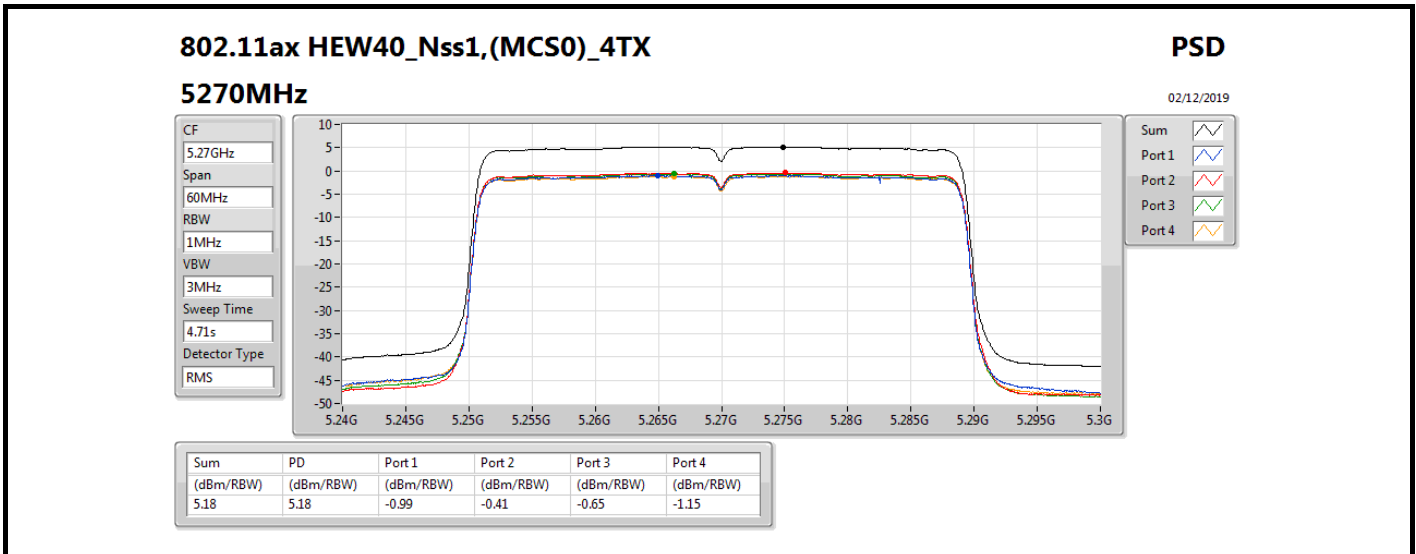

802.11ax HEW20_Nss1,(MCS0)_4TX

PSD

5580MHz

02/12/2019

CF
5.58GHz
Span
30MHz
RBW
1MHz
VBW
3MHz
Sweep Time
4.71s
Detector Type
RMS

Sum
Port 1
Port 2
Port 3
Port 4

Sum	PD	Port 1	Port 2	Port 3	Port 4
(dBm/RBW)	(dBm/RBW)	(dBm/RBW)	(dBm/RBW)	(dBm/RBW)	(dBm/RBW)
5.20	5.20	-0.98	-0.59	-0.61	-1.07