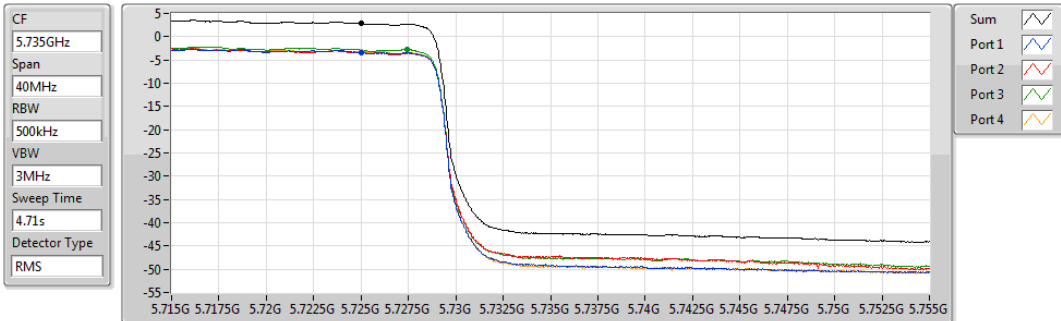

802.11ax HEW40_Nss1,(MCS0)_4TX

PSD

5710MHz Straddle 5.725-5.85GHz

02/12/2019

Sum	PD	Port 1	Port 2	Port 3	Port 4
(dBm/RBW)	(dBm/RBW)	(dBm/RBW)	(dBm/RBW)	(dBm/RBW)	(dBm/RBW)
2.84	2.84	-3.40	-3.37	-2.75	-3.19