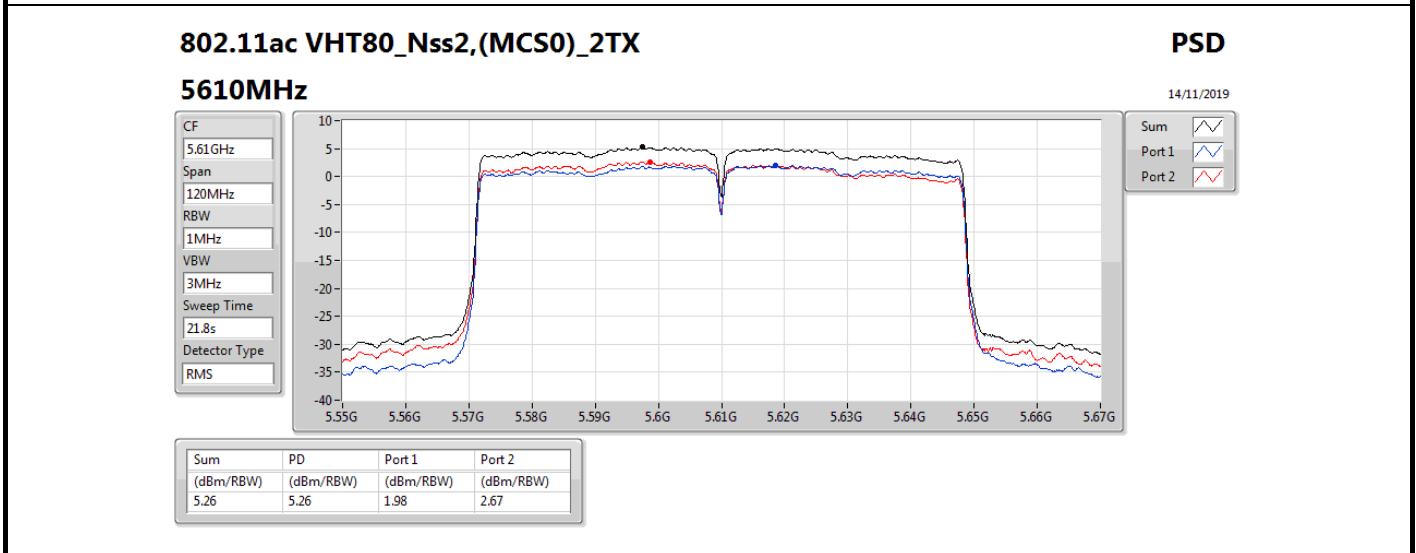

Mode	Result	DG (dBi)	Port 1 (dBm/RBW)	Port 2 (dBm/RBW)	PD (dBm/RBW)	PD Limit (dBm/RBW)	EIRP PD (dBm/RBW)	EIRP PD Limit (dBm/RBW)
5720MHz Straddle 5.725-5.85GHz	Pass	5.58	5.37	5.93	8.67	30.00	14.25	36.00
802.11ax HEW40_Nss2,(MCS0)_2TX	-	-	-	-	-	-	-	-
5270MHz	Pass	5.58	4.49	4.93	7.72	11.00	13.30	17.00
5310MHz	Pass	5.58	4.38	5.08	7.72	11.00	13.30	17.00
5510MHz	Pass	5.58	3.44	3.41	6.35	11.00	11.93	17.00
5550MHz	Pass	5.58	4.70	5.15	7.88	11.00	13.46	17.00
5670MHz	Pass	5.58	4.45	4.99	7.69	11.00	13.27	17.00
5710MHz Straddle 5.47-5.725GHz	Pass	5.58	4.47	5.65	8.04	11.00	13.62	17.00
5710MHz Straddle 5.725-5.85GHz	Pass	5.58	2.83	3.15	6.00	30.00	11.58	36.00
802.11ax HEW80_Nss2,(MCS0)_2TX	-	-	-	-	-	-	-	-
5290MHz	Pass	5.58	1.28	1.59	4.42	11.00	10.00	17.00
5530MHz	Pass	5.58	1.84	2.50	5.11	11.00	10.69	17.00
5610MHz	Pass	5.58	1.95	2.43	5.17	11.00	10.75	17.00
5690MHz Straddle 5.47-5.725GHz	Pass	5.58	1.26	2.03	4.61	11.00	10.19	17.00
5690MHz Straddle 5.725-5.85GHz	Pass	5.58	-0.73	-0.74	2.28	30.00	7.86	36.00
802.11ax HEW160_Nss2,(MCS0)_2TX	-	-	-	-	-	-	-	-
5250MHz Straddle 5.15-5.25GHz	Pass	5.58	-5.39	-5.58	-2.77	17.00	2.81	23.00
5250MHz Straddle 5.25-5.35GHz	Pass	5.58	-6.20	-4.78	-2.50	11.00	3.08	17.00
5570MHz	Pass	5.58	-2.72	-1.93	0.61	11.00	6.19	17.00

DG = Directional Gain; RBW = 500 kHz for 5.725-5.85GHz band / 1MHz for other band;

PD = trace bin-by-bin of each transmits port summing can be performed maximum power density; Port X = Port X power density;

802.11ac VHT160_Nss2,(MCS0)_2TX

PSD

5570MHz

14/11/2019

CF
5.57GHz
Span
240MHz
RBW
1MHz
VBW
3MHz
Sweep Time
21.8s
Detector Type
RMS

Sum
Port 1
Port 2

Sum	PD	Port 1	Port 2
(dBm/RBW)	(dBm/RBW)	(dBm/RBW)	(dBm/RBW)
0.51	0.51	-2.81	-1.97