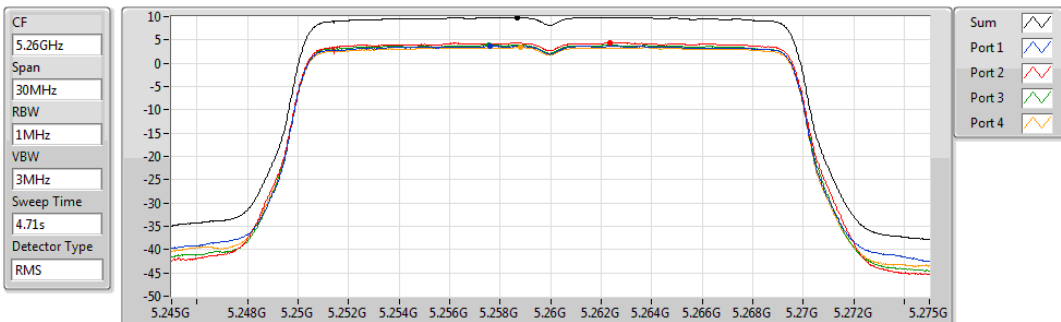

5260MHz

02/12/2019

Sum	PD	Port 1	Port 2	Port 3	Port 4
(dBm/RBW)	(dBm/RBW)	(dBm/RBW)	(dBm/RBW)	(dBm/RBW)	(dBm/RBW)
9.83	9.83	3.65	4.37	3.95	3.39