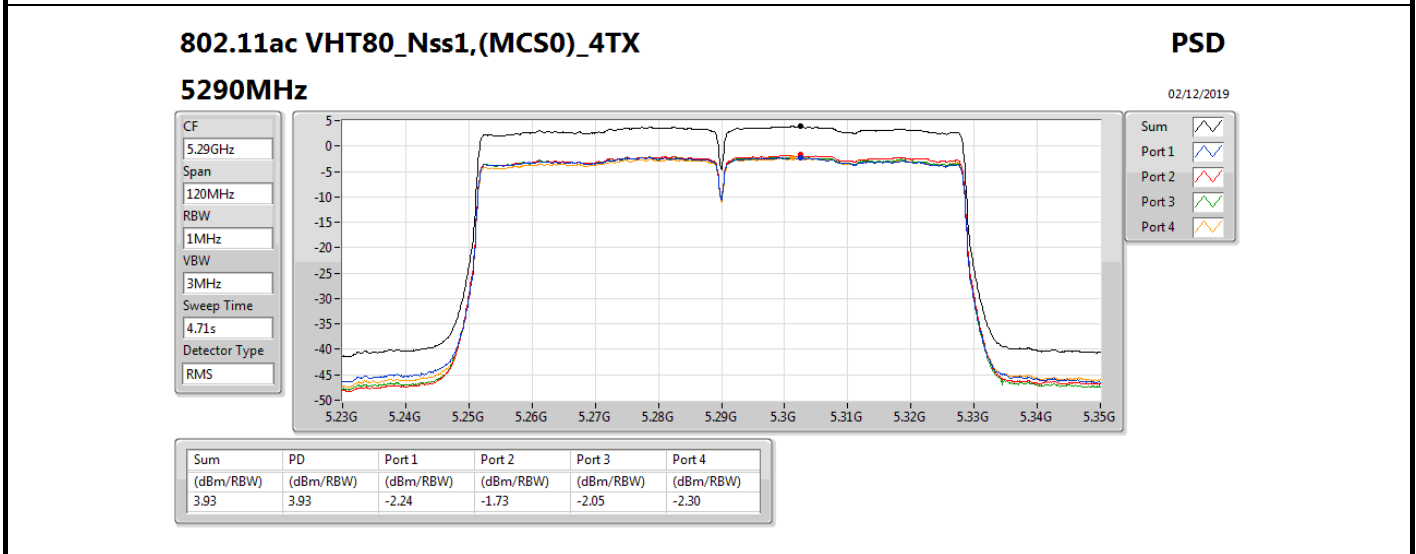

5310MHz

PSD

02/12/2019

Sum	PD	Port 1	Port 2	Port 3	Port 4
(dBm/RBW)	(dBm/RBW)	(dBm/RBW)	(dBm/RBW)	(dBm/RBW)	(dBm/RBW)
5.15	5.15	-1.09	-0.57	-0.73	-0.92

802.11ac VHT80_Nss1,(MCS0)_4TX

PSD

5530MHz

02/12/2019

Sum	PD	Port 1	Port 2	Port 3	Port 4
(dBm/RBW)	(dBm/RBW)	(dBm/RBW)	(dBm/RBW)	(dBm/RBW)	(dBm/RBW)
3.50	3.50	-2.83	-2.21	-2.33	-2.67

802.11ac VHT80_Nss1,(MCS0)_4TX

PSD

5610MHz

02/12/2019

Sum	PD	Port 1	Port 2	Port 3	Port 4
(dBm/RBW)	(dBm/RBW)	(dBm/RBW)	(dBm/RBW)	(dBm/RBW)	(dBm/RBW)
4.33	4.33	-2.17	-1.46	-1.01	-1.56