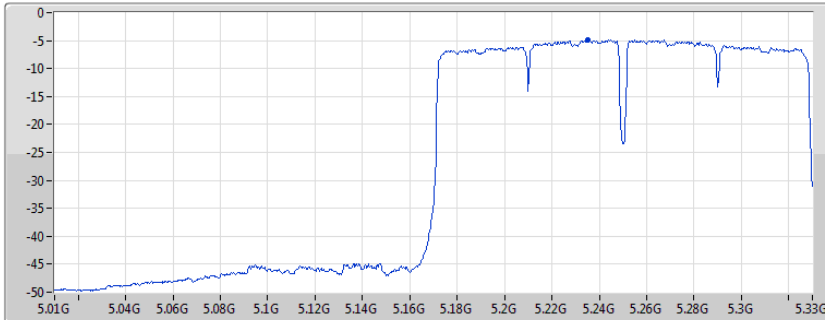

802.11ac VHT80_Nss1,(MCS0)_1TX

PSD

5690MHz Straddle 5.725-5.85GHz

12/11/2019

CF
5.735GHz
Span
40MHz
RBW
500kHz
VBW
3MHz
Sweep Time
4.71s
Detector Type
RMS

Port 1

Sum	PD	Port 1
(dBm/RBW)	(dBm/RBW)	(dBm/RBW)
0.99	0.99	0.99

802.11ac VHT160_Nss1,(MCS0)_1TX

PSD

5250MHz Straddle 5.15-5.25GHz

04/12/2019

CF
5.17GHz
Span
320MHz
RBW
1MHz
VBW
3MHz
Sweep Time
4.71s
Detector Type
RMS

Port 1

Sum	PD	Port 1
(dBm/RBW)	(dBm/RBW)	(dBm/RBW)
-4.97	-4.97	-4.97