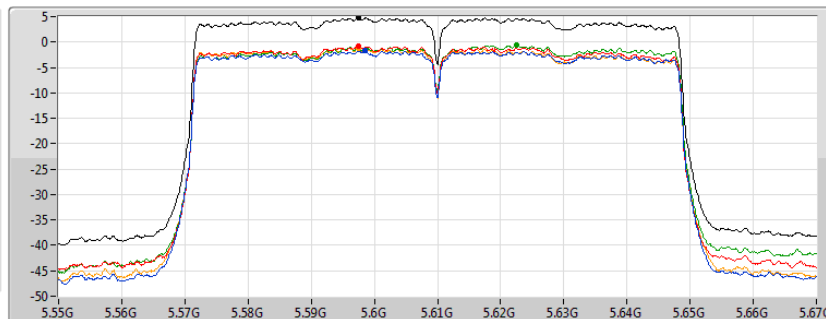

802.11ac VHT80_Nss4,(MCS0)_4TX

PSD

5610MHz

02/12/2019

CF
5.61GHz
Span
120MHz
RBW
1MHz
VBW
3MHz
Sweep Time
4.71s
Detector Type
RMS

Sum
Port 1
Port 2
Port 3
Port 4

Sum	PD	Port 1	Port 2	Port 3	Port 4
(dBm/RBW)	(dBm/RBW)	(dBm/RBW)	(dBm/RBW)	(dBm/RBW)	(dBm/RBW)
4.77	4.77	-1.75	-0.85	-0.57	-1.23