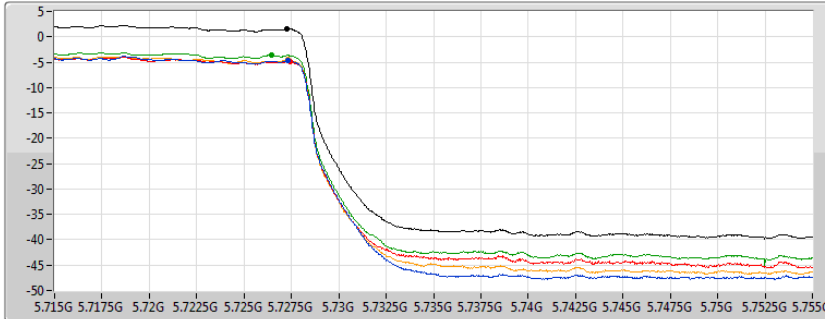

Sum	PD	Port 1	Port 2	Port 3	Port 4
(dBm/RBW)	(dBm/RBW)	(dBm/RBW)	(dBm/RBW)	(dBm/RBW)	(dBm/RBW)
3.50	3.50	-2.83	-2.21	-2.33	-2.67

802.11ac VHT80_Nss1,(MCS0)_4TX

PSD

5610MHz

02/12/2019

Sum	PD	Port 1	Port 2	Port 3	Port 4
(dBm/RBW)	(dBm/RBW)	(dBm/RBW)	(dBm/RBW)	(dBm/RBW)	(dBm/RBW)
4.33	4.33	-2.17	-1.46	-1.01	-1.56

802.11ac VHT80_Nss1,(MCS0)_4TX

PSD

5690MHz Straddle 5.47-5.725GHz

02/12/2019

Sum	PD	Port 1	Port 2	Port 3	Port 4
(dBm/RBW)	(dBm/RBW)	(dBm/RBW)	(dBm/RBW)	(dBm/RBW)	(dBm/RBW)
4.48	4.48	-1.83	-1.30	-1.05	-1.37

802.11ac VHT80_Nss1,(MCS0)_4TX

5690MHz Straddle 5.725-5.85GHz

PSD

02/12/2019

CF
5.735GHz
Span
40MHz
RBW
500kHz
VBW
3MHz
Sweep Time
4.71s
Detector Type
RMS

Sum
Port 1
Port 2
Port 3
Port 4

Sum	PD	Port 1	Port 2	Port 3	Port 4
(dBm/RBW)	(dBm/RBW)	(dBm/RBW)	(dBm/RBW)	(dBm/RBW)	(dBm/RBW)
1.59	1.59	-4.73	-4.93	-3.64	-4.48