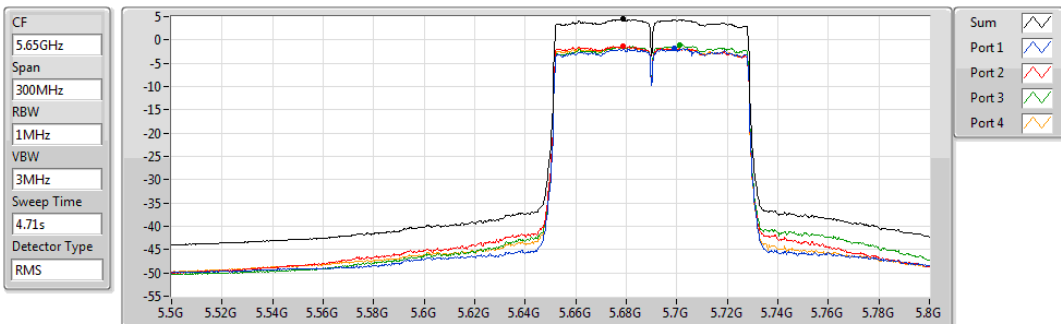

802.11ac VHT80_Nss1,(MCS0)_4TX

PSD

5690MHz Straddle 5.47-5.725GHz

02/12/2019

Sum	PD	Port 1	Port 2	Port 3	Port 4
(dBm/RBW)	(dBm/RBW)	(dBm/RBW)	(dBm/RBW)	(dBm/RBW)	(dBm/RBW)
4.48	4.48	-1.83	-1.30	-1.05	-1.37