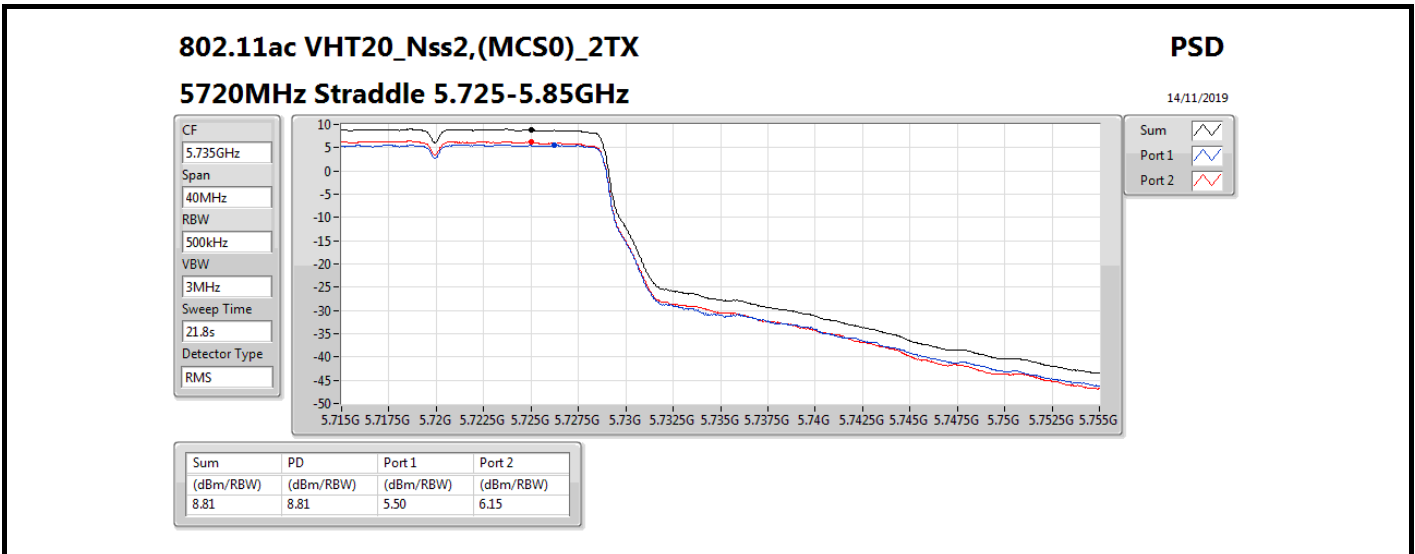

Mode	Result	DG (dBi)	Port 1 (dBm/RBW)	Port 2 (dBm/RBW)	PD (dBm/RBW)	PD Limit (dBm/RBW)	EIRP PD (dBm/RBW)	EIRP PD Limit (dBm/RBW)
5720MHz Straddle 5.725-5.85GHz	Pass	5.58	5.37	5.93	8.67	30.00	14.25	36.00
802.11ax HEW40_Nss2,(MCS0)_2TX	-	-	-	-	-	-	-	-
5270MHz	Pass	5.58	4.49	4.93	7.72	11.00	13.30	17.00
5310MHz	Pass	5.58	4.38	5.08	7.72	11.00	13.30	17.00
5510MHz	Pass	5.58	3.44	3.41	6.35	11.00	11.93	17.00
5550MHz	Pass	5.58	4.70	5.15	7.88	11.00	13.46	17.00
5670MHz	Pass	5.58	4.45	4.99	7.69	11.00	13.27	17.00
5710MHz Straddle 5.47-5.725GHz	Pass	5.58	4.47	5.65	8.04	11.00	13.62	17.00
5710MHz Straddle 5.725-5.85GHz	Pass	5.58	2.83	3.15	6.00	30.00	11.58	36.00
802.11ax HEW80_Nss2,(MCS0)_2TX	-	-	-	-	-	-	-	-
5290MHz	Pass	5.58	1.28	1.59	4.42	11.00	10.00	17.00
5530MHz	Pass	5.58	1.84	2.50	5.11	11.00	10.69	17.00
5610MHz	Pass	5.58	1.95	2.43	5.17	11.00	10.75	17.00
5690MHz Straddle 5.47-5.725GHz	Pass	5.58	1.26	2.03	4.61	11.00	10.19	17.00
5690MHz Straddle 5.725-5.85GHz	Pass	5.58	-0.73	-0.74	2.28	30.00	7.86	36.00
802.11ax HEW160_Nss2,(MCS0)_2TX	-	-	-	-	-	-	-	-
5250MHz Straddle 5.15-5.25GHz	Pass	5.58	-5.39	-5.58	-2.77	17.00	2.81	23.00
5250MHz Straddle 5.25-5.35GHz	Pass	5.58	-6.20	-4.78	-2.50	11.00	3.08	17.00
5570MHz	Pass	5.58	-2.72	-1.93	0.61	11.00	6.19	17.00

DG = Directional Gain; RBW = 500 kHz for 5.725-5.85GHz band / 1MHz for other band;

PD = trace bin-by-bin of each transmits port summing can be performed maximum power density; Port X = Port X power density;

802.11ac VHT160_Nss2,(MCS0)_2TX

PSD

5570MHz

14/11/2019

CF
5.57GHz
Span
240MHz
RBW
1MHz
VBW
3MHz
Sweep Time
21.8s
Detector Type
RMS

Sum
Port 1
Port 2

Sum	PD	Port 1	Port 2
(dBm/RBW)	(dBm/RBW)	(dBm/RBW)	(dBm/RBW)
0.51	0.51	-2.81	-1.97