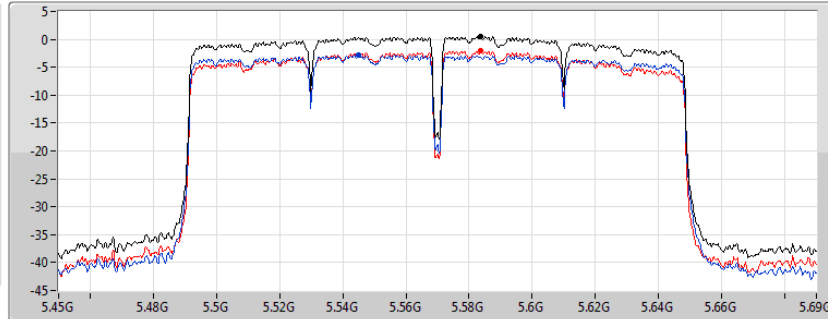

Mode	Result	DG (dBi)	Port 1 (dBm/RBW)	Port 2 (dBm/RBW)	PD (dBm/RBW)	PD Limit (dBm/RBW)	EIRP PD (dBm/RBW)	EIRP PD Limit (dBm/RBW)
5720MHz Straddle 5.725-5.85GHz	Pass	5.58	5.37	5.93	8.67	30.00	14.25	36.00
802.11ax HEW40_Nss2,(MCS0)_2TX	-	-	-	-	-	-	-	-
5270MHz	Pass	5.58	4.49	4.93	7.72	11.00	13.30	17.00
5310MHz	Pass	5.58	4.38	5.08	7.72	11.00	13.30	17.00
5510MHz	Pass	5.58	3.44	3.41	6.35	11.00	11.93	17.00
5550MHz	Pass	5.58	4.70	5.15	7.88	11.00	13.46	17.00
5670MHz	Pass	5.58	4.45	4.99	7.69	11.00	13.27	17.00
5710MHz Straddle 5.47-5.725GHz	Pass	5.58	4.47	5.65	8.04	11.00	13.62	17.00
5710MHz Straddle 5.725-5.85GHz	Pass	5.58	2.83	3.15	6.00	30.00	11.58	36.00
802.11ax HEW80_Nss2,(MCS0)_2TX	-	-	-	-	-	-	-	-
5290MHz	Pass	5.58	1.28	1.59	4.42	11.00	10.00	17.00
5530MHz	Pass	5.58	1.84	2.50	5.11	11.00	10.69	17.00
5610MHz	Pass	5.58	1.95	2.43	5.17	11.00	10.75	17.00
5690MHz Straddle 5.47-5.725GHz	Pass	5.58	1.26	2.03	4.61	11.00	10.19	17.00
5690MHz Straddle 5.725-5.85GHz	Pass	5.58	-0.73	-0.74	2.28	30.00	7.86	36.00
802.11ax HEW160_Nss2,(MCS0)_2TX	-	-	-	-	-	-	-	-
5250MHz Straddle 5.15-5.25GHz	Pass	5.58	-5.39	-5.58	-2.77	17.00	2.81	23.00
5250MHz Straddle 5.25-5.35GHz	Pass	5.58	-6.20	-4.78	-2.50	11.00	3.08	17.00
5570MHz	Pass	5.58	-2.72	-1.93	0.61	11.00	6.19	17.00

DG = Directional Gain; RBW = 500 kHz for 5.725-5.85GHz band / 1MHz for other band;

PD = trace bin-by-bin of each transmits port summing can be performed maximum power density; Port X = Port X power density;

802.11ac VHT160_Nss2,(MCS0)_2TX

PSD

5570MHz

14/11/2019

CF
5.57GHz
Span
240MHz
RBW
1MHz
VBW
3MHz
Sweep Time
21.8s
Detector Type
RMS

Sum
Port 1
Port 2

Sum	PD	Port 1	Port 2
(dBm/RBW)	(dBm/RBW)	(dBm/RBW)	(dBm/RBW)
0.51	0.51	-2.81	-1.97