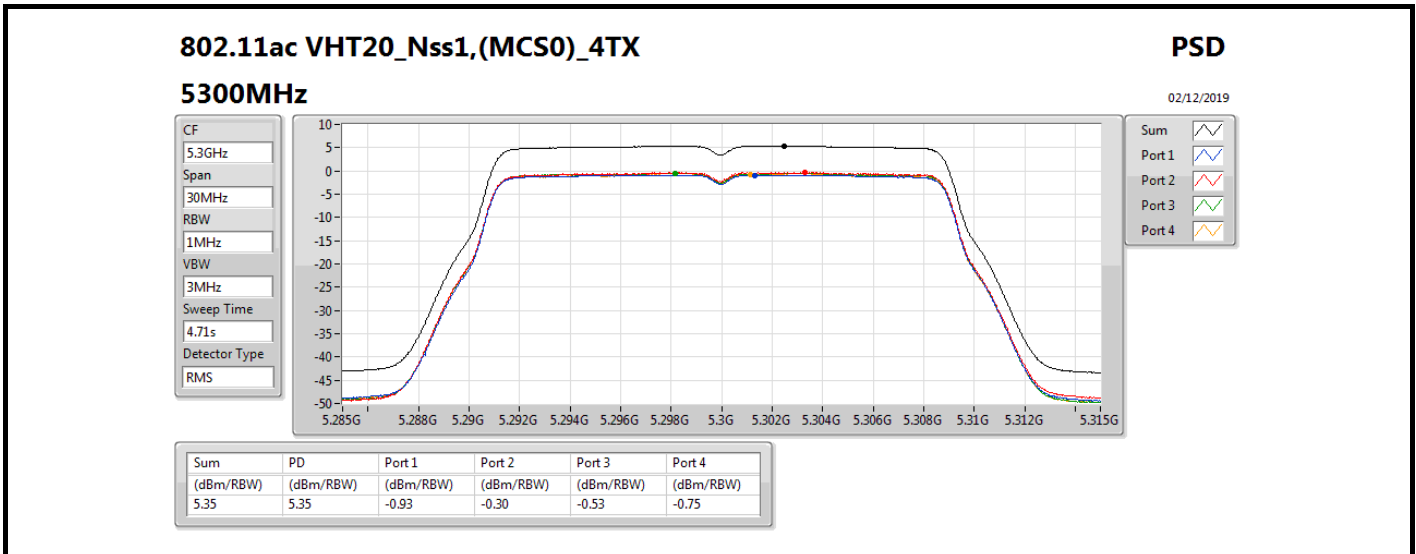

PSD

02/12/2019

Sum	PD	Port 1	Port 2	Port 3	Port 4
(dBm/RBW)	(dBm/RBW)	(dBm/RBW)	(dBm/RBW)	(dBm/RBW)	(dBm/RBW)
3.59	3.59	-2.59	-2.47	-2.29	-2.32

802.11ac VHT20_Nss1,(MCS0)_4TX
5260MHz

PSD

02/12/2019

Sum	PD	Port 1	Port 2	Port 3	Port 4
(dBm/RBW)	(dBm/RBW)	(dBm/RBW)	(dBm/RBW)	(dBm/RBW)	(dBm/RBW)
5.36	5.36	-0.75	-0.18	-0.60	-0.70