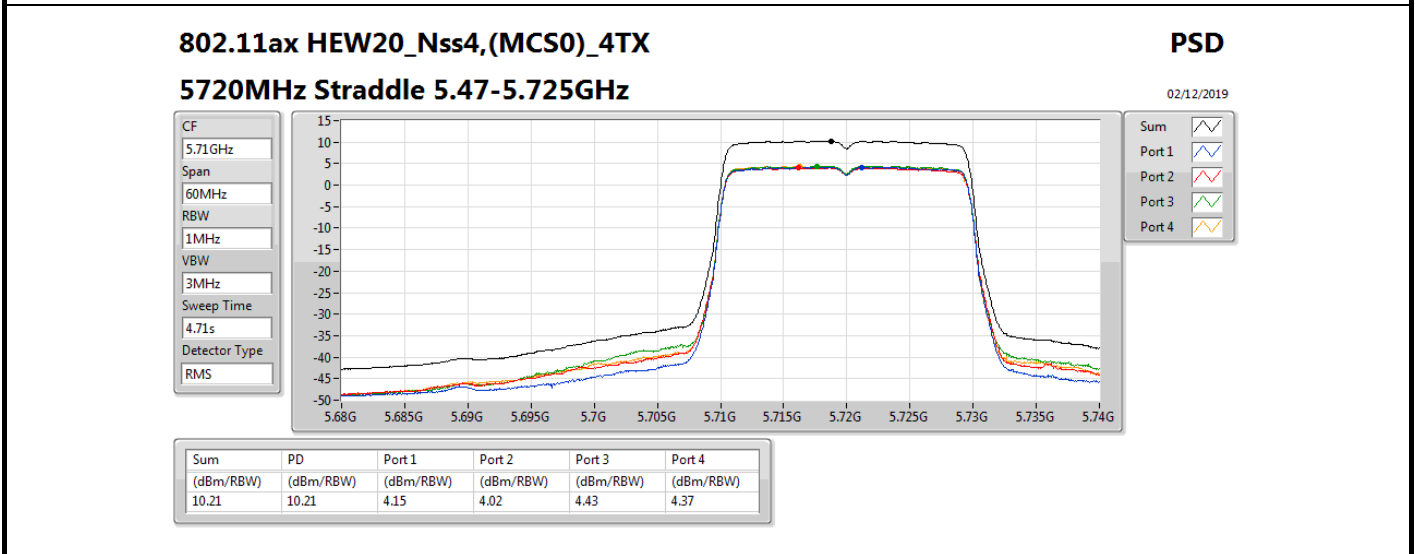

PSD

5260MHz

02/12/2019

Sum	PD	Port 1	Port 2	Port 3	Port 4
(dBm/RBW)	(dBm/RBW)	(dBm/RBW)	(dBm/RBW)	(dBm/RBW)	(dBm/RBW)
9.83	9.83	3.65	4.37	3.95	3.39

802.11ax HEW20_Nss4,(MCS0)_4TX

PSD

5720MHz Straddle 5.725-5.85GHz