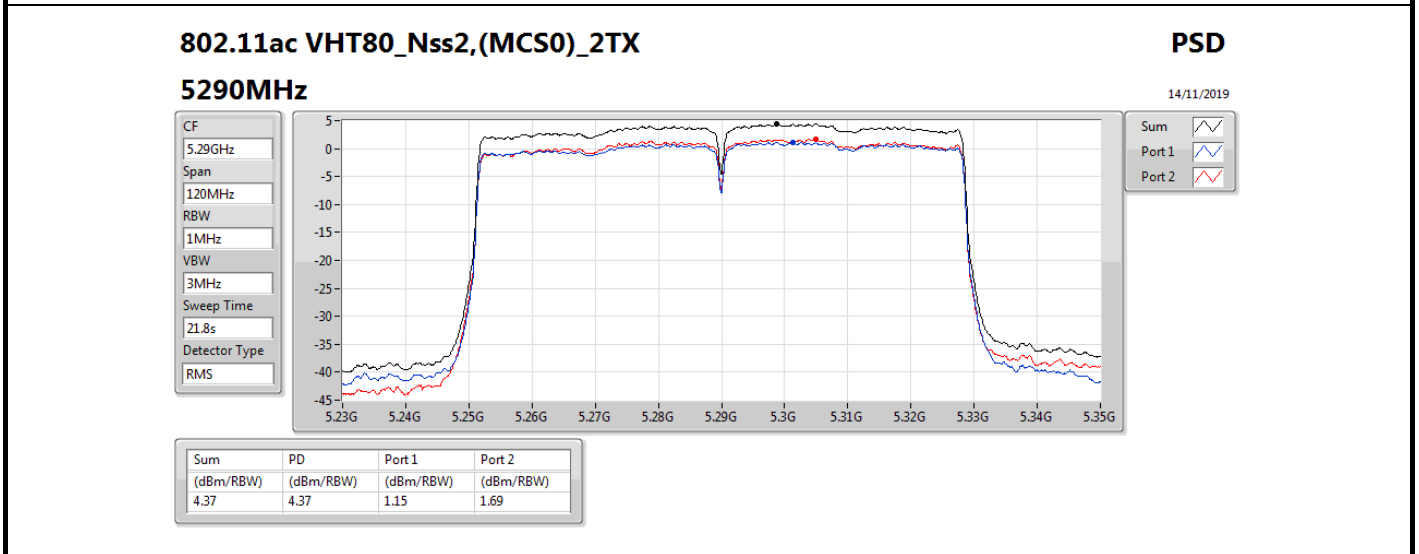

Mode	Result	DG (dBi)	Port 1 (dBm/RBW)	Port 2 (dBm/RBW)	PD (dBm/RBW)	PD Limit (dBm/RBW)	EIRP PD (dBm/RBW)	EIRP PD Limit (dBm/RBW)
5720MHz Straddle 5.725-5.85GHz	Pass	5.58	5.37	5.93	8.67	30.00	14.25	36.00
802.11ax HEW40_Nss2,(MCS0)_2TX	-	-	-	-	-	-	-	-
5270MHz	Pass	5.58	4.49	4.93	7.72	11.00	13.30	17.00
5310MHz	Pass	5.58	4.38	5.08	7.72	11.00	13.30	17.00
5510MHz	Pass	5.58	3.44	3.41	6.35	11.00	11.93	17.00
5550MHz	Pass	5.58	4.70	5.15	7.88	11.00	13.46	17.00
5670MHz	Pass	5.58	4.45	4.99	7.69	11.00	13.27	17.00
5710MHz Straddle 5.47-5.725GHz	Pass	5.58	4.47	5.65	8.04	11.00	13.62	17.00
5710MHz Straddle 5.725-5.85GHz	Pass	5.58	2.83	3.15	6.00	30.00	11.58	36.00
802.11ax HEW80_Nss2,(MCS0)_2TX	-	-	-	-	-	-	-	-
5290MHz	Pass	5.58	1.28	1.59	4.42	11.00	10.00	17.00
5530MHz	Pass	5.58	1.84	2.50	5.11	11.00	10.69	17.00
5610MHz	Pass	5.58	1.95	2.43	5.17	11.00	10.75	17.00
5690MHz Straddle 5.47-5.725GHz	Pass	5.58	1.26	2.03	4.61	11.00	10.19	17.00
5690MHz Straddle 5.725-5.85GHz	Pass	5.58	-0.73	-0.74	2.28	30.00	7.86	36.00
802.11ax HEW160_Nss2,(MCS0)_2TX	-	-	-	-	-	-	-	-
5250MHz Straddle 5.15-5.25GHz	Pass	5.58	-5.39	-5.58	-2.77	17.00	2.81	23.00
5250MHz Straddle 5.25-5.35GHz	Pass	5.58	-6.20	-4.78	-2.50	11.00	3.08	17.00
5570MHz	Pass	5.58	-2.72	-1.93	0.61	11.00	6.19	17.00

DG = Directional Gain; RBW = 500 kHz for 5.725-5.85GHz band / 1MHz for other band;

PD = trace bin-by-bin of each transmits port summing can be performed maximum power density; Port X = Port X power density;

802.11ac VHT160_Nss2,(MCS0)_2TX

PSD

5570MHz

14/11/2019

CF
5.57GHz
Span
240MHz
RBW
1MHz
VBW
3MHz
Sweep Time
21.8s
Detector Type
RMS

Sum
Port 1
Port 2

Sum	PD	Port 1	Port 2
(dBm/RBW)	(dBm/RBW)	(dBm/RBW)	(dBm/RBW)
0.51	0.51	-2.81	-1.97