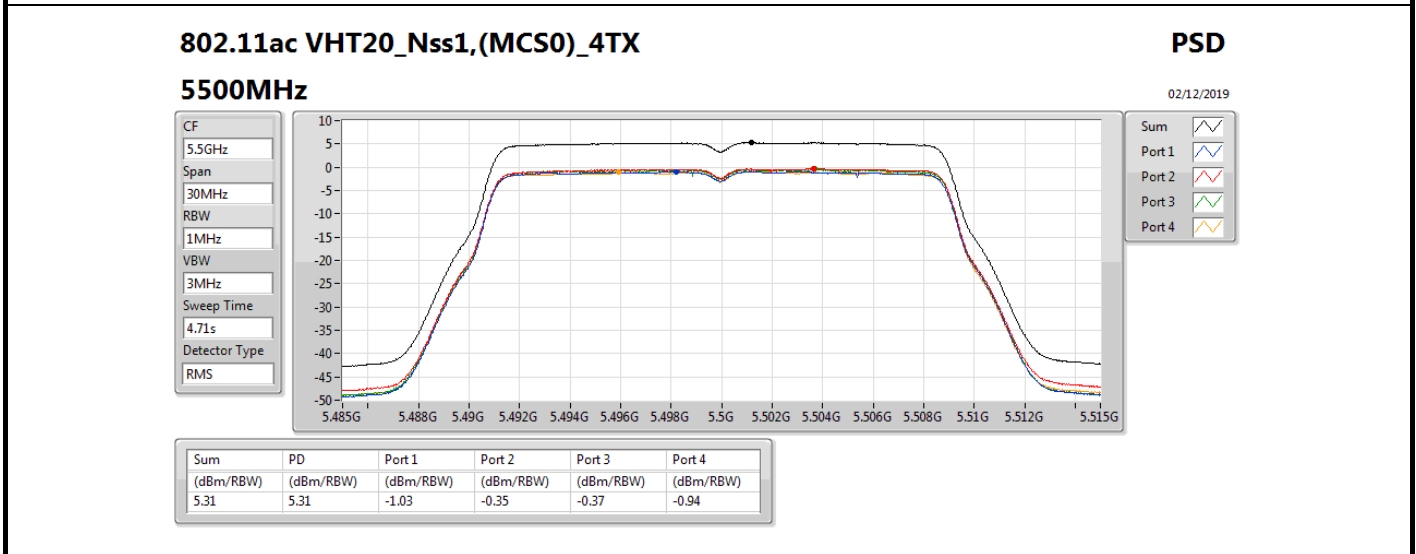

PSD

02/12/2019

Sum	PD	Port 1	Port 2	Port 3	Port 4
(dBm/RBW)	(dBm/RBW)	(dBm/RBW)	(dBm/RBW)	(dBm/RBW)	(dBm/RBW)
3.59	3.59	-2.59	-2.47	-2.29	-2.32

802.11ac VHT20_Nss1,(MCS0)_4TX
5260MHz

PSD

02/12/2019

Sum	PD	Port 1	Port 2	Port 3	Port 4
(dBm/RBW)	(dBm/RBW)	(dBm/RBW)	(dBm/RBW)	(dBm/RBW)	(dBm/RBW)
5.36	5.36	-0.75	-0.18	-0.60	-0.70