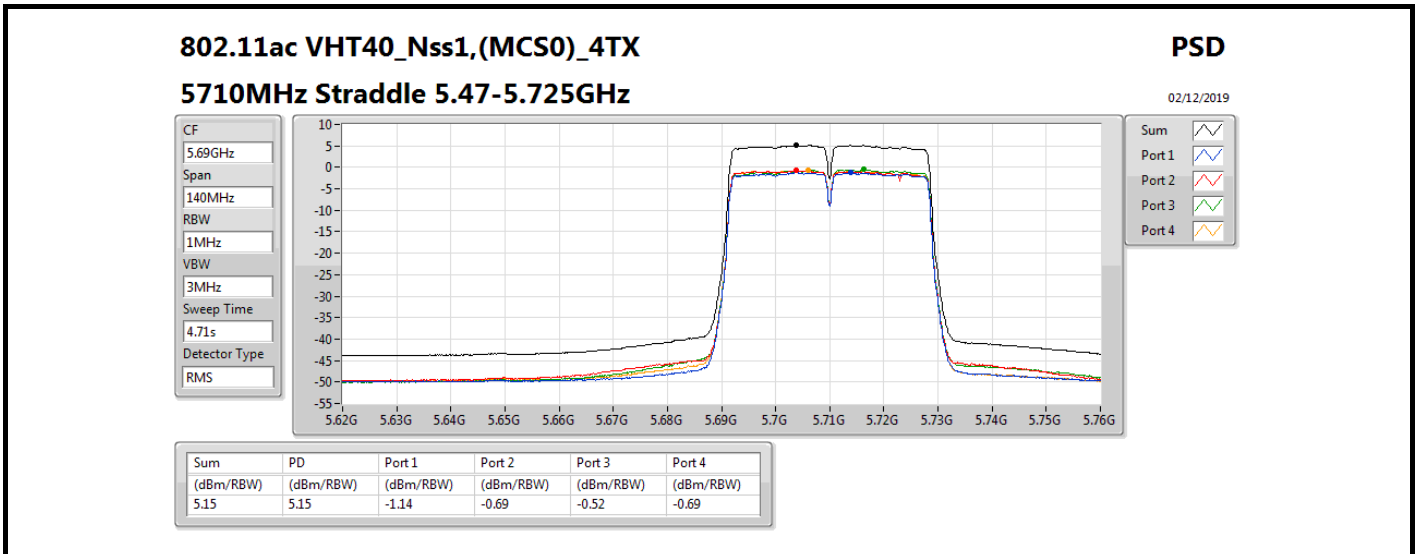

5310MHz

PSD

02/12/2019

Sum	PD	Port 1	Port 2	Port 3	Port 4
(dBm/RBW)	(dBm/RBW)	(dBm/RBW)	(dBm/RBW)	(dBm/RBW)	(dBm/RBW)
5.15	5.15	-1.09	-0.57	-0.73	-0.92

802.11ac VHT80_Nss1,(MCS0)_4TX

PSD

5530MHz

02/12/2019

Sum	PD	Port 1	Port 2	Port 3	Port 4
(dBm/RBW)	(dBm/RBW)	(dBm/RBW)	(dBm/RBW)	(dBm/RBW)	(dBm/RBW)
3.50	3.50	-2.83	-2.21	-2.33	-2.67

802.11ac VHT80_Nss1,(MCS0)_4TX

PSD

5610MHz

02/12/2019

Sum	PD	Port 1	Port 2	Port 3	Port 4
(dBm/RBW)	(dBm/RBW)	(dBm/RBW)	(dBm/RBW)	(dBm/RBW)	(dBm/RBW)
4.33	4.33	-2.17	-1.46	-1.01	-1.56