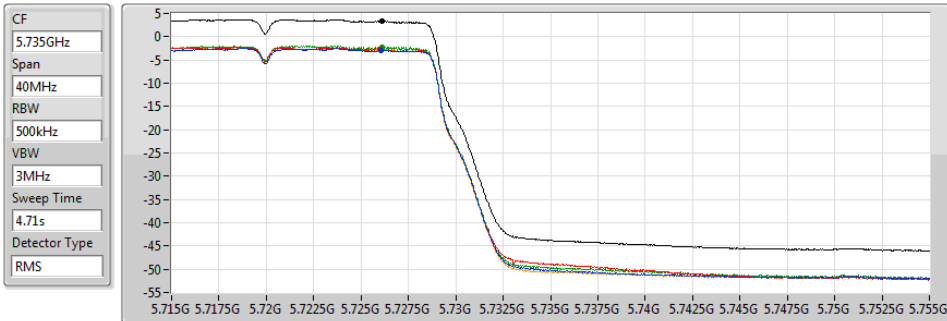

802.11ac VHT20_Nss1,(MCS0)_4TX

5720MHz Straddle 5.725-5.85GHz

PSD

02/12/2019

Sum	PD	Port 1	Port 2	Port 3	Port 4
(dBm/RBW)	(dBm/RBW)	(dBm/RBW)	(dBm/RBW)	(dBm/RBW)	(dBm/RBW)
3.34	3.34	-3.03	-2.78	-2.19	-2.63