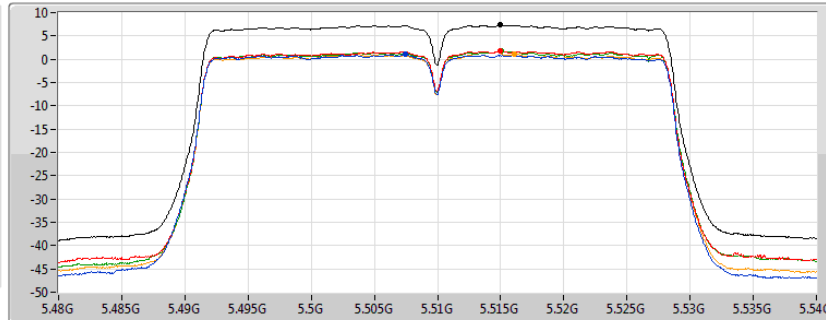

802.11ac VHT40_Nss4,(MCS0)_4TX

PSD

5510MHz

02/12/2019

CF
5.51GHz
Span
60MHz
RBW
1MHz
VBW
3MHz
Sweep Time
4.71s
Detector Type
RMS

Sum
Port 1
Port 2
Port 3
Port 4

Sum	PD	Port 1	Port 2	Port 3	Port 4
(dBm/RBW)	(dBm/RBW)	(dBm/RBW)	(dBm/RBW)	(dBm/RBW)	(dBm/RBW)
7.34	7.34	1.01	1.75	1.68	1.16