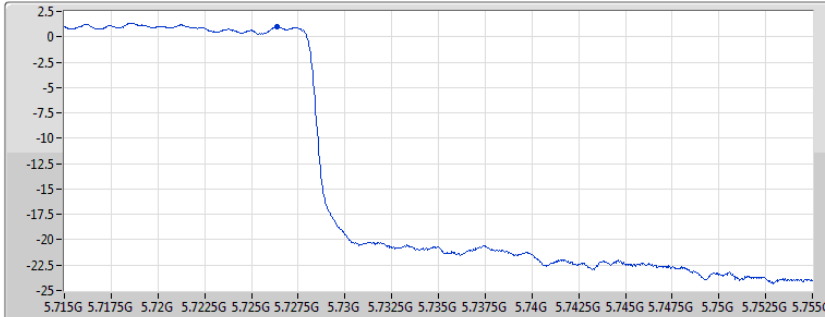

802.11ac VHT80_Nss1,(MCS0)_1TX

PSD

5690MHz Straddle 5.725-5.85GHz

12/11/2019

CF
5.735GHz
Span
40MHz
RBW
500kHz
VBW
3MHz
Sweep Time
4.71s
Detector Type
RMS

Port 1

Sum	PD	Port 1
(dBm/RBW)	(dBm/RBW)	(dBm/RBW)
0.99	0.99	0.99

802.11ac VHT160_Nss1,(MCS0)_1TX

PSD

5250MHz Straddle 5.15-5.25GHz

04/12/2019

CF
5.17GHz
Span
320MHz
RBW
1MHz
VBW
3MHz
Sweep Time
4.71s
Detector Type
RMS

Port 1

Sum	PD	Port 1
(dBm/RBW)	(dBm/RBW)	(dBm/RBW)
-4.97	-4.97	-4.97