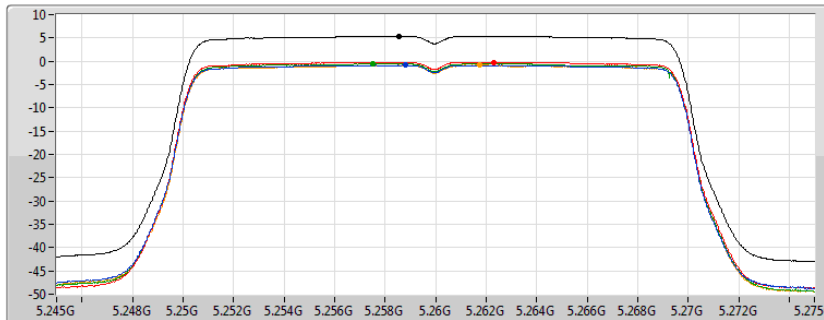

802.11ax HEW20_Nss1,(MCS0)_4TX

PSD

5260MHz

02/12/2019

CF
5.26GHz
Span
30MHz
RBW
1MHz
VBW
3MHz
Sweep Time
4.71s
Detector Type
RMS

Sum	PD	Port 1	Port 2	Port 3	Port 4
(dBm/RBW)	(dBm/RBW)	(dBm/RBW)	(dBm/RBW)	(dBm/RBW)	(dBm/RBW)
5.39	5.39	-0.87	-0.22	-0.52	-0.75