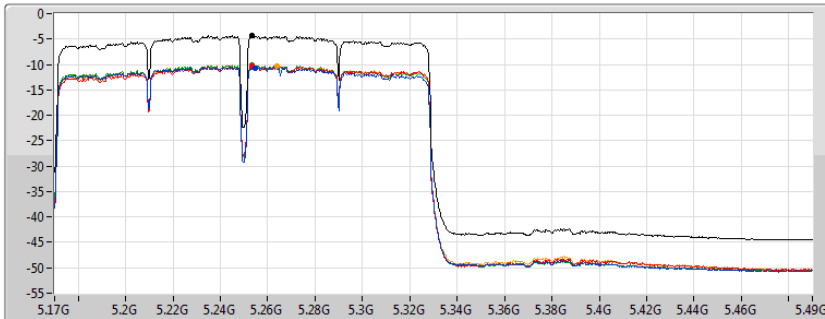

802.11ac VHT160_Nss1,(MCS0)_4TX

5250MHz Straddle 5.25-5.35GHz

PSD

02/12/2019

CF
5.33GHz
Span
320MHz
RBW
1MHz
VBW
3MHz
Sweep Time
4.71s
Detector Type
RMS

Sum
Port 1
Port 2
Port 3
Port 4

Sum	PD	Port 1	Port 2	Port 3	Port 4
(dBm/RBW)	(dBm/RBW)	(dBm/RBW)	(dBm/RBW)	(dBm/RBW)	(dBm/RBW)
-4.40	-4.40	-10.64	-10.41	-10.20	-10.31