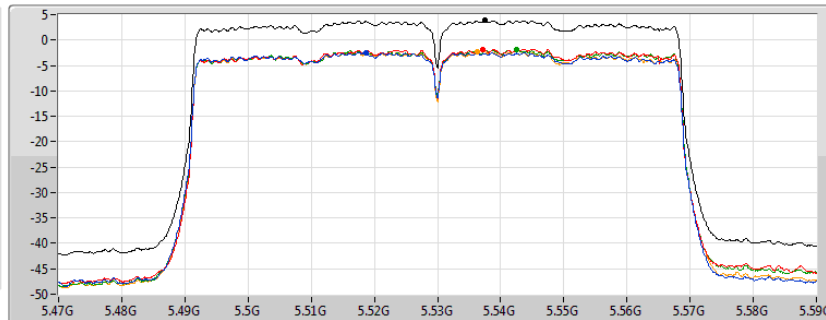

802.11ac VHT80_Nss4,(MCS0)_4TX

PSD

5530MHz

02/12/2019

CF
5.53GHz
Span
120MHz
RBW
1MHz
VBW
3MHz
Sweep Time
4.71s
Detector Type
RMS

Sum
Port 1
Port 2
Port 3
Port 4

Sum	PD	Port 1	Port 2	Port 3	Port 4
(dBm/RBW)	(dBm/RBW)	(dBm/RBW)	(dBm/RBW)	(dBm/RBW)	(dBm/RBW)
3.83	3.83	-2.42	-1.78	-1.90	-2.21