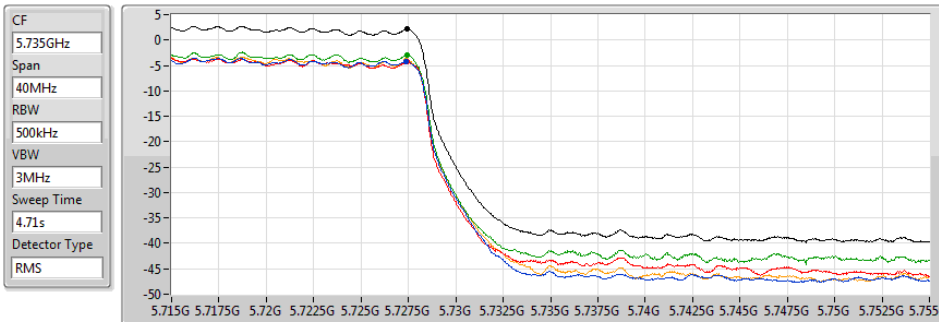

802.11ac VHT80_Nss4,(MCS0)_4TX

5690MHz Straddle 5.725-5.85GHz

PSD

02/12/2019

Sum	PD	Port 1	Port 2	Port 3	Port 4
(dBm/RBW)	(dBm/RBW)	(dBm/RBW)	(dBm/RBW)	(dBm/RBW)	(dBm/RBW)
2.22	2.22	-4.17	-4.29	-2.87	-3.96