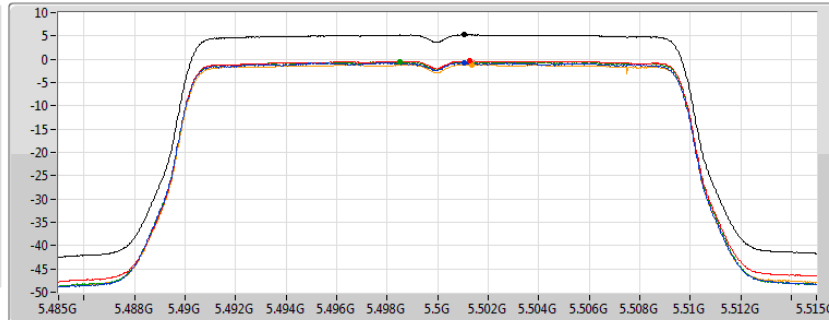

802.11ax HEW20_Nss1,(MCS0)_4TX

PSD

5500MHz

02/12/2019

CF
5.5GHz
Span
30MHz
RBW
1MHz
VBW
3MHz
Sweep Time
4.71s
Detector Type
RMS

Sum
Port 1
Port 2
Port 3
Port 4

Sum	PD	Port 1	Port 2	Port 3	Port 4
(dBm/RBW)	(dBm/RBW)	(dBm/RBW)	(dBm/RBW)	(dBm/RBW)	(dBm/RBW)
5.29	5.29	-0.81	-0.41	-0.46	-1.17