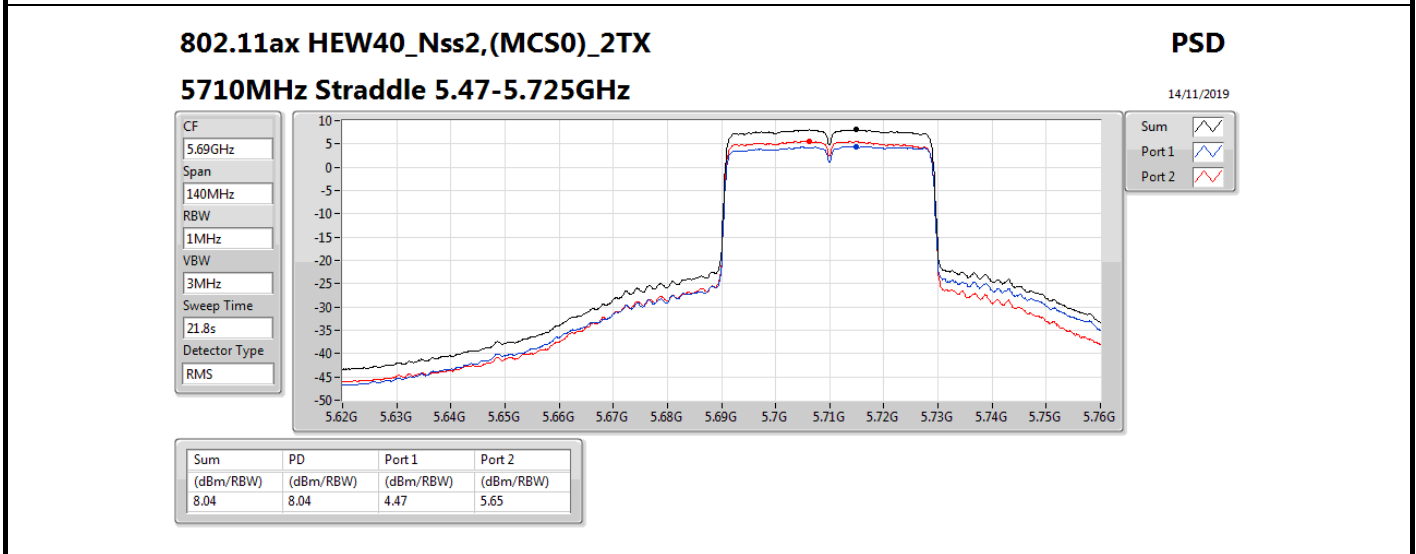

802.11ax HEW20_Nss2,(MCS0)_2TX

PSD

5260MHz

14/11/2019

CF
5.26GHz
Span
30MHz
RBW
1MHz
VBW
3MHz
Sweep Time
21.8s
Detector Type
RMS

Sum
Port 1
Port 2

Sum	PD	Port 1	Port 2
(dBm/RBW)	(dBm/RBW)	(dBm/RBW)	(dBm/RBW)
10.27	10.27	7.27	7.29

802.11ax HEW20_Nss2,(MCS0)_2TX

PSD

5300MHz

14/11/2019

CF
5.3GHz
Span
30MHz
RBW
1MHz
VBW
3MHz
Sweep Time
21.8s
Detector Type
RMS

Sum
Port 1
Port 2

Sum	PD	Port 1	Port 2
(dBm/RBW)	(dBm/RBW)	(dBm/RBW)	(dBm/RBW)
10.46	10.46	6.84	8.00

802.11ax HEW40_Nss2,(MCS0)_2TX
5710MHz Straddle 5.725-5.85GHz

PSD

14/11/2019

Sum	PD	Port 1	Port 2
(dBm/RBW)	(dBm/RBW)	(dBm/RBW)	(dBm/RBW)
6.00	6.00	2.83	3.15

802.11ax HEW80_Nss2,(MCS0)_2TX
5290MHz

PSD

14/11/2019