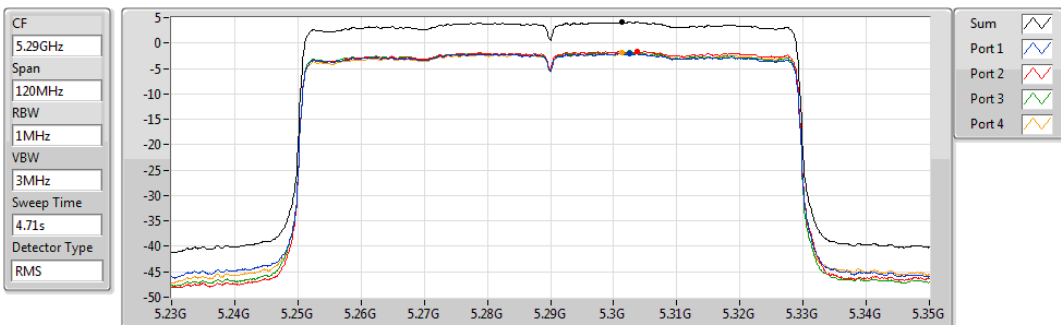

802.11ax HEW80_Nss1,(MCS0)_4TX

PSD

5290MHz

02/12/2019

Sum	PD	Port 1	Port 2	Port 3	Port 4
(dBm/RBW)	(dBm/RBW)	(dBm/RBW)	(dBm/RBW)	(dBm/RBW)	(dBm/RBW)
4.15	4.15	-2.10	-1.56	-1.85	-1.91