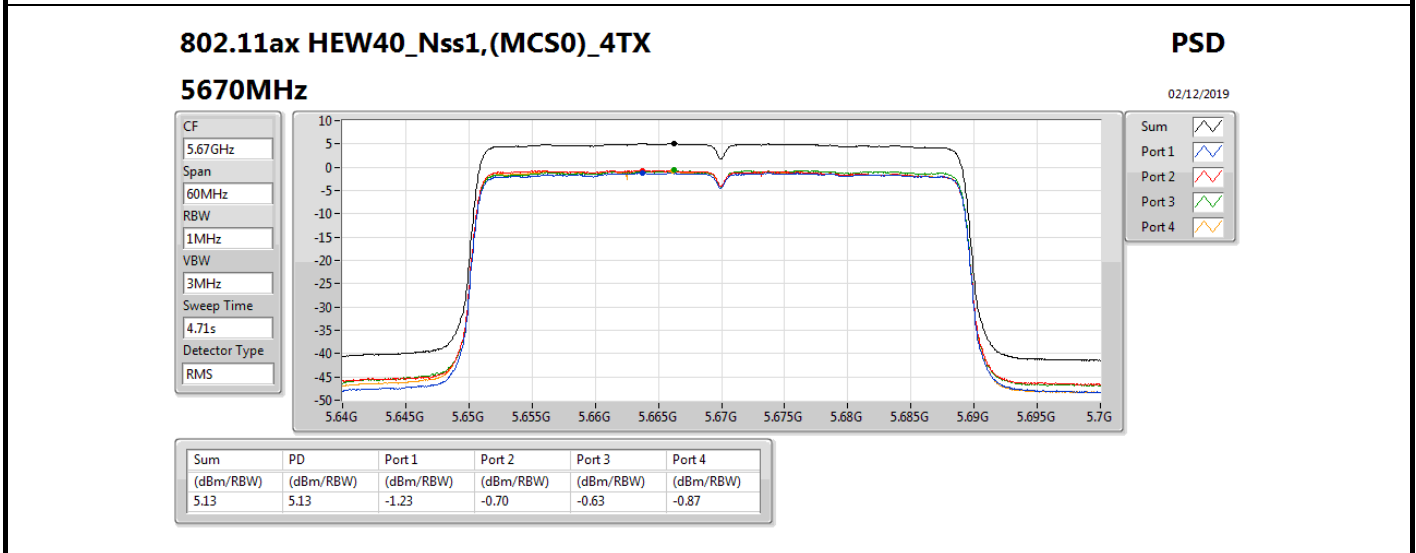

802.11ax HEW20_Nss1,(MCS0)_4TX

PSD

5580MHz

02/12/2019

CF
5.58GHz
Span
30MHz
RBW
1MHz
VBW
3MHz
Sweep Time
4.71s
Detector Type
RMS

Sum
Port 1
Port 2
Port 3
Port 4

Sum	PD	Port 1	Port 2	Port 3	Port 4
(dBm/RBW)	(dBm/RBW)	(dBm/RBW)	(dBm/RBW)	(dBm/RBW)	(dBm/RBW)
5.20	5.20	-0.98	-0.59	-0.61	-1.07