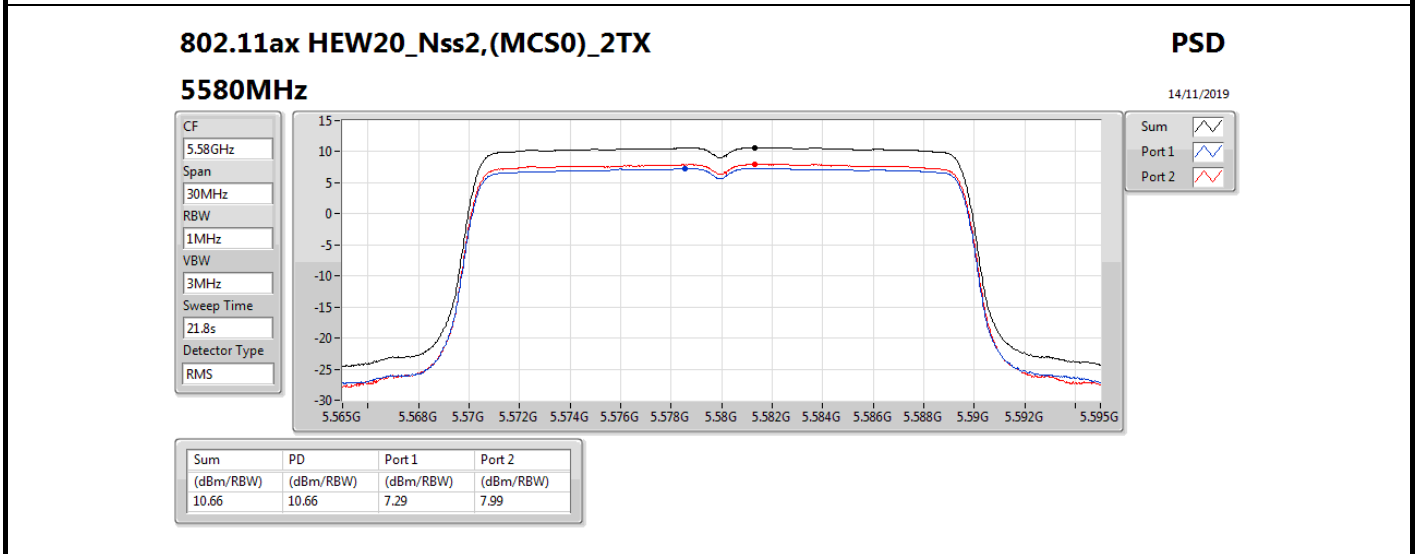

802.11ax HEW20_Nss2,(MCS0)_2TX

PSD

5300MHz

14/11/2019

CF
5.3GHz
Span
30MHz
RBW
1MHz
VBW
3MHz
Sweep Time
21.8s
Detector Type
RMS

Sum
Port 1
Port 2

Sum	PD	Port 1	Port 2
(dBm/RBW)	(dBm/RBW)	(dBm/RBW)	(dBm/RBW)
10.46	10.46	6.84	8.00