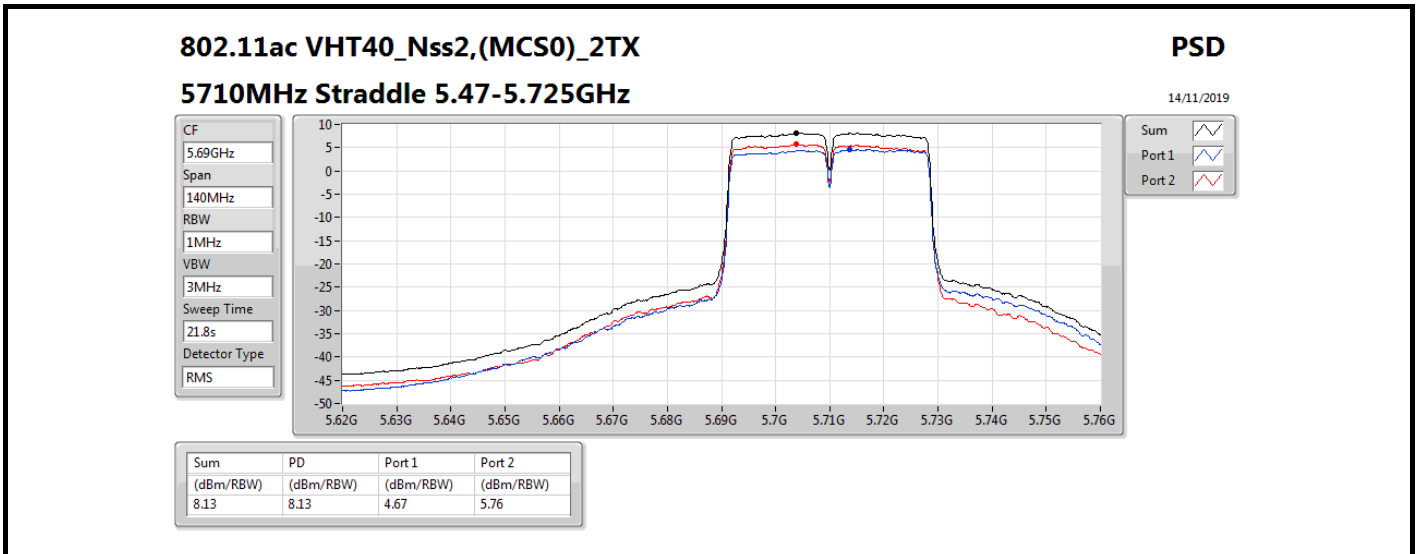

Mode	Result	DG (dBi)	Port 1 (dBm/RBW)	Port 2 (dBm/RBW)	PD (dBm/RBW)	PD Limit (dBm/RBW)	EIRP PD (dBm/RBW)	EIRP PD Limit (dBm/RBW)
5720MHz Straddle 5.725-5.85GHz	Pass	5.58	5.37	5.93	8.67	30.00	14.25	36.00
802.11ax HEW40_Nss2,(MCS0)_2TX	-	-	-	-	-	-	-	-
5270MHz	Pass	5.58	4.49	4.93	7.72	11.00	13.30	17.00
5310MHz	Pass	5.58	4.38	5.08	7.72	11.00	13.30	17.00
5510MHz	Pass	5.58	3.44	3.41	6.35	11.00	11.93	17.00
5550MHz	Pass	5.58	4.70	5.15	7.88	11.00	13.46	17.00
5670MHz	Pass	5.58	4.45	4.99	7.69	11.00	13.27	17.00
5710MHz Straddle 5.47-5.725GHz	Pass	5.58	4.47	5.65	8.04	11.00	13.62	17.00
5710MHz Straddle 5.725-5.85GHz	Pass	5.58	2.83	3.15	6.00	30.00	11.58	36.00
802.11ax HEW80_Nss2,(MCS0)_2TX	-	-	-	-	-	-	-	-
5290MHz	Pass	5.58	1.28	1.59	4.42	11.00	10.00	17.00
5530MHz	Pass	5.58	1.84	2.50	5.11	11.00	10.69	17.00
5610MHz	Pass	5.58	1.95	2.43	5.17	11.00	10.75	17.00
5690MHz Straddle 5.47-5.725GHz	Pass	5.58	1.26	2.03	4.61	11.00	10.19	17.00
5690MHz Straddle 5.725-5.85GHz	Pass	5.58	-0.73	-0.74	2.28	30.00	7.86	36.00
802.11ax HEW160_Nss2,(MCS0)_2TX	-	-	-	-	-	-	-	-
5250MHz Straddle 5.15-5.25GHz	Pass	5.58	-5.39	-5.58	-2.77	17.00	2.81	23.00
5250MHz Straddle 5.25-5.35GHz	Pass	5.58	-6.20	-4.78	-2.50	11.00	3.08	17.00
5570MHz	Pass	5.58	-2.72	-1.93	0.61	11.00	6.19	17.00

DG = Directional Gain; RBW = 500 kHz for 5.725-5.85GHz band / 1MHz for other band;

PD = trace bin-by-bin of each transmits port summing can be performed maximum power density; Port X = Port X power density;

802.11ac VHT160_Nss2,(MCS0)_2TX

PSD

5570MHz

14/11/2019

CF
5.57GHz
Span
240MHz
RBW
1MHz
VBW
3MHz
Sweep Time
21.8s
Detector Type
RMS

Sum
Port 1
Port 2

Sum	PD	Port 1	Port 2
(dBm/RBW)	(dBm/RBW)	(dBm/RBW)	(dBm/RBW)
0.51	0.51	-2.81	-1.97