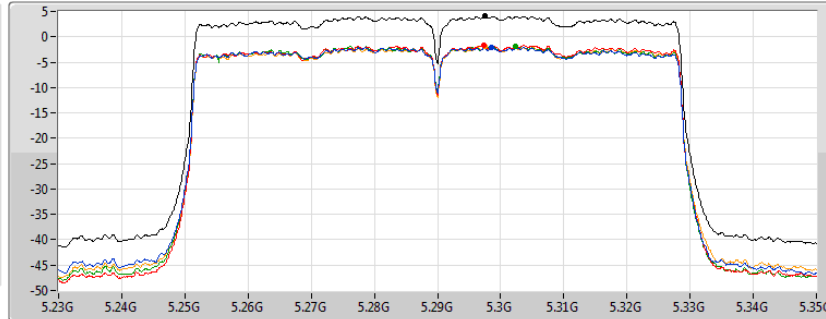

802.11ac VHT80_Nss4,(MCS0)_4TX

PSD

5290MHz

02/12/2019

CF
5.29GHz
Span
120MHz
RBW
1MHz
VBW
3MHz
Sweep Time
4.71s
Detector Type
RMS

Sum
Port 1
Port 2
Port 3
Port 4

Sum	PD	Port 1	Port 2	Port 3	Port 4
(dBm/RBW)	(dBm/RBW)	(dBm/RBW)	(dBm/RBW)	(dBm/RBW)	(dBm/RBW)
4.08	4.08	-2.11	-1.64	-1.82	-1.94