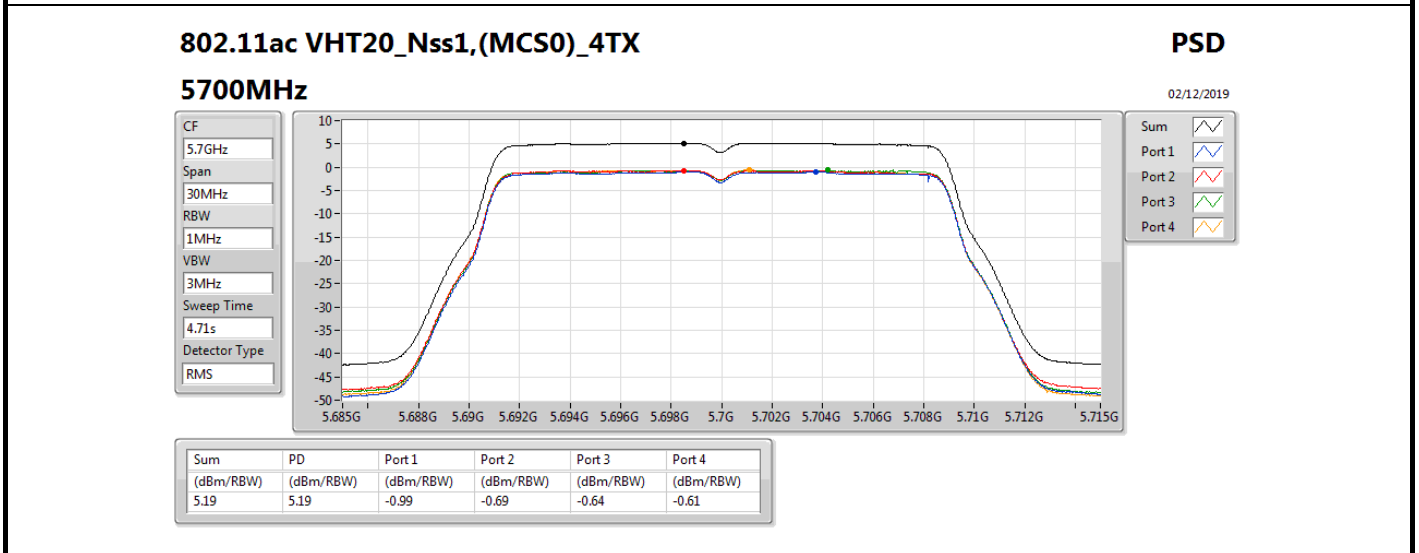

PSD

02/12/2019

Sum	PD	Port 1	Port 2	Port 3	Port 4
(dBm/RBW)	(dBm/RBW)	(dBm/RBW)	(dBm/RBW)	(dBm/RBW)	(dBm/RBW)
3.59	3.59	-2.59	-2.47	-2.29	-2.32

802.11ac VHT20_Nss1,(MCS0)_4TX
5260MHz

PSD

02/12/2019

Sum	PD	Port 1	Port 2	Port 3	Port 4
(dBm/RBW)	(dBm/RBW)	(dBm/RBW)	(dBm/RBW)	(dBm/RBW)	(dBm/RBW)
5.36	5.36	-0.75	-0.18	-0.60	-0.70