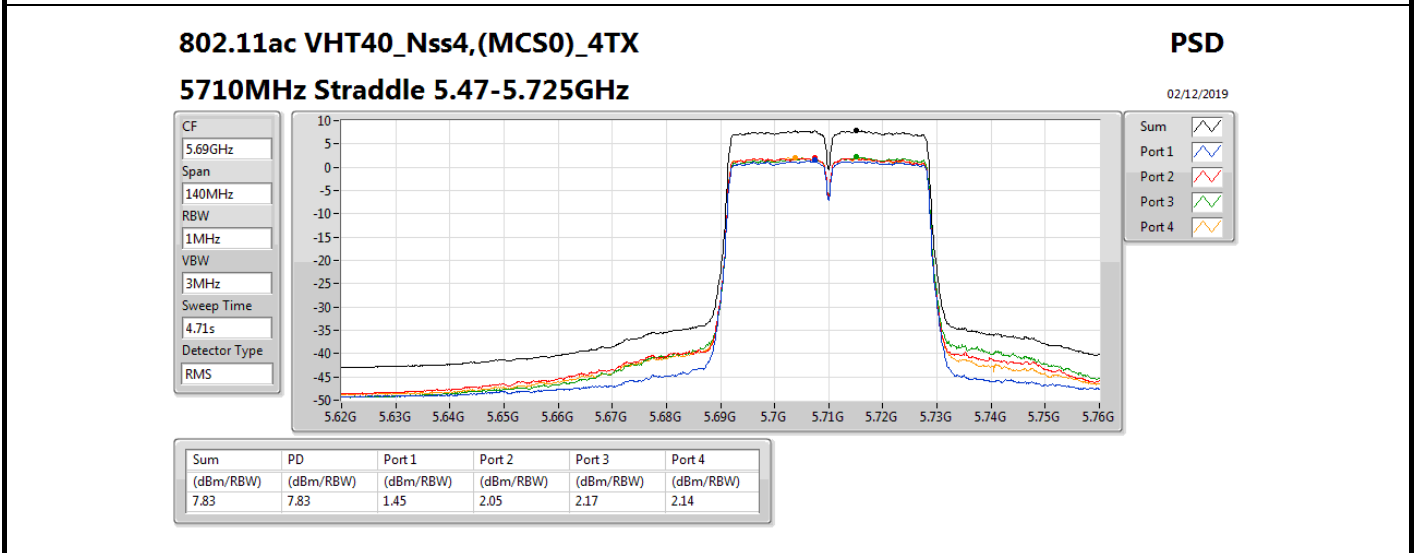

802.11ac VHT40_Nss4,(MCS0)_4TX

PSD

5550MHz

02/12/2019

CF
5.55GHz
Span
60MHz
RBW
1MHz
VBW
3MHz
Sweep Time
4.71s
Detector Type
RMS

Sum
Port 1
Port 2
Port 3
Port 4

Sum	PD	Port 1	Port 2	Port 3	Port 4
(dBm/RBW)	(dBm/RBW)	(dBm/RBW)	(dBm/RBW)	(dBm/RBW)	(dBm/RBW)
7.38	7.38	1.00	1.79	1.78	1.15