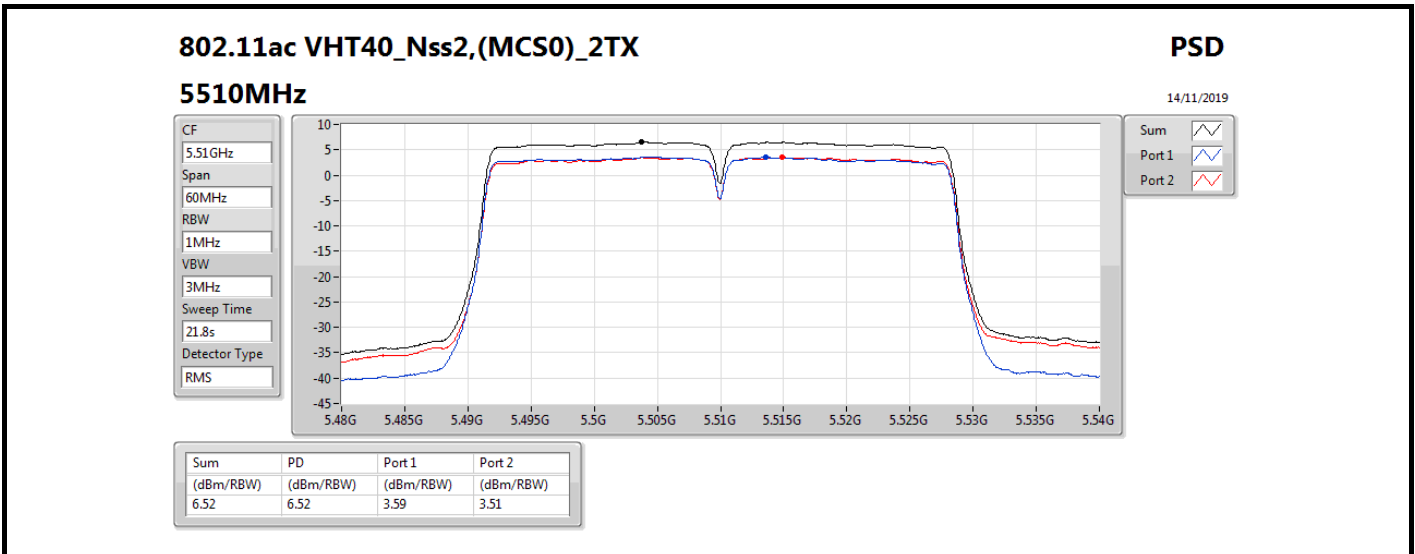

Mode	Result	DG (dBi)	Port 1 (dBm/RBW)	Port 2 (dBm/RBW)	PD (dBm/RBW)	PD Limit (dBm/RBW)	EIRP PD (dBm/RBW)	EIRP PD Limit (dBm/RBW)
5720MHz Straddle 5.725-5.85GHz	Pass	5.58	5.37	5.93	8.67	30.00	14.25	36.00
802.11ax HEW40_Nss2,(MCS0)_2TX	-	-	-	-	-	-	-	-
5270MHz	Pass	5.58	4.49	4.93	7.72	11.00	13.30	17.00
5310MHz	Pass	5.58	4.38	5.08	7.72	11.00	13.30	17.00
5510MHz	Pass	5.58	3.44	3.41	6.35	11.00	11.93	17.00
5550MHz	Pass	5.58	4.70	5.15	7.88	11.00	13.46	17.00
5670MHz	Pass	5.58	4.45	4.99	7.69	11.00	13.27	17.00
5710MHz Straddle 5.47-5.725GHz	Pass	5.58	4.47	5.65	8.04	11.00	13.62	17.00
5710MHz Straddle 5.725-5.85GHz	Pass	5.58	2.83	3.15	6.00	30.00	11.58	36.00
802.11ax HEW80_Nss2,(MCS0)_2TX	-	-	-	-	-	-	-	-
5290MHz	Pass	5.58	1.28	1.59	4.42	11.00	10.00	17.00
5530MHz	Pass	5.58	1.84	2.50	5.11	11.00	10.69	17.00
5610MHz	Pass	5.58	1.95	2.43	5.17	11.00	10.75	17.00
5690MHz Straddle 5.47-5.725GHz	Pass	5.58	1.26	2.03	4.61	11.00	10.19	17.00
5690MHz Straddle 5.725-5.85GHz	Pass	5.58	-0.73	-0.74	2.28	30.00	7.86	36.00
802.11ax HEW160_Nss2,(MCS0)_2TX	-	-	-	-	-	-	-	-
5250MHz Straddle 5.15-5.25GHz	Pass	5.58	-5.39	-5.58	-2.77	17.00	2.81	23.00
5250MHz Straddle 5.25-5.35GHz	Pass	5.58	-6.20	-4.78	-2.50	11.00	3.08	17.00
5570MHz	Pass	5.58	-2.72	-1.93	0.61	11.00	6.19	17.00

DG = Directional Gain; RBW = 500 kHz for 5.725-5.85GHz band / 1MHz for other band;

PD = trace bin-by-bin of each transmits port summing can be performed maximum power density; Port X = Port X power density;

802.11ac VHT160_Nss2,(MCS0)_2TX

PSD

5570MHz

14/11/2019

CF
5.57GHz
Span
240MHz
RBW
1MHz
VBW
3MHz
Sweep Time
21.8s
Detector Type
RMS

Sum
Port 1
Port 2

Sum	PD	Port 1	Port 2
(dBm/RBW)	(dBm/RBW)	(dBm/RBW)	(dBm/RBW)
0.51	0.51	-2.81	-1.97