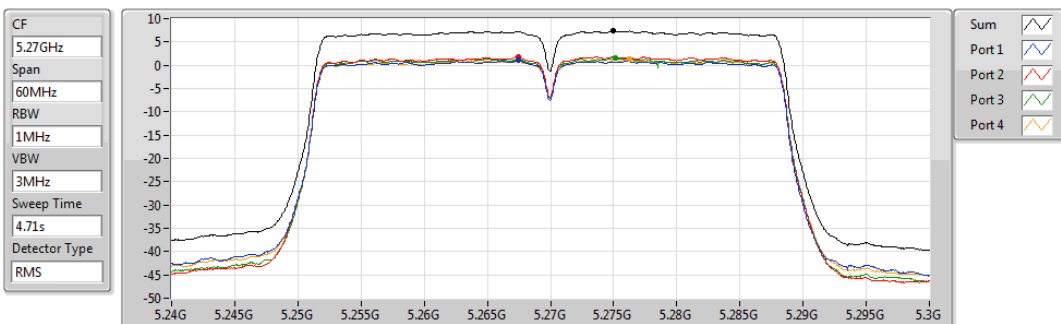

802.11ac VHT40_Nss4,(MCS0)_4TX

5270MHz

PSD

02/12/2019

Sum	PD	Port 1	Port 2	Port 3	Port 4
(dBm/RBW)	(dBm/RBW)	(dBm/RBW)	(dBm/RBW)	(dBm/RBW)	(dBm/RBW)
7.32	7.32	0.98	1.78	1.56	1.35