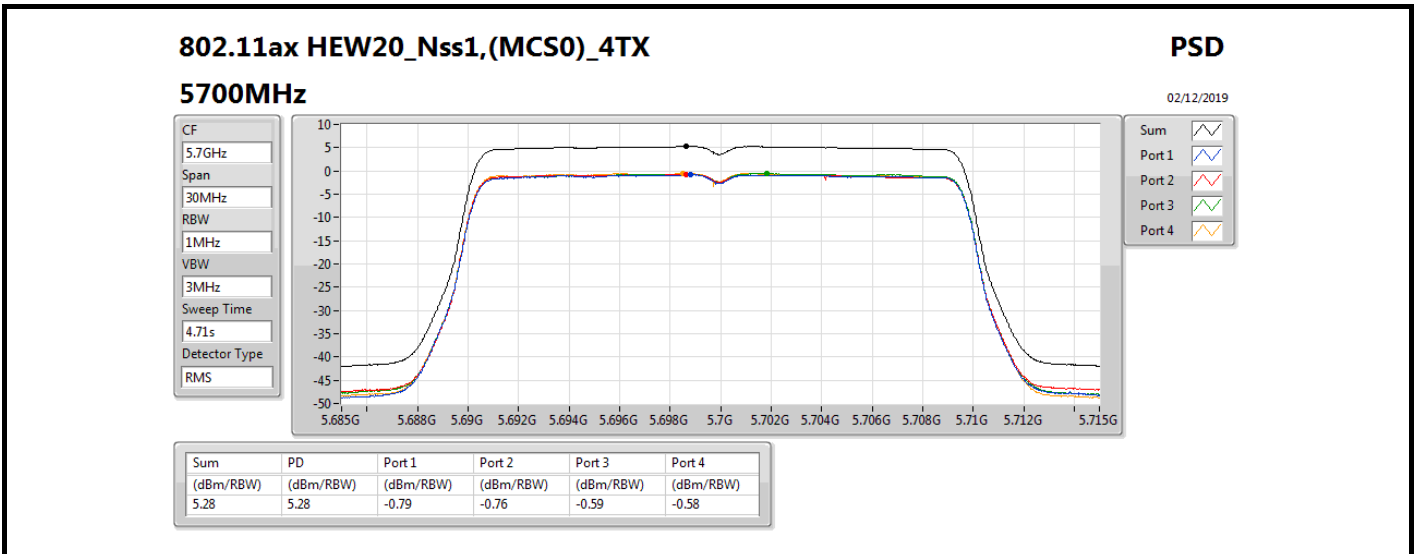

802.11ax HEW20_Nss1,(MCS0)_4TX

PSD

5580MHz

02/12/2019

CF
5.58GHz
Span
30MHz
RBW
1MHz
VBW
3MHz
Sweep Time
4.71s
Detector Type
RMS

Sum
Port 1
Port 2
Port 3
Port 4

Sum	PD	Port 1	Port 2	Port 3	Port 4
(dBm/RBW)	(dBm/RBW)	(dBm/RBW)	(dBm/RBW)	(dBm/RBW)	(dBm/RBW)
5.20	5.20	-0.98	-0.59	-0.61	-1.07