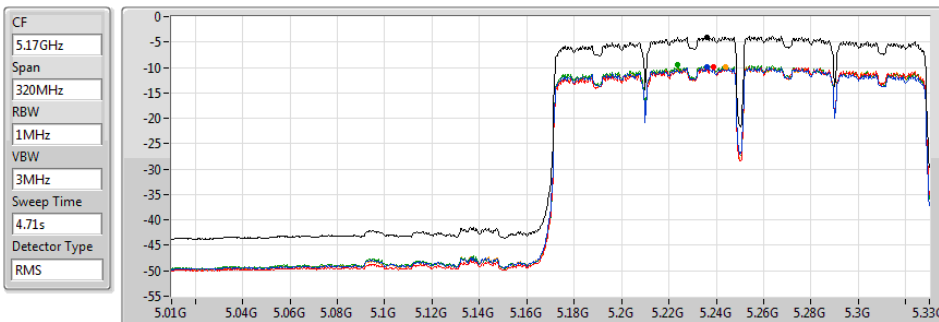

802.11ac VHT160_Nss4,(MCS0)_4TX

5250MHz Straddle 5.15-5.25GHz

PSD

02/12/2019

Sum	PD	Port 1	Port 2	Port 3	Port 4
(dBm/RBW)	(dBm/RBW)	(dBm/RBW)	(dBm/RBW)	(dBm/RBW)	(dBm/RBW)
-4.01	-4.01	-9.89	-9.99	-9.54	-9.97