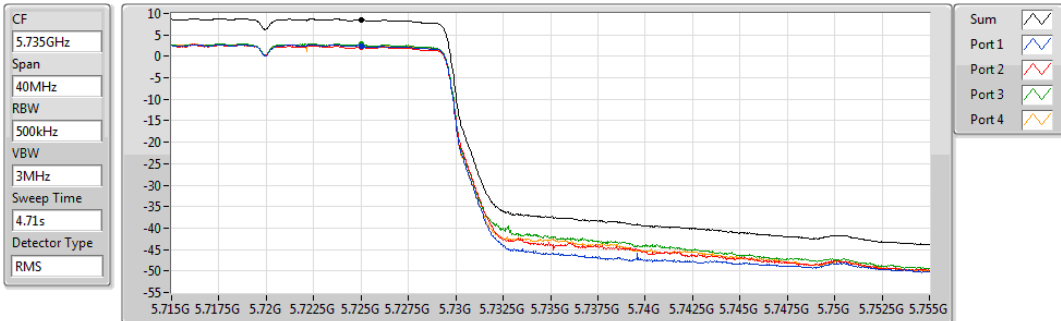

802.11ax HEW20_Nss4,(MCS0)_4TX

PSD

5720MHz Straddle 5.725-5.85GHz

02/12/2019

Sum	PD	Port 1	Port 2	Port 3	Port 4
(dBm/RBW)	(dBm/RBW)	(dBm/RBW)	(dBm/RBW)	(dBm/RBW)	(dBm/RBW)
8.54	8.54	2.43	2.21	2.77	2.65