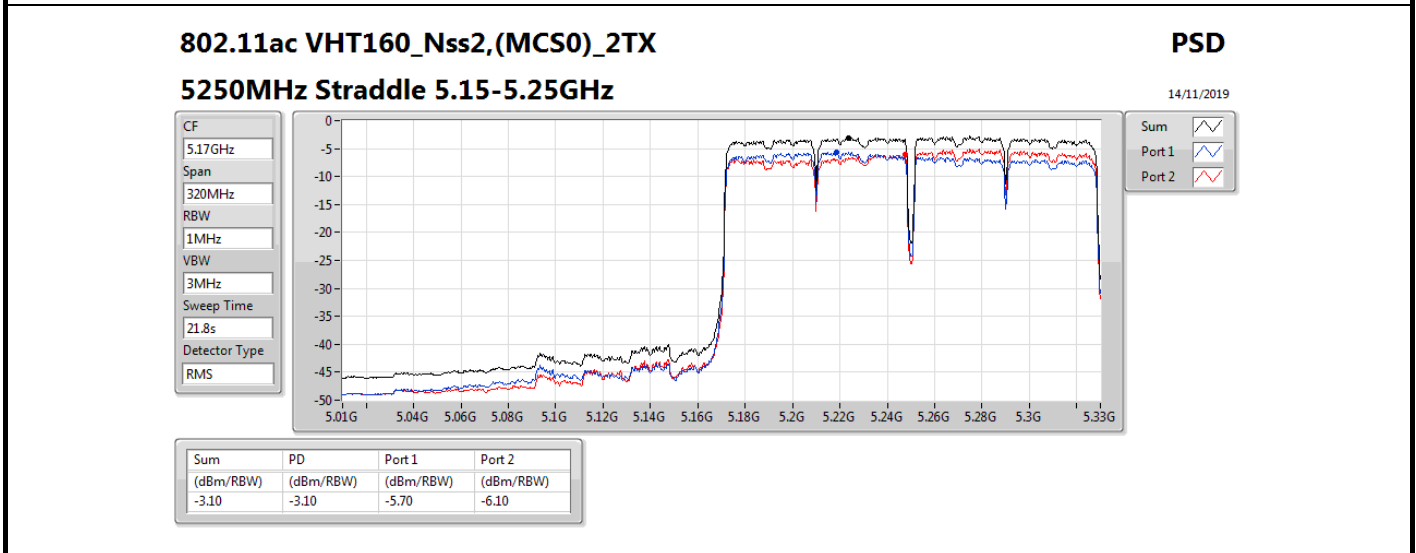

Mode	Result	DG (dBi)	Port 1 (dBm/RBW)	Port 2 (dBm/RBW)	PD (dBm/RBW)	PD Limit (dBm/RBW)	EIRP PD (dBm/RBW)	EIRP PD Limit (dBm/RBW)
5720MHz Straddle 5.725-5.85GHz	Pass	5.58	5.37	5.93	8.67	30.00	14.25	36.00
802.11ax HEW40_Nss2,(MCS0)_2TX	-	-	-	-	-	-	-	-
5270MHz	Pass	5.58	4.49	4.93	7.72	11.00	13.30	17.00
5310MHz	Pass	5.58	4.38	5.08	7.72	11.00	13.30	17.00
5510MHz	Pass	5.58	3.44	3.41	6.35	11.00	11.93	17.00
5550MHz	Pass	5.58	4.70	5.15	7.88	11.00	13.46	17.00
5670MHz	Pass	5.58	4.45	4.99	7.69	11.00	13.27	17.00
5710MHz Straddle 5.47-5.725GHz	Pass	5.58	4.47	5.65	8.04	11.00	13.62	17.00
5710MHz Straddle 5.725-5.85GHz	Pass	5.58	2.83	3.15	6.00	30.00	11.58	36.00
802.11ax HEW80_Nss2,(MCS0)_2TX	-	-	-	-	-	-	-	-
5290MHz	Pass	5.58	1.28	1.59	4.42	11.00	10.00	17.00
5530MHz	Pass	5.58	1.84	2.50	5.11	11.00	10.69	17.00
5610MHz	Pass	5.58	1.95	2.43	5.17	11.00	10.75	17.00
5690MHz Straddle 5.47-5.725GHz	Pass	5.58	1.26	2.03	4.61	11.00	10.19	17.00
5690MHz Straddle 5.725-5.85GHz	Pass	5.58	-0.73	-0.74	2.28	30.00	7.86	36.00
802.11ax HEW160_Nss2,(MCS0)_2TX	-	-	-	-	-	-	-	-
5250MHz Straddle 5.15-5.25GHz	Pass	5.58	-5.39	-5.58	-2.77	17.00	2.81	23.00
5250MHz Straddle 5.25-5.35GHz	Pass	5.58	-6.20	-4.78	-2.50	11.00	3.08	17.00
5570MHz	Pass	5.58	-2.72	-1.93	0.61	11.00	6.19	17.00

DG = Directional Gain; RBW = 500 kHz for 5.725-5.85GHz band / 1MHz for other band;

PD = trace bin-by-bin of each transmits port summing can be performed maximum power density; Port X = Port X power density;

802.11ac VHT160_Nss2,(MCS0)_2TX

PSD

5570MHz

14/11/2019

CF
5.57GHz
Span
240MHz
RBW
1MHz
VBW
3MHz
Sweep Time
21.8s
Detector Type
RMS

Sum
Port 1
Port 2

Sum	PD	Port 1	Port 2
(dBm/RBW)	(dBm/RBW)	(dBm/RBW)	(dBm/RBW)
0.51	0.51	-2.81	-1.97