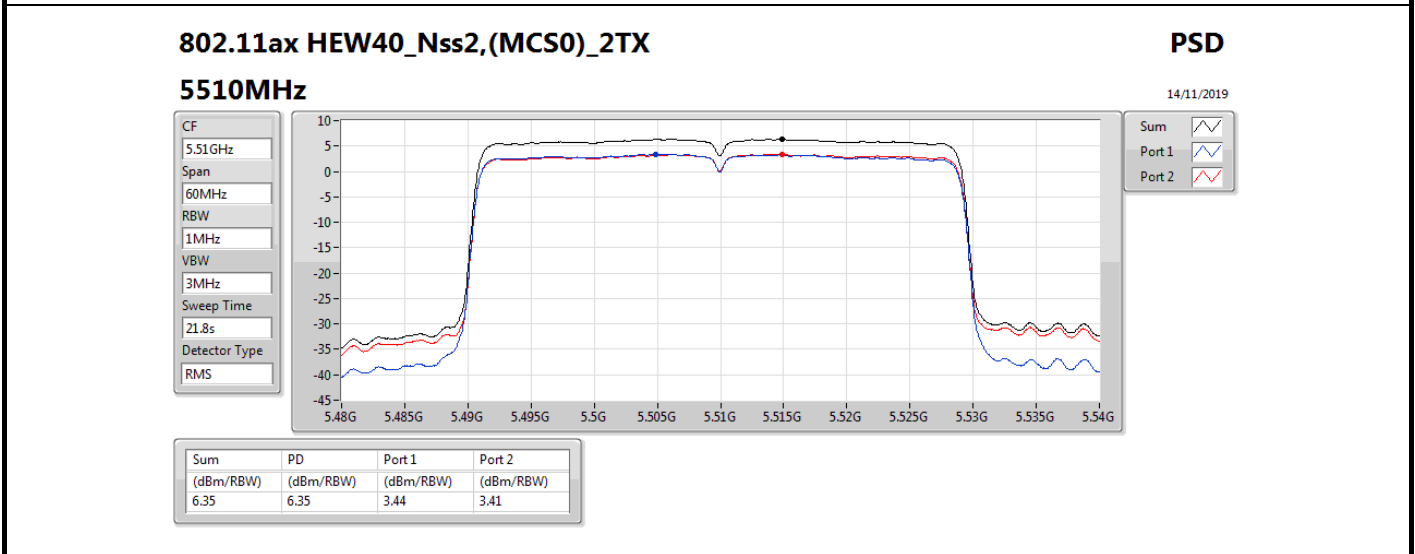

802.11ax HEW20_Nss2,(MCS0)_2TX

PSD

5300MHz

14/11/2019

CF
5.3GHz
Span
30MHz
RBW
1MHz
VBW
3MHz
Sweep Time
21.8s
Detector Type
RMS

Sum
Port 1
Port 2

Sum	PD	Port 1	Port 2
(dBm/RBW)	(dBm/RBW)	(dBm/RBW)	(dBm/RBW)
10.46	10.46	6.84	8.00

802.11ax HEW40_Nss2,(MCS0)_2TX
5710MHz Straddle 5.725-5.85GHz

PSD

14/11/2019

Sum	PD	Port 1	Port 2
(dBm/RBW)	(dBm/RBW)	(dBm/RBW)	(dBm/RBW)
6.00	6.00	2.83	3.15

802.11ax HEW80_Nss2,(MCS0)_2TX
5290MHz

PSD

14/11/2019