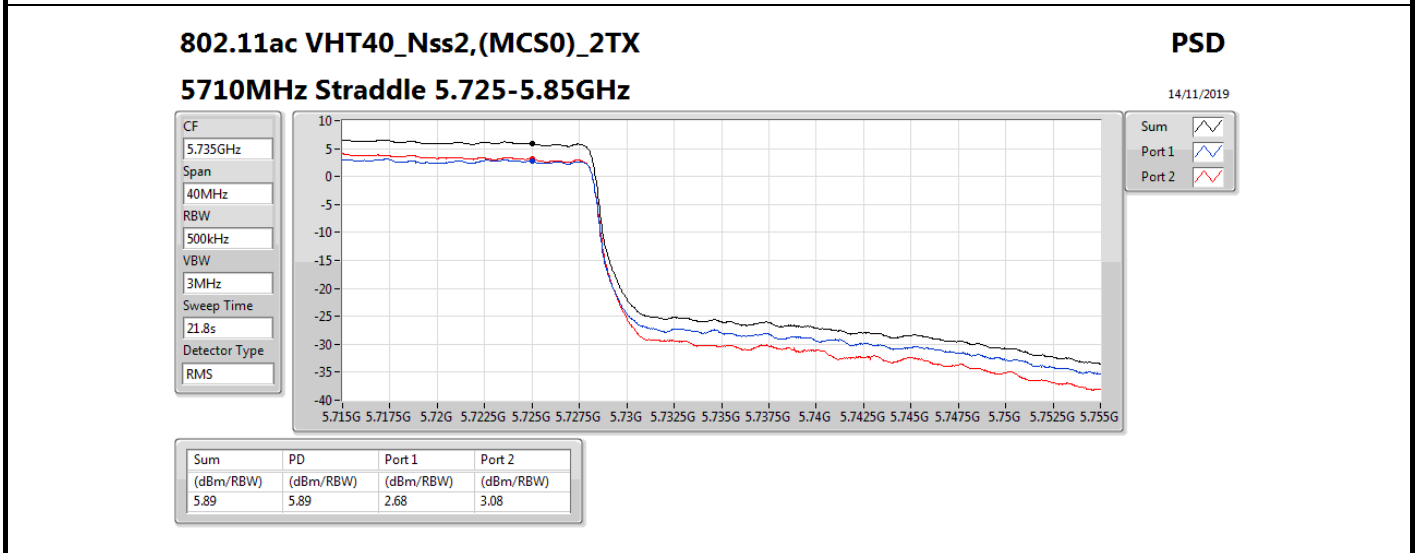

Mode	Result	DG (dBi)	Port 1 (dBm/RBW)	Port 2 (dBm/RBW)	PD (dBm/RBW)	PD Limit (dBm/RBW)	EIRP PD (dBm/RBW)	EIRP PD Limit (dBm/RBW)
5720MHz Straddle 5.725-5.85GHz	Pass	5.58	5.37	5.93	8.67	30.00	14.25	36.00
802.11ax HEW40_Nss2,(MCS0)_2TX	-	-	-	-	-	-	-	-
5270MHz	Pass	5.58	4.49	4.93	7.72	11.00	13.30	17.00
5310MHz	Pass	5.58	4.38	5.08	7.72	11.00	13.30	17.00
5510MHz	Pass	5.58	3.44	3.41	6.35	11.00	11.93	17.00
5550MHz	Pass	5.58	4.70	5.15	7.88	11.00	13.46	17.00
5670MHz	Pass	5.58	4.45	4.99	7.69	11.00	13.27	17.00
5710MHz Straddle 5.47-5.725GHz	Pass	5.58	4.47	5.65	8.04	11.00	13.62	17.00
5710MHz Straddle 5.725-5.85GHz	Pass	5.58	2.83	3.15	6.00	30.00	11.58	36.00
802.11ax HEW80_Nss2,(MCS0)_2TX	-	-	-	-	-	-	-	-
5290MHz	Pass	5.58	1.28	1.59	4.42	11.00	10.00	17.00
5530MHz	Pass	5.58	1.84	2.50	5.11	11.00	10.69	17.00
5610MHz	Pass	5.58	1.95	2.43	5.17	11.00	10.75	17.00
5690MHz Straddle 5.47-5.725GHz	Pass	5.58	1.26	2.03	4.61	11.00	10.19	17.00
5690MHz Straddle 5.725-5.85GHz	Pass	5.58	-0.73	-0.74	2.28	30.00	7.86	36.00
802.11ax HEW160_Nss2,(MCS0)_2TX	-	-	-	-	-	-	-	-
5250MHz Straddle 5.15-5.25GHz	Pass	5.58	-5.39	-5.58	-2.77	17.00	2.81	23.00
5250MHz Straddle 5.25-5.35GHz	Pass	5.58	-6.20	-4.78	-2.50	11.00	3.08	17.00
5570MHz	Pass	5.58	-2.72	-1.93	0.61	11.00	6.19	17.00

DG = Directional Gain; RBW = 500 kHz for 5.725-5.85GHz band / 1MHz for other band;

PD = trace bin-by-bin of each transmits port summing can be performed maximum power density; Port X = Port X power density;

802.11ac VHT160_Nss2,(MCS0)_2TX

PSD

5570MHz

14/11/2019

CF
5.57GHz
Span
240MHz
RBW
1MHz
VBW
3MHz
Sweep Time
21.8s
Detector Type
RMS

Sum
Port 1
Port 2

Sum	PD	Port 1	Port 2
(dBm/RBW)	(dBm/RBW)	(dBm/RBW)	(dBm/RBW)
0.51	0.51	-2.81	-1.97