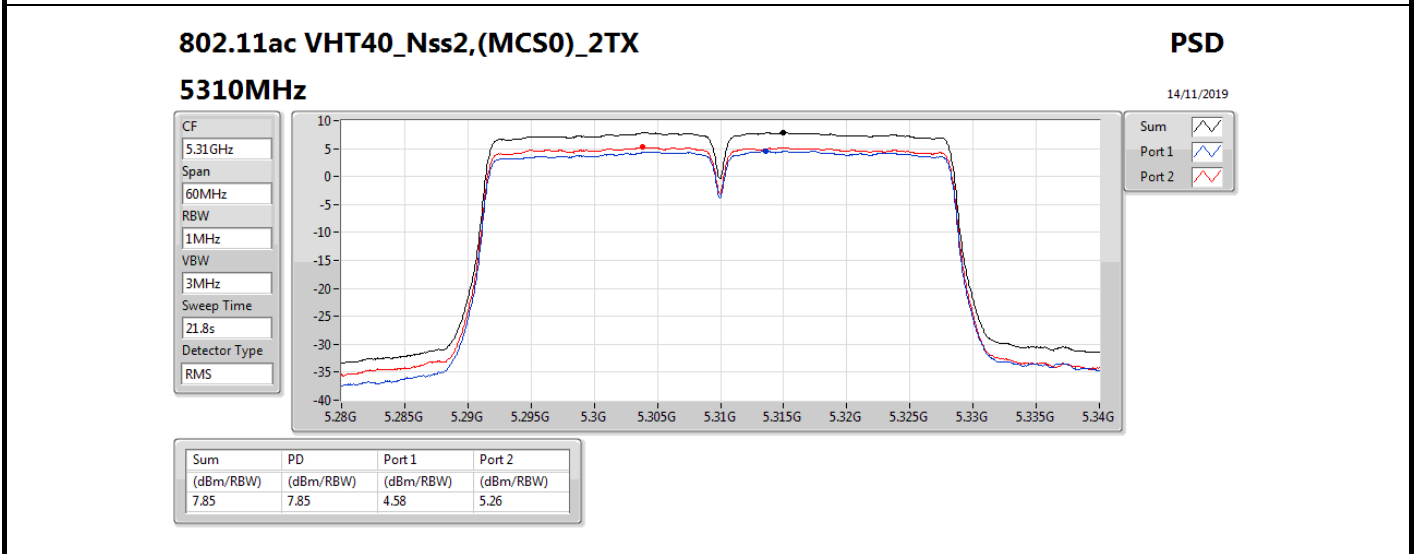

Mode	Result	DG (dBi)	Port 1 (dBm/RBW)	Port 2 (dBm/RBW)	PD (dBm/RBW)	PD Limit (dBm/RBW)	EIRP PD (dBm/RBW)	EIRP PD Limit (dBm/RBW)
5720MHz Straddle 5.725-5.85GHz	Pass	5.58	5.37	5.93	8.67	30.00	14.25	36.00
802.11ax HEW40_Nss2,(MCS0)_2TX	-	-	-	-	-	-	-	-
5270MHz	Pass	5.58	4.49	4.93	7.72	11.00	13.30	17.00
5310MHz	Pass	5.58	4.38	5.08	7.72	11.00	13.30	17.00
5510MHz	Pass	5.58	3.44	3.41	6.35	11.00	11.93	17.00
5550MHz	Pass	5.58	4.70	5.15	7.88	11.00	13.46	17.00
5670MHz	Pass	5.58	4.45	4.99	7.69	11.00	13.27	17.00
5710MHz Straddle 5.47-5.725GHz	Pass	5.58	4.47	5.65	8.04	11.00	13.62	17.00
5710MHz Straddle 5.725-5.85GHz	Pass	5.58	2.83	3.15	6.00	30.00	11.58	36.00
802.11ax HEW80_Nss2,(MCS0)_2TX	-	-	-	-	-	-	-	-
5290MHz	Pass	5.58	1.28	1.59	4.42	11.00	10.00	17.00
5530MHz	Pass	5.58	1.84	2.50	5.11	11.00	10.69	17.00
5610MHz	Pass	5.58	1.95	2.43	5.17	11.00	10.75	17.00
5690MHz Straddle 5.47-5.725GHz	Pass	5.58	1.26	2.03	4.61	11.00	10.19	17.00
5690MHz Straddle 5.725-5.85GHz	Pass	5.58	-0.73	-0.74	2.28	30.00	7.86	36.00
802.11ax HEW160_Nss2,(MCS0)_2TX	-	-	-	-	-	-	-	-
5250MHz Straddle 5.15-5.25GHz	Pass	5.58	-5.39	-5.58	-2.77	17.00	2.81	23.00
5250MHz Straddle 5.25-5.35GHz	Pass	5.58	-6.20	-4.78	-2.50	11.00	3.08	17.00
5570MHz	Pass	5.58	-2.72	-1.93	0.61	11.00	6.19	17.00

DG = Directional Gain; RBW = 500 kHz for 5.725-5.85GHz band / 1MHz for other band;

PD = trace bin-by-bin of each transmits port summing can be performed maximum power density; Port X = Port X power density;

802.11ac VHT160_Nss2,(MCS0)_2TX

PSD

5570MHz

14/11/2019

CF
5.57GHz
Span
240MHz
RBW
1MHz
VBW
3MHz
Sweep Time
21.8s
Detector Type
RMS

Sum
Port 1
Port 2

Sum	PD	Port 1	Port 2
(dBm/RBW)	(dBm/RBW)	(dBm/RBW)	(dBm/RBW)
0.51	0.51	-2.81	-1.97