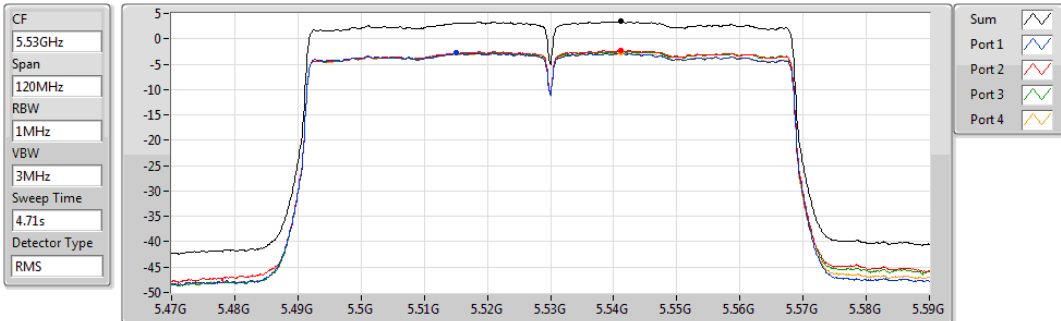

5310MHz

PSD

02/12/2019

Sum	PD	Port 1	Port 2	Port 3	Port 4
(dBm/RBW)	(dBm/RBW)	(dBm/RBW)	(dBm/RBW)	(dBm/RBW)	(dBm/RBW)
5.15	5.15	-1.09	-0.57	-0.73	-0.92

802.11ac VHT80_Nss1,(MCS0)_4TX

PSD

5530MHz

02/12/2019

Sum	PD	Port 1	Port 2	Port 3	Port 4
(dBm/RBW)	(dBm/RBW)	(dBm/RBW)	(dBm/RBW)	(dBm/RBW)	(dBm/RBW)
3.50	3.50	-2.83	-2.21	-2.33	-2.67

802.11ac VHT80_Nss1,(MCS0)_4TX

PSD

5610MHz

02/12/2019

Sum	PD	Port 1	Port 2	Port 3	Port 4
(dBm/RBW)	(dBm/RBW)	(dBm/RBW)	(dBm/RBW)	(dBm/RBW)	(dBm/RBW)
4.33	4.33	-2.17	-1.46	-1.01	-1.56