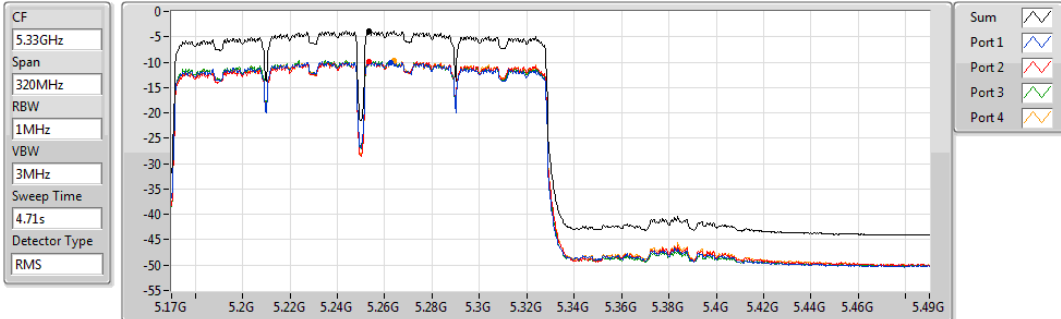

802.11ac VHT160_Nss4,(MCS0)_4TX

PSD

5250MHz Straddle 5.25-5.35GHz

02/12/2019

Sum	PD	Port 1	Port 2	Port 3	Port 4
(dBm/RBW)	(dBm/RBW)	(dBm/RBW)	(dBm/RBW)	(dBm/RBW)	(dBm/RBW)
-3.95	-3.95	-10.06	-9.95	-9.80	-9.62

802.11ac VHT160_Nss4,(MCS0)_4TX

PSD