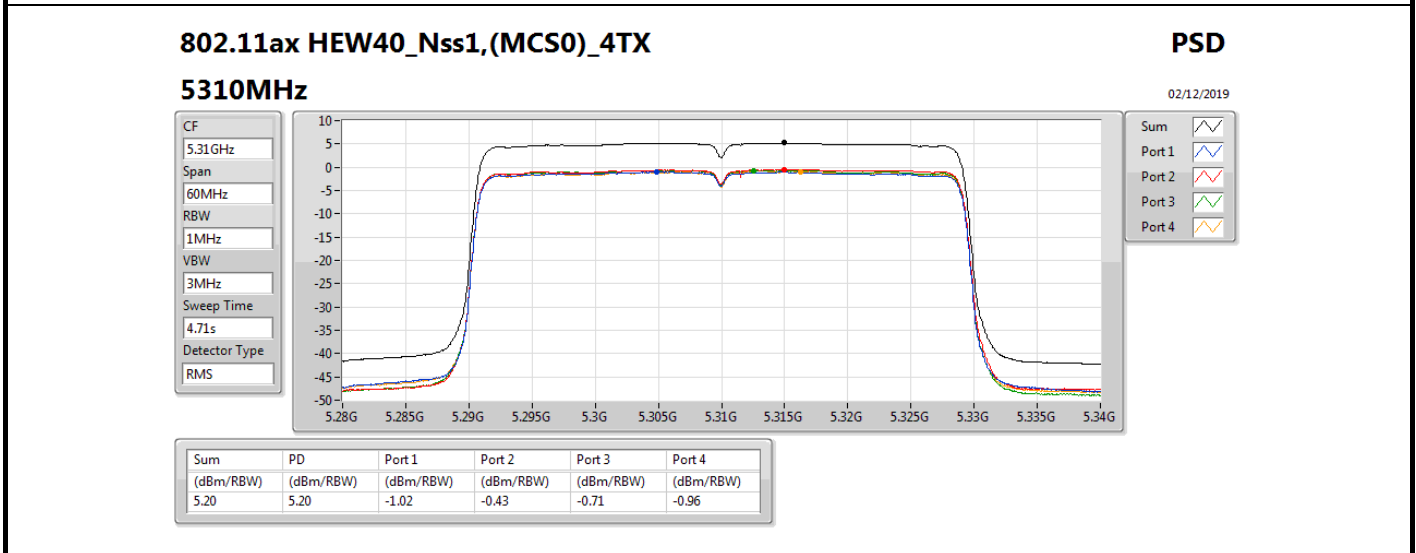

802.11ax HEW20_Nss1,(MCS0)_4TX

PSD

5580MHz

02/12/2019

CF
5.58GHz
Span
30MHz
RBW
1MHz
VBW
3MHz
Sweep Time
4.71s
Detector Type
RMS

Sum
Port 1
Port 2
Port 3
Port 4

Sum	PD	Port 1	Port 2	Port 3	Port 4
(dBm/RBW)	(dBm/RBW)	(dBm/RBW)	(dBm/RBW)	(dBm/RBW)	(dBm/RBW)
5.20	5.20	-0.98	-0.59	-0.61	-1.07