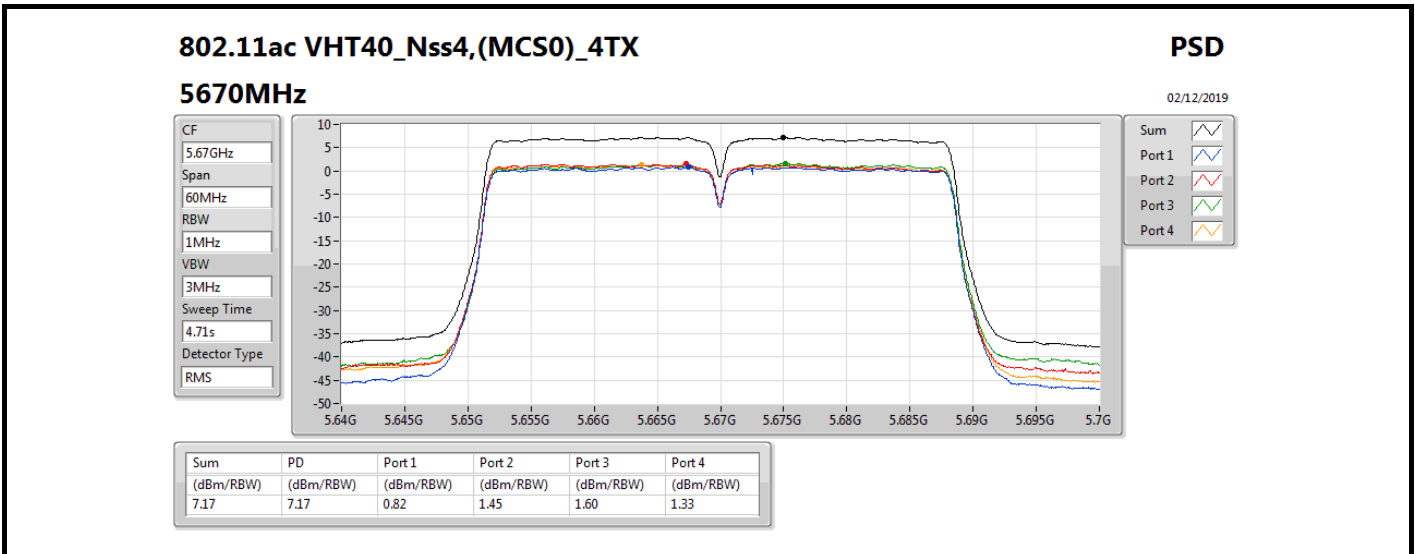

802.11ac VHT40_Nss4,(MCS0)_4TX

PSD

5550MHz

02/12/2019

CF
5.55GHz
Span
60MHz
RBW
1MHz
VBW
3MHz
Sweep Time
4.71s
Detector Type
RMS

Sum
Port 1
Port 2
Port 3
Port 4

Sum	PD	Port 1	Port 2	Port 3	Port 4
(dBm/RBW)	(dBm/RBW)	(dBm/RBW)	(dBm/RBW)	(dBm/RBW)	(dBm/RBW)
7.38	7.38	1.00	1.79	1.78	1.15