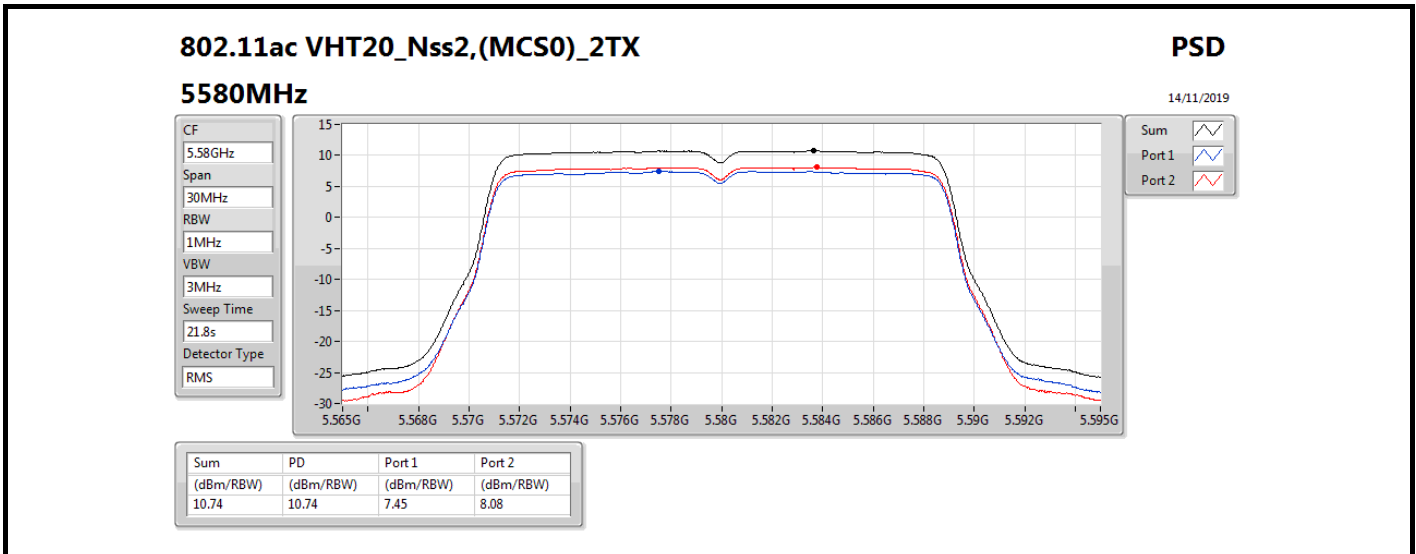

Mode	Result	DG (dBi)	Port 1 (dBm/RBW)	Port 2 (dBm/RBW)	PD (dBm/RBW)	PD Limit (dBm/RBW)	EIRP PD (dBm/RBW)	EIRP PD Limit (dBm/RBW)
5720MHz Straddle 5.725-5.85GHz	Pass	5.58	5.37	5.93	8.67	30.00	14.25	36.00
802.11ax HEW40_Nss2,(MCS0)_2TX	-	-	-	-	-	-	-	-
5270MHz	Pass	5.58	4.49	4.93	7.72	11.00	13.30	17.00
5310MHz	Pass	5.58	4.38	5.08	7.72	11.00	13.30	17.00
5510MHz	Pass	5.58	3.44	3.41	6.35	11.00	11.93	17.00
5550MHz	Pass	5.58	4.70	5.15	7.88	11.00	13.46	17.00
5670MHz	Pass	5.58	4.45	4.99	7.69	11.00	13.27	17.00
5710MHz Straddle 5.47-5.725GHz	Pass	5.58	4.47	5.65	8.04	11.00	13.62	17.00
5710MHz Straddle 5.725-5.85GHz	Pass	5.58	2.83	3.15	6.00	30.00	11.58	36.00
802.11ax HEW80_Nss2,(MCS0)_2TX	-	-	-	-	-	-	-	-
5290MHz	Pass	5.58	1.28	1.59	4.42	11.00	10.00	17.00
5530MHz	Pass	5.58	1.84	2.50	5.11	11.00	10.69	17.00
5610MHz	Pass	5.58	1.95	2.43	5.17	11.00	10.75	17.00
5690MHz Straddle 5.47-5.725GHz	Pass	5.58	1.26	2.03	4.61	11.00	10.19	17.00
5690MHz Straddle 5.725-5.85GHz	Pass	5.58	-0.73	-0.74	2.28	30.00	7.86	36.00
802.11ax HEW160_Nss2,(MCS0)_2TX	-	-	-	-	-	-	-	-
5250MHz Straddle 5.15-5.25GHz	Pass	5.58	-5.39	-5.58	-2.77	17.00	2.81	23.00
5250MHz Straddle 5.25-5.35GHz	Pass	5.58	-6.20	-4.78	-2.50	11.00	3.08	17.00
5570MHz	Pass	5.58	-2.72	-1.93	0.61	11.00	6.19	17.00

DG = Directional Gain; RBW = 500 kHz for 5.725-5.85GHz band / 1MHz for other band;

PD = trace bin-by-bin of each transmits port summing can be performed maximum power density; Port X = Port X power density;