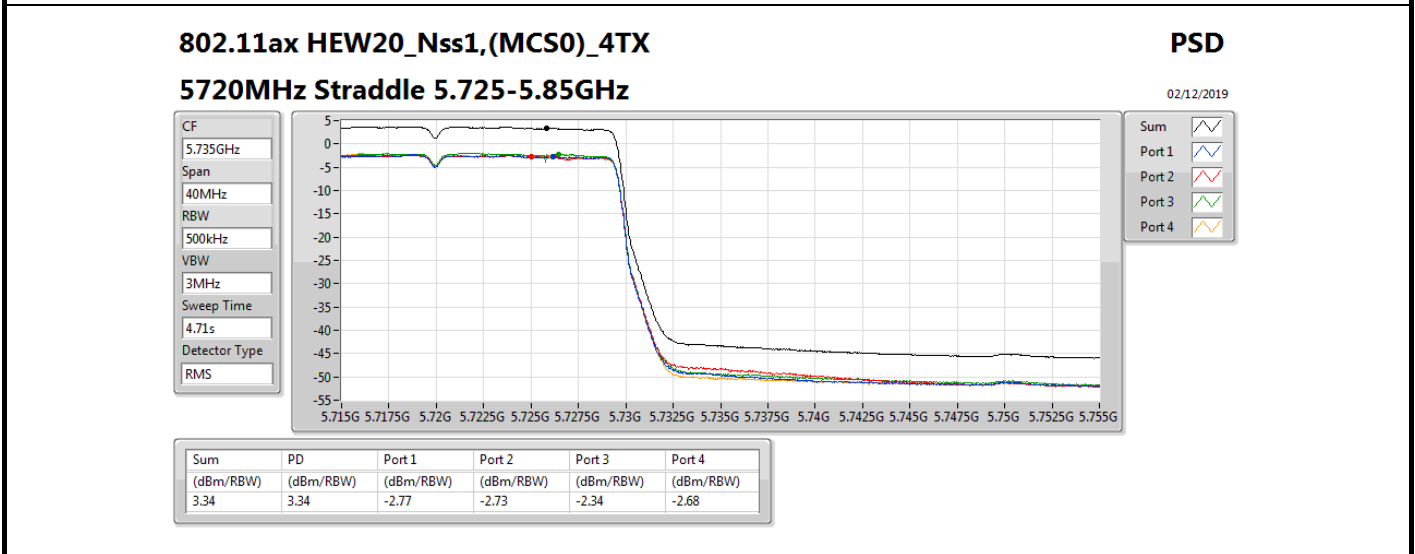

802.11ax HEW20_Nss1,(MCS0)_4TX

PSD

5580MHz

02/12/2019

CF
5.58GHz
Span
30MHz
RBW
1MHz
VBW
3MHz
Sweep Time
4.71s
Detector Type
RMS

Sum
Port 1
Port 2
Port 3
Port 4

Sum	PD	Port 1	Port 2	Port 3	Port 4
(dBm/RBW)	(dBm/RBW)	(dBm/RBW)	(dBm/RBW)	(dBm/RBW)	(dBm/RBW)
5.20	5.20	-0.98	-0.59	-0.61	-1.07