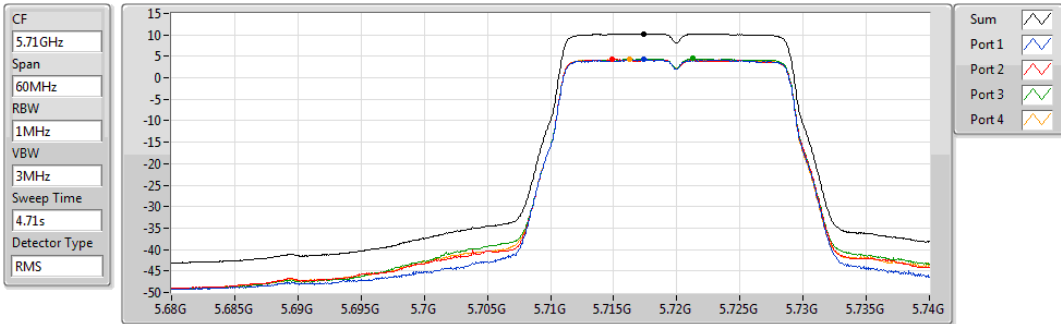

802.11ac VHT20_Nss4,(MCS0)_4TX

5720MHz Straddle 5.47-5.725GHz

PSD

02/12/2019

Sum	PD	Port 1	Port 2	Port 3	Port 4
(dBm/RBW)	(dBm/RBW)	(dBm/RBW)	(dBm/RBW)	(dBm/RBW)	(dBm/RBW)
10.27	10.27	4.31	4.31	4.47	4.35