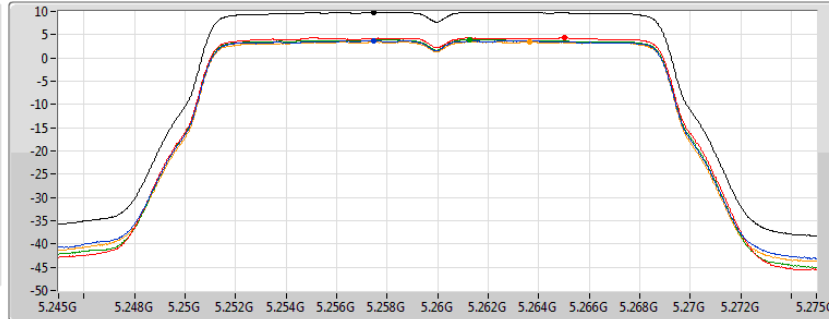

802.11ac VHT20_Nss4,(MCS0)_4TX

PSD

5260MHz

02/12/2019

CF
5.26GHz
Span
30MHz
RBW
1MHz
VBW
3MHz
Sweep Time
4.71s
Detector Type
RMS

Sum
Port 1
Port 2
Port 3
Port 4

Sum	PD	Port 1	Port 2	Port 3	Port 4
(dBm/RBW)	(dBm/RBW)	(dBm/RBW)	(dBm/RBW)	(dBm/RBW)	(dBm/RBW)
9.83	9.83	3.73	4.32	3.93	3.51