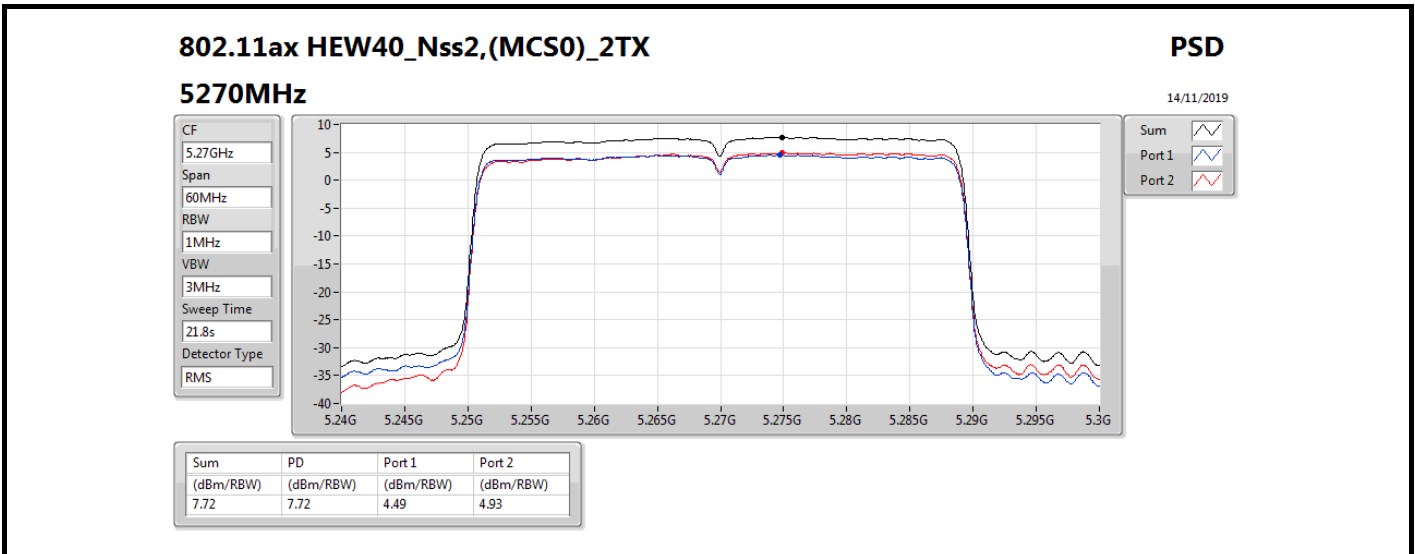

802.11ax HEW20_Nss2,(MCS0)_2TX

PSD

5300MHz

14/11/2019

CF
5.3GHz
Span
30MHz
RBW
1MHz
VBW
3MHz
Sweep Time
21.8s
Detector Type
RMS

Sum
Port 1
Port 2

Sum	PD	Port 1	Port 2
(dBm/RBW)	(dBm/RBW)	(dBm/RBW)	(dBm/RBW)
10.46	10.46	6.84	8.00

802.11ax HEW40_Nss2,(MCS0)_2TX
5710MHz Straddle 5.725-5.85GHz

PSD

14/11/2019

Sum	PD	Port 1	Port 2
(dBm/RBW)	(dBm/RBW)	(dBm/RBW)	(dBm/RBW)
6.00	6.00	2.83	3.15

802.11ax HEW80_Nss2,(MCS0)_2TX
5290MHz

PSD

14/11/2019