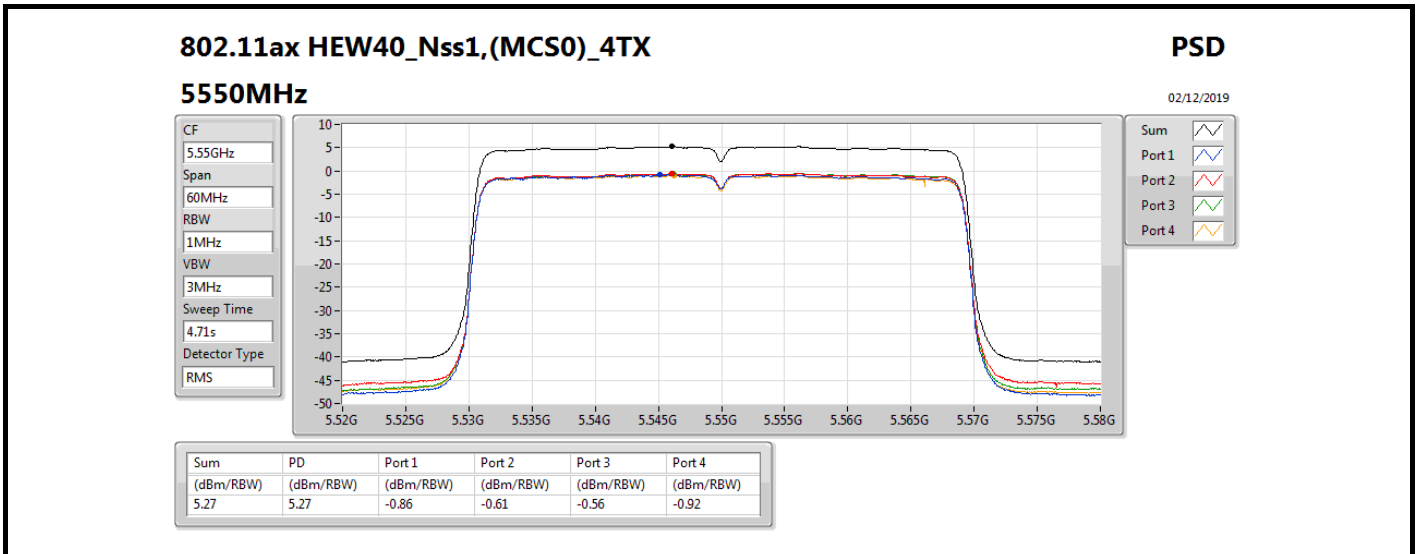

802.11ax HEW20_Nss1,(MCS0)_4TX

PSD

5580MHz

02/12/2019

CF
5.58GHz
Span
30MHz
RBW
1MHz
VBW
3MHz
Sweep Time
4.71s
Detector Type
RMS

Sum
Port 1
Port 2
Port 3
Port 4

Sum	PD	Port 1	Port 2	Port 3	Port 4
(dBm/RBW)	(dBm/RBW)	(dBm/RBW)	(dBm/RBW)	(dBm/RBW)	(dBm/RBW)
5.20	5.20	-0.98	-0.59	-0.61	-1.07