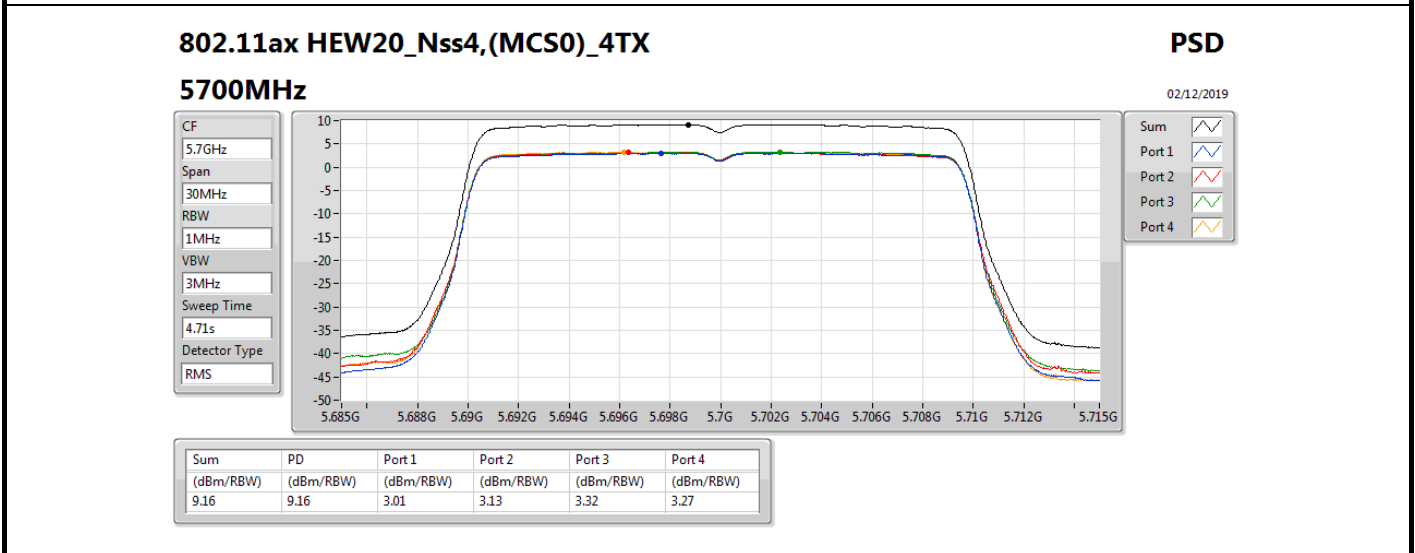

PSD

5260MHz

02/12/2019

Sum	PD	Port 1	Port 2	Port 3	Port 4
(dBm/RBW)	(dBm/RBW)	(dBm/RBW)	(dBm/RBW)	(dBm/RBW)	(dBm/RBW)
9.83	9.83	3.65	4.37	3.95	3.39

802.11ax HEW20_Nss4,(MCS0)_4TX

PSD

5720MHz Straddle 5.725-5.85GHz