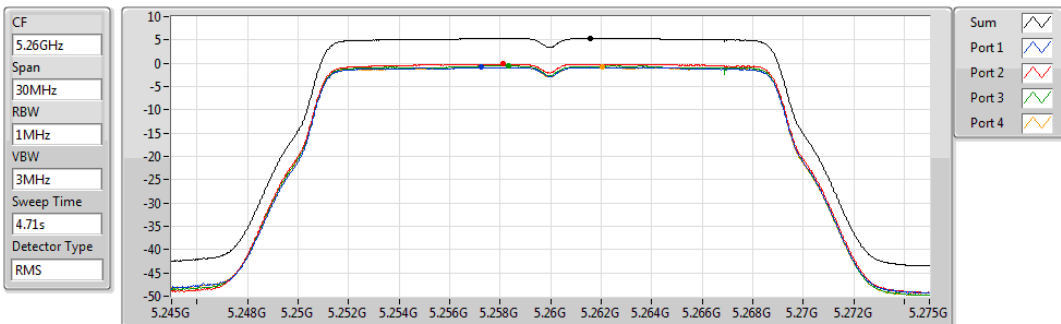

PSD

02/12/2019

Sum	PD	Port 1	Port 2	Port 3	Port 4
(dBm/RBW)	(dBm/RBW)	(dBm/RBW)	(dBm/RBW)	(dBm/RBW)	(dBm/RBW)
3.59	3.59	-2.59	-2.47	-2.29	-2.32

802.11ac VHT20_Nss1,(MCS0)_4TX
5260MHz

PSD

02/12/2019

Sum	PD	Port 1	Port 2	Port 3	Port 4
(dBm/RBW)	(dBm/RBW)	(dBm/RBW)	(dBm/RBW)	(dBm/RBW)	(dBm/RBW)
5.36	5.36	-0.75	-0.18	-0.60	-0.70