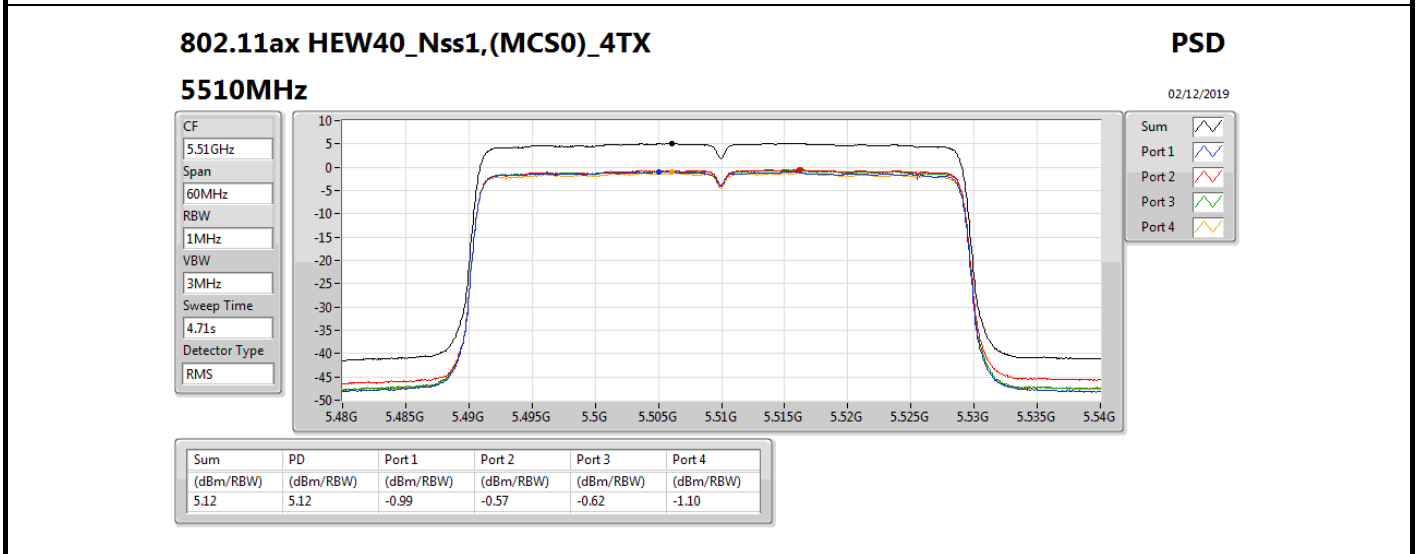

802.11ax HEW20_Nss1,(MCS0)_4TX

PSD

5580MHz

02/12/2019

CF
5.58GHz
Span
30MHz
RBW
1MHz
VBW
3MHz
Sweep Time
4.71s
Detector Type
RMS

Sum
Port 1
Port 2
Port 3
Port 4

Sum	PD	Port 1	Port 2	Port 3	Port 4
(dBm/RBW)	(dBm/RBW)	(dBm/RBW)	(dBm/RBW)	(dBm/RBW)	(dBm/RBW)
5.20	5.20	-0.98	-0.59	-0.61	-1.07