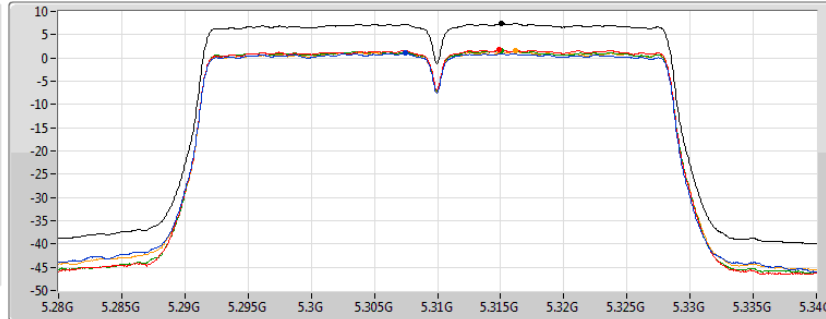

PSD

02/12/2019

Sum	PD	Port 1	Port 2	Port 3	Port 4
(dBm/RBW)	(dBm/RBW)	(dBm/RBW)	(dBm/RBW)	(dBm/RBW)	(dBm/RBW)
7.32	7.32	0.98	1.78	1.56	1.35

802.11ac VHT40_Nss4,(MCS0)_4TX

PSD

5310MHz

02/12/2019

CF
5.31GHz
Span
60MHz
RBW
1MHz
VBW
3MHz
Sweep Time
4.71s
Detector Type
RMS