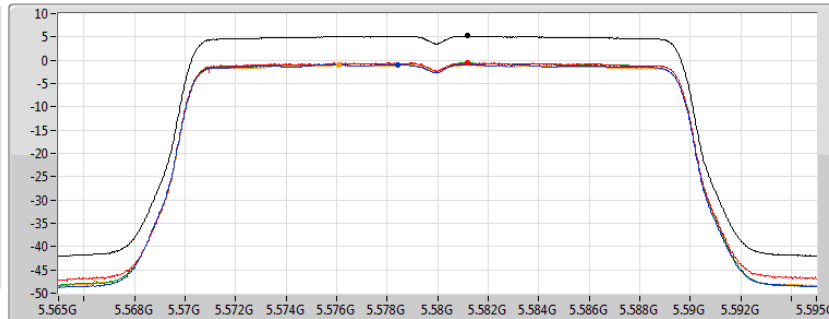

802.11ax HEW20_Nss1,(MCS0)_4TX

PSD

5580MHz

02/12/2019

CF
5.58GHz
Span
30MHz
RBW
1MHz
VBW
3MHz
Sweep Time
4.71s
Detector Type
RMS

Sum
Port 1
Port 2
Port 3
Port 4

Sum	PD	Port 1	Port 2	Port 3	Port 4
(dBm/RBW)	(dBm/RBW)	(dBm/RBW)	(dBm/RBW)	(dBm/RBW)	(dBm/RBW)
5.20	5.20	-0.98	-0.59	-0.61	-1.07