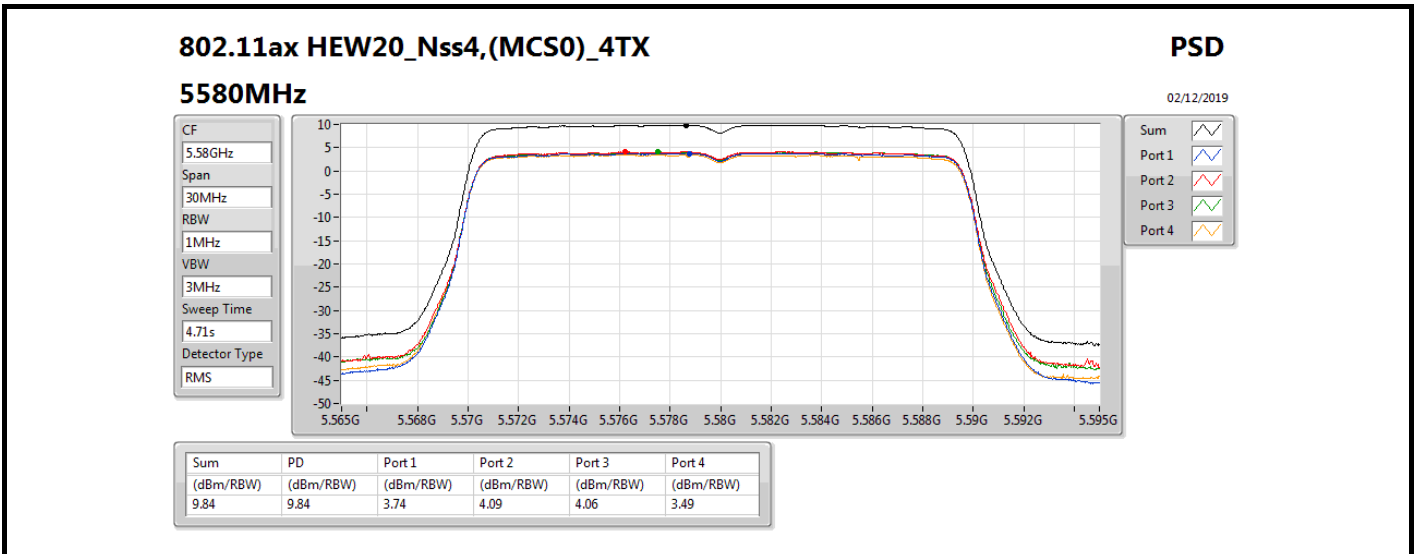

PSD

5260MHz

02/12/2019

Sum	PD	Port 1	Port 2	Port 3	Port 4
(dBm/RBW)	(dBm/RBW)	(dBm/RBW)	(dBm/RBW)	(dBm/RBW)	(dBm/RBW)
9.83	9.83	3.65	4.37	3.95	3.39

802.11ax HEW20_Nss4,(MCS0)_4TX

PSD

5720MHz Straddle 5.725-5.85GHz