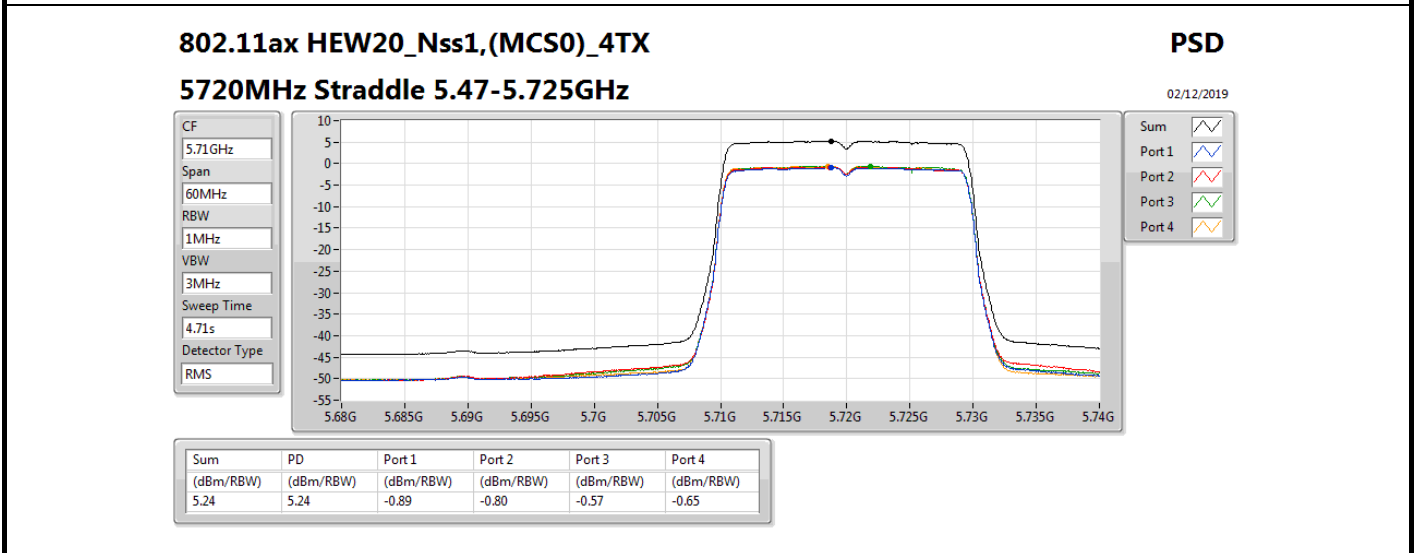

802.11ax HEW20_Nss1,(MCS0)_4TX

PSD

5580MHz

02/12/2019

CF
5.58GHz
Span
30MHz
RBW
1MHz
VBW
3MHz
Sweep Time
4.71s
Detector Type
RMS

Sum
Port 1
Port 2
Port 3
Port 4

Sum	PD	Port 1	Port 2	Port 3	Port 4
(dBm/RBW)	(dBm/RBW)	(dBm/RBW)	(dBm/RBW)	(dBm/RBW)	(dBm/RBW)
5.20	5.20	-0.98	-0.59	-0.61	-1.07