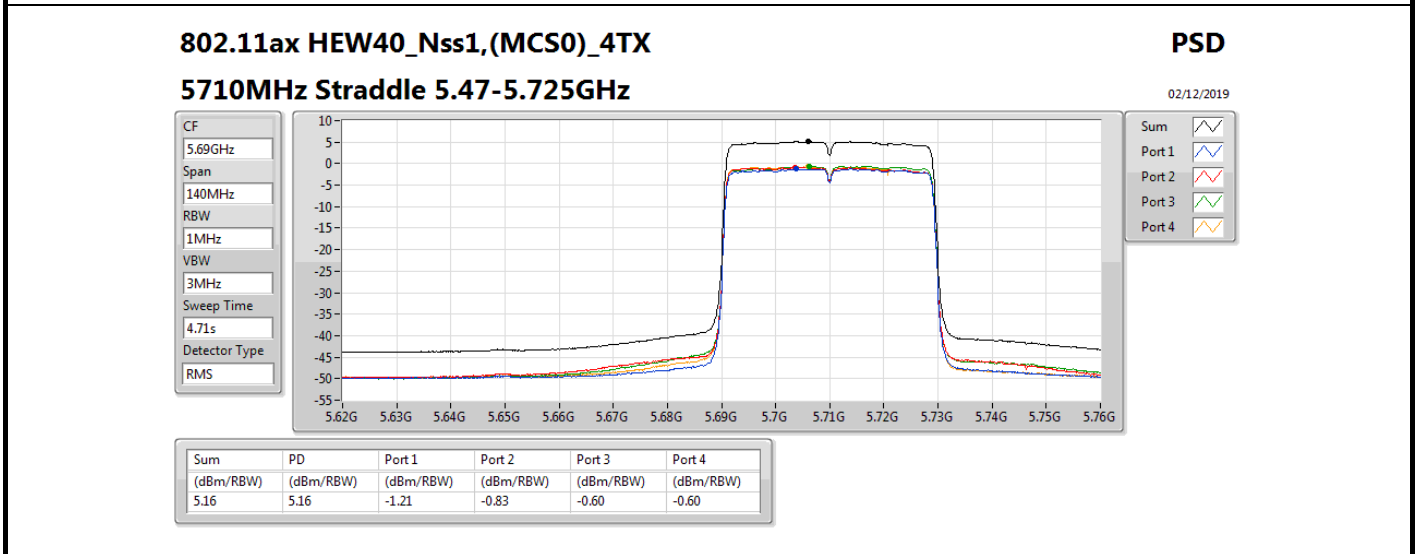

802.11ax HEW20_Nss1,(MCS0)_4TX

PSD

5580MHz

02/12/2019

CF
5.58GHz
Span
30MHz
RBW
1MHz
VBW
3MHz
Sweep Time
4.71s
Detector Type
RMS

Sum
Port 1
Port 2
Port 3
Port 4

Sum	PD	Port 1	Port 2	Port 3	Port 4
(dBm/RBW)	(dBm/RBW)	(dBm/RBW)	(dBm/RBW)	(dBm/RBW)	(dBm/RBW)
5.20	5.20	-0.98	-0.59	-0.61	-1.07