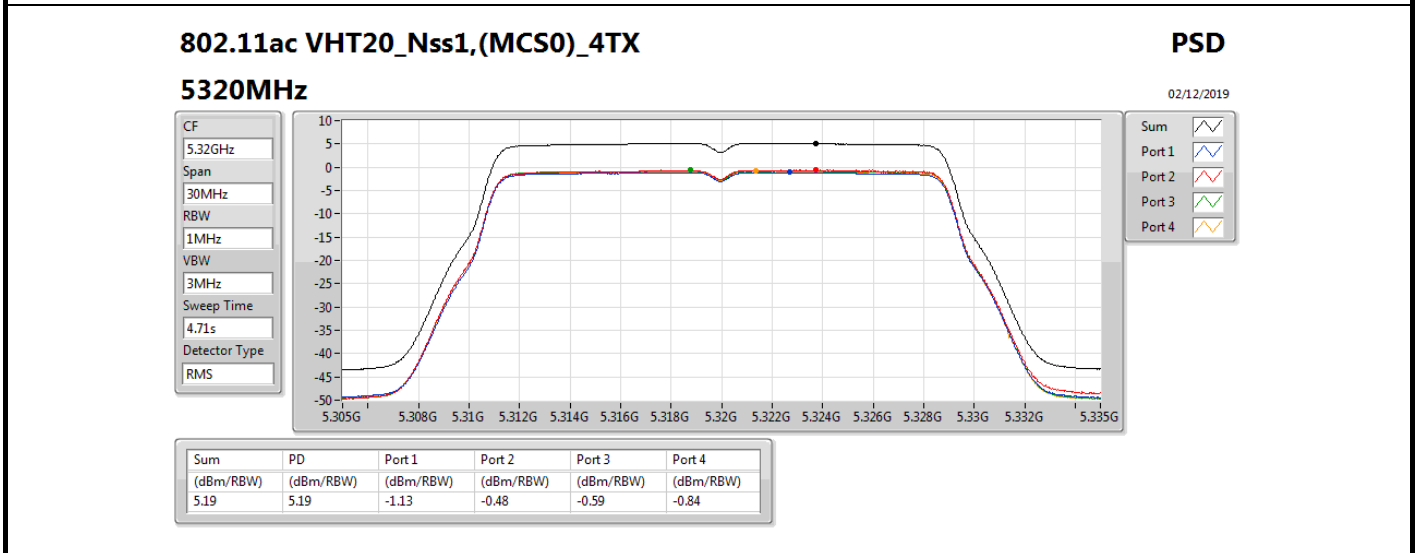

PSD

02/12/2019

Sum	PD	Port 1	Port 2	Port 3	Port 4
(dBm/RBW)	(dBm/RBW)	(dBm/RBW)	(dBm/RBW)	(dBm/RBW)	(dBm/RBW)
3.59	3.59	-2.59	-2.47	-2.29	-2.32

802.11ac VHT20_Nss1,(MCS0)_4TX
5260MHz

PSD

02/12/2019

Sum	PD	Port 1	Port 2	Port 3	Port 4
(dBm/RBW)	(dBm/RBW)	(dBm/RBW)	(dBm/RBW)	(dBm/RBW)	(dBm/RBW)
5.36	5.36	-0.75	-0.18	-0.60	-0.70