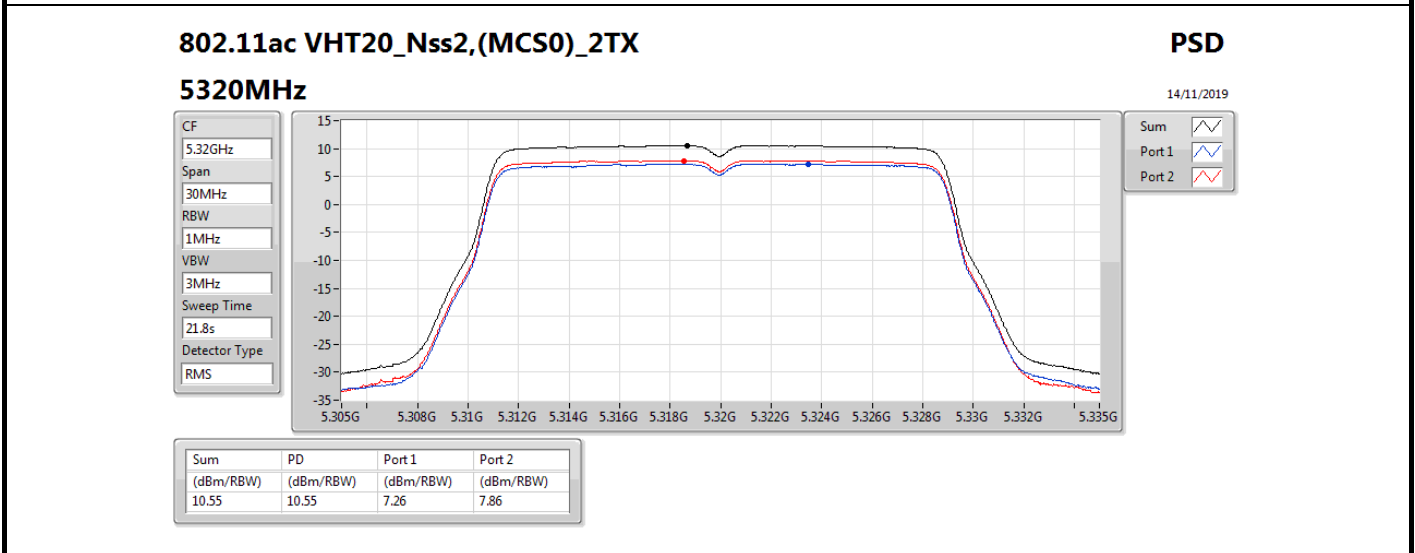

Mode	Result	DG (dBi)	Port 1 (dBm/RBW)	Port 2 (dBm/RBW)	PD (dBm/RBW)	PD Limit (dBm/RBW)	EIRP PD (dBm/RBW)	EIRP PD Limit (dBm/RBW)
5720MHz Straddle 5.725-5.85GHz	Pass	5.58	5.37	5.93	8.67	30.00	14.25	36.00
802.11ax HEW40_Nss2,(MCS0)_2TX	-	-	-	-	-	-	-	-
5270MHz	Pass	5.58	4.49	4.93	7.72	11.00	13.30	17.00
5310MHz	Pass	5.58	4.38	5.08	7.72	11.00	13.30	17.00
5510MHz	Pass	5.58	3.44	3.41	6.35	11.00	11.93	17.00
5550MHz	Pass	5.58	4.70	5.15	7.88	11.00	13.46	17.00
5670MHz	Pass	5.58	4.45	4.99	7.69	11.00	13.27	17.00
5710MHz Straddle 5.47-5.725GHz	Pass	5.58	4.47	5.65	8.04	11.00	13.62	17.00
5710MHz Straddle 5.725-5.85GHz	Pass	5.58	2.83	3.15	6.00	30.00	11.58	36.00
802.11ax HEW80_Nss2,(MCS0)_2TX	-	-	-	-	-	-	-	-
5290MHz	Pass	5.58	1.28	1.59	4.42	11.00	10.00	17.00
5530MHz	Pass	5.58	1.84	2.50	5.11	11.00	10.69	17.00
5610MHz	Pass	5.58	1.95	2.43	5.17	11.00	10.75	17.00
5690MHz Straddle 5.47-5.725GHz	Pass	5.58	1.26	2.03	4.61	11.00	10.19	17.00
5690MHz Straddle 5.725-5.85GHz	Pass	5.58	-0.73	-0.74	2.28	30.00	7.86	36.00
802.11ax HEW160_Nss2,(MCS0)_2TX	-	-	-	-	-	-	-	-
5250MHz Straddle 5.15-5.25GHz	Pass	5.58	-5.39	-5.58	-2.77	17.00	2.81	23.00
5250MHz Straddle 5.25-5.35GHz	Pass	5.58	-6.20	-4.78	-2.50	11.00	3.08	17.00
5570MHz	Pass	5.58	-2.72	-1.93	0.61	11.00	6.19	17.00

DG = Directional Gain; RBW = 500 kHz for 5.725-5.85GHz band / 1MHz for other band;

PD = trace bin-by-bin of each transmits port summing can be performed maximum power density; Port X = Port X power density;