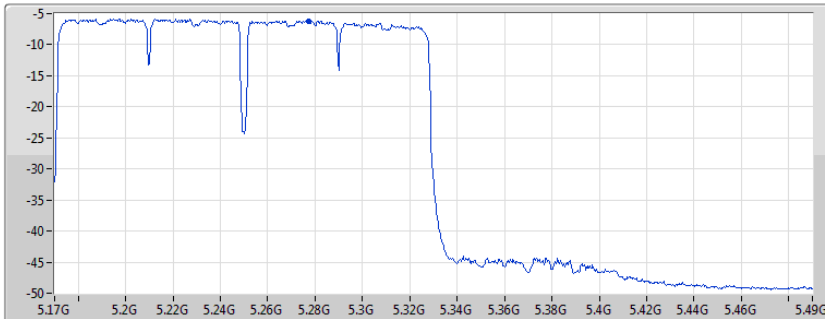

802.11ac VHT80_Nss1,(MCS0)_1TX

PSD

5690MHz Straddle 5.725-5.85GHz

12/11/2019

CF
5.735GHz
Span
40MHz
RBW
500kHz
VBW
3MHz
Sweep Time
4.71s
Detector Type
RMS

Port 1

Sum	PD	Port 1
(dBm/RBW)	(dBm/RBW)	(dBm/RBW)
0.99	0.99	0.99

802.11ac VHT160_Nss1,(MCS0)_1TX

PSD

5250MHz Straddle 5.15-5.25GHz

04/12/2019

CF
5.17GHz
Span
320MHz
RBW
1MHz
VBW
3MHz
Sweep Time
4.71s
Detector Type
RMS

Port 1

Sum	PD	Port 1
(dBm/RBW)	(dBm/RBW)	(dBm/RBW)
-4.97	-4.97	-4.97

802.11ac VHT160_Nss1,(MCS0)_1TX

PSD

5250MHz Straddle 5.25-5.35GHz

12/11/2019

CF
5.33GHz
Span
320MHz
RBW
1MHz
VBW
3MHz
Sweep Time
4.71s
Detector Type
RMS

Port 1

Sum	PD	Port 1
(dBm/RBW)	(dBm/RBW)	(dBm/RBW)
-6.15	-6.15	-6.15