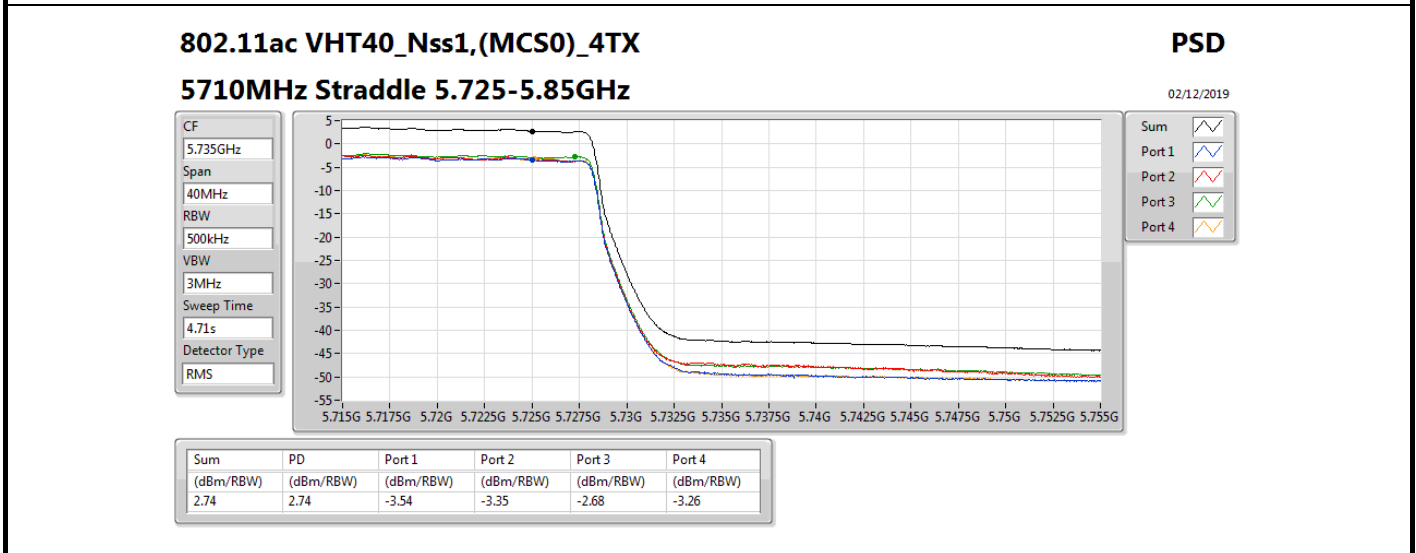

5310MHz

PSD

02/12/2019

Sum	PD	Port 1	Port 2	Port 3	Port 4
(dBm/RBW)	(dBm/RBW)	(dBm/RBW)	(dBm/RBW)	(dBm/RBW)	(dBm/RBW)
5.15	5.15	-1.09	-0.57	-0.73	-0.92

802.11ac VHT80_Nss1,(MCS0)_4TX

PSD

5530MHz

02/12/2019

Sum	PD	Port 1	Port 2	Port 3	Port 4
(dBm/RBW)	(dBm/RBW)	(dBm/RBW)	(dBm/RBW)	(dBm/RBW)	(dBm/RBW)
3.50	3.50	-2.83	-2.21	-2.33	-2.67

802.11ac VHT80_Nss1,(MCS0)_4TX

PSD

5610MHz

02/12/2019

Sum	PD	Port 1	Port 2	Port 3	Port 4
(dBm/RBW)	(dBm/RBW)	(dBm/RBW)	(dBm/RBW)	(dBm/RBW)	(dBm/RBW)
4.33	4.33	-2.17	-1.46	-1.01	-1.56