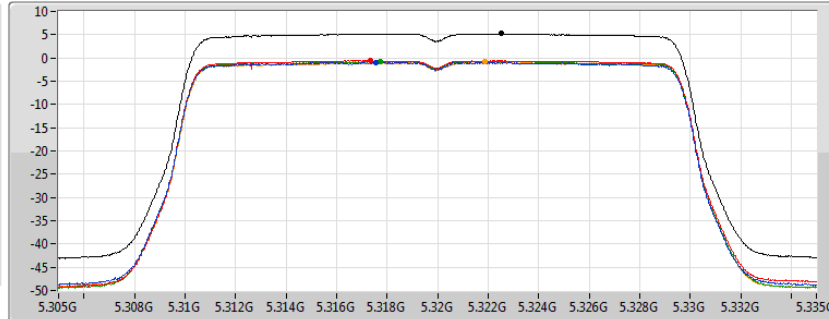

802.11ax HEW20_Nss1,(MCS0)_4TX

PSD

5320MHz

02/12/2019

CF
5.32GHz
Span
30MHz
RBW
1MHz
VBW
3MHz
Sweep Time
4.71s
Detector Type
RMS

Sum
Port 1
Port 2
Port 3
Port 4

Sum	PD	Port 1	Port 2	Port 3	Port 4
(dBm/RBW)	(dBm/RBW)	(dBm/RBW)	(dBm/RBW)	(dBm/RBW)	(dBm/RBW)
5.20	5.20	-0.94	-0.60	-0.74	-0.86