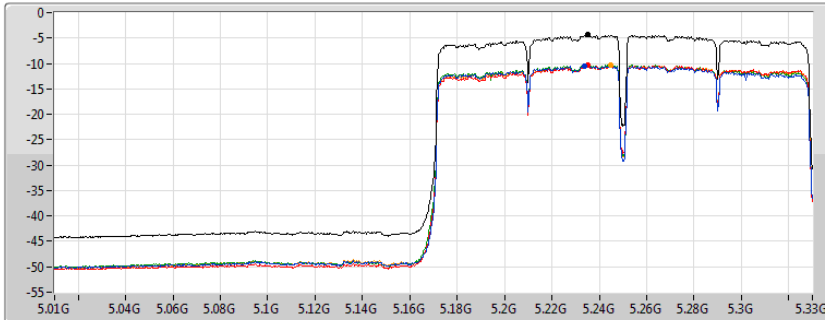

802.11ac VHT160_Nss1,(MCS0)_4TX

5250MHz Straddle 5.15-5.25GHz

PSD

02/12/2019

CF
5.17GHz
Span
320MHz
RBW
1MHz
VBW
3MHz
Sweep Time
4.71s
Detector Type
RMS

Sum
Port 1
Port 2
Port 3
Port 4

Sum	PD	Port 1	Port 2	Port 3	Port 4
(dBm/RBW)	(dBm/RBW)	(dBm/RBW)	(dBm/RBW)	(dBm/RBW)	(dBm/RBW)
-4.38	-4.38	-10.55	-10.32	-10.31	-10.29