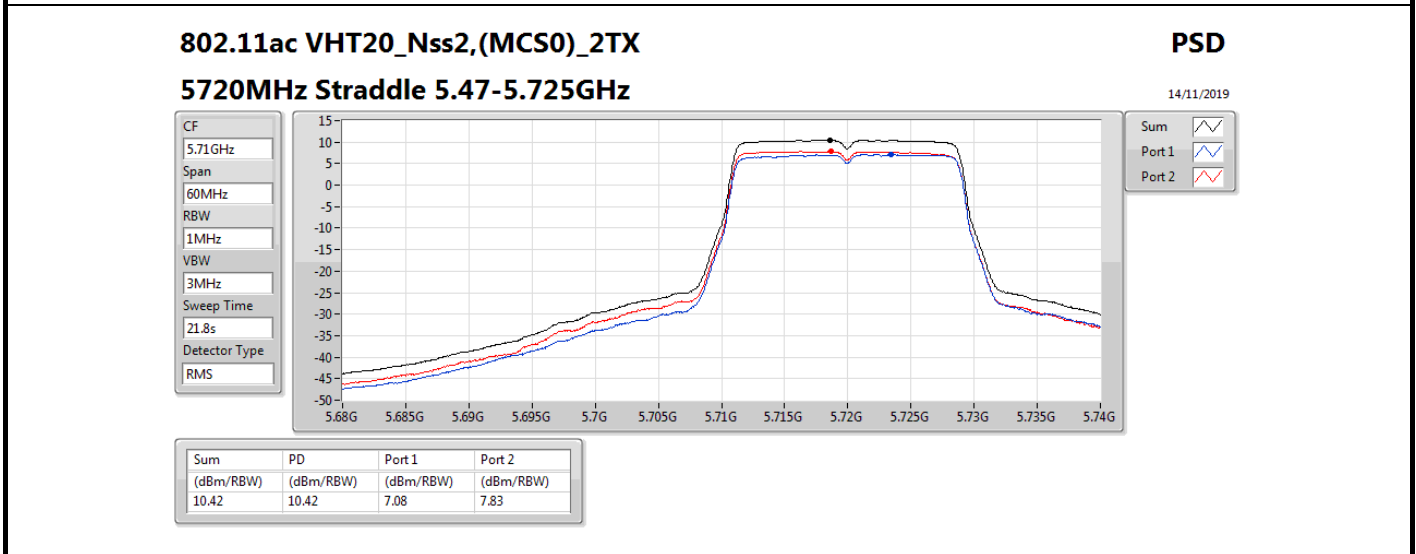

Mode	Result	DG (dBi)	Port 1 (dBm/RBW)	Port 2 (dBm/RBW)	PD (dBm/RBW)	PD Limit (dBm/RBW)	EIRP PD (dBm/RBW)	EIRP PD Limit (dBm/RBW)
5720MHz Straddle 5.725-5.85GHz	Pass	5.58	5.37	5.93	8.67	30.00	14.25	36.00
802.11ax HEW40_Nss2,(MCS0)_2TX	-	-	-	-	-	-	-	-
5270MHz	Pass	5.58	4.49	4.93	7.72	11.00	13.30	17.00
5310MHz	Pass	5.58	4.38	5.08	7.72	11.00	13.30	17.00
5510MHz	Pass	5.58	3.44	3.41	6.35	11.00	11.93	17.00
5550MHz	Pass	5.58	4.70	5.15	7.88	11.00	13.46	17.00
5670MHz	Pass	5.58	4.45	4.99	7.69	11.00	13.27	17.00
5710MHz Straddle 5.47-5.725GHz	Pass	5.58	4.47	5.65	8.04	11.00	13.62	17.00
5710MHz Straddle 5.725-5.85GHz	Pass	5.58	2.83	3.15	6.00	30.00	11.58	36.00
802.11ax HEW80_Nss2,(MCS0)_2TX	-	-	-	-	-	-	-	-
5290MHz	Pass	5.58	1.28	1.59	4.42	11.00	10.00	17.00
5530MHz	Pass	5.58	1.84	2.50	5.11	11.00	10.69	17.00
5610MHz	Pass	5.58	1.95	2.43	5.17	11.00	10.75	17.00
5690MHz Straddle 5.47-5.725GHz	Pass	5.58	1.26	2.03	4.61	11.00	10.19	17.00
5690MHz Straddle 5.725-5.85GHz	Pass	5.58	-0.73	-0.74	2.28	30.00	7.86	36.00
802.11ax HEW160_Nss2,(MCS0)_2TX	-	-	-	-	-	-	-	-
5250MHz Straddle 5.15-5.25GHz	Pass	5.58	-5.39	-5.58	-2.77	17.00	2.81	23.00
5250MHz Straddle 5.25-5.35GHz	Pass	5.58	-6.20	-4.78	-2.50	11.00	3.08	17.00
5570MHz	Pass	5.58	-2.72	-1.93	0.61	11.00	6.19	17.00

DG = Directional Gain; RBW = 500 kHz for 5.725-5.85GHz band / 1MHz for other band;

PD = trace bin-by-bin of each transmits port summing can be performed maximum power density; Port X = Port X power density;

802.11ac VHT160_Nss2,(MCS0)_2TX

PSD

5570MHz

14/11/2019

CF
5.57GHz
Span
240MHz
RBW
1MHz
VBW
3MHz
Sweep Time
21.8s
Detector Type
RMS

Sum
Port 1
Port 2

Sum	PD	Port 1	Port 2
(dBm/RBW)	(dBm/RBW)	(dBm/RBW)	(dBm/RBW)
0.51	0.51	-2.81	-1.97