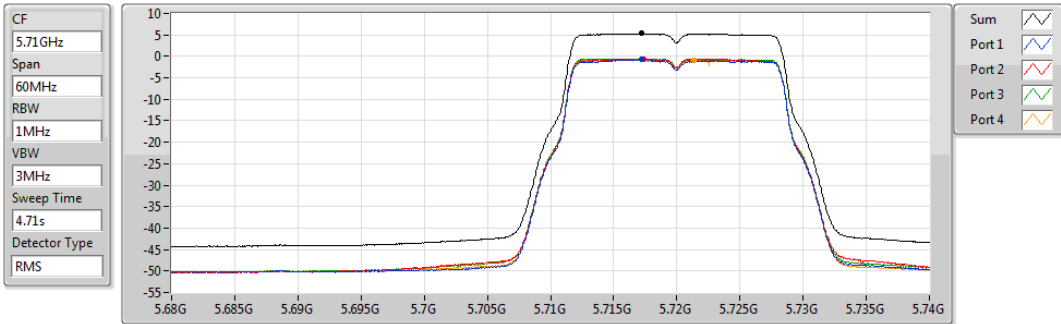

DG = Directional Gain; RBW = 500 kHz for 5.725-5.85GHz band / 1MHz for other band;

PD = trace bin-by-bin of each transmits port summing can be performed maximum power density; Port X = Port X power density;

802.11a_Nss1,(6Mbps)_4TX
5720MHz Straddle 5.47-5.725GHz

PSD

02/12/2019

Sum	PD	Port 1	Port 2	Port 3	Port 4
(dBm/RBW)	(dBm/RBW)	(dBm/RBW)	(dBm/RBW)	(dBm/RBW)	(dBm/RBW)
5.33	5.33	-0.65	-0.65	-0.54	-0.85

802.11a_Nss1,(6Mbps)_4TX
5720MHz Straddle 5.725-5.85GHz