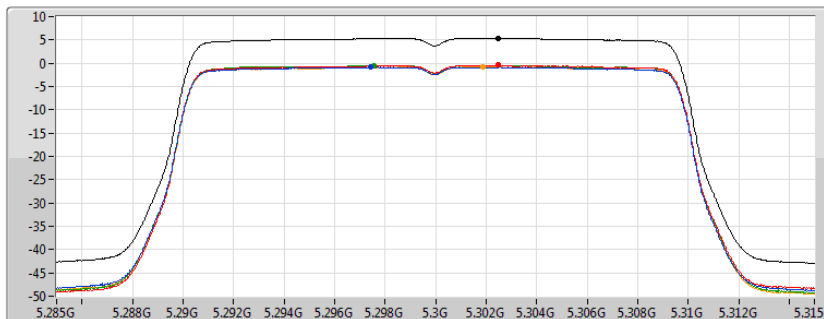

802.11ax HEW20_Nss1,(MCS0)_4TX

PSD

5300MHz

02/12/2019

CF
5.3GHz
Span
30MHz
RBW
1MHz
VBW
3MHz
Sweep Time
4.71s
Detector Type
RMS

Sum	PD	Port 1	Port 2	Port 3	Port 4
(dBm/RBW)	(dBm/RBW)	(dBm/RBW)	(dBm/RBW)	(dBm/RBW)	(dBm/RBW)
5.37	5.37	-0.86	-0.42	-0.46	-0.74