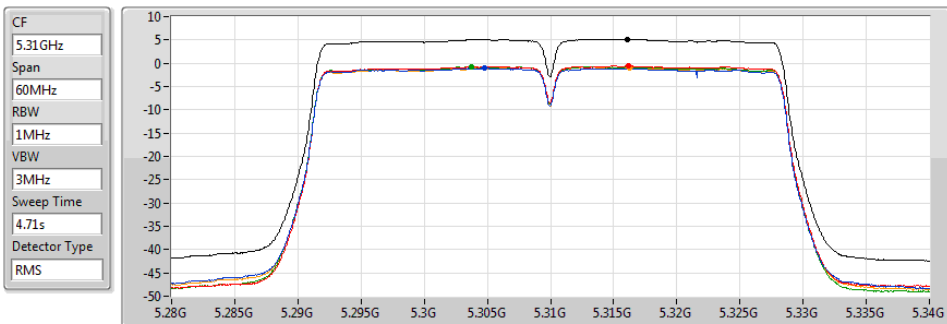

802.11ac VHT40_Nss1,(MCS0)_4TX

5310MHz

PSD

02/12/2019

Sum	PD	Port 1	Port 2	Port 3	Port 4
(dBm/RBW)	(dBm/RBW)	(dBm/RBW)	(dBm/RBW)	(dBm/RBW)	(dBm/RBW)
5.15	5.15	-1.09	-0.57	-0.73	-0.92