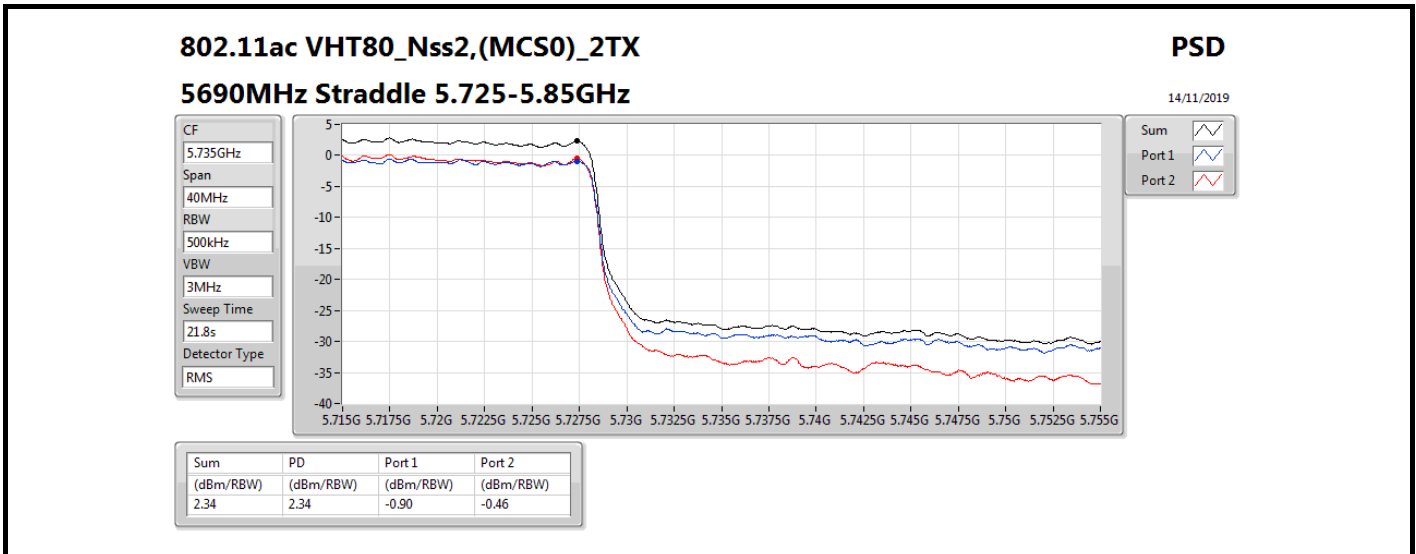

Mode	Result	DG (dBi)	Port 1 (dBm/RBW)	Port 2 (dBm/RBW)	PD (dBm/RBW)	PD Limit (dBm/RBW)	EIRP PD (dBm/RBW)	EIRP PD Limit (dBm/RBW)
5720MHz Straddle 5.725-5.85GHz	Pass	5.58	5.37	5.93	8.67	30.00	14.25	36.00
802.11ax HEW40_Nss2,(MCS0)_2TX	-	-	-	-	-	-	-	-
5270MHz	Pass	5.58	4.49	4.93	7.72	11.00	13.30	17.00
5310MHz	Pass	5.58	4.38	5.08	7.72	11.00	13.30	17.00
5510MHz	Pass	5.58	3.44	3.41	6.35	11.00	11.93	17.00
5550MHz	Pass	5.58	4.70	5.15	7.88	11.00	13.46	17.00
5670MHz	Pass	5.58	4.45	4.99	7.69	11.00	13.27	17.00
5710MHz Straddle 5.47-5.725GHz	Pass	5.58	4.47	5.65	8.04	11.00	13.62	17.00
5710MHz Straddle 5.725-5.85GHz	Pass	5.58	2.83	3.15	6.00	30.00	11.58	36.00
802.11ax HEW80_Nss2,(MCS0)_2TX	-	-	-	-	-	-	-	-
5290MHz	Pass	5.58	1.28	1.59	4.42	11.00	10.00	17.00
5530MHz	Pass	5.58	1.84	2.50	5.11	11.00	10.69	17.00
5610MHz	Pass	5.58	1.95	2.43	5.17	11.00	10.75	17.00
5690MHz Straddle 5.47-5.725GHz	Pass	5.58	1.26	2.03	4.61	11.00	10.19	17.00
5690MHz Straddle 5.725-5.85GHz	Pass	5.58	-0.73	-0.74	2.28	30.00	7.86	36.00
802.11ax HEW160_Nss2,(MCS0)_2TX	-	-	-	-	-	-	-	-
5250MHz Straddle 5.15-5.25GHz	Pass	5.58	-5.39	-5.58	-2.77	17.00	2.81	23.00
5250MHz Straddle 5.25-5.35GHz	Pass	5.58	-6.20	-4.78	-2.50	11.00	3.08	17.00
5570MHz	Pass	5.58	-2.72	-1.93	0.61	11.00	6.19	17.00

DG = Directional Gain; RBW = 500 kHz for 5.725-5.85GHz band / 1MHz for other band;

PD = trace bin-by-bin of each transmits port summing can be performed maximum power density; Port X = Port X power density;

802.11ac VHT160_Nss2,(MCS0)_2TX

PSD

5570MHz

14/11/2019

CF
5.57GHz
Span
240MHz
RBW
1MHz
VBW
3MHz
Sweep Time
21.8s
Detector Type
RMS

Sum
Port 1
Port 2

Sum	PD	Port 1	Port 2
(dBm/RBW)	(dBm/RBW)	(dBm/RBW)	(dBm/RBW)
0.51	0.51	-2.81	-1.97