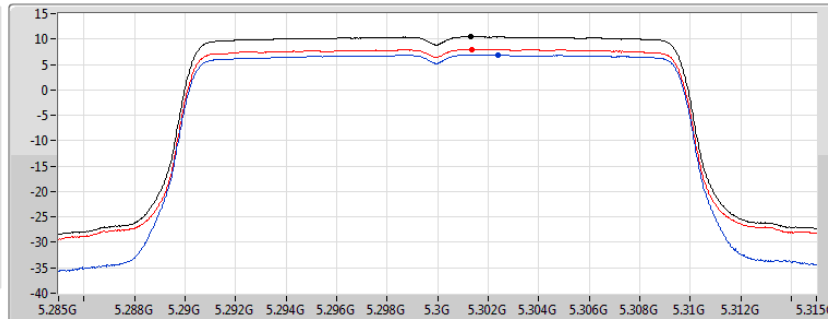

802.11ax HEW20_Nss2,(MCS0)_2TX

PSD

5260MHz

14/11/2019

CF
5.26GHz
Span
30MHz
RBW
1MHz
VBW
3MHz
Sweep Time
21.8s
Detector Type
RMS

Sum
Port 1
Port 2

Sum	PD	Port 1	Port 2
(dBm/RBW)	(dBm/RBW)	(dBm/RBW)	(dBm/RBW)
10.27	10.27	7.27	7.29

802.11ax HEW20_Nss2,(MCS0)_2TX

PSD

5300MHz

14/11/2019

CF
5.3GHz
Span
30MHz
RBW
1MHz
VBW
3MHz
Sweep Time
21.8s
Detector Type
RMS

Sum
Port 1
Port 2

Sum	PD	Port 1	Port 2
(dBm/RBW)	(dBm/RBW)	(dBm/RBW)	(dBm/RBW)
10.46	10.46	6.84	8.00