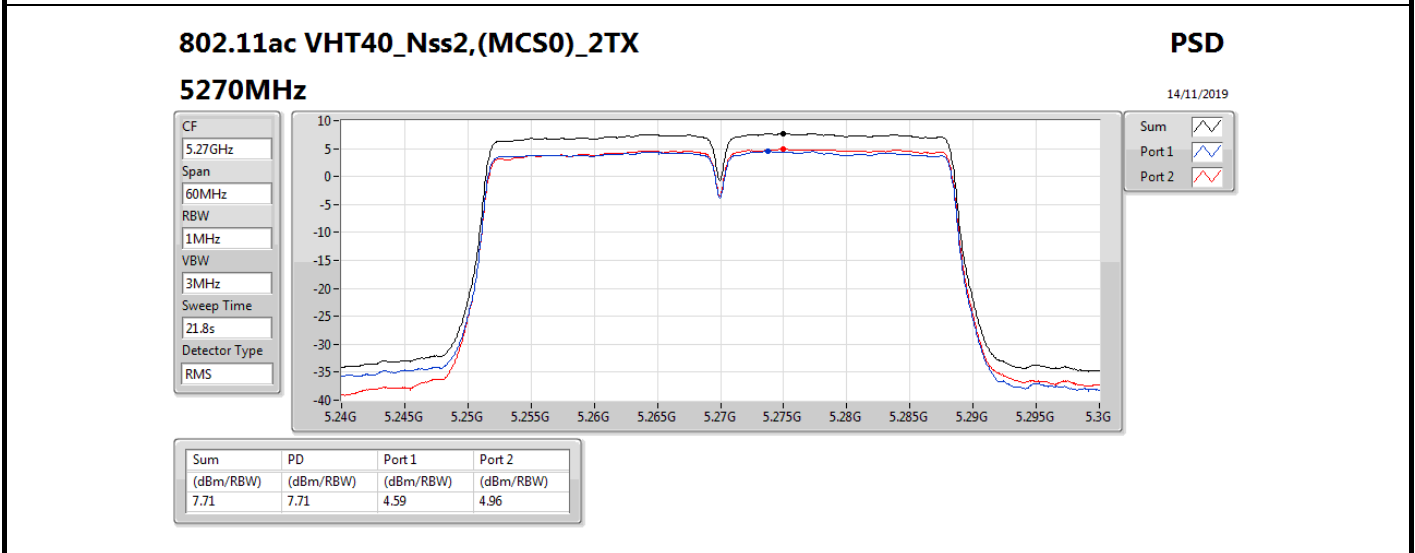

Mode	Result	DG (dBi)	Port 1 (dBm/RBW)	Port 2 (dBm/RBW)	PD (dBm/RBW)	PD Limit (dBm/RBW)	EIRP PD (dBm/RBW)	EIRP PD Limit (dBm/RBW)
5720MHz Straddle 5.725-5.85GHz	Pass	5.58	5.37	5.93	8.67	30.00	14.25	36.00
802.11ax HEW40_Nss2,(MCS0)_2TX	-	-	-	-	-	-	-	-
5270MHz	Pass	5.58	4.49	4.93	7.72	11.00	13.30	17.00
5310MHz	Pass	5.58	4.38	5.08	7.72	11.00	13.30	17.00
5510MHz	Pass	5.58	3.44	3.41	6.35	11.00	11.93	17.00
5550MHz	Pass	5.58	4.70	5.15	7.88	11.00	13.46	17.00
5670MHz	Pass	5.58	4.45	4.99	7.69	11.00	13.27	17.00
5710MHz Straddle 5.47-5.725GHz	Pass	5.58	4.47	5.65	8.04	11.00	13.62	17.00
5710MHz Straddle 5.725-5.85GHz	Pass	5.58	2.83	3.15	6.00	30.00	11.58	36.00
802.11ax HEW80_Nss2,(MCS0)_2TX	-	-	-	-	-	-	-	-
5290MHz	Pass	5.58	1.28	1.59	4.42	11.00	10.00	17.00
5530MHz	Pass	5.58	1.84	2.50	5.11	11.00	10.69	17.00
5610MHz	Pass	5.58	1.95	2.43	5.17	11.00	10.75	17.00
5690MHz Straddle 5.47-5.725GHz	Pass	5.58	1.26	2.03	4.61	11.00	10.19	17.00
5690MHz Straddle 5.725-5.85GHz	Pass	5.58	-0.73	-0.74	2.28	30.00	7.86	36.00
802.11ax HEW160_Nss2,(MCS0)_2TX	-	-	-	-	-	-	-	-
5250MHz Straddle 5.15-5.25GHz	Pass	5.58	-5.39	-5.58	-2.77	17.00	2.81	23.00
5250MHz Straddle 5.25-5.35GHz	Pass	5.58	-6.20	-4.78	-2.50	11.00	3.08	17.00
5570MHz	Pass	5.58	-2.72	-1.93	0.61	11.00	6.19	17.00

DG = Directional Gain; RBW = 500 kHz for 5.725-5.85GHz band / 1MHz for other band;

PD = trace bin-by-bin of each transmits port summing can be performed maximum power density; Port X = Port X power density;

802.11ac VHT160_Nss2,(MCS0)_2TX

PSD

5570MHz

14/11/2019

CF
5.57GHz
Span
240MHz
RBW
1MHz
VBW
3MHz
Sweep Time
21.8s
Detector Type
RMS

Sum
Port 1
Port 2

Sum	PD	Port 1	Port 2
(dBm/RBW)	(dBm/RBW)	(dBm/RBW)	(dBm/RBW)
0.51	0.51	-2.81	-1.97