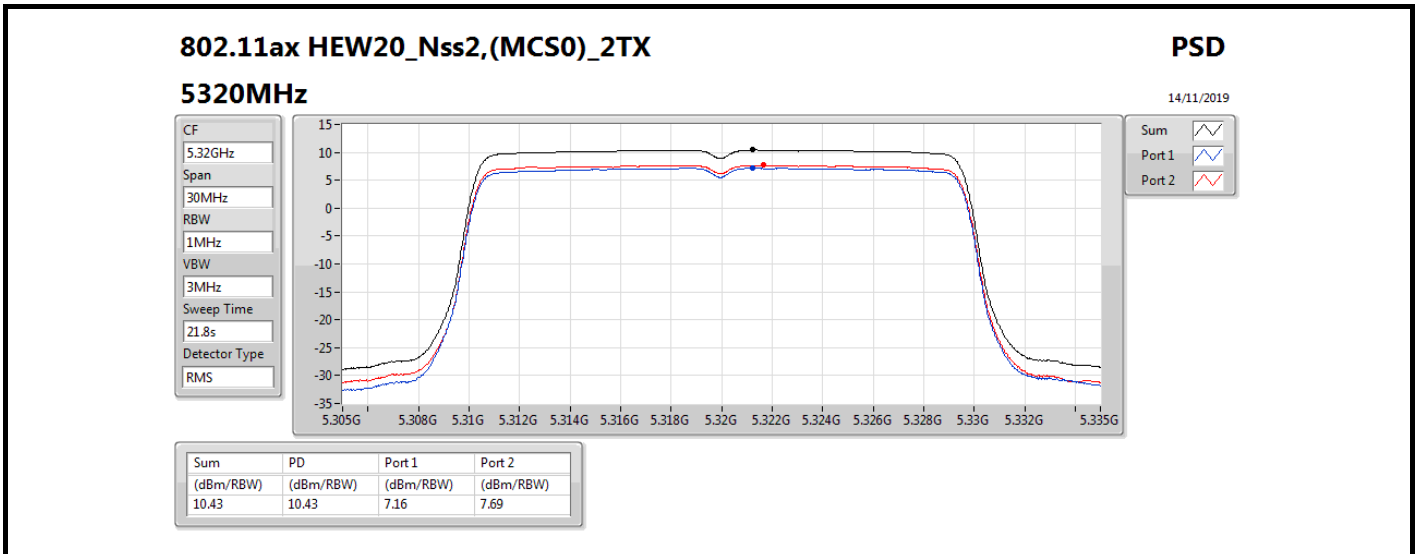

802.11ax HEW20_Nss2,(MCS0)_2TX

PSD

5300MHz

14/11/2019

CF
5.3GHz
Span
30MHz
RBW
1MHz
VBW
3MHz
Sweep Time
21.8s
Detector Type
RMS

Sum
Port 1
Port 2

Sum	PD	Port 1	Port 2
(dBm/RBW)	(dBm/RBW)	(dBm/RBW)	(dBm/RBW)
10.46	10.46	6.84	8.00