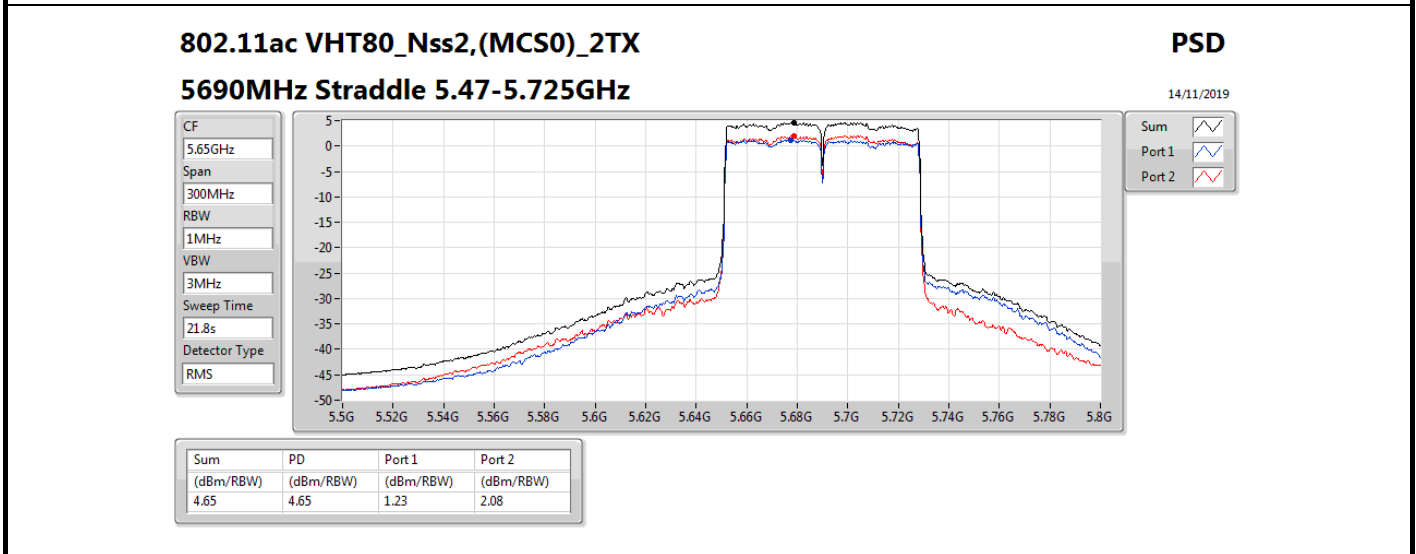

Mode	Result	DG (dBi)	Port 1 (dBm/RBW)	Port 2 (dBm/RBW)	PD (dBm/RBW)	PD Limit (dBm/RBW)	EIRP PD (dBm/RBW)	EIRP PD Limit (dBm/RBW)
5720MHz Straddle 5.725-5.85GHz	Pass	5.58	5.37	5.93	8.67	30.00	14.25	36.00
802.11ax HEW40_Nss2,(MCS0)_2TX	-	-	-	-	-	-	-	-
5270MHz	Pass	5.58	4.49	4.93	7.72	11.00	13.30	17.00
5310MHz	Pass	5.58	4.38	5.08	7.72	11.00	13.30	17.00
5510MHz	Pass	5.58	3.44	3.41	6.35	11.00	11.93	17.00
5550MHz	Pass	5.58	4.70	5.15	7.88	11.00	13.46	17.00
5670MHz	Pass	5.58	4.45	4.99	7.69	11.00	13.27	17.00
5710MHz Straddle 5.47-5.725GHz	Pass	5.58	4.47	5.65	8.04	11.00	13.62	17.00
5710MHz Straddle 5.725-5.85GHz	Pass	5.58	2.83	3.15	6.00	30.00	11.58	36.00
802.11ax HEW80_Nss2,(MCS0)_2TX	-	-	-	-	-	-	-	-
5290MHz	Pass	5.58	1.28	1.59	4.42	11.00	10.00	17.00
5530MHz	Pass	5.58	1.84	2.50	5.11	11.00	10.69	17.00
5610MHz	Pass	5.58	1.95	2.43	5.17	11.00	10.75	17.00
5690MHz Straddle 5.47-5.725GHz	Pass	5.58	1.26	2.03	4.61	11.00	10.19	17.00
5690MHz Straddle 5.725-5.85GHz	Pass	5.58	-0.73	-0.74	2.28	30.00	7.86	36.00
802.11ax HEW160_Nss2,(MCS0)_2TX	-	-	-	-	-	-	-	-
5250MHz Straddle 5.15-5.25GHz	Pass	5.58	-5.39	-5.58	-2.77	17.00	2.81	23.00
5250MHz Straddle 5.25-5.35GHz	Pass	5.58	-6.20	-4.78	-2.50	11.00	3.08	17.00
5570MHz	Pass	5.58	-2.72	-1.93	0.61	11.00	6.19	17.00

DG = Directional Gain; RBW = 500 kHz for 5.725-5.85GHz band / 1MHz for other band;

PD = trace bin-by-bin of each transmits port summing can be performed maximum power density; Port X = Port X power density;

802.11ac VHT160_Nss2,(MCS0)_2TX

PSD

5570MHz

14/11/2019

CF
5.57GHz
Span
240MHz
RBW
1MHz
VBW
3MHz
Sweep Time
21.8s
Detector Type
RMS

Sum
Port 1
Port 2

Sum	PD	Port 1	Port 2
(dBm/RBW)	(dBm/RBW)	(dBm/RBW)	(dBm/RBW)
0.51	0.51	-2.81	-1.97