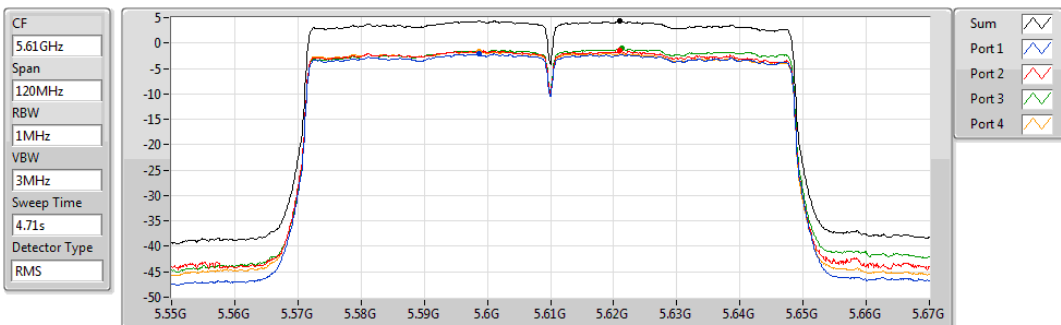

5310MHz

PSD

02/12/2019

Sum	PD	Port 1	Port 2	Port 3	Port 4
(dBm/RBW)	(dBm/RBW)	(dBm/RBW)	(dBm/RBW)	(dBm/RBW)	(dBm/RBW)
5.15	5.15	-1.09	-0.57	-0.73	-0.92

802.11ac VHT80_Nss1,(MCS0)_4TX

PSD

5530MHz

02/12/2019

Sum	PD	Port 1	Port 2	Port 3	Port 4
(dBm/RBW)	(dBm/RBW)	(dBm/RBW)	(dBm/RBW)	(dBm/RBW)	(dBm/RBW)
3.50	3.50	-2.83	-2.21	-2.33	-2.67

802.11ac VHT80_Nss1,(MCS0)_4TX

PSD

5610MHz

02/12/2019

Sum	PD	Port 1	Port 2	Port 3	Port 4
(dBm/RBW)	(dBm/RBW)	(dBm/RBW)	(dBm/RBW)	(dBm/RBW)	(dBm/RBW)
4.33	4.33	-2.17	-1.46	-1.01	-1.56