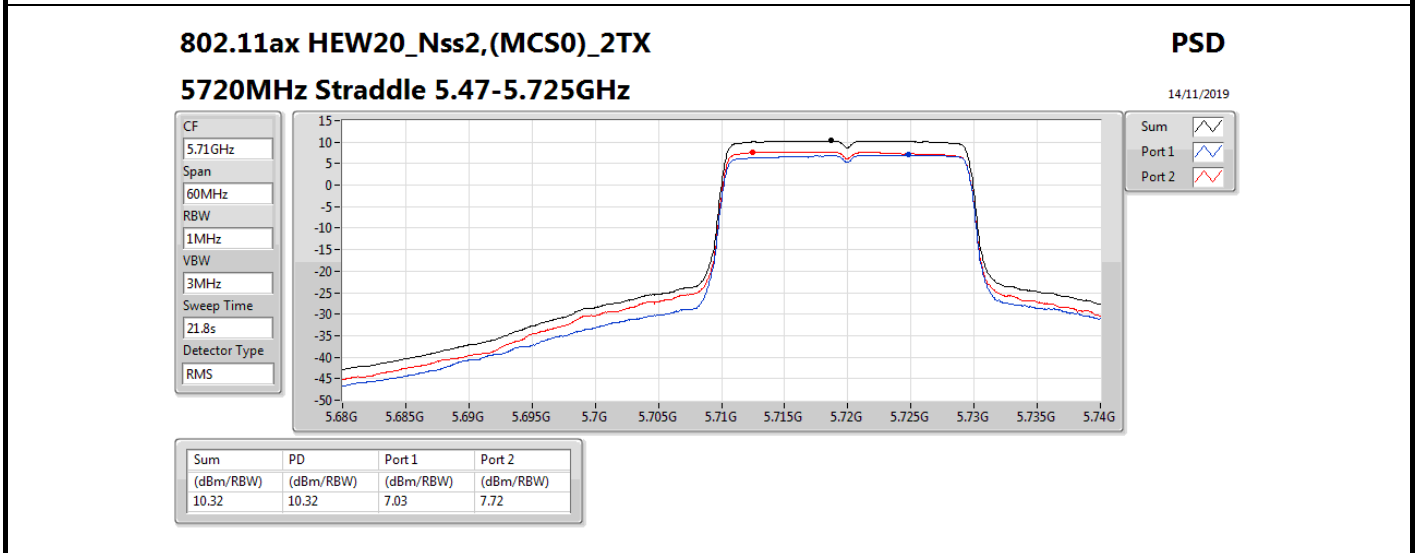

802.11ax HEW20_Nss2,(MCS0)_2TX

PSD

5300MHz

14/11/2019

CF
5.3GHz
Span
30MHz
RBW
1MHz
VBW
3MHz
Sweep Time
21.8s
Detector Type
RMS

Sum
Port 1
Port 2

Sum	PD	Port 1	Port 2
(dBm/RBW)	(dBm/RBW)	(dBm/RBW)	(dBm/RBW)
10.46	10.46	6.84	8.00

802.11ax HEW40_Nss2,(MCS0)_2TX
5710MHz Straddle 5.725-5.85GHz

PSD

14/11/2019

Sum	PD	Port 1	Port 2
(dBm/RBW)	(dBm/RBW)	(dBm/RBW)	(dBm/RBW)
6.00	6.00	2.83	3.15

802.11ax HEW80_Nss2,(MCS0)_2TX
5290MHz

PSD

14/11/2019