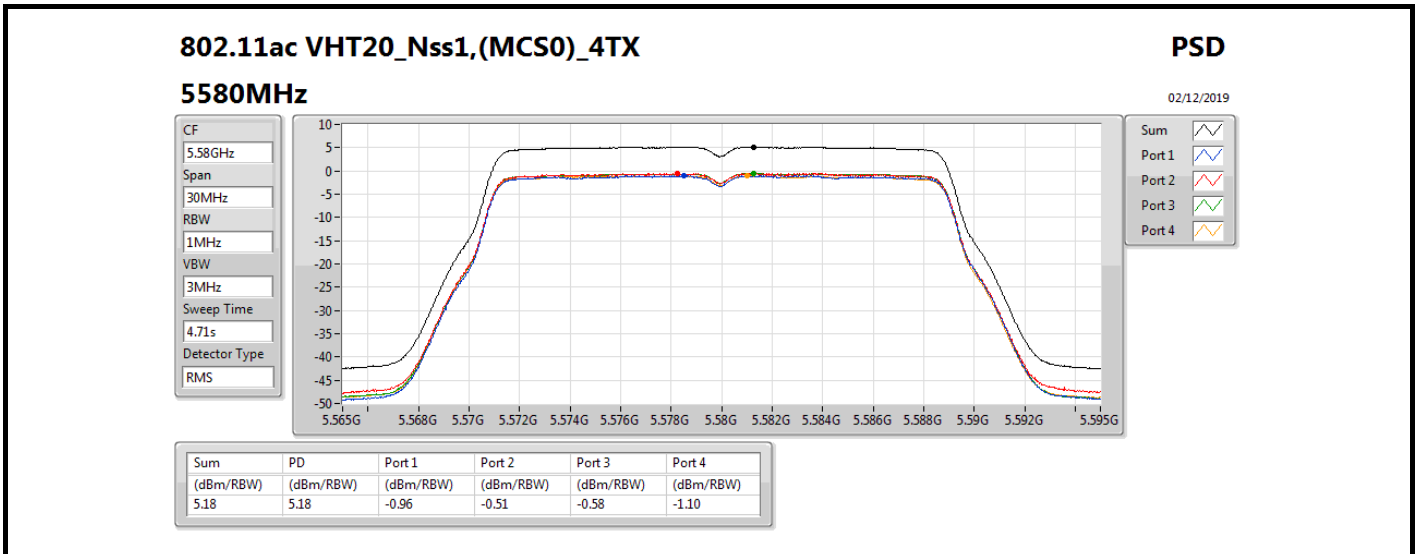

PSD

02/12/2019

Sum	PD	Port 1	Port 2	Port 3	Port 4
(dBm/RBW)	(dBm/RBW)	(dBm/RBW)	(dBm/RBW)	(dBm/RBW)	(dBm/RBW)
3.59	3.59	-2.59	-2.47	-2.29	-2.32

802.11ac VHT20_Nss1,(MCS0)_4TX
5260MHz

PSD

02/12/2019

Sum	PD	Port 1	Port 2	Port 3	Port 4
(dBm/RBW)	(dBm/RBW)	(dBm/RBW)	(dBm/RBW)	(dBm/RBW)	(dBm/RBW)
5.36	5.36	-0.75	-0.18	-0.60	-0.70