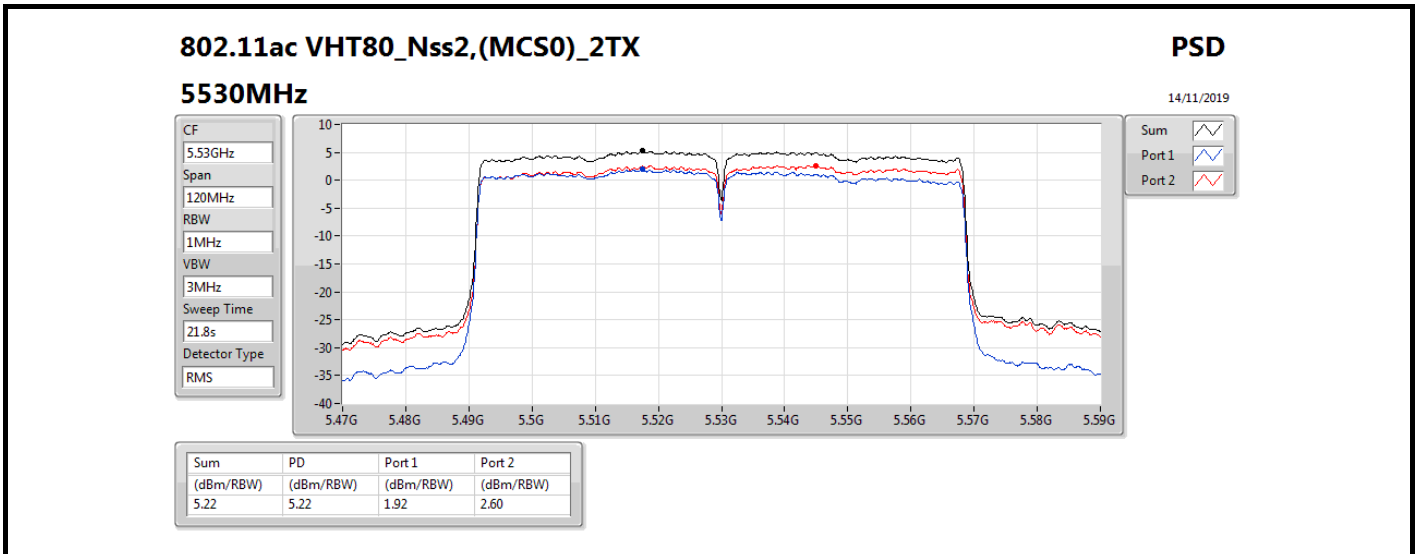

Mode	Result	DG (dBi)	Port 1 (dBm/RBW)	Port 2 (dBm/RBW)	PD (dBm/RBW)	PD Limit (dBm/RBW)	EIRP PD (dBm/RBW)	EIRP PD Limit (dBm/RBW)
5720MHz Straddle 5.725-5.85GHz	Pass	5.58	5.37	5.93	8.67	30.00	14.25	36.00
802.11ax HEW40_Nss2,(MCS0)_2TX	-	-	-	-	-	-	-	-
5270MHz	Pass	5.58	4.49	4.93	7.72	11.00	13.30	17.00
5310MHz	Pass	5.58	4.38	5.08	7.72	11.00	13.30	17.00
5510MHz	Pass	5.58	3.44	3.41	6.35	11.00	11.93	17.00
5550MHz	Pass	5.58	4.70	5.15	7.88	11.00	13.46	17.00
5670MHz	Pass	5.58	4.45	4.99	7.69	11.00	13.27	17.00
5710MHz Straddle 5.47-5.725GHz	Pass	5.58	4.47	5.65	8.04	11.00	13.62	17.00
5710MHz Straddle 5.725-5.85GHz	Pass	5.58	2.83	3.15	6.00	30.00	11.58	36.00
802.11ax HEW80_Nss2,(MCS0)_2TX	-	-	-	-	-	-	-	-
5290MHz	Pass	5.58	1.28	1.59	4.42	11.00	10.00	17.00
5530MHz	Pass	5.58	1.84	2.50	5.11	11.00	10.69	17.00
5610MHz	Pass	5.58	1.95	2.43	5.17	11.00	10.75	17.00
5690MHz Straddle 5.47-5.725GHz	Pass	5.58	1.26	2.03	4.61	11.00	10.19	17.00
5690MHz Straddle 5.725-5.85GHz	Pass	5.58	-0.73	-0.74	2.28	30.00	7.86	36.00
802.11ax HEW160_Nss2,(MCS0)_2TX	-	-	-	-	-	-	-	-
5250MHz Straddle 5.15-5.25GHz	Pass	5.58	-5.39	-5.58	-2.77	17.00	2.81	23.00
5250MHz Straddle 5.25-5.35GHz	Pass	5.58	-6.20	-4.78	-2.50	11.00	3.08	17.00
5570MHz	Pass	5.58	-2.72	-1.93	0.61	11.00	6.19	17.00

DG = Directional Gain; RBW = 500 kHz for 5.725-5.85GHz band / 1MHz for other band;

PD = trace bin-by-bin of each transmits port summing can be performed maximum power density; Port X = Port X power density;

802.11ac VHT160_Nss2,(MCS0)_2TX

PSD

5570MHz

14/11/2019

CF
5.57GHz
Span
240MHz
RBW
1MHz
VBW
3MHz
Sweep Time
21.8s
Detector Type
RMS

Sum
Port 1
Port 2

Sum	PD	Port 1	Port 2
(dBm/RBW)	(dBm/RBW)	(dBm/RBW)	(dBm/RBW)
0.51	0.51	-2.81	-1.97