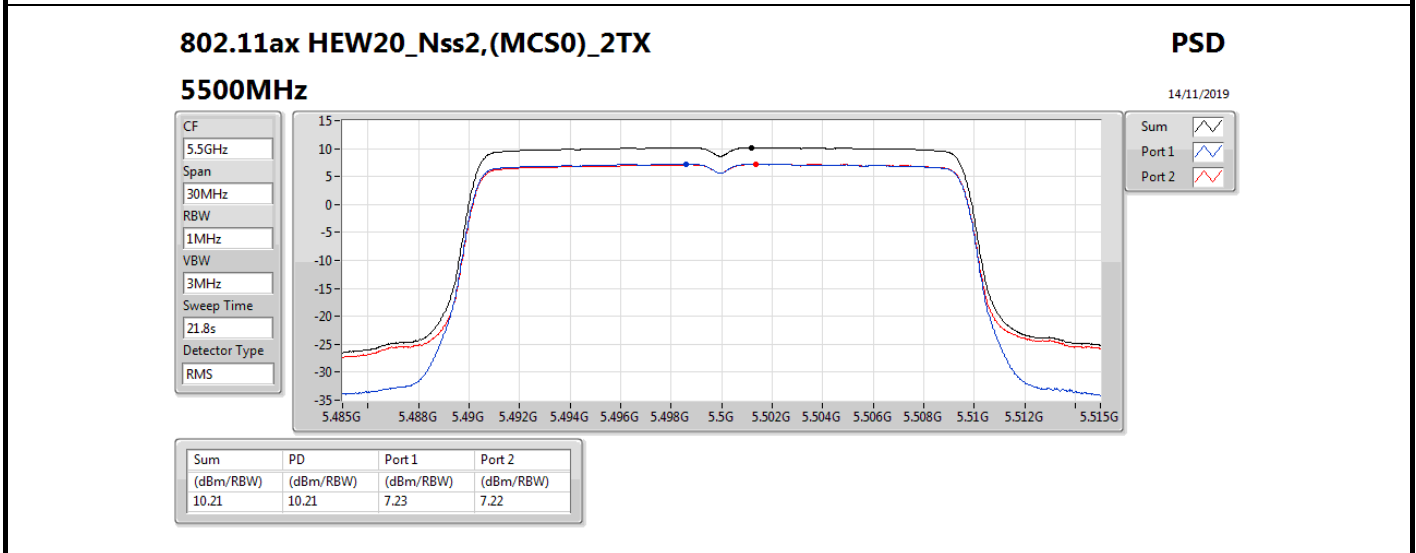

802.11ax HEW20_Nss2,(MCS0)_2TX

PSD

5300MHz

14/11/2019

CF
5.3GHz
Span
30MHz
RBW
1MHz
VBW
3MHz
Sweep Time
21.8s
Detector Type
RMS

Sum
Port 1
Port 2

Sum	PD	Port 1	Port 2
(dBm/RBW)	(dBm/RBW)	(dBm/RBW)	(dBm/RBW)
10.46	10.46	6.84	8.00