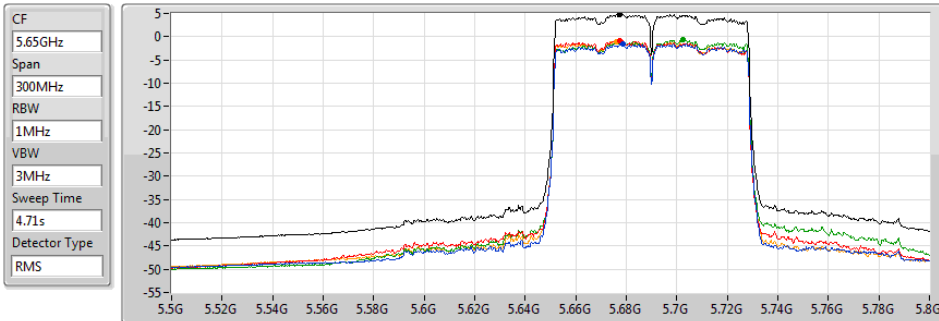

802.11ac VHT80_Nss4,(MCS0)_4TX

5690MHz Straddle 5.47-5.725GHz

PSD

02/12/2019

Sum	PD	Port 1	Port 2	Port 3	Port 4
(dBm/RBW)	(dBm/RBW)	(dBm/RBW)	(dBm/RBW)	(dBm/RBW)	(dBm/RBW)
4.84	4.84	-1.57	-0.87	-0.59	-1.04