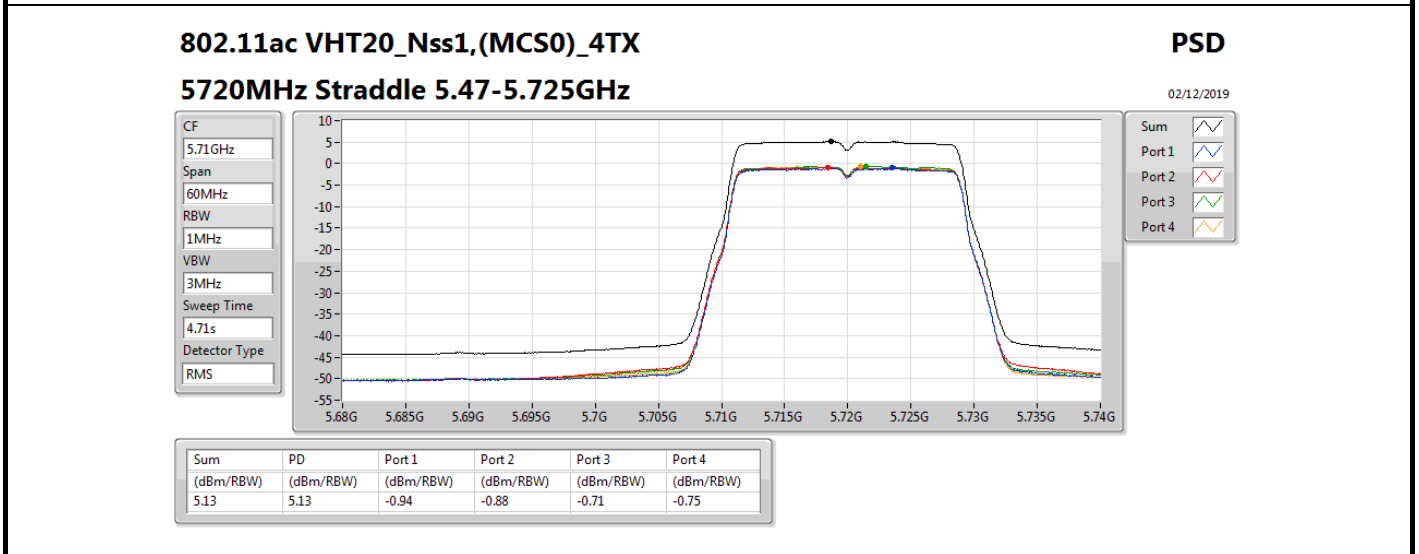

802.11a_Nss1,(6Mbps)_4TX
5720MHz Straddle 5.47-5.725GHz

PSD

02/12/2019

Sum	PD	Port 1	Port 2	Port 3	Port 4
(dBm/RBW)	(dBm/RBW)	(dBm/RBW)	(dBm/RBW)	(dBm/RBW)	(dBm/RBW)
5.33	5.33	-0.65	-0.65	-0.54	-0.85

802.11a_Nss1,(6Mbps)_4TX
5720MHz Straddle 5.725-5.85GHz

PSD

02/12/2019

Sum	PD	Port 1	Port 2	Port 3	Port 4
(dBm/RBW)	(dBm/RBW)	(dBm/RBW)	(dBm/RBW)	(dBm/RBW)	(dBm/RBW)
3.59	3.59	-2.59	-2.47	-2.29	-2.32

802.11ac VHT20_Nss1,(MCS0)_4TX
5260MHz

PSD

02/12/2019

Sum	PD	Port 1	Port 2	Port 3	Port 4
(dBm/RBW)	(dBm/RBW)	(dBm/RBW)	(dBm/RBW)	(dBm/RBW)	(dBm/RBW)
5.36	5.36	-0.75	-0.18	-0.60	-0.70

802.11ac VHT20_Nss1,(MCS0)_4TX

5720MHz Straddle 5.725-5.85GHz

PSD

02/12/2019

Sum	PD	Port 1	Port 2	Port 3	Port 4
(dBm/RBW)	(dBm/RBW)	(dBm/RBW)	(dBm/RBW)	(dBm/RBW)	(dBm/RBW)
3.34	3.34	-3.03	-2.78	-2.19	-2.63