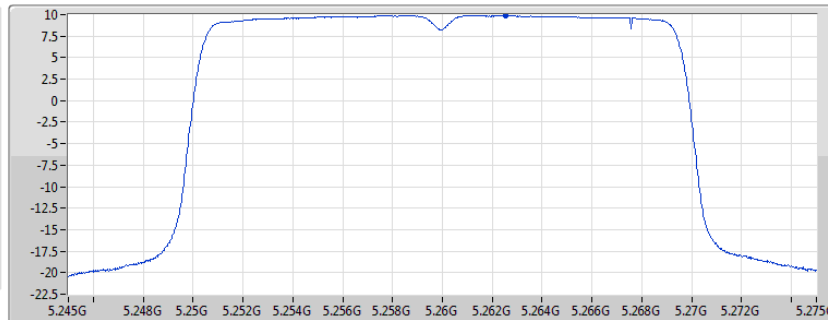

802.11ac VHT160_Nss1,(MCS0)_1TX

PSD

5250MHz Straddle 5.25-5.35GHz

12/11/2019

CF
5.33GHz
Span
320MHz
RBW
1MHz
VBW
3MHz
Sweep Time
4.71s
Detector Type
RMS

Port 1

Sum	PD	Port 1
(dBm/RBW)	(dBm/RBW)	(dBm/RBW)
-6.15	-6.15	-6.15

802.11ac VHT160_Nss1,(MCS0)_1TX

PSD

5570MHz

12/11/2019

CF
5.57GHz
Span
240MHz
RBW
1MHz
VBW
3MHz
Sweep Time
4.71s
Detector Type
RMS

Port 1

Sum	PD	Port 1
(dBm/RBW)	(dBm/RBW)	(dBm/RBW)
-4.47	-4.47	-4.47

802.11ax HEW20_Nss1,(MCS0)_1TX

PSD

5260MHz

12/11/2019

CF
5.26GHz
Span
30MHz
RBW
1MHz
VBW
3MHz
Sweep Time
4.71s
Detector Type
RMS

Port 1

Sum	PD	Port 1
(dBm/RBW)	(dBm/RBW)	(dBm/RBW)
9.89	9.89	9.89

802.11ax HEW20_Nss1,(MCS0)_1TX

PSD