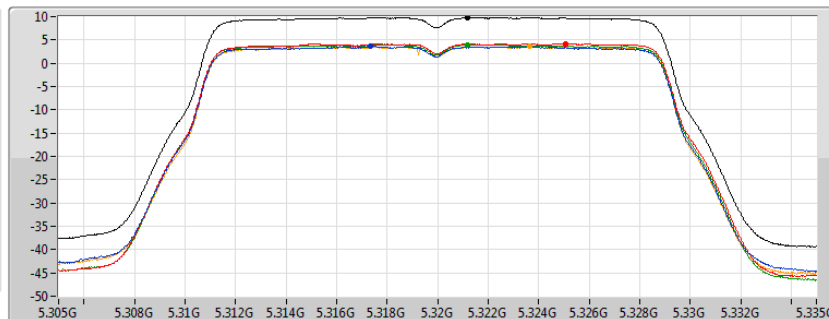

802.11ac VHT20_Nss4,(MCS0)_4TX

PSD

5320MHz

02/12/2019

CF
5.32GHz
Span
30MHz
RBW
1MHz
VBW
3MHz
Sweep Time
4.71s
Detector Type
RMS

Sum
Port 1
Port 2
Port 3
Port 4

Sum	PD	Port 1	Port 2	Port 3	Port 4
(dBm/RBW)	(dBm/RBW)	(dBm/RBW)	(dBm/RBW)	(dBm/RBW)	(dBm/RBW)
9.77	9.77	3.65	4.20	3.96	3.59