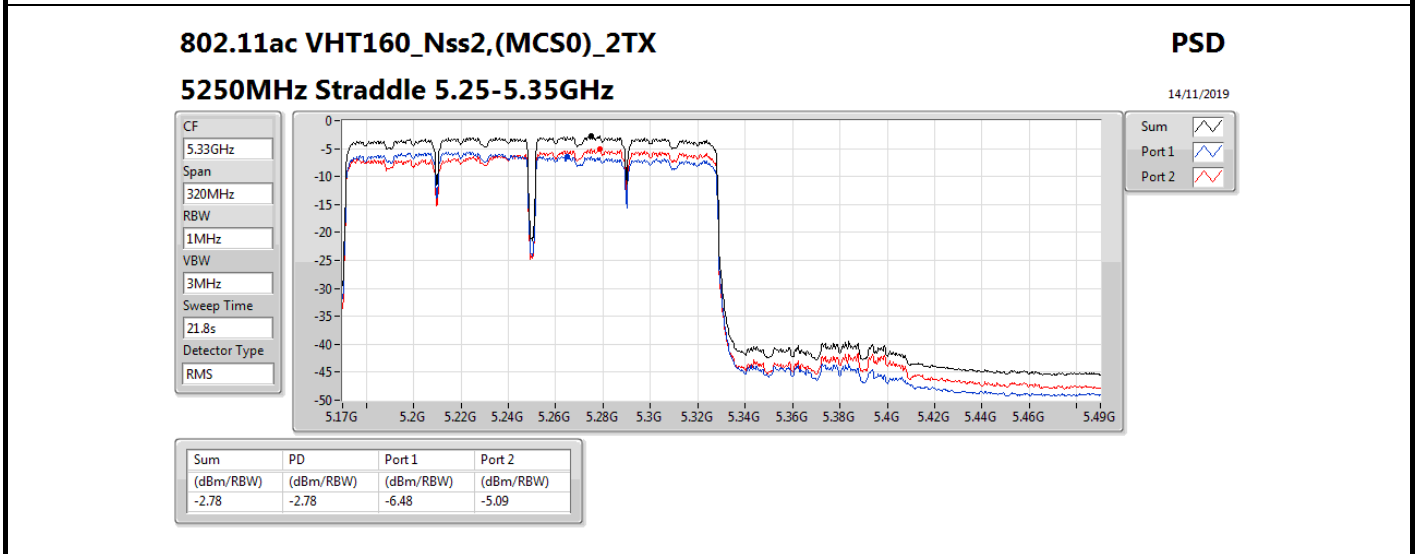

Mode	Result	DG (dBi)	Port 1 (dBm/RBW)	Port 2 (dBm/RBW)	PD (dBm/RBW)	PD Limit (dBm/RBW)	EIRP PD (dBm/RBW)	EIRP PD Limit (dBm/RBW)
5720MHz Straddle 5.725-5.85GHz	Pass	5.58	5.37	5.93	8.67	30.00	14.25	36.00
802.11ax HEW40_Nss2,(MCS0)_2TX	-	-	-	-	-	-	-	-
5270MHz	Pass	5.58	4.49	4.93	7.72	11.00	13.30	17.00
5310MHz	Pass	5.58	4.38	5.08	7.72	11.00	13.30	17.00
5510MHz	Pass	5.58	3.44	3.41	6.35	11.00	11.93	17.00
5550MHz	Pass	5.58	4.70	5.15	7.88	11.00	13.46	17.00
5670MHz	Pass	5.58	4.45	4.99	7.69	11.00	13.27	17.00
5710MHz Straddle 5.47-5.725GHz	Pass	5.58	4.47	5.65	8.04	11.00	13.62	17.00
5710MHz Straddle 5.725-5.85GHz	Pass	5.58	2.83	3.15	6.00	30.00	11.58	36.00
802.11ax HEW80_Nss2,(MCS0)_2TX	-	-	-	-	-	-	-	-
5290MHz	Pass	5.58	1.28	1.59	4.42	11.00	10.00	17.00
5530MHz	Pass	5.58	1.84	2.50	5.11	11.00	10.69	17.00
5610MHz	Pass	5.58	1.95	2.43	5.17	11.00	10.75	17.00
5690MHz Straddle 5.47-5.725GHz	Pass	5.58	1.26	2.03	4.61	11.00	10.19	17.00
5690MHz Straddle 5.725-5.85GHz	Pass	5.58	-0.73	-0.74	2.28	30.00	7.86	36.00
802.11ax HEW160_Nss2,(MCS0)_2TX	-	-	-	-	-	-	-	-
5250MHz Straddle 5.15-5.25GHz	Pass	5.58	-5.39	-5.58	-2.77	17.00	2.81	23.00
5250MHz Straddle 5.25-5.35GHz	Pass	5.58	-6.20	-4.78	-2.50	11.00	3.08	17.00
5570MHz	Pass	5.58	-2.72	-1.93	0.61	11.00	6.19	17.00

DG = Directional Gain; RBW = 500 kHz for 5.725-5.85GHz band / 1MHz for other band;

PD = trace bin-by-bin of each transmits port summing can be performed maximum power density; Port X = Port X power density;

802.11ac VHT160_Nss2,(MCS0)_2TX

PSD

5570MHz

14/11/2019

CF
5.57GHz
Span
240MHz
RBW
1MHz
VBW
3MHz
Sweep Time
21.8s
Detector Type
RMS

Sum
Port 1
Port 2

Sum	PD	Port 1	Port 2
(dBm/RBW)	(dBm/RBW)	(dBm/RBW)	(dBm/RBW)
0.51	0.51	-2.81	-1.97