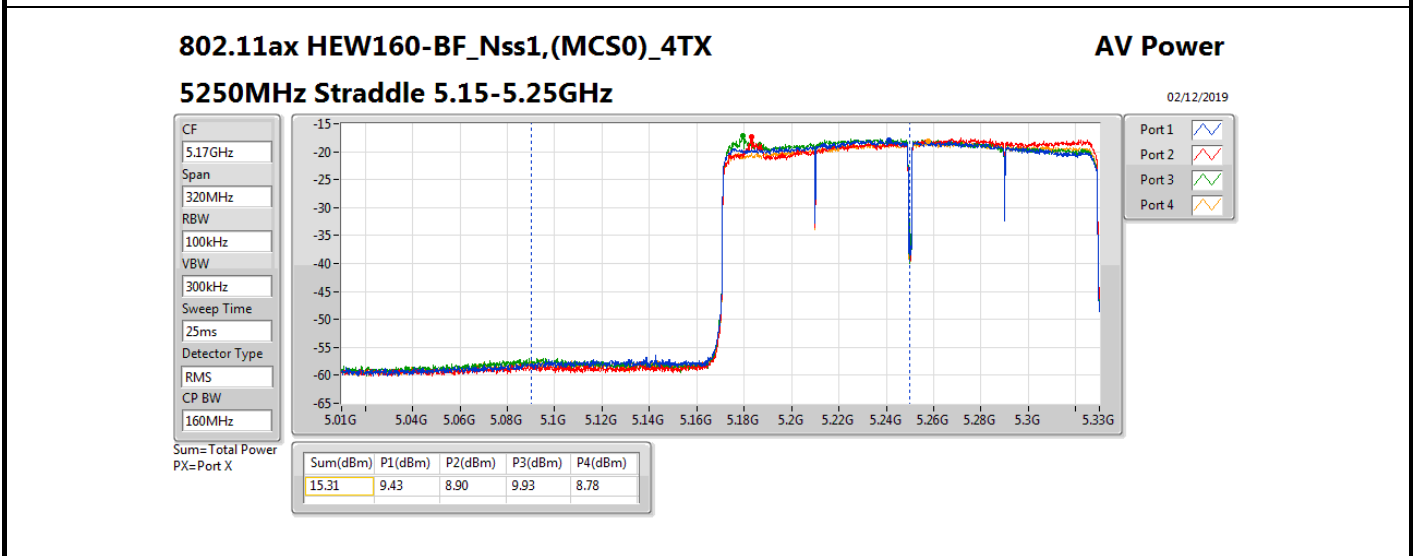

Average Power_Beamforming_Sample 1_Radio 2_4T1S

Appendix B.19

Mode	Result	DG (dBi)	Port 1 (dBm)	Port 2 (dBm)	Port 3 (dBm)	Port 4 (dBm)	Total Power (dBm)	Power Limit (dBm)	EIRP (dBm)	EIRP Limit (dBm)
802.11ax HEW80-BF_Nss1,(MCS0)_4TX	-	-	-	-	-	-	-	-	-	-
5290MHz	Pass	11.60	11.52	11.47	12.35	11.59	17.77	18.38	29.37	30.00
5530MHz	Pass	11.60	11.52	11.67	11.96	11.4	17.66	18.38	29.26	30.00
5610MHz	Pass	11.60	11.14	11.92	12	11.55	17.69	18.38	29.29	30.00
5690MHz Straddle 5.47-5.725GHz	Pass	11.60	11.62	11.77	12.13	11.26	17.73	18.38	29.33	30.00
5690MHz Straddle 5.725-5.85GHz	Pass	11.60	-1.44	-3.3	-1.38	-2.41	3.96	24.40	15.56	36.00
802.11ax HEW160-BF_Nss1,(MCS0)_4TX	-	-	-	-	-	-	-	-	-	-
5250MHz Straddle 5.15-5.25GHz	Pass	11.60	9.43	8.9	9.93	8.78	15.31	24.40	26.91	36.00
5250MHz Straddle 5.25-5.35GHz	Pass	11.60	9.16	10.08	9.45	9.59	15.60	18.38	27.20	30.00
5570MHz	Pass	11.60	11.71	11.56	12.28	10.78	17.64	18.38	29.24	30.00

DG = Directional Gain; **Port X** = Port X output power

802.11ax HEW160-BF_Nss1,(MCS0)_4TX

AV Power

5250MHz Straddle 5.25-5.35GHz

02/12/2019

CF
5.33GHz
Span
320MHz
RBW
100kHz
VBW
300kHz
Sweep Time
25ms
Detector Type
RMS
CP BW
160MHz