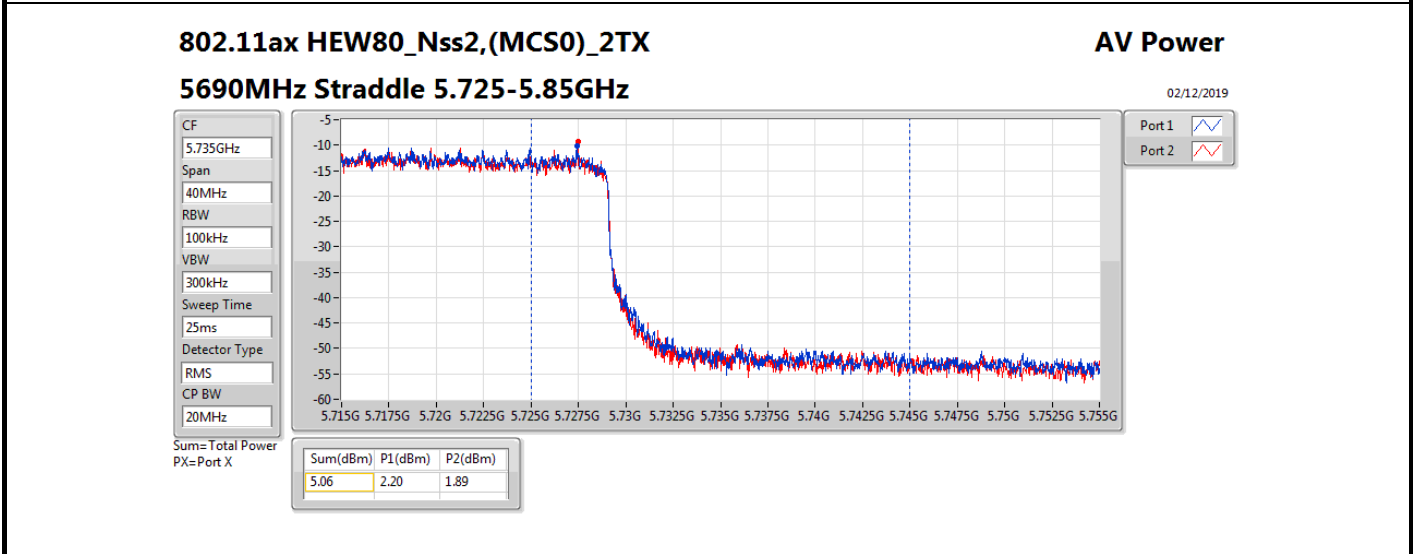

Summary

Mode	Total Power (dBm)	Total Power (W)	EIRP (dBm)	EIRP (W)
5.15-5.25GHz	-	-	-	-
802.11ac VHT160-BF_Nss1,(MCS0)_4TX	15.08	0.03221	26.68	0.46559
802.11ax HEW160-BF_Nss1,(MCS0)_4TX	15.31	0.03396	26.91	0.49091
5.25-5.35GHz	-	-	-	-
802.11ac VHT20-BF_Nss1,(MCS0)_4TX	17.71	0.05902	29.31	0.85310
802.11ac VHT40-BF_Nss1,(MCS0)_4TX	17.77	0.05984	29.37	0.86497
802.11ac VHT80-BF_Nss1,(MCS0)_4TX	17.66	0.05834	29.26	0.84333
802.11ac VHT160-BF_Nss1,(MCS0)_4TX	15.49	0.03540	27.09	0.51168
802.11ax HEW20-BF_Nss1,(MCS0)_4TX	17.77	0.05984	29.37	0.86497
802.11ax HEW40-BF_Nss1,(MCS0)_4TX	17.86	0.06109	29.46	0.88308
802.11ax HEW80-BF_Nss1,(MCS0)_4TX	17.77	0.05984	29.37	0.86497
802.11ax HEW160-BF_Nss1,(MCS0)_4TX	15.60	0.03631	27.20	0.52481
5.47-5.725GHz	-	-	-	-
802.11ac VHT20-BF_Nss1,(MCS0)_4TX	17.79	0.06012	29.39	0.86896
802.11ac VHT40-BF_Nss1,(MCS0)_4TX	17.74	0.05943	29.34	0.85901
802.11ac VHT80-BF_Nss1,(MCS0)_4TX	17.70	0.05888	29.30	0.85114
802.11ac VHT160-BF_Nss1,(MCS0)_4TX	17.04	0.05058	28.64	0.73114
802.11ax HEW20-BF_Nss1,(MCS0)_4TX	17.81	0.06039	29.41	0.87297
802.11ax HEW40-BF_Nss1,(MCS0)_4TX	17.84	0.06081	29.44	0.87902
802.11ax HEW80-BF_Nss1,(MCS0)_4TX	17.73	0.05929	29.33	0.85704
802.11ax HEW160-BF_Nss1,(MCS0)_4TX	17.64	0.05808	29.24	0.83946
5.725-5.85GHz	-	-	-	-
802.11ac VHT20-BF_Nss1,(MCS0)_4TX	10.88	0.01225	22.48	0.17701
802.11ac VHT40-BF_Nss1,(MCS0)_4TX	7.09	0.00512	18.69	0.07396
802.11ac VHT80-BF_Nss1,(MCS0)_4TX	3.02	0.00200	14.62	0.02897
802.11ax HEW20-BF_Nss1,(MCS0)_4TX	11.11	0.01291	22.71	0.18664
802.11ax HEW40-BF_Nss1,(MCS0)_4TX	7.71	0.00590	19.31	0.08531
802.11ax HEW80-BF_Nss1,(MCS0)_4TX	3.96	0.00249	15.56	0.03597