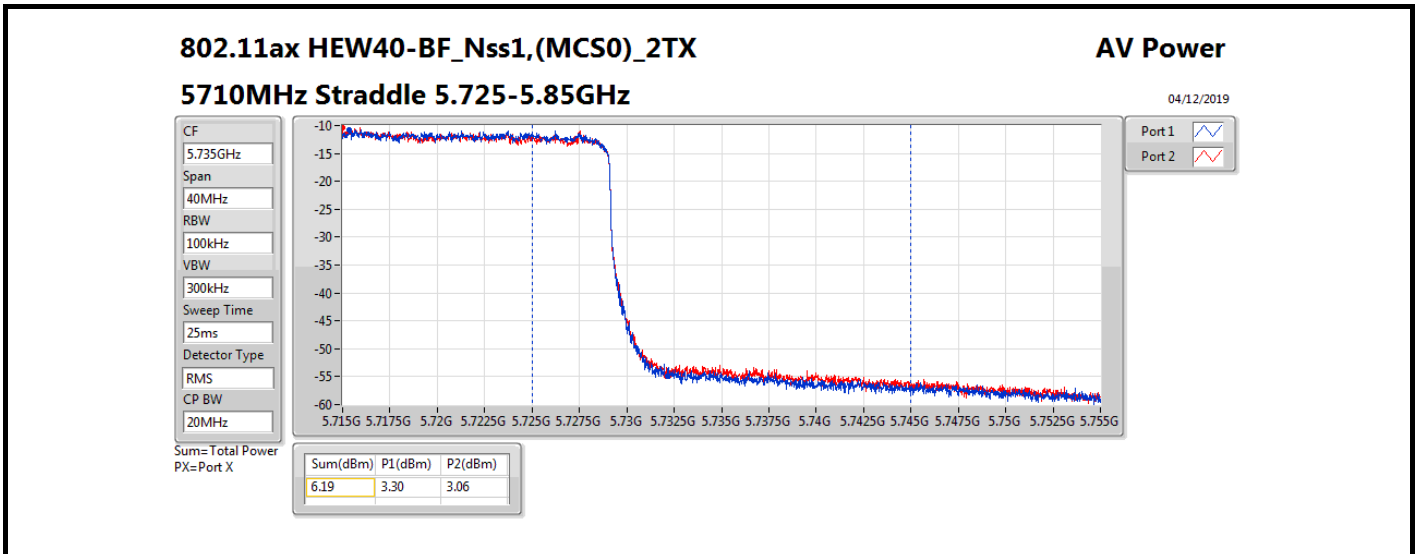

Summary

Mode	PD (dBm/RBW)	EIRP PD (dBm/RBW)
5.15-5.25GHz	-	-
802.11ac VHT160_Nss1,(MCS0)_1TX	-4.97	0.61
802.11ax HEW160_Nss1,(MCS0)_1TX	-4.82	0.76
5.25-5.35GHz	-	-
802.11a_Nss1,(6Mbps)_1TX	10.62	16.20
802.11ac VHT20_Nss1,(MCS0)_1TX	10.15	15.73
802.11ac VHT40_Nss1,(MCS0)_1TX	7.31	12.89
802.11ac VHT80_Nss1,(MCS0)_1TX	3.64	9.22
802.11ac VHT160_Nss1,(MCS0)_1TX	-6.15	-0.57
802.11ax HEW20_Nss1,(MCS0)_1TX	9.95	15.53
802.11ax HEW40_Nss1,(MCS0)_1TX	7.33	12.91
802.11ax HEW80_Nss1,(MCS0)_1TX	3.79	9.37
802.11ax HEW160_Nss1,(MCS0)_1TX	-5.77	-0.19
5.47-5.725GHz	-	-
802.11a_Nss1,(6Mbps)_1TX	10.47	16.05
802.11ac VHT20_Nss1,(MCS0)_1TX	9.98	15.56
802.11ac VHT40_Nss1,(MCS0)_1TX	7.22	12.80
802.11ac VHT80_Nss1,(MCS0)_1TX	3.65	9.23
802.11ac VHT160_Nss1,(MCS0)_1TX	-4.47	1.11
802.11ax HEW20_Nss1,(MCS0)_1TX	9.72	15.30
802.11ax HEW40_Nss1,(MCS0)_1TX	7.47	13.05
802.11ax HEW80_Nss1,(MCS0)_1TX	3.72	9.30
802.11ax HEW160_Nss1,(MCS0)_1TX	-4.38	1.20
5.725-5.85GHz	-	-
802.11a_Nss1,(6Mbps)_1TX	8.83	14.41
802.11ac VHT20_Nss1,(MCS0)_1TX	8.05	13.63
802.11ac VHT40_Nss1,(MCS0)_1TX	5.30	10.88
802.11ac VHT80_Nss1,(MCS0)_1TX	0.99	6.57
802.11ax HEW20_Nss1,(MCS0)_1TX	7.88	13.46
802.11ax HEW40_Nss1,(MCS0)_1TX	5.87	11.45
802.11ax HEW80_Nss1,(MCS0)_1TX	1.63	7.21

RBW = 500 kHz for 5.725-5.85GHz band / 1MHz for other band;