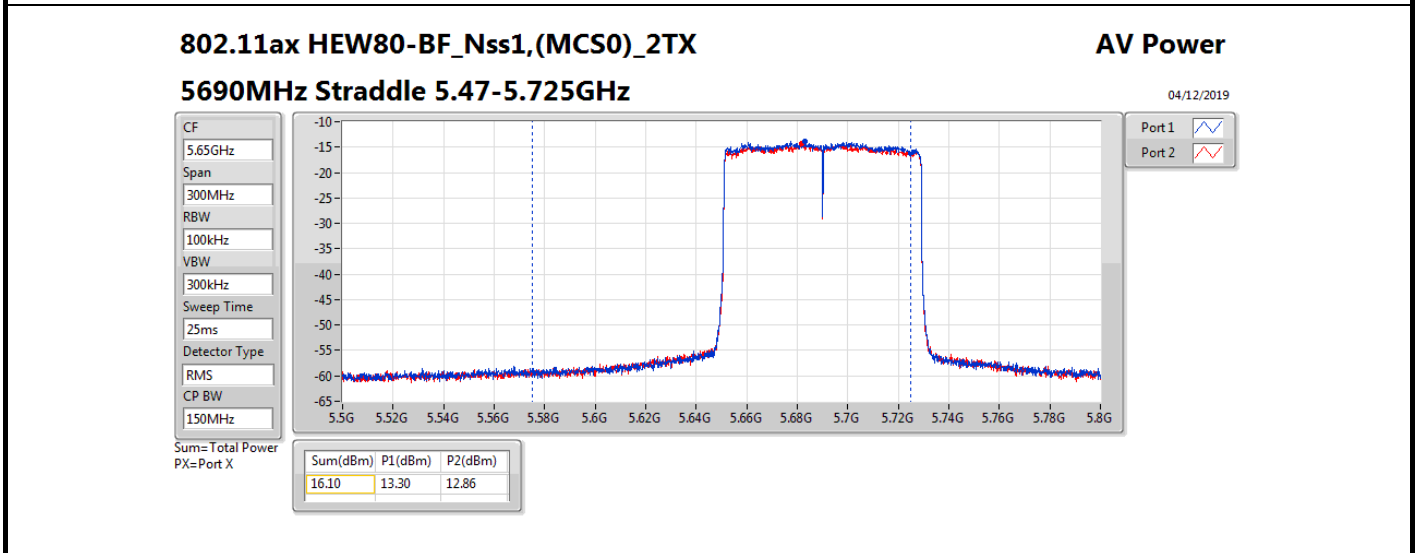

Summary

Mode	PD (dBm/RBW)	EIRP PD (dBm/RBW)
5.15-5.25GHz	-	-
802.11ac VHT160_Nss1,(MCS0)_1TX	-4.97	0.61
802.11ax HEW160_Nss1,(MCS0)_1TX	-4.82	0.76
5.25-5.35GHz	-	-
802.11a_Nss1,(6Mbps)_1TX	10.62	16.20
802.11ac VHT20_Nss1,(MCS0)_1TX	10.15	15.73
802.11ac VHT40_Nss1,(MCS0)_1TX	7.31	12.89
802.11ac VHT80_Nss1,(MCS0)_1TX	3.64	9.22
802.11ac VHT160_Nss1,(MCS0)_1TX	-6.15	-0.57
802.11ax HEW20_Nss1,(MCS0)_1TX	9.95	15.53
802.11ax HEW40_Nss1,(MCS0)_1TX	7.33	12.91
802.11ax HEW80_Nss1,(MCS0)_1TX	3.79	9.37
802.11ax HEW160_Nss1,(MCS0)_1TX	-5.77	-0.19
5.47-5.725GHz	-	-
802.11a_Nss1,(6Mbps)_1TX	10.47	16.05
802.11ac VHT20_Nss1,(MCS0)_1TX	9.98	15.56
802.11ac VHT40_Nss1,(MCS0)_1TX	7.22	12.80
802.11ac VHT80_Nss1,(MCS0)_1TX	3.65	9.23
802.11ac VHT160_Nss1,(MCS0)_1TX	-4.47	1.11
802.11ax HEW20_Nss1,(MCS0)_1TX	9.72	15.30
802.11ax HEW40_Nss1,(MCS0)_1TX	7.47	13.05
802.11ax HEW80_Nss1,(MCS0)_1TX	3.72	9.30
802.11ax HEW160_Nss1,(MCS0)_1TX	-4.38	1.20
5.725-5.85GHz	-	-
802.11a_Nss1,(6Mbps)_1TX	8.83	14.41
802.11ac VHT20_Nss1,(MCS0)_1TX	8.05	13.63
802.11ac VHT40_Nss1,(MCS0)_1TX	5.30	10.88
802.11ac VHT80_Nss1,(MCS0)_1TX	0.99	6.57
802.11ax HEW20_Nss1,(MCS0)_1TX	7.88	13.46
802.11ax HEW40_Nss1,(MCS0)_1TX	5.87	11.45
802.11ax HEW80_Nss1,(MCS0)_1TX	1.63	7.21

RBW = 500 kHz for 5.725-5.85GHz band / 1MHz for other band;