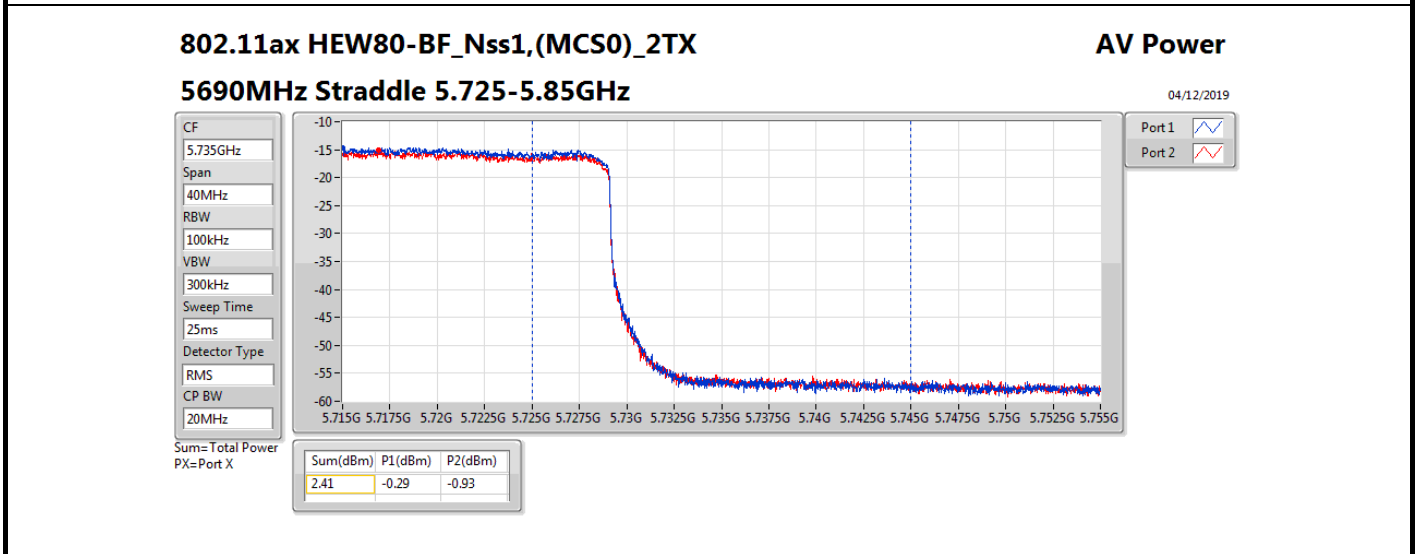

Summary

Mode	PD (dBm/RBW)	EIRP PD (dBm/RBW)
5.15-5.25GHz	-	-
802.11ac VHT160_Nss1,(MCS0)_1TX	-4.97	0.61
802.11ax HEW160_Nss1,(MCS0)_1TX	-4.82	0.76
5.25-5.35GHz	-	-
802.11a_Nss1,(6Mbps)_1TX	10.62	16.20
802.11ac VHT20_Nss1,(MCS0)_1TX	10.15	15.73
802.11ac VHT40_Nss1,(MCS0)_1TX	7.31	12.89
802.11ac VHT80_Nss1,(MCS0)_1TX	3.64	9.22
802.11ac VHT160_Nss1,(MCS0)_1TX	-6.15	-0.57
802.11ax HEW20_Nss1,(MCS0)_1TX	9.95	15.53
802.11ax HEW40_Nss1,(MCS0)_1TX	7.33	12.91
802.11ax HEW80_Nss1,(MCS0)_1TX	3.79	9.37
802.11ax HEW160_Nss1,(MCS0)_1TX	-5.77	-0.19
5.47-5.725GHz	-	-
802.11a_Nss1,(6Mbps)_1TX	10.47	16.05
802.11ac VHT20_Nss1,(MCS0)_1TX	9.98	15.56
802.11ac VHT40_Nss1,(MCS0)_1TX	7.22	12.80
802.11ac VHT80_Nss1,(MCS0)_1TX	3.65	9.23
802.11ac VHT160_Nss1,(MCS0)_1TX	-4.47	1.11
802.11ax HEW20_Nss1,(MCS0)_1TX	9.72	15.30
802.11ax HEW40_Nss1,(MCS0)_1TX	7.47	13.05
802.11ax HEW80_Nss1,(MCS0)_1TX	3.72	9.30
802.11ax HEW160_Nss1,(MCS0)_1TX	-4.38	1.20
5.725-5.85GHz	-	-
802.11a_Nss1,(6Mbps)_1TX	8.83	14.41
802.11ac VHT20_Nss1,(MCS0)_1TX	8.05	13.63
802.11ac VHT40_Nss1,(MCS0)_1TX	5.30	10.88
802.11ac VHT80_Nss1,(MCS0)_1TX	0.99	6.57
802.11ax HEW20_Nss1,(MCS0)_1TX	7.88	13.46
802.11ax HEW40_Nss1,(MCS0)_1TX	5.87	11.45
802.11ax HEW80_Nss1,(MCS0)_1TX	1.63	7.21

RBW = 500 kHz for 5.725-5.85GHz band / 1MHz for other band;