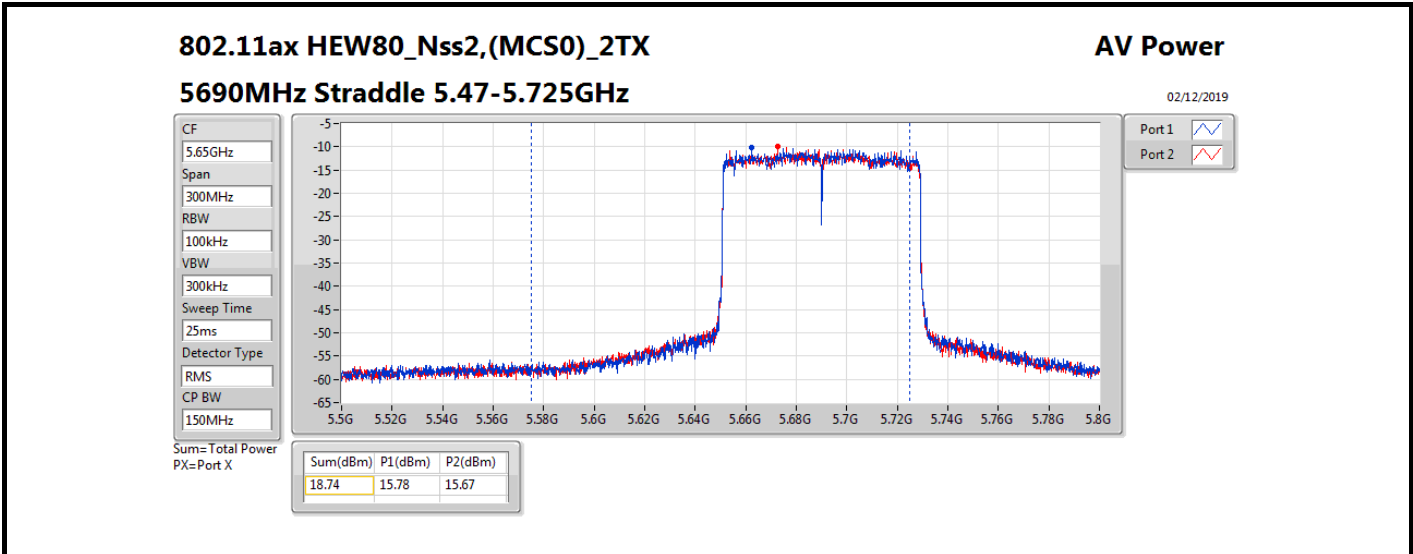

Summary

Mode	Total Power (dBm)	Total Power (W)	EIRP (dBm)	EIRP (W)
5.15-5.25GHz	-	-	-	-
802.11ac VHT160-BF_Nss1,(MCS0)_4TX	15.08	0.03221	26.68	0.46559
802.11ax HEW160-BF_Nss1,(MCS0)_4TX	15.31	0.03396	26.91	0.49091
5.25-5.35GHz	-	-	-	-
802.11ac VHT20-BF_Nss1,(MCS0)_4TX	17.71	0.05902	29.31	0.85310
802.11ac VHT40-BF_Nss1,(MCS0)_4TX	17.77	0.05984	29.37	0.86497
802.11ac VHT80-BF_Nss1,(MCS0)_4TX	17.66	0.05834	29.26	0.84333
802.11ac VHT160-BF_Nss1,(MCS0)_4TX	15.49	0.03540	27.09	0.51168
802.11ax HEW20-BF_Nss1,(MCS0)_4TX	17.77	0.05984	29.37	0.86497
802.11ax HEW40-BF_Nss1,(MCS0)_4TX	17.86	0.06109	29.46	0.88308
802.11ax HEW80-BF_Nss1,(MCS0)_4TX	17.77	0.05984	29.37	0.86497
802.11ax HEW160-BF_Nss1,(MCS0)_4TX	15.60	0.03631	27.20	0.52481
5.47-5.725GHz	-	-	-	-
802.11ac VHT20-BF_Nss1,(MCS0)_4TX	17.79	0.06012	29.39	0.86896
802.11ac VHT40-BF_Nss1,(MCS0)_4TX	17.74	0.05943	29.34	0.85901
802.11ac VHT80-BF_Nss1,(MCS0)_4TX	17.70	0.05888	29.30	0.85114
802.11ac VHT160-BF_Nss1,(MCS0)_4TX	17.04	0.05058	28.64	0.73114
802.11ax HEW20-BF_Nss1,(MCS0)_4TX	17.81	0.06039	29.41	0.87297
802.11ax HEW40-BF_Nss1,(MCS0)_4TX	17.84	0.06081	29.44	0.87902
802.11ax HEW80-BF_Nss1,(MCS0)_4TX	17.73	0.05929	29.33	0.85704
802.11ax HEW160-BF_Nss1,(MCS0)_4TX	17.64	0.05808	29.24	0.83946
5.725-5.85GHz	-	-	-	-
802.11ac VHT20-BF_Nss1,(MCS0)_4TX	10.88	0.01225	22.48	0.17701
802.11ac VHT40-BF_Nss1,(MCS0)_4TX	7.09	0.00512	18.69	0.07396
802.11ac VHT80-BF_Nss1,(MCS0)_4TX	3.02	0.00200	14.62	0.02897
802.11ax HEW20-BF_Nss1,(MCS0)_4TX	11.11	0.01291	22.71	0.18664
802.11ax HEW40-BF_Nss1,(MCS0)_4TX	7.71	0.00590	19.31	0.08531
802.11ax HEW80-BF_Nss1,(MCS0)_4TX	3.96	0.00249	15.56	0.03597