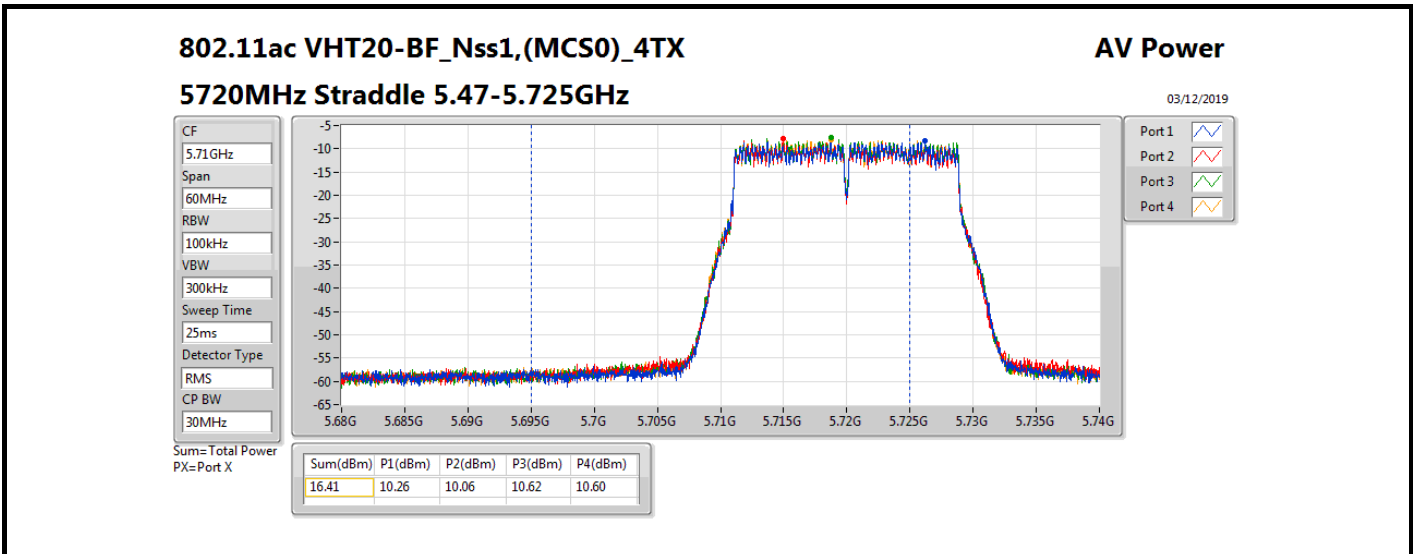

DG = Directional Gain; **Port X** = Port X output power

802.11ax HEW160-BF_Nss1,(MCS0)_4TX

AV Power

5250MHz Straddle 5.25-5.35GHz

02/12/2019

CF
5.33GHz
Span
320MHz
RBW
100kHz
VBW
300kHz
Sweep Time
25ms
Detector Type
RMS
CP BW
160MHz