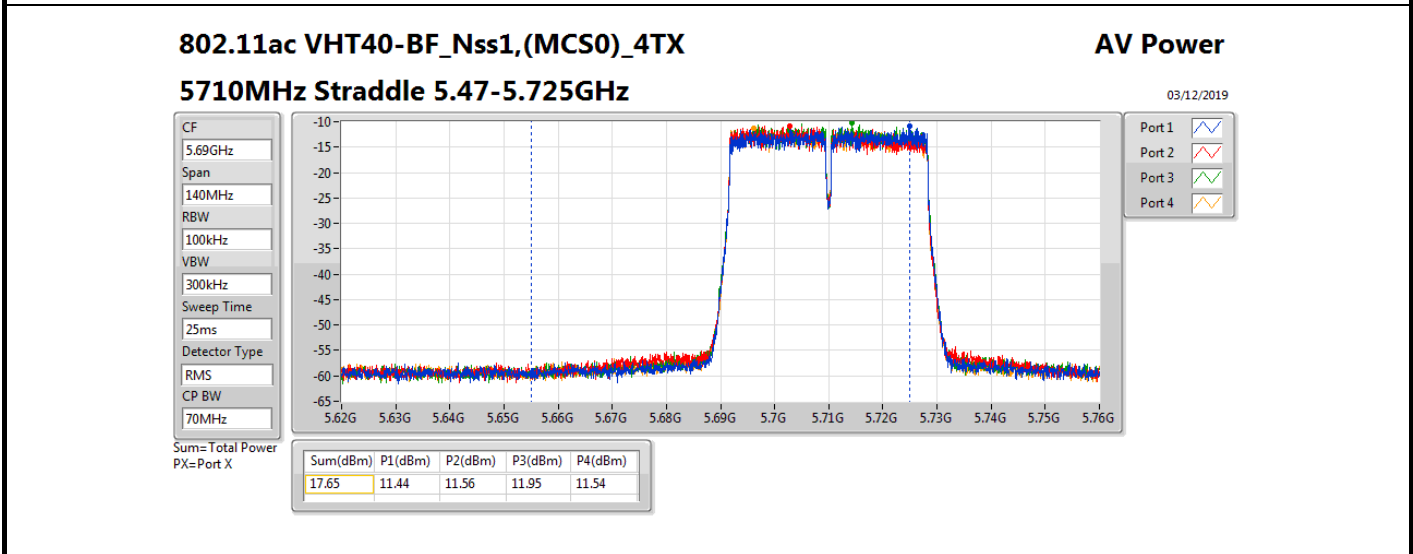

DG = Directional Gain; **Port X** = Port X output power

802.11ax HEW160-BF_Nss1,(MCS0)_4TX

AV Power

5250MHz Straddle 5.25-5.35GHz

02/12/2019

CF
5.33GHz
Span
320MHz
RBW
100kHz
VBW
300kHz
Sweep Time
25ms
Detector Type
RMS
CP BW
160MHz