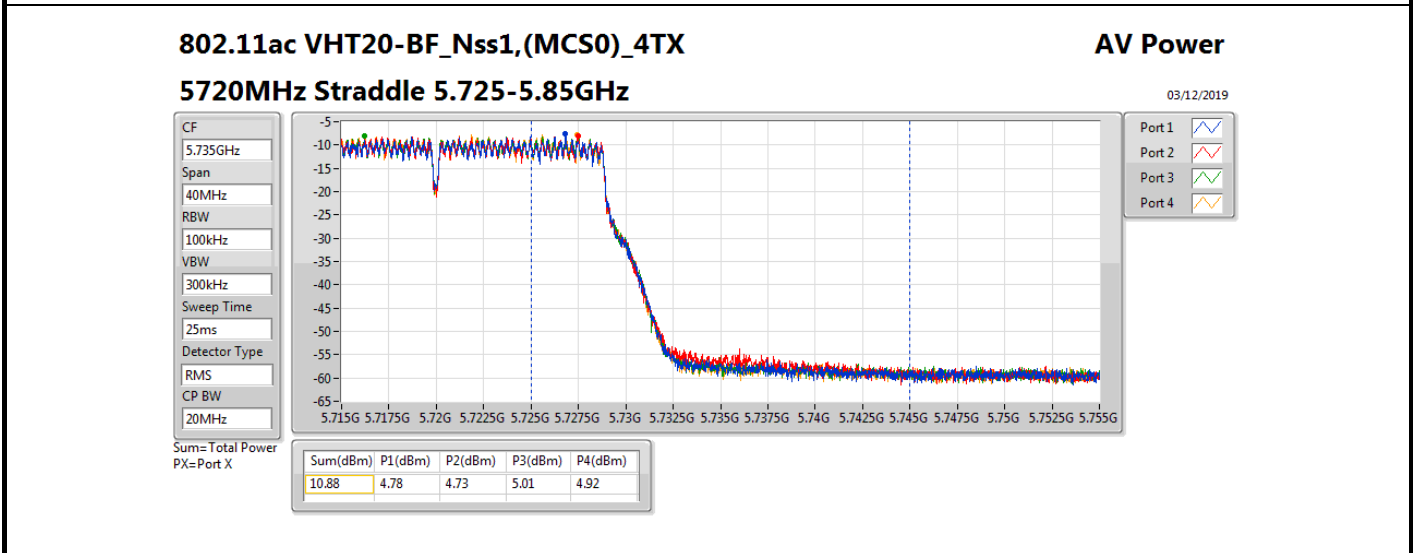

DG = Directional Gain; **Port X** = Port X output power

802.11ax HEW160-BF_Nss1,(MCS0)_4TX

AV Power

5250MHz Straddle 5.25-5.35GHz

02/12/2019

CF
5.33GHz
Span
320MHz
RBW
100kHz
VBW
300kHz
Sweep Time
25ms
Detector Type
RMS
CP BW
160MHz