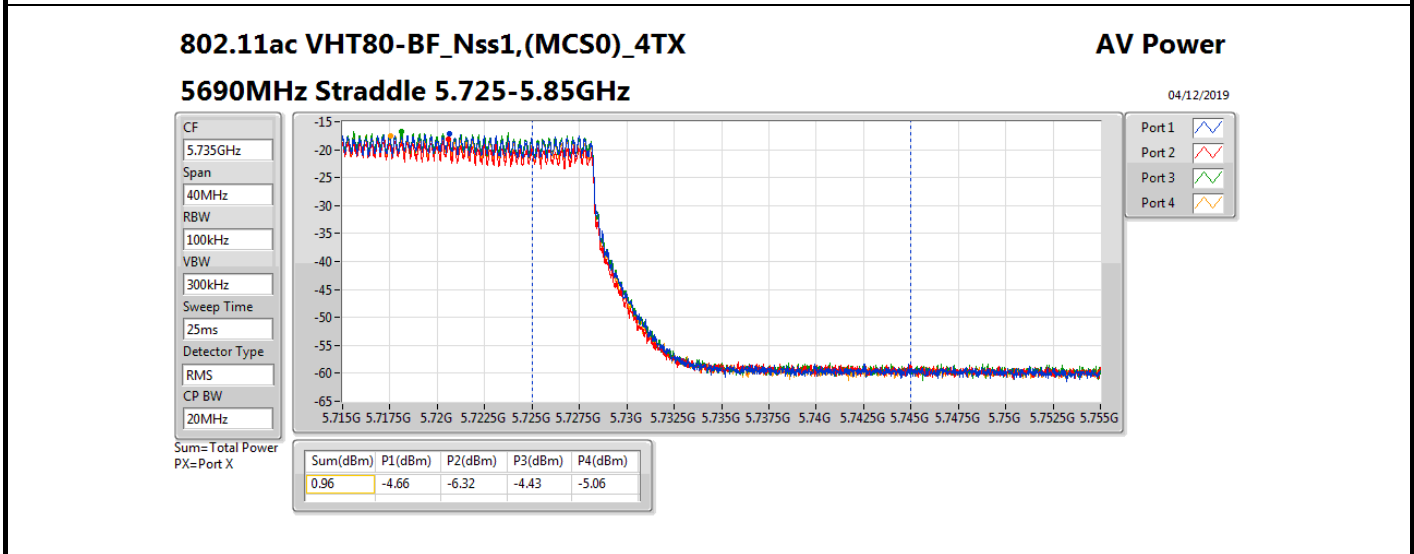

DG = Directional Gain; **Port X** = Port X output power

802.11ax HEW80-BF_Nss1,(MCS0)_4TX

AV Power

5690MHz Straddle 5.47-5.725GHz

03/12/2019

CF
5.65GHz
Span
300MHz
RBW
100kHz
VBW
300kHz
Sweep Time
25ms
Detector Type
RMS
CP BW
150MHz