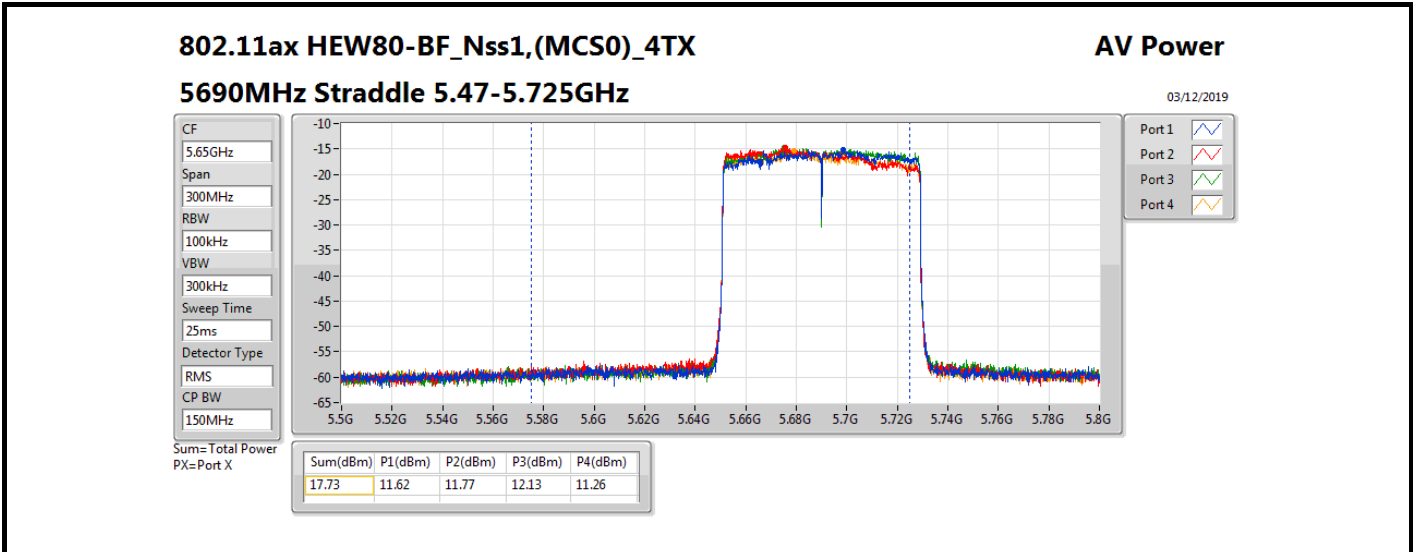

Average Power_Beamforming_Sample 1_Radio 2_4T1S

Appendix B.19

Mode	Result	DG (dBi)	Port 1 (dBm)	Port 2 (dBm)	Port 3 (dBm)	Port 4 (dBm)	Total Power (dBm)	Power Limit (dBm)	EIRP (dBm)	EIRP Limit (dBm)
802.11ax HEW80-BF_Nss1,(MCS0)_4TX	-	-	-	-	-	-	-	-	-	-
5290MHz	Pass	11.60	11.52	11.47	12.35	11.59	17.77	18.38	29.37	30.00
5530MHz	Pass	11.60	11.52	11.67	11.96	11.4	17.66	18.38	29.26	30.00
5610MHz	Pass	11.60	11.14	11.92	12	11.55	17.69	18.38	29.29	30.00
5690MHz Straddle 5.47-5.725GHz	Pass	11.60	11.62	11.77	12.13	11.26	17.73	18.38	29.33	30.00
5690MHz Straddle 5.725-5.85GHz	Pass	11.60	-1.44	-3.3	-1.38	-2.41	3.96	24.40	15.56	36.00
802.11ax HEW160-BF_Nss1,(MCS0)_4TX	-	-	-	-	-	-	-	-	-	-
5250MHz Straddle 5.15-5.25GHz	Pass	11.60	9.43	8.9	9.93	8.78	15.31	24.40	26.91	36.00
5250MHz Straddle 5.25-5.35GHz	Pass	11.60	9.16	10.08	9.45	9.59	15.60	18.38	27.20	30.00
5570MHz	Pass	11.60	11.71	11.56	12.28	10.78	17.64	18.38	29.24	30.00

DG = Directional Gain; **Port X** = Port X output power

802.11ax HEW160-BF_Nss1,(MCS0)_4TX

AV Power

5250MHz Straddle 5.25-5.35GHz

02/12/2019

CF
5.33GHz
Span
320MHz
RBW
100kHz
VBW
300kHz
Sweep Time
25ms
Detector Type
RMS
CP BW
160MHz