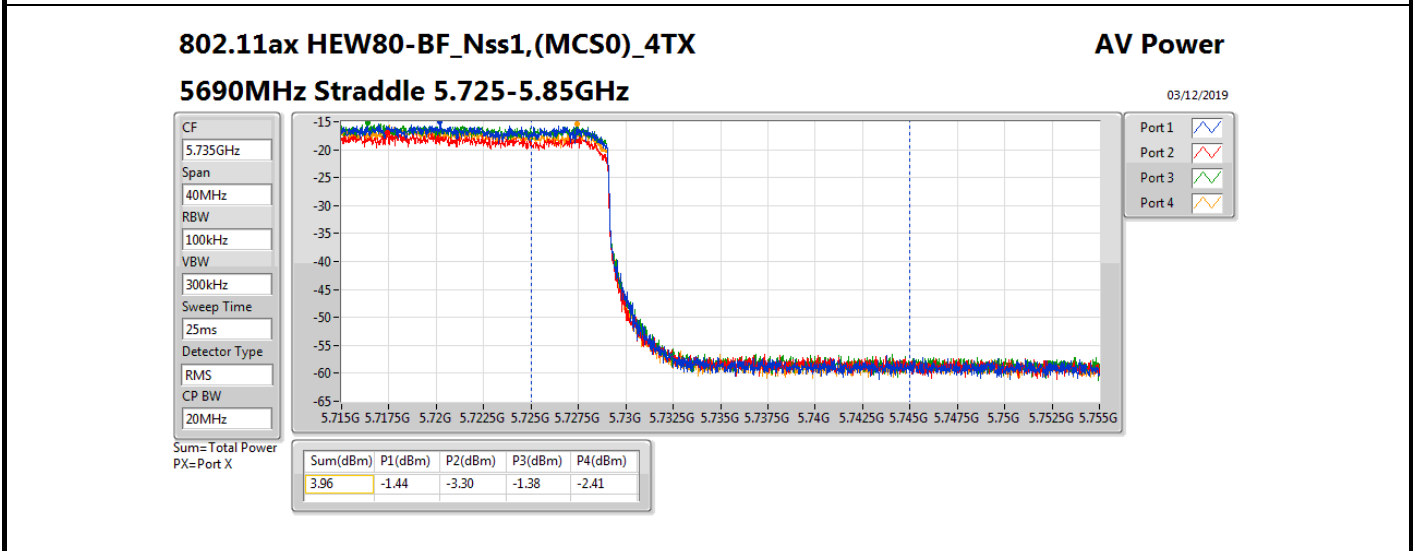

Average Power_Beamforming_Sample 1_Radio 2_4T1S

Appendix B.19

Mode	Result	DG (dBi)	Port 1 (dBm)	Port 2 (dBm)	Port 3 (dBm)	Port 4 (dBm)	Total Power (dBm)	Power Limit (dBm)	EIRP (dBm)	EIRP Limit (dBm)
802.11ax HEW80-BF_Nss1,(MCS0)_4TX	-	-	-	-	-	-	-	-	-	-
5290MHz	Pass	11.60	11.52	11.47	12.35	11.59	17.77	18.38	29.37	30.00
5530MHz	Pass	11.60	11.52	11.67	11.96	11.4	17.66	18.38	29.26	30.00
5610MHz	Pass	11.60	11.14	11.92	12	11.55	17.69	18.38	29.29	30.00
5690MHz Straddle 5.47-5.725GHz	Pass	11.60	11.62	11.77	12.13	11.26	17.73	18.38	29.33	30.00
5690MHz Straddle 5.725-5.85GHz	Pass	11.60	-1.44	-3.3	-1.38	-2.41	3.96	24.40	15.56	36.00
802.11ax HEW160-BF_Nss1,(MCS0)_4TX	-	-	-	-	-	-	-	-	-	-
5250MHz Straddle 5.15-5.25GHz	Pass	11.60	9.43	8.9	9.93	8.78	15.31	24.40	26.91	36.00
5250MHz Straddle 5.25-5.35GHz	Pass	11.60	9.16	10.08	9.45	9.59	15.60	18.38	27.20	30.00
5570MHz	Pass	11.60	11.71	11.56	12.28	10.78	17.64	18.38	29.24	30.00

DG = Directional Gain; **Port X** = Port X output power

802.11ax HEW160-BF_Nss1,(MCS0)_4TX

AV Power

5250MHz Straddle 5.25-5.35GHz

02/12/2019

CF
5.33GHz
Span
320MHz
RBW
100kHz
VBW
300kHz
Sweep Time
25ms
Detector Type
RMS
CP BW
160MHz