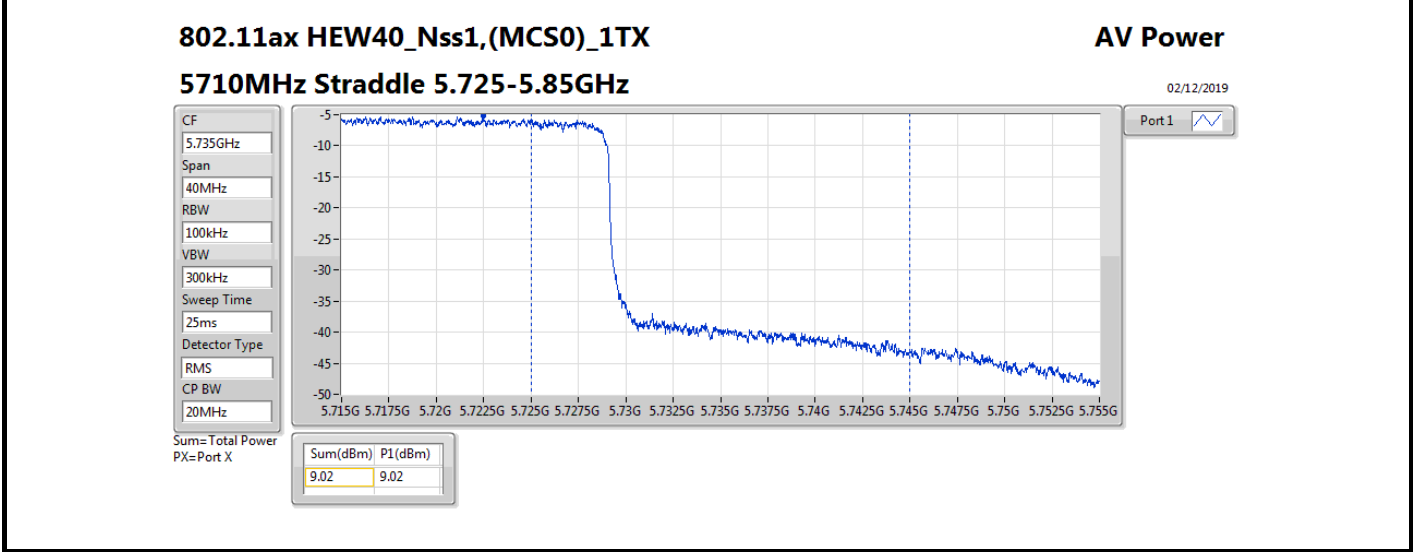

**Average Power\_Non-Beamforming\_Sample 2\_Radio 3\_Panel 1\_1T1S Appendix B.17**

Mode	Result	DG (dBi)	Port 1 (dBm)	Total Power (dBm)	Power Limit (dBm)	EIRP (dBm)	EIRP Limit (dBm)
5510MHz	Pass	10.70	14.54	14.54	19.28	25.24	30.00
5550MHz	Pass	10.70	19.04	19.04	19.28	29.74	30.00
5670MHz	Pass	10.70	16.37	16.37	19.28	27.07	30.00
5710MHz Straddle 5.47-5.725GHz	Pass	10.70	19.02	19.02	19.28	29.72	30.00
5710MHz Straddle 5.725-5.85GHz	Pass	10.70	9.02	9.02	25.30	19.72	36.00
802.11ax HEW80_Nss1,(MCS0)_1TX	-	-	-	-	-	-	-
5290MHz	Pass	10.70	14.15	14.15	19.28	24.85	30.00
5530MHz	Pass	10.70	14.51	14.51	19.28	25.21	30.00
5610MHz	Pass	10.70	17.36	17.36	19.28	28.06	30.00
5690MHz Straddle 5.47-5.725GHz	Pass	10.70	19.24	19.24	19.28	29.94	30.00
5690MHz Straddle 5.725-5.85GHz	Pass	10.70	5.52	5.52	25.30	16.22	36.00

**DG** = Directional Gain; **Port X** = Port X output power

802.11ax HEW80\_Nss1,(MCS0)\_1TX

AV Power

5690MHz Straddle 5.47-5.725GHz

02/12/2019

CF  
5.65GHz  
Span  
300MHz  
RBW  
100kHz  
VBW  
300kHz  
Sweep Time  
25ms  
Detector Type  
RMS  
CP BW  
150MHz