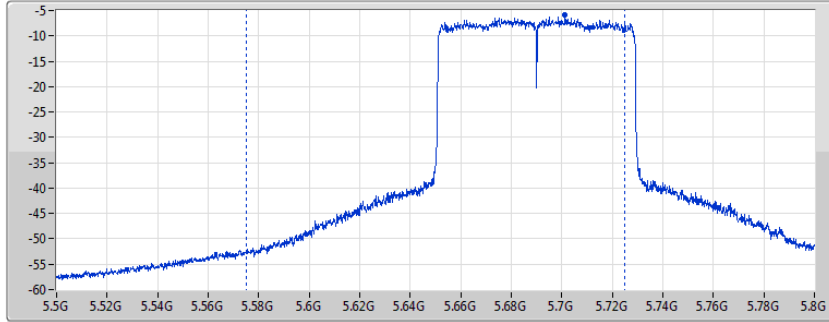

**Average Power\_Non-Beamforming\_Sample 2\_Radio 3\_Omni\_1T1S Appendix B.15**

Mode	Result	DG (dBi)	Port 1 (dBm)	Total Power (dBm)	Power Limit (dBm)	EIRP (dBm)	EIRP Limit (dBm)
5510MHz_TnomVnom	Pass	8.00	15.39	15.39	21.98	23.39	30.00
5550MHz_TnomVnom	Pass	8.00	21.46	21.46	21.98	29.46	30.00
5670MHz_TnomVnom	Pass	8.00	18.80	18.80	21.98	26.80	30.00
5710MHz Straddle 5.47-5.725GHz_TnomVnom	Pass	8.00	21.31	21.31	21.98	29.31	30.00
5710MHz Straddle 5.725-5.85GHz_TnomVnom	Pass	8.00	11.57	11.57	28.00	19.57	36.00
802.11ax HEW80_Nss1,(MCS0)_1TX	-	-	-	-	-	-	-
5290MHz_TnomVnom	Pass	8.00	15.44	15.44	21.98	23.44	30.00
5530MHz_TnomVnom	Pass	8.00	14.39	14.39	21.98	22.39	30.00
5610MHz_TnomVnom	Pass	8.00	19.53	19.53	21.98	27.53	30.00
5690MHz Straddle 5.47-5.725GHz_TnomVnom	Pass	8.00	20.53	20.53	21.98	28.53	30.00
5690MHz Straddle 5.725-5.85GHz_TnomVnom	Pass	8.00	7.25	7.25	28.00	15.25	36.00

**DG** = Directional Gain; **Port X** = Port X output power

802.11ax HEW80\_Nss1,(MCS0)\_1TX

AV Power

5690MHz Straddle 5.47-5.725GHz

07/11/2019

CF  
5.65GHz  
Span  
300MHz  
RBW  
100kHz  
VBW  
300kHz  
Sweep Time  
25ms  
Detector Type  
RMS  
CP BW  
150MHz

Port 1

Sum=Total Power  
PX=Port X

Sum(dBm)	P1(dBm)
20.53	20.53

802.11ax HEW80\_Nss1,(MCS0)\_1TX

AV Power

5690MHz Straddle 5.725-5.85GHz

07/11/2019

CF  
5.735GHz  
Span  
40MHz  
RBW  
100kHz  
VBW  
300kHz  
Sweep Time  
25ms  
Detector Type  
RMS  
CP BW  
20MHz