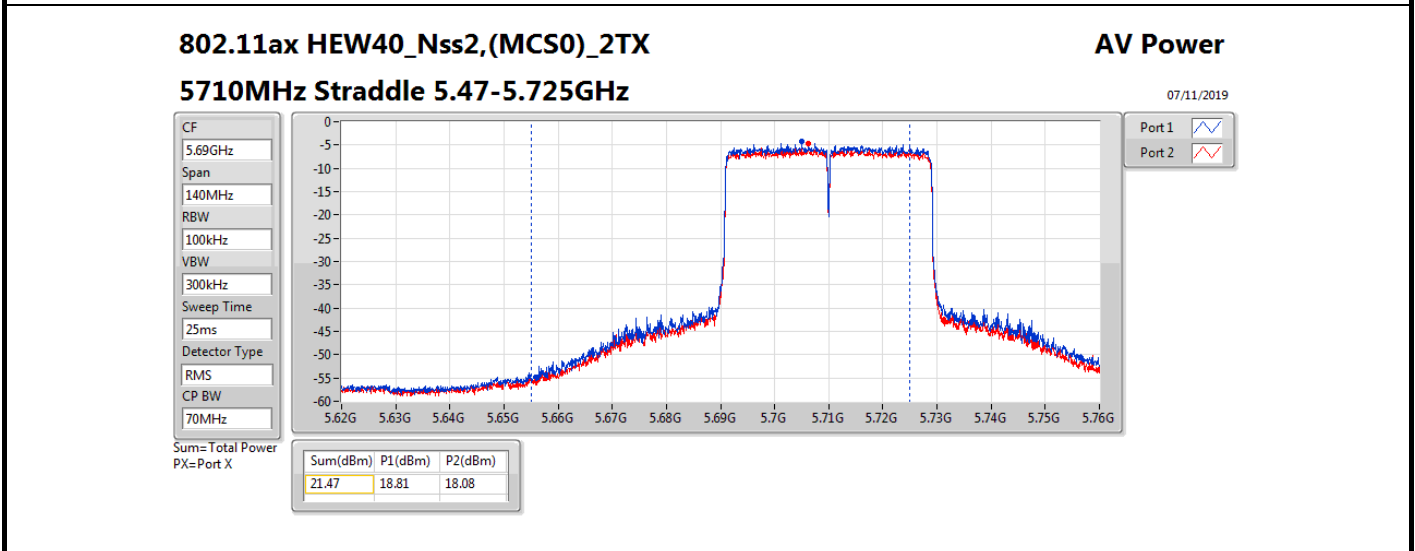

**Average Power\_Non-Beamforming\_Sample 2\_Radio 3\_Omni\_2T2S Appendix B.16**

Mode	Result	DG (dBi)	Port 1 (dBm)	Port 2 (dBm)	Total Power (dBm)	Power Limit (dBm)	EIRP (dBm)	EIRP Limit (dBm)
5510MHz_TnomVnom	Pass	8.00	14.28	13.84	17.08	21.98	25.08	30.00
5550MHz_TnomVnom	Pass	8.00	18.74	18.17	21.47	21.98	29.47	30.00
5670MHz_TnomVnom	Pass	8.00	16.86	16.28	19.59	21.98	27.59	30.00
5710MHz Straddle 5.47-5.725GHz_TnomVnom	Pass	8.00	18.81	18.08	21.47	21.98	29.47	30.00
5710MHz Straddle 5.725-5.85GHz_TnomVnom	Pass	8.00	9.45	8.55	12.03	28.00	20.03	36.00
802.11ax HEW80_Nss2,(MCS0)_2TX	-	-	-	-	-	-	-	-
5290MHz_TnomVnom	Pass	8.00	13.11	13.52	16.33	21.98	24.33	30.00
5530MHz_TnomVnom	Pass	8.00	13.28	12.87	16.09	21.98	24.09	30.00
5610MHz_TnomVnom	Pass	8.00	18.82	18.08	21.48	21.98	29.48	30.00
5690MHz Straddle 5.47-5.725GHz_TnomVnom	Pass	8.00	18.72	17.93	21.35	21.98	29.35	30.00
5690MHz Straddle 5.725-5.85GHz_TnomVnom	Pass	8.00	5.77	4.75	8.30	28.00	16.30	36.00

**DG** = Directional Gain; **Port X** = Port X output power

802.11ax HEW80\_Nss2,(MCS0)\_2TX

AV Power

5690MHz Straddle 5.47-5.725GHz

07/11/2019

CF  
5.65GHz  
Span  
300MHz  
RBW  
100kHz  
VBW  
300kHz  
Sweep Time  
25ms  
Detector Type  
RMS  
CP BW  
150MHz