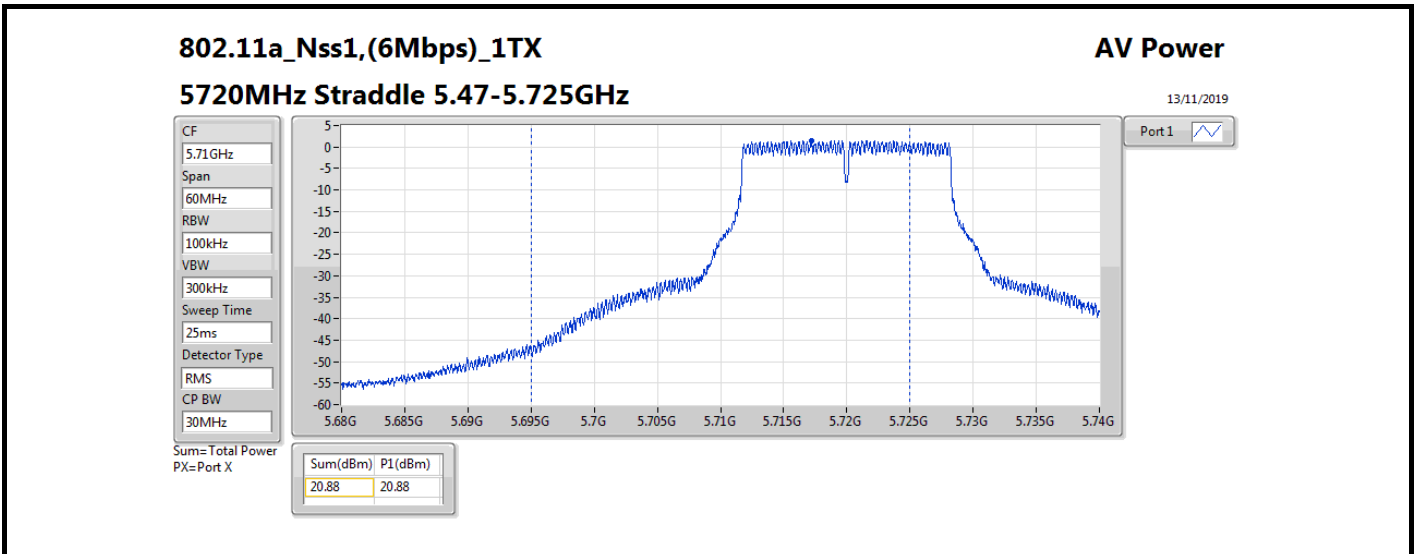

**DG** = Directional Gain; **Port X** = Port X output power

802.11ax HEW80\_Nss1,(MCS0)\_1TX

AV Power

5690MHz Straddle 5.47-5.725GHz

07/11/2019

CF  
5.65GHz  
Span  
300MHz  
RBW  
100kHz  
VBW  
300kHz  
Sweep Time  
25ms  
Detector Type  
RMS  
CP BW  
150MHz