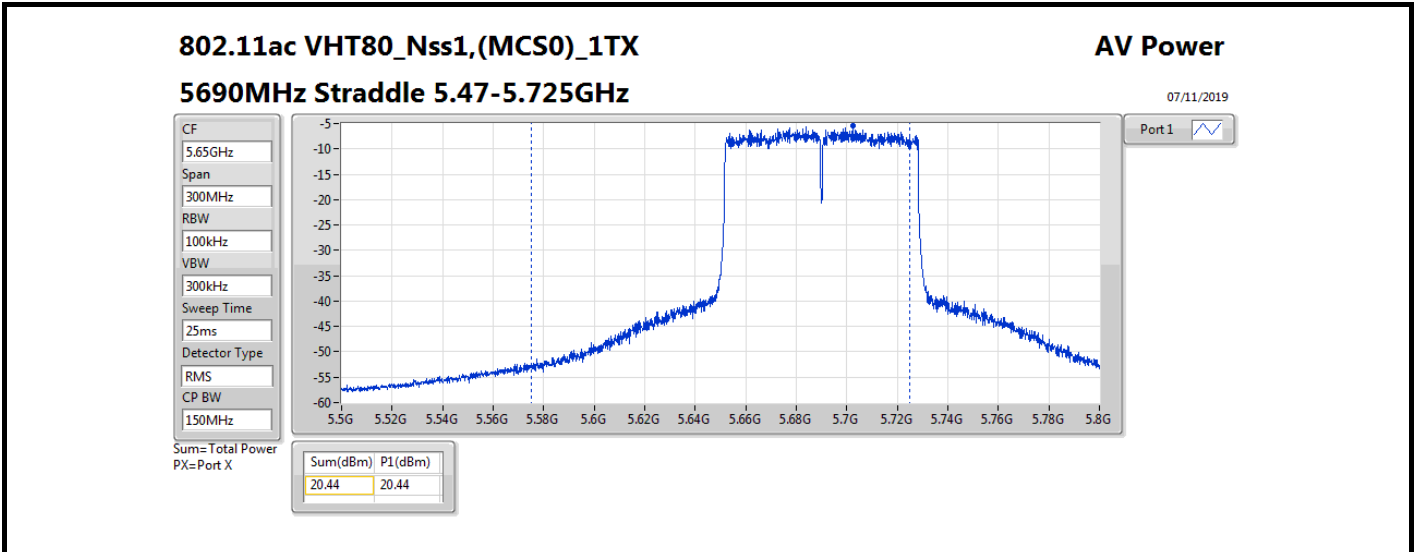

**Average Power\_Non-Beamforming\_Sample 2\_Radio 3\_Omni\_1T1S Appendix B.15**

Mode	Result	DG (dBi)	Port 1 (dBm)	Total Power (dBm)	Power Limit (dBm)	EIRP (dBm)	EIRP Limit (dBm)
5510MHz_TnomVnom	Pass	8.00	15.39	15.39	21.98	23.39	30.00
5550MHz_TnomVnom	Pass	8.00	21.46	21.46	21.98	29.46	30.00
5670MHz_TnomVnom	Pass	8.00	18.80	18.80	21.98	26.80	30.00
5710MHz Straddle 5.47-5.725GHz_TnomVnom	Pass	8.00	21.31	21.31	21.98	29.31	30.00
5710MHz Straddle 5.725-5.85GHz_TnomVnom	Pass	8.00	11.57	11.57	28.00	19.57	36.00
802.11ax HEW80_Nss1,(MCS0)_1TX	-	-	-	-	-	-	-
5290MHz_TnomVnom	Pass	8.00	15.44	15.44	21.98	23.44	30.00
5530MHz_TnomVnom	Pass	8.00	14.39	14.39	21.98	22.39	30.00
5610MHz_TnomVnom	Pass	8.00	19.53	19.53	21.98	27.53	30.00
5690MHz Straddle 5.47-5.725GHz_TnomVnom	Pass	8.00	20.53	20.53	21.98	28.53	30.00
5690MHz Straddle 5.725-5.85GHz_TnomVnom	Pass	8.00	7.25	7.25	28.00	15.25	36.00

**DG** = Directional Gain; **Port X** = Port X output power

802.11ax HEW80\_Nss1,(MCS0)\_1TX

AV Power

5690MHz Straddle 5.47-5.725GHz

07/11/2019

CF  
5.65GHz  
Span  
300MHz  
RBW  
100kHz  
VBW  
300kHz  
Sweep Time  
25ms  
Detector Type  
RMS  
CP BW  
150MHz