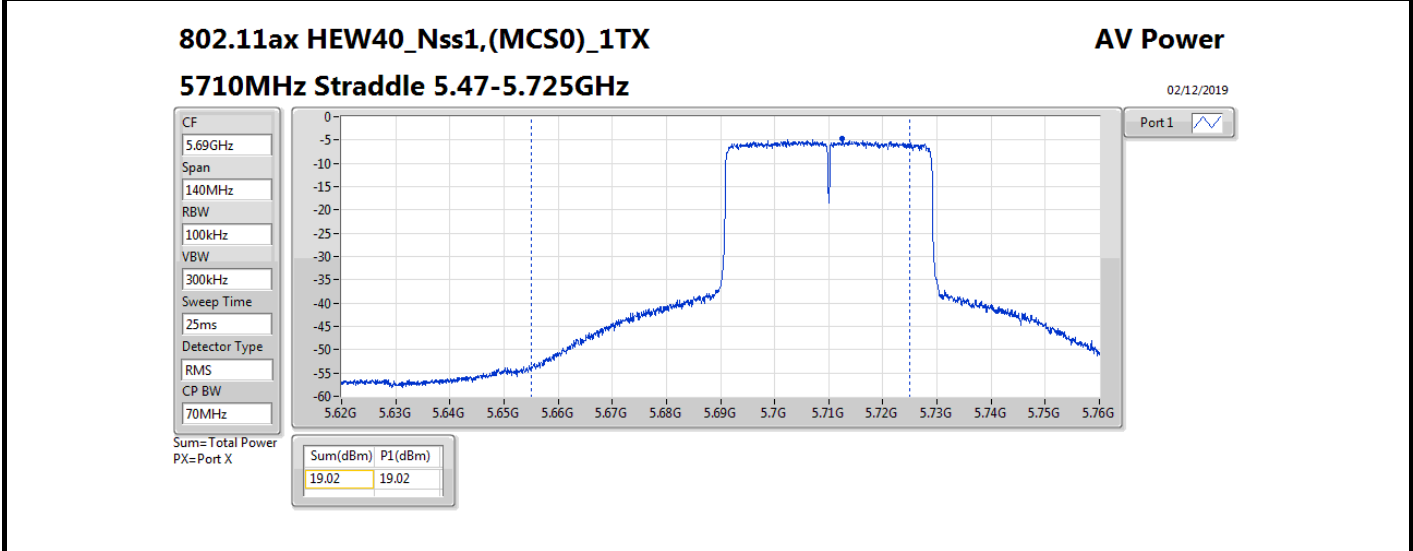

**Average Power\_Non-Beamforming\_Sample 2\_Radio 3\_Panel 1\_1T1S Appendix B.17**

Mode	Result	DG (dBi)	Port 1 (dBm)	Total Power (dBm)	Power Limit (dBm)	EIRP (dBm)	EIRP Limit (dBm)
5510MHz	Pass	10.70	14.54	14.54	19.28	25.24	30.00
5550MHz	Pass	10.70	19.04	19.04	19.28	29.74	30.00
5670MHz	Pass	10.70	16.37	16.37	19.28	27.07	30.00
5710MHz Straddle 5.47-5.725GHz	Pass	10.70	19.02	19.02	19.28	29.72	30.00
5710MHz Straddle 5.725-5.85GHz	Pass	10.70	9.02	9.02	25.30	19.72	36.00
802.11ax HEW80_Nss1,(MCS0)_1TX	-	-	-	-	-	-	-
5290MHz	Pass	10.70	14.15	14.15	19.28	24.85	30.00
5530MHz	Pass	10.70	14.51	14.51	19.28	25.21	30.00
5610MHz	Pass	10.70	17.36	17.36	19.28	28.06	30.00
5690MHz Straddle 5.47-5.725GHz	Pass	10.70	19.24	19.24	19.28	29.94	30.00
5690MHz Straddle 5.725-5.85GHz	Pass	10.70	5.52	5.52	25.30	16.22	36.00

**DG** = Directional Gain; **Port X** = Port X output power

802.11ax HEW80\_Nss1,(MCS0)\_1TX

AV Power

5690MHz Straddle 5.47-5.725GHz

02/12/2019

CF  
5.65GHz  
Span  
300MHz  
RBW  
100kHz  
VBW  
300kHz  
Sweep Time  
25ms  
Detector Type  
RMS  
CP BW  
150MHz