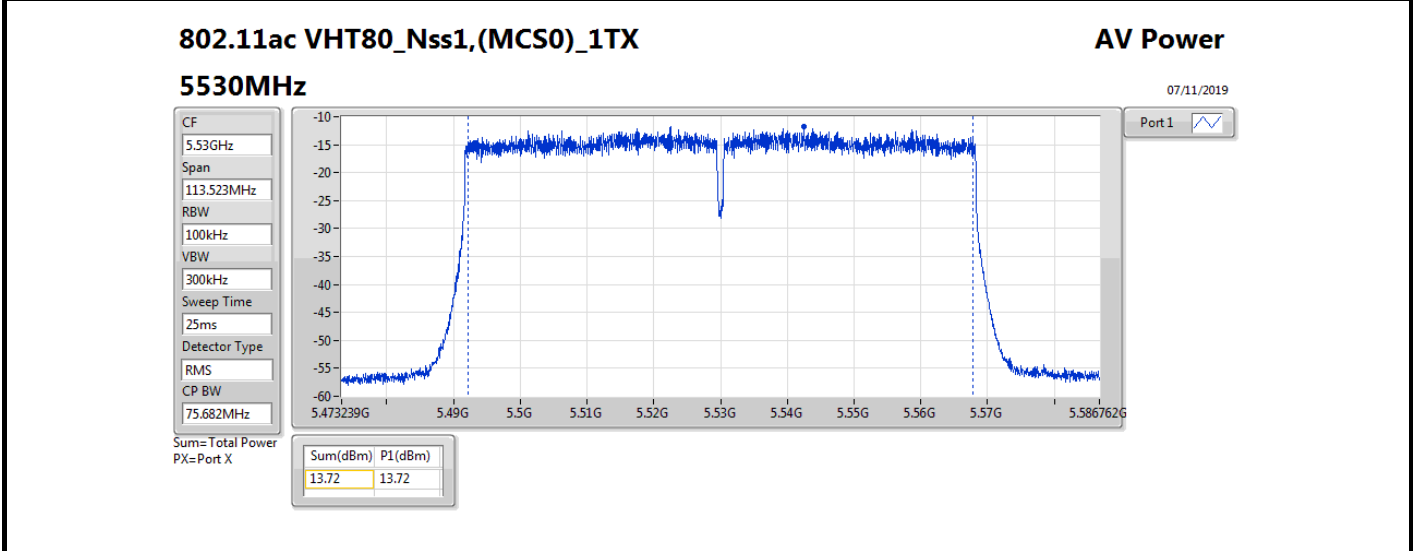

**Average Power\_Non-Beamforming\_Sample 2\_Radio 3\_Omni\_1T1S Appendix B.15**

Mode	Result	DG (dBi)	Port 1 (dBm)	Total Power (dBm)	Power Limit (dBm)	EIRP (dBm)	EIRP Limit (dBm)
5510MHz_TnomVnom	Pass	8.00	15.39	15.39	21.98	23.39	30.00
5550MHz_TnomVnom	Pass	8.00	21.46	21.46	21.98	29.46	30.00
5670MHz_TnomVnom	Pass	8.00	18.80	18.80	21.98	26.80	30.00
5710MHz Straddle 5.47-5.725GHz_TnomVnom	Pass	8.00	21.31	21.31	21.98	29.31	30.00
5710MHz Straddle 5.725-5.85GHz_TnomVnom	Pass	8.00	11.57	11.57	28.00	19.57	36.00
802.11ax HEW80_Nss1,(MCS0)_1TX	-	-	-	-	-	-	-
5290MHz_TnomVnom	Pass	8.00	15.44	15.44	21.98	23.44	30.00
5530MHz_TnomVnom	Pass	8.00	14.39	14.39	21.98	22.39	30.00
5610MHz_TnomVnom	Pass	8.00	19.53	19.53	21.98	27.53	30.00
5690MHz Straddle 5.47-5.725GHz_TnomVnom	Pass	8.00	20.53	20.53	21.98	28.53	30.00
5690MHz Straddle 5.725-5.85GHz_TnomVnom	Pass	8.00	7.25	7.25	28.00	15.25	36.00

**DG** = Directional Gain; **Port X** = Port X output power

802.11ax HEW80\_Nss1,(MCS0)\_1TX

AV Power

5690MHz Straddle 5.47-5.725GHz

07/11/2019

CF  
5.65GHz  
Span  
300MHz  
RBW  
100kHz  
VBW  
300kHz  
Sweep Time  
25ms  
Detector Type  
RMS  
CP BW  
150MHz