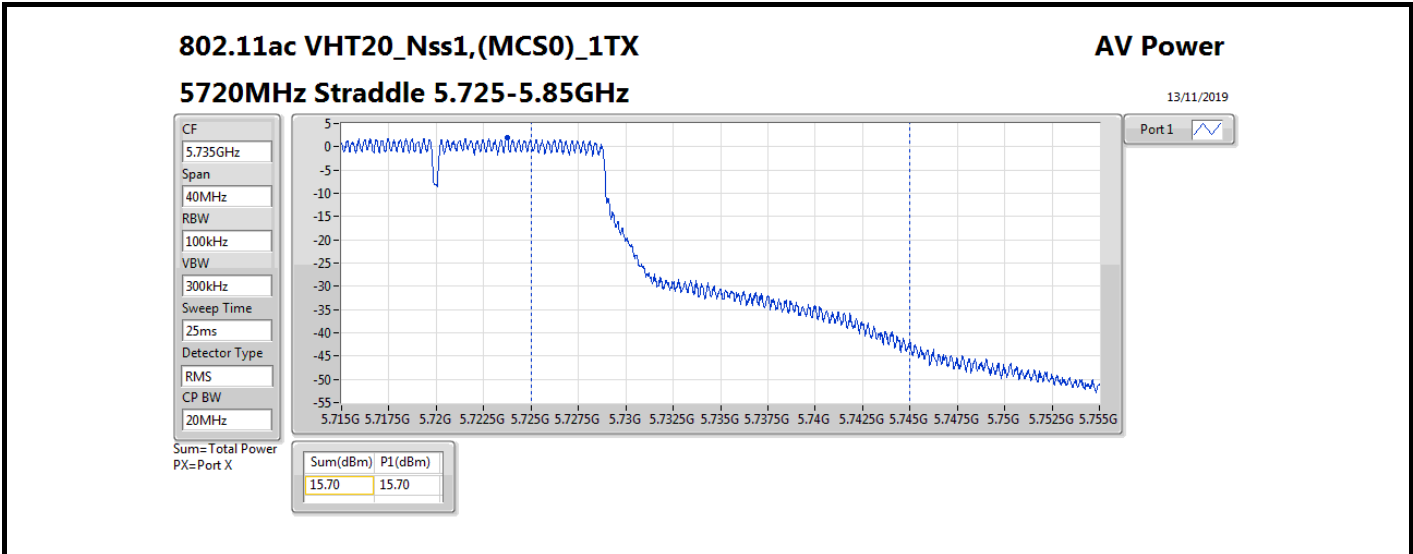

**DG** = Directional Gain; **Port X** = Port X output power

802.11ax HEW80\_Nss1,(MCS0)\_1TX

AV Power

5690MHz Straddle 5.47-5.725GHz

07/11/2019

CF  
5.65GHz  
Span  
300MHz  
RBW  
100kHz  
VBW  
300kHz  
Sweep Time  
25ms  
Detector Type  
RMS  
CP BW  
150MHz