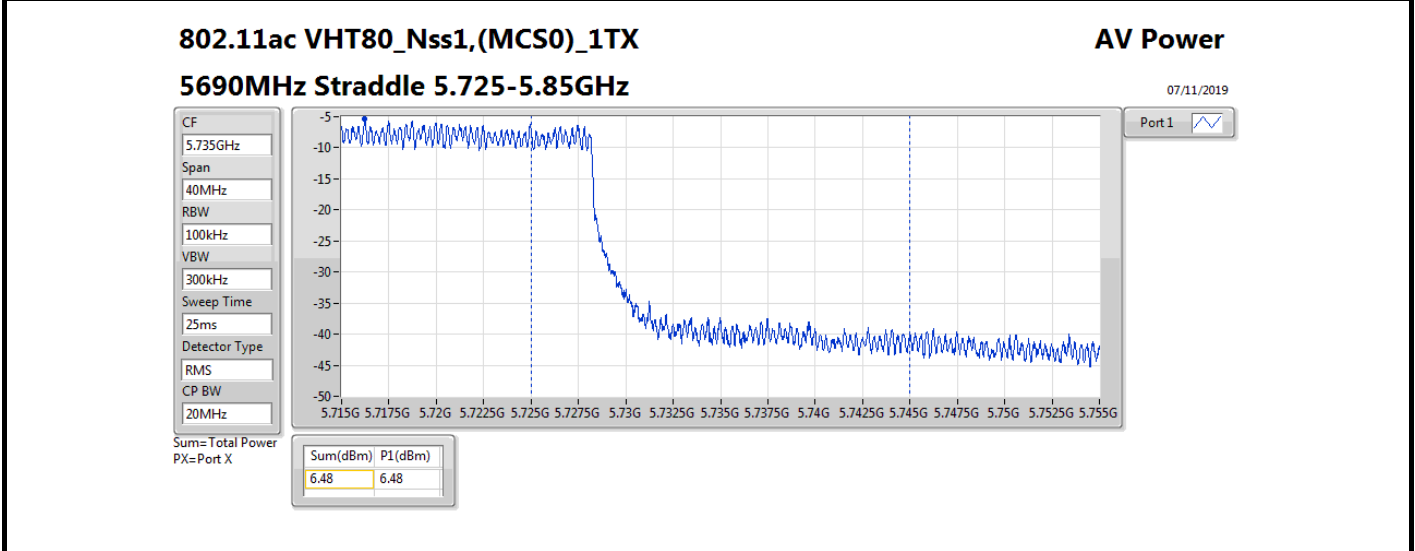

**Average Power\_Non-Beamforming\_Sample 2\_Radio 3\_Omni\_1T1S Appendix B.15**

Mode	Result	DG (dBi)	Port 1 (dBm)	Total Power (dBm)	Power Limit (dBm)	EIRP (dBm)	EIRP Limit (dBm)
5510MHz_TnomVnom	Pass	8.00	15.39	15.39	21.98	23.39	30.00
5550MHz_TnomVnom	Pass	8.00	21.46	21.46	21.98	29.46	30.00
5670MHz_TnomVnom	Pass	8.00	18.80	18.80	21.98	26.80	30.00
5710MHz Straddle 5.47-5.725GHz_TnomVnom	Pass	8.00	21.31	21.31	21.98	29.31	30.00
5710MHz Straddle 5.725-5.85GHz_TnomVnom	Pass	8.00	11.57	11.57	28.00	19.57	36.00
802.11ax HEW80_Nss1,(MCS0)_1TX	-	-	-	-	-	-	-
5290MHz_TnomVnom	Pass	8.00	15.44	15.44	21.98	23.44	30.00
5530MHz_TnomVnom	Pass	8.00	14.39	14.39	21.98	22.39	30.00
5610MHz_TnomVnom	Pass	8.00	19.53	19.53	21.98	27.53	30.00
5690MHz Straddle 5.47-5.725GHz_TnomVnom	Pass	8.00	20.53	20.53	21.98	28.53	30.00
5690MHz Straddle 5.725-5.85GHz_TnomVnom	Pass	8.00	7.25	7.25	28.00	15.25	36.00

**DG** = Directional Gain; **Port X** = Port X output power

802.11ax HEW80\_Nss1,(MCS0)\_1TX

AV Power

5690MHz Straddle 5.47-5.725GHz

07/11/2019

CF  
5.65GHz  
Span  
300MHz  
RBW  
100kHz  
VBW  
300kHz  
Sweep Time  
25ms  
Detector Type  
RMS  
CP BW  
150MHz