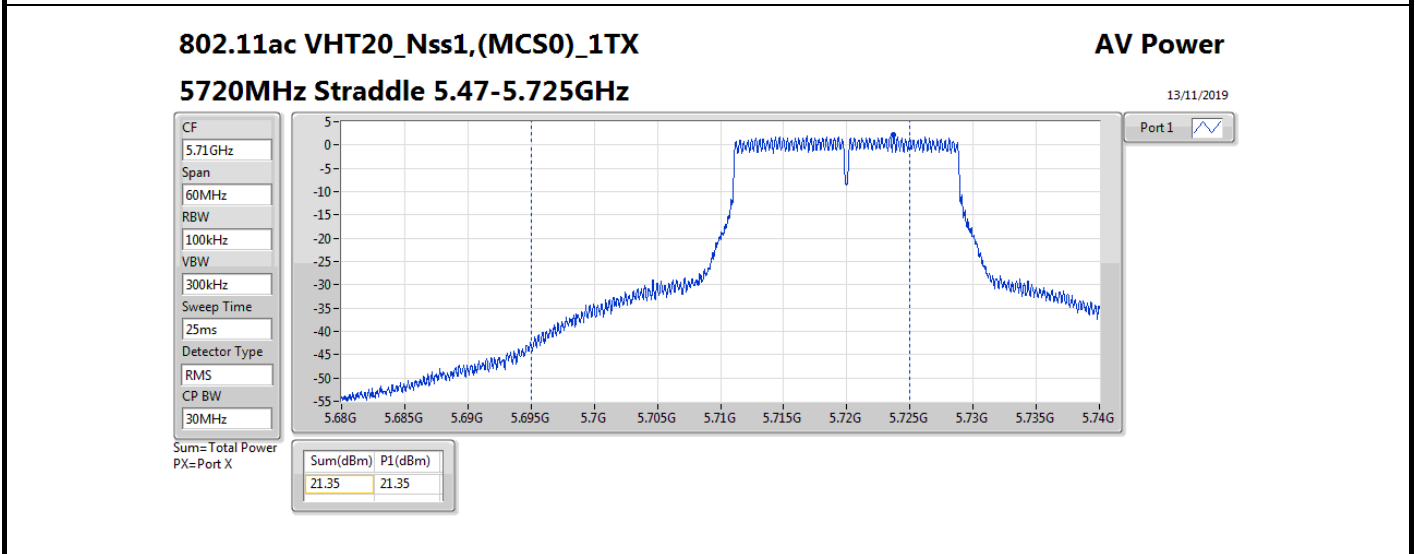

**DG** = Directional Gain; **Port X** = Port X output power

802.11ax HEW80\_Nss1,(MCS0)\_1TX

AV Power

5690MHz Straddle 5.47-5.725GHz

07/11/2019

CF  
5.65GHz  
Span  
300MHz  
RBW  
100kHz  
VBW  
300kHz  
Sweep Time  
25ms  
Detector Type  
RMS  
CP BW  
150MHz