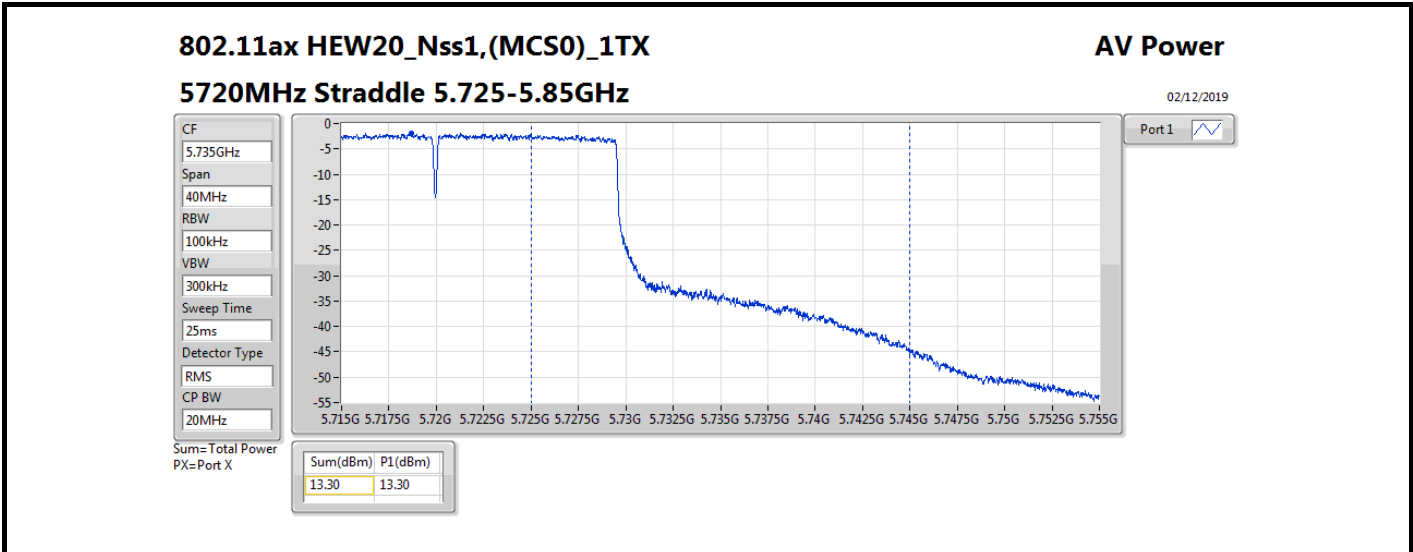

**Average Power\_Non-Beamforming\_Sample 2\_Radio 3\_Panel 1\_1T1S Appendix B.17**

Mode	Result	DG (dBi)	Port 1 (dBm)	Total Power (dBm)	Power Limit (dBm)	EIRP (dBm)	EIRP Limit (dBm)
5510MHz	Pass	10.70	14.54	14.54	19.28	25.24	30.00
5550MHz	Pass	10.70	19.04	19.04	19.28	29.74	30.00
5670MHz	Pass	10.70	16.37	16.37	19.28	27.07	30.00
5710MHz Straddle 5.47-5.725GHz	Pass	10.70	19.02	19.02	19.28	29.72	30.00
5710MHz Straddle 5.725-5.85GHz	Pass	10.70	9.02	9.02	25.30	19.72	36.00
802.11ax HEW80_Nss1,(MCS0)_1TX	-	-	-	-	-	-	-
5290MHz	Pass	10.70	14.15	14.15	19.28	24.85	30.00
5530MHz	Pass	10.70	14.51	14.51	19.28	25.21	30.00
5610MHz	Pass	10.70	17.36	17.36	19.28	28.06	30.00
5690MHz Straddle 5.47-5.725GHz	Pass	10.70	19.24	19.24	19.28	29.94	30.00
5690MHz Straddle 5.725-5.85GHz	Pass	10.70	5.52	5.52	25.30	16.22	36.00

**DG** = Directional Gain; **Port X** = Port X output power

802.11ax HEW80\_Nss1,(MCS0)\_1TX

AV Power

5690MHz Straddle 5.47-5.725GHz

02/12/2019

CF  
5.65GHz  
Span  
300MHz  
RBW  
100kHz  
VBW  
300kHz  
Sweep Time  
25ms  
Detector Type  
RMS  
CP BW  
150MHz