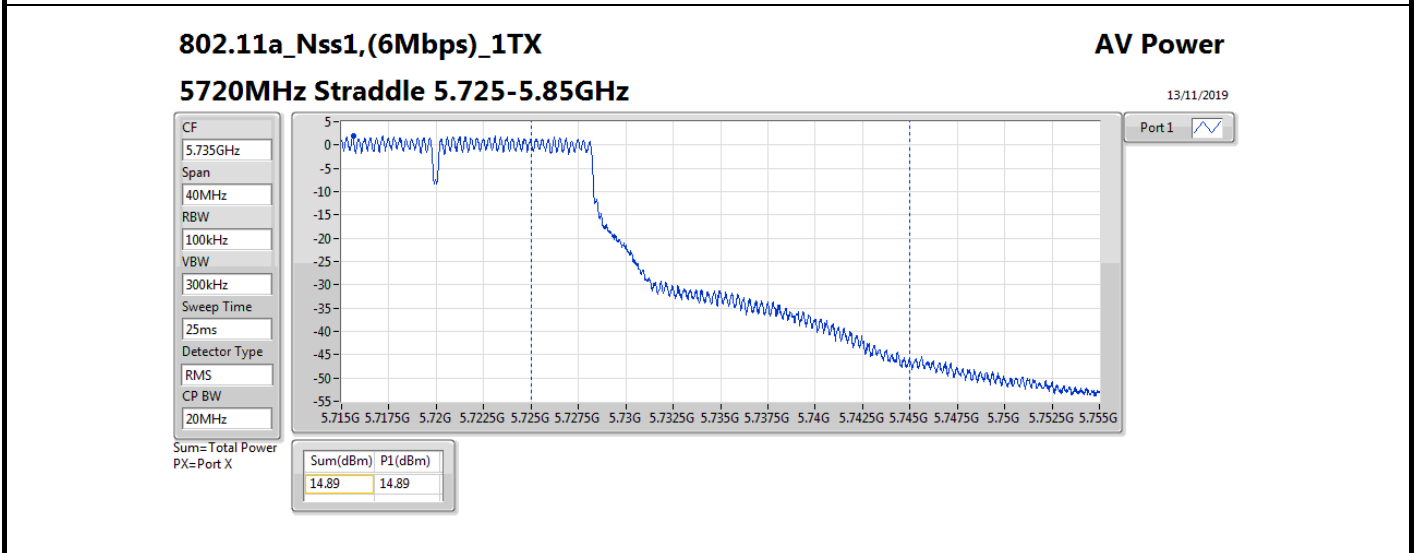

**DG** = Directional Gain; **Port X** = Port X output power

802.11ax HEW80\_Nss1,(MCS0)\_1TX

AV Power

5690MHz Straddle 5.47-5.725GHz

07/11/2019

CF  
5.65GHz  
Span  
300MHz  
RBW  
100kHz  
VBW  
300kHz  
Sweep Time  
25ms  
Detector Type  
RMS  
CP BW  
150MHz