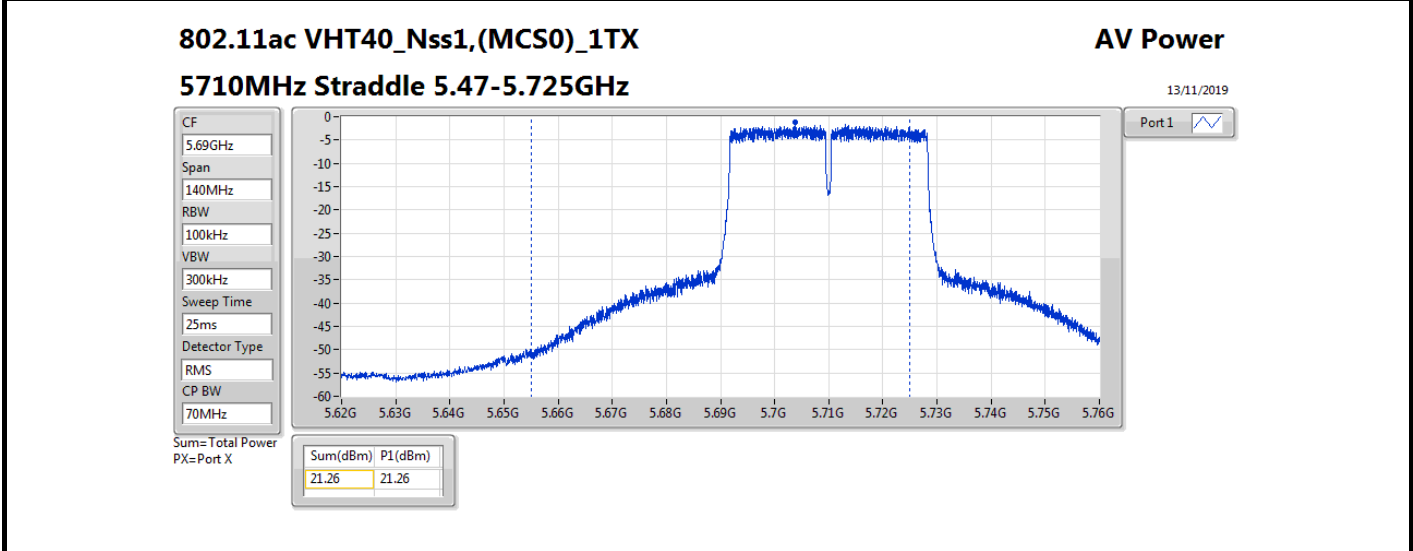

**DG** = Directional Gain; **Port X** = Port X output power

802.11ax HEW80\_Nss1,(MCS0)\_1TX

AV Power

5690MHz Straddle 5.47-5.725GHz

07/11/2019

CF  
5.65GHz  
Span  
300MHz  
RBW  
100kHz  
VBW  
300kHz  
Sweep Time  
25ms  
Detector Type  
RMS  
CP BW  
150MHz