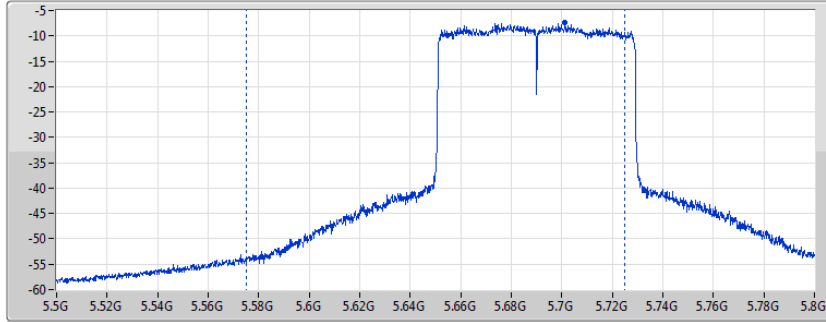

**Average Power\_Non-Beamforming\_Sample 2\_Radio 3\_Panel 1\_1T1S Appendix B.17**

Mode	Result	DG (dBi)	Port 1 (dBm)	Total Power (dBm)	Power Limit (dBm)	EIRP (dBm)	EIRP Limit (dBm)
5510MHz	Pass	10.70	14.54	14.54	19.28	25.24	30.00
5550MHz	Pass	10.70	19.04	19.04	19.28	29.74	30.00
5670MHz	Pass	10.70	16.37	16.37	19.28	27.07	30.00
5710MHz Straddle 5.47-5.725GHz	Pass	10.70	19.02	19.02	19.28	29.72	30.00
5710MHz Straddle 5.725-5.85GHz	Pass	10.70	9.02	9.02	25.30	19.72	36.00
802.11ax HEW80_Nss1,(MCS0)_1TX	-	-	-	-	-	-	-
5290MHz	Pass	10.70	14.15	14.15	19.28	24.85	30.00
5530MHz	Pass	10.70	14.51	14.51	19.28	25.21	30.00
5610MHz	Pass	10.70	17.36	17.36	19.28	28.06	30.00
5690MHz Straddle 5.47-5.725GHz	Pass	10.70	19.24	19.24	19.28	29.94	30.00
5690MHz Straddle 5.725-5.85GHz	Pass	10.70	5.52	5.52	25.30	16.22	36.00

**DG** = Directional Gain; **Port X** = Port X output power

802.11ax HEW80\_Nss1,(MCS0)\_1TX

AV Power

5690MHz Straddle 5.47-5.725GHz

02/12/2019

CF  
5.65GHz  
Span  
300MHz  
RBW  
100kHz  
VBW  
300kHz  
Sweep Time  
25ms  
Detector Type  
RMS  
CP BW  
150MHz