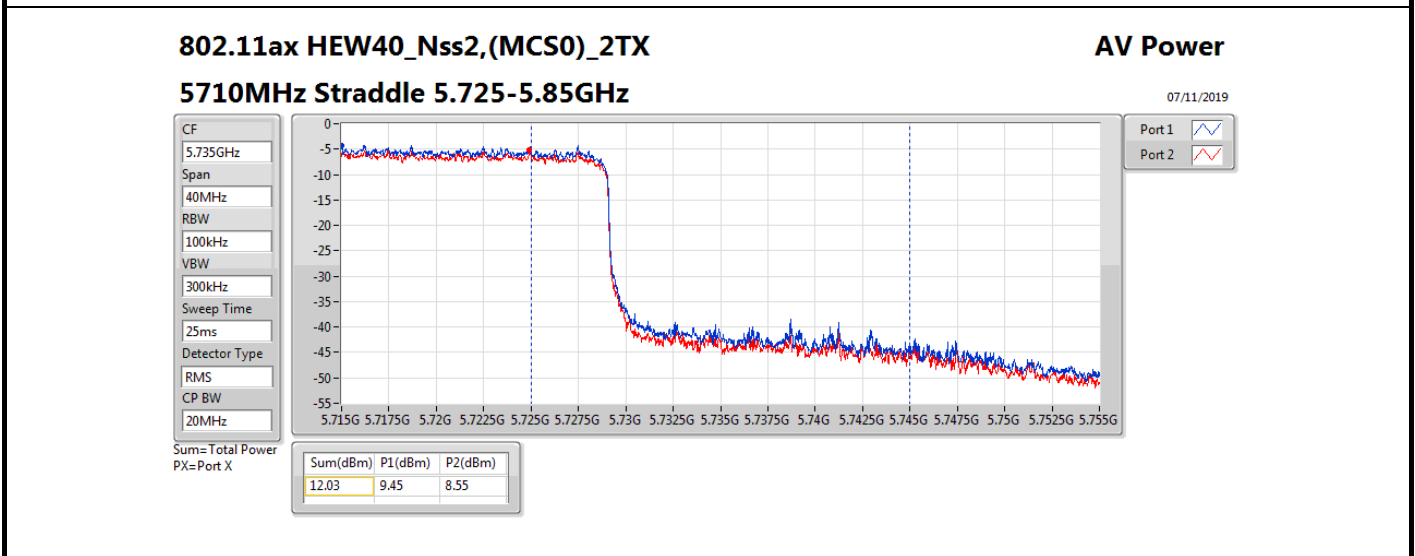

**Average Power\_Non-Beamforming\_Sample 2\_Radio 3\_Omni\_2T2S Appendix B.16**

Mode	Result	DG (dBi)	Port 1 (dBm)	Port 2 (dBm)	Total Power (dBm)	Power Limit (dBm)	EIRP (dBm)	EIRP Limit (dBm)
5510MHz_TnomVnom	Pass	8.00	14.28	13.84	17.08	21.98	25.08	30.00
5550MHz_TnomVnom	Pass	8.00	18.74	18.17	21.47	21.98	29.47	30.00
5670MHz_TnomVnom	Pass	8.00	16.86	16.28	19.59	21.98	27.59	30.00
5710MHz Straddle 5.47-5.725GHz_TnomVnom	Pass	8.00	18.81	18.08	21.47	21.98	29.47	30.00
5710MHz Straddle 5.725-5.85GHz_TnomVnom	Pass	8.00	9.45	8.55	12.03	28.00	20.03	36.00
802.11ax HEW80_Nss2,(MCS0)_2TX	-	-	-	-	-	-	-	-
5290MHz_TnomVnom	Pass	8.00	13.11	13.52	16.33	21.98	24.33	30.00
5530MHz_TnomVnom	Pass	8.00	13.28	12.87	16.09	21.98	24.09	30.00
5610MHz_TnomVnom	Pass	8.00	18.82	18.08	21.48	21.98	29.48	30.00
5690MHz Straddle 5.47-5.725GHz_TnomVnom	Pass	8.00	18.72	17.93	21.35	21.98	29.35	30.00
5690MHz Straddle 5.725-5.85GHz_TnomVnom	Pass	8.00	5.77	4.75	8.30	28.00	16.30	36.00

**DG** = Directional Gain; **Port X** = Port X output power

802.11ax HEW80\_Nss2,(MCS0)\_2TX

AV Power

5690MHz Straddle 5.47-5.725GHz

07/11/2019

CF  
5.65GHz  
Span  
300MHz  
RBW  
100kHz  
VBW  
300kHz  
Sweep Time  
25ms  
Detector Type  
RMS  
CP BW  
150MHz