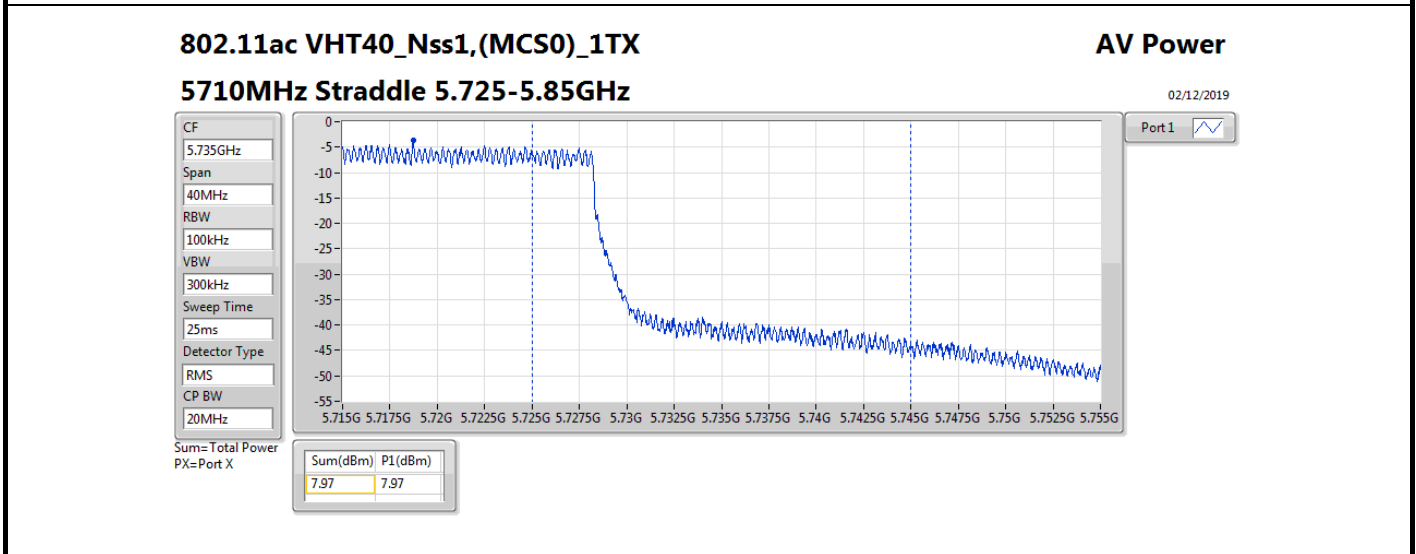

**Average Power\_Non-Beamforming\_Sample 2\_Radio 3\_Panel 1\_1T1S Appendix B.17**

Mode	Result	DG (dBi)	Port 1 (dBm)	Total Power (dBm)	Power Limit (dBm)	EIRP (dBm)	EIRP Limit (dBm)
5510MHz	Pass	10.70	14.54	14.54	19.28	25.24	30.00
5550MHz	Pass	10.70	19.04	19.04	19.28	29.74	30.00
5670MHz	Pass	10.70	16.37	16.37	19.28	27.07	30.00
5710MHz Straddle 5.47-5.725GHz	Pass	10.70	19.02	19.02	19.28	29.72	30.00
5710MHz Straddle 5.725-5.85GHz	Pass	10.70	9.02	9.02	25.30	19.72	36.00
802.11ax HEW80_Nss1,(MCS0)_1TX	-	-	-	-	-	-	-
5290MHz	Pass	10.70	14.15	14.15	19.28	24.85	30.00
5530MHz	Pass	10.70	14.51	14.51	19.28	25.21	30.00
5610MHz	Pass	10.70	17.36	17.36	19.28	28.06	30.00
5690MHz Straddle 5.47-5.725GHz	Pass	10.70	19.24	19.24	19.28	29.94	30.00
5690MHz Straddle 5.725-5.85GHz	Pass	10.70	5.52	5.52	25.30	16.22	36.00

**DG** = Directional Gain; **Port X** = Port X output power

802.11ax HEW80\_Nss1,(MCS0)\_1TX

AV Power

5690MHz Straddle 5.47-5.725GHz

02/12/2019

CF  
5.65GHz  
Span  
300MHz  
RBW  
100kHz  
VBW  
300kHz  
Sweep Time  
25ms  
Detector Type  
RMS  
CP BW  
150MHz