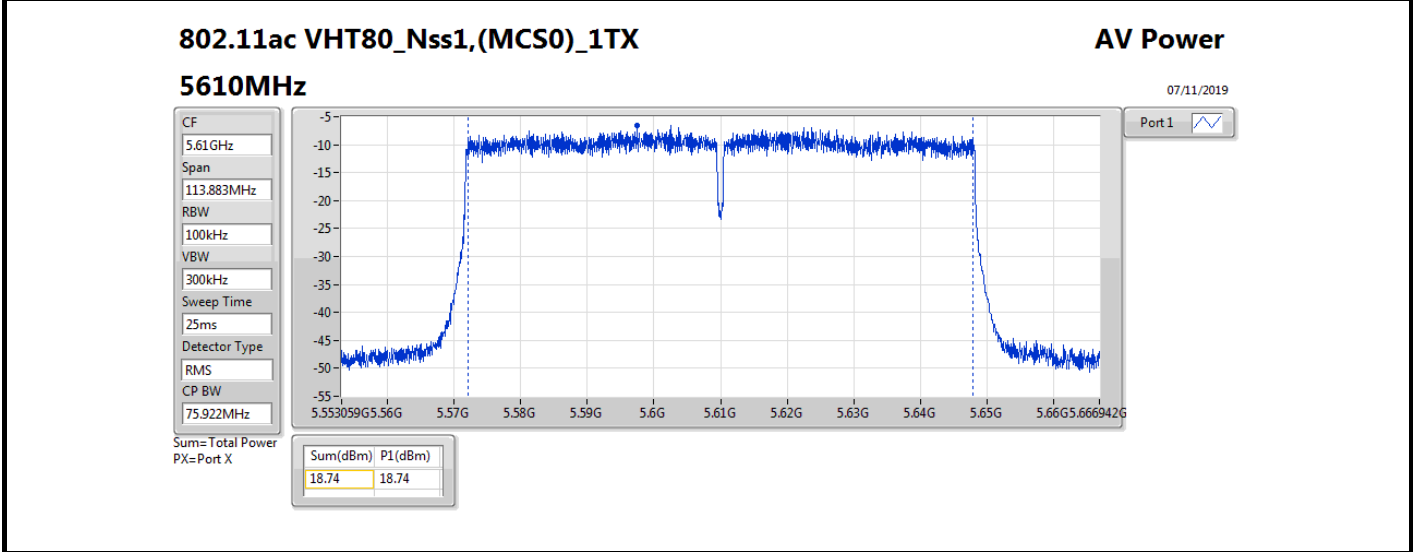

**Average Power\_Non-Beamforming\_Sample 2\_Radio 3\_Omni\_1T1S Appendix B.15**

Mode	Result	DG (dBi)	Port 1 (dBm)	Total Power (dBm)	Power Limit (dBm)	EIRP (dBm)	EIRP Limit (dBm)
5510MHz_TnomVnom	Pass	8.00	15.39	15.39	21.98	23.39	30.00
5550MHz_TnomVnom	Pass	8.00	21.46	21.46	21.98	29.46	30.00
5670MHz_TnomVnom	Pass	8.00	18.80	18.80	21.98	26.80	30.00
5710MHz Straddle 5.47-5.725GHz_TnomVnom	Pass	8.00	21.31	21.31	21.98	29.31	30.00
5710MHz Straddle 5.725-5.85GHz_TnomVnom	Pass	8.00	11.57	11.57	28.00	19.57	36.00
802.11ax HEW80_Nss1,(MCS0)_1TX	-	-	-	-	-	-	-
5290MHz_TnomVnom	Pass	8.00	15.44	15.44	21.98	23.44	30.00
5530MHz_TnomVnom	Pass	8.00	14.39	14.39	21.98	22.39	30.00
5610MHz_TnomVnom	Pass	8.00	19.53	19.53	21.98	27.53	30.00
5690MHz Straddle 5.47-5.725GHz_TnomVnom	Pass	8.00	20.53	20.53	21.98	28.53	30.00
5690MHz Straddle 5.725-5.85GHz_TnomVnom	Pass	8.00	7.25	7.25	28.00	15.25	36.00

**DG** = Directional Gain; **Port X** = Port X output power

802.11ax HEW80\_Nss1,(MCS0)\_1TX

AV Power

5690MHz Straddle 5.47-5.725GHz

07/11/2019

CF  
5.65GHz  
Span  
300MHz  
RBW  
100kHz  
VBW  
300kHz  
Sweep Time  
25ms  
Detector Type  
RMS  
CP BW  
150MHz