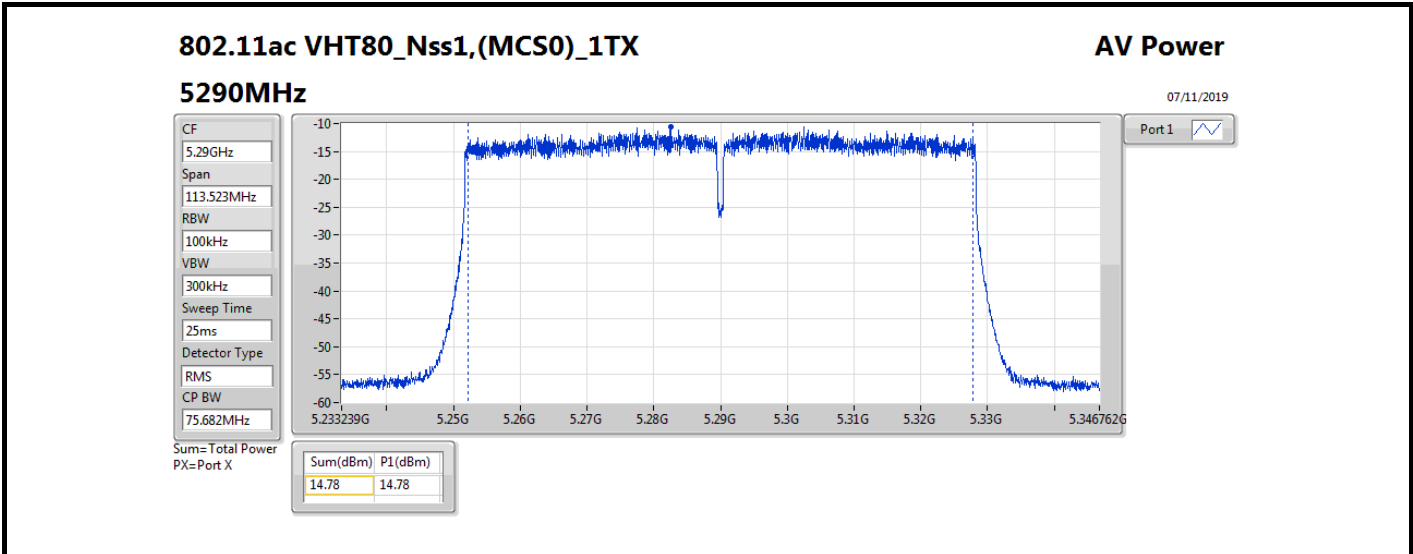

**Average Power\_Non-Beamforming\_Sample 2\_Radio 3\_Omni\_1T1S Appendix B.15**

Mode	Result	DG (dBi)	Port 1 (dBm)	Total Power (dBm)	Power Limit (dBm)	EIRP (dBm)	EIRP Limit (dBm)
5510MHz_TnomVnom	Pass	8.00	15.39	15.39	21.98	23.39	30.00
5550MHz_TnomVnom	Pass	8.00	21.46	21.46	21.98	29.46	30.00
5670MHz_TnomVnom	Pass	8.00	18.80	18.80	21.98	26.80	30.00
5710MHz Straddle 5.47-5.725GHz_TnomVnom	Pass	8.00	21.31	21.31	21.98	29.31	30.00
5710MHz Straddle 5.725-5.85GHz_TnomVnom	Pass	8.00	11.57	11.57	28.00	19.57	36.00
802.11ax HEW80_Nss1,(MCS0)_1TX	-	-	-	-	-	-	-
5290MHz_TnomVnom	Pass	8.00	15.44	15.44	21.98	23.44	30.00
5530MHz_TnomVnom	Pass	8.00	14.39	14.39	21.98	22.39	30.00
5610MHz_TnomVnom	Pass	8.00	19.53	19.53	21.98	27.53	30.00
5690MHz Straddle 5.47-5.725GHz_TnomVnom	Pass	8.00	20.53	20.53	21.98	28.53	30.00
5690MHz Straddle 5.725-5.85GHz_TnomVnom	Pass	8.00	7.25	7.25	28.00	15.25	36.00

**DG** = Directional Gain; **Port X** = Port X output power

802.11ax HEW80\_Nss1,(MCS0)\_1TX

AV Power

5690MHz Straddle 5.47-5.725GHz

07/11/2019

CF  
5.65GHz  
Span  
300MHz  
RBW  
100kHz  
VBW  
300kHz  
Sweep Time  
25ms  
Detector Type  
RMS  
CP BW  
150MHz