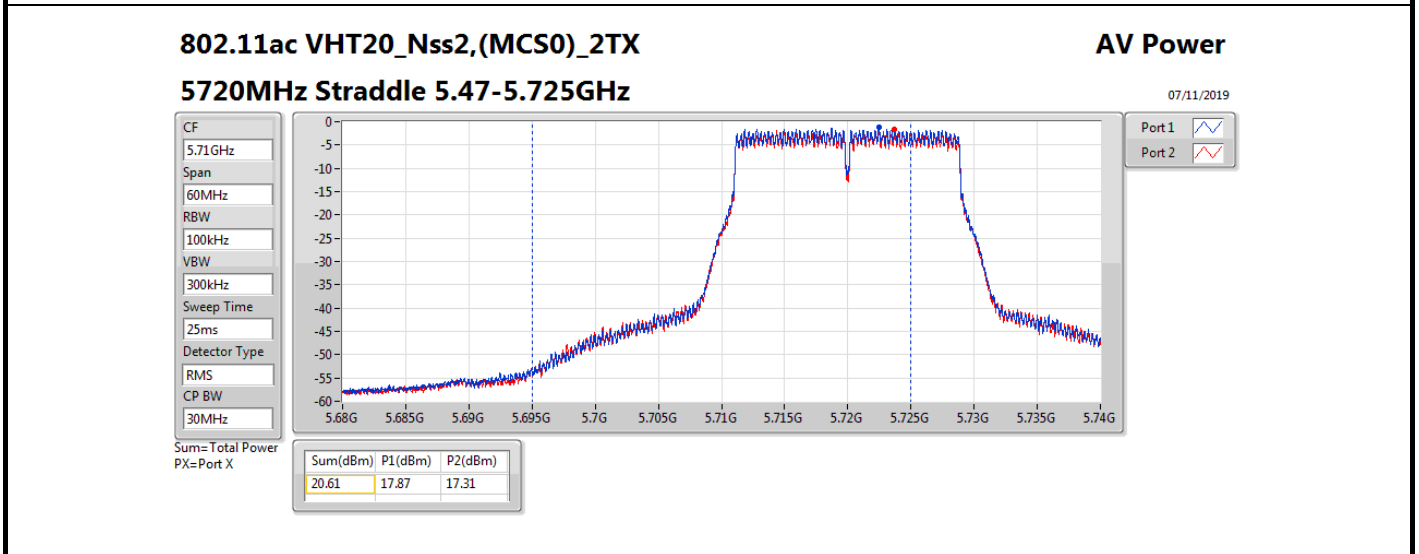

**Average Power\_Non-Beamforming\_Sample 2\_Radio 3\_Omni\_2T2S Appendix B.16**

Mode	Result	DG (dBi)	Port 1 (dBm)	Port 2 (dBm)	Total Power (dBm)	Power Limit (dBm)	EIRP (dBm)	EIRP Limit (dBm)
5510MHz_TnomVnom	Pass	8.00	14.28	13.84	17.08	21.98	25.08	30.00
5550MHz_TnomVnom	Pass	8.00	18.74	18.17	21.47	21.98	29.47	30.00
5670MHz_TnomVnom	Pass	8.00	16.86	16.28	19.59	21.98	27.59	30.00
5710MHz Straddle 5.47-5.725GHz_TnomVnom	Pass	8.00	18.81	18.08	21.47	21.98	29.47	30.00
5710MHz Straddle 5.725-5.85GHz_TnomVnom	Pass	8.00	9.45	8.55	12.03	28.00	20.03	36.00
802.11ax HEW80_Nss2,(MCS0)_2TX	-	-	-	-	-	-	-	-
5290MHz_TnomVnom	Pass	8.00	13.11	13.52	16.33	21.98	24.33	30.00
5530MHz_TnomVnom	Pass	8.00	13.28	12.87	16.09	21.98	24.09	30.00
5610MHz_TnomVnom	Pass	8.00	18.82	18.08	21.48	21.98	29.48	30.00
5690MHz Straddle 5.47-5.725GHz_TnomVnom	Pass	8.00	18.72	17.93	21.35	21.98	29.35	30.00
5690MHz Straddle 5.725-5.85GHz_TnomVnom	Pass	8.00	5.77	4.75	8.30	28.00	16.30	36.00

**DG** = Directional Gain; **Port X** = Port X output power

802.11ax HEW80\_Nss2,(MCS0)\_2TX

AV Power

5690MHz Straddle 5.47-5.725GHz

07/11/2019

CF  
5.65GHz  
Span  
300MHz  
RBW  
100kHz  
VBW  
300kHz  
Sweep Time  
25ms  
Detector Type  
RMS  
CP BW  
150MHz