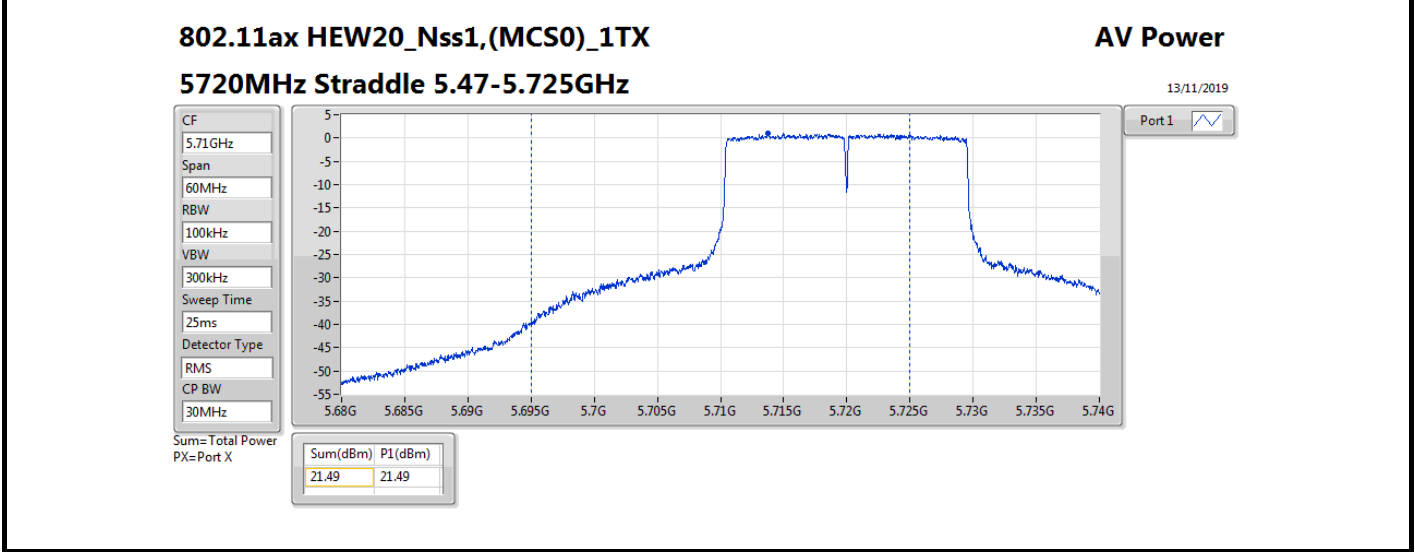

**Average Power\_Non-Beamforming\_Sample 2\_Radio 3\_Omni\_1T1S Appendix B.15**

Mode	Result	DG (dBi)	Port 1 (dBm)	Total Power (dBm)	Power Limit (dBm)	EIRP (dBm)	EIRP Limit (dBm)
5510MHz_TnomVnom	Pass	8.00	15.39	15.39	21.98	23.39	30.00
5550MHz_TnomVnom	Pass	8.00	21.46	21.46	21.98	29.46	30.00
5670MHz_TnomVnom	Pass	8.00	18.80	18.80	21.98	26.80	30.00
5710MHz Straddle 5.47-5.725GHz_TnomVnom	Pass	8.00	21.31	21.31	21.98	29.31	30.00
5710MHz Straddle 5.725-5.85GHz_TnomVnom	Pass	8.00	11.57	11.57	28.00	19.57	36.00
802.11ax HEW80_Nss1,(MCS0)_1TX	-	-	-	-	-	-	-
5290MHz_TnomVnom	Pass	8.00	15.44	15.44	21.98	23.44	30.00
5530MHz_TnomVnom	Pass	8.00	14.39	14.39	21.98	22.39	30.00
5610MHz_TnomVnom	Pass	8.00	19.53	19.53	21.98	27.53	30.00
5690MHz Straddle 5.47-5.725GHz_TnomVnom	Pass	8.00	20.53	20.53	21.98	28.53	30.00
5690MHz Straddle 5.725-5.85GHz_TnomVnom	Pass	8.00	7.25	7.25	28.00	15.25	36.00

**DG** = Directional Gain; **Port X** = Port X output power

802.11ax HEW80\_Nss1,(MCS0)\_1TX

AV Power

5690MHz Straddle 5.47-5.725GHz

07/11/2019

CF  
5.65GHz  
Span  
300MHz  
RBW  
100kHz  
VBW  
300kHz  
Sweep Time  
25ms  
Detector Type  
RMS  
CP BW  
150MHz

Port 1

Sum=Total Power  
PX=Port X

Sum(dBm)	P1(dBm)
20.53	20.53

802.11ax HEW80\_Nss1,(MCS0)\_1TX

AV Power

5690MHz Straddle 5.725-5.85GHz

07/11/2019

CF  
5.735GHz  
Span  
40MHz  
RBW  
100kHz  
VBW  
300kHz  
Sweep Time  
25ms  
Detector Type  
RMS  
CP BW  
20MHz