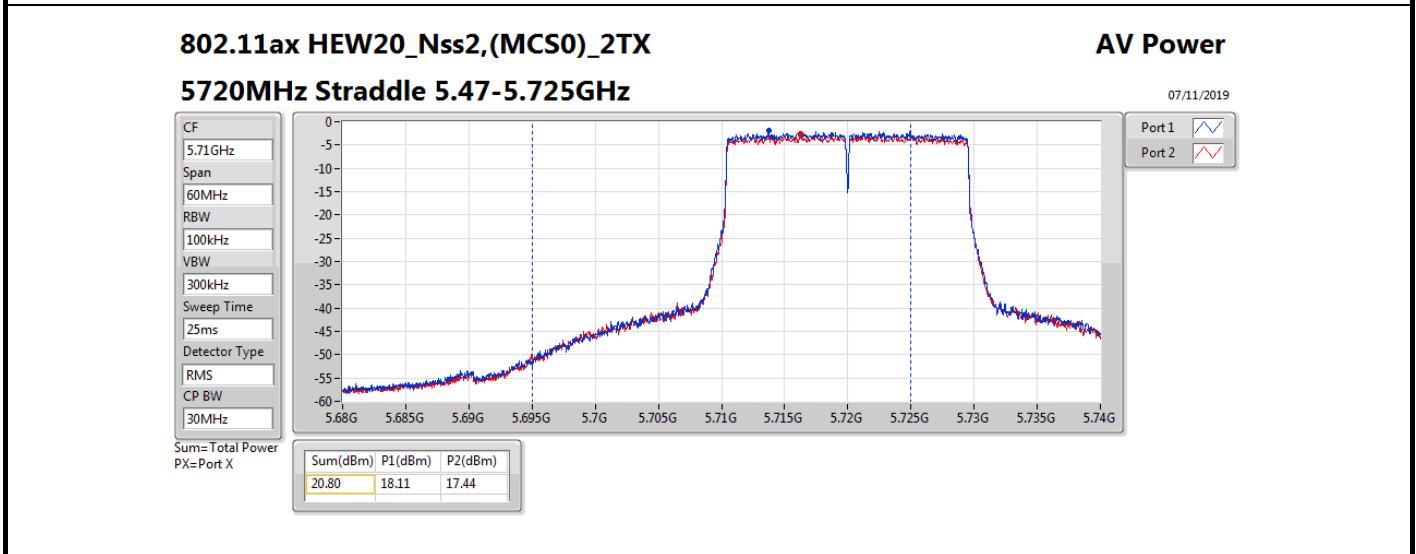

**Average Power\_Non-Beamforming\_Sample 2\_Radio 3\_Omni\_2T2S Appendix B.16**

Mode	Result	DG (dBi)	Port 1 (dBm)	Port 2 (dBm)	Total Power (dBm)	Power Limit (dBm)	EIRP (dBm)	EIRP Limit (dBm)
5510MHz_TnomVnom	Pass	8.00	14.28	13.84	17.08	21.98	25.08	30.00
5550MHz_TnomVnom	Pass	8.00	18.74	18.17	21.47	21.98	29.47	30.00
5670MHz_TnomVnom	Pass	8.00	16.86	16.28	19.59	21.98	27.59	30.00
5710MHz Straddle 5.47-5.725GHz_TnomVnom	Pass	8.00	18.81	18.08	21.47	21.98	29.47	30.00
5710MHz Straddle 5.725-5.85GHz_TnomVnom	Pass	8.00	9.45	8.55	12.03	28.00	20.03	36.00
802.11ax HEW80_Nss2,(MCS0)_2TX	-	-	-	-	-	-	-	-
5290MHz_TnomVnom	Pass	8.00	13.11	13.52	16.33	21.98	24.33	30.00
5530MHz_TnomVnom	Pass	8.00	13.28	12.87	16.09	21.98	24.09	30.00
5610MHz_TnomVnom	Pass	8.00	18.82	18.08	21.48	21.98	29.48	30.00
5690MHz Straddle 5.47-5.725GHz_TnomVnom	Pass	8.00	18.72	17.93	21.35	21.98	29.35	30.00
5690MHz Straddle 5.725-5.85GHz_TnomVnom	Pass	8.00	5.77	4.75	8.30	28.00	16.30	36.00

**DG** = Directional Gain; **Port X** = Port X output power

802.11ax HEW80\_Nss2,(MCS0)\_2TX

AV Power

5690MHz Straddle 5.47-5.725GHz

07/11/2019

CF  
5.65GHz  
Span  
300MHz  
RBW  
100kHz  
VBW  
300kHz  
Sweep Time  
25ms  
Detector Type  
RMS  
CP BW  
150MHz