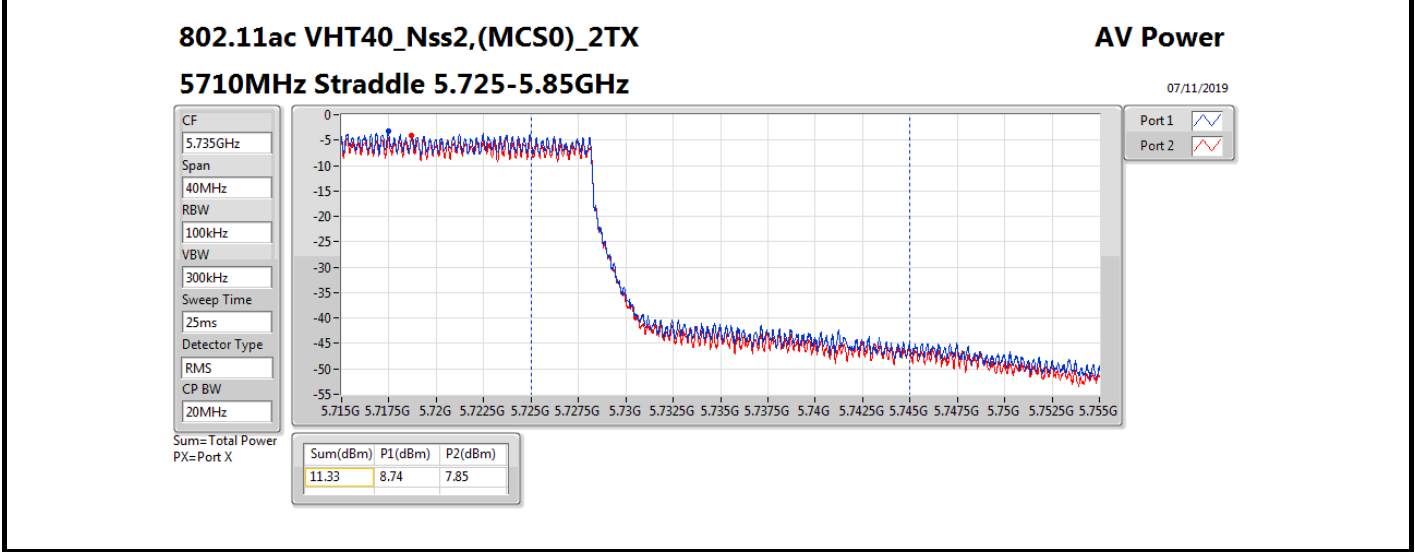

**Average Power\_Non-Beamforming\_Sample 2\_Radio 3\_Omni\_2T2S Appendix B.16**

Mode	Result	DG (dBi)	Port 1 (dBm)	Port 2 (dBm)	Total Power (dBm)	Power Limit (dBm)	EIRP (dBm)	EIRP Limit (dBm)
5510MHz_TnomVnom	Pass	8.00	14.28	13.84	17.08	21.98	25.08	30.00
5550MHz_TnomVnom	Pass	8.00	18.74	18.17	21.47	21.98	29.47	30.00
5670MHz_TnomVnom	Pass	8.00	16.86	16.28	19.59	21.98	27.59	30.00
5710MHz Straddle 5.47-5.725GHz_TnomVnom	Pass	8.00	18.81	18.08	21.47	21.98	29.47	30.00
5710MHz Straddle 5.725-5.85GHz_TnomVnom	Pass	8.00	9.45	8.55	12.03	28.00	20.03	36.00
802.11ax HEW80_Nss2,(MCS0)_2TX	-	-	-	-	-	-	-	-
5290MHz_TnomVnom	Pass	8.00	13.11	13.52	16.33	21.98	24.33	30.00
5530MHz_TnomVnom	Pass	8.00	13.28	12.87	16.09	21.98	24.09	30.00
5610MHz_TnomVnom	Pass	8.00	18.82	18.08	21.48	21.98	29.48	30.00
5690MHz Straddle 5.47-5.725GHz_TnomVnom	Pass	8.00	18.72	17.93	21.35	21.98	29.35	30.00
5690MHz Straddle 5.725-5.85GHz_TnomVnom	Pass	8.00	5.77	4.75	8.30	28.00	16.30	36.00

**DG** = Directional Gain; **Port X** = Port X output power

802.11ax HEW80\_Nss2,(MCS0)\_2TX

AV Power

5690MHz Straddle 5.47-5.725GHz

07/11/2019

CF  
5.65GHz  
Span  
300MHz  
RBW  
100kHz  
VBW  
300kHz  
Sweep Time  
25ms  
Detector Type  
RMS  
CP BW  
150MHz