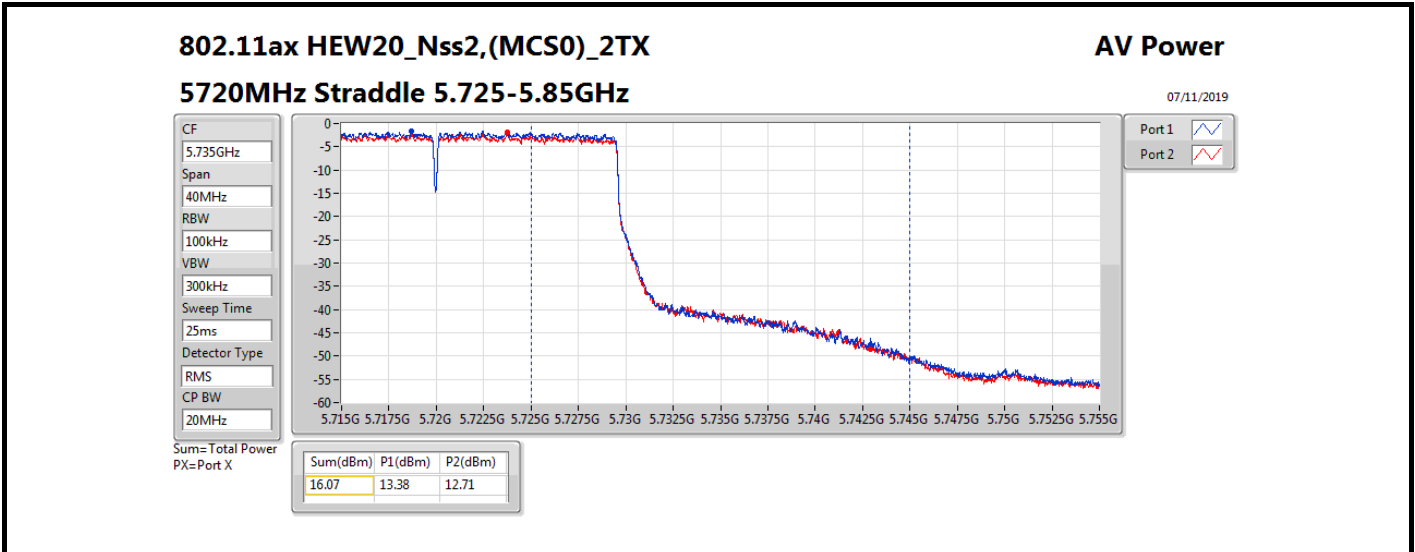

**Average Power\_Non-Beamforming\_Sample 2\_Radio 3\_Omni\_2T2S Appendix B.16**

Mode	Result	DG (dBi)	Port 1 (dBm)	Port 2 (dBm)	Total Power (dBm)	Power Limit (dBm)	EIRP (dBm)	EIRP Limit (dBm)
5510MHz_TnomVnom	Pass	8.00	14.28	13.84	17.08	21.98	25.08	30.00
5550MHz_TnomVnom	Pass	8.00	18.74	18.17	21.47	21.98	29.47	30.00
5670MHz_TnomVnom	Pass	8.00	16.86	16.28	19.59	21.98	27.59	30.00
5710MHz Straddle 5.47-5.725GHz_TnomVnom	Pass	8.00	18.81	18.08	21.47	21.98	29.47	30.00
5710MHz Straddle 5.725-5.85GHz_TnomVnom	Pass	8.00	9.45	8.55	12.03	28.00	20.03	36.00
802.11ax HEW80_Nss2,(MCS0)_2TX	-	-	-	-	-	-	-	-
5290MHz_TnomVnom	Pass	8.00	13.11	13.52	16.33	21.98	24.33	30.00
5530MHz_TnomVnom	Pass	8.00	13.28	12.87	16.09	21.98	24.09	30.00
5610MHz_TnomVnom	Pass	8.00	18.82	18.08	21.48	21.98	29.48	30.00
5690MHz Straddle 5.47-5.725GHz_TnomVnom	Pass	8.00	18.72	17.93	21.35	21.98	29.35	30.00
5690MHz Straddle 5.725-5.85GHz_TnomVnom	Pass	8.00	5.77	4.75	8.30	28.00	16.30	36.00

**DG** = Directional Gain; **Port X** = Port X output power

802.11ax HEW80\_Nss2,(MCS0)\_2TX

AV Power

5690MHz Straddle 5.47-5.725GHz

07/11/2019

CF  
5.65GHz  
Span  
300MHz  
RBW  
100kHz  
VBW  
300kHz  
Sweep Time  
25ms  
Detector Type  
RMS  
CP BW  
150MHz