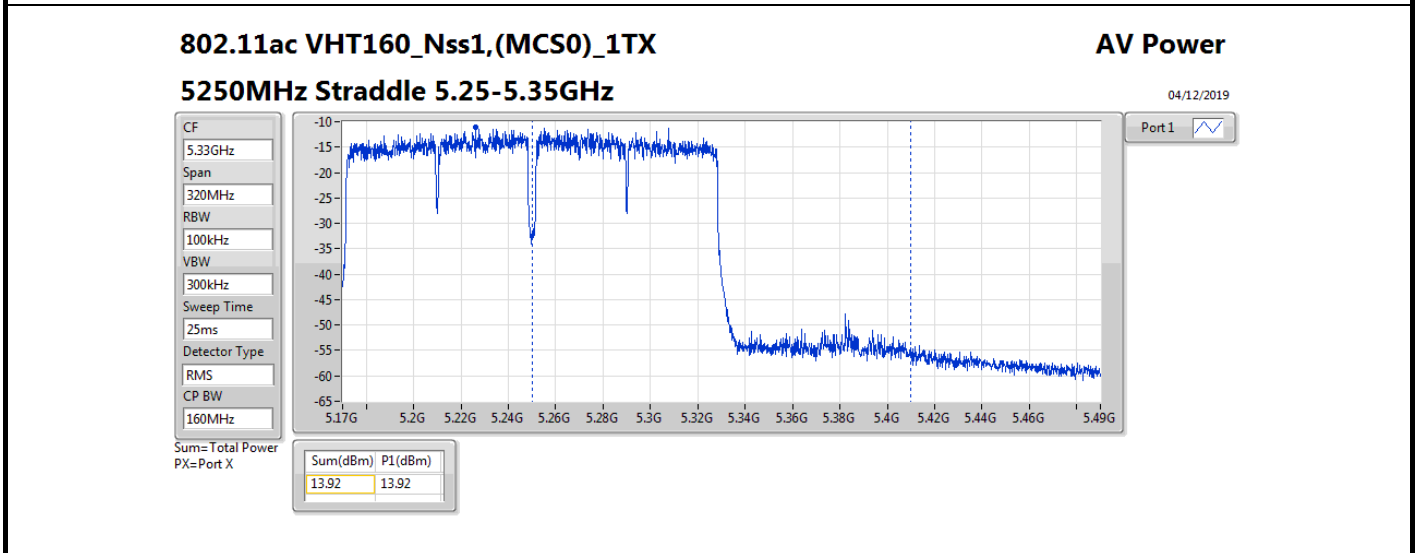

Average Power_Non-Beamforming_Sample 1_Radio 2_1T1S

Appendix B.1

Mode	Result	DG (dBi)	Port 1 (dBm)	Total Power (dBm)	Power Limit (dBm)	EIRP (dBm)	EIRP Limit (dBm)
5720MHz Straddle 5.725-5.85GHz	Pass	5.58	16.93	16.93	30.00	22.51	36.00
802.11ax HEW40_Nss1,(MCS0)_1TX	-	-	-	-	-	-	-
5270MHz	Pass	5.58	23.88	23.88	23.98	29.46	30.00
5310MHz	Pass	5.58	22.58	22.58	23.98	28.16	30.00
5510MHz	Pass	5.58	19.88	19.88	23.98	25.46	30.00
5550MHz	Pass	5.58	22.63	22.63	23.98	28.21	30.00
5670MHz	Pass	5.58	21.82	21.82	23.98	27.40	30.00
5710MHz Straddle 5.47-5.725GHz	Pass	5.58	23.39	23.39	23.98	28.97	30.00
5710MHz Straddle 5.725-5.85GHz	Pass	5.58	14.34	14.34	30.00	19.92	36.00
802.11ax HEW80_Nss1,(MCS0)_1TX	-	-	-	-	-	-	-
5290MHz	Pass	5.58	22.98	22.98	23.98	28.56	30.00
5530MHz	Pass	5.58	20.11	20.11	23.98	25.69	30.00
5610MHz	Pass	5.58	22.89	22.89	23.98	28.47	30.00
5690MHz Straddle 5.47-5.725GHz	Pass	5.58	22.52	22.52	23.98	28.10	30.00
5690MHz Straddle 5.725-5.85GHz	Pass	5.58	9.77	9.77	30.00	15.35	36.00
802.11ax HEW160_Nss1,(MCS0)_1TX	-	-	-	-	-	-	-
5250MHz Straddle 5.15-5.25GHz	Pass	5.58	14.08	14.08	30.00	19.66	36.00
5250MHz Straddle 5.25-5.35GHz	Pass	5.58	14.11	14.11	23.98	19.69	30.00
5570MHz	Pass	5.58	17.68	17.68	23.98	23.26	30.00

DG = Directional Gain; Port X = Port X output power

802.11ax HEW160_Nss1,(MCS0)_1TX

AV Power

5250MHz Straddle 5.25-5.35GHz

04/12/2019

- CF 5.33GHz
- Span 320MHz
- RBW 100kHz
- VBW 300kHz
- Sweep Time 25ms
- Detector Type RMS
- CP BW 160MHz