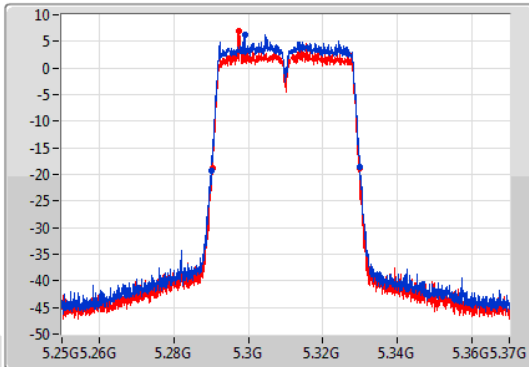

CF
5.31GHz
Span
120MHz
RBW
500kHz
VBW
2MHz
Sweep Time
100ms
Detector Type
Peak