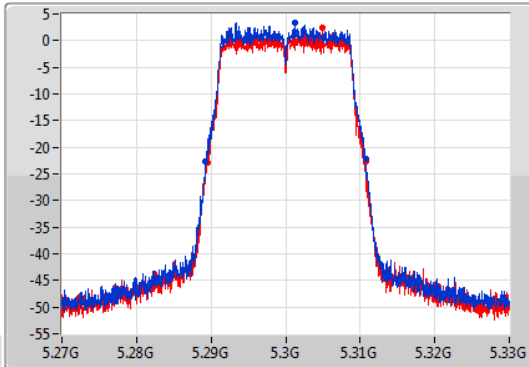

Port X-N dB = Port X 6dB down bandwidth for 5.725-5.85GHz band / 26dB down bandwidth for other band

Port X-OBW = Port X 99% occupied bandwidth;

802.11ac VHT20-BF_Nss1,(MCS0)_2TX

EBW

5260MHz

04/12/2019

CF
5.26GHz
Span
60MHz
RBW
200kHz
VBW
1MHz
Sweep Time
100ms
Detector Type
Peak

CF
5.26GHz
Span
60MHz
RBW
200kHz
VBW
1MHz
Sweep Time
100ms
Detector Type
Peak

26dB(Hz)	Fl-26dB(Hz)	Fh-26dB(Hz)	OBW(Hz)	Fl-OBW(Hz)	Fh-OBW(Hz)	Limit(Hz)	Port
21.18M	5.24941G	5.27059G	17.841M	5.251094G	5.268936G	Inf	1
21.45M	5.24929G	5.27074G	17.871M	5.251064G	5.268936G	Inf	2

802.11ac VHT20-BF_Nss1,(MCS0)_2TX

EBW

5300MHz

04/12/2019

CF
5.3GHz
Span
60MHz
RBW
200kHz
VBW
1MHz
Sweep Time
100ms
Detector Type
Peak

CF
5.3GHz
Span
60MHz
RBW
200kHz
VBW
1MHz
Sweep Time
100ms
Detector Type
Peak