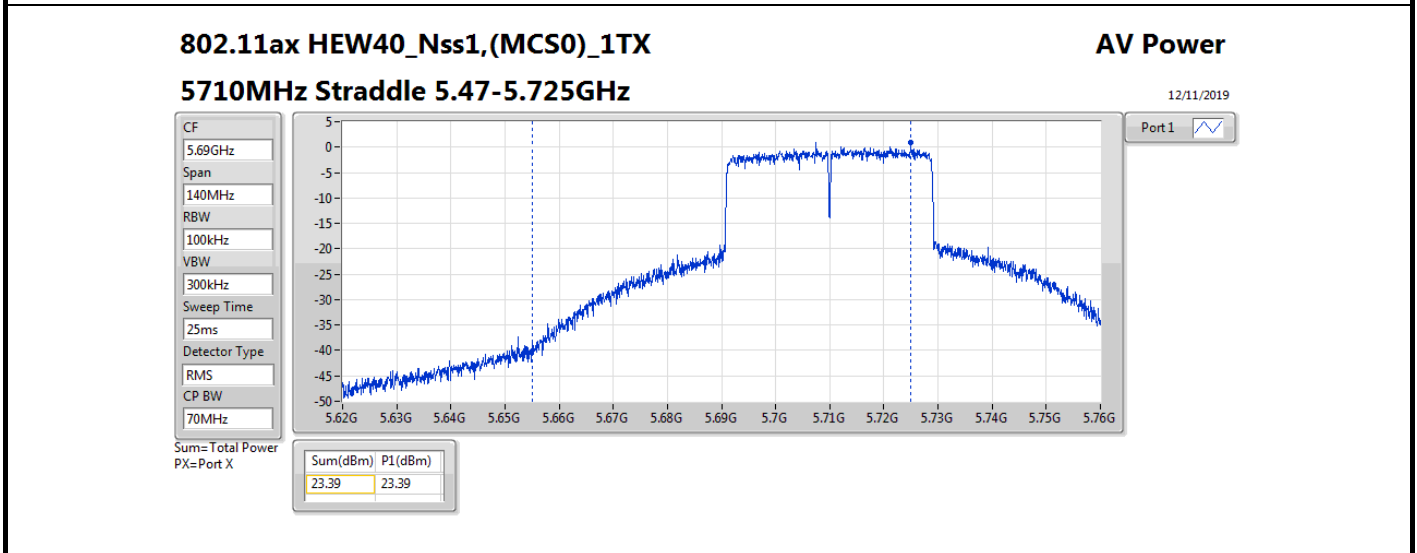

Average Power_Non-Beamforming_Sample 1_Radio 2_1T1S

Appendix B.1

Mode	Result	DG (dBi)	Port 1 (dBm)	Total Power (dBm)	Power Limit (dBm)	EIRP (dBm)	EIRP Limit (dBm)
5720MHz Straddle 5.725-5.85GHz	Pass	5.58	16.93	16.93	30.00	22.51	36.00
802.11ax HEW40_Nss1,(MCS0)_1TX	-	-	-	-	-	-	-
5270MHz	Pass	5.58	23.88	23.88	23.98	29.46	30.00
5310MHz	Pass	5.58	22.58	22.58	23.98	28.16	30.00
5510MHz	Pass	5.58	19.88	19.88	23.98	25.46	30.00
5550MHz	Pass	5.58	22.63	22.63	23.98	28.21	30.00
5670MHz	Pass	5.58	21.82	21.82	23.98	27.40	30.00
5710MHz Straddle 5.47-5.725GHz	Pass	5.58	23.39	23.39	23.98	28.97	30.00
5710MHz Straddle 5.725-5.85GHz	Pass	5.58	14.34	14.34	30.00	19.92	36.00
802.11ax HEW80_Nss1,(MCS0)_1TX	-	-	-	-	-	-	-
5290MHz	Pass	5.58	22.98	22.98	23.98	28.56	30.00
5530MHz	Pass	5.58	20.11	20.11	23.98	25.69	30.00
5610MHz	Pass	5.58	22.89	22.89	23.98	28.47	30.00
5690MHz Straddle 5.47-5.725GHz	Pass	5.58	22.52	22.52	23.98	28.10	30.00
5690MHz Straddle 5.725-5.85GHz	Pass	5.58	9.77	9.77	30.00	15.35	36.00
802.11ax HEW160_Nss1,(MCS0)_1TX	-	-	-	-	-	-	-
5250MHz Straddle 5.15-5.25GHz	Pass	5.58	14.08	14.08	30.00	19.66	36.00
5250MHz Straddle 5.25-5.35GHz	Pass	5.58	14.11	14.11	23.98	19.69	30.00
5570MHz	Pass	5.58	17.68	17.68	23.98	23.26	30.00

DG = Directional Gain; Port X = Port X output power

802.11ax HEW160_Nss1,(MCS0)_1TX

AV Power

5250MHz Straddle 5.25-5.35GHz

04/12/2019

- CF 5.33GHz
- Span 320MHz
- RBW 100kHz
- VBW 300kHz
- Sweep Time 25ms
- Detector Type RMS
- CP BW 160MHz