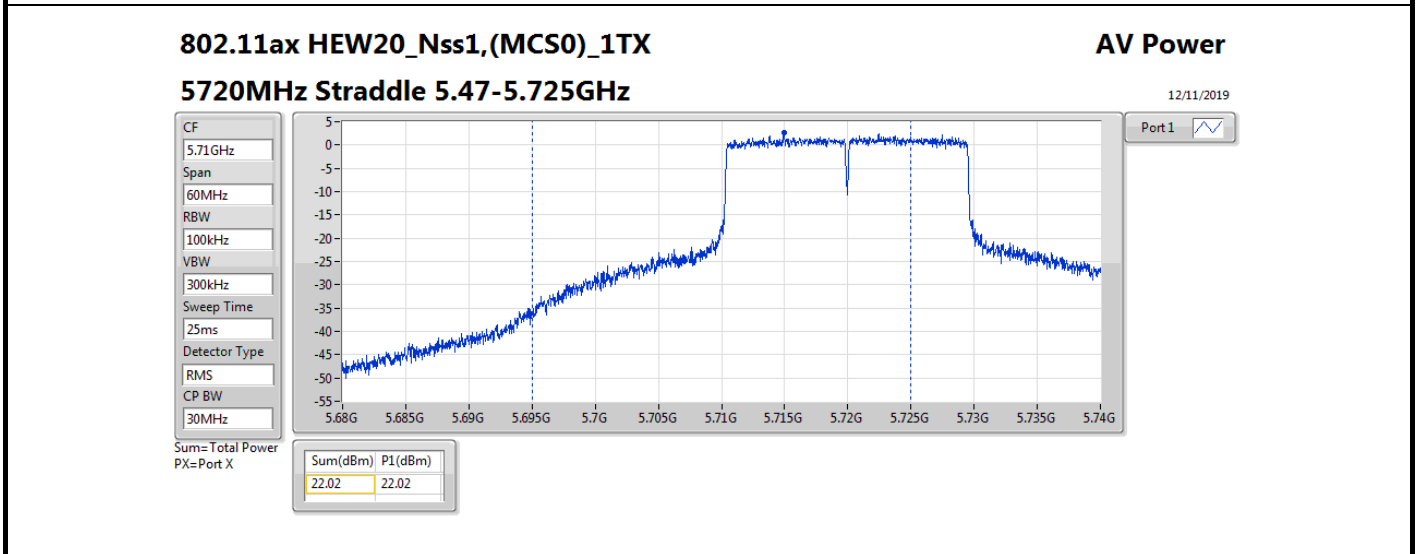

Average Power_Non-Beamforming_Sample 1_Radio 2_1T1S

Appendix B.1

Mode	Result	DG (dBi)	Port 1 (dBm)	Total Power (dBm)	Power Limit (dBm)	EIRP (dBm)	EIRP Limit (dBm)
5720MHz Straddle 5.725-5.85GHz	Pass	5.58	16.93	16.93	30.00	22.51	36.00
802.11ax HEW40_Nss1,(MCS0)_1TX	-	-	-	-	-	-	-
5270MHz	Pass	5.58	23.88	23.88	23.98	29.46	30.00
5310MHz	Pass	5.58	22.58	22.58	23.98	28.16	30.00
5510MHz	Pass	5.58	19.88	19.88	23.98	25.46	30.00
5550MHz	Pass	5.58	22.63	22.63	23.98	28.21	30.00
5670MHz	Pass	5.58	21.82	21.82	23.98	27.40	30.00
5710MHz Straddle 5.47-5.725GHz	Pass	5.58	23.39	23.39	23.98	28.97	30.00
5710MHz Straddle 5.725-5.85GHz	Pass	5.58	14.34	14.34	30.00	19.92	36.00
802.11ax HEW80_Nss1,(MCS0)_1TX	-	-	-	-	-	-	-
5290MHz	Pass	5.58	22.98	22.98	23.98	28.56	30.00
5530MHz	Pass	5.58	20.11	20.11	23.98	25.69	30.00
5610MHz	Pass	5.58	22.89	22.89	23.98	28.47	30.00
5690MHz Straddle 5.47-5.725GHz	Pass	5.58	22.52	22.52	23.98	28.10	30.00
5690MHz Straddle 5.725-5.85GHz	Pass	5.58	9.77	9.77	30.00	15.35	36.00
802.11ax HEW160_Nss1,(MCS0)_1TX	-	-	-	-	-	-	-
5250MHz Straddle 5.15-5.25GHz	Pass	5.58	14.08	14.08	30.00	19.66	36.00
5250MHz Straddle 5.25-5.35GHz	Pass	5.58	14.11	14.11	23.98	19.69	30.00
5570MHz	Pass	5.58	17.68	17.68	23.98	23.26	30.00

DG = Directional Gain; Port X = Port X output power

802.11ax HEW160_Nss1,(MCS0)_1TX

AV Power

5250MHz Straddle 5.25-5.35GHz

04/12/2019

- CF 5.33GHz
- Span 320MHz
- RBW 100kHz
- VBW 300kHz
- Sweep Time 25ms
- Detector Type RMS
- CP BW 160MHz