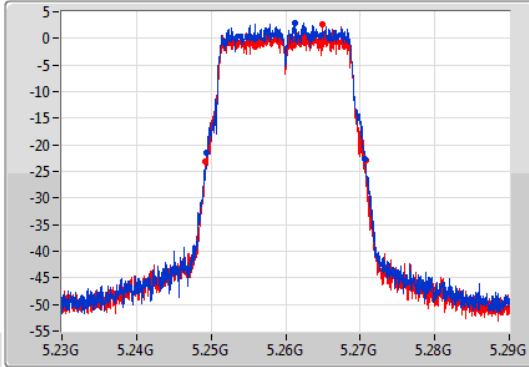

Port X-N dB = Port X 6dB down bandwidth for 5.725-5.85GHz band / 26dB down bandwidth for other band

Port X-OBW = Port X 99% occupied bandwidth;

802.11ac VHT20-BF_Nss1,(MCS0)_2TX

EBW

5260MHz

04/12/2019

CF
5.26GHz
Span
60MHz
RBW
200kHz
VBW
1MHz
Sweep Time
100ms
Detector Type
Peak

CF
5.26GHz
Span
60MHz
RBW
200kHz
VBW
1MHz
Sweep Time
100ms
Detector Type
Peak

26dB(Hz)	Fl-26dB(Hz)	Fh-26dB(Hz)	OBW(Hz)	Fl-OBW(Hz)	Fh-OBW(Hz)	Limit(Hz)	Port
21.18M	5.24941G	5.27059G	17.841M	5.251094G	5.268936G	Inf	1
21.45M	5.24929G	5.27074G	17.871M	5.251064G	5.268936G	Inf	2