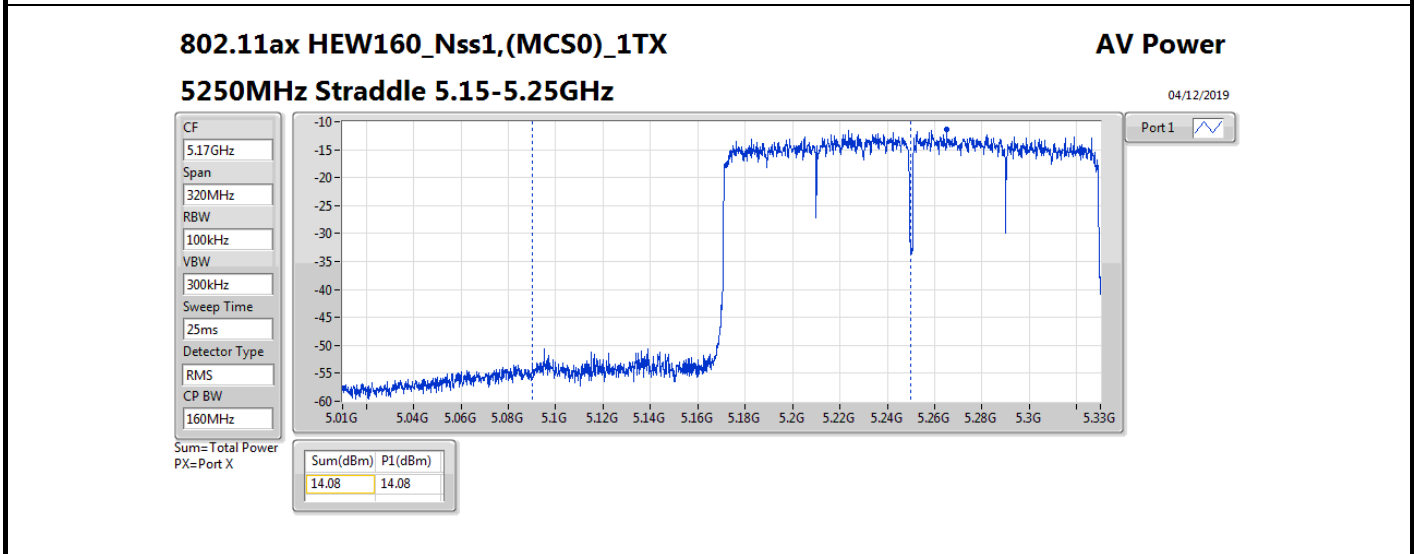

DG = Directional Gain; Port X = Port X output power

802.11ax HEW160_Nss1,(MCS0)_1TX

AV Power

5250MHz Straddle 5.25-5.35GHz

04/12/2019

- CF 5.33GHz
- Span 320MHz
- RBW 100kHz
- VBW 300kHz
- Sweep Time 25ms
- Detector Type RMS
- CP BW 160MHz