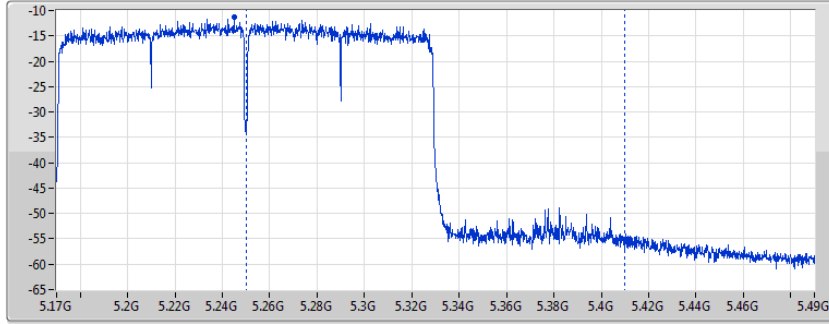

DG = Directional Gain; Port X = Port X output power

802.11ax HEW160_Nss1,(MCS0)_1TX

AV Power

5250MHz Straddle 5.25-5.35GHz

04/12/2019

- CF 5.33GHz
- Span 320MHz
- RBW 100kHz
- VBW 300kHz
- Sweep Time 25ms
- Detector Type RMS
- CP BW 160MHz