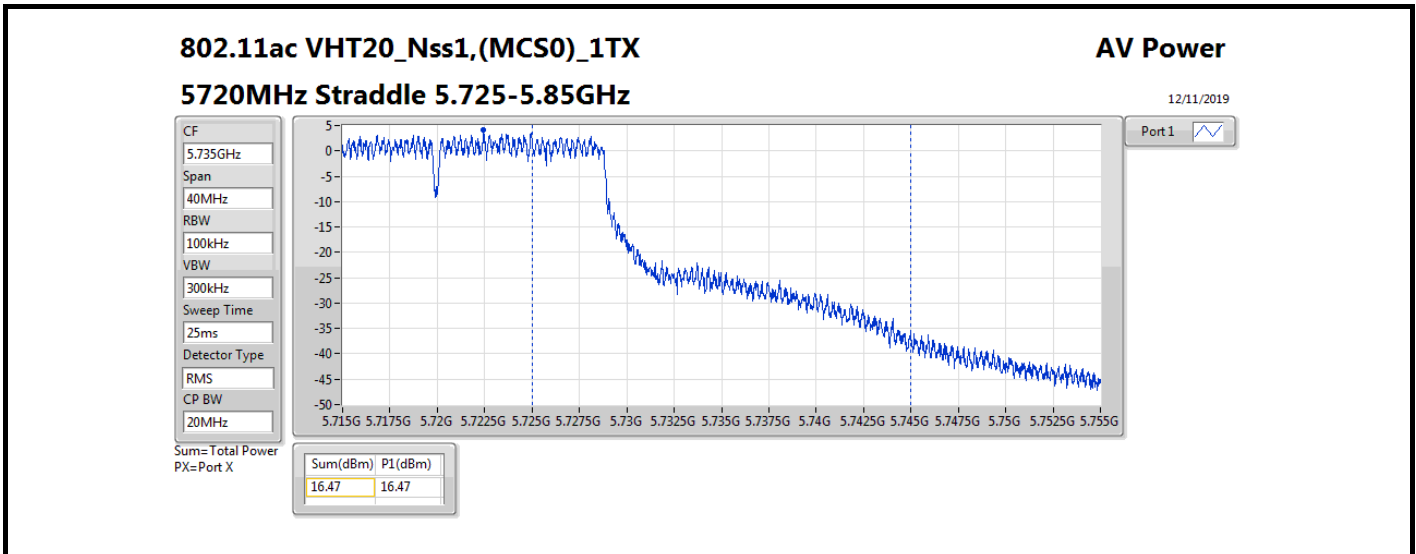

DG = Directional Gain; Port X = Port X output power

802.11ax HEW160_Nss1,(MCS0)_1TX

AV Power

5250MHz Straddle 5.25-5.35GHz

04/12/2019

- CF 5.33GHz
- Span 320MHz
- RBW 100kHz
- VBW 300kHz
- Sweep Time 25ms
- Detector Type RMS
- CP BW 160MHz