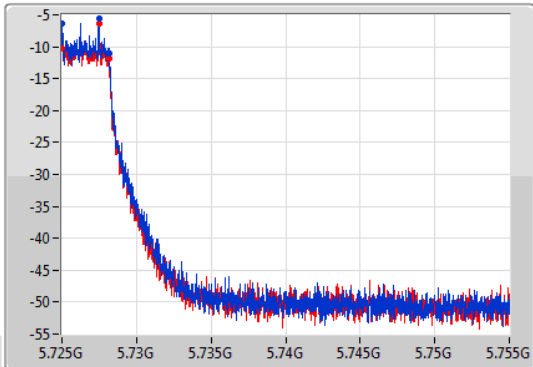

EBW

5690MHz Straddle 5.725-5.85GHz

04/12/2019

CF
5.74GHz
Span
30MHz
RBW
100kHz
VBW
300kHz
Sweep Time
100ms
Detector Type
Peak

Port 1

Port 2

CF
5.74GHz
Span
30MHz
RBW
100kHz
VBW
300kHz
Sweep Time
100ms
Detector Type
Peak