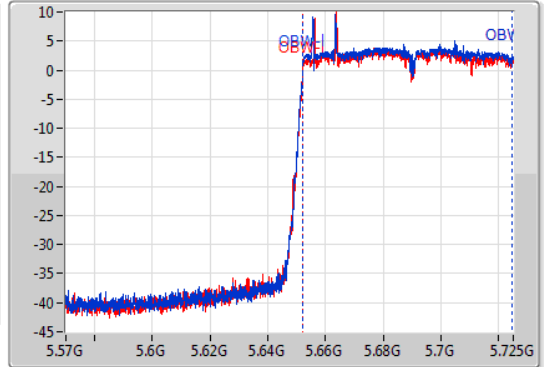

EBW

5690MHz Straddle 5.47-5.725GHz

04/12/2019

CF
5.6475GHz
Span
155MHz
RBW
1MHz
VBW
3MHz
Sweep Time
100ms
Detector Type
Peak

Port 1

Port 2

CF
5.6475GHz
Span
155MHz
RBW
1MHz
VBW
3MHz
Sweep Time
100ms
Detector Type
Peak

EBW

5690MHz Straddle 5.725-5.85GHz

04/12/2019

CF
5.74GHz
Span
30MHz
RBW
100kHz
VBW
300kHz
Sweep Time
100ms
Detector Type
Peak

Port 1

Port 2

CF
5.74GHz
Span
30MHz
RBW
100kHz
VBW
300kHz
Sweep Time
100ms
Detector Type
Peak