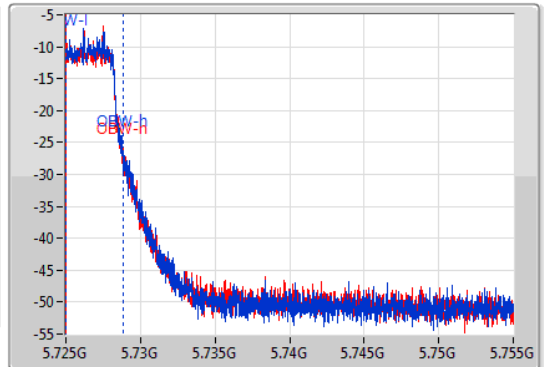

EBW

5690MHz Straddle 5.725-5.85GHz

04/12/2019

CF
5.74GHz
Span
30MHz
RBW
100kHz
VBW
300kHz
Sweep Time
100ms
Detector Type
Peak

Port 1

Port 2

CF
5.74GHz
Span
30MHz
RBW
100kHz
VBW
300kHz
Sweep Time
100ms
Detector Type
Peak