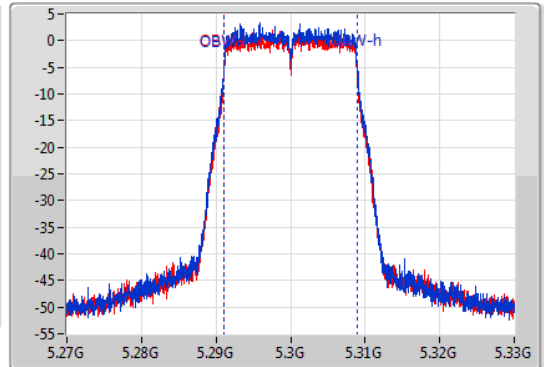

Port X-N dB = Port X 6dB down bandwidth for 5.725-5.85GHz band / 26dB down bandwidth for other band

Port X-OBW = Port X 99% occupied bandwidth;

802.11ac VHT20-BF_Nss1,(MCS0)_2TX

EBW

5260MHz

04/12/2019

CF
5.26GHz
Span
60MHz
RBW
200kHz
VBW
1MHz
Sweep Time
100ms
Detector Type
Peak

802.11ac VHT20-BF_Nss1,(MCS0)_2TX

EBW

5300MHz

04/12/2019

CF
5.3GHz
Span
60MHz
RBW
200kHz
VBW
1MHz
Sweep Time
100ms
Detector Type
Peak

CF
5.3GHz
Span
60MHz
RBW
200kHz
VBW
1MHz
Sweep Time
100ms
Detector Type
Peak