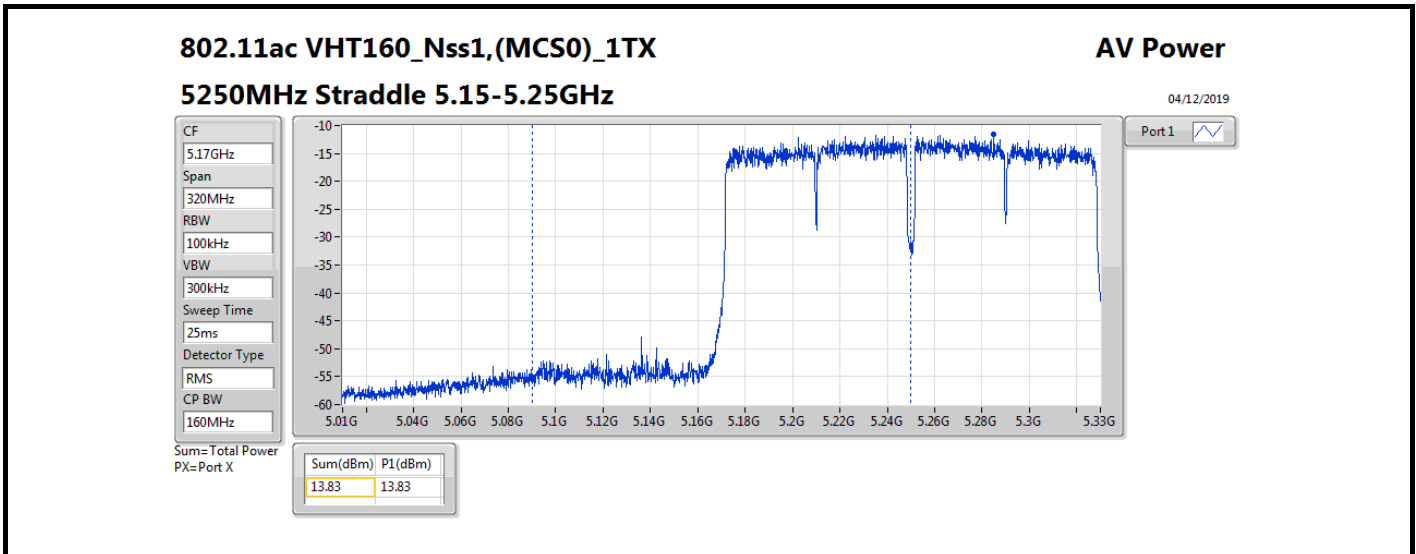

Average Power_Non-Beamforming_Sample 1_Radio 2_1T1S

Appendix B.1

Mode	Result	DG (dBi)	Port 1 (dBm)	Total Power (dBm)	Power Limit (dBm)	EIRP (dBm)	EIRP Limit (dBm)
5720MHz Straddle 5.725-5.85GHz	Pass	5.58	16.93	16.93	30.00	22.51	36.00
802.11ax HEW40_Nss1,(MCS0)_1TX	-	-	-	-	-	-	-
5270MHz	Pass	5.58	23.88	23.88	23.98	29.46	30.00
5310MHz	Pass	5.58	22.58	22.58	23.98	28.16	30.00
5510MHz	Pass	5.58	19.88	19.88	23.98	25.46	30.00
5550MHz	Pass	5.58	22.63	22.63	23.98	28.21	30.00
5670MHz	Pass	5.58	21.82	21.82	23.98	27.40	30.00
5710MHz Straddle 5.47-5.725GHz	Pass	5.58	23.39	23.39	23.98	28.97	30.00
5710MHz Straddle 5.725-5.85GHz	Pass	5.58	14.34	14.34	30.00	19.92	36.00
802.11ax HEW80_Nss1,(MCS0)_1TX	-	-	-	-	-	-	-
5290MHz	Pass	5.58	22.98	22.98	23.98	28.56	30.00
5530MHz	Pass	5.58	20.11	20.11	23.98	25.69	30.00
5610MHz	Pass	5.58	22.89	22.89	23.98	28.47	30.00
5690MHz Straddle 5.47-5.725GHz	Pass	5.58	22.52	22.52	23.98	28.10	30.00
5690MHz Straddle 5.725-5.85GHz	Pass	5.58	9.77	9.77	30.00	15.35	36.00
802.11ax HEW160_Nss1,(MCS0)_1TX	-	-	-	-	-	-	-
5250MHz Straddle 5.15-5.25GHz	Pass	5.58	14.08	14.08	30.00	19.66	36.00
5250MHz Straddle 5.25-5.35GHz	Pass	5.58	14.11	14.11	23.98	19.69	30.00
5570MHz	Pass	5.58	17.68	17.68	23.98	23.26	30.00

DG = Directional Gain; Port X = Port X output power

802.11ax HEW160_Nss1,(MCS0)_1TX

AV Power

5250MHz Straddle 5.25-5.35GHz

04/12/2019

- CF 5.33GHz
- Span 320MHz
- RBW 100kHz
- VBW 300kHz
- Sweep Time 25ms
- Detector Type RMS
- CP BW 160MHz