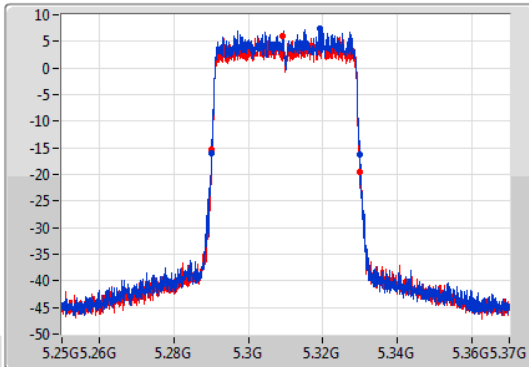

CF
5.31GHz
Span
120MHz
RBW
500kHz
VBW
2MHz
Sweep Time
100ms
Detector Type
Peak