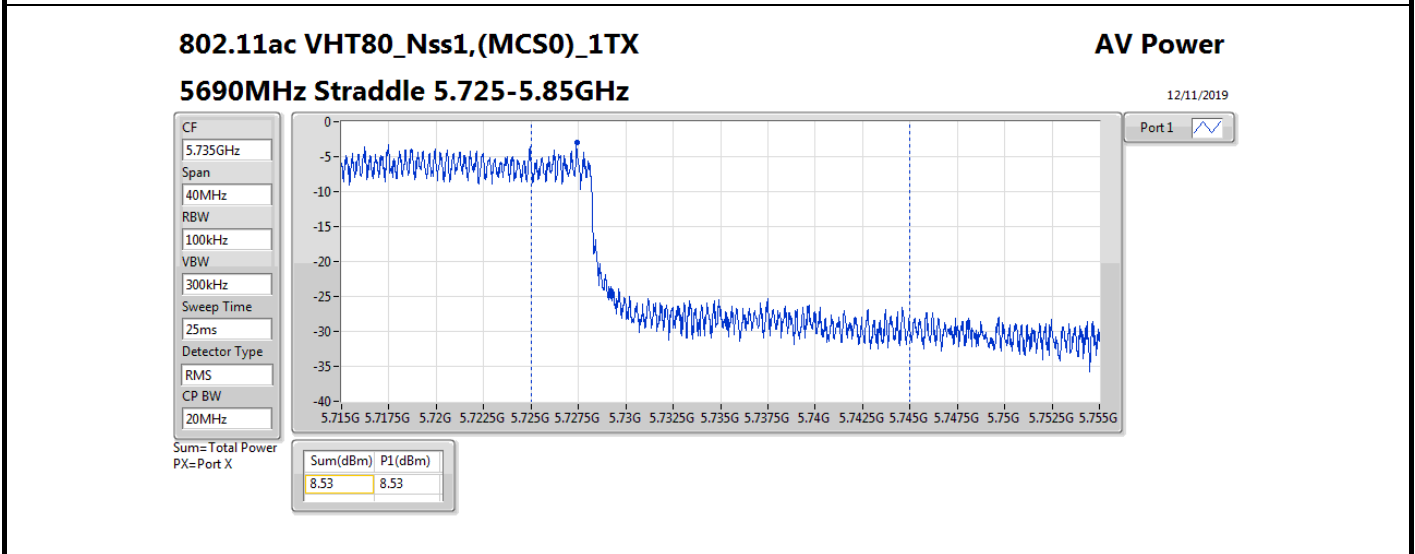

Average Power_Non-Beamforming_Sample 1_Radio 2_1T1S

Appendix B.1

Mode	Result	DG (dBi)	Port 1 (dBm)	Total Power (dBm)	Power Limit (dBm)	EIRP (dBm)	EIRP Limit (dBm)
5720MHz Straddle 5.725-5.85GHz	Pass	5.58	16.93	16.93	30.00	22.51	36.00
802.11ax HEW40_Nss1,(MCS0)_1TX	-	-	-	-	-	-	-
5270MHz	Pass	5.58	23.88	23.88	23.98	29.46	30.00
5310MHz	Pass	5.58	22.58	22.58	23.98	28.16	30.00
5510MHz	Pass	5.58	19.88	19.88	23.98	25.46	30.00
5550MHz	Pass	5.58	22.63	22.63	23.98	28.21	30.00
5670MHz	Pass	5.58	21.82	21.82	23.98	27.40	30.00
5710MHz Straddle 5.47-5.725GHz	Pass	5.58	23.39	23.39	23.98	28.97	30.00
5710MHz Straddle 5.725-5.85GHz	Pass	5.58	14.34	14.34	30.00	19.92	36.00
802.11ax HEW80_Nss1,(MCS0)_1TX	-	-	-	-	-	-	-
5290MHz	Pass	5.58	22.98	22.98	23.98	28.56	30.00
5530MHz	Pass	5.58	20.11	20.11	23.98	25.69	30.00
5610MHz	Pass	5.58	22.89	22.89	23.98	28.47	30.00
5690MHz Straddle 5.47-5.725GHz	Pass	5.58	22.52	22.52	23.98	28.10	30.00
5690MHz Straddle 5.725-5.85GHz	Pass	5.58	9.77	9.77	30.00	15.35	36.00
802.11ax HEW160_Nss1,(MCS0)_1TX	-	-	-	-	-	-	-
5250MHz Straddle 5.15-5.25GHz	Pass	5.58	14.08	14.08	30.00	19.66	36.00
5250MHz Straddle 5.25-5.35GHz	Pass	5.58	14.11	14.11	23.98	19.69	30.00
5570MHz	Pass	5.58	17.68	17.68	23.98	23.26	30.00

DG = Directional Gain; Port X = Port X output power

802.11ax HEW160_Nss1,(MCS0)_1TX

AV Power

5250MHz Straddle 5.25-5.35GHz

04/12/2019

- CF 5.33GHz
- Span 320MHz
- RBW 100kHz
- VBW 300kHz
- Sweep Time 25ms
- Detector Type RMS
- CP BW 160MHz