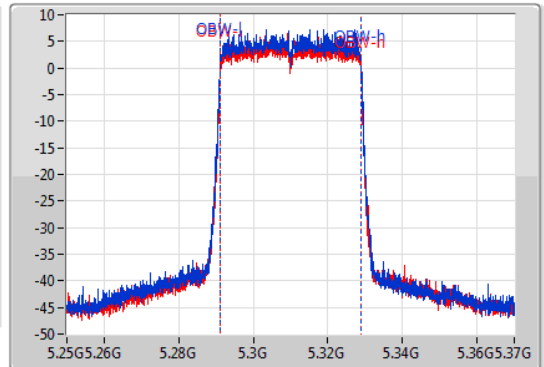

802.11ax HEW40-BF_Nss1,(MCS0)_2TX

EBW

5310MHz

04/12/2019

CF
5.31GHz
Span
120MHz
RBW
500kHz
VBW
2MHz
Sweep Time
100ms
Detector Type
Peak

CF
5.31GHz
Span
120MHz
RBW
500kHz
VBW
2MHz
Sweep Time
100ms
Detector Type
Peak