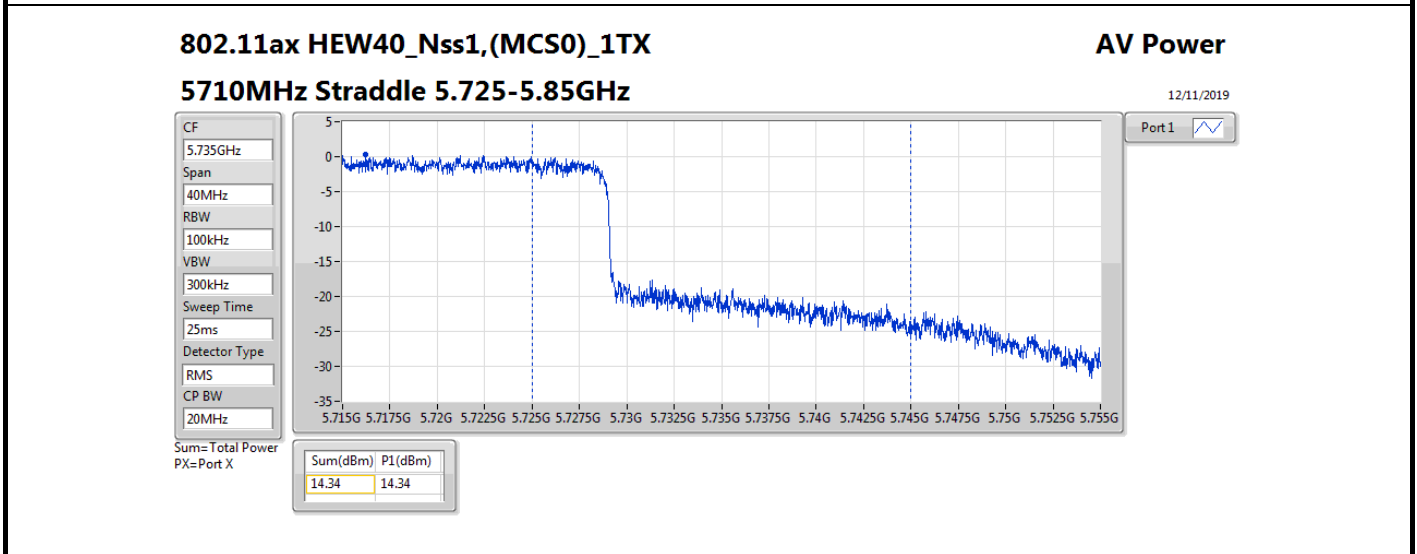

Average Power_Non-Beamforming_Sample 1_Radio 2_1T1S

Appendix B.1

Mode	Result	DG (dBi)	Port 1 (dBm)	Total Power (dBm)	Power Limit (dBm)	EIRP (dBm)	EIRP Limit (dBm)
5720MHz Straddle 5.725-5.85GHz	Pass	5.58	16.93	16.93	30.00	22.51	36.00
802.11ax HEW40_Nss1,(MCS0)_1TX	-	-	-	-	-	-	-
5270MHz	Pass	5.58	23.88	23.88	23.98	29.46	30.00
5310MHz	Pass	5.58	22.58	22.58	23.98	28.16	30.00
5510MHz	Pass	5.58	19.88	19.88	23.98	25.46	30.00
5550MHz	Pass	5.58	22.63	22.63	23.98	28.21	30.00
5670MHz	Pass	5.58	21.82	21.82	23.98	27.40	30.00
5710MHz Straddle 5.47-5.725GHz	Pass	5.58	23.39	23.39	23.98	28.97	30.00
5710MHz Straddle 5.725-5.85GHz	Pass	5.58	14.34	14.34	30.00	19.92	36.00
802.11ax HEW80_Nss1,(MCS0)_1TX	-	-	-	-	-	-	-
5290MHz	Pass	5.58	22.98	22.98	23.98	28.56	30.00
5530MHz	Pass	5.58	20.11	20.11	23.98	25.69	30.00
5610MHz	Pass	5.58	22.89	22.89	23.98	28.47	30.00
5690MHz Straddle 5.47-5.725GHz	Pass	5.58	22.52	22.52	23.98	28.10	30.00
5690MHz Straddle 5.725-5.85GHz	Pass	5.58	9.77	9.77	30.00	15.35	36.00
802.11ax HEW160_Nss1,(MCS0)_1TX	-	-	-	-	-	-	-
5250MHz Straddle 5.15-5.25GHz	Pass	5.58	14.08	14.08	30.00	19.66	36.00
5250MHz Straddle 5.25-5.35GHz	Pass	5.58	14.11	14.11	23.98	19.69	30.00
5570MHz	Pass	5.58	17.68	17.68	23.98	23.26	30.00

DG = Directional Gain; Port X = Port X output power

802.11ax HEW160_Nss1,(MCS0)_1TX

AV Power

5250MHz Straddle 5.25-5.35GHz

04/12/2019

- CF 5.33GHz
- Span 320MHz
- RBW 100kHz
- VBW 300kHz
- Sweep Time 25ms
- Detector Type RMS
- CP BW 160MHz