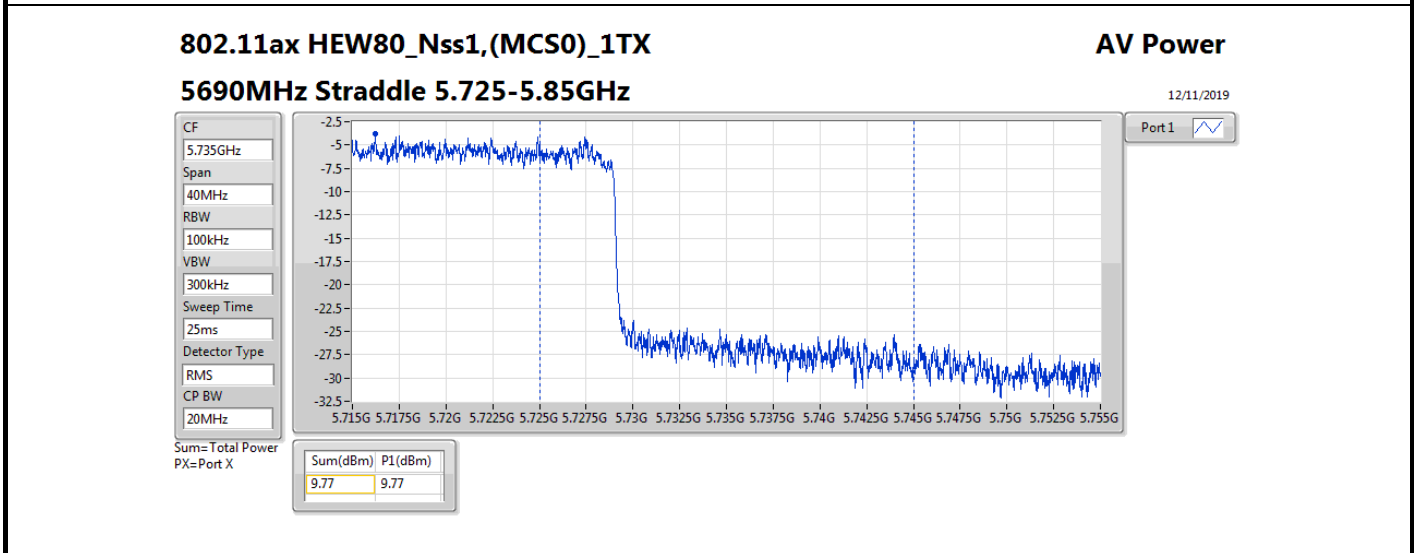

DG = Directional Gain; Port X = Port X output power

802.11ax HEW160_Nss1,(MCS0)_1TX

AV Power

5250MHz Straddle 5.25-5.35GHz

04/12/2019

- CF 5.33GHz
- Span 320MHz
- RBW 100kHz
- VBW 300kHz
- Sweep Time 25ms
- Detector Type RMS
- CP BW 160MHz