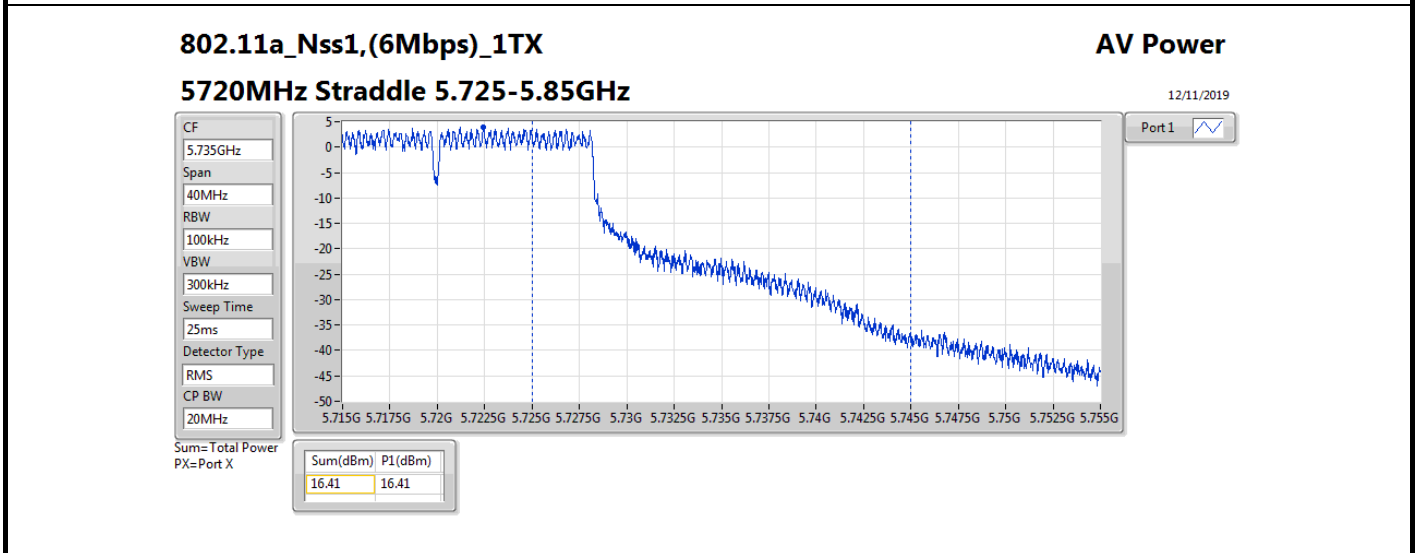

DG = Directional Gain; Port X = Port X output power

802.11ax HEW160_Nss1,(MCS0)_1TX

AV Power

5250MHz Straddle 5.25-5.35GHz

04/12/2019

- CF 5.33GHz
- Span 320MHz
- RBW 100kHz
- VBW 300kHz
- Sweep Time 25ms
- Detector Type RMS
- CP BW 160MHz