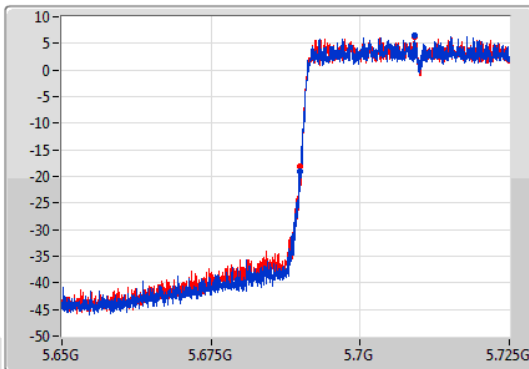

CF
5.6875GHz
Span
75MHz
RBW
500kHz
VBW
2MHz
Sweep Time
100ms
Detector Type
Peak