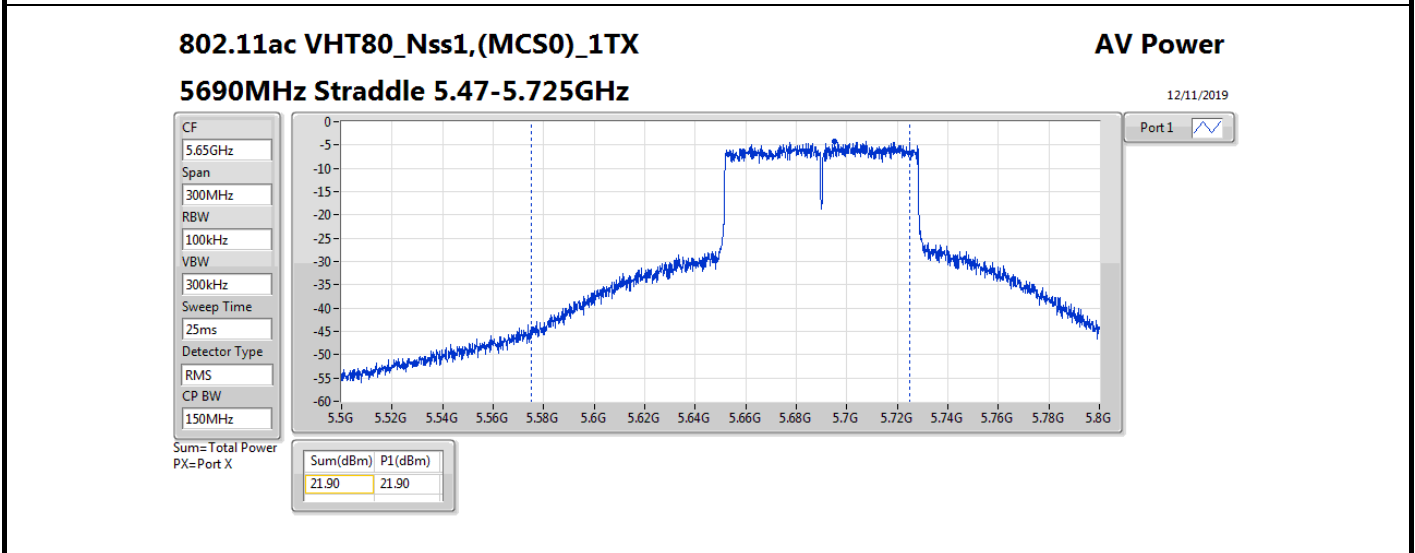

Average Power_Non-Beamforming_Sample 1_Radio 2_1T1S

Appendix B.1

Mode	Result	DG (dBi)	Port 1 (dBm)	Total Power (dBm)	Power Limit (dBm)	EIRP (dBm)	EIRP Limit (dBm)
5720MHz Straddle 5.725-5.85GHz	Pass	5.58	16.93	16.93	30.00	22.51	36.00
802.11ax HEW40_Nss1,(MCS0)_1TX	-	-	-	-	-	-	-
5270MHz	Pass	5.58	23.88	23.88	23.98	29.46	30.00
5310MHz	Pass	5.58	22.58	22.58	23.98	28.16	30.00
5510MHz	Pass	5.58	19.88	19.88	23.98	25.46	30.00
5550MHz	Pass	5.58	22.63	22.63	23.98	28.21	30.00
5670MHz	Pass	5.58	21.82	21.82	23.98	27.40	30.00
5710MHz Straddle 5.47-5.725GHz	Pass	5.58	23.39	23.39	23.98	28.97	30.00
5710MHz Straddle 5.725-5.85GHz	Pass	5.58	14.34	14.34	30.00	19.92	36.00
802.11ax HEW80_Nss1,(MCS0)_1TX	-	-	-	-	-	-	-
5290MHz	Pass	5.58	22.98	22.98	23.98	28.56	30.00
5530MHz	Pass	5.58	20.11	20.11	23.98	25.69	30.00
5610MHz	Pass	5.58	22.89	22.89	23.98	28.47	30.00
5690MHz Straddle 5.47-5.725GHz	Pass	5.58	22.52	22.52	23.98	28.10	30.00
5690MHz Straddle 5.725-5.85GHz	Pass	5.58	9.77	9.77	30.00	15.35	36.00
802.11ax HEW160_Nss1,(MCS0)_1TX	-	-	-	-	-	-	-
5250MHz Straddle 5.15-5.25GHz	Pass	5.58	14.08	14.08	30.00	19.66	36.00
5250MHz Straddle 5.25-5.35GHz	Pass	5.58	14.11	14.11	23.98	19.69	30.00
5570MHz	Pass	5.58	17.68	17.68	23.98	23.26	30.00

DG = Directional Gain; Port X = Port X output power

802.11ax HEW160_Nss1,(MCS0)_1TX

AV Power

5250MHz Straddle 5.25-5.35GHz

04/12/2019

- CF 5.33GHz
- Span 320MHz
- RBW 100kHz
- VBW 300kHz
- Sweep Time 25ms
- Detector Type RMS
- CP BW 160MHz