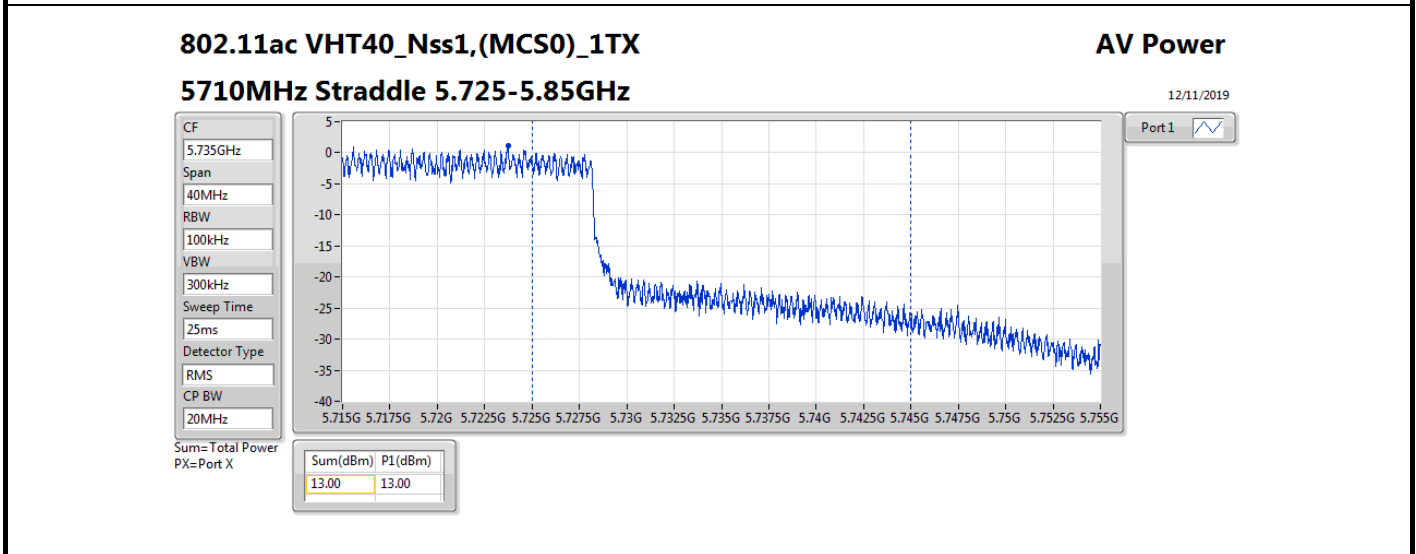

DG = Directional Gain; Port X = Port X output power

802.11ax HEW160_Nss1,(MCS0)_1TX

AV Power

5250MHz Straddle 5.25-5.35GHz

04/12/2019

- CF 5.33GHz
- Span 320MHz
- RBW 100kHz
- VBW 300kHz
- Sweep Time 25ms
- Detector Type RMS
- CP BW 160MHz