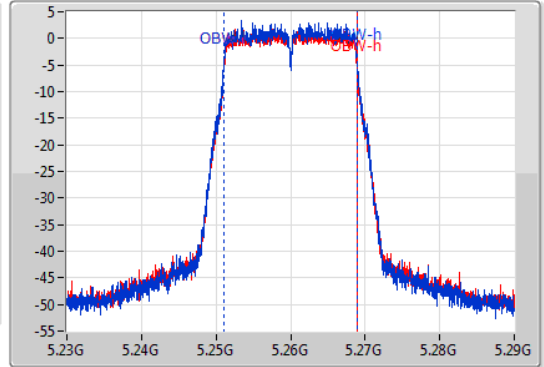

26dB(Hz)	Fl-26dB(Hz)	Fh-26dB(Hz)	OBW(Hz)	Fl-OBW(Hz)	Fh-OBW(Hz)	Limit(Hz)	Port
21.18M	5.24941G	5.27059G	17.841M	5.251094G	5.268936G	Inf	1
21.45M	5.24929G	5.27074G	17.871M	5.251064G	5.268936G	Inf	2

802.11ac VHT20-BF_Nss1,(MCS0)_2TX

EBW

5300MHz

04/12/2019

CF
5.3GHz
Span
60MHz
RBW
200kHz
VBW
1MHz
Sweep Time
100ms
Detector Type
Peak