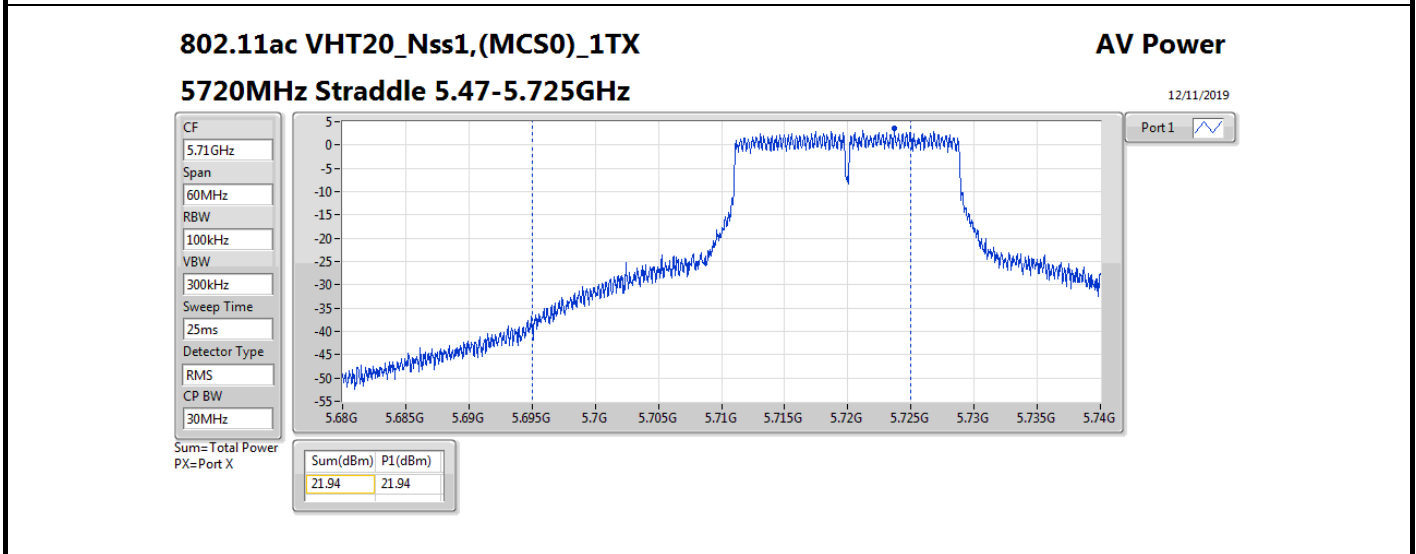

DG = Directional Gain; Port X = Port X output power

802.11ax HEW160_Nss1,(MCS0)_1TX

AV Power

5250MHz Straddle 5.25-5.35GHz

04/12/2019

- CF 5.33GHz
- Span 320MHz
- RBW 100kHz
- VBW 300kHz
- Sweep Time 25ms
- Detector Type RMS
- CP BW 160MHz