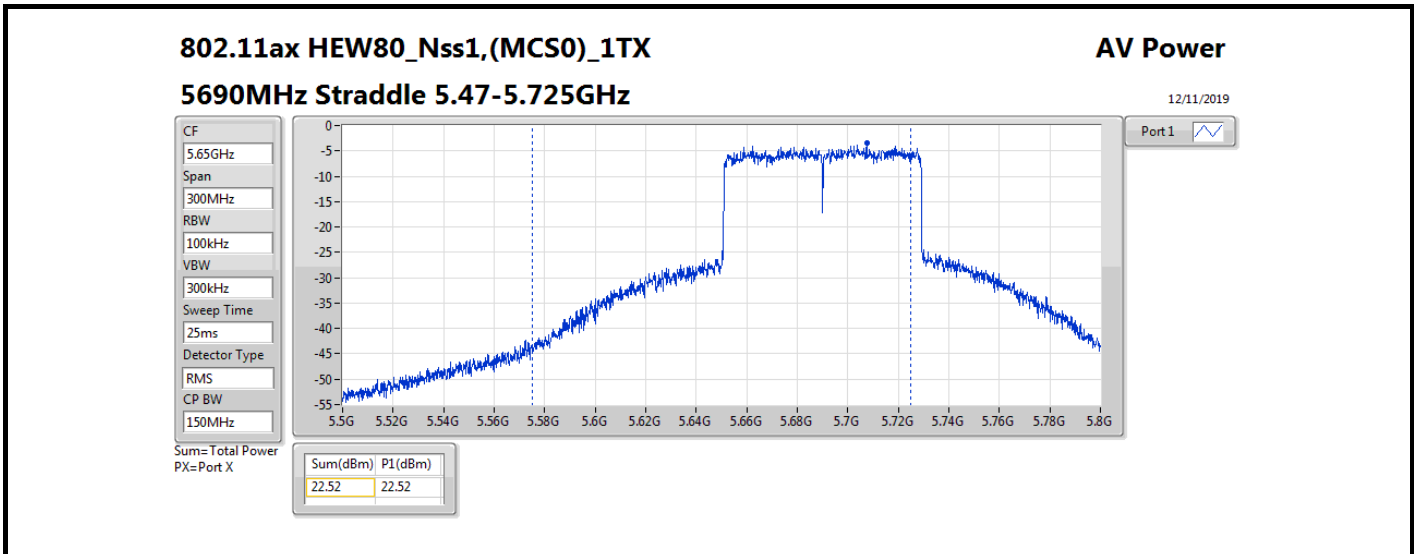

DG = Directional Gain; Port X = Port X output power

802.11ax HEW160_Nss1,(MCS0)_1TX

AV Power

5250MHz Straddle 5.25-5.35GHz

04/12/2019

- CF 5.33GHz
- Span 320MHz
- RBW 100kHz
- VBW 300kHz
- Sweep Time 25ms
- Detector Type RMS
- CP BW 160MHz