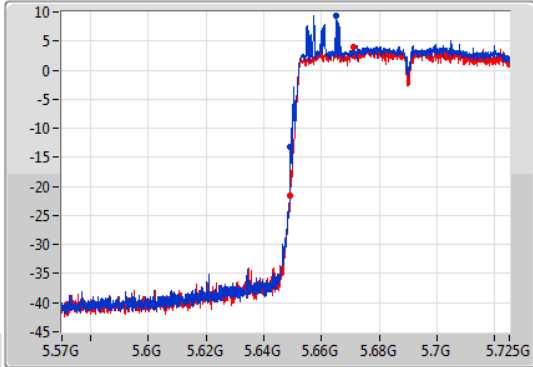

EBW

5690MHz Straddle 5.47-5.725GHz

04/12/2019

CF
5.6475GHz
Span
155MHz
RBW
1MHz
VBW
3MHz
Sweep Time
100ms
Detector Type
Peak

Port 1

Port 2

CF
5.6475GHz
Span
155MHz
RBW
1MHz
VBW
3MHz
Sweep Time
100ms
Detector Type
Peak

EBW

5690MHz Straddle 5.725-5.85GHz

04/12/2019

CF
5.74GHz
Span
30MHz
RBW
100kHz
VBW
300kHz
Sweep Time
100ms
Detector Type
Peak

Port 1

Port 2

CF
5.74GHz
Span
30MHz
RBW
100kHz
VBW
300kHz
Sweep Time
100ms
Detector Type
Peak