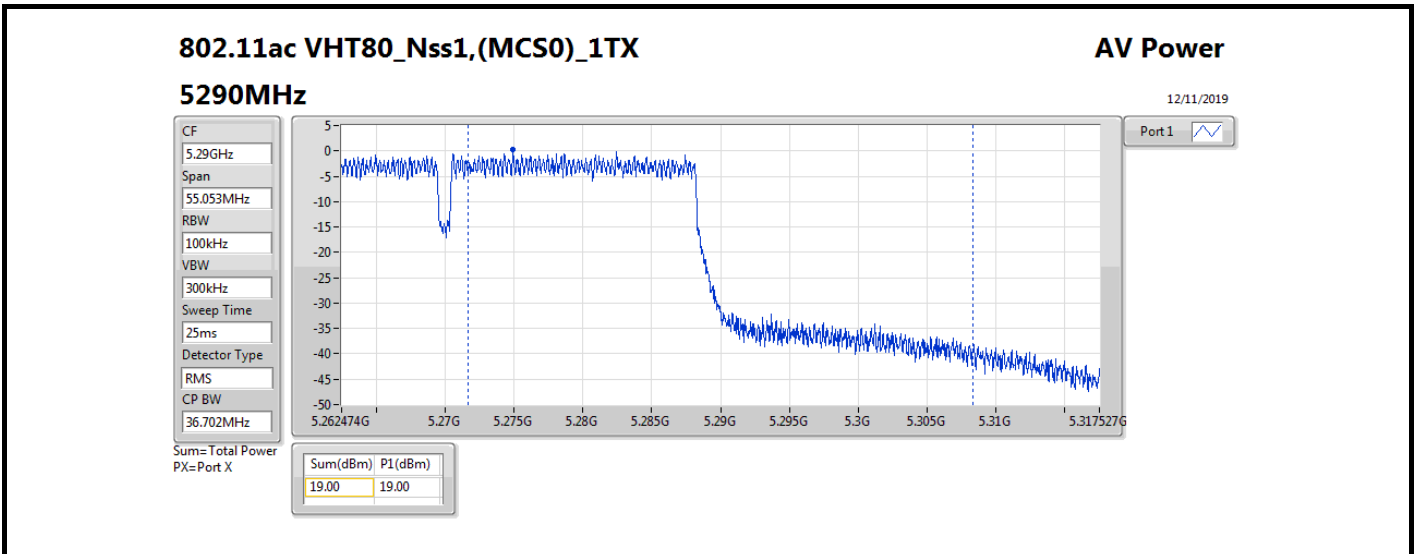

Average Power_Non-Beamforming_Sample 1_Radio 2_1T1S

Appendix B.1

Mode	Result	DG (dBi)	Port 1 (dBm)	Total Power (dBm)	Power Limit (dBm)	EIRP (dBm)	EIRP Limit (dBm)
5720MHz Straddle 5.725-5.85GHz	Pass	5.58	16.93	16.93	30.00	22.51	36.00
802.11ax HEW40_Nss1,(MCS0)_1TX	-	-	-	-	-	-	-
5270MHz	Pass	5.58	23.88	23.88	23.98	29.46	30.00
5310MHz	Pass	5.58	22.58	22.58	23.98	28.16	30.00
5510MHz	Pass	5.58	19.88	19.88	23.98	25.46	30.00
5550MHz	Pass	5.58	22.63	22.63	23.98	28.21	30.00
5670MHz	Pass	5.58	21.82	21.82	23.98	27.40	30.00
5710MHz Straddle 5.47-5.725GHz	Pass	5.58	23.39	23.39	23.98	28.97	30.00
5710MHz Straddle 5.725-5.85GHz	Pass	5.58	14.34	14.34	30.00	19.92	36.00
802.11ax HEW80_Nss1,(MCS0)_1TX	-	-	-	-	-	-	-
5290MHz	Pass	5.58	22.98	22.98	23.98	28.56	30.00
5530MHz	Pass	5.58	20.11	20.11	23.98	25.69	30.00
5610MHz	Pass	5.58	22.89	22.89	23.98	28.47	30.00
5690MHz Straddle 5.47-5.725GHz	Pass	5.58	22.52	22.52	23.98	28.10	30.00
5690MHz Straddle 5.725-5.85GHz	Pass	5.58	9.77	9.77	30.00	15.35	36.00
802.11ax HEW160_Nss1,(MCS0)_1TX	-	-	-	-	-	-	-
5250MHz Straddle 5.15-5.25GHz	Pass	5.58	14.08	14.08	30.00	19.66	36.00
5250MHz Straddle 5.25-5.35GHz	Pass	5.58	14.11	14.11	23.98	19.69	30.00
5570MHz	Pass	5.58	17.68	17.68	23.98	23.26	30.00

DG = Directional Gain; Port X = Port X output power

802.11ax HEW160_Nss1,(MCS0)_1TX

AV Power

5250MHz Straddle 5.25-5.35GHz

04/12/2019

- CF 5.33GHz
- Span 320MHz
- RBW 100kHz
- VBW 300kHz
- Sweep Time 25ms
- Detector Type RMS
- CP BW 160MHz