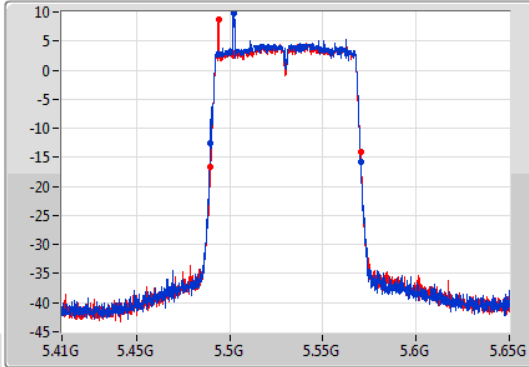

EBW

5530MHz

04/12/2019

CF  
5.53GHz  
Span  
240MHz  
RBW  
1MHz  
VBW  
3MHz  
Sweep Time  
100ms  
Detector Type  
Peak  
Port 1  
Port 2

CF  
5.53GHz  
Span  
240MHz  
RBW  
1MHz  
VBW  
3MHz  
Sweep Time  
100ms  
Detector Type  
Peak