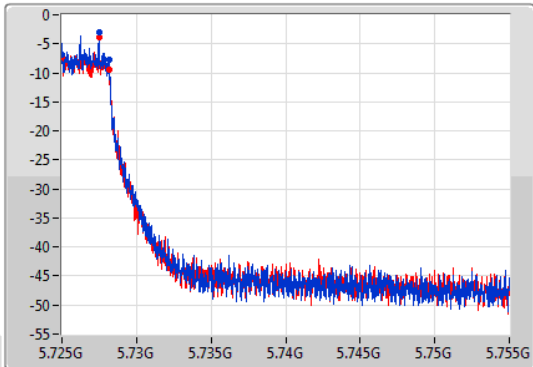

5690MHz Straddle 5.725-5.85GHz

04/12/2019

CF
5.74GHz
Span
30MHz
RBW
100kHz
VBW
300kHz
Sweep Time
100ms
Detector Type
Peak

CF
5.74GHz
Span
30MHz
RBW
100kHz
VBW
300kHz
Sweep Time
100ms
Detector Type
Peak