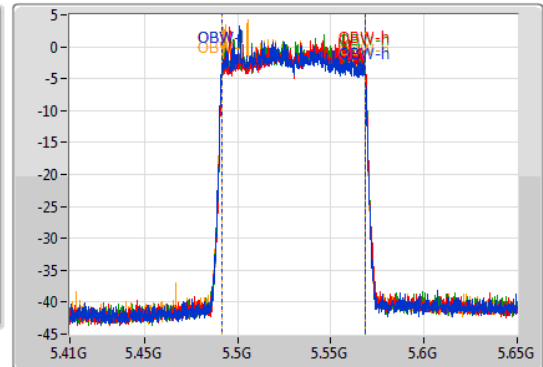

802.11ax HEW80-BF\_Nss1,(MCS0)\_4TX

EBW

5530MHz

03/12/2019

CF  
5.53GHz  
Span  
240MHz  
RBW  
1MHz  
VBW  
3MHz  
Sweep Time  
100ms  
Detector Type  
Peak

CF  
5.53GHz  
Span  
240MHz  
RBW  
1MHz  
VBW  
3MHz  
Sweep Time  
100ms  
Detector Type  
Peak