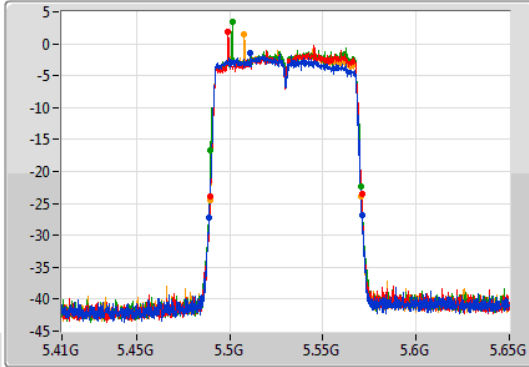

802.11ac VHT80-BF_Nss1,(MCS0)_4TX

EBW

5530MHz

03/12/2019

CF: 5.53GHz
Span: 240MHz
RBW: 1MHz
VBW: 3MHz
Sweep Time: 100ms
Detector Type: Peak

CF: 5.53GHz
Span: 240MHz
RBW: 1MHz
VBW: 3MHz
Sweep Time: 100ms
Detector Type: Peak