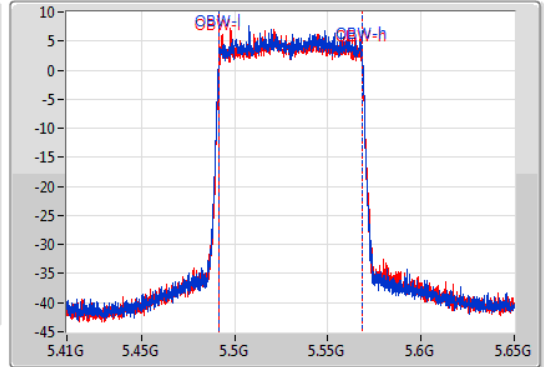

EBW

5530MHz

04/12/2019

CF  
5.53GHz  
Span  
240MHz  
RBW  
1MHz  
VBW  
3MHz  
Sweep Time  
100ms  
Detector Type  
Peak

CF  
5.53GHz  
Span  
240MHz  
RBW  
1MHz  
VBW  
3MHz  
Sweep Time  
100ms  
Detector Type  
Peak