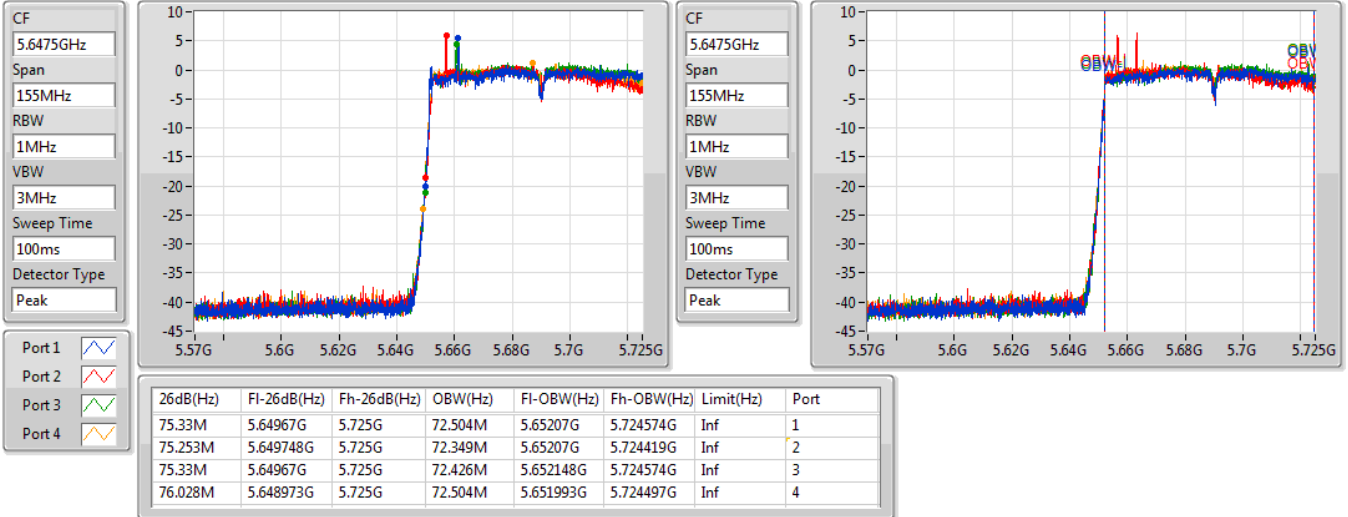

802.11ac VHT80-BF_Nss1,(MCS0)_4TX

EBW

5690MHz Straddle 5.47-5.725GHz

04/12/2019