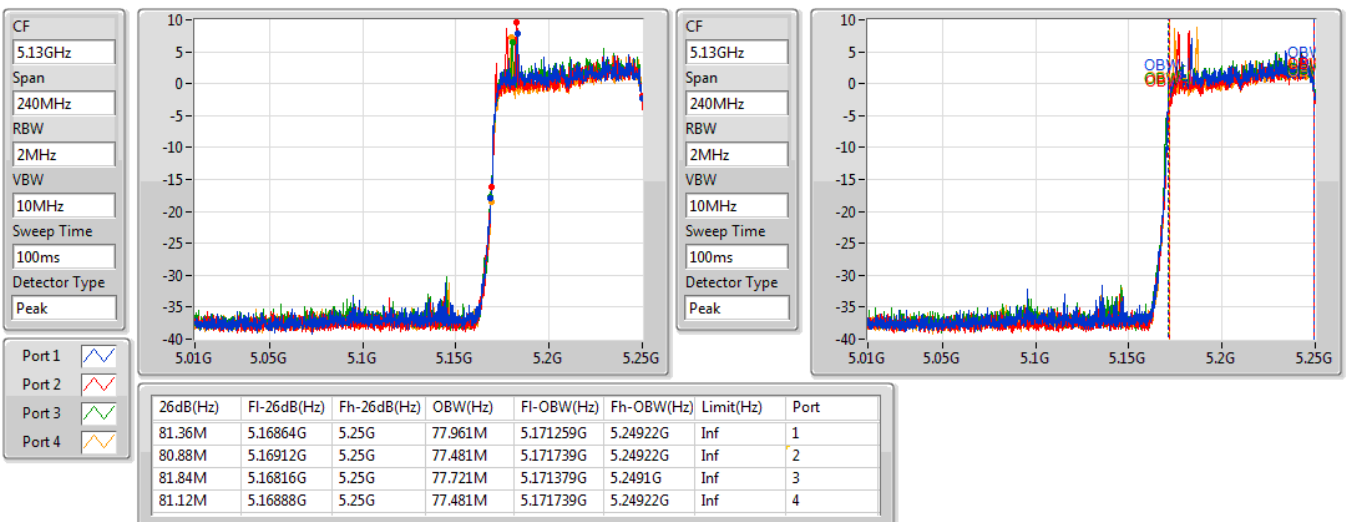

802.11ax HEW80-BF\_Nss1,(MCS0)\_4TX

EBW

5690MHz Straddle 5.725-5.85GHz

03/12/2019

802.11ax HEW160-BF\_Nss1,(MCS0)\_4TX

EBW

5250MHz Straddle 5.15-5.25GHz

03/12/2019