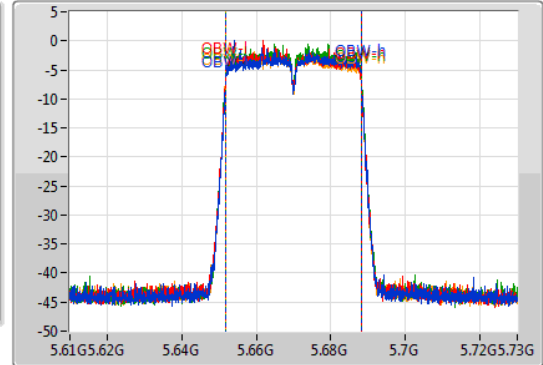

802.11ac VHT40-BF\_Nss1,(MCS0)\_4TX

EBW

5670MHz

03/12/2019

CF: 5.67GHz  
 Span: 120MHz  
 RBW: 500kHz  
 VBW: 2MHz  
 Sweep Time: 100ms  
 Detector Type: Peak

CF: 5.67GHz  
 Span: 120MHz  
 RBW: 500kHz  
 VBW: 2MHz  
 Sweep Time: 100ms  
 Detector Type: Peak