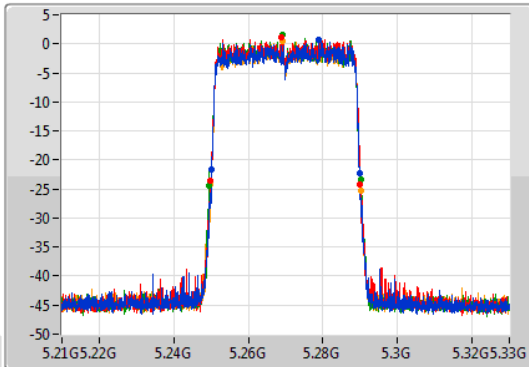

5270MHz

03/12/2019

CF: 5.27GHz
Span: 120MHz
RBW: 500kHz
VBW: 2MHz
Sweep Time: 100ms
Detector Type: Peak

CF: 5.27GHz
Span: 120MHz
RBW: 500kHz
VBW: 2MHz
Sweep Time: 100ms
Detector Type: Peak