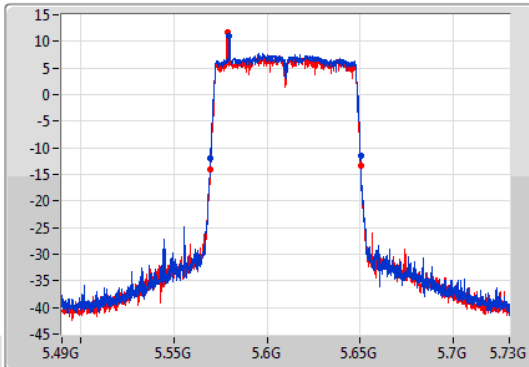

CF
5.61GHz
Span
240MHz
RBW
1MHz
VBW
3MHz
Sweep Time
100ms
Detector Type
Peak