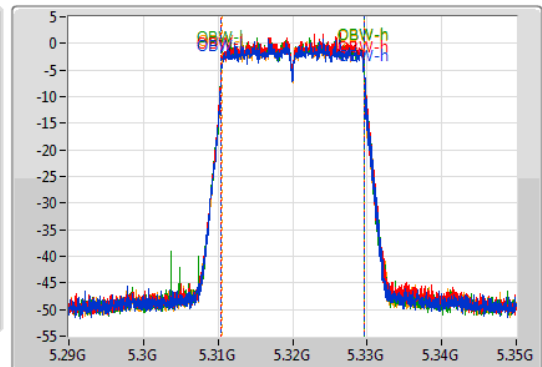

802.11ax HEW20-BF\_Nss1,(MCS0)\_4TX

EBW

5320MHz

03/12/2019

CF  
5.32GHz  
Span  
60MHz  
RBW  
200kHz  
VBW  
1MHz  
Sweep Time  
100ms  
Detector Type  
Peak

CF  
5.32GHz  
Span  
60MHz  
RBW  
200kHz  
VBW  
1MHz  
Sweep Time  
100ms  
Detector Type  
Peak