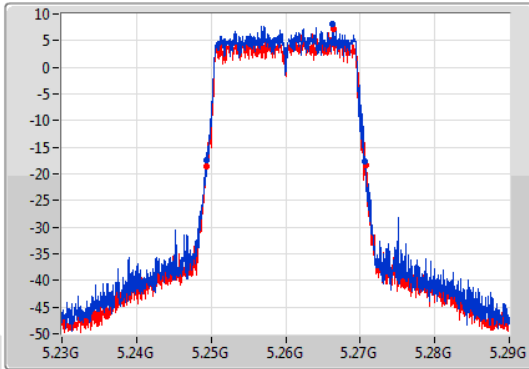

802.11ax HEW20-BF_Nss1,(MCS0)_2TX

EBW

5260MHz

04/12/2019

CF
5.26GHz
Span
60MHz
RBW
200kHz
VBW
1MHz
Sweep Time
100ms
Detector Type
Peak

CF
5.26GHz
Span
60MHz
RBW
200kHz
VBW
1MHz
Sweep Time
100ms
Detector Type
Peak