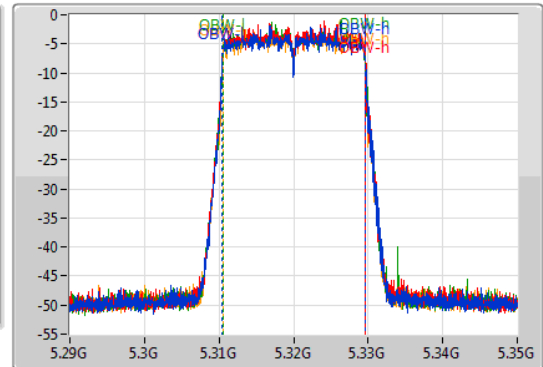

802.11ax HEW20-BF\_Nss1,(MCS0)\_4TX

EBW

5320MHz

03/12/2019

CF  
5.32GHz  
Span  
60MHz  
RBW  
200kHz  
VBW  
1MHz  
Sweep Time  
100ms  
Detector Type  
Peak

CF  
5.32GHz  
Span  
60MHz  
RBW  
200kHz  
VBW  
1MHz  
Sweep Time  
100ms  
Detector Type  
Peak