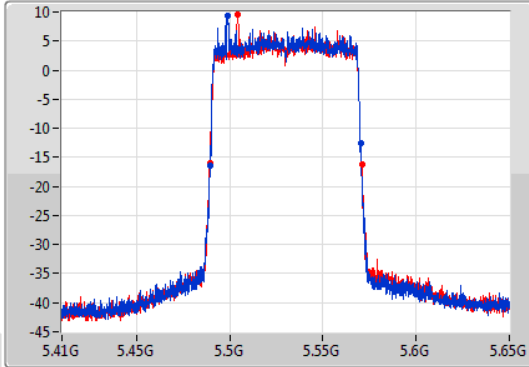

802.11ax HEW80-BF_Nss1,(MCS0)_2TX

EBW

5530MHz

04/12/2019

CF
5.53GHz
Span
240MHz
RBW
1MHz
VBW
3MHz
Sweep Time
100ms
Detector Type
Peak

CF
5.53GHz
Span
240MHz
RBW
1MHz
VBW
3MHz
Sweep Time
100ms
Detector Type
Peak