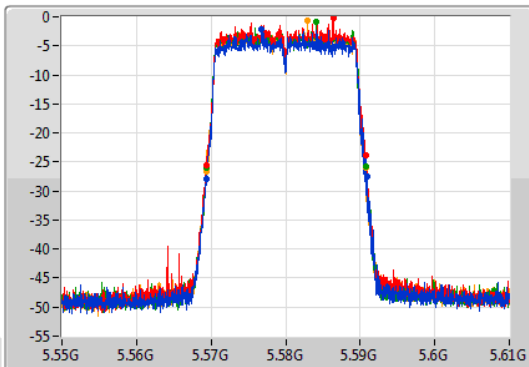

802.11ax HEW20-BF_Nss1,(MCS0)_4TX

EBW

5580MHz

03/12/2019

CF
5.58GHz
Span
60MHz
RBW
200kHz
VBW
1MHz
Sweep Time
100ms
Detector Type
Peak

CF
5.58GHz
Span
60MHz
RBW
200kHz
VBW
1MHz
Sweep Time
100ms
Detector Type
Peak