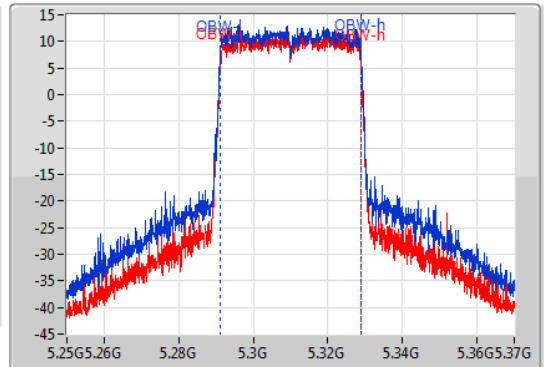

EBW

5310MHz

04/12/2019

CF  
5.31GHz  
Span  
120MHz  
RBW  
500kHz  
VBW  
2MHz  
Sweep Time  
100ms  
Detector Type  
Peak

CF  
5.31GHz  
Span  
120MHz  
RBW  
500kHz  
VBW  
2MHz  
Sweep Time  
100ms  
Detector Type  
Peak