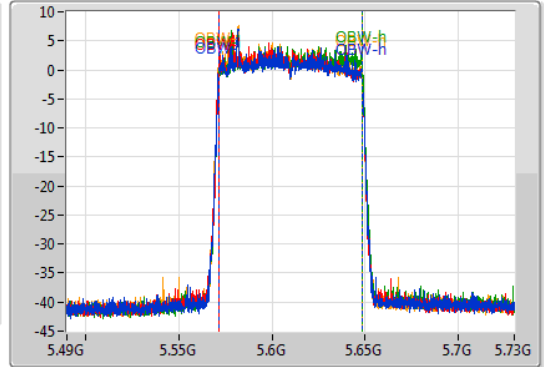

802.11ax HEW80-BF\_Nss1,(MCS0)\_4TX

EBW

5610MHz

03/12/2019

CF  
5.61GHz  
Span  
240MHz  
RBW  
1MHz  
VBW  
3MHz  
Sweep Time  
100ms  
Detector Type  
Peak

CF  
5.61GHz  
Span  
240MHz  
RBW  
1MHz  
VBW  
3MHz  
Sweep Time  
100ms  
Detector Type  
Peak