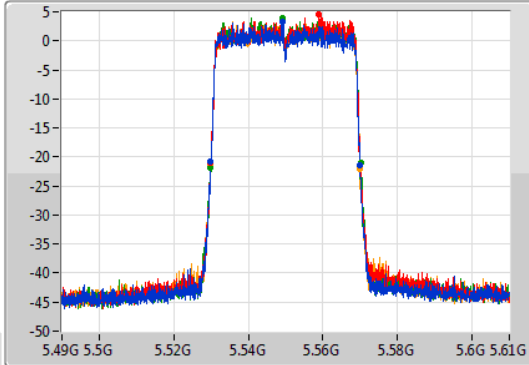

802.11ax HEW40-BF\_Nss1,(MCS0)\_4TX

EBW

5550MHz

03/12/2019

CF: 5.55GHz  
 Span: 120MHz  
 RBW: 500kHz  
 VBW: 2MHz  
 Sweep Time: 100ms  
 Detector Type: Peak

CF: 5.55GHz  
 Span: 120MHz  
 RBW: 500kHz  
 VBW: 2MHz  
 Sweep Time: 100ms  
 Detector Type: Peak