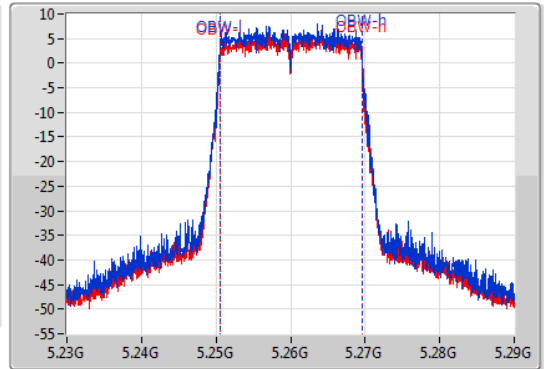

EBW

5260MHz

04/12/2019

CF  
5.26GHz  
Span  
60MHz  
RBW  
200kHz  
VBW  
1MHz  
Sweep Time  
100ms  
Detector Type  
Peak

CF  
5.26GHz  
Span  
60MHz  
RBW  
200kHz  
VBW  
1MHz  
Sweep Time  
100ms  
Detector Type  
Peak