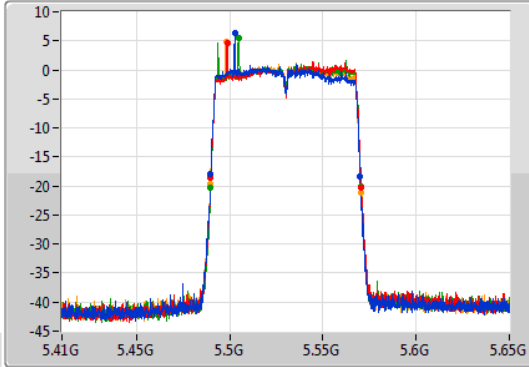

802.11ac VHT80-BF\_Nss1,(MCS0)\_4TX

EBW

5530MHz

03/12/2019

CF: 5.53GHz  
 Span: 240MHz  
 RBW: 1MHz  
 VBW: 3MHz  
 Sweep Time: 100ms  
 Detector Type: Peak

CF: 5.53GHz  
 Span: 240MHz  
 RBW: 1MHz  
 VBW: 3MHz  
 Sweep Time: 100ms  
 Detector Type: Peak