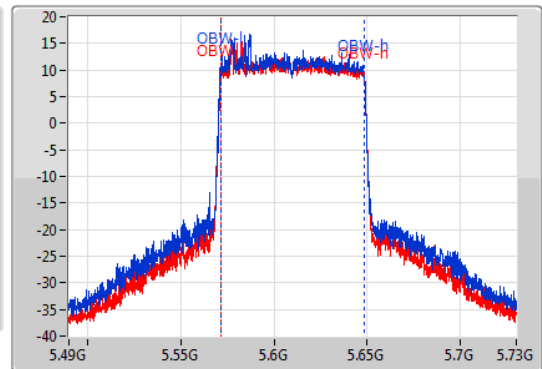

EBW

5610MHz

04/12/2019

CF  
5.61GHz  
Span  
240MHz  
RBW  
1MHz  
VBW  
3MHz  
Sweep Time  
100ms  
Detector Type  
Peak  
Port 1  
Port 2

CF  
5.61GHz  
Span  
240MHz  
RBW  
1MHz  
VBW  
3MHz  
Sweep Time  
100ms  
Detector Type  
Peak