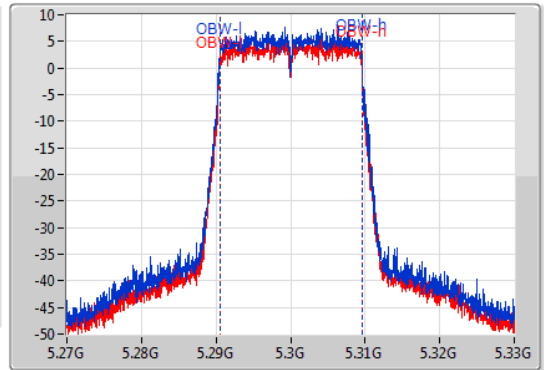

EBW

5300MHz

04/12/2019

CF  
5.3GHz  
Span  
60MHz  
RBW  
200kHz  
VBW  
1MHz  
Sweep Time  
100ms  
Detector Type  
Peak

CF  
5.3GHz  
Span  
60MHz  
RBW  
200kHz  
VBW  
1MHz  
Sweep Time  
100ms  
Detector Type  
Peak