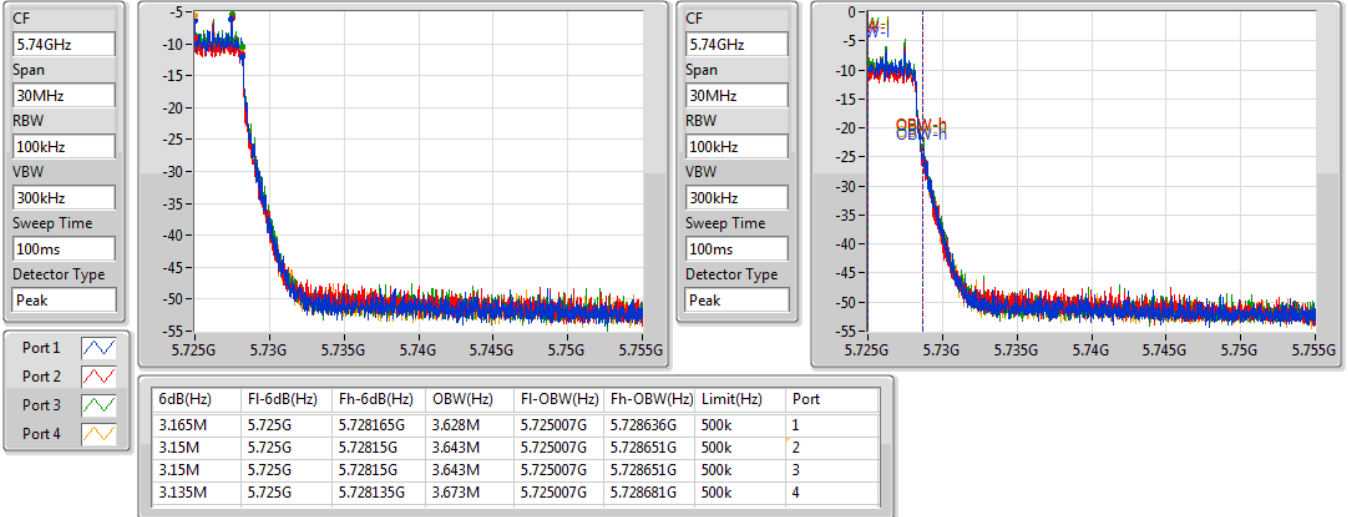

802.11ac VHT40-BF_Nss1,(MCS0)_4TX

EBW

5710MHz Straddle 5.725-5.85GHz

03/12/2019