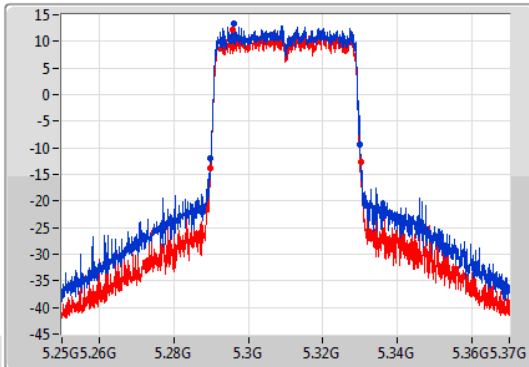

CF
5.31GHz
Span
120MHz
RBW
500kHz
VBW
2MHz
Sweep Time
100ms
Detector Type
Peak