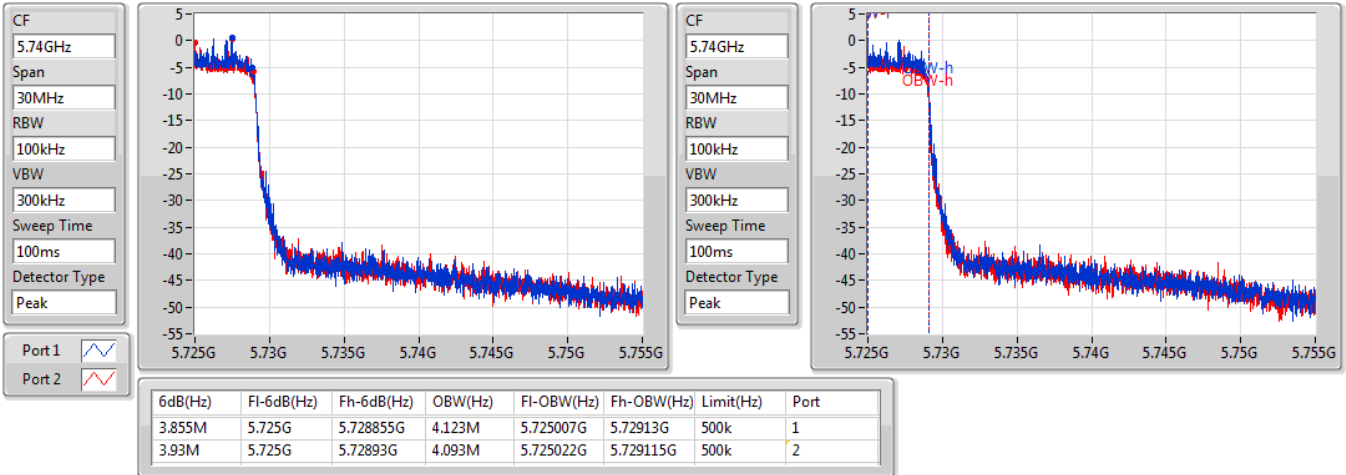

802.11ax HEW40-BF_Nss1,(MCS0)_2TX

EBW

5710MHz Straddle 5.725-5.85GHz

04/12/2019