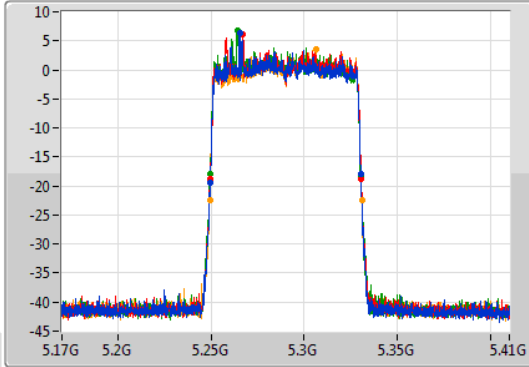

802.11ax HEW80-BF_Nss1,(MCS0)_4TX

EBW

5290MHz

03/12/2019

CF
5.29GHz
Span
240MHz
RBW
1MHz
VBW
3MHz
Sweep Time
100ms
Detector Type
Peak

CF
5.29GHz
Span
240MHz
RBW
1MHz
VBW
3MHz
Sweep Time
100ms
Detector Type
Peak