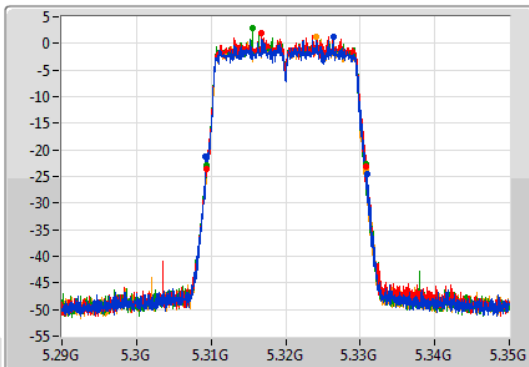

802.11ax HEW20-BF_Nss1,(MCS0)_4TX

EBW

5320MHz

03/12/2019

CF
5.32GHz
Span
60MHz
RBW
200kHz
VBW
1MHz
Sweep Time
100ms
Detector Type
Peak

CF
5.32GHz
Span
60MHz
RBW
200kHz
VBW
1MHz
Sweep Time
100ms
Detector Type
Peak