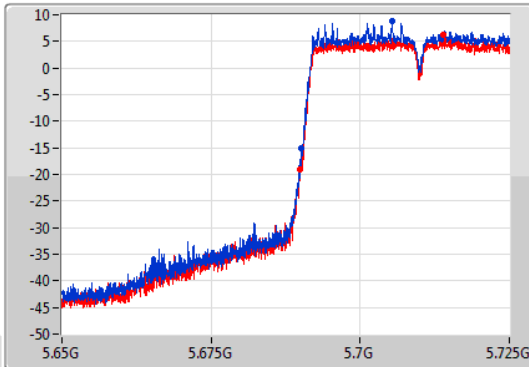

CF
5.6875GHz
Span
75MHz
RBW
500kHz
VBW
2MHz
Sweep Time
100ms
Detector Type
Peak