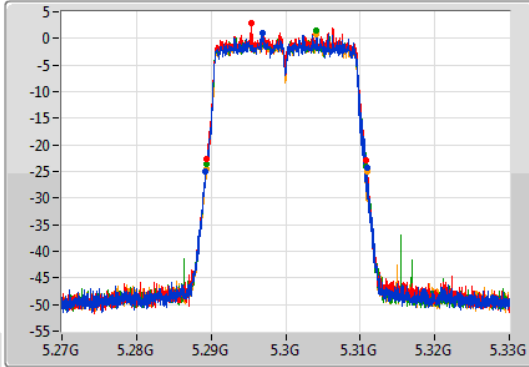

802.11ax HEW20-BF_Nss1,(MCS0)_4TX

EBW

5300MHz

03/12/2019

CF
5.3GHz
Span
60MHz
RBW
200kHz
VBW
1MHz
Sweep Time
100ms
Detector Type
Peak

CF
5.3GHz
Span
60MHz
RBW
200kHz
VBW
1MHz
Sweep Time
100ms
Detector Type
Peak