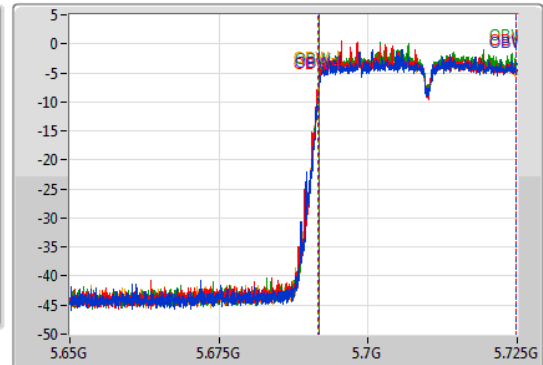

802.11ac VHT40-BF\_Nss1,(MCS0)\_4TX

EBW

5710MHz Straddle 5.47-5.725GHz

03/12/2019

CF: 5.6875GHz  
 Span: 75MHz  
 RBW: 500kHz  
 VBW: 2MHz  
 Sweep Time: 100ms  
 Detector Type: Peak

CF: 5.6875GHz  
 Span: 75MHz  
 RBW: 500kHz  
 VBW: 2MHz  
 Sweep Time: 100ms  
 Detector Type: Peak