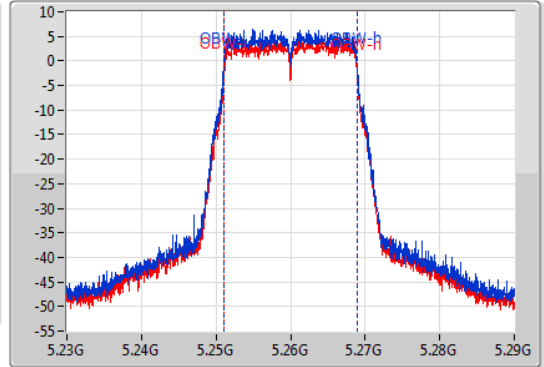

26dB(Hz)	Fl-26dB(Hz)	Fh-26dB(Hz)	OBW(Hz)	Fl-OBW(Hz)	Fh-OBW(Hz)	Limit(Hz)	Port
21.48M	5.24923G	5.27071G	17.841M	5.251064G	5.268906G	Inf	1
21.27M	5.24941G	5.27068G	17.841M	5.251094G	5.268936G	Inf	2

802.11ac VHT20-BF_Nss1,(MCS0)_2TX

EBW

5300MHz

04/12/2019

CF: 5.3GHz
Span: 60MHz
RBW: 200kHz
VBW: 1MHz
Sweep Time: 100ms
Detector Type: Peak