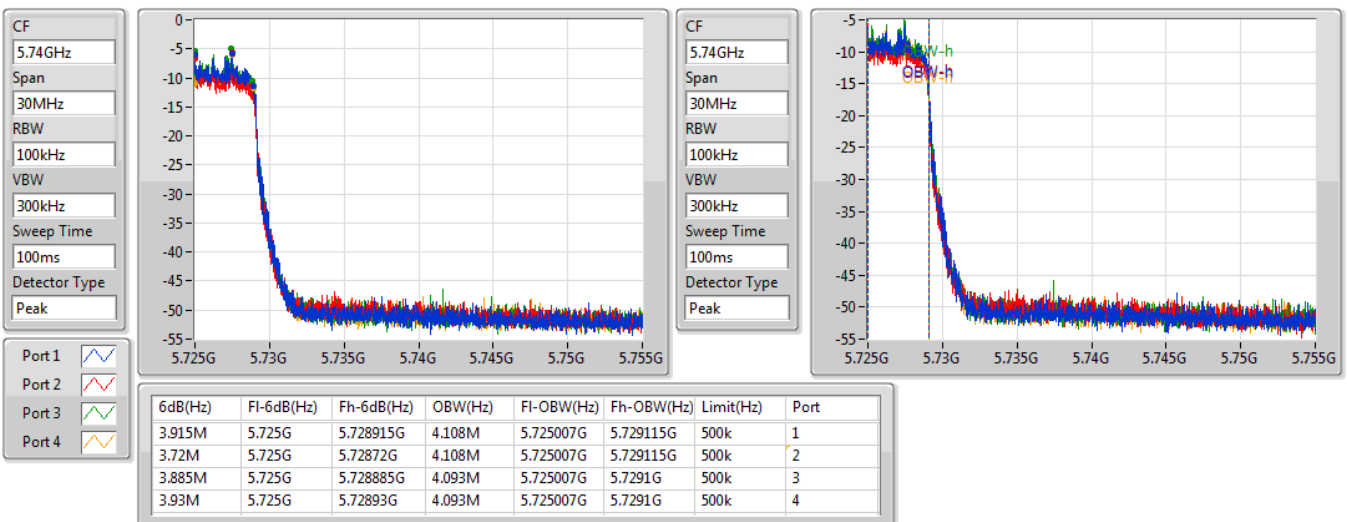

802.11ax HEW40-BF\_Nss1,(MCS0)\_4TX

EBW

5710MHz Straddle 5.47-5.725GHz

03/12/2019

802.11ax HEW40-BF\_Nss1,(MCS0)\_4TX

EBW

5710MHz Straddle 5.725-5.85GHz

03/12/2019