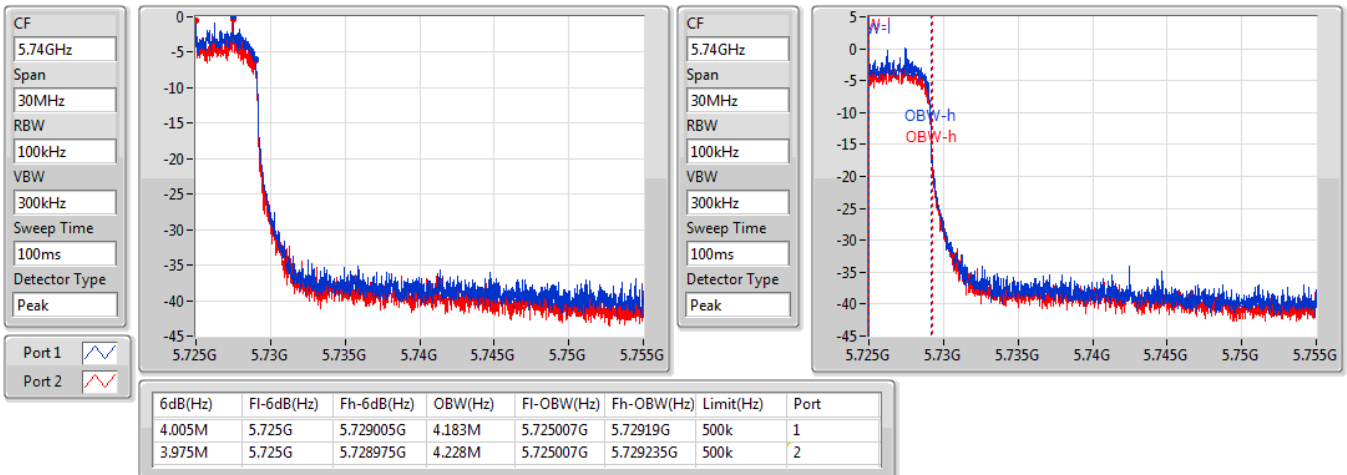

EBW

5690MHz Straddle 5.47-5.725GHz

04/12/2019

802.11ax HEW80-BF\_Nss1,(MCS0)\_2TX

EBW

5690MHz Straddle 5.725-5.85GHz

04/12/2019

Summary