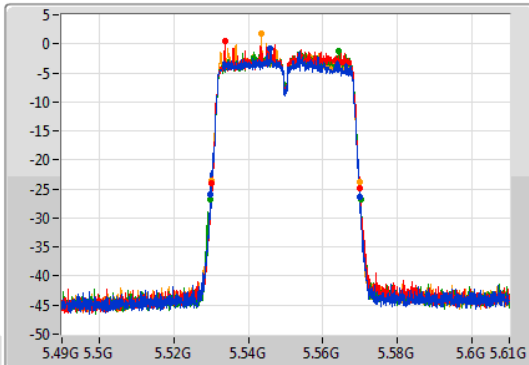

802.11ac VHT40-BF_Nss1,(MCS0)_4TX

EBW

5550MHz

03/12/2019

CF: 5.55GHz
Span: 120MHz
RBW: 500kHz
VBW: 2MHz
Sweep Time: 100ms
Detector Type: Peak

CF: 5.55GHz
Span: 120MHz
RBW: 500kHz
VBW: 2MHz
Sweep Time: 100ms
Detector Type: Peak