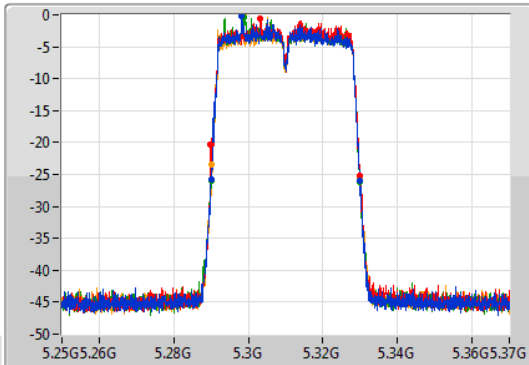

802.11ac VHT40-BF_Nss1,(MCS0)_4TX

EBW

5310MHz

03/12/2019

CF
5.31GHz
Span
120MHz
RBW
500kHz
VBW
2MHz
Sweep Time
100ms
Detector Type
Peak

CF
5.31GHz
Span
120MHz
RBW
500kHz
VBW
2MHz
Sweep Time
100ms
Detector Type
Peak