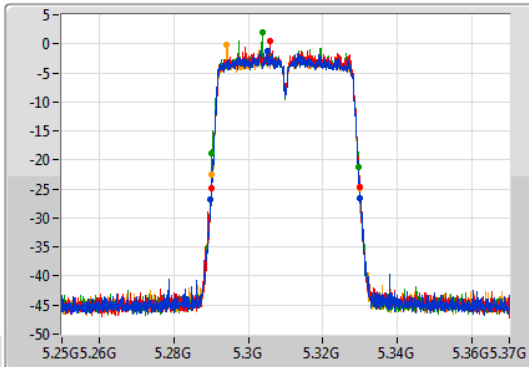

802.11ac VHT40-BF_Nss1,(MCS0)_4TX

EBW

5310MHz

03/12/2019

CF
5.31GHz
Span
120MHz
RBW
500kHz
VBW
2MHz
Sweep Time
100ms
Detector Type
Peak

CF
5.31GHz
Span
120MHz
RBW
500kHz
VBW
2MHz
Sweep Time
100ms
Detector Type
Peak