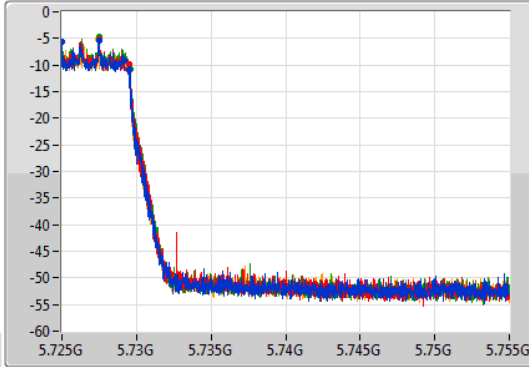

802.11ax HEW20-BF_Nss1,(MCS0)_4TX

EBW

5720MHz Straddle 5.725-5.85GHz

03/12/2019

CF: 5.74GHz
Span: 30MHz
RBW: 100kHz
VBW: 300kHz
Sweep Time: 100ms
Detector Type: Peak

CF: 5.74GHz
Span: 30MHz
RBW: 100kHz
VBW: 300kHz
Sweep Time: 100ms
Detector Type: Peak