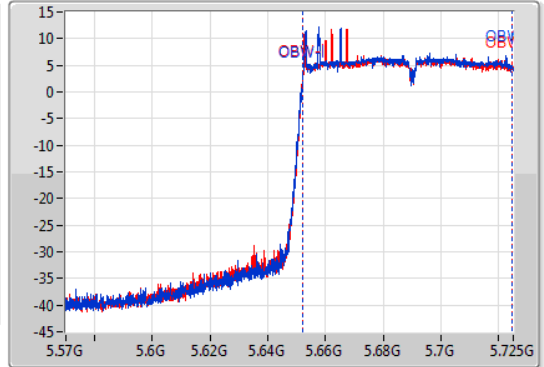

EBW

5690MHz Straddle 5.47-5.725GHz

04/12/2019

CF  
5.6475GHz  
Span  
155MHz  
RBW  
1MHz  
VBW  
3MHz  
Sweep Time  
100ms  
Detector Type  
Peak

CF  
5.6475GHz  
Span  
155MHz  
RBW  
1MHz  
VBW  
3MHz  
Sweep Time  
100ms  
Detector Type  
Peak