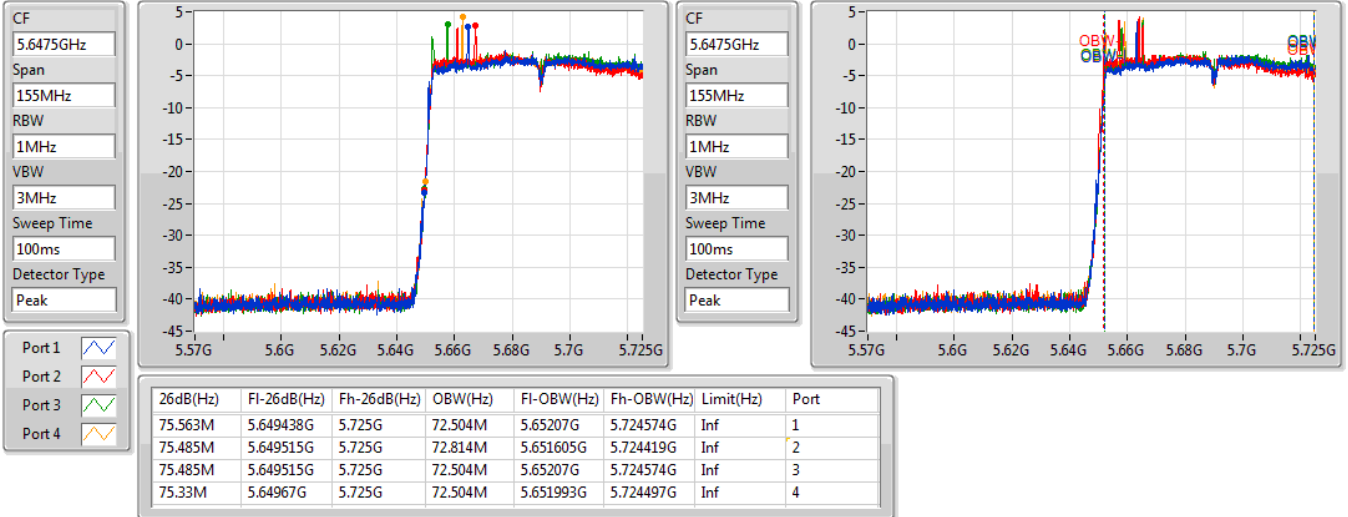

802.11ac VHT80-BF_Nss1,(MCS0)_4TX

EBW

5690MHz Straddle 5.47-5.725GHz

04/12/2019