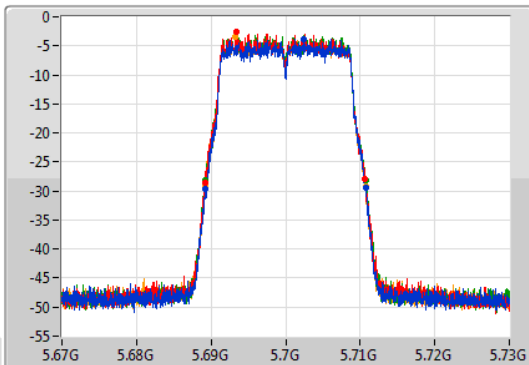

802.11ac VHT20-BF_Nss1,(MCS0)_4TX

EBW

5700MHz

03/12/2019

CF
5.7GHz
Span
60MHz
RBW
200kHz
VBW
1MHz
Sweep Time
100ms
Detector Type
Peak

CF
5.7GHz
Span
60MHz
RBW
200kHz
VBW
1MHz
Sweep Time
100ms
Detector Type
Peak