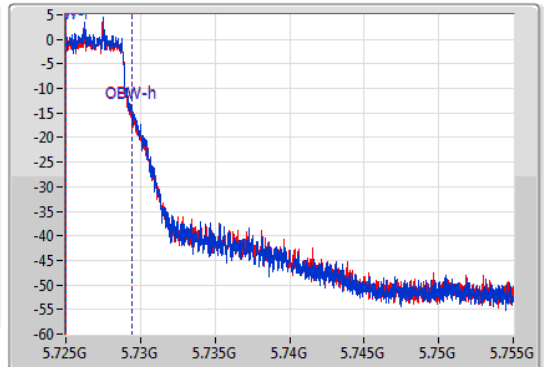

EBW

5720MHz Straddle 5.725-5.85GHz

04/12/2019

CF  
5.74GHz  
Span  
30MHz  
RBW  
100kHz  
VBW  
300kHz  
Sweep Time  
100ms  
Detector Type  
Peak

CF  
5.74GHz  
Span  
30MHz  
RBW  
100kHz  
VBW  
300kHz  
Sweep Time  
100ms  
Detector Type  
Peak