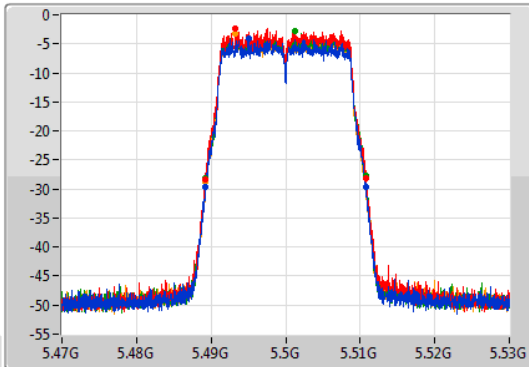

802.11ac VHT20-BF_Nss1,(MCS0)_4TX

EBW

5500MHz

03/12/2019

CF: 5.5GHz
Span: 60MHz
RBW: 200kHz
VBW: 1MHz
Sweep Time: 100ms
Detector Type: Peak

CF: 5.5GHz
Span: 60MHz
RBW: 200kHz
VBW: 1MHz
Sweep Time: 100ms
Detector Type: Peak