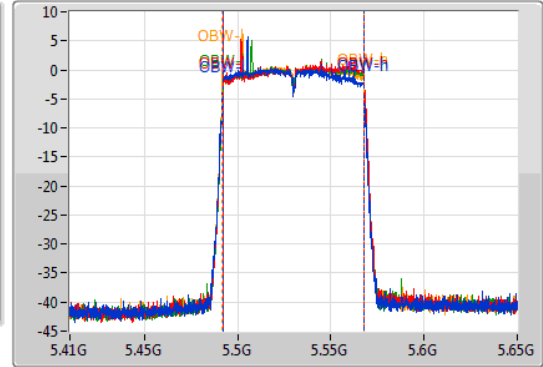

802.11ac VHT80-BF\_Nss1,(MCS0)\_4TX

EBW

5530MHz

03/12/2019

CF: 5.53GHz  
 Span: 240MHz  
 RBW: 1MHz  
 VBW: 3MHz  
 Sweep Time: 100ms  
 Detector Type: Peak

CF: 5.53GHz  
 Span: 240MHz  
 RBW: 1MHz  
 VBW: 3MHz  
 Sweep Time: 100ms  
 Detector Type: Peak