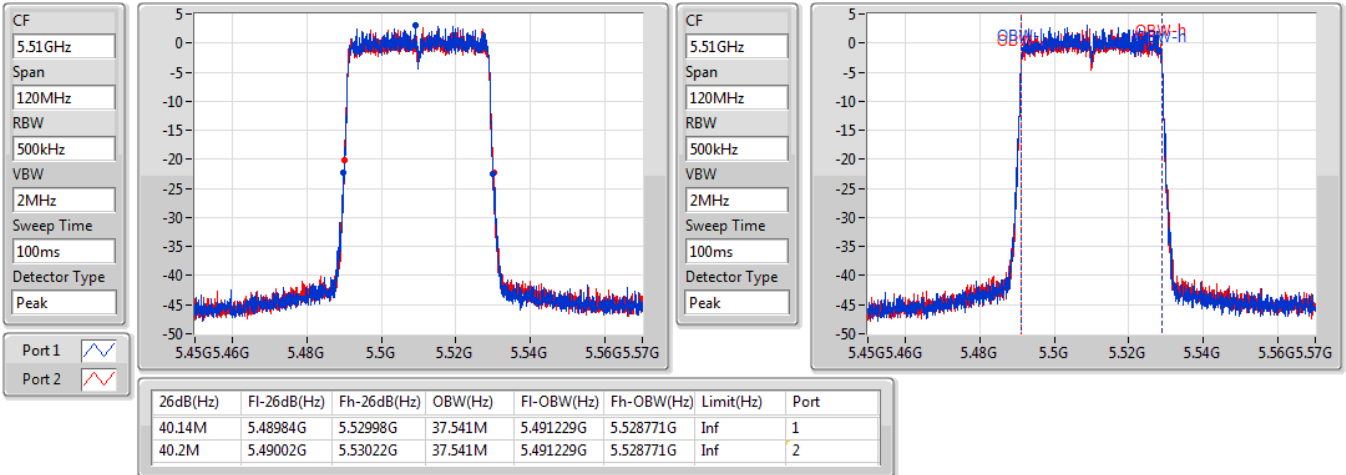

802.11ax HEW40-BF_Nss1,(MCS0)_2TX

EBW

5510MHz

04/12/2019