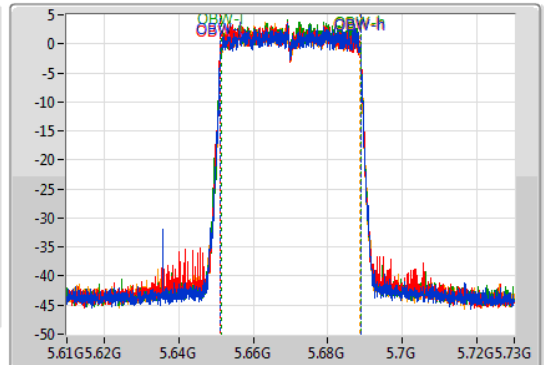

802.11ax HEW40-BF\_Nss1,(MCS0)\_4TX

EBW

5670MHz

03/12/2019

CF: 5.67GHz  
 Span: 120MHz  
 RBW: 500kHz  
 VBW: 2MHz  
 Sweep Time: 100ms  
 Detector Type: Peak

CF: 5.67GHz  
 Span: 120MHz  
 RBW: 500kHz  
 VBW: 2MHz  
 Sweep Time: 100ms  
 Detector Type: Peak