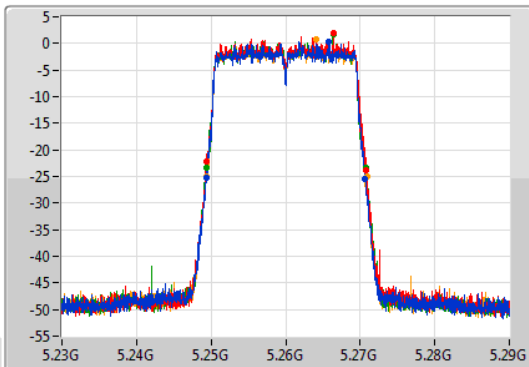

802.11ax HEW20-BF_Nss1,(MCS0)_4TX

EBW

5260MHz

03/12/2019

CF
5.26GHz
Span
60MHz
RBW
200kHz
VBW
1MHz
Sweep Time
100ms
Detector Type
Peak

CF
5.26GHz
Span
60MHz
RBW
200kHz
VBW
1MHz
Sweep Time
100ms
Detector Type
Peak