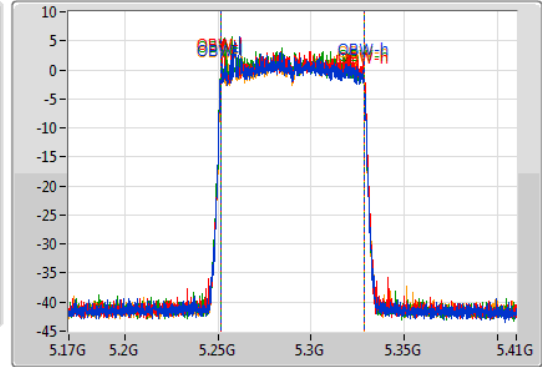

802.11ax HEW80-BF\_Nss1,(MCS0)\_4TX

EBW

5290MHz

03/12/2019

CF  
5.29GHz  
Span  
240MHz  
RBW  
1MHz  
VBW  
3MHz  
Sweep Time  
100ms  
Detector Type  
Peak

CF  
5.29GHz  
Span  
240MHz  
RBW  
1MHz  
VBW  
3MHz  
Sweep Time  
100ms  
Detector Type  
Peak