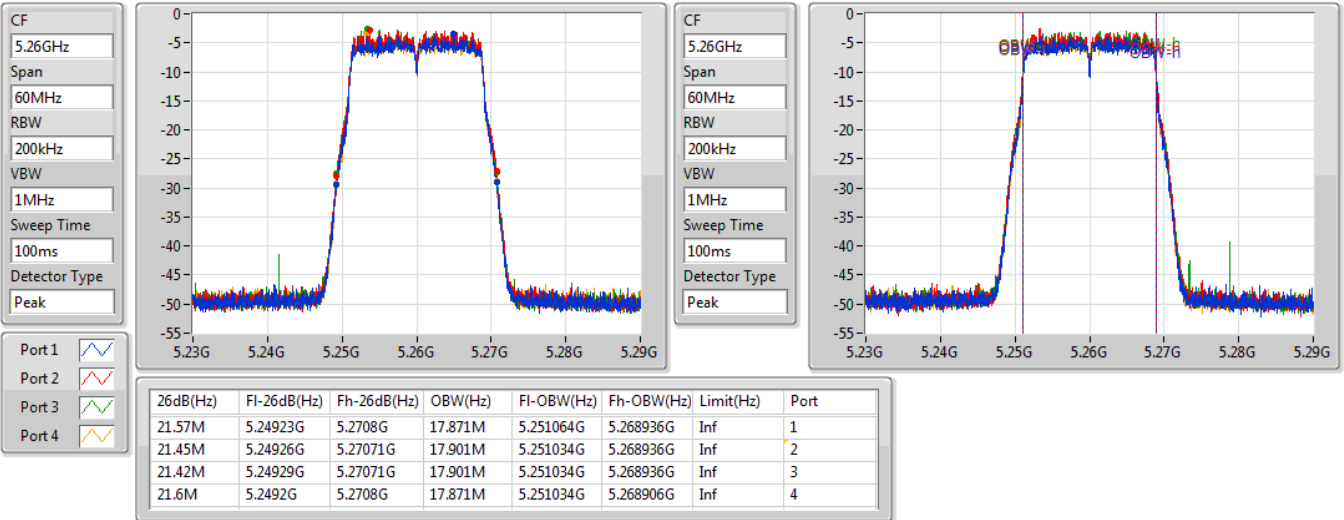

Port X-N dB = Port X 6dB down bandwidth for 5.725-5.85GHz band / 26dB down bandwidth for other band

Port X-OBW = Port X 99% occupied bandwidth;

802.11ac VHT20-BF\_Nss1,(MCS0)\_4TX

EBW

5260MHz

03/12/2019

802.11ac VHT20-BF\_Nss1,(MCS0)\_4TX