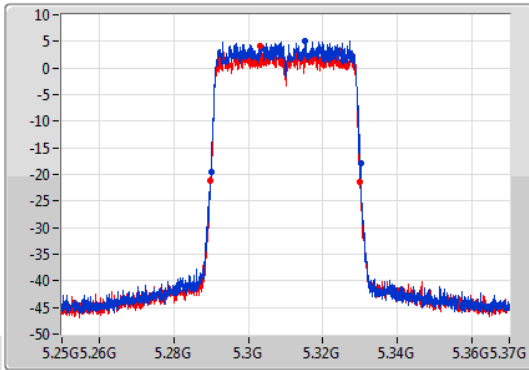

CF
5.31GHz
Span
120MHz
RBW
500kHz
VBW
2MHz
Sweep Time
100ms
Detector Type
Peak