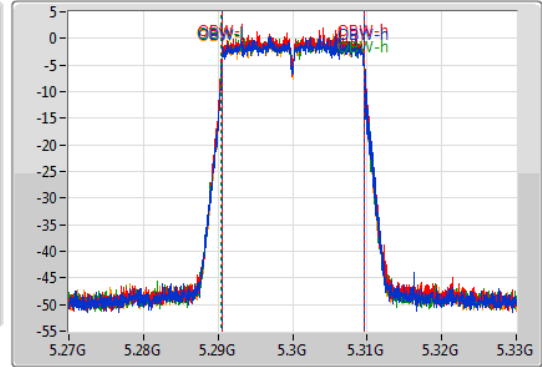

802.11ax HEW20-BF\_Nss1,(MCS0)\_4TX

EBW

5300MHz

03/12/2019

CF  
5.3GHz  
Span  
60MHz  
RBW  
200kHz  
VBW  
1MHz  
Sweep Time  
100ms  
Detector Type  
Peak

CF  
5.3GHz  
Span  
60MHz  
RBW  
200kHz  
VBW  
1MHz  
Sweep Time  
100ms  
Detector Type  
Peak