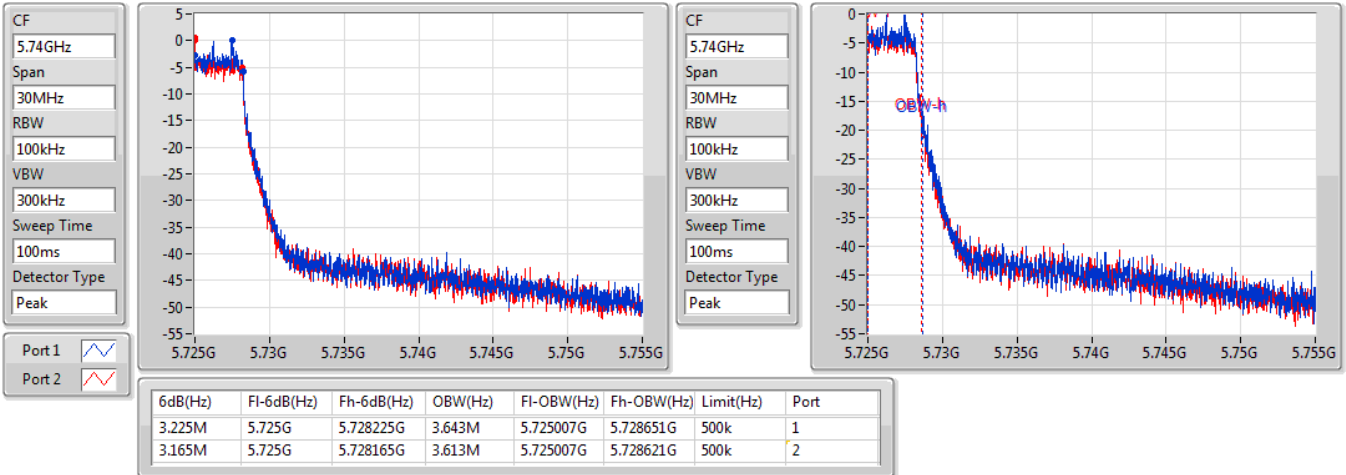

802.11ac VHT40-BF_Nss1,(MCS0)_2TX

EBW

5710MHz Straddle 5.725-5.85GHz

04/12/2019