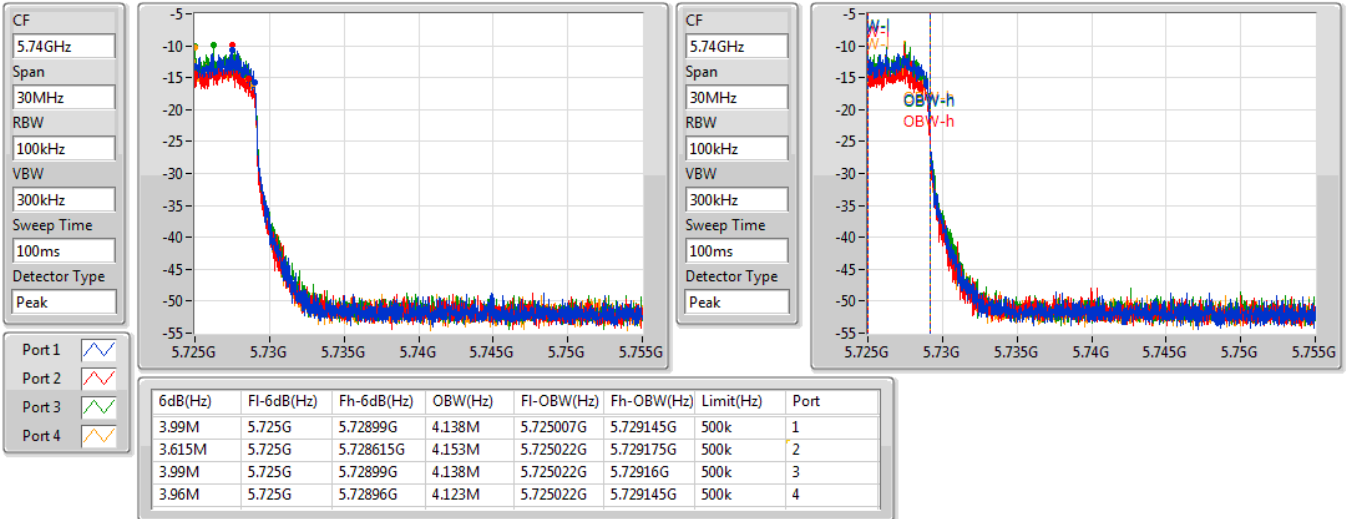

802.11ax HEW80-BF_Nss1,(MCS0)_4TX

EBW

5690MHz Straddle 5.725-5.85GHz

03/12/2019