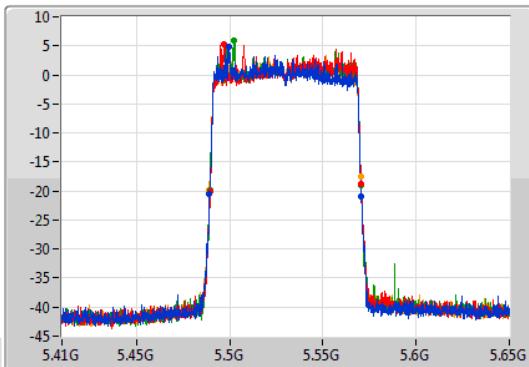

802.11ax HEW80-BF_Nss1,(MCS0)_4TX

EBW

5530MHz

03/12/2019

CF
5.53GHz
Span
240MHz
RBW
1MHz
VBW
3MHz
Sweep Time
100ms
Detector Type
Peak

CF
5.53GHz
Span
240MHz
RBW
1MHz
VBW
3MHz
Sweep Time
100ms
Detector Type
Peak