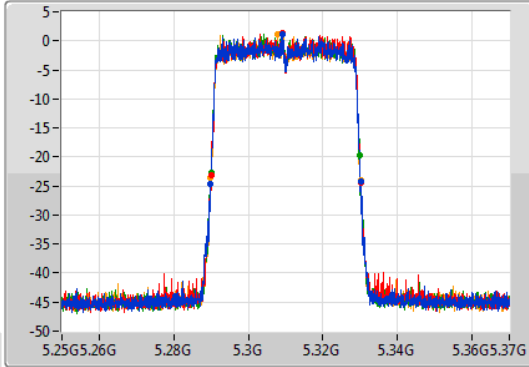

802.11ax HEW40-BF_Nss1,(MCS0)_4TX

EBW

5310MHz

03/12/2019

CF
5.31GHz
Span
120MHz
RBW
500kHz
VBW
2MHz
Sweep Time
100ms
Detector Type
Peak

CF
5.31GHz
Span
120MHz
RBW
500kHz
VBW
2MHz
Sweep Time
100ms
Detector Type
Peak