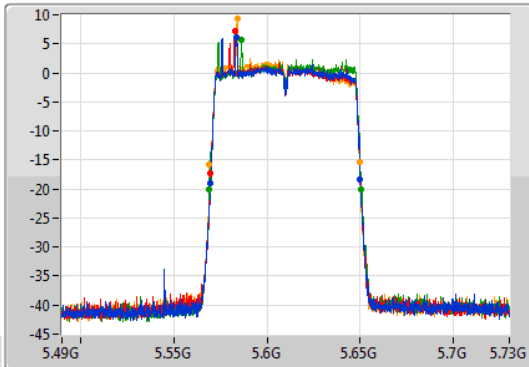

802.11ac VHT80-BF_Nss1,(MCS0)_4TX

EBW

5610MHz

03/12/2019

CF: 5.61GHz
Span: 240MHz
RBW: 1MHz
VBW: 3MHz
Sweep Time: 100ms
Detector Type: Peak

CF: 5.61GHz
Span: 240MHz
RBW: 1MHz
VBW: 3MHz
Sweep Time: 100ms
Detector Type: Peak