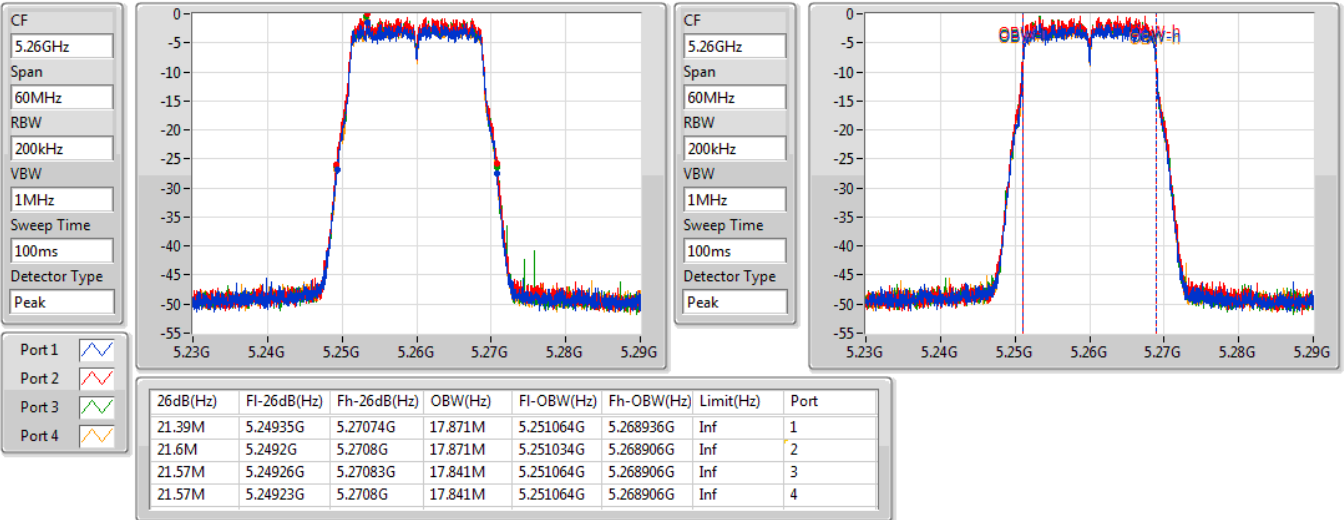

**Port X-N dB** = Port X 6dB down bandwidth for 5.725-5.85GHz band / 26dB down bandwidth for other band

**Port X-OBW** = Port X 99% occupied bandwidth;

802.11ac VHT20-BF\_Nss1,(MCS0)\_4TX

EBW

5260MHz

03/12/2019