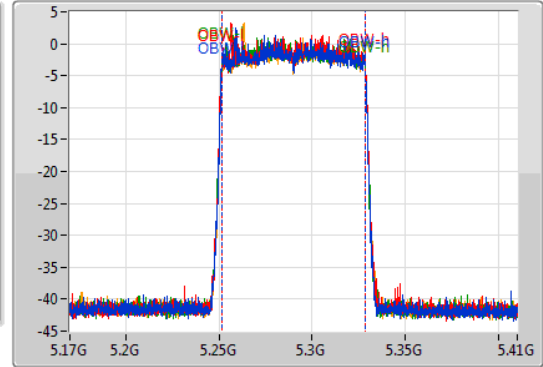

802.11ax HEW80-BF\_Nss1,(MCS0)\_4TX

EBW

5290MHz

03/12/2019

CF  
5.29GHz  
Span  
240MHz  
RBW  
1MHz  
VBW  
3MHz  
Sweep Time  
100ms  
Detector Type  
Peak

CF  
5.29GHz  
Span  
240MHz  
RBW  
1MHz  
VBW  
3MHz  
Sweep Time  
100ms  
Detector Type  
Peak