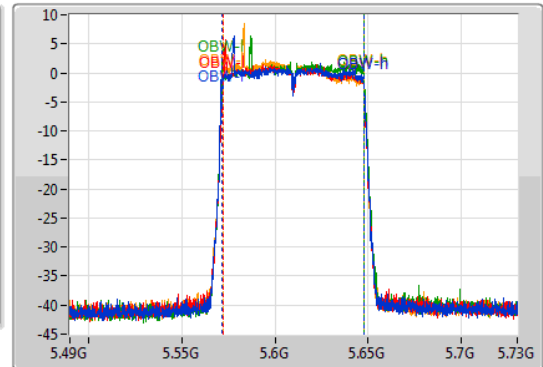

802.11ac VHT80-BF\_Nss1,(MCS0)\_4TX

EBW

5610MHz

03/12/2019

CF: 5.61GHz  
 Span: 240MHz  
 RBW: 1MHz  
 VBW: 3MHz  
 Sweep Time: 100ms  
 Detector Type: Peak

CF: 5.61GHz  
 Span: 240MHz  
 RBW: 1MHz  
 VBW: 3MHz  
 Sweep Time: 100ms  
 Detector Type: Peak