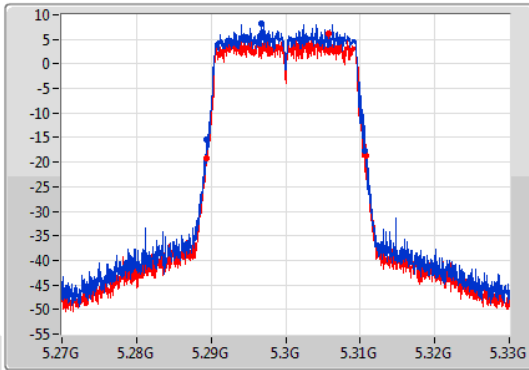

CF
5.3GHz
Span
60MHz
RBW
200kHz
VBW
1MHz
Sweep Time
100ms
Detector Type
Peak