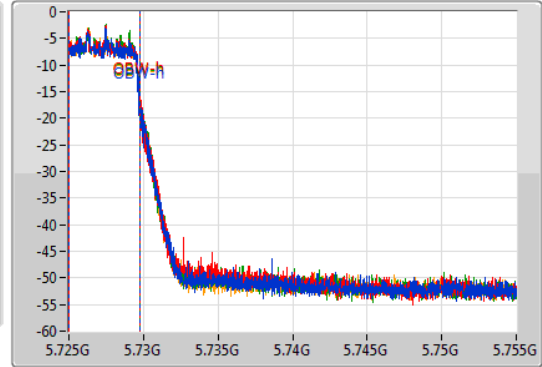

802.11ax HEW20-BF\_Nss1,(MCS0)\_4TX

EBW

5720MHz Straddle 5.725-5.85GHz

03/12/2019

CF  
5.74GHz  
Span  
30MHz  
RBW  
100kHz  
VBW  
300kHz  
Sweep Time  
100ms  
Detector Type  
Peak

CF  
5.74GHz  
Span  
30MHz  
RBW  
100kHz  
VBW  
300kHz  
Sweep Time  
100ms  
Detector Type  
Peak