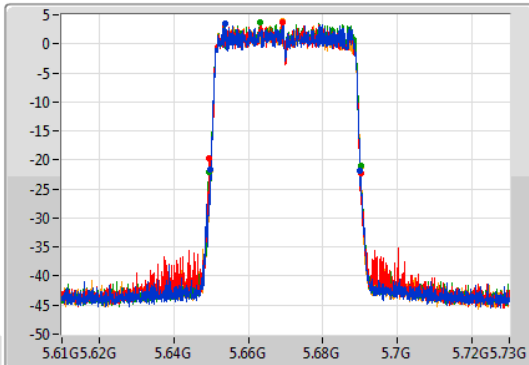

802.11ax HEW40-BF_Nss1,(MCS0)_4TX

EBW

5670MHz

03/12/2019

CF: 5.67GHz
Span: 120MHz
RBW: 500kHz
VBW: 2MHz
Sweep Time: 100ms
Detector Type: Peak

CF: 5.67GHz
Span: 120MHz
RBW: 500kHz
VBW: 2MHz
Sweep Time: 100ms
Detector Type: Peak