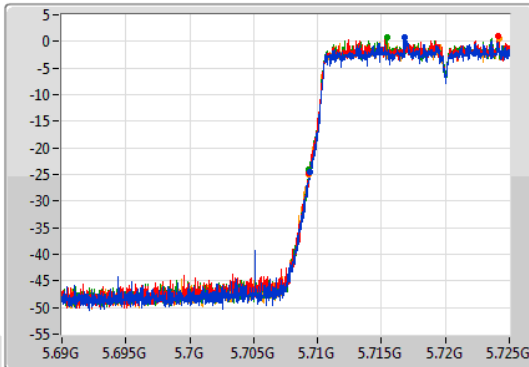

802.11ax HEW20-BF_Nss1,(MCS0)_4TX

EBW

5720MHz Straddle 5.47-5.725GHz

03/12/2019

CF
5.7075GHz
Span
35MHz
RBW
200kHz
VBW
1MHz
Sweep Time
100ms
Detector Type
Peak

CF
5.7075GHz
Span
35MHz
RBW
200kHz
VBW
1MHz
Sweep Time
100ms
Detector Type
Peak