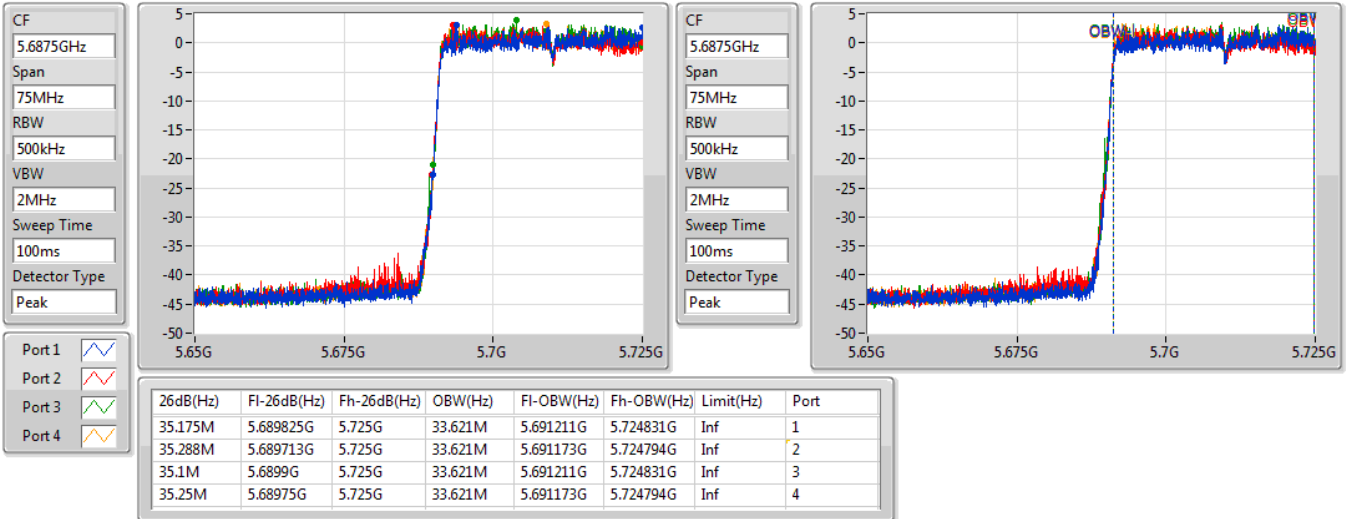

802.11ax HEW40-BF_Nss1,(MCS0)_4TX

EBW

5710MHz Straddle 5.47-5.725GHz

03/12/2019