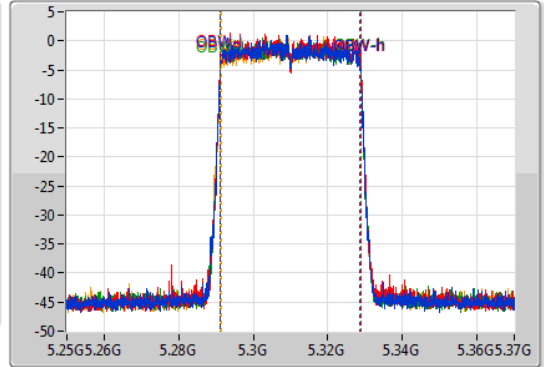

802.11ax HEW40-BF\_Nss1,(MCS0)\_4TX

EBW

5310MHz

03/12/2019

CF: 5.31GHz  
 Span: 120MHz  
 RBW: 500kHz  
 VBW: 2MHz  
 Sweep Time: 100ms  
 Detector Type: Peak

CF: 5.31GHz  
 Span: 120MHz  
 RBW: 500kHz  
 VBW: 2MHz  
 Sweep Time: 100ms  
 Detector Type: Peak