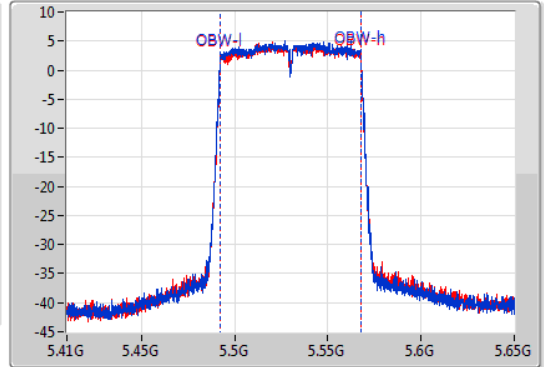

EBW

5530MHz

04/12/2019

CF  
5.53GHz  
Span  
240MHz  
RBW  
1MHz  
VBW  
3MHz  
Sweep Time  
100ms  
Detector Type  
Peak  
Port 1  
Port 2

CF  
5.53GHz  
Span  
240MHz  
RBW  
1MHz  
VBW  
3MHz  
Sweep Time  
100ms  
Detector Type  
Peak