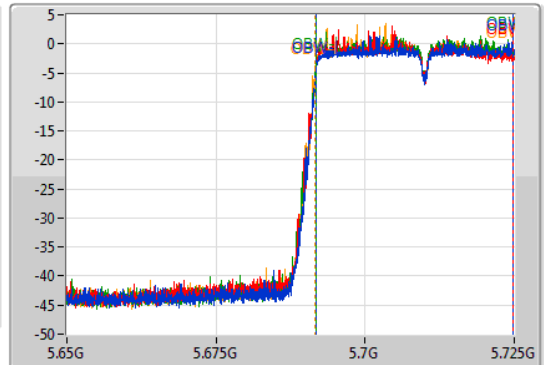

802.11ac VHT40-BF\_Nss1,(MCS0)\_4TX

EBW

5710MHz Straddle 5.47-5.725GHz

03/12/2019

CF  
5.6875GHz  
Span  
75MHz  
RBW  
500kHz  
VBW  
2MHz  
Sweep Time  
100ms  
Detector Type  
Peak

CF  
5.6875GHz  
Span  
75MHz  
RBW  
500kHz  
VBW  
2MHz  
Sweep Time  
100ms  
Detector Type  
Peak