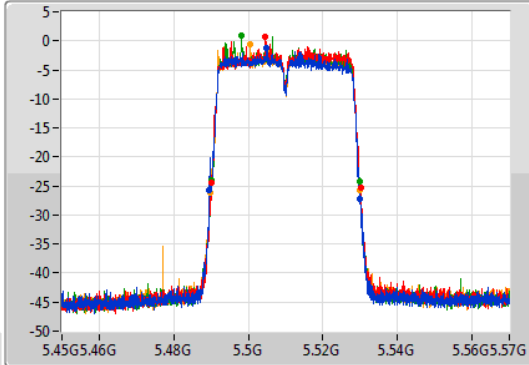

802.11ac VHT40-BF_Nss1,(MCS0)_4TX

EBW

5510MHz

03/12/2019

CF: 5.51GHz
Span: 120MHz
RBW: 500kHz
VBW: 2MHz
Sweep Time: 100ms
Detector Type: Peak

CF: 5.51GHz
Span: 120MHz
RBW: 500kHz
VBW: 2MHz
Sweep Time: 100ms
Detector Type: Peak