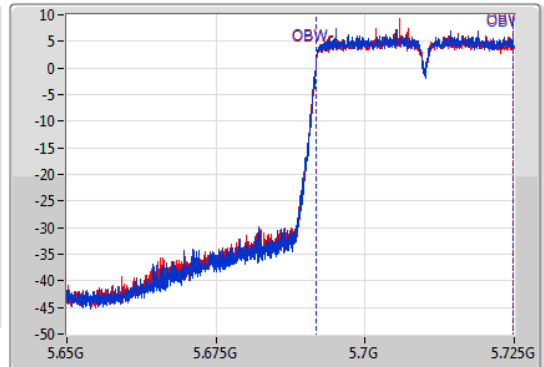

EBW

5710MHz Straddle 5.47-5.725GHz

04/12/2019

CF  
5.6875GHz  
Span  
75MHz  
RBW  
500kHz  
VBW  
2MHz  
Sweep Time  
100ms  
Detector Type  
Peak

CF  
5.6875GHz  
Span  
75MHz  
RBW  
500kHz  
VBW  
2MHz  
Sweep Time  
100ms  
Detector Type  
Peak