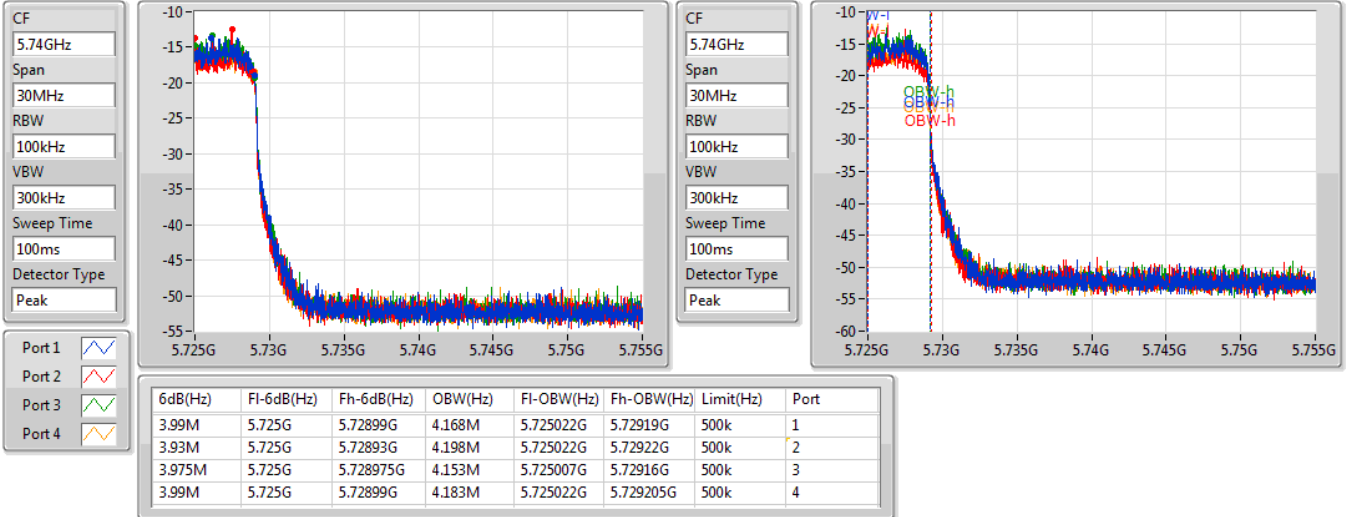

802.11ax HEW80-BF_Nss1,(MCS0)_4TX

EBW

5690MHz Straddle 5.725-5.85GHz

03/12/2019