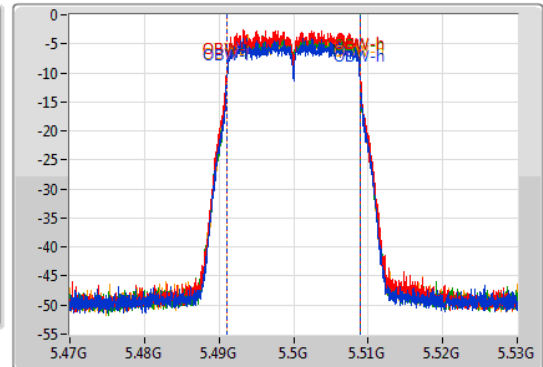

802.11ac VHT20-BF\_Nss1,(MCS0)\_4TX

EBW

5500MHz

03/12/2019

CF: 5.5GHz  
 Span: 60MHz  
 RBW: 200kHz  
 VBW: 1MHz  
 Sweep Time: 100ms  
 Detector Type: Peak

CF: 5.5GHz  
 Span: 60MHz  
 RBW: 200kHz  
 VBW: 1MHz  
 Sweep Time: 100ms  
 Detector Type: Peak