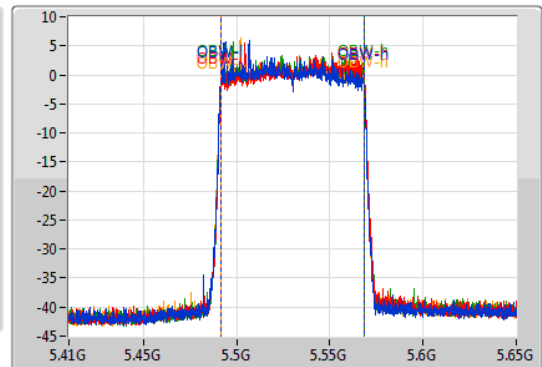

802.11ax HEW80-BF\_Nss1,(MCS0)\_4TX

EBW

5530MHz

03/12/2019

CF  
5.53GHz  
Span  
240MHz  
RBW  
1MHz  
VBW  
3MHz  
Sweep Time  
100ms  
Detector Type  
Peak

CF  
5.53GHz  
Span  
240MHz  
RBW  
1MHz  
VBW  
3MHz  
Sweep Time  
100ms  
Detector Type  
Peak