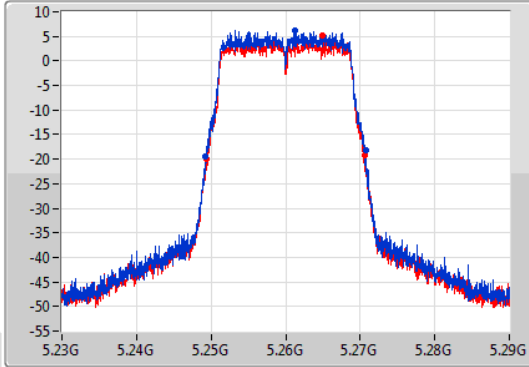

802.11ac VHT20-BF_Nss1,(MCS0)_2TX

EBW

5260MHz

04/12/2019

CF: 5.26GHz
Span: 60MHz
RBW: 200kHz
VBW: 1MHz
Sweep Time: 100ms
Detector Type: Peak

CF: 5.26GHz
Span: 60MHz
RBW: 200kHz
VBW: 1MHz
Sweep Time: 100ms
Detector Type: Peak