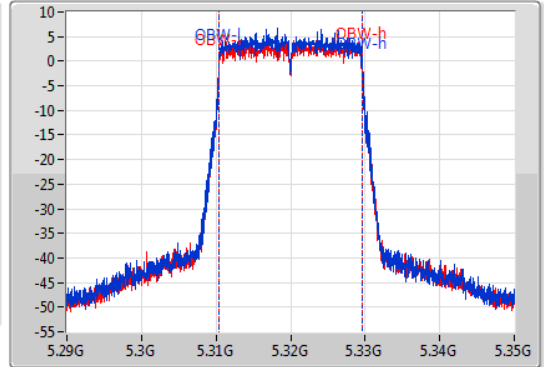

EBW

5320MHz

04/12/2019

CF  
5.32GHz  
Span  
60MHz  
RBW  
200kHz  
VBW  
1MHz  
Sweep Time  
100ms  
Detector Type  
Peak

CF  
5.32GHz  
Span  
60MHz  
RBW  
200kHz  
VBW  
1MHz  
Sweep Time  
100ms  
Detector Type  
Peak