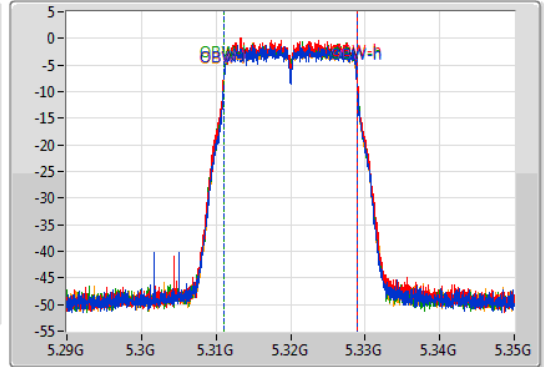

802.11ac VHT20-BF_Nss1,(MCS0)_4TX

EBW

5320MHz

03/12/2019

CF
5.32GHz
Span
60MHz
RBW
200kHz
VBW
1MHz
Sweep Time
100ms
Detector Type
Peak

CF
5.32GHz
Span
60MHz
RBW
200kHz
VBW
1MHz
Sweep Time
100ms
Detector Type
Peak

Port 1
Port 2
Port 3
Port 4

26dB(Hz)	Fl-26dB(Hz)	Fh-26dB(Hz)	OBW(Hz)	Fl-OBW(Hz)	Fh-OBW(Hz)	Limit(Hz)	Port
21.36M	5.30926G	5.33062G	17.841M	5.311064G	5.328906G	Inf	1
21.57M	5.30923G	5.3308G	17.901M	5.311004G	5.328906G	Inf	2
21.51M	5.30923G	5.33074G	17.901M	5.311004G	5.328906G	Inf	3
21.48M	5.3092G	5.33068G	17.901M	5.311004G	5.328906G	Inf	4

802.11ac VHT20-BF_Nss1,(MCS0)_4TX

EBW

5500MHz

03/12/2019

CF
5.5GHz
Span
60MHz
RBW
200kHz
VBW
1MHz
Sweep Time
100ms
Detector Type
Peak

CF
5.5GHz
Span
60MHz
RBW
200kHz
VBW
1MHz
Sweep Time
100ms
Detector Type
Peak

Port 1
Port 2
Port 3
Port 4

26dB(Hz)	Fl-26dB(Hz)	Fh-26dB(Hz)	OBW(Hz)	Fl-OBW(Hz)	Fh-OBW(Hz)	Limit(Hz)	Port
21.42M	5.48923G	5.51065G	17.841M	5.491064G	5.508906G	Inf	1
21.54M	5.48917G	5.51071G	17.871M	5.491034G	5.508906G	Inf	2
21.63M	5.48914G	5.51077G	17.871M	5.491034G	5.508906G	Inf	3
21.57M	5.48917G	5.51074G	17.871M	5.491034G	5.508906G	Inf	4