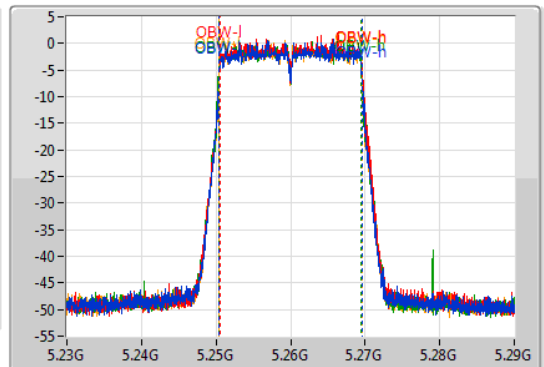

802.11ax HEW20-BF\_Nss1,(MCS0)\_4TX

EBW

5260MHz

03/12/2019

CF  
5.26GHz  
Span  
60MHz  
RBW  
200kHz  
VBW  
1MHz  
Sweep Time  
100ms  
Detector Type  
Peak

CF  
5.26GHz  
Span  
60MHz  
RBW  
200kHz  
VBW  
1MHz  
Sweep Time  
100ms  
Detector Type  
Peak