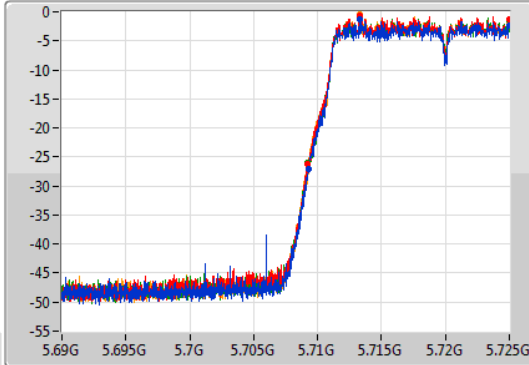

802.11ac VHT20-BF_Nss1,(MCS0)_4TX

EBW

5720MHz Straddle 5.47-5.725GHz

03/12/2019

CF
5.7075GHz
Span
35MHz
RBW
200kHz
VBW
1MHz
Sweep Time
100ms
Detector Type
Peak

CF
5.7075GHz
Span
35MHz
RBW
200kHz
VBW
1MHz
Sweep Time
100ms
Detector Type
Peak