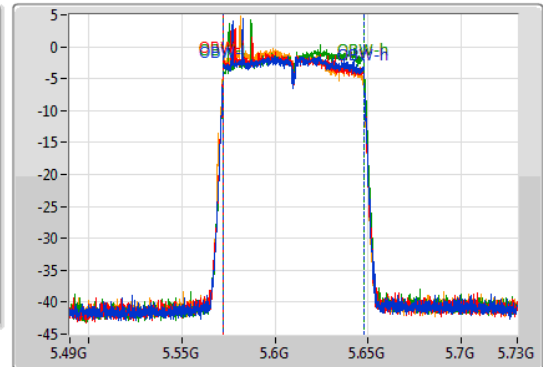

Port 1: [Waveform icon]  
 Port 2: [Waveform icon]  
 Port 3: [Waveform icon]  
 Port 4: [Waveform icon]

26dB(Hz)	Fl-26dB(Hz)	Fh-26dB(Hz)	OBW(Hz)	Fl-OBW(Hz)	Fh-OBW(Hz)	Limit(Hz)	Port
80.52M	5.56968G	5.6502G	75.682M	5.572099G	5.647781G	Inf	1
80.88M	5.56944G	5.65032G	75.682M	5.572099G	5.647781G	Inf	2
80.76M	5.56968G	5.65044G	75.802M	5.572219G	5.648021G	Inf	3
80.52M	5.56956G	5.65008G	75.682M	5.571979G	5.647661G	Inf	4