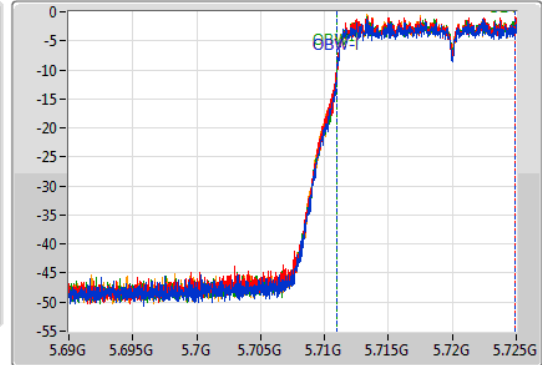

802.11ac VHT20-BF\_Nss1,(MCS0)\_4TX

EBW

5720MHz Straddle 5.47-5.725GHz

03/12/2019

CF  
5.7075GHz  
Span  
35MHz  
RBW  
200kHz  
VBW  
1MHz  
Sweep Time  
100ms  
Detector Type  
Peak

CF  
5.7075GHz  
Span  
35MHz  
RBW  
200kHz  
VBW  
1MHz  
Sweep Time  
100ms  
Detector Type  
Peak