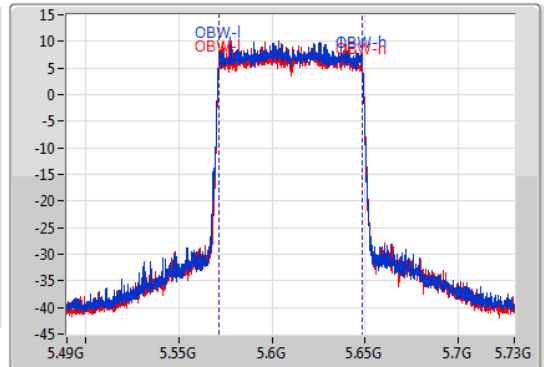

EBW

5610MHz

04/12/2019

CF  
5.61GHz  
Span  
240MHz  
RBW  
1MHz  
VBW  
3MHz  
Sweep Time  
100ms  
Detector Type  
Peak

CF  
5.61GHz  
Span  
240MHz  
RBW  
1MHz  
VBW  
3MHz  
Sweep Time  
100ms  
Detector Type  
Peak