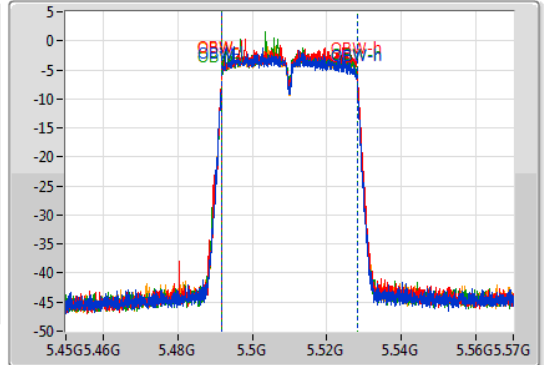

802.11ac VHT40-BF\_Nss1,(MCS0)\_4TX

EBW

5510MHz

03/12/2019

CF: 5.51GHz  
 Span: 120MHz  
 RBW: 500kHz  
 VBW: 2MHz  
 Sweep Time: 100ms  
 Detector Type: Peak

CF: 5.51GHz  
 Span: 120MHz  
 RBW: 500kHz  
 VBW: 2MHz  
 Sweep Time: 100ms  
 Detector Type: Peak