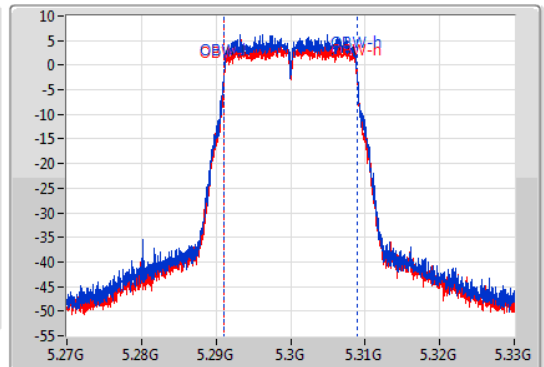

26dB(Hz)	Fl-26dB(Hz)	Fh-26dB(Hz)	OBW(Hz)	Fl-OBW(Hz)	Fh-OBW(Hz)	Limit(Hz)	Port
21.39M	5.28932G	5.31071G	17.841M	5.291064G	5.308906G	Inf	1
21.42M	5.28932G	5.31074G	17.841M	5.291094G	5.308936G	Inf	2