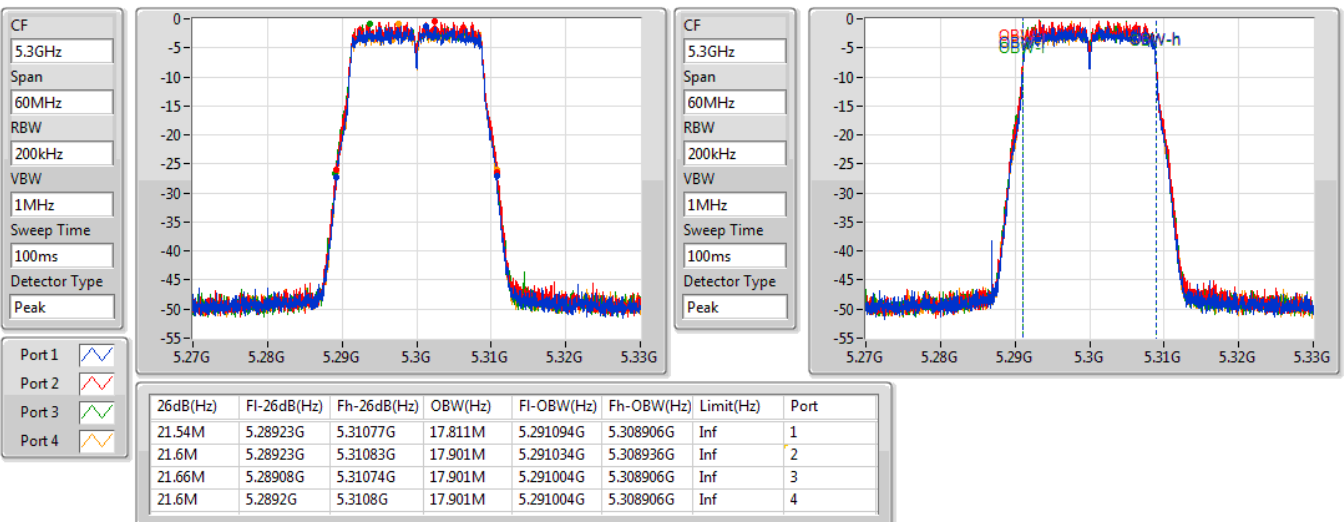

802.11ac VHT20-BF_Nss1,(MCS0)_4TX

EBW

5300MHz

03/12/2019