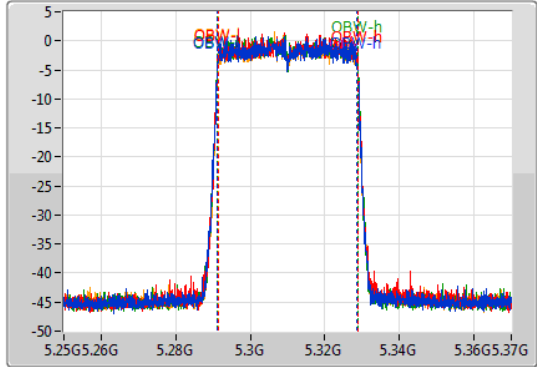

802.11ax HEW40-BF_Nss1,(MCS0)_4TX

EBW

5310MHz

03/12/2019

CF
5.31GHz
Span
120MHz
RBW
500kHz
VBW
2MHz
Sweep Time
100ms
Detector Type
Peak

CF
5.31GHz
Span
120MHz
RBW
500kHz
VBW
2MHz
Sweep Time
100ms
Detector Type
Peak

Port 1
Port 2
Port 3
Port 4

26dB(Hz)	Fl-26dB(Hz)	Fh-26dB(Hz)	OBW(Hz)	Fl-OBW(Hz)	Fh-OBW(Hz)	Limit(Hz)	Port
40.26M	5.2899G	5.3301G	37.481M	5.291229G	5.328711G	Inf	1
40.14M	5.28996G	5.3301G	37.541M	5.291289G	5.328831G	Inf	2
39.96M	5.28996G	5.32992G	37.541M	5.291229G	5.328771G	Inf	3
40.2M	5.2899G	5.3301G	37.481M	5.291289G	5.328771G	Inf	4

802.11ax HEW40-BF_Nss1,(MCS0)_4TX

EBW

5510MHz

03/12/2019

CF
5.51GHz
Span
120MHz
RBW
500kHz
VBW
2MHz
Sweep Time
100ms
Detector Type
Peak

CF
5.51GHz
Span
120MHz
RBW
500kHz
VBW
2MHz
Sweep Time
100ms
Detector Type
Peak

Port 1
Port 2
Port 3
Port 4

26dB(Hz)	Fl-26dB(Hz)	Fh-26dB(Hz)	OBW(Hz)	Fl-OBW(Hz)	Fh-OBW(Hz)	Limit(Hz)	Port
40.5M	5.48948G	5.52998G	37.541M	5.491169G	5.528711G	Inf	1
40.08M	5.48984G	5.52992G	37.601M	5.491229G	5.528831G	Inf	2
40.32M	5.48978G	5.5301G	37.601M	5.491169G	5.528771G	Inf	3
40.2M	5.48984G	5.53004G	37.601M	5.491169G	5.528771G	Inf	4