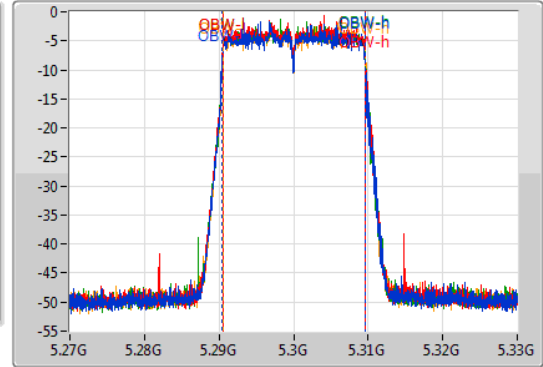

802.11ax HEW20-BF\_Nss1,(MCS0)\_4TX

EBW

5300MHz

03/12/2019

CF  
5.3GHz  
Span  
60MHz  
RBW  
200kHz  
VBW  
1MHz  
Sweep Time  
100ms  
Detector Type  
Peak

CF  
5.3GHz  
Span  
60MHz  
RBW  
200kHz  
VBW  
1MHz  
Sweep Time  
100ms  
Detector Type  
Peak