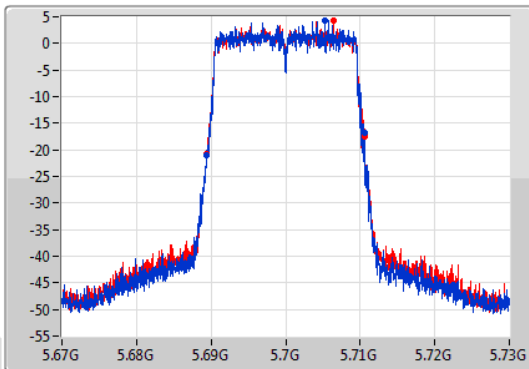

CF
5.7GHz
Span
60MHz
RBW
200kHz
VBW
1MHz
Sweep Time
100ms
Detector Type
Peak