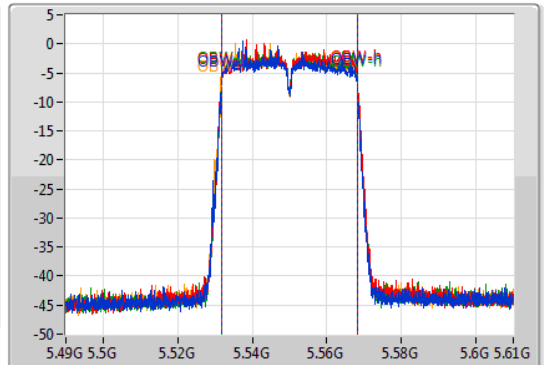

802.11ac VHT40-BF\_Nss1,(MCS0)\_4TX

EBW

5550MHz

03/12/2019

CF: 5.55GHz  
 Span: 120MHz  
 RBW: 500kHz  
 VBW: 2MHz  
 Sweep Time: 100ms  
 Detector Type: Peak

CF: 5.55GHz  
 Span: 120MHz  
 RBW: 500kHz  
 VBW: 2MHz  
 Sweep Time: 100ms  
 Detector Type: Peak