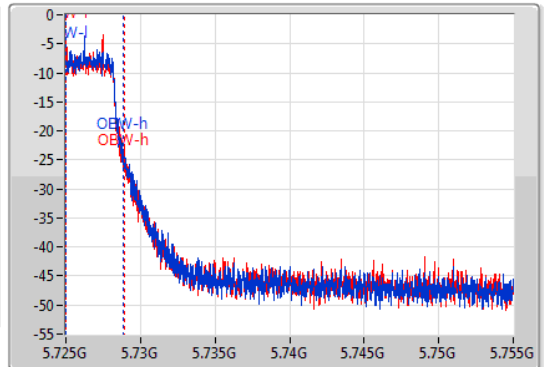

EBW

5690MHz Straddle 5.725-5.85GHz

04/12/2019

CF  
5.74GHz  
Span  
30MHz  
RBW  
100kHz  
VBW  
300kHz  
Sweep Time  
100ms  
Detector Type  
Peak

CF  
5.74GHz  
Span  
30MHz  
RBW  
100kHz  
VBW  
300kHz  
Sweep Time  
100ms  
Detector Type  
Peak