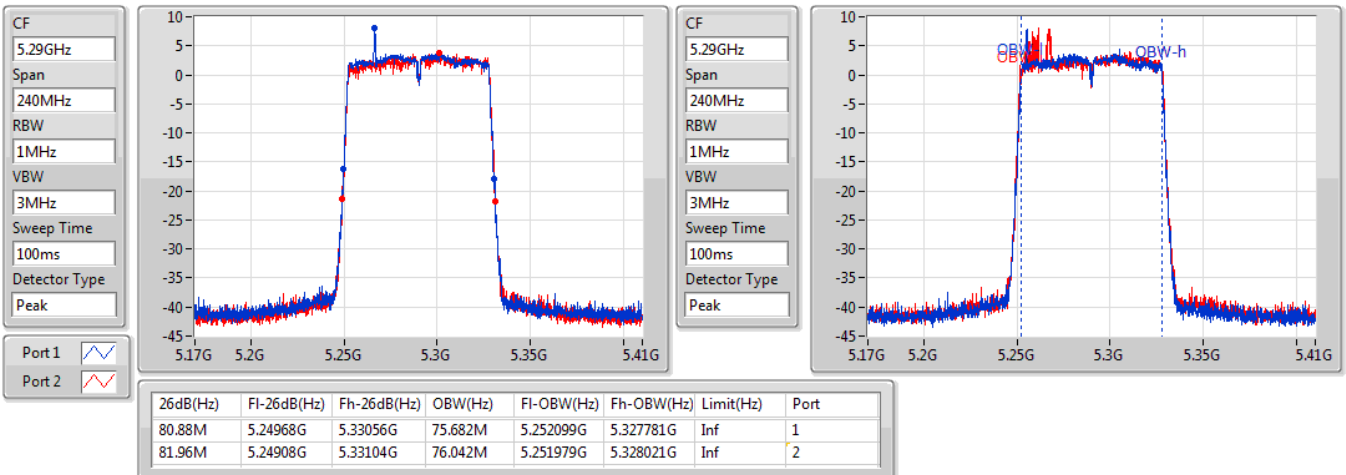

5290MHz

04/12/2019