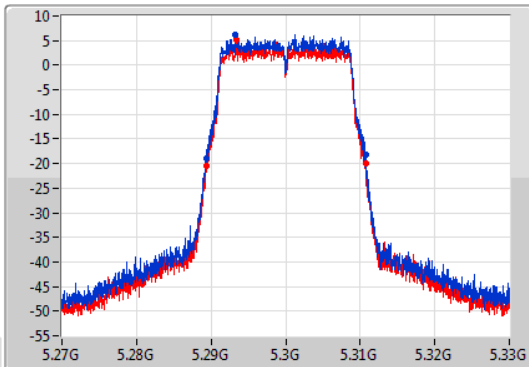

CF: 5.3GHz
Span: 60MHz
RBW: 200kHz
VBW: 1MHz
Sweep Time: 100ms
Detector Type: Peak