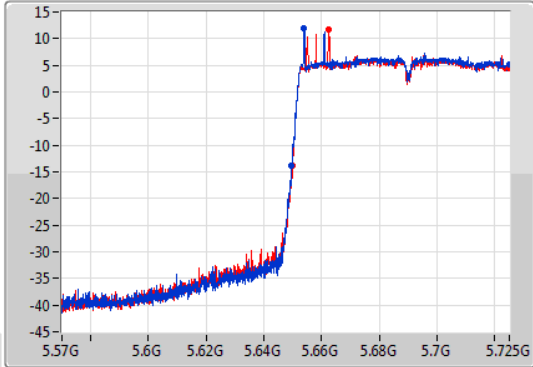

802.11ac VHT80-BF_Nss1,(MCS0)_2TX

EBW

5690MHz Straddle 5.47-5.725GHz

04/12/2019

CF
5.6475GHz
Span
155MHz
RBW
1MHz
VBW
3MHz
Sweep Time
100ms
Detector Type
Peak

CF
5.6475GHz
Span
155MHz
RBW
1MHz
VBW
3MHz
Sweep Time
100ms
Detector Type
Peak