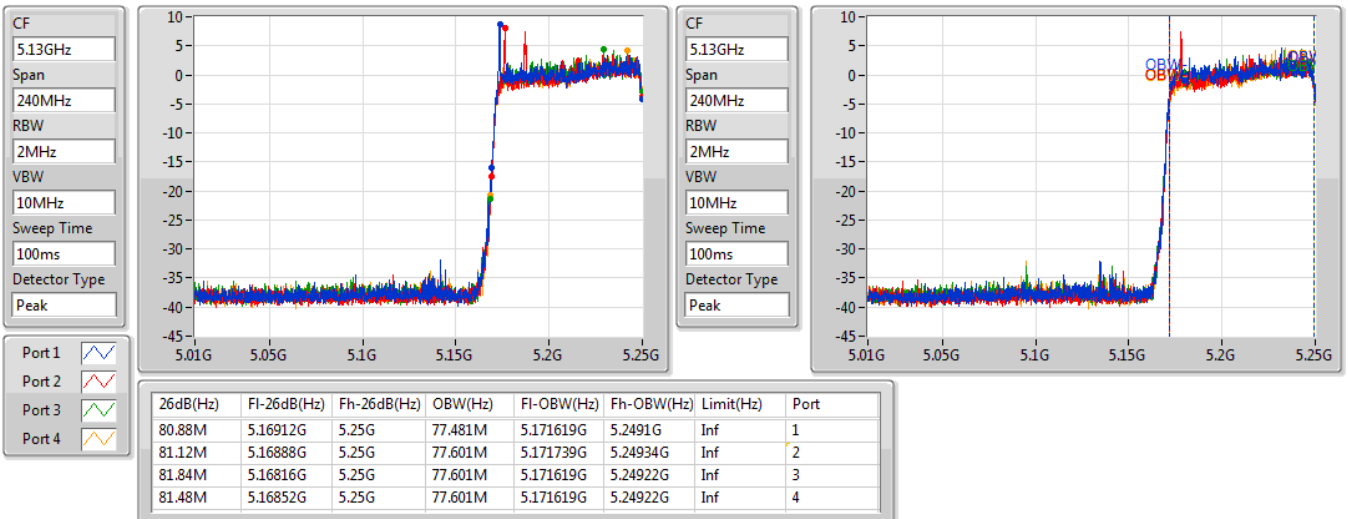

5250MHz Straddle 5.15-5.25GHz

04/12/2019