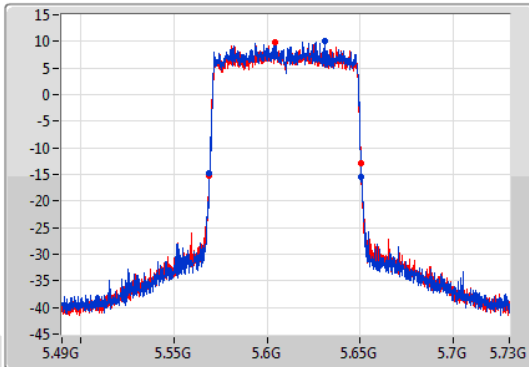

CF
5.61GHz
Span
240MHz
RBW
1MHz
VBW
3MHz
Sweep Time
100ms
Detector Type
Peak