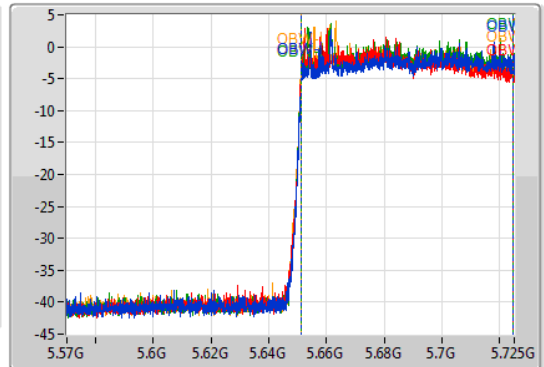

Port 1: [Waveform icon]  
 Port 2: [Waveform icon]  
 Port 3: [Waveform icon]  
 Port 4: [Waveform icon]

26dB(Hz)	Fl-26dB(Hz)	Fh-26dB(Hz)	OBW(Hz)	Fl-OBW(Hz)	Fh-OBW(Hz)	Limit(Hz)	Port
75.408M	5.649593G	5.725G	73.278M	5.651373G	5.724651G	Inf	1
75.795M	5.649205G	5.725G	73.123M	5.651296G	5.724419G	Inf	2
75.563M	5.649438G	5.725G	73.278M	5.651373G	5.724651G	Inf	3
75.64M	5.64936G	5.725G	73.201M	5.651296G	5.724497G	Inf	4