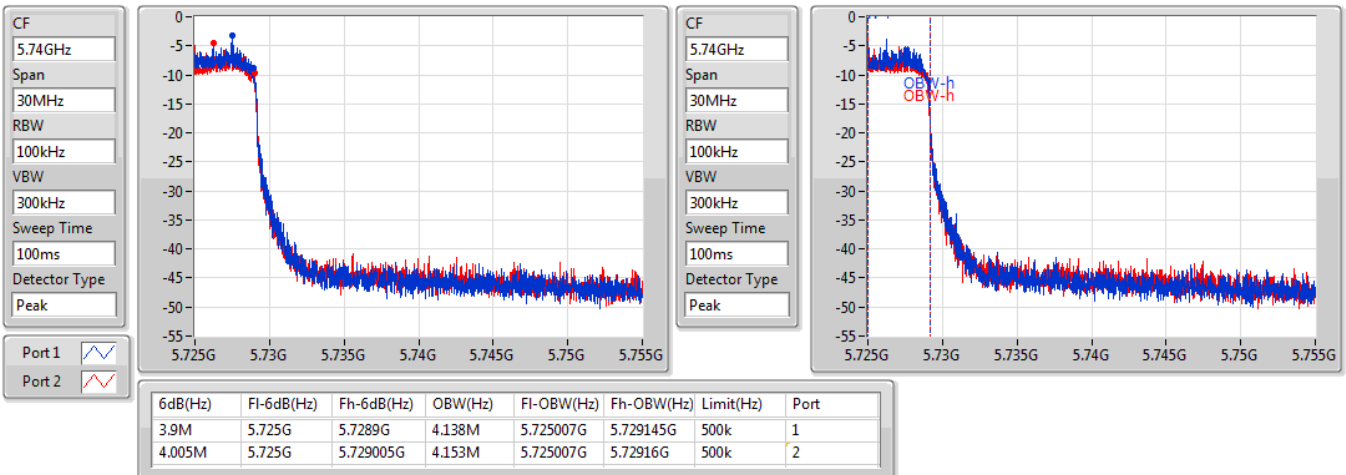

EBW

5690MHz Straddle 5.47-5.725GHz

04/12/2019

802.11ax HEW80-BF\_Nss1,(MCS0)\_2TX

EBW

5690MHz Straddle 5.725-5.85GHz

04/12/2019

Summary