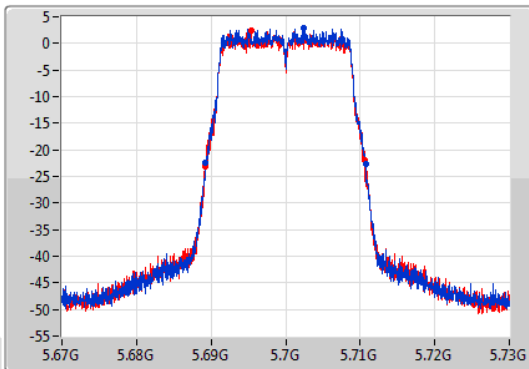

CF
5.7GHz
Span
60MHz
RBW
200kHz
VBW
1MHz
Sweep Time
100ms
Detector Type
Peak