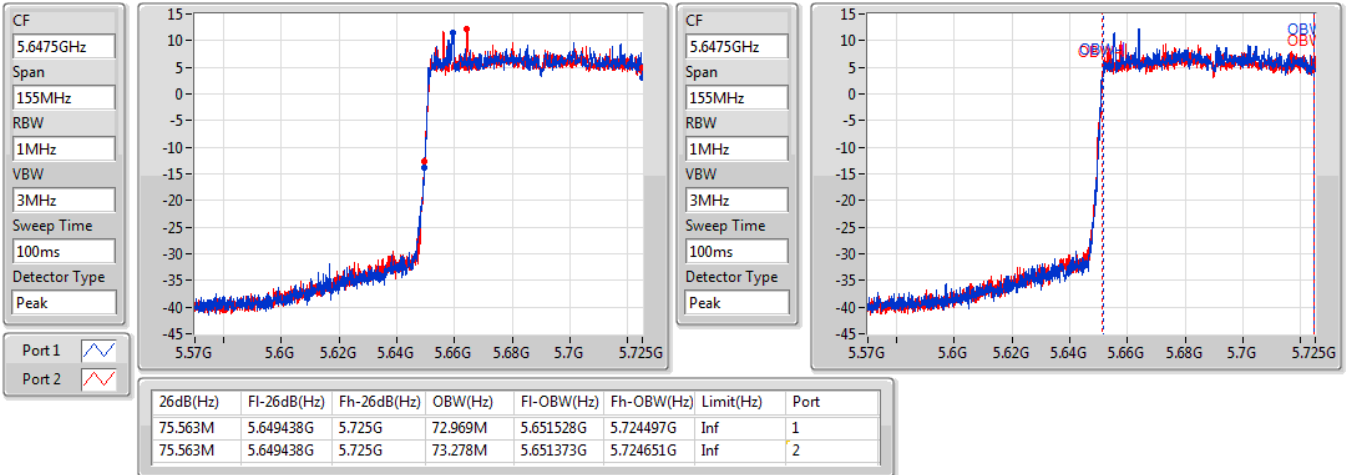

802.11ax HEW80-BF_Nss1,(MCS0)_2TX

EBW

5690MHz Straddle 5.47-5.725GHz

04/12/2019