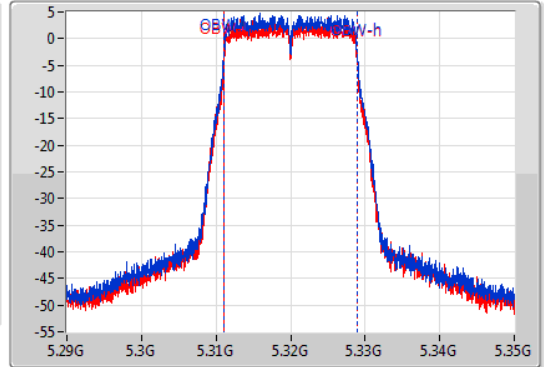

EBW

5320MHz

04/12/2019

CF  
5.32GHz  
Span  
60MHz  
RBW  
200kHz  
VBW  
1MHz  
Sweep Time  
100ms  
Detector Type  
Peak

CF  
5.32GHz  
Span  
60MHz  
RBW  
200kHz  
VBW  
1MHz  
Sweep Time  
100ms  
Detector Type  
Peak