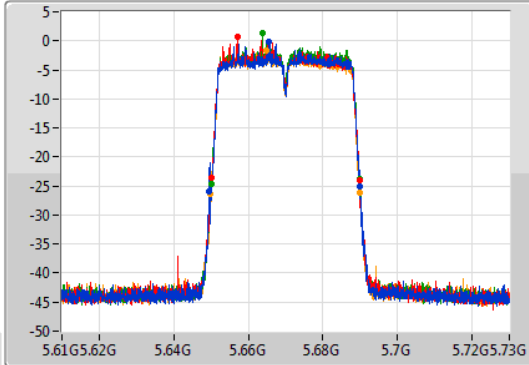

802.11ac VHT40-BF_Nss1,(MCS0)_4TX

EBW

5670MHz

03/12/2019

CF: 5.67GHz
Span: 120MHz
RBW: 500kHz
VBW: 2MHz
Sweep Time: 100ms
Detector Type: Peak

CF: 5.67GHz
Span: 120MHz
RBW: 500kHz
VBW: 2MHz
Sweep Time: 100ms
Detector Type: Peak