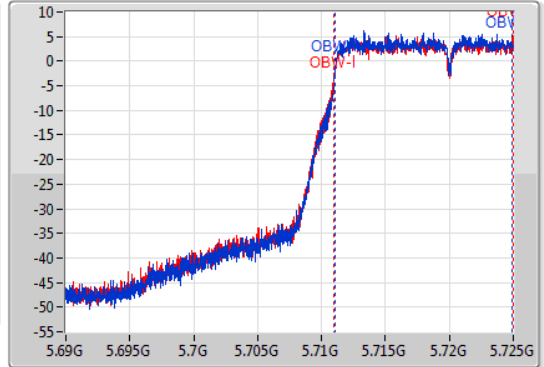

EBW

5720MHz Straddle 5.47-5.725GHz

04/12/2019

CF  
5.7075GHz  
Span  
35MHz  
RBW  
200kHz  
VBW  
1MHz  
Sweep Time  
100ms  
Detector Type  
Peak

CF  
5.7075GHz  
Span  
35MHz  
RBW  
200kHz  
VBW  
1MHz  
Sweep Time  
100ms  
Detector Type  
Peak