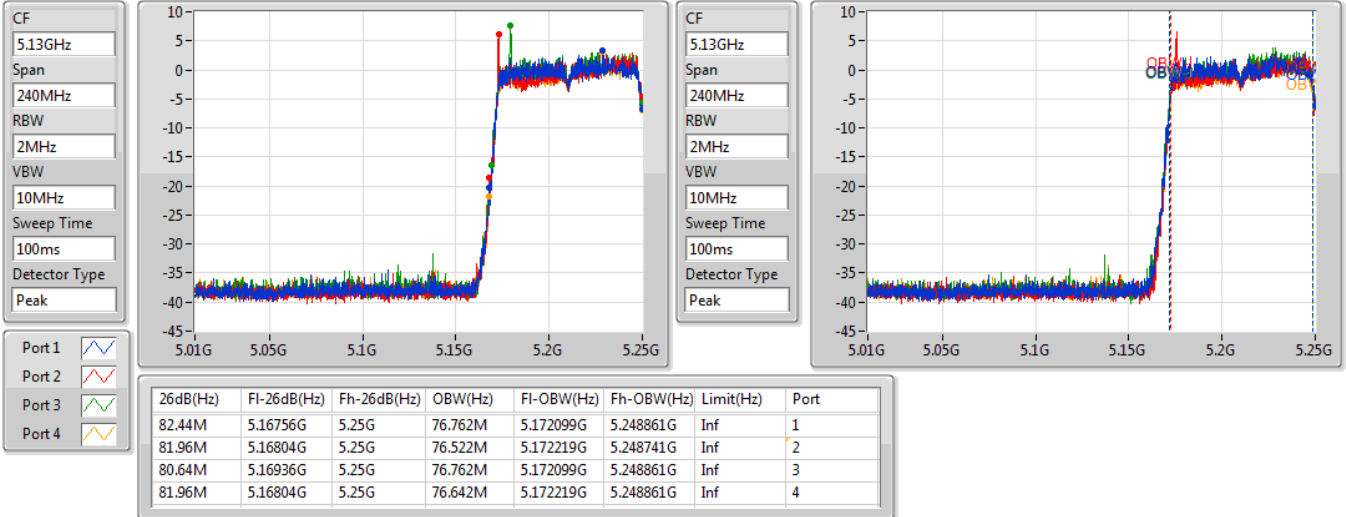

802.11ac VHT160-BF_Nss1,(MCS0)_4TX

EBW

5250MHz Straddle 5.15-5.25GHz

04/12/2019