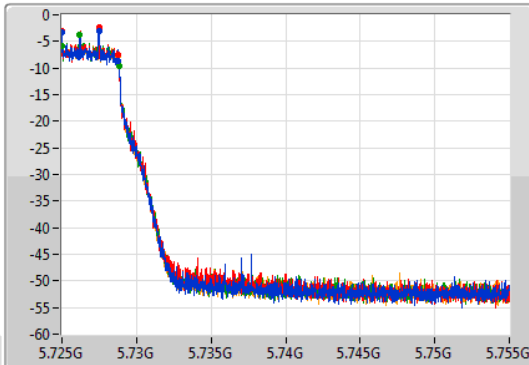

5720MHz Straddle 5.725-5.85GHz

03/12/2019

CF
5.74GHz
Span
30MHz
RBW
100kHz
VBW
300kHz
Sweep Time
100ms
Detector Type
Peak

CF
5.74GHz
Span
30MHz
RBW
100kHz
VBW
300kHz
Sweep Time
100ms
Detector Type
Peak