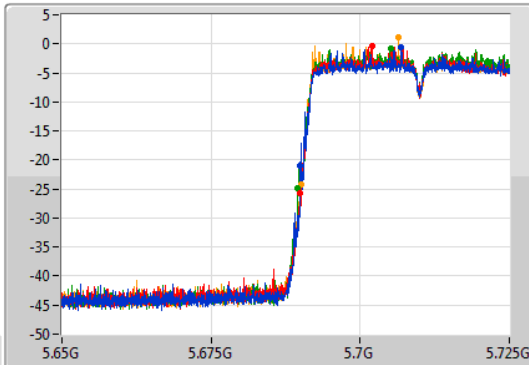

802.11ac VHT40-BF_Nss1,(MCS0)_4TX

EBW

5710MHz Straddle 5.47-5.725GHz

03/12/2019

CF: 5.6875GHz
Span: 75MHz
RBW: 500kHz
VBW: 2MHz
Sweep Time: 100ms
Detector Type: Peak

CF: 5.6875GHz
Span: 75MHz
RBW: 500kHz
VBW: 2MHz
Sweep Time: 100ms
Detector Type: Peak