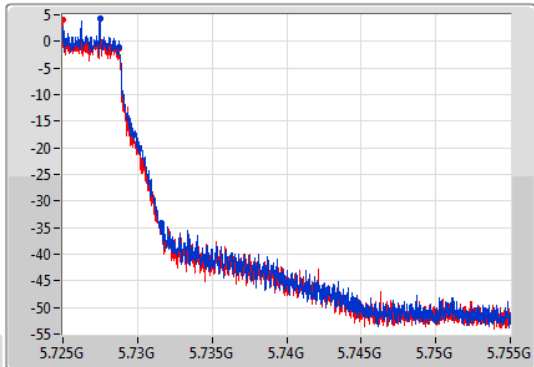

5720MHz Straddle 5.725-5.85GHz

04/12/2019

CF
5.74GHz
Span
30MHz
RBW
100kHz
VBW
300kHz
Sweep Time
100ms
Detector Type
Peak

CF
5.74GHz
Span
30MHz
RBW
100kHz
VBW
300kHz
Sweep Time
100ms
Detector Type
Peak