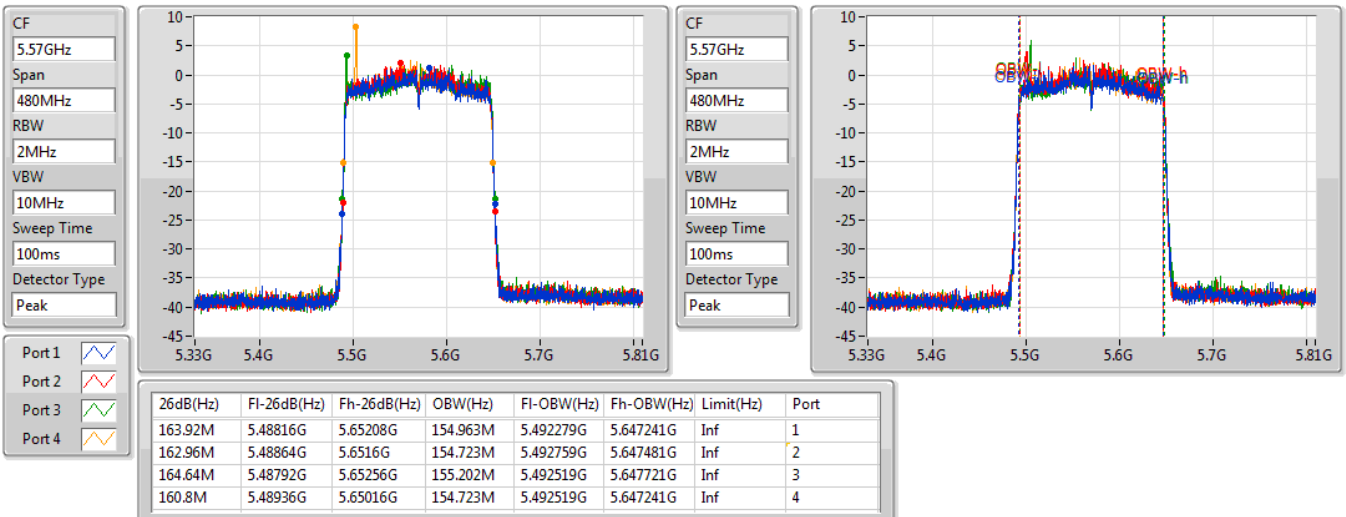

802.11ax HEW160-BF\_Nss1,(MCS0)\_4TX

EBW

5250MHz Straddle 5.25-5.35GHz

04/12/2019

802.11ax HEW160-BF\_Nss1,(MCS0)\_4TX

EBW

5570MHz

04/12/2019