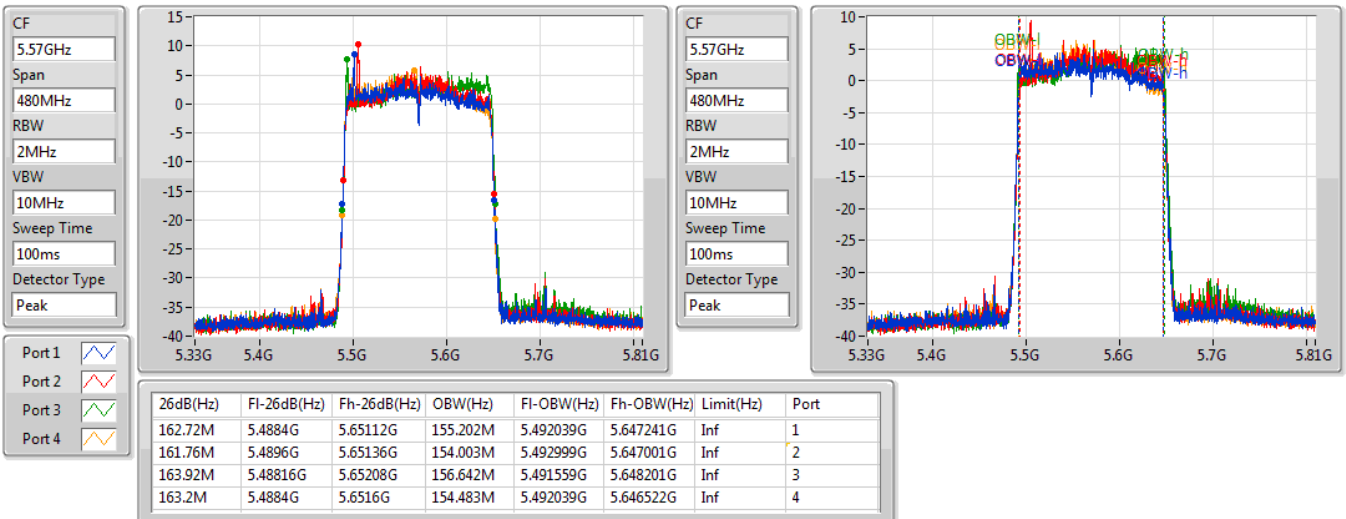

802.11ax HEW160-BF\_Nss1,(MCS0)\_4TX

EBW

5250MHz Straddle 5.25-5.35GHz

03/12/2019

802.11ax HEW160-BF\_Nss1,(MCS0)\_4TX

EBW

5570MHz

03/12/2019