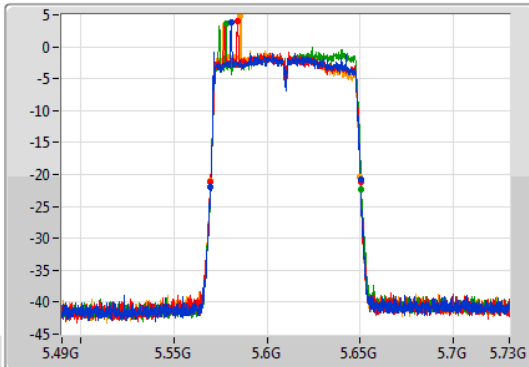

802.11ac VHT80-BF_Nss1,(MCS0)_4TX

EBW

5610MHz

03/12/2019

CF: 5.61GHz
Span: 240MHz
RBW: 1MHz
VBW: 3MHz
Sweep Time: 100ms
Detector Type: Peak

CF: 5.61GHz
Span: 240MHz
RBW: 1MHz
VBW: 3MHz
Sweep Time: 100ms
Detector Type: Peak