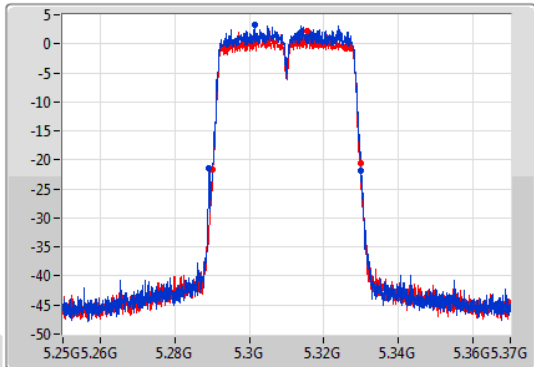

CF
5.31GHz
Span
120MHz
RBW
500kHz
VBW
2MHz
Sweep Time
100ms
Detector Type
Peak