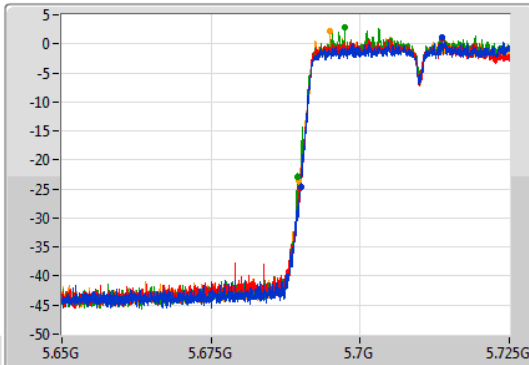

802.11ac VHT40-BF_Nss1,(MCS0)_4TX

EBW

5710MHz Straddle 5.47-5.725GHz

03/12/2019

CF
5.6875GHz
Span
75MHz
RBW
500kHz
VBW
2MHz
Sweep Time
100ms
Detector Type
Peak

CF
5.6875GHz
Span
75MHz
RBW
500kHz
VBW
2MHz
Sweep Time
100ms
Detector Type
Peak