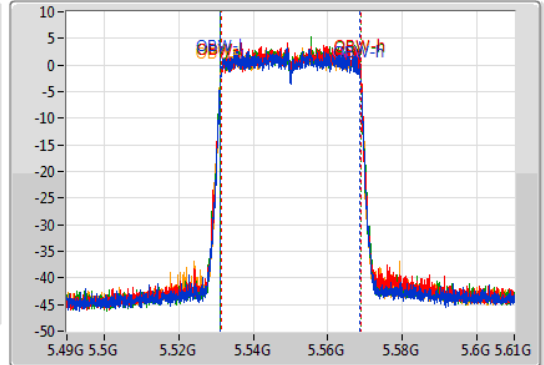

802.11ax HEW40-BF\_Nss1,(MCS0)\_4TX

EBW

5550MHz

03/12/2019

CF: 5.55GHz  
 Span: 120MHz  
 RBW: 500kHz  
 VBW: 2MHz  
 Sweep Time: 100ms  
 Detector Type: Peak

CF: 5.55GHz  
 Span: 120MHz  
 RBW: 500kHz  
 VBW: 2MHz  
 Sweep Time: 100ms  
 Detector Type: Peak