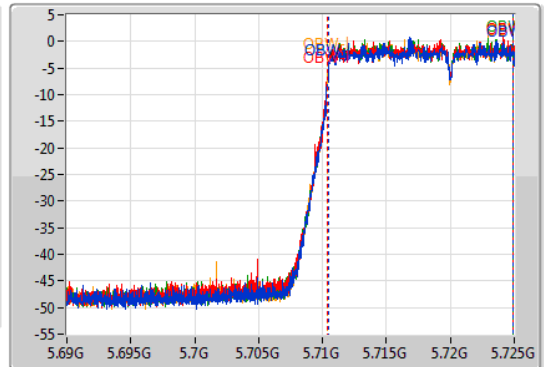

802.11ax HEW20-BF\_Nss1,(MCS0)\_4TX

EBW

5720MHz Straddle 5.47-5.725GHz

03/12/2019

CF  
5.7075GHz  
Span  
35MHz  
RBW  
200kHz  
VBW  
1MHz  
Sweep Time  
100ms  
Detector Type  
Peak

CF  
5.7075GHz  
Span  
35MHz  
RBW  
200kHz  
VBW  
1MHz  
Sweep Time  
100ms  
Detector Type  
Peak