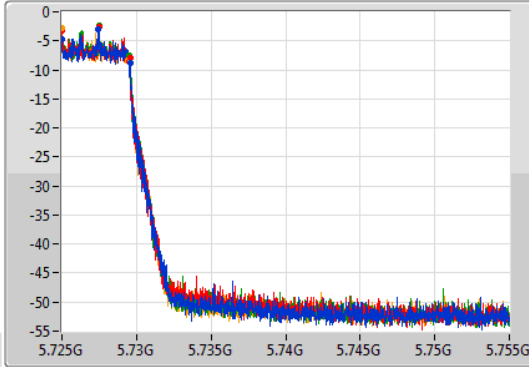

802.11ax HEW20-BF_Nss1,(MCS0)_4TX

EBW

5720MHz Straddle 5.725-5.85GHz

03/12/2019

CF
5.74GHz
Span
30MHz
RBW
100kHz
VBW
300kHz
Sweep Time
100ms
Detector Type
Peak

CF
5.74GHz
Span
30MHz
RBW
100kHz
VBW
300kHz
Sweep Time
100ms
Detector Type
Peak