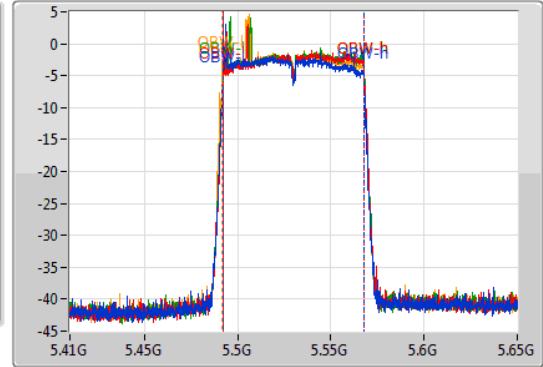

802.11ac VHT80-BF\_Nss1,(MCS0)\_4TX

EBW

5530MHz

03/12/2019

CF: 5.53GHz  
 Span: 240MHz  
 RBW: 1MHz  
 VBW: 3MHz  
 Sweep Time: 100ms  
 Detector Type: Peak

CF: 5.53GHz  
 Span: 240MHz  
 RBW: 1MHz  
 VBW: 3MHz  
 Sweep Time: 100ms  
 Detector Type: Peak