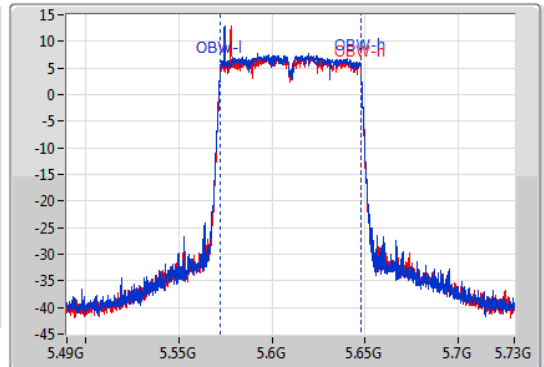

EBW

5610MHz

04/12/2019

CF  
5.61GHz  
Span  
240MHz  
RBW  
1MHz  
VBW  
3MHz  
Sweep Time  
100ms  
Detector Type  
Peak  
Port 1  
Port 2

CF  
5.61GHz  
Span  
240MHz  
RBW  
1MHz  
VBW  
3MHz  
Sweep Time  
100ms  
Detector Type  
Peak