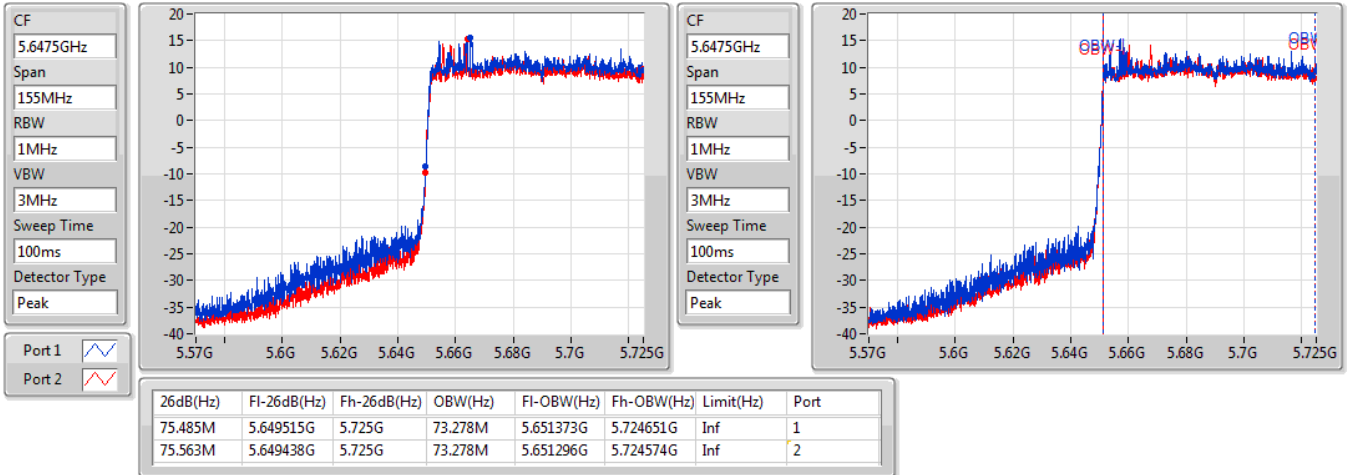

802.11ax HEW80-BF_Nss1,(MCS0)_2TX

EBW

5690MHz Straddle 5.47-5.725GHz

04/12/2019