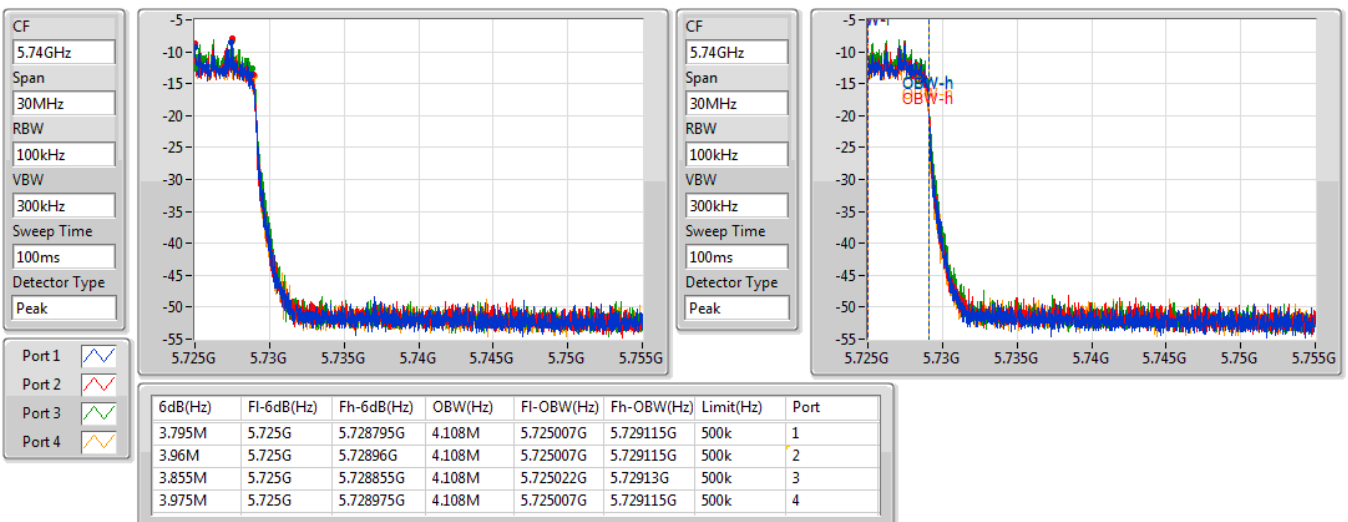

802.11ax HEW40-BF\_Nss1,(MCS0)\_4TX

EBW

5710MHz Straddle 5.47-5.725GHz

03/12/2019

802.11ax HEW40-BF\_Nss1,(MCS0)\_4TX

EBW

5710MHz Straddle 5.725-5.85GHz

03/12/2019