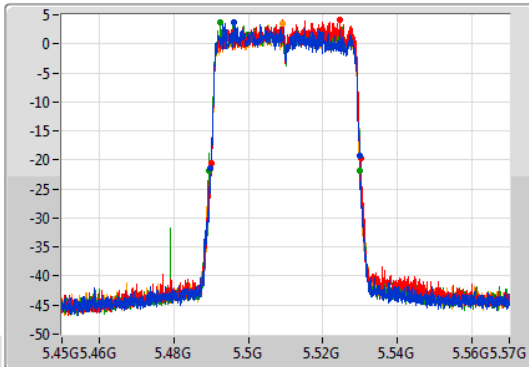

802.11ax HEW40-BF\_Nss1,(MCS0)\_4TX

EBW

5510MHz

03/12/2019

CF: 5.51GHz  
 Span: 120MHz  
 RBW: 500kHz  
 VBW: 2MHz  
 Sweep Time: 100ms  
 Detector Type: Peak

CF: 5.51GHz  
 Span: 120MHz  
 RBW: 500kHz  
 VBW: 2MHz  
 Sweep Time: 100ms  
 Detector Type: Peak