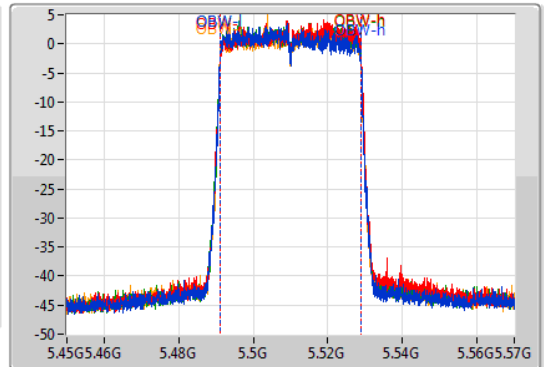

802.11ax HEW40-BF\_Nss1,(MCS0)\_4TX

EBW

5510MHz

03/12/2019

CF: 5.51GHz  
 Span: 120MHz  
 RBW: 500kHz  
 VBW: 2MHz  
 Sweep Time: 100ms  
 Detector Type: Peak

CF: 5.51GHz  
 Span: 120MHz  
 RBW: 500kHz  
 VBW: 2MHz  
 Sweep Time: 100ms  
 Detector Type: Peak