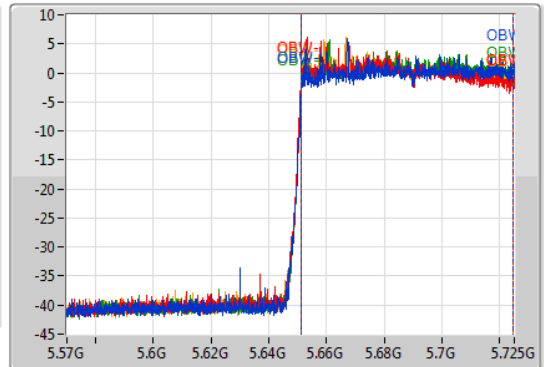

802.11ax HEW80-BF\_Nss1,(MCS0)\_4TX

EBW

5690MHz Straddle 5.47-5.725GHz

03/12/2019

CF  
5.6475GHz  
Span  
155MHz  
RBW  
1MHz  
VBW  
3MHz  
Sweep Time  
100ms  
Detector Type  
Peak

CF  
5.6475GHz  
Span  
155MHz  
RBW  
1MHz  
VBW  
3MHz  
Sweep Time  
100ms  
Detector Type  
Peak