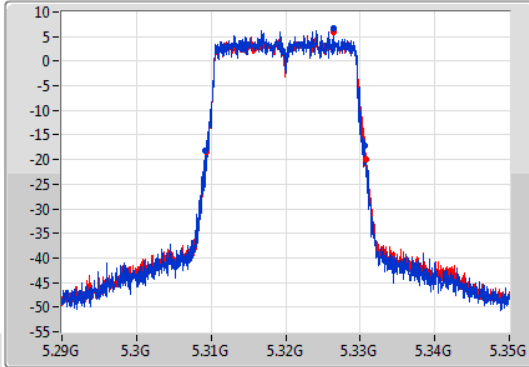

802.11ax HEW20-BF_Nss1,(MCS0)_2TX

EBW

5320MHz

04/12/2019

CF
5.32GHz
Span
60MHz
RBW
200kHz
VBW
1MHz
Sweep Time
100ms
Detector Type
Peak

CF
5.32GHz
Span
60MHz
RBW
200kHz
VBW
1MHz
Sweep Time
100ms
Detector Type
Peak