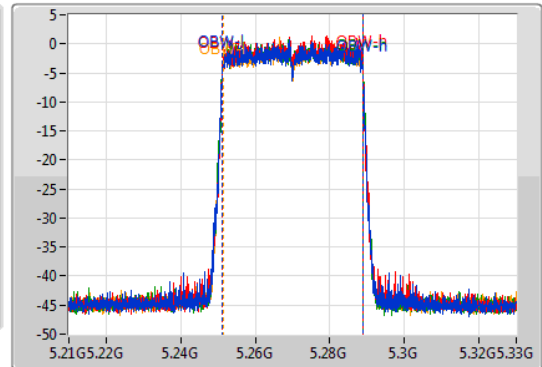

Port 1: [Blue line]  
 Port 2: [Red line]  
 Port 3: [Green line]  
 Port 4: [Orange line]

26dB(Hz)	Fl-26dB(Hz)	Fh-26dB(Hz)	OBW(Hz)	Fl-OBW(Hz)	Fh-OBW(Hz)	Limit(Hz)	Port
39.9M	5.25008G	5.28998G	37.541M	5.251229G	5.288771G	Inf	1
40.08M	5.2499G	5.28998G	37.541M	5.251229G	5.288771G	Inf	2
40.68M	5.24942G	5.2901G	37.541M	5.251229G	5.288771G	Inf	3
40.32M	5.24984G	5.29016G	37.481M	5.251289G	5.288771G	Inf	4