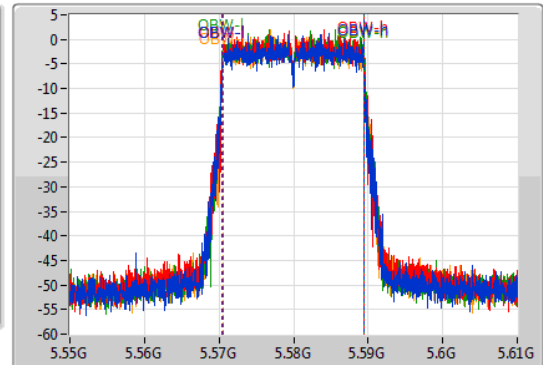

Port 1: [Waveform icon]
 Port 2: [Waveform icon]
 Port 3: [Waveform icon]
 Port 4: [Waveform icon]

26dB(Hz)	Fl-26dB(Hz)	Fh-26dB(Hz)	OBW(Hz)	Fl-OBW(Hz)	Fh-OBW(Hz)	Limit(Hz)	Port
21.75M	5.56926G	5.59101G	18.981M	5.570465G	5.589445G	Inf	1
21.72M	5.5692G	5.59092G	18.951M	5.570495G	5.589445G	Inf	2
21.78M	5.5692G	5.59098G	19.01M	5.570465G	5.589475G	Inf	3
21.72M	5.56923G	5.59095G	18.951M	5.570495G	5.589445G	Inf	4