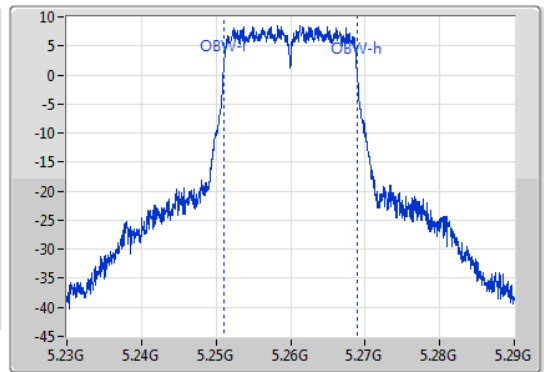

802.11ac VHT20_Nss1,(MCS0)_1TX

EBW

5260MHz

02/12/2019

CF: 5.26GHz
 Span: 60MHz
 RBW: 300kHz
 VBW: 1MHz
 Sweep Time: 100ms
 Detector Type: Peak
 Port 1

CF: 5.26GHz
 Span: 60MHz
 RBW: 200kHz
 VBW: 1MHz
 Sweep Time: 100ms
 Detector Type: Peak