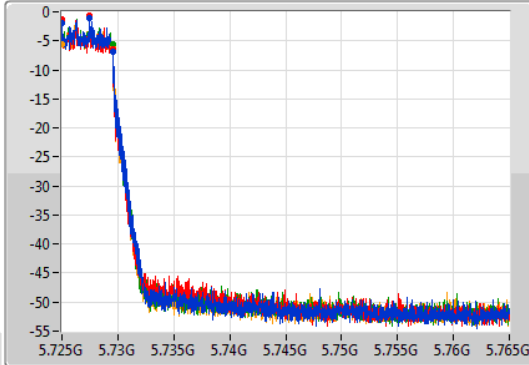

802.11ax HEW20-BF_Nss1,(MCS0)_4TX

EBW

5720MHz Straddle 5.725-5.85GHz

02/12/2019

CF
5.745GHz
Span
40MHz
RBW
100kHz
VBW
300kHz
Sweep Time
100ms
Detector Type
Peak

CF
5.745GHz
Span
40MHz
RBW
50kHz
VBW
200kHz
Sweep Time
100ms
Detector Type
Sample