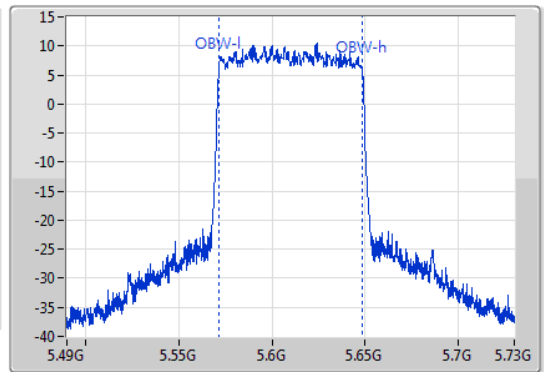

802.11ax HEW80_Nss1,(MCS0)_1TX

EBW

5610MHz

02/12/2019

CF: 5.61GHz
 Span: 240MHz
 RBW: 2MHz
 VBW: 10MHz
 Sweep Time: 100ms
 Detector Type: Peak
 Port 1

CF: 5.61GHz
 Span: 240MHz
 RBW: 1MHz
 VBW: 3MHz
 Sweep Time: 100ms
 Detector Type: Peak