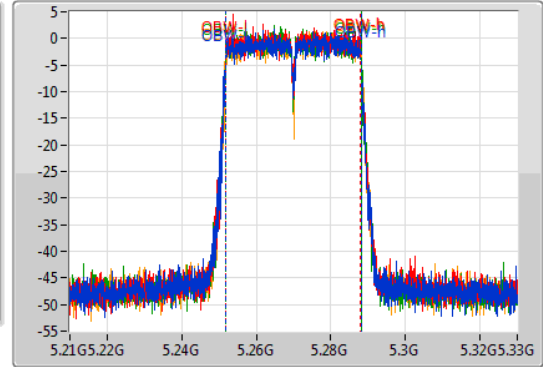

802.11ac VHT40-BF_Nss1,(MCS0)_4TX

EBW

5270MHz

03/12/2019

CF: 5.27GHz
 Span: 120MHz
 RBW: 500kHz
 VBW: 2MHz
 Sweep Time: 100ms
 Detector Type: Peak

CF: 5.27GHz
 Span: 120MHz
 RBW: 500kHz
 VBW: 2MHz
 Sweep Time: 100ms
 Detector Type: Sample