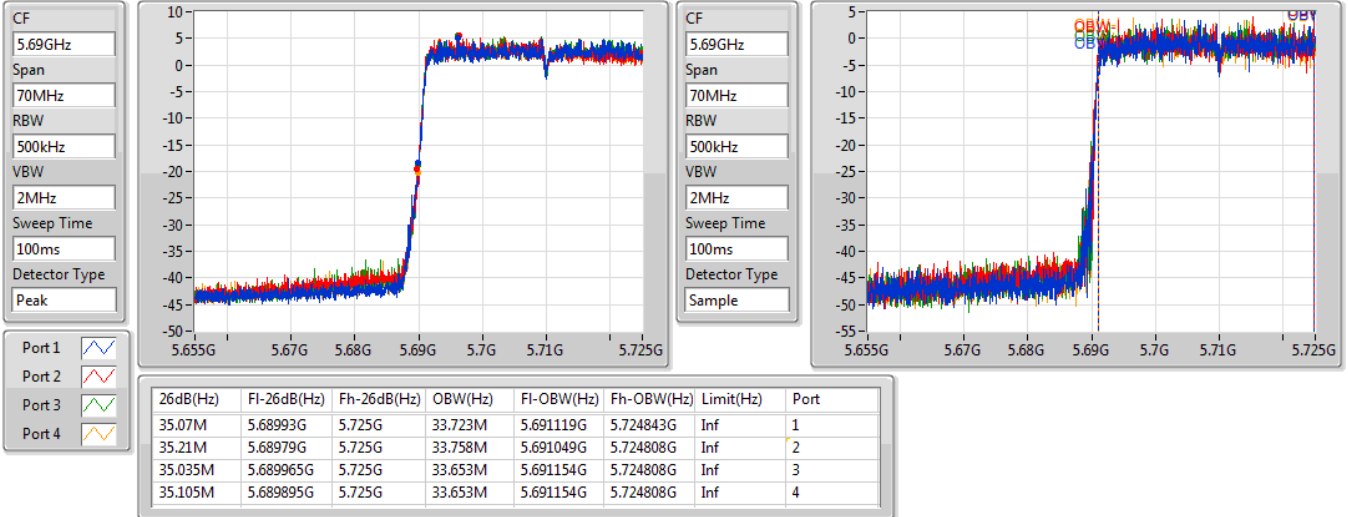

802.11ax HEW40-BF_Nss1,(MCS0)_4TX

EBW

5710MHz Straddle 5.47-5.725GHz

03/12/2019