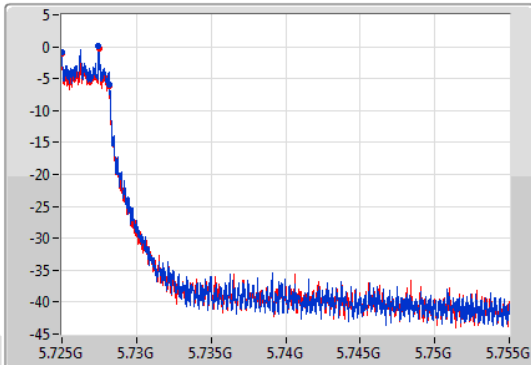

5690MHz Straddle 5.725-5.85GHz

04/12/2019

CF
5.74GHz
Span
30MHz
RBW
100kHz
VBW
300kHz
Sweep Time
100ms
Detector Type
Peak

CF
5.74GHz
Span
30MHz
RBW
100kHz
VBW
300kHz
Sweep Time
100ms
Detector Type
Peak