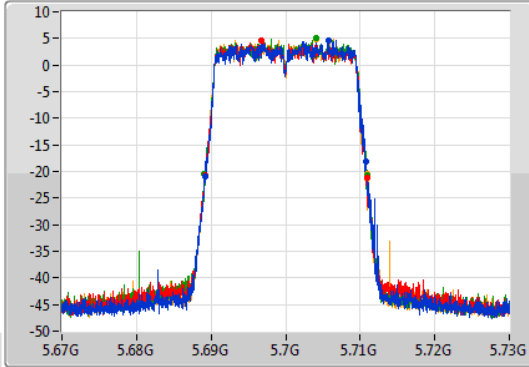

802.11ax HEW20-BF_Nss1,(MCS0)_4TX

EBW

5700MHz

02/12/2019

CF
5.7GHz
Span
60MHz
RBW
300kHz
VBW
1MHz
Sweep Time
100ms
Detector Type
Peak

CF
5.7GHz
Span
60MHz
RBW
200kHz
VBW
1MHz
Sweep Time
100ms
Detector Type
Sample