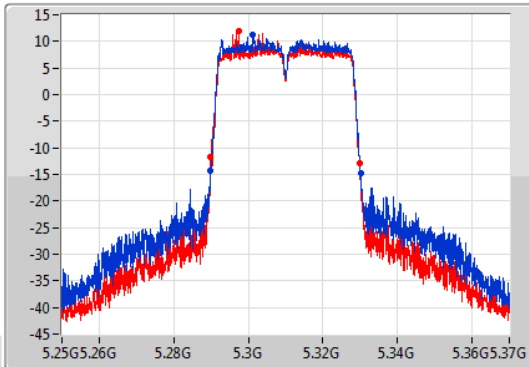

CF
5.31GHz
Span
120MHz
RBW
500kHz
VBW
2MHz
Sweep Time
100ms
Detector Type
Peak