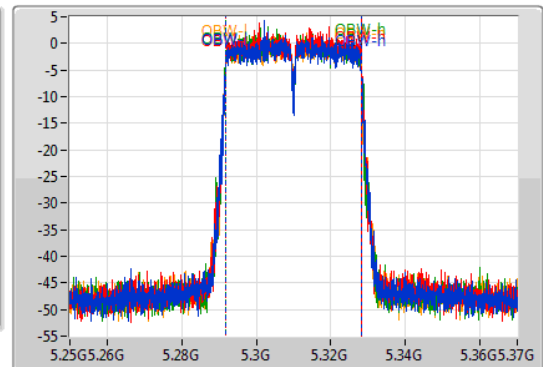

802.11ac VHT40-BF_Nss1,(MCS0)_4TX

EBW

5310MHz

03/12/2019

CF: 5.31GHz
 Span: 120MHz
 RBW: 500kHz
 VBW: 2MHz
 Sweep Time: 100ms
 Detector Type: Peak

CF: 5.31GHz
 Span: 120MHz
 RBW: 500kHz
 VBW: 2MHz
 Sweep Time: 100ms
 Detector Type: Sample