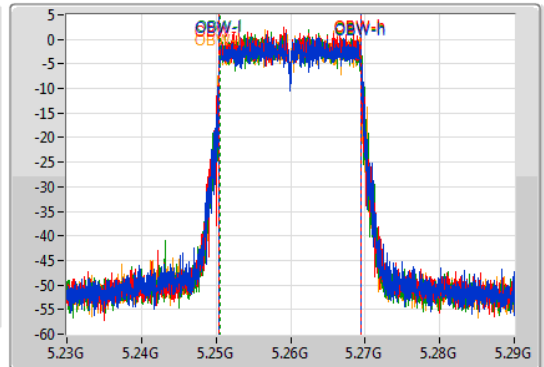

802.11ax HEW20-BF_Nss1,(MCS0)_4TX

EBW

5260MHz

02/12/2019

CF
5.26GHz
Span
60MHz
RBW
300kHz
VBW
1MHz
Sweep Time
100ms
Detector Type
Peak

CF
5.26GHz
Span
60MHz
RBW
200kHz
VBW
1MHz
Sweep Time
100ms
Detector Type
Sample