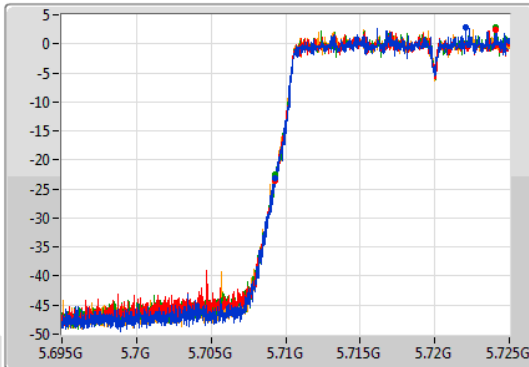

802.11ax HEW20-BF_Nss1,(MCS0)_4TX

EBW

5720MHz Straddle 5.47-5.725GHz

02/12/2019

CF
5.71GHz
Span
30MHz
RBW
200kHz
VBW
1MHz
Sweep Time
100ms
Detector Type
Peak

CF
5.71GHz
Span
30MHz
RBW
200kHz
VBW
1MHz
Sweep Time
100ms
Detector Type
Sample