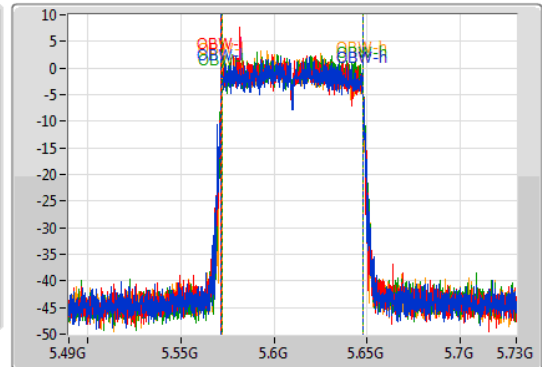

802.11ac VHT80-BF_Nss1,(MCS0)_4TX

EBW

5610MHz

03/12/2019

CF
5.61GHz
Span
240MHz
RBW
1MHz
VBW
3MHz
Sweep Time
100ms
Detector Type
Peak

CF
5.61GHz
Span
240MHz
RBW
1MHz
VBW
3MHz
Sweep Time
100ms
Detector Type
Sample