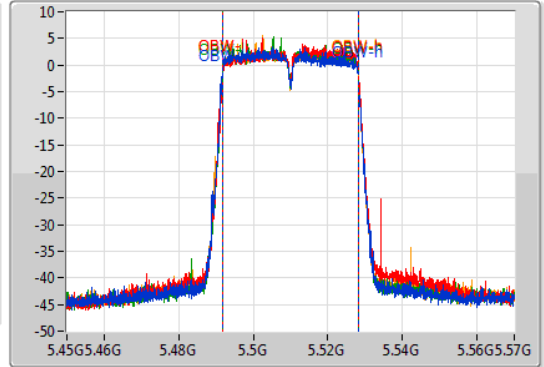

802.11ac VHT40-BF_Nss1,(MCS0)_4TX

EBW

5510MHz

03/12/2019

CF: 5.51GHz
 Span: 120MHz
 RBW: 500kHz
 VBW: 2MHz
 Sweep Time: 100ms
 Detector Type: Peak

CF: 5.51GHz
 Span: 120MHz
 RBW: 500kHz
 VBW: 2MHz
 Sweep Time: 100ms
 Detector Type: Peak