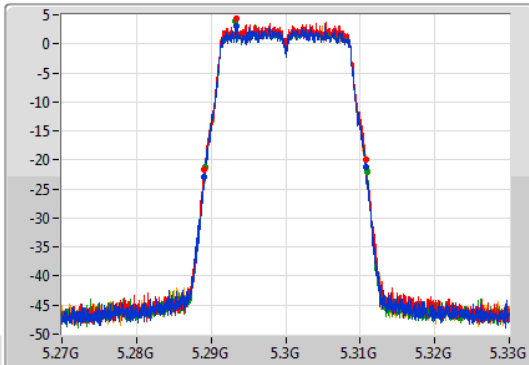

802.11ac VHT20-BF_Nss1,(MCS0)_4TX

EBW

5300MHz

03/12/2019

CF: 5.3GHz
Span: 60MHz
RBW: 300kHz
VBW: 1MHz
Sweep Time: 100ms
Detector Type: Peak

CF: 5.3GHz
Span: 60MHz
RBW: 200kHz
VBW: 1MHz
Sweep Time: 100ms
Detector Type: Sample