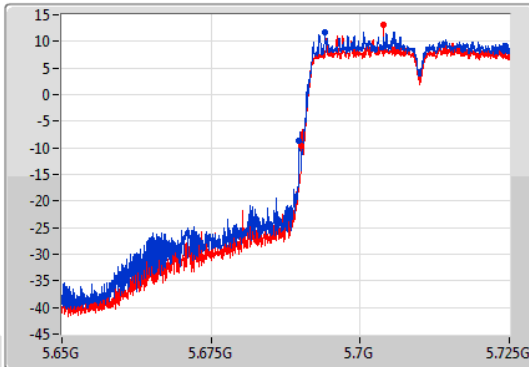

CF
5.6875GHz
Span
75MHz
RBW
500kHz
VBW
2MHz
Sweep Time
100ms
Detector Type
Peak