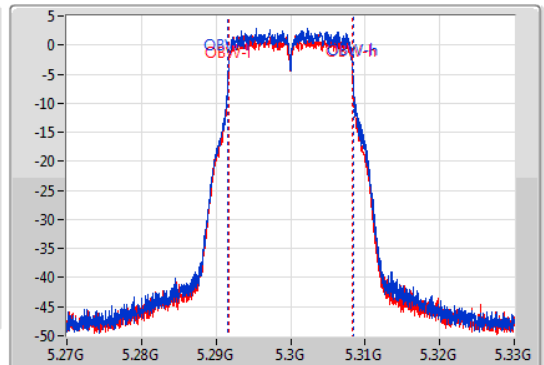

802.11a_Nss1,(6Mbps)_2TX

EBW

5300MHz

02/12/2019

CF: 5.3GHz
 Span: 60MHz
 RBW: 300kHz
 VBW: 1MHz
 Sweep Time: 100ms
 Detector Type: Peak

CF: 5.3GHz
 Span: 60MHz
 RBW: 200kHz
 VBW: 1MHz
 Sweep Time: 100ms
 Detector Type: Peak