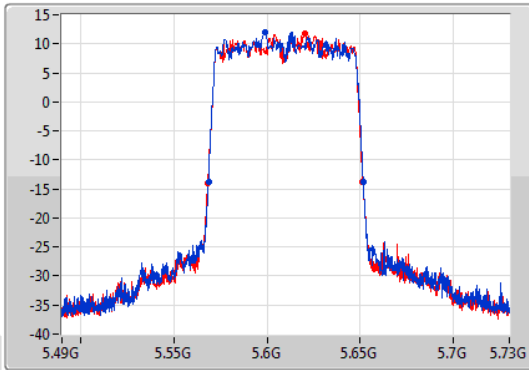

CF
5.61GHz
Span
240MHz
RBW
1MHz
VBW
3MHz
Sweep Time
100ms
Detector Type
Peak