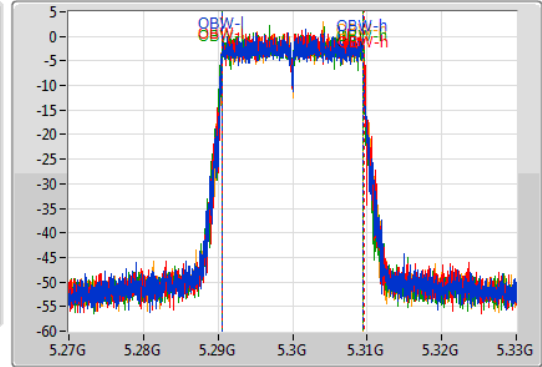

Port 1: [Waveform icon]
 Port 2: [Waveform icon]
 Port 3: [Waveform icon]
 Port 4: [Waveform icon]

26dB(Hz)	Fl-26dB(Hz)	Fh-26dB(Hz)	OBW(Hz)	Fl-OBW(Hz)	Fh-OBW(Hz)	Limit(Hz)	Port
21.75M	5.28917G	5.31092G	18.951M	5.290495G	5.309445G	Inf	1
21.75M	5.28923G	5.31098G	19.04M	5.290495G	5.309535G	Inf	2
21.6M	5.28923G	5.31083G	18.981M	5.290495G	5.309475G	Inf	3
21.69M	5.28926G	5.31095G	18.981M	5.290495G	5.309475G	Inf	4