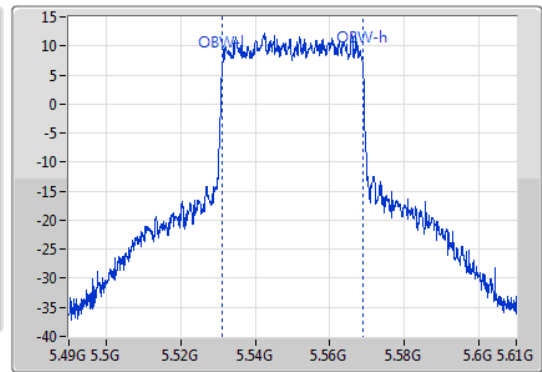

802.11ax HEW40_Nss1,(MCS0)_1TX

EBW

5550MHz

02/12/2019

CF: 5.55GHz
 Span: 120MHz
 RBW: 1MHz
 VBW: 3MHz
 Sweep Time: 100ms
 Detector Type: Peak

CF: 5.55GHz
 Span: 120MHz
 RBW: 500kHz
 VBW: 2MHz
 Sweep Time: 100ms
 Detector Type: Peak