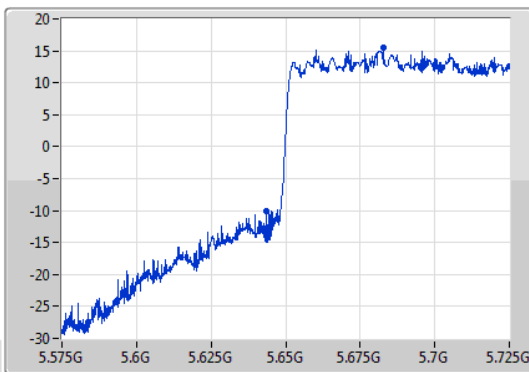

CF: 5.65GHz
Span: 150MHz
RBW: 1MHz
VBW: 3MHz
Sweep Time: 100ms
Detector Type: Peak