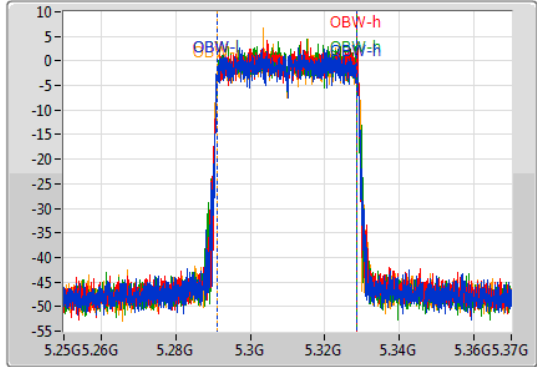

802.11ax HEW40-BF_Nss1,(MCS0)_4TX

EBW

5310MHz

03/12/2019

CF
5.31GHz
Span
120MHz
RBW
500kHz
VBW
2MHz
Sweep Time
100ms
Detector Type
Peak

CF
5.31GHz
Span
120MHz
RBW
500kHz
VBW
2MHz
Sweep Time
100ms
Detector Type
Sample