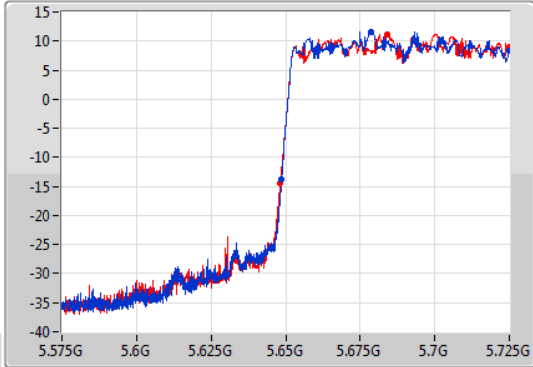

802.11ac VHT80_Nss2,(MCS0)_2TX

EBW

5690MHz Straddle 5.47-5.725GHz

02/12/2019

CF
5.65GHz
Span
150MHz
RBW
2MHz
VBW
10MHz
Sweep Time
100ms
Detector Type
Peak

CF
5.65GHz
Span
150MHz
RBW
1MHz
VBW
3MHz
Sweep Time
100ms
Detector Type
Peak