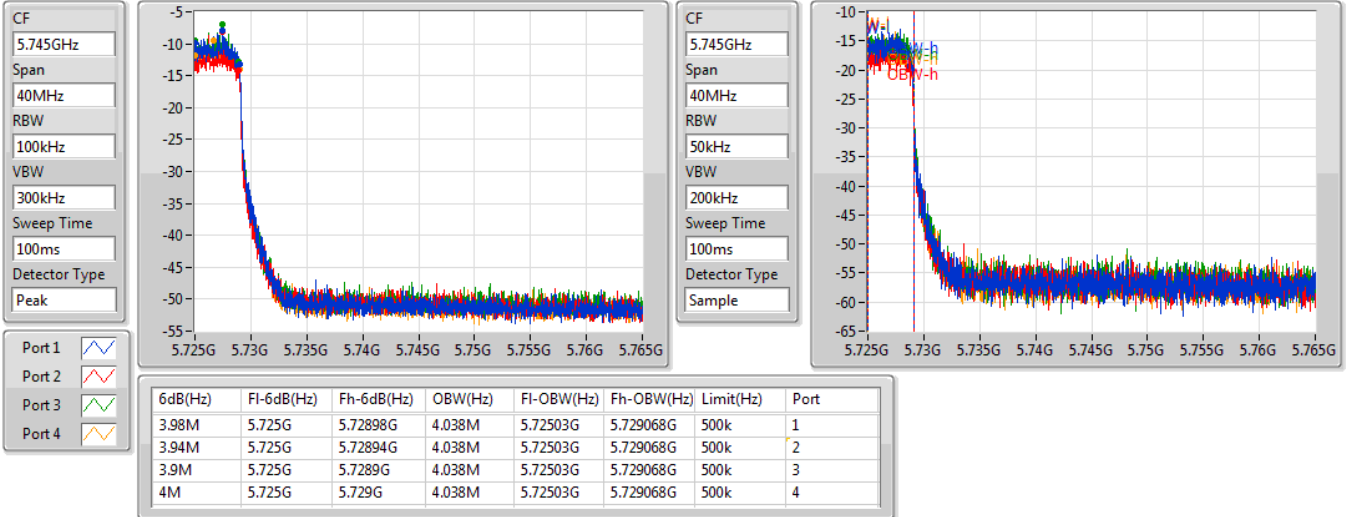

802.11ax HEW80-BF_Nss1,(MCS0)_4TX

EBW

5690MHz Straddle 5.725-5.85GHz

03/12/2019