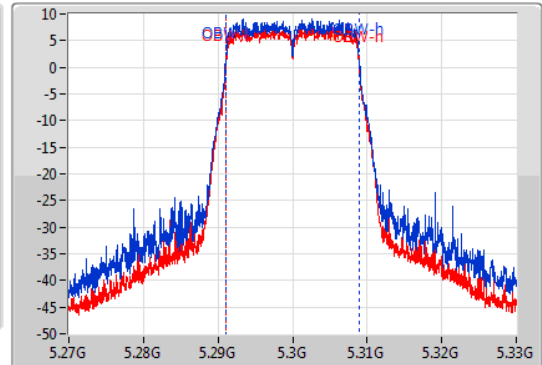

26dB(Hz)	Fl-26dB(Hz)	Fh-26dB(Hz)	OBW(Hz)	Fl-OBW(Hz)	Fh-OBW(Hz)	Limit(Hz)	Port
21.57M	5.28923G	5.3108G	17.901M	5.291034G	5.308936G	Inf	1
21.51M	5.28929G	5.3108G	17.871M	5.291064G	5.308936G	Inf	2