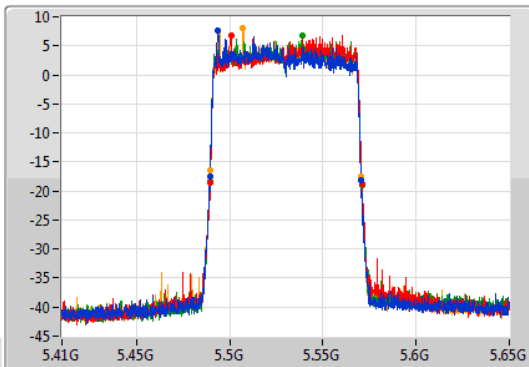

802.11ax HEW80-BF_Nss1,(MCS0)_4TX

EBW

5530MHz

03/12/2019

CF
5.53GHz
Span
240MHz
RBW
1MHz
VBW
3MHz
Sweep Time
100ms
Detector Type
Peak

CF
5.53GHz
Span
240MHz
RBW
1MHz
VBW
3MHz
Sweep Time
100ms
Detector Type
Sample