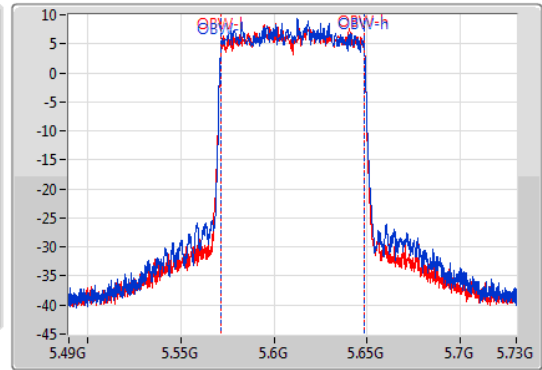

802.11ax HEW80_Nss2,(MCS0)_2TX

EBW

5610MHz

02/12/2019

CF
5.61GHz
Span
240MHz
RBW
2MHz
VBW
10MHz
Sweep Time
100ms
Detector Type
Peak

CF
5.61GHz
Span
240MHz
RBW
1MHz
VBW
3MHz
Sweep Time
100ms
Detector Type
Peak