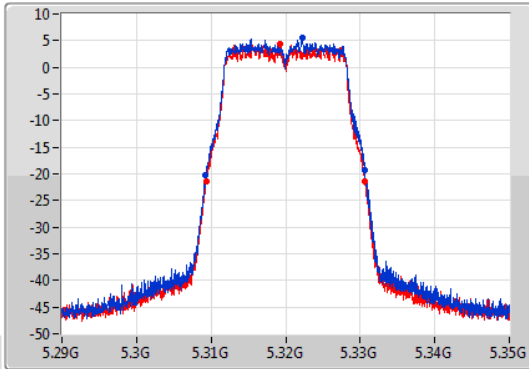

802.11a_Nss1,(6Mbps)_2TX

EBW

5320MHz

02/12/2019

CF
5.32GHz
Span
60MHz
RBW
300kHz
VBW
1MHz
Sweep Time
100ms
Detector Type
Peak

CF
5.32GHz
Span
60MHz
RBW
200kHz
VBW
1MHz
Sweep Time
100ms
Detector Type
Peak