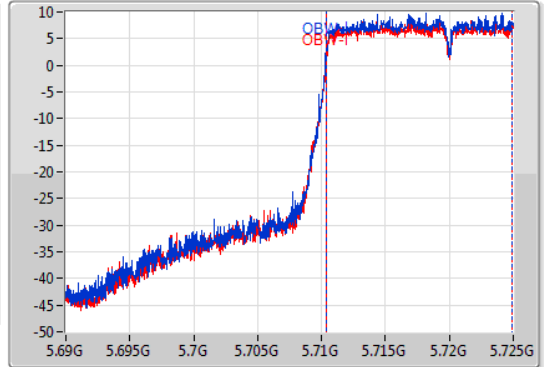

EBW

5720MHz Straddle 5.47-5.725GHz

04/12/2019

CF
5.7075GHz
Span
35MHz
RBW
200kHz
VBW
1MHz
Sweep Time
100ms
Detector Type
Peak

CF
5.7075GHz
Span
35MHz
RBW
200kHz
VBW
1MHz
Sweep Time
100ms
Detector Type
Peak