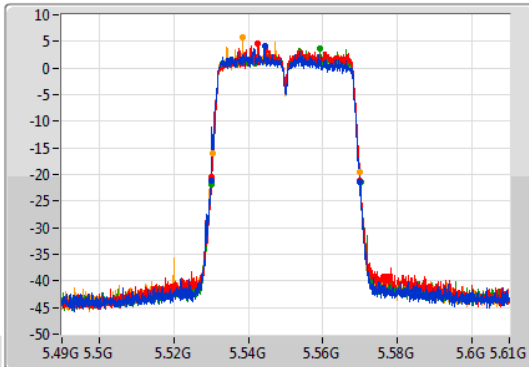

802.11ac VHT40-BF_Nss1,(MCS0)_4TX

EBW

5550MHz

03/12/2019

CF: 5.55GHz
Span: 120MHz
RBW: 500kHz
VBW: 2MHz
Sweep Time: 100ms
Detector Type: Peak

CF: 5.55GHz
Span: 120MHz
RBW: 500kHz
VBW: 2MHz
Sweep Time: 100ms
Detector Type: Peak