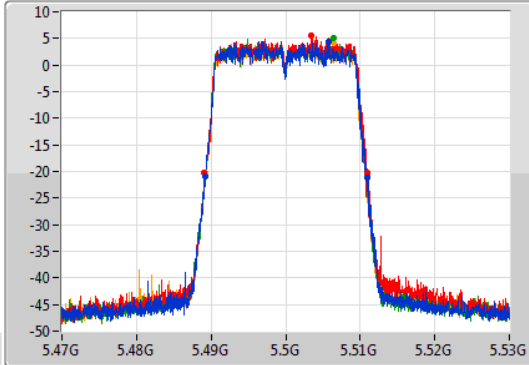

802.11ax HEW20-BF_Nss1,(MCS0)_4TX

EBW

5500MHz

02/12/2019

CF: 5.5GHz
Span: 60MHz
RBW: 300kHz
VBW: 1MHz
Sweep Time: 100ms
Detector Type: Peak

CF: 5.5GHz
Span: 60MHz
RBW: 200kHz
VBW: 1MHz
Sweep Time: 100ms
Detector Type: Sample