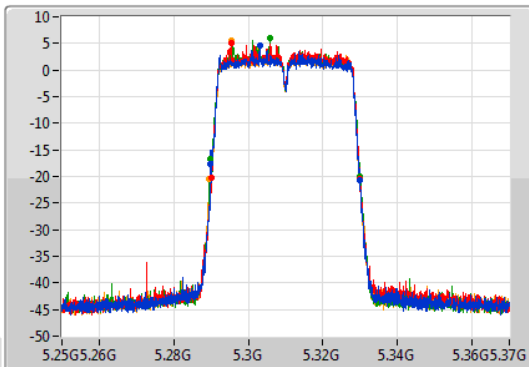

802.11ac VHT40-BF_Nss1,(MCS0)_4TX

EBW

5310MHz

03/12/2019

CF: 5.31GHz
Span: 120MHz
RBW: 500kHz
VBW: 2MHz
Sweep Time: 100ms
Detector Type: Peak

CF: 5.31GHz
Span: 120MHz
RBW: 500kHz
VBW: 2MHz
Sweep Time: 100ms
Detector Type: Sample