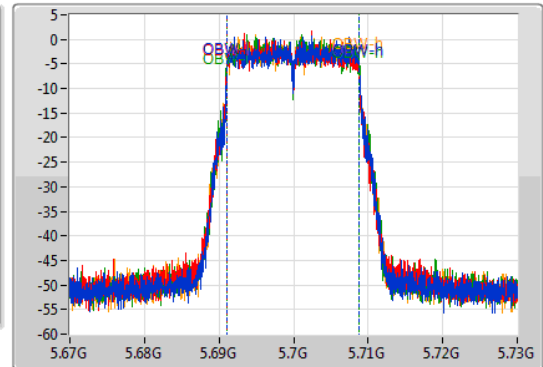

802.11ac VHT20-BF_Nss1,(MCS0)_4TX

EBW

5700MHz

03/12/2019

CF: 5.7GHz
 Span: 60MHz
 RBW: 300kHz
 VBW: 1MHz
 Sweep Time: 100ms
 Detector Type: Peak

CF: 5.7GHz
 Span: 60MHz
 RBW: 200kHz
 VBW: 1MHz
 Sweep Time: 100ms
 Detector Type: Sample