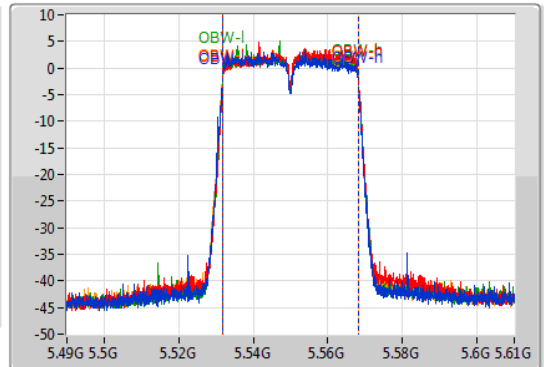

802.11ac VHT40-BF_Nss1,(MCS0)_4TX

EBW

5550MHz

03/12/2019

CF: 5.55GHz
 Span: 120MHz
 RBW: 500kHz
 VBW: 2MHz
 Sweep Time: 100ms
 Detector Type: Peak

CF: 5.55GHz
 Span: 120MHz
 RBW: 500kHz
 VBW: 2MHz
 Sweep Time: 100ms
 Detector Type: Peak