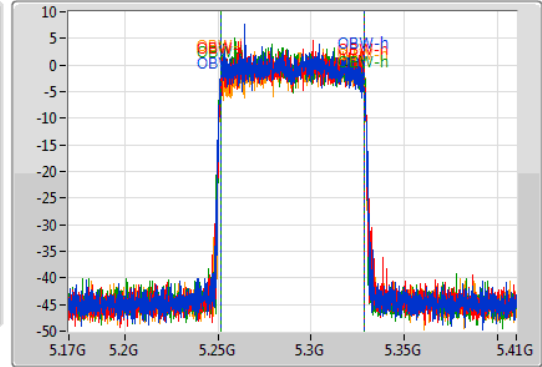

802.11ax HEW80-BF_Nss1,(MCS0)_4TX

EBW

5290MHz

02/12/2019

CF
5.29GHz
Span
240MHz
RBW
1MHz
VBW
3MHz
Sweep Time
100ms
Detector Type
Peak

CF
5.29GHz
Span
240MHz
RBW
1MHz
VBW
3MHz
Sweep Time
100ms
Detector Type
Sample