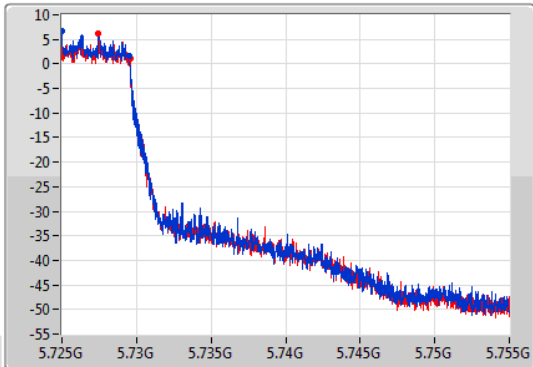

5720MHz Straddle 5.725-5.85GHz

04/12/2019

CF
5.74GHz
Span
30MHz
RBW
100kHz
VBW
300kHz
Sweep Time
100ms
Detector Type
Peak

CF
5.74GHz
Span
30MHz
RBW
100kHz
VBW
300kHz
Sweep Time
100ms
Detector Type
Peak