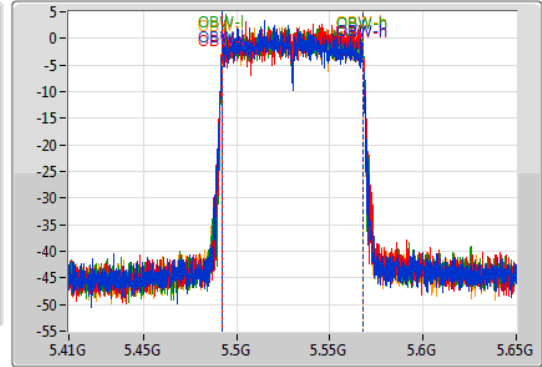

802.11ac VHT80-BF_Nss1,(MCS0)_4TX

EBW

5530MHz

03/12/2019

CF
5.53GHz
Span
240MHz
RBW
1MHz
VBW
3MHz
Sweep Time
100ms
Detector Type
Peak

CF
5.53GHz
Span
240MHz
RBW
1MHz
VBW
3MHz
Sweep Time
100ms
Detector Type
Sample