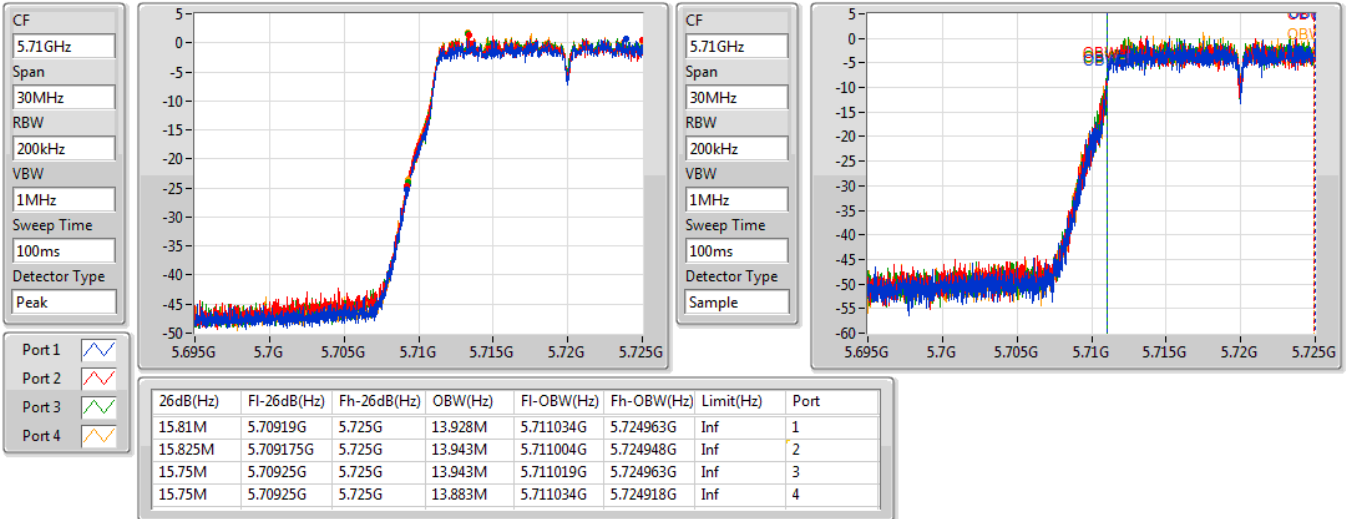

802.11ac VHT20-BF_Nss1,(MCS0)_4TX

EBW

5720MHz Straddle 5.47-5.725GHz

03/12/2019