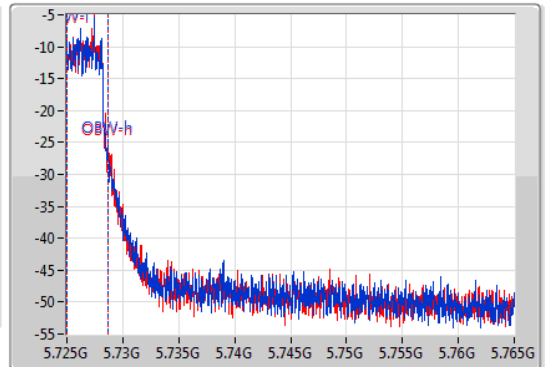

EBW

5690MHz Straddle 5.725-5.85GHz

02/12/2019

CF
5.745GHz
Span
40MHz
RBW
100kHz
VBW
300kHz
Sweep Time
100ms
Detector Type
Peak

CF
5.745GHz
Span
40MHz
RBW
50kHz
VBW
200kHz
Sweep Time
100ms
Detector Type
Peak