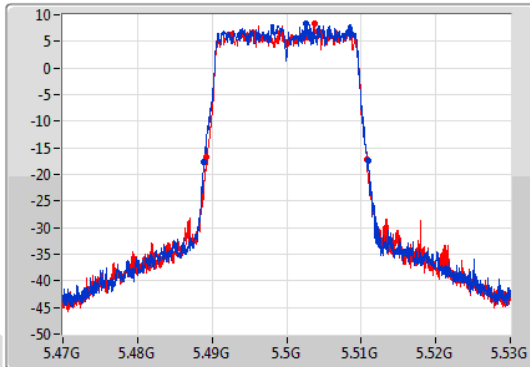

CF
5.5GHz
Span
60MHz
RBW
200kHz
VBW
1MHz
Sweep Time
100ms
Detector Type
Peak