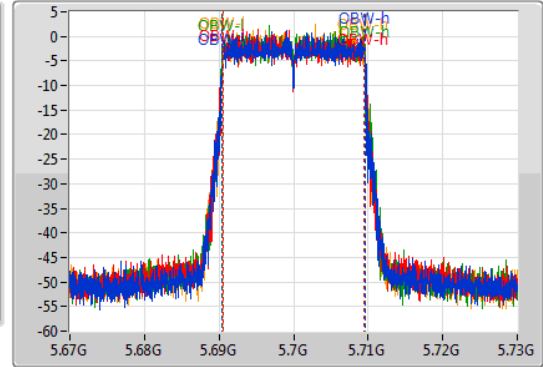

802.11ax HEW20-BF_Nss1,(MCS0)_4TX

EBW

5700MHz

02/12/2019

CF
5.7GHz
Span
60MHz
RBW
300kHz
VBW
1MHz
Sweep Time
100ms
Detector Type
Peak

CF
5.7GHz
Span
60MHz
RBW
200kHz
VBW
1MHz
Sweep Time
100ms
Detector Type
Sample

Port 1
Port 2
Port 3
Port 4

26dB(Hz)	Fl-26dB(Hz)	Fh-26dB(Hz)	OBW(Hz)	Fl-OBW(Hz)	Fh-OBW(Hz)	Limit(Hz)	Port
21.72M	5.68914G	5.71086G	19.07M	5.690465G	5.709535G	Inf	1
21.81M	5.68917G	5.71098G	18.951M	5.690495G	5.709445G	Inf	2
21.93M	5.68908G	5.71101G	19.07M	5.690465G	5.709535G	Inf	3
21.75M	5.68914G	5.71089G	18.951M	5.690495G	5.709445G	Inf	4

802.11ax HEW20-BF_Nss1,(MCS0)_4TX

EBW

5720MHz Straddle 5.47-5.725GHz

02/12/2019

CF
5.71GHz
Span
30MHz
RBW
200kHz
VBW
1MHz
Sweep Time
100ms
Detector Type
Peak

CF
5.71GHz
Span
30MHz
RBW
200kHz
VBW
1MHz
Sweep Time
100ms
Detector Type
Sample

Port 1
Port 2
Port 3
Port 4

26dB(Hz)	Fl-26dB(Hz)	Fh-26dB(Hz)	OBW(Hz)	Fl-OBW(Hz)	Fh-OBW(Hz)	Limit(Hz)	Port
15.735M	5.709265G	5.725G	14.498M	5.71045G	5.724948G	Inf	1
15.75M	5.70925G	5.725G	14.498M	5.710435G	5.724933G	Inf	2
15.69M	5.70931G	5.725G	14.483M	5.710435G	5.724918G	Inf	3
15.72M	5.70928G	5.725G	14.513M	5.710435G	5.724948G	Inf	4