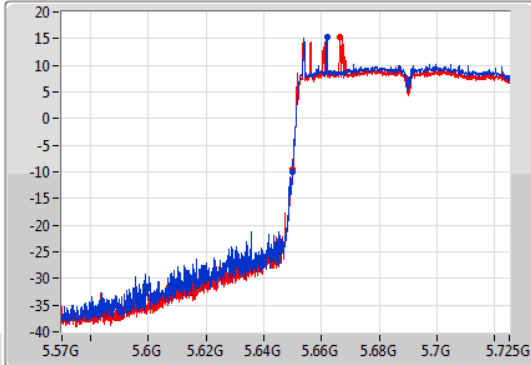

802.11ac VHT80-BF_Nss1,(MCS0)_2TX

EBW

5690MHz Straddle 5.47-5.725GHz

04/12/2019

CF
5.6475GHz
Span
155MHz
RBW
1MHz
VBW
3MHz
Sweep Time
100ms
Detector Type
Peak

CF
5.6475GHz
Span
155MHz
RBW
1MHz
VBW
3MHz
Sweep Time
100ms
Detector Type
Peak