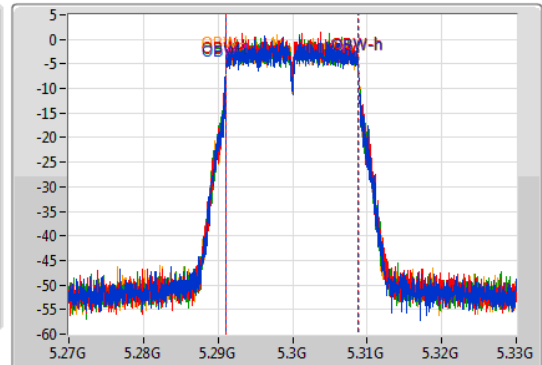

802.11ac VHT20-BF_Nss1,(MCS0)_4TX

EBW

5300MHz

03/12/2019

CF: 5.3GHz
 Span: 60MHz
 RBW: 300kHz
 VBW: 1MHz
 Sweep Time: 100ms
 Detector Type: Peak

CF: 5.3GHz
 Span: 60MHz
 RBW: 200kHz
 VBW: 1MHz
 Sweep Time: 100ms
 Detector Type: Sample