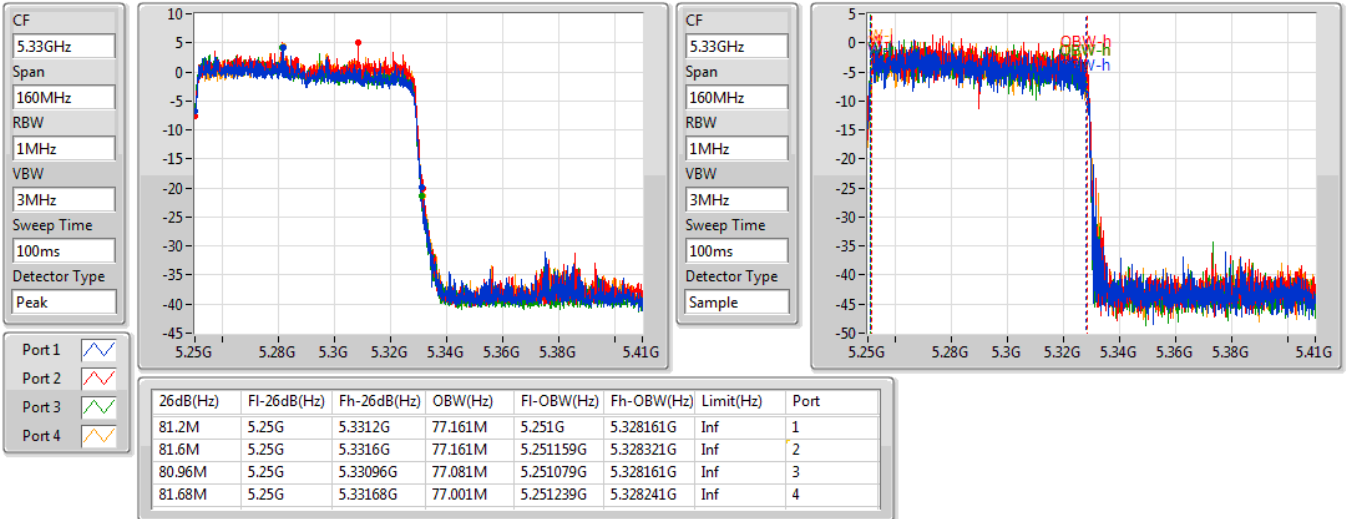

802.11ax HEW160-BF_Nss1,(MCS0)_4TX

EBW

5250MHz Straddle 5.25-5.35GHz

02/12/2019