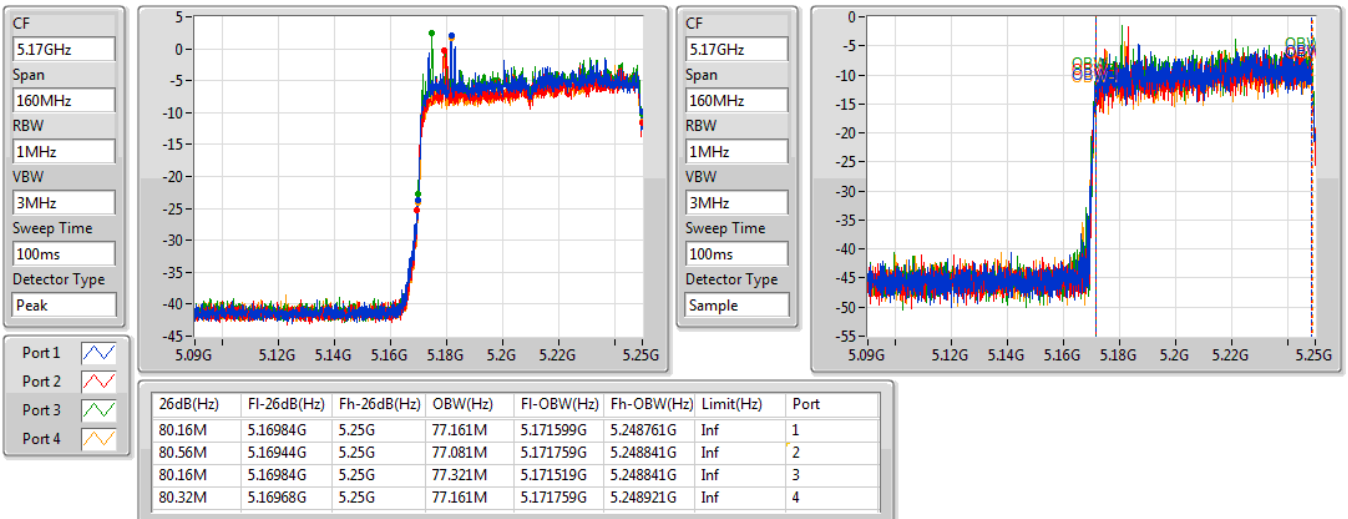

802.11ax HEW80-BF_Nss1,(MCS0)_4TX

EBW

5690MHz Straddle 5.725-5.85GHz

03/12/2019

802.11ax HEW160-BF_Nss1,(MCS0)_4TX

EBW

5250MHz Straddle 5.15-5.25GHz

02/12/2019