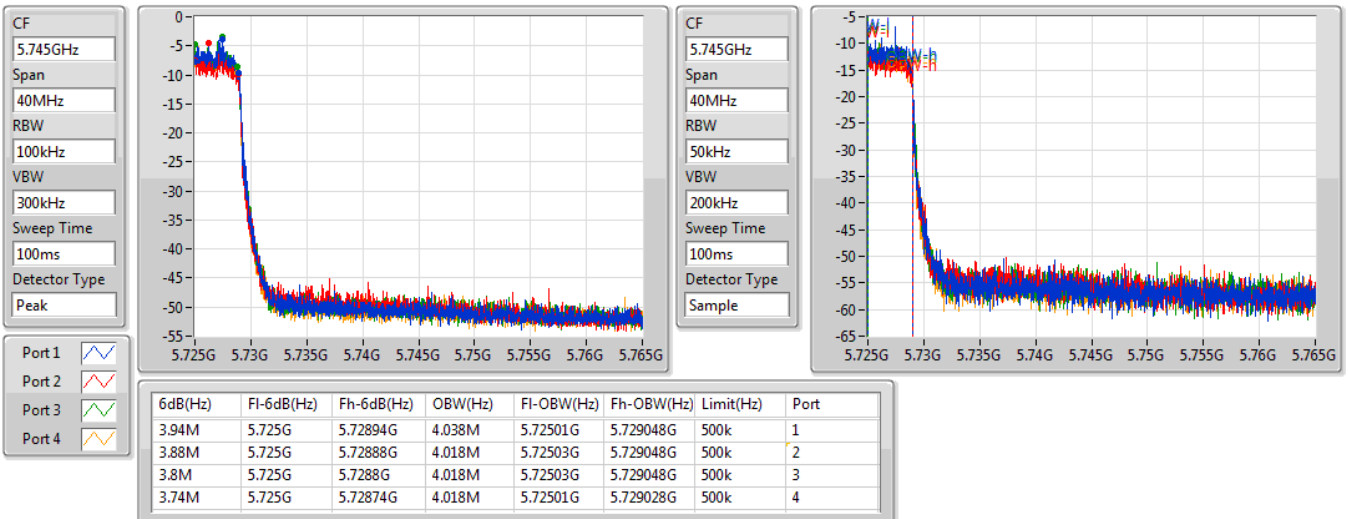

802.11ax HEW40-BF_Nss1,(MCS0)_4TX

EBW

5710MHz Straddle 5.47-5.725GHz

03/12/2019

802.11ax HEW40-BF_Nss1,(MCS0)_4TX

EBW

5710MHz Straddle 5.725-5.85GHz

03/12/2019