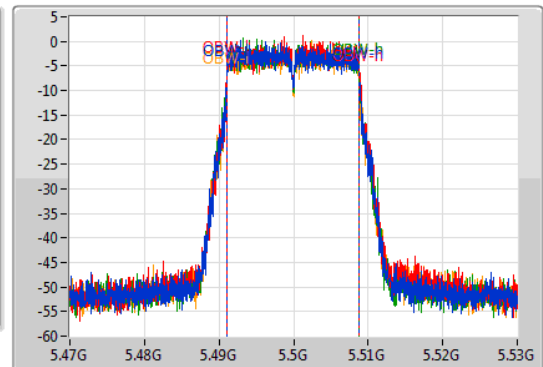

802.11ac VHT20-BF_Nss1,(MCS0)_4TX

EBW

5500MHz

03/12/2019

CF: 5.5GHz
 Span: 60MHz
 RBW: 300kHz
 VBW: 1MHz
 Sweep Time: 100ms
 Detector Type: Peak

CF: 5.5GHz
 Span: 60MHz
 RBW: 200kHz
 VBW: 1MHz
 Sweep Time: 100ms
 Detector Type: Sample