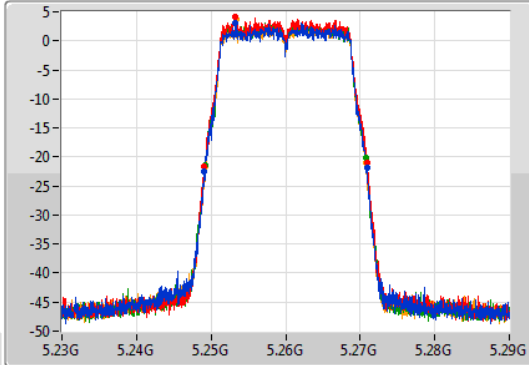

Port X-N dB = Port X 6dB down bandwidth for 5.725-5.85GHz band / 26dB down bandwidth for other band

Port X-OBW = Port X 99% occupied bandwidth;

802.11ac VHT20-BF_Nss1,(MCS0)_4TX

EBW

5260MHz

03/12/2019

CF: 5.26GHz
 Span: 60MHz
 RBW: 300kHz
 VBW: 1MHz
 Sweep Time: 100ms
 Detector Type: Peak