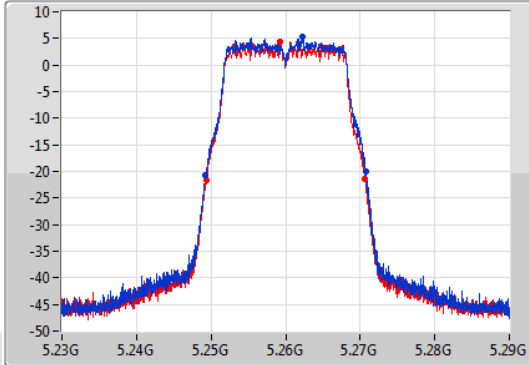

Port X-N dB = Port X 6dB down bandwidth for 5.725-5.85GHz band / 26dB down bandwidth for other band

Port X-OBW = Port X 99% occupied bandwidth;

802.11a_Nss1,(6Mbps)_2TX

EBW

5260MHz

02/12/2019

CF: 5.26GHz
 Span: 60MHz
 RBW: 300kHz
 VBW: 1MHz
 Sweep Time: 100ms
 Detector Type: Peak