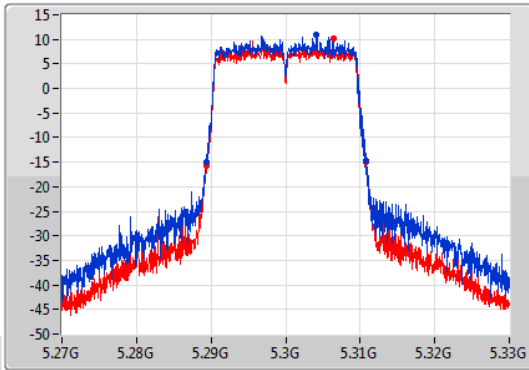

CF
5.3GHz
Span
60MHz
RBW
200kHz
VBW
1MHz
Sweep Time
100ms
Detector Type
Peak