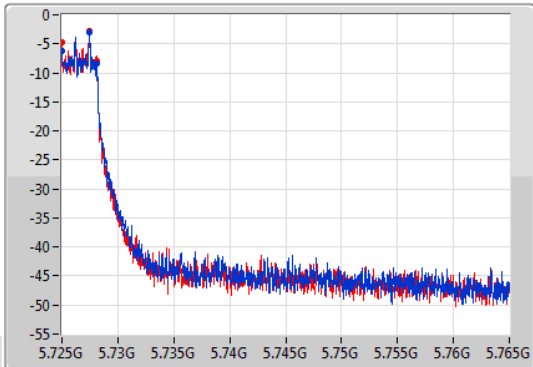

5690MHz Straddle 5.725-5.85GHz

02/12/2019

CF
5.745GHz
Span
40MHz
RBW
100kHz
VBW
300kHz
Sweep Time
100ms
Detector Type
Peak

CF
5.745GHz
Span
40MHz
RBW
50kHz
VBW
200kHz
Sweep Time
100ms
Detector Type
Peak