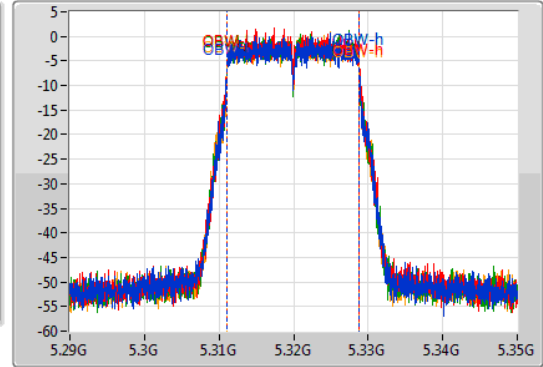

26dB(Hz)	Fl-26dB(Hz)	Fh-26dB(Hz)	OBW(Hz)	Fl-OBW(Hz)	Fh-OBW(Hz)	Limit(Hz)	Port
21.81M	5.30908G	5.33089G	17.751M	5.311064G	5.328816G	Inf	1
21.63M	5.30923G	5.33086G	17.751M	5.311094G	5.328846G	Inf	2
21.75M	5.30914G	5.33089G	17.721M	5.311094G	5.328816G	Inf	3
21.75M	5.30908G	5.33083G	17.781M	5.311064G	5.328846G	Inf	4

802.11ac VHT20-BF_Nss1,(MCS0)_4TX

EBW

5500MHz

03/12/2019

CF: 5.5GHz
Span: 60MHz
RBW: 300kHz
VBW: 1MHz
Sweep Time: 100ms
Detector Type: Peak