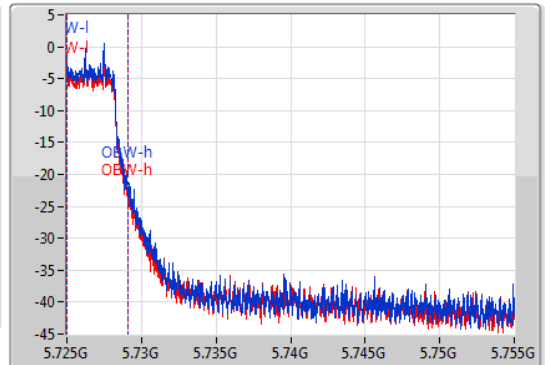

802.11ac VHT80-BF_Nss1,(MCS0)_2TX

EBW

5690MHz Straddle 5.725-5.85GHz

04/12/2019

CF
5.74GHz
Span
30MHz
RBW
100kHz
VBW
300kHz
Sweep Time
100ms
Detector Type
Peak

CF
5.74GHz
Span
30MHz
RBW
100kHz
VBW
300kHz
Sweep Time
100ms
Detector Type
Peak