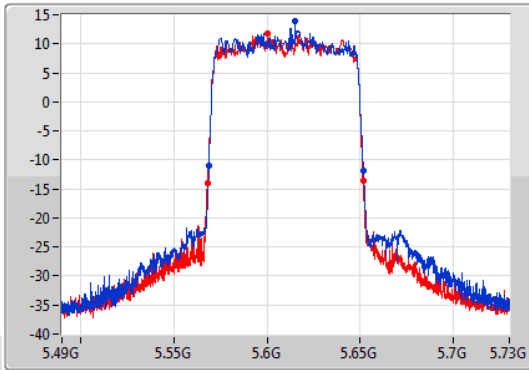

CF
5.61GHz
Span
240MHz
RBW
1MHz
VBW
3MHz
Sweep Time
100ms
Detector Type
Peak