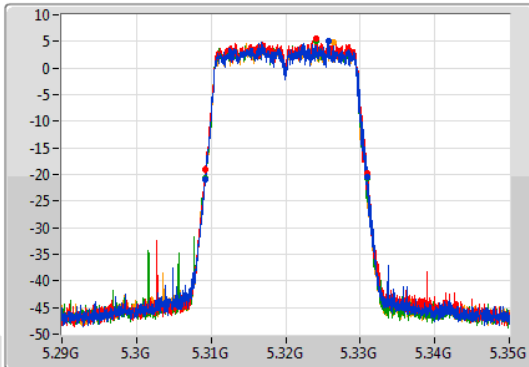

802.11ax HEW20-BF_Nss1,(MCS0)_4TX

EBW

5320MHz

02/12/2019

CF: 5.32GHz
Span: 60MHz
RBW: 300kHz
VBW: 1MHz
Sweep Time: 100ms
Detector Type: Peak

CF: 5.32GHz
Span: 60MHz
RBW: 200kHz
VBW: 1MHz
Sweep Time: 100ms
Detector Type: Sample