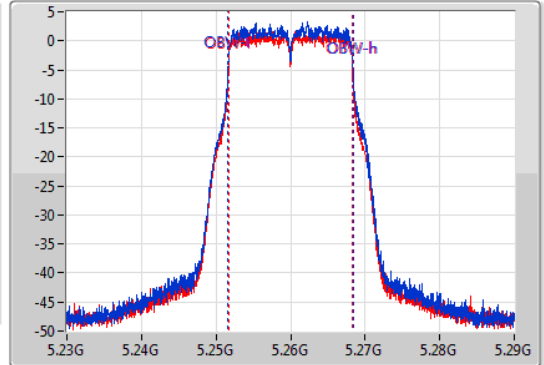

26dB(Hz)	Fl-26dB(Hz)	Fh-26dB(Hz)	OBW(Hz)	Fl-OBW(Hz)	Fh-OBW(Hz)	Limit(Hz)	Port
21.54M	5.24923G	5.27077G	16.762M	5.251634G	5.268396G	Inf	1
21.33M	5.24935G	5.27068G	16.642M	5.251664G	5.268306G	Inf	2

802.11a_Nss1,(6Mbps)_2TX

EBW

5300MHz

02/12/2019

CF: 5.3GHz
Span: 60MHz
RBW: 300kHz
VBW: 1MHz
Sweep Time: 100ms
Detector Type: Peak