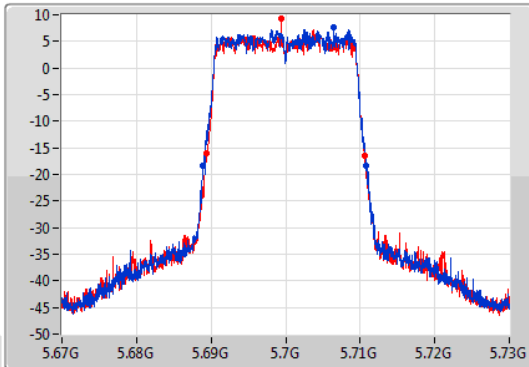

CF
5.7GHz
Span
60MHz
RBW
200kHz
VBW
1MHz
Sweep Time
100ms
Detector Type
Peak