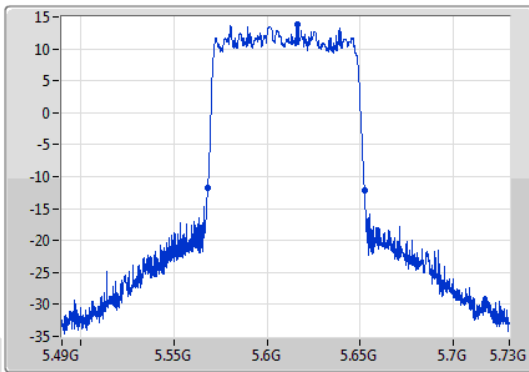

802.11ax HEW80_Nss1,(MCS0)_1TX

EBW

5290MHz

02/12/2019

802.11ax HEW80_Nss1,(MCS0)_1TX

EBW

5530MHz

02/12/2019

802.11ax HEW80_Nss1,(MCS0)_1TX

EBW

5610MHz

02/12/2019

CF: 5.61GHz
 Span: 240MHz
 RBW: 2MHz
 VBW: 10MHz
 Sweep Time: 100ms
 Detector Type: Peak
 Port 1

CF: 5.61GHz
 Span: 240MHz
 RBW: 1MHz
 VBW: 3MHz
 Sweep Time: 100ms
 Detector Type: Peak