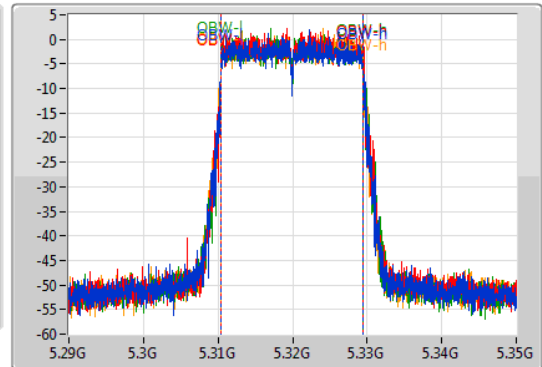

Port 1: [Waveform icon]
 Port 2: [Waveform icon]
 Port 3: [Waveform icon]
 Port 4: [Waveform icon]

26dB(Hz)	Fl-26dB(Hz)	Fh-26dB(Hz)	OBW(Hz)	Fl-OBW(Hz)	Fh-OBW(Hz)	Limit(Hz)	Port
21.87M	5.30914G	5.33101G	19.01M	5.310465G	5.329475G	Inf	1
21.78M	5.30917G	5.33095G	19.04M	5.310465G	5.329505G	Inf	2
21.81M	5.30917G	5.33098G	18.981M	5.310465G	5.329445G	Inf	3
21.72M	5.3092G	5.33092G	19.01M	5.310465G	5.329475G	Inf	4