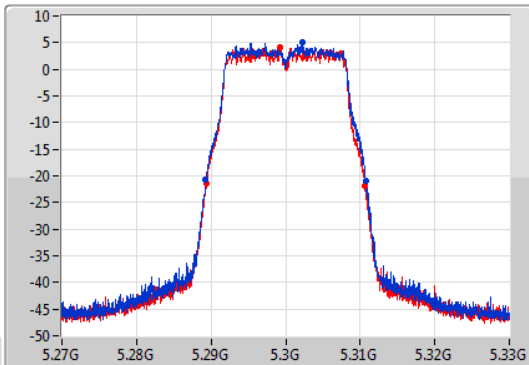

Port X-N dB = Port X 6dB down bandwidth for 5.725-5.85GHz band / 26dB down bandwidth for other band

Port X-OBW = Port X 99% occupied bandwidth;

802.11a_Nss1,(6Mbps)_2TX

EBW

5260MHz

02/12/2019

CF: 5.26GHz
 Span: 60MHz
 RBW: 300kHz
 VBW: 1MHz
 Sweep Time: 100ms
 Detector Type: Peak

802.11a_Nss1,(6Mbps)_2TX

EBW

5300MHz

02/12/2019

CF: 5.3GHz
 Span: 60MHz
 RBW: 300kHz
 VBW: 1MHz
 Sweep Time: 100ms
 Detector Type: Peak

CF: 5.3GHz
 Span: 60MHz
 RBW: 200kHz
 VBW: 1MHz
 Sweep Time: 100ms
 Detector Type: Peak