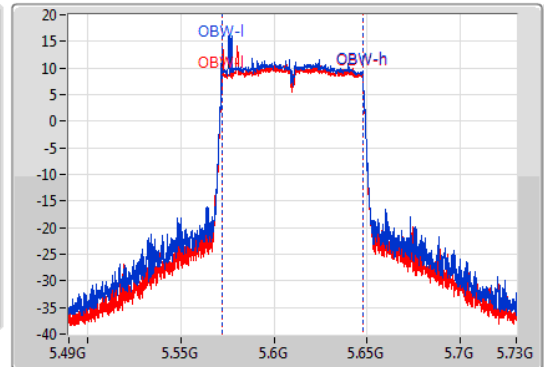

802.11ac VHT80-BF_Nss1,(MCS0)_2TX

EBW

5610MHz

04/12/2019

CF
5.61GHz
Span
240MHz
RBW
1MHz
VBW
3MHz
Sweep Time
100ms
Detector Type
Peak

CF
5.61GHz
Span
240MHz
RBW
1MHz
VBW
3MHz
Sweep Time
100ms
Detector Type
Peak