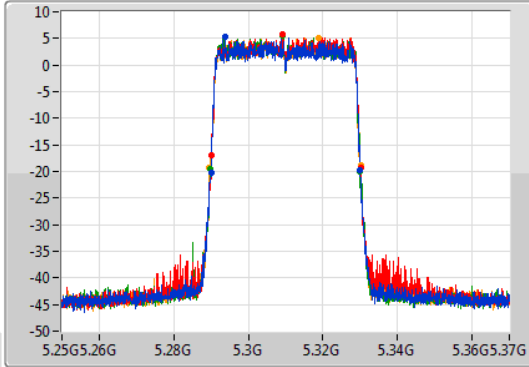

802.11ax HEW40-BF_Nss1,(MCS0)_4TX

EBW

5310MHz

03/12/2019

CF
5.31GHz
Span
120MHz
RBW
500kHz
VBW
2MHz
Sweep Time
100ms
Detector Type
Peak

CF
5.31GHz
Span
120MHz
RBW
500kHz
VBW
2MHz
Sweep Time
100ms
Detector Type
Sample