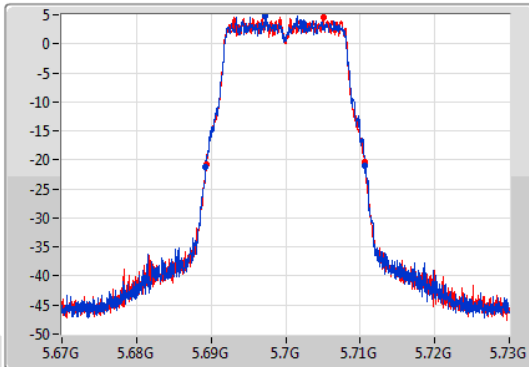

CF
5.7GHz
Span
60MHz
RBW
200kHz
VBW
1MHz
Sweep Time
100ms
Detector Type
Peak