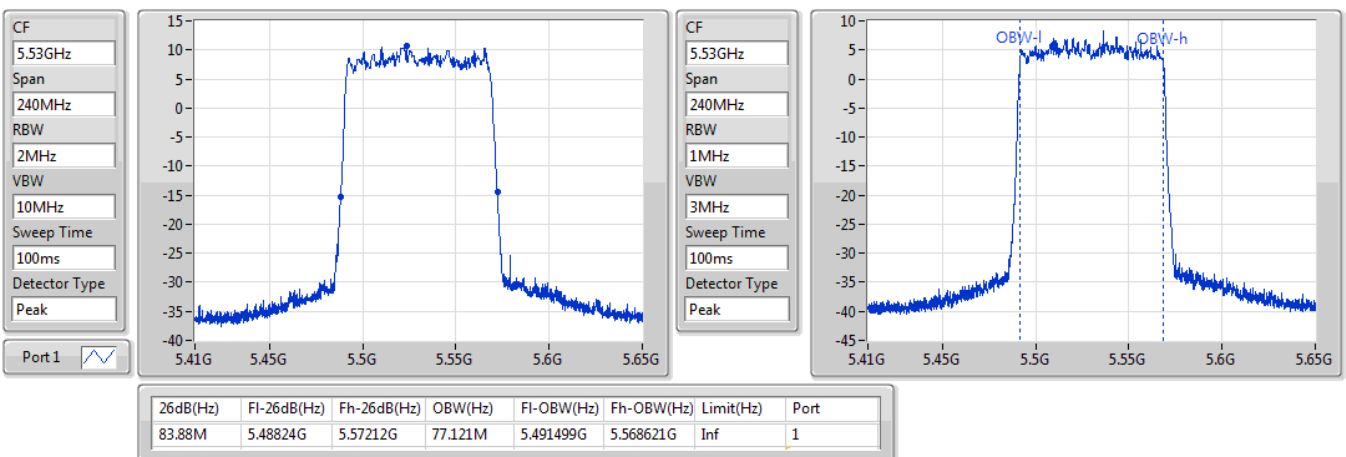

802.11ax HEW80_Nss1,(MCS0)_1TX

EBW

5290MHz

02/12/2019

802.11ax HEW80_Nss1,(MCS0)_1TX

EBW

5530MHz

02/12/2019

802.11ax HEW80_Nss1,(MCS0)_1TX

EBW

5610MHz

02/12/2019

CF: 5.61GHz
 Span: 240MHz
 RBW: 2MHz
 VBW: 10MHz
 Sweep Time: 100ms
 Detector Type: Peak
 Port 1

CF: 5.61GHz
 Span: 240MHz
 RBW: 1MHz
 VBW: 3MHz
 Sweep Time: 100ms
 Detector Type: Peak