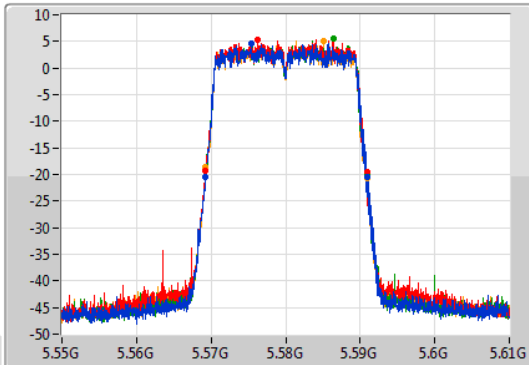

802.11ax HEW20-BF_Nss1,(MCS0)_4TX

EBW

5580MHz

02/12/2019

CF: 5.58GHz
Span: 60MHz
RBW: 300kHz
VBW: 1MHz
Sweep Time: 100ms
Detector Type: Peak

CF: 5.58GHz
Span: 60MHz
RBW: 200kHz
VBW: 1MHz
Sweep Time: 100ms
Detector Type: Sample