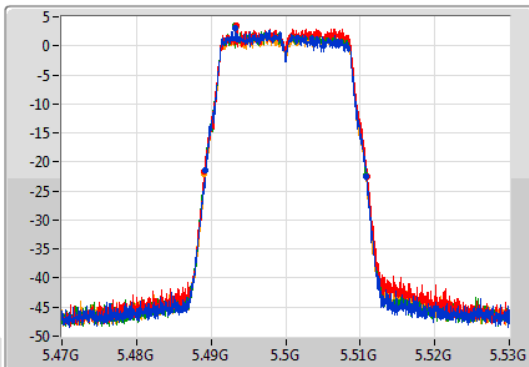

CF: 5.5GHz
Span: 60MHz
RBW: 200kHz
VBW: 1MHz
Sweep Time: 100ms
Detector Type: Sample