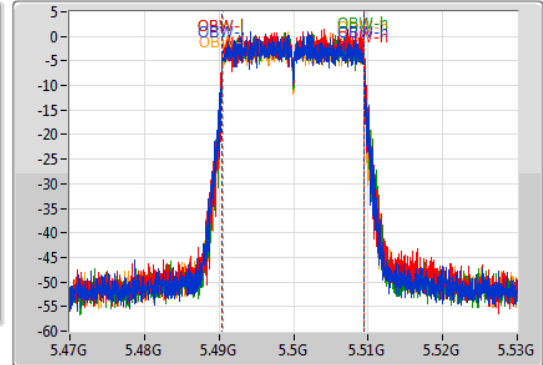

Port 1: [Waveform icon]
 Port 2: [Waveform icon]
 Port 3: [Waveform icon]
 Port 4: [Waveform icon]

26dB(Hz)	Fl-26dB(Hz)	Fh-26dB(Hz)	OBW(Hz)	Fl-OBW(Hz)	Fh-OBW(Hz)	Limit(Hz)	Port
21.84M	5.48917G	5.51101G	18.981M	5.490465G	5.509445G	Inf	1
21.9M	5.48905G	5.51095G	19.01M	5.490465G	5.509475G	Inf	2
21.78M	5.4892G	5.51098G	18.981M	5.490465G	5.50945G	Inf	3
21.78M	5.48917G	5.51095G	18.921M	5.490495G	5.509415G	Inf	4