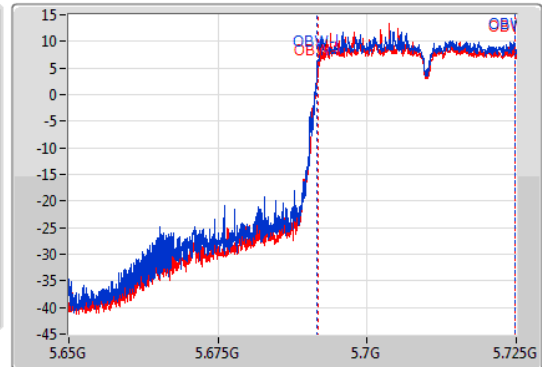

802.11ac VHT40-BF_Nss1,(MCS0)_2TX

EBW

5710MHz Straddle 5.47-5.725GHz

04/12/2019

CF
5.6875GHz
Span
75MHz
RBW
500kHz
VBW
2MHz
Sweep Time
100ms
Detector Type
Peak

CF
5.6875GHz
Span
75MHz
RBW
500kHz
VBW
2MHz
Sweep Time
100ms
Detector Type
Peak