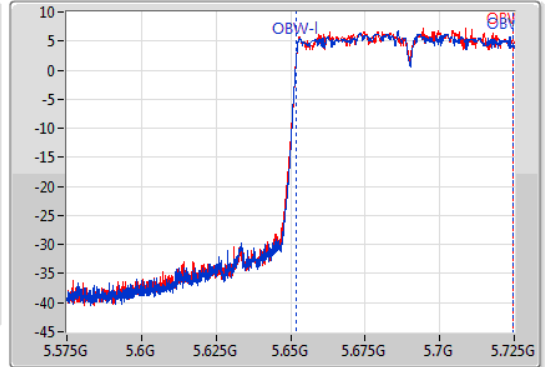

802.11ac VHT80_Nss2,(MCS0)_2TX

EBW

5690MHz Straddle 5.47-5.725GHz

02/12/2019

CF
5.65GHz
Span
150MHz
RBW
2MHz
VBW
10MHz
Sweep Time
100ms
Detector Type
Peak

CF
5.65GHz
Span
150MHz
RBW
1MHz
VBW
3MHz
Sweep Time
100ms
Detector Type
Peak