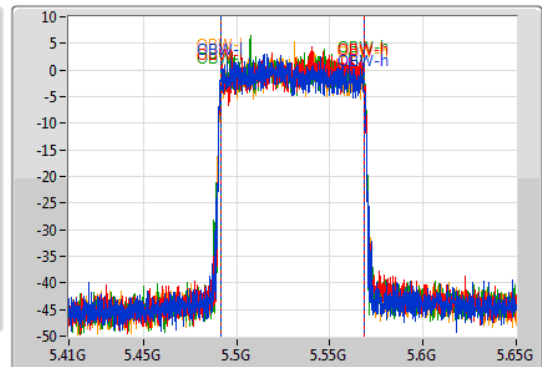

802.11ax HEW80-BF_Nss1,(MCS0)_4TX

EBW

5530MHz

03/12/2019

CF
5.53GHz
Span
240MHz
RBW
1MHz
VBW
3MHz
Sweep Time
100ms
Detector Type
Peak

CF
5.53GHz
Span
240MHz
RBW
1MHz
VBW
3MHz
Sweep Time
100ms
Detector Type
Sample