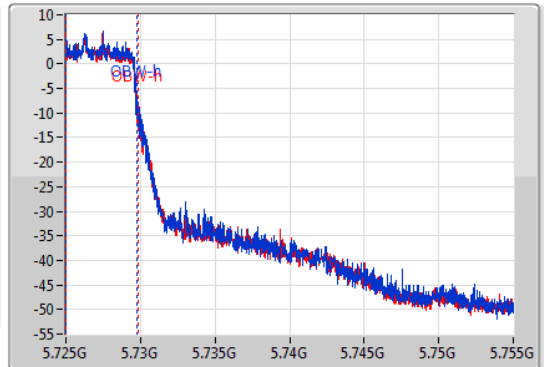

EBW

5720MHz Straddle 5.725-5.85GHz

04/12/2019

CF
5.74GHz
Span
30MHz
RBW
100kHz
VBW
300kHz
Sweep Time
100ms
Detector Type
Peak

CF
5.74GHz
Span
30MHz
RBW
100kHz
VBW
300kHz
Sweep Time
100ms
Detector Type
Peak