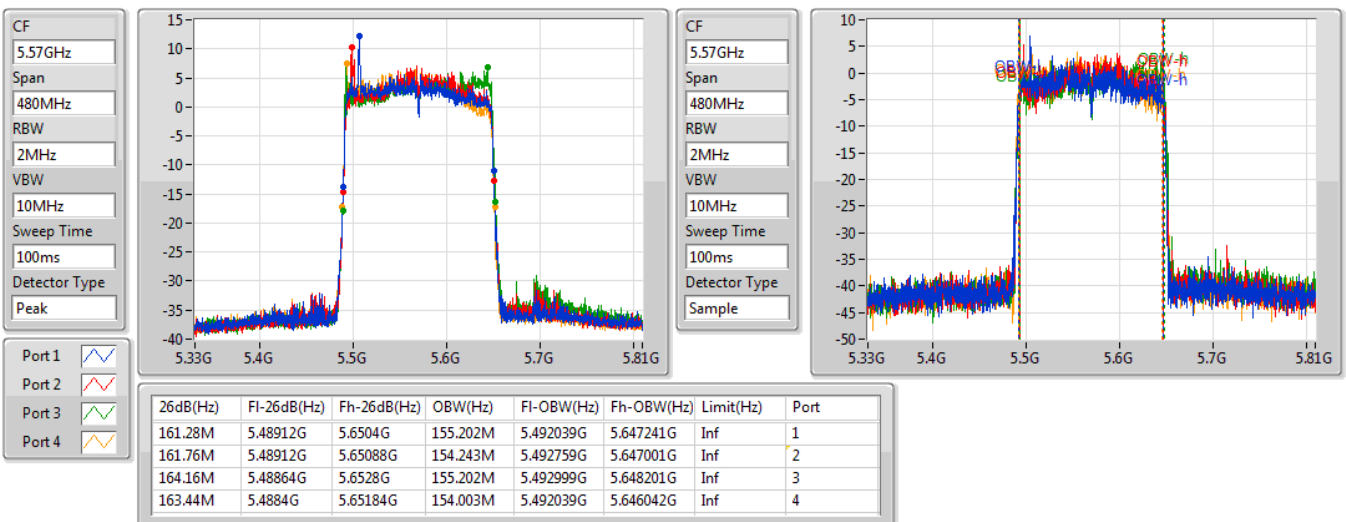

802.11ax HEW160-BF_Nss1,(MCS0)_4TX

EBW

5250MHz Straddle 5.25-5.35GHz

02/12/2019

802.11ax HEW160-BF_Nss1,(MCS0)_4TX

EBW

5570MHz

02/12/2019