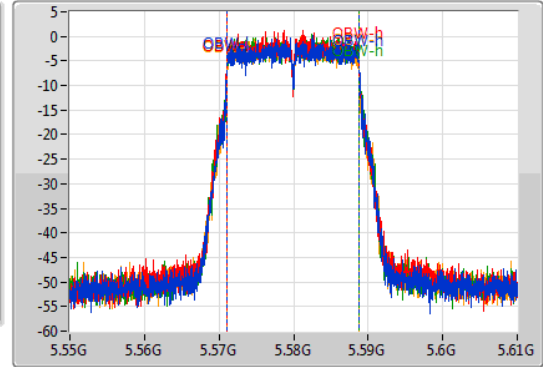

802.11ac VHT20-BF_Nss1,(MCS0)_4TX

EBW

5580MHz

03/12/2019

CF: 5.58GHz
 Span: 60MHz
 RBW: 300kHz
 VBW: 1MHz
 Sweep Time: 100ms
 Detector Type: Peak

CF: 5.58GHz
 Span: 60MHz
 RBW: 200kHz
 VBW: 1MHz
 Sweep Time: 100ms
 Detector Type: Sample