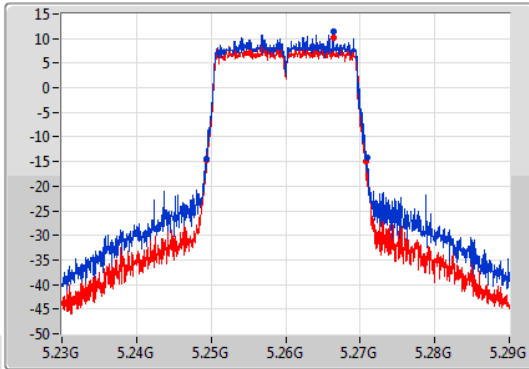

802.11ax HEW20-BF_Nss1,(MCS0)_2TX

EBW

5260MHz

04/12/2019

CF
5.26GHz
Span
60MHz
RBW
200kHz
VBW
1MHz
Sweep Time
100ms
Detector Type
Peak

CF
5.26GHz
Span
60MHz
RBW
200kHz
VBW
1MHz
Sweep Time
100ms
Detector Type
Peak