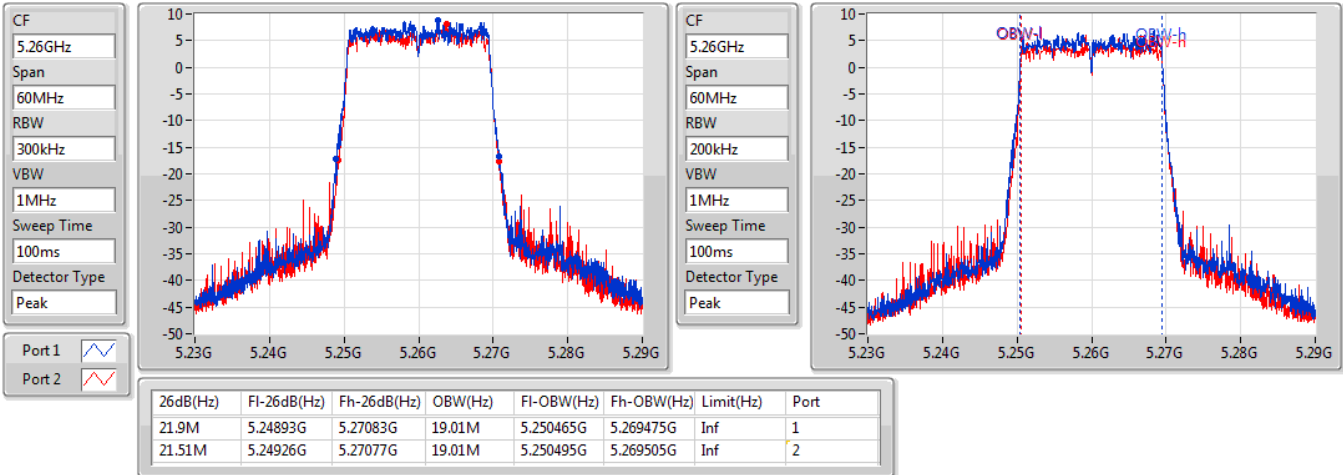

802.11ax HEW20_Nss2,(MCS0)_2TX

EBW

5260MHz

02/12/2019