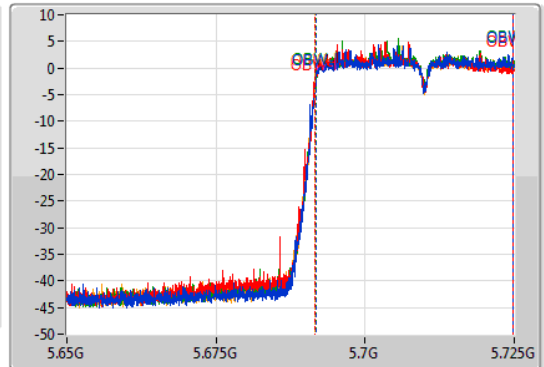

802.11ac VHT40-BF_Nss1,(MCS0)_4TX

EBW

5710MHz Straddle 5.47-5.725GHz

03/12/2019

CF
5.6875GHz
Span
75MHz
RBW
500kHz
VBW
2MHz
Sweep Time
100ms
Detector Type
Peak

CF
5.6875GHz
Span
75MHz
RBW
500kHz
VBW
2MHz
Sweep Time
100ms
Detector Type
Peak