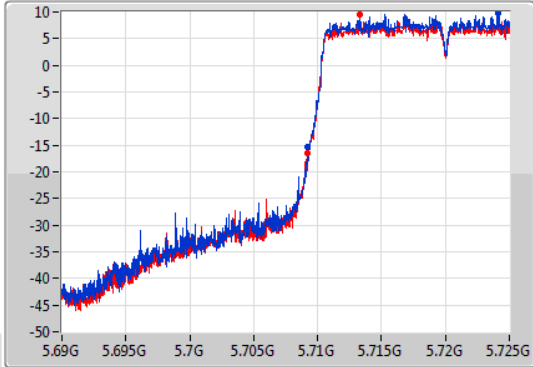

802.11ax HEW20-BF_Nss1,(MCS0)_2TX

EBW

5720MHz Straddle 5.47-5.725GHz

04/12/2019

CF
5.7075GHz
Span
35MHz
RBW
200kHz
VBW
1MHz
Sweep Time
100ms
Detector Type
Peak

CF
5.7075GHz
Span
35MHz
RBW
200kHz
VBW
1MHz
Sweep Time
100ms
Detector Type
Peak