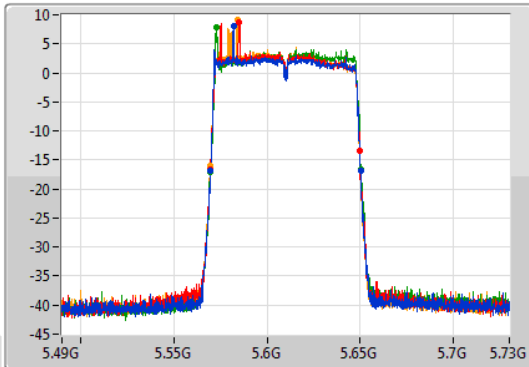

802.11ac VHT80-BF_Nss1,(MCS0)_4TX

EBW

5610MHz

03/12/2019

CF
5.61GHz
Span
240MHz
RBW
1MHz
VBW
3MHz
Sweep Time
100ms
Detector Type
Peak

CF
5.61GHz
Span
240MHz
RBW
1MHz
VBW
3MHz
Sweep Time
100ms
Detector Type
Sample