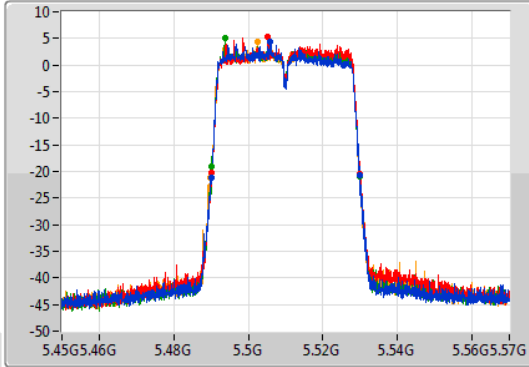

802.11ac VHT40-BF_Nss1,(MCS0)_4TX

EBW

5510MHz

03/12/2019

CF: 5.51GHz
Span: 120MHz
RBW: 500kHz
VBW: 2MHz
Sweep Time: 100ms
Detector Type: Peak

CF: 5.51GHz
Span: 120MHz
RBW: 500kHz
VBW: 2MHz
Sweep Time: 100ms
Detector Type: Peak