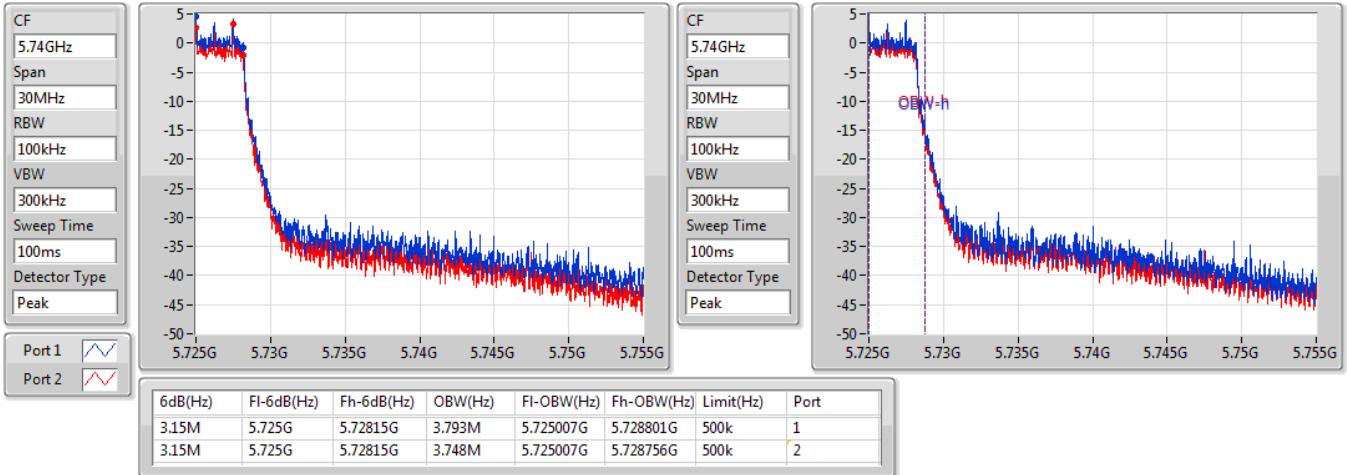

802.11ac VHT40-BF_Nss1,(MCS0)_2TX

EBW

5710MHz Straddle 5.725-5.85GHz

04/12/2019