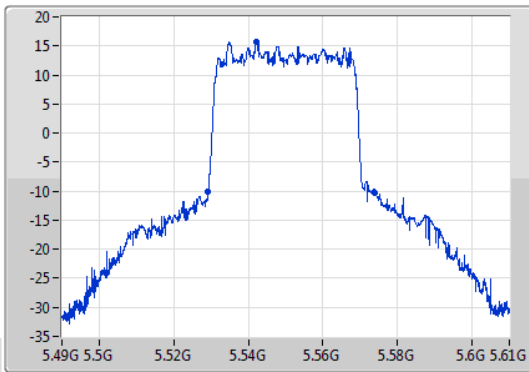

802.11ax HEW20_Nss1,(MCS0)_1TX

EBW

5720MHz Straddle 5.47-5.725GHz

02/12/2019

802.11ax HEW20_Nss1,(MCS0)_1TX

EBW

5720MHz Straddle 5.725-5.85GHz

02/12/2019

802.11ax HEW40_Nss1,(MCS0)_1TX

EBW

5550MHz

02/12/2019

CF: 5.55GHz
 Span: 120MHz
 RBW: 1MHz
 VBW: 3MHz
 Sweep Time: 100ms
 Detector Type: Peak

CF: 5.55GHz
 Span: 120MHz
 RBW: 500kHz
 VBW: 2MHz
 Sweep Time: 100ms
 Detector Type: Peak