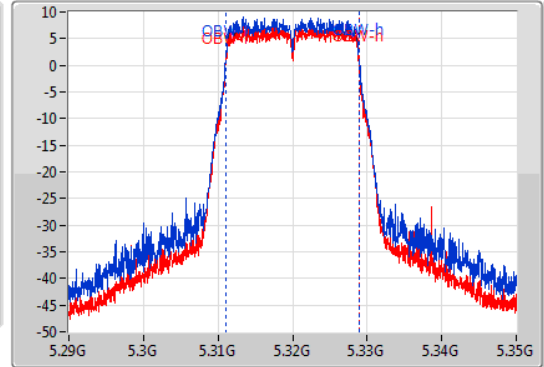

EBW

5320MHz

04/12/2019

CF
5.32GHz
Span
60MHz
RBW
200kHz
VBW
1MHz
Sweep Time
100ms
Detector Type
Peak

CF
5.32GHz
Span
60MHz
RBW
200kHz
VBW
1MHz
Sweep Time
100ms
Detector Type
Peak

26dB(Hz)	Fl-26dB(Hz)	Fh-26dB(Hz)	OBW(Hz)	Fl-OBW(Hz)	Fh-OBW(Hz)	Limit(Hz)	Port
21.57M	5.30926G	5.33083G	17.901M	5.311034G	5.328936G	Inf	1
21.48M	5.30926G	5.33074G	17.931M	5.311004G	5.328936G	Inf	2