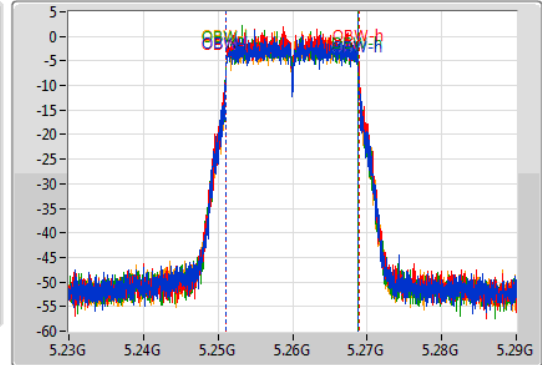

802.11ac VHT20-BF_Nss1,(MCS0)_4TX

EBW

5260MHz

03/12/2019

CF: 5.26GHz
Span: 60MHz
RBW: 300kHz
VBW: 1MHz
Sweep Time: 100ms
Detector Type: Peak

CF: 5.26GHz
Span: 60MHz
RBW: 200kHz
VBW: 1MHz
Sweep Time: 100ms
Detector Type: Sample

Port 1: [Waveform icon]
Port 2: [Waveform icon]
Port 3: [Waveform icon]
Port 4: [Waveform icon]

26dB(Hz)	Fl-26dB(Hz)	Fh-26dB(Hz)	OBW(Hz)	Fl-OBW(Hz)	Fh-OBW(Hz)	Limit(Hz)	Port
21.81M	5.24911G	5.27092G	17.691M	5.251124G	5.268816G	Inf	1
21.84M	5.24908G	5.27092G	17.781M	5.251094G	5.268876G	Inf	2
21.63M	5.24917G	5.2708G	17.751M	5.251094G	5.268846G	Inf	3
21.66M	5.24917G	5.27083G	17.781M	5.251064G	5.268846G	Inf	4

802.11ac VHT20-BF_Nss1,(MCS0)_4TX

EBW

5300MHz

03/12/2019

CF: 5.3GHz
Span: 60MHz
RBW: 300kHz
VBW: 1MHz
Sweep Time: 100ms
Detector Type: Peak

CF: 5.3GHz
Span: 60MHz
RBW: 200kHz
VBW: 1MHz
Sweep Time: 100ms
Detector Type: Sample

Port 1: [Waveform icon]
Port 2: [Waveform icon]
Port 3: [Waveform icon]
Port 4: [Waveform icon]

26dB(Hz)	Fl-26dB(Hz)	Fh-26dB(Hz)	OBW(Hz)	Fl-OBW(Hz)	Fh-OBW(Hz)	Limit(Hz)	Port
21.81M	5.28902G	5.31083G	17.751M	5.291094G	5.308846G	Inf	1
21.66M	5.28911G	5.31077G	17.721M	5.291094G	5.308816G	Inf	2
21.75M	5.28917G	5.31092G	17.751M	5.291094G	5.308846G	Inf	3
21.75M	5.28914G	5.31089G	17.751M	5.291124G	5.308876G	Inf	4