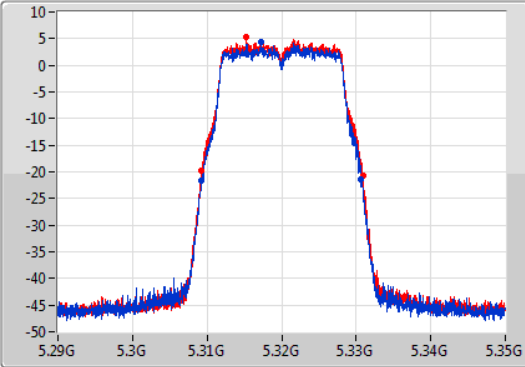

Port X-N dB = Port X 6dB down bandwidth for 5.725-5.85GHz band / 26dB down bandwidth for other band

Port X-OBW = Port X 99% occupied bandwidth;

802.11a\_Nss1,(6Mbps)\_2TX

EBW

5260MHz

29/11/2019

802.11a\_Nss1,(6Mbps)\_2TX

EBW

5300MHz

29/11/2019

802.11a\_Nss1,(6Mbps)\_2TX

EBW

5320MHz

29/11/2019

CF  
5.32GHz  
Span  
60MHz  
RBW  
300kHz  
VBW  
1MHz  
Sweep Time  
100ms  
Detector Type  
Peak