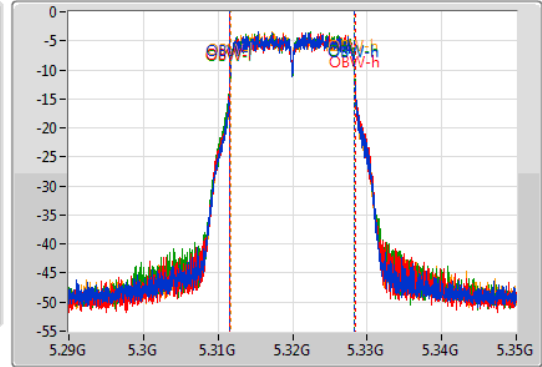

802.11a_Nss1,(6Mbps)_4TX

EBW

5320MHz

30/11/2019

CF
5.32GHz
Span
60MHz
RBW
300kHz
VBW
1MHz
Sweep Time
100ms
Detector Type
Peak

CF
5.32GHz
Span
60MHz
RBW
200kHz
VBW
1MHz
Sweep Time
100ms
Detector Type
Peak

Port 1
Port 2
Port 3
Port 4

26dB(Hz)	Fl-26dB(Hz)	Fh-26dB(Hz)	OBW(Hz)	Fl-OBW(Hz)	Fh-OBW(Hz)	Limit(Hz)	Port
21.45M	5.30929G	5.33074G	16.702M	5.311634G	5.328336G	Inf	1
21.72M	5.30917G	5.33089G	16.792M	5.311604G	5.328396G	Inf	2
21.6M	5.3092G	5.3308G	16.732M	5.311604G	5.328336G	Inf	3
21.51M	5.30926G	5.33077G	16.642M	5.311664G	5.328306G	Inf	4

802.11a_Nss1,(6Mbps)_4TX

EBW

5500MHz

30/11/2019

CF
5.5GHz
Span
60MHz
RBW
300kHz
VBW
1MHz
Sweep Time
100ms
Detector Type
Peak

CF
5.5GHz
Span
60MHz
RBW
200kHz
VBW
1MHz
Sweep Time
100ms
Detector Type
Peak

Port 1
Port 2
Port 3
Port 4

26dB(Hz)	Fl-26dB(Hz)	Fh-26dB(Hz)	OBW(Hz)	Fl-OBW(Hz)	Fh-OBW(Hz)	Limit(Hz)	Port
21.57M	5.48926G	5.51083G	16.732M	5.491634G	5.508366G	Inf	1
21.69M	5.48923G	5.51092G	16.792M	5.491604G	5.508396G	Inf	2
21.66M	5.4892G	5.51086G	16.732M	5.491604G	5.508336G	Inf	3
21.45M	5.4892G	5.51065G	16.672M	5.491634G	5.508306G	Inf	4