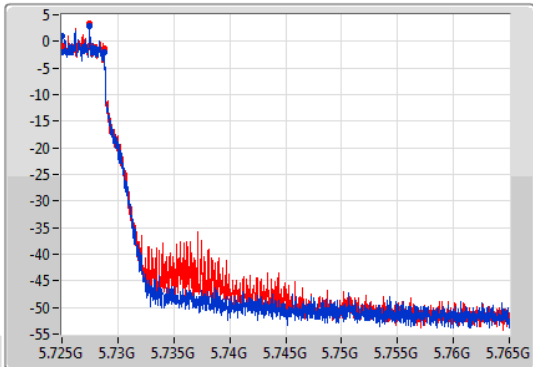

5720MHz Straddle 5.725-5.85GHz

30/11/2019

CF
5.745GHz
Span
40MHz
RBW
100kHz
VBW
300kHz
Sweep Time
100ms
Detector Type
Peak

CF
5.745GHz
Span
40MHz
RBW
50kHz
VBW
200kHz
Sweep Time
100ms
Detector Type
Peak