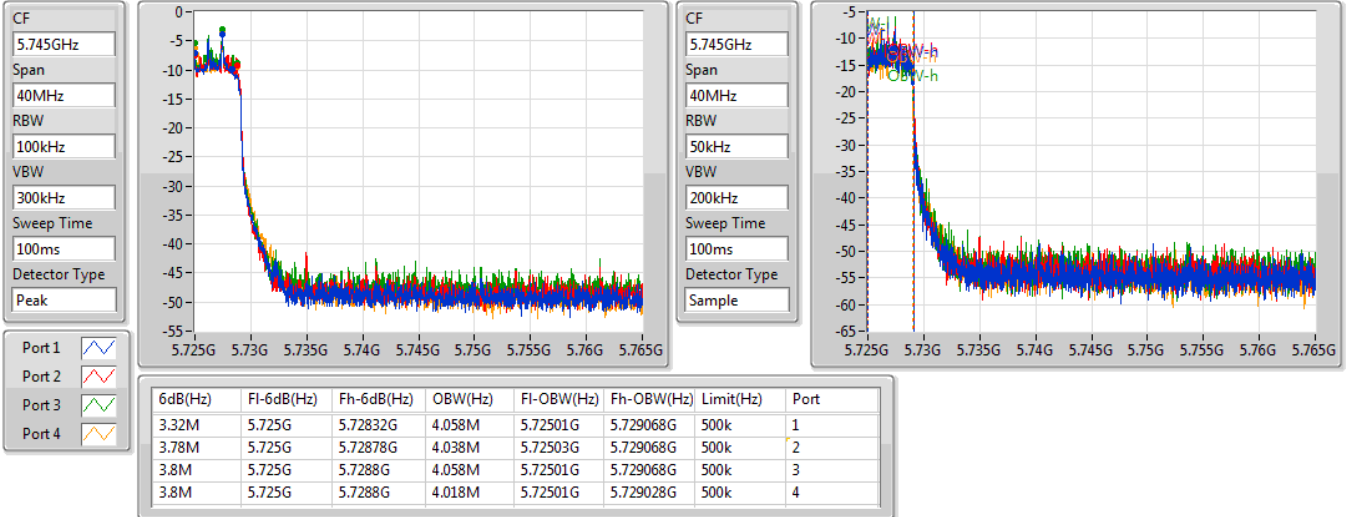

802.11ax HEW80\_Nss4,(MCS0)\_4TX

EBW

5690MHz Straddle 5.47-5.725GHz

05/11/2019

CF: 5.65GHz  
 Span: 150MHz  
 RBW: 1MHz  
 VBW: 3MHz  
 Sweep Time: 100ms  
 Detector Type: Peak

CF: 5.65GHz  
 Span: 150MHz  
 RBW: 1MHz  
 VBW: 3MHz  
 Sweep Time: 100ms  
 Detector Type: Sample

Port 1: [Blue line]  
 Port 2: [Red line]  
 Port 3: [Green line]  
 Port 4: [Orange line]

26dB(Hz)	Fl-26dB(Hz)	Fh-26dB(Hz)	OBW(Hz)	Fl-OBW(Hz)	Fh-OBW(Hz)	Limit(Hz)	Port
75.975M	5.649025G	5.725G	73.088M	5.651349G	5.724438G	Inf	1
75.6M	5.6494G	5.725G	73.163M	5.651274G	5.724438G	Inf	2
75.525M	5.649475G	5.725G	73.388M	5.651274G	5.724663G	Inf	3
75.675M	5.649325G	5.725G	73.013M	5.651349G	5.724363G	Inf	4

802.11ax HEW80\_Nss4,(MCS0)\_4TX

EBW

5690MHz Straddle 5.725-5.85GHz

05/11/2019

802.11ax HEW160\_Nss4,(MCS0)\_4TX

EBW

5250MHz Straddle 5.15-5.25GHz

04/12/2019