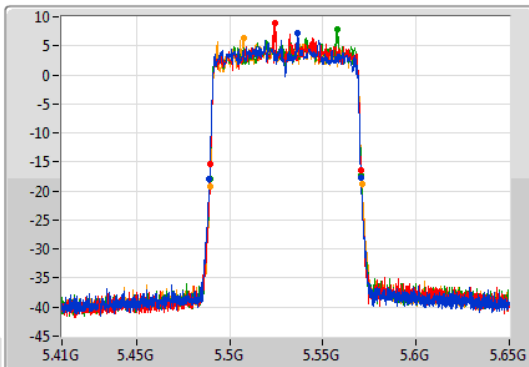

802.11ax HEW80_Nss4,(MCS0)_4TX

EBW

5530MHz

05/11/2019

CF
5.53GHz
Span
240MHz
RBW
1MHz
VBW
3MHz
Sweep Time
100ms
Detector Type
Peak

CF
5.53GHz
Span
240MHz
RBW
1MHz
VBW
3MHz
Sweep Time
100ms
Detector Type
Sample