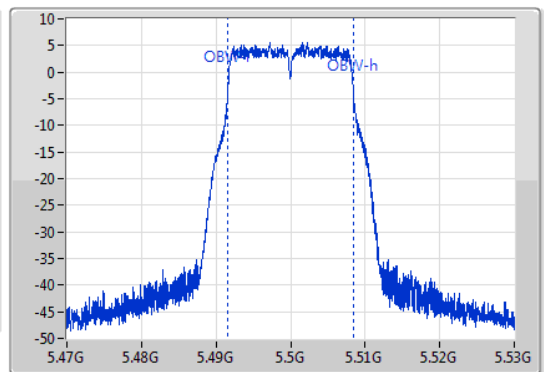

802.11a\_Nss1,(6Mbps)\_1TX

EBW

5500MHz

29/11/2019

CF: 5.5GHz  
 Span: 60MHz  
 RBW: 300kHz  
 VBW: 1MHz  
 Sweep Time: 100ms  
 Detector Type: Peak  
 Port 1

CF: 5.5GHz  
 Span: 60MHz  
 RBW: 200kHz  
 VBW: 1MHz  
 Sweep Time: 100ms  
 Detector Type: Peak