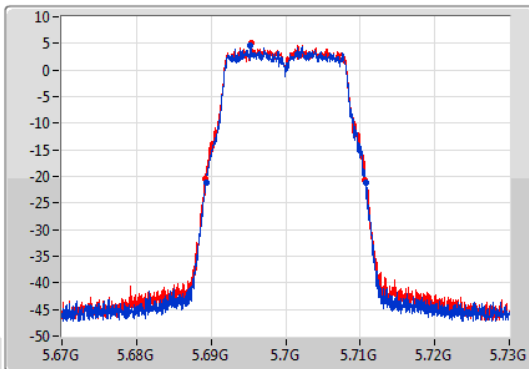

CF
5.7GHz
Span
60MHz
RBW
200kHz
VBW
1MHz
Sweep Time
100ms
Detector Type
Peak