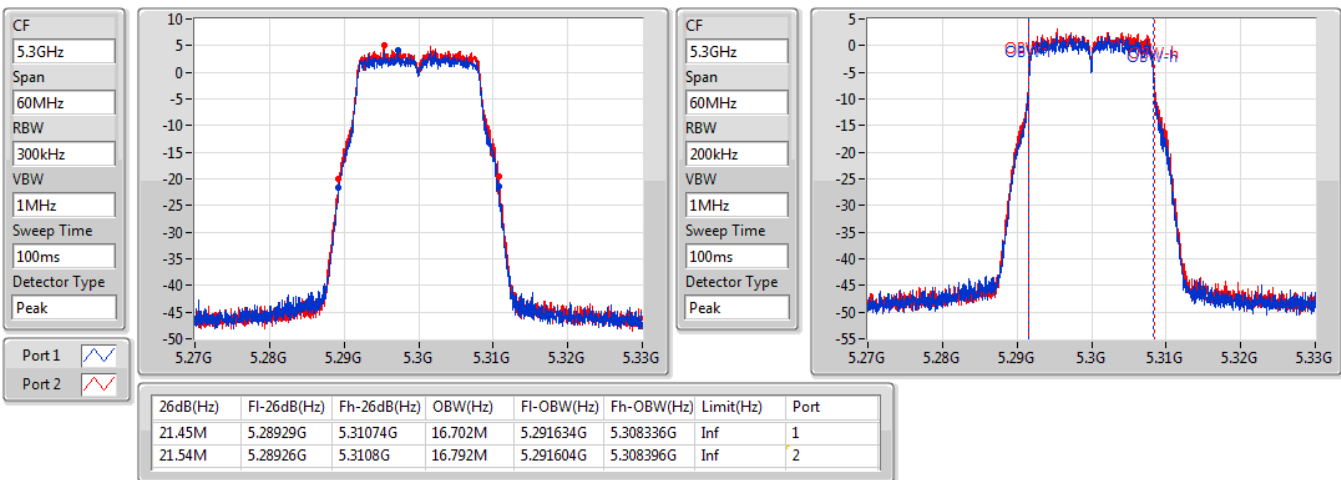

802.11a_Nss1,(6Mbps)_2TX

EBW

5300MHz

29/11/2019