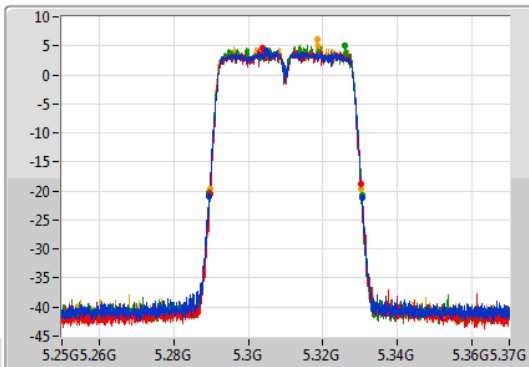

802.11ac VHT40_Nss1,(MCS0)_4TX

EBW

5310MHz

30/11/2019

CF
5.31GHz
Span
120MHz
RBW
1MHz
VBW
3MHz
Sweep Time
100ms
Detector Type
Peak

CF
5.31GHz
Span
120MHz
RBW
500kHz
VBW
2MHz
Sweep Time
100ms
Detector Type
Peak