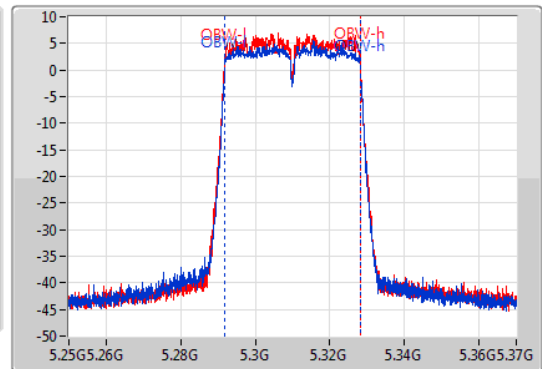

EBW

5310MHz

30/11/2019

CF  
5.31GHz  
Span  
120MHz  
RBW  
1MHz  
VBW  
3MHz  
Sweep Time  
100ms  
Detector Type  
Peak

CF  
5.31GHz  
Span  
120MHz  
RBW  
500kHz  
VBW  
2MHz  
Sweep Time  
100ms  
Detector Type  
Peak