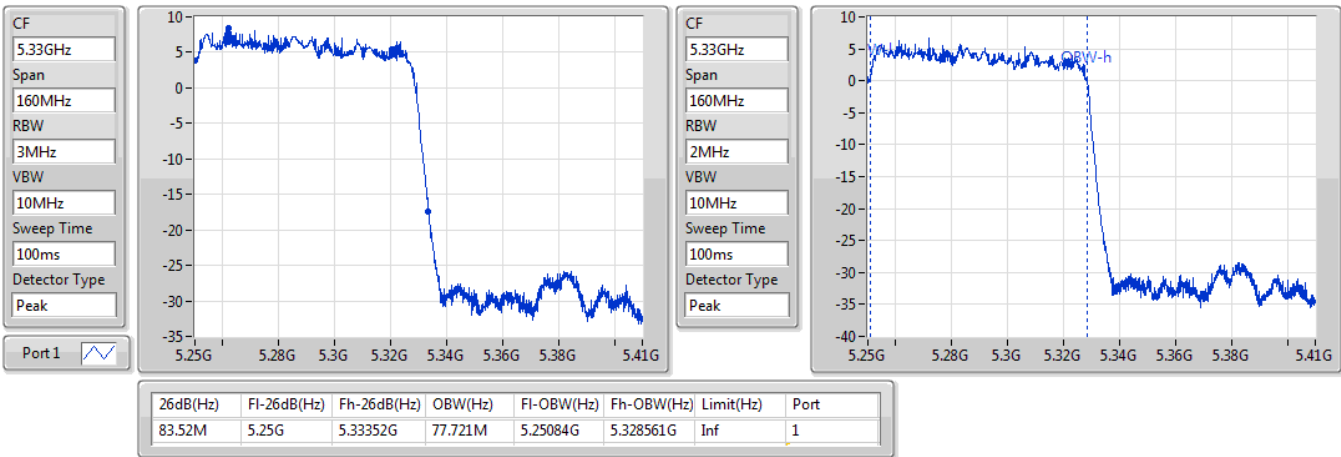

802.11ax HEW160\_Nss1,(MCS0)\_1TX

EBW

5250MHz Straddle 5.15-5.25GHz

04/12/2019

802.11ax HEW160\_Nss1,(MCS0)\_1TX

EBW

5250MHz Straddle 5.25-5.35GHz

29/11/2019