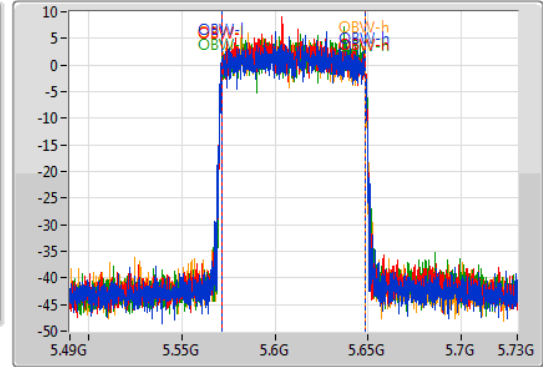

802.11ax HEW80\_Nss4,(MCS0)\_4TX

EBW

5610MHz

05/11/2019

CF: 5.61GHz  
 Span: 240MHz  
 RBW: 1MHz  
 VBW: 3MHz  
 Sweep Time: 100ms  
 Detector Type: Peak

CF: 5.61GHz  
 Span: 240MHz  
 RBW: 1MHz  
 VBW: 3MHz  
 Sweep Time: 100ms  
 Detector Type: Sample