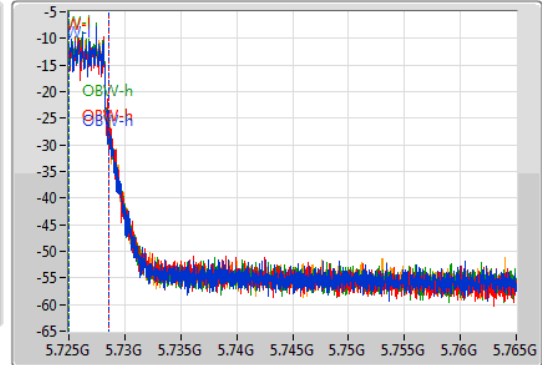

802.11ac VHT40\_Nss1,(MCS0)\_4TX

EBW

5710MHz Straddle 5.725-5.85GHz

30/11/2019

CF  
5.745GHz  
Span  
40MHz  
RBW  
100kHz  
VBW  
300kHz  
Sweep Time  
100ms  
Detector Type  
Peak

CF  
5.745GHz  
Span  
40MHz  
RBW  
50kHz  
VBW  
200kHz  
Sweep Time  
100ms  
Detector Type  
Peak