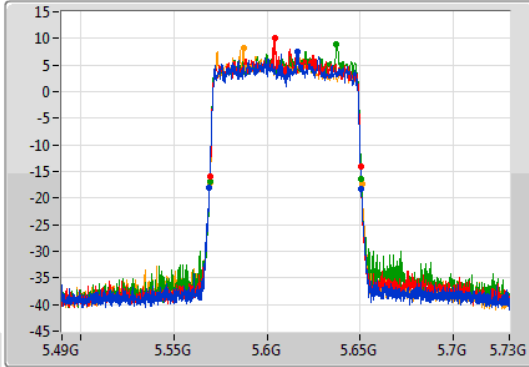

802.11ax HEW80_Nss4,(MCS0)_4TX

EBW

5610MHz

05/11/2019

CF: 5.61GHz
Span: 240MHz
RBW: 1MHz
VBW: 3MHz
Sweep Time: 100ms
Detector Type: Peak

CF: 5.61GHz
Span: 240MHz
RBW: 1MHz
VBW: 3MHz
Sweep Time: 100ms
Detector Type: Sample