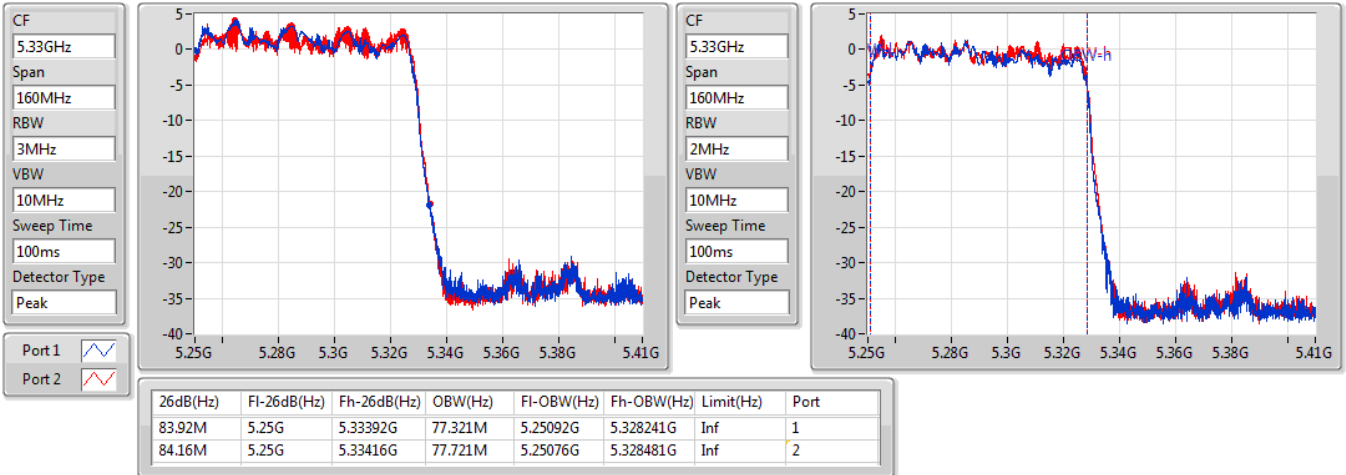

802.11ax HEW160_Nss2,(MCS0)_2TX

EBW

5250MHz Straddle 5.25-5.35GHz

04/12/2019