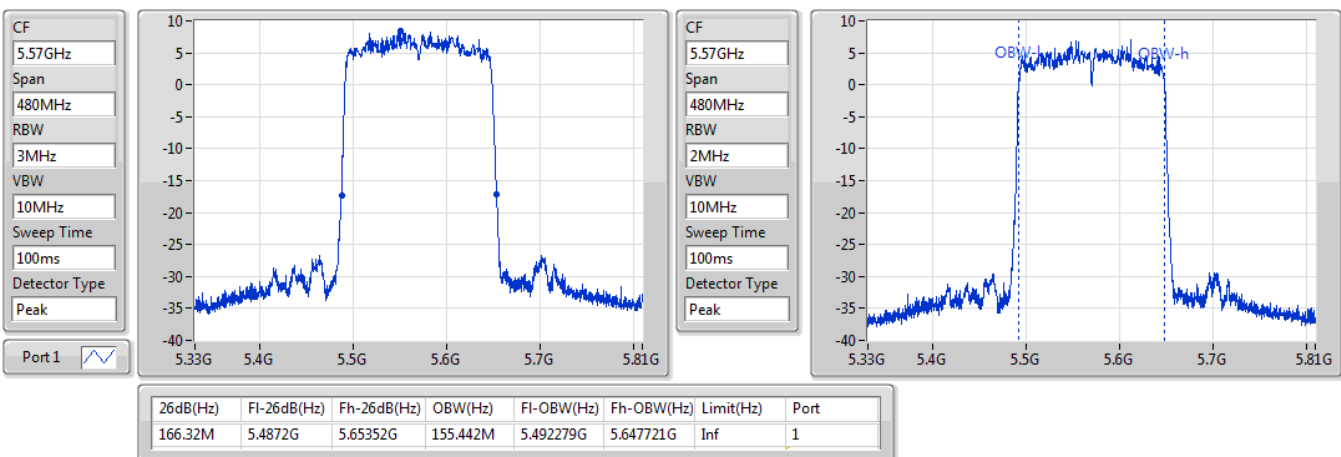

5570MHz

29/11/2019