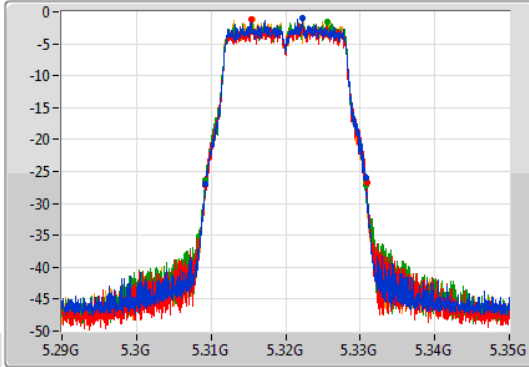

802.11a_Nss1,(6Mbps)_4TX

EBW

5320MHz

30/11/2019

CF
5.32GHz
Span
60MHz
RBW
300kHz
VBW
1MHz
Sweep Time
100ms
Detector Type
Peak

CF
5.32GHz
Span
60MHz
RBW
200kHz
VBW
1MHz
Sweep Time
100ms
Detector Type
Peak