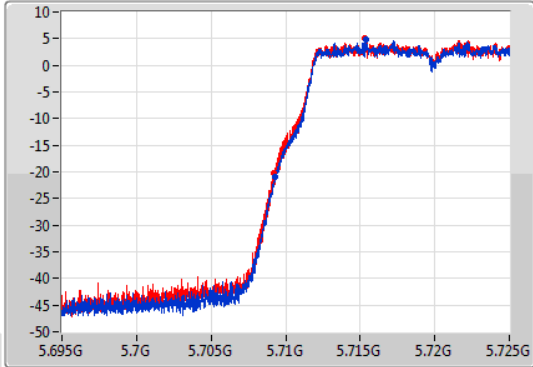

802.11a_Nss1,(6Mbps)_2TX

EBW

5720MHz Straddle 5.47-5.725GHz

30/11/2019

CF: 5.71GHz
Span: 30MHz
RBW: 300kHz
VBW: 1MHz
Sweep Time: 100ms
Detector Type: Peak
Port 1:
Port 2:

CF: 5.71GHz
Span: 30MHz
RBW: 200kHz
VBW: 1MHz
Sweep Time: 100ms
Detector Type: Peak