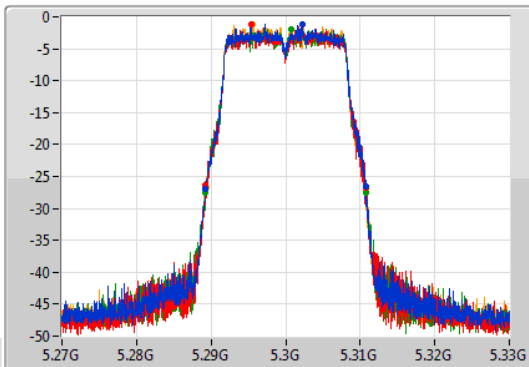

802.11a_Nss1,(6Mbps)_4TX

EBW

5300MHz

30/11/2019

CF: 5.3GHz
Span: 60MHz
RBW: 300kHz
VBW: 1MHz
Sweep Time: 100ms
Detector Type: Peak

CF: 5.3GHz
Span: 60MHz
RBW: 200kHz
VBW: 1MHz
Sweep Time: 100ms
Detector Type: Peak