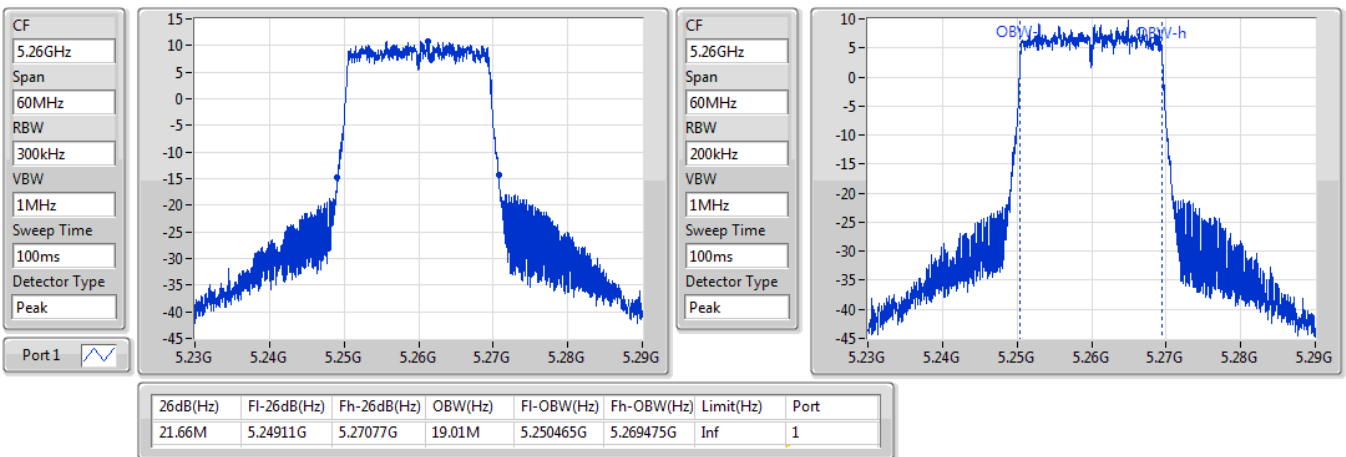

802.11ax HEW20_Nss1,(MCS0)_1TX

EBW

5260MHz

29/11/2019