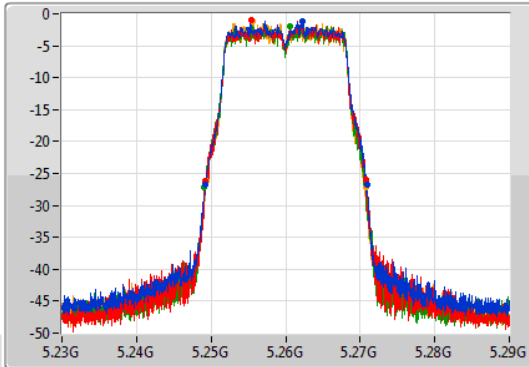

**Port X-N dB** = Port X 6dB down bandwidth for 5.725-5.85GHz band / 26dB down bandwidth for other band

**Port X-OBW** = Port X 99% occupied bandwidth;

802.11a\_Nss1,(6Mbps)\_4TX

EBW

5260MHz

30/11/2019

CF: 5.26GHz  
 Span: 60MHz  
 RBW: 300kHz  
 VBW: 1MHz  
 Sweep Time: 100ms  
 Detector Type: Peak