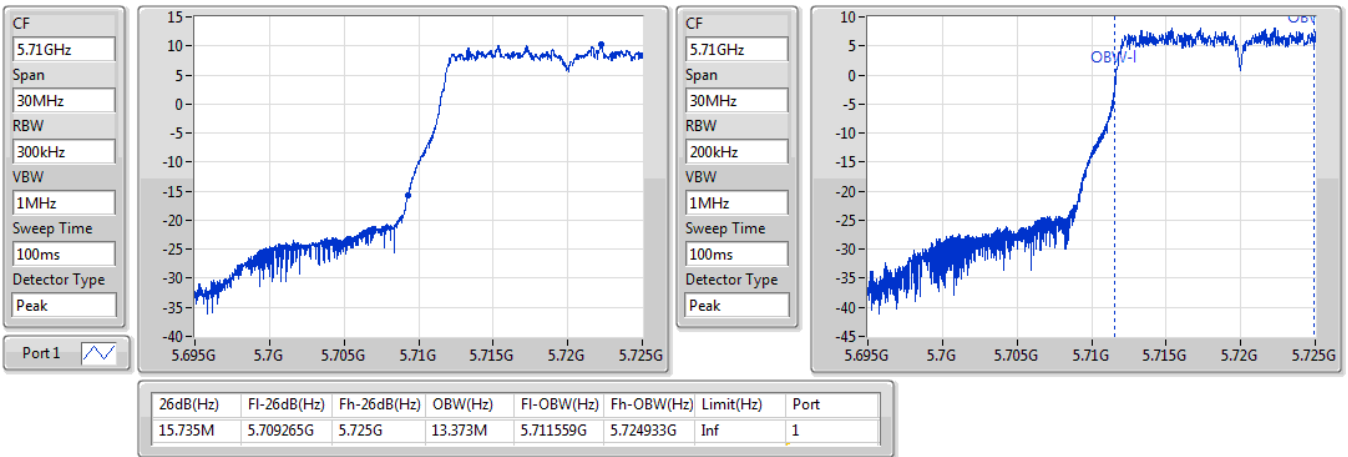

802.11a_Nss1,(6Mbps)_1TX

EBW

5720MHz Straddle 5.47-5.725GHz

29/11/2019