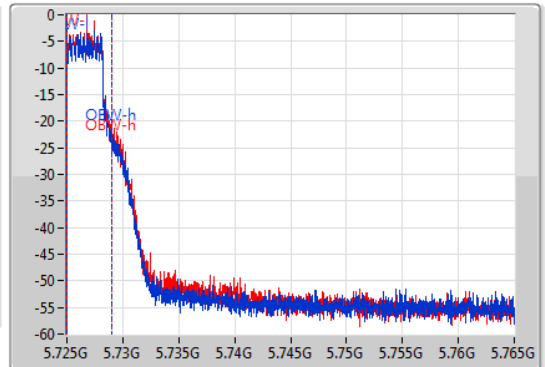

EBW

5720MHz Straddle 5.725-5.85GHz

30/11/2019

CF: 5.745GHz  
 Span: 40MHz  
 RBW: 100kHz  
 VBW: 300kHz  
 Sweep Time: 100ms  
 Detector Type: Peak  
 Port 1:   
 Port 2:

CF: 5.745GHz  
 Span: 40MHz  
 RBW: 50kHz  
 VBW: 200kHz  
 Sweep Time: 100ms  
 Detector Type: Peak