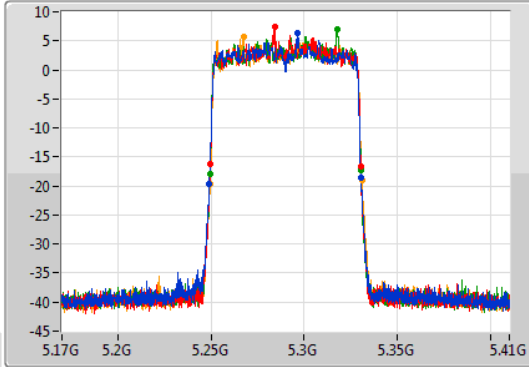

802.11ax HEW80_Nss4,(MCS0)_4TX

EBW

5290MHz

05/11/2019

CF
5.29GHz
Span
240MHz
RBW
1MHz
VBW
3MHz
Sweep Time
100ms
Detector Type
Peak

CF
5.29GHz
Span
240MHz
RBW
1MHz
VBW
3MHz
Sweep Time
100ms
Detector Type
Sample