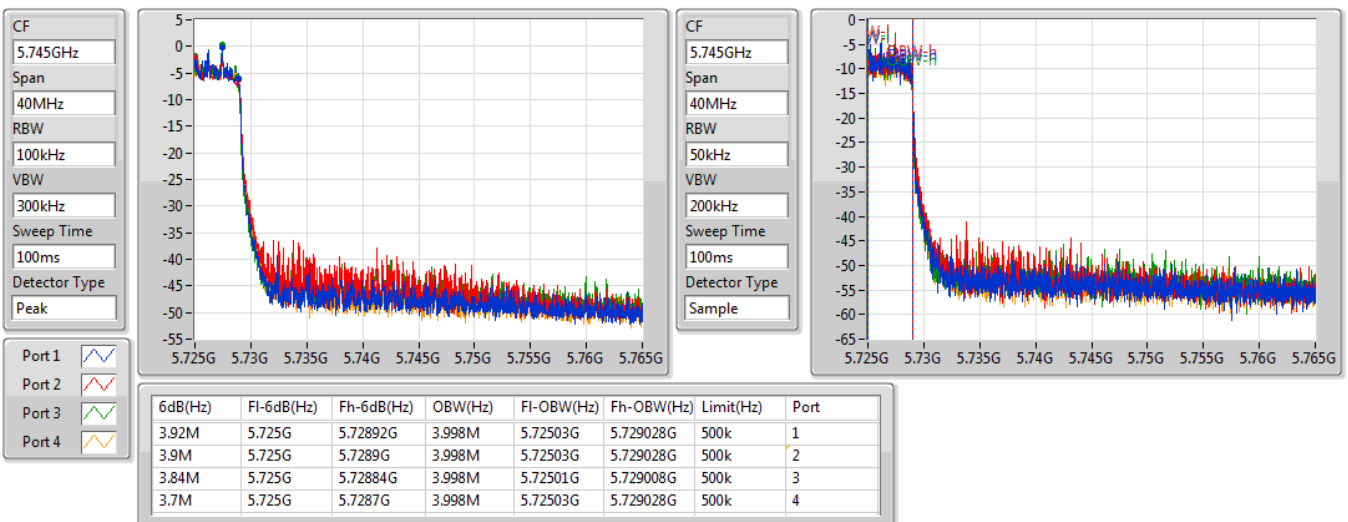

802.11ax HEW40\_Nss4,(MCS0)\_4TX

EBW

5710MHz Straddle 5.47-5.725GHz

05/11/2019

802.11ax HEW40\_Nss4,(MCS0)\_4TX

EBW

5710MHz Straddle 5.725-5.85GHz

05/11/2019

802.11ax HEW80\_Nss4,(MCS0)\_4TX

EBW

5290MHz

05/11/2019

CF  
5.29GHz  
Span  
240MHz  
RBW  
1MHz  
VBW  
3MHz  
Sweep Time  
100ms  
Detector Type  
Peak

CF  
5.29GHz  
Span  
240MHz  
RBW  
1MHz  
VBW  
3MHz  
Sweep Time  
100ms  
Detector Type  
Sample