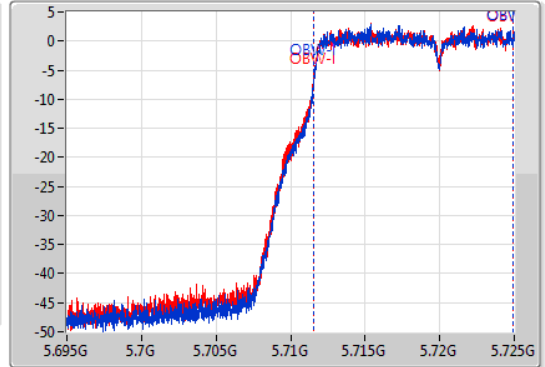

EBW

5720MHz Straddle 5.47-5.725GHz

30/11/2019

CF: 5.71GHz  
 Span: 30MHz  
 RBW: 300kHz  
 VBW: 1MHz  
 Sweep Time: 100ms  
 Detector Type: Peak  
 Port 1:   
 Port 2:

CF: 5.71GHz  
 Span: 30MHz  
 RBW: 200kHz  
 VBW: 1MHz  
 Sweep Time: 100ms  
 Detector Type: Peak