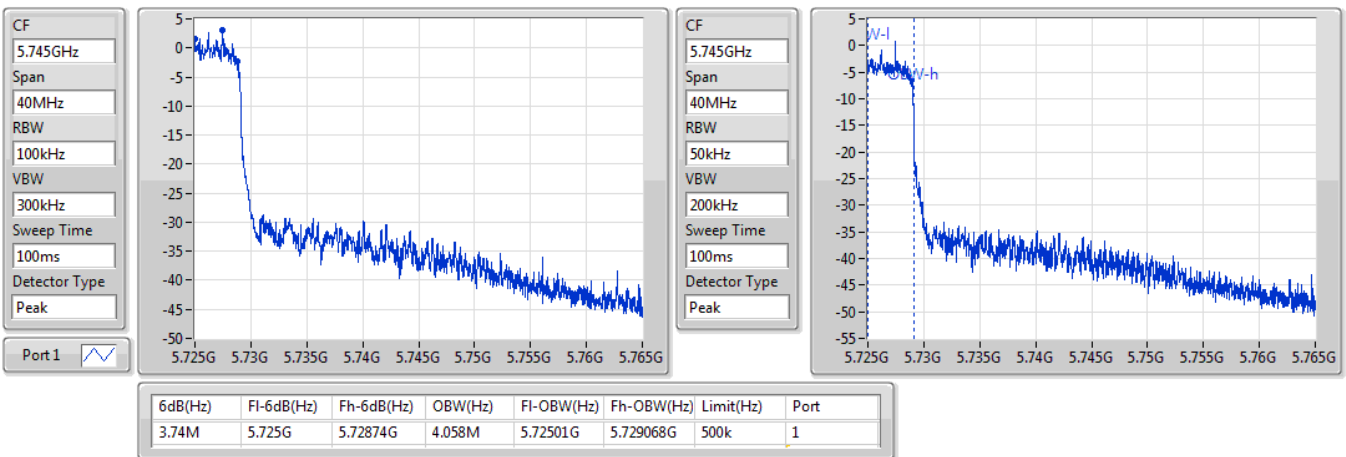

5710MHz Straddle 5.725-5.85GHz

29/11/2019