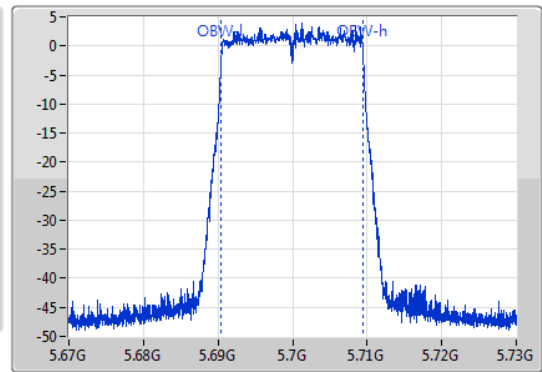

802.11ax HEW20\_Nss1,(MCS0)\_1TX

EBW

5700MHz

29/11/2019

CF: 5.7GHz  
 Span: 60MHz  
 RBW: 300kHz  
 VBW: 1MHz  
 Sweep Time: 100ms  
 Detector Type: Peak  
 Port 1

CF: 5.7GHz  
 Span: 60MHz  
 RBW: 200kHz  
 VBW: 1MHz  
 Sweep Time: 100ms  
 Detector Type: Peak