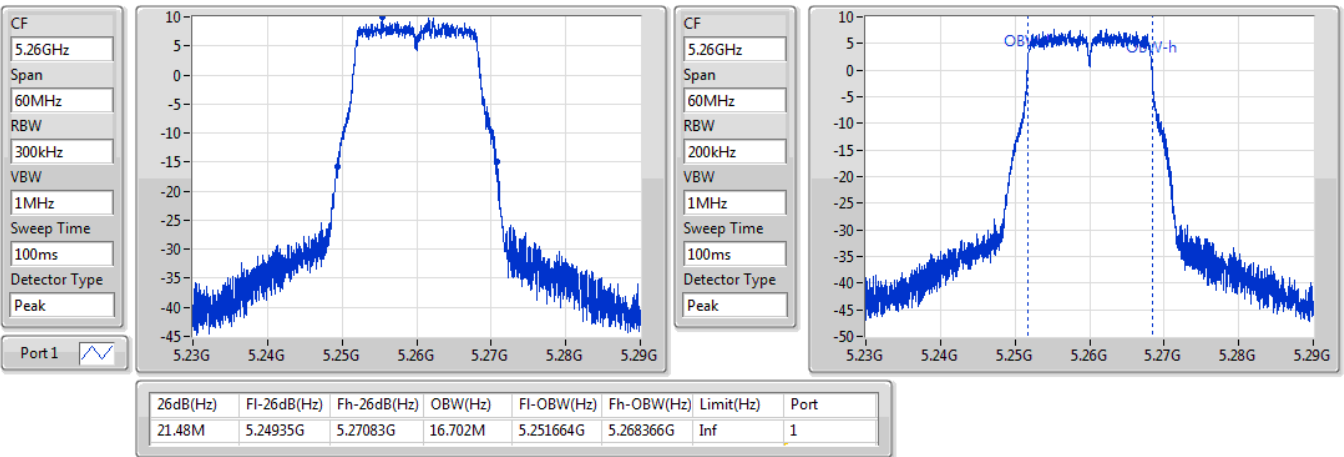

Port X-N dB = Port X 6dB down bandwidth for 5.725-5.85GHz band / 26dB down bandwidth for other band

Port X-OBW = Port X 99% occupied bandwidth;

802.11a\_Nss1,(6Mbps)\_1TX

EBW

5260MHz

29/11/2019

802.11a\_Nss1,(6Mbps)\_1TX

EBW

5300MHz

29/11/2019

802.11a\_Nss1,(6Mbps)\_1TX

EBW

5320MHz

29/11/2019

CF: 5.32GHz  
 Span: 60MHz  
 RBW: 300kHz  
 VBW: 1MHz  
 Sweep Time: 100ms  
 Detector Type: Peak  
 Port 1