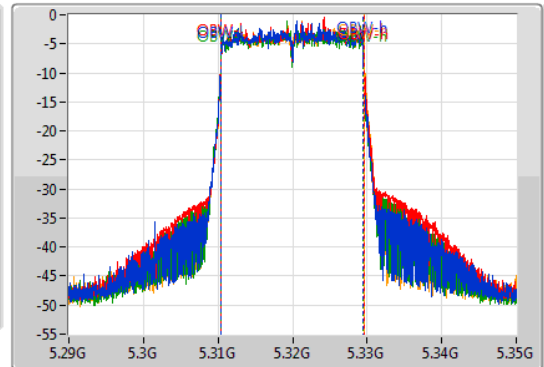

Port 1  
Port 2  
Port 3  
Port 4

26dB(Hz)	Fl-26dB(Hz)	Fh-26dB(Hz)	OBW(Hz)	Fl-OBW(Hz)	Fh-OBW(Hz)	Limit(Hz)	Port
21.57M	5.30911G	5.33068G	19.01M	5.310435G	5.329445G	Inf	1
21.57M	5.30926G	5.33083G	19.1M	5.310465G	5.329565G	Inf	2
21.51M	5.30923G	5.33074G	19.07M	5.310435G	5.329505G	Inf	3
21.72M	5.30917G	5.33089G	19.13M	5.310465G	5.329595G	Inf	4