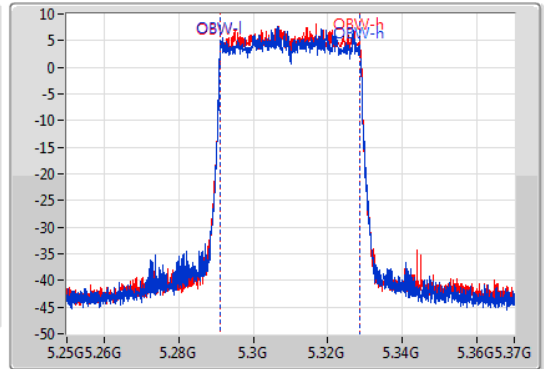

EBW

5310MHz

30/11/2019

CF  
5.31GHz  
Span  
120MHz  
RBW  
1MHz  
VBW  
3MHz  
Sweep Time  
100ms  
Detector Type  
Peak

CF  
5.31GHz  
Span  
120MHz  
RBW  
500kHz  
VBW  
2MHz  
Sweep Time  
100ms  
Detector Type  
Peak