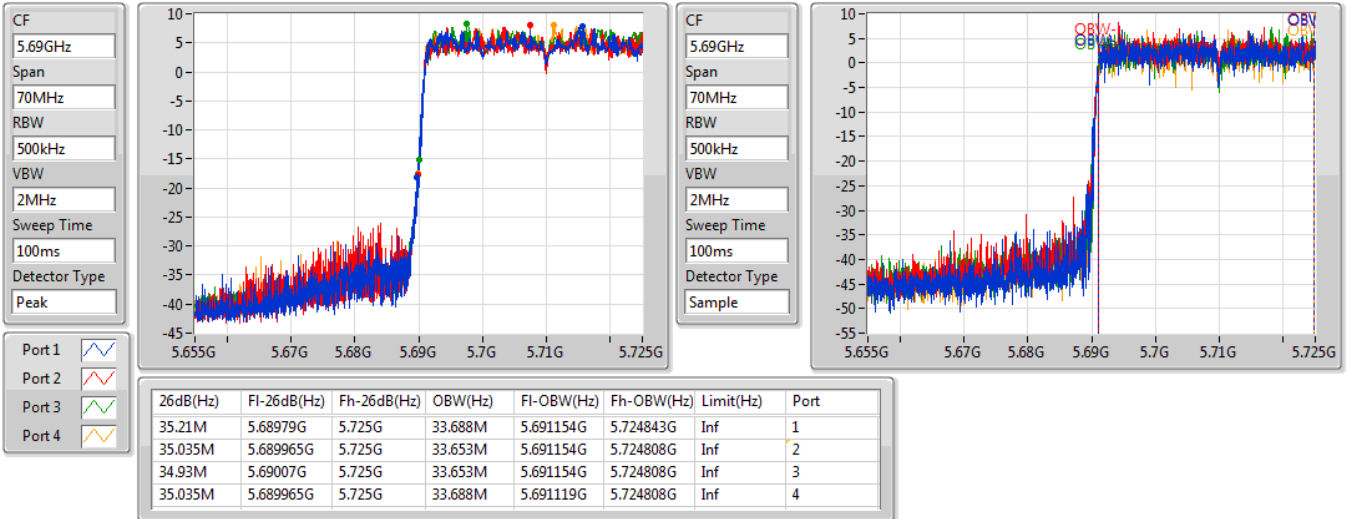

802.11ax HEW40\_Nss4,(MCS0)\_4TX

EBW

5710MHz Straddle 5.47-5.725GHz

05/11/2019

802.11ax HEW40\_Nss4,(MCS0)\_4TX

EBW

5710MHz Straddle 5.725-5.85GHz

05/11/2019