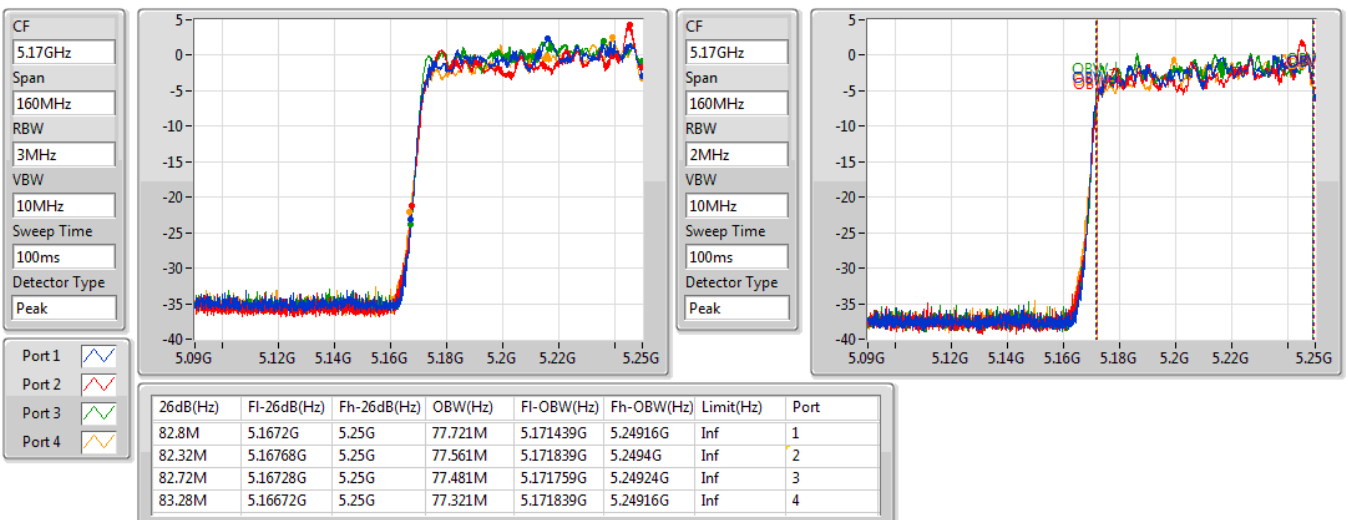

802.11ax HEW80\_Nss4,(MCS0)\_4TX

EBW

5690MHz Straddle 5.725-5.85GHz

05/11/2019

802.11ax HEW160\_Nss4,(MCS0)\_4TX

EBW

5250MHz Straddle 5.15-5.25GHz

04/12/2019

802.11ax HEW160\_Nss4,(MCS0)\_4TX

EBW

5250MHz Straddle 5.25-5.35GHz

05/11/2019

802.11ax HEW160\_Nss4,(MCS0)\_4TX

EBW

5570MHz

05/11/2019