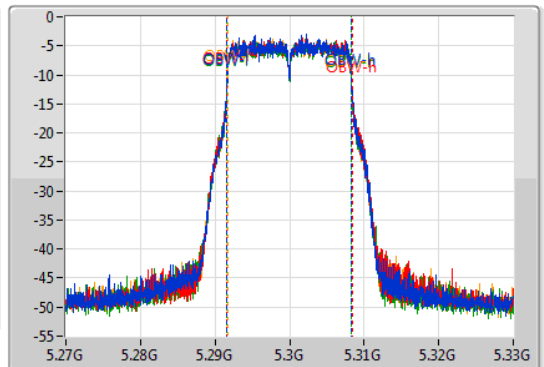

802.11a\_Nss1,(6Mbps)\_4TX

EBW

5300MHz

30/11/2019

CF: 5.3GHz  
 Span: 60MHz  
 RBW: 300kHz  
 VBW: 1MHz  
 Sweep Time: 100ms  
 Detector Type: Peak

CF: 5.3GHz  
 Span: 60MHz  
 RBW: 200kHz  
 VBW: 1MHz  
 Sweep Time: 100ms  
 Detector Type: Peak