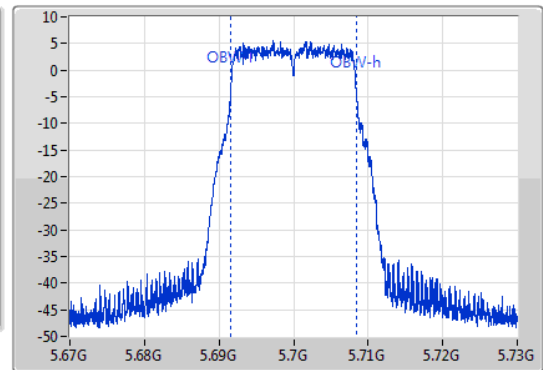

802.11a\_Nss1,(6Mbps)\_1TX

EBW

5700MHz

29/11/2019

CF: 5.7GHz  
 Span: 60MHz  
 RBW: 300kHz  
 VBW: 1MHz  
 Sweep Time: 100ms  
 Detector Type: Peak  
 Port 1

CF: 5.7GHz  
 Span: 60MHz  
 RBW: 200kHz  
 VBW: 1MHz  
 Sweep Time: 100ms  
 Detector Type: Peak