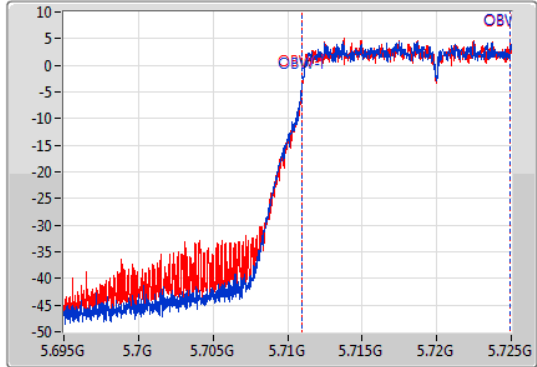

EBW

5720MHz Straddle 5.47-5.725GHz

30/11/2019

CF  
5.71GHz  
Span  
30MHz  
RBW  
300kHz  
VBW  
1MHz  
Sweep Time  
100ms  
Detector Type  
Peak

CF  
5.71GHz  
Span  
30MHz  
RBW  
200kHz  
VBW  
1MHz  
Sweep Time  
100ms  
Detector Type  
Peak