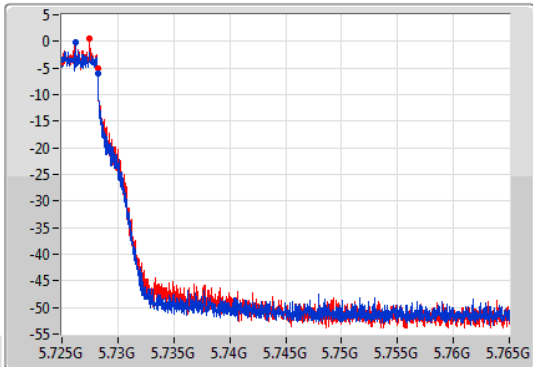

CF: 5.745GHz
Span: 40MHz
RBW: 50kHz
VBW: 200kHz
Sweep Time: 100ms
Detector Type: Peak