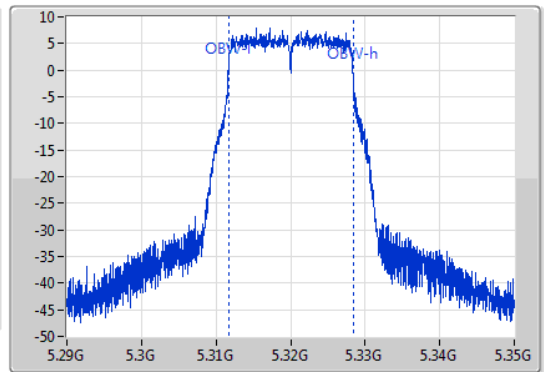

26dB(Hz)	Fl-26dB(Hz)	Fh-26dB(Hz)	OBW(Hz)	Fl-OBW(Hz)	Fh-OBW(Hz)	Limit(Hz)	Port
21.57M	5.30932G	5.33089G	16.702M	5.311664G	5.328366G	Inf	1

802.11a_Nss1,(6Mbps)_1TX

EBW

5500MHz

29/11/2019

CF: 5.5GHz
Span: 60MHz
RBW: 300kHz
VBW: 1MHz
Sweep Time: 100ms
Detector Type: Peak
Port 1