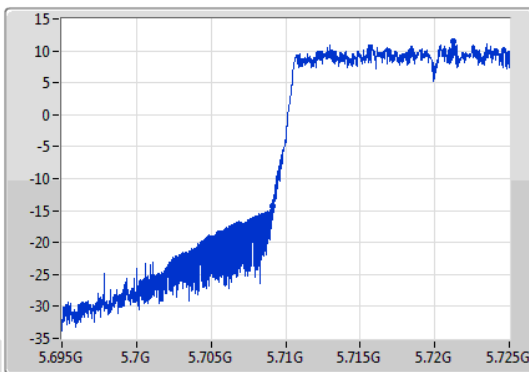

CF: 5.71GHz
Span: 30MHz
RBW: 200kHz
VBW: 1MHz
Sweep Time: 100ms
Detector Type: Peak