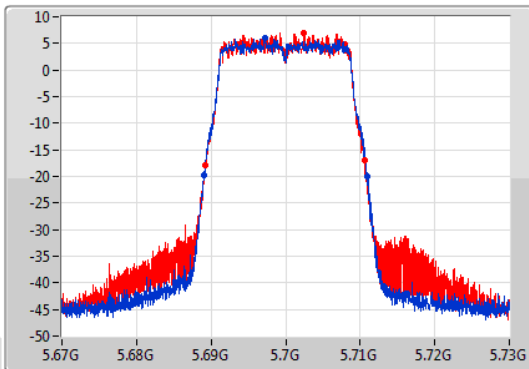

CF
5.7GHz
Span
60MHz
RBW
200kHz
VBW
1MHz
Sweep Time
100ms
Detector Type
Peak