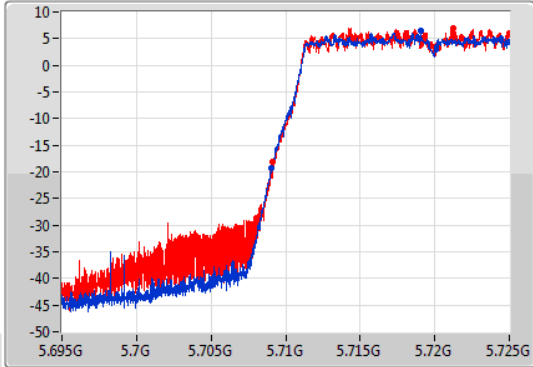

802.11ac VHT20_Nss2,(MCS0)_2TX

EBW

5720MHz Straddle 5.47-5.725GHz

30/11/2019

CF
5.71GHz
Span
30MHz
RBW
300kHz
VBW
1MHz
Sweep Time
100ms
Detector Type
Peak

CF
5.71GHz
Span
30MHz
RBW
200kHz
VBW
1MHz
Sweep Time
100ms
Detector Type
Peak