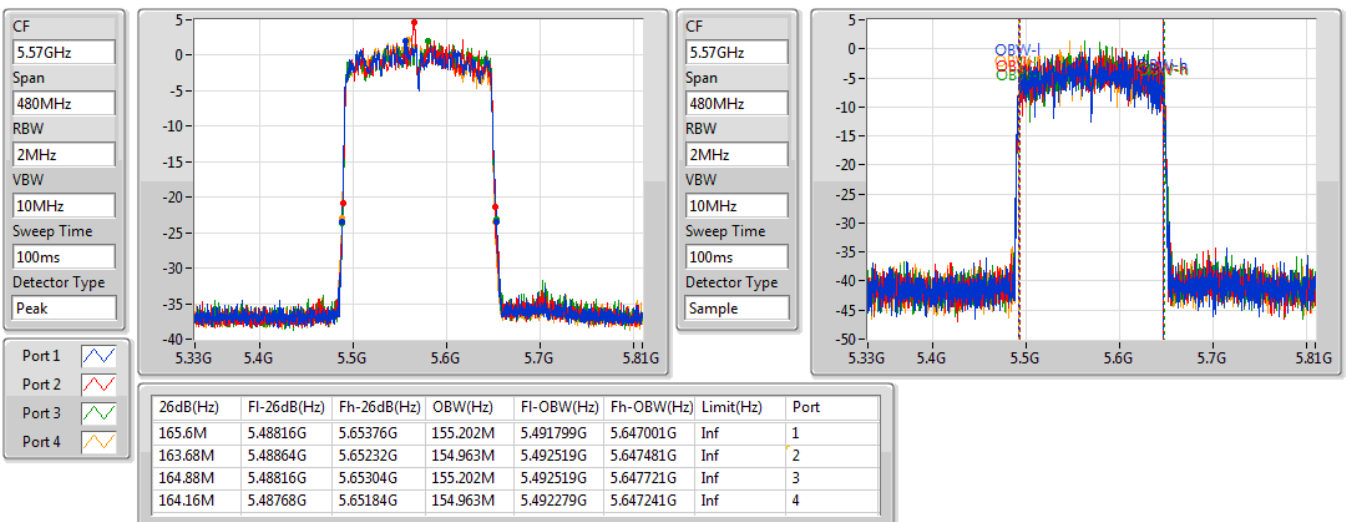

802.11ax HEW160\_Nss4,(MCS0)\_4TX

EBW

5250MHz Straddle 5.25-5.35GHz

05/11/2019

802.11ax HEW160\_Nss4,(MCS0)\_4TX

EBW

5570MHz

05/11/2019