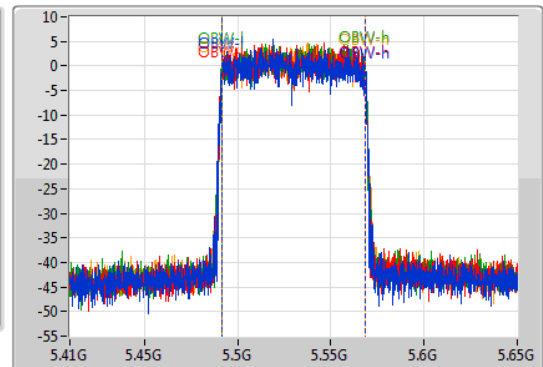

802.11ax HEW80\_Nss4,(MCS0)\_4TX

EBW

5530MHz

05/11/2019

CF  
5.53GHz  
Span  
240MHz  
RBW  
1MHz  
VBW  
3MHz  
Sweep Time  
100ms  
Detector Type  
Peak

CF  
5.53GHz  
Span  
240MHz  
RBW  
1MHz  
VBW  
3MHz  
Sweep Time  
100ms  
Detector Type  
Sample

802.11ax HEW80\_Nss4,(MCS0)\_4TX

EBW

5610MHz

05/11/2019

CF: 5.61GHz  
 Span: 240MHz  
 RBW: 1MHz  
 VBW: 3MHz  
 Sweep Time: 100ms  
 Detector Type: Peak

CF: 5.61GHz  
 Span: 240MHz  
 RBW: 1MHz  
 VBW: 3MHz  
 Sweep Time: 100ms  
 Detector Type: Sample