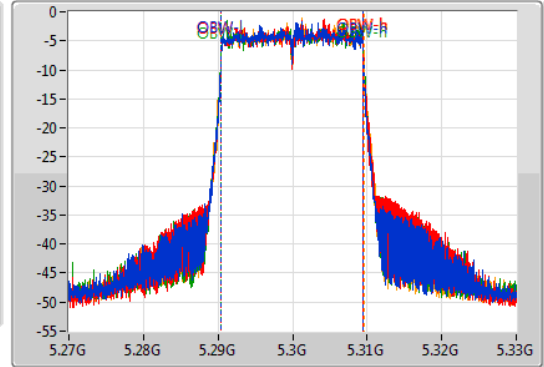

802.11ax HEW20_Nss1,(MCS0)_4TX

EBW

5300MHz

30/11/2019

CF
5.3GHz
Span
60MHz
RBW
300kHz
VBW
1MHz
Sweep Time
100ms
Detector Type
Peak

CF
5.3GHz
Span
60MHz
RBW
200kHz
VBW
1MHz
Sweep Time
100ms
Detector Type
Peak

Port 1
Port 2
Port 3
Port 4

26dB(Hz)	Fl-26dB(Hz)	Fh-26dB(Hz)	OBW(Hz)	Fl-OBW(Hz)	Fh-OBW(Hz)	Limit(Hz)	Port
21.63M	5.28908G	5.31071G	18.981M	5.290465G	5.309445G	Inf	1
21.63M	5.2892G	5.31083G	19.04M	5.290465G	5.309505G	Inf	2
21.66M	5.28914G	5.3108G	19.07M	5.290435G	5.309505G	Inf	3
21.75M	5.28917G	5.31092G	19.07M	5.290465G	5.309535G	Inf	4

802.11ax HEW20_Nss1,(MCS0)_4TX

EBW

5320MHz

30/11/2019

CF
5.32GHz
Span
60MHz
RBW
300kHz
VBW
1MHz
Sweep Time
100ms
Detector Type
Peak

CF
5.32GHz
Span
60MHz
RBW
200kHz
VBW
1MHz
Sweep Time
100ms
Detector Type
Peak

Port 1
Port 2
Port 3
Port 4

26dB(Hz)	Fl-26dB(Hz)	Fh-26dB(Hz)	OBW(Hz)	Fl-OBW(Hz)	Fh-OBW(Hz)	Limit(Hz)	Port
21.57M	5.30911G	5.33068G	19.01M	5.310435G	5.329445G	Inf	1
21.57M	5.30926G	5.33083G	19.1M	5.310465G	5.329565G	Inf	2
21.51M	5.30923G	5.33074G	19.07M	5.310435G	5.329505G	Inf	3
21.72M	5.30917G	5.33089G	19.13M	5.310465G	5.329595G	Inf	4