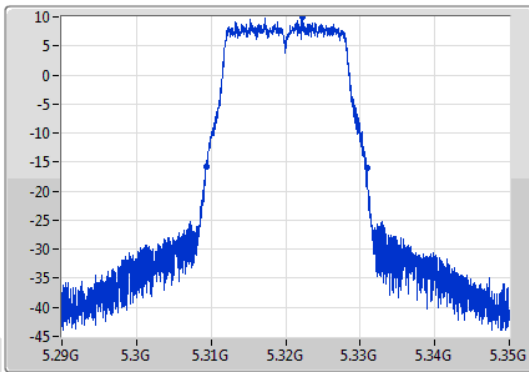

Port X-N dB = Port X 6dB down bandwidth for 5.725-5.85GHz band / 26dB down bandwidth for other band

Port X-OBW = Port X 99% occupied bandwidth;

802.11a\_Nss1,(6Mbps)\_1TX

EBW

5260MHz

29/11/2019

802.11a\_Nss1,(6Mbps)\_1TX

EBW

5300MHz

29/11/2019

802.11a\_Nss1,(6Mbps)\_1TX

EBW

5320MHz

29/11/2019

CF: 5.32GHz  
 Span: 60MHz  
 RBW: 300kHz  
 VBW: 1MHz  
 Sweep Time: 100ms  
 Detector Type: Peak  
 Port 1