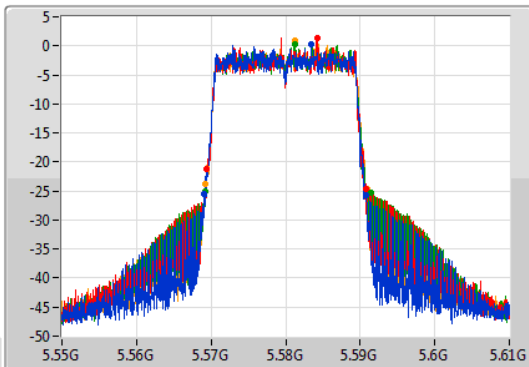

802.11ax HEW20_Nss1,(MCS0)_4TX

EBW

5580MHz

30/11/2019

CF
5.58GHz
Span
60MHz
RBW
300kHz
VBW
1MHz
Sweep Time
100ms
Detector Type
Peak

CF
5.58GHz
Span
60MHz
RBW
200kHz
VBW
1MHz
Sweep Time
100ms
Detector Type
Peak