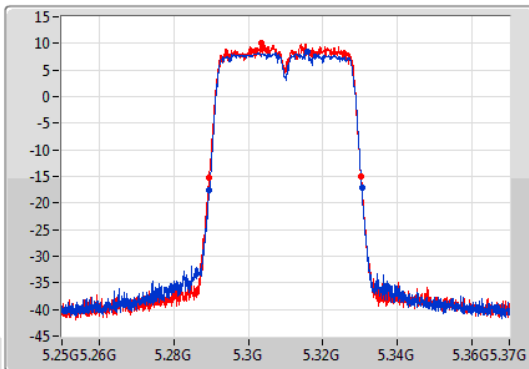

CF
5.31GHz
Span
120MHz
RBW
500kHz
VBW
2MHz
Sweep Time
100ms
Detector Type
Peak