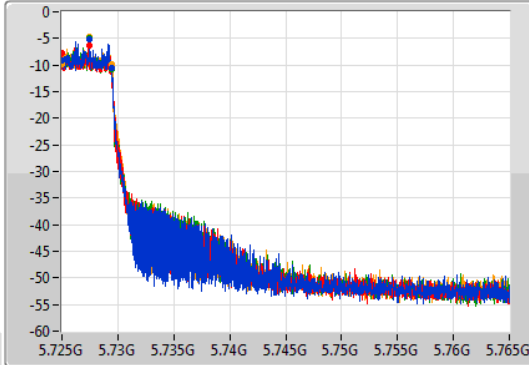

802.11ax HEW20_Nss1,(MCS0)_4TX

EBW

5720MHz Straddle 5.725-5.85GHz

30/11/2019

CF
5.745GHz
Span
40MHz
RBW
100kHz
VBW
300kHz
Sweep Time
100ms
Detector Type
Peak

CF
5.745GHz
Span
40MHz
RBW
50kHz
VBW
200kHz
Sweep Time
100ms
Detector Type
Peak