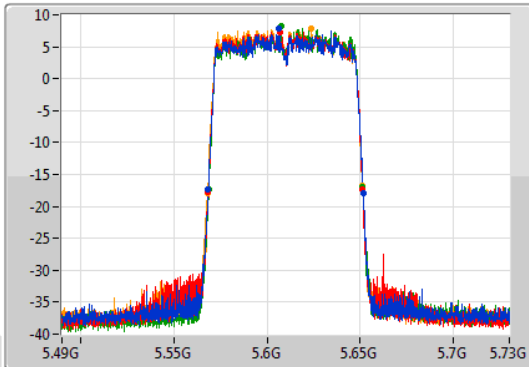

802.11ac VHT80_Nss1,(MCS0)_4TX

EBW

5610MHz

30/11/2019

CF
5.61GHz
Span
240MHz
RBW
2MHz
VBW
10MHz
Sweep Time
100ms
Detector Type
Peak

CF
5.61GHz
Span
240MHz
RBW
1MHz
VBW
3MHz
Sweep Time
100ms
Detector Type
Peak