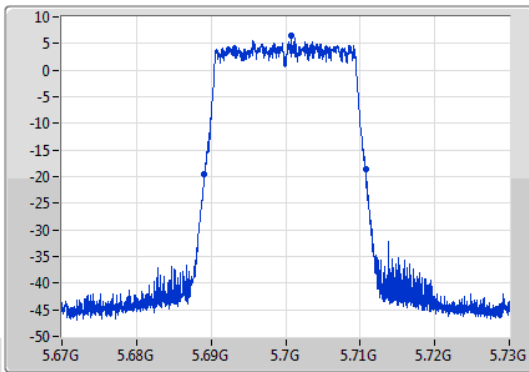

802.11ax HEW20\_Nss1,(MCS0)\_1TX

EBW

5700MHz

29/11/2019

CF: 5.7GHz  
 Span: 60MHz  
 RBW: 300kHz  
 VBW: 1MHz  
 Sweep Time: 100ms  
 Detector Type: Peak  
 Port 1

CF: 5.7GHz  
 Span: 60MHz  
 RBW: 200kHz  
 VBW: 1MHz  
 Sweep Time: 100ms  
 Detector Type: Peak