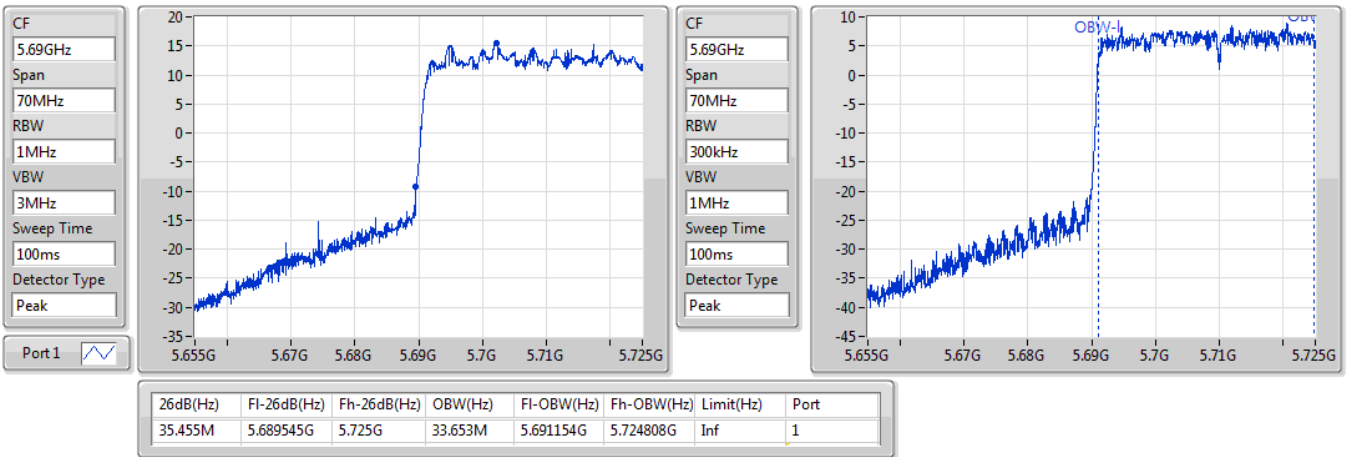

802.11ax HEW40\_Nss1,(MCS0)\_1TX

EBW

5670MHz

29/11/2019

802.11ax HEW40\_Nss1,(MCS0)\_1TX

EBW

5710MHz Straddle 5.47-5.725GHz

29/11/2019