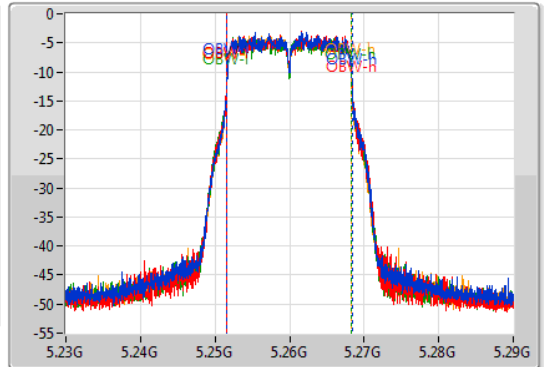

802.11a_Nss1,(6Mbps)_4TX

EBW

5260MHz

30/11/2019

CF: 5.26GHz
Span: 60MHz
RBW: 300kHz
VBW: 1MHz
Sweep Time: 100ms
Detector Type: Peak

CF: 5.26GHz
Span: 60MHz
RBW: 200kHz
VBW: 1MHz
Sweep Time: 100ms
Detector Type: Peak

Port 1: [Blue line]
Port 2: [Red line]
Port 3: [Green line]
Port 4: [Yellow line]

26dB(Hz)	Fl-26dB(Hz)	Fh-26dB(Hz)	OBW(Hz)	Fl-OBW(Hz)	Fh-OBW(Hz)	Limit(Hz)	Port
21.6M	5.24929G	5.27089G	16.732M	5.251634G	5.268366G	Inf	1
21.57M	5.24926G	5.27083G	16.792M	5.251604G	5.268396G	Inf	2
21.6M	5.24911G	5.27071G	16.762M	5.251574G	5.268336G	Inf	3
21.42M	5.24932G	5.27074G	16.672M	5.251634G	5.268306G	Inf	4

802.11a_Nss1,(6Mbps)_4TX

EBW

5300MHz

30/11/2019

CF: 5.3GHz
Span: 60MHz
RBW: 300kHz
VBW: 1MHz
Sweep Time: 100ms
Detector Type: Peak

CF: 5.3GHz
Span: 60MHz
RBW: 200kHz
VBW: 1MHz
Sweep Time: 100ms
Detector Type: Peak

Port 1: [Blue line]
Port 2: [Red line]
Port 3: [Green line]
Port 4: [Yellow line]

26dB(Hz)	Fl-26dB(Hz)	Fh-26dB(Hz)	OBW(Hz)	Fl-OBW(Hz)	Fh-OBW(Hz)	Limit(Hz)	Port
21.54M	5.28926G	5.3108G	16.702M	5.291634G	5.308336G	Inf	1
21.63M	5.28923G	5.31086G	16.792M	5.291604G	5.308396G	Inf	2
21.51M	5.2892G	5.31071G	16.732M	5.291604G	5.308336G	Inf	3
21.42M	5.28932G	5.31074G	16.642M	5.291664G	5.308306G	Inf	4