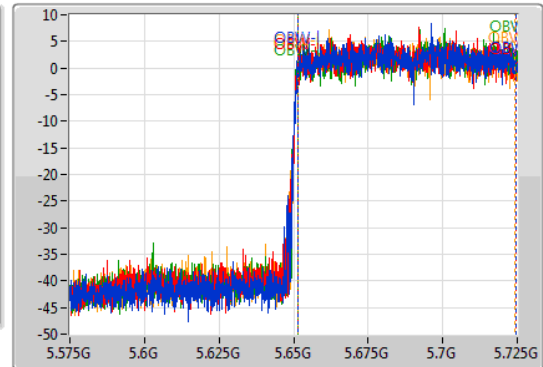

Port 1: [Blue line]  
 Port 2: [Red line]  
 Port 3: [Green line]  
 Port 4: [Orange line]

26dB(Hz)	Fl-26dB(Hz)	Fh-26dB(Hz)	OBW(Hz)	Fl-OBW(Hz)	Fh-OBW(Hz)	Limit(Hz)	Port
81.36M	5.5692G	5.65056G	77.121M	5.571259G	5.648381G	Inf	1
80.76M	5.56944G	5.6502G	77.001M	5.571379G	5.648381G	Inf	2
81.12M	5.56944G	5.65056G	77.121M	5.571379G	5.648501G	Inf	3
81.36M	5.56944G	5.6508G	76.882M	5.571259G	5.648141G	Inf	4

802.11ax HEW80\_Nss4,(MCS0)\_4TX

EBW

5690MHz Straddle 5.47-5.725GHz

05/11/2019

CF: 5.65GHz  
 Span: 150MHz  
 RBW: 1MHz  
 VBW: 3MHz  
 Sweep Time: 100ms  
 Detector Type: Peak

CF: 5.65GHz  
 Span: 150MHz  
 RBW: 1MHz  
 VBW: 3MHz  
 Sweep Time: 100ms  
 Detector Type: Sample

Port 1: [Blue line]  
 Port 2: [Red line]  
 Port 3: [Green line]  
 Port 4: [Orange line]

26dB(Hz)	Fl-26dB(Hz)	Fh-26dB(Hz)	OBW(Hz)	Fl-OBW(Hz)	Fh-OBW(Hz)	Limit(Hz)	Port
75.975M	5.649025G	5.725G	73.088M	5.651349G	5.724438G	Inf	1
75.6M	5.6494G	5.725G	73.163M	5.651274G	5.724438G	Inf	2
75.525M	5.649475G	5.725G	73.388M	5.651274G	5.724663G	Inf	3
75.675M	5.649325G	5.725G	73.013M	5.651349G	5.724363G	Inf	4