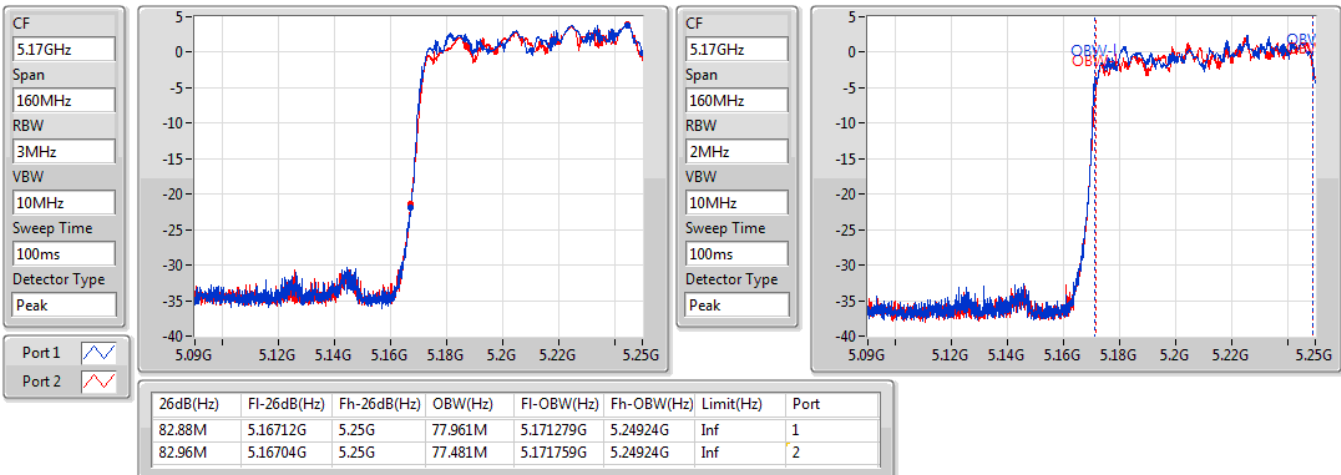

EBW

5690MHz Straddle 5.725-5.85GHz

30/11/2019

802.11ax HEW160\_Nss2,(MCS0)\_2TX

EBW

5250MHz Straddle 5.15-5.25GHz

04/12/2019

802.11ax HEW160\_Nss2,(MCS0)\_2TX