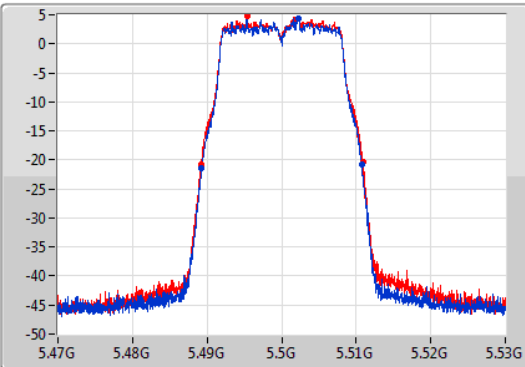

CF
5.5GHz
Span
60MHz
RBW
200kHz
VBW
1MHz
Sweep Time
100ms
Detector Type
Peak