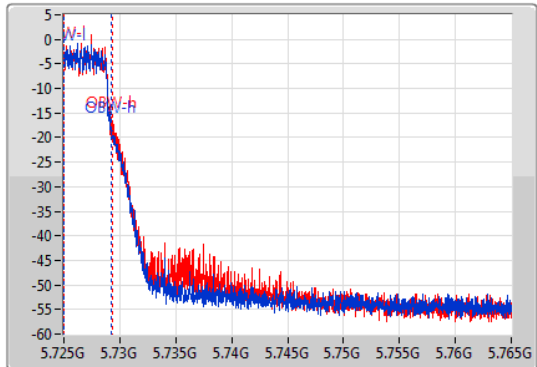

EBW

5720MHz Straddle 5.725-5.85GHz

30/11/2019

CF  
5.745GHz  
Span  
40MHz  
RBW  
100kHz  
VBW  
300kHz  
Sweep Time  
100ms  
Detector Type  
Peak

CF  
5.745GHz  
Span  
40MHz  
RBW  
50kHz  
VBW  
200kHz  
Sweep Time  
100ms  
Detector Type  
Peak