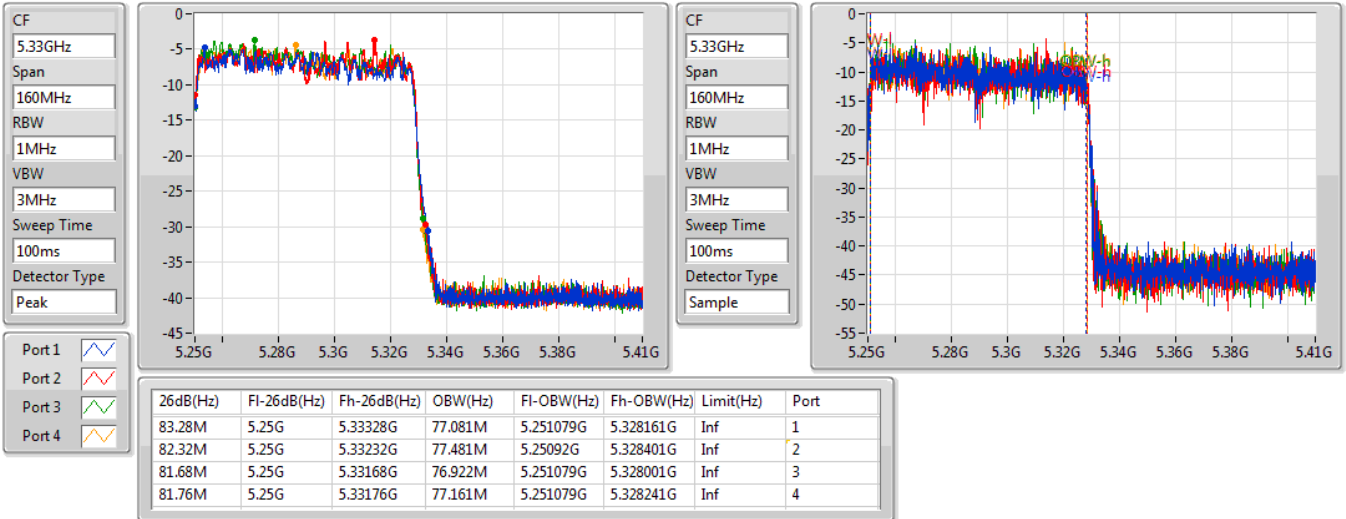

802.11ax HEW80\_Nss4,(MCS0)\_4TX

EBW

5690MHz Straddle 5.725-5.85GHz

05/11/2019

802.11ax HEW160\_Nss4,(MCS0)\_4TX

EBW

5250MHz Straddle 5.15-5.25GHz

04/12/2019

802.11ax HEW160\_Nss4,(MCS0)\_4TX

EBW

5250MHz Straddle 5.25-5.35GHz

05/11/2019

802.11ax HEW160\_Nss4,(MCS0)\_4TX

EBW

5570MHz

05/11/2019