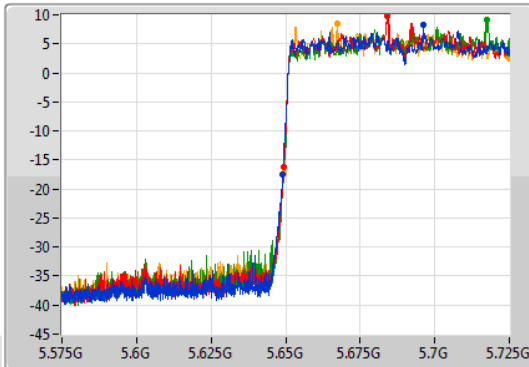

802.11ax HEW80\_Nss4,(MCS0)\_4TX

EBW

5610MHz

05/11/2019

CF: 5.61GHz  
 Span: 240MHz  
 RBW: 1MHz  
 VBW: 3MHz  
 Sweep Time: 100ms  
 Detector Type: Peak

CF: 5.61GHz  
 Span: 240MHz  
 RBW: 1MHz  
 VBW: 3MHz  
 Sweep Time: 100ms  
 Detector Type: Sample

Port 1: [Blue line]  
 Port 2: [Red line]  
 Port 3: [Green line]  
 Port 4: [Orange line]

26dB(Hz)	Fl-26dB(Hz)	Fh-26dB(Hz)	OBW(Hz)	Fl-OBW(Hz)	Fh-OBW(Hz)	Limit(Hz)	Port
81.36M	5.5692G	5.65056G	77.121M	5.571259G	5.648381G	Inf	1
80.76M	5.56944G	5.6502G	77.001M	5.571379G	5.648381G	Inf	2
81.12M	5.56944G	5.65056G	77.121M	5.571379G	5.648501G	Inf	3
81.36M	5.56944G	5.6508G	76.882M	5.571259G	5.648141G	Inf	4

802.11ax HEW80\_Nss4,(MCS0)\_4TX

EBW

5690MHz Straddle 5.47-5.725GHz

05/11/2019

CF: 5.65GHz  
 Span: 150MHz  
 RBW: 1MHz  
 VBW: 3MHz  
 Sweep Time: 100ms  
 Detector Type: Peak

CF: 5.65GHz  
 Span: 150MHz  
 RBW: 1MHz  
 VBW: 3MHz  
 Sweep Time: 100ms  
 Detector Type: Sample