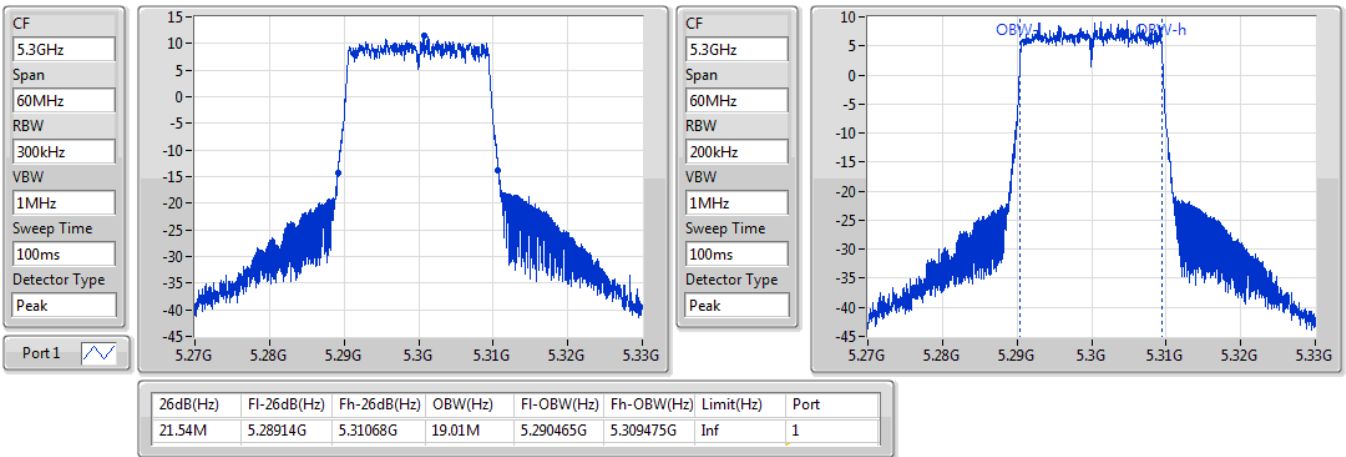

802.11ax HEW20_Nss1,(MCS0)_1TX

EBW

5300MHz

29/11/2019