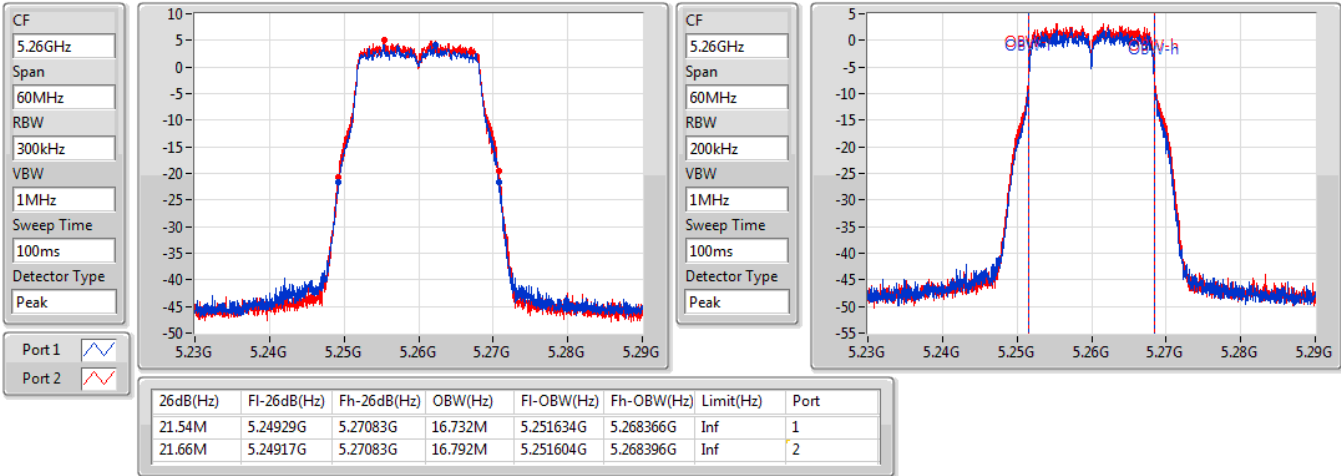

Port X-N dB = Port X 6dB down bandwidth for 5.725-5.85GHz band / 26dB down bandwidth for other band

Port X-OBW = Port X 99% occupied bandwidth;

802.11a\_Nss1,(6Mbps)\_2TX

EBW

5260MHz

29/11/2019

802.11a\_Nss1,(6Mbps)\_2TX