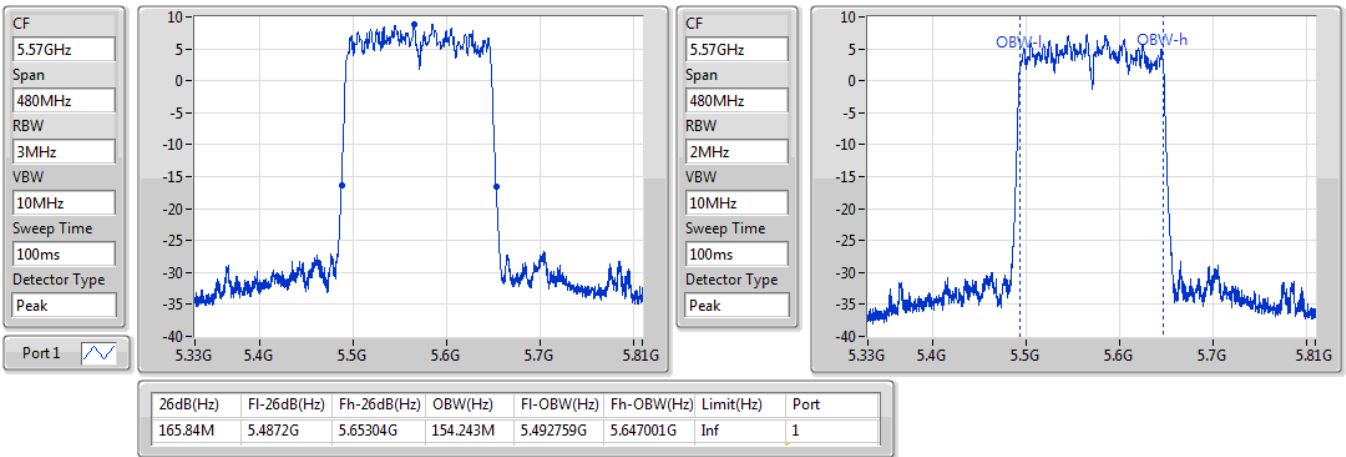

802.11ac VHT160_Nss1,(MCS0)_1TX

EBW

5570MHz

29/11/2019