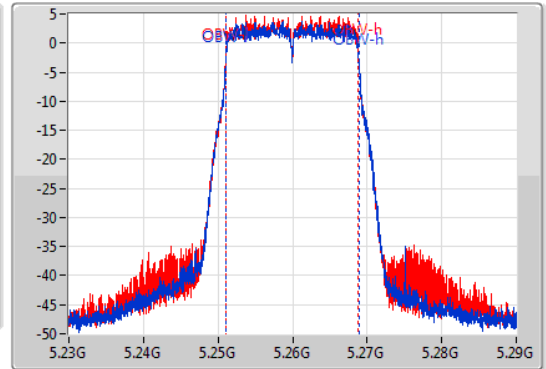

EBW

5260MHz

30/11/2019

CF  
5.26GHz  
Span  
60MHz  
RBW  
300kHz  
VBW  
1MHz  
Sweep Time  
100ms  
Detector Type  
Peak

CF  
5.26GHz  
Span  
60MHz  
RBW  
200kHz  
VBW  
1MHz  
Sweep Time  
100ms  
Detector Type  
Peak