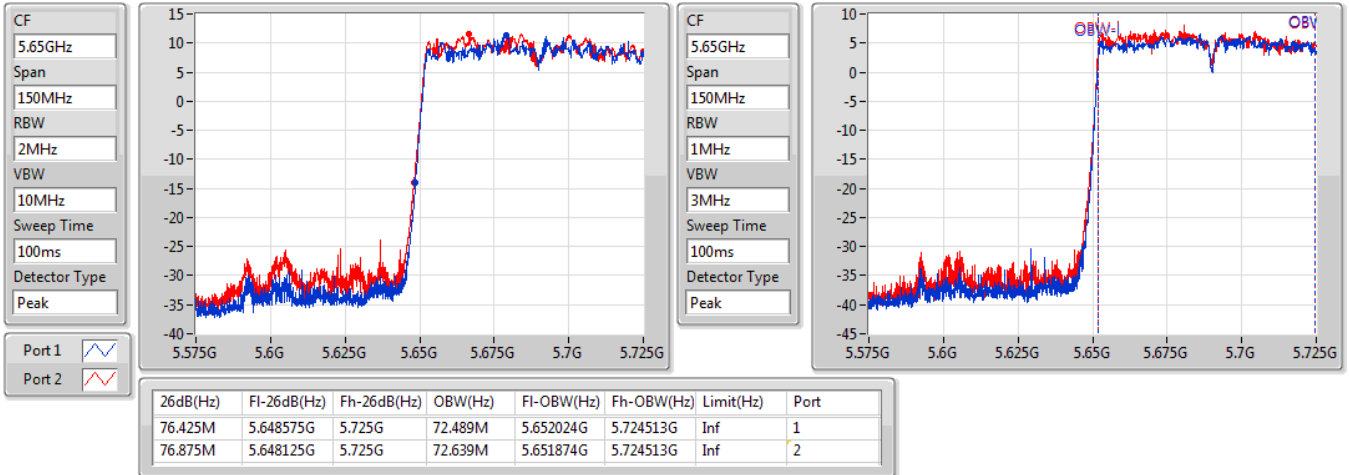

802.11ac VHT80_Nss2,(MCS0)_2TX

EBW

5690MHz Straddle 5.47-5.725GHz

30/11/2019