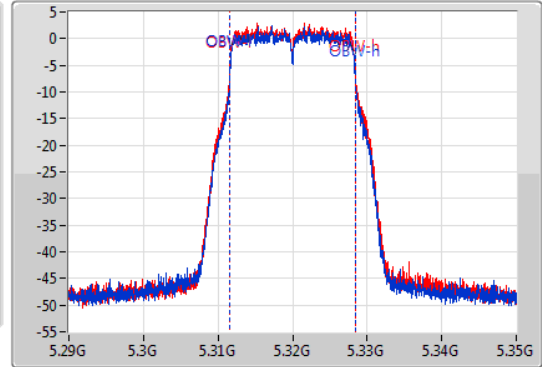

26dB(Hz)	Fl-26dB(Hz)	Fh-26dB(Hz)	OBW(Hz)	Fl-OBW(Hz)	Fh-OBW(Hz)	Limit(Hz)	Port
21.39M	5.30929G	5.33068G	16.732M	5.311634G	5.328366G	Inf	1
21.6M	5.30929G	5.33089G	16.792M	5.311604G	5.328396G	Inf	2

802.11a_Nss1,(6Mbps)_2TX

EBW

5500MHz

30/11/2019

CF
5.5GHz
Span
60MHz
RBW
300kHz
VBW
1MHz
Sweep Time
100ms
Detector Type
Peak