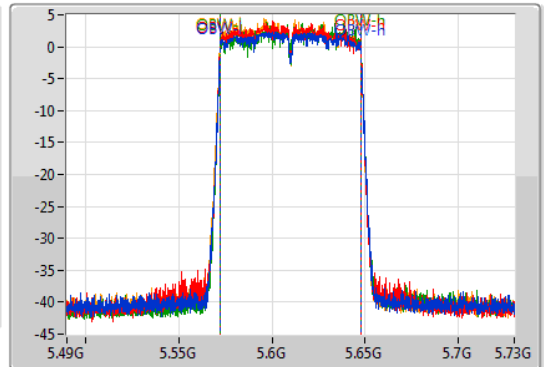

802.11ac VHT80\_Nss1,(MCS0)\_4TX

EBW

5610MHz

30/11/2019

CF  
5.61GHz  
Span  
240MHz  
RBW  
2MHz  
VBW  
10MHz  
Sweep Time  
100ms  
Detector Type  
Peak

CF  
5.61GHz  
Span  
240MHz  
RBW  
1MHz  
VBW  
3MHz  
Sweep Time  
100ms  
Detector Type  
Peak