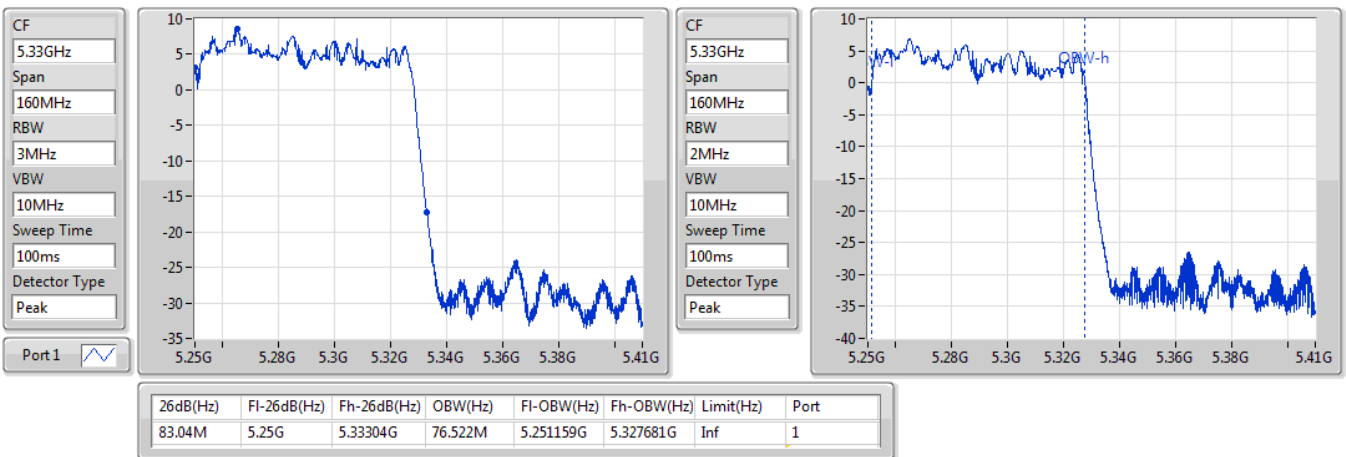

802.11ac VHT160\_Nss1,(MCS0)\_1TX

EBW

5250MHz Straddle 5.15-5.25GHz

04/12/2019

802.11ac VHT160\_Nss1,(MCS0)\_1TX

EBW

5250MHz Straddle 5.25-5.35GHz

04/12/2019