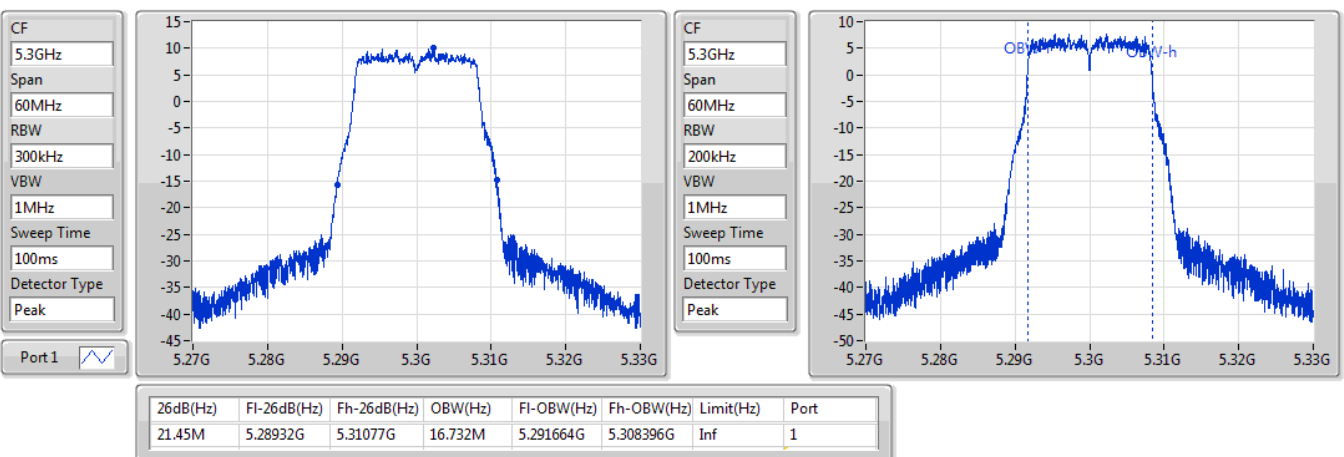

Port X-N dB = Port X 6dB down bandwidth for 5.725-5.85GHz band / 26dB down bandwidth for other band

Port X-OBW = Port X 99% occupied bandwidth;

802.11a\_Nss1,(6Mbps)\_1TX

EBW

5260MHz

29/11/2019

802.11a\_Nss1,(6Mbps)\_1TX

EBW

5300MHz

29/11/2019

802.11a\_Nss1,(6Mbps)\_1TX

EBW

5320MHz

29/11/2019

CF: 5.32GHz  
 Span: 60MHz  
 RBW: 300kHz  
 VBW: 1MHz  
 Sweep Time: 100ms  
 Detector Type: Peak  
 Port 1