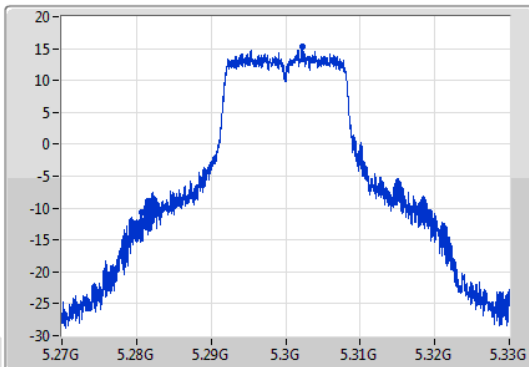

CF
5.3GHz
Span
60MHz
RBW
200kHz
VBW
1MHz
Sweep Time
100ms
Detector Type
Sample