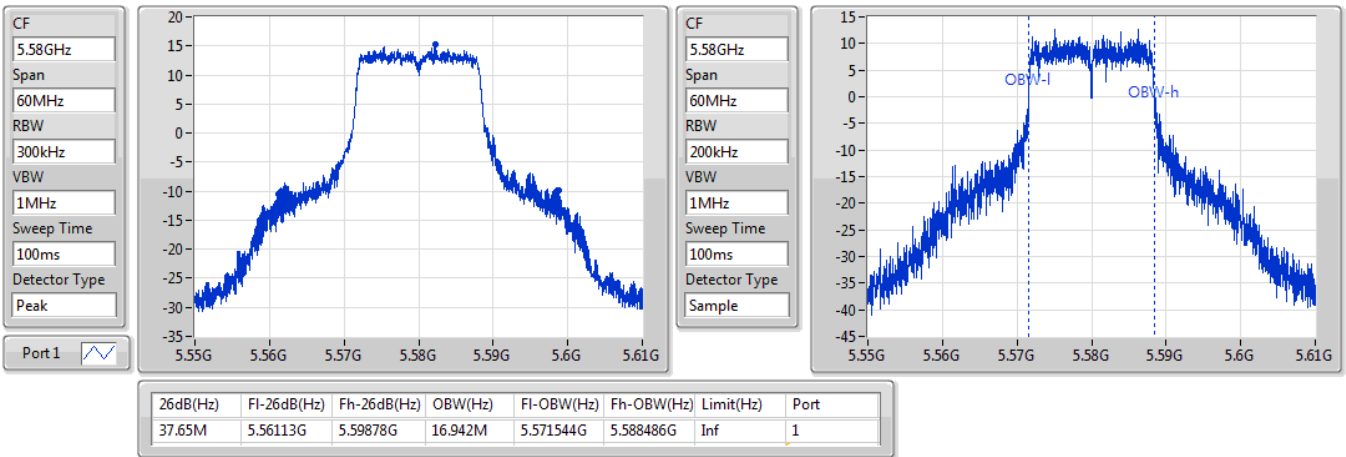

802.11a_Nss1,(6Mbps)_1TX

EBW

5580MHz

05/11/2019