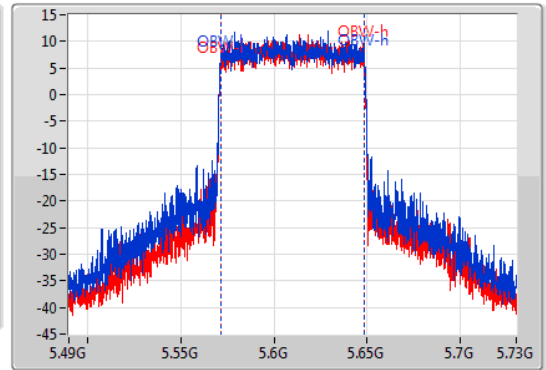

EBW

5610MHz

05/11/2019

CF  
5.61GHz  
Span  
240MHz  
RBW  
1MHz  
VBW  
3MHz  
Sweep Time  
100ms  
Detector Type  
Peak

CF  
5.61GHz  
Span  
240MHz  
RBW  
1MHz  
VBW  
3MHz  
Sweep Time  
100ms  
Detector Type  
Sample