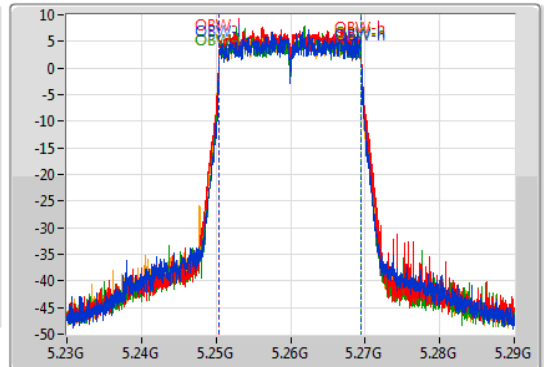

802.11ax HEW20\_Nss4,(MCS0)\_4TX

EBW

5260MHz

02/12/2019

CF  
5.26GHz  
Span  
60MHz  
RBW  
300kHz  
VBW  
1MHz  
Sweep Time  
100ms  
Detector Type  
Peak

CF  
5.26GHz  
Span  
60MHz  
RBW  
200kHz  
VBW  
1MHz  
Sweep Time  
100ms  
Detector Type  
Peak