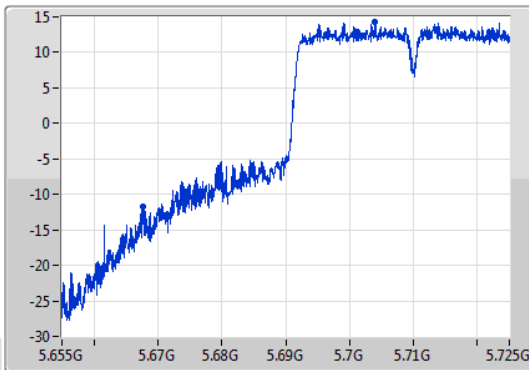

CF: 5.69GHz
Span: 70MHz
RBW: 300kHz
VBW: 1MHz
Sweep Time: 100ms
Detector Type: Sample