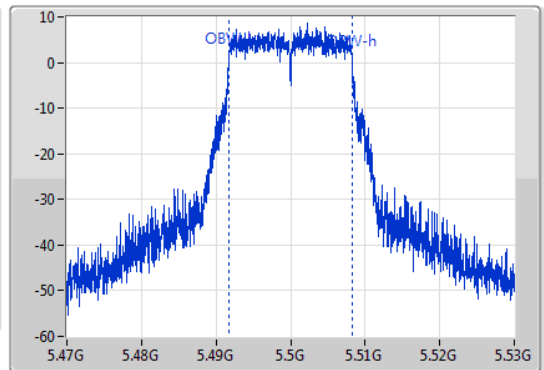

802.11a\_Nss1,(6Mbps)\_1TX

EBW

5500MHz

05/11/2019

CF: 5.5GHz  
 Span: 60MHz  
 RBW: 300kHz  
 VBW: 1MHz  
 Sweep Time: 100ms  
 Detector Type: Peak  
 Port 1

CF: 5.5GHz  
 Span: 60MHz  
 RBW: 200kHz  
 VBW: 1MHz  
 Sweep Time: 100ms  
 Detector Type: Sample