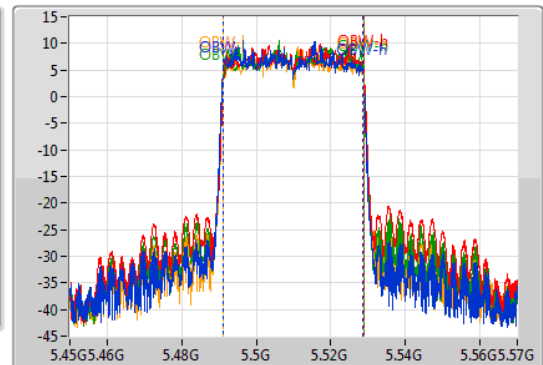

802.11ax HEW40\_Nss4,(MCS0)\_4TX

EBW

5510MHz

02/12/2019

CF  
5.51GHz  
Span  
120MHz  
RBW  
1MHz  
VBW  
3MHz  
Sweep Time  
100ms  
Detector Type  
Peak

CF  
5.51GHz  
Span  
120MHz  
RBW  
500kHz  
VBW  
2MHz  
Sweep Time  
100ms  
Detector Type  
Peak