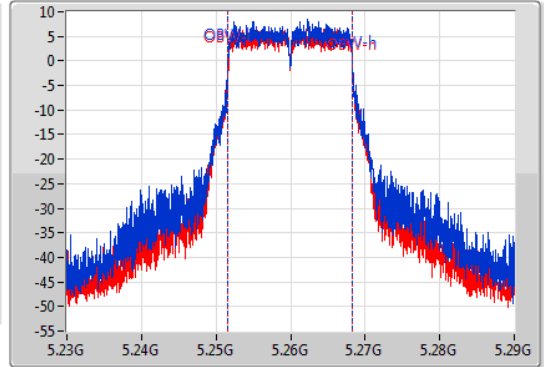

26dB(Hz)	Fl-26dB(Hz)	Fh-26dB(Hz)	OBW(Hz)	Fl-OBW(Hz)	Fh-OBW(Hz)	Limit(Hz)	Port
21.51M	5.24923G	5.27074G	16.642M	5.251634G	5.268276G	Inf	1
21.99M	5.24905G	5.27104G	16.612M	5.251634G	5.268246G	Inf	2

802.11a_Nss1,(6Mbps)_2TX

EBW

5300MHz

05/11/2019

CF: 5.3GHz
Span: 60MHz
RBW: 300kHz
VBW: 1MHz
Sweep Time: 100ms
Detector Type: Peak