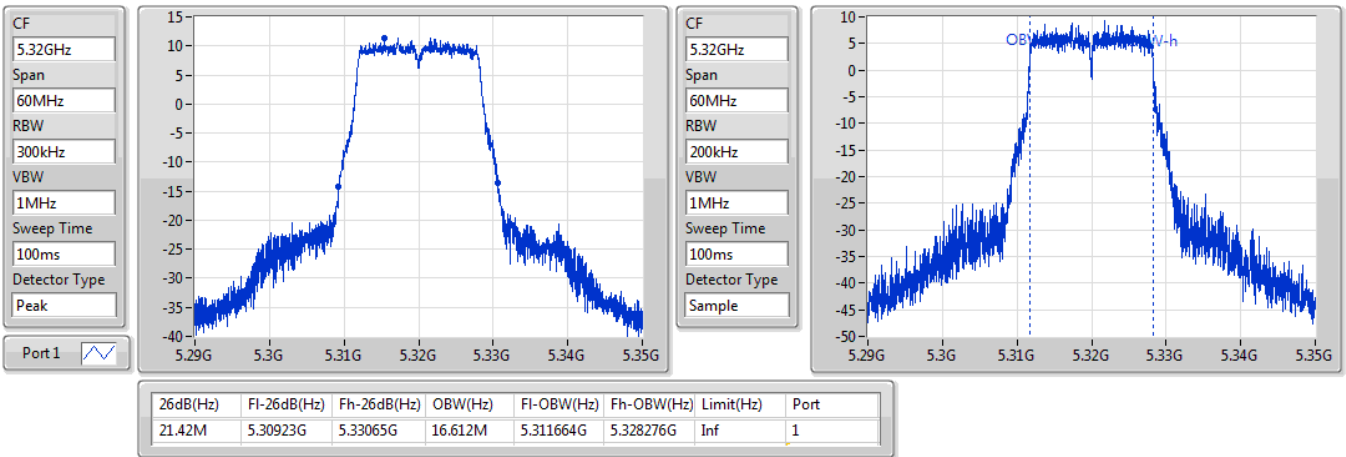

802.11a_Nss1,(6Mbps)_1TX

EBW

5320MHz

06/11/2019