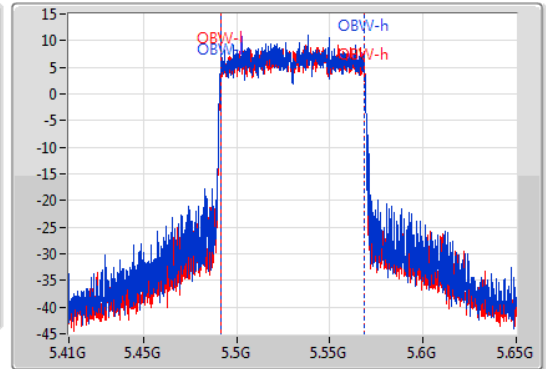

EBW

5530MHz

05/11/2019

CF  
5.53GHz  
Span  
240MHz  
RBW  
1MHz  
VBW  
3MHz  
Sweep Time  
100ms  
Detector Type  
Peak

CF  
5.53GHz  
Span  
240MHz  
RBW  
1MHz  
VBW  
3MHz  
Sweep Time  
100ms  
Detector Type  
Sample