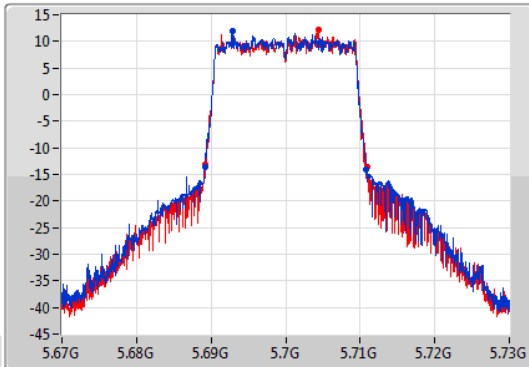

CF
5.7GHz
Span
60MHz
RBW
200kHz
VBW
1MHz
Sweep Time
100ms
Detector Type
Sample