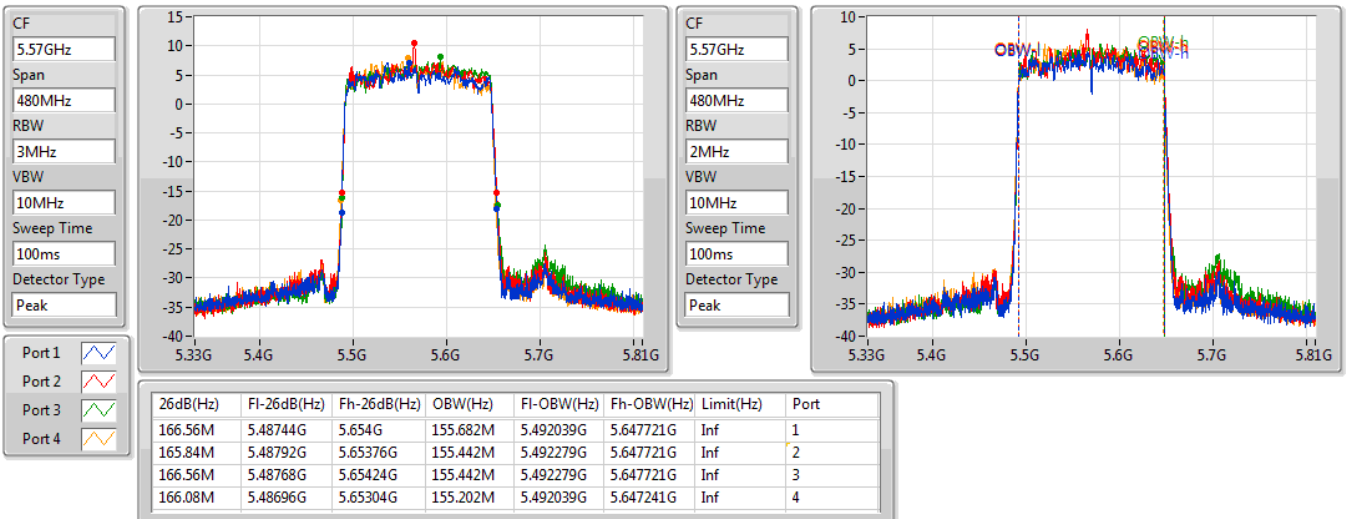

802.11ax HEW160\_Nss4,(MCS0)\_4TX

EBW

5250MHz Straddle 5.25-5.35GHz

02/12/2019

802.11ax HEW160\_Nss4,(MCS0)\_4TX

EBW

5570MHz

02/12/2019

Summary

Mode	Max-N dB (Hz)	Max-OBW (Hz)	ITU-Code	Min-N dB (Hz)	Min-OBW (Hz)
5.25-5.35GHz	-	-	-	-	-
802.11a_Nss1,(6Mbps)_1TX	39.45M	18.081M	18M1D1D	37.92M	16.732M
802.11ac VHT20_Nss1,(MCS0)_1TX	40.89M	18.321M	18M3D1D	22.47M	17.751M
802.11ac VHT40_Nss1,(MCS0)_1TX	79.62M	36.822M	36M8D1D	40.14M	36.282M
802.11ac VHT80_Nss1,(MCS0)_1TX	81.96M	75.682M	75M7D1D	81.96M	75.682M
802.11ax HEW20_Nss1,(MCS0)_1TX	41.7M	19.34M	19M3D1D	26.55M	19.01M
802.11ax HEW40_Nss1,(MCS0)_1TX	78.96M	38.021M	38M0D1D	39.84M	37.601M
802.11ax HEW80_Nss1,(MCS0)_1TX	82.08M	77.001M	77M0D1D	82.08M	77.001M
5.47-5.725GHz	-	-	-	-	-
802.11a_Nss1,(6Mbps)_1TX	37.65M	16.942M	16M9D1D	21.51M	14.093M
802.11ac VHT20_Nss1,(MCS0)_1TX	35.85M	17.991M	18M0D1D	21.66M	14.858M
802.11ac VHT40_Nss1,(MCS0)_1TX	75.36M	36.522M	36M5D1D	40.2M	33.303M
802.11ac VHT80_Nss1,(MCS0)_1TX	150.84M	76.522M	76M5D1D	81.96M	72.864M
802.11ax HEW20_Nss1,(MCS0)_1TX	40.38M	19.22M	19M2D1D	21.69M	14.648M
802.11ax HEW40_Nss1,(MCS0)_1TX	69.18M	37.841M	37M8D1D	40.08M	33.828M
802.11ax HEW80_Nss1,(MCS0)_1TX	141.72M	77.601M	77M6D1D	82.08M	73.388M
5.725-5.85GHz	-	-	-	-	-
802.11a_Nss1,(6Mbps)_1TX	3.26M	8.556M	8M56D1D	3.26M	8.556M
802.11ac VHT20_Nss1,(MCS0)_1TX	3.76M	9.555M	9M56D1D	3.76M	9.555M
802.11ac VHT40_Nss1,(MCS0)_1TX	3.14M	20.39M	20M4D1D	3.14M	20.39M
802.11ac VHT80_Nss1,(MCS0)_1TX	3.12M	31.584M	31M6D1D	3.12M	31.584M
802.11ax HEW20_Nss1,(MCS0)_1TX	4.4M	12.354M	12M4D1D	4.4M	12.354M
802.11ax HEW40_Nss1,(MCS0)_1TX	3.76M	22.409M	22M4D1D	3.76M	22.409M
802.11ax HEW80_Nss1,(MCS0)_1TX	3.8M	32.504M	32M5D1D	3.8M	32.504M