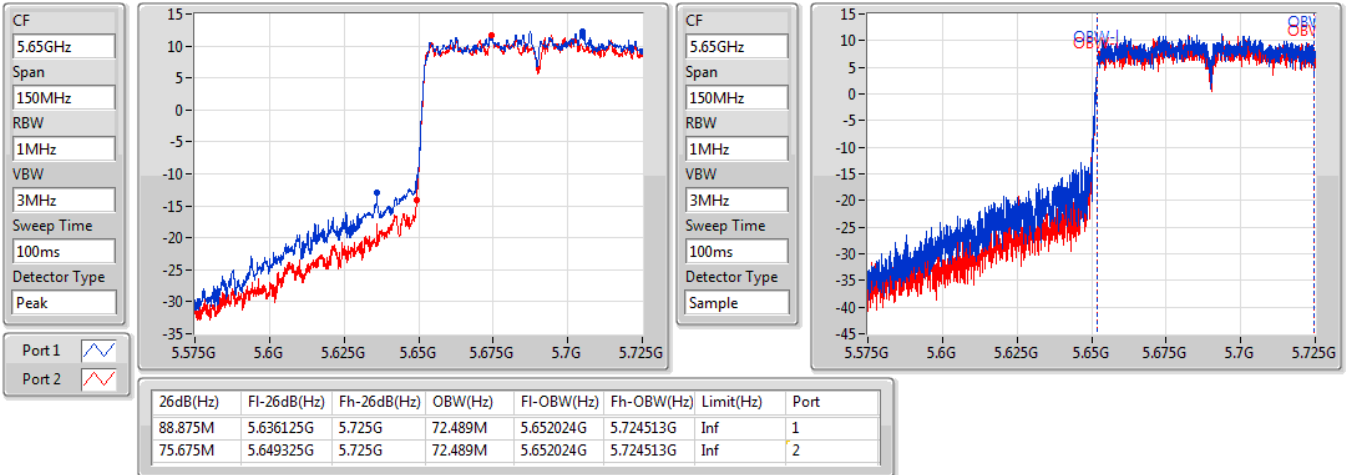

802.11ac VHT80_Nss2,(MCS0)_2TX

EBW

5690MHz Straddle 5.47-5.725GHz

05/11/2019