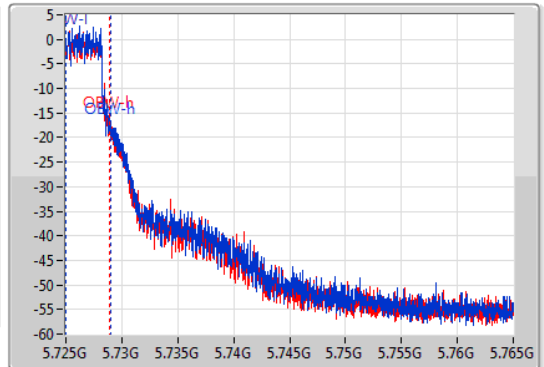

EBW

5720MHz Straddle 5.725-5.85GHz

05/11/2019

CF: 5.745GHz  
 Span: 40MHz  
 RBW: 100kHz  
 VBW: 300kHz  
 Sweep Time: 100ms  
 Detector Type: Peak  
 Port 1: [Waveform icon]  
 Port 2: [Waveform icon]

CF: 5.745GHz  
 Span: 40MHz  
 RBW: 50kHz  
 VBW: 200kHz  
 Sweep Time: 100ms  
 Detector Type: Sample