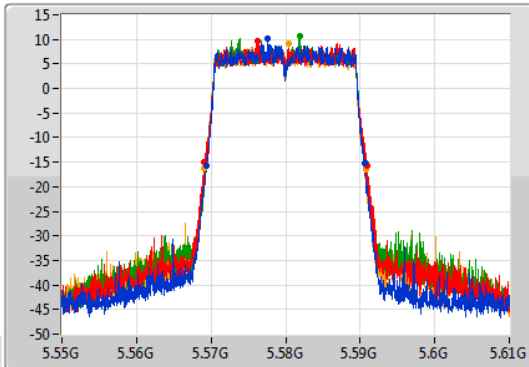

Port 1: [Waveform icon]  
 Port 2: [Waveform icon]  
 Port 3: [Waveform icon]  
 Port 4: [Waveform icon]

26dB(Hz)	Fl-26dB(Hz)	Fh-26dB(Hz)	OBW(Hz)	Fl-OBW(Hz)	Fh-OBW(Hz)	Limit(Hz)	Port
21.27M	5.48932G	5.51059G	18.981M	5.490465G	5.509445G	Inf	1
21.84M	5.48905G	5.51089G	19.04M	5.490435G	5.509475G	Inf	2
21.33M	5.48941G	5.51074G	19.04M	5.490435G	5.509475G	Inf	3
21.78M	5.48911G	5.51089G	19.04M	5.490435G	5.509475G	Inf	4

802.11ax HEW20\_Nss4,(MCS0)\_4TX

EBW

5580MHz

02/12/2019

CF: 5.58GHz  
 Span: 60MHz  
 RBW: 300kHz  
 VBW: 1MHz  
 Sweep Time: 100ms  
 Detector Type: Peak

CF: 5.58GHz  
 Span: 60MHz  
 RBW: 200kHz  
 VBW: 1MHz  
 Sweep Time: 100ms  
 Detector Type: Peak