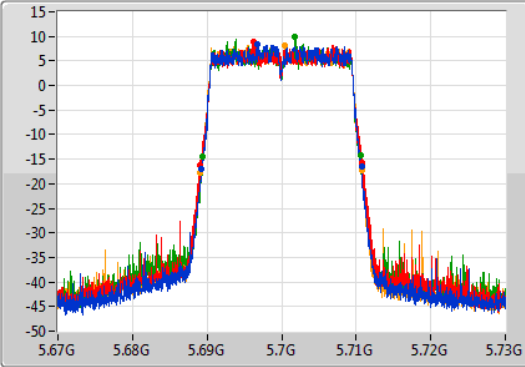

802.11ax HEW20\_Nss4,(MCS0)\_4TX

EBW

5700MHz

02/12/2019

CF: 5.7GHz  
 Span: 60MHz  
 RBW: 300kHz  
 VBW: 1MHz  
 Sweep Time: 100ms  
 Detector Type: Peak

Port 1: [Waveform icon]  
 Port 2: [Waveform icon]  
 Port 3: [Waveform icon]  
 Port 4: [Waveform icon]