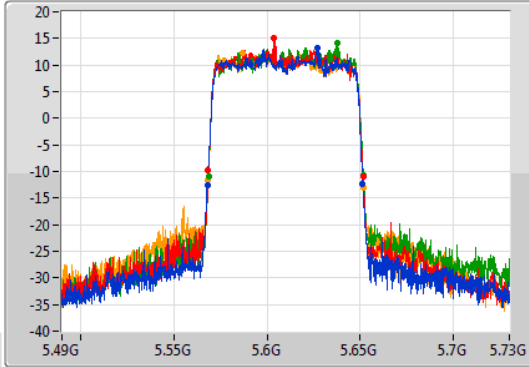

Port 1  
Port 2  
Port 3  
Port 4

26dB(Hz)	Fl-26dB(Hz)	Fh-26dB(Hz)	OBW(Hz)	Fl-OBW(Hz)	Fh-OBW(Hz)	Limit(Hz)	Port
83.16M	5.48824G	5.5714G	77.001M	5.491379G	5.568381G	Inf	1
83.04M	5.4886G	5.57164G	77.001M	5.491619G	5.568621G	Inf	2
83.4M	5.48848G	5.57188G	77.121M	5.491379G	5.568501G	Inf	3
83.88M	5.48824G	5.57212G	77.121M	5.491499G	5.568621G	Inf	4

802.11ax HEW80\_Nss4,(MCS0)\_4TX

EBW

5610MHz

02/12/2019

CF: 5.61GHz  
 Span: 240MHz  
 RBW: 2MHz  
 VBW: 10MHz  
 Sweep Time: 100ms  
 Detector Type: Peak

CF: 5.61GHz  
 Span: 240MHz  
 RBW: 1MHz  
 VBW: 3MHz  
 Sweep Time: 100ms  
 Detector Type: Peak