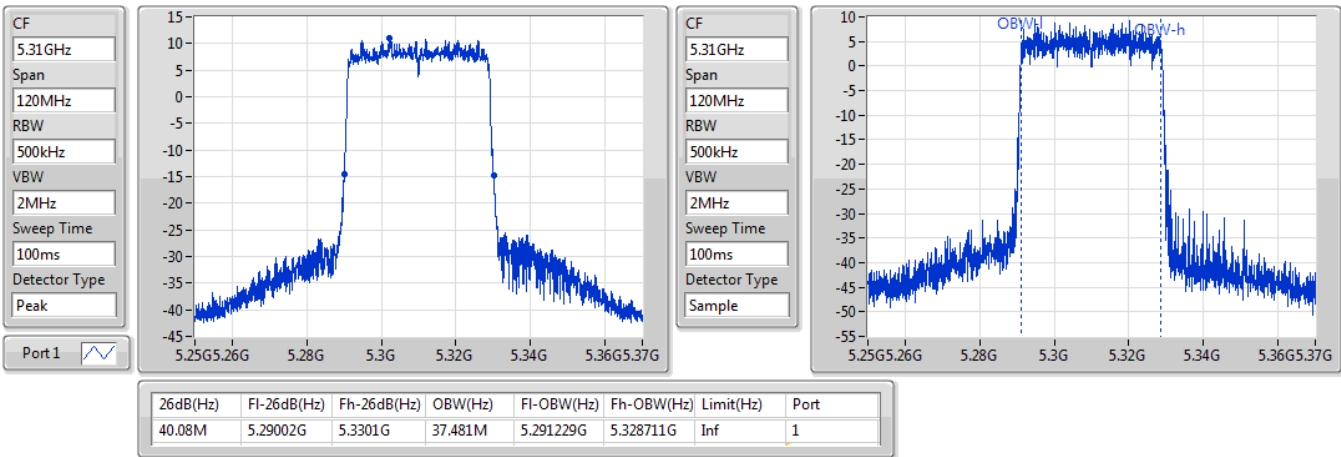

802.11ax HEW40_Nss1,(MCS0)_1TX

EBW

5310MHz

06/11/2019