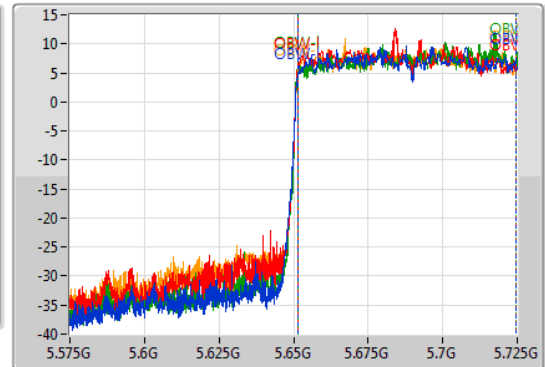

802.11ax HEW80\_Nss4,(MCS0)\_4TX

EBW

5690MHz Straddle 5.47-5.725GHz

02/12/2019

CF: 5.65GHz  
 Span: 150MHz  
 RBW: 2MHz  
 VBW: 10MHz  
 Sweep Time: 100ms  
 Detector Type: Peak

CF: 5.65GHz  
 Span: 150MHz  
 RBW: 1MHz  
 VBW: 3MHz  
 Sweep Time: 100ms  
 Detector Type: Peak