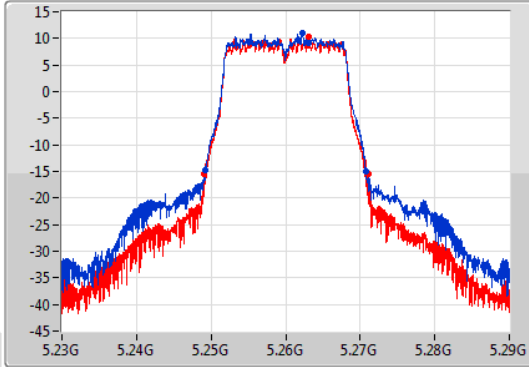

Port X-N dB = Port X 6dB down bandwidth for 5.725-5.85GHz band / 26dB down bandwidth for other band  
 Port X-OBW = Port X 99% occupied bandwidth;

802.11a\_Nss1,(6Mbps)\_2TX

EBW

5260MHz

05/11/2019

CF: 5.26GHz  
 Span: 60MHz  
 RBW: 300kHz  
 VBW: 1MHz  
 Sweep Time: 100ms  
 Detector Type: Peak