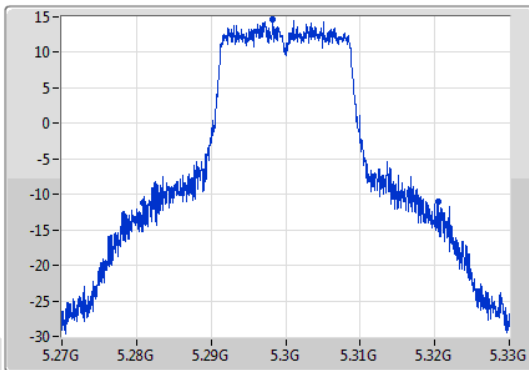

CF
5.3GHz
Span
60MHz
RBW
200kHz
VBW
1MHz
Sweep Time
100ms
Detector Type
Sample