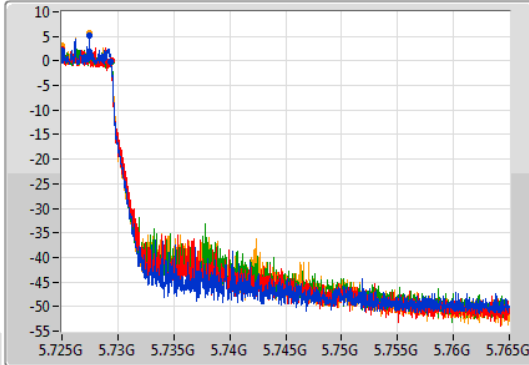

802.11ax HEW20_Nss4,(MCS0)_4TX

EBW

5720MHz Straddle 5.725-5.85GHz

02/12/2019

CF
5.745GHz
Span
40MHz
RBW
100kHz
VBW
300kHz
Sweep Time
100ms
Detector Type
Peak

CF
5.745GHz
Span
40MHz
RBW
50kHz
VBW
200kHz
Sweep Time
100ms
Detector Type
Peak