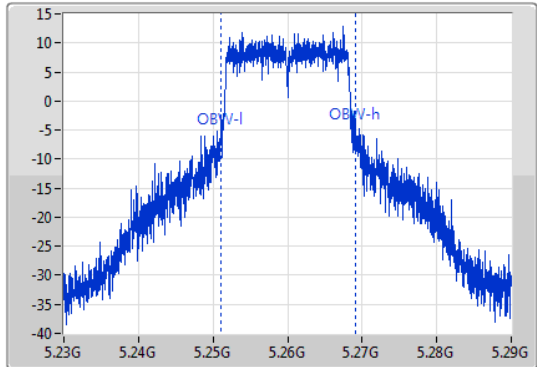

26dB(Hz)	Fl-26dB(Hz)	Fh-26dB(Hz)	OBW(Hz)	Fl-OBW(Hz)	Fh-OBW(Hz)	Limit(Hz)	Port
39.45M	5.24071G	5.28016G	18.081M	5.251094G	5.269175G	Inf	1

802.11a_Nss1,(6Mbps)_1TX

EBW

5300MHz

05/11/2019

CF
5.3GHz
Span
60MHz
RBW
300kHz
VBW
1MHz
Sweep Time
100ms
Detector Type
Peak
Port1