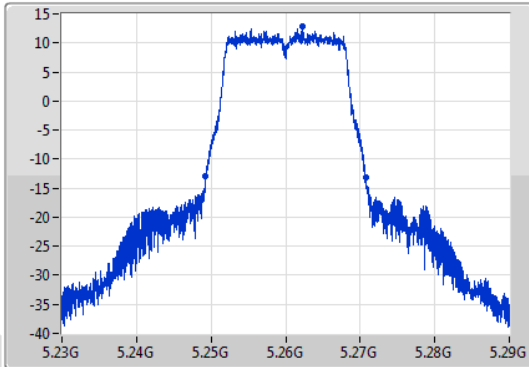

Port X-N dB = Port X 6dB down bandwidth for 5.725-5.85GHz band / 26dB down bandwidth for other band

Port X-OBW = Port X 99% occupied bandwidth;

802.11a\_Nss1,(6Mbps)\_1TX

EBW

5260MHz

06/11/2019

CF  
5.26GHz  
Span  
60MHz  
RBW  
300kHz  
VBW  
1MHz  
Sweep Time  
100ms  
Detector Type  
Peak  
Port1