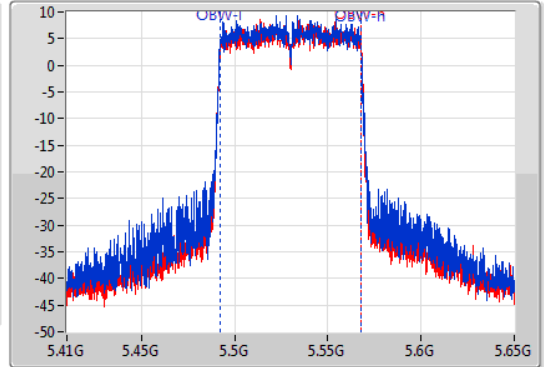

EBW

5530MHz

05/11/2019

CF  
5.53GHz  
Span  
240MHz  
RBW  
1MHz  
VBW  
3MHz  
Sweep Time  
100ms  
Detector Type  
Peak

CF  
5.53GHz  
Span  
240MHz  
RBW  
1MHz  
VBW  
3MHz  
Sweep Time  
100ms  
Detector Type  
Sample