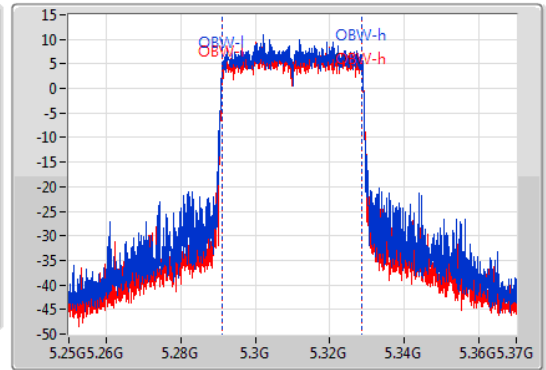

EBW

5310MHz

05/11/2019

CF  
5.31GHz  
Span  
120MHz  
RBW  
500kHz  
VBW  
2MHz  
Sweep Time  
100ms  
Detector Type  
Peak

CF  
5.31GHz  
Span  
120MHz  
RBW  
500kHz  
VBW  
2MHz  
Sweep Time  
100ms  
Detector Type  
Sample