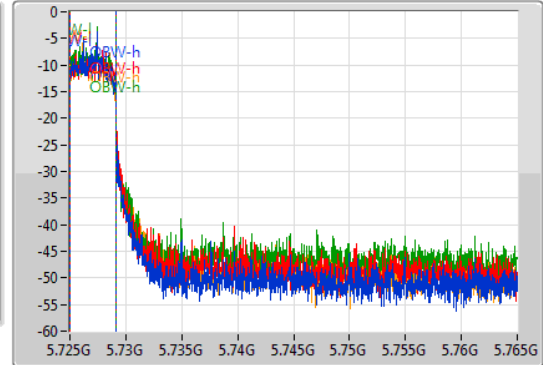

802.11ax HEW80\_Nss4,(MCS0)\_4TX

EBW

5690MHz Straddle 5.725-5.85GHz

02/12/2019

CF  
5.745GHz  
Span  
40MHz  
RBW  
100kHz  
VBW  
300kHz  
Sweep Time  
100ms  
Detector Type  
Peak

CF  
5.745GHz  
Span  
40MHz  
RBW  
50kHz  
VBW  
200kHz  
Sweep Time  
100ms  
Detector Type  
Peak