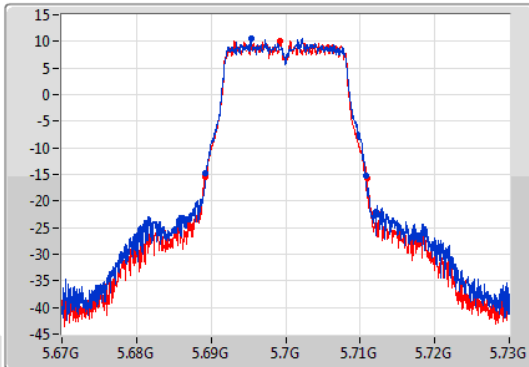

CF
5.7GHz
Span
60MHz
RBW
200kHz
VBW
1MHz
Sweep Time
100ms
Detector Type
Sample