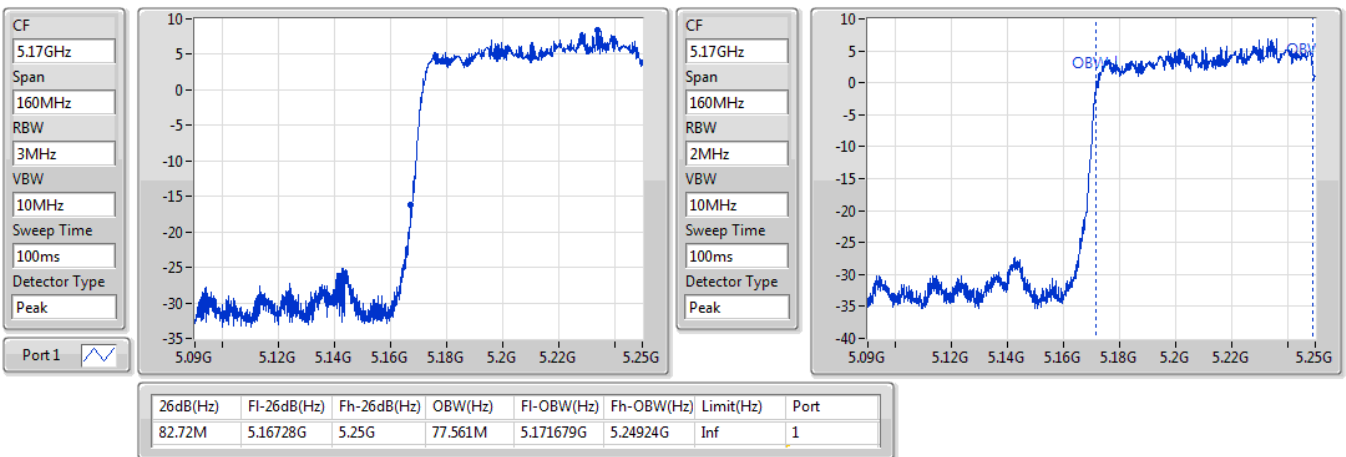

802.11ax HEW80\_Nss1,(MCS0)\_1TX

EBW

5690MHz Straddle 5.725-5.85GHz

06/11/2019

802.11ax HEW160\_Nss1,(MCS0)\_1TX

EBW

5250MHz Straddle 5.15-5.25GHz

04/12/2019