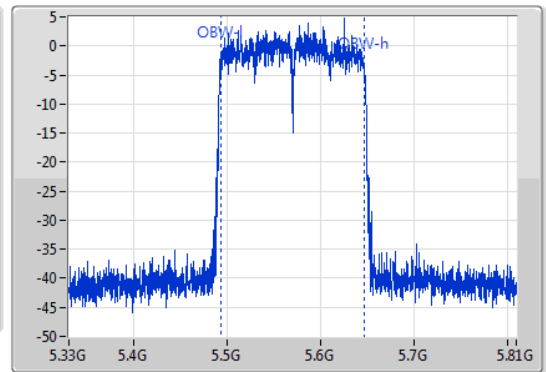

802.11ac VHT160\_Nss1,(MCS0)\_1TX

EBW

5570MHz

06/11/2019

CF  
5.57GHz  
Span  
480MHz  
RBW  
2MHz  
VBW  
10MHz  
Sweep Time  
100ms  
Detector Type  
Peak  
Port 1

CF  
5.57GHz  
Span  
480MHz  
RBW  
2MHz  
VBW  
10MHz  
Sweep Time  
100ms  
Detector Type  
Sample