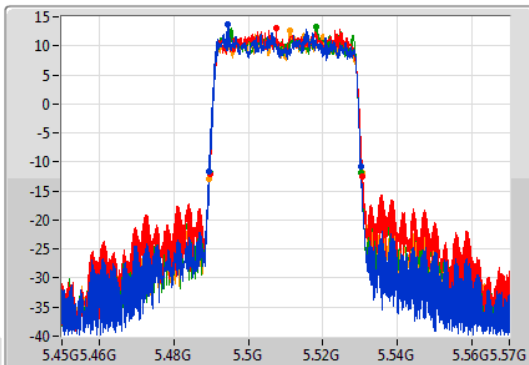

802.11ax HEW40_Nss4,(MCS0)_4TX

EBW

5510MHz

02/12/2019

CF
5.51GHz
Span
120MHz
RBW
1MHz
VBW
3MHz
Sweep Time
100ms
Detector Type
Peak

CF
5.51GHz
Span
120MHz
RBW
500kHz
VBW
2MHz
Sweep Time
100ms
Detector Type
Peak