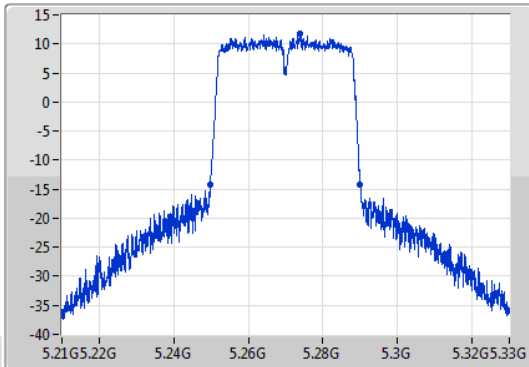

802.11ac VHT40_Nss1,(MCS0)_1TX

EBW

5270MHz

06/11/2019

CF: 5.27GHz
Span: 120MHz
RBW: 500kHz
VBW: 2MHz
Sweep Time: 100ms
Detector Type: Peak
Port 1

CF: 5.27GHz
Span: 120MHz
RBW: 500kHz
VBW: 2MHz
Sweep Time: 100ms
Detector Type: Sample