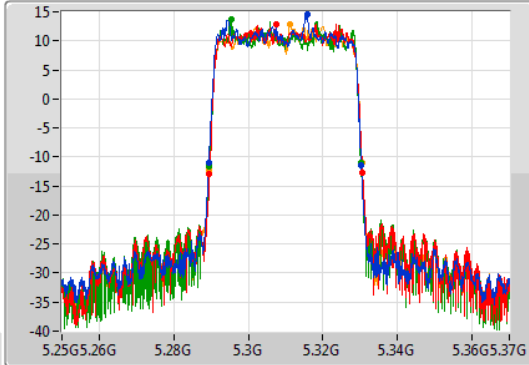

802.11ax HEW40_Nss4,(MCS0)_4TX

EBW

5310MHz

02/12/2019

CF
5.31GHz
Span
120MHz
RBW
1MHz
VBW
3MHz
Sweep Time
100ms
Detector Type
Peak

CF
5.31GHz
Span
120MHz
RBW
500kHz
VBW
2MHz
Sweep Time
100ms
Detector Type
Peak