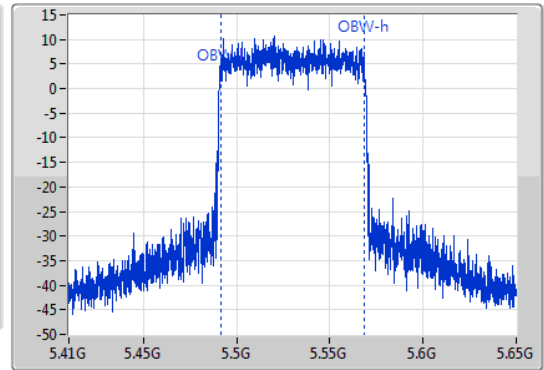

CF  
5.53GHz  
Span  
240MHz  
RBW  
1MHz  
VBW  
3MHz  
Sweep Time  
100ms  
Detector Type  
Peak  
Port 1

CF  
5.53GHz  
Span  
240MHz  
RBW  
1MHz  
VBW  
3MHz  
Sweep Time  
100ms  
Detector Type  
Sample