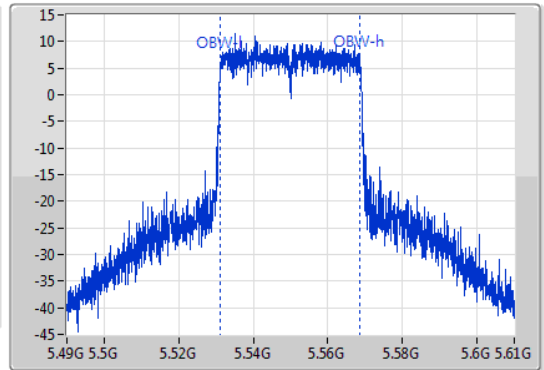

802.11ax HEW40\_Nss1,(MCS0)\_1TX

EBW

5550MHz

06/11/2019

CF: 5.55GHz  
 Span: 120MHz  
 RBW: 500kHz  
 VBW: 2MHz  
 Sweep Time: 100ms  
 Detector Type: Peak  
 Port 1

CF: 5.55GHz  
 Span: 120MHz  
 RBW: 500kHz  
 VBW: 2MHz  
 Sweep Time: 100ms  
 Detector Type: Sample