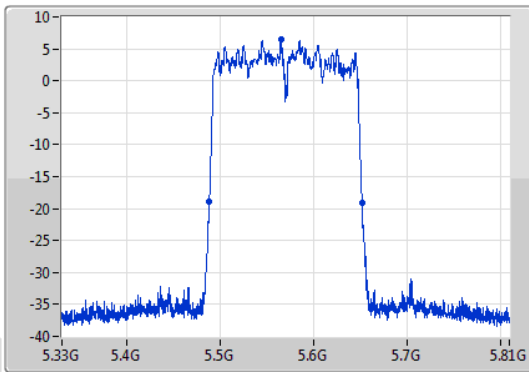

802.11ac VHT160_Nss1,(MCS0)_1TX

EBW

5570MHz

06/11/2019

CF
5.57GHz
Span
480MHz
RBW
2MHz
VBW
10MHz
Sweep Time
100ms
Detector Type
Peak
Port 1

CF
5.57GHz
Span
480MHz
RBW
2MHz
VBW
10MHz
Sweep Time
100ms
Detector Type
Sample