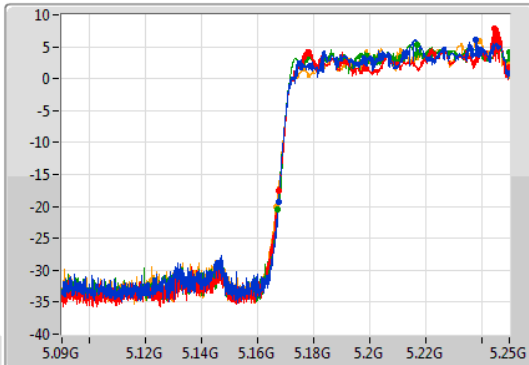

5250MHz Straddle 5.15-5.25GHz

02/12/2019

CF
5.17GHz
Span
160MHz
RBW
3MHz
VBW
10MHz
Sweep Time
100ms
Detector Type
Peak

CF
5.17GHz
Span
160MHz
RBW
2MHz
VBW
10MHz
Sweep Time
100ms
Detector Type
Peak