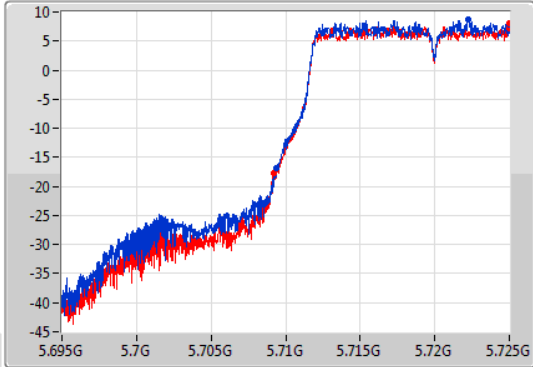

802.11a_Nss1,(6Mbps)_2TX

EBW

5720MHz Straddle 5.47-5.725GHz

05/11/2019

CF: 5.71GHz
Span: 30MHz
RBW: 200kHz
VBW: 1MHz
Sweep Time: 100ms
Detector Type: Peak
Port 1: [Waveform icon]
Port 2: [Waveform icon]

CF: 5.71GHz
Span: 30MHz
RBW: 200kHz
VBW: 1MHz
Sweep Time: 100ms
Detector Type: Sample