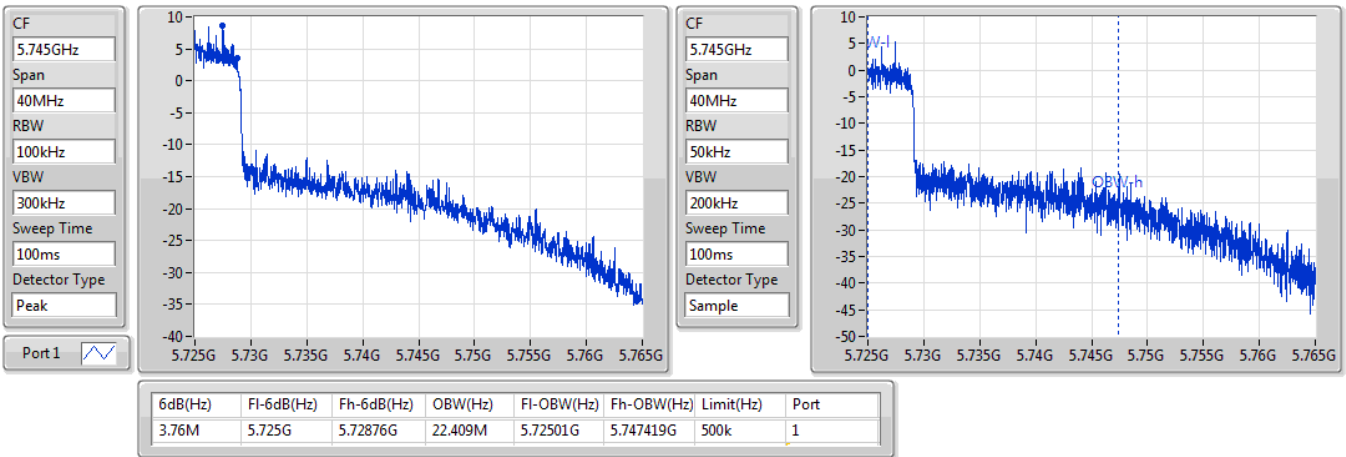

802.11ax HEW40_Nss1,(MCS0)_1TX

EBW

5710MHz Straddle 5.725-5.85GHz

05/11/2019