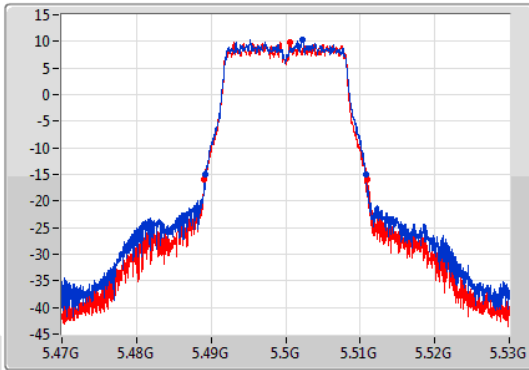

CF
5.5GHz
Span
60MHz
RBW
200kHz
VBW
1MHz
Sweep Time
100ms
Detector Type
Sample