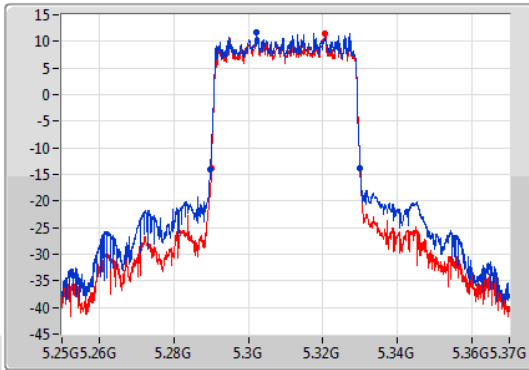

CF
5.31GHz
Span
120MHz
RBW
500kHz
VBW
2MHz
Sweep Time
100ms
Detector Type
Sample