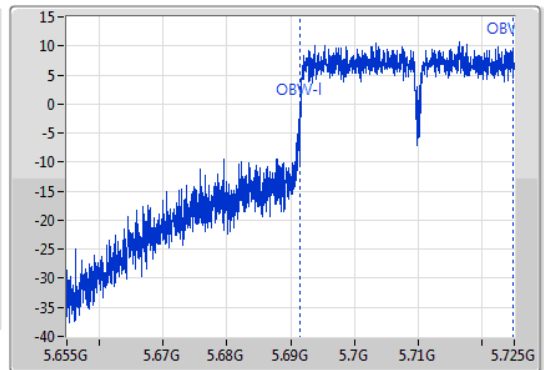

802.11ac VHT40\_Nss1,(MCS0)\_1TX

EBW

5710MHz Straddle 5.47-5.725GHz

05/11/2019

CF: 5.69GHz  
 Span: 70MHz  
 RBW: 500kHz  
 VBW: 2MHz  
 Sweep Time: 100ms  
 Detector Type: Peak  
 Port 1

CF: 5.69GHz  
 Span: 70MHz  
 RBW: 300kHz  
 VBW: 1MHz  
 Sweep Time: 100ms  
 Detector Type: Sample