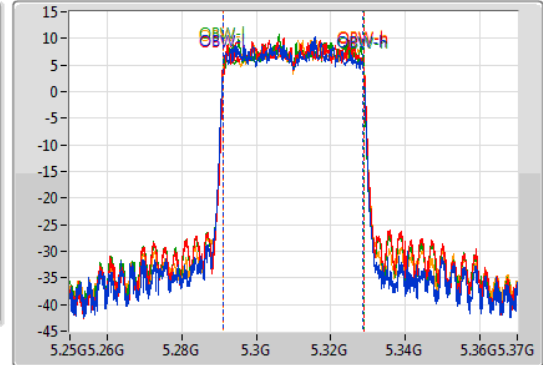

802.11ax HEW40\_Nss4,(MCS0)\_4TX

EBW

5310MHz

02/12/2019

CF  
5.31GHz  
Span  
120MHz  
RBW  
1MHz  
VBW  
3MHz  
Sweep Time  
100ms  
Detector Type  
Peak

CF  
5.31GHz  
Span  
120MHz  
RBW  
500kHz  
VBW  
2MHz  
Sweep Time  
100ms  
Detector Type  
Peak