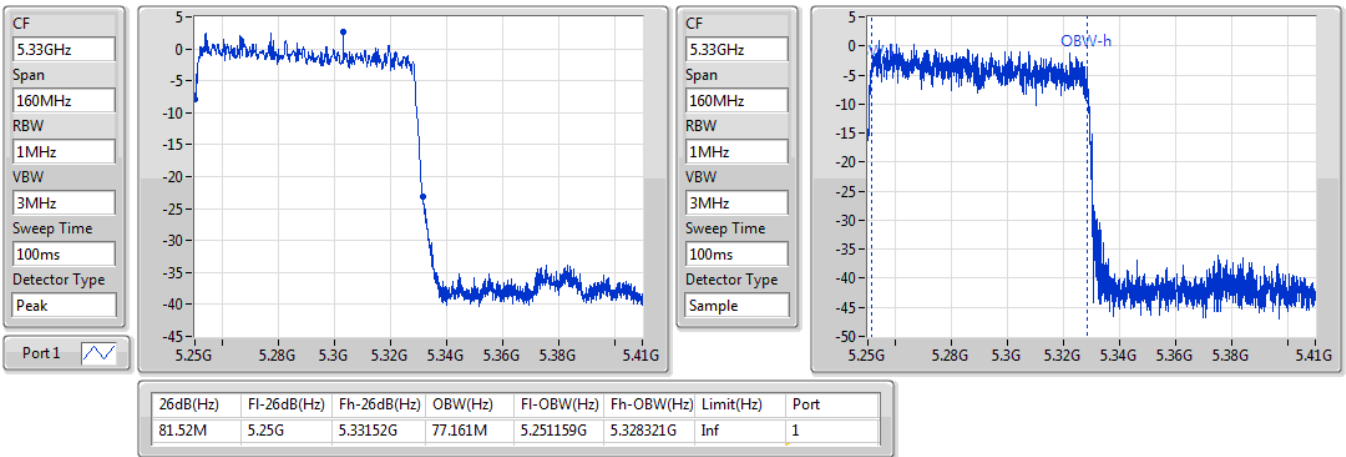

802.11ax HEW160_Nss1,(MCS0)_1TX

EBW

5250MHz Straddle 5.25-5.35GHz

06/11/2019