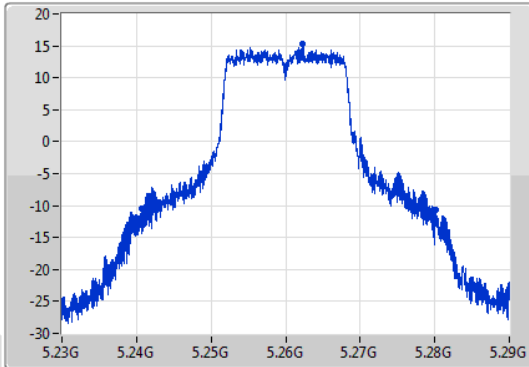

Port X-N dB = Port X 6dB down bandwidth for 5.725-5.85GHz band / 26dB down bandwidth for other band  
Port X-OBW = Port X 99% occupied bandwidth;

802.11a\_Nss1,(6Mbps)\_1TX

EBW

5260MHz

05/11/2019

CF  
5.26GHz  
Span  
60MHz  
RBW  
300kHz  
VBW  
1MHz  
Sweep Time  
100ms  
Detector Type  
Peak  
Port1