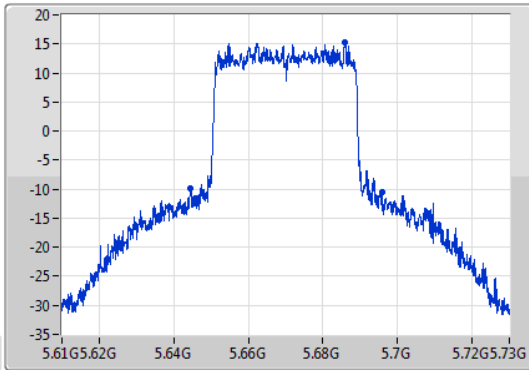

802.11ax HEW40_Nss1,(MCS0)_1TX

EBW

5670MHz

05/11/2019

CF
5.67GHz
Span
120MHz
RBW
500kHz
VBW
2MHz
Sweep Time
100ms
Detector Type
Peak
Port 1

CF
5.67GHz
Span
120MHz
RBW
500kHz
VBW
2MHz
Sweep Time
100ms
Detector Type
Sample