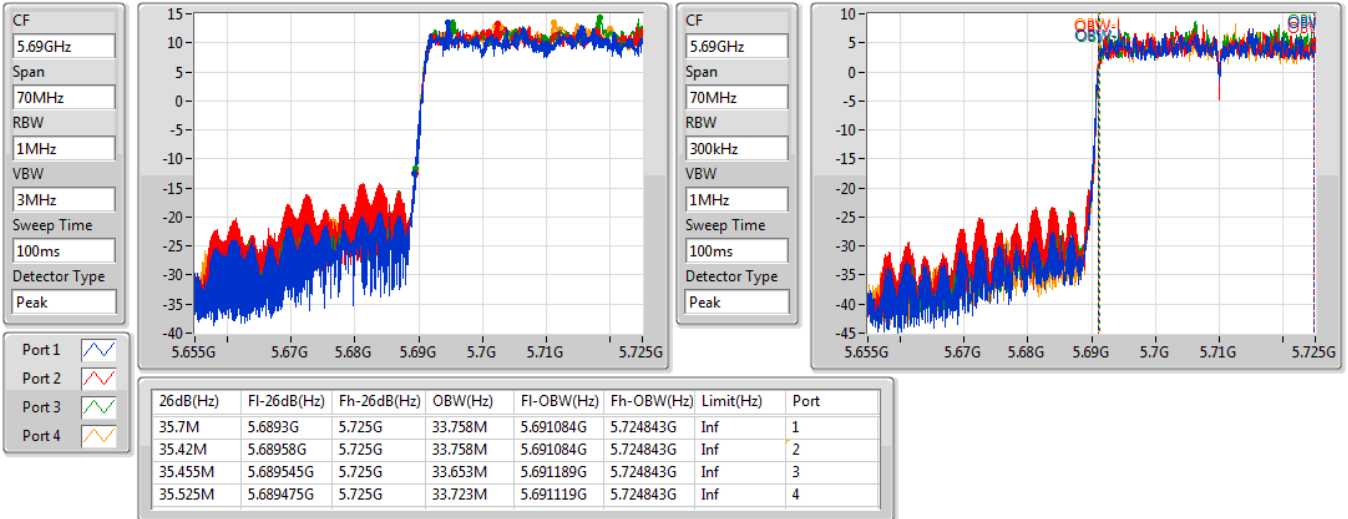

802.11ax HEW40\_Nss4,(MCS0)\_4TX

EBW

5710MHz Straddle 5.47-5.725GHz

02/12/2019

802.11ax HEW40\_Nss4,(MCS0)\_4TX

EBW

5710MHz Straddle 5.725-5.85GHz

02/12/2019