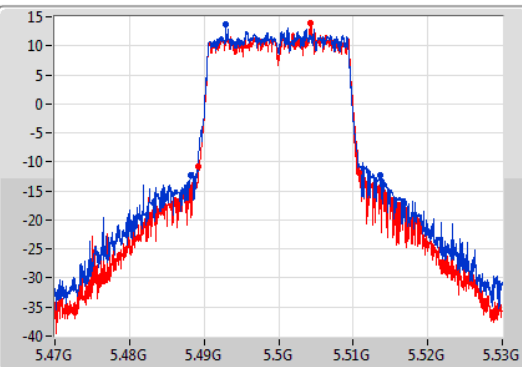

CF
5.5GHz
Span
60MHz
RBW
200kHz
VBW
1MHz
Sweep Time
100ms
Detector Type
Sample