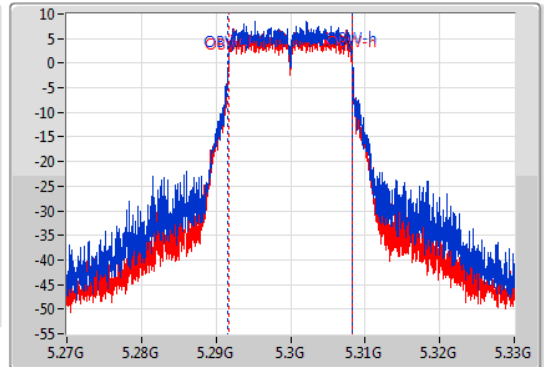

802.11a\_Nss1,(6Mbps)\_2TX

EBW

5300MHz

05/11/2019

CF: 5.3GHz  
 Span: 60MHz  
 RBW: 300kHz  
 VBW: 1MHz  
 Sweep Time: 100ms  
 Detector Type: Peak

CF: 5.3GHz  
 Span: 60MHz  
 RBW: 200kHz  
 VBW: 1MHz  
 Sweep Time: 100ms  
 Detector Type: Sample