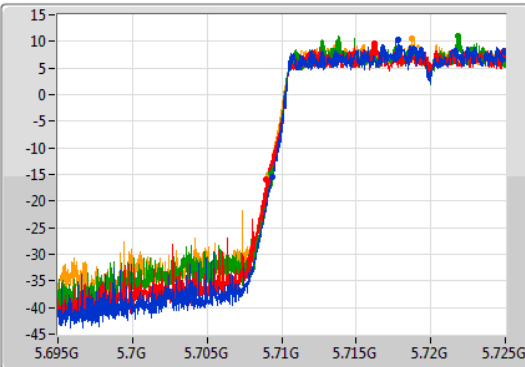

802.11ax HEW20\_Nss4,(MCS0)\_4TX

EBW

5720MHz Straddle 5.47-5.725GHz

02/12/2019

CF: 5.71GHz  
 Span: 30MHz  
 RBW: 300kHz  
 VBW: 1MHz  
 Sweep Time: 100ms  
 Detector Type: Peak

Port 1: [Waveform icon]  
 Port 2: [Waveform icon]  
 Port 3: [Waveform icon]  
 Port 4: [Waveform icon]