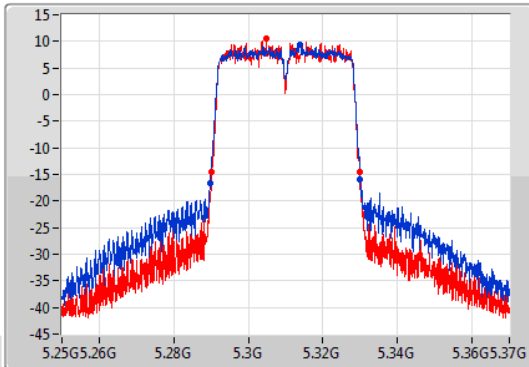

CF
5.31GHz
Span
120MHz
RBW
500kHz
VBW
2MHz
Sweep Time
100ms
Detector Type
Sample