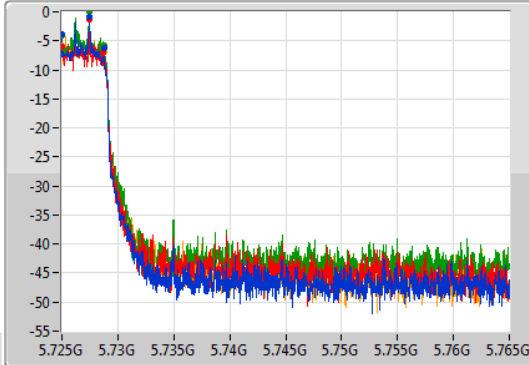

802.11ax HEW80\_Nss4,(MCS0)\_4TX

EBW

5690MHz Straddle 5.47-5.725GHz

02/12/2019

CF: 5.65GHz  
 Span: 150MHz  
 RBW: 2MHz  
 VBW: 10MHz  
 Sweep Time: 100ms  
 Detector Type: Peak

CF: 5.65GHz  
 Span: 150MHz  
 RBW: 1MHz  
 VBW: 3MHz  
 Sweep Time: 100ms  
 Detector Type: Peak

Port 1: [Waveform icon]  
 Port 2: [Waveform icon]  
 Port 3: [Waveform icon]  
 Port 4: [Waveform icon]

26dB(Hz)	Fl-26dB(Hz)	Fh-26dB(Hz)	OBW(Hz)	Fl-OBW(Hz)	Fh-OBW(Hz)	Limit(Hz)	Port
76.8M	5.6482G	5.725G	73.238M	5.651349G	5.724588G	Inf	1
76.575M	5.648425G	5.725G	73.163M	5.651274G	5.724438G	Inf	2
76.425M	5.648575G	5.725G	73.388M	5.651274G	5.724663G	Inf	3
76.95M	5.64805G	5.725G	73.163M	5.651424G	5.724588G	Inf	4

802.11ax HEW80\_Nss4,(MCS0)\_4TX

EBW

5690MHz Straddle 5.725-5.85GHz

02/12/2019

CF  
5.745GHz  
Span  
40MHz  
RBW  
100kHz  
VBW  
300kHz  
Sweep Time  
100ms  
Detector Type  
Peak

CF  
5.745GHz  
Span  
40MHz  
RBW  
50kHz  
VBW  
200kHz  
Sweep Time  
100ms  
Detector Type  
Peak