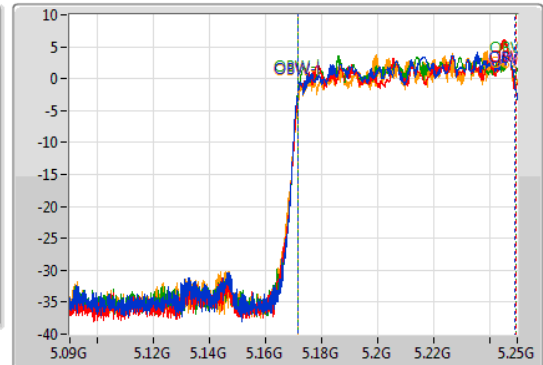

802.11ax HEW160\_Nss4,(MCS0)\_4TX

EBW

5250MHz Straddle 5.15-5.25GHz

02/12/2019

CF  
5.17GHz  
Span  
160MHz  
RBW  
3MHz  
VBW  
10MHz  
Sweep Time  
100ms  
Detector Type  
Peak

CF  
5.17GHz  
Span  
160MHz  
RBW  
2MHz  
VBW  
10MHz  
Sweep Time  
100ms  
Detector Type  
Peak