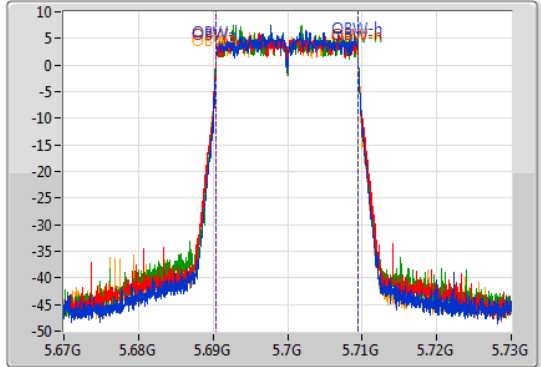

802.11ax HEW20\_Nss4,(MCS0)\_4TX

EBW

5700MHz

02/12/2019

CF: 5.7GHz  
 Span: 60MHz  
 RBW: 300kHz  
 VBW: 1MHz  
 Sweep Time: 100ms  
 Detector Type: Peak

Port 1: [Waveform icon]  
 Port 2: [Waveform icon]  
 Port 3: [Waveform icon]  
 Port 4: [Waveform icon]

CF: 5.7GHz  
 Span: 60MHz  
 RBW: 200kHz  
 VBW: 1MHz  
 Sweep Time: 100ms  
 Detector Type: Peak

26dB(Hz)	Fl-26dB(Hz)	Fh-26dB(Hz)	OBW(Hz)	Fl-OBW(Hz)	Fh-OBW(Hz)	Limit(Hz)	Port
21.48M	5.68929G	5.71077G	18.981M	5.690465G	5.709445G	Inf	1
21.78M	5.68905G	5.71083G	19.04M	5.690435G	5.709475G	Inf	2
21.24M	5.68935G	5.71059G	19.07M	5.690405G	5.709475G	Inf	3
21.81M	5.68902G	5.71083G	19.1M	5.690375G	5.709475G	Inf	4