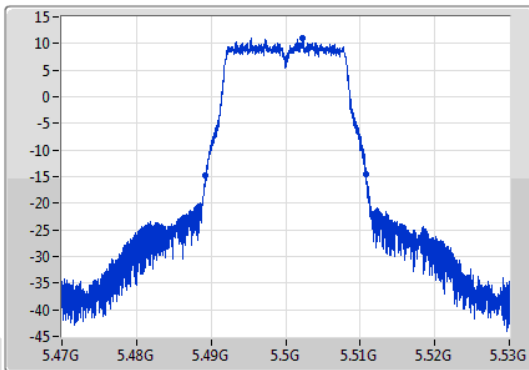

802.11a\_Nss1,(6Mbps)\_1TX

EBW

5500MHz

05/11/2019

CF: 5.5GHz  
 Span: 60MHz  
 RBW: 300kHz  
 VBW: 1MHz  
 Sweep Time: 100ms  
 Detector Type: Peak  
 Port 1

CF: 5.5GHz  
 Span: 60MHz  
 RBW: 200kHz  
 VBW: 1MHz  
 Sweep Time: 100ms  
 Detector Type: Sample