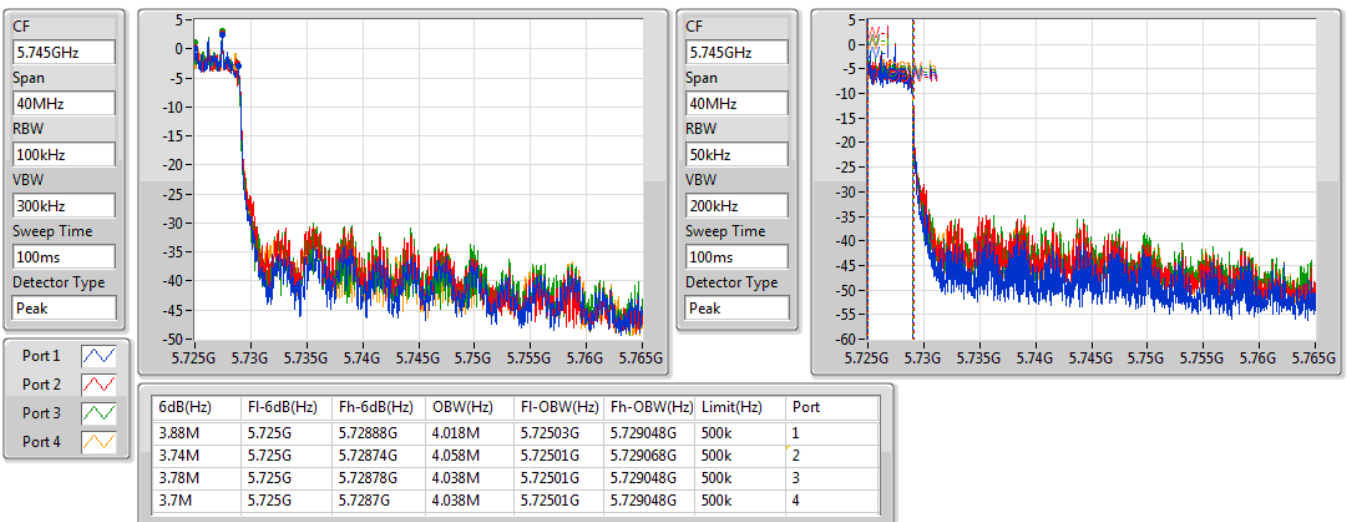

802.11ax HEW40\_Nss4,(MCS0)\_4TX

EBW

5710MHz Straddle 5.47-5.725GHz

02/12/2019

802.11ax HEW40\_Nss4,(MCS0)\_4TX

EBW

5710MHz Straddle 5.725-5.85GHz

02/12/2019