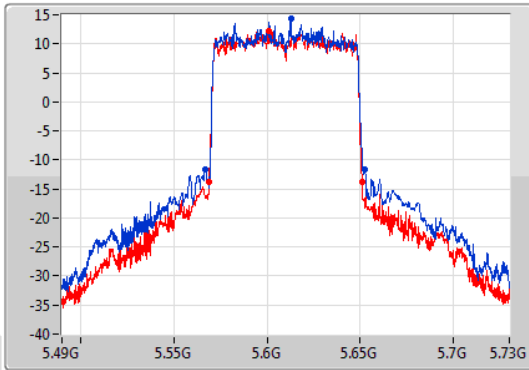

CF
5.61GHz
Span
240MHz
RBW
1MHz
VBW
3MHz
Sweep Time
100ms
Detector Type
Sample