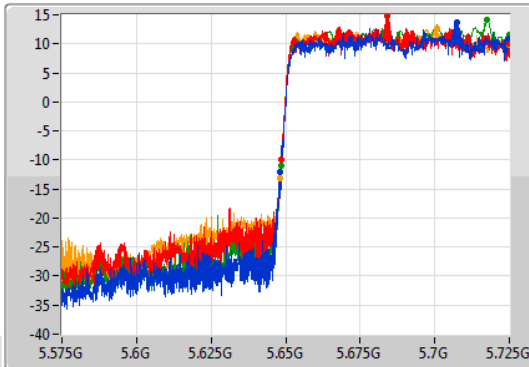

802.11ax HEW80\_Nss4,(MCS0)\_4TX

EBW

5610MHz

02/12/2019

CF: 5.61GHz  
 Span: 240MHz  
 RBW: 2MHz  
 VBW: 10MHz  
 Sweep Time: 100ms  
 Detector Type: Peak

CF: 5.61GHz  
 Span: 240MHz  
 RBW: 1MHz  
 VBW: 3MHz  
 Sweep Time: 100ms  
 Detector Type: Peak

Port 1: [Waveform icon]  
 Port 2: [Waveform icon]  
 Port 3: [Waveform icon]  
 Port 4: [Waveform icon]

26dB(Hz)	Fl-26dB(Hz)	Fh-26dB(Hz)	OBW(Hz)	Fl-OBW(Hz)	Fh-OBW(Hz)	Limit(Hz)	Port
83.4M	5.568G	5.6514G	76.882M	5.571379G	5.648261G	Inf	1
83.04M	5.56848G	5.65152G	77.001M	5.571379G	5.648381G	Inf	2
83.04M	5.5686G	5.65164G	77.001M	5.571379G	5.648381G	Inf	3
83.64M	5.56836G	5.652G	77.001M	5.571499G	5.648501G	Inf	4

802.11ax HEW80\_Nss4,(MCS0)\_4TX

EBW

5690MHz Straddle 5.47-5.725GHz

02/12/2019

CF: 5.65GHz  
 Span: 150MHz  
 RBW: 2MHz  
 VBW: 10MHz  
 Sweep Time: 100ms  
 Detector Type: Peak

CF: 5.65GHz  
 Span: 150MHz  
 RBW: 1MHz  
 VBW: 3MHz  
 Sweep Time: 100ms  
 Detector Type: Peak