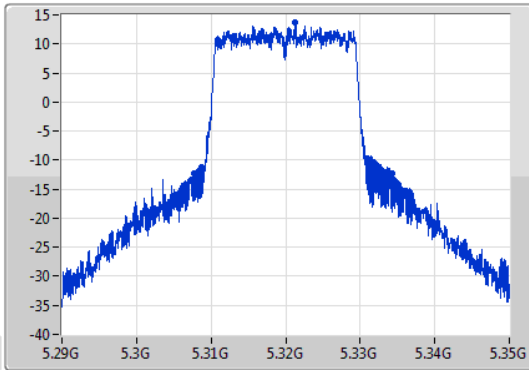

CF  
5.32GHz  
Span  
60MHz  
RBW  
300kHz  
VBW  
1MHz  
Sweep Time  
100ms  
Detector Type  
Peak  
Port 1

CF  
5.32GHz  
Span  
60MHz  
RBW  
200kHz  
VBW  
1MHz  
Sweep Time  
100ms  
Detector Type  
Sample