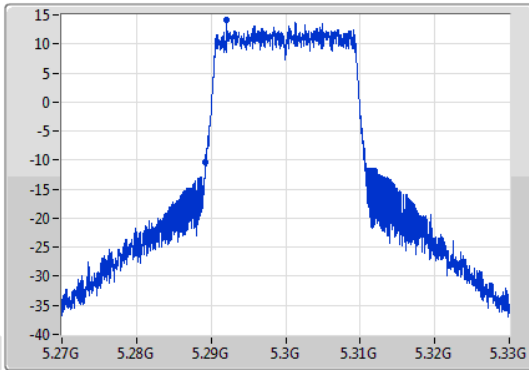

802.11ax HEW20_Nss1,(MCS0)_1TX

EBW

5300MHz

06/11/2019

CF
5.3GHz
Span
60MHz
RBW
300kHz
VBW
1MHz
Sweep Time
100ms
Detector Type
Peak
Port 1

CF
5.3GHz
Span
60MHz
RBW
200kHz
VBW
1MHz
Sweep Time
100ms
Detector Type
Sample