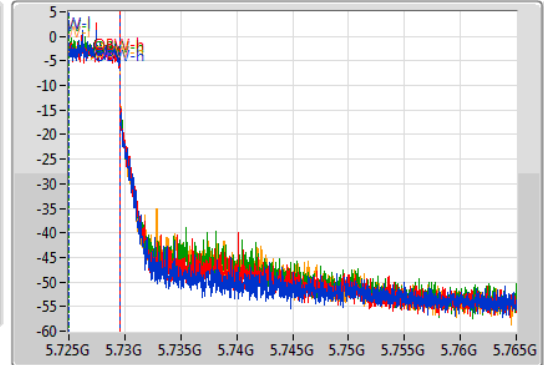

802.11ax HEW20\_Nss4,(MCS0)\_4TX

EBW

5720MHz Straddle 5.725-5.85GHz

02/12/2019

CF  
5.745GHz  
Span  
40MHz  
RBW  
100kHz  
VBW  
300kHz  
Sweep Time  
100ms  
Detector Type  
Peak

CF  
5.745GHz  
Span  
40MHz  
RBW  
50kHz  
VBW  
200kHz  
Sweep Time  
100ms  
Detector Type  
Peak