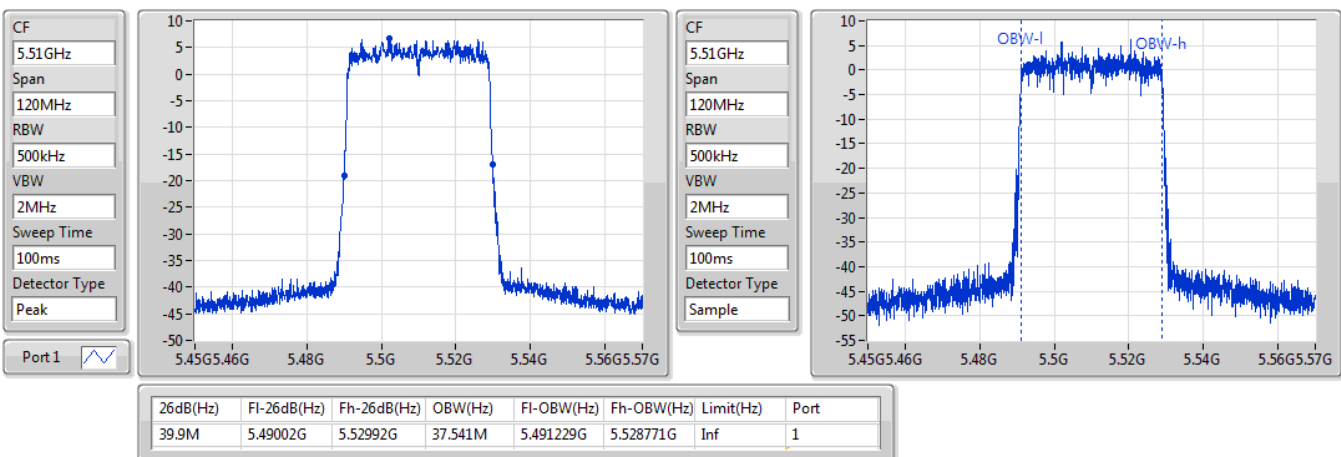

802.11ax HEW40\_Nss1,(MCS0)\_1TX

EBW

5310MHz

06/11/2019

802.11ax HEW40\_Nss1,(MCS0)\_1TX

EBW

5510MHz

06/11/2019