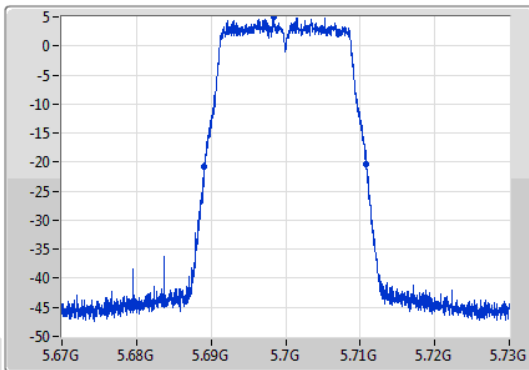

CF
5.7GHz
Span
60MHz
RBW
200kHz
VBW
1MHz
Sweep Time
100ms
Detector Type
Sample