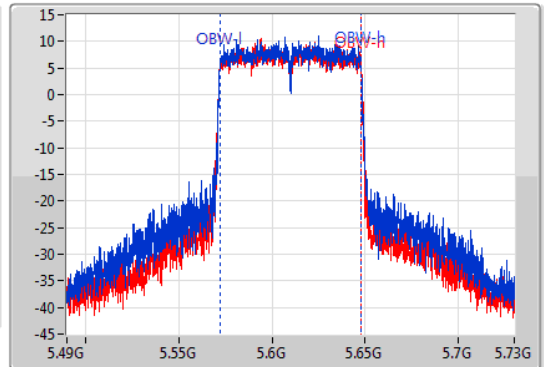

EBW

5610MHz

05/11/2019

CF  
5.61GHz  
Span  
240MHz  
RBW  
1MHz  
VBW  
3MHz  
Sweep Time  
100ms  
Detector Type  
Peak

CF  
5.61GHz  
Span  
240MHz  
RBW  
1MHz  
VBW  
3MHz  
Sweep Time  
100ms  
Detector Type  
Sample