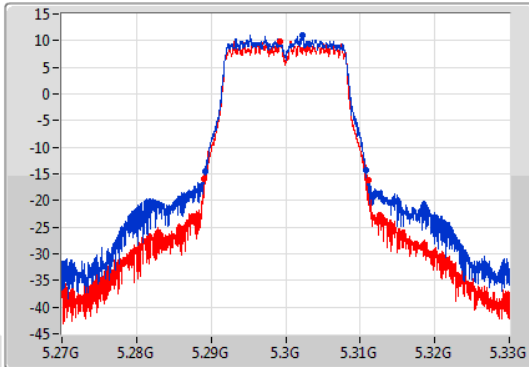

CF: 5.3GHz
Span: 60MHz
RBW: 200kHz
VBW: 1MHz
Sweep Time: 100ms
Detector Type: Sample