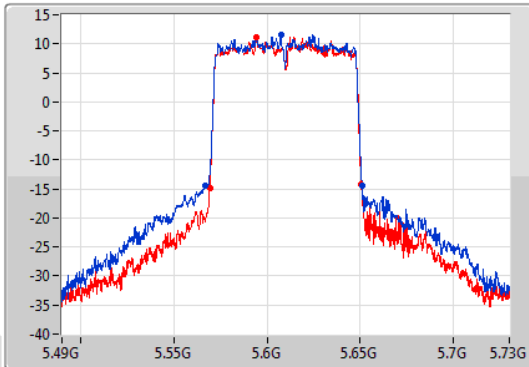

CF
5.61GHz
Span
240MHz
RBW
1MHz
VBW
3MHz
Sweep Time
100ms
Detector Type
Sample