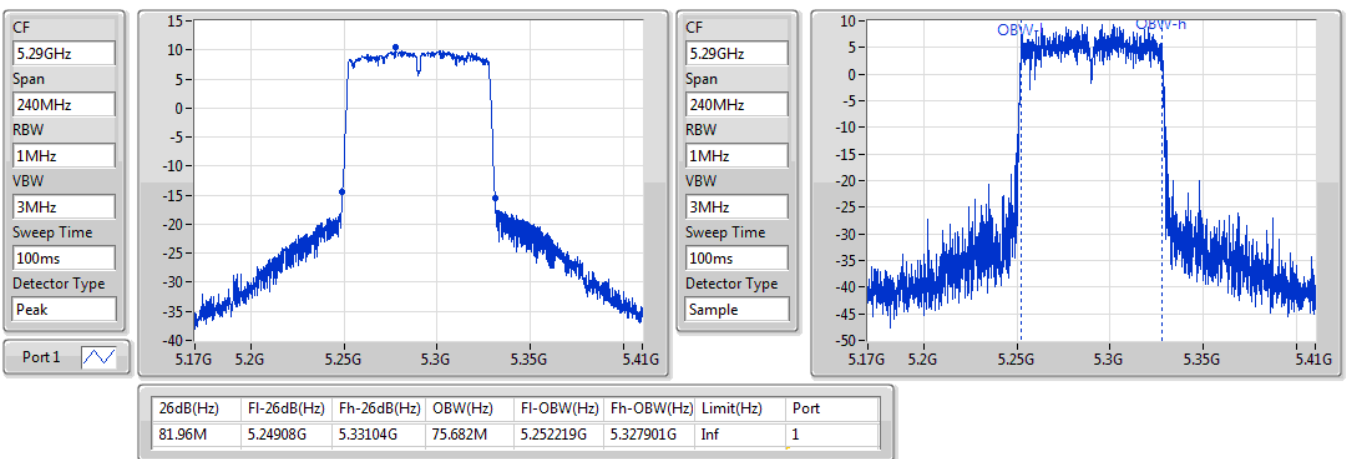

5290MHz

05/11/2019