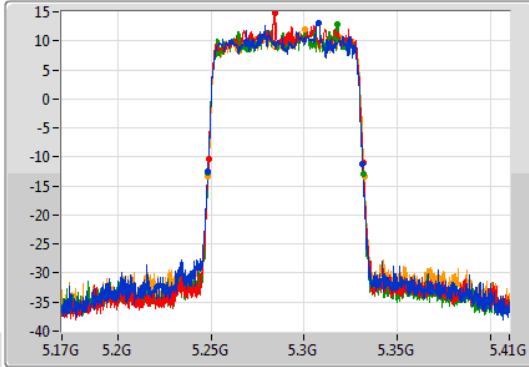

802.11ax HEW80_Nss4,(MCS0)_4TX

EBW

5290MHz

02/12/2019

CF
5.29GHz
Span
240MHz
RBW
2MHz
VBW
10MHz
Sweep Time
100ms
Detector Type
Peak

CF
5.29GHz
Span
240MHz
RBW
1MHz
VBW
3MHz
Sweep Time
100ms
Detector Type
Peak