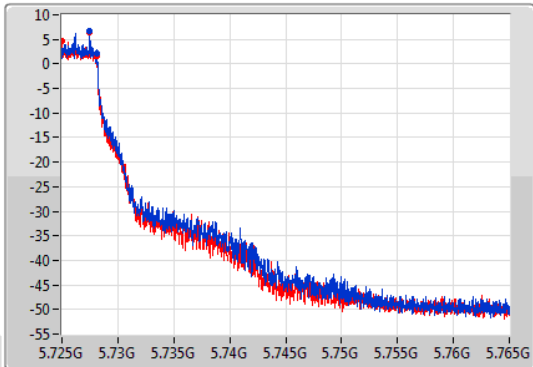

CF: 5.745GHz
Span: 40MHz
RBW: 50kHz
VBW: 200kHz
Sweep Time: 100ms
Detector Type: Sample