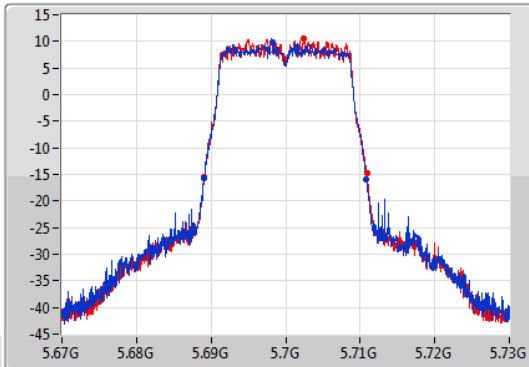

CF
5.7GHz
Span
60MHz
RBW
200kHz
VBW
1MHz
Sweep Time
100ms
Detector Type
Sample