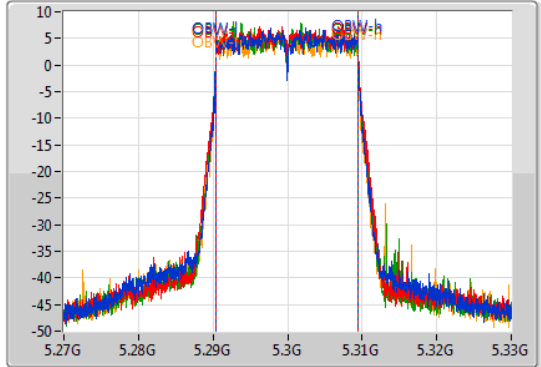

802.11ax HEW20\_Nss4,(MCS0)\_4TX

EBW

5300MHz

02/12/2019

CF  
5.3GHz  
Span  
60MHz  
RBW  
300kHz  
VBW  
1MHz  
Sweep Time  
100ms  
Detector Type  
Peak

CF  
5.3GHz  
Span  
60MHz  
RBW  
200kHz  
VBW  
1MHz  
Sweep Time  
100ms  
Detector Type  
Peak