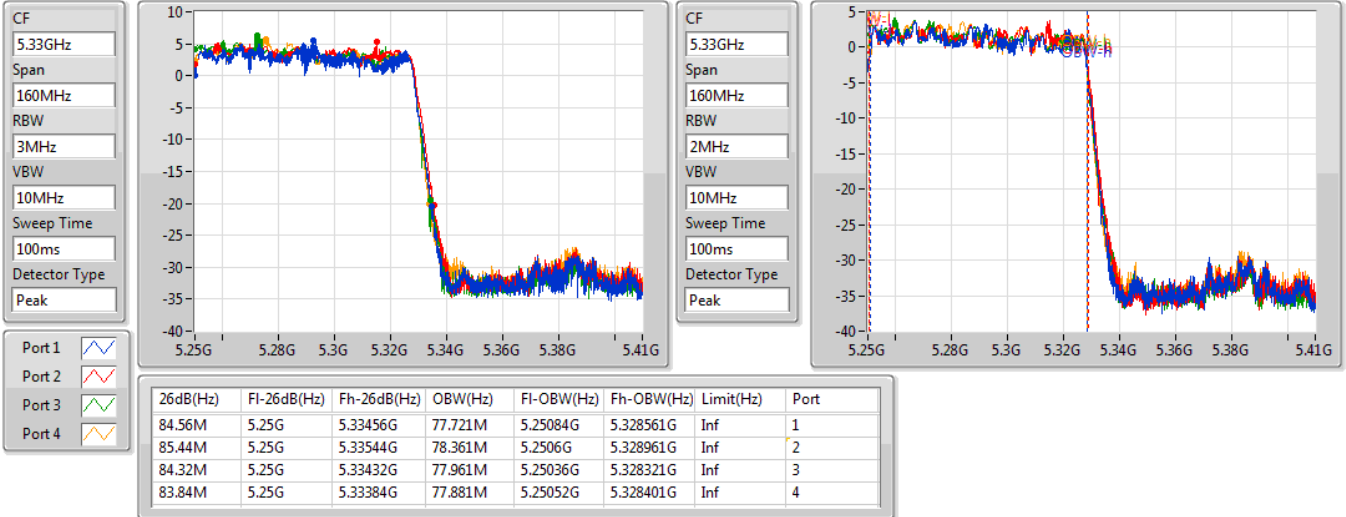

802.11ax HEW160\_Nss4,(MCS0)\_4TX

EBW

5250MHz Straddle 5.25-5.35GHz

02/12/2019

802.11ax HEW160\_Nss4,(MCS0)\_4TX

EBW

5570MHz

02/12/2019