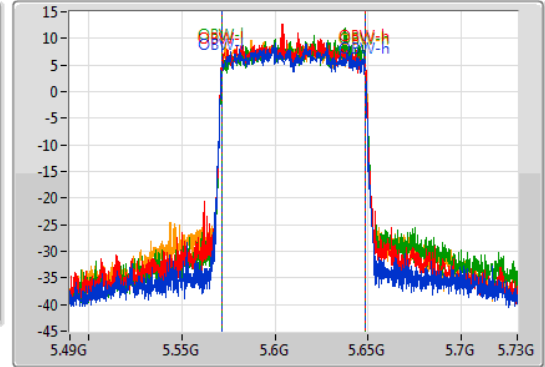

802.11ax HEW80\_Nss4,(MCS0)\_4TX

EBW

5610MHz

02/12/2019

CF: 5.61GHz  
 Span: 240MHz  
 RBW: 2MHz  
 VBW: 10MHz  
 Sweep Time: 100ms  
 Detector Type: Peak

CF: 5.61GHz  
 Span: 240MHz  
 RBW: 1MHz  
 VBW: 3MHz  
 Sweep Time: 100ms  
 Detector Type: Peak