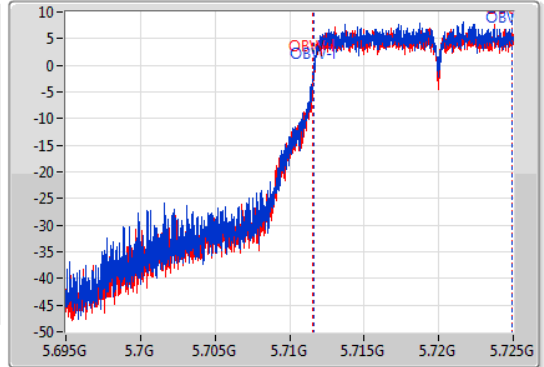

EBW

5720MHz Straddle 5.47-5.725GHz

05/11/2019

CF: 5.71GHz  
 Span: 30MHz  
 RBW: 200kHz  
 VBW: 1MHz  
 Sweep Time: 100ms  
 Detector Type: Peak  
 Port 1: [Waveform icon]  
 Port 2: [Waveform icon]

CF: 5.71GHz  
 Span: 30MHz  
 RBW: 200kHz  
 VBW: 1MHz  
 Sweep Time: 100ms  
 Detector Type: Sample