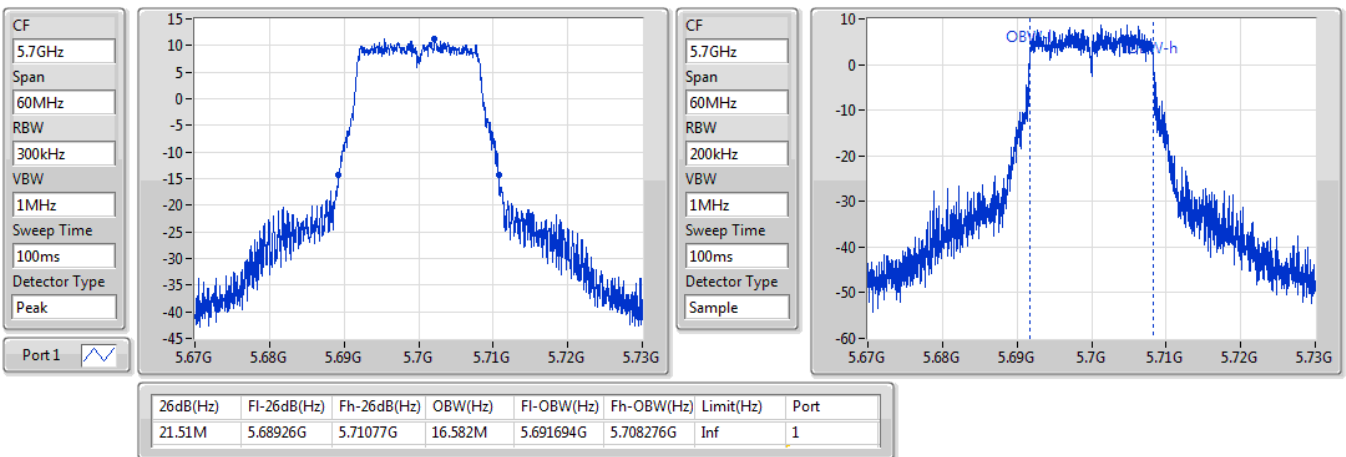

802.11a_Nss1,(6Mbps)_1TX

EBW

5700MHz

05/11/2019