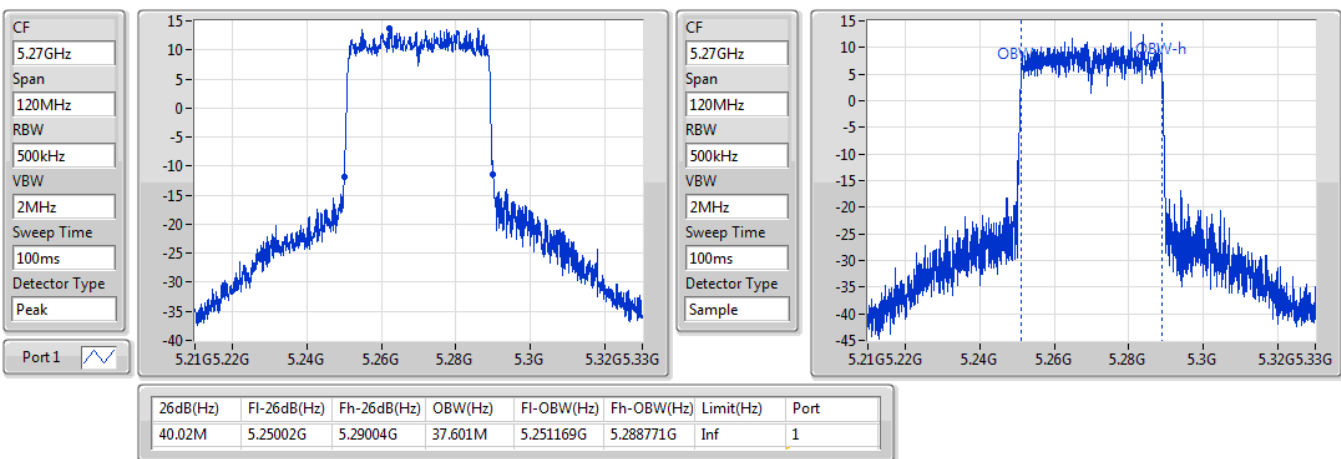

802.11ax HEW20\_Nss1,(MCS0)\_1TX

EBW

5720MHz Straddle 5.725-5.85GHz

06/11/2019

802.11ax HEW40\_Nss1,(MCS0)\_1TX

EBW

5270MHz

06/11/2019