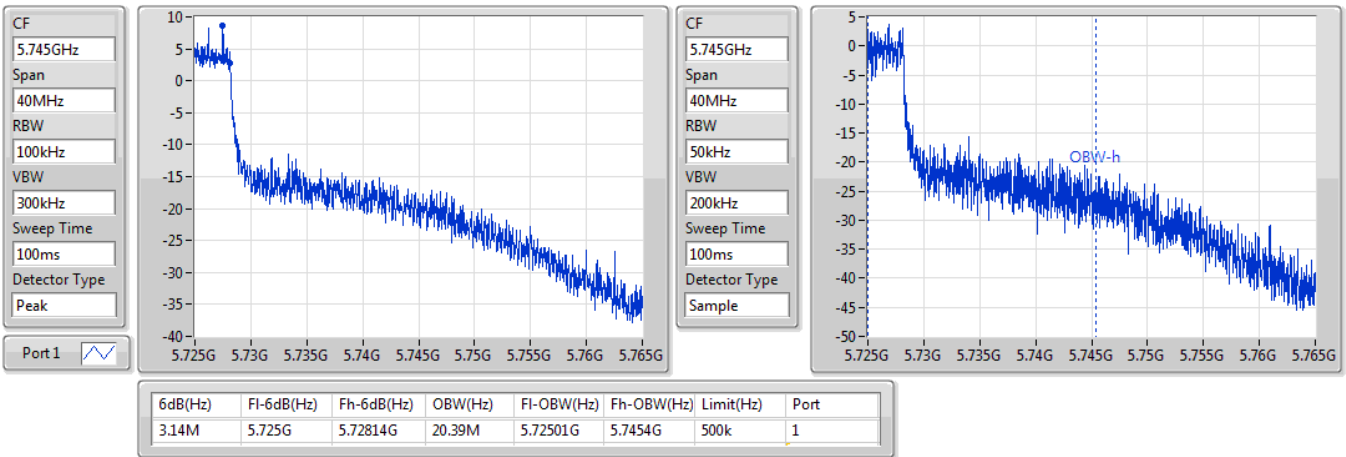

802.11ac VHT40_Nss1,(MCS0)_1TX

EBW

5710MHz Straddle 5.725-5.85GHz

05/11/2019