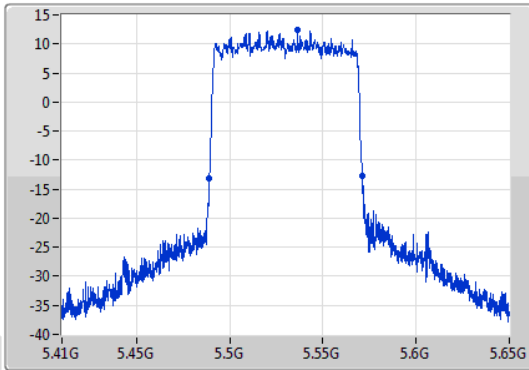

CF  
5.53GHz  
Span  
240MHz  
RBW  
1MHz  
VBW  
3MHz  
Sweep Time  
100ms  
Detector Type  
Peak  
Port 1

CF  
5.53GHz  
Span  
240MHz  
RBW  
1MHz  
VBW  
3MHz  
Sweep Time  
100ms  
Detector Type  
Sample