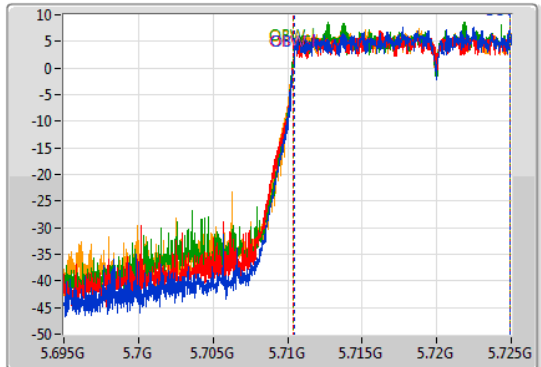

26dB(Hz)	Fl-26dB(Hz)	Fh-26dB(Hz)	OBW(Hz)	Fl-OBW(Hz)	Fh-OBW(Hz)	Limit(Hz)	Port
15.66M	5.70934G	5.725G	14.528M	5.71042G	5.724948G	Inf	1
16.005M	5.708995G	5.725G	14.588M	5.71036G	5.724948G	Inf	2
15.69M	5.70931G	5.725G	14.588M	5.71036G	5.724948G	Inf	3
15.885M	5.709115G	5.725G	14.588M	5.71036G	5.724948G	Inf	4