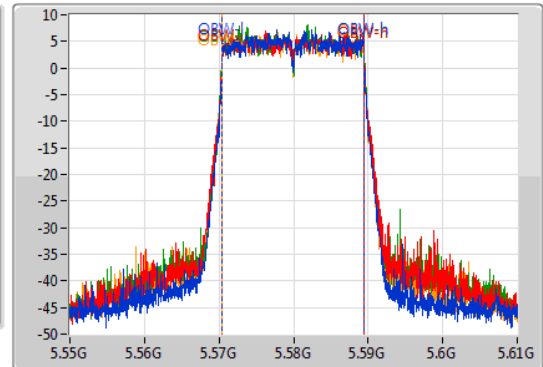

802.11ax HEW20\_Nss4,(MCS0)\_4TX

EBW

5580MHz

02/12/2019

CF: 5.58GHz  
 Span: 60MHz  
 RBW: 300kHz  
 VBW: 1MHz  
 Sweep Time: 100ms  
 Detector Type: Peak

CF: 5.58GHz  
 Span: 60MHz  
 RBW: 200kHz  
 VBW: 1MHz  
 Sweep Time: 100ms  
 Detector Type: Peak