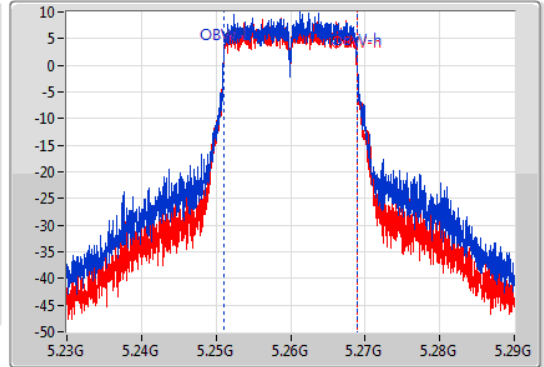

EBW

5260MHz

05/11/2019

CF  
5.26GHz  
Span  
60MHz  
RBW  
300kHz  
VBW  
1MHz  
Sweep Time  
100ms  
Detector Type  
Peak

CF  
5.26GHz  
Span  
60MHz  
RBW  
200kHz  
VBW  
1MHz  
Sweep Time  
100ms  
Detector Type  
Sample