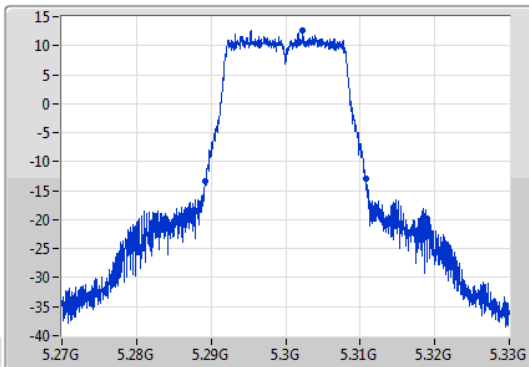

CF
5.3GHz
Span
60MHz
RBW
200kHz
VBW
1MHz
Sweep Time
100ms
Detector Type
Sample