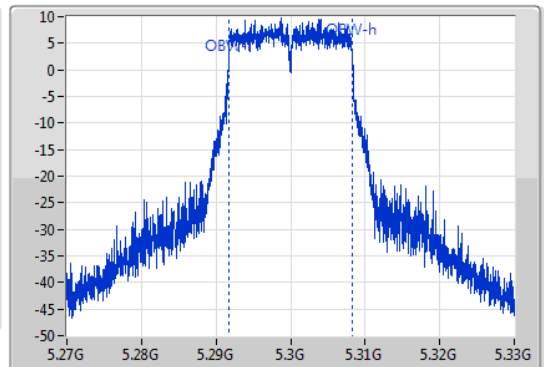

26dB(Hz)	Fl-26dB(Hz)	Fh-26dB(Hz)	OBW(Hz)	Fl-OBW(Hz)	Fh-OBW(Hz)	Limit(Hz)	Port
21.42M	5.28929G	5.31071G	16.642M	5.291664G	5.308306G	Inf	1