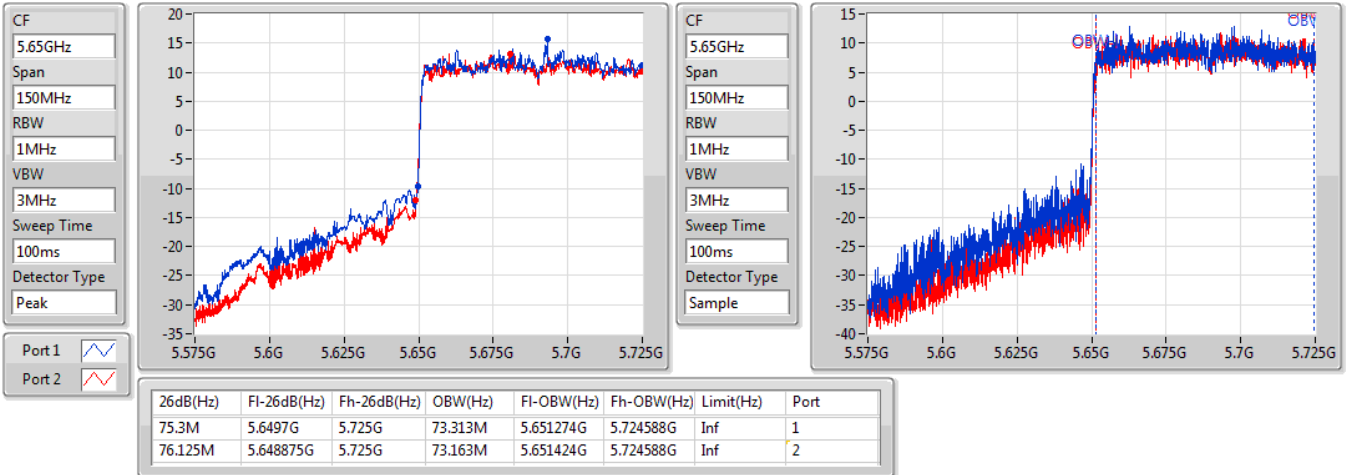

802.11ax HEW80_Nss2,(MCS0)_2TX

EBW

5690MHz Straddle 5.47-5.725GHz

05/11/2019