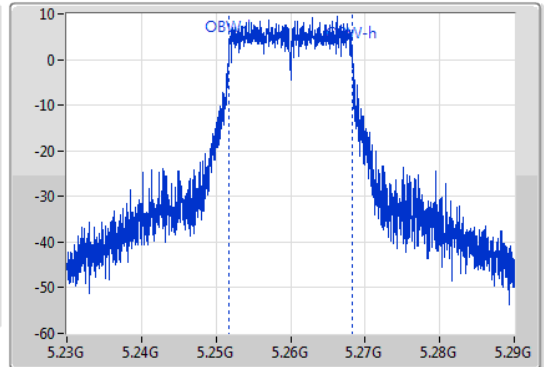

26dB(Hz)	Fl-26dB(Hz)	Fh-26dB(Hz)	OBW(Hz)	Fl-OBW(Hz)	Fh-OBW(Hz)	Limit(Hz)	Port
21.54M	5.24923G	5.27077G	16.552M	5.251694G	5.268246G	Inf	1

802.11a_Nss1,(6Mbps)_1TX

EBW

5300MHz

06/11/2019

CF
5.3GHz
Span
60MHz
RBW
300kHz
VBW
1MHz
Sweep Time
100ms
Detector Type
Peak
Port1