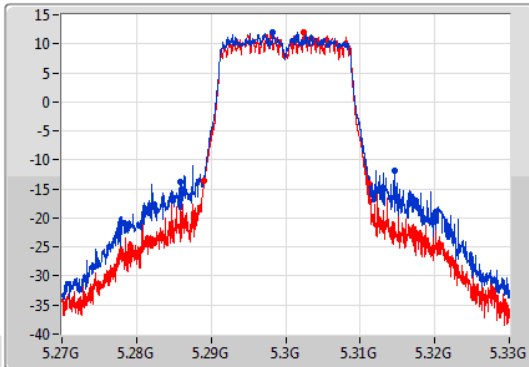

CF
5.3GHz
Span
60MHz
RBW
200kHz
VBW
1MHz
Sweep Time
100ms
Detector Type
Sample