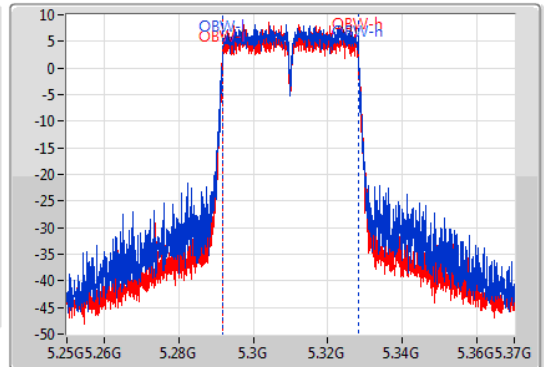

EBW

5310MHz

05/11/2019

CF  
5.31GHz  
Span  
120MHz  
RBW  
500kHz  
VBW  
2MHz  
Sweep Time  
100ms  
Detector Type  
Peak

CF  
5.31GHz  
Span  
120MHz  
RBW  
500kHz  
VBW  
2MHz  
Sweep Time  
100ms  
Detector Type  
Sample