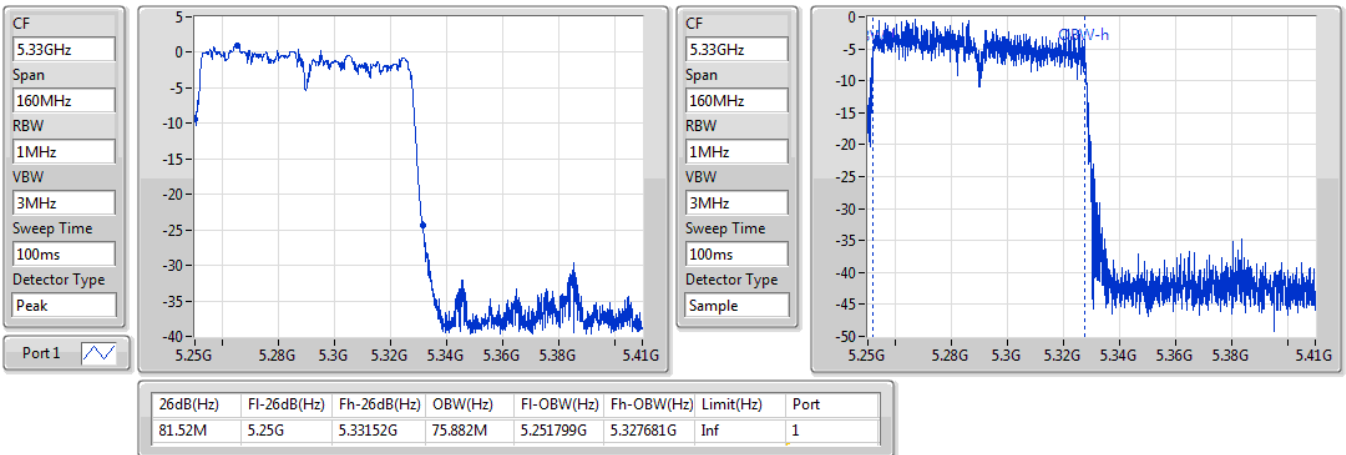

802.11ac VHT160\_Nss1,(MCS0)\_1TX

EBW

5250MHz Straddle 5.15-5.25GHz

04/12/2019

802.11ac VHT160\_Nss1,(MCS0)\_1TX

EBW

5250MHz Straddle 5.25-5.35GHz

06/11/2019