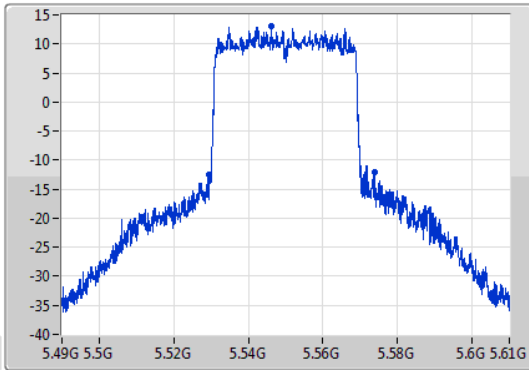

802.11ax HEW40_Nss1,(MCS0)_1TX

EBW

5550MHz

06/11/2019

CF: 5.55GHz
Span: 120MHz
RBW: 500kHz
VBW: 2MHz
Sweep Time: 100ms
Detector Type: Peak
Port 1

CF: 5.55GHz
Span: 120MHz
RBW: 500kHz
VBW: 2MHz
Sweep Time: 100ms
Detector Type: Sample