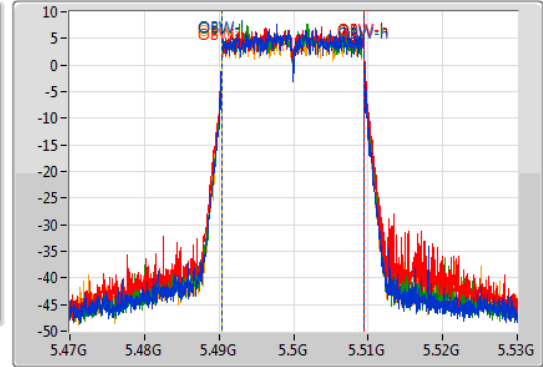

802.11ax HEW20\_Nss4,(MCS0)\_4TX

EBW

5500MHz

02/12/2019

CF: 5.5GHz  
 Span: 60MHz  
 RBW: 300kHz  
 VBW: 1MHz  
 Sweep Time: 100ms  
 Detector Type: Peak

CF: 5.5GHz  
 Span: 60MHz  
 RBW: 200kHz  
 VBW: 1MHz  
 Sweep Time: 100ms  
 Detector Type: Peak