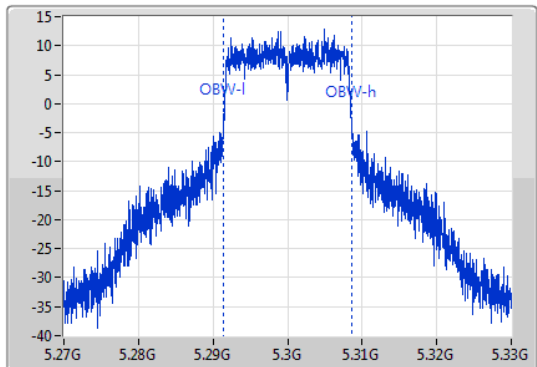

802.11a\_Nss1,(6Mbps)\_1TX

EBW

5300MHz

05/11/2019

CF  
5.3GHz  
Span  
60MHz  
RBW  
300kHz  
VBW  
1MHz  
Sweep Time  
100ms  
Detector Type  
Peak  
Port1

CF  
5.3GHz  
Span  
60MHz  
RBW  
200kHz  
VBW  
1MHz  
Sweep Time  
100ms  
Detector Type  
Sample