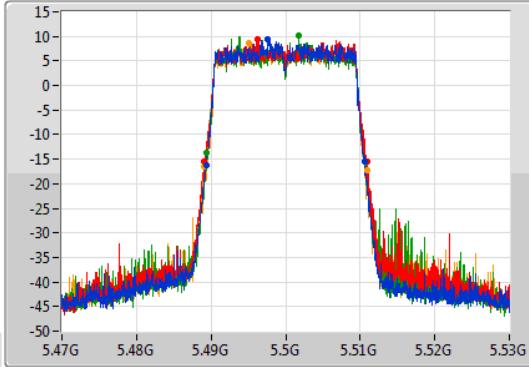

802.11ax HEW20\_Nss4,(MCS0)\_4TX

EBW

5500MHz

02/12/2019

CF: 5.5GHz  
 Span: 60MHz  
 RBW: 300kHz  
 VBW: 1MHz  
 Sweep Time: 100ms  
 Detector Type: Peak

CF: 5.5GHz  
 Span: 60MHz  
 RBW: 200kHz  
 VBW: 1MHz  
 Sweep Time: 100ms  
 Detector Type: Peak