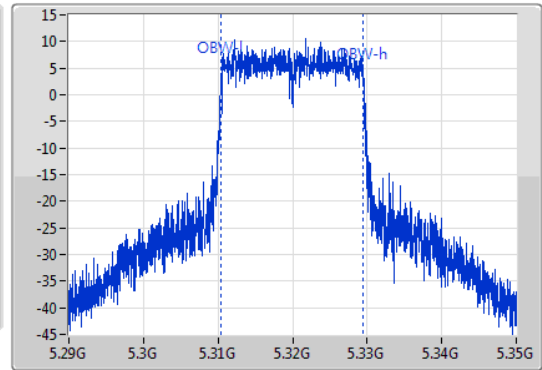

CF  
5.32GHz  
Span  
60MHz  
RBW  
300kHz  
VBW  
1MHz  
Sweep Time  
100ms  
Detector Type  
Peak  
Port 1

CF  
5.32GHz  
Span  
60MHz  
RBW  
200kHz  
VBW  
1MHz  
Sweep Time  
100ms  
Detector Type  
Sample