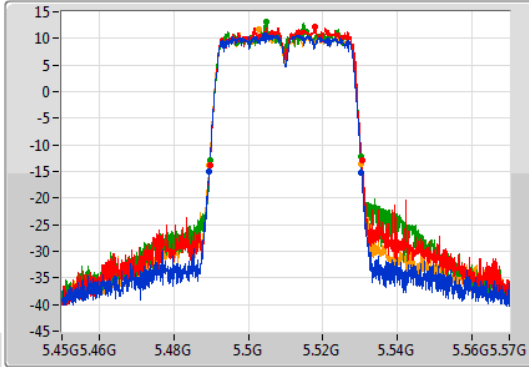

802.11ac VHT40_Nss4,(MCS0)_4TX

EBW

5510MHz

02/12/2019

CF: 5.51GHz
Span: 120MHz
RBW: 1MHz
VBW: 3MHz
Sweep Time: 100ms
Detector Type: Peak

CF: 5.51GHz
Span: 120MHz
RBW: 500kHz
VBW: 2MHz
Sweep Time: 100ms
Detector Type: Peak