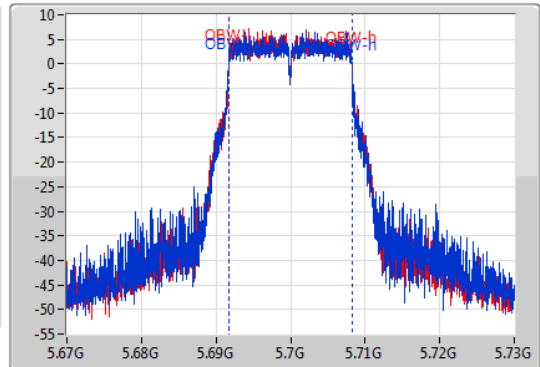

EBW

5700MHz

14/11/2019

CF
5.7GHz
Span
60MHz
RBW
300kHz
VBW
1MHz
Sweep Time
100ms
Detector Type
Peak

CF
5.7GHz
Span
60MHz
RBW
200kHz
VBW
1MHz
Sweep Time
100ms
Detector Type
Sample

26dB(Hz)	Fl-26dB(Hz)	Fh-26dB(Hz)	OBW(Hz)	Fl-OBW(Hz)	Fh-OBW(Hz)	Limit(Hz)	Port
21.54M	5.68923G	5.71077G	16.552M	5.691664G	5.708216G	Inf	1
21.69M	5.6892G	5.71089G	16.552M	5.691694G	5.708246G	Inf	2

802.11a_Nss1,(6Mbps)_2TX

EBW

5720MHz Straddle 5.47-5.725GHz

14/11/2019

CF: 5.71GHz
 Span: 30MHz
 RBW: 200kHz
 VBW: 1MHz
 Sweep Time: 100ms
 Detector Type: Peak

CF: 5.71GHz
 Span: 30MHz
 RBW: 200kHz
 VBW: 1MHz
 Sweep Time: 100ms
 Detector Type: Sample