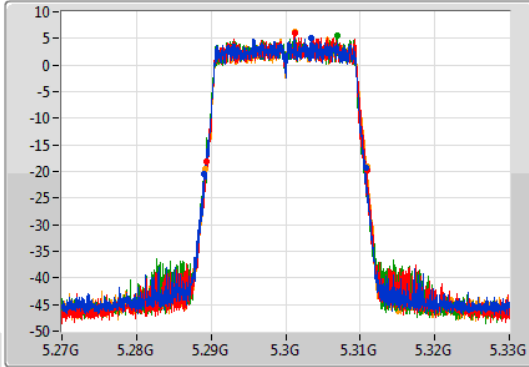

802.11ax HEW20_Nss1,(MCS0)_4TX

EBW

5300MHz

02/12/2019

CF: 5.3GHz
Span: 60MHz
RBW: 300kHz
VBW: 1MHz
Sweep Time: 100ms
Detector Type: Peak

CF: 5.3GHz
Span: 60MHz
RBW: 200kHz
VBW: 1MHz
Sweep Time: 100ms
Detector Type: Peak