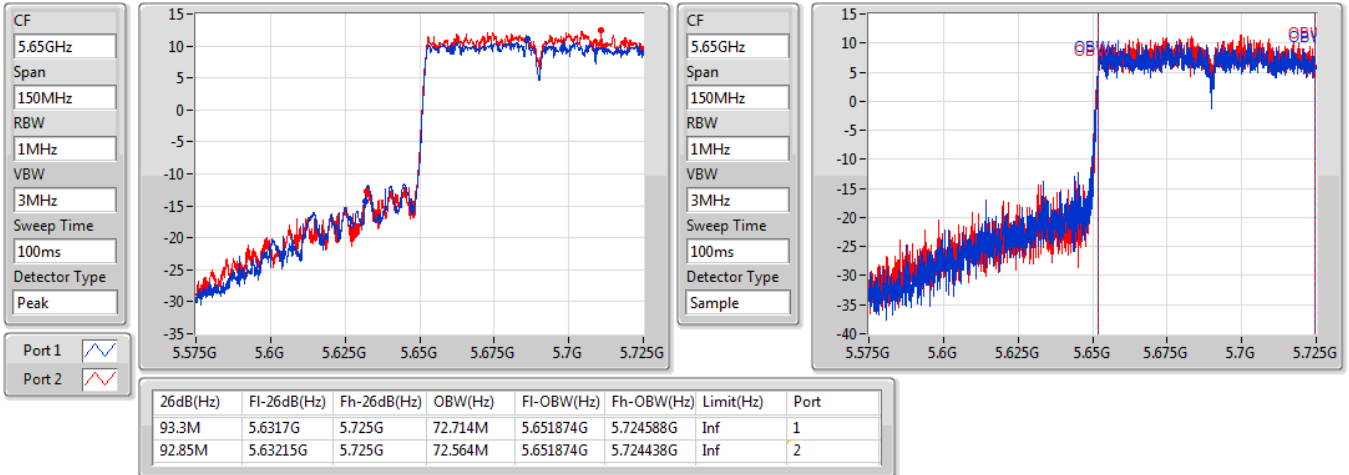

802.11ac VHT80_Nss2,(MCS0)_2TX

EBW

5690MHz Straddle 5.47-5.725GHz

14/11/2019