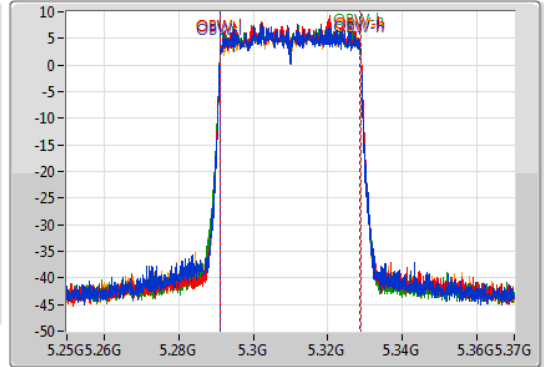

802.11ax HEW40_Nss1,(MCS0)_4TX

EBW

5310MHz

02/12/2019

CF
5.31GHz
Span
120MHz
RBW
1MHz
VBW
3MHz
Sweep Time
100ms
Detector Type
Peak

CF
5.31GHz
Span
120MHz
RBW
500kHz
VBW
2MHz
Sweep Time
100ms
Detector Type
Peak