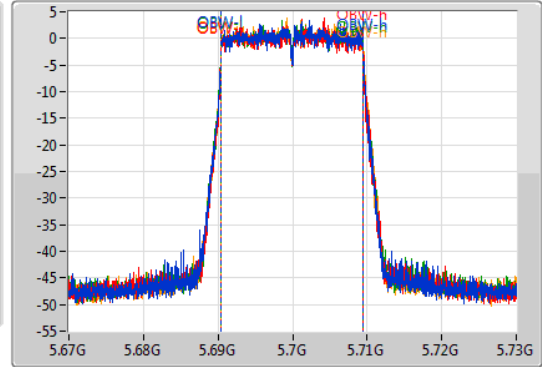

Port 1: [Waveform icon]
 Port 2: [Waveform icon]
 Port 3: [Waveform icon]
 Port 4: [Waveform icon]

26dB(Hz)	Fl-26dB(Hz)	Fh-26dB(Hz)	OBW(Hz)	Fl-OBW(Hz)	Fh-OBW(Hz)	Limit(Hz)	Port
21.48M	5.6892G	5.71068G	18.981M	5.690465G	5.709445G	Inf	1
21.66M	5.68923G	5.71089G	19.01M	5.690435G	5.709445G	Inf	2
21.75M	5.68911G	5.71086G	19.01M	5.690465G	5.709475G	Inf	3
21.66M	5.68917G	5.71083G	19.04M	5.690435G	5.709475G	Inf	4