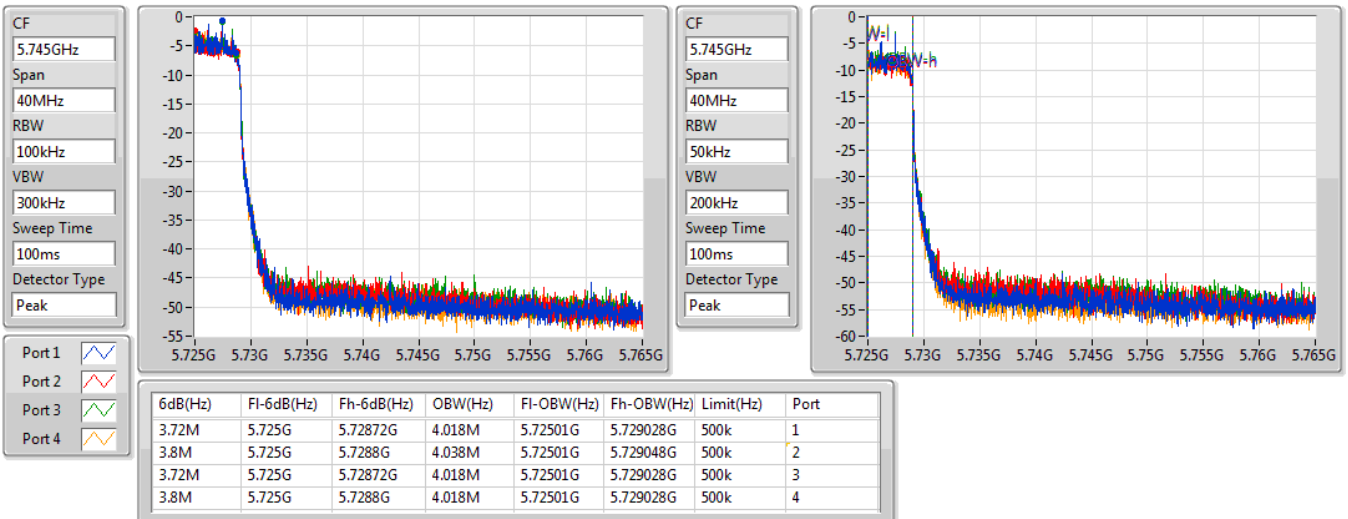

802.11ax HEW40_Nss1,(MCS0)_4TX

EBW

5710MHz Straddle 5.47-5.725GHz

02/12/2019

802.11ax HEW40_Nss1,(MCS0)_4TX

EBW

5710MHz Straddle 5.725-5.85GHz

02/12/2019