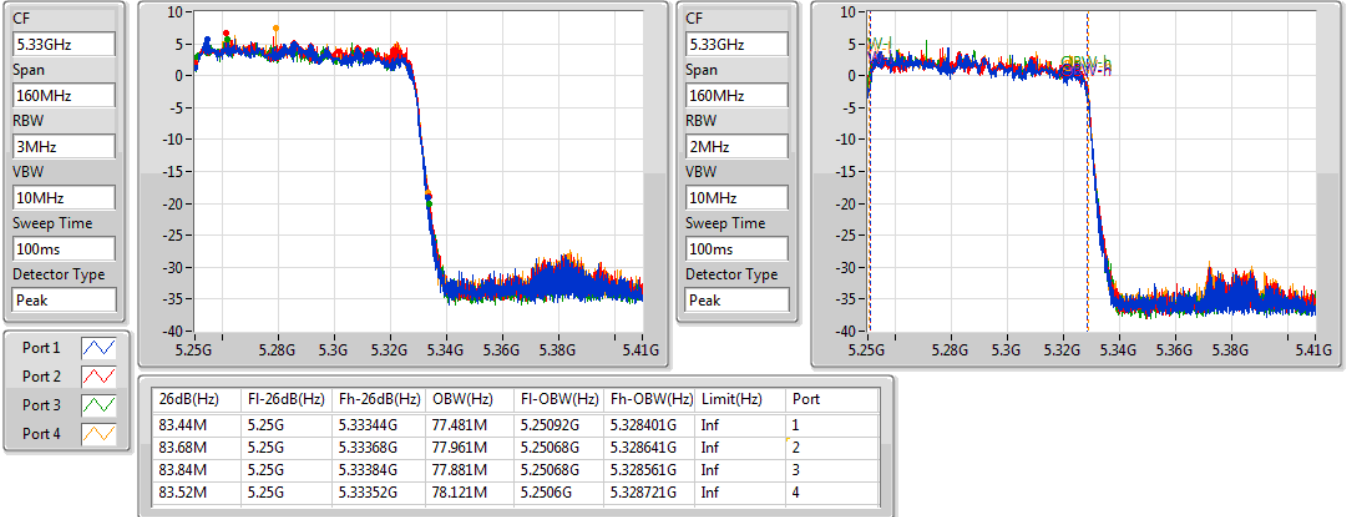

802.11ax HEW160_Nss1,(MCS0)_4TX

EBW

5250MHz Straddle 5.25-5.35GHz

02/12/2019