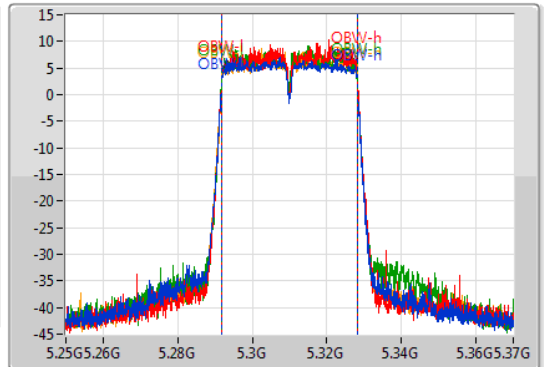

802.11ac VHT40_Nss4,(MCS0)_4TX

EBW

5310MHz

02/12/2019

CF
5.31GHz
Span
120MHz
RBW
1MHz
VBW
3MHz
Sweep Time
100ms
Detector Type
Peak

CF
5.31GHz
Span
120MHz
RBW
500kHz
VBW
2MHz
Sweep Time
100ms
Detector Type
Peak