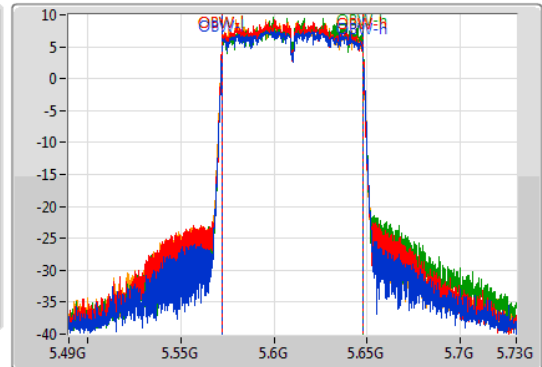

802.11ac VHT80_Nss1,(MCS0)_4TX

EBW

5610MHz

02/12/2019

CF
5.61GHz
Span
240MHz
RBW
2MHz
VBW
10MHz
Sweep Time
100ms
Detector Type
Peak

CF
5.61GHz
Span
240MHz
RBW
1MHz
VBW
3MHz
Sweep Time
100ms
Detector Type
Peak