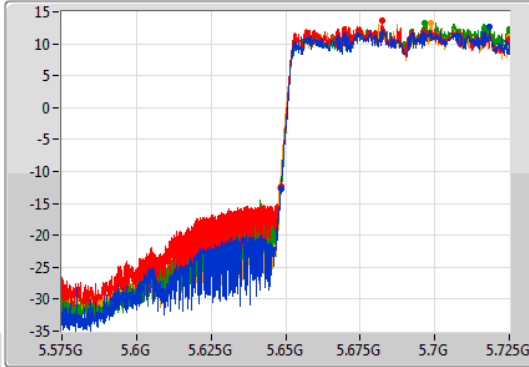

802.11ac VHT80_Nss1,(MCS0)_4TX

EBW

5690MHz Straddle 5.47-5.725GHz

02/12/2019

CF: 5.65GHz
Span: 150MHz
RBW: 2MHz
VBW: 10MHz
Sweep Time: 100ms
Detector Type: Peak

CF: 5.65GHz
Span: 150MHz
RBW: 1MHz
VBW: 3MHz
Sweep Time: 100ms
Detector Type: Peak