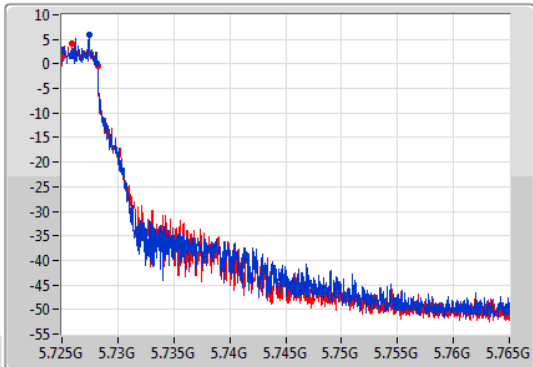

802.11a_Nss1,(6Mbps)_2TX

EBW

5720MHz Straddle 5.47-5.725GHz

14/11/2019

CF: 5.71GHz
 Span: 30MHz
 RBW: 200kHz
 VBW: 1MHz
 Sweep Time: 100ms
 Detector Type: Peak

CF: 5.71GHz
 Span: 30MHz
 RBW: 200kHz
 VBW: 1MHz
 Sweep Time: 100ms
 Detector Type: Sample

26dB(Hz)	Fl-26dB(Hz)	Fh-26dB(Hz)	OBW(Hz)	Fl-OBW(Hz)	Fh-OBW(Hz)	Limit(Hz)	Port
15.57M	5.70943G	5.725G	13.313M	5.711619G	5.724933G	Inf	1
15.825M	5.709175G	5.725G	13.358M	5.711574G	5.724933G	Inf	2

802.11a_Nss1,(6Mbps)_2TX

EBW

5720MHz Straddle 5.725-5.85GHz

14/11/2019

CF: 5.745GHz
 Span: 40MHz
 RBW: 100kHz
 VBW: 300kHz
 Sweep Time: 100ms
 Detector Type: Peak

CF: 5.745GHz
 Span: 40MHz
 RBW: 50kHz
 VBW: 200kHz
 Sweep Time: 100ms
 Detector Type: Sample