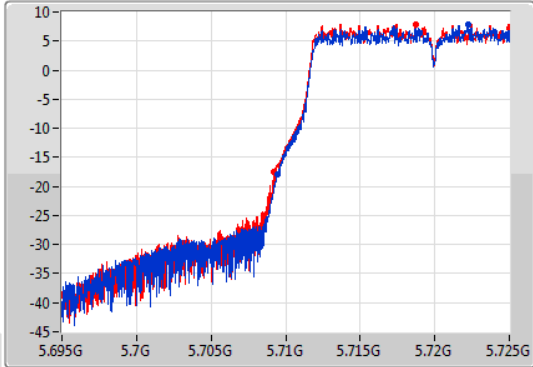

EBW

5700MHz

14/11/2019

CF
5.7GHz
Span
60MHz
RBW
300kHz
VBW
1MHz
Sweep Time
100ms
Detector Type
Peak

CF
5.7GHz
Span
60MHz
RBW
200kHz
VBW
1MHz
Sweep Time
100ms
Detector Type
Sample

26dB(Hz)	Fl-26dB(Hz)	Fh-26dB(Hz)	OBW(Hz)	Fl-OBW(Hz)	Fh-OBW(Hz)	Limit(Hz)	Port
21.54M	5.68923G	5.71077G	16.552M	5.691664G	5.708216G	Inf	1
21.69M	5.6892G	5.71089G	16.552M	5.691694G	5.708246G	Inf	2

802.11a_Nss1,(6Mbps)_2TX

EBW

5720MHz Straddle 5.47-5.725GHz

14/11/2019

CF: 5.71GHz
 Span: 30MHz
 RBW: 200kHz
 VBW: 1MHz
 Sweep Time: 100ms
 Detector Type: Peak

CF: 5.71GHz
 Span: 30MHz
 RBW: 200kHz
 VBW: 1MHz
 Sweep Time: 100ms
 Detector Type: Sample