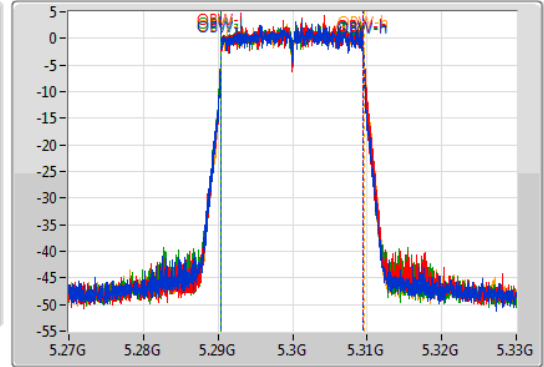

Port 1: [Blue line]
 Port 2: [Red line]
 Port 3: [Green line]
 Port 4: [Orange line]

26dB(Hz)	Fl-26dB(Hz)	Fh-26dB(Hz)	OBW(Hz)	Fl-OBW(Hz)	Fh-OBW(Hz)	Limit(Hz)	Port
21.6M	5.28911G	5.31071G	19.04M	5.290435G	5.309475G	Inf	1
21.6M	5.28932G	5.31092G	19.01M	5.290465G	5.309475G	Inf	2
21.75M	5.28908G	5.31083G	19.01M	5.290465G	5.309475G	Inf	3
21.72M	5.28917G	5.31089G	19.07M	5.290465G	5.309535G	Inf	4