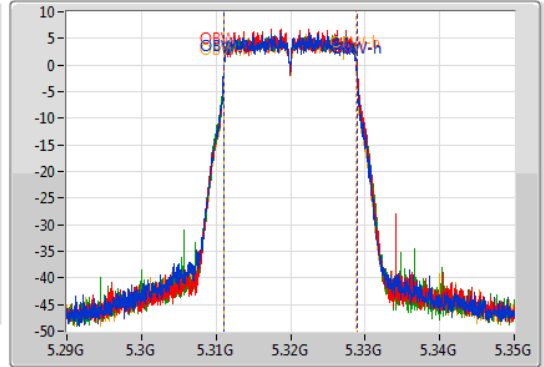

802.11ac VHT20_Nss4,(MCS0)_4TX

EBW

5320MHz

02/12/2019

CF
5.32GHz
Span
60MHz
RBW
300kHz
VBW
1MHz
Sweep Time
100ms
Detector Type
Peak

CF
5.32GHz
Span
60MHz
RBW
200kHz
VBW
1MHz
Sweep Time
100ms
Detector Type
Peak

Port 1
Port 2
Port 3
Port 4

26dB(Hz)	Fl-26dB(Hz)	Fh-26dB(Hz)	OBW(Hz)	Fl-OBW(Hz)	Fh-OBW(Hz)	Limit(Hz)	Port
21.66M	5.30911G	5.33077G	17.811M	5.311064G	5.328876G	Inf	1
21.48M	5.30929G	5.33077G	17.811M	5.311094G	5.328906G	Inf	2
21.81M	5.30911G	5.33092G	17.841M	5.311064G	5.328906G	Inf	3
21.36M	5.3092G	5.33056G	17.751M	5.311064G	5.328816G	Inf	4

802.11ac VHT20_Nss4,(MCS0)_4TX

EBW

5500MHz

02/12/2019

CF
5.5GHz
Span
60MHz
RBW
300kHz
VBW
1MHz
Sweep Time
100ms
Detector Type
Peak

CF
5.5GHz
Span
60MHz
RBW
200kHz
VBW
1MHz
Sweep Time
100ms
Detector Type
Peak

Port 1
Port 2
Port 3
Port 4

26dB(Hz)	Fl-26dB(Hz)	Fh-26dB(Hz)	OBW(Hz)	Fl-OBW(Hz)	Fh-OBW(Hz)	Limit(Hz)	Port
21.57M	5.48914G	5.51071G	17.781M	5.491064G	5.508846G	Inf	1
21.54M	5.48926G	5.5108G	17.781M	5.491094G	5.508876G	Inf	2
21.69M	5.48917G	5.51086G	17.841M	5.491064G	5.508906G	Inf	3
21.57M	5.48911G	5.51068G	17.751M	5.491064G	5.508816G	Inf	4