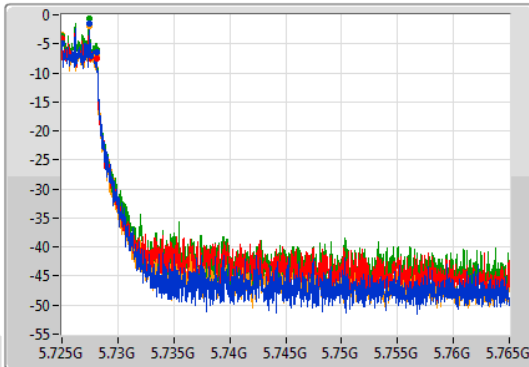

5690MHz Straddle 5.725-5.85GHz

02/12/2019

CF: 5.745GHz
Span: 40MHz
RBW: 100kHz
VBW: 300kHz
Sweep Time: 100ms
Detector Type: Peak

CF: 5.745GHz
Span: 40MHz
RBW: 50kHz
VBW: 200kHz
Sweep Time: 100ms
Detector Type: Peak