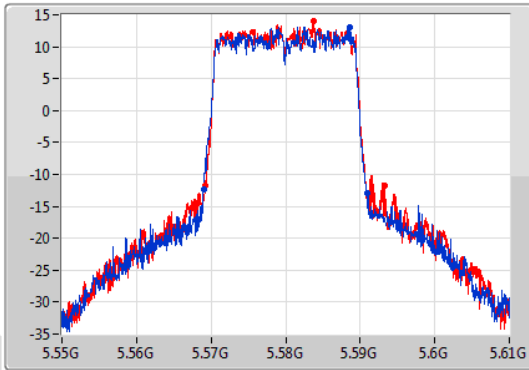

CF: 5.58GHz
Span: 60MHz
RBW: 200kHz
VBW: 1MHz
Sweep Time: 100ms
Detector Type: Sample