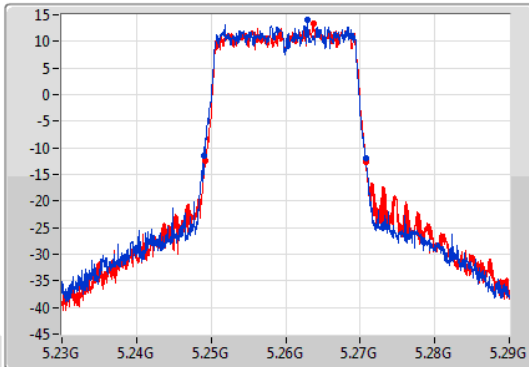

CF
5.26GHz
Span
60MHz
RBW
200kHz
VBW
1MHz
Sweep Time
100ms
Detector Type
Sample