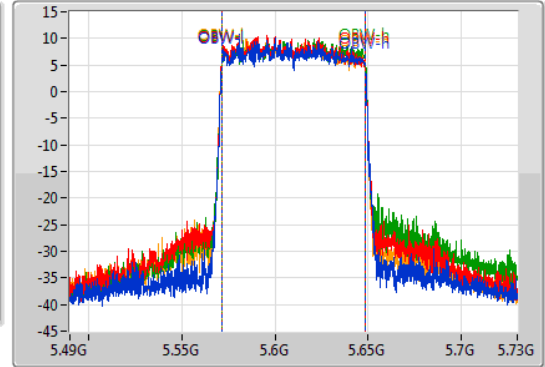

802.11ax HEW80_Nss1,(MCS0)_4TX

EBW

5610MHz

02/12/2019

CF
5.61GHz
Span
240MHz
RBW
2MHz
VBW
10MHz
Sweep Time
100ms
Detector Type
Peak

CF
5.61GHz
Span
240MHz
RBW
1MHz
VBW
3MHz
Sweep Time
100ms
Detector Type
Peak