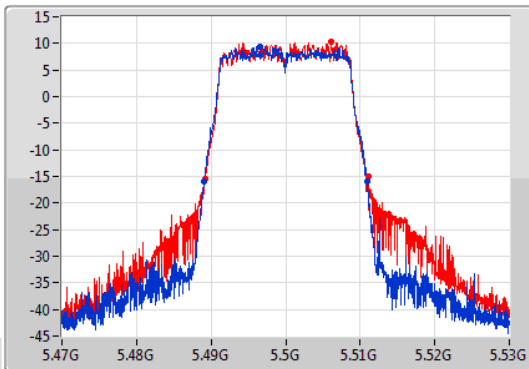

CF
5.5GHz
Span
60MHz
RBW
200kHz
VBW
1MHz
Sweep Time
100ms
Detector Type
Sample