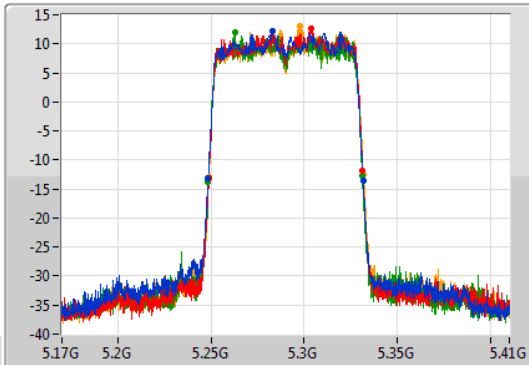

5290MHz

02/12/2019

CF
5.29GHz
Span
240MHz
RBW
2MHz
VBW
10MHz
Sweep Time
100ms
Detector Type
Peak

CF
5.29GHz
Span
240MHz
RBW
1MHz
VBW
3MHz
Sweep Time
100ms
Detector Type
Peak