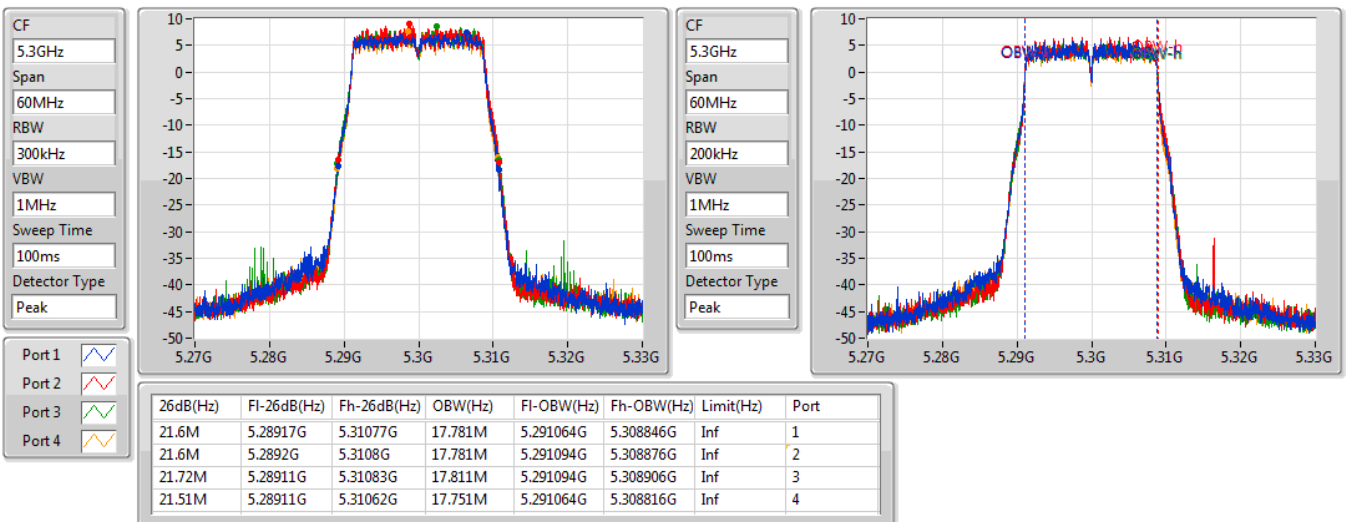

802.11ac VHT20_Nss4,(MCS0)_4TX

EBW

5300MHz

02/12/2019