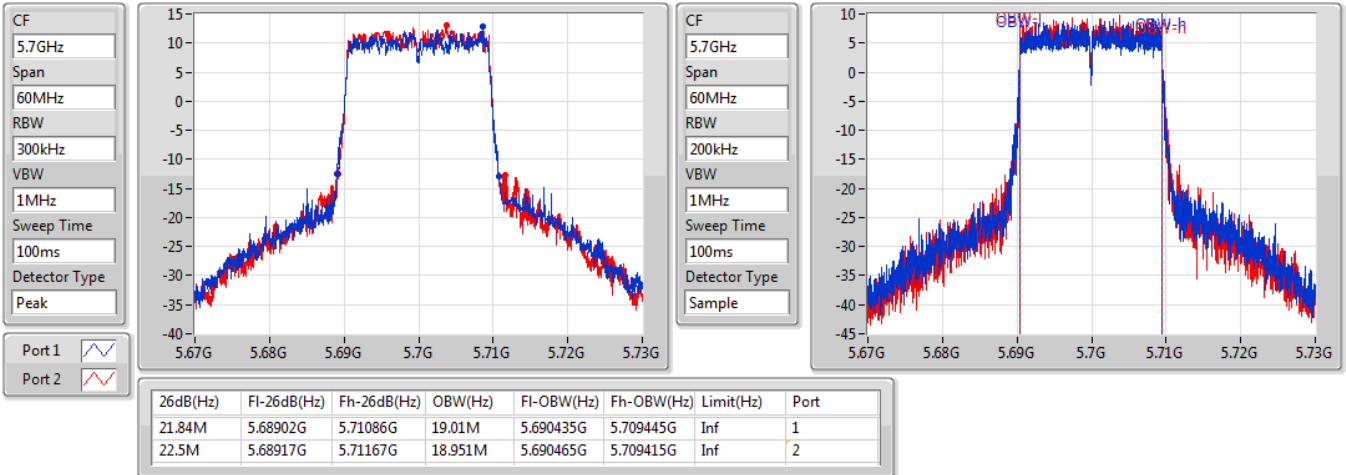

802.11ax HEW20_Nss2,(MCS0)_2TX

EBW

5700MHz

14/11/2019