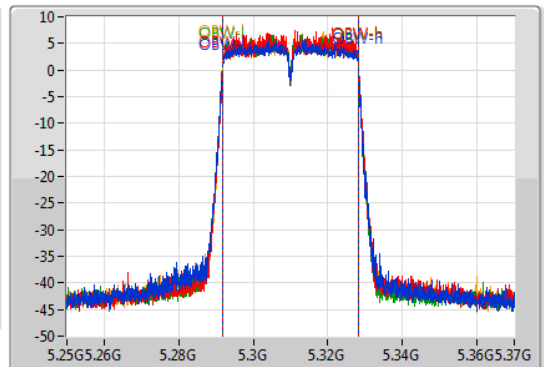

802.11ac VHT40_Nss1,(MCS0)_4TX

EBW

5310MHz

02/12/2019

CF
5.31GHz
Span
120MHz
RBW
1MHz
VBW
3MHz
Sweep Time
100ms
Detector Type
Peak

CF
5.31GHz
Span
120MHz
RBW
500kHz
VBW
2MHz
Sweep Time
100ms
Detector Type
Peak