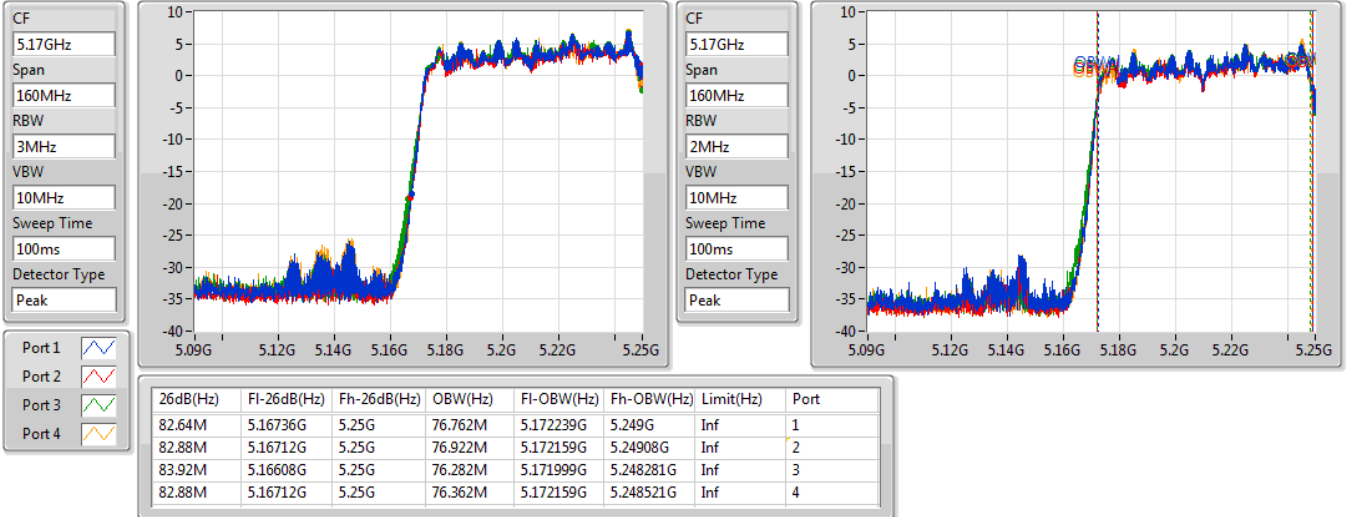

802.11ac VHT160_Nss1,(MCS0)_4TX

EBW

5250MHz Straddle 5.15-5.25GHz

02/12/2019