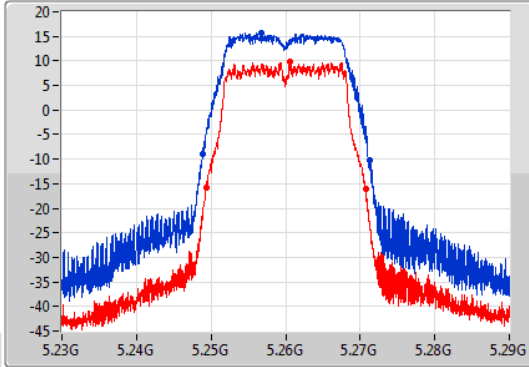

Mode	Result	Limit (Hz)	Port 1-N dB (Hz)	Port 1-OBW (Hz)	Port 2-N dB (Hz)	Port 2-OBW (Hz)
5720MHz Straddle 5.725-5.85GHz	Pass	500k	4.42M	4.518M	4.4M	4.538M
802.11ax HEW40_Nss2,(MCS0)_2TX	-	-	-	-	-	-
5270MHz	Pass	Inf	40.14M	37.601M	40.02M	37.541M
5310MHz	Pass	Inf	40.02M	37.661M	39.96M	37.541M
5510MHz	Pass	Inf	40.14M	37.601M	43.8M	37.541M
5550MHz	Pass	Inf	71.1M	37.781M	71.88M	37.661M
5670MHz	Pass	Inf	74.64M	37.781M	72.06M	37.661M
5710MHz Straddle 5.47-5.725GHz	Pass	Inf	37.905M	33.758M	36.925M	33.723M
5710MHz Straddle 5.725-5.85GHz	Pass	500k	3.64M	14.413M	3.76M	9.175M
802.11ax HEW80_Nss2,(MCS0)_2TX	-	-	-	-	-	-
5290MHz	Pass	Inf	81.24M	77.001M	81.24M	76.762M
5530MHz	Pass	Inf	85.8M	77.241M	135.24M	77.121M
5610MHz	Pass	Inf	81.12M	77.001M	81.12M	76.882M
5690MHz Straddle 5.47-5.725GHz	Pass	Inf	87.075M	73.388M	79.575M	73.238M
5690MHz Straddle 5.725-5.85GHz	Pass	500k	3.24M	28.706M	3.68M	10.195M
802.11ax HEW160_Nss2,(MCS0)_2TX	-	-	-	-	-	-
5250MHz Straddle 5.15-5.25GHz	Pass	Inf	80.88M	77.081M	80.8M	77.481M
5250MHz Straddle 5.25-5.35GHz	Pass	Inf	81.92M	77.081M	82.4M	77.161M
5570MHz	Pass	Inf	164.16M	155.202M	162.96M	154.723M

Port X-N dB = Port X 6dB down bandwidth for 5.725-5.85GHz band / 26dB down bandwidth for other band

Port X-OBW = Port X 99% occupied bandwidth;

802.11a_Nss1,(6Mbps)_2TX

EBW

5260MHz

14/11/2019

CF: 5.26GHz
 Span: 60MHz
 RBW: 1MHz
 VBW: 3MHz
 Sweep Time: 100ms
 Detector Type: Peak
 Port 1: [Waveform icon]
 Port 2: [Waveform icon]