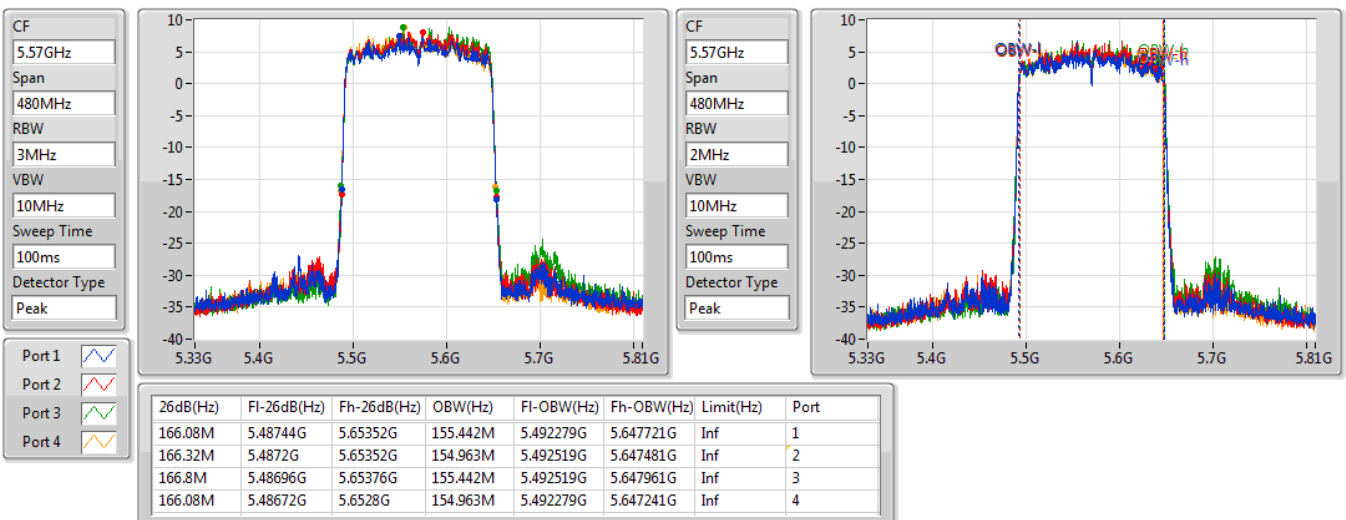

802.11ax HEW160_Nss1,(MCS0)_4TX

EBW

5250MHz Straddle 5.25-5.35GHz

02/12/2019

802.11ax HEW160_Nss1,(MCS0)_4TX

EBW

5570MHz

02/12/2019