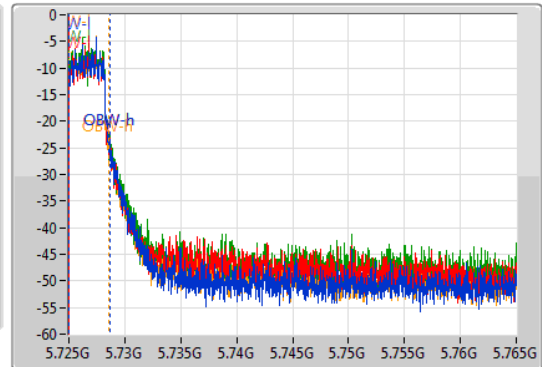

802.11ac VHT80_Nss1,(MCS0)_4TX

EBW

5690MHz Straddle 5.725-5.85GHz

02/12/2019

CF: 5.745GHz
 Span: 40MHz
 RBW: 100kHz
 VBW: 300kHz
 Sweep Time: 100ms
 Detector Type: Peak

CF: 5.745GHz
 Span: 40MHz
 RBW: 50kHz
 VBW: 200kHz
 Sweep Time: 100ms
 Detector Type: Peak