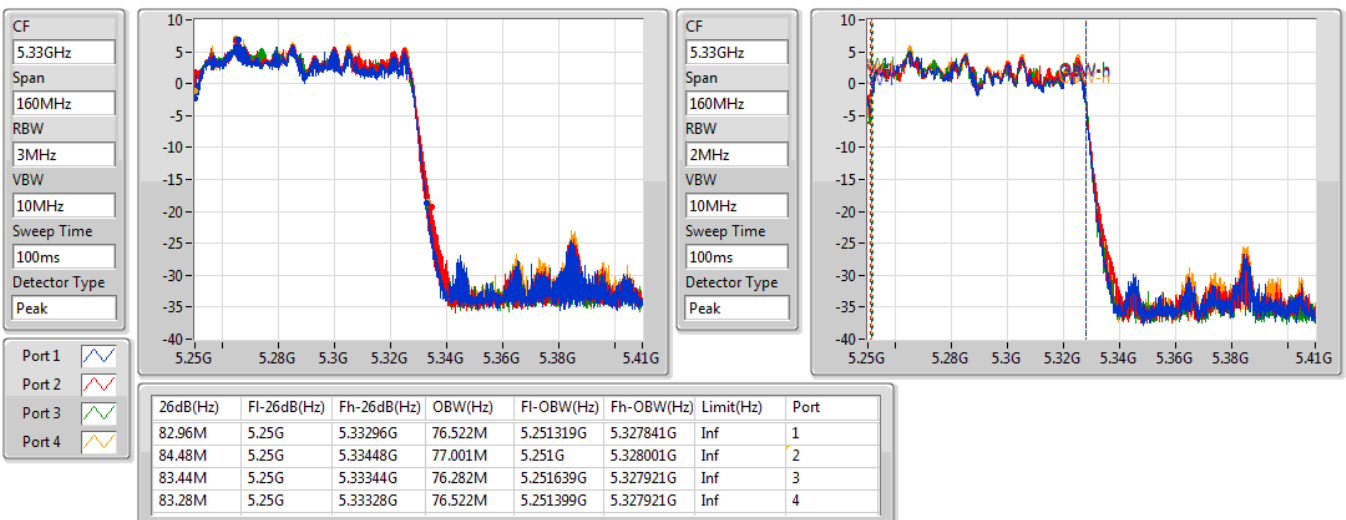

802.11ac VHT160_Nss1,(MCS0)_4TX

EBW

5250MHz Straddle 5.15-5.25GHz

02/12/2019

802.11ac VHT160_Nss1,(MCS0)_4TX

EBW

5250MHz Straddle 5.25-5.35GHz

02/12/2019