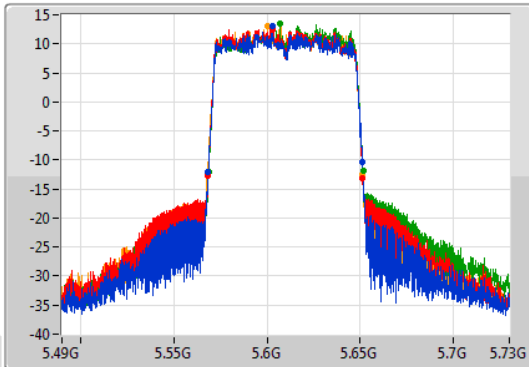

802.11ac VHT80_Nss1,(MCS0)_4TX

EBW

5610MHz

02/12/2019

CF
5.61GHz
Span
240MHz
RBW
2MHz
VBW
10MHz
Sweep Time
100ms
Detector Type
Peak

CF
5.61GHz
Span
240MHz
RBW
1MHz
VBW
3MHz
Sweep Time
100ms
Detector Type
Peak