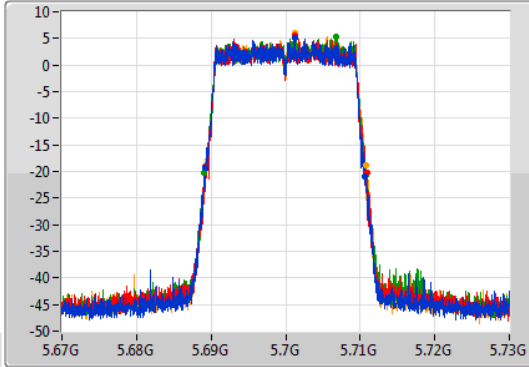

802.11ax HEW20_Nss1,(MCS0)_4TX

EBW

5700MHz

02/12/2019

CF: 5.7GHz
Span: 60MHz
RBW: 300kHz
VBW: 1MHz
Sweep Time: 100ms
Detector Type: Peak

CF: 5.7GHz
Span: 60MHz
RBW: 200kHz
VBW: 1MHz
Sweep Time: 100ms
Detector Type: Peak