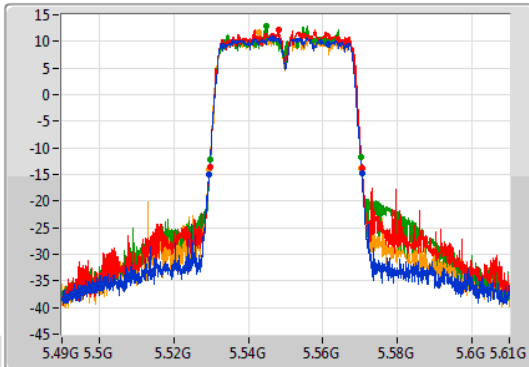

802.11ac VHT40_Nss4,(MCS0)_4TX

EBW

5550MHz

02/12/2019

CF: 5.55GHz
Span: 120MHz
RBW: 1MHz
VBW: 3MHz
Sweep Time: 100ms
Detector Type: Peak

CF: 5.55GHz
Span: 120MHz
RBW: 500kHz
VBW: 2MHz
Sweep Time: 100ms
Detector Type: Peak