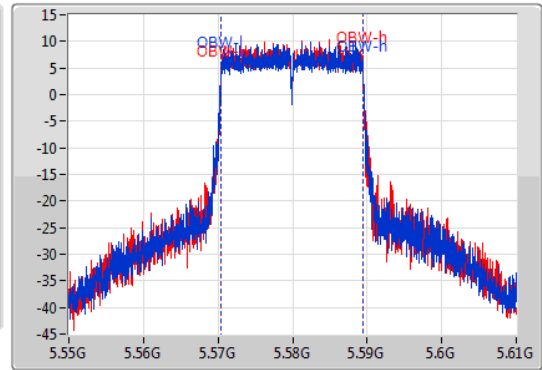

802.11ax HEW20_Nss2,(MCS0)_2TX

EBW

5580MHz

14/11/2019

CF: 5.58GHz
 Span: 60MHz
 RBW: 300kHz
 VBW: 1MHz
 Sweep Time: 100ms
 Detector Type: Peak

CF: 5.58GHz
 Span: 60MHz
 RBW: 200kHz
 VBW: 1MHz
 Sweep Time: 100ms
 Detector Type: Sample