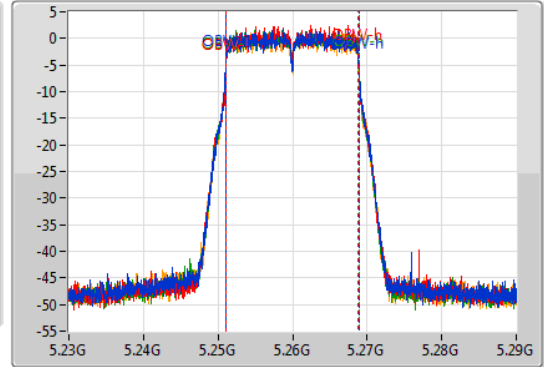

802.11ac VHT20_Nss1,(MCS0)_4TX

EBW

5260MHz

02/12/2019

CF
5.26GHz
Span
60MHz
RBW
300kHz
VBW
1MHz
Sweep Time
100ms
Detector Type
Peak

CF
5.26GHz
Span
60MHz
RBW
200kHz
VBW
1MHz
Sweep Time
100ms
Detector Type
Peak