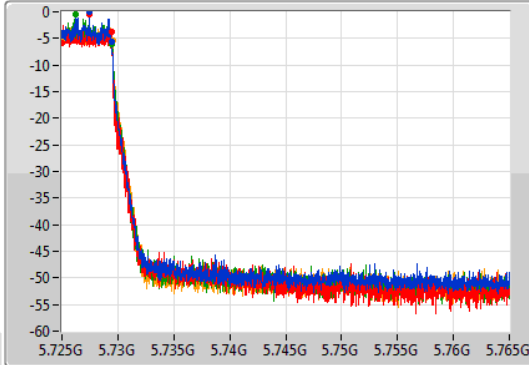

802.11ax HEW20_Nss1,(MCS0)_4TX

EBW

5720MHz Straddle 5.725-5.85GHz

02/12/2019

CF
5.745GHz
Span
40MHz
RBW
100kHz
VBW
300kHz
Sweep Time
100ms
Detector Type
Peak

CF
5.745GHz
Span
40MHz
RBW
50kHz
VBW
200kHz
Sweep Time
100ms
Detector Type
Peak