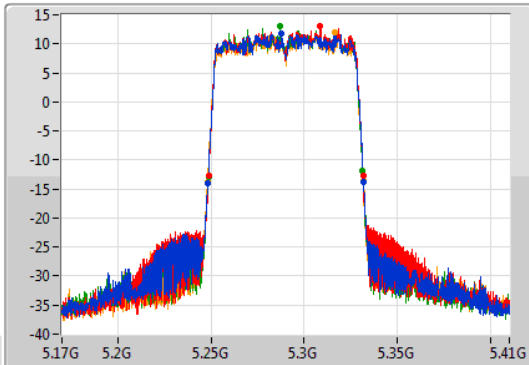

5290MHz

02/12/2019

CF
5.29GHz
Span
240MHz
RBW
2MHz
VBW
10MHz
Sweep Time
100ms
Detector Type
Peak

CF
5.29GHz
Span
240MHz
RBW
1MHz
VBW
3MHz
Sweep Time
100ms
Detector Type
Peak