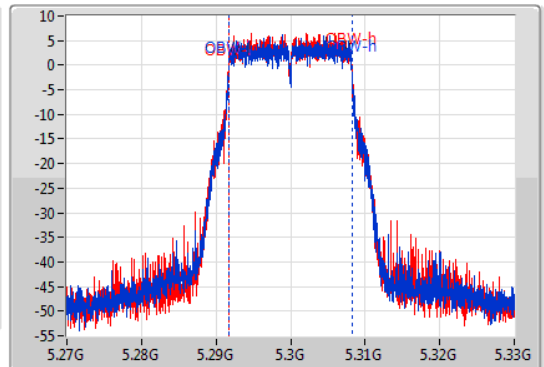

Port X-N dB = Port X 6dB down bandwidth for 5.725-5.85GHz band / 26dB down bandwidth for other band

Port X-OBW = Port X 99% occupied bandwidth;

802.11a_Nss1,(6Mbps)_2TX

EBW

5260MHz

14/11/2019

CF: 5.26GHz
 Span: 60MHz
 RBW: 1MHz
 VBW: 3MHz
 Sweep Time: 100ms
 Detector Type: Peak
 Port 1: [Waveform icon]
 Port 2: [Waveform icon]

802.11a_Nss1,(6Mbps)_2TX

EBW

5300MHz

14/11/2019

CF: 5.3GHz
 Span: 60MHz
 RBW: 300kHz
 VBW: 1MHz
 Sweep Time: 100ms
 Detector Type: Peak
 Port 1: [Waveform icon]
 Port 2: [Waveform icon]

CF: 5.3GHz
 Span: 60MHz
 RBW: 200kHz
 VBW: 1MHz
 Sweep Time: 100ms
 Detector Type: Sample