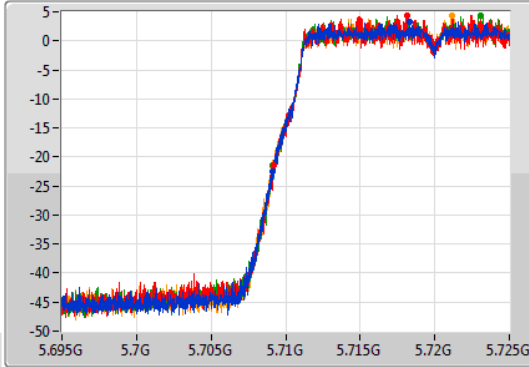

802.11ac VHT20_Nss1,(MCS0)_4TX

EBW

5720MHz Straddle 5.47-5.725GHz

02/12/2019

CF
5.71GHz
Span
30MHz
RBW
300kHz
VBW
1MHz
Sweep Time
100ms
Detector Type
Peak

CF
5.71GHz
Span
30MHz
RBW
200kHz
VBW
1MHz
Sweep Time
100ms
Detector Type
Peak