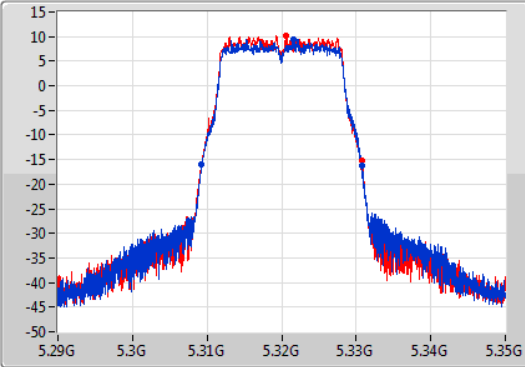

802.11a_Nss1,(6Mbps)_2TX

EBW

5320MHz

14/11/2019

CF
5.32GHz
Span
60MHz
RBW
300kHz
VBW
1MHz
Sweep Time
100ms
Detector Type
Peak

CF
5.32GHz
Span
60MHz
RBW
200kHz
VBW
1MHz
Sweep Time
100ms
Detector Type
Sample