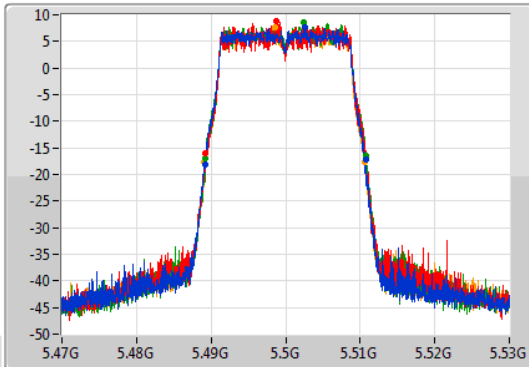

802.11ac VHT20_Nss4,(MCS0)_4TX

EBW

5500MHz

02/12/2019

CF
5.5GHz
Span
60MHz
RBW
300kHz
VBW
1MHz
Sweep Time
100ms
Detector Type
Peak

CF
5.5GHz
Span
60MHz
RBW
200kHz
VBW
1MHz
Sweep Time
100ms
Detector Type
Peak