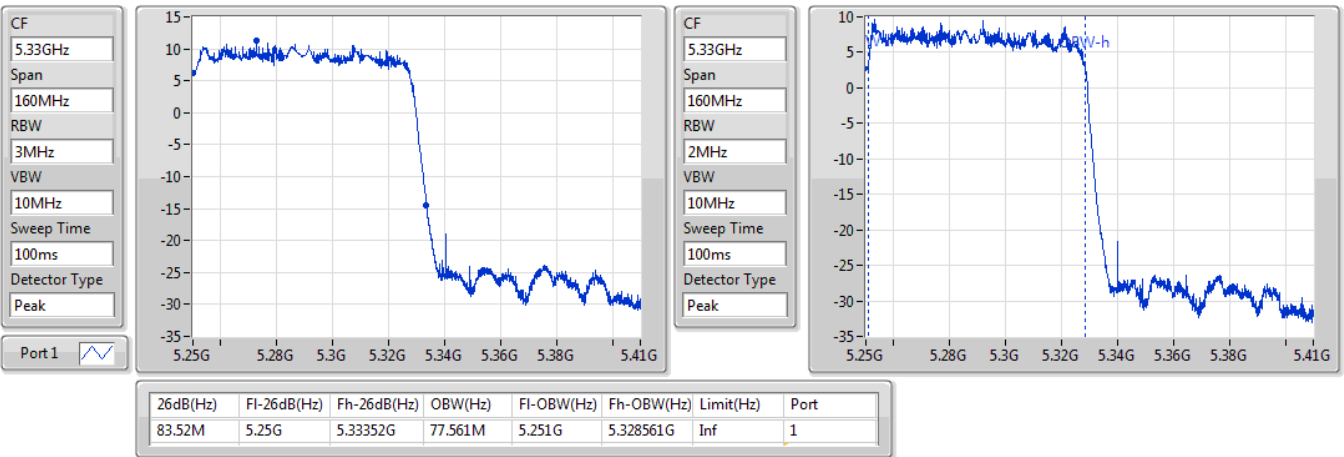

802.11ax HEW160_Nss1,(MCS0)_1TX

EBW

5250MHz Straddle 5.25-5.35GHz

12/11/2019