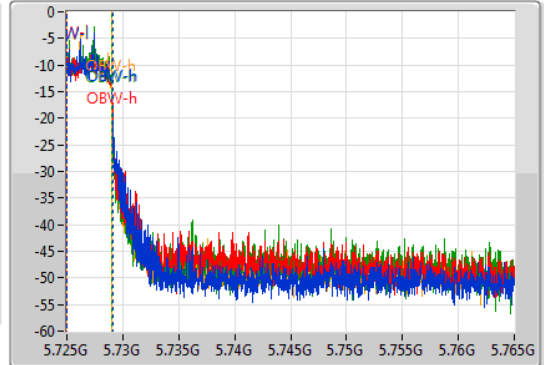

802.11ax HEW80_Nss1,(MCS0)_4TX

EBW

5690MHz Straddle 5.725-5.85GHz

02/12/2019

CF
5.745GHz
Span
40MHz
RBW
100kHz
VBW
300kHz
Sweep Time
100ms
Detector Type
Peak

CF
5.745GHz
Span
40MHz
RBW
50kHz
VBW
200kHz
Sweep Time
100ms
Detector Type
Peak