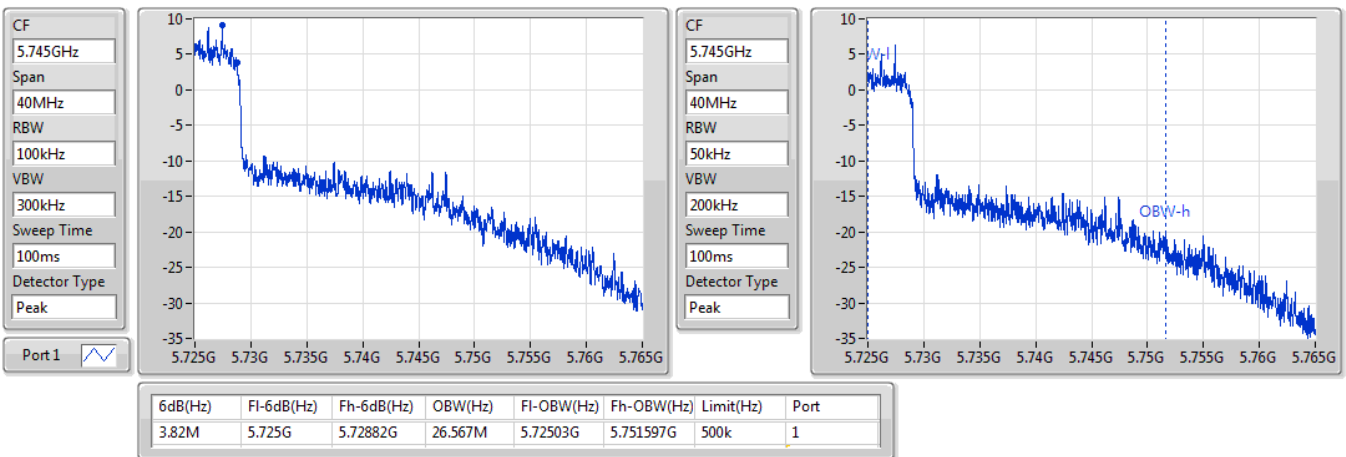

802.11ax HEW40_Nss1,(MCS0)_1TX

EBW

5710MHz Straddle 5.47-5.725GHz

12/11/2019

802.11ax HEW40_Nss1,(MCS0)_1TX

EBW

5710MHz Straddle 5.725-5.85GHz

12/11/2019