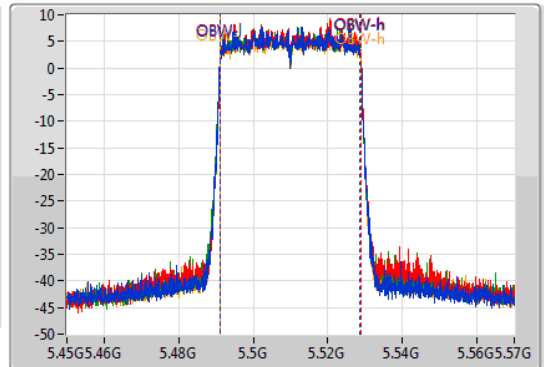

802.11ax HEW40_Nss1,(MCS0)_4TX

EBW

5510MHz

02/12/2019

CF
5.51GHz
Span
120MHz
RBW
1MHz
VBW
3MHz
Sweep Time
100ms
Detector Type
Peak

CF
5.51GHz
Span
120MHz
RBW
500kHz
VBW
2MHz
Sweep Time
100ms
Detector Type
Peak