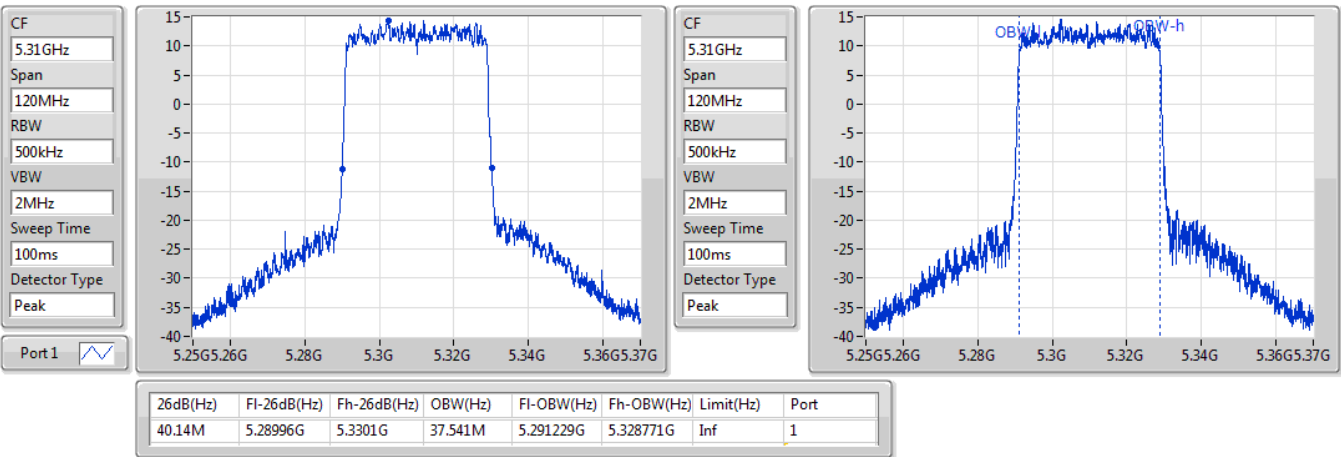

802.11ax HEW40_Nss1,(MCS0)_1TX

EBW

5310MHz

16/12/2019