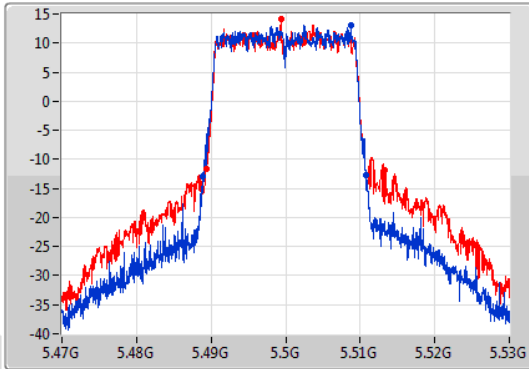

802.11ax HEW20_Nss2,(MCS0)_2TX

EBW

5500MHz

14/11/2019

CF: 5.5GHz
Span: 60MHz
RBW: 300kHz
VBW: 1MHz
Sweep Time: 100ms
Detector Type: Peak

CF: 5.5GHz
Span: 60MHz
RBW: 200kHz
VBW: 1MHz
Sweep Time: 100ms
Detector Type: Sample