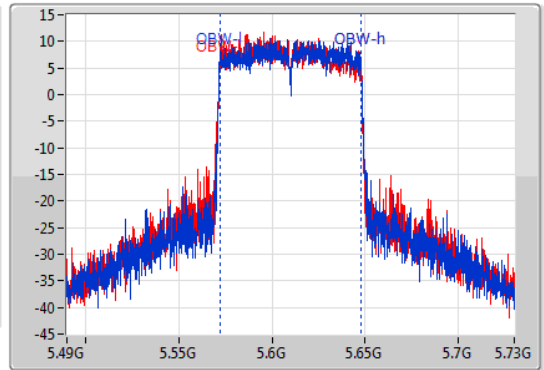

802.11ac VHT80_Nss2,(MCS0)_2TX

EBW

5610MHz

14/11/2019

CF
5.61GHz
Span
240MHz
RBW
1MHz
VBW
3MHz
Sweep Time
100ms
Detector Type
Peak
Port 1
Port 2

CF
5.61GHz
Span
240MHz
RBW
1MHz
VBW
3MHz
Sweep Time
100ms
Detector Type
Sample