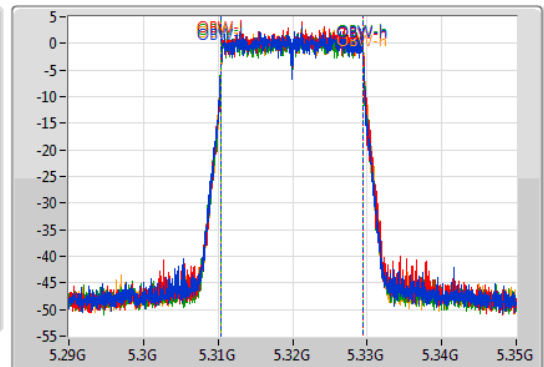

Port 1: [Blue line]
 Port 2: [Red line]
 Port 3: [Green line]
 Port 4: [Orange line]

26dB(Hz)	Fl-26dB(Hz)	Fh-26dB(Hz)	OBW(Hz)	Fl-OBW(Hz)	Fh-OBW(Hz)	Limit(Hz)	Port
21.6M	5.30917G	5.33077G	19.04M	5.310435G	5.329475G	Inf	1
21.39M	5.30935G	5.33074G	19.01M	5.310465G	5.329475G	Inf	2
21.54M	5.30917G	5.33071G	19.01M	5.310465G	5.329475G	Inf	3
21.63M	5.30926G	5.33089G	19.04M	5.310465G	5.329505G	Inf	4