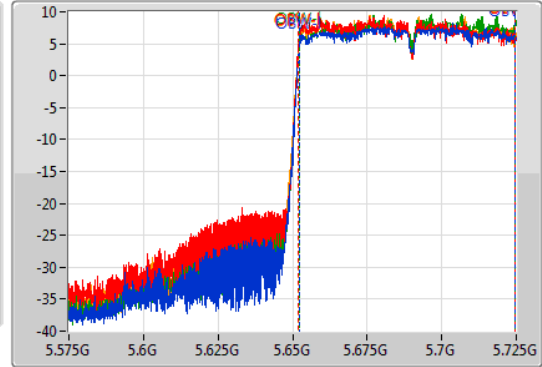

802.11ac VHT80_Nss1,(MCS0)_4TX

EBW

5690MHz Straddle 5.47-5.725GHz

02/12/2019

CF: 5.65GHz
 Span: 150MHz
 RBW: 2MHz
 VBW: 10MHz
 Sweep Time: 100ms
 Detector Type: Peak

CF: 5.65GHz
 Span: 150MHz
 RBW: 1MHz
 VBW: 3MHz
 Sweep Time: 100ms
 Detector Type: Peak