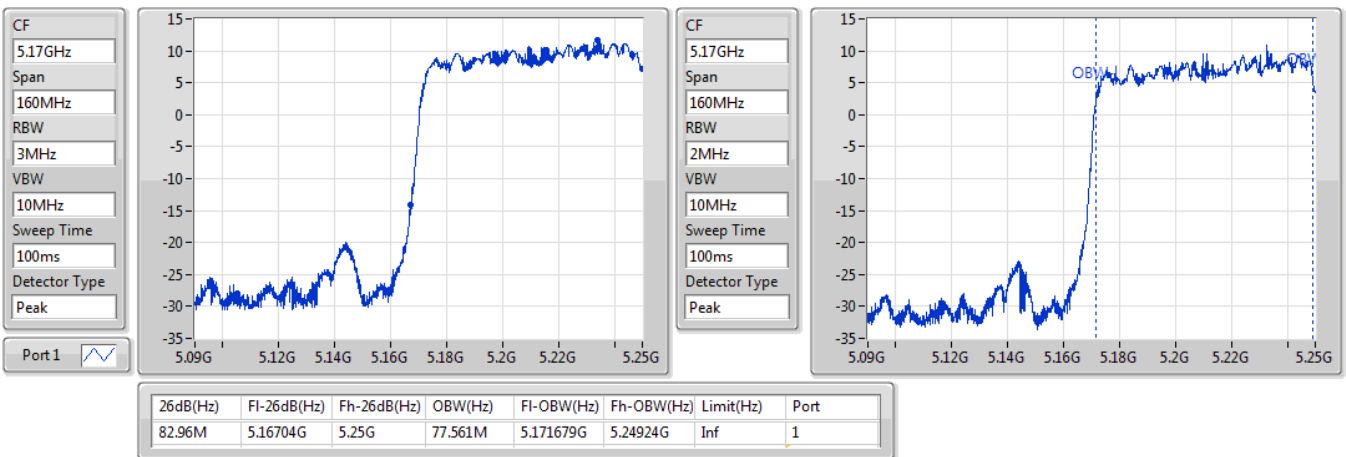

802.11ax HEW80_Nss1,(MCS0)_1TX

EBW

5690MHz Straddle 5.725-5.85GHz

12/11/2019

802.11ax HEW160_Nss1,(MCS0)_1TX

EBW

5250MHz Straddle 5.15-5.25GHz

04/12/2019

802.11ax HEW160_Nss1,(MCS0)_1TX

EBW

5250MHz Straddle 5.25-5.35GHz

12/11/2019

802.11ax HEW160_Nss1,(MCS0)_1TX

EBW

5570MHz

12/11/2019