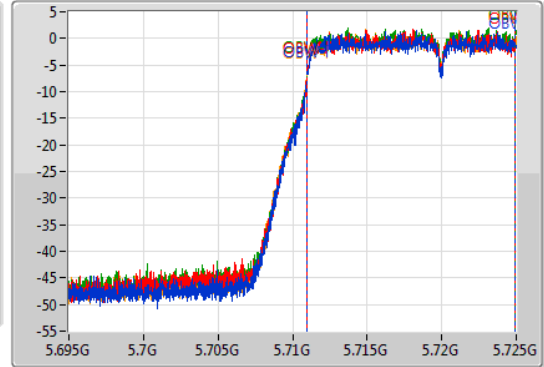

802.11ac VHT20_Nss1,(MCS0)_4TX

EBW

5720MHz Straddle 5.47-5.725GHz

02/12/2019

CF
5.71GHz
Span
30MHz
RBW
300kHz
VBW
1MHz
Sweep Time
100ms
Detector Type
Peak

CF
5.71GHz
Span
30MHz
RBW
200kHz
VBW
1MHz
Sweep Time
100ms
Detector Type
Peak