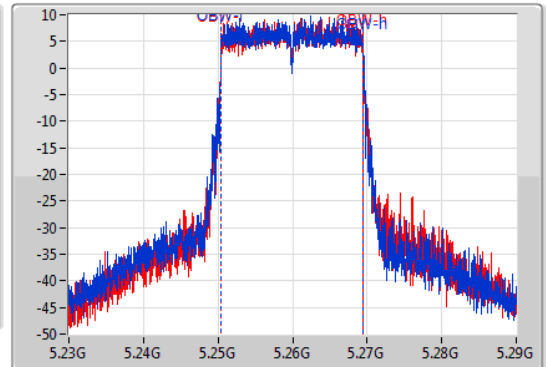

802.11ax HEW20_Nss2,(MCS0)_2TX

EBW

5260MHz

14/11/2019

CF
5.26GHz
Span
60MHz
RBW
300kHz
VBW
1MHz
Sweep Time
100ms
Detector Type
Peak

CF
5.26GHz
Span
60MHz
RBW
200kHz
VBW
1MHz
Sweep Time
100ms
Detector Type
Sample