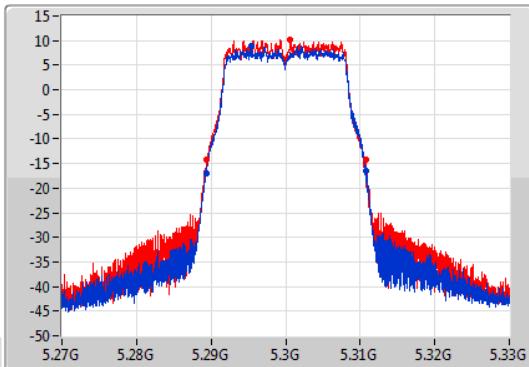

Port X-N dB = Port X 6dB down bandwidth for 5.725-5.85GHz band / 26dB down bandwidth for other band

Port X-OBW = Port X 99% occupied bandwidth;

802.11a_Nss1,(6Mbps)_2TX

EBW

5260MHz

14/11/2019

CF: 5.26GHz
 Span: 60MHz
 RBW: 1MHz
 VBW: 3MHz
 Sweep Time: 100ms
 Detector Type: Peak
 Port 1: [Waveform icon]
 Port 2: [Waveform icon]

CF: 5.26GHz
 Span: 60MHz
 RBW: 200kHz
 VBW: 1MHz
 Sweep Time: 100ms
 Detector Type: Sample

26dB(Hz)	Fl-26dB(Hz)	Fh-26dB(Hz)	OBW(Hz)	Fl-OBW(Hz)	Fh-OBW(Hz)	Limit(Hz)	Port
22.44M	5.24881G	5.27125G	16.582M	5.251664G	5.268246G	Inf	1
21.42M	5.24935G	5.27077G	16.612M	5.251634G	5.268246G	Inf	2

802.11a_Nss1,(6Mbps)_2TX

EBW

5300MHz

14/11/2019

CF: 5.3GHz
 Span: 60MHz
 RBW: 300kHz
 VBW: 1MHz
 Sweep Time: 100ms
 Detector Type: Peak
 Port 1: [Waveform icon]
 Port 2: [Waveform icon]

CF: 5.3GHz
 Span: 60MHz
 RBW: 200kHz
 VBW: 1MHz
 Sweep Time: 100ms
 Detector Type: Sample