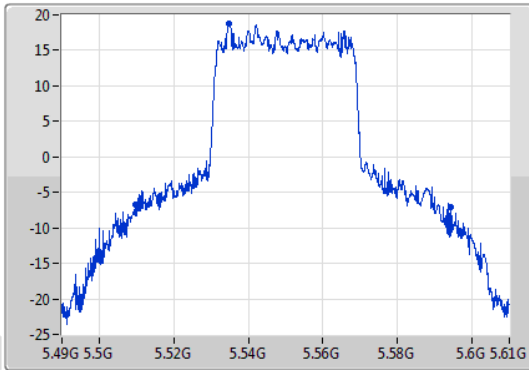

802.11ax HEW40_Nss1,(MCS0)_1TX

EBW

5310MHz

16/12/2019

802.11ax HEW40_Nss1,(MCS0)_1TX

EBW

5510MHz

12/11/2019

802.11ax HEW40_Nss1,(MCS0)_1TX

EBW

5550MHz

12/11/2019

CF: 5.55GHz
 Span: 120MHz
 RBW: 1MHz
 VBW: 3MHz
 Sweep Time: 100ms
 Detector Type: Peak
 Port 1

CF: 5.55GHz
 Span: 120MHz
 RBW: 500kHz
 VBW: 2MHz
 Sweep Time: 100ms
 Detector Type: Peak