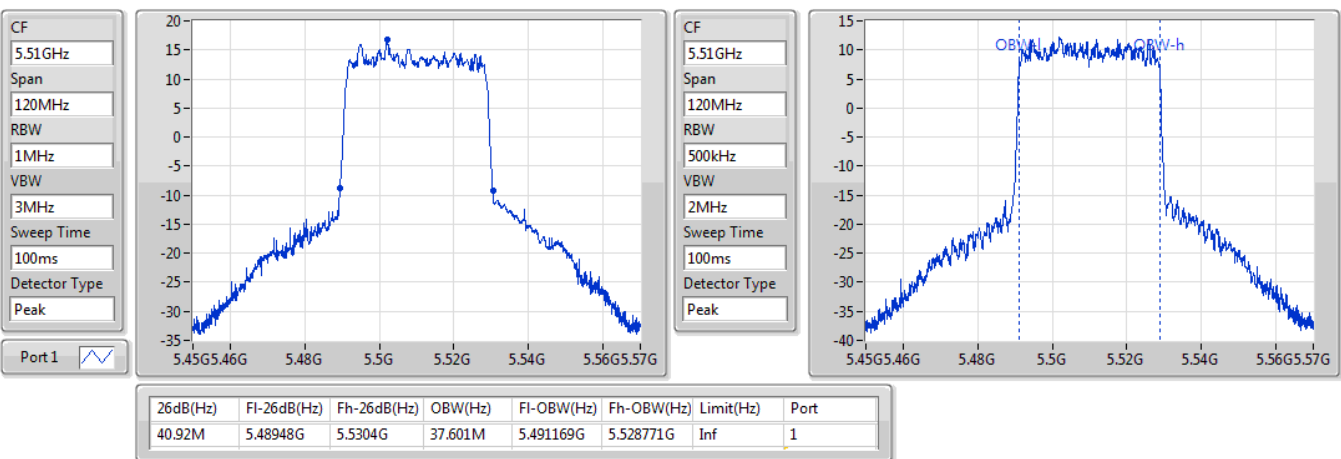

802.11ax HEW40_Nss1,(MCS0)_1TX

EBW

5550MHz

12/11/2019

CF: 5.55GHz
 Span: 120MHz
 RBW: 1MHz
 VBW: 3MHz
 Sweep Time: 100ms
 Detector Type: Peak
 Port 1

CF: 5.55GHz
 Span: 120MHz
 RBW: 500kHz
 VBW: 2MHz
 Sweep Time: 100ms
 Detector Type: Peak