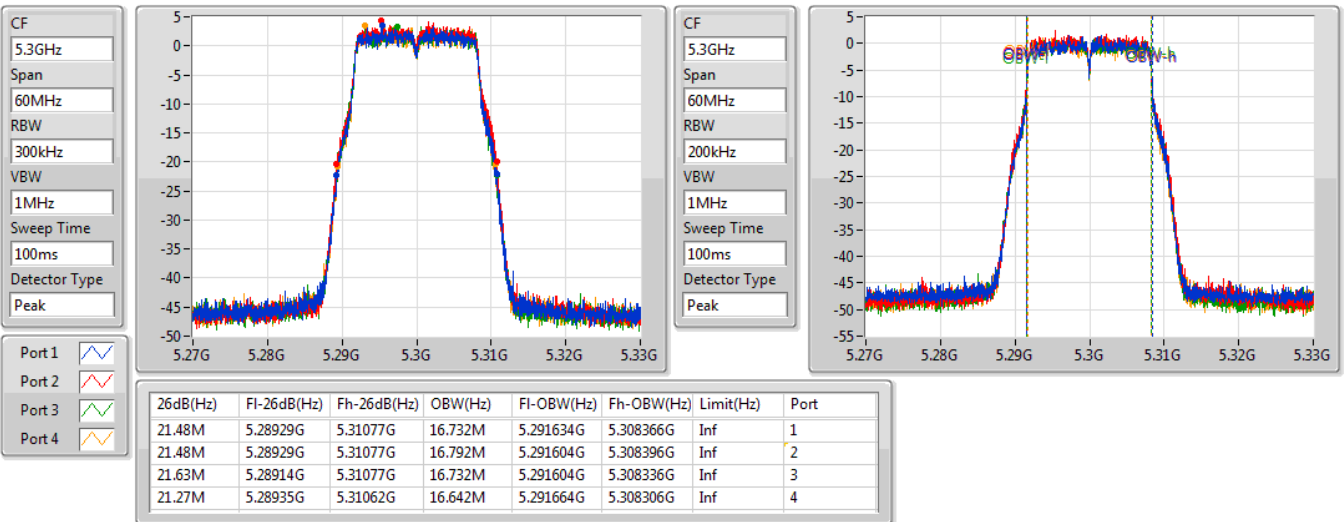

802.11a_Nss1,(6Mbps)_4TX

EBW

5300MHz

02/12/2019