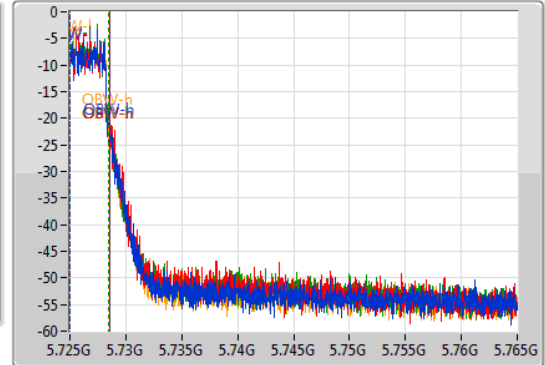

802.11ac VHT40_Nss1,(MCS0)_4TX

EBW

5710MHz Straddle 5.725-5.85GHz

02/12/2019

CF
5.745GHz
Span
40MHz
RBW
100kHz
VBW
300kHz
Sweep Time
100ms
Detector Type
Peak

CF
5.745GHz
Span
40MHz
RBW
50kHz
VBW
200kHz
Sweep Time
100ms
Detector Type
Peak