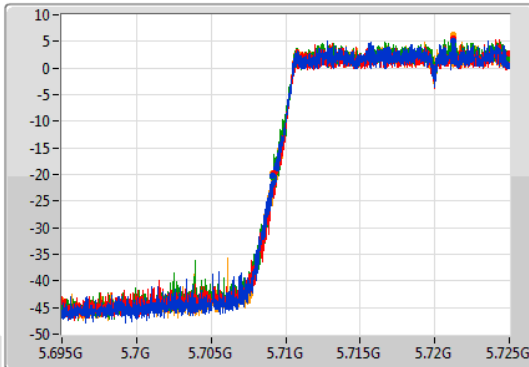

802.11ax HEW20_Nss1,(MCS0)_4TX

EBW

5720MHz Straddle 5.47-5.725GHz

02/12/2019

CF: 5.71GHz
Span: 30MHz
RBW: 300kHz
VBW: 1MHz
Sweep Time: 100ms
Detector Type: Peak

CF: 5.71GHz
Span: 30MHz
RBW: 200kHz
VBW: 1MHz
Sweep Time: 100ms
Detector Type: Peak