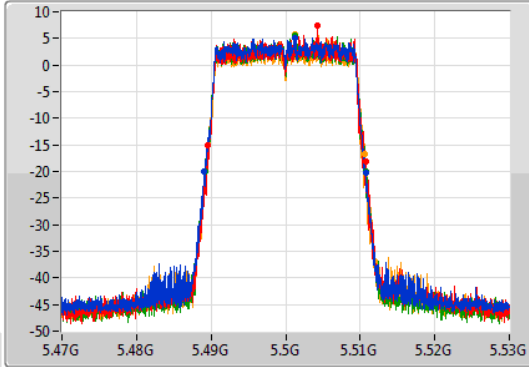

802.11ax HEW20_Nss1,(MCS0)_4TX

EBW

5500MHz

02/12/2019

CF
5.5GHz
Span
60MHz
RBW
300kHz
VBW
1MHz
Sweep Time
100ms
Detector Type
Peak

CF
5.5GHz
Span
60MHz
RBW
200kHz
VBW
1MHz
Sweep Time
100ms
Detector Type
Peak