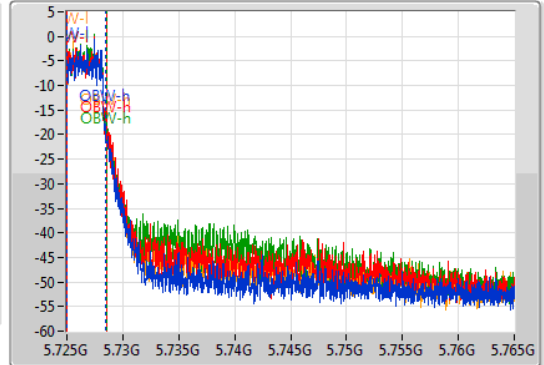

802.11ac VHT40_Nss4,(MCS0)_4TX

EBW

5710MHz Straddle 5.725-5.85GHz

02/12/2019

CF
5.745GHz
Span
40MHz
RBW
100kHz
VBW
300kHz
Sweep Time
100ms
Detector Type
Peak

CF
5.745GHz
Span
40MHz
RBW
50kHz
VBW
200kHz
Sweep Time
100ms
Detector Type
Peak