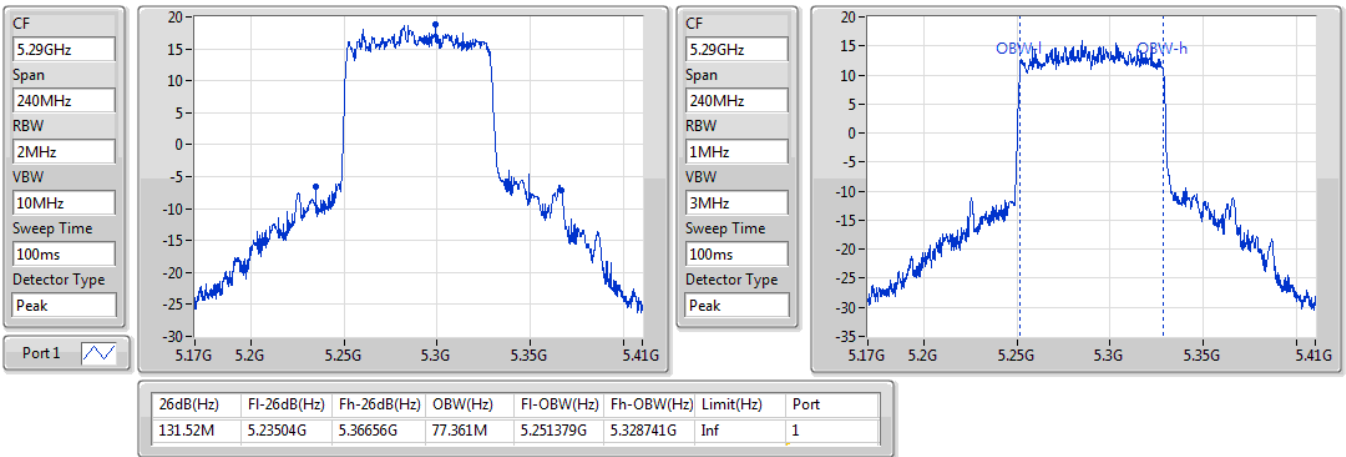

802.11ax HEW80_Nss1,(MCS0)_1TX

EBW

5290MHz

12/11/2019