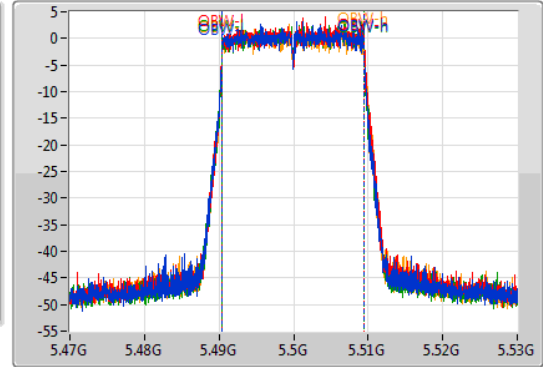

802.11ax HEW20_Nss1,(MCS0)_4TX

EBW

5500MHz

02/12/2019

CF
5.5GHz
Span
60MHz
RBW
300kHz
VBW
1MHz
Sweep Time
100ms
Detector Type
Peak

CF
5.5GHz
Span
60MHz
RBW
200kHz
VBW
1MHz
Sweep Time
100ms
Detector Type
Peak

Port 1
Port 2
Port 3
Port 4

26dB(Hz)	Fl-26dB(Hz)	Fh-26dB(Hz)	OBW(Hz)	Fl-OBW(Hz)	Fh-OBW(Hz)	Limit(Hz)	Port
21.66M	5.48911G	5.51077G	19.01M	5.490435G	5.509445G	Inf	1
21.27M	5.48953G	5.5108G	19.01M	5.490465G	5.509475G	Inf	2
21.66M	5.48914G	5.5108G	19.01M	5.490465G	5.509475G	Inf	3
21.48M	5.4892G	5.51068G	19.01M	5.490465G	5.509475G	Inf	4

802.11ax HEW20_Nss1,(MCS0)_4TX

EBW

5580MHz

02/12/2019

CF
5.58GHz
Span
60MHz
RBW
300kHz
VBW
1MHz
Sweep Time
100ms
Detector Type
Peak

CF
5.58GHz
Span
60MHz
RBW
200kHz
VBW
1MHz
Sweep Time
100ms
Detector Type
Peak

Port 1
Port 2
Port 3
Port 4

26dB(Hz)	Fl-26dB(Hz)	Fh-26dB(Hz)	OBW(Hz)	Fl-OBW(Hz)	Fh-OBW(Hz)	Limit(Hz)	Port
21.54M	5.56911G	5.59065G	19.01M	5.570435G	5.589445G	Inf	1
21.69M	5.56917G	5.59086G	19.01M	5.570465G	5.589475G	Inf	2
21.72M	5.56911G	5.59083G	19.01M	5.570465G	5.589475G	Inf	3
21.36M	5.56932G	5.59068G	19.01M	5.570465G	5.589475G	Inf	4