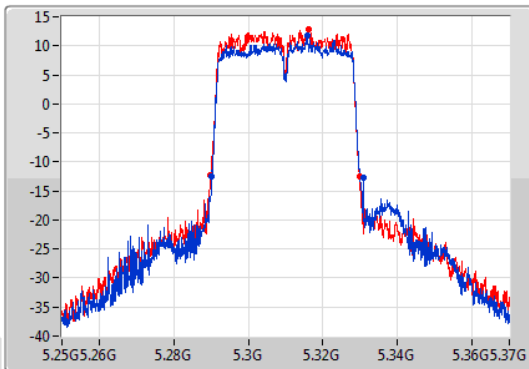

CF
5.31GHz
Span
120MHz
RBW
500kHz
VBW
2MHz
Sweep Time
100ms
Detector Type
Sample