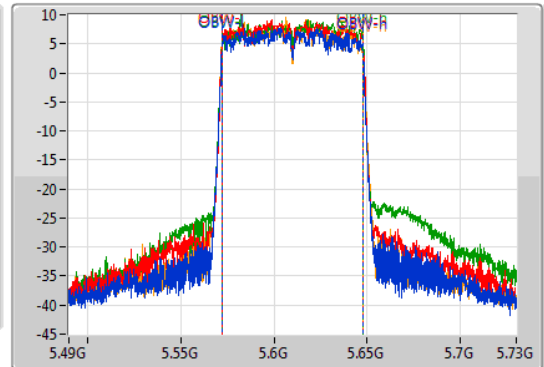

802.11ac VHT80_Nss4,(MCS0)_4TX

EBW

5610MHz

02/12/2019

CF
5.61GHz
Span
240MHz
RBW
2MHz
VBW
10MHz
Sweep Time
100ms
Detector Type
Peak

CF
5.61GHz
Span
240MHz
RBW
1MHz
VBW
3MHz
Sweep Time
100ms
Detector Type
Peak