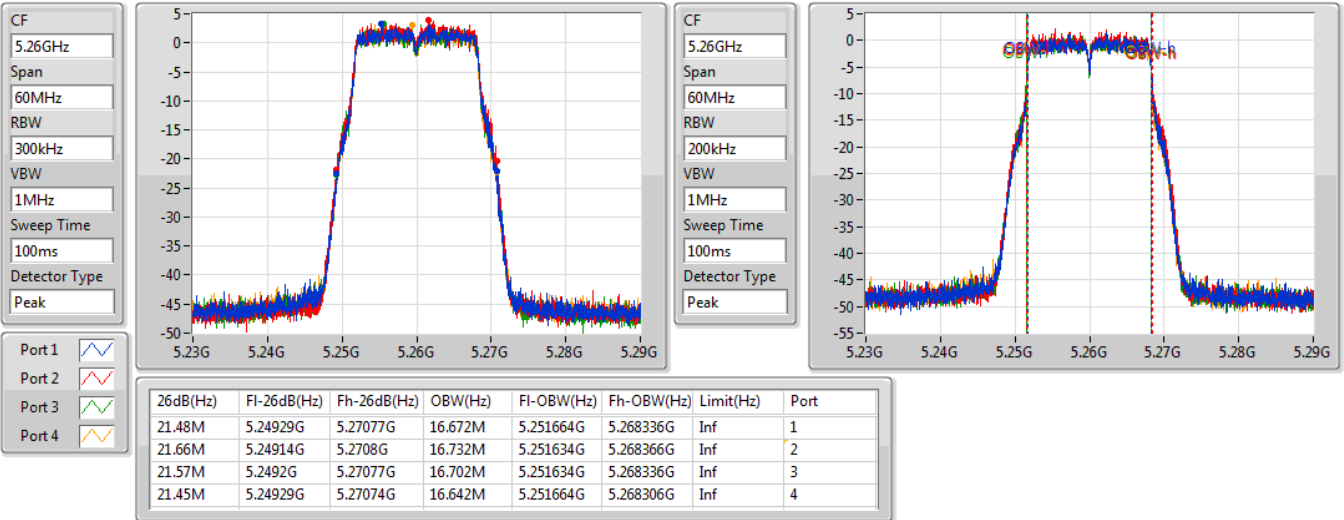

Port X-N dB = Port X 6dB down bandwidth for 5.725-5.85GHz band / 26dB down bandwidth for other band

Port X-OBW = Port X 99% occupied bandwidth;

802.11a_Nss1,(6Mbps)_4TX

EBW

5260MHz

02/12/2019

802.11a_Nss1,(6Mbps)_4TX