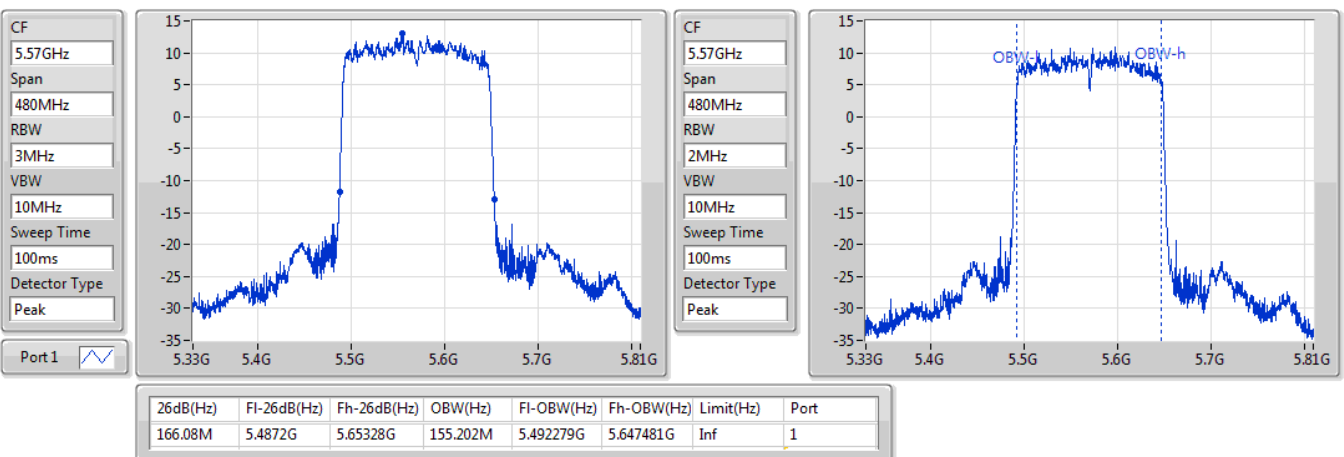

802.11ax HEW160_Nss1,(MCS0)_1TX

EBW

5250MHz Straddle 5.25-5.35GHz

12/11/2019

802.11ax HEW160_Nss1,(MCS0)_1TX

EBW

5570MHz

12/11/2019