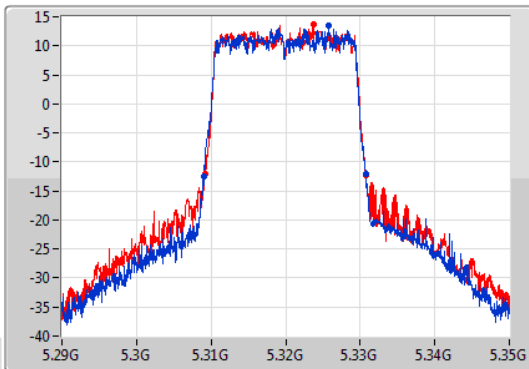

CF
5.32GHz
Span
60MHz
RBW
200kHz
VBW
1MHz
Sweep Time
100ms
Detector Type
Sample