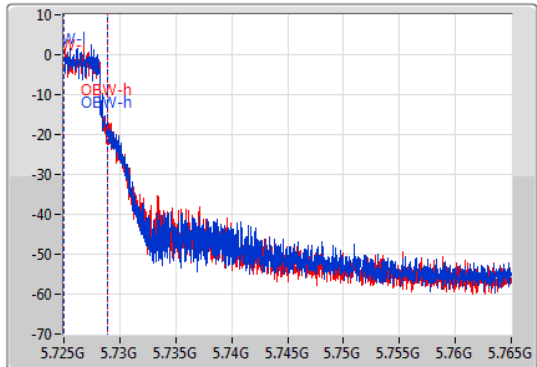

EBW

5720MHz Straddle 5.725-5.85GHz

14/11/2019

CF: 5.745GHz
 Span: 40MHz
 RBW: 100kHz
 VBW: 300kHz
 Sweep Time: 100ms
 Detector Type: Peak

CF: 5.745GHz
 Span: 40MHz
 RBW: 50kHz
 VBW: 200kHz
 Sweep Time: 100ms
 Detector Type: Sample