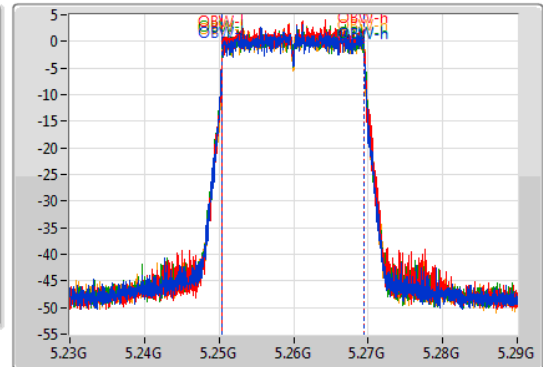

802.11ax HEW20_Nss1,(MCS0)_4TX

EBW

5260MHz

02/12/2019

CF
5.26GHz
Span
60MHz
RBW
300kHz
VBW
1MHz
Sweep Time
100ms
Detector Type
Peak

CF
5.26GHz
Span
60MHz
RBW
200kHz
VBW
1MHz
Sweep Time
100ms
Detector Type
Peak