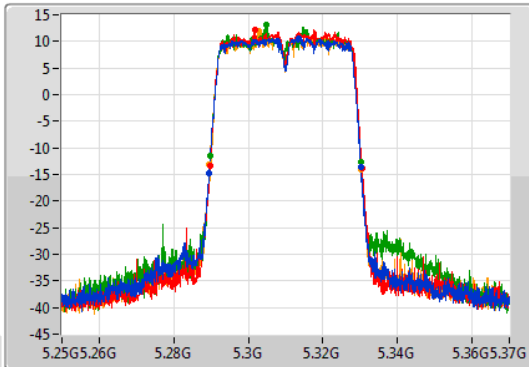

802.11ac VHT40_Nss4,(MCS0)_4TX

EBW

5310MHz

02/12/2019

CF
5.31GHz
Span
120MHz
RBW
1MHz
VBW
3MHz
Sweep Time
100ms
Detector Type
Peak

CF
5.31GHz
Span
120MHz
RBW
500kHz
VBW
2MHz
Sweep Time
100ms
Detector Type
Peak