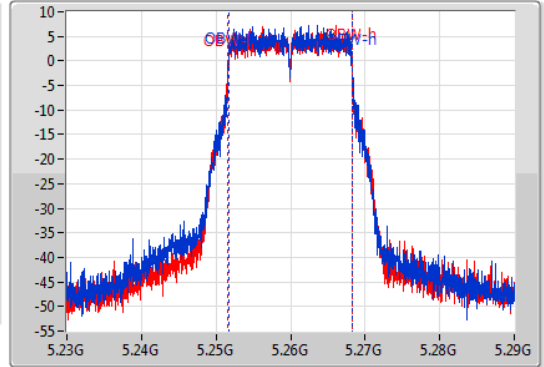

26dB(Hz)	Fl-26dB(Hz)	Fh-26dB(Hz)	OBW(Hz)	Fl-OBW(Hz)	Fh-OBW(Hz)	Limit(Hz)	Port
22.44M	5.24881G	5.27125G	16.582M	5.251664G	5.268246G	Inf	1
21.42M	5.24935G	5.27077G	16.612M	5.251634G	5.268246G	Inf	2

802.11a_Nss1,(6Mbps)_2TX

EBW

5300MHz

14/11/2019

CF: 5.3GHz
Span: 60MHz
RBW: 300kHz
VBW: 1MHz
Sweep Time: 100ms
Detector Type: Peak
Port 1: [Waveform icon]
Port 2: [Waveform icon]