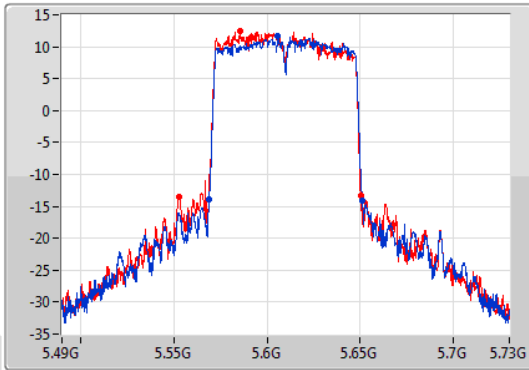

CF
5.61GHz
Span
240MHz
RBW
1MHz
VBW
3MHz
Sweep Time
100ms
Detector Type
Sample