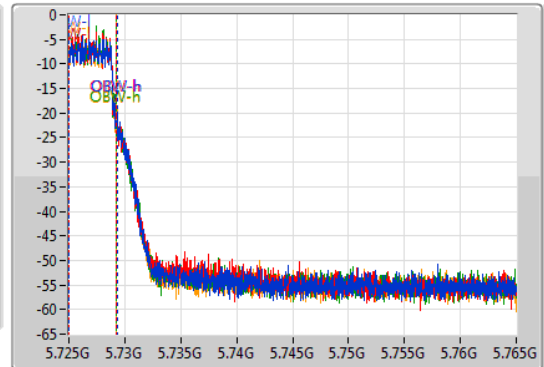

802.11ac VHT20_Nss1,(MCS0)_4TX

EBW

5720MHz Straddle 5.725-5.85GHz

02/12/2019

CF
5.745GHz
Span
40MHz
RBW
100kHz
VBW
300kHz
Sweep Time
100ms
Detector Type
Peak

CF
5.745GHz
Span
40MHz
RBW
50kHz
VBW
200kHz
Sweep Time
100ms
Detector Type
Peak