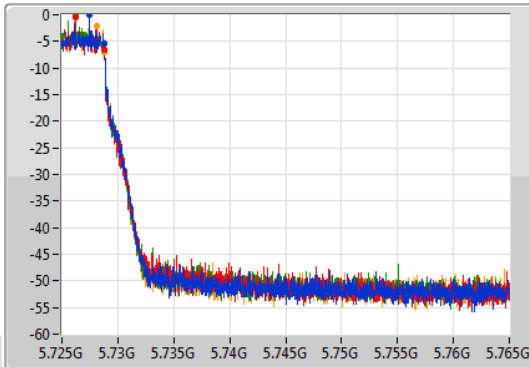

5720MHz Straddle 5.725-5.85GHz

02/12/2019

CF
5.745GHz
Span
40MHz
RBW
100kHz
VBW
300kHz
Sweep Time
100ms
Detector Type
Peak

CF
5.745GHz
Span
40MHz
RBW
50kHz
VBW
200kHz
Sweep Time
100ms
Detector Type
Peak