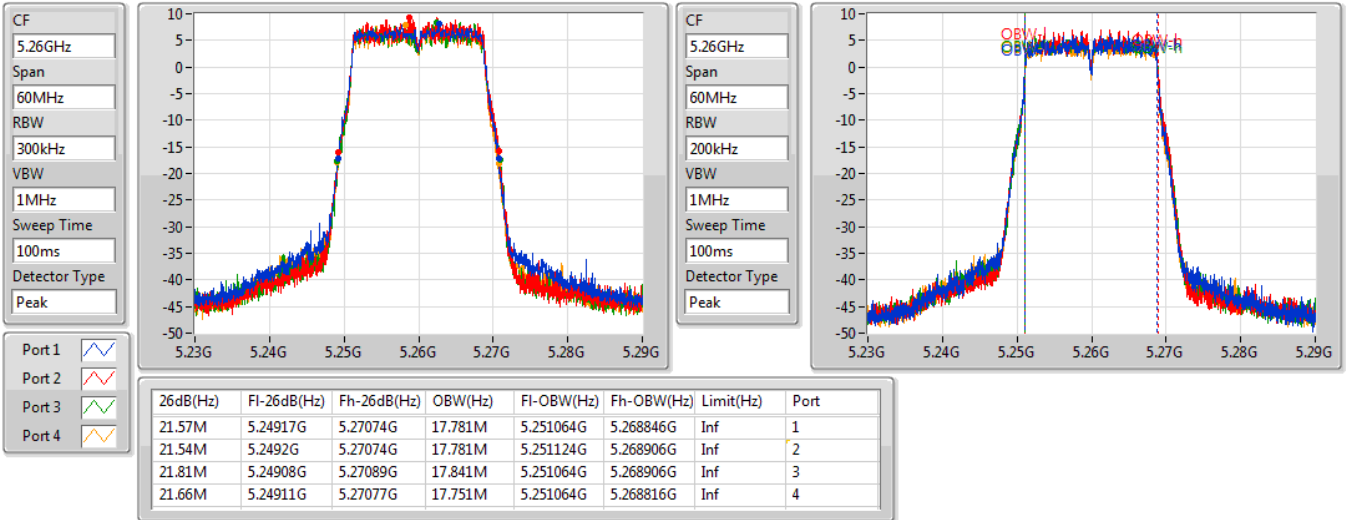

Port X-N dB = Port X 6dB down bandwidth for 5.725-5.85GHz band / 26dB down bandwidth for other band

Port X-OBW = Port X 99% occupied bandwidth;

802.11ac VHT20_Nss4,(MCS0)_4TX

EBW

5260MHz

02/12/2019

802.11ac VHT20_Nss4,(MCS0)_4TX