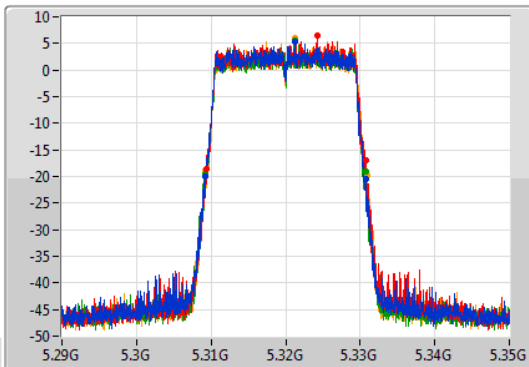

802.11ax HEW20_Nss1,(MCS0)_4TX

EBW

5320MHz

02/12/2019

CF: 5.32GHz
Span: 60MHz
RBW: 300kHz
VBW: 1MHz
Sweep Time: 100ms
Detector Type: Peak

CF: 5.32GHz
Span: 60MHz
RBW: 200kHz
VBW: 1MHz
Sweep Time: 100ms
Detector Type: Peak