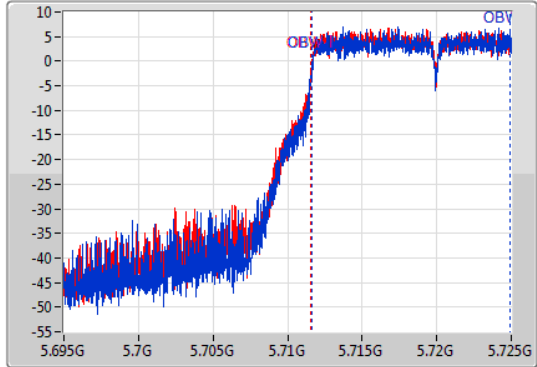

EBW

5700MHz

14/11/2019

CF
5.7GHz
Span
60MHz
RBW
300kHz
VBW
1MHz
Sweep Time
100ms
Detector Type
Peak

CF
5.7GHz
Span
60MHz
RBW
200kHz
VBW
1MHz
Sweep Time
100ms
Detector Type
Sample

26dB(Hz)	Fl-26dB(Hz)	Fh-26dB(Hz)	OBW(Hz)	Fl-OBW(Hz)	Fh-OBW(Hz)	Limit(Hz)	Port
21.54M	5.68923G	5.71077G	16.552M	5.691664G	5.708216G	Inf	1
21.69M	5.6892G	5.71089G	16.552M	5.691694G	5.708246G	Inf	2

802.11a_Nss1,(6Mbps)_2TX

EBW

5720MHz Straddle 5.47-5.725GHz

14/11/2019

CF: 5.71GHz
 Span: 30MHz
 RBW: 200kHz
 VBW: 1MHz
 Sweep Time: 100ms
 Detector Type: Peak

CF: 5.71GHz
 Span: 30MHz
 RBW: 200kHz
 VBW: 1MHz
 Sweep Time: 100ms
 Detector Type: Sample