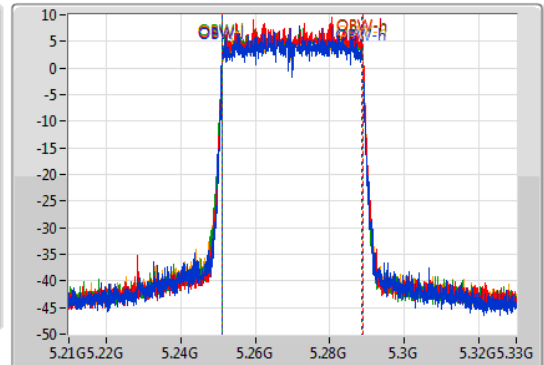

802.11ax HEW40_Nss1,(MCS0)_4TX

EBW

5270MHz

02/12/2019

CF
5.27GHz
Span
120MHz
RBW
1MHz
VBW
3MHz
Sweep Time
100ms
Detector Type
Peak

CF
5.27GHz
Span
120MHz
RBW
500kHz
VBW
2MHz
Sweep Time
100ms
Detector Type
Peak