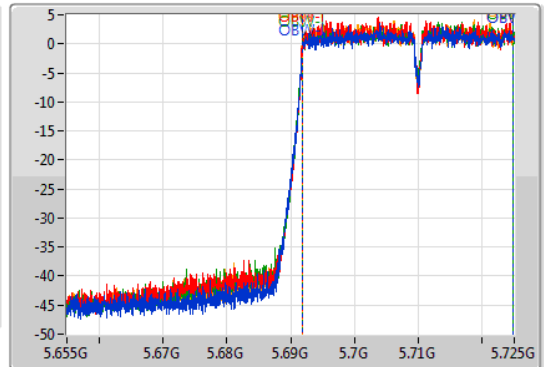

802.11ac VHT40_Nss1,(MCS0)_4TX

EBW

5710MHz Straddle 5.47-5.725GHz

02/12/2019

CF
5.69GHz
Span
70MHz
RBW
1MHz
VBW
3MHz
Sweep Time
100ms
Detector Type
Peak

CF
5.69GHz
Span
70MHz
RBW
300kHz
VBW
1MHz
Sweep Time
100ms
Detector Type
Peak