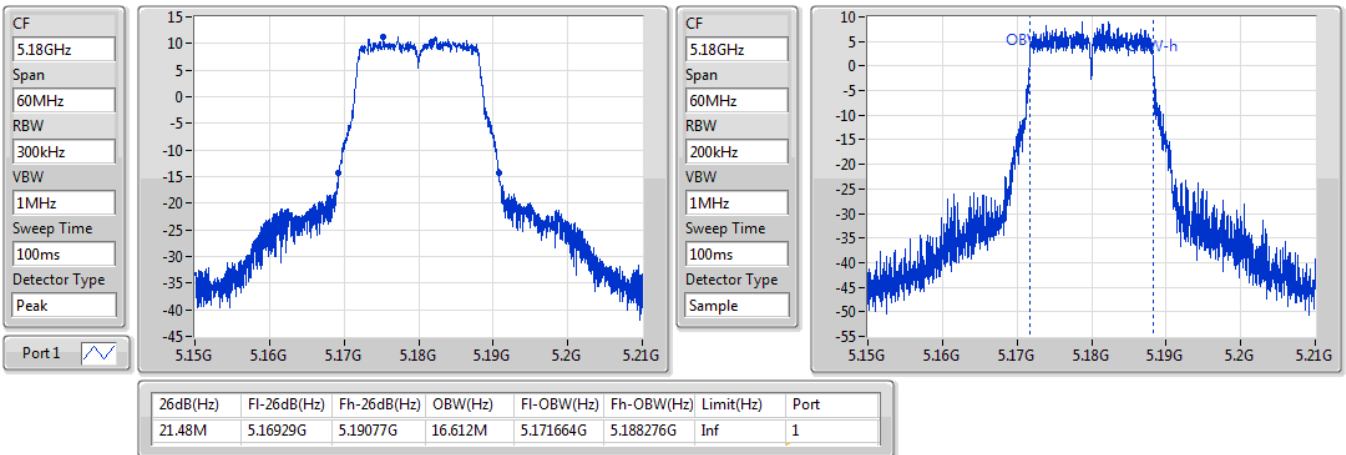

Port X-N dB = Port X 6dB down bandwidth for 5.725-5.85GHz band / 26dB down bandwidth for other band

Port X-OBW = Port X 99% occupied bandwidth;

802.11a_Nss1,(6Mbps)_1TX

EBW

5180MHz

28/09/2019

802.11a_Nss1,(6Mbps)_1TX