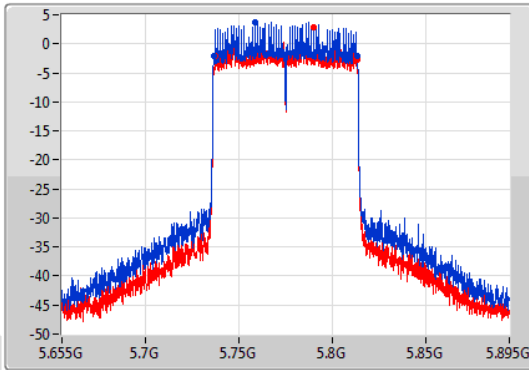

CF
5.775GHz
Span
240MHz
RBW
1MHz
VBW
3MHz
Sweep Time
100ms
Detector Type
Sample