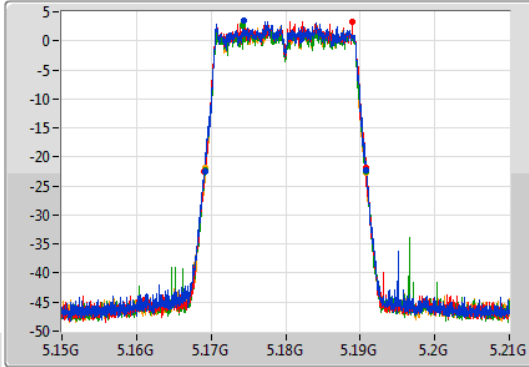

802.11ax HEW20-BF_Nss1,(MCS0)_4TX

EBW

5180MHz

16/10/2019

CF
5.18GHz
Span
60MHz
RBW
300kHz
VBW
1MHz
Sweep Time
100ms
Detector Type
Peak

CF
5.18GHz
Span
60MHz
RBW
200kHz
VBW
1MHz
Sweep Time
100ms
Detector Type
Sample