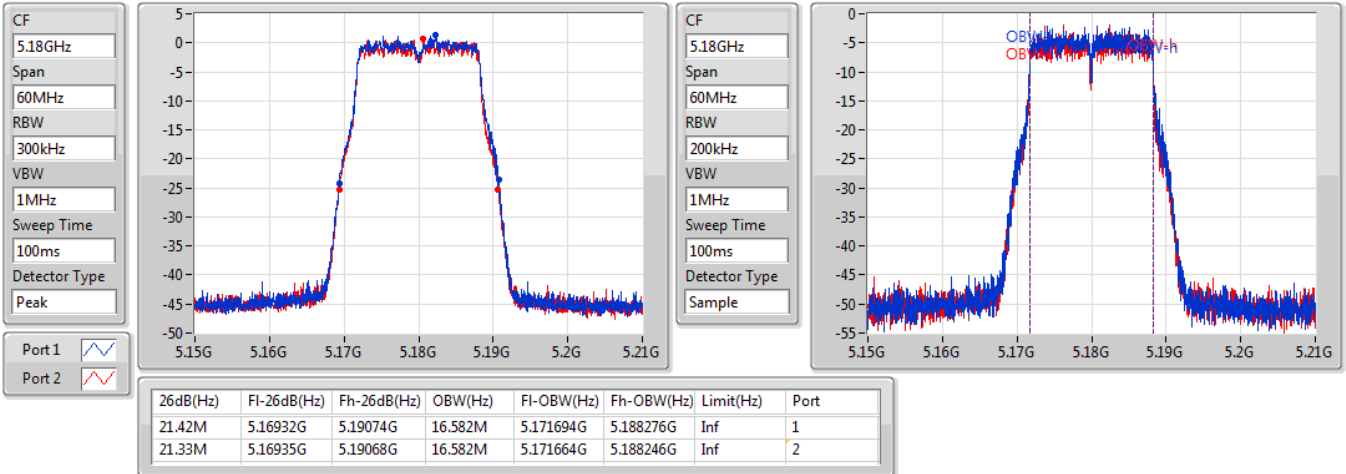

Port X-N dB = Port X 6dB down bandwidth for 5.725-5.85GHz band / 26dB down bandwidth for other band
Port X-OBW = Port X 99% occupied bandwidth;

802.11a_Nss1,(6Mbps)_2TX

EBW

5180MHz

28/09/2019

802.11a_Nss1,(6Mbps)_2TX