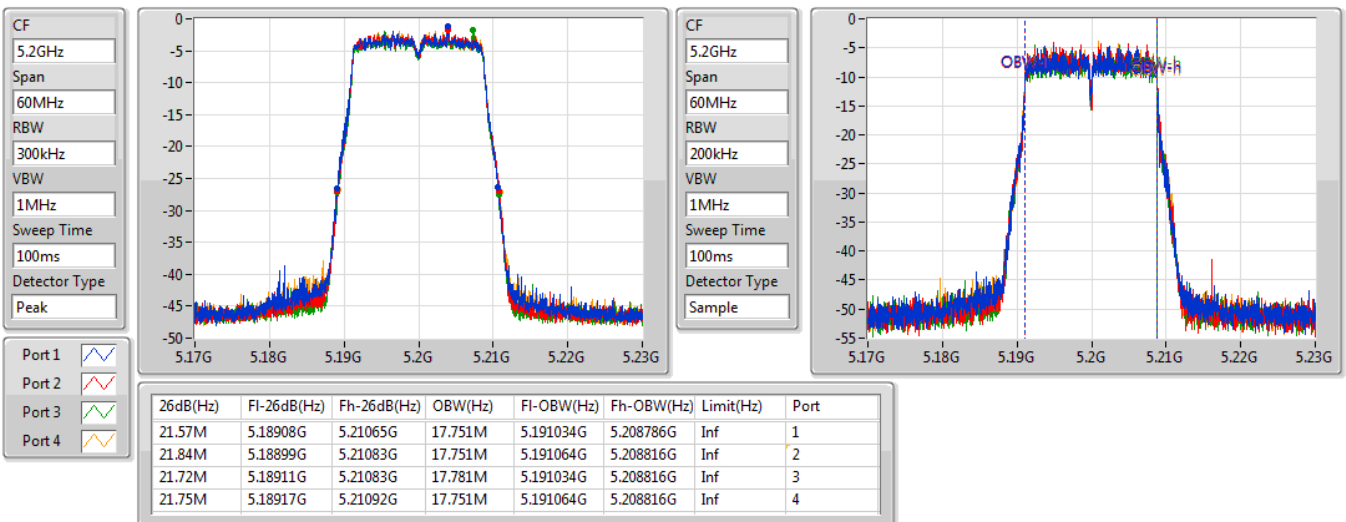

802.11ac VHT20-BF_Nss1,(MCS0)_4TX

EBW

5200MHz

14/10/2019