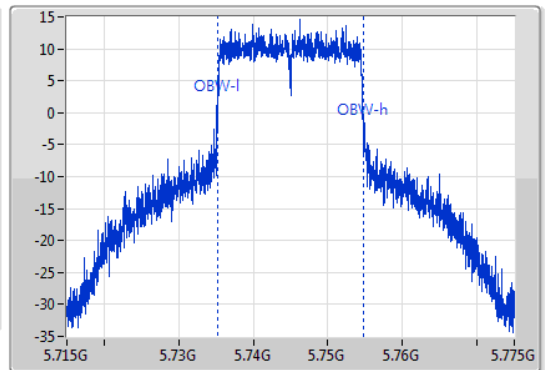

802.11ax HEW20_Nss1,(MCS0)_1TX

EBW

5745MHz

28/09/2019

CF
5.745GHz
Span
60MHz
RBW
100kHz
VBW
300kHz
Sweep Time
100ms
Detector Type
Peak
Port 1

CF
5.745GHz
Span
60MHz
RBW
200kHz
VBW
1MHz
Sweep Time
100ms
Detector Type
Sample