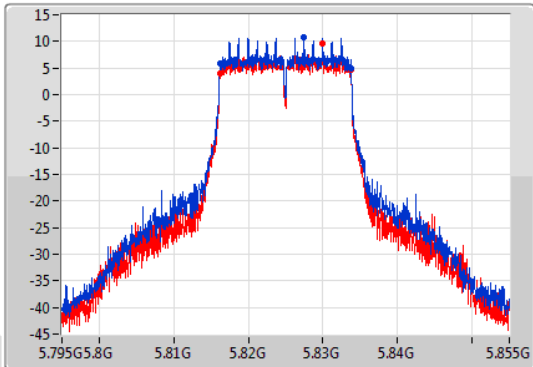

CF
5.825GHz
Span
60MHz
RBW
200kHz
VBW
1MHz
Sweep Time
100ms
Detector Type
Sample