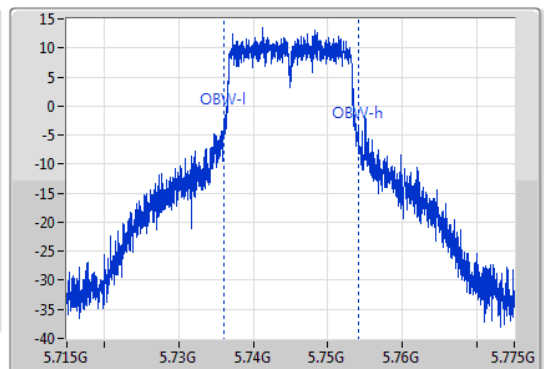

802.11a_Nss1,(6Mbps)_1TX

EBW

5745MHz

28/09/2019

CF
5.745GHz
Span
60MHz
RBW
100kHz
VBW
300kHz
Sweep Time
100ms
Detector Type
Peak
Port 1

CF
5.745GHz
Span
60MHz
RBW
200kHz
VBW
1MHz
Sweep Time
100ms
Detector Type
Sample