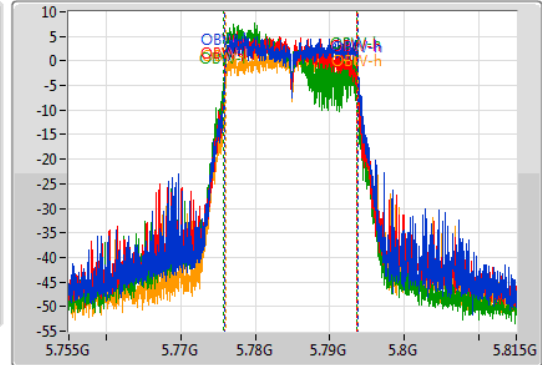

Port 1
Port 2
Port 3
Port 4

6dB(Hz)	Fl-6dB(Hz)	Fh-6dB(Hz)	OBW(Hz)	Fl-OBW(Hz)	Fh-OBW(Hz)	Limit(Hz)	Port
17.67M	5.77606G	5.79373G	17.841M	5.775945G	5.793786G	500k	1
17.01M	5.77606G	5.79307G	17.661M	5.775945G	5.793606G	500k	2
16.47M	5.77603G	5.7925G	17.811M	5.775795G	5.793606G	500k	3
17.61M	5.77612G	5.79373G	17.781M	5.776034G	5.793816G	500k	4