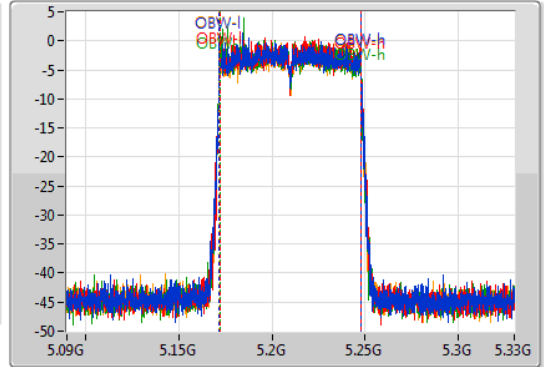

802.11ac VHT80-BF_Nss1,(MCS0)_4TX

EBW

5210MHz

16/10/2019

CF
5.21GHz
Span
240MHz
RBW
1MHz
VBW
3MHz
Sweep Time
100ms
Detector Type
Peak

CF
5.21GHz
Span
240MHz
RBW
1MHz
VBW
3MHz
Sweep Time
100ms
Detector Type
Sample