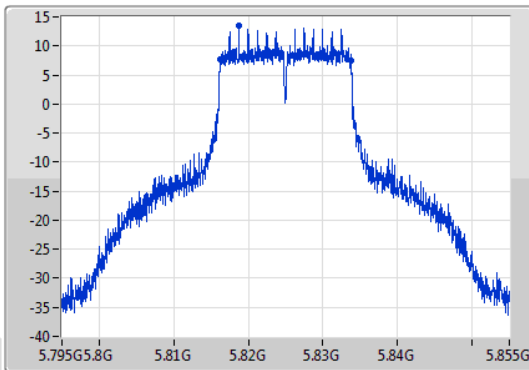

CF
5.825GHz
Span
60MHz
RBW
200kHz
VBW
1MHz
Sweep Time
100ms
Detector Type
Sample