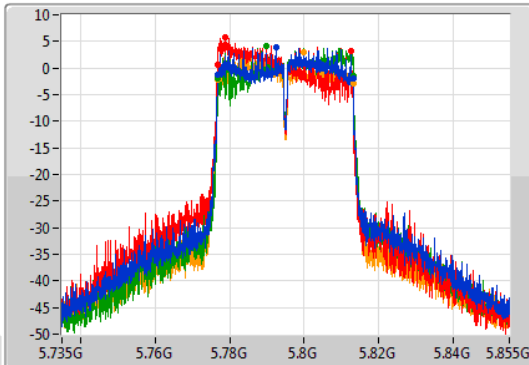

802.11ac VHT40-BF_Nss1,(MCS0)_4TX

EBW

5795MHz

14/10/2019

CF
5.795GHz
Span
120MHz
RBW
100kHz
VBW
300kHz
Sweep Time
100ms
Detector Type
Peak

CF
5.795GHz
Span
120MHz
RBW
500kHz
VBW
2MHz
Sweep Time
100ms
Detector Type
Sample