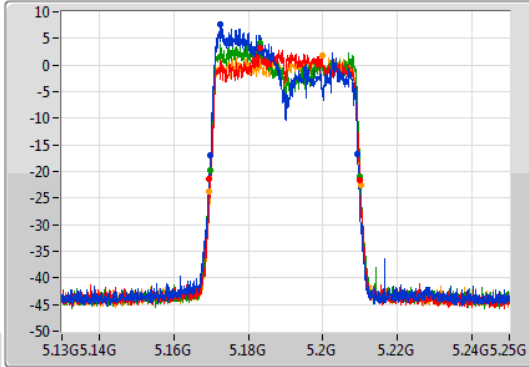

802.11ax HEW40-BF_Nss1,(MCS0)_4TX

EBW

5190MHz

15/10/2019

CF: 5.19GHz
Span: 120MHz
RBW: 500kHz
VBW: 2MHz
Sweep Time: 100ms
Detector Type: Peak

CF: 5.19GHz
Span: 120MHz
RBW: 500kHz
VBW: 2MHz
Sweep Time: 100ms
Detector Type: Sample