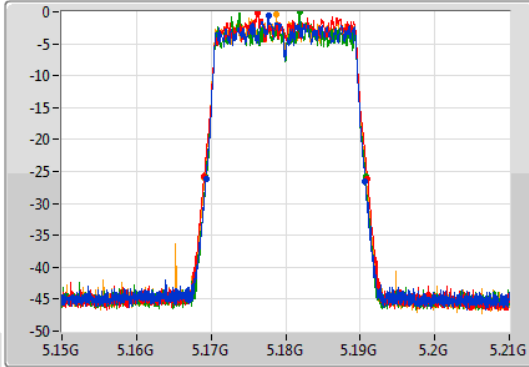

802.11ax HEW20_Nss4,(MCS0)_4TX

EBW

5180MHz

25/09/2019

CF
5.18GHz
Span
60MHz
RBW
300kHz
VBW
1MHz
Sweep Time
100ms
Detector Type
Peak

CF
5.18GHz
Span
60MHz
RBW
200kHz
VBW
1MHz
Sweep Time
100ms
Detector Type
Sample