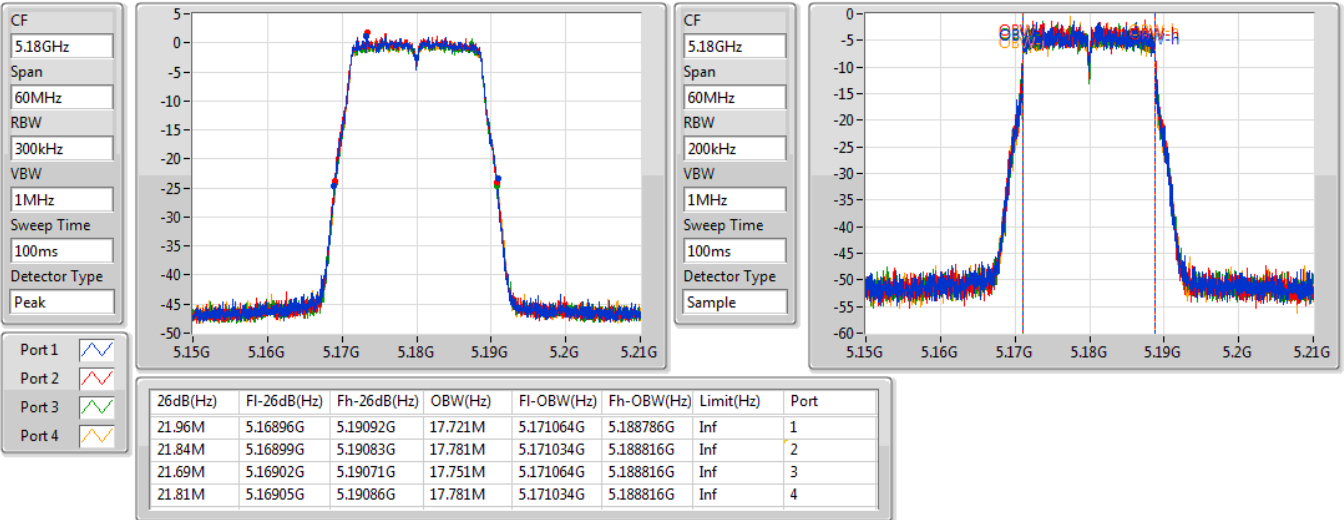

Port X-N dB = Port X 6dB down bandwidth for 5.725-5.85GHz band / 26dB down bandwidth for other band

Port X-OBW = Port X 99% occupied bandwidth;

802.11ac VHT20-BF_Nss1,(MCS0)_4TX

EBW

5180MHz

16/10/2019

802.11ac VHT20-BF_Nss1,(MCS0)_4TX