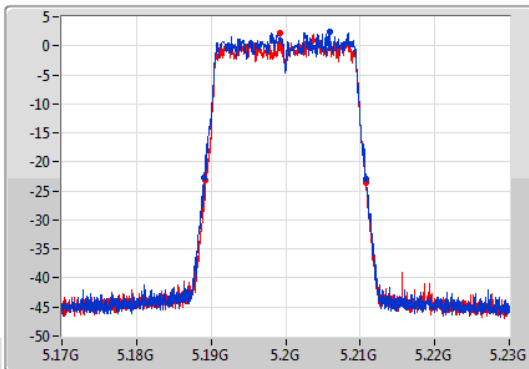

CF
5.2GHz
Span
60MHz
RBW
200kHz
VBW
1MHz
Sweep Time
100ms
Detector Type
Sample