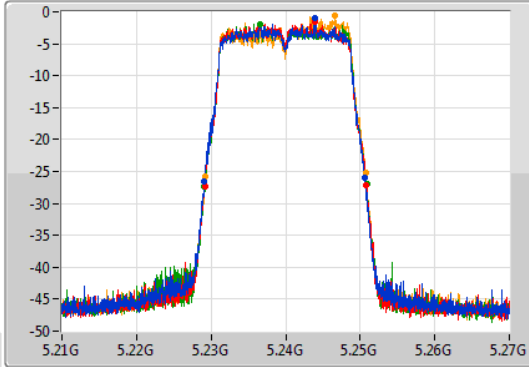

802.11ac VHT20-BF_Nss1,(MCS0)_4TX

EBW

5240MHz

14/10/2019

CF
5.24GHz
Span
60MHz
RBW
300kHz
VBW
1MHz
Sweep Time
100ms
Detector Type
Peak

CF
5.24GHz
Span
60MHz
RBW
200kHz
VBW
1MHz
Sweep Time
100ms
Detector Type
Sample