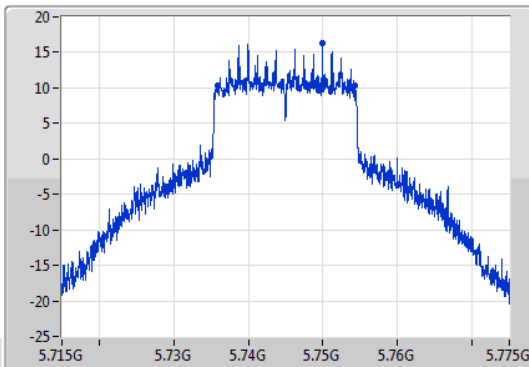

CF
5.745GHz
Span
60MHz
RBW
500kHz
VBW
2MHz
Sweep Time
100ms
Detector Type
Sample