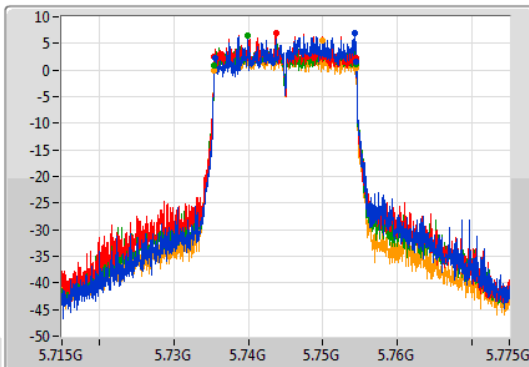

802.11ax HEW20-BF_Nss1,(MCS0)_4TX

EBW

5745MHz

14/10/2019

CF
5.745GHz
Span
60MHz
RBW
100kHz
VBW
300kHz
Sweep Time
100ms
Detector Type
Peak

CF
5.745GHz
Span
60MHz
RBW
200kHz
VBW
1MHz
Sweep Time
100ms
Detector Type
Sample