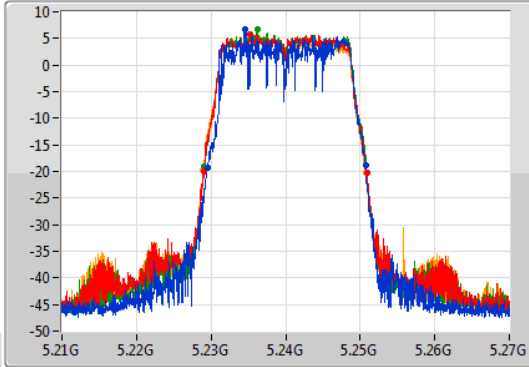

802.11ac VHT20-BF_Nss1,(MCS0)_4TX

EBW

5240MHz

15/10/2019

CF: 5.24GHz
Span: 60MHz
RBW: 300kHz
VBW: 1MHz
Sweep Time: 100ms
Detector Type: Peak

CF: 5.24GHz
Span: 60MHz
RBW: 200kHz
VBW: 1MHz
Sweep Time: 100ms
Detector Type: Sample