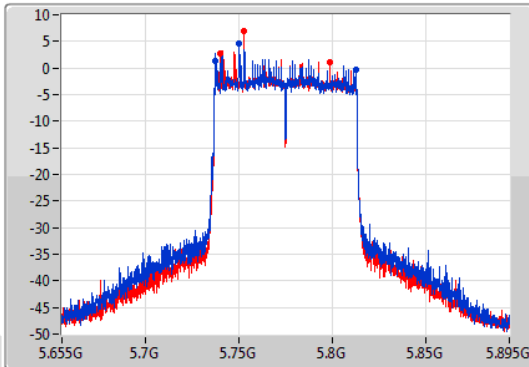

CF
5.775GHz
Span
240MHz
RBW
1MHz
VBW
3MHz
Sweep Time
100ms
Detector Type
Sample