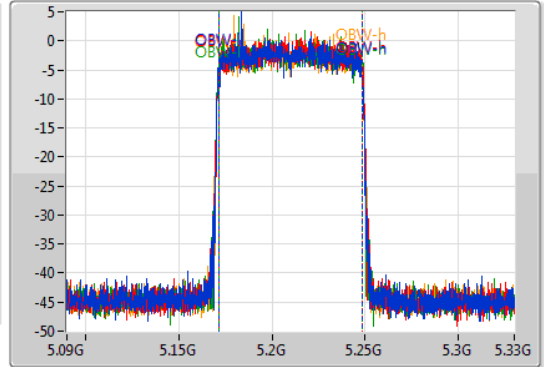

802.11ax HEW80-BF_Nss1,(MCS0)_4TX

EBW

5210MHz

16/10/2019

CF
5.21GHz
Span
240MHz
RBW
1MHz
VBW
3MHz
Sweep Time
100ms
Detector Type
Peak

CF
5.21GHz
Span
240MHz
RBW
1MHz
VBW
3MHz
Sweep Time
100ms
Detector Type
Sample

Port 1
Port 2
Port 3
Port 4

26dB(Hz)	Fl-26dB(Hz)	Fh-26dB(Hz)	OBW(Hz)	Fl-OBW(Hz)	Fh-OBW(Hz)	Limit(Hz)	Port
81M	5.16944G	5.25044G	76.882M	5.171379G	5.248261G	Inf	1
81.24M	5.16932G	5.25056G	77.001M	5.171499G	5.248501G	Inf	2
81M	5.16944G	5.25044G	77.001M	5.171379G	5.248381G	Inf	3
81.36M	5.1692G	5.25056G	77.001M	5.171379G	5.248381G	Inf	4

802.11ax HEW80-BF_Nss1,(MCS0)_4TX

EBW

5775MHz

14/10/2019

CF
5.775GHz
Span
240MHz
RBW
100kHz
VBW
300kHz
Sweep Time
100ms
Detector Type
Peak

CF
5.775GHz
Span
240MHz
RBW
1MHz
VBW
3MHz
Sweep Time
100ms
Detector Type
Sample

Port 1
Port 2
Port 3
Port 4

6dB(Hz)	Fl-6dB(Hz)	Fh-6dB(Hz)	OBW(Hz)	Fl-OBW(Hz)	Fh-OBW(Hz)	Limit(Hz)	Port
75M	5.73744G	5.81244G	77.121M	5.736379G	5.813501G	500k	1
74.52M	5.73672G	5.81124G	77.121M	5.736139G	5.813261G	500k	2
15.72M	5.73732G	5.75304G	77.121M	5.736259G	5.813381G	500k	3
75.12M	5.73732G	5.81244G	77.001M	5.736259G	5.813261G	500k	4