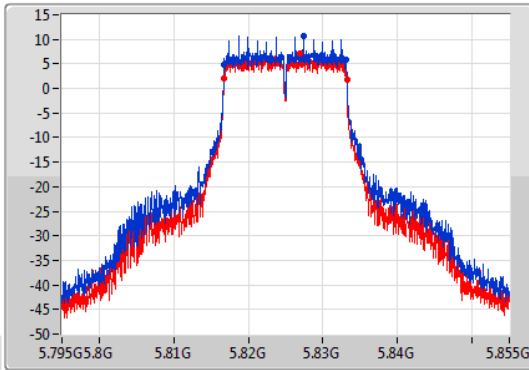

CF
5.825GHz
Span
60MHz
RBW
200kHz
VBW
1MHz
Sweep Time
100ms
Detector Type
Sample