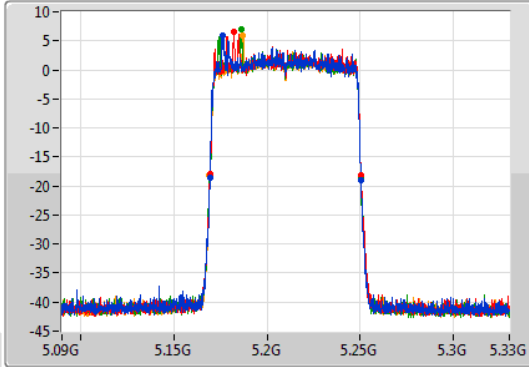

802.11ax HEW80-BF_Nss1,(MCS0)_4TX

EBW

5210MHz

16/10/2019

CF
5.21GHz
Span
240MHz
RBW
1MHz
VBW
3MHz
Sweep Time
100ms
Detector Type
Peak

CF
5.21GHz
Span
240MHz
RBW
1MHz
VBW
3MHz
Sweep Time
100ms
Detector Type
Sample