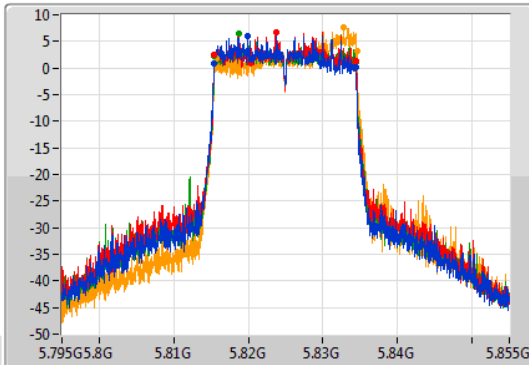

802.11ax HEW20-BF_Nss1,(MCS0)_4TX

EBW

5825MHz

14/10/2019

CF
5.825GHz
Span
60MHz
RBW
100kHz
VBW
300kHz
Sweep Time
100ms
Detector Type
Peak

CF
5.825GHz
Span
60MHz
RBW
200kHz
VBW
1MHz
Sweep Time
100ms
Detector Type
Sample