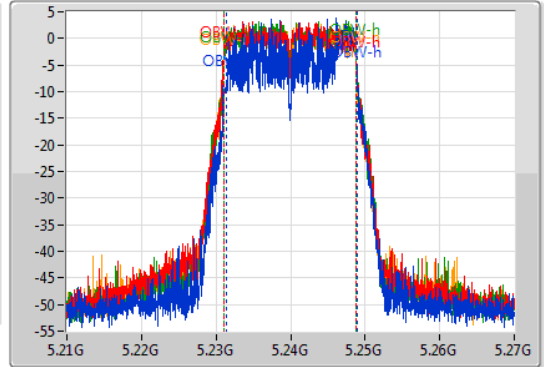

802.11ac VHT20-BF_Nss1,(MCS0)_4TX

EBW

5240MHz

15/10/2019

CF: 5.24GHz
Span: 60MHz
RBW: 300kHz
VBW: 1MHz
Sweep Time: 100ms
Detector Type: Peak

CF: 5.24GHz
Span: 60MHz
RBW: 200kHz
VBW: 1MHz
Sweep Time: 100ms
Detector Type: Sample

Port 1
Port 2
Port 3
Port 4

26dB(Hz)	Fl-26dB(Hz)	Fh-26dB(Hz)	OBW(Hz)	Fl-OBW(Hz)	Fh-OBW(Hz)	Limit(Hz)	Port
21.18M	5.22953G	5.25071G	17.601M	5.231334G	5.248936G	Inf	1
21.9M	5.22899G	5.25089G	17.781M	5.231004G	5.248786G	Inf	2
21.66M	5.22911G	5.25077G	17.781M	5.231034G	5.248816G	Inf	3
21.75M	5.22896G	5.25071G	17.751M	5.231004G	5.248756G	Inf	4

802.11ac VHT20-BF_Nss1,(MCS0)_4TX

EBW

5745MHz

15/10/2019

CF: 5.745GHz
Span: 60MHz
RBW: 100kHz
VBW: 300kHz
Sweep Time: 100ms
Detector Type: Peak

CF: 5.745GHz
Span: 60MHz
RBW: 200kHz
VBW: 1MHz
Sweep Time: 100ms
Detector Type: Sample

Port 1
Port 2
Port 3
Port 4

6dB(Hz)	Fl-6dB(Hz)	Fh-6dB(Hz)	OBW(Hz)	Fl-OBW(Hz)	Fh-OBW(Hz)	Limit(Hz)	Port
17.67M	5.73612G	5.75379G	17.871M	5.736034G	5.753906G	500k	1
17.73M	5.736G	5.75373G	17.781M	5.735945G	5.753726G	500k	2
17.1M	5.73672G	5.75382G	17.721M	5.736214G	5.753936G	500k	3
17.58M	5.73612G	5.7537G	17.781M	5.735945G	5.753726G	500k	4