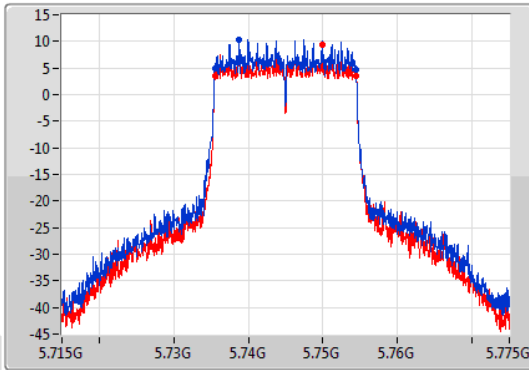

CF
5.745GHz
Span
60MHz
RBW
200kHz
VBW
1MHz
Sweep Time
100ms
Detector Type
Sample