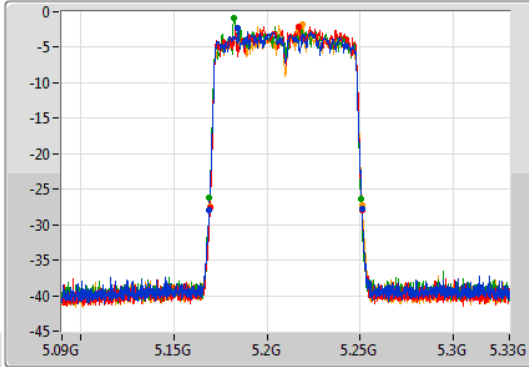

802.11ac VHT80_Nss4,(MCS0)_4TX

EBW

5210MHz

25/09/2019

CF
5.21GHz
Span
240MHz
RBW
1MHz
VBW
3MHz
Sweep Time
100ms
Detector Type
Peak

CF
5.21GHz
Span
240MHz
RBW
1MHz
VBW
3MHz
Sweep Time
100ms
Detector Type
Sample