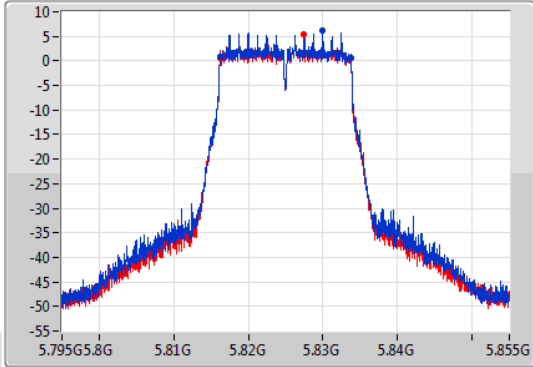

CF
5.825GHz
Span
60MHz
RBW
200kHz
VBW
1MHz
Sweep Time
100ms
Detector Type
Sample