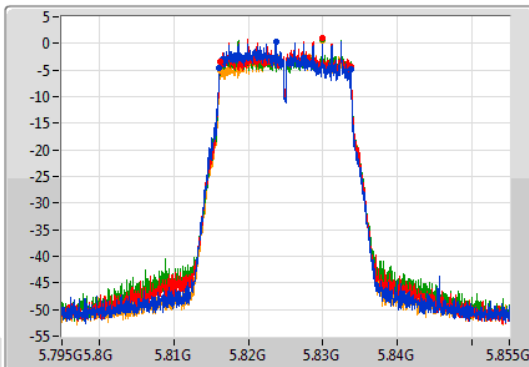

CF
5.825GHz
Span
60MHz
RBW
200kHz
VBW
1MHz
Sweep Time
100ms
Detector Type
Sample