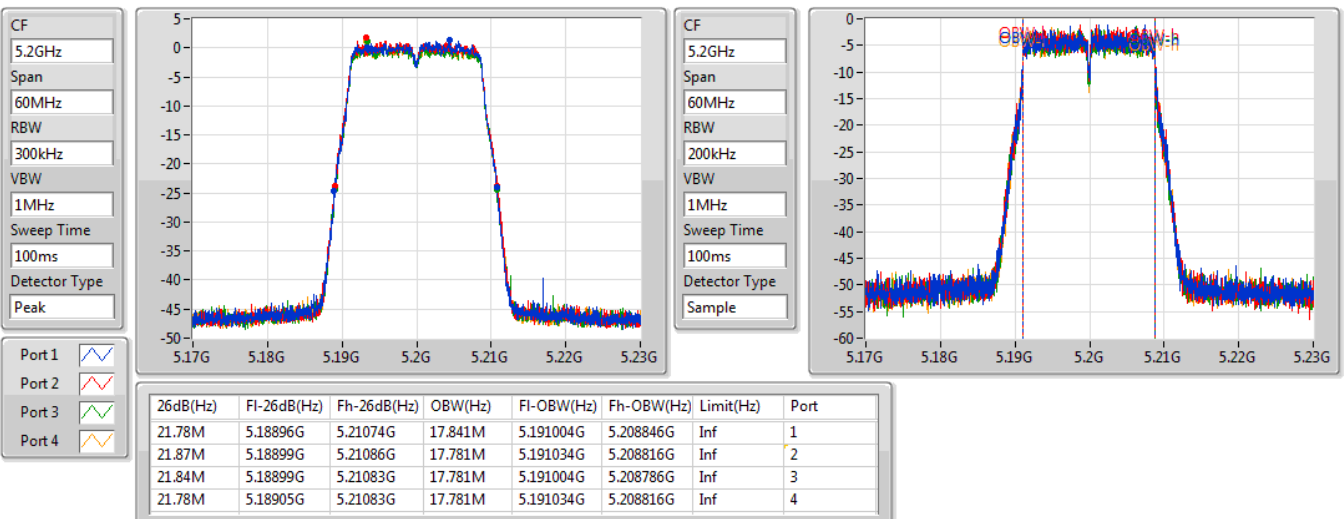

802.11ac VHT20-BF_Nss1,(MCS0)_4TX

EBW

5200MHz

16/10/2019