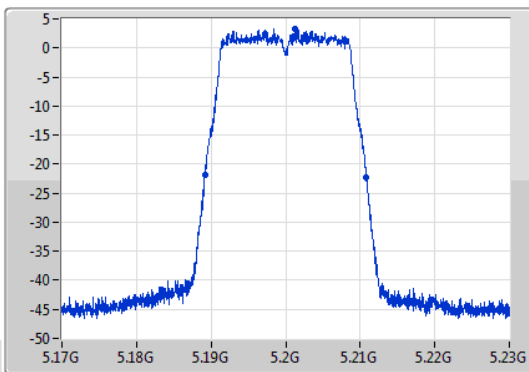

CF
5.2GHz
Span
60MHz
RBW
200kHz
VBW
1MHz
Sweep Time
100ms
Detector Type
Sample