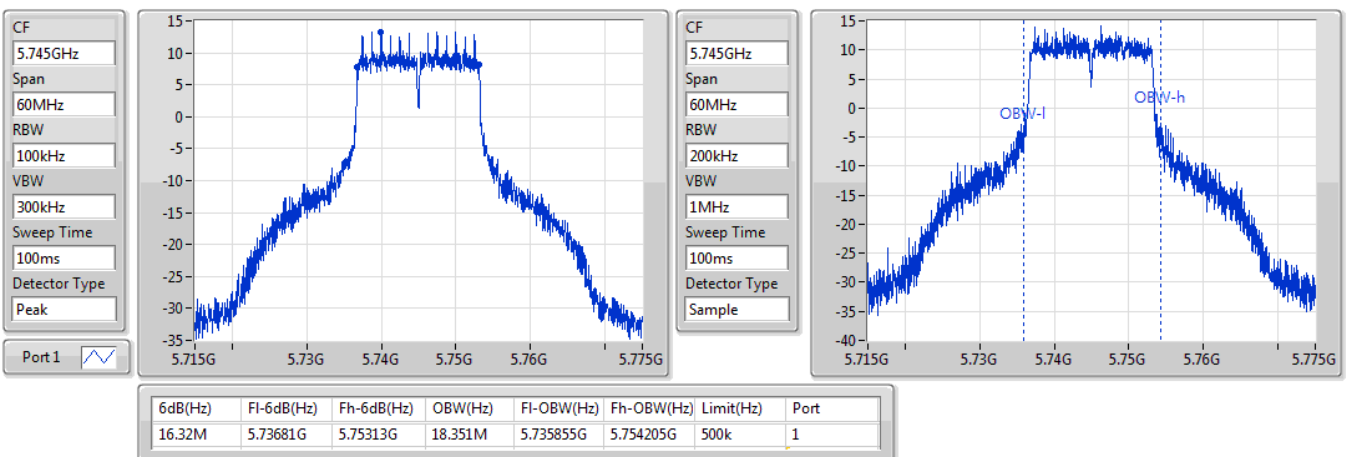

Port X-N dB = Port X 6dB down bandwidth for 5.725-5.85GHz band / 26dB down bandwidth for other band

Port X-OBW = Port X 99% occupied bandwidth;

802.11a_Nss1,(6Mbps)_1TX

EBW

5180MHz

28/09/2019

802.11a_Nss1,(6Mbps)_1TX

EBW

5200MHz

28/09/2019

802.11a_Nss1,(6Mbps)_1TX

EBW

5240MHz

28/09/2019

802.11a_Nss1,(6Mbps)_1TX

EBW

5745MHz

28/09/2019

802.11a_Nss1,(6Mbps)_1TX

EBW

5785MHz

28/09/2019

CF
5.785GHz
Span
60MHz
RBW
100kHz
VBW
300kHz
Sweep Time
100ms
Detector Type
Peak
Port 1