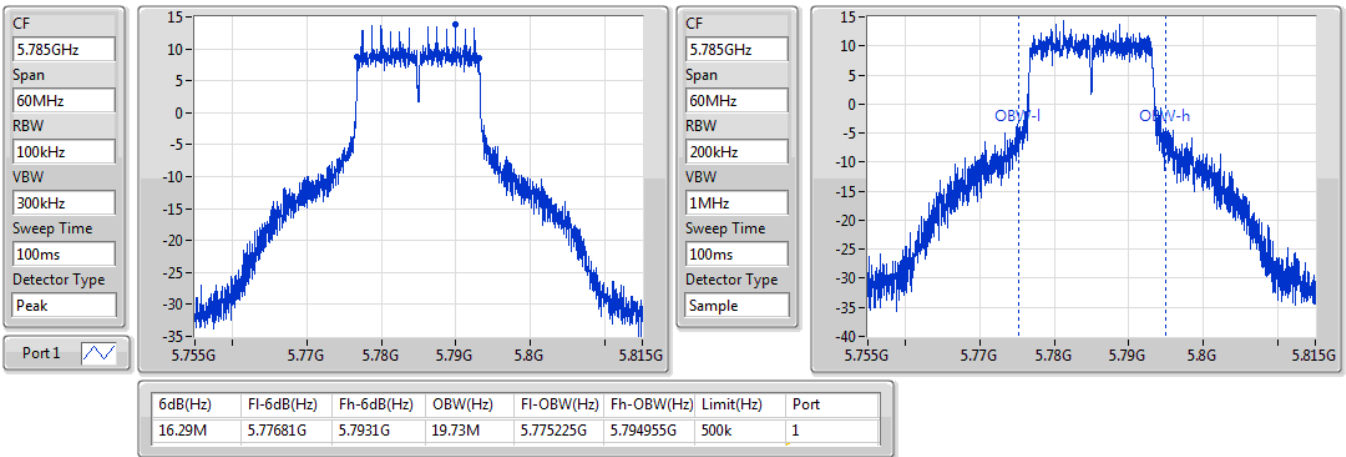

802.11a_Nss1,(6Mbps)_1TX

EBW

5785MHz

28/09/2019