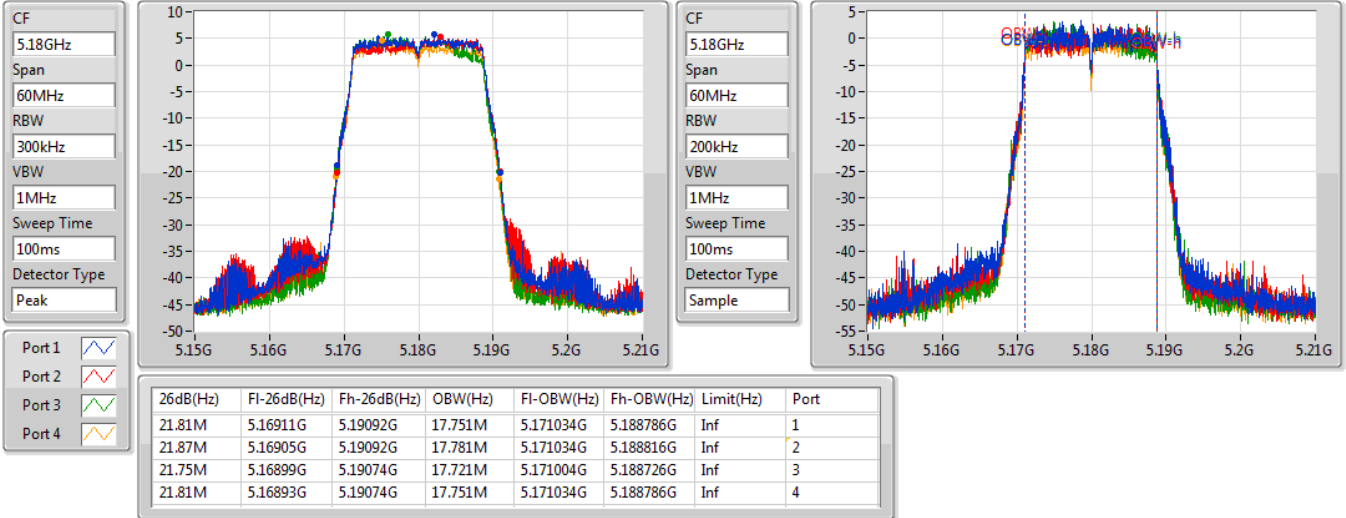

Port X-N dB = Port X 6dB down bandwidth for 5.725-5.85GHz band / 26dB down bandwidth for other band

Port X-OBW = Port X 99% occupied bandwidth;

802.11ac VHT20-BF_Nss1,(MCS0)_4TX

EBW

5180MHz

15/10/2019

802.11ac VHT20-BF_Nss1,(MCS0)_4TX