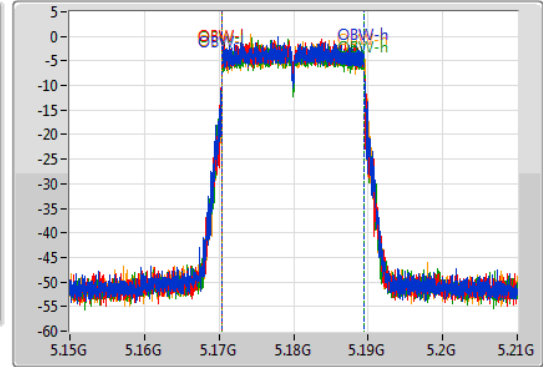

802.11ax HEW20-BF_Nss1,(MCS0)_4TX

EBW

5180MHz

16/10/2019

CF
5.18GHz
Span
60MHz
RBW
300kHz
VBW
1MHz
Sweep Time
100ms
Detector Type
Peak

CF
5.18GHz
Span
60MHz
RBW
200kHz
VBW
1MHz
Sweep Time
100ms
Detector Type
Sample

Port 1
Port 2
Port 3
Port 4

26dB(Hz)	Fl-26dB(Hz)	Fh-26dB(Hz)	OBW(Hz)	Fl-OBW(Hz)	Fh-OBW(Hz)	Limit(Hz)	Port
21.69M	5.16914G	5.19083G	18.981M	5.170435G	5.189415G	Inf	1
21.75M	5.16908G	5.19083G	19.01M	5.170435G	5.189445G	Inf	2
21.69M	5.16914G	5.19083G	19.04M	5.170435G	5.189475G	Inf	3
21.69M	5.16917G	5.19086G	19.01M	5.170465G	5.189475G	Inf	4

802.11ax HEW20-BF_Nss1,(MCS0)_4TX

EBW

5200MHz

16/10/2019

CF
5.2GHz
Span
60MHz
RBW
300kHz
VBW
1MHz
Sweep Time
100ms
Detector Type
Peak

CF
5.2GHz
Span
60MHz
RBW
200kHz
VBW
1MHz
Sweep Time
100ms
Detector Type
Sample

Port 1
Port 2
Port 3
Port 4

26dB(Hz)	Fl-26dB(Hz)	Fh-26dB(Hz)	OBW(Hz)	Fl-OBW(Hz)	Fh-OBW(Hz)	Limit(Hz)	Port
21.75M	5.18908G	5.21083G	18.981M	5.190435G	5.209415G	Inf	1
21.72M	5.18911G	5.21083G	18.951M	5.190465G	5.209415G	Inf	2
21.78M	5.18908G	5.21086G	19.04M	5.190435G	5.209475G	Inf	3
21.78M	5.18908G	5.21086G	18.951M	5.190465G	5.209415G	Inf	4