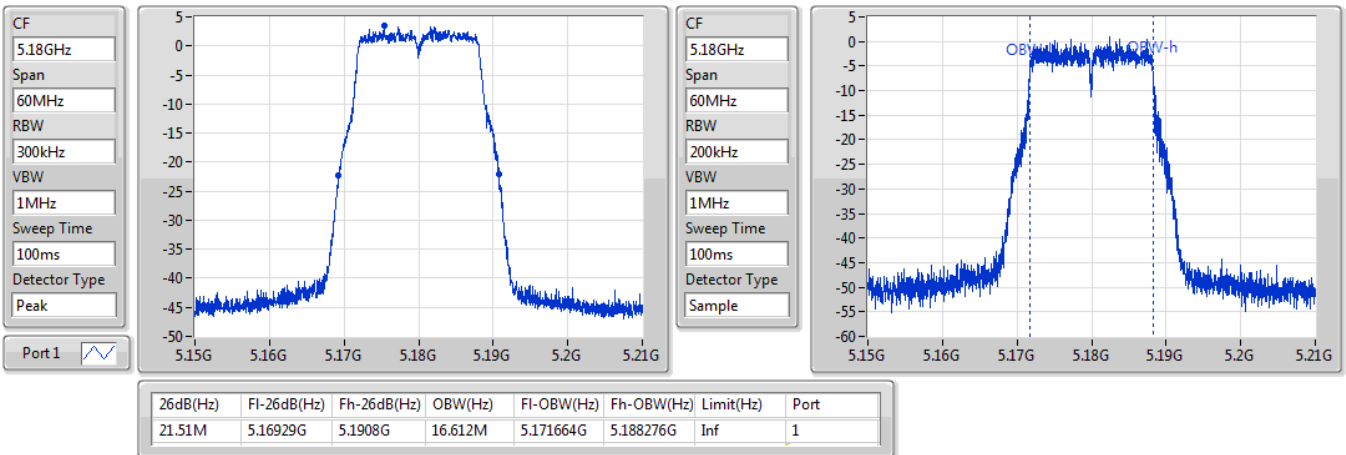

Port X-N dB = Port X 6dB down bandwidth for 5.725-5.85GHz band / 26dB down bandwidth for other band
Port X-OBW = Port X 99% occupied bandwidth;

802.11a_Nss1,(6Mbps)_1TX

EBW

5180MHz

28/09/2019

802.11a_Nss1,(6Mbps)_1TX