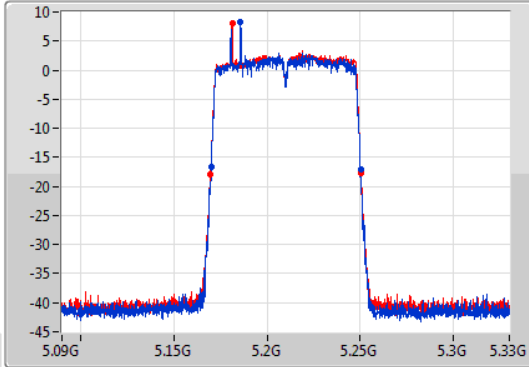

802.11ac VHT80-BF_Nss1,(MCS0)_2TX

EBW

5210MHz

02/11/2019

CF
5.21GHz
Span
240MHz
RBW
1MHz
VBW
3MHz
Sweep Time
100ms
Detector Type
Peak

CF
5.21GHz
Span
240MHz
RBW
1MHz
VBW
3MHz
Sweep Time
100ms
Detector Type
Sample