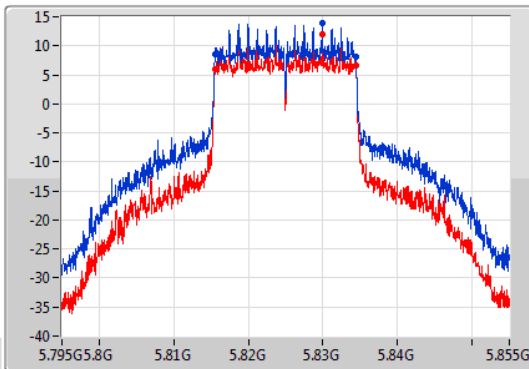

CF
5.825GHz
Span
60MHz
RBW
300kHz
VBW
1MHz
Sweep Time
100ms
Detector Type
Sample