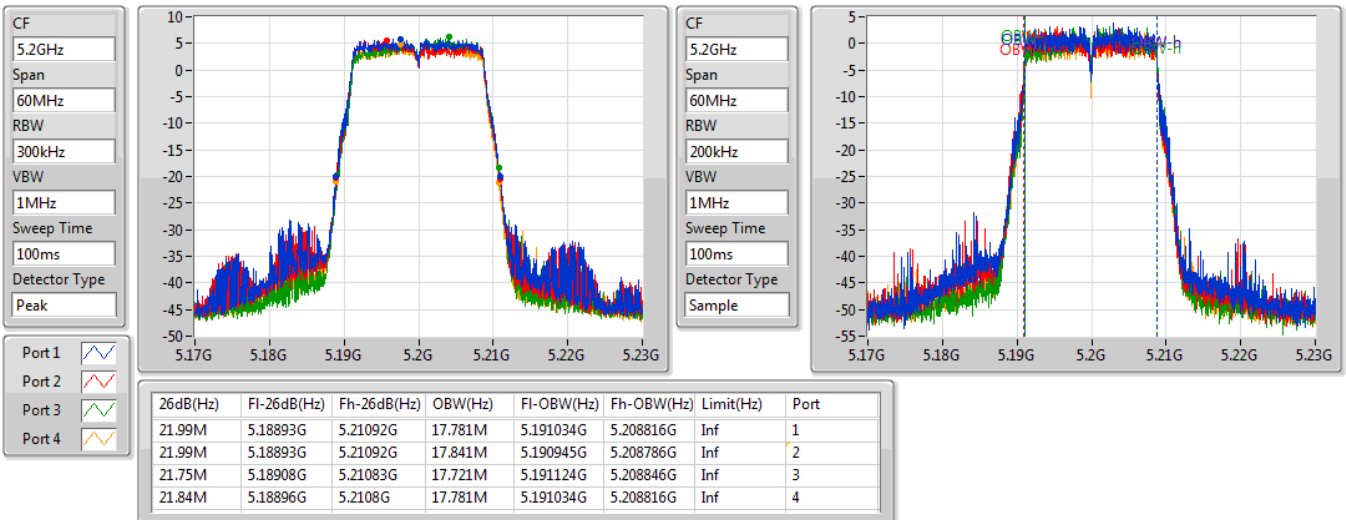

802.11ac VHT20-BF_Nss1,(MCS0)_4TX

EBW

5200MHz

15/10/2019