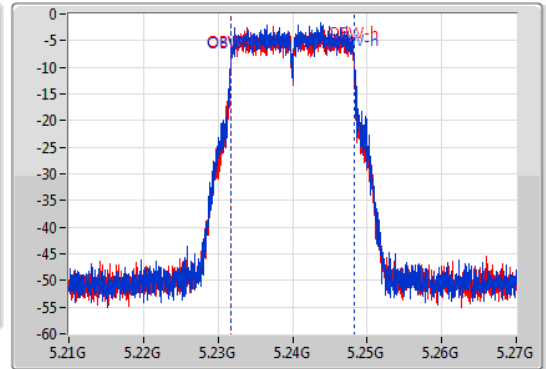

26dB(Hz)	Fl-26dB(Hz)	Fh-26dB(Hz)	OBW(Hz)	Fl-OBW(Hz)	Fh-OBW(Hz)	Limit(Hz)	Port
21.48M	5.22929G	5.25077G	16.612M	5.231694G	5.248306G	Inf	1
21.33M	5.22932G	5.25065G	16.552M	5.231664G	5.248216G	Inf	2

802.11a_Nss1,(6Mbps)_2TX

EBW

5745MHz

28/09/2019

CF
5.745GHz
Span
60MHz
RBW
100kHz
VBW
300kHz
Sweep Time
100ms
Detector Type
Peak