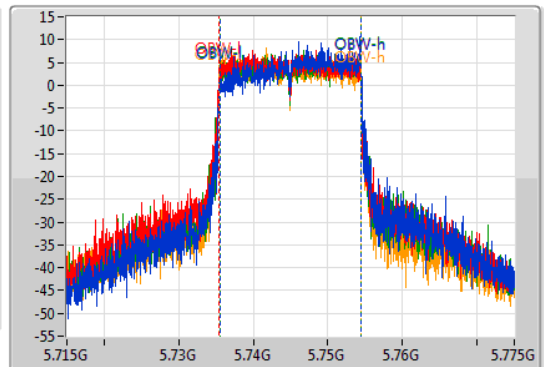

802.11ax HEW20-BF_Nss1,(MCS0)_4TX

EBW

5745MHz

14/10/2019

CF
5.745GHz
Span
60MHz
RBW
100kHz
VBW
300kHz
Sweep Time
100ms
Detector Type
Peak

CF
5.745GHz
Span
60MHz
RBW
200kHz
VBW
1MHz
Sweep Time
100ms
Detector Type
Sample