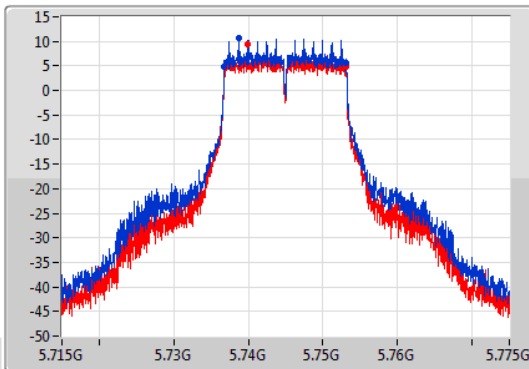

CF
5.745GHz
Span
60MHz
RBW
200kHz
VBW
1MHz
Sweep Time
100ms
Detector Type
Sample