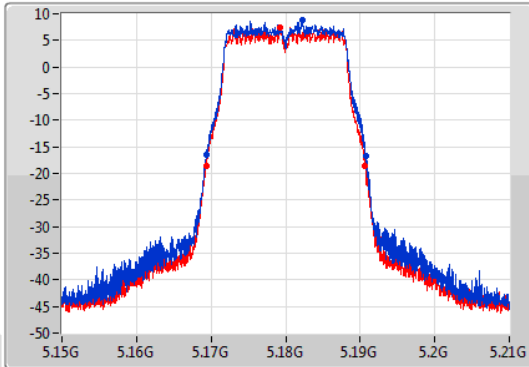

Port X-N dB = Port X 6dB down bandwidth for 5.725-5.85GHz band / 26dB down bandwidth for other band
Port X-OBW = Port X 99% occupied bandwidth;

802.11a_Nss1,(6Mbps)_2TX

EBW

5180MHz

28/09/2019

CF
5.18GHz
Span
60MHz
RBW
300kHz
VBW
1MHz
Sweep Time
100ms
Detector Type
Peak