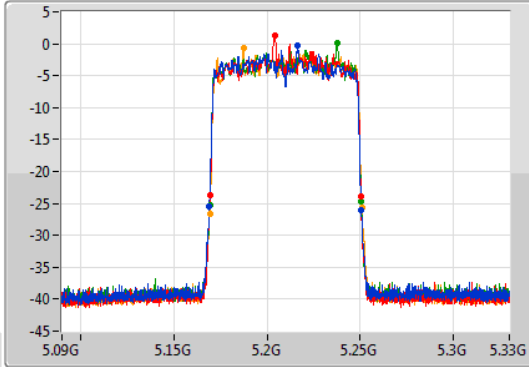

802.11ax HEW80_Nss4,(MCS0)_4TX

EBW

5210MHz

25/09/2019

CF
5.21GHz
Span
240MHz
RBW
1MHz
VBW
3MHz
Sweep Time
100ms
Detector Type
Peak

CF
5.21GHz
Span
240MHz
RBW
1MHz
VBW
3MHz
Sweep Time
100ms
Detector Type
Sample