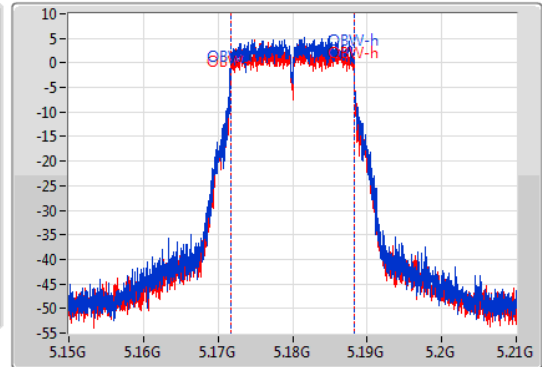

26dB(Hz)	Fl-26dB(Hz)	Fh-26dB(Hz)	OBW(Hz)	Fl-OBW(Hz)	Fh-OBW(Hz)	Limit(Hz)	Port
21.48M	5.16932G	5.1908G	16.612M	5.171664G	5.188276G	Inf	1
21.33M	5.16935G	5.19068G	16.612M	5.171664G	5.188276G	Inf	2

802.11a_Nss1,(6Mbps)_2TX

EBW

5200MHz

28/09/2019

CF
5.2GHz
Span
60MHz
RBW
300kHz
VBW
1MHz
Sweep Time
100ms
Detector Type
Peak