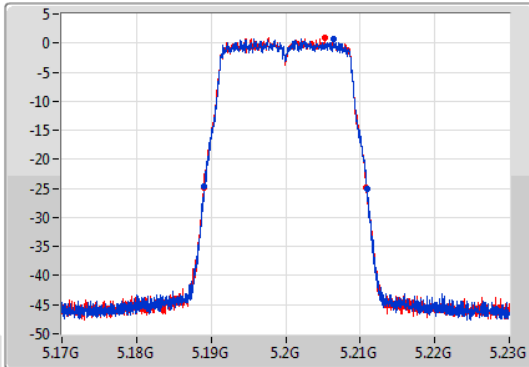

CF
5.2GHz
Span
60MHz
RBW
200kHz
VBW
1MHz
Sweep Time
100ms
Detector Type
Sample