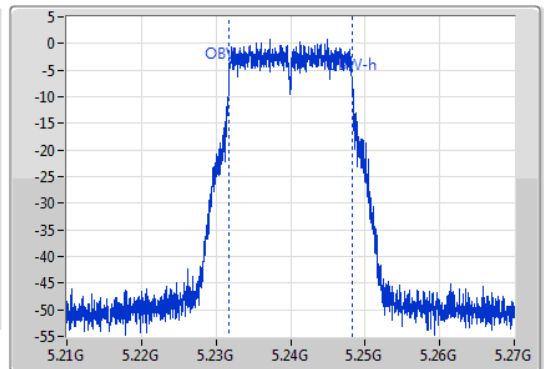

26dB(Hz)	Fl-26dB(Hz)	Fh-26dB(Hz)	OBW(Hz)	Fl-OBW(Hz)	Fh-OBW(Hz)	Limit(Hz)	Port
21.39M	5.22932G	5.25071G	16.552M	5.231724G	5.248276G	Inf	1

802.11a_Nss1,(6Mbps)_1TX

EBW

5745MHz

28/09/2019

CF
5.745GHz
Span
60MHz
RBW
100kHz
VBW
300kHz
Sweep Time
100ms
Detector Type
Peak
Port 1