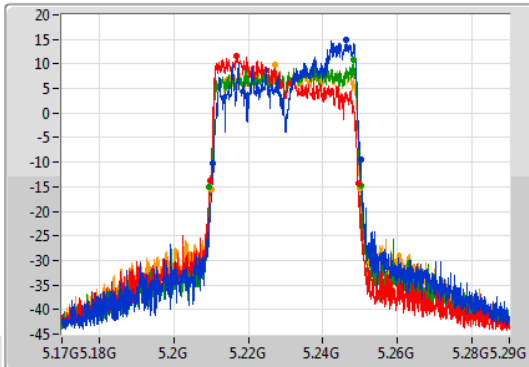

CF: 5.23GHz
Span: 120MHz
RBW: 500kHz
VBW: 2MHz
Sweep Time: 100ms
Detector Type: Sample