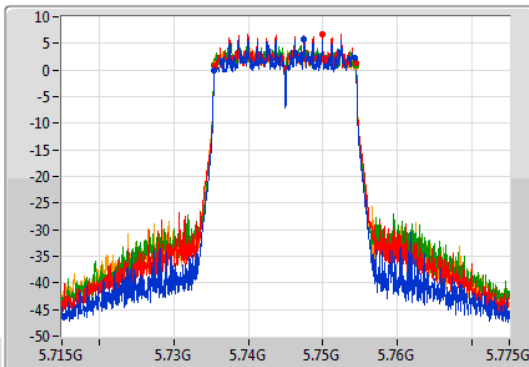

802.11ax HEW20_Nss4,(MCS0)_4TX

EBW

5745MHz

25/09/2019

CF
5.745GHz
Span
60MHz
RBW
100kHz
VBW
300kHz
Sweep Time
100ms
Detector Type
Peak

CF
5.745GHz
Span
60MHz
RBW
200kHz
VBW
1MHz
Sweep Time
100ms
Detector Type
Sample