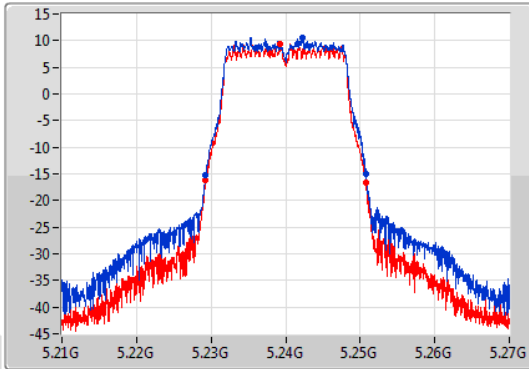

802.11a_Nss1,(6Mbps)_2TX

EBW

5240MHz

28/09/2019

CF
5.24GHz
Span
60MHz
RBW
300kHz
VBW
1MHz
Sweep Time
100ms
Detector Type
Peak

CF
5.24GHz
Span
60MHz
RBW
200kHz
VBW
1MHz
Sweep Time
100ms
Detector Type
Sample