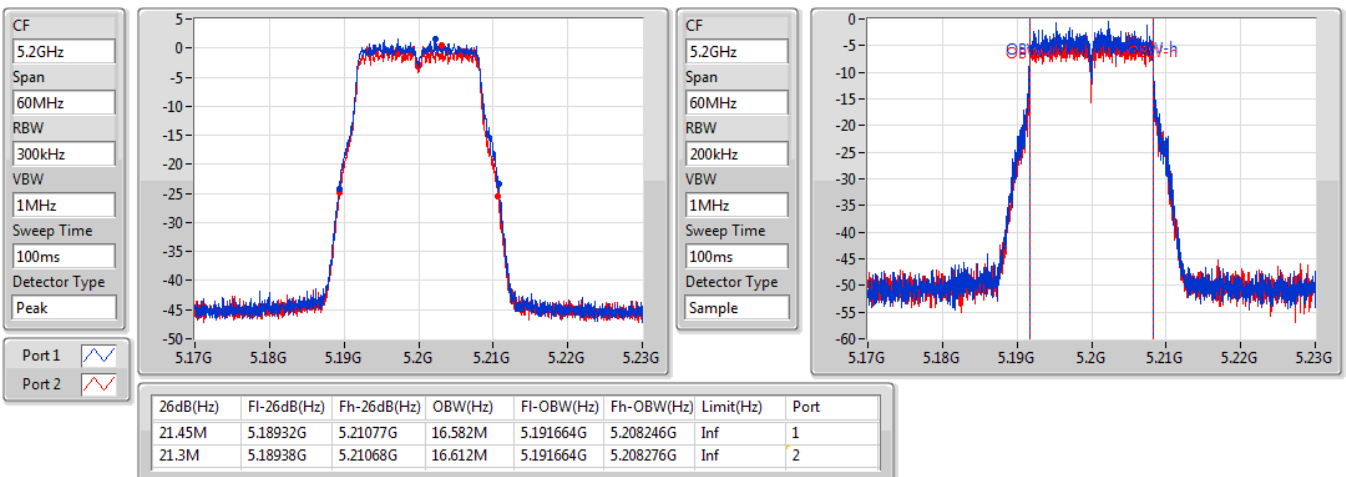

802.11a_Nss1,(6Mbps)_2TX

EBW

5200MHz

28/09/2019