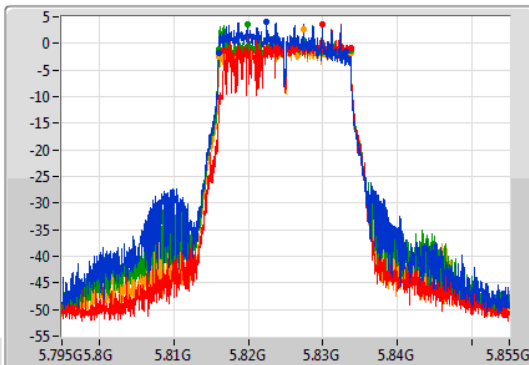

802.11ac VHT20-BF_Nss1,(MCS0)_4TX

EBW

5825MHz

15/10/2019

CF
5.825GHz
Span
60MHz
RBW
100kHz
VBW
300kHz
Sweep Time
100ms
Detector Type
Peak

CF
5.825GHz
Span
60MHz
RBW
200kHz
VBW
1MHz
Sweep Time
100ms
Detector Type
Sample