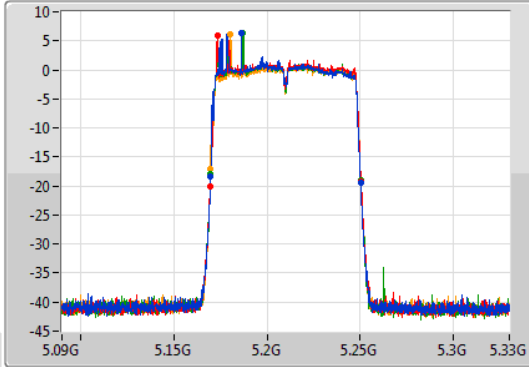

802.11ac VHT80-BF_Nss1,(MCS0)_4TX

EBW

5210MHz

16/10/2019

CF
5.21GHz
Span
240MHz
RBW
1MHz
VBW
3MHz
Sweep Time
100ms
Detector Type
Peak

CF
5.21GHz
Span
240MHz
RBW
1MHz
VBW
3MHz
Sweep Time
100ms
Detector Type
Sample