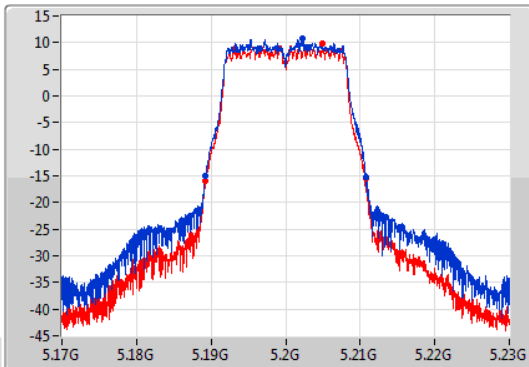

CF
5.2GHz
Span
60MHz
RBW
200kHz
VBW
1MHz
Sweep Time
100ms
Detector Type
Sample