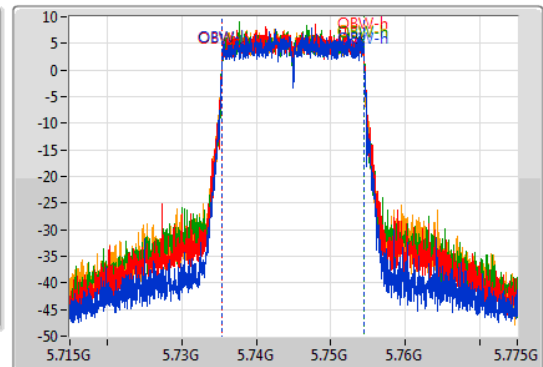

802.11ax HEW20_Nss4,(MCS0)_4TX

EBW

5745MHz

25/09/2019

CF
5.745GHz
Span
60MHz
RBW
100kHz
VBW
300kHz
Sweep Time
100ms
Detector Type
Peak

CF
5.745GHz
Span
60MHz
RBW
200kHz
VBW
1MHz
Sweep Time
100ms
Detector Type
Sample