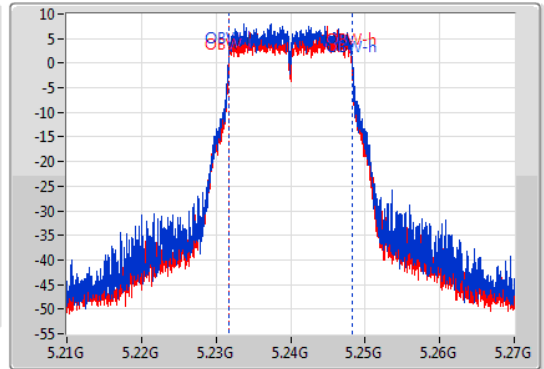

802.11a_Nss1,(6Mbps)_2TX

EBW

5240MHz

28/09/2019

CF
5.24GHz
Span
60MHz
RBW
300kHz
VBW
1MHz
Sweep Time
100ms
Detector Type
Peak

CF
5.24GHz
Span
60MHz
RBW
200kHz
VBW
1MHz
Sweep Time
100ms
Detector Type
Sample