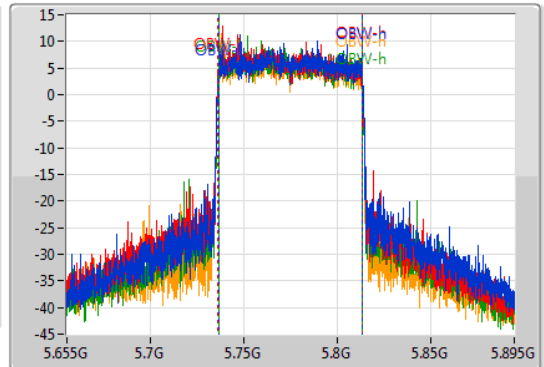

Port 1
Port 2
Port 3
Port 4

6dB(Hz)	Fl-6dB(Hz)	Fh-6dB(Hz)	OBW(Hz)	Fl-OBW(Hz)	Fh-OBW(Hz)	Limit(Hz)	Port
75M	5.73744G	5.81244G	77.121M	5.736379G	5.813501G	500k	1
74.52M	5.73672G	5.81124G	77.121M	5.736139G	5.813261G	500k	2
15.72M	5.73732G	5.75304G	77.121M	5.736259G	5.813381G	500k	3
75.12M	5.73732G	5.81244G	77.001M	5.736259G	5.813261G	500k	4