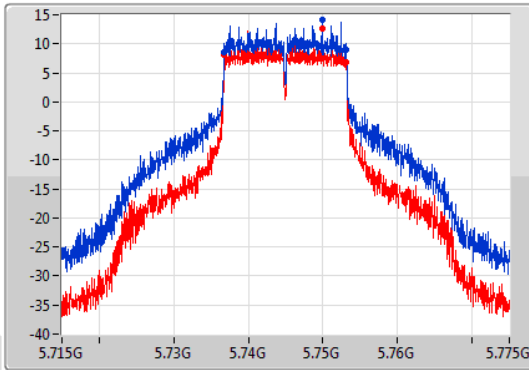

CF
5.745GHz
Span
60MHz
RBW
300kHz
VBW
1MHz
Sweep Time
100ms
Detector Type
Sample