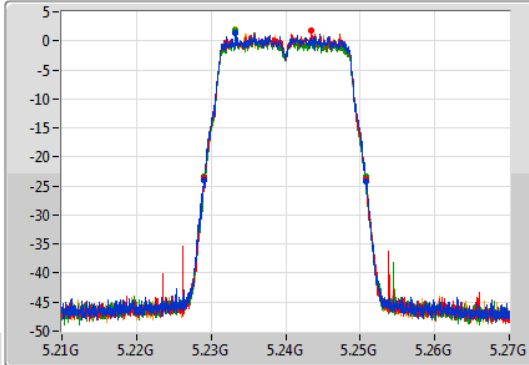

802.11ac VHT20-BF_Nss1,(MCS0)_4TX

EBW

5240MHz

16/10/2019

CF
5.24GHz
Span
60MHz
RBW
300kHz
VBW
1MHz
Sweep Time
100ms
Detector Type
Peak

CF
5.24GHz
Span
60MHz
RBW
200kHz
VBW
1MHz
Sweep Time
100ms
Detector Type
Sample