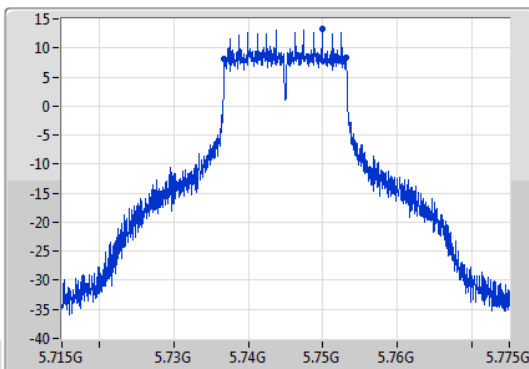

CF
5.745GHz
Span
60MHz
RBW
200kHz
VBW
1MHz
Sweep Time
100ms
Detector Type
Sample