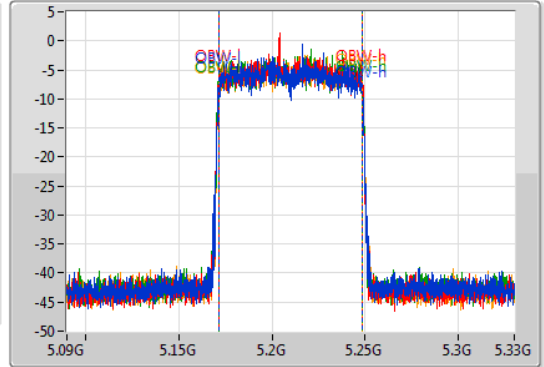

802.11ax HEW80_Nss4,(MCS0)_4TX

EBW

5210MHz

25/09/2019

CF
5.21GHz
Span
240MHz
RBW
1MHz
VBW
3MHz
Sweep Time
100ms
Detector Type
Peak

CF
5.21GHz
Span
240MHz
RBW
1MHz
VBW
3MHz
Sweep Time
100ms
Detector Type
Sample