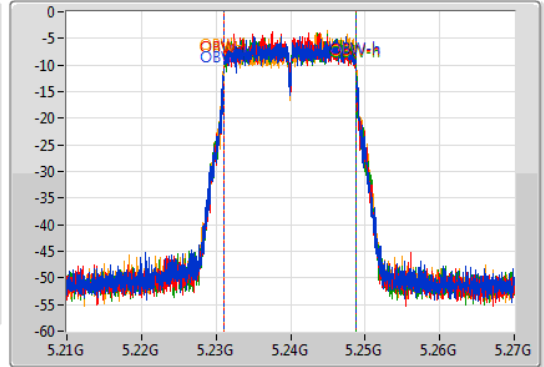

802.11ac VHT20-BF_Nss1,(MCS0)_4TX

EBW

5240MHz

14/10/2019

CF
5.24GHz
Span
60MHz
RBW
300kHz
VBW
1MHz
Sweep Time
100ms
Detector Type
Peak

CF
5.24GHz
Span
60MHz
RBW
200kHz
VBW
1MHz
Sweep Time
100ms
Detector Type
Sample

Port 1
Port 2
Port 3
Port 4

26dB(Hz)	Fl-26dB(Hz)	Fh-26dB(Hz)	OBW(Hz)	Fl-OBW(Hz)	Fh-OBW(Hz)	Limit(Hz)	Port
21.6M	5.22908G	5.25068G	17.781M	5.231034G	5.248816G	Inf	1
21.72M	5.22914G	5.25086G	17.691M	5.231064G	5.248756G	Inf	2
21.87M	5.22902G	5.25089G	17.781M	5.231034G	5.248816G	Inf	3
21.66M	5.22917G	5.25083G	17.841M	5.231004G	5.248846G	Inf	4

802.11ac VHT20-BF_Nss1,(MCS0)_4TX

EBW

5745MHz

14/10/2019

CF
5.745GHz
Span
60MHz
RBW
100kHz
VBW
300kHz
Sweep Time
100ms
Detector Type
Peak

CF
5.745GHz
Span
60MHz
RBW
200kHz
VBW
1MHz
Sweep Time
100ms
Detector Type
Sample

Port 1
Port 2
Port 3
Port 4

6dB(Hz)	Fl-6dB(Hz)	Fh-6dB(Hz)	OBW(Hz)	Fl-OBW(Hz)	Fh-OBW(Hz)	Limit(Hz)	Port
17.7M	5.73612G	5.75382G	17.871M	5.736004G	5.753876G	500k	1
17.58M	5.73615G	5.75373G	17.721M	5.736064G	5.753786G	500k	2
16.68M	5.73603G	5.75271G	17.751M	5.735885G	5.753636G	500k	3
17.58M	5.73615G	5.75373G	17.781M	5.736034G	5.753816G	500k	4