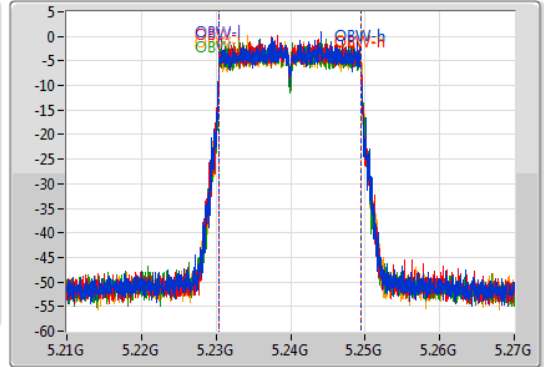

802.11ax HEW20-BF_Nss1,(MCS0)_4TX

EBW

5240MHz

16/10/2019

CF
5.24GHz
Span
60MHz
RBW
300kHz
VBW
1MHz
Sweep Time
100ms
Detector Type
Peak

CF
5.24GHz
Span
60MHz
RBW
200kHz
VBW
1MHz
Sweep Time
100ms
Detector Type
Sample