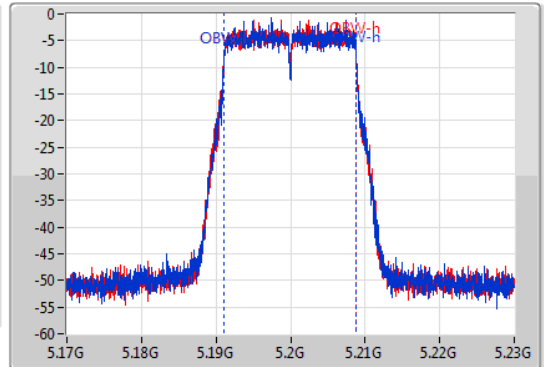

26dB(Hz)	Fl-26dB(Hz)	Fh-26dB(Hz)	OBW(Hz)	Fl-OBW(Hz)	Fh-OBW(Hz)	Limit(Hz)	Port
21.9M	5.18905G	5.21095G	17.751M	5.191094G	5.208846G	Inf	1
21.75M	5.18905G	5.2108G	17.751M	5.191064G	5.208816G	Inf	2