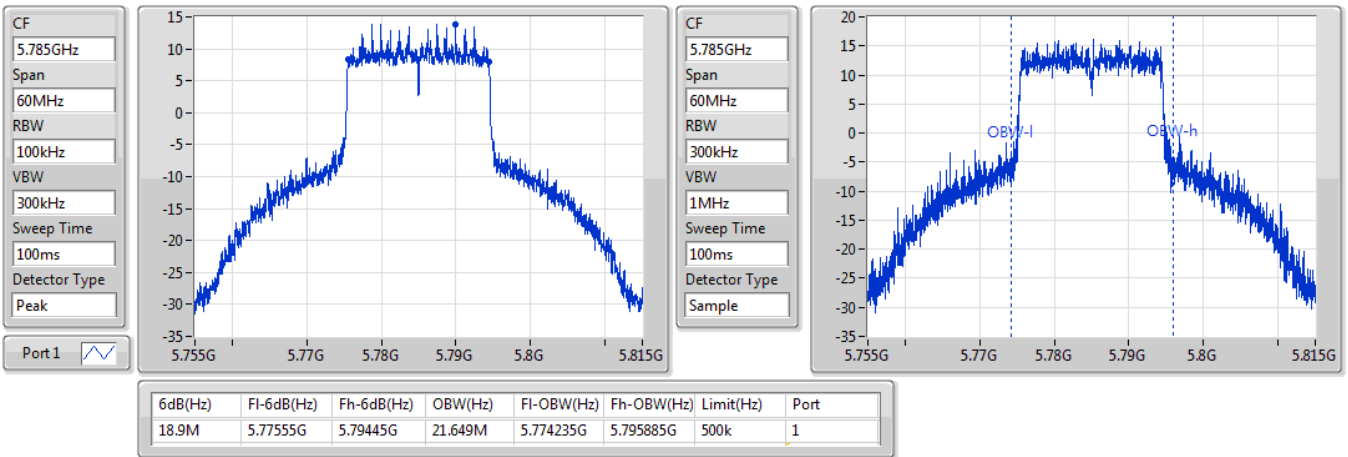

802.11ax HEW20_Nss1,(MCS0)_1TX

EBW

5785MHz

28/09/2019