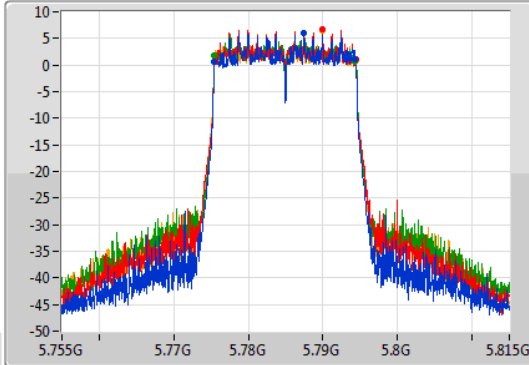

802.11ax HEW20_Nss4,(MCS0)_4TX

EBW

5785MHz

25/09/2019

CF
5.785GHz
Span
60MHz
RBW
100kHz
VBW
300kHz
Sweep Time
100ms
Detector Type
Peak

CF
5.785GHz
Span
60MHz
RBW
200kHz
VBW
1MHz
Sweep Time
100ms
Detector Type
Sample