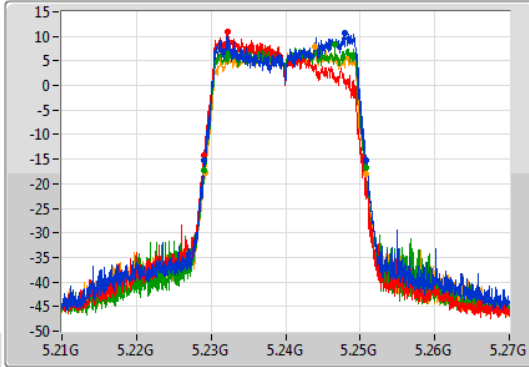

802.11ax HEW20-BF_Nss1,(MCS0)_4TX

EBW

5240MHz

15/10/2019

CF
5.24GHz
Span
60MHz
RBW
300kHz
VBW
1MHz
Sweep Time
100ms
Detector Type
Peak

CF
5.24GHz
Span
60MHz
RBW
200kHz
VBW
1MHz
Sweep Time
100ms
Detector Type
Sample