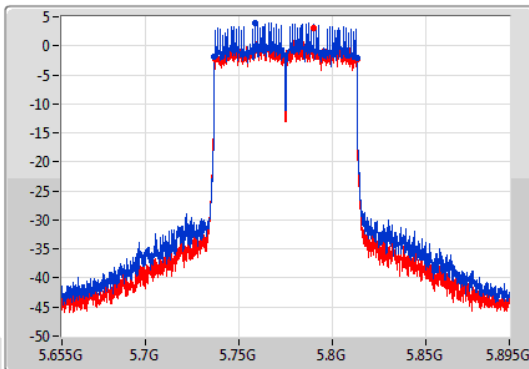

CF
5.775GHz
Span
240MHz
RBW
1MHz
VBW
3MHz
Sweep Time
100ms
Detector Type
Sample