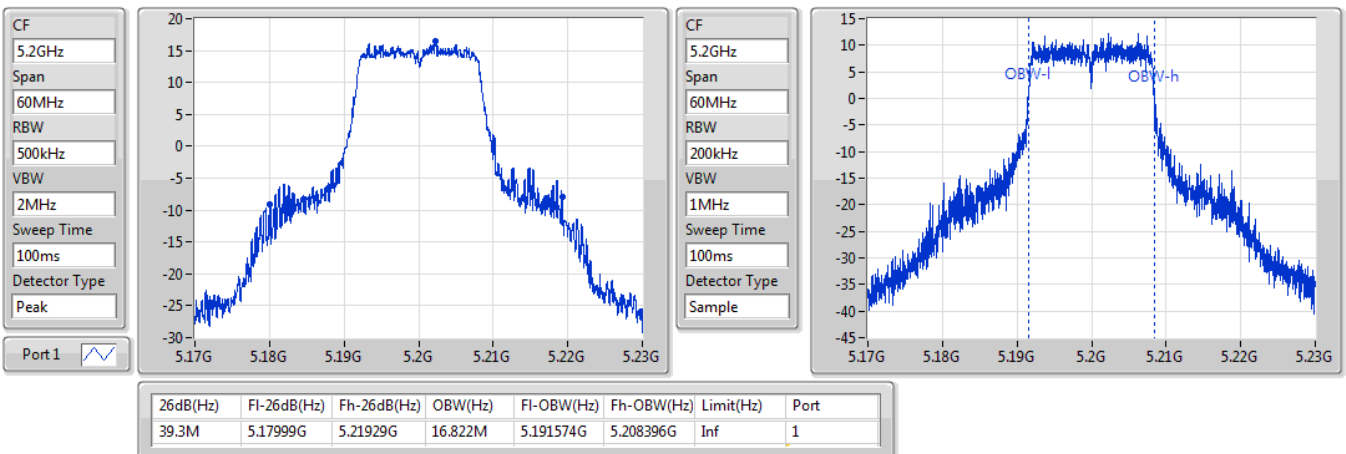

802.11a_Nss1,(6Mbps)_1TX

EBW

5200MHz

28/09/2019