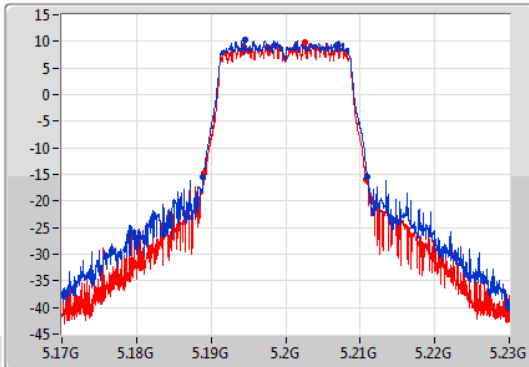

CF
5.2GHz
Span
60MHz
RBW
200kHz
VBW
1MHz
Sweep Time
100ms
Detector Type
Sample