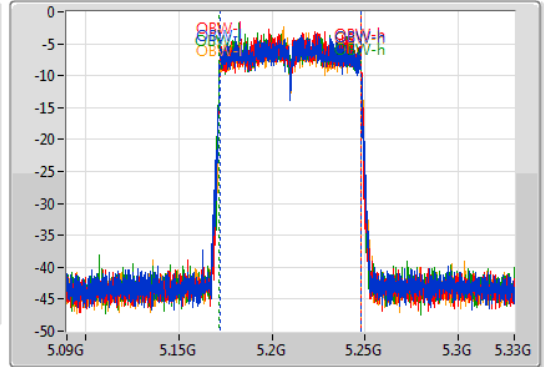

802.11ac VHT80_Nss4,(MCS0)_4TX

EBW

5210MHz

25/09/2019

CF
5.21GHz
Span
240MHz
RBW
1MHz
VBW
3MHz
Sweep Time
100ms
Detector Type
Peak

CF
5.21GHz
Span
240MHz
RBW
1MHz
VBW
3MHz
Sweep Time
100ms
Detector Type
Sample