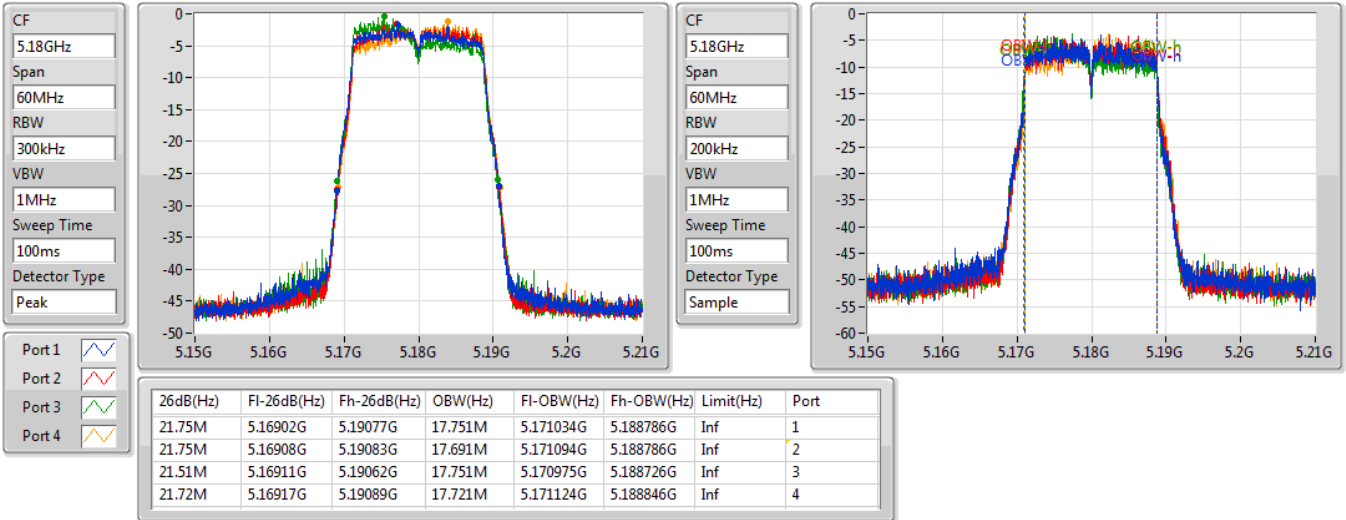

Port X-N dB = Port X 6dB down bandwidth for 5.725-5.85GHz band / 26dB down bandwidth for other band

Port X-OBW = Port X 99% occupied bandwidth;

802.11ac VHT20-BF_Nss1,(MCS0)_4TX

EBW

5180MHz

14/10/2019

802.11ac VHT20-BF_Nss1,(MCS0)_4TX