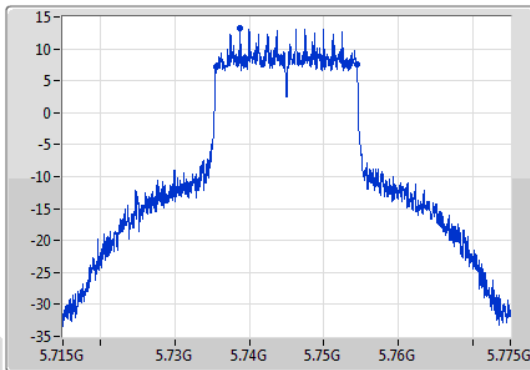

CF
5.745GHz
Span
60MHz
RBW
200kHz
VBW
1MHz
Sweep Time
100ms
Detector Type
Sample