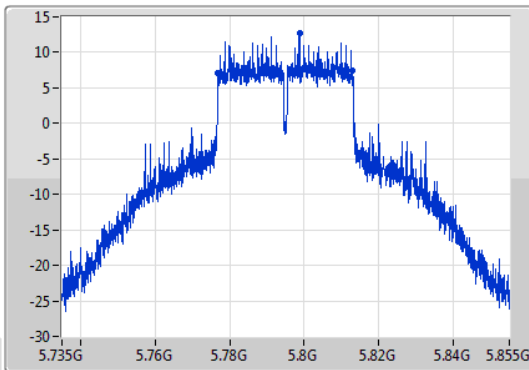

CF
5.795GHz
Span
120MHz
RBW
1MHz
VBW
3MHz
Sweep Time
100ms
Detector Type
Sample