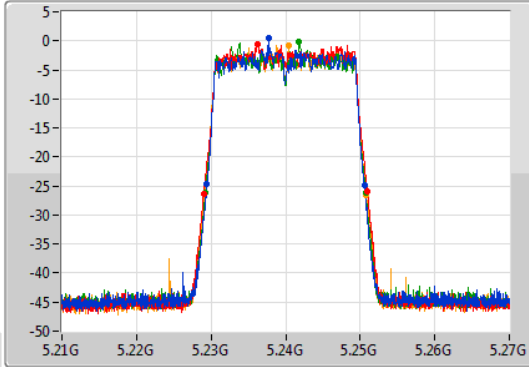

802.11ax HEW20_Nss4,(MCS0)_4TX

EBW

5240MHz

25/09/2019

CF
5.24GHz
Span
60MHz
RBW
300kHz
VBW
1MHz
Sweep Time
100ms
Detector Type
Peak

CF
5.24GHz
Span
60MHz
RBW
200kHz
VBW
1MHz
Sweep Time
100ms
Detector Type
Sample