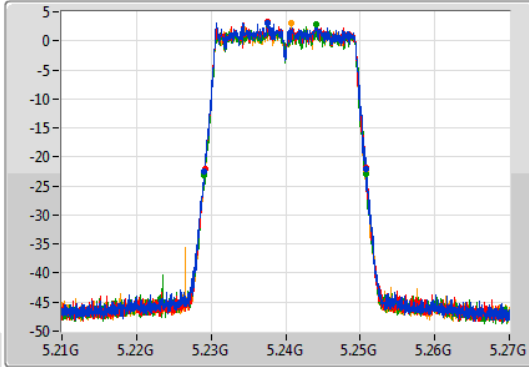

802.11ax HEW20-BF_Nss1,(MCS0)_4TX

EBW

5240MHz

16/10/2019

CF
5.24GHz
Span
60MHz
RBW
300kHz
VBW
1MHz
Sweep Time
100ms
Detector Type
Peak

CF
5.24GHz
Span
60MHz
RBW
200kHz
VBW
1MHz
Sweep Time
100ms
Detector Type
Sample