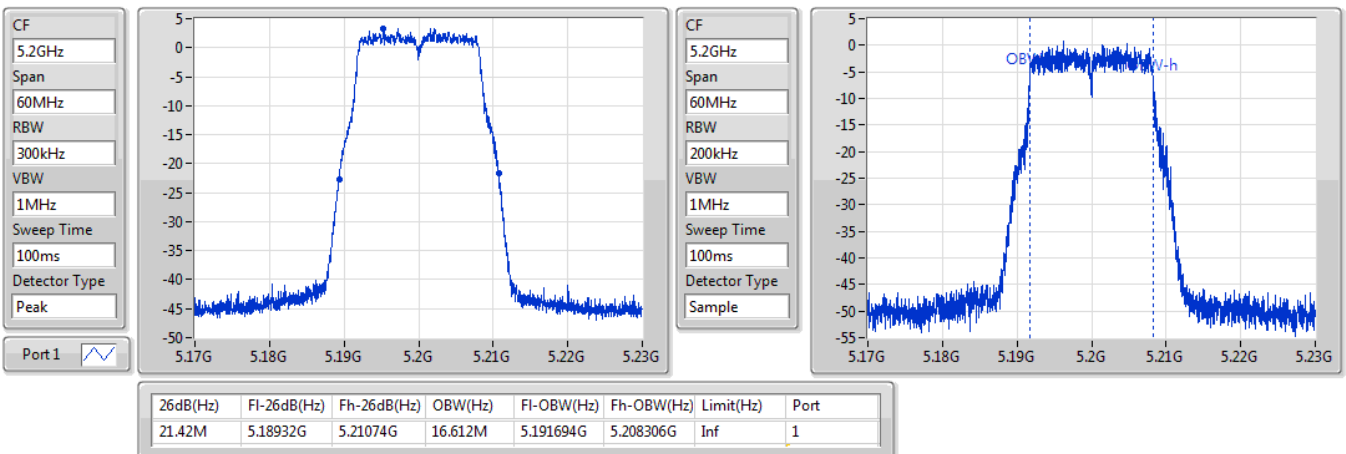

802.11a_Nss1,(6Mbps)_1TX

EBW

5200MHz

28/09/2019