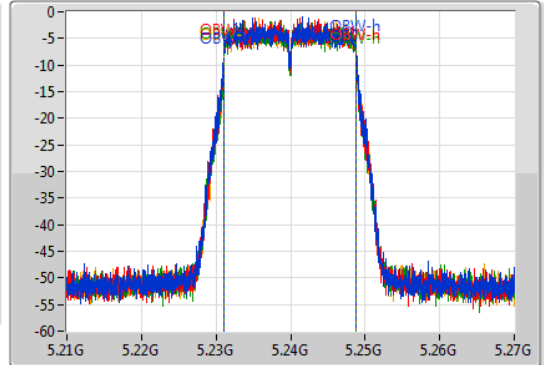

802.11ac VHT20-BF_Nss1,(MCS0)_4TX

EBW

5240MHz

16/10/2019

CF
5.24GHz
Span
60MHz
RBW
300kHz
VBW
1MHz
Sweep Time
100ms
Detector Type
Peak

CF
5.24GHz
Span
60MHz
RBW
200kHz
VBW
1MHz
Sweep Time
100ms
Detector Type
Sample

Port 1
Port 2
Port 3
Port 4

26dB(Hz)	Fl-26dB(Hz)	Fh-26dB(Hz)	OBW(Hz)	Fl-OBW(Hz)	Fh-OBW(Hz)	Limit(Hz)	Port
21.84M	5.22899G	5.25083G	17.811M	5.231034G	5.248846G	Inf	1
21.72M	5.22905G	5.25077G	17.751M	5.231064G	5.248816G	Inf	2
21.66M	5.22908G	5.25074G	17.751M	5.231064G	5.248816G	Inf	3
21.69M	5.22911G	5.2508G	17.781M	5.231064G	5.248846G	Inf	4

802.11ac VHT20-BF_Nss1,(MCS0)_4TX

EBW

5745MHz

14/10/2019

CF
5.745GHz
Span
60MHz
RBW
100kHz
VBW
300kHz
Sweep Time
100ms
Detector Type
Peak

CF
5.745GHz
Span
60MHz
RBW
200kHz
VBW
1MHz
Sweep Time
100ms
Detector Type
Sample

Port 1
Port 2
Port 3
Port 4

6dB(Hz)	Fl-6dB(Hz)	Fh-6dB(Hz)	OBW(Hz)	Fl-OBW(Hz)	Fh-OBW(Hz)	Limit(Hz)	Port
17.61M	5.73615G	5.75376G	17.871M	5.736004G	5.753876G	500k	1
17.58M	5.73615G	5.75373G	17.751M	5.736034G	5.753786G	500k	2
17.61M	5.73612G	5.75373G	17.691M	5.736094G	5.753786G	500k	3
17.61M	5.73612G	5.75373G	17.781M	5.736004G	5.753786G	500k	4