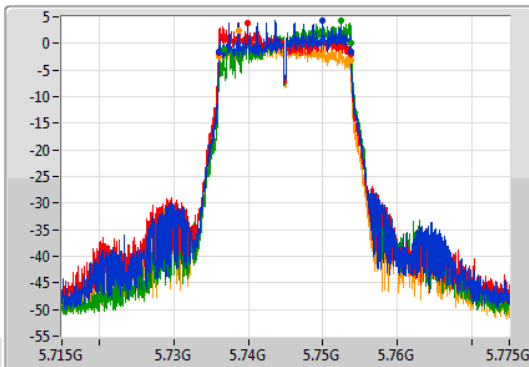

802.11ac VHT20-BF_Nss1,(MCS0)_4TX

EBW

5745MHz

15/10/2019

CF: 5.745GHz
Span: 60MHz
RBW: 100kHz
VBW: 300kHz
Sweep Time: 100ms
Detector Type: Peak

CF: 5.745GHz
Span: 60MHz
RBW: 200kHz
VBW: 1MHz
Sweep Time: 100ms
Detector Type: Sample