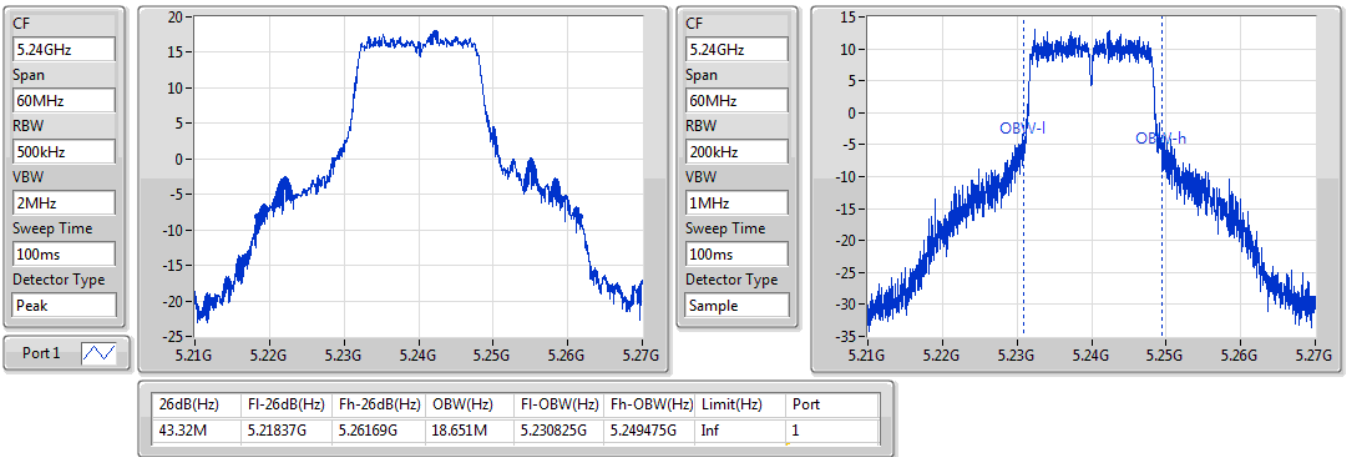

Port X-N dB = Port X 6dB down bandwidth for 5.725-5.85GHz band / 26dB down bandwidth for other band

Port X-OBW = Port X 99% occupied bandwidth;

802.11a_Nss1,(6Mbps)_1TX

EBW

5180MHz

28/09/2019

802.11a_Nss1,(6Mbps)_1TX

EBW

5200MHz

28/09/2019

802.11a_Nss1,(6Mbps)_1TX

EBW

5240MHz

28/09/2019

802.11a_Nss1,(6Mbps)_1TX

EBW

5745MHz

28/09/2019

802.11a_Nss1,(6Mbps)_1TX

EBW

5785MHz

28/09/2019

CF
5.785GHz
Span
60MHz
RBW
100kHz
VBW
300kHz
Sweep Time
100ms
Detector Type
Peak
Port 1