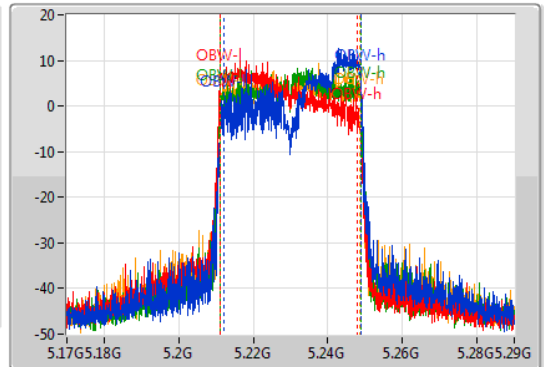

802.11ax HEW40-BF_Nss1,(MCS0)_4TX

EBW

5230MHz

15/10/2019

CF: 5.23GHz
 Span: 120MHz
 RBW: 500kHz
 VBW: 2MHz
 Sweep Time: 100ms
 Detector Type: Peak

CF: 5.23GHz
 Span: 120MHz
 RBW: 500kHz
 VBW: 2MHz
 Sweep Time: 100ms
 Detector Type: Sample