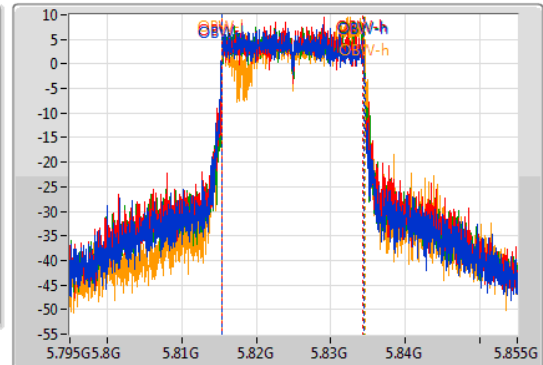

802.11ax HEW20-BF_Nss1,(MCS0)_4TX

EBW

5825MHz

14/10/2019

CF
5.825GHz
Span
60MHz
RBW
100kHz
VBW
300kHz
Sweep Time
100ms
Detector Type
Peak

CF
5.825GHz
Span
60MHz
RBW
200kHz
VBW
1MHz
Sweep Time
100ms
Detector Type
Sample