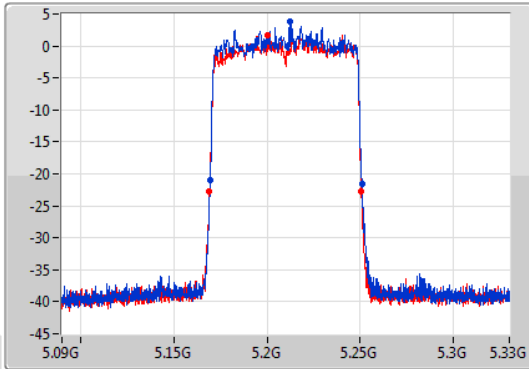

802.11ax HEW80_Nss2,(MCS0)_2TX

EBW

5210MHz

28/09/2019

CF
5.21GHz
Span
240MHz
RBW
1MHz
VBW
3MHz
Sweep Time
100ms
Detector Type
Peak

CF
5.21GHz
Span
240MHz
RBW
1MHz
VBW
3MHz
Sweep Time
100ms
Detector Type
Sample