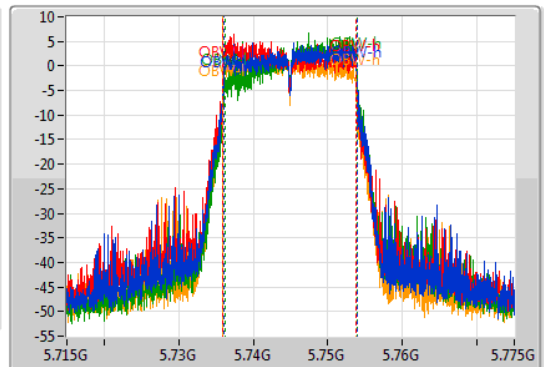

802.11ac VHT20-BF_Nss1,(MCS0)_4TX

EBW

5745MHz

15/10/2019

CF: 5.745GHz
 Span: 60MHz
 RBW: 100kHz
 VBW: 300kHz
 Sweep Time: 100ms
 Detector Type: Peak

CF: 5.745GHz
 Span: 60MHz
 RBW: 200kHz
 VBW: 1MHz
 Sweep Time: 100ms
 Detector Type: Sample