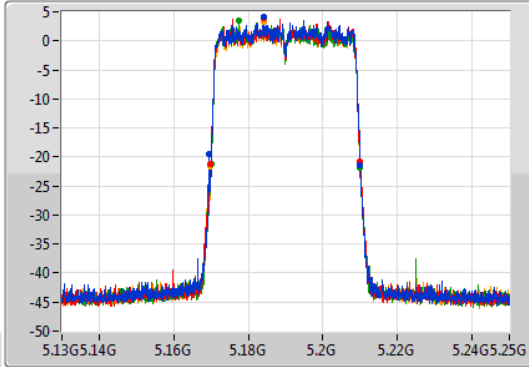

802.11ax HEW40-BF_Nss1,(MCS0)_4TX

EBW

5190MHz

16/10/2019

CF
5.19GHz
Span
120MHz
RBW
500kHz
VBW
2MHz
Sweep Time
100ms
Detector Type
Peak

CF
5.19GHz
Span
120MHz
RBW
500kHz
VBW
2MHz
Sweep Time
100ms
Detector Type
Sample