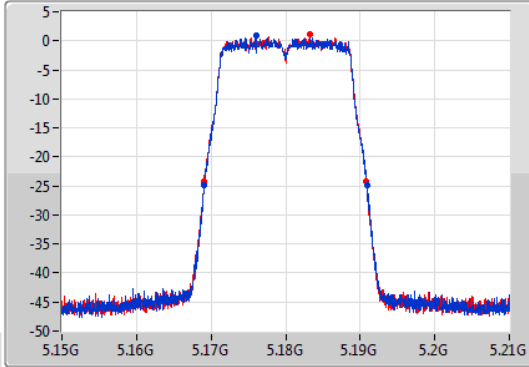

Port X-N dB = Port X 6dB down bandwidth for 5.725-5.85GHz band / 26dB down bandwidth for other band

Port X-OBW = Port X 99% occupied bandwidth;

802.11ac VHT20-BF_Nss1,(MCS0)_2TX

EBW

5180MHz

16/10/2019

CF
5.18GHz
Span
60MHz
RBW
300kHz
VBW
1MHz
Sweep Time
100ms
Detector Type
Peak