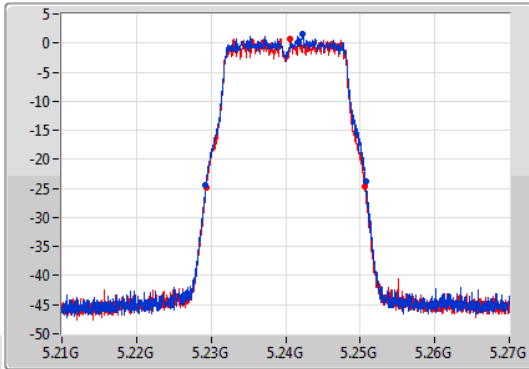

802.11a_Nss1,(6Mbps)_2TX

EBW

5240MHz

28/09/2019

CF
5.24GHz
Span
60MHz
RBW
300kHz
VBW
1MHz
Sweep Time
100ms
Detector Type
Peak

CF
5.24GHz
Span
60MHz
RBW
200kHz
VBW
1MHz
Sweep Time
100ms
Detector Type
Sample