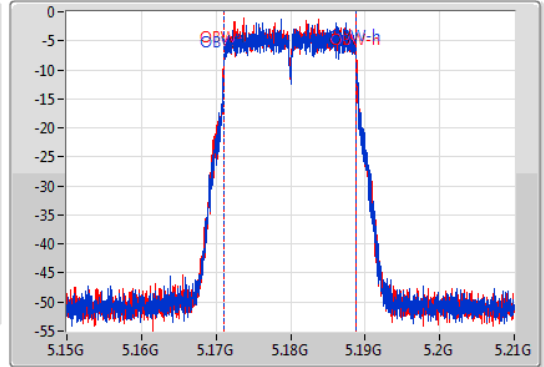

26dB(Hz)	Fl-26dB(Hz)	Fh-26dB(Hz)	OBW(Hz)	Fl-OBW(Hz)	Fh-OBW(Hz)	Limit(Hz)	Port
21.87M	5.16908G	5.19095G	17.721M	5.171094G	5.188816G	Inf	1
21.81M	5.16902G	5.19083G	17.751M	5.171064G	5.188816G	Inf	2

802.11ac VHT20-BF_Nss1,(MCS0)_2TX

EBW

5200MHz

16/10/2019

CF
5.2GHz
Span
60MHz
RBW
300kHz
VBW
1MHz
Sweep Time
100ms
Detector Type
Peak