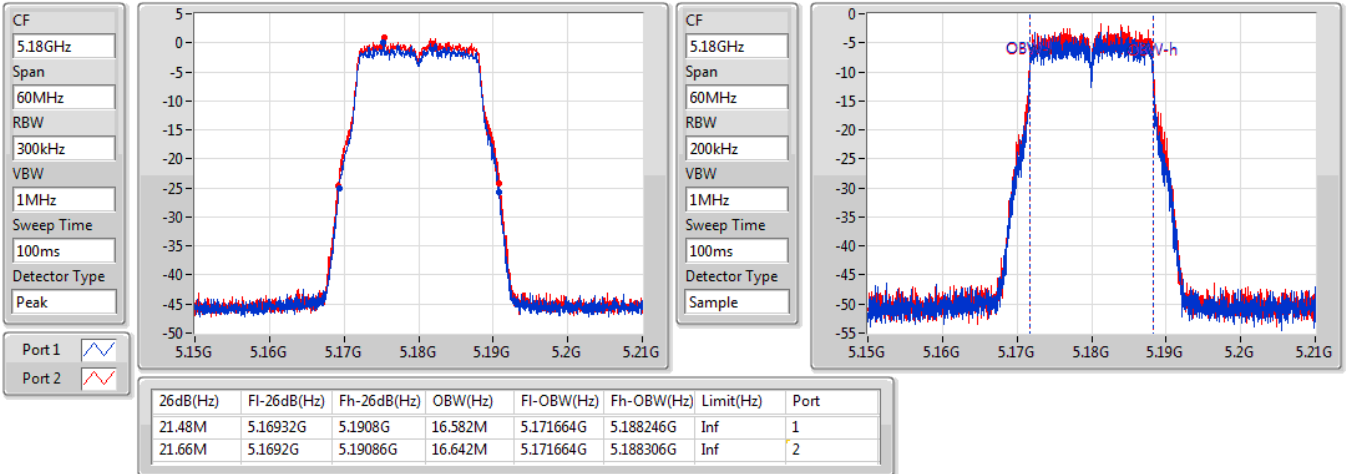

Port X-N dB = Port X 6dB down bandwidth for 5.725-5.85GHz band / 26dB down bandwidth for other band
Port X-OBW = Port X 99% occupied bandwidth;

802.11a_Nss1,(6Mbps)_2TX

EBW

5180MHz

26/09/2019

802.11a_Nss1,(6Mbps)_2TX