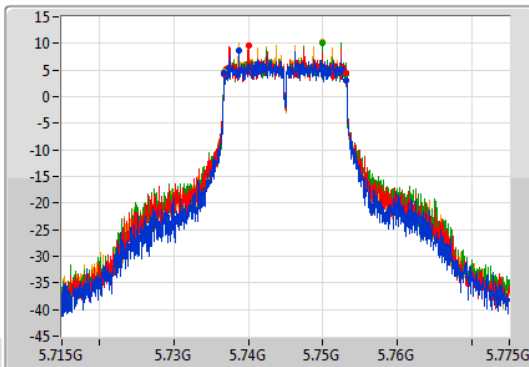

802.11a_Nss1,(6Mbps)_4TX

EBW

5745MHz

27/09/2019

CF
5.745GHz
Span
60MHz
RBW
100kHz
VBW
300kHz
Sweep Time
50ms
Detector Type
Peak

CF
5.745GHz
Span
60MHz
RBW
200kHz
VBW
1MHz
Sweep Time
50ms
Detector Type
Sample