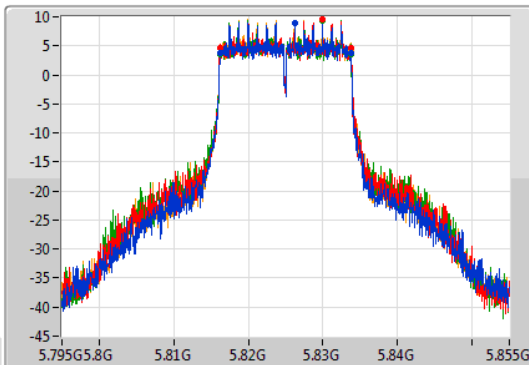

802.11ac VHT20_Nss4,(MCS0)_4TX

EBW

5825MHz

27/09/2019

CF
5.825GHz
Span
60MHz
RBW
100kHz
VBW
300kHz
Sweep Time
50ms
Detector Type
Peak

CF
5.825GHz
Span
60MHz
RBW
200kHz
VBW
1MHz
Sweep Time
50ms
Detector Type
Sample