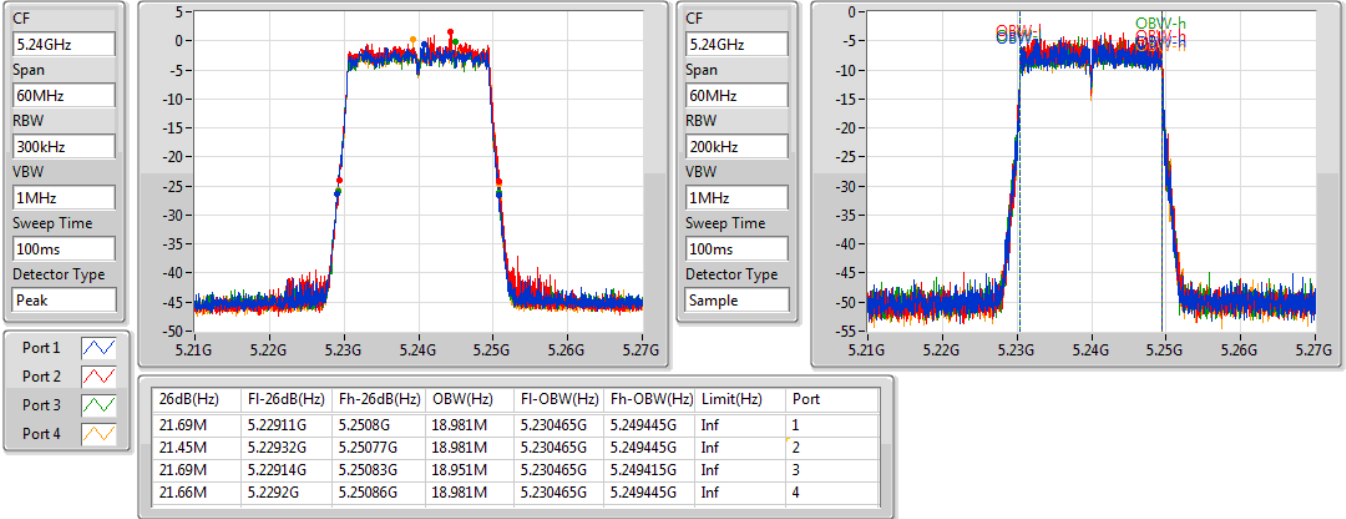

802.11ax HEW20_Nss1,(MCS0)_4TX

EBW

5240MHz

25/09/2019