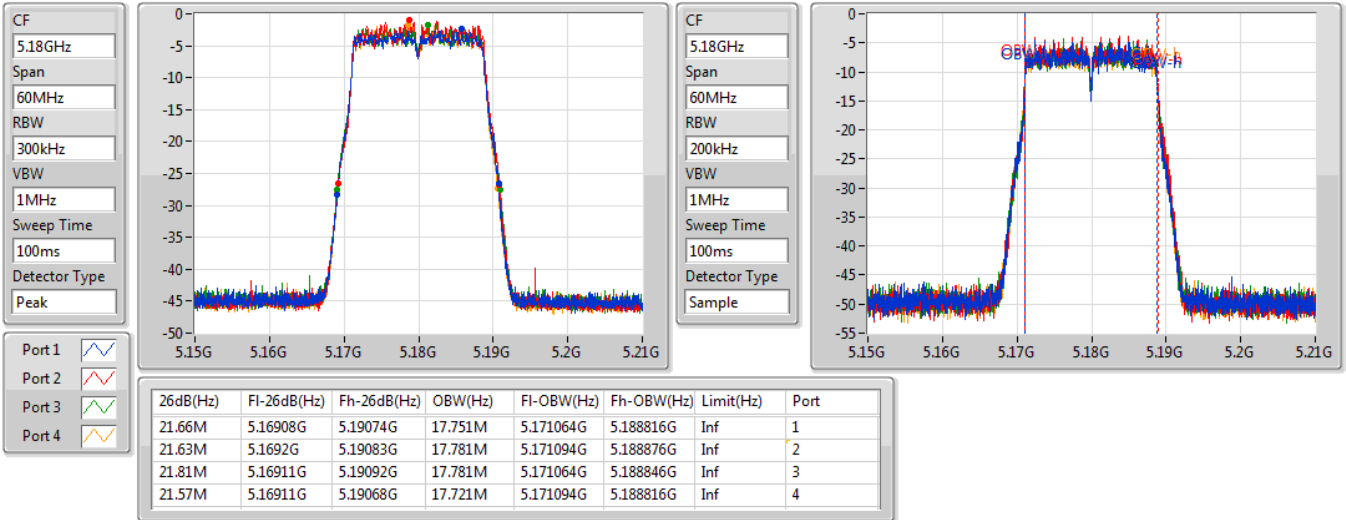

Port X-N dB = Port X 6dB down bandwidth for 5.725-5.85GHz band / 26dB down bandwidth for other band

Port X-OBW = Port X 99% occupied bandwidth;

802.11ac VHT20_Nss4,(MCS0)_4TX

EBW

5180MHz

25/09/2019

802.11ac VHT20_Nss4,(MCS0)_4TX