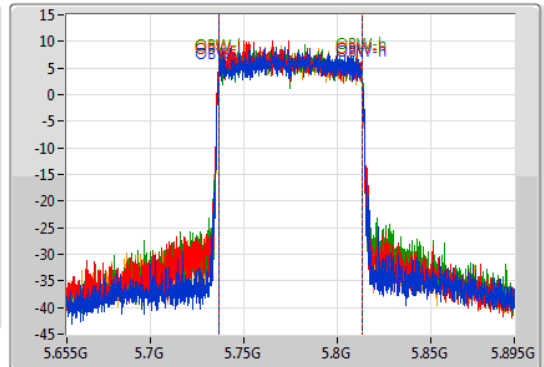

802.11ax HEW80_Nss1,(MCS0)_4TX

EBW

5775MHz

25/09/2019

CF
5.775GHz
Span
240MHz
RBW
100kHz
VBW
300kHz
Sweep Time
100ms
Detector Type
Peak

CF
5.775GHz
Span
240MHz
RBW
1MHz
VBW
3MHz
Sweep Time
100ms
Detector Type
Sample