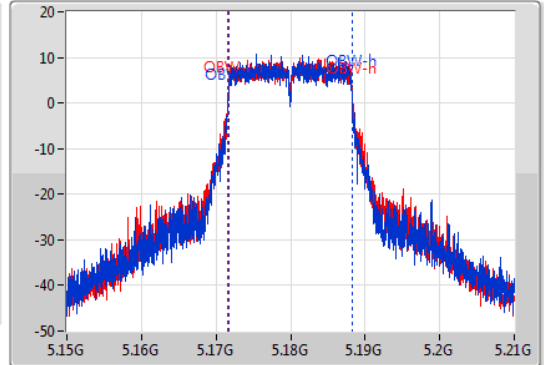

26dB(Hz)	Fl-26dB(Hz)	Fh-26dB(Hz)	OBW(Hz)	Fl-OBW(Hz)	Fh-OBW(Hz)	Limit(Hz)	Port
21.51M	5.16923G	5.19074G	16.582M	5.171664G	5.188246G	Inf	1
22.05M	5.16896G	5.19101G	16.642M	5.171634G	5.188276G	Inf	2

802.11a_Nss1,(6Mbps)_2TX

EBW

5200MHz

26/09/2019

CF
5.2GHz
Span
60MHz
RBW
300kHz
VBW
1MHz
Sweep Time
100ms
Detector Type
Peak