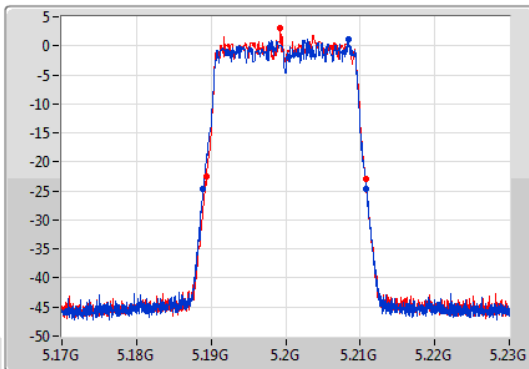

CF
5.2GHz
Span
60MHz
RBW
200kHz
VBW
1MHz
Sweep Time
100ms
Detector Type
Sample