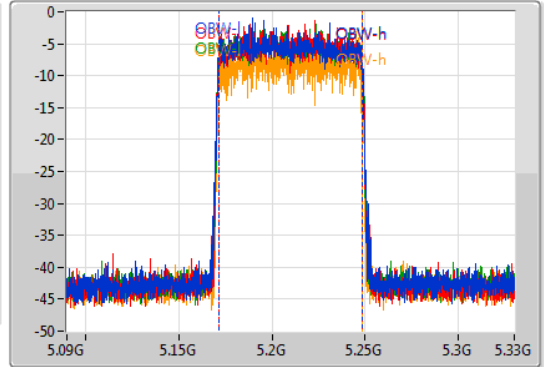

802.11ax HEW80_Nss1,(MCS0)_4TX

EBW

5210MHz

25/09/2019

CF
5.21GHz
Span
240MHz
RBW
1MHz
VBW
3MHz
Sweep Time
100ms
Detector Type
Peak

CF
5.21GHz
Span
240MHz
RBW
1MHz
VBW
3MHz
Sweep Time
100ms
Detector Type
Sample