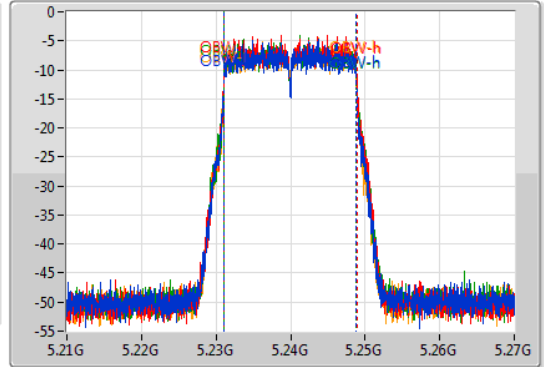

802.11ac VHT20_Nss4,(MCS0)_4TX

EBW

5240MHz

25/09/2019

CF
5.24GHz
Span
60MHz
RBW
300kHz
VBW
1MHz
Sweep Time
100ms
Detector Type
Peak

CF
5.24GHz
Span
60MHz
RBW
200kHz
VBW
1MHz
Sweep Time
100ms
Detector Type
Sample

Port 1
Port 2
Port 3
Port 4

26dB(Hz)	Fl-26dB(Hz)	Fh-26dB(Hz)	OBW(Hz)	Fl-OBW(Hz)	Fh-OBW(Hz)	Limit(Hz)	Port
21.69M	5.22908G	5.25077G	17.751M	5.231064G	5.248816G	Inf	1
21.57M	5.2292G	5.25077G	17.781M	5.231094G	5.248876G	Inf	2
21.78M	5.22911G	5.25089G	17.751M	5.231094G	5.248846G	Inf	3
21.75M	5.22917G	5.25092G	17.691M	5.231094G	5.248786G	Inf	4

802.11ac VHT20_Nss4,(MCS0)_4TX

EBW

5745MHz

25/09/2019

CF
5.745GHz
Span
60MHz
RBW
100kHz
VBW
300kHz
Sweep Time
100ms
Detector Type
Peak

CF
5.745GHz
Span
60MHz
RBW
200kHz
VBW
1MHz
Sweep Time
100ms
Detector Type
Sample

Port 1
Port 2
Port 3
Port 4

6dB(Hz)	Fl-6dB(Hz)	Fh-6dB(Hz)	OBW(Hz)	Fl-OBW(Hz)	Fh-OBW(Hz)	Limit(Hz)	Port
17.58M	5.73618G	5.75376G	17.751M	5.736064G	5.753816G	500k	1
17.61M	5.73615G	5.75376G	17.811M	5.736064G	5.753876G	500k	2
17.61M	5.73615G	5.75376G	17.811M	5.736064G	5.753876G	500k	3
17.61M	5.73615G	5.75376G	17.721M	5.736064G	5.753786G	500k	4