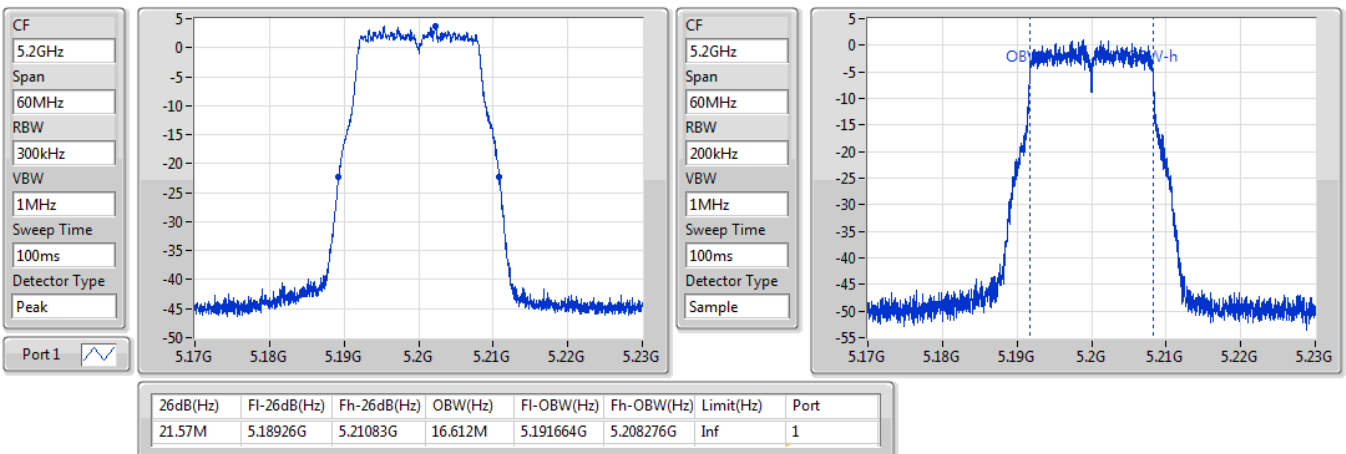

802.11a_Nss1,(6Mbps)_1TX

EBW

5200MHz

26/09/2019