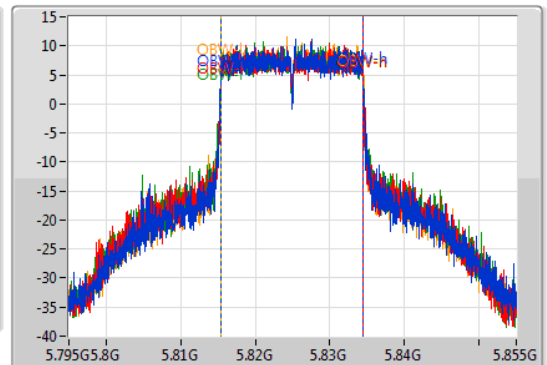

802.11ax HEW20_Nss1,(MCS0)_4TX

EBW

5825MHz

27/09/2019

CF
5.825GHz
Span
60MHz
RBW
100kHz
VBW
300kHz
Sweep Time
50ms
Detector Type
Peak

CF
5.825GHz
Span
60MHz
RBW
200kHz
VBW
1MHz
Sweep Time
50ms
Detector Type
Sample