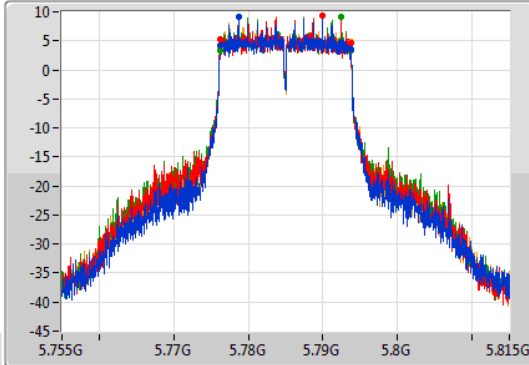

802.11ac VHT20_Nss1,(MCS0)_4TX

EBW

5785MHz

27/09/2019

CF
5.785GHz
Span
60MHz
RBW
100kHz
VBW
300kHz
Sweep Time
50ms
Detector Type
Peak

CF
5.785GHz
Span
60MHz
RBW
200kHz
VBW
1MHz
Sweep Time
50ms
Detector Type
Sample