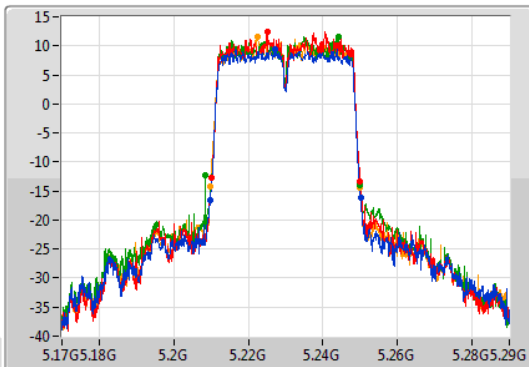

802.11ac VHT40_Nss4,(MCS0)_4TX

EBW

5230MHz

27/09/2019

CF
5.23GHz
Span
120MHz
RBW
500kHz
VBW
2MHz
Sweep Time
50ms
Detector Type
Peak

CF
5.23GHz
Span
120MHz
RBW
500kHz
VBW
2MHz
Sweep Time
50ms
Detector Type
Sample