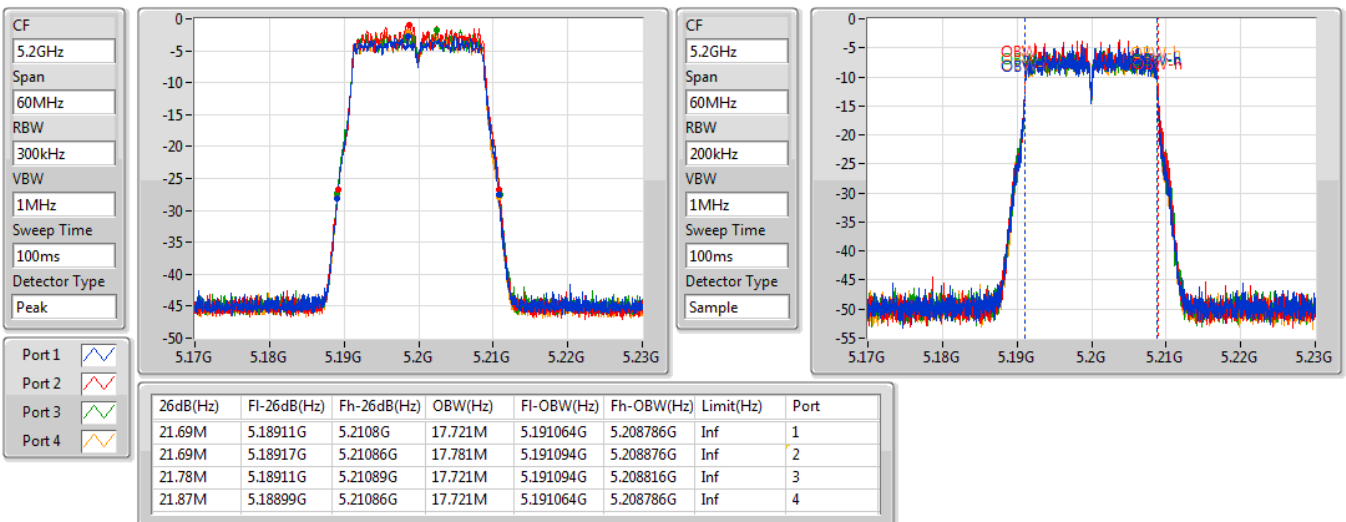

802.11ac VHT20_Nss4,(MCS0)_4TX

EBW

5200MHz

25/09/2019