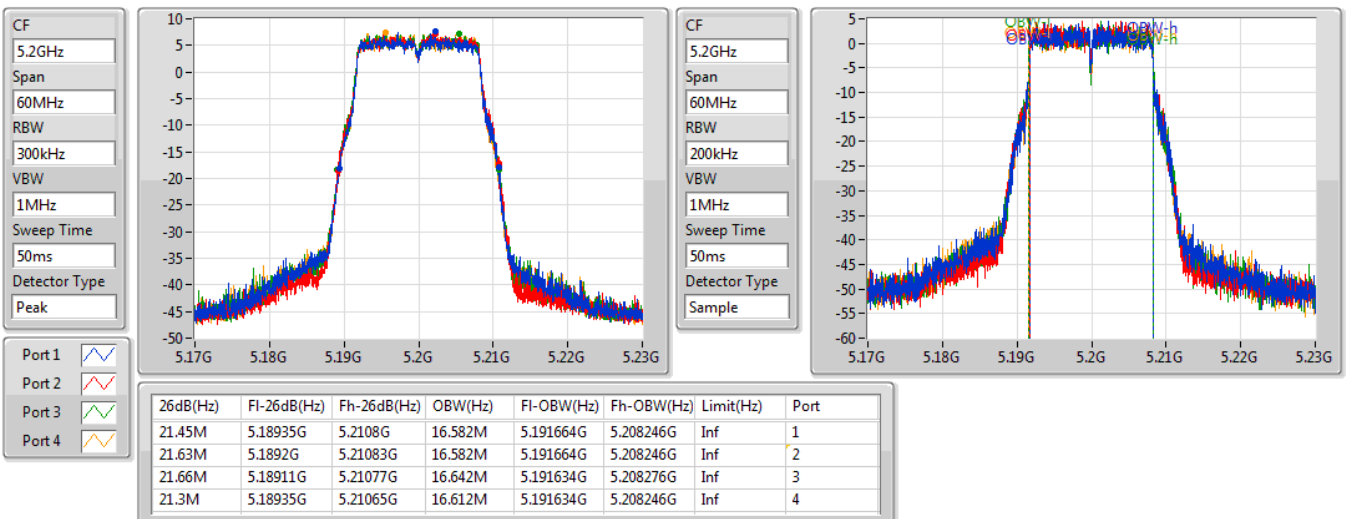

5200MHz

27/09/2019