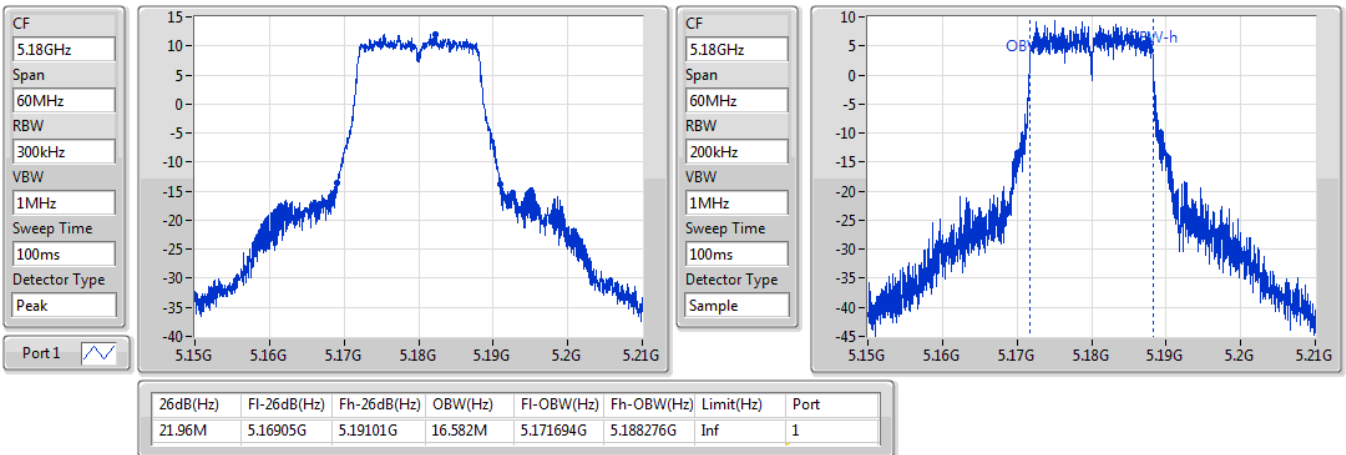

Min-OBW = Minimum 99% occupied bandwidth;

Result

Mode	Result	Limit (Hz)	Port 1-N dB (Hz)	Port 1-OBW (Hz)
802.11a_Nss1,(6Mbps)_1TX	-	-	-	-
5180MHz	Pass	Inf	21.96M	16.582M
5200MHz	Pass	Inf	43.35M	19.76M
5240MHz	Pass	Inf	43.5M	19.19M
5745MHz	Pass	500k	16.29M	29.565M
5785MHz	Pass	500k	16.29M	29.055M
5825MHz	Pass	500k	16.32M	29.265M
802.11ac VHT20_Nss1,(MCS0)_1TX	-	-	-	-
5180MHz	Pass	Inf	21.75M	17.781M
5200MHz	Pass	Inf	43.95M	18.711M
5240MHz	Pass	Inf	44.19M	18.741M
5745MHz	Pass	500k	17.55M	31.394M
5785MHz	Pass	500k	17.28M	31.364M
5825MHz	Pass	500k	17.55M	31.844M
802.11ac VHT40_Nss1,(MCS0)_1TX	-	-	-	-
5190MHz	Pass	Inf	40.2M	36.282M
5230MHz	Pass	Inf	59.64M	36.402M
5755MHz	Pass	500k	36.36M	44.438M
5795MHz	Pass	500k	36.36M	46.297M
802.11ac VHT80_Nss1,(MCS0)_1TX	-	-	-	-
5210MHz	Pass	Inf	81.96M	75.562M
5775MHz	Pass	500k	75.72M	75.922M
802.11ax HEW20_Nss1,(MCS0)_1TX	-	-	-	-
5180MHz	Pass	Inf	22.95M	18.981M
5200MHz	Pass	Inf	41.34M	19.37M
5240MHz	Pass	Inf	42.36M	19.61M
5745MHz	Pass	500k	18.66M	32.654M
5785MHz	Pass	500k	18.48M	32.714M
5825MHz	Pass	500k	18.57M	32.804M
802.11ax HEW40_Nss1,(MCS0)_1TX	-	-	-	-
5190MHz	Pass	Inf	40.14M	37.421M
5230MHz	Pass	Inf	44.7M	37.661M
5755MHz	Pass	500k	37.32M	41.979M
5795MHz	Pass	500k	37.62M	46.117M
802.11ax HEW80_Nss1,(MCS0)_1TX	-	-	-	-
5210MHz	Pass	Inf	81.84M	77.121M
5775MHz	Pass	500k	77.04M	77.001M

Port X-N dB = Port X 6dB down bandwidth for 5.725-5.85GHz band / 26dB down bandwidth for other band
Port X-OBW = Port X 99% occupied bandwidth;

802.11a_Nss1,(6Mbps)_1TX

EBW

5180MHz

25/09/2019

802.11a_Nss1,(6Mbps)_1TX