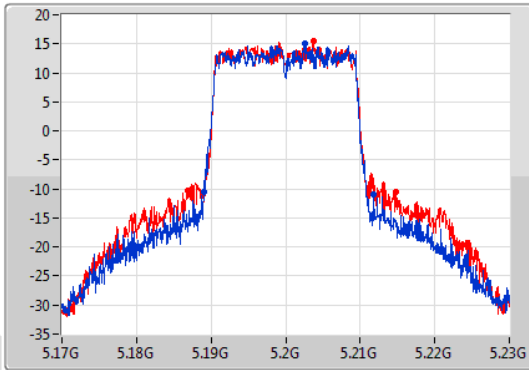

CF
5.2GHz
Span
60MHz
RBW
200kHz
VBW
1MHz
Sweep Time
100ms
Detector Type
Sample