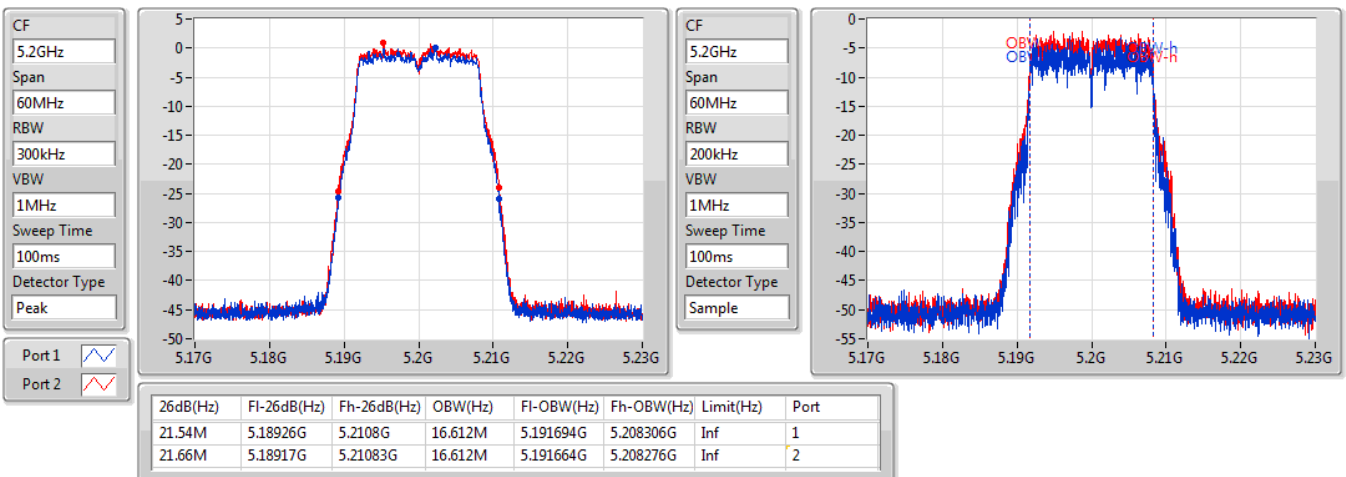

802.11a_Nss1,(6Mbps)_2TX

EBW

5200MHz

26/09/2019