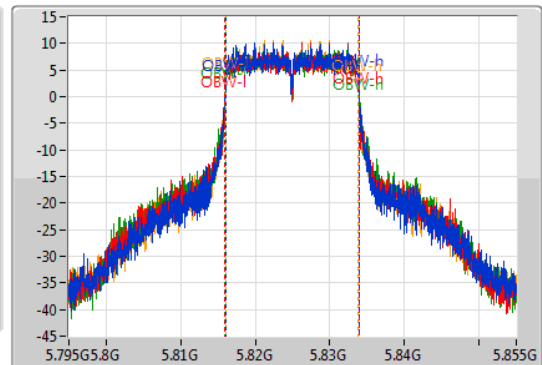

802.11ac VHT20_Nss4,(MCS0)_4TX

EBW

5825MHz

27/09/2019

CF
5.825GHz
Span
60MHz
RBW
100kHz
VBW
300kHz
Sweep Time
50ms
Detector Type
Peak

CF
5.825GHz
Span
60MHz
RBW
200kHz
VBW
1MHz
Sweep Time
50ms
Detector Type
Sample