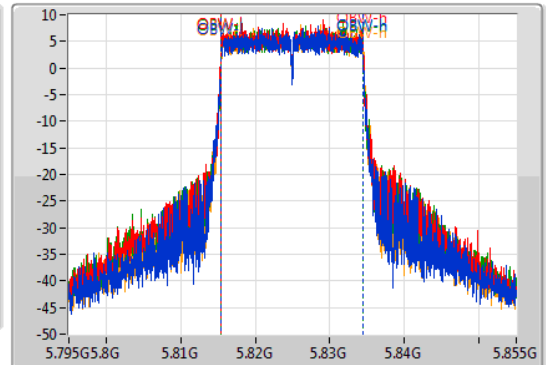

802.11ax HEW20_Nss1,(MCS0)_4TX

EBW

5825MHz

25/09/2019

CF
5.825GHz
Span
60MHz
RBW
100kHz
VBW
300kHz
Sweep Time
100ms
Detector Type
Peak

CF
5.825GHz
Span
60MHz
RBW
200kHz
VBW
1MHz
Sweep Time
100ms
Detector Type
Sample