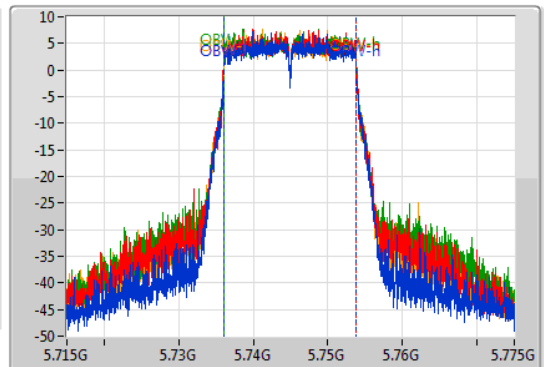

802.11ac VHT20_Nss1,(MCS0)_4TX

EBW

5745MHz

25/09/2019

CF
5.745GHz
Span
60MHz
RBW
100kHz
VBW
300kHz
Sweep Time
100ms
Detector Type
Peak

CF
5.745GHz
Span
60MHz
RBW
200kHz
VBW
1MHz
Sweep Time
100ms
Detector Type
Sample