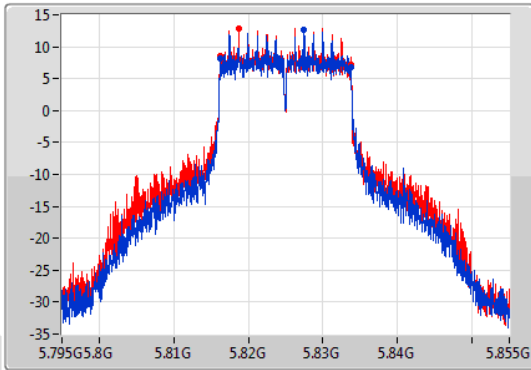

EBW

5825MHz

26/09/2019

CF
 5.825GHz
 Span
 60MHz
 RBW
 100kHz
 VBW
 300kHz
 Sweep Time
 50ms
 Detector Type
 Peak

CF
 5.825GHz
 Span
 60MHz
 RBW
 300kHz
 VBW
 1MHz
 Sweep Time
 50ms
 Detector Type
 Sample