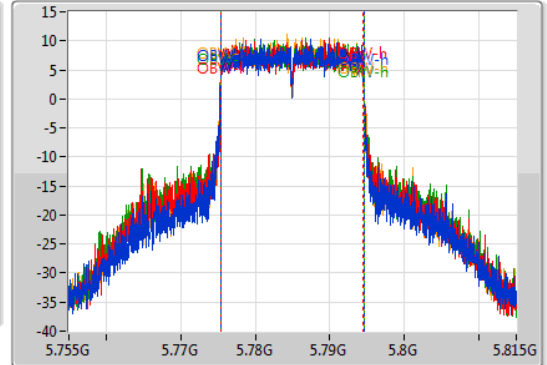

802.11ax HEW20_Nss1,(MCS0)_4TX

EBW

5785MHz

27/09/2019

CF
5.785GHz
Span
60MHz
RBW
100kHz
VBW
300kHz
Sweep Time
50ms
Detector Type
Peak

CF
5.785GHz
Span
60MHz
RBW
200kHz
VBW
1MHz
Sweep Time
50ms
Detector Type
Sample