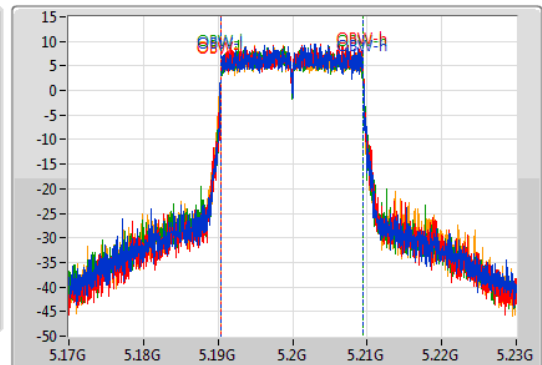

802.11ax HEW20_Nss4,(MCS0)_4TX

EBW

5200MHz

27/09/2019

CF
5.2GHz
Span
60MHz
RBW
300kHz
VBW
1MHz
Sweep Time
50ms
Detector Type
Peak

CF
5.2GHz
Span
60MHz
RBW
200kHz
VBW
1MHz
Sweep Time
50ms
Detector Type
Sample