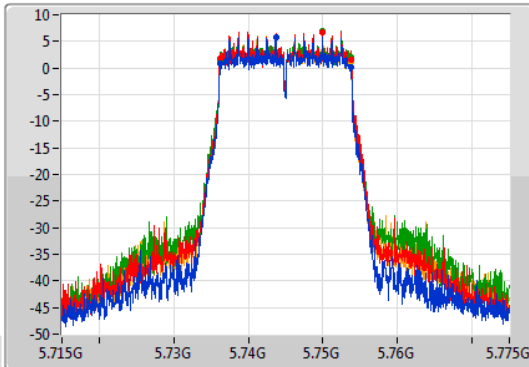

802.11ac VHT20_Nss4,(MCS0)_4TX

EBW

5745MHz

25/09/2019

CF
5.745GHz
Span
60MHz
RBW
100kHz
VBW
300kHz
Sweep Time
100ms
Detector Type
Peak

CF
5.745GHz
Span
60MHz
RBW
200kHz
VBW
1MHz
Sweep Time
100ms
Detector Type
Sample