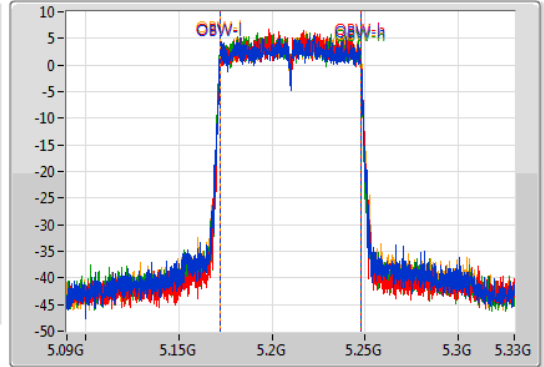

802.11ac VHT80_Nss4,(MCS0)_4TX

EBW

5210MHz

27/09/2019

CF
5.21GHz
Span
240MHz
RBW
1MHz
VBW
3MHz
Sweep Time
50ms
Detector Type
Peak

CF
5.21GHz
Span
240MHz
RBW
1MHz
VBW
3MHz
Sweep Time
50ms
Detector Type
Sample