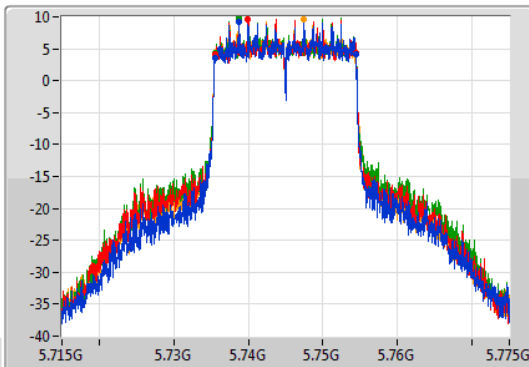

802.11ax HEW20_Nss1,(MCS0)_4TX

EBW

5745MHz

27/09/2019

CF
5.745GHz
Span
60MHz
RBW
100kHz
VBW
300kHz
Sweep Time
50ms
Detector Type
Peak

CF
5.745GHz
Span
60MHz
RBW
200kHz
VBW
1MHz
Sweep Time
50ms
Detector Type
Sample