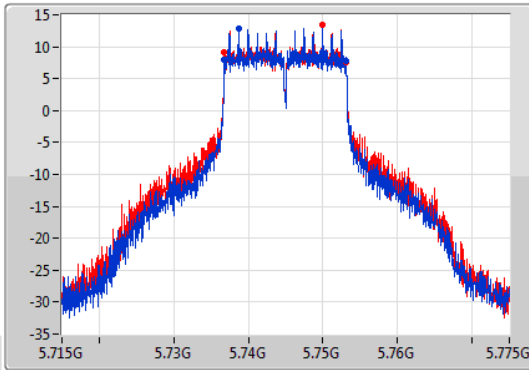

CF
5.745GHz
Span
60MHz
RBW
300kHz
VBW
1MHz
Sweep Time
100ms
Detector Type
Sample