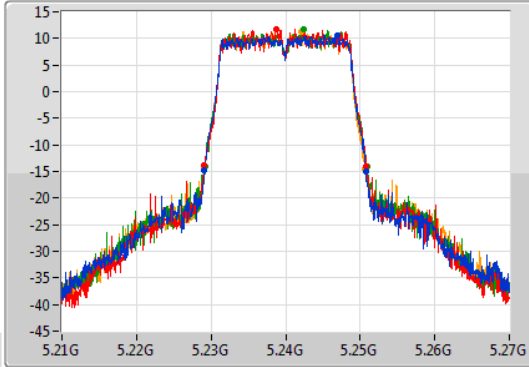

802.11ac VHT20_Nss4,(MCS0)_4TX

EBW

5240MHz

27/09/2019

CF
5.24GHz
Span
60MHz
RBW
300kHz
VBW
1MHz
Sweep Time
50ms
Detector Type
Peak

CF
5.24GHz
Span
60MHz
RBW
200kHz
VBW
1MHz
Sweep Time
50ms
Detector Type
Sample