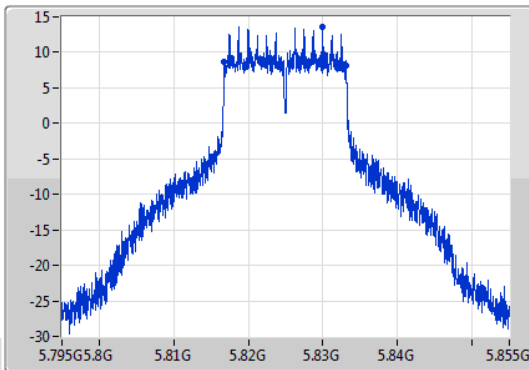

CF
5.825GHz
Span
60MHz
RBW
300kHz
VBW
1MHz
Sweep Time
100ms
Detector Type
Sample