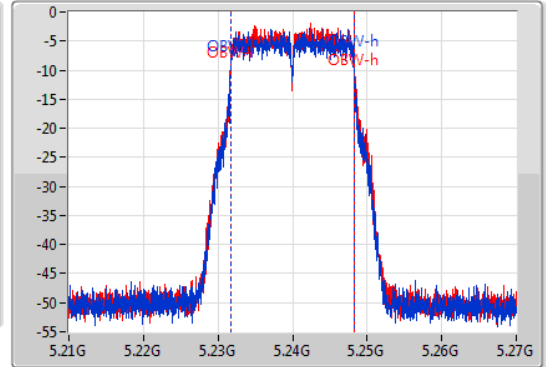

26dB(Hz)	Fl-26dB(Hz)	Fh-26dB(Hz)	OBW(Hz)	Fl-OBW(Hz)	Fh-OBW(Hz)	Limit(Hz)	Port
21.48M	5.22929G	5.25077G	16.612M	5.231664G	5.248276G	Inf	1
21.66M	5.22923G	5.25089G	16.642M	5.231664G	5.248306G	Inf	2

802.11a_Nss1,(6Mbps)_2TX

EBW

5745MHz

24/09/2019

CF
5.745GHz
Span
60MHz
RBW
100kHz
VBW
300kHz
Sweep Time
100ms
Detector Type
Peak