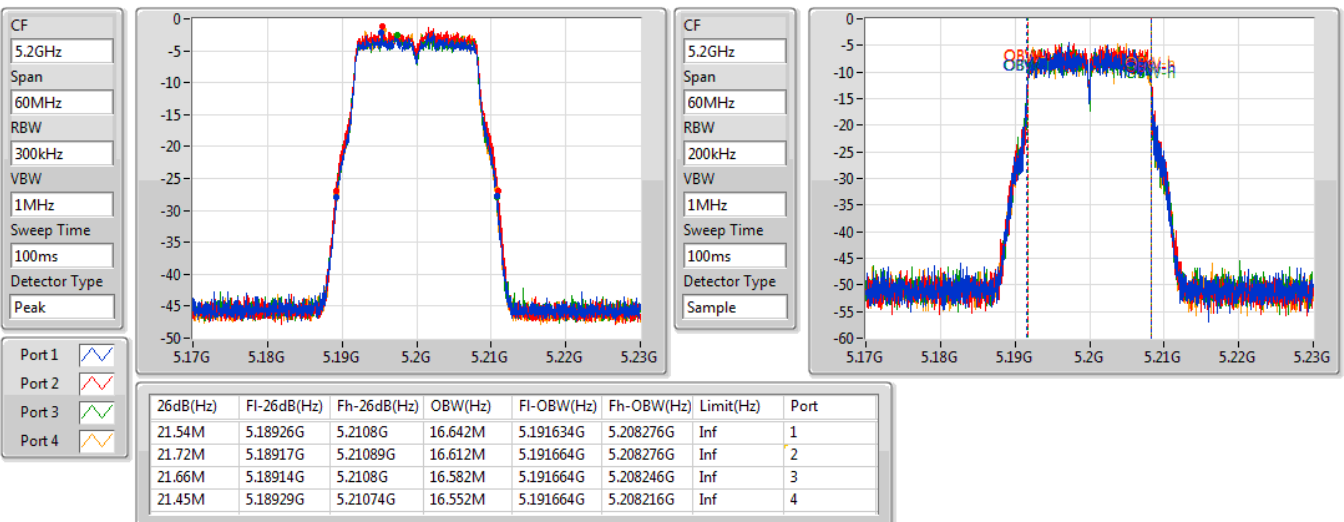

802.11a_Nss1,(6Mbps)_4TX

EBW

5200MHz

25/09/2019