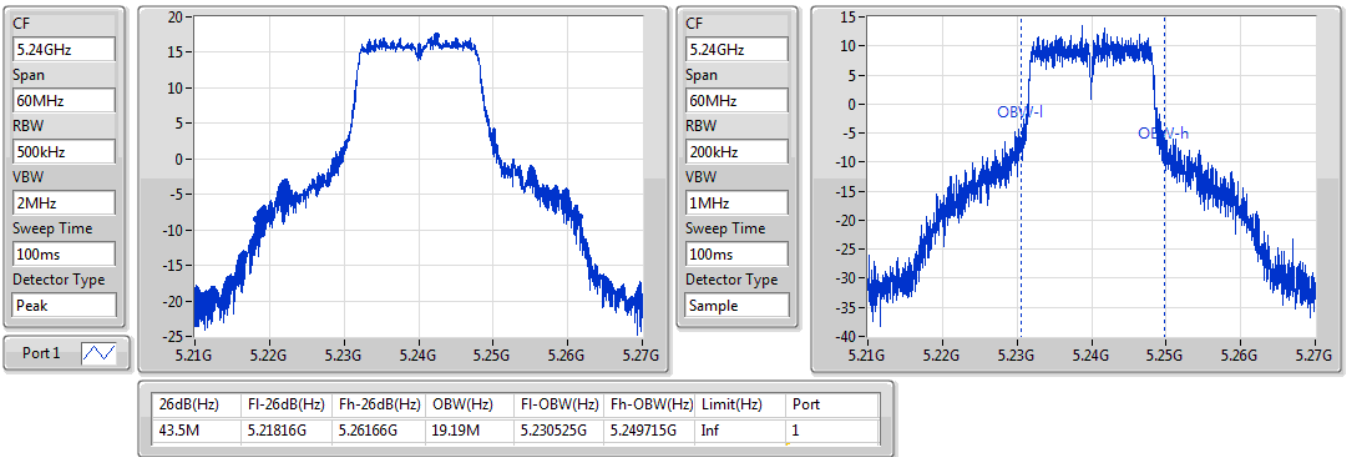

Port X-N dB = Port X 6dB down bandwidth for 5.725-5.85GHz band / 26dB down bandwidth for other band
Port X-OBW = Port X 99% occupied bandwidth;

802.11a_Nss1,(6Mbps)_1TX

EBW

5180MHz

25/09/2019

802.11a_Nss1,(6Mbps)_1TX

EBW

5200MHz

25/09/2019

802.11a_Nss1,(6Mbps)_1TX

EBW

5240MHz

25/09/2019

802.11a_Nss1,(6Mbps)_1TX

EBW

5745MHz

25/09/2019

802.11a_Nss1,(6Mbps)_1TX

EBW

5785MHz

25/09/2019

CF
5.785GHz
Span
60MHz
RBW
100kHz
VBW
300kHz
Sweep Time
100ms
Detector Type
Peak
Port 1