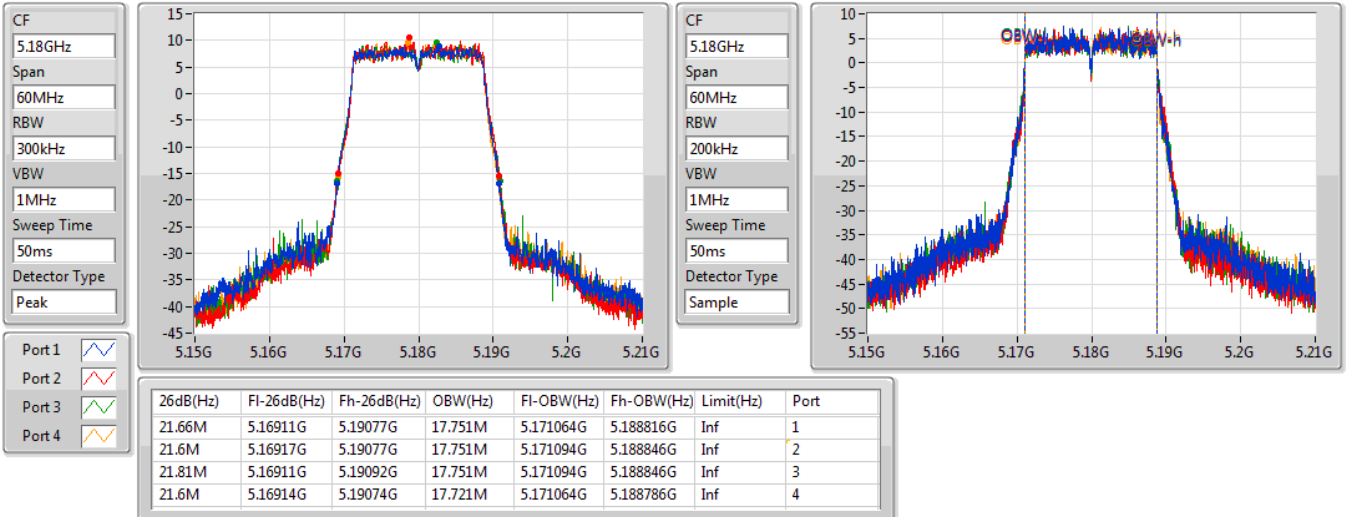

Port X-N dB = Port X 6dB down bandwidth for 5.725-5.85GHz band / 26dB down bandwidth for other band

Port X-OBW = Port X 99% occupied bandwidth;

802.11ac VHT20_Nss4,(MCS0)_4TX

EBW

5180MHz

27/09/2019

802.11ac VHT20_Nss4,(MCS0)_4TX