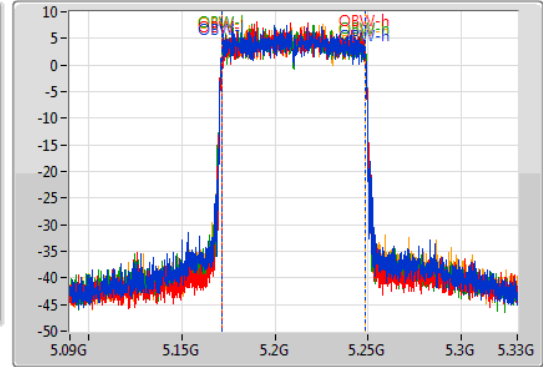

802.11ax HEW80_Nss1,(MCS0)_4TX

EBW

5210MHz

27/09/2019

CF
5.21GHz
Span
240MHz
RBW
1MHz
VBW
3MHz
Sweep Time
50ms
Detector Type
Peak

CF
5.21GHz
Span
240MHz
RBW
1MHz
VBW
3MHz
Sweep Time
50ms
Detector Type
Sample