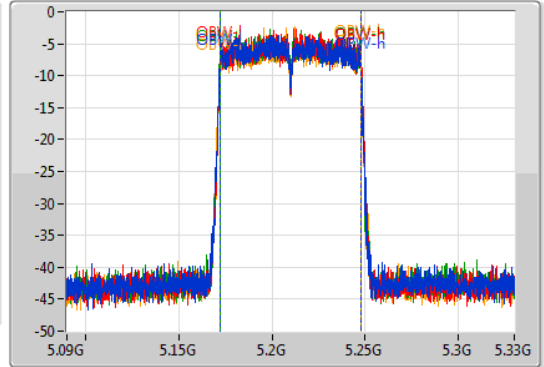

802.11ac VHT80_Nss1,(MCS0)_4TX

EBW

5210MHz

25/09/2019

CF
5.21GHz
Span
240MHz
RBW
1MHz
VBW
3MHz
Sweep Time
100ms
Detector Type
Peak

CF
5.21GHz
Span
240MHz
RBW
1MHz
VBW
3MHz
Sweep Time
100ms
Detector Type
Sample