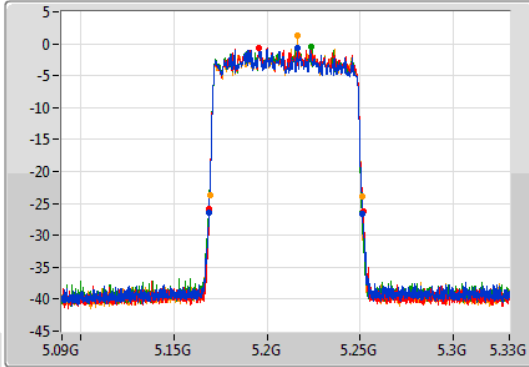

802.11ax HEW80_Nss1,(MCS0)_4TX

EBW

5210MHz

25/09/2019

CF
5.21GHz
Span
240MHz
RBW
1MHz
VBW
3MHz
Sweep Time
100ms
Detector Type
Peak

CF
5.21GHz
Span
240MHz
RBW
1MHz
VBW
3MHz
Sweep Time
100ms
Detector Type
Sample