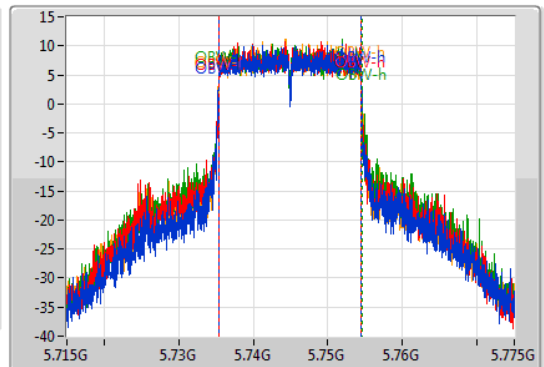

802.11ax HEW20_Nss1,(MCS0)_4TX

EBW

5745MHz

27/09/2019

CF
5.745GHz
Span
60MHz
RBW
100kHz
VBW
300kHz
Sweep Time
50ms
Detector Type
Peak

CF
5.745GHz
Span
60MHz
RBW
200kHz
VBW
1MHz
Sweep Time
50ms
Detector Type
Sample