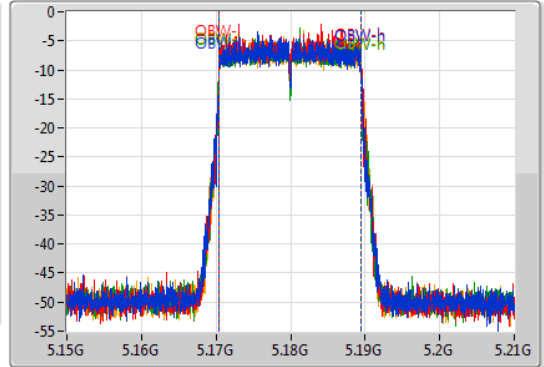

802.11ax HEW20_Nss1,(MCS0)_4TX

EBW

5180MHz

25/09/2019

CF
5.18GHz
Span
60MHz
RBW
300kHz
VBW
1MHz
Sweep Time
100ms
Detector Type
Peak

CF
5.18GHz
Span
60MHz
RBW
200kHz
VBW
1MHz
Sweep Time
100ms
Detector Type
Sample

Port 1
Port 2
Port 3
Port 4

26dB(Hz)	Fl-26dB(Hz)	Fh-26dB(Hz)	OBW(Hz)	Fl-OBW(Hz)	Fh-OBW(Hz)	Limit(Hz)	Port
21.57M	5.16917G	5.19074G	18.981M	5.170465G	5.189445G	Inf	1
21.6M	5.16926G	5.19086G	19.01M	5.170465G	5.189475G	Inf	2
21.75M	5.16911G	5.19086G	18.981M	5.170465G	5.189445G	Inf	3
21.75M	5.16917G	5.19092G	19.01M	5.170465G	5.189475G	Inf	4

802.11ax HEW20_Nss1,(MCS0)_4TX

EBW

5200MHz

25/09/2019

CF
5.2GHz
Span
60MHz
RBW
300kHz
VBW
1MHz
Sweep Time
100ms
Detector Type
Peak

CF
5.2GHz
Span
60MHz
RBW
200kHz
VBW
1MHz
Sweep Time
100ms
Detector Type
Sample

Port 1
Port 2
Port 3
Port 4

26dB(Hz)	Fl-26dB(Hz)	Fh-26dB(Hz)	OBW(Hz)	Fl-OBW(Hz)	Fh-OBW(Hz)	Limit(Hz)	Port
21.63M	5.18914G	5.21077G	18.981M	5.190465G	5.209445G	Inf	1
21.63M	5.18923G	5.21086G	19.01M	5.190465G	5.209475G	Inf	2
21.69M	5.18914G	5.21083G	19.01M	5.190435G	5.209445G	Inf	3
21.78M	5.18914G	5.21092G	18.981M	5.190465G	5.209445G	Inf	4