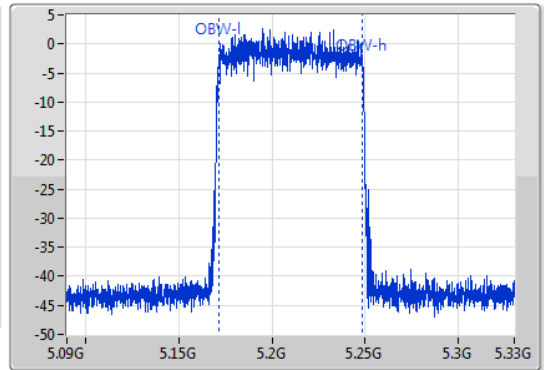

26dB(Hz)	Fl-26dB(Hz)	Fh-26dB(Hz)	OBW(Hz)	Fl-OBW(Hz)	Fh-OBW(Hz)	Limit(Hz)	Port
82.32M	5.16896G	5.25128G	77.121M	5.171379G	5.248501G	Inf	1

802.11ax HEW80_Nss1,(MCS0)_1TX

EBW

5775MHz

20/09/2019

CF: 5.775GHz
Span: 240MHz
RBW: 100kHz
VBW: 300kHz
Sweep Time: 100ms
Detector Type: Peak
Port 1