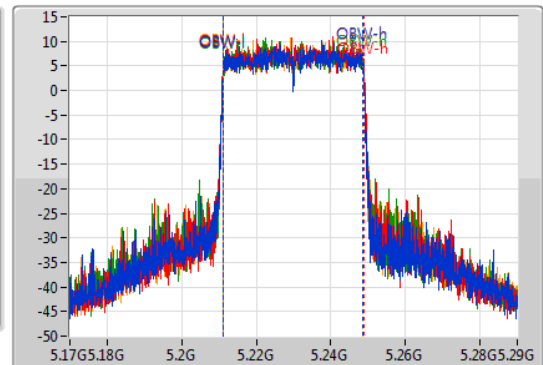

802.11ax HEW40_Nss1,(MCS0)_4TX

EBW

5230MHz

27/09/2019

CF
5.23GHz
Span
120MHz
RBW
500kHz
VBW
2MHz
Sweep Time
50ms
Detector Type
Peak

CF
5.23GHz
Span
120MHz
RBW
500kHz
VBW
2MHz
Sweep Time
50ms
Detector Type
Sample