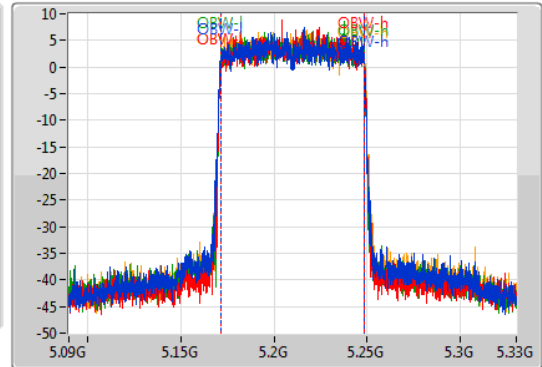

802.11ax HEW80_Nss4,(MCS0)_4TX

EBW

5210MHz

27/09/2019

CF
5.21GHz
Span
240MHz
RBW
1MHz
VBW
3MHz
Sweep Time
50ms
Detector Type
Peak

CF
5.21GHz
Span
240MHz
RBW
1MHz
VBW
3MHz
Sweep Time
50ms
Detector Type
Sample