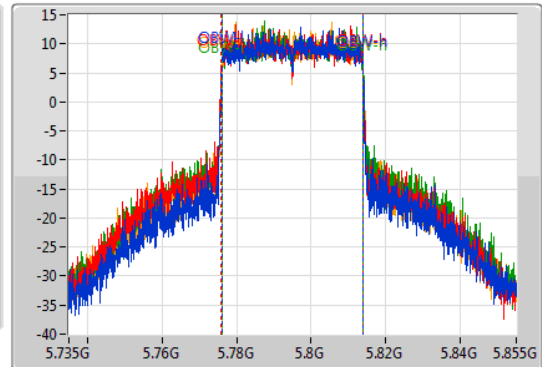

802.11ax HEW40_Nss1,(MCS0)_4TX

EBW

5795MHz

27/09/2019

CF
5.795GHz
Span
120MHz
RBW
100kHz
VBW
300kHz
Sweep Time
50ms
Detector Type
Peak

CF
5.795GHz
Span
120MHz
RBW
500kHz
VBW
2MHz
Sweep Time
50ms
Detector Type
Sample