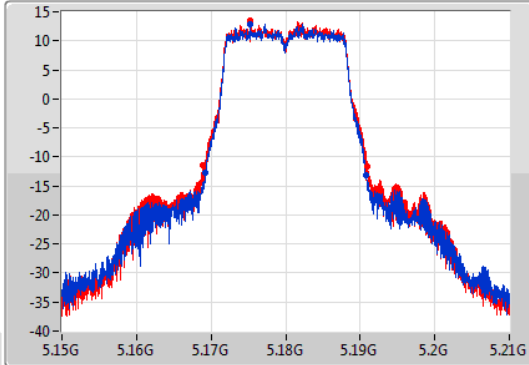

Port X-N dB = Port X 6dB down bandwidth for 5.725-5.85GHz band / 26dB down bandwidth for other band

Port X-OBW = Port X 99% occupied bandwidth;

802.11a_Nss1,(6Mbps)_2TX

EBW

5180MHz

26/09/2019

CF
5.18GHz
Span
60MHz
RBW
300kHz
VBW
1MHz
Sweep Time
100ms
Detector Type
Peak