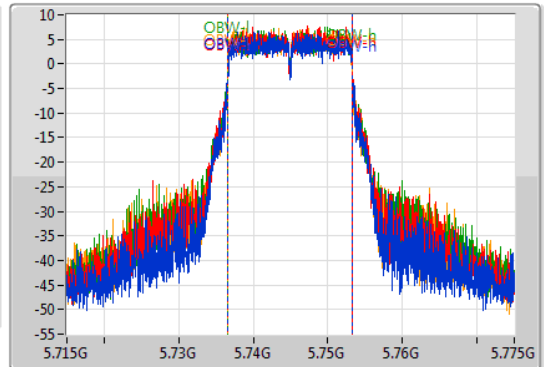

802.11a_Nss1,(6Mbps)_4TX

EBW

5745MHz

25/09/2019

CF
5.745GHz
Span
60MHz
RBW
100kHz
VBW
300kHz
Sweep Time
100ms
Detector Type
Peak

CF
5.745GHz
Span
60MHz
RBW
200kHz
VBW
1MHz
Sweep Time
100ms
Detector Type
Sample