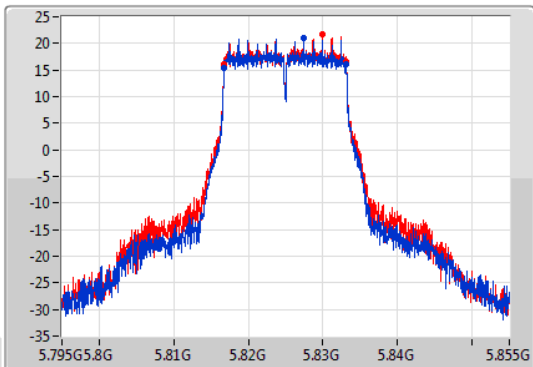

CF
5.825GHz
Span
60MHz
RBW
200kHz
VBW
1MHz
Sweep Time
100ms
Detector Type
Sample