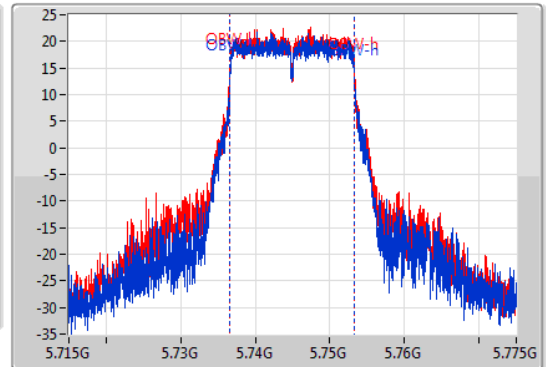

802.11a_Nss1,(6Mbps)_2TX

EBW

5745MHz

24/09/2019

CF
5.745GHz
Span
60MHz
RBW
100kHz
VBW
300kHz
Sweep Time
100ms
Detector Type
Peak

CF
5.745GHz
Span
60MHz
RBW
200kHz
VBW
1MHz
Sweep Time
100ms
Detector Type
Sample