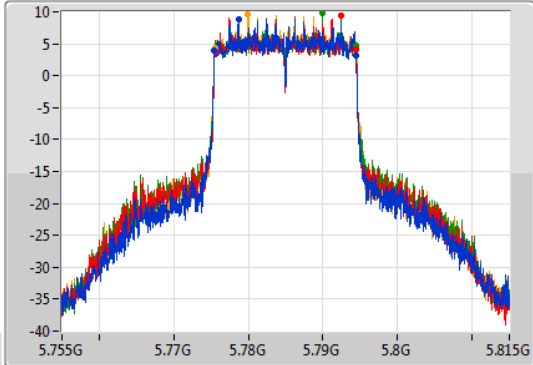

802.11ax HEW20_Nss1,(MCS0)_4TX

EBW

5785MHz

27/09/2019

CF
5.785GHz
Span
60MHz
RBW
100kHz
VBW
300kHz
Sweep Time
50ms
Detector Type
Peak

CF
5.785GHz
Span
60MHz
RBW
200kHz
VBW
1MHz
Sweep Time
50ms
Detector Type
Sample