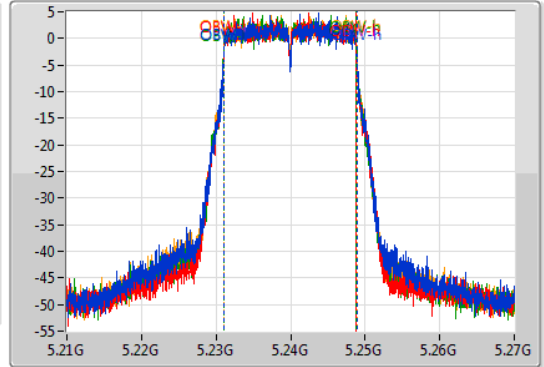

802.11ac VHT20_Nss1,(MCS0)_4TX

EBW

5240MHz

27/09/2019

CF
5.24GHz
Span
60MHz
RBW
300kHz
VBW
1MHz
Sweep Time
50ms
Detector Type
Peak

CF
5.24GHz
Span
60MHz
RBW
200kHz
VBW
1MHz
Sweep Time
50ms
Detector Type
Sample