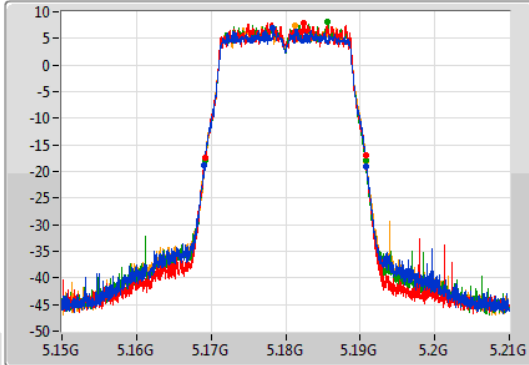

802.11ac VHT20_Nss1,(MCS0)_4TX

EBW

5180MHz

27/09/2019

CF
5.18GHz
Span
60MHz
RBW
300kHz
VBW
1MHz
Sweep Time
50ms
Detector Type
Peak

CF
5.18GHz
Span
60MHz
RBW
200kHz
VBW
1MHz
Sweep Time
50ms
Detector Type
Sample