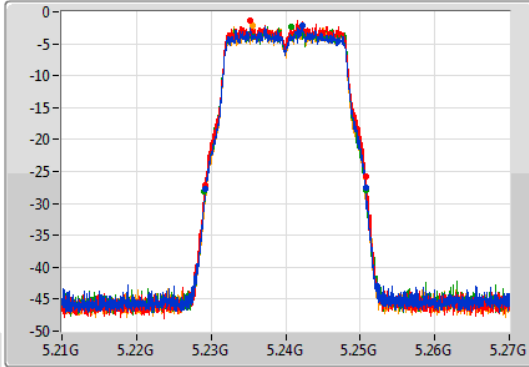

802.11a_Nss1,(6Mbps)_4TX

EBW

5240MHz

25/09/2019

CF
5.24GHz
Span
60MHz
RBW
300kHz
VBW
1MHz
Sweep Time
100ms
Detector Type
Peak

CF
5.24GHz
Span
60MHz
RBW
200kHz
VBW
1MHz
Sweep Time
100ms
Detector Type
Sample