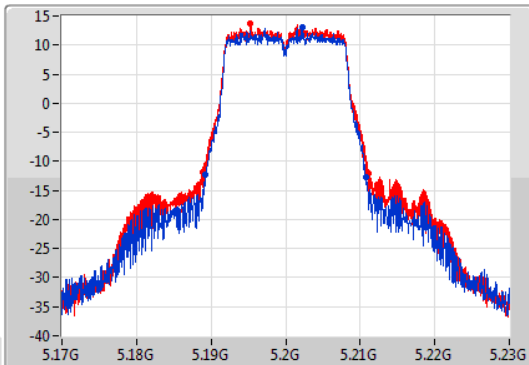

CF
5.2GHz
Span
60MHz
RBW
200kHz
VBW
1MHz
Sweep Time
100ms
Detector Type
Sample