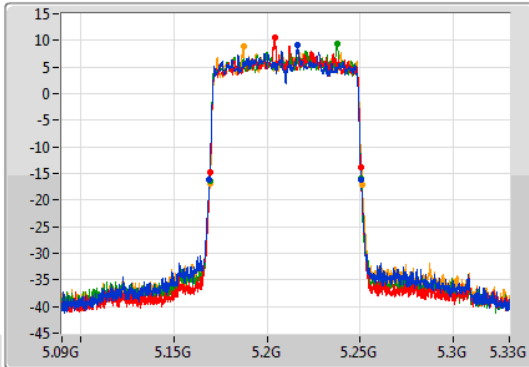

802.11ax HEW80_Nss4,(MCS0)_4TX

EBW

5210MHz

27/09/2019

CF
5.21GHz
Span
240MHz
RBW
1MHz
VBW
3MHz
Sweep Time
50ms
Detector Type
Peak

CF
5.21GHz
Span
240MHz
RBW
1MHz
VBW
3MHz
Sweep Time
50ms
Detector Type
Sample