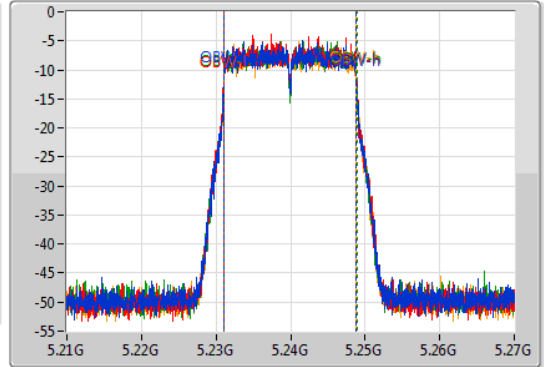

802.11ac VHT20_Nss1,(MCS0)_4TX

EBW

5240MHz

25/09/2019

CF
5.24GHz
Span
60MHz
RBW
300kHz
VBW
1MHz
Sweep Time
100ms
Detector Type
Peak

CF
5.24GHz
Span
60MHz
RBW
200kHz
VBW
1MHz
Sweep Time
100ms
Detector Type
Sample