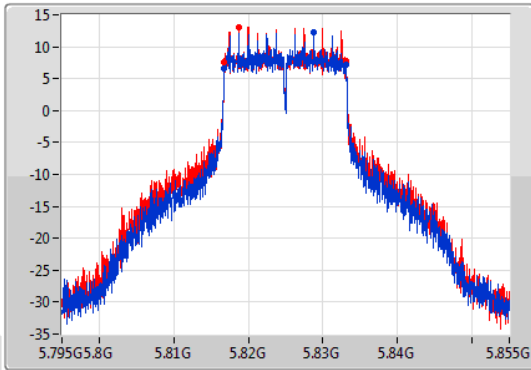

CF
5.825GHz
Span
60MHz
RBW
300kHz
VBW
1MHz
Sweep Time
50ms
Detector Type
Sample