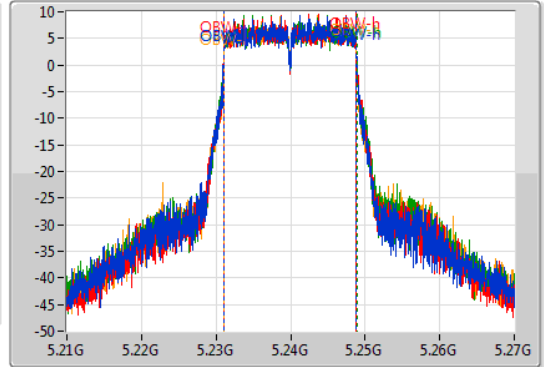

802.11ac VHT20_Nss4,(MCS0)_4TX

EBW

5240MHz

27/09/2019

CF
5.24GHz
Span
60MHz
RBW
300kHz
VBW
1MHz
Sweep Time
50ms
Detector Type
Peak

CF
5.24GHz
Span
60MHz
RBW
200kHz
VBW
1MHz
Sweep Time
50ms
Detector Type
Sample

Port 1
Port 2
Port 3
Port 4

26dB(Hz)	Fl-26dB(Hz)	Fh-26dB(Hz)	OBW(Hz)	Fl-OBW(Hz)	Fh-OBW(Hz)	Limit(Hz)	Port
21.63M	5.22911G	5.25074G	17.781M	5.231064G	5.248846G	Inf	1
21.72M	5.22911G	5.25083G	17.751M	5.231094G	5.248846G	Inf	2
21.78M	5.22914G	5.25092G	17.811M	5.231064G	5.248876G	Inf	3
21.63M	5.22902G	5.25065G	17.721M	5.231064G	5.248786G	Inf	4

802.11ac VHT20_Nss4,(MCS0)_4TX

EBW

5745MHz

27/09/2019

CF
5.745GHz
Span
60MHz
RBW
100kHz
VBW
300kHz
Sweep Time
50ms
Detector Type
Peak

CF
5.745GHz
Span
60MHz
RBW
200kHz
VBW
1MHz
Sweep Time
50ms
Detector Type
Sample

Port 1
Port 2
Port 3
Port 4

6dB(Hz)	Fl-6dB(Hz)	Fh-6dB(Hz)	OBW(Hz)	Fl-OBW(Hz)	Fh-OBW(Hz)	Limit(Hz)	Port
17.58M	5.73618G	5.75376G	17.841M	5.736034G	5.753876G	500k	1
17.61M	5.73615G	5.75376G	17.961M	5.735975G	5.753936G	500k	2
17.55M	5.73618G	5.75373G	18.081M	5.735915G	5.753996G	500k	3
17.55M	5.73618G	5.75373G	17.901M	5.735975G	5.753876G	500k	4