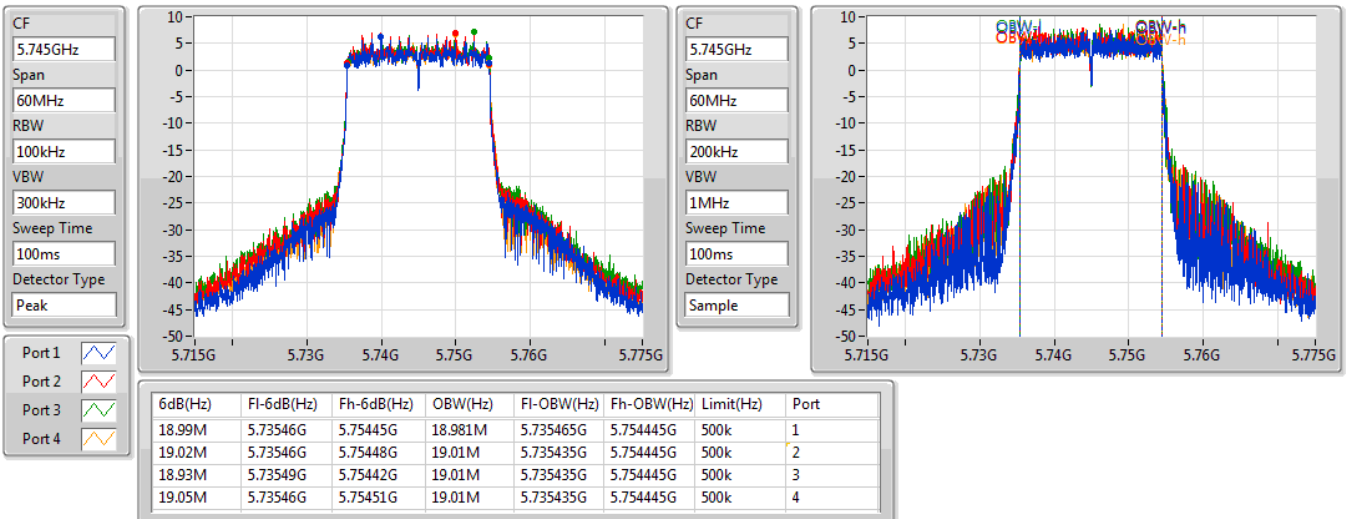

802.11ax HEW20_Nss1,(MCS0)_4TX

EBW

5240MHz

25/09/2019

802.11ax HEW20_Nss1,(MCS0)_4TX

EBW

5745MHz

25/09/2019