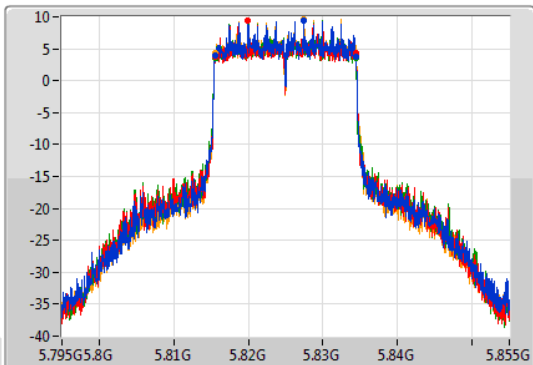

802.11ax HEW20_Nss1,(MCS0)_4TX

EBW

5825MHz

27/09/2019

CF
5.825GHz
Span
60MHz
RBW
100kHz
VBW
300kHz
Sweep Time
50ms
Detector Type
Peak

CF
5.825GHz
Span
60MHz
RBW
200kHz
VBW
1MHz
Sweep Time
50ms
Detector Type
Sample