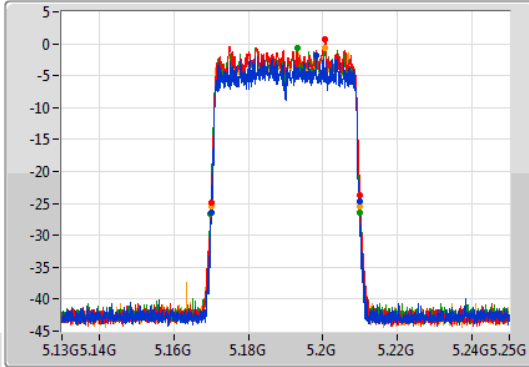

802.11ax HEW40_Nss1,(MCS0)_4TX

EBW

5190MHz

25/09/2019

CF
5.19GHz
Span
120MHz
RBW
500kHz
VBW
2MHz
Sweep Time
100ms
Detector Type
Peak

CF
5.19GHz
Span
120MHz
RBW
500kHz
VBW
2MHz
Sweep Time
100ms
Detector Type
Sample