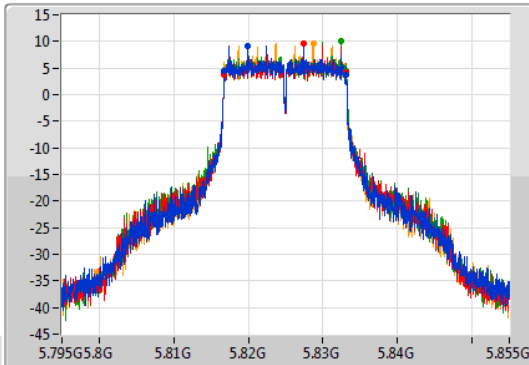

802.11a_Nss1,(6Mbps)_4TX

EBW

5825MHz

27/09/2019

CF
5.825GHz
Span
60MHz
RBW
100kHz
VBW
300kHz
Sweep Time
50ms
Detector Type
Peak

CF
5.825GHz
Span
60MHz
RBW
200kHz
VBW
1MHz
Sweep Time
50ms
Detector Type
Sample