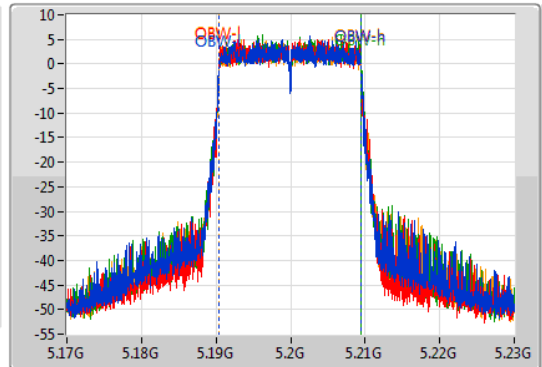

802.11ax HEW20_Nss1,(MCS0)_4TX

EBW

5200MHz

27/09/2019

CF
5.2GHz
Span
60MHz
RBW
300kHz
VBW
1MHz
Sweep Time
50ms
Detector Type
Peak

CF
5.2GHz
Span
60MHz
RBW
200kHz
VBW
1MHz
Sweep Time
50ms
Detector Type
Sample