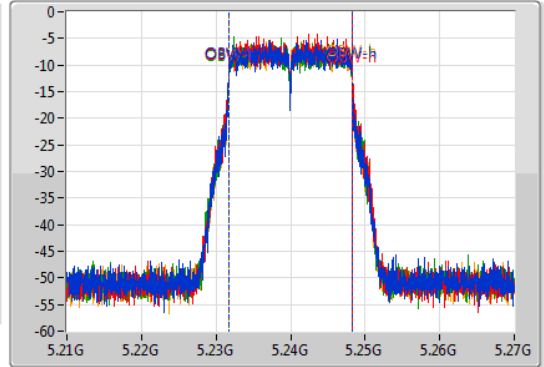

802.11a_Nss1,(6Mbps)_4TX

EBW

5240MHz

25/09/2019

CF
5.24GHz
Span
60MHz
RBW
300kHz
VBW
1MHz
Sweep Time
100ms
Detector Type
Peak

CF
5.24GHz
Span
60MHz
RBW
200kHz
VBW
1MHz
Sweep Time
100ms
Detector Type
Sample

Port 1
Port 2
Port 3
Port 4

26dB(Hz)	Fl-26dB(Hz)	Fh-26dB(Hz)	OBW(Hz)	Fl-OBW(Hz)	Fh-OBW(Hz)	Limit(Hz)	Port
21.54M	5.22926G	5.2508G	16.582M	5.231664G	5.248246G	Inf	1
21.63M	5.22917G	5.2508G	16.642M	5.231664G	5.248306G	Inf	2
21.72M	5.22911G	5.25083G	16.612M	5.231664G	5.248276G	Inf	3
21.54M	5.22929G	5.25083G	16.582M	5.231664G	5.248246G	Inf	4

802.11a_Nss1,(6Mbps)_4TX

EBW

5745MHz

25/09/2019

CF
5.745GHz
Span
60MHz
RBW
100kHz
VBW
300kHz
Sweep Time
100ms
Detector Type
Peak

CF
5.745GHz
Span
60MHz
RBW
200kHz
VBW
1MHz
Sweep Time
100ms
Detector Type
Sample

Port 1
Port 2
Port 3
Port 4

6dB(Hz)	Fl-6dB(Hz)	Fh-6dB(Hz)	OBW(Hz)	Fl-OBW(Hz)	Fh-OBW(Hz)	Limit(Hz)	Port
16.35M	5.73678G	5.75313G	16.612M	5.736634G	5.753246G	500k	1
16.32M	5.73681G	5.75313G	16.642M	5.736634G	5.753276G	500k	2
16.38M	5.73678G	5.75316G	16.612M	5.736634G	5.753246G	500k	3
16.47M	5.73669G	5.75316G	16.582M	5.736634G	5.753216G	500k	4