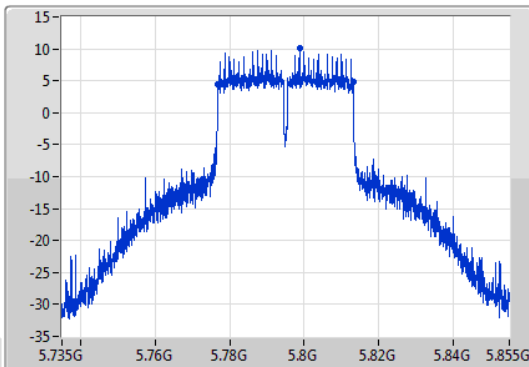

CF
5.795GHz
Span
120MHz
RBW
1MHz
VBW
3MHz
Sweep Time
100ms
Detector Type
Sample