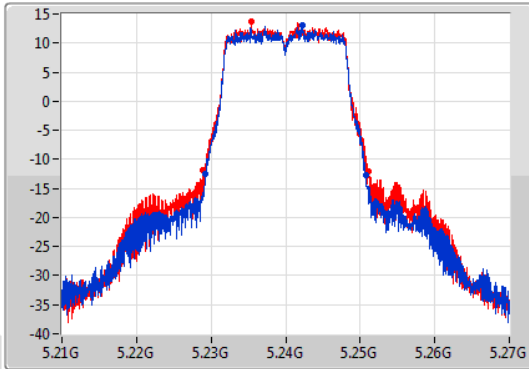

802.11a_Nss1,(6Mbps)_2TX

EBW

5240MHz

26/09/2019

CF
5.24GHz
Span
60MHz
RBW
300kHz
VBW
1MHz
Sweep Time
100ms
Detector Type
Peak

CF
5.24GHz
Span
60MHz
RBW
200kHz
VBW
1MHz
Sweep Time
100ms
Detector Type
Sample