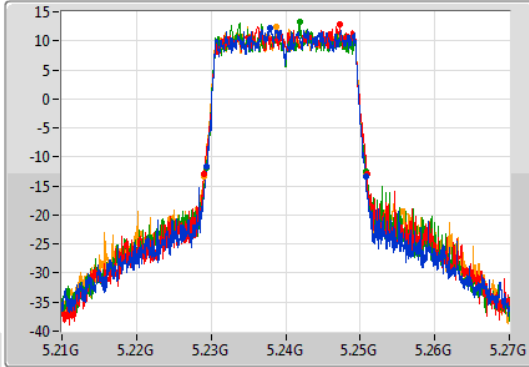

802.11ax HEW20_Nss4,(MCS0)_4TX

EBW

5240MHz

27/09/2019

CF
5.24GHz
Span
60MHz
RBW
300kHz
VBW
1MHz
Sweep Time
50ms
Detector Type
Peak

CF
5.24GHz
Span
60MHz
RBW
200kHz
VBW
1MHz
Sweep Time
50ms
Detector Type
Sample