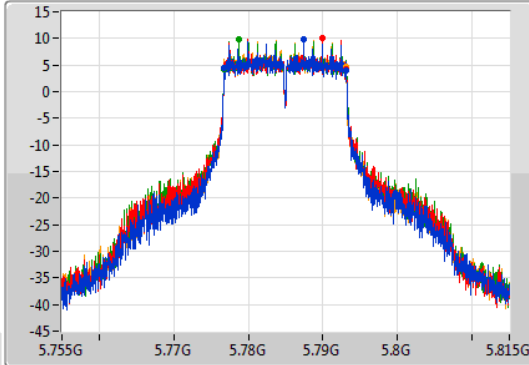

802.11a_Nss1,(6Mbps)_4TX

EBW

5785MHz

27/09/2019

CF
5.785GHz
Span
60MHz
RBW
100kHz
VBW
300kHz
Sweep Time
50ms
Detector Type
Peak

CF
5.785GHz
Span
60MHz
RBW
200kHz
VBW
1MHz
Sweep Time
50ms
Detector Type
Sample