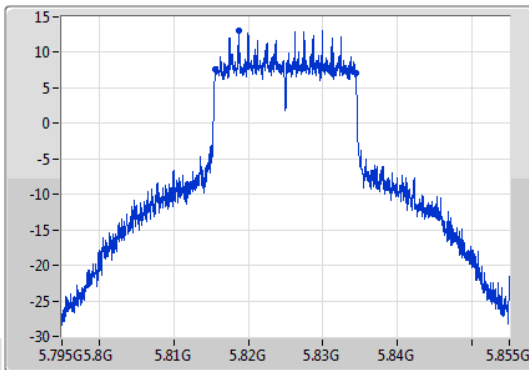

CF
5.825GHz
Span
60MHz
RBW
300kHz
VBW
1MHz
Sweep Time
100ms
Detector Type
Sample