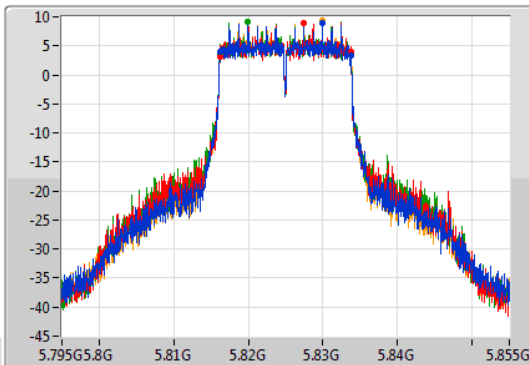

CF
5.825GHz
Span
60MHz
RBW
200kHz
VBW
1MHz
Sweep Time
50ms
Detector Type
Sample