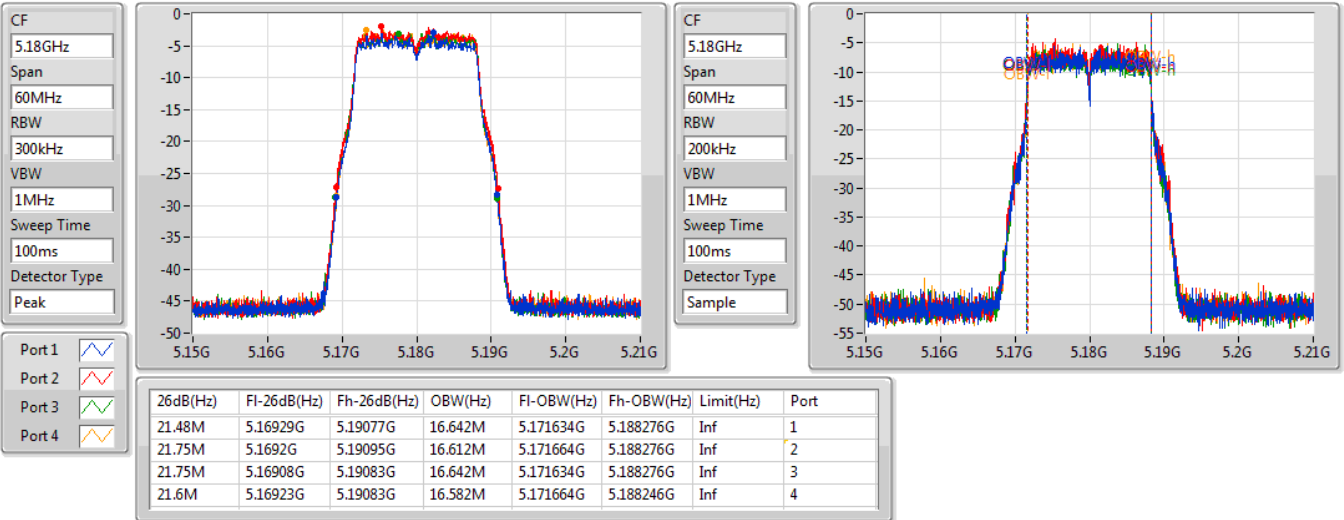

Port X-N dB = Port X 6dB down bandwidth for 5.725-5.85GHz band / 26dB down bandwidth for other band

Port X-OBW = Port X 99% occupied bandwidth;

802.11a_Nss1,(6Mbps)_4TX

EBW

5180MHz

26/09/2019

802.11a_Nss1,(6Mbps)_4TX