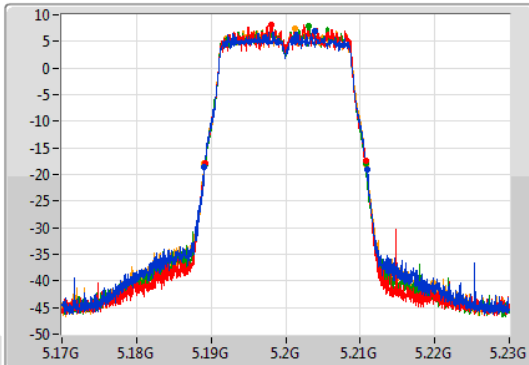

802.11ac VHT20_Nss1,(MCS0)_4TX

EBW

5200MHz

27/09/2019

CF
5.2GHz
Span
60MHz
RBW
300kHz
VBW
1MHz
Sweep Time
50ms
Detector Type
Peak

CF
5.2GHz
Span
60MHz
RBW
200kHz
VBW
1MHz
Sweep Time
50ms
Detector Type
Sample