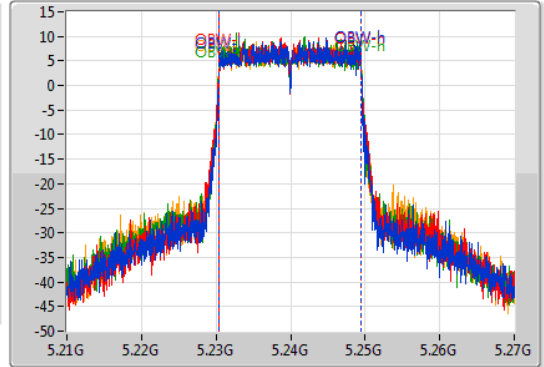

802.11ax HEW20_Nss4,(MCS0)_4TX

EBW

5240MHz

27/09/2019

CF
5.24GHz
Span
60MHz
RBW
300kHz
VBW
1MHz
Sweep Time
50ms
Detector Type
Peak

CF
5.24GHz
Span
60MHz
RBW
200kHz
VBW
1MHz
Sweep Time
50ms
Detector Type
Sample