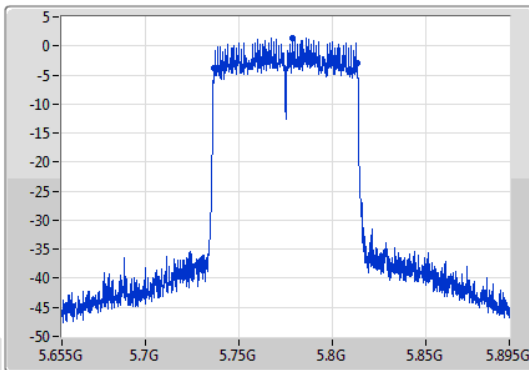

CF: 5.775GHz
Span: 240MHz
RBW: 1MHz
VBW: 3MHz
Sweep Time: 100ms
Detector Type: Sample