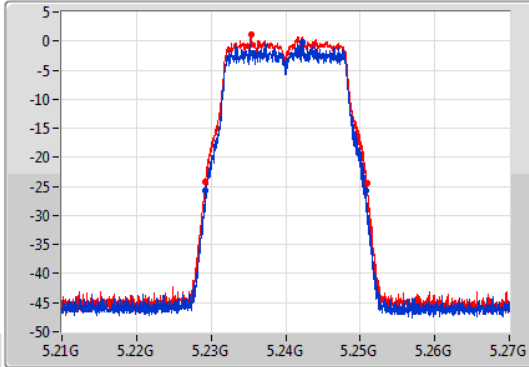

802.11a_Nss1,(6Mbps)_2TX

EBW

5240MHz

26/09/2019

CF
5.24GHz
Span
60MHz
RBW
300kHz
VBW
1MHz
Sweep Time
100ms
Detector Type
Peak

CF
5.24GHz
Span
60MHz
RBW
200kHz
VBW
1MHz
Sweep Time
100ms
Detector Type
Sample