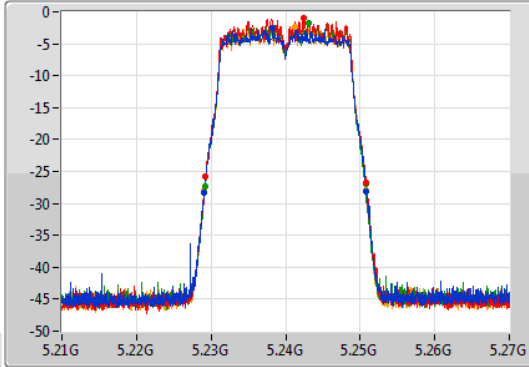

802.11ac VHT20_Nss1,(MCS0)_4TX

EBW

5240MHz

25/09/2019

CF
5.24GHz
Span
60MHz
RBW
300kHz
VBW
1MHz
Sweep Time
100ms
Detector Type
Peak

CF
5.24GHz
Span
60MHz
RBW
200kHz
VBW
1MHz
Sweep Time
100ms
Detector Type
Sample