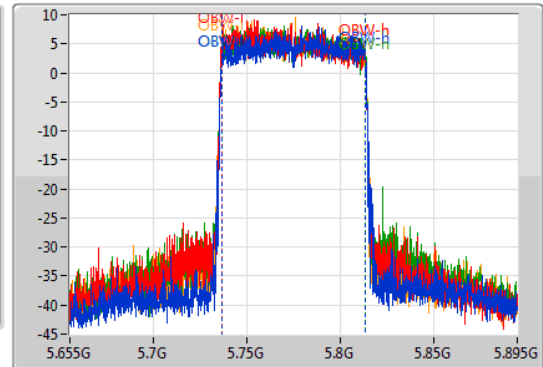

802.11ax HEW80_Nss1,(MCS0)_4TX

EBW

5775MHz

27/09/2019

CF
5.775GHz
Span
240MHz
RBW
100kHz
VBW
300kHz
Sweep Time
50ms
Detector Type
Peak

CF
5.775GHz
Span
240MHz
RBW
1MHz
VBW
3MHz
Sweep Time
50ms
Detector Type
Sample