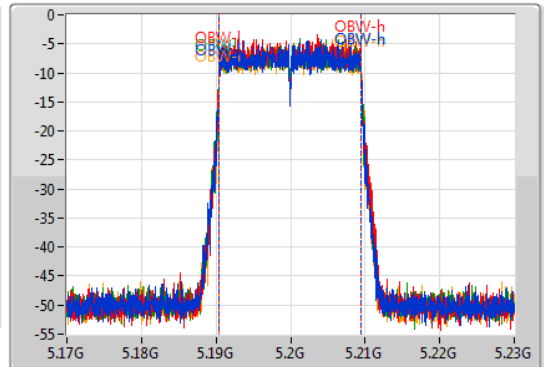

Port 1
Port 2
Port 3
Port 4

26dB(Hz)	Fl-26dB(Hz)	Fh-26dB(Hz)	OBW(Hz)	Fl-OBW(Hz)	Fh-OBW(Hz)	Limit(Hz)	Port
21.63M	5.18914G	5.21077G	18.981M	5.190465G	5.209445G	Inf	1
21.63M	5.18923G	5.21086G	19.01M	5.190465G	5.209475G	Inf	2
21.69M	5.18914G	5.21083G	19.01M	5.190435G	5.209445G	Inf	3
21.78M	5.18914G	5.21092G	18.981M	5.190465G	5.209445G	Inf	4