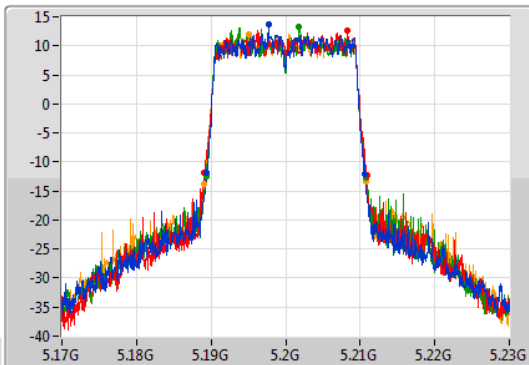

802.11ax HEW20_Nss4,(MCS0)_4TX

EBW

5200MHz

27/09/2019

CF
5.2GHz
Span
60MHz
RBW
300kHz
VBW
1MHz
Sweep Time
50ms
Detector Type
Peak

CF
5.2GHz
Span
60MHz
RBW
200kHz
VBW
1MHz
Sweep Time
50ms
Detector Type
Sample