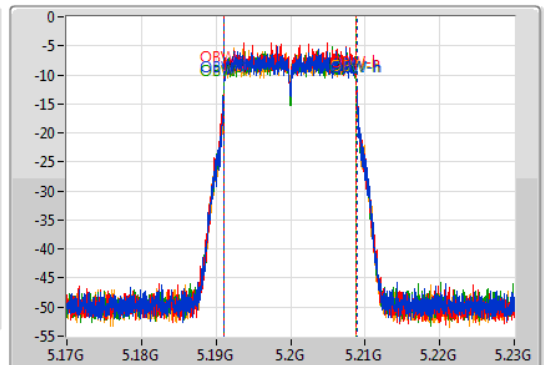

Port 1
Port 2
Port 3
Port 4

26dB(Hz)	Fl-26dB(Hz)	Fh-26dB(Hz)	OBW(Hz)	Fl-OBW(Hz)	Fh-OBW(Hz)	Limit(Hz)	Port
21.84M	5.18905G	5.21089G	17.841M	5.191034G	5.208876G	Inf	1
21.6M	5.18917G	5.21077G	17.781M	5.191064G	5.208846G	Inf	2
21.6M	5.18917G	5.21077G	17.781M	5.191064G	5.208846G	Inf	3
21.75M	5.18908G	5.21083G	17.781M	5.191064G	5.208846G	Inf	4