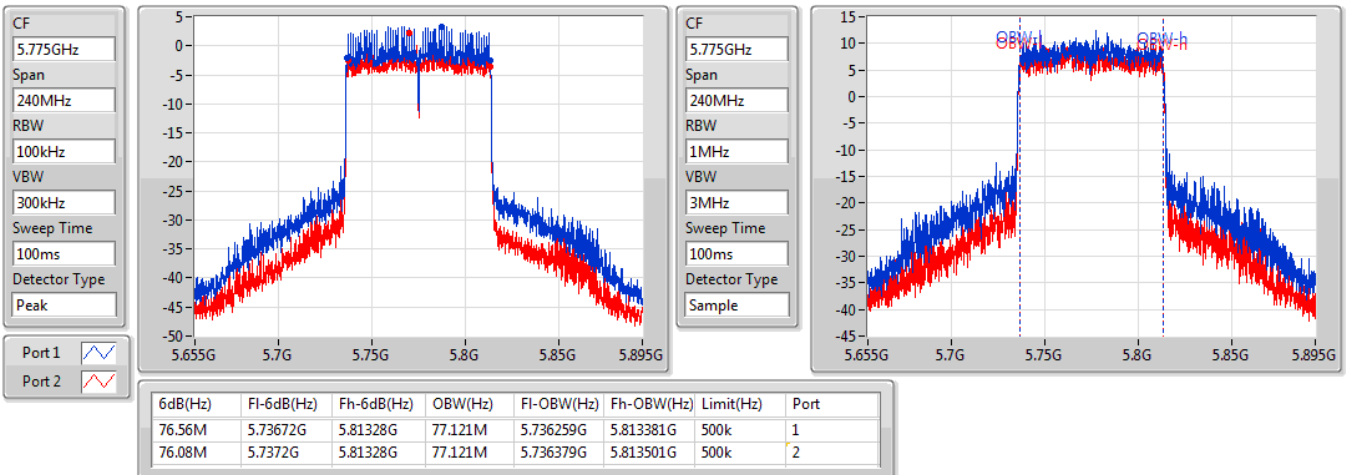

EBW

5795MHz

20/09/2019

CF
5.795GHz
Span
120MHz
RBW
100kHz
VBW
300kHz
Sweep Time
100ms
Detector Type
Peak

CF
5.795GHz
Span
120MHz
RBW
500kHz
VBW
2MHz
Sweep Time
100ms
Detector Type
Sample

6dB(Hz)	Fl-6dB(Hz)	Fh-6dB(Hz)	OBW(Hz)	Fl-OBW(Hz)	Fh-OBW(Hz)	Limit(Hz)	Port
37.5M	5.77616G	5.81366G	37.601M	5.776109G	5.813711G	500k	1
37.62M	5.77616G	5.81378G	37.541M	5.776169G	5.813711G	500k	2

802.11ax HEW80_Nss2,(MCS0)_2TX

EBW

5210MHz

20/09/2019

802.11ax HEW80_Nss2,(MCS0)_2TX

EBW

5775MHz

20/09/2019

Summary

Mode	Max-N dB (Hz)	Max-OBW (Hz)	ITU-Code	Min-N dB (Hz)	Min-OBW (Hz)
5.15-5.25GHz	-	-	-	-	-
802.11a_Nss1,(6Mbps)_1TX	43.5M	19.76M	19M8D1D	21.96M	16.582M
802.11ac VHT20_Nss1,(MCS0)_1TX	44.19M	18.741M	18M7D1D	21.75M	17.781M
802.11ac VHT40_Nss1,(MCS0)_1TX	59.64M	36.402M	36M4D1D	40.2M	36.282M
802.11ac VHT80_Nss1,(MCS0)_1TX	81.96M	75.562M	75M6D1D	81.96M	75.562M
802.11ax HEW20_Nss1,(MCS0)_1TX	42.36M	19.61M	19M6D1D	22.95M	18.981M
802.11ax HEW40_Nss1,(MCS0)_1TX	44.7M	37.661M	37M7D1D	40.14M	37.421M
802.11ax HEW80_Nss1,(MCS0)_1TX	81.84M	77.121M	77M1D1D	81.84M	77.121M
5.725-5.85GHz	-	-	-	-	-
802.11a_Nss1,(6Mbps)_1TX	16.32M	29.565M	29M6D1D	16.29M	29.055M
802.11ac VHT20_Nss1,(MCS0)_1TX	17.55M	31.844M	31M8D1D	17.28M	31.364M
802.11ac VHT40_Nss1,(MCS0)_1TX	36.36M	46.297M	46M3D1D	36.36M	44.438M
802.11ac VHT80_Nss1,(MCS0)_1TX	75.72M	75.922M	75M9D1D	75.72M	75.922M
802.11ax HEW20_Nss1,(MCS0)_1TX	18.66M	32.804M	32M8D1D	18.48M	32.654M
802.11ax HEW40_Nss1,(MCS0)_1TX	37.62M	46.117M	46M1D1D	37.32M	41.979M
802.11ax HEW80_Nss1,(MCS0)_1TX	77.04M	77.001M	77M0D1D	77.04M	77.001M