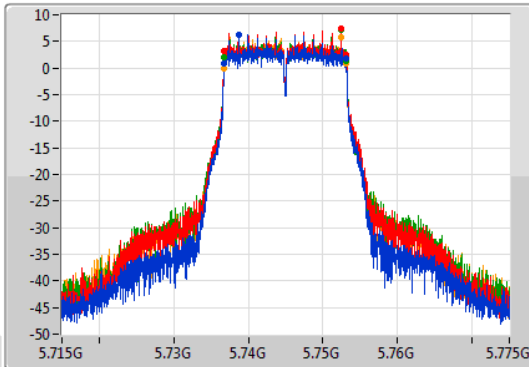

802.11a_Nss1,(6Mbps)_4TX

EBW

5745MHz

25/09/2019

CF
5.745GHz
Span
60MHz
RBW
100kHz
VBW
300kHz
Sweep Time
100ms
Detector Type
Peak

CF
5.745GHz
Span
60MHz
RBW
200kHz
VBW
1MHz
Sweep Time
100ms
Detector Type
Sample