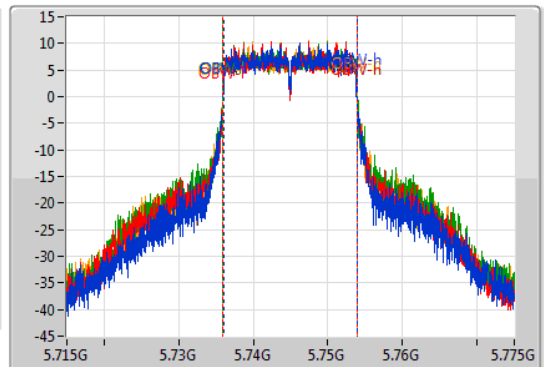

802.11ac VHT20_Nss4,(MCS0)_4TX

EBW

5745MHz

27/09/2019

CF
5.745GHz
Span
60MHz
RBW
100kHz
VBW
300kHz
Sweep Time
50ms
Detector Type
Peak

CF
5.745GHz
Span
60MHz
RBW
200kHz
VBW
1MHz
Sweep Time
50ms
Detector Type
Sample