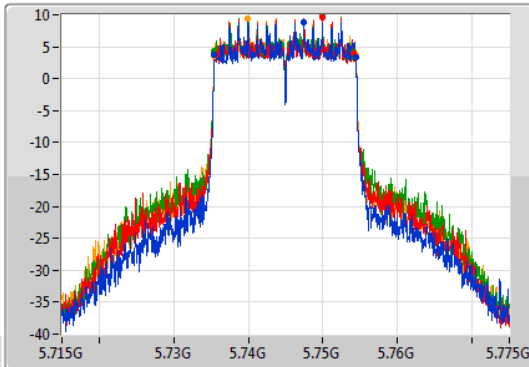

802.11ax HEW20_Nss4,(MCS0)_4TX

EBW

5745MHz

27/09/2019

CF
5.745GHz
Span
60MHz
RBW
100kHz
VBW
300kHz
Sweep Time
50ms
Detector Type
Peak

CF
5.745GHz
Span
60MHz
RBW
200kHz
VBW
1MHz
Sweep Time
50ms
Detector Type
Sample