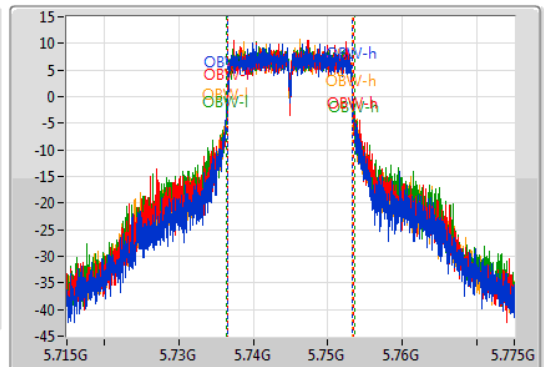

802.11a_Nss1,(6Mbps)_4TX

EBW

5745MHz

27/09/2019

CF
5.745GHz
Span
60MHz
RBW
100kHz
VBW
300kHz
Sweep Time
50ms
Detector Type
Peak

CF
5.745GHz
Span
60MHz
RBW
200kHz
VBW
1MHz
Sweep Time
50ms
Detector Type
Sample