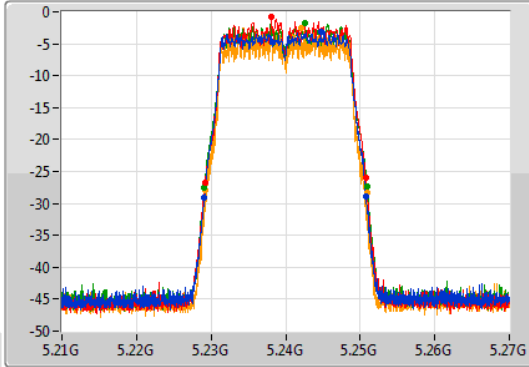

802.11ac VHT20_Nss4,(MCS0)_4TX

EBW

5240MHz

25/09/2019

CF
5.24GHz
Span
60MHz
RBW
300kHz
VBW
1MHz
Sweep Time
100ms
Detector Type
Peak

CF
5.24GHz
Span
60MHz
RBW
200kHz
VBW
1MHz
Sweep Time
100ms
Detector Type
Sample