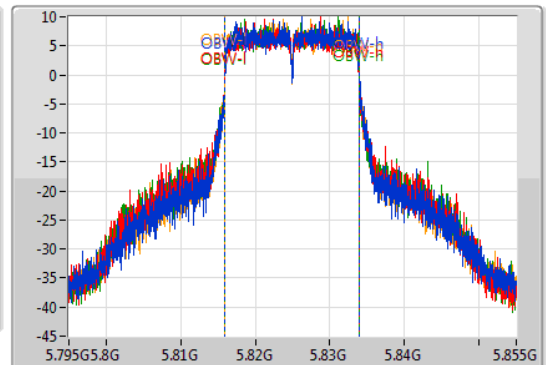

802.11ac VHT20_Nss1,(MCS0)_4TX

EBW

5825MHz

27/09/2019

CF
5.825GHz
Span
60MHz
RBW
100kHz
VBW
300kHz
Sweep Time
50ms
Detector Type
Peak

CF
5.825GHz
Span
60MHz
RBW
200kHz
VBW
1MHz
Sweep Time
50ms
Detector Type
Sample