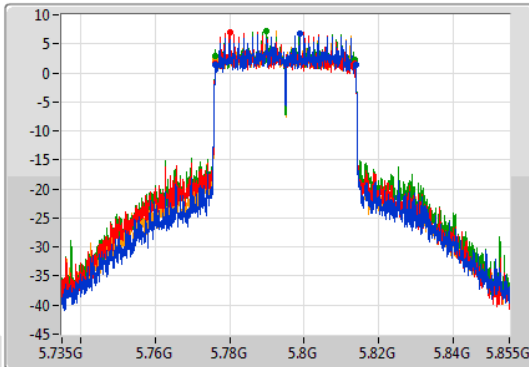

802.11ax HEW40_Nss1,(MCS0)_4TX

EBW

5795MHz

27/09/2019

CF
5.795GHz
Span
120MHz
RBW
100kHz
VBW
300kHz
Sweep Time
50ms
Detector Type
Peak

CF
5.795GHz
Span
120MHz
RBW
500kHz
VBW
2MHz
Sweep Time
50ms
Detector Type
Sample