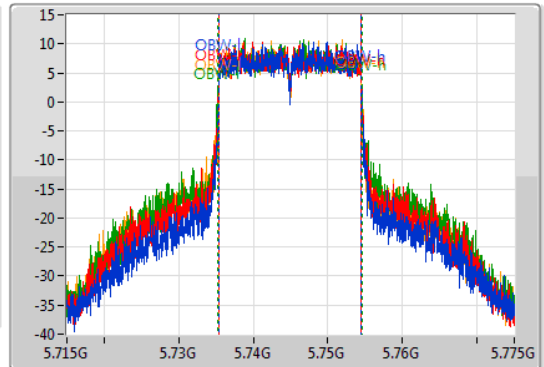

802.11ax HEW20_Nss4,(MCS0)_4TX

EBW

5745MHz

27/09/2019

CF
5.745GHz
Span
60MHz
RBW
100kHz
VBW
300kHz
Sweep Time
50ms
Detector Type
Peak

CF
5.745GHz
Span
60MHz
RBW
200kHz
VBW
1MHz
Sweep Time
50ms
Detector Type
Sample