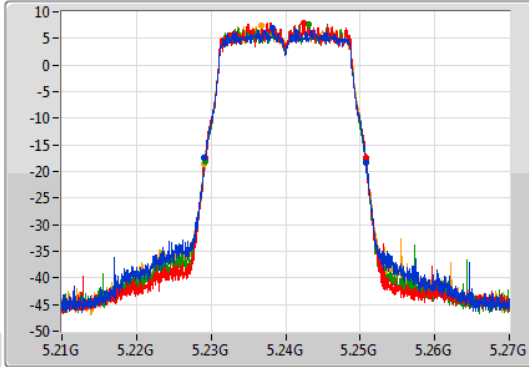

802.11ac VHT20_Nss1,(MCS0)_4TX

EBW

5240MHz

27/09/2019

CF
5.24GHz
Span
60MHz
RBW
300kHz
VBW
1MHz
Sweep Time
50ms
Detector Type
Peak

CF
5.24GHz
Span
60MHz
RBW
200kHz
VBW
1MHz
Sweep Time
50ms
Detector Type
Sample