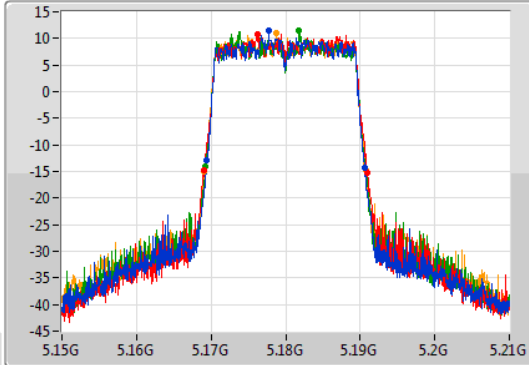

802.11ax HEW20_Nss4,(MCS0)_4TX

EBW

5180MHz

27/09/2019

CF
5.18GHz
Span
60MHz
RBW
300kHz
VBW
1MHz
Sweep Time
50ms
Detector Type
Peak

CF
5.18GHz
Span
60MHz
RBW
200kHz
VBW
1MHz
Sweep Time
50ms
Detector Type
Sample