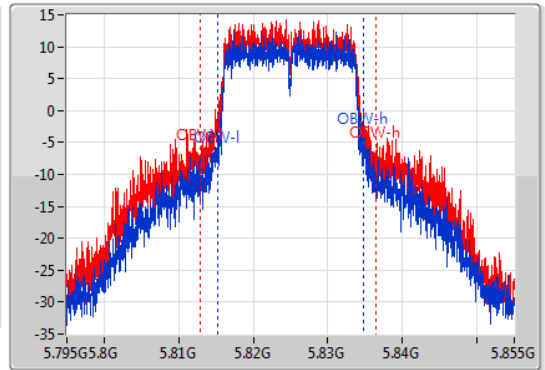

EBW

5825MHz

26/09/2019

CF
 5.825GHz
 Span
 60MHz
 RBW
 100kHz
 VBW
 300kHz
 Sweep Time
 50ms
 Detector Type
 Peak

CF
 5.825GHz
 Span
 60MHz
 RBW
 300kHz
 VBW
 1MHz
 Sweep Time
 50ms
 Detector Type
 Sample