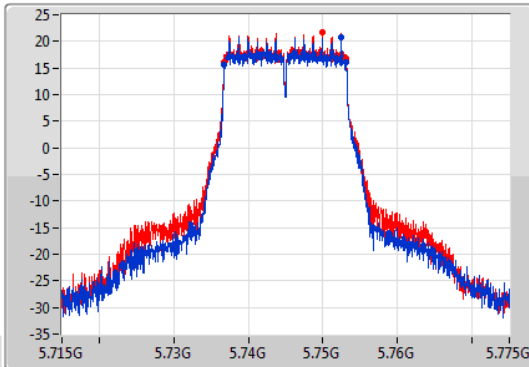

CF
5.745GHz
Span
60MHz
RBW
200kHz
VBW
1MHz
Sweep Time
100ms
Detector Type
Sample