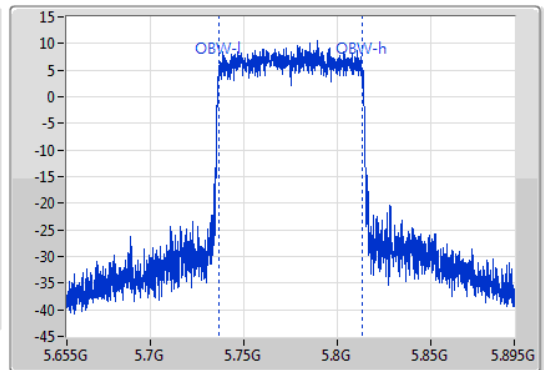

802.11ax HEW80_Nss1,(MCS0)_1TX

EBW

5775MHz

20/09/2019

CF: 5.775GHz
 Span: 240MHz
 RBW: 100kHz
 VBW: 300kHz
 Sweep Time: 100ms
 Detector Type: Peak
 Port 1

CF: 5.775GHz
 Span: 240MHz
 RBW: 1MHz
 VBW: 3MHz
 Sweep Time: 100ms
 Detector Type: Sample