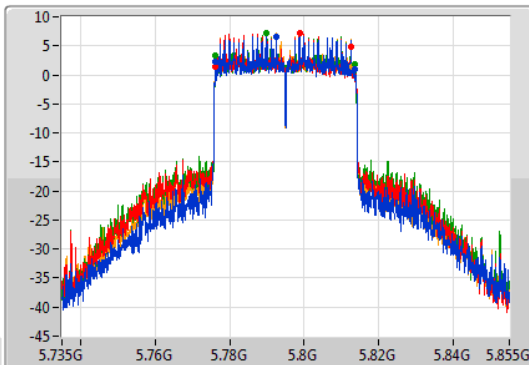

802.11ax HEW40_Nss4,(MCS0)_4TX

EBW

5795MHz

27/09/2019

CF
5.795GHz
Span
120MHz
RBW
100kHz
VBW
300kHz
Sweep Time
50ms
Detector Type
Peak

CF
5.795GHz
Span
120MHz
RBW
500kHz
VBW
2MHz
Sweep Time
50ms
Detector Type
Sample