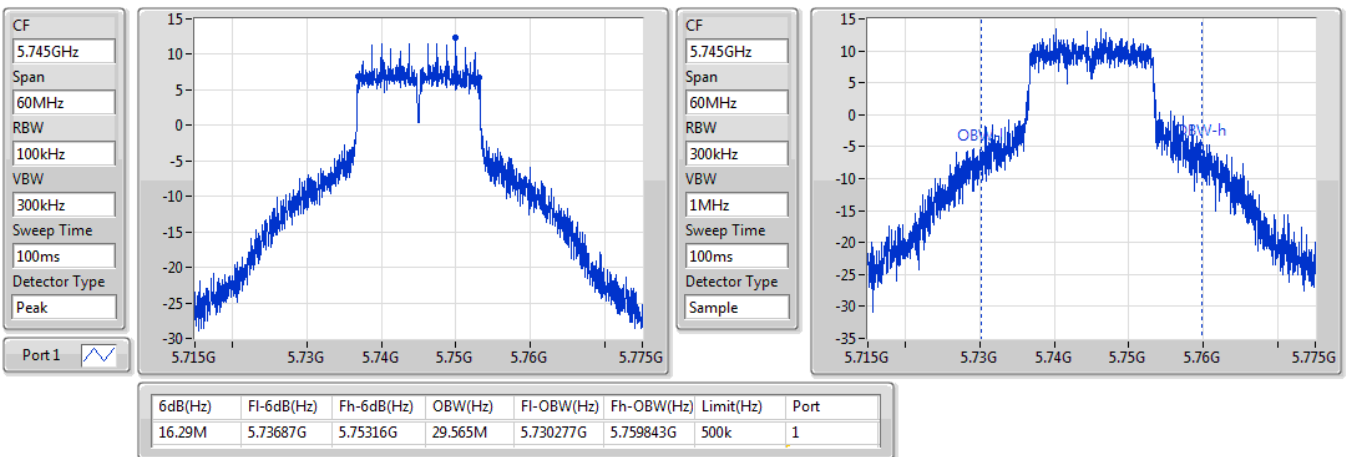

Port X-N dB = Port X 6dB down bandwidth for 5.725-5.85GHz band / 26dB down bandwidth for other band
Port X-OBW = Port X 99% occupied bandwidth;

802.11a_Nss1,(6Mbps)_1TX

EBW

5180MHz

25/09/2019

802.11a_Nss1,(6Mbps)_1TX

EBW

5200MHz

25/09/2019

802.11a_Nss1,(6Mbps)_1TX

EBW

5240MHz

25/09/2019

802.11a_Nss1,(6Mbps)_1TX

EBW

5745MHz

25/09/2019

802.11a_Nss1,(6Mbps)_1TX

EBW

5785MHz

25/09/2019

CF
5.785GHz
Span
60MHz
RBW
100kHz
VBW
300kHz
Sweep Time
100ms
Detector Type
Peak
Port 1