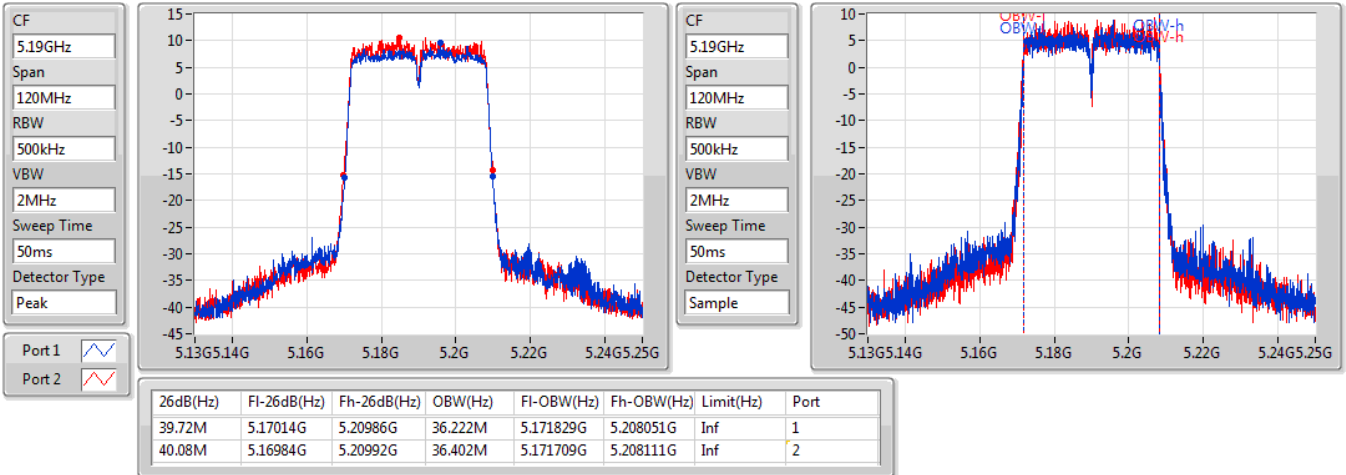

802.11ac VHT40_Nss2,(MCS0)_2TX

EBW

5190MHz

26/09/2019