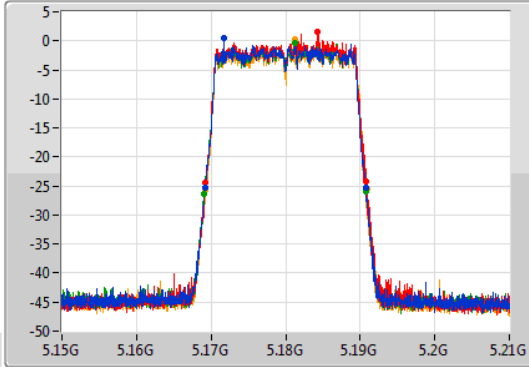

802.11ax HEW20_Nss1,(MCS0)_4TX

EBW

5180MHz

25/09/2019

CF
5.18GHz
Span
60MHz
RBW
300kHz
VBW
1MHz
Sweep Time
100ms
Detector Type
Peak

CF
5.18GHz
Span
60MHz
RBW
200kHz
VBW
1MHz
Sweep Time
100ms
Detector Type
Sample