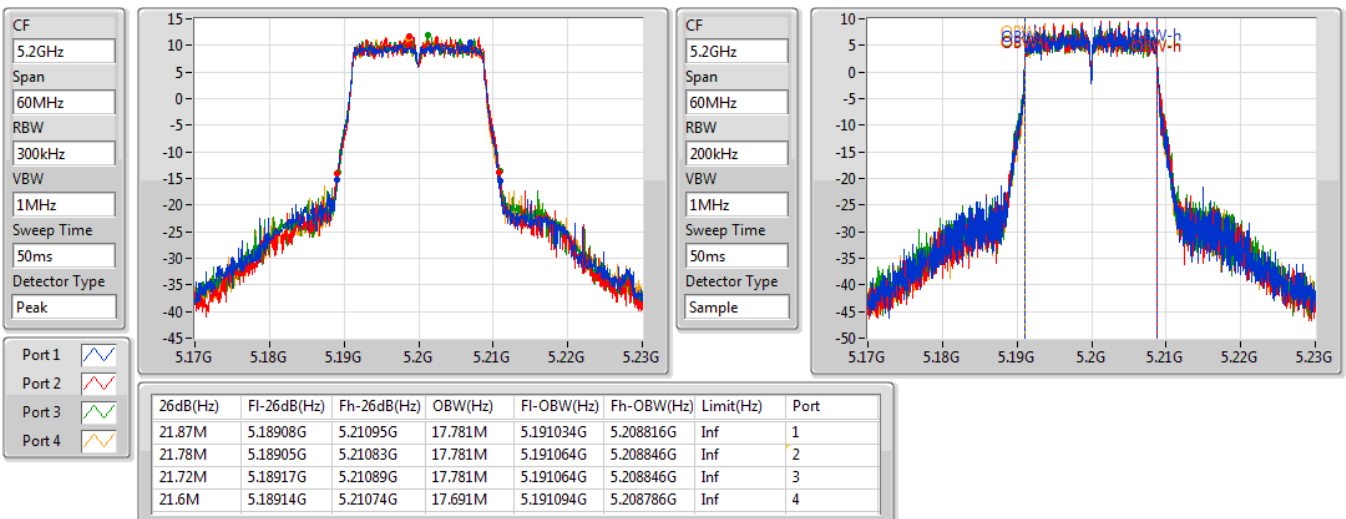

802.11ac VHT20_Nss4,(MCS0)_4TX

EBW

5200MHz

27/09/2019