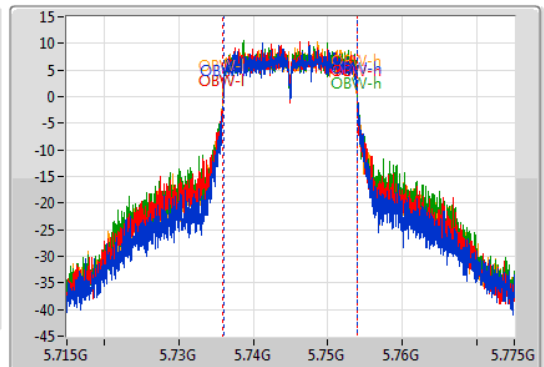

802.11ac VHT20_Nss1,(MCS0)_4TX

EBW

5745MHz

27/09/2019

CF
5.745GHz
Span
60MHz
RBW
100kHz
VBW
300kHz
Sweep Time
50ms
Detector Type
Peak

CF
5.745GHz
Span
60MHz
RBW
200kHz
VBW
1MHz
Sweep Time
50ms
Detector Type
Sample