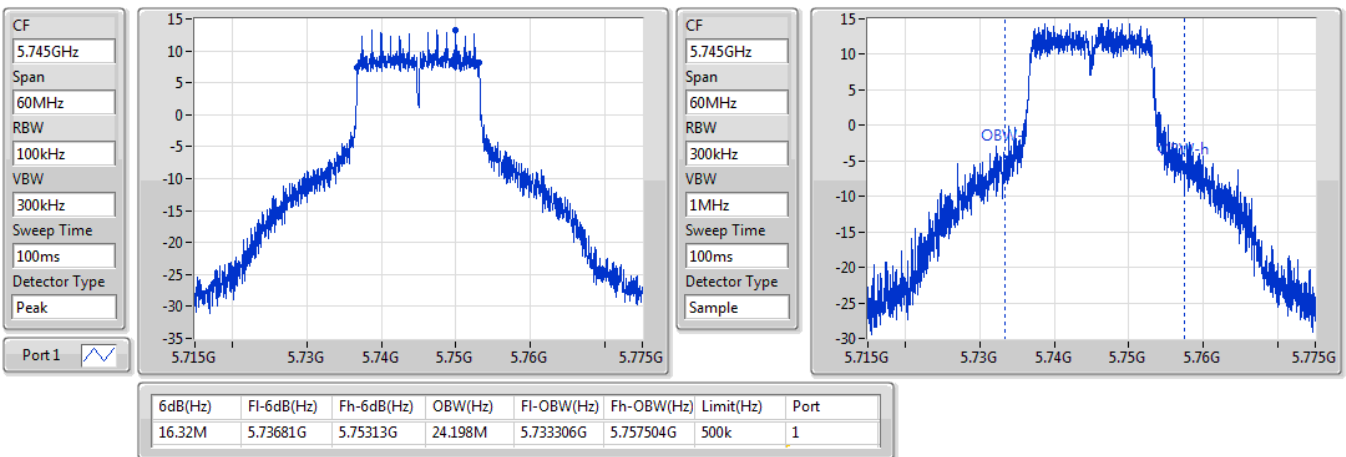

802.11a_Nss1,(6Mbps)_1TX

EBW

5745MHz

20/09/2019