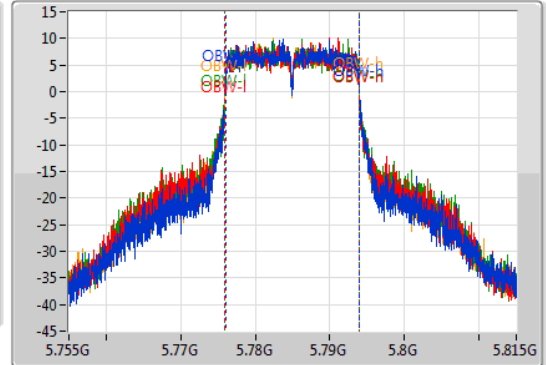

802.11ac VHT20_Nss1,(MCS0)_4TX

EBW

5785MHz

27/09/2019

CF
5.785GHz
Span
60MHz
RBW
100kHz
VBW
300kHz
Sweep Time
50ms
Detector Type
Peak

CF
5.785GHz
Span
60MHz
RBW
200kHz
VBW
1MHz
Sweep Time
50ms
Detector Type
Sample