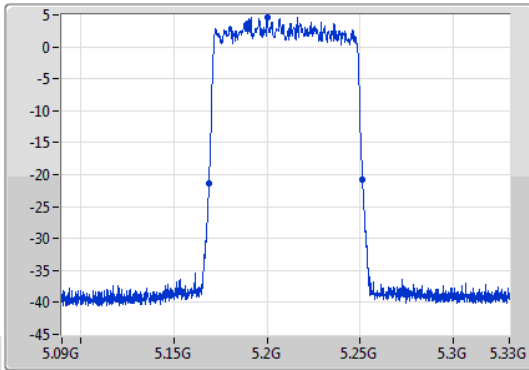

EBW

5795MHz

20/09/2019

802.11ax HEW80_Nss1,(MCS0)_1TX

EBW

5210MHz

26/09/2019

CF: 5.21GHz
 Span: 240MHz
 RBW: 1MHz
 VBW: 3MHz
 Sweep Time: 100ms
 Detector Type: Peak
 Port 1