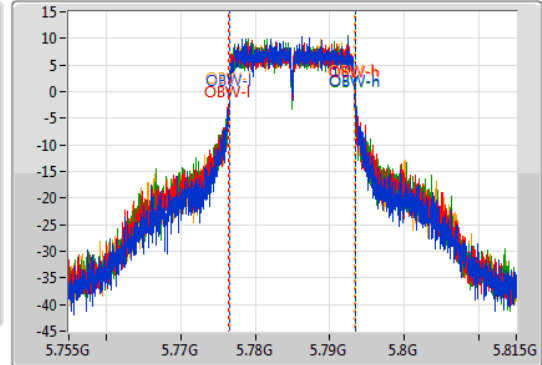

802.11a_Nss1,(6Mbps)_4TX

EBW

5785MHz

27/09/2019

CF
5.785GHz
Span
60MHz
RBW
100kHz
VBW
300kHz
Sweep Time
50ms
Detector Type
Peak

CF
5.785GHz
Span
60MHz
RBW
200kHz
VBW
1MHz
Sweep Time
50ms
Detector Type
Sample