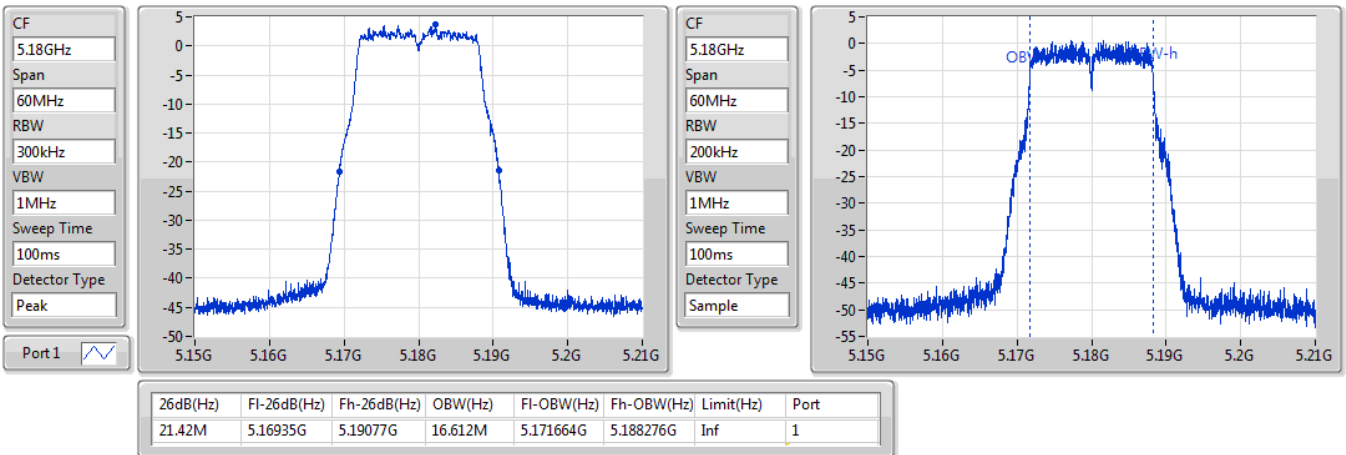

Port X-N dB = Port X 6dB down bandwidth for 5.725-5.85GHz band / 26dB down bandwidth for other band
Port X-OBW = Port X 99% occupied bandwidth;

802.11a_Nss1,(6Mbps)_1TX

EBW

5180MHz

26/09/2019

802.11a_Nss1,(6Mbps)_1TX