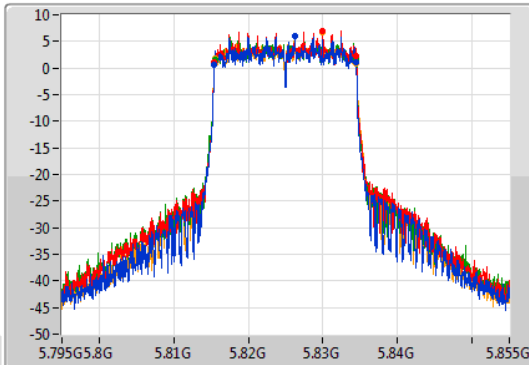

802.11ax HEW20_Nss1,(MCS0)_4TX

EBW

5825MHz

25/09/2019

CF
5.825GHz
Span
60MHz
RBW
100kHz
VBW
300kHz
Sweep Time
100ms
Detector Type
Peak

CF
5.825GHz
Span
60MHz
RBW
200kHz
VBW
1MHz
Sweep Time
100ms
Detector Type
Sample