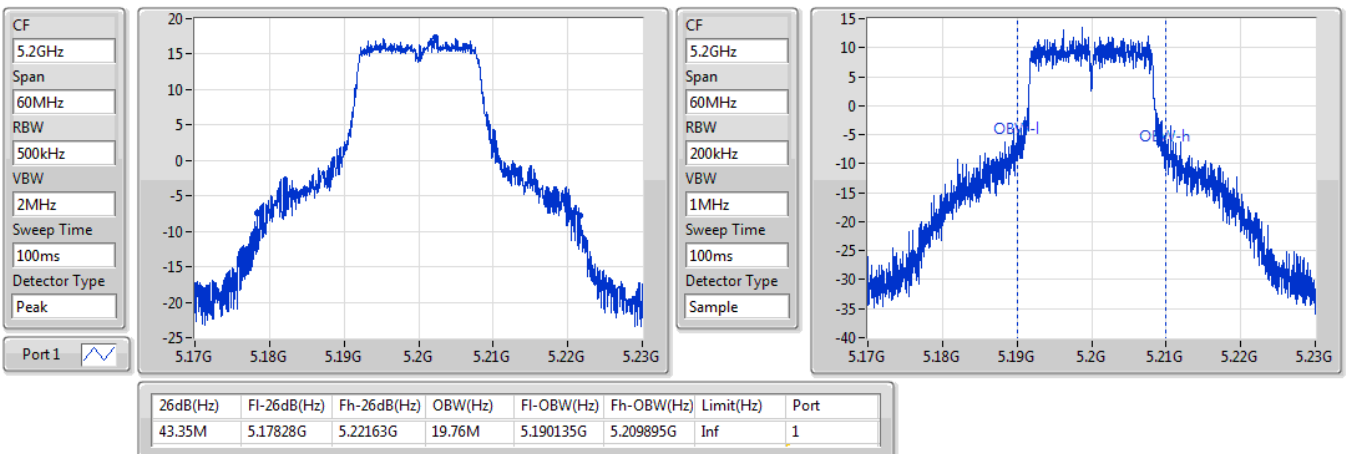

Port X-N dB = Port X 6dB down bandwidth for 5.725-5.85GHz band / 26dB down bandwidth for other band
Port X-OBW = Port X 99% occupied bandwidth;

802.11a_Nss1,(6Mbps)_1TX

EBW

5180MHz

25/09/2019

802.11a_Nss1,(6Mbps)_1TX

EBW

5200MHz

25/09/2019

802.11a_Nss1,(6Mbps)_1TX

EBW

5240MHz

25/09/2019

802.11a_Nss1,(6Mbps)_1TX