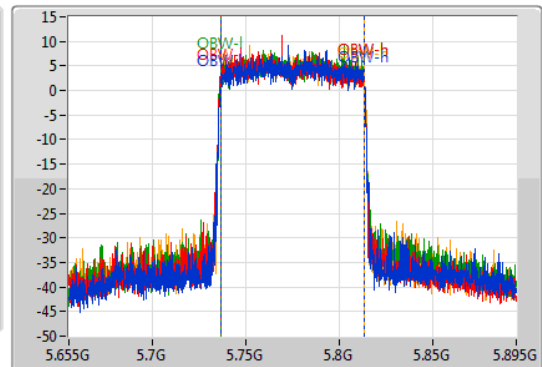

802.11ax HEW80_Nss4,(MCS0)_4TX

EBW

5775MHz

27/09/2019

CF
5.775GHz
Span
240MHz
RBW
100kHz
VBW
300kHz
Sweep Time
50ms
Detector Type
Peak

CF
5.775GHz
Span
240MHz
RBW
1MHz
VBW
3MHz
Sweep Time
50ms
Detector Type
Sample