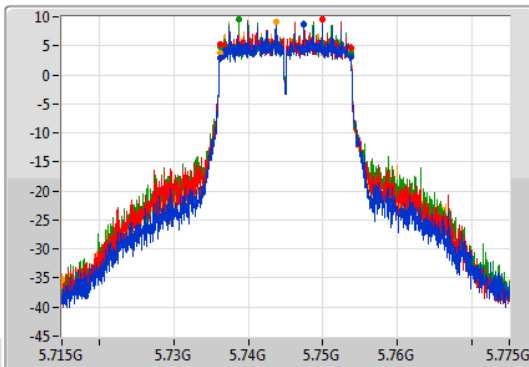

802.11ac VHT20_Nss1,(MCS0)_4TX

EBW

5745MHz

27/09/2019

CF
5.745GHz
Span
60MHz
RBW
100kHz
VBW
300kHz
Sweep Time
50ms
Detector Type
Peak

CF
5.745GHz
Span
60MHz
RBW
200kHz
VBW
1MHz
Sweep Time
50ms
Detector Type
Sample