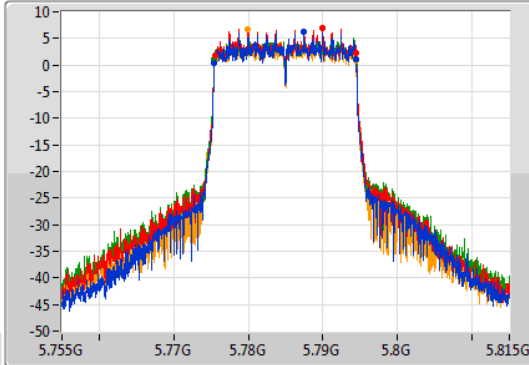

802.11ax HEW20_Nss1,(MCS0)_4TX

EBW

5785MHz

25/09/2019

CF
5.785GHz
Span
60MHz
RBW
100kHz
VBW
300kHz
Sweep Time
100ms
Detector Type
Peak

CF
5.785GHz
Span
60MHz
RBW
200kHz
VBW
1MHz
Sweep Time
100ms
Detector Type
Sample