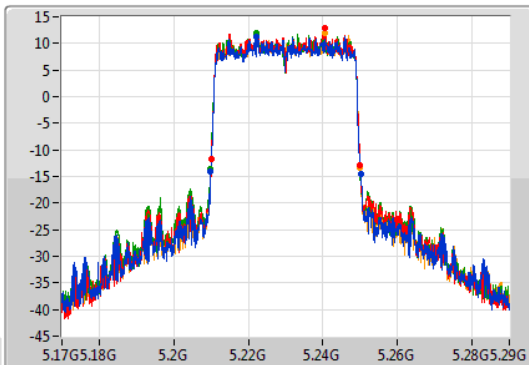

802.11ax HEW40_Nss1,(MCS0)_4TX

EBW

5230MHz

27/09/2019

CF
5.23GHz
Span
120MHz
RBW
500kHz
VBW
2MHz
Sweep Time
50ms
Detector Type
Peak

CF
5.23GHz
Span
120MHz
RBW
500kHz
VBW
2MHz
Sweep Time
50ms
Detector Type
Sample