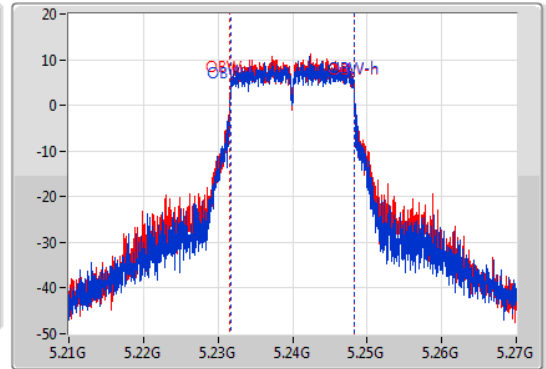

802.11a_Nss1,(6Mbps)_2TX

EBW

5240MHz

26/09/2019

CF
5.24GHz
Span
60MHz
RBW
300kHz
VBW
1MHz
Sweep Time
100ms
Detector Type
Peak

CF
5.24GHz
Span
60MHz
RBW
200kHz
VBW
1MHz
Sweep Time
100ms
Detector Type
Sample