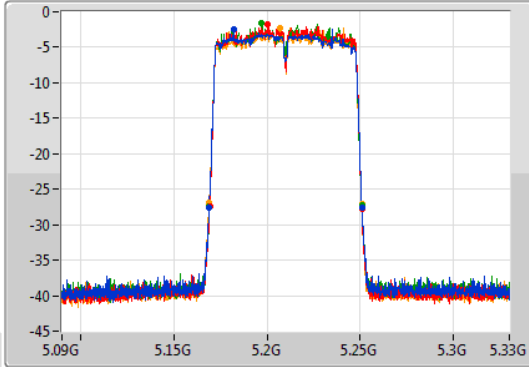

802.11ac VHT80_Nss1,(MCS0)_4TX

EBW

5210MHz

25/09/2019

CF
5.21GHz
Span
240MHz
RBW
1MHz
VBW
3MHz
Sweep Time
100ms
Detector Type
Peak

CF
5.21GHz
Span
240MHz
RBW
1MHz
VBW
3MHz
Sweep Time
100ms
Detector Type
Sample