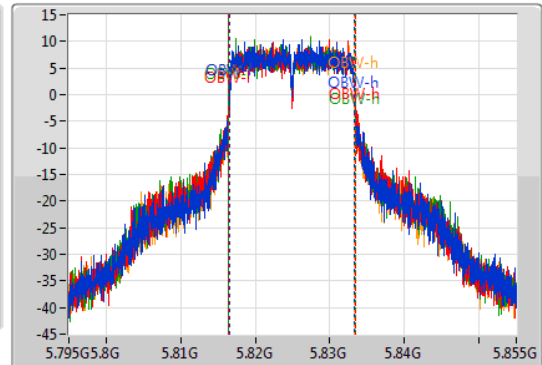

802.11a_Nss1,(6Mbps)_4TX

EBW

5825MHz

27/09/2019

CF
5.825GHz
Span
60MHz
RBW
100kHz
VBW
300kHz
Sweep Time
50ms
Detector Type
Peak

CF
5.825GHz
Span
60MHz
RBW
200kHz
VBW
1MHz
Sweep Time
50ms
Detector Type
Sample