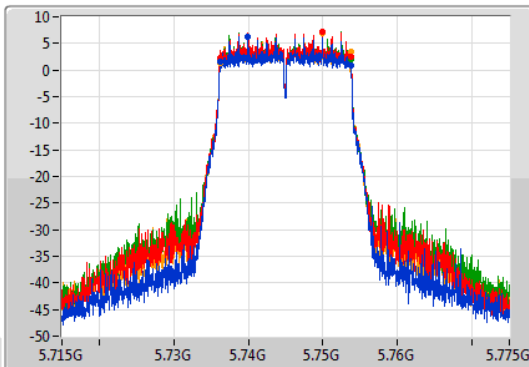

802.11ac VHT20_Nss1,(MCS0)_4TX

EBW

5745MHz

25/09/2019

CF
5.745GHz
Span
60MHz
RBW
100kHz
VBW
300kHz
Sweep Time
100ms
Detector Type
Peak

CF
5.745GHz
Span
60MHz
RBW
200kHz
VBW
1MHz
Sweep Time
100ms
Detector Type
Sample