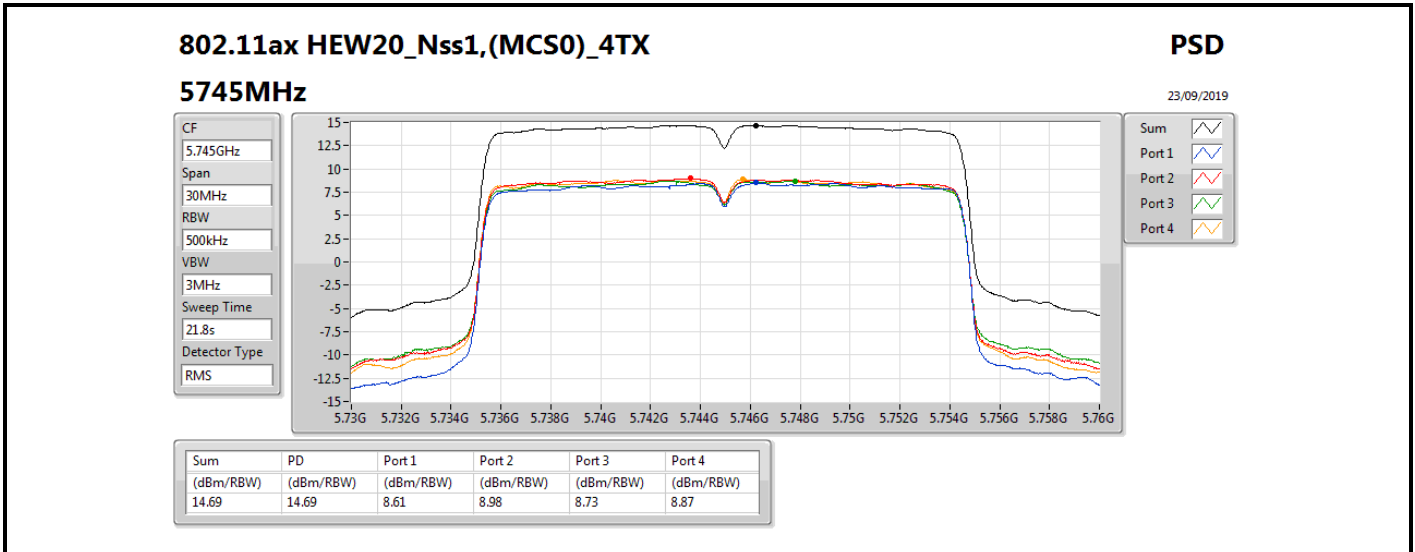

802.11ac VHT40_Nss1,(MCS0)_4TX

PSD

5755MHz

24/09/2019

CF
5.755GHz
Span
60MHz
RBW
500kHz
VBW
3MHz
Sweep Time
21.8s
Detector Type
RMS

Sum
Port 1
Port 2
Port 3
Port 4

Sum	PD	Port 1	Port 2	Port 3	Port 4
(dBm/RBW)	(dBm/RBW)	(dBm/RBW)	(dBm/RBW)	(dBm/RBW)	(dBm/RBW)
9.51	9.51	3.04	3.95	3.68	3.51