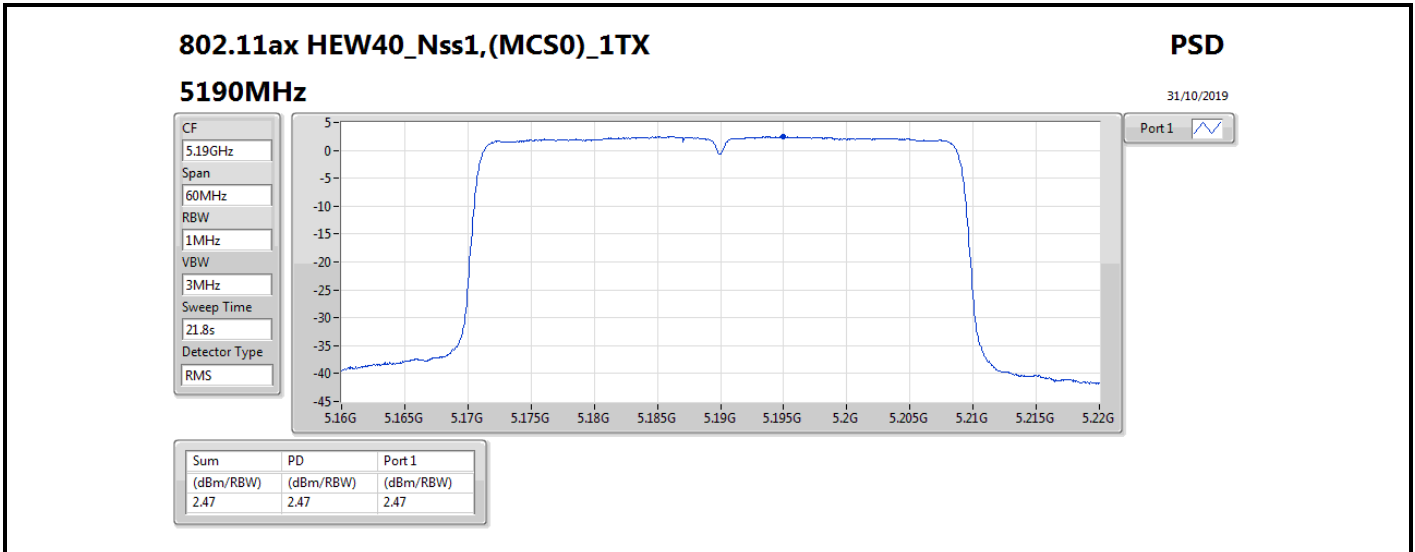

DG = Directional Gain; RBW = 500 kHz for 5.725-5.85GHz band / 1MHz for other band;

PD = trace bin-by-bin of each transmits port summing can be performed maximum power density; Port X = Port X power density;