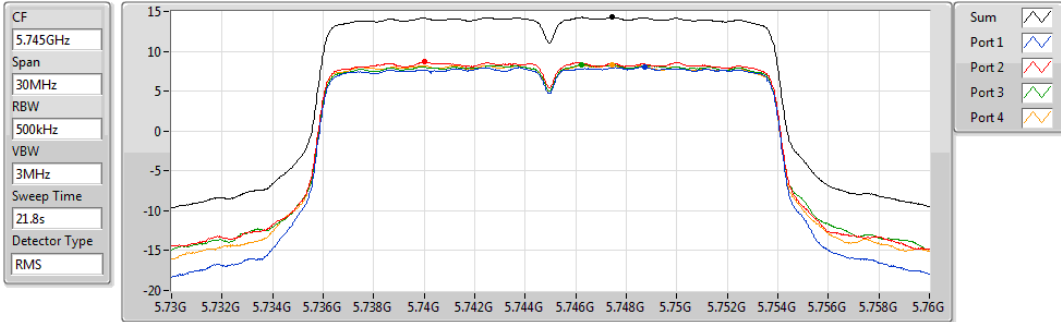

802.11ac VHT20_Nss4,(MCS0)_4TX

PSD

5745MHz

23/09/2019

Sum	PD	Port 1	Port 2	Port 3	Port 4
(dBm/RBW)	(dBm/RBW)	(dBm/RBW)	(dBm/RBW)	(dBm/RBW)	(dBm/RBW)
14.27	14.27	8.05	8.65	8.33	8.26