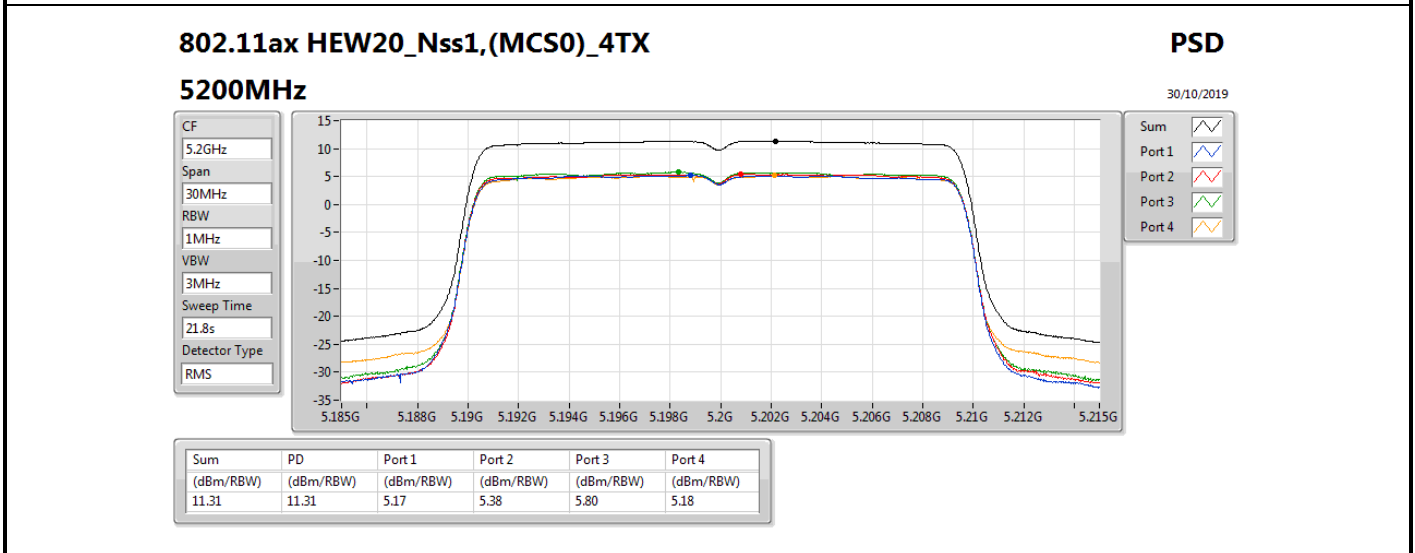

802.11ac VHT40_Nss1,(MCS0)_4TX

PSD

5755MHz

24/09/2019

CF
5.755GHz
Span
60MHz
RBW
500kHz
VBW
3MHz
Sweep Time
21.8s
Detector Type
RMS

Sum
Port 1
Port 2
Port 3
Port 4

Sum	PD	Port 1	Port 2	Port 3	Port 4
(dBm/RBW)	(dBm/RBW)	(dBm/RBW)	(dBm/RBW)	(dBm/RBW)	(dBm/RBW)
9.51	9.51	3.04	3.95	3.68	3.51