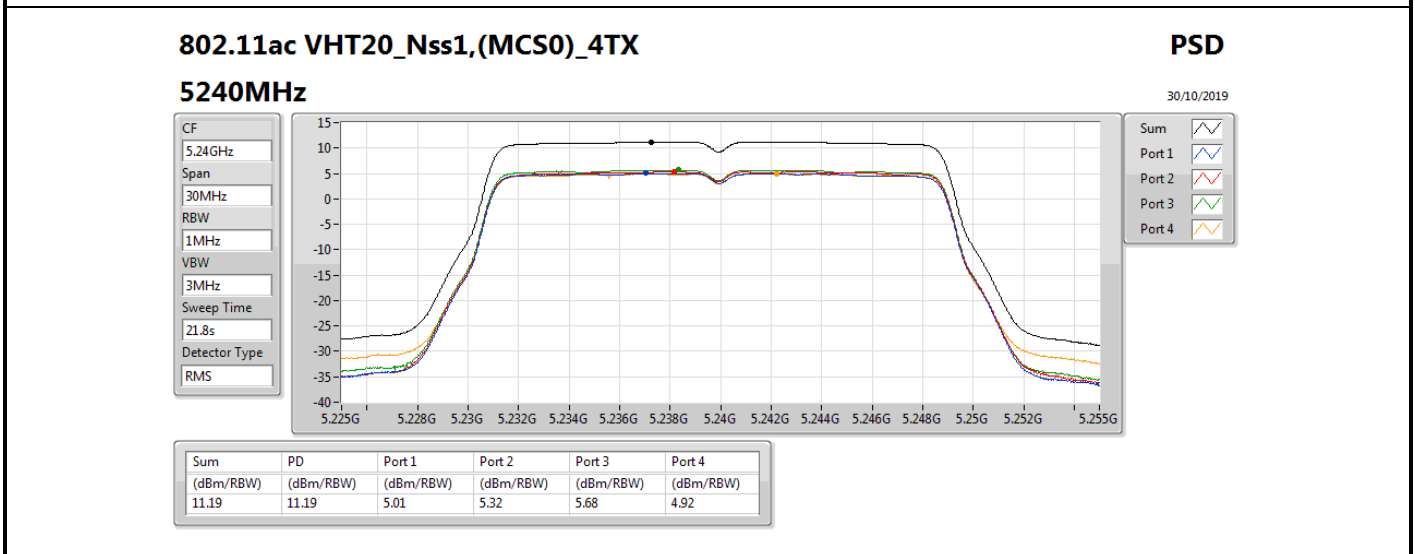

30/10/2019

Sum	PD	Port 1	Port 2	Port 3	Port 4
(dBm/RBW)	(dBm/RBW)	(dBm/RBW)	(dBm/RBW)	(dBm/RBW)	(dBm/RBW)
11.33	11.33	5.27	5.52	5.65	5.18

802.11a_Nss1,(6Mbps)_4TX

PSD

5240MHz

30/10/2019

Sum	PD	Port 1	Port 2	Port 3	Port 4
(dBm/RBW)	(dBm/RBW)	(dBm/RBW)	(dBm/RBW)	(dBm/RBW)	(dBm/RBW)
11.17	11.17	5.08	5.34	5.47	4.91