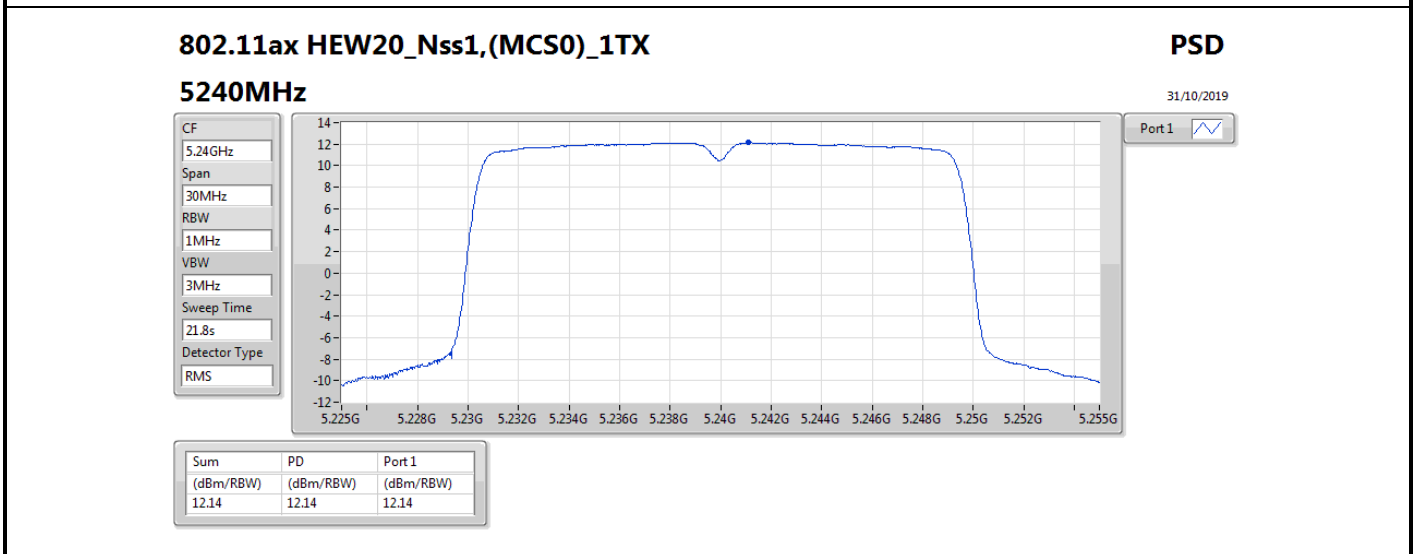

DG = Directional Gain; RBW = 500 kHz for 5.725-5.85GHz band / 1MHz for other band;

PD = trace bin-by-bin of each transmits port summing can be performed maximum power density; Port X = Port X power density;