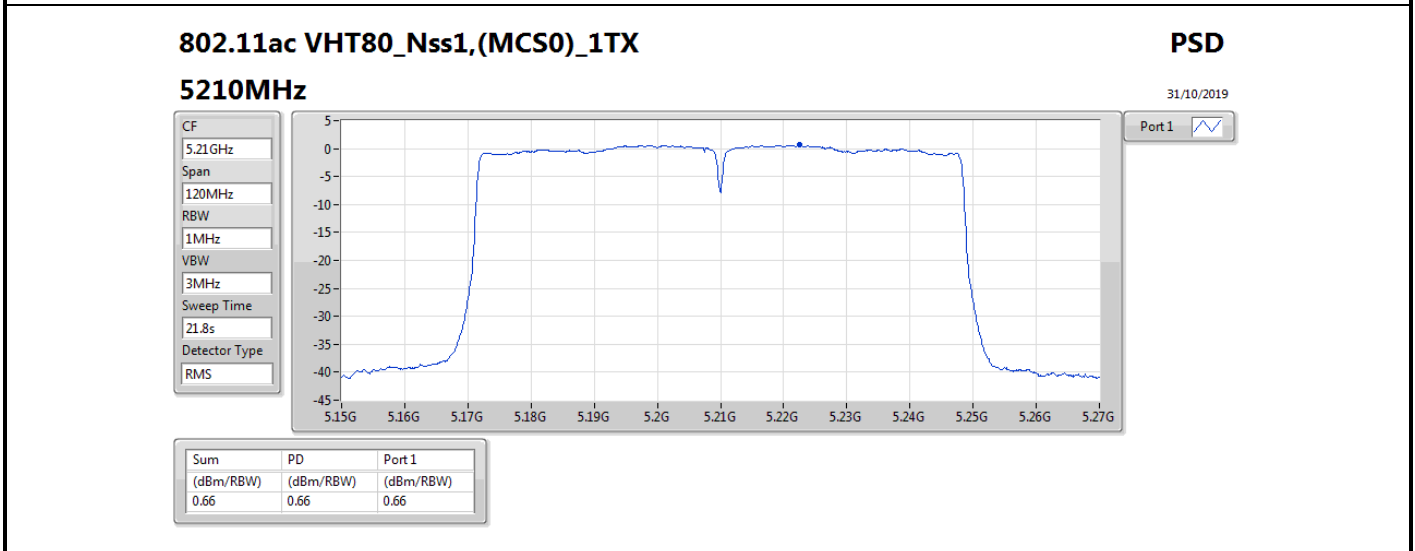

DG = Directional Gain; RBW = 500 kHz for 5.725-5.85GHz band / 1MHz for other band;

PD = trace bin-by-bin of each transmits port summing can be performed maximum power density; Port X = Port X power density;