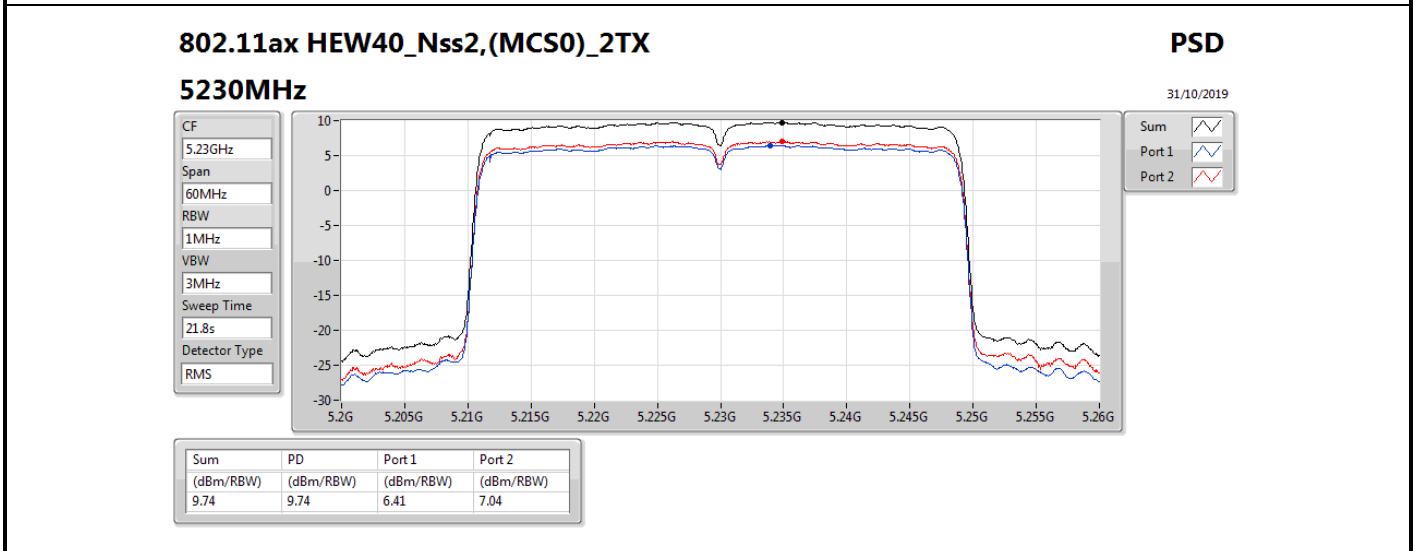

DG = Directional Gain; RBW = 500 kHz for 5.725-5.85GHz band / 1MHz for other band;

PD = trace bin-by-bin of each transmits port summing can be performed maximum power density; Port X = Port X power density;