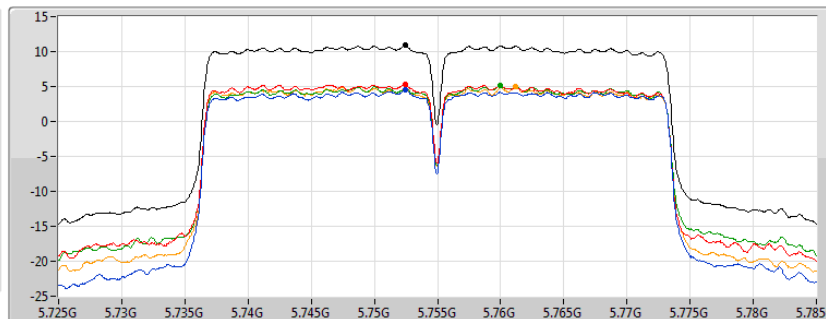

Sum
Port 1
Port 2
Port 3
Port 4

Sum	PD	Port 1	Port 2	Port 3	Port 4
(dBm/RBW)	(dBm/RBW)	(dBm/RBW)	(dBm/RBW)	(dBm/RBW)	(dBm/RBW)
10.89	10.89	4.53	5.32	5.10	4.96