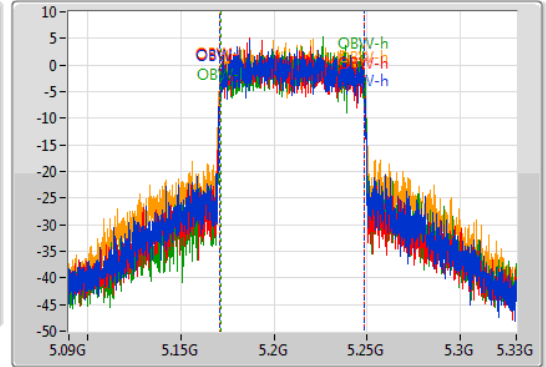

26dB(Hz)	Fl-26dB(Hz)	Fh-26dB(Hz)	OBW(Hz)	Fl-OBW(Hz)	Fh-OBW(Hz)	Limit(Hz)	Port
82.8M	5.16824G	5.25104G	77.361M	5.171139G	5.248501G	Inf	1
95.88M	5.15816G	5.25404G	77.121M	5.171139G	5.248261G	Inf	2
118.92M	5.15756G	5.27648G	77.241M	5.171499G	5.248741G	Inf	3
109.32M	5.15468G	5.264G	77.841M	5.1709G	5.248741G	Inf	4

802.11ax HEW80-BF_Nss1,(MCS0)_4TX

EBW

5775MHz

15/10/2019

CF
5.775GHz

Span
240MHz

RBW
100kHz

VBW
300kHz

Sweep Time
100ms

Detector Type
Peak

Port 1

Port 2

Port 3

Port 4