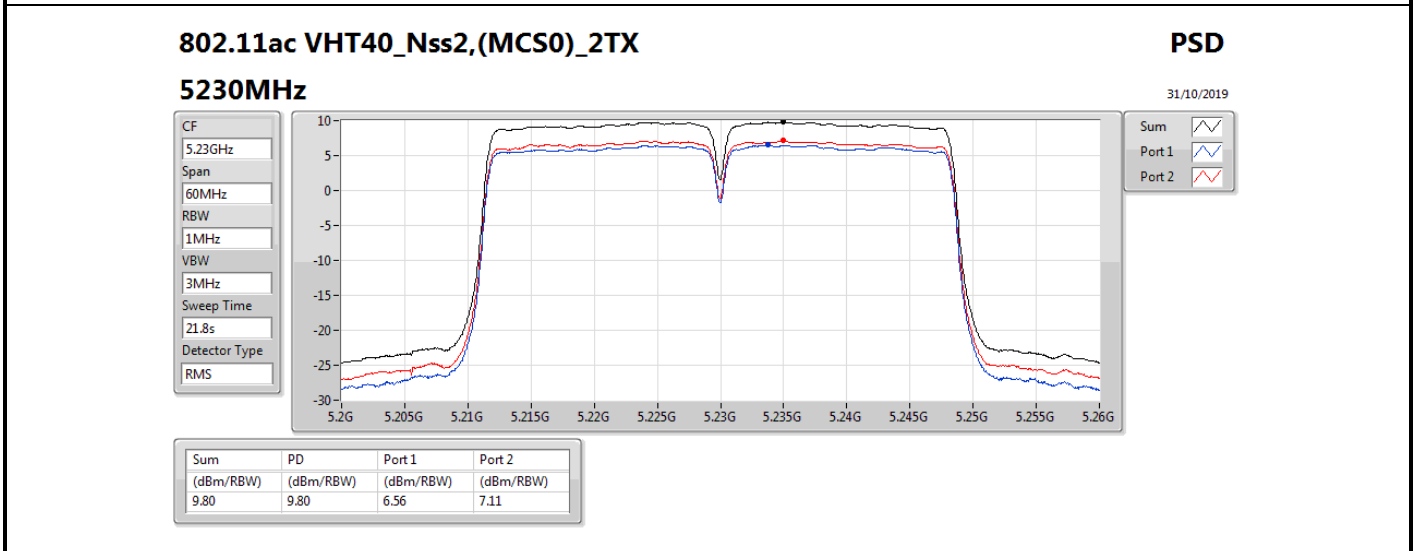

DG = Directional Gain; RBW = 500 kHz for 5.725-5.85GHz band / 1MHz for other band;

PD = trace bin-by-bin of each transmits port summing can be performed maximum power density; Port X = Port X power density;