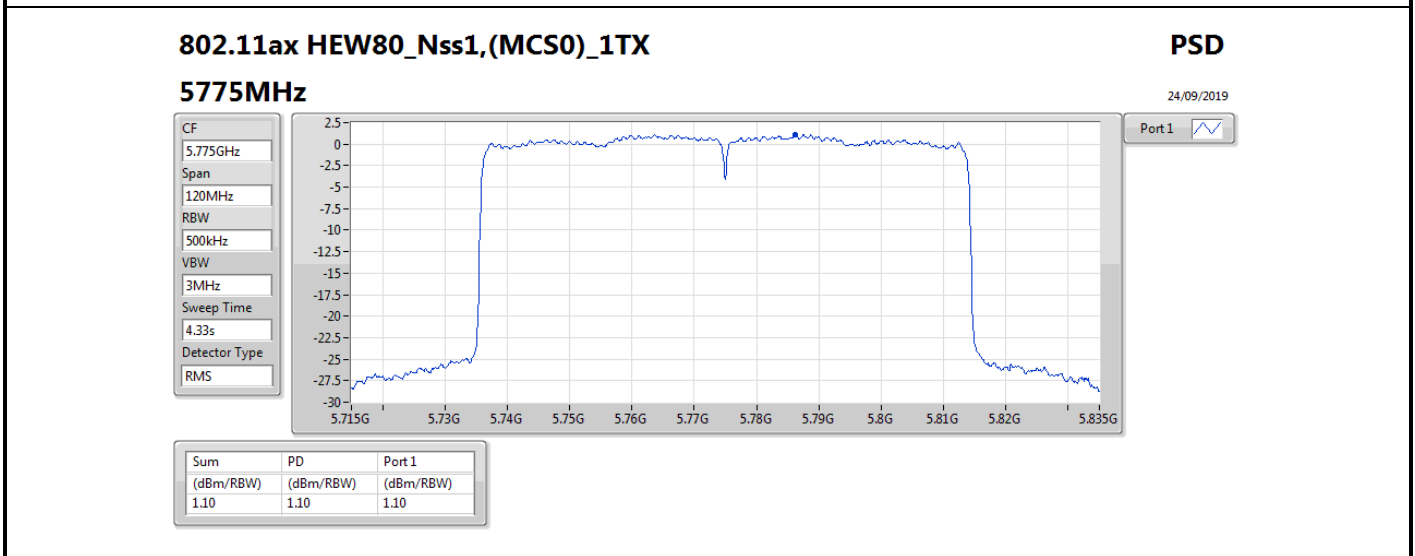

DG = Directional Gain; RBW = 500 kHz for 5.725-5.85GHz band / 1MHz for other band;

PD = trace bin-by-bin of each transmits port summing can be performed maximum power density; Port X = Port X power density;