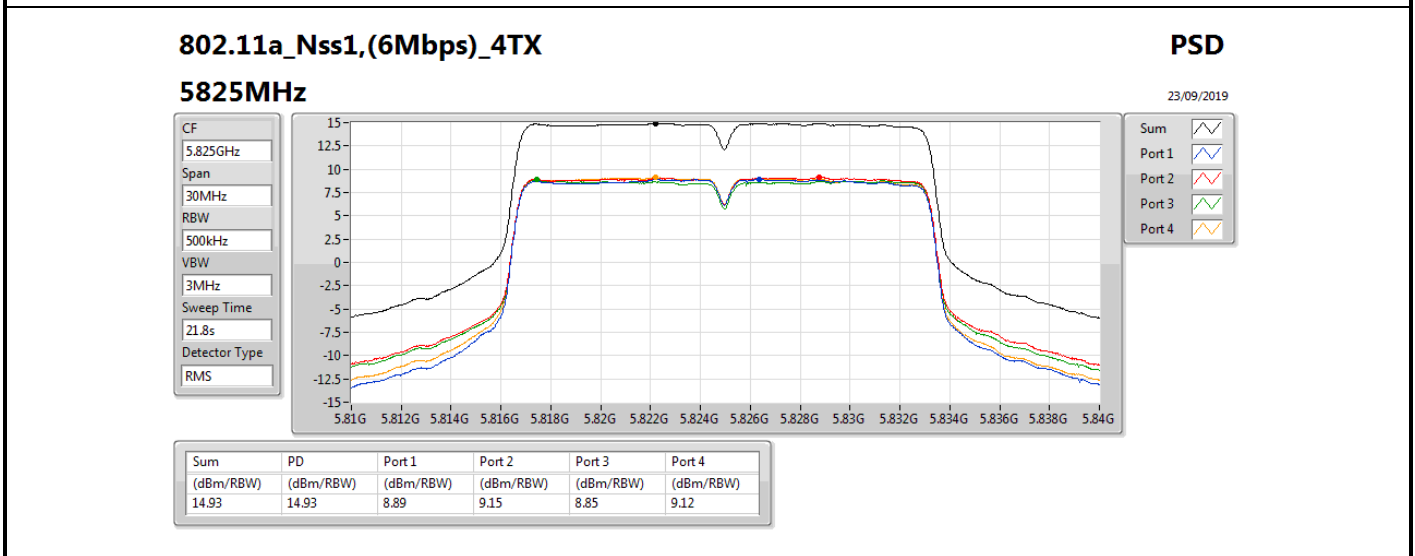

30/10/2019

Sum	PD	Port 1	Port 2	Port 3	Port 4
(dBm/RBW)	(dBm/RBW)	(dBm/RBW)	(dBm/RBW)	(dBm/RBW)	(dBm/RBW)
11.33	11.33	5.27	5.52	5.65	5.18

802.11a_Nss1,(6Mbps)_4TX

PSD

5240MHz

30/10/2019

Sum	PD	Port 1	Port 2	Port 3	Port 4
(dBm/RBW)	(dBm/RBW)	(dBm/RBW)	(dBm/RBW)	(dBm/RBW)	(dBm/RBW)
11.17	11.17	5.08	5.34	5.47	4.91