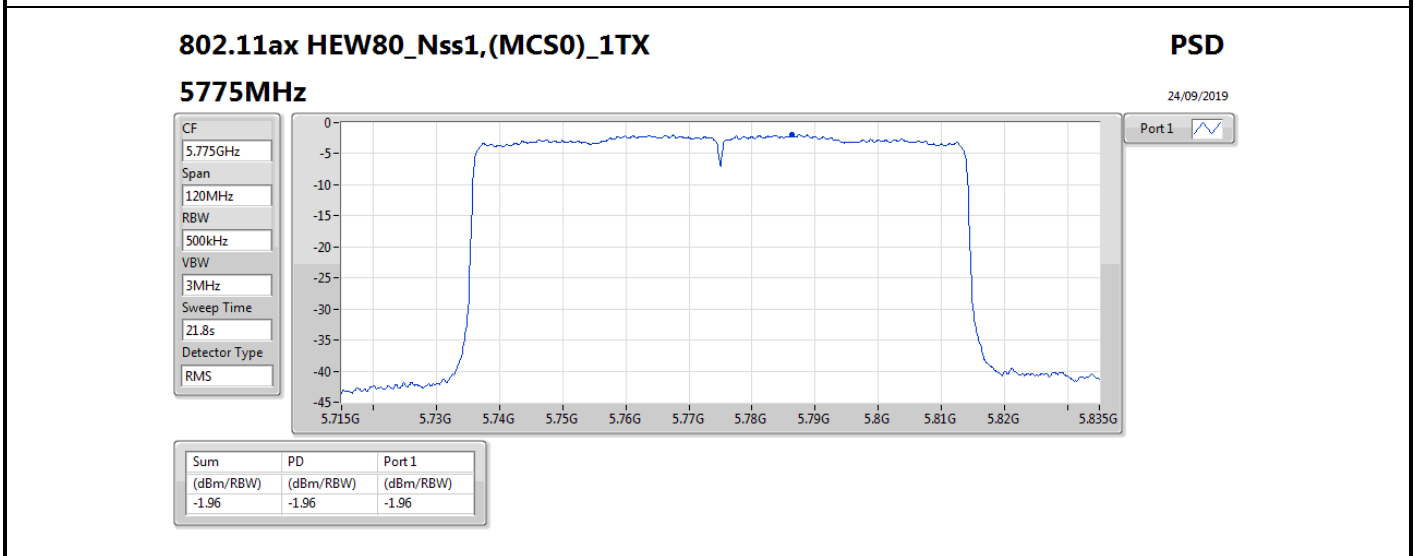

DG = Directional Gain; RBW = 500 kHz for 5.725-5.85GHz band / 1MHz for other band;

PD = trace bin-by-bin of each transmits port summing can be performed maximum power density; Port X = Port X power density;