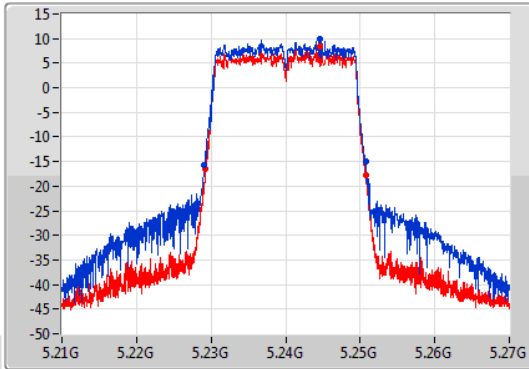

802.11ax HEW20-BF_Nss1,(MCS0)_2TX

EBW

5240MHz

15/10/2019

CF
5.24GHz
Span
60MHz
RBW
300kHz
VBW
1MHz
Sweep Time
100ms
Detector Type
Peak

CF
5.24GHz
Span
60MHz
RBW
200kHz
VBW
1MHz
Sweep Time
100ms
Detector Type
Sample