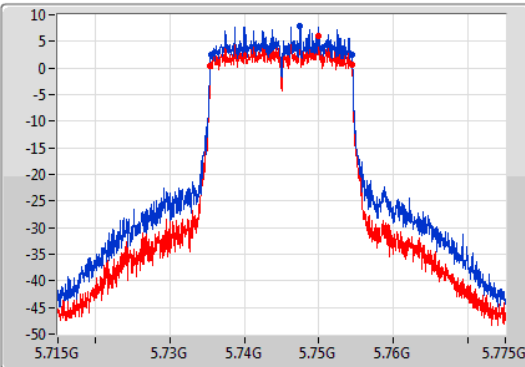

CF
5.745GHz
Span
60MHz
RBW
200kHz
VBW
1MHz
Sweep Time
100ms
Detector Type
Sample