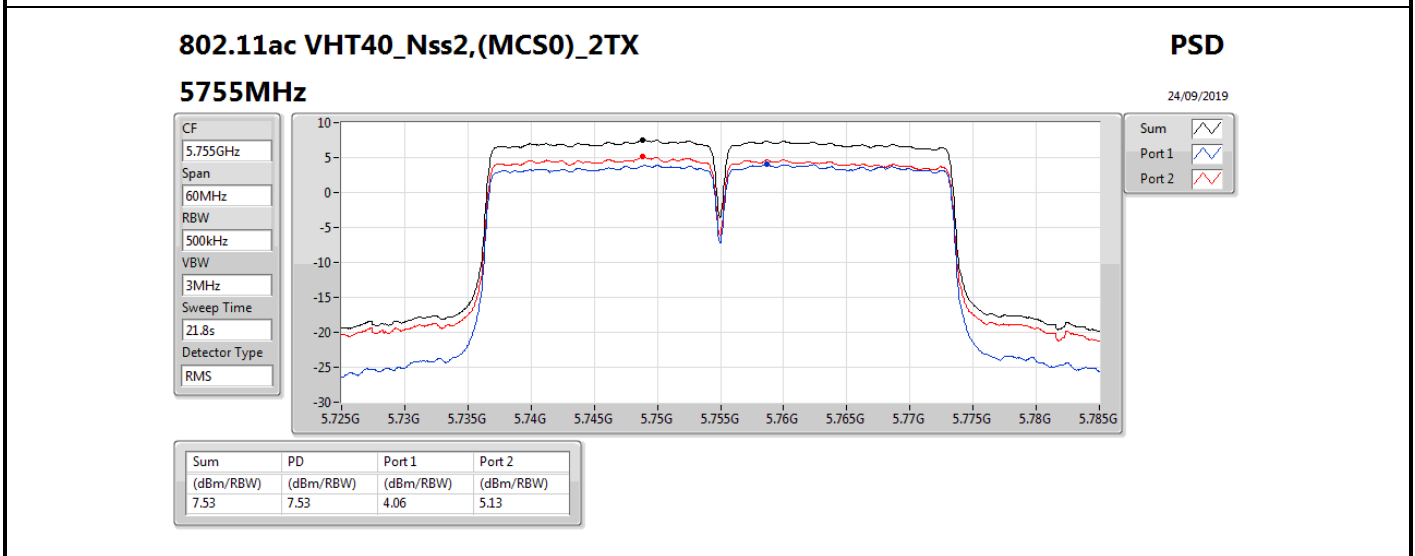

DG = Directional Gain; RBW = 500 kHz for 5.725-5.85GHz band / 1MHz for other band;

PD = trace bin-by-bin of each transmits port summing can be performed maximum power density; Port X = Port X power density;