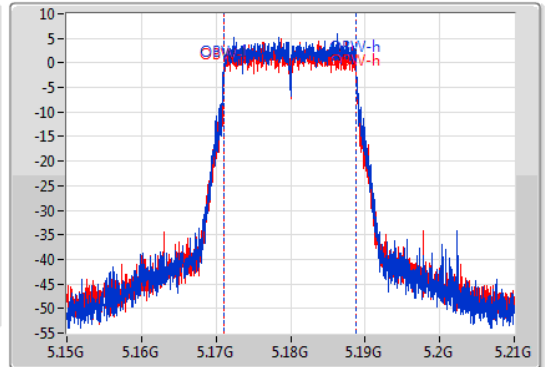

26dB(Hz)	Fl-26dB(Hz)	Fh-26dB(Hz)	OBW(Hz)	Fl-OBW(Hz)	Fh-OBW(Hz)	Limit(Hz)	Port
21.87M	5.16899G	5.19086G	17.811M	5.171034G	5.188846G	Inf	1
21.81M	5.16911G	5.19092G	17.781M	5.171064G	5.188846G	Inf	2

802.11ac VHT20-BF_Nss1,(MCS0)_2TX

EBW

5200MHz

02/11/2019

CF: 5.2GHz
Span: 60MHz
RBW: 300kHz
VBW: 1MHz
Sweep Time: 100ms
Detector Type: Peak