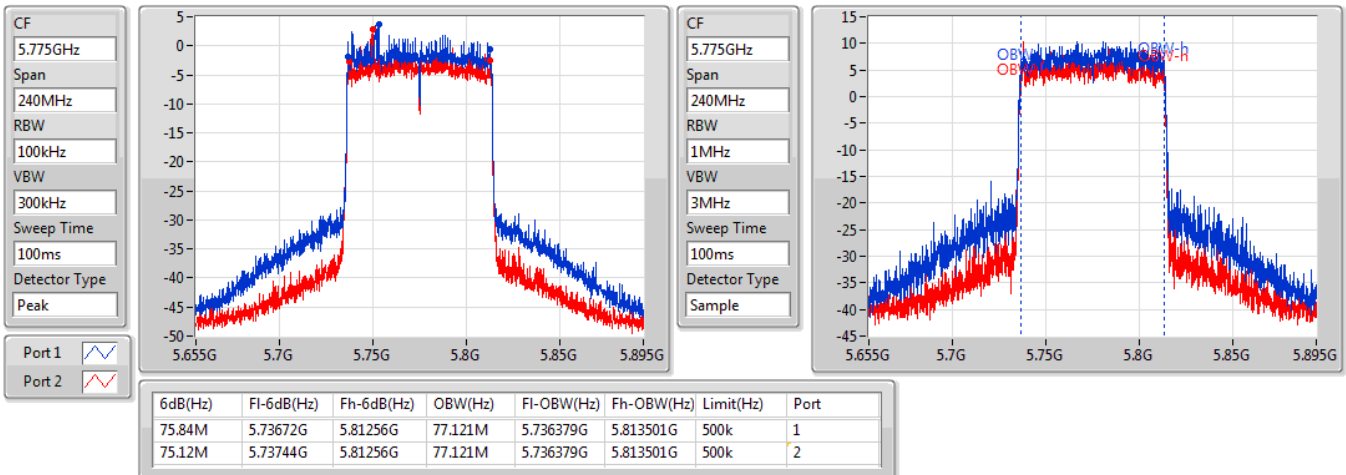

802.11ax HEW80-BF_Nss1,(MCS0)_2TX

EBW

5210MHz

15/10/2019

802.11ax HEW80-BF_Nss1,(MCS0)_2TX

EBW

5775MHz

16/10/2019

Summary

Mode	Max-N dB (Hz)	Max-OBW (Hz)	ITU-Code	Min-N dB (Hz)	Min-OBW (Hz)
5.15-5.25GHz	-	-	-	-	-
802.11ac VHT20-BF_Nss1,(MCS0)_2TX	22.02M	17.811M	17M8D1D	21.72M	17.721M
802.11ac VHT40-BF_Nss1,(MCS0)_2TX	40.62M	36.342M	36M3D1D	39.78M	36.222M
802.11ac VHT80-BF_Nss1,(MCS0)_2TX	81.24M	75.922M	75M9D1D	80.64M	75.682M
802.11ax HEW20-BF_Nss1,(MCS0)_2TX	21.87M	19.01M	19M0D1D	21.57M	18.981M
802.11ax HEW40-BF_Nss1,(MCS0)_2TX	40.26M	37.661M	37M7D1D	39.96M	37.481M
802.11ax HEW80-BF_Nss1,(MCS0)_2TX	80.88M	77.001M	77M0D1D	80.52M	76.882M
5.725-5.85GHz	-	-	-	-	-
802.11ac VHT20-BF_Nss1,(MCS0)_2TX	17.58M	17.811M	17M8D1D	17.58M	17.721M
802.11ac VHT40-BF_Nss1,(MCS0)_2TX	36.3M	36.342M	36M3D1D	35.4M	36.282M
802.11ac VHT80-BF_Nss1,(MCS0)_2TX	75.12M	75.682M	75M7D1D	75M	75.682M
802.11ax HEW20-BF_Nss1,(MCS0)_2TX	19.02M	18.981M	19M0D1D	18.96M	18.951M
802.11ax HEW40-BF_Nss1,(MCS0)_2TX	37.68M	37.661M	37M7D1D	36.12M	37.601M
802.11ax HEW80-BF_Nss1,(MCS0)_2TX	75.36M	77.121M	77M1D1D	74.76M	77.001M