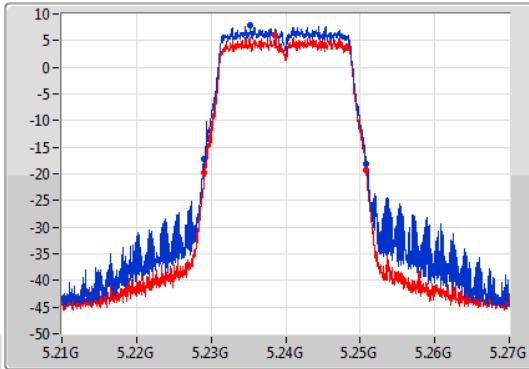

Port X-N dB = Port X 6dB down bandwidth for 5.725-5.85GHz band / 26dB down bandwidth for other band

Port X-OBW = Port X 99% occupied bandwidth;

802.11ac VHT20-BF_Nss1,(MCS0)_2TX

EBW

5180MHz

15/10/2019

802.11ac VHT20-BF_Nss1,(MCS0)_2TX

EBW

5200MHz

15/10/2019

802.11ac VHT20-BF_Nss1,(MCS0)_2TX

EBW

5240MHz

15/10/2019

CF
5.24GHz
Span
60MHz
RBW
300kHz
VBW
1MHz
Sweep Time
100ms
Detector Type
Peak