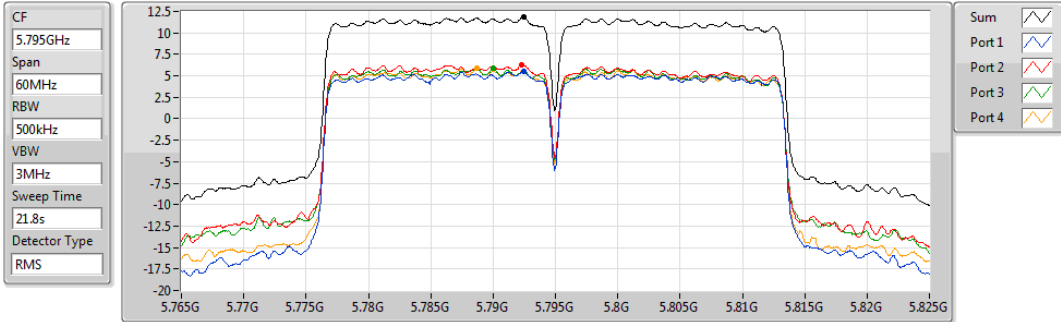

802.11ac VHT40_Nss4,(MCS0)_4TX

PSD

5795MHz

23/09/2019

Sum	PD	Port 1	Port 2	Port 3	Port 4
(dBm/RBW)	(dBm/RBW)	(dBm/RBW)	(dBm/RBW)	(dBm/RBW)	(dBm/RBW)
11.82	11.82	5.56	6.30	5.84	5.88