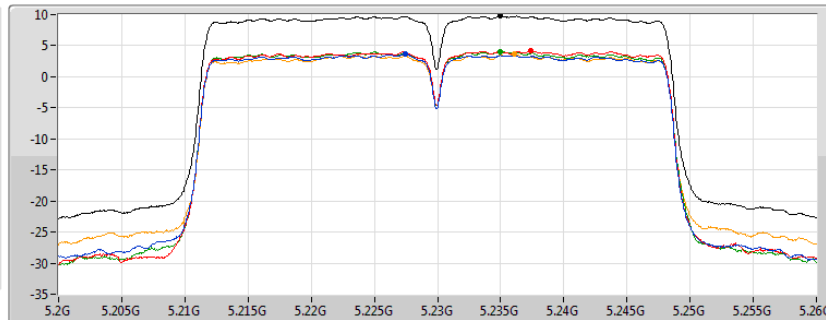

802.11ac VHT40_Nss4,(MCS0)_4TX

PSD

5230MHz

30/10/2019

CF
5.23GHz
Span
60MHz
RBW
1MHz
VBW
3MHz
Sweep Time
21.8s
Detector Type
RMS

Sum
Port 1
Port 2
Port 3
Port 4

Sum	PD	Port 1	Port 2	Port 3	Port 4
(dBm/RBW)	(dBm/RBW)	(dBm/RBW)	(dBm/RBW)	(dBm/RBW)	(dBm/RBW)
9.78	9.78	3.68	4.14	4.09	3.63

802.11ac VHT40_Nss4,(MCS0)_4TX

PSD

5755MHz

23/09/2019

CF
5.755GHz
Span
60MHz
RBW
500kHz
VBW
3MHz
Sweep Time
21.8s
Detector Type
RMS