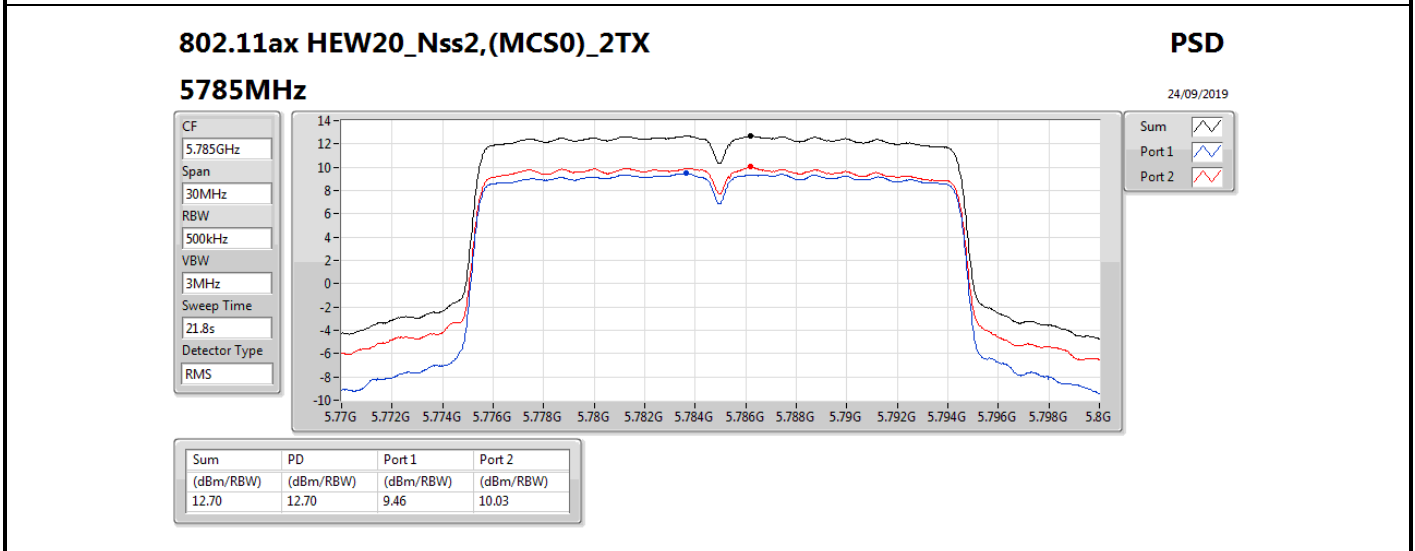

DG = Directional Gain; RBW = 500 kHz for 5.725-5.85GHz band / 1MHz for other band;

PD = trace bin-by-bin of each transmits port summing can be performed maximum power density; Port X = Port X power density;