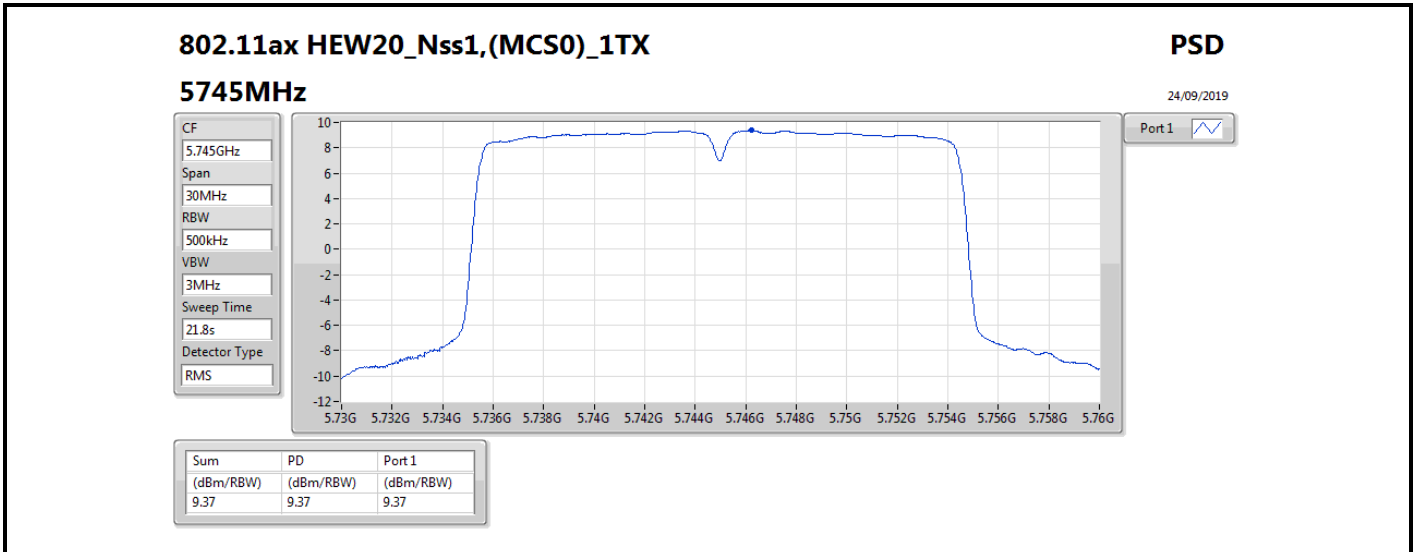

DG = Directional Gain; RBW = 500 kHz for 5.725-5.85GHz band / 1MHz for other band;

PD = trace bin-by-bin of each transmits port summing can be performed maximum power density; Port X = Port X power density;