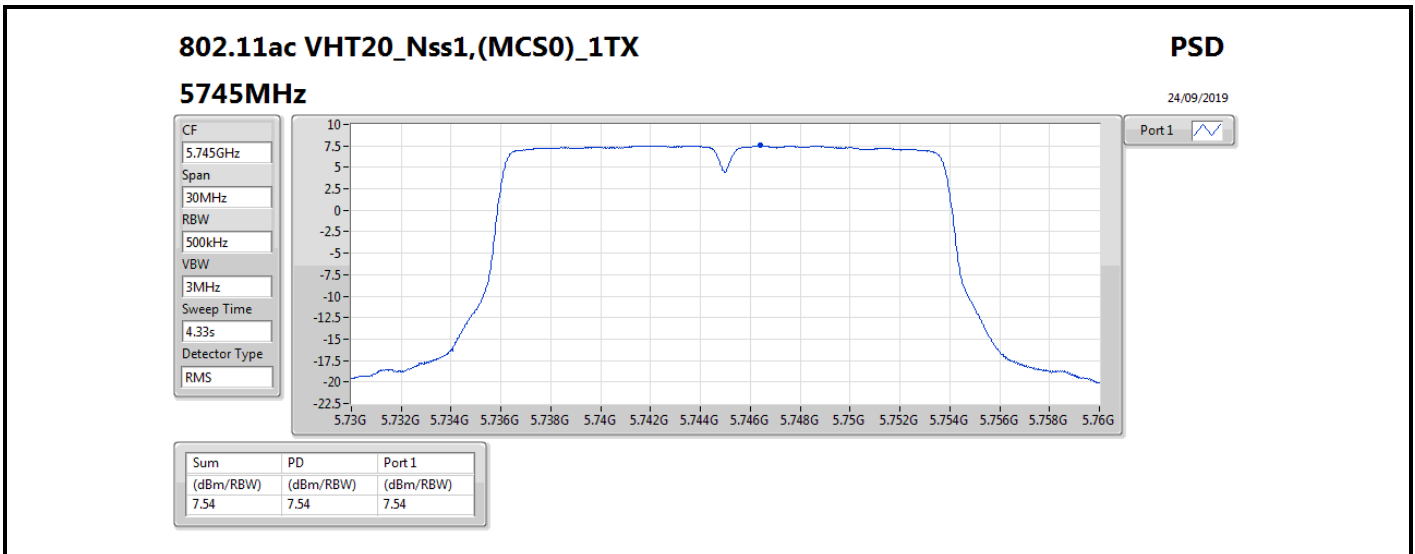

DG = Directional Gain; RBW = 500 kHz for 5.725-5.85GHz band / 1MHz for other band;

PD = trace bin-by-bin of each transmits port summing can be performed maximum power density; Port X = Port X power density;