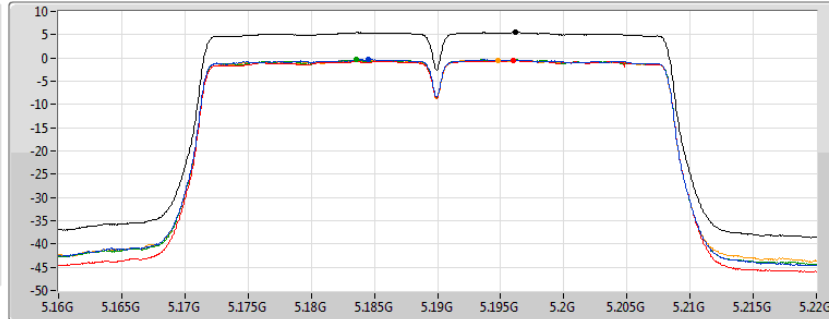

802.11ac VHT40_Nss1,(MCS0)_4TX

PSD

5190MHz

30/10/2019

CF
5.19GHz
Span
60MHz
RBW
1MHz
VBW
3MHz
Sweep Time
21.8s
Detector Type
RMS

Sum
Port 1
Port 2
Port 3
Port 4

Sum	PD	Port 1	Port 2	Port 3	Port 4
(dBm/RBW)	(dBm/RBW)	(dBm/RBW)	(dBm/RBW)	(dBm/RBW)	(dBm/RBW)
5.51	5.51	-0.33	-0.53	-0.39	-0.46