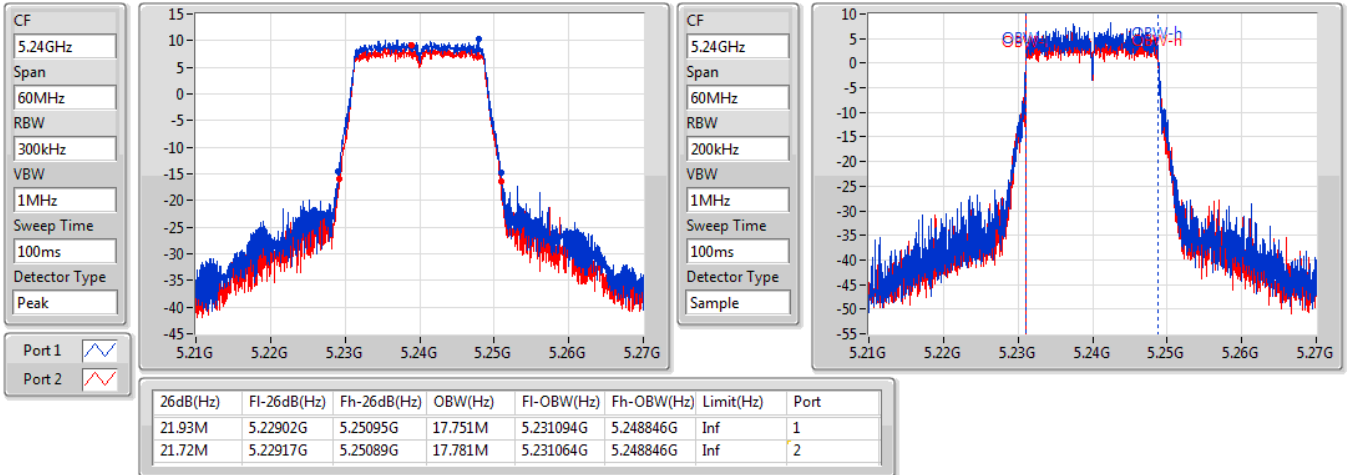

802.11ac VHT20-BF_Nss1,(MCS0)_2TX

EBW

5240MHz

02/11/2019