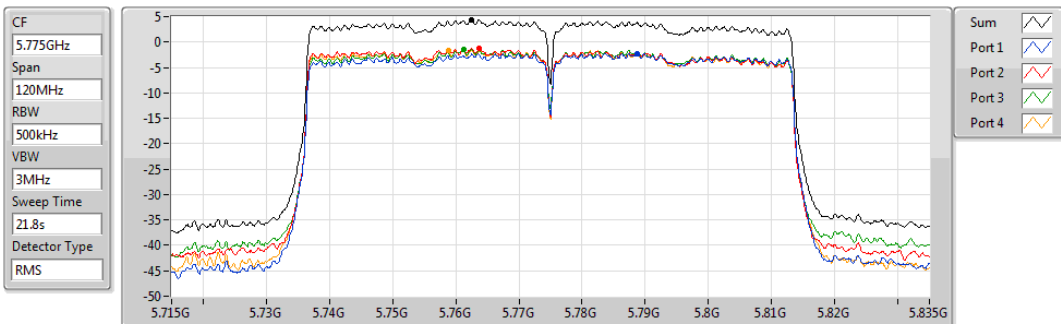

PSD

5210MHz

30/10/2019

Sum	PD	Port 1	Port 2	Port 3	Port 4
(dBm/RBW)	(dBm/RBW)	(dBm/RBW)	(dBm/RBW)	(dBm/RBW)	(dBm/RBW)
2.04	2.04	-4.08	-3.64	-3.68	-4.03

802.11ac VHT80_Nss4,(MCS0)_4TX

PSD

5775MHz

23/09/2019