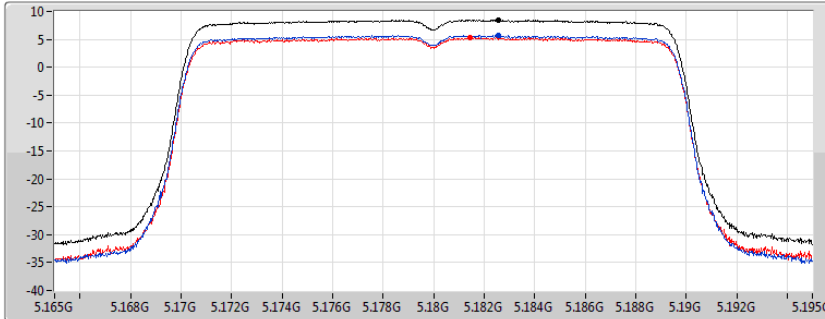

802.11ax HEW20_Nss2,(MCS0)_2TX

PSD

5180MHz

31/10/2019

CF
5.18GHz
Span
30MHz
RBW
1MHz
VBW
3MHz
Sweep Time
20ms
Detector Type
RMS

Sum
Port 1
Port 2

Sum	PD	Port 1	Port 2
(dBm/RBW)	(dBm/RBW)	(dBm/RBW)	(dBm/RBW)
8.47	8.47	5.74	5.25