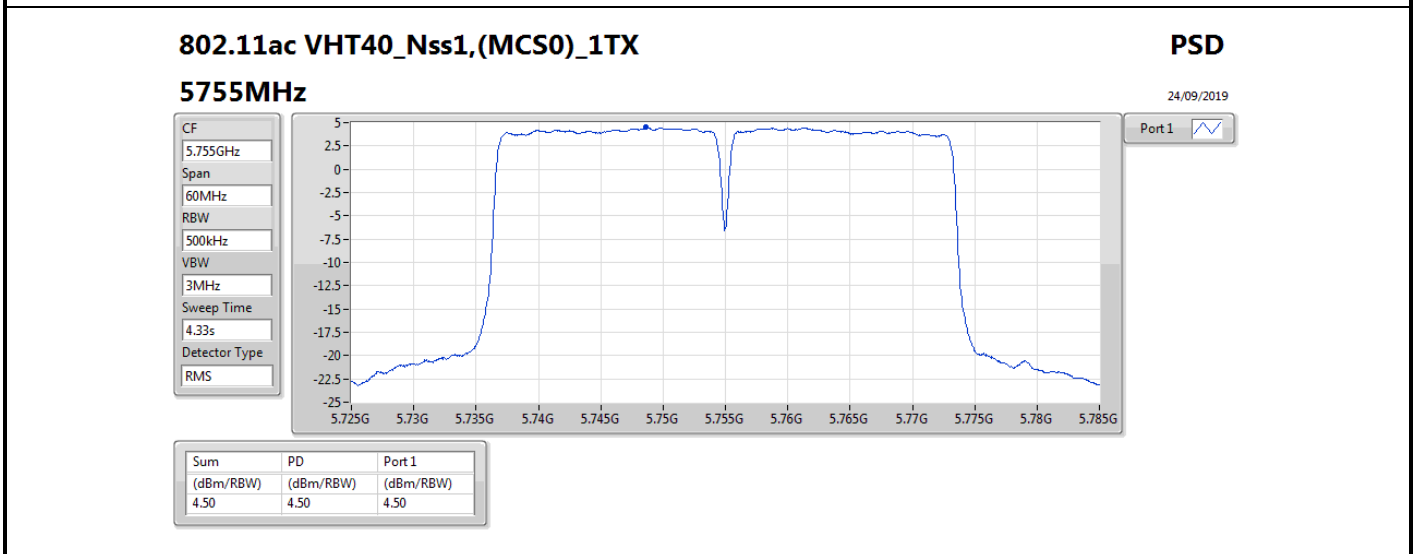

DG = Directional Gain; RBW = 500 kHz for 5.725-5.85GHz band / 1MHz for other band;

PD = trace bin-by-bin of each transmits port summing can be performed maximum power density; Port X = Port X power density;