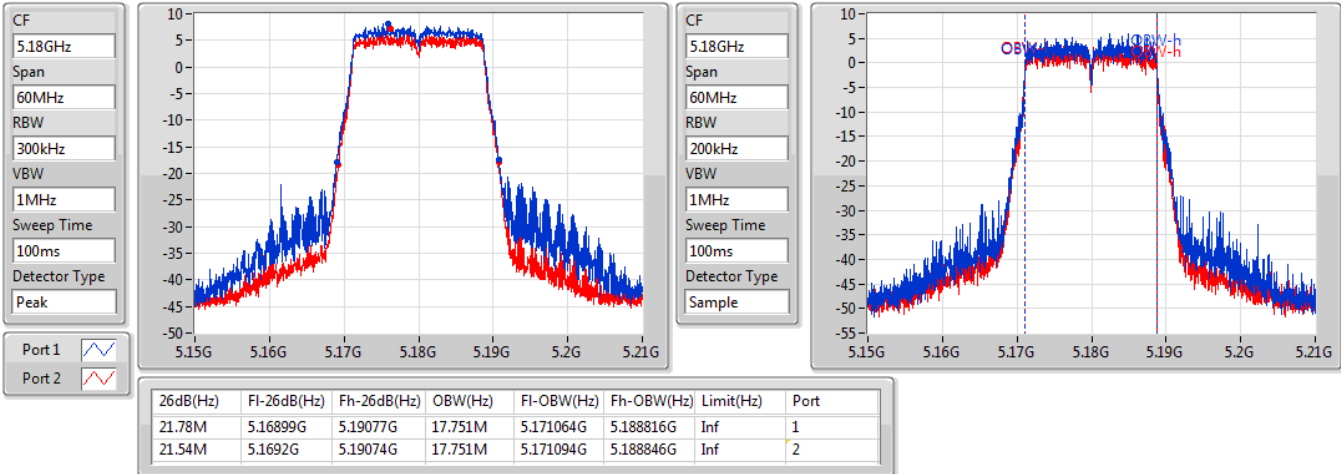

Min-OBW = Minimum 99% occupied bandwidth;

Result

Mode	Result	Limit (Hz)	Port 1-N dB (Hz)	Port 1-OBW (Hz)	Port 2-N dB (Hz)	Port 2-OBW (Hz)
802.11ac VHT20-BF_Nss1,(MCS0)_2TX	-	-	-	-	-	-
5180MHz	Pass	Inf	21.78M	17.751M	21.54M	17.751M
5200MHz	Pass	Inf	21.87M	17.751M	21.66M	17.721M
5240MHz	Pass	Inf	21.81M	17.781M	21.75M	17.721M
5745MHz	Pass	500k	17.58M	17.841M	17.58M	17.751M
5785MHz	Pass	500k	17.58M	18.261M	17.58M	17.811M
5825MHz	Pass	500k	17.58M	18.381M	17.58M	17.871M
802.11ac VHT40-BF_Nss1,(MCS0)_2TX	-	-	-	-	-	-
5190MHz	Pass	Inf	40.32M	36.162M	39.72M	36.282M
5230MHz	Pass	Inf	40.8M	36.282M	39.78M	36.282M
5755MHz	Pass	500k	35.1M	36.522M	36.3M	36.342M
5795MHz	Pass	500k	36.3M	36.762M	36.3M	36.342M
802.11ac VHT80-BF_Nss1,(MCS0)_2TX	-	-	-	-	-	-
5210MHz	Pass	Inf	81.24M	75.802M	80.64M	75.682M
5775MHz	Pass	500k	40.56M	75.802M	75M	75.682M
802.11ax HEW20-BF_Nss1,(MCS0)_2TX	-	-	-	-	-	-
5180MHz	Pass	Inf	21.57M	18.981M	21.48M	18.951M
5200MHz	Pass	Inf	21.63M	18.981M	21.57M	18.951M
5240MHz	Pass	Inf	21.66M	19.01M	21.51M	18.921M
5745MHz	Pass	500k	18.99M	19.04M	18.93M	18.981M
5785MHz	Pass	500k	18.81M	19.19M	18.93M	19.01M
5825MHz	Pass	500k	18.93M	19.22M	18.96M	19.01M
802.11ax HEW40-BF_Nss1,(MCS0)_2TX	-	-	-	-	-	-
5190MHz	Pass	Inf	40.26M	37.541M	40.2M	37.601M
5230MHz	Pass	Inf	40.14M	37.541M	40.2M	37.601M
5755MHz	Pass	500k	37.68M	37.721M	37.68M	37.601M
5795MHz	Pass	500k	35.1M	38.021M	37.44M	37.721M
802.11ax HEW80-BF_Nss1,(MCS0)_2TX	-	-	-	-	-	-
5210MHz	Pass	Inf	81.48M	76.882M	81.36M	77.001M
5775MHz	Pass	500k	75.84M	77.121M	75.12M	77.121M

Port X-N dB = Port X 6dB down bandwidth for 5.725-5.85GHz band / 26dB down bandwidth for other band

Port X-OBW = Port X 99% occupied bandwidth;

802.11ac VHT20-BF_Nss1,(MCS0)_2TX

EBW

5180MHz

15/10/2019

802.11ac VHT20-BF_Nss1,(MCS0)_2TX