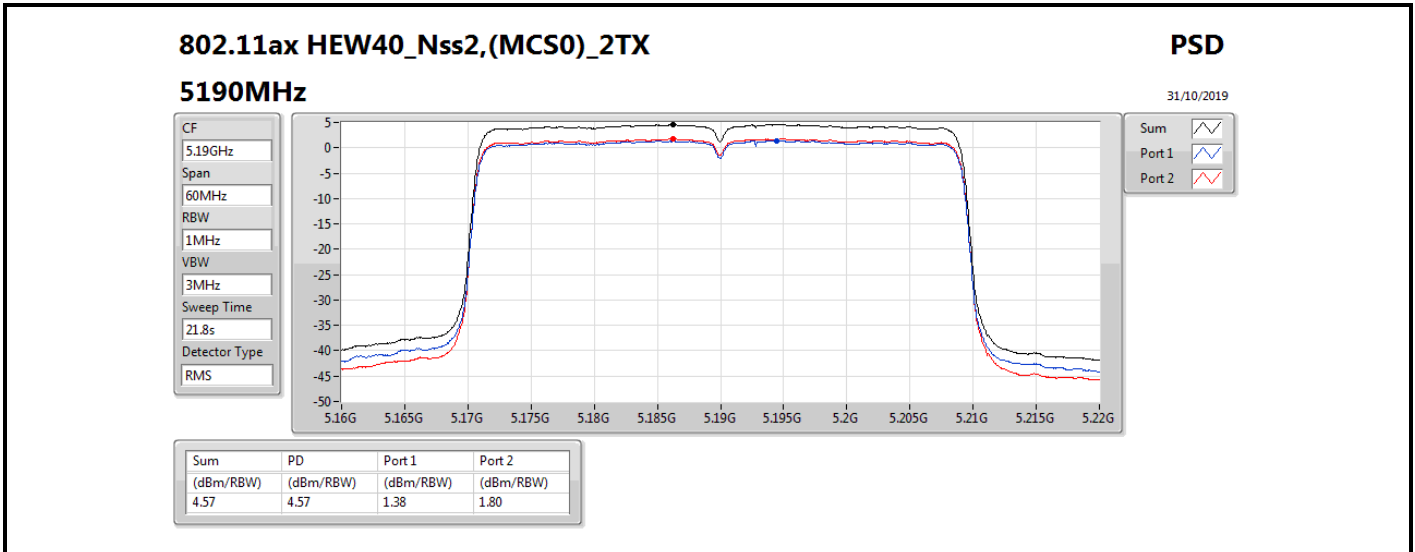

DG = Directional Gain; RBW = 500 kHz for 5.725-5.85GHz band / 1MHz for other band;

PD = trace bin-by-bin of each transmits port summing can be performed maximum power density; Port X = Port X power density;