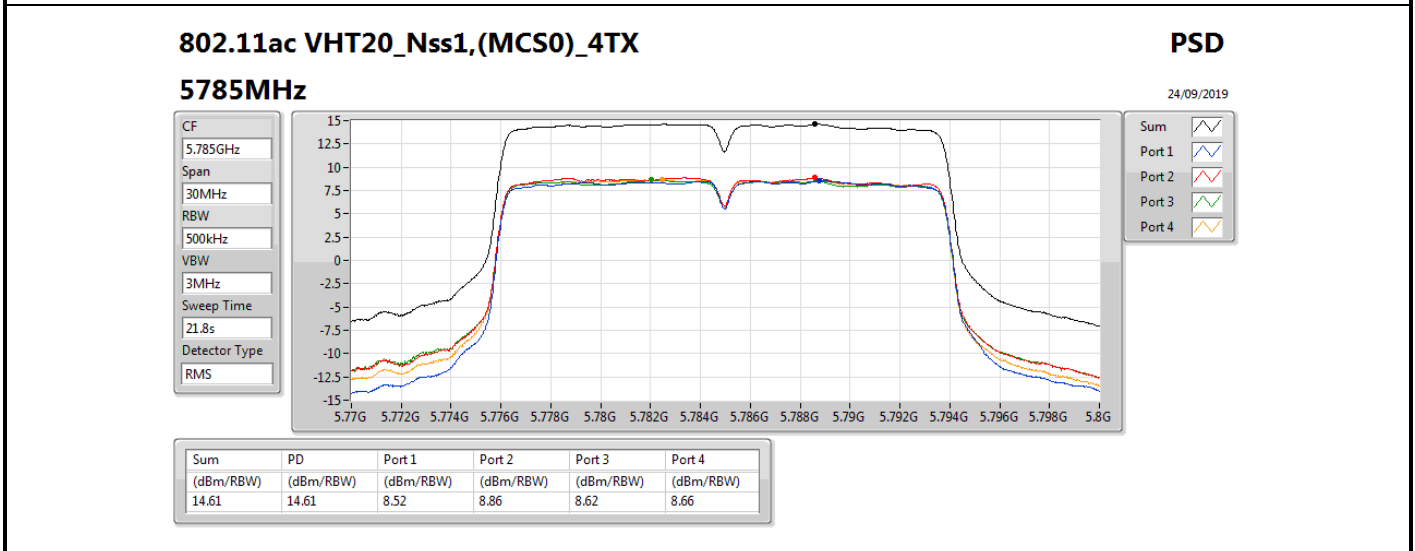

30/10/2019

Sum	PD	Port 1	Port 2	Port 3	Port 4
(dBm/RBW)	(dBm/RBW)	(dBm/RBW)	(dBm/RBW)	(dBm/RBW)	(dBm/RBW)
11.33	11.33	5.27	5.52	5.65	5.18

802.11a_Nss1,(6Mbps)_4TX

PSD

5240MHz

30/10/2019

Sum	PD	Port 1	Port 2	Port 3	Port 4
(dBm/RBW)	(dBm/RBW)	(dBm/RBW)	(dBm/RBW)	(dBm/RBW)	(dBm/RBW)
11.17	11.17	5.08	5.34	5.47	4.91