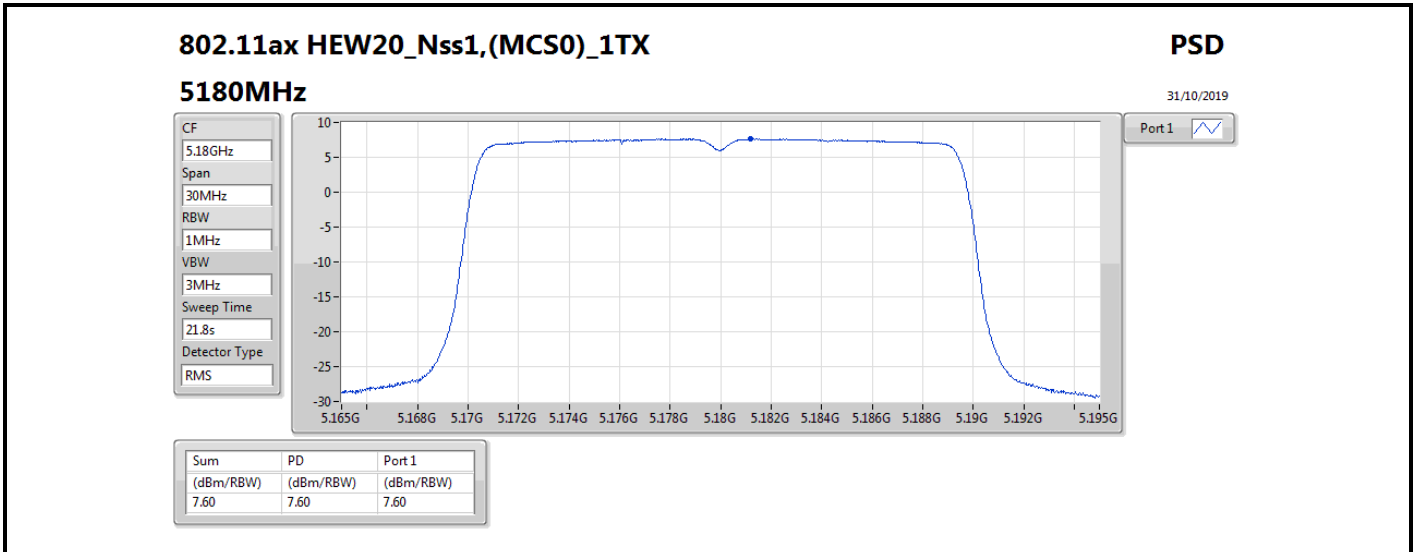

DG = Directional Gain; RBW = 500 kHz for 5.725-5.85GHz band / 1MHz for other band;

PD = trace bin-by-bin of each transmits port summing can be performed maximum power density; Port X = Port X power density;