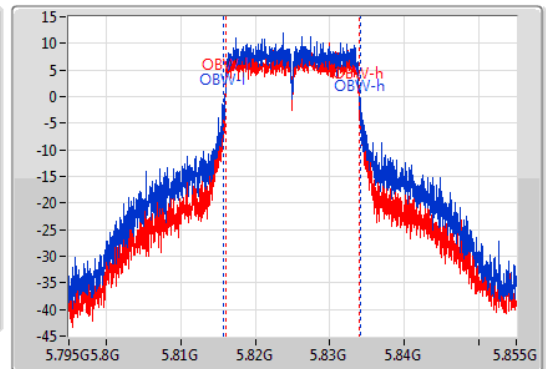

6dB(Hz)	Fl-6dB(Hz)	Fh-6dB(Hz)	OBW(Hz)	Fl-OBW(Hz)	Fh-OBW(Hz)	Limit(Hz)	Port
17.58M	5.81618G	5.83376G	18.381M	5.815705G	5.834085G	500k	1
17.58M	5.81618G	5.83376G	17.871M	5.816004G	5.833876G	500k	2