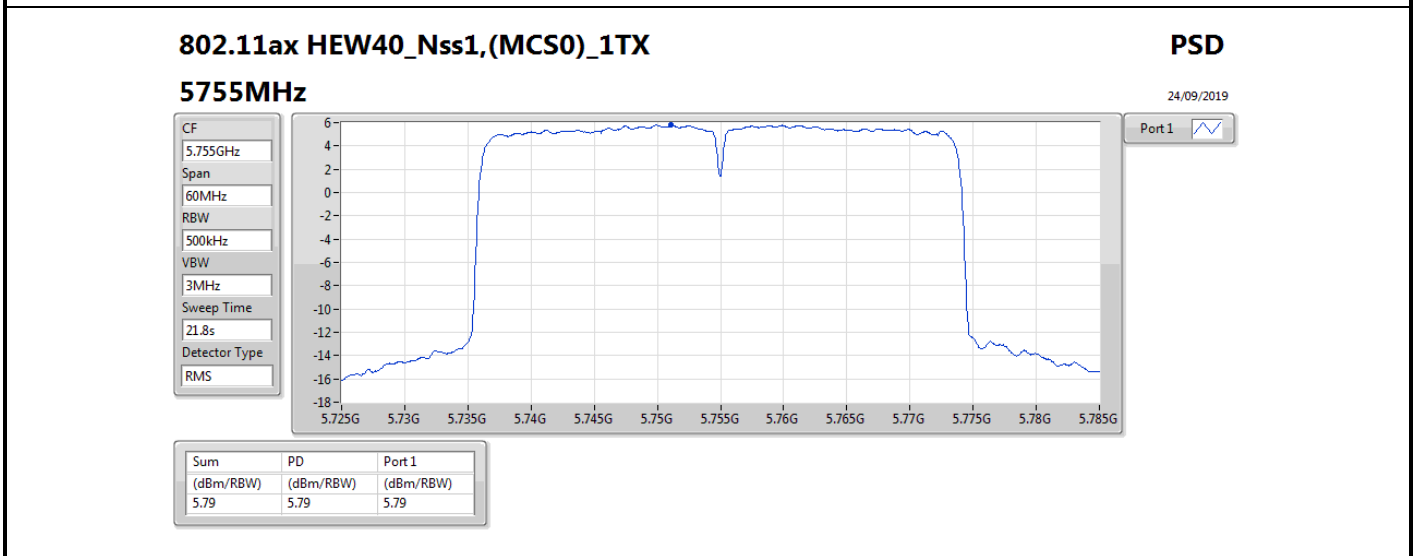

DG = Directional Gain; RBW = 500 kHz for 5.725-5.85GHz band / 1MHz for other band;

PD = trace bin-by-bin of each transmits port summing can be performed maximum power density; Port X = Port X power density;