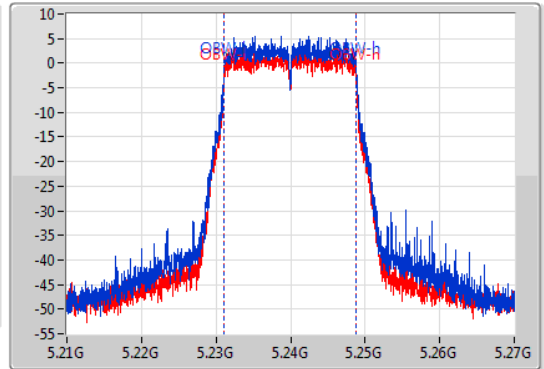

26dB(Hz)	Fl-26dB(Hz)	Fh-26dB(Hz)	OBW(Hz)	Fl-OBW(Hz)	Fh-OBW(Hz)	Limit(Hz)	Port
21.81M	5.22899G	5.2508G	17.781M	5.231064G	5.248846G	Inf	1
21.75M	5.22905G	5.2508G	17.721M	5.231094G	5.248816G	Inf	2

802.11ac VHT20-BF_Nss1,(MCS0)_2TX

EBW

5745MHz

15/10/2019

CF
5.745GHz
Span
60MHz
RBW
100kHz
VBW
300kHz
Sweep Time
100ms
Detector Type
Peak