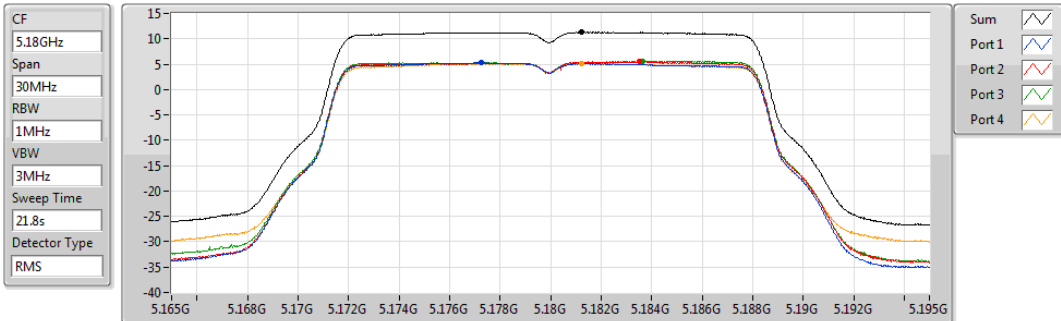

802.11a_Nss1,(6Mbps)_4TX

PSD

5180MHz

30/10/2019

Sum	PD	Port 1	Port 2	Port 3	Port 4
(dBm/RBW)	(dBm/RBW)	(dBm/RBW)	(dBm/RBW)	(dBm/RBW)	(dBm/RBW)
11.30	11.30	5.26	5.46	5.59	5.16