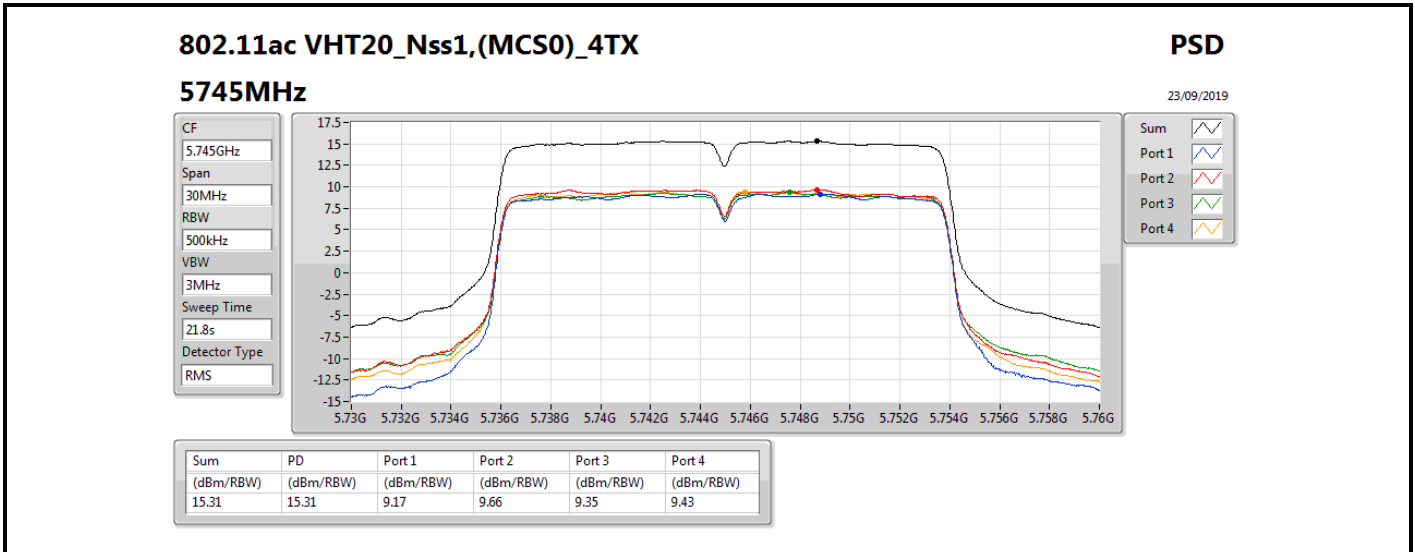

30/10/2019

Sum	PD	Port 1	Port 2	Port 3	Port 4
(dBm/RBW)	(dBm/RBW)	(dBm/RBW)	(dBm/RBW)	(dBm/RBW)	(dBm/RBW)
11.33	11.33	5.27	5.52	5.65	5.18

802.11a_Nss1,(6Mbps)_4TX

PSD

5240MHz

30/10/2019

Sum	PD	Port 1	Port 2	Port 3	Port 4
(dBm/RBW)	(dBm/RBW)	(dBm/RBW)	(dBm/RBW)	(dBm/RBW)	(dBm/RBW)
11.17	11.17	5.08	5.34	5.47	4.91