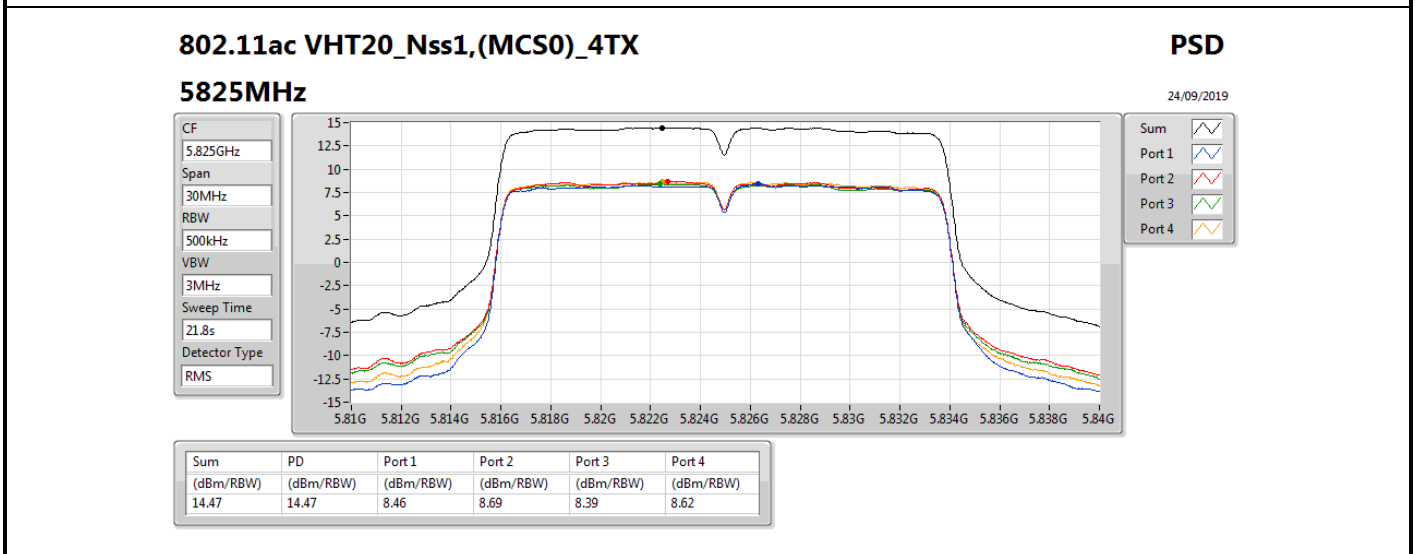

30/10/2019

Sum	PD	Port 1	Port 2	Port 3	Port 4
(dBm/RBW)	(dBm/RBW)	(dBm/RBW)	(dBm/RBW)	(dBm/RBW)	(dBm/RBW)
11.33	11.33	5.27	5.52	5.65	5.18

802.11a_Nss1,(6Mbps)_4TX

PSD

5240MHz

30/10/2019

Sum	PD	Port 1	Port 2	Port 3	Port 4
(dBm/RBW)	(dBm/RBW)	(dBm/RBW)	(dBm/RBW)	(dBm/RBW)	(dBm/RBW)
11.17	11.17	5.08	5.34	5.47	4.91