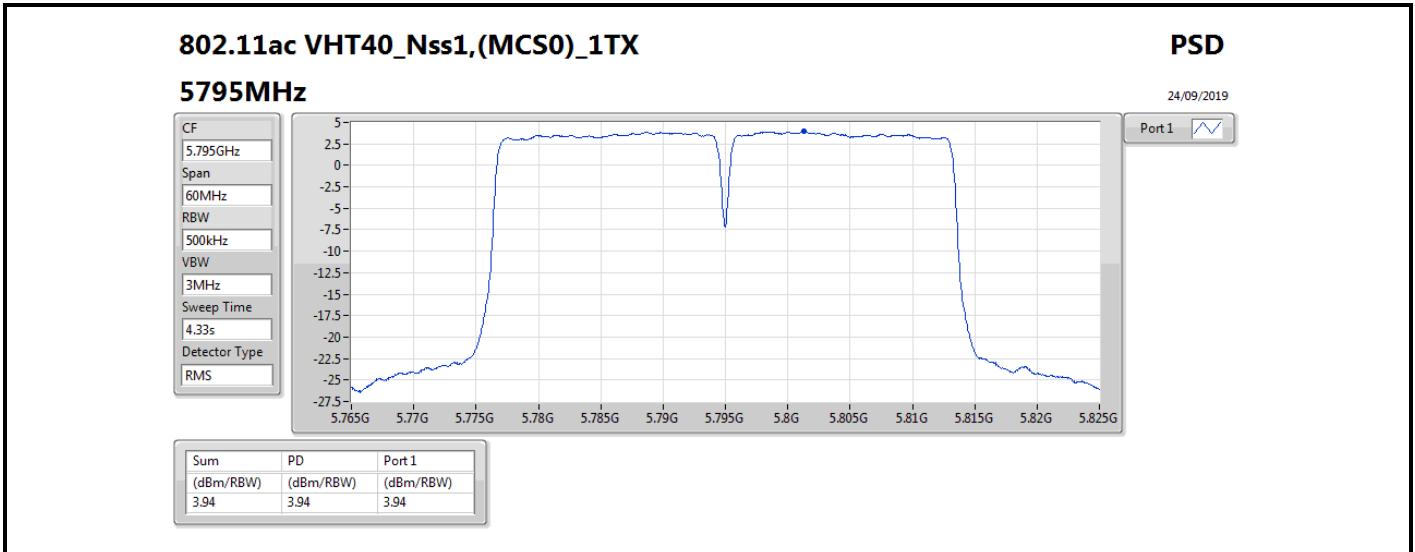

DG = Directional Gain; RBW = 500 kHz for 5.725-5.85GHz band / 1MHz for other band;

PD = trace bin-by-bin of each transmits port summing can be performed maximum power density; Port X = Port X power density;