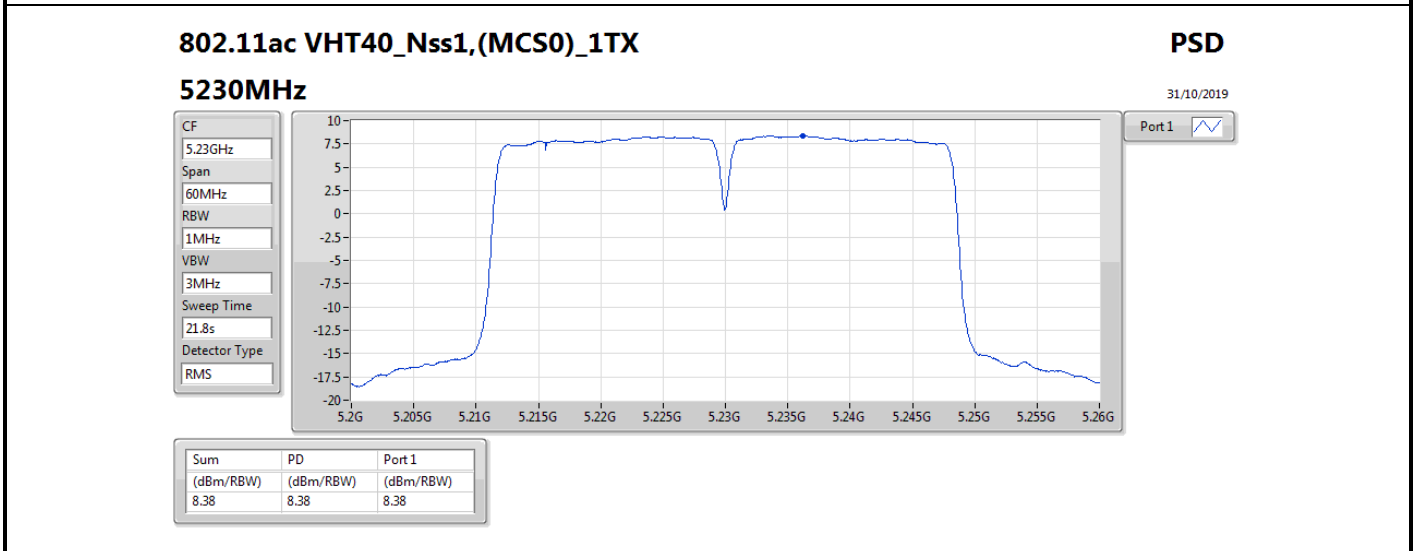

DG = Directional Gain; RBW = 500 kHz for 5.725-5.85GHz band / 1MHz for other band;

PD = trace bin-by-bin of each transmits port summing can be performed maximum power density; Port X = Port X power density;