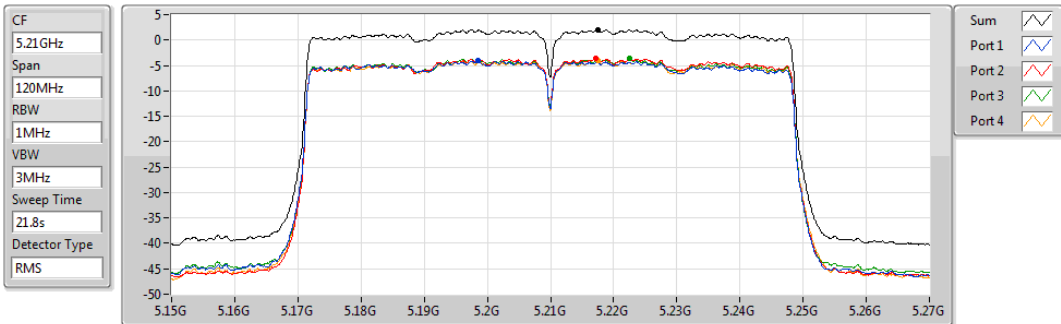

802.11ac VHT80_Nss4,(MCS0)_4TX

PSD

5210MHz

30/10/2019

Sum	PD	Port 1	Port 2	Port 3	Port 4
(dBm/RBW)	(dBm/RBW)	(dBm/RBW)	(dBm/RBW)	(dBm/RBW)	(dBm/RBW)
2.04	2.04	-4.08	-3.64	-3.68	-4.03