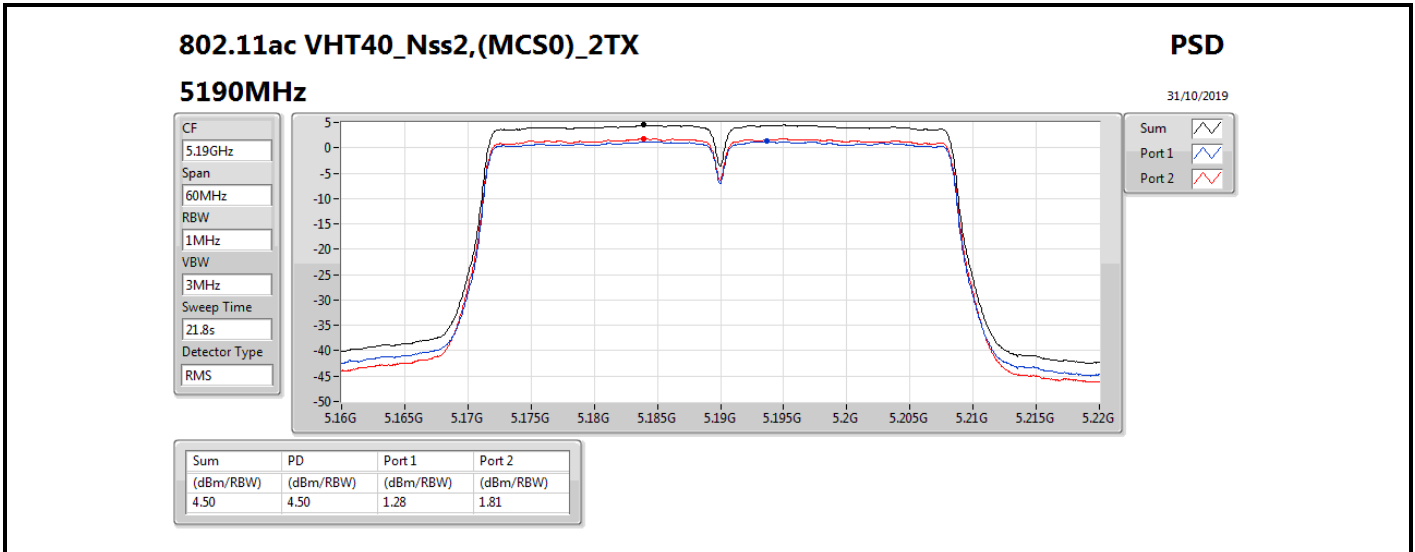

DG = Directional Gain; RBW = 500 kHz for 5.725-5.85GHz band / 1MHz for other band;

PD = trace bin-by-bin of each transmits port summing can be performed maximum power density; Port X = Port X power density;