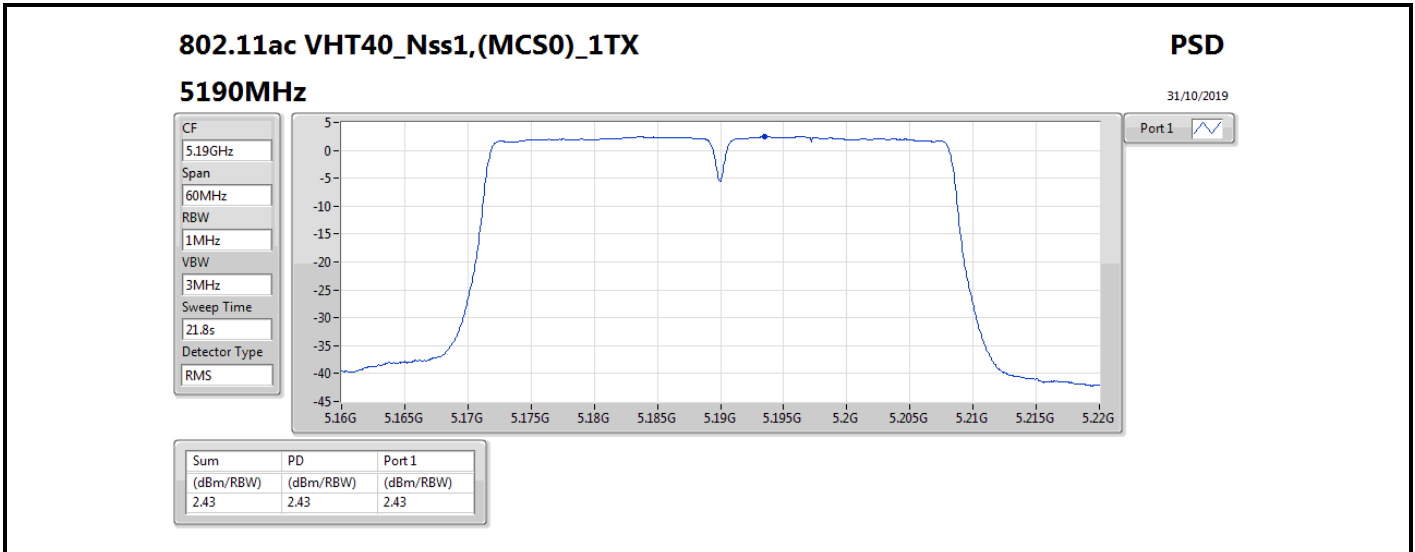

DG = Directional Gain; RBW = 500 kHz for 5.725-5.85GHz band / 1MHz for other band;

PD = trace bin-by-bin of each transmits port summing can be performed maximum power density; Port X = Port X power density;