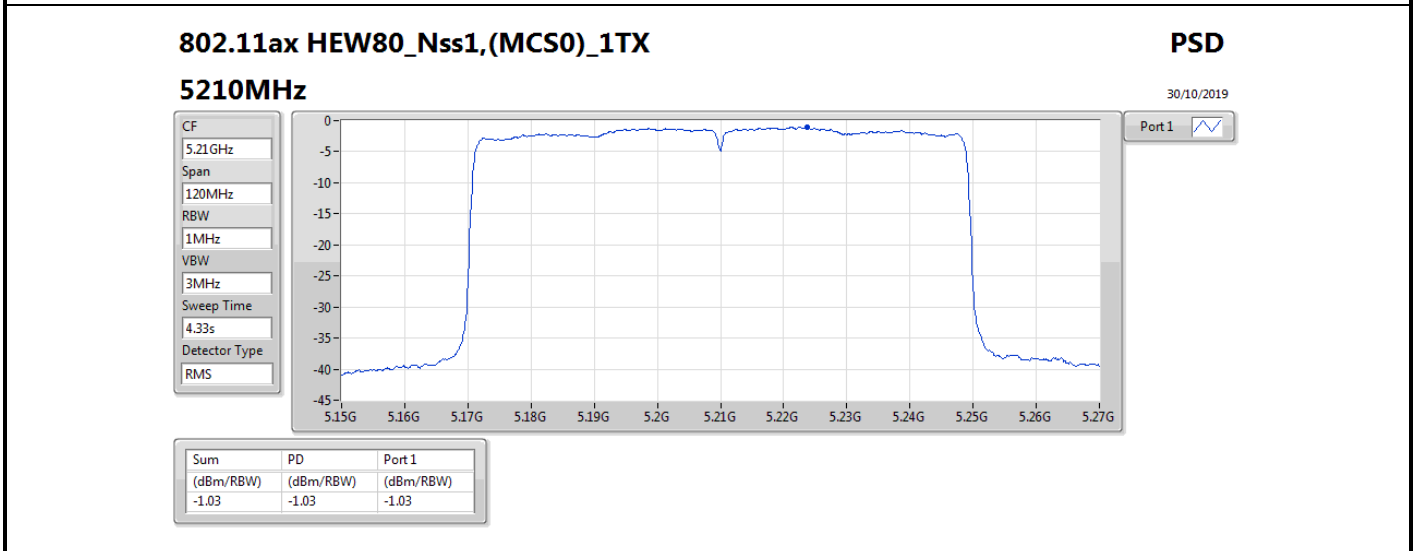

DG = Directional Gain; RBW = 500 kHz for 5.725-5.85GHz band / 1MHz for other band;

PD = trace bin-by-bin of each transmits port summing can be performed maximum power density; Port X = Port X power density;