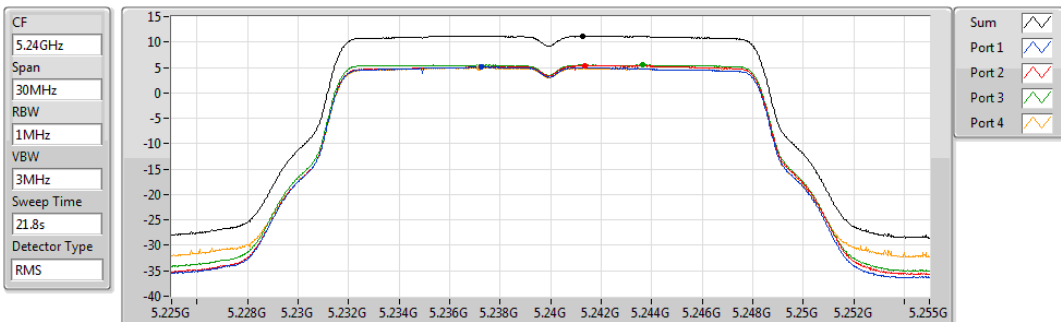

30/10/2019

Sum	PD	Port 1	Port 2	Port 3	Port 4
(dBm/RBW)	(dBm/RBW)	(dBm/RBW)	(dBm/RBW)	(dBm/RBW)	(dBm/RBW)
11.33	11.33	5.27	5.52	5.65	5.18

802.11a_Nss1,(6Mbps)_4TX

PSD

5240MHz

30/10/2019

Sum	PD	Port 1	Port 2	Port 3	Port 4
(dBm/RBW)	(dBm/RBW)	(dBm/RBW)	(dBm/RBW)	(dBm/RBW)	(dBm/RBW)
11.17	11.17	5.08	5.34	5.47	4.91