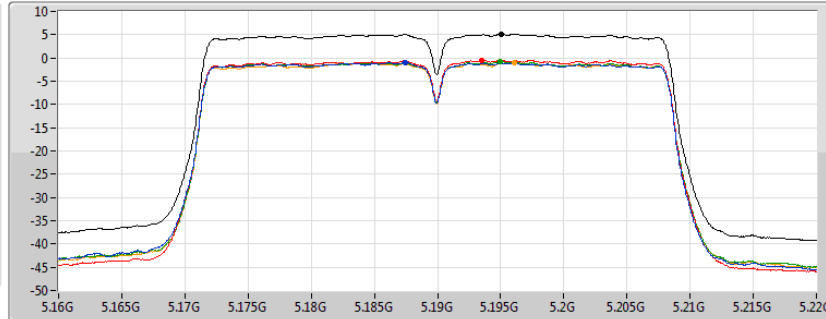

Sum
Port 1
Port 2
Port 3
Port 4

Sum	PD	Port 1	Port 2	Port 3	Port 4
(dBm/RBW)	(dBm/RBW)	(dBm/RBW)	(dBm/RBW)	(dBm/RBW)	(dBm/RBW)
5.12	5.12	-0.95	-0.48	-0.75	-0.97

802.11ac VHT40_Nss4,(MCS0)_4TX

PSD

5230MHz

30/10/2019