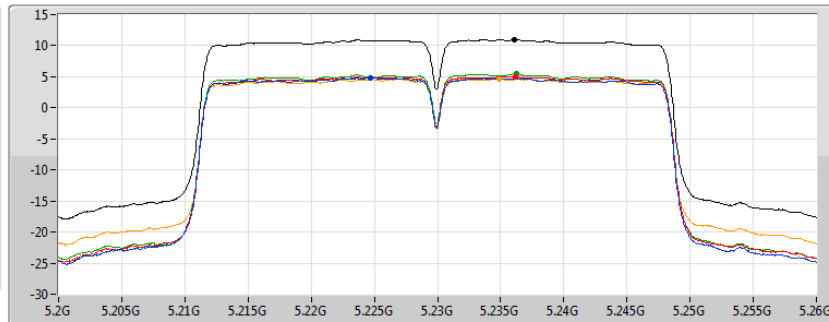

802.11ac VHT40_Nss1,(MCS0)_4TX

PSD

5230MHz

30/10/2019

CF
5.23GHz
Span
60MHz
RBW
1MHz
VBW
3MHz
Sweep Time
21.8s
Detector Type
RMS

Sum
Port 1
Port 2
Port 3
Port 4

Sum	PD	Port 1	Port 2	Port 3	Port 4
(dBm/RBW)	(dBm/RBW)	(dBm/RBW)	(dBm/RBW)	(dBm/RBW)	(dBm/RBW)
10.97	10.97	4.78	5.02	5.49	4.69

802.11ac VHT40_Nss1,(MCS0)_4TX

PSD

5755MHz

24/09/2019

CF
5.755GHz
Span
60MHz
RBW
500kHz
VBW
3MHz
Sweep Time
21.8s
Detector Type
RMS