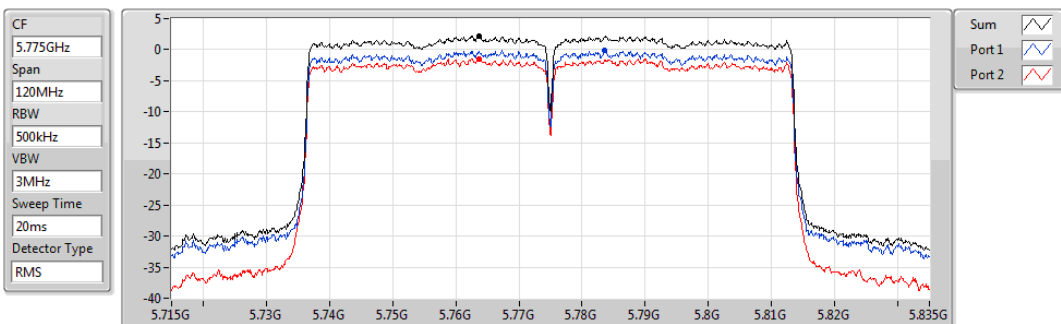

31/10/2019

Sum	PD	Port 1	Port 2
(dBm/RBW)	(dBm/RBW)	(dBm/RBW)	(dBm/RBW)
-0.43	-0.43	-3.16	-3.55

802.11ac VHT80_Nss2,(MCS0)_2TX

PSD

5775MHz

20/09/2019

Sum	PD	Port 1	Port 2
(dBm/RBW)	(dBm/RBW)	(dBm/RBW)	(dBm/RBW)
2.17	2.17	-0.16	-1.46