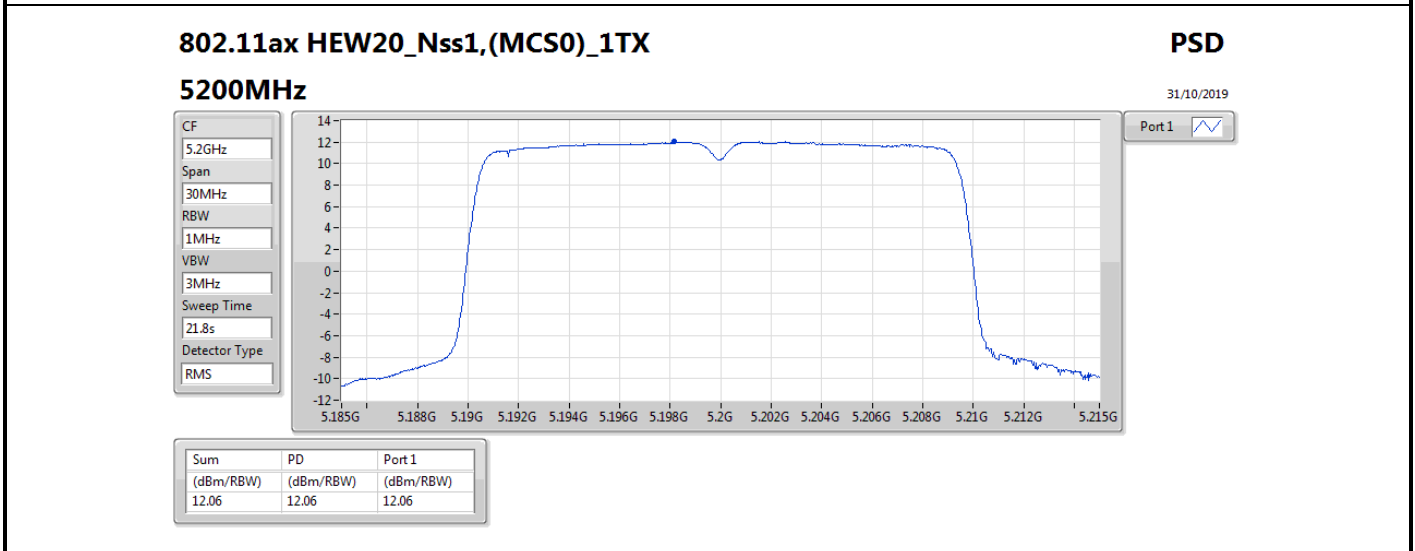

DG = Directional Gain; RBW = 500 kHz for 5.725-5.85GHz band / 1MHz for other band;

PD = trace bin-by-bin of each transmits port summing can be performed maximum power density; Port X = Port X power density;