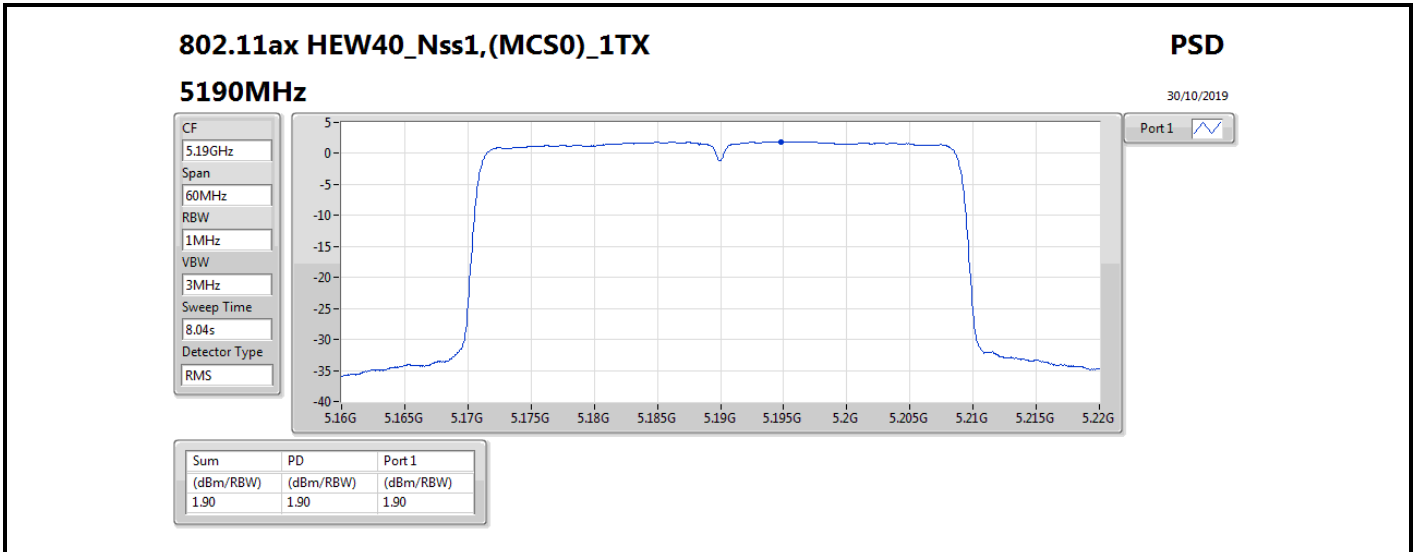

DG = Directional Gain; RBW = 500 kHz for 5.725-5.85GHz band / 1MHz for other band;

PD = trace bin-by-bin of each transmits port summing can be performed maximum power density; Port X = Port X power density;