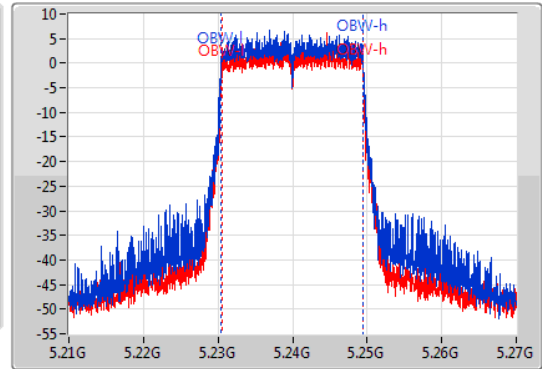

802.11ax HEW20-BF_Nss1,(MCS0)_2TX

EBW

5240MHz

15/10/2019

CF
5.24GHz
Span
60MHz
RBW
300kHz
VBW
1MHz
Sweep Time
100ms
Detector Type
Peak

CF
5.24GHz
Span
60MHz
RBW
200kHz
VBW
1MHz
Sweep Time
100ms
Detector Type
Sample