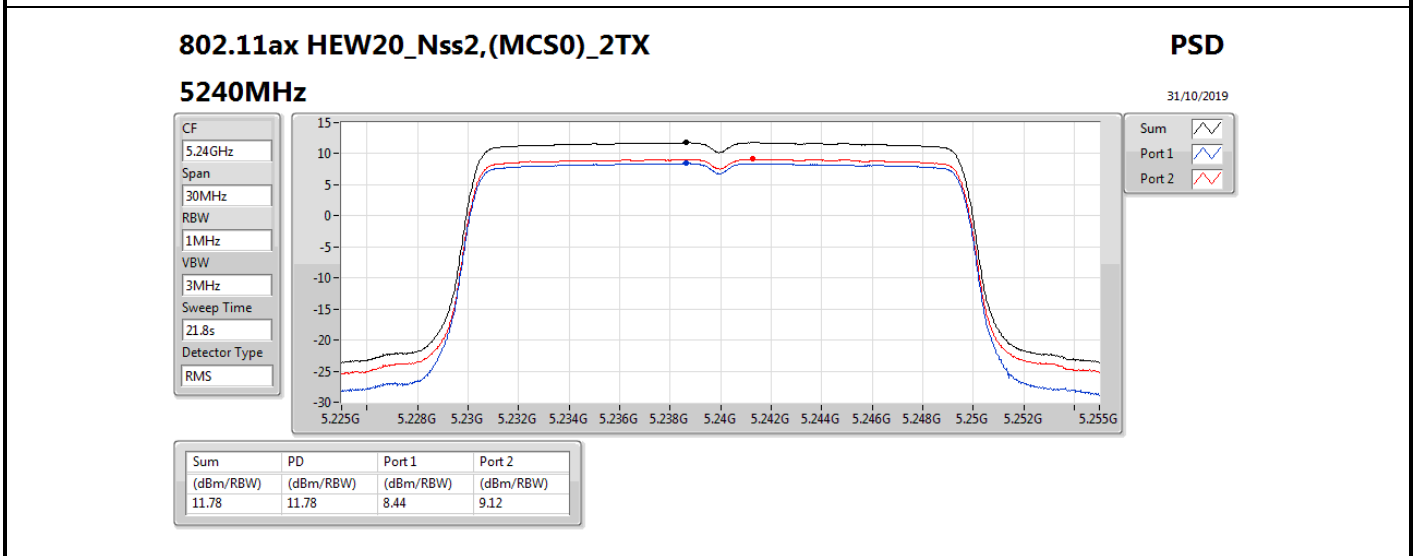

DG = Directional Gain; RBW = 500 kHz for 5.725-5.85GHz band / 1MHz for other band;

PD = trace bin-by-bin of each transmits port summing can be performed maximum power density; Port X = Port X power density;