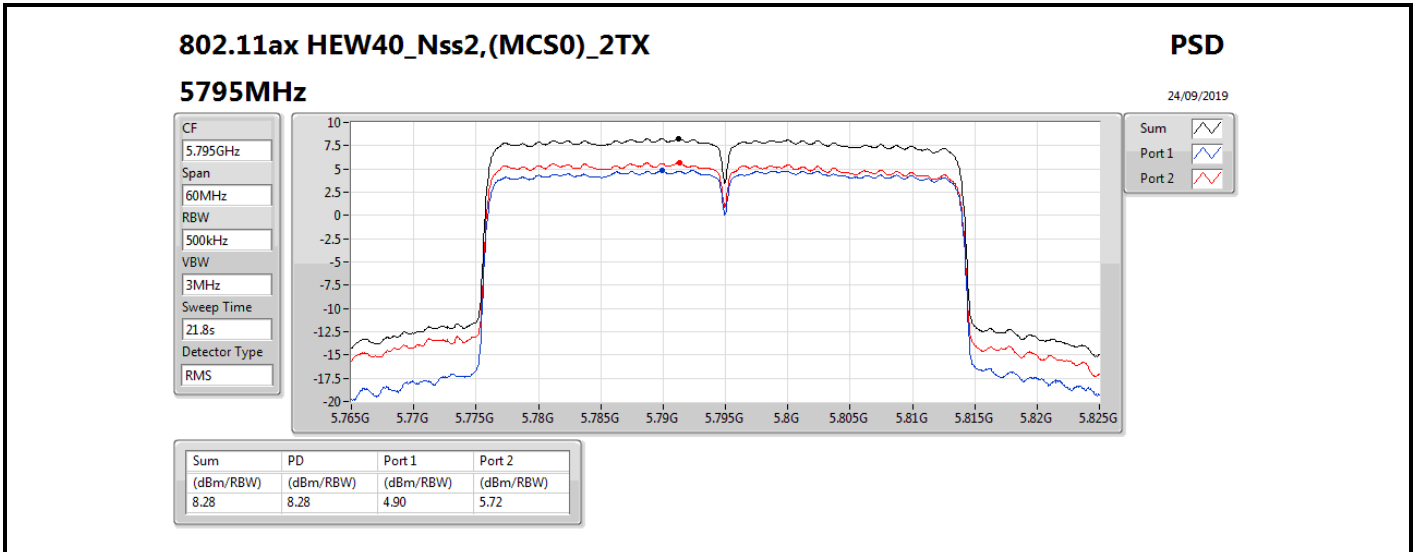

DG = Directional Gain; RBW = 500 kHz for 5.725-5.85GHz band / 1MHz for other band;

PD = trace bin-by-bin of each transmits port summing can be performed maximum power density; Port X = Port X power density;