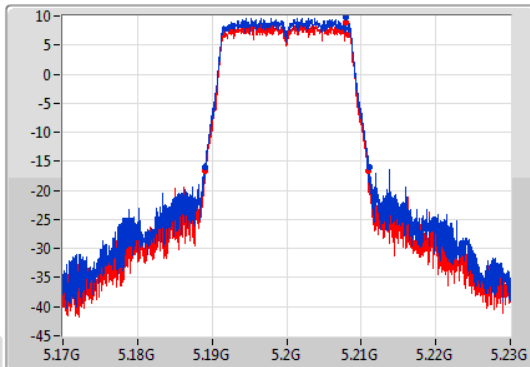

Port X-N dB = Port X 6dB down bandwidth for 5.725-5.85GHz band / 26dB down bandwidth for other band

Port X-OBW = Port X 99% occupied bandwidth;

802.11ac VHT20-BF_Nss1,(MCS0)_2TX

EBW

5180MHz

02/11/2019

CF: 5.18GHz
 Span: 60MHz
 RBW: 300kHz
 VBW: 1MHz
 Sweep Time: 100ms
 Detector Type: Peak

CF: 5.18GHz
 Span: 60MHz
 RBW: 200kHz
 VBW: 1MHz
 Sweep Time: 100ms
 Detector Type: Sample

26dB(Hz)	Fl-26dB(Hz)	Fh-26dB(Hz)	OBW(Hz)	Fl-OBW(Hz)	Fh-OBW(Hz)	Limit(Hz)	Port
21.87M	5.16899G	5.19086G	17.811M	5.171034G	5.188846G	Inf	1
21.81M	5.16911G	5.19092G	17.781M	5.171064G	5.188846G	Inf	2

802.11ac VHT20-BF_Nss1,(MCS0)_2TX

EBW

5200MHz

02/11/2019

CF: 5.2GHz
 Span: 60MHz
 RBW: 300kHz
 VBW: 1MHz
 Sweep Time: 100ms
 Detector Type: Peak

CF: 5.2GHz
 Span: 60MHz
 RBW: 200kHz
 VBW: 1MHz
 Sweep Time: 100ms
 Detector Type: Sample