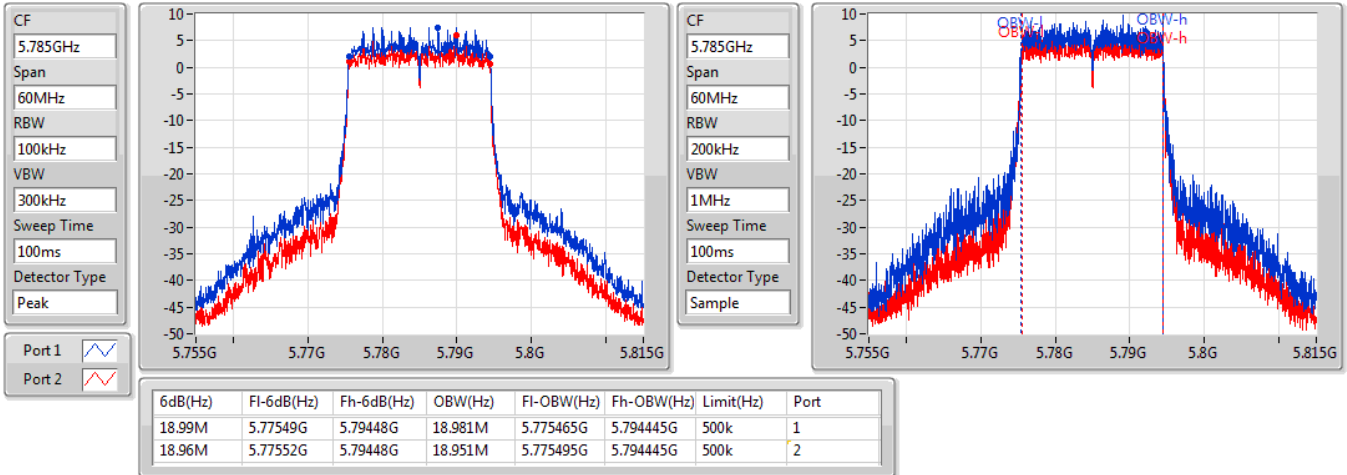

802.11ax HEW20-BF_Nss1,(MCS0)_2TX

EBW

5785MHz

15/10/2019