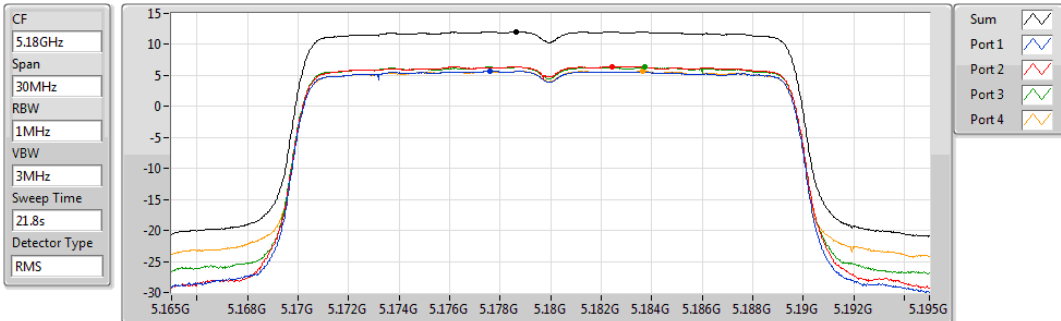

802.11ax HEW20_Nss4,(MCS0)_4TX

PSD

5180MHz

30/10/2019

Sum	PD	Port 1	Port 2	Port 3	Port 4
(dBm/RBW)	(dBm/RBW)	(dBm/RBW)	(dBm/RBW)	(dBm/RBW)	(dBm/RBW)
12.03	12.03	5.73	6.45	6.37	5.70