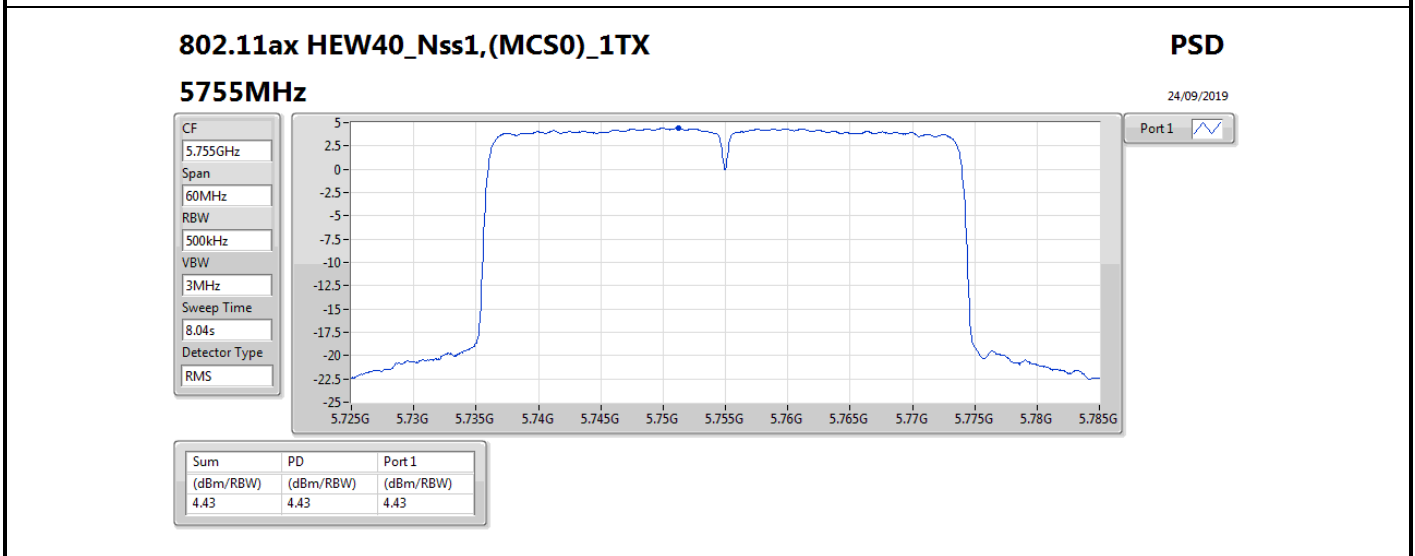

DG = Directional Gain; RBW = 500 kHz for 5.725-5.85GHz band / 1MHz for other band;

PD = trace bin-by-bin of each transmits port summing can be performed maximum power density; Port X = Port X power density;