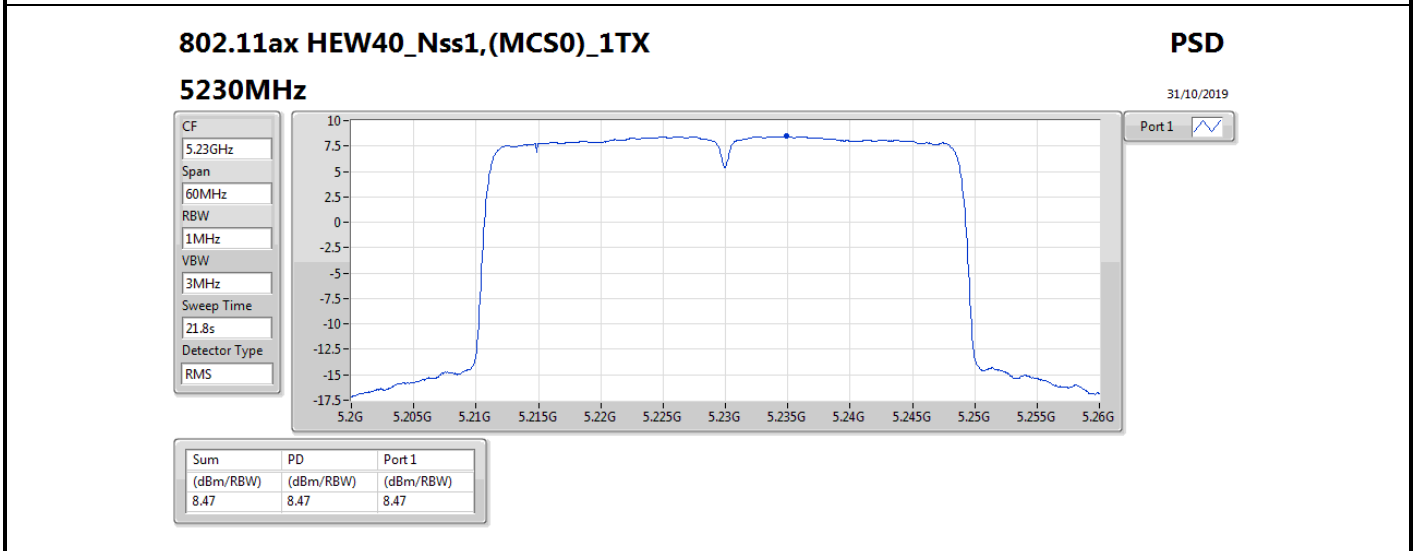

DG = Directional Gain; RBW = 500 kHz for 5.725-5.85GHz band / 1MHz for other band;

PD = trace bin-by-bin of each transmits port summing can be performed maximum power density; Port X = Port X power density;