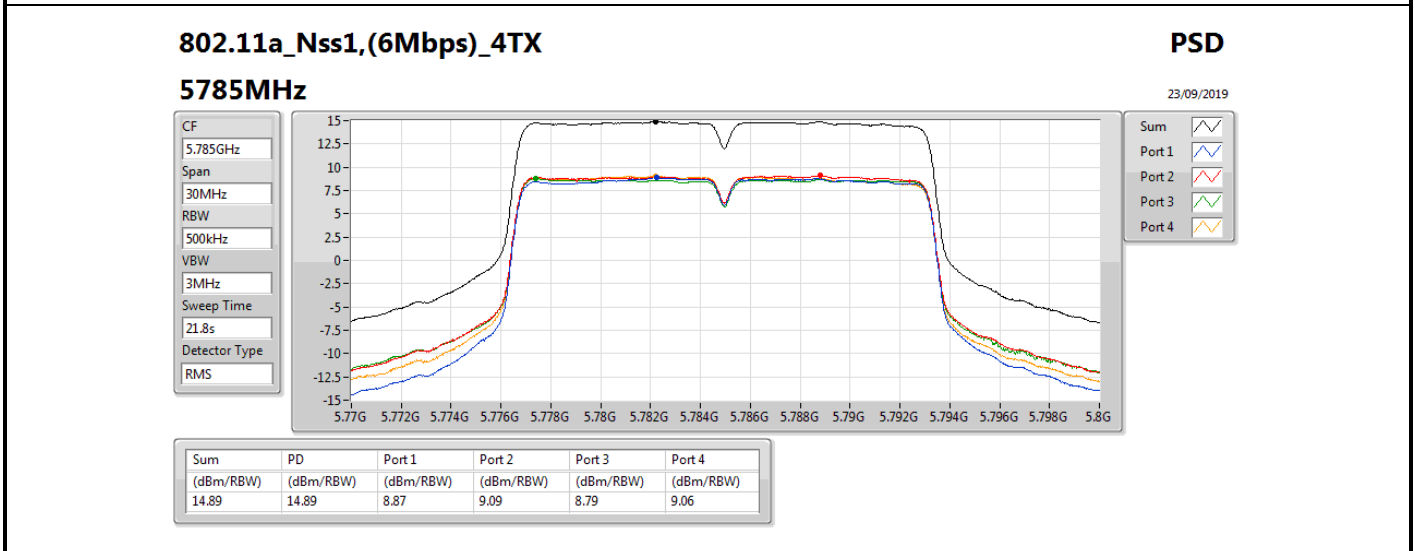

30/10/2019

Sum	PD	Port 1	Port 2	Port 3	Port 4
(dBm/RBW)	(dBm/RBW)	(dBm/RBW)	(dBm/RBW)	(dBm/RBW)	(dBm/RBW)
11.33	11.33	5.27	5.52	5.65	5.18

802.11a_Nss1,(6Mbps)_4TX

PSD

5240MHz

30/10/2019

Sum	PD	Port 1	Port 2	Port 3	Port 4
(dBm/RBW)	(dBm/RBW)	(dBm/RBW)	(dBm/RBW)	(dBm/RBW)	(dBm/RBW)
11.17	11.17	5.08	5.34	5.47	4.91