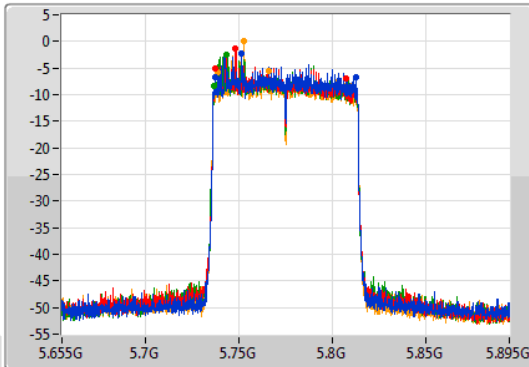

Sweep Time
100ms

Detector Type
Peak

Port 1

Port 2

Port 3

Port 4

CF
5.775GHz

Span
240MHz