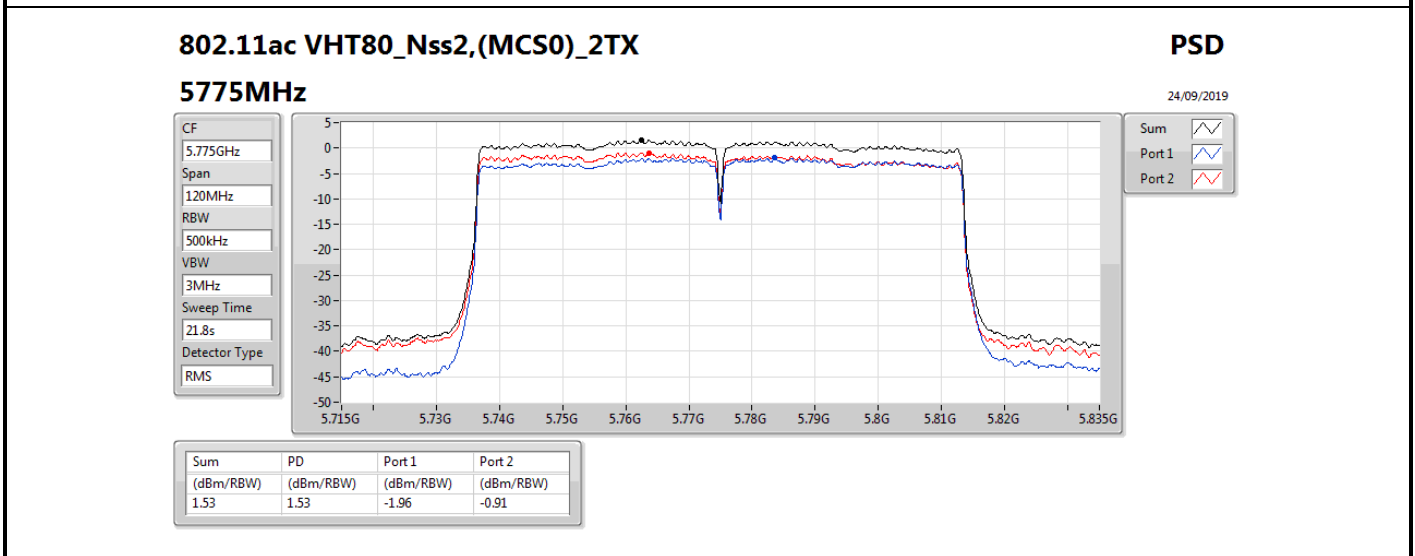

DG = Directional Gain; RBW = 500 kHz for 5.725-5.85GHz band / 1MHz for other band;

PD = trace bin-by-bin of each transmits port summing can be performed maximum power density; Port X = Port X power density;