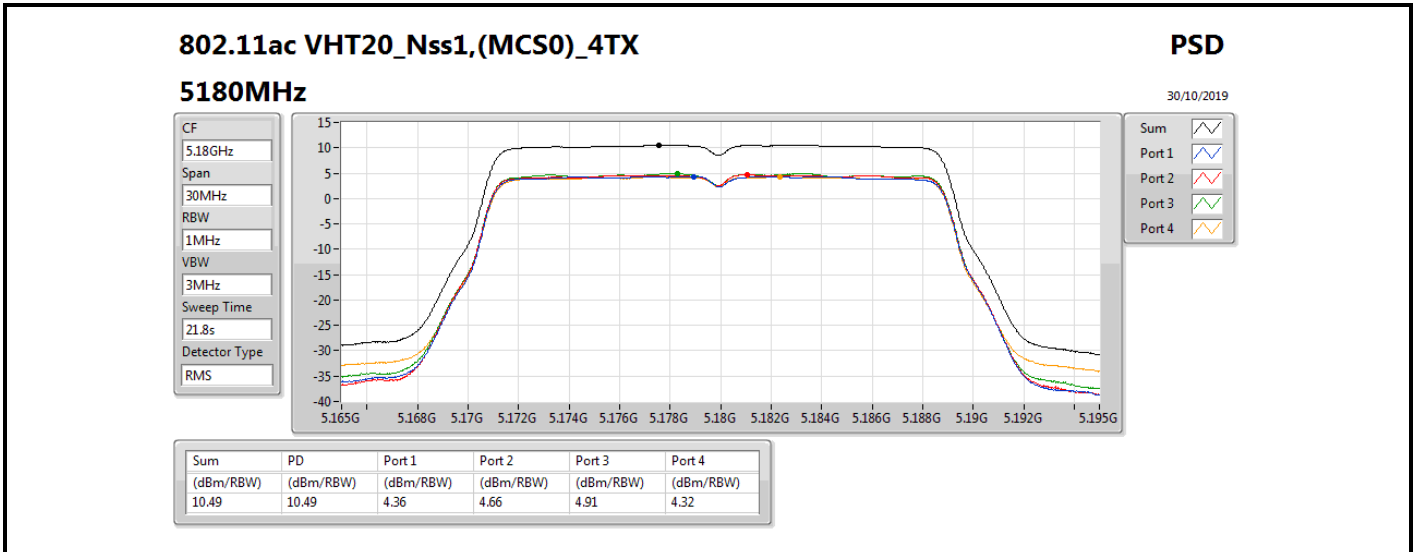

30/10/2019

Sum	PD	Port 1	Port 2	Port 3	Port 4
(dBm/RBW)	(dBm/RBW)	(dBm/RBW)	(dBm/RBW)	(dBm/RBW)	(dBm/RBW)
11.33	11.33	5.27	5.52	5.65	5.18

802.11a_Nss1,(6Mbps)_4TX

PSD

5240MHz

30/10/2019

Sum	PD	Port 1	Port 2	Port 3	Port 4
(dBm/RBW)	(dBm/RBW)	(dBm/RBW)	(dBm/RBW)	(dBm/RBW)	(dBm/RBW)
11.17	11.17	5.08	5.34	5.47	4.91