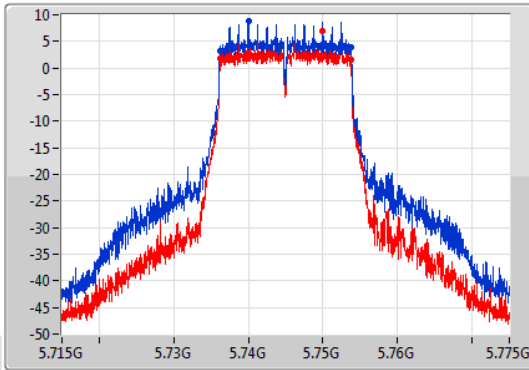

CF
5.745GHz
Span
60MHz
RBW
200kHz
VBW
1MHz
Sweep Time
100ms
Detector Type
Sample