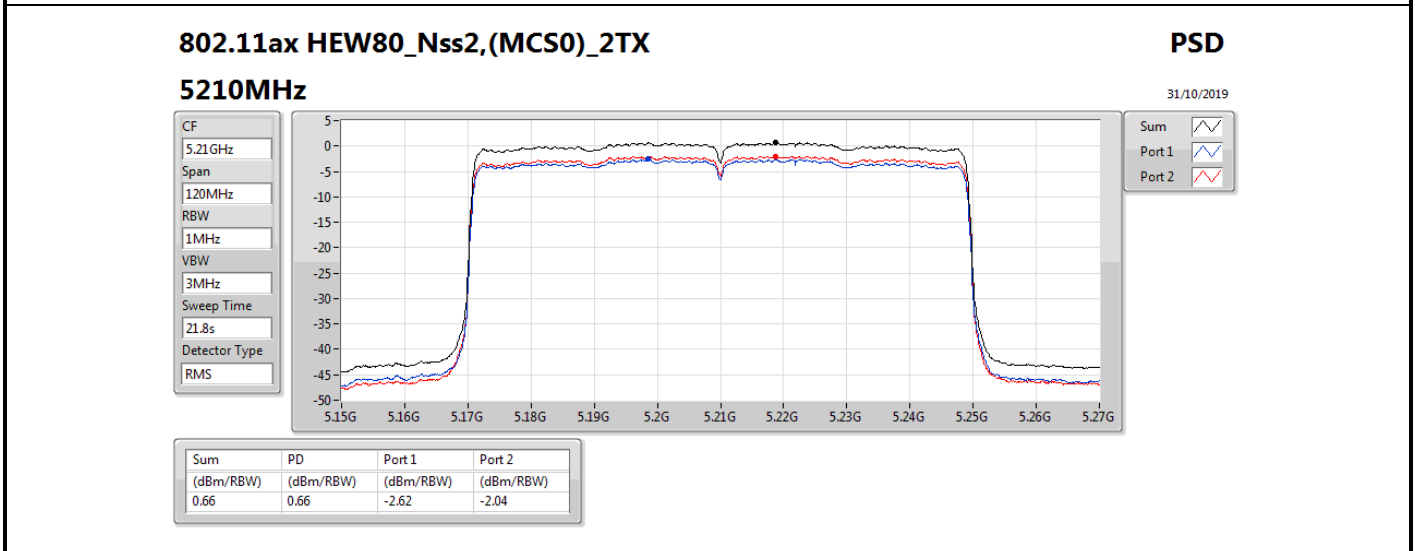

DG = Directional Gain; RBW = 500 kHz for 5.725-5.85GHz band / 1MHz for other band;

PD = trace bin-by-bin of each transmits port summing can be performed maximum power density; Port X = Port X power density;