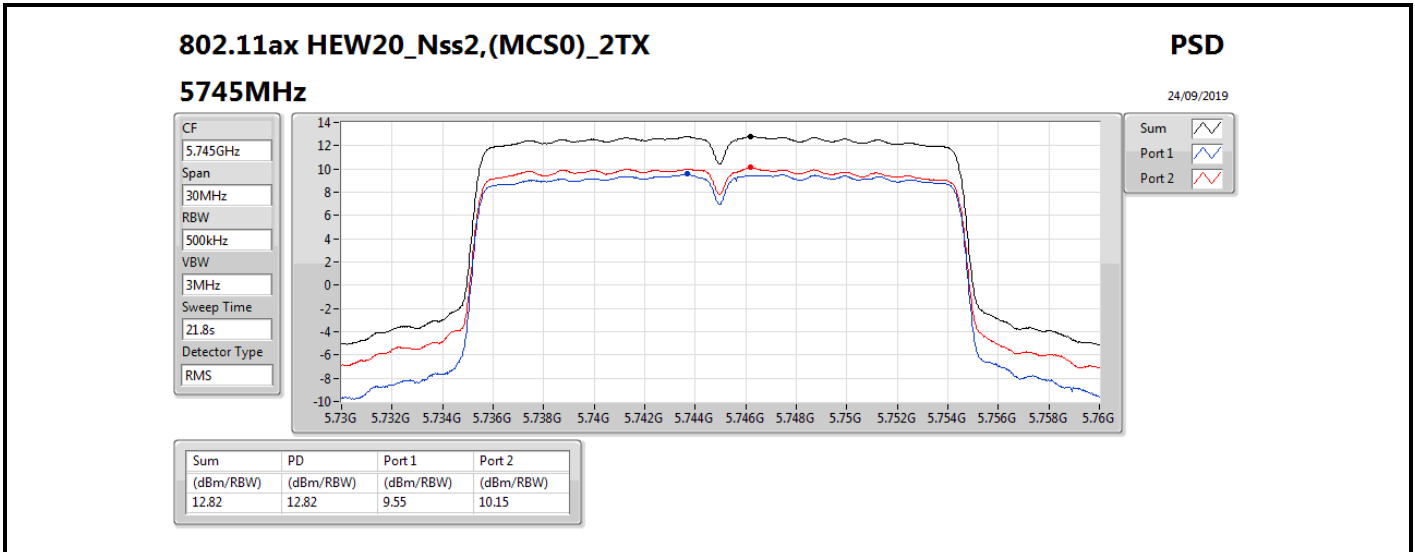

DG = Directional Gain; RBW = 500 kHz for 5.725-5.85GHz band / 1MHz for other band;

PD = trace bin-by-bin of each transmits port summing can be performed maximum power density; Port X = Port X power density;