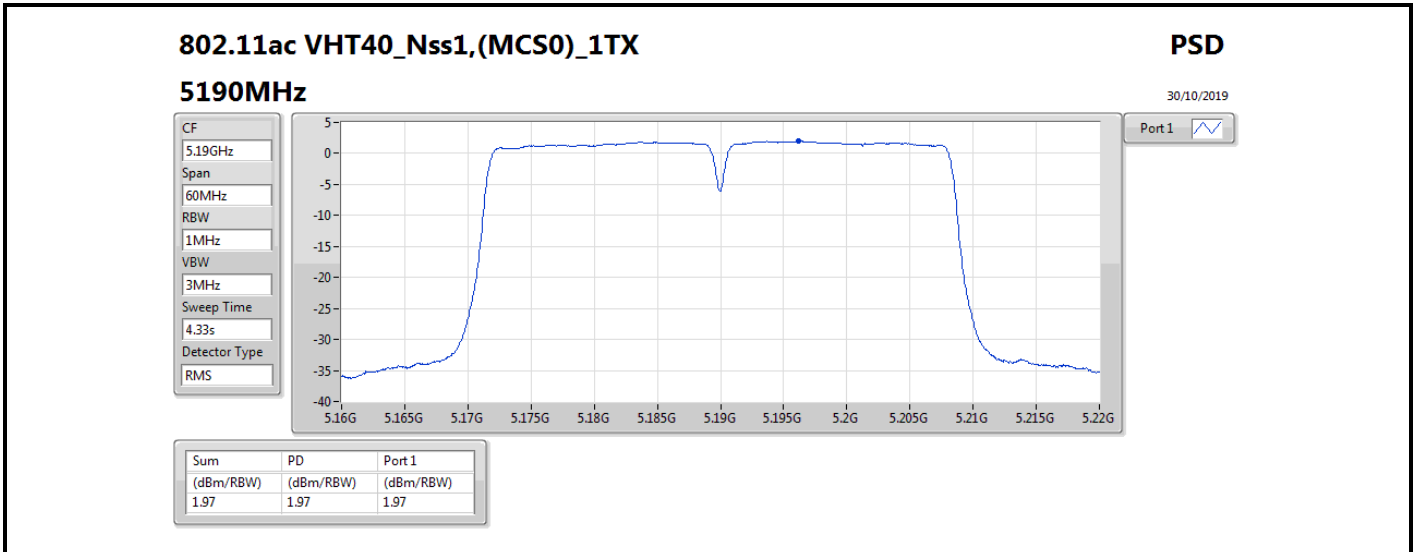

DG = Directional Gain; RBW = 500 kHz for 5.725-5.85GHz band / 1MHz for other band;

PD = trace bin-by-bin of each transmits port summing can be performed maximum power density; Port X = Port X power density;