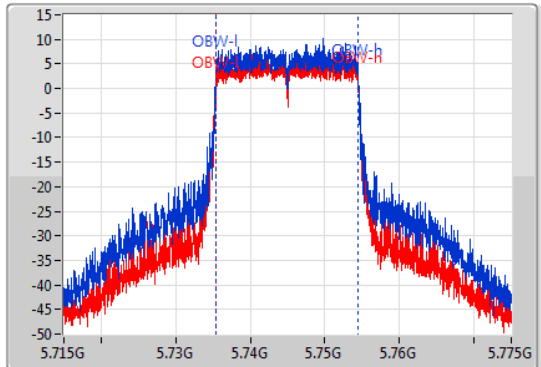

802.11ax HEW20-BF_Nss1,(MCS0)_2TX

EBW

5745MHz

15/10/2019

CF
5.745GHz
Span
60MHz
RBW
100kHz
VBW
300kHz
Sweep Time
100ms
Detector Type
Peak

CF
5.745GHz
Span
60MHz
RBW
200kHz
VBW
1MHz
Sweep Time
100ms
Detector Type
Sample