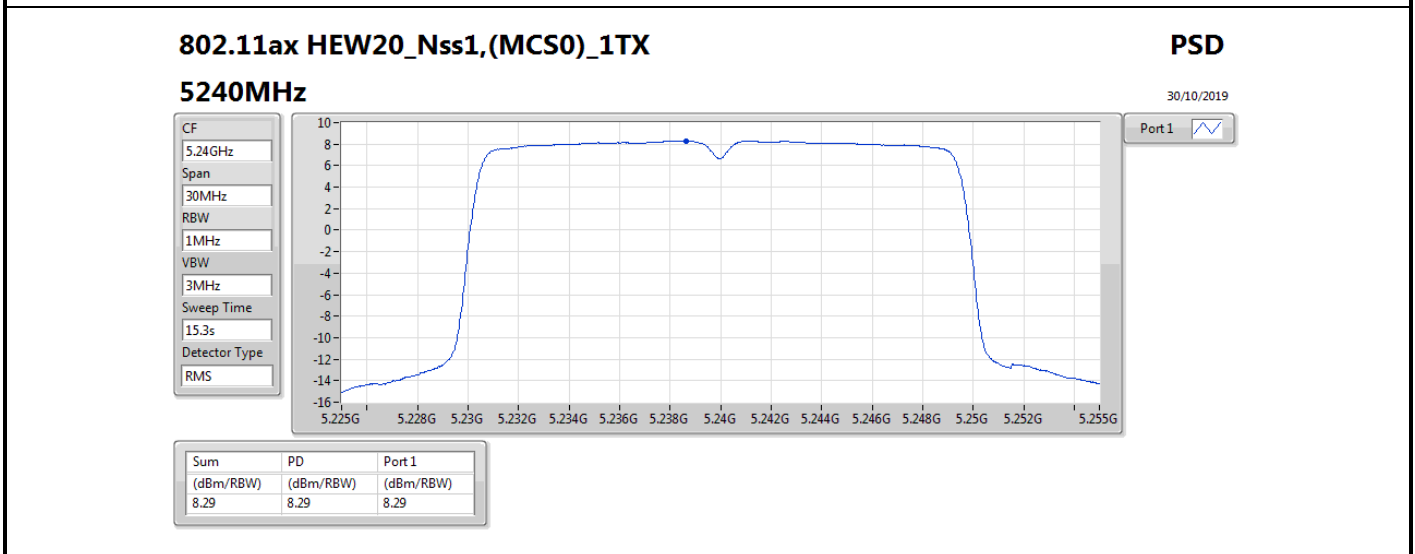

DG = Directional Gain; RBW = 500 kHz for 5.725-5.85GHz band / 1MHz for other band;

PD = trace bin-by-bin of each transmits port summing can be performed maximum power density; Port X = Port X power density;