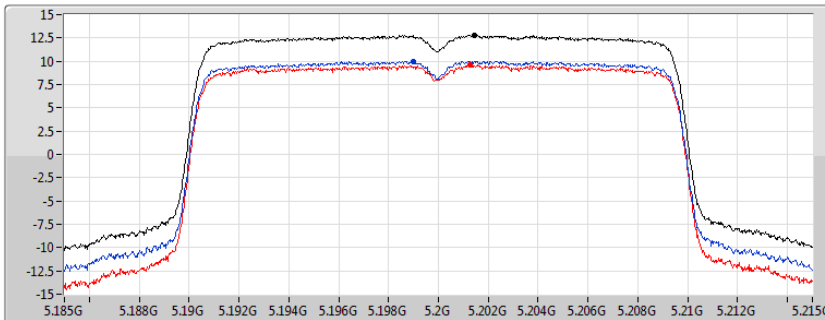

802.11ax HEW20_Nss2,(MCS0)_2TX

PSD

5200MHz

31/10/2019

CF
5.2GHz
Span
30MHz
RBW
1MHz
VBW
3MHz
Sweep Time
20ms
Detector Type
RMS

Sum
Port 1
Port 2

Sum	PD	Port 1	Port 2
(dBm/RBW)	(dBm/RBW)	(dBm/RBW)	(dBm/RBW)
12.77	12.77	10.01	9.60