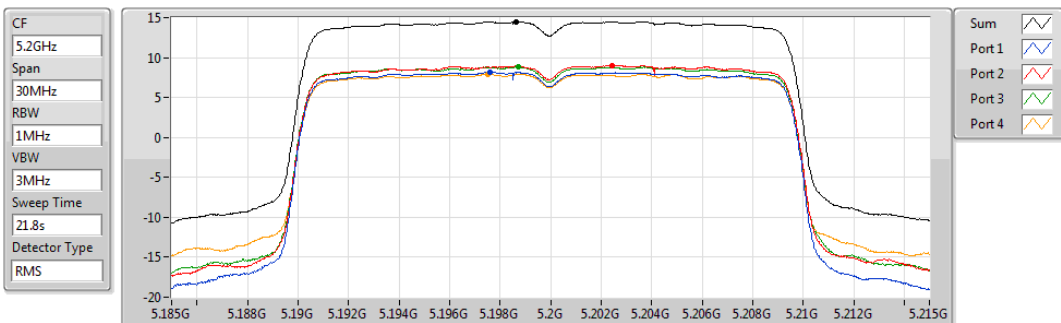

802.11ax HEW20_Nss4,(MCS0)_4TX

PSD

5200MHz

30/10/2019

Sum	PD	Port 1	Port 2	Port 3	Port 4
(dBm/RBW)	(dBm/RBW)	(dBm/RBW)	(dBm/RBW)	(dBm/RBW)	(dBm/RBW)
14.46	14.46	8.19	9.04	8.80	7.93