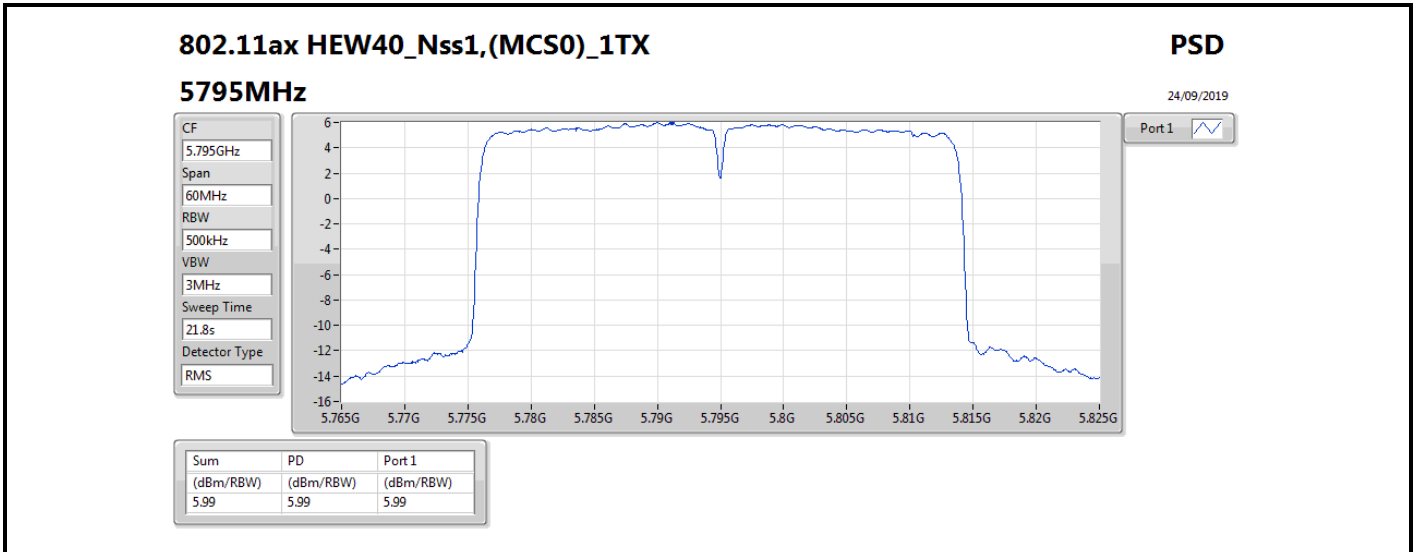

DG = Directional Gain; RBW = 500 kHz for 5.725-5.85GHz band / 1MHz for other band;

PD = trace bin-by-bin of each transmits port summing can be performed maximum power density; Port X = Port X power density;