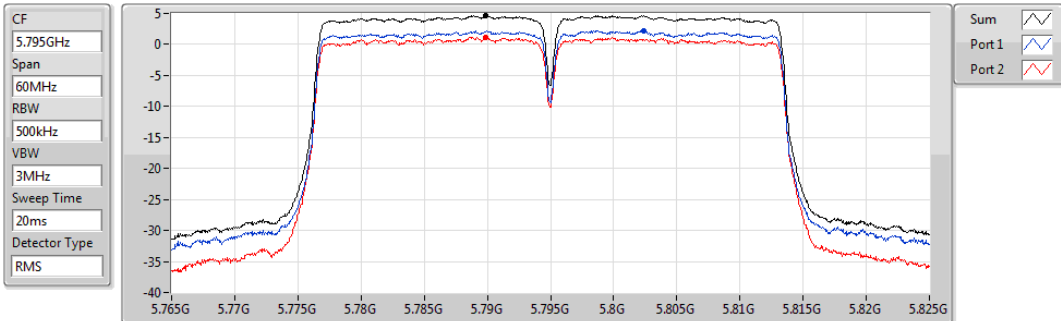

802.11ac VHT40_Nss2,(MCS0)_2TX

PSD

5795MHz

20/09/2019

Sum	PD	Port 1	Port 2
(dBm/RBW)	(dBm/RBW)	(dBm/RBW)	(dBm/RBW)
4.66	4.66	2.23	1.17