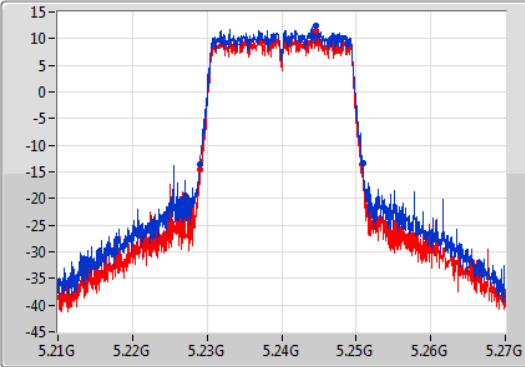

802.11ax HEW20-BF_Nss1,(MCS0)_2TX

EBW

5240MHz

02/11/2019

CF
5.24GHz
Span
60MHz
RBW
300kHz
VBW
1MHz
Sweep Time
100ms
Detector Type
Peak

CF
5.24GHz
Span
60MHz
RBW
200kHz
VBW
1MHz
Sweep Time
100ms
Detector Type
Sample