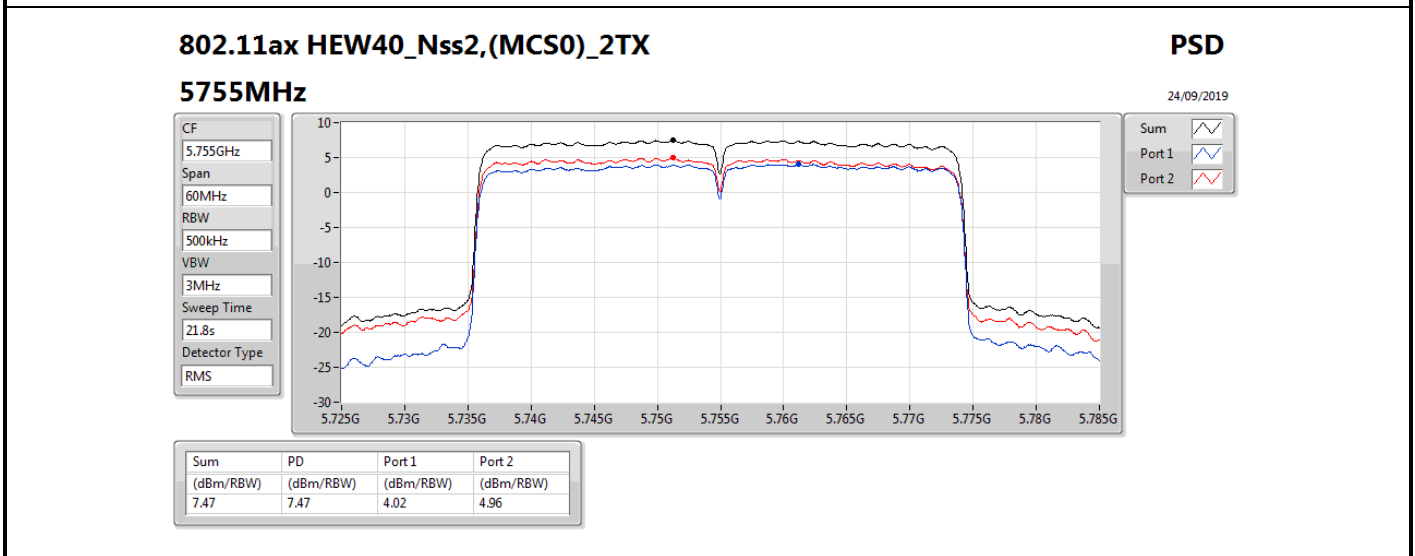

DG = Directional Gain; RBW = 500 kHz for 5.725-5.85GHz band / 1MHz for other band;

PD = trace bin-by-bin of each transmits port summing can be performed maximum power density; Port X = Port X power density;