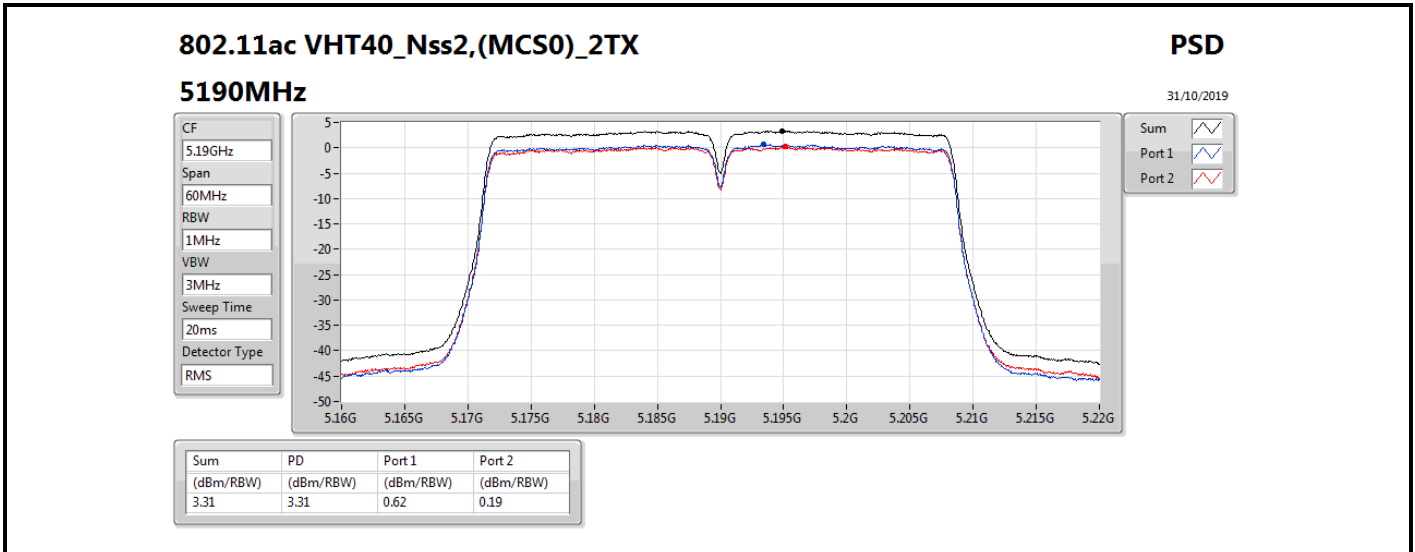

DG = Directional Gain; RBW = 500 kHz for 5.725-5.85GHz band / 1MHz for other band;

PD = trace bin-by-bin of each transmits port summing can be performed maximum power density; Port X = Port X power density;