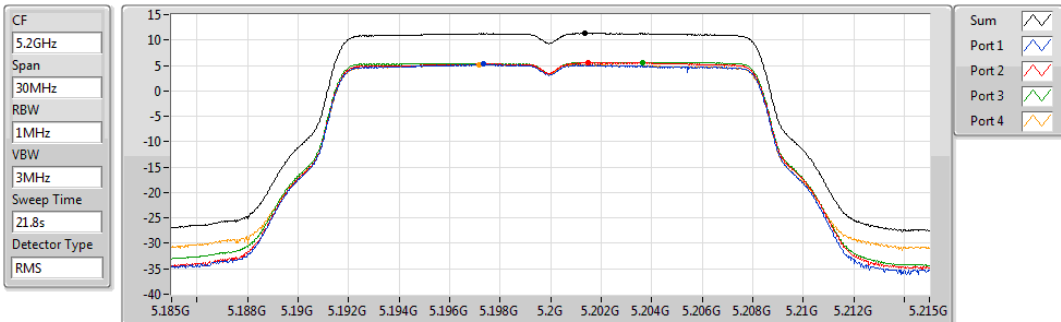

802.11a_Nss1,(6Mbps)_4TX

PSD

5200MHz

30/10/2019

Sum	PD	Port 1	Port 2	Port 3	Port 4
(dBm/RBW)	(dBm/RBW)	(dBm/RBW)	(dBm/RBW)	(dBm/RBW)	(dBm/RBW)
11.33	11.33	5.27	5.52	5.65	5.18