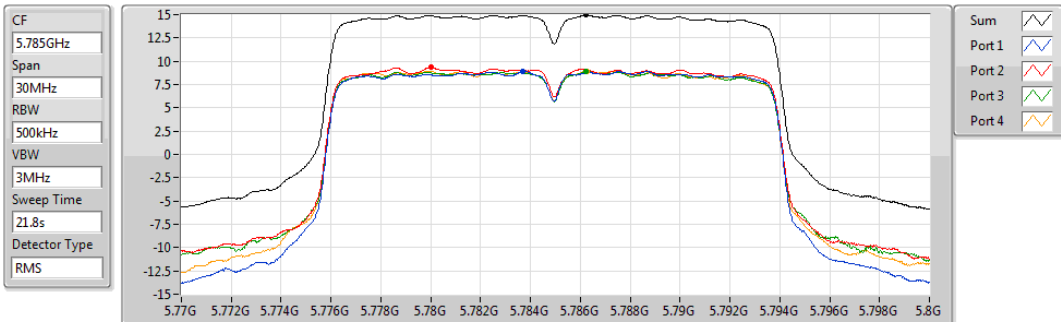

802.11ac VHT20_Nss4,(MCS0)_4TX

PSD

5785MHz

23/09/2019

Sum	PD	Port 1	Port 2	Port 3	Port 4
(dBm/RBW)	(dBm/RBW)	(dBm/RBW)	(dBm/RBW)	(dBm/RBW)	(dBm/RBW)
14.97	14.97	8.92	9.33	8.91	8.95