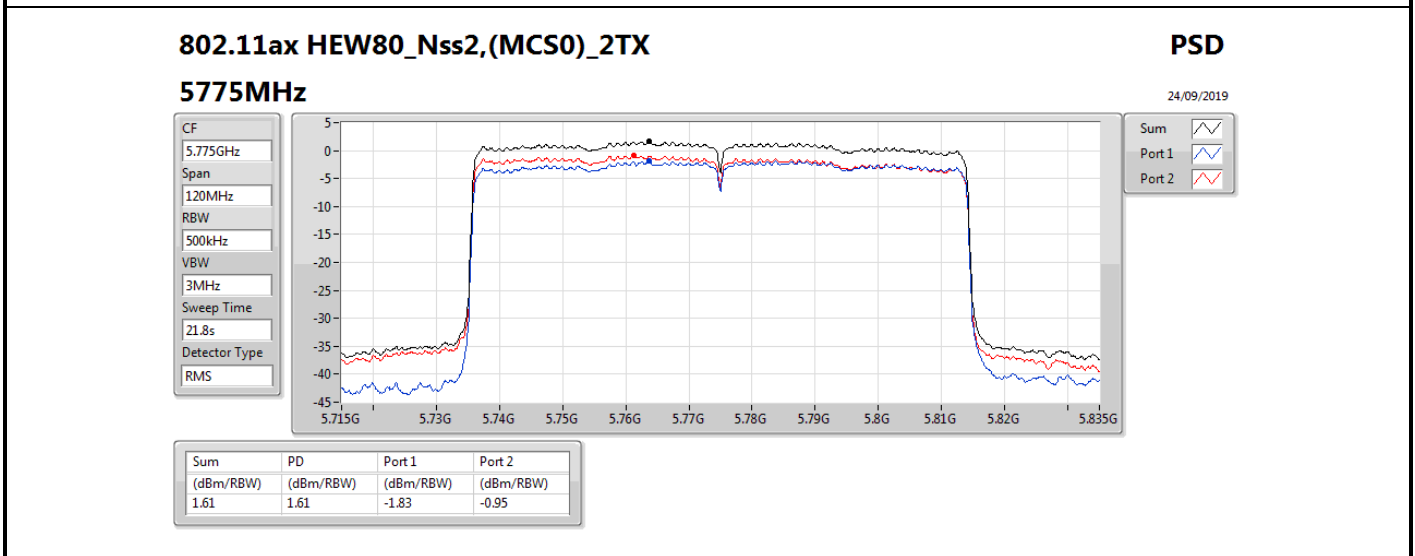

DG = Directional Gain; RBW = 500 kHz for 5.725-5.85GHz band / 1MHz for other band;

PD = trace bin-by-bin of each transmits port summing can be performed maximum power density; Port X = Port X power density;