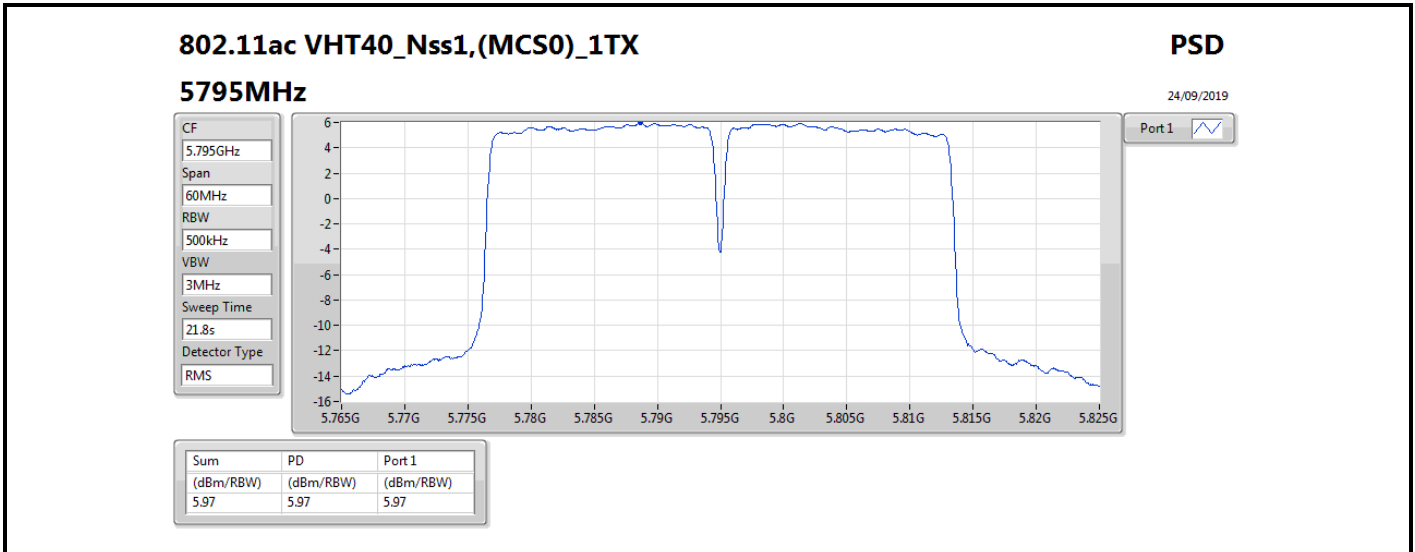

DG = Directional Gain; RBW = 500 kHz for 5.725-5.85GHz band / 1MHz for other band;

PD = trace bin-by-bin of each transmits port summing can be performed maximum power density; Port X = Port X power density;