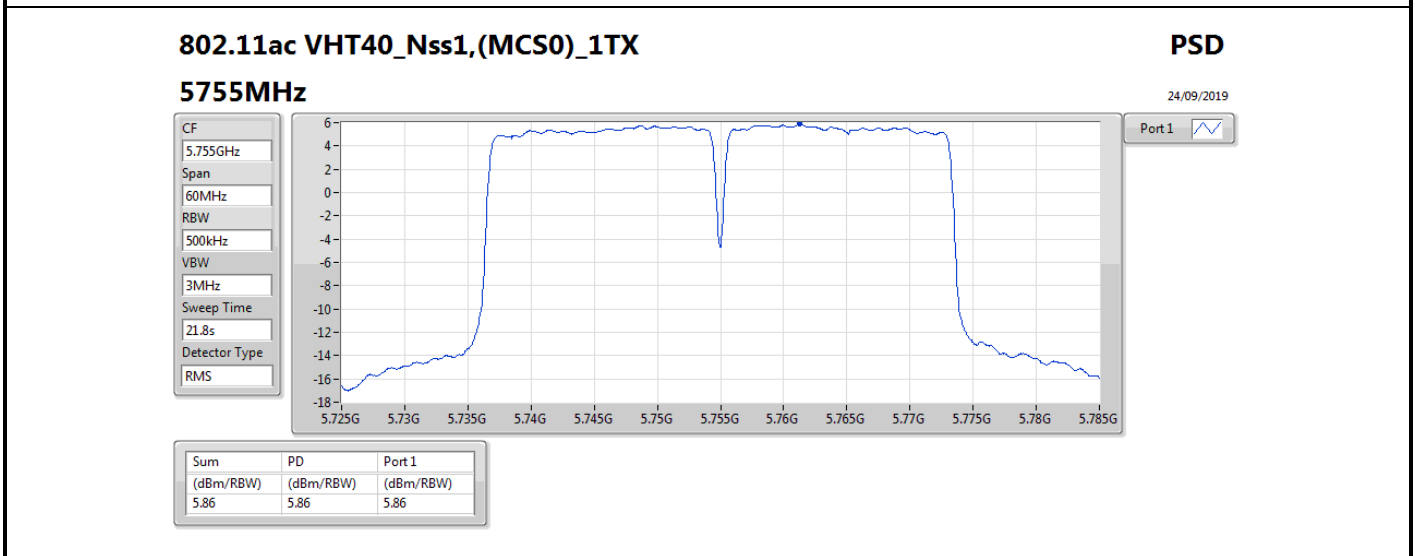

DG = Directional Gain; RBW = 500 kHz for 5.725-5.85GHz band / 1MHz for other band;

PD = trace bin-by-bin of each transmits port summing can be performed maximum power density; Port X = Port X power density;