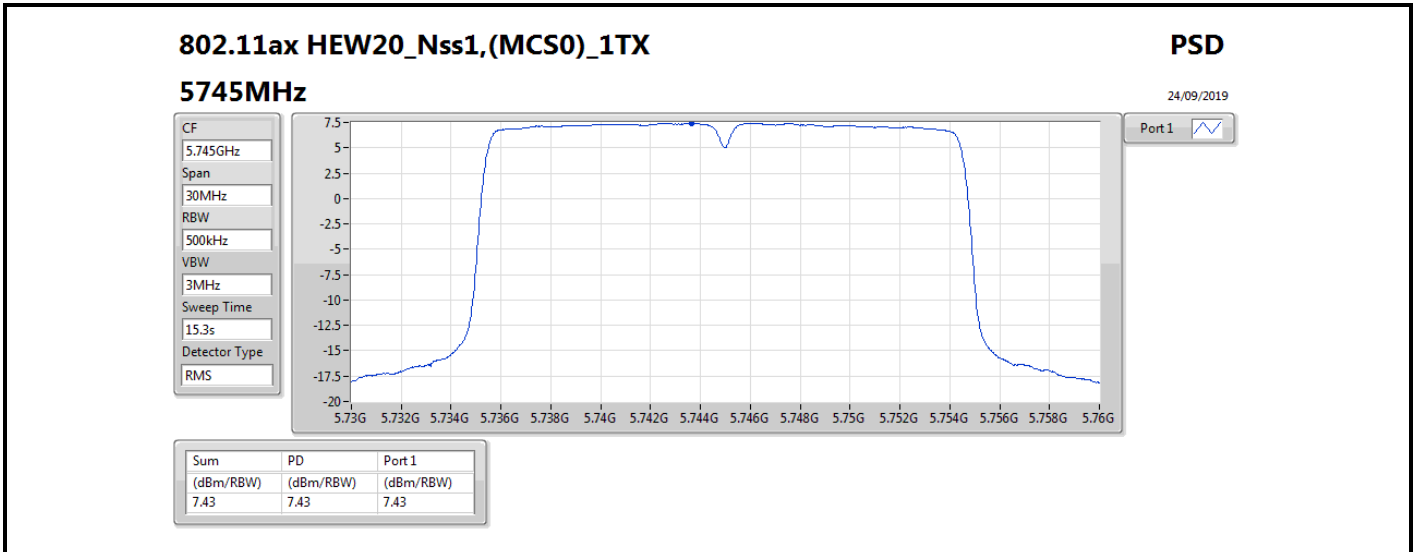

DG = Directional Gain; RBW = 500 kHz for 5.725-5.85GHz band / 1MHz for other band;

PD = trace bin-by-bin of each transmits port summing can be performed maximum power density; Port X = Port X power density;