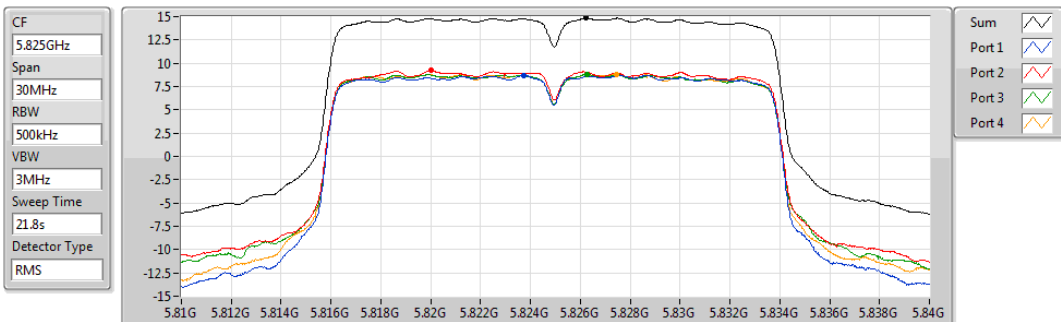

PSD

5785MHz

23/09/2019

Sum	PD	Port 1	Port 2	Port 3	Port 4
(dBm/RBW)	(dBm/RBW)	(dBm/RBW)	(dBm/RBW)	(dBm/RBW)	(dBm/RBW)
14.97	14.97	8.92	9.33	8.91	8.95

802.11ac VHT20_Nss4,(MCS0)_4TX

PSD

5825MHz

23/09/2019