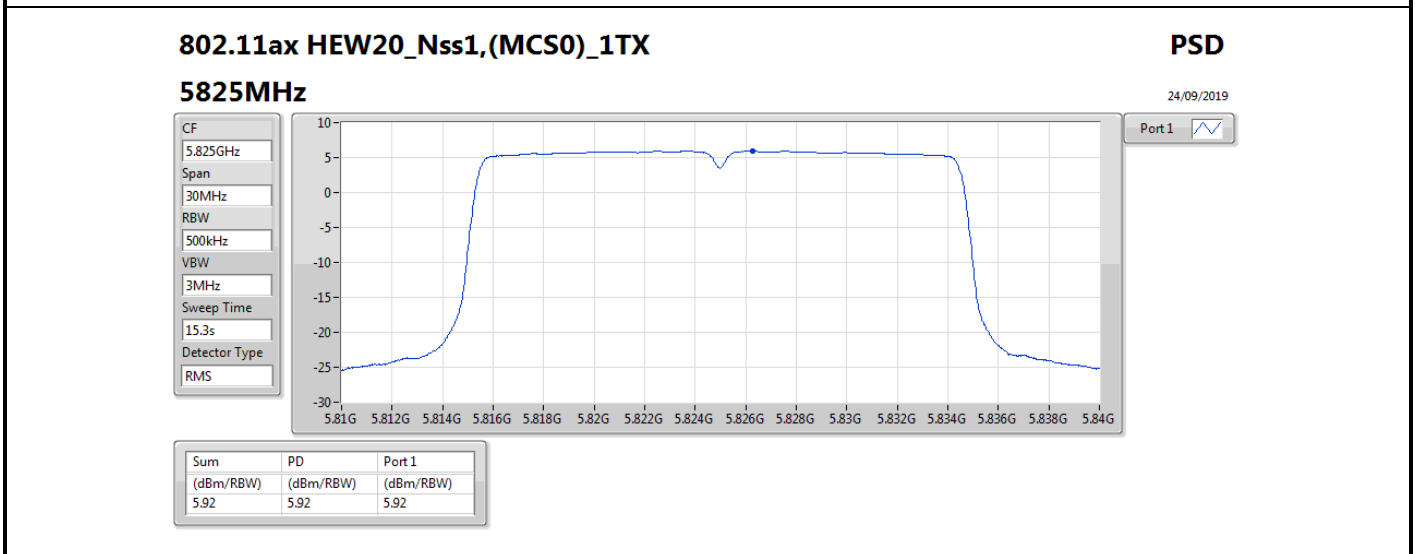

DG = Directional Gain; RBW = 500 kHz for 5.725-5.85GHz band / 1MHz for other band;

PD = trace bin-by-bin of each transmits port summing can be performed maximum power density; Port X = Port X power density;