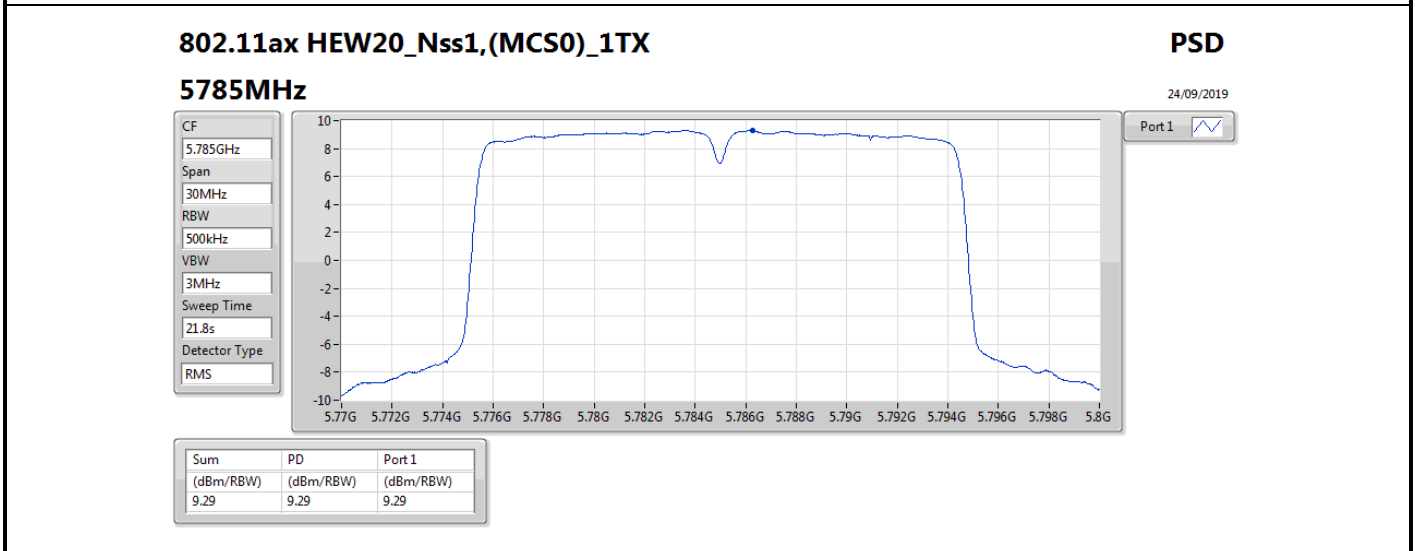

DG = Directional Gain; RBW = 500 kHz for 5.725-5.85GHz band / 1MHz for other band;

PD = trace bin-by-bin of each transmits port summing can be performed maximum power density; Port X = Port X power density;