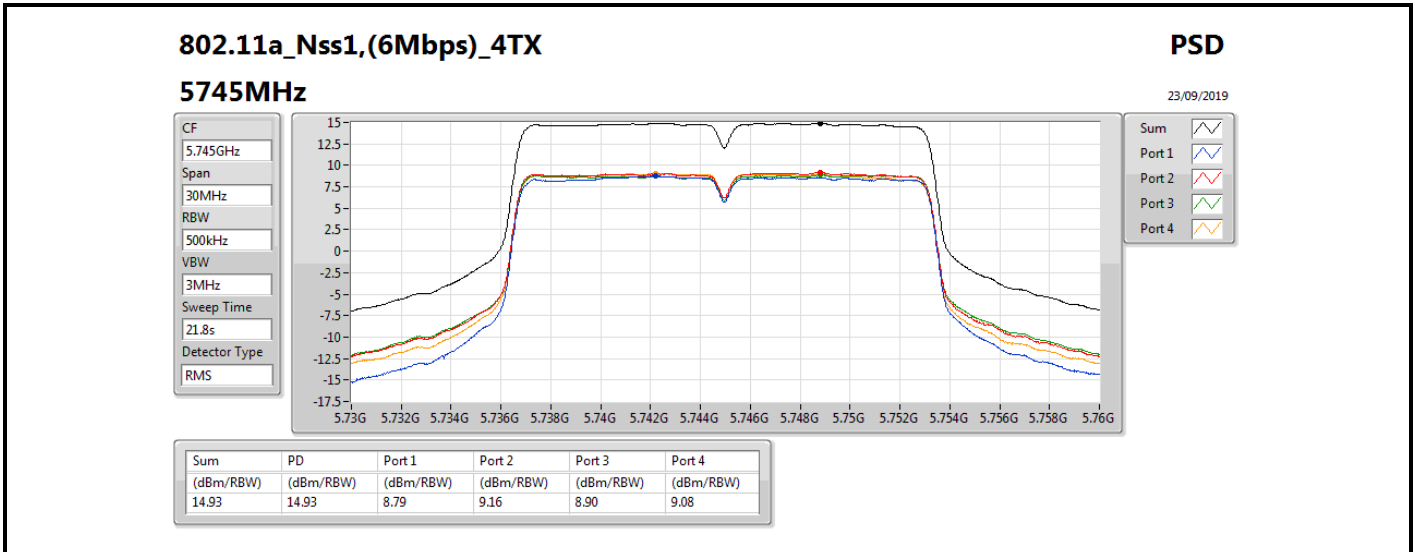

30/10/2019

Sum	PD	Port 1	Port 2	Port 3	Port 4
(dBm/RBW)	(dBm/RBW)	(dBm/RBW)	(dBm/RBW)	(dBm/RBW)	(dBm/RBW)
11.33	11.33	5.27	5.52	5.65	5.18

802.11a_Nss1,(6Mbps)_4TX

PSD

5240MHz

30/10/2019

Sum	PD	Port 1	Port 2	Port 3	Port 4
(dBm/RBW)	(dBm/RBW)	(dBm/RBW)	(dBm/RBW)	(dBm/RBW)	(dBm/RBW)
11.17	11.17	5.08	5.34	5.47	4.91