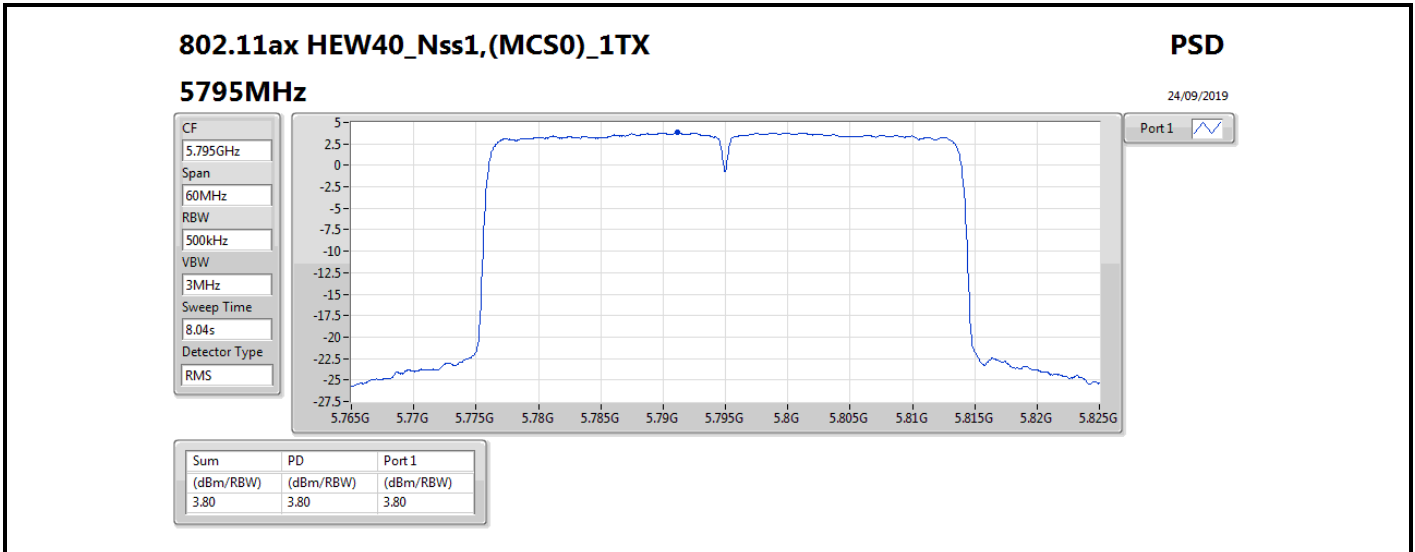

DG = Directional Gain; RBW = 500 kHz for 5.725-5.85GHz band / 1MHz for other band;

PD = trace bin-by-bin of each transmits port summing can be performed maximum power density; Port X = Port X power density;