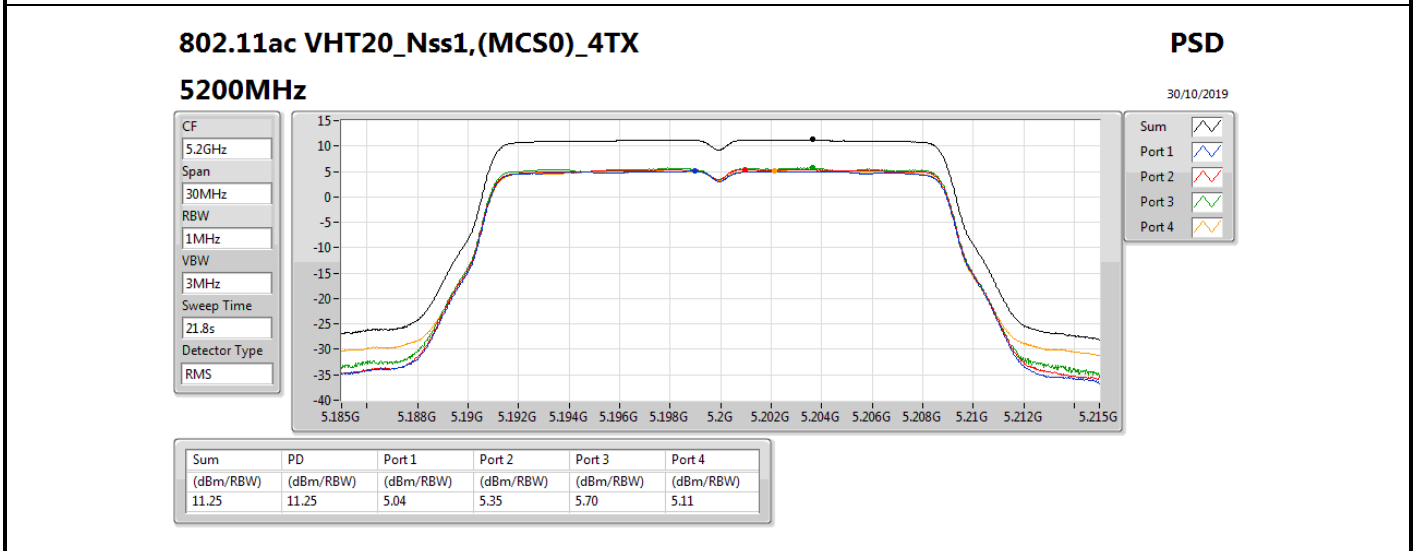

30/10/2019

Sum	PD	Port 1	Port 2	Port 3	Port 4
(dBm/RBW)	(dBm/RBW)	(dBm/RBW)	(dBm/RBW)	(dBm/RBW)	(dBm/RBW)
11.33	11.33	5.27	5.52	5.65	5.18

802.11a_Nss1,(6Mbps)_4TX

PSD

5240MHz

30/10/2019

Sum	PD	Port 1	Port 2	Port 3	Port 4
(dBm/RBW)	(dBm/RBW)	(dBm/RBW)	(dBm/RBW)	(dBm/RBW)	(dBm/RBW)
11.17	11.17	5.08	5.34	5.47	4.91