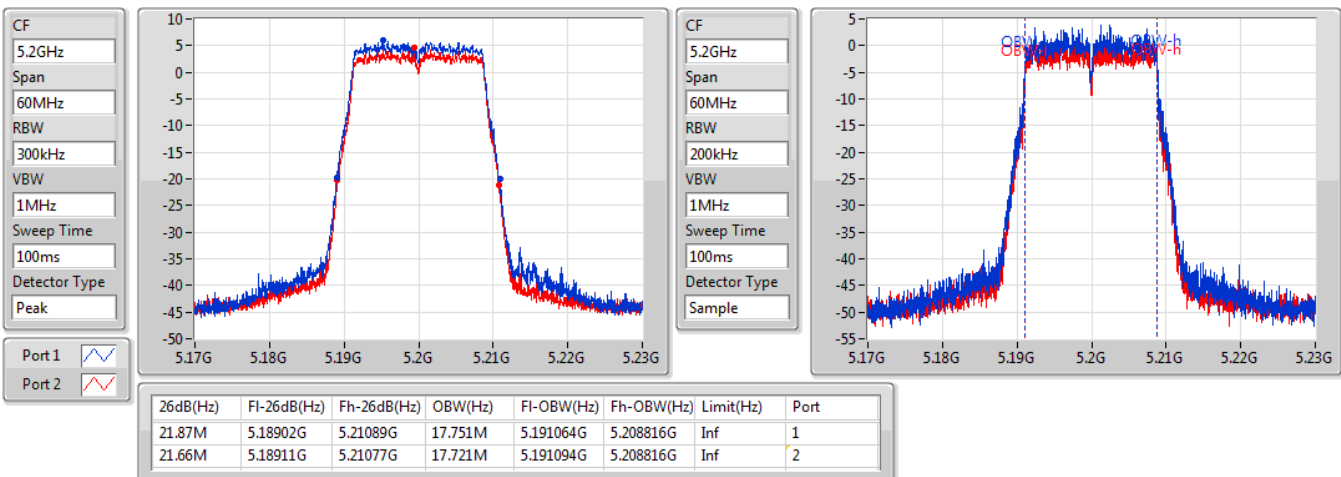

802.11ac VHT20-BF_Nss1,(MCS0)_2TX

EBW

5200MHz

15/10/2019