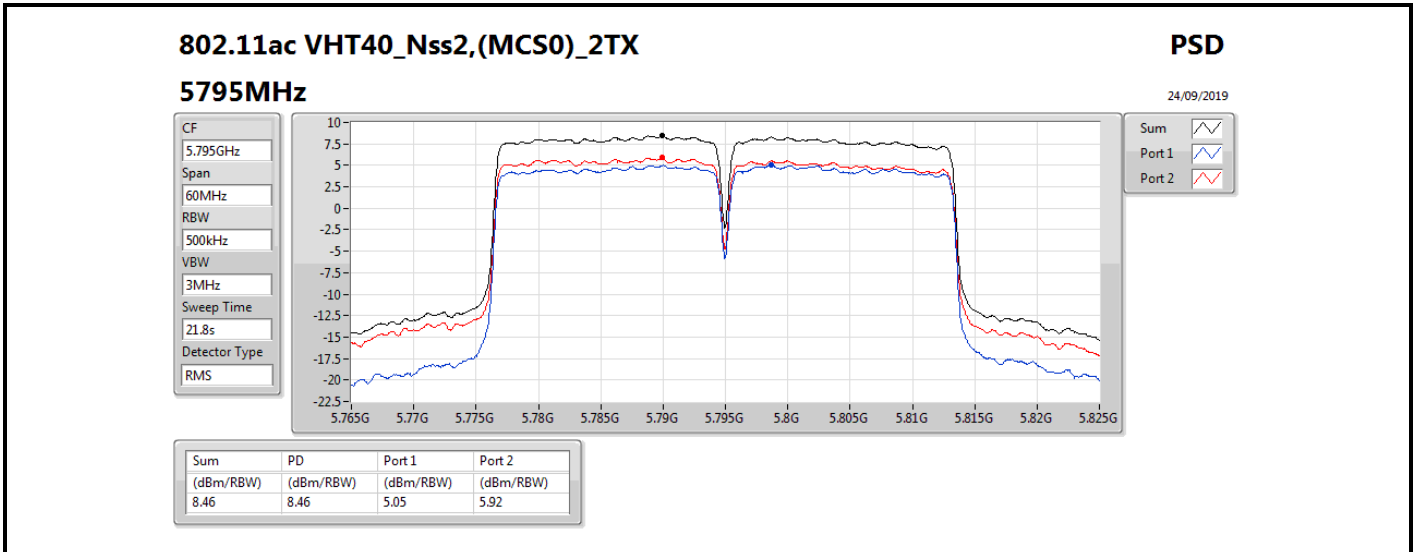

DG = Directional Gain; RBW = 500 kHz for 5.725-5.85GHz band / 1MHz for other band;

PD = trace bin-by-bin of each transmits port summing can be performed maximum power density; Port X = Port X power density;