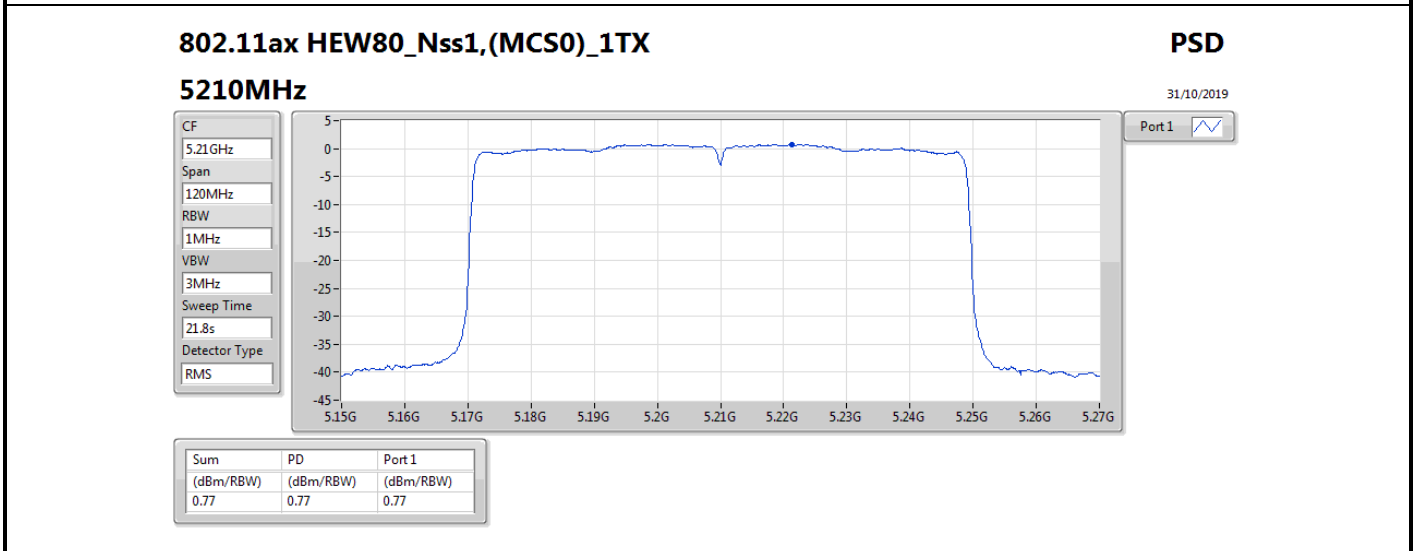

DG = Directional Gain; RBW = 500 kHz for 5.725-5.85GHz band / 1MHz for other band;

PD = trace bin-by-bin of each transmits port summing can be performed maximum power density; Port X = Port X power density;