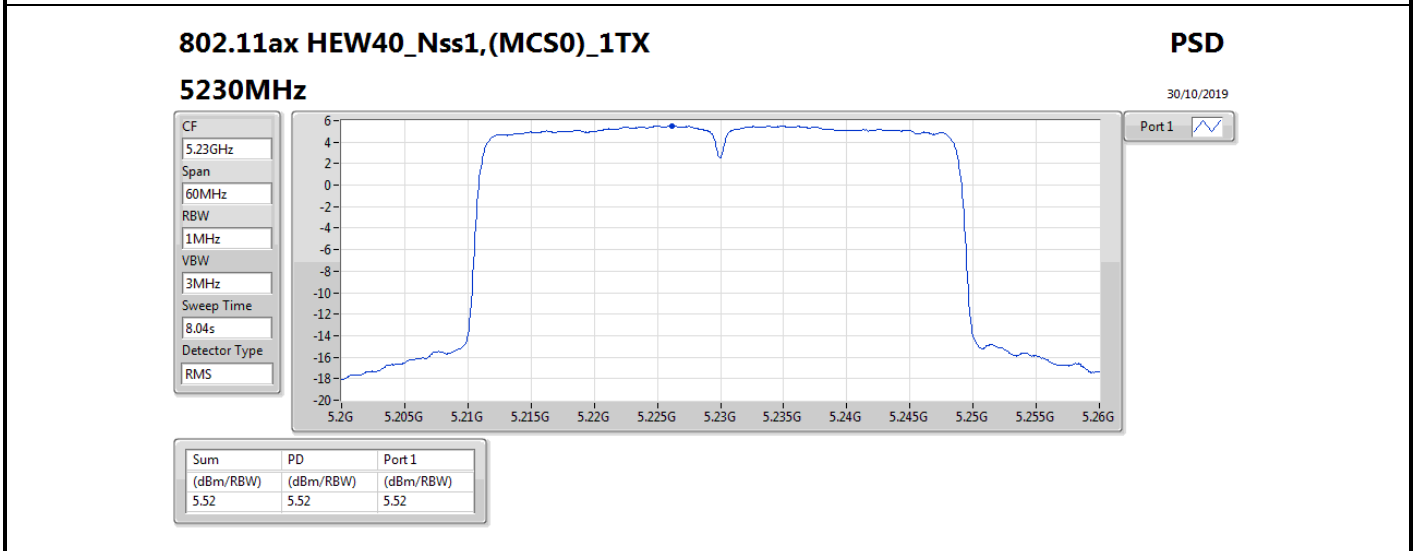

DG = Directional Gain; RBW = 500 kHz for 5.725-5.85GHz band / 1MHz for other band;

PD = trace bin-by-bin of each transmits port summing can be performed maximum power density; Port X = Port X power density;