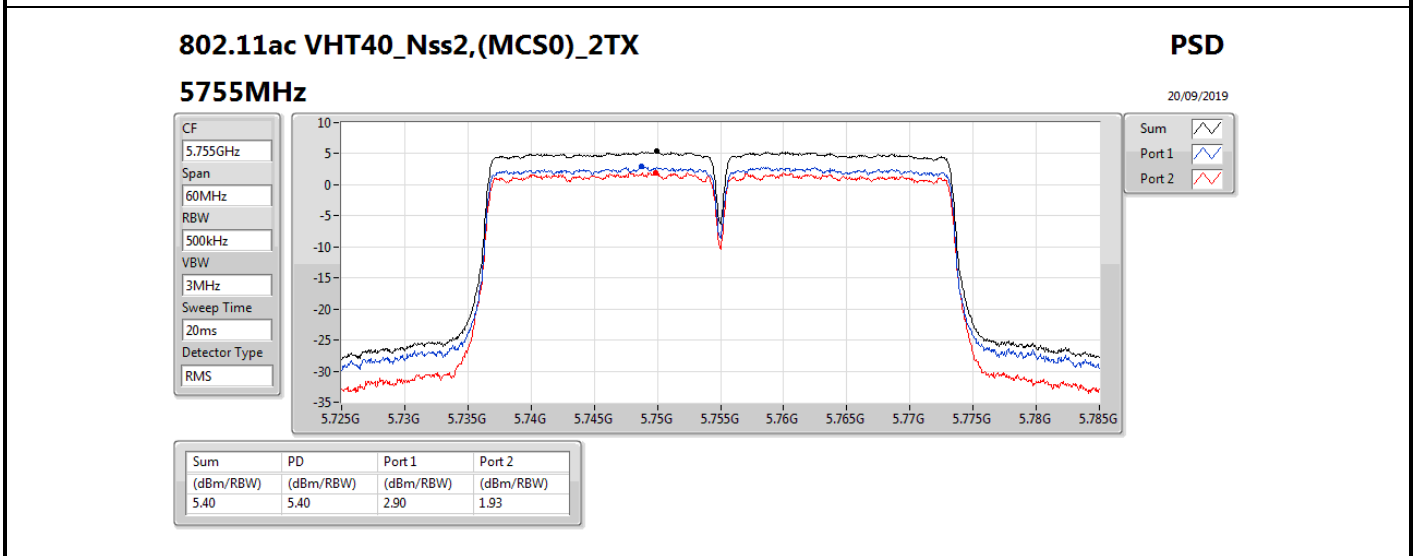

DG = Directional Gain; RBW = 500 kHz for 5.725-5.85GHz band / 1MHz for other band;

PD = trace bin-by-bin of each transmits port summing can be performed maximum power density; Port X = Port X power density;