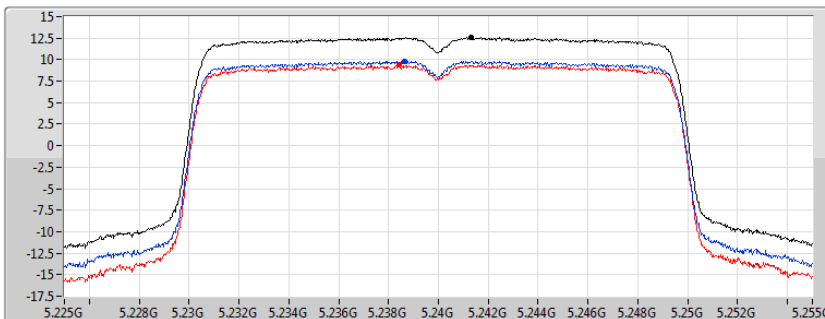

802.11ax HEW20_Nss2,(MCS0)_2TX

PSD

5240MHz

31/10/2019

CF
5.24GHz
Span
30MHz
RBW
1MHz
VBW
3MHz
Sweep Time
20ms
Detector Type
RMS

Sum
Port 1
Port 2

Sum	PD	Port 1	Port 2
(dBm/RBW)	(dBm/RBW)	(dBm/RBW)	(dBm/RBW)
12.58	12.58	9.82	9.37