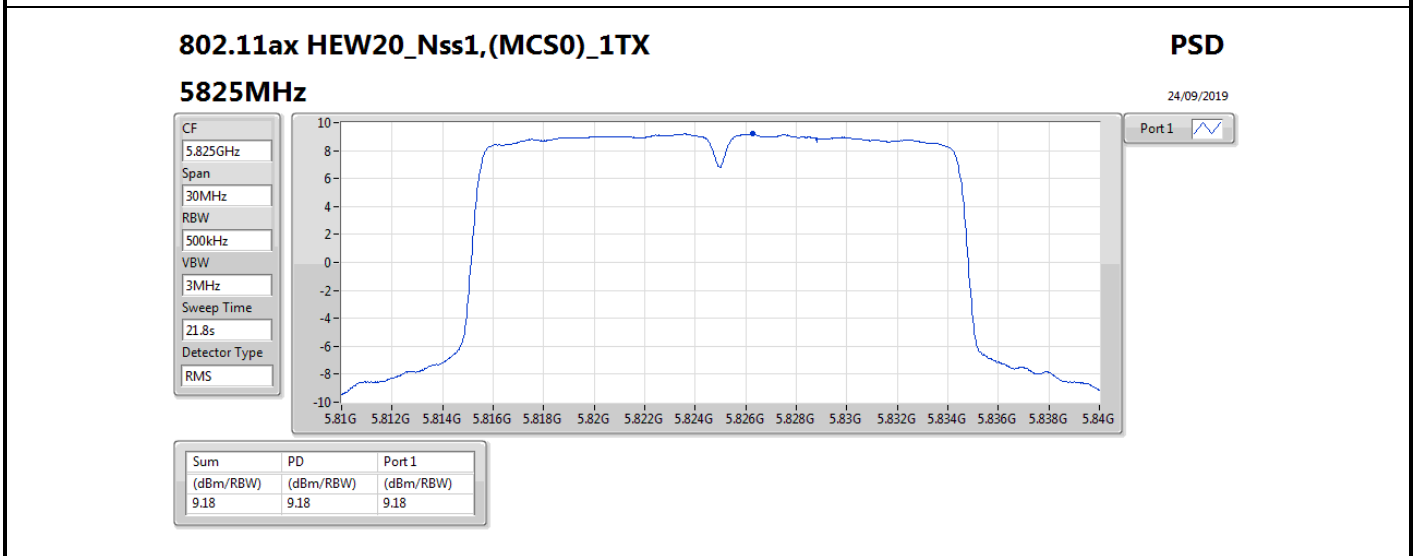

DG = Directional Gain; RBW = 500 kHz for 5.725-5.85GHz band / 1MHz for other band;

PD = trace bin-by-bin of each transmits port summing can be performed maximum power density; Port X = Port X power density;