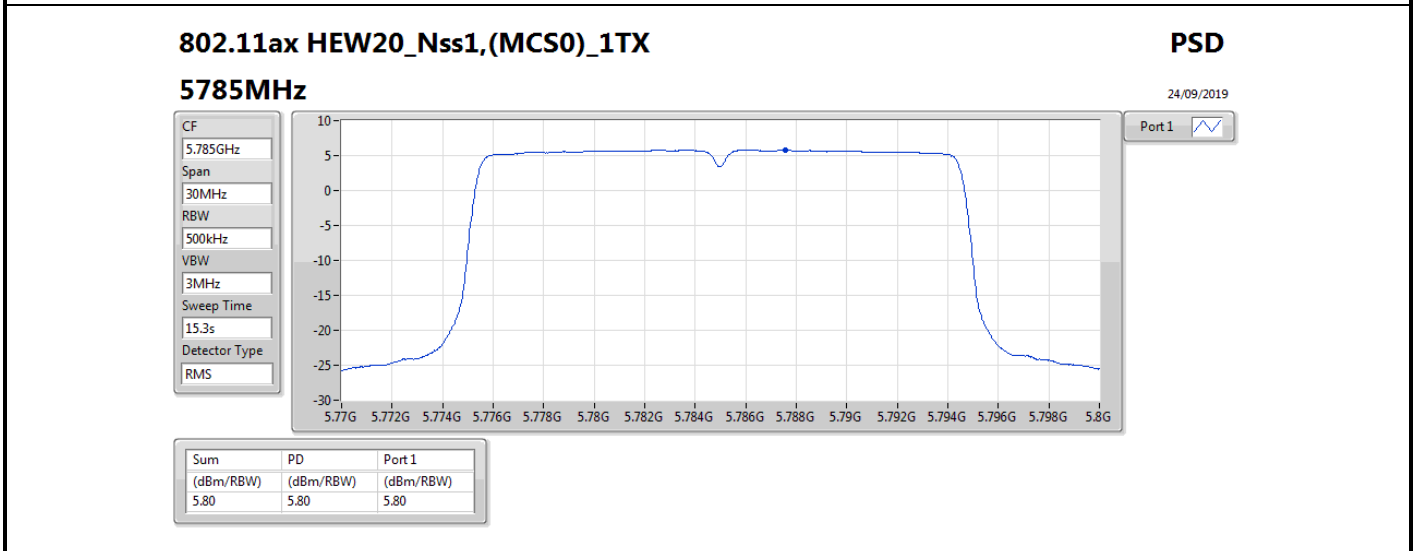

DG = Directional Gain; RBW = 500 kHz for 5.725-5.85GHz band / 1MHz for other band;

PD = trace bin-by-bin of each transmits port summing can be performed maximum power density; Port X = Port X power density;