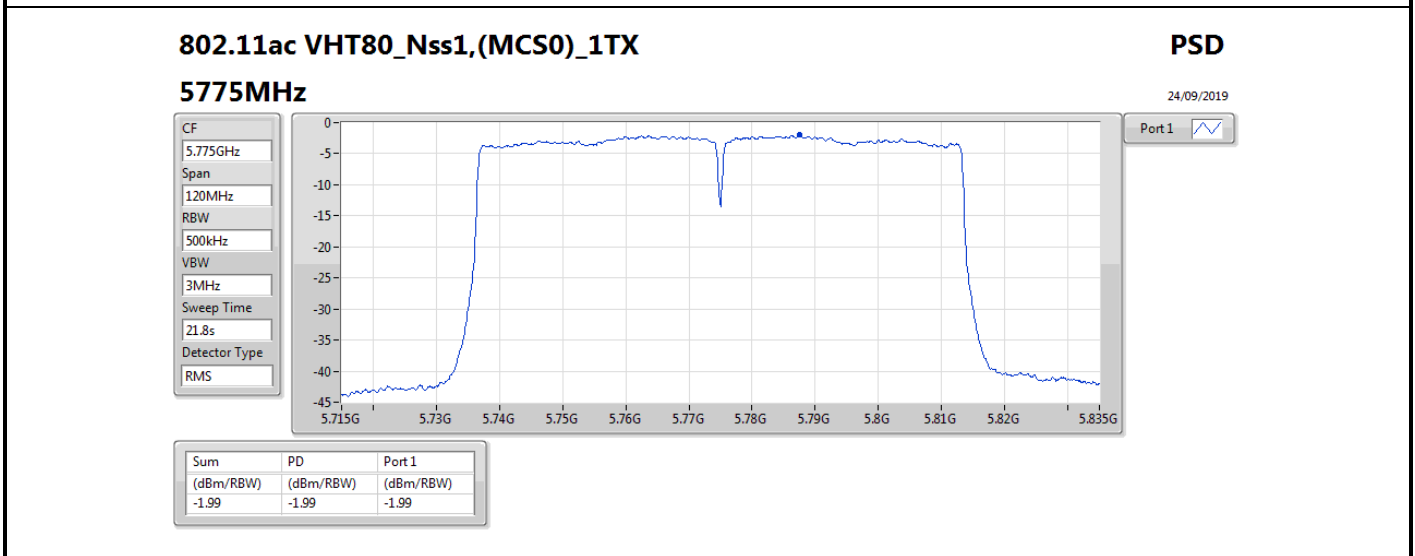

DG = Directional Gain; RBW = 500 kHz for 5.725-5.85GHz band / 1MHz for other band;

PD = trace bin-by-bin of each transmits port summing can be performed maximum power density; Port X = Port X power density;