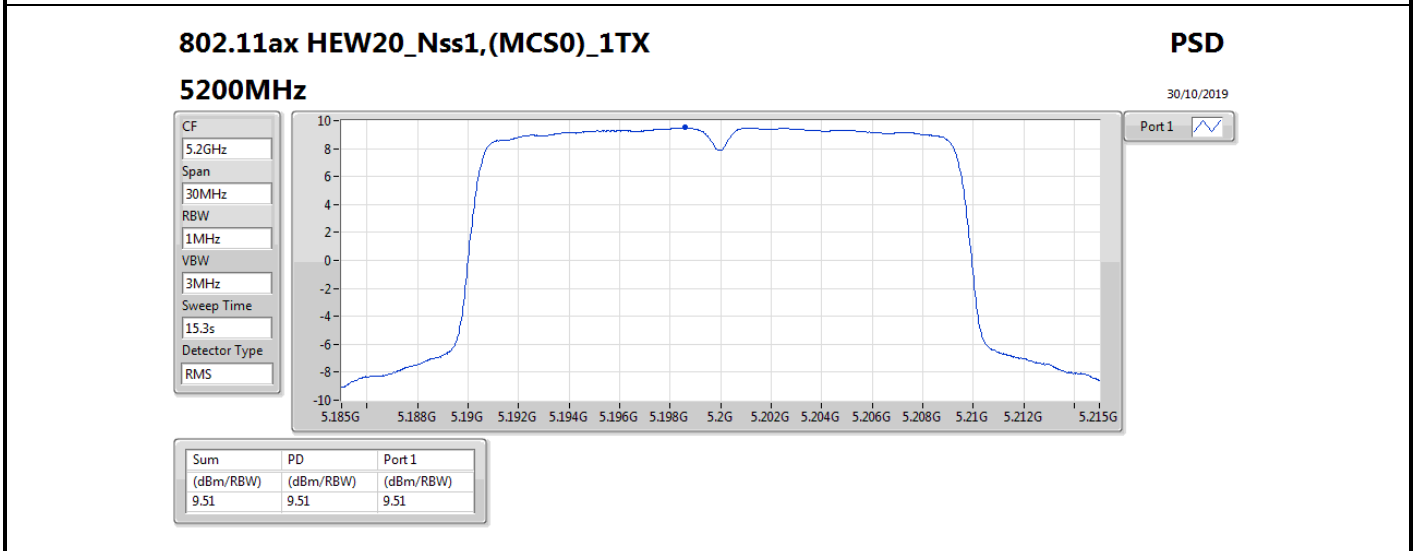

DG = Directional Gain; RBW = 500 kHz for 5.725-5.85GHz band / 1MHz for other band;

PD = trace bin-by-bin of each transmits port summing can be performed maximum power density; Port X = Port X power density;