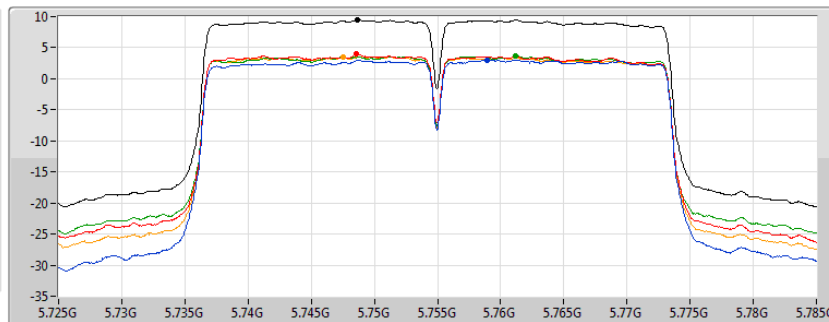

Sum
Port 1
Port 2
Port 3
Port 4

Sum	PD	Port 1	Port 2	Port 3	Port 4
(dBm/RBW)	(dBm/RBW)	(dBm/RBW)	(dBm/RBW)	(dBm/RBW)	(dBm/RBW)
9.51	9.51	3.04	3.95	3.68	3.51