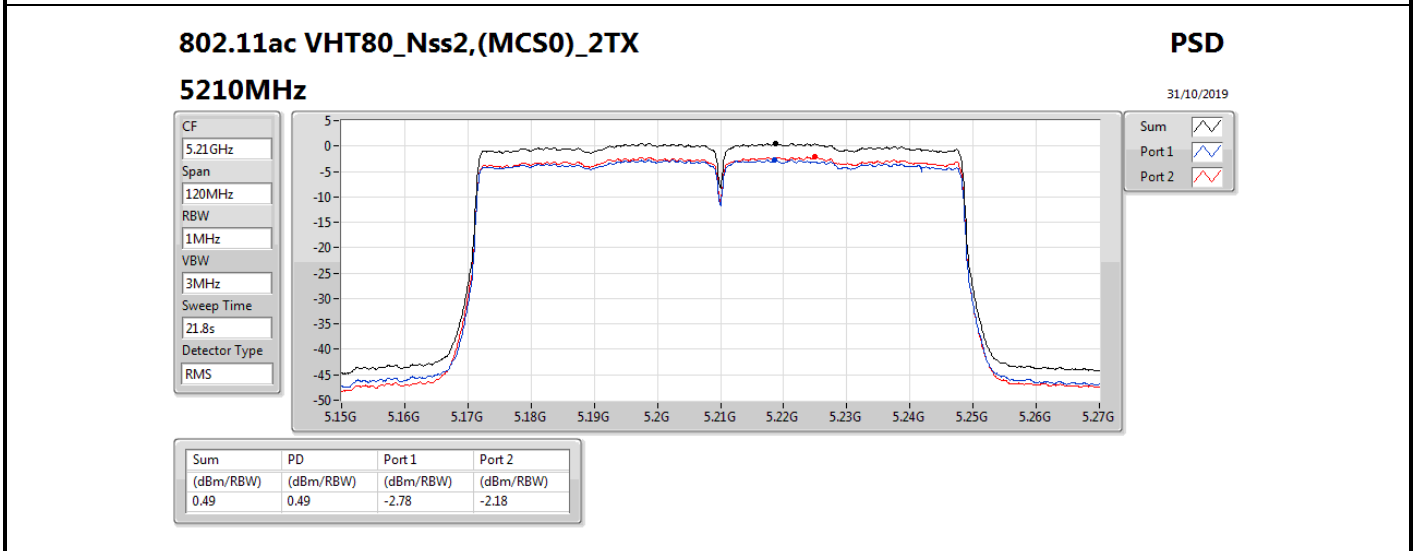

DG = Directional Gain; RBW = 500 kHz for 5.725-5.85GHz band / 1MHz for other band;

PD = trace bin-by-bin of each transmits port summing can be performed maximum power density; Port X = Port X power density;