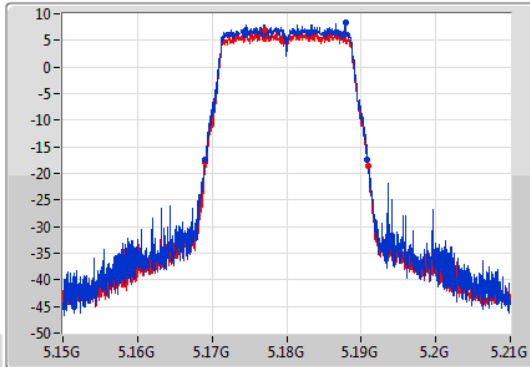

Port X-N dB = Port X 6dB down bandwidth for 5.725-5.85GHz band / 26dB down bandwidth for other band

Port X-OBW = Port X 99% occupied bandwidth;

802.11ac VHT20-BF_Nss1,(MCS0)_2TX

EBW

5180MHz

02/11/2019

CF: 5.18GHz
 Span: 60MHz
 RBW: 300kHz
 VBW: 1MHz
 Sweep Time: 100ms
 Detector Type: Peak