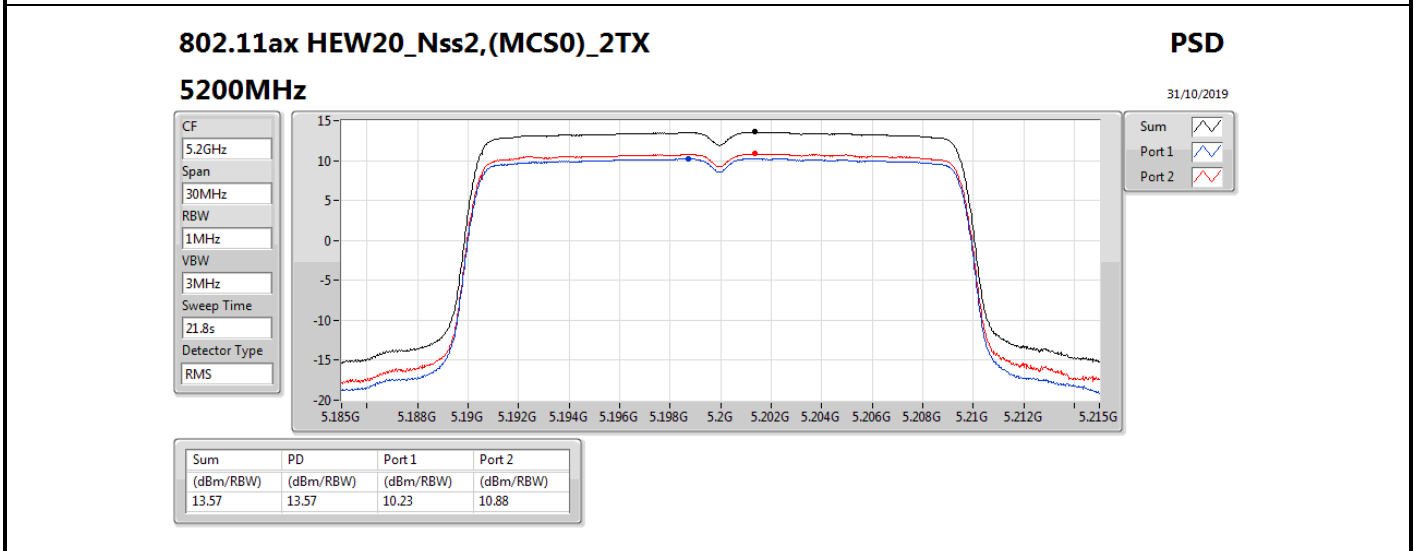

DG = Directional Gain; RBW = 500 kHz for 5.725-5.85GHz band / 1MHz for other band;

PD = trace bin-by-bin of each transmits port summing can be performed maximum power density; Port X = Port X power density;