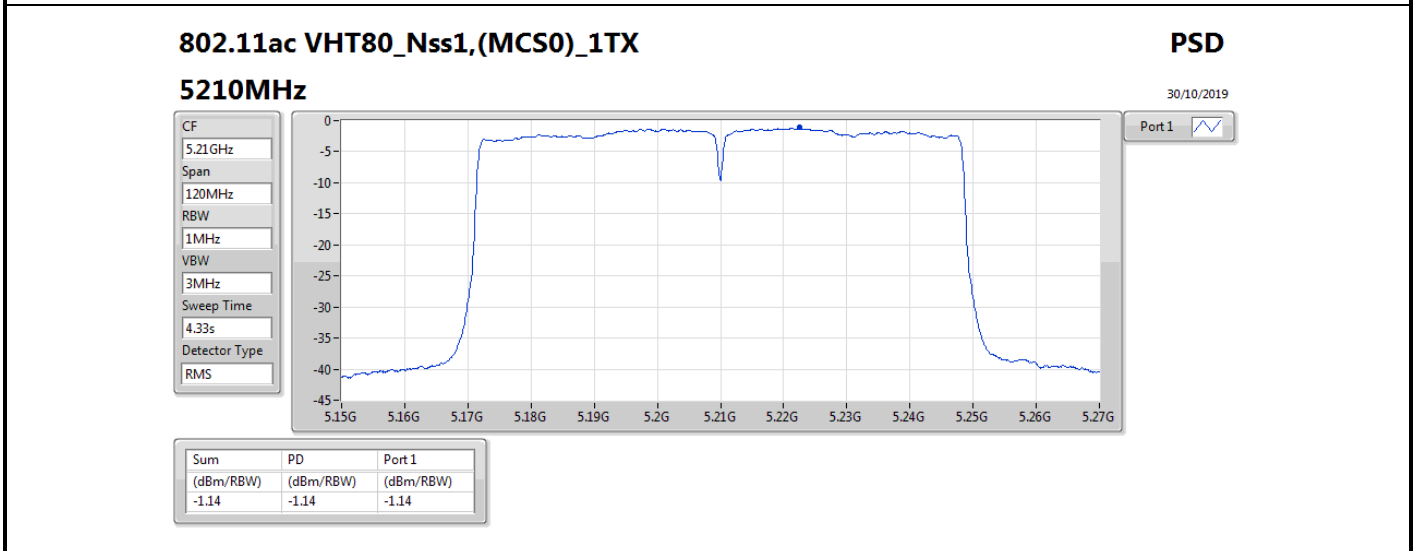

DG = Directional Gain; RBW = 500 kHz for 5.725-5.85GHz band / 1MHz for other band;

PD = trace bin-by-bin of each transmits port summing can be performed maximum power density; Port X = Port X power density;