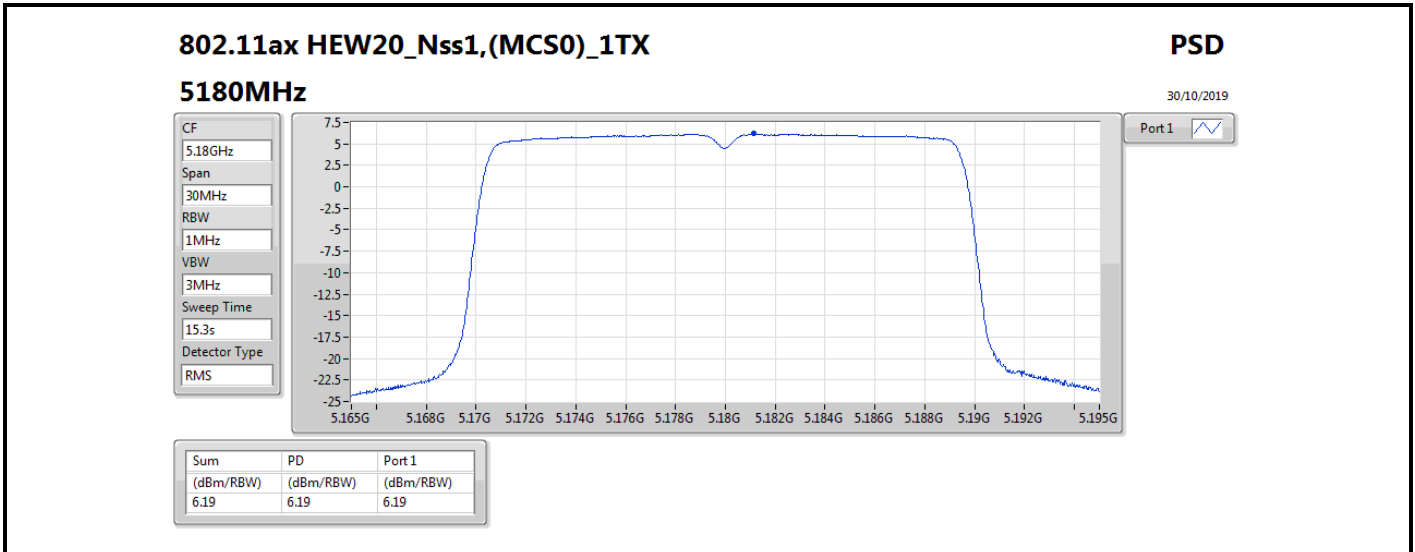

DG = Directional Gain; RBW = 500 kHz for 5.725-5.85GHz band / 1MHz for other band;

PD = trace bin-by-bin of each transmits port summing can be performed maximum power density; Port X = Port X power density;