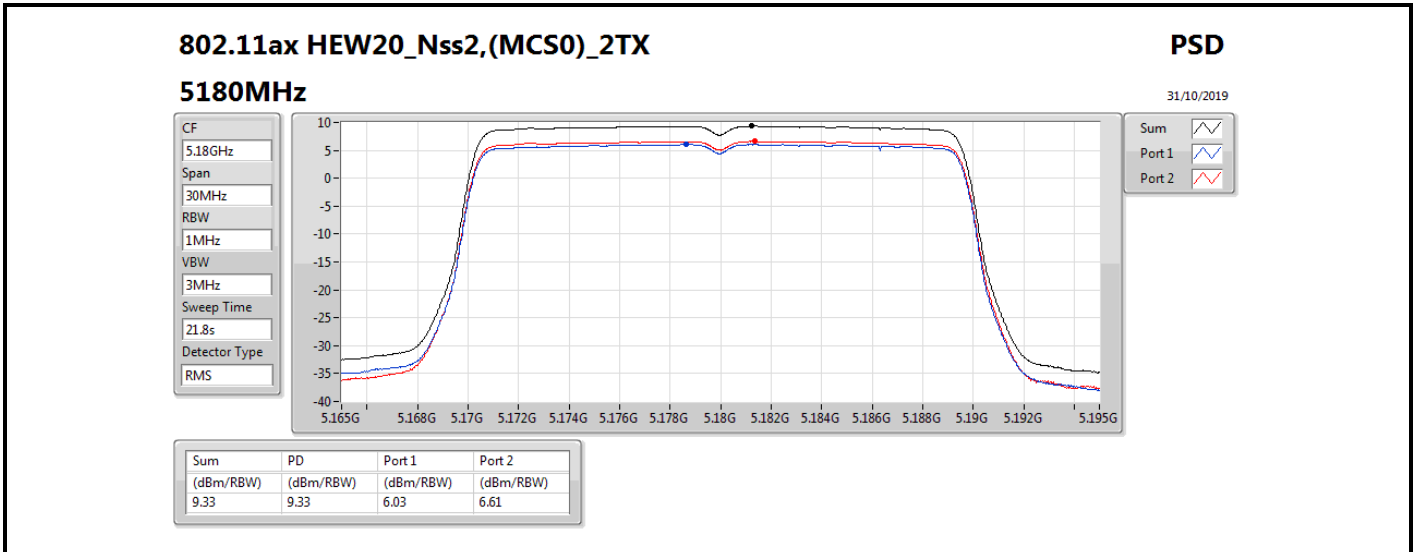

DG = Directional Gain; RBW = 500 kHz for 5.725-5.85GHz band / 1MHz for other band;

PD = trace bin-by-bin of each transmits port summing can be performed maximum power density; Port X = Port X power density;