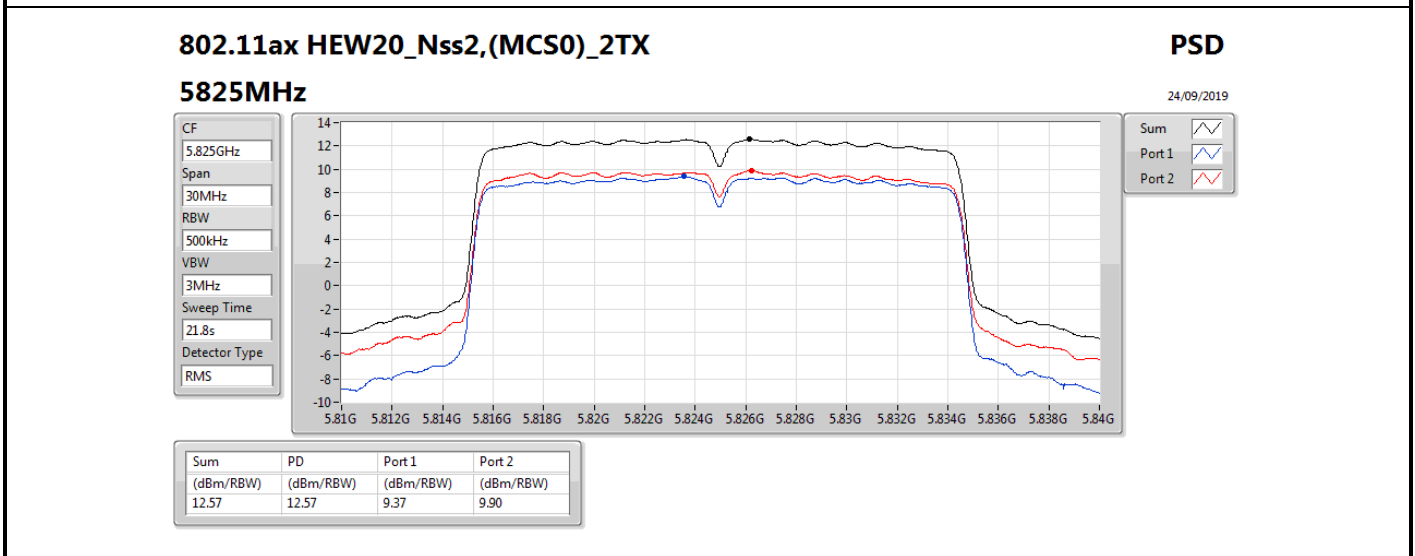

DG = Directional Gain; RBW = 500 kHz for 5.725-5.85GHz band / 1MHz for other band;

PD = trace bin-by-bin of each transmits port summing can be performed maximum power density; Port X = Port X power density;