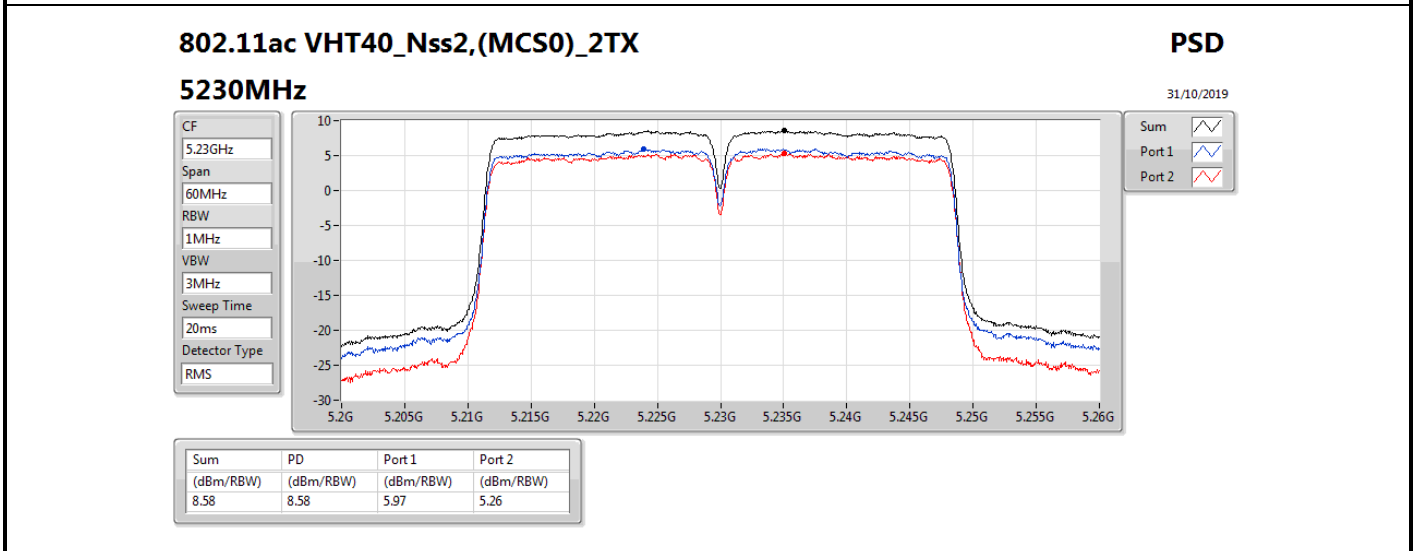

DG = Directional Gain; RBW = 500 kHz for 5.725-5.85GHz band / 1MHz for other band;

PD = trace bin-by-bin of each transmits port summing can be performed maximum power density; Port X = Port X power density;