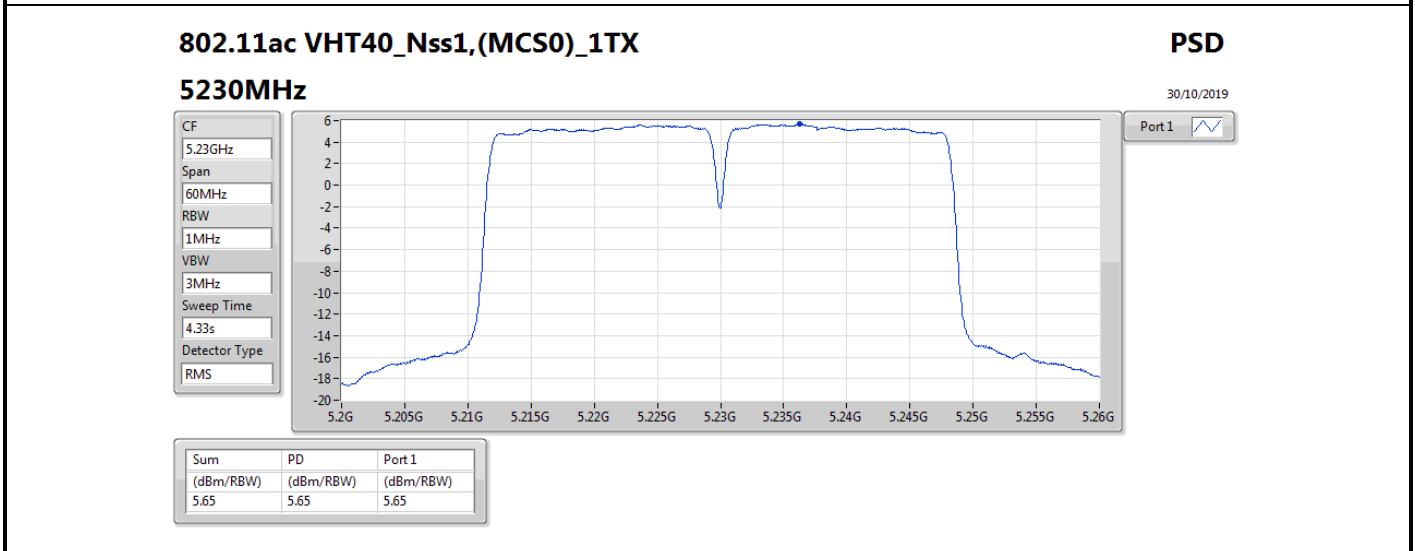

DG = Directional Gain; RBW = 500 kHz for 5.725-5.85GHz band / 1MHz for other band;

PD = trace bin-by-bin of each transmits port summing can be performed maximum power density; Port X = Port X power density;