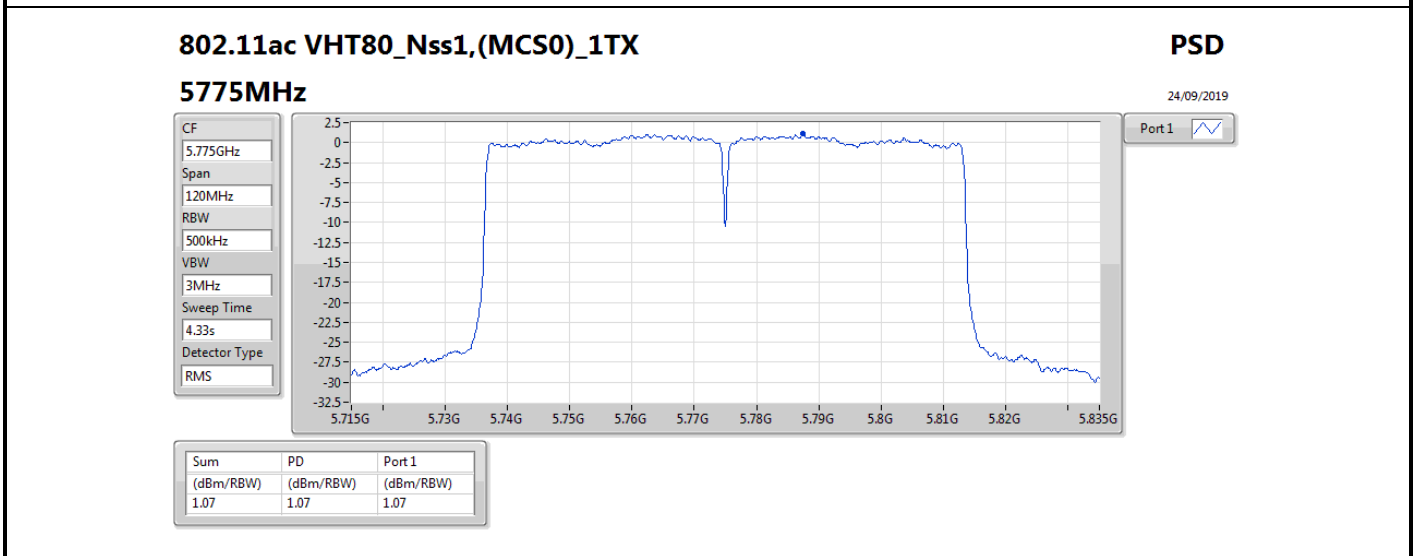

DG = Directional Gain; RBW = 500 kHz for 5.725-5.85GHz band / 1MHz for other band;

PD = trace bin-by-bin of each transmits port summing can be performed maximum power density; Port X = Port X power density;