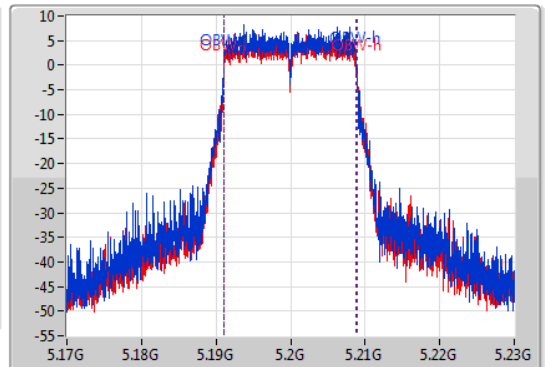

802.11ac VHT20-BF_Nss1,(MCS0)_2TX

EBW

5200MHz

02/11/2019

CF: 5.2GHz
 Span: 60MHz
 RBW: 300kHz
 VBW: 1MHz
 Sweep Time: 100ms
 Detector Type: Peak

CF: 5.2GHz
 Span: 60MHz
 RBW: 200kHz
 VBW: 1MHz
 Sweep Time: 100ms
 Detector Type: Sample