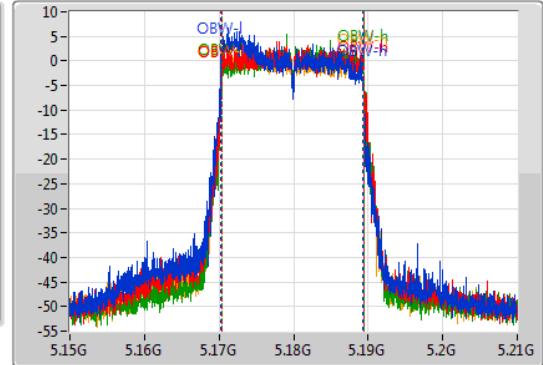

802.11ax HEW20-BF_Nss1,(MCS0)_4TX

EBW

5180MHz

15/10/2019

CF
5.18GHz
Span
60MHz
RBW
300kHz
VBW
1MHz
Sweep Time
100ms
Detector Type
Peak

CF
5.18GHz
Span
60MHz
RBW
200kHz
VBW
1MHz
Sweep Time
100ms
Detector Type
Sample

Port 1
Port 2
Port 3
Port 4

26dB(Hz)	FI-26dB(Hz)	Fh-26dB(Hz)	OBW(Hz)	FI-OBW(Hz)	Fh-OBW(Hz)	Limit(Hz)	Port
21.42M	5.16914G	5.19056G	18.981M	5.170255G	5.189235G	Inf	1
21.78M	5.16902G	5.1908G	18.981M	5.170405G	5.189385G	Inf	2
21.6M	5.1692G	5.1908G	18.921M	5.170465G	5.189385G	Inf	3
21.69M	5.16899G	5.19068G	19.01M	5.170405G	5.189415G	Inf	4

802.11ax HEW20-BF_Nss1,(MCS0)_4TX

EBW

5200MHz

15/10/2019

CF
5.2GHz
Span
60MHz
RBW
300kHz
VBW
1MHz
Sweep Time
100ms
Detector Type
Peak

CF
5.2GHz
Span
60MHz
RBW
200kHz
VBW
1MHz
Sweep Time
100ms
Detector Type
Sample

Port 1
Port 2
Port 3
Port 4

26dB(Hz)	FI-26dB(Hz)	Fh-26dB(Hz)	OBW(Hz)	FI-OBW(Hz)	Fh-OBW(Hz)	Limit(Hz)	Port
21.39M	5.1895G	5.21089G	19.01M	5.190495G	5.209505G	Inf	1
21.63M	5.18911G	5.21074G	18.981M	5.190435G	5.209415G	Inf	2
21.57M	5.18926G	5.21083G	18.951M	5.190465G	5.209415G	Inf	3
21.45M	5.18926G	5.21071G	18.951M	5.190435G	5.209385G	Inf	4