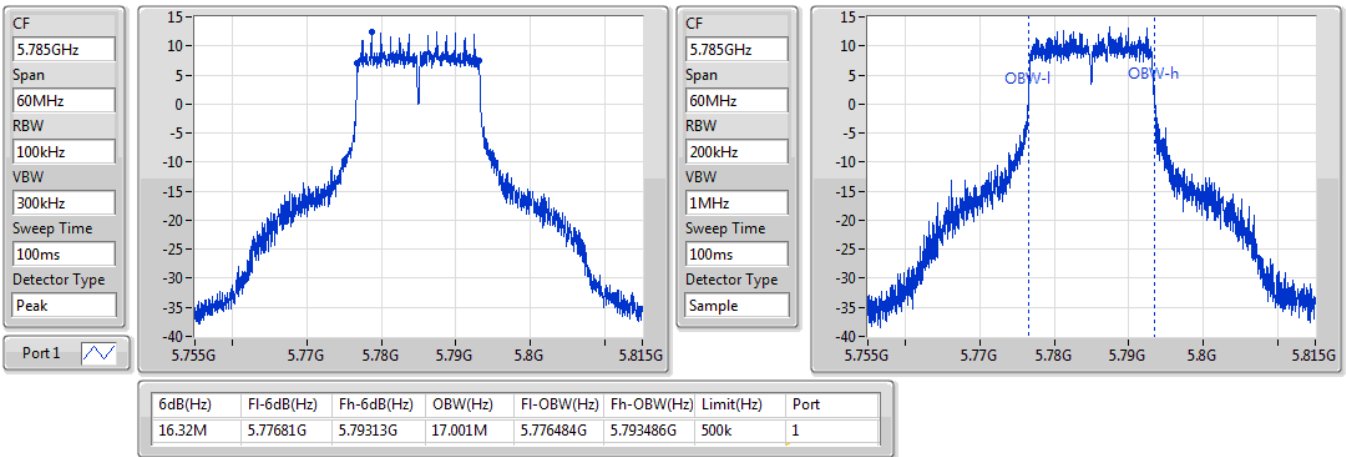

802.11a_Nss1,(6Mbps)_1TX

EBW

5785MHz

28/09/2019