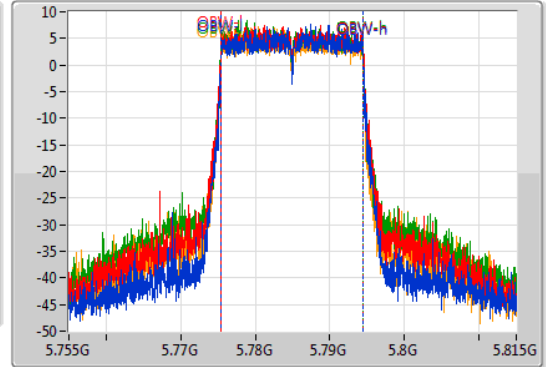

Sweep Time
100ms

Detector Type
Peak

CF
5.785GHz

Span
60MHz

RBW
200kHz

VBW
1MHz

Sweep Time
100ms

Detector Type
Sample