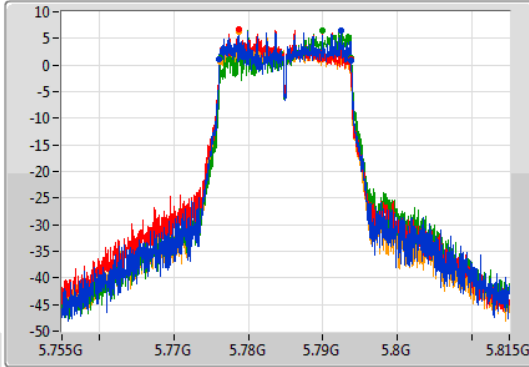

Sweep Time
100ms

Detector Type
Peak

CF
5.785GHz

Span
60MHz

RBW
200kHz

VBW
1MHz

Sweep Time
100ms

Detector Type
Sample