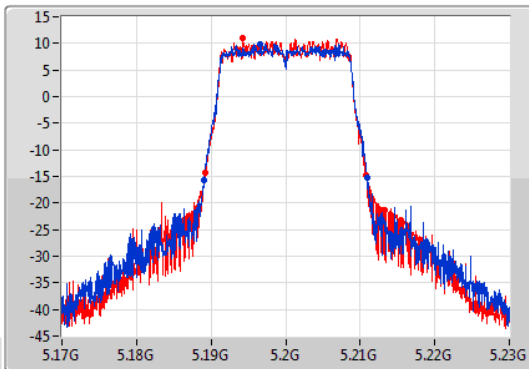

Sweep Time
100ms

Detector Type
Peak

Port 1

Port 2

CF
5.2GHz

Span
60MHz

RBW
200kHz

VBW
1MHz