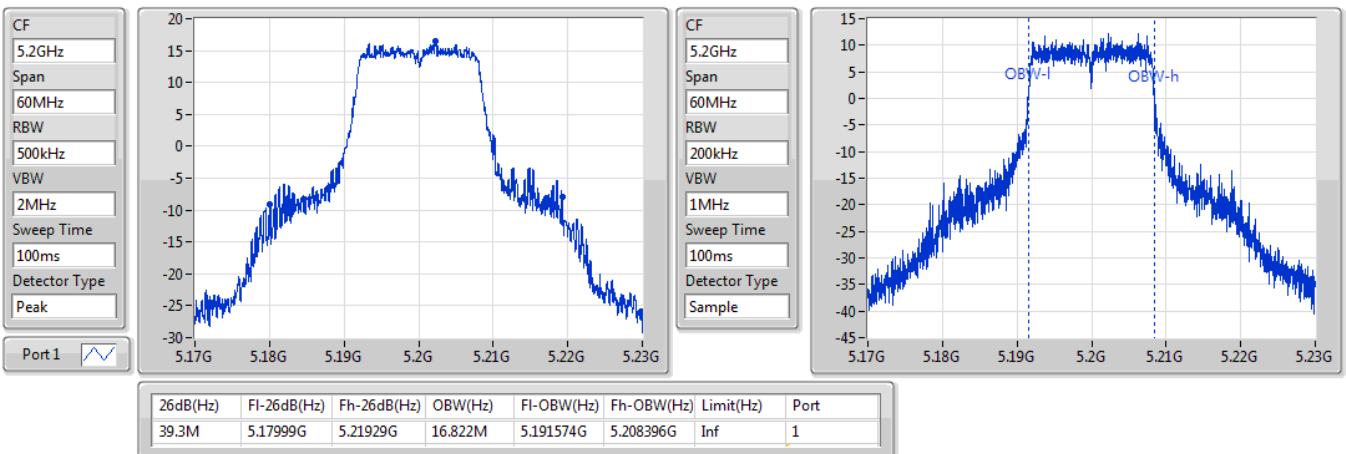

Port X-N dB = Port X 6dB down bandwidth for 5.725-5.85GHz band / 26dB down bandwidth for other band

Port X-OBW = Port X 99% occupied bandwidth;

802.11a_Nss1,(6Mbps)_1TX

EBW

5180MHz

28/09/2019

802.11a_Nss1,(6Mbps)_1TX

EBW

5200MHz

28/09/2019

802.11a_Nss1,(6Mbps)_1TX

EBW

5240MHz

28/09/2019

CF
5.24GHz
Span
60MHz
RBW
500kHz
VBW
2MHz
Sweep Time
100ms
Detector Type
Peak
Port 1