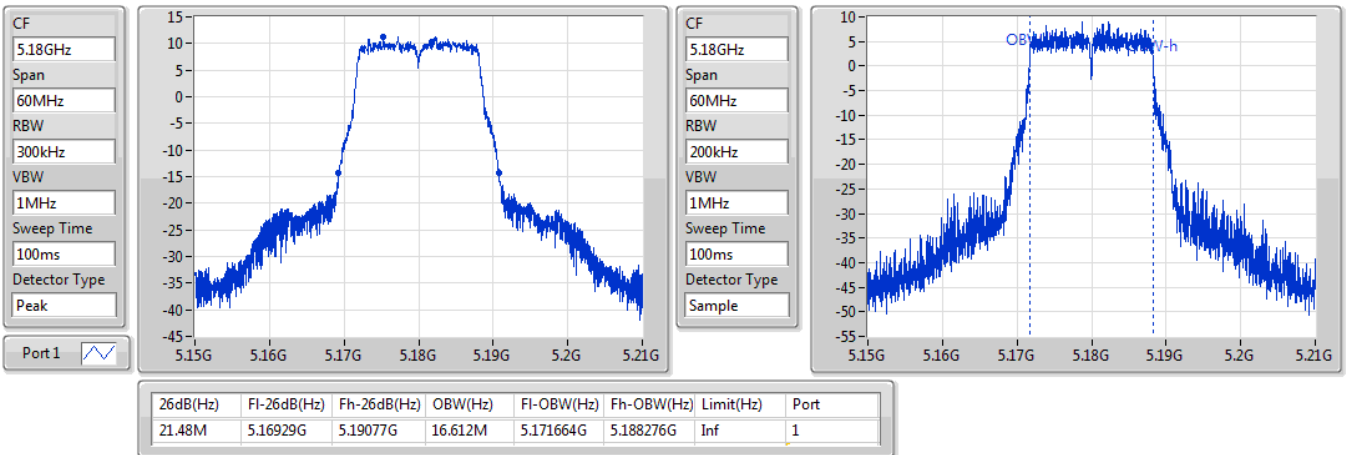

Port X-N dB = Port X 6dB down bandwidth for 5.725-5.85GHz band / 26dB down bandwidth for other band

Port X-OBW = Port X 99% occupied bandwidth;

802.11a_Nss1,(6Mbps)_1TX

EBW

5180MHz

28/09/2019

802.11a_Nss1,(6Mbps)_1TX

EBW

5200MHz

28/09/2019

802.11a_Nss1,(6Mbps)_1TX

EBW

5240MHz

28/09/2019

CF
5.24GHz
Span
60MHz
RBW
500kHz
VBW
2MHz
Sweep Time
100ms
Detector Type
Peak
Port 1