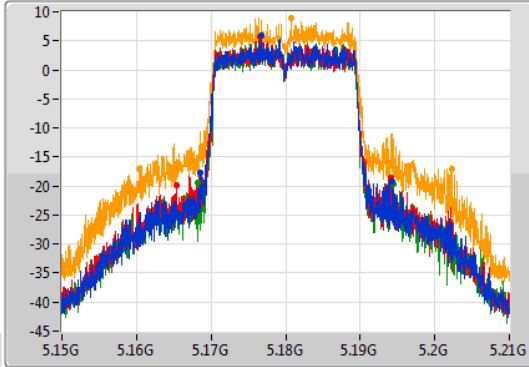

802.11ax HEW20-BF_Nss1,(MCS0)_4TX

EBW

5180MHz

18/11/2019

CF: 5.18GHz
Span: 60MHz
RBW: 500kHz
VBW: 2MHz
Sweep Time: 100ms
Detector Type: Peak

CF: 5.18GHz
Span: 60MHz
RBW: 200kHz
VBW: 1MHz
Sweep Time: 100ms
Detector Type: Sample