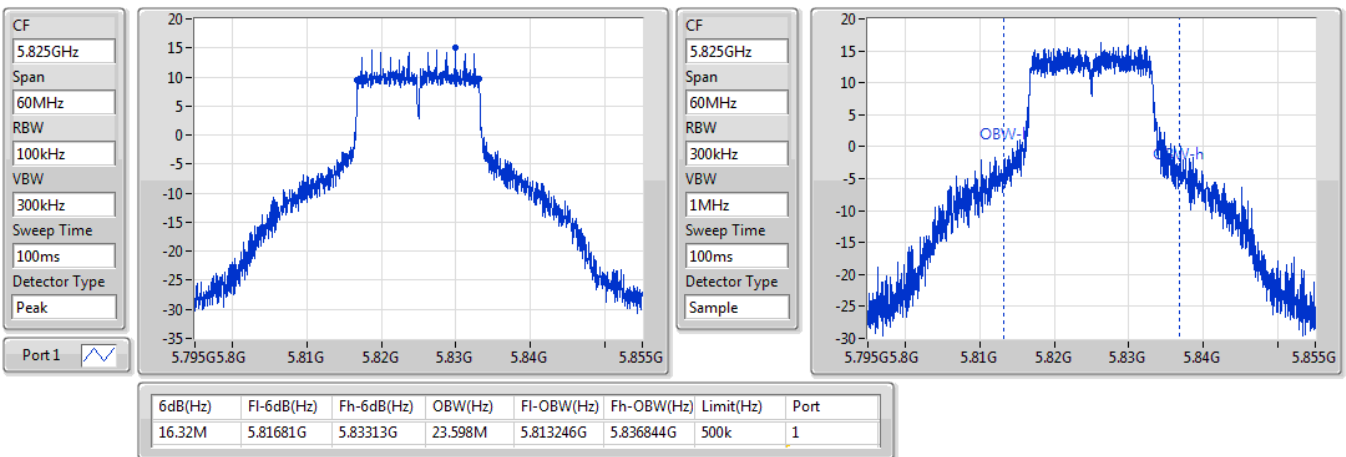

802.11a_Nss1,(6Mbps)_1TX

EBW

5825MHz

28/09/2019