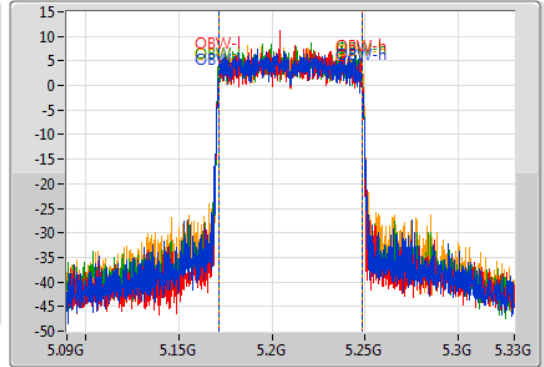

802.11ax HEW80_Nss4,(MCS0)_4TX

EBW

5210MHz

18/11/2019

CF
5.21GHz
Span
240MHz
RBW
1MHz
VBW
3MHz
Sweep Time
100ms
Detector Type
Peak

CF
5.21GHz
Span
240MHz
RBW
1MHz
VBW
3MHz
Sweep Time
100ms
Detector Type
Sample