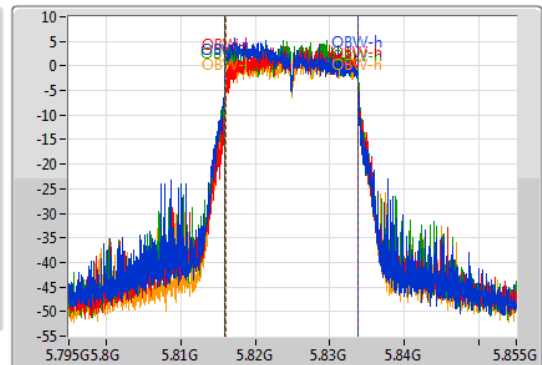

Sweep Time
100ms

Detector Type
Peak

CF
5.825GHz

Span
60MHz

RBW
200kHz

VBW
1MHz

Sweep Time
100ms

Detector Type
Sample