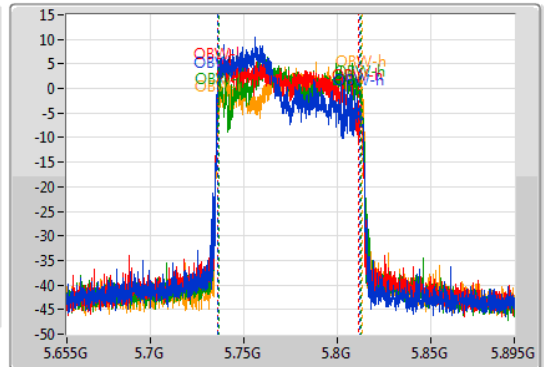

Port 1
Port 2
Port 3
Port 4

6dB(Hz)	Fl-6dB(Hz)	Fh-6dB(Hz)	OBW(Hz)	Fl-OBW(Hz)	Fh-OBW(Hz)	Limit(Hz)	Port
56.4M	5.736G	5.7924G	75.682M	5.736139G	5.811822G	500k	1
75.96M	5.73648G	5.81244G	75.082M	5.736019G	5.811102G	500k	2
75M	5.73744G	5.81244G	76.522M	5.736499G	5.813021G	500k	3
76.44M	5.73732G	5.81376G	76.762M	5.736739G	5.813501G	500k	4