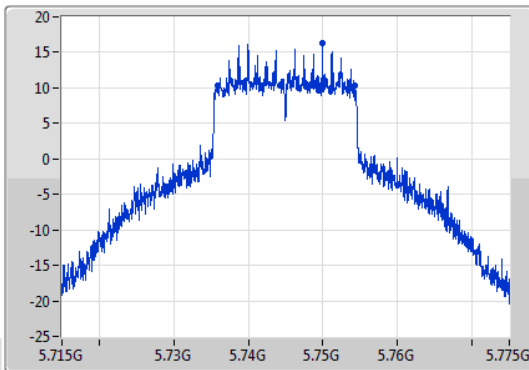

CF
5.745GHz
Span
60MHz
RBW
500kHz
VBW
2MHz
Sweep Time
100ms
Detector Type
Sample