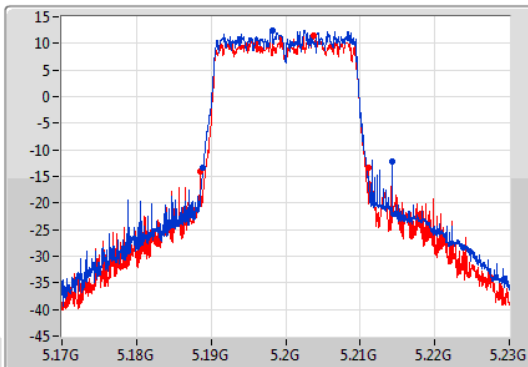

CF
5.2GHz
Span
60MHz
RBW
200kHz
VBW
1MHz
Sweep Time
100ms
Detector Type
Sample