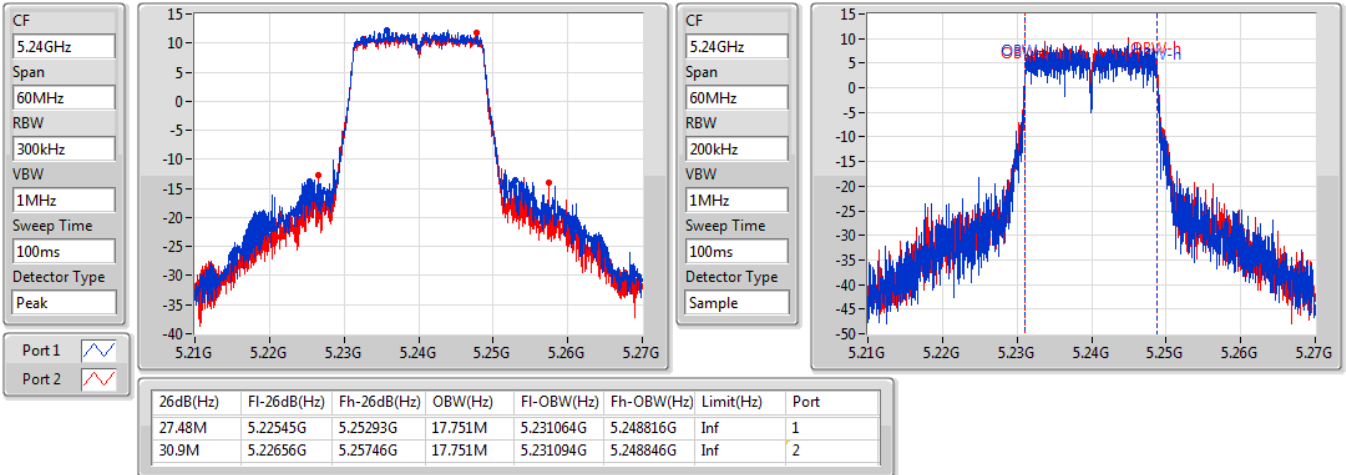

802.11ac VHT20-BF_Nss1,(MCS0)_2TX

EBW

5240MHz

02/11/2019