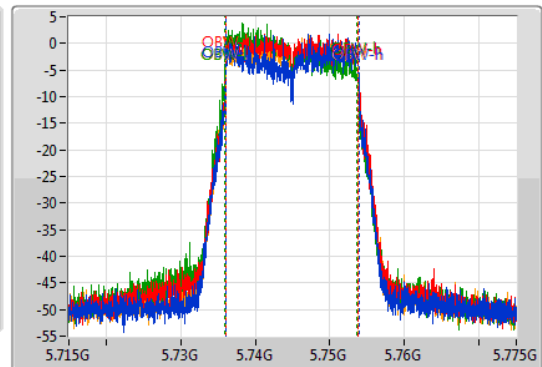

Sweep Time
100ms

Detector Type
Peak

CF
5.745GHz

Span
60MHz

RBW
200kHz

VBW
1MHz

Sweep Time
100ms

Detector Type
Sample