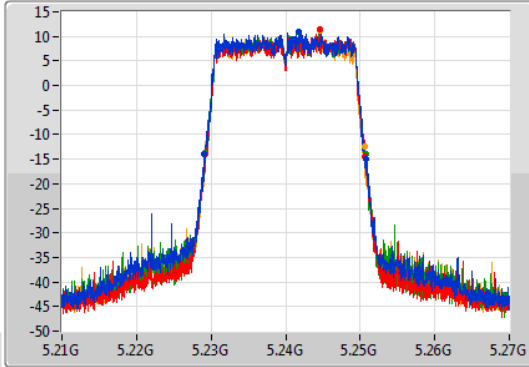

802.11ax HEW20-BF_Nss1,(MCS0)_4TX

EBW

5240MHz

02/11/2019

CF
5.24GHz
Span
60MHz
RBW
300kHz
VBW
1MHz
Sweep Time
100ms
Detector Type
Peak

CF
5.24GHz
Span
60MHz
RBW
200kHz
VBW
1MHz
Sweep Time
100ms
Detector Type
Sample