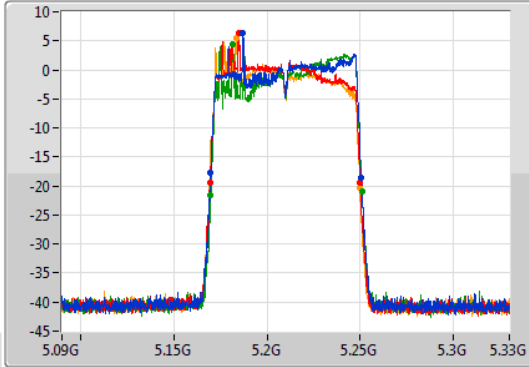

802.11ac VHT80-BF_Nss1,(MCS0)_4TX

EBW

5210MHz

15/10/2019

CF
5.21GHz
Span
240MHz
RBW
1MHz
VBW
3MHz
Sweep Time
100ms
Detector Type
Peak

CF
5.21GHz
Span
240MHz
RBW
1MHz
VBW
3MHz
Sweep Time
100ms
Detector Type
Sample