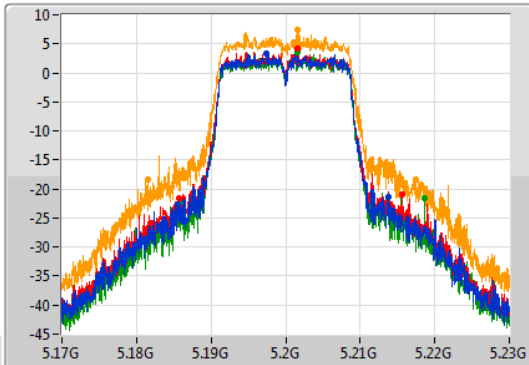

802.11ac VHT20-BF_Nss1,(MCS0)_4TX

EBW

5200MHz

18/11/2019

CF
5.2GHz
Span
60MHz
RBW
500kHz
VBW
2MHz
Sweep Time
100ms
Detector Type
Peak

CF
5.2GHz
Span
60MHz
RBW
200kHz
VBW
1MHz
Sweep Time
100ms
Detector Type
Sample