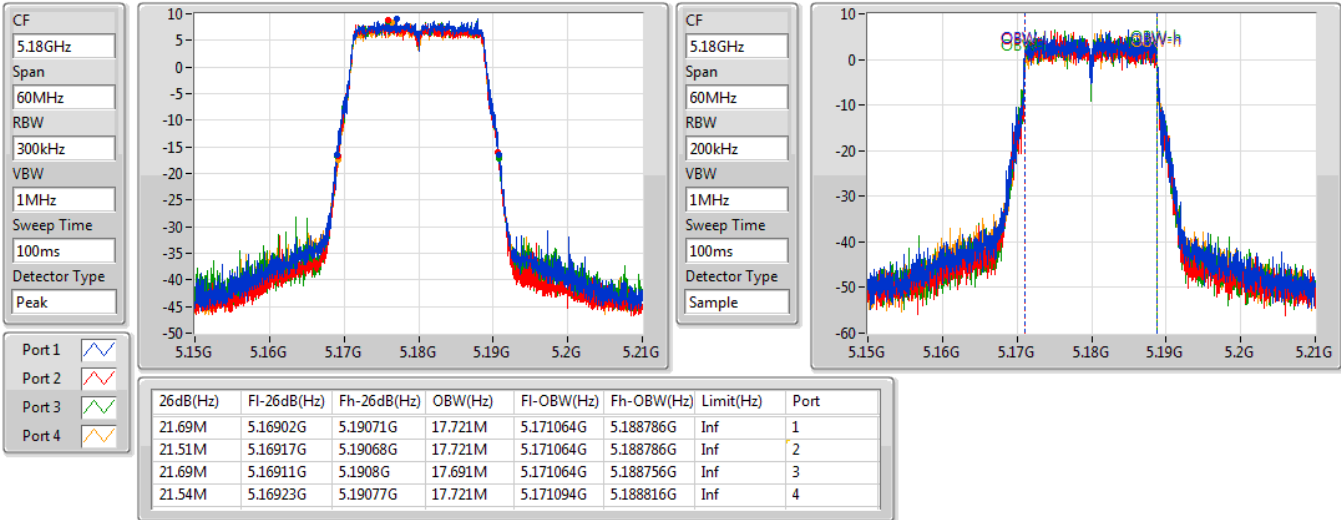

Port X-N dB = Port X 6dB down bandwidth for 5.725-5.85GHz band / 26dB down bandwidth for other band

Port X-OBW = Port X 99% occupied bandwidth;

802.11ac VHT20-BF_Nss1,(MCS0)_4TX

EBW

5180MHz

02/11/2019

802.11ac VHT20-BF_Nss1,(MCS0)_4TX