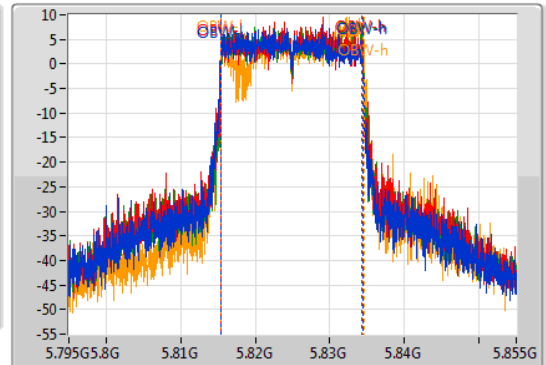

802.11ax HEW20-BF_Nss1,(MCS0)_4TX

EBW

5825MHz

14/10/2019

CF
5.825GHz
Span
60MHz
RBW
100kHz
VBW
300kHz
Sweep Time
100ms
Detector Type
Peak

CF
5.825GHz
Span
60MHz
RBW
200kHz
VBW
1MHz
Sweep Time
100ms
Detector Type
Sample