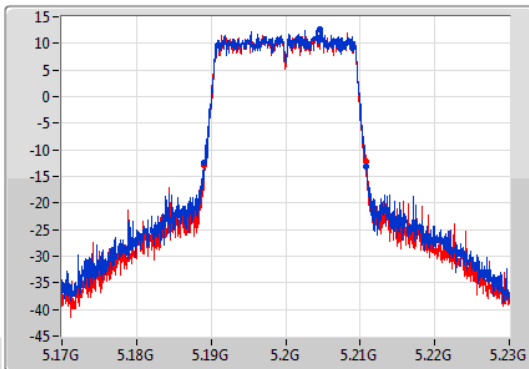

CF
5.2GHz
Span
60MHz
RBW
200kHz
VBW
1MHz
Sweep Time
100ms
Detector Type
Sample