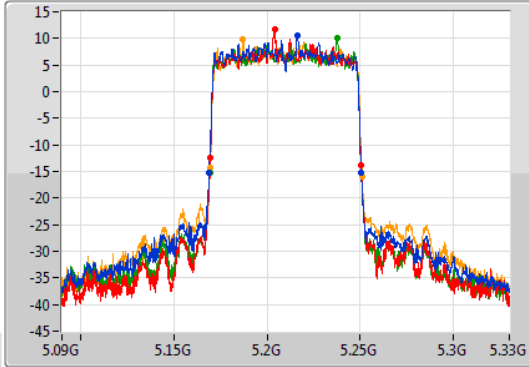

802.11ax HEW80_Nss4,(MCS0)_4TX

EBW

5210MHz

18/11/2019

CF
5.21GHz
Span
240MHz
RBW
1MHz
VBW
3MHz
Sweep Time
100ms
Detector Type
Peak

CF
5.21GHz
Span
240MHz
RBW
1MHz
VBW
3MHz
Sweep Time
100ms
Detector Type
Sample