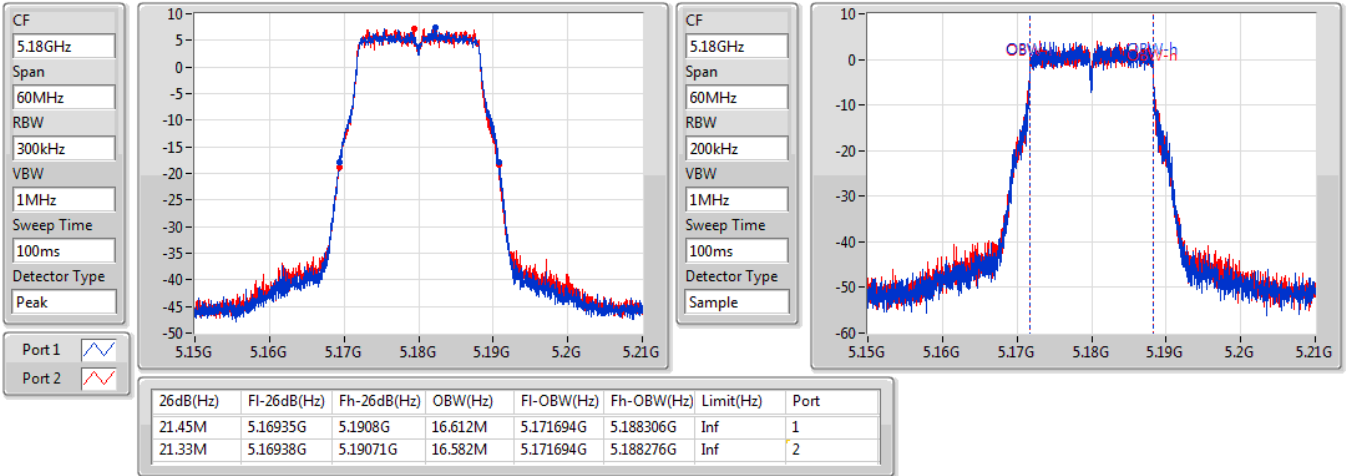

Port X-N dB = Port X 6dB down bandwidth for 5.725-5.85GHz band / 26dB down bandwidth for other band

Port X-OBW = Port X 99% occupied bandwidth;

802.11a_Nss1,(6Mbps)_2TX

EBW

5180MHz

01/11/2019

802.11a_Nss1,(6Mbps)_2TX