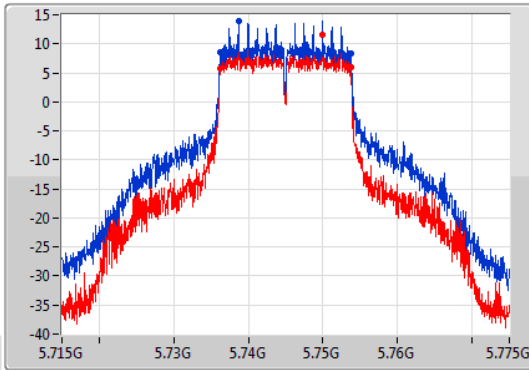

CF
5.745GHz
Span
60MHz
RBW
300kHz
VBW
1MHz
Sweep Time
100ms
Detector Type
Sample