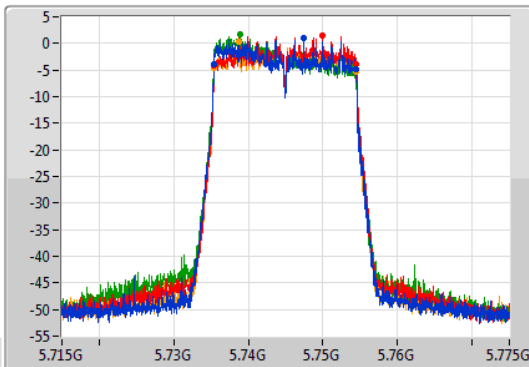

Sweep Time
100ms

Detector Type
Peak

CF
5.745GHz

Span
60MHz

RBW
200kHz

VBW
1MHz

Sweep Time
100ms

Detector Type
Sample