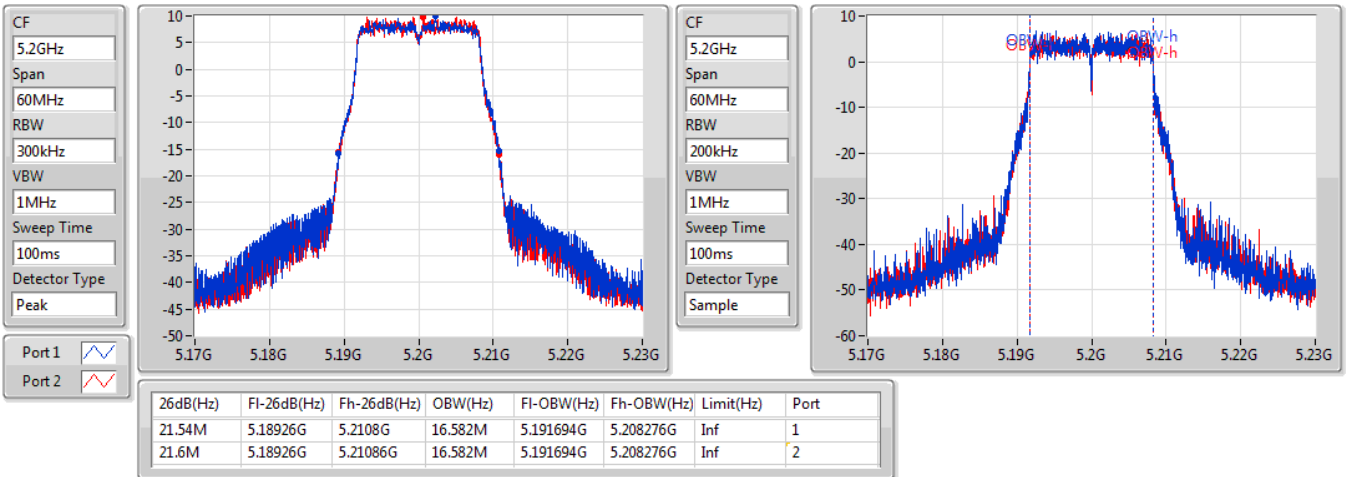

802.11a_Nss1,(6Mbps)_2TX

EBW

5200MHz

01/11/2019