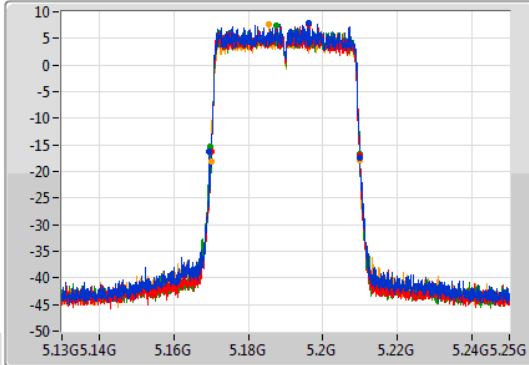

802.11ax HEW40-BF_Nss1,(MCS0)_4TX

EBW

5190MHz

02/11/2019

CF
5.19GHz
Span
120MHz
RBW
500kHz
VBW
2MHz
Sweep Time
100ms
Detector Type
Peak

CF
5.19GHz
Span
120MHz
RBW
500kHz
VBW
2MHz
Sweep Time
100ms
Detector Type
Sample