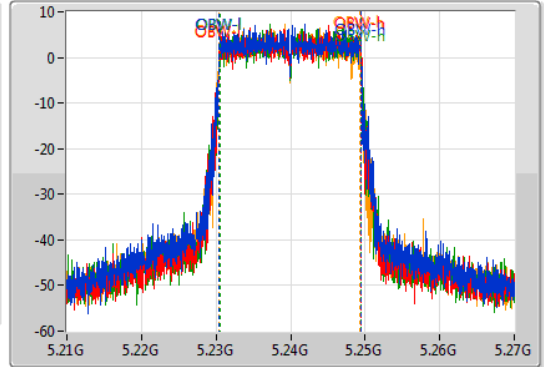

802.11ax HEW20-BF_Nss1,(MCS0)_4TX

EBW

5240MHz

02/11/2019

CF
5.24GHz
Span
60MHz
RBW
300kHz
VBW
1MHz
Sweep Time
100ms
Detector Type
Peak

CF
5.24GHz
Span
60MHz
RBW
200kHz
VBW
1MHz
Sweep Time
100ms
Detector Type
Sample