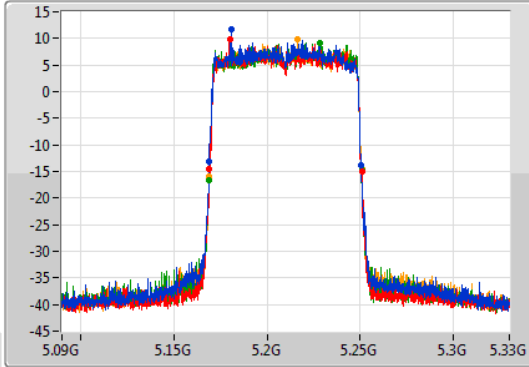

802.11ax HEW80-BF_Nss1,(MCS0)_4TX

EBW

5210MHz

02/11/2019

CF
5.21GHz
Span
240MHz
RBW
1MHz
VBW
3MHz
Sweep Time
100ms
Detector Type
Peak

CF
5.21GHz
Span
240MHz
RBW
1MHz
VBW
3MHz
Sweep Time
100ms
Detector Type
Sample