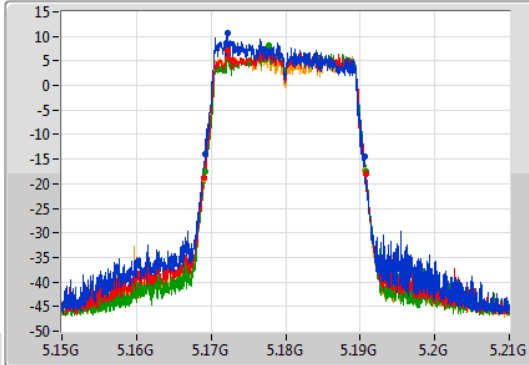

802.11ax HEW20-BF_Nss1,(MCS0)_4TX

EBW

5180MHz

15/10/2019

CF
5.18GHz
Span
60MHz
RBW
300kHz
VBW
1MHz
Sweep Time
100ms
Detector Type
Peak

CF
5.18GHz
Span
60MHz
RBW
200kHz
VBW
1MHz
Sweep Time
100ms
Detector Type
Sample