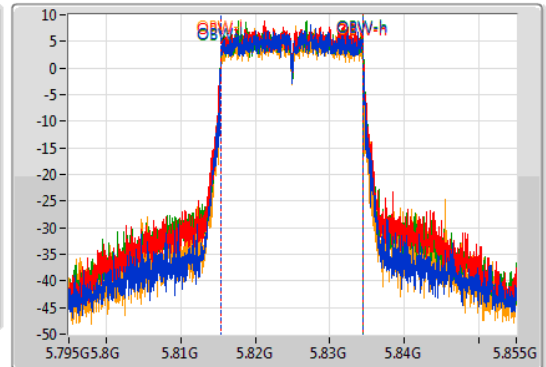

Sweep Time
100ms

Detector Type
Peak

CF
5.825GHz

Span
60MHz

RBW
200kHz

VBW
1MHz

Sweep Time
100ms

Detector Type
Sample