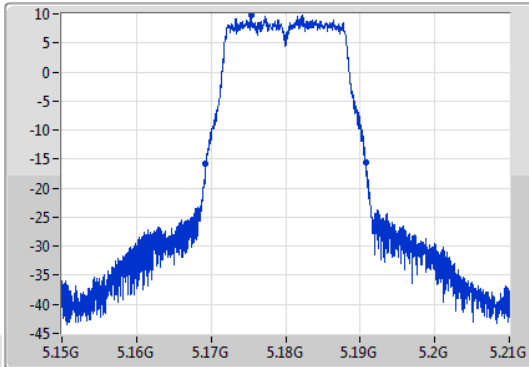

Port X-N dB = Port X 6dB down bandwidth for 5.725-5.85GHz band / 26dB down bandwidth for other band
Port X-OBW = Port X 99% occupied bandwidth;

802.11a_Nss1,(6Mbps)_1TX

EBW

5180MHz

31/10/2019

CF
5.18GHz
Span
60MHz
RBW
300kHz
VBW
1MHz
Sweep Time
100ms
Detector Type
Peak
Port1