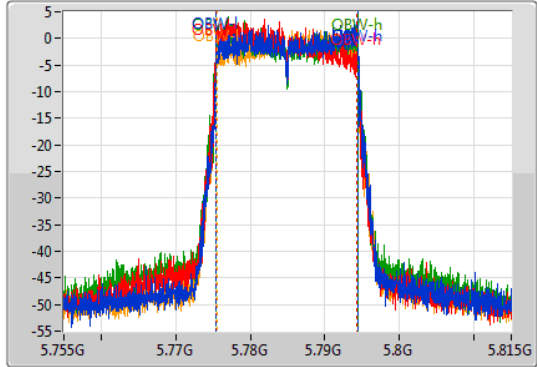

Port 4:

CF: 5.785GHz
 Span: 60MHz
 RBW: 200kHz
 VBW: 1MHz
 Sweep Time: 100ms
 Detector Type: Sample

6dB(Hz)	Fl-6dB(Hz)	Fh-6dB(Hz)	OBW(Hz)	Fl-OBW(Hz)	Fh-OBW(Hz)	Limit(Hz)	Port
19.08M	5.77546G	5.79454G	19.01M	5.775465G	5.794475G	500k	1
17.73M	5.77534G	5.79307G	18.921M	5.775375G	5.794295G	500k	2
19.14M	5.77534G	5.79448G	19.1M	5.775345G	5.794445G	500k	3
18.93M	5.77552G	5.79445G	18.921M	5.775495G	5.794415G	500k	4