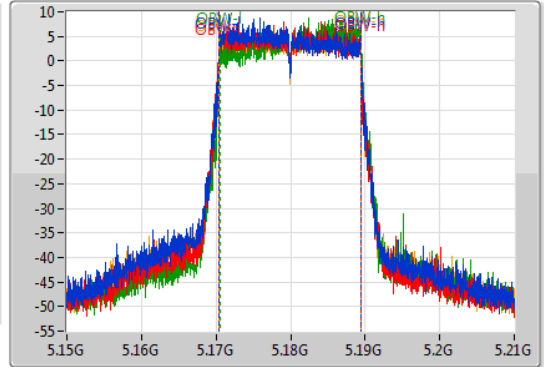

802.11ax HEW20-BF_Nss1,(MCS0)_4TX

EBW

5180MHz

02/11/2019

CF
5.18GHz
Span
60MHz
RBW
300kHz
VBW
1MHz
Sweep Time
100ms
Detector Type
Peak

CF
5.18GHz
Span
60MHz
RBW
200kHz
VBW
1MHz
Sweep Time
100ms
Detector Type
Sample

Port 1
Port 2
Port 3
Port 4

26dB(Hz)	Fl-26dB(Hz)	Fh-26dB(Hz)	OBW(Hz)	Fl-OBW(Hz)	Fh-OBW(Hz)	Limit(Hz)	Port
21.6M	5.16905G	5.19065G	18.981M	5.170405G	5.189385G	Inf	1
21.6M	5.16908G	5.19068G	18.981M	5.170435G	5.189415G	Inf	2
21.51M	5.16932G	5.19083G	18.861M	5.170615G	5.189475G	Inf	3
21.6M	5.16911G	5.19071G	18.981M	5.170435G	5.189415G	Inf	4

802.11ax HEW20-BF_Nss1,(MCS0)_4TX

EBW

5200MHz

02/11/2019

CF
5.2GHz
Span
60MHz
RBW
300kHz
VBW
1MHz
Sweep Time
100ms
Detector Type
Peak

CF
5.2GHz
Span
60MHz
RBW
200kHz
VBW
1MHz
Sweep Time
100ms
Detector Type
Sample

Port 1
Port 2
Port 3
Port 4

26dB(Hz)	Fl-26dB(Hz)	Fh-26dB(Hz)	OBW(Hz)	Fl-OBW(Hz)	Fh-OBW(Hz)	Limit(Hz)	Port
21.69M	5.18899G	5.21068G	18.981M	5.190435G	5.209415G	Inf	1
21.6M	5.18911G	5.21071G	18.951M	5.190465G	5.209415G	Inf	2
21.66M	5.18911G	5.21077G	18.951M	5.190465G	5.209415G	Inf	3
21.66M	5.18914G	5.2108G	19.01M	5.190435G	5.209445G	Inf	4