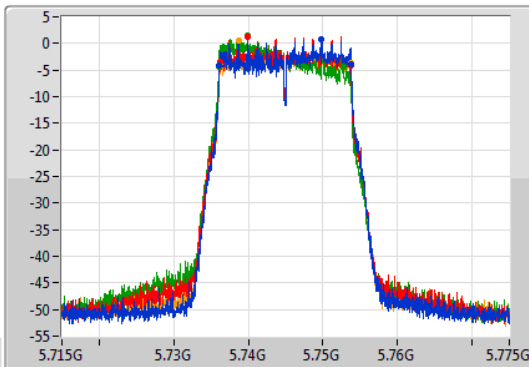

Sweep Time
100ms

Detector Type
Peak

CF
5.745GHz

Span
60MHz

RBW
200kHz

VBW
1MHz

Sweep Time
100ms

Detector Type
Sample