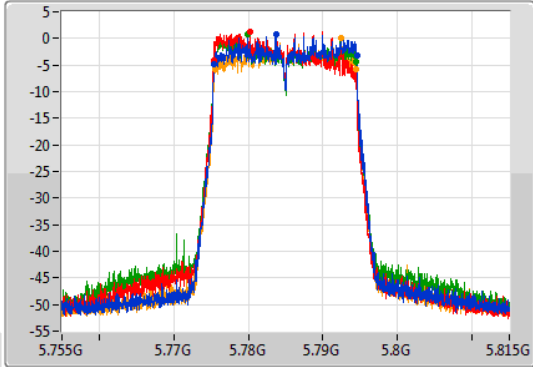

802.11ax HEW20-BF_Nss1,(MCS0)_4TX

EBW

5785MHz

14/10/2019

CF: 5.785GHz
Span: 60MHz
RBW: 100kHz
VBW: 300kHz
Sweep Time: 100ms
Detector Type: Peak

Port 1:

Port 2:

Port 3:

Port 4:

CF: 5.785GHz
Span: 60MHz
RBW: 200kHz
VBW: 1MHz
Sweep Time: 100ms
Detector Type: Sample