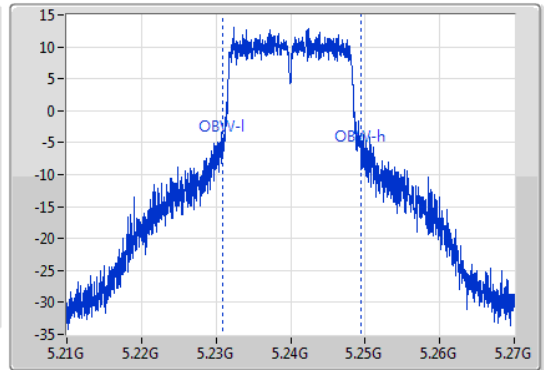

26dB(Hz)	Fl-26dB(Hz)	Fh-26dB(Hz)	OBW(Hz)	Fl-OBW(Hz)	Fh-OBW(Hz)	Limit(Hz)	Port
43.32M	5.21837G	5.26169G	18.651M	5.230825G	5.249475G	Inf	1

802.11a_Nss1,(6Mbps)_1TX

EBW

5745MHz

28/09/2019

CF
5.745GHz
Span
60MHz
RBW
100kHz
VBW
300kHz
Sweep Time
100ms
Detector Type
Peak
Port 1