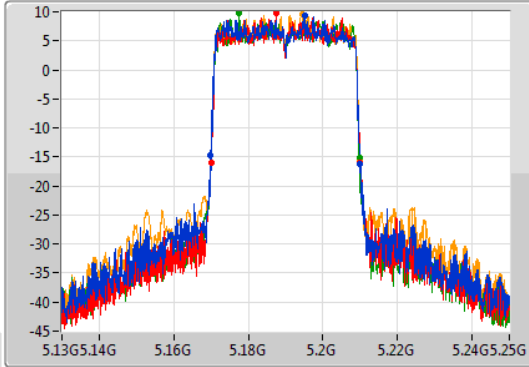

802.11ax HEW40_Nss4,(MCS0)_4TX

EBW

5190MHz

18/11/2019

CF
5.19GHz
Span
120MHz
RBW
500kHz
VBW
2MHz
Sweep Time
100ms
Detector Type
Peak

CF
5.19GHz
Span
120MHz
RBW
500kHz
VBW
2MHz
Sweep Time
100ms
Detector Type
Sample