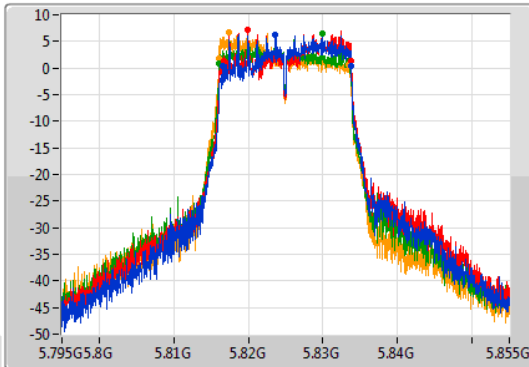

Sweep Time
100ms

Detector Type
Peak

CF
5.825GHz

Span
60MHz

RBW
200kHz

VBW
1MHz

Sweep Time
100ms

Detector Type
Sample