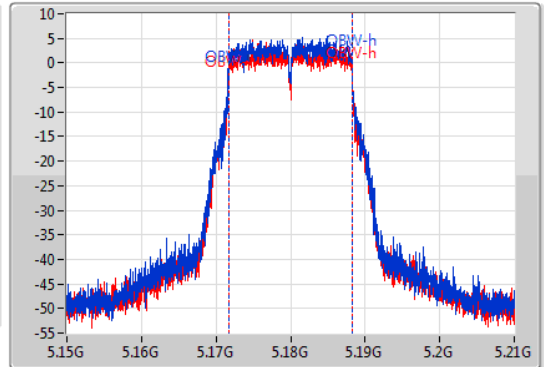

26dB(Hz)	Fl-26dB(Hz)	Fh-26dB(Hz)	OBW(Hz)	Fl-OBW(Hz)	Fh-OBW(Hz)	Limit(Hz)	Port
21.48M	5.16932G	5.1908G	16.612M	5.171664G	5.188276G	Inf	1
21.33M	5.16935G	5.19068G	16.612M	5.171664G	5.188276G	Inf	2

802.11a_Nss1,(6Mbps)_2TX

EBW

5200MHz

28/09/2019

CF
5.2GHz
Span
60MHz
RBW
300kHz
VBW
1MHz
Sweep Time
100ms
Detector Type
Peak