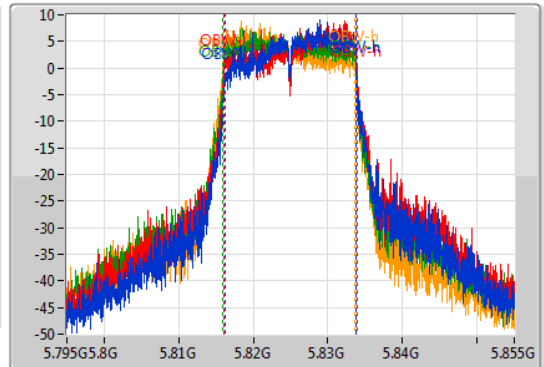

Sweep Time
100ms

Detector Type
Peak

CF
5.825GHz

Span
60MHz

RBW
200kHz

VBW
1MHz

Sweep Time
100ms

Detector Type
Sample