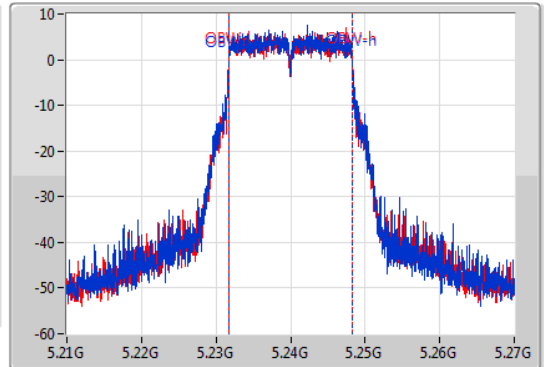

26dB(Hz)	Fl-26dB(Hz)	Fh-26dB(Hz)	OBW(Hz)	Fl-OBW(Hz)	Fh-OBW(Hz)	Limit(Hz)	Port
21.6M	5.22929G	5.25089G	16.612M	5.231664G	5.248276G	Inf	1
21.48M	5.22935G	5.25083G	16.552M	5.231694G	5.248246G	Inf	2

802.11a_Nss1,(6Mbps)_2TX

EBW

5745MHz

28/09/2019

CF
5.745GHz
Span
60MHz
RBW
100kHz
VBW
300kHz
Sweep Time
100ms
Detector Type
Peak