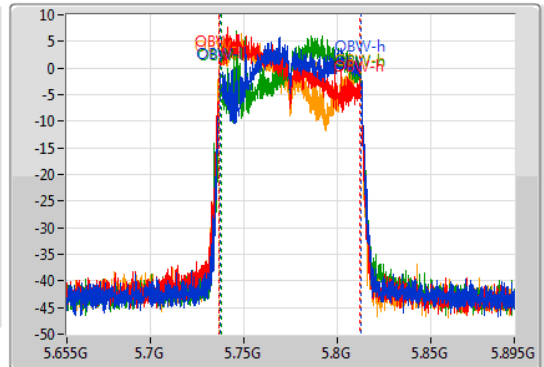

Port 1
Port 2
Port 3
Port 4

6dB(Hz)	Fl-6dB(Hz)	Fh-6dB(Hz)	OBW(Hz)	Fl-OBW(Hz)	Fh-OBW(Hz)	Limit(Hz)	Port
75.24M	5.73732G	5.81256G	75.682M	5.737219G	5.812901G	500k	1
38.88M	5.73864G	5.77752G	75.442M	5.736739G	5.812181G	500k	2
71.4M	5.73732G	5.80872G	75.082M	5.737579G	5.812661G	500k	3
75.84M	5.73672G	5.81256G	76.042M	5.736619G	5.812661G	500k	4