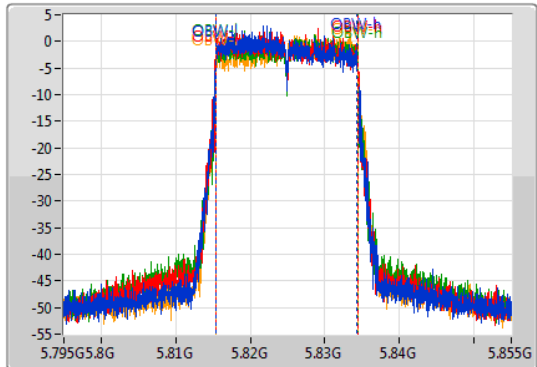

6dB(Hz)	Fl-6dB(Hz)	Fh-6dB(Hz)	OBW(Hz)	Fl-OBW(Hz)	Fh-OBW(Hz)	Limit(Hz)	Port
18.93M	5.81543G	5.83436G	18.951M	5.815405G	5.834355G	500k	1
19.02M	5.81537G	5.83439G	19.01M	5.815375G	5.834385G	500k	2
18.99M	5.81543G	5.83442G	18.951M	5.815435G	5.834385G	500k	3
19.05M	5.81546G	5.83451G	18.951M	5.815465G	5.834415G	500k	4