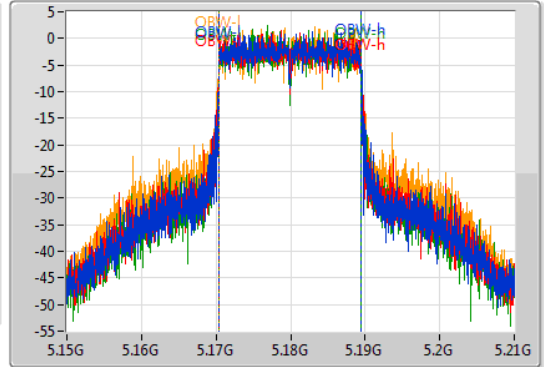

Port 1: [Waveform icon]
 Port 2: [Waveform icon]
 Port 3: [Waveform icon]
 Port 4: [Waveform icon]

26dB(Hz)	Fl-26dB(Hz)	Fh-26dB(Hz)	OBW(Hz)	FI-OBW(Hz)	Fh-OBW(Hz)	Limit(Hz)	Port
25.62M	5.16863G	5.19425G	19.01M	5.170405G	5.189415G	Inf	1
28.83M	5.1653G	5.19413G	19.01M	5.170405G	5.189415G	Inf	2
26.16M	5.16827G	5.19443G	18.981M	5.170435G	5.189415G	Inf	3
42.03M	5.16032G	5.20235G	19.1M	5.170345G	5.189445G	Inf	4