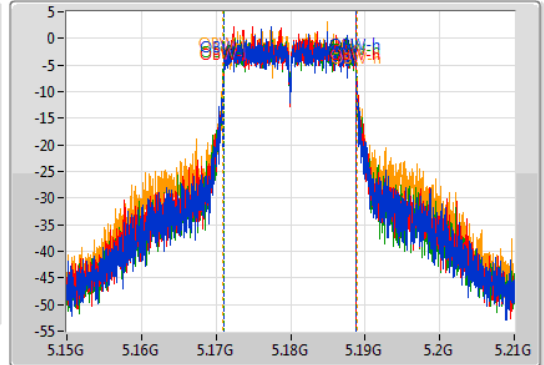

802.11ac VHT20-BF_Nss1,(MCS0)_4TX

EBW

5180MHz

18/11/2019

CF
5.18GHz
Span
60MHz
RBW
500kHz
VBW
2MHz
Sweep Time
100ms
Detector Type
Peak

CF
5.18GHz
Span
60MHz
RBW
200kHz
VBW
1MHz
Sweep Time
100ms
Detector Type
Sample

Port 1
Port 2
Port 3
Port 4

26dB(Hz)	Fl-26dB(Hz)	Fh-26dB(Hz)	OBW(Hz)	Fl-OBW(Hz)	Fh-OBW(Hz)	Limit(Hz)	Port
32.58M	5.16494G	5.19752G	17.781M	5.171004G	5.188786G	Inf	1
32.61M	5.16515G	5.19776G	17.781M	5.171034G	5.188816G	Inf	2
32.01M	5.16569G	5.1977G	17.841M	5.171004G	5.188846G	Inf	3
40.59M	5.15915G	5.19974G	17.961M	5.170945G	5.188906G	Inf	4

802.11ac VHT20-BF_Nss1,(MCS0)_4TX

EBW

5200MHz

18/11/2019

CF
5.2GHz
Span
60MHz
RBW
500kHz
VBW
2MHz
Sweep Time
100ms
Detector Type
Peak

CF
5.2GHz
Span
60MHz
RBW
200kHz
VBW
1MHz
Sweep Time
100ms
Detector Type
Sample

Port 1
Port 2
Port 3
Port 4

26dB(Hz)	Fl-26dB(Hz)	Fh-26dB(Hz)	OBW(Hz)	Fl-OBW(Hz)	Fh-OBW(Hz)	Limit(Hz)	Port
28.26M	5.1856G	5.21386G	17.871M	5.190975G	5.208846G	Inf	1
30.03M	5.18566G	5.21569G	17.841M	5.190975G	5.208816G	Inf	2
32.82M	5.18578G	5.2186G	17.841M	5.191004G	5.208846G	Inf	3
35.94M	5.18152G	5.21746G	17.931M	5.190945G	5.208876G	Inf	4