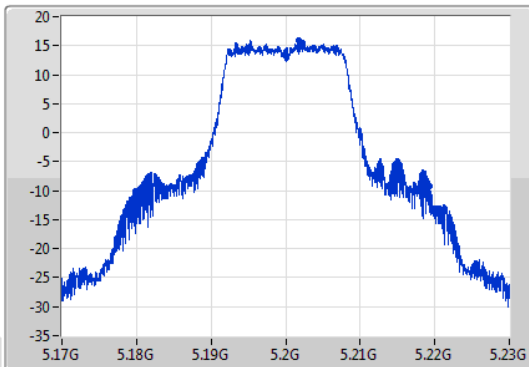

CF
5.2GHz
Span
60MHz
RBW
200kHz
VBW
1MHz
Sweep Time
100ms
Detector Type
Sample