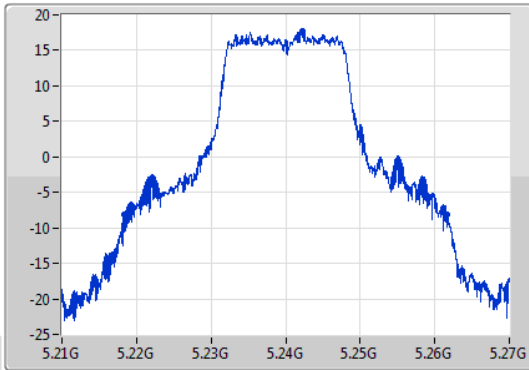

Port X-N dB = Port X 6dB down bandwidth for 5.725-5.85GHz band / 26dB down bandwidth for other band

Port X-OBW = Port X 99% occupied bandwidth;

802.11a_Nss1,(6Mbps)_1TX

EBW

5180MHz

28/09/2019

802.11a_Nss1,(6Mbps)_1TX

EBW

5200MHz

28/09/2019

802.11a_Nss1,(6Mbps)_1TX

EBW

5240MHz

28/09/2019

CF
5.24GHz
Span
60MHz
RBW
500kHz
VBW
2MHz
Sweep Time
100ms
Detector Type
Peak
Port 1