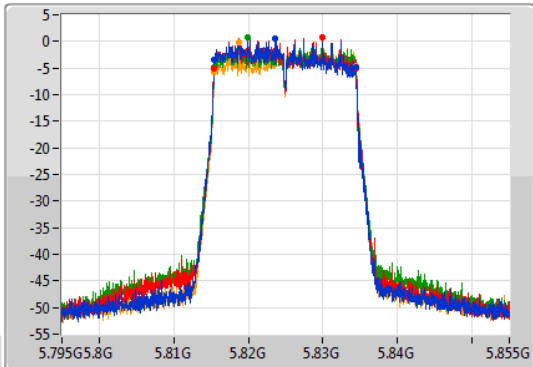

CF: 5.825GHz
Span: 60MHz
RBW: 200kHz
VBW: 1MHz
Sweep Time: 100ms
Detector Type: Sample