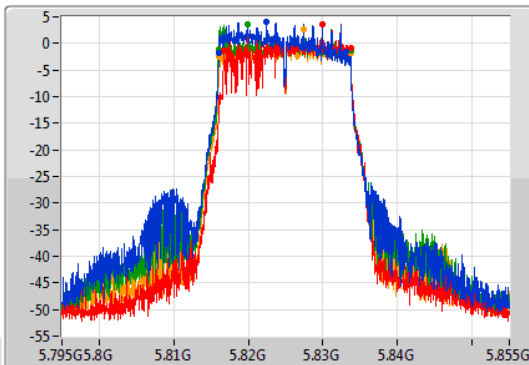

Sweep Time
100ms

Detector Type
Peak

CF
5.825GHz

Span
60MHz

RBW
200kHz

VBW
1MHz

Sweep Time
100ms

Detector Type
Sample