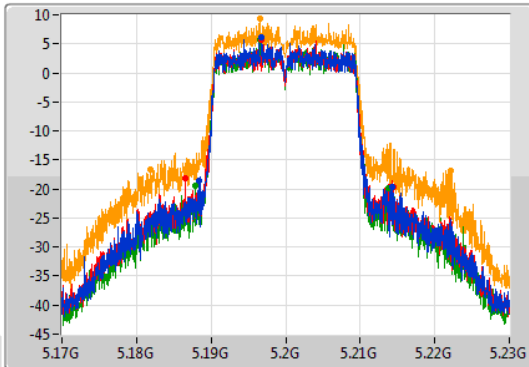

802.11ax HEW20-BF_Nss1,(MCS0)_4TX

EBW

5200MHz

18/11/2019

CF: 5.2GHz
Span: 60MHz
RBW: 500kHz
VBW: 2MHz
Sweep Time: 100ms
Detector Type: Peak

CF: 5.2GHz
Span: 60MHz
RBW: 200kHz
VBW: 1MHz
Sweep Time: 100ms
Detector Type: Sample