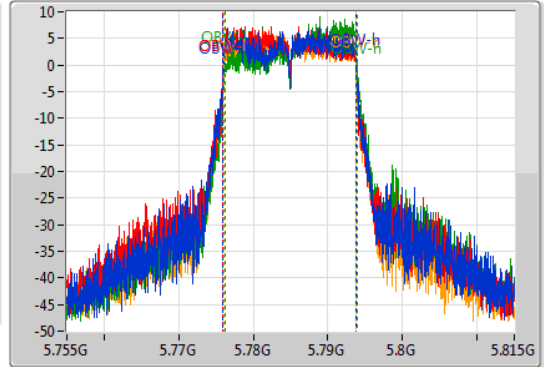

Sweep Time
100ms

Detector Type
Peak

CF
5.785GHz

Span
60MHz

RBW
200kHz

VBW
1MHz

Sweep Time
100ms

Detector Type
Sample