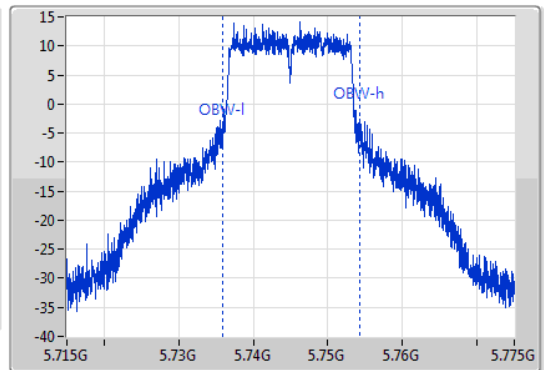

802.11a_Nss1,(6Mbps)_1TX

EBW

5745MHz

28/09/2019

CF
5.745GHz
Span
60MHz
RBW
100kHz
VBW
300kHz
Sweep Time
100ms
Detector Type
Peak
Port 1

CF
5.745GHz
Span
60MHz
RBW
200kHz
VBW
1MHz
Sweep Time
100ms
Detector Type
Sample