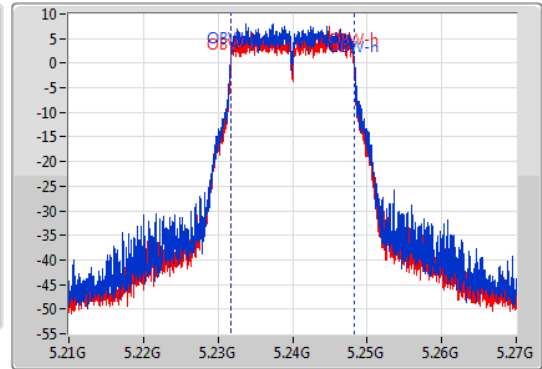

802.11a_Nss1,(6Mbps)_2TX

EBW

5240MHz

28/09/2019

CF
5.24GHz
Span
60MHz
RBW
300kHz
VBW
1MHz
Sweep Time
100ms
Detector Type
Peak

CF
5.24GHz
Span
60MHz
RBW
200kHz
VBW
1MHz
Sweep Time
100ms
Detector Type
Sample