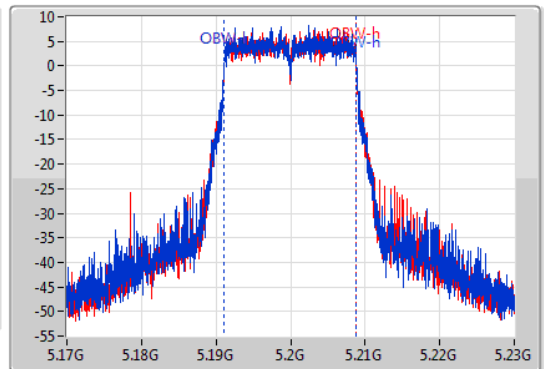

26dB(Hz)	Fl-26dB(Hz)	Fh-26dB(Hz)	OBW(Hz)	Fl-OBW(Hz)	Fh-OBW(Hz)	Limit(Hz)	Port
21.96M	5.18902G	5.21098G	17.751M	5.191094G	5.208846G	Inf	1
21.6M	5.18923G	5.21083G	17.691M	5.191124G	5.208816G	Inf	2