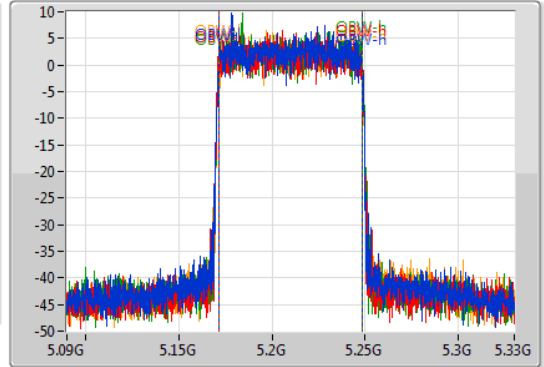

802.11ax HEW80-BF_Nss1,(MCS0)_4TX

EBW

5210MHz

02/11/2019

CF
5.21GHz
Span
240MHz
RBW
1MHz
VBW
3MHz
Sweep Time
100ms
Detector Type
Peak

CF
5.21GHz
Span
240MHz
RBW
1MHz
VBW
3MHz
Sweep Time
100ms
Detector Type
Sample