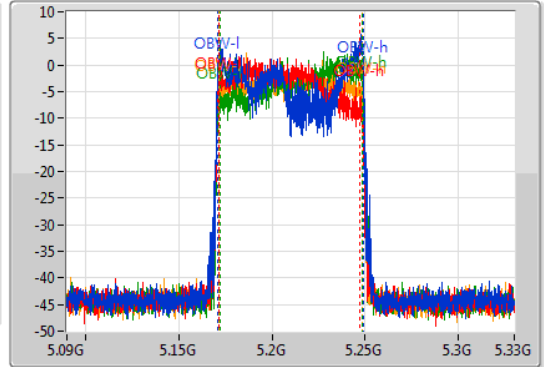

802.11ax HEW80-BF_Nss1,(MCS0)_4TX

EBW

5210MHz

15/10/2019

CF
5.21GHz
Span
240MHz
RBW
1MHz
VBW
3MHz
Sweep Time
100ms
Detector Type
Peak

CF
5.21GHz
Span
240MHz
RBW
1MHz
VBW
3MHz
Sweep Time
100ms
Detector Type
Sample