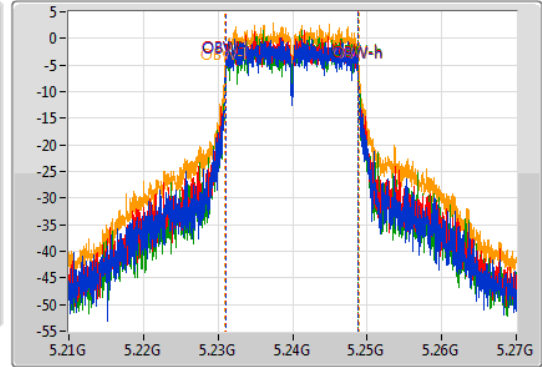

Sweep Time
100ms

Detector Type
Peak

CF
5.24GHz

Span
60MHz

RBW
200kHz

VBW
1MHz

Sweep Time
100ms

Detector Type
Sample