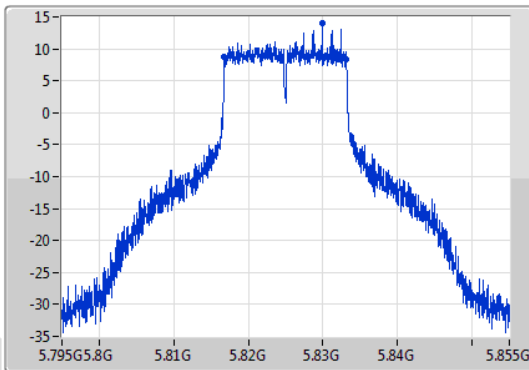

CF
5.825GHz
Span
60MHz
RBW
200kHz
VBW
1MHz
Sweep Time
100ms
Detector Type
Sample