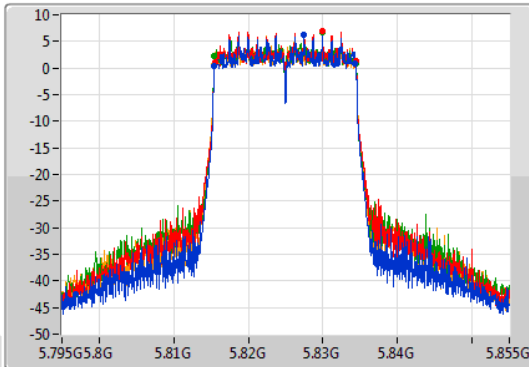

CF
5.825GHz

Span
60MHz

RBW
200kHz

VBW
1MHz

Sweep Time
100ms

Detector Type
Sample