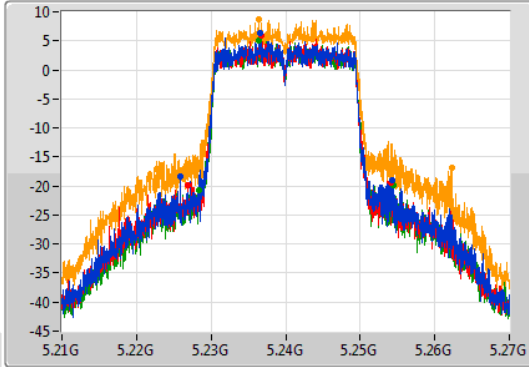

802.11ax HEW20-BF_Nss1,(MCS0)_4TX

EBW

5240MHz

18/11/2019

CF
5.24GHz

Span
60MHz

RBW
500kHz

VBW
2MHz

Sweep Time
100ms

Detector Type
Peak

CF
5.24GHz

Span
60MHz

RBW
200kHz

VBW
1MHz

Sweep Time
100ms

Detector Type
Sample