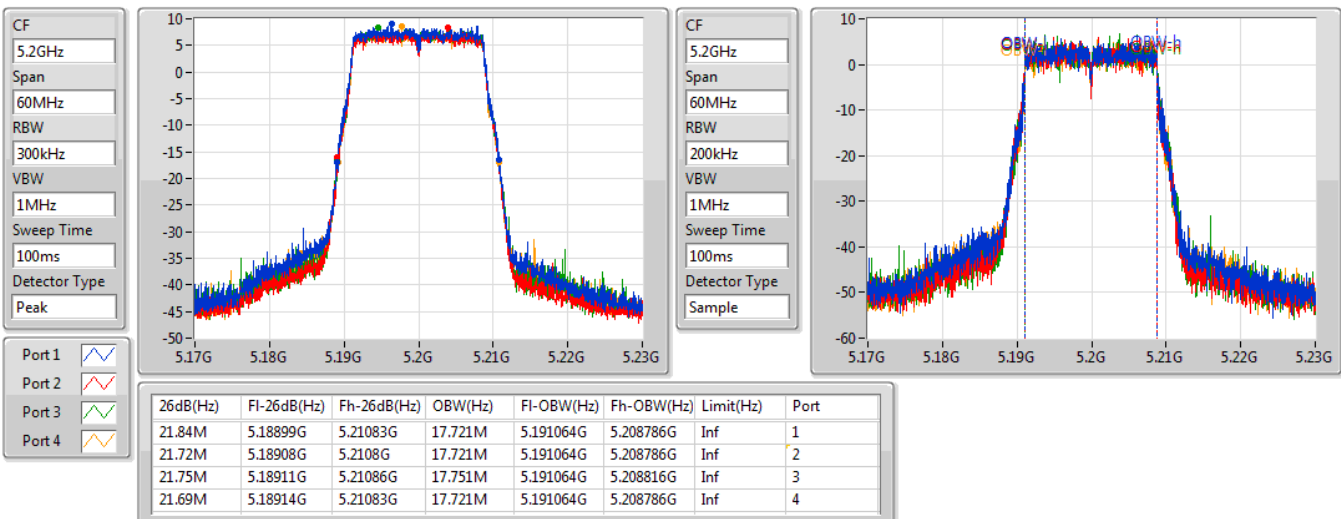

802.11ac VHT20-BF_Nss1,(MCS0)_4TX

EBW

5200MHz

02/11/2019