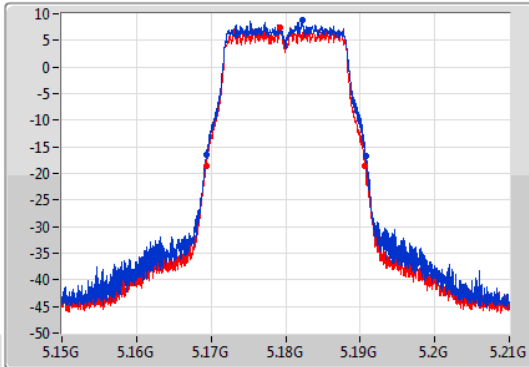

Port X-N dB = Port X 6dB down bandwidth for 5.725-5.85GHz band / 26dB down bandwidth for other band
 Port X-OBW = Port X 99% occupied bandwidth;

802.11a_Nss1,(6Mbps)_2TX

EBW

5180MHz

28/09/2019

CF
5.18GHz
Span
60MHz
RBW
300kHz
VBW
1MHz
Sweep Time
100ms
Detector Type
Peak