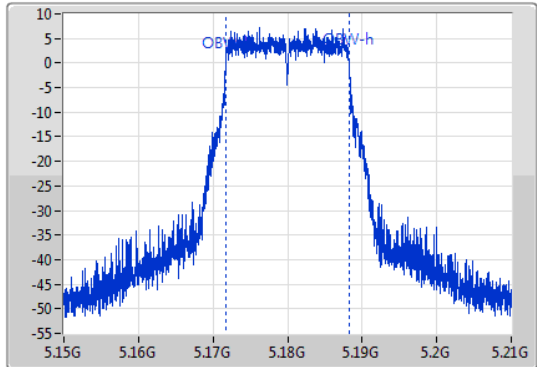

26dB(Hz)	Fl-26dB(Hz)	Fh-26dB(Hz)	OBW(Hz)	Fl-OBW(Hz)	Fh-OBW(Hz)	Limit(Hz)	Port
21.54M	5.16926G	5.1908G	16.612M	5.171664G	5.188276G	Inf	1

802.11a_Nss1,(6Mbps)_1TX

EBW

5200MHz

31/10/2019

CF
5.2GHz
Span
60MHz
RBW
500kHz
VBW
2MHz
Sweep Time
100ms
Detector Type
Peak
Port1