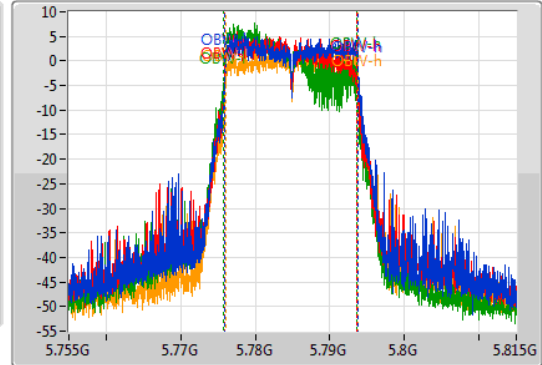

Sweep Time
100ms

Detector Type
Peak

CF
5.785GHz

Span
60MHz

RBW
200kHz

VBW
1MHz

Sweep Time
100ms

Detector Type
Sample