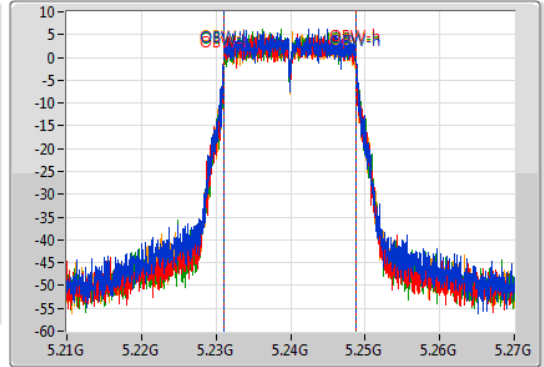

802.11ac VHT20-BF_Nss1,(MCS0)_4TX

EBW

5240MHz

02/11/2019

CF
5.24GHz
Span
60MHz
RBW
300kHz
VBW
1MHz
Sweep Time
100ms
Detector Type
Peak

CF
5.24GHz
Span
60MHz
RBW
200kHz
VBW
1MHz
Sweep Time
100ms
Detector Type
Sample

Port 1
Port 2
Port 3
Port 4

26dB(Hz)	Fl-26dB(Hz)	Fh-26dB(Hz)	OBW(Hz)	Fl-OBW(Hz)	Fh-OBW(Hz)	Limit(Hz)	Port
22.02M	5.22899G	5.25101G	17.781M	5.231034G	5.248816G	Inf	1
21.99M	5.22887G	5.25086G	17.721M	5.231064G	5.248786G	Inf	2
21.75M	5.22914G	5.25089G	17.691M	5.231094G	5.248786G	Inf	3
21.75M	5.22902G	5.25077G	17.691M	5.231094G	5.248786G	Inf	4

802.11ac VHT20-BF_Nss1,(MCS0)_4TX

EBW

5745MHz

14/10/2019

CF
5.745GHz
Span
60MHz
RBW
100kHz
VBW
300kHz
Sweep Time
100ms
Detector Type
Peak

CF
5.745GHz
Span
60MHz
RBW
200kHz
VBW
1MHz
Sweep Time
100ms
Detector Type
Sample

Port 1
Port 2
Port 3
Port 4

6dB(Hz)	Fl-6dB(Hz)	Fh-6dB(Hz)	OBW(Hz)	Fl-OBW(Hz)	Fh-OBW(Hz)	Limit(Hz)	Port
17.61M	5.73615G	5.75376G	17.871M	5.736004G	5.753876G	500k	1
17.58M	5.73615G	5.75373G	17.751M	5.736034G	5.753786G	500k	2
17.61M	5.73612G	5.75373G	17.691M	5.736094G	5.753786G	500k	3
17.61M	5.73612G	5.75373G	17.781M	5.736004G	5.753786G	500k	4