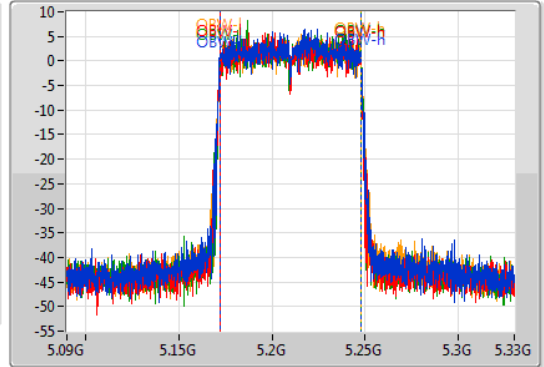

802.11ac VHT80-BF_Nss1,(MCS0)_4TX

EBW

5210MHz

02/11/2019

CF
5.21GHz
Span
240MHz
RBW
1MHz
VBW
3MHz
Sweep Time
100ms
Detector Type
Peak

CF
5.21GHz
Span
240MHz
RBW
1MHz
VBW
3MHz
Sweep Time
100ms
Detector Type
Sample