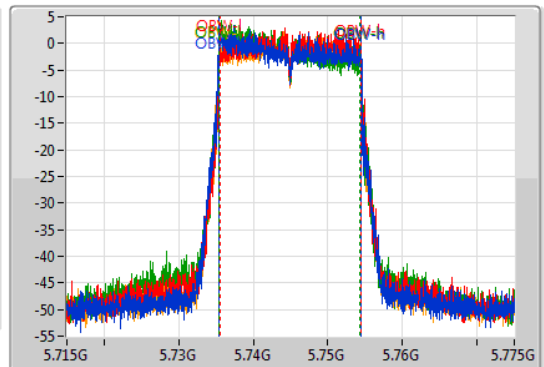

Sweep Time
100ms

Detector Type
Peak

CF
5.745GHz

Span
60MHz

RBW
200kHz

VBW
1MHz

Sweep Time
100ms

Detector Type
Sample