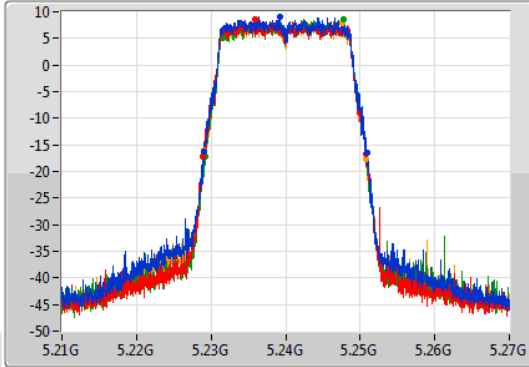

802.11ac VHT20-BF_Nss1,(MCS0)_4TX

EBW

5240MHz

02/11/2019

CF
5.24GHz
Span
60MHz
RBW
300kHz
VBW
1MHz
Sweep Time
100ms
Detector Type
Peak

CF
5.24GHz
Span
60MHz
RBW
200kHz
VBW
1MHz
Sweep Time
100ms
Detector Type
Sample