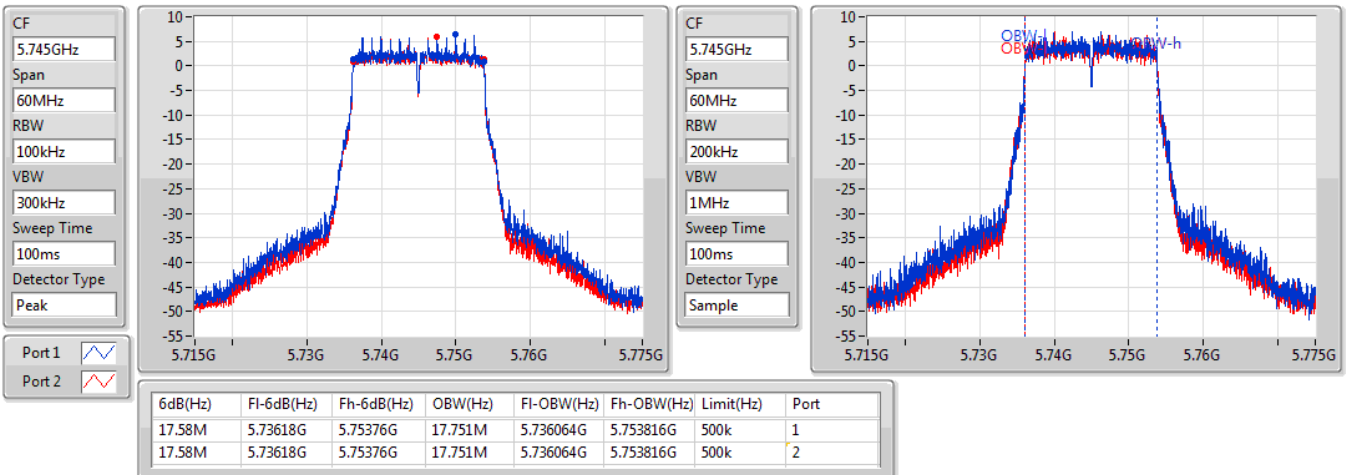

802.11ac VHT20-BF_Nss1,(MCS0)_2TX

EBW

5745MHz

16/10/2019