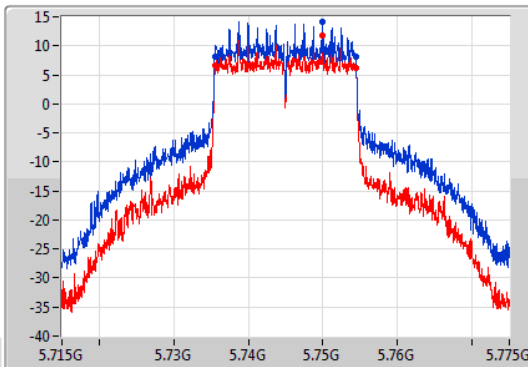

CF
5.745GHz
Span
60MHz
RBW
300kHz
VBW
1MHz
Sweep Time
100ms
Detector Type
Sample