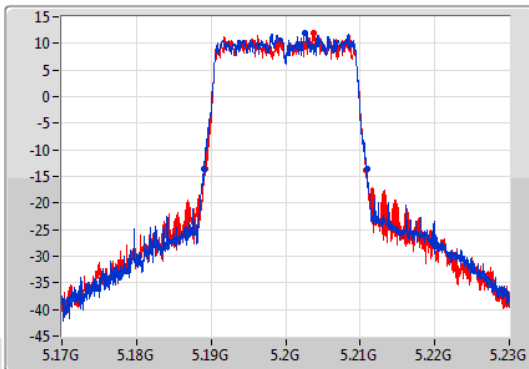

CF
5.2GHz
Span
60MHz
RBW
200kHz
VBW
1MHz
Sweep Time
100ms
Detector Type
Sample