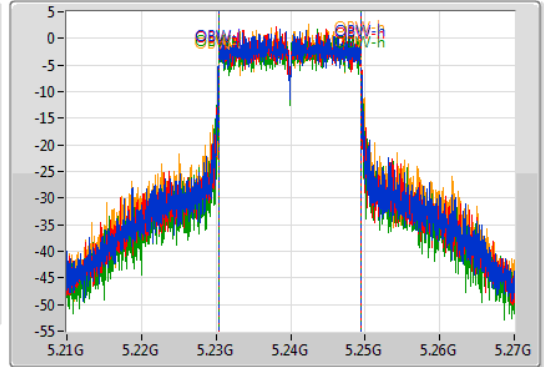

Sweep Time
100ms

Detector Type
Peak

CF
5.24GHz

Span
60MHz

RBW
200kHz

VBW
1MHz

Sweep Time
100ms

Detector Type
Sample