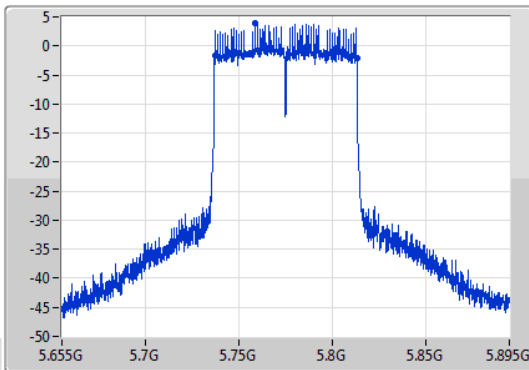

CF
5.775GHz
Span
240MHz
RBW
1MHz
VBW
3MHz
Sweep Time
100ms
Detector Type
Sample