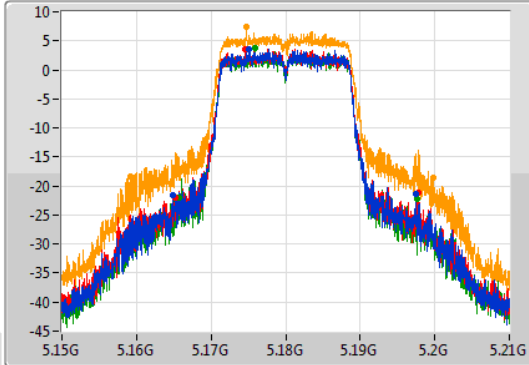

Port X-N dB = Port X 6dB down bandwidth for 5.725-5.85GHz band / 26dB down bandwidth for other band

Port X-OBW = Port X 99% occupied bandwidth;

802.11ac VHT20-BF_Nss1,(MCS0)_4TX

EBW

5180MHz

18/11/2019

CF
5.18GHz
Span
60MHz
RBW
500kHz
VBW
2MHz
Sweep Time
100ms
Detector Type
Peak