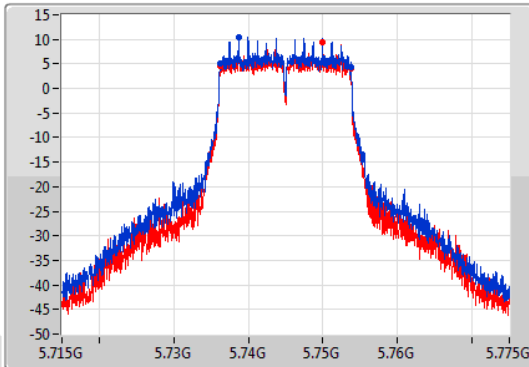

CF
5.745GHz
Span
60MHz
RBW
200kHz
VBW
1MHz
Sweep Time
100ms
Detector Type
Sample