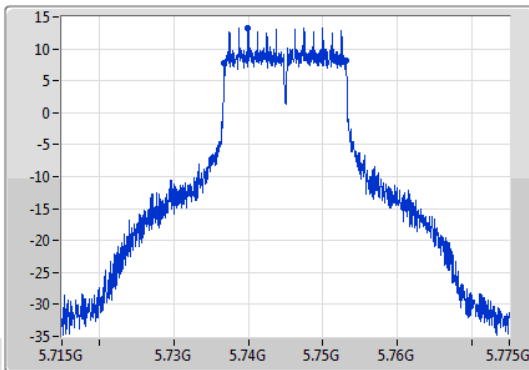

CF
5.745GHz
Span
60MHz
RBW
200kHz
VBW
1MHz
Sweep Time
100ms
Detector Type
Sample