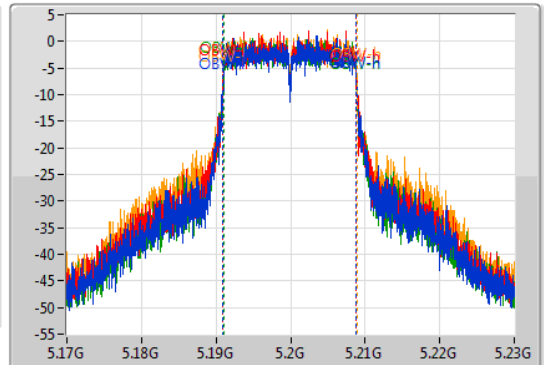

Port 1
Port 2
Port 3
Port 4

26dB(Hz)	Fl-26dB(Hz)	Fh-26dB(Hz)	OBW(Hz)	Fl-OBW(Hz)	Fh-OBW(Hz)	Limit(Hz)	Port
28.26M	5.1856G	5.21386G	17.871M	5.190975G	5.208846G	Inf	1
30.03M	5.18566G	5.21569G	17.841M	5.190975G	5.208816G	Inf	2
32.82M	5.18578G	5.2186G	17.841M	5.191004G	5.208846G	Inf	3
35.94M	5.18152G	5.21746G	17.931M	5.190945G	5.208876G	Inf	4