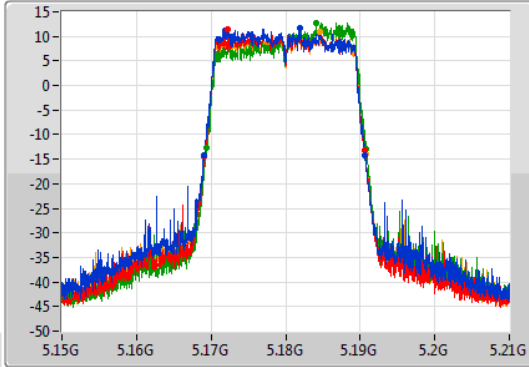

802.11ax HEW20-BF_Nss1,(MCS0)_4TX

EBW

5180MHz

02/11/2019

CF
5.18GHz
Span
60MHz
RBW
300kHz
VBW
1MHz
Sweep Time
100ms
Detector Type
Peak

CF
5.18GHz
Span
60MHz
RBW
200kHz
VBW
1MHz
Sweep Time
100ms
Detector Type
Sample