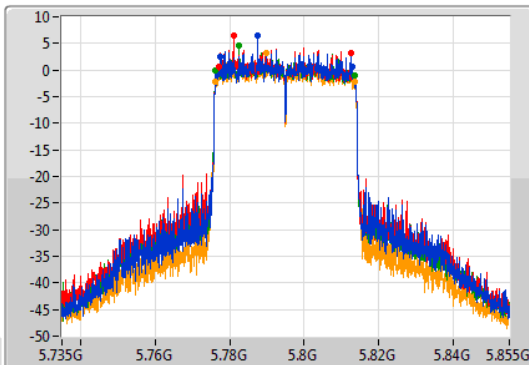

802.11ax HEW40-BF_Nss1,(MCS0)_4TX

EBW

5795MHz

14/10/2019

CF
5.795GHz
Span
120MHz
RBW
100kHz
VBW
300kHz
Sweep Time
100ms
Detector Type
Peak

CF
5.795GHz
Span
120MHz
RBW
500kHz
VBW
2MHz
Sweep Time
100ms
Detector Type
Sample