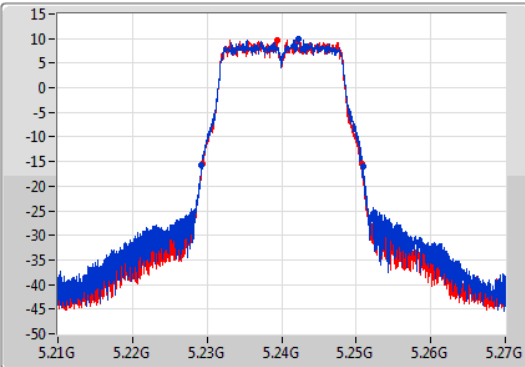

802.11a_Nss1,(6Mbps)_2TX

EBW

5240MHz

01/11/2019

CF
5.24GHz
Span
60MHz
RBW
300kHz
VBW
1MHz
Sweep Time
100ms
Detector Type
Peak

CF
5.24GHz
Span
60MHz
RBW
200kHz
VBW
1MHz
Sweep Time
100ms
Detector Type
Sample