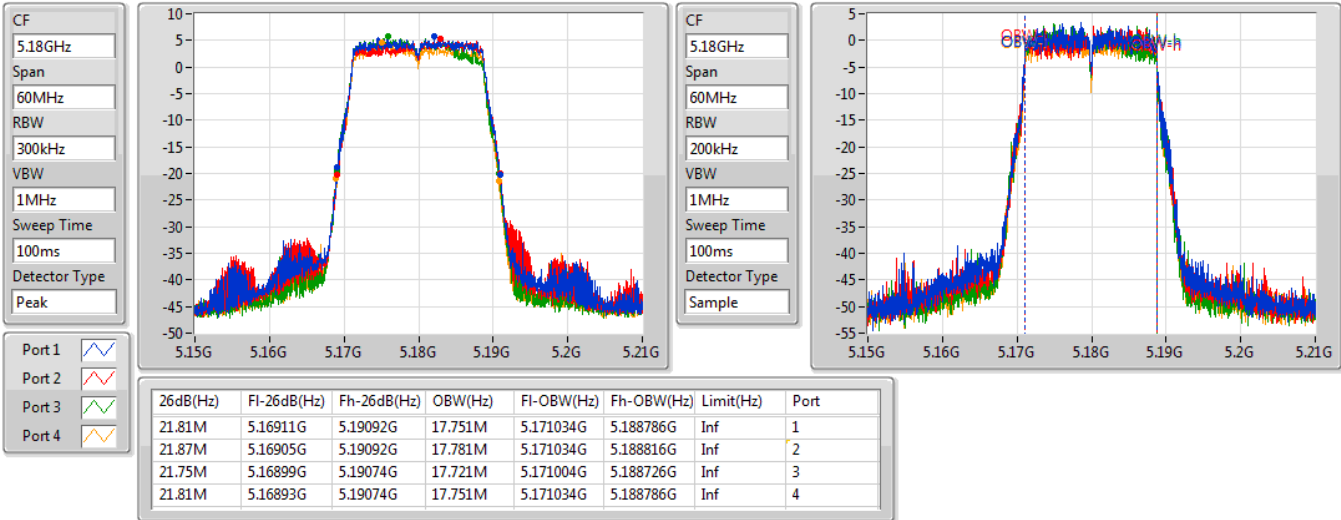

Port X-N dB = Port X 6dB down bandwidth for 5.725-5.85GHz band / 26dB down bandwidth for other band

Port X-OBW = Port X 99% occupied bandwidth;

802.11ac VHT20-BF_Nss1,(MCS0)_4TX

EBW

5180MHz

15/10/2019

802.11ac VHT20-BF_Nss1,(MCS0)_4TX