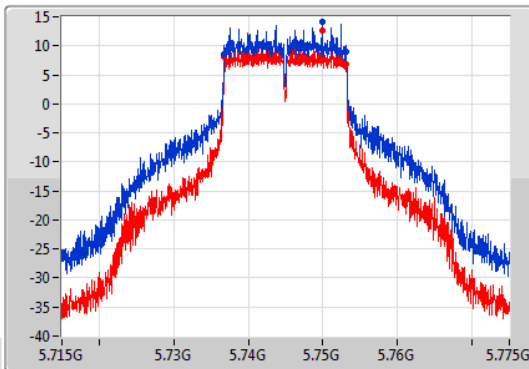

CF
5.745GHz
Span
60MHz
RBW
300kHz
VBW
1MHz
Sweep Time
100ms
Detector Type
Sample