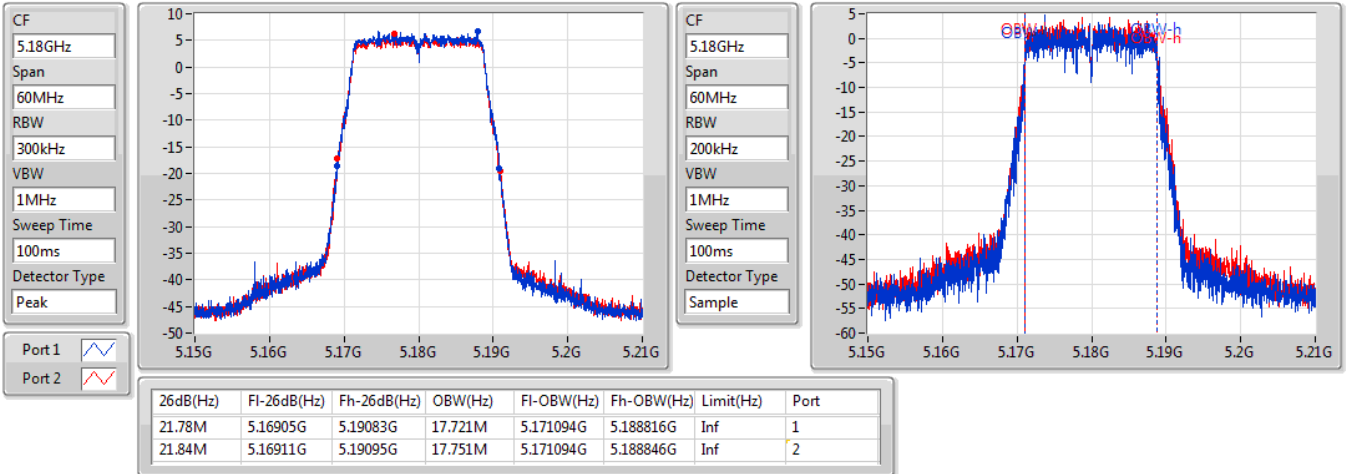

Port X-N dB = Port X 6dB down bandwidth for 5.725-5.85GHz band / 26dB down bandwidth for other band

Port X-OBW = Port X 99% occupied bandwidth;

802.11ac VHT20-BF_Nss1,(MCS0)_2TX

EBW

5180MHz

02/11/2019

802.11ac VHT20-BF_Nss1,(MCS0)_2TX