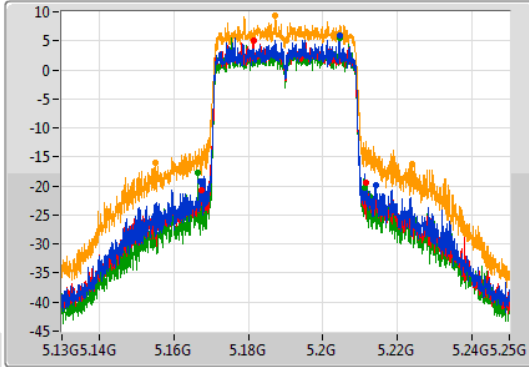

802.11ax HEW40-BF_Nss1,(MCS0)_4TX

EBW

5190MHz

18/11/2019

CF
5.19GHz
Span
120MHz
RBW
1MHz
VBW
3MHz
Sweep Time
100ms
Detector Type
Peak

CF
5.19GHz
Span
120MHz
RBW
500kHz
VBW
2MHz
Sweep Time
100ms
Detector Type
Sample