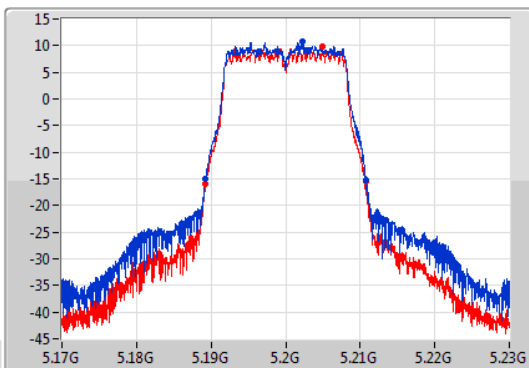

CF
5.2GHz
Span
60MHz
RBW
200kHz
VBW
1MHz
Sweep Time
100ms
Detector Type
Sample