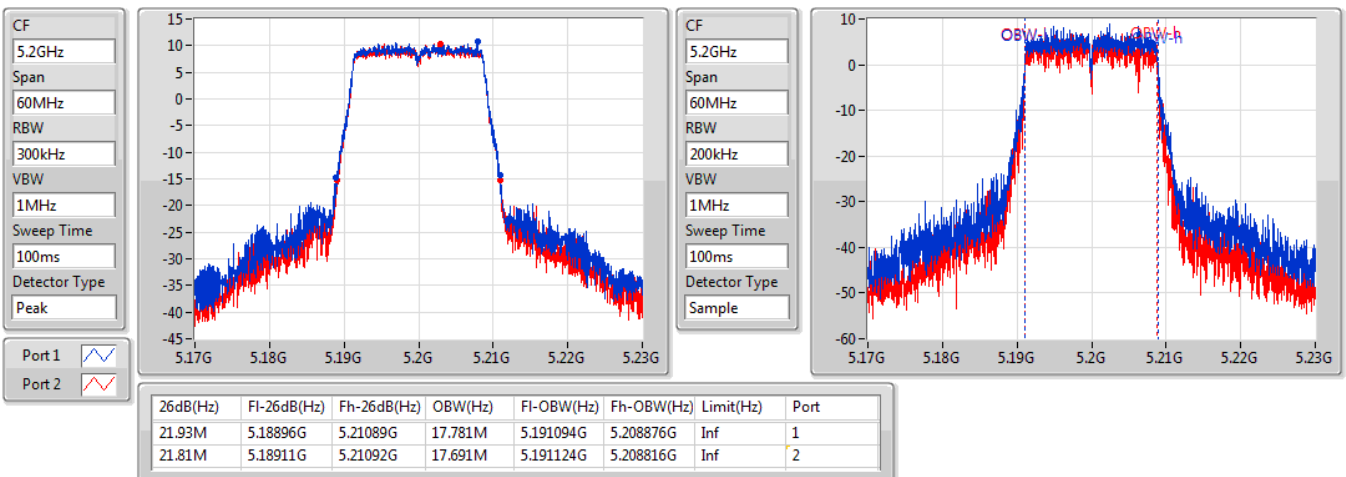

802.11ac VHT20-BF_Nss1,(MCS0)_2TX

EBW

5200MHz

02/11/2019