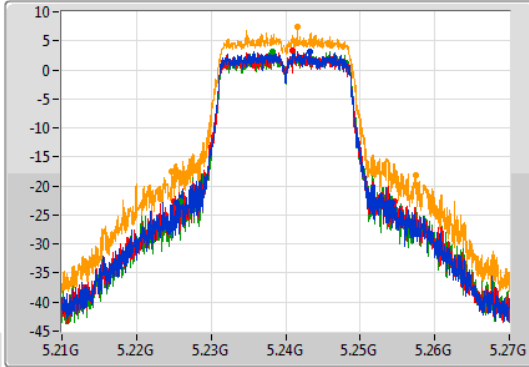

Sweep Time
100ms

Detector Type
Peak

CF
5.24GHz

Span
60MHz

RBW
200kHz

VBW
1MHz

Sweep Time
100ms

Detector Type
Sample