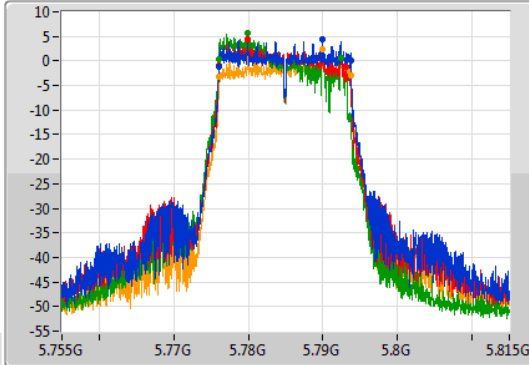

Sweep Time
100ms

Detector Type
Peak

CF
5.785GHz

Span
60MHz

RBW
200kHz

VBW
1MHz

Sweep Time
100ms

Detector Type
Sample