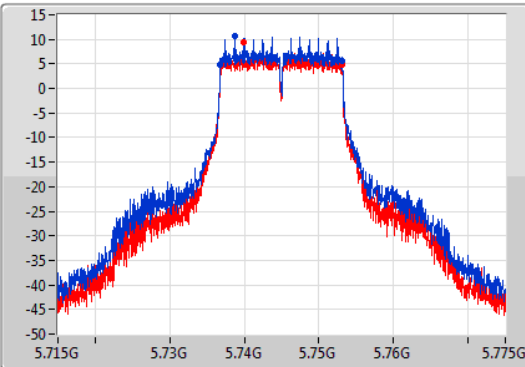

CF
5.745GHz
Span
60MHz
RBW
200kHz
VBW
1MHz
Sweep Time
100ms
Detector Type
Sample