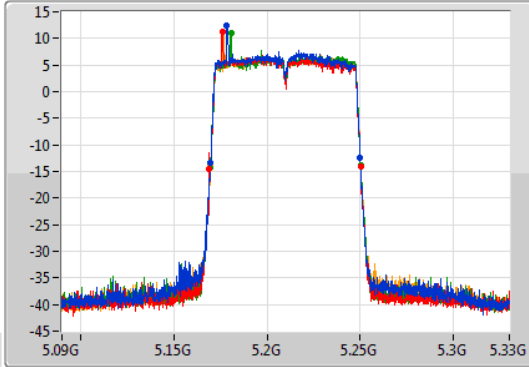

802.11ac VHT80-BF_Nss1,(MCS0)_4TX

EBW

5210MHz

02/11/2019

CF
5.21GHz
Span
240MHz
RBW
1MHz
VBW
3MHz
Sweep Time
100ms
Detector Type
Peak

CF
5.21GHz
Span
240MHz
RBW
1MHz
VBW
3MHz
Sweep Time
100ms
Detector Type
Sample