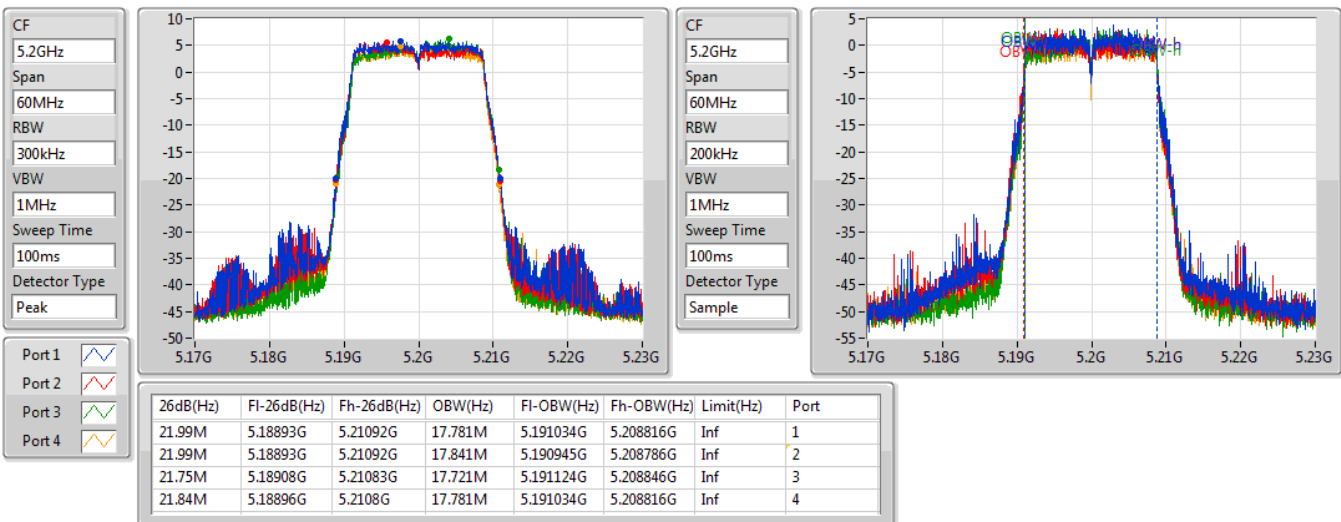

802.11ac VHT20-BF_Nss1,(MCS0)_4TX

EBW

5200MHz

15/10/2019