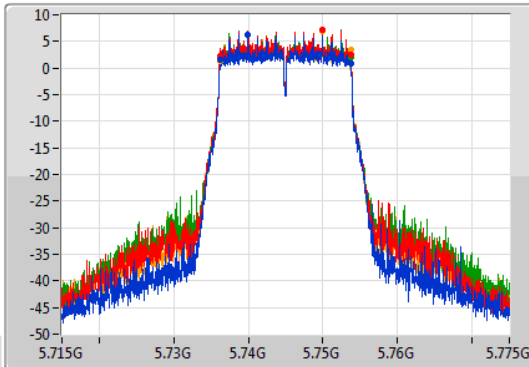

802.11ac VHT20_Nss1,(MCS0)_4TX

EBW

5745MHz

25/09/2019

CF
5.745GHz
Span
60MHz
RBW
100kHz
VBW
300kHz
Sweep Time
100ms
Detector Type
Peak

CF
5.745GHz
Span
60MHz
RBW
200kHz
VBW
1MHz
Sweep Time
100ms
Detector Type
Sample