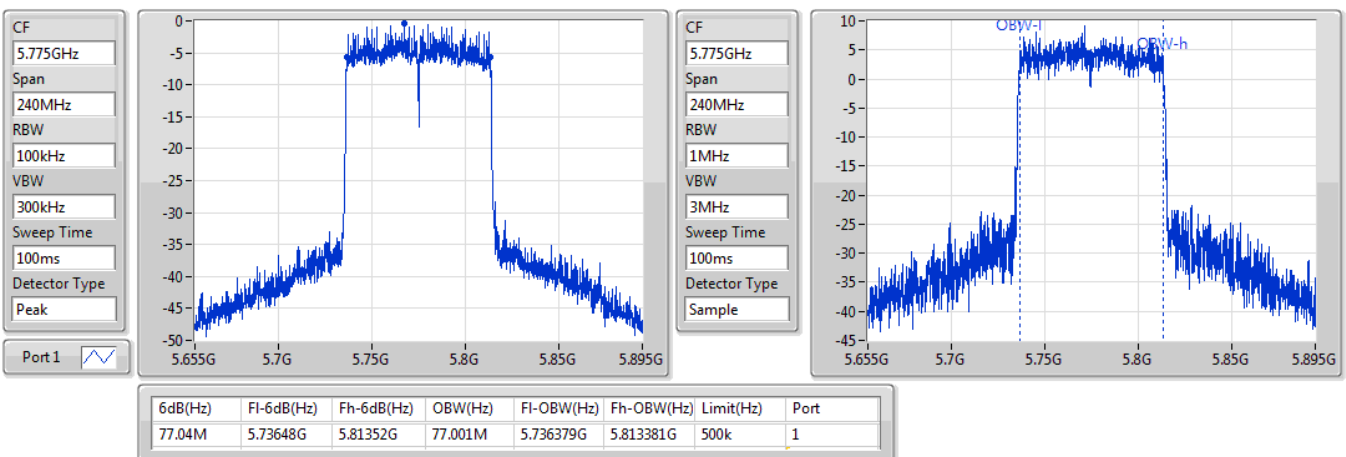

EBW

5795MHz

25/09/2019

802.11ax HEW80_Nss1,(MCS0)_1TX

EBW

5210MHz

25/09/2019

802.11ax HEW80_Nss1,(MCS0)_1TX

EBW

5775MHz

25/09/2019

Summary

Mode	Max-N dB (Hz)	Max-OBW (Hz)	ITU-Code	Min-N dB (Hz)	Min-OBW (Hz)
5.15-5.25GHz	-	-	-	-	-
802.11a_Nss1,(6Mbps)_2TX	22.32M	16.672M	16M7D1D	21.45M	16.582M
802.11ac VHT20_Nss2,(MCS0)_2TX	47.94M	30.855M	30M9D1D	21.84M	17.781M
802.11ac VHT40_Nss2,(MCS0)_2TX	48.84M	36.402M	36M4D1D	39.72M	36.222M
802.11ac VHT80_Nss2,(MCS0)_2TX	81.6M	75.682M	75M7D1D	81.36M	75.562M
802.11ax HEW20_Nss2,(MCS0)_2TX	50.64M	30.465M	30M5D1D	21.48M	18.951M
802.11ax HEW40_Nss2,(MCS0)_2TX	76.8M	37.661M	37M7D1D	39.78M	37.481M
802.11ax HEW80_Nss2,(MCS0)_2TX	81.6M	77.001M	77M0D1D	81.36M	76.882M
5.725-5.85GHz	-	-	-	-	-
802.11a_Nss1,(6Mbps)_2TX	16.35M	22.639M	22M6D1D	16.29M	19.49M
802.11ac VHT20_Nss2,(MCS0)_2TX	17.58M	23.478M	23M5D1D	17.55M	19.22M
802.11ac VHT40_Nss2,(MCS0)_2TX	36.3M	48.756M	48M8D1D	36.06M	37.421M
802.11ac VHT80_Nss2,(MCS0)_2TX	76.32M	75.802M	75M8D1D	75.36M	75.802M
802.11ax HEW20_Nss2,(MCS0)_2TX	18.9M	23.748M	23M7D1D	18.57M	19.52M
802.11ax HEW40_Nss2,(MCS0)_2TX	37.62M	48.816M	48M8D1D	36.3M	38.441M
802.11ax HEW80_Nss2,(MCS0)_2TX	76.08M	77.121M	77M1D1D	75.6M	77.121M