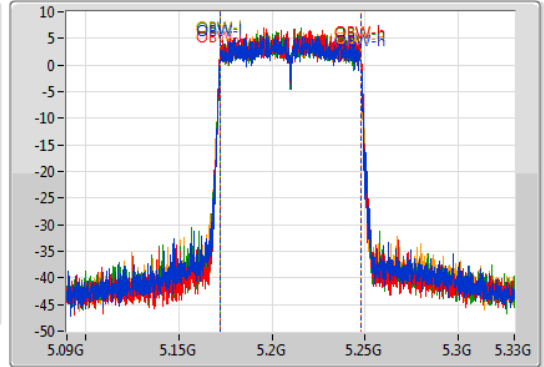

802.11ac VHT80_Nss1,(MCS0)_4TX

EBW

5210MHz

27/09/2019

CF
5.21GHz
Span
240MHz
RBW
1MHz
VBW
3MHz
Sweep Time
50ms
Detector Type
Peak

CF
5.21GHz
Span
240MHz
RBW
1MHz
VBW
3MHz
Sweep Time
50ms
Detector Type
Sample