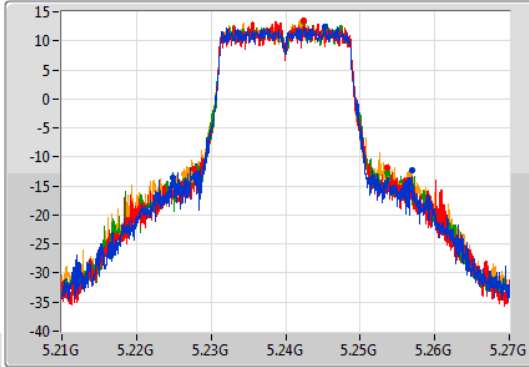

802.11ac VHT20_Nss4,(MCS0)_4TX

EBW

5240MHz

31/10/2019

CF
5.24GHz
Span
60MHz
RBW
300kHz
VBW
1MHz
Sweep Time
50ms
Detector Type
Peak

CF
5.24GHz
Span
60MHz
RBW
200kHz
VBW
1MHz
Sweep Time
50ms
Detector Type
Sample