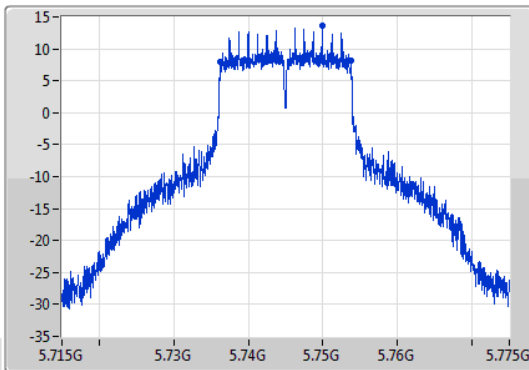

CF
5.745GHz
Span
60MHz
RBW
300kHz
VBW
1MHz
Sweep Time
100ms
Detector Type
Sample