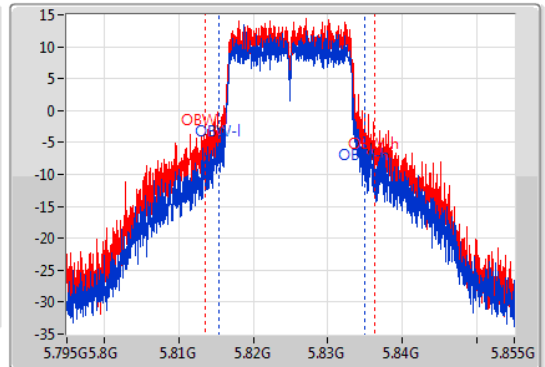

802.11a_Nss1,(6Mbps)_2TX

EBW

5825MHz

26/09/2019

CF
 5.825GHz
 Span
 60MHz
 RBW
 100kHz
 VBW
 300kHz
 Sweep Time
 50ms
 Detector Type
 Peak

CF
 5.825GHz
 Span
 60MHz
 RBW
 300kHz
 VBW
 1MHz
 Sweep Time
 50ms
 Detector Type
 Sample