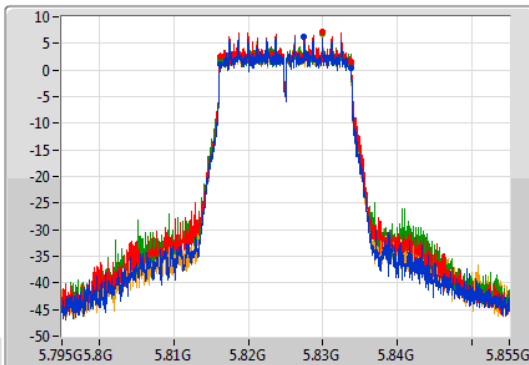

Sweep Time
100ms

Detector Type
Peak

CF
5.825GHz

Span
60MHz

RBW
200kHz

VBW
1MHz

Sweep Time
100ms

Detector Type
Sample