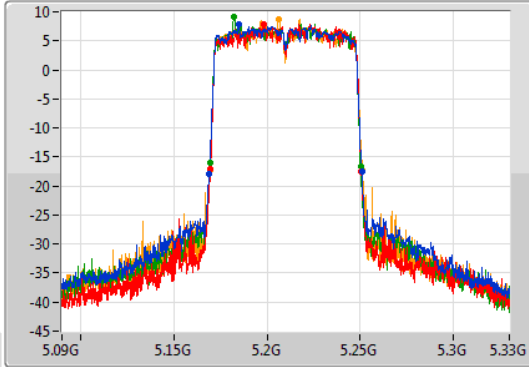

802.11ac VHT80_Nss4,(MCS0)_4TX

EBW

5210MHz

18/11/2019

CF
5.21GHz
Span
240MHz
RBW
1MHz
VBW
3MHz
Sweep Time
100ms
Detector Type
Peak

CF
5.21GHz
Span
240MHz
RBW
1MHz
VBW
3MHz
Sweep Time
100ms
Detector Type
Sample