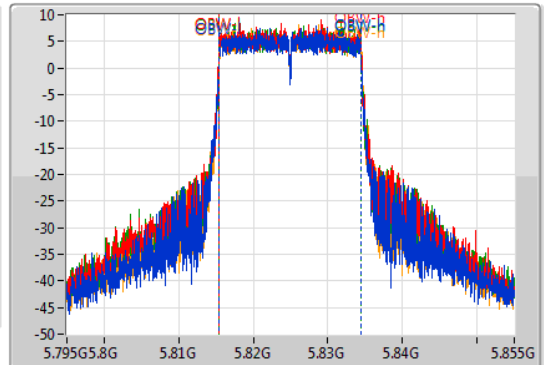

Sweep Time
100ms

Detector Type
Peak

CF
5.825GHz

Span
60MHz

RBW
200kHz

VBW
1MHz

Sweep Time
100ms

Detector Type
Sample