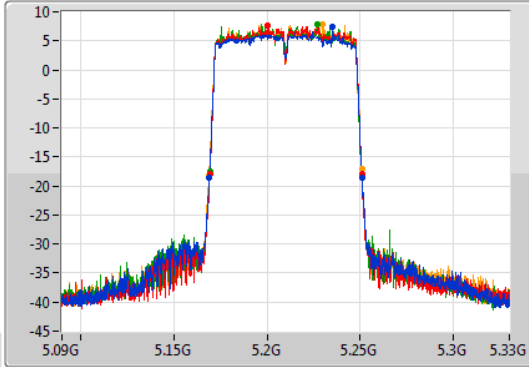

802.11ac VHT80_Nss1,(MCS0)_4TX

EBW

5210MHz

27/09/2019

CF
5.21GHz
Span
240MHz
RBW
1MHz
VBW
3MHz
Sweep Time
50ms
Detector Type
Peak

CF
5.21GHz
Span
240MHz
RBW
1MHz
VBW
3MHz
Sweep Time
50ms
Detector Type
Sample