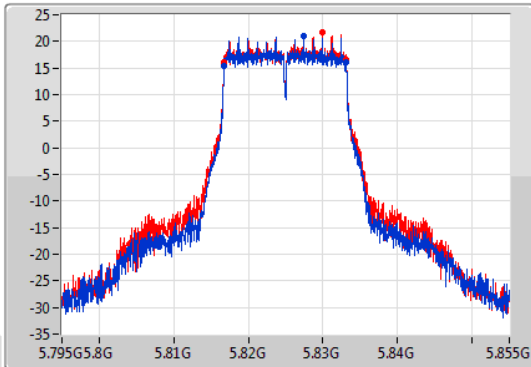

CF
5.825GHz

Span
60MHz

RBW
200kHz

VBW
1MHz

Sweep Time
100ms

Detector Type
Sample