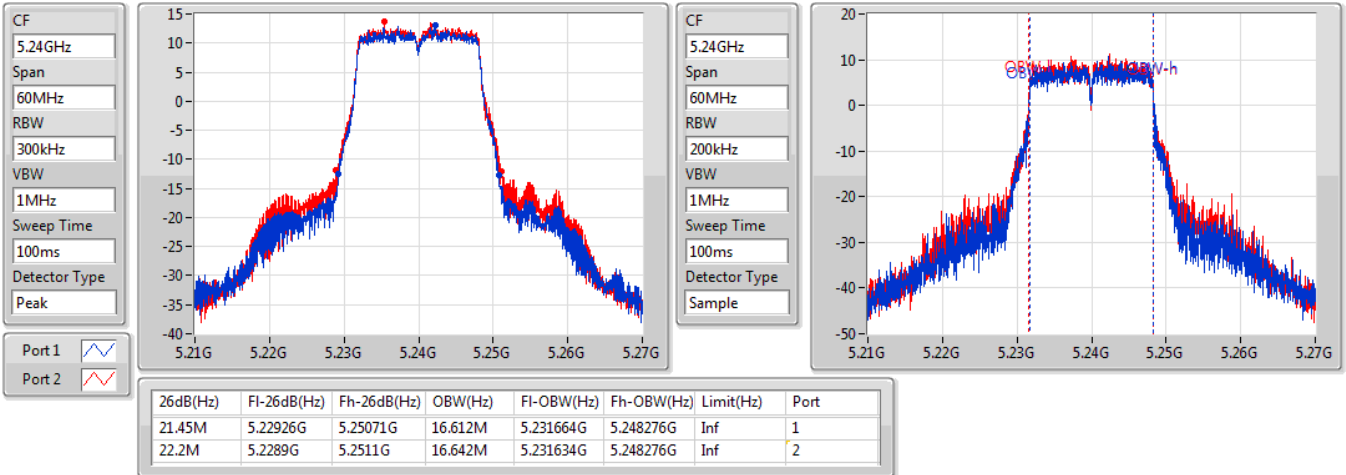

Port X-N dB = Port X 6dB down bandwidth for 5.725-5.85GHz band / 26dB down bandwidth for other band

Port X-OBW = Port X 99% occupied bandwidth;

802.11a_Nss1,(6Mbps)_2TX

EBW

5180MHz

26/09/2019

802.11a_Nss1,(6Mbps)_2TX

EBW

5200MHz

26/09/2019

802.11a_Nss1,(6Mbps)_2TX

EBW

5240MHz

26/09/2019

802.11a_Nss1,(6Mbps)_2TX

EBW

5745MHz

26/09/2019

802.11a_Nss1,(6Mbps)_2TX

EBW

5785MHz

26/09/2019

CF
 5.785GHz
 Span
 60MHz
 RBW
 100kHz
 VBW
 300kHz
 Sweep Time
 100ms
 Detector Type
 Peak