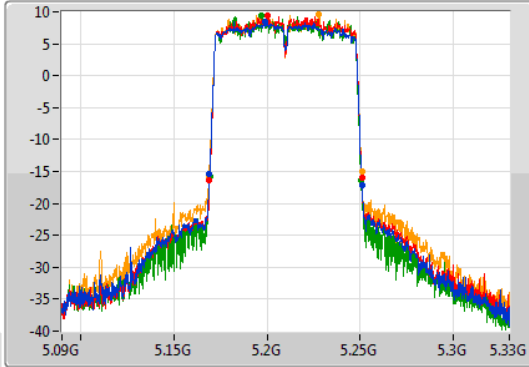

802.11ac VHT80_Nss1,(MCS0)_4TX

EBW

5210MHz

18/11/2019

CF
5.21GHz
Span
240MHz
RBW
1MHz
VBW
3MHz
Sweep Time
100ms
Detector Type
Peak

CF
5.21GHz
Span
240MHz
RBW
1MHz
VBW
3MHz
Sweep Time
100ms
Detector Type
Sample