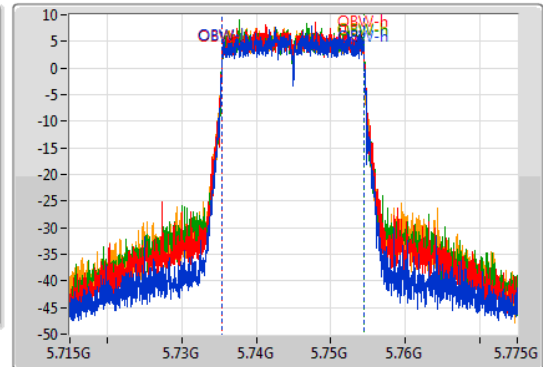

802.11ax HEW20_Nss4,(MCS0)_4TX

EBW

5745MHz

25/09/2019

CF
5.745GHz
Span
60MHz
RBW
100kHz
VBW
300kHz
Sweep Time
100ms
Detector Type
Peak

CF
5.745GHz
Span
60MHz
RBW
200kHz
VBW
1MHz
Sweep Time
100ms
Detector Type
Sample