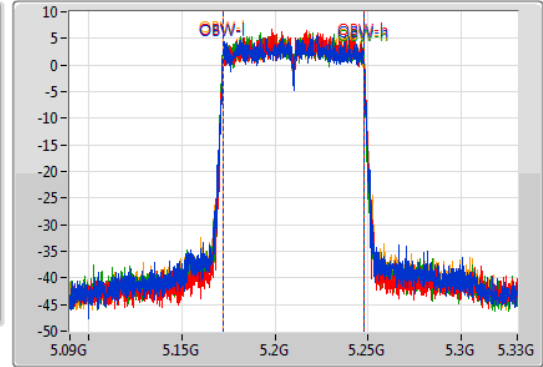

802.11ac VHT80_Nss4,(MCS0)_4TX

EBW

5210MHz

27/09/2019

CF
5.21GHz
Span
240MHz
RBW
1MHz
VBW
3MHz
Sweep Time
50ms
Detector Type
Peak

CF
5.21GHz
Span
240MHz
RBW
1MHz
VBW
3MHz
Sweep Time
50ms
Detector Type
Sample