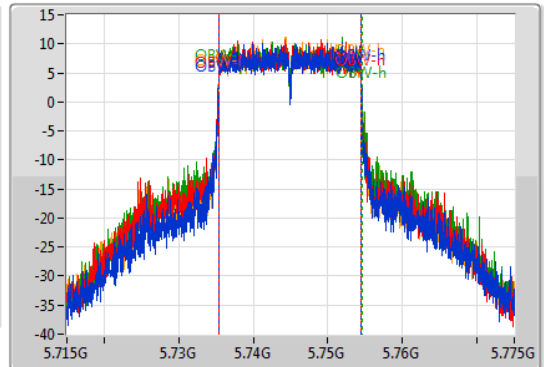

802.11ax HEW20_Nss1,(MCS0)_4TX

EBW

5745MHz

27/09/2019

CF
5.745GHz
Span
60MHz
RBW
100kHz
VBW
300kHz
Sweep Time
50ms
Detector Type
Peak

CF
5.745GHz
Span
60MHz
RBW
200kHz
VBW
1MHz
Sweep Time
50ms
Detector Type
Sample