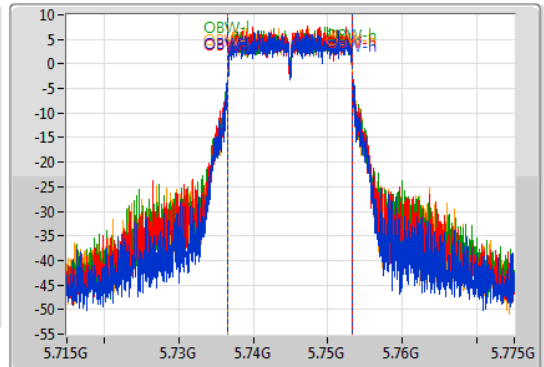

Sweep Time
100ms

Detector Type
Peak

CF
5.745GHz

Span
60MHz

RBW
200kHz

VBW
1MHz

Sweep Time
100ms

Detector Type
Sample