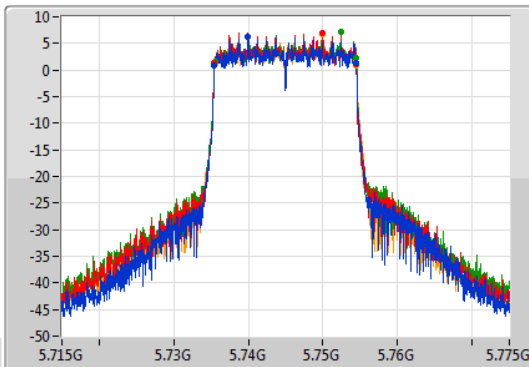

802.11ax HEW20_Nss1,(MCS0)_4TX

EBW

5745MHz

25/09/2019

CF
5.745GHz
Span
60MHz
RBW
100kHz
VBW
300kHz
Sweep Time
100ms
Detector Type
Peak

CF
5.745GHz
Span
60MHz
RBW
200kHz
VBW
1MHz
Sweep Time
100ms
Detector Type
Sample