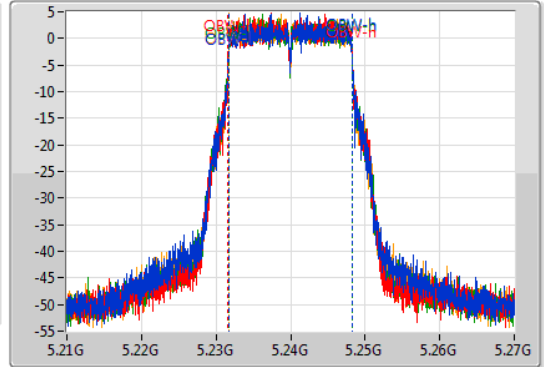

802.11a_Nss1,(6Mbps)_4TX

EBW

5240MHz

27/09/2019

CF
5.24GHz
Span
60MHz
RBW
300kHz
VBW
1MHz
Sweep Time
50ms
Detector Type
Peak

CF
5.24GHz
Span
60MHz
RBW
200kHz
VBW
1MHz
Sweep Time
50ms
Detector Type
Sample

Port 1
Port 2
Port 3
Port 4

26dB(Hz)	Fl-26dB(Hz)	Fh-26dB(Hz)	OBW(Hz)	Fl-OBW(Hz)	Fh-OBW(Hz)	Limit(Hz)	Port
21.36M	5.22935G	5.25071G	16.582M	5.231664G	5.248246G	Inf	1
21.6M	5.22929G	5.25089G	16.612M	5.231634G	5.248246G	Inf	2
21.69M	5.22908G	5.25077G	16.582M	5.231664G	5.248246G	Inf	3
21.36M	5.22929G	5.25065G	16.582M	5.231664G	5.248246G	Inf	4

802.11a_Nss1,(6Mbps)_4TX

EBW

5745MHz

27/09/2019

CF
5.745GHz
Span
60MHz
RBW
100kHz
VBW
300kHz
Sweep Time
50ms
Detector Type
Peak

CF
5.745GHz
Span
60MHz
RBW
200kHz
VBW
1MHz
Sweep Time
50ms
Detector Type
Sample

Port 1
Port 2
Port 3
Port 4

6dB(Hz)	Fl-6dB(Hz)	Fh-6dB(Hz)	OBW(Hz)	Fl-OBW(Hz)	Fh-OBW(Hz)	Limit(Hz)	Port
16.38M	5.73678G	5.75316G	16.702M	5.736604G	5.753306G	500k	1
16.35M	5.73678G	5.75313G	17.031M	5.736484G	5.753516G	500k	2
16.35M	5.73678G	5.75313G	17.181M	5.736364G	5.753546G	500k	3
16.35M	5.73678G	5.75313G	16.882M	5.736454G	5.753336G	500k	4