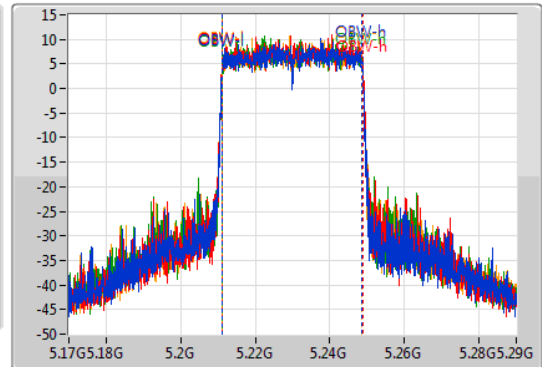

802.11ax HEW40_Nss1,(MCS0)_4TX

EBW

5230MHz

27/09/2019

CF
5.23GHz
Span
120MHz
RBW
500kHz
VBW
2MHz
Sweep Time
50ms
Detector Type
Peak

CF
5.23GHz
Span
120MHz
RBW
500kHz
VBW
2MHz
Sweep Time
50ms
Detector Type
Sample