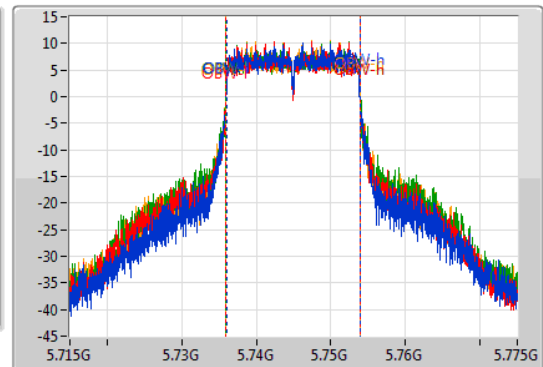

802.11ac VHT20_Nss4,(MCS0)_4TX

EBW

5745MHz

27/09/2019

CF
5.745GHz
Span
60MHz
RBW
100kHz
VBW
300kHz
Sweep Time
50ms
Detector Type
Peak

CF
5.745GHz
Span
60MHz
RBW
200kHz
VBW
1MHz
Sweep Time
50ms
Detector Type
Sample