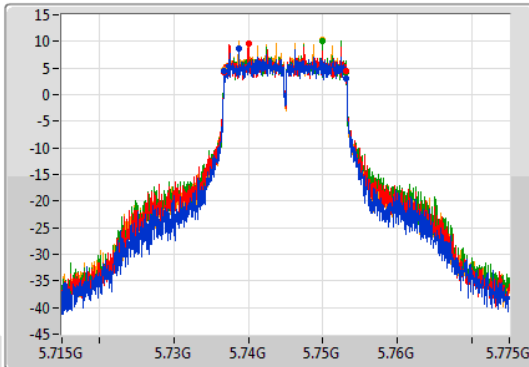

802.11a_Nss1,(6Mbps)_4TX

EBW

5745MHz

27/09/2019

CF
5.745GHz
Span
60MHz
RBW
100kHz
VBW
300kHz
Sweep Time
50ms
Detector Type
Peak

CF
5.745GHz
Span
60MHz
RBW
200kHz
VBW
1MHz
Sweep Time
50ms
Detector Type
Sample