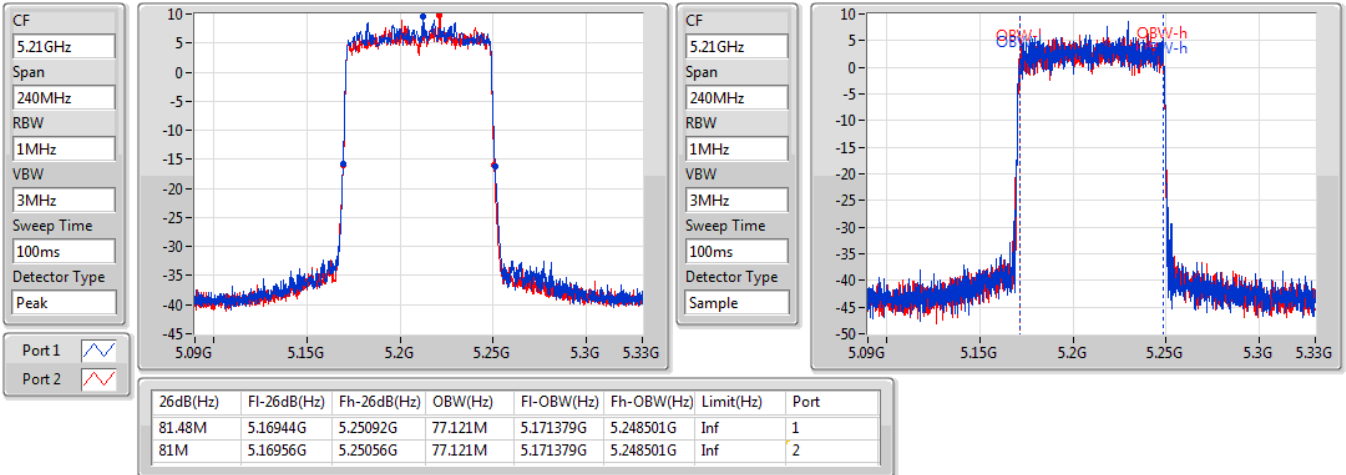

802.11ax HEW80_Nss2,(MCS0)_2TX

EBW

5210MHz

31/10/2019

802.11ax HEW80_Nss2,(MCS0)_2TX

EBW

5775MHz

20/09/2019

Summary

Mode	Max-N dB (Hz)	Max-OBW (Hz)	ITU-Code	Min-N dB (Hz)	Min-OBW (Hz)
5.15-5.25GHz	-	-	-	-	-
802.11a_Nss1,(6Mbps)_1TX	43.5M	19.76M	19M8D1D	21.96M	16.582M
802.11ac VHT20_Nss1,(MCS0)_1TX	44.19M	18.741M	18M7D1D	21.75M	17.781M
802.11ac VHT40_Nss1,(MCS0)_1TX	59.64M	36.402M	36M4D1D	40.2M	36.282M
802.11ac VHT80_Nss1,(MCS0)_1TX	81.96M	75.562M	75M6D1D	81.96M	75.562M
802.11ax HEW20_Nss1,(MCS0)_1TX	42.36M	19.61M	19M6D1D	22.95M	18.981M
802.11ax HEW40_Nss1,(MCS0)_1TX	44.7M	37.661M	37M7D1D	40.14M	37.421M
802.11ax HEW80_Nss1,(MCS0)_1TX	81.84M	77.121M	77M1D1D	81.84M	77.121M
5.725-5.85GHz	-	-	-	-	-
802.11a_Nss1,(6Mbps)_1TX	16.32M	29.565M	29M6D1D	16.29M	29.055M
802.11ac VHT20_Nss1,(MCS0)_1TX	17.55M	31.844M	31M8D1D	17.28M	31.364M
802.11ac VHT40_Nss1,(MCS0)_1TX	36.36M	46.297M	46M3D1D	36.36M	44.438M
802.11ac VHT80_Nss1,(MCS0)_1TX	75.72M	75.922M	75M9D1D	75.72M	75.922M
802.11ax HEW20_Nss1,(MCS0)_1TX	18.66M	32.804M	32M8D1D	18.48M	32.654M
802.11ax HEW40_Nss1,(MCS0)_1TX	37.62M	46.117M	46M1D1D	37.32M	41.979M
802.11ax HEW80_Nss1,(MCS0)_1TX	77.04M	77.001M	77M0D1D	77.04M	77.001M