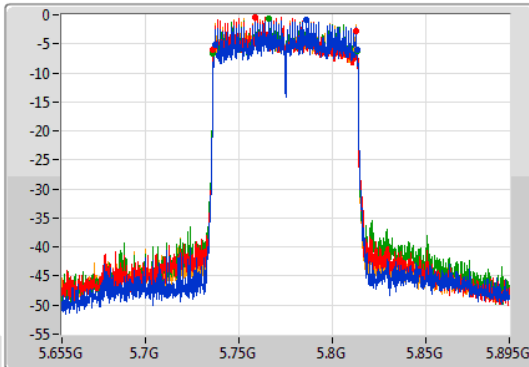

802.11ax HEW80_Nss1,(MCS0)_4TX

EBW

5775MHz

27/09/2019

CF
5.775GHz
Span
240MHz
RBW
100kHz
VBW
300kHz
Sweep Time
50ms
Detector Type
Peak

CF
5.775GHz
Span
240MHz
RBW
1MHz
VBW
3MHz
Sweep Time
50ms
Detector Type
Sample