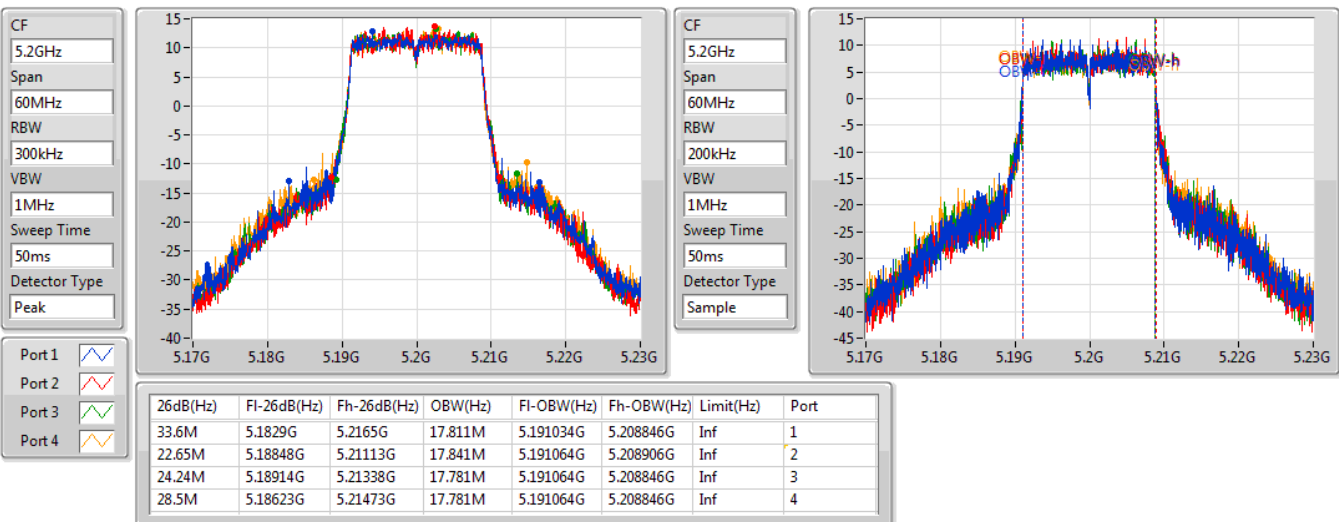

802.11ac VHT20_Nss4,(MCS0)_4TX

EBW

5200MHz

31/10/2019