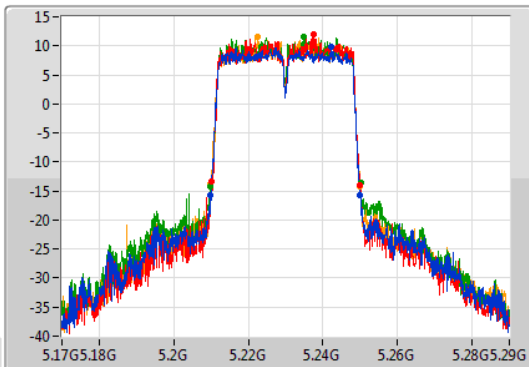

802.11ac VHT40_Nss4,(MCS0)_4TX

EBW

5230MHz

31/10/2019

CF
5.23GHz
Span
120MHz
RBW
500kHz
VBW
2MHz
Sweep Time
50ms
Detector Type
Peak

CF
5.23GHz
Span
120MHz
RBW
500kHz
VBW
2MHz
Sweep Time
50ms
Detector Type
Sample