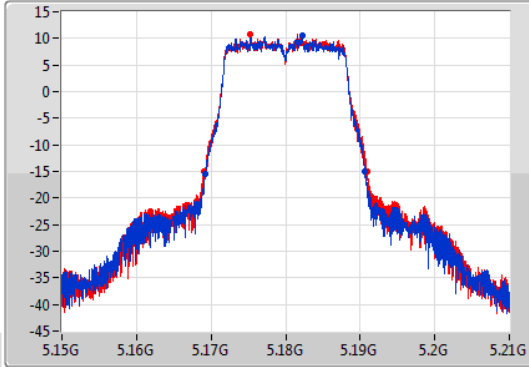

Port X-N dB = Port X 6dB down bandwidth for 5.725-5.85GHz band / 26dB down bandwidth for other band

Port X-OBW = Port X 99% occupied bandwidth;

802.11a_Nss1,(6Mbps)_2TX

EBW

5180MHz

01/11/2019

CF: 5.18GHz
 Span: 60MHz
 RBW: 300kHz
 VBW: 1MHz
 Sweep Time: 100ms
 Detector Type: Peak