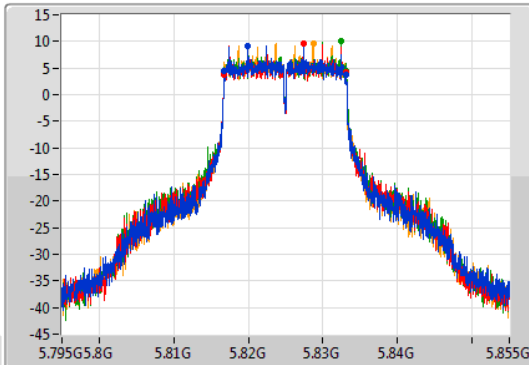

802.11a_Nss1,(6Mbps)_4TX

EBW

5825MHz

27/09/2019

CF
5.825GHz

Span
60MHz

RBW
100kHz

VBW
300kHz

Sweep Time
50ms

Detector Type
Peak

CF
5.825GHz

Span
60MHz

RBW
200kHz

VBW
1MHz

Sweep Time
50ms

Detector Type
Sample