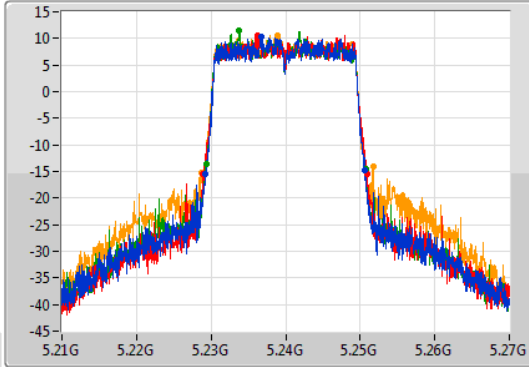

802.11ax HEW20_Nss4,(MCS0)_4TX

EBW

5240MHz

18/11/2019

CF
5.24GHz
Span
60MHz
RBW
300kHz
VBW
1MHz
Sweep Time
100ms
Detector Type
Peak

CF
5.24GHz
Span
60MHz
RBW
200kHz
VBW
1MHz
Sweep Time
100ms
Detector Type
Sample