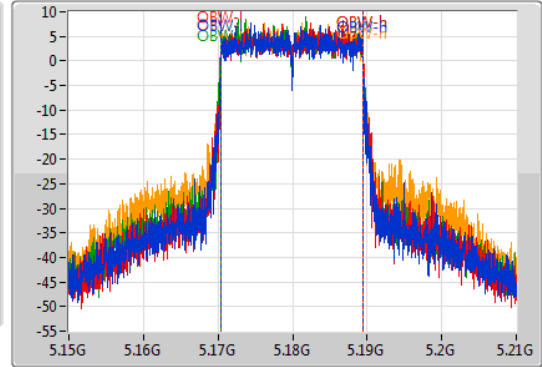

802.11ax HEW20_Nss4,(MCS0)_4TX

EBW

5180MHz

18/11/2019

CF
5.18GHz
Span
60MHz
RBW
300kHz
VBW
1MHz
Sweep Time
100ms
Detector Type
Peak

CF
5.18GHz
Span
60MHz
RBW
200kHz
VBW
1MHz
Sweep Time
100ms
Detector Type
Sample

Port 1
Port 2
Port 3
Port 4

26dB(Hz)	Fl-26dB(Hz)	Fh-26dB(Hz)	OBW(Hz)	Fl-OBW(Hz)	Fh-OBW(Hz)	Limit(Hz)	Port
21.36M	5.16932G	5.19068G	18.951M	5.170435G	5.189385G	Inf	1
21.81M	5.16902G	5.19083G	18.981M	5.170465G	5.189445G	Inf	2
21.42M	5.16929G	5.19071G	19.07M	5.170345G	5.189415G	Inf	3
23.34M	5.1686G	5.19194G	19.01M	5.170405G	5.189415G	Inf	4

802.11ax HEW20_Nss4,(MCS0)_4TX

EBW

5200MHz

18/11/2019

CF
5.2GHz
Span
60MHz
RBW
300kHz
VBW
1MHz
Sweep Time
100ms
Detector Type
Peak

CF
5.2GHz
Span
60MHz
RBW
200kHz
VBW
1MHz
Sweep Time
100ms
Detector Type
Sample

Port 1
Port 2
Port 3
Port 4

26dB(Hz)	Fl-26dB(Hz)	Fh-26dB(Hz)	OBW(Hz)	Fl-OBW(Hz)	Fh-OBW(Hz)	Limit(Hz)	Port
21.36M	5.18929G	5.21065G	19.01M	5.190405G	5.209415G	Inf	1
21.84M	5.18899G	5.21083G	18.981M	5.190435G	5.209415G	Inf	2
21.39M	5.18929G	5.21068G	19.07M	5.190375G	5.209445G	Inf	3
21.93M	5.1889G	5.21083G	19.04M	5.190375G	5.209415G	Inf	4