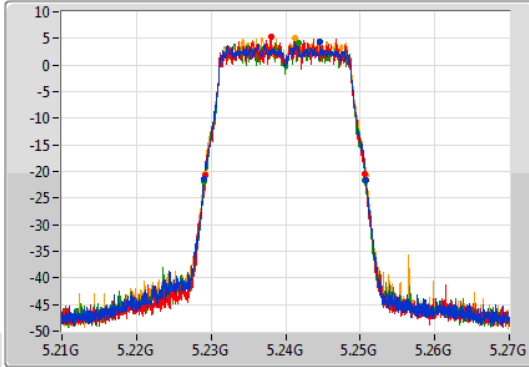

802.11ac VHT20_Nss1,(MCS0)_4TX

EBW

5240MHz

18/11/2019

CF
5.24GHz
Span
60MHz
RBW
300kHz
VBW
1MHz
Sweep Time
100ms
Detector Type
Peak

CF
5.24GHz
Span
60MHz
RBW
200kHz
VBW
1MHz
Sweep Time
100ms
Detector Type
Sample