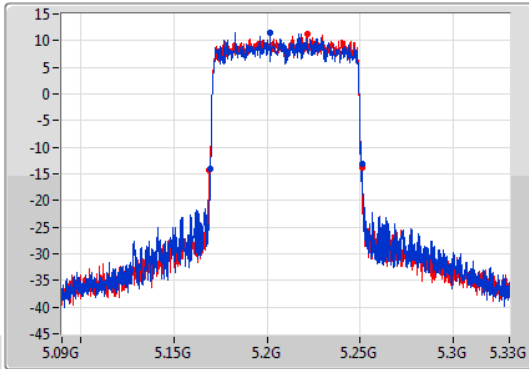

802.11ax HEW80_Nss2,(MCS0)_2TX

EBW

5210MHz

26/09/2019

CF
5.21GHz
Span
240MHz
RBW
1MHz
VBW
3MHz
Sweep Time
10ms
Detector Type
Peak

CF
5.21GHz
Span
240MHz
RBW
1MHz
VBW
3MHz
Sweep Time
10ms
Detector Type
Sample