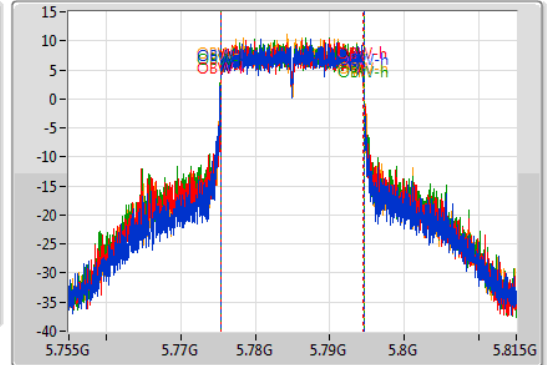

Sweep Time
50ms

Detector Type
Peak

CF
5.785GHz

Span
60MHz

RBW
200kHz

VBW
1MHz

Sweep Time
50ms

Detector Type
Sample