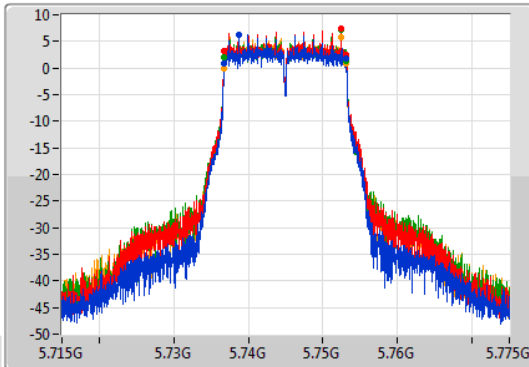

802.11a_Nss1,(6Mbps)_4TX

EBW

5745MHz

25/09/2019

CF
5.745GHz

Span
60MHz

RBW
100kHz

VBW
300kHz

Sweep Time
100ms

Detector Type
Peak

CF
5.745GHz

Span
60MHz

RBW
200kHz

VBW
1MHz

Sweep Time
100ms

Detector Type
Sample