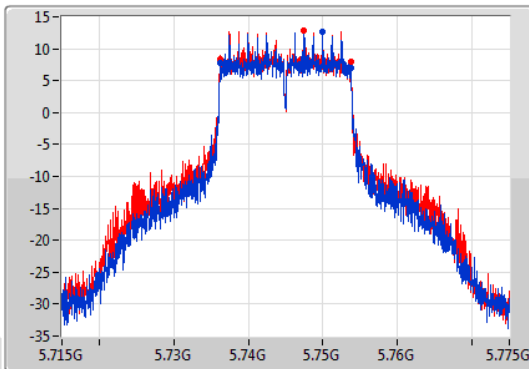

CF
5.745GHz
Span
60MHz
RBW
300kHz
VBW
1MHz
Sweep Time
50ms
Detector Type
Sample