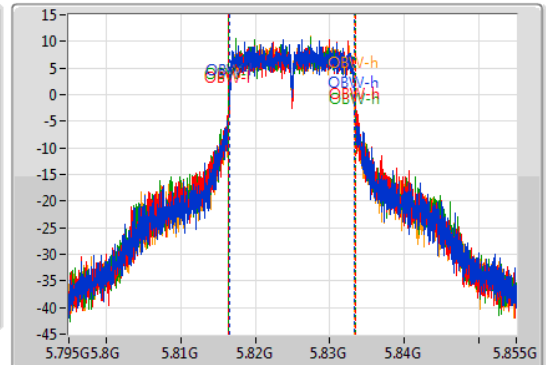

Sweep Time
50ms

Detector Type
Peak

CF
5.825GHz

Span
60MHz

RBW
200kHz

VBW
1MHz

Sweep Time
50ms

Detector Type
Sample