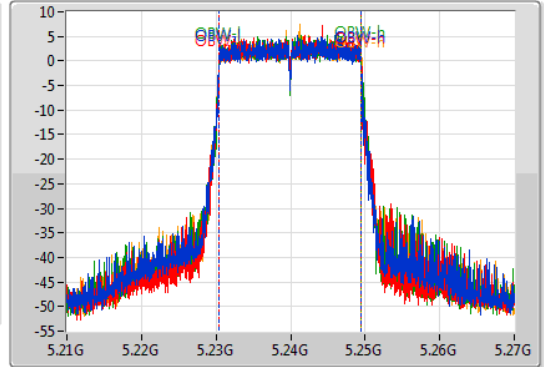

802.11ax HEW20_Nss1,(MCS0)_4TX

EBW

5240MHz

27/09/2019

CF
5.24GHz
Span
60MHz
RBW
300kHz
VBW
1MHz
Sweep Time
50ms
Detector Type
Peak

CF
5.24GHz
Span
60MHz
RBW
200kHz
VBW
1MHz
Sweep Time
50ms
Detector Type
Sample