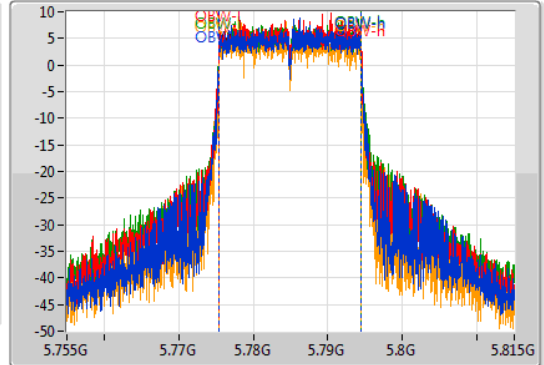

Sweep Time
100ms

Detector Type
Peak

CF
5.785GHz

Span
60MHz

RBW
200kHz

VBW
1MHz

Sweep Time
100ms

Detector Type
Sample