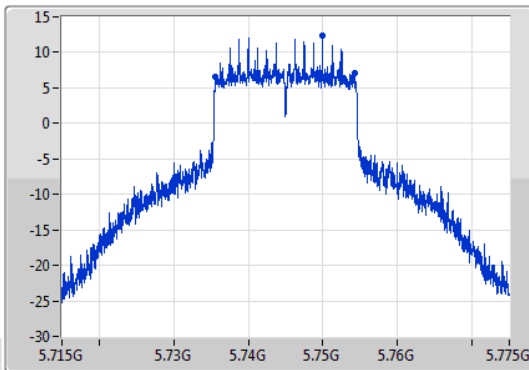

CF
5.745GHz
Span
60MHz
RBW
500kHz
VBW
2MHz
Sweep Time
100ms
Detector Type
Sample