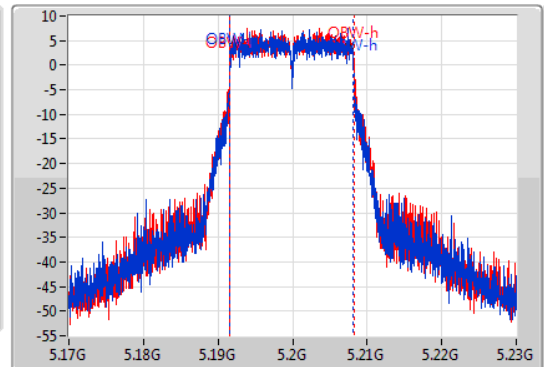

802.11a_Nss1,(6Mbps)_2TX

EBW

5200MHz

01/11/2019

CF: 5.2GHz
 Span: 60MHz
 RBW: 300kHz
 VBW: 1MHz
 Sweep Time: 100ms
 Detector Type: Peak

CF: 5.2GHz
 Span: 60MHz
 RBW: 200kHz
 VBW: 1MHz
 Sweep Time: 100ms
 Detector Type: Sample