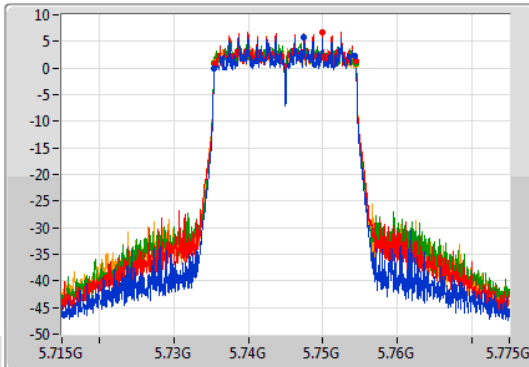

802.11ax HEW20_Nss4,(MCS0)_4TX

EBW

5745MHz

25/09/2019

CF
5.745GHz
Span
60MHz
RBW
100kHz
VBW
300kHz
Sweep Time
100ms
Detector Type
Peak

CF
5.745GHz
Span
60MHz
RBW
200kHz
VBW
1MHz
Sweep Time
100ms
Detector Type
Sample