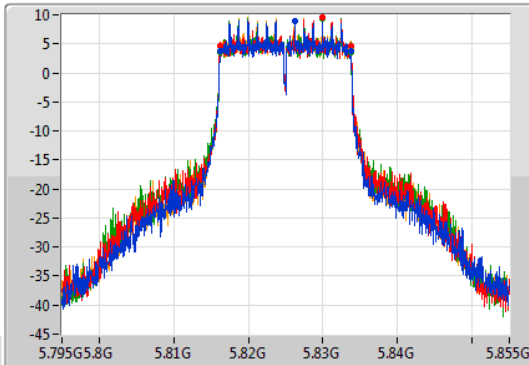

802.11ac VHT20_Nss4,(MCS0)_4TX

EBW

5825MHz

27/09/2019

CF
5.825GHz
Span
60MHz
RBW
100kHz
VBW
300kHz
Sweep Time
50ms
Detector Type
Peak

CF
5.825GHz
Span
60MHz
RBW
200kHz
VBW
1MHz
Sweep Time
50ms
Detector Type
Sample