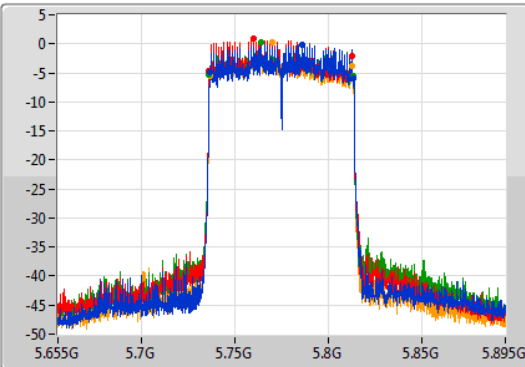

Port 4

CF
5.775GHz
Span
240MHz
RBW
1MHz
VBW
3MHz
Sweep Time
100ms
Detector Type
Sample

6dB(Hz)	Fl-6dB(Hz)	Fh-6dB(Hz)	OBW(Hz)	Fl-OBW(Hz)	Fh-OBW(Hz)	Limit(Hz)	Port
77.28M	5.73648G	5.81376G	77.001M	5.736379G	5.813381G	500k	1
76.44M	5.73612G	5.81256G	77.001M	5.736259G	5.813261G	500k	2
77.16M	5.73612G	5.81328G	77.001M	5.736379G	5.813381G	500k	3
76.32M	5.73624G	5.81256G	77.121M	5.736259G	5.813381G	500k	4