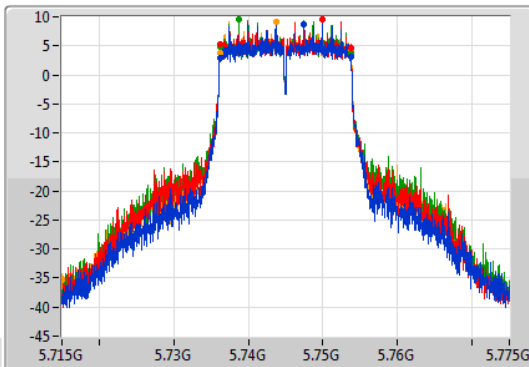

Sweep Time
50ms

Detector Type
Peak

CF
5.745GHz

Span
60MHz

RBW
200kHz

VBW
1MHz

Sweep Time
50ms

Detector Type
Sample