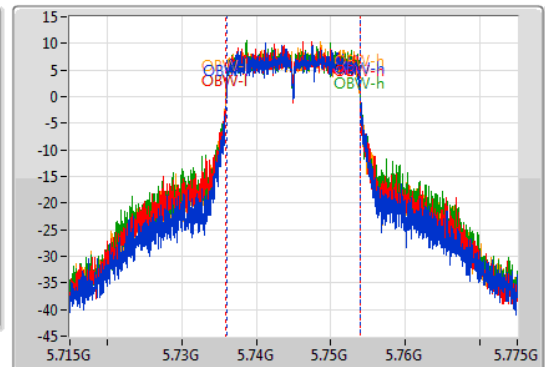

Sweep Time
50ms

Detector Type
Peak

CF
5.745GHz

Span
60MHz

RBW
200kHz

VBW
1MHz

Sweep Time
50ms

Detector Type
Sample