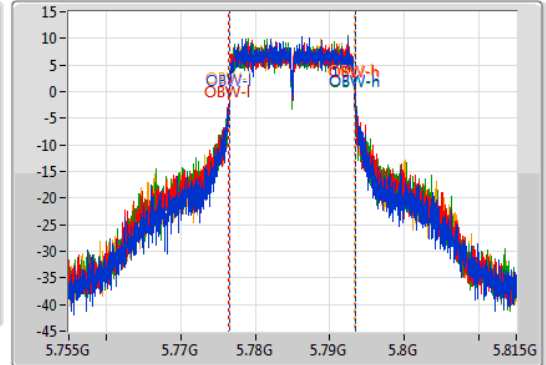

Sweep Time
50ms

Detector Type
Peak

CF
5.785GHz

Span
60MHz

RBW
200kHz

VBW
1MHz

Sweep Time
50ms

Detector Type
Sample