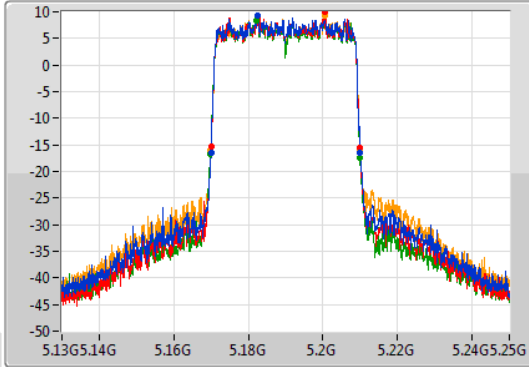

802.11ax HEW40_Nss1,(MCS0)_4TX

EBW

5190MHz

18/11/2019

CF
5.19GHz
Span
120MHz
RBW
500kHz
VBW
2MHz
Sweep Time
100ms
Detector Type
Peak

CF
5.19GHz
Span
120MHz
RBW
500kHz
VBW
2MHz
Sweep Time
100ms
Detector Type
Sample