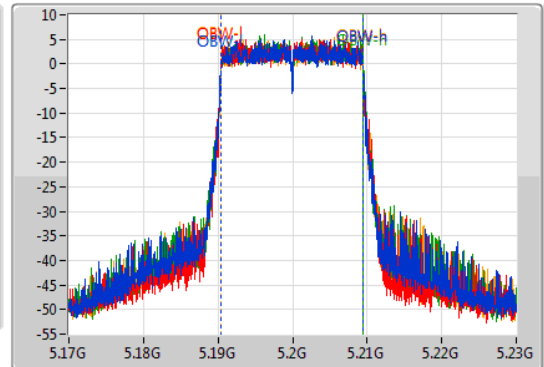

802.11ax HEW20_Nss1,(MCS0)_4TX

EBW

5200MHz

27/09/2019

CF
5.2GHz
Span
60MHz
RBW
300kHz
VBW
1MHz
Sweep Time
50ms
Detector Type
Peak

CF
5.2GHz
Span
60MHz
RBW
200kHz
VBW
1MHz
Sweep Time
50ms
Detector Type
Sample