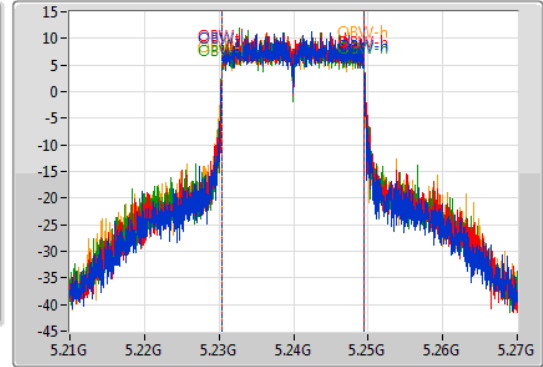

802.11ax HEW20_Nss4,(MCS0)_4TX

EBW

5240MHz

31/10/2019

CF
5.24GHz
Span
60MHz
RBW
500kHz
VBW
2MHz
Sweep Time
50ms
Detector Type
Peak

CF
5.24GHz
Span
60MHz
RBW
200kHz
VBW
1MHz
Sweep Time
50ms
Detector Type
Sample