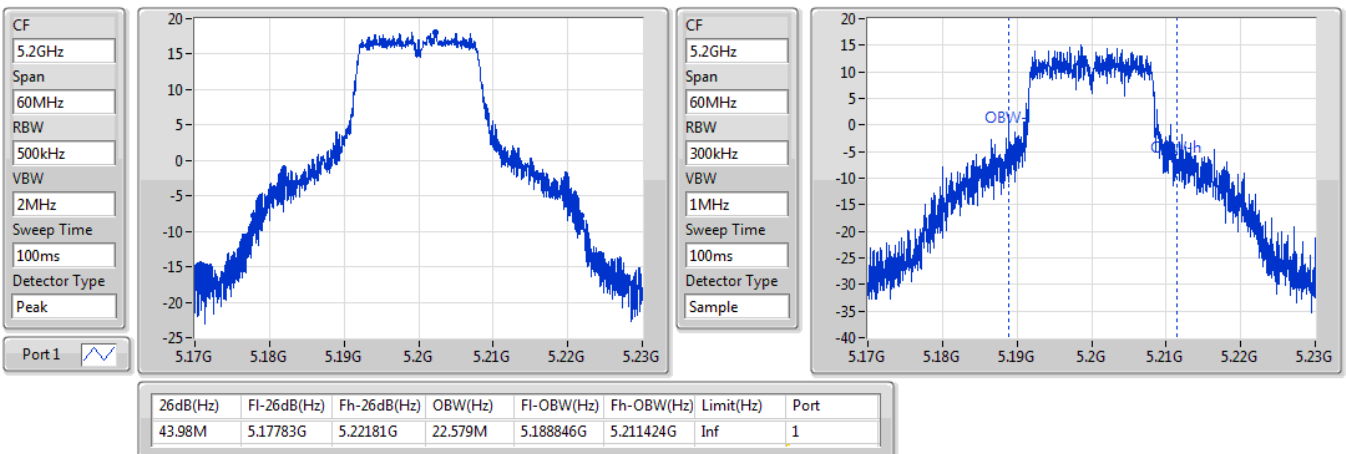

802.11a_Nss1,(6Mbps)_1TX

EBW

5200MHz

31/10/2019