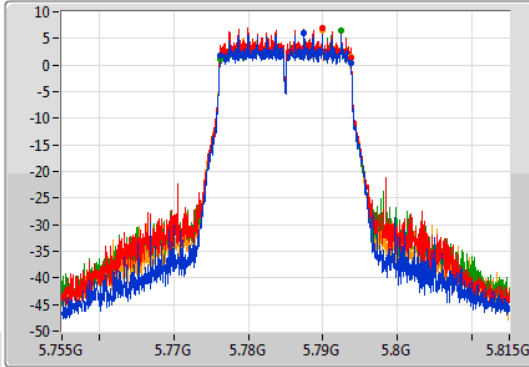

Sweep Time
100ms

Detector Type
Peak

CF
5.785GHz

Span
60MHz

RBW
200kHz

VBW
1MHz

Sweep Time
100ms

Detector Type
Sample