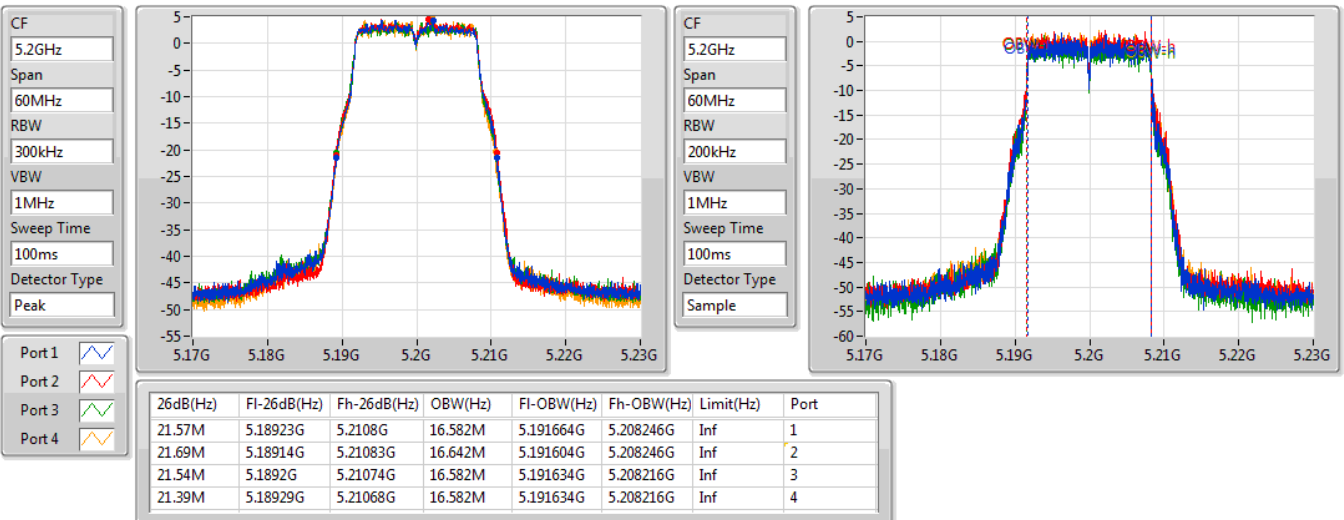

802.11a_Nss1,(6Mbps)_4TX

EBW

5200MHz

18/11/2019