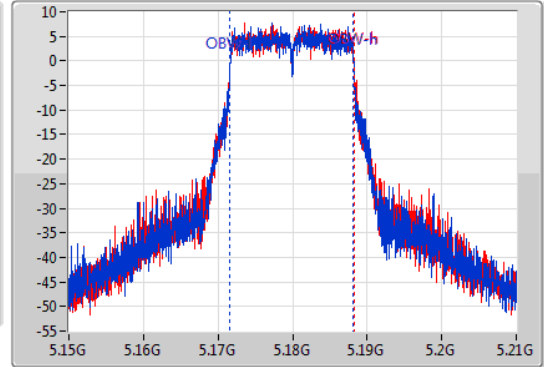

26dB(Hz)	Fl-26dB(Hz)	Fh-26dB(Hz)	OBW(Hz)	Fl-OBW(Hz)	Fh-OBW(Hz)	Limit(Hz)	Port
21.48M	5.1692G	5.19068G	16.552M	5.171634G	5.188186G	Inf	1
21.9M	5.16905G	5.19095G	16.582M	5.171634G	5.188216G	Inf	2

802.11a_Nss1,(6Mbps)_2TX

EBW

5200MHz

01/11/2019

CF: 5.2GHz
Span: 60MHz
RBW: 300kHz
VBW: 1MHz
Sweep Time: 100ms
Detector Type: Peak