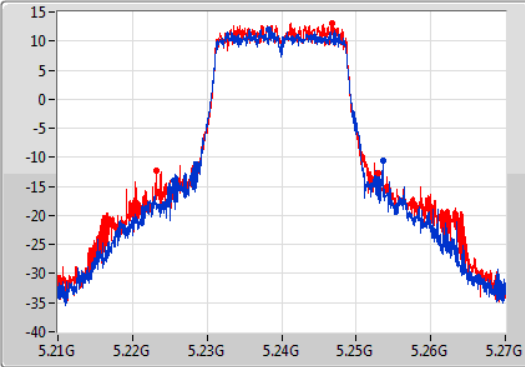

802.11ac VHT20_Nss2,(MCS0)_2TX

EBW

5240MHz

01/11/2019

CF: 5.24GHz
Span: 60MHz
RBW: 300kHz
VBW: 1MHz
Sweep Time: 100ms
Detector Type: Peak

CF: 5.24GHz
Span: 60MHz
RBW: 200kHz
VBW: 1MHz
Sweep Time: 100ms
Detector Type: Sample