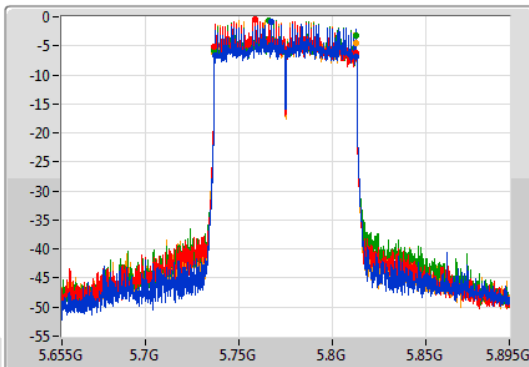

802.11ac VHT80_Nss1,(MCS0)_4TX

EBW

5775MHz

27/09/2019

CF
5.775GHz
Span
240MHz
RBW
100kHz
VBW
300kHz
Sweep Time
50ms
Detector Type
Peak

CF
5.775GHz
Span
240MHz
RBW
1MHz
VBW
3MHz
Sweep Time
50ms
Detector Type
Sample