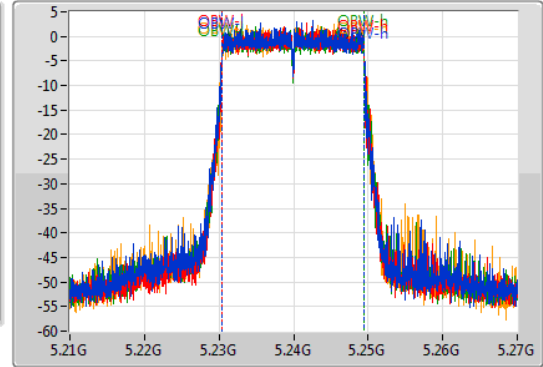

802.11ax HEW20_Nss1,(MCS0)_4TX

EBW

5240MHz

18/11/2019

CF
5.24GHz
Span
60MHz
RBW
300kHz
VBW
1MHz
Sweep Time
100ms
Detector Type
Peak

CF
5.24GHz
Span
60MHz
RBW
200kHz
VBW
1MHz
Sweep Time
100ms
Detector Type
Sample