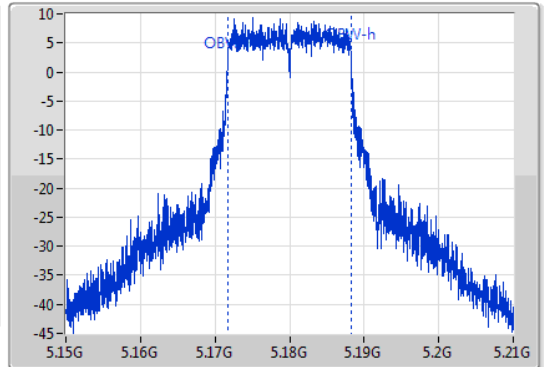

26dB(Hz)	Fl-26dB(Hz)	Fh-26dB(Hz)	OBW(Hz)	Fl-OBW(Hz)	Fh-OBW(Hz)	Limit(Hz)	Port
21.96M	5.16905G	5.19101G	16.582M	5.171694G	5.188276G	Inf	1

802.11a_Nss1,(6Mbps)_1TX

EBW

5200MHz

25/09/2019

CF
5.2GHz
Span
60MHz
RBW
500kHz
VBW
2MHz
Sweep Time
100ms
Detector Type
Peak
Port1