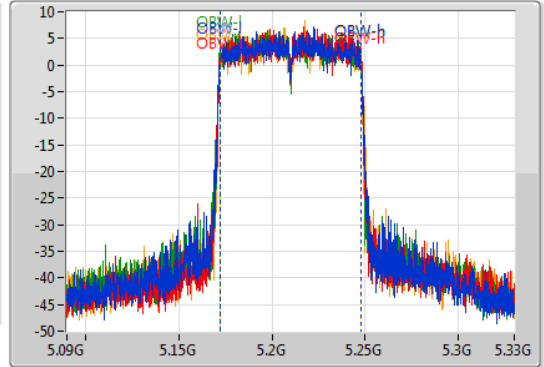

802.11ac VHT80_Nss4,(MCS0)_4TX

EBW

5210MHz

18/11/2019

CF
5.21GHz
Span
240MHz
RBW
1MHz
VBW
3MHz
Sweep Time
100ms
Detector Type
Peak

CF
5.21GHz
Span
240MHz
RBW
1MHz
VBW
3MHz
Sweep Time
100ms
Detector Type
Sample