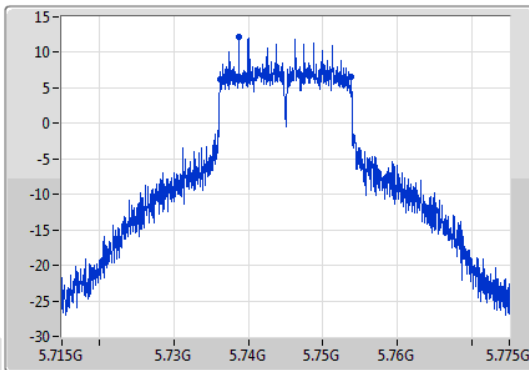

CF
5.745GHz
Span
60MHz
RBW
500kHz
VBW
2MHz
Sweep Time
100ms
Detector Type
Sample