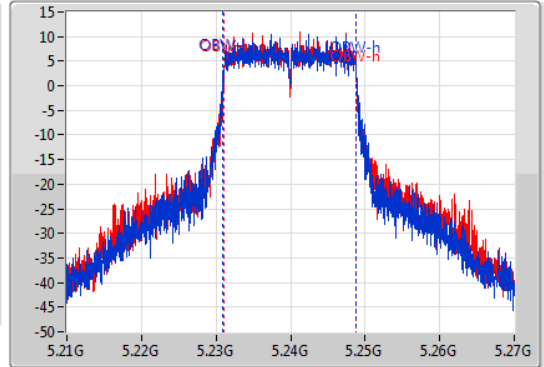

802.11ac VHT20_Nss2,(MCS0)_2TX

EBW

5240MHz

01/11/2019

CF: 5.24GHz
 Span: 60MHz
 RBW: 300kHz
 VBW: 1MHz
 Sweep Time: 100ms
 Detector Type: Peak

CF: 5.24GHz
 Span: 60MHz
 RBW: 200kHz
 VBW: 1MHz
 Sweep Time: 100ms
 Detector Type: Sample