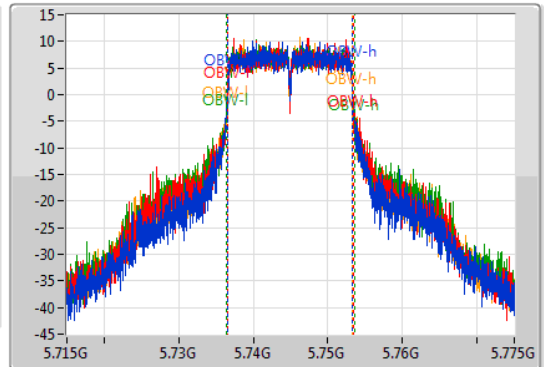

802.11a_Nss1,(6Mbps)_4TX

EBW

5745MHz

27/09/2019

CF
5.745GHz
Span
60MHz
RBW
100kHz
VBW
300kHz
Sweep Time
50ms
Detector Type
Peak

CF
5.745GHz
Span
60MHz
RBW
200kHz
VBW
1MHz
Sweep Time
50ms
Detector Type
Sample