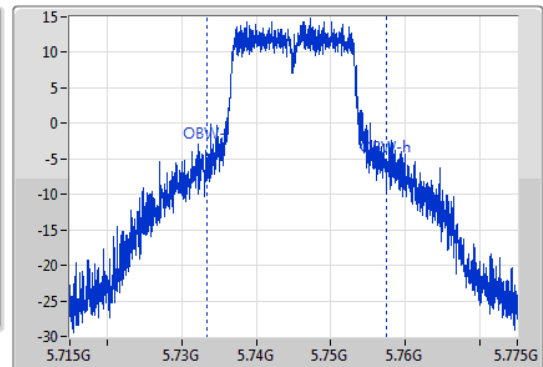

802.11a_Nss1,(6Mbps)_1TX

EBW

5745MHz

20/09/2019

CF: 5.745GHz
 Span: 60MHz
 RBW: 100kHz
 VBW: 300kHz
 Sweep Time: 100ms
 Detector Type: Peak

Port 1

CF: 5.745GHz
 Span: 60MHz
 RBW: 300kHz
 VBW: 1MHz
 Sweep Time: 100ms
 Detector Type: Sample