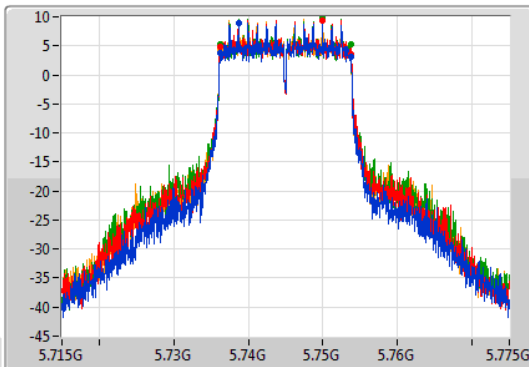

802.11ac VHT20_Nss4,(MCS0)_4TX

EBW

5745MHz

27/09/2019

CF
5.745GHz
Span
60MHz
RBW
100kHz
VBW
300kHz
Sweep Time
50ms
Detector Type
Peak

CF
5.745GHz
Span
60MHz
RBW
200kHz
VBW
1MHz
Sweep Time
50ms
Detector Type
Sample