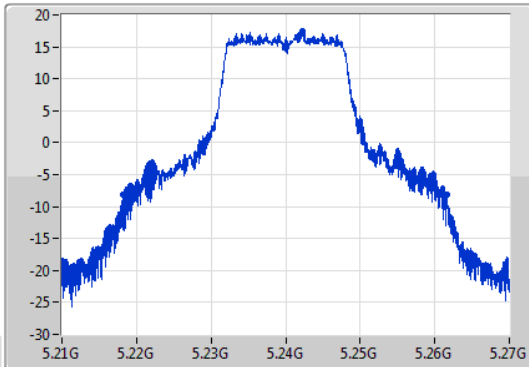

802.11a_Nss1,(6Mbps)_1TX

EBW

5240MHz

01/11/2019

CF: 5.24GHz
Span: 60MHz
RBW: 500kHz
VBW: 2MHz
Sweep Time: 100ms
Detector Type: Peak

Port 1

CF: 5.24GHz
Span: 60MHz
RBW: 200kHz
VBW: 1MHz
Sweep Time: 100ms
Detector Type: Sample