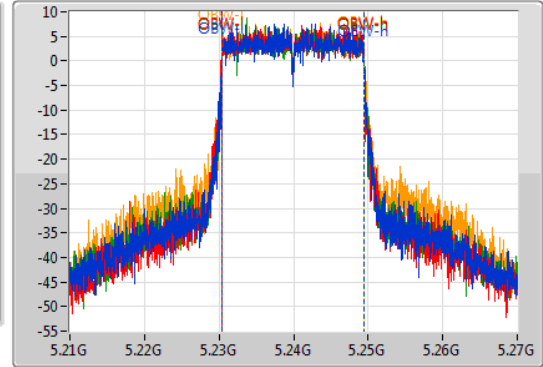

802.11ax HEW20_Nss4,(MCS0)_4TX

EBW

5240MHz

18/11/2019

CF
5.24GHz
Span
60MHz
RBW
300kHz
VBW
1MHz
Sweep Time
100ms
Detector Type
Peak

CF
5.24GHz
Span
60MHz
RBW
200kHz
VBW
1MHz
Sweep Time
100ms
Detector Type
Sample