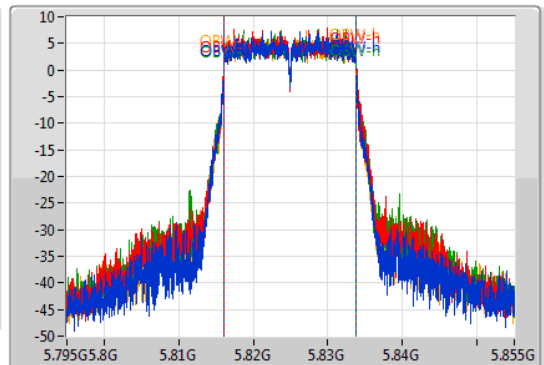

Sweep Time
100ms

Detector Type
Peak

CF
5.825GHz

Span
60MHz

RBW
200kHz

VBW
1MHz

Sweep Time
100ms

Detector Type
Sample