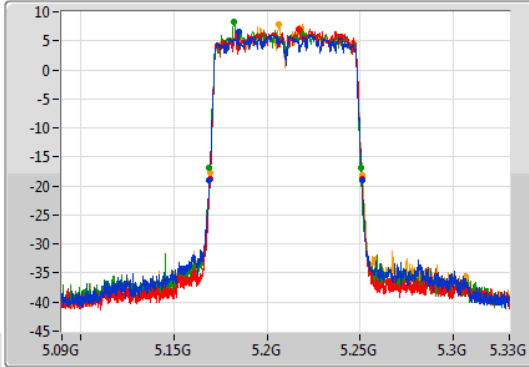

802.11ac VHT80_Nss4,(MCS0)_4TX

EBW

5210MHz

27/09/2019

CF
5.21GHz
Span
240MHz
RBW
1MHz
VBW
3MHz
Sweep Time
50ms
Detector Type
Peak

CF
5.21GHz
Span
240MHz
RBW
1MHz
VBW
3MHz
Sweep Time
50ms
Detector Type
Sample