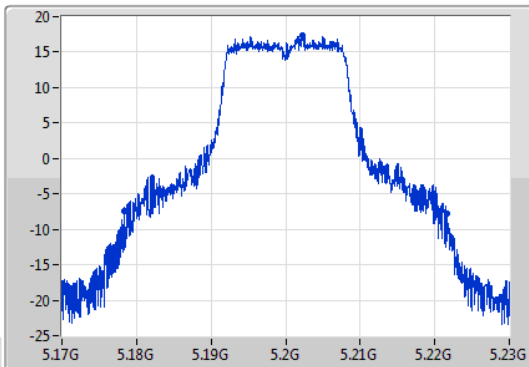

Port X-N dB = Port X 6dB down bandwidth for 5.725-5.85GHz band / 26dB down bandwidth for other band
Port X-OBW = Port X 99% occupied bandwidth;

802.11a_Nss1,(6Mbps)_1TX

EBW

5180MHz

25/09/2019

CF
5.18GHz
Span
60MHz
RBW
300kHz
VBW
1MHz
Sweep Time
100ms
Detector Type
Peak
Port1

802.11a_Nss1,(6Mbps)_1TX

EBW

5200MHz

25/09/2019

CF
5.2GHz
Span
60MHz
RBW
500kHz
VBW
2MHz
Sweep Time
100ms
Detector Type
Peak
Port1

CF
5.2GHz
Span
60MHz
RBW
200kHz
VBW
1MHz
Sweep Time
100ms
Detector Type
Sample