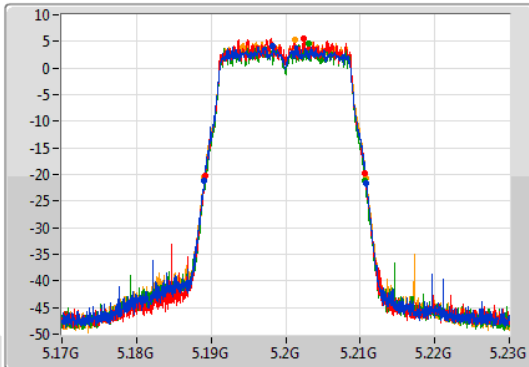

802.11ac VHT20_Nss1,(MCS0)_4TX

EBW

5200MHz

18/11/2019

CF
5.2GHz
Span
60MHz
RBW
300kHz
VBW
1MHz
Sweep Time
100ms
Detector Type
Peak

CF
5.2GHz
Span
60MHz
RBW
200kHz
VBW
1MHz
Sweep Time
100ms
Detector Type
Sample