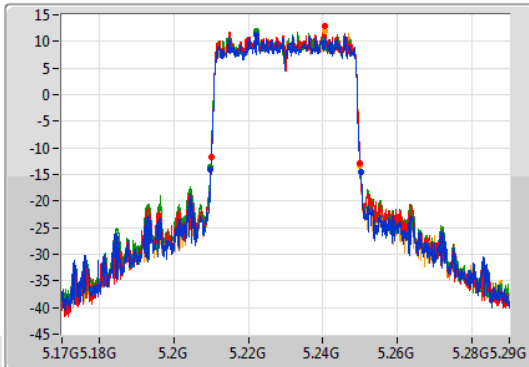

802.11ax HEW40_Nss1,(MCS0)_4TX

EBW

5230MHz

27/09/2019

CF
5.23GHz
Span
120MHz
RBW
500kHz
VBW
2MHz
Sweep Time
50ms
Detector Type
Peak

CF
5.23GHz
Span
120MHz
RBW
500kHz
VBW
2MHz
Sweep Time
50ms
Detector Type
Sample