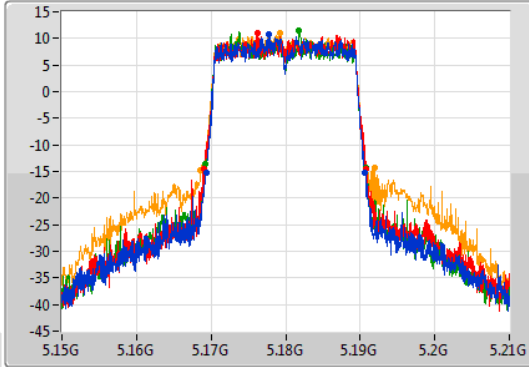

802.11ax HEW20_Nss4,(MCS0)_4TX

EBW

5180MHz

18/11/2019

CF
5.18GHz
Span
60MHz
RBW
300kHz
VBW
1MHz
Sweep Time
100ms
Detector Type
Peak

CF
5.18GHz
Span
60MHz
RBW
200kHz
VBW
1MHz
Sweep Time
100ms
Detector Type
Sample