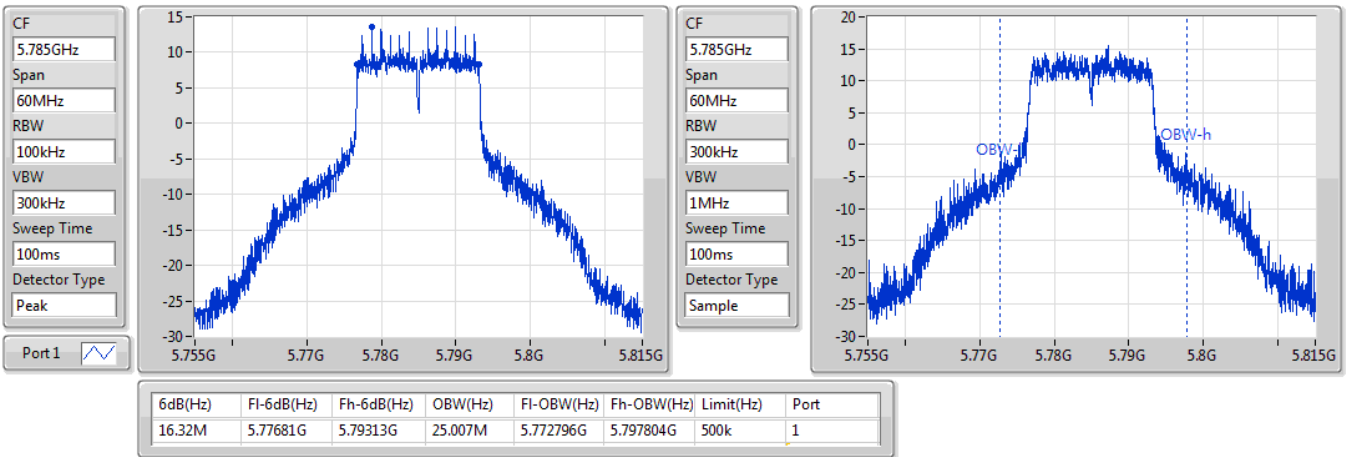

802.11a_Nss1,(6Mbps)_1TX

EBW

5785MHz

20/09/2019