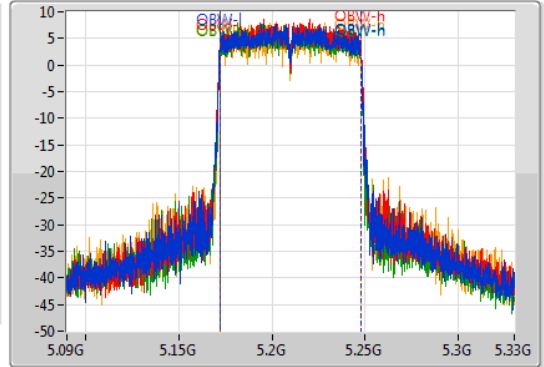

802.11ac VHT80_Nss1,(MCS0)_4TX

EBW

5210MHz

18/11/2019

CF
5.21GHz
Span
240MHz
RBW
1MHz
VBW
3MHz
Sweep Time
100ms
Detector Type
Peak

CF
5.21GHz
Span
240MHz
RBW
1MHz
VBW
3MHz
Sweep Time
100ms
Detector Type
Sample