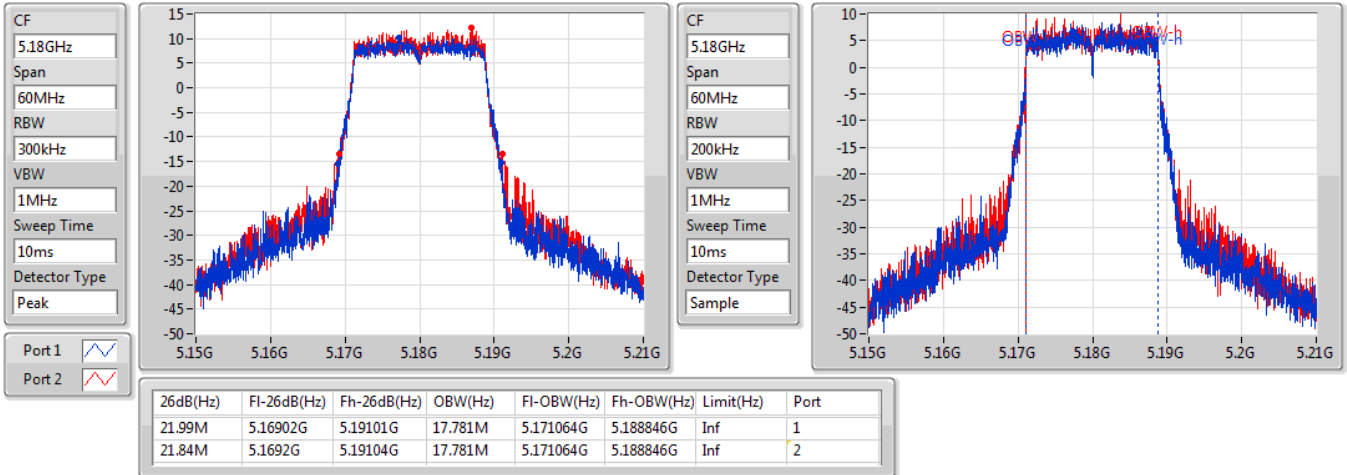

802.11ac VHT20_Nss2,(MCS0)_2TX

EBW

5180MHz

26/09/2019