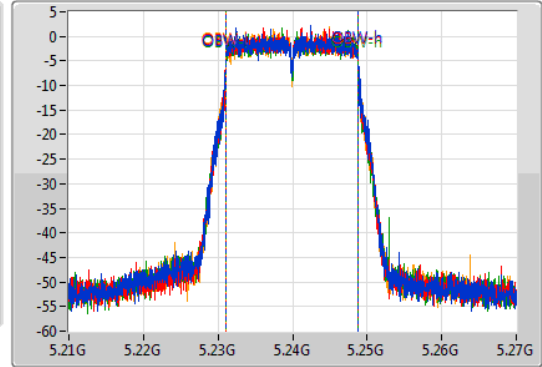

802.11ac VHT20_Nss1,(MCS0)_4TX

EBW

5240MHz

18/11/2019

CF
5.24GHz
Span
60MHz
RBW
300kHz
VBW
1MHz
Sweep Time
100ms
Detector Type
Peak

CF
5.24GHz
Span
60MHz
RBW
200kHz
VBW
1MHz
Sweep Time
100ms
Detector Type
Sample