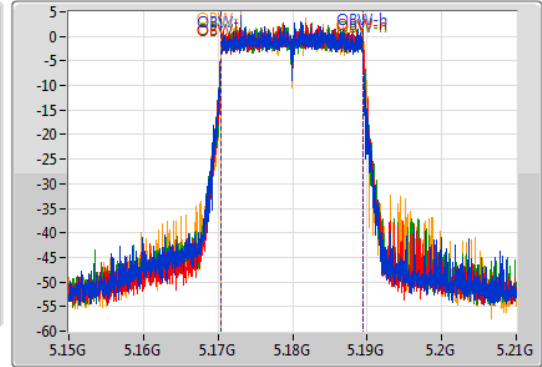

802.11ax HEW20_Nss1,(MCS0)_4TX

EBW

5180MHz

18/11/2019

CF
5.18GHz
Span
60MHz
RBW
300kHz
VBW
1MHz
Sweep Time
100ms
Detector Type
Peak

CF
5.18GHz
Span
60MHz
RBW
200kHz
VBW
1MHz
Sweep Time
100ms
Detector Type
Sample

Port 1
Port 2
Port 3
Port 4

26dB(Hz)	Fl-26dB(Hz)	Fh-26dB(Hz)	OBW(Hz)	Fl-OBW(Hz)	Fh-OBW(Hz)	Limit(Hz)	Port
21.6M	5.16905G	5.19065G	18.951M	5.170435G	5.189385G	Inf	1
21.6M	5.16923G	5.19083G	19.01M	5.170435G	5.189445G	Inf	2
21.63M	5.16917G	5.1908G	18.981M	5.170435G	5.189415G	Inf	3
21.63M	5.16923G	5.19086G	19.01M	5.170435G	5.189445G	Inf	4

802.11ax HEW20_Nss1,(MCS0)_4TX

EBW

5200MHz

18/11/2019

CF
5.2GHz
Span
60MHz
RBW
300kHz
VBW
1MHz
Sweep Time
100ms
Detector Type
Peak

CF
5.2GHz
Span
60MHz
RBW
200kHz
VBW
1MHz
Sweep Time
100ms
Detector Type
Sample

Port 1
Port 2
Port 3
Port 4

26dB(Hz)	Fl-26dB(Hz)	Fh-26dB(Hz)	OBW(Hz)	Fl-OBW(Hz)	Fh-OBW(Hz)	Limit(Hz)	Port
21.63M	5.18911G	5.21074G	19.01M	5.190405G	5.209415G	Inf	1
21.57M	5.18923G	5.2108G	18.981M	5.190435G	5.209415G	Inf	2
21.81M	5.18905G	5.21086G	18.951M	5.190465G	5.209415G	Inf	3
21.66M	5.18914G	5.2108G	18.981M	5.190435G	5.209415G	Inf	4