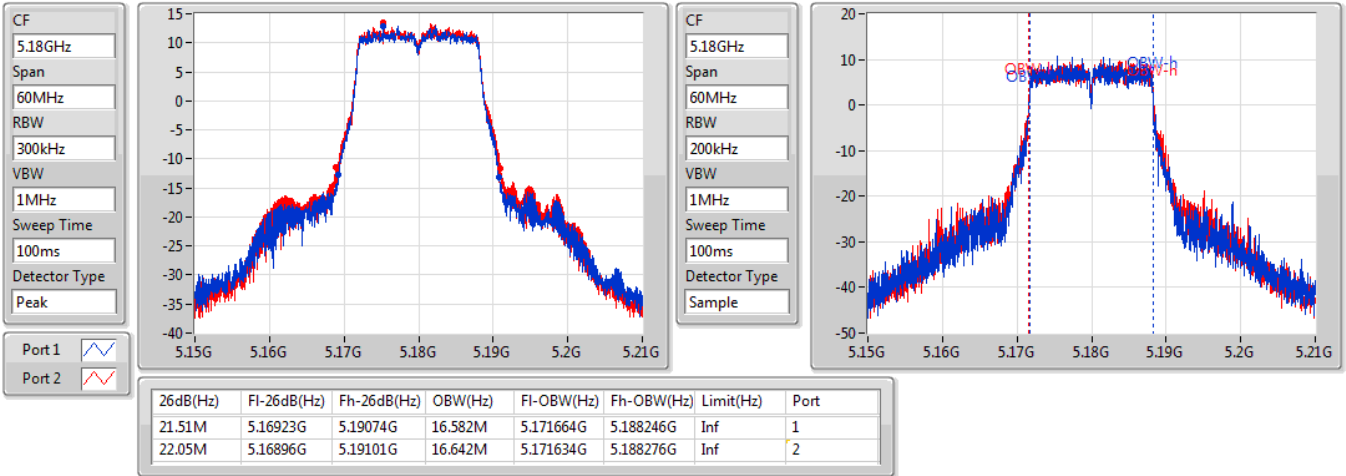

Port X-N dB = Port X 6dB down bandwidth for 5.725-5.85GHz band / 26dB down bandwidth for other band

Port X-OBW = Port X 99% occupied bandwidth;

802.11a_Nss1,(6Mbps)_2TX

EBW

5180MHz

26/09/2019

802.11a_Nss1,(6Mbps)_2TX

EBW

5200MHz

26/09/2019

802.11a_Nss1,(6Mbps)_2TX

EBW

5240MHz

26/09/2019

802.11a_Nss1,(6Mbps)_2TX