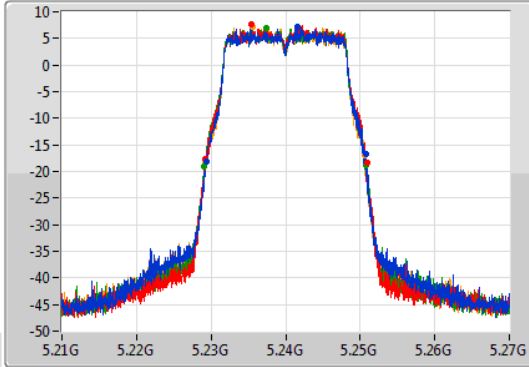

802.11a_Nss1,(6Mbps)_4TX

EBW

5240MHz

27/09/2019

CF
5.24GHz
Span
60MHz
RBW
300kHz
VBW
1MHz
Sweep Time
50ms
Detector Type
Peak

CF
5.24GHz
Span
60MHz
RBW
200kHz
VBW
1MHz
Sweep Time
50ms
Detector Type
Sample