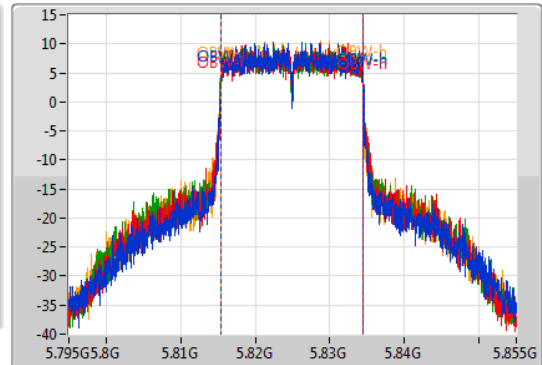

802.11ax HEW20_Nss4,(MCS0)_4TX

EBW

5825MHz

27/09/2019

CF
5.825GHz
Span
60MHz
RBW
100kHz
VBW
300kHz
Sweep Time
50ms
Detector Type
Peak

CF
5.825GHz
Span
60MHz
RBW
200kHz
VBW
1MHz
Sweep Time
50ms
Detector Type
Sample