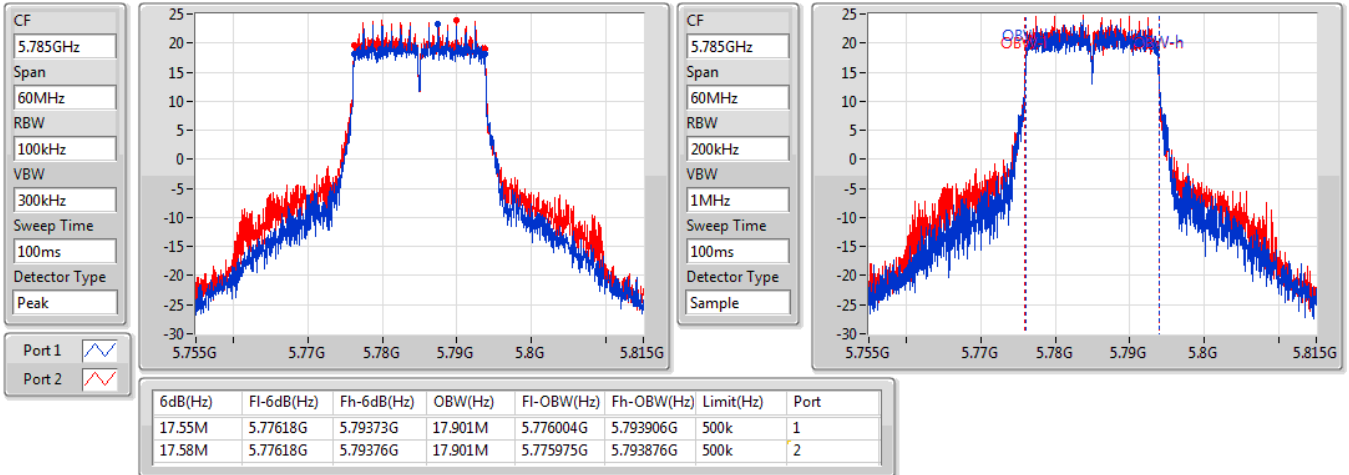

802.11ac VHT20_Nss2,(MCS0)_2TX

EBW

5785MHz

24/09/2019