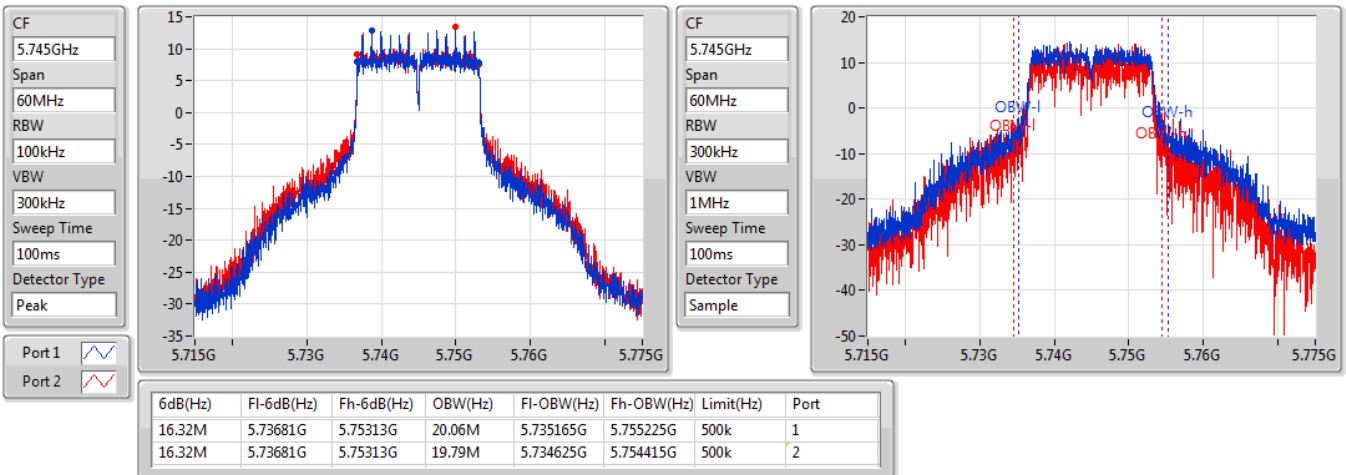

Port X-N dB = Port X 6dB down bandwidth for 5.725-5.85GHz band / 26dB down bandwidth for other band

Port X-OBW = Port X 99% occupied bandwidth;

802.11a_Nss1,(6Mbps)_2TX

EBW

5180MHz

26/09/2019

802.11a_Nss1,(6Mbps)_2TX

EBW

5200MHz

26/09/2019

802.11a_Nss1,(6Mbps)_2TX

EBW

5240MHz

26/09/2019

802.11a_Nss1,(6Mbps)_2TX

EBW

5745MHz

26/09/2019

802.11a_Nss1,(6Mbps)_2TX

EBW

5785MHz

26/09/2019

CF
 5.785GHz
 Span
 60MHz
 RBW
 100kHz
 VBW
 300kHz
 Sweep Time
 100ms
 Detector Type
 Peak