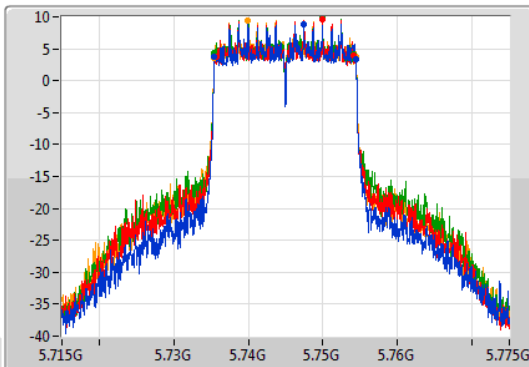

802.11ax HEW20_Nss4,(MCS0)_4TX

EBW

5745MHz

27/09/2019

CF
5.745GHz
Span
60MHz
RBW
100kHz
VBW
300kHz
Sweep Time
50ms
Detector Type
Peak

CF
5.745GHz
Span
60MHz
RBW
200kHz
VBW
1MHz
Sweep Time
50ms
Detector Type
Sample