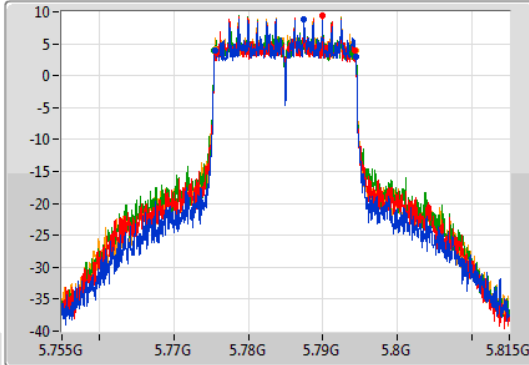

802.11ax HEW20_Nss4,(MCS0)_4TX

EBW

5785MHz

27/09/2019

CF
5.785GHz
Span
60MHz
RBW
100kHz
VBW
300kHz
Sweep Time
50ms
Detector Type
Peak

CF
5.785GHz
Span
60MHz
RBW
200kHz
VBW
1MHz
Sweep Time
50ms
Detector Type
Sample