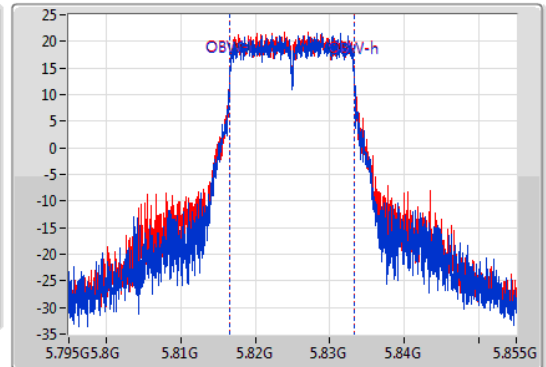

6dB(Hz)	Fl-6dB(Hz)	Fh-6dB(Hz)	OBW(Hz)	Fl-OBW(Hz)	Fh-OBW(Hz)	Limit(Hz)	Port
16.35M	5.81678G	5.83313G	16.642M	5.816604G	5.833246G	500k	1
16.35M	5.81678G	5.83313G	16.672M	5.816604G	5.833276G	500k	2