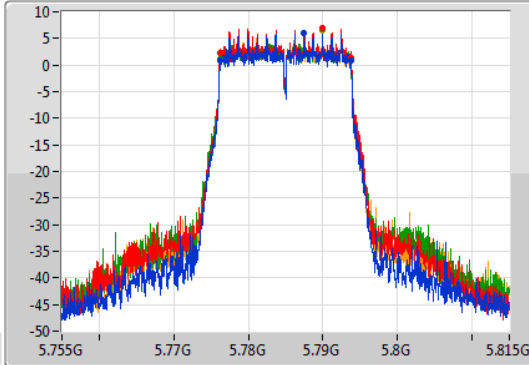

Sweep Time
100ms

Detector Type
Peak

CF
5.785GHz

Span
60MHz

RBW
200kHz

VBW
1MHz

Sweep Time
100ms

Detector Type
Sample