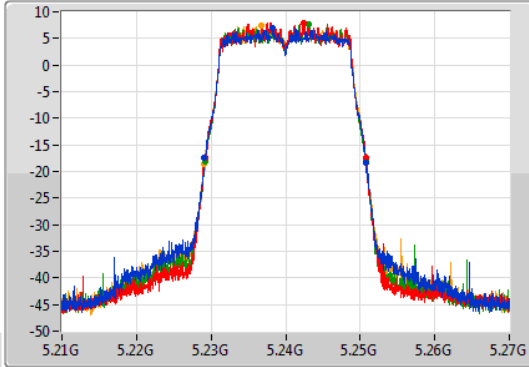

Sweep Time
50ms

Detector Type
Peak

CF
5.24GHz

Span
60MHz

RBW
200kHz

VBW
1MHz

Sweep Time
50ms

Detector Type
Sample