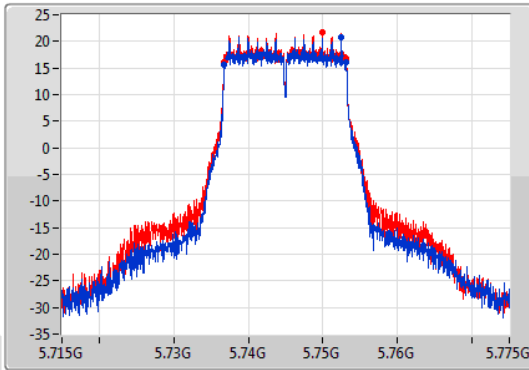

CF
5.745GHz
Span
60MHz
RBW
200kHz
VBW
1MHz
Sweep Time
100ms
Detector Type
Sample