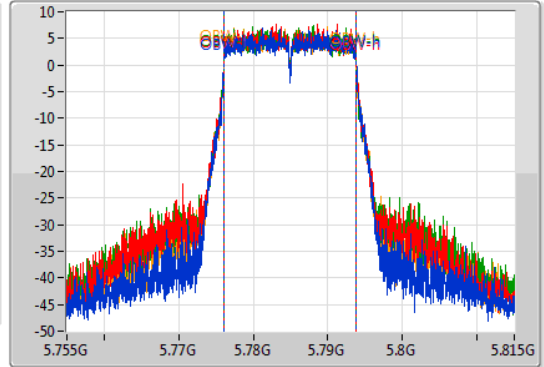

Sweep Time
100ms

Detector Type
Peak

CF
5.785GHz

Span
60MHz

RBW
200kHz

VBW
1MHz

Sweep Time
100ms

Detector Type
Sample