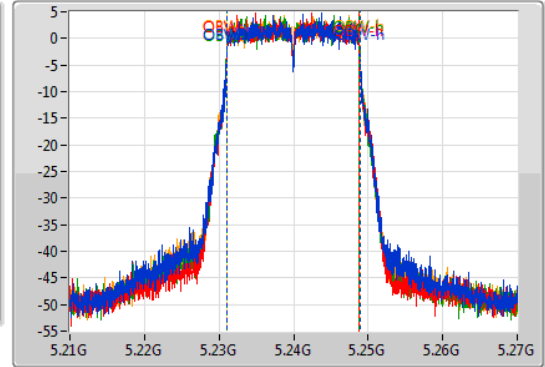

Sweep Time
50ms

Detector Type
Peak

CF
5.24GHz

Span
60MHz

RBW
200kHz

VBW
1MHz

Sweep Time
50ms

Detector Type
Sample