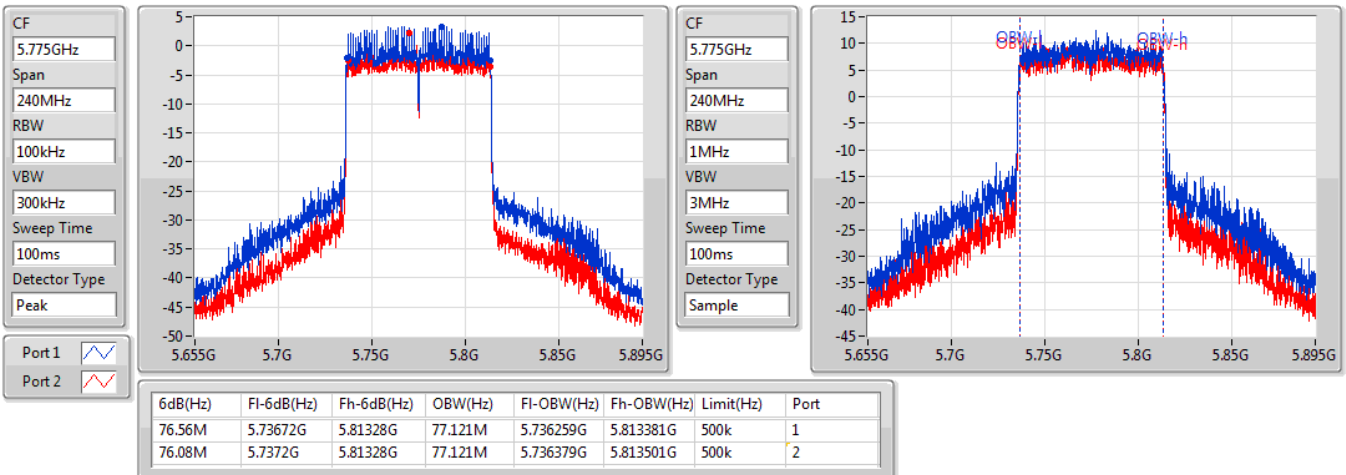

802.11ax HEW80_Nss2,(MCS0)_2TX

EBW

5210MHz

31/10/2019

802.11ax HEW80_Nss2,(MCS0)_2TX

EBW

5775MHz

20/09/2019

Summary

Mode	Max-N dB (Hz)	Max-OBW (Hz)	ITU-Code	Min-N dB (Hz)	Min-OBW (Hz)
5.15-5.25GHz	-	-	-	-	-
802.11a_Nss1,(6Mbps)_1TX	43.5M	19.76M	19M8D1D	21.96M	16.582M
802.11ac VHT20_Nss1,(MCS0)_1TX	44.19M	18.741M	18M7D1D	21.75M	17.781M
802.11ac VHT40_Nss1,(MCS0)_1TX	59.64M	36.402M	36M4D1D	40.2M	36.282M
802.11ac VHT80_Nss1,(MCS0)_1TX	81.96M	75.562M	75M6D1D	81.96M	75.562M
802.11ax HEW20_Nss1,(MCS0)_1TX	42.36M	19.61M	19M6D1D	22.95M	18.981M
802.11ax HEW40_Nss1,(MCS0)_1TX	44.7M	37.661M	37M7D1D	40.14M	37.421M
802.11ax HEW80_Nss1,(MCS0)_1TX	81.84M	77.121M	77M1D1D	81.84M	77.121M
5.725-5.85GHz	-	-	-	-	-
802.11a_Nss1,(6Mbps)_1TX	16.32M	29.565M	29M6D1D	16.29M	29.055M
802.11ac VHT20_Nss1,(MCS0)_1TX	17.55M	31.844M	31M8D1D	17.28M	31.364M
802.11ac VHT40_Nss1,(MCS0)_1TX	36.36M	46.297M	46M3D1D	36.36M	44.438M
802.11ac VHT80_Nss1,(MCS0)_1TX	75.72M	75.922M	75M9D1D	75.72M	75.922M
802.11ax HEW20_Nss1,(MCS0)_1TX	18.66M	32.804M	32M8D1D	18.48M	32.654M
802.11ax HEW40_Nss1,(MCS0)_1TX	37.62M	46.117M	46M1D1D	37.32M	41.979M
802.11ax HEW80_Nss1,(MCS0)_1TX	77.04M	77.001M	77M0D1D	77.04M	77.001M