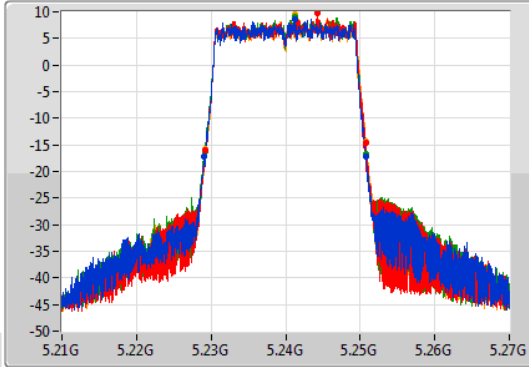

802.11ax HEW20_Nss1,(MCS0)_4TX

EBW

5240MHz

27/09/2019

CF
5.24GHz
Span
60MHz
RBW
300kHz
VBW
1MHz
Sweep Time
50ms
Detector Type
Peak

CF
5.24GHz
Span
60MHz
RBW
200kHz
VBW
1MHz
Sweep Time
50ms
Detector Type
Sample