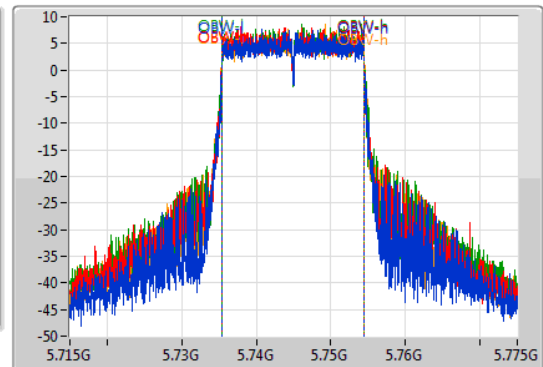

802.11ax HEW20_Nss1,(MCS0)_4TX

EBW

5745MHz

25/09/2019

CF
5.745GHz
Span
60MHz
RBW
100kHz
VBW
300kHz
Sweep Time
100ms
Detector Type
Peak

CF
5.745GHz
Span
60MHz
RBW
200kHz
VBW
1MHz
Sweep Time
100ms
Detector Type
Sample