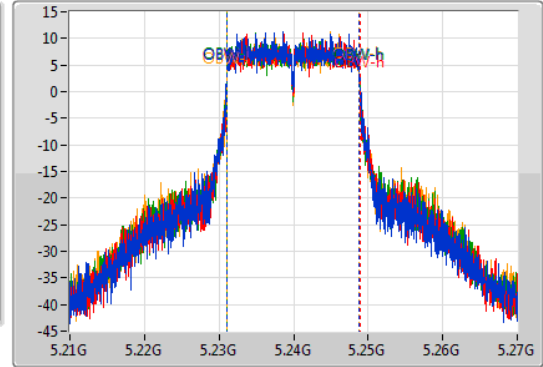

802.11ac VHT20_Nss4,(MCS0)_4TX

EBW

5240MHz

31/10/2019

CF
5.24GHz
Span
60MHz
RBW
300kHz
VBW
1MHz
Sweep Time
50ms
Detector Type
Peak

CF
5.24GHz
Span
60MHz
RBW
200kHz
VBW
1MHz
Sweep Time
50ms
Detector Type
Sample

Port 1
Port 2
Port 3
Port 4

26dB(Hz)	Fl-26dB(Hz)	Fh-26dB(Hz)	OBW(Hz)	Fl-OBW(Hz)	Fh-OBW(Hz)	Limit(Hz)	Port
32.01M	5.22491G	5.25692G	17.811M	5.231034G	5.248846G	Inf	1
25.92M	5.22776G	5.25368G	17.841M	5.231034G	5.248876G	Inf	2
25.59M	5.22803G	5.25362G	17.811M	5.231064G	5.248876G	Inf	3
30.3M	5.22632G	5.25662G	17.811M	5.231034G	5.248846G	Inf	4

802.11ac VHT20_Nss4,(MCS0)_4TX

EBW

5745MHz

27/09/2019

CF
5.745GHz
Span
60MHz
RBW
100kHz
VBW
300kHz
Sweep Time
50ms
Detector Type
Peak

CF
5.745GHz
Span
60MHz
RBW
200kHz
VBW
1MHz
Sweep Time
50ms
Detector Type
Sample

Port 1
Port 2
Port 3
Port 4

6dB(Hz)	Fl-6dB(Hz)	Fh-6dB(Hz)	OBW(Hz)	Fl-OBW(Hz)	Fh-OBW(Hz)	Limit(Hz)	Port
17.58M	5.73618G	5.75376G	17.841M	5.736034G	5.753876G	500k	1
17.61M	5.73615G	5.75376G	17.961M	5.735975G	5.753936G	500k	2
17.55M	5.73618G	5.75373G	18.081M	5.735915G	5.753996G	500k	3
17.55M	5.73618G	5.75373G	17.901M	5.735975G	5.753876G	500k	4