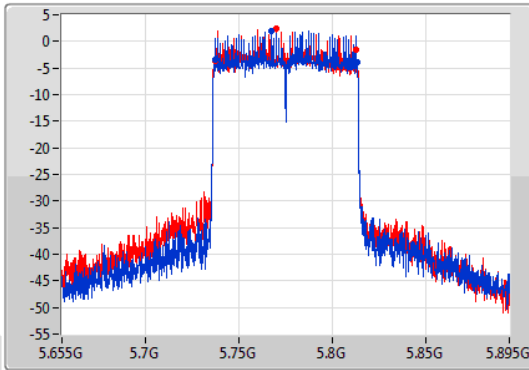

CF
5.775GHz
Span
240MHz
RBW
1MHz
VBW
3MHz
Sweep Time
10ms
Detector Type
Sample