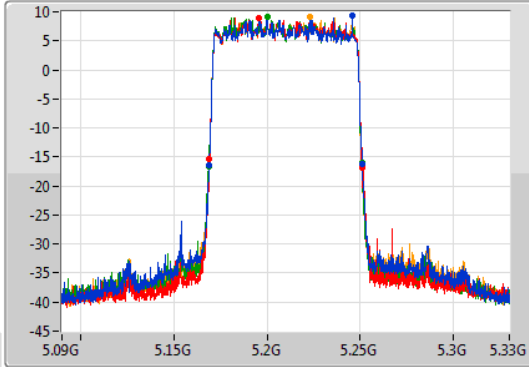

802.11ax HEW80_Nss1,(MCS0)_4TX

EBW

5210MHz

27/09/2019

CF
5.21GHz
Span
240MHz
RBW
1MHz
VBW
3MHz
Sweep Time
50ms
Detector Type
Peak

CF
5.21GHz
Span
240MHz
RBW
1MHz
VBW
3MHz
Sweep Time
50ms
Detector Type
Sample