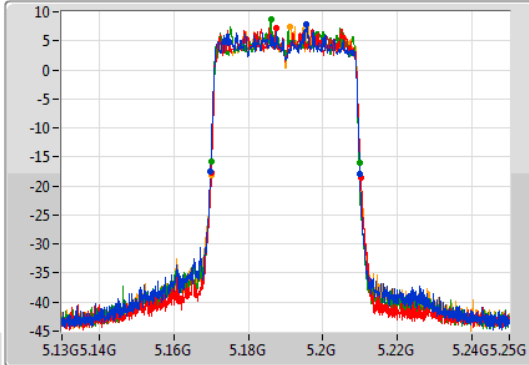

802.11ax HEW40_Nss4,(MCS0)_4TX

EBW

5190MHz

27/09/2019

CF
5.19GHz
Span
120MHz
RBW
500kHz
VBW
2MHz
Sweep Time
50ms
Detector Type
Peak

CF
5.19GHz
Span
120MHz
RBW
500kHz
VBW
2MHz
Sweep Time
50ms
Detector Type
Sample