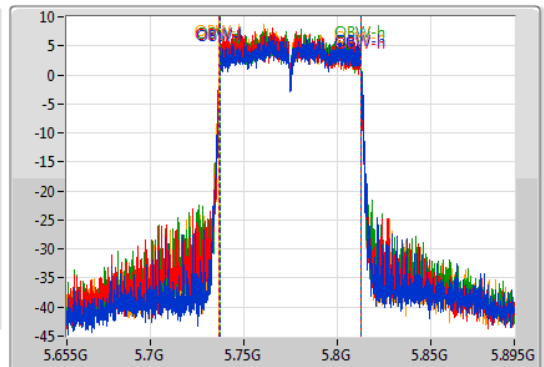

802.11ac VHT80_Nss1,(MCS0)_4TX

EBW

5775MHz

27/09/2019

CF
5.775GHz
Span
240MHz
RBW
100kHz
VBW
300kHz
Sweep Time
50ms
Detector Type
Peak

CF
5.775GHz
Span
240MHz
RBW
1MHz
VBW
3MHz
Sweep Time
50ms
Detector Type
Sample