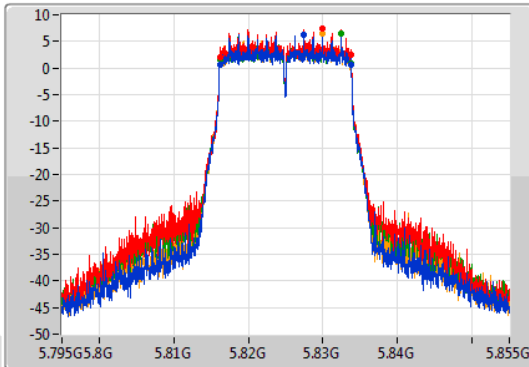

Sweep Time
100ms

Detector Type
Peak

CF
5.825GHz

Span
60MHz

RBW
200kHz

VBW
1MHz

Sweep Time
100ms

Detector Type
Sample