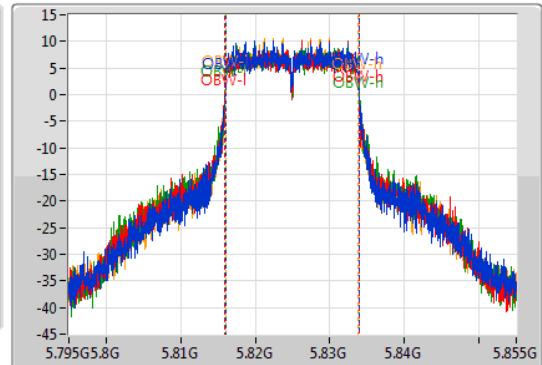

802.11ac VHT20_Nss4,(MCS0)_4TX

EBW

5825MHz

27/09/2019

CF
5.825GHz
Span
60MHz
RBW
100kHz
VBW
300kHz
Sweep Time
50ms
Detector Type
Peak

CF
5.825GHz
Span
60MHz
RBW
200kHz
VBW
1MHz
Sweep Time
50ms
Detector Type
Sample