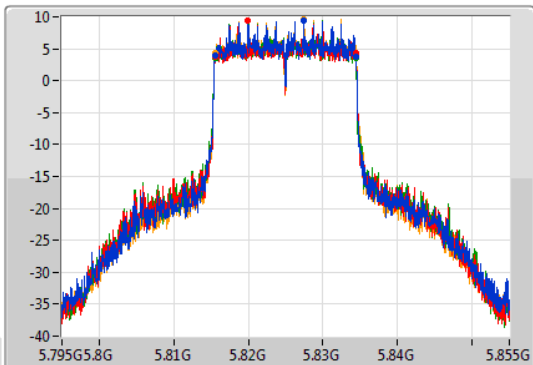

802.11ax HEW20_Nss1,(MCS0)_4TX

EBW

5825MHz

27/09/2019

CF
5.825GHz

Span
60MHz

RBW
100kHz

VBW
300kHz

Sweep Time
50ms

Detector Type
Peak

CF
5.825GHz

Span
60MHz

RBW
200kHz

VBW
1MHz

Sweep Time
50ms

Detector Type
Sample