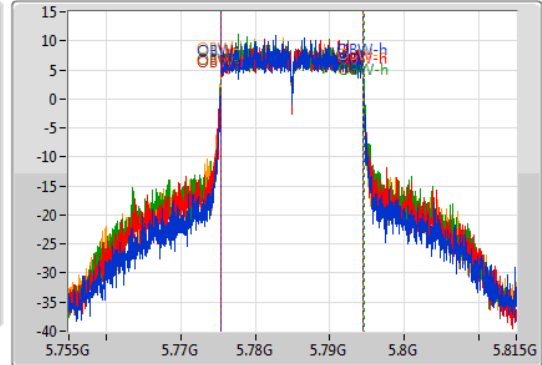

802.11ax HEW20_Nss4,(MCS0)_4TX

EBW

5785MHz

27/09/2019

CF
5.785GHz
Span
60MHz
RBW
100kHz
VBW
300kHz
Sweep Time
50ms
Detector Type
Peak

CF
5.785GHz
Span
60MHz
RBW
200kHz
VBW
1MHz
Sweep Time
50ms
Detector Type
Sample