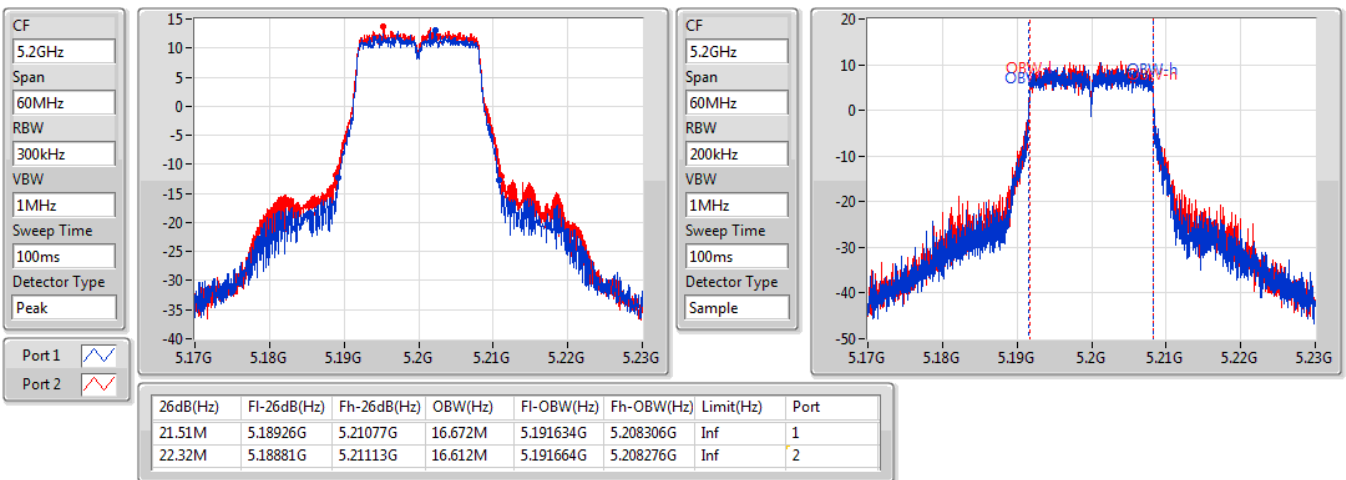

Port X-N dB = Port X 6dB down bandwidth for 5.725-5.85GHz band / 26dB down bandwidth for other band

Port X-OBW = Port X 99% occupied bandwidth;

802.11a_Nss1,(6Mbps)_2TX

EBW

5180MHz

26/09/2019

802.11a_Nss1,(6Mbps)_2TX

EBW

5200MHz

26/09/2019

802.11a_Nss1,(6Mbps)_2TX

EBW

5240MHz

26/09/2019

802.11a_Nss1,(6Mbps)_2TX