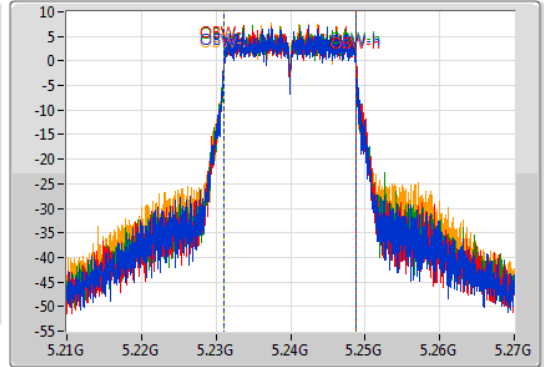

802.11ac VHT20_Nss4,(MCS0)_4TX

EBW

5240MHz

18/11/2019

CF
5.24GHz
Span
60MHz
RBW
300kHz
VBW
1MHz
Sweep Time
100ms
Detector Type
Peak

CF
5.24GHz
Span
60MHz
RBW
200kHz
VBW
1MHz
Sweep Time
100ms
Detector Type
Sample

Port 1
Port 2
Port 3
Port 4

26dB(Hz)	Fl-26dB(Hz)	Fh-26dB(Hz)	OBW(Hz)	Fl-OBW(Hz)	Fh-OBW(Hz)	Limit(Hz)	Port
21.63M	5.22911G	5.25074G	17.751M	5.231034G	5.248786G	Inf	1
21.66M	5.22908G	5.25074G	17.751M	5.231064G	5.248816G	Inf	2
21.81M	5.22908G	5.25089G	17.721M	5.231064G	5.248786G	Inf	3
21.6M	5.22902G	5.25062G	17.751M	5.231034G	5.248786G	Inf	4

802.11ac VHT20_Nss4,(MCS0)_4TX

EBW

5745MHz

25/09/2019

CF
5.745GHz
Span
60MHz
RBW
100kHz
VBW
300kHz
Sweep Time
100ms
Detector Type
Peak

CF
5.745GHz
Span
60MHz
RBW
200kHz
VBW
1MHz
Sweep Time
100ms
Detector Type
Sample

Port 1
Port 2
Port 3
Port 4

6dB(Hz)	Fl-6dB(Hz)	Fh-6dB(Hz)	OBW(Hz)	Fl-OBW(Hz)	Fh-OBW(Hz)	Limit(Hz)	Port
17.58M	5.73618G	5.75376G	17.751M	5.736064G	5.753816G	500k	1
17.61M	5.73615G	5.75376G	17.811M	5.736064G	5.753876G	500k	2
17.61M	5.73615G	5.75376G	17.811M	5.736064G	5.753876G	500k	3
17.61M	5.73615G	5.75376G	17.721M	5.736064G	5.753786G	500k	4