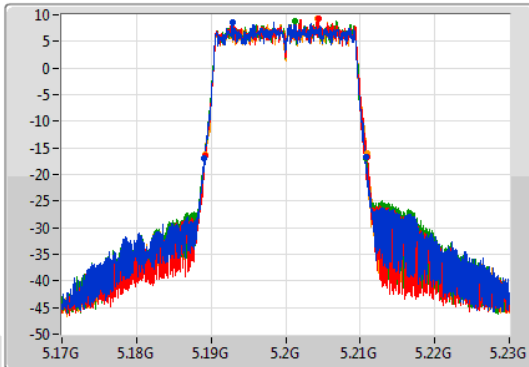

802.11ax HEW20_Nss1,(MCS0)_4TX

EBW

5200MHz

27/09/2019

CF
5.2GHz
Span
60MHz
RBW
300kHz
VBW
1MHz
Sweep Time
50ms
Detector Type
Peak

CF
5.2GHz
Span
60MHz
RBW
200kHz
VBW
1MHz
Sweep Time
50ms
Detector Type
Sample