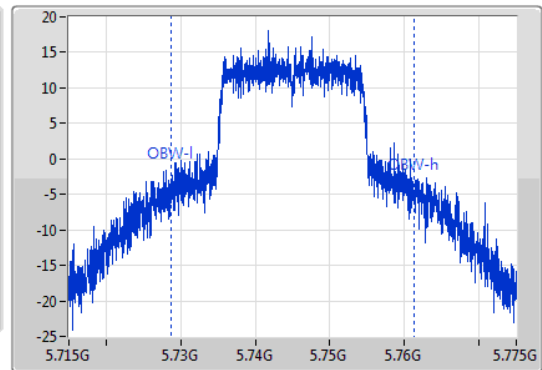

802.11ax HEW20_Nss1,(MCS0)_1TX

EBW

5745MHz

25/09/2019

CF
5.745GHz
Span
60MHz
RBW
100kHz
VBW
300kHz
Sweep Time
100ms
Detector Type
Peak
Port 1

CF
5.745GHz
Span
60MHz
RBW
500kHz
VBW
2MHz
Sweep Time
100ms
Detector Type
Sample