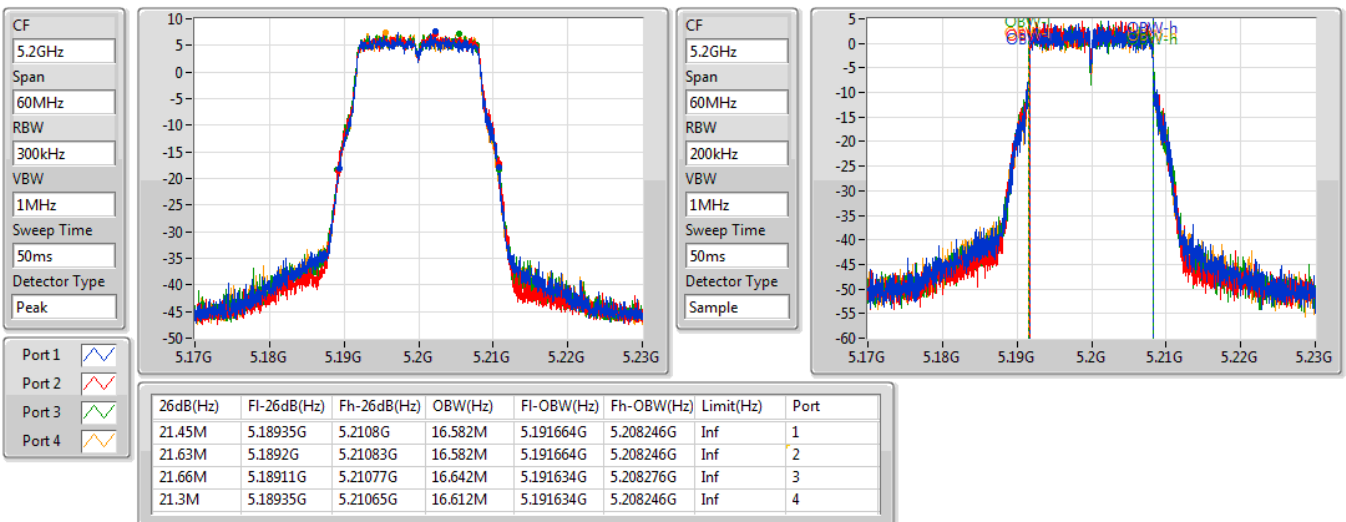

5200MHz

27/09/2019