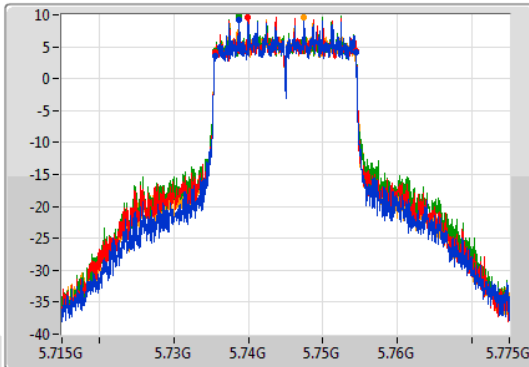

802.11ax HEW20_Nss1,(MCS0)_4TX

EBW

5745MHz

27/09/2019

CF
5.745GHz
Span
60MHz
RBW
100kHz
VBW
300kHz
Sweep Time
50ms
Detector Type
Peak

CF
5.745GHz
Span
60MHz
RBW
200kHz
VBW
1MHz
Sweep Time
50ms
Detector Type
Sample