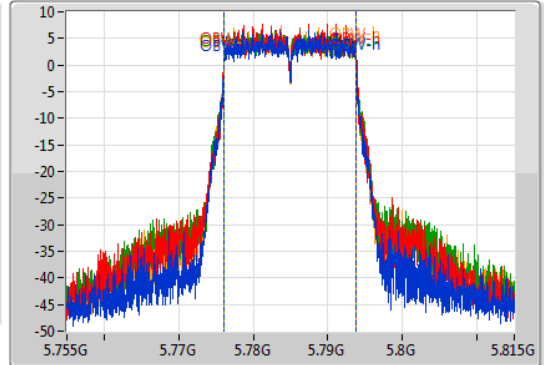

Sweep Time
100ms

Detector Type
Peak

CF
5.785GHz

Span
60MHz

RBW
200kHz

VBW
1MHz

Sweep Time
100ms

Detector Type
Sample