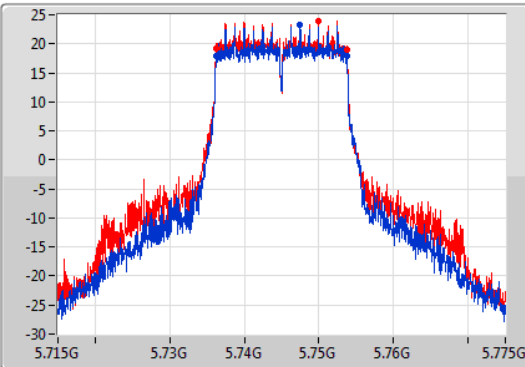

CF: 5.745GHz
Span: 60MHz
RBW: 200kHz
VBW: 1MHz
Sweep Time: 100ms
Detector Type: Sample