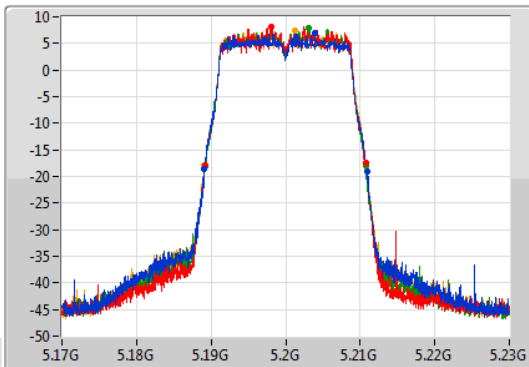

802.11ac VHT20_Nss1,(MCS0)_4TX

EBW

5200MHz

27/09/2019

CF
5.2GHz
Span
60MHz
RBW
300kHz
VBW
1MHz
Sweep Time
50ms
Detector Type
Peak

CF
5.2GHz
Span
60MHz
RBW
200kHz
VBW
1MHz
Sweep Time
50ms
Detector Type
Sample