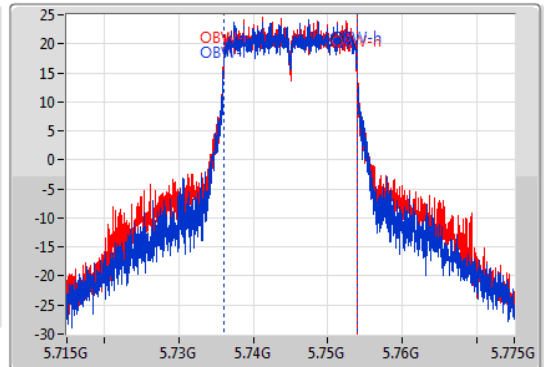

EBW

5745MHz

24/09/2019

CF: 5.745GHz
 Span: 60MHz
 RBW: 100kHz
 VBW: 300kHz
 Sweep Time: 100ms
 Detector Type: Peak

CF: 5.745GHz
 Span: 60MHz
 RBW: 200kHz
 VBW: 1MHz
 Sweep Time: 100ms
 Detector Type: Sample