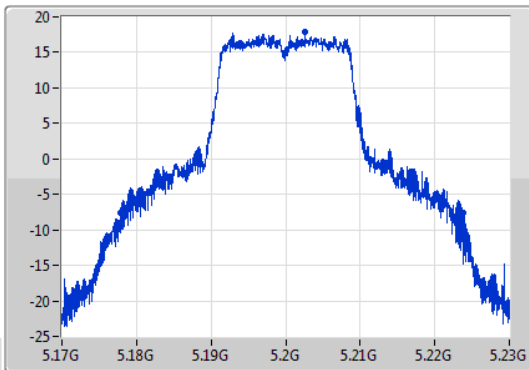

CF: 5.2GHz
Span: 60MHz
RBW: 300kHz
VBW: 1MHz
Sweep Time: 100ms
Detector Type: Sample