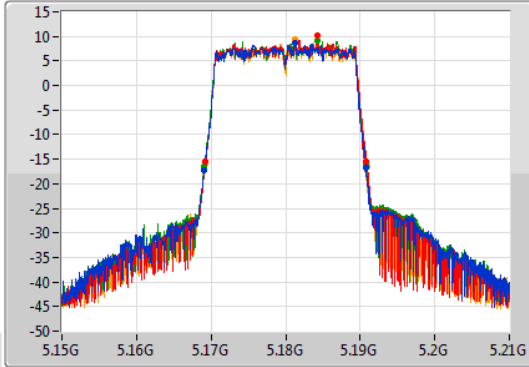

802.11ax HEW20_Nss1,(MCS0)_4TX

EBW

5180MHz

27/09/2019

CF
5.18GHz
Span
60MHz
RBW
300kHz
VBW
1MHz
Sweep Time
100ms
Detector Type
Peak

CF
5.18GHz
Span
60MHz
RBW
200kHz
VBW
1MHz
Sweep Time
100ms
Detector Type
Sample