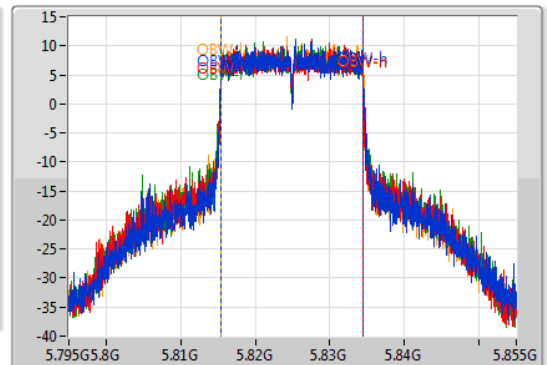

Sweep Time
50ms

Detector Type
Peak

CF
5.825GHz

Span
60MHz

RBW
200kHz

VBW
1MHz

Sweep Time
50ms

Detector Type
Sample