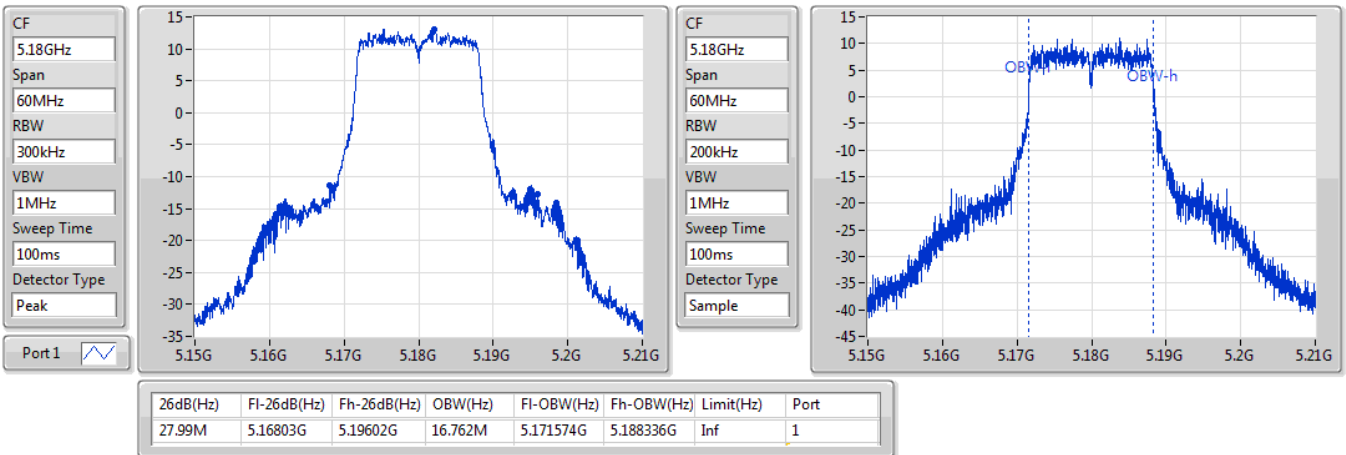

Port X-N dB = Port X 6dB down bandwidth for 5.725-5.85GHz band / 26dB down bandwidth for other band
Port X-OBW = Port X 99% occupied bandwidth;

802.11a_Nss1,(6Mbps)_1TX

EBW

5180MHz

31/10/2019

802.11a_Nss1,(6Mbps)_1TX