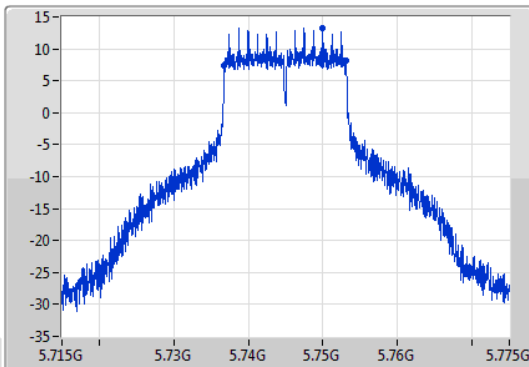

802.11a_Nss1,(6Mbps)_1TX

EBW

5745MHz

20/09/2019

CF: 5.745GHz
 Span: 60MHz
 RBW: 100kHz
 VBW: 300kHz
 Sweep Time: 100ms
 Detector Type: Peak

Port 1

CF: 5.745GHz
 Span: 60MHz
 RBW: 300kHz
 VBW: 1MHz
 Sweep Time: 100ms
 Detector Type: Sample