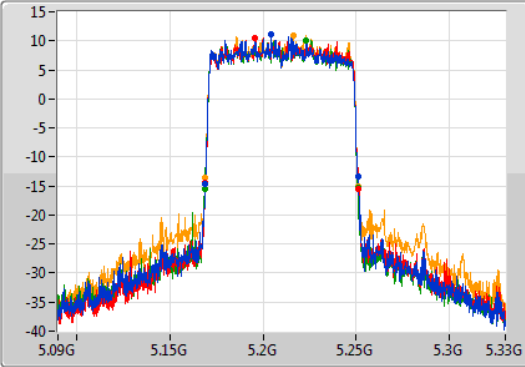

802.11ax HEW80_Nss1,(MCS0)_4TX

EBW

5210MHz

18/11/2019

CF
5.21GHz
Span
240MHz
RBW
1MHz
VBW
3MHz
Sweep Time
100ms
Detector Type
Peak

Port 1

Port 2

Port 3

Port 4

CF
5.21GHz
Span
240MHz
RBW
1MHz
VBW
3MHz
Sweep Time
100ms
Detector Type
Sample