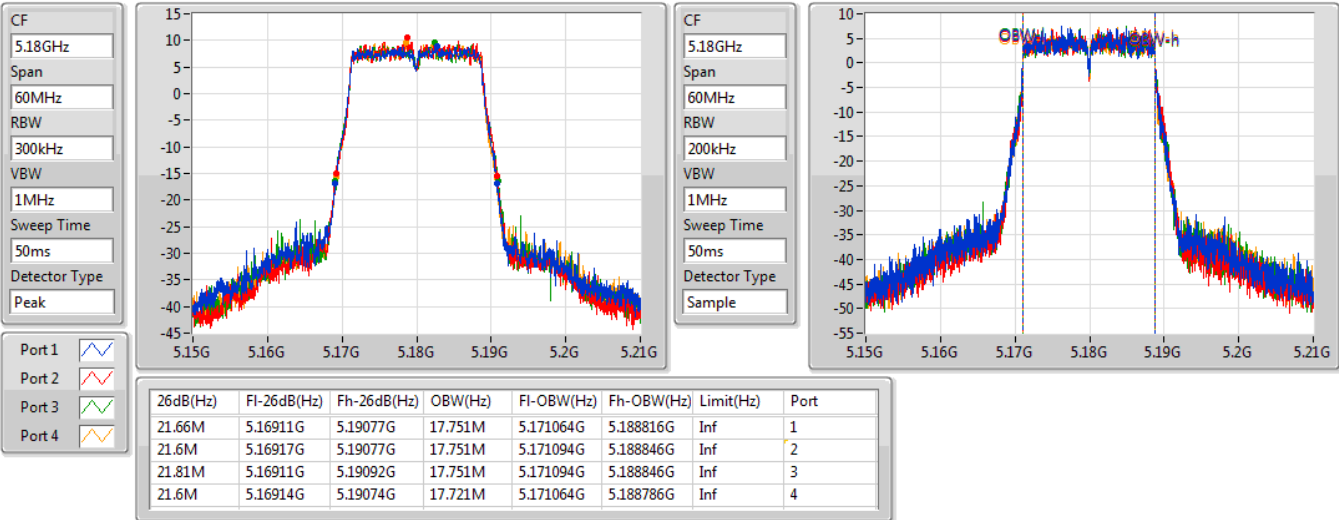

Port X-N dB = Port X 6dB down bandwidth for 5.725-5.85GHz band / 26dB down bandwidth for other band

Port X-OBW = Port X 99% occupied bandwidth;

802.11ac VHT20_Nss4,(MCS0)_4TX

EBW

5180MHz

27/09/2019

802.11ac VHT20_Nss4,(MCS0)_4TX