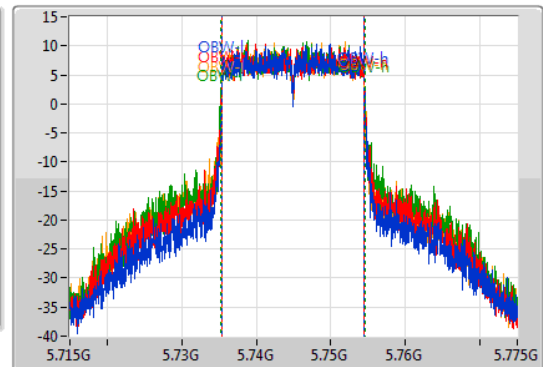

802.11ax HEW20_Nss4,(MCS0)_4TX

EBW

5745MHz

27/09/2019

CF
5.745GHz
Span
60MHz
RBW
100kHz
VBW
300kHz
Sweep Time
50ms
Detector Type
Peak

CF
5.745GHz
Span
60MHz
RBW
200kHz
VBW
1MHz
Sweep Time
50ms
Detector Type
Sample