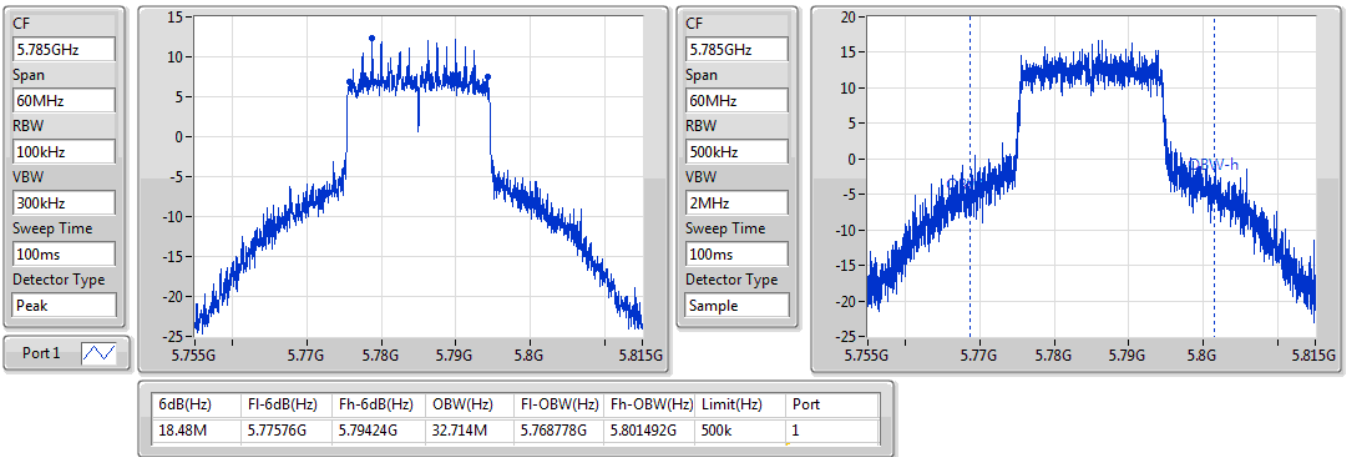

802.11ax HEW20_Nss1,(MCS0)_1TX

EBW

5785MHz

25/09/2019