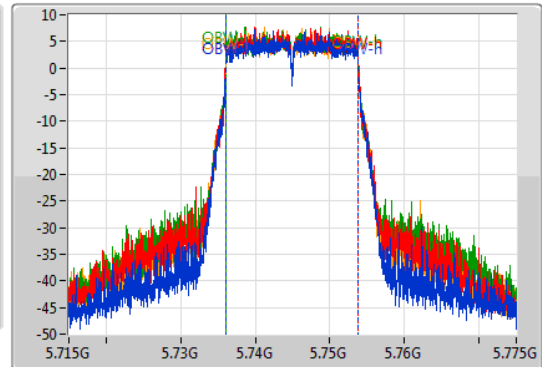

802.11ac VHT20_Nss1,(MCS0)_4TX

EBW

5745MHz

25/09/2019

CF
5.745GHz
Span
60MHz
RBW
100kHz
VBW
300kHz
Sweep Time
100ms
Detector Type
Peak

CF
5.745GHz
Span
60MHz
RBW
200kHz
VBW
1MHz
Sweep Time
100ms
Detector Type
Sample