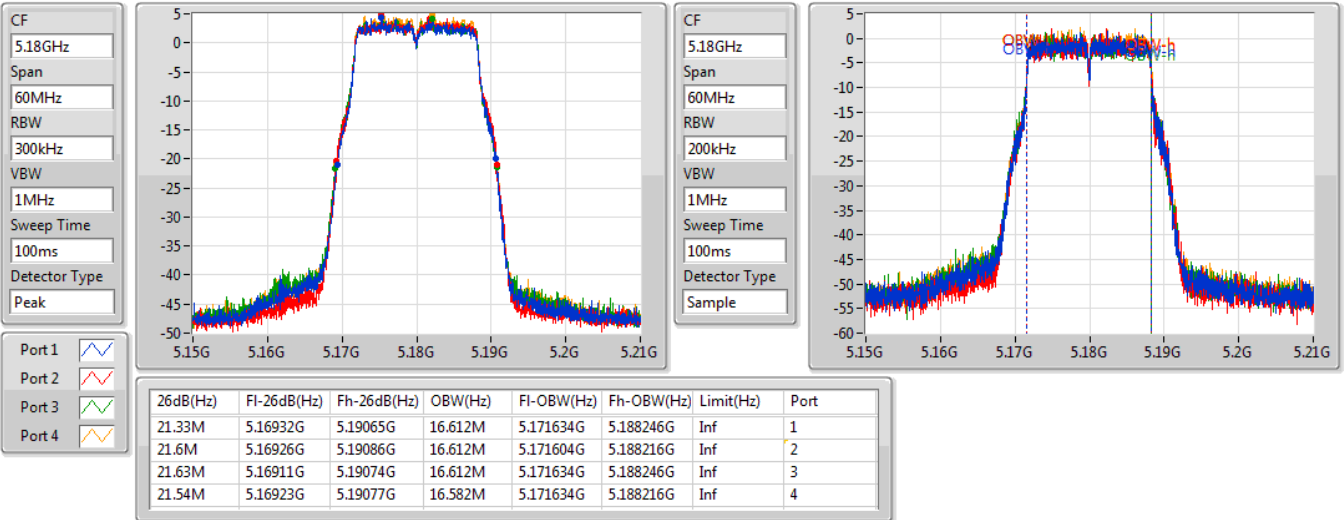

Port X-N dB = Port X 6dB down bandwidth for 5.725-5.85GHz band / 26dB down bandwidth for other band
Port X-OBW = Port X 99% occupied bandwidth;

802.11a_Nss1,(6Mbps)_4TX

EBW

5180MHz

18/11/2019

802.11a_Nss1,(6Mbps)_4TX