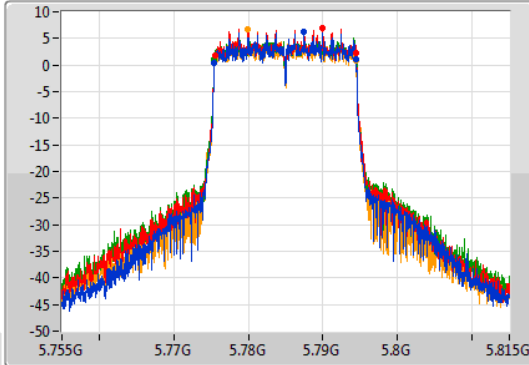

Sweep Time
100ms

Detector Type
Peak

CF
5.785GHz

Span
60MHz

RBW
200kHz

VBW
1MHz

Sweep Time
100ms

Detector Type
Sample