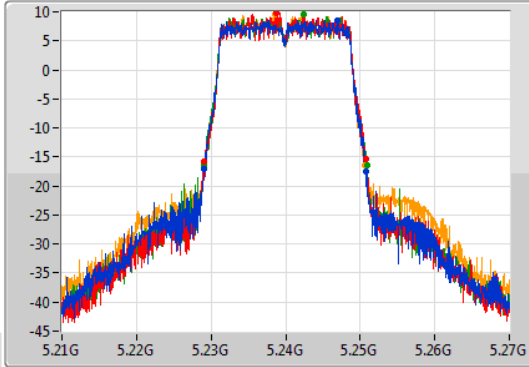

802.11ac VHT20_Nss4,(MCS0)_4TX

EBW

5240MHz

18/11/2019

CF
5.24GHz
Span
60MHz
RBW
300kHz
VBW
1MHz
Sweep Time
100ms
Detector Type
Peak

CF
5.24GHz
Span
60MHz
RBW
200kHz
VBW
1MHz
Sweep Time
100ms
Detector Type
Sample