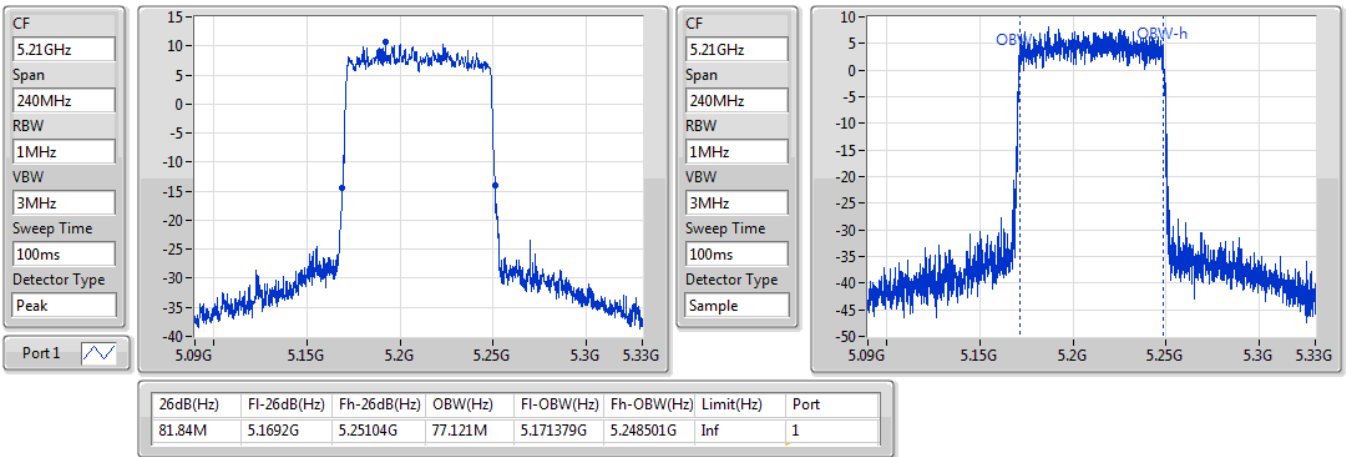

EBW

5795MHz

25/09/2019

802.11ax HEW80_Nss1,(MCS0)_1TX

EBW

5210MHz

25/09/2019

802.11ax HEW80_Nss1,(MCS0)_1TX

EBW

5775MHz

25/09/2019

Summary

Mode	Max-N dB (Hz)	Max-OBW (Hz)	ITU-Code	Min-N dB (Hz)	Min-OBW (Hz)
5.15-5.25GHz	-	-	-	-	-
802.11a_Nss1,(6Mbps)_2TX	22.32M	16.672M	16M7D1D	21.45M	16.582M
802.11ac VHT20_Nss2,(MCS0)_2TX	47.94M	30.855M	30M9D1D	21.84M	17.781M
802.11ac VHT40_Nss2,(MCS0)_2TX	48.84M	36.402M	36M4D1D	39.72M	36.222M
802.11ac VHT80_Nss2,(MCS0)_2TX	81.6M	75.682M	75M7D1D	81.36M	75.562M
802.11ax HEW20_Nss2,(MCS0)_2TX	50.64M	30.465M	30M5D1D	21.48M	18.951M
802.11ax HEW40_Nss2,(MCS0)_2TX	76.8M	37.661M	37M7D1D	39.78M	37.481M
802.11ax HEW80_Nss2,(MCS0)_2TX	81.6M	77.001M	77M0D1D	81.36M	76.882M
5.725-5.85GHz	-	-	-	-	-
802.11a_Nss1,(6Mbps)_2TX	16.35M	22.639M	22M6D1D	16.29M	19.49M
802.11ac VHT20_Nss2,(MCS0)_2TX	17.58M	23.478M	23M5D1D	17.55M	19.22M
802.11ac VHT40_Nss2,(MCS0)_2TX	36.3M	48.756M	48M8D1D	36.06M	37.421M
802.11ac VHT80_Nss2,(MCS0)_2TX	76.32M	75.802M	75M8D1D	75.36M	75.802M
802.11ax HEW20_Nss2,(MCS0)_2TX	18.9M	23.748M	23M7D1D	18.57M	19.52M
802.11ax HEW40_Nss2,(MCS0)_2TX	37.62M	48.816M	48M8D1D	36.3M	38.441M
802.11ax HEW80_Nss2,(MCS0)_2TX	76.08M	77.121M	77M1D1D	75.6M	77.121M