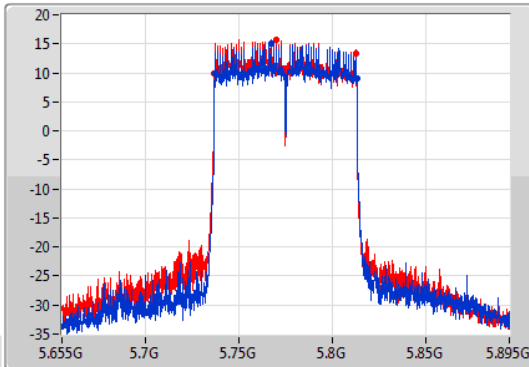

CF
5.775GHz
Span
240MHz
RBW
1MHz
VBW
3MHz
Sweep Time
100ms
Detector Type
Sample