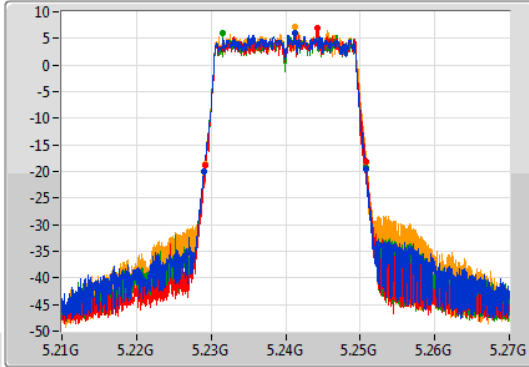

802.11ax HEW20_Nss1,(MCS0)_4TX

EBW

5240MHz

18/11/2019

CF
5.24GHz
Span
60MHz
RBW
300kHz
VBW
1MHz
Sweep Time
100ms
Detector Type
Peak

CF
5.24GHz
Span
60MHz
RBW
200kHz
VBW
1MHz
Sweep Time
100ms
Detector Type
Sample