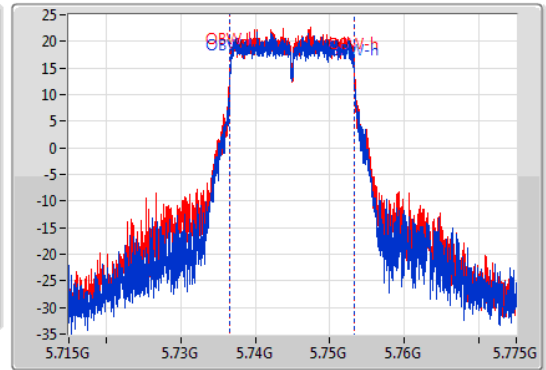

802.11a_Nss1,(6Mbps)_2TX

EBW

5745MHz

24/09/2019

CF
5.745GHz
Span
60MHz
RBW
100kHz
VBW
300kHz
Sweep Time
100ms
Detector Type
Peak

CF
5.745GHz
Span
60MHz
RBW
200kHz
VBW
1MHz
Sweep Time
100ms
Detector Type
Sample