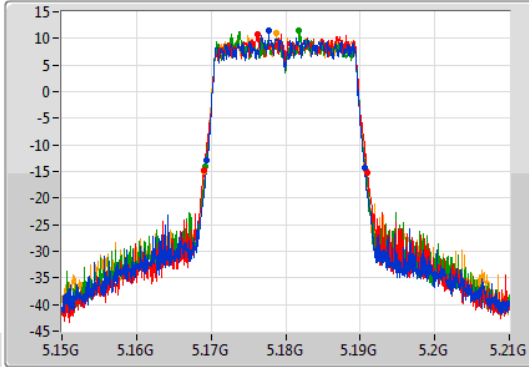

802.11ax HEW20_Nss4,(MCS0)_4TX

EBW

5180MHz

27/09/2019

CF
5.18GHz
Span
60MHz
RBW
300kHz
VBW
1MHz
Sweep Time
50ms
Detector Type
Peak

CF
5.18GHz
Span
60MHz
RBW
200kHz
VBW
1MHz
Sweep Time
50ms
Detector Type
Sample