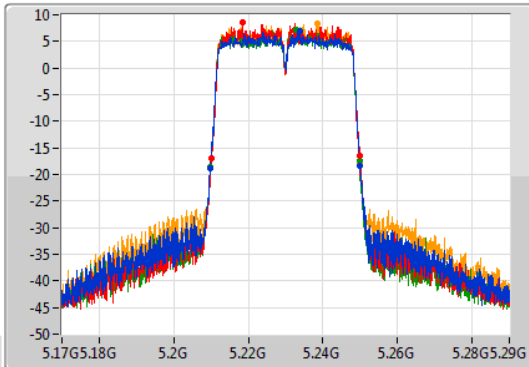

802.11ac VHT40_Nss1,(MCS0)_4TX

EBW

5230MHz

18/11/2019

CF
5.23GHz
Span
120MHz
RBW
500kHz
VBW
2MHz
Sweep Time
100ms
Detector Type
Peak

CF
5.23GHz
Span
120MHz
RBW
500kHz
VBW
2MHz
Sweep Time
100ms
Detector Type
Sample