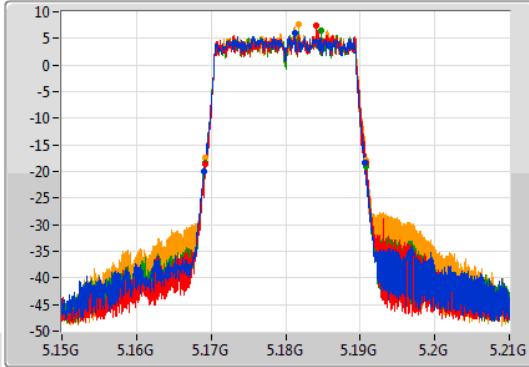

802.11ax HEW20_Nss1,(MCS0)_4TX

EBW

5180MHz

18/11/2019

CF
5.18GHz
Span
60MHz
RBW
300kHz
VBW
1MHz
Sweep Time
100ms
Detector Type
Peak

CF
5.18GHz
Span
60MHz
RBW
200kHz
VBW
1MHz
Sweep Time
100ms
Detector Type
Sample