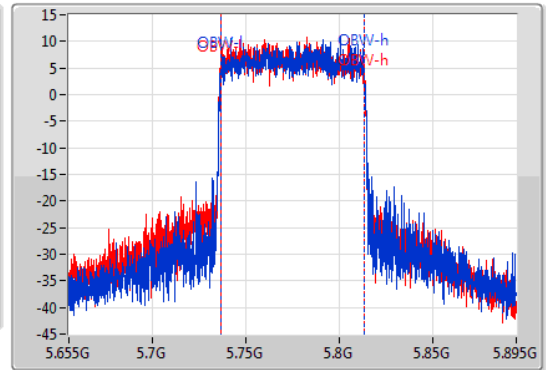

802.11ax HEW80_Nss2,(MCS0)_2TX

EBW

5775MHz

26/09/2019

CF
5.775GHz
Span
240MHz
RBW
100kHz
VBW
300kHz
Sweep Time
10ms
Detector Type
Peak

CF
5.775GHz
Span
240MHz
RBW
1MHz
VBW
3MHz
Sweep Time
10ms
Detector Type
Sample

6dB(Hz)	Fl-6dB(Hz)	Fh-6dB(Hz)	OBW(Hz)	Fl-OBW(Hz)	Fh-OBW(Hz)	Limit(Hz)	Port
76.08M	5.73732G	5.8134G	77.121M	5.736379G	5.813501G	500k	1
75.6M	5.73696G	5.81256G	77.121M	5.736259G	5.813381G	500k	2

Summary

Mode	Max-N dB (Hz)	Max-OBW (Hz)	ITU-Code	Min-N dB (Hz)	Min-OBW (Hz)
5.15-5.25GHz	-	-	-	-	-
802.11a_Nss1,(6Mbps)_4TX	21.69M	16.642M	16M6D1D	21.3M	16.582M
802.11ac VHT20_Nss1,(MCS0)_4TX	21.81M	17.841M	17M8D1D	21.51M	17.781M
802.11ac VHT40_Nss1,(MCS0)_4TX	40.32M	36.342M	36M3D1D	39.78M	36.162M
802.11ac VHT80_Nss1,(MCS0)_4TX	82.08M	75.802M	75M8D1D	81.48M	75.562M
802.11ax HEW20_Nss1,(MCS0)_4TX	21.75M	19.04M	19M0D1D	21.54M	18.981M
802.11ax HEW40_Nss1,(MCS0)_4TX	40.2M	37.601M	37M6D1D	39.72M	37.481M
802.11ax HEW80_Nss1,(MCS0)_4TX	82.2M	77.241M	77M2D1D	81.72M	77.121M
5.725-5.85GHz	-	-	-	-	-
802.11a_Nss1,(6Mbps)_4TX	16.38M	17.181M	17M2D1D	16.32M	16.702M
802.11ac VHT20_Nss1,(MCS0)_4TX	17.61M	18.141M	18M1D1D	17.55M	17.871M
802.11ac VHT40_Nss1,(MCS0)_4TX	36.36M	36.942M	36M9D1D	36.3M	36.342M
802.11ac VHT80_Nss1,(MCS0)_4TX	76.2M	75.802M	75M8D1D	75.72M	75.802M
802.11ax HEW20_Nss1,(MCS0)_4TX	19.02M	19.25M	19M2D1D	18.84M	19.1M
802.11ax HEW40_Nss1,(MCS0)_4TX	37.62M	37.961M	38M0D1D	37.14M	37.721M
802.11ax HEW80_Nss1,(MCS0)_4TX	77.16M	77.241M	77M2D1D	76.2M	77.001M