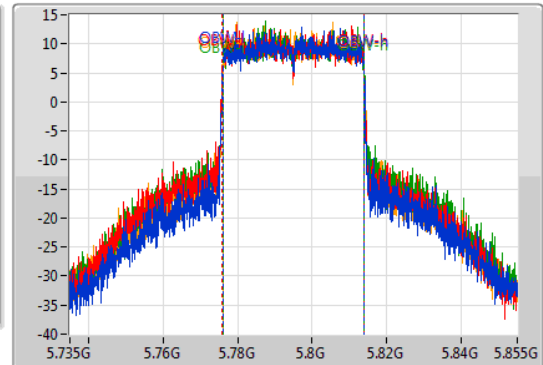

802.11ax HEW40_Nss1,(MCS0)_4TX

EBW

5795MHz

27/09/2019

CF
5.795GHz
Span
120MHz
RBW
100kHz
VBW
300kHz
Sweep Time
50ms
Detector Type
Peak

CF
5.795GHz
Span
120MHz
RBW
500kHz
VBW
2MHz
Sweep Time
50ms
Detector Type
Sample