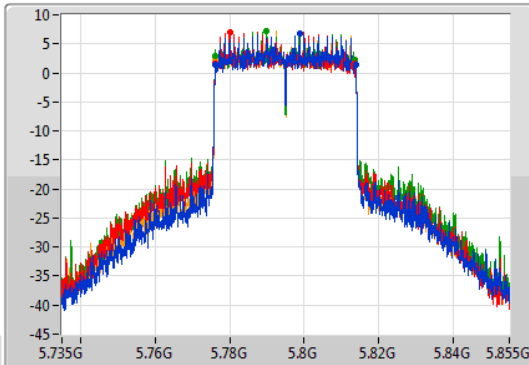

CF
5.795GHz
Span
120MHz
RBW
500kHz
VBW
2MHz
Sweep Time
50ms
Detector Type
Sample