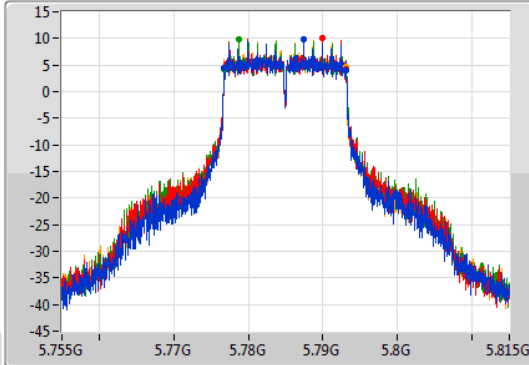

802.11a_Nss1,(6Mbps)_4TX

EBW

5785MHz

27/09/2019

CF
5.785GHz

Span
60MHz

RBW
100kHz

VBW
300kHz

Sweep Time
50ms

Detector Type
Peak

CF
5.785GHz

Span
60MHz

RBW
200kHz

VBW
1MHz

Sweep Time
50ms

Detector Type
Sample