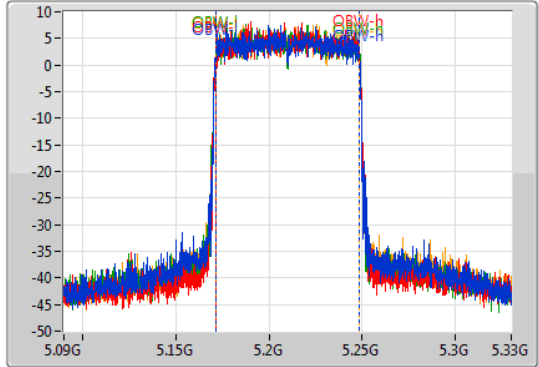

802.11ax HEW80_Nss1,(MCS0)_4TX

EBW

5210MHz

27/09/2019

CF
5.21GHz
Span
240MHz
RBW
1MHz
VBW
3MHz
Sweep Time
50ms
Detector Type
Peak

CF
5.21GHz
Span
240MHz
RBW
1MHz
VBW
3MHz
Sweep Time
50ms
Detector Type
Sample