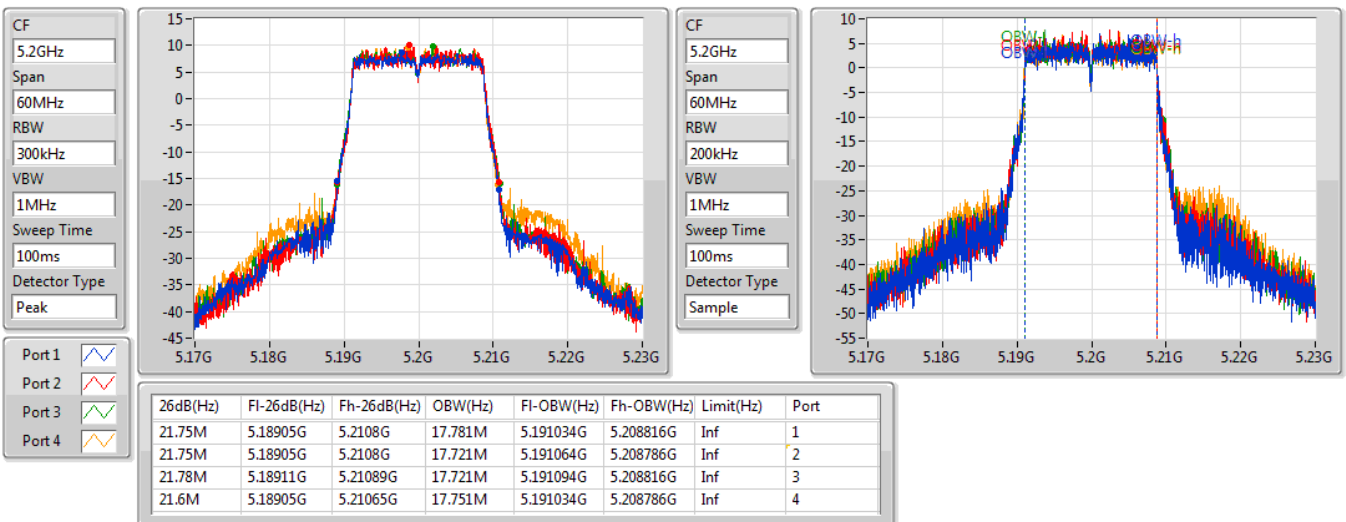

5200MHz

18/11/2019