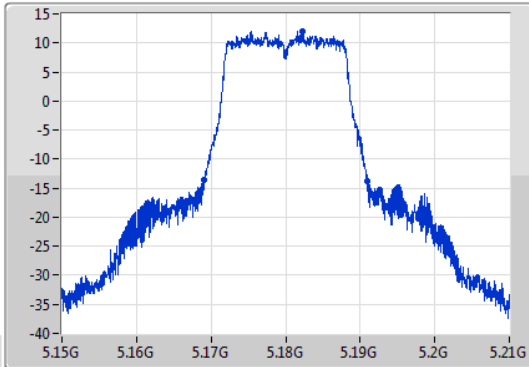

Min-OBW = Minimum 99% occupied bandwidth;

Result

Mode	Result	Limit (Hz)	Port 1-N dB (Hz)	Port 1-OBW (Hz)
802.11a_Nss1,(6Mbps)_1TX	-	-	-	-
5180MHz	Pass	Inf	21.96M	16.582M
5200MHz	Pass	Inf	43.35M	19.76M
5240MHz	Pass	Inf	43.5M	19.19M
5745MHz	Pass	500k	16.29M	29.565M
5785MHz	Pass	500k	16.29M	29.055M
5825MHz	Pass	500k	16.32M	29.265M
802.11ac VHT20_Nss1,(MCS0)_1TX	-	-	-	-
5180MHz	Pass	Inf	21.75M	17.781M
5200MHz	Pass	Inf	43.95M	18.711M
5240MHz	Pass	Inf	44.19M	18.741M
5745MHz	Pass	500k	17.55M	31.394M
5785MHz	Pass	500k	17.28M	31.364M
5825MHz	Pass	500k	17.55M	31.844M
802.11ac VHT40_Nss1,(MCS0)_1TX	-	-	-	-
5190MHz	Pass	Inf	40.2M	36.282M
5230MHz	Pass	Inf	59.64M	36.402M
5755MHz	Pass	500k	36.36M	44.438M
5795MHz	Pass	500k	36.36M	46.297M
802.11ac VHT80_Nss1,(MCS0)_1TX	-	-	-	-
5210MHz	Pass	Inf	81.96M	75.562M
5775MHz	Pass	500k	75.72M	75.922M
802.11ax HEW20_Nss1,(MCS0)_1TX	-	-	-	-
5180MHz	Pass	Inf	22.95M	18.981M
5200MHz	Pass	Inf	41.34M	19.37M
5240MHz	Pass	Inf	42.36M	19.61M
5745MHz	Pass	500k	18.66M	32.654M
5785MHz	Pass	500k	18.48M	32.714M
5825MHz	Pass	500k	18.57M	32.804M
802.11ax HEW40_Nss1,(MCS0)_1TX	-	-	-	-
5190MHz	Pass	Inf	40.14M	37.421M
5230MHz	Pass	Inf	44.7M	37.661M
5755MHz	Pass	500k	37.32M	41.979M
5795MHz	Pass	500k	37.62M	46.117M
802.11ax HEW80_Nss1,(MCS0)_1TX	-	-	-	-
5210MHz	Pass	Inf	81.84M	77.121M
5775MHz	Pass	500k	77.04M	77.001M

Port X-N dB = Port X 6dB down bandwidth for 5.725-5.85GHz band / 26dB down bandwidth for other band
Port X-OBW = Port X 99% occupied bandwidth;

802.11a_Nss1,(6Mbps)_1TX

EBW

5180MHz

25/09/2019

CF
5.18GHz
Span
60MHz
RBW
300kHz
VBW
1MHz
Sweep Time
100ms
Detector Type
Peak
Port1