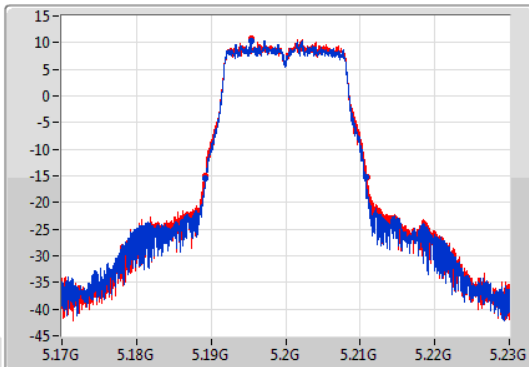

CF: 5.2GHz
Span: 60MHz
RBW: 200kHz
VBW: 1MHz
Sweep Time: 100ms
Detector Type: Sample