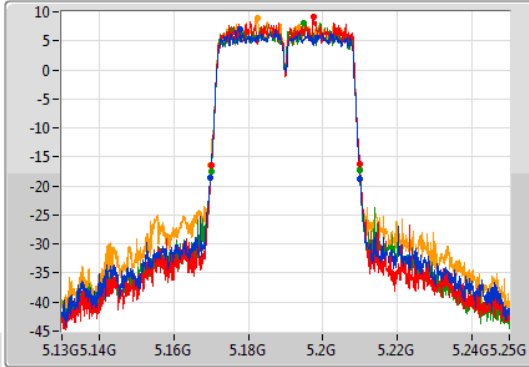

802.11ac VHT40_Nss4,(MCS0)_4TX

EBW

5190MHz

18/11/2019

CF
5.19GHz
Span
120MHz
RBW
500kHz
VBW
2MHz
Sweep Time
100ms
Detector Type
Peak

CF
5.19GHz
Span
120MHz
RBW
500kHz
VBW
2MHz
Sweep Time
100ms
Detector Type
Sample