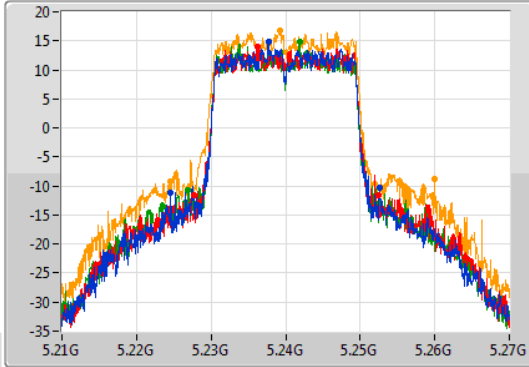

802.11ax HEW20_Nss4,(MCS0)_4TX

EBW

5240MHz

31/10/2019

CF
5.24GHz
Span
60MHz
RBW
500kHz
VBW
2MHz
Sweep Time
50ms
Detector Type
Peak

CF
5.24GHz
Span
60MHz
RBW
200kHz
VBW
1MHz
Sweep Time
50ms
Detector Type
Sample