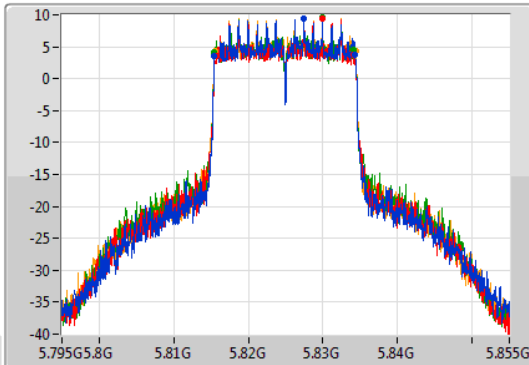

802.11ax HEW20_Nss4,(MCS0)_4TX

EBW

5825MHz

27/09/2019

CF
5.825GHz
Span
60MHz
RBW
100kHz
VBW
300kHz
Sweep Time
50ms
Detector Type
Peak

CF
5.825GHz
Span
60MHz
RBW
200kHz
VBW
1MHz
Sweep Time
50ms
Detector Type
Sample