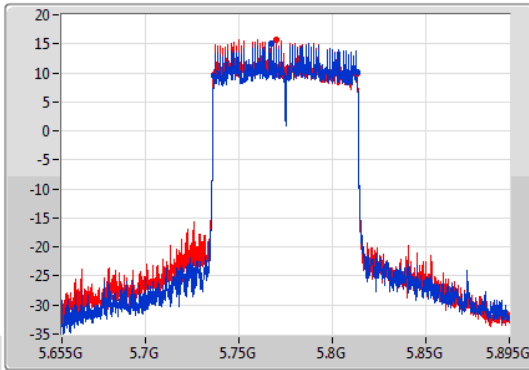

CF
5.775GHz
Span
240MHz
RBW
1MHz
VBW
3MHz
Sweep Time
100ms
Detector Type
Sample