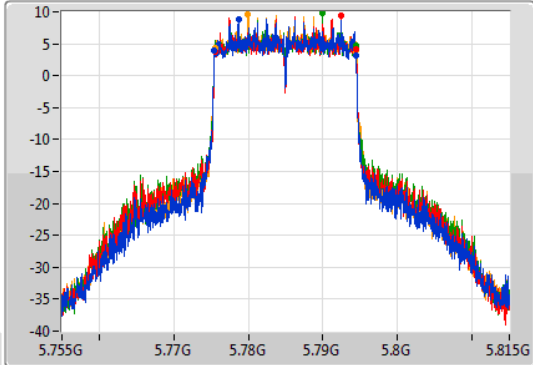

Sweep Time
50ms

Detector Type
Peak

CF
5.785GHz

Span
60MHz

RBW
200kHz

VBW
1MHz

Sweep Time
50ms

Detector Type
Sample