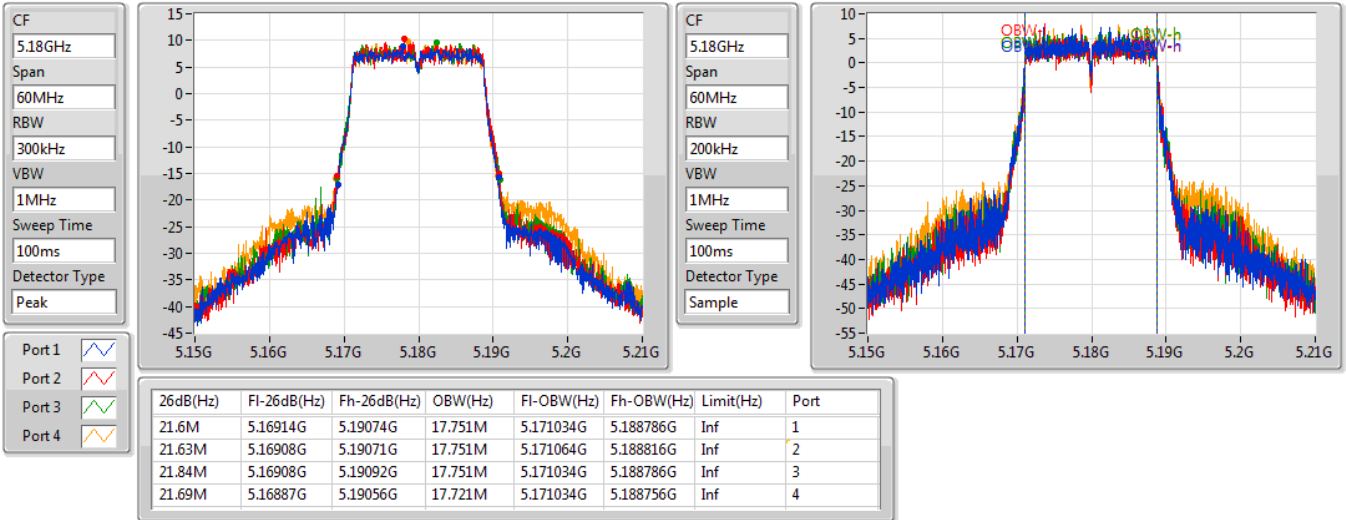

Port X-N dB = Port X 6dB down bandwidth for 5.725-5.85GHz band / 26dB down bandwidth for other band

Port X-OBW = Port X 99% occupied bandwidth;

802.11ac VHT20_Nss4,(MCS0)_4TX

EBW

5180MHz

18/11/2019

802.11ac VHT20_Nss4,(MCS0)_4TX