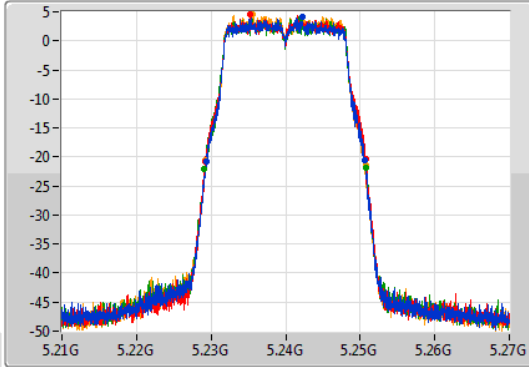

802.11a_Nss1,(6Mbps)_4TX

EBW

5240MHz

18/11/2019

CF
5.24GHz

Span
60MHz

RBW
300kHz

VBW
1MHz

Sweep Time
100ms

Detector Type
Peak

CF
5.24GHz

Span
60MHz

RBW
200kHz

VBW
1MHz

Sweep Time
100ms

Detector Type
Sample