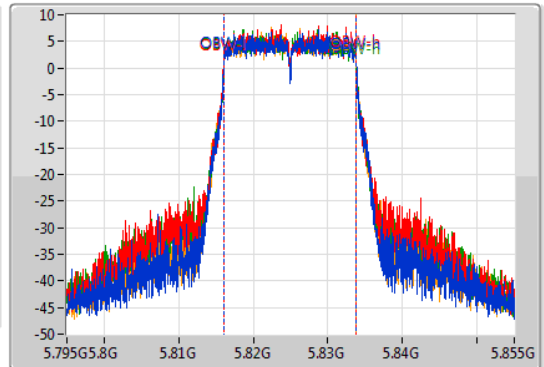

Sweep Time
100ms

Detector Type
Peak

CF
5.825GHz

Span
60MHz

RBW
200kHz

VBW
1MHz

Sweep Time
100ms

Detector Type
Sample