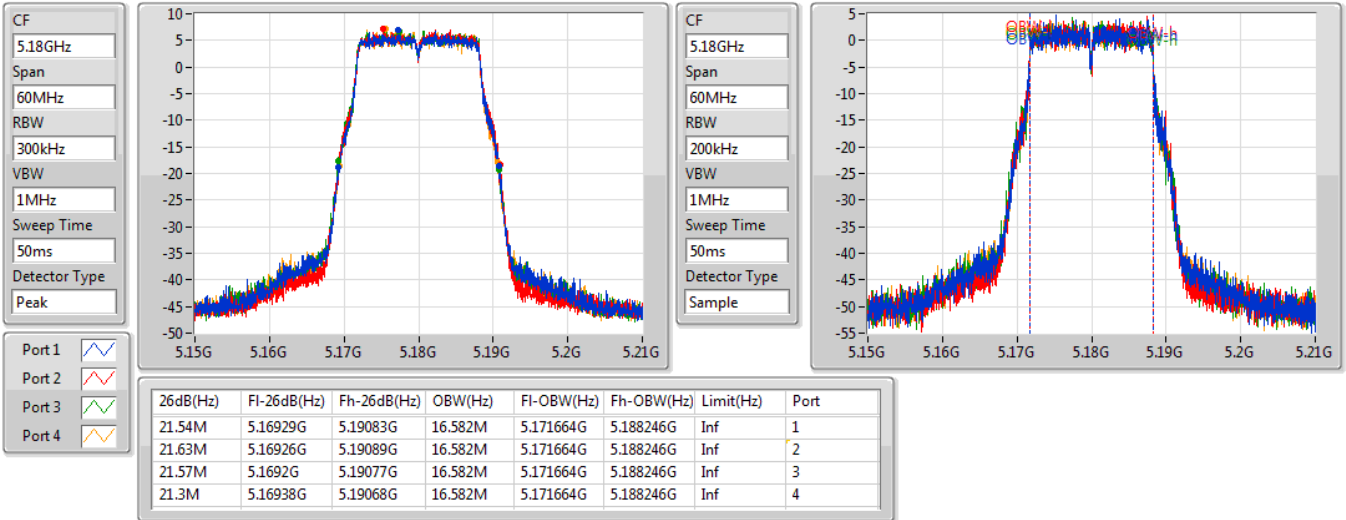

Port X-N dB = Port X 6dB down bandwidth for 5.725-5.85GHz band / 26dB down bandwidth for other band

Port X-OBW = Port X 99% occupied bandwidth;

802.11a_Nss1,(6Mbps)_4TX

EBW

5180MHz

27/09/2019

802.11a_Nss1,(6Mbps)_4TX