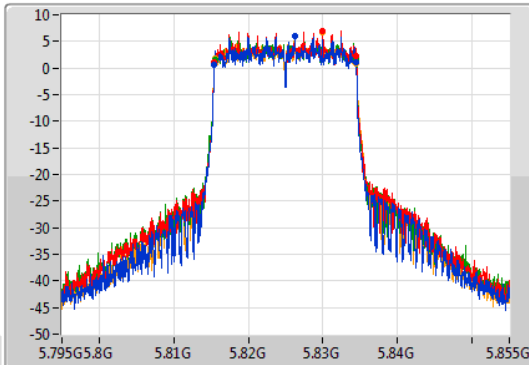

Sweep Time
100ms

Detector Type
Peak

CF
5.825GHz

Span
60MHz

RBW
200kHz

VBW
1MHz

Sweep Time
100ms

Detector Type
Sample