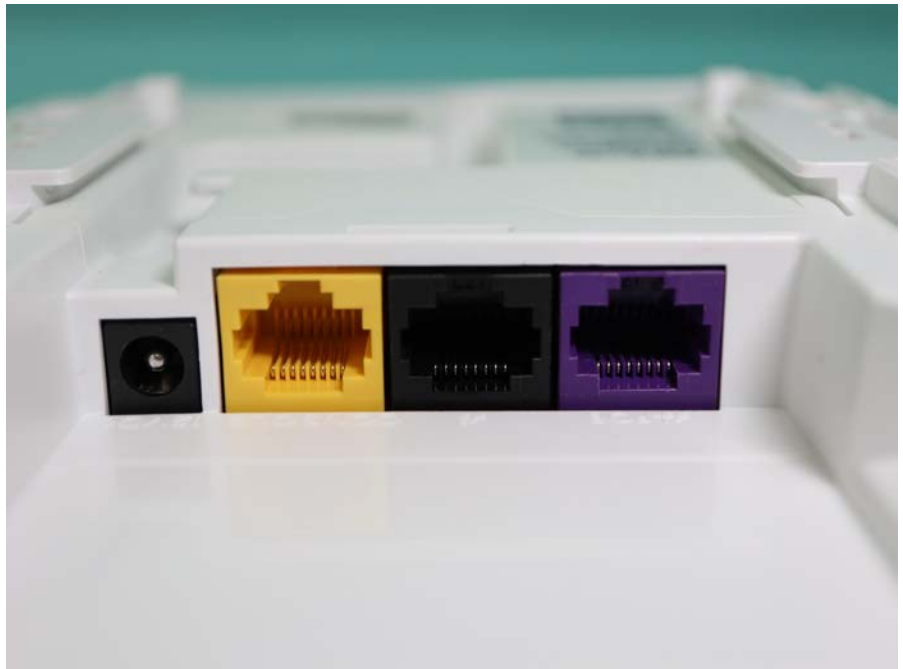

Brand Name:  or Extreme Networks Model Name: AP410i

-mounted rack