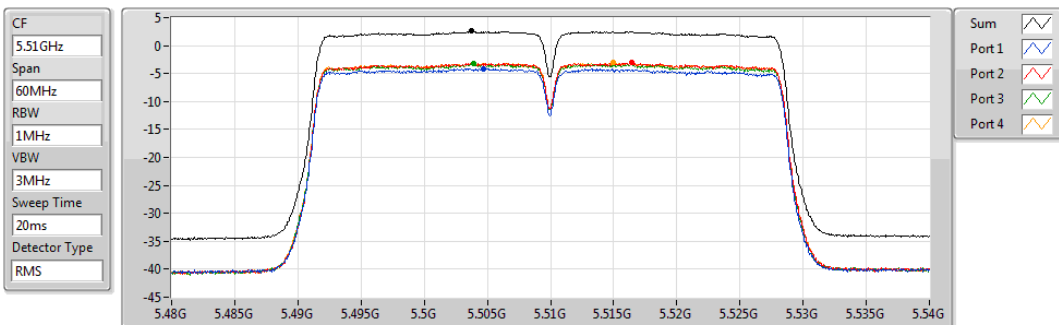

PSD

5510MHz

01/11/2019

Sum	PD	Port 1	Port 2	Port 3	Port 4
(dBm/RBW)	(dBm/RBW)	(dBm/RBW)	(dBm/RBW)	(dBm/RBW)	(dBm/RBW)
2.58	2.58	-4.15	-3.08	-3.24	-3.07

802.11ac VHT40-BF_Nss1,(MCS0)_4TX

PSD

5550MHz

01/11/2019