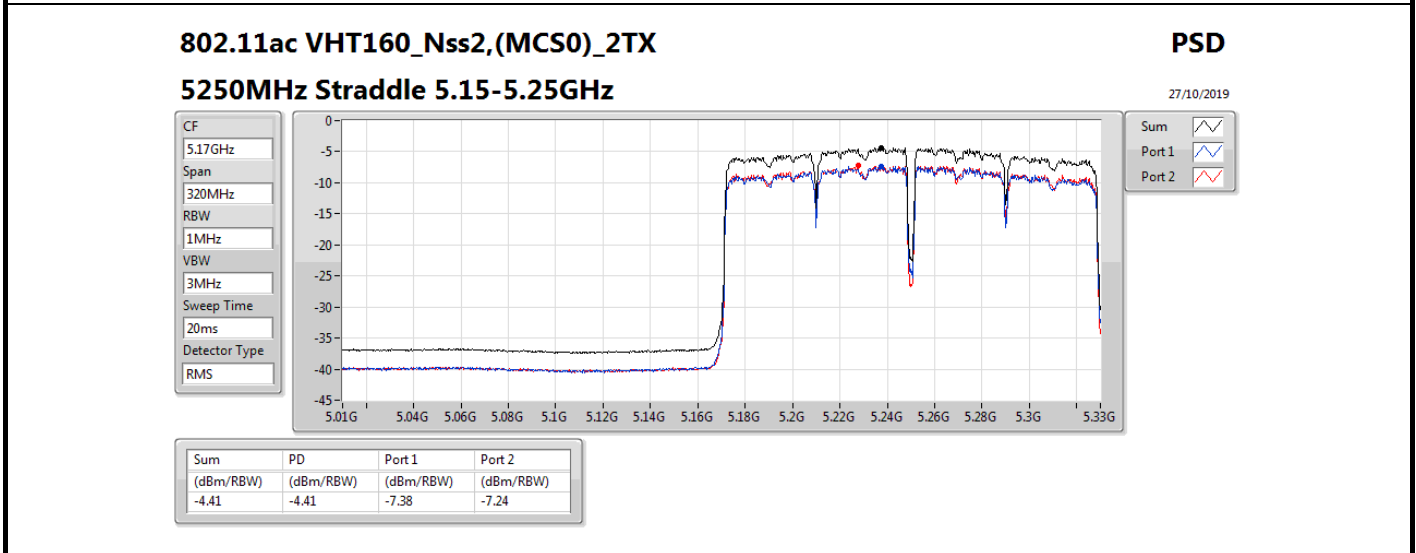

DG = Directional Gain; RBW = 500 kHz for 5.725-5.85GHz band / 1MHz for other band;
 PD = trace bin-by-bin of each transmits port summing can be performed maximum power density; Port X = Port X power density;

Mode	Result	DG (dBi)	Port 1 (dBm/RBW)	Port 2 (dBm/RBW)	PD (dBm/RBW)	PD Limit (dBm/RBW)
5720MHz Straddle 5.725-5.85GHz	Pass	5.36	5.21	6.26	8.74	30.00
802.11ax HEW40_Nss2,(MCS0)_2TX	-	-	-	-	-	-
5270MHz	Pass	5.36	4.83	4.54	7.63	11.00
5310MHz	Pass	5.36	1.19	0.67	3.85	11.00
5510MHz	Pass	5.36	-2.16	-1.26	1.25	11.00
5550MHz	Pass	5.36	4.82	4.80	7.73	11.00
5670MHz	Pass	5.36	1.18	2.46	4.88	11.00
5710MHz Straddle 5.47-5.725GHz	Pass	5.36	4.76	5.61	8.10	11.00
5710MHz Straddle 5.725-5.85GHz	Pass	5.36	2.48	3.53	5.99	30.00
802.11ax HEW80_Nss2,(MCS0)_2TX	-	-	-	-	-	-
5290MHz	Pass	5.36	-2.97	-3.24	-0.18	11.00
5530MHz	Pass	5.36	-3.07	-2.65	0.06	11.00
5610MHz	Pass	5.36	1.03	1.69	4.23	11.00
5690MHz Straddle 5.47-5.725GHz	Pass	5.36	1.81	2.41	4.98	11.00
5690MHz Straddle 5.725-5.85GHz	Pass	5.36	-15.71	-14.63	-12.20	30.00
802.11ax HEW160_Nss2,(MCS0)_2TX	-	-	-	-	-	-
5250MHz Straddle 5.15-5.25GHz	Pass	5.36	-7.39	-7.06	-4.36	17.00
5250MHz Straddle 5.25-5.35GHz	Pass	5.36	-7.25	-7.01	-4.28	11.00
5570MHz	Pass	5.36	-6.37	-6.48	-3.45	11.00