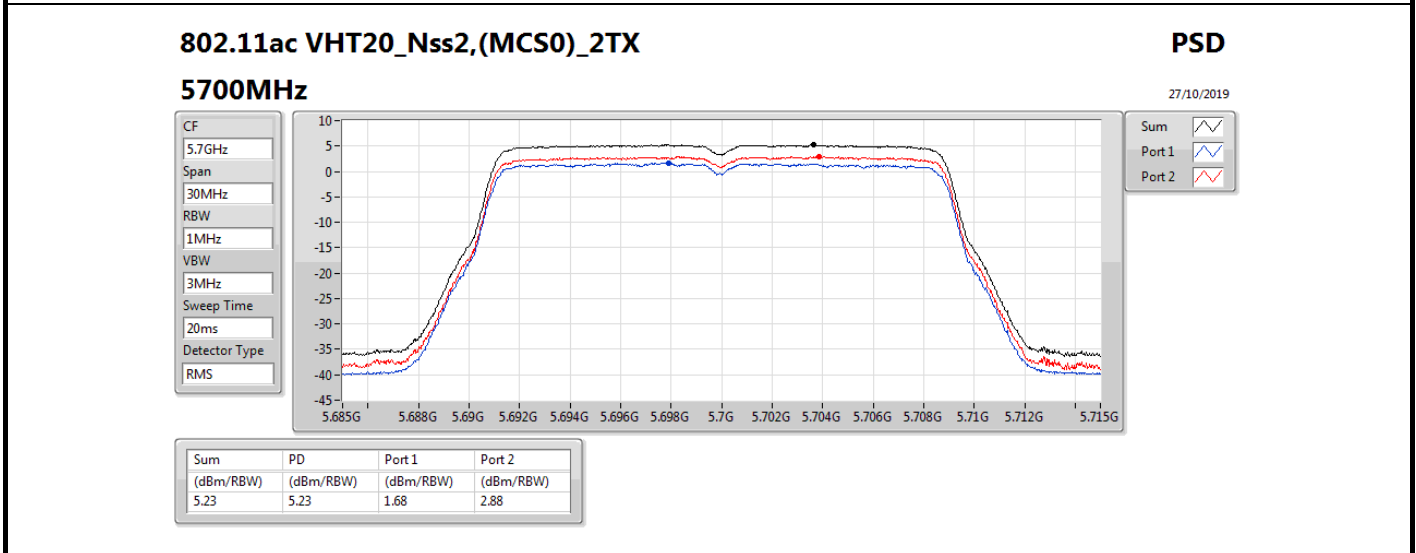

DG = Directional Gain; RBW = 500 kHz for 5.725-5.85GHz band / 1MHz for other band;

PD = trace bin-by-bin of each transmits port summing can be performed maximum power density; Port X = Port X power density;