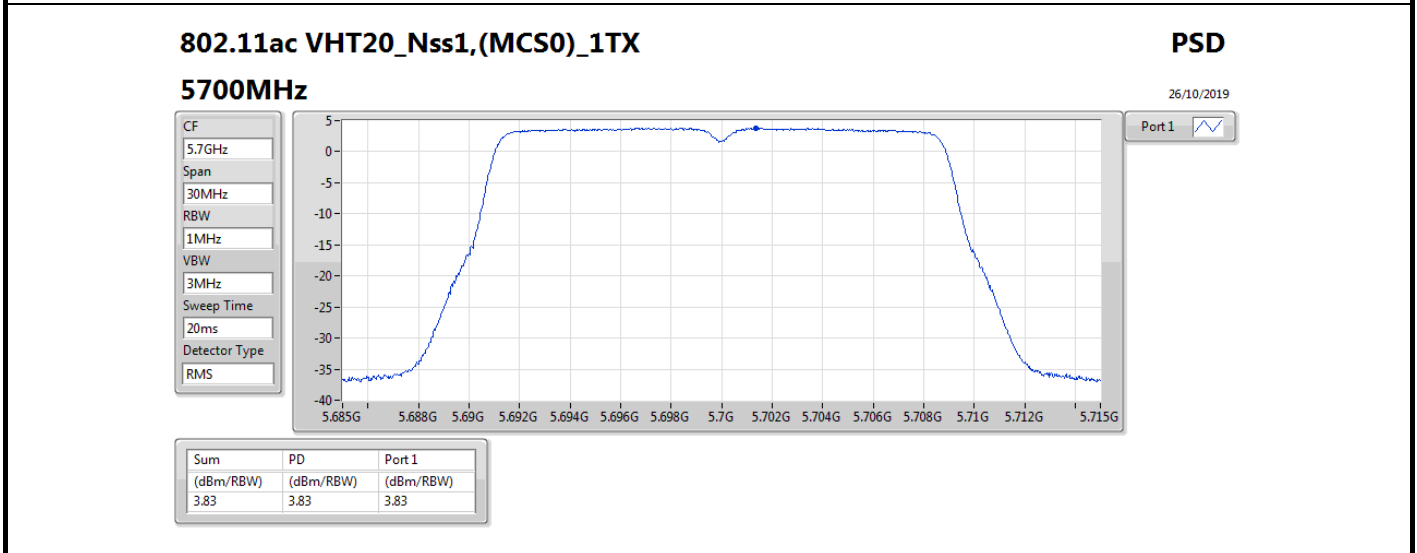

Mode	Result	DG (dB)	Port 1 (dBm/RBW)	PD (dBm/RBW)	PD Limit (dBm/RBW)
5720MHz Straddle 5.725-5.85GHz	Pass	5.36	6.12	6.12	30.00
802.11ax HEW40_Nss1,(MCS0)_1TX	-	-	-	-	-
5270MHz	Pass	5.36	6.65	6.65	11.00
5310MHz	Pass	5.36	2.08	2.08	11.00
5510MHz	Pass	5.36	0.86	0.86	11.00
5550MHz	Pass	5.36	6.20	6.20	11.00
5670MHz	Pass	5.36	3.90	3.90	11.00
5710MHz Straddle 5.47-5.725GHz	Pass	5.36	5.28	5.28	11.00
5710MHz Straddle 5.725-5.85GHz	Pass	5.36	3.23	3.23	30.00
802.11ax HEW80_Nss1,(MCS0)_1TX	-	-	-	-	-
5290MHz	Pass	5.36	-0.58	-0.58	11.00
5530MHz	Pass	5.36	-1.93	-1.93	11.00
5610MHz	Pass	5.36	2.57	2.57	11.00
5690MHz Straddle 5.47-5.725GHz	Pass	5.36	2.82	2.82	11.00
5690MHz Straddle 5.725-5.85GHz	Pass	5.36	0.00	0.00	30.00
802.11ax HEW160_Nss1,(MCS0)_1TX	-	-	-	-	-
5250MHz Straddle 5.15-5.25GHz	Pass	5.36	-4.56	-4.56	17.00
5250MHz Straddle 5.25-5.35GHz	Pass	5.36	-4.69	-4.69	11.00
5570MHz	Pass	5.36	-4.14	-4.14	11.00

DG = Directional Gain; **RBW** = 500 kHz for 5.725-5.85GHz band / 1MHz for other band;
PD = trace bin-by-bin of each transmits port summing can be performed maximum power density; **Port X** = Port X power density;