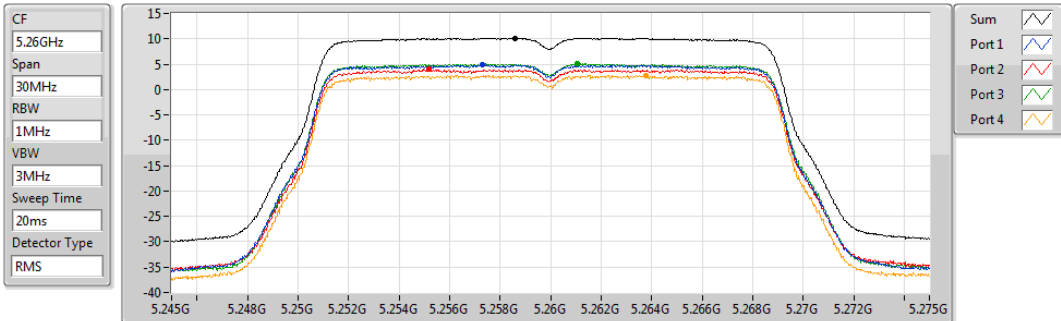

802.11ac VHT20_Nss4,(MCS0)_4TX

PSD

5260MHz

29/10/2019

Sum	PD	Port 1	Port 2	Port 3	Port 4
(dBm/RBW)	(dBm/RBW)	(dBm/RBW)	(dBm/RBW)	(dBm/RBW)	(dBm/RBW)
10.12	10.12	4.86	3.95	5.13	2.83