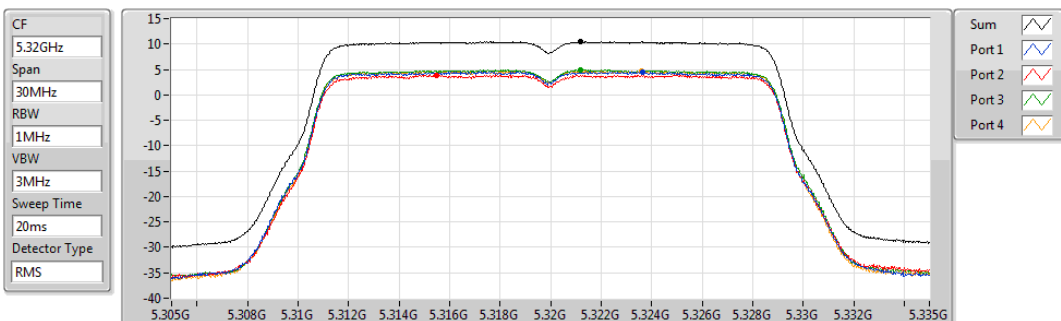

PSD

5300MHz

29/10/2019

Sum	PD	Port 1	Port 2	Port 3	Port 4
(dBm/RBW)	(dBm/RBW)	(dBm/RBW)	(dBm/RBW)	(dBm/RBW)	(dBm/RBW)
9.83	9.83	4.75	3.98	3.47	3.60

802.11ac VHT20_Nss4,(MCS0)_4TX

PSD

5320MHz

29/10/2019