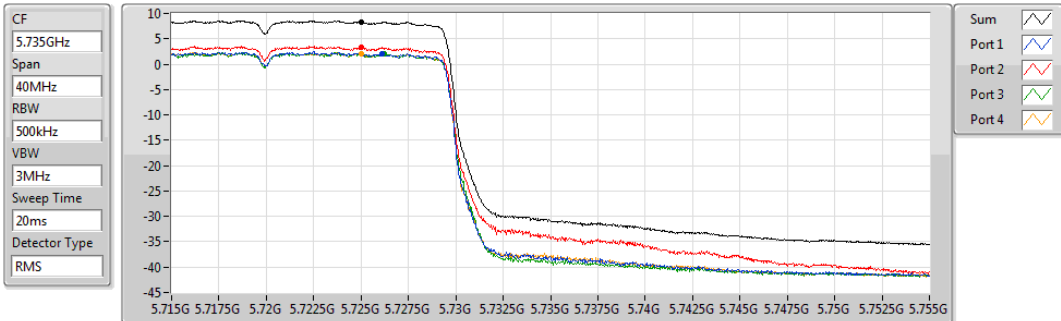

PSD

5720MHz Straddle 5.725-5.85GHz

29/10/2019

Sum	PD	Port 1	Port 2	Port 3	Port 4
(dBm/RBW)	(dBm/RBW)	(dBm/RBW)	(dBm/RBW)	(dBm/RBW)	(dBm/RBW)
8.35	8.35	2.09	3.36	2.08	1.97

802.11ax HEW40_Nss4,(MCS0)_4TX

PSD