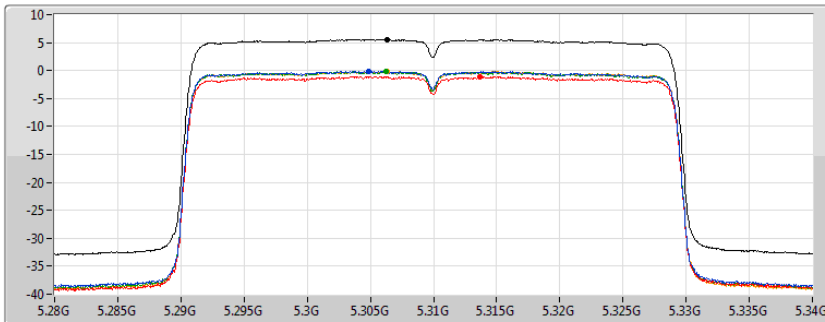

802.11ax HEW40_Nss1,(MCS0)_4TX

PSD

5310MHz

28/10/2019

CF
5.31GHz
Span
60MHz
RBW
1MHz
VBW
3MHz
Sweep Time
20ms
Detector Type
RMS

Sum
Port 1
Port 2
Port 3
Port 4

Sum	PD	Port 1	Port 2	Port 3	Port 4
(dBm/RBW)	(dBm/RBW)	(dBm/RBW)	(dBm/RBW)	(dBm/RBW)	(dBm/RBW)
5.57	5.57	-0.09	-1.05	-0.17	-0.15