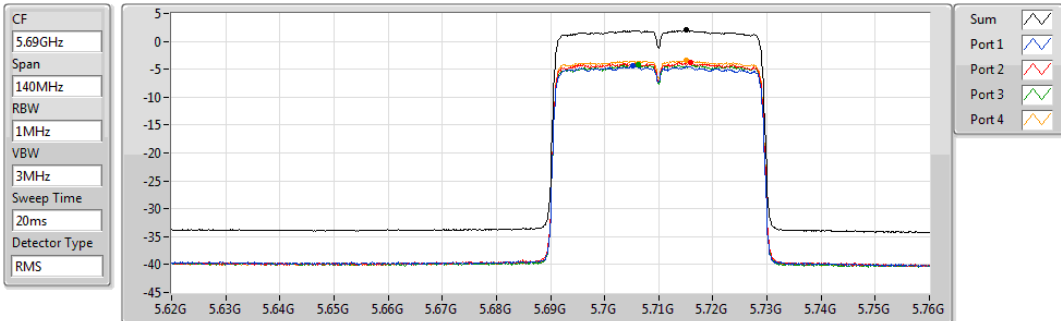

802.11ax HEW40-BF_Nss1,(MCS0)_4TX

PSD

5710MHz Straddle 5.47-5.725GHz

01/11/2019

Sum	PD	Port 1	Port 2	Port 3	Port 4
(dBm/RBW)	(dBm/RBW)	(dBm/RBW)	(dBm/RBW)	(dBm/RBW)	(dBm/RBW)
1.98	1.98	-4.47	-3.79	-4.23	-3.49

802.11ax HEW40-BF_Nss1,(MCS0)_4TX

PSD