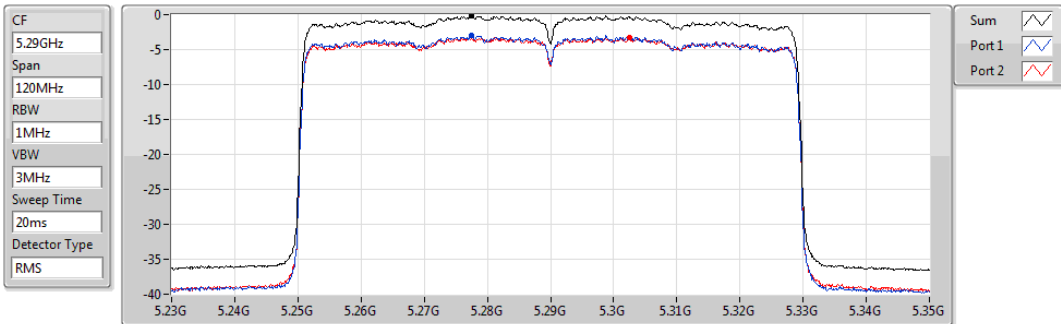

5290MHz

27/10/2019

Sum	PD	Port 1	Port 2
(dBm/RBW)	(dBm/RBW)	(dBm/RBW)	(dBm/RBW)
-0.18	-0.18	-2.97	-3.24

802.11ax HEW80_Nss2,(MCS0)_2TX

PSD