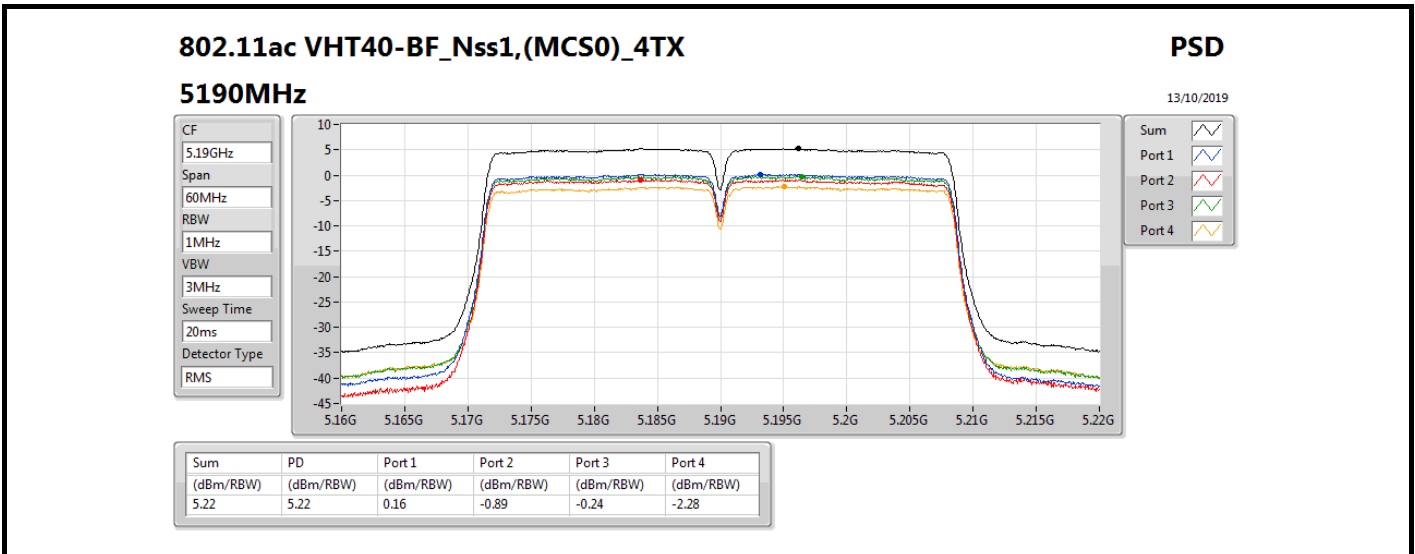

RBW = 500 kHz for 5.725-5.85GHz band / 1MHz for other band;

Result

Mode	Result	DG (dBi)	Port 1 (dBm/RBW)	Port 2 (dBm/RBW)	Port 3 (dBm/RBW)	Port 4 (dBm/RBW)	PD (dBm/RBW)	PD Limit (dBm/RBW)
802.11ac VHT20-BF_Nss1,(MCS0)_4TX	-	-	-	-	-	-	-	-
5180MHz	Pass	11.38	4.81	3.60	4.60	2.55	9.94	11.62
5200MHz	Pass	11.38	5.77	4.78	5.26	3.22	10.77	11.62
5240MHz	Pass	11.38	5.73	4.75	5.24	3.21	10.76	11.62
5745MHz	Pass	11.38	4.57	3.19	5.07	2.82	9.93	24.62
5785MHz	Pass	11.38	4.70	3.27	5.09	2.83	9.97	24.62
5825MHz	Pass	11.38	4.29	3.65	4.91	2.52	9.78	24.62
802.11ac VHT40-BF_Nss1,(MCS0)_4TX	-	-	-	-	-	-	-	-
5190MHz	Pass	11.38	0.16	-0.89	-0.24	-2.28	5.22	11.62
5230MHz	Pass	11.38	3.42	2.71	3.20	1.35	8.65	11.62
5755MHz	Pass	11.38	1.49	0.12	1.97	-0.15	6.92	24.62
5795MHz	Pass	11.38	1.79	0.44	2.25	0.14	7.18	24.62
802.11ac VHT80-BF_Nss1,(MCS0)_4TX	-	-	-	-	-	-	-	-
5210MHz	Pass	11.38	-3.08	-4.00	-3.45	-5.46	1.93	11.62
5775MHz	Pass	11.38	-2.09	-3.03	-1.04	-3.59	3.61	24.62
802.11ax HEW20-BF_Nss1,(MCS0)_4TX	-	-	-	-	-	-	-	-
5180MHz	Pass	11.38	5.45	4.22	5.43	3.35	10.65	11.62
5200MHz	Pass	11.38	6.43	5.20	5.98	3.79	11.40	11.62
5240MHz	Pass	11.38	6.40	5.37	6.04	3.95	11.49	11.62
5745MHz	Pass	11.38	5.23	3.54	5.54	3.45	10.49	24.62
5785MHz	Pass	11.38	5.24	3.66	5.73	3.50	10.59	24.62
5825MHz	Pass	11.38	4.68	4.08	5.57	3.15	10.34	24.62
802.11ax HEW40-BF_Nss1,(MCS0)_4TX	-	-	-	-	-	-	-	-
5190MHz	Pass	11.38	0.69	-0.27	0.61	-1.59	5.91	11.62
5230MHz	Pass	11.38	3.85	3.11	3.59	1.65	9.04	11.62
5755MHz	Pass	11.38	2.50	0.81	2.67	0.53	7.59	24.62
5795MHz	Pass	11.38	2.20	0.88	2.69	0.60	7.64	24.62
802.11ax HEW80-BF_Nss1,(MCS0)_4TX	-	-	-	-	-	-	-	-
5210MHz	Pass	11.38	-2.91	-3.96	-3.37	-5.39	2.09	11.62
5775MHz	Pass	11.38	-1.72	-2.69	-0.86	-3.32	3.86	24.62

DG = Directional Gain; RBW = 500 kHz for 5.725-5.85GHz band / 1MHz for other band;

PD = trace bin-by-bin of each transmits port summing can be performed maximum power density; Port X = Port X power density;