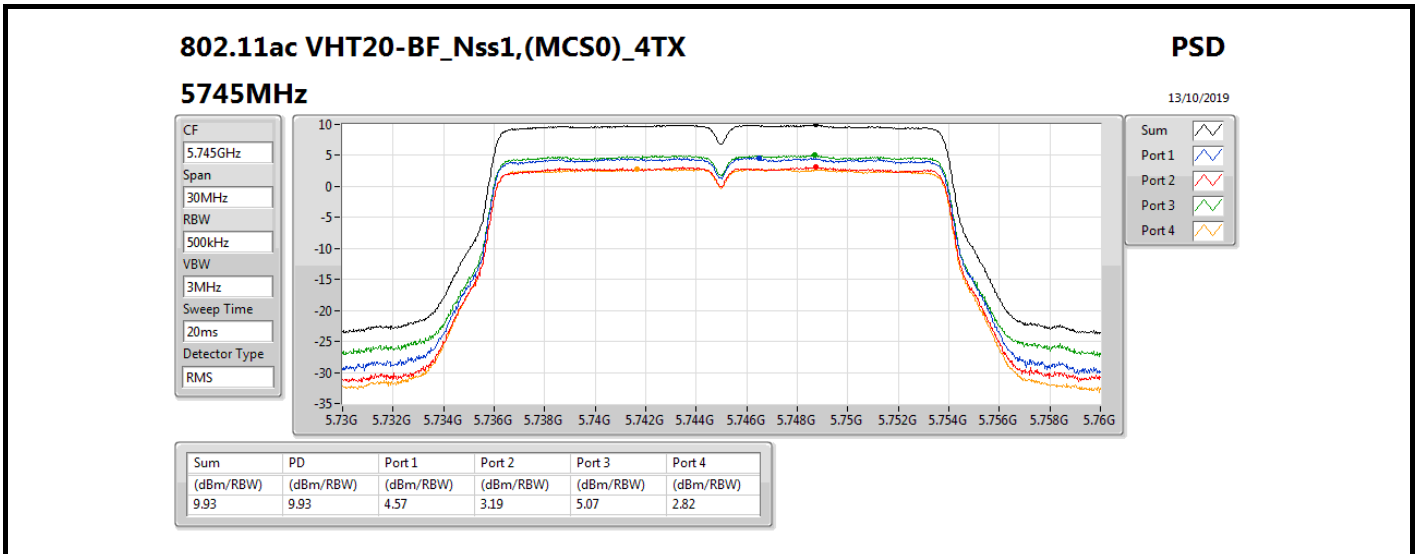

RBW = 500 kHz for 5.725-5.85GHz band / 1MHz for other band;

Result

Mode	Result	DG (dBi)	Port 1 (dBm/RBW)	Port 2 (dBm/RBW)	Port 3 (dBm/RBW)	Port 4 (dBm/RBW)	PD (dBm/RBW)	PD Limit (dBm/RBW)
802.11ac VHT20-BF_Nss1,(MCS0)_4TX	-	-	-	-	-	-	-	-
5180MHz	Pass	11.38	4.81	3.60	4.60	2.55	9.94	11.62
5200MHz	Pass	11.38	5.77	4.78	5.26	3.22	10.77	11.62
5240MHz	Pass	11.38	5.73	4.75	5.24	3.21	10.76	11.62
5745MHz	Pass	11.38	4.57	3.19	5.07	2.82	9.93	24.62
5785MHz	Pass	11.38	4.70	3.27	5.09	2.83	9.97	24.62
5825MHz	Pass	11.38	4.29	3.65	4.91	2.52	9.78	24.62
802.11ac VHT40-BF_Nss1,(MCS0)_4TX	-	-	-	-	-	-	-	-
5190MHz	Pass	11.38	0.16	-0.89	-0.24	-2.28	5.22	11.62
5230MHz	Pass	11.38	3.42	2.71	3.20	1.35	8.65	11.62
5755MHz	Pass	11.38	1.49	0.12	1.97	-0.15	6.92	24.62
5795MHz	Pass	11.38	1.79	0.44	2.25	0.14	7.18	24.62
802.11ac VHT80-BF_Nss1,(MCS0)_4TX	-	-	-	-	-	-	-	-
5210MHz	Pass	11.38	-3.08	-4.00	-3.45	-5.46	1.93	11.62
5775MHz	Pass	11.38	-2.09	-3.03	-1.04	-3.59	3.61	24.62
802.11ax HEW20-BF_Nss1,(MCS0)_4TX	-	-	-	-	-	-	-	-
5180MHz	Pass	11.38	5.45	4.22	5.43	3.35	10.65	11.62
5200MHz	Pass	11.38	6.43	5.20	5.98	3.79	11.40	11.62
5240MHz	Pass	11.38	6.40	5.37	6.04	3.95	11.49	11.62
5745MHz	Pass	11.38	5.23	3.54	5.54	3.45	10.49	24.62
5785MHz	Pass	11.38	5.24	3.66	5.73	3.50	10.59	24.62
5825MHz	Pass	11.38	4.68	4.08	5.57	3.15	10.34	24.62
802.11ax HEW40-BF_Nss1,(MCS0)_4TX	-	-	-	-	-	-	-	-
5190MHz	Pass	11.38	0.69	-0.27	0.61	-1.59	5.91	11.62
5230MHz	Pass	11.38	3.85	3.11	3.59	1.65	9.04	11.62
5755MHz	Pass	11.38	2.50	0.81	2.67	0.53	7.59	24.62
5795MHz	Pass	11.38	2.20	0.88	2.69	0.60	7.64	24.62
802.11ax HEW80-BF_Nss1,(MCS0)_4TX	-	-	-	-	-	-	-	-
5210MHz	Pass	11.38	-2.91	-3.96	-3.37	-5.39	2.09	11.62
5775MHz	Pass	11.38	-1.72	-2.69	-0.86	-3.32	3.86	24.62

DG = Directional Gain; RBW = 500 kHz for 5.725-5.85GHz band / 1MHz for other band;

PD = trace bin-by-bin of each transmits port summing can be performed maximum power density; Port X = Port X power density;