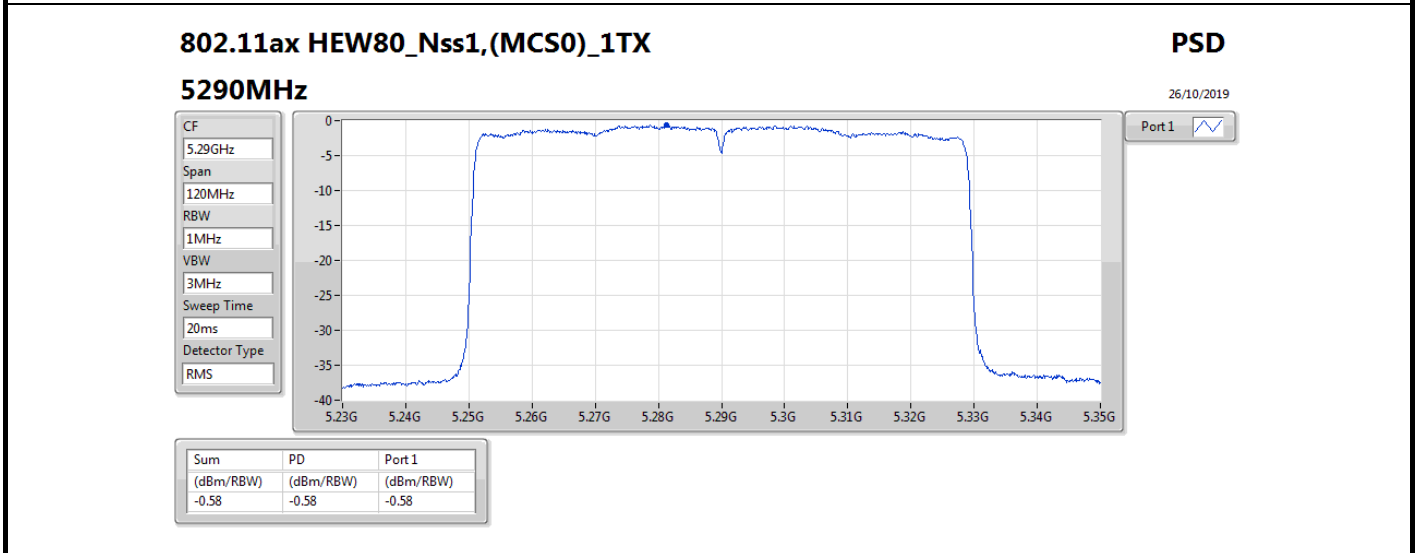

DG = Directional Gain; **RBW** = 500 kHz for 5.725-5.85GHz band / 1MHz for other band;
PD = trace bin-by-bin of each transmits port summing can be performed maximum power density; **Port X** = Port X power density;