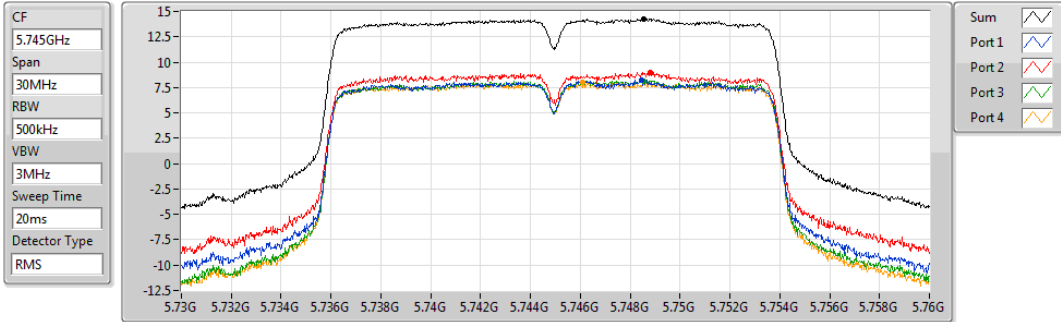

802.11ac VHT20_Nss1,(MCS0)_4TX

PSD

5745MHz

26/09/2019

Sum	PD	Port 1	Port 2	Port 3	Port 4
(dBm/RBW)	(dBm/RBW)	(dBm/RBW)	(dBm/RBW)	(dBm/RBW)	(dBm/RBW)
14.27	14.27	8.25	9.00	8.17	8.07