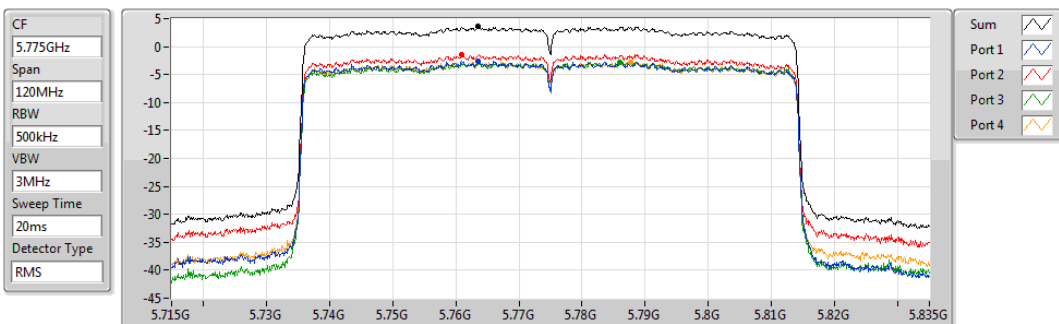

PSD

5795MHz

26/09/2019

Sum	PD	Port 1	Port 2	Port 3	Port 4
(dBm/RBW)	(dBm/RBW)	(dBm/RBW)	(dBm/RBW)	(dBm/RBW)	(dBm/RBW)
10.70	10.70	4.98	5.29	4.64	4.17

802.11ax HEW80_Nss1,(MCS0)_4TX

PSD

5210MHz

26/09/2019

Sum	PD	Port 1	Port 2	Port 3	Port 4
(dBm/RBW)	(dBm/RBW)	(dBm/RBW)	(dBm/RBW)	(dBm/RBW)	(dBm/RBW)
1.46	1.46	-4.42	-4.10	-4.24	-4.52

802.11ax HEW80_Nss1,(MCS0)_4TX

PSD

5775MHz

26/09/2019

Sum	PD	Port 1	Port 2	Port 3	Port 4
(dBm/RBW)	(dBm/RBW)	(dBm/RBW)	(dBm/RBW)	(dBm/RBW)	(dBm/RBW)
3.55	3.55	-2.65	-1.47	-2.75	-2.75