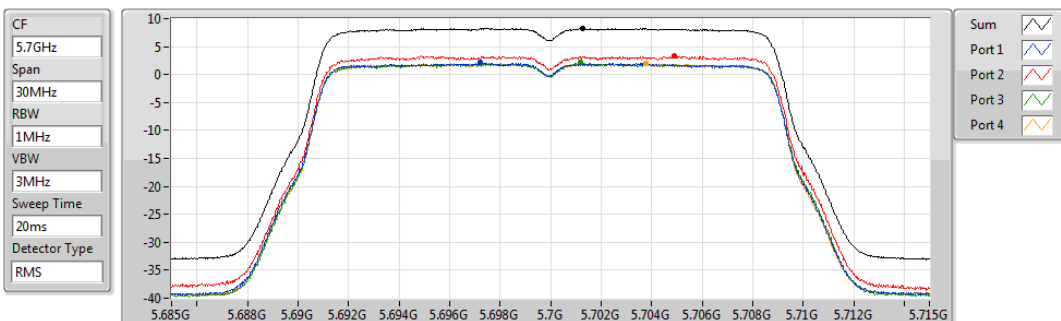

802.11ac VHT20_Nss4,(MCS0)_4TX

PSD

5700MHz

29/10/2019

Sum	PD	Port 1	Port 2	Port 3	Port 4
(dBm/RBW)	(dBm/RBW)	(dBm/RBW)	(dBm/RBW)	(dBm/RBW)	(dBm/RBW)
8.25	8.25	2.10	3.38	2.12	2.04