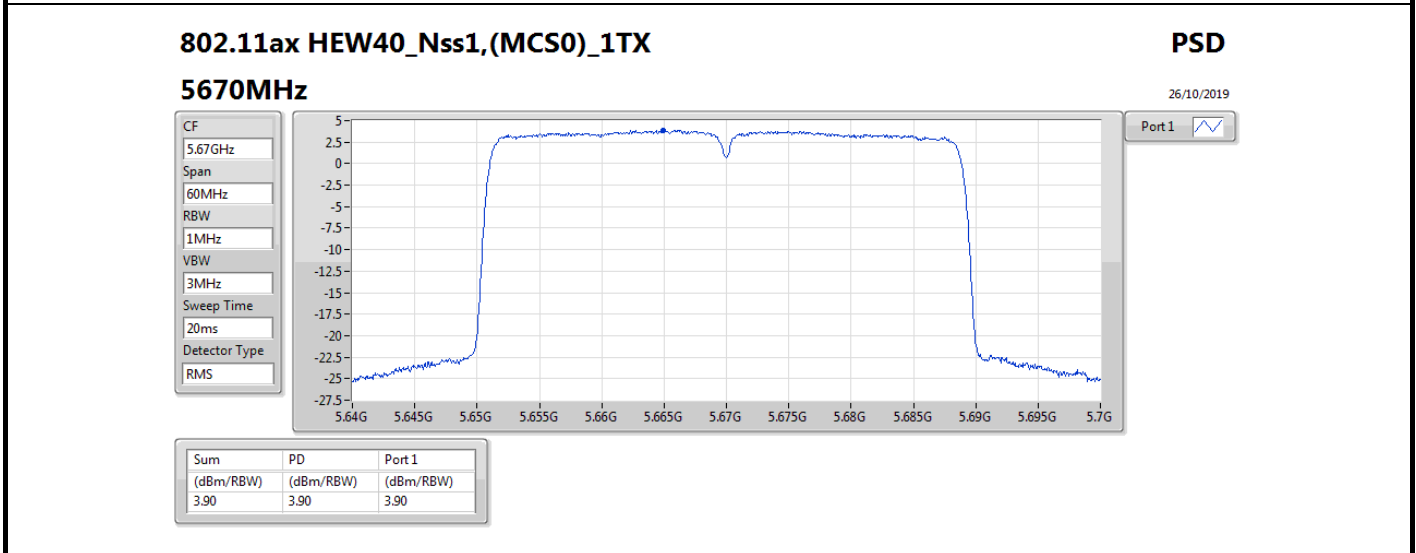

DG = Directional Gain; **RBW** = 500 kHz for 5.725-5.85GHz band / 1MHz for other band;
PD = trace bin-by-bin of each transmits port summing can be performed maximum power density; **Port X** = Port X power density;