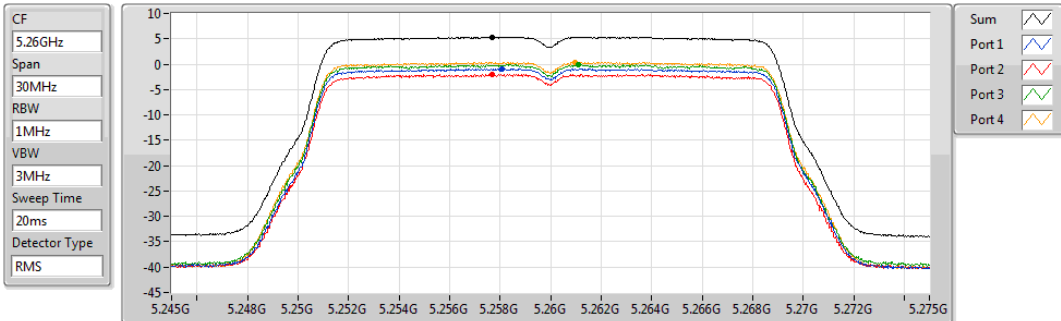

802.11ac VHT20-BF_Nss1,(MCS0)_4TX

PSD

5260MHz

01/11/2019

Sum	PD	Port 1	Port 2	Port 3	Port 4
(dBm/RBW)	(dBm/RBW)	(dBm/RBW)	(dBm/RBW)	(dBm/RBW)	(dBm/RBW)
5.35	5.35	-0.88	-1.94	-0.06	0.40