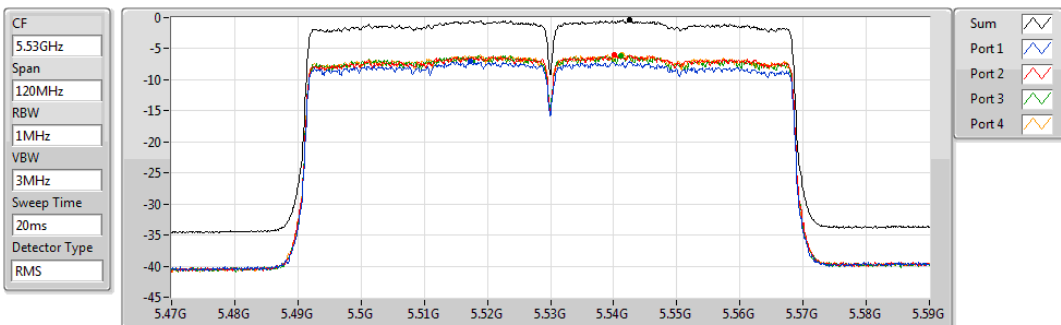

802.11ac VHT80-BF_Nss1,(MCS0)_4TX

PSD

5530MHz

01/11/2019

Sum	PD	Port 1	Port 2	Port 3	Port 4
(dBm/RBW)	(dBm/RBW)	(dBm/RBW)	(dBm/RBW)	(dBm/RBW)	(dBm/RBW)
-0.28	-0.28	-6.99	-6.06	-6.07	-6.01