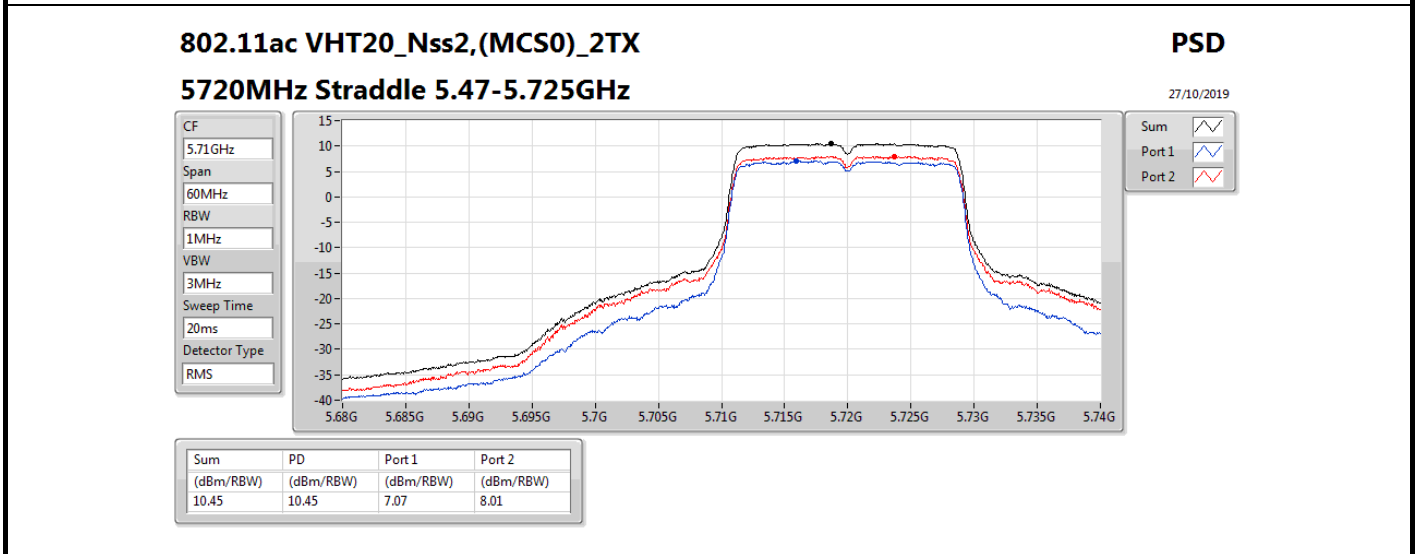

Mode	Result	DG (dBi)	Port 1 (dBm/RBW)	Port 2 (dBm/RBW)	PD (dBm/RBW)	PD Limit (dBm/RBW)
5720MHz Straddle 5.725-5.85GHz	Pass	5.36	5.21	6.26	8.74	30.00
802.11ax HEW40_Nss2,(MCS0)_2TX	-	-	-	-	-	-
5270MHz	Pass	5.36	4.83	4.54	7.63	11.00
5310MHz	Pass	5.36	1.19	0.67	3.85	11.00
5510MHz	Pass	5.36	-2.16	-1.26	1.25	11.00
5550MHz	Pass	5.36	4.82	4.80	7.73	11.00
5670MHz	Pass	5.36	1.18	2.46	4.88	11.00
5710MHz Straddle 5.47-5.725GHz	Pass	5.36	4.76	5.61	8.10	11.00
5710MHz Straddle 5.725-5.85GHz	Pass	5.36	2.48	3.53	5.99	30.00
802.11ax HEW80_Nss2,(MCS0)_2TX	-	-	-	-	-	-
5290MHz	Pass	5.36	-2.97	-3.24	-0.18	11.00
5530MHz	Pass	5.36	-3.07	-2.65	0.06	11.00
5610MHz	Pass	5.36	1.03	1.69	4.23	11.00
5690MHz Straddle 5.47-5.725GHz	Pass	5.36	1.81	2.41	4.98	11.00
5690MHz Straddle 5.725-5.85GHz	Pass	5.36	-15.71	-14.63	-12.20	30.00
802.11ax HEW160_Nss2,(MCS0)_2TX	-	-	-	-	-	-
5250MHz Straddle 5.15-5.25GHz	Pass	5.36	-7.39	-7.06	-4.36	17.00
5250MHz Straddle 5.25-5.35GHz	Pass	5.36	-7.25	-7.01	-4.28	11.00
5570MHz	Pass	5.36	-6.37	-6.48	-3.45	11.00

DG = Directional Gain; RBW = 500 kHz for 5.725-5.85GHz band / 1MHz for other band;

PD = trace bin-by-bin of each transmits port summing can be performed maximum power density; Port X = Port X power density;

802.11ac VHT160_Nss2,(MCS0)_2TX

PSD

5570MHz

27/10/2019

CF
5.57GHz
Span
240MHz
RBW
1MHz
VBW
3MHz
Sweep Time
20ms
Detector Type
RMS

Sum 
Port 1 
Port 2 

Sum	PD	Port 1	Port 2
(dBm/RBW)	(dBm/RBW)	(dBm/RBW)	(dBm/RBW)
-3.36	-3.36	-6.36	-6.26