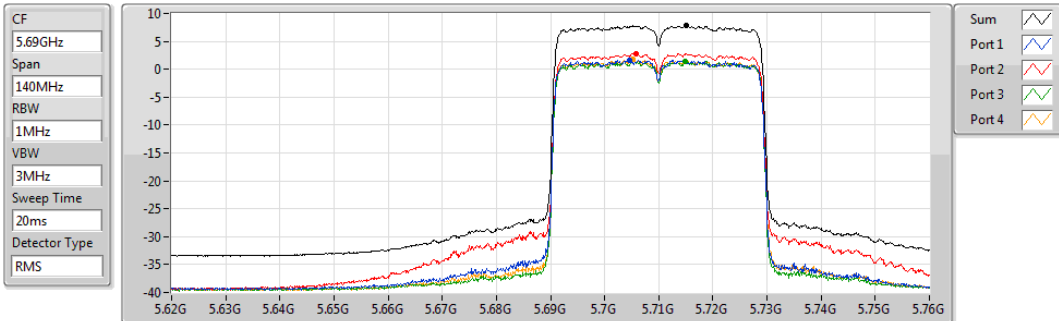

802.11ax HEW40_Nss4,(MCS0)_4TX

PSD

5710MHz Straddle 5.47-5.725GHz

29/10/2019

Sum	PD	Port 1	Port 2	Port 3	Port 4
(dBm/RBW)	(dBm/RBW)	(dBm/RBW)	(dBm/RBW)	(dBm/RBW)	(dBm/RBW)
7.83	7.83	1.66	2.83	1.37	1.75

802.11ax HEW40_Nss4,(MCS0)_4TX

PSD