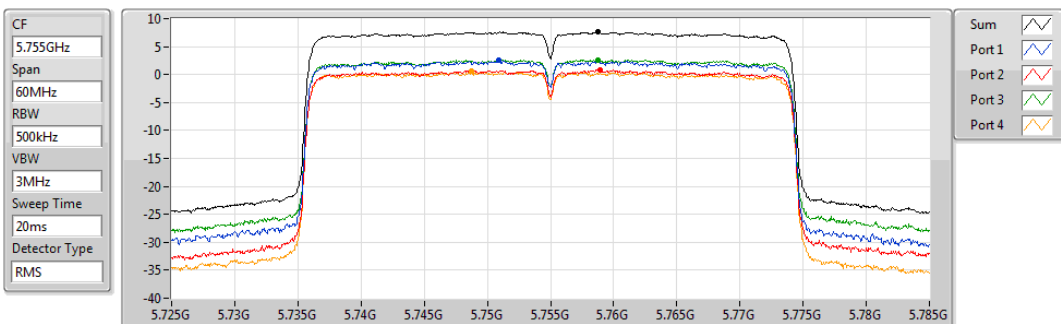

802.11ax HEW40-BF_Nss1,(MCS0)_4TX

PSD

5755MHz

13/10/2019

Sum	PD	Port 1	Port 2	Port 3	Port 4
(dBm/RBW)	(dBm/RBW)	(dBm/RBW)	(dBm/RBW)	(dBm/RBW)	(dBm/RBW)
7.59	7.59	2.50	0.81	2.67	0.53