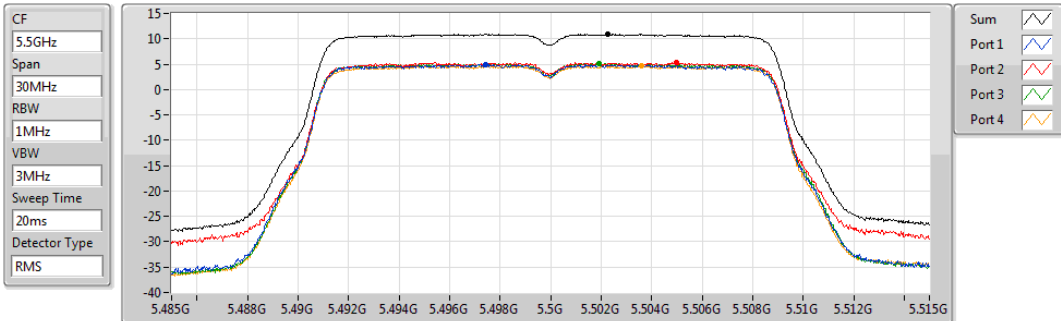

802.11ac VHT20_Nss4,(MCS0)_4TX

PSD

5500MHz

29/10/2019

Sum	PD	Port 1	Port 2	Port 3	Port 4
(dBm/RBW)	(dBm/RBW)	(dBm/RBW)	(dBm/RBW)	(dBm/RBW)	(dBm/RBW)
10.88	10.88	4.91	5.35	5.19	4.67