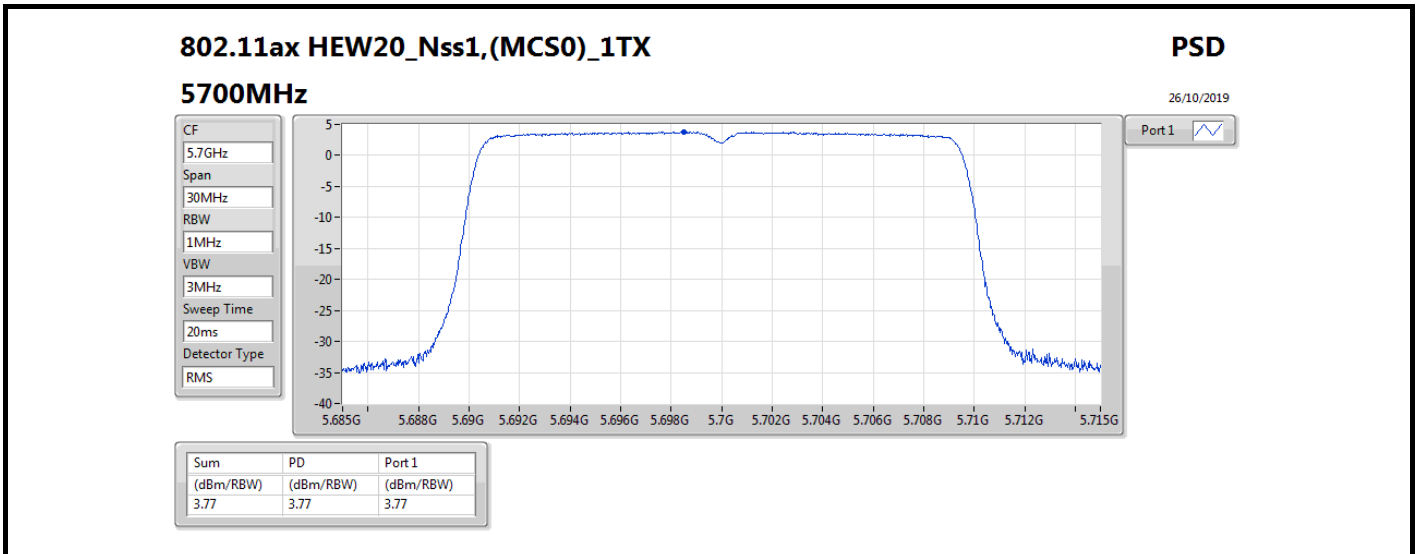

DG = Directional Gain; **RBW** = 500 kHz for 5.725-5.85GHz band / 1MHz for other band;
PD = trace bin-by-bin of each transmits port summing can be performed maximum power density; **Port X** = Port X power density;