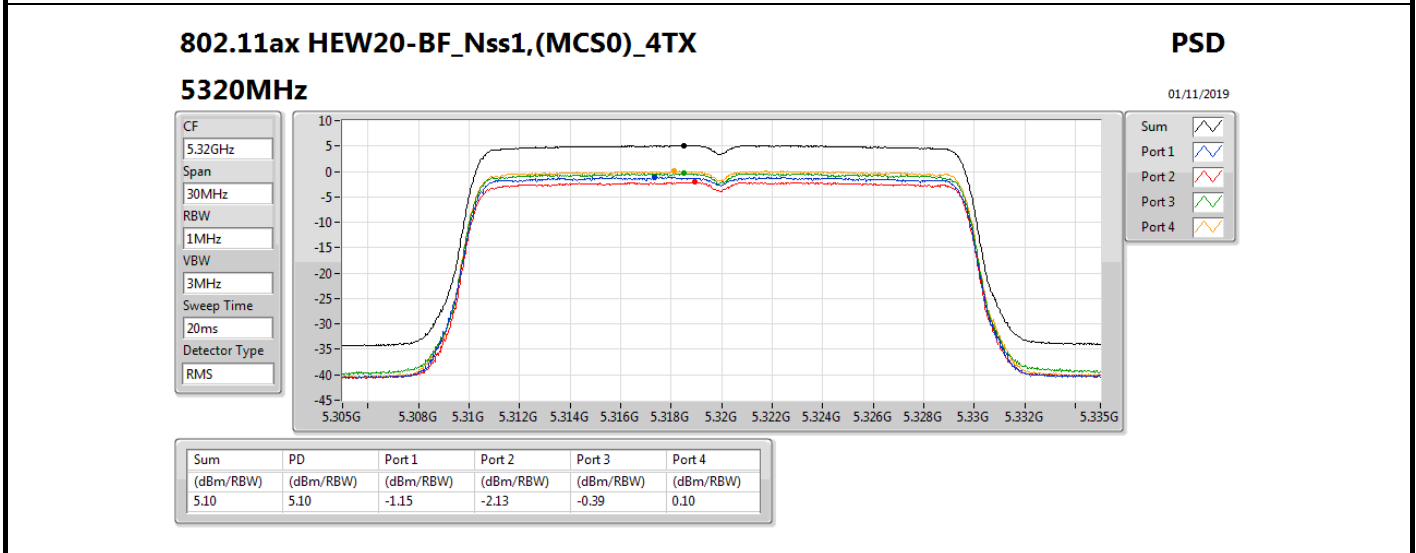

802.11ax HEW20-BF_Nss1,(MCS0)_4TX

PSD

5260MHz

01/11/2019

Sum	PD	Port 1	Port 2	Port 3	Port 4
(dBm/RBW)	(dBm/RBW)	(dBm/RBW)	(dBm/RBW)	(dBm/RBW)	(dBm/RBW)
5.13	5.13	-0.76	-2.38	-0.48	0.06

802.11ax HEW20-BF_Nss1,(MCS0)_4TX