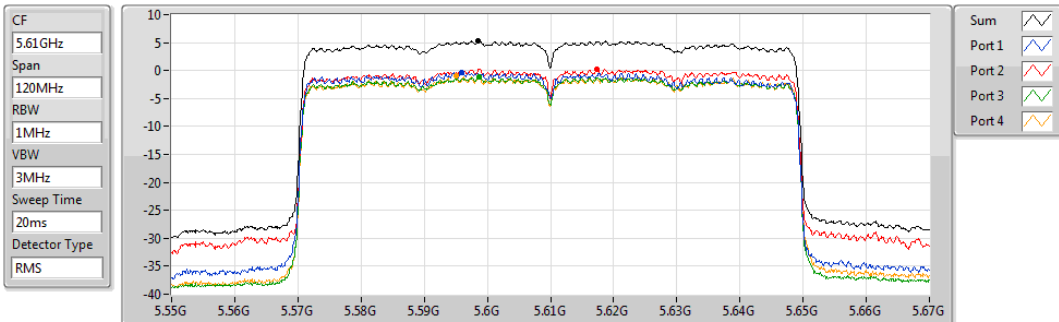

PSD

5530MHz

29/10/2019

Sum	PD	Port 1	Port 2	Port 3	Port 4
(dBm/RBW)	(dBm/RBW)	(dBm/RBW)	(dBm/RBW)	(dBm/RBW)	(dBm/RBW)
2.61	2.61	-2.72	-2.89	-2.91	-4.31

802.11ax HEW80_Nss4,(MCS0)_4TX

PSD

5610MHz

29/10/2019