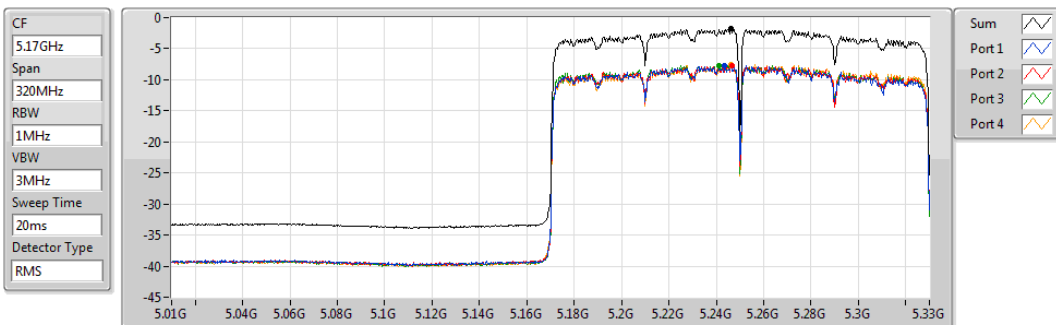

5250MHz Straddle 5.15-5.25GHz

29/10/2019

Sum	PD	Port 1	Port 2	Port 3	Port 4
(dBm/RBW)	(dBm/RBW)	(dBm/RBW)	(dBm/RBW)	(dBm/RBW)	(dBm/RBW)
-1.82	-1.82	-7.77	-7.77	-7.69	-7.59

802.11ax HEW160_Nss4,(MCS0)_4TX

PSD