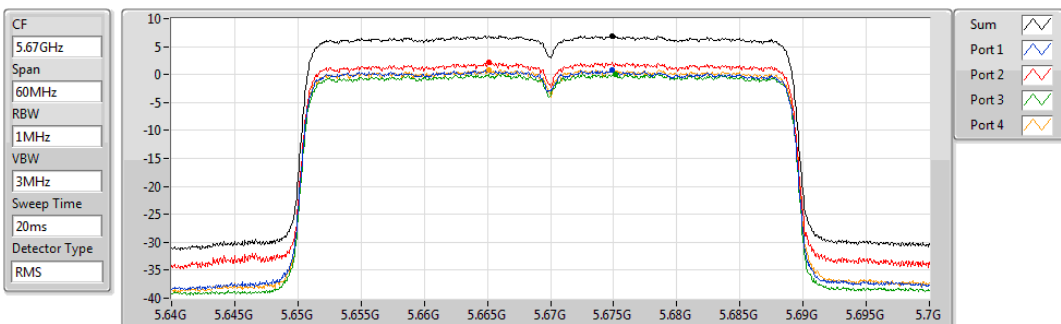

PSD

5550MHz

29/10/2019

Sum	PD	Port 1	Port 2	Port 3	Port 4
(dBm/RBW)	(dBm/RBW)	(dBm/RBW)	(dBm/RBW)	(dBm/RBW)	(dBm/RBW)
8.14	8.14	2.07	2.75	2.11	2.10

802.11ax HEW40_Nss4,(MCS0)_4TX

PSD

5670MHz

29/10/2019