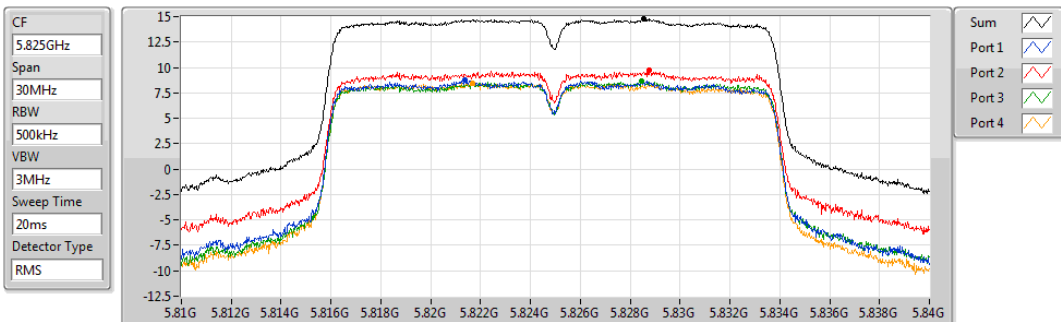

PSD

5785MHz

26/09/2019

Sum	PD	Port 1	Port 2	Port 3	Port 4
(dBm/RBW)	(dBm/RBW)	(dBm/RBW)	(dBm/RBW)	(dBm/RBW)	(dBm/RBW)
14.73	14.73	8.72	9.40	8.62	8.51

802.11ac VHT20_Nss1,(MCS0)_4TX

PSD

5825MHz

26/09/2019

Sum	PD	Port 1	Port 2	Port 3	Port 4
(dBm/RBW)	(dBm/RBW)	(dBm/RBW)	(dBm/RBW)	(dBm/RBW)	(dBm/RBW)
14.74	14.74	8.74	9.75	8.65	8.49

802.11ac VHT40_Nss1,(MCS0)_4TX

PSD

5795MHz

26/09/2019

Sum	PD	Port 1	Port 2	Port 3	Port 4
(dBm/RBW)	(dBm/RBW)	(dBm/RBW)	(dBm/RBW)	(dBm/RBW)	(dBm/RBW)
10.60	10.60	4.83	5.37	4.39	4.26