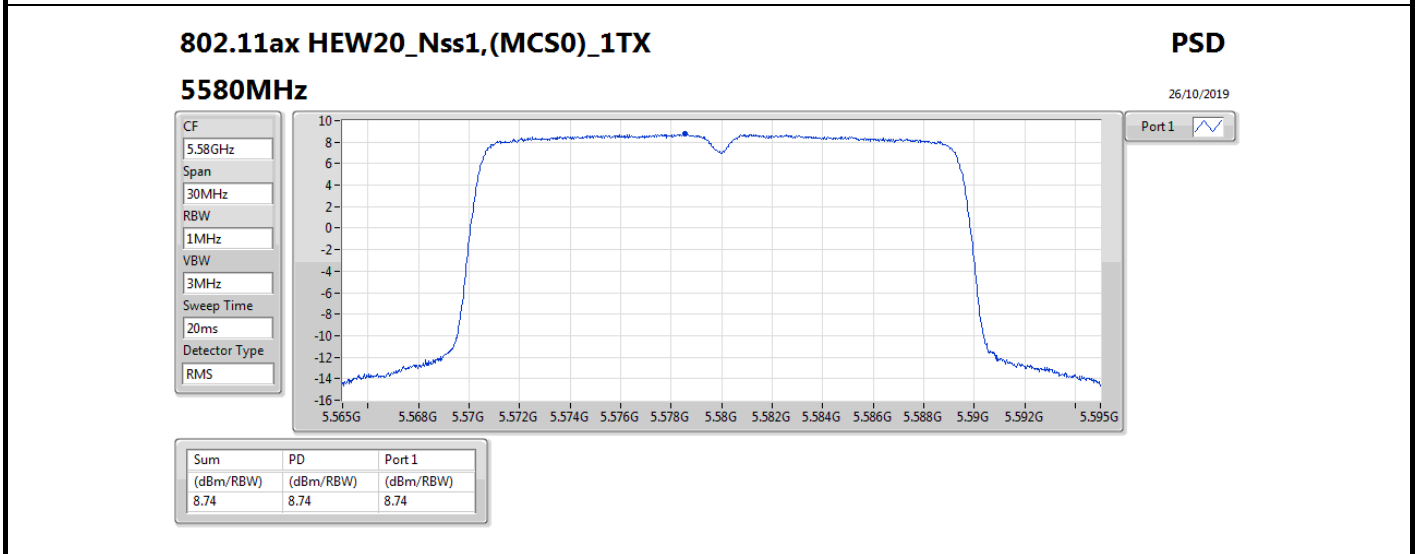

Mode	Result	DG (dB)	Port 1 (dBm/RBW)	PD (dBm/RBW)	PD Limit (dBm/RBW)
5720MHz Straddle 5.725-5.85GHz	Pass	5.36	6.12	6.12	30.00
802.11ax HEW40_Nss1,(MCS0)_1TX	-	-	-	-	-
5270MHz	Pass	5.36	6.65	6.65	11.00
5310MHz	Pass	5.36	2.08	2.08	11.00
5510MHz	Pass	5.36	0.86	0.86	11.00
5550MHz	Pass	5.36	6.20	6.20	11.00
5670MHz	Pass	5.36	3.90	3.90	11.00
5710MHz Straddle 5.47-5.725GHz	Pass	5.36	5.28	5.28	11.00
5710MHz Straddle 5.725-5.85GHz	Pass	5.36	3.23	3.23	30.00
802.11ax HEW80_Nss1,(MCS0)_1TX	-	-	-	-	-
5290MHz	Pass	5.36	-0.58	-0.58	11.00
5530MHz	Pass	5.36	-1.93	-1.93	11.00
5610MHz	Pass	5.36	2.57	2.57	11.00
5690MHz Straddle 5.47-5.725GHz	Pass	5.36	2.82	2.82	11.00
5690MHz Straddle 5.725-5.85GHz	Pass	5.36	0.00	0.00	30.00
802.11ax HEW160_Nss1,(MCS0)_1TX	-	-	-	-	-
5250MHz Straddle 5.15-5.25GHz	Pass	5.36	-4.56	-4.56	17.00
5250MHz Straddle 5.25-5.35GHz	Pass	5.36	-4.69	-4.69	11.00
5570MHz	Pass	5.36	-4.14	-4.14	11.00

DG = Directional Gain; **RBW** = 500 kHz for 5.725-5.85GHz band / 1MHz for other band;
PD = trace bin-by-bin of each transmits port summing can be performed maximum power density; **Port X** = Port X power density;