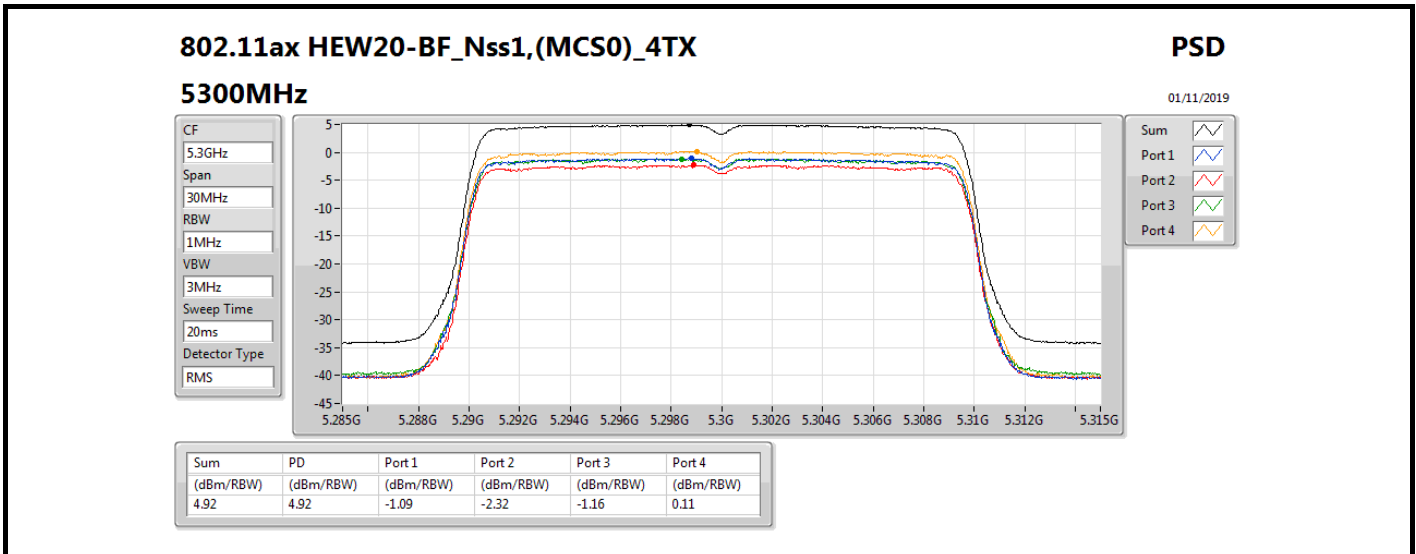

802.11ax HEW20-BF_Nss1,(MCS0)_4TX

PSD

5260MHz

01/11/2019

Sum	PD	Port 1	Port 2	Port 3	Port 4
(dBm/RBW)	(dBm/RBW)	(dBm/RBW)	(dBm/RBW)	(dBm/RBW)	(dBm/RBW)
5.13	5.13	-0.76	-2.38	-0.48	0.06

802.11ax HEW20-BF_Nss1,(MCS0)_4TX