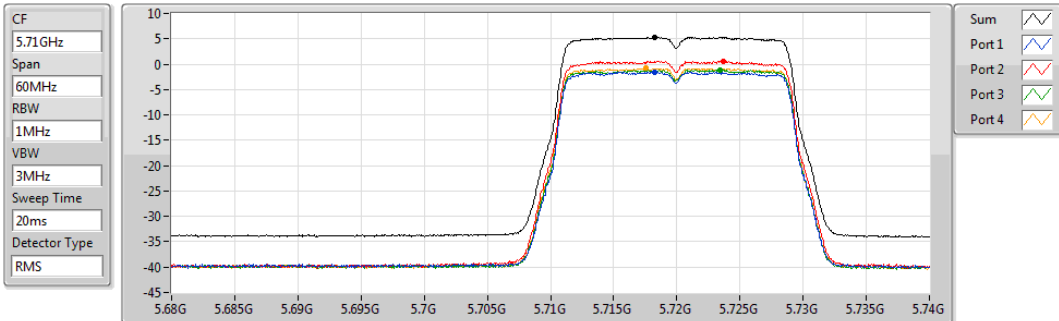

802.11ac VHT20-BF_Nss1,(MCS0)_4TX

PSD

5720MHz Straddle 5.47-5.725GHz

01/11/2019

Sum	PD	Port1	Port2	Port3	Port4
(dBm/RBW)	(dBm/RBW)	(dBm/RBW)	(dBm/RBW)	(dBm/RBW)	(dBm/RBW)
5.34	5.34	-1.55	0.65	-1.15	-0.82

802.11ac VHT20-BF_Nss1,(MCS0)_4TX

PSD