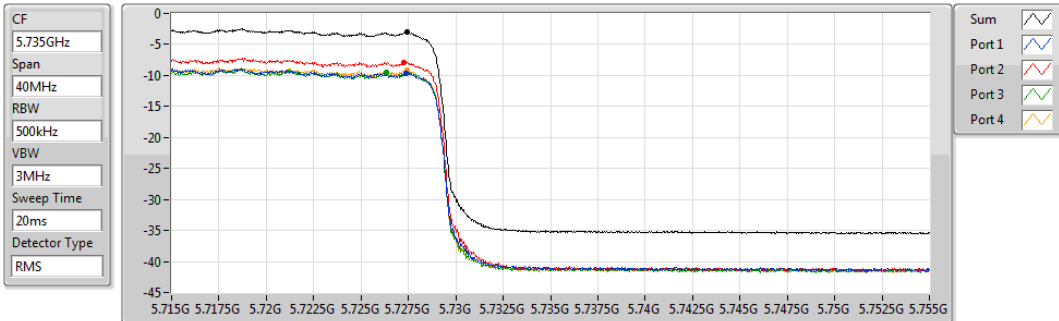

802.11ax HEW80-BF_Nss1,(MCS0)_4TX

PSD

5690MHz Straddle 5.725-5.85GHz

01/11/2019

Sum	PD	Port 1	Port 2	Port 3	Port 4
(dBm/RBW)	(dBm/RBW)	(dBm/RBW)	(dBm/RBW)	(dBm/RBW)	(dBm/RBW)
-3.03	-3.03	-9.59	-7.88	-9.52	-9.11

802.11ax HEW160-BF_Nss1,(MCS0)_4TX

PSD