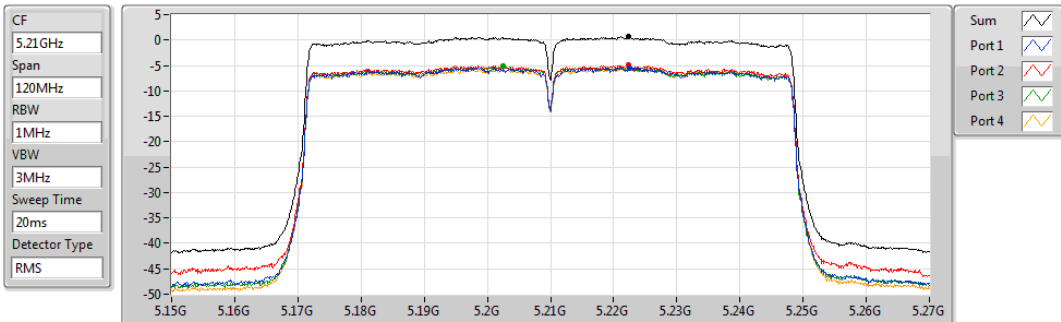

802.11ac VHT80_Nss1,(MCS0)_4TX

PSD

5210MHz

26/09/2019

Sum	PD	Port 1	Port 2	Port 3	Port 4
(dBm/RBW)	(dBm/RBW)	(dBm/RBW)	(dBm/RBW)	(dBm/RBW)	(dBm/RBW)
0.69	0.69	-5.47	-4.90	-5.18	-5.39