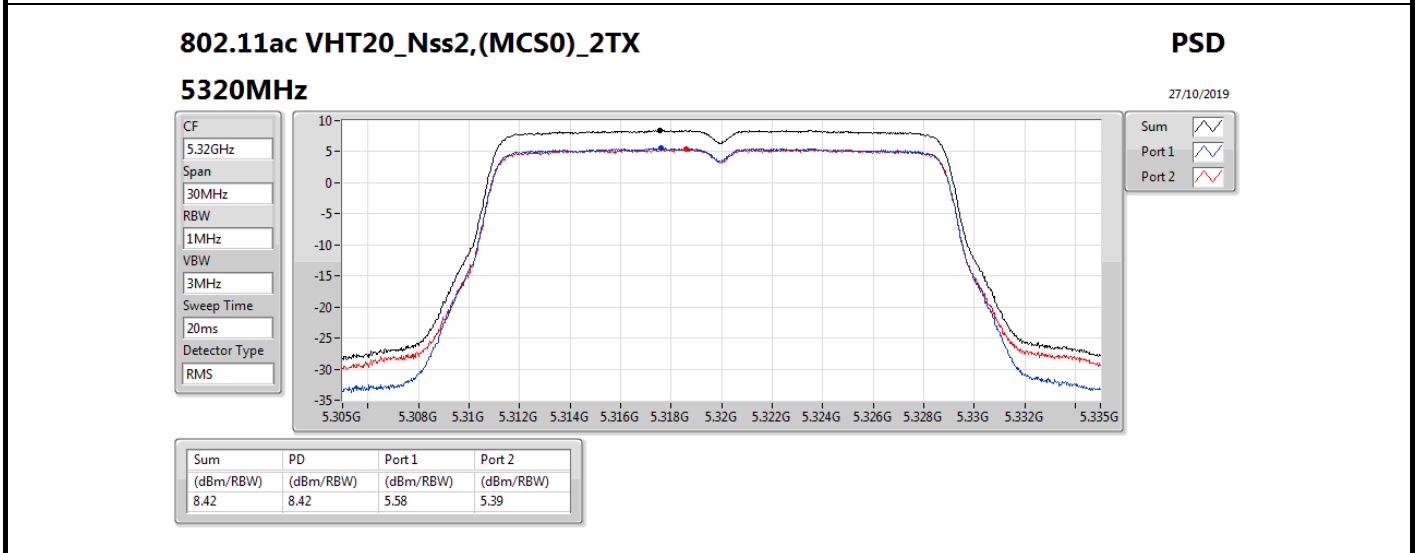

Mode	Result	DG (dBi)	Port 1 (dBm/RBW)	Port 2 (dBm/RBW)	PD (dBm/RBW)	PD Limit (dBm/RBW)
5720MHz Straddle 5.725-5.85GHz	Pass	5.36	5.21	6.26	8.74	30.00
802.11ax HEW40_Nss2,(MCS0)_2TX	-	-	-	-	-	-
5270MHz	Pass	5.36	4.83	4.54	7.63	11.00
5310MHz	Pass	5.36	1.19	0.67	3.85	11.00
5510MHz	Pass	5.36	-2.16	-1.26	1.25	11.00
5550MHz	Pass	5.36	4.82	4.80	7.73	11.00
5670MHz	Pass	5.36	1.18	2.46	4.88	11.00
5710MHz Straddle 5.47-5.725GHz	Pass	5.36	4.76	5.61	8.10	11.00
5710MHz Straddle 5.725-5.85GHz	Pass	5.36	2.48	3.53	5.99	30.00
802.11ax HEW80_Nss2,(MCS0)_2TX	-	-	-	-	-	-
5290MHz	Pass	5.36	-2.97	-3.24	-0.18	11.00
5530MHz	Pass	5.36	-3.07	-2.65	0.06	11.00
5610MHz	Pass	5.36	1.03	1.69	4.23	11.00
5690MHz Straddle 5.47-5.725GHz	Pass	5.36	1.81	2.41	4.98	11.00
5690MHz Straddle 5.725-5.85GHz	Pass	5.36	-15.71	-14.63	-12.20	30.00
802.11ax HEW160_Nss2,(MCS0)_2TX	-	-	-	-	-	-
5250MHz Straddle 5.15-5.25GHz	Pass	5.36	-7.39	-7.06	-4.36	17.00
5250MHz Straddle 5.25-5.35GHz	Pass	5.36	-7.25	-7.01	-4.28	11.00
5570MHz	Pass	5.36	-6.37	-6.48	-3.45	11.00

DG = Directional Gain; RBW = 500 kHz for 5.725-5.85GHz band / 1MHz for other band;

PD = trace bin-by-bin of each transmits port summing can be performed maximum power density; Port X = Port X power density;