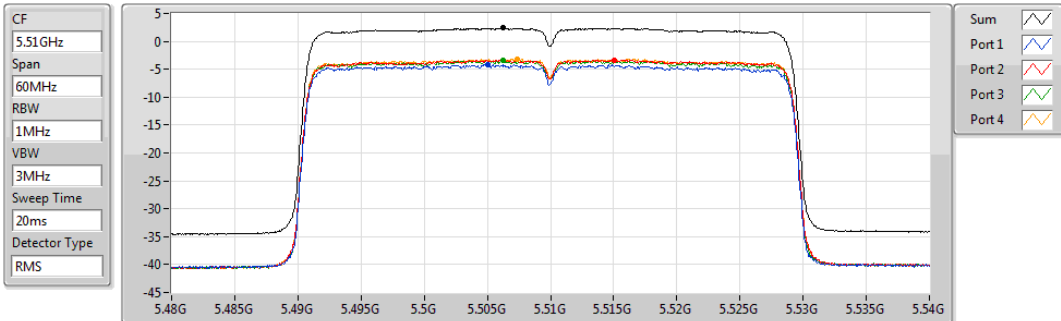

802.11ax HEW40-BF_Nss1,(MCS0)_4TX

PSD

5510MHz

01/11/2019

Sum	PD	Port 1	Port 2	Port 3	Port 4
(dBm/RBW)	(dBm/RBW)	(dBm/RBW)	(dBm/RBW)	(dBm/RBW)	(dBm/RBW)
2.40	2.40	-4.18	-3.34	-3.49	-3.14