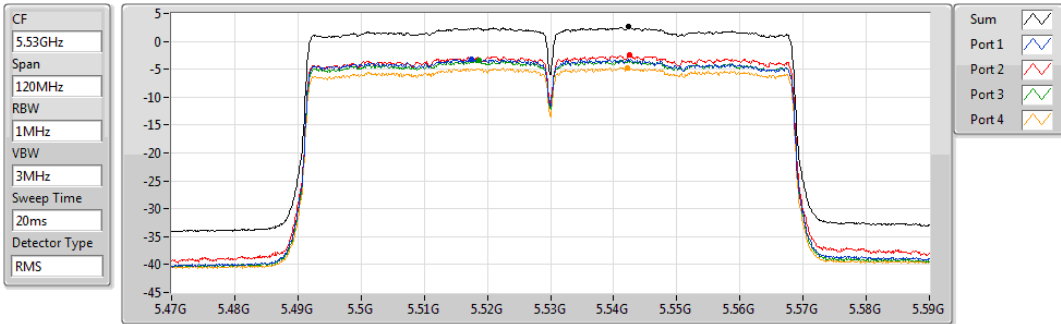

802.11ac VHT80_Nss1,(MCS0)_4TX

PSD

5530MHz

29/10/2019

Sum	PD	Port 1	Port 2	Port 3	Port 4
(dBm/RBW)	(dBm/RBW)	(dBm/RBW)	(dBm/RBW)	(dBm/RBW)	(dBm/RBW)
2.57	2.57	-3.11	-2.47	-3.44	-4.70