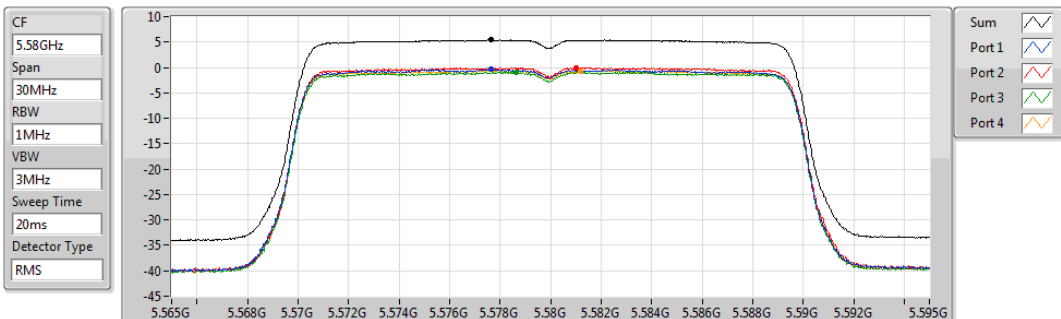

802.11ax HEW20_Nss1,(MCS0)_4TX

PSD

5580MHz

28/10/2019

Sum	PD	Port 1	Port 2	Port 3	Port 4
(dBm/RBW)	(dBm/RBW)	(dBm/RBW)	(dBm/RBW)	(dBm/RBW)	(dBm/RBW)
5.45	5.45	-0.38	-0.07	-0.95	-0.64