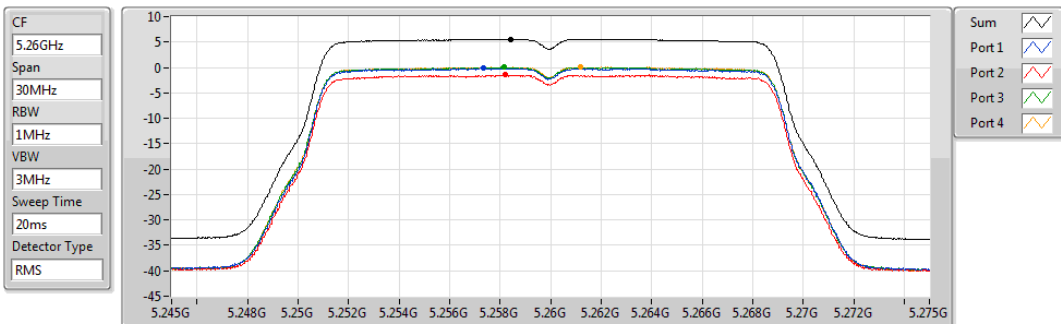

PSD

28/10/2019

Sum	PD	Port 1	Port 2	Port 3	Port 4
(dBm/RBW)	(dBm/RBW)	(dBm/RBW)	(dBm/RBW)	(dBm/RBW)	(dBm/RBW)
3.99	3.99	-2.18	-0.98	-2.44	-2.51

802.11ac VHT20_Nss1,(MCS0)_4TX
5260MHz

PSD

28/10/2019

Sum	PD	Port 1	Port 2	Port 3	Port 4
(dBm/RBW)	(dBm/RBW)	(dBm/RBW)	(dBm/RBW)	(dBm/RBW)	(dBm/RBW)
5.59	5.59	-0.17	-1.40	0.06	0.06