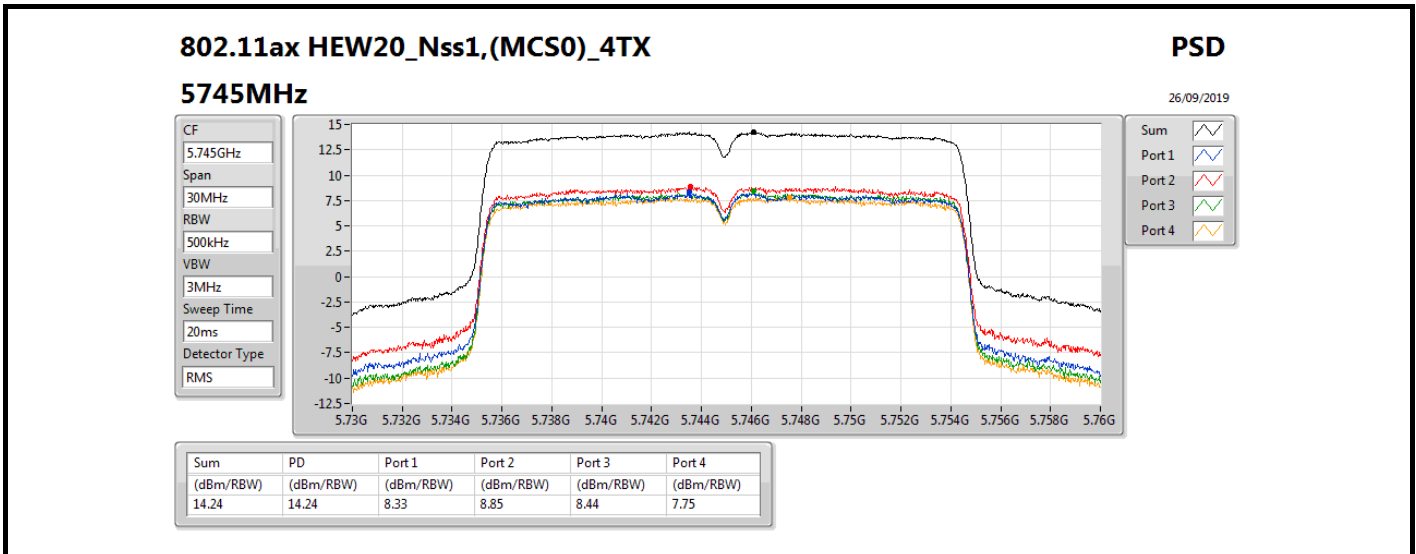

PSD

5775MHz

26/09/2019

Sum	PD	Port 1	Port 2	Port 3	Port 4
(dBm/RBW)	(dBm/RBW)	(dBm/RBW)	(dBm/RBW)	(dBm/RBW)	(dBm/RBW)
2.70	2.70	-3.49	-2.35	-3.34	-3.45

802.11ax HEW40_Nss1,(MCS0)_4TX

PSD

5190MHz

26/09/2019

Sum	PD	Port 1	Port 2	Port 3	Port 4
(dBm/RBW)	(dBm/RBW)	(dBm/RBW)	(dBm/RBW)	(dBm/RBW)	(dBm/RBW)
4.56	4.56	-1.65	-1.20	-1.28	-1.37

802.11ax HEW40_Nss1,(MCS0)_4TX

PSD

5230MHz

26/09/2019

Sum	PD	Port 1	Port 2	Port 3	Port 4
(dBm/RBW)	(dBm/RBW)	(dBm/RBW)	(dBm/RBW)	(dBm/RBW)	(dBm/RBW)
9.79	9.79	3.27	4.99	3.88	3.54