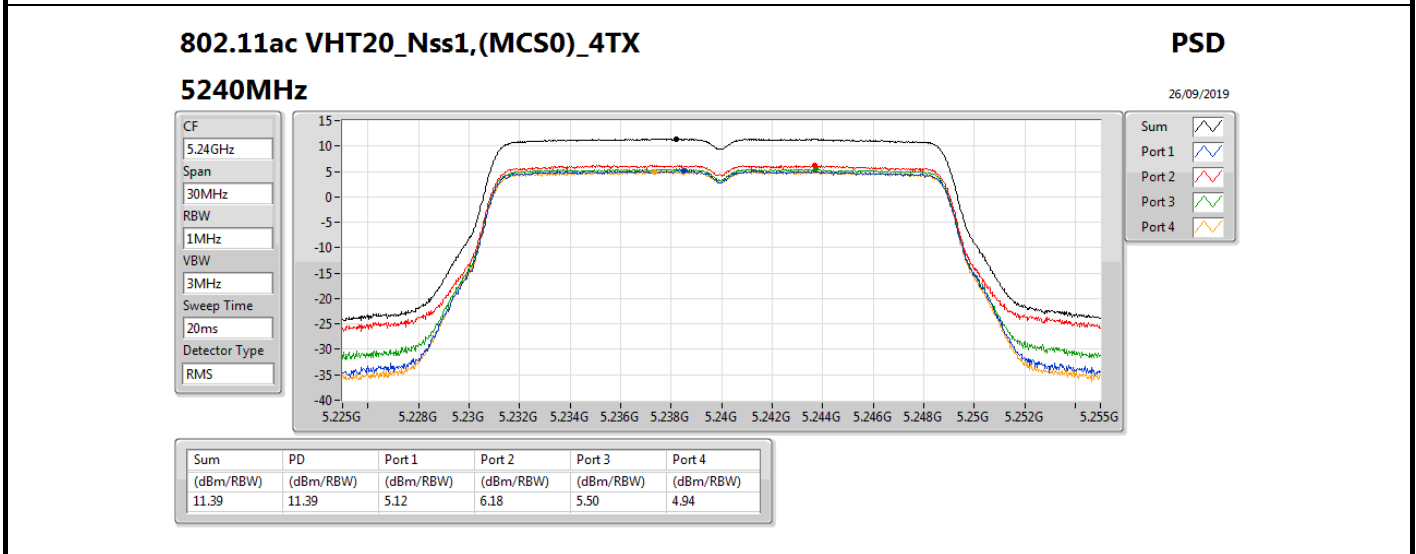

Summary

Mode	PD (dBm/RBW)
5.15-5.25GHz	-
802.11a_Nss1,(6Mbps)_4TX	11.58
802.11ac VHT20_Nss1,(MCS0)_4TX	11.45
802.11ac VHT40_Nss1,(MCS0)_4TX	9.50
802.11ac VHT80_Nss1,(MCS0)_4TX	0.69
802.11ax HEW20_Nss1,(MCS0)_4TX	11.54
802.11ax HEW40_Nss1,(MCS0)_4TX	9.79
802.11ax HEW80_Nss1,(MCS0)_4TX	1.46
5.725-5.85GHz	-
802.11a_Nss1,(6Mbps)_4TX	15.10
802.11ac VHT20_Nss1,(MCS0)_4TX	14.74
802.11ac VHT40_Nss1,(MCS0)_4TX	10.60
802.11ac VHT80_Nss1,(MCS0)_4TX	2.70
802.11ax HEW20_Nss1,(MCS0)_4TX	14.89
802.11ax HEW40_Nss1,(MCS0)_4TX	10.70
802.11ax HEW80_Nss1,(MCS0)_4TX	3.55

DG = Directional Gain; RBW = 500 kHz for 5.725-5.85GHz band / 1MHz for other band;
 PD = trace bin-by-bin of each transmits port summing can be performed maximum power density; Port X = Port X power density;