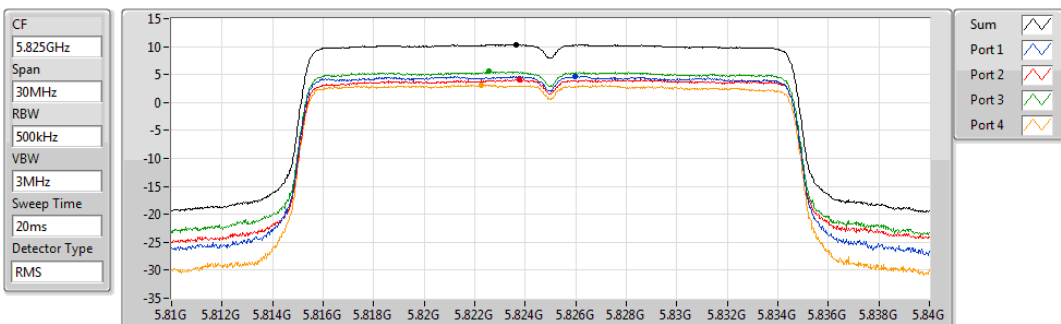

Sum	PD	Port 1	Port 2	Port 3	Port 4
(dBm/RBW)	(dBm/RBW)	(dBm/RBW)	(dBm/RBW)	(dBm/RBW)	(dBm/RBW)
3.61	3.61	-2.09	-3.03	-1.04	-3.59

802.11ax HEW20-BF_Nss1,(MCS0)_4TX

PSD

5745MHz

13/10/2019

Sum	PD	Port 1	Port 2	Port 3	Port 4
(dBm/RBW)	(dBm/RBW)	(dBm/RBW)	(dBm/RBW)	(dBm/RBW)	(dBm/RBW)
10.49	10.49	5.23	3.54	5.54	3.45

802.11ax HEW20-BF_Nss1,(MCS0)_4TX

PSD

5785MHz

13/10/2019

Sum	PD	Port 1	Port 2	Port 3	Port 4
(dBm/RBW)	(dBm/RBW)	(dBm/RBW)	(dBm/RBW)	(dBm/RBW)	(dBm/RBW)
10.59	10.59	5.24	3.66	5.73	3.50

802.11ax HEW20-BF_Nss1,(MCS0)_4TX

PSD

5825MHz

13/10/2019

Sum	PD	Port 1	Port 2	Port 3	Port 4
(dBm/RBW)	(dBm/RBW)	(dBm/RBW)	(dBm/RBW)	(dBm/RBW)	(dBm/RBW)
10.34	10.34	4.68	4.08	5.57	3.15

802.11ax HEW40-BF_Nss1,(MCS0)_4TX

PSD

5190MHz

13/10/2019