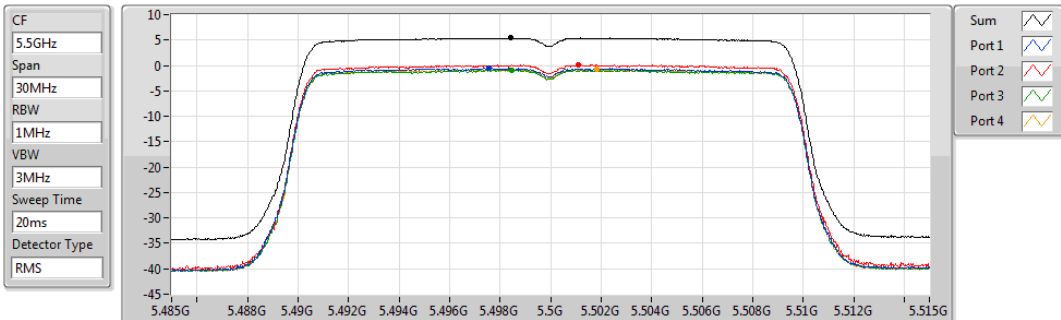

802.11ax HEW20_Nss1,(MCS0)_4TX

PSD

5500MHz

28/10/2019

Sum	PD	Port 1	Port 2	Port 3	Port 4
(dBm/RBW)	(dBm/RBW)	(dBm/RBW)	(dBm/RBW)	(dBm/RBW)	(dBm/RBW)
5.41	5.41	-0.56	0.10	-0.92	-0.79