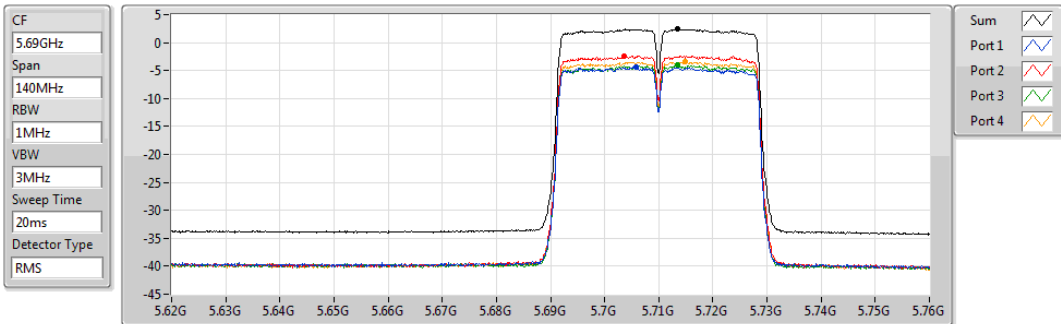

802.11ac VHT40-BF_Nss1,(MCS0)_4TX

PSD

5710MHz Straddle 5.47-5.725GHz

01/11/2019

Sum	PD	Port 1	Port 2	Port 3	Port 4
(dBm/RBW)	(dBm/RBW)	(dBm/RBW)	(dBm/RBW)	(dBm/RBW)	(dBm/RBW)
2.41	2.41	-4.42	-2.35	-4.07	-3.42