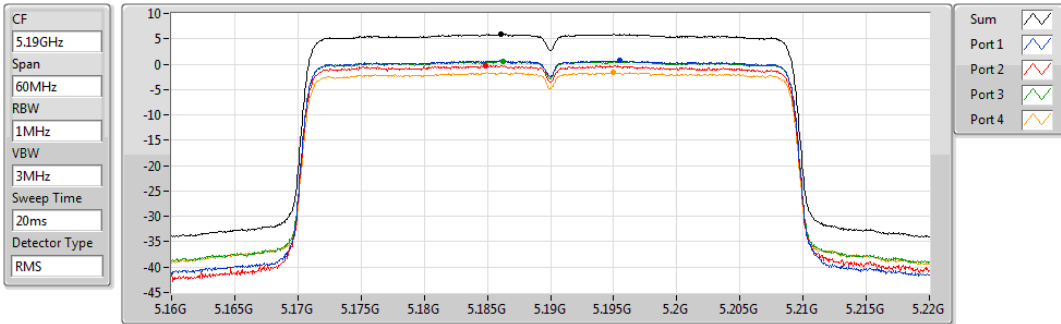

PSD

5825MHz

13/10/2019

Sum	PD	Port 1	Port 2	Port 3	Port 4
(dBm/RBW)	(dBm/RBW)	(dBm/RBW)	(dBm/RBW)	(dBm/RBW)	(dBm/RBW)
10.34	10.34	4.68	4.08	5.57	3.15

802.11ax HEW40-BF_Nss1,(MCS0)_4TX

PSD

5190MHz

13/10/2019