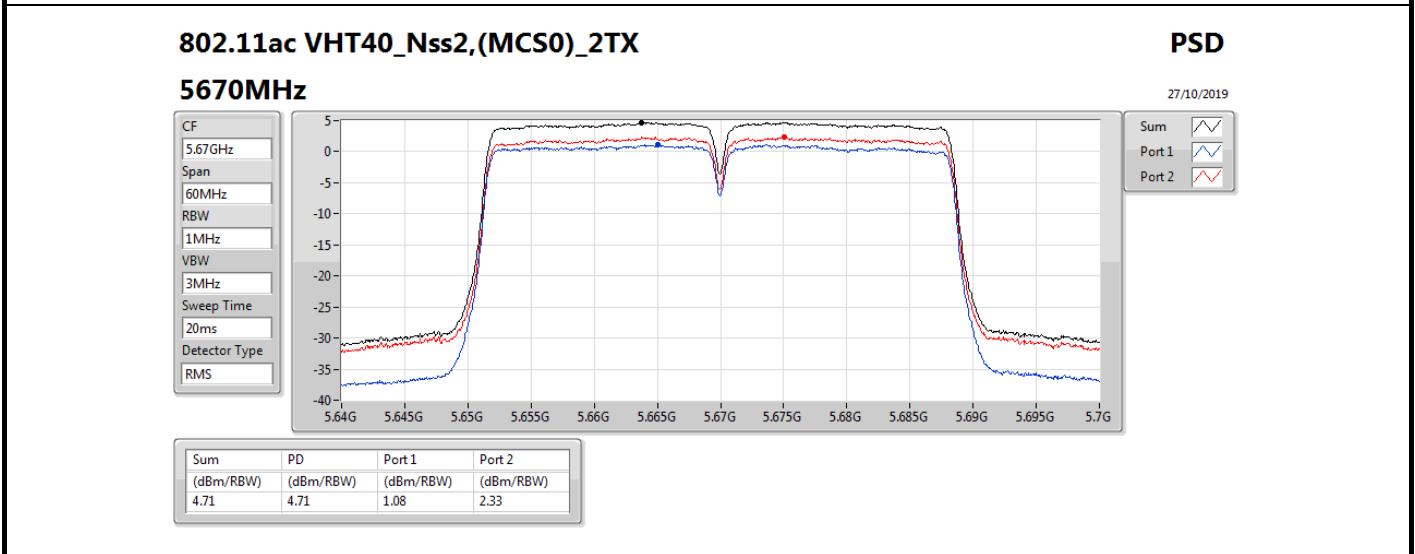

Mode	Result	DG (dBi)	Port 1 (dBm/RBW)	Port 2 (dBm/RBW)	PD (dBm/RBW)	PD Limit (dBm/RBW)
5720MHz Straddle 5.725-5.85GHz	Pass	5.36	5.21	6.26	8.74	30.00
802.11ax HEW40_Nss2,(MCS0)_2TX	-	-	-	-	-	-
5270MHz	Pass	5.36	4.83	4.54	7.63	11.00
5310MHz	Pass	5.36	1.19	0.67	3.85	11.00
5510MHz	Pass	5.36	-2.16	-1.26	1.25	11.00
5550MHz	Pass	5.36	4.82	4.80	7.73	11.00
5670MHz	Pass	5.36	1.18	2.46	4.88	11.00
5710MHz Straddle 5.47-5.725GHz	Pass	5.36	4.76	5.61	8.10	11.00
5710MHz Straddle 5.725-5.85GHz	Pass	5.36	2.48	3.53	5.99	30.00
802.11ax HEW80_Nss2,(MCS0)_2TX	-	-	-	-	-	-
5290MHz	Pass	5.36	-2.97	-3.24	-0.18	11.00
5530MHz	Pass	5.36	-3.07	-2.65	0.06	11.00
5610MHz	Pass	5.36	1.03	1.69	4.23	11.00
5690MHz Straddle 5.47-5.725GHz	Pass	5.36	1.81	2.41	4.98	11.00
5690MHz Straddle 5.725-5.85GHz	Pass	5.36	-15.71	-14.63	-12.20	30.00
802.11ax HEW160_Nss2,(MCS0)_2TX	-	-	-	-	-	-
5250MHz Straddle 5.15-5.25GHz	Pass	5.36	-7.39	-7.06	-4.36	17.00
5250MHz Straddle 5.25-5.35GHz	Pass	5.36	-7.25	-7.01	-4.28	11.00
5570MHz	Pass	5.36	-6.37	-6.48	-3.45	11.00

DG = Directional Gain; RBW = 500 kHz for 5.725-5.85GHz band / 1MHz for other band;

PD = trace bin-by-bin of each transmits port summing can be performed maximum power density; Port X = Port X power density;