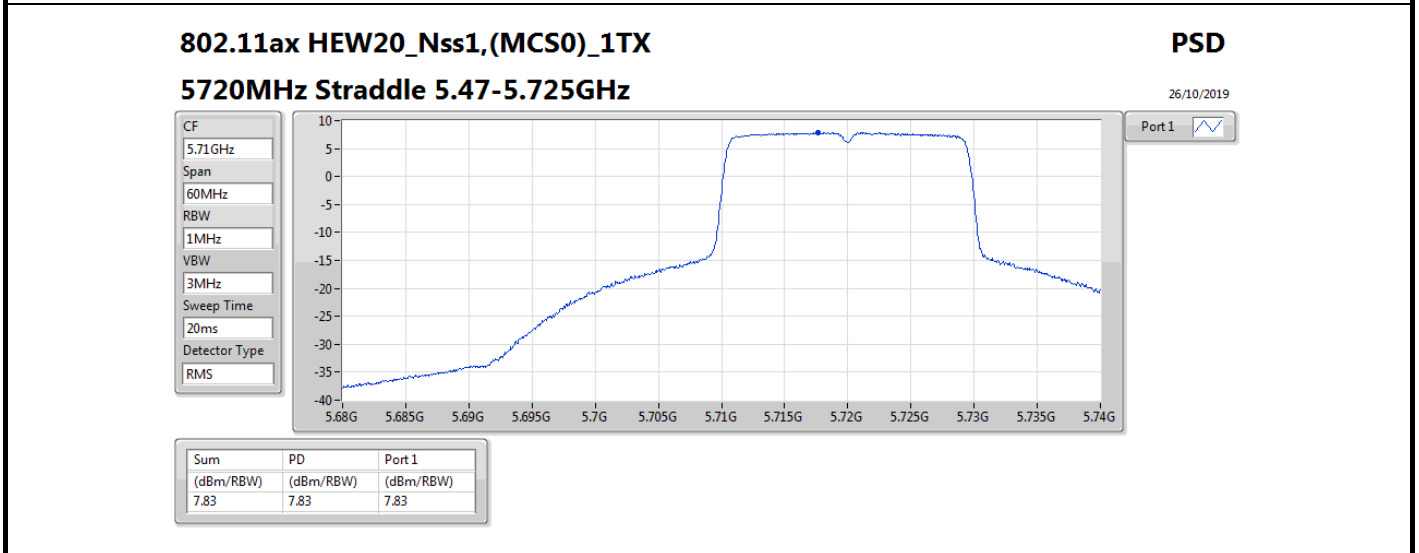

Mode	Result	DG (dB)	Port 1 (dBm/RBW)	PD (dBm/RBW)	PD Limit (dBm/RBW)
5720MHz Straddle 5.725-5.85GHz	Pass	5.36	6.12	6.12	30.00
802.11ax HEW40_Nss1,(MCS0)_1TX	-	-	-	-	-
5270MHz	Pass	5.36	6.65	6.65	11.00
5310MHz	Pass	5.36	2.08	2.08	11.00
5510MHz	Pass	5.36	0.86	0.86	11.00
5550MHz	Pass	5.36	6.20	6.20	11.00
5670MHz	Pass	5.36	3.90	3.90	11.00
5710MHz Straddle 5.47-5.725GHz	Pass	5.36	5.28	5.28	11.00
5710MHz Straddle 5.725-5.85GHz	Pass	5.36	3.23	3.23	30.00
802.11ax HEW80_Nss1,(MCS0)_1TX	-	-	-	-	-
5290MHz	Pass	5.36	-0.58	-0.58	11.00
5530MHz	Pass	5.36	-1.93	-1.93	11.00
5610MHz	Pass	5.36	2.57	2.57	11.00
5690MHz Straddle 5.47-5.725GHz	Pass	5.36	2.82	2.82	11.00
5690MHz Straddle 5.725-5.85GHz	Pass	5.36	0.00	0.00	30.00
802.11ax HEW160_Nss1,(MCS0)_1TX	-	-	-	-	-
5250MHz Straddle 5.15-5.25GHz	Pass	5.36	-4.56	-4.56	17.00
5250MHz Straddle 5.25-5.35GHz	Pass	5.36	-4.69	-4.69	11.00
5570MHz	Pass	5.36	-4.14	-4.14	11.00

DG = Directional Gain; **RBW** = 500 kHz for 5.725-5.85GHz band / 1MHz for other band;
PD = trace bin-by-bin of each transmits port summing can be performed maximum power density; **Port X** = Port X power density;