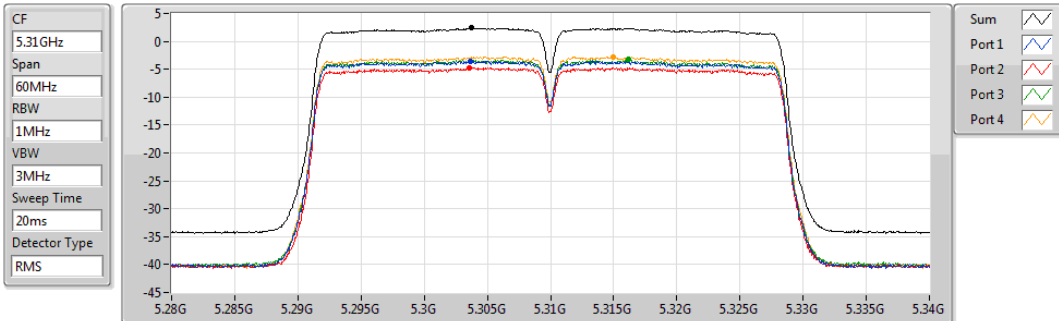

802.11ac VHT40-BF_Nss1,(MCS0)_4TX

PSD

5310MHz

01/11/2019

Sum	PD	Port 1	Port 2	Port 3	Port 4
(dBm/RBW)	(dBm/RBW)	(dBm/RBW)	(dBm/RBW)	(dBm/RBW)	(dBm/RBW)
2.38	2.38	-3.55	-4.68	-3.30	-2.75