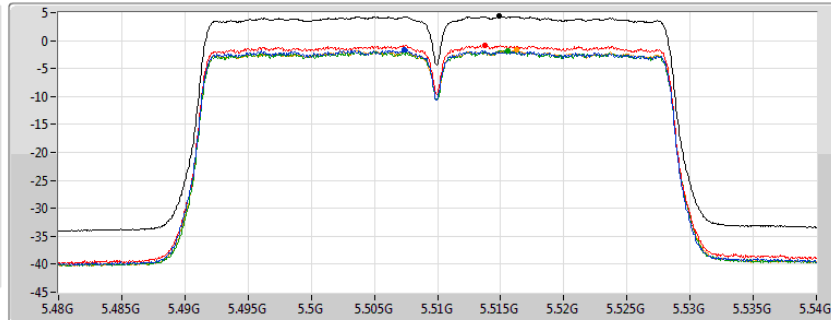

802.11ac VHT40_Nss4,(MCS0)_4TX

PSD

5510MHz

29/10/2019

CF
5.51GHz
Span
60MHz
RBW
1MHz
VBW
3MHz
Sweep Time
20ms
Detector Type
RMS

Sum
Port 1
Port 2
Port 3
Port 4

Sum	PD	Port 1	Port 2	Port 3	Port 4
(dBm/RBW)	(dBm/RBW)	(dBm/RBW)	(dBm/RBW)	(dBm/RBW)	(dBm/RBW)
4.33	4.33	-1.59	-0.86	-1.81	-1.66