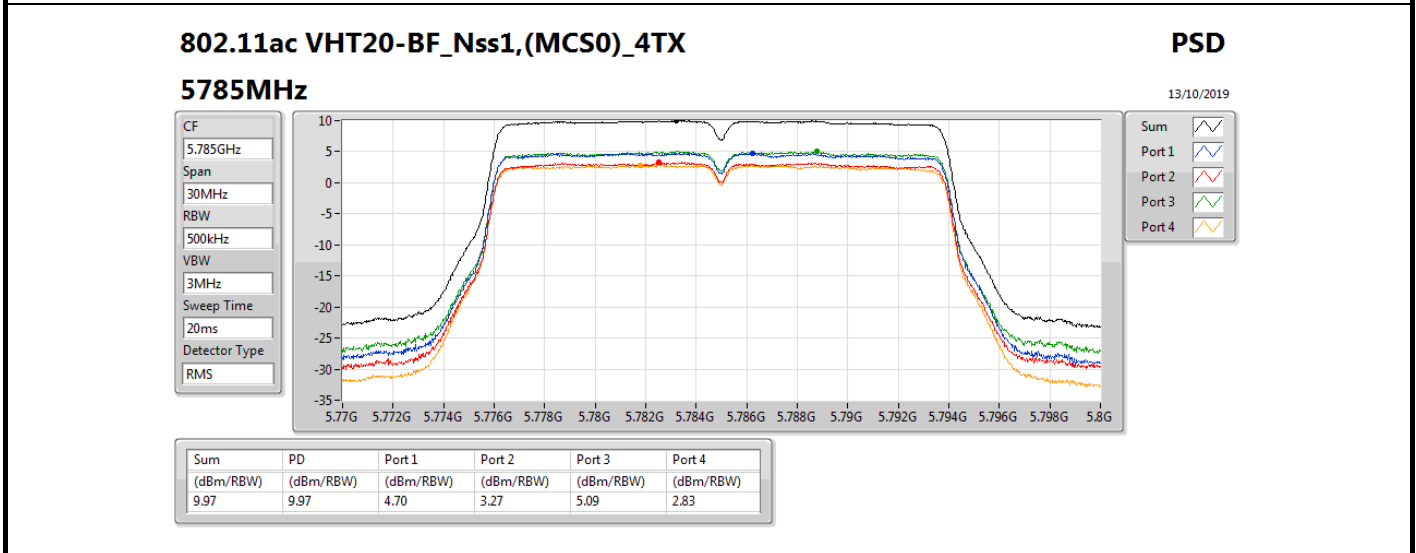

RBW = 500 kHz for 5.725-5.85GHz band / 1MHz for other band;

Result

Mode	Result	DG (dBi)	Port 1 (dBm/RBW)	Port 2 (dBm/RBW)	Port 3 (dBm/RBW)	Port 4 (dBm/RBW)	PD (dBm/RBW)	PD Limit (dBm/RBW)
802.11ac VHT20-BF_Nss1,(MCS0)_4TX	-	-	-	-	-	-	-	-
5180MHz	Pass	11.38	4.81	3.60	4.60	2.55	9.94	11.62
5200MHz	Pass	11.38	5.77	4.78	5.26	3.22	10.77	11.62
5240MHz	Pass	11.38	5.73	4.75	5.24	3.21	10.76	11.62
5745MHz	Pass	11.38	4.57	3.19	5.07	2.82	9.93	24.62
5785MHz	Pass	11.38	4.70	3.27	5.09	2.83	9.97	24.62
5825MHz	Pass	11.38	4.29	3.65	4.91	2.52	9.78	24.62
802.11ac VHT40-BF_Nss1,(MCS0)_4TX	-	-	-	-	-	-	-	-
5190MHz	Pass	11.38	0.16	-0.89	-0.24	-2.28	5.22	11.62
5230MHz	Pass	11.38	3.42	2.71	3.20	1.35	8.65	11.62
5755MHz	Pass	11.38	1.49	0.12	1.97	-0.15	6.92	24.62
5795MHz	Pass	11.38	1.79	0.44	2.25	0.14	7.18	24.62
802.11ac VHT80-BF_Nss1,(MCS0)_4TX	-	-	-	-	-	-	-	-
5210MHz	Pass	11.38	-3.08	-4.00	-3.45	-5.46	1.93	11.62
5775MHz	Pass	11.38	-2.09	-3.03	-1.04	-3.59	3.61	24.62
802.11ax HEW20-BF_Nss1,(MCS0)_4TX	-	-	-	-	-	-	-	-
5180MHz	Pass	11.38	5.45	4.22	5.43	3.35	10.65	11.62
5200MHz	Pass	11.38	6.43	5.20	5.98	3.79	11.40	11.62
5240MHz	Pass	11.38	6.40	5.37	6.04	3.95	11.49	11.62
5745MHz	Pass	11.38	5.23	3.54	5.54	3.45	10.49	24.62
5785MHz	Pass	11.38	5.24	3.66	5.73	3.50	10.59	24.62
5825MHz	Pass	11.38	4.68	4.08	5.57	3.15	10.34	24.62
802.11ax HEW40-BF_Nss1,(MCS0)_4TX	-	-	-	-	-	-	-	-
5190MHz	Pass	11.38	0.69	-0.27	0.61	-1.59	5.91	11.62
5230MHz	Pass	11.38	3.85	3.11	3.59	1.65	9.04	11.62
5755MHz	Pass	11.38	2.50	0.81	2.67	0.53	7.59	24.62
5795MHz	Pass	11.38	2.20	0.88	2.69	0.60	7.64	24.62
802.11ax HEW80-BF_Nss1,(MCS0)_4TX	-	-	-	-	-	-	-	-
5210MHz	Pass	11.38	-2.91	-3.96	-3.37	-5.39	2.09	11.62
5775MHz	Pass	11.38	-1.72	-2.69	-0.86	-3.32	3.86	24.62

DG = Directional Gain; RBW = 500 kHz for 5.725-5.85GHz band / 1MHz for other band;

PD = trace bin-by-bin of each transmits port summing can be performed maximum power density; Port X = Port X power density;