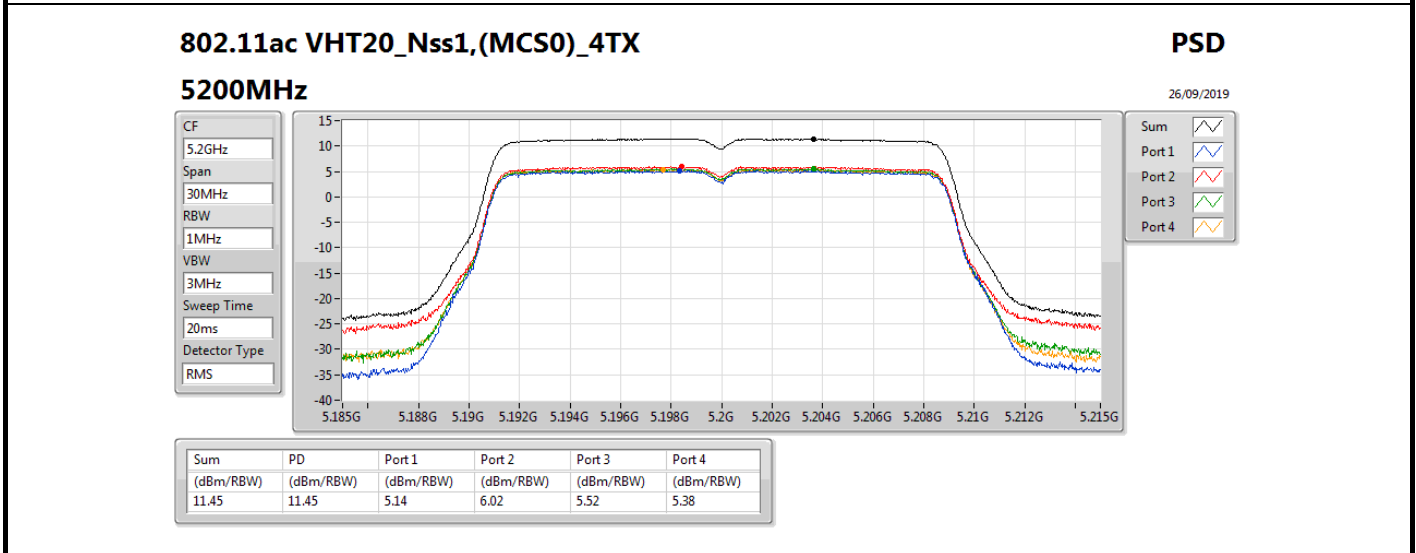

Summary

Mode	PD (dBm/RBW)
5.15-5.25GHz	-
802.11a_Nss1,(6Mbps)_4TX	11.58
802.11ac VHT20_Nss1,(MCS0)_4TX	11.45
802.11ac VHT40_Nss1,(MCS0)_4TX	9.50
802.11ac VHT80_Nss1,(MCS0)_4TX	0.69
802.11ax HEW20_Nss1,(MCS0)_4TX	11.54
802.11ax HEW40_Nss1,(MCS0)_4TX	9.79
802.11ax HEW80_Nss1,(MCS0)_4TX	1.46
5.725-5.85GHz	-
802.11a_Nss1,(6Mbps)_4TX	15.10
802.11ac VHT20_Nss1,(MCS0)_4TX	14.74
802.11ac VHT40_Nss1,(MCS0)_4TX	10.60
802.11ac VHT80_Nss1,(MCS0)_4TX	2.70
802.11ax HEW20_Nss1,(MCS0)_4TX	14.89
802.11ax HEW40_Nss1,(MCS0)_4TX	10.70
802.11ax HEW80_Nss1,(MCS0)_4TX	3.55

DG = Directional Gain; RBW = 500 kHz for 5.725-5.85GHz band / 1MHz for other band;
 PD = trace bin-by-bin of each transmits port summing can be performed maximum power density; Port X = Port X power density;