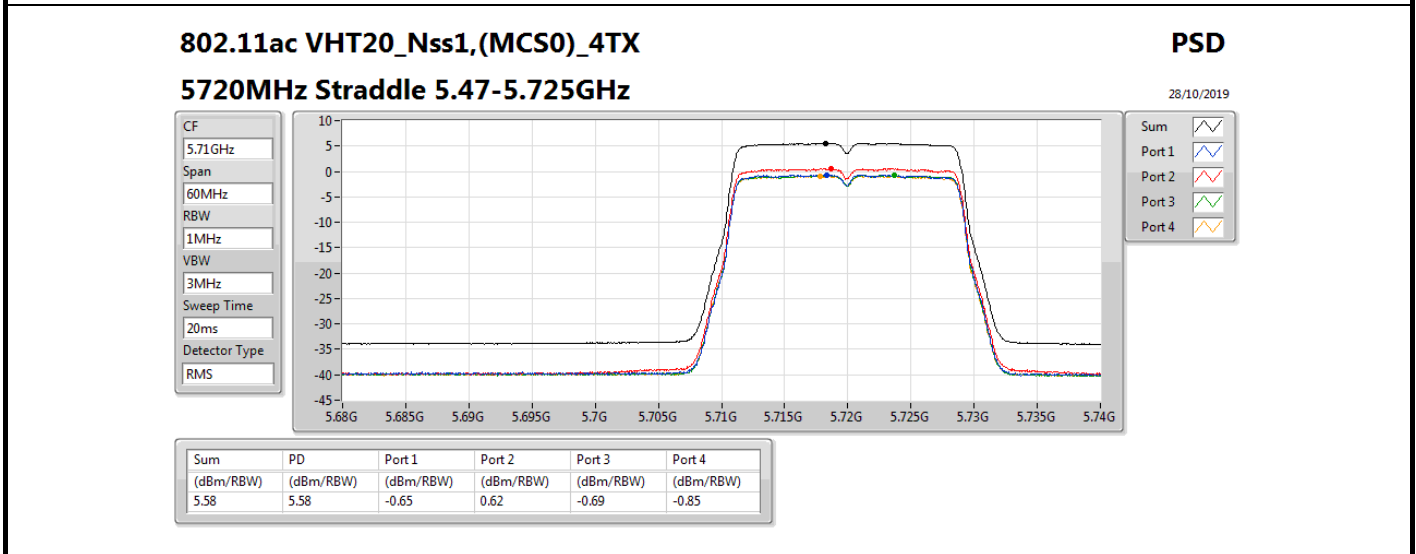

PSD

28/10/2019

Sum	PD	Port 1	Port 2	Port 3	Port 4
(dBm/RBW)	(dBm/RBW)	(dBm/RBW)	(dBm/RBW)	(dBm/RBW)	(dBm/RBW)
3.99	3.99	-2.18	-0.98	-2.44	-2.51

802.11ac VHT20_Nss1,(MCS0)_4TX
5260MHz

PSD

28/10/2019

Sum	PD	Port 1	Port 2	Port 3	Port 4
(dBm/RBW)	(dBm/RBW)	(dBm/RBW)	(dBm/RBW)	(dBm/RBW)	(dBm/RBW)
5.59	5.59	-0.17	-1.40	0.06	0.06