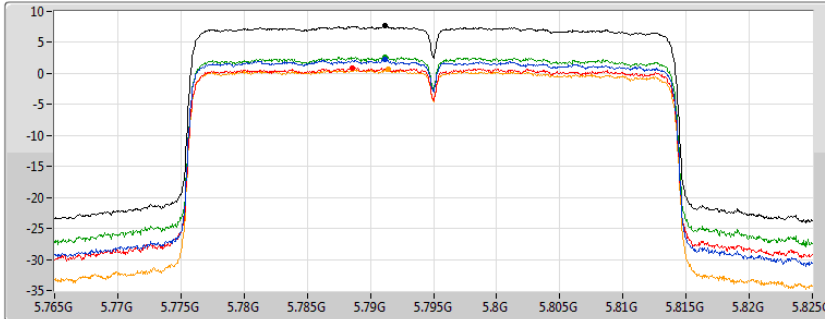

Sum	PD	Port 1	Port 2	Port 3	Port 4
(dBm/RBW)	(dBm/RBW)	(dBm/RBW)	(dBm/RBW)	(dBm/RBW)	(dBm/RBW)
5.91	5.91	0.69	-0.27	0.61	-1.59

802.11ax HEW40-BF_Nss1,(MCS0)_4TX

PSD

5230MHz

13/10/2019

Sum	PD	Port 1	Port 2	Port 3	Port 4
(dBm/RBW)	(dBm/RBW)	(dBm/RBW)	(dBm/RBW)	(dBm/RBW)	(dBm/RBW)
9.04	9.04	3.85	3.11	3.59	1.65

802.11ax HEW40-BF_Nss1,(MCS0)_4TX

PSD

5755MHz

13/10/2019

Sum	PD	Port 1	Port 2	Port 3	Port 4
(dBm/RBW)	(dBm/RBW)	(dBm/RBW)	(dBm/RBW)	(dBm/RBW)	(dBm/RBW)
7.59	7.59	2.50	0.81	2.67	0.53

802.11ax HEW40-BF_Nss1,(MCS0)_4TX

PSD

5795MHz

13/10/2019

CF
5.795GHz
Span
60MHz
RBW
500kHz
VBW
3MHz
Sweep Time
20ms
Detector Type
RMS

Sum
Port 1
Port 2
Port 3
Port 4

Sum	PD	Port 1	Port 2	Port 3	Port 4
(dBm/RBW)	(dBm/RBW)	(dBm/RBW)	(dBm/RBW)	(dBm/RBW)	(dBm/RBW)
7.64	7.64	2.20	0.88	2.69	0.60