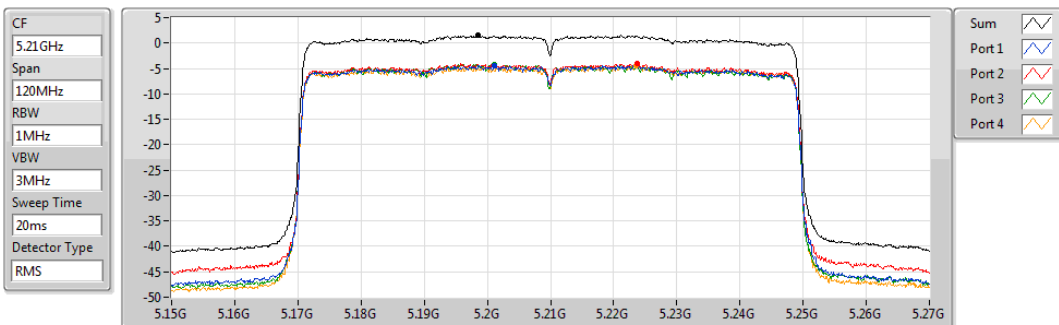

PSD

5795MHz

26/09/2019

Sum	PD	Port 1	Port 2	Port 3	Port 4
(dBm/RBW)	(dBm/RBW)	(dBm/RBW)	(dBm/RBW)	(dBm/RBW)	(dBm/RBW)
10.70	10.70	4.98	5.29	4.64	4.17

802.11ax HEW80_Nss1,(MCS0)_4TX

PSD

5210MHz

26/09/2019

Sum	PD	Port 1	Port 2	Port 3	Port 4
(dBm/RBW)	(dBm/RBW)	(dBm/RBW)	(dBm/RBW)	(dBm/RBW)	(dBm/RBW)
1.46	1.46	-4.42	-4.10	-4.24	-4.52

802.11ax HEW80_Nss1,(MCS0)_4TX

PSD

5775MHz

26/09/2019

Sum	PD	Port 1	Port 2	Port 3	Port 4
(dBm/RBW)	(dBm/RBW)	(dBm/RBW)	(dBm/RBW)	(dBm/RBW)	(dBm/RBW)
3.55	3.55	-2.65	-1.47	-2.75	-2.75