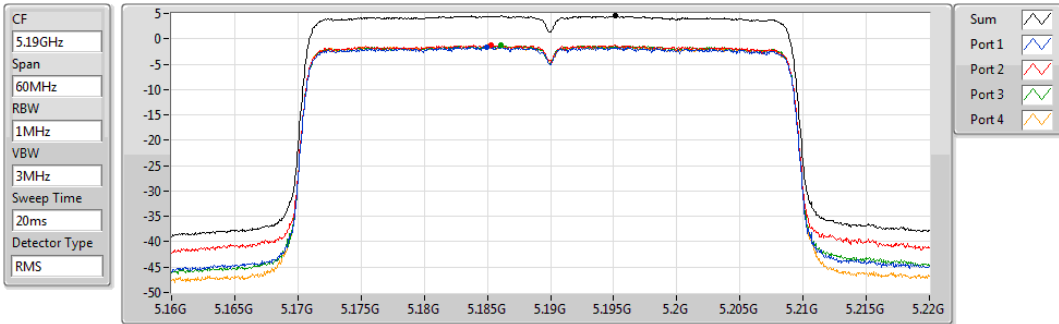

PSD

5775MHz

26/09/2019

Sum	PD	Port 1	Port 2	Port 3	Port 4
(dBm/RBW)	(dBm/RBW)	(dBm/RBW)	(dBm/RBW)	(dBm/RBW)	(dBm/RBW)
2.70	2.70	-3.49	-2.35	-3.34	-3.45

802.11ax HEW40_Nss1,(MCS0)_4TX

PSD

5190MHz

26/09/2019

Sum	PD	Port 1	Port 2	Port 3	Port 4
(dBm/RBW)	(dBm/RBW)	(dBm/RBW)	(dBm/RBW)	(dBm/RBW)	(dBm/RBW)
4.56	4.56	-1.65	-1.20	-1.28	-1.37

802.11ax HEW40_Nss1,(MCS0)_4TX

PSD

5230MHz

26/09/2019

Sum	PD	Port 1	Port 2	Port 3	Port 4
(dBm/RBW)	(dBm/RBW)	(dBm/RBW)	(dBm/RBW)	(dBm/RBW)	(dBm/RBW)
9.79	9.79	3.27	4.99	3.88	3.54