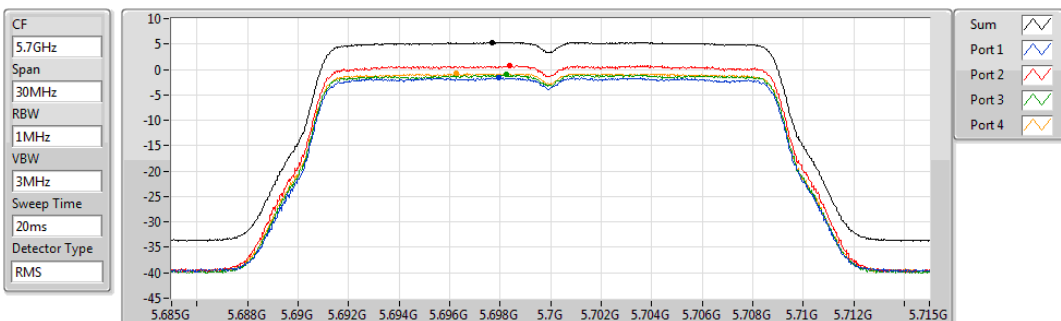

802.11ac VHT20-BF_Nss1,(MCS0)_4TX

PSD

5700MHz

01/11/2019

Sum	PD	Port 1	Port 2	Port 3	Port 4
(dBm/RBW)	(dBm/RBW)	(dBm/RBW)	(dBm/RBW)	(dBm/RBW)	(dBm/RBW)
5.34	5.34	-1.61	0.82	-1.04	-0.83