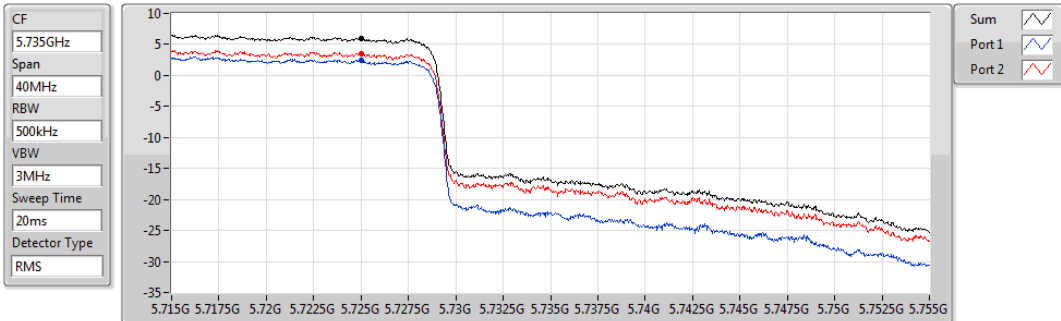

Sum
Port 1
Port 2

Sum	PD	Port 1	Port 2
(dBm/RBW)	(dBm/RBW)	(dBm/RBW)	(dBm/RBW)
1.25	1.25	-2.16	-1.26

802.11ax HEW40_Nss2,(MCS0)_2TX

PSD

5710MHz Straddle 5.725-5.85GHz

27/10/2019

Sum	PD	Port 1	Port 2
(dBm/RBW)	(dBm/RBW)	(dBm/RBW)	(dBm/RBW)
5.99	5.99	2.48	3.53