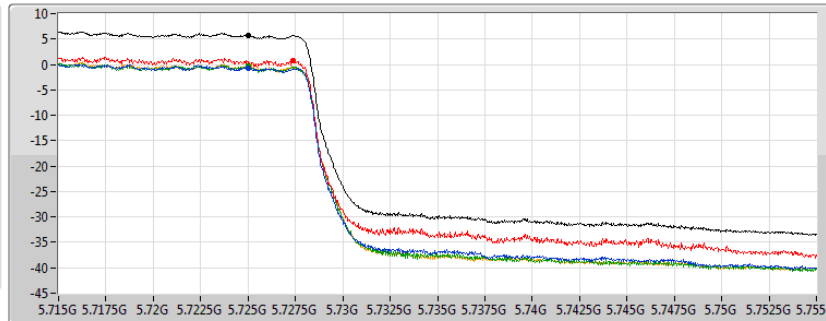

Sum
Port 1
Port 2
Port 3
Port 4

Sum	PD	Port 1	Port 2	Port 3	Port 4
(dBm/RBW)	(dBm/RBW)	(dBm/RBW)	(dBm/RBW)	(dBm/RBW)	(dBm/RBW)
5.76	5.76	-0.77	0.74	-0.40	-0.31