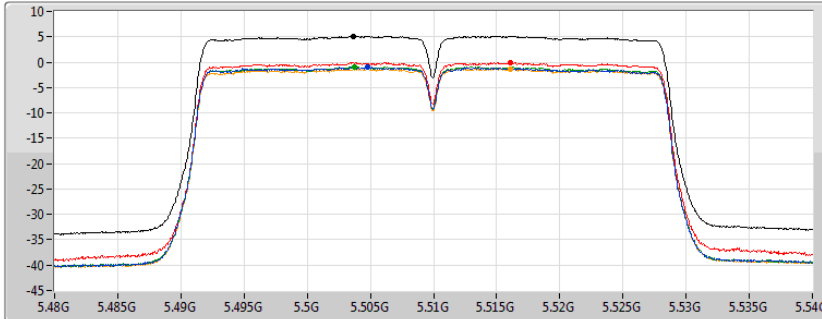

CF
5.51GHz

Span
60MHz

RBW
1MHz

VBW
3MHz

Sweep Time
20ms

Detector Type
RMS

Sum

Port 1