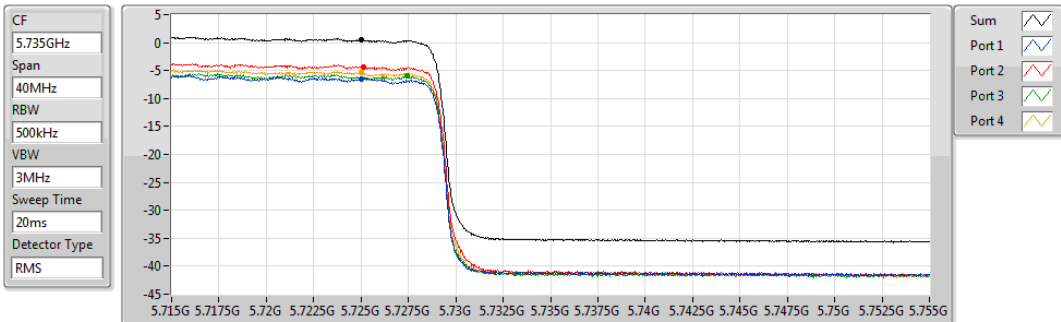

5710MHz Straddle 5.725-5.85GHz

01/11/2019

Sum	PD	Port 1	Port 2	Port 3	Port 4
(dBm/RBW)	(dBm/RBW)	(dBm/RBW)	(dBm/RBW)	(dBm/RBW)	(dBm/RBW)
0.44	0.44	-6.44	-4.37	-6.02	-5.41

802.11ax HEW80-BF_Nss1,(MCS0)_4TX

PSD