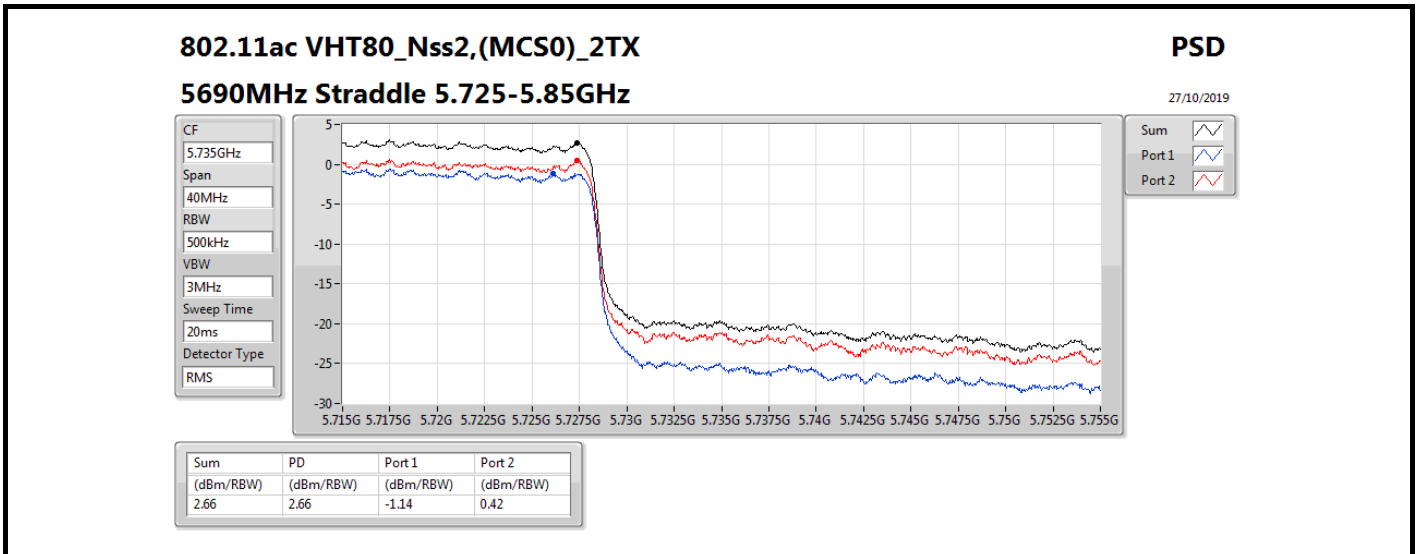

DG = Directional Gain; RBW = 500 kHz for 5.725-5.85GHz band / 1MHz for other band;

PD = trace bin-by-bin of each transmits port summing can be performed maximum power density; Port X = Port X power density;