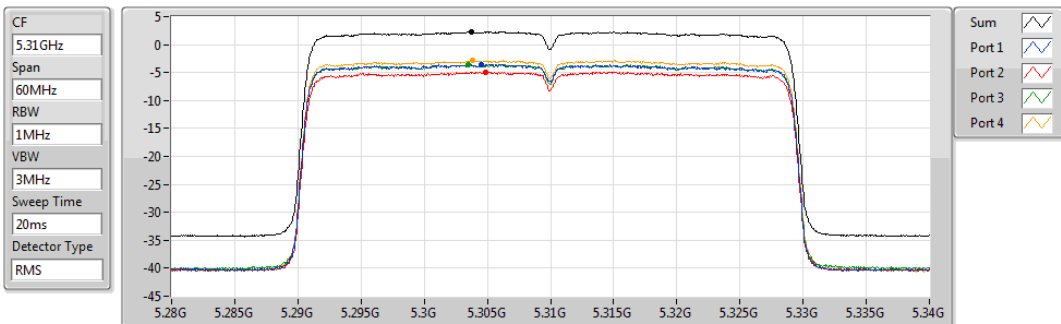

PSD

5270MHz

01/11/2019

Sum	PD	Port 1	Port 2	Port 3	Port 4
(dBm/RBW)	(dBm/RBW)	(dBm/RBW)	(dBm/RBW)	(dBm/RBW)	(dBm/RBW)
2.35	2.35	-3.43	-5.03	-3.30	-2.80

802.11ax HEW40-BF_Nss1,(MCS0)_4TX

PSD

5310MHz

01/11/2019