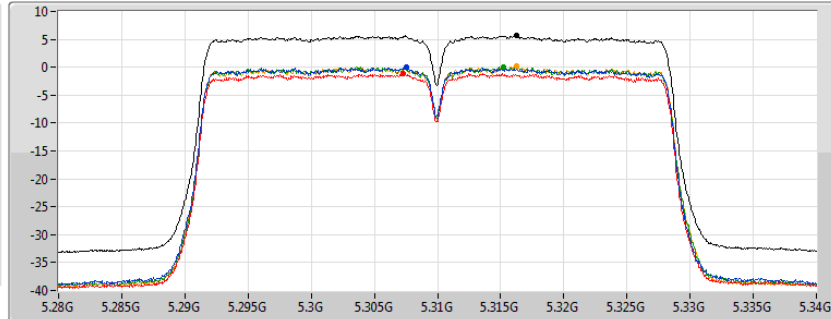

802.11ac VHT40_Nss4,(MCS0)_4TX

PSD

5310MHz

29/10/2019

CF
5.31GHz
Span
60MHz
RBW
1MHz
VBW
3MHz
Sweep Time
20ms
Detector Type
RMS

Sum
Port 1
Port 2
Port 3
Port 4

Sum	PD	Port 1	Port 2	Port 3	Port 4
(dBm/RBW)	(dBm/RBW)	(dBm/RBW)	(dBm/RBW)	(dBm/RBW)	(dBm/RBW)
5.63	5.63	0.06	-1.05	0.06	0.20