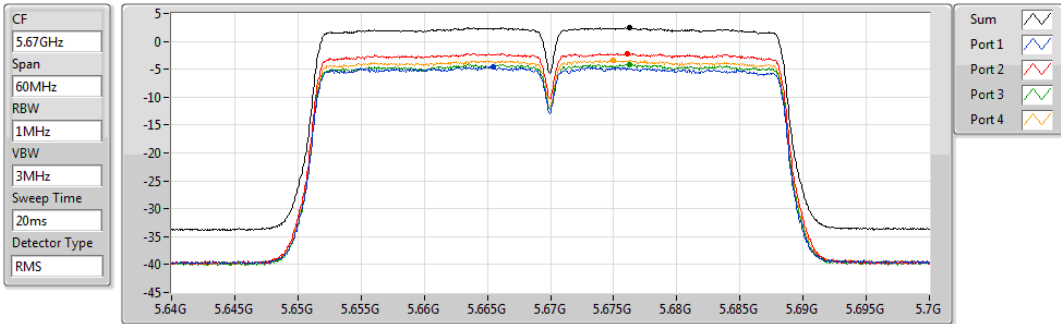

802.11ac VHT40-BF_Nss1,(MCS0)_4TX

PSD

5670MHz

01/11/2019

Sum	PD	Port 1	Port 2	Port 3	Port 4
(dBm/RBW)	(dBm/RBW)	(dBm/RBW)	(dBm/RBW)	(dBm/RBW)	(dBm/RBW)
2.44	2.44	-4.60	-2.15	-4.09	-3.42