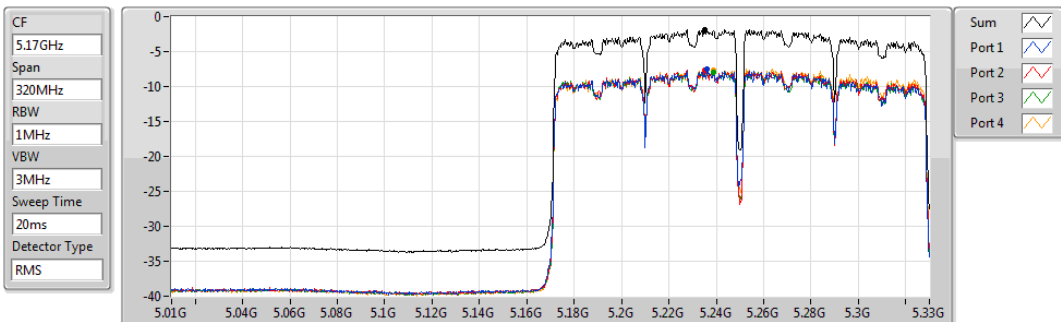

5250MHz Straddle 5.15-5.25GHz

29/10/2019

Sum	PD	Port 1	Port 2	Port 3	Port 4
(dBm/RBW)	(dBm/RBW)	(dBm/RBW)	(dBm/RBW)	(dBm/RBW)	(dBm/RBW)
-1.90	-1.90	-7.48	-7.66	-7.91	-7.62