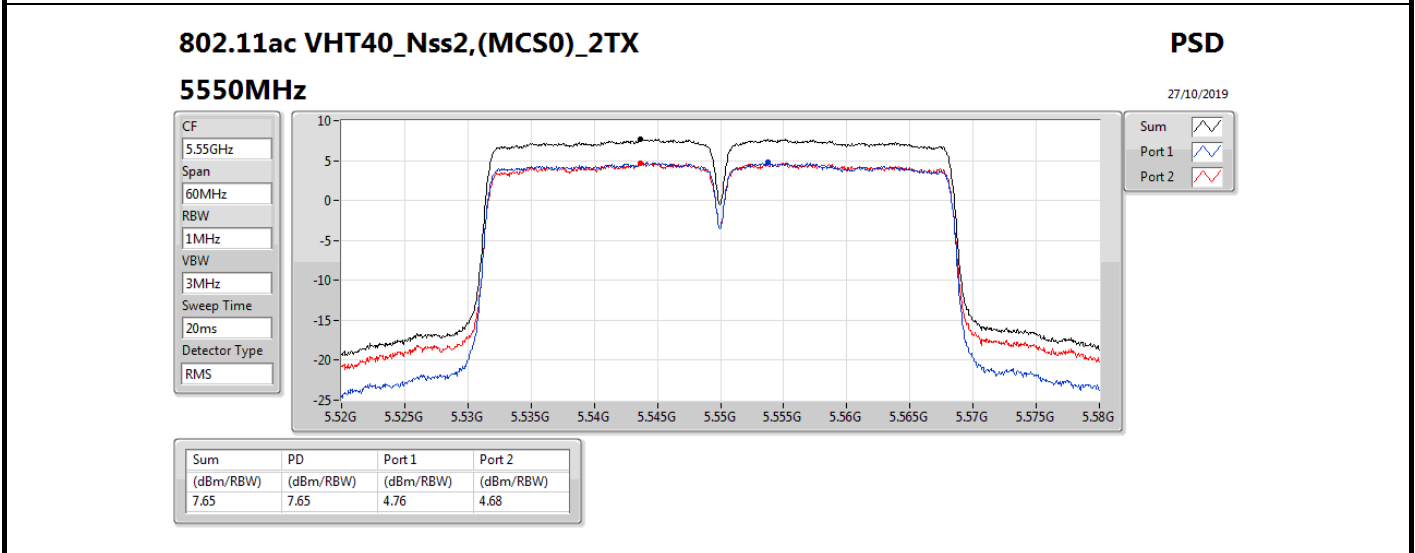

Mode	Result	DG (dBi)	Port 1 (dBm/RBW)	Port 2 (dBm/RBW)	PD (dBm/RBW)	PD Limit (dBm/RBW)
5720MHz Straddle 5.725-5.85GHz	Pass	5.36	5.21	6.26	8.74	30.00
802.11ax HEW40_Nss2,(MCS0)_2TX	-	-	-	-	-	-
5270MHz	Pass	5.36	4.83	4.54	7.63	11.00
5310MHz	Pass	5.36	1.19	0.67	3.85	11.00
5510MHz	Pass	5.36	-2.16	-1.26	1.25	11.00
5550MHz	Pass	5.36	4.82	4.80	7.73	11.00
5670MHz	Pass	5.36	1.18	2.46	4.88	11.00
5710MHz Straddle 5.47-5.725GHz	Pass	5.36	4.76	5.61	8.10	11.00
5710MHz Straddle 5.725-5.85GHz	Pass	5.36	2.48	3.53	5.99	30.00
802.11ax HEW80_Nss2,(MCS0)_2TX	-	-	-	-	-	-
5290MHz	Pass	5.36	-2.97	-3.24	-0.18	11.00
5530MHz	Pass	5.36	-3.07	-2.65	0.06	11.00
5610MHz	Pass	5.36	1.03	1.69	4.23	11.00
5690MHz Straddle 5.47-5.725GHz	Pass	5.36	1.81	2.41	4.98	11.00
5690MHz Straddle 5.725-5.85GHz	Pass	5.36	-15.71	-14.63	-12.20	30.00
802.11ax HEW160_Nss2,(MCS0)_2TX	-	-	-	-	-	-
5250MHz Straddle 5.15-5.25GHz	Pass	5.36	-7.39	-7.06	-4.36	17.00
5250MHz Straddle 5.25-5.35GHz	Pass	5.36	-7.25	-7.01	-4.28	11.00
5570MHz	Pass	5.36	-6.37	-6.48	-3.45	11.00

DG = Directional Gain; RBW = 500 kHz for 5.725-5.85GHz band / 1MHz for other band;

PD = trace bin-by-bin of each transmits port summing can be performed maximum power density; Port X = Port X power density;

802.11ac VHT160_Nss2,(MCS0)_2TX

PSD

5570MHz

27/10/2019

CF
5.57GHz
Span
240MHz
RBW
1MHz
VBW
3MHz
Sweep Time
20ms
Detector Type
RMS

Sum 
Port 1 
Port 2 

Sum	PD	Port 1	Port 2
(dBm/RBW)	(dBm/RBW)	(dBm/RBW)	(dBm/RBW)
-3.36	-3.36	-6.36	-6.26