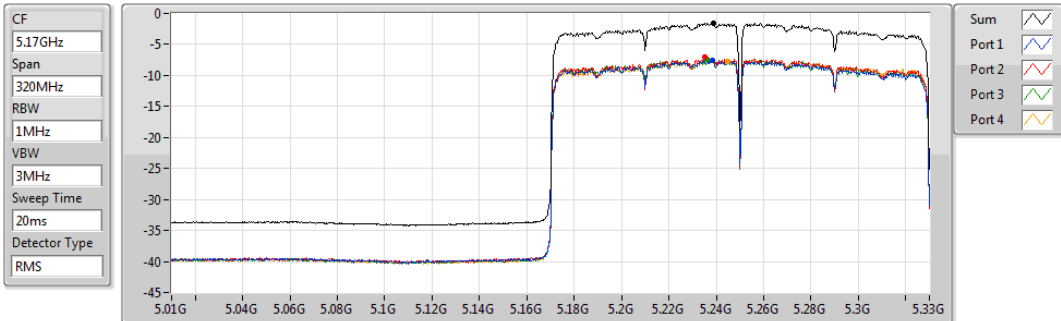

802.11ax HEW160_Nss1,(MCS0)_4TX

PSD

5250MHz Straddle 5.15-5.25GHz

28/10/2019

Sum	PD	Port 1	Port 2	Port 3	Port 4
(dBm/RBW)	(dBm/RBW)	(dBm/RBW)	(dBm/RBW)	(dBm/RBW)	(dBm/RBW)
-1.59	-1.59	-7.62	-7.11	-7.32	-7.71

802.11ax HEW160_Nss1,(MCS0)_4TX

PSD