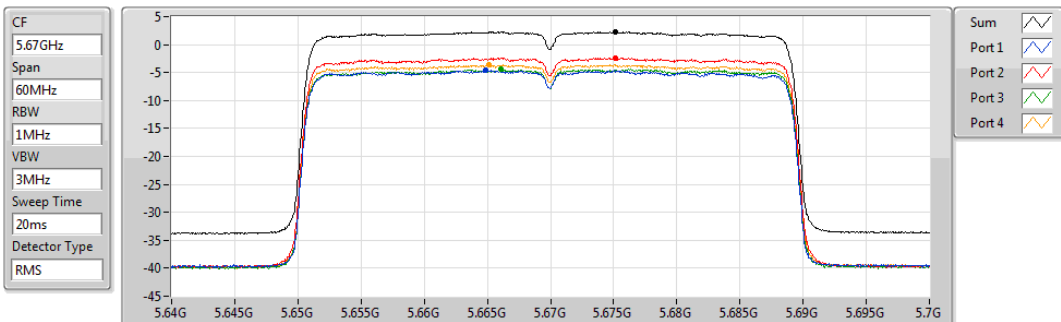

802.11ax HEW40-BF_Nss1,(MCS0)_4TX

PSD

5670MHz

01/11/2019

Sum	PD	Port 1	Port 2	Port 3	Port 4
(dBm/RBW)	(dBm/RBW)	(dBm/RBW)	(dBm/RBW)	(dBm/RBW)	(dBm/RBW)
2.27	2.27	-4.60	-2.40	-4.43	-3.63