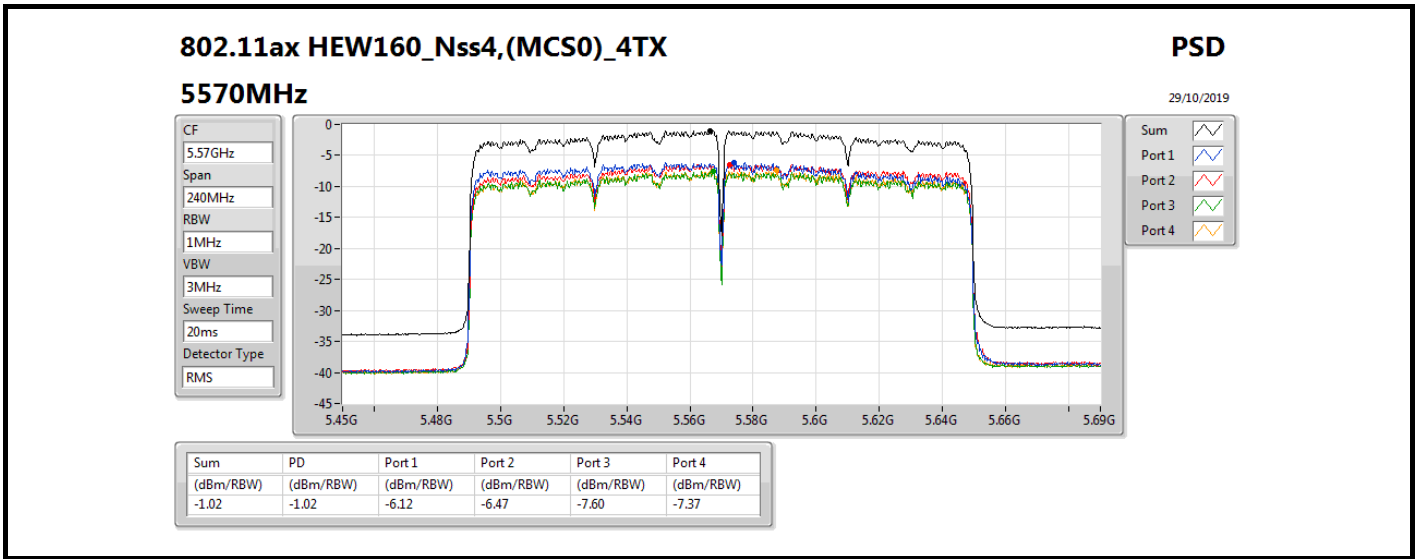

Summary

Mode	PD (dBm/RBW)
5.15-5.25GHz	-
802.11ac VHT20_Nss4,(MCS0)_4TX	14.76
802.11ac VHT40_Nss4,(MCS0)_4TX	9.83
802.11ac VHT80_Nss4,(MCS0)_4TX	1.69
802.11ax HEW20_Nss4,(MCS0)_4TX	14.63
802.11ax HEW40_Nss4,(MCS0)_4TX	9.71
802.11ax HEW80_Nss4,(MCS0)_4TX	1.85
5.725-5.85GHz	-
802.11ac VHT20_Nss4,(MCS0)_4TX	15.58
802.11ac VHT40_Nss4,(MCS0)_4TX	11.46
802.11ac VHT80_Nss4,(MCS0)_4TX	5.41
802.11ax HEW20_Nss4,(MCS0)_4TX	15.40
802.11ax HEW40_Nss4,(MCS0)_4TX	11.19
802.11ax HEW80_Nss4,(MCS0)_4TX	5.59

RBW = 500 kHz for 5.725-5.85GHz band / 1MHz for other band;