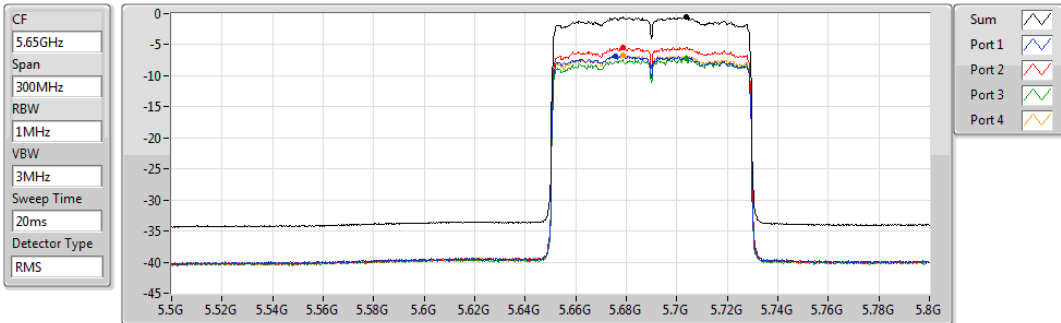

802.11ax HEW80-BF_Nss1,(MCS0)_4TX

PSD

5690MHz Straddle 5.47-5.725GHz

01/11/2019

Sum	PD	Port 1	Port 2	Port 3	Port 4
(dBm/RBW)	(dBm/RBW)	(dBm/RBW)	(dBm/RBW)	(dBm/RBW)	(dBm/RBW)
-0.57	-0.57	-6.84	-5.41	-7.26	-6.69