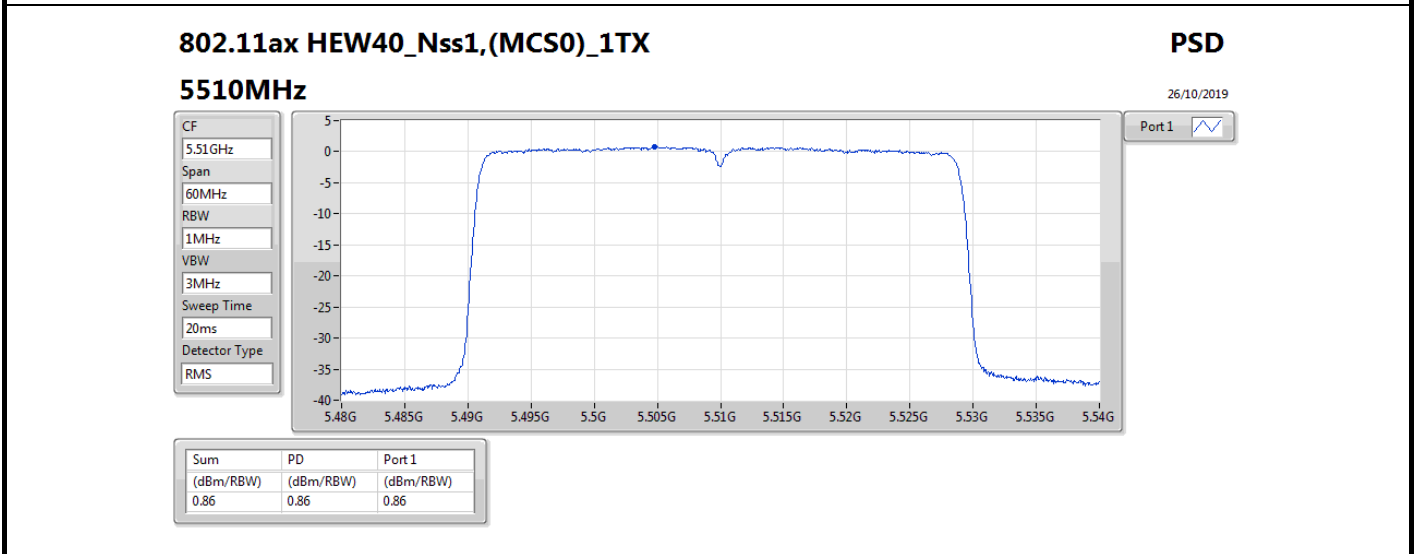

Mode	Result	DG (dB)	Port 1 (dBm/RBW)	PD (dBm/RBW)	PD Limit (dBm/RBW)
5720MHz Straddle 5.725-5.85GHz	Pass	5.36	6.12	6.12	30.00
802.11ax HEW40_Nss1,(MCS0)_1TX	-	-	-	-	-
5270MHz	Pass	5.36	6.65	6.65	11.00
5310MHz	Pass	5.36	2.08	2.08	11.00
5510MHz	Pass	5.36	0.86	0.86	11.00
5550MHz	Pass	5.36	6.20	6.20	11.00
5670MHz	Pass	5.36	3.90	3.90	11.00
5710MHz Straddle 5.47-5.725GHz	Pass	5.36	5.28	5.28	11.00
5710MHz Straddle 5.725-5.85GHz	Pass	5.36	3.23	3.23	30.00
802.11ax HEW80_Nss1,(MCS0)_1TX	-	-	-	-	-
5290MHz	Pass	5.36	-0.58	-0.58	11.00
5530MHz	Pass	5.36	-1.93	-1.93	11.00
5610MHz	Pass	5.36	2.57	2.57	11.00
5690MHz Straddle 5.47-5.725GHz	Pass	5.36	2.82	2.82	11.00
5690MHz Straddle 5.725-5.85GHz	Pass	5.36	0.00	0.00	30.00
802.11ax HEW160_Nss1,(MCS0)_1TX	-	-	-	-	-
5250MHz Straddle 5.15-5.25GHz	Pass	5.36	-4.56	-4.56	17.00
5250MHz Straddle 5.25-5.35GHz	Pass	5.36	-4.69	-4.69	11.00
5570MHz	Pass	5.36	-4.14	-4.14	11.00

DG = Directional Gain; **RBW** = 500 kHz for 5.725-5.85GHz band / 1MHz for other band;
PD = trace bin-by-bin of each transmits port summing can be performed maximum power density; **Port X** = Port X power density;