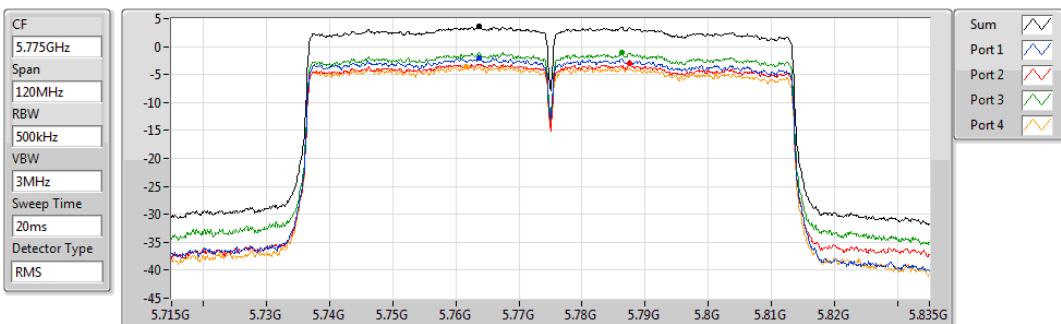

PSD

5210MHz

13/10/2019

Sum	PD	Port 1	Port 2	Port 3	Port 4
(dBm/RBW)	(dBm/RBW)	(dBm/RBW)	(dBm/RBW)	(dBm/RBW)	(dBm/RBW)
1.93	1.93	-3.08	-4.00	-3.45	-5.46

802.11ac VHT80-BF_Nss1,(MCS0)_4TX

PSD

5775MHz

13/10/2019

Sum	PD	Port 1	Port 2	Port 3	Port 4
(dBm/RBW)	(dBm/RBW)	(dBm/RBW)	(dBm/RBW)	(dBm/RBW)	(dBm/RBW)
3.61	3.61	-2.09	-3.03	-1.04	-3.59

802.11ax HEW20-BF_Nss1,(MCS0)_4TX

PSD

5745MHz

13/10/2019

Sum	PD	Port 1	Port 2	Port 3	Port 4
(dBm/RBW)	(dBm/RBW)	(dBm/RBW)	(dBm/RBW)	(dBm/RBW)	(dBm/RBW)
10.49	10.49	5.23	3.54	5.54	3.45