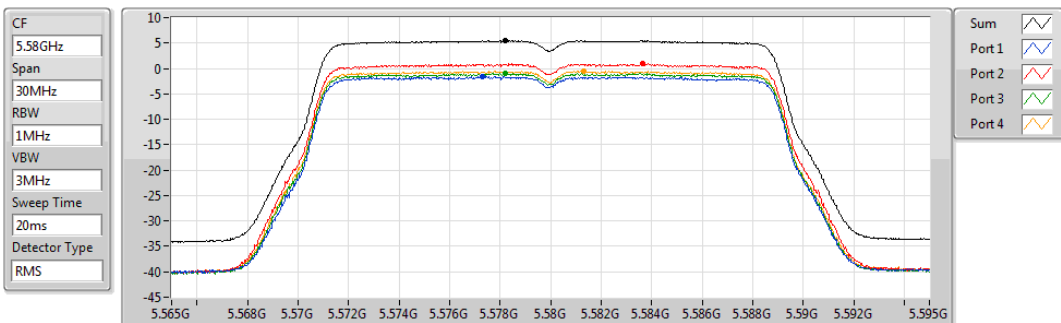

802.11ac VHT20-BF_Nss1,(MCS0)_4TX

PSD

5580MHz

01/11/2019

Sum	PD	Port 1	Port 2	Port 3	Port 4
(dBm/RBW)	(dBm/RBW)	(dBm/RBW)	(dBm/RBW)	(dBm/RBW)	(dBm/RBW)
5.50	5.50	-1.59	0.95	-0.99	-0.58