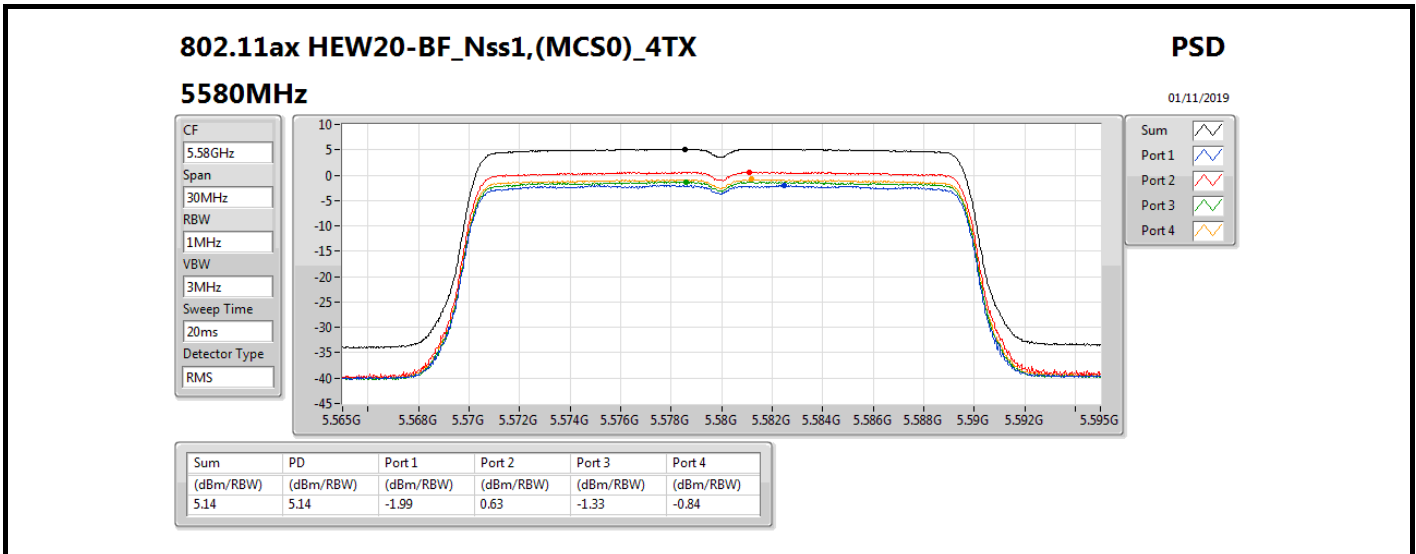

802.11ax HEW20-BF_Nss1,(MCS0)_4TX

PSD

5260MHz

01/11/2019

Sum	PD	Port 1	Port 2	Port 3	Port 4
(dBm/RBW)	(dBm/RBW)	(dBm/RBW)	(dBm/RBW)	(dBm/RBW)	(dBm/RBW)
5.13	5.13	-0.76	-2.38	-0.48	0.06

802.11ax HEW20-BF_Nss1,(MCS0)_4TX