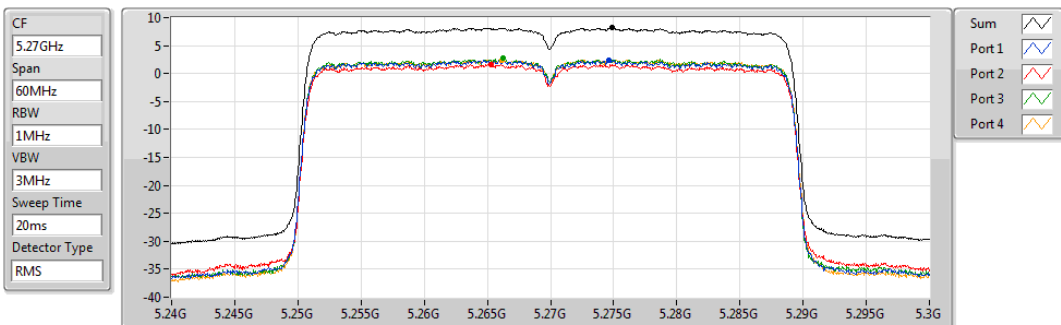

5270MHz

29/10/2019

Sum	PD	Port 1	Port 2	Port 3	Port 4
(dBm/RBW)	(dBm/RBW)	(dBm/RBW)	(dBm/RBW)	(dBm/RBW)	(dBm/RBW)
8.16	8.16	2.33	1.69	2.68	2.48

802.11ax HEW40_Nss4,(MCS0)_4TX

PSD