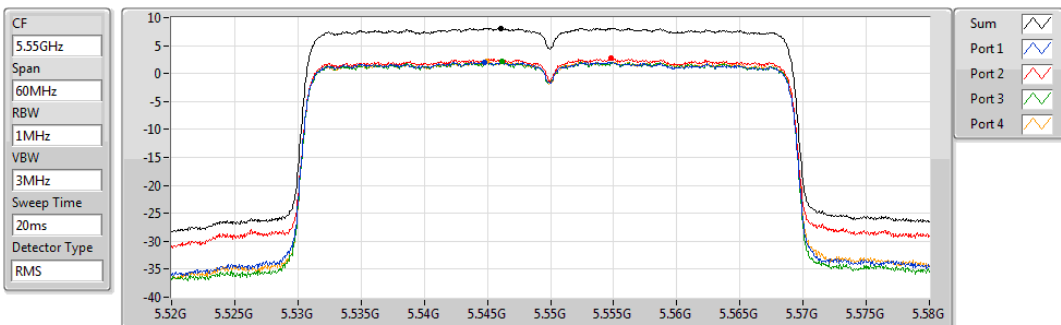

802.11ax HEW40_Nss4,(MCS0)_4TX

PSD

5550MHz

29/10/2019

Sum	PD	Port 1	Port 2	Port 3	Port 4
(dBm/RBW)	(dBm/RBW)	(dBm/RBW)	(dBm/RBW)	(dBm/RBW)	(dBm/RBW)
8.14	8.14	2.07	2.75	2.11	2.10