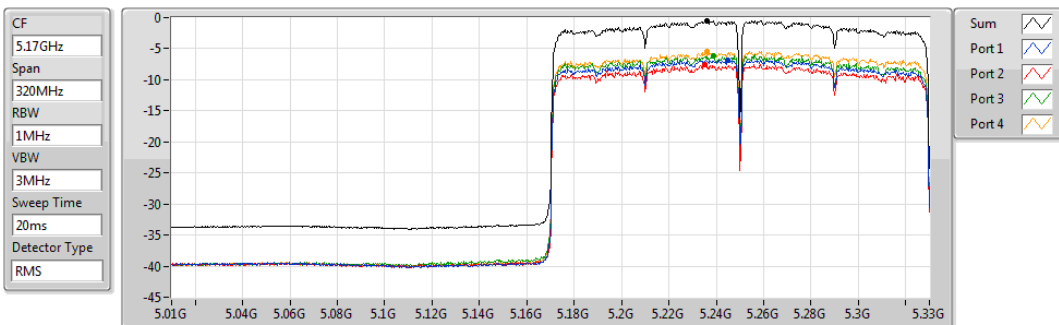

5250MHz Straddle 5.15-5.25GHz

01/11/2019

Sum	PD	Port 1	Port 2	Port 3	Port 4
(dBm/RBW)	(dBm/RBW)	(dBm/RBW)	(dBm/RBW)	(dBm/RBW)	(dBm/RBW)
-0.55	-0.55	-6.80	-7.48	-6.09	-5.49

802.11ax HEW160-BF_Nss1,(MCS0)_4TX

PSD