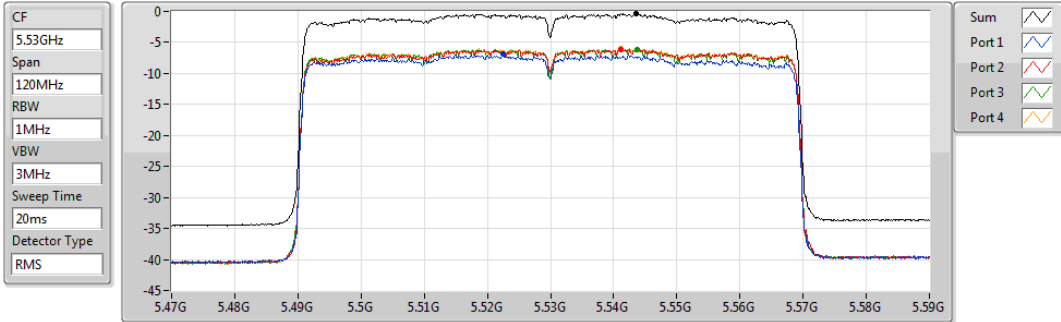

802.11ax HEW80-BF_Nss1,(MCS0)_4TX

PSD

5530MHz

01/11/2019

Sum	PD	Port 1	Port 2	Port 3	Port 4
(dBm/RBW)	(dBm/RBW)	(dBm/RBW)	(dBm/RBW)	(dBm/RBW)	(dBm/RBW)
-0.40	-0.40	-6.90	-6.08	-6.07	-5.96