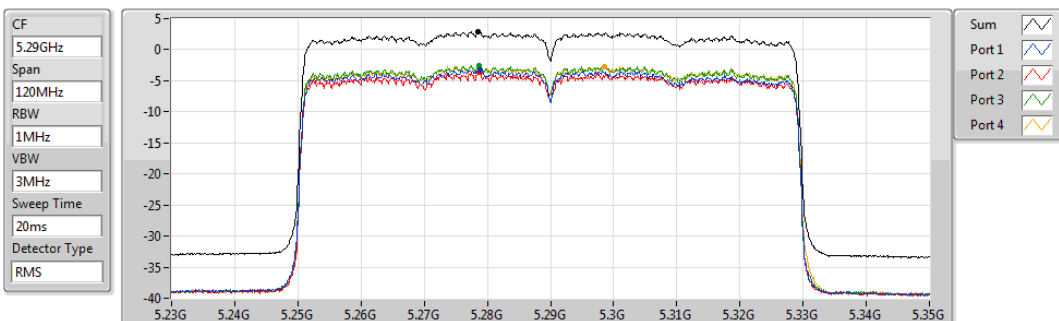

5290MHz

29/10/2019

Sum	PD	Port 1	Port 2	Port 3	Port 4
(dBm/RBW)	(dBm/RBW)	(dBm/RBW)	(dBm/RBW)	(dBm/RBW)	(dBm/RBW)
2.92	2.92	-3.33	-3.56	-2.60	-2.67