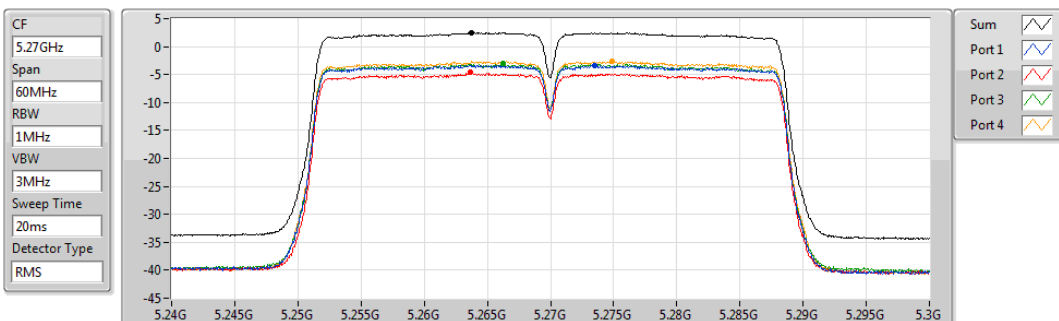

5270MHz

01/11/2019

Sum	PD	Port1	Port2	Port3	Port4
(dBm/RBW)	(dBm/RBW)	(dBm/RBW)	(dBm/RBW)	(dBm/RBW)	(dBm/RBW)
2.51	2.51	-3.37	-4.60	-3.08	-2.68