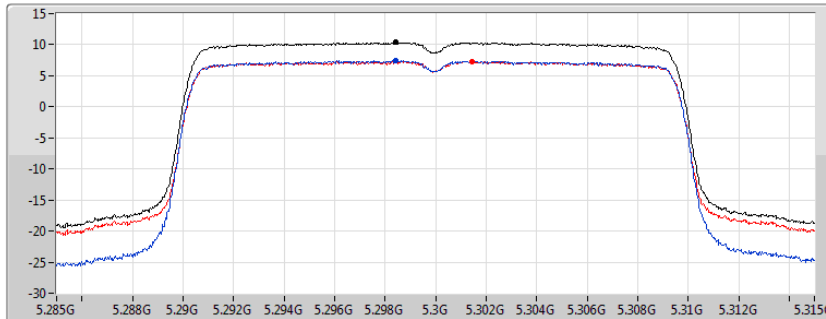

802.11ax HEW20_Nss2,(MCS0)_2TX

PSD

5300MHz

27/10/2019

CF
5.3GHz
Span
30MHz
RBW
1MHz
VBW
3MHz
Sweep Time
20ms
Detector Type
RMS

Sum
Port 1
Port 2

Sum	PD	Port 1	Port 2
(dBm/RBW)	(dBm/RBW)	(dBm/RBW)	(dBm/RBW)
10.37	10.37	7.47	7.30