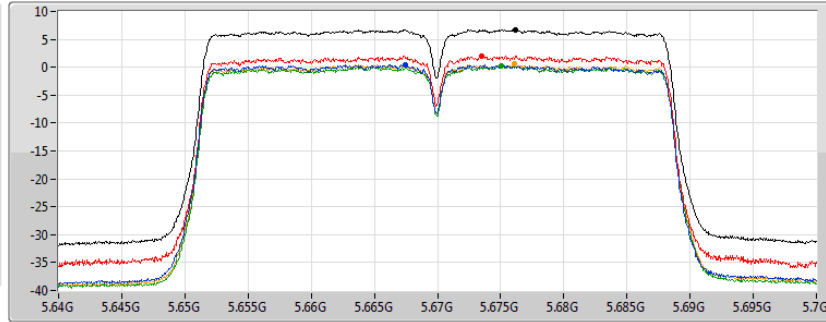

802.11ac VHT40_Nss4,(MCS0)_4TX

PSD

5670MHz

29/10/2019

CF
5.67GHz
Span
60MHz
RBW
1MHz
VBW
3MHz
Sweep Time
20ms
Detector Type
RMS

Sum
Port 1
Port 2
Port 3
Port 4

Sum	PD	Port 1	Port 2	Port 3	Port 4
(dBm/RBW)	(dBm/RBW)	(dBm/RBW)	(dBm/RBW)	(dBm/RBW)	(dBm/RBW)
6.76	6.76	0.50	2.02	0.28	0.66

802.11ac VHT40_Nss4,(MCS0)_4TX

PSD

5710MHz Straddle 5.47-5.725GHz

29/10/2019

CF
5.69GHz
Span
140MHz
RBW
1MHz
VBW
3MHz
Sweep Time
20ms
Detector Type
RMS