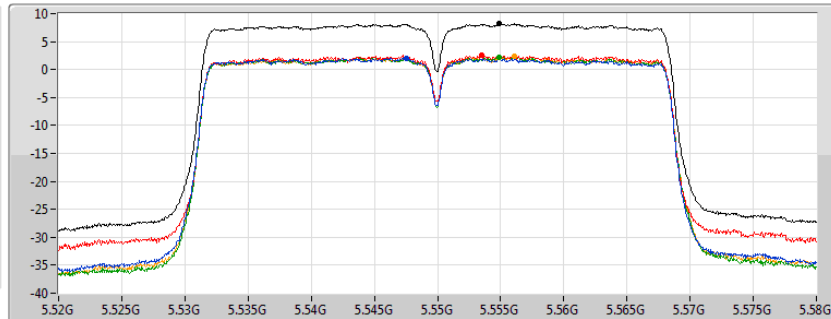

802.11ac VHT40_Nss4,(MCS0)_4TX

PSD

5550MHz

29/10/2019

CF
5.55GHz
Span
60MHz
RBW
1MHz
VBW
3MHz
Sweep Time
20ms
Detector Type
RMS

Sum
Port 1
Port 2
Port 3
Port 4

Sum	PD	Port 1	Port 2	Port 3	Port 4
(dBm/RBW)	(dBm/RBW)	(dBm/RBW)	(dBm/RBW)	(dBm/RBW)	(dBm/RBW)
8.15	8.15	2.07	2.54	2.27	2.34