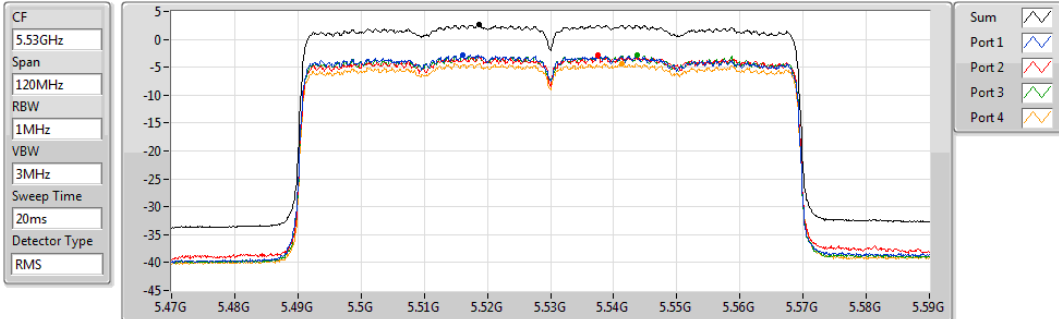

PSD

5530MHz

29/10/2019

Sum	PD	Port 1	Port 2	Port 3	Port 4
(dBm/RBW)	(dBm/RBW)	(dBm/RBW)	(dBm/RBW)	(dBm/RBW)	(dBm/RBW)
2.61	2.61	-2.72	-2.89	-2.91	-4.31

802.11ax HEW80_Nss4,(MCS0)_4TX

PSD

5610MHz

29/10/2019