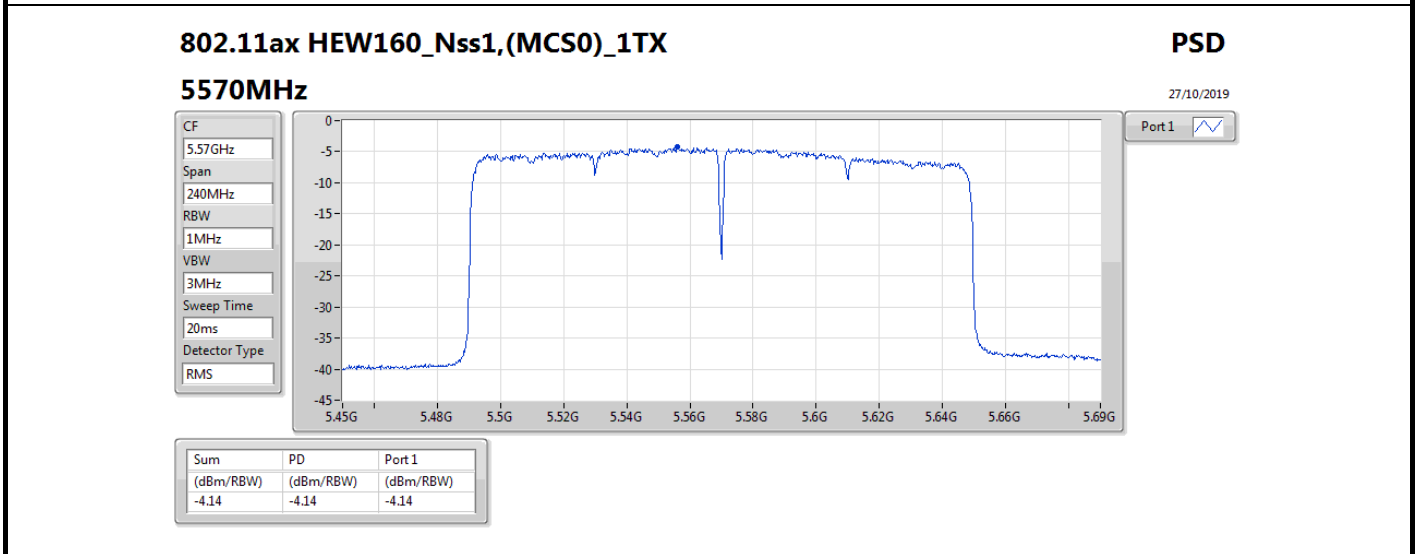

DG = Directional Gain; **RBW** = 500 kHz for 5.725-5.85GHz band / 1MHz for other band;
PD = trace bin-by-bin of each transmits port summing can be performed maximum power density; **Port X** = Port X power density;