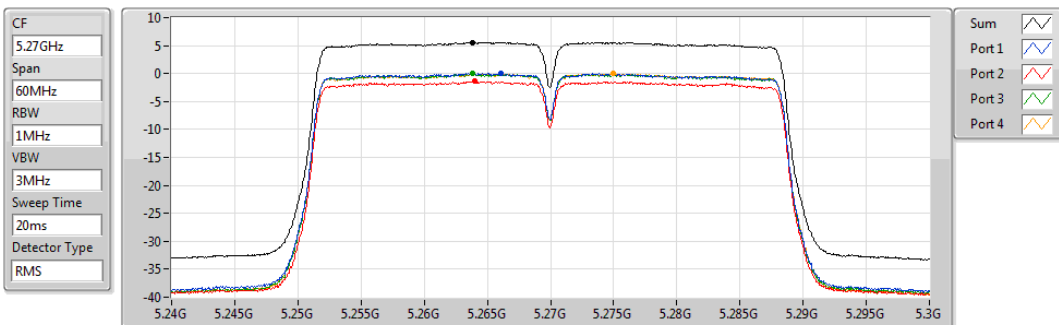

5270MHz

28/10/2019

Sum	PD	Port 1	Port 2	Port 3	Port 4
(dBm/RBW)	(dBm/RBW)	(dBm/RBW)	(dBm/RBW)	(dBm/RBW)	(dBm/RBW)
5.59	5.59	0.00	-1.42	-0.05	0.08

802.11ac VHT40_Nss1,(MCS0)_4TX

PSD