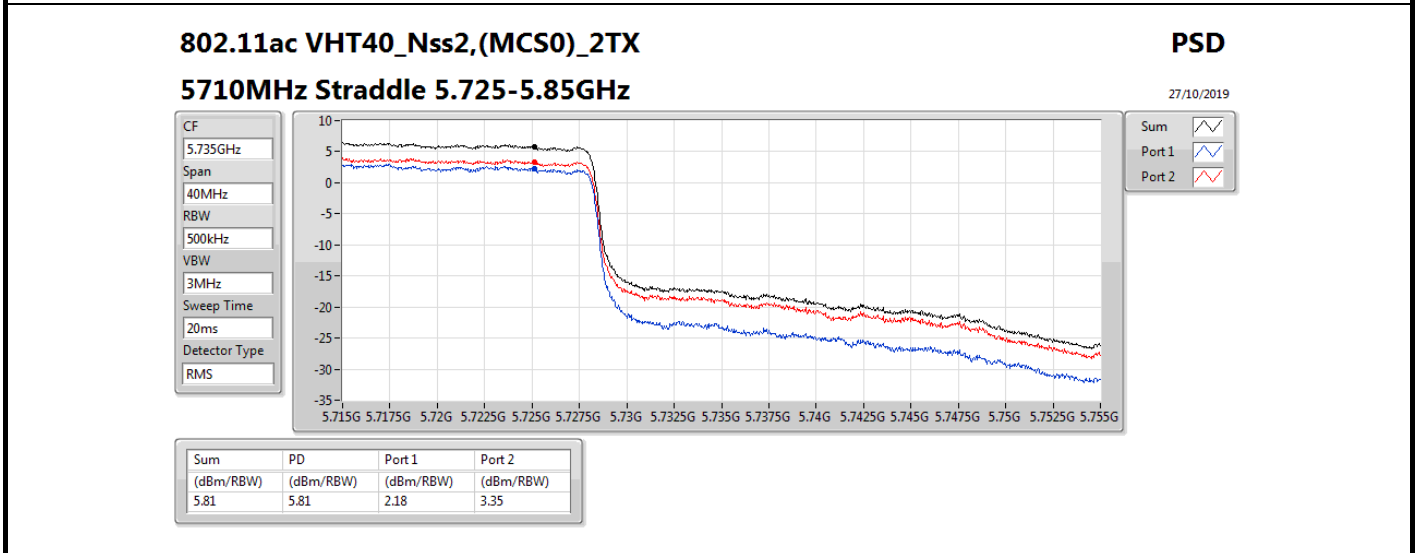

Mode	Result	DG (dBi)	Port 1 (dBm/RBW)	Port 2 (dBm/RBW)	PD (dBm/RBW)	PD Limit (dBm/RBW)
5720MHz Straddle 5.725-5.85GHz	Pass	5.36	5.21	6.26	8.74	30.00
802.11ax HEW40_Nss2,(MCS0)_2TX	-	-	-	-	-	-
5270MHz	Pass	5.36	4.83	4.54	7.63	11.00
5310MHz	Pass	5.36	1.19	0.67	3.85	11.00
5510MHz	Pass	5.36	-2.16	-1.26	1.25	11.00
5550MHz	Pass	5.36	4.82	4.80	7.73	11.00
5670MHz	Pass	5.36	1.18	2.46	4.88	11.00
5710MHz Straddle 5.47-5.725GHz	Pass	5.36	4.76	5.61	8.10	11.00
5710MHz Straddle 5.725-5.85GHz	Pass	5.36	2.48	3.53	5.99	30.00
802.11ax HEW80_Nss2,(MCS0)_2TX	-	-	-	-	-	-
5290MHz	Pass	5.36	-2.97	-3.24	-0.18	11.00
5530MHz	Pass	5.36	-3.07	-2.65	0.06	11.00
5610MHz	Pass	5.36	1.03	1.69	4.23	11.00
5690MHz Straddle 5.47-5.725GHz	Pass	5.36	1.81	2.41	4.98	11.00
5690MHz Straddle 5.725-5.85GHz	Pass	5.36	-15.71	-14.63	-12.20	30.00
802.11ax HEW160_Nss2,(MCS0)_2TX	-	-	-	-	-	-
5250MHz Straddle 5.15-5.25GHz	Pass	5.36	-7.39	-7.06	-4.36	17.00
5250MHz Straddle 5.25-5.35GHz	Pass	5.36	-7.25	-7.01	-4.28	11.00
5570MHz	Pass	5.36	-6.37	-6.48	-3.45	11.00

DG = Directional Gain; RBW = 500 kHz for 5.725-5.85GHz band / 1MHz for other band;

PD = trace bin-by-bin of each transmits port summing can be performed maximum power density; Port X = Port X power density;