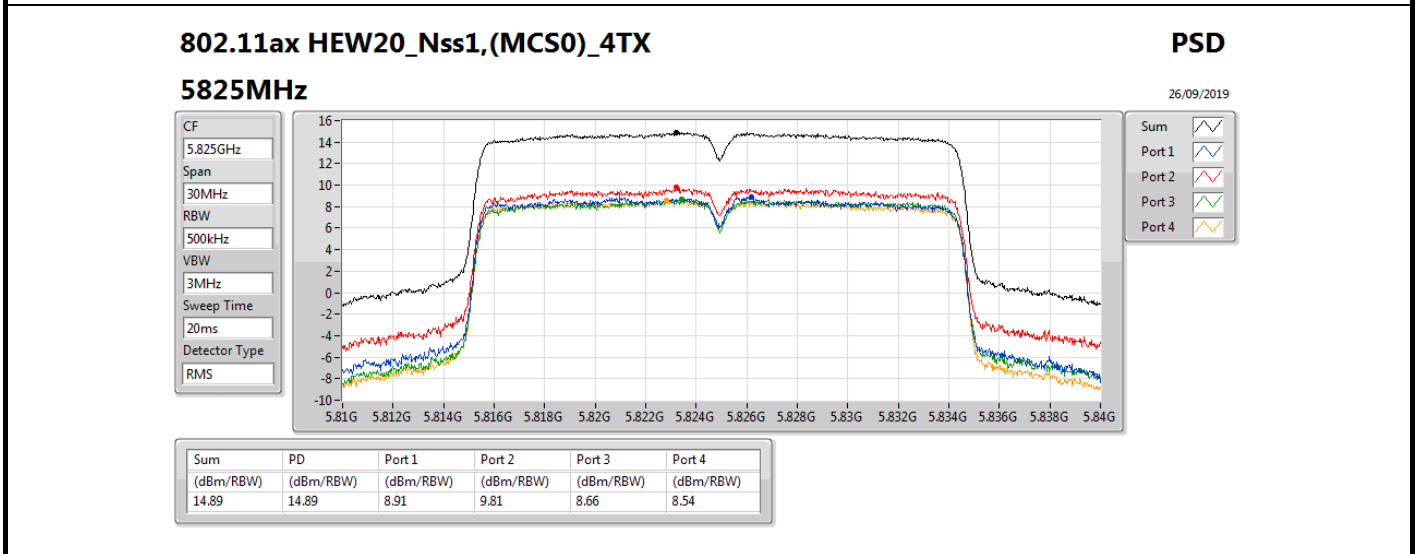

PSD

5775MHz

26/09/2019

Sum	PD	Port 1	Port 2	Port 3	Port 4
(dBm/RBW)	(dBm/RBW)	(dBm/RBW)	(dBm/RBW)	(dBm/RBW)	(dBm/RBW)
2.70	2.70	-3.49	-2.35	-3.34	-3.45

802.11ax HEW40_Nss1,(MCS0)_4TX

PSD

5190MHz

26/09/2019

Sum	PD	Port 1	Port 2	Port 3	Port 4
(dBm/RBW)	(dBm/RBW)	(dBm/RBW)	(dBm/RBW)	(dBm/RBW)	(dBm/RBW)
4.56	4.56	-1.65	-1.20	-1.28	-1.37

802.11ax HEW40_Nss1,(MCS0)_4TX

PSD

5230MHz

26/09/2019

Sum	PD	Port 1	Port 2	Port 3	Port 4
(dBm/RBW)	(dBm/RBW)	(dBm/RBW)	(dBm/RBW)	(dBm/RBW)	(dBm/RBW)
9.79	9.79	3.27	4.99	3.88	3.54