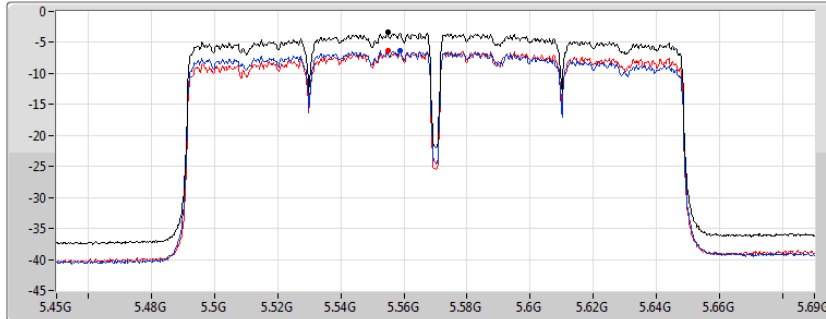

802.11ac VHT160_Nss2,(MCS0)_2TX

PSD

5570MHz

27/10/2019

CF
5.57GHz
Span
240MHz
RBW
1MHz
VBW
3MHz
Sweep Time
20ms
Detector Type
RMS

Sum
Port 1
Port 2

Sum	PD	Port 1	Port 2
(dBm/RBW)	(dBm/RBW)	(dBm/RBW)	(dBm/RBW)
-3.36	-3.36	-6.36	-6.26

802.11ax HEW20_Nss2,(MCS0)_2TX

PSD

5260MHz

27/10/2019

CF
5.26GHz
Span
30MHz
RBW
1MHz
VBW
3MHz
Sweep Time
20ms
Detector Type
RMS