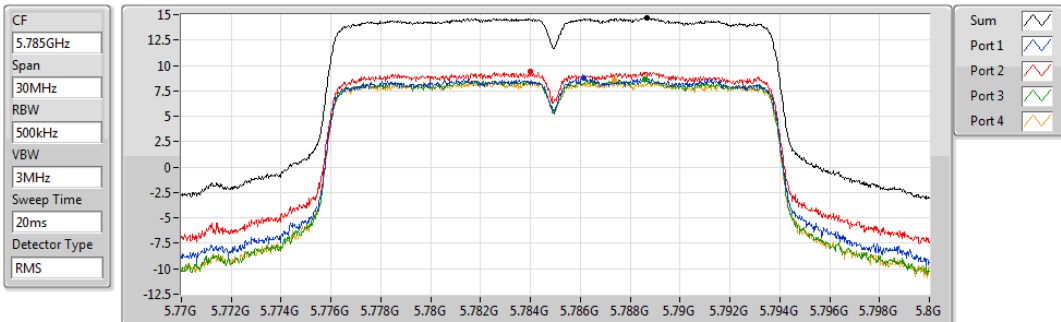

DG = Directional Gain; RBW = 500 kHz for 5.725-5.85GHz band / 1MHz for other band;
 PD = trace bin-by-bin of each transmits port summing can be performed maximum power density; Port X = Port X power density;

802.11ac VHT20_Nss1,(MCS0)_4TX

PSD

5745MHz

26/09/2019

Sum	PD	Port 1	Port 2	Port 3	Port 4
(dBm/RBW)	(dBm/RBW)	(dBm/RBW)	(dBm/RBW)	(dBm/RBW)	(dBm/RBW)
14.27	14.27	8.25	9.00	8.17	8.07

802.11ac VHT20_Nss1,(MCS0)_4TX

PSD

5785MHz

26/09/2019

Sum	PD	Port 1	Port 2	Port 3	Port 4
(dBm/RBW)	(dBm/RBW)	(dBm/RBW)	(dBm/RBW)	(dBm/RBW)	(dBm/RBW)
14.73	14.73	8.72	9.40	8.62	8.51

802.11ac VHT20_Nss1,(MCS0)_4TX

PSD

5825MHz

26/09/2019