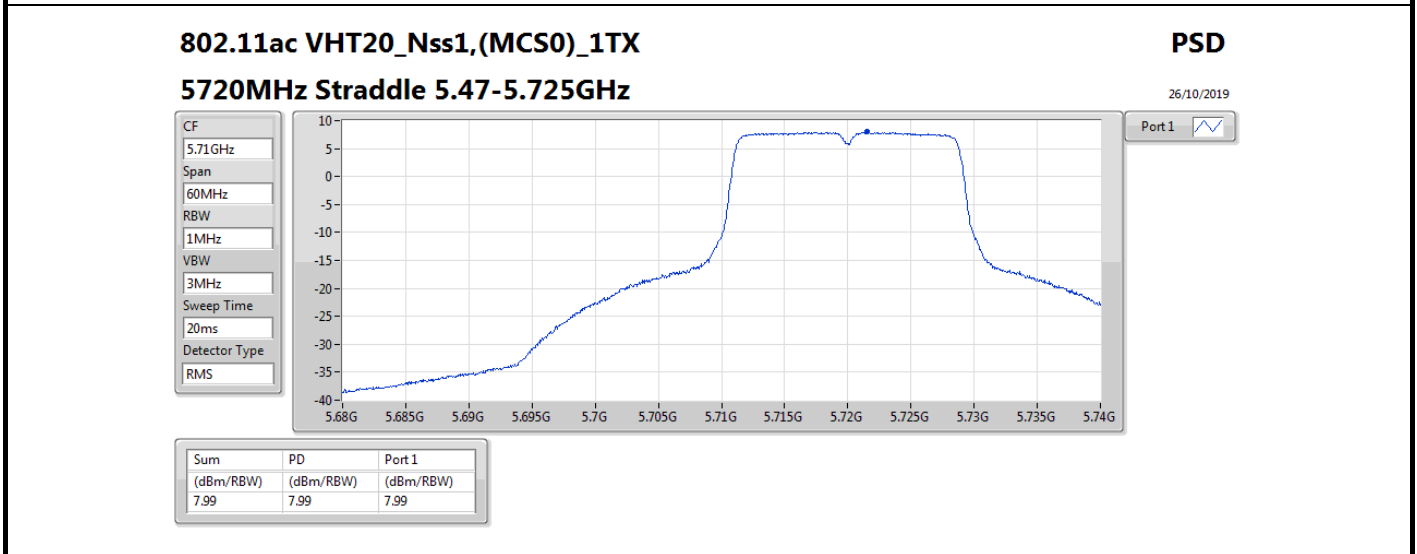

Mode	Result	DG (dB)	Port 1 (dBm/RBW)	PD (dBm/RBW)	PD Limit (dBm/RBW)
5720MHz Straddle 5.725-5.85GHz	Pass	5.36	6.12	6.12	30.00
802.11ax HEW40_Nss1,(MCS0)_1TX	-	-	-	-	-
5270MHz	Pass	5.36	6.65	6.65	11.00
5310MHz	Pass	5.36	2.08	2.08	11.00
5510MHz	Pass	5.36	0.86	0.86	11.00
5550MHz	Pass	5.36	6.20	6.20	11.00
5670MHz	Pass	5.36	3.90	3.90	11.00
5710MHz Straddle 5.47-5.725GHz	Pass	5.36	5.28	5.28	11.00
5710MHz Straddle 5.725-5.85GHz	Pass	5.36	3.23	3.23	30.00
802.11ax HEW80_Nss1,(MCS0)_1TX	-	-	-	-	-
5290MHz	Pass	5.36	-0.58	-0.58	11.00
5530MHz	Pass	5.36	-1.93	-1.93	11.00
5610MHz	Pass	5.36	2.57	2.57	11.00
5690MHz Straddle 5.47-5.725GHz	Pass	5.36	2.82	2.82	11.00
5690MHz Straddle 5.725-5.85GHz	Pass	5.36	0.00	0.00	30.00
802.11ax HEW160_Nss1,(MCS0)_1TX	-	-	-	-	-
5250MHz Straddle 5.15-5.25GHz	Pass	5.36	-4.56	-4.56	17.00
5250MHz Straddle 5.25-5.35GHz	Pass	5.36	-4.69	-4.69	11.00
5570MHz	Pass	5.36	-4.14	-4.14	11.00

DG = Directional Gain; **RBW** = 500 kHz for 5.725-5.85GHz band / 1MHz for other band;
PD = trace bin-by-bin of each transmits port summing can be performed maximum power density; **Port X** = Port X power density;