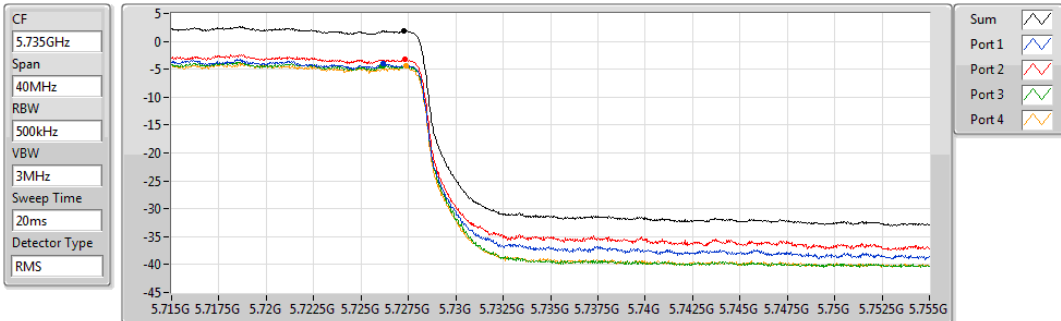

802.11ac VHT80_Nss1,(MCS0)_4TX
5690MHz Straddle 5.725-5.85GHz

PSD

29/10/2019

Sum	PD	Port 1	Port 2	Port 3	Port 4
(dBm/RBW)	(dBm/RBW)	(dBm/RBW)	(dBm/RBW)	(dBm/RBW)	(dBm/RBW)
1.91	1.91	-3.98	-3.21	-4.39	-4.46