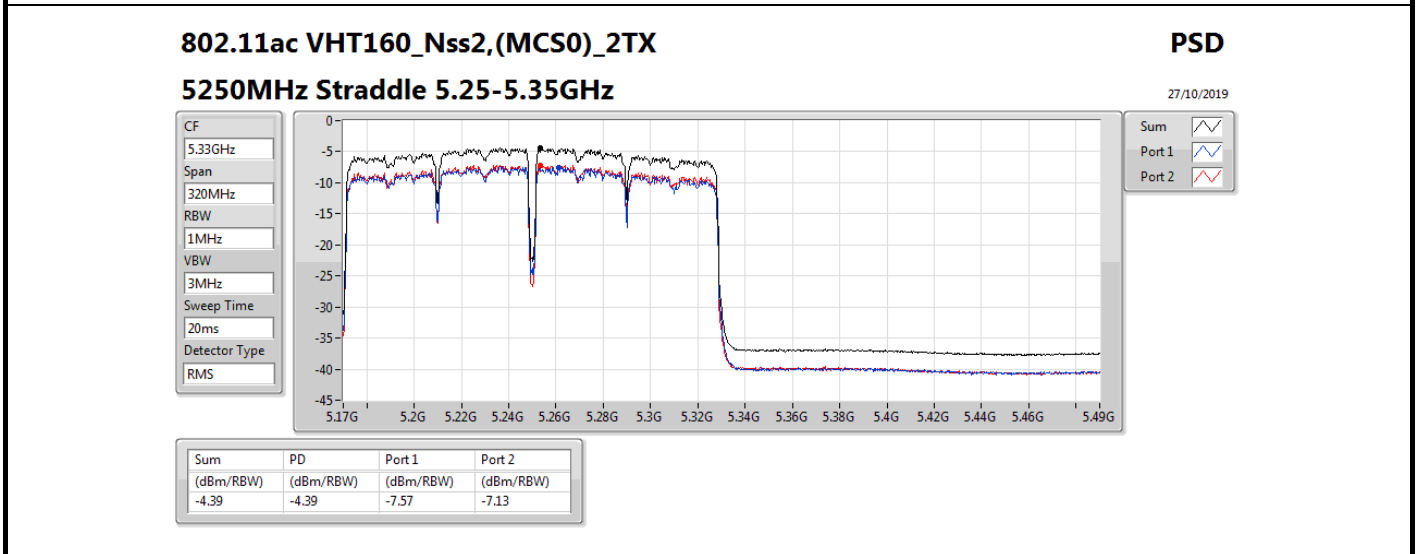

Mode	Result	DG (dBi)	Port 1 (dBm/RBW)	Port 2 (dBm/RBW)	PD (dBm/RBW)	PD Limit (dBm/RBW)
5720MHz Straddle 5.725-5.85GHz	Pass	5.36	5.21	6.26	8.74	30.00
802.11ax HEW40_Nss2,(MCS0)_2TX	-	-	-	-	-	-
5270MHz	Pass	5.36	4.83	4.54	7.63	11.00
5310MHz	Pass	5.36	1.19	0.67	3.85	11.00
5510MHz	Pass	5.36	-2.16	-1.26	1.25	11.00
5550MHz	Pass	5.36	4.82	4.80	7.73	11.00
5670MHz	Pass	5.36	1.18	2.46	4.88	11.00
5710MHz Straddle 5.47-5.725GHz	Pass	5.36	4.76	5.61	8.10	11.00
5710MHz Straddle 5.725-5.85GHz	Pass	5.36	2.48	3.53	5.99	30.00
802.11ax HEW80_Nss2,(MCS0)_2TX	-	-	-	-	-	-
5290MHz	Pass	5.36	-2.97	-3.24	-0.18	11.00
5530MHz	Pass	5.36	-3.07	-2.65	0.06	11.00
5610MHz	Pass	5.36	1.03	1.69	4.23	11.00
5690MHz Straddle 5.47-5.725GHz	Pass	5.36	1.81	2.41	4.98	11.00
5690MHz Straddle 5.725-5.85GHz	Pass	5.36	-15.71	-14.63	-12.20	30.00
802.11ax HEW160_Nss2,(MCS0)_2TX	-	-	-	-	-	-
5250MHz Straddle 5.15-5.25GHz	Pass	5.36	-7.39	-7.06	-4.36	17.00
5250MHz Straddle 5.25-5.35GHz	Pass	5.36	-7.25	-7.01	-4.28	11.00
5570MHz	Pass	5.36	-6.37	-6.48	-3.45	11.00

DG = Directional Gain; RBW = 500 kHz for 5.725-5.85GHz band / 1MHz for other band;

PD = trace bin-by-bin of each transmits port summing can be performed maximum power density; Port X = Port X power density;