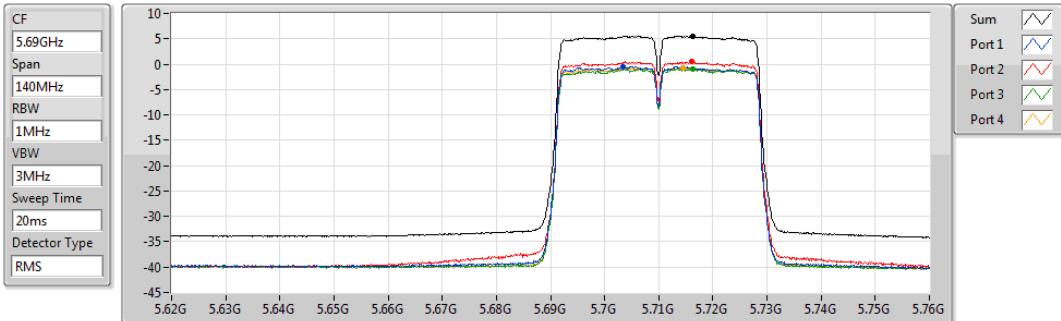

802.11ac VHT40_Nss1,(MCS0)_4TX

PSD

5710MHz Straddle 5.47-5.725GHz

29/10/2019

Sum	PD	Port 1	Port 2	Port 3	Port 4
(dBm/RBW)	(dBm/RBW)	(dBm/RBW)	(dBm/RBW)	(dBm/RBW)	(dBm/RBW)
5.56	5.56	-0.43	0.48	-0.90	-0.75

802.11ac VHT40_Nss1,(MCS0)_4TX

PSD