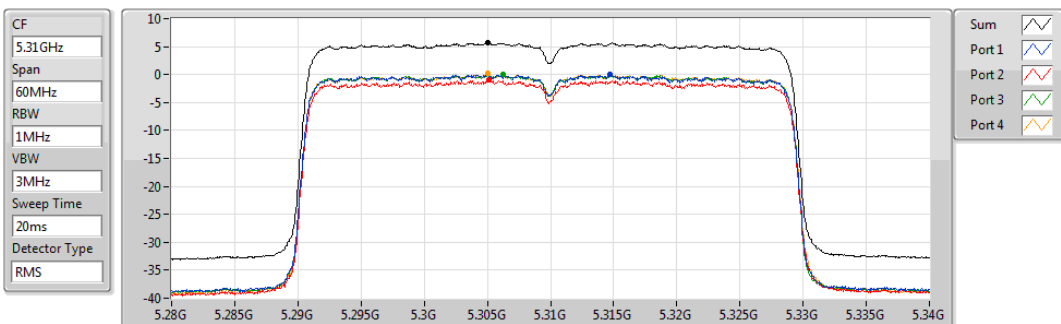

5270MHz

29/10/2019

Sum	PD	Port 1	Port 2	Port 3	Port 4
(dBm/RBW)	(dBm/RBW)	(dBm/RBW)	(dBm/RBW)	(dBm/RBW)	(dBm/RBW)
8.16	8.16	2.33	1.69	2.68	2.48

802.11ax HEW40_Nss4,(MCS0)_4TX

PSD

5310MHz

29/10/2019

Sum	PD	Port 1	Port 2	Port 3	Port 4
(dBm/RBW)	(dBm/RBW)	(dBm/RBW)	(dBm/RBW)	(dBm/RBW)	(dBm/RBW)
5.72	5.72	-0.04	-0.85	-0.05	0.14