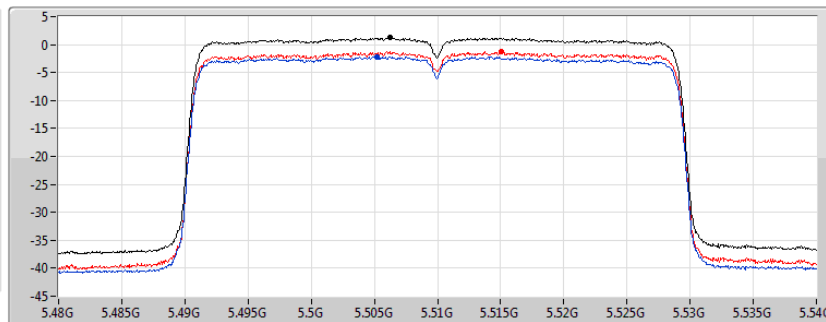

Sum
Port 1
Port 2

Sum	PD	Port 1	Port 2
(dBm/RBW)	(dBm/RBW)	(dBm/RBW)	(dBm/RBW)
3.85	3.85	1.19	0.67

802.11ax HEW40_Nss2,(MCS0)_2TX

PSD

5510MHz

27/10/2019

CF
5.51GHz
Span
60MHz
RBW
1MHz
VBW
3MHz
Sweep Time
20ms
Detector Type
RMS