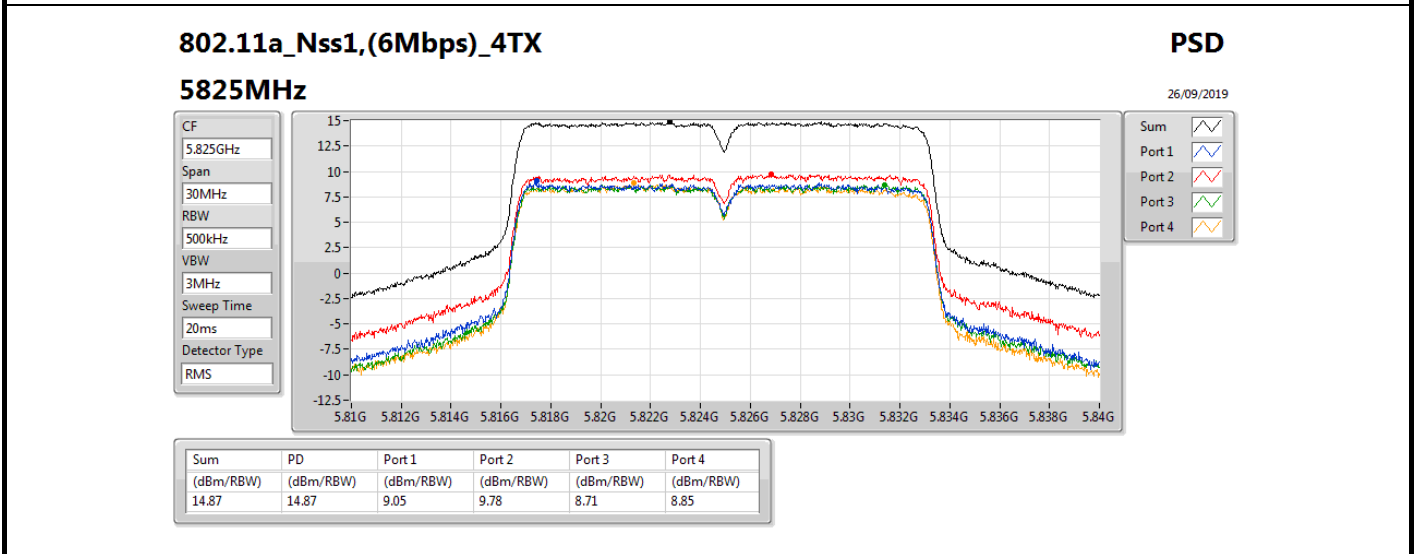

Summary

Mode	PD (dBm/RBW)
5.15-5.25GHz	-
802.11a_Nss1,(6Mbps)_4TX	11.58
802.11ac VHT20_Nss1,(MCS0)_4TX	11.45
802.11ac VHT40_Nss1,(MCS0)_4TX	9.50
802.11ac VHT80_Nss1,(MCS0)_4TX	0.69
802.11ax HEW20_Nss1,(MCS0)_4TX	11.54
802.11ax HEW40_Nss1,(MCS0)_4TX	9.79
802.11ax HEW80_Nss1,(MCS0)_4TX	1.46
5.725-5.85GHz	-
802.11a_Nss1,(6Mbps)_4TX	15.10
802.11ac VHT20_Nss1,(MCS0)_4TX	14.74
802.11ac VHT40_Nss1,(MCS0)_4TX	10.60
802.11ac VHT80_Nss1,(MCS0)_4TX	2.70
802.11ax HEW20_Nss1,(MCS0)_4TX	14.89
802.11ax HEW40_Nss1,(MCS0)_4TX	10.70
802.11ax HEW80_Nss1,(MCS0)_4TX	3.55

DG = Directional Gain; RBW = 500 kHz for 5.725-5.85GHz band / 1MHz for other band;
 PD = trace bin-by-bin of each transmits port summing can be performed maximum power density; Port X = Port X power density;