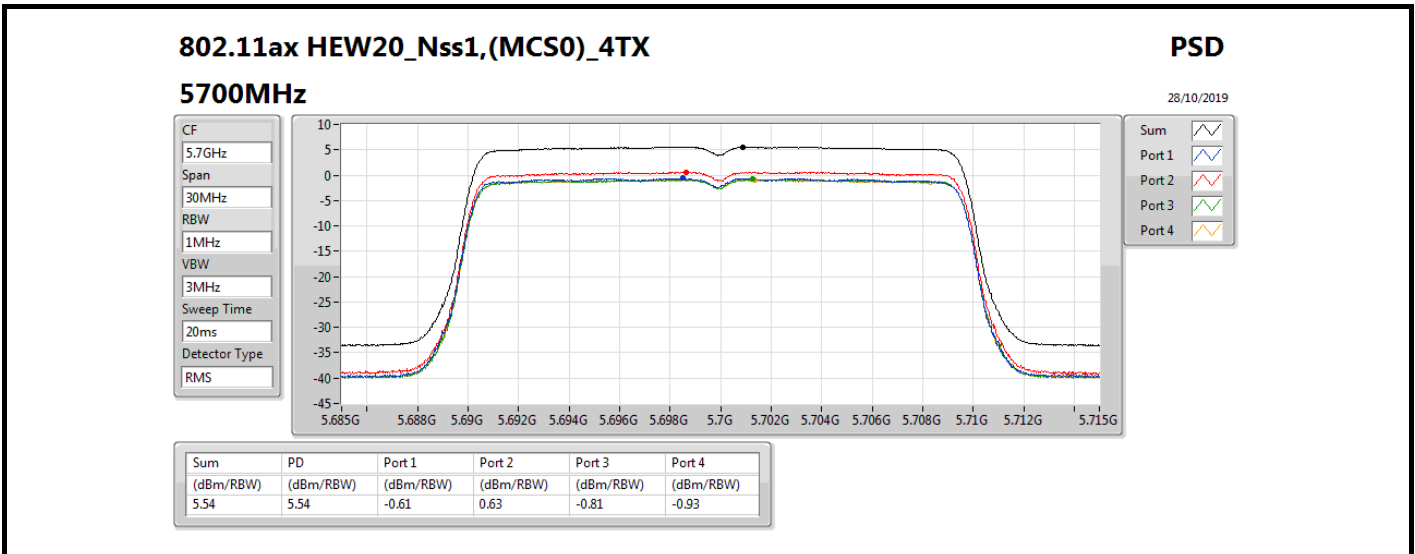

802.11ax HEW20_Nss1,(MCS0)_4TX

PSD

5580MHz

28/10/2019

Sum	PD	Port 1	Port 2	Port 3	Port 4
(dBm/RBW)	(dBm/RBW)	(dBm/RBW)	(dBm/RBW)	(dBm/RBW)	(dBm/RBW)
5.45	5.45	-0.38	-0.07	-0.95	-0.64

802.11ax HEW40_Nss1,(MCS0)_4TX