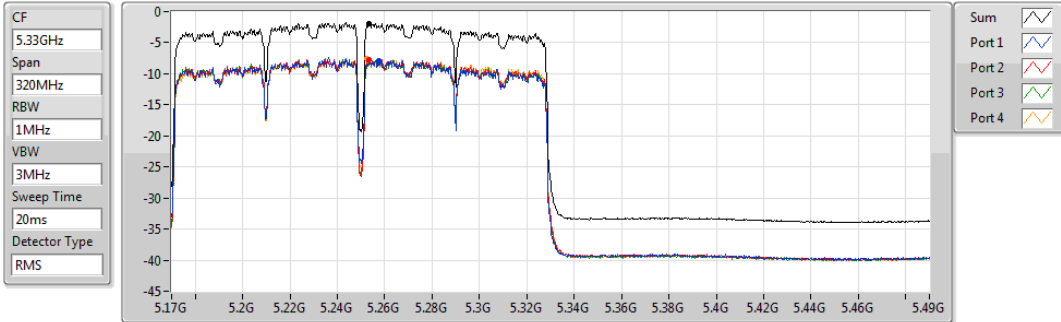

802.11ac VHT160_Nss4,(MCS0)_4TX

PSD

5250MHz Straddle 5.25-5.35GHz

29/10/2019

Sum	PD	Port 1	Port 2	Port 3	Port 4
(dBm/1MHz)	(dBm/1MHz)	(dBm/1MHz)	(dBm/1MHz)	(dBm/1MHz)	(dBm/1MHz)
-1.92	-1.92	-7.88	-7.69	-7.79	-7.62

802.11ac VHT160_Nss4,(MCS0)_4TX

PSD