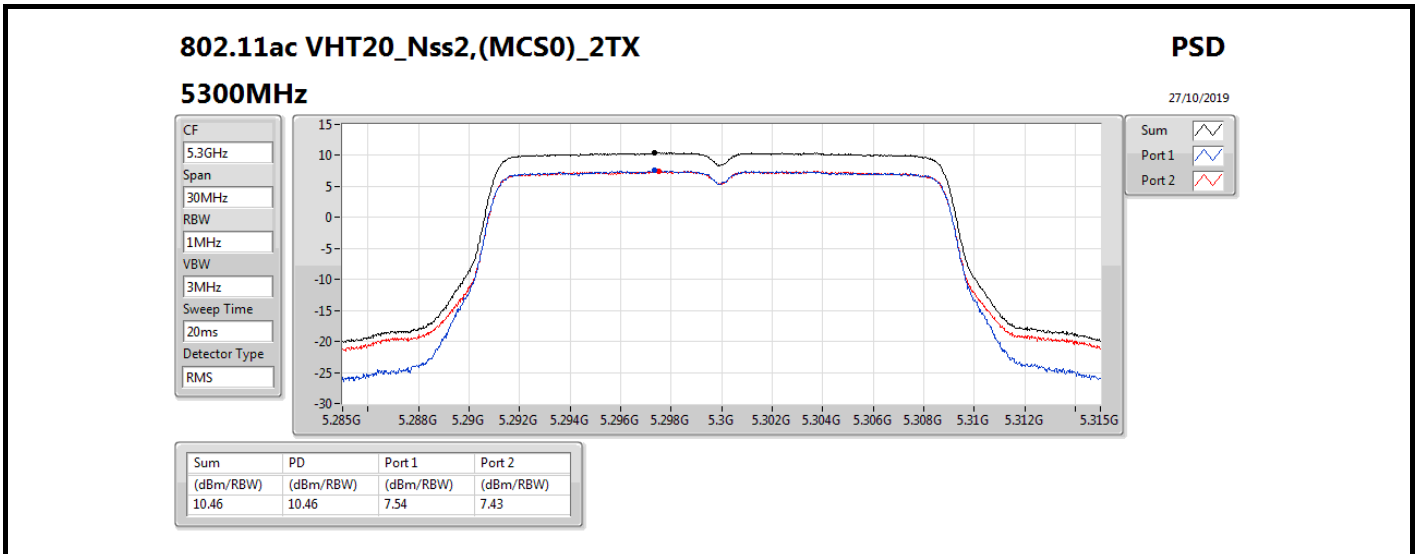

Mode	Result	DG (dBi)	Port 1 (dBm/RBW)	Port 2 (dBm/RBW)	PD (dBm/RBW)	PD Limit (dBm/RBW)
5720MHz Straddle 5.725-5.85GHz	Pass	5.36	5.21	6.26	8.74	30.00
802.11ax HEW40_Nss2,(MCS0)_2TX	-	-	-	-	-	-
5270MHz	Pass	5.36	4.83	4.54	7.63	11.00
5310MHz	Pass	5.36	1.19	0.67	3.85	11.00
5510MHz	Pass	5.36	-2.16	-1.26	1.25	11.00
5550MHz	Pass	5.36	4.82	4.80	7.73	11.00
5670MHz	Pass	5.36	1.18	2.46	4.88	11.00
5710MHz Straddle 5.47-5.725GHz	Pass	5.36	4.76	5.61	8.10	11.00
5710MHz Straddle 5.725-5.85GHz	Pass	5.36	2.48	3.53	5.99	30.00
802.11ax HEW80_Nss2,(MCS0)_2TX	-	-	-	-	-	-
5290MHz	Pass	5.36	-2.97	-3.24	-0.18	11.00
5530MHz	Pass	5.36	-3.07	-2.65	0.06	11.00
5610MHz	Pass	5.36	1.03	1.69	4.23	11.00
5690MHz Straddle 5.47-5.725GHz	Pass	5.36	1.81	2.41	4.98	11.00
5690MHz Straddle 5.725-5.85GHz	Pass	5.36	-15.71	-14.63	-12.20	30.00
802.11ax HEW160_Nss2,(MCS0)_2TX	-	-	-	-	-	-
5250MHz Straddle 5.15-5.25GHz	Pass	5.36	-7.39	-7.06	-4.36	17.00
5250MHz Straddle 5.25-5.35GHz	Pass	5.36	-7.25	-7.01	-4.28	11.00
5570MHz	Pass	5.36	-6.37	-6.48	-3.45	11.00

DG = Directional Gain; RBW = 500 kHz for 5.725-5.85GHz band / 1MHz for other band;

PD = trace bin-by-bin of each transmits port summing can be performed maximum power density; Port X = Port X power density;