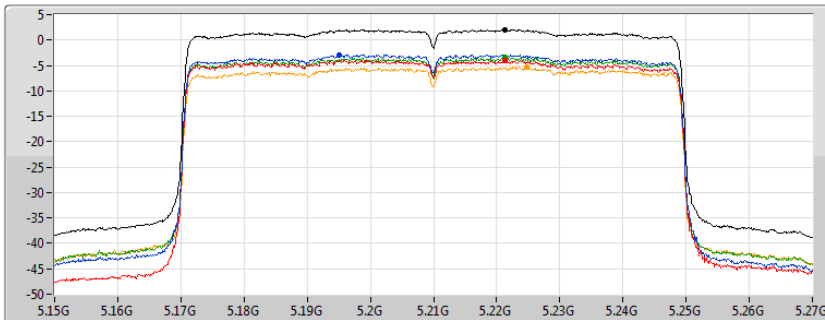

Sum
Port 1
Port 2
Port 3
Port 4

Sum	PD	Port 1	Port 2	Port 3	Port 4
(dBm/RBW)	(dBm/RBW)	(dBm/RBW)	(dBm/RBW)	(dBm/RBW)	(dBm/RBW)
2.09	2.09	-2.91	-3.96	-3.37	-5.39

802.11ax HEW80-BF_Nss1,(MCS0)_4TX

PSD

5775MHz

13/10/2019

CF
5.775GHz
Span
120MHz
RBW
500kHz
VBW
3MHz
Sweep Time
20ms
Detector Type
RMS