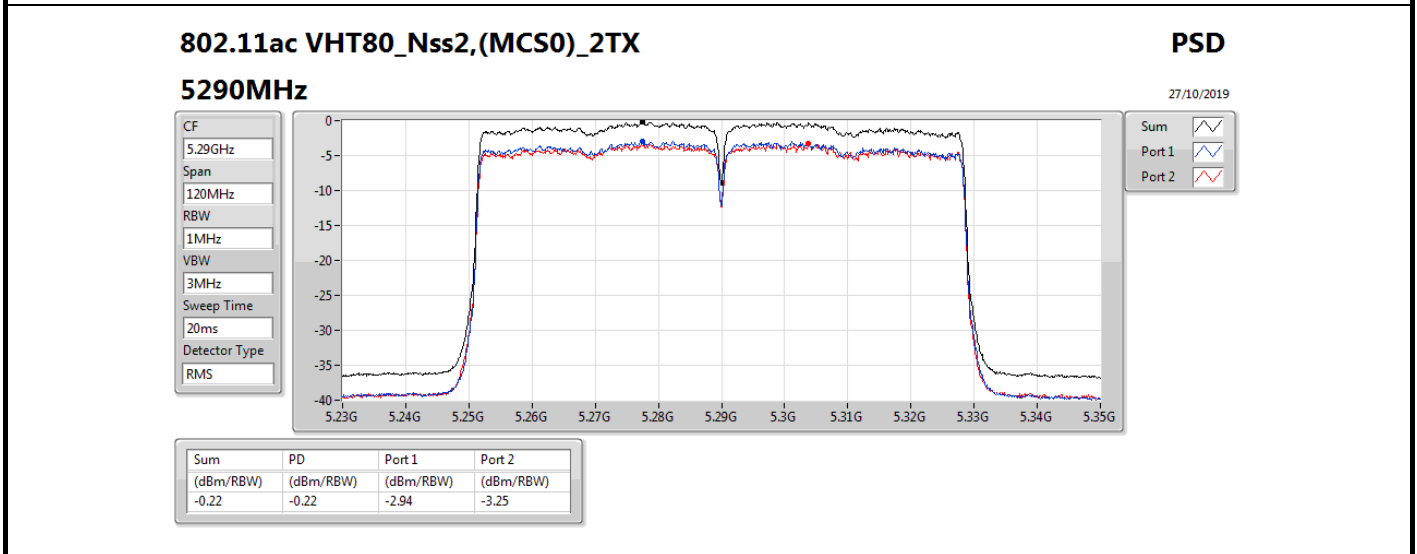

DG = Directional Gain; RBW = 500 kHz for 5.725-5.85GHz band / 1MHz for other band;

PD = trace bin-by-bin of each transmits port summing can be performed maximum power density; Port X = Port X power density;