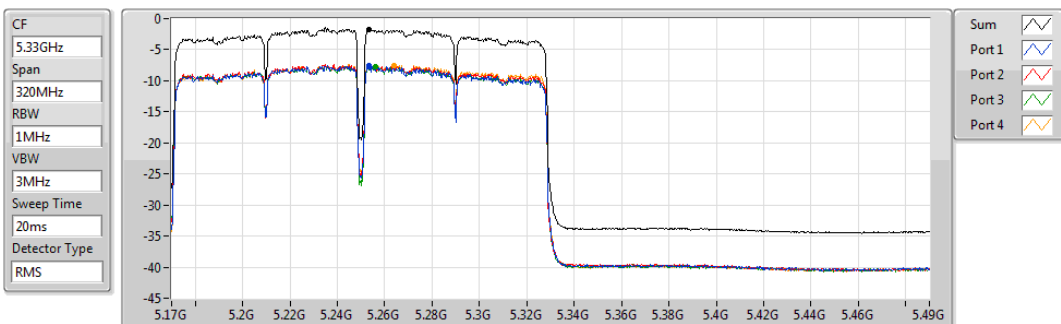

802.11ac VHT160_Nss1,(MCS0)_4TX
5250MHz Straddle 5.25-5.35GHz

PSD

29/10/2019

Sum	PD	Port 1	Port 2	Port 3	Port 4
(dBm/RBW)	(dBm/RBW)	(dBm/RBW)	(dBm/RBW)	(dBm/RBW)	(dBm/RBW)
-1.71	-1.71	-7.62	-7.60	-7.74	-7.51