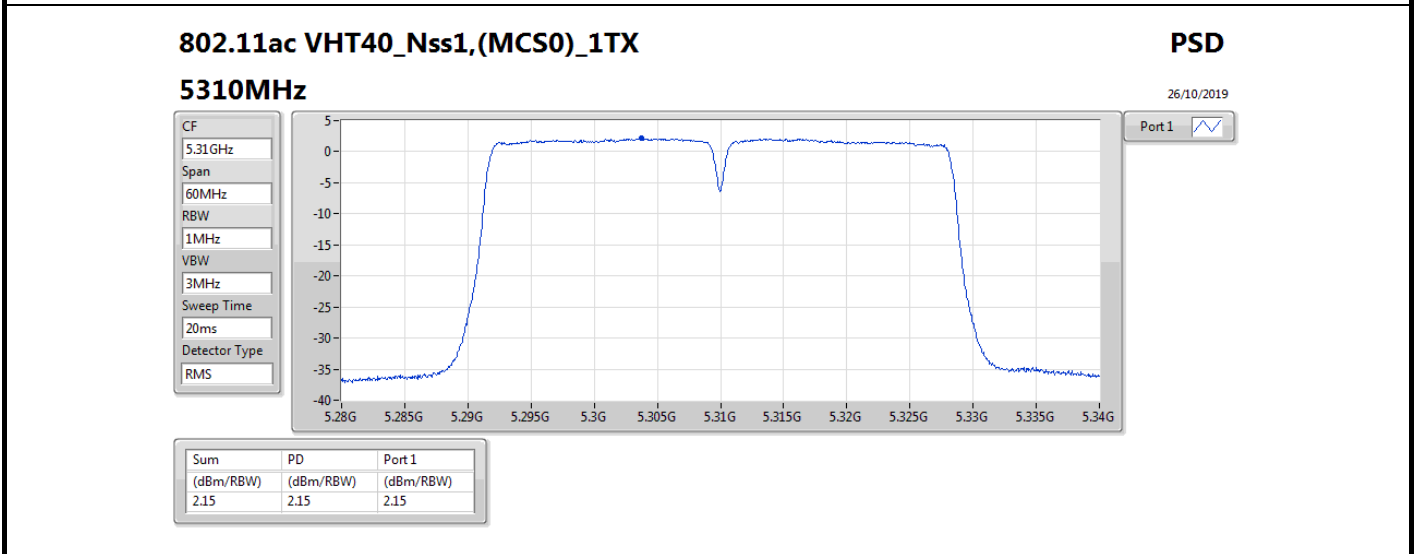

Mode	Result	DG (dB)	Port 1 (dBm/RBW)	PD (dBm/RBW)	PD Limit (dBm/RBW)
5720MHz Straddle 5.725-5.85GHz	Pass	5.36	6.12	6.12	30.00
802.11ax HEW40_Nss1,(MCS0)_1TX	-	-	-	-	-
5270MHz	Pass	5.36	6.65	6.65	11.00
5310MHz	Pass	5.36	2.08	2.08	11.00
5510MHz	Pass	5.36	0.86	0.86	11.00
5550MHz	Pass	5.36	6.20	6.20	11.00
5670MHz	Pass	5.36	3.90	3.90	11.00
5710MHz Straddle 5.47-5.725GHz	Pass	5.36	5.28	5.28	11.00
5710MHz Straddle 5.725-5.85GHz	Pass	5.36	3.23	3.23	30.00
802.11ax HEW80_Nss1,(MCS0)_1TX	-	-	-	-	-
5290MHz	Pass	5.36	-0.58	-0.58	11.00
5530MHz	Pass	5.36	-1.93	-1.93	11.00
5610MHz	Pass	5.36	2.57	2.57	11.00
5690MHz Straddle 5.47-5.725GHz	Pass	5.36	2.82	2.82	11.00
5690MHz Straddle 5.725-5.85GHz	Pass	5.36	0.00	0.00	30.00
802.11ax HEW160_Nss1,(MCS0)_1TX	-	-	-	-	-
5250MHz Straddle 5.15-5.25GHz	Pass	5.36	-4.56	-4.56	17.00
5250MHz Straddle 5.25-5.35GHz	Pass	5.36	-4.69	-4.69	11.00
5570MHz	Pass	5.36	-4.14	-4.14	11.00

DG = Directional Gain; **RBW** = 500 kHz for 5.725-5.85GHz band / 1MHz for other band;
PD = trace bin-by-bin of each transmits port summing can be performed maximum power density; **Port X** = Port X power density;