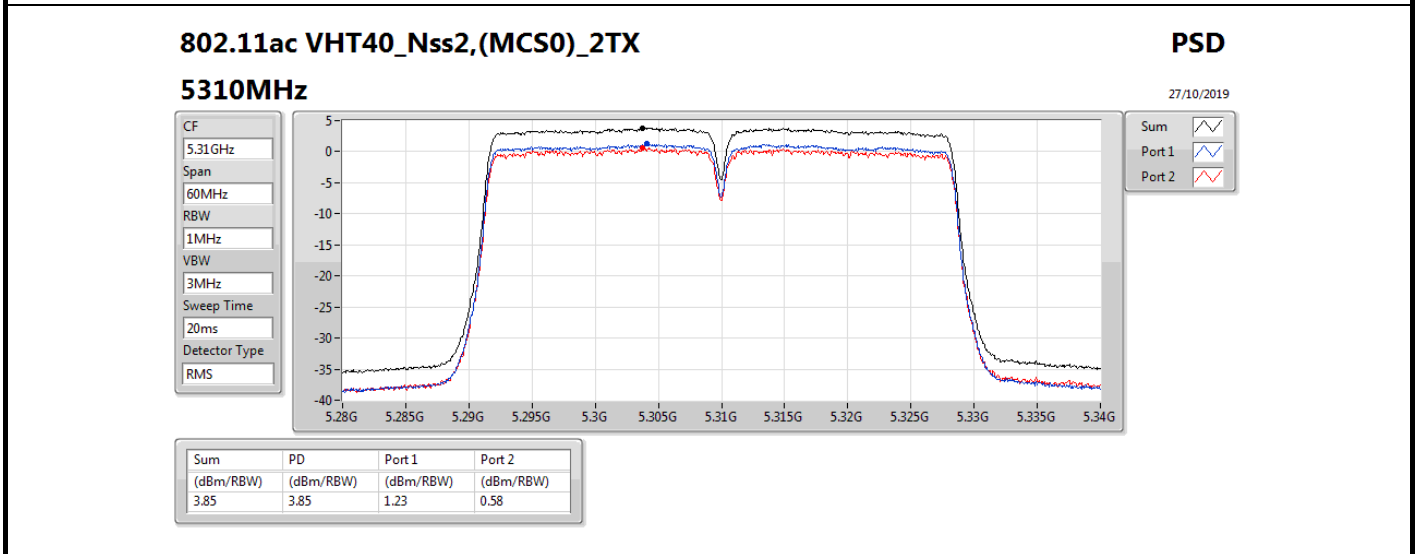

Mode	Result	DG (dBi)	Port 1 (dBm/RBW)	Port 2 (dBm/RBW)	PD (dBm/RBW)	PD Limit (dBm/RBW)
5720MHz Straddle 5.725-5.85GHz	Pass	5.36	5.21	6.26	8.74	30.00
802.11ax HEW40_Nss2,(MCS0)_2TX	-	-	-	-	-	-
5270MHz	Pass	5.36	4.83	4.54	7.63	11.00
5310MHz	Pass	5.36	1.19	0.67	3.85	11.00
5510MHz	Pass	5.36	-2.16	-1.26	1.25	11.00
5550MHz	Pass	5.36	4.82	4.80	7.73	11.00
5670MHz	Pass	5.36	1.18	2.46	4.88	11.00
5710MHz Straddle 5.47-5.725GHz	Pass	5.36	4.76	5.61	8.10	11.00
5710MHz Straddle 5.725-5.85GHz	Pass	5.36	2.48	3.53	5.99	30.00
802.11ax HEW80_Nss2,(MCS0)_2TX	-	-	-	-	-	-
5290MHz	Pass	5.36	-2.97	-3.24	-0.18	11.00
5530MHz	Pass	5.36	-3.07	-2.65	0.06	11.00
5610MHz	Pass	5.36	1.03	1.69	4.23	11.00
5690MHz Straddle 5.47-5.725GHz	Pass	5.36	1.81	2.41	4.98	11.00
5690MHz Straddle 5.725-5.85GHz	Pass	5.36	-15.71	-14.63	-12.20	30.00
802.11ax HEW160_Nss2,(MCS0)_2TX	-	-	-	-	-	-
5250MHz Straddle 5.15-5.25GHz	Pass	5.36	-7.39	-7.06	-4.36	17.00
5250MHz Straddle 5.25-5.35GHz	Pass	5.36	-7.25	-7.01	-4.28	11.00
5570MHz	Pass	5.36	-6.37	-6.48	-3.45	11.00

DG = Directional Gain; RBW = 500 kHz for 5.725-5.85GHz band / 1MHz for other band;

PD = trace bin-by-bin of each transmits port summing can be performed maximum power density; Port X = Port X power density;