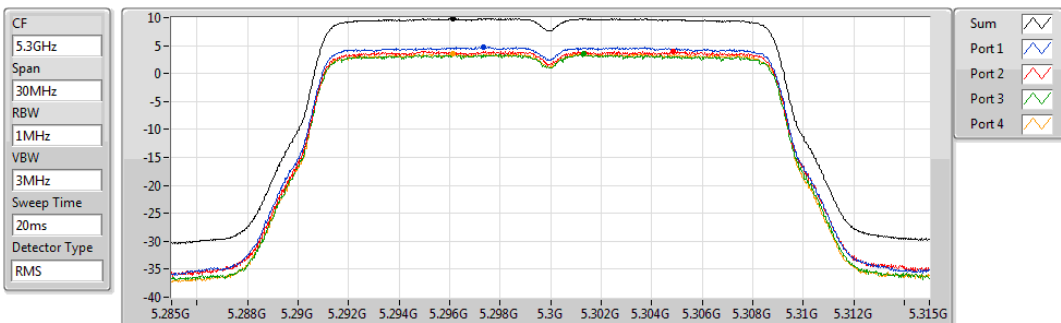

802.11ac VHT20_Nss4,(MCS0)_4TX

PSD

5300MHz

29/10/2019

Sum	PD	Port 1	Port 2	Port 3	Port 4
(dBm/RBW)	(dBm/RBW)	(dBm/RBW)	(dBm/RBW)	(dBm/RBW)	(dBm/RBW)
9.83	9.83	4.75	3.98	3.47	3.60