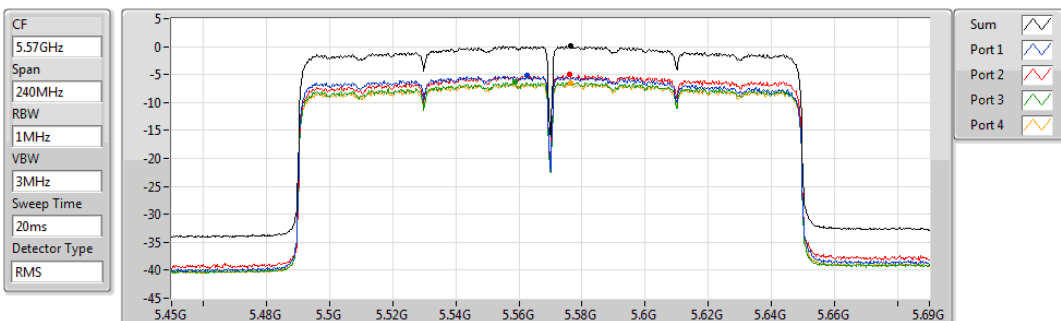

5570MHz

28/10/2019

Sum	PD	Port 1	Port 2	Port 3	Port 4
(dBm/RBW)	(dBm/RBW)	(dBm/RBW)	(dBm/RBW)	(dBm/RBW)	(dBm/RBW)
0.11	0.11	-5.25	-4.93	-6.42	-6.57