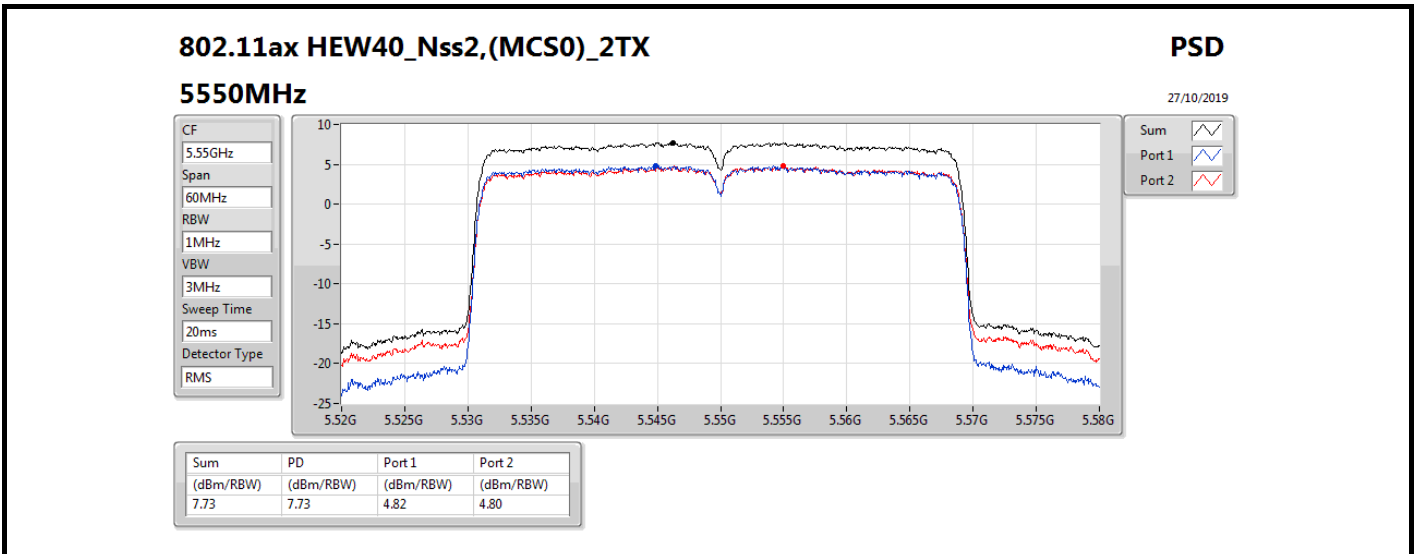

Sum
Port 1
Port 2

Sum	PD	Port 1	Port 2
(dBm/RBW)	(dBm/RBW)	(dBm/RBW)	(dBm/RBW)
3.85	3.85	1.19	0.67

802.11ax HEW40_Nss2,(MCS0)_2TX

PSD

5510MHz

27/10/2019

CF
5.51GHz
Span
60MHz
RBW
1MHz
VBW
3MHz
Sweep Time
20ms
Detector Type
RMS

Sum
Port 1
Port 2

Sum	PD	Port 1	Port 2
(dBm/RBW)	(dBm/RBW)	(dBm/RBW)	(dBm/RBW)
1.25	1.25	-2.16	-1.26

802.11ax HEW40_Nss2,(MCS0)_2TX

PSD

5710MHz Straddle 5.725-5.85GHz

27/10/2019

Sum	PD	Port 1	Port 2
(dBm/RBW)	(dBm/RBW)	(dBm/RBW)	(dBm/RBW)
5.99	5.99	2.48	3.53