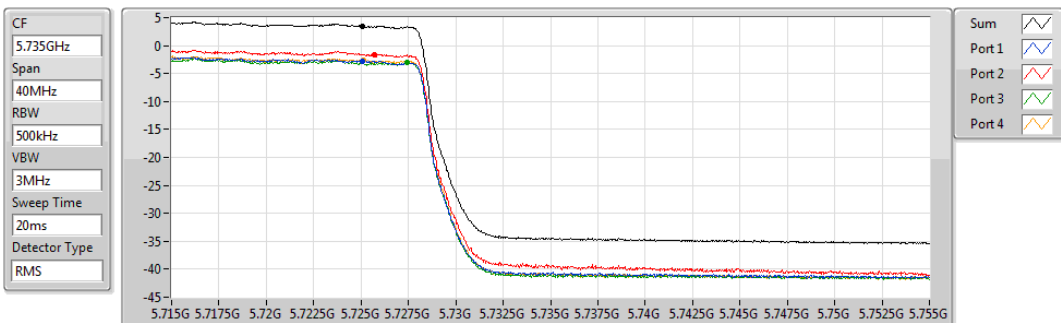

5710MHz Straddle 5.725-5.85GHz

29/10/2019

Sum	PD	Port 1	Port 2	Port 3	Port 4
(dBm/RBW)	(dBm/RBW)	(dBm/RBW)	(dBm/RBW)	(dBm/RBW)	(dBm/RBW)
3.52	3.52	-2.76	-1.56	-3.01	-2.54

802.11ac VHT80_Nss1,(MCS0)_4TX

PSD