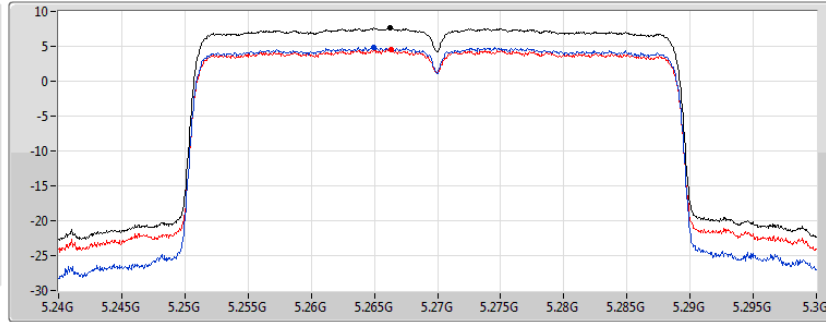

Sum 
 Port 1 
 Port 2 

Sum	PD	Port 1	Port 2
(dBm/100kHz)	(dBm/100kHz)	(dBm/100kHz)	(dBm/100kHz)
10.27	10.27	7.48	7.16

802.11ax HEW40_Nss2,(MCS0)_2TX

PSD

5270MHz

27/10/2019

CF
5.27GHz
Span
60MHz
RBW
1MHz
VBW
3MHz
Sweep Time
20ms
Detector Type
RMS

Sum
Port 1
Port 2

Sum	PD	Port 1	Port 2
(dBm/RBW)	(dBm/RBW)	(dBm/RBW)	(dBm/RBW)
7.63	7.63	4.83	4.54

802.11ax HEW40_Nss2,(MCS0)_2TX

PSD

5310MHz

27/10/2019

CF
5.31GHz
Span
60MHz
RBW
1MHz
VBW
3MHz
Sweep Time
20ms
Detector Type
RMS