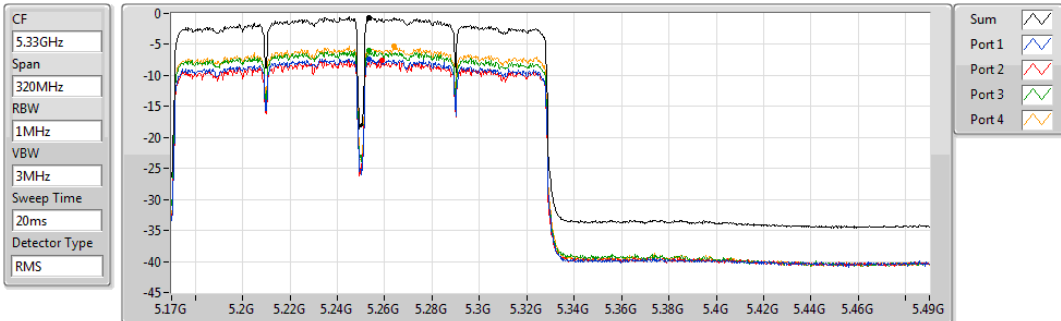

802.11ac VHT160-BF_Nss1,(MCS0)_4TX

PSD

5250MHz Straddle 5.25-5.35GHz

01/11/2019

Sum	PD	Port 1	Port 2	Port 3	Port 4
(dBm/RBW)	(dBm/RBW)	(dBm/RBW)	(dBm/RBW)	(dBm/RBW)	(dBm/RBW)
-0.63	-0.63	-7.47	-7.64	-5.94	-5.35

802.11ac VHT160-BF_Nss1,(MCS0)_4TX

PSD