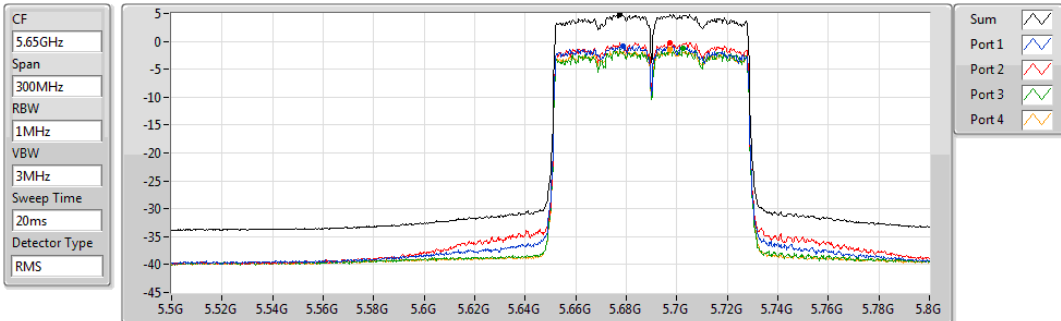

802.11ac VHT80_Nss4,(MCS0)_4TX

PSD

5690MHz Straddle 5.47-5.725GHz

29/10/2019

Sum	PD	Port 1	Port 2	Port 3	Port 4
(dBm/RBW)	(dBm/RBW)	(dBm/RBW)	(dBm/RBW)	(dBm/RBW)	(dBm/RBW)
4.90	4.90	-0.78	-0.22	-1.27	-1.51

802.11ac VHT80_Nss4,(MCS0)_4TX

PSD