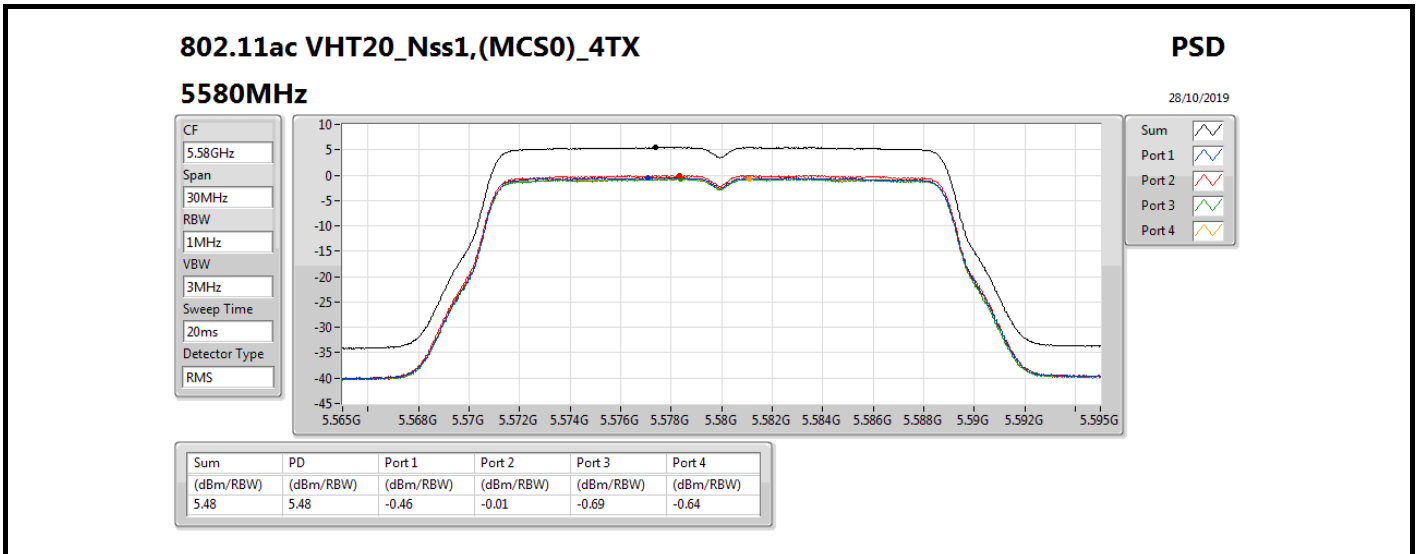

PSD

28/10/2019

Sum	PD	Port 1	Port 2	Port 3	Port 4
(dBm/RBW)	(dBm/RBW)	(dBm/RBW)	(dBm/RBW)	(dBm/RBW)	(dBm/RBW)
3.99	3.99	-2.18	-0.98	-2.44	-2.51

802.11ac VHT20_Nss1,(MCS0)_4TX
5260MHz

PSD

28/10/2019

Sum	PD	Port 1	Port 2	Port 3	Port 4
(dBm/RBW)	(dBm/RBW)	(dBm/RBW)	(dBm/RBW)	(dBm/RBW)	(dBm/RBW)
5.59	5.59	-0.17	-1.40	0.06	0.06