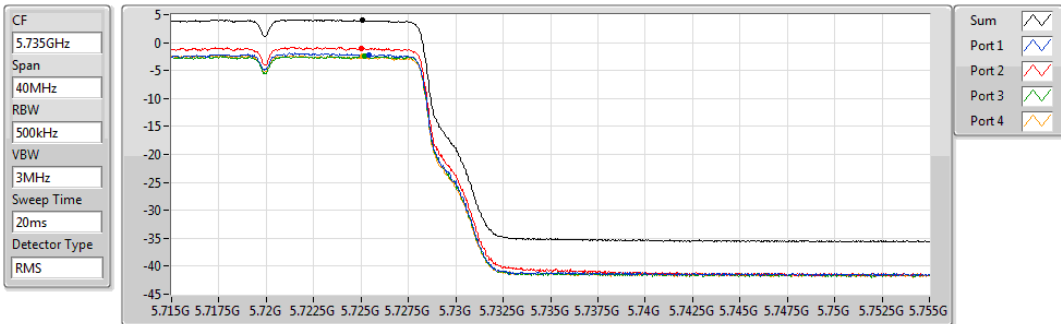

802.11a_Nss1,(6Mbps)_4TX
5720MHz Straddle 5.725-5.85GHz

PSD

28/10/2019

Sum	PD	Port 1	Port 2	Port 3	Port 4
(dBm/RBW)	(dBm/RBW)	(dBm/RBW)	(dBm/RBW)	(dBm/RBW)	(dBm/RBW)
3.99	3.99	-2.18	-0.98	-2.44	-2.51