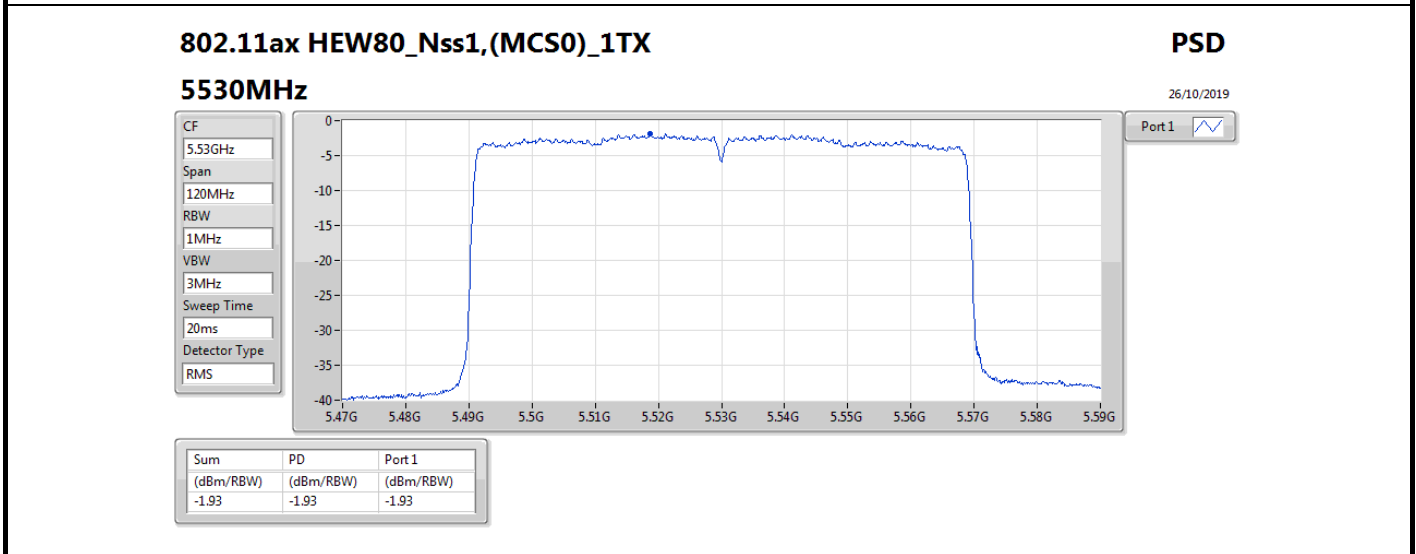

Mode	Result	DG (dB)	Port 1 (dBm/RBW)	PD (dBm/RBW)	PD Limit (dBm/RBW)
5720MHz Straddle 5.725-5.85GHz	Pass	5.36	6.12	6.12	30.00
802.11ax HEW40_Nss1,(MCS0)_1TX	-	-	-	-	-
5270MHz	Pass	5.36	6.65	6.65	11.00
5310MHz	Pass	5.36	2.08	2.08	11.00
5510MHz	Pass	5.36	0.86	0.86	11.00
5550MHz	Pass	5.36	6.20	6.20	11.00
5670MHz	Pass	5.36	3.90	3.90	11.00
5710MHz Straddle 5.47-5.725GHz	Pass	5.36	5.28	5.28	11.00
5710MHz Straddle 5.725-5.85GHz	Pass	5.36	3.23	3.23	30.00
802.11ax HEW80_Nss1,(MCS0)_1TX	-	-	-	-	-
5290MHz	Pass	5.36	-0.58	-0.58	11.00
5530MHz	Pass	5.36	-1.93	-1.93	11.00
5610MHz	Pass	5.36	2.57	2.57	11.00
5690MHz Straddle 5.47-5.725GHz	Pass	5.36	2.82	2.82	11.00
5690MHz Straddle 5.725-5.85GHz	Pass	5.36	0.00	0.00	30.00
802.11ax HEW160_Nss1,(MCS0)_1TX	-	-	-	-	-
5250MHz Straddle 5.15-5.25GHz	Pass	5.36	-4.56	-4.56	17.00
5250MHz Straddle 5.25-5.35GHz	Pass	5.36	-4.69	-4.69	11.00
5570MHz	Pass	5.36	-4.14	-4.14	11.00

DG = Directional Gain; **RBW** = 500 kHz for 5.725-5.85GHz band / 1MHz for other band;
PD = trace bin-by-bin of each transmits port summing can be performed maximum power density; **Port X** = Port X power density;