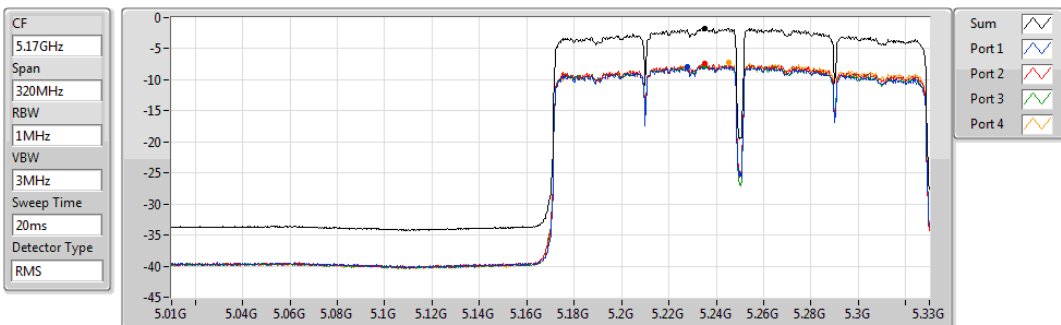

802.11ac VHT160_Nss1,(MCS0)_4TX
5250MHz Straddle 5.15-5.25GHz

PSD

29/10/2019

Sum	PD	Port 1	Port 2	Port 3	Port 4
(dBm/RBW)	(dBm/RBW)	(dBm/RBW)	(dBm/RBW)	(dBm/RBW)	(dBm/RBW)
-1.68	-1.68	-7.87	-7.37	-7.70	-7.29