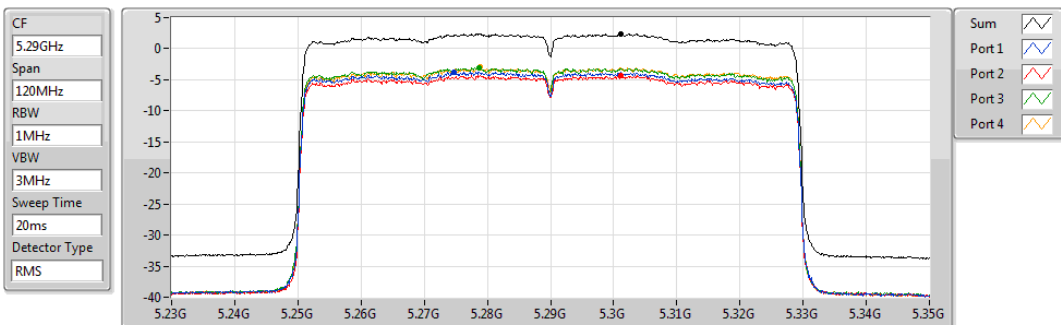

802.11ax HEW80_Nss1,(MCS0)_4TX
5290MHz

PSD

28/10/2019

Sum	PD	Port 1	Port 2	Port 3	Port 4
(dBm/RBW)	(dBm/RBW)	(dBm/RBW)	(dBm/RBW)	(dBm/RBW)	(dBm/RBW)
2.42	2.42	-3.72	-4.32	-3.13	-2.97