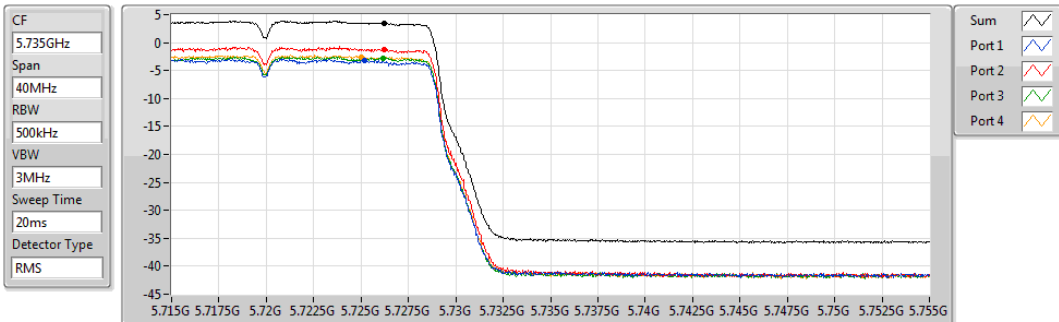

01/11/2019

Sum	PD	Port1	Port2	Port3	Port4
(dBm/RBW)	(dBm/RBW)	(dBm/RBW)	(dBm/RBW)	(dBm/RBW)	(dBm/RBW)
5.34	5.34	-1.55	0.65	-1.15	-0.82

802.11ac VHT20-BF_Nss1,(MCS0)_4TX

PSD

5720MHz Straddle 5.725-5.85GHz

01/11/2019