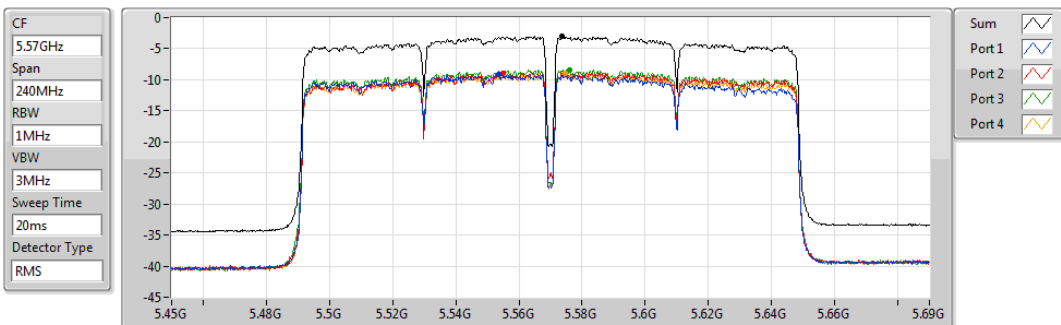

5570MHz

01/11/2019

Sum	PD	Port 1	Port 2	Port 3	Port 4
(dBm/RBW)	(dBm/RBW)	(dBm/RBW)	(dBm/RBW)	(dBm/RBW)	(dBm/RBW)
-2.98	-2.98	-9.21	-8.88	-8.36	-9.00

802.11ax HEW20-BF_Nss1,(MCS0)_4TX

PSD