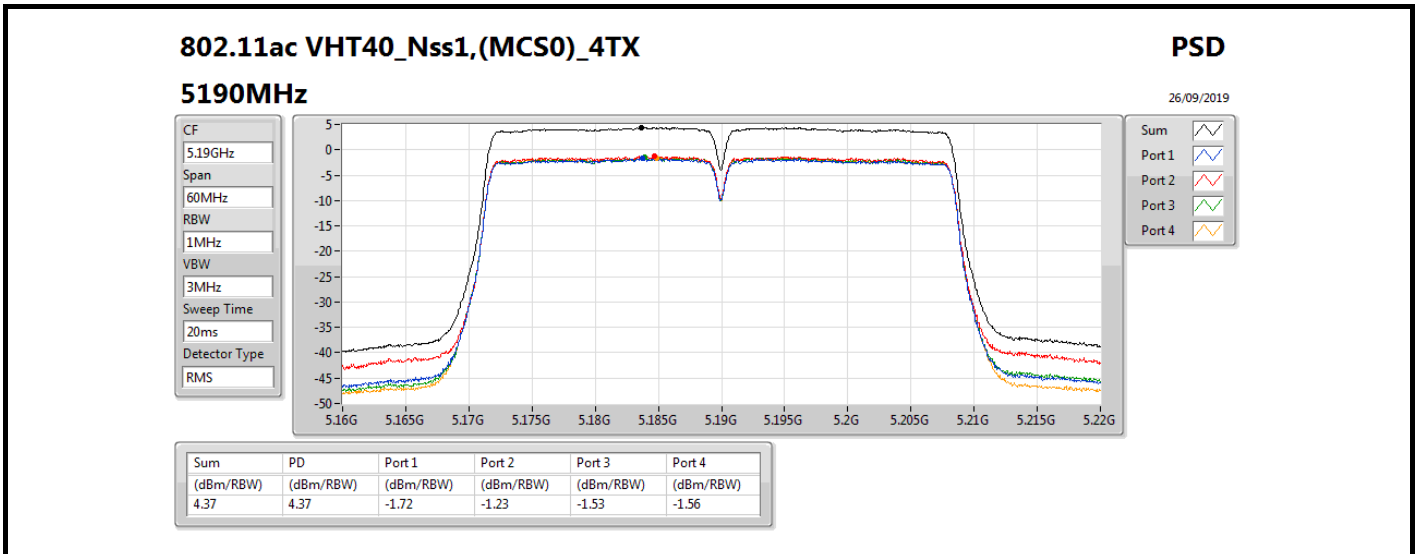

PSD

5785MHz

26/09/2019

Sum	PD	Port 1	Port 2	Port 3	Port 4
(dBm/RBW)	(dBm/RBW)	(dBm/RBW)	(dBm/RBW)	(dBm/RBW)	(dBm/RBW)
14.73	14.73	8.72	9.40	8.62	8.51

802.11ac VHT20_Nss1,(MCS0)_4TX

PSD

5825MHz

26/09/2019

Sum	PD	Port 1	Port 2	Port 3	Port 4
(dBm/RBW)	(dBm/RBW)	(dBm/RBW)	(dBm/RBW)	(dBm/RBW)	(dBm/RBW)
14.74	14.74	8.74	9.75	8.65	8.49

802.11ac VHT40_Nss1,(MCS0)_4TX

PSD

5795MHz

26/09/2019

Sum	PD	Port 1	Port 2	Port 3	Port 4
(dBm/RBW)	(dBm/RBW)	(dBm/RBW)	(dBm/RBW)	(dBm/RBW)	(dBm/RBW)
10.60	10.60	4.83	5.37	4.39	4.26