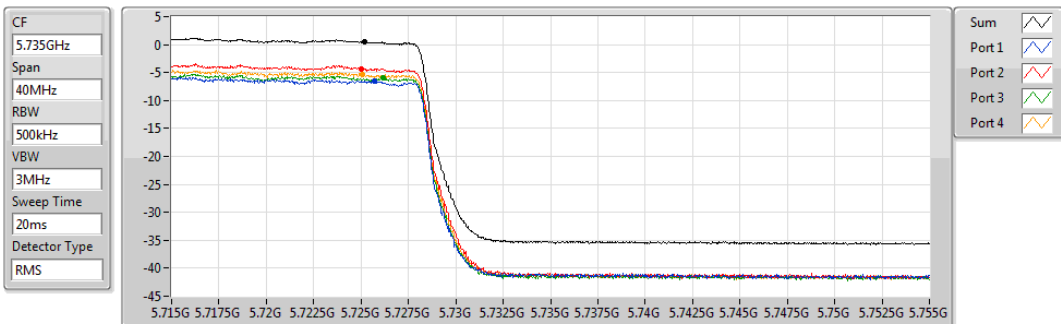

802.11ac VHT40-BF_Nss1,(MCS0)_4TX

PSD

5710MHz Straddle 5.725-5.85GHz

01/11/2019

Sum	PD	Port 1	Port 2	Port 3	Port 4
(dBm/RBW)	(dBm/RBW)	(dBm/RBW)	(dBm/RBW)	(dBm/RBW)	(dBm/RBW)
0.46	0.46	-6.46	-4.28	-6.02	-5.26