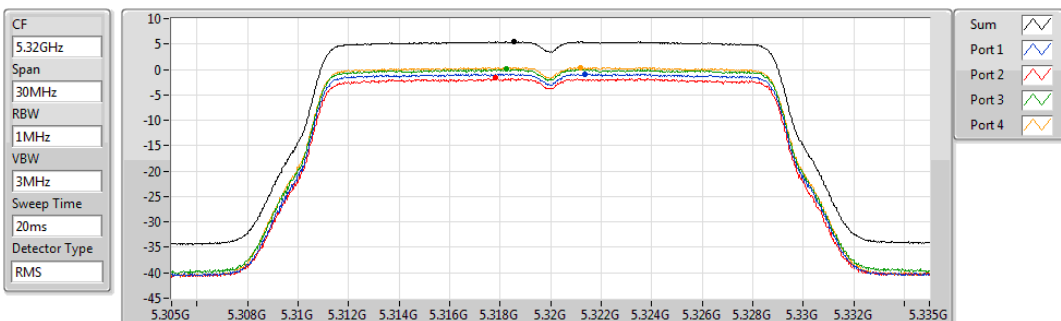

PSD

5300MHz

01/11/2019

Sum	PD	Port 1	Port 2	Port 3	Port 4
(dBm/RBW)	(dBm/RBW)	(dBm/RBW)	(dBm/RBW)	(dBm/RBW)	(dBm/RBW)
5.48	5.48	-0.67	-1.75	0.06	0.40

802.11ac VHT20-BF_Nss1,(MCS0)_4TX

PSD

5320MHz

01/11/2019