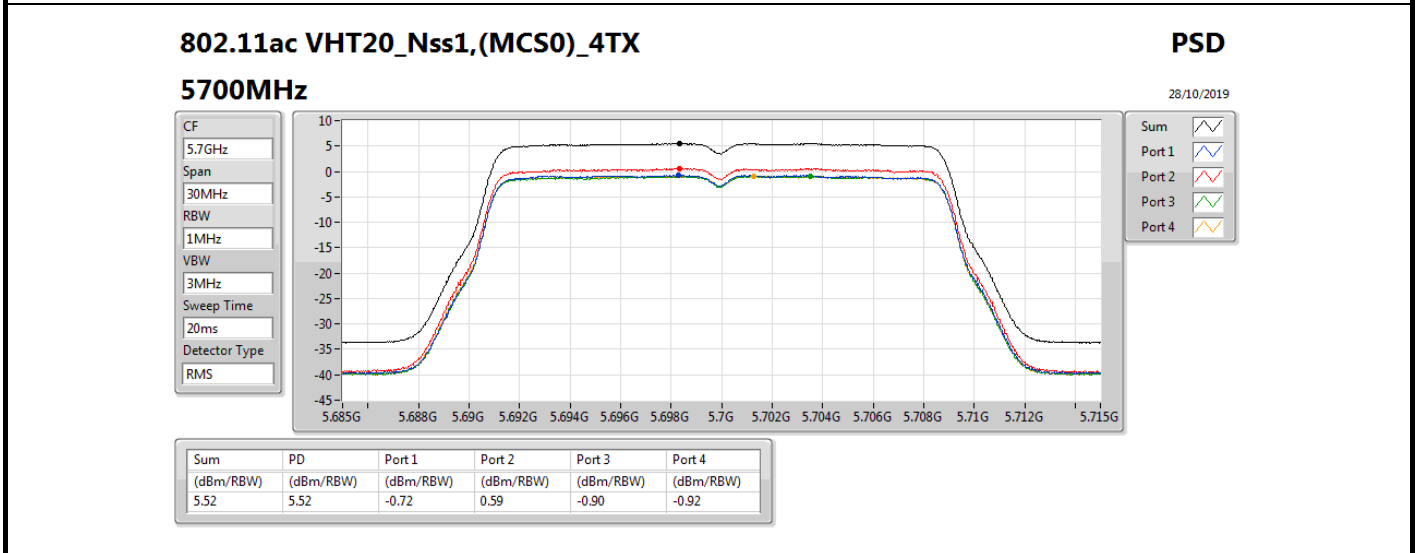

PSD

28/10/2019

Sum	PD	Port 1	Port 2	Port 3	Port 4
(dBm/RBW)	(dBm/RBW)	(dBm/RBW)	(dBm/RBW)	(dBm/RBW)	(dBm/RBW)
3.99	3.99	-2.18	-0.98	-2.44	-2.51

802.11ac VHT20_Nss1,(MCS0)_4TX
5260MHz

PSD

28/10/2019

Sum	PD	Port 1	Port 2	Port 3	Port 4
(dBm/RBW)	(dBm/RBW)	(dBm/RBW)	(dBm/RBW)	(dBm/RBW)	(dBm/RBW)
5.59	5.59	-0.17	-1.40	0.06	0.06