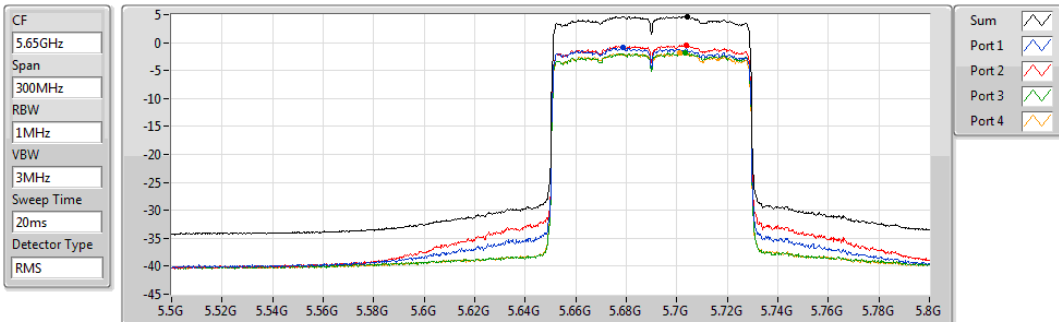

802.11ax HEW80_Nss1,(MCS0)_4TX

PSD

5690MHz Straddle 5.47-5.725GHz

28/10/2019

Sum	PD	Port 1	Port 2	Port 3	Port 4
(dBm/RBW)	(dBm/RBW)	(dBm/RBW)	(dBm/RBW)	(dBm/RBW)	(dBm/RBW)
4.67	4.67	-0.88	-0.38	-1.80	-1.89