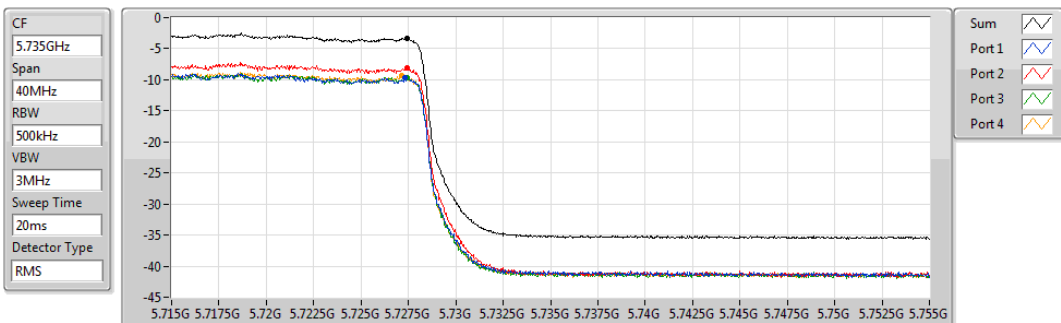

5690MHz Straddle 5.725-5.85GHz

01/11/2019

Sum	PD	Port 1	Port 2	Port 3	Port 4
(dBm/RBW)	(dBm/RBW)	(dBm/RBW)	(dBm/RBW)	(dBm/RBW)	(dBm/RBW)
-3.28	-3.28	-9.72	-8.17	-9.63	-9.29

802.11ac VHT160-BF_Nss1,(MCS0)_4TX

PSD