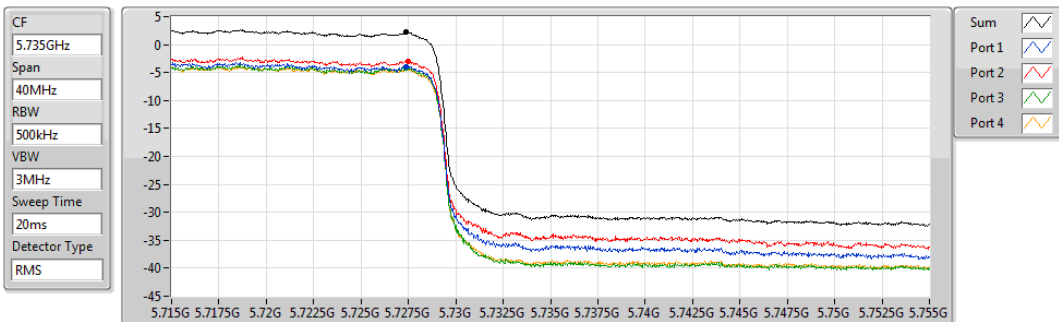

802.11ax HEW80_Nss1,(MCS0)_4TX

PSD

5690MHz Straddle 5.725-5.85GHz

28/10/2019

Sum	PD	Port 1	Port 2	Port 3	Port 4
(dBm/RBW)	(dBm/RBW)	(dBm/RBW)	(dBm/RBW)	(dBm/RBW)	(dBm/RBW)
2.20	2.20	-3.90	-2.93	-4.11	-4.27