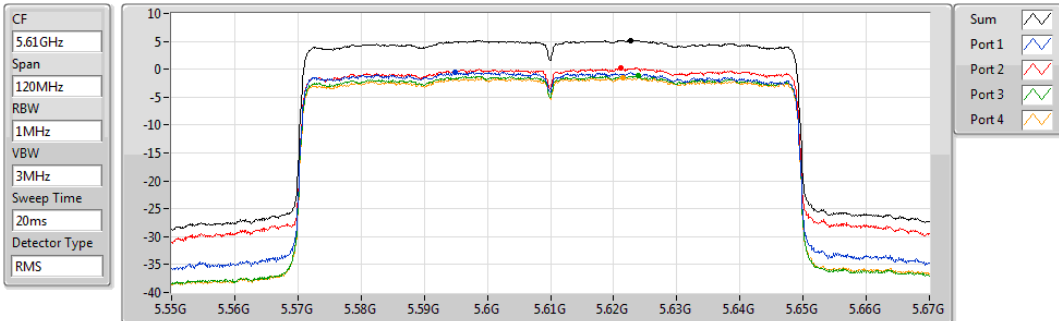

PSD

28/10/2019

Sum	PD	Port 1	Port 2	Port 3	Port 4
(dBm/RBW)	(dBm/RBW)	(dBm/RBW)	(dBm/RBW)	(dBm/RBW)	(dBm/RBW)
2.87	2.87	-2.93	-2.26	-3.03	-4.13

802.11ax HEW80_Nss1,(MCS0)_4TX

PSD

5610MHz

28/10/2019

Sum	PD	Port 1	Port 2	Port 3	Port 4
(dBm/RBW)	(dBm/RBW)	(dBm/RBW)	(dBm/RBW)	(dBm/RBW)	(dBm/RBW)
5.21	5.21	-0.48	0.23	-1.22	-1.44