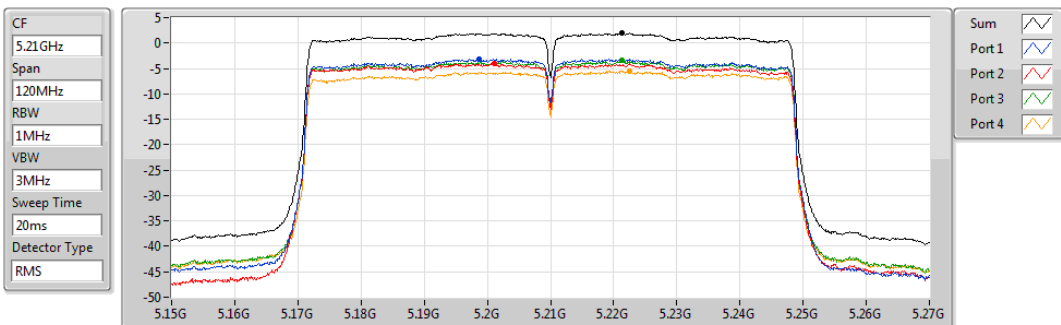

802.11ac VHT80-BF_Nss1,(MCS0)_4TX

PSD

5210MHz

13/10/2019

Sum	PD	Port 1	Port 2	Port 3	Port 4
(dBm/RBW)	(dBm/RBW)	(dBm/RBW)	(dBm/RBW)	(dBm/RBW)	(dBm/RBW)
1.93	1.93	-3.08	-4.00	-3.45	-5.46