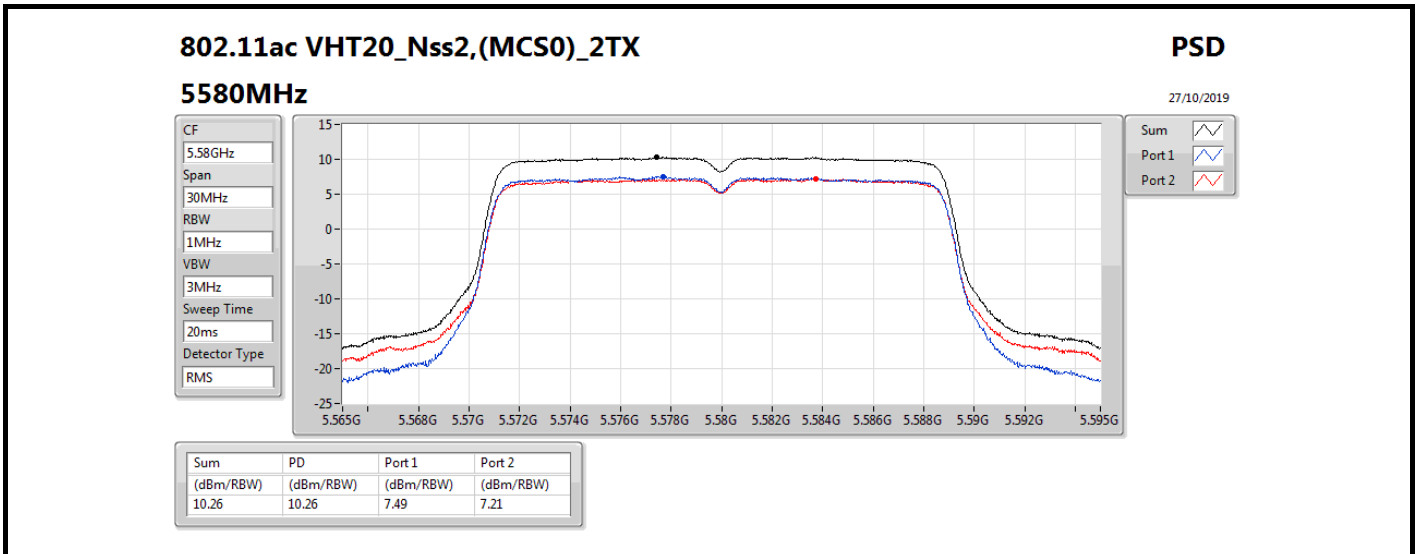

DG = Directional Gain; RBW = 500 kHz for 5.725-5.85GHz band / 1MHz for other band;

PD = trace bin-by-bin of each transmits port summing can be performed maximum power density; Port X = Port X power density;