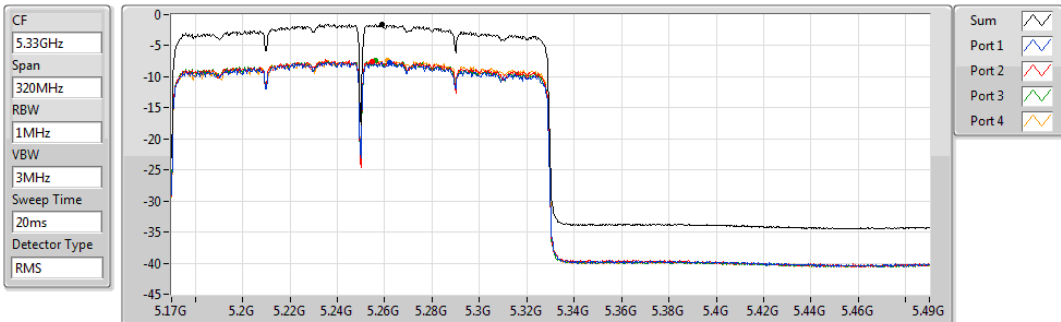

5250MHz Straddle 5.25-5.35GHz

28/10/2019

Sum	PD	Port 1	Port 2	Port 3	Port 4
(dBm/RBW)	(dBm/RBW)	(dBm/RBW)	(dBm/RBW)	(dBm/RBW)	(dBm/RBW)
-1.57	-1.57	-7.71	-7.48	-7.34	-7.37

802.11ax HEW160_Nss1,(MCS0)_4TX

PSD