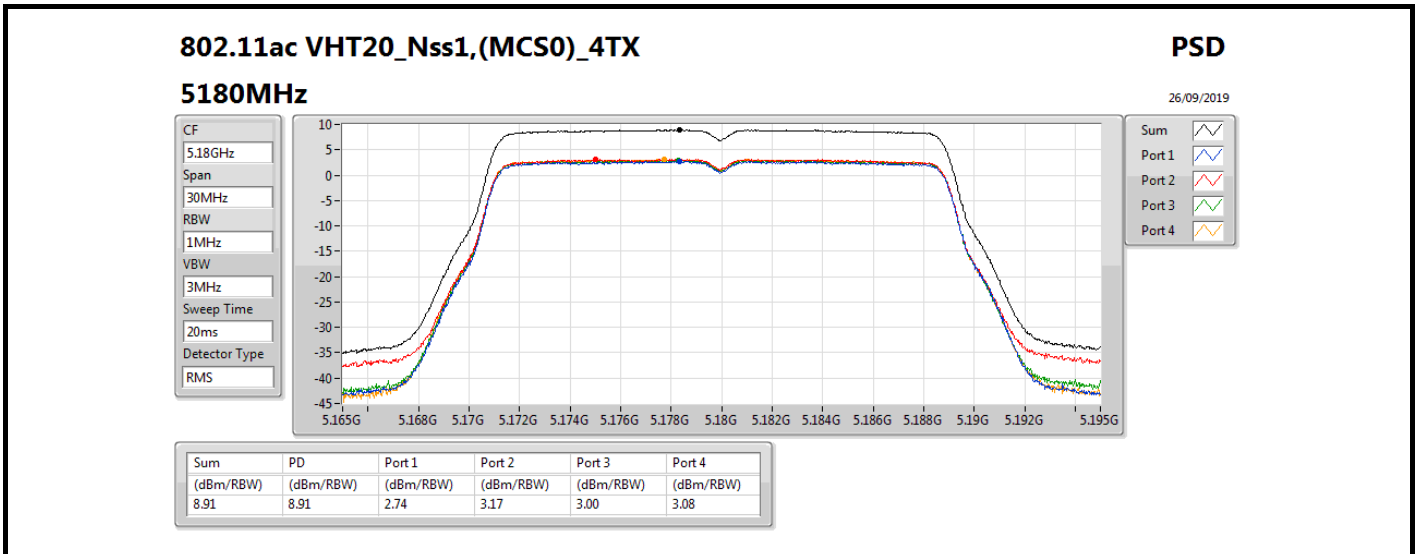

Summary

Mode	PD (dBm/RBW)
5.15-5.25GHz	-
802.11a_Nss1,(6Mbps)_4TX	11.58
802.11ac VHT20_Nss1,(MCS0)_4TX	11.45
802.11ac VHT40_Nss1,(MCS0)_4TX	9.50
802.11ac VHT80_Nss1,(MCS0)_4TX	0.69
802.11ax HEW20_Nss1,(MCS0)_4TX	11.54
802.11ax HEW40_Nss1,(MCS0)_4TX	9.79
802.11ax HEW80_Nss1,(MCS0)_4TX	1.46
5.725-5.85GHz	-
802.11a_Nss1,(6Mbps)_4TX	15.10
802.11ac VHT20_Nss1,(MCS0)_4TX	14.74
802.11ac VHT40_Nss1,(MCS0)_4TX	10.60
802.11ac VHT80_Nss1,(MCS0)_4TX	2.70
802.11ax HEW20_Nss1,(MCS0)_4TX	14.89
802.11ax HEW40_Nss1,(MCS0)_4TX	10.70
802.11ax HEW80_Nss1,(MCS0)_4TX	3.55

DG = Directional Gain; RBW = 500 kHz for 5.725-5.85GHz band / 1MHz for other band;
 PD = trace bin-by-bin of each transmits port summing can be performed maximum power density; Port X = Port X power density;