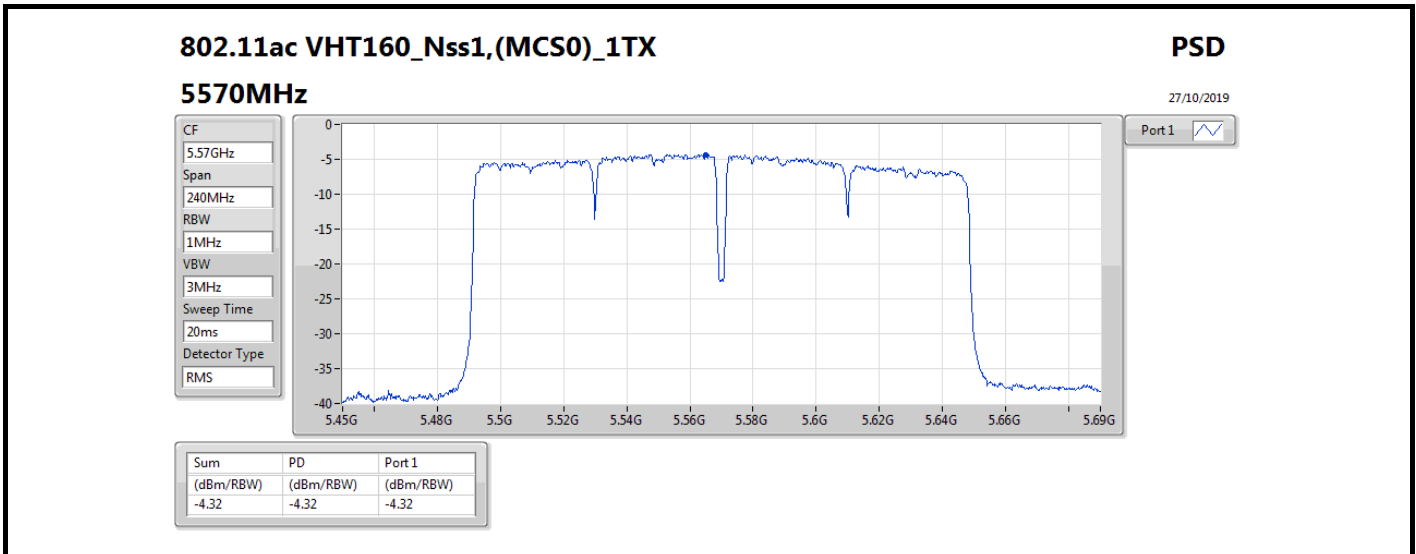

DG = Directional Gain; **RBW** = 500 kHz for 5.725-5.85GHz band / 1MHz for other band;
PD = trace bin-by-bin of each transmits port summing can be performed maximum power density; **Port X** = Port X power density;