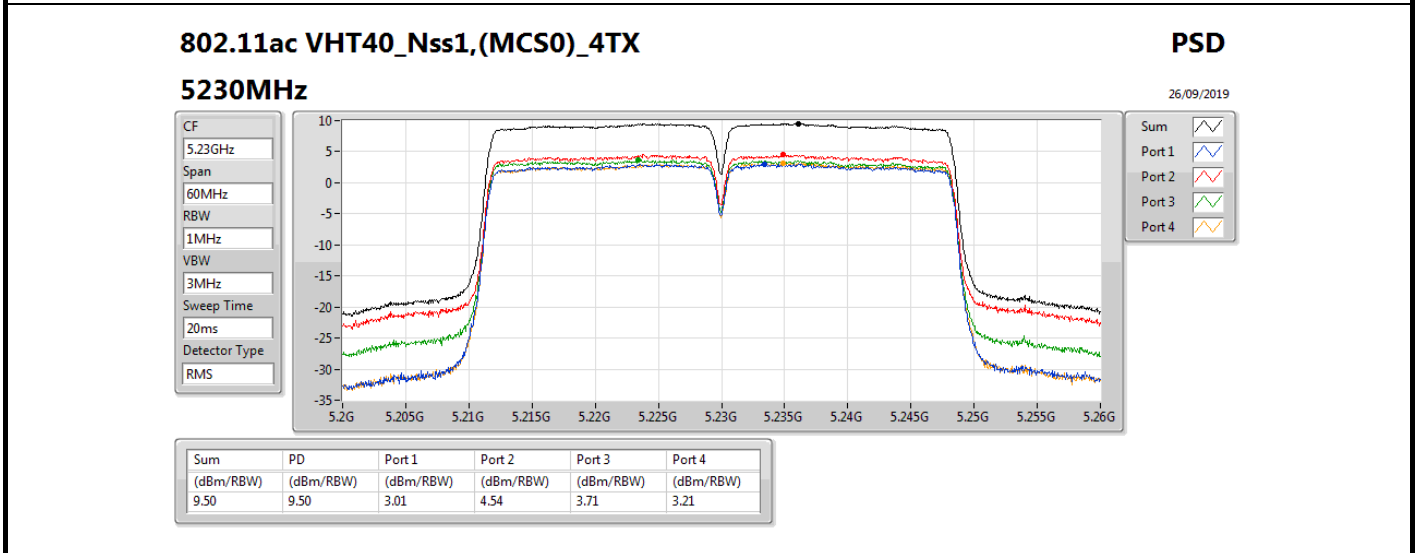

PSD

5785MHz

26/09/2019

Sum	PD	Port 1	Port 2	Port 3	Port 4
(dBm/RBW)	(dBm/RBW)	(dBm/RBW)	(dBm/RBW)	(dBm/RBW)	(dBm/RBW)
14.73	14.73	8.72	9.40	8.62	8.51

802.11ac VHT20_Nss1,(MCS0)_4TX

PSD

5825MHz

26/09/2019

Sum	PD	Port 1	Port 2	Port 3	Port 4
(dBm/RBW)	(dBm/RBW)	(dBm/RBW)	(dBm/RBW)	(dBm/RBW)	(dBm/RBW)
14.74	14.74	8.74	9.75	8.65	8.49

802.11ac VHT40_Nss1,(MCS0)_4TX

PSD

5795MHz

26/09/2019

Sum	PD	Port 1	Port 2	Port 3	Port 4
(dBm/RBW)	(dBm/RBW)	(dBm/RBW)	(dBm/RBW)	(dBm/RBW)	(dBm/RBW)
10.60	10.60	4.83	5.37	4.39	4.26