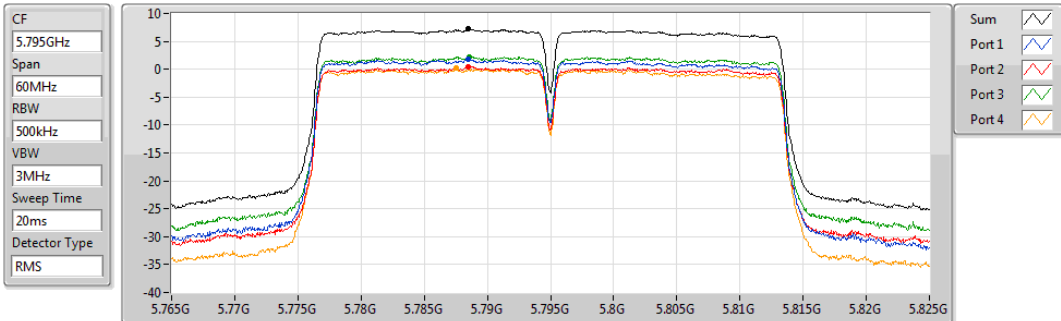

802.11ac VHT40-BF_Nss1,(MCS0)_4TX

PSD

5795MHz

13/10/2019

Sum	PD	Port 1	Port 2	Port 3	Port 4
(dBm/RBW)	(dBm/RBW)	(dBm/RBW)	(dBm/RBW)	(dBm/RBW)	(dBm/RBW)
7.18	7.18	1.79	0.44	2.25	0.14