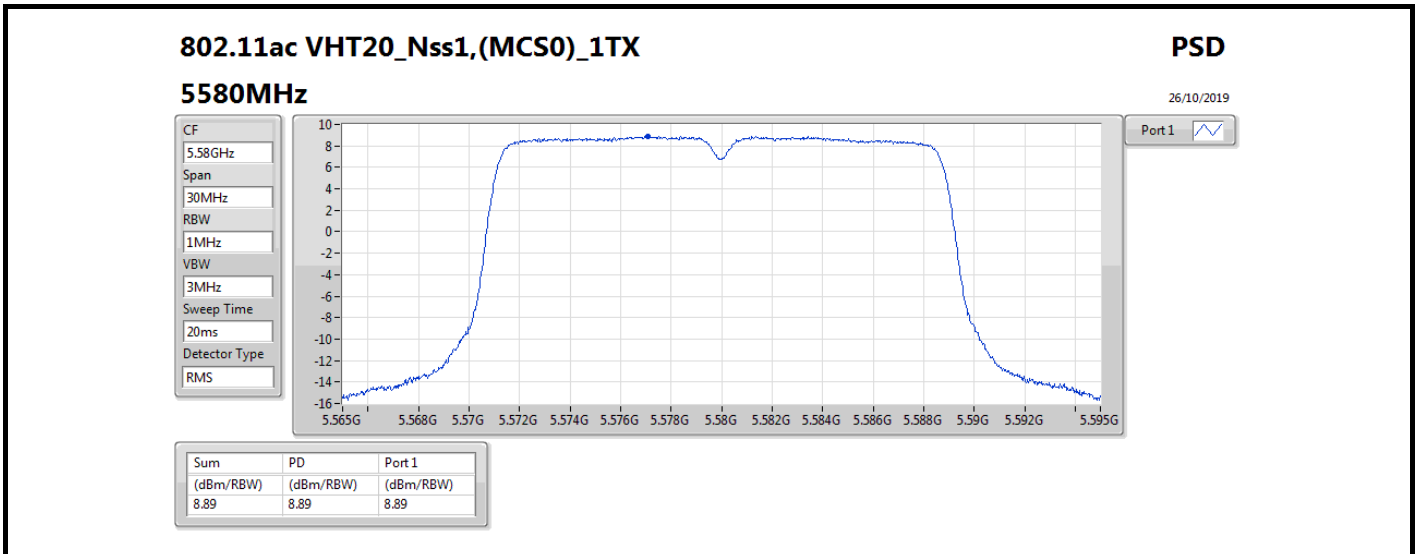

Mode	Result	DG (dB)	Port 1 (dBm/RBW)	PD (dBm/RBW)	PD Limit (dBm/RBW)
5720MHz Straddle 5.725-5.85GHz	Pass	5.36	6.12	6.12	30.00
802.11ax HEW40_Nss1,(MCS0)_1TX	-	-	-	-	-
5270MHz	Pass	5.36	6.65	6.65	11.00
5310MHz	Pass	5.36	2.08	2.08	11.00
5510MHz	Pass	5.36	0.86	0.86	11.00
5550MHz	Pass	5.36	6.20	6.20	11.00
5670MHz	Pass	5.36	3.90	3.90	11.00
5710MHz Straddle 5.47-5.725GHz	Pass	5.36	5.28	5.28	11.00
5710MHz Straddle 5.725-5.85GHz	Pass	5.36	3.23	3.23	30.00
802.11ax HEW80_Nss1,(MCS0)_1TX	-	-	-	-	-
5290MHz	Pass	5.36	-0.58	-0.58	11.00
5530MHz	Pass	5.36	-1.93	-1.93	11.00
5610MHz	Pass	5.36	2.57	2.57	11.00
5690MHz Straddle 5.47-5.725GHz	Pass	5.36	2.82	2.82	11.00
5690MHz Straddle 5.725-5.85GHz	Pass	5.36	0.00	0.00	30.00
802.11ax HEW160_Nss1,(MCS0)_1TX	-	-	-	-	-
5250MHz Straddle 5.15-5.25GHz	Pass	5.36	-4.56	-4.56	17.00
5250MHz Straddle 5.25-5.35GHz	Pass	5.36	-4.69	-4.69	11.00
5570MHz	Pass	5.36	-4.14	-4.14	11.00

DG = Directional Gain; **RBW** = 500 kHz for 5.725-5.85GHz band / 1MHz for other band;
PD = trace bin-by-bin of each transmits port summing can be performed maximum power density; **Port X** = Port X power density;