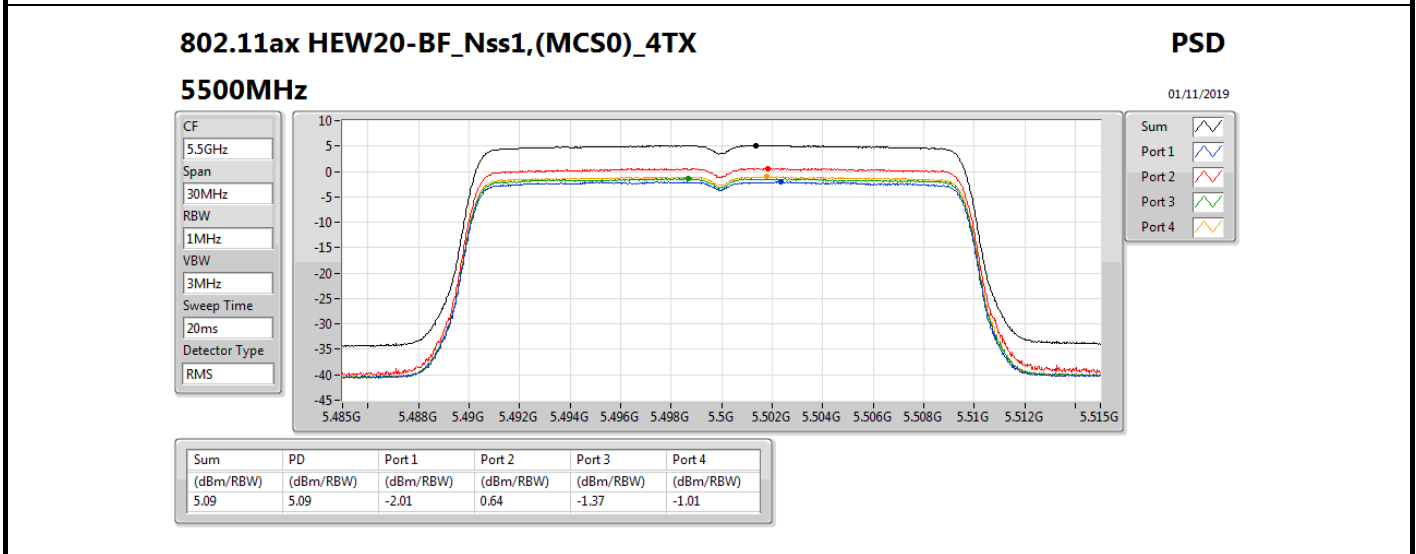

802.11ax HEW20-BF_Nss1,(MCS0)_4TX

PSD

5260MHz

01/11/2019

Sum	PD	Port 1	Port 2	Port 3	Port 4
(dBm/RBW)	(dBm/RBW)	(dBm/RBW)	(dBm/RBW)	(dBm/RBW)	(dBm/RBW)
5.13	5.13	-0.76	-2.38	-0.48	0.06

802.11ax HEW20-BF_Nss1,(MCS0)_4TX