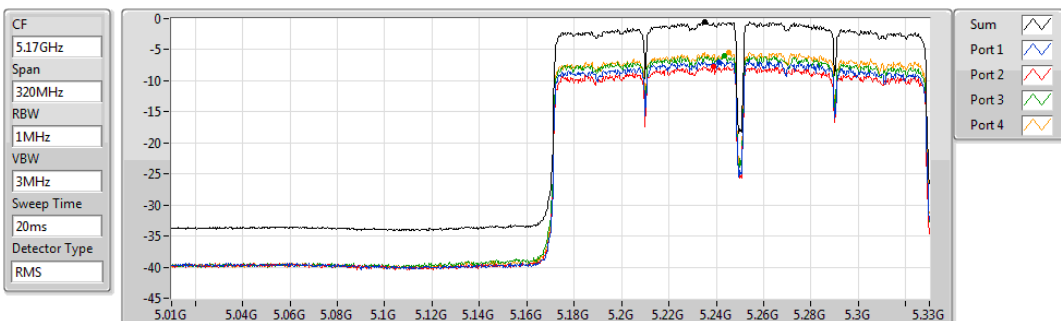

5250MHz Straddle 5.15-5.25GHz

01/11/2019

Sum	PD	Port 1	Port 2	Port 3	Port 4
(dBm/RBW)	(dBm/RBW)	(dBm/RBW)	(dBm/RBW)	(dBm/RBW)	(dBm/RBW)
-0.54	-0.54	-6.96	-7.70	-6.06	-5.43