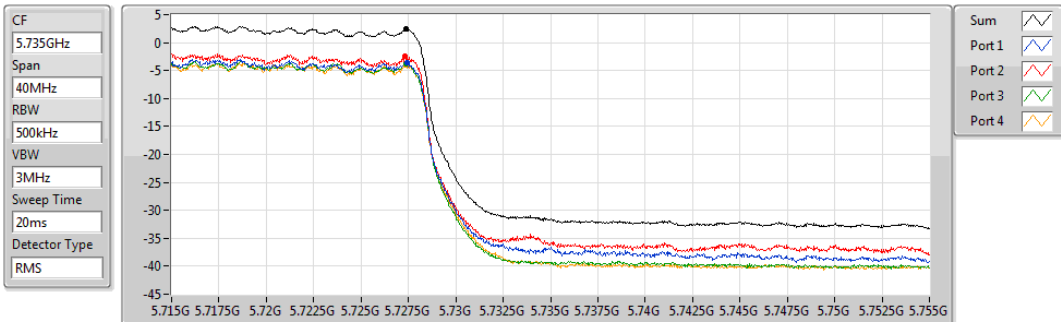

5690MHz Straddle 5.725-5.85GHz

29/10/2019

Sum	PD	Port 1	Port 2	Port 3	Port 4
(dBm/RBW)	(dBm/RBW)	(dBm/RBW)	(dBm/RBW)	(dBm/RBW)	(dBm/RBW)
2.37	2.37	-3.67	-2.51	-3.84	-4.06

802.11ac VHT160_Nss4,(MCS0)_4TX

PSD