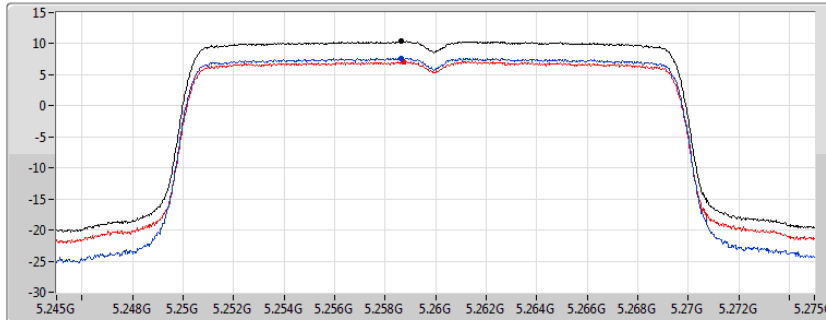

Sum
Port 1
Port 2

Sum	PD	Port 1	Port 2
(dBm/RBW)	(dBm/RBW)	(dBm/RBW)	(dBm/RBW)
10.40	10.40	7.70	7.14