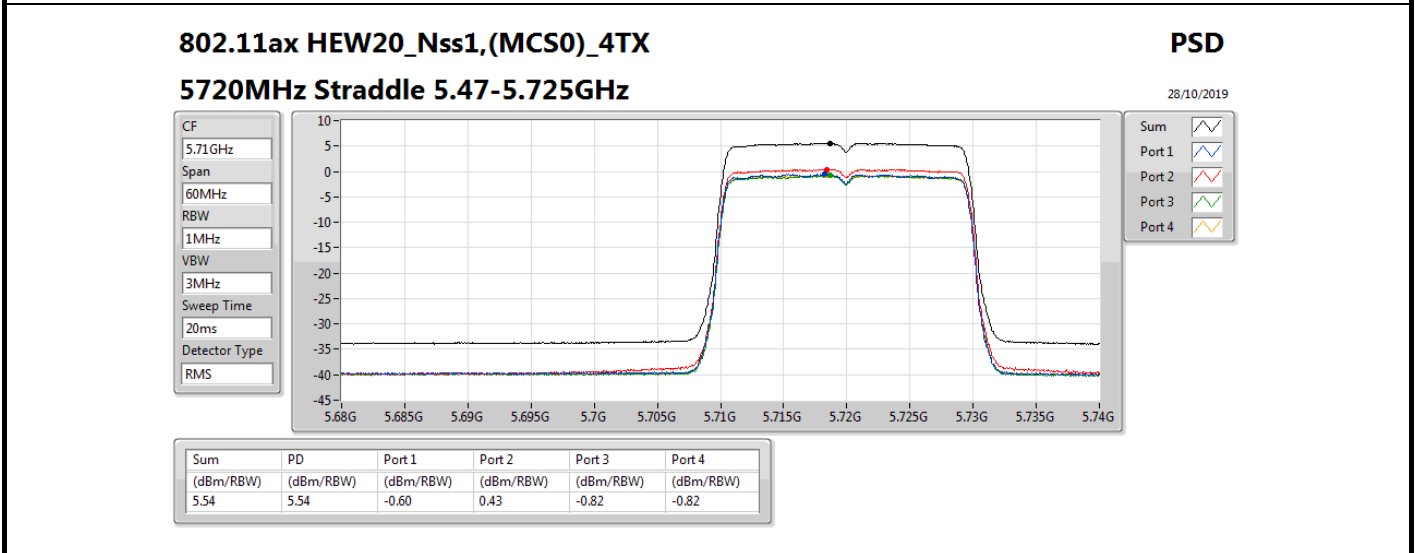

802.11ax HEW20_Nss1,(MCS0)_4TX

PSD

5580MHz

28/10/2019

Sum	PD	Port 1	Port 2	Port 3	Port 4
(dBm/RBW)	(dBm/RBW)	(dBm/RBW)	(dBm/RBW)	(dBm/RBW)	(dBm/RBW)
5.45	5.45	-0.38	-0.07	-0.95	-0.64

802.11ax HEW40_Nss1,(MCS0)_4TX