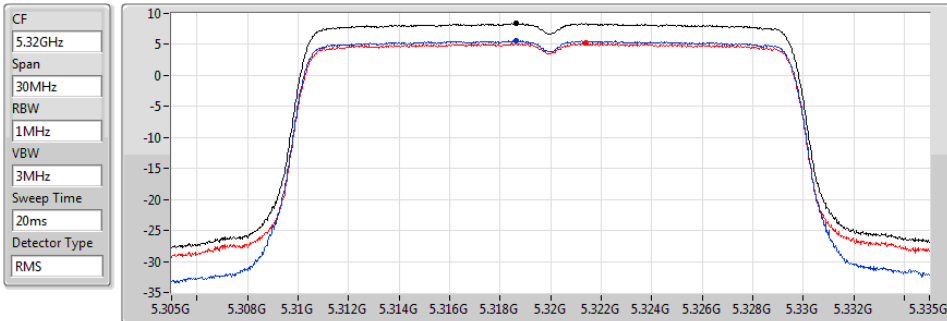

802.11ax HEW20_Nss2,(MCS0)_2TX

PSD

5320MHz

27/10/2019

Sum
Port 1
Port 2

Sum	PD	Port 1	Port 2
(dBm/100kHz)	(dBm/100kHz)	(dBm/100kHz)	(dBm/100kHz)
8.39	8.39	5.66	5.22