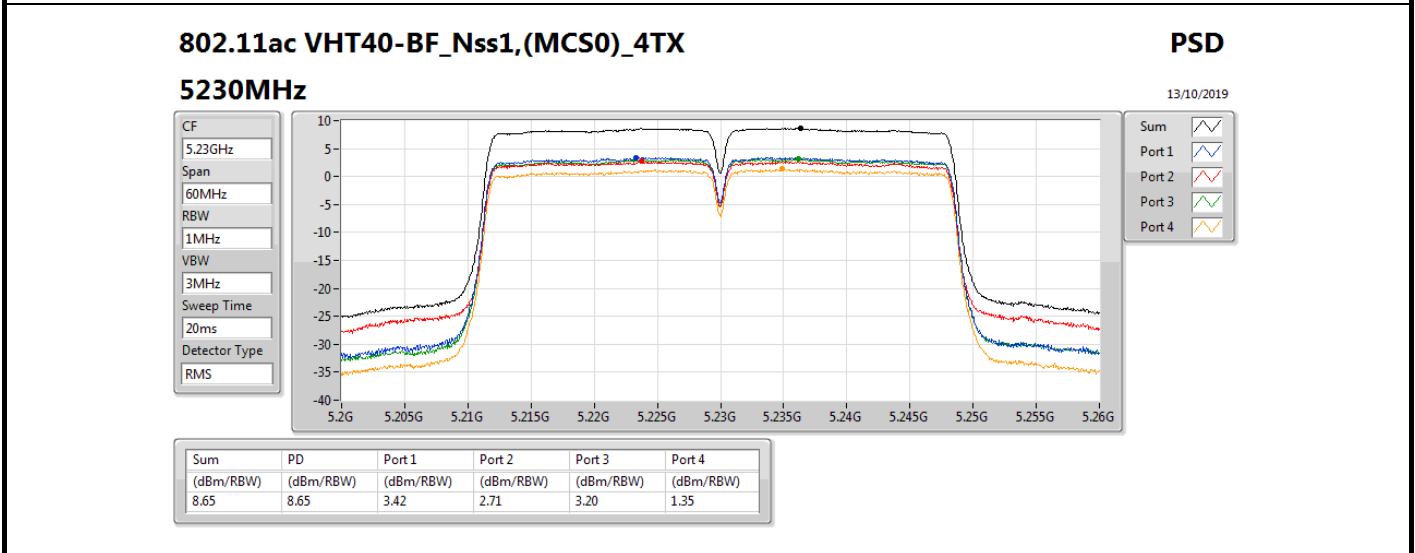

RBW = 500 kHz for 5.725-5.85GHz band / 1MHz for other band;

Result

Mode	Result	DG (dBi)	Port 1 (dBm/RBW)	Port 2 (dBm/RBW)	Port 3 (dBm/RBW)	Port 4 (dBm/RBW)	PD (dBm/RBW)	PD Limit (dBm/RBW)
802.11ac VHT20-BF_Nss1,(MCS0)_4TX	-	-	-	-	-	-	-	-
5180MHz	Pass	11.38	4.81	3.60	4.60	2.55	9.94	11.62
5200MHz	Pass	11.38	5.77	4.78	5.26	3.22	10.77	11.62
5240MHz	Pass	11.38	5.73	4.75	5.24	3.21	10.76	11.62
5745MHz	Pass	11.38	4.57	3.19	5.07	2.82	9.93	24.62
5785MHz	Pass	11.38	4.70	3.27	5.09	2.83	9.97	24.62
5825MHz	Pass	11.38	4.29	3.65	4.91	2.52	9.78	24.62
802.11ac VHT40-BF_Nss1,(MCS0)_4TX	-	-	-	-	-	-	-	-
5190MHz	Pass	11.38	0.16	-0.89	-0.24	-2.28	5.22	11.62
5230MHz	Pass	11.38	3.42	2.71	3.20	1.35	8.65	11.62
5755MHz	Pass	11.38	1.49	0.12	1.97	-0.15	6.92	24.62
5795MHz	Pass	11.38	1.79	0.44	2.25	0.14	7.18	24.62
802.11ac VHT80-BF_Nss1,(MCS0)_4TX	-	-	-	-	-	-	-	-
5210MHz	Pass	11.38	-3.08	-4.00	-3.45	-5.46	1.93	11.62
5775MHz	Pass	11.38	-2.09	-3.03	-1.04	-3.59	3.61	24.62
802.11ax HEW20-BF_Nss1,(MCS0)_4TX	-	-	-	-	-	-	-	-
5180MHz	Pass	11.38	5.45	4.22	5.43	3.35	10.65	11.62
5200MHz	Pass	11.38	6.43	5.20	5.98	3.79	11.40	11.62
5240MHz	Pass	11.38	6.40	5.37	6.04	3.95	11.49	11.62
5745MHz	Pass	11.38	5.23	3.54	5.54	3.45	10.49	24.62
5785MHz	Pass	11.38	5.24	3.66	5.73	3.50	10.59	24.62
5825MHz	Pass	11.38	4.68	4.08	5.57	3.15	10.34	24.62
802.11ax HEW40-BF_Nss1,(MCS0)_4TX	-	-	-	-	-	-	-	-
5190MHz	Pass	11.38	0.69	-0.27	0.61	-1.59	5.91	11.62
5230MHz	Pass	11.38	3.85	3.11	3.59	1.65	9.04	11.62
5755MHz	Pass	11.38	2.50	0.81	2.67	0.53	7.59	24.62
5795MHz	Pass	11.38	2.20	0.88	2.69	0.60	7.64	24.62
802.11ax HEW80-BF_Nss1,(MCS0)_4TX	-	-	-	-	-	-	-	-
5210MHz	Pass	11.38	-2.91	-3.96	-3.37	-5.39	2.09	11.62
5775MHz	Pass	11.38	-1.72	-2.69	-0.86	-3.32	3.86	24.62

DG = Directional Gain; RBW = 500 kHz for 5.725-5.85GHz band / 1MHz for other band;

PD = trace bin-by-bin of each transmits port summing can be performed maximum power density; Port X = Port X power density;