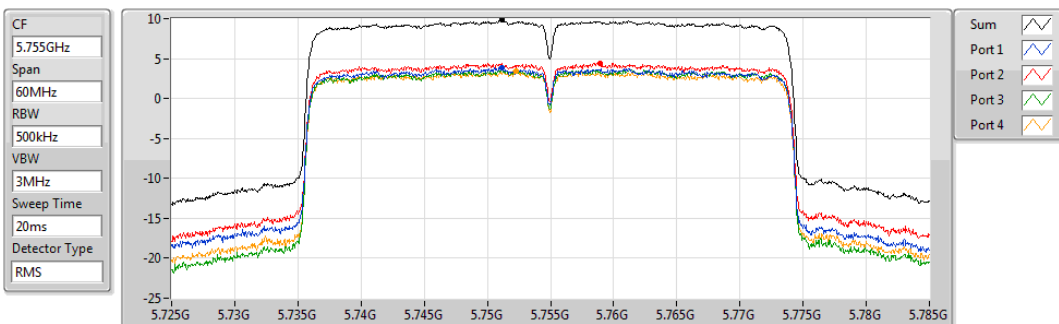

802.11ax HEW40_Nss1,(MCS0)_4TX

PSD

5755MHz

26/09/2019

Sum	PD	Port 1	Port 2	Port 3	Port 4
(dBm/RBW)	(dBm/RBW)	(dBm/RBW)	(dBm/RBW)	(dBm/RBW)	(dBm/RBW)
9.83	9.83	3.88	4.42	3.78	3.45