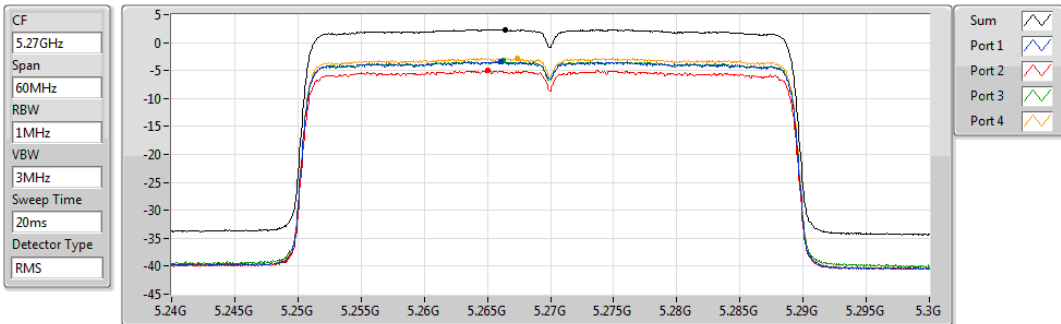

5270MHz

01/11/2019

Sum	PD	Port 1	Port 2	Port 3	Port 4
(dBm/RBW)	(dBm/RBW)	(dBm/RBW)	(dBm/RBW)	(dBm/RBW)	(dBm/RBW)
2.35	2.35	-3.43	-5.03	-3.30	-2.80

802.11ax HEW40-BF_Nss1,(MCS0)_4TX

PSD