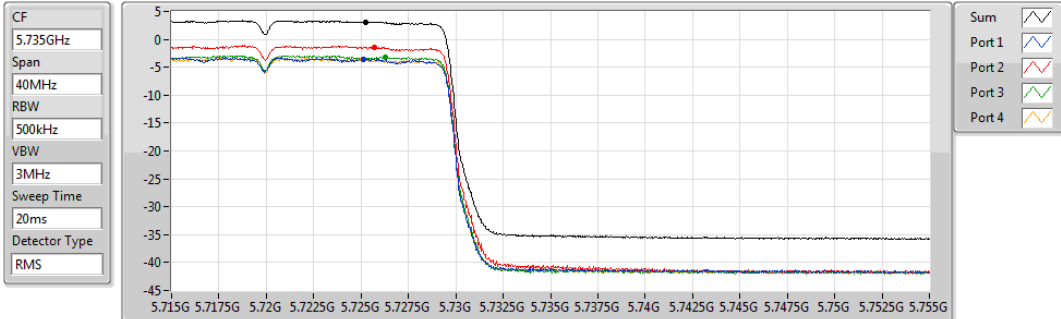

PSD

5720MHz Straddle 5.725-5.85GHz

01/11/2019

Sum	PD	Port 1	Port 2	Port 3	Port 4
(dBm/RBW)	(dBm/RBW)	(dBm/RBW)	(dBm/RBW)	(dBm/RBW)	(dBm/RBW)
3.09	3.09	-3.56	-1.41	-3.19	-3.66

802.11ax HEW40-BF_Nss1,(MCS0)_4TX