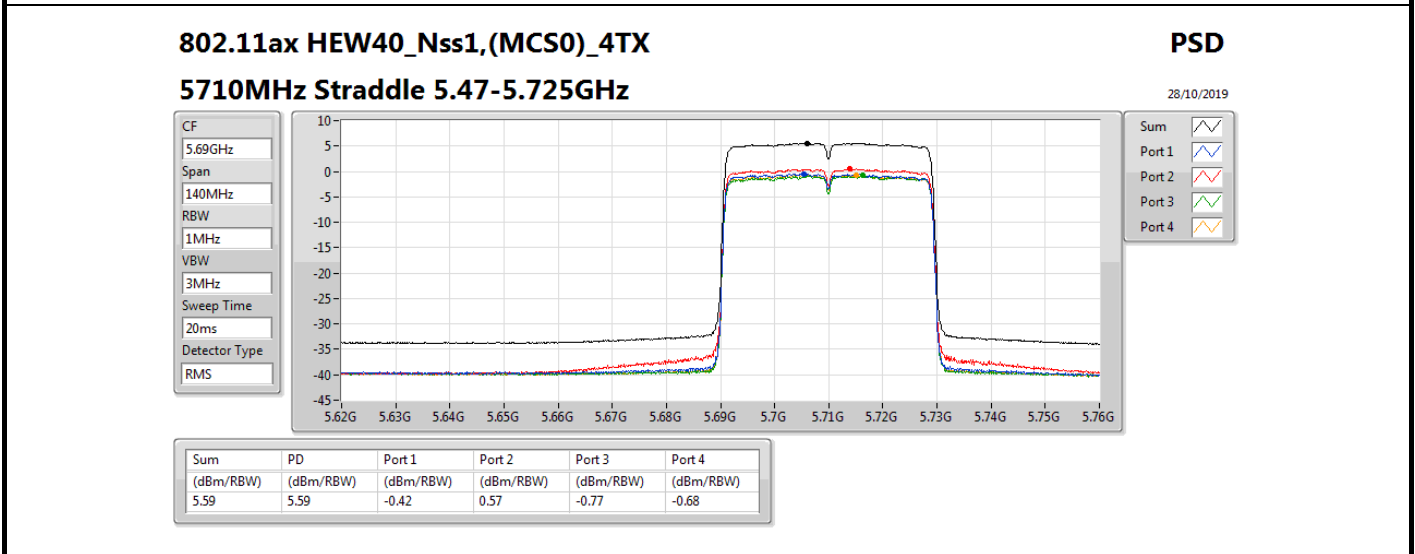

802.11ax HEW40_Nss1,(MCS0)_4TX

PSD

5510MHz

28/10/2019

CF
5.51GHz
Span
60MHz
RBW
1MHz
VBW
3MHz
Sweep Time
20ms
Detector Type
RMS

Sum
Port 1
Port 2
Port 3
Port 4

Sum	PD	Port 1	Port 2	Port 3	Port 4
(dBm/RBW)	(dBm/RBW)	(dBm/RBW)	(dBm/RBW)	(dBm/RBW)	(dBm/RBW)
5.01	5.01	-0.87	-0.34	-1.17	-1.31