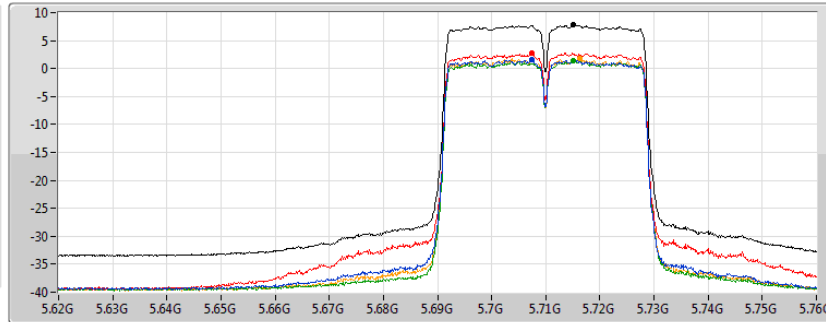

Sum
Port 1
Port 2
Port 3
Port 4

Sum	PD	Port 1	Port 2	Port 3	Port 4
(dBm/RBW)	(dBm/RBW)	(dBm/RBW)	(dBm/RBW)	(dBm/RBW)	(dBm/RBW)
7.76	7.76	1.65	2.75	1.39	1.73

802.11ac VHT40_Nss4,(MCS0)_4TX

PSD

5710MHz Straddle 5.725-5.85GHz

29/10/2019

CF
5.735GHz
Span
40MHz
RBW
500kHz
VBW
3MHz
Sweep Time
20ms
Detector Type
RMS