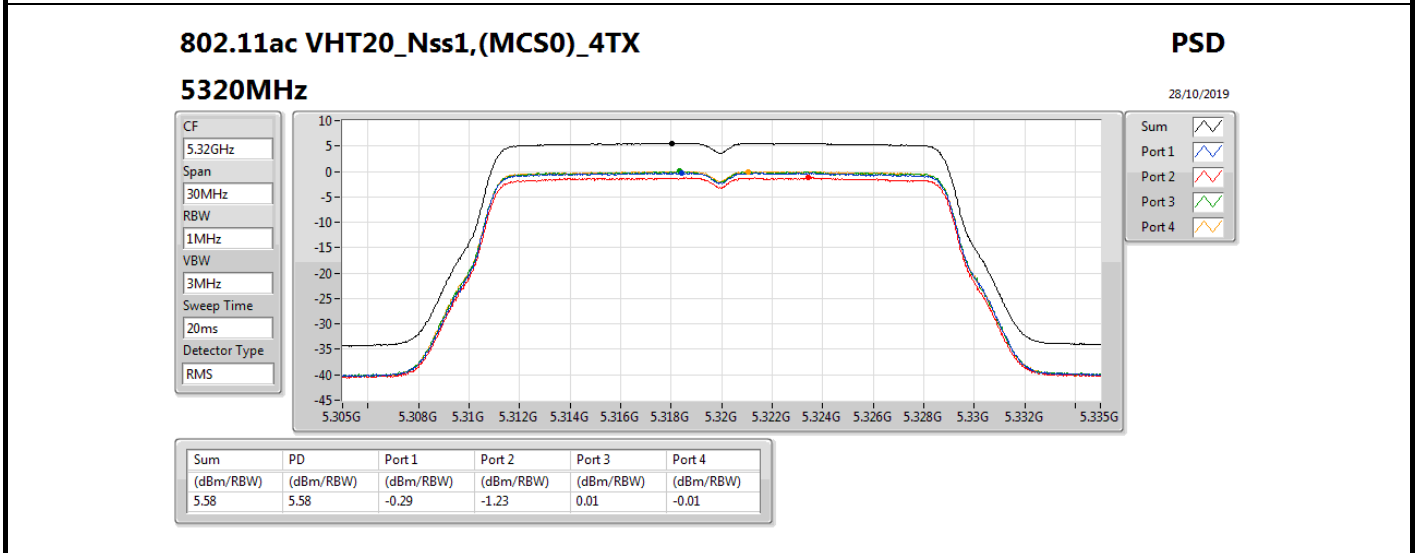

PSD

28/10/2019

Sum	PD	Port 1	Port 2	Port 3	Port 4
(dBm/RBW)	(dBm/RBW)	(dBm/RBW)	(dBm/RBW)	(dBm/RBW)	(dBm/RBW)
3.99	3.99	-2.18	-0.98	-2.44	-2.51

802.11ac VHT20_Nss1,(MCS0)_4TX
5260MHz

PSD

28/10/2019

Sum	PD	Port 1	Port 2	Port 3	Port 4
(dBm/RBW)	(dBm/RBW)	(dBm/RBW)	(dBm/RBW)	(dBm/RBW)	(dBm/RBW)
5.59	5.59	-0.17	-1.40	0.06	0.06