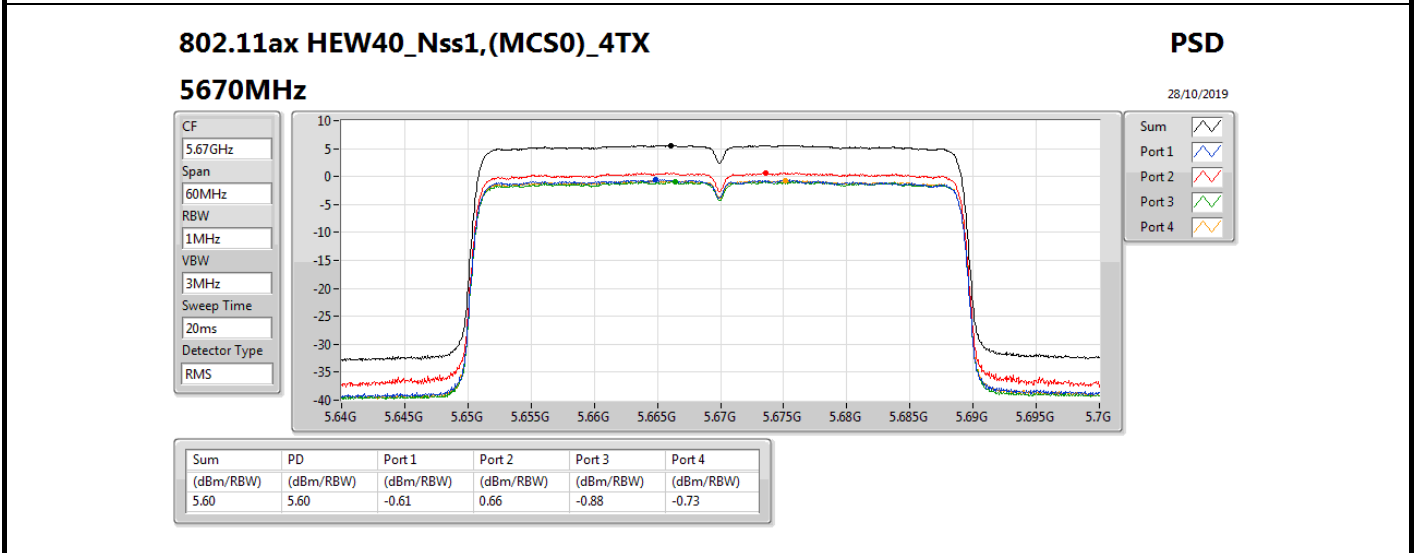

802.11ax HEW40_Nss1,(MCS0)_4TX

PSD

5510MHz

28/10/2019

CF
5.51GHz
Span
60MHz
RBW
1MHz
VBW
3MHz
Sweep Time
20ms
Detector Type
RMS

Sum
Port 1
Port 2
Port 3
Port 4

Sum	PD	Port 1	Port 2	Port 3	Port 4
(dBm/RBW)	(dBm/RBW)	(dBm/RBW)	(dBm/RBW)	(dBm/RBW)	(dBm/RBW)
5.01	5.01	-0.87	-0.34	-1.17	-1.31