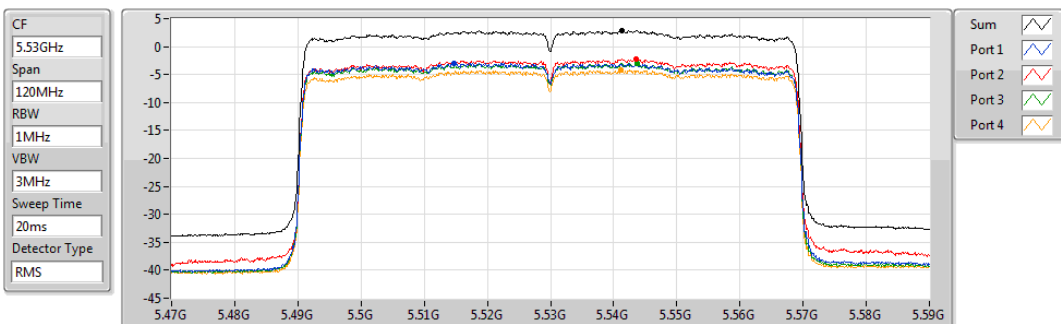

802.11ax HEW80_Nss1,(MCS0)_4TX
5530MHz

PSD

28/10/2019

Sum	PD	Port 1	Port 2	Port 3	Port 4
(dBm/RBW)	(dBm/RBW)	(dBm/RBW)	(dBm/RBW)	(dBm/RBW)	(dBm/RBW)
2.87	2.87	-2.93	-2.26	-3.03	-4.13