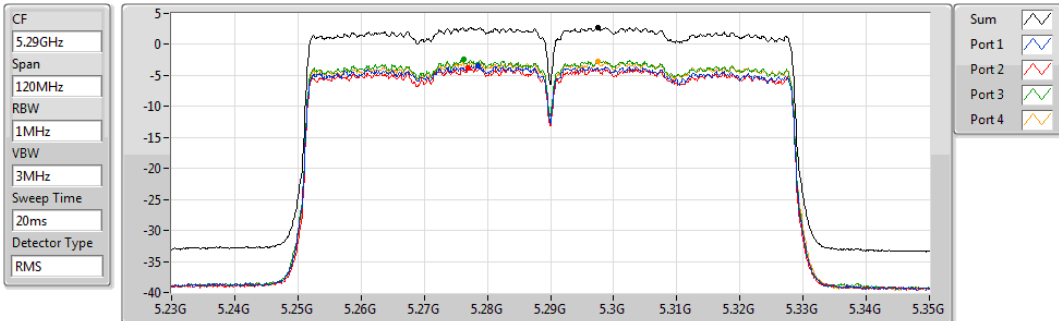

802.11ac VHT80_Nss4,(MCS0)_4TX

PSD

5290MHz

29/10/2019

Sum	PD	Port 1	Port 2	Port 3	Port 4
(dBm/RBW)	(dBm/RBW)	(dBm/RBW)	(dBm/RBW)	(dBm/RBW)	(dBm/RBW)
2.72	2.72	-3.47	-3.73	-2.40	-2.73