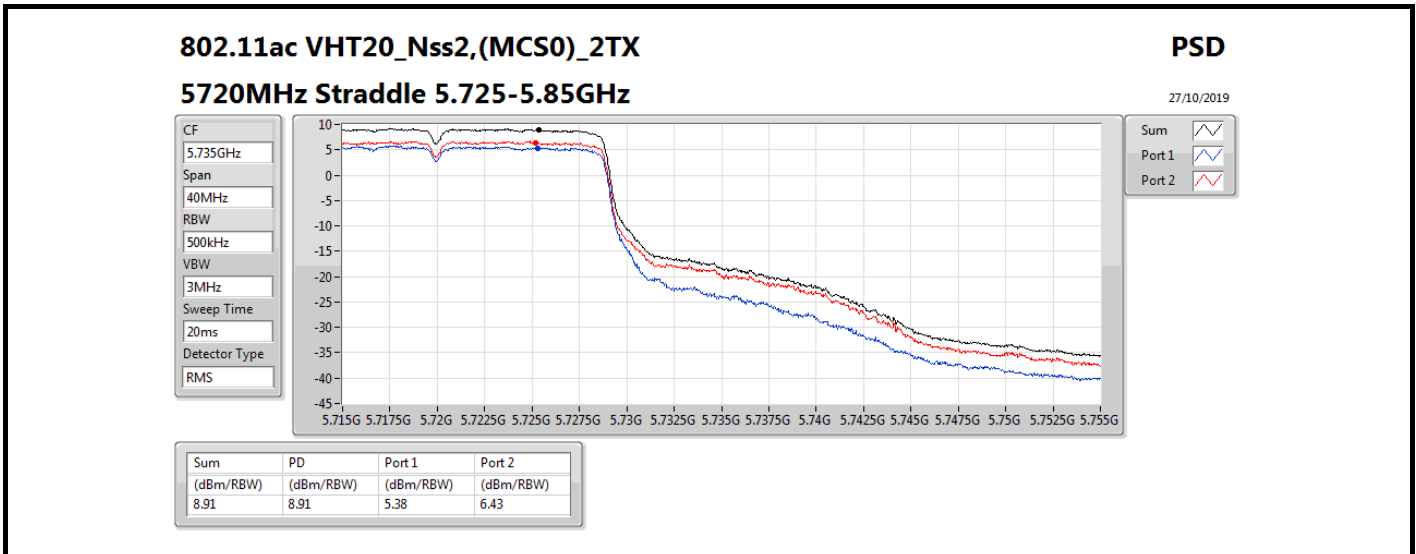

DG = Directional Gain; RBW = 500 kHz for 5.725-5.85GHz band / 1MHz for other band;

PD = trace bin-by-bin of each transmits port summing can be performed maximum power density; Port X = Port X power density;