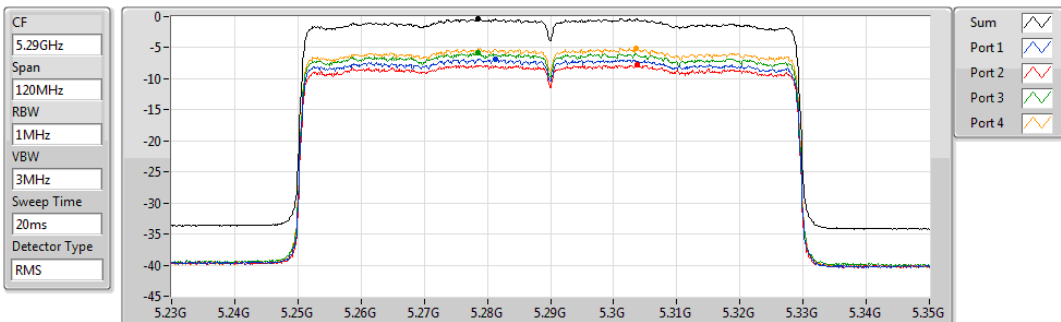

01/11/2019

Sum	PD	Port 1	Port 2	Port 3	Port 4
(dBm/RBW)	(dBm/RBW)	(dBm/RBW)	(dBm/RBW)	(dBm/RBW)	(dBm/RBW)
0.44	0.44	-6.44	-4.37	-6.02	-5.41

802.11ax HEW80-BF_Nss1,(MCS0)_4TX

PSD

5290MHz

01/11/2019

Sum	PD	Port 1	Port 2	Port 3	Port 4
(dBm/RBW)	(dBm/RBW)	(dBm/RBW)	(dBm/RBW)	(dBm/RBW)	(dBm/RBW)
-0.36	-0.36	-6.79	-7.77	-5.87	-5.07