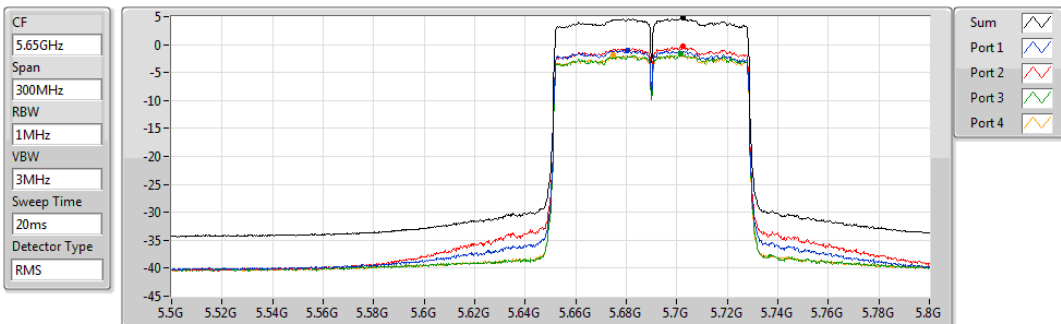

802.11ac VHT80_Nss1,(MCS0)_4TX

PSD

5690MHz Straddle 5.47-5.725GHz

29/10/2019

Sum	PD	Port 1	Port 2	Port 3	Port 4
(dBm/RBW)	(dBm/RBW)	(dBm/RBW)	(dBm/RBW)	(dBm/RBW)	(dBm/RBW)
4.73	4.73	-0.99	-0.35	-1.67	-1.88