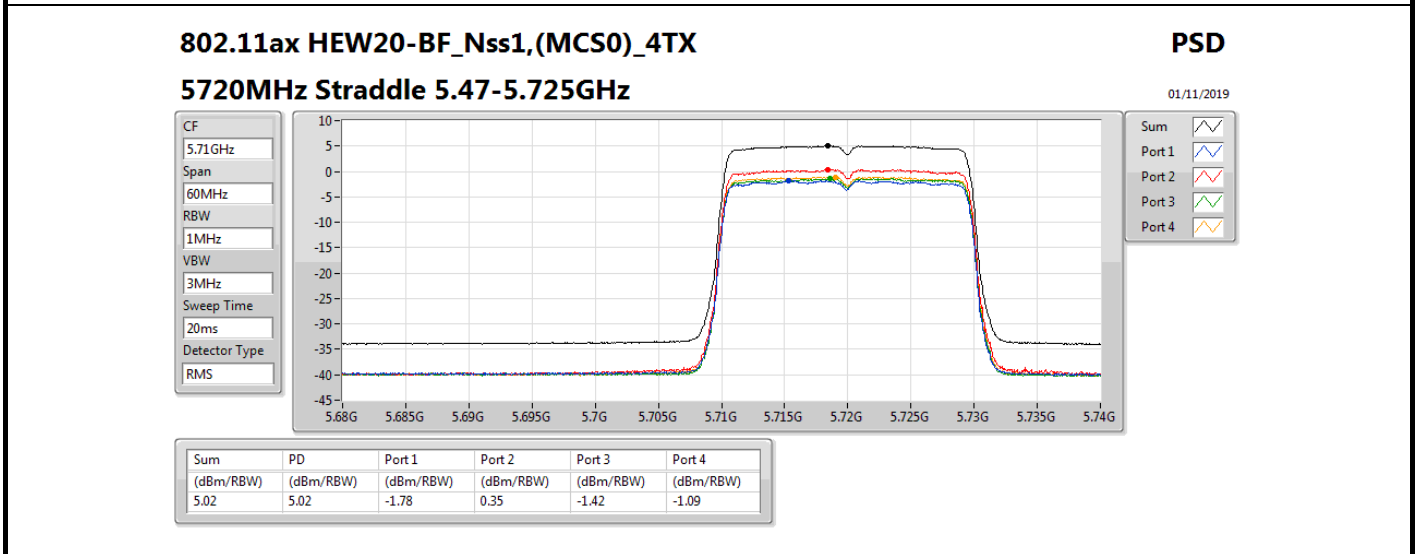

802.11ax HEW20-BF_Nss1,(MCS0)_4TX

PSD

5260MHz

01/11/2019

Sum	PD	Port 1	Port 2	Port 3	Port 4
(dBm/RBW)	(dBm/RBW)	(dBm/RBW)	(dBm/RBW)	(dBm/RBW)	(dBm/RBW)
5.13	5.13	-0.76	-2.38	-0.48	0.06

802.11ax HEW20-BF_Nss1,(MCS0)_4TX