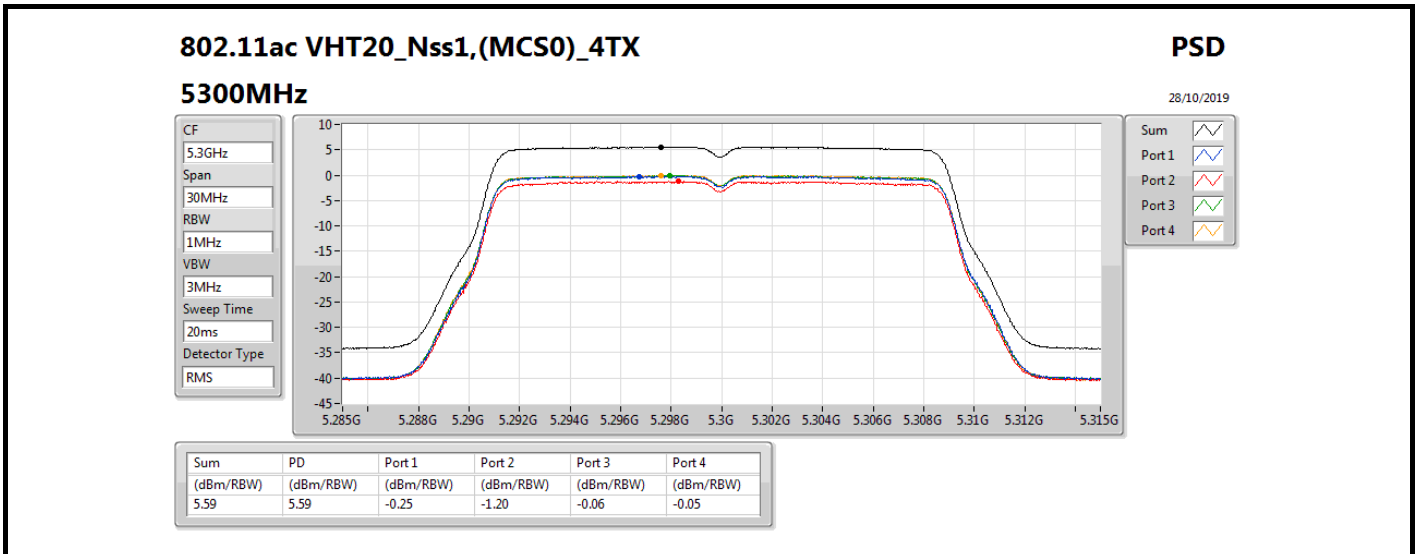

PSD

28/10/2019

Sum	PD	Port 1	Port 2	Port 3	Port 4
(dBm/RBW)	(dBm/RBW)	(dBm/RBW)	(dBm/RBW)	(dBm/RBW)	(dBm/RBW)
3.99	3.99	-2.18	-0.98	-2.44	-2.51

802.11ac VHT20_Nss1,(MCS0)_4TX
5260MHz

PSD

28/10/2019

Sum	PD	Port 1	Port 2	Port 3	Port 4
(dBm/RBW)	(dBm/RBW)	(dBm/RBW)	(dBm/RBW)	(dBm/RBW)	(dBm/RBW)
5.59	5.59	-0.17	-1.40	0.06	0.06