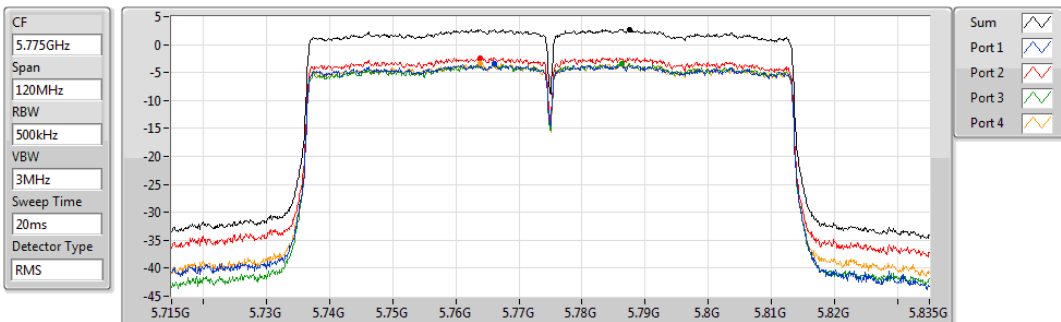

802.11ac VHT80_Nss1,(MCS0)_4TX

PSD

5775MHz

26/09/2019

Sum	PD	Port 1	Port 2	Port 3	Port 4
(dBm/RBW)	(dBm/RBW)	(dBm/RBW)	(dBm/RBW)	(dBm/RBW)	(dBm/RBW)
2.70	2.70	-3.49	-2.35	-3.34	-3.45