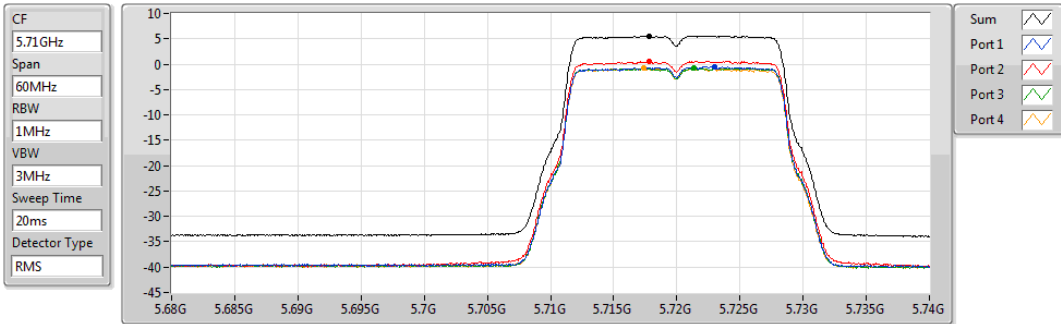

802.11a_Nss1,(6Mbps)_4TX
5720MHz Straddle 5.47-5.725GHz

PSD

28/10/2019

Sum	PD	Port 1	Port 2	Port 3	Port 4
(dBm/RBW)	(dBm/RBW)	(dBm/RBW)	(dBm/RBW)	(dBm/RBW)	(dBm/RBW)
5.57	5.57	-0.46	0.62	-0.83	-0.78