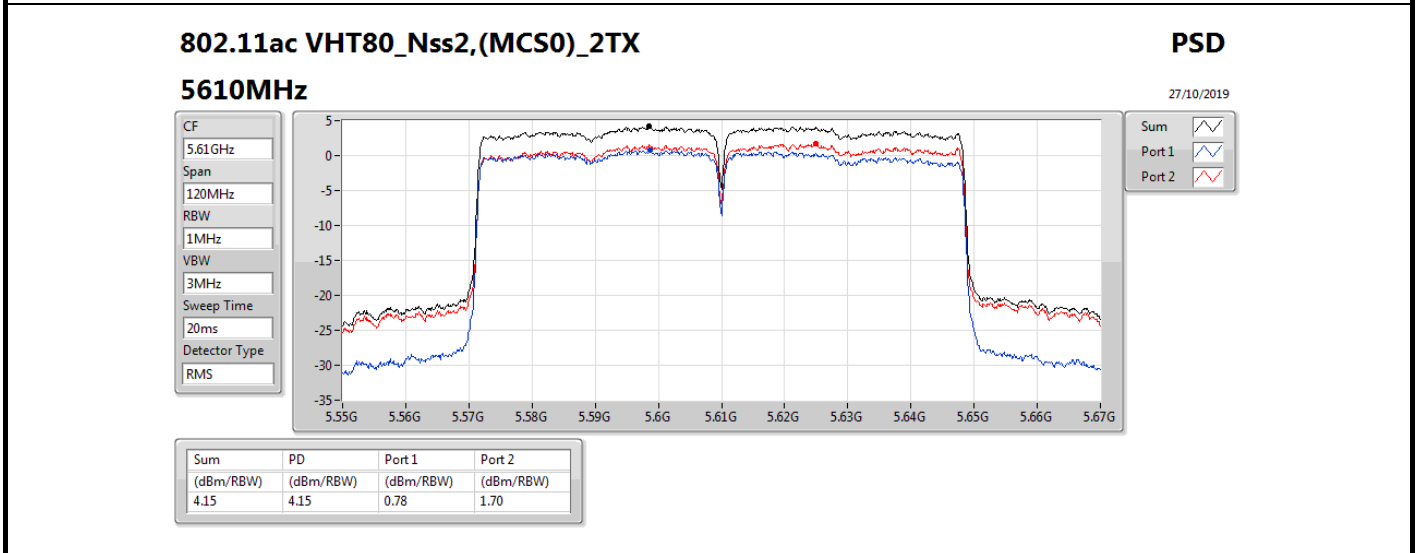

Mode	Result	DG (dBi)	Port 1 (dBm/RBW)	Port 2 (dBm/RBW)	PD (dBm/RBW)	PD Limit (dBm/RBW)
5720MHz Straddle 5.725-5.85GHz	Pass	5.36	5.21	6.26	8.74	30.00
802.11ax HEW40_Nss2,(MCS0)_2TX	-	-	-	-	-	-
5270MHz	Pass	5.36	4.83	4.54	7.63	11.00
5310MHz	Pass	5.36	1.19	0.67	3.85	11.00
5510MHz	Pass	5.36	-2.16	-1.26	1.25	11.00
5550MHz	Pass	5.36	4.82	4.80	7.73	11.00
5670MHz	Pass	5.36	1.18	2.46	4.88	11.00
5710MHz Straddle 5.47-5.725GHz	Pass	5.36	4.76	5.61	8.10	11.00
5710MHz Straddle 5.725-5.85GHz	Pass	5.36	2.48	3.53	5.99	30.00
802.11ax HEW80_Nss2,(MCS0)_2TX	-	-	-	-	-	-
5290MHz	Pass	5.36	-2.97	-3.24	-0.18	11.00
5530MHz	Pass	5.36	-3.07	-2.65	0.06	11.00
5610MHz	Pass	5.36	1.03	1.69	4.23	11.00
5690MHz Straddle 5.47-5.725GHz	Pass	5.36	1.81	2.41	4.98	11.00
5690MHz Straddle 5.725-5.85GHz	Pass	5.36	-15.71	-14.63	-12.20	30.00
802.11ax HEW160_Nss2,(MCS0)_2TX	-	-	-	-	-	-
5250MHz Straddle 5.15-5.25GHz	Pass	5.36	-7.39	-7.06	-4.36	17.00
5250MHz Straddle 5.25-5.35GHz	Pass	5.36	-7.25	-7.01	-4.28	11.00
5570MHz	Pass	5.36	-6.37	-6.48	-3.45	11.00

DG = Directional Gain; RBW = 500 kHz for 5.725-5.85GHz band / 1MHz for other band;

PD = trace bin-by-bin of each transmits port summing can be performed maximum power density; Port X = Port X power density;

802.11ac VHT160_Nss2,(MCS0)_2TX

PSD

5570MHz

27/10/2019

CF
5.57GHz
Span
240MHz
RBW
1MHz
VBW
3MHz
Sweep Time
20ms
Detector Type
RMS

Sum 
Port 1 
Port 2 

Sum	PD	Port 1	Port 2
(dBm/RBW)	(dBm/RBW)	(dBm/RBW)	(dBm/RBW)
-3.36	-3.36	-6.36	-6.26