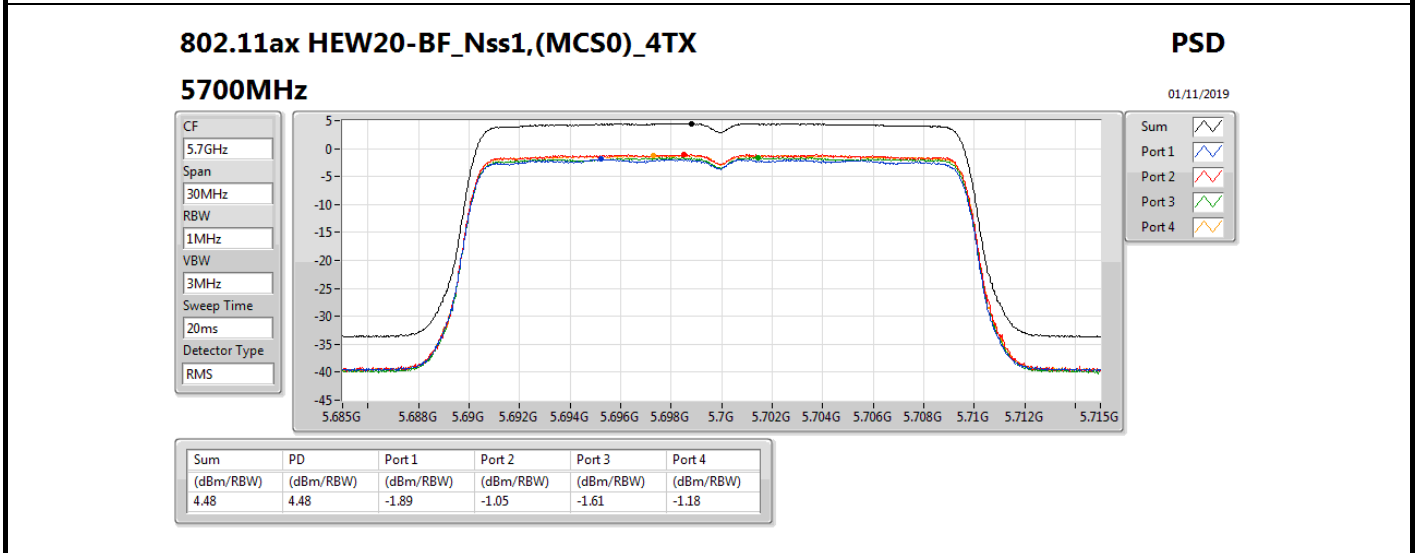

802.11ax HEW20-BF_Nss1,(MCS0)_4TX

PSD

5260MHz

01/11/2019

Sum	PD	Port 1	Port 2	Port 3	Port 4
(dBm/RBW)	(dBm/RBW)	(dBm/RBW)	(dBm/RBW)	(dBm/RBW)	(dBm/RBW)
5.13	5.13	-0.76	-2.38	-0.48	0.06

802.11ax HEW20-BF_Nss1,(MCS0)_4TX