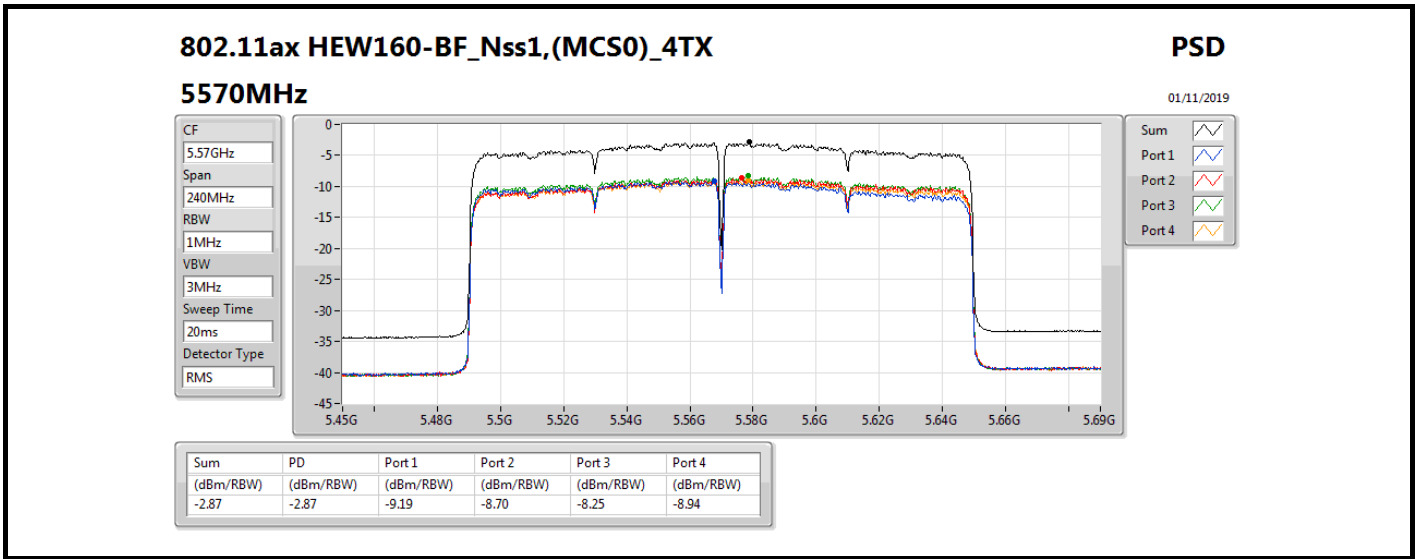

Summary

Mode	PD (dBm/RBW)
5.15-5.25GHz	-
802.11ac VHT160_Nss4,(MCS0)_4TX	-1.90
802.11ax HEW160_Nss4,(MCS0)_4TX	-1.82
5.25-5.35GHz	-
802.11ac VHT20_Nss4,(MCS0)_4TX	10.47
802.11ac VHT40_Nss4,(MCS0)_4TX	8.08
802.11ac VHT80_Nss4,(MCS0)_4TX	2.72
802.11ac VHT160_Nss4,(MCS0)_4TX	-1.92
802.11ax HEW20_Nss4,(MCS0)_4TX	10.87
802.11ax HEW40_Nss4,(MCS0)_4TX	8.16
802.11ax HEW80_Nss4,(MCS0)_4TX	2.92
802.11ax HEW160_Nss4,(MCS0)_4TX	-1.94
5.47-5.725GHz	-
802.11ac VHT20_Nss4,(MCS0)_4TX	10.88
802.11ac VHT40_Nss4,(MCS0)_4TX	8.15
802.11ac VHT80_Nss4,(MCS0)_4TX	5.20
802.11ac VHT160_Nss4,(MCS0)_4TX	-0.60
802.11ax HEW20_Nss4,(MCS0)_4TX	10.84
802.11ax HEW40_Nss4,(MCS0)_4TX	8.14
802.11ax HEW80_Nss4,(MCS0)_4TX	5.34
802.11ax HEW160_Nss4,(MCS0)_4TX	-1.02
5.725-5.85GHz	-
802.11ac VHT20_Nss4,(MCS0)_4TX	8.81
802.11ac VHT40_Nss4,(MCS0)_4TX	5.76
802.11ac VHT80_Nss4,(MCS0)_4TX	2.37
802.11ax HEW20_Nss4,(MCS0)_4TX	8.35
802.11ax HEW40_Nss4,(MCS0)_4TX	5.43
802.11ax HEW80_Nss4,(MCS0)_4TX	1.77

RBW = 500 kHz for 5.725-5.85GHz band / 1MHz for other band;