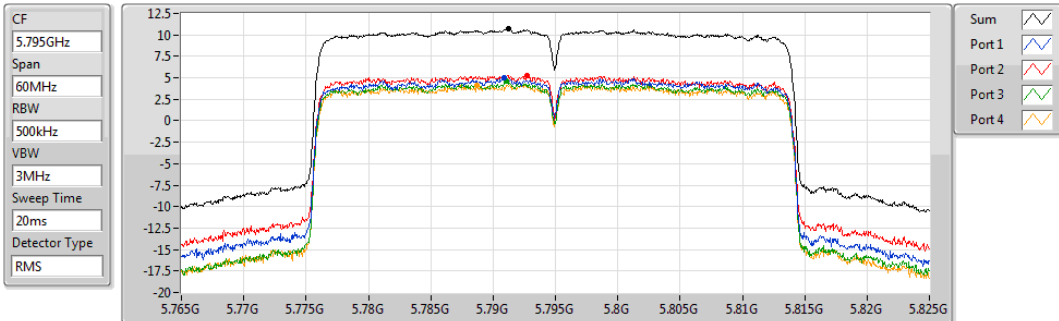

Sum	PD	Port 1	Port 2	Port 3	Port 4
(dBm/RBW)	(dBm/RBW)	(dBm/RBW)	(dBm/RBW)	(dBm/RBW)	(dBm/RBW)
4.56	4.56	-1.65	-1.20	-1.28	-1.37

802.11ax HEW40_Nss1,(MCS0)_4TX

PSD

5230MHz

26/09/2019

Sum	PD	Port 1	Port 2	Port 3	Port 4
(dBm/RBW)	(dBm/RBW)	(dBm/RBW)	(dBm/RBW)	(dBm/RBW)	(dBm/RBW)
9.79	9.79	3.27	4.99	3.88	3.54

802.11ax HEW40_Nss1,(MCS0)_4TX

PSD

5755MHz

26/09/2019

Sum	PD	Port 1	Port 2	Port 3	Port 4
(dBm/RBW)	(dBm/RBW)	(dBm/RBW)	(dBm/RBW)	(dBm/RBW)	(dBm/RBW)
9.83	9.83	3.88	4.42	3.78	3.45

802.11ax HEW40_Nss1,(MCS0)_4TX

PSD

5795MHz

26/09/2019

Sum	PD	Port 1	Port 2	Port 3	Port 4
(dBm/RBW)	(dBm/RBW)	(dBm/RBW)	(dBm/RBW)	(dBm/RBW)	(dBm/RBW)
10.70	10.70	4.98	5.29	4.64	4.17

802.11ax HEW80_Nss1,(MCS0)_4TX

PSD

5210MHz

26/09/2019