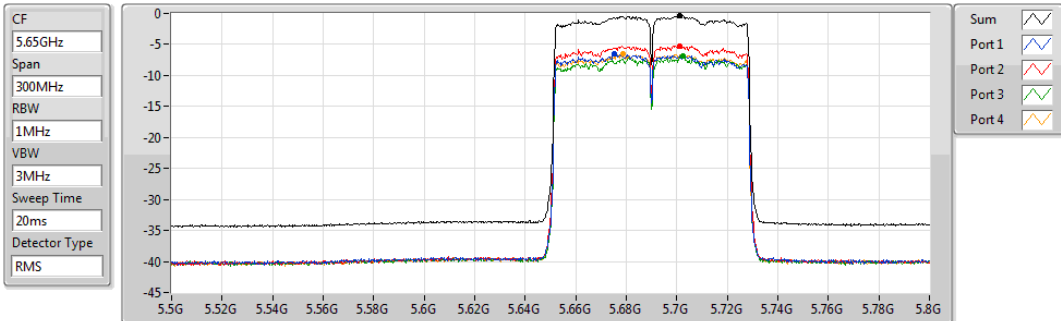

802.11ac VHT80-BF_Nss1,(MCS0)_4TX

PSD

5690MHz Straddle 5.47-5.725GHz

01/11/2019

Sum	PD	Port 1	Port 2	Port 3	Port 4
(dBm/RBW)	(dBm/RBW)	(dBm/RBW)	(dBm/RBW)	(dBm/RBW)	(dBm/RBW)
-0.38	-0.38	-6.53	-5.25	-6.87	-6.57

802.11ac VHT80-BF_Nss1,(MCS0)_4TX

PSD