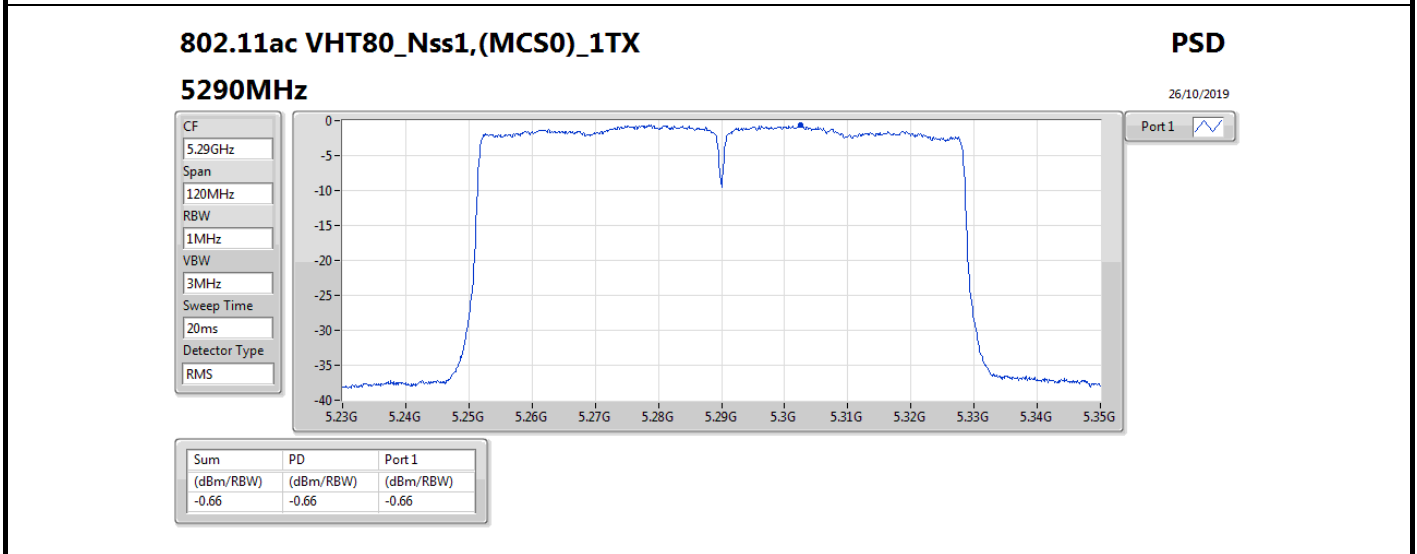

Mode	Result	DG (dB)	Port 1 (dBm/RBW)	PD (dBm/RBW)	PD Limit (dBm/RBW)
5720MHz Straddle 5.725-5.85GHz	Pass	5.36	6.12	6.12	30.00
802.11ax HEW40_Nss1,(MCS0)_1TX	-	-	-	-	-
5270MHz	Pass	5.36	6.65	6.65	11.00
5310MHz	Pass	5.36	2.08	2.08	11.00
5510MHz	Pass	5.36	0.86	0.86	11.00
5550MHz	Pass	5.36	6.20	6.20	11.00
5670MHz	Pass	5.36	3.90	3.90	11.00
5710MHz Straddle 5.47-5.725GHz	Pass	5.36	5.28	5.28	11.00
5710MHz Straddle 5.725-5.85GHz	Pass	5.36	3.23	3.23	30.00
802.11ax HEW80_Nss1,(MCS0)_1TX	-	-	-	-	-
5290MHz	Pass	5.36	-0.58	-0.58	11.00
5530MHz	Pass	5.36	-1.93	-1.93	11.00
5610MHz	Pass	5.36	2.57	2.57	11.00
5690MHz Straddle 5.47-5.725GHz	Pass	5.36	2.82	2.82	11.00
5690MHz Straddle 5.725-5.85GHz	Pass	5.36	0.00	0.00	30.00
802.11ax HEW160_Nss1,(MCS0)_1TX	-	-	-	-	-
5250MHz Straddle 5.15-5.25GHz	Pass	5.36	-4.56	-4.56	17.00
5250MHz Straddle 5.25-5.35GHz	Pass	5.36	-4.69	-4.69	11.00
5570MHz	Pass	5.36	-4.14	-4.14	11.00

DG = Directional Gain; **RBW** = 500 kHz for 5.725-5.85GHz band / 1MHz for other band;
PD = trace bin-by-bin of each transmits port summing can be performed maximum power density; **Port X** = Port X power density;