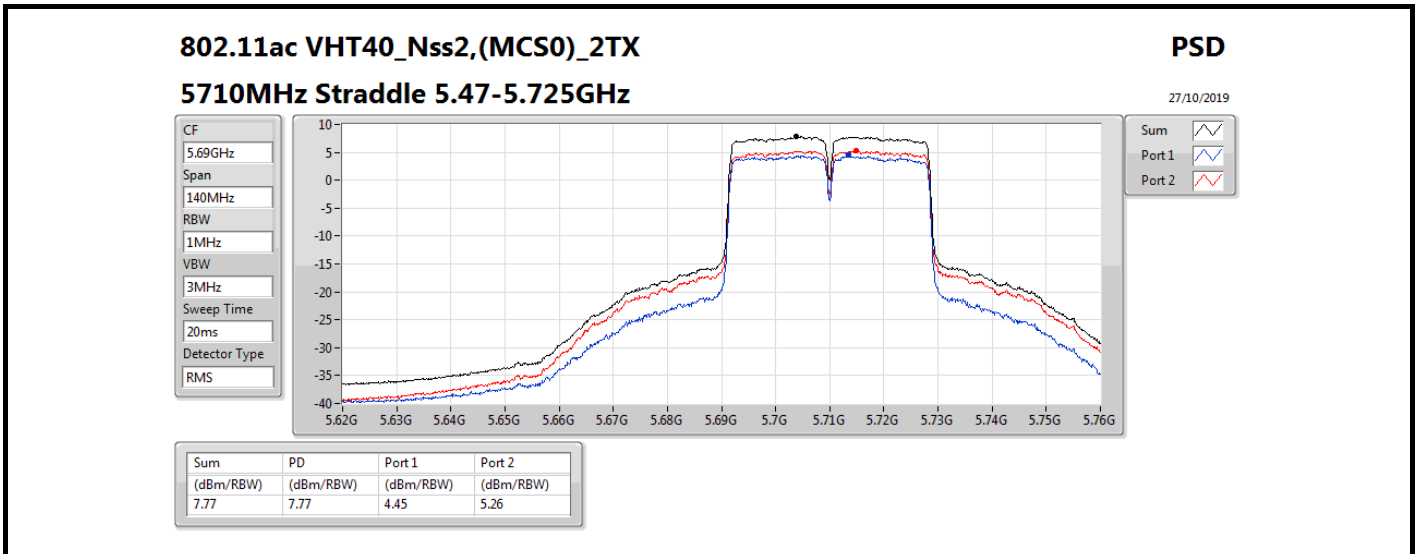

Mode	Result	DG (dBi)	Port 1 (dBm/RBW)	Port 2 (dBm/RBW)	PD (dBm/RBW)	PD Limit (dBm/RBW)
5720MHz Straddle 5.725-5.85GHz	Pass	5.36	5.21	6.26	8.74	30.00
802.11ax HEW40_Nss2,(MCS0)_2TX	-	-	-	-	-	-
5270MHz	Pass	5.36	4.83	4.54	7.63	11.00
5310MHz	Pass	5.36	1.19	0.67	3.85	11.00
5510MHz	Pass	5.36	-2.16	-1.26	1.25	11.00
5550MHz	Pass	5.36	4.82	4.80	7.73	11.00
5670MHz	Pass	5.36	1.18	2.46	4.88	11.00
5710MHz Straddle 5.47-5.725GHz	Pass	5.36	4.76	5.61	8.10	11.00
5710MHz Straddle 5.725-5.85GHz	Pass	5.36	2.48	3.53	5.99	30.00
802.11ax HEW80_Nss2,(MCS0)_2TX	-	-	-	-	-	-
5290MHz	Pass	5.36	-2.97	-3.24	-0.18	11.00
5530MHz	Pass	5.36	-3.07	-2.65	0.06	11.00
5610MHz	Pass	5.36	1.03	1.69	4.23	11.00
5690MHz Straddle 5.47-5.725GHz	Pass	5.36	1.81	2.41	4.98	11.00
5690MHz Straddle 5.725-5.85GHz	Pass	5.36	-15.71	-14.63	-12.20	30.00
802.11ax HEW160_Nss2,(MCS0)_2TX	-	-	-	-	-	-
5250MHz Straddle 5.15-5.25GHz	Pass	5.36	-7.39	-7.06	-4.36	17.00
5250MHz Straddle 5.25-5.35GHz	Pass	5.36	-7.25	-7.01	-4.28	11.00
5570MHz	Pass	5.36	-6.37	-6.48	-3.45	11.00

DG = Directional Gain; RBW = 500 kHz for 5.725-5.85GHz band / 1MHz for other band;

PD = trace bin-by-bin of each transmits port summing can be performed maximum power density; Port X = Port X power density;