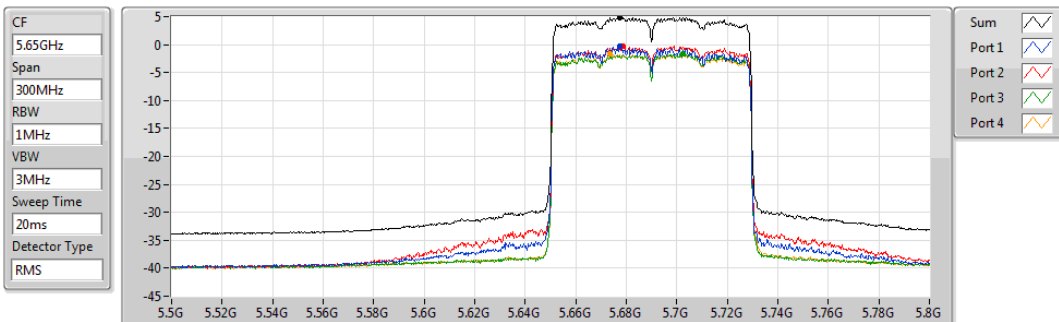

802.11ax HEW80_Nss4,(MCS0)_4TX

PSD

5690MHz Straddle 5.47-5.725GHz

29/10/2019

Sum	PD	Port 1	Port 2	Port 3	Port 4
(dBm/RBW)	(dBm/RBW)	(dBm/RBW)	(dBm/RBW)	(dBm/RBW)	(dBm/RBW)
4.85	4.85	-0.37	-0.33	-1.68	-1.67