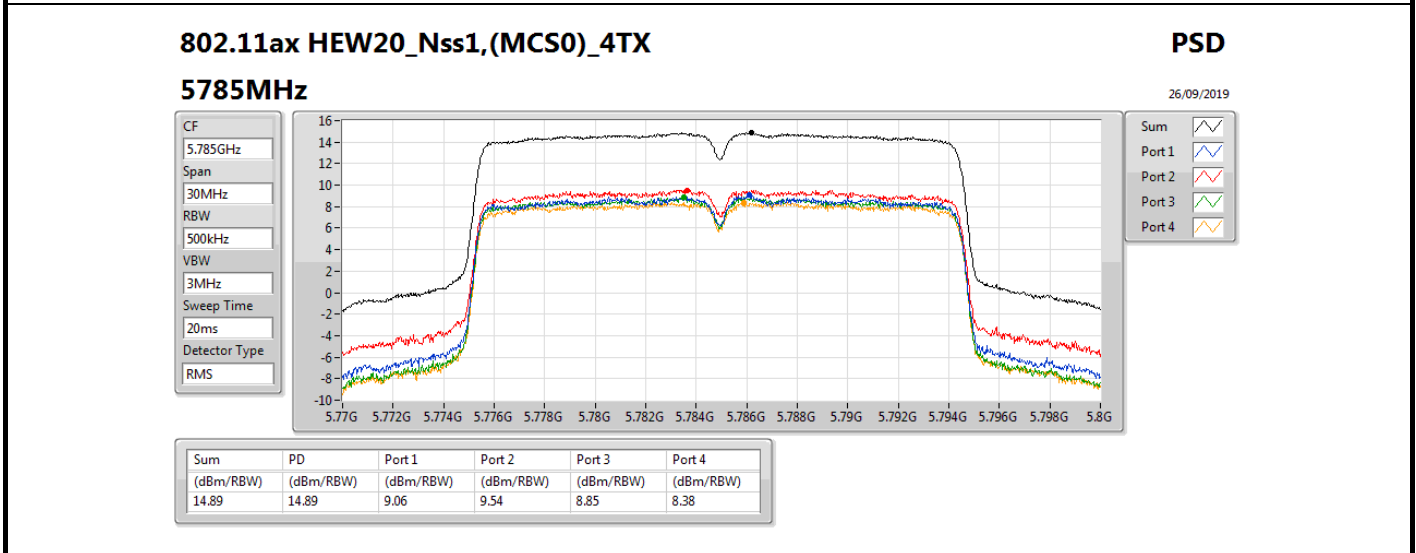

PSD

5775MHz

26/09/2019

Sum	PD	Port 1	Port 2	Port 3	Port 4
(dBm/RBW)	(dBm/RBW)	(dBm/RBW)	(dBm/RBW)	(dBm/RBW)	(dBm/RBW)
2.70	2.70	-3.49	-2.35	-3.34	-3.45

802.11ax HEW40_Nss1,(MCS0)_4TX

PSD

5190MHz

26/09/2019

Sum	PD	Port 1	Port 2	Port 3	Port 4
(dBm/RBW)	(dBm/RBW)	(dBm/RBW)	(dBm/RBW)	(dBm/RBW)	(dBm/RBW)
4.56	4.56	-1.65	-1.20	-1.28	-1.37

802.11ax HEW40_Nss1,(MCS0)_4TX

PSD

5230MHz

26/09/2019

Sum	PD	Port 1	Port 2	Port 3	Port 4
(dBm/RBW)	(dBm/RBW)	(dBm/RBW)	(dBm/RBW)	(dBm/RBW)	(dBm/RBW)
9.79	9.79	3.27	4.99	3.88	3.54