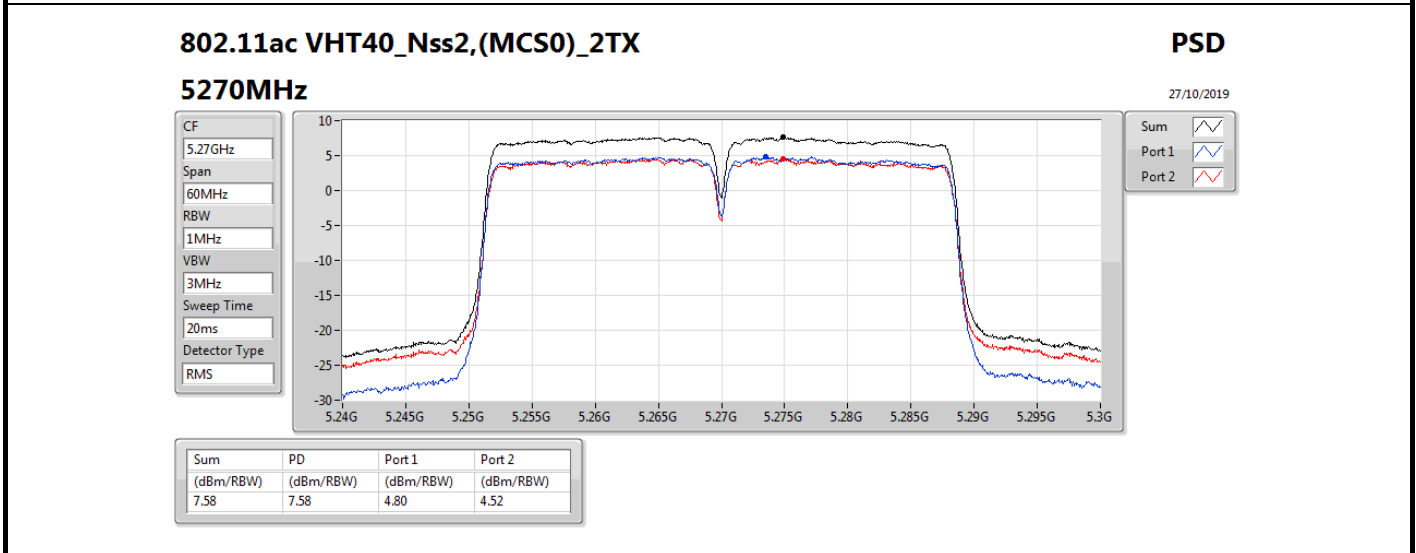

Mode	Result	DG (dBi)	Port 1 (dBm/RBW)	Port 2 (dBm/RBW)	PD (dBm/RBW)	PD Limit (dBm/RBW)
5720MHz Straddle 5.725-5.85GHz	Pass	5.36	5.21	6.26	8.74	30.00
802.11ax HEW40_Nss2,(MCS0)_2TX	-	-	-	-	-	-
5270MHz	Pass	5.36	4.83	4.54	7.63	11.00
5310MHz	Pass	5.36	1.19	0.67	3.85	11.00
5510MHz	Pass	5.36	-2.16	-1.26	1.25	11.00
5550MHz	Pass	5.36	4.82	4.80	7.73	11.00
5670MHz	Pass	5.36	1.18	2.46	4.88	11.00
5710MHz Straddle 5.47-5.725GHz	Pass	5.36	4.76	5.61	8.10	11.00
5710MHz Straddle 5.725-5.85GHz	Pass	5.36	2.48	3.53	5.99	30.00
802.11ax HEW80_Nss2,(MCS0)_2TX	-	-	-	-	-	-
5290MHz	Pass	5.36	-2.97	-3.24	-0.18	11.00
5530MHz	Pass	5.36	-3.07	-2.65	0.06	11.00
5610MHz	Pass	5.36	1.03	1.69	4.23	11.00
5690MHz Straddle 5.47-5.725GHz	Pass	5.36	1.81	2.41	4.98	11.00
5690MHz Straddle 5.725-5.85GHz	Pass	5.36	-15.71	-14.63	-12.20	30.00
802.11ax HEW160_Nss2,(MCS0)_2TX	-	-	-	-	-	-
5250MHz Straddle 5.15-5.25GHz	Pass	5.36	-7.39	-7.06	-4.36	17.00
5250MHz Straddle 5.25-5.35GHz	Pass	5.36	-7.25	-7.01	-4.28	11.00
5570MHz	Pass	5.36	-6.37	-6.48	-3.45	11.00

DG = Directional Gain; RBW = 500 kHz for 5.725-5.85GHz band / 1MHz for other band;

PD = trace bin-by-bin of each transmits port summing can be performed maximum power density; Port X = Port X power density;