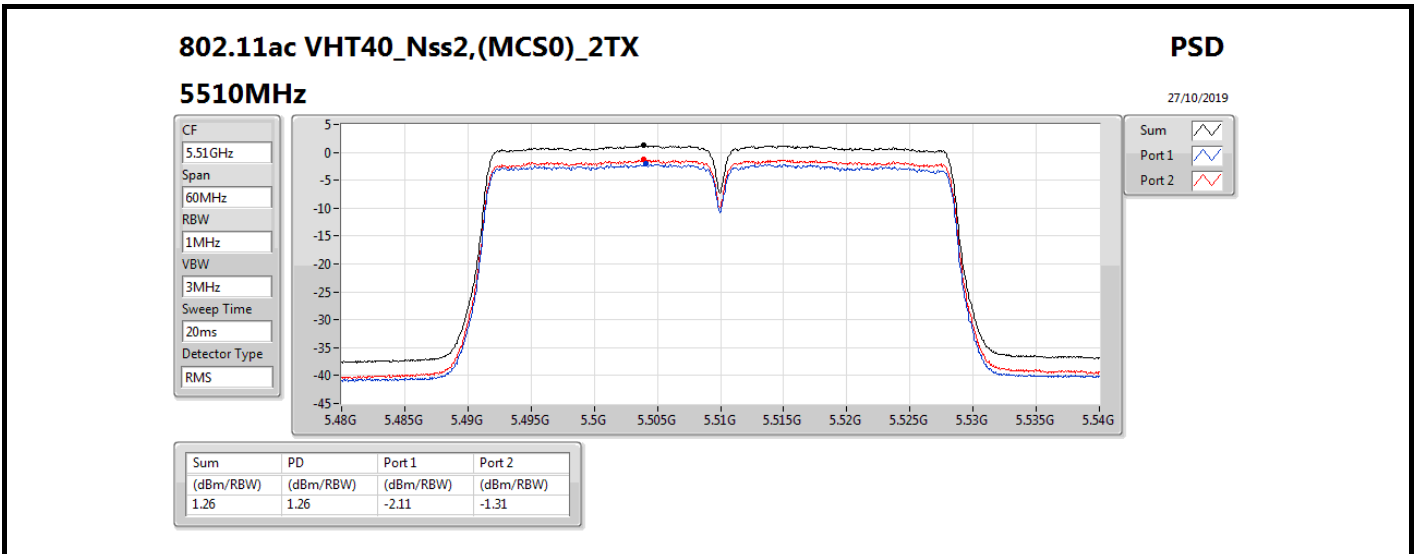

DG = Directional Gain; RBW = 500 kHz for 5.725-5.85GHz band / 1MHz for other band;

PD = trace bin-by-bin of each transmits port summing can be performed maximum power density; Port X = Port X power density;