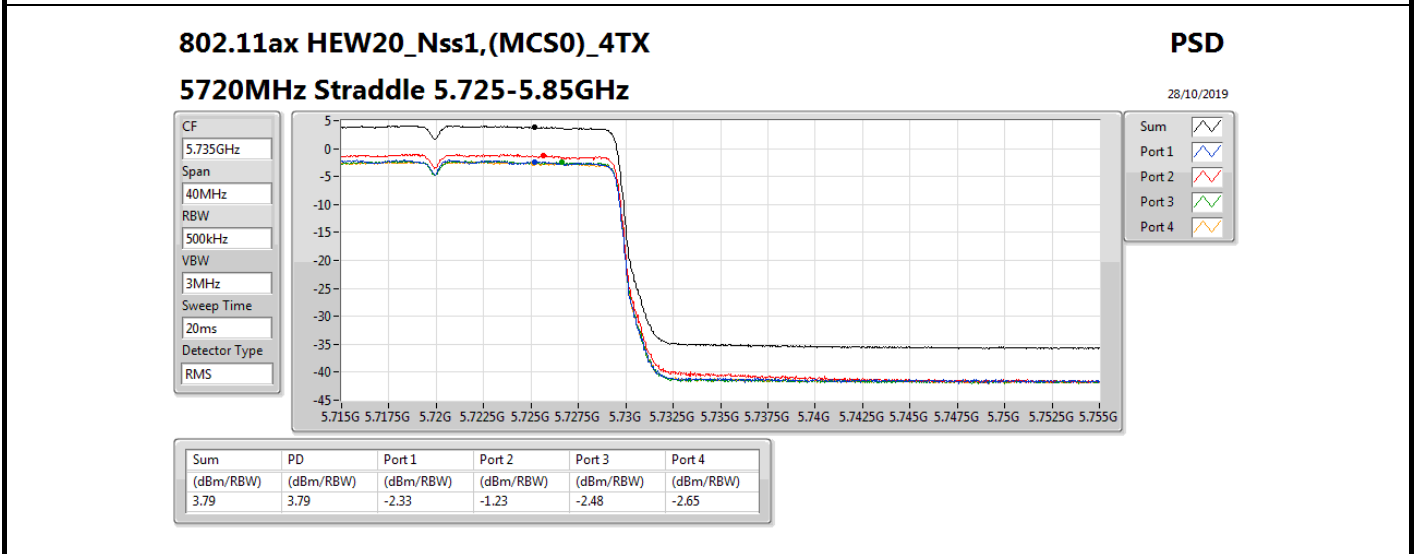

802.11ax HEW20_Nss1,(MCS0)_4TX

PSD

5580MHz

28/10/2019

Sum	PD	Port 1	Port 2	Port 3	Port 4
(dBm/RBW)	(dBm/RBW)	(dBm/RBW)	(dBm/RBW)	(dBm/RBW)	(dBm/RBW)
5.45	5.45	-0.38	-0.07	-0.95	-0.64

802.11ax HEW40_Nss1,(MCS0)_4TX