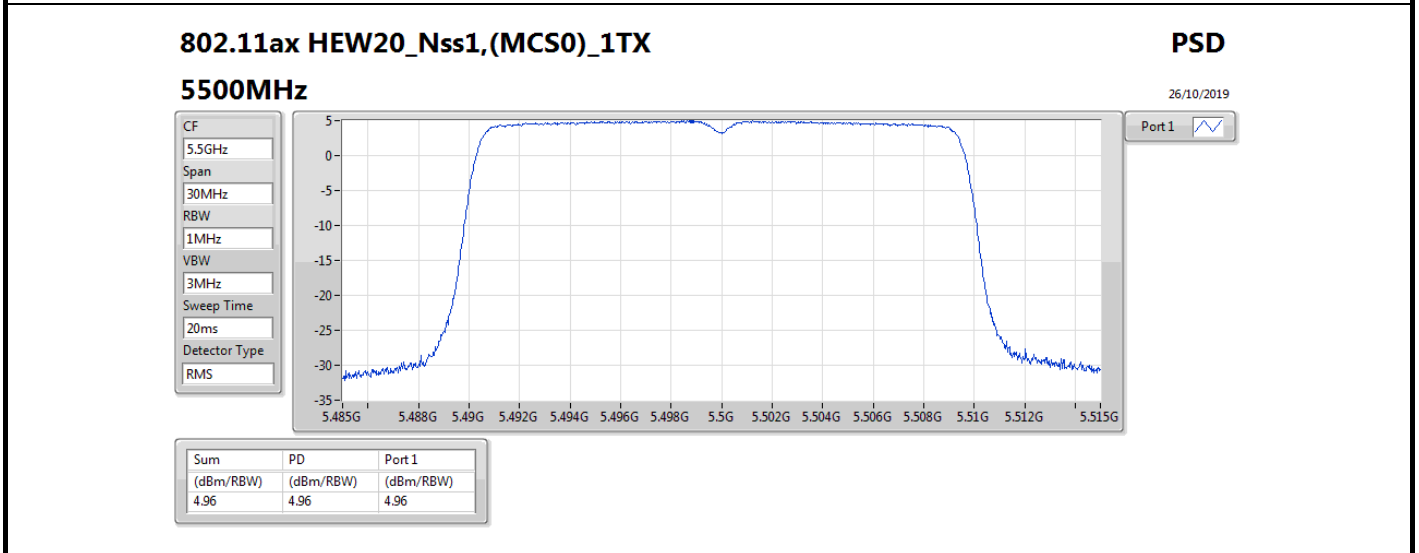

DG = Directional Gain; **RBW** = 500 kHz for 5.725-5.85GHz band / 1MHz for other band;
PD = trace bin-by-bin of each transmits port summing can be performed maximum power density; **Port X** = Port X power density;