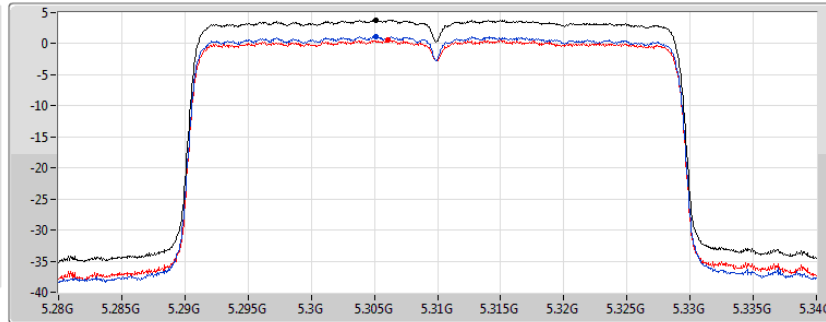

Sum
Port 1
Port 2

Sum	PD	Port 1	Port 2
(dBm/RBW)	(dBm/RBW)	(dBm/RBW)	(dBm/RBW)
7.63	7.63	4.83	4.54

802.11ax HEW40_Nss2,(MCS0)_2TX

PSD

5310MHz

27/10/2019

CF
5.31GHz
Span
60MHz
RBW
1MHz
VBW
3MHz
Sweep Time
20ms
Detector Type
RMS