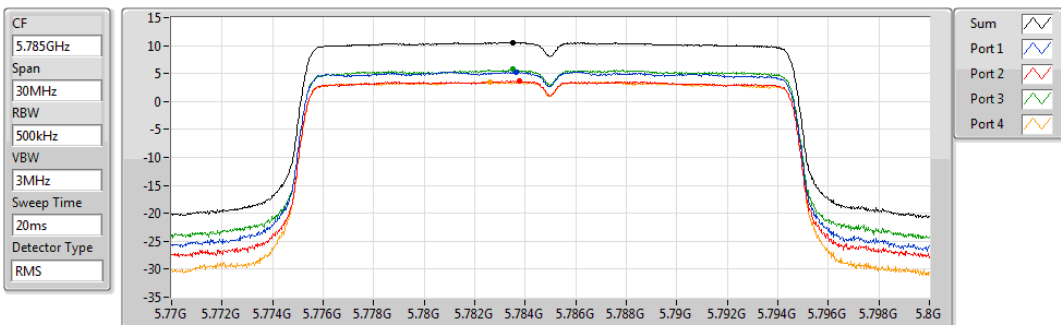

802.11ax HEW20-BF_Nss1,(MCS0)_4TX

PSD

5785MHz

13/10/2019

Sum	PD	Port 1	Port 2	Port 3	Port 4
(dBm/RBW)	(dBm/RBW)	(dBm/RBW)	(dBm/RBW)	(dBm/RBW)	(dBm/RBW)
10.59	10.59	5.24	3.66	5.73	3.50