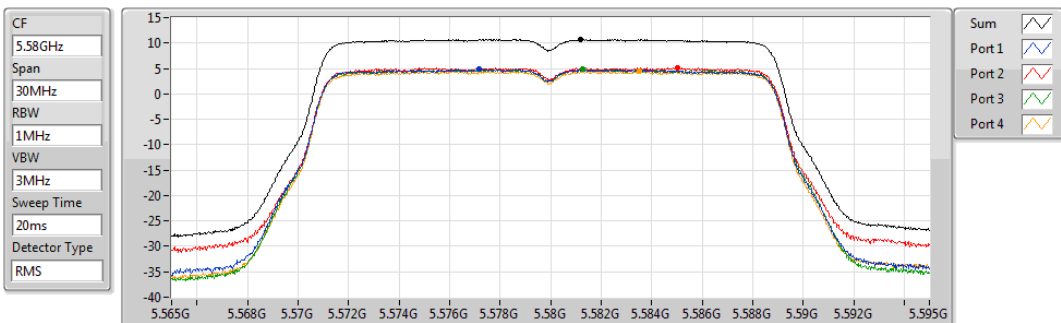

802.11ac VHT20_Nss4,(MCS0)_4TX

PSD

5580MHz

29/10/2019

Sum	PD	Port 1	Port 2	Port 3	Port 4
(dBm/RBW)	(dBm/RBW)	(dBm/RBW)	(dBm/RBW)	(dBm/RBW)	(dBm/RBW)
10.70	10.70	4.84	5.14	4.87	4.42