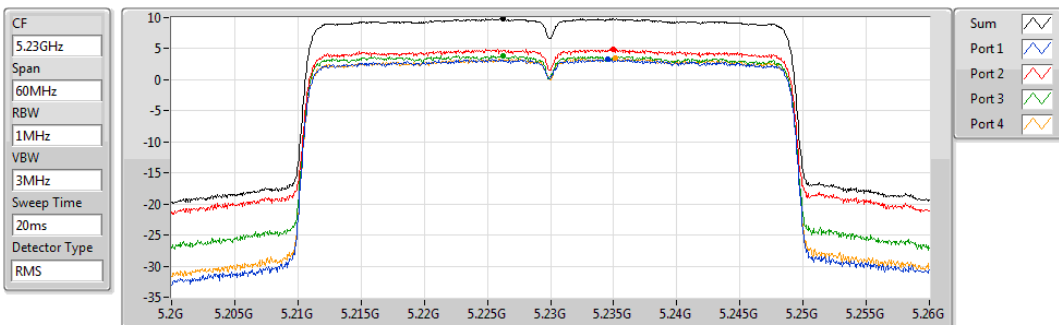

PSD

5775MHz

26/09/2019

Sum	PD	Port 1	Port 2	Port 3	Port 4
(dBm/RBW)	(dBm/RBW)	(dBm/RBW)	(dBm/RBW)	(dBm/RBW)	(dBm/RBW)
2.70	2.70	-3.49	-2.35	-3.34	-3.45

802.11ax HEW40_Nss1,(MCS0)_4TX

PSD

5190MHz

26/09/2019

Sum	PD	Port 1	Port 2	Port 3	Port 4
(dBm/RBW)	(dBm/RBW)	(dBm/RBW)	(dBm/RBW)	(dBm/RBW)	(dBm/RBW)
4.56	4.56	-1.65	-1.20	-1.28	-1.37

802.11ax HEW40_Nss1,(MCS0)_4TX

PSD

5230MHz

26/09/2019

Sum	PD	Port 1	Port 2	Port 3	Port 4
(dBm/RBW)	(dBm/RBW)	(dBm/RBW)	(dBm/RBW)	(dBm/RBW)	(dBm/RBW)
9.79	9.79	3.27	4.99	3.88	3.54