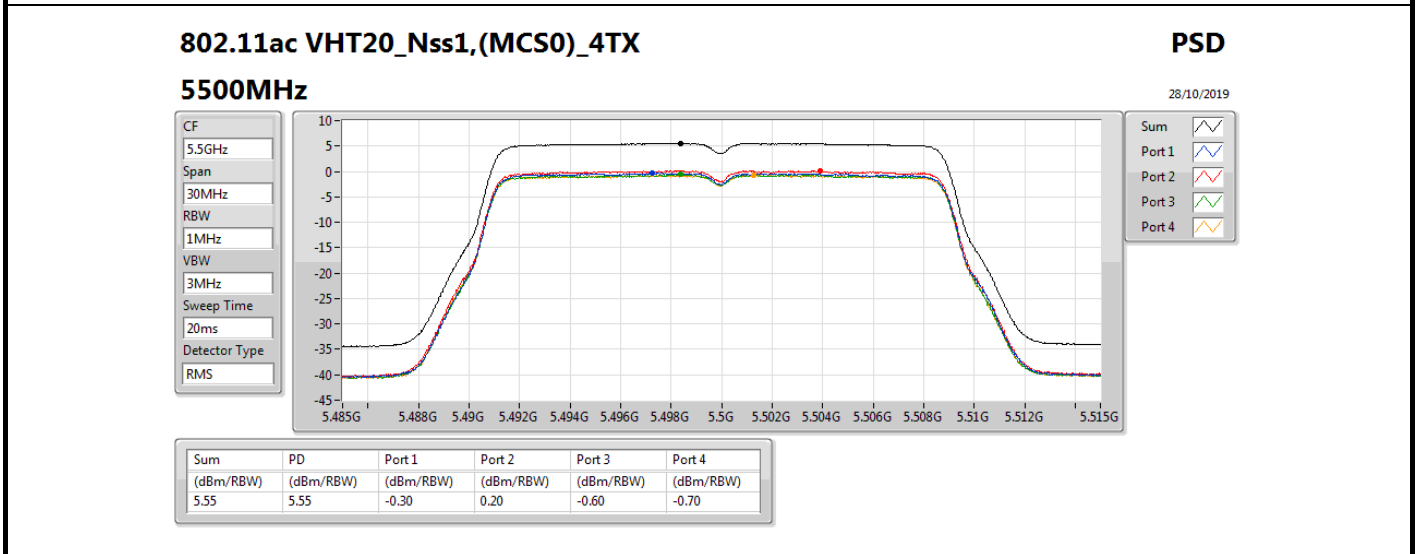

PSD

28/10/2019

Sum	PD	Port 1	Port 2	Port 3	Port 4
(dBm/RBW)	(dBm/RBW)	(dBm/RBW)	(dBm/RBW)	(dBm/RBW)	(dBm/RBW)
3.99	3.99	-2.18	-0.98	-2.44	-2.51

802.11ac VHT20_Nss1,(MCS0)_4TX
5260MHz

PSD

28/10/2019

Sum	PD	Port 1	Port 2	Port 3	Port 4
(dBm/RBW)	(dBm/RBW)	(dBm/RBW)	(dBm/RBW)	(dBm/RBW)	(dBm/RBW)
5.59	5.59	-0.17	-1.40	0.06	0.06