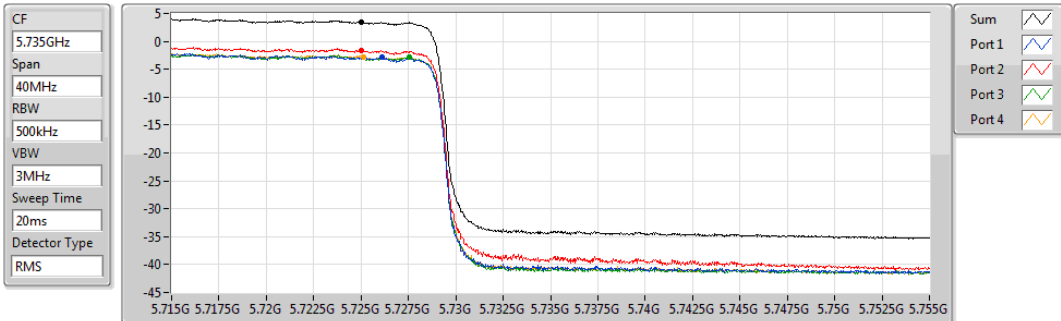

802.11ax HEW40_Nss1,(MCS0)_4TX
5710MHz Straddle 5.725-5.85GHz

PSD

28/10/2019

Sum	PD	Port 1	Port 2	Port 3	Port 4
(dBm/RBW)	(dBm/RBW)	(dBm/RBW)	(dBm/RBW)	(dBm/RBW)	(dBm/RBW)
3.42	3.42	-2.88	-1.67	-2.88	-2.75