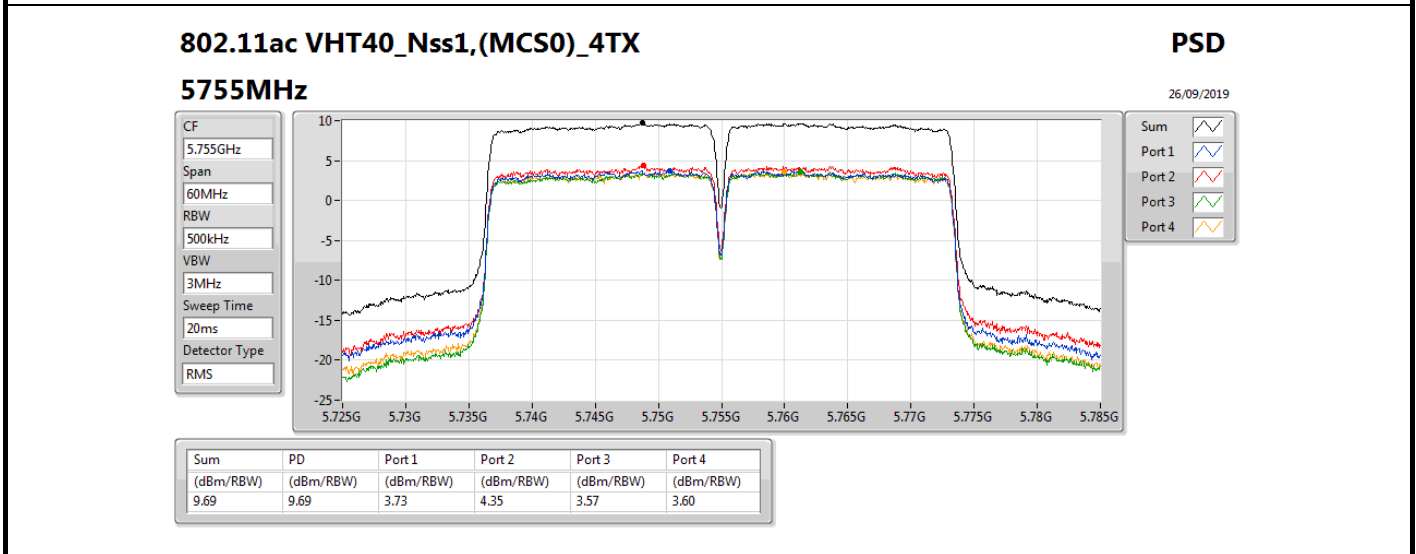

PSD

5785MHz

26/09/2019

Sum	PD	Port 1	Port 2	Port 3	Port 4
(dBm/RBW)	(dBm/RBW)	(dBm/RBW)	(dBm/RBW)	(dBm/RBW)	(dBm/RBW)
14.73	14.73	8.72	9.40	8.62	8.51

802.11ac VHT20_Nss1,(MCS0)_4TX

PSD

5825MHz

26/09/2019

Sum	PD	Port 1	Port 2	Port 3	Port 4
(dBm/RBW)	(dBm/RBW)	(dBm/RBW)	(dBm/RBW)	(dBm/RBW)	(dBm/RBW)
14.74	14.74	8.74	9.75	8.65	8.49

802.11ac VHT40_Nss1,(MCS0)_4TX

PSD

5795MHz

26/09/2019

Sum	PD	Port 1	Port 2	Port 3	Port 4
(dBm/RBW)	(dBm/RBW)	(dBm/RBW)	(dBm/RBW)	(dBm/RBW)	(dBm/RBW)
10.60	10.60	4.83	5.37	4.39	4.26