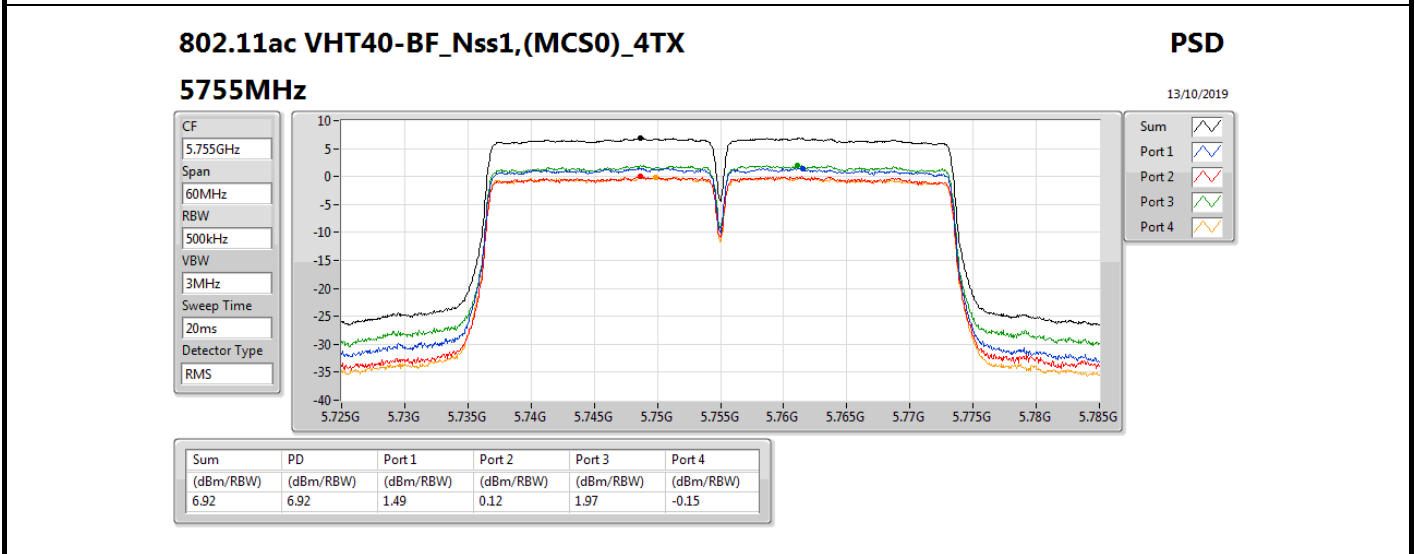

RBW = 500 kHz for 5.725-5.85GHz band / 1MHz for other band;

Result

Mode	Result	DG (dBi)	Port 1 (dBm/RBW)	Port 2 (dBm/RBW)	Port 3 (dBm/RBW)	Port 4 (dBm/RBW)	PD (dBm/RBW)	PD Limit (dBm/RBW)
802.11ac VHT20-BF_Nss1,(MCS0)_4TX	-	-	-	-	-	-	-	-
5180MHz	Pass	11.38	4.81	3.60	4.60	2.55	9.94	11.62
5200MHz	Pass	11.38	5.77	4.78	5.26	3.22	10.77	11.62
5240MHz	Pass	11.38	5.73	4.75	5.24	3.21	10.76	11.62
5745MHz	Pass	11.38	4.57	3.19	5.07	2.82	9.93	24.62
5785MHz	Pass	11.38	4.70	3.27	5.09	2.83	9.97	24.62
5825MHz	Pass	11.38	4.29	3.65	4.91	2.52	9.78	24.62
802.11ac VHT40-BF_Nss1,(MCS0)_4TX	-	-	-	-	-	-	-	-
5190MHz	Pass	11.38	0.16	-0.89	-0.24	-2.28	5.22	11.62
5230MHz	Pass	11.38	3.42	2.71	3.20	1.35	8.65	11.62
5755MHz	Pass	11.38	1.49	0.12	1.97	-0.15	6.92	24.62
5795MHz	Pass	11.38	1.79	0.44	2.25	0.14	7.18	24.62
802.11ac VHT80-BF_Nss1,(MCS0)_4TX	-	-	-	-	-	-	-	-
5210MHz	Pass	11.38	-3.08	-4.00	-3.45	-5.46	1.93	11.62
5775MHz	Pass	11.38	-2.09	-3.03	-1.04	-3.59	3.61	24.62
802.11ax HEW20-BF_Nss1,(MCS0)_4TX	-	-	-	-	-	-	-	-
5180MHz	Pass	11.38	5.45	4.22	5.43	3.35	10.65	11.62
5200MHz	Pass	11.38	6.43	5.20	5.98	3.79	11.40	11.62
5240MHz	Pass	11.38	6.40	5.37	6.04	3.95	11.49	11.62
5745MHz	Pass	11.38	5.23	3.54	5.54	3.45	10.49	24.62
5785MHz	Pass	11.38	5.24	3.66	5.73	3.50	10.59	24.62
5825MHz	Pass	11.38	4.68	4.08	5.57	3.15	10.34	24.62
802.11ax HEW40-BF_Nss1,(MCS0)_4TX	-	-	-	-	-	-	-	-
5190MHz	Pass	11.38	0.69	-0.27	0.61	-1.59	5.91	11.62
5230MHz	Pass	11.38	3.85	3.11	3.59	1.65	9.04	11.62
5755MHz	Pass	11.38	2.50	0.81	2.67	0.53	7.59	24.62
5795MHz	Pass	11.38	2.20	0.88	2.69	0.60	7.64	24.62
802.11ax HEW80-BF_Nss1,(MCS0)_4TX	-	-	-	-	-	-	-	-
5210MHz	Pass	11.38	-2.91	-3.96	-3.37	-5.39	2.09	11.62
5775MHz	Pass	11.38	-1.72	-2.69	-0.86	-3.32	3.86	24.62

DG = Directional Gain; RBW = 500 kHz for 5.725-5.85GHz band / 1MHz for other band;

PD = trace bin-by-bin of each transmits port summing can be performed maximum power density; Port X = Port X power density;