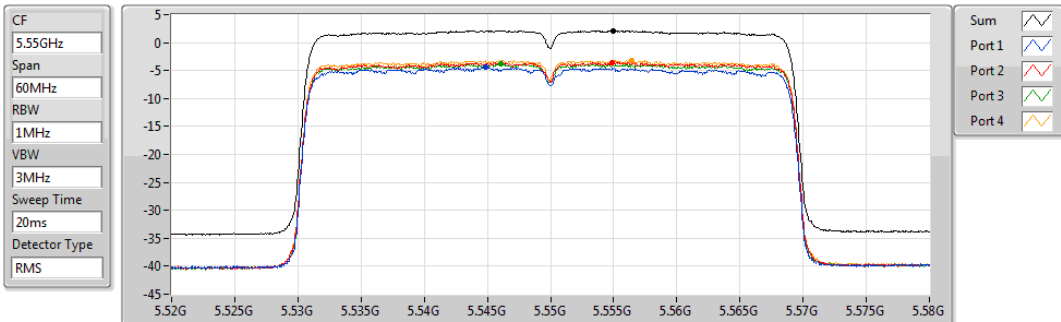

802.11ax HEW40-BF_Nss1,(MCS0)_4TX

PSD

5550MHz

01/11/2019

Sum	PD	Port 1	Port 2	Port 3	Port 4
(dBm/RBW)	(dBm/RBW)	(dBm/RBW)	(dBm/RBW)	(dBm/RBW)	(dBm/RBW)
2.13	2.13	-4.44	-3.54	-3.86	-3.24