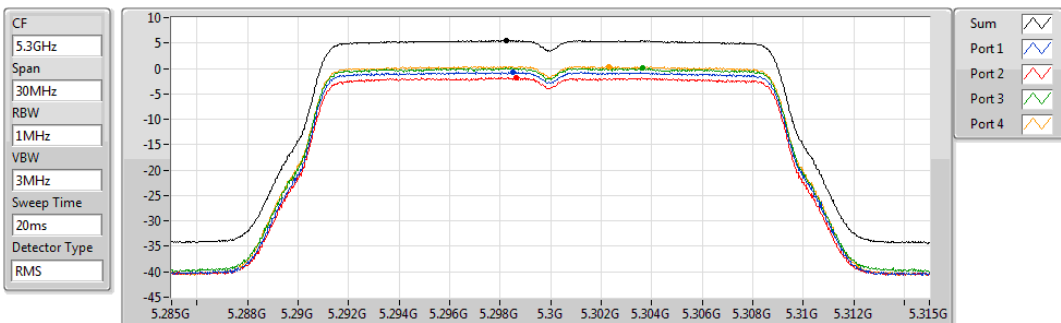

802.11ac VHT20-BF_Nss1,(MCS0)_4TX

PSD

5300MHz

01/11/2019

Sum	PD	Port 1	Port 2	Port 3	Port 4
(dBm/RBW)	(dBm/RBW)	(dBm/RBW)	(dBm/RBW)	(dBm/RBW)	(dBm/RBW)
5.48	5.48	-0.67	-1.75	0.06	0.40