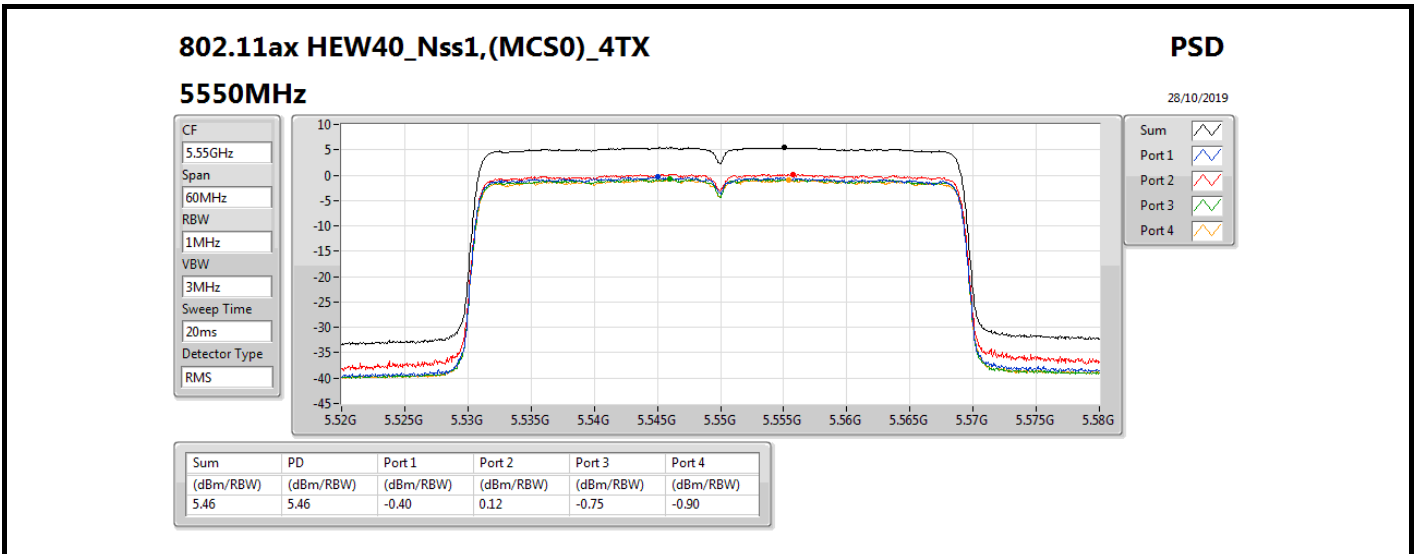

802.11ax HEW40_Nss1,(MCS0)_4TX

PSD

5510MHz

28/10/2019

CF
5.51GHz
Span
60MHz
RBW
1MHz
VBW
3MHz
Sweep Time
20ms
Detector Type
RMS

Sum
Port 1
Port 2
Port 3
Port 4

Sum	PD	Port 1	Port 2	Port 3	Port 4
(dBm/RBW)	(dBm/RBW)	(dBm/RBW)	(dBm/RBW)	(dBm/RBW)	(dBm/RBW)
5.01	5.01	-0.87	-0.34	-1.17	-1.31