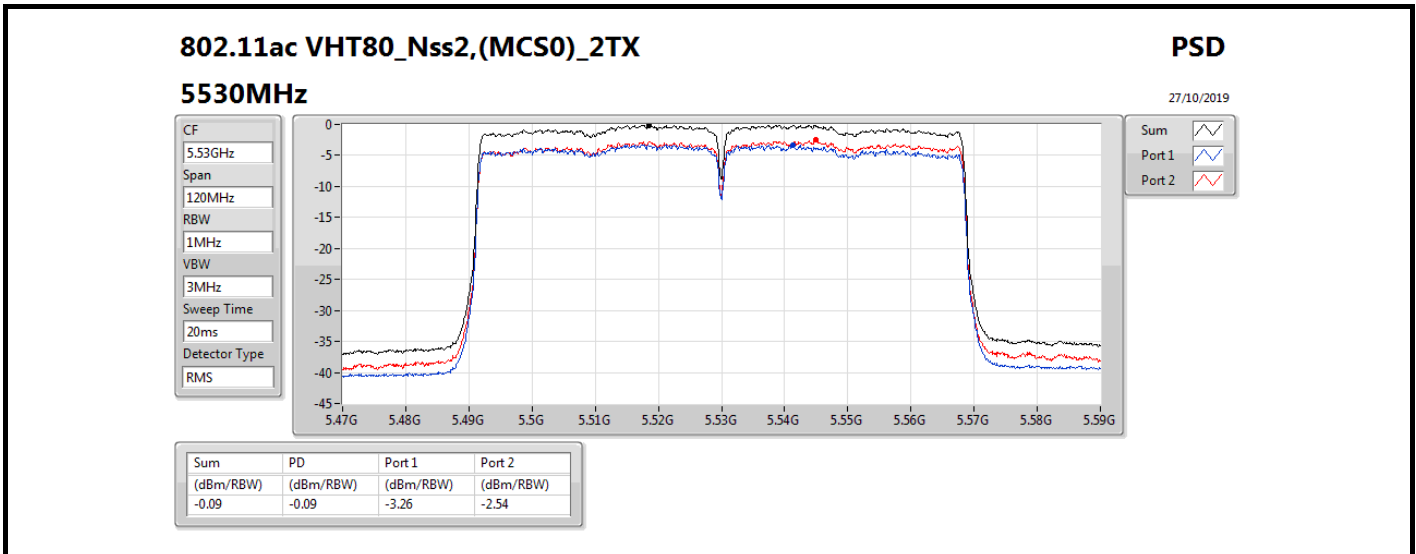

DG = Directional Gain; RBW = 500 kHz for 5.725-5.85GHz band / 1MHz for other band;

PD = trace bin-by-bin of each transmits port summing can be performed maximum power density; Port X = Port X power density;