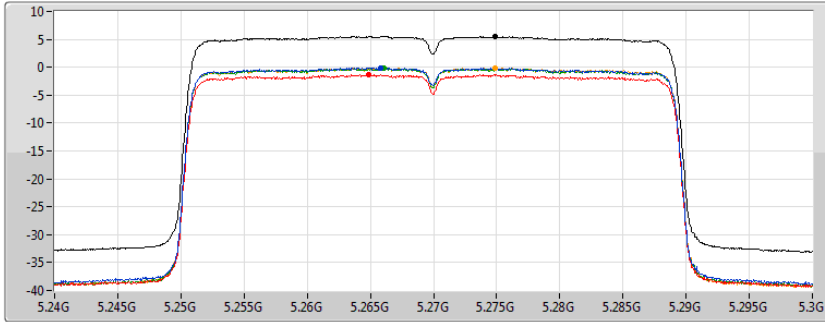

802.11ax HEW40_Nss1,(MCS0)_4TX

PSD

5270MHz

28/10/2019

CF
5.27GHz
Span
60MHz
RBW
1MHz
VBW
3MHz
Sweep Time
20ms
Detector Type
RMS

Sum
Port 1
Port 2
Port 3
Port 4

Sum	PD	Port 1	Port 2	Port 3	Port 4
(dBm/RBW)	(dBm/RBW)	(dBm/RBW)	(dBm/RBW)	(dBm/RBW)	(dBm/RBW)
5.55	5.55	-0.09	-1.33	-0.14	-0.11