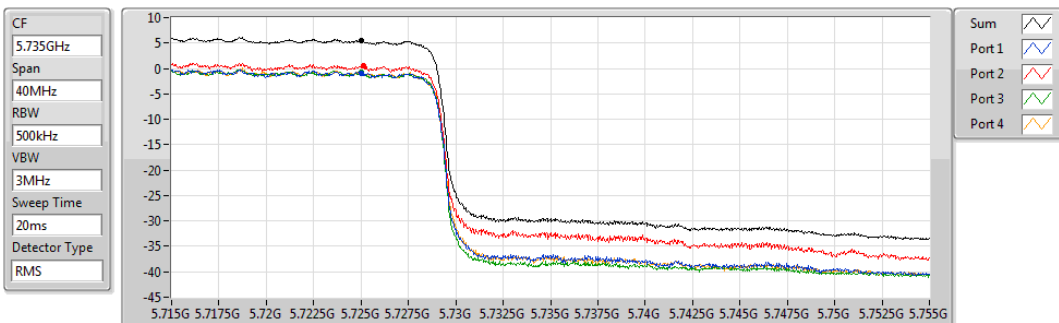

5710MHz Straddle 5.725-5.85GHz

29/10/2019

Sum	PD	Port 1	Port 2	Port 3	Port 4
(dBm/RBW)	(dBm/RBW)	(dBm/RBW)	(dBm/RBW)	(dBm/RBW)	(dBm/RBW)
5.43	5.43	-1.01	0.47	-0.76	-0.71

802.11ax HEW80_Nss4,(MCS0)_4TX

PSD