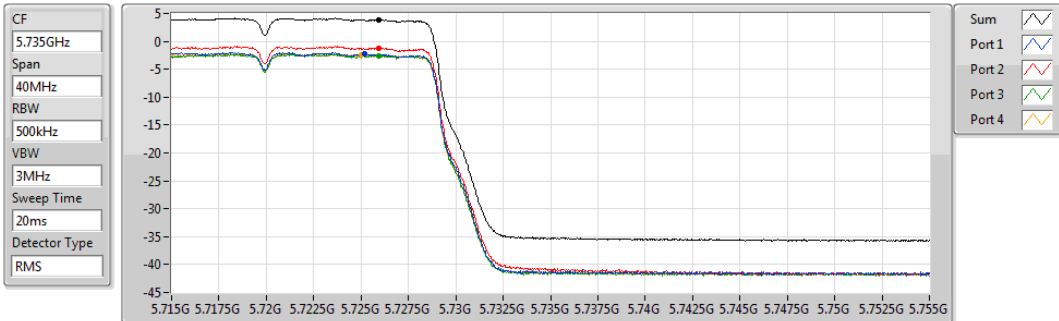

802.11ac VHT20_Nss1,(MCS0)_4TX

PSD

5720MHz Straddle 5.725-5.85GHz

28/10/2019

Sum	PD	Port 1	Port 2	Port 3	Port 4
(dBm/RBW)	(dBm/RBW)	(dBm/RBW)	(dBm/RBW)	(dBm/RBW)	(dBm/RBW)
3.89	3.89	-2.21	-1.21	-2.57	-2.49

802.11ac VHT40_Nss1,(MCS0)_4TX

PSD