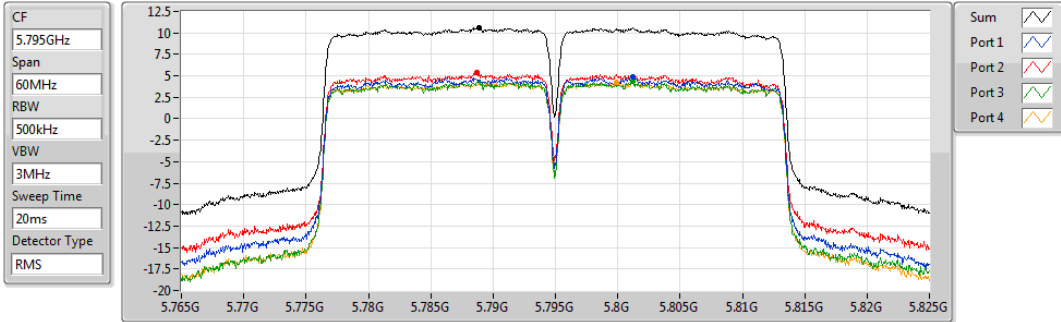

Sum	PD	Port 1	Port 2	Port 3	Port 4
(dBm/RBW)	(dBm/RBW)	(dBm/RBW)	(dBm/RBW)	(dBm/RBW)	(dBm/RBW)
14.74	14.74	8.74	9.75	8.65	8.49

802.11ac VHT40_Nss1,(MCS0)_4TX

PSD

5795MHz

26/09/2019

Sum	PD	Port 1	Port 2	Port 3	Port 4
(dBm/RBW)	(dBm/RBW)	(dBm/RBW)	(dBm/RBW)	(dBm/RBW)	(dBm/RBW)
10.60	10.60	4.83	5.37	4.39	4.26