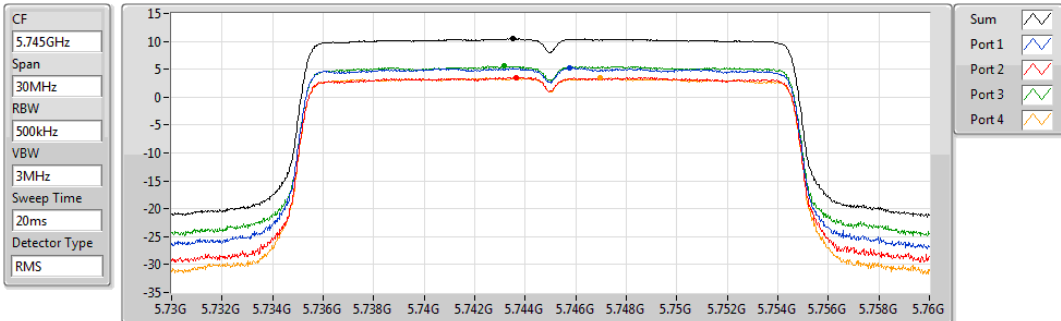

Sum	PD	Port 1	Port 2	Port 3	Port 4
(dBm/RBW)	(dBm/RBW)	(dBm/RBW)	(dBm/RBW)	(dBm/RBW)	(dBm/RBW)
3.61	3.61	-2.09	-3.03	-1.04	-3.59

802.11ax HEW20-BF_Nss1,(MCS0)_4TX

PSD

5745MHz

13/10/2019

Sum	PD	Port 1	Port 2	Port 3	Port 4
(dBm/RBW)	(dBm/RBW)	(dBm/RBW)	(dBm/RBW)	(dBm/RBW)	(dBm/RBW)
10.49	10.49	5.23	3.54	5.54	3.45