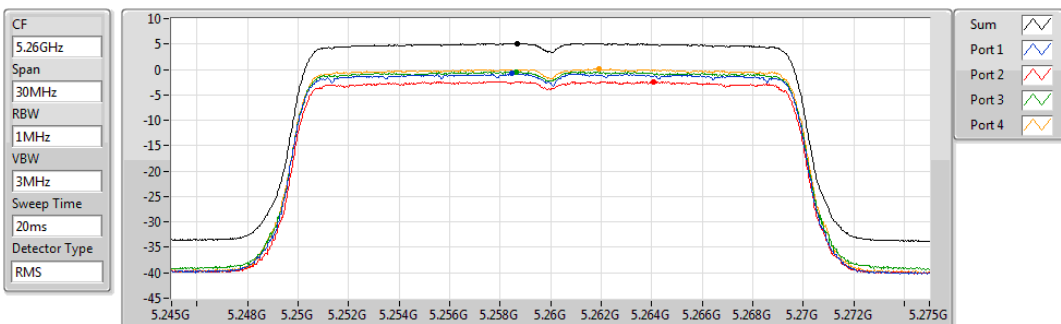

5260MHz

01/11/2019

Sum	PD	Port 1	Port 2	Port 3	Port 4
(dBm/RBW)	(dBm/RBW)	(dBm/RBW)	(dBm/RBW)	(dBm/RBW)	(dBm/RBW)
5.13	5.13	-0.76	-2.38	-0.48	0.06