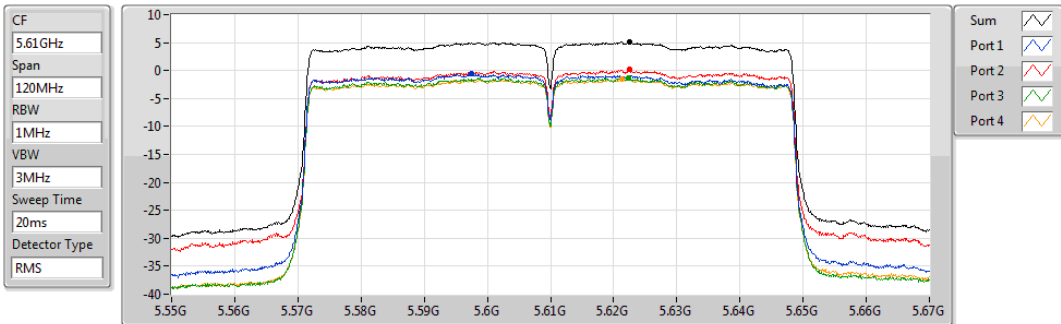

802.11ac VHT80_Nss1,(MCS0)_4TX

PSD

5610MHz

29/10/2019

Sum	PD	Port 1	Port 2	Port 3	Port 4
(dBm/RBW)	(dBm/RBW)	(dBm/RBW)	(dBm/RBW)	(dBm/RBW)	(dBm/RBW)
5.15	5.15	-0.62	0.23	-1.25	-1.52