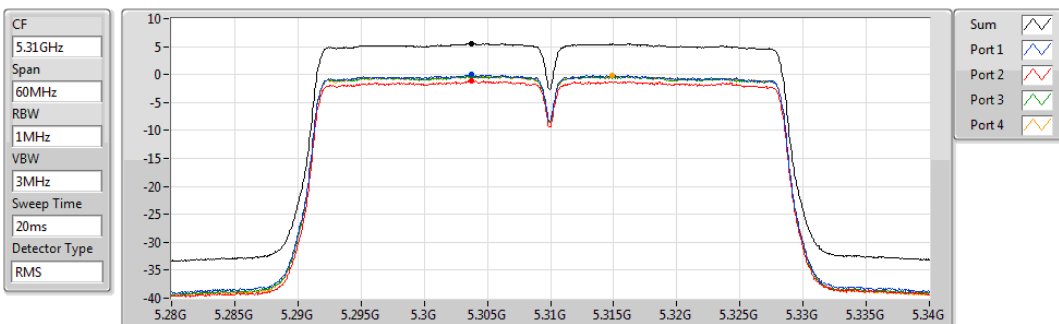

5310MHz

29/10/2019

Sum	PD	Port 1	Port 2	Port 3	Port 4
(dBm/RBW)	(dBm/RBW)	(dBm/RBW)	(dBm/RBW)	(dBm/RBW)	(dBm/RBW)
5.58	5.58	-0.00	-1.12	-0.27	-0.16