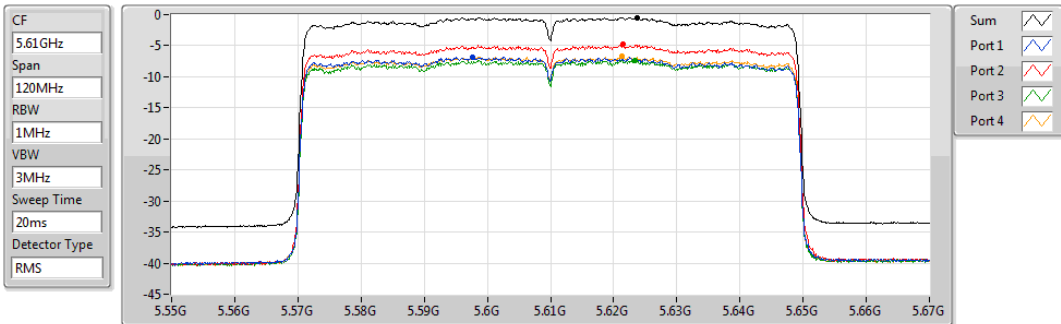

802.11ax HEW80-BF_Nss1,(MCS0)_4TX

PSD

5610MHz

01/11/2019

Sum	PD	Port 1	Port 2	Port 3	Port 4
(dBm/RBW)	(dBm/RBW)	(dBm/RBW)	(dBm/RBW)	(dBm/RBW)	(dBm/RBW)
-0.47	-0.47	-6.86	-4.83	-7.36	-6.75