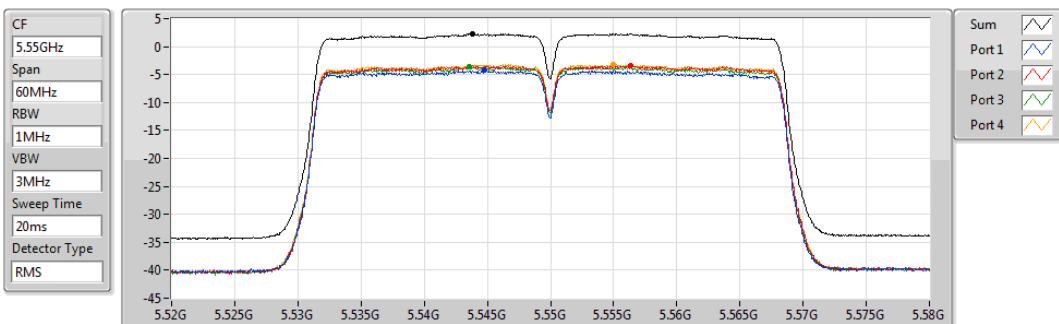

PSD

5510MHz

01/11/2019

Sum	PD	Port 1	Port 2	Port 3	Port 4
(dBm/RBW)	(dBm/RBW)	(dBm/RBW)	(dBm/RBW)	(dBm/RBW)	(dBm/RBW)
2.58	2.58	-4.15	-3.08	-3.24	-3.07

802.11ac VHT40-BF_Nss1,(MCS0)_4TX

PSD

5550MHz

01/11/2019