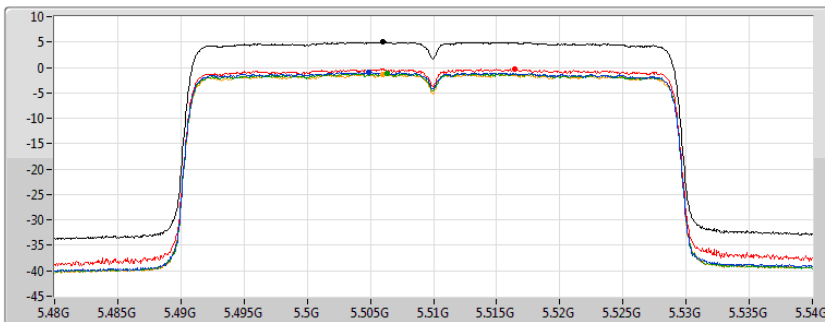

802.11ax HEW40_Nss1,(MCS0)_4TX

PSD

5510MHz

28/10/2019

CF
5.51GHz
Span
60MHz
RBW
1MHz
VBW
3MHz
Sweep Time
20ms
Detector Type
RMS

Sum
Port 1
Port 2
Port 3
Port 4

Sum	PD	Port 1	Port 2	Port 3	Port 4
(dBm/RBW)	(dBm/RBW)	(dBm/RBW)	(dBm/RBW)	(dBm/RBW)	(dBm/RBW)
5.01	5.01	-0.87	-0.34	-1.17	-1.31