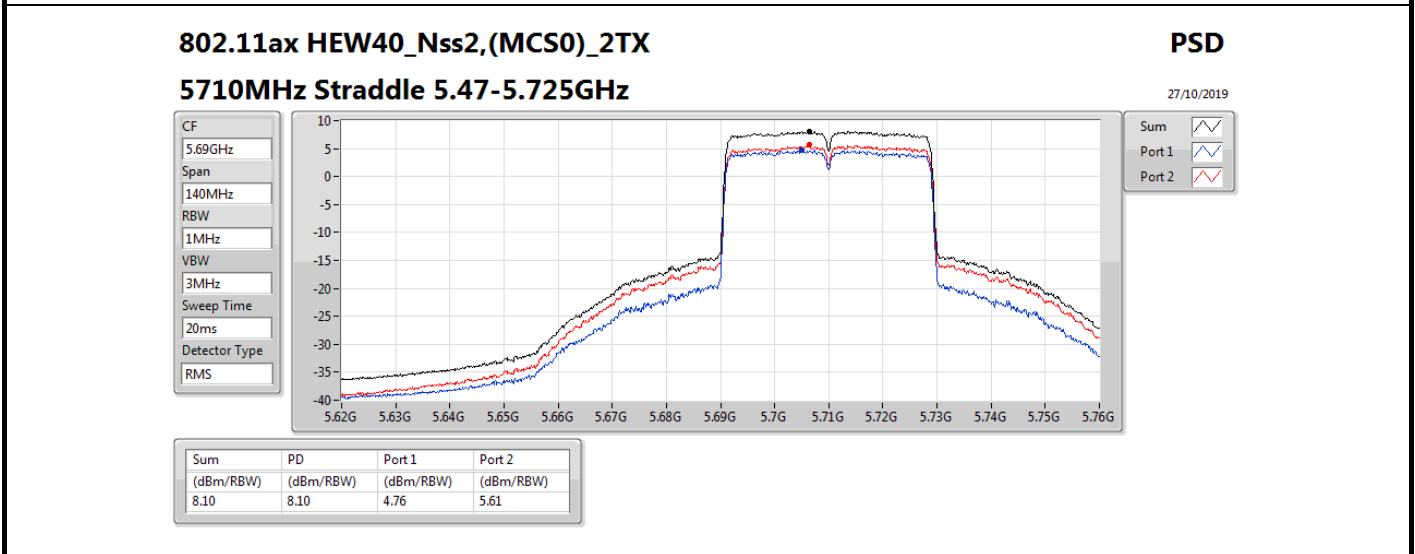

Sum
Port 1
Port 2

Sum	PD	Port 1	Port 2
(dBm/RBW)	(dBm/RBW)	(dBm/RBW)	(dBm/RBW)
7.63	7.63	4.83	4.54

802.11ax HEW40_Nss2,(MCS0)_2TX

PSD

5310MHz

27/10/2019

CF
5.31GHz
Span
60MHz
RBW
1MHz
VBW
3MHz
Sweep Time
20ms
Detector Type
RMS

Sum
Port 1
Port 2

Sum	PD	Port 1	Port 2
(dBm/RBW)	(dBm/RBW)	(dBm/RBW)	(dBm/RBW)
3.85	3.85	1.19	0.67

802.11ax HEW40_Nss2,(MCS0)_2TX

PSD

5510MHz

27/10/2019

CF
5.51GHz
Span
60MHz
RBW
1MHz
VBW
3MHz
Sweep Time
20ms
Detector Type
RMS

Sum
Port 1
Port 2

Sum	PD	Port 1	Port 2
(dBm/RBW)	(dBm/RBW)	(dBm/RBW)	(dBm/RBW)
1.25	1.25	-2.16	-1.26

802.11ax HEW40_Nss2,(MCS0)_2TX

PSD

5710MHz Straddle 5.725-5.85GHz

27/10/2019

Sum	PD	Port 1	Port 2
(dBm/RBW)	(dBm/RBW)	(dBm/RBW)	(dBm/RBW)
5.99	5.99	2.48	3.53