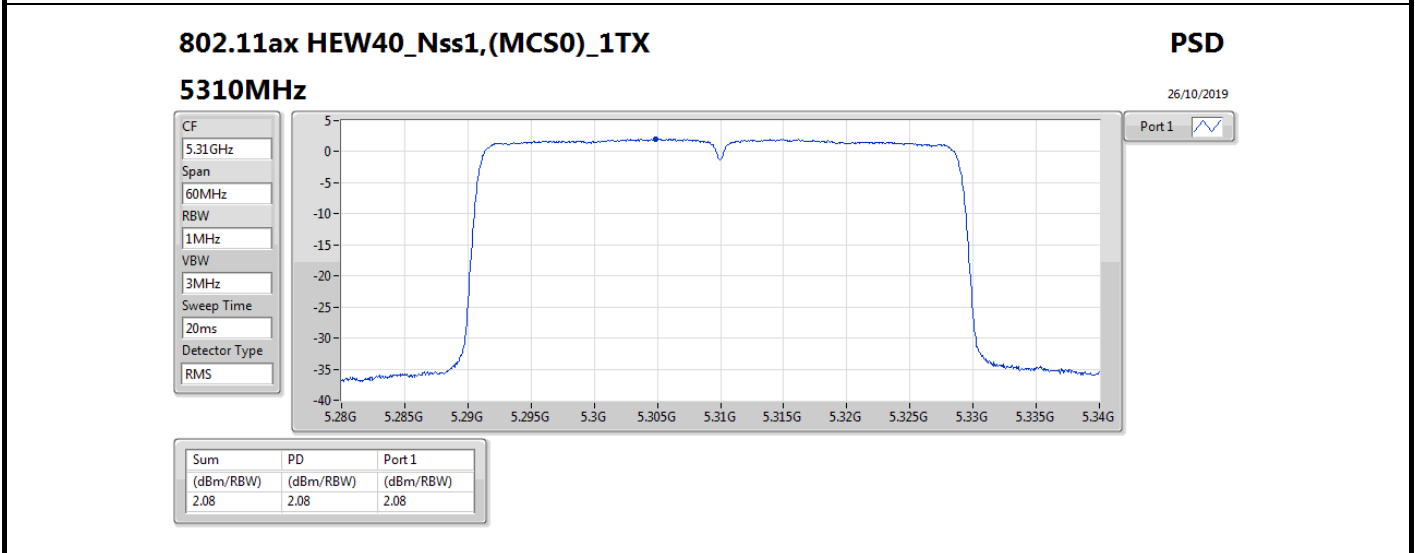

Mode	Result	DG (dB)	Port 1 (dBm/RBW)	PD (dBm/RBW)	PD Limit (dBm/RBW)
5720MHz Straddle 5.725-5.85GHz	Pass	5.36	6.12	6.12	30.00
802.11ax HEW40_Nss1,(MCS0)_1TX	-	-	-	-	-
5270MHz	Pass	5.36	6.65	6.65	11.00
5310MHz	Pass	5.36	2.08	2.08	11.00
5510MHz	Pass	5.36	0.86	0.86	11.00
5550MHz	Pass	5.36	6.20	6.20	11.00
5670MHz	Pass	5.36	3.90	3.90	11.00
5710MHz Straddle 5.47-5.725GHz	Pass	5.36	5.28	5.28	11.00
5710MHz Straddle 5.725-5.85GHz	Pass	5.36	3.23	3.23	30.00
802.11ax HEW80_Nss1,(MCS0)_1TX	-	-	-	-	-
5290MHz	Pass	5.36	-0.58	-0.58	11.00
5530MHz	Pass	5.36	-1.93	-1.93	11.00
5610MHz	Pass	5.36	2.57	2.57	11.00
5690MHz Straddle 5.47-5.725GHz	Pass	5.36	2.82	2.82	11.00
5690MHz Straddle 5.725-5.85GHz	Pass	5.36	0.00	0.00	30.00
802.11ax HEW160_Nss1,(MCS0)_1TX	-	-	-	-	-
5250MHz Straddle 5.15-5.25GHz	Pass	5.36	-4.56	-4.56	17.00
5250MHz Straddle 5.25-5.35GHz	Pass	5.36	-4.69	-4.69	11.00
5570MHz	Pass	5.36	-4.14	-4.14	11.00

DG = Directional Gain; **RBW** = 500 kHz for 5.725-5.85GHz band / 1MHz for other band;
PD = trace bin-by-bin of each transmits port summing can be performed maximum power density; **Port X** = Port X power density;