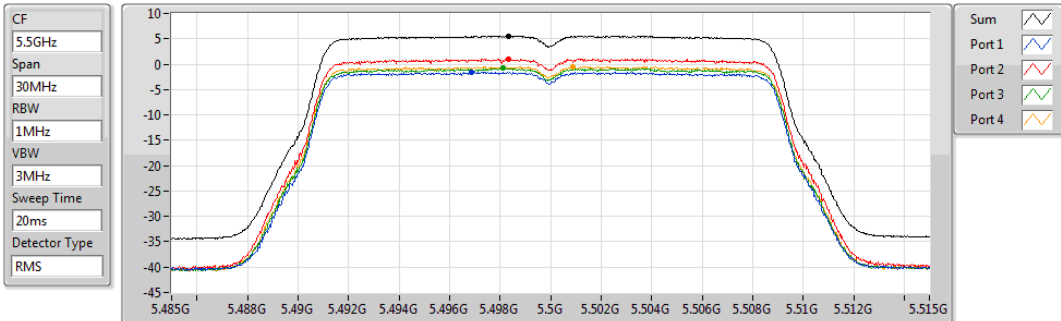

802.11ac VHT20-BF_Nss1,(MCS0)_4TX

PSD

5500MHz

01/11/2019

Sum	PD	Port 1	Port 2	Port 3	Port 4
(dBm/RBW)	(dBm/RBW)	(dBm/RBW)	(dBm/RBW)	(dBm/RBW)	(dBm/RBW)
5.57	5.57	-1.59	1.05	-0.83	-0.50