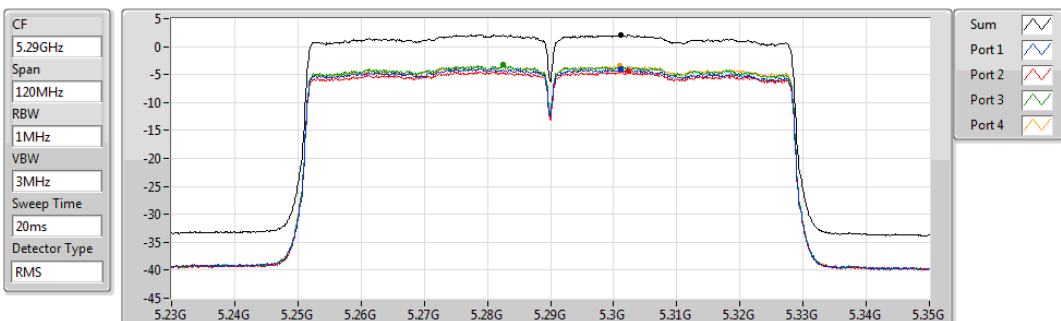

29/10/2019

Sum	PD	Port 1	Port 2	Port 3	Port 4
(dBm/RBW)	(dBm/RBW)	(dBm/RBW)	(dBm/RBW)	(dBm/RBW)	(dBm/RBW)
3.52	3.52	-2.76	-1.56	-3.01	-2.54

802.11ac VHT80_Nss1,(MCS0)_4TX

PSD

5290MHz

29/10/2019

Sum	PD	Port 1	Port 2	Port 3	Port 4
(dBm/RBW)	(dBm/RBW)	(dBm/RBW)	(dBm/RBW)	(dBm/RBW)	(dBm/RBW)
2.16	2.16	-3.90	-4.44	-3.30	-3.47