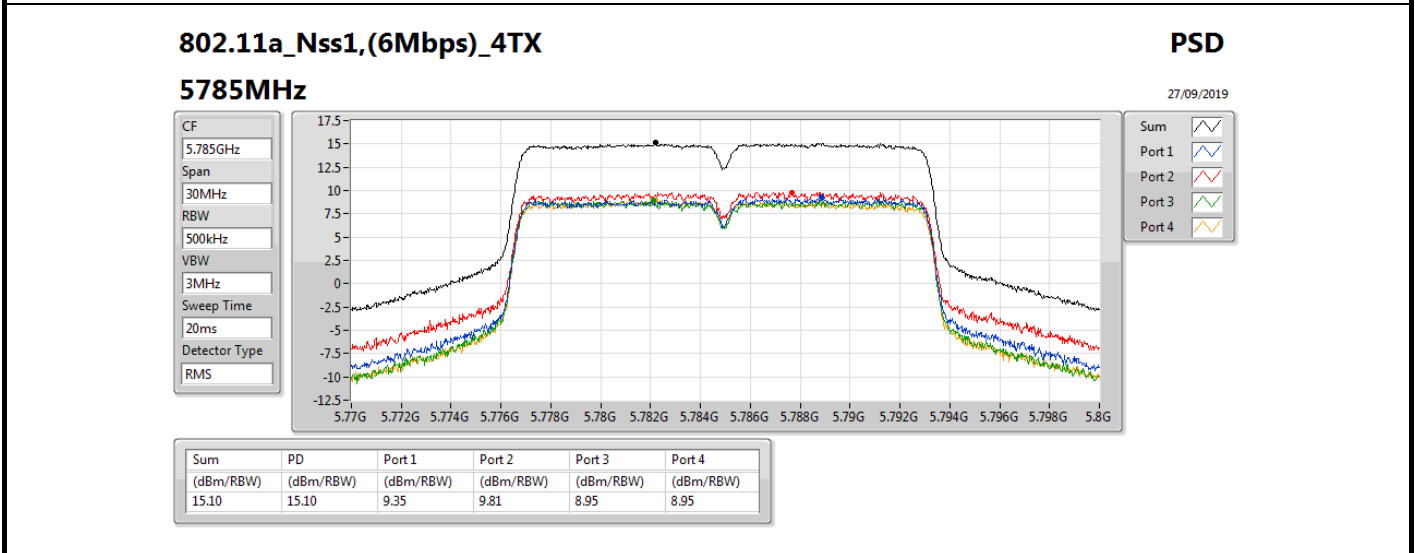

Summary

Mode	PD (dBm/RBW)
5.15-5.25GHz	-
802.11a_Nss1,(6Mbps)_4TX	11.58
802.11ac VHT20_Nss1,(MCS0)_4TX	11.45
802.11ac VHT40_Nss1,(MCS0)_4TX	9.50
802.11ac VHT80_Nss1,(MCS0)_4TX	0.69
802.11ax HEW20_Nss1,(MCS0)_4TX	11.54
802.11ax HEW40_Nss1,(MCS0)_4TX	9.79
802.11ax HEW80_Nss1,(MCS0)_4TX	1.46
5.725-5.85GHz	-
802.11a_Nss1,(6Mbps)_4TX	15.10
802.11ac VHT20_Nss1,(MCS0)_4TX	14.74
802.11ac VHT40_Nss1,(MCS0)_4TX	10.60
802.11ac VHT80_Nss1,(MCS0)_4TX	2.70
802.11ax HEW20_Nss1,(MCS0)_4TX	14.89
802.11ax HEW40_Nss1,(MCS0)_4TX	10.70
802.11ax HEW80_Nss1,(MCS0)_4TX	3.55

DG = Directional Gain; RBW = 500 kHz for 5.725-5.85GHz band / 1MHz for other band;
 PD = trace bin-by-bin of each transmits port summing can be performed maximum power density; Port X = Port X power density;