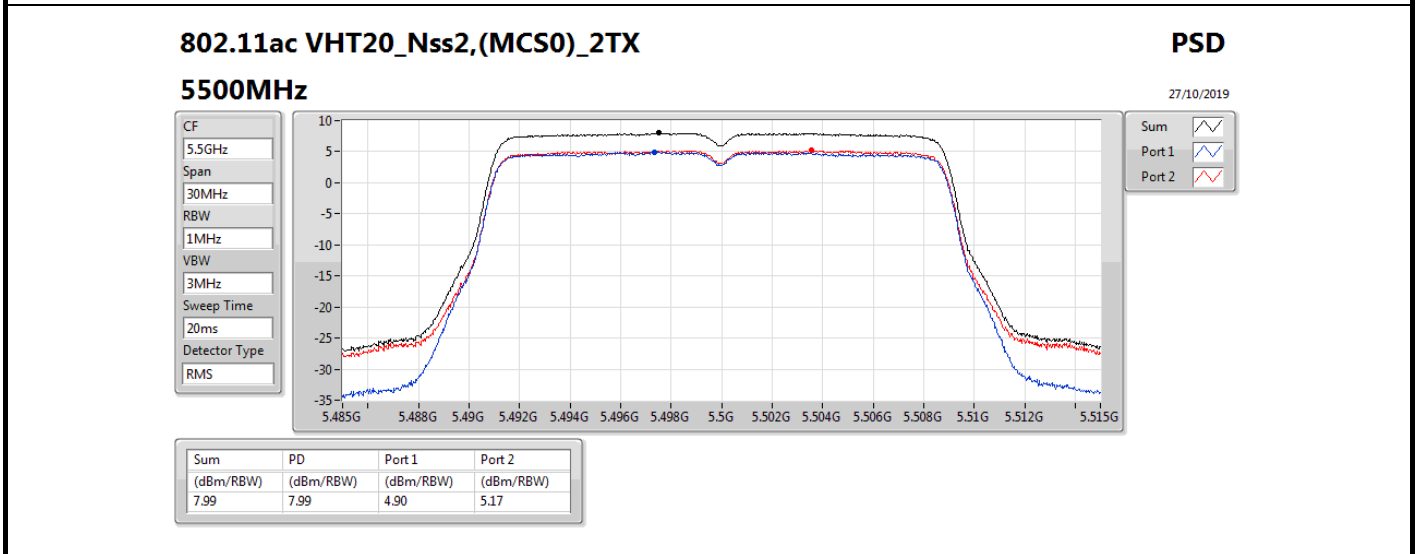

Mode	Result	DG (dBi)	Port 1 (dBm/RBW)	Port 2 (dBm/RBW)	PD (dBm/RBW)	PD Limit (dBm/RBW)
5720MHz Straddle 5.725-5.85GHz	Pass	5.36	5.21	6.26	8.74	30.00
802.11ax HEW40_Nss2,(MCS0)_2TX	-	-	-	-	-	-
5270MHz	Pass	5.36	4.83	4.54	7.63	11.00
5310MHz	Pass	5.36	1.19	0.67	3.85	11.00
5510MHz	Pass	5.36	-2.16	-1.26	1.25	11.00
5550MHz	Pass	5.36	4.82	4.80	7.73	11.00
5670MHz	Pass	5.36	1.18	2.46	4.88	11.00
5710MHz Straddle 5.47-5.725GHz	Pass	5.36	4.76	5.61	8.10	11.00
5710MHz Straddle 5.725-5.85GHz	Pass	5.36	2.48	3.53	5.99	30.00
802.11ax HEW80_Nss2,(MCS0)_2TX	-	-	-	-	-	-
5290MHz	Pass	5.36	-2.97	-3.24	-0.18	11.00
5530MHz	Pass	5.36	-3.07	-2.65	0.06	11.00
5610MHz	Pass	5.36	1.03	1.69	4.23	11.00
5690MHz Straddle 5.47-5.725GHz	Pass	5.36	1.81	2.41	4.98	11.00
5690MHz Straddle 5.725-5.85GHz	Pass	5.36	-15.71	-14.63	-12.20	30.00
802.11ax HEW160_Nss2,(MCS0)_2TX	-	-	-	-	-	-
5250MHz Straddle 5.15-5.25GHz	Pass	5.36	-7.39	-7.06	-4.36	17.00
5250MHz Straddle 5.25-5.35GHz	Pass	5.36	-7.25	-7.01	-4.28	11.00
5570MHz	Pass	5.36	-6.37	-6.48	-3.45	11.00

DG = Directional Gain; RBW = 500 kHz for 5.725-5.85GHz band / 1MHz for other band;

PD = trace bin-by-bin of each transmits port summing can be performed maximum power density; Port X = Port X power density;