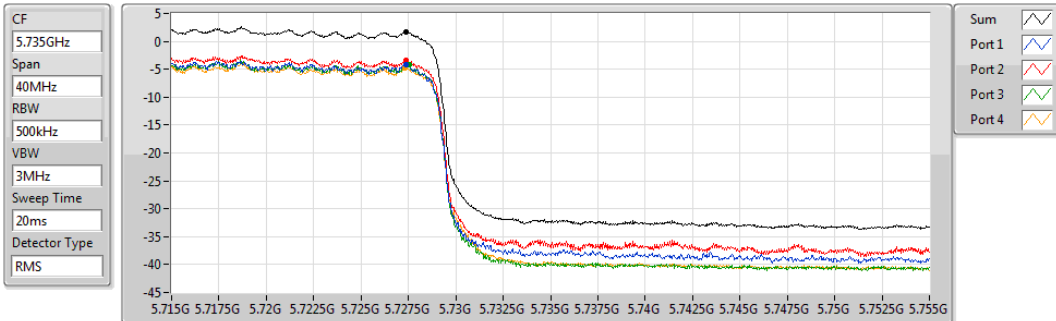

802.11ax HEW80_Nss4,(MCS0)_4TX

PSD

5690MHz Straddle 5.725-5.85GHz

29/10/2019

Sum	PD	Port 1	Port 2	Port 3	Port 4
(dBm/RBW)	(dBm/RBW)	(dBm/RBW)	(dBm/RBW)	(dBm/RBW)	(dBm/RBW)
1.77	1.77	-4.20	-3.32	-4.27	-4.80

802.11ax HEW160_Nss4,(MCS0)_4TX

PSD