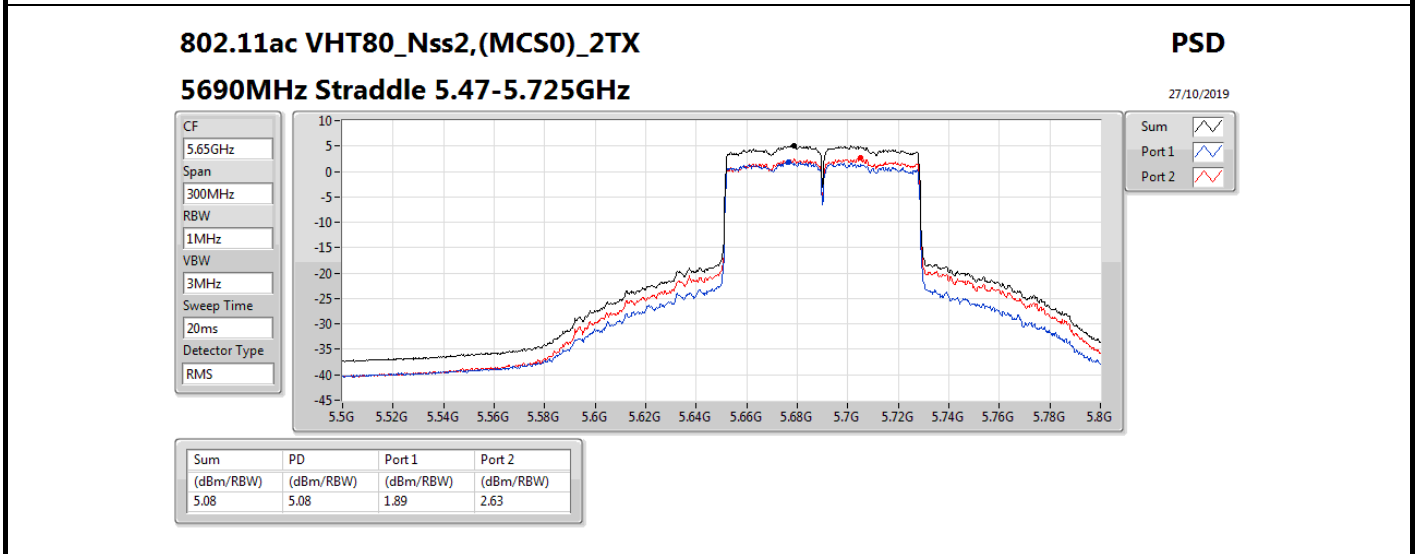

Mode	Result	DG (dBi)	Port 1 (dBm/RBW)	Port 2 (dBm/RBW)	PD (dBm/RBW)	PD Limit (dBm/RBW)
5720MHz Straddle 5.725-5.85GHz	Pass	5.36	5.21	6.26	8.74	30.00
802.11ax HEW40_Nss2,(MCS0)_2TX	-	-	-	-	-	-
5270MHz	Pass	5.36	4.83	4.54	7.63	11.00
5310MHz	Pass	5.36	1.19	0.67	3.85	11.00
5510MHz	Pass	5.36	-2.16	-1.26	1.25	11.00
5550MHz	Pass	5.36	4.82	4.80	7.73	11.00
5670MHz	Pass	5.36	1.18	2.46	4.88	11.00
5710MHz Straddle 5.47-5.725GHz	Pass	5.36	4.76	5.61	8.10	11.00
5710MHz Straddle 5.725-5.85GHz	Pass	5.36	2.48	3.53	5.99	30.00
802.11ax HEW80_Nss2,(MCS0)_2TX	-	-	-	-	-	-
5290MHz	Pass	5.36	-2.97	-3.24	-0.18	11.00
5530MHz	Pass	5.36	-3.07	-2.65	0.06	11.00
5610MHz	Pass	5.36	1.03	1.69	4.23	11.00
5690MHz Straddle 5.47-5.725GHz	Pass	5.36	1.81	2.41	4.98	11.00
5690MHz Straddle 5.725-5.85GHz	Pass	5.36	-15.71	-14.63	-12.20	30.00
802.11ax HEW160_Nss2,(MCS0)_2TX	-	-	-	-	-	-
5250MHz Straddle 5.15-5.25GHz	Pass	5.36	-7.39	-7.06	-4.36	17.00
5250MHz Straddle 5.25-5.35GHz	Pass	5.36	-7.25	-7.01	-4.28	11.00
5570MHz	Pass	5.36	-6.37	-6.48	-3.45	11.00

DG = Directional Gain; RBW = 500 kHz for 5.725-5.85GHz band / 1MHz for other band;

PD = trace bin-by-bin of each transmits port summing can be performed maximum power density; Port X = Port X power density;

802.11ac VHT160_Nss2,(MCS0)_2TX

PSD

5570MHz

27/10/2019

CF
5.57GHz
Span
240MHz
RBW
1MHz
VBW
3MHz
Sweep Time
20ms
Detector Type
RMS

Sum 
Port 1 
Port 2 

Sum	PD	Port 1	Port 2
(dBm/RBW)	(dBm/RBW)	(dBm/RBW)	(dBm/RBW)
-3.36	-3.36	-6.36	-6.26