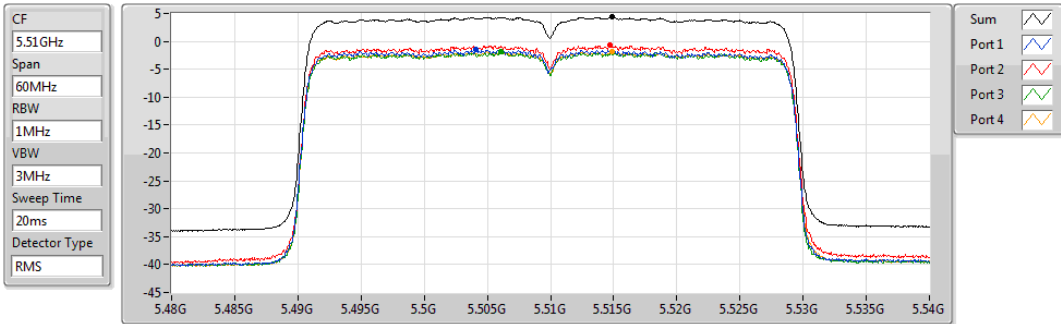

802.11ax HEW40_Nss4,(MCS0)_4TX

PSD

5510MHz

29/10/2019

Sum	PD	Port 1	Port 2	Port 3	Port 4
(dBm/RBW)	(dBm/RBW)	(dBm/RBW)	(dBm/RBW)	(dBm/RBW)	(dBm/RBW)
4.34	4.34	-1.49	-0.75	-1.91	-1.87