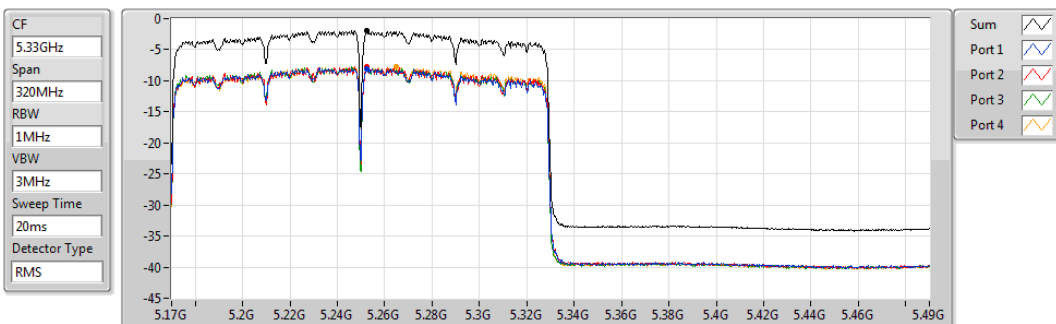

5250MHz Straddle 5.25-5.35GHz

29/10/2019

Sum	PD	Port 1	Port 2	Port 3	Port 4
(dBm/RBW)	(dBm/RBW)	(dBm/RBW)	(dBm/RBW)	(dBm/RBW)	(dBm/RBW)
-1.94	-1.94	-8.11	-7.73	-7.92	-7.74