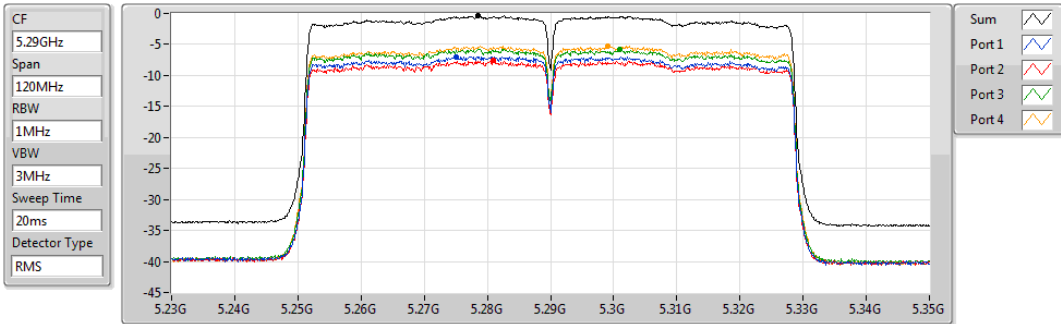

802.11ac VHT80-BF_Nss1,(MCS0)_4TX

PSD

5290MHz

01/11/2019

Sum	PD	Port 1	Port 2	Port 3	Port 4
(dBm/RBW)	(dBm/RBW)	(dBm/RBW)	(dBm/RBW)	(dBm/RBW)	(dBm/RBW)
-0.42	-0.42	-6.96	-7.60	-5.72	-5.26