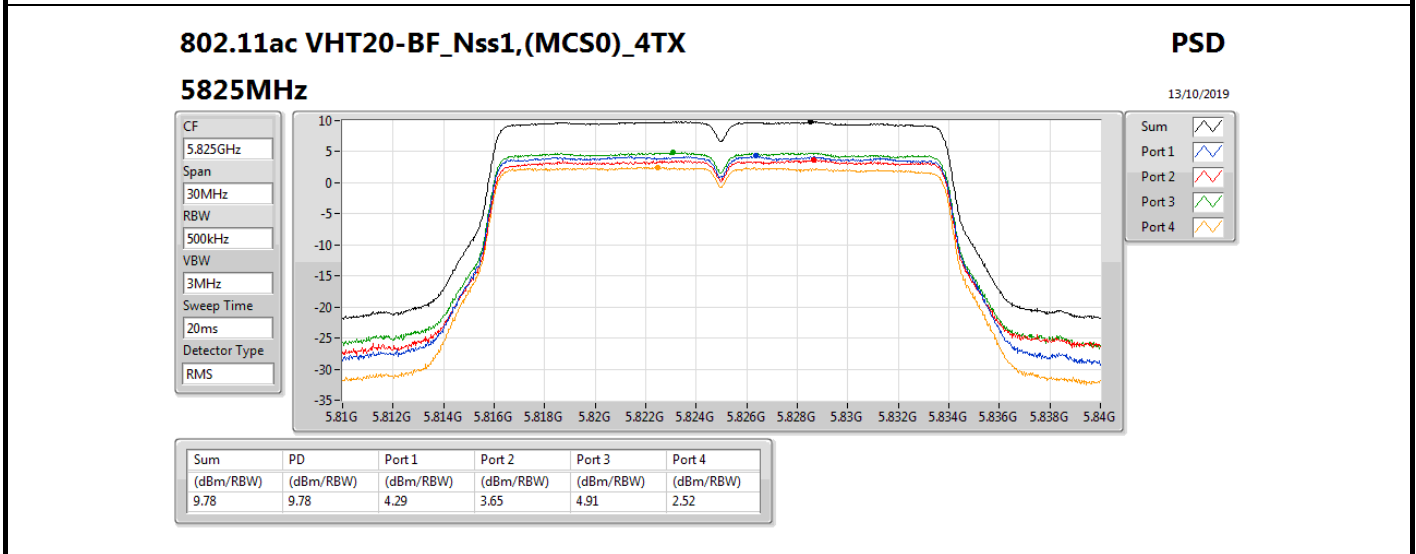

RBW = 500 kHz for 5.725-5.85GHz band / 1MHz for other band;

Result

Mode	Result	DG (dBi)	Port 1 (dBm/RBW)	Port 2 (dBm/RBW)	Port 3 (dBm/RBW)	Port 4 (dBm/RBW)	PD (dBm/RBW)	PD Limit (dBm/RBW)
802.11ac VHT20-BF_Nss1,(MCS0)_4TX	-	-	-	-	-	-	-	-
5180MHz	Pass	11.38	4.81	3.60	4.60	2.55	9.94	11.62
5200MHz	Pass	11.38	5.77	4.78	5.26	3.22	10.77	11.62
5240MHz	Pass	11.38	5.73	4.75	5.24	3.21	10.76	11.62
5745MHz	Pass	11.38	4.57	3.19	5.07	2.82	9.93	24.62
5785MHz	Pass	11.38	4.70	3.27	5.09	2.83	9.97	24.62
5825MHz	Pass	11.38	4.29	3.65	4.91	2.52	9.78	24.62
802.11ac VHT40-BF_Nss1,(MCS0)_4TX	-	-	-	-	-	-	-	-
5190MHz	Pass	11.38	0.16	-0.89	-0.24	-2.28	5.22	11.62
5230MHz	Pass	11.38	3.42	2.71	3.20	1.35	8.65	11.62
5755MHz	Pass	11.38	1.49	0.12	1.97	-0.15	6.92	24.62
5795MHz	Pass	11.38	1.79	0.44	2.25	0.14	7.18	24.62
802.11ac VHT80-BF_Nss1,(MCS0)_4TX	-	-	-	-	-	-	-	-
5210MHz	Pass	11.38	-3.08	-4.00	-3.45	-5.46	1.93	11.62
5775MHz	Pass	11.38	-2.09	-3.03	-1.04	-3.59	3.61	24.62
802.11ax HEW20-BF_Nss1,(MCS0)_4TX	-	-	-	-	-	-	-	-
5180MHz	Pass	11.38	5.45	4.22	5.43	3.35	10.65	11.62
5200MHz	Pass	11.38	6.43	5.20	5.98	3.79	11.40	11.62
5240MHz	Pass	11.38	6.40	5.37	6.04	3.95	11.49	11.62
5745MHz	Pass	11.38	5.23	3.54	5.54	3.45	10.49	24.62
5785MHz	Pass	11.38	5.24	3.66	5.73	3.50	10.59	24.62
5825MHz	Pass	11.38	4.68	4.08	5.57	3.15	10.34	24.62
802.11ax HEW40-BF_Nss1,(MCS0)_4TX	-	-	-	-	-	-	-	-
5190MHz	Pass	11.38	0.69	-0.27	0.61	-1.59	5.91	11.62
5230MHz	Pass	11.38	3.85	3.11	3.59	1.65	9.04	11.62
5755MHz	Pass	11.38	2.50	0.81	2.67	0.53	7.59	24.62
5795MHz	Pass	11.38	2.20	0.88	2.69	0.60	7.64	24.62
802.11ax HEW80-BF_Nss1,(MCS0)_4TX	-	-	-	-	-	-	-	-
5210MHz	Pass	11.38	-2.91	-3.96	-3.37	-5.39	2.09	11.62
5775MHz	Pass	11.38	-1.72	-2.69	-0.86	-3.32	3.86	24.62

DG = Directional Gain; RBW = 500 kHz for 5.725-5.85GHz band / 1MHz for other band;

PD = trace bin-by-bin of each transmits port summing can be performed maximum power density; Port X = Port X power density;