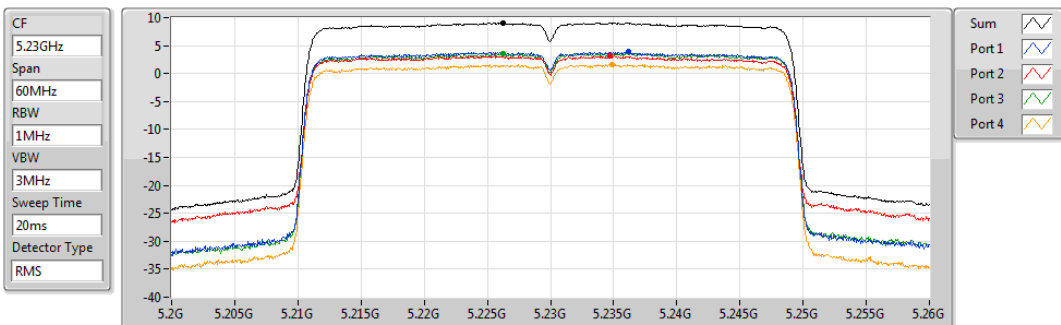

PSD

5825MHz

13/10/2019

Sum	PD	Port 1	Port 2	Port 3	Port 4
(dBm/RBW)	(dBm/RBW)	(dBm/RBW)	(dBm/RBW)	(dBm/RBW)	(dBm/RBW)
10.34	10.34	4.68	4.08	5.57	3.15

802.11ax HEW40-BF_Nss1,(MCS0)_4TX

PSD

5190MHz

13/10/2019

Sum	PD	Port 1	Port 2	Port 3	Port 4
(dBm/RBW)	(dBm/RBW)	(dBm/RBW)	(dBm/RBW)	(dBm/RBW)	(dBm/RBW)
5.91	5.91	0.69	-0.27	0.61	-1.59

802.11ax HEW40-BF_Nss1,(MCS0)_4TX

PSD

5230MHz

13/10/2019

Sum	PD	Port 1	Port 2	Port 3	Port 4
(dBm/RBW)	(dBm/RBW)	(dBm/RBW)	(dBm/RBW)	(dBm/RBW)	(dBm/RBW)
9.04	9.04	3.85	3.11	3.59	1.65