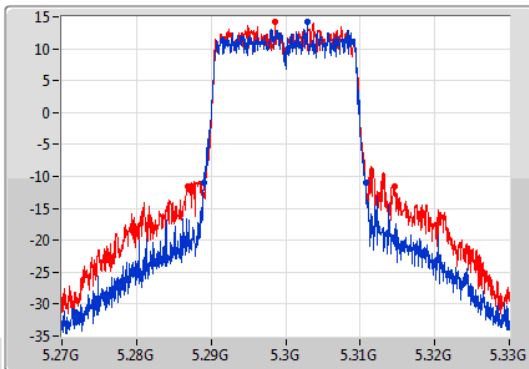

CF
5.3GHz
Span
60MHz
RBW
200kHz
VBW
1MHz
Sweep Time
100ms
Detector Type
Sample