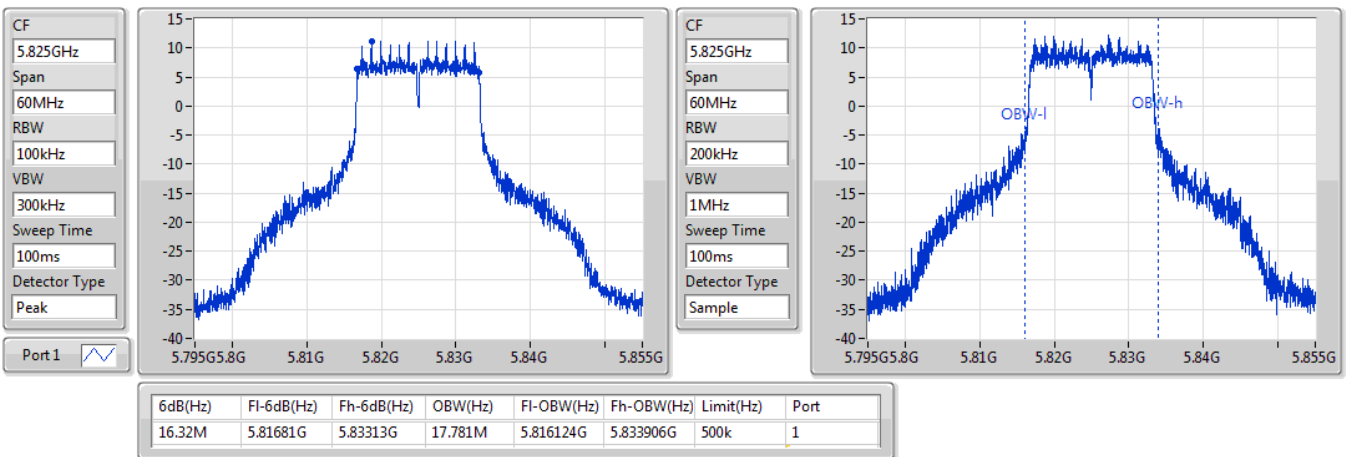

802.11a_Nss1,(6Mbps)_1TX

EBW

5825MHz

03/10/2019