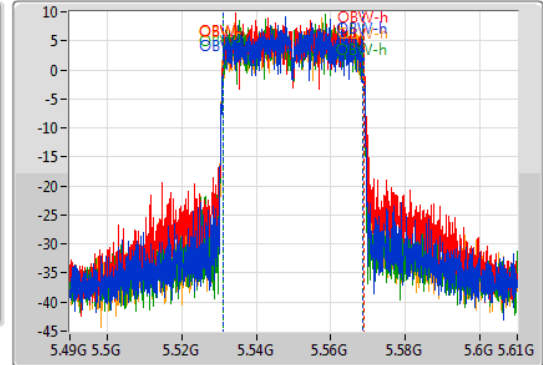

802.11ax HEW40_Nss4,(MCS0)_4TX

EBW

5550MHz

29/10/2019

CF: 5.55GHz
 Span: 120MHz
 RBW: 500kHz
 VBW: 2MHz
 Sweep Time: 100ms
 Detector Type: Peak

CF: 5.55GHz
 Span: 120MHz
 RBW: 500kHz
 VBW: 2MHz
 Sweep Time: 100ms
 Detector Type: Sample