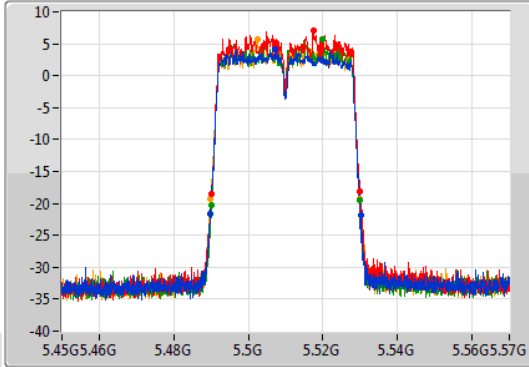

802.11ac VHT40_Nss4,(MCS0)_4TX

EBW

5510MHz

29/10/2019

CF: 5.51GHz
Span: 120MHz
RBW: 500kHz
VBW: 2MHz
Sweep Time: 100ms
Detector Type: Peak

CF: 5.51GHz
Span: 120MHz
RBW: 500kHz
VBW: 2MHz
Sweep Time: 100ms
Detector Type: Sample