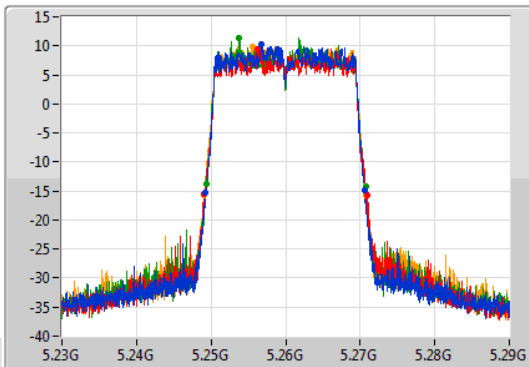

802.11ax HEW20_Nss4,(MCS0)_4TX

EBW

5260MHz

29/10/2019

CF
5.26GHz
Span
60MHz
RBW
300kHz
VBW
1MHz
Sweep Time
100ms
Detector Type
Peak

CF
5.26GHz
Span
60MHz
RBW
200kHz
VBW
1MHz
Sweep Time
100ms
Detector Type
Sample