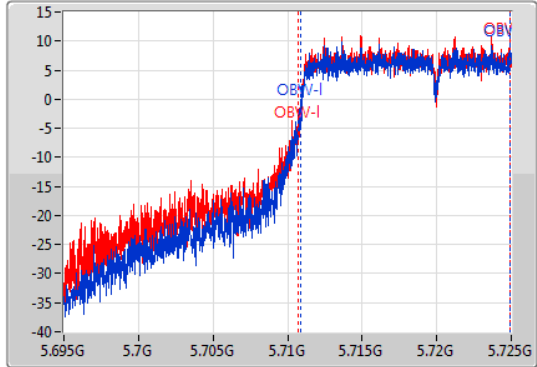

802.11ac VHT20_Nss2,(MCS0)_2TX

EBW

5720MHz Straddle 5.47-5.725GHz

01/11/2019

CF
5.71GHz
Span
30MHz
RBW
300kHz
VBW
1MHz
Sweep Time
100ms
Detector Type
Peak

CF
5.71GHz
Span
30MHz
RBW
200kHz
VBW
1MHz
Sweep Time
100ms
Detector Type
Sample