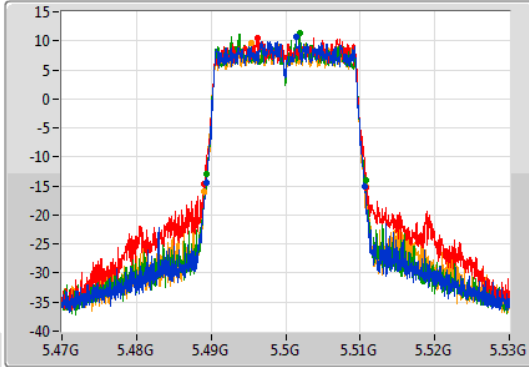

802.11ax HEW20_Nss4,(MCS0)_4TX

EBW

5500MHz

29/10/2019

CF: 5.5GHz
Span: 60MHz
RBW: 300kHz
VBW: 1MHz
Sweep Time: 100ms
Detector Type: Peak

CF: 5.5GHz
Span: 60MHz
RBW: 200kHz
VBW: 1MHz
Sweep Time: 100ms
Detector Type: Sample