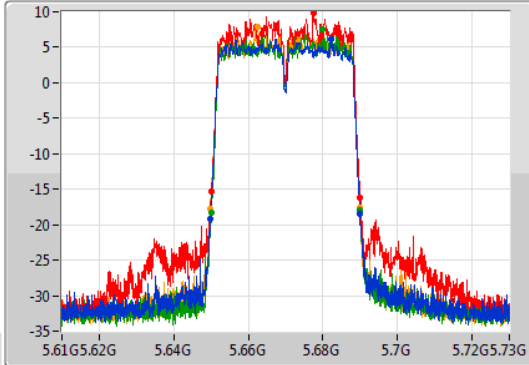

802.11ac VHT40_Nss4,(MCS0)_4TX

EBW

5670MHz

29/10/2019

CF
5.67GHz
Span
120MHz
RBW
500kHz
VBW
2MHz
Sweep Time
100ms
Detector Type
Peak

CF
5.67GHz
Span
120MHz
RBW
500kHz
VBW
2MHz
Sweep Time
100ms
Detector Type
Sample