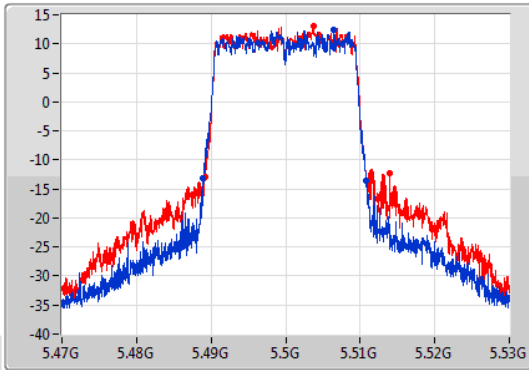

CF
5.5GHz
Span
60MHz
RBW
200kHz
VBW
1MHz
Sweep Time
100ms
Detector Type
Sample