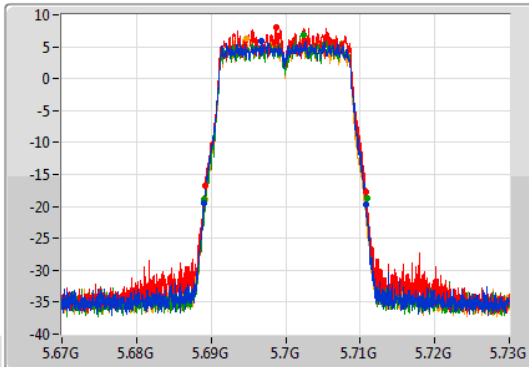

Port 1: [Waveform icon]
 Port 2: [Waveform icon]
 Port 3: [Waveform icon]
 Port 4: [Waveform icon]

26dB(Hz)	Fl-26dB(Hz)	Fh-26dB(Hz)	OBW(Hz)	Fl-OBW(Hz)	Fh-OBW(Hz)	Limit(Hz)	Port
21.78M	5.56905G	5.59083G	17.721M	5.571064G	5.588786G	Inf	1
22.98M	5.56905G	5.59203G	17.751M	5.571064G	5.588816G	Inf	2
21.78M	5.56911G	5.59089G	17.751M	5.571064G	5.588816G	Inf	3
21.63M	5.56917G	5.5908G	17.721M	5.571064G	5.588786G	Inf	4

802.11ac VHT20_Nss4,(MCS0)_4TX

EBW

5700MHz

29/10/2019

CF: 5.7GHz
 Span: 60MHz
 RBW: 300kHz
 VBW: 1MHz
 Sweep Time: 100ms
 Detector Type: Peak

CF: 5.7GHz
 Span: 60MHz
 RBW: 200kHz
 VBW: 1MHz
 Sweep Time: 100ms
 Detector Type: Sample