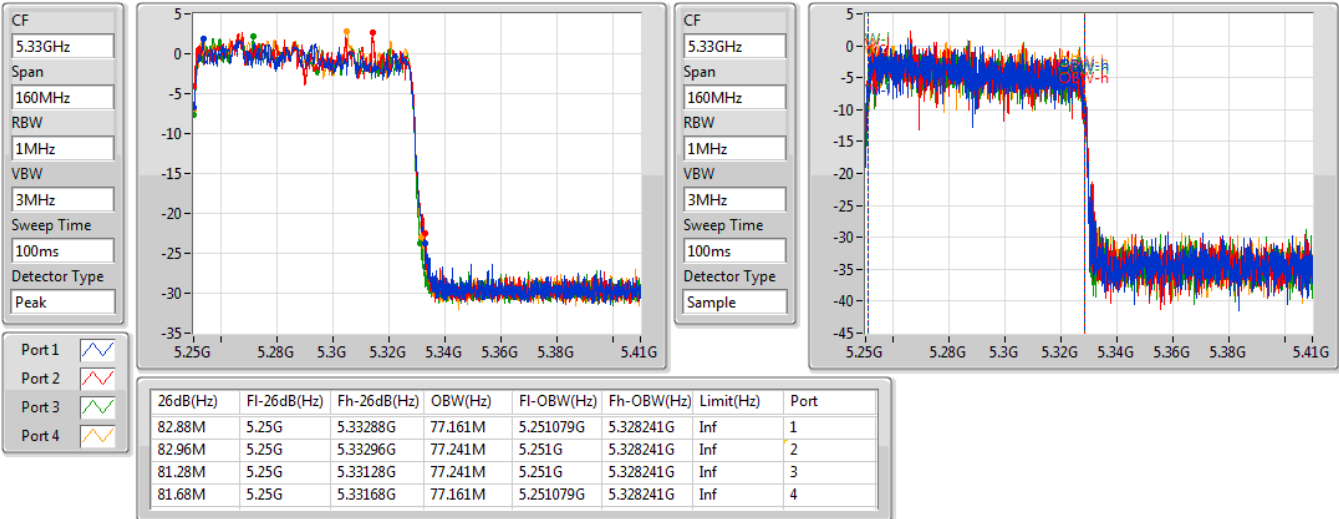

802.11ax HEW160_Nss4,(MCS0)_4TX

EBW

5250MHz Straddle 5.25-5.35GHz

29/10/2019