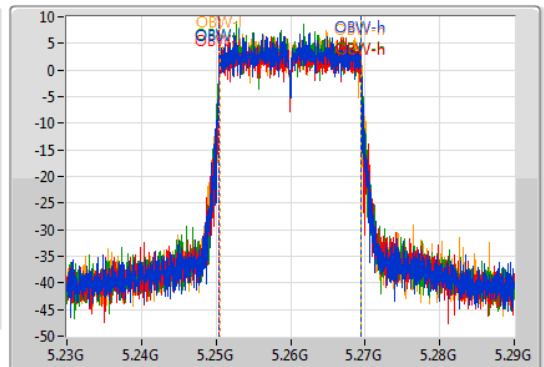

802.11ax HEW20_Nss4,(MCS0)_4TX

EBW

5260MHz

29/10/2019

CF
5.26GHz
Span
60MHz
RBW
300kHz
VBW
1MHz
Sweep Time
100ms
Detector Type
Peak

CF
5.26GHz
Span
60MHz
RBW
200kHz
VBW
1MHz
Sweep Time
100ms
Detector Type
Sample