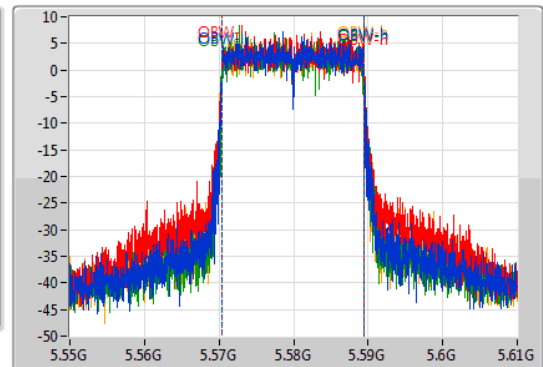

802.11ax HEW20_Nss4,(MCS0)_4TX

EBW

5580MHz

29/10/2019

CF: 5.58GHz
 Span: 60MHz
 RBW: 300kHz
 VBW: 1MHz
 Sweep Time: 100ms
 Detector Type: Peak

CF: 5.58GHz
 Span: 60MHz
 RBW: 200kHz
 VBW: 1MHz
 Sweep Time: 100ms
 Detector Type: Sample