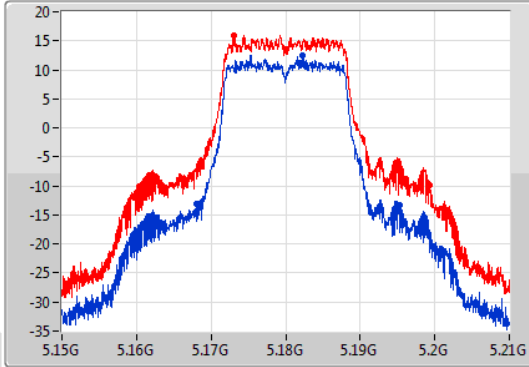

Port X-N dB = Port X 6dB down bandwidth for 5.725-5.85GHz band / 26dB down bandwidth for other band
Port X-OBW = Port X 99% occupied bandwidth;

802.11a_Nss1,(6Mbps)_2TX

EBW

5180MHz

04/10/2019

CF: 5.18GHz
 Span: 60MHz
 RBW: 500kHz
 VBW: 2MHz
 Sweep Time: 100ms
 Detector Type: Peak