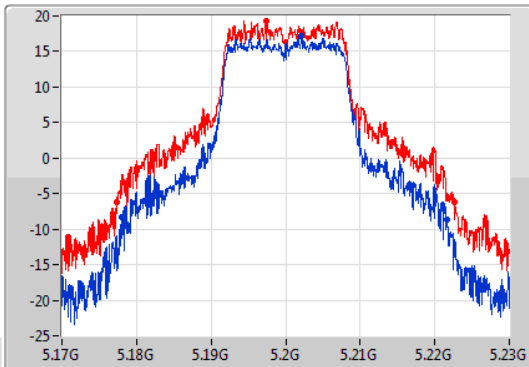

CF: 5.2GHz
Span: 60MHz
RBW: 300kHz
VBW: 1MHz
Sweep Time: 100ms
Detector Type: Sample