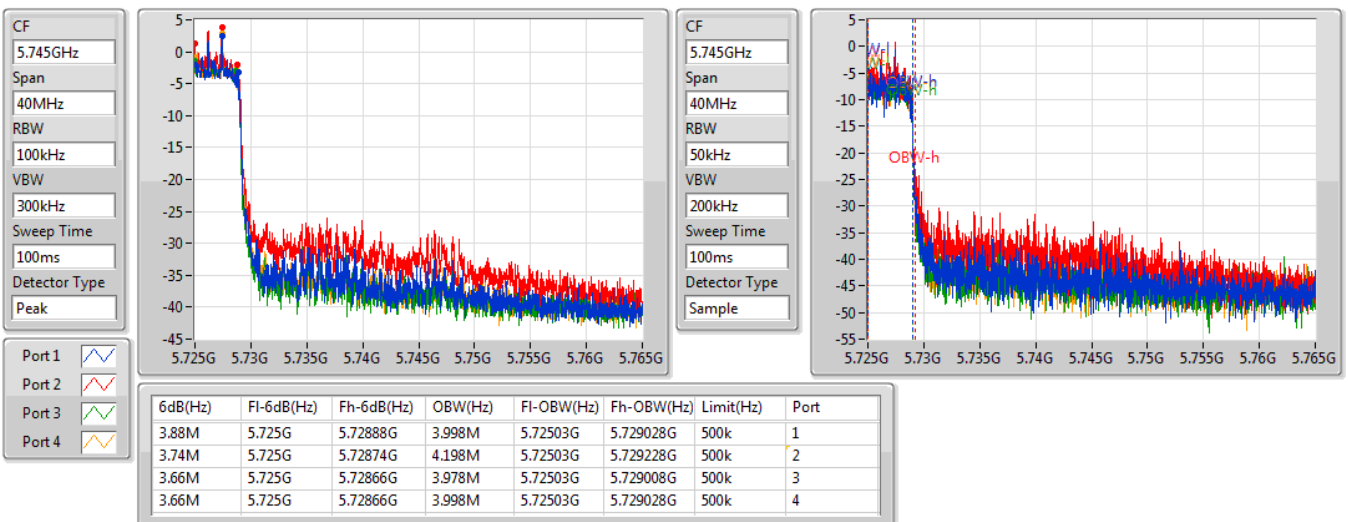

802.11ax HEW40_Nss4,(MCS0)_4TX

EBW

5710MHz Straddle 5.47-5.725GHz

29/10/2019

802.11ax HEW40_Nss4,(MCS0)_4TX

EBW

5710MHz Straddle 5.725-5.85GHz

29/10/2019