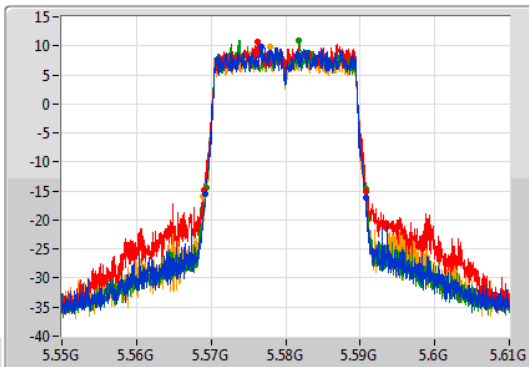

802.11ax HEW20_Nss4,(MCS0)_4TX

EBW

5580MHz

29/10/2019

CF: 5.58GHz
Span: 60MHz
RBW: 300kHz
VBW: 1MHz
Sweep Time: 100ms
Detector Type: Peak

CF: 5.58GHz
Span: 60MHz
RBW: 200kHz
VBW: 1MHz
Sweep Time: 100ms
Detector Type: Sample