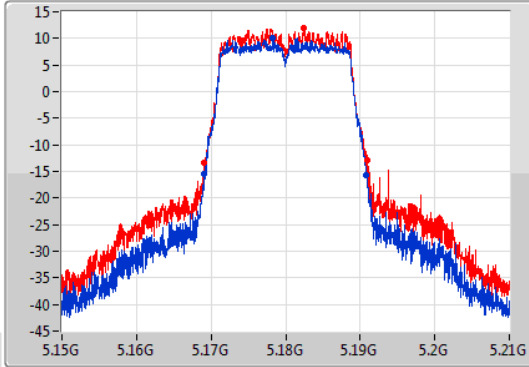

Port X-N dB = Port X 6dB down bandwidth for 5.725-5.85GHz band / 26dB down bandwidth for other band

Port X-OBW = Port X 99% occupied bandwidth;

802.11ac VHT20-BF_Nss1,(MCS0)_2TX

EBW

5180MHz

31/10/2019

CF
5.18GHz
Span
60MHz
RBW
300kHz
VBW
1MHz
Sweep Time
100ms
Detector Type
Peak