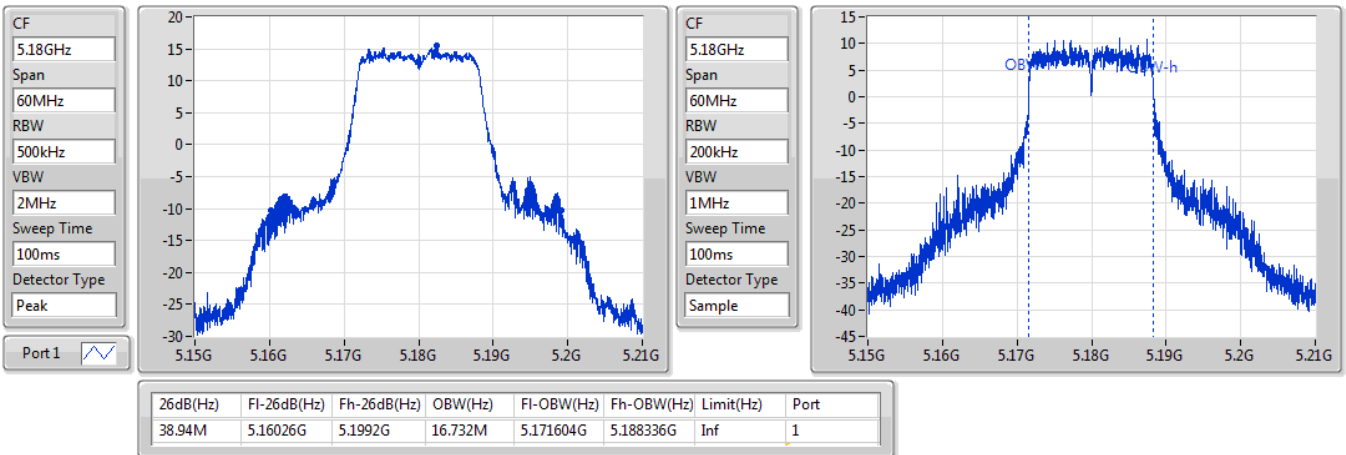

Port X-N dB = Port X 6dB down bandwidth for 5.725-5.85GHz band / 26dB down bandwidth for other band

Port X-OBW = Port X 99% occupied bandwidth;

802.11a_Nss1,(6Mbps)_1TX

EBW

5180MHz

03/10/2019

802.11a_Nss1,(6Mbps)_1TX