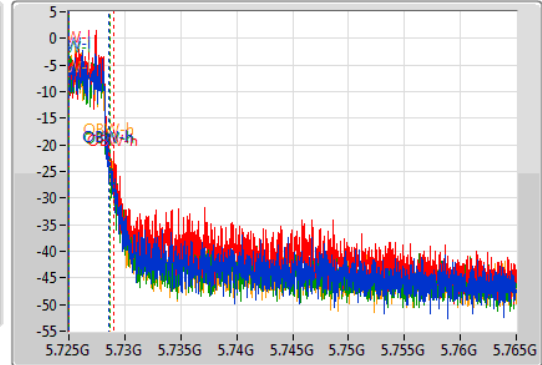

802.11ac VHT40_Nss4,(MCS0)_4TX

EBW

5710MHz Straddle 5.725-5.85GHz

29/10/2019

CF
5.745GHz
Span
40MHz
RBW
100kHz
VBW
300kHz
Sweep Time
100ms
Detector Type
Peak

CF
5.745GHz
Span
40MHz
RBW
50kHz
VBW
200kHz
Sweep Time
100ms
Detector Type
Sample