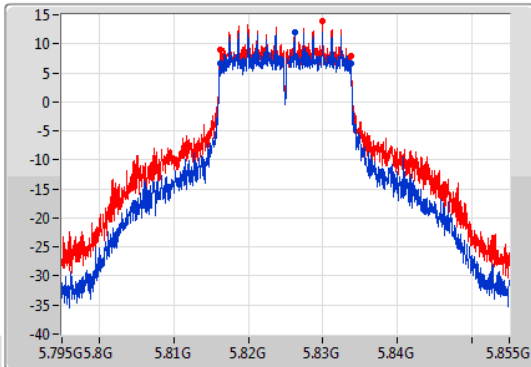

CF
5.825GHz
Span
60MHz
RBW
300kHz
VBW
1MHz
Sweep Time
100ms
Detector Type
Sample