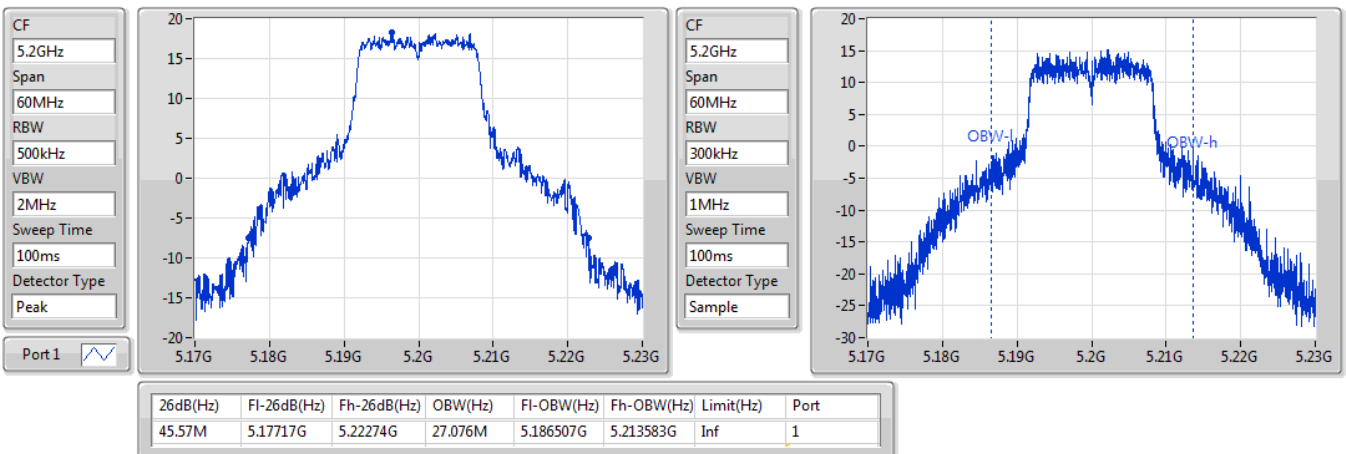

802.11a_Nss1,(6Mbps)_1TX

EBW

5200MHz

03/10/2019