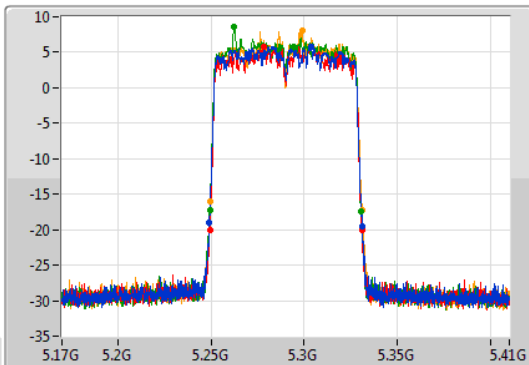

5290MHz

29/10/2019

CF
5.29GHz
Span
240MHz
RBW
1MHz
VBW
3MHz
Sweep Time
100ms
Detector Type
Peak

CF
5.29GHz
Span
240MHz
RBW
1MHz
VBW
3MHz
Sweep Time
100ms
Detector Type
Sample