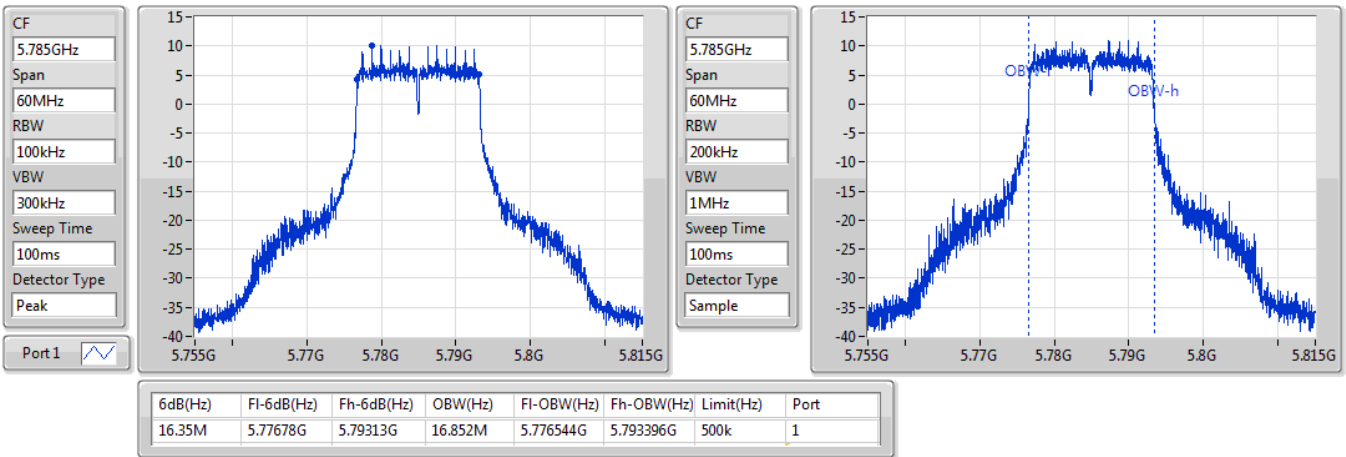

802.11a_Nss1,(6Mbps)_1TX

EBW

5785MHz

03/10/2019