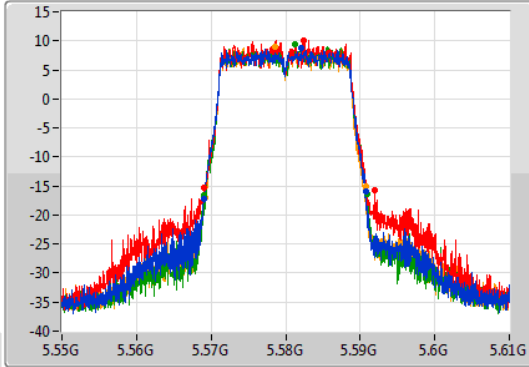

Port 1
Port 2
Port 3
Port 4

26dB(Hz)	Fl-26dB(Hz)	Fh-26dB(Hz)	OBW(Hz)	Fl-OBW(Hz)	Fh-OBW(Hz)	Limit(Hz)	Port
21.72M	5.48902G	5.51074G	17.721M	5.491064G	5.508786G	Inf	1
21.78M	5.48911G	5.51089G	17.781M	5.491064G	5.508846G	Inf	2
21.87M	5.48908G	5.51095G	17.721M	5.491064G	5.508786G	Inf	3
21.51M	5.48914G	5.51065G	17.691M	5.491064G	5.508756G	Inf	4

802.11ac VHT20_Nss4,(MCS0)_4TX

EBW

5580MHz

29/10/2019

CF: 5.58GHz
 Span: 60MHz
 RBW: 300kHz
 VBW: 1MHz
 Sweep Time: 100ms
 Detector Type: Peak

CF: 5.58GHz
 Span: 60MHz
 RBW: 200kHz
 VBW: 1MHz
 Sweep Time: 100ms
 Detector Type: Sample