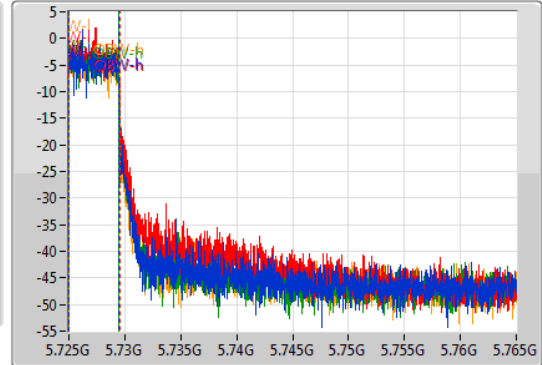

802.11ax HEW20_Nss4,(MCS0)_4TX

EBW

5720MHz Straddle 5.725-5.85GHz

29/10/2019

CF
5.745GHz
Span
40MHz
RBW
100kHz
VBW
300kHz
Sweep Time
100ms
Detector Type
Peak

CF
5.745GHz
Span
40MHz
RBW
50kHz
VBW
200kHz
Sweep Time
100ms
Detector Type
Sample