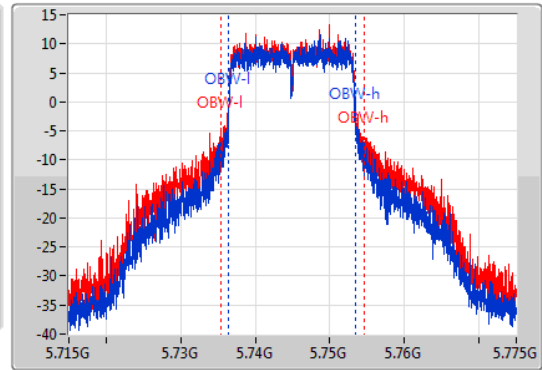

802.11a_Nss1,(6Mbps)_2TX

EBW

5745MHz

04/10/2019

CF
5.745GHz
Span
60MHz
RBW
100kHz
VBW
300kHz
Sweep Time
100ms
Detector Type
Peak

CF
5.745GHz
Span
60MHz
RBW
200kHz
VBW
1MHz
Sweep Time
100ms
Detector Type
Sample