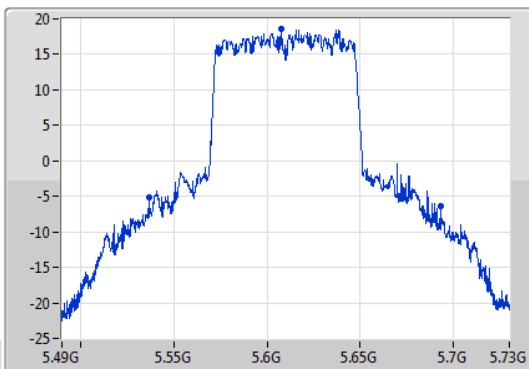

CF
5.61GHz
Span
240MHz
RBW
1MHz
VBW
3MHz
Sweep Time
100ms
Detector Type
Sample