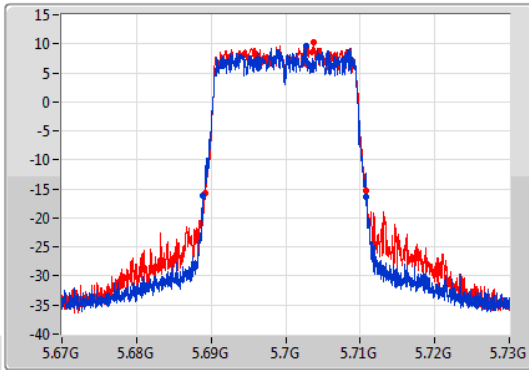

CF
5.7GHz
Span
60MHz
RBW
200kHz
VBW
1MHz
Sweep Time
100ms
Detector Type
Sample