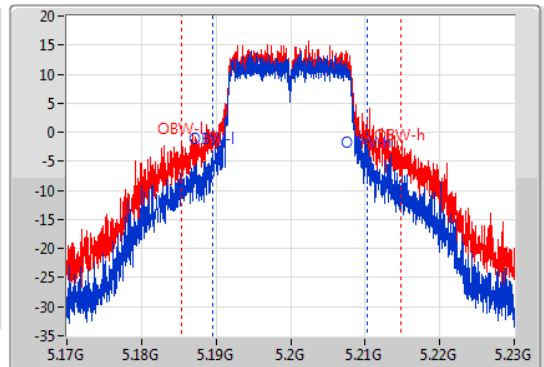

802.11a_Nss1,(6Mbps)_2TX

EBW

5200MHz

04/10/2019

CF: 5.2GHz
 Span: 60MHz
 RBW: 500kHz
 VBW: 2MHz
 Sweep Time: 100ms
 Detector Type: Peak

CF: 5.2GHz
 Span: 60MHz
 RBW: 300kHz
 VBW: 1MHz
 Sweep Time: 100ms
 Detector Type: Sample