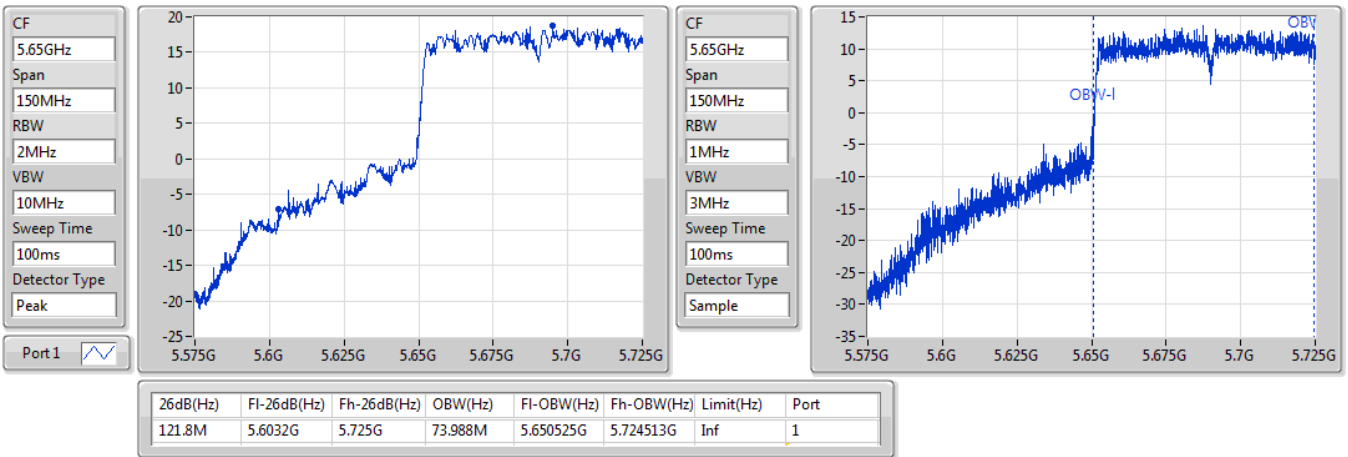

802.11ac VHT80_Nss1,(MCS0)_1TX

EBW

5690MHz Straddle 5.47-5.725GHz

31/10/2019