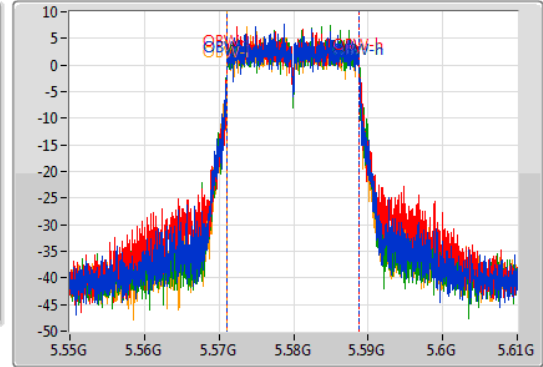

802.11ac VHT20_Nss4,(MCS0)_4TX

EBW

5580MHz

29/10/2019

CF: 5.58GHz
 Span: 60MHz
 RBW: 300kHz
 VBW: 1MHz
 Sweep Time: 100ms
 Detector Type: Peak

CF: 5.58GHz
 Span: 60MHz
 RBW: 200kHz
 VBW: 1MHz
 Sweep Time: 100ms
 Detector Type: Sample