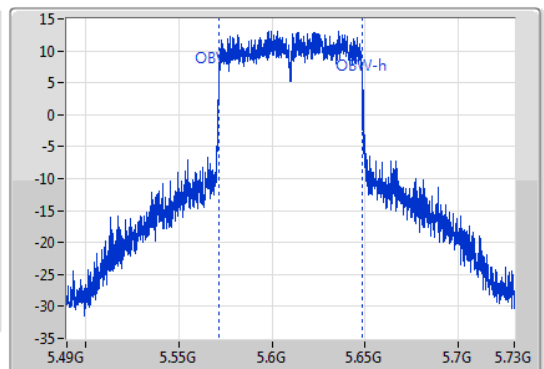

802.11ac VHT80_Nss1,(MCS0)_1TX

EBW

5610MHz

31/10/2019

CF
5.61GHz
Span
240MHz
RBW
2MHz
VBW
10MHz
Sweep Time
100ms
Detector Type
Peak
Port 1

CF
5.61GHz
Span
240MHz
RBW
1MHz
VBW
3MHz
Sweep Time
100ms
Detector Type
Sample