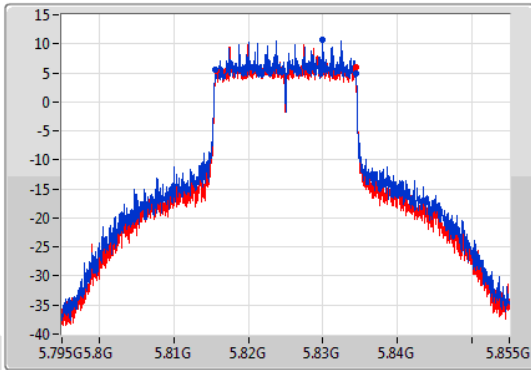

CF
5.825GHz
Span
60MHz
RBW
200kHz
VBW
1MHz
Sweep Time
100ms
Detector Type
Sample