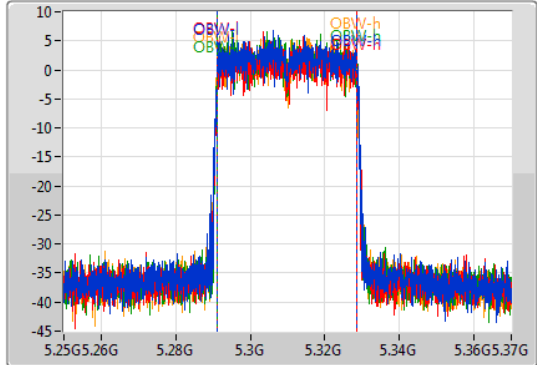

802.11ax HEW40_Nss4,(MCS0)_4TX

EBW

5310MHz

29/10/2019

CF
5.31GHz
Span
120MHz
RBW
500kHz
VBW
2MHz
Sweep Time
100ms
Detector Type
Peak

CF
5.31GHz
Span
120MHz
RBW
500kHz
VBW
2MHz
Sweep Time
100ms
Detector Type
Sample