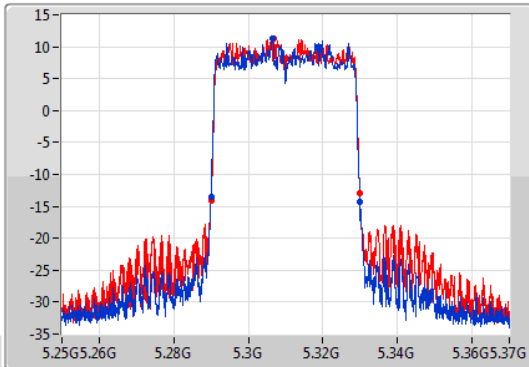

CF
5.31GHz
Span
120MHz
RBW
500kHz
VBW
2MHz
Sweep Time
100ms
Detector Type
Sample