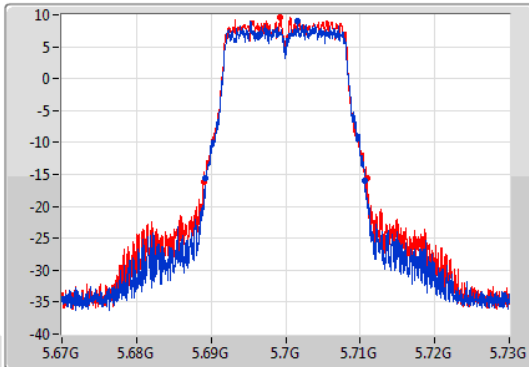

CF
5.7GHz
Span
60MHz
RBW
200kHz
VBW
1MHz
Sweep Time
100ms
Detector Type
Sample