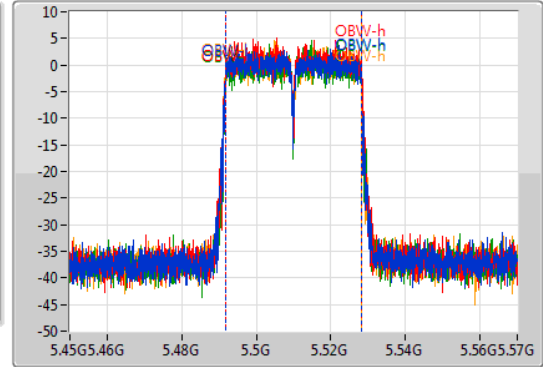

802.11ac VHT40_Nss4,(MCS0)_4TX

EBW

5510MHz

29/10/2019

CF: 5.51GHz
 Span: 120MHz
 RBW: 500kHz
 VBW: 2MHz
 Sweep Time: 100ms
 Detector Type: Peak

CF: 5.51GHz
 Span: 120MHz
 RBW: 500kHz
 VBW: 2MHz
 Sweep Time: 100ms
 Detector Type: Sample