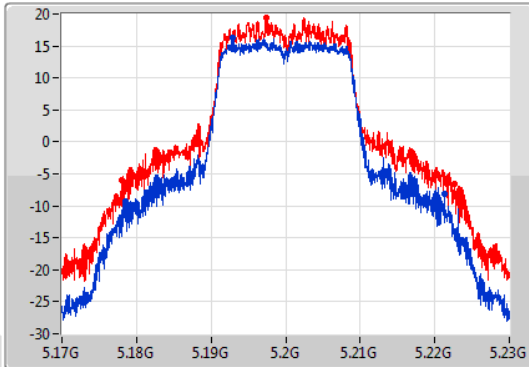

CF
5.2GHz
Span
60MHz
RBW
300kHz
VBW
1MHz
Sweep Time
100ms
Detector Type
Sample