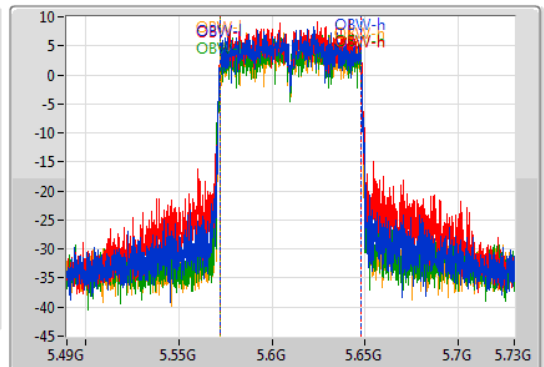

802.11ac VHT80_Nss4,(MCS0)_4TX

EBW

5610MHz

29/10/2019

CF
5.61GHz
Span
240MHz
RBW
1MHz
VBW
3MHz
Sweep Time
100ms
Detector Type
Peak

CF
5.61GHz
Span
240MHz
RBW
1MHz
VBW
3MHz
Sweep Time
100ms
Detector Type
Sample