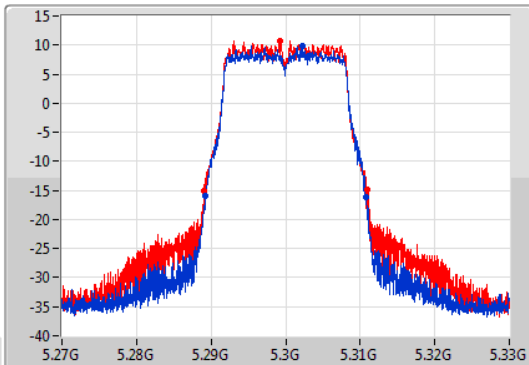

CF
5.3GHz
Span
60MHz
RBW
200kHz
VBW
1MHz
Sweep Time
100ms
Detector Type
Sample