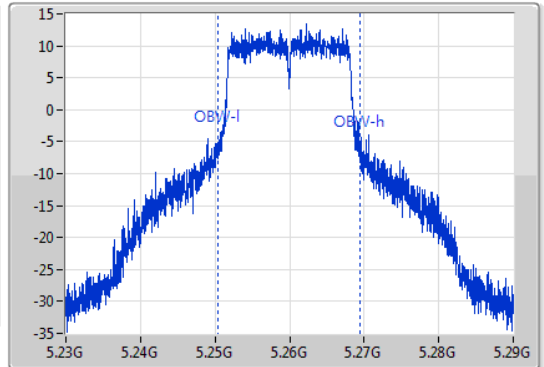

26dB(Hz)	Fl-26dB(Hz)	Fh-26dB(Hz)	OBW(Hz)	Fl-OBW(Hz)	Fh-OBW(Hz)	Limit(Hz)	Port
43.35M	5.23828G	5.28163G	18.921M	5.250465G	5.269385G	Inf	1

802.11a_Nss1,(6Mbps)_1TX

EBW

5300MHz

31/10/2019

CF
5.3GHz
Span
60MHz
RBW
500kHz
VBW
2MHz
Sweep Time
100ms
Detector Type
Peak
Port1