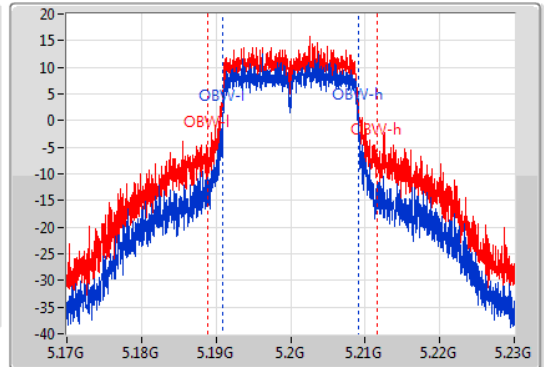

26dB(Hz)	Fl-26dB(Hz)	Fh-26dB(Hz)	OBW(Hz)	Fl-OBW(Hz)	Fh-OBW(Hz)	Limit(Hz)	Port
42.78M	5.17858G	5.22136G	18.171M	5.190885G	5.209055G	Inf	1
44.58M	5.17804G	5.22262G	22.699M	5.188846G	5.211544G	Inf	2