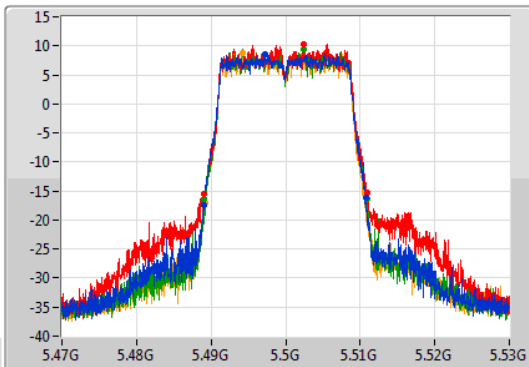

802.11ac VHT20_Nss4,(MCS0)_4TX

EBW

5500MHz

29/10/2019

CF
5.5GHz
Span
60MHz
RBW
300kHz
VBW
1MHz
Sweep Time
100ms
Detector Type
Peak

CF
5.5GHz
Span
60MHz
RBW
200kHz
VBW
1MHz
Sweep Time
100ms
Detector Type
Sample