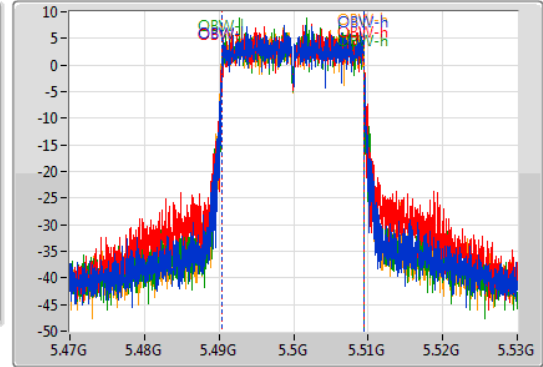

802.11ax HEW20_Nss4,(MCS0)_4TX

EBW

5500MHz

29/10/2019

CF: 5.5GHz
 Span: 60MHz
 RBW: 300kHz
 VBW: 1MHz
 Sweep Time: 100ms
 Detector Type: Peak

CF: 5.5GHz
 Span: 60MHz
 RBW: 200kHz
 VBW: 1MHz
 Sweep Time: 100ms
 Detector Type: Sample