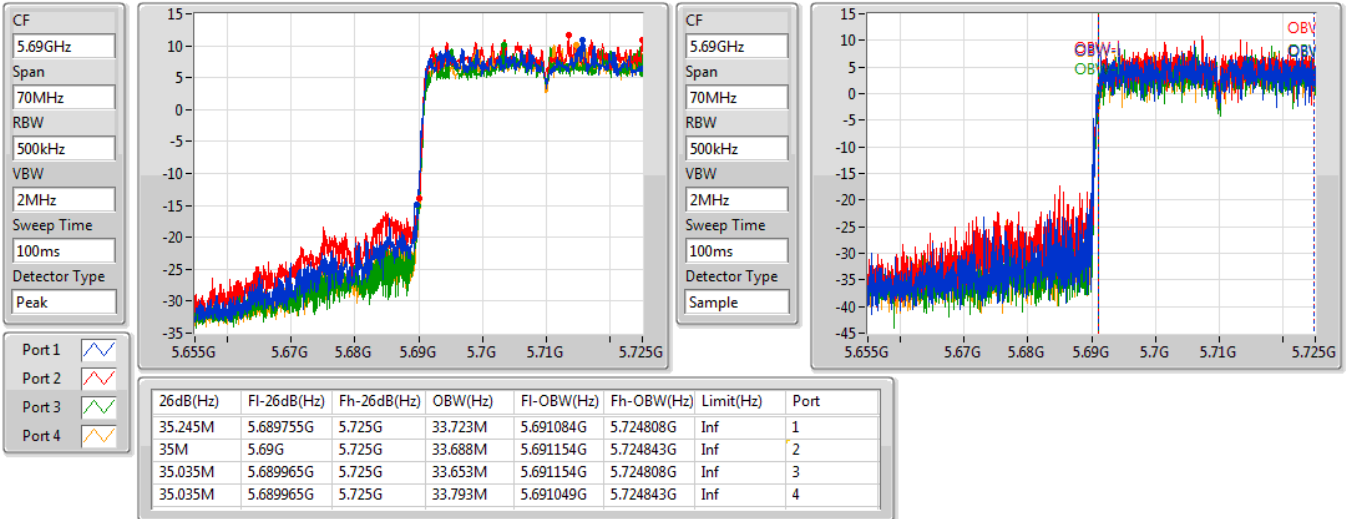

802.11ax HEW40_Nss4,(MCS0)_4TX

EBW

5710MHz Straddle 5.47-5.725GHz

29/10/2019