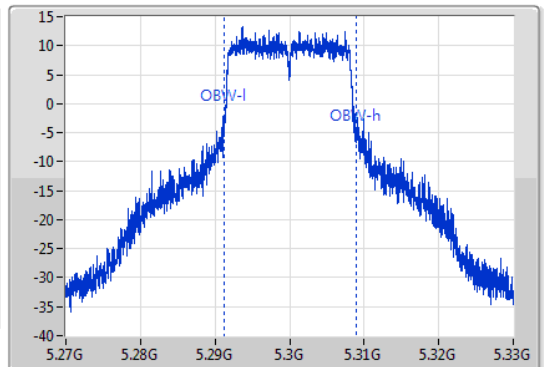

802.11a_Nss1,(6Mbps)_1TX

EBW

5300MHz

31/10/2019

CF
5.3GHz
Span
60MHz
RBW
500kHz
VBW
2MHz
Sweep Time
100ms
Detector Type
Peak
Port1

CF
5.3GHz
Span
60MHz
RBW
200kHz
VBW
1MHz
Sweep Time
100ms
Detector Type
Sample