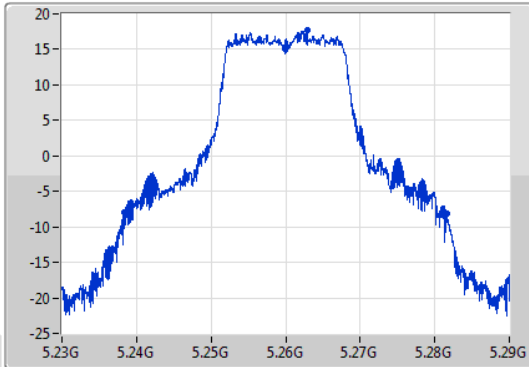

Port X-N dB = Port X 6dB down bandwidth for 5.725-5.85GHz band / 26dB down bandwidth for other band
Port X-OBW = Port X 99% occupied bandwidth;

802.11a_Nss1,(6Mbps)_1TX

EBW

5260MHz

31/10/2019

CF
5.26GHz
Span
60MHz
RBW
500kHz
VBW
2MHz
Sweep Time
100ms
Detector Type
Peak
Port1