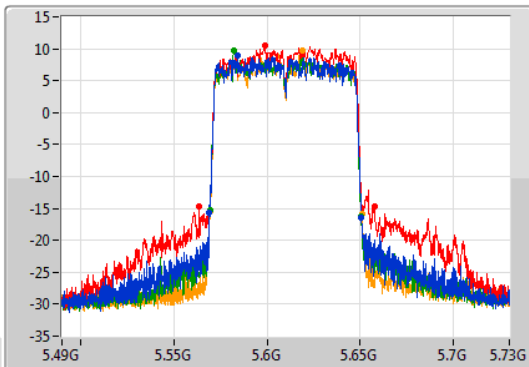

802.11ac VHT80_Nss4,(MCS0)_4TX

EBW

5610MHz

29/10/2019

CF
5.61GHz
Span
240MHz
RBW
1MHz
VBW
3MHz
Sweep Time
100ms
Detector Type
Peak

CF
5.61GHz
Span
240MHz
RBW
1MHz
VBW
3MHz
Sweep Time
100ms
Detector Type
Sample