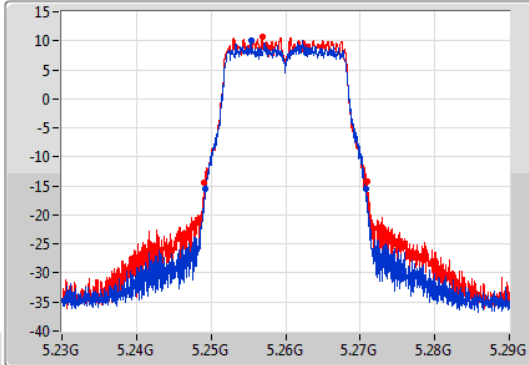

Port X-N dB = Port X 6dB down bandwidth for 5.725-5.85GHz band / 26dB down bandwidth for other band

Port X-OBW = Port X 99% occupied bandwidth;

802.11a_Nss1,(6Mbps)_2TX

EBW

5260MHz

31/10/2019

CF
5.26GHz
Span
60MHz
RBW
300kHz
VBW
1MHz
Sweep Time
100ms
Detector Type
Peak