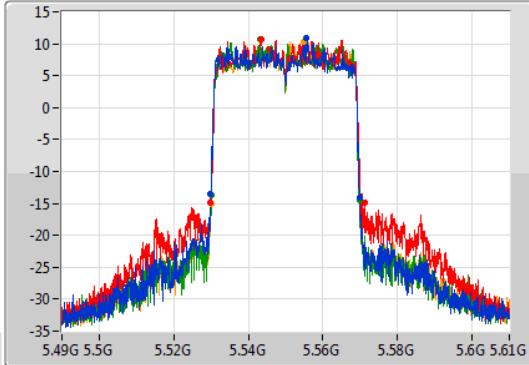

802.11ax HEW40_Nss4,(MCS0)_4TX

EBW

5550MHz

29/10/2019

CF: 5.55GHz
Span: 120MHz
RBW: 500kHz
VBW: 2MHz
Sweep Time: 100ms
Detector Type: Peak

CF: 5.55GHz
Span: 120MHz
RBW: 500kHz
VBW: 2MHz
Sweep Time: 100ms
Detector Type: Sample