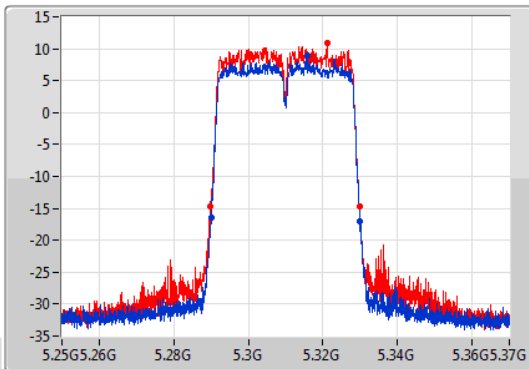

CF
5.31GHz
Span
120MHz
RBW
500kHz
VBW
2MHz
Sweep Time
100ms
Detector Type
Sample