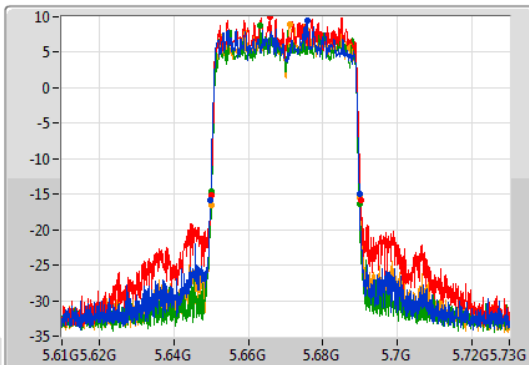

802.11ax HEW40_Nss4,(MCS0)_4TX

EBW

5670MHz

29/10/2019

CF: 5.67GHz
Span: 120MHz
RBW: 500kHz
VBW: 2MHz
Sweep Time: 100ms
Detector Type: Peak

CF: 5.67GHz
Span: 120MHz
RBW: 500kHz
VBW: 2MHz
Sweep Time: 100ms
Detector Type: Sample