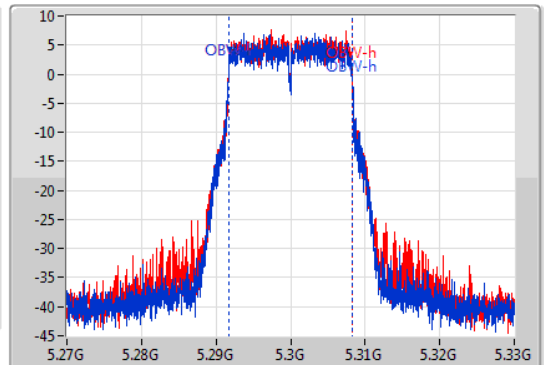

26dB(Hz)	Fl-26dB(Hz)	Fh-26dB(Hz)	OBW(Hz)	Fl-OBW(Hz)	Fh-OBW(Hz)	Limit(Hz)	Port
21.6M	5.28923G	5.31083G	16.582M	5.291664G	5.308246G	Inf	1
21.99M	5.28902G	5.31101G	16.582M	5.291664G	5.308246G	Inf	2