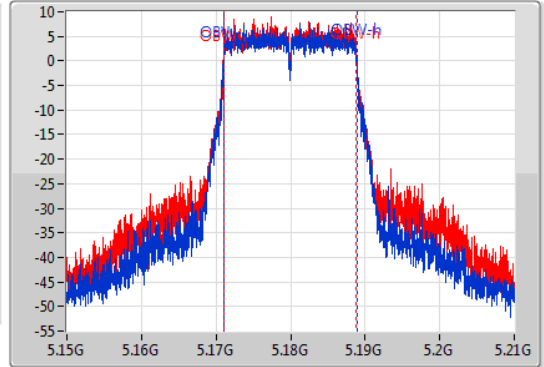

26dB(Hz)	Fl-26dB(Hz)	Fh-26dB(Hz)	OBW(Hz)	Fl-OBW(Hz)	Fh-OBW(Hz)	Limit(Hz)	Port
21.75M	5.16911G	5.19086G	17.811M	5.171064G	5.188876G	Inf	1
21.96M	5.16905G	5.19101G	17.781M	5.171064G	5.188846G	Inf	2

802.11ac VHT20-BF_Nss1,(MCS0)_2TX

EBW

5200MHz

31/10/2019

CF
5.2GHz
Span
60MHz
RBW
500kHz
VBW
2MHz
Sweep Time
100ms
Detector Type
Peak