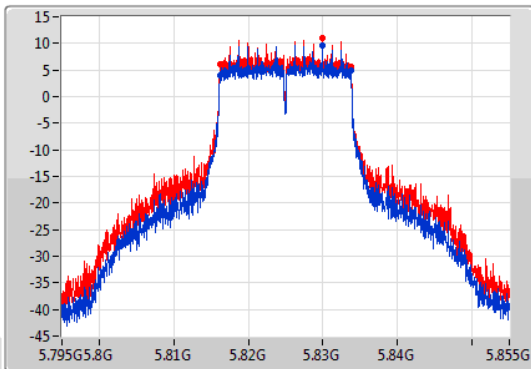

CF
5.825GHz
Span
60MHz
RBW
200kHz
VBW
1MHz
Sweep Time
100ms
Detector Type
Sample