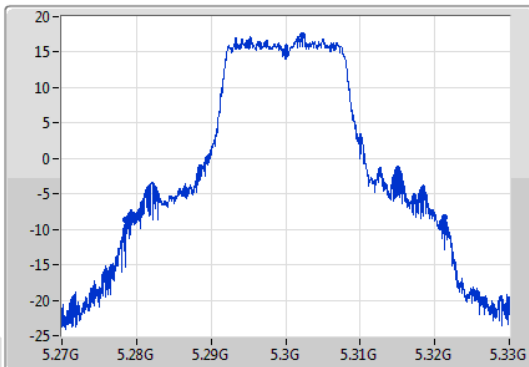

CF
5.3GHz
Span
60MHz
RBW
200kHz
VBW
1MHz
Sweep Time
100ms
Detector Type
Sample