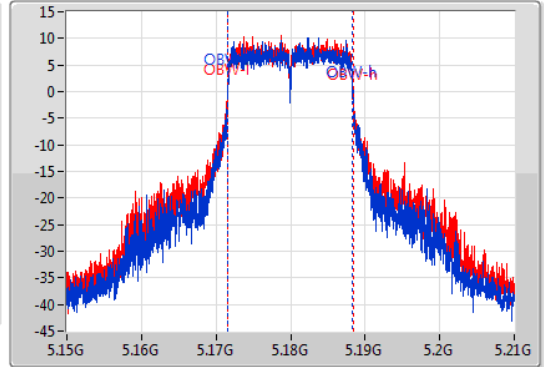

26dB(Hz)	Fl-26dB(Hz)	Fh-26dB(Hz)	OBW(Hz)	Fl-OBW(Hz)	Fh-OBW(Hz)	Limit(Hz)	Port
27.24M	5.16812G	5.19536G	16.702M	5.171604G	5.188306G	Inf	1
38.97M	5.16032G	5.19929G	16.852M	5.171544G	5.188396G	Inf	2

802.11a_Nss1,(6Mbps)_2TX

EBW

5200MHz

04/10/2019

CF: 5.2GHz
Span: 60MHz
RBW: 500kHz
VBW: 2MHz
Sweep Time: 100ms
Detector Type: Peak