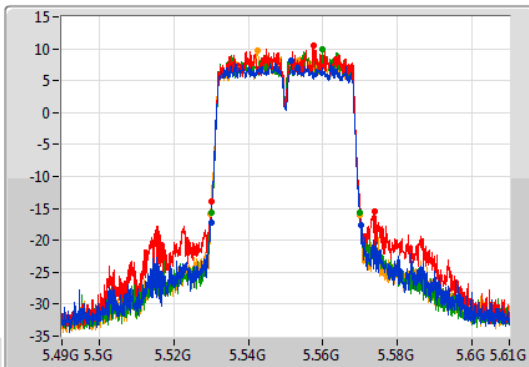

Port 1: [Waveform icon]
 Port 2: [Waveform icon]
 Port 3: [Waveform icon]
 Port 4: [Waveform icon]

26dB(Hz)	Fl-26dB(Hz)	Fh-26dB(Hz)	OBW(Hz)	Fl-OBW(Hz)	Fh-OBW(Hz)	Limit(Hz)	Port
40.26M	5.48984G	5.5301G	36.282M	5.491769G	5.528051G	Inf	1
39.84M	5.49014G	5.52998G	36.402M	5.491829G	5.528231G	Inf	2
39.84M	5.49002G	5.52986G	36.282M	5.491829G	5.528111G	Inf	3
40.02M	5.48984G	5.52986G	36.342M	5.491709G	5.528051G	Inf	4

802.11ac VHT40_Nss4,(MCS0)_4TX

EBW

5550MHz

29/10/2019

CF: 5.55GHz
 Span: 120MHz
 RBW: 500kHz
 VBW: 2MHz
 Sweep Time: 100ms
 Detector Type: Peak

CF: 5.55GHz
 Span: 120MHz
 RBW: 500kHz
 VBW: 2MHz
 Sweep Time: 100ms
 Detector Type: Sample