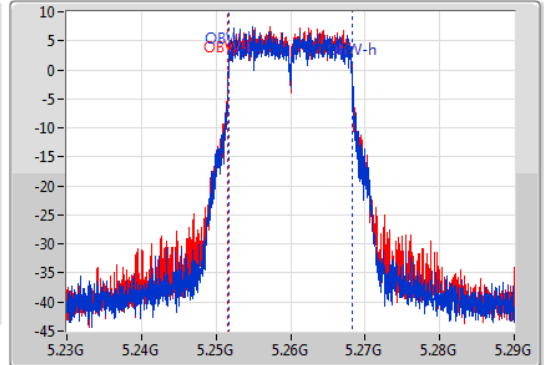

26dB(Hz)	Fl-26dB(Hz)	Fh-26dB(Hz)	OBW(Hz)	Fl-OBW(Hz)	Fh-OBW(Hz)	Limit(Hz)	Port
21.48M	5.24926G	5.27074G	16.552M	5.251664G	5.268216G	Inf	1
21.87M	5.24905G	5.27092G	16.582M	5.251634G	5.268216G	Inf	2

802.11a_Nss1,(6Mbps)_2TX

EBW

5300MHz

31/10/2019

CF
5.3GHz
Span
60MHz
RBW
300kHz
VBW
1MHz
Sweep Time
100ms
Detector Type
Peak