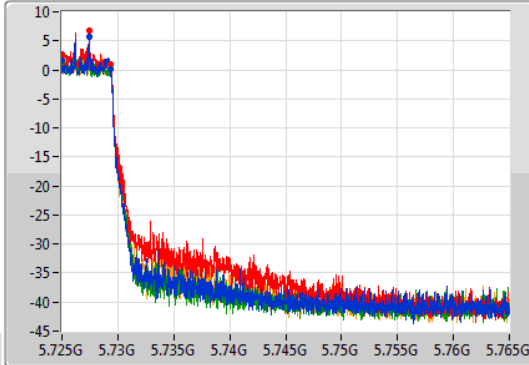

802.11ax HEW20_Nss4,(MCS0)_4TX

EBW

5720MHz Straddle 5.725-5.85GHz

29/10/2019

CF
5.745GHz
Span
40MHz
RBW
100kHz
VBW
300kHz
Sweep Time
100ms
Detector Type
Peak

CF
5.745GHz
Span
40MHz
RBW
50kHz
VBW
200kHz
Sweep Time
100ms
Detector Type
Sample