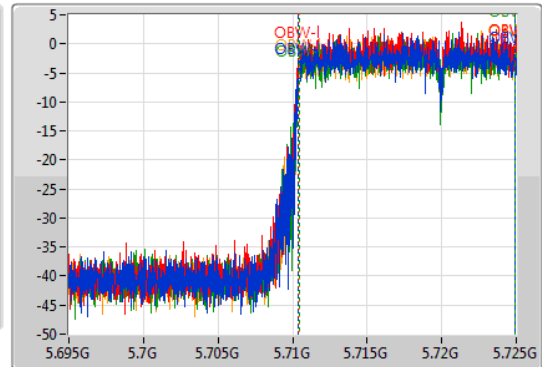

802.11ax HEW20\_Nss1,(MCS0)\_4TX

EBW

5720MHz Straddle 5.47-5.725GHz

28/10/2019

CF  
5.71GHz  
Span  
30MHz  
RBW  
200kHz  
VBW  
1MHz  
Sweep Time  
100ms  
Detector Type  
Peak

CF  
5.71GHz  
Span  
30MHz  
RBW  
200kHz  
VBW  
1MHz  
Sweep Time  
100ms  
Detector Type  
Sample