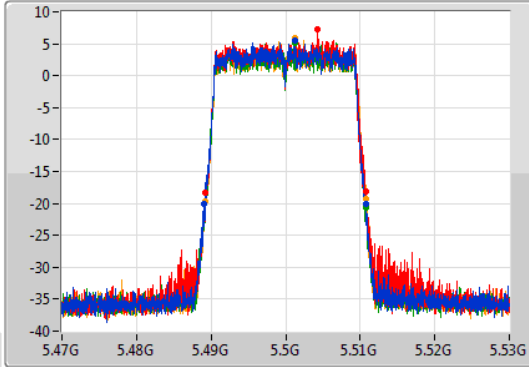

Sweep Time  
100ms

Detector Type  
Peak

CF  
5.5GHz

Span  
60MHz

RBW  
200kHz

VBW  
1MHz

Sweep Time  
100ms

Detector Type  
Sample