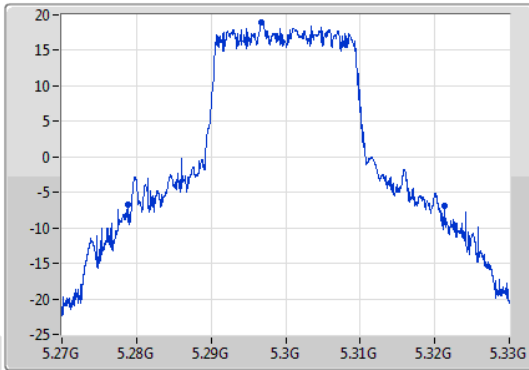

802.11ax HEW20_Nss1,(MCS0)_1TX

EBW

5300MHz

26/10/2019

CF
5.3GHz
Span
60MHz
RBW
500kHz
VBW
2MHz
Sweep Time
100ms
Detector Type
Peak
Port 1

CF
5.3GHz
Span
60MHz
RBW
200kHz
VBW
1MHz
Sweep Time
100ms
Detector Type
Sample