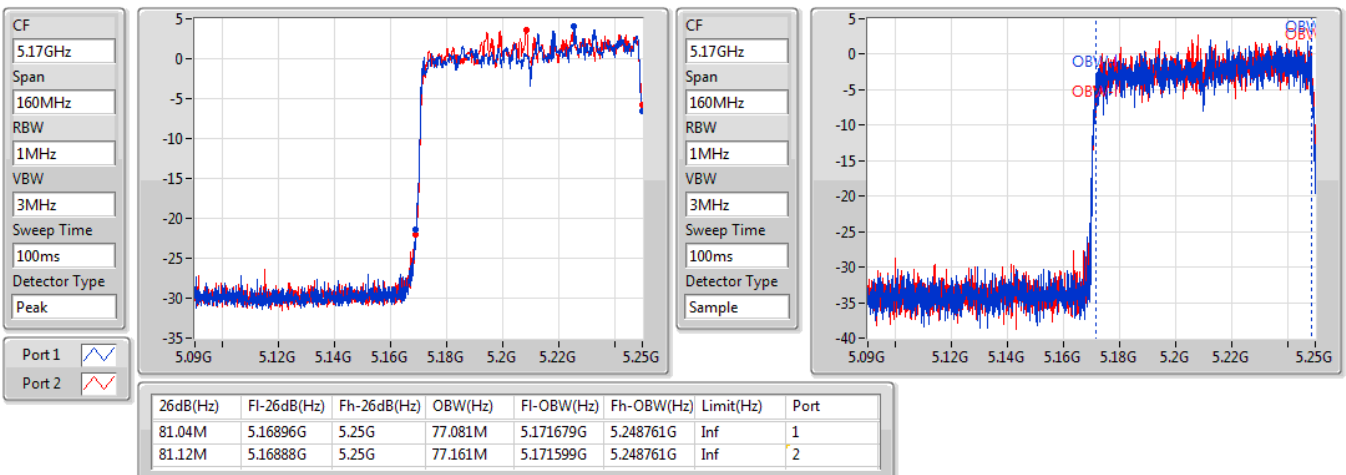

EBW

5690MHz Straddle 5.725-5.85GHz

27/10/2019

802.11ax HEW160\_Nss2,(MCS0)\_2TX

EBW

5250MHz Straddle 5.15-5.25GHz

27/10/2019

802.11ax HEW160\_Nss2,(MCS0)\_2TX