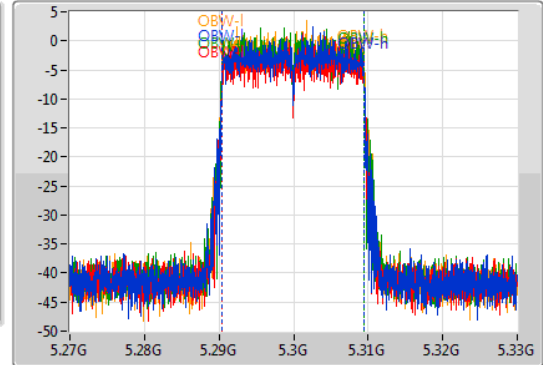

Port 1  
Port 2  
Port 3  
Port 4

26dB(Hz)	Fl-26dB(Hz)	Fh-26dB(Hz)	OBW(Hz)	Fl-OBW(Hz)	Fh-OBW(Hz)	Limit(Hz)	Port
21.63M	5.28908G	5.31071G	18.951M	5.290435G	5.309385G	Inf	1
21.36M	5.28935G	5.31071G	18.981M	5.290435G	5.309415G	Inf	2
21.72M	5.28914G	5.31086G	18.981M	5.290435G	5.309415G	Inf	3
21.81M	5.28914G	5.31095G	18.951M	5.290465G	5.309415G	Inf	4