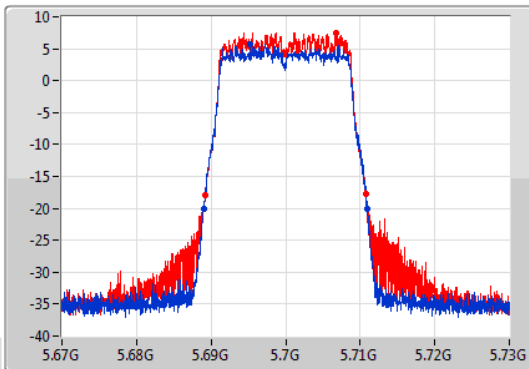

CF
5.7GHz
Span
60MHz
RBW
200kHz
VBW
1MHz
Sweep Time
100ms
Detector Type
Sample