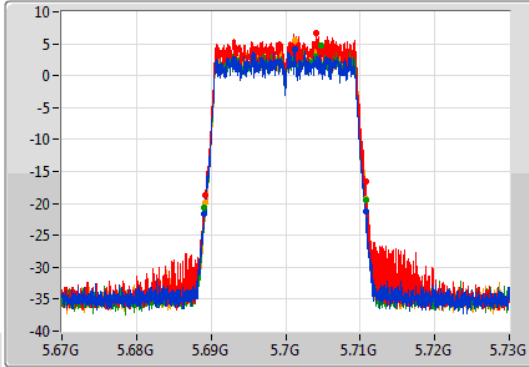

802.11ax HEW20-BF_Nss1,(MCS0)_4TX

EBW

5700MHz

01/11/2019

CF: 5.7GHz
Span: 60MHz
RBW: 300kHz
VBW: 1MHz
Sweep Time: 100ms
Detector Type: Peak

CF: 5.7GHz
Span: 60MHz
RBW: 200kHz
VBW: 1MHz
Sweep Time: 100ms
Detector Type: Sample