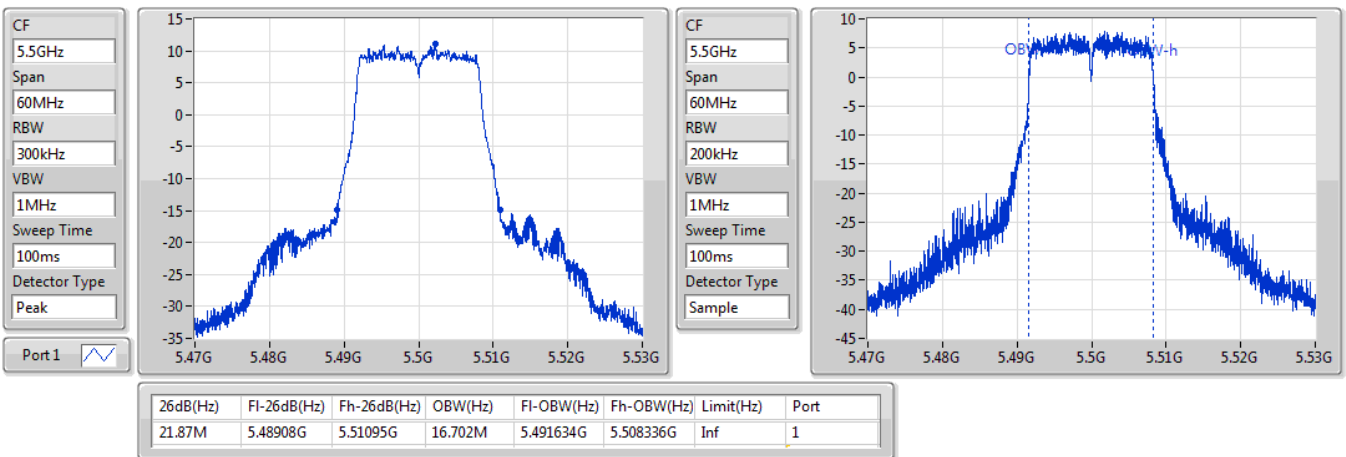

Port X-N dB = Port X 6dB down bandwidth for 5.725-5.85GHz band / 26dB down bandwidth for other band

Port X-OBW = Port X 99% occupied bandwidth;

802.11a\_Nss1,(6Mbps)\_1TX

EBW

5260MHz

26/10/2019

802.11a\_Nss1,(6Mbps)\_1TX

EBW

5300MHz

26/10/2019

802.11a\_Nss1,(6Mbps)\_1TX

EBW

5320MHz

26/10/2019

802.11a\_Nss1,(6Mbps)\_1TX

EBW

5500MHz

26/10/2019

802.11a\_Nss1,(6Mbps)\_1TX

EBW

5720MHz Straddle 5.47-5.725GHz

26/10/2019

802.11a\_Nss1,(6Mbps)\_1TX