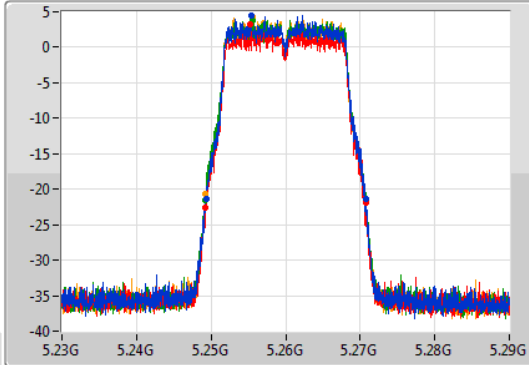

**Port X-N dB** = Port X 6dB down bandwidth for 5.725-5.85GHz band / 26dB down bandwidth for other band

**Port X-OBW** = Port X 99% occupied bandwidth;

802.11a\_Nss1,(6Mbps)\_4TX

EBW

5260MHz

28/10/2019

CF  
5.26GHz  
Span  
60MHz  
RBW  
300kHz  
VBW  
1MHz  
Sweep Time  
100ms  
Detector Type  
Peak