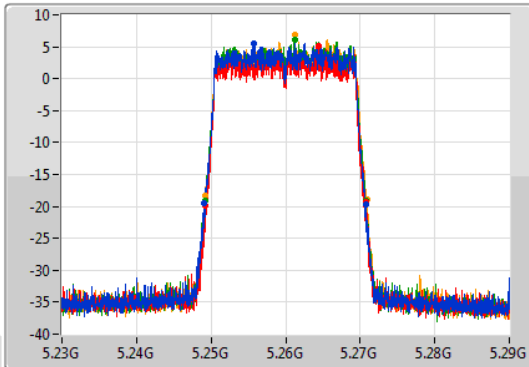

802.11ax HEW20_Nss1,(MCS0)_4TX

EBW

5260MHz

28/10/2019

CF
5.26GHz
Span
60MHz
RBW
300kHz
VBW
1MHz
Sweep Time
100ms
Detector Type
Peak

CF
5.26GHz
Span
60MHz
RBW
200kHz
VBW
1MHz
Sweep Time
100ms
Detector Type
Sample