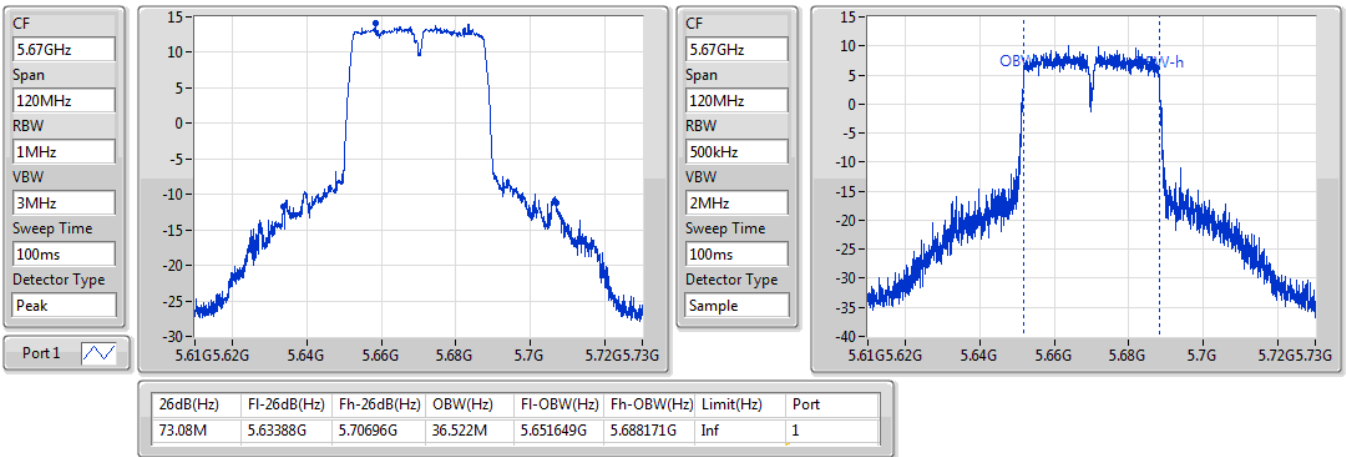

802.11ac VHT40_Nss1,(MCS0)_1TX

EBW

5670MHz

26/10/2019