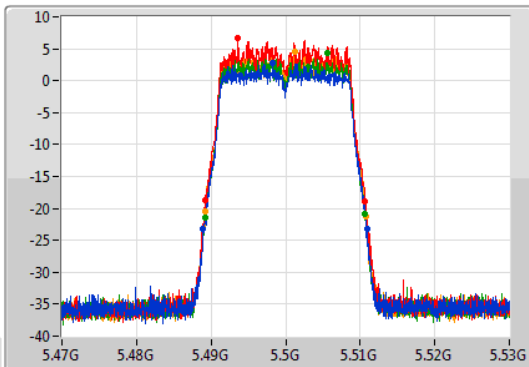

Sweep Time  
100ms

Detector Type  
Peak

CF  
5.5GHz

Span  
60MHz

RBW  
200kHz

VBW  
1MHz

Sweep Time  
100ms

Detector Type  
Sample