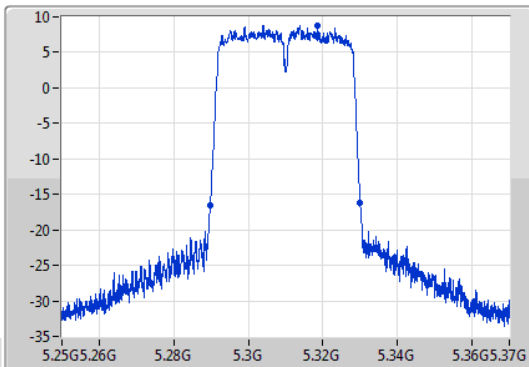

EBW

5720MHz Straddle 5.725-5.85GHz

26/10/2019

802.11ac VHT40\_Nss1,(MCS0)\_1TX

EBW

5270MHz

26/10/2019

CF: 5.27GHz  
 Span: 120MHz  
 RBW: 1MHz  
 VBW: 3MHz  
 Sweep Time: 100ms  
 Detector Type: Peak  
 Port 1

802.11ac VHT40\_Nss1,(MCS0)\_1TX

EBW

5310MHz

26/10/2019

CF: 5.31GHz  
 Span: 120MHz  
 RBW: 500kHz  
 VBW: 2MHz  
 Sweep Time: 100ms  
 Detector Type: Peak  
 Port 1

CF: 5.31GHz  
 Span: 120MHz  
 RBW: 500kHz  
 VBW: 2MHz  
 Sweep Time: 100ms  
 Detector Type: Sample