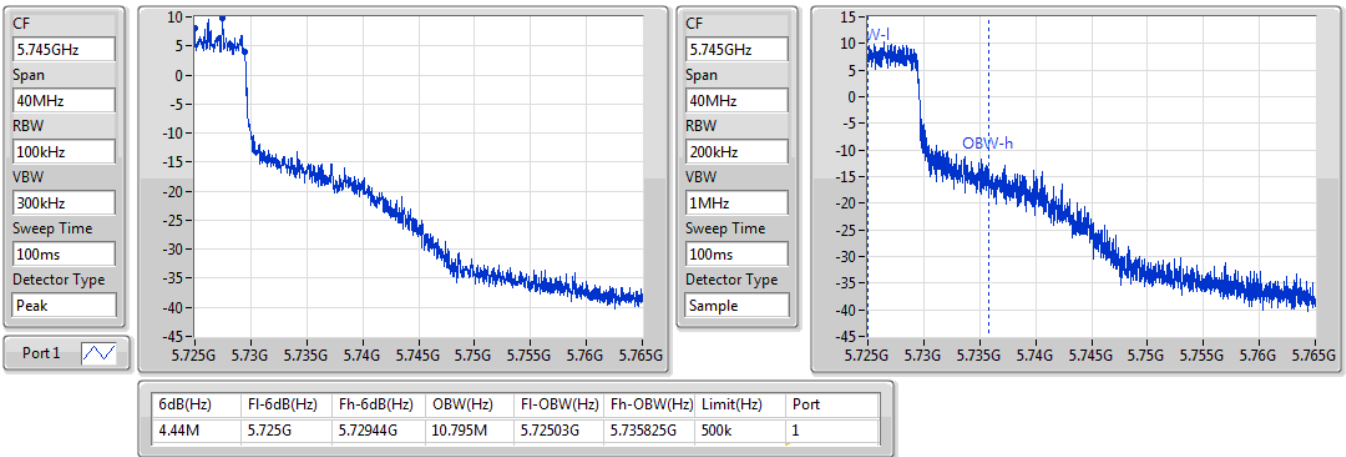

802.11ax HEW20\_Nss1,(MCS0)\_1TX

EBW

5700MHz

26/10/2019

802.11ax HEW20\_Nss1,(MCS0)\_1TX

EBW

5720MHz Straddle 5.47-5.725GHz

26/10/2019

**802.11ax HEW20\_Nss1,(MCS0)\_1TX**  
**5720MHz Straddle 5.725-5.85GHz**

EBW

26/10/2019

**802.11ax HEW40\_Nss1,(MCS0)\_1TX**  
**5270MHz**

EBW

26/10/2019

802.11ax HEW40\_Nss1,(MCS0)\_1TX

EBW