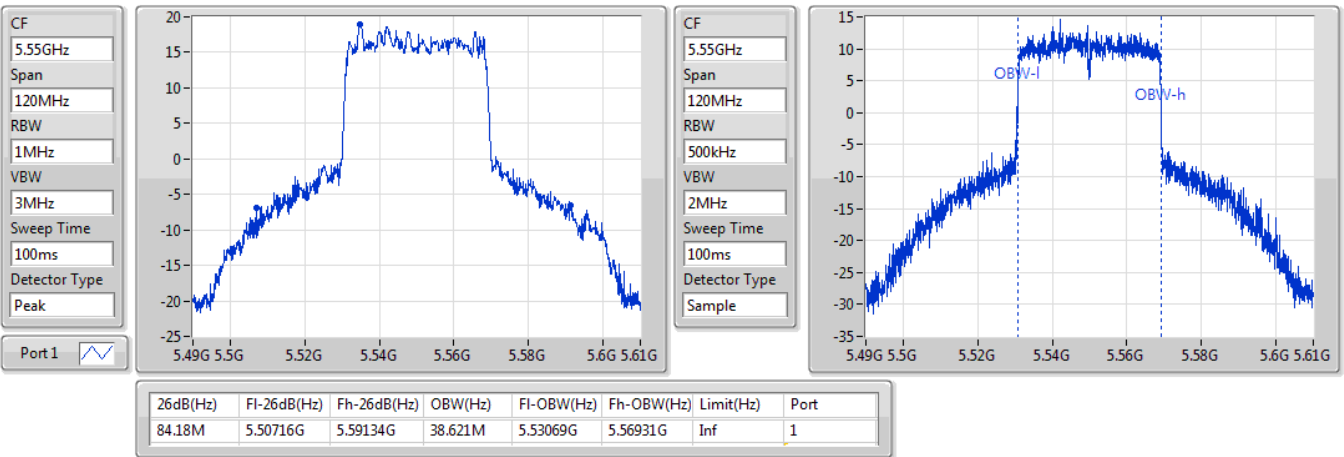

802.11ax HEW40_Nss1,(MCS0)_1TX

EBW

5550MHz

26/10/2019