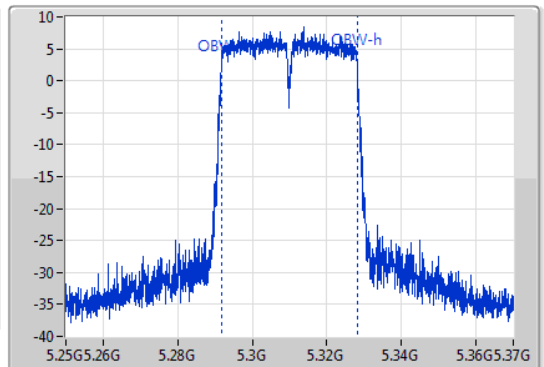

802.11ac VHT40\_Nss1,(MCS0)\_1TX

EBW

5310MHz

26/10/2019

CF: 5.31GHz  
 Span: 120MHz  
 RBW: 500kHz  
 VBW: 2MHz  
 Sweep Time: 100ms  
 Detector Type: Peak  
 Port 1

CF: 5.31GHz  
 Span: 120MHz  
 RBW: 500kHz  
 VBW: 2MHz  
 Sweep Time: 100ms  
 Detector Type: Sample