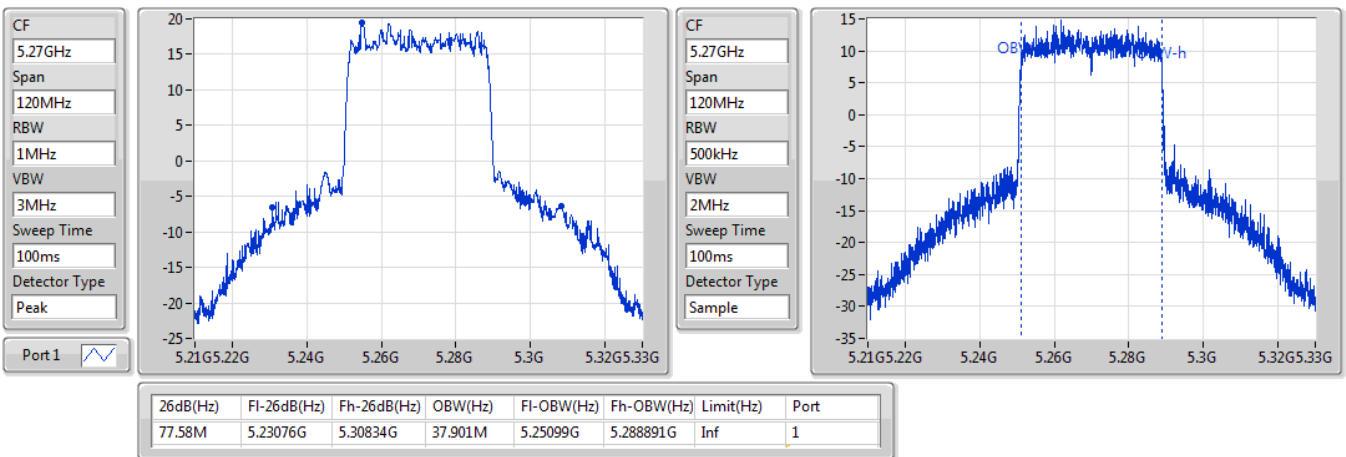

**802.11ax HEW20\_Nss1,(MCS0)\_1TX**  
**5720MHz Straddle 5.725-5.85GHz**

EBW

26/10/2019

**802.11ax HEW40\_Nss1,(MCS0)\_1TX**  
**5270MHz**

EBW

26/10/2019

802.11ax HEW40\_Nss1,(MCS0)\_1TX

EBW