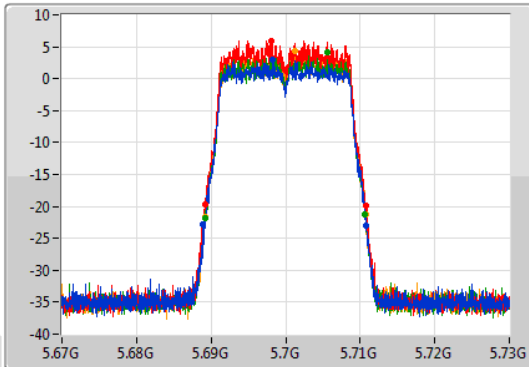

802.11ac VHT20-BF_Nss1,(MCS0)_4TX

EBW

5700MHz

01/11/2019

CF: 5.7GHz
Span: 60MHz
RBW: 300kHz
VBW: 1MHz
Sweep Time: 100ms
Detector Type: Peak

CF: 5.7GHz
Span: 60MHz
RBW: 200kHz
VBW: 1MHz
Sweep Time: 100ms
Detector Type: Sample