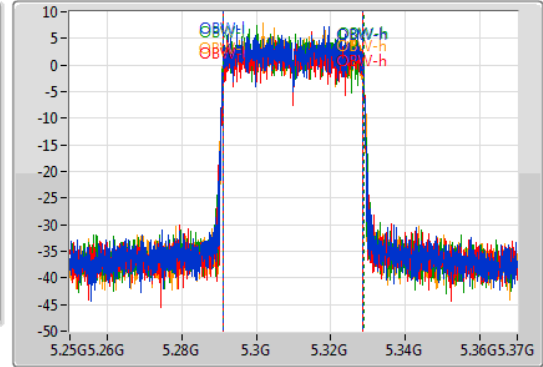

802.11ax HEW40\_Nss1,(MCS0)\_4TX

EBW

5310MHz

28/10/2019

CF  
5.31GHz  
Span  
120MHz  
RBW  
500kHz  
VBW  
2MHz  
Sweep Time  
100ms  
Detector Type  
Peak

CF  
5.31GHz  
Span  
120MHz  
RBW  
500kHz  
VBW  
2MHz  
Sweep Time  
100ms  
Detector Type  
Sample