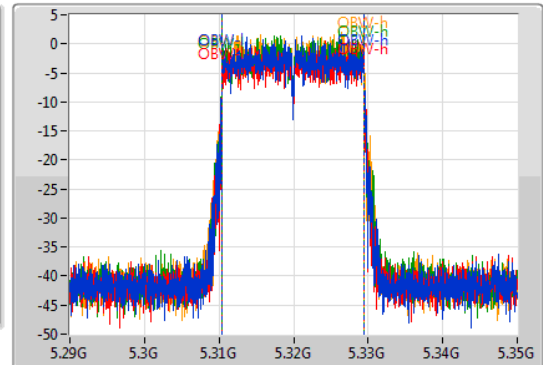

Port 1
Port 2
Port 3
Port 4

26dB(Hz)	Fl-26dB(Hz)	Fh-26dB(Hz)	OBW(Hz)	Fl-OBW(Hz)	Fh-OBW(Hz)	Limit(Hz)	Port
21.57M	5.30914G	5.33071G	18.951M	5.310465G	5.329415G	Inf	1
21.45M	5.30929G	5.33074G	18.951M	5.310465G	5.329415G	Inf	2
21.6M	5.30911G	5.33071G	18.981M	5.310435G	5.329415G	Inf	3
21.66M	5.3092G	5.33086G	18.981M	5.310465G	5.329445G	Inf	4