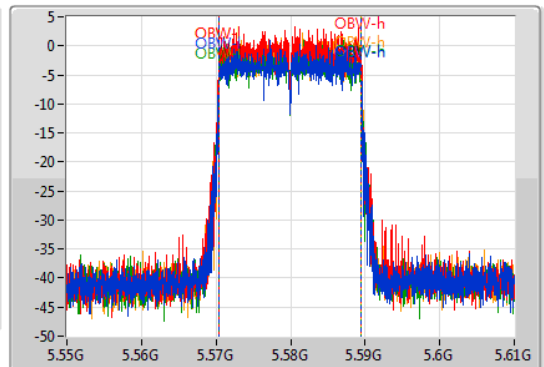

Port 1: [Waveform icon]  
 Port 2: [Waveform icon]  
 Port 3: [Waveform icon]  
 Port 4: [Waveform icon]

26dB(Hz)	Fl-26dB(Hz)	Fh-26dB(Hz)	OBW(Hz)	Fl-OBW(Hz)	Fh-OBW(Hz)	Limit(Hz)	Port
21.81M	5.56899G	5.5908G	19.01M	5.570435G	5.589445G	Inf	1
21.45M	5.56929G	5.59074G	18.981M	5.570435G	5.589415G	Inf	2
21.75M	5.56908G	5.59083G	18.951M	5.570465G	5.589415G	Inf	3
21.69M	5.56914G	5.59083G	18.981M	5.570465G	5.589445G	Inf	4