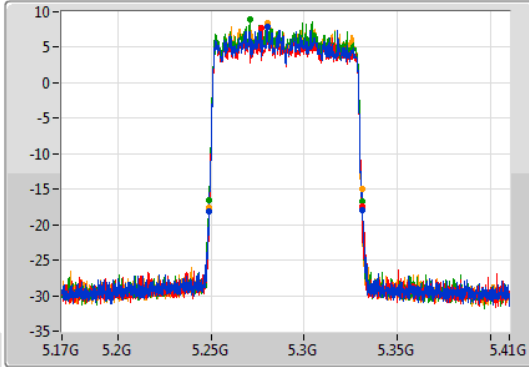

802.11ax HEW80_Nss1,(MCS0)_4TX

EBW

5290MHz

28/10/2019

CF
5.29GHz
Span
240MHz
RBW
1MHz
VBW
3MHz
Sweep Time
100ms
Detector Type
Peak

CF
5.29GHz
Span
240MHz
RBW
1MHz
VBW
3MHz
Sweep Time
100ms
Detector Type
Sample