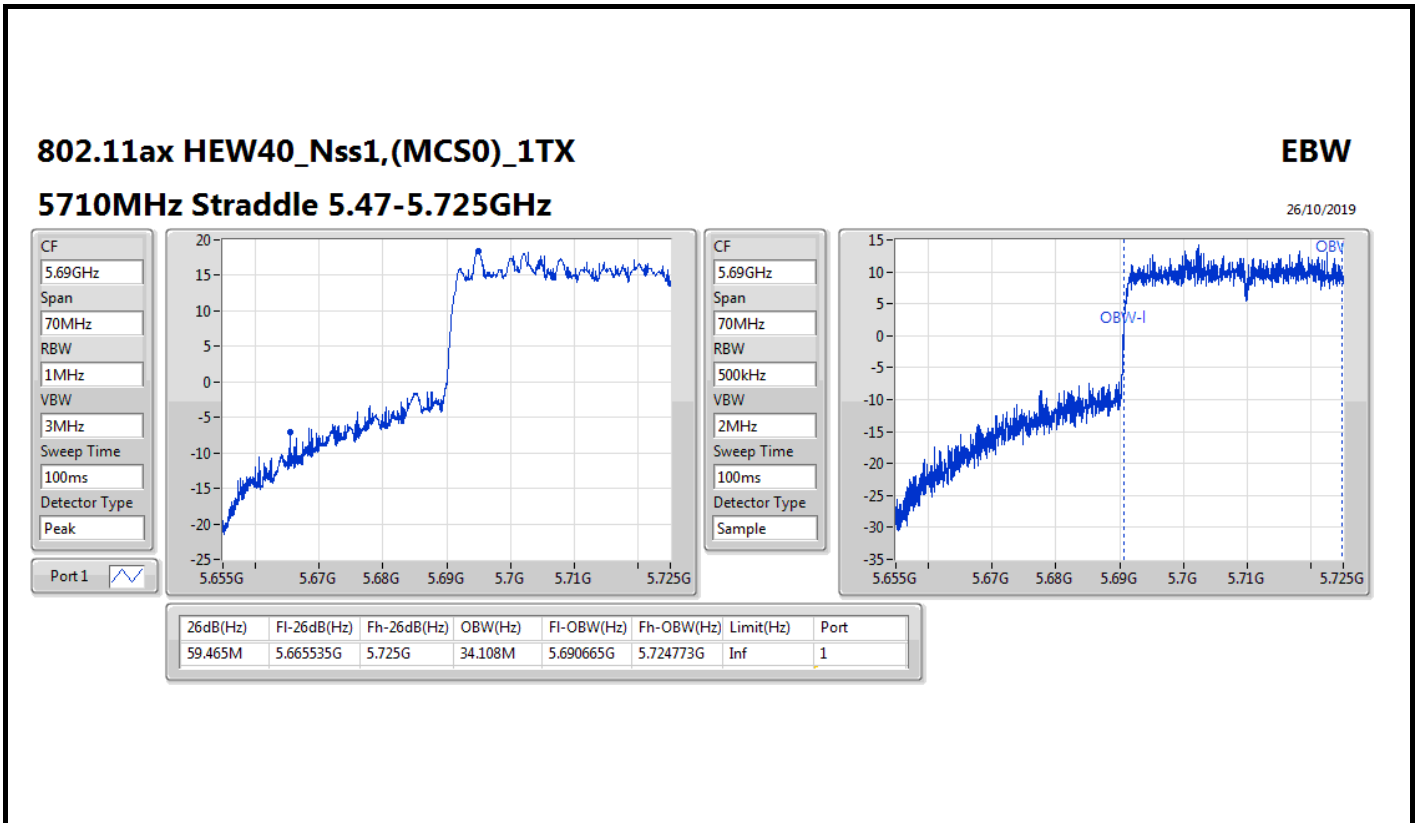

5550MHz

26/10/2019

802.11ax HEW40\_Nss1,(MCS0)\_1TX

EBW

5670MHz

26/10/2019

802.11ax HEW80\_Nss1,(MCS0)\_1TX

EBW