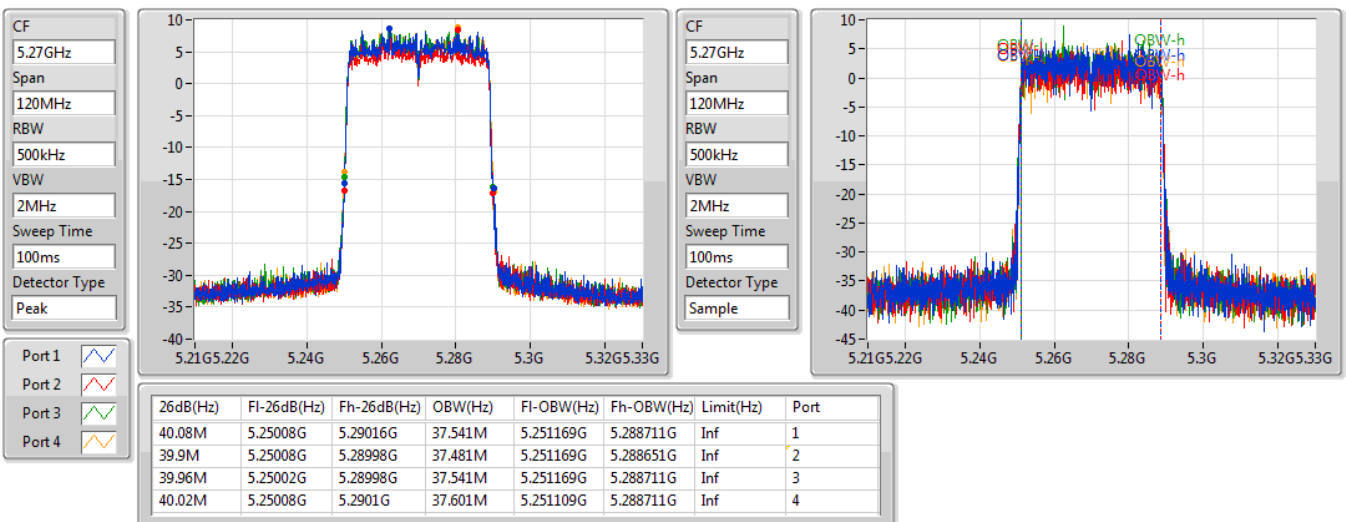

802.11ax HEW20\_Nss1,(MCS0)\_4TX

EBW

5720MHz Straddle 5.725-5.85GHz

28/10/2019

802.11ax HEW40\_Nss1,(MCS0)\_4TX

EBW

5270MHz

28/10/2019