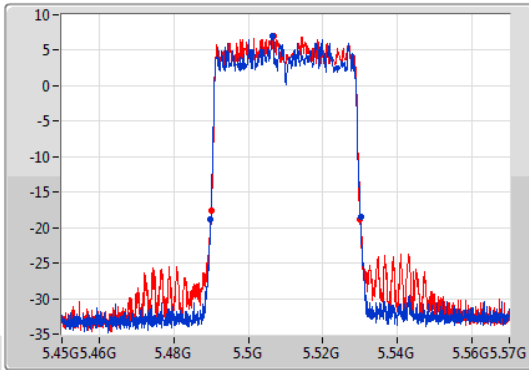

CF
5.51GHz
Span
120MHz
RBW
500kHz
VBW
2MHz
Sweep Time
100ms
Detector Type
Sample