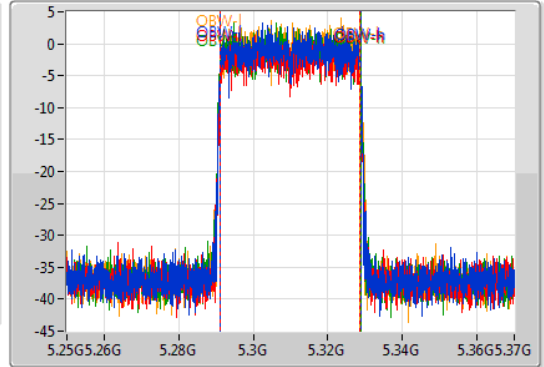

802.11ax HEW40-BF_Nss1,(MCS0)_4TX

EBW

5310MHz

01/11/2019

CF
5.31GHz
Span
120MHz
RBW
500kHz
VBW
2MHz
Sweep Time
100ms
Detector Type
Peak

CF
5.31GHz
Span
120MHz
RBW
500kHz
VBW
2MHz
Sweep Time
100ms
Detector Type
Sample

Port 1
Port 2
Port 3
Port 4

26dB(Hz)	Fl-26dB(Hz)	Fh-26dB(Hz)	OBW(Hz)	Fl-OBW(Hz)	Fh-OBW(Hz)	Limit(Hz)	Port
40.08M	5.28996G	5.33004G	37.601M	5.291169G	5.328771G	Inf	1
39.9M	5.29008G	5.32998G	37.541M	5.291169G	5.328711G	Inf	2
40.02M	5.2899G	5.32992G	37.601M	5.291169G	5.328771G	Inf	3
40.14M	5.2899G	5.33004G	37.541M	5.291169G	5.328711G	Inf	4

802.11ax HEW40-BF_Nss1,(MCS0)_4TX

EBW

5510MHz

01/11/2019

CF
5.51GHz
Span
120MHz
RBW
500kHz
VBW
2MHz
Sweep Time
100ms
Detector Type
Peak

CF
5.51GHz
Span
120MHz
RBW
500kHz
VBW
2MHz
Sweep Time
100ms
Detector Type
Sample

Port 1
Port 2
Port 3
Port 4

26dB(Hz)	Fl-26dB(Hz)	Fh-26dB(Hz)	OBW(Hz)	Fl-OBW(Hz)	Fh-OBW(Hz)	Limit(Hz)	Port
40.14M	5.49002G	5.53016G	37.601M	5.491169G	5.528771G	Inf	1
39.84M	5.49008G	5.52992G	37.601M	5.491109G	5.528711G	Inf	2
40.14M	5.4899G	5.53004G	37.541M	5.491109G	5.528651G	Inf	3
40.14M	5.48996G	5.5301G	37.601M	5.491109G	5.528711G	Inf	4