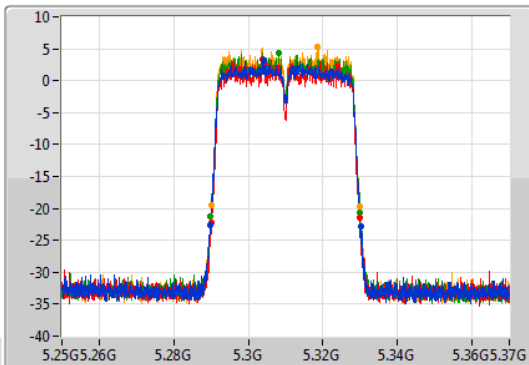

802.11ac VHT40-BF_Nss1,(MCS0)_4TX

EBW

5310MHz

01/11/2019

CF: 5.31GHz
Span: 120MHz
RBW: 500kHz
VBW: 2MHz
Sweep Time: 100ms
Detector Type: Peak

CF: 5.31GHz
Span: 120MHz
RBW: 500kHz
VBW: 2MHz
Sweep Time: 100ms
Detector Type: Sample