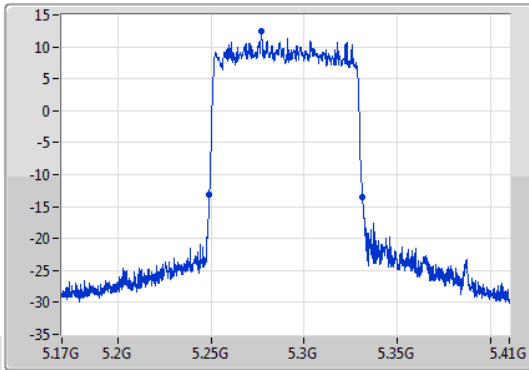

5290MHz

26/10/2019

CF  
5.29GHz  
Span  
240MHz  
RBW  
1MHz  
VBW  
3MHz  
Sweep Time  
100ms  
Detector Type  
Peak  
Port 1

CF  
5.29GHz  
Span  
240MHz  
RBW  
1MHz  
VBW  
3MHz  
Sweep Time  
100ms  
Detector Type  
Sample