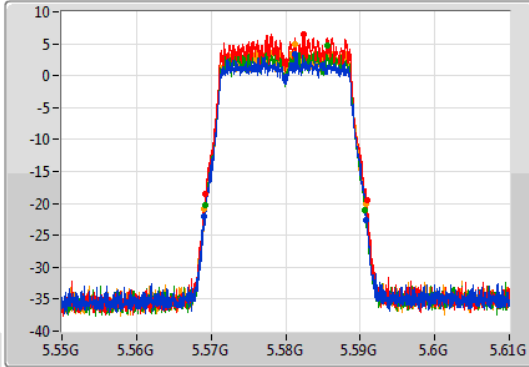

802.11ac VHT20-BF_Nss1,(MCS0)_4TX

EBW

5580MHz

01/11/2019

CF: 5.58GHz
Span: 60MHz
RBW: 300kHz
VBW: 1MHz
Sweep Time: 100ms
Detector Type: Peak

CF: 5.58GHz
Span: 60MHz
RBW: 200kHz
VBW: 1MHz
Sweep Time: 100ms
Detector Type: Sample