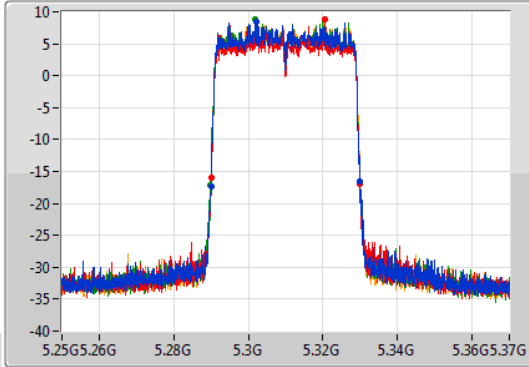

802.11ax HEW40_Nss1,(MCS0)_4TX

EBW

5310MHz

28/10/2019

CF
5.31GHz
Span
120MHz
RBW
500kHz
VBW
2MHz
Sweep Time
100ms
Detector Type
Peak

CF
5.31GHz
Span
120MHz
RBW
500kHz
VBW
2MHz
Sweep Time
100ms
Detector Type
Sample