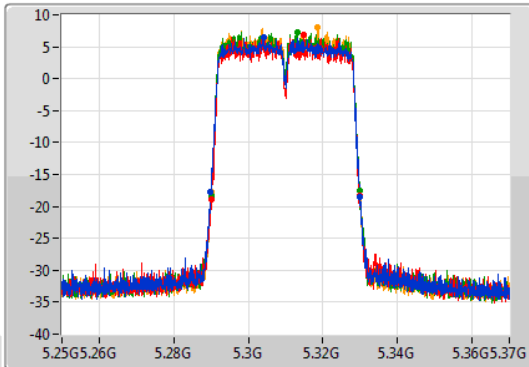

802.11ac VHT40_Nss1,(MCS0)_4TX

EBW

5310MHz

30/10/2019

CF
5.31GHz
Span
120MHz
RBW
500kHz
VBW
2MHz
Sweep Time
100ms
Detector Type
Peak

CF
5.31GHz
Span
120MHz
RBW
500kHz
VBW
2MHz
Sweep Time
100ms
Detector Type
Sample