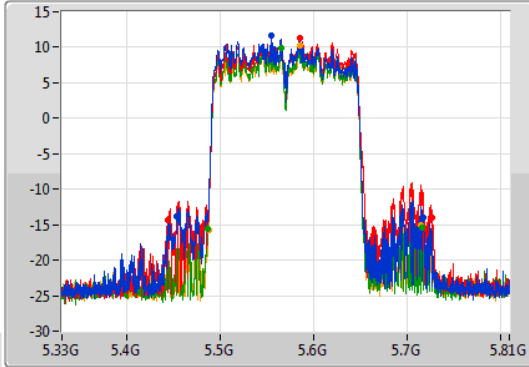

802.11ac VHT160_Nss1,(MCS0)_4TX

EBW

5570MHz

30/10/2019

CF
5.57GHz
Span
480MHz
RBW
3MHz
VBW
10MHz
Sweep Time
100ms
Detector Type
Peak

CF
5.57GHz
Span
480MHz
RBW
2MHz
VBW
10MHz
Sweep Time
100ms
Detector Type
Sample