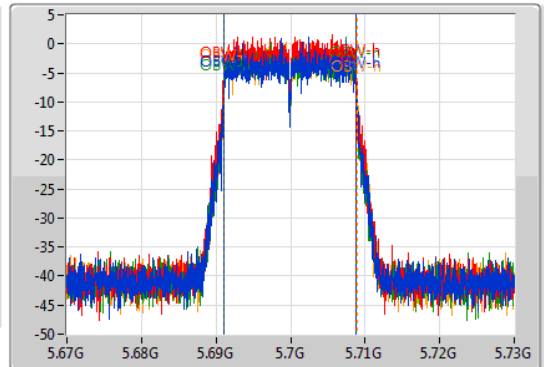

Port 1: [Waveform icon]  
 Port 2: [Waveform icon]  
 Port 3: [Waveform icon]  
 Port 4: [Waveform icon]

26dB(Hz)	Fl-26dB(Hz)	Fh-26dB(Hz)	OBW(Hz)	Fl-OBW(Hz)	Fh-OBW(Hz)	Limit(Hz)	Port
21.96M	5.6889G	5.71086G	17.781M	5.691034G	5.708816G	Inf	1
21.6M	5.68917G	5.71077G	17.781M	5.691034G	5.708816G	Inf	2
21.51M	5.68917G	5.71068G	17.781M	5.691064G	5.708846G	Inf	3
21.66M	5.68914G	5.7108G	17.781M	5.691094G	5.708876G	Inf	4