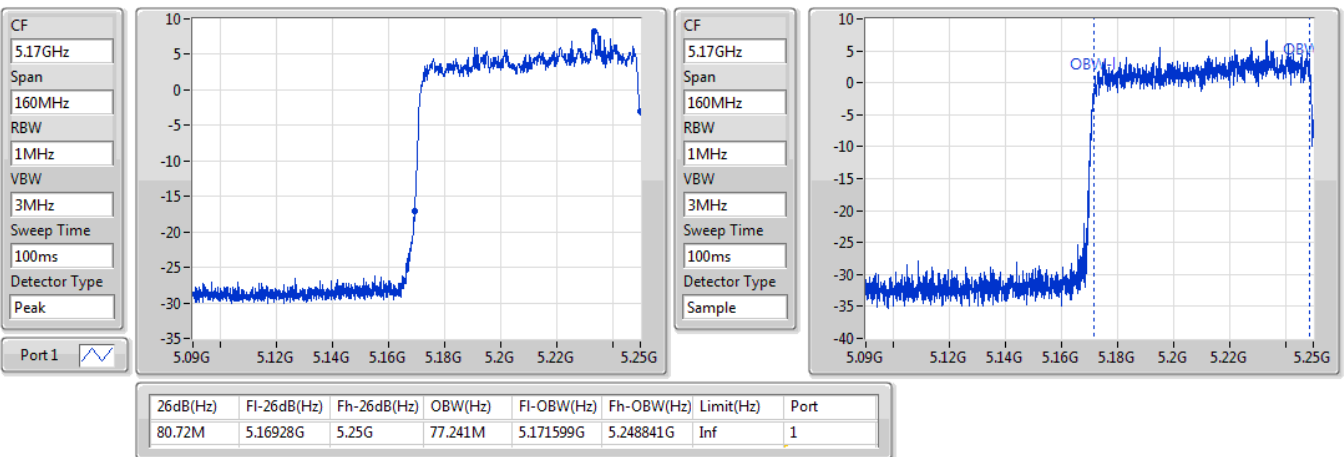

802.11ax HEW80\_Nss1,(MCS0)\_1TX

EBW

5690MHz Straddle 5.725-5.85GHz

26/10/2019

802.11ax HEW160\_Nss1,(MCS0)\_1TX

EBW

5250MHz Straddle 5.15-5.25GHz

26/10/2019