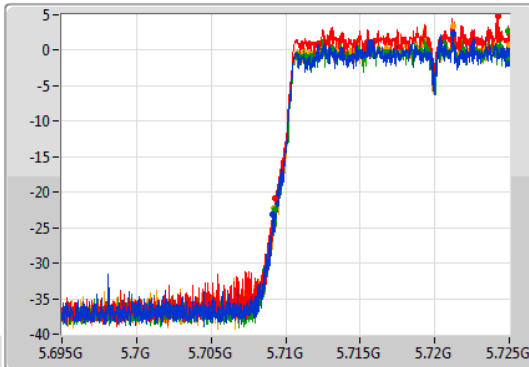

802.11ax HEW20-BF_Nss1,(MCS0)_4TX

EBW

5720MHz Straddle 5.47-5.725GHz

01/11/2019

CF: 5.71GHz
Span: 30MHz
RBW: 200kHz
VBW: 1MHz
Sweep Time: 100ms
Detector Type: Peak

CF: 5.71GHz
Span: 30MHz
RBW: 200kHz
VBW: 1MHz
Sweep Time: 100ms
Detector Type: Sample