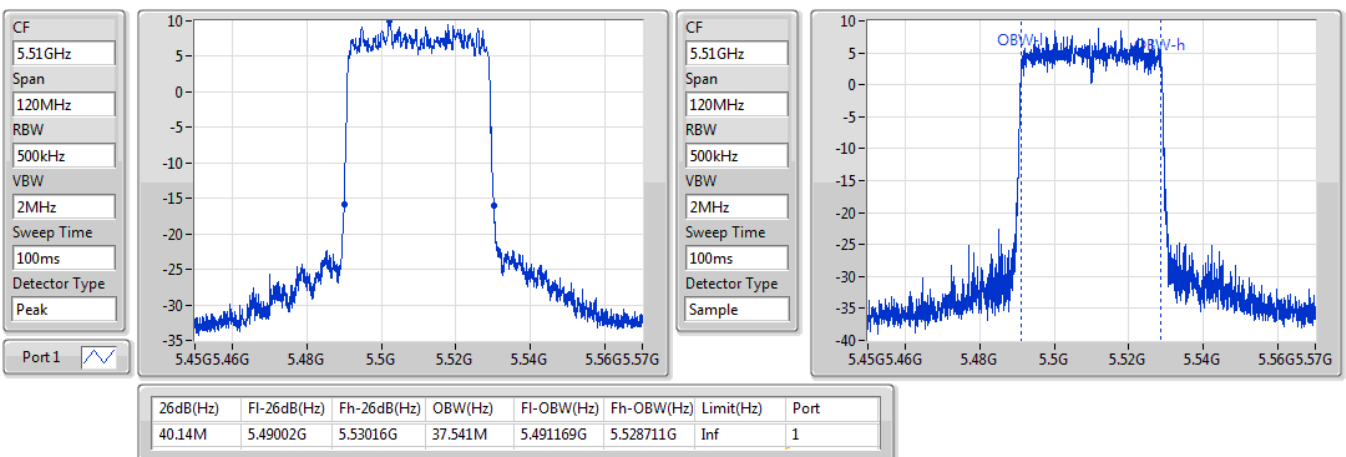

802.11ax HEW40_Nss1,(MCS0)_1TX

EBW

5510MHz

26/10/2019