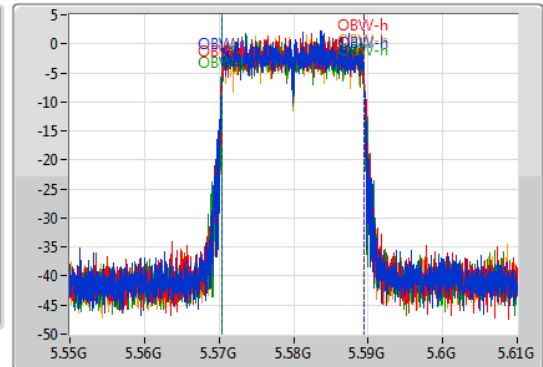

Sweep Time  
100ms

Detector Type  
Peak

CF  
5.58GHz

Span  
60MHz

RBW  
200kHz

VBW  
1MHz

Sweep Time  
100ms

Detector Type  
Sample