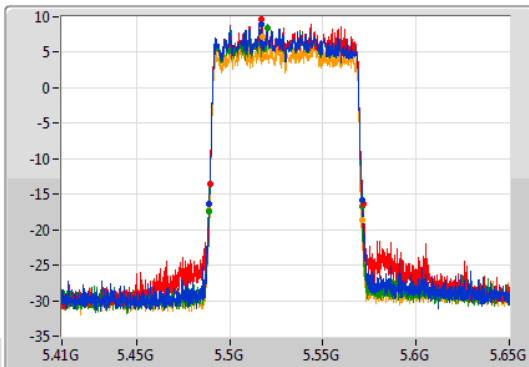

802.11ax HEW80_Nss1,(MCS0)_4TX

EBW

5530MHz

28/10/2019

CF
5.53GHz
Span
240MHz
RBW
1MHz
VBW
3MHz
Sweep Time
100ms
Detector Type
Peak

CF
5.53GHz
Span
240MHz
RBW
1MHz
VBW
3MHz
Sweep Time
100ms
Detector Type
Sample