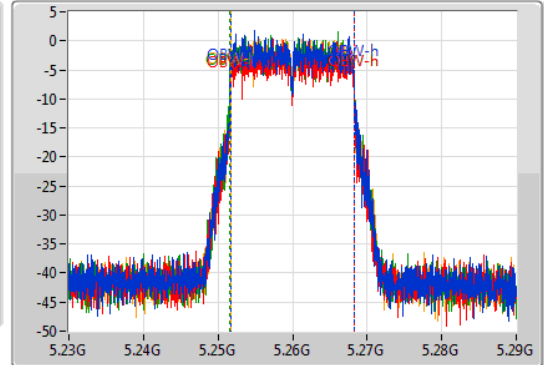

802.11a_Nss1,(6Mbps)_4TX

EBW

5260MHz

28/10/2019

CF
5.26GHz
Span
60MHz
RBW
300kHz
VBW
1MHz
Sweep Time
100ms
Detector Type
Peak

CF
5.26GHz
Span
60MHz
RBW
200kHz
VBW
1MHz
Sweep Time
100ms
Detector Type
Sample

Port 1
Port 2
Port 3
Port 4

26dB(Hz)	Fl-26dB(Hz)	Fh-26dB(Hz)	OBW(Hz)	Fl-OBW(Hz)	Fh-OBW(Hz)	Limit(Hz)	Port
21.39M	5.24932G	5.27071G	16.552M	5.251664G	5.268216G	Inf	1
21.6M	5.24917G	5.27077G	16.522M	5.251694G	5.268216G	Inf	2
21.63M	5.2492G	5.27083G	16.612M	5.251634G	5.268246G	Inf	3
21.51M	5.24926G	5.27077G	16.522M	5.251694G	5.268216G	Inf	4

802.11a_Nss1,(6Mbps)_4TX

EBW

5300MHz

28/10/2019

CF
5.3GHz
Span
60MHz
RBW
300kHz
VBW
1MHz
Sweep Time
100ms
Detector Type
Peak

CF
5.3GHz
Span
60MHz
RBW
200kHz
VBW
1MHz
Sweep Time
100ms
Detector Type
Sample

Port 1
Port 2
Port 3
Port 4

26dB(Hz)	Fl-26dB(Hz)	Fh-26dB(Hz)	OBW(Hz)	Fl-OBW(Hz)	Fh-OBW(Hz)	Limit(Hz)	Port
21.36M	5.28932G	5.31068G	16.582M	5.291634G	5.308216G	Inf	1
21.57M	5.28917G	5.31074G	16.582M	5.291664G	5.308246G	Inf	2
21.72M	5.28905G	5.31077G	16.582M	5.291634G	5.308216G	Inf	3
21.63M	5.28917G	5.3108G	16.582M	5.291634G	5.308216G	Inf	4