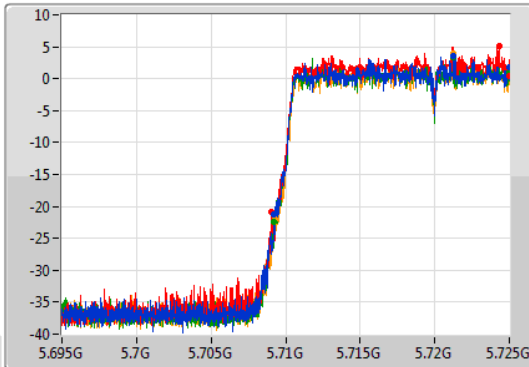

802.11ax HEW20_Nss1,(MCS0)_4TX

EBW

5720MHz Straddle 5.47-5.725GHz

28/10/2019

CF
5.71GHz
Span
30MHz
RBW
200kHz
VBW
1MHz
Sweep Time
100ms
Detector Type
Peak

CF
5.71GHz
Span
30MHz
RBW
200kHz
VBW
1MHz
Sweep Time
100ms
Detector Type
Sample