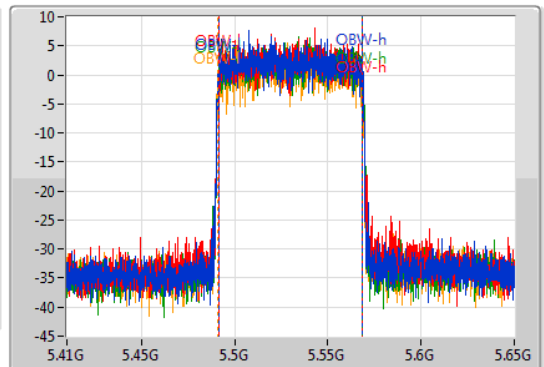

802.11ax HEW80\_Nss1,(MCS0)\_4TX

EBW

5530MHz

28/10/2019

CF  
5.53GHz  
Span  
240MHz  
RBW  
1MHz  
VBW  
3MHz  
Sweep Time  
100ms  
Detector Type  
Peak

CF  
5.53GHz  
Span  
240MHz  
RBW  
1MHz  
VBW  
3MHz  
Sweep Time  
100ms  
Detector Type  
Sample