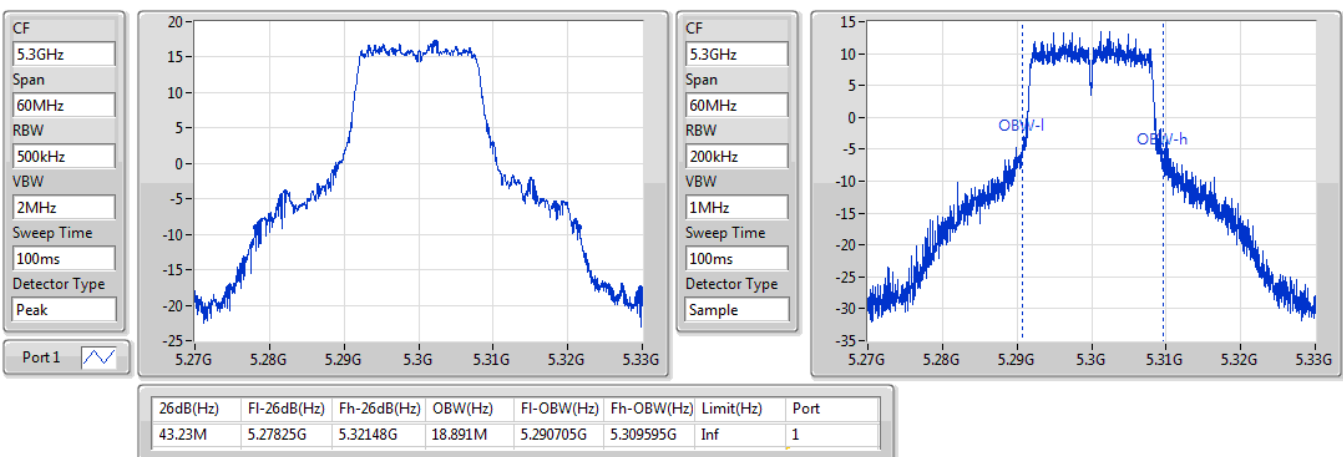

Mode	Result	Limit (Hz)	Port 1-N dB (Hz)	Port 1-OBW (Hz)
5720MHz Straddle 5.725-5.85GHz	Pass	500k	4.44M	10.795M
802.11ax HEW40_Nss1,(MCS0)_1TX	-	-	-	-
5270MHz	Pass	Inf	77.58M	37.901M
5310MHz	Pass	Inf	40.2M	37.541M
5510MHz	Pass	Inf	40.14M	37.541M
5550MHz	Pass	Inf	84.18M	38.621M
5670MHz	Pass	Inf	60.36M	37.781M
5710MHz Straddle 5.47-5.725GHz	Pass	Inf	59.465M	34.108M
5710MHz Straddle 5.725-5.85GHz	Pass	500k	3.76M	23.668M
802.11ax HEW80_Nss1,(MCS0)_1TX	-	-	-	-
5290MHz	Pass	Inf	82.08M	77.001M
5530MHz	Pass	Inf	82.32M	77.121M
5610MHz	Pass	Inf	163.2M	78.201M
5690MHz Straddle 5.47-5.725GHz	Pass	Inf	123.3M	74.588M
5690MHz Straddle 5.725-5.85GHz	Pass	500k	3.28M	35.902M
802.11ax HEW160_Nss1,(MCS0)_1TX	-	-	-	-
5250MHz Straddle 5.15-5.25GHz	Pass	Inf	80.72M	77.241M
5250MHz Straddle 5.25-5.35GHz	Pass	Inf	81.68M	77.161M
5570MHz	Pass	Inf	165.36M	155.202M

Port X-N dB = Port X 6dB down bandwidth for 5.725-5.85GHz band / 26dB down bandwidth for other band

Port X-OBW = Port X 99% occupied bandwidth;

802.11a\_Nss1,(6Mbps)\_1TX

EBW

5260MHz

26/10/2019

802.11a\_Nss1,(6Mbps)\_1TX

EBW

5300MHz

26/10/2019

802.11a\_Nss1,(6Mbps)\_1TX

EBW

5320MHz

26/10/2019

802.11a\_Nss1,(6Mbps)\_1TX