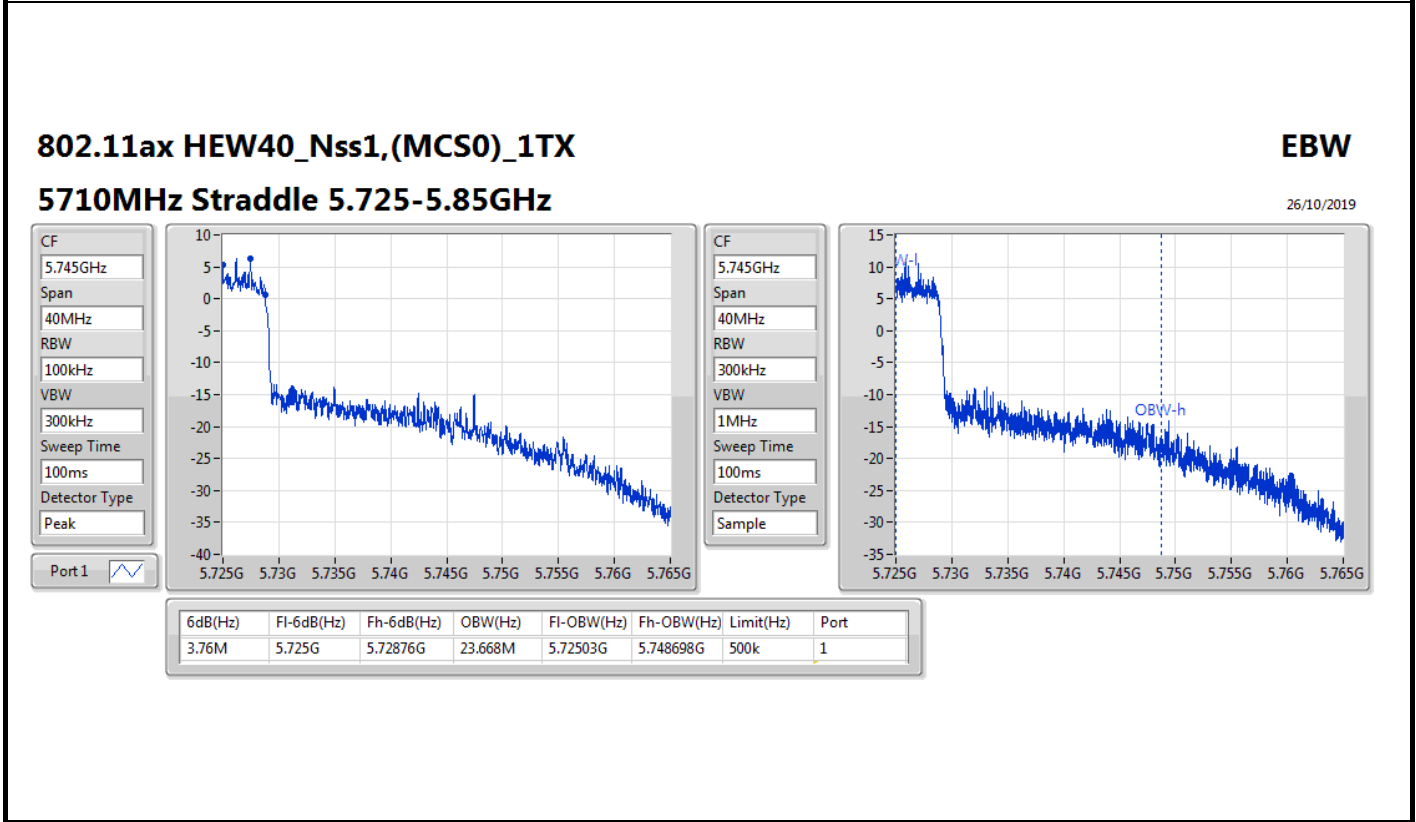

5550MHz

26/10/2019

802.11ax HEW40\_Nss1,(MCS0)\_1TX

EBW

5670MHz

26/10/2019

802.11ax HEW80\_Nss1,(MCS0)\_1TX

EBW