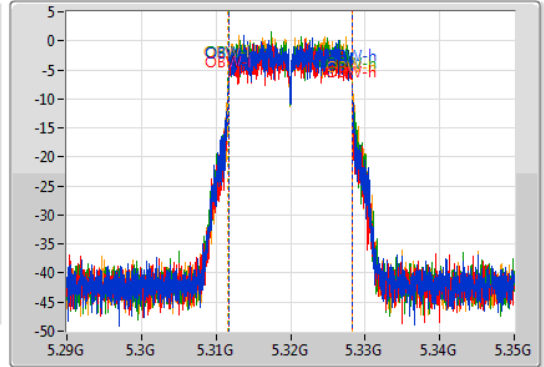

Sweep Time  
100ms

Detector Type  
Peak

CF  
5.32GHz

Span  
60MHz

RBW  
200kHz

VBW  
1MHz

Sweep Time  
100ms

Detector Type  
Sample