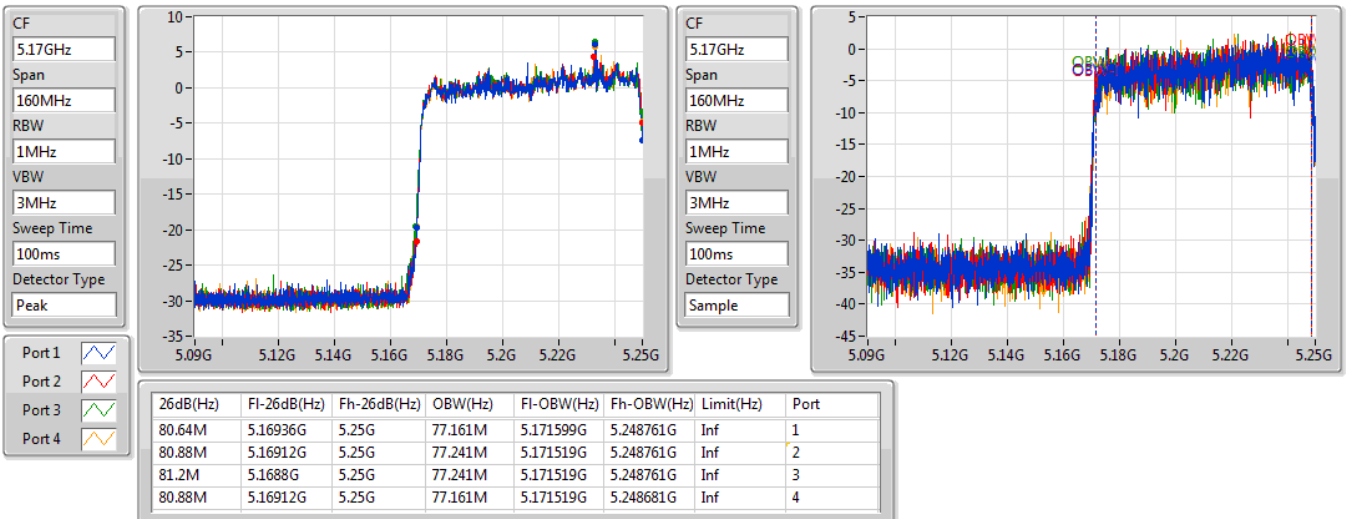

802.11ax HEW80\_Nss1,(MCS0)\_4TX

EBW

5690MHz Straddle 5.725-5.85GHz

28/10/2019

802.11ax HEW160\_Nss1,(MCS0)\_4TX

EBW

5250MHz Straddle 5.15-5.25GHz

28/10/2019