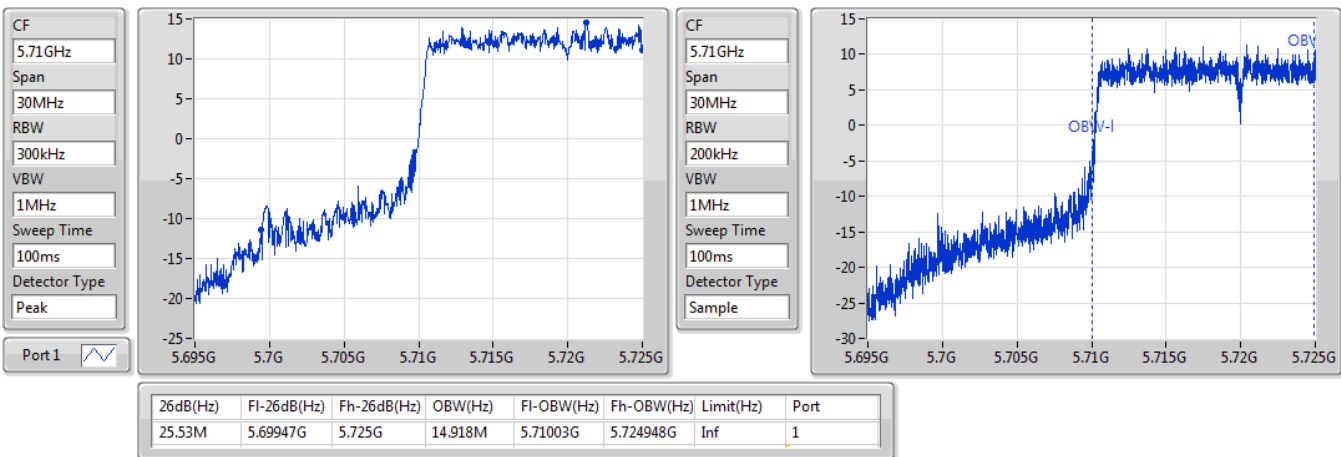

802.11ax HEW20\_Nss1,(MCS0)\_1TX

EBW

5700MHz

26/10/2019

802.11ax HEW20\_Nss1,(MCS0)\_1TX

EBW

5720MHz Straddle 5.47-5.725GHz

26/10/2019

**802.11ax HEW20\_Nss1,(MCS0)\_1TX**  
**5720MHz Straddle 5.725-5.85GHz**

EBW

26/10/2019

**802.11ax HEW40\_Nss1,(MCS0)\_1TX**  
**5270MHz**

EBW

26/10/2019

802.11ax HEW40\_Nss1,(MCS0)\_1TX

EBW