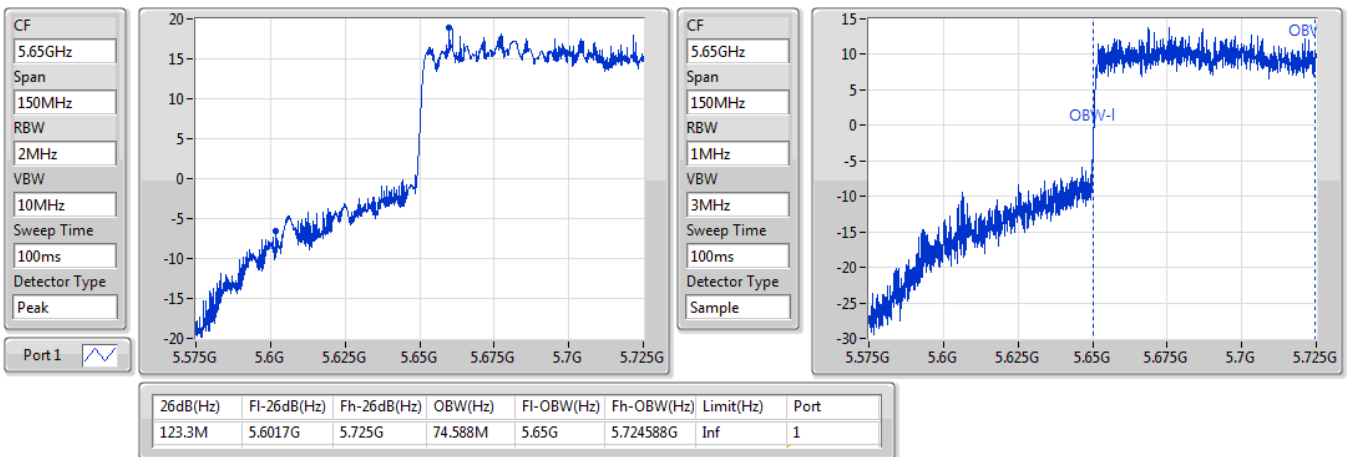

802.11ax HEW80\_Nss1,(MCS0)\_1TX

EBW

5610MHz

26/10/2019

802.11ax HEW80\_Nss1,(MCS0)\_1TX

EBW

5690MHz Straddle 5.47-5.725GHz

26/10/2019

802.11ax HEW80\_Nss1,(MCS0)\_1TX

EBW

5690MHz Straddle 5.725-5.85GHz

26/10/2019

802.11ax HEW160\_Nss1,(MCS0)\_1TX

EBW

5250MHz Straddle 5.15-5.25GHz

26/10/2019