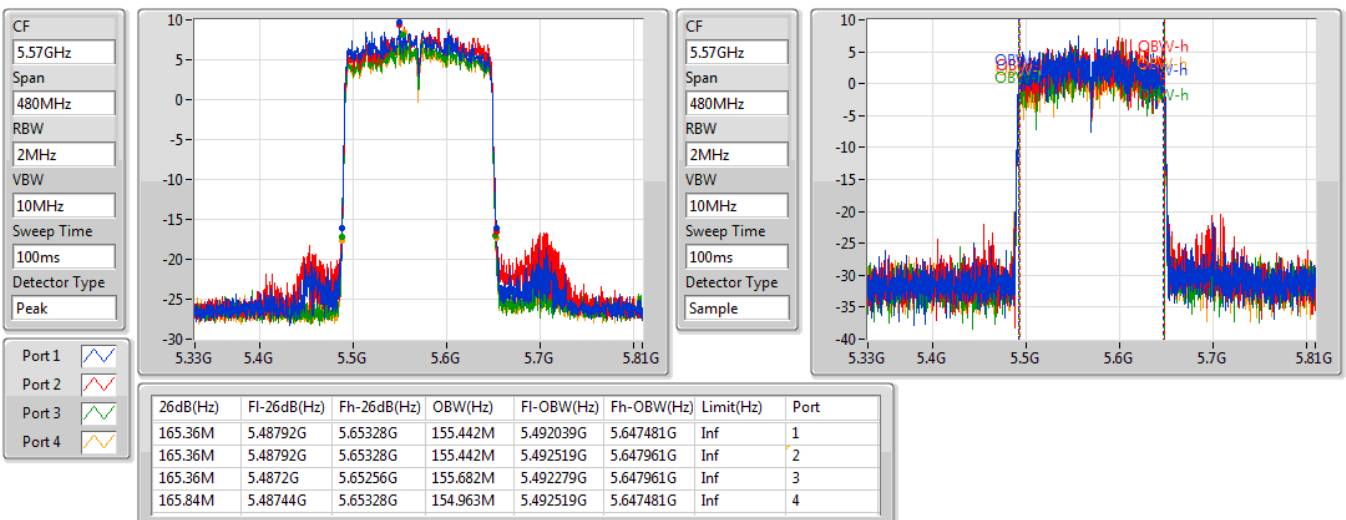

802.11ax HEW160\_Nss1,(MCS0)\_4TX

EBW

5250MHz Straddle 5.25-5.35GHz

28/10/2019

802.11ax HEW160\_Nss1,(MCS0)\_4TX

EBW

5570MHz

28/10/2019