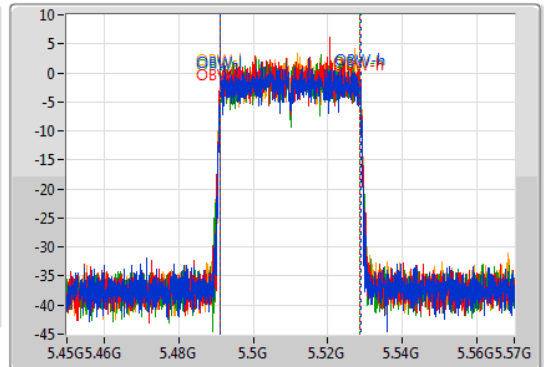

Port 1
Port 2
Port 3
Port 4

26dB(Hz)	Fl-26dB(Hz)	Fh-26dB(Hz)	OBW(Hz)	Fl-OBW(Hz)	Fh-OBW(Hz)	Limit(Hz)	Port
40.14M	5.49002G	5.53016G	37.601M	5.491169G	5.528771G	Inf	1
39.84M	5.49008G	5.52992G	37.601M	5.491109G	5.528711G	Inf	2
40.14M	5.4899G	5.53004G	37.541M	5.491109G	5.528651G	Inf	3
40.14M	5.48996G	5.5301G	37.601M	5.491109G	5.528711G	Inf	4