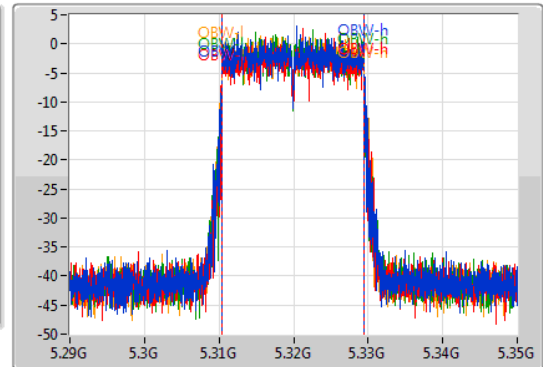

802.11ax HEW20\_Nss1,(MCS0)\_4TX

EBW

5320MHz

28/10/2019

CF  
5.32GHz  
Span  
60MHz  
RBW  
300kHz  
VBW  
1MHz  
Sweep Time  
100ms  
Detector Type  
Peak

CF  
5.32GHz  
Span  
60MHz  
RBW  
200kHz  
VBW  
1MHz  
Sweep Time  
100ms  
Detector Type  
Sample