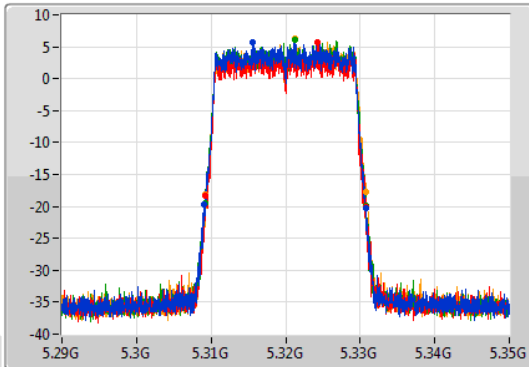

802.11ax HEW20_Nss1,(MCS0)_4TX

EBW

5320MHz

28/10/2019

CF
5.32GHz
Span
60MHz
RBW
300kHz
VBW
1MHz
Sweep Time
100ms
Detector Type
Peak

CF
5.32GHz
Span
60MHz
RBW
200kHz
VBW
1MHz
Sweep Time
100ms
Detector Type
Sample