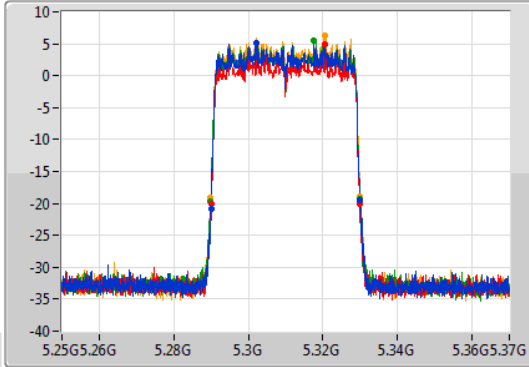

802.11ax HEW40-BF_Nss1,(MCS0)_4TX

EBW

5310MHz

01/11/2019

CF
5.31GHz
Span
120MHz
RBW
500kHz
VBW
2MHz
Sweep Time
100ms
Detector Type
Peak

CF
5.31GHz
Span
120MHz
RBW
500kHz
VBW
2MHz
Sweep Time
100ms
Detector Type
Sample