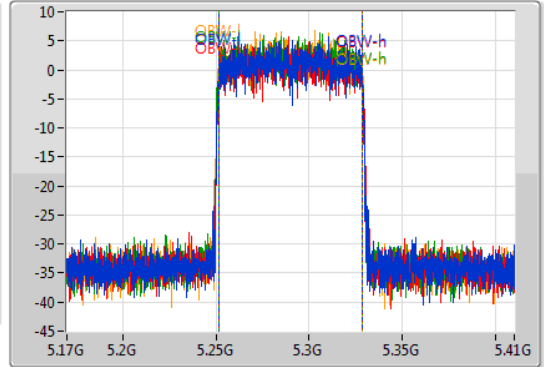

802.11ax HEW80\_Nss1,(MCS0)\_4TX

EBW

5290MHz

28/10/2019

CF  
5.29GHz  
Span  
240MHz  
RBW  
1MHz  
VBW  
3MHz  
Sweep Time  
100ms  
Detector Type  
Peak

CF  
5.29GHz  
Span  
240MHz  
RBW  
1MHz  
VBW  
3MHz  
Sweep Time  
100ms  
Detector Type  
Sample