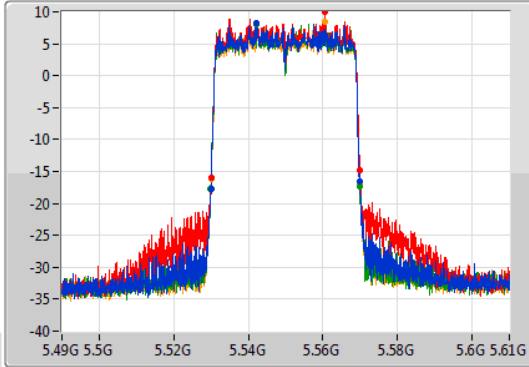

802.11ax HEW40_Nss1,(MCS0)_4TX

EBW

5550MHz

28/10/2019

CF
5.55GHz
Span
120MHz
RBW
500kHz
VBW
2MHz
Sweep Time
100ms
Detector Type
Peak

CF
5.55GHz
Span
120MHz
RBW
500kHz
VBW
2MHz
Sweep Time
100ms
Detector Type
Sample