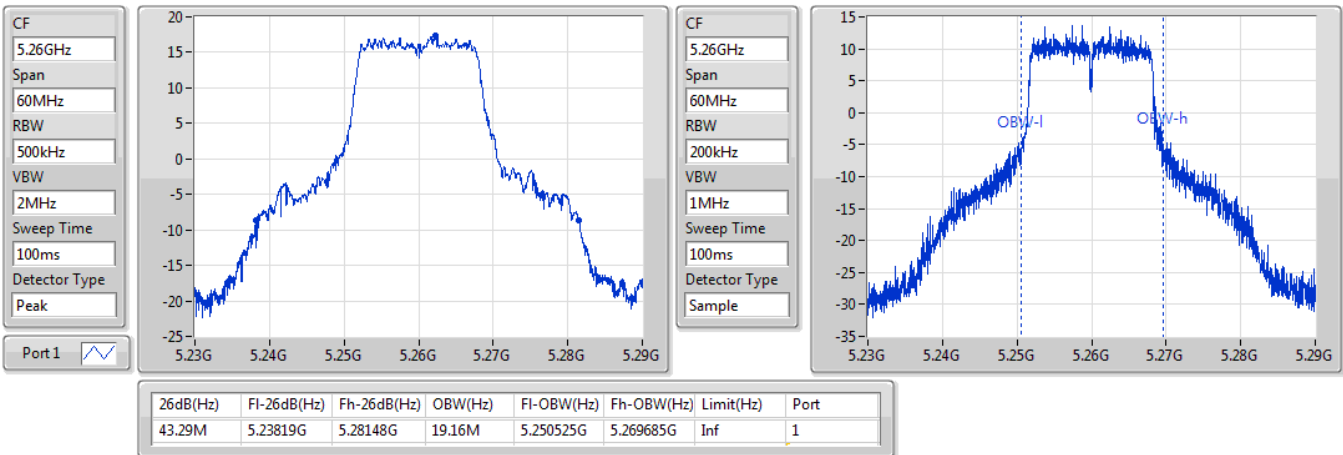

Port X-N dB = Port X 6dB down bandwidth for 5.725-5.85GHz band / 26dB down bandwidth for other band

Port X-OBW = Port X 99% occupied bandwidth;

802.11a\_Nss1,(6Mbps)\_1TX

EBW

5260MHz

26/10/2019

802.11a\_Nss1,(6Mbps)\_1TX

EBW

5300MHz

26/10/2019

802.11a\_Nss1,(6Mbps)\_1TX

EBW

5320MHz

26/10/2019

802.11a\_Nss1,(6Mbps)\_1TX