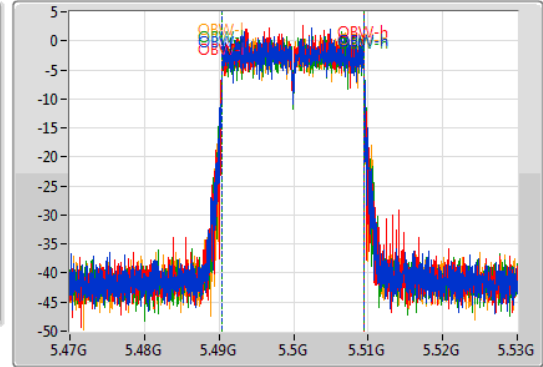

Sweep Time  
100ms

Detector Type  
Peak

CF  
5.5GHz

Span  
60MHz

RBW  
200kHz

VBW  
1MHz

Sweep Time  
100ms

Detector Type  
Sample