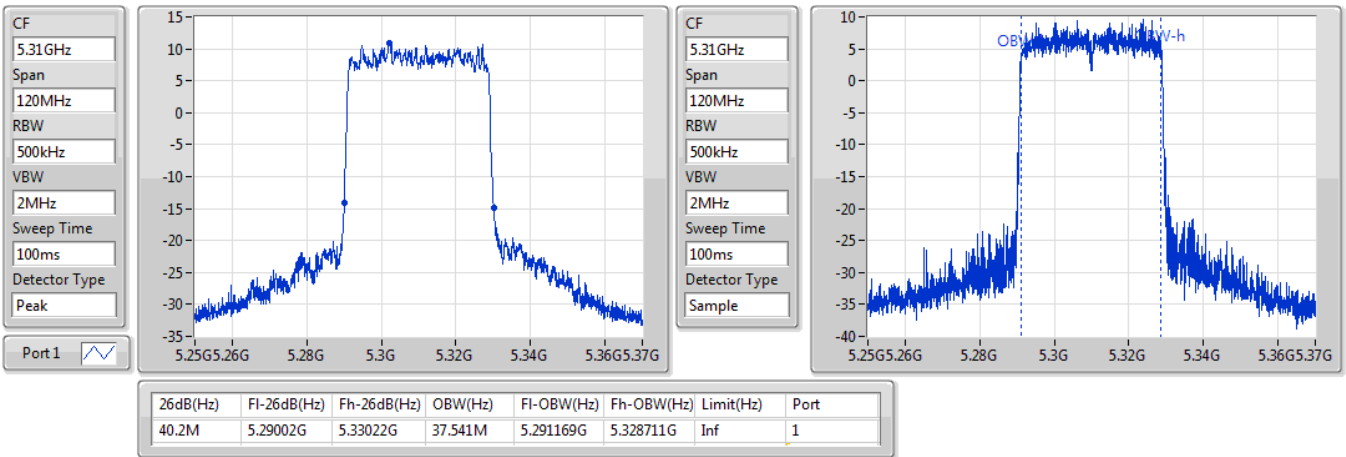

802.11ax HEW40_Nss1,(MCS0)_1TX

EBW

5310MHz

26/10/2019