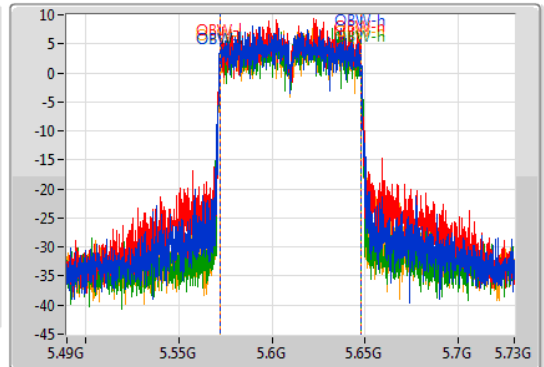

802.11ac VHT80\_Nss1,(MCS0)\_4TX

EBW

5610MHz

30/10/2019

CF  
5.61GHz  
Span  
240MHz  
RBW  
2MHz  
VBW  
10MHz  
Sweep Time  
100ms  
Detector Type  
Peak

CF  
5.61GHz  
Span  
240MHz  
RBW  
1MHz  
VBW  
3MHz  
Sweep Time  
100ms  
Detector Type  
Sample