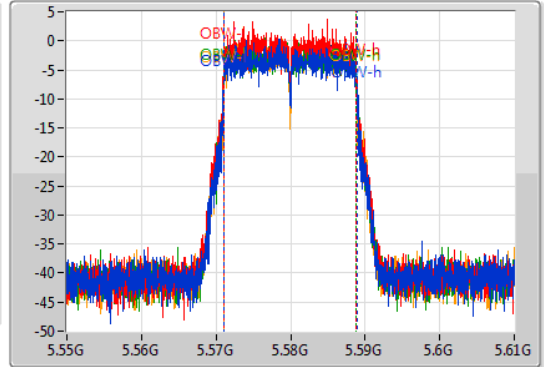

Port 1: [Waveform icon]  
 Port 2: [Waveform icon]  
 Port 3: [Waveform icon]  
 Port 4: [Waveform icon]

26dB(Hz)	Fl-26dB(Hz)	Fh-26dB(Hz)	OBW(Hz)	Fl-OBW(Hz)	Fh-OBW(Hz)	Limit(Hz)	Port
21.75M	5.56911G	5.59086G	17.811M	5.571064G	5.588876G	Inf	1
21.63M	5.56926G	5.59089G	17.721M	5.571094G	5.588816G	Inf	2
21.48M	5.5692G	5.59068G	17.751M	5.571064G	5.588816G	Inf	3
21.69M	5.56908G	5.59077G	17.781M	5.571064G	5.588846G	Inf	4