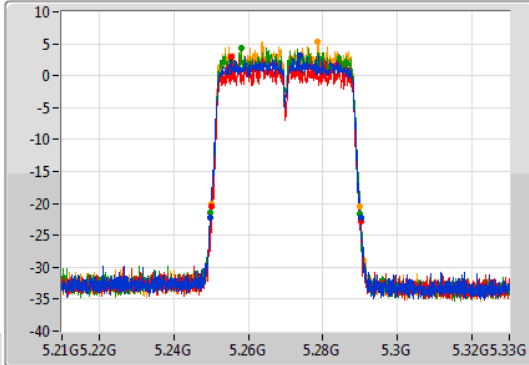

802.11ac VHT40-BF_Nss1,(MCS0)_4TX

EBW

5270MHz

01/11/2019

CF: 5.27GHz
Span: 120MHz
RBW: 500kHz
VBW: 2MHz
Sweep Time: 100ms
Detector Type: Peak

CF: 5.27GHz
Span: 120MHz
RBW: 500kHz
VBW: 2MHz
Sweep Time: 100ms
Detector Type: Sample