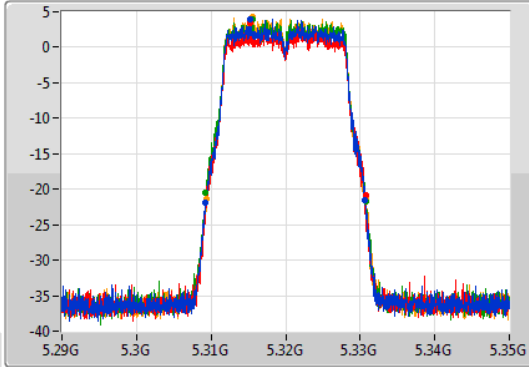

Sweep Time  
100ms

Detector Type  
Peak

CF  
5.32GHz

Span  
60MHz

RBW  
200kHz

VBW  
1MHz

Sweep Time  
100ms

Detector Type  
Sample