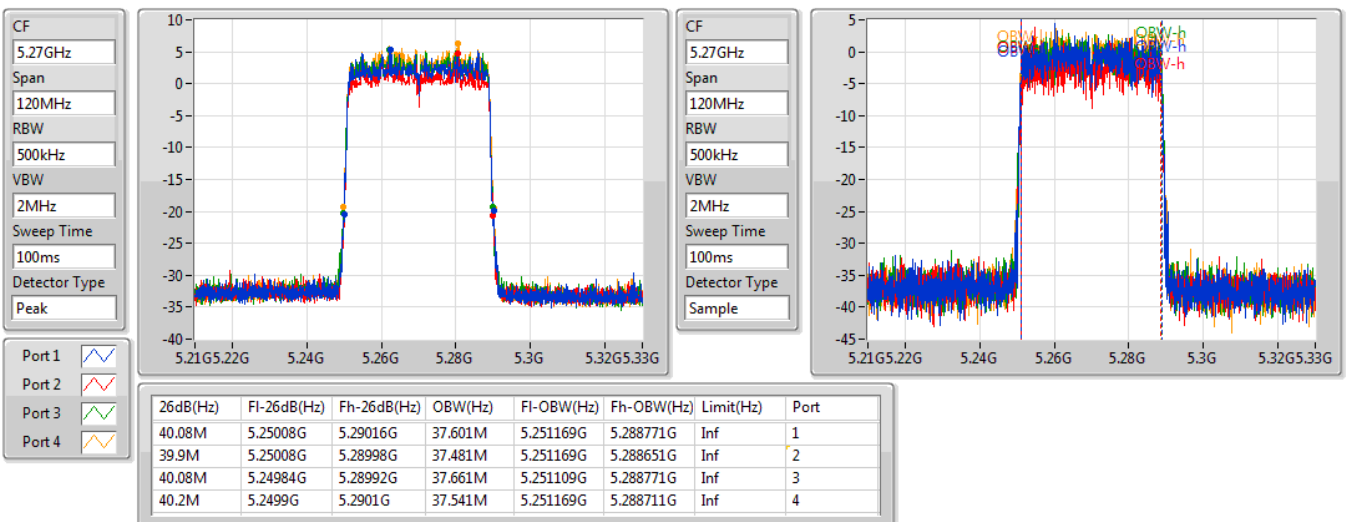

5270MHz

01/11/2019