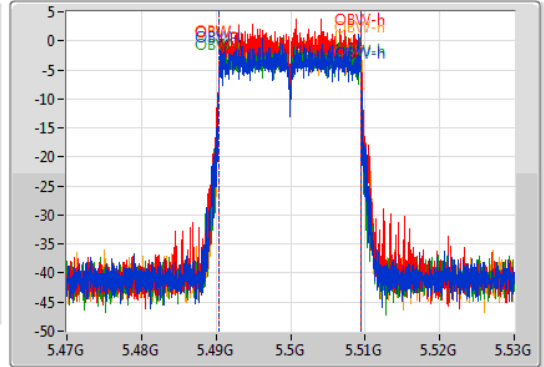

Port 1: [Waveform icon]  
 Port 2: [Waveform icon]  
 Port 3: [Waveform icon]  
 Port 4: [Waveform icon]

26dB(Hz)	Fl-26dB(Hz)	Fh-26dB(Hz)	OBW(Hz)	Fl-OBW(Hz)	Fh-OBW(Hz)	Limit(Hz)	Port
21.69M	5.48911G	5.5108G	18.981M	5.490435G	5.509415G	Inf	1
21.6M	5.48917G	5.51077G	18.951M	5.490465G	5.509415G	Inf	2
21.84M	5.48905G	5.51089G	18.981M	5.490435G	5.509415G	Inf	3
21.63M	5.4892G	5.51083G	19.04M	5.490465G	5.509505G	Inf	4