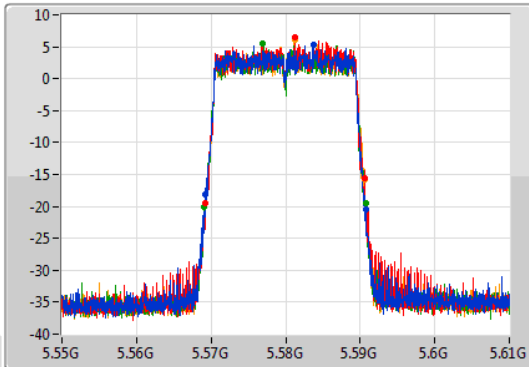

Sweep Time  
100ms

Detector Type  
Peak

CF  
5.58GHz

Span  
60MHz

RBW  
200kHz

VBW  
1MHz

Sweep Time  
100ms

Detector Type  
Sample