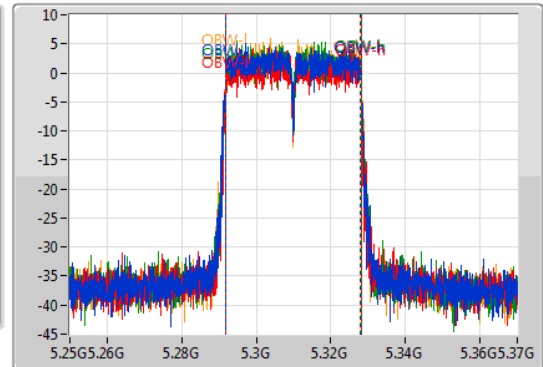

802.11ac VHT40\_Nss1,(MCS0)\_4TX

EBW

5310MHz

30/10/2019

CF  
5.31GHz  
Span  
120MHz  
RBW  
500kHz  
VBW  
2MHz  
Sweep Time  
100ms  
Detector Type  
Peak

CF  
5.31GHz  
Span  
120MHz  
RBW  
500kHz  
VBW  
2MHz  
Sweep Time  
100ms  
Detector Type  
Sample