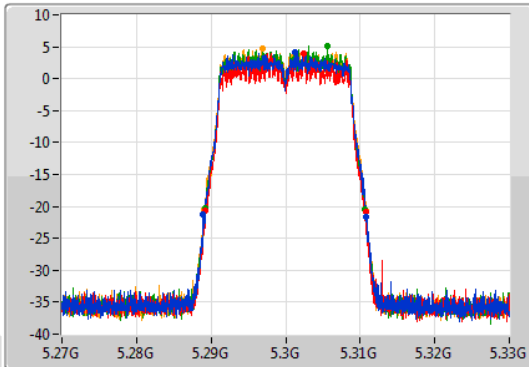

802.11ac VHT20_Nss1,(MCS0)_4TX

EBW

5300MHz

30/10/2019

CF
5.3GHz
Span
60MHz
RBW
300kHz
VBW
1MHz
Sweep Time
100ms
Detector Type
Peak

CF
5.3GHz
Span
60MHz
RBW
200kHz
VBW
1MHz
Sweep Time
100ms
Detector Type
Sample