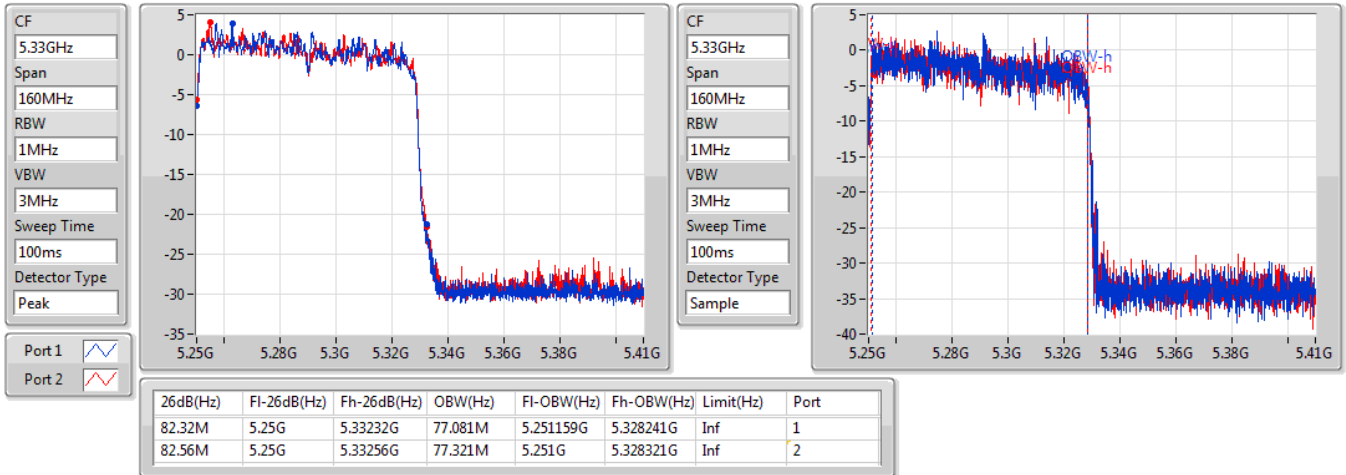

802.11ax HEW160_Nss2,(MCS0)_2TX

EBW

5250MHz Straddle 5.25-5.35GHz

27/10/2019