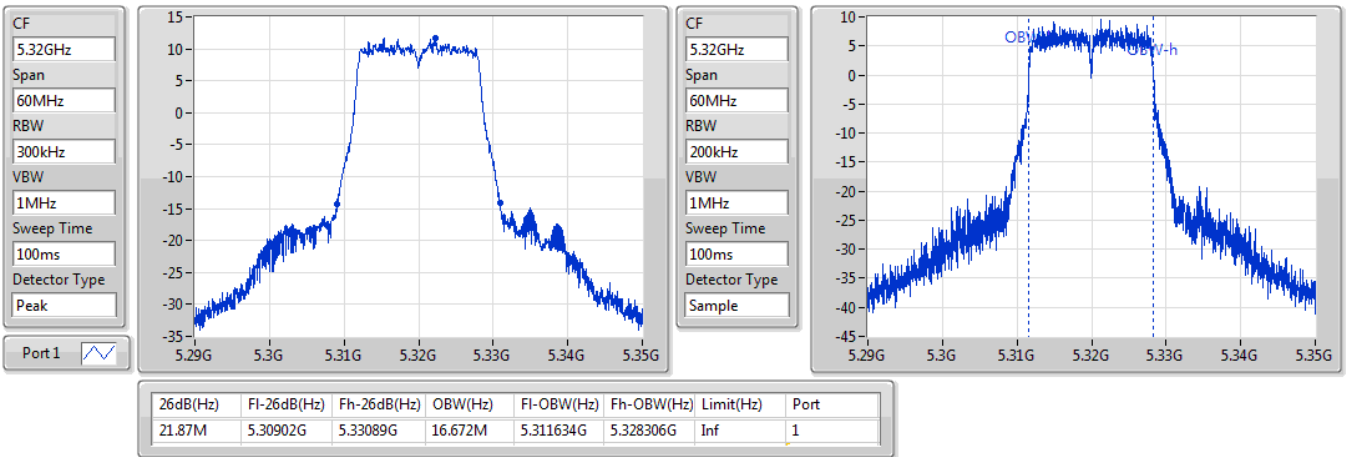

Port X-N dB = Port X 6dB down bandwidth for 5.725-5.85GHz band / 26dB down bandwidth for other band

Port X-OBW = Port X 99% occupied bandwidth;

802.11a\_Nss1,(6Mbps)\_1TX

EBW

5260MHz

26/10/2019

802.11a\_Nss1,(6Mbps)\_1TX

EBW

5300MHz

26/10/2019

802.11a\_Nss1,(6Mbps)\_1TX

EBW

5320MHz

26/10/2019

802.11a\_Nss1,(6Mbps)\_1TX

EBW

5500MHz

26/10/2019

802.11a\_Nss1,(6Mbps)\_1TX

EBW

5720MHz Straddle 5.47-5.725GHz

26/10/2019

802.11a\_Nss1,(6Mbps)\_1TX