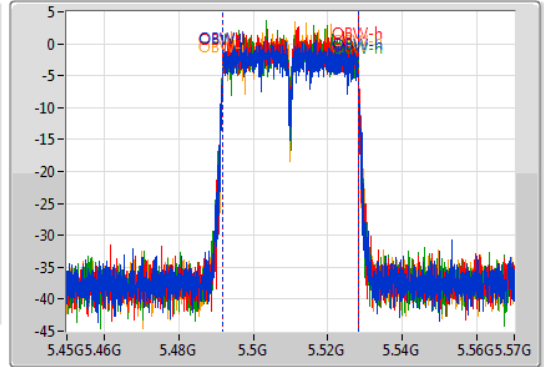

802.11ac VHT40-BF_Nss1,(MCS0)_4TX

EBW

5510MHz

01/11/2019

CF
5.51GHz
Span
120MHz
RBW
500kHz
VBW
2MHz
Sweep Time
100ms
Detector Type
Peak

CF
5.51GHz
Span
120MHz
RBW
500kHz
VBW
2MHz
Sweep Time
100ms
Detector Type
Sample

Port 1
Port 2
Port 3
Port 4

26dB(Hz)	Fl-26dB(Hz)	Fh-26dB(Hz)	OBW(Hz)	Fl-OBW(Hz)	Fh-OBW(Hz)	Limit(Hz)	Port
40.14M	5.48984G	5.52998G	36.222M	5.491829G	5.528051G	Inf	1
39.54M	5.49026G	5.5298G	36.282M	5.491829G	5.528111G	Inf	2
40.2M	5.48984G	5.53004G	36.342M	5.491769G	5.528111G	Inf	3
39.66M	5.49014G	5.5298G	36.222M	5.491829G	5.528051G	Inf	4

802.11ac VHT40-BF_Nss1,(MCS0)_4TX

EBW

5550MHz

01/11/2019

CF
5.55GHz
Span
120MHz
RBW
500kHz
VBW
2MHz
Sweep Time
100ms
Detector Type
Peak

CF
5.55GHz
Span
120MHz
RBW
500kHz
VBW
2MHz
Sweep Time
100ms
Detector Type
Sample

Port 1
Port 2
Port 3
Port 4

26dB(Hz)	Fl-26dB(Hz)	Fh-26dB(Hz)	OBW(Hz)	Fl-OBW(Hz)	Fh-OBW(Hz)	Limit(Hz)	Port
40.26M	5.52978G	5.57004G	36.222M	5.531829G	5.568051G	Inf	1
39.84M	5.53014G	5.56998G	36.222M	5.531829G	5.568051G	Inf	2
40.02M	5.53002G	5.57004G	36.282M	5.531829G	5.568111G	Inf	3
39.84M	5.53008G	5.56992G	36.282M	5.531769G	5.568051G	Inf	4