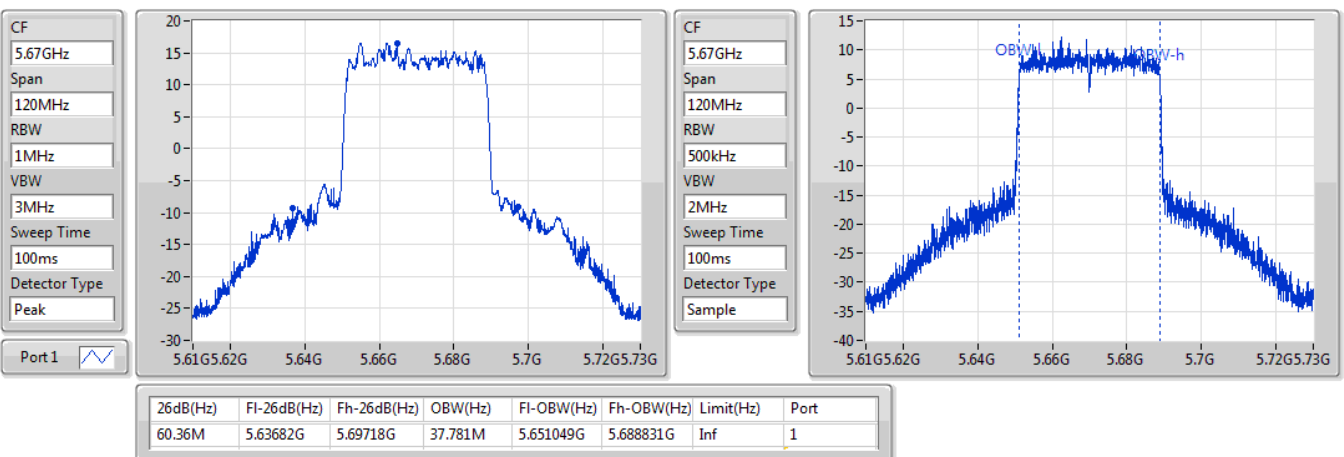

5550MHz

26/10/2019

802.11ax HEW40\_Nss1,(MCS0)\_1TX

EBW

5670MHz

26/10/2019

802.11ax HEW80\_Nss1,(MCS0)\_1TX

EBW