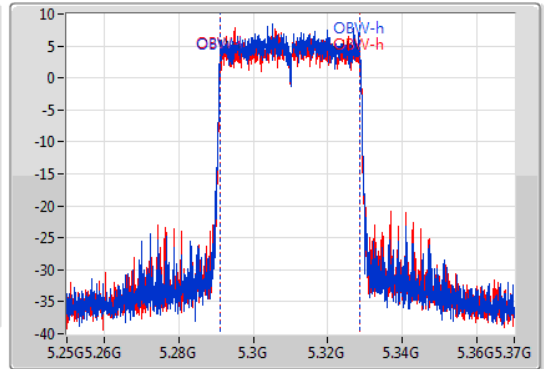

EBW

5310MHz

27/10/2019

CF  
5.31GHz  
Span  
120MHz  
RBW  
500kHz  
VBW  
2MHz  
Sweep Time  
100ms  
Detector Type  
Peak

CF  
5.31GHz  
Span  
120MHz  
RBW  
500kHz  
VBW  
2MHz  
Sweep Time  
100ms  
Detector Type  
Sample