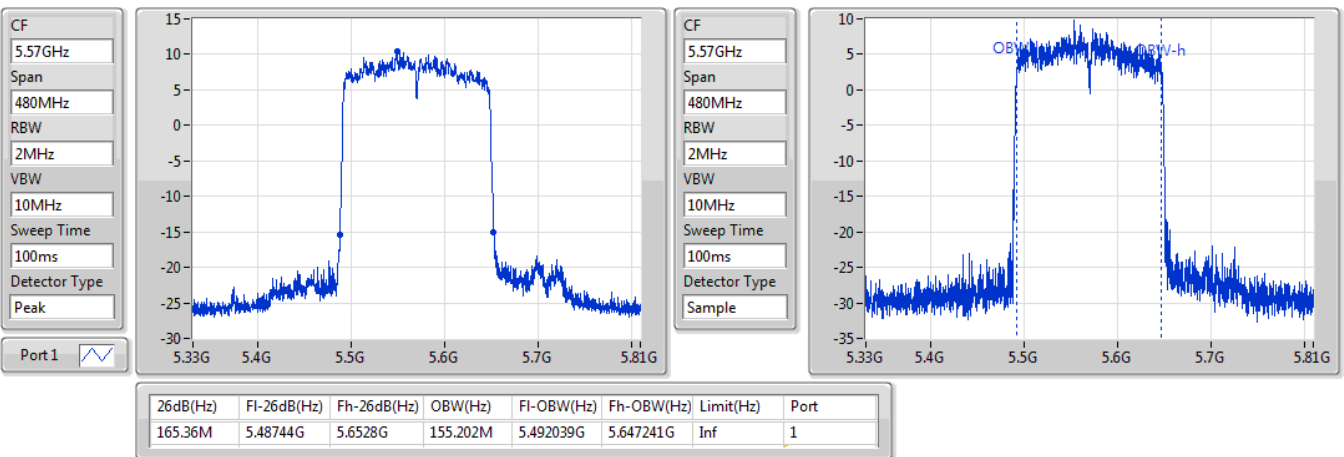

802.11ax HEW160\_Nss1,(MCS0)\_1TX

EBW

5250MHz Straddle 5.25-5.35GHz

26/10/2019

802.11ax HEW160\_Nss1,(MCS0)\_1TX

EBW

5570MHz

27/10/2019