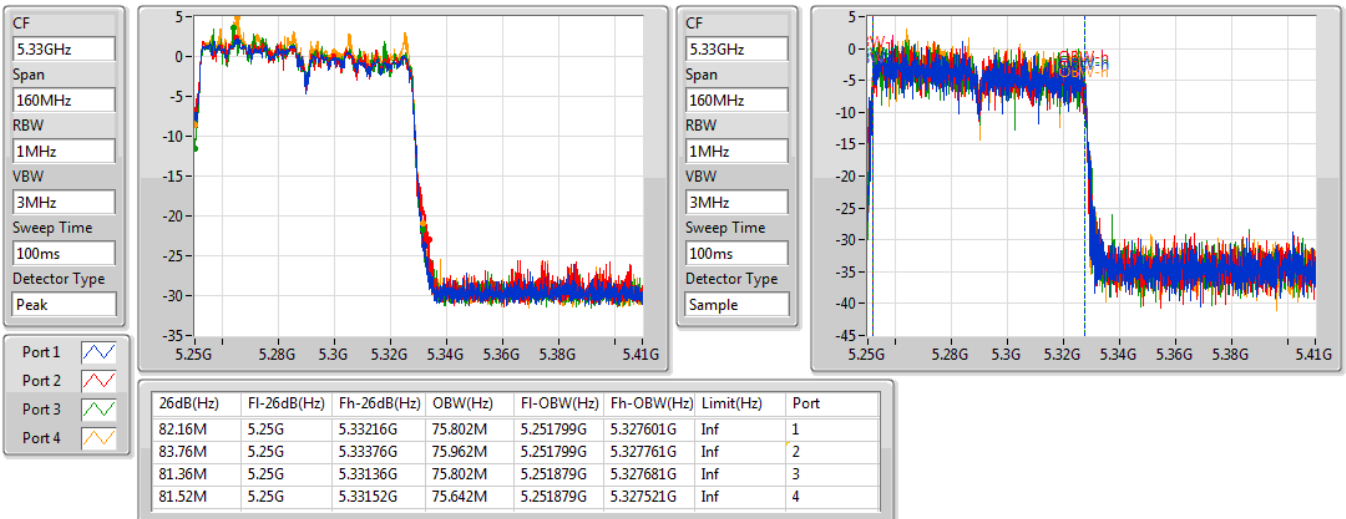

802.11ac VHT160\_Nss1,(MCS0)\_4TX

EBW

5250MHz Straddle 5.15-5.25GHz

30/10/2019

802.11ac VHT160\_Nss1,(MCS0)\_4TX

EBW

5250MHz Straddle 5.25-5.35GHz

30/10/2019