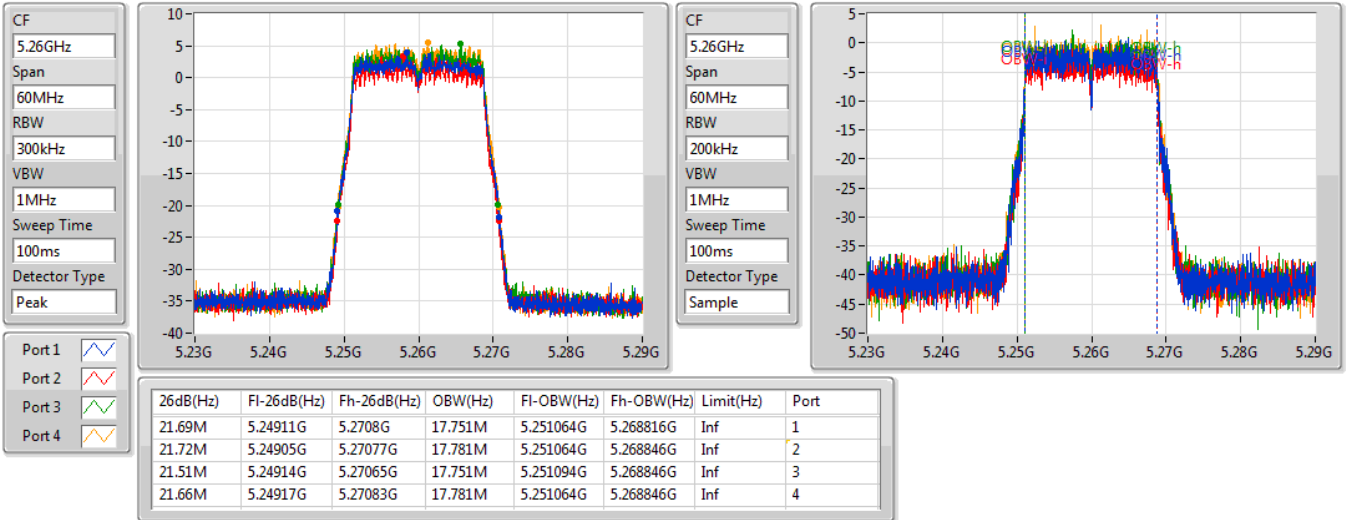

**Port X-N dB** = Port X 6dB down bandwidth for 5.725-5.85GHz band / 26dB down bandwidth for other band

**Port X-OBW** = Port X 99% occupied bandwidth;

802.11ac VHT20-BF\_Nss1,(MCS0)\_4TX

EBW

5260MHz

01/11/2019