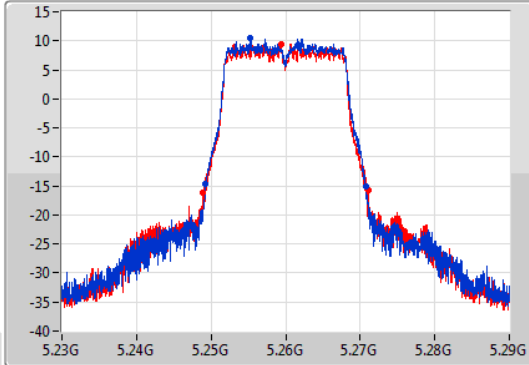

Port X-N dB = Port X 6dB down bandwidth for 5.725-5.85GHz band / 26dB down bandwidth for other band

Port X-OBW = Port X 99% occupied bandwidth;

802.11a\_Nss1,(6Mbps)\_2TX

EBW

5260MHz

27/10/2019

CF  
5.26GHz  
Span  
60MHz  
RBW  
300kHz  
VBW  
1MHz  
Sweep Time  
100ms  
Detector Type  
Peak