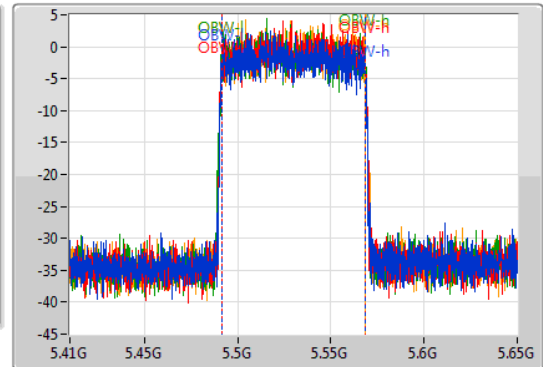

802.11ax HEW80-BF\_Nss1,(MCS0)\_4TX

EBW

5530MHz

01/11/2019

CF  
5.53GHz  
Span  
240MHz  
RBW  
1MHz  
VBW  
3MHz  
Sweep Time  
100ms  
Detector Type  
Peak

CF  
5.53GHz  
Span  
240MHz  
RBW  
1MHz  
VBW  
3MHz  
Sweep Time  
100ms  
Detector Type  
Sample