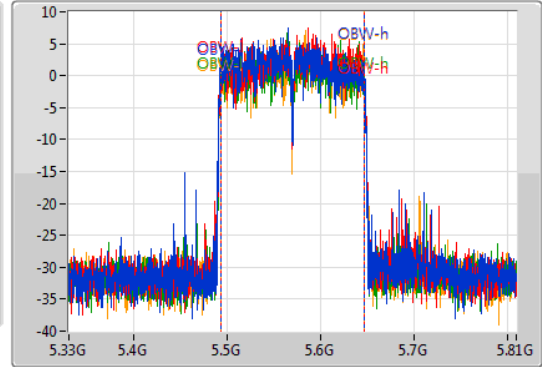

802.11ac VHT160\_Nss1,(MCS0)\_4TX

EBW

5570MHz

30/10/2019

CF  
5.57GHz  
Span  
480MHz  
RBW  
3MHz  
VBW  
10MHz  
Sweep Time  
100ms  
Detector Type  
Peak

CF  
5.57GHz  
Span  
480MHz  
RBW  
2MHz  
VBW  
10MHz  
Sweep Time  
100ms  
Detector Type  
Sample