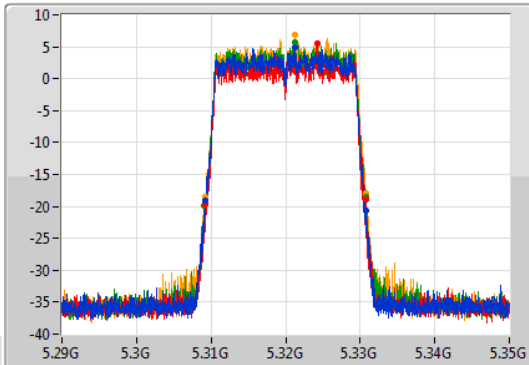

802.11ax HEW20-BF_Nss1,(MCS0)_4TX

EBW

5320MHz

01/11/2019

CF
5.32GHz
Span
60MHz
RBW
300kHz
VBW
1MHz
Sweep Time
100ms
Detector Type
Peak

CF
5.32GHz
Span
60MHz
RBW
200kHz
VBW
1MHz
Sweep Time
100ms
Detector Type
Sample