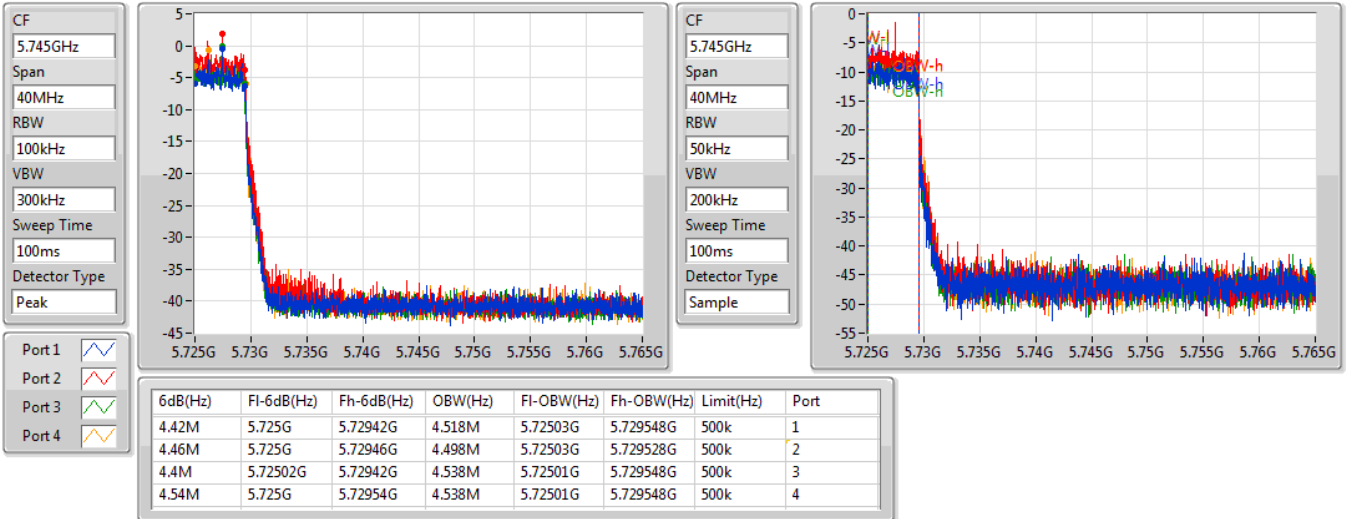

802.11ax HEW20-BF_Nss1,(MCS0)_4TX

EBW

5720MHz Straddle 5.725-5.85GHz

01/11/2019