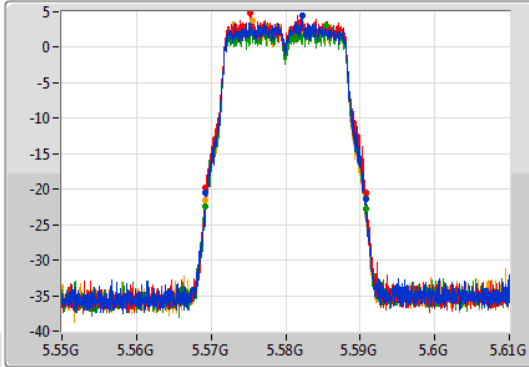

802.11a_Nss1,(6Mbps)_4TX

EBW

5580MHz

28/10/2019

CF
5.58GHz
Span
60MHz
RBW
300kHz
VBW
1MHz
Sweep Time
100ms
Detector Type
Peak

CF
5.58GHz
Span
60MHz
RBW
200kHz
VBW
1MHz
Sweep Time
100ms
Detector Type
Sample