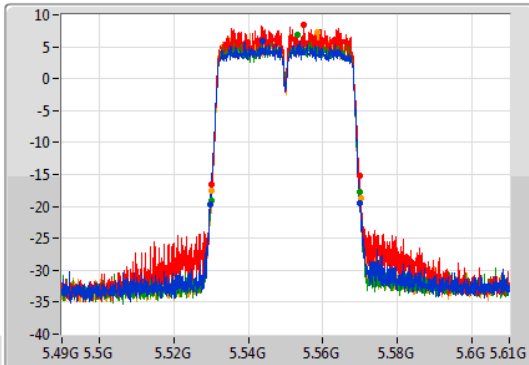

802.11ac VHT40_Nss1,(MCS0)_4TX

EBW

5550MHz

30/10/2019

CF
5.55GHz
Span
120MHz
RBW
500kHz
VBW
2MHz
Sweep Time
100ms
Detector Type
Peak

CF
5.55GHz
Span
120MHz
RBW
500kHz
VBW
2MHz
Sweep Time
100ms
Detector Type
Sample