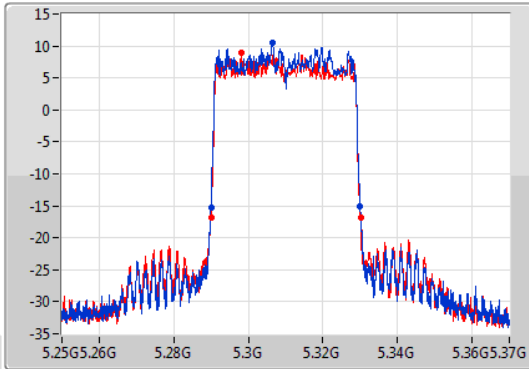

802.11ax HEW40_Nss2,(MCS0)_2TX

EBW

5310MHz

27/10/2019

CF
5.31GHz
Span
120MHz
RBW
500kHz
VBW
2MHz
Sweep Time
100ms
Detector Type
Peak

CF
5.31GHz
Span
120MHz
RBW
500kHz
VBW
2MHz
Sweep Time
100ms
Detector Type
Sample