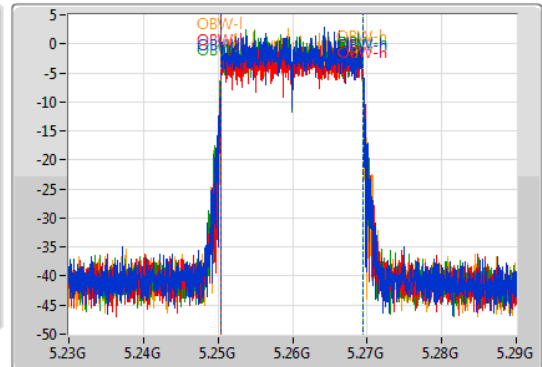

802.11ax HEW20\_Nss1,(MCS0)\_4TX

EBW

5260MHz

28/10/2019

CF  
5.26GHz  
Span  
60MHz  
RBW  
300kHz  
VBW  
1MHz  
Sweep Time  
100ms  
Detector Type  
Peak

CF  
5.26GHz  
Span  
60MHz  
RBW  
200kHz  
VBW  
1MHz  
Sweep Time  
100ms  
Detector Type  
Sample