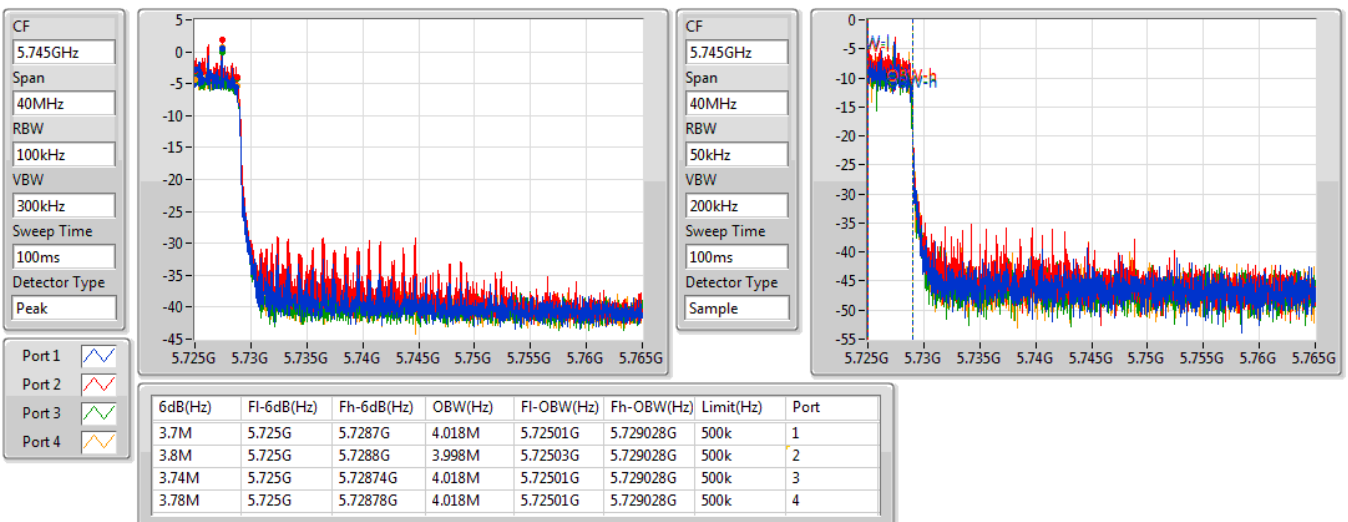

802.11ax HEW40\_Nss1,(MCS0)\_4TX

EBW

5710MHz Straddle 5.47-5.725GHz

28/10/2019

802.11ax HEW40\_Nss1,(MCS0)\_4TX

EBW

5710MHz Straddle 5.725-5.85GHz

28/10/2019