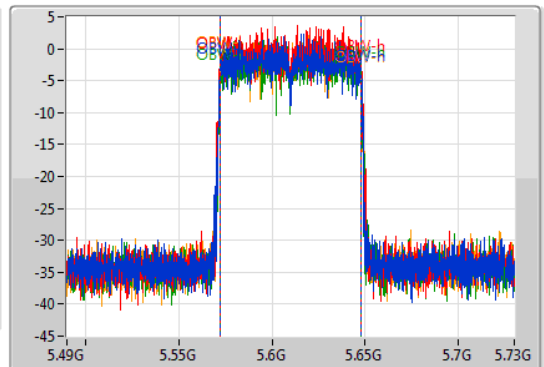

802.11ac VHT80-BF\_Nss1,(MCS0)\_4TX

EBW

5610MHz

01/11/2019

CF  
5.61GHz  
Span  
240MHz  
RBW  
1MHz  
VBW  
3MHz  
Sweep Time  
100ms  
Detector Type  
Peak

CF  
5.61GHz  
Span  
240MHz  
RBW  
1MHz  
VBW  
3MHz  
Sweep Time  
100ms  
Detector Type  
Sample