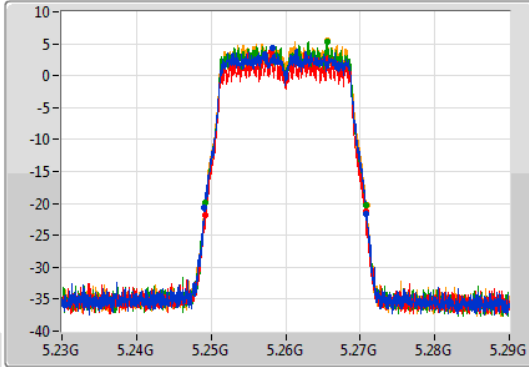

802.11ac VHT20_Nss1,(MCS0)_4TX

EBW

5260MHz

30/10/2019

CF
5.26GHz
Span
60MHz
RBW
300kHz
VBW
1MHz
Sweep Time
100ms
Detector Type
Peak

CF
5.26GHz
Span
60MHz
RBW
200kHz
VBW
1MHz
Sweep Time
100ms
Detector Type
Sample