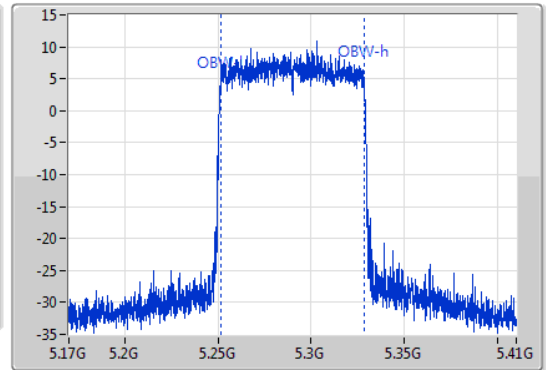

5290MHz

26/10/2019

CF  
5.29GHz  
Span  
240MHz  
RBW  
1MHz  
VBW  
3MHz  
Sweep Time  
100ms  
Detector Type  
Peak  
Port 1

CF  
5.29GHz  
Span  
240MHz  
RBW  
1MHz  
VBW  
3MHz  
Sweep Time  
100ms  
Detector Type  
Sample