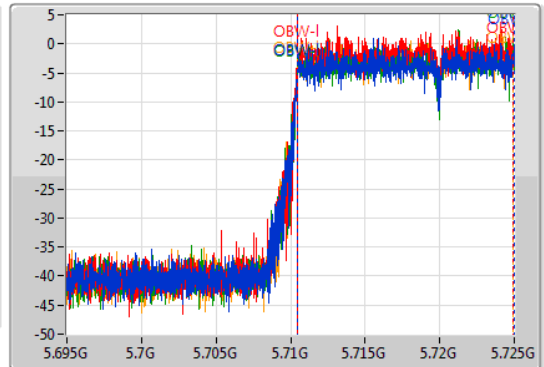

Port 1: [Waveform icon]  
 Port 2: [Waveform icon]  
 Port 3: [Waveform icon]  
 Port 4: [Waveform icon]

26dB(Hz)	Fl-26dB(Hz)	Fh-26dB(Hz)	OBW(Hz)	Fl-OBW(Hz)	Fh-OBW(Hz)	Limit(Hz)	Port
15.87M	5.70913G	5.725G	14.543M	5.71042G	5.724963G	Inf	1
15.675M	5.709325G	5.725G	14.483M	5.710435G	5.724918G	Inf	2
15.705M	5.709295G	5.725G	14.498M	5.71042G	5.724918G	Inf	3
15.78M	5.70922G	5.725G	14.498M	5.710435G	5.724933G	Inf	4