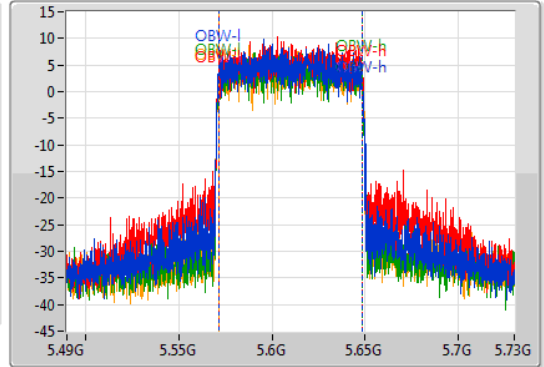

802.11ax HEW80\_Nss1,(MCS0)\_4TX

EBW

5610MHz

28/10/2019

CF  
5.61GHz  
Span  
240MHz  
RBW  
2MHz  
VBW  
10MHz  
Sweep Time  
100ms  
Detector Type  
Peak

CF  
5.61GHz  
Span  
240MHz  
RBW  
1MHz  
VBW  
3MHz  
Sweep Time  
100ms  
Detector Type  
Sample