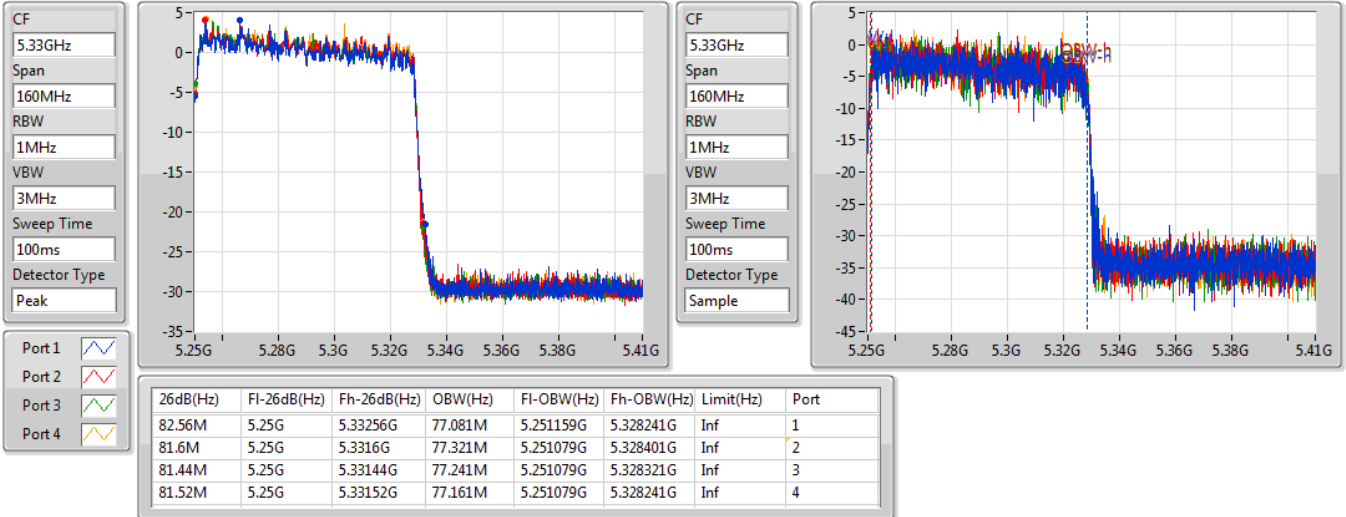

802.11ax HEW160_Nss1,(MCS0)_4TX

EBW

5250MHz Straddle 5.25-5.35GHz

28/10/2019