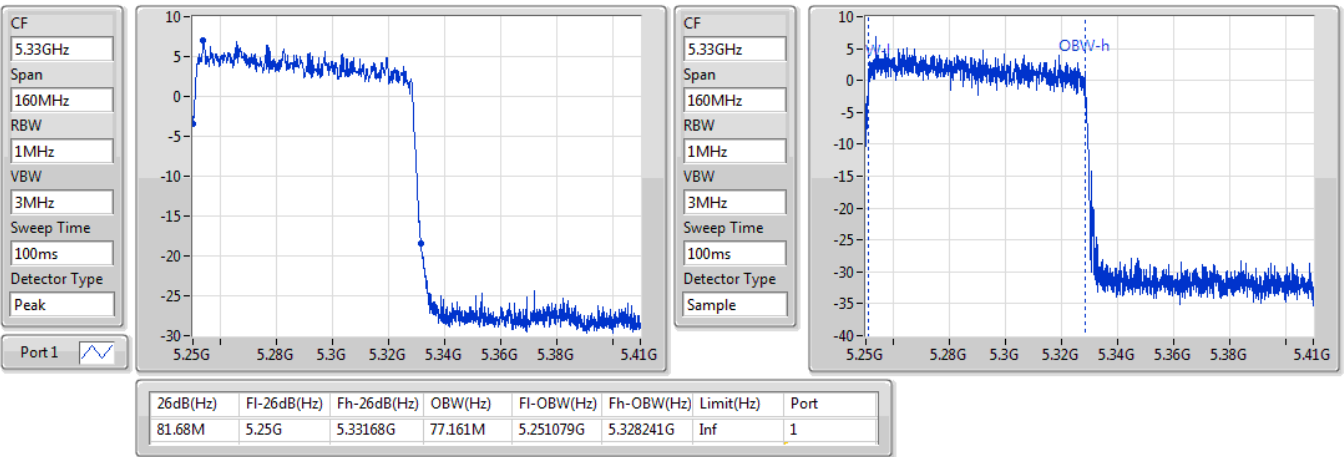

802.11ax HEW80\_Nss1,(MCS0)\_1TX

EBW

5690MHz Straddle 5.725-5.85GHz

26/10/2019

802.11ax HEW160\_Nss1,(MCS0)\_1TX

EBW

5250MHz Straddle 5.15-5.25GHz

26/10/2019

802.11ax HEW160\_Nss1,(MCS0)\_1TX

EBW

5250MHz Straddle 5.25-5.35GHz

26/10/2019

802.11ax HEW160\_Nss1,(MCS0)\_1TX

EBW

5570MHz

27/10/2019