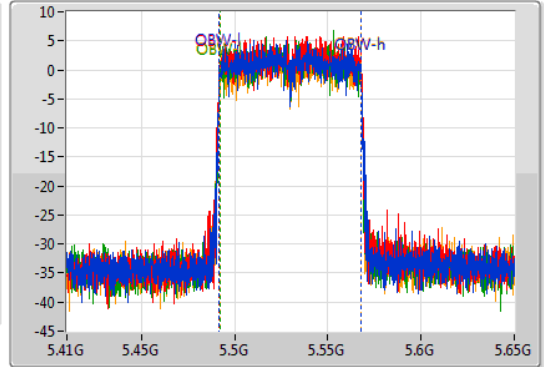

802.11ac VHT80\_Nss1,(MCS0)\_4TX

EBW

5530MHz

30/10/2019

CF  
5.53GHz  
Span  
240MHz  
RBW  
1MHz  
VBW  
3MHz  
Sweep Time  
100ms  
Detector Type  
Peak

CF  
5.53GHz  
Span  
240MHz  
RBW  
1MHz  
VBW  
3MHz  
Sweep Time  
100ms  
Detector Type  
Sample