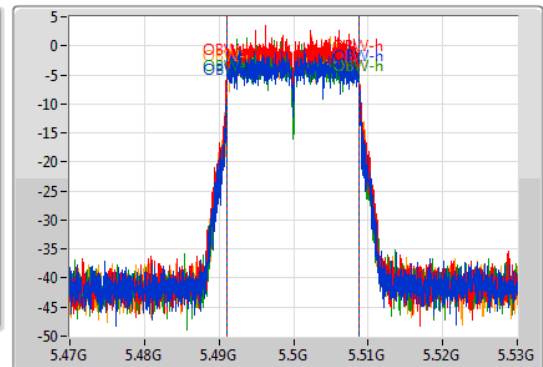

Sweep Time  
100ms

Detector Type  
Peak

CF  
5.5GHz

Span  
60MHz

RBW  
200kHz

VBW  
1MHz

Sweep Time  
100ms

Detector Type  
Sample