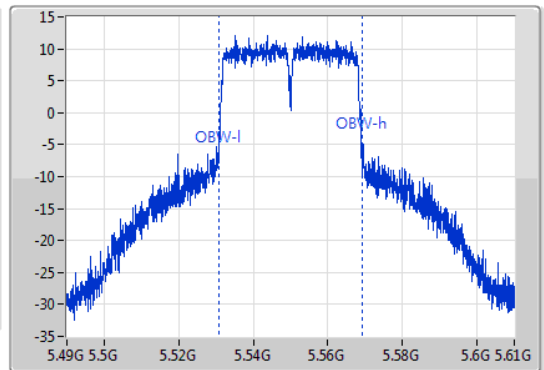

802.11ac VHT40\_Nss1,(MCS0)\_1TX

EBW

5550MHz

26/10/2019

CF: 5.55GHz  
 Span: 120MHz  
 RBW: 1MHz  
 VBW: 3MHz  
 Sweep Time: 100ms  
 Detector Type: Peak  
 Port 1

CF: 5.55GHz  
 Span: 120MHz  
 RBW: 500kHz  
 VBW: 2MHz  
 Sweep Time: 100ms  
 Detector Type: Sample