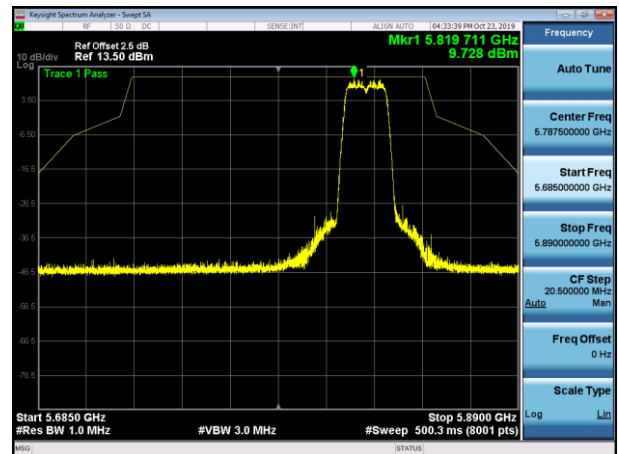

5500MHz with 4*4 CDD PK

5500MHz with 4*4 CDD AV

5745MHz with 4*4 CDD PK

5825MHz with 4*4 CDD PK

5180MHz with 4*4 Beamforming PK

5180MHz with 4*4 Beamforming AV

5200MHz with 4*4 Beamforming PK

5200MHz with 4*4 Beamforming AV

5320MHz with 4*4 Beamforming PK

5320MHz with 4*4 Beamforming AV

5500MHz with 4*4 Beamforming PK

5500MHz with 4*4 Beamforming AV

5745MHz with 4*4 Beamforming PK

5825MHz with 4*4 Beamforming PK

802.11ac(40MHz)

5190MHz with 4*4 CDD PK

5190MHz with 4*4 CDD AV

5230MHz with 4*4 CDD PK

5230MHz with 4*4 CDD AV

5310MHz with 4*4 CDD PK

5310MHz with 4*4 CDD AV

5510MHz with 4*4 CDD PK

5510MHz with 4*4 CDD AV