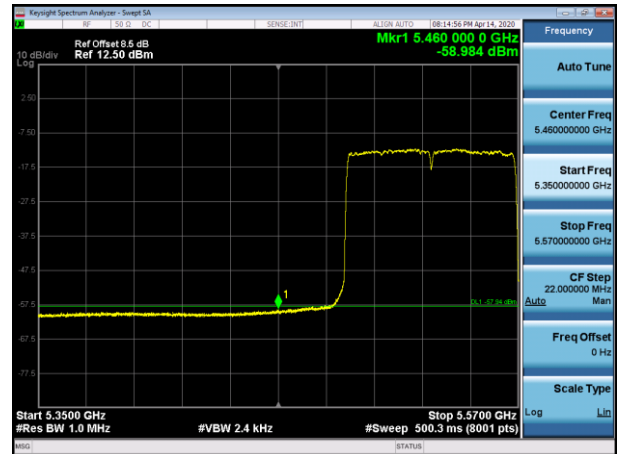

5290MHz with 4*4 CDD PK

5290MHz with 4*4 CDD AV

5530MHz with 4*4 CDD PK

5530MHz with 4*4 CDD AV

5775MHz with 4*4 CDD PK

5210MHz with 4*4 Beamforming PK

5210MHz with 4*4 Beamforming AV

5290MHz with 4*4 Beamforming PK

5290MHz with 4*4 Beamforming AV

5530MHz with 4*4 Beamforming PK

5530MHz with 4*4 Beamforming AV

5775MHz with 4*4 Beamforming PK

802.11ax(20MHz)

5180MHz with 4*4 CDD PK

5180MHz with 4*4 CDD AV

5200MHz with 4*4 CDD PK