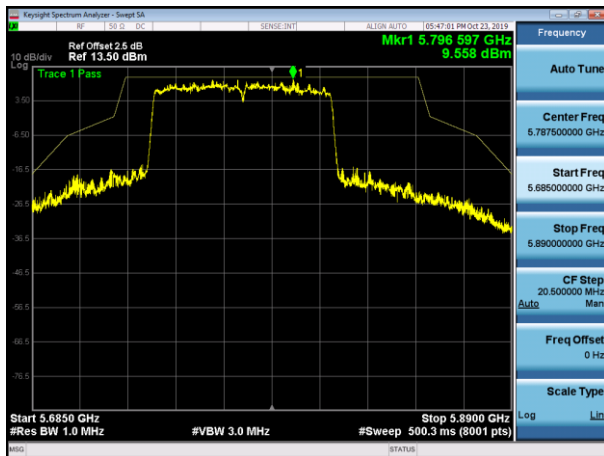

5290MHz with 4*4 CDD PK

5290MHz with 4*4 CDD AV

5530MHz with 4*4 CDD PK

5530MHz with 4*4 CDD AV

5775MHz with 4*4 CDD PK

5210MHz with 4*4 Beamforming PK

5210MHz with 4*4 Beamforming AV

5290MHz with 4*4 Beamforming PK

5290MHz with 4*4 Beamforming AV

5530MHz with 4*4 Beamforming PK

5530MHz with 4*4 Beamforming AV

5775MHz with 4*4 Beamforming PK

802.11ax(20MHz)

5180MHz with 4*4 CDD PK

5180MHz with 4*4 CDD AV

5200MHz with 4*4 CDD PK

5200MHz with 4*4 CDD AV

5320MHz with 4*4 CDD PK

5320MHz with 4*4 CDD AV

5500MHz with 4*4 CDD PK

5500MHz with 4*4 CDD AV

5745MHz with 4*4 CDD PK

5825MHz with 4*4 CDD PK

5180MHz with 4*4 Beamforming PK