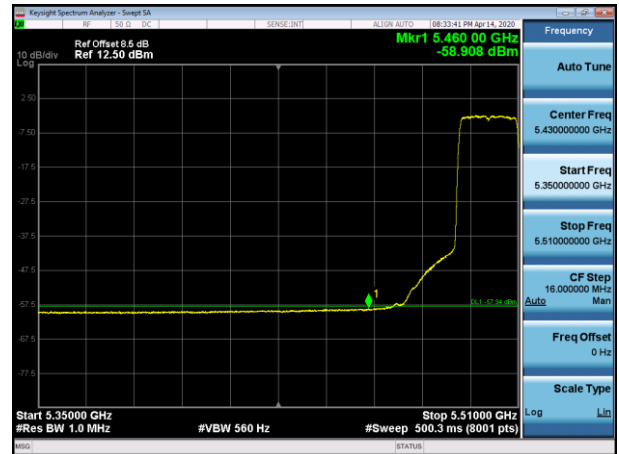

5500MHz with 4*4 CDD PK

5500MHz with 4*4 CDD AV

5745MHz with 4*4 CDD PK

5825MHz with 4*4 CDD PK

5180MHz with 4*4 Beamforming PK

5180MHz with 4*4 Beamforming AV

5200MHz with 4*4 Beamforming PK

5200MHz with 4*4 Beamforming AV

5320MHz with 4*4 Beamforming PK

5320MHz with 4*4 Beamforming AV

5500MHz with 4*4 Beamforming PK

5500MHz with 4*4 Beamforming AV

5745MHz with 4*4 Beamforming PK

5825MHz with 4*4 Beamforming PK

802.11ac(40MHz)

5190MHz with 4*4 CDD PK

5190MHz with 4*4 CDD AV

5230MHz with 4*4 CDD PK

5230MHz with 4*4 CDD AV

5310MHz with 4*4 CDD PK

5310MHz with 4*4 CDD AV

5510MHz with 4*4 CDD PK

5510MHz with 4*4 CDD AV