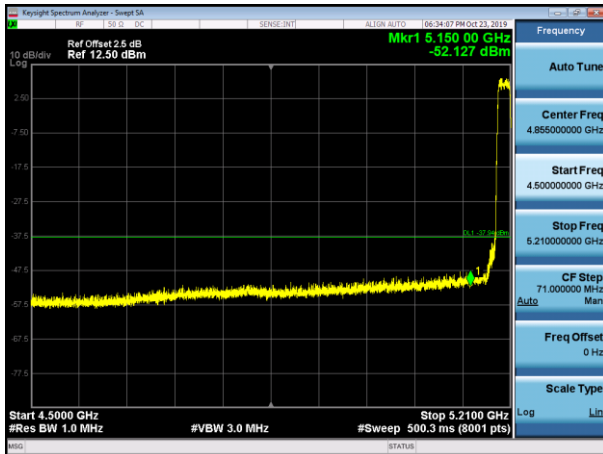

5500MHz with 4*4 CDD PK

5500MHz with 4*4 CDD AV

5745MHz with 4*4 CDD PK

5825MHz with 4*4 CDD PK

5180MHz with 4*4 Beamforming PK

5180MHz with 4*4 Beamforming AV

5200MHz with 4*4 Beamforming PK

5200MHz with 4*4 Beamforming AV

5320MHz with 4*4 Beamforming PK

5320MHz with 4*4 Beamforming AV

5500MHz with 4*4 Beamforming PK

5500MHz with 4*4 Beamforming AV

5745MHz with 4*4 Beamforming PK

5825MHz with 4*4 Beamforming PK

802.11ac(40MHz)

5190MHz with 4*4 CDD PK

5190MHz with 4*4 CDD AV

5230MHz with 4*4 CDD PK

5230MHz with 4*4 CDD AV

5310MHz with 4*4 CDD PK

5310MHz with 4*4 CDD AV

5510MHz with 4*4 CDD PK

5510MHz with 4*4 CDD AV