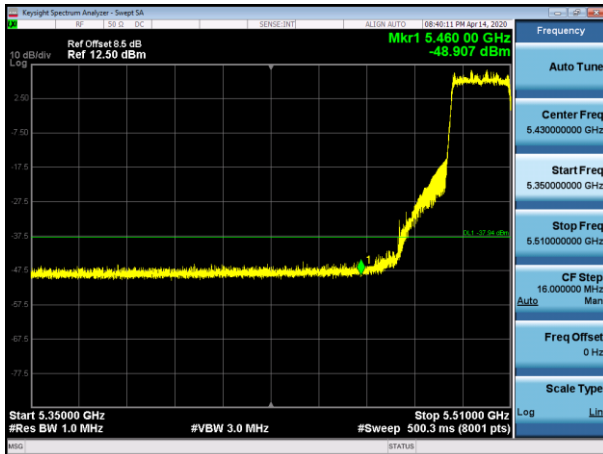

5500MHz with 4*4 CDD PK

5500MHz with 4*4 CDD AV

5745MHz with 4*4 CDD PK

5825MHz with 4*4 CDD PK

5180MHz with 4*4 Beamforming PK

5180MHz with 4*4 Beamforming AV

5200MHz with 4*4 Beamforming PK

5200MHz with 4*4 Beamforming AV

5320MHz with 4*4 Beamforming PK

5320MHz with 4*4 Beamforming AV

5500MHz with 4*4 Beamforming PK

5500MHz with 4*4 Beamforming AV

5745MHz with 4*4 Beamforming PK

5825MHz with 4*4 Beamforming PK

802.11ac(40MHz)

5190MHz with 4*4 CDD PK

5190MHz with 4*4 CDD AV

5230MHz with 4*4 CDD PK

5230MHz with 4*4 CDD AV

5310MHz with 4*4 CDD PK

5310MHz with 4*4 CDD AV

5510MHz with 4*4 CDD PK

5510MHz with 4*4 CDD AV