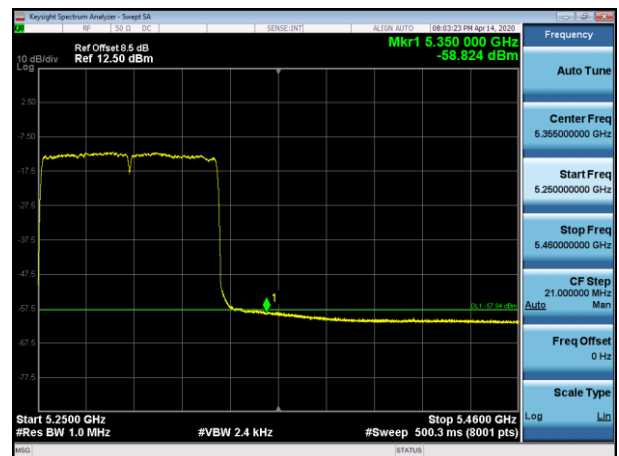

5290MHz with 4*4 CDD PK

5290MHz with 4*4 CDD AV

5530MHz with 4*4 CDD PK

5530MHz with 4*4 CDD AV

5775MHz with 4*4 CDD PK

5210MHz with 4*4 Beamforming PK

5210MHz with 4*4 Beamforming AV

5290MHz with 4*4 Beamforming PK

5290MHz with 4*4 Beamforming AV

5530MHz with 4*4 Beamforming PK

5530MHz with 4*4 Beamforming AV

5775MHz with 4*4 Beamforming PK

802.11ax(20MHz)

5180MHz with 4*4 CDD PK

5180MHz with 4*4 CDD AV

5200MHz with 4*4 CDD PK