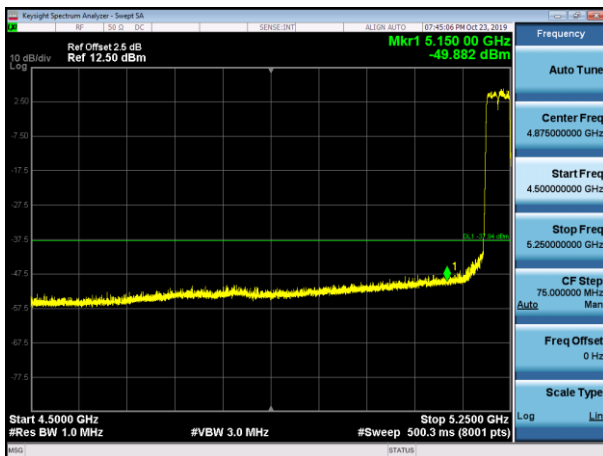

5500MHz with 4*4 CDD PK

5500MHz with 4*4 CDD AV

5745MHz with 4*4 CDD PK

5825MHz with 4*4 CDD PK

5180MHz with 4*4 Beamforming PK

5180MHz with 4*4 Beamforming AV

5200MHz with 4*4 Beamforming PK

5200MHz with 4*4 Beamforming AV

5320MHz with 4*4 Beamforming PK

5320MHz with 4*4 Beamforming AV

5500MHz with 4*4 Beamforming PK

5500MHz with 4*4 Beamforming AV

5745MHz with 4*4 Beamforming PK

5825MHz with 4*4 Beamforming PK

802.11ac(40MHz)

5190MHz with 4*4 CDD PK

5190MHz with 4*4 CDD AV

5230MHz with 4*4 CDD PK

5230MHz with 4*4 CDD AV

5310MHz with 4*4 CDD PK

5310MHz with 4*4 CDD AV

5510MHz with 4*4 CDD PK

5510MHz with 4*4 CDD AV

5755MHz with 4*4 CDD PK

5795MHz with 4*4 CDD PK

5190MHz with 4*4 Beamforming PK

5190MHz with 4*4 Beamforming AV

5230MHz with 4*4 Beamforming PK

5230MHz with 4*4 Beamforming AV

5310MHz with 4*4 Beamforming PK