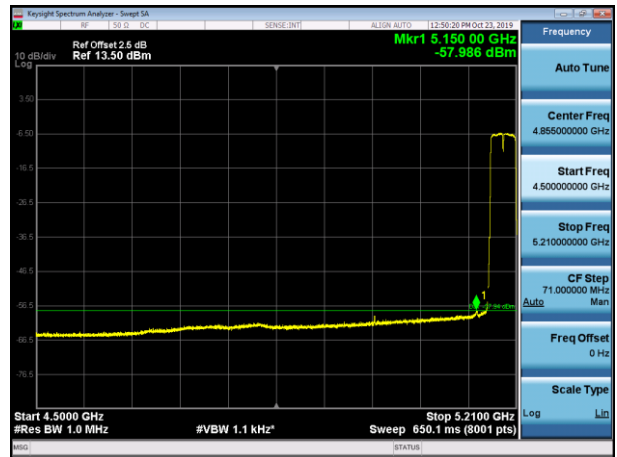

5500MHz with 4*4 CDD PK

5500MHz with 4*4 CDD AV

5745MHz with 4*4 CDD PK

5825MHz with 4*4 CDD PK

5180MHz with 4*4 Beamforming PK

5180MHz with 4*4 Beamforming AV

5200MHz with 4*4 Beamforming PK

5200MHz with 4*4 Beamforming AV

5320MHz with 4*4 Beamforming PK

5320MHz with 4*4 Beamforming AV

5500MHz with 4*4 Beamforming PK

5500MHz with 4*4 Beamforming AV

5745MHz with 4*4 Beamforming PK

5825MHz with 4*4 Beamforming PK

802.11ac(40MHz)

5190MHz with 4*4 CDD PK

5190MHz with 4*4 CDD AV

5230MHz with 4*4 CDD PK

5230MHz with 4*4 CDD AV

5310MHz with 4*4 CDD PK

5310MHz with 4*4 CDD AV

5510MHz with 4*4 CDD PK

5510MHz with 4*4 CDD AV