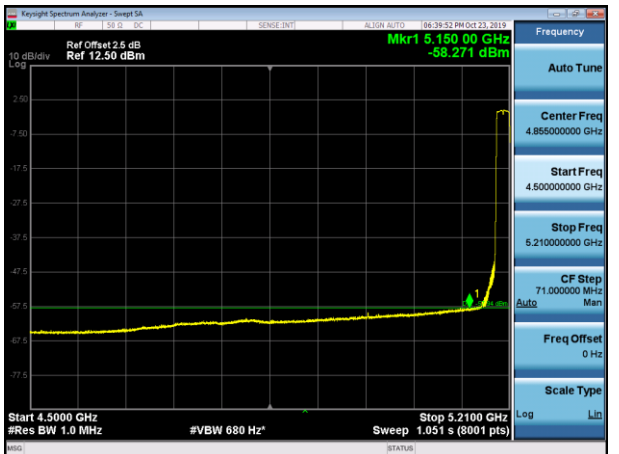

5290MHz with 4*4 CDD PK

5290MHz with 4*4 CDD AV

5530MHz with 4*4 CDD PK

5530MHz with 4*4 CDD AV

5775MHz with 4*4 CDD PK

5210MHz with 4*4 Beamforming PK

5210MHz with 4*4 Beamforming AV

5290MHz with 4*4 Beamforming PK

5290MHz with 4*4 Beamforming AV

5530MHz with 4*4 Beamforming PK

5530MHz with 4*4 Beamforming AV

5775MHz with 4*4 Beamforming PK

802.11ax(20MHz)

5180MHz with 4*4 CDD PK

5180MHz with 4*4 CDD AV

5200MHz with 4*4 CDD PK

5200MHz with 4*4 CDD AV

5320MHz with 4*4 CDD PK

5320MHz with 4*4 CDD AV

5500MHz with 4*4 CDD PK

5500MHz with 4*4 CDD AV

5745MHz with 4*4 CDD PK

5825MHz with 4*4 CDD PK

5180MHz with 4*4 Beamforming PK