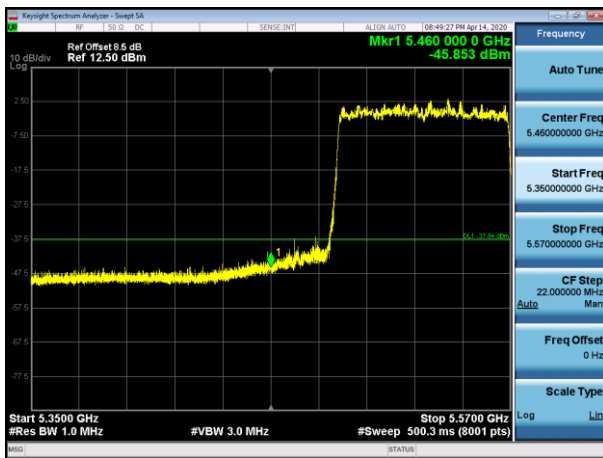

5755MHz with 4*4 CDD PK

5795MHz with 4*4 CDD PK

5190MHz with 4*4 Beamforming PK

5190MHz with 4*4 Beamforming AV

5230MHz with 4*4 Beamforming PK

5230MHz with 4*4 Beamforming AV

5310MHz with 4*4 Beamforming PK

5310MHz with 4*4 Beamforming AV

5510MHz with 4*4 Beamforming PK

5510MHz with 4*4 Beamforming AV

5755MHz with 4*4 Beamforming PK

5795MHz with 4*4 Beamforming PK

802.11ac(80MHz)

5210MHz with 4*4 CDD PK

5210MHz with 4*4 CDD AV

5290MHz with 4*4 CDD PK

5290MHz with 4*4 CDD AV

5530MHz with 4*4 CDD PK

5530MHz with 4*4 CDD AV

5775MHz with 4*4 CDD PK

5210MHz with 4*4 Beamforming PK

5210MHz with 4*4 Beamforming AV

5290MHz with 4*4 Beamforming PK