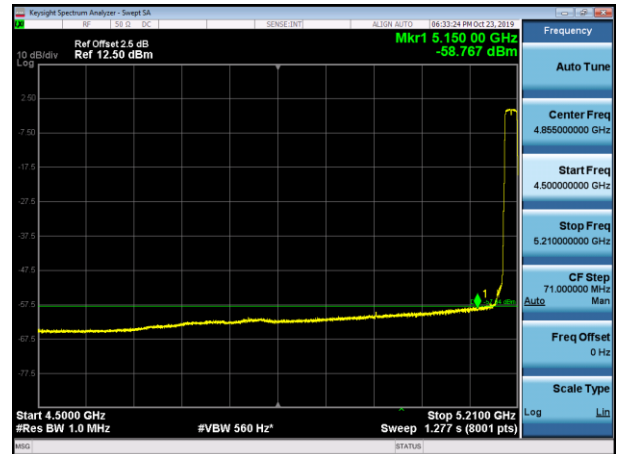

5500MHz with 4*4 CDD PK

5500MHz with 4*4 CDD AV

5745MHz with 4*4 CDD PK

5825MHz with 4*4 CDD PK

5180MHz with 4*4 Beamforming PK

5180MHz with 4*4 Beamforming AV

5200MHz with 4*4 Beamforming PK

5200MHz with 4*4 Beamforming AV

5320MHz with 4*4 Beamforming PK

5320MHz with 4*4 Beamforming AV

5500MHz with 4*4 Beamforming PK

5500MHz with 4*4 Beamforming AV

5745MHz with 4*4 Beamforming PK

5825MHz with 4*4 Beamforming PK

802.11ac(40MHz)

5190MHz with 4*4 CDD PK

5190MHz with 4*4 CDD AV

5230MHz with 4*4 CDD PK

5230MHz with 4*4 CDD AV

5310MHz with 4*4 CDD PK

5310MHz with 4*4 CDD AV

5510MHz with 4*4 CDD PK

5510MHz with 4*4 CDD AV