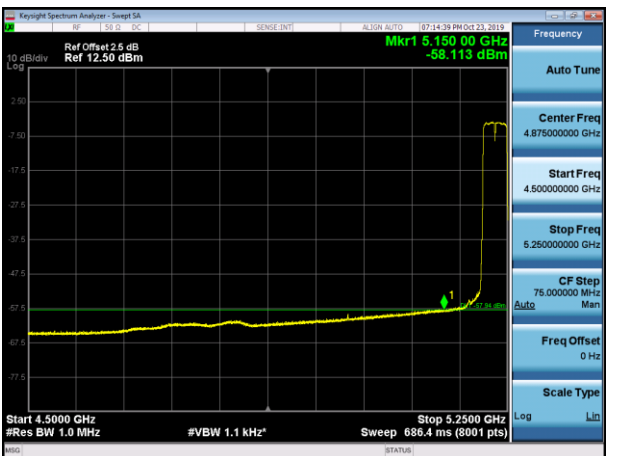

5320MHz with 4*4 Beamforming PK

5320MHz with 4*4 Beamforming AV

5500MHz with 4*4 Beamforming PK

5500MHz with 4*4 Beamforming AV

5745MHz with 4*4 Beamforming PK

5825MHz with 4*4 Beamforming PK

802.11ac(40MHz)

5190MHz with 4*4 CDD PK

5190MHz with 4*4 CDD AV

5230MHz with 4*4 CDD PK

5230MHz with 4*4 CDD AV

5310MHz with 4*4 CDD PK

5310MHz with 4*4 CDD AV

5510MHz with 4*4 CDD PK

5510MHz with 4*4 CDD AV

5755MHz with 4*4 CDD PK

5795MHz with 4*4 CDD PK

5190MHz with 4*4 Beamforming PK

5190MHz with 4*4 Beamforming AV

5230MHz with 4*4 Beamforming PK

5230MHz with 4*4 Beamforming AV

5310MHz with 4*4 Beamforming PK