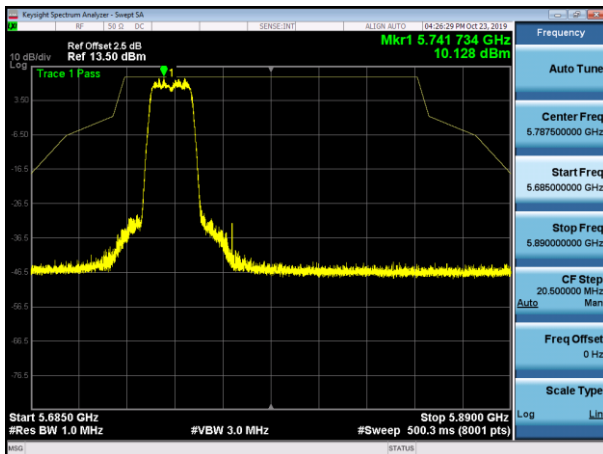

5500MHz with 4*4 CDD PK

5500MHz with 4*4 CDD AV

5745MHz with 4*4 CDD PK

5825MHz with 4*4 CDD PK

5180MHz with 4*4 Beamforming PK

5180MHz with 4*4 Beamforming AV

5200MHz with 4*4 Beamforming PK

5200MHz with 4*4 Beamforming AV

5320MHz with 4*4 Beamforming PK

5320MHz with 4*4 Beamforming AV

5500MHz with 4*4 Beamforming PK

5500MHz with 4*4 Beamforming AV

5745MHz with 4*4 Beamforming PK

5825MHz with 4*4 Beamforming PK

802.11ac(40MHz)

5190MHz with 4*4 CDD PK

5190MHz with 4*4 CDD AV

5230MHz with 4*4 CDD PK

5230MHz with 4*4 CDD AV

5310MHz with 4*4 CDD PK

5310MHz with 4*4 CDD AV

5510MHz with 4*4 CDD PK

5510MHz with 4*4 CDD AV