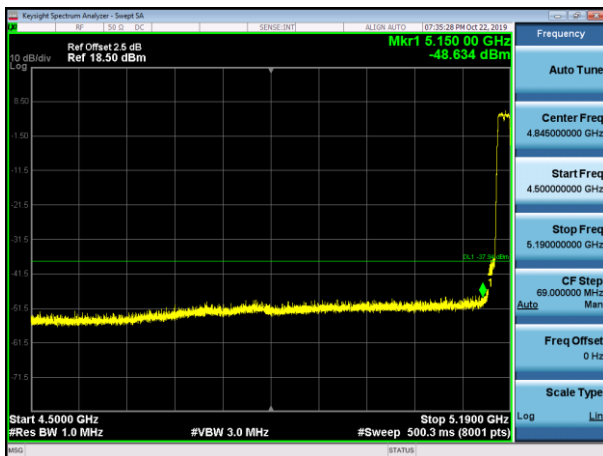

5500MHz with 4*4 CDD PK

5500MHz with 4*4 CDD AV

5745MHz with 4*4 CDD PK

5825MHz with 4*4 CDD PK

5180MHz with 4*4 Beamforming PK

5180MHz with 4*4 Beamforming AV

5200MHz with 4*4 Beamforming PK

5200MHz with 4*4 Beamforming AV

5320MHz with 4*4 Beamforming PK

5320MHz with 4*4 Beamforming AV

5500MHz with 4*4 Beamforming PK

5500MHz with 4*4 Beamforming AV

5745MHz with 4*4 Beamforming PK

5825MHz with 4*4 Beamforming PK

802.11ac(40MHz)

5190MHz with 4*4 CDD PK

5190MHz with 4*4 CDD AV

5230MHz with 4*4 CDD PK

5230MHz with 4*4 CDD AV

5310MHz with 4*4 CDD PK

5310MHz with 4*4 CDD AV

5510MHz with 4*4 CDD PK

5510MHz with 4*4 CDD AV