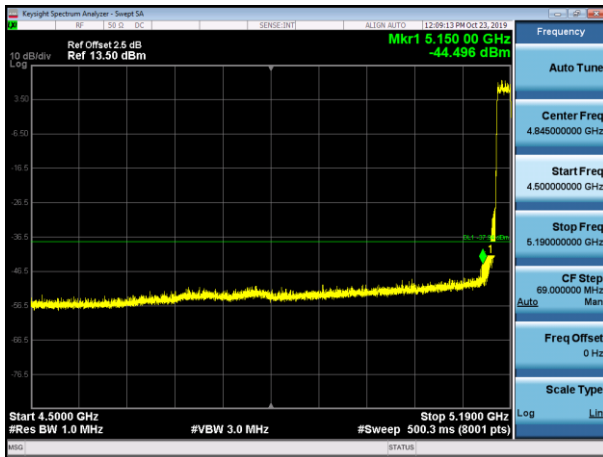

5290MHz with 4*4 CDD PK

5290MHz with 4*4 CDD AV

5530MHz with 4*4 CDD PK

5530MHz with 4*4 CDD AV

5775MHz with 4*4 CDD PK

5210MHz with 4*4 Beamforming PK

5210MHz with 4*4 Beamforming AV

5290MHz with 4*4 Beamforming PK

5290MHz with 4*4 Beamforming AV

5530MHz with 4*4 Beamforming PK

5530MHz with 4*4 Beamforming AV

5775MHz with 4*4 Beamforming PK

802.11ax(20MHz)

5180MHz with 4*4 CDD PK

5180MHz with 4*4 CDD AV

5200MHz with 4*4 CDD PK

5200MHz with 4*4 CDD AV

5320MHz with 4*4 CDD PK

5320MHz with 4*4 CDD AV

5500MHz with 4*4 CDD PK

5500MHz with 4*4 CDD AV

5745MHz with 4*4 CDD PK

5825MHz with 4*4 CDD PK

5180MHz with 4*4 Beamforming PK