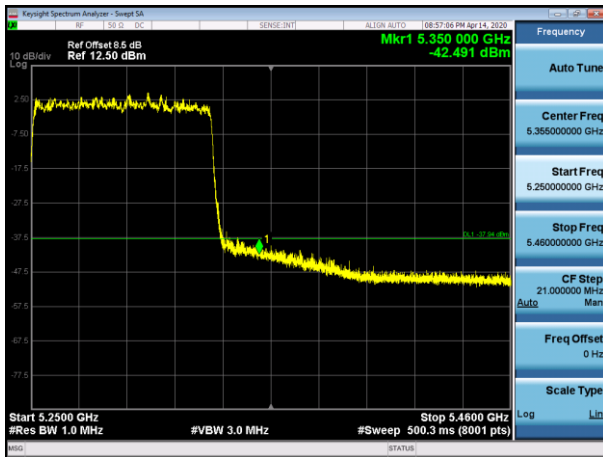

5755MHz with 4*4 CDD PK

5795MHz with 4*4 CDD PK

5190MHz with 4*4 Beamforming PK

5190MHz with 4*4 Beamforming AV

5230MHz with 4*4 Beamforming PK

5230MHz with 4*4 Beamforming AV

5310MHz with 4*4 Beamforming PK

5310MHz with 4*4 Beamforming AV

5510MHz with 4*4 Beamforming PK

5510MHz with 4*4 Beamforming AV

5755MHz with 4*4 Beamforming PK

5795MHz with 4*4 Beamforming PK

802.11ac(80MHz)

5210MHz with 4*4 CDD PK

5210MHz with 4*4 CDD AV

5290MHz with 4*4 CDD PK

5290MHz with 4*4 CDD AV

5530MHz with 4*4 CDD PK

5530MHz with 4*4 CDD AV

5775MHz with 4*4 CDD PK

5210MHz with 4*4 Beamforming PK

5210MHz with 4*4 Beamforming AV

5290MHz with 4*4 Beamforming PK