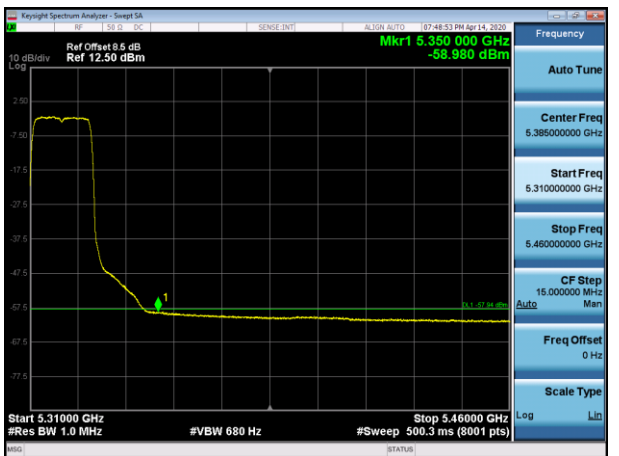

5290MHz with 4*4 CDD PK

5290MHz with 4*4 CDD AV

5530MHz with 4*4 CDD PK

5530MHz with 4*4 CDD AV

5775MHz with 4*4 CDD PK

5210MHz with 4*4 Beamforming PK

5210MHz with 4*4 Beamforming AV

5290MHz with 4*4 Beamforming PK

5290MHz with 4*4 Beamforming AV

5530MHz with 4*4 Beamforming PK

5530MHz with 4*4 Beamforming AV

5775MHz with 4*4 Beamforming PK

802.11ax(20MHz)

5180MHz with 4*4 CDD PK

5180MHz with 4*4 CDD AV

5200MHz with 4*4 CDD PK

5200MHz with 4*4 CDD AV

5320MHz with 4*4 CDD PK

5320MHz with 4*4 CDD AV

5500MHz with 4*4 CDD PK

5500MHz with 4*4 CDD AV

5745MHz with 4*4 CDD PK

5825MHz with 4*4 CDD PK

5180MHz with 4*4 Beamforming PK