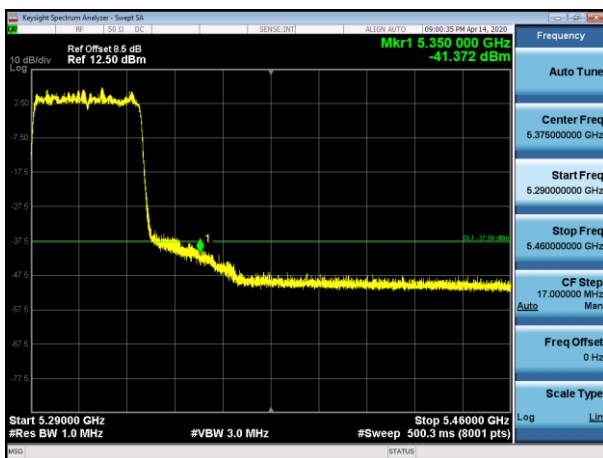

5320MHz with 4*4 Beamforming PK

5320MHz with 4*4 Beamforming AV

5500MHz with 4*4 Beamforming PK

5500MHz with 4*4 Beamforming AV

5745MHz with 4*4 Beamforming PK

5825MHz with 4*4 Beamforming PK

802.11ac(40MHz)

5190MHz with 4*4 CDD PK

5190MHz with 4*4 CDD AV

5230MHz with 4*4 CDD PK

5230MHz with 4*4 CDD AV

5310MHz with 4*4 CDD PK

5310MHz with 4*4 CDD AV

5510MHz with 4*4 CDD PK

5510MHz with 4*4 CDD AV

5755MHz with 4*4 CDD PK

5795MHz with 4*4 CDD PK

5190MHz with 4*4 Beamforming PK

5190MHz with 4*4 Beamforming AV

5230MHz with 4*4 Beamforming PK

5230MHz with 4*4 Beamforming AV

5310MHz with 4*4 Beamforming PK