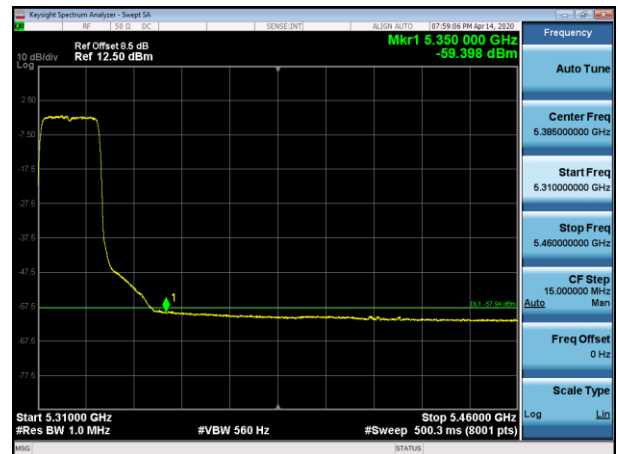

5500MHz with 4*4 CDD PK

5500MHz with 4*4 CDD AV

5745MHz with 4*4 CDD PK

5825MHz with 4*4 CDD PK

5180MHz with 4*4 Beamforming PK

5180MHz with 4*4 Beamforming AV

5200MHz with 4*4 Beamforming PK

5200MHz with 4*4 Beamforming AV

5320MHz with 4*4 Beamforming PK

5320MHz with 4*4 Beamforming AV

5500MHz with 4*4 Beamforming PK

5500MHz with 4*4 Beamforming AV

5745MHz with 4*4 Beamforming PK

5825MHz with 4*4 Beamforming PK

802.11ac(40MHz)

5190MHz with 4*4 CDD PK

5190MHz with 4*4 CDD AV

5230MHz with 4*4 CDD PK

5230MHz with 4*4 CDD AV

5310MHz with 4*4 CDD PK

5310MHz with 4*4 CDD AV

5510MHz with 4*4 CDD PK

5510MHz with 4*4 CDD AV