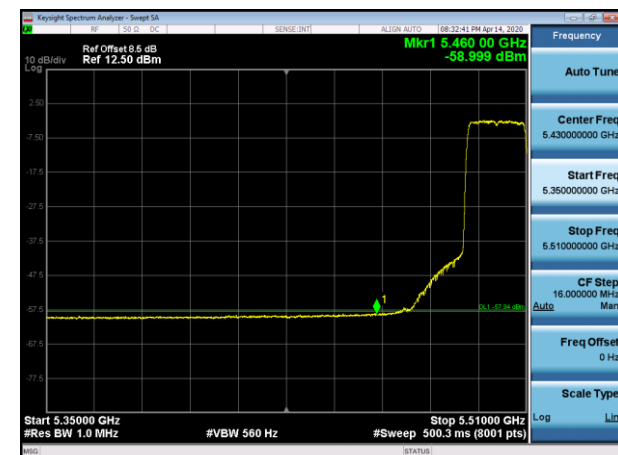

5500MHz with 4*4 CDD PK

5500MHz with 4*4 CDD AV

5745MHz with 4*4 CDD PK

5825MHz with 4*4 CDD PK

5180MHz with 4*4 Beamforming PK

5180MHz with 4*4 Beamforming AV

5200MHz with 4*4 Beamforming PK

5200MHz with 4*4 Beamforming AV

5320MHz with 4*4 Beamforming PK

5320MHz with 4*4 Beamforming AV

5500MHz with 4*4 Beamforming PK

5500MHz with 4*4 Beamforming AV

5745MHz with 4*4 Beamforming PK

5825MHz with 4*4 Beamforming PK

802.11ac(40MHz)

5190MHz with 4*4 CDD PK

5190MHz with 4*4 CDD AV

5230MHz with 4*4 CDD PK

5230MHz with 4*4 CDD AV

5310MHz with 4*4 CDD PK

5310MHz with 4*4 CDD AV

5510MHz with 4*4 CDD PK

5510MHz with 4*4 CDD AV

5755MHz with 4*4 CDD PK

5795MHz with 4*4 CDD PK

5190MHz with 4*4 Beamforming PK

5190MHz with 4*4 Beamforming AV

5230MHz with 4*4 Beamforming PK

5230MHz with 4*4 Beamforming AV

5310MHz with 4*4 Beamforming PK