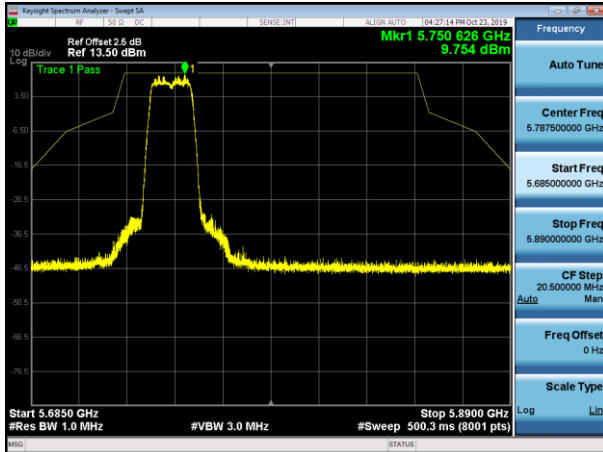

5500MHz with 4*4 CDD PK

5500MHz with 4*4 CDD AV

5745MHz with 4*4 CDD PK

5825MHz with 4*4 CDD PK

5180MHz with 4*4 Beamforming PK

5180MHz with 4*4 Beamforming AV

5200MHz with 4*4 Beamforming PK

5200MHz with 4*4 Beamforming AV

5320MHz with 4*4 Beamforming PK

5320MHz with 4*4 Beamforming AV

5500MHz with 4*4 Beamforming PK

5500MHz with 4*4 Beamforming AV

5745MHz with 4*4 Beamforming PK

5825MHz with 4*4 Beamforming PK

802.11ac(40MHz)

5190MHz with 4*4 CDD PK

5190MHz with 4*4 CDD AV

5230MHz with 4*4 CDD PK

5230MHz with 4*4 CDD AV

5310MHz with 4*4 CDD PK

5310MHz with 4*4 CDD AV

5510MHz with 4*4 CDD PK

5510MHz with 4*4 CDD AV