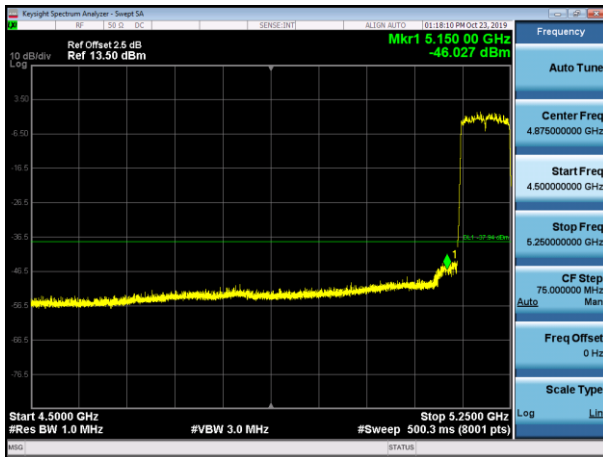

5755MHz with 4*4 CDD PK

5795MHz with 4*4 CDD PK

5190MHz with 4*4 Beamforming PK

5190MHz with 4*4 Beamforming AV

5230MHz with 4*4 Beamforming PK

5230MHz with 4*4 Beamforming AV

5310MHz with 4*4 Beamforming PK

5310MHz with 4*4 Beamforming AV

5510MHz with 4*4 Beamforming PK

5510MHz with 4*4 Beamforming AV

5755MHz with 4*4 Beamforming PK

5795MHz with 4*4 Beamforming PK

802.11ac(80MHz)

5210MHz with 4*4 CDD PK

5210MHz with 4*4 CDD AV

5290MHz with 4*4 CDD PK

5290MHz with 4*4 CDD AV

5530MHz with 4*4 CDD PK

5530MHz with 4*4 CDD AV

5775MHz with 4*4 CDD PK

5210MHz with 4*4 Beamforming PK

5210MHz with 4*4 Beamforming AV

5290MHz with 4*4 Beamforming PK