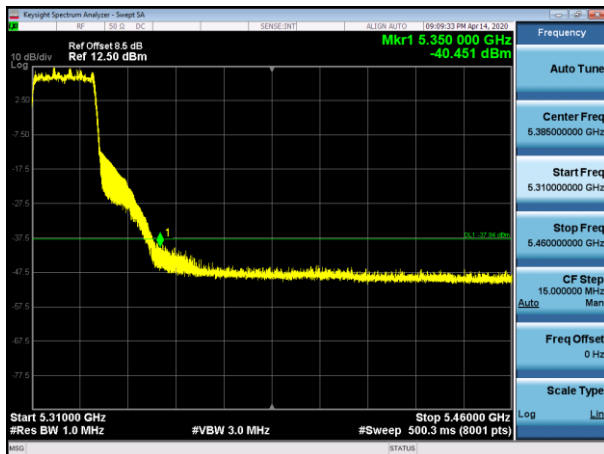

5200MHz with 4*4 CDD AV

5320MHz with 4*4 CDD PK

5320MHz with 4*4 CDD AV

5500MHz with 4*4 CDD PK

5500MHz with 4*4 CDD AV

5745MHz with 4*4 CDD PK

5825MHz with 4*4 CDD PK

5180MHz with 4*4 Beamforming PK

5180MHz with 4*4 Beamforming AV

5200MHz with 4*4 Beamforming PK

5200MHz with 4*4 Beamforming AV

5320MHz with 4*4 Beamforming PK

5320MHz with 4*4 Beamforming AV

5500MHz with 4*4 Beamforming PK

5500MHz with 4*4 Beamforming AV

5745MHz with 4*4 Beamforming PK

5825MHz with 4*4 Beamforming PK

802.11ax(40MHz)

5190MHz with 4*4 CDD PK

5190MHz with 4*4 CDD AV

5230MHz with 4*4 CDD PK

5230MHz with 4*4 CDD AV

5310MHz with 4*4 CDD PK