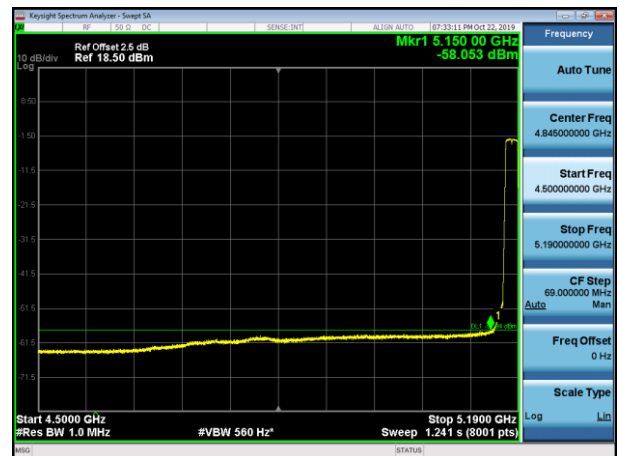

5500MHz with 4*4 CDD PK

5500MHz with 4*4 CDD AV

5745MHz with 4*4 CDD PK

5825MHz with 4*4 CDD PK

5180MHz with 4*4 Beamforming PK

5180MHz with 4*4 Beamforming AV

5200MHz with 4*4 Beamforming PK

5200MHz with 4*4 Beamforming AV

5320MHz with 4*4 Beamforming PK

5320MHz with 4*4 Beamforming AV

5500MHz with 4*4 Beamforming PK

5500MHz with 4*4 Beamforming AV

5745MHz with 4*4 Beamforming PK

5825MHz with 4*4 Beamforming PK

802.11ac(40MHz)

5190MHz with 4*4 CDD PK

5190MHz with 4*4 CDD AV

5230MHz with 4*4 CDD PK

5230MHz with 4*4 CDD AV

5310MHz with 4*4 CDD PK

5310MHz with 4*4 CDD AV

5510MHz with 4*4 CDD PK

5510MHz with 4*4 CDD AV