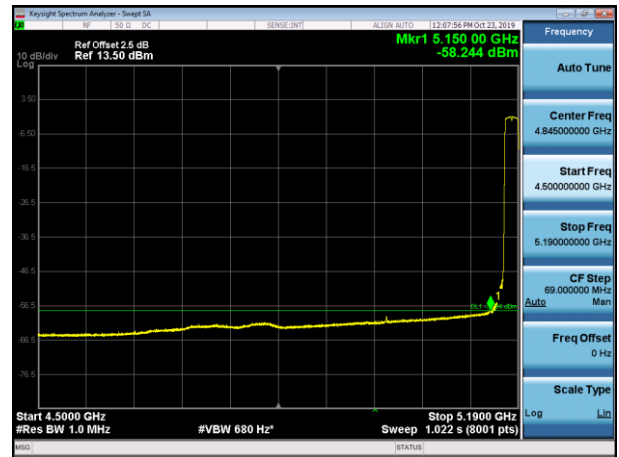

5290MHz with 4*4 CDD PK

5290MHz with 4*4 CDD AV

5530MHz with 4*4 CDD PK

5530MHz with 4*4 CDD AV

5775MHz with 4*4 CDD PK

5210MHz with 4*4 Beamforming PK

5210MHz with 4*4 Beamforming AV

5290MHz with 4*4 Beamforming PK

5290MHz with 4*4 Beamforming AV

5530MHz with 4*4 Beamforming PK

5530MHz with 4*4 Beamforming AV

5775MHz with 4*4 Beamforming PK

802.11ax(20MHz)

5180MHz with 4*4 CDD PK

5180MHz with 4*4 CDD AV

5200MHz with 4*4 CDD PK

5200MHz with 4*4 CDD AV

5320MHz with 4*4 CDD PK

5320MHz with 4*4 CDD AV

5500MHz with 4*4 CDD PK

5500MHz with 4*4 CDD AV

5745MHz with 4*4 CDD PK

5825MHz with 4*4 CDD PK

5180MHz with 4*4 Beamforming PK