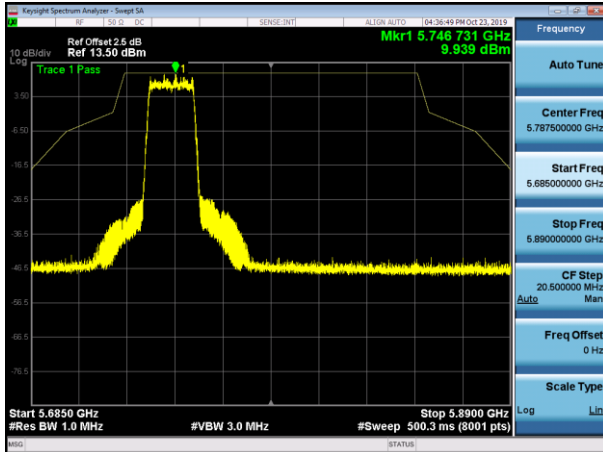

5745MHz with 4*4 Beamforming PK