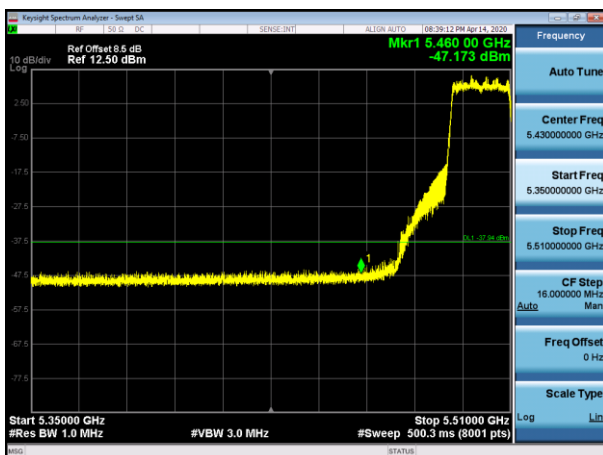

5500MHz with 4*4 CDD PK

5500MHz with 4*4 CDD AV

5745MHz with 4*4 CDD PK

5825MHz with 4*4 CDD PK

5180MHz with 4*4 Beamforming PK

5180MHz with 4*4 Beamforming AV

5200MHz with 4*4 Beamforming PK

5200MHz with 4*4 Beamforming AV

5320MHz with 4*4 Beamforming PK

5320MHz with 4*4 Beamforming AV

5500MHz with 4*4 Beamforming PK

5500MHz with 4*4 Beamforming AV

5745MHz with 4*4 Beamforming PK

5825MHz with 4*4 Beamforming PK

802.11ac(40MHz)

5190MHz with 4*4 CDD PK

5190MHz with 4*4 CDD AV

5230MHz with 4*4 CDD PK

5230MHz with 4*4 CDD AV

5310MHz with 4*4 CDD PK

5310MHz with 4*4 CDD AV

5510MHz with 4*4 CDD PK

5510MHz with 4*4 CDD AV