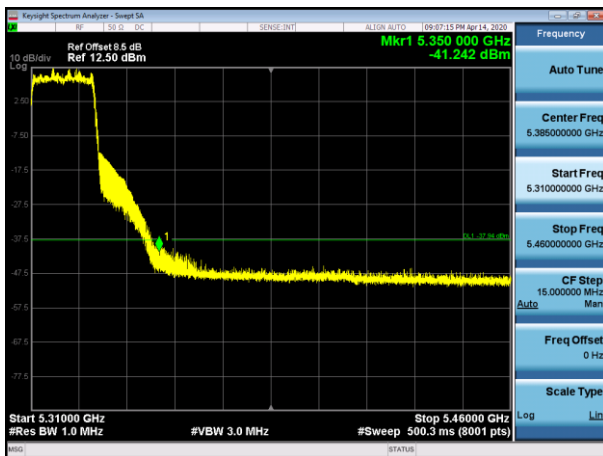

5290MHz with 4*4 CDD PK

5290MHz with 4*4 CDD AV

5530MHz with 4*4 CDD PK

5530MHz with 4*4 CDD AV

5775MHz with 4*4 CDD PK

5210MHz with 4*4 Beamforming PK

5210MHz with 4*4 Beamforming AV

5290MHz with 4*4 Beamforming PK

5290MHz with 4*4 Beamforming AV

5530MHz with 4*4 Beamforming PK

5530MHz with 4*4 Beamforming AV

5775MHz with 4*4 Beamforming PK

802.11ax(20MHz)

5180MHz with 4*4 CDD PK

5180MHz with 4*4 CDD AV

5200MHz with 4*4 CDD PK

5200MHz with 4*4 CDD AV

5320MHz with 4*4 CDD PK

5320MHz with 4*4 CDD AV

5500MHz with 4*4 CDD PK

5500MHz with 4*4 CDD AV

5745MHz with 4*4 CDD PK

5825MHz with 4*4 CDD PK

5180MHz with 4*4 Beamforming PK