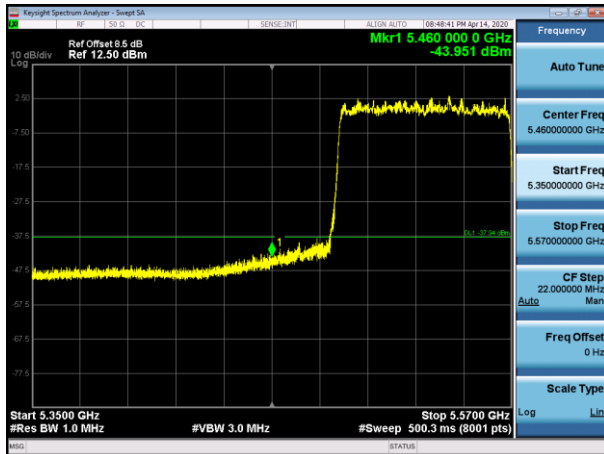

5290MHz with 4*4 CDD PK

5290MHz with 4*4 CDD AV

5530MHz with 4*4 CDD PK

5530MHz with 4*4 CDD AV

5775MHz with 4*4 CDD PK

5210MHz with 4*4 Beamforming PK

5210MHz with 4*4 Beamforming AV

5290MHz with 4*4 Beamforming PK

5290MHz with 4*4 Beamforming AV

5530MHz with 4*4 Beamforming PK

5530MHz with 4*4 Beamforming AV

5775MHz with 4*4 Beamforming PK

802.11ax(20MHz)

5180MHz with 4*4 CDD PK

5180MHz with 4*4 CDD AV

5200MHz with 4*4 CDD PK