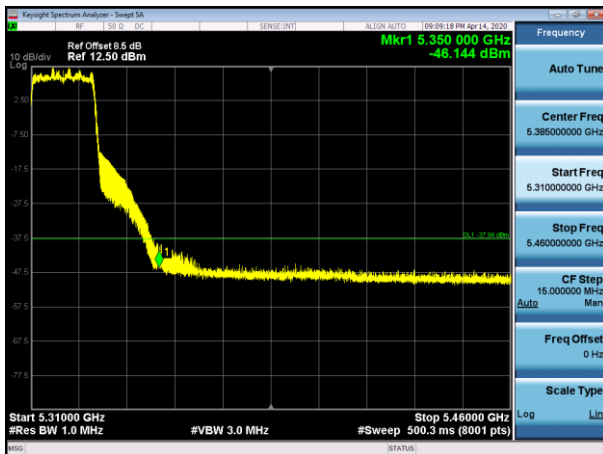

5500MHz with 4*4 CDD PK

5500MHz with 4*4 CDD AV

5745MHz with 4*4 CDD PK

5825MHz with 4*4 CDD PK

5180MHz with 4*4 Beamforming PK

5180MHz with 4*4 Beamforming AV

5200MHz with 4*4 Beamforming PK

5200MHz with 4*4 Beamforming AV

5320MHz with 4*4 Beamforming PK

5320MHz with 4*4 Beamforming AV

5500MHz with 4*4 Beamforming PK

5500MHz with 4*4 Beamforming AV

5745MHz with 4*4 Beamforming PK

5825MHz with 4*4 Beamforming PK

802.11ac(40MHz)

5190MHz with 4*4 CDD PK

5190MHz with 4*4 CDD AV

5230MHz with 4*4 CDD PK

5230MHz with 4*4 CDD AV

5310MHz with 4*4 CDD PK

5310MHz with 4*4 CDD AV

5510MHz with 4*4 CDD PK

5510MHz with 4*4 CDD AV