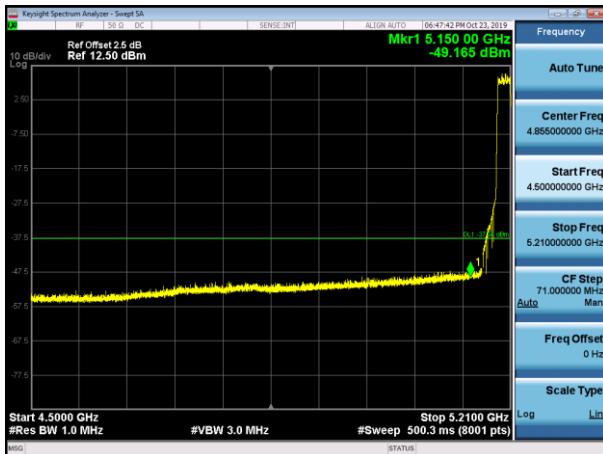

5290MHz with 4*4 CDD PK

5290MHz with 4*4 CDD AV

5530MHz with 4*4 CDD PK

5530MHz with 4*4 CDD AV

5775MHz with 4*4 CDD PK

5210MHz with 4*4 Beamforming PK

5210MHz with 4*4 Beamforming AV

5290MHz with 4*4 Beamforming PK

5290MHz with 4*4 Beamforming AV

5530MHz with 4*4 Beamforming PK

5530MHz with 4*4 Beamforming AV

5775MHz with 4*4 Beamforming PK

802.11ax(20MHz)

5180MHz with 4*4 CDD PK

5180MHz with 4*4 CDD AV

5200MHz with 4*4 CDD PK

5200MHz with 4*4 CDD AV

5320MHz with 4*4 CDD PK

5320MHz with 4*4 CDD AV

5500MHz with 4*4 CDD PK

5500MHz with 4*4 CDD AV

5745MHz with 4*4 CDD PK

5825MHz with 4*4 CDD PK

5180MHz with 4*4 Beamforming PK