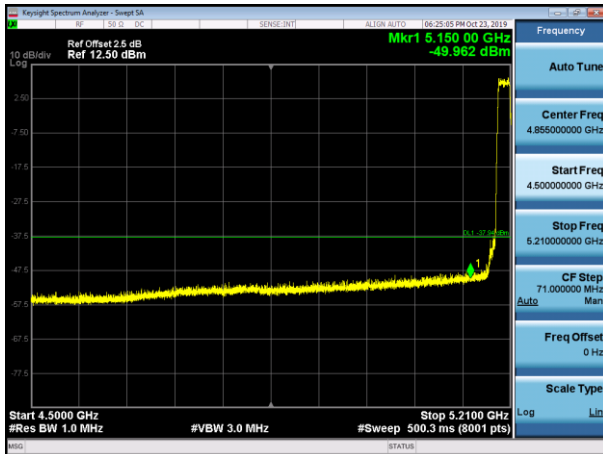

5500MHz with 4*4 CDD AV

5745MHz with 4*4 CDD PK

5825MHz with 4*4 CDD PK

5180MHz with 4*4 Beamforming PK

5180MHz with 4*4 Beamforming AV

5200MHz with 4*4 Beamforming PK

5200MHz with 4*4 Beamforming AV

5320MHz with 4*4 Beamforming PK