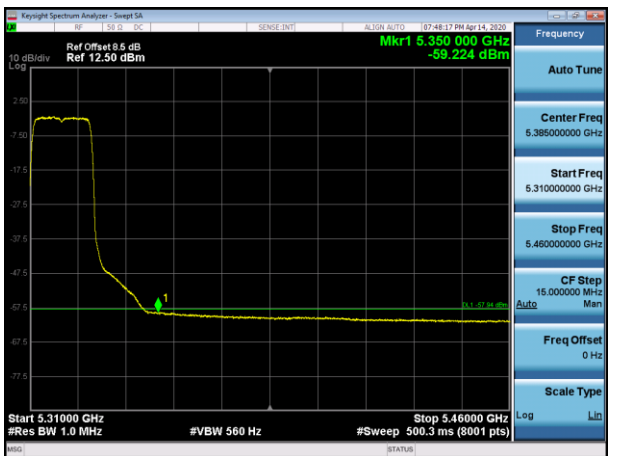

802.11n(20MHz)

5180MHz with 4*4 CDD PK

5180MHz with 4*4 CDD AV

5200MHz with 4*4 CDD PK

5200MHz with 4*4 CDD AV

5320MHz with 4*4 CDD PK

5320MHz with 4*4 CDD AV

5500MHz with 4*4 CDD PK

5500MHz with 4*4 CDD AV

5745MHz with 4*4 CDD PK

5825MHz with 4*4 CDD PK

5180MHz with 4*4 Beamforming PK

5180MHz with 4*4 Beamforming AV

5200MHz with 4*4 Beamforming PK

5200MHz with 4*4 Beamforming AV

5320MHz with 4*4 Beamforming PK