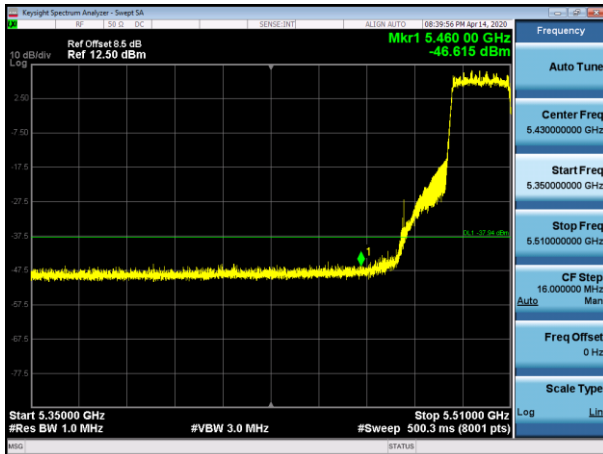

802.11n(20MHz)

5180MHz with 4*4 CDD PK

5180MHz with 4*4 CDD AV

5200MHz with 4*4 CDD PK

5200MHz with 4*4 CDD AV

5320MHz with 4*4 CDD PK

5320MHz with 4*4 CDD AV

5500MHz with 4*4 CDD PK

5500MHz with 4*4 CDD AV

5745MHz with 4*4 CDD PK

5825MHz with 4*4 CDD PK

5180MHz with 4*4 Beamforming PK

5180MHz with 4*4 Beamforming AV

5200MHz with 4*4 Beamforming PK

5200MHz with 4*4 Beamforming AV

5320MHz with 4*4 Beamforming PK