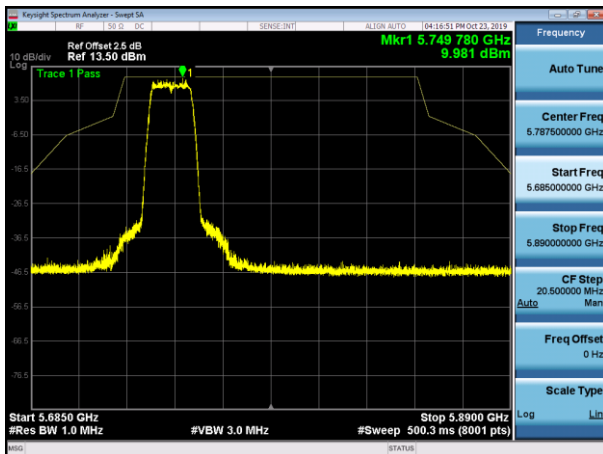

5200MHz with 4*4 CDD PK

5200MHz with 4*4 CDD AV

5320MHz with 4*4 CDD PK

5320MHz with 4*4 CDD AV

5500MHz with 4*4 CDD PK

5500MHz with 4*4 CDD AV

5745MHz with 4*4 CDD PK

5825MHz with 4*4 CDD PK

802.11n(20MHz)

5180MHz with 4*4 CDD PK

5180MHz with 4*4 CDD AV

5200MHz with 4*4 CDD PK

5200MHz with 4*4 CDD AV

5320MHz with 4*4 CDD PK

5320MHz with 4*4 CDD AV

5500MHz with 4*4 CDD PK

5500MHz with 4*4 CDD AV

5745MHz with 4*4 CDD PK

5825MHz with 4*4 CDD PK

5180MHz with 4*4 Beamforming PK

5180MHz with 4*4 Beamforming AV

5200MHz with 4*4 Beamforming PK

5200MHz with 4*4 Beamforming AV

5320MHz with 4*4 Beamforming PK