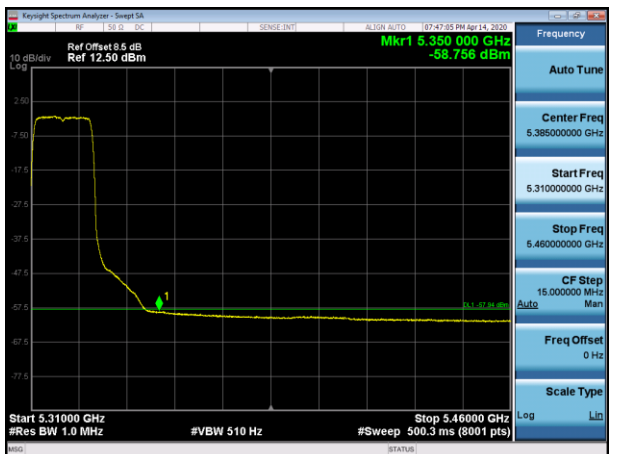

5200MHz with 4*4 CDD PK

5200MHz with 4*4 CDD AV

5320MHz with 4*4 CDD PK

5320MHz with 4*4 CDD AV

5500MHz with 4*4 CDD PK

5500MHz with 4*4 CDD AV

5745MHz with 4*4 CDD PK

5825MHz with 4*4 CDD PK