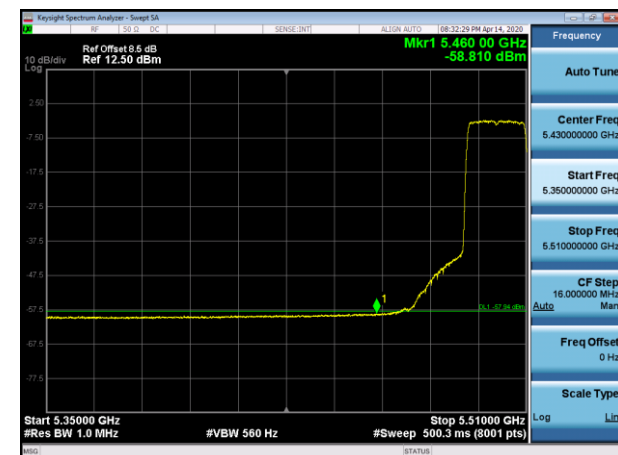

5500MHz with 4*4 CDD AV

5745MHz with 4*4 CDD PK

5825MHz with 4*4 CDD PK

5180MHz with 4*4 Beamforming PK

5180MHz with 4*4 Beamforming AV

5200MHz with 4*4 Beamforming PK

5200MHz with 4*4 Beamforming AV

5320MHz with 4*4 Beamforming PK

5320MHz with 4*4 Beamforming AV

5500MHz with 4*4 Beamforming PK

5500MHz with 4*4 Beamforming AV

5745MHz with 4*4 Beamforming PK

5825MHz with 4*4 Beamforming PK

802.11n(40MHz)

5190MHz with 4*4 CDD PK

5190MHz with 4*4 CDD AV

5230MHz with 4*4 CDD PK

5230MHz with 4*4 CDD AV

5310MHz with 4*4 CDD PK

5310MHz with 4*4 CDD AV

5510MHz with 4*4 CDD PK

5510MHz with 4*4 CDD AV

5755MHz with 4*4 CDD PK

5795MHz with 4*4 CDD PK