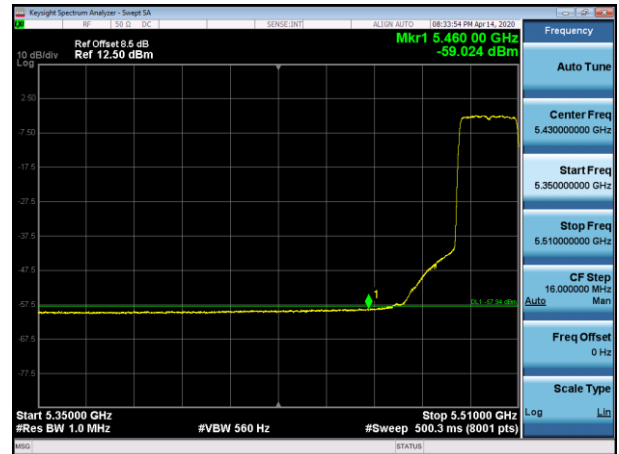

802.11n(20MHz)

5180MHz with 4*4 CDD PK

5180MHz with 4*4 CDD AV

5200MHz with 4*4 CDD PK

5200MHz with 4*4 CDD AV

5320MHz with 4*4 CDD PK

5320MHz with 4*4 CDD AV

5500MHz with 4*4 CDD PK

5500MHz with 4*4 CDD AV

5745MHz with 4*4 CDD PK

5825MHz with 4*4 CDD PK

5180MHz with 4*4 Beamforming PK

5180MHz with 4*4 Beamforming AV

5200MHz with 4*4 Beamforming PK

5200MHz with 4*4 Beamforming AV

5320MHz with 4*4 Beamforming PK