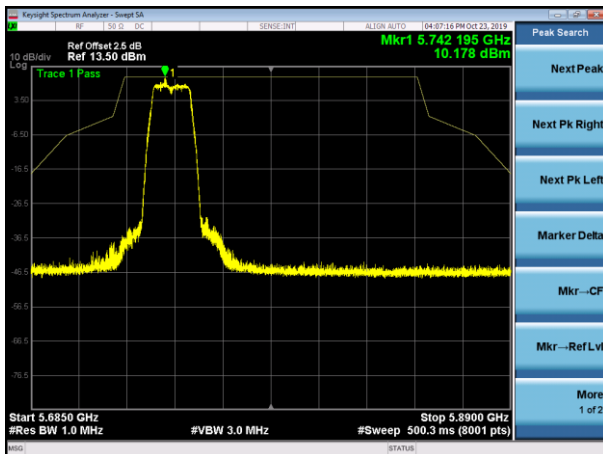

5200MHz with 4*4 CDD PK

5200MHz with 4*4 CDD AV

5320MHz with 4*4 CDD PK

5320MHz with 4*4 CDD AV

5500MHz with 4*4 CDD PK

5500MHz with 4*4 CDD AV

5745MHz with 4*4 CDD PK

5825MHz with 4*4 CDD PK

802.11n(20MHz)

5180MHz with 4*4 CDD PK

5180MHz with 4*4 CDD AV

5200MHz with 4*4 CDD PK

5200MHz with 4*4 CDD AV

5320MHz with 4*4 CDD PK

5320MHz with 4*4 CDD AV

5500MHz with 4*4 CDD PK