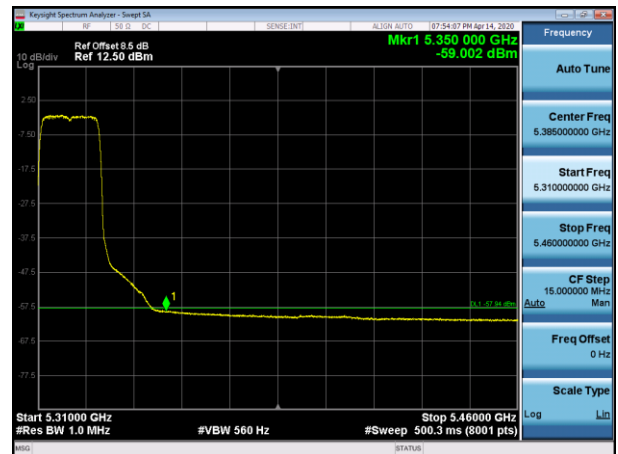

5500MHz with 4*4 CDD AV

5745MHz with 4*4 CDD PK

5825MHz with 4*4 CDD PK

5180MHz with 4*4 Beamforming PK

5180MHz with 4*4 Beamforming AV

5200MHz with 4*4 Beamforming PK

5200MHz with 4*4 Beamforming AV

5320MHz with 4*4 Beamforming PK

5320MHz with 4*4 Beamforming AV

5500MHz with 4*4 Beamforming PK

5500MHz with 4*4 Beamforming AV

5745MHz with 4*4 Beamforming PK

5825MHz with 4*4 Beamforming PK

802.11n(40MHz)

5190MHz with 4*4 CDD PK

5190MHz with 4*4 CDD AV