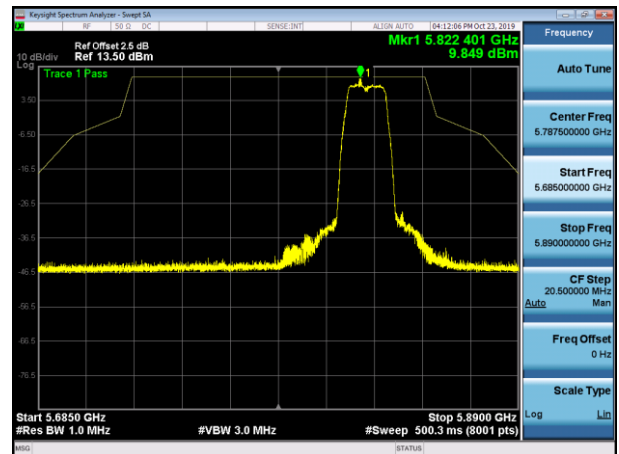

5200MHz with 4*4 CDD PK

5200MHz with 4*4 CDD AV

5320MHz with 4*4 CDD PK

5320MHz with 4*4 CDD AV

5500MHz with 4*4 CDD PK

5500MHz with 4*4 CDD AV

5745MHz with 4*4 CDD PK

5825MHz with 4*4 CDD PK