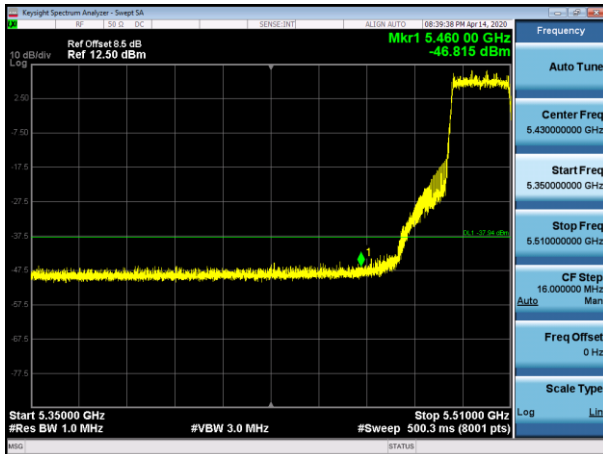

5200MHz with 4*4 CDD PK

5200MHz with 4*4 CDD AV

5320MHz with 4*4 CDD PK

5320MHz with 4*4 CDD AV

5500MHz with 4*4 CDD PK

5500MHz with 4*4 CDD AV

5745MHz with 4*4 CDD PK

5825MHz with 4*4 CDD PK