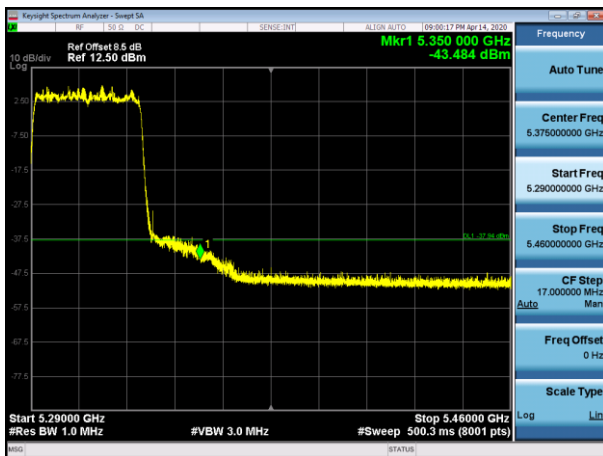

5500MHz with 4*4 CDD AV

5745MHz with 4*4 CDD PK

5825MHz with 4*4 CDD PK

5180MHz with 4*4 Beamforming PK

5180MHz with 4*4 Beamforming AV

5200MHz with 4*4 Beamforming PK

5200MHz with 4*4 Beamforming AV

5320MHz with 4*4 Beamforming PK

5320MHz with 4*4 Beamforming AV

5500MHz with 4*4 Beamforming PK

5500MHz with 4*4 Beamforming AV

5745MHz with 4*4 Beamforming PK

5825MHz with 4*4 Beamforming PK

802.11n(40MHz)

5190MHz with 4*4 CDD PK

5190MHz with 4*4 CDD AV

5230MHz with 4*4 CDD PK

5230MHz with 4*4 CDD AV

5310MHz with 4*4 CDD PK

5310MHz with 4*4 CDD AV

5510MHz with 4*4 CDD PK

5510MHz with 4*4 CDD AV

5755MHz with 4*4 CDD PK

5795MHz with 4*4 CDD PK