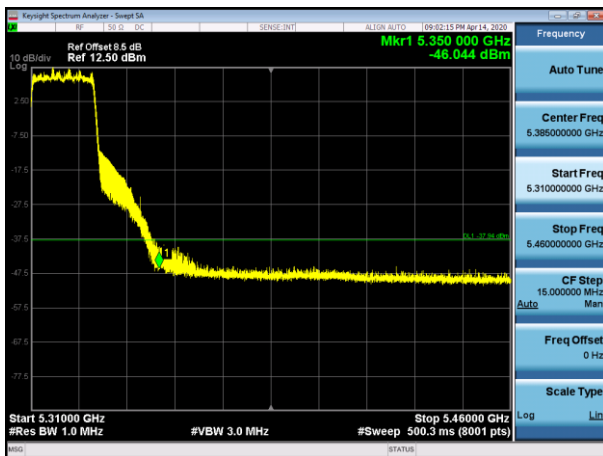

5200MHz with 4*4 CDD PK

5200MHz with 4*4 CDD AV

5320MHz with 4*4 CDD PK

5320MHz with 4*4 CDD AV

5500MHz with 4*4 CDD PK

5500MHz with 4*4 CDD AV

5745MHz with 4*4 CDD PK

5825MHz with 4*4 CDD PK

802.11n(20MHz)

5180MHz with 4*4 CDD PK

5180MHz with 4*4 CDD AV

5200MHz with 4*4 CDD PK

5200MHz with 4*4 CDD AV

5320MHz with 4*4 CDD PK

5320MHz with 4*4 CDD AV

5500MHz with 4*4 CDD PK

5500MHz with 4*4 CDD AV

5745MHz with 4*4 CDD PK

5825MHz with 4*4 CDD PK

5180MHz with 4*4 Beamforming PK

5180MHz with 4*4 Beamforming AV

5200MHz with 4*4 Beamforming PK

5200MHz with 4*4 Beamforming AV

5320MHz with 4*4 Beamforming PK