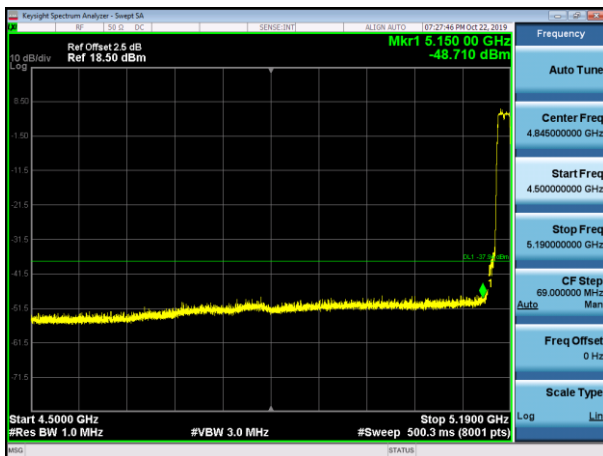

5500MHz with 4*4 CDD AV

5745MHz with 4*4 CDD PK

5825MHz with 4*4 CDD PK

5180MHz with 4*4 Beamforming PK

5180MHz with 4*4 Beamforming AV

5200MHz with 4*4 Beamforming PK

5200MHz with 4*4 Beamforming AV

5320MHz with 4*4 Beamforming PK

5320MHz with 4*4 Beamforming AV

5500MHz with 4*4 Beamforming PK

5500MHz with 4*4 Beamforming AV

5745MHz with 4*4 Beamforming PK

5825MHz with 4*4 Beamforming PK

802.11n(40MHz)

5190MHz with 4*4 CDD PK

5190MHz with 4*4 CDD AV