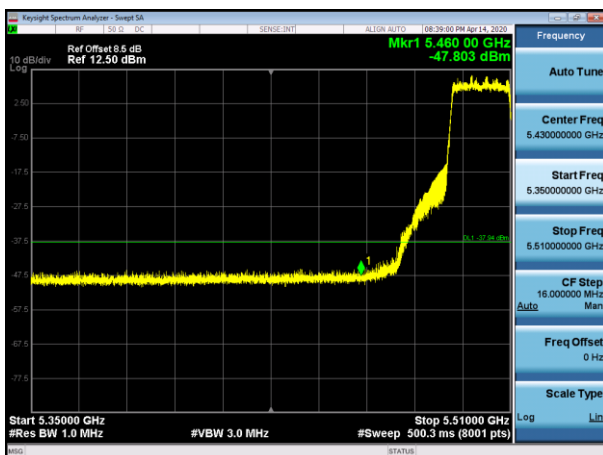

5500MHz with 4*4 Beamforming PK