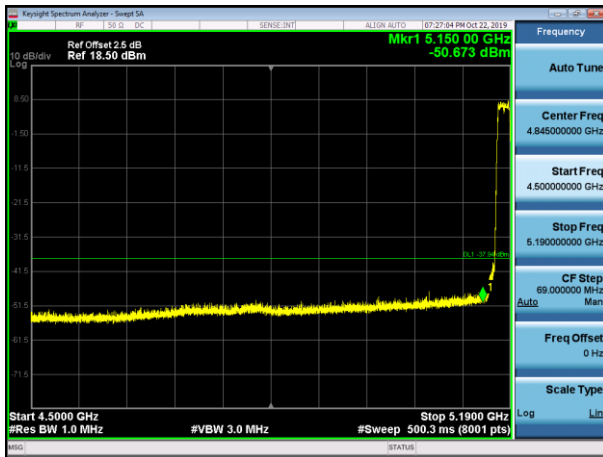

5200MHz with 4*4 CDD PK

5200MHz with 4*4 CDD AV

5320MHz with 4*4 CDD PK

5320MHz with 4*4 CDD AV

5500MHz with 4*4 CDD PK

5500MHz with 4*4 CDD AV

5745MHz with 4*4 CDD PK

5825MHz with 4*4 CDD PK

802.11n(20MHz)

5180MHz with 4*4 CDD PK

5180MHz with 4*4 CDD AV

5200MHz with 4*4 CDD PK

5200MHz with 4*4 CDD AV

5320MHz with 4*4 CDD PK

5320MHz with 4*4 CDD AV

5500MHz with 4*4 CDD PK