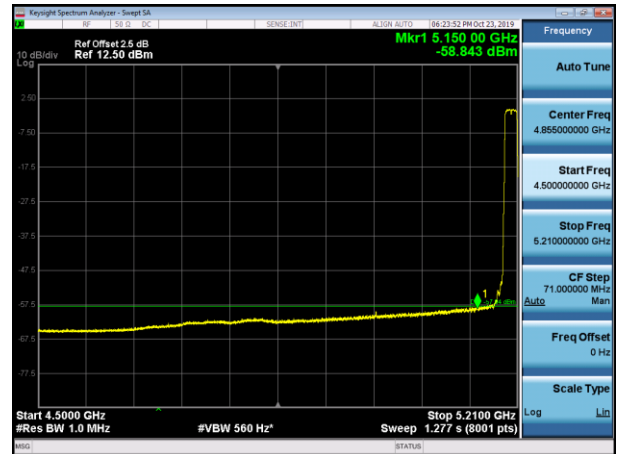

5500MHz with 4*4 CDD AV

5745MHz with 4*4 CDD PK

5825MHz with 4*4 CDD PK

5180MHz with 4*4 Beamforming PK

5180MHz with 4*4 Beamforming AV

5200MHz with 4*4 Beamforming PK

5200MHz with 4*4 Beamforming AV

5320MHz with 4*4 Beamforming PK