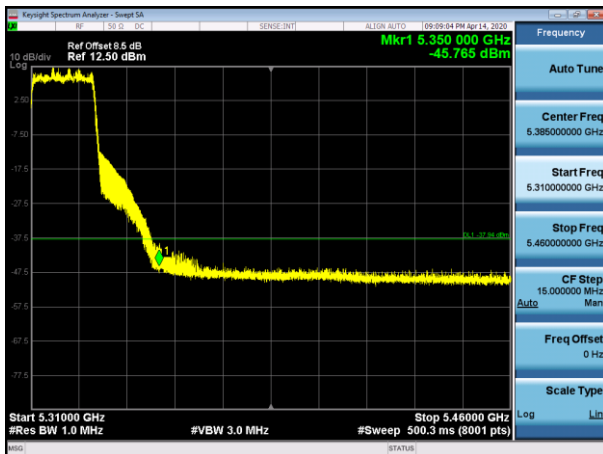

5500MHz with 4*4 CDD AV

5745MHz with 4*4 CDD PK

5825MHz with 4*4 CDD PK

5180MHz with 4*4 Beamforming PK

5180MHz with 4*4 Beamforming AV

5200MHz with 4*4 Beamforming PK

5200MHz with 4*4 Beamforming AV

5320MHz with 4*4 Beamforming PK

5320MHz with 4*4 Beamforming AV

5500MHz with 4*4 Beamforming PK

5500MHz with 4*4 Beamforming AV

5745MHz with 4*4 Beamforming PK

5825MHz with 4*4 Beamforming PK

802.11n(40MHz)

5190MHz with 4*4 CDD PK

5190MHz with 4*4 CDD AV