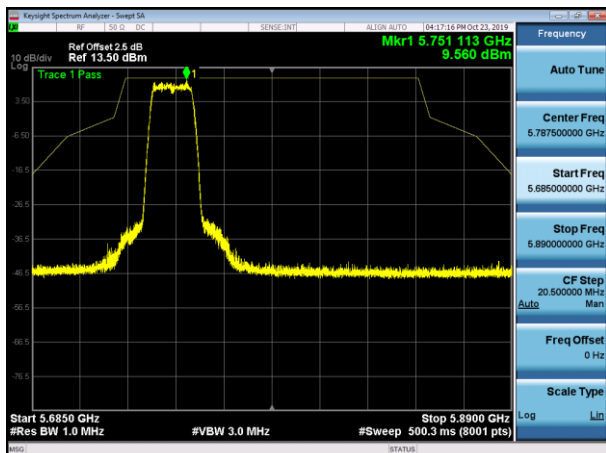

5500MHz with 4*4 CDD AV

5745MHz with 4*4 CDD PK

5825MHz with 4*4 CDD PK

5180MHz with 4*4 Beamforming PK

5180MHz with 4*4 Beamforming AV

5200MHz with 4*4 Beamforming PK

5200MHz with 4*4 Beamforming AV

5320MHz with 4*4 Beamforming PK

5320MHz with 4*4 Beamforming AV

5500MHz with 4*4 Beamforming PK

5500MHz with 4*4 Beamforming AV

5745MHz with 4*4 Beamforming PK

5825MHz with 4*4 Beamforming PK

802.11n(40MHz)

5190MHz with 4*4 CDD PK

5190MHz with 4*4 CDD AV

5230MHz with 4*4 CDD PK

5230MHz with 4*4 CDD AV

5310MHz with 4*4 CDD PK

5310MHz with 4*4 CDD AV

5510MHz with 4*4 CDD PK

5510MHz with 4*4 CDD AV

5755MHz with 4*4 CDD PK

5795MHz with 4*4 CDD PK