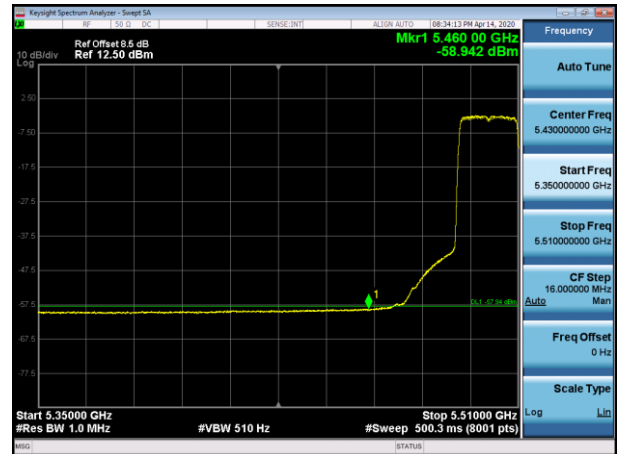

5200MHz with 4*4 CDD PK

5200MHz with 4*4 CDD AV

5320MHz with 4*4 CDD PK

5320MHz with 4*4 CDD AV

5500MHz with 4*4 CDD PK

5500MHz with 4*4 CDD AV

5745MHz with 4*4 CDD PK

5825MHz with 4*4 CDD PK

802.11n(20MHz)

5180MHz with 4*4 CDD PK

5180MHz with 4*4 CDD AV

5200MHz with 4*4 CDD PK

5200MHz with 4*4 CDD AV

5320MHz with 4*4 CDD PK

5320MHz with 4*4 CDD AV

5500MHz with 4*4 CDD PK