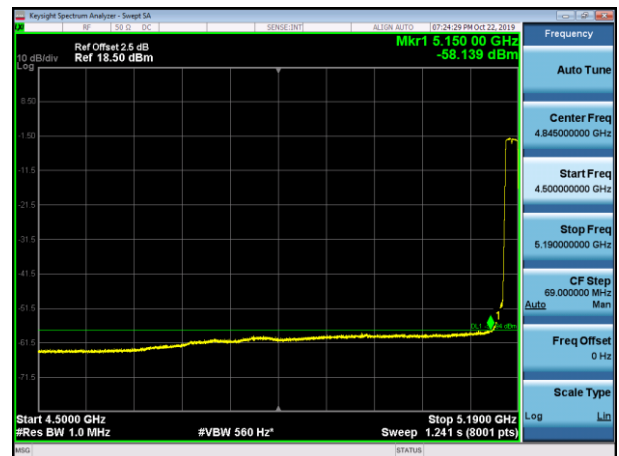

5500MHz with 4*4 CDD AV

5745MHz with 4*4 CDD PK

5825MHz with 4*4 CDD PK

5180MHz with 4*4 Beamforming PK

5180MHz with 4*4 Beamforming AV

5200MHz with 4*4 Beamforming PK

5200MHz with 4*4 Beamforming AV

5320MHz with 4*4 Beamforming PK

5320MHz with 4*4 Beamforming AV

5500MHz with 4*4 Beamforming PK

5500MHz with 4*4 Beamforming AV

5745MHz with 4*4 Beamforming PK

5825MHz with 4*4 Beamforming PK

802.11n(40MHz)

5190MHz with 4*4 CDD PK

5190MHz with 4*4 CDD AV