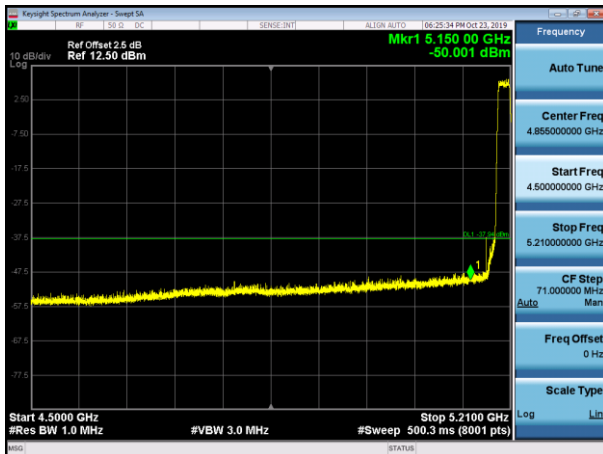

802.11n(20MHz)

5180MHz with 4*4 CDD PK

5180MHz with 4*4 CDD AV

5200MHz with 4*4 CDD PK

5200MHz with 4*4 CDD AV

5320MHz with 4*4 CDD PK

5320MHz with 4*4 CDD AV

5500MHz with 4*4 CDD PK

5500MHz with 4*4 CDD AV

5745MHz with 4*4 CDD PK

5825MHz with 4*4 CDD PK

5180MHz with 4*4 Beamforming PK

5180MHz with 4*4 Beamforming AV

5200MHz with 4*4 Beamforming PK

5200MHz with 4*4 Beamforming AV

5320MHz with 4*4 Beamforming PK