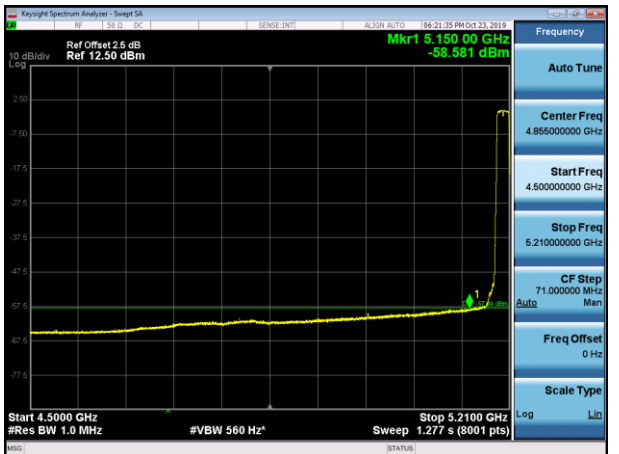

5200MHz with 4*4 CDD PK

5200MHz with 4*4 CDD AV

5320MHz with 4*4 CDD PK

5320MHz with 4*4 CDD AV

5500MHz with 4*4 CDD PK

5500MHz with 4*4 CDD AV

5745MHz with 4*4 CDD PK

5825MHz with 4*4 CDD PK

802.11n(20MHz)

5180MHz with 4*4 CDD PK

5180MHz with 4*4 CDD AV

5200MHz with 4*4 CDD PK

5200MHz with 4*4 CDD AV

5320MHz with 4*4 CDD PK

5320MHz with 4*4 CDD AV

5500MHz with 4*4 CDD PK

5500MHz with 4*4 CDD AV

5745MHz with 4*4 CDD PK

5825MHz with 4*4 CDD PK

5180MHz with 4*4 Beamforming PK

5180MHz with 4*4 Beamforming AV

5200MHz with 4*4 Beamforming PK

5200MHz with 4*4 Beamforming AV

5320MHz with 4*4 Beamforming PK