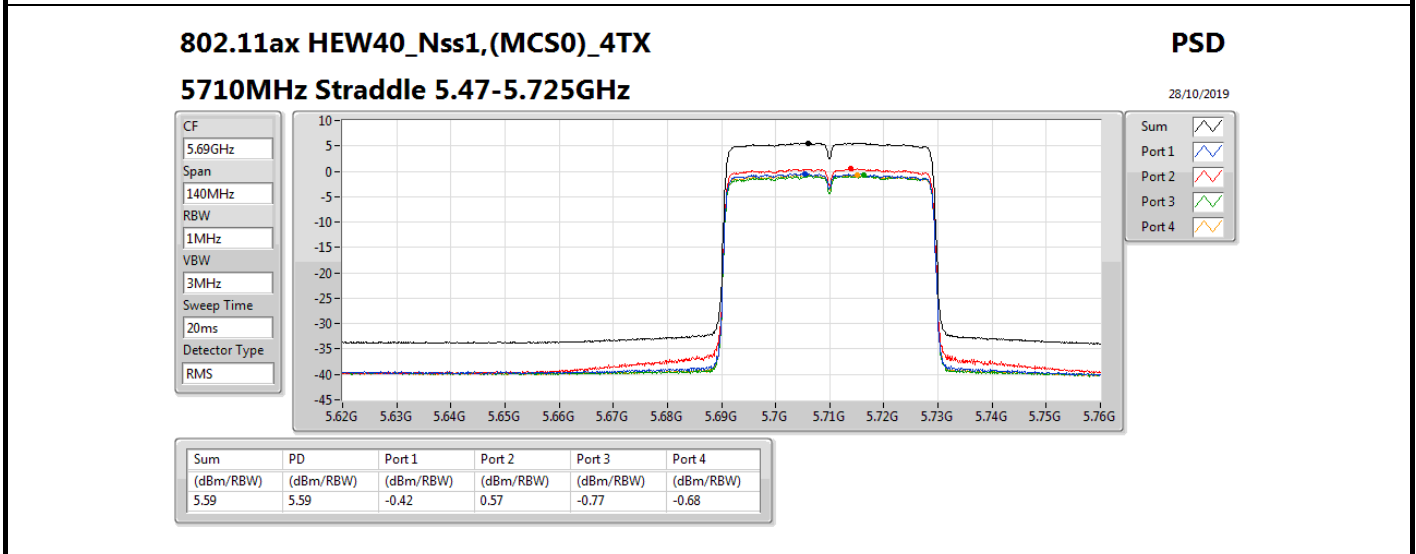

802.11ax HEW20_Nss1,(MCS0)_4TX

PSD

5720MHz Straddle 5.725-5.85GHz

28/10/2019

CF
5.735GHz
Span
40MHz
RBW
500kHz
VBW
3MHz
Sweep Time
20ms
Detector Type
RMS

Sum
Port 1
Port 2
Port 3
Port 4

Sum	PD	Port 1	Port 2	Port 3	Port 4
(dBm/RBW)	(dBm/RBW)	(dBm/RBW)	(dBm/RBW)	(dBm/RBW)	(dBm/RBW)
3.79	3.79	-2.33	-1.23	-2.48	-2.65