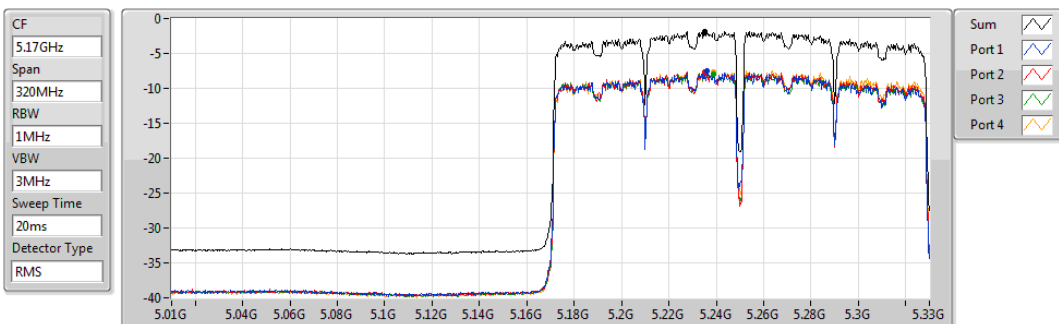

5250MHz Straddle 5.15-5.25GHz

29/10/2019

Sum	PD	Port 1	Port 2	Port 3	Port 4
(dBm/RBW)	(dBm/RBW)	(dBm/RBW)	(dBm/RBW)	(dBm/RBW)	(dBm/RBW)
-1.90	-1.90	-7.48	-7.66	-7.91	-7.62