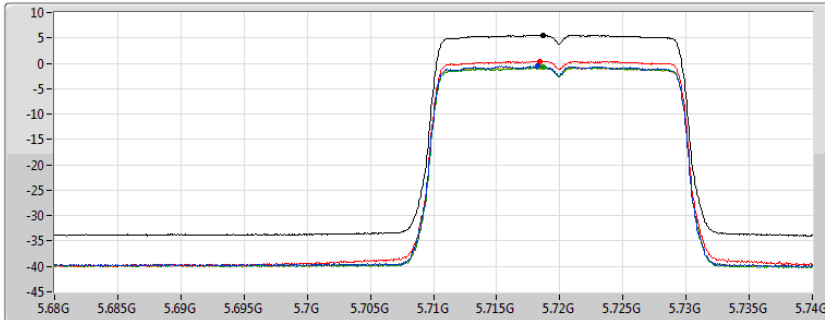

Sum
Port 1
Port 2
Port 3
Port 4

Sum	PD	Port 1	Port 2	Port 3	Port 4
(dBm/RBW)	(dBm/RBW)	(dBm/RBW)	(dBm/RBW)	(dBm/RBW)	(dBm/RBW)
5.54	5.54	-0.60	0.43	-0.82	-0.82

802.11ax HEW20_Nss1,(MCS0)_4TX

PSD

5720MHz Straddle 5.725-5.85GHz

28/10/2019

CF
5.735GHz
Span
40MHz
RBW
500kHz
VBW
3MHz
Sweep Time
20ms
Detector Type
RMS