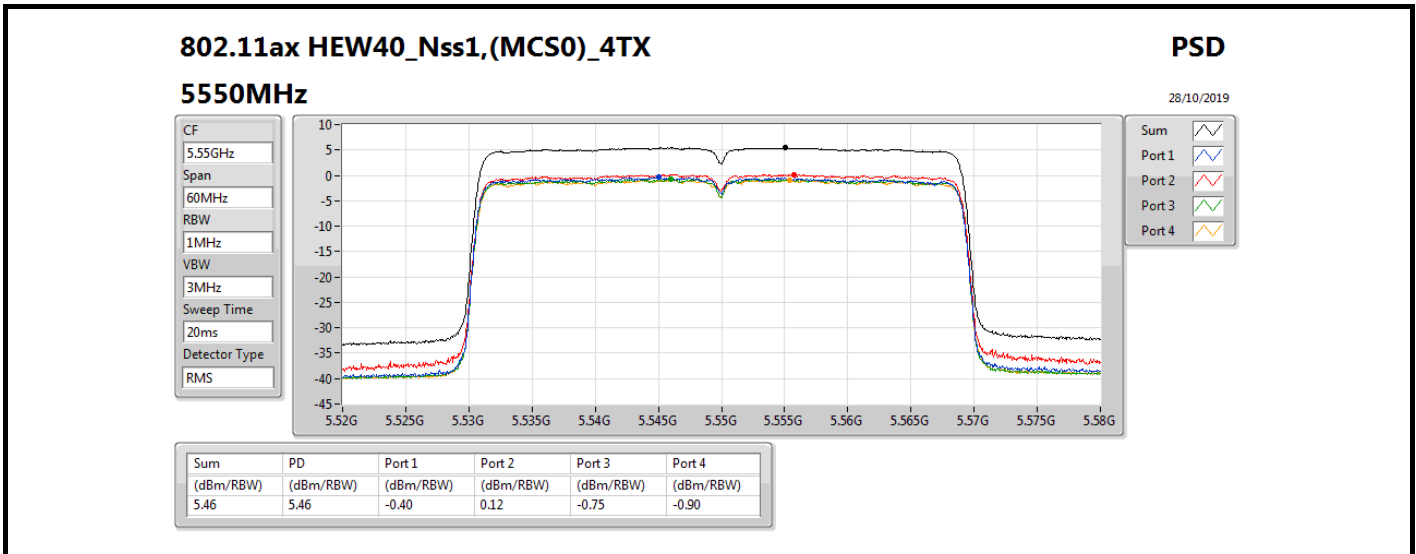

802.11ax HEW20_Nss1,(MCS0)_4TX

PSD

5720MHz Straddle 5.725-5.85GHz

28/10/2019

CF
5.735GHz
Span
40MHz
RBW
500kHz
VBW
3MHz
Sweep Time
20ms
Detector Type
RMS

Sum
Port 1
Port 2
Port 3
Port 4

Sum	PD	Port 1	Port 2	Port 3	Port 4
(dBm/RBW)	(dBm/RBW)	(dBm/RBW)	(dBm/RBW)	(dBm/RBW)	(dBm/RBW)
3.79	3.79	-2.33	-1.23	-2.48	-2.65