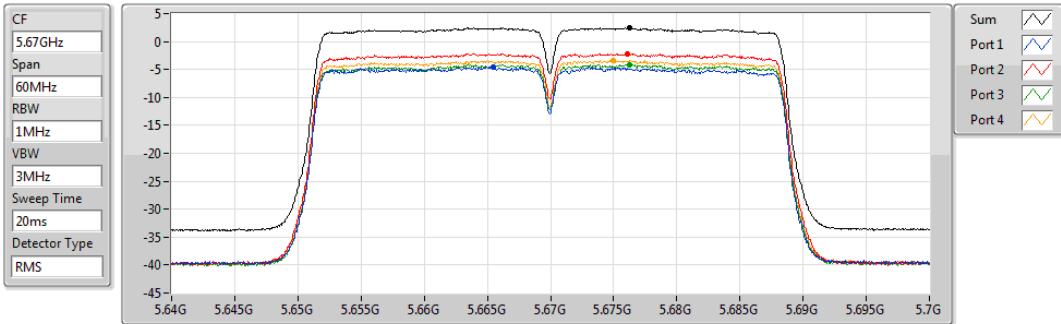

802.11ac VHT40-BF_Nss1,(MCS0)_4TX

PSD

5670MHz

01/11/2019

Sum	PD	Port 1	Port 2	Port 3	Port 4
(dBm/RBW)	(dBm/RBW)	(dBm/RBW)	(dBm/RBW)	(dBm/RBW)	(dBm/RBW)
2.44	2.44	-4.60	-2.15	-4.09	-3.42