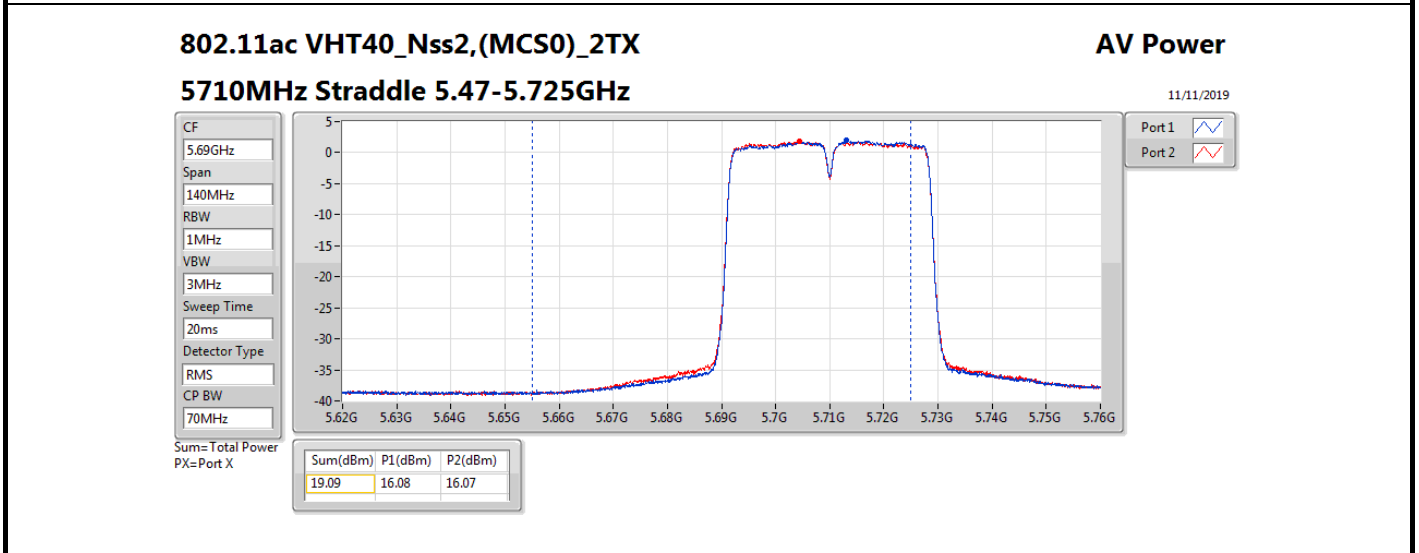

Average Power_Radio 3 / External Antenna 12

Appendix B.23

Mode	Result	DG (dBi)	Port 1 (dBm)	Port 2 (dBm)	Total Power (dBm)	Power Limit (dBm)	Conducted setting
5510MHz	Pass	10.70	14.74	14.86	17.81	19.28	13
5550MHz	Pass	10.70	16.17	15.98	19.09	19.28	14.5
5670MHz	Pass	10.70	15.45	15.65	18.56	19.28	14.25
5710MHz Straddle 5.47-5.725GHz	Pass	10.70	16.22	16.18	19.21	19.28	14.5
5710MHz Straddle 5.725-5.85GHz	Pass	10.70	6.40	6.14	9.28	25.30	14.5
802.11ax HEW80_Nss2,(MCS0)_2TX	-	-	-	-	-	-	-
5290MHz	Pass	10.70	13.96	13.75	16.87	19.28	13.25
5530MHz	Pass	10.70	13.80	13.41	16.62	19.28	12.75
5610MHz	Pass	10.70	15.97	16.12	19.06	19.28	15.5
5690MHz Straddle 5.47-5.725GHz	Pass	10.70	16.25	16.23	19.25	19.28	15.25
5690MHz Straddle 5.725-5.85GHz	Pass	10.70	2.78	2.41	5.61	25.30	15.25

DG = Directional Gain; **Port X** = Port X output power

Note : Conducted setting = Pass conducted setting division 4

Summary

Mode	Total Power (dBm)	Total Power (W)
5.25-5.35GHz	-	-
802.11ac VHT20-BF_Nss1,(MCS0)_2TX	15.80	0.03802
802.11ac VHT40-BF_Nss1,(MCS0)_2TX	16.03	0.04009
802.11ac VHT80-BF_Nss1,(MCS0)_2TX	15.81	0.03811
802.11ax HEW20-BF_Nss1,(MCS0)_2TX	15.94	0.03926
802.11ax HEW40-BF_Nss1,(MCS0)_2TX	16.21	0.04178
802.11ax HEW80-BF_Nss1,(MCS0)_2TX	16.12	0.04093
5.47-5.725GHz	-	-
802.11ac VHT20-BF_Nss1,(MCS0)_2TX	15.89	0.03882
802.11ac VHT40-BF_Nss1,(MCS0)_2TX	16.11	0.04083
802.11ac VHT80-BF_Nss1,(MCS0)_2TX	16.02	0.03999
802.11ax HEW20-BF_Nss1,(MCS0)_2TX	15.92	0.03908
802.11ax HEW40-BF_Nss1,(MCS0)_2TX	16.22	0.04188
802.11ax HEW80-BF_Nss1,(MCS0)_2TX	16.25	0.04217
5.725-5.85GHz	-	-
802.11ac VHT20-BF_Nss1,(MCS0)_2TX	9.06	0.00805
802.11ac VHT40-BF_Nss1,(MCS0)_2TX	5.71	0.00372
802.11ac VHT80-BF_Nss1,(MCS0)_2TX	2.02	0.00159
802.11ax HEW20-BF_Nss1,(MCS0)_2TX	10.14	0.01033
802.11ax HEW40-BF_Nss1,(MCS0)_2TX	6.66	0.00463
802.11ax HEW80-BF_Nss1,(MCS0)_2TX	3.07	0.00203