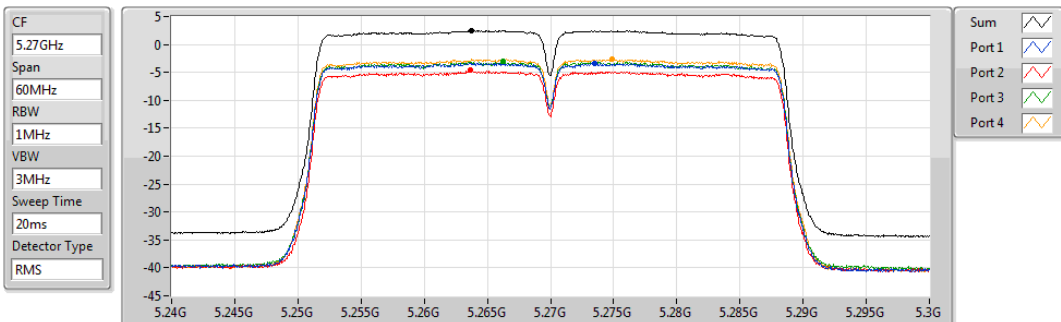

5270MHz

01/11/2019

Sum	PD	Port 1	Port 2	Port 3	Port 4
(dBm/RBW)	(dBm/RBW)	(dBm/RBW)	(dBm/RBW)	(dBm/RBW)	(dBm/RBW)
2.51	2.51	-3.37	-4.60	-3.08	-2.68