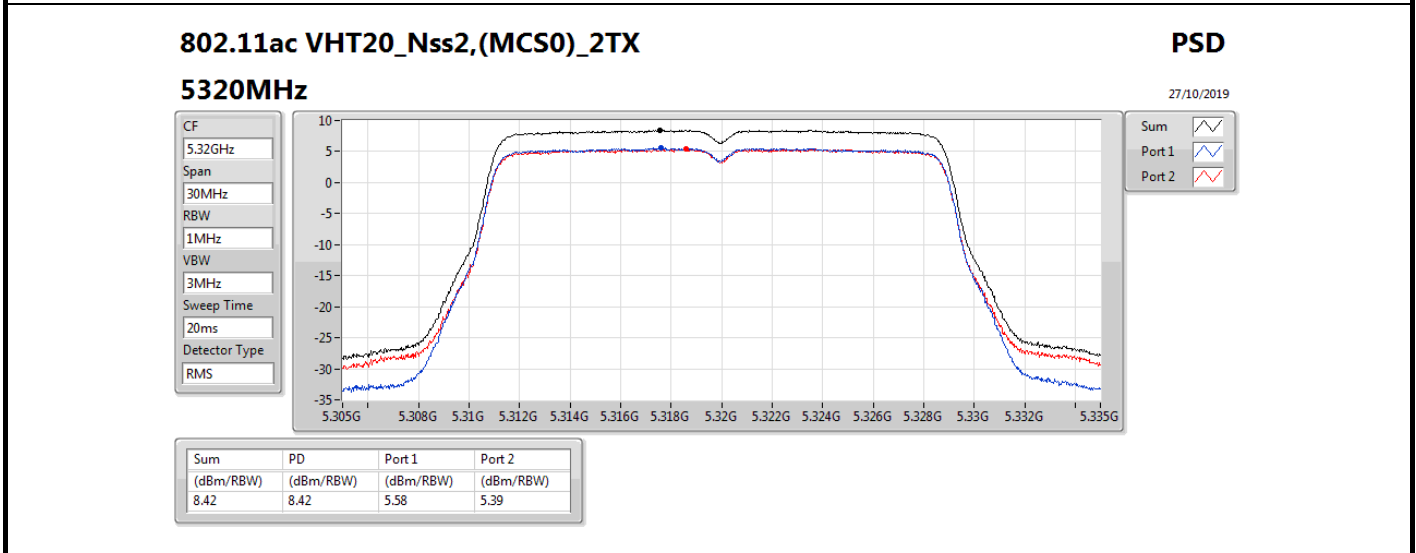

Mode	Result	DG (dBi)	Port 1 (dBm/RBW)	Port 2 (dBm/RBW)	PD (dBm/RBW)	PD Limit (dBm/RBW)
5720MHz Straddle 5.725-5.85GHz	Pass	5.36	5.21	6.26	8.74	30.00
802.11ax HEW40_Nss2,(MCS0)_2TX	-	-	-	-	-	-
5270MHz	Pass	5.36	4.83	4.54	7.63	11.00
5310MHz	Pass	5.36	1.19	0.67	3.85	11.00
5510MHz	Pass	5.36	-2.16	-1.26	1.25	11.00
5550MHz	Pass	5.36	4.82	4.80	7.73	11.00
5670MHz	Pass	5.36	1.18	2.46	4.88	11.00
5710MHz Straddle 5.47-5.725GHz	Pass	5.36	4.76	5.61	8.10	11.00
5710MHz Straddle 5.725-5.85GHz	Pass	5.36	2.48	3.53	5.99	30.00
802.11ax HEW80_Nss2,(MCS0)_2TX	-	-	-	-	-	-
5290MHz	Pass	5.36	-2.97	-3.24	-0.18	11.00
5530MHz	Pass	5.36	-3.07	-2.65	0.06	11.00
5610MHz	Pass	5.36	1.03	1.69	4.23	11.00
5690MHz Straddle 5.47-5.725GHz	Pass	5.36	1.81	2.41	4.98	11.00
5690MHz Straddle 5.725-5.85GHz	Pass	5.36	-15.71	-14.63	-12.20	30.00
802.11ax HEW160_Nss2,(MCS0)_2TX	-	-	-	-	-	-
5250MHz Straddle 5.15-5.25GHz	Pass	5.36	-7.39	-7.06	-4.36	17.00
5250MHz Straddle 5.25-5.35GHz	Pass	5.36	-7.25	-7.01	-4.28	11.00
5570MHz	Pass	5.36	-6.37	-6.48	-3.45	11.00

DG = Directional Gain; RBW = 500 kHz for 5.725-5.85GHz band / 1MHz for other band;

PD = trace bin-by-bin of each transmits port summing can be performed maximum power density; Port X = Port X power density;