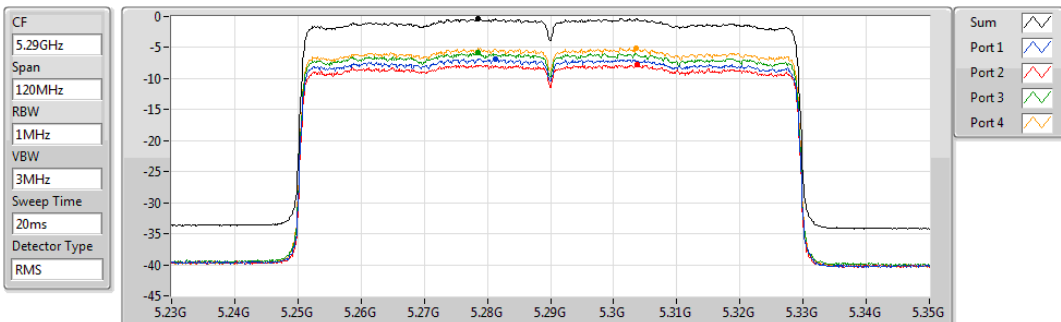

01/11/2019

Sum	PD	Port 1	Port 2	Port 3	Port 4
(dBm/RBW)	(dBm/RBW)	(dBm/RBW)	(dBm/RBW)	(dBm/RBW)	(dBm/RBW)
0.44	0.44	-6.44	-4.37	-6.02	-5.41

802.11ax HEW80-BF_Nss1,(MCS0)_4TX

PSD

5290MHz

01/11/2019

Sum	PD	Port 1	Port 2	Port 3	Port 4
(dBm/RBW)	(dBm/RBW)	(dBm/RBW)	(dBm/RBW)	(dBm/RBW)	(dBm/RBW)
-0.36	-0.36	-6.79	-7.77	-5.87	-5.07