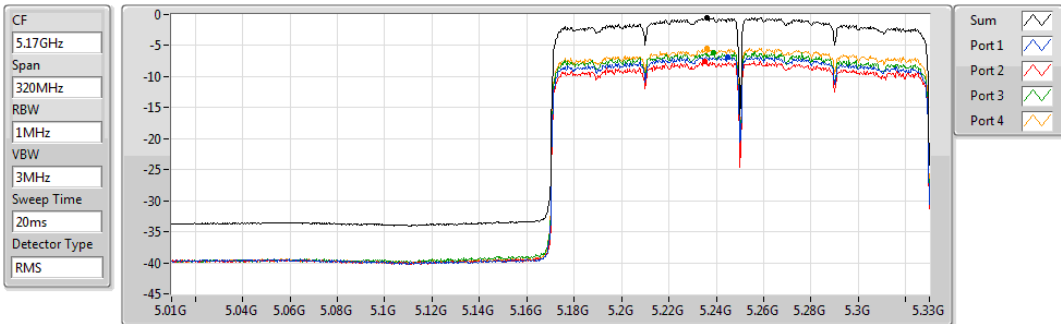

5250MHz Straddle 5.15-5.25GHz

01/11/2019

Sum	PD	Port 1	Port 2	Port 3	Port 4
(dBm/RBW)	(dBm/RBW)	(dBm/RBW)	(dBm/RBW)	(dBm/RBW)	(dBm/RBW)
-0.55	-0.55	-6.80	-7.48	-6.09	-5.49

802.11ax HEW160-BF_Nss1,(MCS0)_4TX

PSD