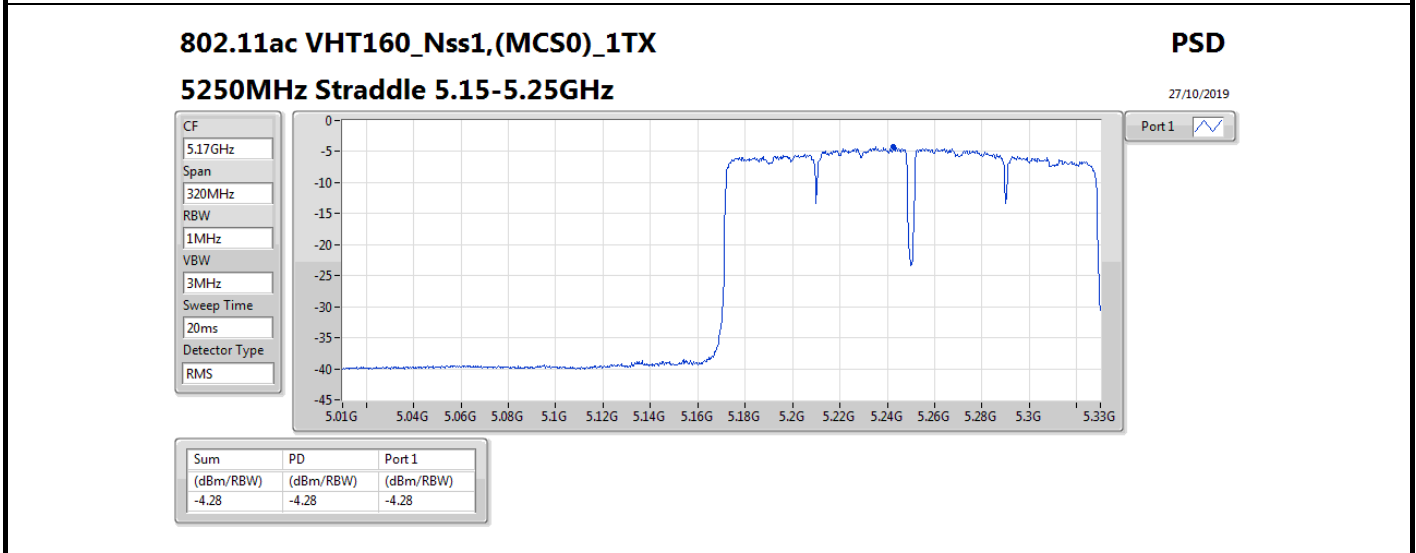

Mode	Result	DG (dBi)	Port 1 (dBm/RBW)	PD (dBm/RBW)	PD Limit (dBm/RBW)
5720MHz Straddle 5.725-5.85GHz	Pass	5.36	6.12	6.12	30.00
802.11ax HEW40_Nss1,(MCS0)_1TX	-	-	-	-	-
5270MHz	Pass	5.36	6.65	6.65	11.00
5310MHz	Pass	5.36	2.08	2.08	11.00
5510MHz	Pass	5.36	0.86	0.86	11.00
5550MHz	Pass	5.36	6.20	6.20	11.00
5670MHz	Pass	5.36	3.90	3.90	11.00
5710MHz Straddle 5.47-5.725GHz	Pass	5.36	5.28	5.28	11.00
5710MHz Straddle 5.725-5.85GHz	Pass	5.36	3.23	3.23	30.00
802.11ax HEW80_Nss1,(MCS0)_1TX	-	-	-	-	-
5290MHz	Pass	5.36	-0.58	-0.58	11.00
5530MHz	Pass	5.36	-1.93	-1.93	11.00
5610MHz	Pass	5.36	2.57	2.57	11.00
5690MHz Straddle 5.47-5.725GHz	Pass	5.36	2.82	2.82	11.00
5690MHz Straddle 5.725-5.85GHz	Pass	5.36	0.00	0.00	30.00
802.11ax HEW160_Nss1,(MCS0)_1TX	-	-	-	-	-
5250MHz Straddle 5.15-5.25GHz	Pass	5.36	-4.56	-4.56	17.00
5250MHz Straddle 5.25-5.35GHz	Pass	5.36	-4.69	-4.69	11.00
5570MHz	Pass	5.36	-4.14	-4.14	11.00

DG = Directional Gain; **RBW** = 500 kHz for 5.725-5.85GHz band / 1MHz for other band;
PD = trace bin-by-bin of each transmits port summing can be performed maximum power density; **Port X** = Port X power density;