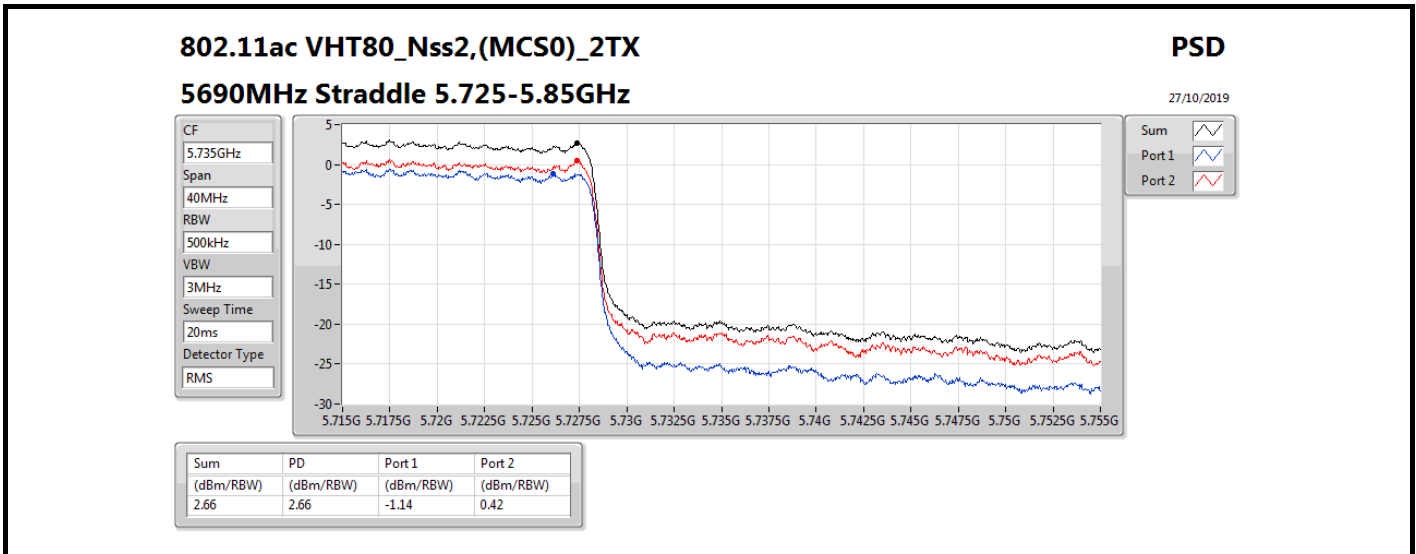

DG = Directional Gain; RBW = 500 kHz for 5.725-5.85GHz band / 1MHz for other band;

PD = trace bin-by-bin of each transmits port summing can be performed maximum power density; Port X = Port X power density;