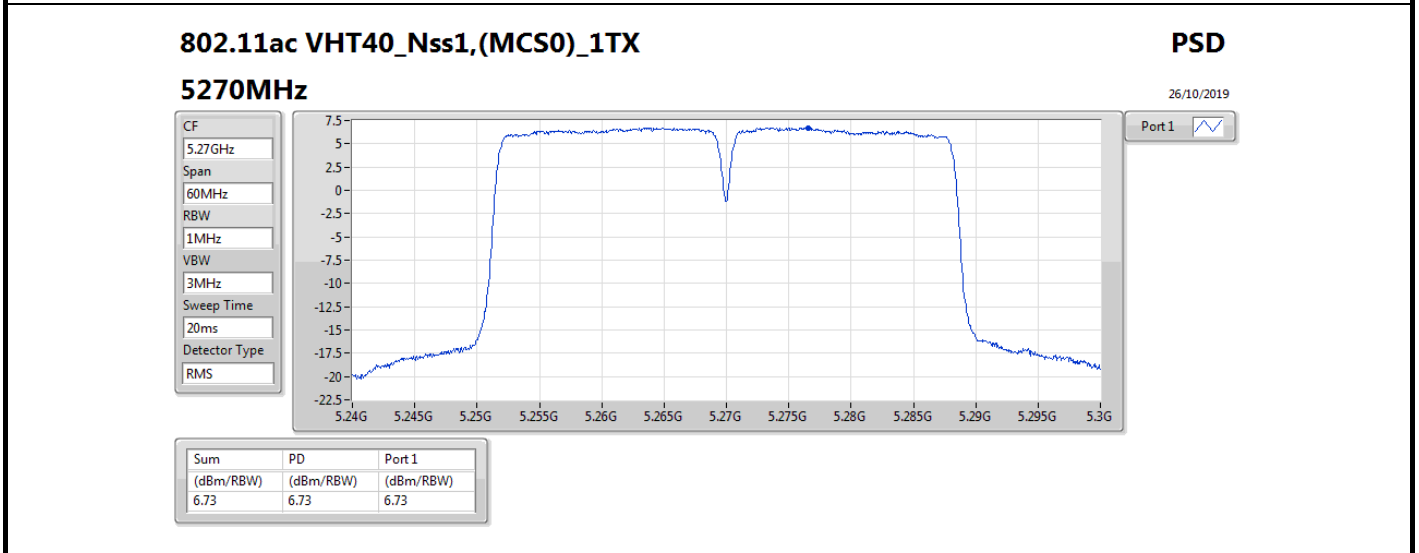

Mode	Result	DG (dBi)	Port 1 (dBm/RBW)	PD (dBm/RBW)	PD Limit (dBm/RBW)
5720MHz Straddle 5.725-5.85GHz	Pass	5.36	6.12	6.12	30.00
802.11ax HEW40_Nss1,(MCS0)_1TX	-	-	-	-	-
5270MHz	Pass	5.36	6.65	6.65	11.00
5310MHz	Pass	5.36	2.08	2.08	11.00
5510MHz	Pass	5.36	0.86	0.86	11.00
5550MHz	Pass	5.36	6.20	6.20	11.00
5670MHz	Pass	5.36	3.90	3.90	11.00
5710MHz Straddle 5.47-5.725GHz	Pass	5.36	5.28	5.28	11.00
5710MHz Straddle 5.725-5.85GHz	Pass	5.36	3.23	3.23	30.00
802.11ax HEW80_Nss1,(MCS0)_1TX	-	-	-	-	-
5290MHz	Pass	5.36	-0.58	-0.58	11.00
5530MHz	Pass	5.36	-1.93	-1.93	11.00
5610MHz	Pass	5.36	2.57	2.57	11.00
5690MHz Straddle 5.47-5.725GHz	Pass	5.36	2.82	2.82	11.00
5690MHz Straddle 5.725-5.85GHz	Pass	5.36	0.00	0.00	30.00
802.11ax HEW160_Nss1,(MCS0)_1TX	-	-	-	-	-
5250MHz Straddle 5.15-5.25GHz	Pass	5.36	-4.56	-4.56	17.00
5250MHz Straddle 5.25-5.35GHz	Pass	5.36	-4.69	-4.69	11.00
5570MHz	Pass	5.36	-4.14	-4.14	11.00

DG = Directional Gain; **RBW** = 500 kHz for 5.725-5.85GHz band / 1MHz for other band;
PD = trace bin-by-bin of each transmits port summing can be performed maximum power density; **Port X** = Port X power density;