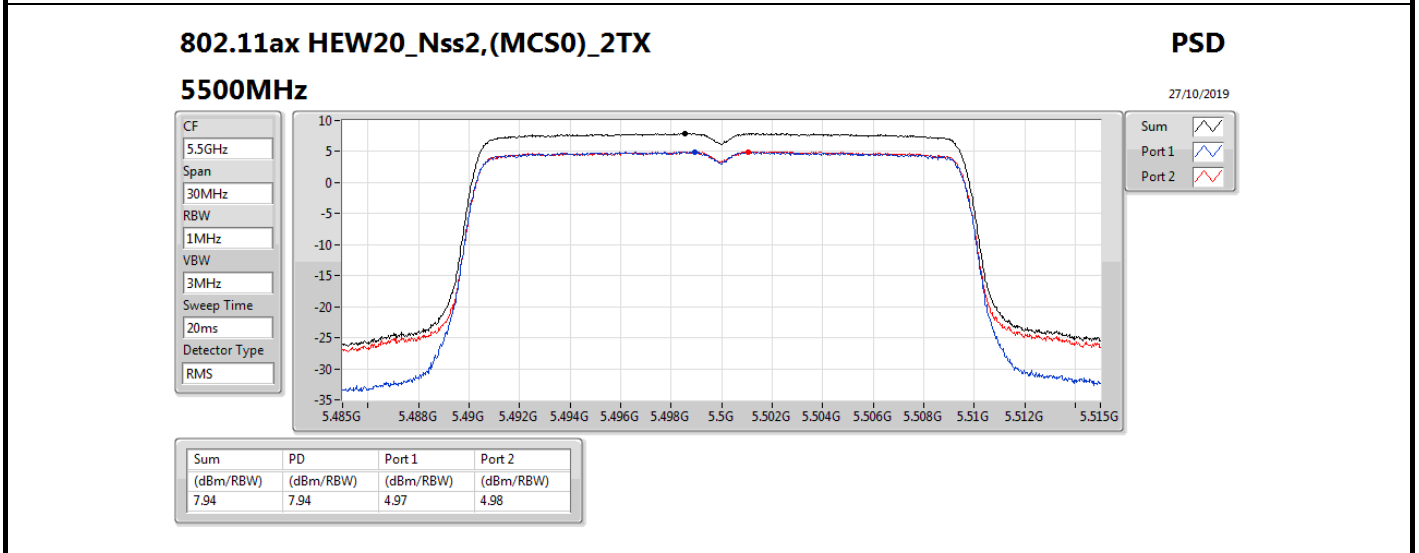

802.11ax HEW20_Nss2,(MCS0)_2TX

PSD

5300MHz

27/10/2019

CF
5.3GHz
Span
30MHz
RBW
1MHz
VBW
3MHz
Sweep Time
20ms
Detector Type
RMS

Sum
Port 1
Port 2

Sum	PD	Port 1	Port 2
(dBm/RBW)	(dBm/RBW)	(dBm/RBW)	(dBm/RBW)
10.37	10.37	7.47	7.30