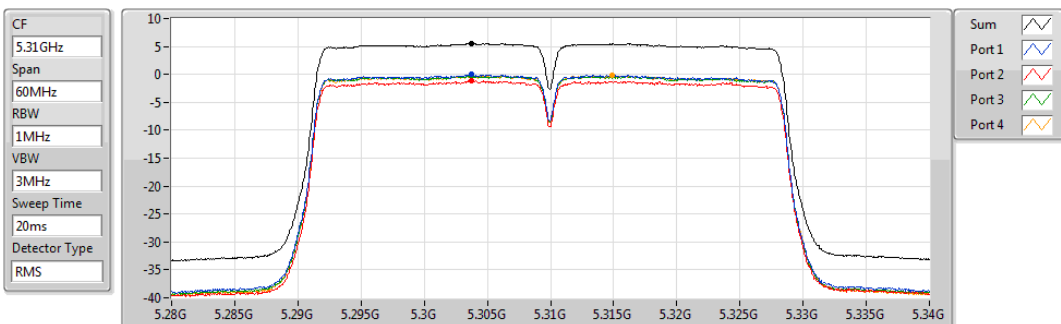

PSD

5270MHz

28/10/2019

Sum	PD	Port 1	Port 2	Port 3	Port 4
(dBm/RBW)	(dBm/RBW)	(dBm/RBW)	(dBm/RBW)	(dBm/RBW)	(dBm/RBW)
5.59	5.59	0.00	-1.42	-0.05	0.08

802.11ac VHT40_Nss1,(MCS0)_4TX

PSD

5310MHz

29/10/2019