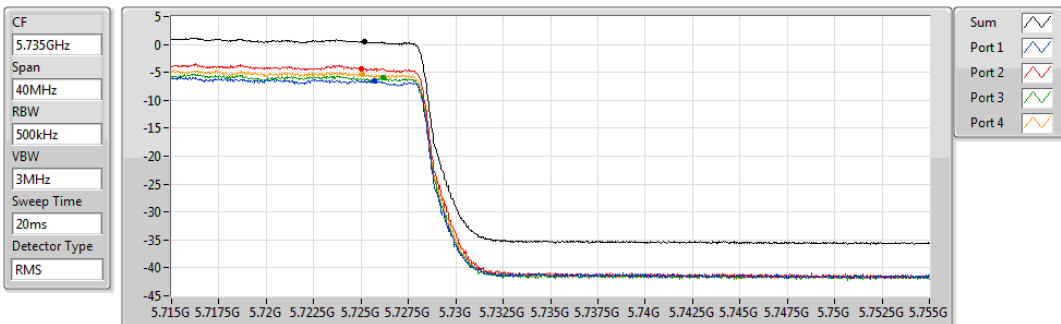

802.11ac VHT40-BF_Nss1,(MCS0)_4TX

PSD

5710MHz Straddle 5.725-5.85GHz

01/11/2019

Sum	PD	Port 1	Port 2	Port 3	Port 4
(dBm/RBW)	(dBm/RBW)	(dBm/RBW)	(dBm/RBW)	(dBm/RBW)	(dBm/RBW)
0.46	0.46	-6.46	-4.28	-6.02	-5.26