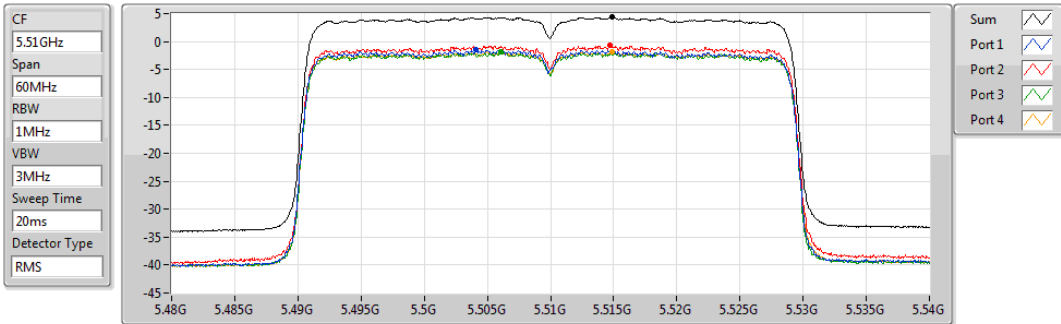

802.11ax HEW40_Nss4,(MCS0)_4TX

PSD

5510MHz

29/10/2019

Sum	PD	Port 1	Port 2	Port 3	Port 4
(dBm/RBW)	(dBm/RBW)	(dBm/RBW)	(dBm/RBW)	(dBm/RBW)	(dBm/RBW)
4.34	4.34	-1.49	-0.75	-1.91	-1.87