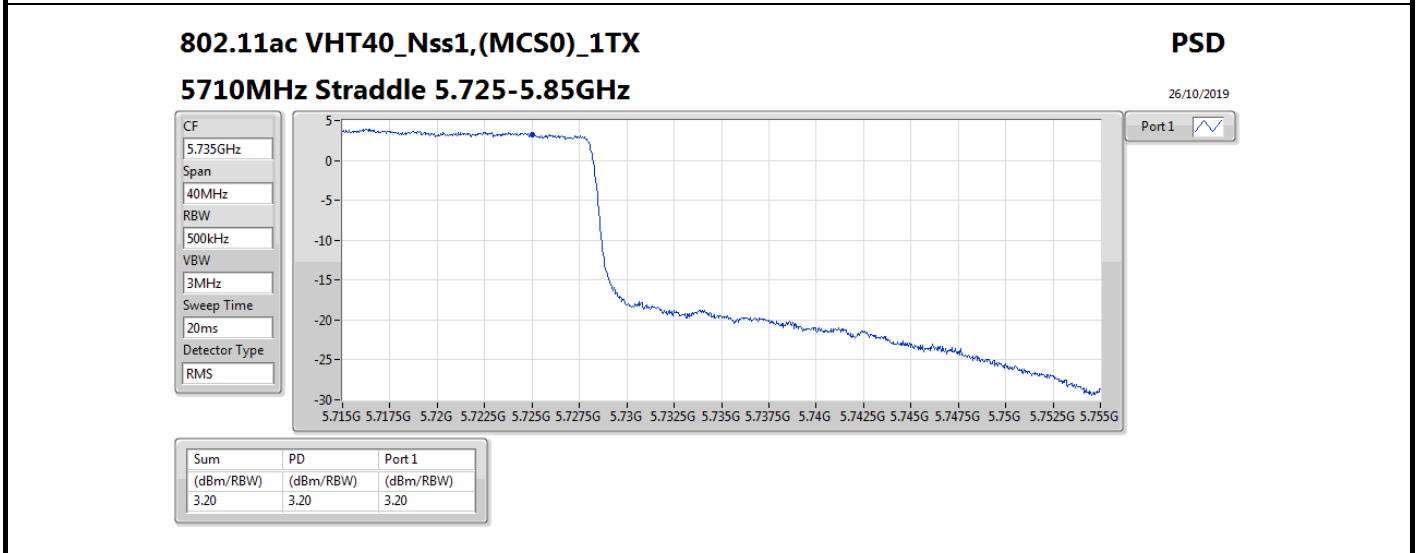

Mode	Result	DG (dBi)	Port 1 (dBm/RBW)	PD (dBm/RBW)	PD Limit (dBm/RBW)
5720MHz Straddle 5.725-5.85GHz	Pass	5.36	6.12	6.12	30.00
802.11ax HEW40_Nss1,(MCS0)_1TX	-	-	-	-	-
5270MHz	Pass	5.36	6.65	6.65	11.00
5310MHz	Pass	5.36	2.08	2.08	11.00
5510MHz	Pass	5.36	0.86	0.86	11.00
5550MHz	Pass	5.36	6.20	6.20	11.00
5670MHz	Pass	5.36	3.90	3.90	11.00
5710MHz Straddle 5.47-5.725GHz	Pass	5.36	5.28	5.28	11.00
5710MHz Straddle 5.725-5.85GHz	Pass	5.36	3.23	3.23	30.00
802.11ax HEW80_Nss1,(MCS0)_1TX	-	-	-	-	-
5290MHz	Pass	5.36	-0.58	-0.58	11.00
5530MHz	Pass	5.36	-1.93	-1.93	11.00
5610MHz	Pass	5.36	2.57	2.57	11.00
5690MHz Straddle 5.47-5.725GHz	Pass	5.36	2.82	2.82	11.00
5690MHz Straddle 5.725-5.85GHz	Pass	5.36	0.00	0.00	30.00
802.11ax HEW160_Nss1,(MCS0)_1TX	-	-	-	-	-
5250MHz Straddle 5.15-5.25GHz	Pass	5.36	-4.56	-4.56	17.00
5250MHz Straddle 5.25-5.35GHz	Pass	5.36	-4.69	-4.69	11.00
5570MHz	Pass	5.36	-4.14	-4.14	11.00

DG = Directional Gain; **RBW** = 500 kHz for 5.725-5.85GHz band / 1MHz for other band;
PD = trace bin-by-bin of each transmits port summing can be performed maximum power density; **Port X** = Port X power density;