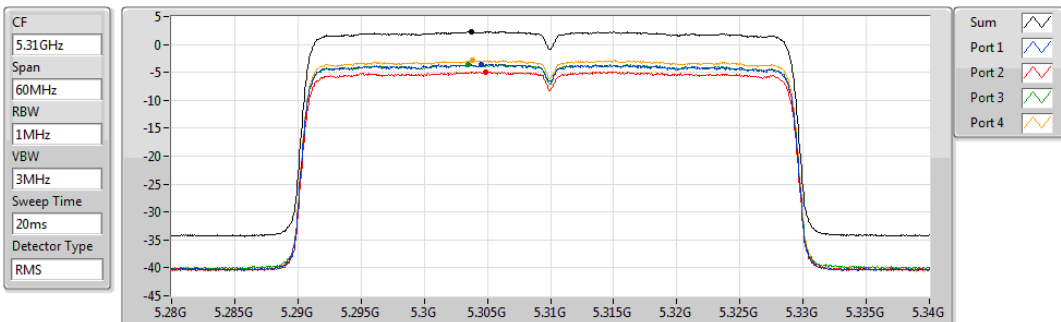

5310MHz

PSD

01/11/2019

Sum	PD	Port 1	Port 2	Port 3	Port 4
(dBm/RBW)	(dBm/RBW)	(dBm/RBW)	(dBm/RBW)	(dBm/RBW)	(dBm/RBW)
2.29	2.29	-3.59	-4.87	-3.54	-2.88

802.11ax HEW40-BF_Nss1,(MCS0)_4TX

PSD

5710MHz Straddle 5.47-5.725GHz