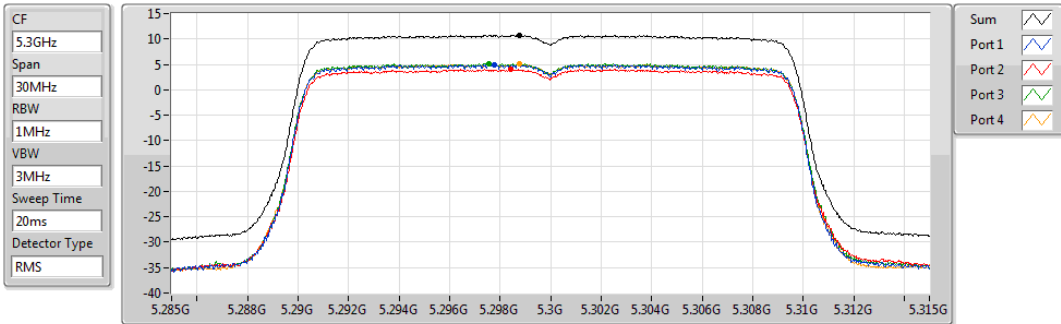

PSD

5260MHz

29/10/2019

Sum	PD	Port 1	Port 2	Port 3	Port 4
(dBm/RBW)	(dBm/RBW)	(dBm/RBW)	(dBm/RBW)	(dBm/RBW)	(dBm/RBW)
10.87	10.87	5.02	4.10	5.26	5.17

802.11ax HEW20_Nss4,(MCS0)_4TX

PSD

5300MHz

29/10/2019