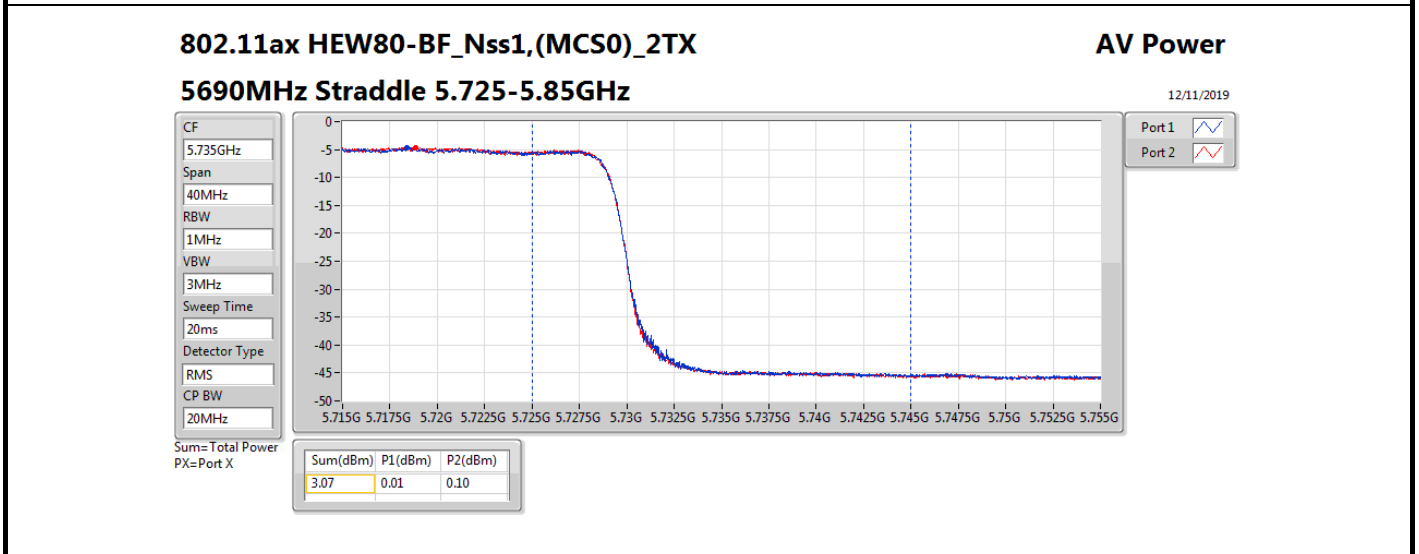

Average Power_Radio 3 / External Antenna 12

Appendix B.24

Mode	Result	DG (dBi)	Port 1 (dBm)	Port 2 (dBm)	Total Power (dBm)	Power Limit (dBm)	Conducted setting
5690MHz Straddle 5.47-5.725GHz	Pass	13.71	12.74	13.52	16.16	16.27	11.25
5690MHz Straddle 5.725-5.85GHz	Pass	13.71	0.01	0.10	3.07	22.29	11.25

DG = Directional Gain; **Port X** = Port X output power

Note : Conducted setting = Pass conducted setting division 4

Summary

Mode	PD (dBm/RBW)
5.15-5.25GHz	-
802.11ac VHT160_Nss1,(MCS0)_1TX	-4.28
802.11ax HEW160_Nss1,(MCS0)_1TX	-4.56
5.25-5.35GHz	-
802.11a_Nss1,(6Mbps)_1TX	10.78
802.11ac VHT20_Nss1,(MCS0)_1TX	10.32
802.11ac VHT40_Nss1,(MCS0)_1TX	6.73
802.11ac VHT80_Nss1,(MCS0)_1TX	-0.66
802.11ac VHT160_Nss1,(MCS0)_1TX	-4.53
802.11ax HEW20_Nss1,(MCS0)_1TX	10.06
802.11ax HEW40_Nss1,(MCS0)_1TX	6.65
802.11ax HEW80_Nss1,(MCS0)_1TX	-0.58
802.11ax HEW160_Nss1,(MCS0)_1TX	-4.69
5.47-5.725GHz	-
802.11a_Nss1,(6Mbps)_1TX	9.35
802.11ac VHT20_Nss1,(MCS0)_1TX	8.89
802.11ac VHT40_Nss1,(MCS0)_1TX	6.15
802.11ac VHT80_Nss1,(MCS0)_1TX	3.05
802.11ac VHT160_Nss1,(MCS0)_1TX	-4.32
802.11ax HEW20_Nss1,(MCS0)_1TX	8.74
802.11ax HEW40_Nss1,(MCS0)_1TX	6.20
802.11ax HEW80_Nss1,(MCS0)_1TX	2.82
802.11ax HEW160_Nss1,(MCS0)_1TX	-4.14
5.725-5.85GHz	-
802.11a_Nss1,(6Mbps)_1TX	7.09
802.11ac VHT20_Nss1,(MCS0)_1TX	6.33
802.11ac VHT40_Nss1,(MCS0)_1TX	3.20
802.11ac VHT80_Nss1,(MCS0)_1TX	0.09
802.11ax HEW20_Nss1,(MCS0)_1TX	6.12
802.11ax HEW40_Nss1,(MCS0)_1TX	3.23
802.11ax HEW80_Nss1,(MCS0)_1TX	0.00