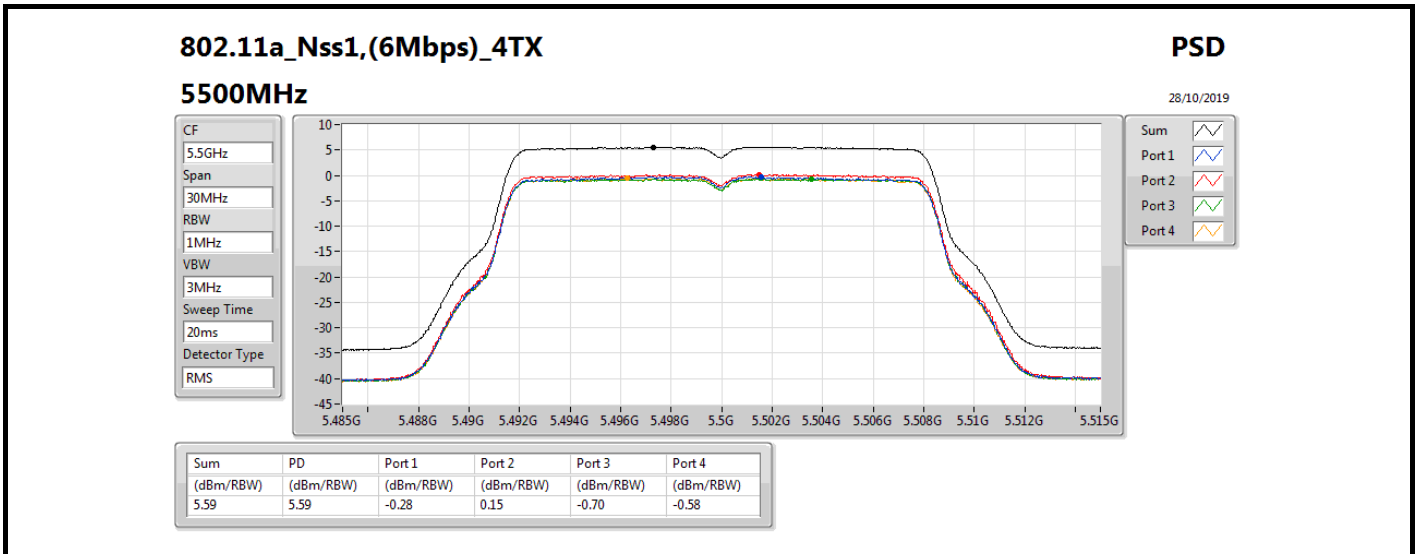

802.11a_Nss1,(6Mbps)_4TX

PSD

5320MHz

28/10/2019

CF
5.32GHz
Span
30MHz
RBW
1MHz
VBW
3MHz
Sweep Time
20ms
Detector Type
RMS

Sum
Port 1
Port 2
Port 3
Port 4

Sum	PD	Port 1	Port 2	Port 3	Port 4
(dBm/RBW)	(dBm/RBW)	(dBm/RBW)	(dBm/RBW)	(dBm/RBW)	(dBm/RBW)
5.58	5.58	-0.18	-1.01	-0.13	0.01