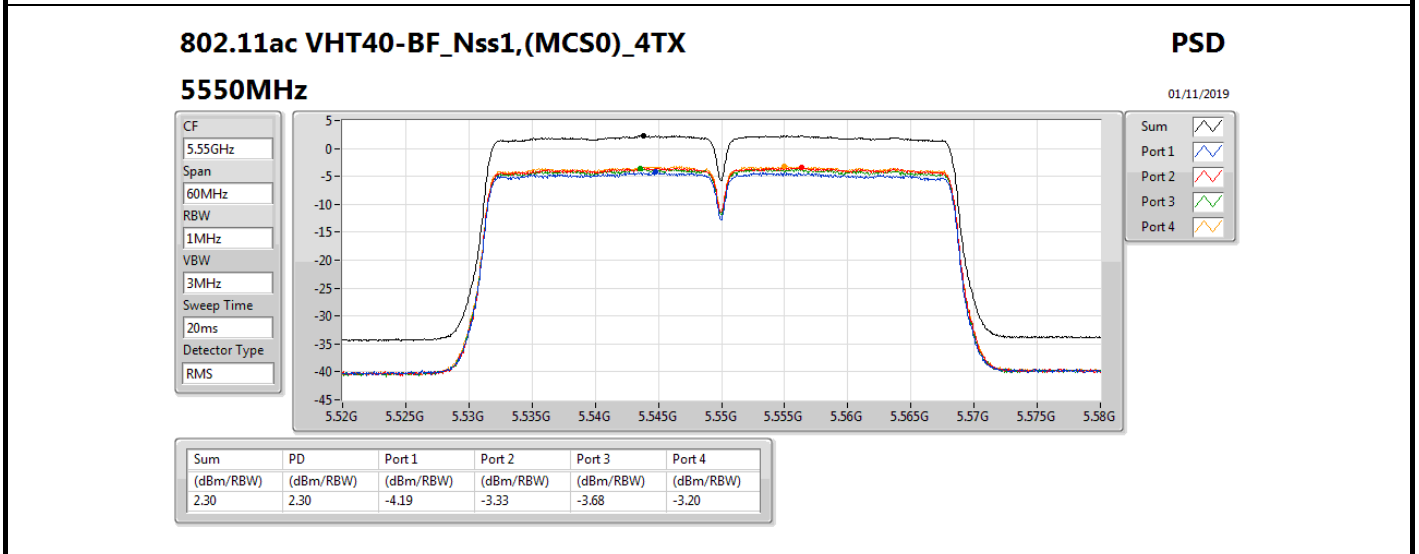

Sum	PD	Port 1	Port 2	Port 3	Port 4
(dBm/RBW)	(dBm/RBW)	(dBm/RBW)	(dBm/RBW)	(dBm/RBW)	(dBm/RBW)
3.53	3.53	-3.19	-1.18	-2.73	-2.56

802.11ac VHT40-BF_Nss1,(MCS0)_4TX

PSD

5270MHz

01/11/2019

Sum	PD	Port 1	Port 2	Port 3	Port 4
(dBm/RBW)	(dBm/RBW)	(dBm/RBW)	(dBm/RBW)	(dBm/RBW)	(dBm/RBW)
2.51	2.51	-3.37	-4.60	-3.08	-2.68