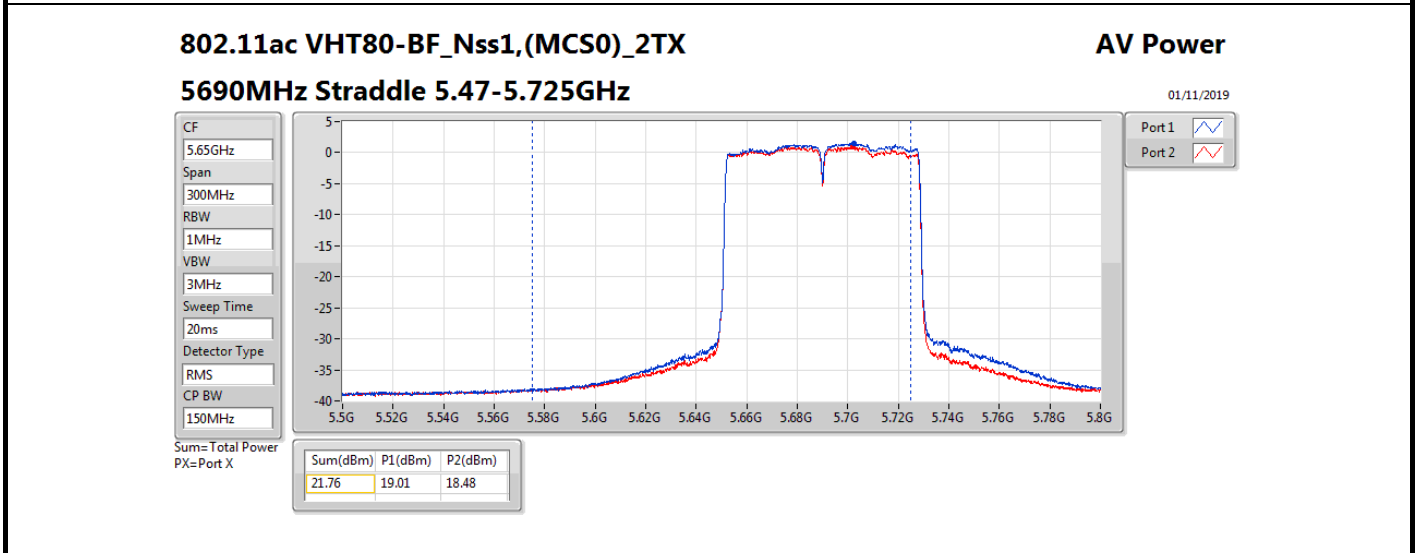

Average Power

Appendix B.18

Mode	Result	DG (dBi)	Port 1 (dBm)	Port 2 (dBm)	Total Power (dBm)	Power Limit (dBm)	Conducted setting
5690MHz Straddle 5.47-5.725GHz	Pass	8.03	19.03	18.65	21.85	21.95	18.5
5690MHz Straddle 5.725-5.85GHz	Pass	8.03	5.84	5.06	8.48	27.97	18.5

DG = Directional Gain; **Port X** = Port X output power

Note : Conducted setting = Pass conducted setting division 4

Summary

Mode	Total Power (dBm)	Total Power (W)
5.25-5.35GHz	-	-
802.11a_Nss1,(6Mbps)_1TX	21.58	0.14388
802.11ac VHT20_Nss1,(MCS0)_1TX	21.76	0.14997
802.11ac VHT40_Nss1,(MCS0)_1TX	20.02	0.10046
802.11ac VHT80_Nss1,(MCS0)_1TX	17.07	0.05093
802.11ax HEW20_Nss1,(MCS0)_1TX	21.96	0.15704
802.11ax HEW40_Nss1,(MCS0)_1TX	20.11	0.10257
802.11ax HEW80_Nss1,(MCS0)_1TX	17.22	0.05272
5.47-5.725GHz	-	-
802.11a_Nss1,(6Mbps)_1TX	21.48	0.14060
802.11ac VHT20_Nss1,(MCS0)_1TX	21.65	0.14622
802.11ac VHT40_Nss1,(MCS0)_1TX	20.23	0.10544
802.11ac VHT80_Nss1,(MCS0)_1TX	19.69	0.09311
802.11ax HEW20_Nss1,(MCS0)_1TX	21.95	0.15668
802.11ax HEW40_Nss1,(MCS0)_1TX	20.32	0.10765
802.11ax HEW80_Nss1,(MCS0)_1TX	19.89	0.09750
5.725-5.85GHz	-	-
802.11a_Nss1,(6Mbps)_1TX	10.95	0.01245
802.11ac VHT20_Nss1,(MCS0)_1TX	12.99	0.01991
802.11ac VHT40_Nss1,(MCS0)_1TX	10.10	0.01023
802.11ac VHT80_Nss1,(MCS0)_1TX	5.94	0.00393
802.11ax HEW20_Nss1,(MCS0)_1TX	13.24	0.02109
802.11ax HEW40_Nss1,(MCS0)_1TX	10.78	0.01197
802.11ax HEW80_Nss1,(MCS0)_1TX	6.70	0.00468