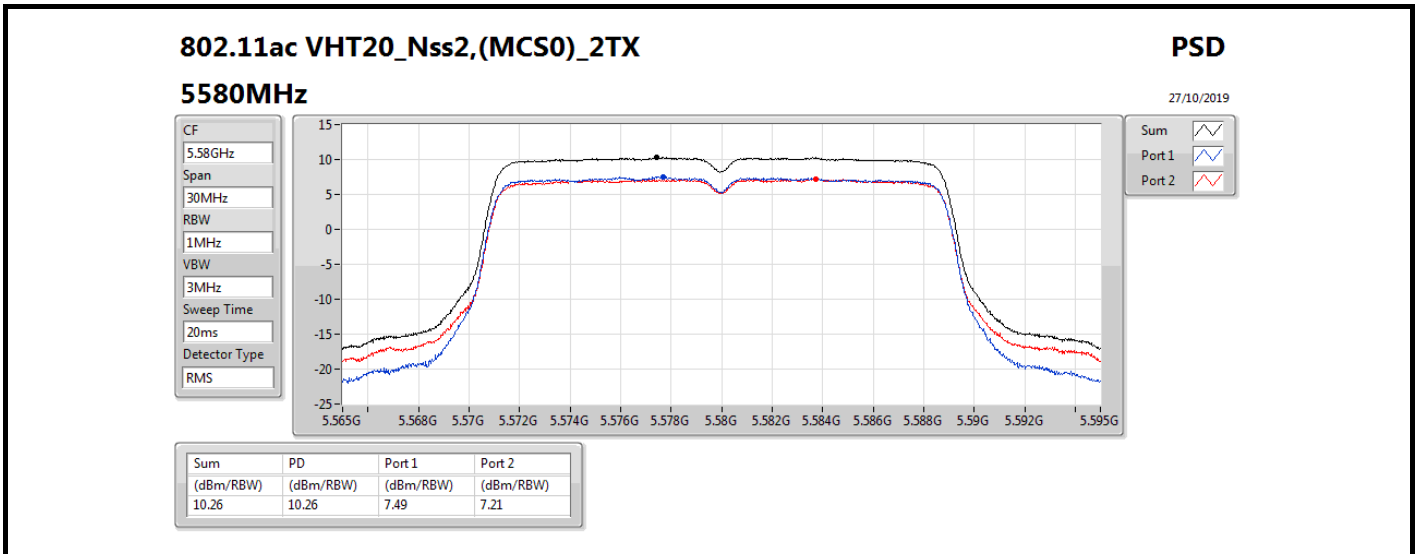

DG = Directional Gain; RBW = 500 kHz for 5.725-5.85GHz band / 1MHz for other band;

PD = trace bin-by-bin of each transmits port summing can be performed maximum power density; Port X = Port X power density;