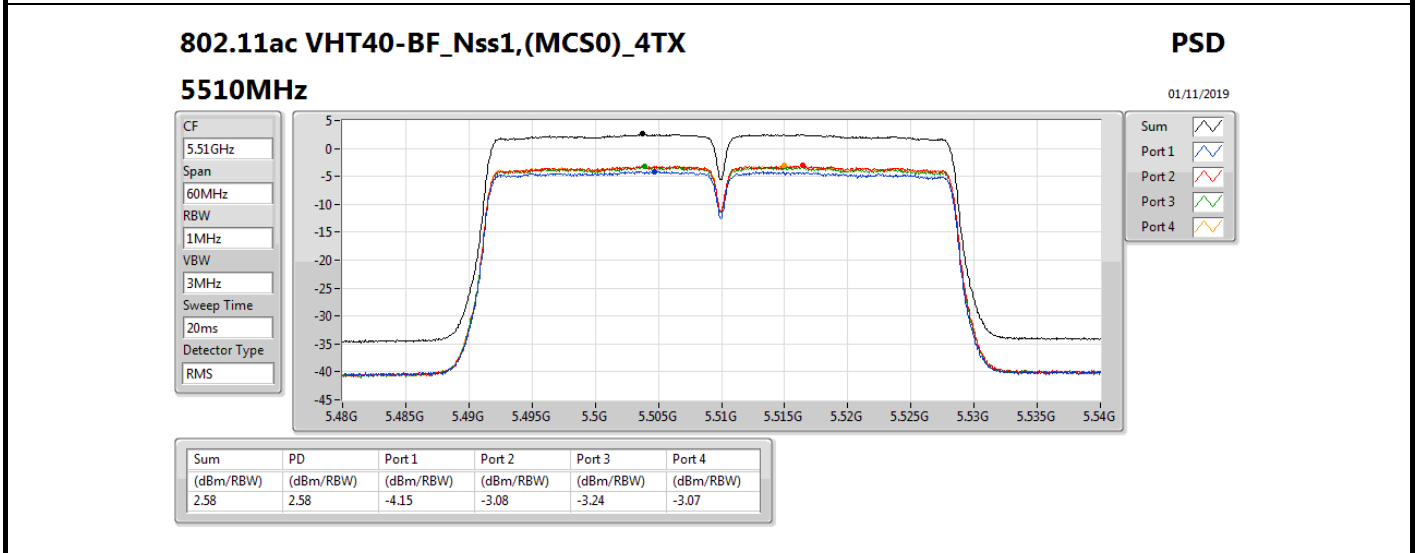

Sum	PD	Port 1	Port 2	Port 3	Port 4
(dBm/RBW)	(dBm/RBW)	(dBm/RBW)	(dBm/RBW)	(dBm/RBW)	(dBm/RBW)
3.53	3.53	-3.19	-1.18	-2.73	-2.56

802.11ac VHT40-BF_Nss1,(MCS0)_4TX

PSD

5270MHz

01/11/2019

Sum	PD	Port 1	Port 2	Port 3	Port 4
(dBm/RBW)	(dBm/RBW)	(dBm/RBW)	(dBm/RBW)	(dBm/RBW)	(dBm/RBW)
2.51	2.51	-3.37	-4.60	-3.08	-2.68