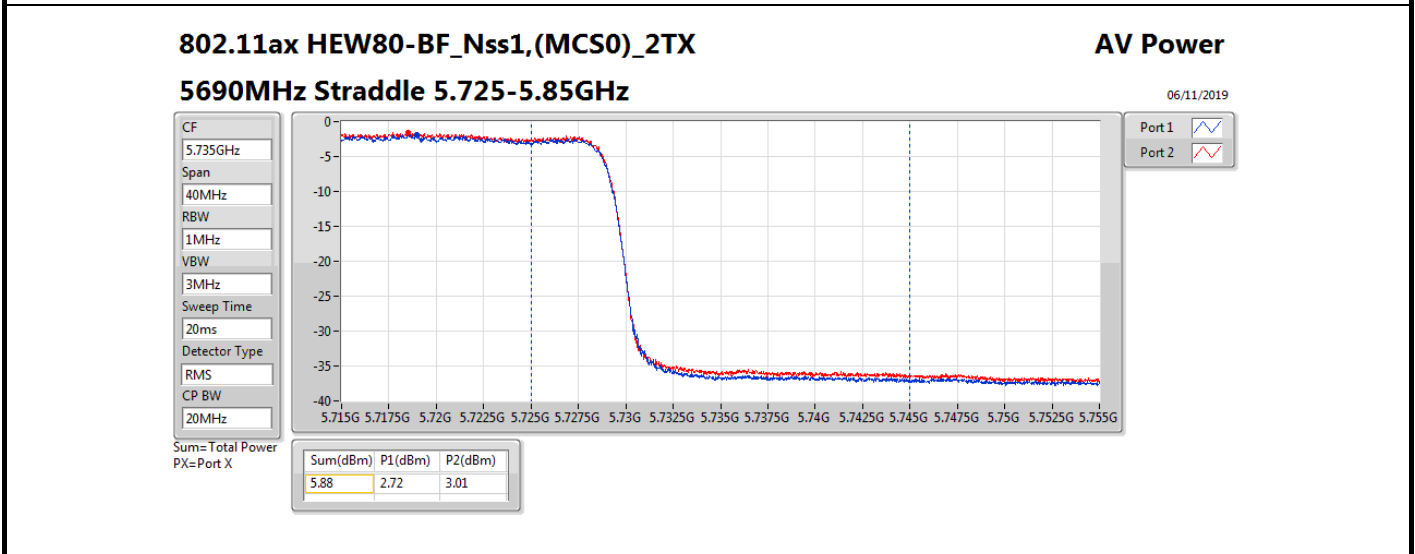

Average Power_Radio 3 / External Antenna 7

Appendix B.21

Mode	Result	DG (dBi)	Port 1 (dBm)	Port 2 (dBm)	Total Power (dBm)	Power Limit (dBm)	Conducted setting
5690MHz Straddle 5.47-5.725GHz	Pass	11.01	15.38	16.35	18.90	18.97	14.75
5690MHz Straddle 5.725-5.85GHz	Pass	11.01	2.72	3.01	5.88	24.99	14.75

DG = Directional Gain; **Port X** = Port X output power

Note : **Conducted setting = Pass** conducted setting division 4

Summary

Mode	Total Power (dBm)	Total Power (W)
5.25-5.35GHz	-	-
802.11a_Nss1,(6Mbps)_1TX	18.92	0.07798
802.11ac VHT20_Nss1,(MCS0)_1TX	18.92	0.07798
802.11ac VHT40_Nss1,(MCS0)_1TX	19.16	0.08241
802.11ac VHT80_Nss1,(MCS0)_1TX	15.91	0.03899
802.11ax HEW20_Nss1,(MCS0)_1TX	19.13	0.08185
802.11ax HEW40_Nss1,(MCS0)_1TX	19.26	0.08433
802.11ax HEW80_Nss1,(MCS0)_1TX	16.10	0.04074
5.47-5.725GHz	-	-
802.11a_Nss1,(6Mbps)_1TX	18.72	0.07447
802.11ac VHT20_Nss1,(MCS0)_1TX	18.89	0.07745
802.11ac VHT40_Nss1,(MCS0)_1TX	19.06	0.08054
802.11ac VHT80_Nss1,(MCS0)_1TX	18.91	0.07780
802.11ax HEW20_Nss1,(MCS0)_1TX	19.08	0.08091
802.11ax HEW40_Nss1,(MCS0)_1TX	19.23	0.08375
802.11ax HEW80_Nss1,(MCS0)_1TX	19.15	0.08222
5.725-5.85GHz	-	-
802.11a_Nss1,(6Mbps)_1TX	11.82	0.01521
802.11ac VHT20_Nss1,(MCS0)_1TX	12.78	0.01897
802.11ac VHT40_Nss1,(MCS0)_1TX	9.01	0.00796
802.11ac VHT80_Nss1,(MCS0)_1TX	5.33	0.00341
802.11ax HEW20_Nss1,(MCS0)_1TX	13.30	0.02138
802.11ax HEW40_Nss1,(MCS0)_1TX	9.72	0.00938
802.11ax HEW80_Nss1,(MCS0)_1TX	6.17	0.00414