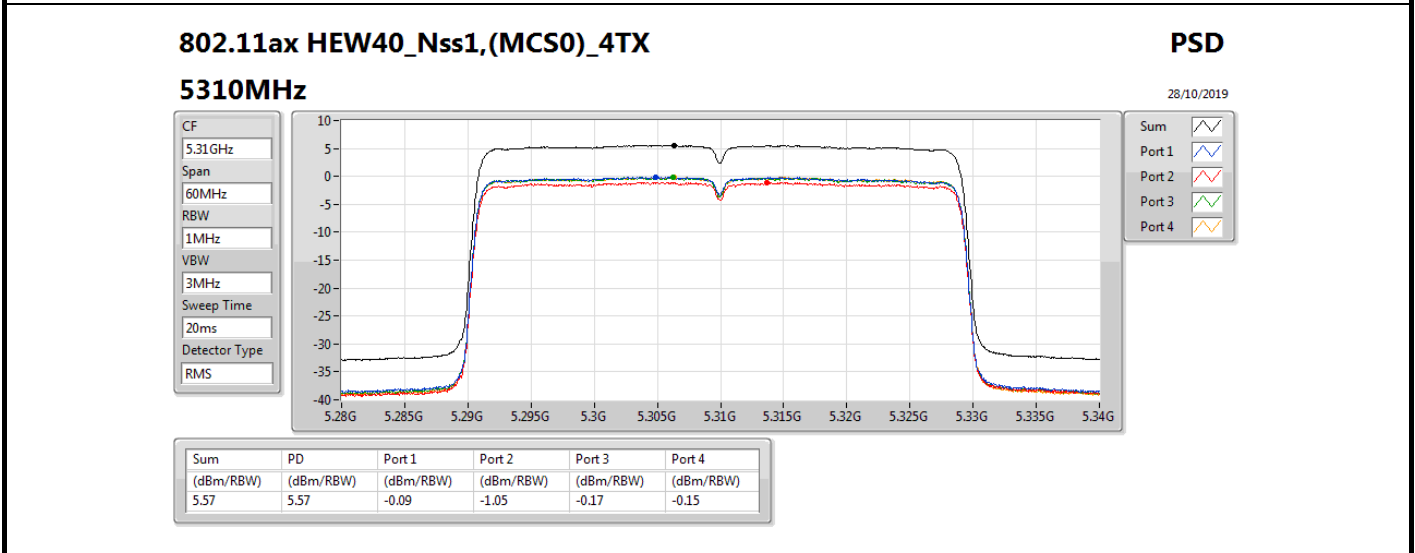

802.11ax HEW20_Nss1,(MCS0)_4TX

PSD

5720MHz Straddle 5.725-5.85GHz

28/10/2019

CF
5.735GHz
Span
40MHz
RBW
500kHz
VBW
3MHz
Sweep Time
20ms
Detector Type
RMS

Sum
Port 1
Port 2
Port 3
Port 4

Sum	PD	Port 1	Port 2	Port 3	Port 4
(dBm/RBW)	(dBm/RBW)	(dBm/RBW)	(dBm/RBW)	(dBm/RBW)	(dBm/RBW)
3.79	3.79	-2.33	-1.23	-2.48	-2.65