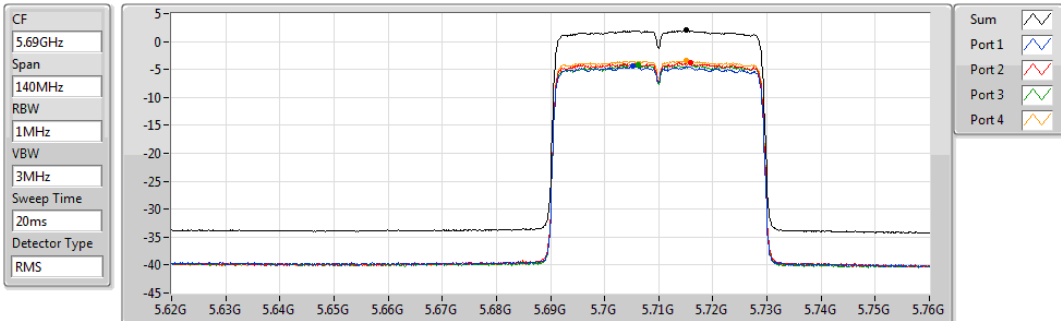

802.11ax HEW40-BF_Nss1,(MCS0)_4TX

PSD

5710MHz Straddle 5.47-5.725GHz

01/11/2019

Sum	PD	Port 1	Port 2	Port 3	Port 4
(dBm/RBW)	(dBm/RBW)	(dBm/RBW)	(dBm/RBW)	(dBm/RBW)	(dBm/RBW)
1.98	1.98	-4.47	-3.79	-4.23	-3.49

802.11ax HEW40-BF_Nss1,(MCS0)_4TX

PSD