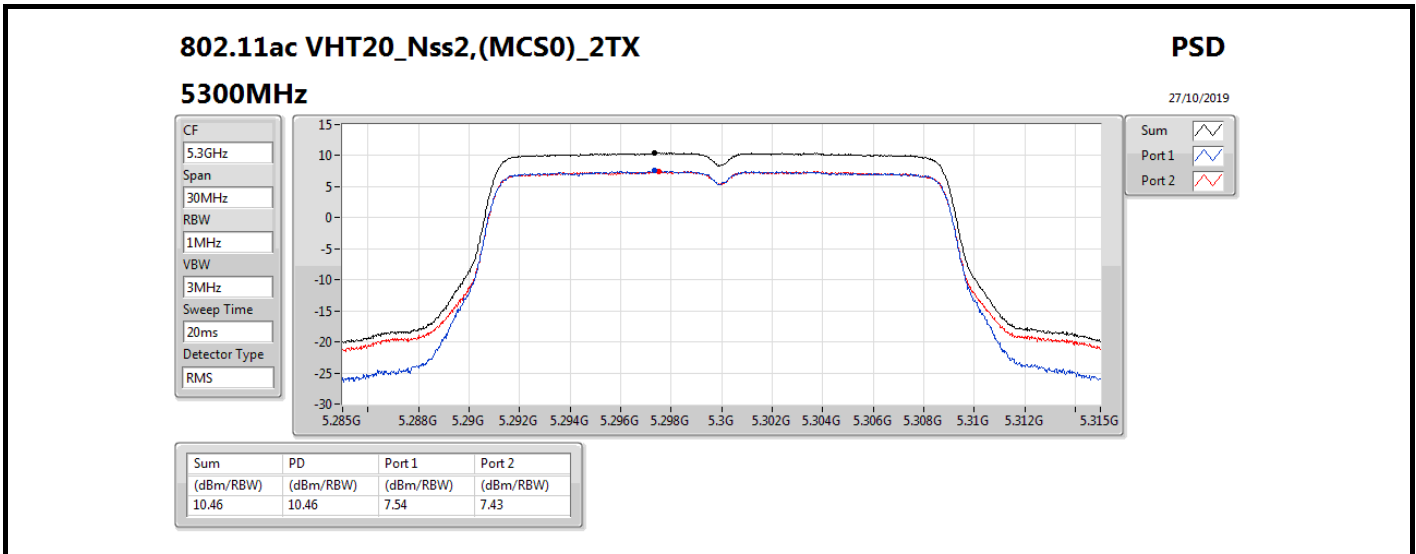

Mode	Result	DG (dBi)	Port 1 (dBm/RBW)	Port 2 (dBm/RBW)	PD (dBm/RBW)	PD Limit (dBm/RBW)
5720MHz Straddle 5.725-5.85GHz	Pass	5.36	5.21	6.26	8.74	30.00
802.11ax HEW40_Nss2,(MCS0)_2TX	-	-	-	-	-	-
5270MHz	Pass	5.36	4.83	4.54	7.63	11.00
5310MHz	Pass	5.36	1.19	0.67	3.85	11.00
5510MHz	Pass	5.36	-2.16	-1.26	1.25	11.00
5550MHz	Pass	5.36	4.82	4.80	7.73	11.00
5670MHz	Pass	5.36	1.18	2.46	4.88	11.00
5710MHz Straddle 5.47-5.725GHz	Pass	5.36	4.76	5.61	8.10	11.00
5710MHz Straddle 5.725-5.85GHz	Pass	5.36	2.48	3.53	5.99	30.00
802.11ax HEW80_Nss2,(MCS0)_2TX	-	-	-	-	-	-
5290MHz	Pass	5.36	-2.97	-3.24	-0.18	11.00
5530MHz	Pass	5.36	-3.07	-2.65	0.06	11.00
5610MHz	Pass	5.36	1.03	1.69	4.23	11.00
5690MHz Straddle 5.47-5.725GHz	Pass	5.36	1.81	2.41	4.98	11.00
5690MHz Straddle 5.725-5.85GHz	Pass	5.36	-15.71	-14.63	-12.20	30.00
802.11ax HEW160_Nss2,(MCS0)_2TX	-	-	-	-	-	-
5250MHz Straddle 5.15-5.25GHz	Pass	5.36	-7.39	-7.06	-4.36	17.00
5250MHz Straddle 5.25-5.35GHz	Pass	5.36	-7.25	-7.01	-4.28	11.00
5570MHz	Pass	5.36	-6.37	-6.48	-3.45	11.00

DG = Directional Gain; RBW = 500 kHz for 5.725-5.85GHz band / 1MHz for other band;

PD = trace bin-by-bin of each transmits port summing can be performed maximum power density; Port X = Port X power density;