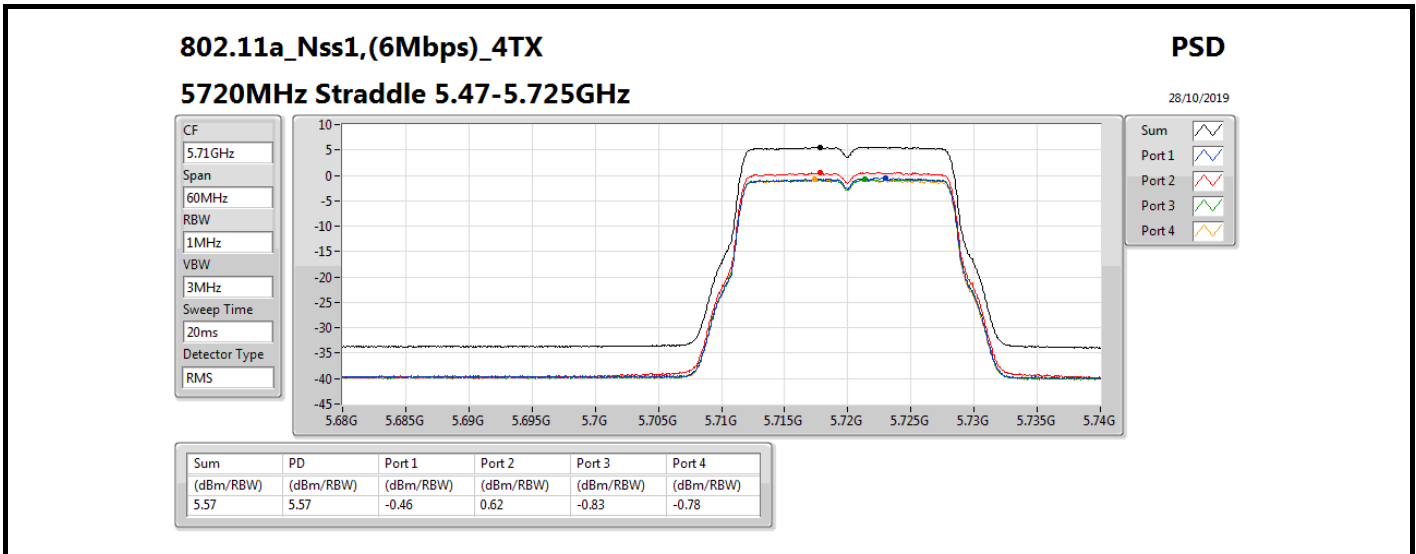

802.11a_Nss1,(6Mbps)_4TX

PSD

5320MHz

28/10/2019

CF
5.32GHz
Span
30MHz
RBW
1MHz
VBW
3MHz
Sweep Time
20ms
Detector Type
RMS

Sum
Port 1
Port 2
Port 3
Port 4

Sum	PD	Port 1	Port 2	Port 3	Port 4
(dBm/RBW)	(dBm/RBW)	(dBm/RBW)	(dBm/RBW)	(dBm/RBW)	(dBm/RBW)
5.58	5.58	-0.18	-1.01	-0.13	0.01