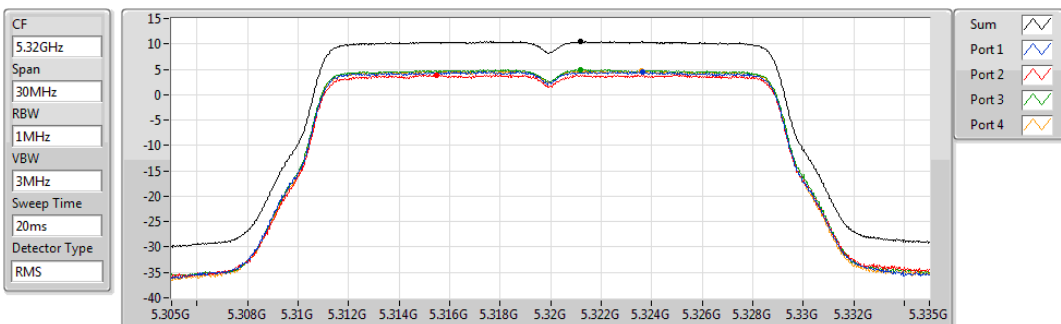

PSD

5300MHz

29/10/2019

Sum	PD	Port 1	Port 2	Port 3	Port 4
(dBm/RBW)	(dBm/RBW)	(dBm/RBW)	(dBm/RBW)	(dBm/RBW)	(dBm/RBW)
9.83	9.83	4.75	3.98	3.47	3.60

802.11ac VHT20_Nss4,(MCS0)_4TX

PSD

5320MHz

29/10/2019