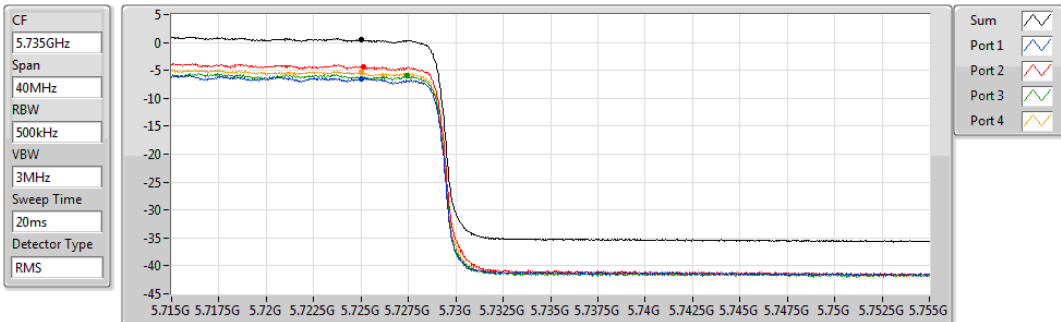

5710MHz Straddle 5.725-5.85GHz

01/11/2019

Sum	PD	Port 1	Port 2	Port 3	Port 4
(dBm/RBW)	(dBm/RBW)	(dBm/RBW)	(dBm/RBW)	(dBm/RBW)	(dBm/RBW)
0.44	0.44	-6.44	-4.37	-6.02	-5.41

802.11ax HEW80-BF_Nss1,(MCS0)_4TX

PSD