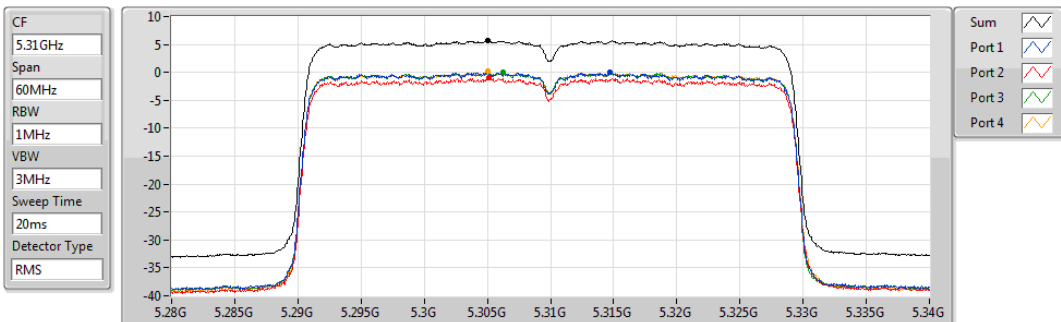

PSD

5270MHz

29/10/2019

Sum	PD	Port 1	Port 2	Port 3	Port 4
(dBm/RBW)	(dBm/RBW)	(dBm/RBW)	(dBm/RBW)	(dBm/RBW)	(dBm/RBW)
8.16	8.16	2.33	1.69	2.68	2.48

802.11ax HEW40_Nss4,(MCS0)_4TX

PSD

5310MHz

29/10/2019