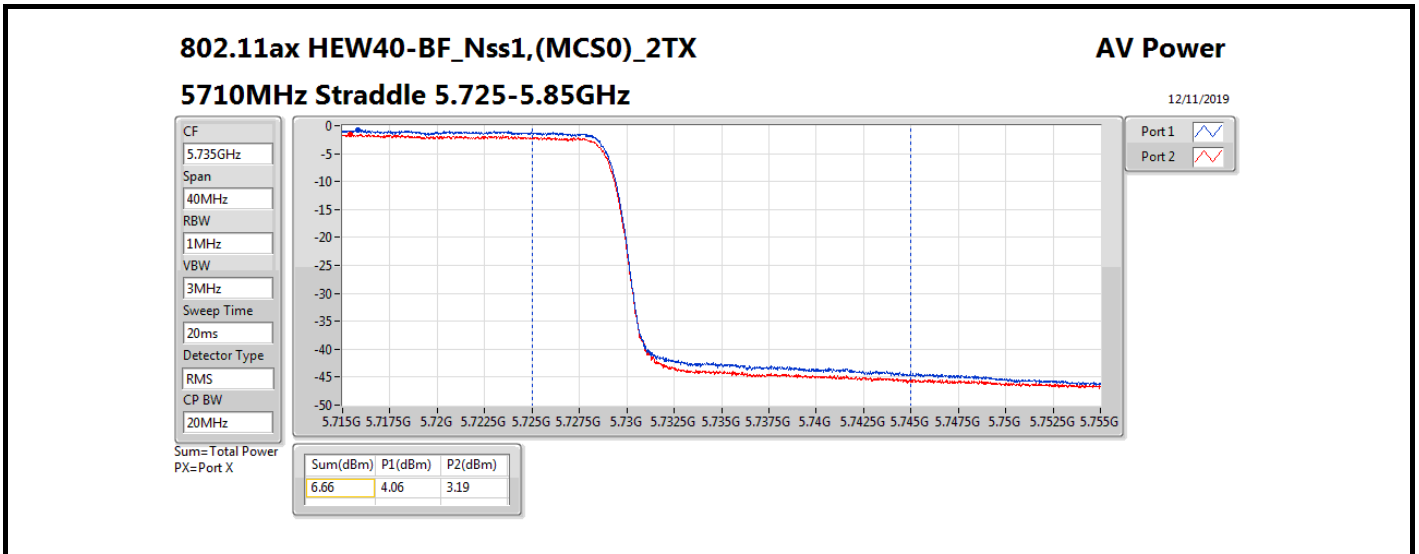

Summary

Mode	PD (dBm/RBW)
5.15-5.25GHz	-
802.11ac VHT160_Nss1,(MCS0)_1TX	-4.28
802.11ax HEW160_Nss1,(MCS0)_1TX	-4.56
5.25-5.35GHz	-
802.11a_Nss1,(6Mbps)_1TX	10.78
802.11ac VHT20_Nss1,(MCS0)_1TX	10.32
802.11ac VHT40_Nss1,(MCS0)_1TX	6.73
802.11ac VHT80_Nss1,(MCS0)_1TX	-0.66
802.11ac VHT160_Nss1,(MCS0)_1TX	-4.53
802.11ax HEW20_Nss1,(MCS0)_1TX	10.06
802.11ax HEW40_Nss1,(MCS0)_1TX	6.65
802.11ax HEW80_Nss1,(MCS0)_1TX	-0.58
802.11ax HEW160_Nss1,(MCS0)_1TX	-4.69
5.47-5.725GHz	-
802.11a_Nss1,(6Mbps)_1TX	9.35
802.11ac VHT20_Nss1,(MCS0)_1TX	8.89
802.11ac VHT40_Nss1,(MCS0)_1TX	6.15
802.11ac VHT80_Nss1,(MCS0)_1TX	3.05
802.11ac VHT160_Nss1,(MCS0)_1TX	-4.32
802.11ax HEW20_Nss1,(MCS0)_1TX	8.74
802.11ax HEW40_Nss1,(MCS0)_1TX	6.20
802.11ax HEW80_Nss1,(MCS0)_1TX	2.82
802.11ax HEW160_Nss1,(MCS0)_1TX	-4.14
5.725-5.85GHz	-
802.11a_Nss1,(6Mbps)_1TX	7.09
802.11ac VHT20_Nss1,(MCS0)_1TX	6.33
802.11ac VHT40_Nss1,(MCS0)_1TX	3.20
802.11ac VHT80_Nss1,(MCS0)_1TX	0.09
802.11ax HEW20_Nss1,(MCS0)_1TX	6.12
802.11ax HEW40_Nss1,(MCS0)_1TX	3.23
802.11ax HEW80_Nss1,(MCS0)_1TX	0.00

RBW = 500 kHz for 5.725-5.85GHz band / 1MHz for other band;