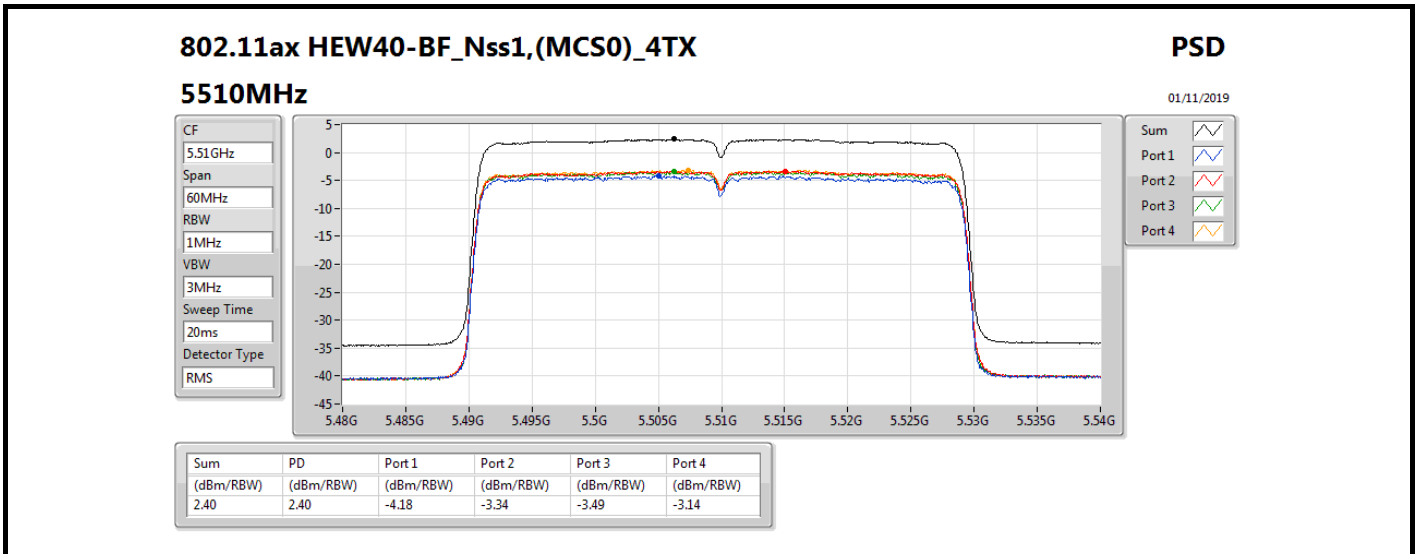

5310MHz

PSD

01/11/2019

Sum	PD	Port 1	Port 2	Port 3	Port 4
(dBm/RBW)	(dBm/RBW)	(dBm/RBW)	(dBm/RBW)	(dBm/RBW)	(dBm/RBW)
2.29	2.29	-3.59	-4.87	-3.54	-2.88

802.11ax HEW40-BF_Nss1,(MCS0)_4TX

PSD

5710MHz Straddle 5.47-5.725GHz