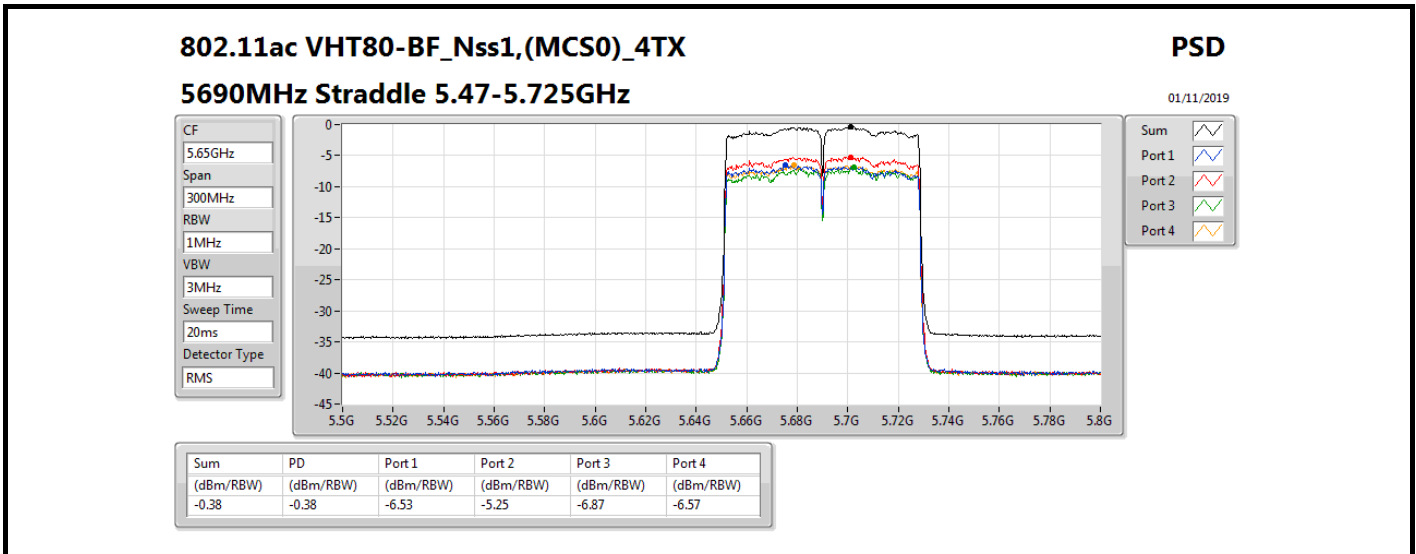

PSD

5710MHz Straddle 5.725-5.85GHz

01/11/2019

Sum	PD	Port 1	Port 2	Port 3	Port 4
(dBm/RBW)	(dBm/RBW)	(dBm/RBW)	(dBm/RBW)	(dBm/RBW)	(dBm/RBW)
0.46	0.46	-6.46	-4.28	-6.02	-5.26

802.11ax HEW20-BF_Nss1,(MCS0)_4TX