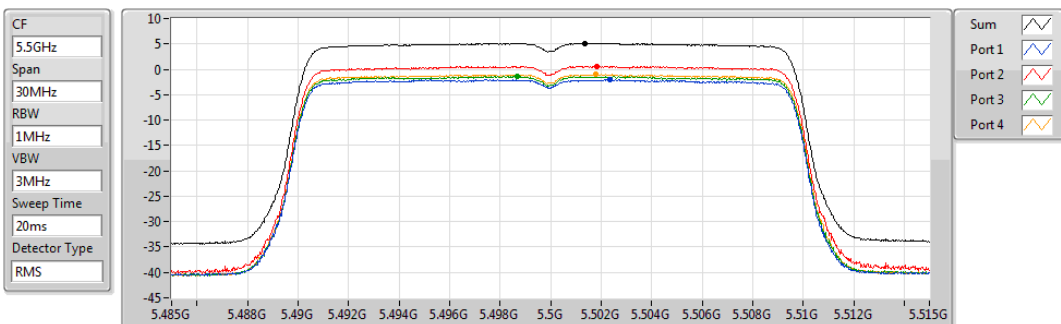

802.11ax HEW20-BF_Nss1,(MCS0)_4TX

PSD

5500MHz

01/11/2019

Sum	PD	Port 1	Port 2	Port 3	Port 4
(dBm/RBW)	(dBm/RBW)	(dBm/RBW)	(dBm/RBW)	(dBm/RBW)	(dBm/RBW)
5.09	5.09	-2.01	0.64	-1.37	-1.01