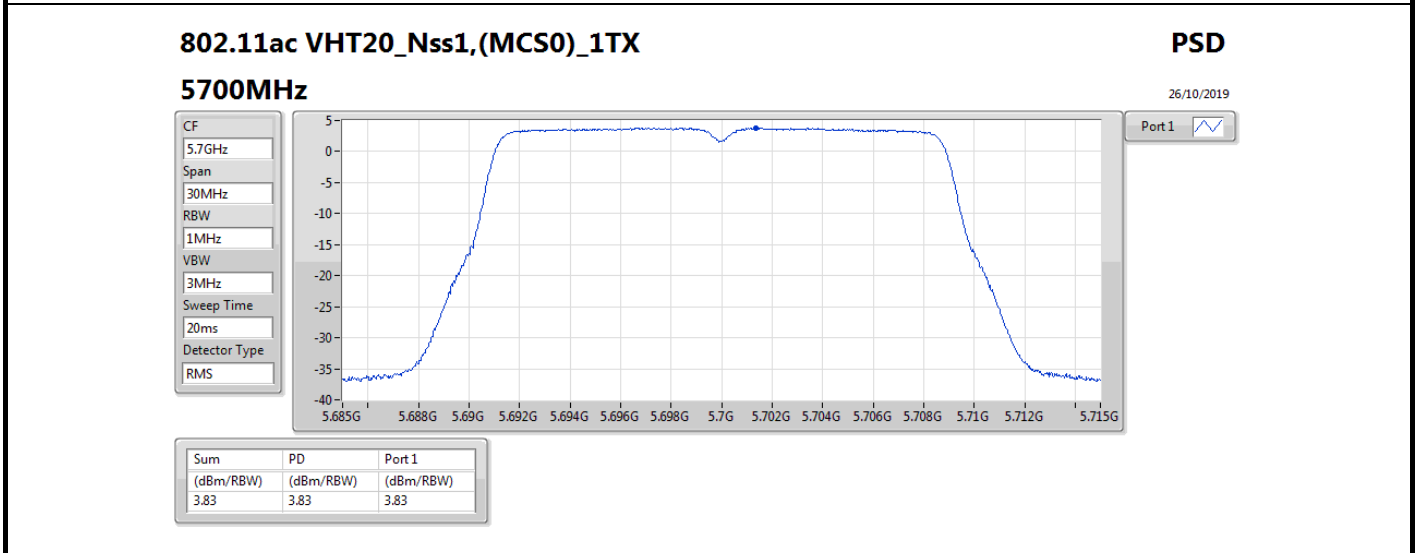

Mode	Result	DG (dBi)	Port 1 (dBm/RBW)	PD (dBm/RBW)	PD Limit (dBm/RBW)
5720MHz Straddle 5.725-5.85GHz	Pass	5.36	6.12	6.12	30.00
802.11ax HEW40_Nss1,(MCS0)_1TX	-	-	-	-	-
5270MHz	Pass	5.36	6.65	6.65	11.00
5310MHz	Pass	5.36	2.08	2.08	11.00
5510MHz	Pass	5.36	0.86	0.86	11.00
5550MHz	Pass	5.36	6.20	6.20	11.00
5670MHz	Pass	5.36	3.90	3.90	11.00
5710MHz Straddle 5.47-5.725GHz	Pass	5.36	5.28	5.28	11.00
5710MHz Straddle 5.725-5.85GHz	Pass	5.36	3.23	3.23	30.00
802.11ax HEW80_Nss1,(MCS0)_1TX	-	-	-	-	-
5290MHz	Pass	5.36	-0.58	-0.58	11.00
5530MHz	Pass	5.36	-1.93	-1.93	11.00
5610MHz	Pass	5.36	2.57	2.57	11.00
5690MHz Straddle 5.47-5.725GHz	Pass	5.36	2.82	2.82	11.00
5690MHz Straddle 5.725-5.85GHz	Pass	5.36	0.00	0.00	30.00
802.11ax HEW160_Nss1,(MCS0)_1TX	-	-	-	-	-
5250MHz Straddle 5.15-5.25GHz	Pass	5.36	-4.56	-4.56	17.00
5250MHz Straddle 5.25-5.35GHz	Pass	5.36	-4.69	-4.69	11.00
5570MHz	Pass	5.36	-4.14	-4.14	11.00

DG = Directional Gain; **RBW** = 500 kHz for 5.725-5.85GHz band / 1MHz for other band;
PD = trace bin-by-bin of each transmits port summing can be performed maximum power density; **Port X** = Port X power density;