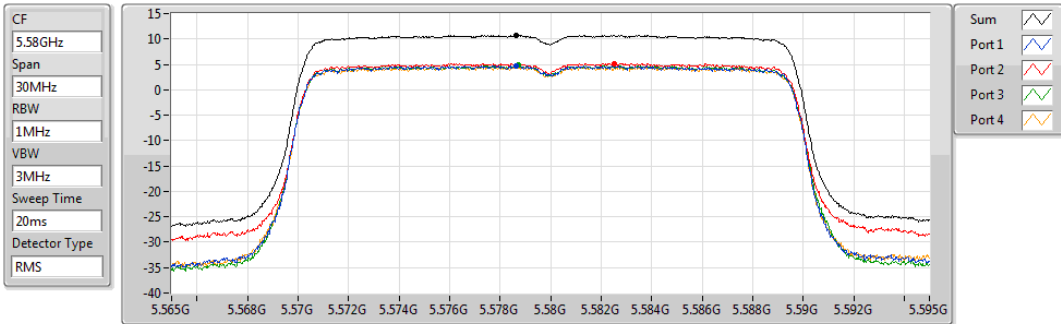

802.11ax HEW20_Nss4,(MCS0)_4TX

PSD

5580MHz

29/10/2019

Sum	PD	Port 1	Port 2	Port 3	Port 4
(dBm/RBW)	(dBm/RBW)	(dBm/RBW)	(dBm/RBW)	(dBm/RBW)	(dBm/RBW)
10.73	10.73	4.77	5.21	4.82	4.60