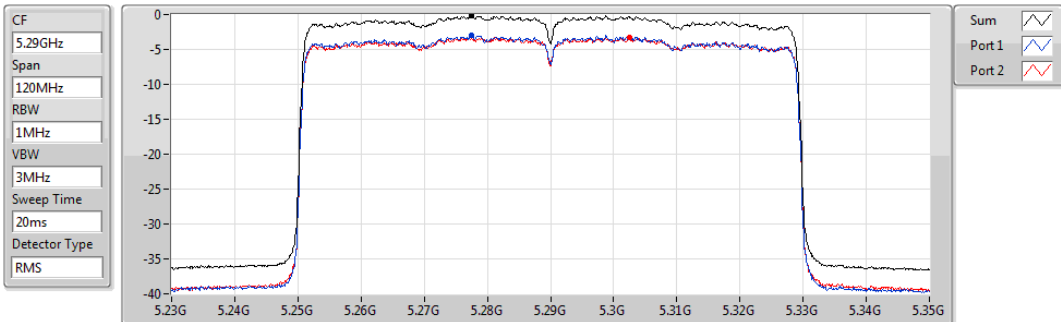

5290MHz

27/10/2019

Sum	PD	Port 1	Port 2
(dBm/RBW)	(dBm/RBW)	(dBm/RBW)	(dBm/RBW)
-0.18	-0.18	-2.97	-3.24

802.11ax HEW80_Nss2,(MCS0)_2TX

PSD