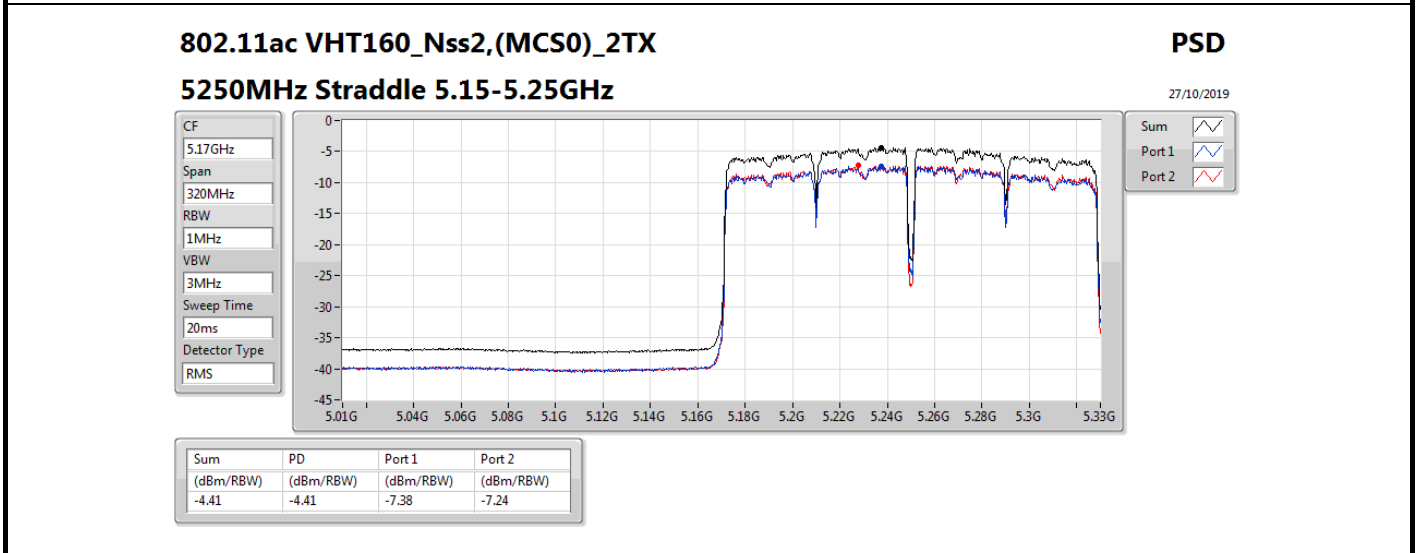

Mode	Result	DG (dBi)	Port 1 (dBm/RBW)	Port 2 (dBm/RBW)	PD (dBm/RBW)	PD Limit (dBm/RBW)
5720MHz Straddle 5.725-5.85GHz	Pass	5.36	5.21	6.26	8.74	30.00
802.11ax HEW40_Nss2,(MCS0)_2TX	-	-	-	-	-	-
5270MHz	Pass	5.36	4.83	4.54	7.63	11.00
5310MHz	Pass	5.36	1.19	0.67	3.85	11.00
5510MHz	Pass	5.36	-2.16	-1.26	1.25	11.00
5550MHz	Pass	5.36	4.82	4.80	7.73	11.00
5670MHz	Pass	5.36	1.18	2.46	4.88	11.00
5710MHz Straddle 5.47-5.725GHz	Pass	5.36	4.76	5.61	8.10	11.00
5710MHz Straddle 5.725-5.85GHz	Pass	5.36	2.48	3.53	5.99	30.00
802.11ax HEW80_Nss2,(MCS0)_2TX	-	-	-	-	-	-
5290MHz	Pass	5.36	-2.97	-3.24	-0.18	11.00
5530MHz	Pass	5.36	-3.07	-2.65	0.06	11.00
5610MHz	Pass	5.36	1.03	1.69	4.23	11.00
5690MHz Straddle 5.47-5.725GHz	Pass	5.36	1.81	2.41	4.98	11.00
5690MHz Straddle 5.725-5.85GHz	Pass	5.36	-15.71	-14.63	-12.20	30.00
802.11ax HEW160_Nss2,(MCS0)_2TX	-	-	-	-	-	-
5250MHz Straddle 5.15-5.25GHz	Pass	5.36	-7.39	-7.06	-4.36	17.00
5250MHz Straddle 5.25-5.35GHz	Pass	5.36	-7.25	-7.01	-4.28	11.00
5570MHz	Pass	5.36	-6.37	-6.48	-3.45	11.00

DG = Directional Gain; RBW = 500 kHz for 5.725-5.85GHz band / 1MHz for other band;

PD = trace bin-by-bin of each transmits port summing can be performed maximum power density; Port X = Port X power density;