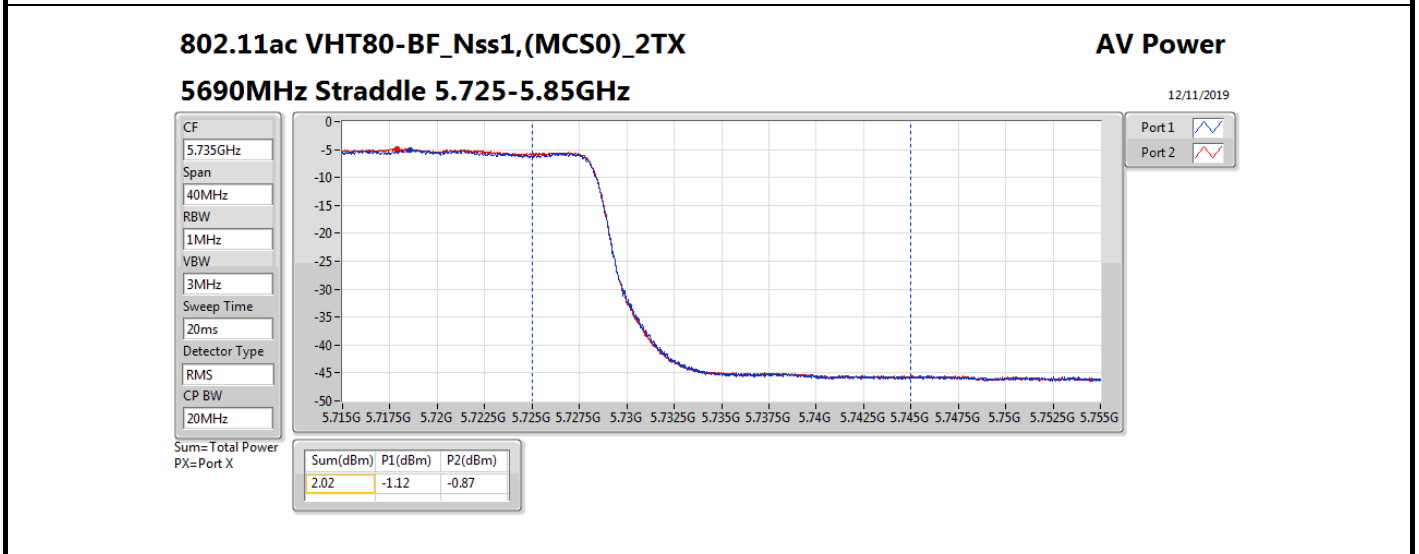

Average Power_Radio 3 / External Antenna 12

Appendix B.24

Mode	Result	DG (dBi)	Port 1 (dBm)	Port 2 (dBm)	Total Power (dBm)	Power Limit (dBm)	Conducted setting
5690MHz Straddle 5.47-5.725GHz	Pass	13.71	12.74	13.52	16.16	16.27	11.25
5690MHz Straddle 5.725-5.85GHz	Pass	13.71	0.01	0.10	3.07	22.29	11.25

DG = Directional Gain; **Port X** = Port X output power

Note : Conducted setting = Pass conducted setting division 4

Summary

Mode	PD (dBm/RBW)
5.15-5.25GHz	-
802.11ac VHT160_Nss1,(MCS0)_1TX	-4.28
802.11ax HEW160_Nss1,(MCS0)_1TX	-4.56
5.25-5.35GHz	-
802.11a_Nss1,(6Mbps)_1TX	10.78
802.11ac VHT20_Nss1,(MCS0)_1TX	10.32
802.11ac VHT40_Nss1,(MCS0)_1TX	6.73
802.11ac VHT80_Nss1,(MCS0)_1TX	-0.66
802.11ac VHT160_Nss1,(MCS0)_1TX	-4.53
802.11ax HEW20_Nss1,(MCS0)_1TX	10.06
802.11ax HEW40_Nss1,(MCS0)_1TX	6.65
802.11ax HEW80_Nss1,(MCS0)_1TX	-0.58
802.11ax HEW160_Nss1,(MCS0)_1TX	-4.69
5.47-5.725GHz	-
802.11a_Nss1,(6Mbps)_1TX	9.35
802.11ac VHT20_Nss1,(MCS0)_1TX	8.89
802.11ac VHT40_Nss1,(MCS0)_1TX	6.15
802.11ac VHT80_Nss1,(MCS0)_1TX	3.05
802.11ac VHT160_Nss1,(MCS0)_1TX	-4.32
802.11ax HEW20_Nss1,(MCS0)_1TX	8.74
802.11ax HEW40_Nss1,(MCS0)_1TX	6.20
802.11ax HEW80_Nss1,(MCS0)_1TX	2.82
802.11ax HEW160_Nss1,(MCS0)_1TX	-4.14
5.725-5.85GHz	-
802.11a_Nss1,(6Mbps)_1TX	7.09
802.11ac VHT20_Nss1,(MCS0)_1TX	6.33
802.11ac VHT40_Nss1,(MCS0)_1TX	3.20
802.11ac VHT80_Nss1,(MCS0)_1TX	0.09
802.11ax HEW20_Nss1,(MCS0)_1TX	6.12
802.11ax HEW40_Nss1,(MCS0)_1TX	3.23
802.11ax HEW80_Nss1,(MCS0)_1TX	0.00