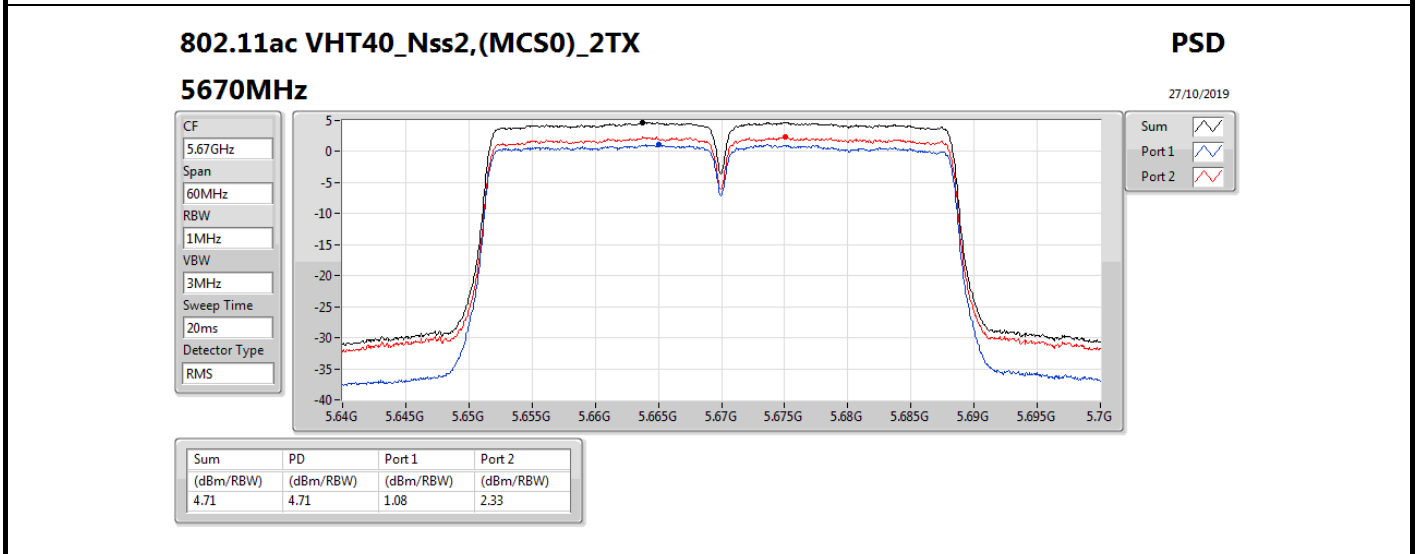

Mode	Result	DG (dBi)	Port 1 (dBm/RBW)	Port 2 (dBm/RBW)	PD (dBm/RBW)	PD Limit (dBm/RBW)
5720MHz Straddle 5.725-5.85GHz	Pass	5.36	5.21	6.26	8.74	30.00
802.11ax HEW40_Nss2,(MCS0)_2TX	-	-	-	-	-	-
5270MHz	Pass	5.36	4.83	4.54	7.63	11.00
5310MHz	Pass	5.36	1.19	0.67	3.85	11.00
5510MHz	Pass	5.36	-2.16	-1.26	1.25	11.00
5550MHz	Pass	5.36	4.82	4.80	7.73	11.00
5670MHz	Pass	5.36	1.18	2.46	4.88	11.00
5710MHz Straddle 5.47-5.725GHz	Pass	5.36	4.76	5.61	8.10	11.00
5710MHz Straddle 5.725-5.85GHz	Pass	5.36	2.48	3.53	5.99	30.00
802.11ax HEW80_Nss2,(MCS0)_2TX	-	-	-	-	-	-
5290MHz	Pass	5.36	-2.97	-3.24	-0.18	11.00
5530MHz	Pass	5.36	-3.07	-2.65	0.06	11.00
5610MHz	Pass	5.36	1.03	1.69	4.23	11.00
5690MHz Straddle 5.47-5.725GHz	Pass	5.36	1.81	2.41	4.98	11.00
5690MHz Straddle 5.725-5.85GHz	Pass	5.36	-15.71	-14.63	-12.20	30.00
802.11ax HEW160_Nss2,(MCS0)_2TX	-	-	-	-	-	-
5250MHz Straddle 5.15-5.25GHz	Pass	5.36	-7.39	-7.06	-4.36	17.00
5250MHz Straddle 5.25-5.35GHz	Pass	5.36	-7.25	-7.01	-4.28	11.00
5570MHz	Pass	5.36	-6.37	-6.48	-3.45	11.00

DG = Directional Gain; RBW = 500 kHz for 5.725-5.85GHz band / 1MHz for other band;

PD = trace bin-by-bin of each transmits port summing can be performed maximum power density; Port X = Port X power density;