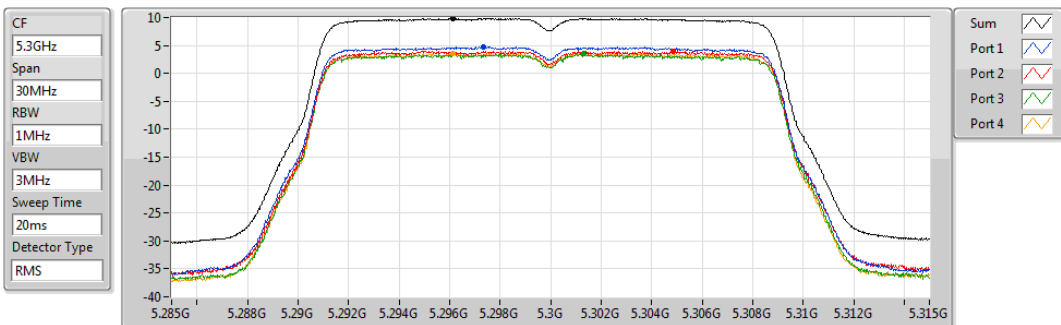

802.11ac VHT20_Nss4,(MCS0)_4TX

PSD

5300MHz

29/10/2019

Sum	PD	Port 1	Port 2	Port 3	Port 4
(dBm/RBW)	(dBm/RBW)	(dBm/RBW)	(dBm/RBW)	(dBm/RBW)	(dBm/RBW)
9.83	9.83	4.75	3.98	3.47	3.60