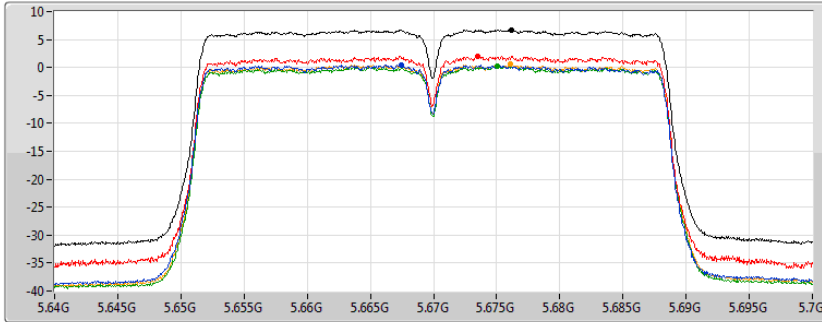

Sum	PD	Port 1	Port 2	Port 3	Port 4
(dBm/RBW)	(dBm/RBW)	(dBm/RBW)	(dBm/RBW)	(dBm/RBW)	(dBm/RBW)
10.47	10.47	4.55	3.91	4.96	4.71

802.11ac VHT40_Nss4,(MCS0)_4TX

PSD

5670MHz

29/10/2019

CF
5.67GHz
Span
60MHz
RBW
1MHz
VBW
3MHz
Sweep Time
20ms
Detector Type
RMS