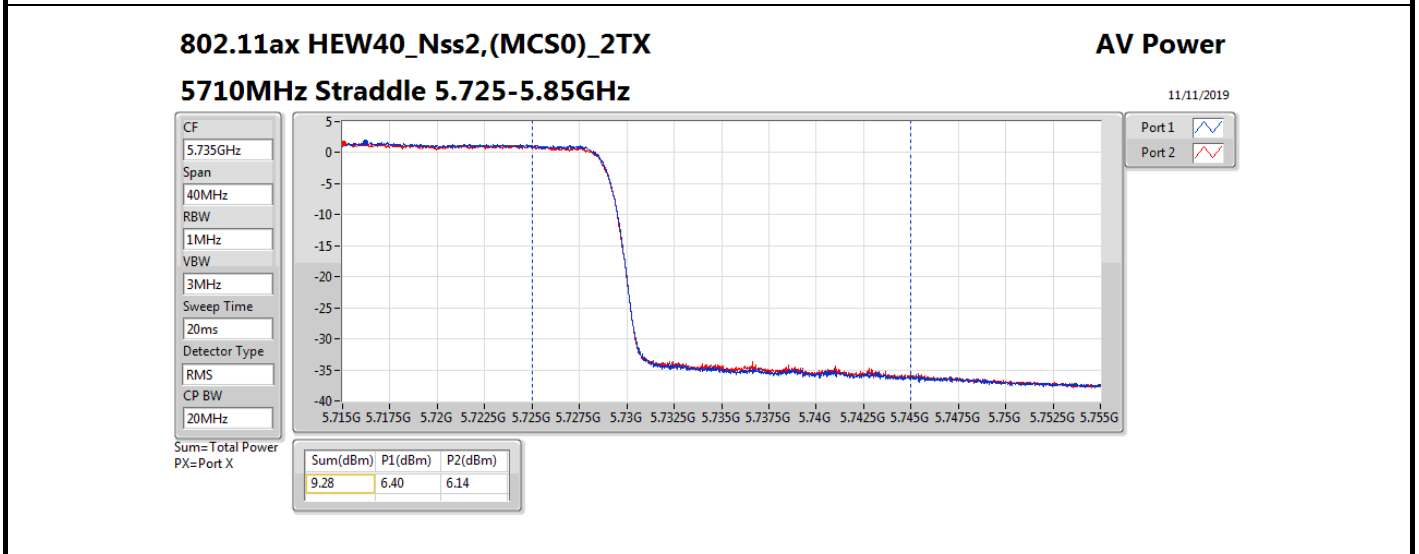

Average Power_Radio 3 / External Antenna 12

Appendix B.23

Mode	Result	DG (dBi)	Port 1 (dBm)	Port 2 (dBm)	Total Power (dBm)	Power Limit (dBm)	Conducted setting
5510MHz	Pass	10.70	14.74	14.86	17.81	19.28	13
5550MHz	Pass	10.70	16.17	15.98	19.09	19.28	14.5
5670MHz	Pass	10.70	15.45	15.65	18.56	19.28	14.25
5710MHz Straddle 5.47-5.725GHz	Pass	10.70	16.22	16.18	19.21	19.28	14.5
5710MHz Straddle 5.725-5.85GHz	Pass	10.70	6.40	6.14	9.28	25.30	14.5
802.11ax HEW80_Nss2,(MCS0)_2TX	-	-	-	-	-	-	-
5290MHz	Pass	10.70	13.96	13.75	16.87	19.28	13.25
5530MHz	Pass	10.70	13.80	13.41	16.62	19.28	12.75
5610MHz	Pass	10.70	15.97	16.12	19.06	19.28	15.5
5690MHz Straddle 5.47-5.725GHz	Pass	10.70	16.25	16.23	19.25	19.28	15.25
5690MHz Straddle 5.725-5.85GHz	Pass	10.70	2.78	2.41	5.61	25.30	15.25

DG = Directional Gain; **Port X** = Port X output power

Note : Conducted setting = Pass conducted setting division 4

Summary

Mode	Total Power (dBm)	Total Power (W)
5.25-5.35GHz	-	-
802.11ac VHT20-BF_Nss1,(MCS0)_2TX	15.80	0.03802
802.11ac VHT40-BF_Nss1,(MCS0)_2TX	16.03	0.04009
802.11ac VHT80-BF_Nss1,(MCS0)_2TX	15.81	0.03811
802.11ax HEW20-BF_Nss1,(MCS0)_2TX	15.94	0.03926
802.11ax HEW40-BF_Nss1,(MCS0)_2TX	16.21	0.04178
802.11ax HEW80-BF_Nss1,(MCS0)_2TX	16.12	0.04093
5.47-5.725GHz	-	-
802.11ac VHT20-BF_Nss1,(MCS0)_2TX	15.89	0.03882
802.11ac VHT40-BF_Nss1,(MCS0)_2TX	16.11	0.04083
802.11ac VHT80-BF_Nss1,(MCS0)_2TX	16.02	0.03999
802.11ax HEW20-BF_Nss1,(MCS0)_2TX	15.92	0.03908
802.11ax HEW40-BF_Nss1,(MCS0)_2TX	16.22	0.04188
802.11ax HEW80-BF_Nss1,(MCS0)_2TX	16.25	0.04217
5.725-5.85GHz	-	-
802.11ac VHT20-BF_Nss1,(MCS0)_2TX	9.06	0.00805
802.11ac VHT40-BF_Nss1,(MCS0)_2TX	5.71	0.00372
802.11ac VHT80-BF_Nss1,(MCS0)_2TX	2.02	0.00159
802.11ax HEW20-BF_Nss1,(MCS0)_2TX	10.14	0.01033
802.11ax HEW40-BF_Nss1,(MCS0)_2TX	6.66	0.00463
802.11ax HEW80-BF_Nss1,(MCS0)_2TX	3.07	0.00203