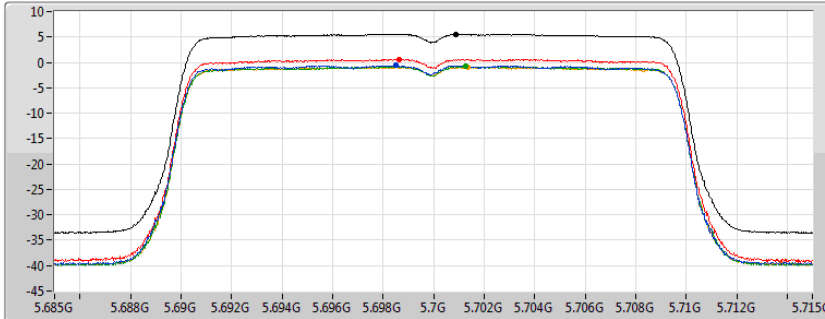

802.11ax HEW20_Nss1,(MCS0)_4TX

PSD

5700MHz

28/10/2019

CF
5.7GHz
Span
30MHz
RBW
1MHz
VBW
3MHz
Sweep Time
20ms
Detector Type
RMS

Sum
Port 1
Port 2
Port 3
Port 4

Sum	PD	Port 1	Port 2	Port 3	Port 4
(dBm/RBW)	(dBm/RBW)	(dBm/RBW)	(dBm/RBW)	(dBm/RBW)	(dBm/RBW)
5.54	5.54	-0.61	0.63	-0.81	-0.93

802.11ax HEW20_Nss1,(MCS0)_4TX

PSD

5720MHz Straddle 5.47-5.725GHz

28/10/2019

CF
5.71GHz
Span
60MHz
RBW
1MHz
VBW
3MHz
Sweep Time
20ms
Detector Type
RMS