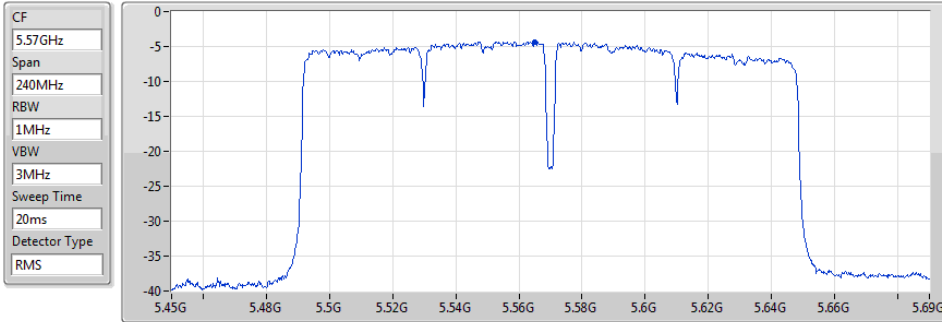

802.11ac VHT160_Nss1,(MCS0)_1TX

PSD

5570MHz

27/10/2019

Port 1

Sum	PD	Port 1
(dBm/RBW)	(dBm/RBW)	(dBm/RBW)
-4.32	-4.32	-4.32