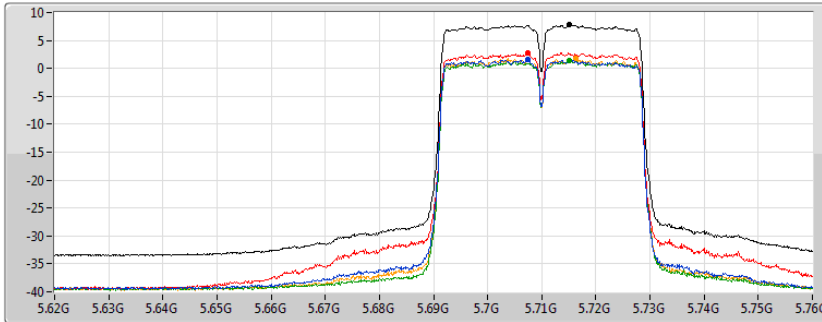

Sum
Port 1
Port 2
Port 3
Port 4

Sum	PD	Port 1	Port 2	Port 3	Port 4
(dBm/RBW)	(dBm/RBW)	(dBm/RBW)	(dBm/RBW)	(dBm/RBW)	(dBm/RBW)
7.76	7.76	1.65	2.75	1.39	1.73

802.11ac VHT40_Nss4,(MCS0)_4TX

PSD

5710MHz Straddle 5.725-5.85GHz

29/10/2019

CF
5.735GHz
Span
40MHz
RBW
500kHz
VBW
3MHz
Sweep Time
20ms
Detector Type
RMS