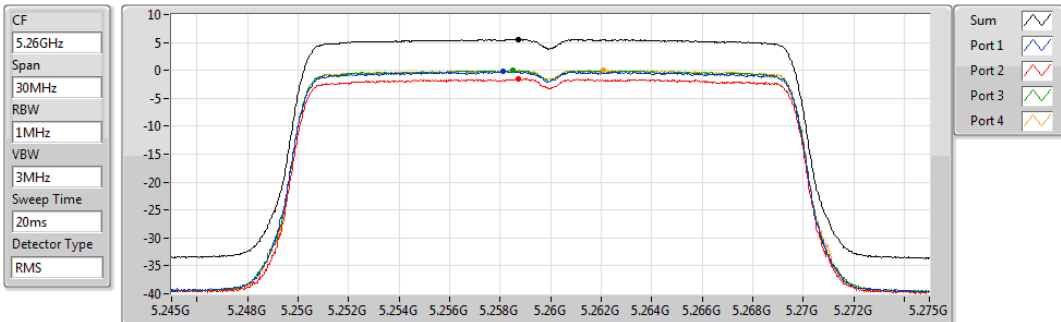

802.11ax HEW20_Nss1,(MCS0)_4TX

PSD

5260MHz

28/10/2019

Sum	PD	Port 1	Port 2	Port 3	Port 4
(dBm/RBW)	(dBm/RBW)	(dBm/RBW)	(dBm/RBW)	(dBm/RBW)	(dBm/RBW)
5.56	5.56	-0.24	-1.57	-0.04	0.08