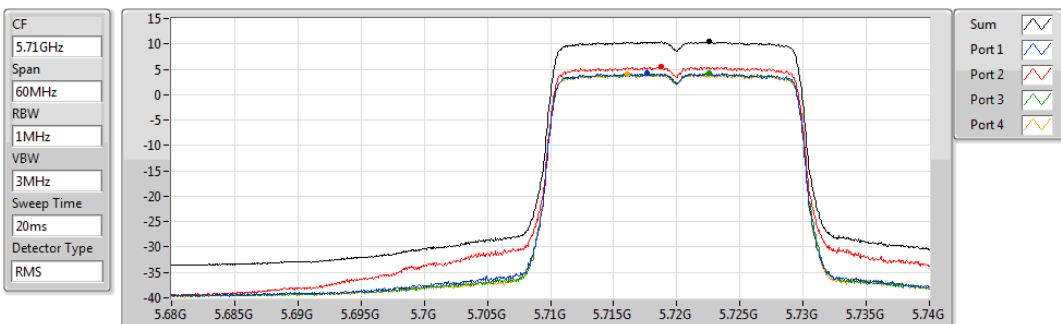

802.11ax HEW20_Nss4,(MCS0)_4TX

PSD

5720MHz Straddle 5.47-5.725GHz

29/10/2019

Sum	PD	Port 1	Port 2	Port 3	Port 4
(dBm/RBW)	(dBm/RBW)	(dBm/RBW)	(dBm/RBW)	(dBm/RBW)	(dBm/RBW)
10.42	10.42	4.17	5.44	4.20	4.05