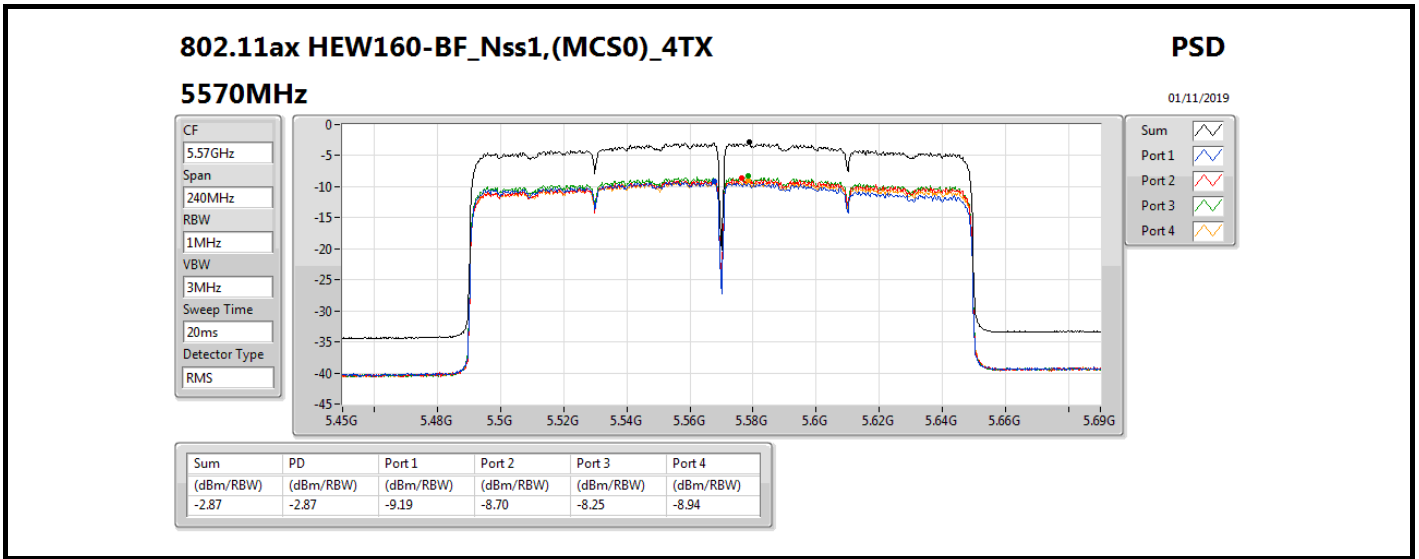

Summary

Mode	PD (dBm/RBW)
5.15-5.25GHz	-
802.11ac VHT160_Nss4,(MCS0)_4TX	-1.90
802.11ax HEW160_Nss4,(MCS0)_4TX	-1.82
5.25-5.35GHz	-
802.11ac VHT20_Nss4,(MCS0)_4TX	10.47
802.11ac VHT40_Nss4,(MCS0)_4TX	8.08
802.11ac VHT80_Nss4,(MCS0)_4TX	2.72
802.11ac VHT160_Nss4,(MCS0)_4TX	-1.92
802.11ax HEW20_Nss4,(MCS0)_4TX	10.87
802.11ax HEW40_Nss4,(MCS0)_4TX	8.16
802.11ax HEW80_Nss4,(MCS0)_4TX	2.92
802.11ax HEW160_Nss4,(MCS0)_4TX	-1.94
5.47-5.725GHz	-
802.11ac VHT20_Nss4,(MCS0)_4TX	10.88
802.11ac VHT40_Nss4,(MCS0)_4TX	8.15
802.11ac VHT80_Nss4,(MCS0)_4TX	5.20
802.11ac VHT160_Nss4,(MCS0)_4TX	-0.60
802.11ax HEW20_Nss4,(MCS0)_4TX	10.84
802.11ax HEW40_Nss4,(MCS0)_4TX	8.14
802.11ax HEW80_Nss4,(MCS0)_4TX	5.34
802.11ax HEW160_Nss4,(MCS0)_4TX	-1.02
5.725-5.85GHz	-
802.11ac VHT20_Nss4,(MCS0)_4TX	8.81
802.11ac VHT40_Nss4,(MCS0)_4TX	5.76
802.11ac VHT80_Nss4,(MCS0)_4TX	2.37
802.11ax HEW20_Nss4,(MCS0)_4TX	8.35
802.11ax HEW40_Nss4,(MCS0)_4TX	5.43
802.11ax HEW80_Nss4,(MCS0)_4TX	1.77

RBW = 500 kHz for 5.725-5.85GHz band / 1MHz for other band;