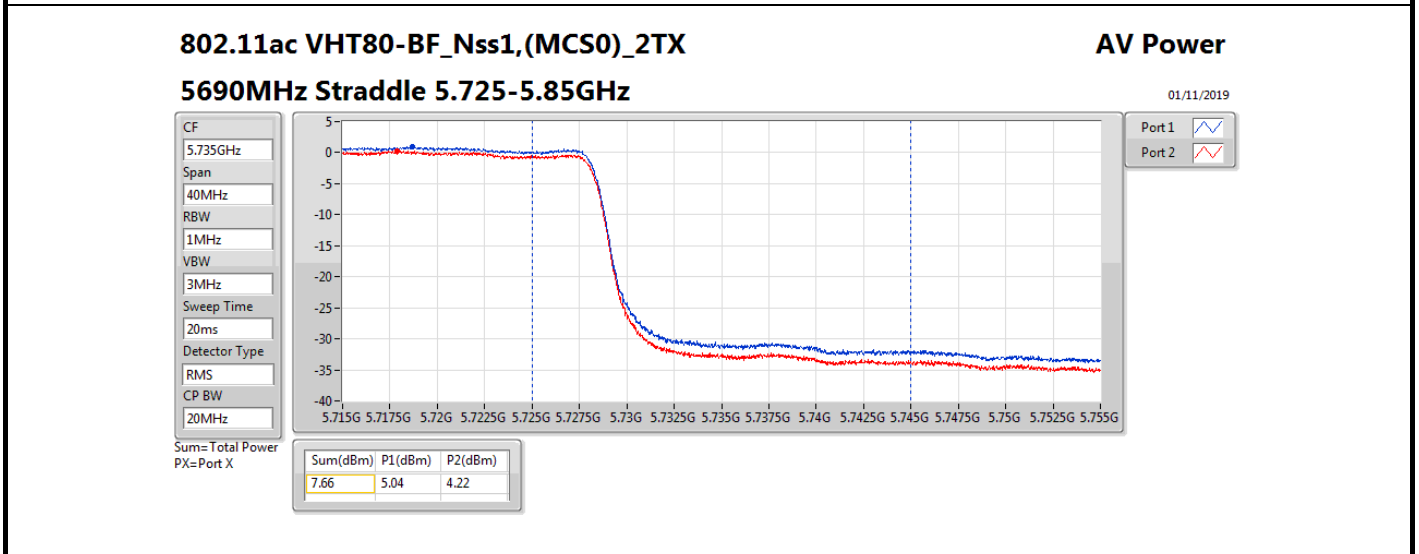

Average Power

Appendix B.18

Mode	Result	DG (dBi)	Port 1 (dBm)	Port 2 (dBm)	Total Power (dBm)	Power Limit (dBm)	Conducted setting
5690MHz Straddle 5.47-5.725GHz	Pass	8.03	19.03	18.65	21.85	21.95	18.5
5690MHz Straddle 5.725-5.85GHz	Pass	8.03	5.84	5.06	8.48	27.97	18.5

DG = Directional Gain; **Port X** = Port X output power

Note : Conducted setting = Pass conducted setting division 4

Summary

Mode	Total Power (dBm)	Total Power (W)
5.25-5.35GHz	-	-
802.11a_Nss1,(6Mbps)_1TX	21.58	0.14388
802.11ac VHT20_Nss1,(MCS0)_1TX	21.76	0.14997
802.11ac VHT40_Nss1,(MCS0)_1TX	20.02	0.10046
802.11ac VHT80_Nss1,(MCS0)_1TX	17.07	0.05093
802.11ax HEW20_Nss1,(MCS0)_1TX	21.96	0.15704
802.11ax HEW40_Nss1,(MCS0)_1TX	20.11	0.10257
802.11ax HEW80_Nss1,(MCS0)_1TX	17.22	0.05272
5.47-5.725GHz	-	-
802.11a_Nss1,(6Mbps)_1TX	21.48	0.14060
802.11ac VHT20_Nss1,(MCS0)_1TX	21.65	0.14622
802.11ac VHT40_Nss1,(MCS0)_1TX	20.23	0.10544
802.11ac VHT80_Nss1,(MCS0)_1TX	19.69	0.09311
802.11ax HEW20_Nss1,(MCS0)_1TX	21.95	0.15668
802.11ax HEW40_Nss1,(MCS0)_1TX	20.32	0.10765
802.11ax HEW80_Nss1,(MCS0)_1TX	19.89	0.09750
5.725-5.85GHz	-	-
802.11a_Nss1,(6Mbps)_1TX	10.95	0.01245
802.11ac VHT20_Nss1,(MCS0)_1TX	12.99	0.01991
802.11ac VHT40_Nss1,(MCS0)_1TX	10.10	0.01023
802.11ac VHT80_Nss1,(MCS0)_1TX	5.94	0.00393
802.11ax HEW20_Nss1,(MCS0)_1TX	13.24	0.02109
802.11ax HEW40_Nss1,(MCS0)_1TX	10.78	0.01197
802.11ax HEW80_Nss1,(MCS0)_1TX	6.70	0.00468