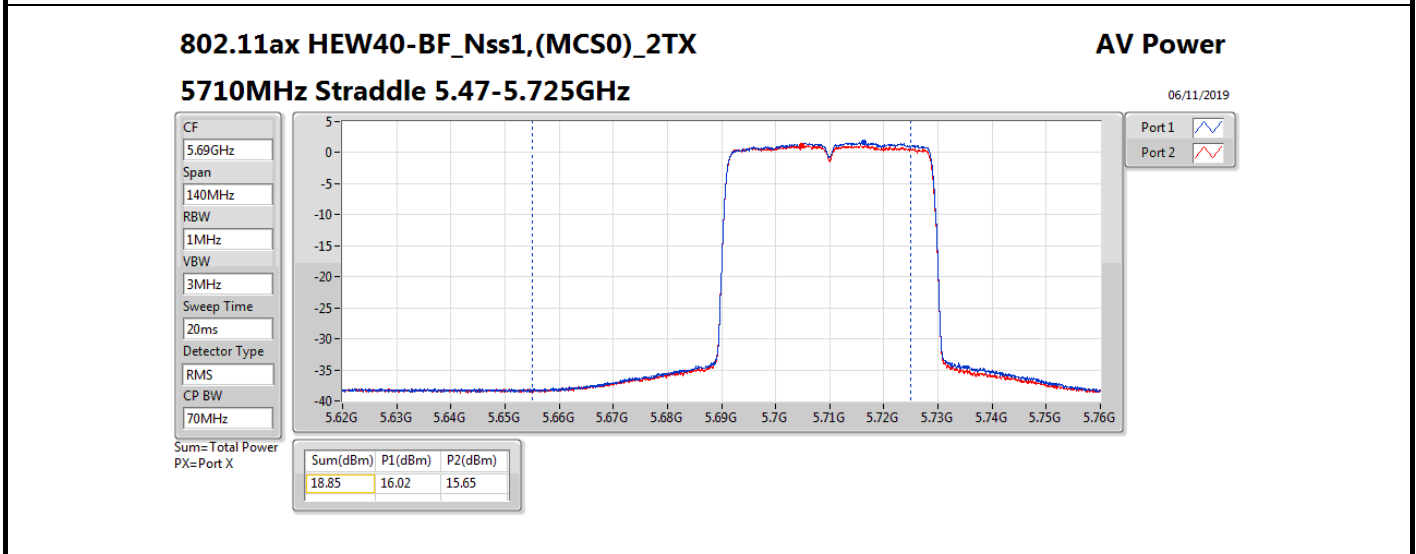

Average Power_Radio 3 / External Antenna 7

Appendix B.21

Mode	Result	DG (dBi)	Port 1 (dBm)	Port 2 (dBm)	Total Power (dBm)	Power Limit (dBm)	Conducted setting
5690MHz Straddle 5.47-5.725GHz	Pass	11.01	15.38	16.35	18.90	18.97	14.75
5690MHz Straddle 5.725-5.85GHz	Pass	11.01	2.72	3.01	5.88	24.99	14.75

DG = Directional Gain; **Port X** = Port X output power

Note : **Conducted setting = Pass** conducted setting division 4

Summary

Mode	Total Power (dBm)	Total Power (W)
5.25-5.35GHz	-	-
802.11a_Nss1,(6Mbps)_1TX	18.92	0.07798
802.11ac VHT20_Nss1,(MCS0)_1TX	18.92	0.07798
802.11ac VHT40_Nss1,(MCS0)_1TX	19.16	0.08241
802.11ac VHT80_Nss1,(MCS0)_1TX	15.91	0.03899
802.11ax HEW20_Nss1,(MCS0)_1TX	19.13	0.08185
802.11ax HEW40_Nss1,(MCS0)_1TX	19.26	0.08433
802.11ax HEW80_Nss1,(MCS0)_1TX	16.10	0.04074
5.47-5.725GHz	-	-
802.11a_Nss1,(6Mbps)_1TX	18.72	0.07447
802.11ac VHT20_Nss1,(MCS0)_1TX	18.89	0.07745
802.11ac VHT40_Nss1,(MCS0)_1TX	19.06	0.08054
802.11ac VHT80_Nss1,(MCS0)_1TX	18.91	0.07780
802.11ax HEW20_Nss1,(MCS0)_1TX	19.08	0.08091
802.11ax HEW40_Nss1,(MCS0)_1TX	19.23	0.08375
802.11ax HEW80_Nss1,(MCS0)_1TX	19.15	0.08222
5.725-5.85GHz	-	-
802.11a_Nss1,(6Mbps)_1TX	11.82	0.01521
802.11ac VHT20_Nss1,(MCS0)_1TX	12.78	0.01897
802.11ac VHT40_Nss1,(MCS0)_1TX	9.01	0.00796
802.11ac VHT80_Nss1,(MCS0)_1TX	5.33	0.00341
802.11ax HEW20_Nss1,(MCS0)_1TX	13.30	0.02138
802.11ax HEW40_Nss1,(MCS0)_1TX	9.72	0.00938
802.11ax HEW80_Nss1,(MCS0)_1TX	6.17	0.00414