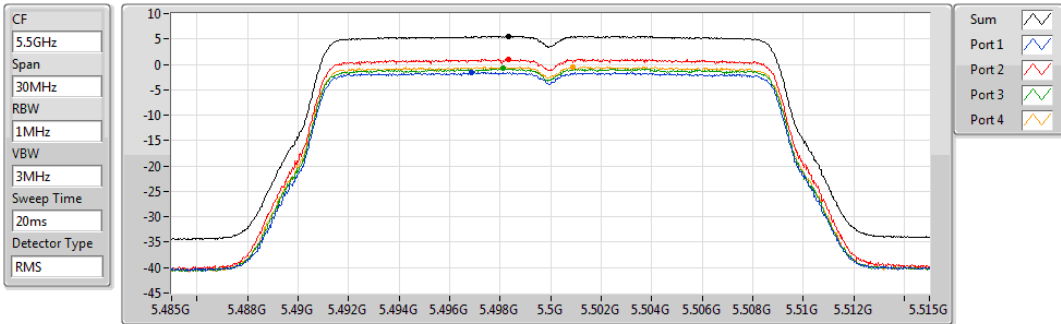

802.11ac VHT20-BF_Nss1,(MCS0)_4TX

PSD

5500MHz

01/11/2019

Sum	PD	Port 1	Port 2	Port 3	Port 4
(dBm/RBW)	(dBm/RBW)	(dBm/RBW)	(dBm/RBW)	(dBm/RBW)	(dBm/RBW)
5.57	5.57	-1.59	1.05	-0.83	-0.50