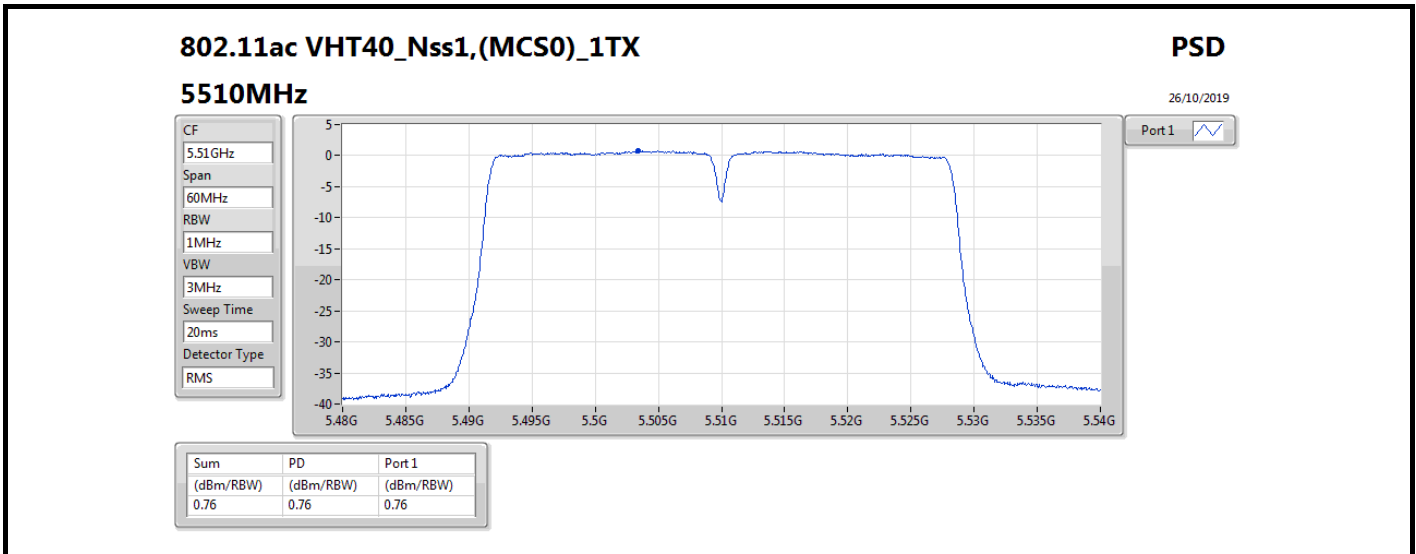

DG = Directional Gain; **RBW** = 500 kHz for 5.725-5.85GHz band / 1MHz for other band;
PD = trace bin-by-bin of each transmits port summing can be performed maximum power density; **Port X** = Port X power density;