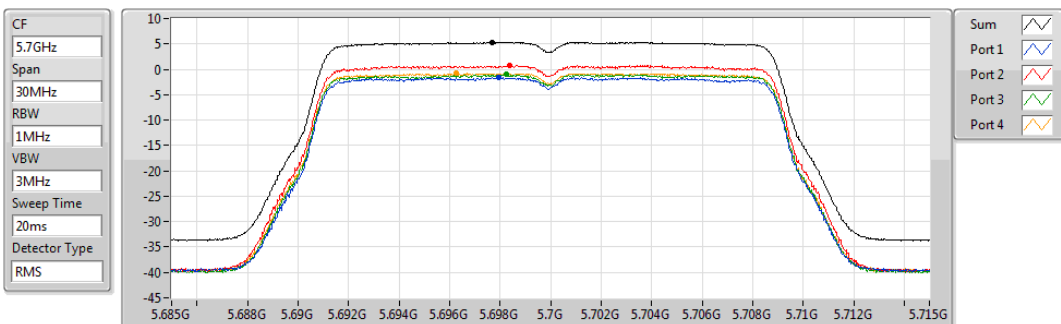

PSD

5580MHz

01/11/2019

Sum	PD	Port 1	Port 2	Port 3	Port 4
(dBm/RBW)	(dBm/RBW)	(dBm/RBW)	(dBm/RBW)	(dBm/RBW)	(dBm/RBW)
5.50	5.50	-1.59	0.95	-0.99	-0.58

802.11ac VHT20-BF_Nss1,(MCS0)_4TX

PSD

5700MHz

01/11/2019