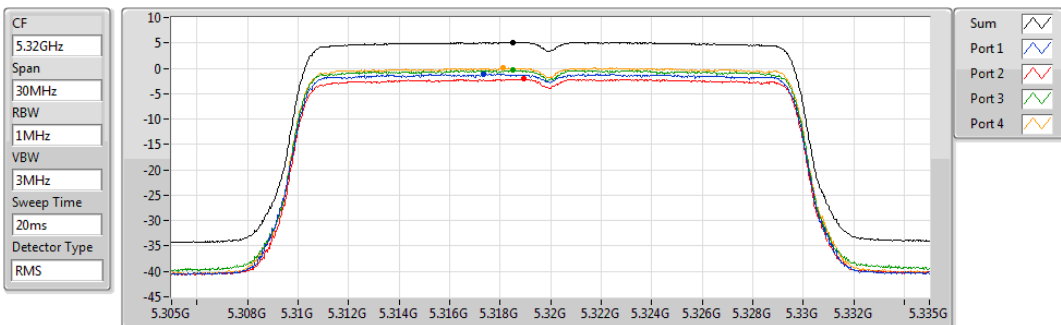

PSD

5300MHz

01/11/2019

Sum	PD	Port 1	Port 2	Port 3	Port 4
(dBm/RBW)	(dBm/RBW)	(dBm/RBW)	(dBm/RBW)	(dBm/RBW)	(dBm/RBW)
4.92	4.92	-1.09	-2.32	-1.16	0.11

802.11ax HEW20-BF_Nss1,(MCS0)_4TX

PSD

5320MHz

01/11/2019