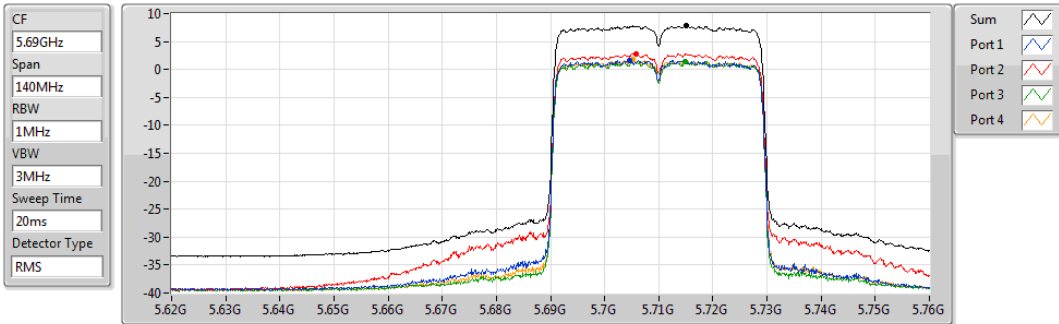

802.11ax HEW40_Nss4,(MCS0)_4TX
5710MHz Straddle 5.47-5.725GHz

PSD

29/10/2019

Sum	PD	Port 1	Port 2	Port 3	Port 4
(dBm/RBW)	(dBm/RBW)	(dBm/RBW)	(dBm/RBW)	(dBm/RBW)	(dBm/RBW)
7.83	7.83	1.66	2.83	1.37	1.75