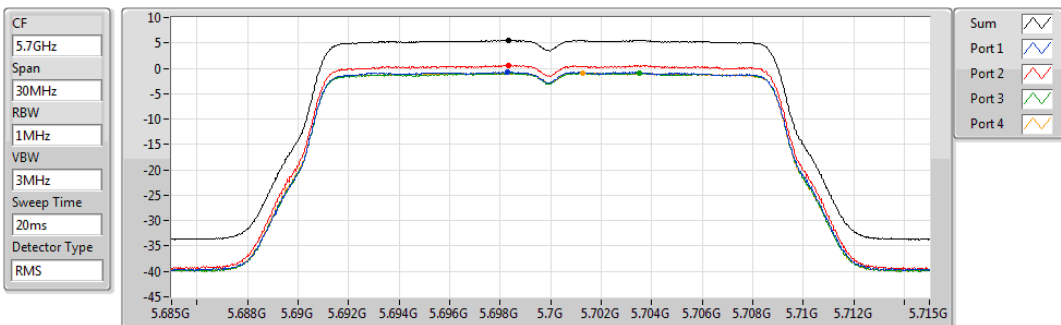

802.11ac VHT20_Nss1,(MCS0)_4TX

PSD

5700MHz

28/10/2019

Sum	PD	Port 1	Port 2	Port 3	Port 4
(dBm/RBW)	(dBm/RBW)	(dBm/RBW)	(dBm/RBW)	(dBm/RBW)	(dBm/RBW)
5.52	5.52	-0.72	0.59	-0.90	-0.92