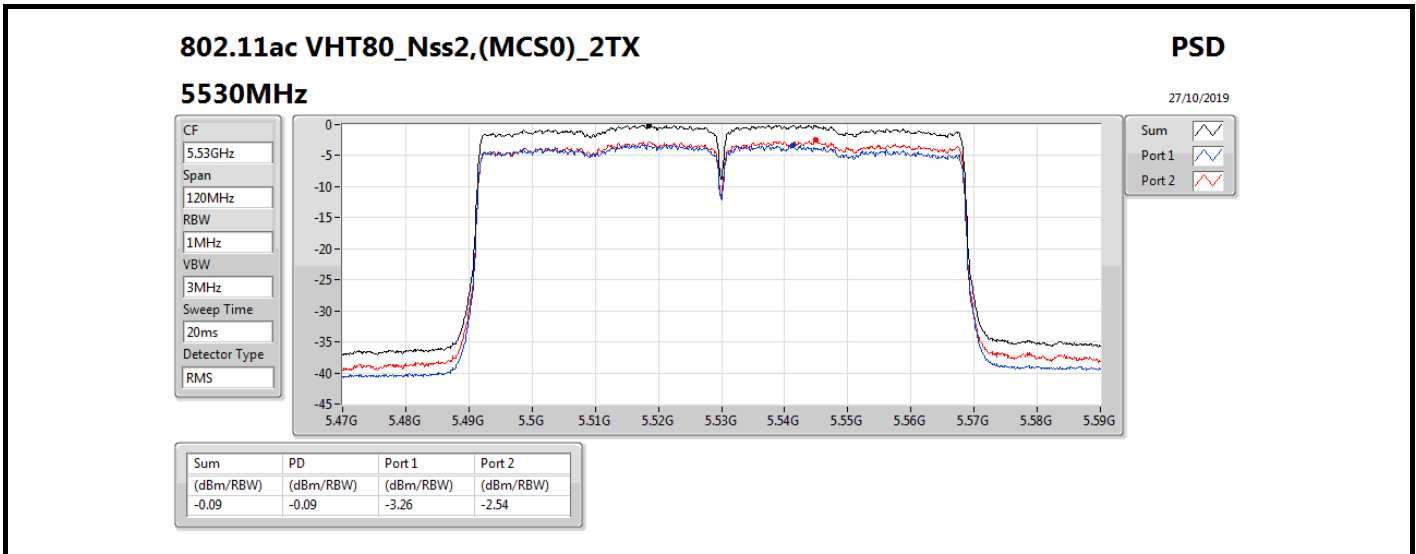

DG = Directional Gain; RBW = 500 kHz for 5.725-5.85GHz band / 1MHz for other band;

PD = trace bin-by-bin of each transmits port summing can be performed maximum power density; Port X = Port X power density;