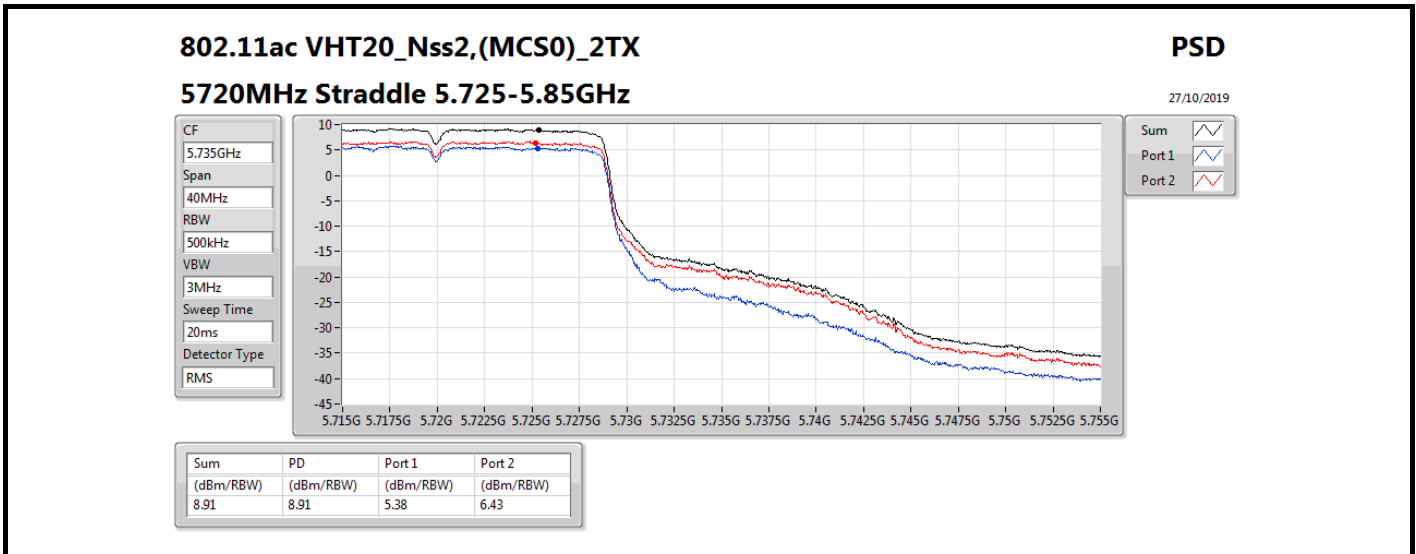

DG = Directional Gain; RBW = 500 kHz for 5.725-5.85GHz band / 1MHz for other band;

PD = trace bin-by-bin of each transmits port summing can be performed maximum power density; Port X = Port X power density;