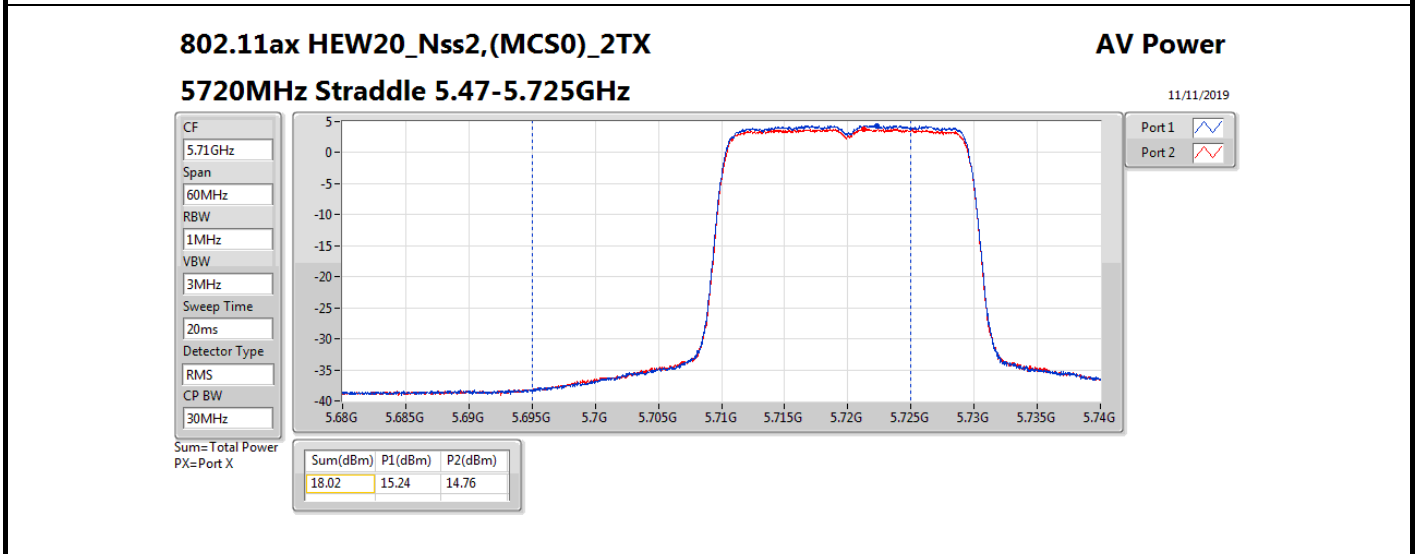

Average Power_Radio 3 / External Antenna 12

Appendix B.23

Mode	Result	DG (dBi)	Port 1 (dBm)	Port 2 (dBm)	Total Power (dBm)	Power Limit (dBm)	Conducted setting
5510MHz	Pass	10.70	14.74	14.86	17.81	19.28	13
5550MHz	Pass	10.70	16.17	15.98	19.09	19.28	14.5
5670MHz	Pass	10.70	15.45	15.65	18.56	19.28	14.25
5710MHz Straddle 5.47-5.725GHz	Pass	10.70	16.22	16.18	19.21	19.28	14.5
5710MHz Straddle 5.725-5.85GHz	Pass	10.70	6.40	6.14	9.28	25.30	14.5
802.11ax HEW80_Nss2,(MCS0)_2TX	-	-	-	-	-	-	-
5290MHz	Pass	10.70	13.96	13.75	16.87	19.28	13.25
5530MHz	Pass	10.70	13.80	13.41	16.62	19.28	12.75
5610MHz	Pass	10.70	15.97	16.12	19.06	19.28	15.5
5690MHz Straddle 5.47-5.725GHz	Pass	10.70	16.25	16.23	19.25	19.28	15.25
5690MHz Straddle 5.725-5.85GHz	Pass	10.70	2.78	2.41	5.61	25.30	15.25

DG = Directional Gain; **Port X** = Port X output power

Note : Conducted setting = Pass conducted setting division 4

Summary

Mode	Total Power (dBm)	Total Power (W)
5.25-5.35GHz	-	-
802.11ac VHT20-BF_Nss1,(MCS0)_2TX	15.80	0.03802
802.11ac VHT40-BF_Nss1,(MCS0)_2TX	16.03	0.04009
802.11ac VHT80-BF_Nss1,(MCS0)_2TX	15.81	0.03811
802.11ax HEW20-BF_Nss1,(MCS0)_2TX	15.94	0.03926
802.11ax HEW40-BF_Nss1,(MCS0)_2TX	16.21	0.04178
802.11ax HEW80-BF_Nss1,(MCS0)_2TX	16.12	0.04093
5.47-5.725GHz	-	-
802.11ac VHT20-BF_Nss1,(MCS0)_2TX	15.89	0.03882
802.11ac VHT40-BF_Nss1,(MCS0)_2TX	16.11	0.04083
802.11ac VHT80-BF_Nss1,(MCS0)_2TX	16.02	0.03999
802.11ax HEW20-BF_Nss1,(MCS0)_2TX	15.92	0.03908
802.11ax HEW40-BF_Nss1,(MCS0)_2TX	16.22	0.04188
802.11ax HEW80-BF_Nss1,(MCS0)_2TX	16.25	0.04217
5.725-5.85GHz	-	-
802.11ac VHT20-BF_Nss1,(MCS0)_2TX	9.06	0.00805
802.11ac VHT40-BF_Nss1,(MCS0)_2TX	5.71	0.00372
802.11ac VHT80-BF_Nss1,(MCS0)_2TX	2.02	0.00159
802.11ax HEW20-BF_Nss1,(MCS0)_2TX	10.14	0.01033
802.11ax HEW40-BF_Nss1,(MCS0)_2TX	6.66	0.00463
802.11ax HEW80-BF_Nss1,(MCS0)_2TX	3.07	0.00203