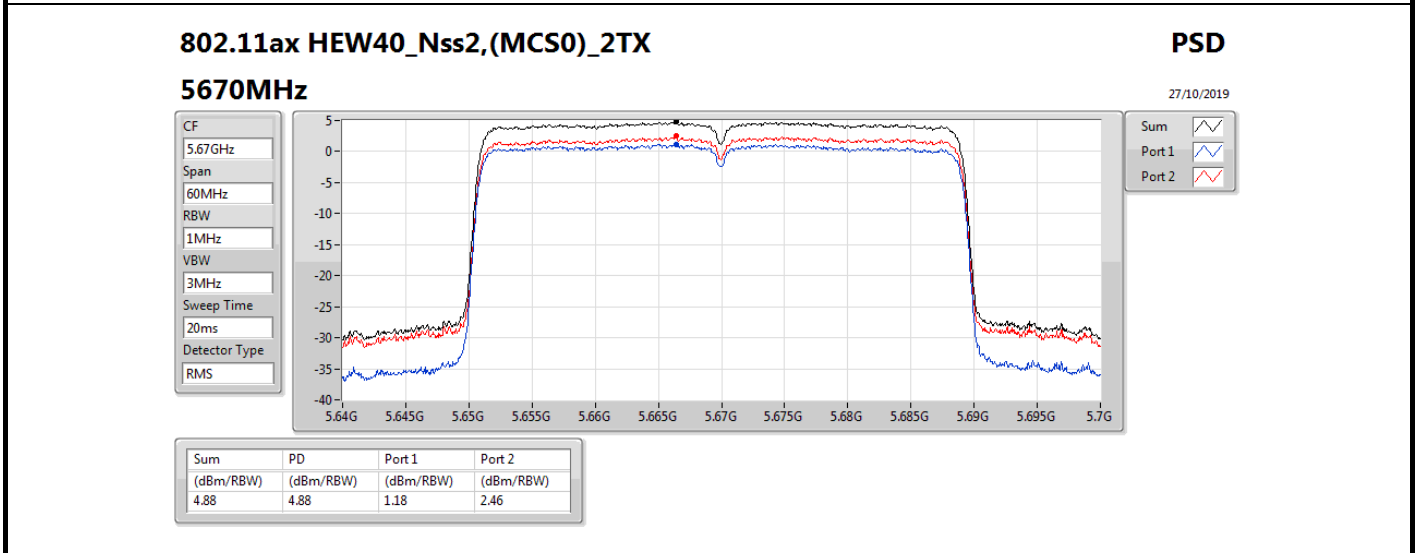

802.11ax HEW20_Nss2,(MCS0)_2TX

PSD

5300MHz

27/10/2019

CF
5.3GHz
Span
30MHz
RBW
1MHz
VBW
3MHz
Sweep Time
20ms
Detector Type
RMS

Sum
Port 1
Port 2

Sum	PD	Port 1	Port 2
(dBm/RBW)	(dBm/RBW)	(dBm/RBW)	(dBm/RBW)
10.37	10.37	7.47	7.30