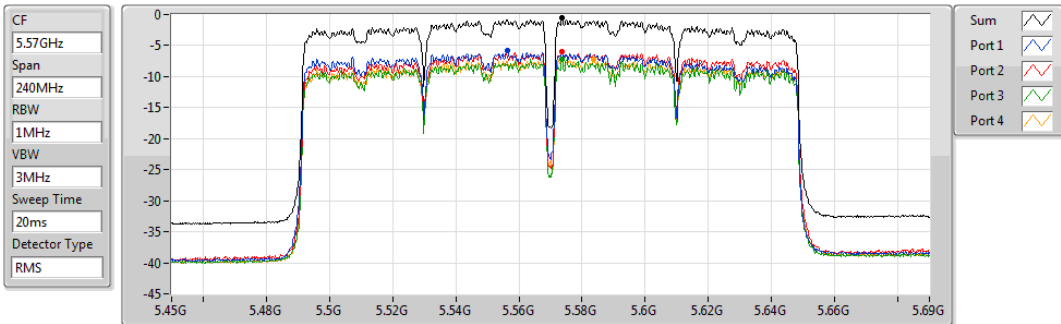

5570MHz

29/10/2019

Sum	PD	Port 1	Port 2	Port 3	Port 4
(dBm/RBW)	(dBm/RBW)	(dBm/RBW)	(dBm/RBW)	(dBm/RBW)	(dBm/RBW)
-0.60	-0.60	-5.77	-5.96	-7.21	-7.16

802.11ax HEW20_Nss4,(MCS0)_4TX

PSD