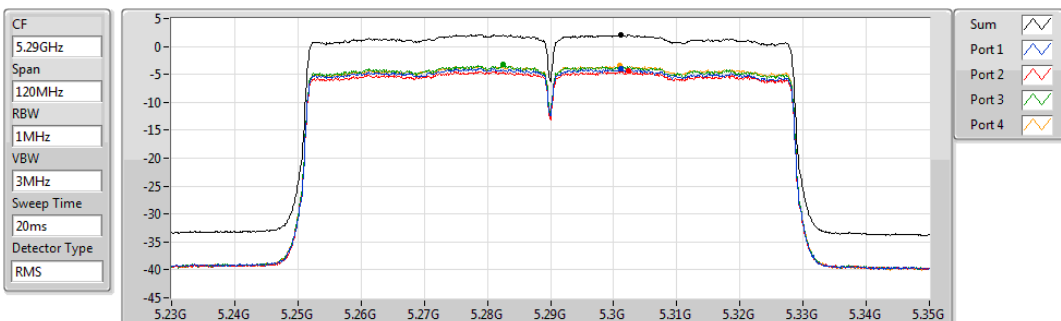

5290MHz

29/10/2019

Sum	PD	Port 1	Port 2	Port 3	Port 4
(dBm/RBW)	(dBm/RBW)	(dBm/RBW)	(dBm/RBW)	(dBm/RBW)	(dBm/RBW)
2.16	2.16	-3.90	-4.44	-3.30	-3.47