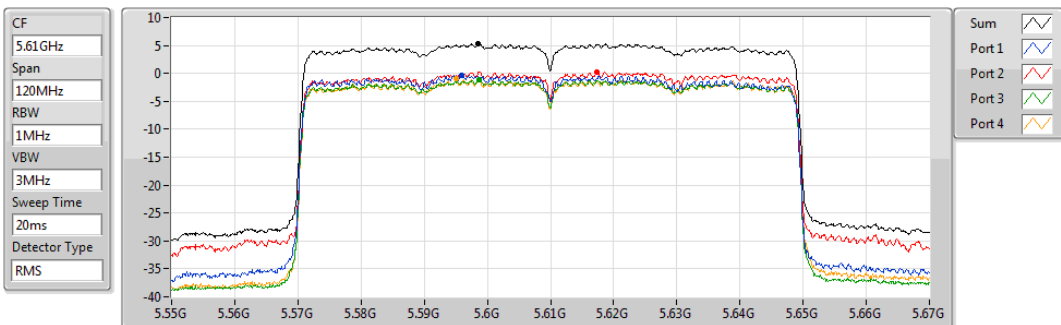

802.11ax HEW80_Nss4,(MCS0)_4TX

PSD

5610MHz

29/10/2019

Sum	PD	Port 1	Port 2	Port 3	Port 4
(dBm/RBW)	(dBm/RBW)	(dBm/RBW)	(dBm/RBW)	(dBm/RBW)	(dBm/RBW)
5.34	5.34	-0.35	0.30	-1.16	-0.98