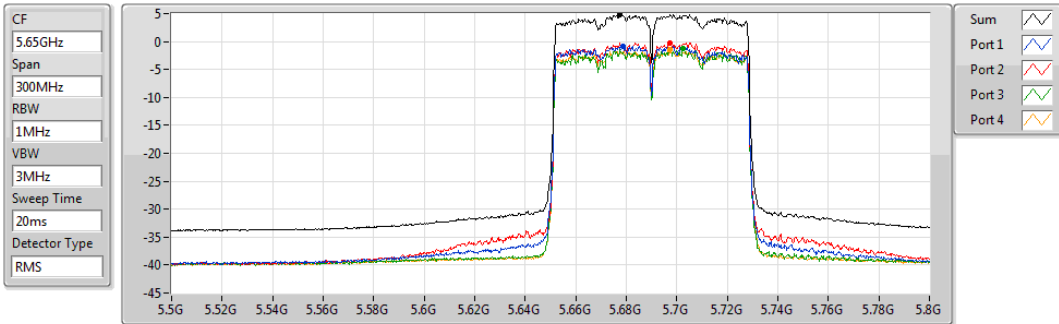

802.11ac VHT80_Nss4,(MCS0)_4TX

PSD

5690MHz Straddle 5.47-5.725GHz

29/10/2019

Sum	PD	Port 1	Port 2	Port 3	Port 4
(dBm/RBW)	(dBm/RBW)	(dBm/RBW)	(dBm/RBW)	(dBm/RBW)	(dBm/RBW)
4.90	4.90	-0.78	-0.22	-1.27	-1.51

802.11ac VHT80_Nss4,(MCS0)_4TX

PSD