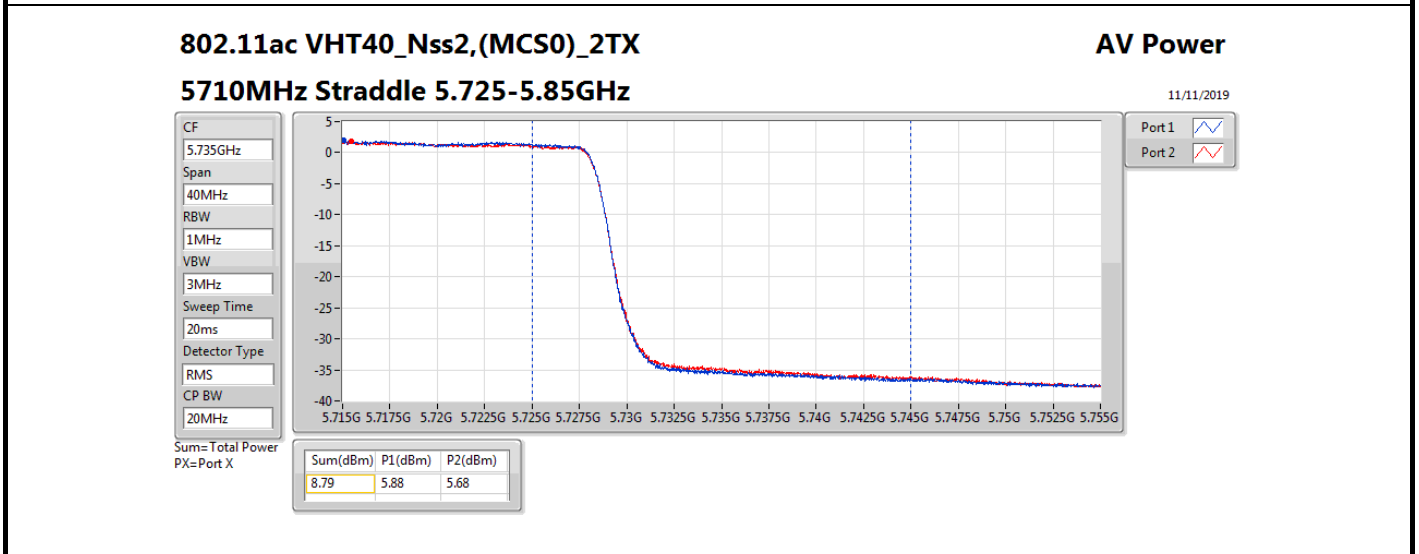

Average Power_Radio 3 / External Antenna 12

Appendix B.23

Mode	Result	DG (dBi)	Port 1 (dBm)	Port 2 (dBm)	Total Power (dBm)	Power Limit (dBm)	Conducted setting
5510MHz	Pass	10.70	14.74	14.86	17.81	19.28	13
5550MHz	Pass	10.70	16.17	15.98	19.09	19.28	14.5
5670MHz	Pass	10.70	15.45	15.65	18.56	19.28	14.25
5710MHz Straddle 5.47-5.725GHz	Pass	10.70	16.22	16.18	19.21	19.28	14.5
5710MHz Straddle 5.725-5.85GHz	Pass	10.70	6.40	6.14	9.28	25.30	14.5
802.11ax HEW80_Nss2,(MCS0)_2TX	-	-	-	-	-	-	-
5290MHz	Pass	10.70	13.96	13.75	16.87	19.28	13.25
5530MHz	Pass	10.70	13.80	13.41	16.62	19.28	12.75
5610MHz	Pass	10.70	15.97	16.12	19.06	19.28	15.5
5690MHz Straddle 5.47-5.725GHz	Pass	10.70	16.25	16.23	19.25	19.28	15.25
5690MHz Straddle 5.725-5.85GHz	Pass	10.70	2.78	2.41	5.61	25.30	15.25

DG = Directional Gain; **Port X** = Port X output power

Note : Conducted setting = Pass conducted setting division 4

Summary

Mode	Total Power (dBm)	Total Power (W)
5.25-5.35GHz	-	-
802.11ac VHT20-BF_Nss1,(MCS0)_2TX	15.80	0.03802
802.11ac VHT40-BF_Nss1,(MCS0)_2TX	16.03	0.04009
802.11ac VHT80-BF_Nss1,(MCS0)_2TX	15.81	0.03811
802.11ax HEW20-BF_Nss1,(MCS0)_2TX	15.94	0.03926
802.11ax HEW40-BF_Nss1,(MCS0)_2TX	16.21	0.04178
802.11ax HEW80-BF_Nss1,(MCS0)_2TX	16.12	0.04093
5.47-5.725GHz	-	-
802.11ac VHT20-BF_Nss1,(MCS0)_2TX	15.89	0.03882
802.11ac VHT40-BF_Nss1,(MCS0)_2TX	16.11	0.04083
802.11ac VHT80-BF_Nss1,(MCS0)_2TX	16.02	0.03999
802.11ax HEW20-BF_Nss1,(MCS0)_2TX	15.92	0.03908
802.11ax HEW40-BF_Nss1,(MCS0)_2TX	16.22	0.04188
802.11ax HEW80-BF_Nss1,(MCS0)_2TX	16.25	0.04217
5.725-5.85GHz	-	-
802.11ac VHT20-BF_Nss1,(MCS0)_2TX	9.06	0.00805
802.11ac VHT40-BF_Nss1,(MCS0)_2TX	5.71	0.00372
802.11ac VHT80-BF_Nss1,(MCS0)_2TX	2.02	0.00159
802.11ax HEW20-BF_Nss1,(MCS0)_2TX	10.14	0.01033
802.11ax HEW40-BF_Nss1,(MCS0)_2TX	6.66	0.00463
802.11ax HEW80-BF_Nss1,(MCS0)_2TX	3.07	0.00203