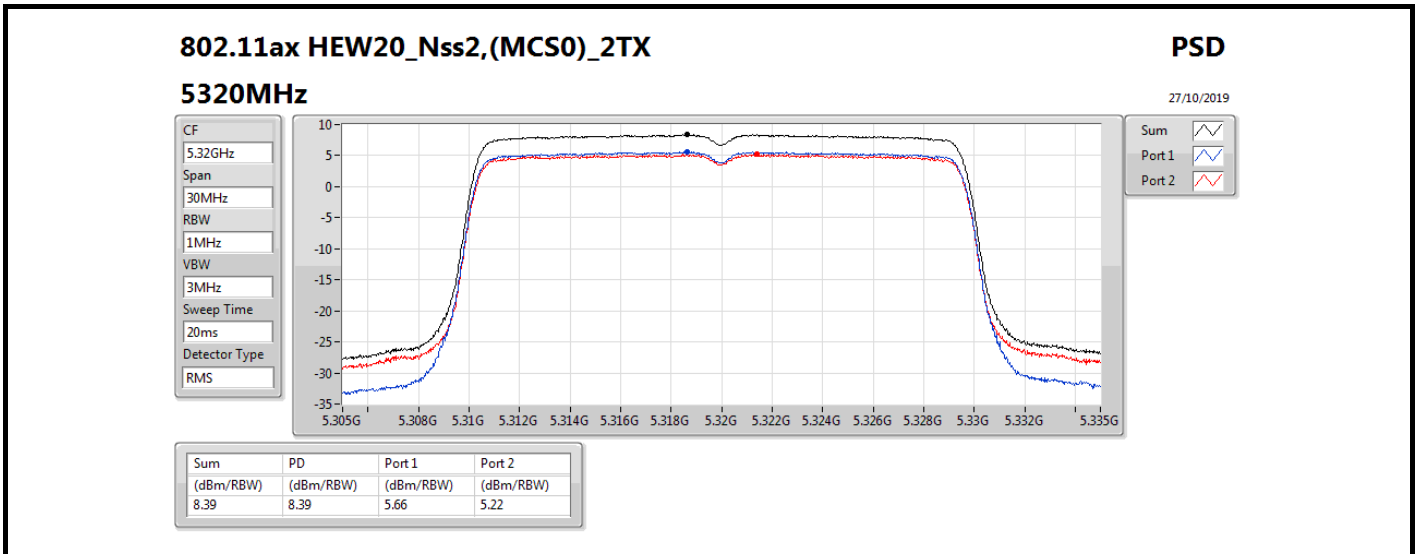

802.11ax HEW20_Nss2,(MCS0)_2TX

PSD

5300MHz

27/10/2019

CF
5.3GHz
Span
30MHz
RBW
1MHz
VBW
3MHz
Sweep Time
20ms
Detector Type
RMS

Sum
Port 1
Port 2

Sum	PD	Port 1	Port 2
(dBm/RBW)	(dBm/RBW)	(dBm/RBW)	(dBm/RBW)
10.37	10.37	7.47	7.30