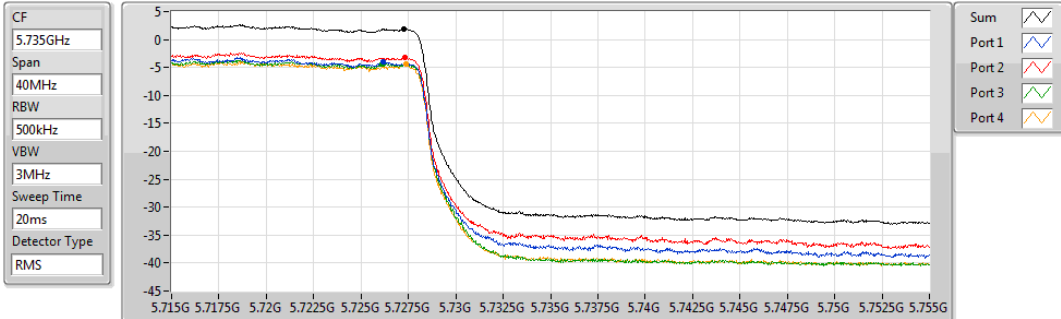

802.11ac VHT80_Nss1,(MCS0)_4TX

PSD

5690MHz Straddle 5.725-5.85GHz

29/10/2019

Sum	PD	Port 1	Port 2	Port 3	Port 4
(dBm/RBW)	(dBm/RBW)	(dBm/RBW)	(dBm/RBW)	(dBm/RBW)	(dBm/RBW)
1.91	1.91	-3.98	-3.21	-4.39	-4.46

802.11ac VHT160_Nss1,(MCS0)_4TX

PSD