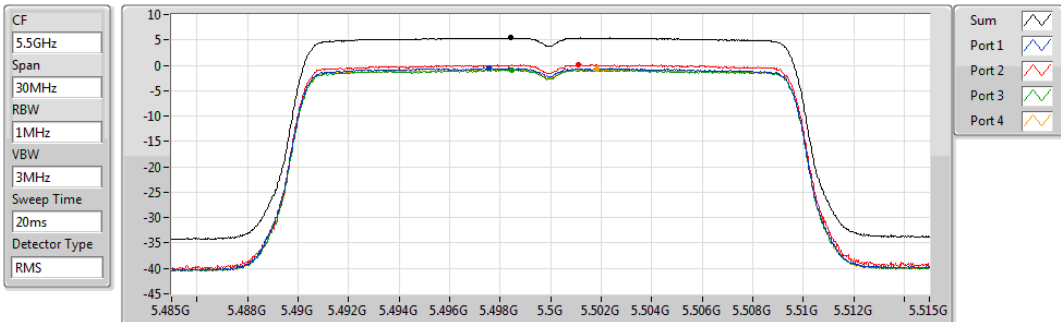

802.11ax HEW20_Nss1,(MCS0)_4TX

PSD

5500MHz

28/10/2019

Sum	PD	Port 1	Port 2	Port 3	Port 4
(dBm/RBW)	(dBm/RBW)	(dBm/RBW)	(dBm/RBW)	(dBm/RBW)	(dBm/RBW)
5.41	5.41	-0.56	0.10	-0.92	-0.79