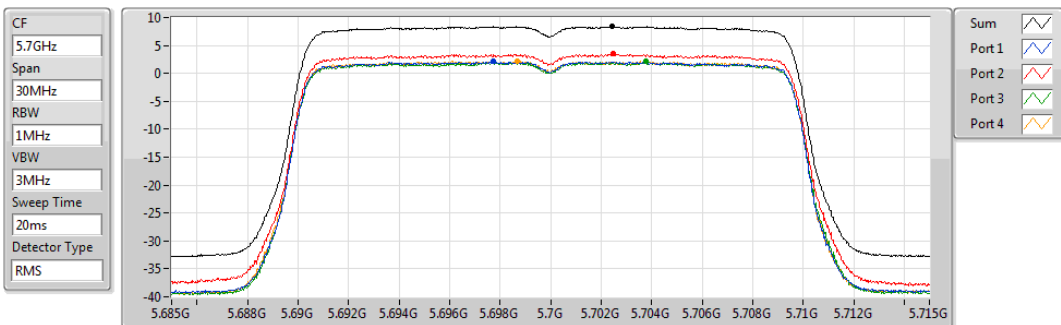

PSD

5580MHz

29/10/2019

Sum	PD	Port 1	Port 2	Port 3	Port 4
(dBm/RBW)	(dBm/RBW)	(dBm/RBW)	(dBm/RBW)	(dBm/RBW)	(dBm/RBW)
10.73	10.73	4.77	5.21	4.82	4.60

802.11ax HEW20_Nss4,(MCS0)_4TX

PSD

5700MHz

29/10/2019