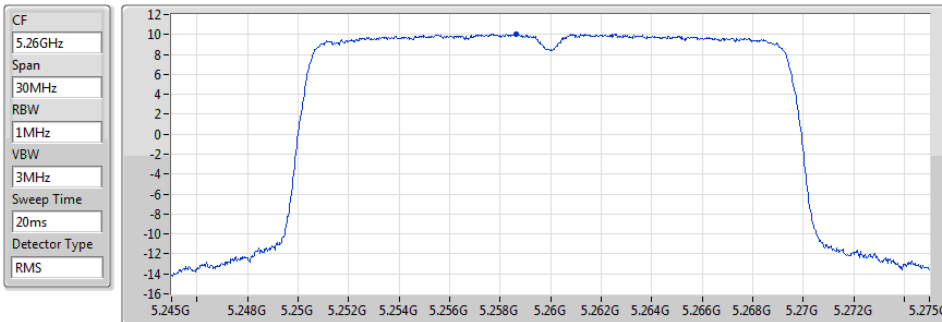

802.11ax HEW20_Nss1,(MCS0)_1TX

PSD

5260MHz

26/10/2019

Port 1

Sum	PD	Port 1
(dBm/RBW)	(dBm/RBW)	(dBm/RBW)
10.06	10.06	10.06