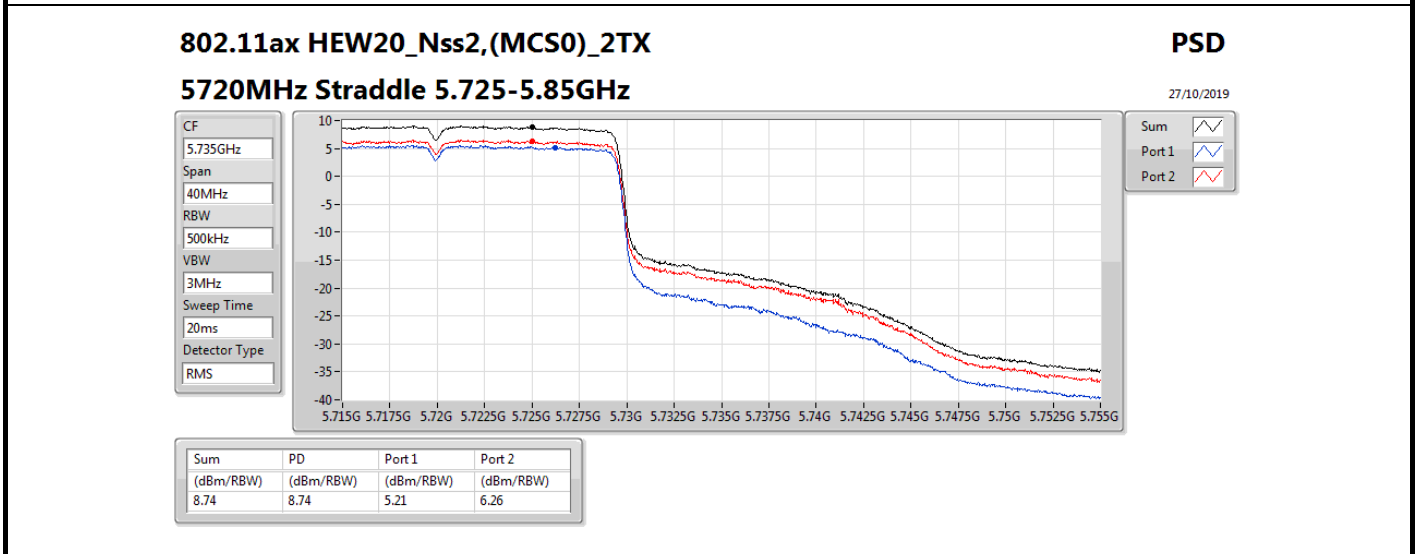

802.11ax HEW20_Nss2,(MCS0)_2TX

PSD

5300MHz

27/10/2019

CF
5.3GHz
Span
30MHz
RBW
1MHz
VBW
3MHz
Sweep Time
20ms
Detector Type
RMS

Sum
Port 1
Port 2

Sum	PD	Port 1	Port 2
(dBm/RBW)	(dBm/RBW)	(dBm/RBW)	(dBm/RBW)
10.37	10.37	7.47	7.30

802.11ax HEW40_Nss2,(MCS0)_2TX

PSD

5710MHz Straddle 5.725-5.85GHz

27/10/2019

Sum	PD	Port 1	Port 2
(dBm/RBW)	(dBm/RBW)	(dBm/RBW)	(dBm/RBW)
5.99	5.99	2.48	3.53

802.11ax HEW80_Nss2,(MCS0)_2TX

PSD

5290MHz