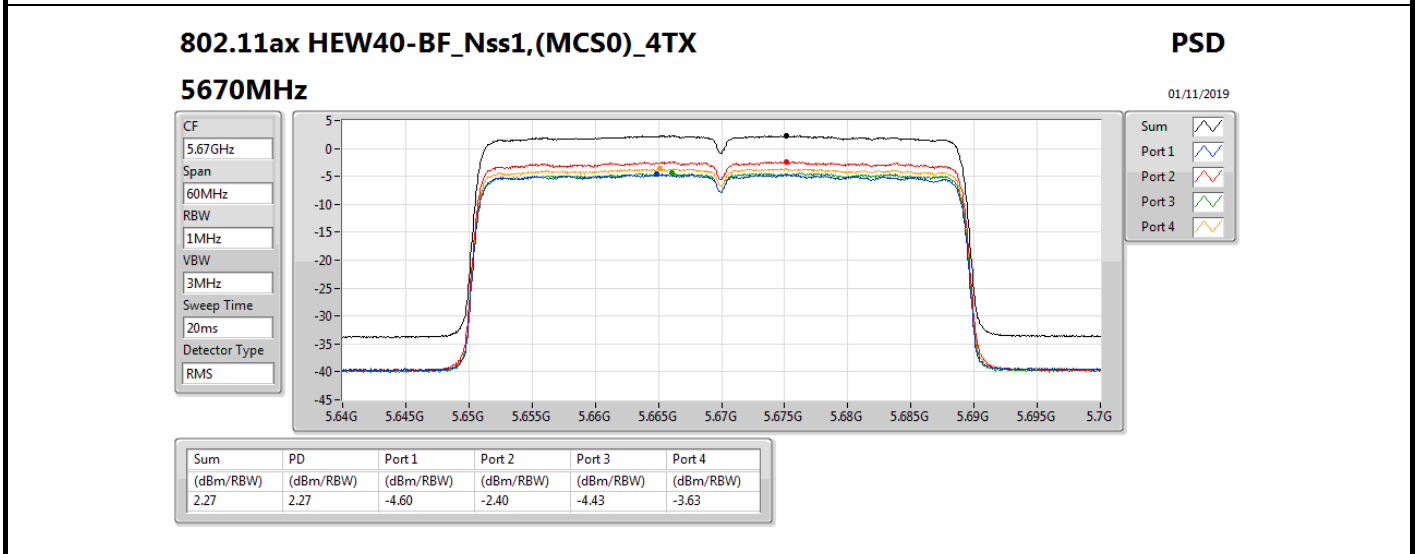

5310MHz

PSD

01/11/2019

Sum	PD	Port 1	Port 2	Port 3	Port 4
(dBm/RBW)	(dBm/RBW)	(dBm/RBW)	(dBm/RBW)	(dBm/RBW)	(dBm/RBW)
2.29	2.29	-3.59	-4.87	-3.54	-2.88

802.11ax HEW40-BF_Nss1,(MCS0)_4TX

PSD

5710MHz Straddle 5.47-5.725GHz