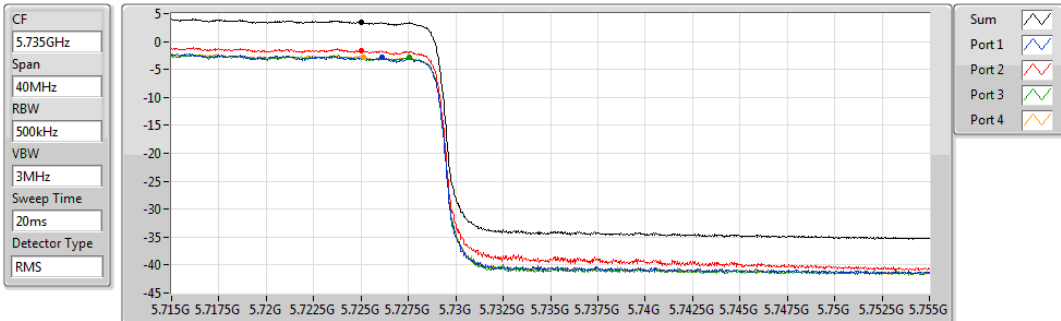

802.11ax HEW40_Nss1,(MCS0)_4TX

PSD

5710MHz Straddle 5.725-5.85GHz

28/10/2019

Sum	PD	Port 1	Port 2	Port 3	Port 4
(dBm/RBW)	(dBm/RBW)	(dBm/RBW)	(dBm/RBW)	(dBm/RBW)	(dBm/RBW)
3.42	3.42	-2.88	-1.67	-2.88	-2.75

802.11ax HEW80_Nss1,(MCS0)_4TX

PSD