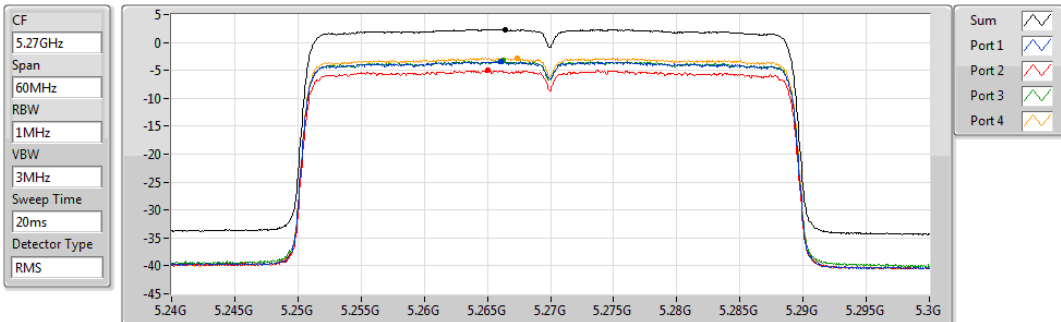

802.11ax HEW40-BF_Nss1,(MCS0)_4TX

5270MHz

PSD

01/11/2019

Sum	PD	Port 1	Port 2	Port 3	Port 4
(dBm/RBW)	(dBm/RBW)	(dBm/RBW)	(dBm/RBW)	(dBm/RBW)	(dBm/RBW)
2.35	2.35	-3.43	-5.03	-3.30	-2.80