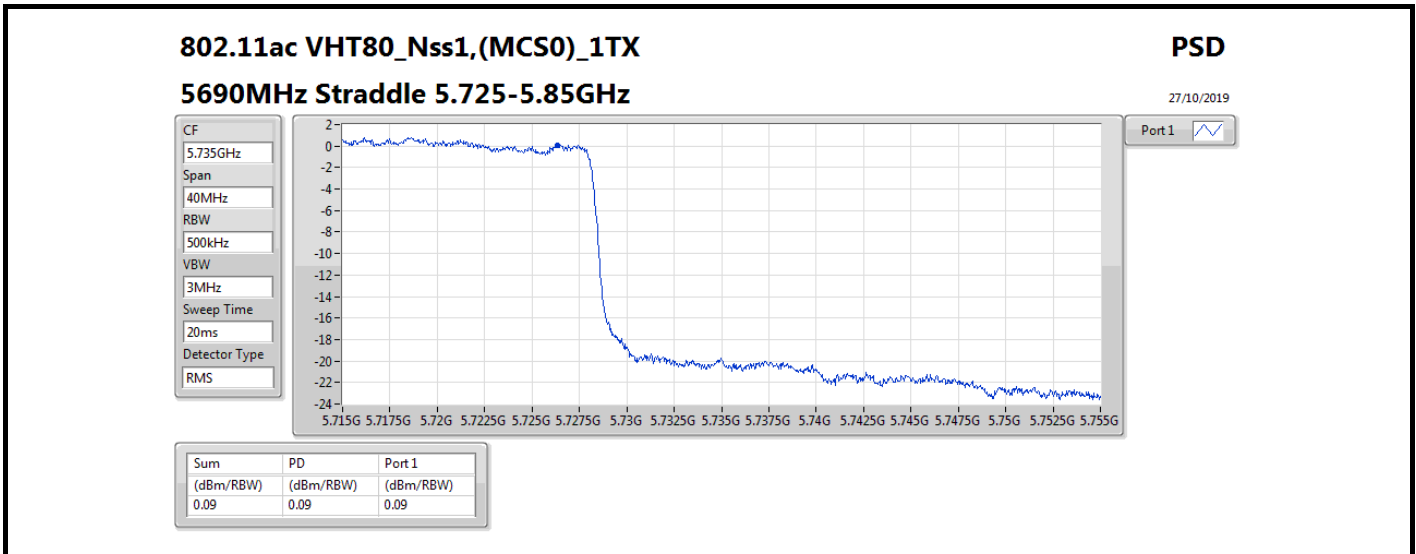

Mode	Result	DG (dBi)	Port 1 (dBm/RBW)	PD (dBm/RBW)	PD Limit (dBm/RBW)
5720MHz Straddle 5.725-5.85GHz	Pass	5.36	6.12	6.12	30.00
802.11ax HEW40_Nss1,(MCS0)_1TX	-	-	-	-	-
5270MHz	Pass	5.36	6.65	6.65	11.00
5310MHz	Pass	5.36	2.08	2.08	11.00
5510MHz	Pass	5.36	0.86	0.86	11.00
5550MHz	Pass	5.36	6.20	6.20	11.00
5670MHz	Pass	5.36	3.90	3.90	11.00
5710MHz Straddle 5.47-5.725GHz	Pass	5.36	5.28	5.28	11.00
5710MHz Straddle 5.725-5.85GHz	Pass	5.36	3.23	3.23	30.00
802.11ax HEW80_Nss1,(MCS0)_1TX	-	-	-	-	-
5290MHz	Pass	5.36	-0.58	-0.58	11.00
5530MHz	Pass	5.36	-1.93	-1.93	11.00
5610MHz	Pass	5.36	2.57	2.57	11.00
5690MHz Straddle 5.47-5.725GHz	Pass	5.36	2.82	2.82	11.00
5690MHz Straddle 5.725-5.85GHz	Pass	5.36	0.00	0.00	30.00
802.11ax HEW160_Nss1,(MCS0)_1TX	-	-	-	-	-
5250MHz Straddle 5.15-5.25GHz	Pass	5.36	-4.56	-4.56	17.00
5250MHz Straddle 5.25-5.35GHz	Pass	5.36	-4.69	-4.69	11.00
5570MHz	Pass	5.36	-4.14	-4.14	11.00

DG = Directional Gain; **RBW** = 500 kHz for 5.725-5.85GHz band / 1MHz for other band;
PD = trace bin-by-bin of each transmits port summing can be performed maximum power density; **Port X** = Port X power density;