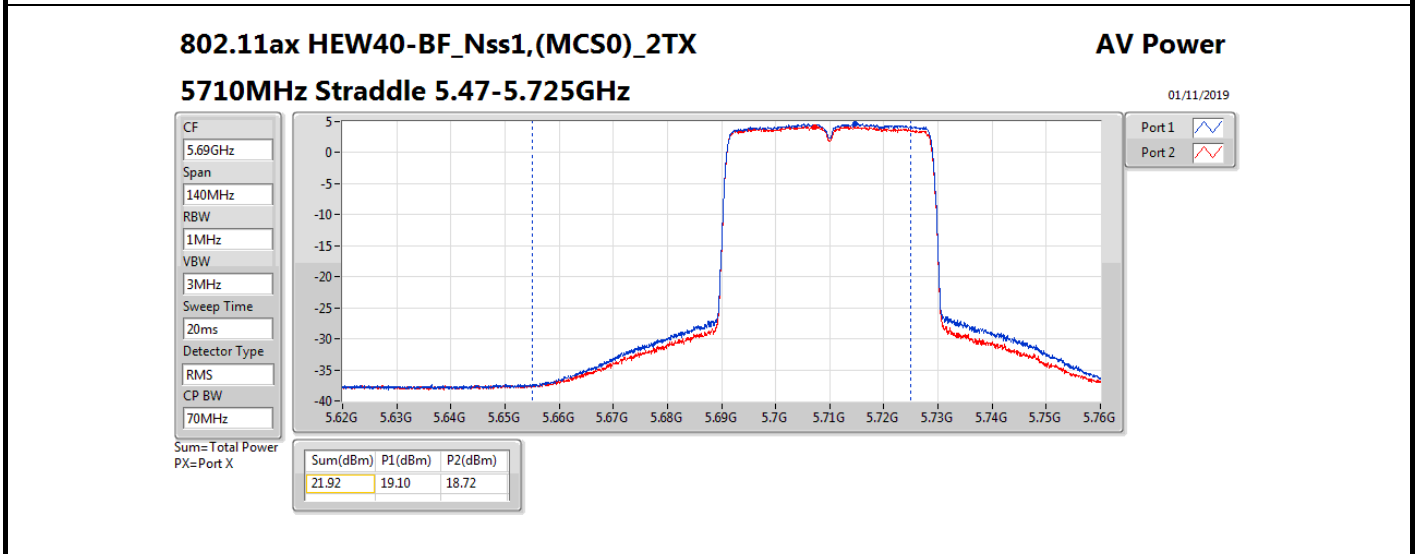

Average Power

Appendix B.18

Mode	Result	DG (dBi)	Port 1 (dBm)	Port 2 (dBm)	Total Power (dBm)	Power Limit (dBm)	Conducted setting
5690MHz Straddle 5.47-5.725GHz	Pass	8.03	19.03	18.65	21.85	21.95	18.5
5690MHz Straddle 5.725-5.85GHz	Pass	8.03	5.84	5.06	8.48	27.97	18.5

DG = Directional Gain; **Port X** = Port X output power

Note : Conducted setting = Pass conducted setting division 4

Summary

Mode	Total Power (dBm)	Total Power (W)
5.25-5.35GHz	-	-
802.11a_Nss1,(6Mbps)_1TX	21.58	0.14388
802.11ac VHT20_Nss1,(MCS0)_1TX	21.76	0.14997
802.11ac VHT40_Nss1,(MCS0)_1TX	20.02	0.10046
802.11ac VHT80_Nss1,(MCS0)_1TX	17.07	0.05093
802.11ax HEW20_Nss1,(MCS0)_1TX	21.96	0.15704
802.11ax HEW40_Nss1,(MCS0)_1TX	20.11	0.10257
802.11ax HEW80_Nss1,(MCS0)_1TX	17.22	0.05272
5.47-5.725GHz	-	-
802.11a_Nss1,(6Mbps)_1TX	21.48	0.14060
802.11ac VHT20_Nss1,(MCS0)_1TX	21.65	0.14622
802.11ac VHT40_Nss1,(MCS0)_1TX	20.23	0.10544
802.11ac VHT80_Nss1,(MCS0)_1TX	19.69	0.09311
802.11ax HEW20_Nss1,(MCS0)_1TX	21.95	0.15668
802.11ax HEW40_Nss1,(MCS0)_1TX	20.32	0.10765
802.11ax HEW80_Nss1,(MCS0)_1TX	19.89	0.09750
5.725-5.85GHz	-	-
802.11a_Nss1,(6Mbps)_1TX	10.95	0.01245
802.11ac VHT20_Nss1,(MCS0)_1TX	12.99	0.01991
802.11ac VHT40_Nss1,(MCS0)_1TX	10.10	0.01023
802.11ac VHT80_Nss1,(MCS0)_1TX	5.94	0.00393
802.11ax HEW20_Nss1,(MCS0)_1TX	13.24	0.02109
802.11ax HEW40_Nss1,(MCS0)_1TX	10.78	0.01197
802.11ax HEW80_Nss1,(MCS0)_1TX	6.70	0.00468