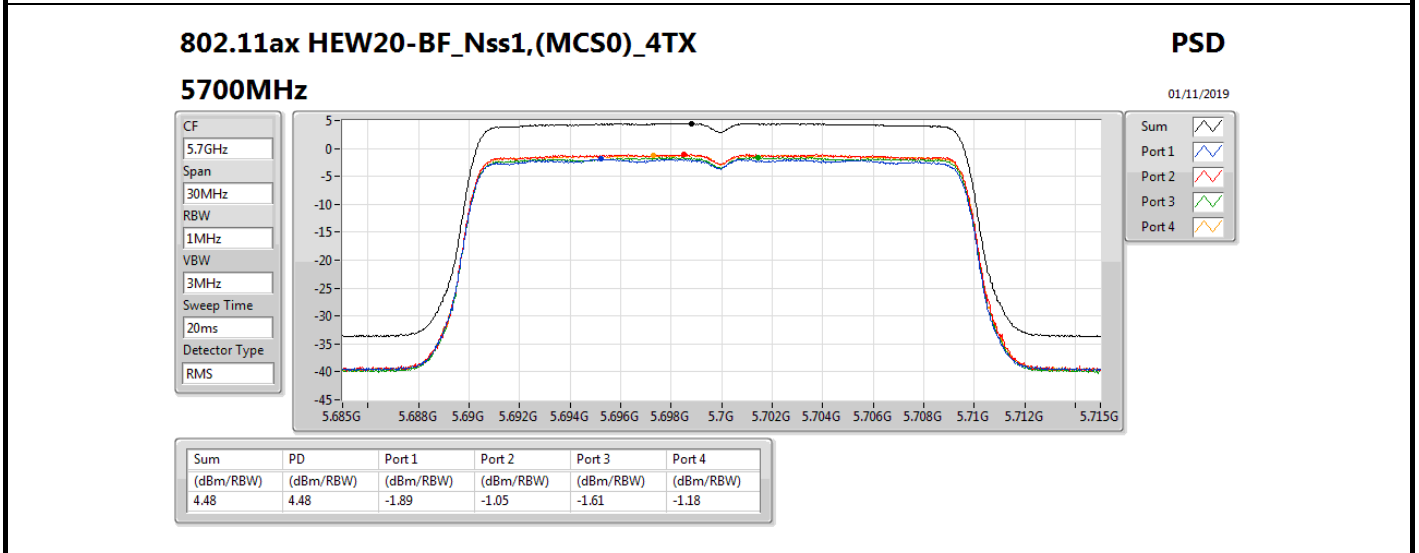

Sum	PD	Port 1	Port 2	Port 3	Port 4
(dBm/RBW)	(dBm/RBW)	(dBm/RBW)	(dBm/RBW)	(dBm/RBW)	(dBm/RBW)
5.10	5.10	-1.15	-2.13	-0.39	0.10

802.11ax HEW20-BF_Nss1,(MCS0)_4TX

PSD

5500MHz

01/11/2019

Sum	PD	Port 1	Port 2	Port 3	Port 4
(dBm/RBW)	(dBm/RBW)	(dBm/RBW)	(dBm/RBW)	(dBm/RBW)	(dBm/RBW)
5.09	5.09	-2.01	0.64	-1.37	-1.01