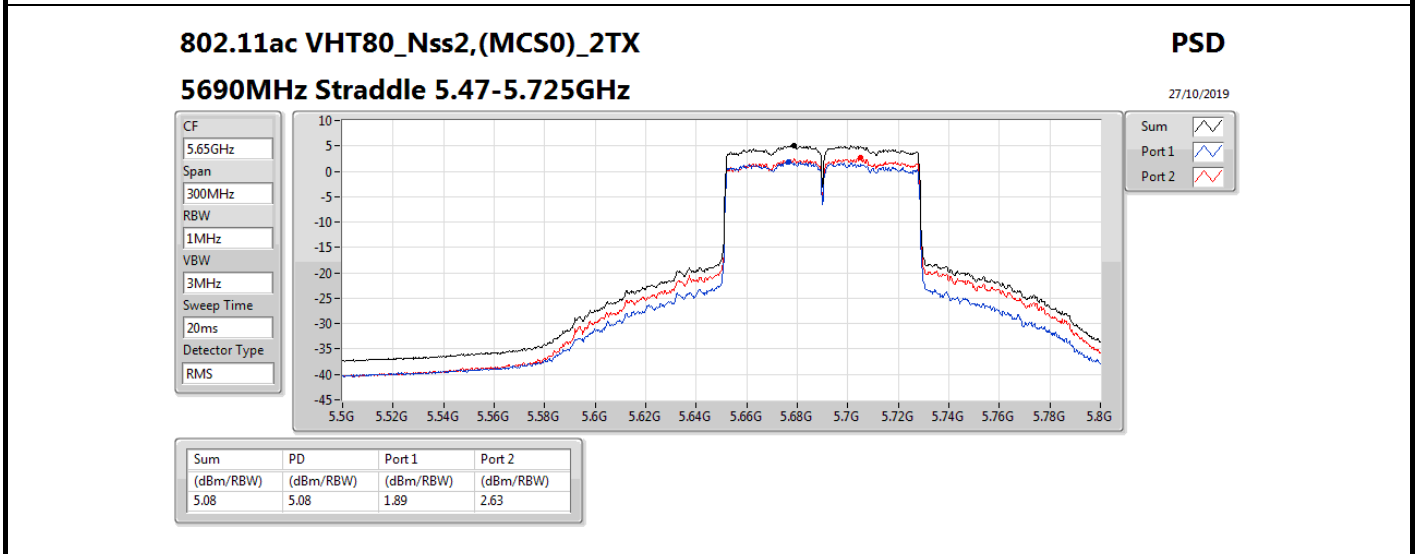

Mode	Result	DG (dBi)	Port 1 (dBm/RBW)	Port 2 (dBm/RBW)	PD (dBm/RBW)	PD Limit (dBm/RBW)
5720MHz Straddle 5.725-5.85GHz	Pass	5.36	5.21	6.26	8.74	30.00
802.11ax HEW40_Nss2,(MCS0)_2TX	-	-	-	-	-	-
5270MHz	Pass	5.36	4.83	4.54	7.63	11.00
5310MHz	Pass	5.36	1.19	0.67	3.85	11.00
5510MHz	Pass	5.36	-2.16	-1.26	1.25	11.00
5550MHz	Pass	5.36	4.82	4.80	7.73	11.00
5670MHz	Pass	5.36	1.18	2.46	4.88	11.00
5710MHz Straddle 5.47-5.725GHz	Pass	5.36	4.76	5.61	8.10	11.00
5710MHz Straddle 5.725-5.85GHz	Pass	5.36	2.48	3.53	5.99	30.00
802.11ax HEW80_Nss2,(MCS0)_2TX	-	-	-	-	-	-
5290MHz	Pass	5.36	-2.97	-3.24	-0.18	11.00
5530MHz	Pass	5.36	-3.07	-2.65	0.06	11.00
5610MHz	Pass	5.36	1.03	1.69	4.23	11.00
5690MHz Straddle 5.47-5.725GHz	Pass	5.36	1.81	2.41	4.98	11.00
5690MHz Straddle 5.725-5.85GHz	Pass	5.36	-15.71	-14.63	-12.20	30.00
802.11ax HEW160_Nss2,(MCS0)_2TX	-	-	-	-	-	-
5250MHz Straddle 5.15-5.25GHz	Pass	5.36	-7.39	-7.06	-4.36	17.00
5250MHz Straddle 5.25-5.35GHz	Pass	5.36	-7.25	-7.01	-4.28	11.00
5570MHz	Pass	5.36	-6.37	-6.48	-3.45	11.00

DG = Directional Gain; RBW = 500 kHz for 5.725-5.85GHz band / 1MHz for other band;

PD = trace bin-by-bin of each transmits port summing can be performed maximum power density; Port X = Port X power density;

802.11ac VHT160_Nss2,(MCS0)_2TX

PSD

5570MHz

27/10/2019

CF
5.57GHz
Span
240MHz
RBW
1MHz
VBW
3MHz
Sweep Time
20ms
Detector Type
RMS

Sum
Port 1
Port 2

Sum	PD	Port 1	Port 2
(dBm/RBW)	(dBm/RBW)	(dBm/RBW)	(dBm/RBW)
-3.36	-3.36	-6.36	-6.26