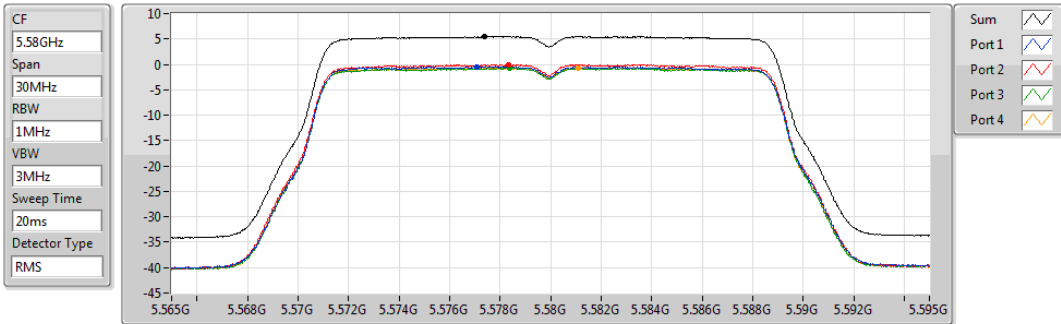

802.11ac VHT20_Nss1,(MCS0)_4TX

PSD

5580MHz

28/10/2019

Sum	PD	Port 1	Port 2	Port 3	Port 4
(dBm/RBW)	(dBm/RBW)	(dBm/RBW)	(dBm/RBW)	(dBm/RBW)	(dBm/RBW)
5.48	5.48	-0.46	-0.01	-0.69	-0.64