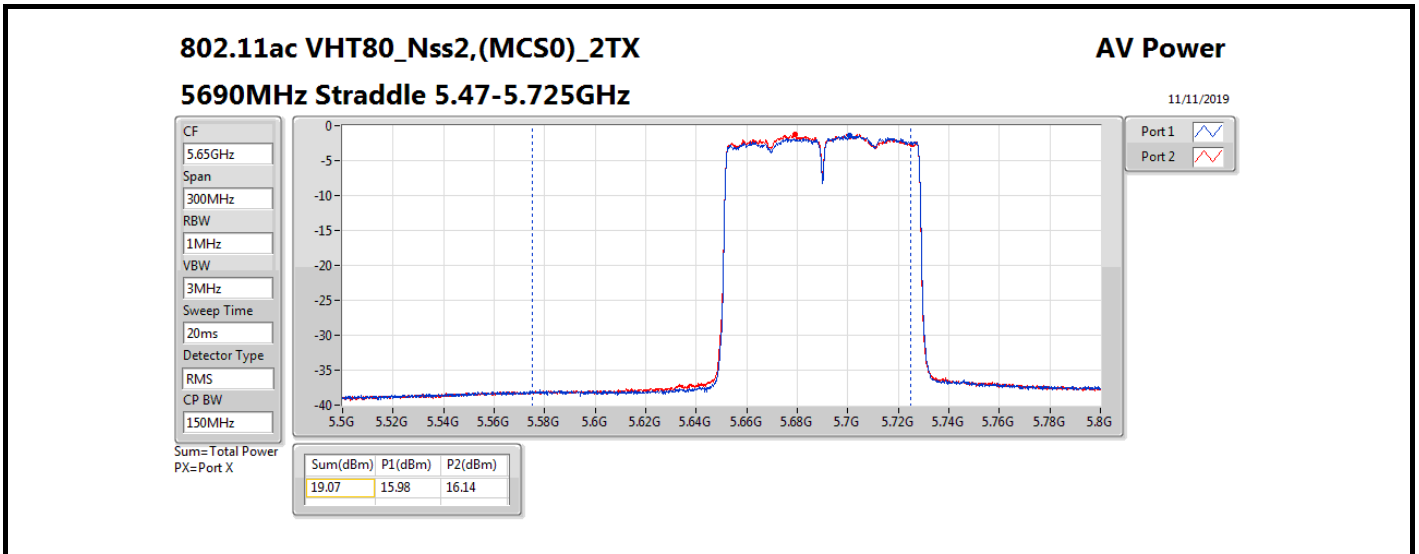

Average Power_Radio 3 / External Antenna 12

Appendix B.23

Mode	Result	DG (dBi)	Port 1 (dBm)	Port 2 (dBm)	Total Power (dBm)	Power Limit (dBm)	Conducted setting
5510MHz	Pass	10.70	14.74	14.86	17.81	19.28	13
5550MHz	Pass	10.70	16.17	15.98	19.09	19.28	14.5
5670MHz	Pass	10.70	15.45	15.65	18.56	19.28	14.25
5710MHz Straddle 5.47-5.725GHz	Pass	10.70	16.22	16.18	19.21	19.28	14.5
5710MHz Straddle 5.725-5.85GHz	Pass	10.70	6.40	6.14	9.28	25.30	14.5
802.11ax HEW80_Nss2,(MCS0)_2TX	-	-	-	-	-	-	-
5290MHz	Pass	10.70	13.96	13.75	16.87	19.28	13.25
5530MHz	Pass	10.70	13.80	13.41	16.62	19.28	12.75
5610MHz	Pass	10.70	15.97	16.12	19.06	19.28	15.5
5690MHz Straddle 5.47-5.725GHz	Pass	10.70	16.25	16.23	19.25	19.28	15.25
5690MHz Straddle 5.725-5.85GHz	Pass	10.70	2.78	2.41	5.61	25.30	15.25

DG = Directional Gain; **Port X** = Port X output power

Note : Conducted setting = Pass conducted setting division 4

Summary

Mode	Total Power (dBm)	Total Power (W)
5.25-5.35GHz	-	-
802.11ac VHT20-BF_Nss1,(MCS0)_2TX	15.80	0.03802
802.11ac VHT40-BF_Nss1,(MCS0)_2TX	16.03	0.04009
802.11ac VHT80-BF_Nss1,(MCS0)_2TX	15.81	0.03811
802.11ax HEW20-BF_Nss1,(MCS0)_2TX	15.94	0.03926
802.11ax HEW40-BF_Nss1,(MCS0)_2TX	16.21	0.04178
802.11ax HEW80-BF_Nss1,(MCS0)_2TX	16.12	0.04093
5.47-5.725GHz	-	-
802.11ac VHT20-BF_Nss1,(MCS0)_2TX	15.89	0.03882
802.11ac VHT40-BF_Nss1,(MCS0)_2TX	16.11	0.04083
802.11ac VHT80-BF_Nss1,(MCS0)_2TX	16.02	0.03999
802.11ax HEW20-BF_Nss1,(MCS0)_2TX	15.92	0.03908
802.11ax HEW40-BF_Nss1,(MCS0)_2TX	16.22	0.04188
802.11ax HEW80-BF_Nss1,(MCS0)_2TX	16.25	0.04217
5.725-5.85GHz	-	-
802.11ac VHT20-BF_Nss1,(MCS0)_2TX	9.06	0.00805
802.11ac VHT40-BF_Nss1,(MCS0)_2TX	5.71	0.00372
802.11ac VHT80-BF_Nss1,(MCS0)_2TX	2.02	0.00159
802.11ax HEW20-BF_Nss1,(MCS0)_2TX	10.14	0.01033
802.11ax HEW40-BF_Nss1,(MCS0)_2TX	6.66	0.00463
802.11ax HEW80-BF_Nss1,(MCS0)_2TX	3.07	0.00203