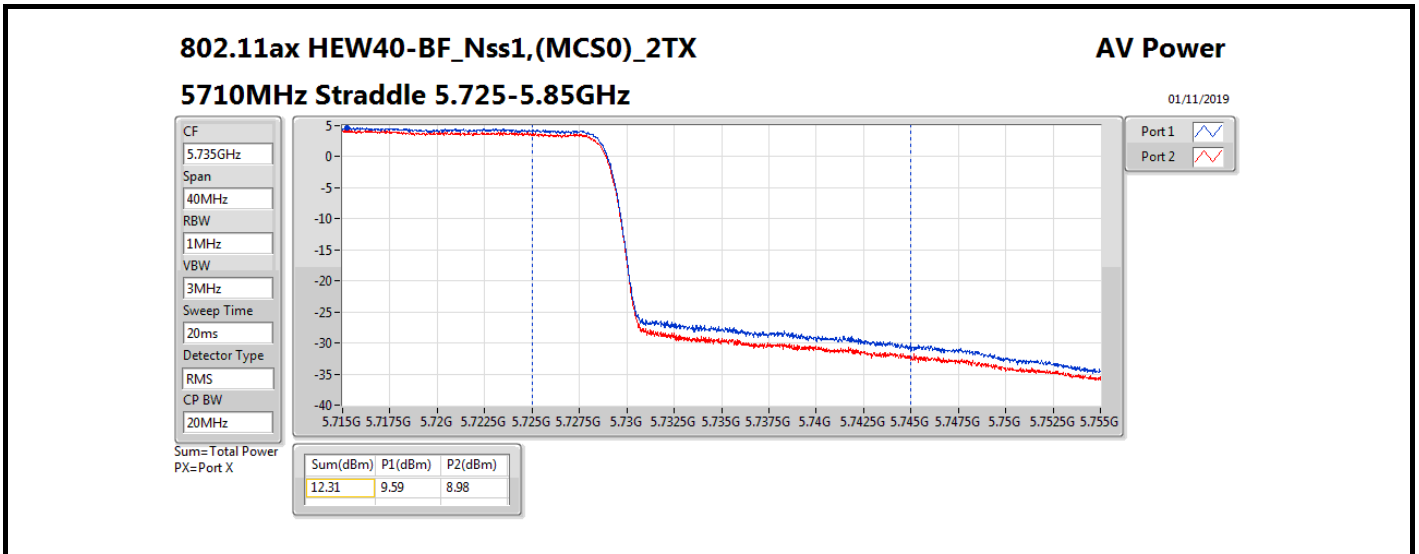

Average Power

Appendix B.18

Mode	Result	DG (dBi)	Port 1 (dBm)	Port 2 (dBm)	Total Power (dBm)	Power Limit (dBm)	Conducted setting
5690MHz Straddle 5.47-5.725GHz	Pass	8.03	19.03	18.65	21.85	21.95	18.5
5690MHz Straddle 5.725-5.85GHz	Pass	8.03	5.84	5.06	8.48	27.97	18.5

DG = Directional Gain; **Port X** = Port X output power

Note : Conducted setting = Pass conducted setting division 4

Summary

Mode	Total Power (dBm)	Total Power (W)
5.25-5.35GHz	-	-
802.11a_Nss1,(6Mbps)_1TX	21.58	0.14388
802.11ac VHT20_Nss1,(MCS0)_1TX	21.76	0.14997
802.11ac VHT40_Nss1,(MCS0)_1TX	20.02	0.10046
802.11ac VHT80_Nss1,(MCS0)_1TX	17.07	0.05093
802.11ax HEW20_Nss1,(MCS0)_1TX	21.96	0.15704
802.11ax HEW40_Nss1,(MCS0)_1TX	20.11	0.10257
802.11ax HEW80_Nss1,(MCS0)_1TX	17.22	0.05272
5.47-5.725GHz	-	-
802.11a_Nss1,(6Mbps)_1TX	21.48	0.14060
802.11ac VHT20_Nss1,(MCS0)_1TX	21.65	0.14622
802.11ac VHT40_Nss1,(MCS0)_1TX	20.23	0.10544
802.11ac VHT80_Nss1,(MCS0)_1TX	19.69	0.09311
802.11ax HEW20_Nss1,(MCS0)_1TX	21.95	0.15668
802.11ax HEW40_Nss1,(MCS0)_1TX	20.32	0.10765
802.11ax HEW80_Nss1,(MCS0)_1TX	19.89	0.09750
5.725-5.85GHz	-	-
802.11a_Nss1,(6Mbps)_1TX	10.95	0.01245
802.11ac VHT20_Nss1,(MCS0)_1TX	12.99	0.01991
802.11ac VHT40_Nss1,(MCS0)_1TX	10.10	0.01023
802.11ac VHT80_Nss1,(MCS0)_1TX	5.94	0.00393
802.11ax HEW20_Nss1,(MCS0)_1TX	13.24	0.02109
802.11ax HEW40_Nss1,(MCS0)_1TX	10.78	0.01197
802.11ax HEW80_Nss1,(MCS0)_1TX	6.70	0.00468