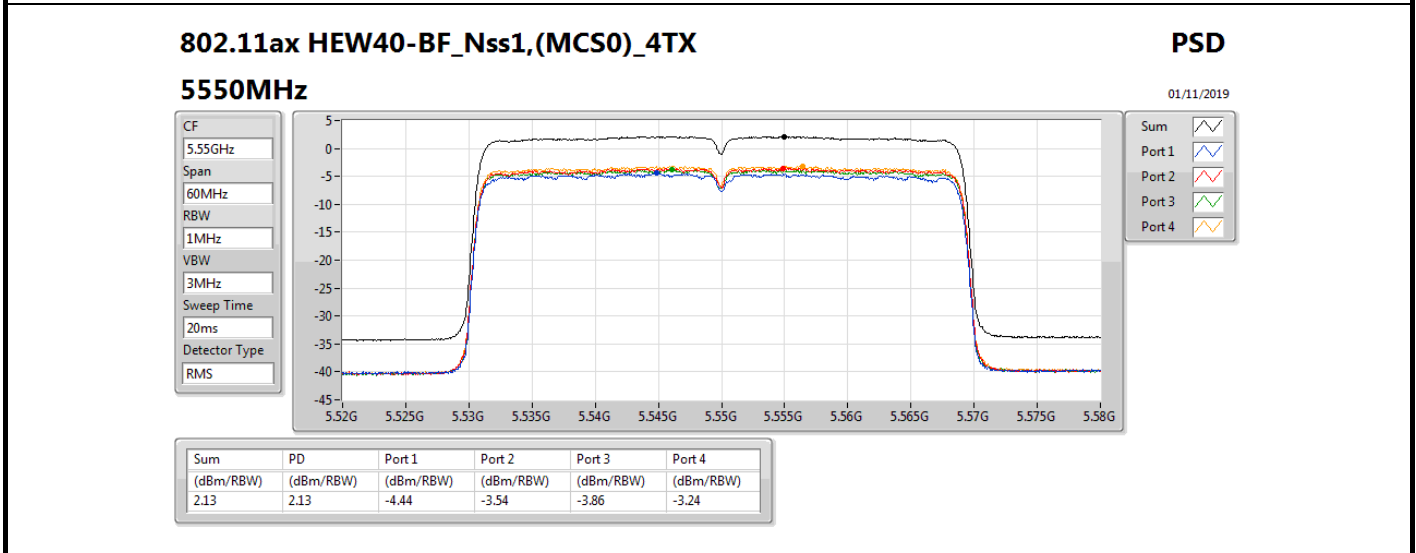

5310MHz

PSD

01/11/2019

Sum	PD	Port 1	Port 2	Port 3	Port 4
(dBm/RBW)	(dBm/RBW)	(dBm/RBW)	(dBm/RBW)	(dBm/RBW)	(dBm/RBW)
2.29	2.29	-3.59	-4.87	-3.54	-2.88

802.11ax HEW40-BF_Nss1,(MCS0)_4TX

PSD

5710MHz Straddle 5.47-5.725GHz