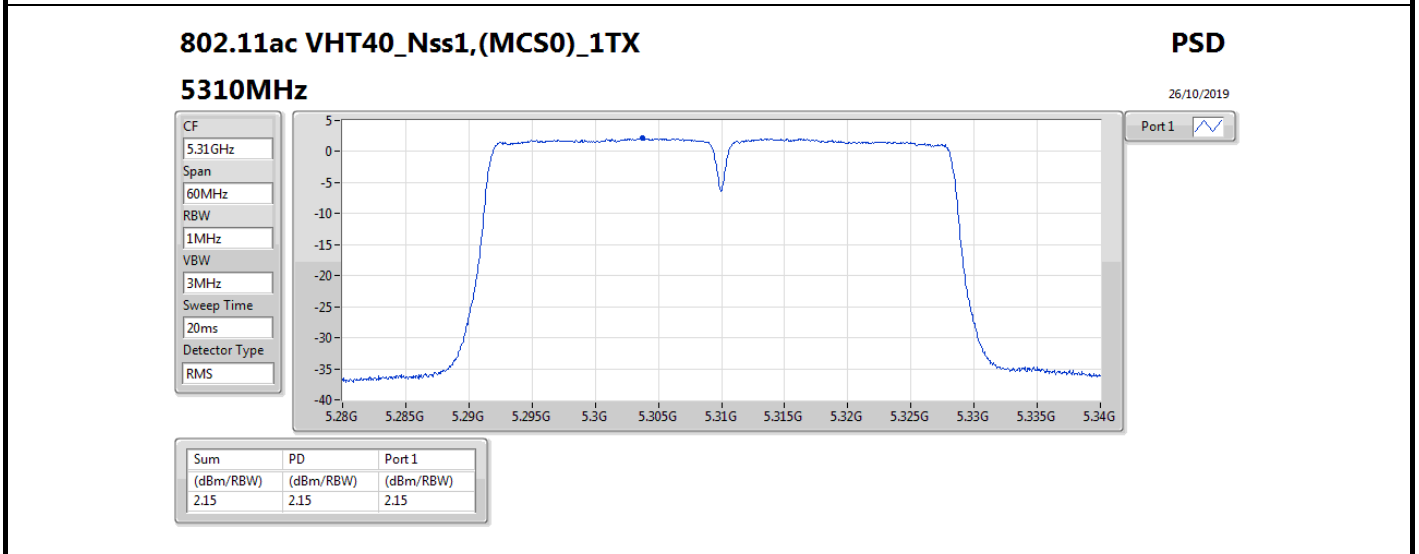

Mode	Result	DG (dBi)	Port 1 (dBm/RBW)	PD (dBm/RBW)	PD Limit (dBm/RBW)
5720MHz Straddle 5.725-5.85GHz	Pass	5.36	6.12	6.12	30.00
802.11ax HEW40_Nss1,(MCS0)_1TX	-	-	-	-	-
5270MHz	Pass	5.36	6.65	6.65	11.00
5310MHz	Pass	5.36	2.08	2.08	11.00
5510MHz	Pass	5.36	0.86	0.86	11.00
5550MHz	Pass	5.36	6.20	6.20	11.00
5670MHz	Pass	5.36	3.90	3.90	11.00
5710MHz Straddle 5.47-5.725GHz	Pass	5.36	5.28	5.28	11.00
5710MHz Straddle 5.725-5.85GHz	Pass	5.36	3.23	3.23	30.00
802.11ax HEW80_Nss1,(MCS0)_1TX	-	-	-	-	-
5290MHz	Pass	5.36	-0.58	-0.58	11.00
5530MHz	Pass	5.36	-1.93	-1.93	11.00
5610MHz	Pass	5.36	2.57	2.57	11.00
5690MHz Straddle 5.47-5.725GHz	Pass	5.36	2.82	2.82	11.00
5690MHz Straddle 5.725-5.85GHz	Pass	5.36	0.00	0.00	30.00
802.11ax HEW160_Nss1,(MCS0)_1TX	-	-	-	-	-
5250MHz Straddle 5.15-5.25GHz	Pass	5.36	-4.56	-4.56	17.00
5250MHz Straddle 5.25-5.35GHz	Pass	5.36	-4.69	-4.69	11.00
5570MHz	Pass	5.36	-4.14	-4.14	11.00

DG = Directional Gain; **RBW** = 500 kHz for 5.725-5.85GHz band / 1MHz for other band;
PD = trace bin-by-bin of each transmits port summing can be performed maximum power density; **Port X** = Port X power density;