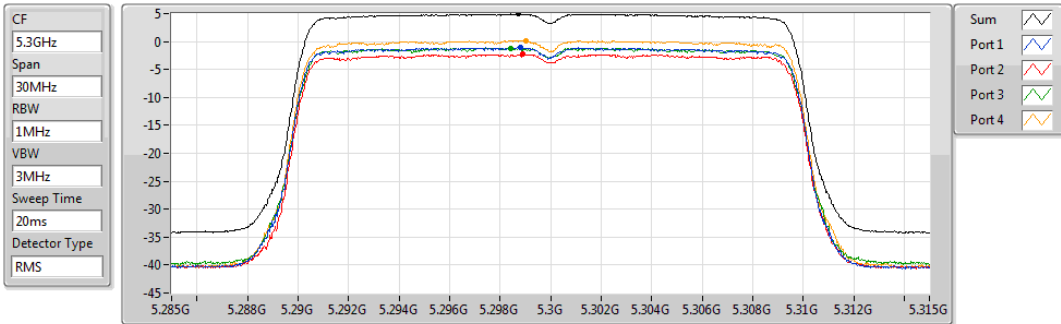

802.11ax HEW20-BF_Nss1,(MCS0)_4TX

PSD

5300MHz

01/11/2019

Sum	PD	Port 1	Port 2	Port 3	Port 4
(dBm/RBW)	(dBm/RBW)	(dBm/RBW)	(dBm/RBW)	(dBm/RBW)	(dBm/RBW)
4.92	4.92	-1.09	-2.32	-1.16	0.11