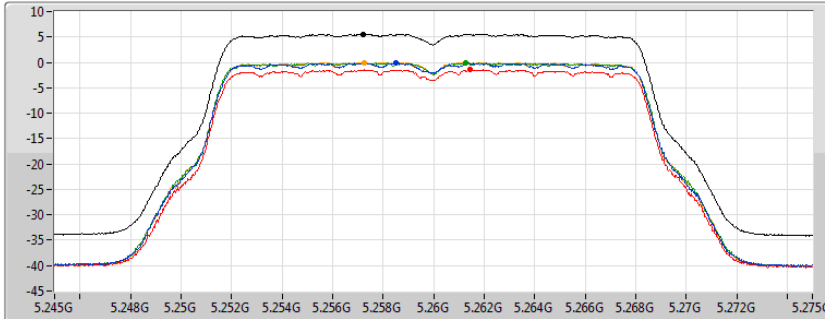

802.11a_Nss1,(6Mbps)_4TX

PSD

5260MHz

28/10/2019

CF
5.26GHz
Span
30MHz
RBW
1MHz
VBW
3MHz
Sweep Time
20ms
Detector Type
RMS

Sum
Port 1
Port 2
Port 3
Port 4

Sum	PD	Port 1	Port 2	Port 3	Port 4
(dBm/RBW)	(dBm/RBW)	(dBm/RBW)	(dBm/RBW)	(dBm/RBW)	(dBm/RBW)
5.55	5.55	-0.17	-1.46	-0.05	-0.02