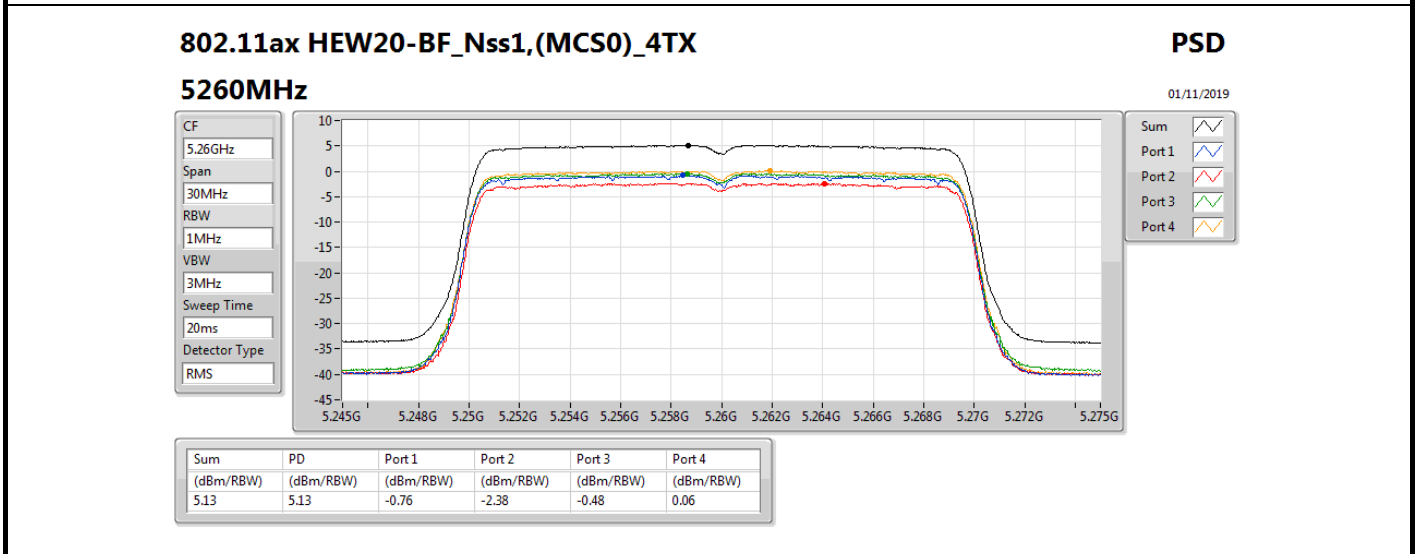

PSD

5710MHz Straddle 5.725-5.85GHz

01/11/2019

Sum	PD	Port 1	Port 2	Port 3	Port 4
(dBm/RBW)	(dBm/RBW)	(dBm/RBW)	(dBm/RBW)	(dBm/RBW)	(dBm/RBW)
0.46	0.46	-6.46	-4.28	-6.02	-5.26

802.11ax HEW20-BF_Nss1,(MCS0)_4TX