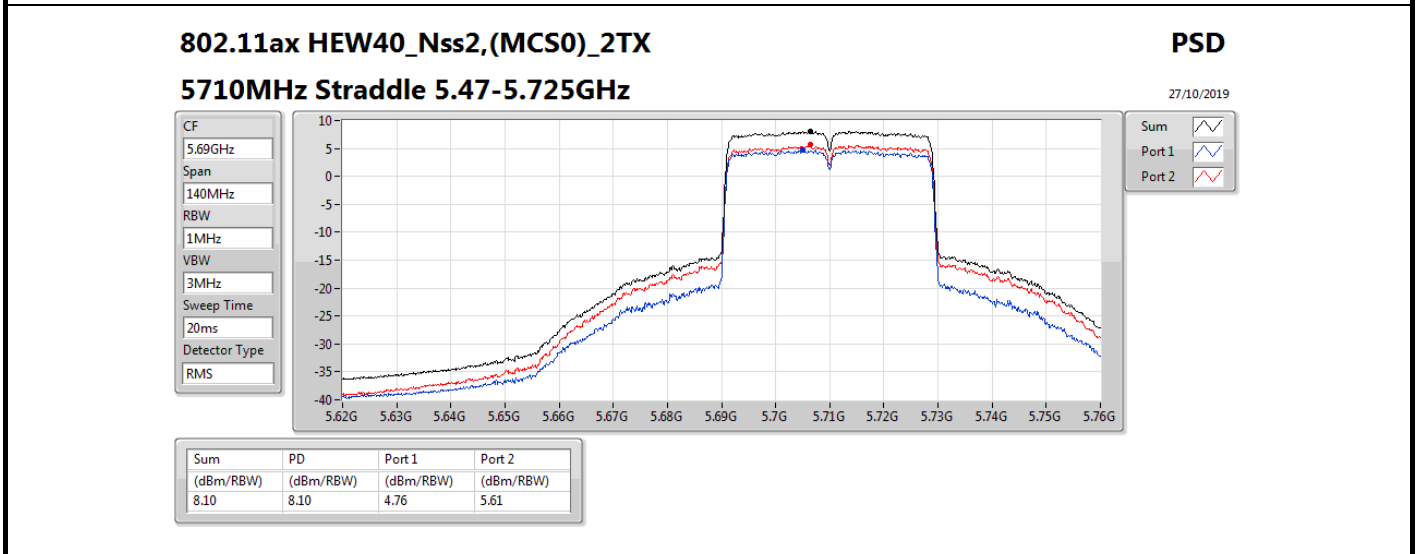

802.11ax HEW20_Nss2,(MCS0)_2TX

PSD

5300MHz

27/10/2019

CF
5.3GHz
Span
30MHz
RBW
1MHz
VBW
3MHz
Sweep Time
20ms
Detector Type
RMS

Sum
Port 1
Port 2

Sum	PD	Port 1	Port 2
(dBm/RBW)	(dBm/RBW)	(dBm/RBW)	(dBm/RBW)
10.37	10.37	7.47	7.30

802.11ax HEW40_Nss2,(MCS0)_2TX

PSD

5710MHz Straddle 5.725-5.85GHz

27/10/2019

Sum	PD	Port 1	Port 2
(dBm/RBW)	(dBm/RBW)	(dBm/RBW)	(dBm/RBW)
5.99	5.99	2.48	3.53

802.11ax HEW80_Nss2,(MCS0)_2TX

PSD

5290MHz