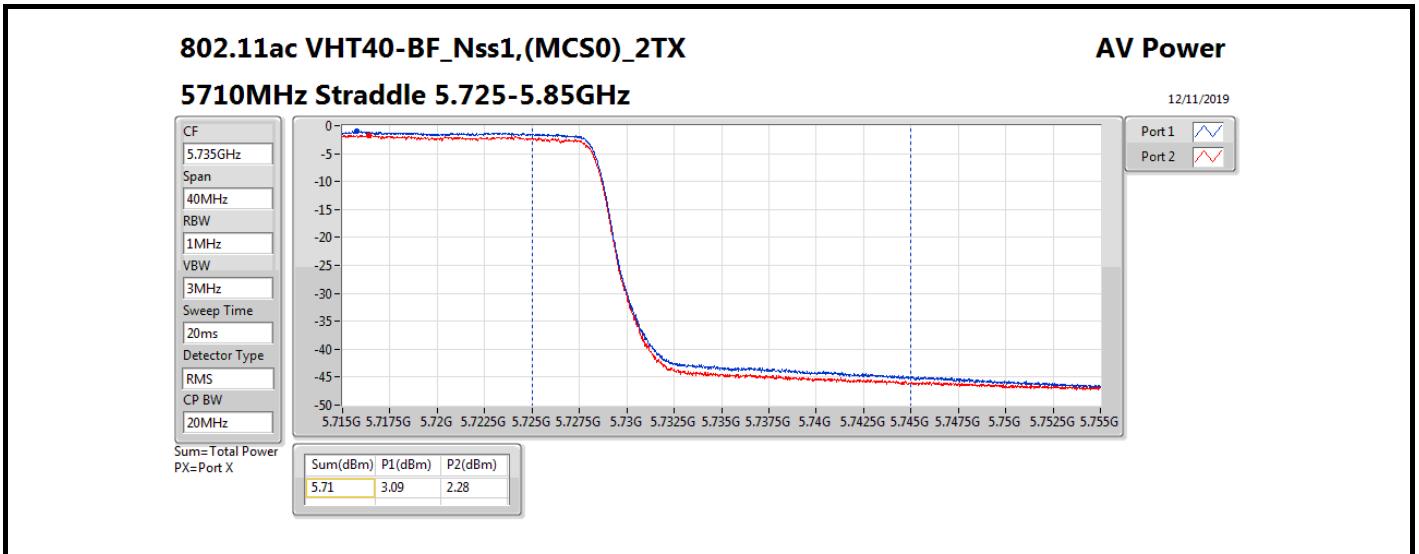

Average Power_Radio 3 / External Antenna 12

Appendix B.24

Mode	Result	DG (dBi)	Port 1 (dBm)	Port 2 (dBm)	Total Power (dBm)	Power Limit (dBm)	Conducted setting
5690MHz Straddle 5.47-5.725GHz	Pass	13.71	12.74	13.52	16.16	16.27	11.25
5690MHz Straddle 5.725-5.85GHz	Pass	13.71	0.01	0.10	3.07	22.29	11.25

DG = Directional Gain; **Port X** = Port X output power

Note : Conducted setting = Pass conducted setting division 4

Summary

Mode	PD (dBm/RBW)
5.15-5.25GHz	-
802.11ac VHT160_Nss1,(MCS0)_1TX	-4.28
802.11ax HEW160_Nss1,(MCS0)_1TX	-4.56
5.25-5.35GHz	-
802.11a_Nss1,(6Mbps)_1TX	10.78
802.11ac VHT20_Nss1,(MCS0)_1TX	10.32
802.11ac VHT40_Nss1,(MCS0)_1TX	6.73
802.11ac VHT80_Nss1,(MCS0)_1TX	-0.66
802.11ac VHT160_Nss1,(MCS0)_1TX	-4.53
802.11ax HEW20_Nss1,(MCS0)_1TX	10.06
802.11ax HEW40_Nss1,(MCS0)_1TX	6.65
802.11ax HEW80_Nss1,(MCS0)_1TX	-0.58
802.11ax HEW160_Nss1,(MCS0)_1TX	-4.69
5.47-5.725GHz	-
802.11a_Nss1,(6Mbps)_1TX	9.35
802.11ac VHT20_Nss1,(MCS0)_1TX	8.89
802.11ac VHT40_Nss1,(MCS0)_1TX	6.15
802.11ac VHT80_Nss1,(MCS0)_1TX	3.05
802.11ac VHT160_Nss1,(MCS0)_1TX	-4.32
802.11ax HEW20_Nss1,(MCS0)_1TX	8.74
802.11ax HEW40_Nss1,(MCS0)_1TX	6.20
802.11ax HEW80_Nss1,(MCS0)_1TX	2.82
802.11ax HEW160_Nss1,(MCS0)_1TX	-4.14
5.725-5.85GHz	-
802.11a_Nss1,(6Mbps)_1TX	7.09
802.11ac VHT20_Nss1,(MCS0)_1TX	6.33
802.11ac VHT40_Nss1,(MCS0)_1TX	3.20
802.11ac VHT80_Nss1,(MCS0)_1TX	0.09
802.11ax HEW20_Nss1,(MCS0)_1TX	6.12
802.11ax HEW40_Nss1,(MCS0)_1TX	3.23
802.11ax HEW80_Nss1,(MCS0)_1TX	0.00