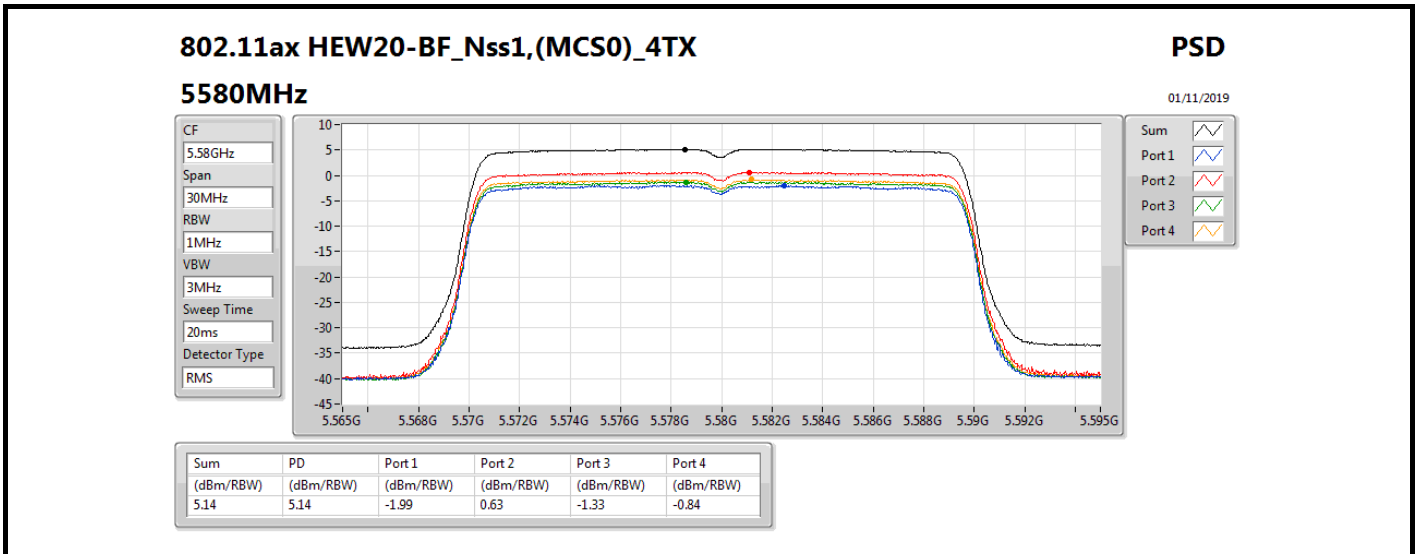

Sum	PD	Port 1	Port 2	Port 3	Port 4
(dBm/RBW)	(dBm/RBW)	(dBm/RBW)	(dBm/RBW)	(dBm/RBW)	(dBm/RBW)
5.10	5.10	-1.15	-2.13	-0.39	0.10

802.11ax HEW20-BF_Nss1,(MCS0)_4TX

PSD

5500MHz

01/11/2019

Sum	PD	Port 1	Port 2	Port 3	Port 4
(dBm/RBW)	(dBm/RBW)	(dBm/RBW)	(dBm/RBW)	(dBm/RBW)	(dBm/RBW)
5.09	5.09	-2.01	0.64	-1.37	-1.01