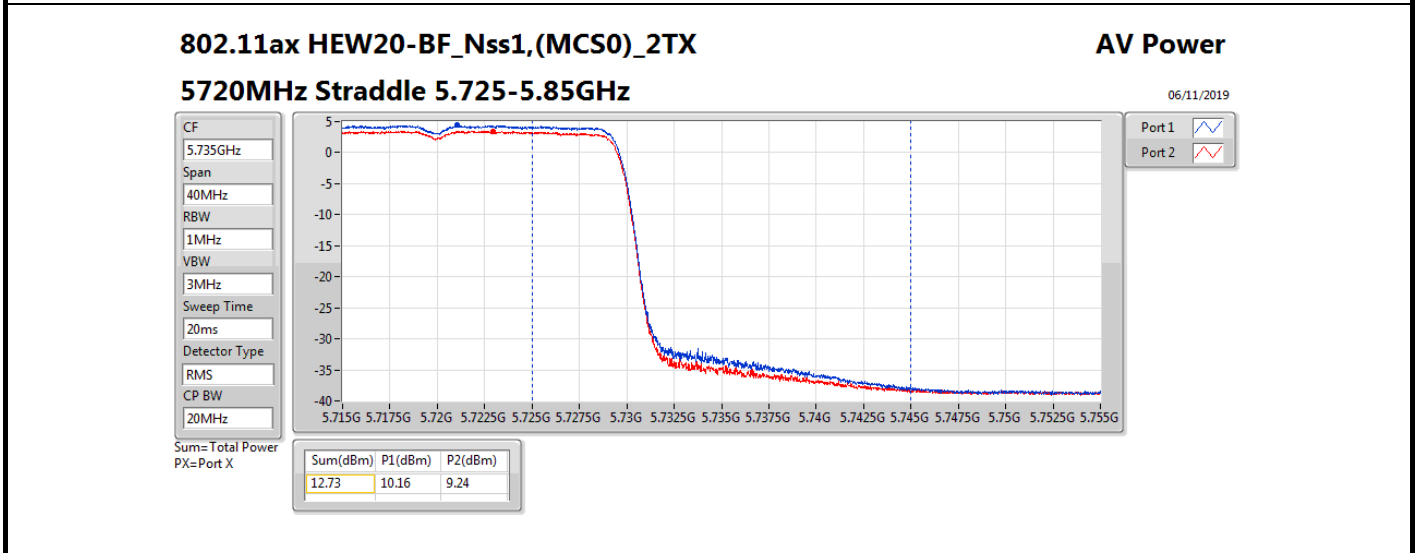

Average Power_Radio 3 / External Antenna 7

Appendix B.21

Mode	Result	DG (dBi)	Port 1 (dBm)	Port 2 (dBm)	Total Power (dBm)	Power Limit (dBm)	Conducted setting
5690MHz Straddle 5.47-5.725GHz	Pass	11.01	15.38	16.35	18.90	18.97	14.75
5690MHz Straddle 5.725-5.85GHz	Pass	11.01	2.72	3.01	5.88	24.99	14.75

DG = Directional Gain; **Port X** = Port X output power

Note : **Conducted setting = Pass** conducted setting division 4

Summary

Mode	Total Power (dBm)	Total Power (W)
5.25-5.35GHz	-	-
802.11a_Nss1,(6Mbps)_1TX	18.92	0.07798
802.11ac VHT20_Nss1,(MCS0)_1TX	18.92	0.07798
802.11ac VHT40_Nss1,(MCS0)_1TX	19.16	0.08241
802.11ac VHT80_Nss1,(MCS0)_1TX	15.91	0.03899
802.11ax HEW20_Nss1,(MCS0)_1TX	19.13	0.08185
802.11ax HEW40_Nss1,(MCS0)_1TX	19.26	0.08433
802.11ax HEW80_Nss1,(MCS0)_1TX	16.10	0.04074
5.47-5.725GHz	-	-
802.11a_Nss1,(6Mbps)_1TX	18.72	0.07447
802.11ac VHT20_Nss1,(MCS0)_1TX	18.89	0.07745
802.11ac VHT40_Nss1,(MCS0)_1TX	19.06	0.08054
802.11ac VHT80_Nss1,(MCS0)_1TX	18.91	0.07780
802.11ax HEW20_Nss1,(MCS0)_1TX	19.08	0.08091
802.11ax HEW40_Nss1,(MCS0)_1TX	19.23	0.08375
802.11ax HEW80_Nss1,(MCS0)_1TX	19.15	0.08222
5.725-5.85GHz	-	-
802.11a_Nss1,(6Mbps)_1TX	11.82	0.01521
802.11ac VHT20_Nss1,(MCS0)_1TX	12.78	0.01897
802.11ac VHT40_Nss1,(MCS0)_1TX	9.01	0.00796
802.11ac VHT80_Nss1,(MCS0)_1TX	5.33	0.00341
802.11ax HEW20_Nss1,(MCS0)_1TX	13.30	0.02138
802.11ax HEW40_Nss1,(MCS0)_1TX	9.72	0.00938
802.11ax HEW80_Nss1,(MCS0)_1TX	6.17	0.00414