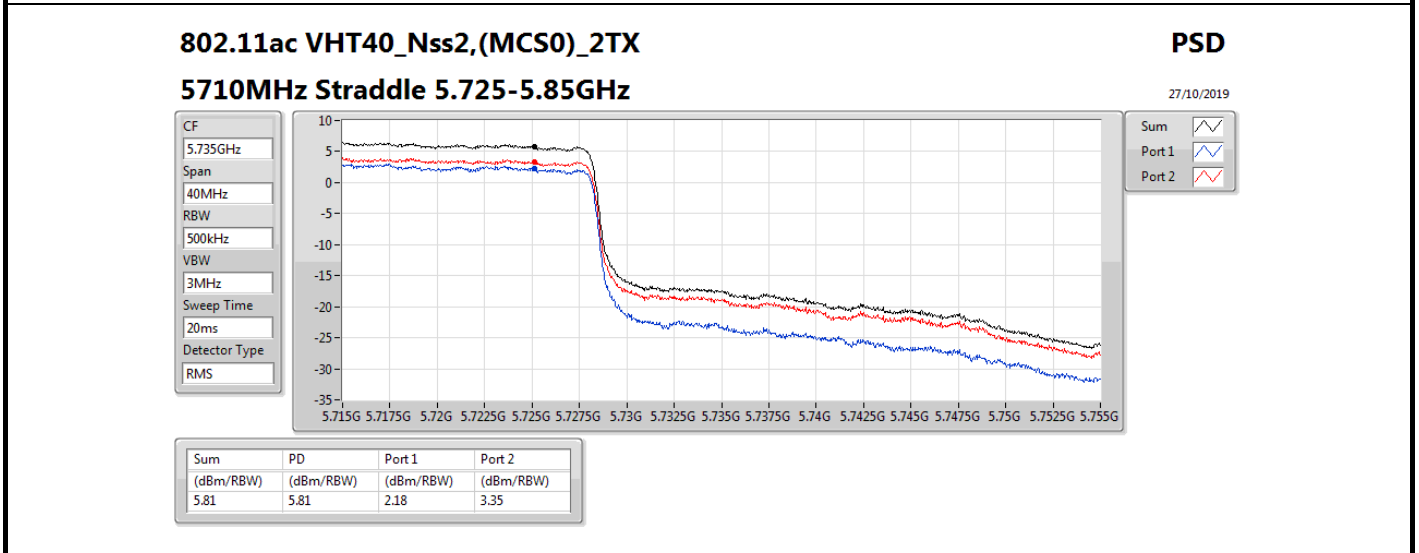

Mode	Result	DG (dBi)	Port 1 (dBm/RBW)	Port 2 (dBm/RBW)	PD (dBm/RBW)	PD Limit (dBm/RBW)
5720MHz Straddle 5.725-5.85GHz	Pass	5.36	5.21	6.26	8.74	30.00
802.11ax HEW40_Nss2,(MCS0)_2TX	-	-	-	-	-	-
5270MHz	Pass	5.36	4.83	4.54	7.63	11.00
5310MHz	Pass	5.36	1.19	0.67	3.85	11.00
5510MHz	Pass	5.36	-2.16	-1.26	1.25	11.00
5550MHz	Pass	5.36	4.82	4.80	7.73	11.00
5670MHz	Pass	5.36	1.18	2.46	4.88	11.00
5710MHz Straddle 5.47-5.725GHz	Pass	5.36	4.76	5.61	8.10	11.00
5710MHz Straddle 5.725-5.85GHz	Pass	5.36	2.48	3.53	5.99	30.00
802.11ax HEW80_Nss2,(MCS0)_2TX	-	-	-	-	-	-
5290MHz	Pass	5.36	-2.97	-3.24	-0.18	11.00
5530MHz	Pass	5.36	-3.07	-2.65	0.06	11.00
5610MHz	Pass	5.36	1.03	1.69	4.23	11.00
5690MHz Straddle 5.47-5.725GHz	Pass	5.36	1.81	2.41	4.98	11.00
5690MHz Straddle 5.725-5.85GHz	Pass	5.36	-15.71	-14.63	-12.20	30.00
802.11ax HEW160_Nss2,(MCS0)_2TX	-	-	-	-	-	-
5250MHz Straddle 5.15-5.25GHz	Pass	5.36	-7.39	-7.06	-4.36	17.00
5250MHz Straddle 5.25-5.35GHz	Pass	5.36	-7.25	-7.01	-4.28	11.00
5570MHz	Pass	5.36	-6.37	-6.48	-3.45	11.00

DG = Directional Gain; RBW = 500 kHz for 5.725-5.85GHz band / 1MHz for other band;

PD = trace bin-by-bin of each transmits port summing can be performed maximum power density; Port X = Port X power density;