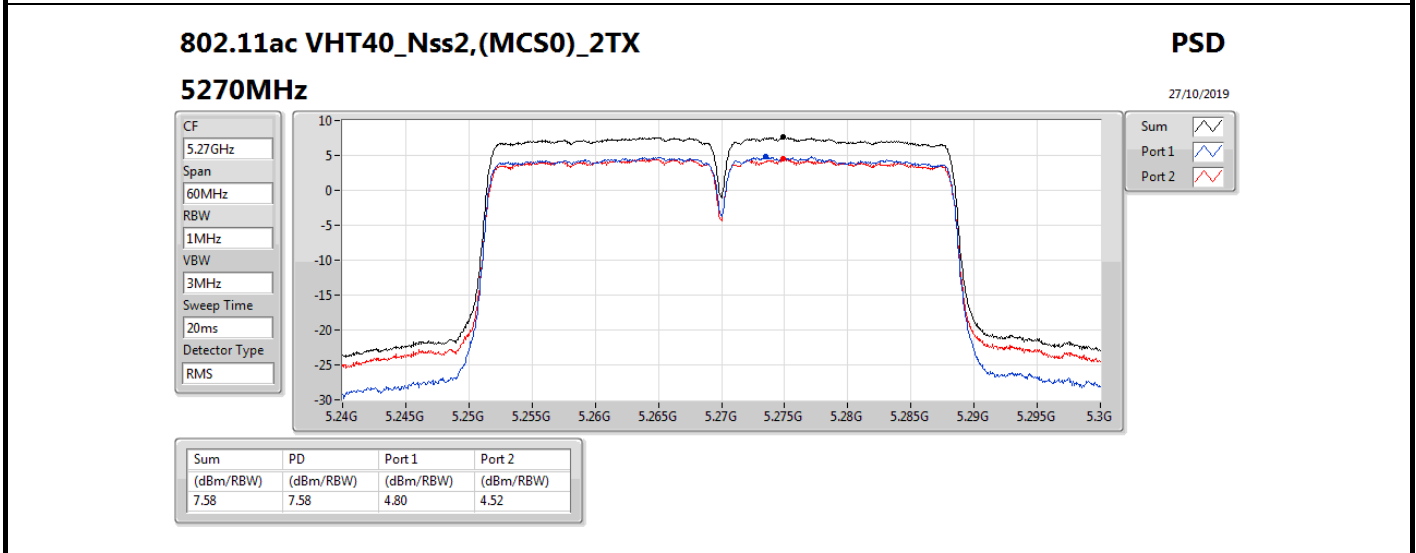

Mode	Result	DG (dBi)	Port 1 (dBm/RBW)	Port 2 (dBm/RBW)	PD (dBm/RBW)	PD Limit (dBm/RBW)
5720MHz Straddle 5.725-5.85GHz	Pass	5.36	5.21	6.26	8.74	30.00
802.11ax HEW40_Nss2,(MCS0)_2TX	-	-	-	-	-	-
5270MHz	Pass	5.36	4.83	4.54	7.63	11.00
5310MHz	Pass	5.36	1.19	0.67	3.85	11.00
5510MHz	Pass	5.36	-2.16	-1.26	1.25	11.00
5550MHz	Pass	5.36	4.82	4.80	7.73	11.00
5670MHz	Pass	5.36	1.18	2.46	4.88	11.00
5710MHz Straddle 5.47-5.725GHz	Pass	5.36	4.76	5.61	8.10	11.00
5710MHz Straddle 5.725-5.85GHz	Pass	5.36	2.48	3.53	5.99	30.00
802.11ax HEW80_Nss2,(MCS0)_2TX	-	-	-	-	-	-
5290MHz	Pass	5.36	-2.97	-3.24	-0.18	11.00
5530MHz	Pass	5.36	-3.07	-2.65	0.06	11.00
5610MHz	Pass	5.36	1.03	1.69	4.23	11.00
5690MHz Straddle 5.47-5.725GHz	Pass	5.36	1.81	2.41	4.98	11.00
5690MHz Straddle 5.725-5.85GHz	Pass	5.36	-15.71	-14.63	-12.20	30.00
802.11ax HEW160_Nss2,(MCS0)_2TX	-	-	-	-	-	-
5250MHz Straddle 5.15-5.25GHz	Pass	5.36	-7.39	-7.06	-4.36	17.00
5250MHz Straddle 5.25-5.35GHz	Pass	5.36	-7.25	-7.01	-4.28	11.00
5570MHz	Pass	5.36	-6.37	-6.48	-3.45	11.00

DG = Directional Gain; RBW = 500 kHz for 5.725-5.85GHz band / 1MHz for other band;

PD = trace bin-by-bin of each transmits port summing can be performed maximum power density; Port X = Port X power density;