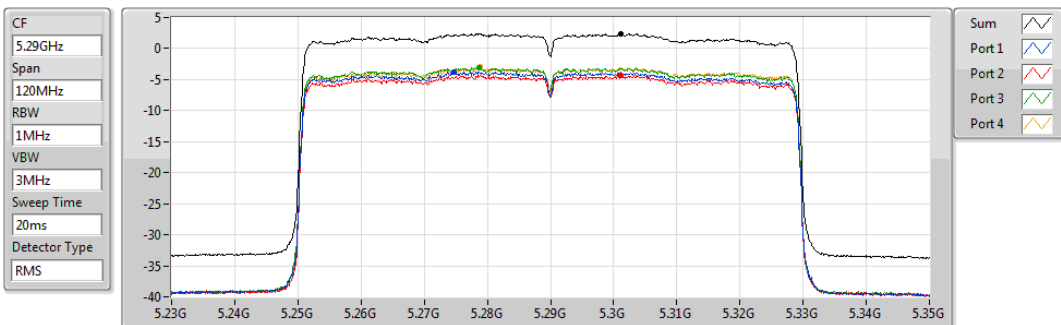

5290MHz

28/10/2019

Sum	PD	Port 1	Port 2	Port 3	Port 4
(dBm/RBW)	(dBm/RBW)	(dBm/RBW)	(dBm/RBW)	(dBm/RBW)	(dBm/RBW)
2.42	2.42	-3.72	-4.32	-3.13	-2.97

802.11ax HEW80_Nss1,(MCS0)_4TX

PSD