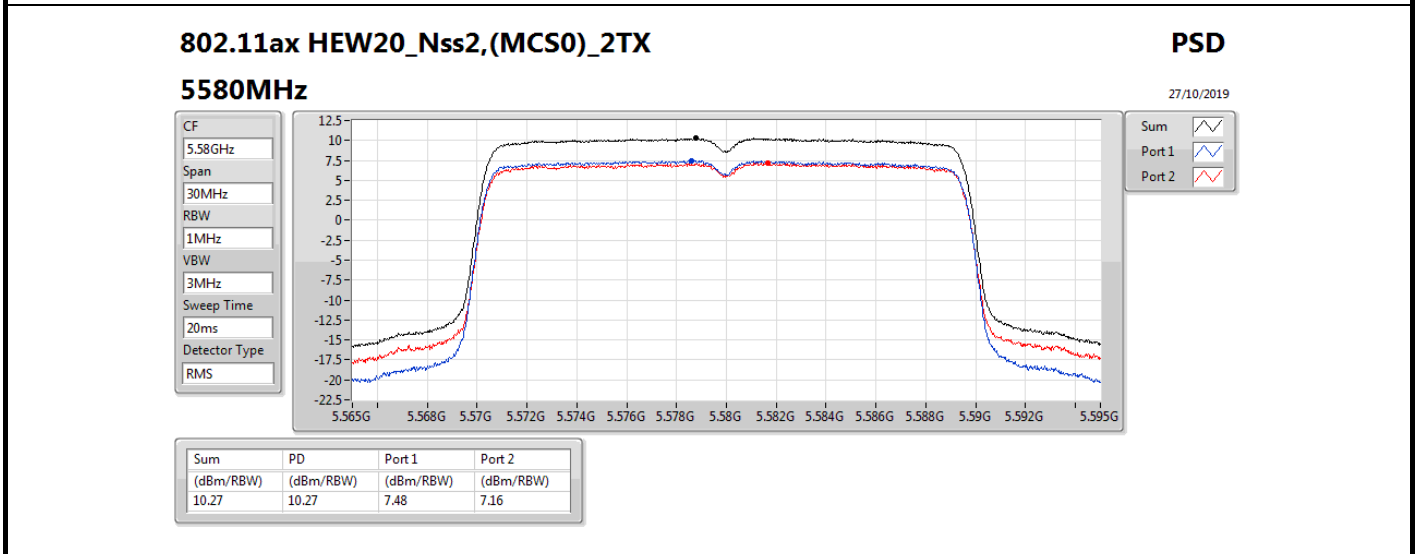

802.11ax HEW20_Nss2,(MCS0)_2TX

PSD

5300MHz

27/10/2019

CF
5.3GHz
Span
30MHz
RBW
1MHz
VBW
3MHz
Sweep Time
20ms
Detector Type
RMS

Sum
Port 1
Port 2

Sum	PD	Port 1	Port 2
(dBm/RBW)	(dBm/RBW)	(dBm/RBW)	(dBm/RBW)
10.37	10.37	7.47	7.30