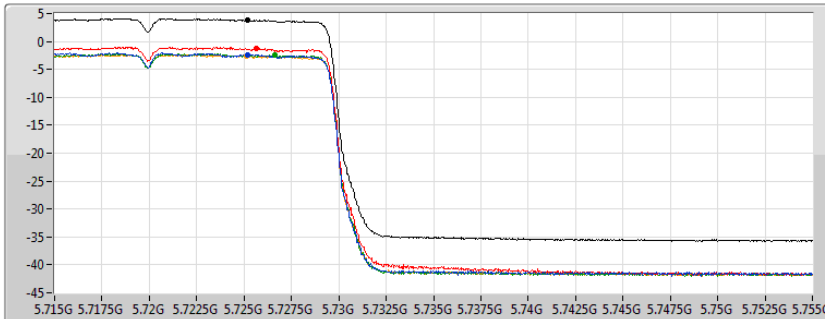

Sum
Port 1
Port 2
Port 3
Port 4

Sum	PD	Port 1	Port 2	Port 3	Port 4
(dBm/RBW)	(dBm/RBW)	(dBm/RBW)	(dBm/RBW)	(dBm/RBW)	(dBm/RBW)
3.79	3.79	-2.33	-1.23	-2.48	-2.65