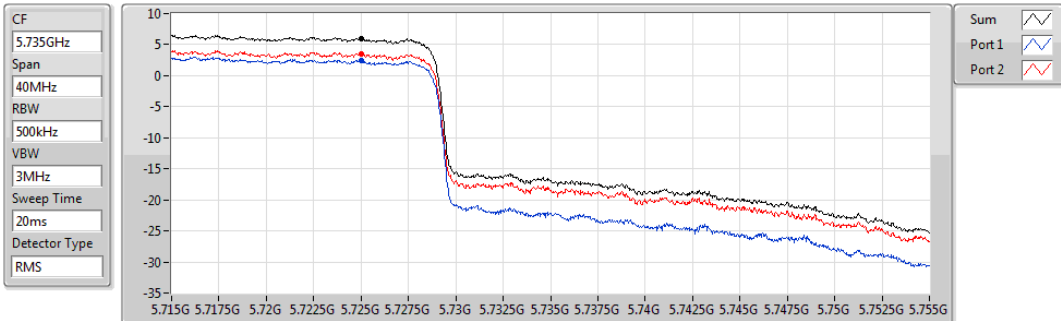

802.11ax HEW40_Nss2,(MCS0)_2TX

PSD

5710MHz Straddle 5.725-5.85GHz

27/10/2019

Sum	PD	Port 1	Port 2
(dBm/RBW)	(dBm/RBW)	(dBm/RBW)	(dBm/RBW)
5.99	5.99	2.48	3.53

802.11ax HEW80_Nss2,(MCS0)_2TX

PSD