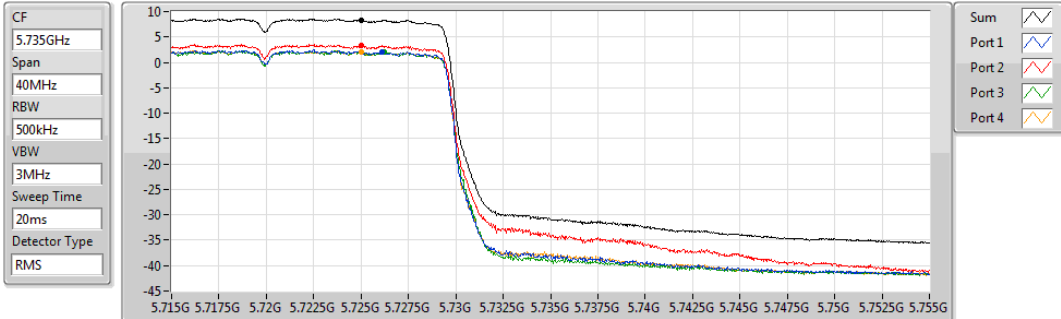

802.11ax HEW20_Nss4,(MCS0)_4TX

PSD

5720MHz Straddle 5.725-5.85GHz

29/10/2019

Sum	PD	Port 1	Port 2	Port 3	Port 4
(dBm/RBW)	(dBm/RBW)	(dBm/RBW)	(dBm/RBW)	(dBm/RBW)	(dBm/RBW)
8.35	8.35	2.09	3.36	2.08	1.97

802.11ax HEW40_Nss4,(MCS0)_4TX

PSD