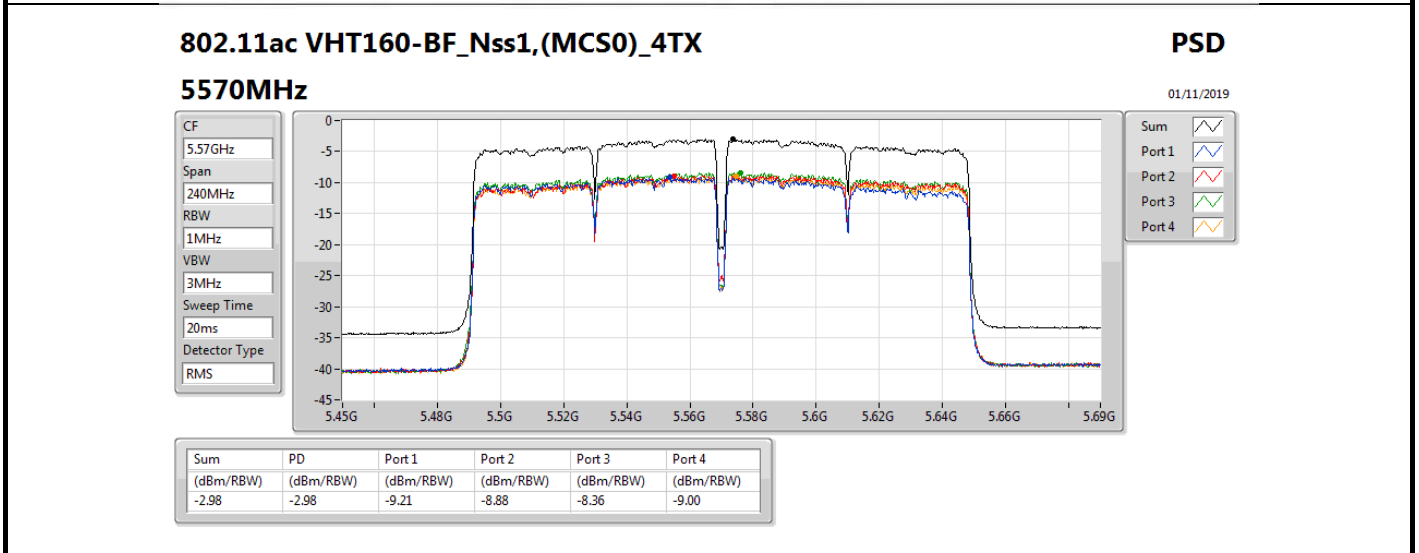

PSD

5710MHz Straddle 5.725-5.85GHz

01/11/2019

Sum	PD	Port 1	Port 2	Port 3	Port 4
(dBm/RBW)	(dBm/RBW)	(dBm/RBW)	(dBm/RBW)	(dBm/RBW)	(dBm/RBW)
0.46	0.46	-6.46	-4.28	-6.02	-5.26

802.11ax HEW20-BF_Nss1,(MCS0)_4TX