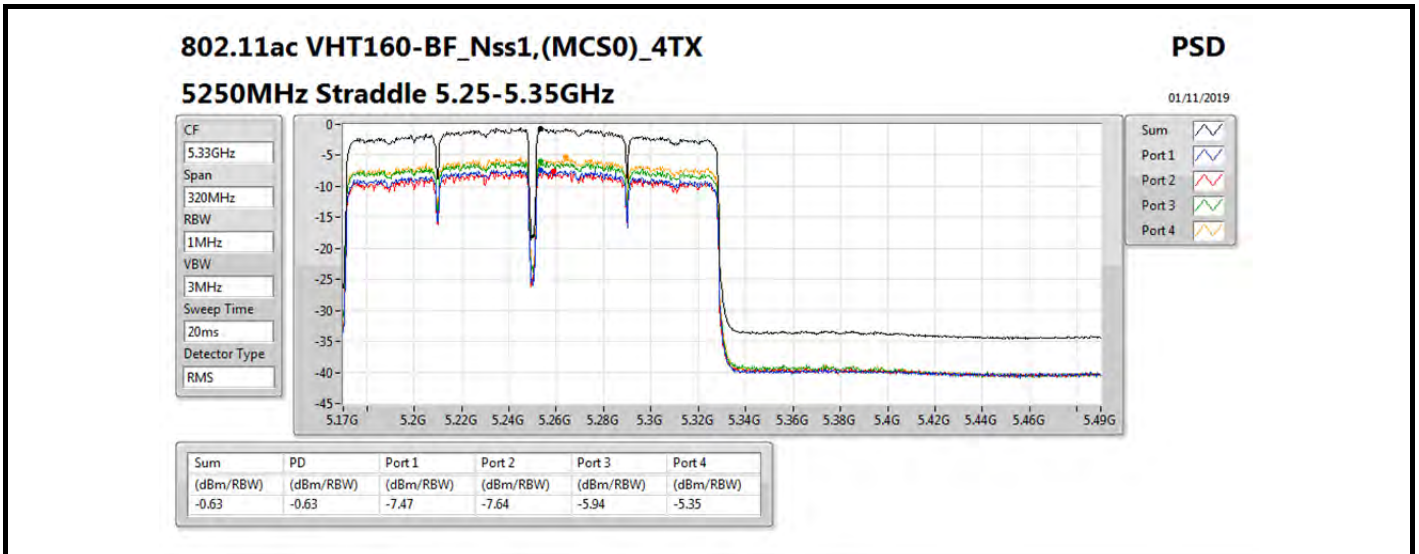

PSD

5710MHz Straddle 5.725-5.85GHz

01/11/2019

Sum	PD	Port 1	Port 2	Port 3	Port 4
(dBm/RBW)	(dBm/RBW)	(dBm/RBW)	(dBm/RBW)	(dBm/RBW)	(dBm/RBW)
0.46	0.46	-6.46	-4.28	-6.02	-5.26

802.11ax HEW20-BF_Nss1,(MCS0)_4TX