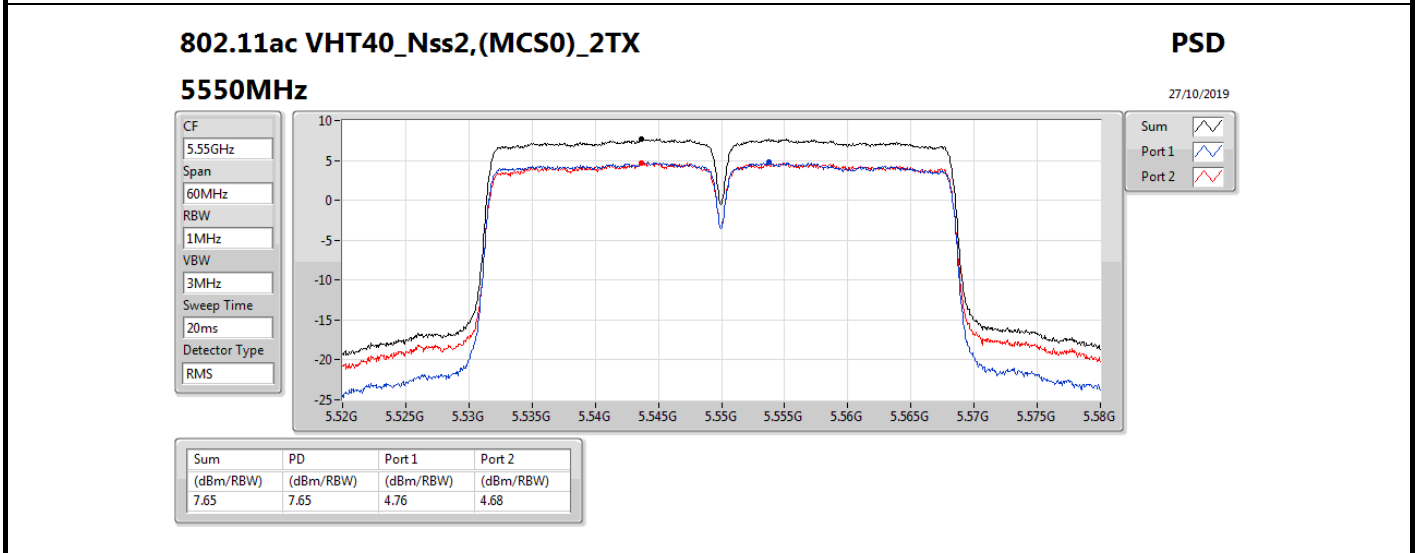

Mode	Result	DG (dBi)	Port 1 (dBm/RBW)	Port 2 (dBm/RBW)	PD (dBm/RBW)	PD Limit (dBm/RBW)
5720MHz Straddle 5.725-5.85GHz	Pass	5.36	5.21	6.26	8.74	30.00
802.11ax HEW40_Nss2,(MCS0)_2TX	-	-	-	-	-	-
5270MHz	Pass	5.36	4.83	4.54	7.63	11.00
5310MHz	Pass	5.36	1.19	0.67	3.85	11.00
5510MHz	Pass	5.36	-2.16	-1.26	1.25	11.00
5550MHz	Pass	5.36	4.82	4.80	7.73	11.00
5670MHz	Pass	5.36	1.18	2.46	4.88	11.00
5710MHz Straddle 5.47-5.725GHz	Pass	5.36	4.76	5.61	8.10	11.00
5710MHz Straddle 5.725-5.85GHz	Pass	5.36	2.48	3.53	5.99	30.00
802.11ax HEW80_Nss2,(MCS0)_2TX	-	-	-	-	-	-
5290MHz	Pass	5.36	-2.97	-3.24	-0.18	11.00
5530MHz	Pass	5.36	-3.07	-2.65	0.06	11.00
5610MHz	Pass	5.36	1.03	1.69	4.23	11.00
5690MHz Straddle 5.47-5.725GHz	Pass	5.36	1.81	2.41	4.98	11.00
5690MHz Straddle 5.725-5.85GHz	Pass	5.36	-15.71	-14.63	-12.20	30.00
802.11ax HEW160_Nss2,(MCS0)_2TX	-	-	-	-	-	-
5250MHz Straddle 5.15-5.25GHz	Pass	5.36	-7.39	-7.06	-4.36	17.00
5250MHz Straddle 5.25-5.35GHz	Pass	5.36	-7.25	-7.01	-4.28	11.00
5570MHz	Pass	5.36	-6.37	-6.48	-3.45	11.00

DG = Directional Gain; RBW = 500 kHz for 5.725-5.85GHz band / 1MHz for other band;

PD = trace bin-by-bin of each transmits port summing can be performed maximum power density; Port X = Port X power density;