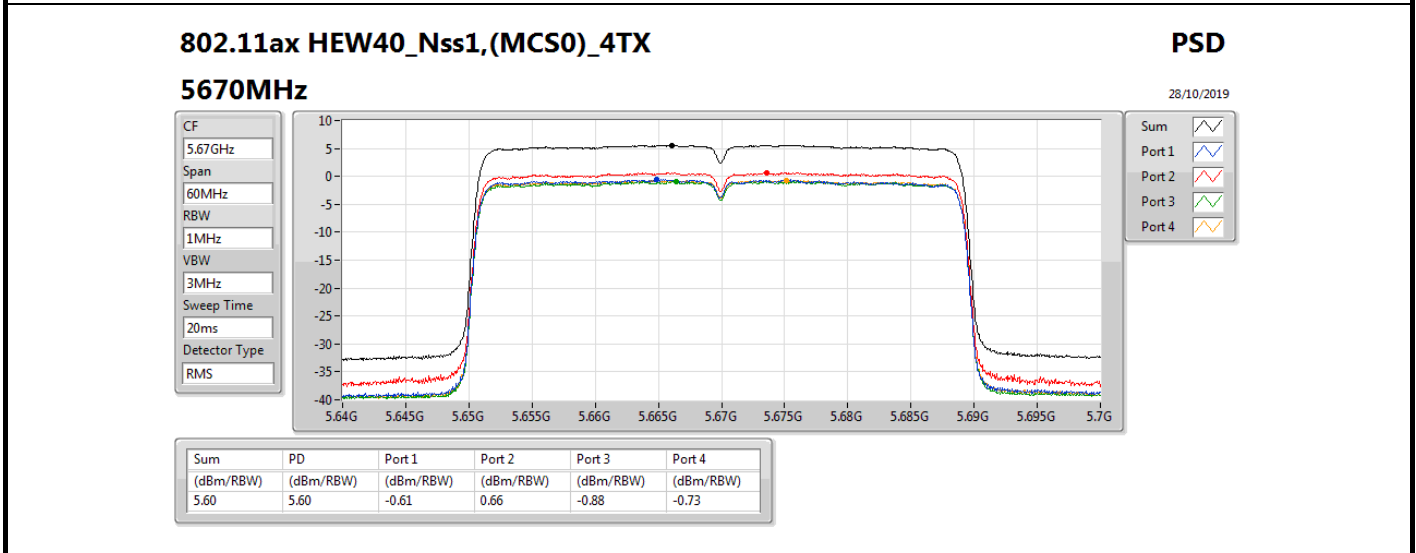

802.11ax HEW20_Nss1,(MCS0)_4TX

PSD

5720MHz Straddle 5.725-5.85GHz

28/10/2019

CF
5.735GHz
Span
40MHz
RBW
500kHz
VBW
3MHz
Sweep Time
20ms
Detector Type
RMS

Sum
Port 1
Port 2
Port 3
Port 4

Sum	PD	Port 1	Port 2	Port 3	Port 4
(dBm/RBW)	(dBm/RBW)	(dBm/RBW)	(dBm/RBW)	(dBm/RBW)	(dBm/RBW)
3.79	3.79	-2.33	-1.23	-2.48	-2.65