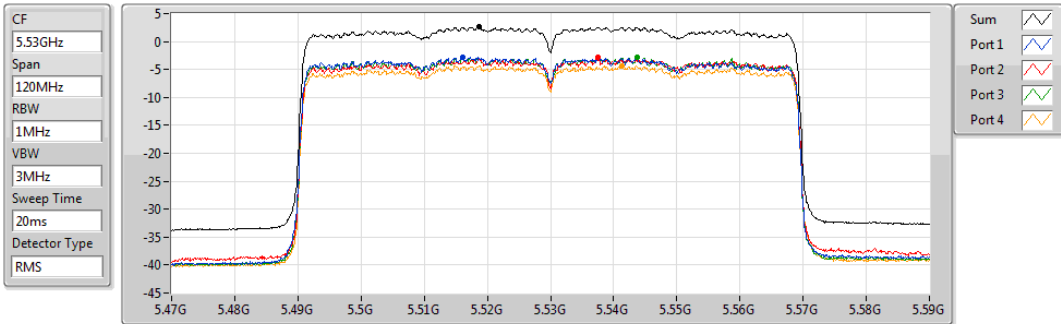

802.11ax HEW80_Nss4,(MCS0)_4TX

PSD

5530MHz

29/10/2019

Sum	PD	Port 1	Port 2	Port 3	Port 4
(dBm/RBW)	(dBm/RBW)	(dBm/RBW)	(dBm/RBW)	(dBm/RBW)	(dBm/RBW)
2.61	2.61	-2.72	-2.89	-2.91	-4.31