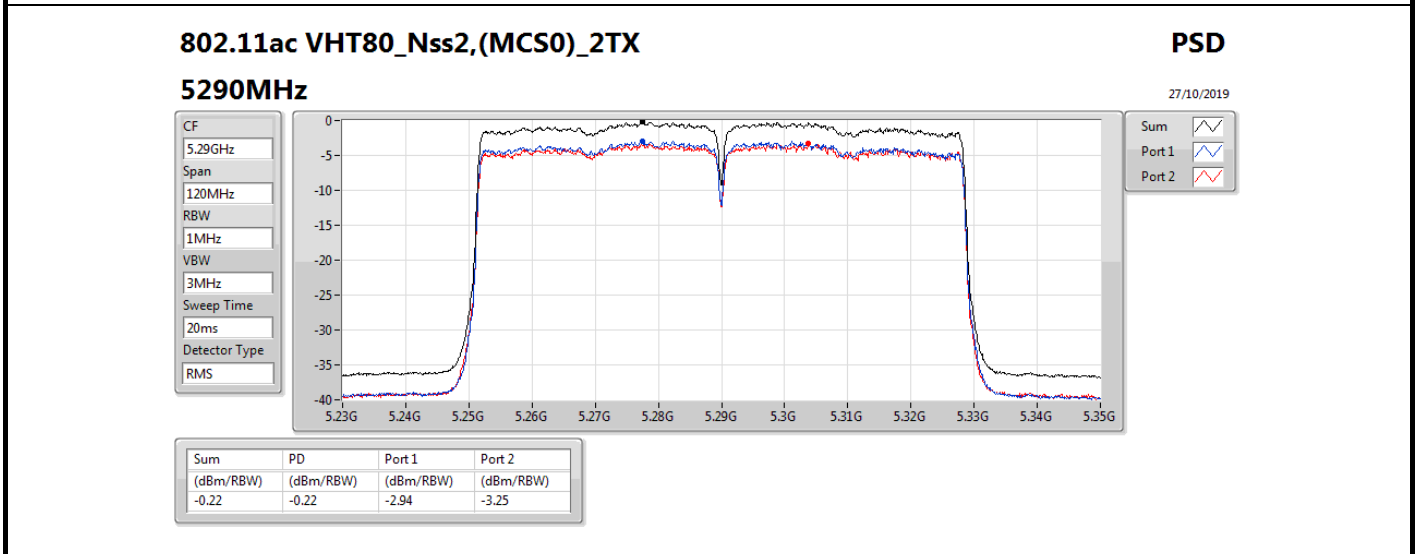

DG = Directional Gain; RBW = 500 kHz for 5.725-5.85GHz band / 1MHz for other band;

PD = trace bin-by-bin of each transmits port summing can be performed maximum power density; Port X = Port X power density;