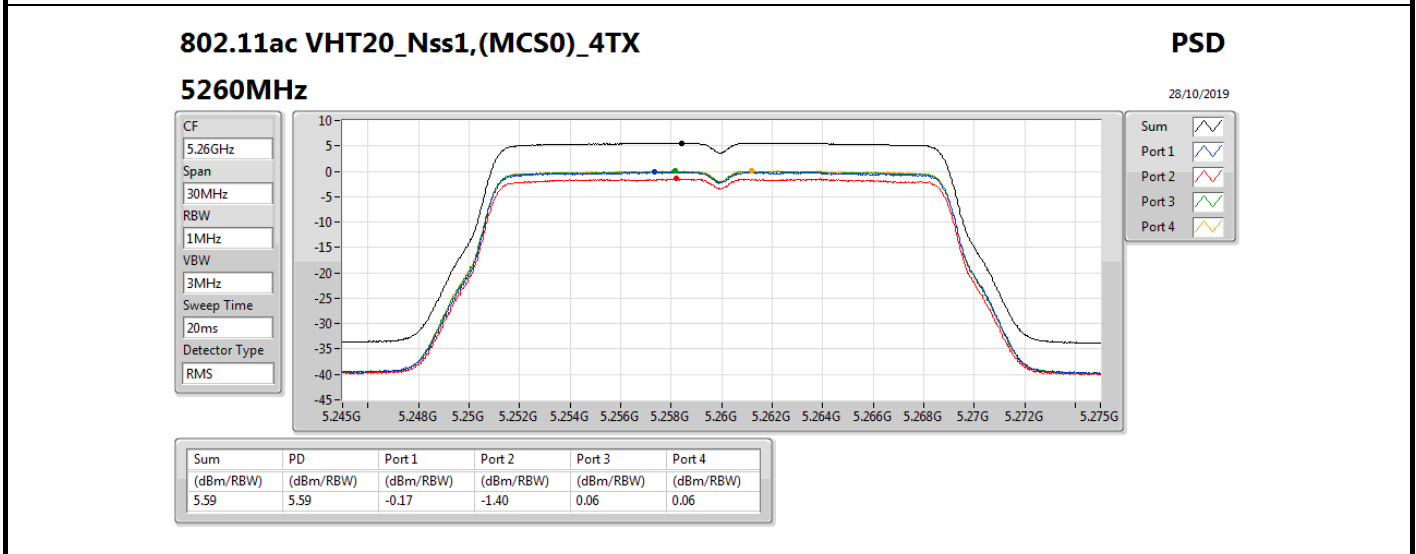

802.11a_Nss1,(6Mbps)_4TX

PSD

5320MHz

28/10/2019

CF
5.32GHz
Span
30MHz
RBW
1MHz
VBW
3MHz
Sweep Time
20ms
Detector Type
RMS

Sum
Port 1
Port 2
Port 3
Port 4

Sum	PD	Port 1	Port 2	Port 3	Port 4
(dBm/RBW)	(dBm/RBW)	(dBm/RBW)	(dBm/RBW)	(dBm/RBW)	(dBm/RBW)
5.58	5.58	-0.18	-1.01	-0.13	0.01