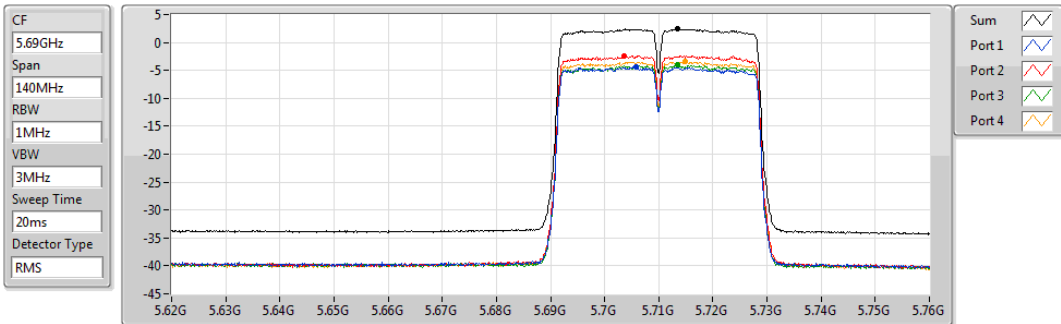

802.11ac VHT40-BF_Nss1,(MCS0)_4TX

PSD

5710MHz Straddle 5.47-5.725GHz

01/11/2019

Sum	PD	Port 1	Port 2	Port 3	Port 4
(dBm/RBW)	(dBm/RBW)	(dBm/RBW)	(dBm/RBW)	(dBm/RBW)	(dBm/RBW)
2.41	2.41	-4.42	-2.35	-4.07	-3.42