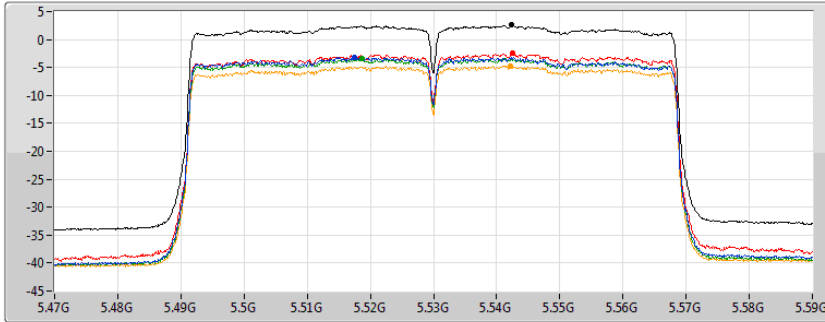

802.11ac VHT80_Nss1,(MCS0)_4TX

PSD

5530MHz

29/10/2019

CF
5.53GHz
Span
120MHz
RBW
1MHz
VBW
3MHz
Sweep Time
20ms
Detector Type
RMS

Sum
Port 1
Port 2
Port 3
Port 4

Sum	PD	Port 1	Port 2	Port 3	Port 4
(dBm/RBW)	(dBm/RBW)	(dBm/RBW)	(dBm/RBW)	(dBm/RBW)	(dBm/RBW)
2.57	2.57	-3.11	-2.47	-3.44	-4.70

802.11ac VHT80_Nss1,(MCS0)_4TX

PSD

5610MHz

29/10/2019

CF
5.61GHz
Span
120MHz
RBW
1MHz
VBW
3MHz
Sweep Time
20ms
Detector Type
RMS