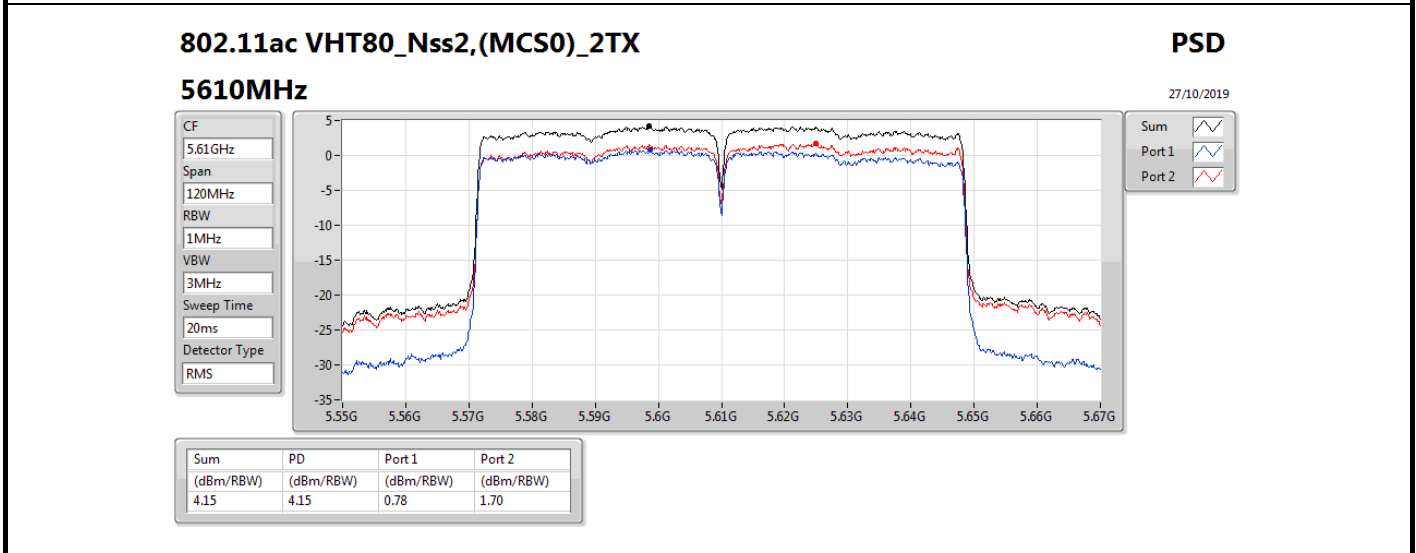

Mode	Result	DG (dBi)	Port 1 (dBm/RBW)	Port 2 (dBm/RBW)	PD (dBm/RBW)	PD Limit (dBm/RBW)
5720MHz Straddle 5.725-5.85GHz	Pass	5.36	5.21	6.26	8.74	30.00
802.11ax HEW40_Nss2,(MCS0)_2TX	-	-	-	-	-	-
5270MHz	Pass	5.36	4.83	4.54	7.63	11.00
5310MHz	Pass	5.36	1.19	0.67	3.85	11.00
5510MHz	Pass	5.36	-2.16	-1.26	1.25	11.00
5550MHz	Pass	5.36	4.82	4.80	7.73	11.00
5670MHz	Pass	5.36	1.18	2.46	4.88	11.00
5710MHz Straddle 5.47-5.725GHz	Pass	5.36	4.76	5.61	8.10	11.00
5710MHz Straddle 5.725-5.85GHz	Pass	5.36	2.48	3.53	5.99	30.00
802.11ax HEW80_Nss2,(MCS0)_2TX	-	-	-	-	-	-
5290MHz	Pass	5.36	-2.97	-3.24	-0.18	11.00
5530MHz	Pass	5.36	-3.07	-2.65	0.06	11.00
5610MHz	Pass	5.36	1.03	1.69	4.23	11.00
5690MHz Straddle 5.47-5.725GHz	Pass	5.36	1.81	2.41	4.98	11.00
5690MHz Straddle 5.725-5.85GHz	Pass	5.36	-15.71	-14.63	-12.20	30.00
802.11ax HEW160_Nss2,(MCS0)_2TX	-	-	-	-	-	-
5250MHz Straddle 5.15-5.25GHz	Pass	5.36	-7.39	-7.06	-4.36	17.00
5250MHz Straddle 5.25-5.35GHz	Pass	5.36	-7.25	-7.01	-4.28	11.00
5570MHz	Pass	5.36	-6.37	-6.48	-3.45	11.00

DG = Directional Gain; RBW = 500 kHz for 5.725-5.85GHz band / 1MHz for other band;

PD = trace bin-by-bin of each transmits port summing can be performed maximum power density; Port X = Port X power density;