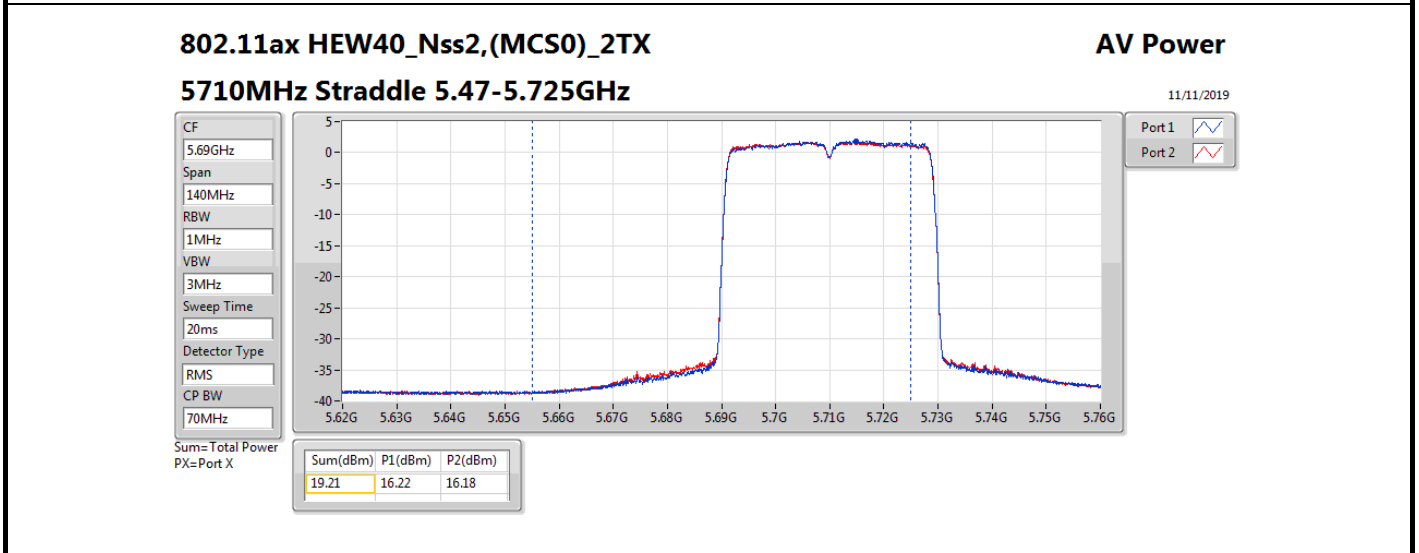

Average Power_Radio 3 / External Antenna 12

Appendix B.23

Mode	Result	DG (dBi)	Port 1 (dBm)	Port 2 (dBm)	Total Power (dBm)	Power Limit (dBm)	Conducted setting
5510MHz	Pass	10.70	14.74	14.86	17.81	19.28	13
5550MHz	Pass	10.70	16.17	15.98	19.09	19.28	14.5
5670MHz	Pass	10.70	15.45	15.65	18.56	19.28	14.25
5710MHz Straddle 5.47-5.725GHz	Pass	10.70	16.22	16.18	19.21	19.28	14.5
5710MHz Straddle 5.725-5.85GHz	Pass	10.70	6.40	6.14	9.28	25.30	14.5
802.11ax HEW80_Nss2,(MCS0)_2TX	-	-	-	-	-	-	-
5290MHz	Pass	10.70	13.96	13.75	16.87	19.28	13.25
5530MHz	Pass	10.70	13.80	13.41	16.62	19.28	12.75
5610MHz	Pass	10.70	15.97	16.12	19.06	19.28	15.5
5690MHz Straddle 5.47-5.725GHz	Pass	10.70	16.25	16.23	19.25	19.28	15.25
5690MHz Straddle 5.725-5.85GHz	Pass	10.70	2.78	2.41	5.61	25.30	15.25

DG = Directional Gain; **Port X** = Port X output power

Note : Conducted setting = Pass conducted setting division 4

Summary

Mode	Total Power (dBm)	Total Power (W)
5.25-5.35GHz	-	-
802.11ac VHT20-BF_Nss1,(MCS0)_2TX	15.80	0.03802
802.11ac VHT40-BF_Nss1,(MCS0)_2TX	16.03	0.04009
802.11ac VHT80-BF_Nss1,(MCS0)_2TX	15.81	0.03811
802.11ax HEW20-BF_Nss1,(MCS0)_2TX	15.94	0.03926
802.11ax HEW40-BF_Nss1,(MCS0)_2TX	16.21	0.04178
802.11ax HEW80-BF_Nss1,(MCS0)_2TX	16.12	0.04093
5.47-5.725GHz	-	-
802.11ac VHT20-BF_Nss1,(MCS0)_2TX	15.89	0.03882
802.11ac VHT40-BF_Nss1,(MCS0)_2TX	16.11	0.04083
802.11ac VHT80-BF_Nss1,(MCS0)_2TX	16.02	0.03999
802.11ax HEW20-BF_Nss1,(MCS0)_2TX	15.92	0.03908
802.11ax HEW40-BF_Nss1,(MCS0)_2TX	16.22	0.04188
802.11ax HEW80-BF_Nss1,(MCS0)_2TX	16.25	0.04217
5.725-5.85GHz	-	-
802.11ac VHT20-BF_Nss1,(MCS0)_2TX	9.06	0.00805
802.11ac VHT40-BF_Nss1,(MCS0)_2TX	5.71	0.00372
802.11ac VHT80-BF_Nss1,(MCS0)_2TX	2.02	0.00159
802.11ax HEW20-BF_Nss1,(MCS0)_2TX	10.14	0.01033
802.11ax HEW40-BF_Nss1,(MCS0)_2TX	6.66	0.00463
802.11ax HEW80-BF_Nss1,(MCS0)_2TX	3.07	0.00203