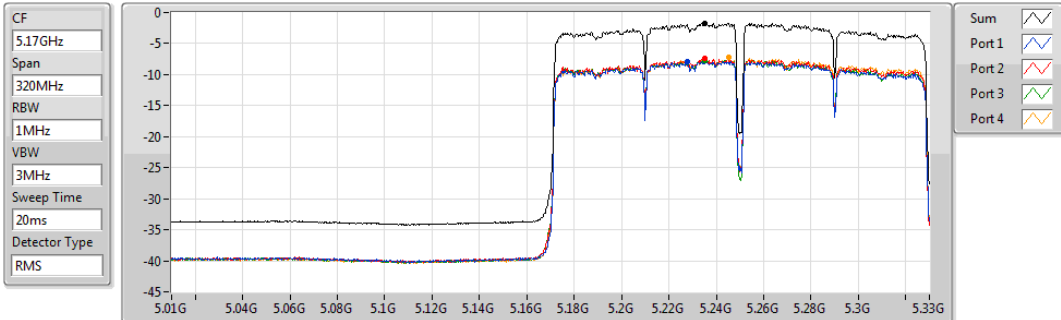

5250MHz Straddle 5.15-5.25GHz

29/10/2019

Sum	PD	Port 1	Port 2	Port 3	Port 4
(dBm/RBW)	(dBm/RBW)	(dBm/RBW)	(dBm/RBW)	(dBm/RBW)	(dBm/RBW)
-1.68	-1.68	-7.87	-7.37	-7.70	-7.29

802.11ac VHT160_Nss1,(MCS0)_4TX

PSD