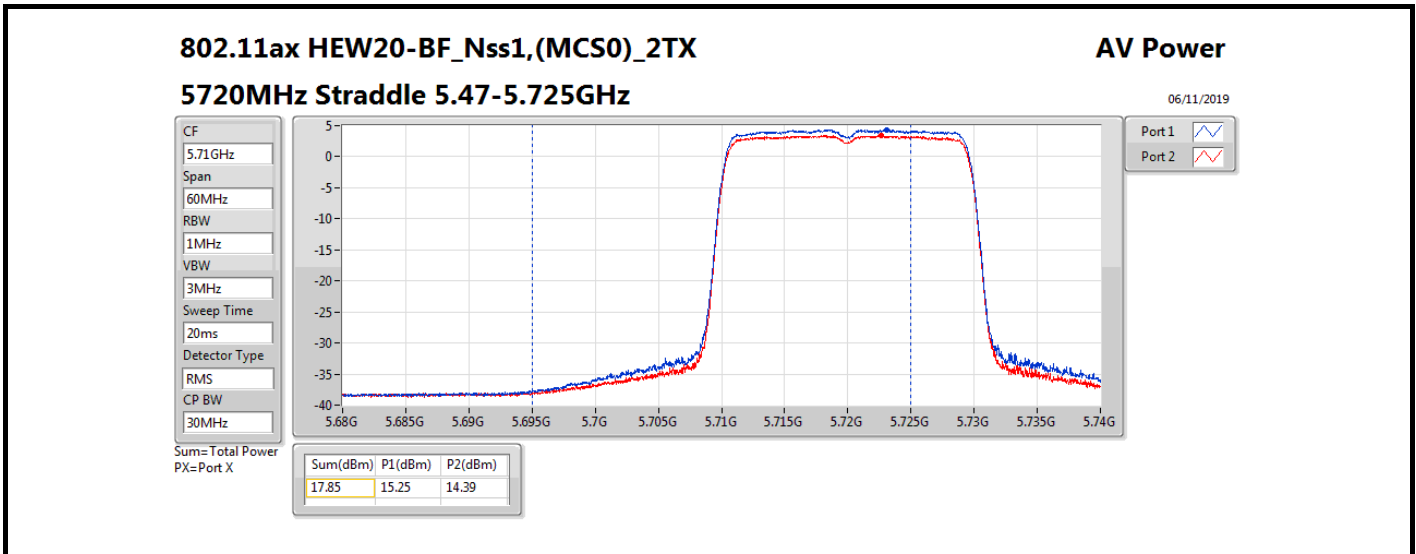

Average Power_Radio 3 / External Antenna 7

Appendix B.21

Mode	Result	DG (dBi)	Port 1 (dBm)	Port 2 (dBm)	Total Power (dBm)	Power Limit (dBm)	Conducted setting
5690MHz Straddle 5.47-5.725GHz	Pass	11.01	15.38	16.35	18.90	18.97	14.75
5690MHz Straddle 5.725-5.85GHz	Pass	11.01	2.72	3.01	5.88	24.99	14.75

DG = Directional Gain; **Port X** = Port X output power

Note : **Conducted setting = Pass** conducted setting division 4

Summary

Mode	Total Power (dBm)	Total Power (W)
5.25-5.35GHz	-	-
802.11a_Nss1,(6Mbps)_1TX	18.92	0.07798
802.11ac VHT20_Nss1,(MCS0)_1TX	18.92	0.07798
802.11ac VHT40_Nss1,(MCS0)_1TX	19.16	0.08241
802.11ac VHT80_Nss1,(MCS0)_1TX	15.91	0.03899
802.11ax HEW20_Nss1,(MCS0)_1TX	19.13	0.08185
802.11ax HEW40_Nss1,(MCS0)_1TX	19.26	0.08433
802.11ax HEW80_Nss1,(MCS0)_1TX	16.10	0.04074
5.47-5.725GHz	-	-
802.11a_Nss1,(6Mbps)_1TX	18.72	0.07447
802.11ac VHT20_Nss1,(MCS0)_1TX	18.89	0.07745
802.11ac VHT40_Nss1,(MCS0)_1TX	19.06	0.08054
802.11ac VHT80_Nss1,(MCS0)_1TX	18.91	0.07780
802.11ax HEW20_Nss1,(MCS0)_1TX	19.08	0.08091
802.11ax HEW40_Nss1,(MCS0)_1TX	19.23	0.08375
802.11ax HEW80_Nss1,(MCS0)_1TX	19.15	0.08222
5.725-5.85GHz	-	-
802.11a_Nss1,(6Mbps)_1TX	11.82	0.01521
802.11ac VHT20_Nss1,(MCS0)_1TX	12.78	0.01897
802.11ac VHT40_Nss1,(MCS0)_1TX	9.01	0.00796
802.11ac VHT80_Nss1,(MCS0)_1TX	5.33	0.00341
802.11ax HEW20_Nss1,(MCS0)_1TX	13.30	0.02138
802.11ax HEW40_Nss1,(MCS0)_1TX	9.72	0.00938
802.11ax HEW80_Nss1,(MCS0)_1TX	6.17	0.00414