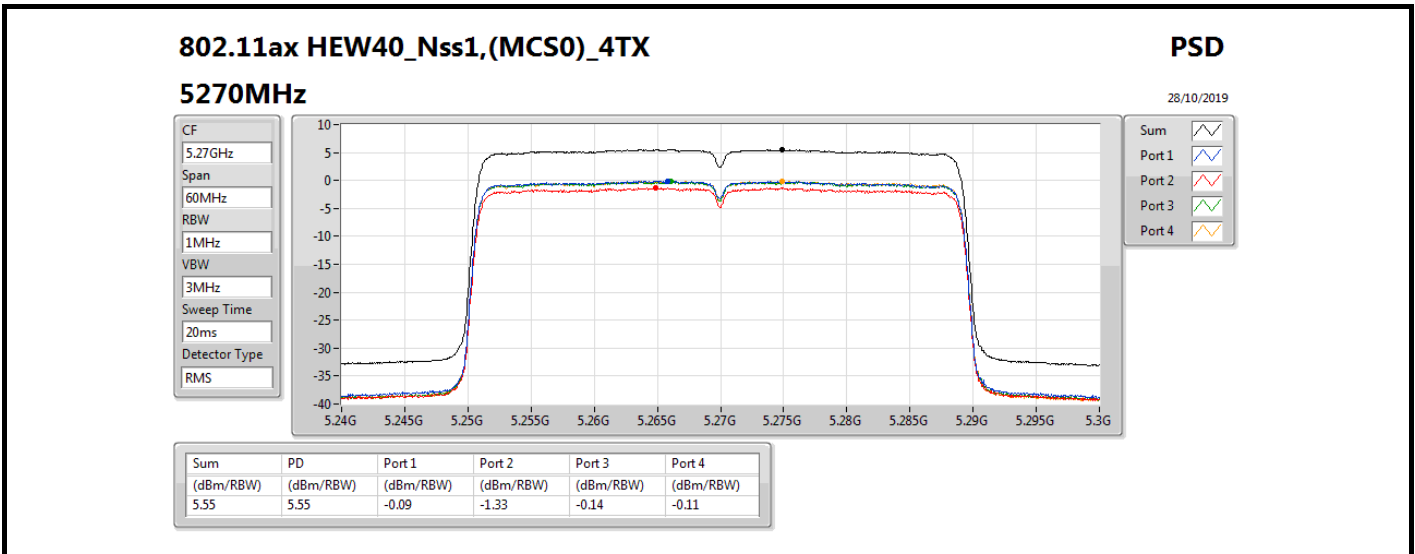

802.11ax HEW20_Nss1,(MCS0)_4TX

PSD

5720MHz Straddle 5.725-5.85GHz

28/10/2019

CF
5.735GHz
Span
40MHz
RBW
500kHz
VBW
3MHz
Sweep Time
20ms
Detector Type
RMS

Sum
Port 1
Port 2
Port 3
Port 4

Sum	PD	Port 1	Port 2	Port 3	Port 4
(dBm/RBW)	(dBm/RBW)	(dBm/RBW)	(dBm/RBW)	(dBm/RBW)	(dBm/RBW)
3.79	3.79	-2.33	-1.23	-2.48	-2.65