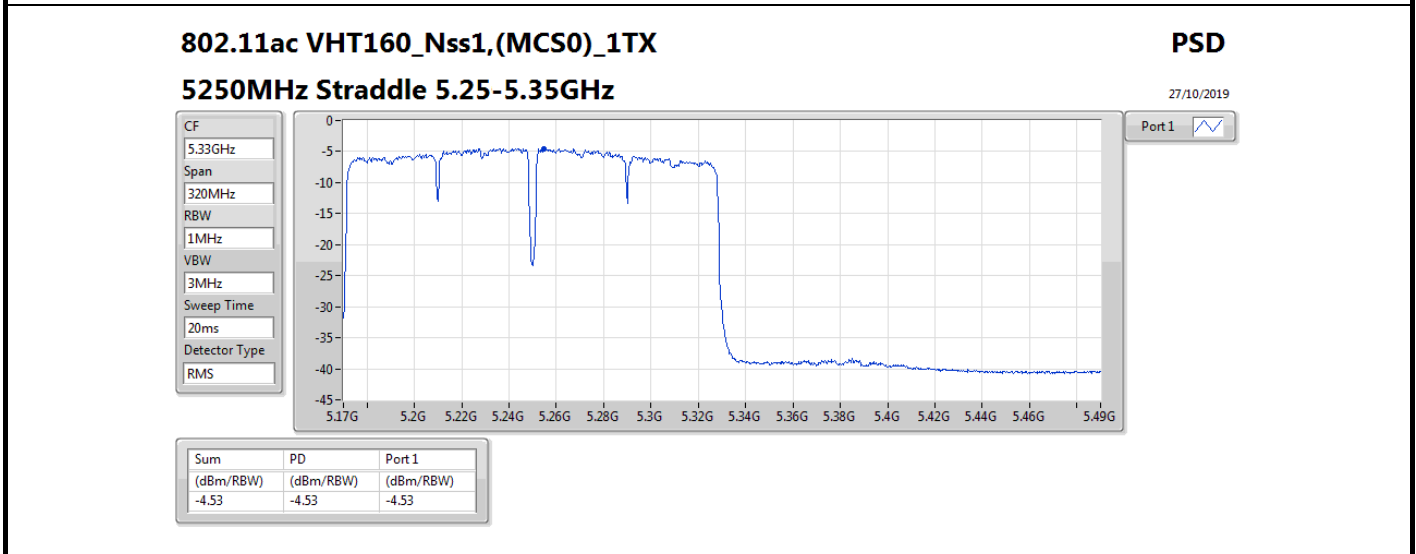

Mode	Result	DG (dBi)	Port 1 (dBm/RBW)	PD (dBm/RBW)	PD Limit (dBm/RBW)
5720MHz Straddle 5.725-5.85GHz	Pass	5.36	6.12	6.12	30.00
802.11ax HEW40_Nss1,(MCS0)_1TX	-	-	-	-	-
5270MHz	Pass	5.36	6.65	6.65	11.00
5310MHz	Pass	5.36	2.08	2.08	11.00
5510MHz	Pass	5.36	0.86	0.86	11.00
5550MHz	Pass	5.36	6.20	6.20	11.00
5670MHz	Pass	5.36	3.90	3.90	11.00
5710MHz Straddle 5.47-5.725GHz	Pass	5.36	5.28	5.28	11.00
5710MHz Straddle 5.725-5.85GHz	Pass	5.36	3.23	3.23	30.00
802.11ax HEW80_Nss1,(MCS0)_1TX	-	-	-	-	-
5290MHz	Pass	5.36	-0.58	-0.58	11.00
5530MHz	Pass	5.36	-1.93	-1.93	11.00
5610MHz	Pass	5.36	2.57	2.57	11.00
5690MHz Straddle 5.47-5.725GHz	Pass	5.36	2.82	2.82	11.00
5690MHz Straddle 5.725-5.85GHz	Pass	5.36	0.00	0.00	30.00
802.11ax HEW160_Nss1,(MCS0)_1TX	-	-	-	-	-
5250MHz Straddle 5.15-5.25GHz	Pass	5.36	-4.56	-4.56	17.00
5250MHz Straddle 5.25-5.35GHz	Pass	5.36	-4.69	-4.69	11.00
5570MHz	Pass	5.36	-4.14	-4.14	11.00

DG = Directional Gain; **RBW** = 500 kHz for 5.725-5.85GHz band / 1MHz for other band;
PD = trace bin-by-bin of each transmits port summing can be performed maximum power density; **Port X** = Port X power density;