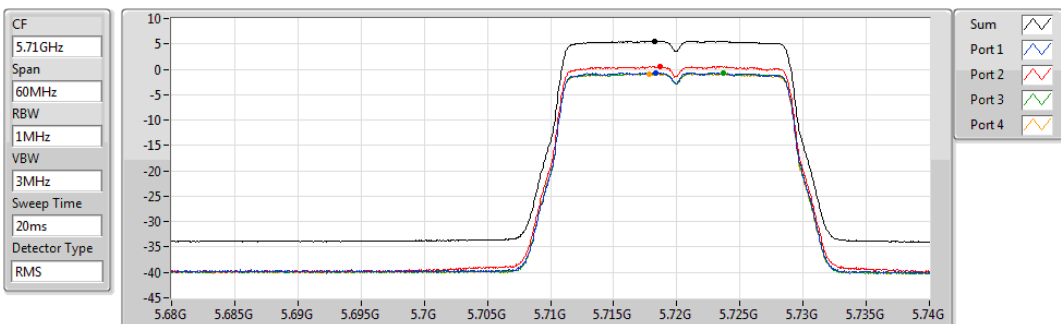

802.11ac VHT20_Nss1,(MCS0)_4TX

PSD

5720MHz Straddle 5.47-5.725GHz

28/10/2019

Sum	PD	Port 1	Port 2	Port 3	Port 4
(dBm/RBW)	(dBm/RBW)	(dBm/RBW)	(dBm/RBW)	(dBm/RBW)	(dBm/RBW)
5.58	5.58	-0.65	0.62	-0.69	-0.85