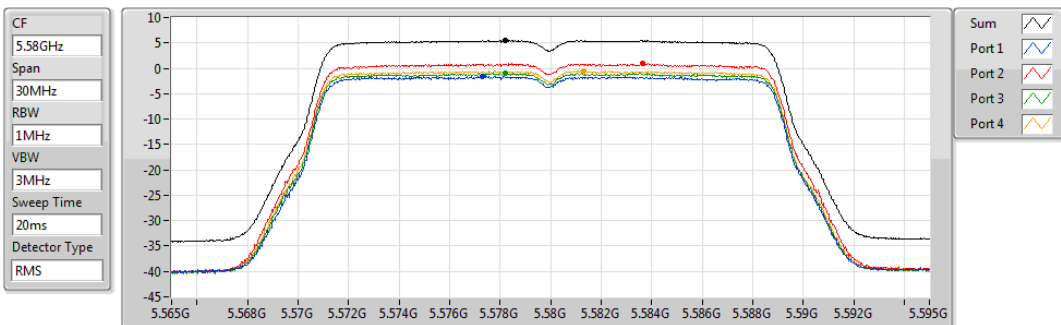

802.11ac VHT20-BF_Nss1,(MCS0)_4TX

PSD

5580MHz

01/11/2019

Sum	PD	Port 1	Port 2	Port 3	Port 4
(dBm/RBW)	(dBm/RBW)	(dBm/RBW)	(dBm/RBW)	(dBm/RBW)	(dBm/RBW)
5.50	5.50	-1.59	0.95	-0.99	-0.58