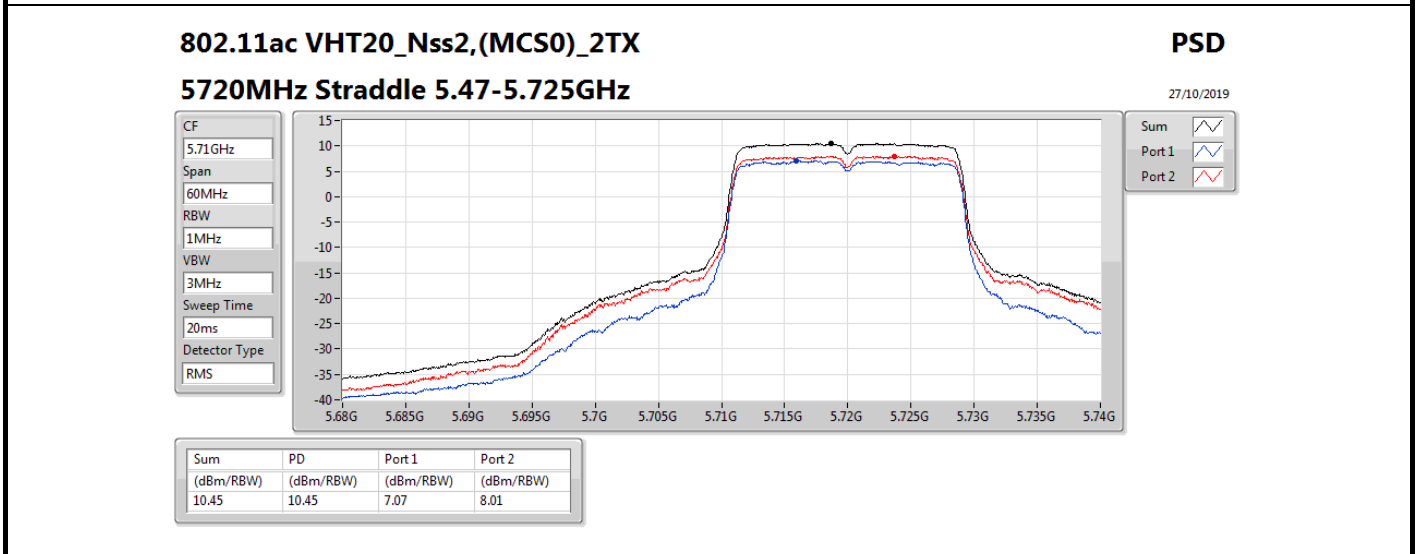

Mode	Result	DG (dBi)	Port 1 (dBm/RBW)	Port 2 (dBm/RBW)	PD (dBm/RBW)	PD Limit (dBm/RBW)
5720MHz Straddle 5.725-5.85GHz	Pass	5.36	5.21	6.26	8.74	30.00
802.11ax HEW40_Nss2,(MCS0)_2TX	-	-	-	-	-	-
5270MHz	Pass	5.36	4.83	4.54	7.63	11.00
5310MHz	Pass	5.36	1.19	0.67	3.85	11.00
5510MHz	Pass	5.36	-2.16	-1.26	1.25	11.00
5550MHz	Pass	5.36	4.82	4.80	7.73	11.00
5670MHz	Pass	5.36	1.18	2.46	4.88	11.00
5710MHz Straddle 5.47-5.725GHz	Pass	5.36	4.76	5.61	8.10	11.00
5710MHz Straddle 5.725-5.85GHz	Pass	5.36	2.48	3.53	5.99	30.00
802.11ax HEW80_Nss2,(MCS0)_2TX	-	-	-	-	-	-
5290MHz	Pass	5.36	-2.97	-3.24	-0.18	11.00
5530MHz	Pass	5.36	-3.07	-2.65	0.06	11.00
5610MHz	Pass	5.36	1.03	1.69	4.23	11.00
5690MHz Straddle 5.47-5.725GHz	Pass	5.36	1.81	2.41	4.98	11.00
5690MHz Straddle 5.725-5.85GHz	Pass	5.36	-15.71	-14.63	-12.20	30.00
802.11ax HEW160_Nss2,(MCS0)_2TX	-	-	-	-	-	-
5250MHz Straddle 5.15-5.25GHz	Pass	5.36	-7.39	-7.06	-4.36	17.00
5250MHz Straddle 5.25-5.35GHz	Pass	5.36	-7.25	-7.01	-4.28	11.00
5570MHz	Pass	5.36	-6.37	-6.48	-3.45	11.00

DG = Directional Gain; RBW = 500 kHz for 5.725-5.85GHz band / 1MHz for other band;

PD = trace bin-by-bin of each transmits port summing can be performed maximum power density; Port X = Port X power density;

802.11ac VHT160_Nss2,(MCS0)_2TX

PSD

5570MHz

27/10/2019

CF
5.57GHz
Span
240MHz
RBW
1MHz
VBW
3MHz
Sweep Time
20ms
Detector Type
RMS

Sum
Port 1
Port 2

Sum	PD	Port 1	Port 2
(dBm/RBW)	(dBm/RBW)	(dBm/RBW)	(dBm/RBW)
-3.36	-3.36	-6.36	-6.26