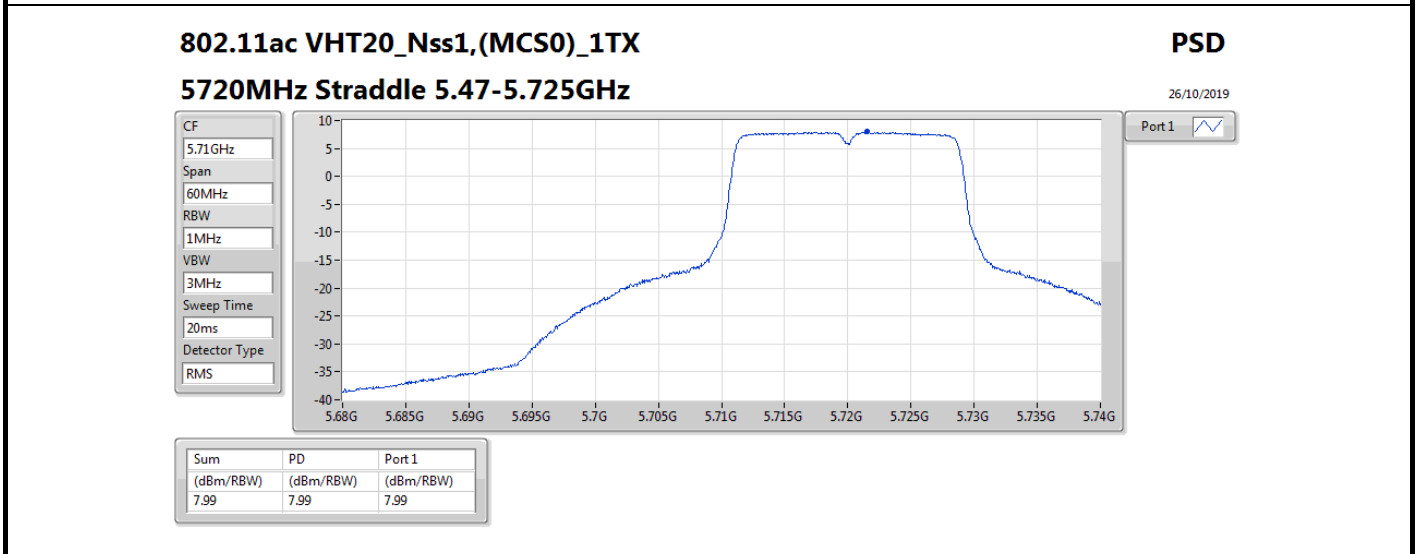

Mode	Result	DG (dBi)	Port 1 (dBm/RBW)	PD (dBm/RBW)	PD Limit (dBm/RBW)
5720MHz Straddle 5.725-5.85GHz	Pass	5.36	6.12	6.12	30.00
802.11ax HEW40_Nss1,(MCS0)_1TX	-	-	-	-	-
5270MHz	Pass	5.36	6.65	6.65	11.00
5310MHz	Pass	5.36	2.08	2.08	11.00
5510MHz	Pass	5.36	0.86	0.86	11.00
5550MHz	Pass	5.36	6.20	6.20	11.00
5670MHz	Pass	5.36	3.90	3.90	11.00
5710MHz Straddle 5.47-5.725GHz	Pass	5.36	5.28	5.28	11.00
5710MHz Straddle 5.725-5.85GHz	Pass	5.36	3.23	3.23	30.00
802.11ax HEW80_Nss1,(MCS0)_1TX	-	-	-	-	-
5290MHz	Pass	5.36	-0.58	-0.58	11.00
5530MHz	Pass	5.36	-1.93	-1.93	11.00
5610MHz	Pass	5.36	2.57	2.57	11.00
5690MHz Straddle 5.47-5.725GHz	Pass	5.36	2.82	2.82	11.00
5690MHz Straddle 5.725-5.85GHz	Pass	5.36	0.00	0.00	30.00
802.11ax HEW160_Nss1,(MCS0)_1TX	-	-	-	-	-
5250MHz Straddle 5.15-5.25GHz	Pass	5.36	-4.56	-4.56	17.00
5250MHz Straddle 5.25-5.35GHz	Pass	5.36	-4.69	-4.69	11.00
5570MHz	Pass	5.36	-4.14	-4.14	11.00

DG = Directional Gain; **RBW** = 500 kHz for 5.725-5.85GHz band / 1MHz for other band;
PD = trace bin-by-bin of each transmits port summing can be performed maximum power density; **Port X** = Port X power density;