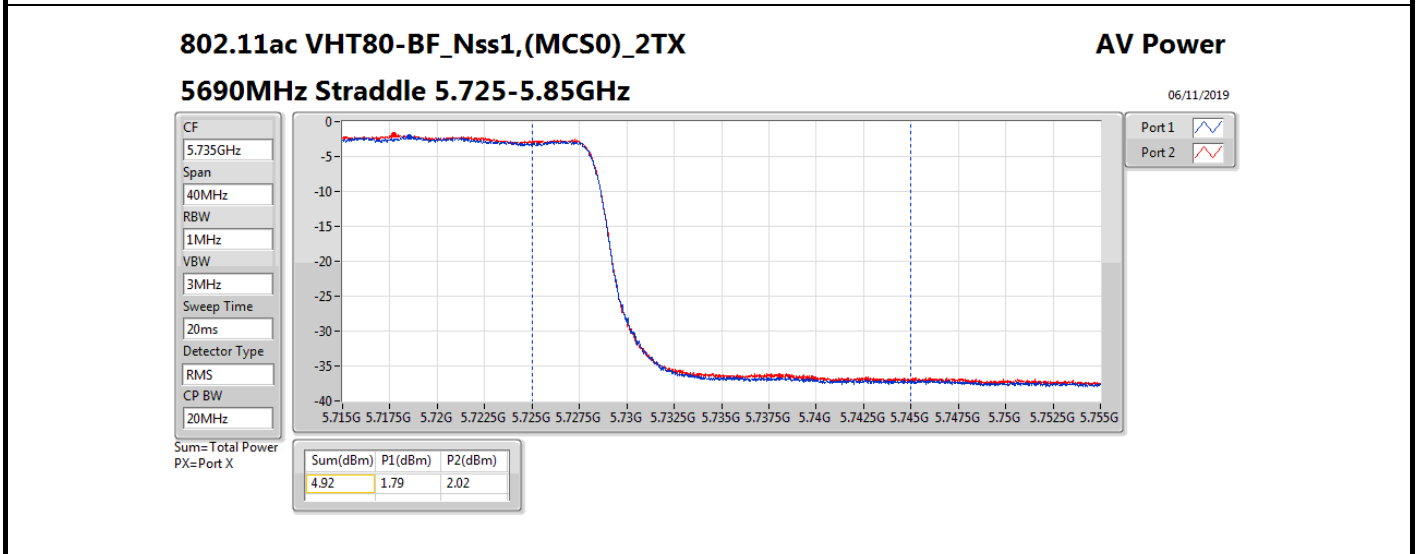

Average Power_Radio 3 / External Antenna 7

Appendix B.21

Mode	Result	DG (dBi)	Port 1 (dBm)	Port 2 (dBm)	Total Power (dBm)	Power Limit (dBm)	Conducted setting
5690MHz Straddle 5.47-5.725GHz	Pass	11.01	15.38	16.35	18.90	18.97	14.75
5690MHz Straddle 5.725-5.85GHz	Pass	11.01	2.72	3.01	5.88	24.99	14.75

DG = Directional Gain; **Port X** = Port X output power

Note : **Conducted setting = Pass** conducted setting division 4

Summary

Mode	Total Power (dBm)	Total Power (W)
5.25-5.35GHz	-	-
802.11a_Nss1,(6Mbps)_1TX	18.92	0.07798
802.11ac VHT20_Nss1,(MCS0)_1TX	18.92	0.07798
802.11ac VHT40_Nss1,(MCS0)_1TX	19.16	0.08241
802.11ac VHT80_Nss1,(MCS0)_1TX	15.91	0.03899
802.11ax HEW20_Nss1,(MCS0)_1TX	19.13	0.08185
802.11ax HEW40_Nss1,(MCS0)_1TX	19.26	0.08433
802.11ax HEW80_Nss1,(MCS0)_1TX	16.10	0.04074
5.47-5.725GHz	-	-
802.11a_Nss1,(6Mbps)_1TX	18.72	0.07447
802.11ac VHT20_Nss1,(MCS0)_1TX	18.89	0.07745
802.11ac VHT40_Nss1,(MCS0)_1TX	19.06	0.08054
802.11ac VHT80_Nss1,(MCS0)_1TX	18.91	0.07780
802.11ax HEW20_Nss1,(MCS0)_1TX	19.08	0.08091
802.11ax HEW40_Nss1,(MCS0)_1TX	19.23	0.08375
802.11ax HEW80_Nss1,(MCS0)_1TX	19.15	0.08222
5.725-5.85GHz	-	-
802.11a_Nss1,(6Mbps)_1TX	11.82	0.01521
802.11ac VHT20_Nss1,(MCS0)_1TX	12.78	0.01897
802.11ac VHT40_Nss1,(MCS0)_1TX	9.01	0.00796
802.11ac VHT80_Nss1,(MCS0)_1TX	5.33	0.00341
802.11ax HEW20_Nss1,(MCS0)_1TX	13.30	0.02138
802.11ax HEW40_Nss1,(MCS0)_1TX	9.72	0.00938
802.11ax HEW80_Nss1,(MCS0)_1TX	6.17	0.00414