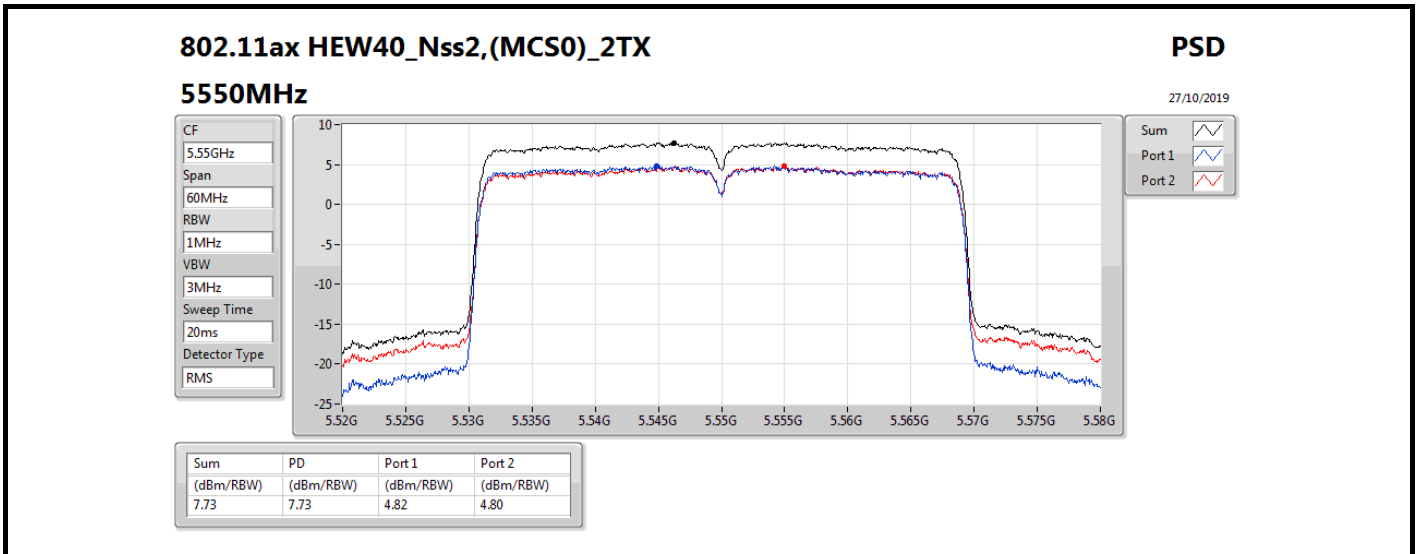

802.11ax HEW20_Nss2,(MCS0)_2TX

PSD

5300MHz

27/10/2019

CF
5.3GHz
Span
30MHz
RBW
1MHz
VBW
3MHz
Sweep Time
20ms
Detector Type
RMS

Sum
Port 1
Port 2

Sum	PD	Port 1	Port 2
(dBm/RBW)	(dBm/RBW)	(dBm/RBW)	(dBm/RBW)
10.37	10.37	7.47	7.30

802.11ax HEW40_Nss2,(MCS0)_2TX

PSD

5710MHz Straddle 5.725-5.85GHz

27/10/2019

Sum	PD	Port 1	Port 2
(dBm/RBW)	(dBm/RBW)	(dBm/RBW)	(dBm/RBW)
5.99	5.99	2.48	3.53

802.11ax HEW80_Nss2,(MCS0)_2TX

PSD

5290MHz