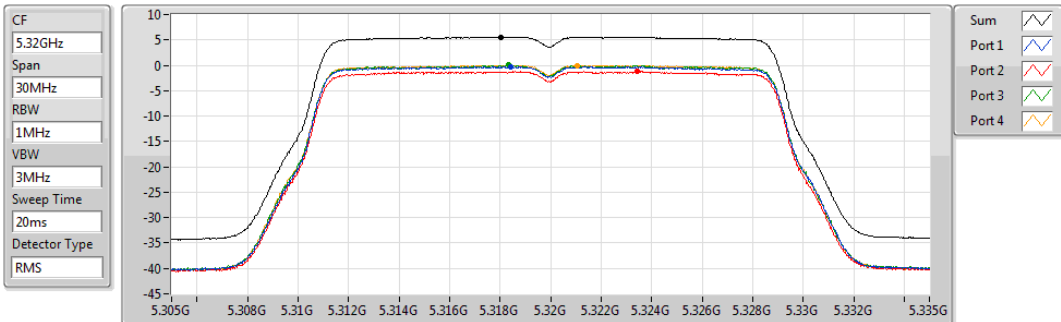

802.11ac VHT20_Nss1,(MCS0)_4TX

PSD

5320MHz

28/10/2019

Sum	PD	Port 1	Port 2	Port 3	Port 4
(dBm/RBW)	(dBm/RBW)	(dBm/RBW)	(dBm/RBW)	(dBm/RBW)	(dBm/RBW)
5.58	5.58	-0.29	-1.23	0.01	-0.01