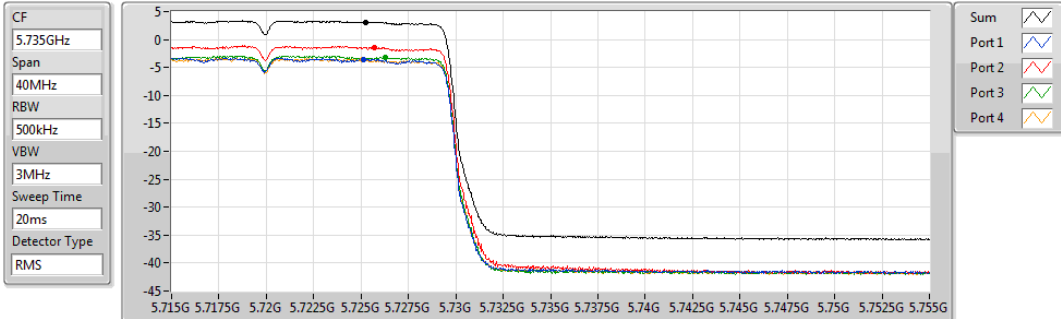

802.11ax HEW20-BF_Nss1,(MCS0)_4TX

5720MHz Straddle 5.725-5.85GHz

PSD

01/11/2019

Sum	PD	Port 1	Port 2	Port 3	Port 4
(dBm/RBW)	(dBm/RBW)	(dBm/RBW)	(dBm/RBW)	(dBm/RBW)	(dBm/RBW)
3.09	3.09	-3.56	-1.41	-3.19	-3.66