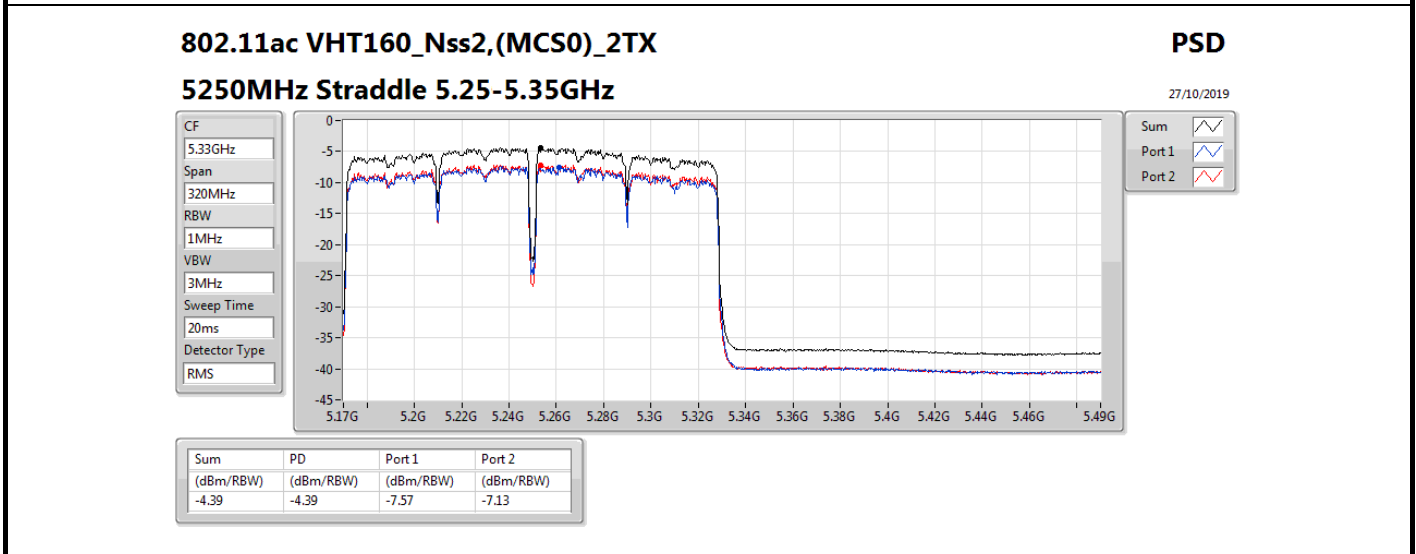

Mode	Result	DG (dBi)	Port 1 (dBm/RBW)	Port 2 (dBm/RBW)	PD (dBm/RBW)	PD Limit (dBm/RBW)
5720MHz Straddle 5.725-5.85GHz	Pass	5.36	5.21	6.26	8.74	30.00
802.11ax HEW40_Nss2,(MCS0)_2TX	-	-	-	-	-	-
5270MHz	Pass	5.36	4.83	4.54	7.63	11.00
5310MHz	Pass	5.36	1.19	0.67	3.85	11.00
5510MHz	Pass	5.36	-2.16	-1.26	1.25	11.00
5550MHz	Pass	5.36	4.82	4.80	7.73	11.00
5670MHz	Pass	5.36	1.18	2.46	4.88	11.00
5710MHz Straddle 5.47-5.725GHz	Pass	5.36	4.76	5.61	8.10	11.00
5710MHz Straddle 5.725-5.85GHz	Pass	5.36	2.48	3.53	5.99	30.00
802.11ax HEW80_Nss2,(MCS0)_2TX	-	-	-	-	-	-
5290MHz	Pass	5.36	-2.97	-3.24	-0.18	11.00
5530MHz	Pass	5.36	-3.07	-2.65	0.06	11.00
5610MHz	Pass	5.36	1.03	1.69	4.23	11.00
5690MHz Straddle 5.47-5.725GHz	Pass	5.36	1.81	2.41	4.98	11.00
5690MHz Straddle 5.725-5.85GHz	Pass	5.36	-15.71	-14.63	-12.20	30.00
802.11ax HEW160_Nss2,(MCS0)_2TX	-	-	-	-	-	-
5250MHz Straddle 5.15-5.25GHz	Pass	5.36	-7.39	-7.06	-4.36	17.00
5250MHz Straddle 5.25-5.35GHz	Pass	5.36	-7.25	-7.01	-4.28	11.00
5570MHz	Pass	5.36	-6.37	-6.48	-3.45	11.00

DG = Directional Gain; RBW = 500 kHz for 5.725-5.85GHz band / 1MHz for other band;

PD = trace bin-by-bin of each transmits port summing can be performed maximum power density; Port X = Port X power density;