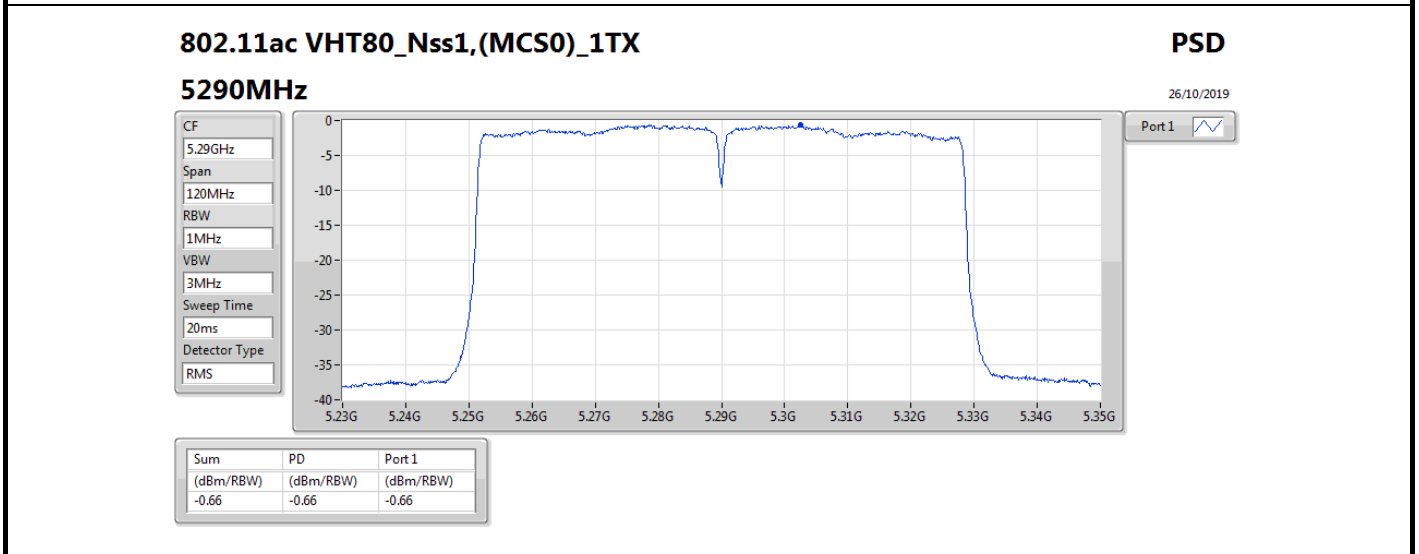

Mode	Result	DG (dBi)	Port 1 (dBm/RBW)	PD (dBm/RBW)	PD Limit (dBm/RBW)
5720MHz Straddle 5.725-5.85GHz	Pass	5.36	6.12	6.12	30.00
802.11ax HEW40_Nss1,(MCS0)_1TX	-	-	-	-	-
5270MHz	Pass	5.36	6.65	6.65	11.00
5310MHz	Pass	5.36	2.08	2.08	11.00
5510MHz	Pass	5.36	0.86	0.86	11.00
5550MHz	Pass	5.36	6.20	6.20	11.00
5670MHz	Pass	5.36	3.90	3.90	11.00
5710MHz Straddle 5.47-5.725GHz	Pass	5.36	5.28	5.28	11.00
5710MHz Straddle 5.725-5.85GHz	Pass	5.36	3.23	3.23	30.00
802.11ax HEW80_Nss1,(MCS0)_1TX	-	-	-	-	-
5290MHz	Pass	5.36	-0.58	-0.58	11.00
5530MHz	Pass	5.36	-1.93	-1.93	11.00
5610MHz	Pass	5.36	2.57	2.57	11.00
5690MHz Straddle 5.47-5.725GHz	Pass	5.36	2.82	2.82	11.00
5690MHz Straddle 5.725-5.85GHz	Pass	5.36	0.00	0.00	30.00
802.11ax HEW160_Nss1,(MCS0)_1TX	-	-	-	-	-
5250MHz Straddle 5.15-5.25GHz	Pass	5.36	-4.56	-4.56	17.00
5250MHz Straddle 5.25-5.35GHz	Pass	5.36	-4.69	-4.69	11.00
5570MHz	Pass	5.36	-4.14	-4.14	11.00

DG = Directional Gain; **RBW** = 500 kHz for 5.725-5.85GHz band / 1MHz for other band;
PD = trace bin-by-bin of each transmits port summing can be performed maximum power density; **Port X** = Port X power density;