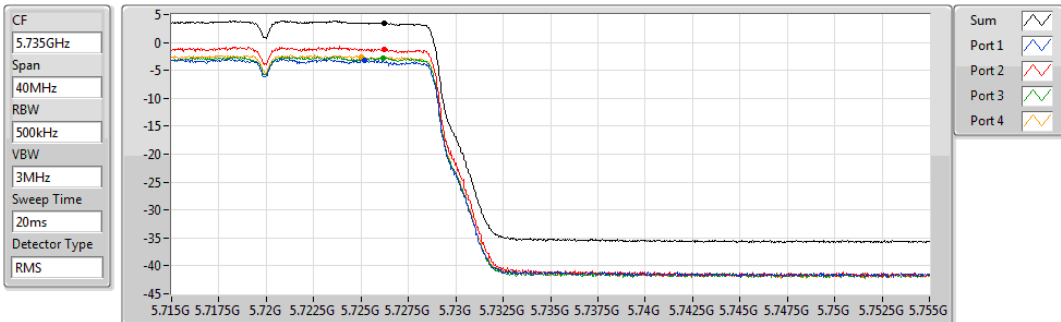

5720MHz Straddle 5.725-5.85GHz

01/11/2019

Sum	PD	Port 1	Port 2	Port 3	Port 4
(dBm/RBW)	(dBm/RBW)	(dBm/RBW)	(dBm/RBW)	(dBm/RBW)	(dBm/RBW)
3.53	3.53	-3.19	-1.18	-2.73	-2.56

802.11ac VHT40-BF_Nss1,(MCS0)_4TX

PSD