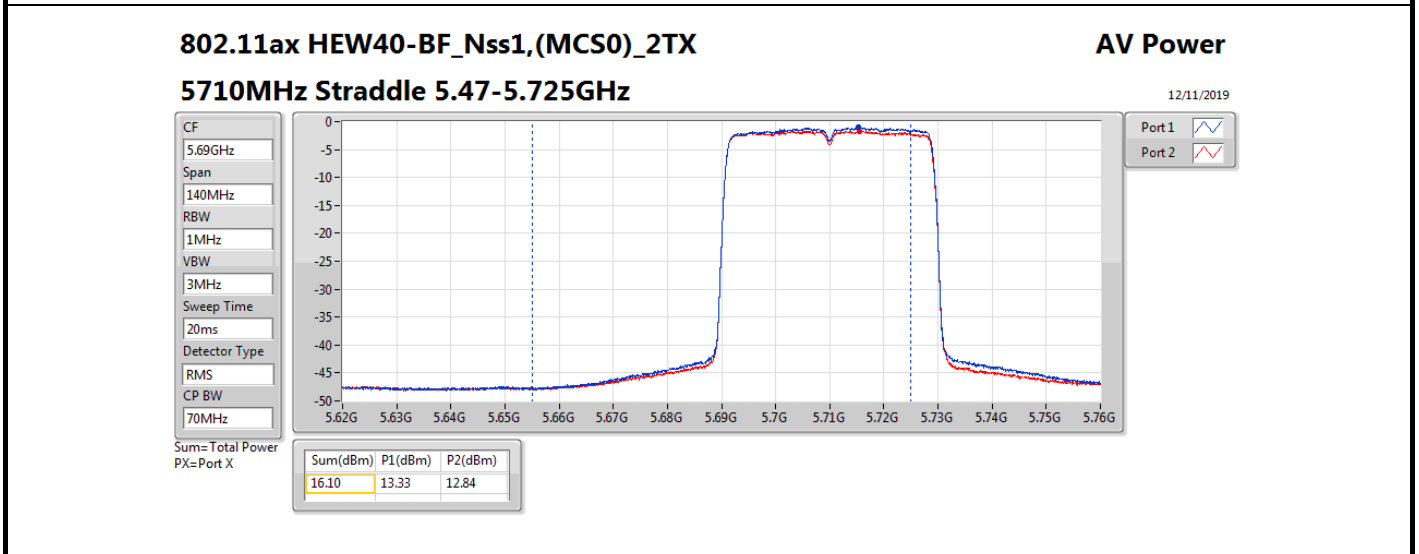

Average Power_Radio 3 / External Antenna 12

Appendix B.24

Mode	Result	DG (dBi)	Port 1 (dBm)	Port 2 (dBm)	Total Power (dBm)	Power Limit (dBm)	Conducted setting
5690MHz Straddle 5.47-5.725GHz	Pass	13.71	12.74	13.52	16.16	16.27	11.25
5690MHz Straddle 5.725-5.85GHz	Pass	13.71	0.01	0.10	3.07	22.29	11.25

DG = Directional Gain; **Port X** = Port X output power

Note : Conducted setting = Pass conducted setting division 4

Summary

Mode	PD (dBm/RBW)
5.15-5.25GHz	-
802.11ac VHT160_Nss1,(MCS0)_1TX	-4.28
802.11ax HEW160_Nss1,(MCS0)_1TX	-4.56
5.25-5.35GHz	-
802.11a_Nss1,(6Mbps)_1TX	10.78
802.11ac VHT20_Nss1,(MCS0)_1TX	10.32
802.11ac VHT40_Nss1,(MCS0)_1TX	6.73
802.11ac VHT80_Nss1,(MCS0)_1TX	-0.66
802.11ac VHT160_Nss1,(MCS0)_1TX	-4.53
802.11ax HEW20_Nss1,(MCS0)_1TX	10.06
802.11ax HEW40_Nss1,(MCS0)_1TX	6.65
802.11ax HEW80_Nss1,(MCS0)_1TX	-0.58
802.11ax HEW160_Nss1,(MCS0)_1TX	-4.69
5.47-5.725GHz	-
802.11a_Nss1,(6Mbps)_1TX	9.35
802.11ac VHT20_Nss1,(MCS0)_1TX	8.89
802.11ac VHT40_Nss1,(MCS0)_1TX	6.15
802.11ac VHT80_Nss1,(MCS0)_1TX	3.05
802.11ac VHT160_Nss1,(MCS0)_1TX	-4.32
802.11ax HEW20_Nss1,(MCS0)_1TX	8.74
802.11ax HEW40_Nss1,(MCS0)_1TX	6.20
802.11ax HEW80_Nss1,(MCS0)_1TX	2.82
802.11ax HEW160_Nss1,(MCS0)_1TX	-4.14
5.725-5.85GHz	-
802.11a_Nss1,(6Mbps)_1TX	7.09
802.11ac VHT20_Nss1,(MCS0)_1TX	6.33
802.11ac VHT40_Nss1,(MCS0)_1TX	3.20
802.11ac VHT80_Nss1,(MCS0)_1TX	0.09
802.11ax HEW20_Nss1,(MCS0)_1TX	6.12
802.11ax HEW40_Nss1,(MCS0)_1TX	3.23
802.11ax HEW80_Nss1,(MCS0)_1TX	0.00