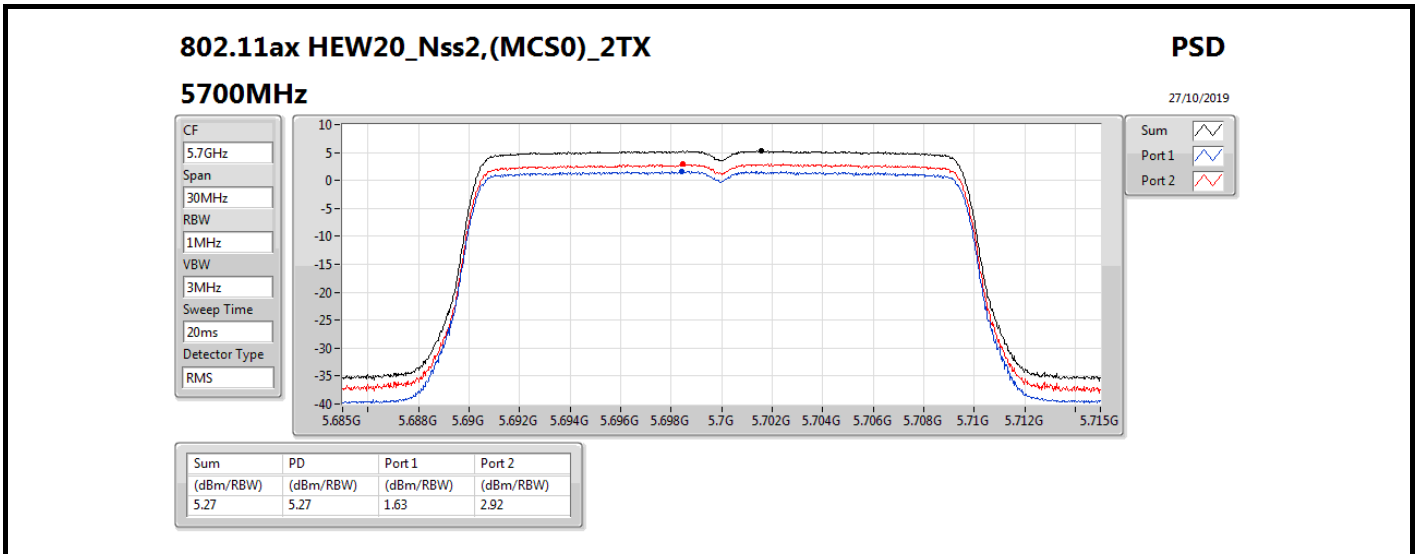

802.11ax HEW20_Nss2,(MCS0)_2TX

PSD

5300MHz

27/10/2019

CF
5.3GHz
Span
30MHz
RBW
1MHz
VBW
3MHz
Sweep Time
20ms
Detector Type
RMS

Sum
Port 1
Port 2

Sum	PD	Port 1	Port 2
(dBm/RBW)	(dBm/RBW)	(dBm/RBW)	(dBm/RBW)
10.37	10.37	7.47	7.30