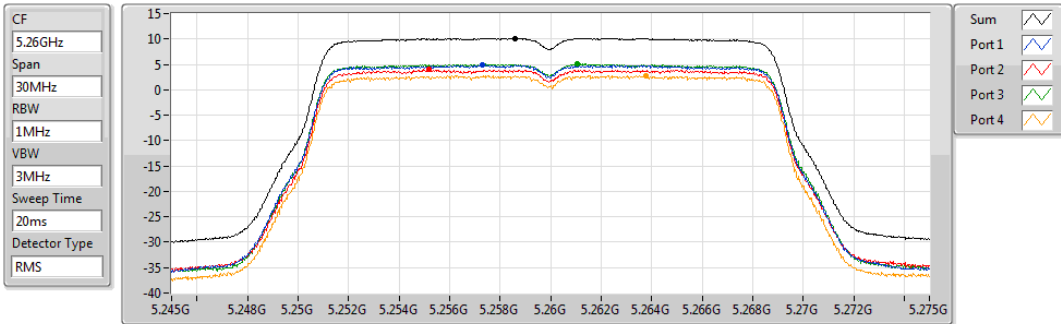

802.11ac VHT20_Nss4,(MCS0)_4TX

PSD

5260MHz

29/10/2019

Sum	PD	Port 1	Port 2	Port 3	Port 4
(dBm/RBW)	(dBm/RBW)	(dBm/RBW)	(dBm/RBW)	(dBm/RBW)	(dBm/RBW)
10.12	10.12	4.86	3.95	5.13	2.83