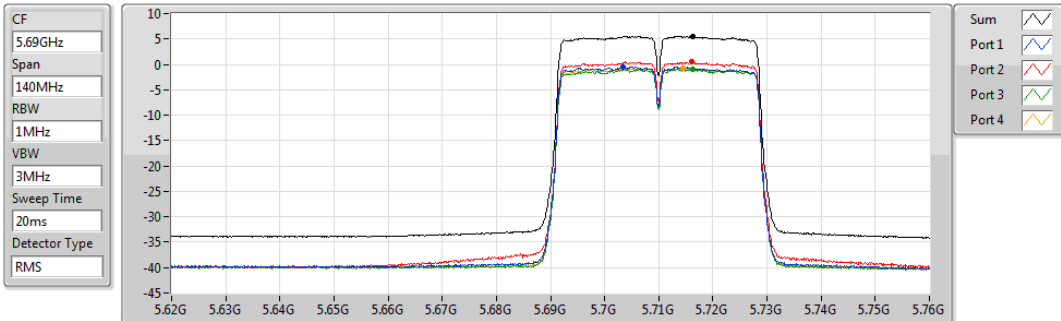

Sum	PD	Port 1	Port 2	Port 3	Port 4
(dBm/RBW)	(dBm/RBW)	(dBm/RBW)	(dBm/RBW)	(dBm/RBW)	(dBm/RBW)
5.58	5.58	-0.00	-1.12	-0.27	-0.16

802.11ac VHT40_Nss1,(MCS0)_4TX

PSD

5710MHz Straddle 5.47-5.725GHz

29/10/2019