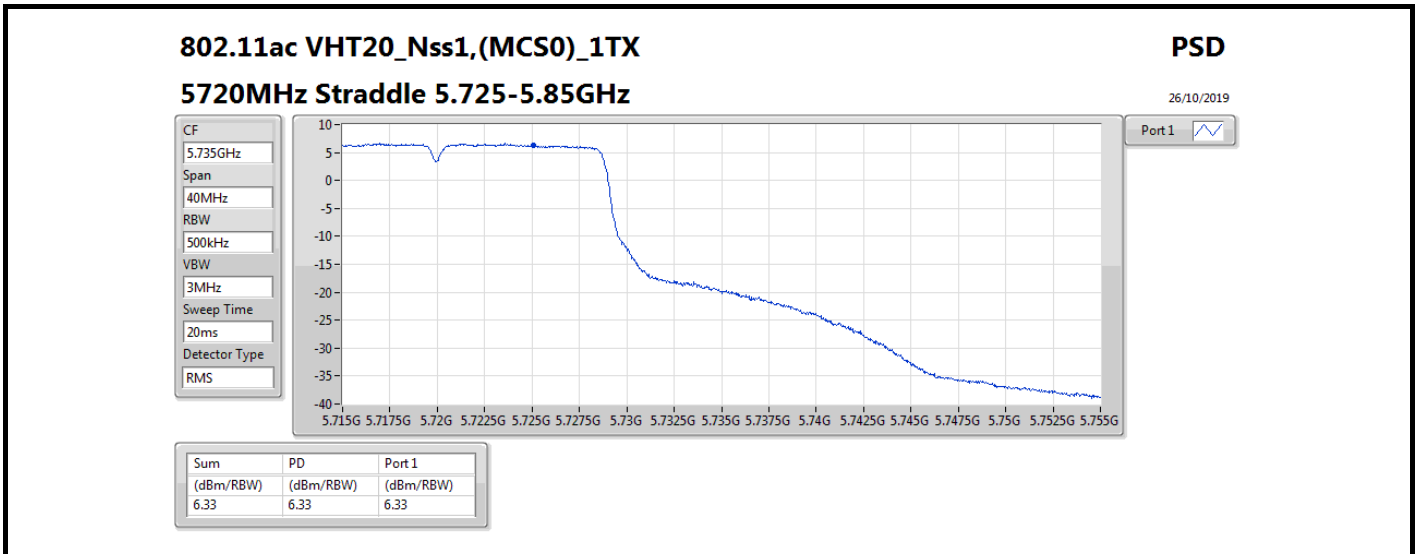

Mode	Result	DG (dBi)	Port 1 (dBm/RBW)	PD (dBm/RBW)	PD Limit (dBm/RBW)
5720MHz Straddle 5.725-5.85GHz	Pass	5.36	6.12	6.12	30.00
802.11ax HEW40_Nss1,(MCS0)_1TX	-	-	-	-	-
5270MHz	Pass	5.36	6.65	6.65	11.00
5310MHz	Pass	5.36	2.08	2.08	11.00
5510MHz	Pass	5.36	0.86	0.86	11.00
5550MHz	Pass	5.36	6.20	6.20	11.00
5670MHz	Pass	5.36	3.90	3.90	11.00
5710MHz Straddle 5.47-5.725GHz	Pass	5.36	5.28	5.28	11.00
5710MHz Straddle 5.725-5.85GHz	Pass	5.36	3.23	3.23	30.00
802.11ax HEW80_Nss1,(MCS0)_1TX	-	-	-	-	-
5290MHz	Pass	5.36	-0.58	-0.58	11.00
5530MHz	Pass	5.36	-1.93	-1.93	11.00
5610MHz	Pass	5.36	2.57	2.57	11.00
5690MHz Straddle 5.47-5.725GHz	Pass	5.36	2.82	2.82	11.00
5690MHz Straddle 5.725-5.85GHz	Pass	5.36	0.00	0.00	30.00
802.11ax HEW160_Nss1,(MCS0)_1TX	-	-	-	-	-
5250MHz Straddle 5.15-5.25GHz	Pass	5.36	-4.56	-4.56	17.00
5250MHz Straddle 5.25-5.35GHz	Pass	5.36	-4.69	-4.69	11.00
5570MHz	Pass	5.36	-4.14	-4.14	11.00

DG = Directional Gain; **RBW** = 500 kHz for 5.725-5.85GHz band / 1MHz for other band;
PD = trace bin-by-bin of each transmits port summing can be performed maximum power density; **Port X** = Port X power density;