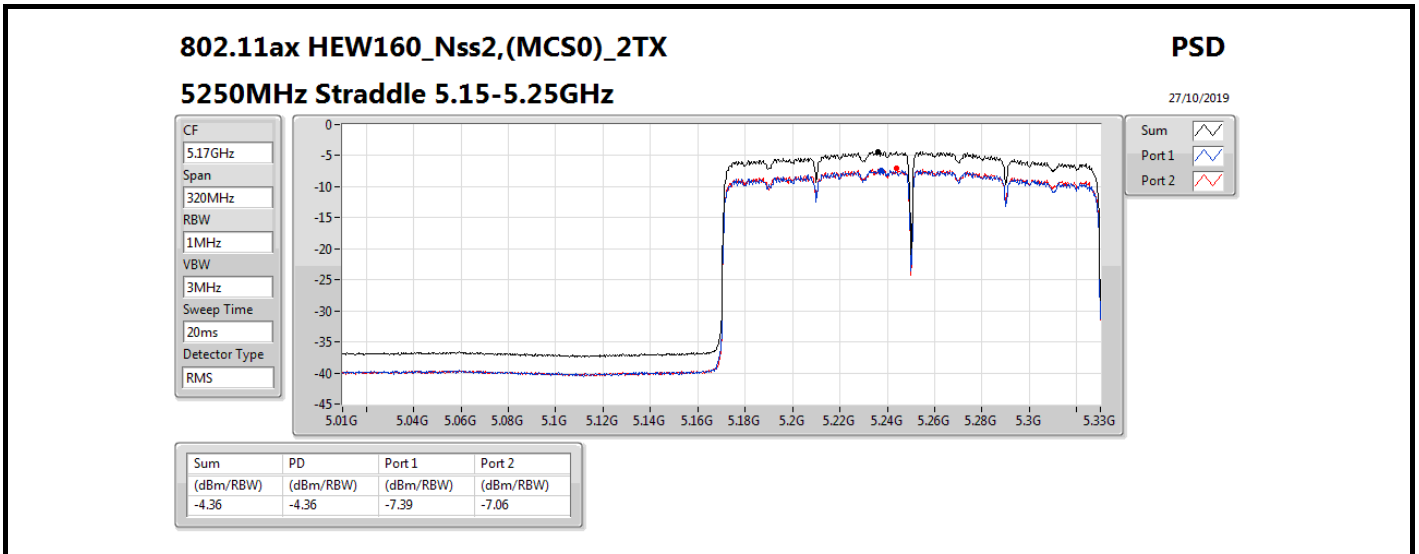

27/10/2019

Sum	PD	Port 1	Port 2
(dBm/RBW)	(dBm/RBW)	(dBm/RBW)	(dBm/RBW)
-0.18	-0.18	-2.97	-3.24

802.11ax HEW80_Nss2,(MCS0)_2TX

PSD

5530MHz

27/10/2019

Sum	PD	Port 1	Port 2
(dBm/RBW)	(dBm/RBW)	(dBm/RBW)	(dBm/RBW)
0.06	0.06	-3.07	-2.65