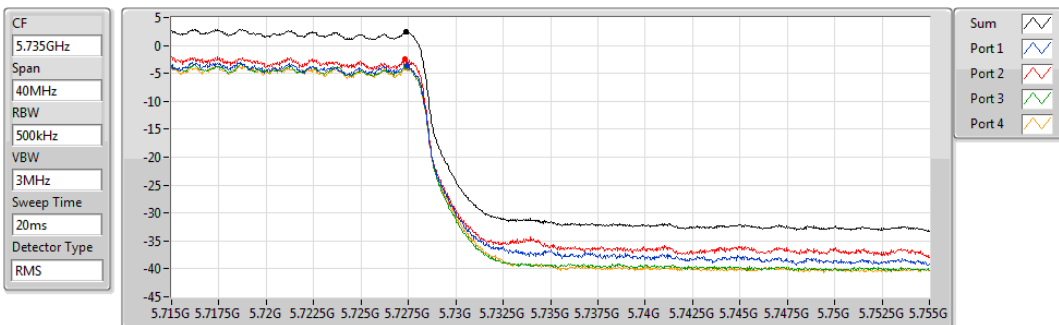

5690MHz Straddle 5.725-5.85GHz

29/10/2019

Sum	PD	Port 1	Port 2	Port 3	Port 4
(dBm/RBW)	(dBm/RBW)	(dBm/RBW)	(dBm/RBW)	(dBm/RBW)	(dBm/RBW)
2.37	2.37	-3.67	-2.51	-3.84	-4.06

802.11ac VHT160_Nss4,(MCS0)_4TX

PSD