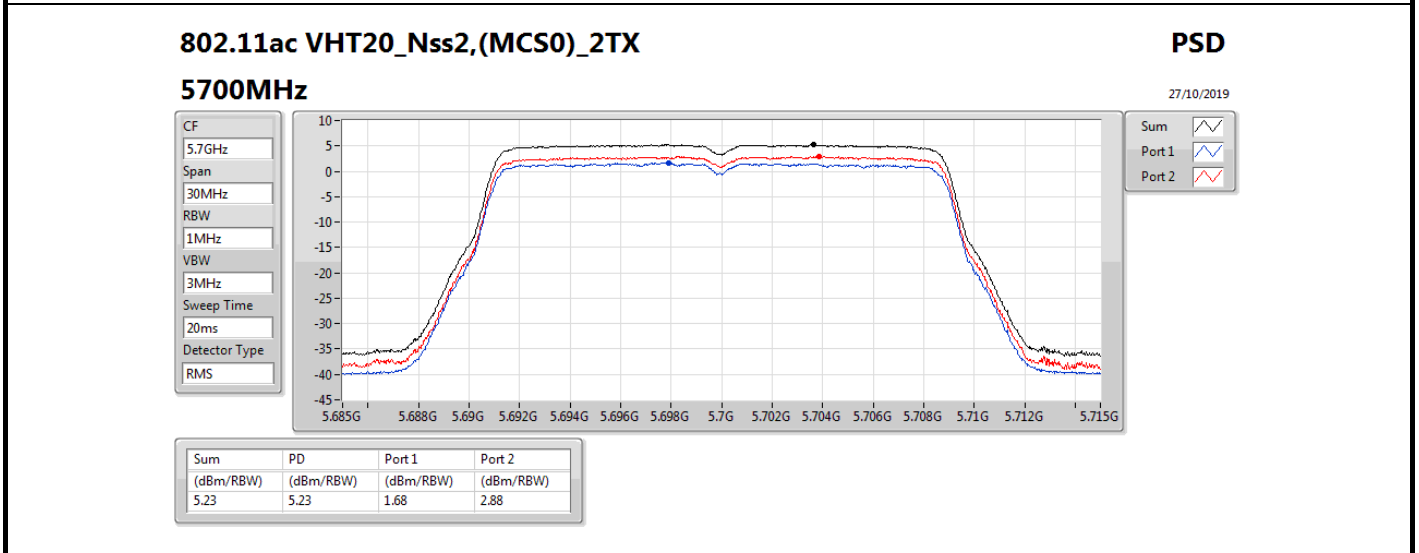

DG = Directional Gain; RBW = 500 kHz for 5.725-5.85GHz band / 1MHz for other band;

PD = trace bin-by-bin of each transmits port summing can be performed maximum power density; Port X = Port X power density;