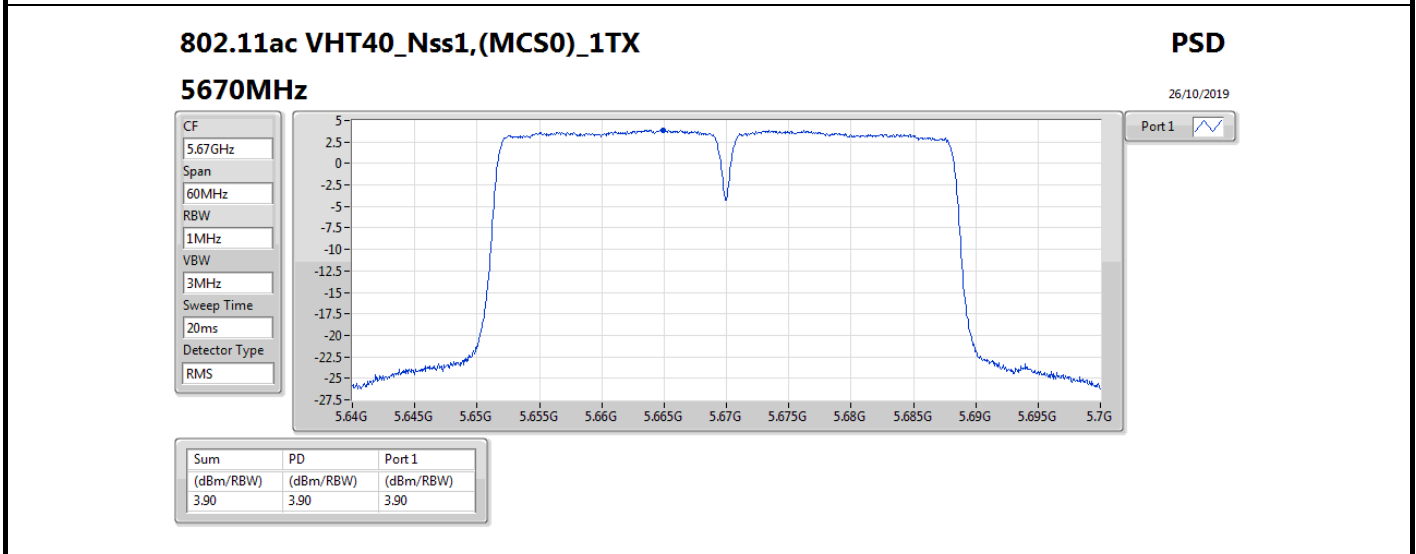

Mode	Result	DG (dBi)	Port 1 (dBm/RBW)	PD (dBm/RBW)	PD Limit (dBm/RBW)
5720MHz Straddle 5.725-5.85GHz	Pass	5.36	6.12	6.12	30.00
802.11ax HEW40_Nss1,(MCS0)_1TX	-	-	-	-	-
5270MHz	Pass	5.36	6.65	6.65	11.00
5310MHz	Pass	5.36	2.08	2.08	11.00
5510MHz	Pass	5.36	0.86	0.86	11.00
5550MHz	Pass	5.36	6.20	6.20	11.00
5670MHz	Pass	5.36	3.90	3.90	11.00
5710MHz Straddle 5.47-5.725GHz	Pass	5.36	5.28	5.28	11.00
5710MHz Straddle 5.725-5.85GHz	Pass	5.36	3.23	3.23	30.00
802.11ax HEW80_Nss1,(MCS0)_1TX	-	-	-	-	-
5290MHz	Pass	5.36	-0.58	-0.58	11.00
5530MHz	Pass	5.36	-1.93	-1.93	11.00
5610MHz	Pass	5.36	2.57	2.57	11.00
5690MHz Straddle 5.47-5.725GHz	Pass	5.36	2.82	2.82	11.00
5690MHz Straddle 5.725-5.85GHz	Pass	5.36	0.00	0.00	30.00
802.11ax HEW160_Nss1,(MCS0)_1TX	-	-	-	-	-
5250MHz Straddle 5.15-5.25GHz	Pass	5.36	-4.56	-4.56	17.00
5250MHz Straddle 5.25-5.35GHz	Pass	5.36	-4.69	-4.69	11.00
5570MHz	Pass	5.36	-4.14	-4.14	11.00

DG = Directional Gain; **RBW** = 500 kHz for 5.725-5.85GHz band / 1MHz for other band;
PD = trace bin-by-bin of each transmits port summing can be performed maximum power density; **Port X** = Port X power density;