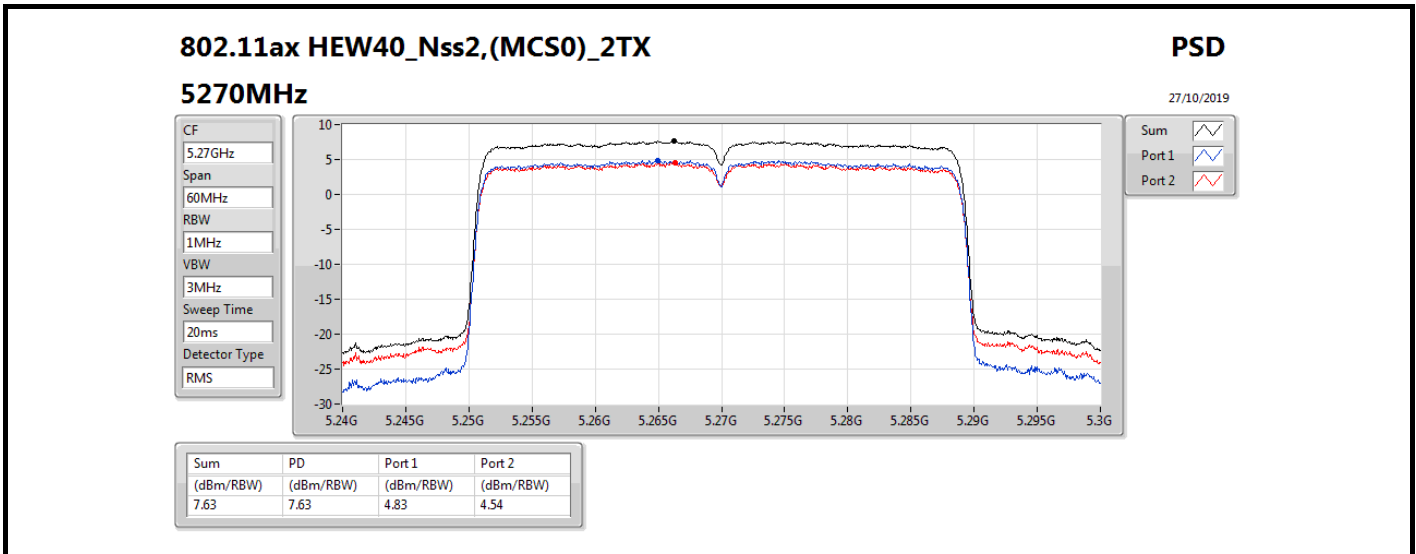

802.11ax HEW20_Nss2,(MCS0)_2TX

PSD

5300MHz

27/10/2019

CF
5.3GHz
Span
30MHz
RBW
1MHz
VBW
3MHz
Sweep Time
20ms
Detector Type
RMS

Sum
Port 1
Port 2

Sum	PD	Port 1	Port 2
(dBm/RBW)	(dBm/RBW)	(dBm/RBW)	(dBm/RBW)
10.37	10.37	7.47	7.30

802.11ax HEW40_Nss2,(MCS0)_2TX

PSD

5710MHz Straddle 5.725-5.85GHz

27/10/2019

Sum	PD	Port 1	Port 2
(dBm/RBW)	(dBm/RBW)	(dBm/RBW)	(dBm/RBW)
5.99	5.99	2.48	3.53

802.11ax HEW80_Nss2,(MCS0)_2TX

PSD

5290MHz