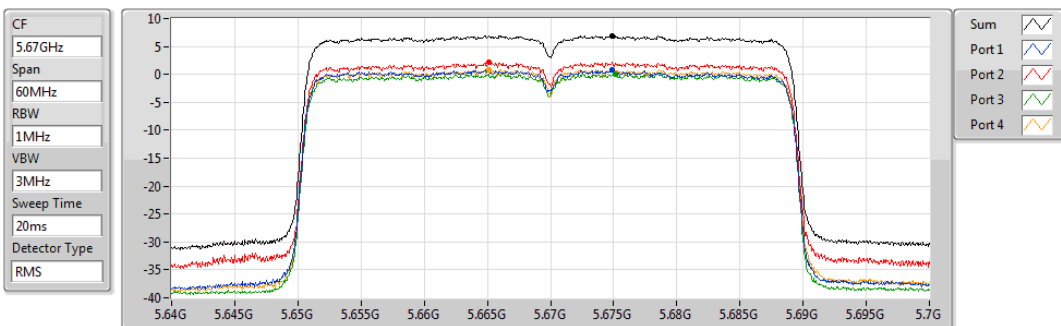

802.11ax HEW40_Nss4,(MCS0)_4TX

PSD

5670MHz

29/10/2019

Sum	PD	Port 1	Port 2	Port 3	Port 4
(dBm/RBW)	(dBm/RBW)	(dBm/RBW)	(dBm/RBW)	(dBm/RBW)	(dBm/RBW)
6.95	6.95	0.78	2.19	0.09	0.83