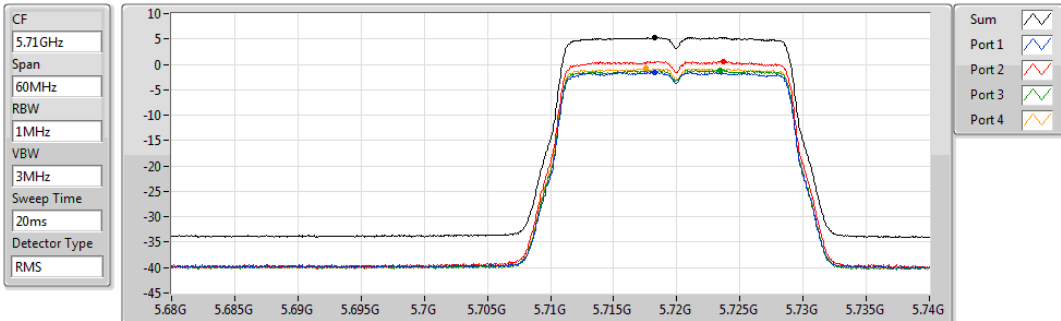

802.11ac VHT20-BF_Nss1,(MCS0)_4TX

PSD

5720MHz Straddle 5.47-5.725GHz

01/11/2019

Sum	PD	Port 1	Port 2	Port 3	Port 4
(dBm/RBW)	(dBm/RBW)	(dBm/RBW)	(dBm/RBW)	(dBm/RBW)	(dBm/RBW)
5.34	5.34	-1.55	0.65	-1.15	-0.82

802.11ac VHT20-BF_Nss1,(MCS0)_4TX

PSD