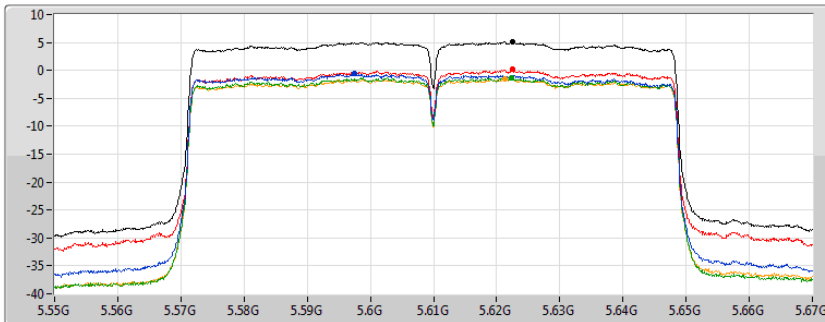

Sum
Port 1
Port 2
Port 3
Port 4

Sum	PD	Port 1	Port 2	Port 3	Port 4
(dBm/RBW)	(dBm/RBW)	(dBm/RBW)	(dBm/RBW)	(dBm/RBW)	(dBm/RBW)
5.15	5.15	-0.62	0.23	-1.25	-1.52

802.11ac VHT80_Nss1,(MCS0)_4TX

PSD

5690MHz Straddle 5.47-5.725GHz

29/10/2019

CF
5.65GHz
Span
300MHz
RBW
1MHz
VBW
3MHz
Sweep Time
20ms
Detector Type
RMS