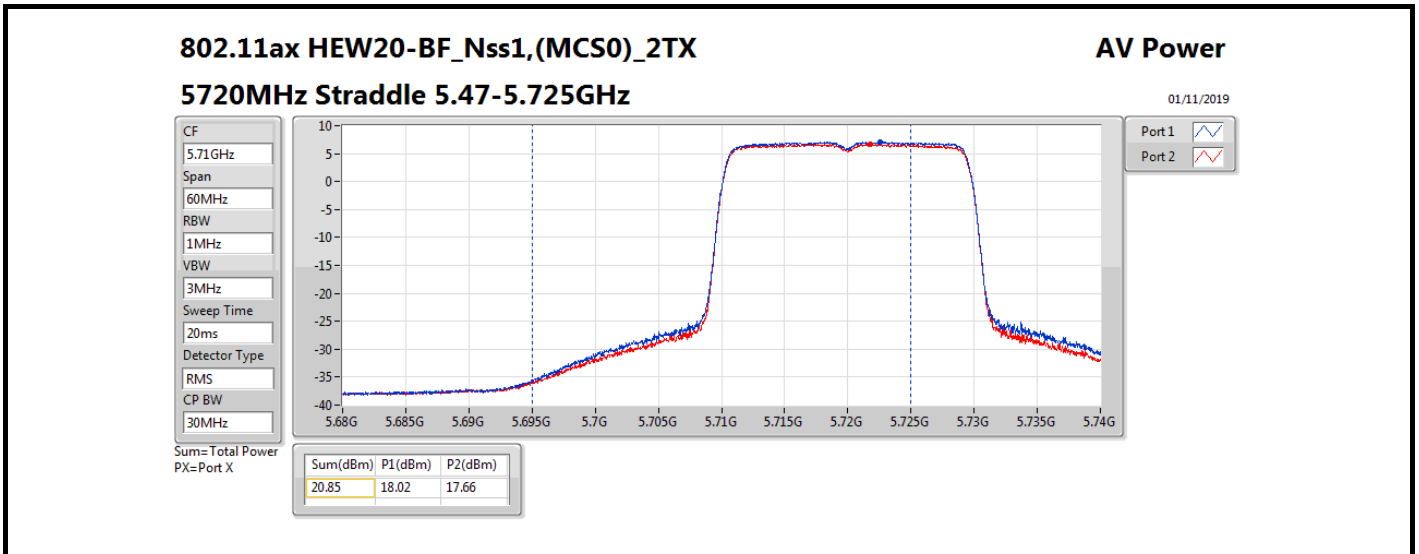

Average Power

Appendix B.18

Mode	Result	DG (dBi)	Port 1 (dBm)	Port 2 (dBm)	Total Power (dBm)	Power Limit (dBm)	Conducted setting
5690MHz Straddle 5.47-5.725GHz	Pass	8.03	19.03	18.65	21.85	21.95	18.5
5690MHz Straddle 5.725-5.85GHz	Pass	8.03	5.84	5.06	8.48	27.97	18.5

DG = Directional Gain; **Port X** = Port X output power

Note : Conducted setting = Pass conducted setting division 4

Summary

Mode	Total Power (dBm)	Total Power (W)
5.25-5.35GHz	-	-
802.11a_Nss1,(6Mbps)_1TX	21.58	0.14388
802.11ac VHT20_Nss1,(MCS0)_1TX	21.76	0.14997
802.11ac VHT40_Nss1,(MCS0)_1TX	20.02	0.10046
802.11ac VHT80_Nss1,(MCS0)_1TX	17.07	0.05093
802.11ax HEW20_Nss1,(MCS0)_1TX	21.96	0.15704
802.11ax HEW40_Nss1,(MCS0)_1TX	20.11	0.10257
802.11ax HEW80_Nss1,(MCS0)_1TX	17.22	0.05272
5.47-5.725GHz	-	-
802.11a_Nss1,(6Mbps)_1TX	21.48	0.14060
802.11ac VHT20_Nss1,(MCS0)_1TX	21.65	0.14622
802.11ac VHT40_Nss1,(MCS0)_1TX	20.23	0.10544
802.11ac VHT80_Nss1,(MCS0)_1TX	19.69	0.09311
802.11ax HEW20_Nss1,(MCS0)_1TX	21.95	0.15668
802.11ax HEW40_Nss1,(MCS0)_1TX	20.32	0.10765
802.11ax HEW80_Nss1,(MCS0)_1TX	19.89	0.09750
5.725-5.85GHz	-	-
802.11a_Nss1,(6Mbps)_1TX	10.95	0.01245
802.11ac VHT20_Nss1,(MCS0)_1TX	12.99	0.01991
802.11ac VHT40_Nss1,(MCS0)_1TX	10.10	0.01023
802.11ac VHT80_Nss1,(MCS0)_1TX	5.94	0.00393
802.11ax HEW20_Nss1,(MCS0)_1TX	13.24	0.02109
802.11ax HEW40_Nss1,(MCS0)_1TX	10.78	0.01197
802.11ax HEW80_Nss1,(MCS0)_1TX	6.70	0.00468