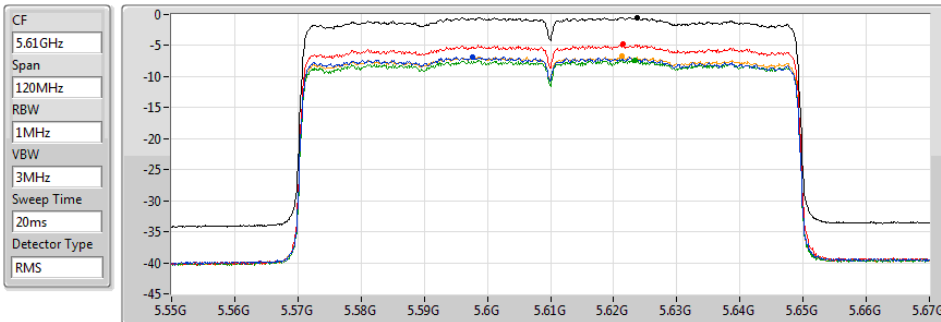

802.11ax HEW80-BF_Nss1,(MCS0)_4TX

PSD

5610MHz

01/11/2019

Sum	PD	Port 1	Port 2	Port 3	Port 4
(dBm/RBW)	(dBm/RBW)	(dBm/RBW)	(dBm/RBW)	(dBm/RBW)	(dBm/RBW)
-0.47	-0.47	-6.86	-4.83	-7.36	-6.75