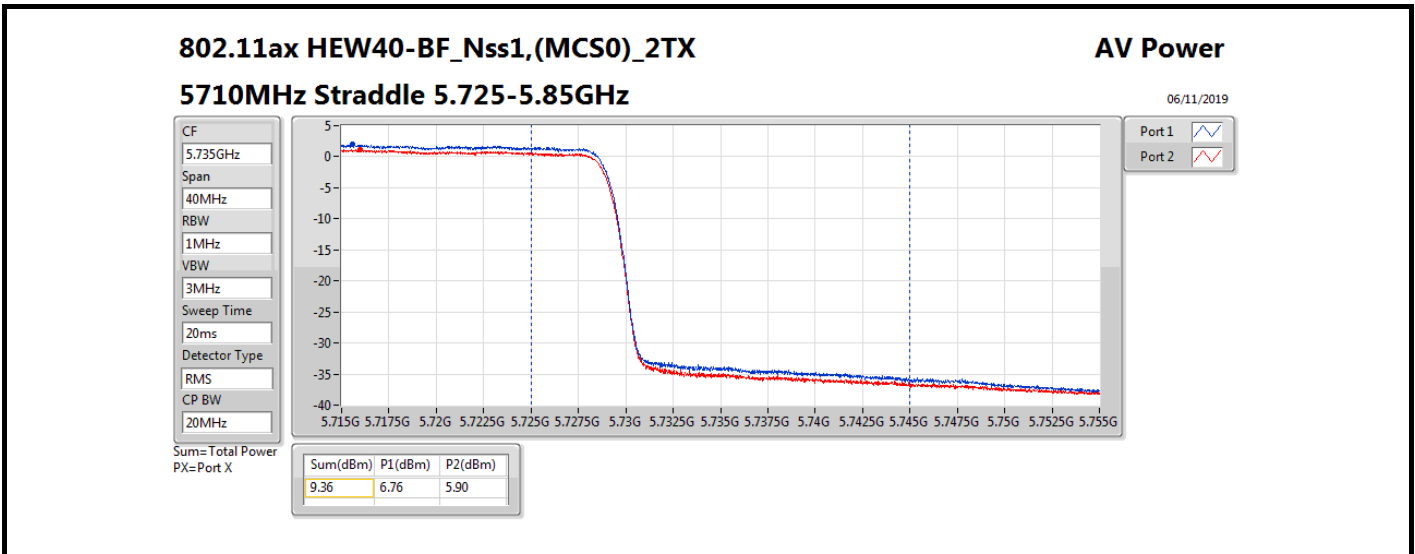

Average Power_Radio 3 / External Antenna 7

Appendix B.21

Mode	Result	DG (dBi)	Port 1 (dBm)	Port 2 (dBm)	Total Power (dBm)	Power Limit (dBm)	Conducted setting
5690MHz Straddle 5.47-5.725GHz	Pass	11.01	15.38	16.35	18.90	18.97	14.75
5690MHz Straddle 5.725-5.85GHz	Pass	11.01	2.72	3.01	5.88	24.99	14.75

DG = Directional Gain; **Port X** = Port X output power

Note : **Conducted setting = Pass** conducted setting division 4

Summary

Mode	Total Power (dBm)	Total Power (W)
5.25-5.35GHz	-	-
802.11a_Nss1,(6Mbps)_1TX	18.92	0.07798
802.11ac VHT20_Nss1,(MCS0)_1TX	18.92	0.07798
802.11ac VHT40_Nss1,(MCS0)_1TX	19.16	0.08241
802.11ac VHT80_Nss1,(MCS0)_1TX	15.91	0.03899
802.11ax HEW20_Nss1,(MCS0)_1TX	19.13	0.08185
802.11ax HEW40_Nss1,(MCS0)_1TX	19.26	0.08433
802.11ax HEW80_Nss1,(MCS0)_1TX	16.10	0.04074
5.47-5.725GHz	-	-
802.11a_Nss1,(6Mbps)_1TX	18.72	0.07447
802.11ac VHT20_Nss1,(MCS0)_1TX	18.89	0.07745
802.11ac VHT40_Nss1,(MCS0)_1TX	19.06	0.08054
802.11ac VHT80_Nss1,(MCS0)_1TX	18.91	0.07780
802.11ax HEW20_Nss1,(MCS0)_1TX	19.08	0.08091
802.11ax HEW40_Nss1,(MCS0)_1TX	19.23	0.08375
802.11ax HEW80_Nss1,(MCS0)_1TX	19.15	0.08222
5.725-5.85GHz	-	-
802.11a_Nss1,(6Mbps)_1TX	11.82	0.01521
802.11ac VHT20_Nss1,(MCS0)_1TX	12.78	0.01897
802.11ac VHT40_Nss1,(MCS0)_1TX	9.01	0.00796
802.11ac VHT80_Nss1,(MCS0)_1TX	5.33	0.00341
802.11ax HEW20_Nss1,(MCS0)_1TX	13.30	0.02138
802.11ax HEW40_Nss1,(MCS0)_1TX	9.72	0.00938
802.11ax HEW80_Nss1,(MCS0)_1TX	6.17	0.00414