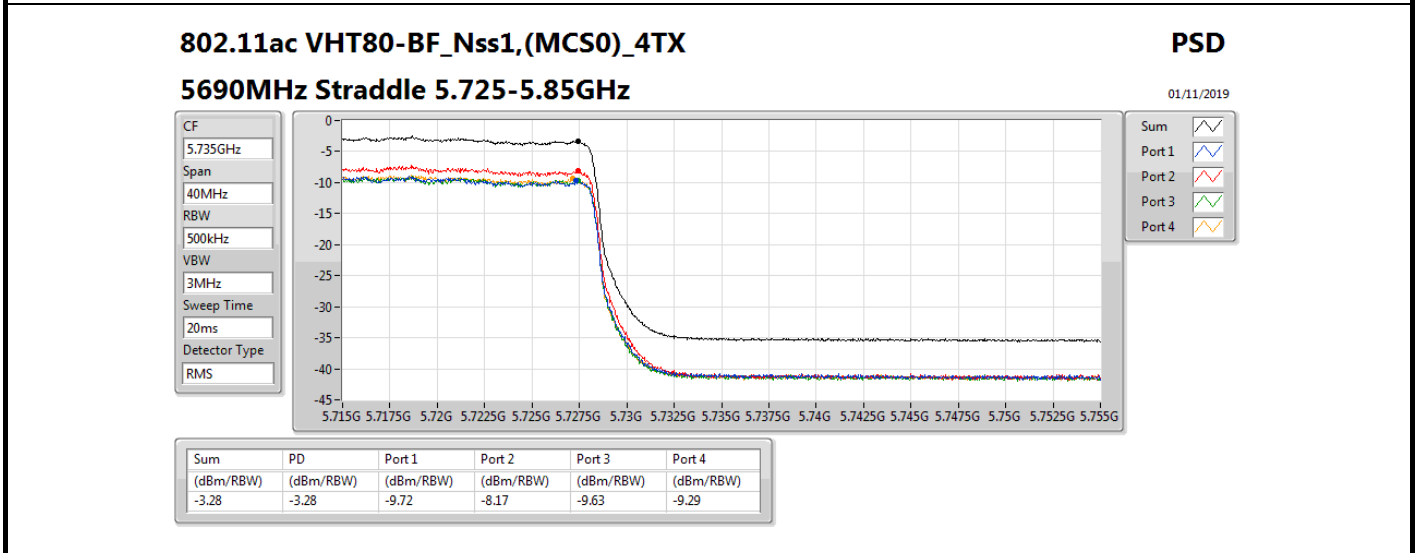

PSD

5710MHz Straddle 5.725-5.85GHz

01/11/2019

Sum	PD	Port 1	Port 2	Port 3	Port 4
(dBm/RBW)	(dBm/RBW)	(dBm/RBW)	(dBm/RBW)	(dBm/RBW)	(dBm/RBW)
0.46	0.46	-6.46	-4.28	-6.02	-5.26

802.11ax HEW20-BF_Nss1,(MCS0)_4TX