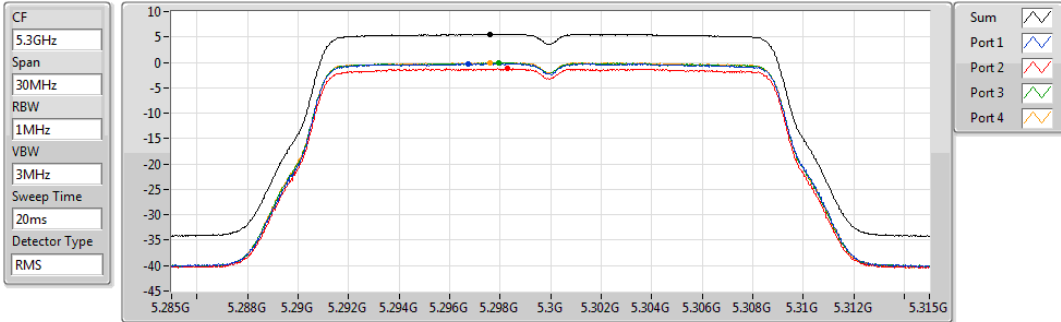

802.11ac VHT20_Nss1,(MCS0)_4TX

PSD

5300MHz

28/10/2019

Sum	PD	Port 1	Port 2	Port 3	Port 4
(dBm/RBW)	(dBm/RBW)	(dBm/RBW)	(dBm/RBW)	(dBm/RBW)	(dBm/RBW)
5.59	5.59	-0.25	-1.20	-0.06	-0.05