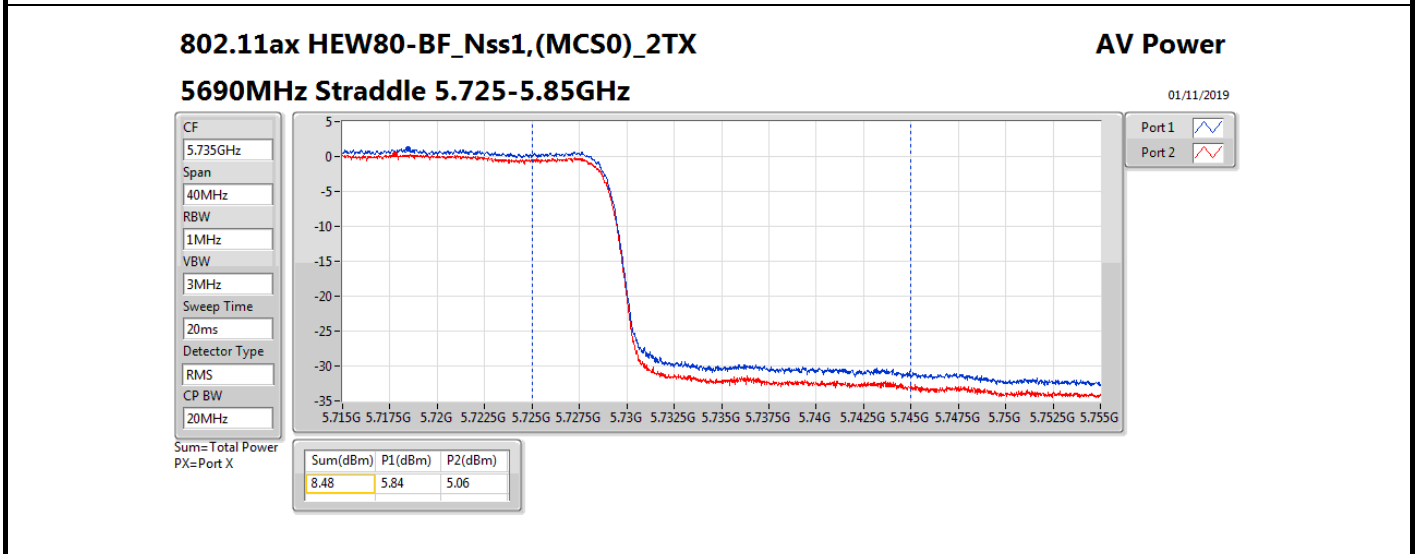

Average Power

Appendix B.18

Mode	Result	DG (dBi)	Port 1 (dBm)	Port 2 (dBm)	Total Power (dBm)	Power Limit (dBm)	Conducted setting
5690MHz Straddle 5.47-5.725GHz	Pass	8.03	19.03	18.65	21.85	21.95	18.5
5690MHz Straddle 5.725-5.85GHz	Pass	8.03	5.84	5.06	8.48	27.97	18.5

DG = Directional Gain; **Port X** = Port X output power

Note : Conducted setting = Pass conducted setting division 4

Summary

Mode	Total Power (dBm)	Total Power (W)
5.25-5.35GHz	-	-
802.11a_Nss1,(6Mbps)_1TX	21.58	0.14388
802.11ac VHT20_Nss1,(MCS0)_1TX	21.76	0.14997
802.11ac VHT40_Nss1,(MCS0)_1TX	20.02	0.10046
802.11ac VHT80_Nss1,(MCS0)_1TX	17.07	0.05093
802.11ax HEW20_Nss1,(MCS0)_1TX	21.96	0.15704
802.11ax HEW40_Nss1,(MCS0)_1TX	20.11	0.10257
802.11ax HEW80_Nss1,(MCS0)_1TX	17.22	0.05272
5.47-5.725GHz	-	-
802.11a_Nss1,(6Mbps)_1TX	21.48	0.14060
802.11ac VHT20_Nss1,(MCS0)_1TX	21.65	0.14622
802.11ac VHT40_Nss1,(MCS0)_1TX	20.23	0.10544
802.11ac VHT80_Nss1,(MCS0)_1TX	19.69	0.09311
802.11ax HEW20_Nss1,(MCS0)_1TX	21.95	0.15668
802.11ax HEW40_Nss1,(MCS0)_1TX	20.32	0.10765
802.11ax HEW80_Nss1,(MCS0)_1TX	19.89	0.09750
5.725-5.85GHz	-	-
802.11a_Nss1,(6Mbps)_1TX	10.95	0.01245
802.11ac VHT20_Nss1,(MCS0)_1TX	12.99	0.01991
802.11ac VHT40_Nss1,(MCS0)_1TX	10.10	0.01023
802.11ac VHT80_Nss1,(MCS0)_1TX	5.94	0.00393
802.11ax HEW20_Nss1,(MCS0)_1TX	13.24	0.02109
802.11ax HEW40_Nss1,(MCS0)_1TX	10.78	0.01197
802.11ax HEW80_Nss1,(MCS0)_1TX	6.70	0.00468