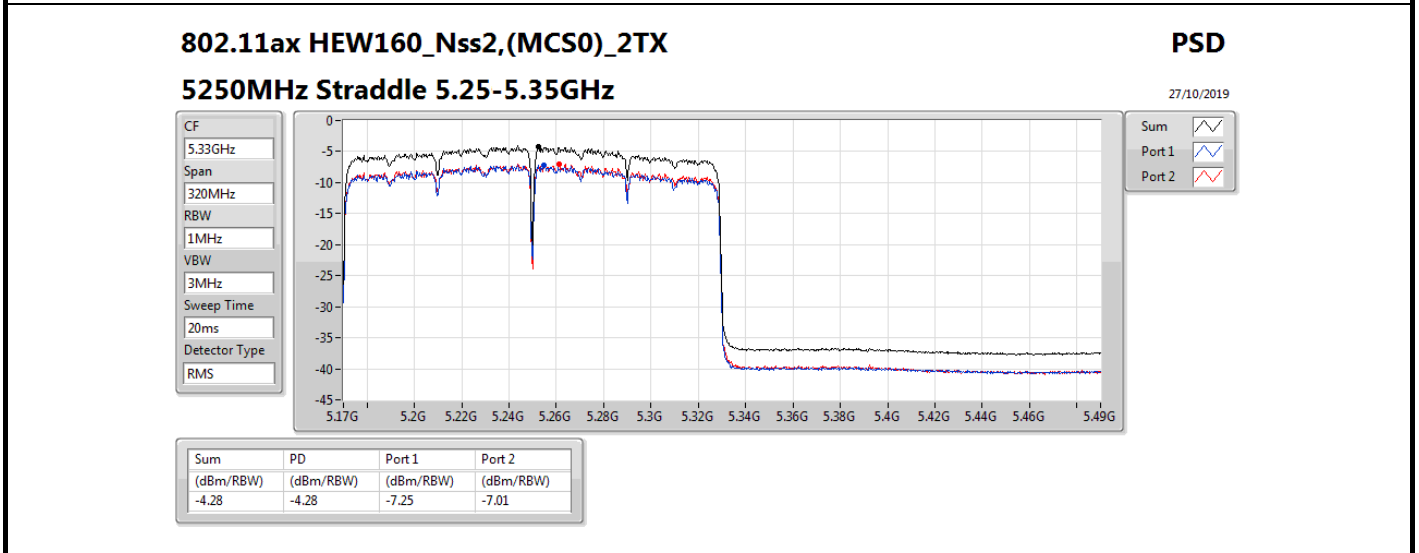

27/10/2019

Sum	PD	Port 1	Port 2
(dBm/RBW)	(dBm/RBW)	(dBm/RBW)	(dBm/RBW)
-0.18	-0.18	-2.97	-3.24

802.11ax HEW80_Nss2,(MCS0)_2TX

PSD

5530MHz

27/10/2019

Sum	PD	Port 1	Port 2
(dBm/RBW)	(dBm/RBW)	(dBm/RBW)	(dBm/RBW)
0.06	0.06	-3.07	-2.65