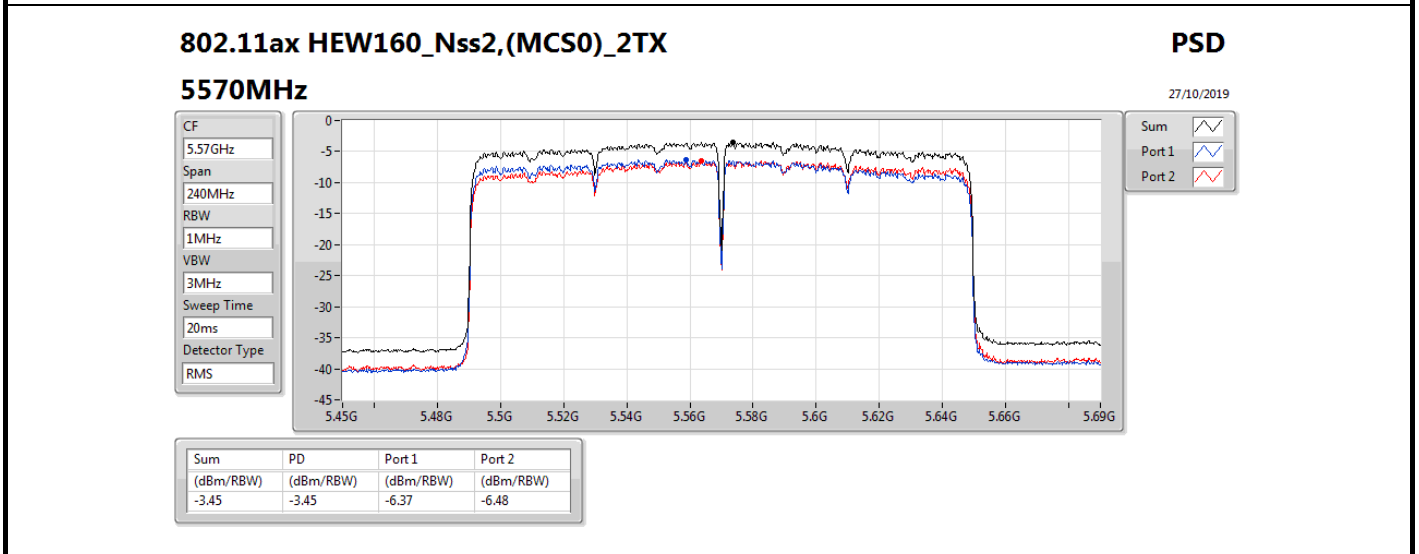

27/10/2019

Sum	PD	Port 1	Port 2
(dBm/RBW)	(dBm/RBW)	(dBm/RBW)	(dBm/RBW)
-0.18	-0.18	-2.97	-3.24

802.11ax HEW80_Nss2,(MCS0)_2TX

PSD

5530MHz

27/10/2019

Sum	PD	Port 1	Port 2
(dBm/RBW)	(dBm/RBW)	(dBm/RBW)	(dBm/RBW)
0.06	0.06	-3.07	-2.65