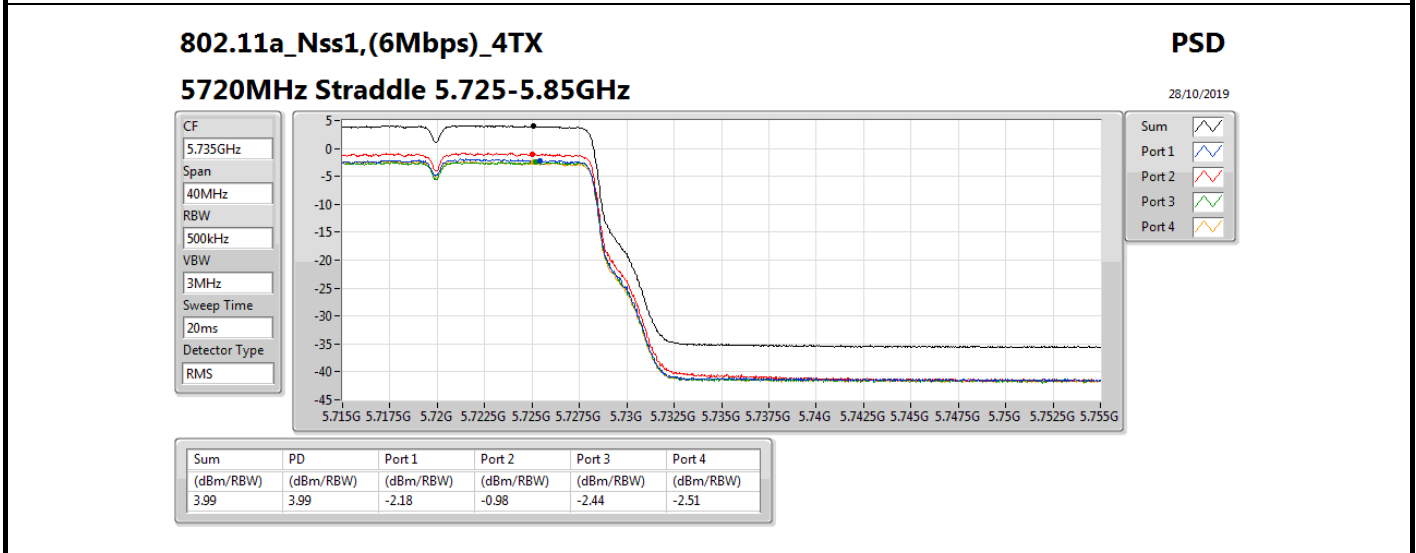

802.11a_Nss1,(6Mbps)_4TX

PSD

5320MHz

28/10/2019

CF
5.32GHz
Span
30MHz
RBW
1MHz
VBW
3MHz
Sweep Time
20ms
Detector Type
RMS

Sum
Port 1
Port 2
Port 3
Port 4

Sum	PD	Port 1	Port 2	Port 3	Port 4
(dBm/RBW)	(dBm/RBW)	(dBm/RBW)	(dBm/RBW)	(dBm/RBW)	(dBm/RBW)
5.58	5.58	-0.18	-1.01	-0.13	0.01