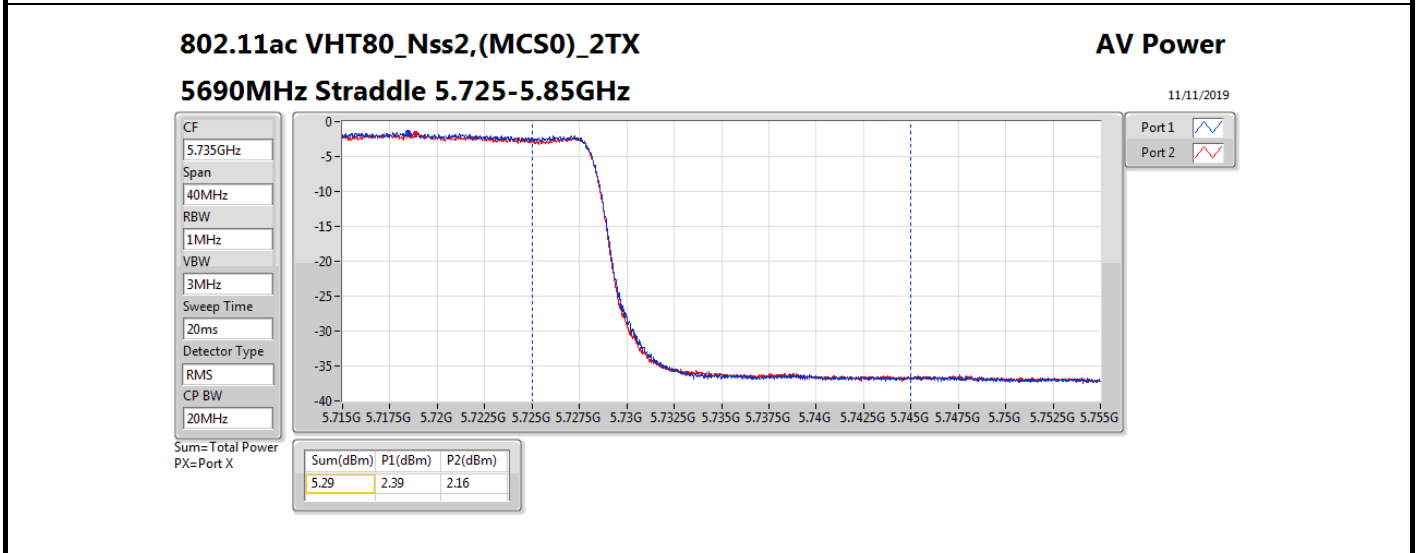

Average Power_Radio 3 / External Antenna 12

Appendix B.23

Mode	Result	DG (dBi)	Port 1 (dBm)	Port 2 (dBm)	Total Power (dBm)	Power Limit (dBm)	Conducted setting
5510MHz	Pass	10.70	14.74	14.86	17.81	19.28	13
5550MHz	Pass	10.70	16.17	15.98	19.09	19.28	14.5
5670MHz	Pass	10.70	15.45	15.65	18.56	19.28	14.25
5710MHz Straddle 5.47-5.725GHz	Pass	10.70	16.22	16.18	19.21	19.28	14.5
5710MHz Straddle 5.725-5.85GHz	Pass	10.70	6.40	6.14	9.28	25.30	14.5
802.11ax HEW80_Nss2,(MCS0)_2TX	-	-	-	-	-	-	-
5290MHz	Pass	10.70	13.96	13.75	16.87	19.28	13.25
5530MHz	Pass	10.70	13.80	13.41	16.62	19.28	12.75
5610MHz	Pass	10.70	15.97	16.12	19.06	19.28	15.5
5690MHz Straddle 5.47-5.725GHz	Pass	10.70	16.25	16.23	19.25	19.28	15.25
5690MHz Straddle 5.725-5.85GHz	Pass	10.70	2.78	2.41	5.61	25.30	15.25

DG = Directional Gain; **Port X** = Port X output power

Note : Conducted setting = Pass conducted setting division 4

Summary

Mode	Total Power (dBm)	Total Power (W)
5.25-5.35GHz	-	-
802.11ac VHT20-BF_Nss1,(MCS0)_2TX	15.80	0.03802
802.11ac VHT40-BF_Nss1,(MCS0)_2TX	16.03	0.04009
802.11ac VHT80-BF_Nss1,(MCS0)_2TX	15.81	0.03811
802.11ax HEW20-BF_Nss1,(MCS0)_2TX	15.94	0.03926
802.11ax HEW40-BF_Nss1,(MCS0)_2TX	16.21	0.04178
802.11ax HEW80-BF_Nss1,(MCS0)_2TX	16.12	0.04093
5.47-5.725GHz	-	-
802.11ac VHT20-BF_Nss1,(MCS0)_2TX	15.89	0.03882
802.11ac VHT40-BF_Nss1,(MCS0)_2TX	16.11	0.04083
802.11ac VHT80-BF_Nss1,(MCS0)_2TX	16.02	0.03999
802.11ax HEW20-BF_Nss1,(MCS0)_2TX	15.92	0.03908
802.11ax HEW40-BF_Nss1,(MCS0)_2TX	16.22	0.04188
802.11ax HEW80-BF_Nss1,(MCS0)_2TX	16.25	0.04217
5.725-5.85GHz	-	-
802.11ac VHT20-BF_Nss1,(MCS0)_2TX	9.06	0.00805
802.11ac VHT40-BF_Nss1,(MCS0)_2TX	5.71	0.00372
802.11ac VHT80-BF_Nss1,(MCS0)_2TX	2.02	0.00159
802.11ax HEW20-BF_Nss1,(MCS0)_2TX	10.14	0.01033
802.11ax HEW40-BF_Nss1,(MCS0)_2TX	6.66	0.00463
802.11ax HEW80-BF_Nss1,(MCS0)_2TX	3.07	0.00203