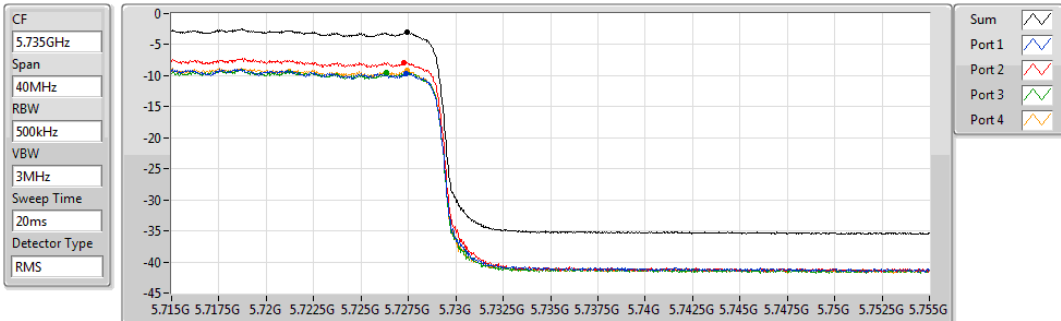

802.11ax HEW80-BF_Nss1,(MCS0)_4TX

PSD

5690MHz Straddle 5.725-5.85GHz

01/11/2019

Sum	PD	Port 1	Port 2	Port 3	Port 4
(dBm/RBW)	(dBm/RBW)	(dBm/RBW)	(dBm/RBW)	(dBm/RBW)	(dBm/RBW)
-3.03	-3.03	-9.59	-7.88	-9.52	-9.11

802.11ax HEW160-BF_Nss1,(MCS0)_4TX

PSD