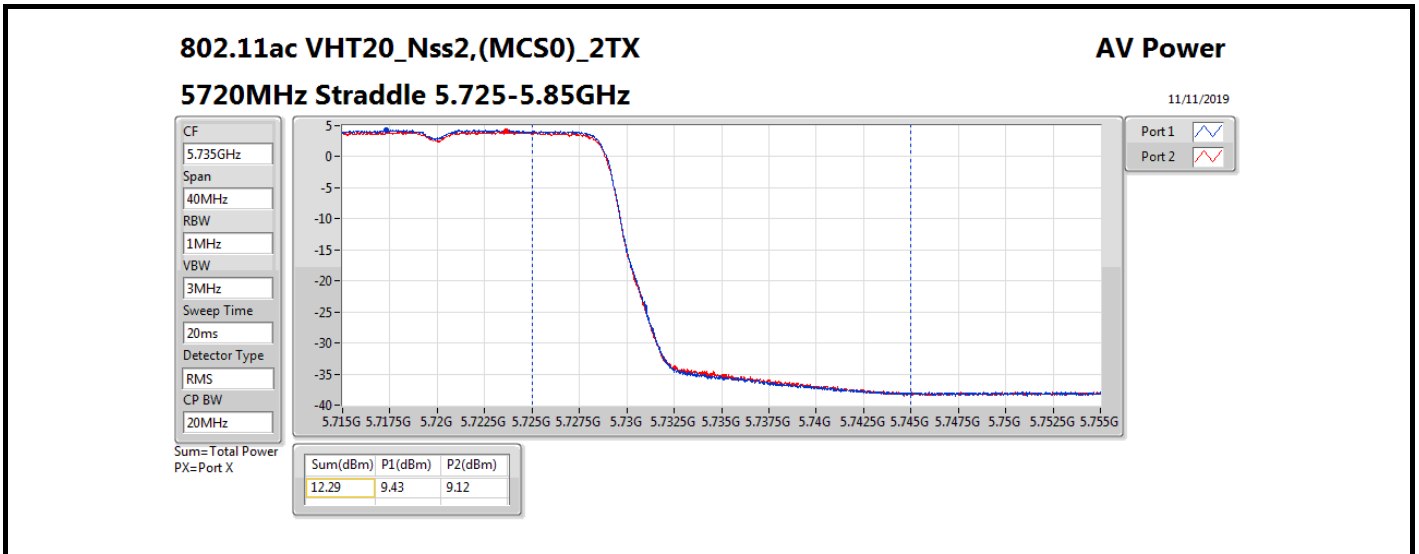

Average Power_Radio 3 / External Antenna 12

Appendix B.23

Mode	Result	DG (dBi)	Port 1 (dBm)	Port 2 (dBm)	Total Power (dBm)	Power Limit (dBm)	Conducted setting
5510MHz	Pass	10.70	14.74	14.86	17.81	19.28	13
5550MHz	Pass	10.70	16.17	15.98	19.09	19.28	14.5
5670MHz	Pass	10.70	15.45	15.65	18.56	19.28	14.25
5710MHz Straddle 5.47-5.725GHz	Pass	10.70	16.22	16.18	19.21	19.28	14.5
5710MHz Straddle 5.725-5.85GHz	Pass	10.70	6.40	6.14	9.28	25.30	14.5
802.11ax HEW80_Nss2,(MCS0)_2TX	-	-	-	-	-	-	-
5290MHz	Pass	10.70	13.96	13.75	16.87	19.28	13.25
5530MHz	Pass	10.70	13.80	13.41	16.62	19.28	12.75
5610MHz	Pass	10.70	15.97	16.12	19.06	19.28	15.5
5690MHz Straddle 5.47-5.725GHz	Pass	10.70	16.25	16.23	19.25	19.28	15.25
5690MHz Straddle 5.725-5.85GHz	Pass	10.70	2.78	2.41	5.61	25.30	15.25

DG = Directional Gain; **Port X** = Port X output power

Note : Conducted setting = Pass conducted setting division 4

Summary

Mode	Total Power (dBm)	Total Power (W)
5.25-5.35GHz	-	-
802.11ac VHT20-BF_Nss1,(MCS0)_2TX	15.80	0.03802
802.11ac VHT40-BF_Nss1,(MCS0)_2TX	16.03	0.04009
802.11ac VHT80-BF_Nss1,(MCS0)_2TX	15.81	0.03811
802.11ax HEW20-BF_Nss1,(MCS0)_2TX	15.94	0.03926
802.11ax HEW40-BF_Nss1,(MCS0)_2TX	16.21	0.04178
802.11ax HEW80-BF_Nss1,(MCS0)_2TX	16.12	0.04093
5.47-5.725GHz	-	-
802.11ac VHT20-BF_Nss1,(MCS0)_2TX	15.89	0.03882
802.11ac VHT40-BF_Nss1,(MCS0)_2TX	16.11	0.04083
802.11ac VHT80-BF_Nss1,(MCS0)_2TX	16.02	0.03999
802.11ax HEW20-BF_Nss1,(MCS0)_2TX	15.92	0.03908
802.11ax HEW40-BF_Nss1,(MCS0)_2TX	16.22	0.04188
802.11ax HEW80-BF_Nss1,(MCS0)_2TX	16.25	0.04217
5.725-5.85GHz	-	-
802.11ac VHT20-BF_Nss1,(MCS0)_2TX	9.06	0.00805
802.11ac VHT40-BF_Nss1,(MCS0)_2TX	5.71	0.00372
802.11ac VHT80-BF_Nss1,(MCS0)_2TX	2.02	0.00159
802.11ax HEW20-BF_Nss1,(MCS0)_2TX	10.14	0.01033
802.11ax HEW40-BF_Nss1,(MCS0)_2TX	6.66	0.00463
802.11ax HEW80-BF_Nss1,(MCS0)_2TX	3.07	0.00203