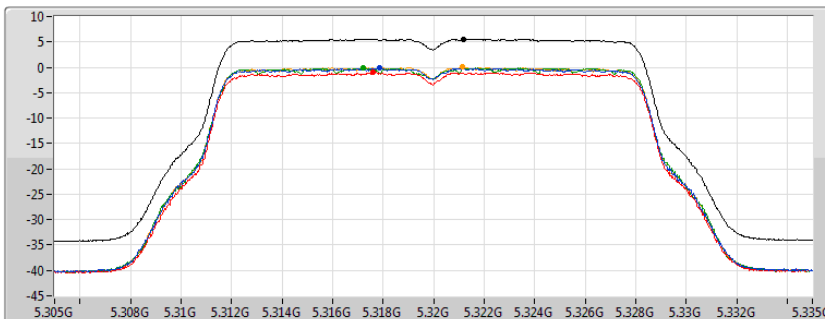

802.11a_Nss1,(6Mbps)_4TX

PSD

5320MHz

28/10/2019

CF
5.32GHz
Span
30MHz
RBW
1MHz
VBW
3MHz
Sweep Time
20ms
Detector Type
RMS

Sum
Port 1
Port 2
Port 3
Port 4

Sum	PD	Port 1	Port 2	Port 3	Port 4
(dBm/RBW)	(dBm/RBW)	(dBm/RBW)	(dBm/RBW)	(dBm/RBW)	(dBm/RBW)
5.58	5.58	-0.18	-1.01	-0.13	0.01