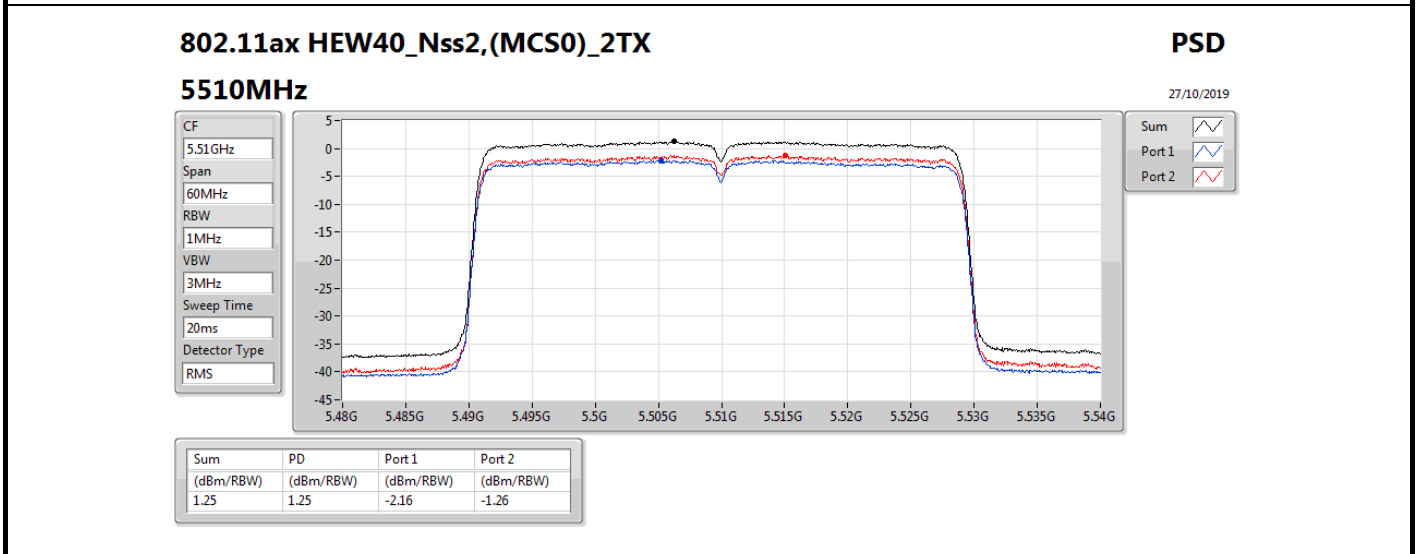

802.11ax HEW20_Nss2,(MCS0)_2TX

PSD

5300MHz

27/10/2019

CF
5.3GHz
Span
30MHz
RBW
1MHz
VBW
3MHz
Sweep Time
20ms
Detector Type
RMS

Sum
Port 1
Port 2

Sum	PD	Port 1	Port 2
(dBm/RBW)	(dBm/RBW)	(dBm/RBW)	(dBm/RBW)
10.37	10.37	7.47	7.30