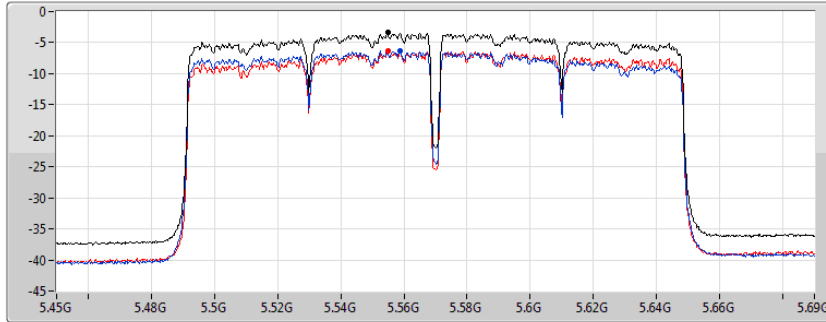

802.11ac VHT160_Nss2,(MCS0)_2TX

PSD

5570MHz

27/10/2019

CF
5.57GHz
Span
240MHz
RBW
1MHz
VBW
3MHz
Sweep Time
20ms
Detector Type
RMS

Sum
Port 1
Port 2

Sum	PD	Port 1	Port 2
(dBm/RBW)	(dBm/RBW)	(dBm/RBW)	(dBm/RBW)
-3.36	-3.36	-6.36	-6.26

802.11ax HEW20_Nss2,(MCS0)_2TX

PSD

5260MHz

27/10/2019

CF
5.26GHz
Span
30MHz
RBW
1MHz
VBW
3MHz
Sweep Time
20ms
Detector Type
RMS