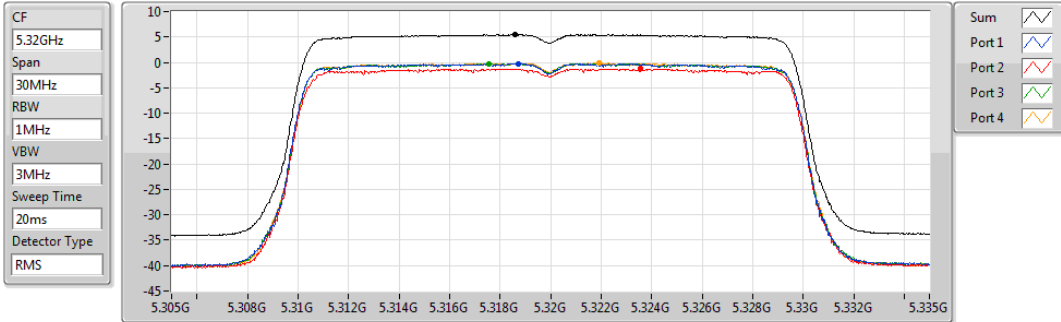

802.11ax HEW20_Nss1,(MCS0)_4TX

PSD

5320MHz

28/10/2019

Sum	PD	Port 1	Port 2	Port 3	Port 4
(dBm/RBW)	(dBm/RBW)	(dBm/RBW)	(dBm/RBW)	(dBm/RBW)	(dBm/RBW)
5.48	5.48	-0.25	-1.15	-0.28	-0.09