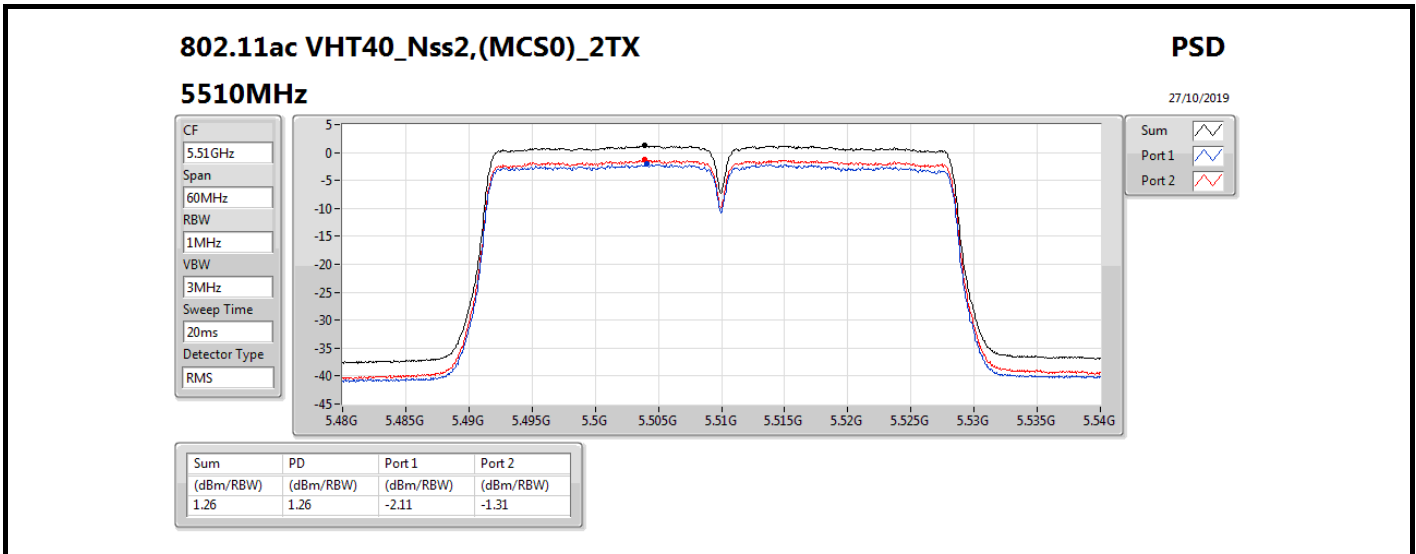

DG = Directional Gain; RBW = 500 kHz for 5.725-5.85GHz band / 1MHz for other band;

PD = trace bin-by-bin of each transmits port summing can be performed maximum power density; Port X = Port X power density;