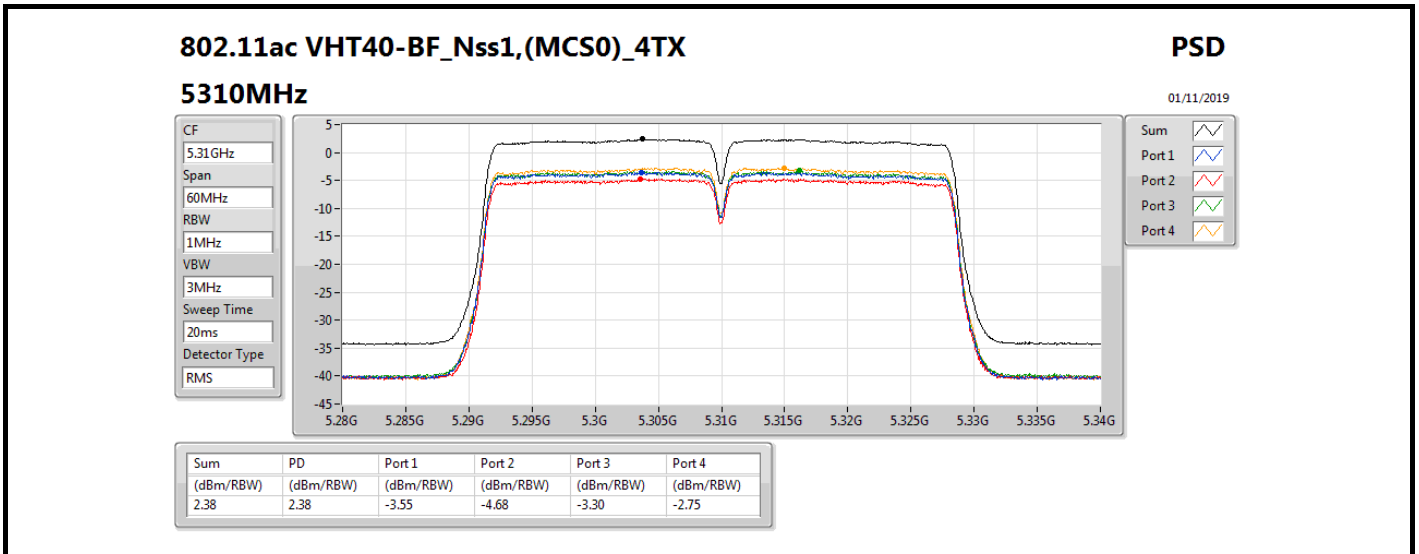

Sum	PD	Port 1	Port 2	Port 3	Port 4
(dBm/RBW)	(dBm/RBW)	(dBm/RBW)	(dBm/RBW)	(dBm/RBW)	(dBm/RBW)
3.53	3.53	-3.19	-1.18	-2.73	-2.56

802.11ac VHT40-BF_Nss1,(MCS0)_4TX

PSD

5270MHz

01/11/2019

Sum	PD	Port 1	Port 2	Port 3	Port 4
(dBm/RBW)	(dBm/RBW)	(dBm/RBW)	(dBm/RBW)	(dBm/RBW)	(dBm/RBW)
2.51	2.51	-3.37	-4.60	-3.08	-2.68