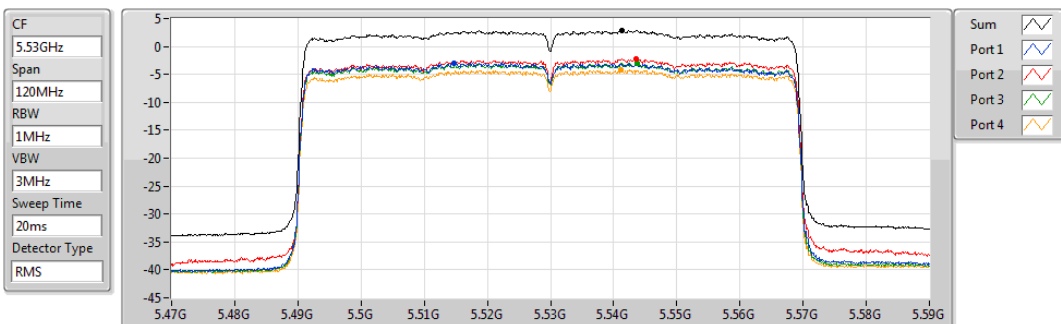

5530MHz

28/10/2019

Sum	PD	Port 1	Port 2	Port 3	Port 4
(dBm/RBW)	(dBm/RBW)	(dBm/RBW)	(dBm/RBW)	(dBm/RBW)	(dBm/RBW)
2.87	2.87	-2.93	-2.26	-3.03	-4.13