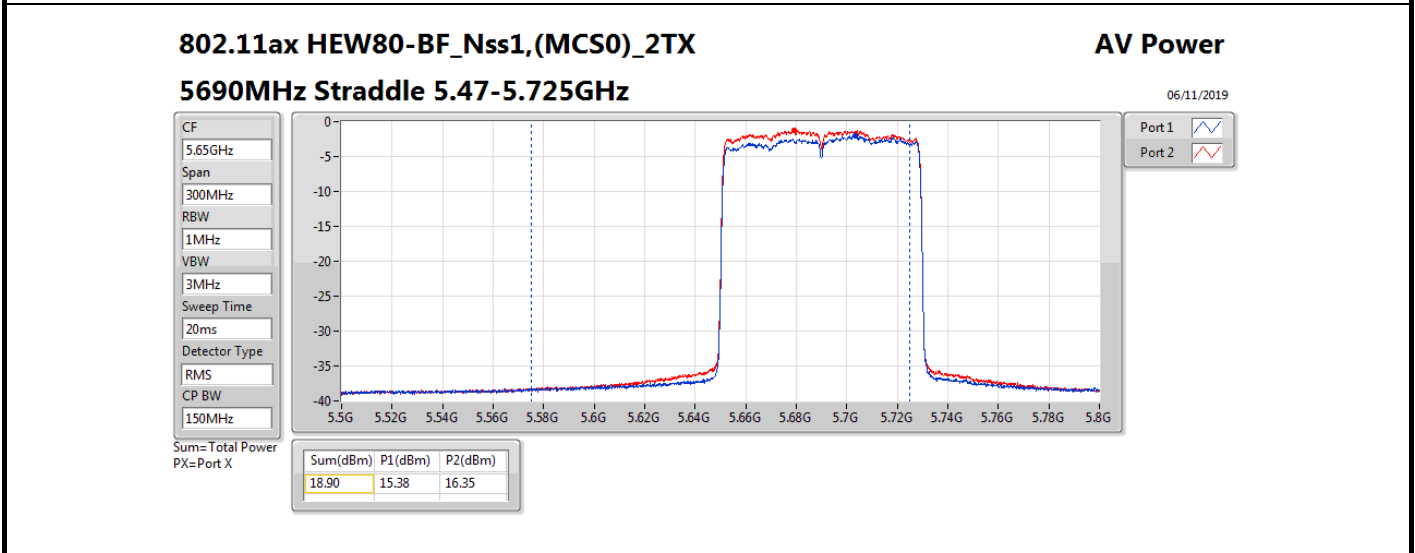

Average Power_Radio 3 / External Antenna 7

Appendix B.21

Mode	Result	DG (dBi)	Port 1 (dBm)	Port 2 (dBm)	Total Power (dBm)	Power Limit (dBm)	Conducted setting
5690MHz Straddle 5.47-5.725GHz	Pass	11.01	15.38	16.35	18.90	18.97	14.75
5690MHz Straddle 5.725-5.85GHz	Pass	11.01	2.72	3.01	5.88	24.99	14.75

DG = Directional Gain; **Port X** = Port X output power

Note : **Conducted setting = Pass** conducted setting division 4

Summary

Mode	Total Power (dBm)	Total Power (W)
5.25-5.35GHz	-	-
802.11a_Nss1,(6Mbps)_1TX	18.92	0.07798
802.11ac VHT20_Nss1,(MCS0)_1TX	18.92	0.07798
802.11ac VHT40_Nss1,(MCS0)_1TX	19.16	0.08241
802.11ac VHT80_Nss1,(MCS0)_1TX	15.91	0.03899
802.11ax HEW20_Nss1,(MCS0)_1TX	19.13	0.08185
802.11ax HEW40_Nss1,(MCS0)_1TX	19.26	0.08433
802.11ax HEW80_Nss1,(MCS0)_1TX	16.10	0.04074
5.47-5.725GHz	-	-
802.11a_Nss1,(6Mbps)_1TX	18.72	0.07447
802.11ac VHT20_Nss1,(MCS0)_1TX	18.89	0.07745
802.11ac VHT40_Nss1,(MCS0)_1TX	19.06	0.08054
802.11ac VHT80_Nss1,(MCS0)_1TX	18.91	0.07780
802.11ax HEW20_Nss1,(MCS0)_1TX	19.08	0.08091
802.11ax HEW40_Nss1,(MCS0)_1TX	19.23	0.08375
802.11ax HEW80_Nss1,(MCS0)_1TX	19.15	0.08222
5.725-5.85GHz	-	-
802.11a_Nss1,(6Mbps)_1TX	11.82	0.01521
802.11ac VHT20_Nss1,(MCS0)_1TX	12.78	0.01897
802.11ac VHT40_Nss1,(MCS0)_1TX	9.01	0.00796
802.11ac VHT80_Nss1,(MCS0)_1TX	5.33	0.00341
802.11ax HEW20_Nss1,(MCS0)_1TX	13.30	0.02138
802.11ax HEW40_Nss1,(MCS0)_1TX	9.72	0.00938
802.11ax HEW80_Nss1,(MCS0)_1TX	6.17	0.00414