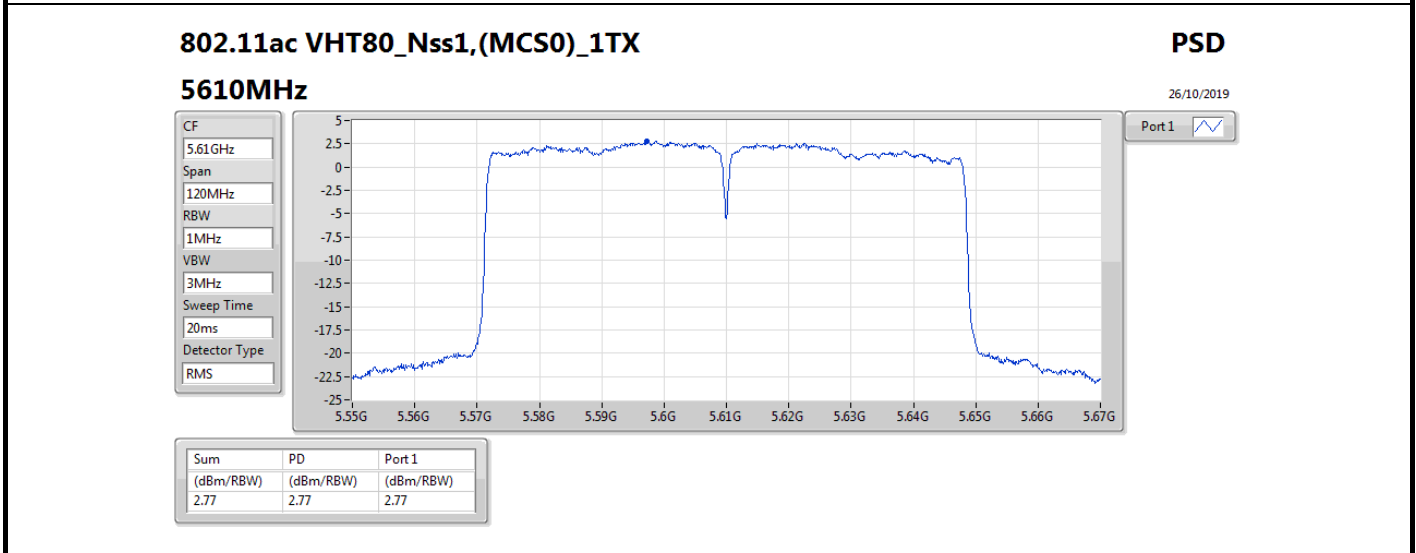

Mode	Result	DG (dBi)	Port 1 (dBm/RBW)	PD (dBm/RBW)	PD Limit (dBm/RBW)
5720MHz Straddle 5.725-5.85GHz	Pass	5.36	6.12	6.12	30.00
802.11ax HEW40_Nss1,(MCS0)_1TX	-	-	-	-	-
5270MHz	Pass	5.36	6.65	6.65	11.00
5310MHz	Pass	5.36	2.08	2.08	11.00
5510MHz	Pass	5.36	0.86	0.86	11.00
5550MHz	Pass	5.36	6.20	6.20	11.00
5670MHz	Pass	5.36	3.90	3.90	11.00
5710MHz Straddle 5.47-5.725GHz	Pass	5.36	5.28	5.28	11.00
5710MHz Straddle 5.725-5.85GHz	Pass	5.36	3.23	3.23	30.00
802.11ax HEW80_Nss1,(MCS0)_1TX	-	-	-	-	-
5290MHz	Pass	5.36	-0.58	-0.58	11.00
5530MHz	Pass	5.36	-1.93	-1.93	11.00
5610MHz	Pass	5.36	2.57	2.57	11.00
5690MHz Straddle 5.47-5.725GHz	Pass	5.36	2.82	2.82	11.00
5690MHz Straddle 5.725-5.85GHz	Pass	5.36	0.00	0.00	30.00
802.11ax HEW160_Nss1,(MCS0)_1TX	-	-	-	-	-
5250MHz Straddle 5.15-5.25GHz	Pass	5.36	-4.56	-4.56	17.00
5250MHz Straddle 5.25-5.35GHz	Pass	5.36	-4.69	-4.69	11.00
5570MHz	Pass	5.36	-4.14	-4.14	11.00

DG = Directional Gain; **RBW** = 500 kHz for 5.725-5.85GHz band / 1MHz for other band;
PD = trace bin-by-bin of each transmits port summing can be performed maximum power density; **Port X** = Port X power density;