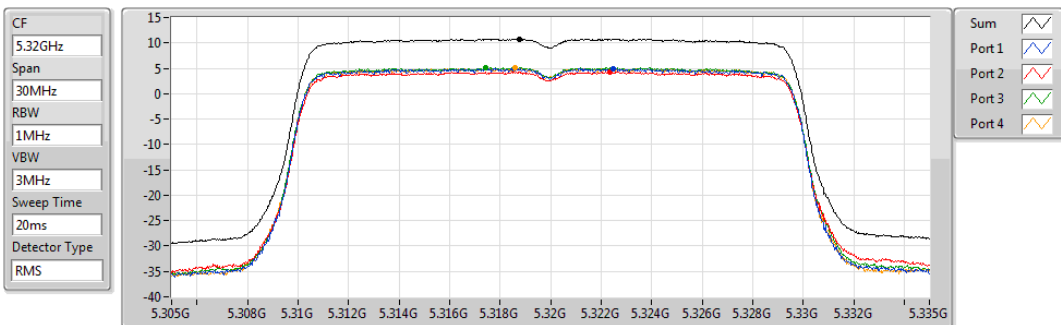

802.11ax HEW20_Nss4,(MCS0)_4TX

PSD

5320MHz

29/10/2019

Sum	PD	Port 1	Port 2	Port 3	Port 4
(dBm/100kHz)	(dBm/100kHz)	(dBm/100kHz)	(dBm/100kHz)	(dBm/100kHz)	(dBm/100kHz)
10.76	10.76	4.92	4.32	5.16	5.06