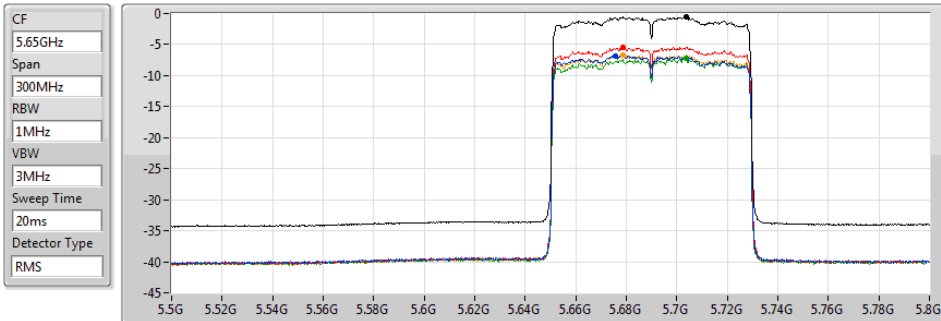

802.11ax HEW80-BF_Nss1,(MCS0)_4TX

PSD

5690MHz Straddle 5.47-5.725GHz

01/11/2019

Sum	PD	Port 1	Port 2	Port 3	Port 4
(dBm/RBW)	(dBm/RBW)	(dBm/RBW)	(dBm/RBW)	(dBm/RBW)	(dBm/RBW)
-0.57	-0.57	-6.84	-5.41	-7.26	-6.69