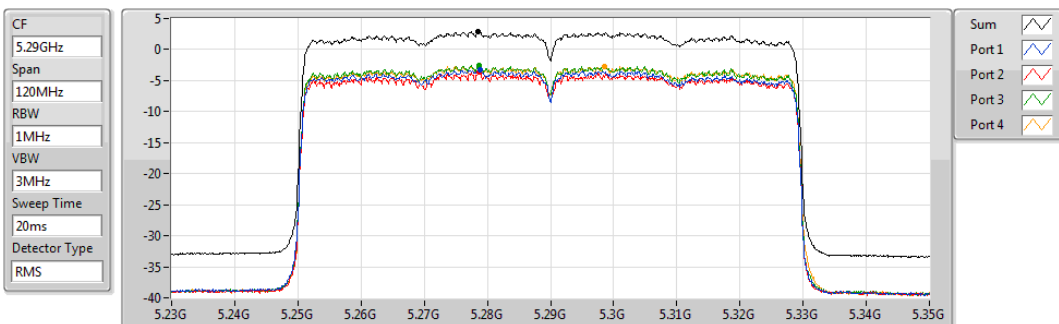

29/10/2019

Sum	PD	Port 1	Port 2	Port 3	Port 4
(dBm/RBW)	(dBm/RBW)	(dBm/RBW)	(dBm/RBW)	(dBm/RBW)	(dBm/RBW)
5.43	5.43	-1.01	0.47	-0.76	-0.71

802.11ax HEW80_Nss4,(MCS0)_4TX
5290MHz

PSD

29/10/2019

Sum	PD	Port 1	Port 2	Port 3	Port 4
(dBm/RBW)	(dBm/RBW)	(dBm/RBW)	(dBm/RBW)	(dBm/RBW)	(dBm/RBW)
2.92	2.92	-3.33	-3.56	-2.60	-2.67