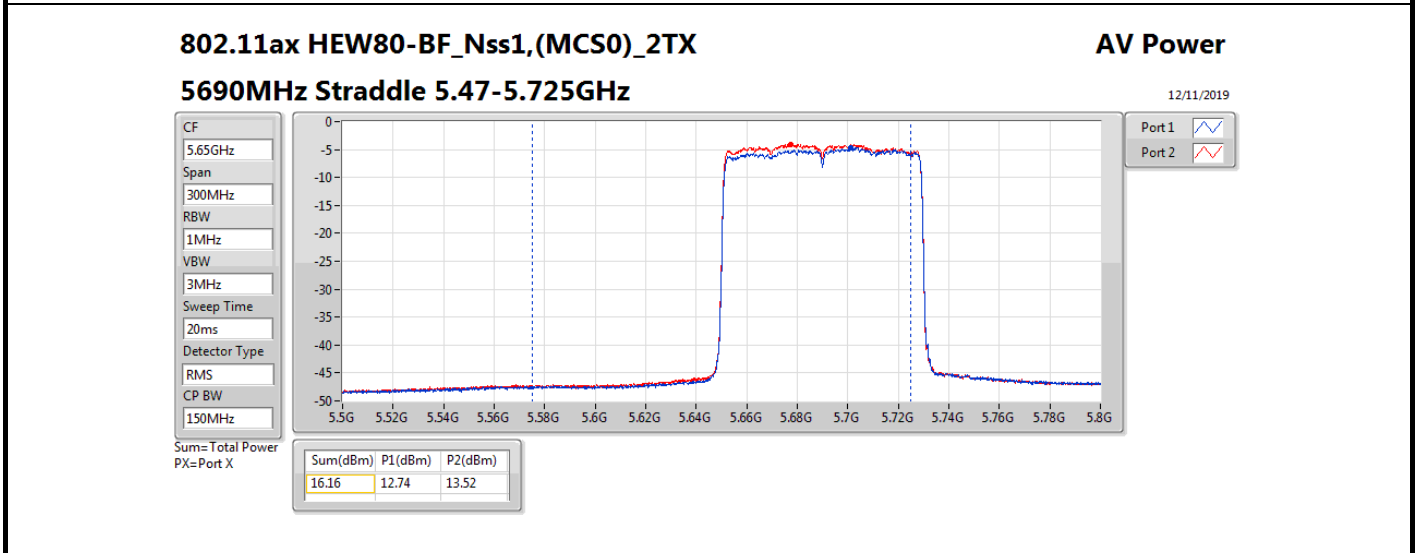

Summary

Mode	PD (dBm/RBW)
5.15-5.25GHz	-
802.11ac VHT160_Nss1,(MCS0)_1TX	-4.28
802.11ax HEW160_Nss1,(MCS0)_1TX	-4.56
5.25-5.35GHz	-
802.11a_Nss1,(6Mbps)_1TX	10.78
802.11ac VHT20_Nss1,(MCS0)_1TX	10.32
802.11ac VHT40_Nss1,(MCS0)_1TX	6.73
802.11ac VHT80_Nss1,(MCS0)_1TX	-0.66
802.11ac VHT160_Nss1,(MCS0)_1TX	-4.53
802.11ax HEW20_Nss1,(MCS0)_1TX	10.06
802.11ax HEW40_Nss1,(MCS0)_1TX	6.65
802.11ax HEW80_Nss1,(MCS0)_1TX	-0.58
802.11ax HEW160_Nss1,(MCS0)_1TX	-4.69
5.47-5.725GHz	-
802.11a_Nss1,(6Mbps)_1TX	9.35
802.11ac VHT20_Nss1,(MCS0)_1TX	8.89
802.11ac VHT40_Nss1,(MCS0)_1TX	6.15
802.11ac VHT80_Nss1,(MCS0)_1TX	3.05
802.11ac VHT160_Nss1,(MCS0)_1TX	-4.32
802.11ax HEW20_Nss1,(MCS0)_1TX	8.74
802.11ax HEW40_Nss1,(MCS0)_1TX	6.20
802.11ax HEW80_Nss1,(MCS0)_1TX	2.82
802.11ax HEW160_Nss1,(MCS0)_1TX	-4.14
5.725-5.85GHz	-
802.11a_Nss1,(6Mbps)_1TX	7.09
802.11ac VHT20_Nss1,(MCS0)_1TX	6.33
802.11ac VHT40_Nss1,(MCS0)_1TX	3.20
802.11ac VHT80_Nss1,(MCS0)_1TX	0.09
802.11ax HEW20_Nss1,(MCS0)_1TX	6.12
802.11ax HEW40_Nss1,(MCS0)_1TX	3.23
802.11ax HEW80_Nss1,(MCS0)_1TX	0.00

RBW = 500 kHz for 5.725-5.85GHz band / 1MHz for other band;