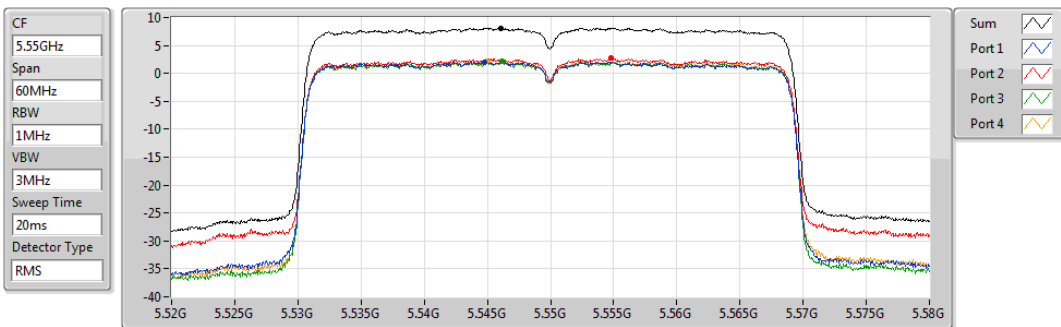

802.11ax HEW40_Nss4,(MCS0)_4TX

PSD

5550MHz

29/10/2019

Sum	PD	Port 1	Port 2	Port 3	Port 4
(dBm/RBW)	(dBm/RBW)	(dBm/RBW)	(dBm/RBW)	(dBm/RBW)	(dBm/RBW)
8.14	8.14	2.07	2.75	2.11	2.10