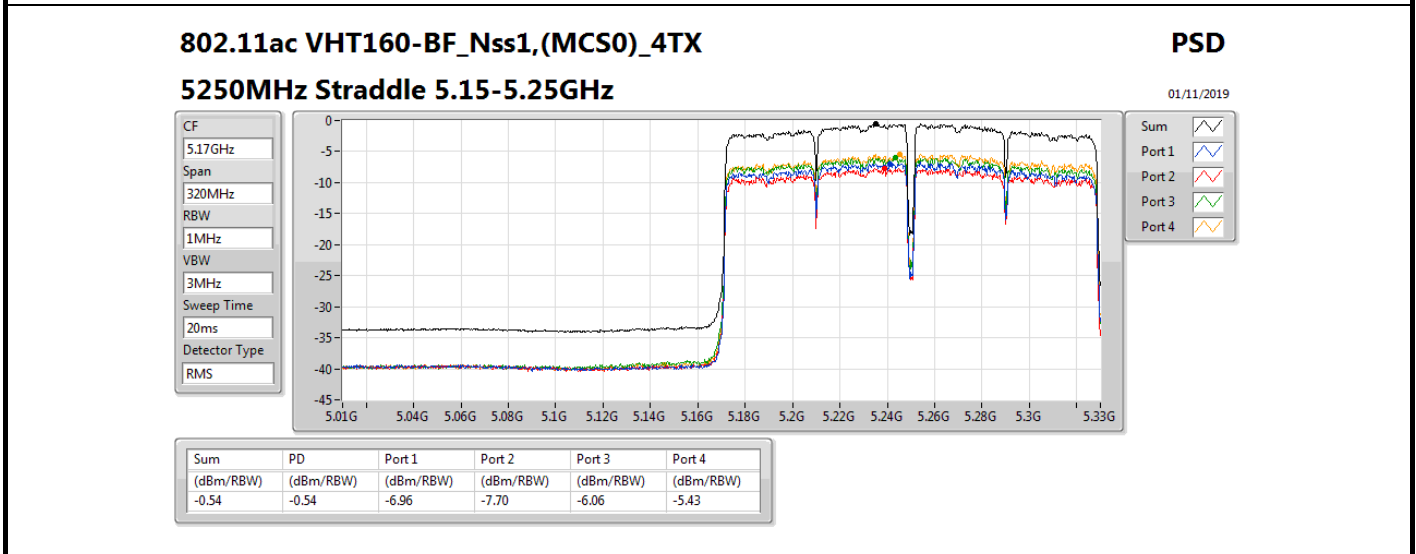

PSD

5710MHz Straddle 5.725-5.85GHz

01/11/2019

Sum	PD	Port 1	Port 2	Port 3	Port 4
(dBm/RBW)	(dBm/RBW)	(dBm/RBW)	(dBm/RBW)	(dBm/RBW)	(dBm/RBW)
0.46	0.46	-6.46	-4.28	-6.02	-5.26

802.11ax HEW20-BF_Nss1,(MCS0)_4TX