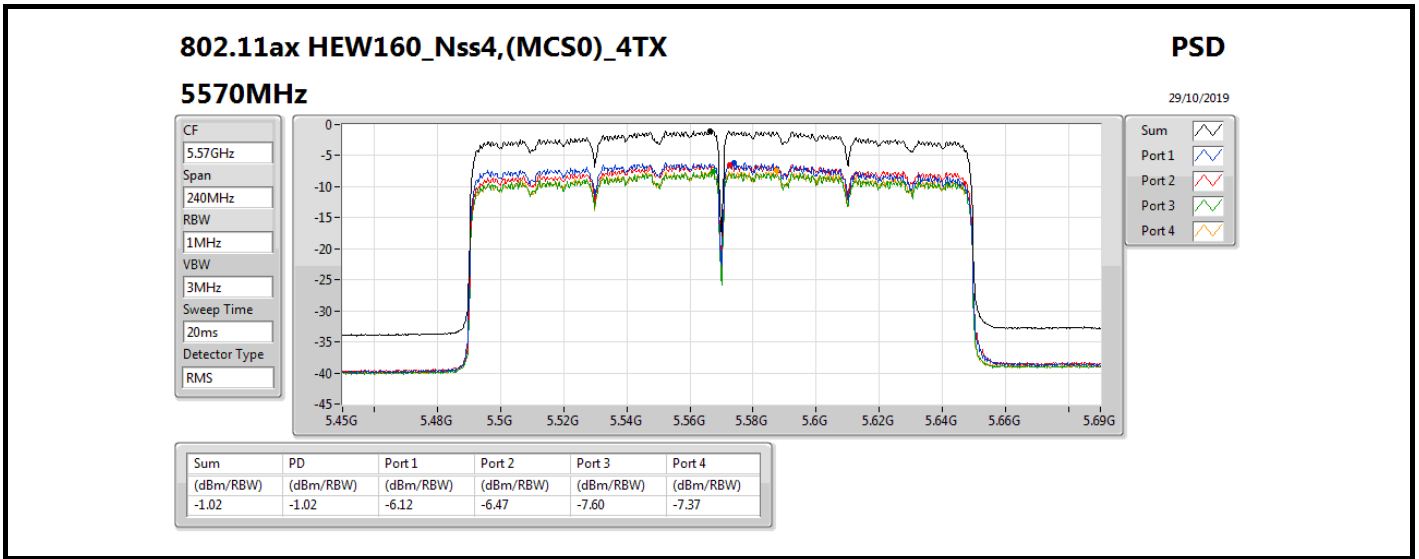

Summary

Mode	PD (dBm/RBW)
5.15-5.25GHz	-
802.11ac VHT160_Nss1,(MCS0)_1TX	-7.17
802.11ax HEW160_Nss1,(MCS0)_1TX	-7.17
5.25-5.35GHz	-
802.11a_Nss1,(6Mbps)_1TX	8.13
802.11ac VHT20_Nss1,(MCS0)_1TX	7.46
802.11ac VHT40_Nss1,(MCS0)_1TX	3.82
802.11ac VHT80_Nss1,(MCS0)_1TX	-2.94
802.11ac VHT160_Nss1,(MCS0)_1TX	-7.27
802.11ax HEW20_Nss1,(MCS0)_1TX	7.38
802.11ax HEW40_Nss1,(MCS0)_1TX	3.84
802.11ax HEW80_Nss1,(MCS0)_1TX	-2.93
802.11ax HEW160_Nss1,(MCS0)_1TX	-7.18
5.47-5.725GHz	-
802.11a_Nss1,(6Mbps)_1TX	8.90
802.11ac VHT20_Nss1,(MCS0)_1TX	8.22
802.11ac VHT40_Nss1,(MCS0)_1TX	5.10
802.11ac VHT80_Nss1,(MCS0)_1TX	1.89
802.11ac VHT160_Nss1,(MCS0)_1TX	-9.04
802.11ax HEW20_Nss1,(MCS0)_1TX	8.21
802.11ax HEW40_Nss1,(MCS0)_1TX	4.94
802.11ax HEW80_Nss1,(MCS0)_1TX	1.90
802.11ax HEW160_Nss1,(MCS0)_1TX	-8.86
5.725-5.85GHz	-
802.11a_Nss1,(6Mbps)_1TX	6.11
802.11ac VHT20_Nss1,(MCS0)_1TX	5.19
802.11ac VHT40_Nss1,(MCS0)_1TX	1.25
802.11ac VHT80_Nss1,(MCS0)_1TX	-0.81
802.11ax HEW20_Nss1,(MCS0)_1TX	5.17
802.11ax HEW40_Nss1,(MCS0)_1TX	2.36
802.11ax HEW80_Nss1,(MCS0)_1TX	-0.65

RBW = 500 kHz for 5.725-5.85GHz band / 1MHz for other band;