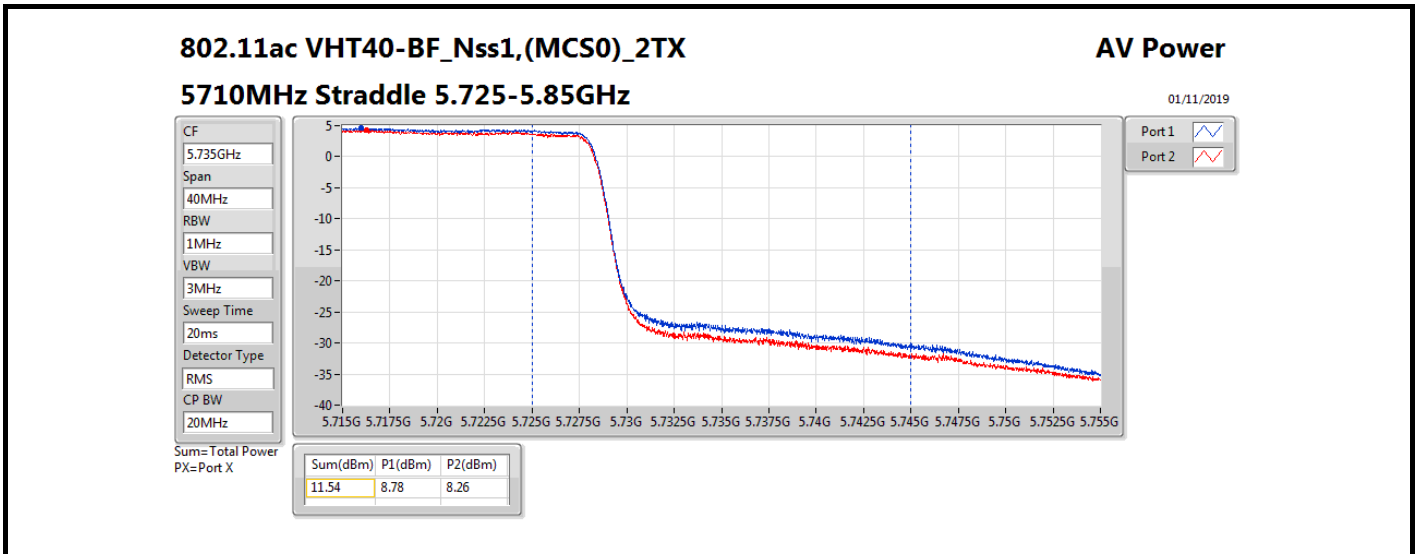

Average Power

Appendix B.18

Mode	Result	DG (dBi)	Port 1 (dBm)	Port 2 (dBm)	Total Power (dBm)	Power Limit (dBm)	Conducted setting
5690MHz Straddle 5.47-5.725GHz	Pass	8.03	19.03	18.65	21.85	21.95	18.5
5690MHz Straddle 5.725-5.85GHz	Pass	8.03	5.84	5.06	8.48	27.97	18.5

DG = Directional Gain; **Port X** = Port X output power

Note : Conducted setting = Pass conducted setting division 4

Summary

Mode	Total Power (dBm)	Total Power (W)
5.25-5.35GHz	-	-
802.11a_Nss1,(6Mbps)_1TX	21.58	0.14388
802.11ac VHT20_Nss1,(MCS0)_1TX	21.76	0.14997
802.11ac VHT40_Nss1,(MCS0)_1TX	20.02	0.10046
802.11ac VHT80_Nss1,(MCS0)_1TX	17.07	0.05093
802.11ax HEW20_Nss1,(MCS0)_1TX	21.96	0.15704
802.11ax HEW40_Nss1,(MCS0)_1TX	20.11	0.10257
802.11ax HEW80_Nss1,(MCS0)_1TX	17.22	0.05272
5.47-5.725GHz	-	-
802.11a_Nss1,(6Mbps)_1TX	21.48	0.14060
802.11ac VHT20_Nss1,(MCS0)_1TX	21.65	0.14622
802.11ac VHT40_Nss1,(MCS0)_1TX	20.23	0.10544
802.11ac VHT80_Nss1,(MCS0)_1TX	19.69	0.09311
802.11ax HEW20_Nss1,(MCS0)_1TX	21.95	0.15668
802.11ax HEW40_Nss1,(MCS0)_1TX	20.32	0.10765
802.11ax HEW80_Nss1,(MCS0)_1TX	19.89	0.09750
5.725-5.85GHz	-	-
802.11a_Nss1,(6Mbps)_1TX	10.95	0.01245
802.11ac VHT20_Nss1,(MCS0)_1TX	12.99	0.01991
802.11ac VHT40_Nss1,(MCS0)_1TX	10.10	0.01023
802.11ac VHT80_Nss1,(MCS0)_1TX	5.94	0.00393
802.11ax HEW20_Nss1,(MCS0)_1TX	13.24	0.02109
802.11ax HEW40_Nss1,(MCS0)_1TX	10.78	0.01197
802.11ax HEW80_Nss1,(MCS0)_1TX	6.70	0.00468