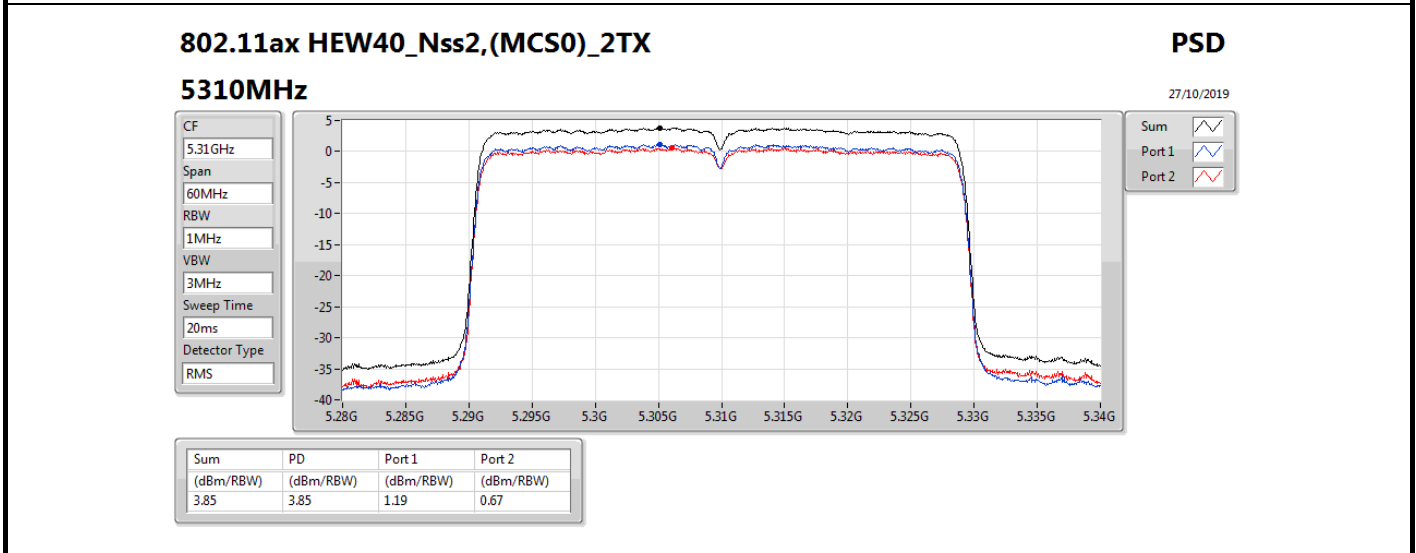

802.11ax HEW20_Nss2,(MCS0)_2TX

PSD

5300MHz

27/10/2019

CF
5.3GHz
Span
30MHz
RBW
1MHz
VBW
3MHz
Sweep Time
20ms
Detector Type
RMS

Sum
Port 1
Port 2

Sum	PD	Port 1	Port 2
(dBm/RBW)	(dBm/RBW)	(dBm/RBW)	(dBm/RBW)
10.37	10.37	7.47	7.30