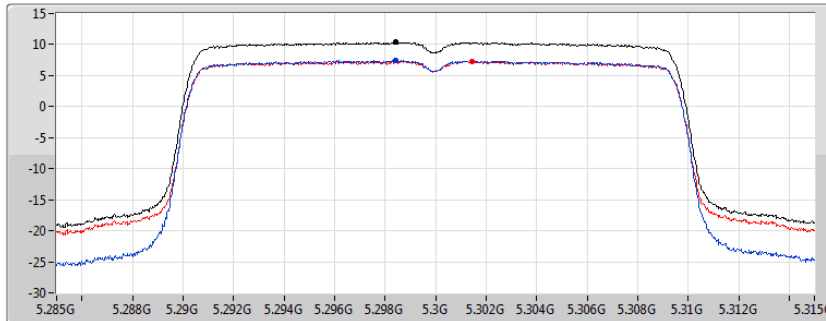

802.11ax HEW20_Nss2,(MCS0)_2TX

PSD

5300MHz

27/10/2019

CF
5.3GHz
Span
30MHz
RBW
1MHz
VBW
3MHz
Sweep Time
20ms
Detector Type
RMS

Sum
Port 1
Port 2

Sum	PD	Port 1	Port 2
(dBm/RBW)	(dBm/RBW)	(dBm/RBW)	(dBm/RBW)
10.37	10.37	7.47	7.30