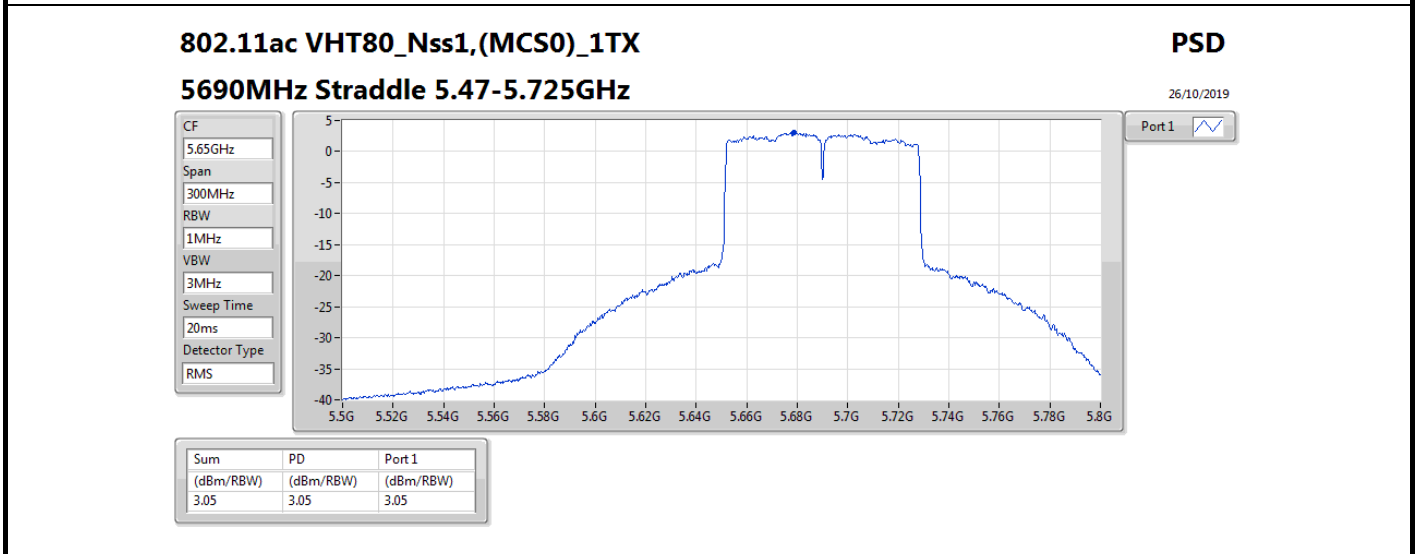

Mode	Result	DG (dBi)	Port 1 (dBm/RBW)	PD (dBm/RBW)	PD Limit (dBm/RBW)
5720MHz Straddle 5.725-5.85GHz	Pass	5.36	6.12	6.12	30.00
802.11ax HEW40_Nss1,(MCS0)_1TX	-	-	-	-	-
5270MHz	Pass	5.36	6.65	6.65	11.00
5310MHz	Pass	5.36	2.08	2.08	11.00
5510MHz	Pass	5.36	0.86	0.86	11.00
5550MHz	Pass	5.36	6.20	6.20	11.00
5670MHz	Pass	5.36	3.90	3.90	11.00
5710MHz Straddle 5.47-5.725GHz	Pass	5.36	5.28	5.28	11.00
5710MHz Straddle 5.725-5.85GHz	Pass	5.36	3.23	3.23	30.00
802.11ax HEW80_Nss1,(MCS0)_1TX	-	-	-	-	-
5290MHz	Pass	5.36	-0.58	-0.58	11.00
5530MHz	Pass	5.36	-1.93	-1.93	11.00
5610MHz	Pass	5.36	2.57	2.57	11.00
5690MHz Straddle 5.47-5.725GHz	Pass	5.36	2.82	2.82	11.00
5690MHz Straddle 5.725-5.85GHz	Pass	5.36	0.00	0.00	30.00
802.11ax HEW160_Nss1,(MCS0)_1TX	-	-	-	-	-
5250MHz Straddle 5.15-5.25GHz	Pass	5.36	-4.56	-4.56	17.00
5250MHz Straddle 5.25-5.35GHz	Pass	5.36	-4.69	-4.69	11.00
5570MHz	Pass	5.36	-4.14	-4.14	11.00

DG = Directional Gain; **RBW** = 500 kHz for 5.725-5.85GHz band / 1MHz for other band;
PD = trace bin-by-bin of each transmits port summing can be performed maximum power density; **Port X** = Port X power density;