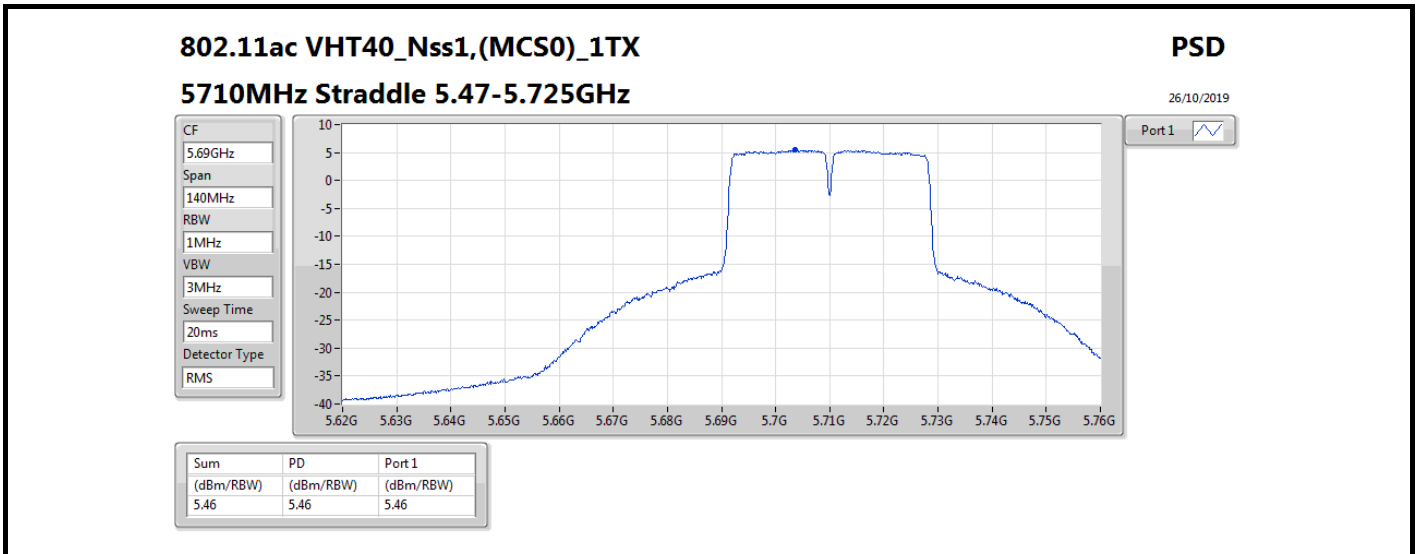

Mode	Result	DG (dBi)	Port 1 (dBm/RBW)	PD (dBm/RBW)	PD Limit (dBm/RBW)
5720MHz Straddle 5.725-5.85GHz	Pass	5.36	6.12	6.12	30.00
802.11ax HEW40_Nss1,(MCS0)_1TX	-	-	-	-	-
5270MHz	Pass	5.36	6.65	6.65	11.00
5310MHz	Pass	5.36	2.08	2.08	11.00
5510MHz	Pass	5.36	0.86	0.86	11.00
5550MHz	Pass	5.36	6.20	6.20	11.00
5670MHz	Pass	5.36	3.90	3.90	11.00
5710MHz Straddle 5.47-5.725GHz	Pass	5.36	5.28	5.28	11.00
5710MHz Straddle 5.725-5.85GHz	Pass	5.36	3.23	3.23	30.00
802.11ax HEW80_Nss1,(MCS0)_1TX	-	-	-	-	-
5290MHz	Pass	5.36	-0.58	-0.58	11.00
5530MHz	Pass	5.36	-1.93	-1.93	11.00
5610MHz	Pass	5.36	2.57	2.57	11.00
5690MHz Straddle 5.47-5.725GHz	Pass	5.36	2.82	2.82	11.00
5690MHz Straddle 5.725-5.85GHz	Pass	5.36	0.00	0.00	30.00
802.11ax HEW160_Nss1,(MCS0)_1TX	-	-	-	-	-
5250MHz Straddle 5.15-5.25GHz	Pass	5.36	-4.56	-4.56	17.00
5250MHz Straddle 5.25-5.35GHz	Pass	5.36	-4.69	-4.69	11.00
5570MHz	Pass	5.36	-4.14	-4.14	11.00

DG = Directional Gain; **RBW** = 500 kHz for 5.725-5.85GHz band / 1MHz for other band;
PD = trace bin-by-bin of each transmits port summing can be performed maximum power density; **Port X** = Port X power density;