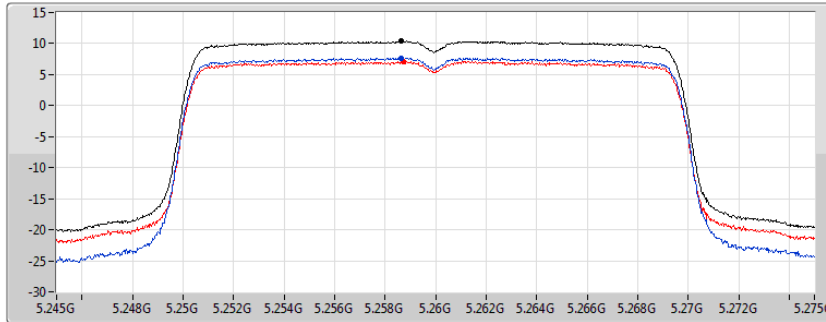

Sum
Port 1
Port 2

Sum	PD	Port 1	Port 2
(dBm/RBW)	(dBm/RBW)	(dBm/RBW)	(dBm/RBW)
10.40	10.40	7.70	7.14