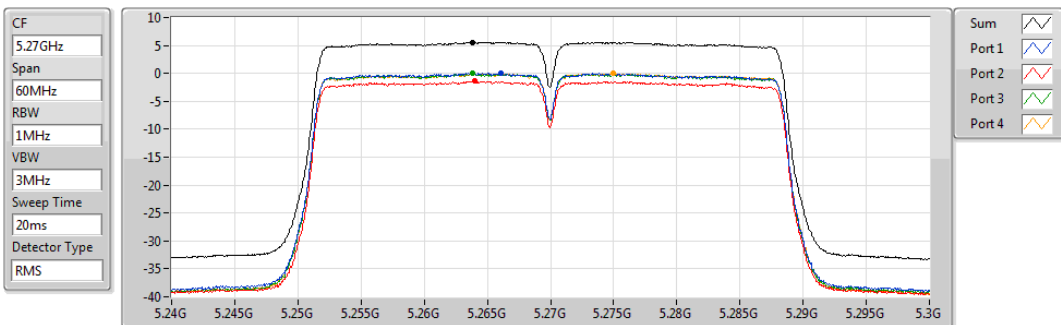

802.11ac VHT40_Nss1,(MCS0)_4TX

PSD

5270MHz

28/10/2019

Sum	PD	Port 1	Port 2	Port 3	Port 4
(dBm/RBW)	(dBm/RBW)	(dBm/RBW)	(dBm/RBW)	(dBm/RBW)	(dBm/RBW)
5.59	5.59	0.00	-1.42	-0.05	0.08