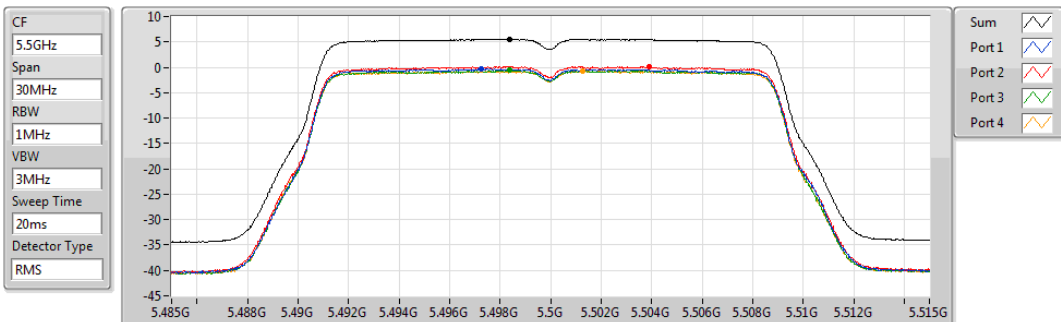

PSD

5320MHz

28/10/2019

Sum	PD	Port 1	Port 2	Port 3	Port 4
(dBm/RBW)	(dBm/RBW)	(dBm/RBW)	(dBm/RBW)	(dBm/RBW)	(dBm/RBW)
5.58	5.58	-0.29	-1.23	0.01	-0.01

802.11ac VHT20_Nss1,(MCS0)_4TX

PSD

5500MHz

28/10/2019