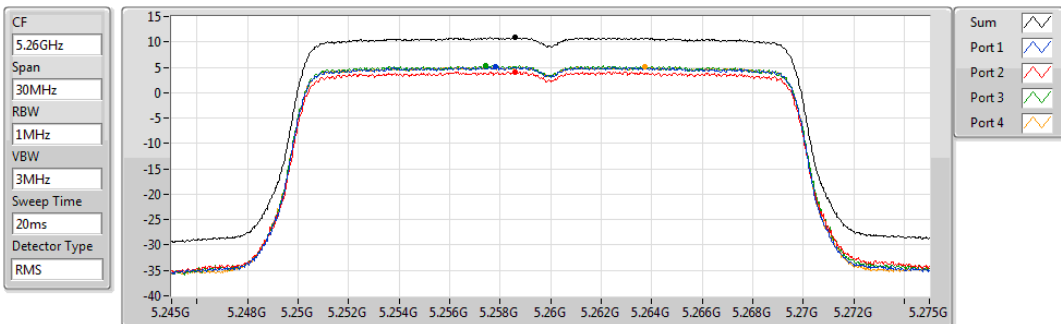

5260MHz

29/10/2019

Sum	PD	Port 1	Port 2	Port 3	Port 4
(dBm/RBW)	(dBm/RBW)	(dBm/RBW)	(dBm/RBW)	(dBm/RBW)	(dBm/RBW)
10.87	10.87	5.02	4.10	5.26	5.17