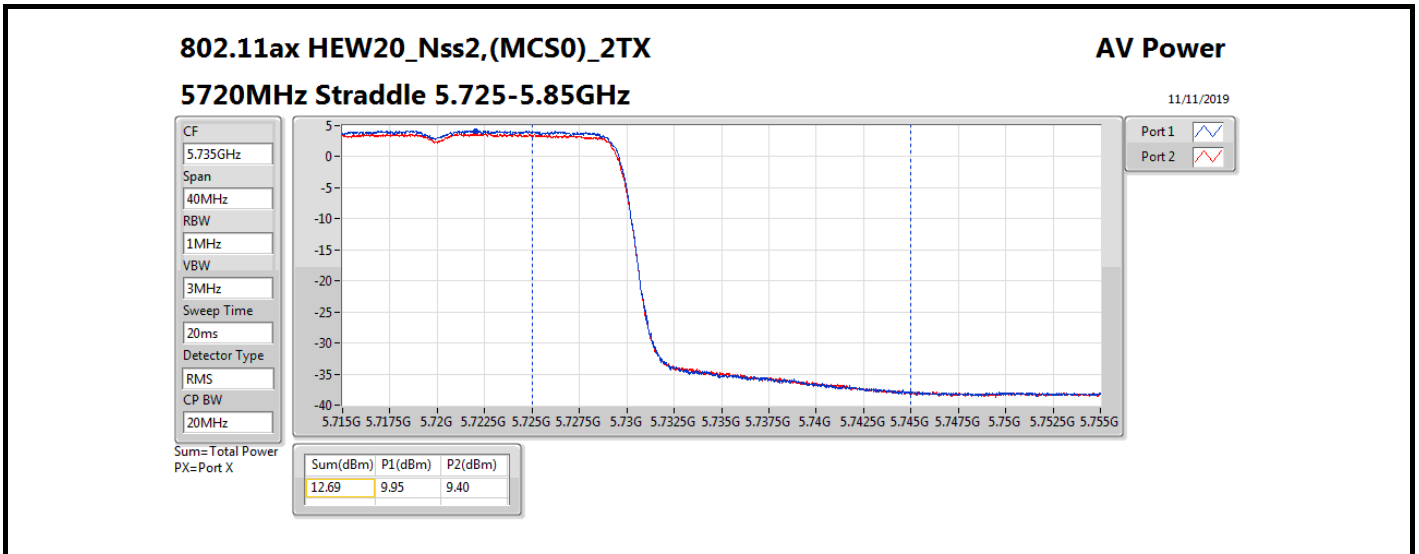

Average Power_Radio 3 / External Antenna 12

Appendix B.23

Mode	Result	DG (dBi)	Port 1 (dBm)	Port 2 (dBm)	Total Power (dBm)	Power Limit (dBm)	Conducted setting
5510MHz	Pass	10.70	14.74	14.86	17.81	19.28	13
5550MHz	Pass	10.70	16.17	15.98	19.09	19.28	14.5
5670MHz	Pass	10.70	15.45	15.65	18.56	19.28	14.25
5710MHz Straddle 5.47-5.725GHz	Pass	10.70	16.22	16.18	19.21	19.28	14.5
5710MHz Straddle 5.725-5.85GHz	Pass	10.70	6.40	6.14	9.28	25.30	14.5
802.11ax HEW80_Nss2,(MCS0)_2TX	-	-	-	-	-	-	-
5290MHz	Pass	10.70	13.96	13.75	16.87	19.28	13.25
5530MHz	Pass	10.70	13.80	13.41	16.62	19.28	12.75
5610MHz	Pass	10.70	15.97	16.12	19.06	19.28	15.5
5690MHz Straddle 5.47-5.725GHz	Pass	10.70	16.25	16.23	19.25	19.28	15.25
5690MHz Straddle 5.725-5.85GHz	Pass	10.70	2.78	2.41	5.61	25.30	15.25

DG = Directional Gain; **Port X** = Port X output power

Note : Conducted setting = Pass conducted setting division 4

Summary

Mode	Total Power (dBm)	Total Power (W)
5.25-5.35GHz	-	-
802.11ac VHT20-BF_Nss1,(MCS0)_2TX	15.80	0.03802
802.11ac VHT40-BF_Nss1,(MCS0)_2TX	16.03	0.04009
802.11ac VHT80-BF_Nss1,(MCS0)_2TX	15.81	0.03811
802.11ax HEW20-BF_Nss1,(MCS0)_2TX	15.94	0.03926
802.11ax HEW40-BF_Nss1,(MCS0)_2TX	16.21	0.04178
802.11ax HEW80-BF_Nss1,(MCS0)_2TX	16.12	0.04093
5.47-5.725GHz	-	-
802.11ac VHT20-BF_Nss1,(MCS0)_2TX	15.89	0.03882
802.11ac VHT40-BF_Nss1,(MCS0)_2TX	16.11	0.04083
802.11ac VHT80-BF_Nss1,(MCS0)_2TX	16.02	0.03999
802.11ax HEW20-BF_Nss1,(MCS0)_2TX	15.92	0.03908
802.11ax HEW40-BF_Nss1,(MCS0)_2TX	16.22	0.04188
802.11ax HEW80-BF_Nss1,(MCS0)_2TX	16.25	0.04217
5.725-5.85GHz	-	-
802.11ac VHT20-BF_Nss1,(MCS0)_2TX	9.06	0.00805
802.11ac VHT40-BF_Nss1,(MCS0)_2TX	5.71	0.00372
802.11ac VHT80-BF_Nss1,(MCS0)_2TX	2.02	0.00159
802.11ax HEW20-BF_Nss1,(MCS0)_2TX	10.14	0.01033
802.11ax HEW40-BF_Nss1,(MCS0)_2TX	6.66	0.00463
802.11ax HEW80-BF_Nss1,(MCS0)_2TX	3.07	0.00203