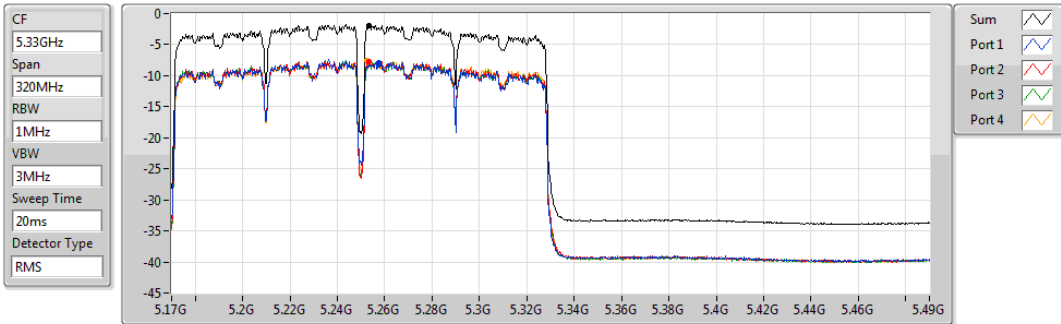

802.11ac VHT160_Nss4,(MCS0)_4TX

PSD

5250MHz Straddle 5.25-5.35GHz

29/10/2019

Sum	PD	Port 1	Port 2	Port 3	Port 4
(dBm/RBW)	(dBm/RBW)	(dBm/RBW)	(dBm/RBW)	(dBm/RBW)	(dBm/RBW)
-1.92	-1.92	-7.88	-7.69	-7.79	-7.62

802.11ac VHT160_Nss4,(MCS0)_4TX

PSD