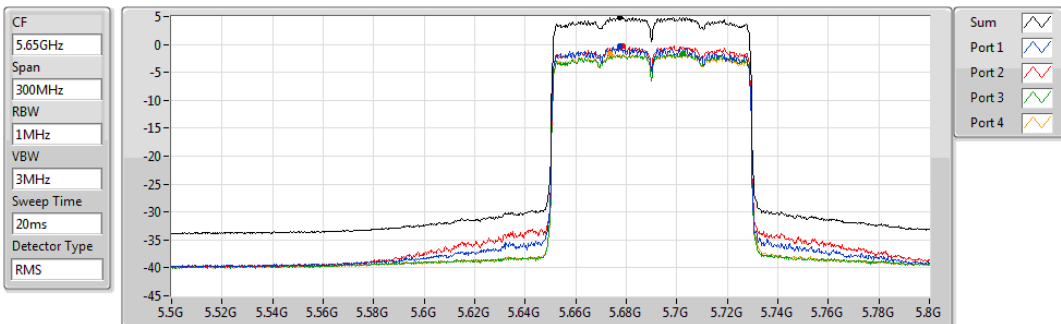

802.11ax HEW80_Nss4,(MCS0)_4TX

PSD

5690MHz Straddle 5.47-5.725GHz

29/10/2019

Sum	PD	Port 1	Port 2	Port 3	Port 4
(dBm/RBW)	(dBm/RBW)	(dBm/RBW)	(dBm/RBW)	(dBm/RBW)	(dBm/RBW)
4.85	4.85	-0.37	-0.33	-1.68	-1.67