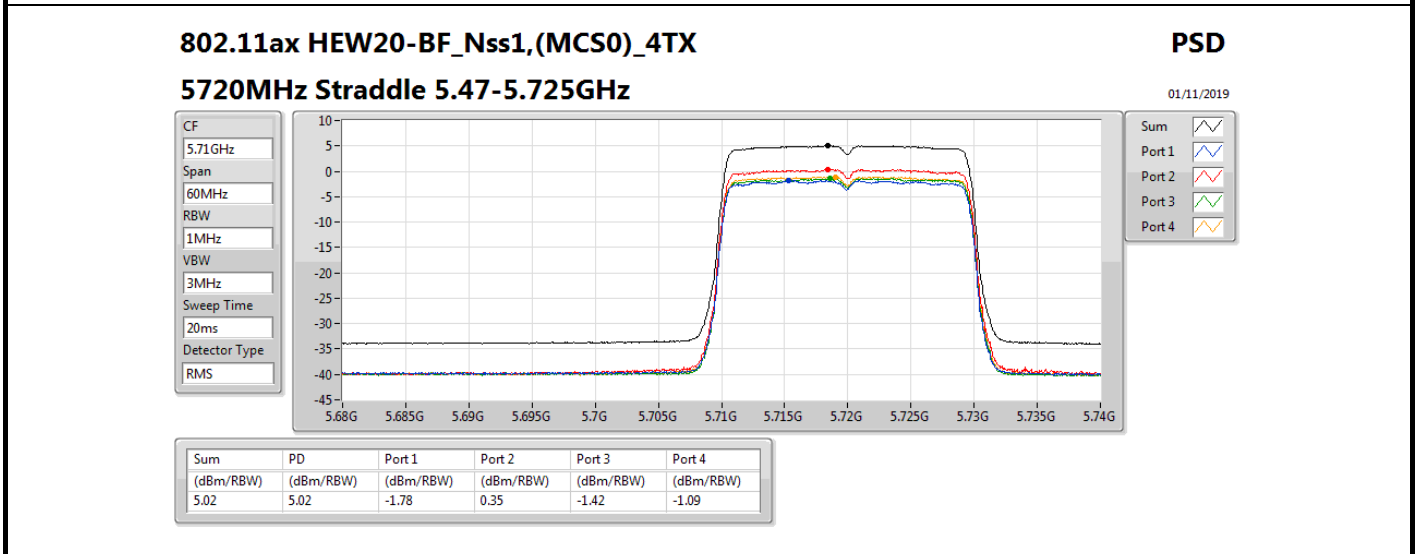

Sum	PD	Port 1	Port 2	Port 3	Port 4
(dBm/RBW)	(dBm/RBW)	(dBm/RBW)	(dBm/RBW)	(dBm/RBW)	(dBm/RBW)
5.10	5.10	-1.15	-2.13	-0.39	0.10

802.11ax HEW20-BF_Nss1,(MCS0)_4TX

PSD

5500MHz

01/11/2019

Sum	PD	Port 1	Port 2	Port 3	Port 4
(dBm/RBW)	(dBm/RBW)	(dBm/RBW)	(dBm/RBW)	(dBm/RBW)	(dBm/RBW)
5.09	5.09	-2.01	0.64	-1.37	-1.01