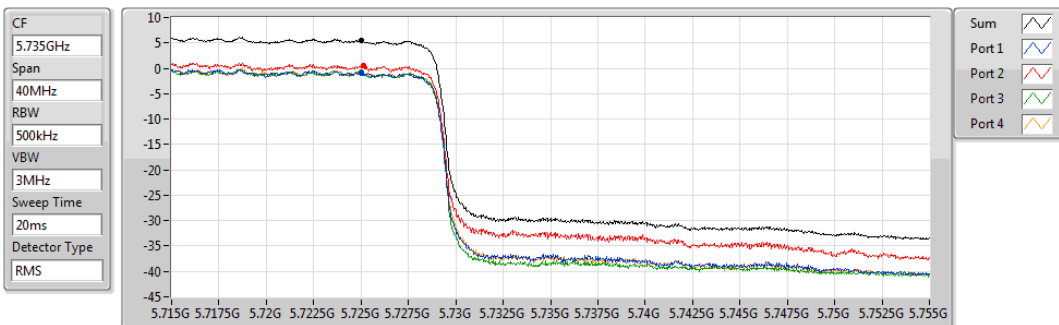

802.11ax HEW40_Nss4,(MCS0)_4TX
5710MHz Straddle 5.725-5.85GHz

PSD

29/10/2019

Sum	PD	Port 1	Port 2	Port 3	Port 4
(dBm/RBW)	(dBm/RBW)	(dBm/RBW)	(dBm/RBW)	(dBm/RBW)	(dBm/RBW)
5.43	5.43	-1.01	0.47	-0.76	-0.71