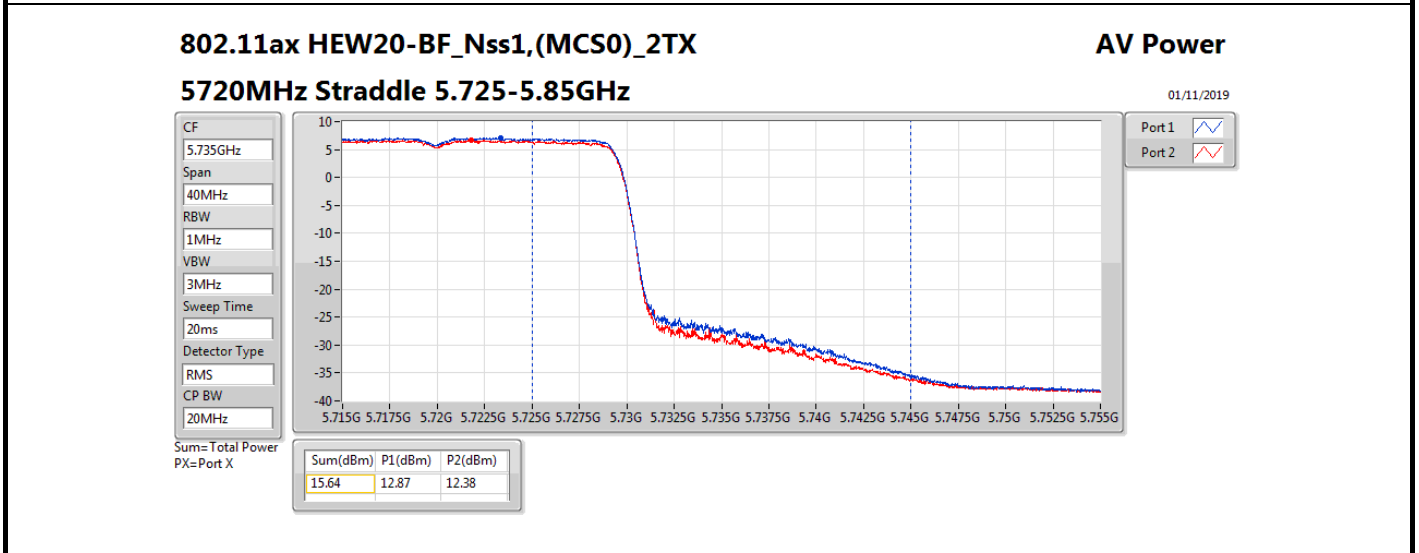

Average Power

Appendix B.18

Mode	Result	DG (dBi)	Port 1 (dBm)	Port 2 (dBm)	Total Power (dBm)	Power Limit (dBm)	Conducted setting
5690MHz Straddle 5.47-5.725GHz	Pass	8.03	19.03	18.65	21.85	21.95	18.5
5690MHz Straddle 5.725-5.85GHz	Pass	8.03	5.84	5.06	8.48	27.97	18.5

DG = Directional Gain; **Port X** = Port X output power

Note : Conducted setting = Pass conducted setting division 4

Summary

Mode	Total Power (dBm)	Total Power (W)
5.25-5.35GHz	-	-
802.11a_Nss1,(6Mbps)_1TX	21.58	0.14388
802.11ac VHT20_Nss1,(MCS0)_1TX	21.76	0.14997
802.11ac VHT40_Nss1,(MCS0)_1TX	20.02	0.10046
802.11ac VHT80_Nss1,(MCS0)_1TX	17.07	0.05093
802.11ax HEW20_Nss1,(MCS0)_1TX	21.96	0.15704
802.11ax HEW40_Nss1,(MCS0)_1TX	20.11	0.10257
802.11ax HEW80_Nss1,(MCS0)_1TX	17.22	0.05272
5.47-5.725GHz	-	-
802.11a_Nss1,(6Mbps)_1TX	21.48	0.14060
802.11ac VHT20_Nss1,(MCS0)_1TX	21.65	0.14622
802.11ac VHT40_Nss1,(MCS0)_1TX	20.23	0.10544
802.11ac VHT80_Nss1,(MCS0)_1TX	19.69	0.09311
802.11ax HEW20_Nss1,(MCS0)_1TX	21.95	0.15668
802.11ax HEW40_Nss1,(MCS0)_1TX	20.32	0.10765
802.11ax HEW80_Nss1,(MCS0)_1TX	19.89	0.09750
5.725-5.85GHz	-	-
802.11a_Nss1,(6Mbps)_1TX	10.95	0.01245
802.11ac VHT20_Nss1,(MCS0)_1TX	12.99	0.01991
802.11ac VHT40_Nss1,(MCS0)_1TX	10.10	0.01023
802.11ac VHT80_Nss1,(MCS0)_1TX	5.94	0.00393
802.11ax HEW20_Nss1,(MCS0)_1TX	13.24	0.02109
802.11ax HEW40_Nss1,(MCS0)_1TX	10.78	0.01197
802.11ax HEW80_Nss1,(MCS0)_1TX	6.70	0.00468