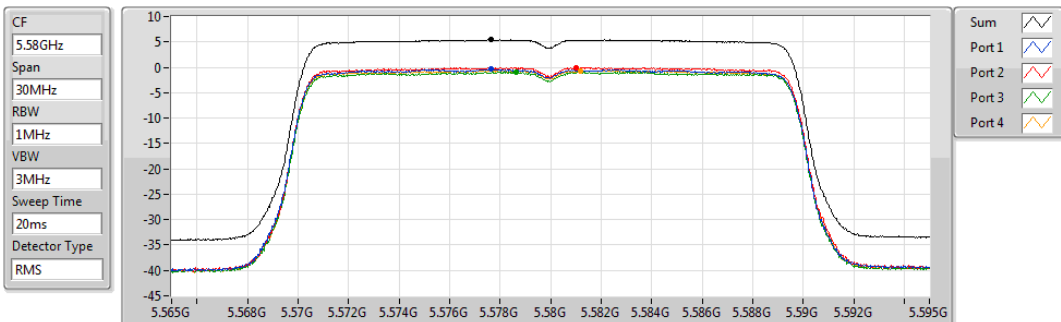

802.11ax HEW20_Nss1,(MCS0)_4TX

PSD

5580MHz

28/10/2019

Sum	PD	Port 1	Port 2	Port 3	Port 4
(dBm/RBW)	(dBm/RBW)	(dBm/RBW)	(dBm/RBW)	(dBm/RBW)	(dBm/RBW)
5.45	5.45	-0.38	-0.07	-0.95	-0.64