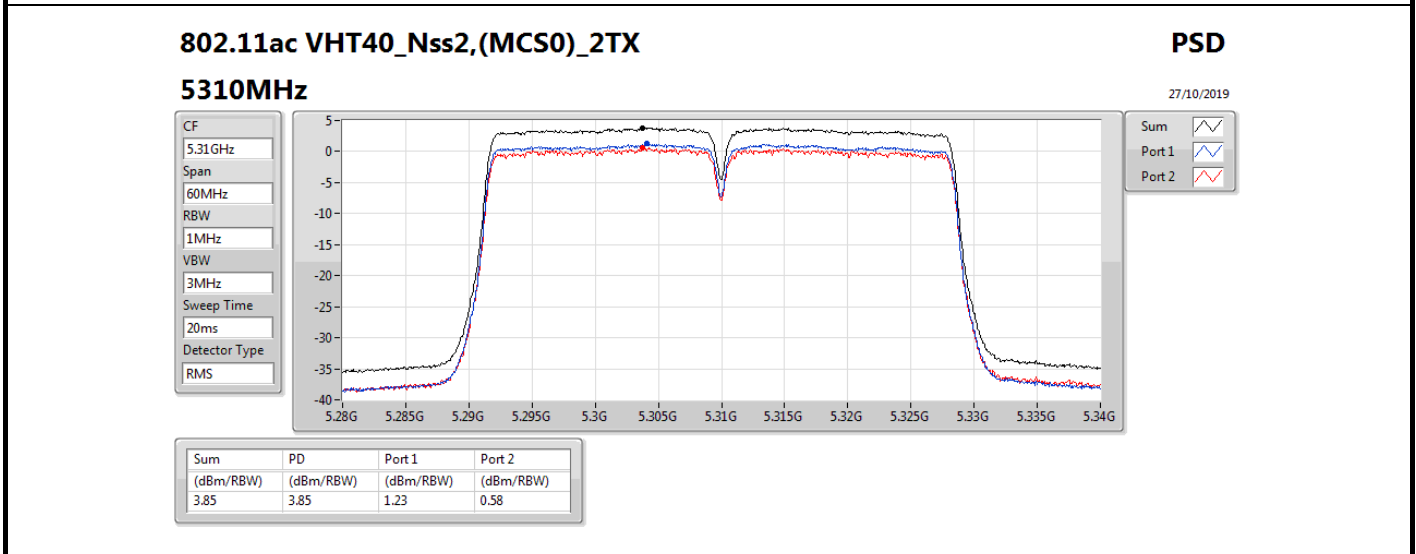

Mode	Result	DG (dBi)	Port 1 (dBm/RBW)	Port 2 (dBm/RBW)	PD (dBm/RBW)	PD Limit (dBm/RBW)
5720MHz Straddle 5.725-5.85GHz	Pass	5.36	5.21	6.26	8.74	30.00
802.11ax HEW40_Nss2,(MCS0)_2TX	-	-	-	-	-	-
5270MHz	Pass	5.36	4.83	4.54	7.63	11.00
5310MHz	Pass	5.36	1.19	0.67	3.85	11.00
5510MHz	Pass	5.36	-2.16	-1.26	1.25	11.00
5550MHz	Pass	5.36	4.82	4.80	7.73	11.00
5670MHz	Pass	5.36	1.18	2.46	4.88	11.00
5710MHz Straddle 5.47-5.725GHz	Pass	5.36	4.76	5.61	8.10	11.00
5710MHz Straddle 5.725-5.85GHz	Pass	5.36	2.48	3.53	5.99	30.00
802.11ax HEW80_Nss2,(MCS0)_2TX	-	-	-	-	-	-
5290MHz	Pass	5.36	-2.97	-3.24	-0.18	11.00
5530MHz	Pass	5.36	-3.07	-2.65	0.06	11.00
5610MHz	Pass	5.36	1.03	1.69	4.23	11.00
5690MHz Straddle 5.47-5.725GHz	Pass	5.36	1.81	2.41	4.98	11.00
5690MHz Straddle 5.725-5.85GHz	Pass	5.36	-15.71	-14.63	-12.20	30.00
802.11ax HEW160_Nss2,(MCS0)_2TX	-	-	-	-	-	-
5250MHz Straddle 5.15-5.25GHz	Pass	5.36	-7.39	-7.06	-4.36	17.00
5250MHz Straddle 5.25-5.35GHz	Pass	5.36	-7.25	-7.01	-4.28	11.00
5570MHz	Pass	5.36	-6.37	-6.48	-3.45	11.00

DG = Directional Gain; RBW = 500 kHz for 5.725-5.85GHz band / 1MHz for other band;

PD = trace bin-by-bin of each transmits port summing can be performed maximum power density; Port X = Port X power density;