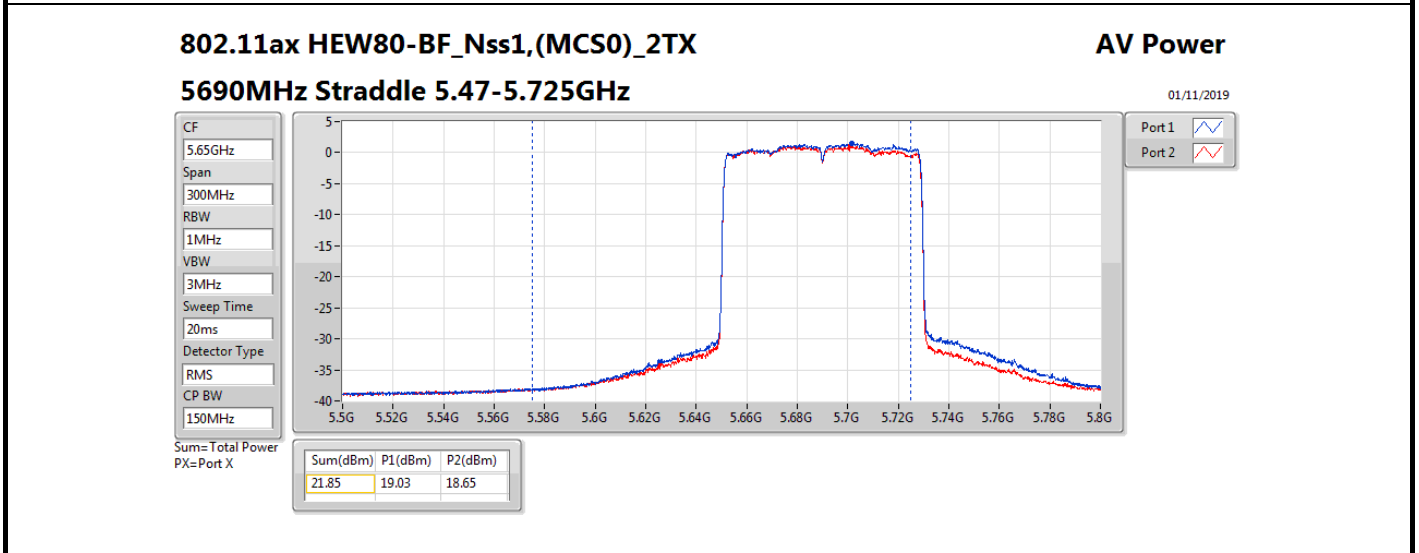

Average Power

Appendix B.18

Mode	Result	DG (dBi)	Port 1 (dBm)	Port 2 (dBm)	Total Power (dBm)	Power Limit (dBm)	Conducted setting
5690MHz Straddle 5.47-5.725GHz	Pass	8.03	19.03	18.65	21.85	21.95	18.5
5690MHz Straddle 5.725-5.85GHz	Pass	8.03	5.84	5.06	8.48	27.97	18.5

DG = Directional Gain; **Port X** = Port X output power

Note : Conducted setting = Pass conducted setting division 4

Summary

Mode	Total Power (dBm)	Total Power (W)
5.25-5.35GHz	-	-
802.11a_Nss1,(6Mbps)_1TX	21.58	0.14388
802.11ac VHT20_Nss1,(MCS0)_1TX	21.76	0.14997
802.11ac VHT40_Nss1,(MCS0)_1TX	20.02	0.10046
802.11ac VHT80_Nss1,(MCS0)_1TX	17.07	0.05093
802.11ax HEW20_Nss1,(MCS0)_1TX	21.96	0.15704
802.11ax HEW40_Nss1,(MCS0)_1TX	20.11	0.10257
802.11ax HEW80_Nss1,(MCS0)_1TX	17.22	0.05272
5.47-5.725GHz	-	-
802.11a_Nss1,(6Mbps)_1TX	21.48	0.14060
802.11ac VHT20_Nss1,(MCS0)_1TX	21.65	0.14622
802.11ac VHT40_Nss1,(MCS0)_1TX	20.23	0.10544
802.11ac VHT80_Nss1,(MCS0)_1TX	19.69	0.09311
802.11ax HEW20_Nss1,(MCS0)_1TX	21.95	0.15668
802.11ax HEW40_Nss1,(MCS0)_1TX	20.32	0.10765
802.11ax HEW80_Nss1,(MCS0)_1TX	19.89	0.09750
5.725-5.85GHz	-	-
802.11a_Nss1,(6Mbps)_1TX	10.95	0.01245
802.11ac VHT20_Nss1,(MCS0)_1TX	12.99	0.01991
802.11ac VHT40_Nss1,(MCS0)_1TX	10.10	0.01023
802.11ac VHT80_Nss1,(MCS0)_1TX	5.94	0.00393
802.11ax HEW20_Nss1,(MCS0)_1TX	13.24	0.02109
802.11ax HEW40_Nss1,(MCS0)_1TX	10.78	0.01197
802.11ax HEW80_Nss1,(MCS0)_1TX	6.70	0.00468