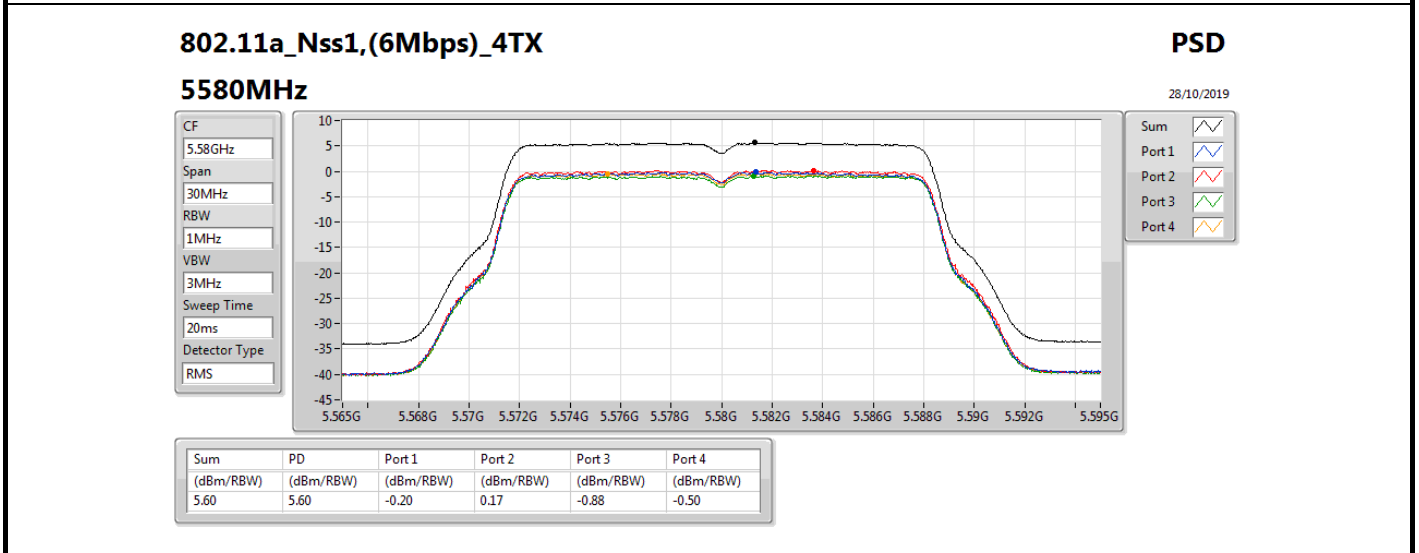

802.11a_Nss1,(6Mbps)_4TX

PSD

5320MHz

28/10/2019

CF
5.32GHz
Span
30MHz
RBW
1MHz
VBW
3MHz
Sweep Time
20ms
Detector Type
RMS

Sum
Port 1
Port 2
Port 3
Port 4

Sum	PD	Port 1	Port 2	Port 3	Port 4
(dBm/RBW)	(dBm/RBW)	(dBm/RBW)	(dBm/RBW)	(dBm/RBW)	(dBm/RBW)
5.58	5.58	-0.18	-1.01	-0.13	0.01