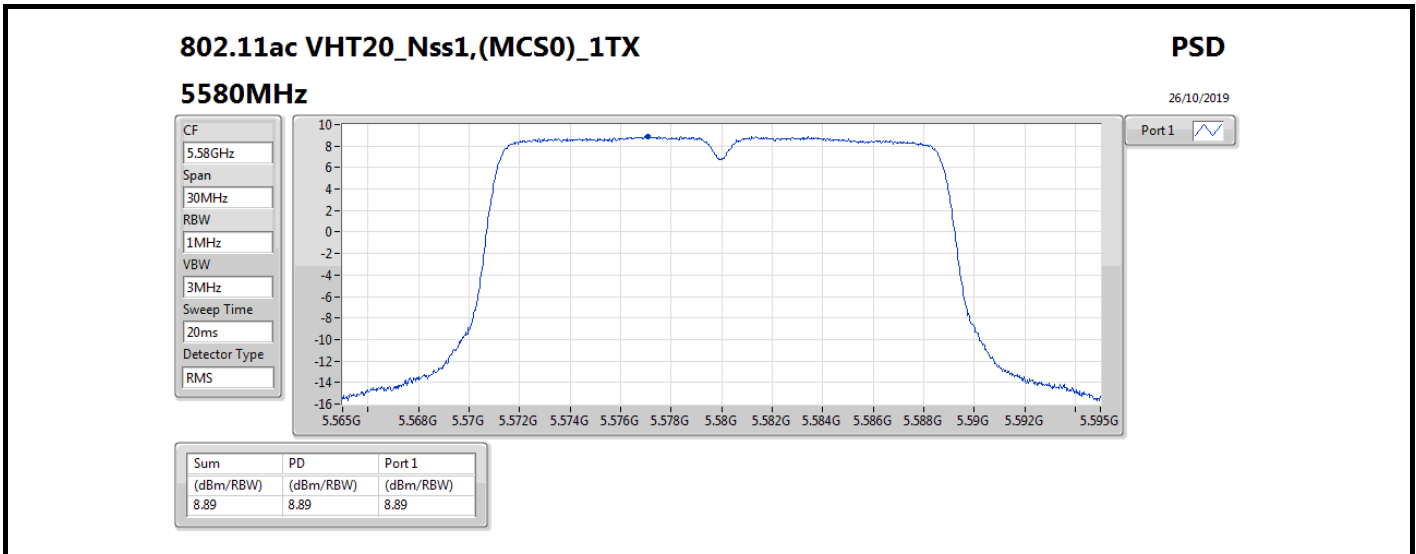

Mode	Result	DG (dBi)	Port 1 (dBm/RBW)	PD (dBm/RBW)	PD Limit (dBm/RBW)
5720MHz Straddle 5.725-5.85GHz	Pass	5.36	6.12	6.12	30.00
802.11ax HEW40_Nss1,(MCS0)_1TX	-	-	-	-	-
5270MHz	Pass	5.36	6.65	6.65	11.00
5310MHz	Pass	5.36	2.08	2.08	11.00
5510MHz	Pass	5.36	0.86	0.86	11.00
5550MHz	Pass	5.36	6.20	6.20	11.00
5670MHz	Pass	5.36	3.90	3.90	11.00
5710MHz Straddle 5.47-5.725GHz	Pass	5.36	5.28	5.28	11.00
5710MHz Straddle 5.725-5.85GHz	Pass	5.36	3.23	3.23	30.00
802.11ax HEW80_Nss1,(MCS0)_1TX	-	-	-	-	-
5290MHz	Pass	5.36	-0.58	-0.58	11.00
5530MHz	Pass	5.36	-1.93	-1.93	11.00
5610MHz	Pass	5.36	2.57	2.57	11.00
5690MHz Straddle 5.47-5.725GHz	Pass	5.36	2.82	2.82	11.00
5690MHz Straddle 5.725-5.85GHz	Pass	5.36	0.00	0.00	30.00
802.11ax HEW160_Nss1,(MCS0)_1TX	-	-	-	-	-
5250MHz Straddle 5.15-5.25GHz	Pass	5.36	-4.56	-4.56	17.00
5250MHz Straddle 5.25-5.35GHz	Pass	5.36	-4.69	-4.69	11.00
5570MHz	Pass	5.36	-4.14	-4.14	11.00

DG = Directional Gain; **RBW** = 500 kHz for 5.725-5.85GHz band / 1MHz for other band;
PD = trace bin-by-bin of each transmits port summing can be performed maximum power density; **Port X** = Port X power density;