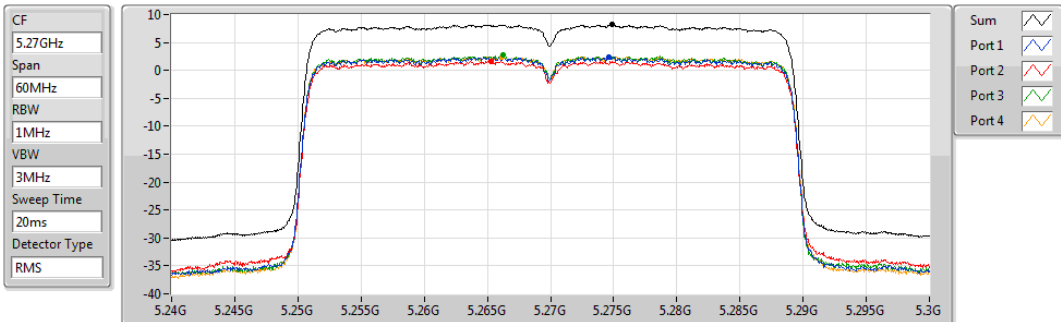

PSD

5270MHz

29/10/2019

Sum	PD	Port 1	Port 2	Port 3	Port 4
(dBm/RBW)	(dBm/RBW)	(dBm/RBW)	(dBm/RBW)	(dBm/RBW)	(dBm/RBW)
8.16	8.16	2.33	1.69	2.68	2.48

802.11ax HEW40_Nss4,(MCS0)_4TX

PSD

5310MHz

29/10/2019