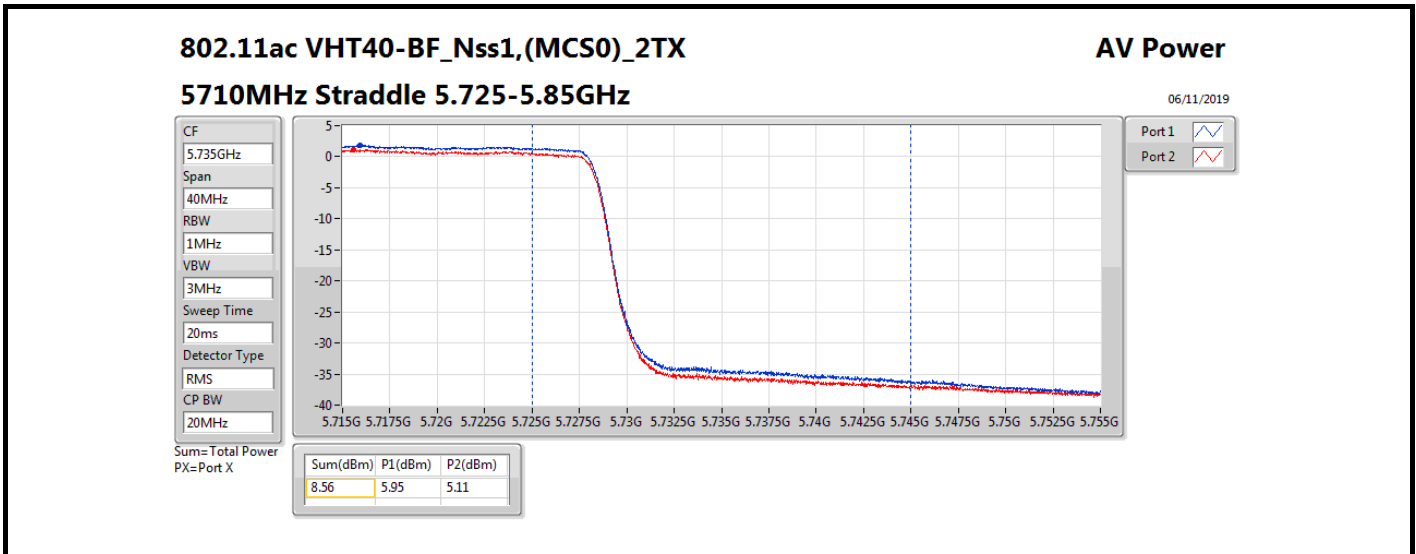

Average Power_Radio 3 / External Antenna 7

Appendix B.21

Mode	Result	DG (dBi)	Port 1 (dBm)	Port 2 (dBm)	Total Power (dBm)	Power Limit (dBm)	Conducted setting
5690MHz Straddle 5.47-5.725GHz	Pass	11.01	15.38	16.35	18.90	18.97	14.75
5690MHz Straddle 5.725-5.85GHz	Pass	11.01	2.72	3.01	5.88	24.99	14.75

DG = Directional Gain; **Port X** = Port X output power

Note : **Conducted setting = Pass** conducted setting division 4

Summary

Mode	Total Power (dBm)	Total Power (W)
5.25-5.35GHz	-	-
802.11a_Nss1,(6Mbps)_1TX	18.92	0.07798
802.11ac VHT20_Nss1,(MCS0)_1TX	18.92	0.07798
802.11ac VHT40_Nss1,(MCS0)_1TX	19.16	0.08241
802.11ac VHT80_Nss1,(MCS0)_1TX	15.91	0.03899
802.11ax HEW20_Nss1,(MCS0)_1TX	19.13	0.08185
802.11ax HEW40_Nss1,(MCS0)_1TX	19.26	0.08433
802.11ax HEW80_Nss1,(MCS0)_1TX	16.10	0.04074
5.47-5.725GHz	-	-
802.11a_Nss1,(6Mbps)_1TX	18.72	0.07447
802.11ac VHT20_Nss1,(MCS0)_1TX	18.89	0.07745
802.11ac VHT40_Nss1,(MCS0)_1TX	19.06	0.08054
802.11ac VHT80_Nss1,(MCS0)_1TX	18.91	0.07780
802.11ax HEW20_Nss1,(MCS0)_1TX	19.08	0.08091
802.11ax HEW40_Nss1,(MCS0)_1TX	19.23	0.08375
802.11ax HEW80_Nss1,(MCS0)_1TX	19.15	0.08222
5.725-5.85GHz	-	-
802.11a_Nss1,(6Mbps)_1TX	11.82	0.01521
802.11ac VHT20_Nss1,(MCS0)_1TX	12.78	0.01897
802.11ac VHT40_Nss1,(MCS0)_1TX	9.01	0.00796
802.11ac VHT80_Nss1,(MCS0)_1TX	5.33	0.00341
802.11ax HEW20_Nss1,(MCS0)_1TX	13.30	0.02138
802.11ax HEW40_Nss1,(MCS0)_1TX	9.72	0.00938
802.11ax HEW80_Nss1,(MCS0)_1TX	6.17	0.00414