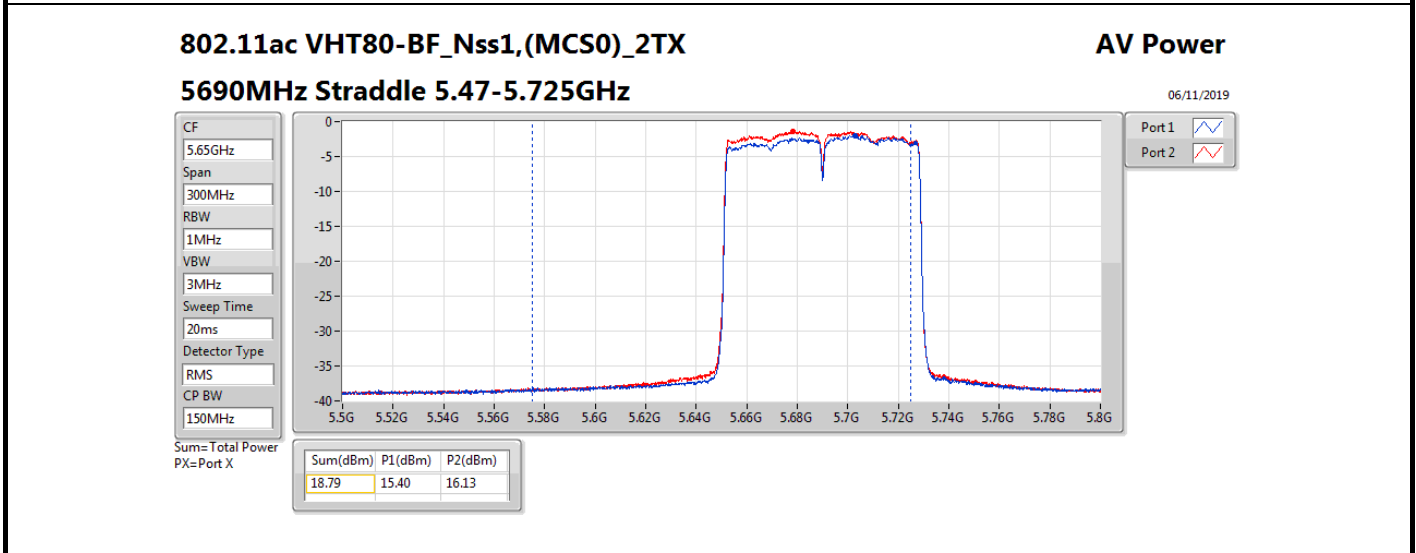

Average Power_Radio 3 / External Antenna 7

Appendix B.21

Mode	Result	DG (dBi)	Port 1 (dBm)	Port 2 (dBm)	Total Power (dBm)	Power Limit (dBm)	Conducted setting
5690MHz Straddle 5.47-5.725GHz	Pass	11.01	15.38	16.35	18.90	18.97	14.75
5690MHz Straddle 5.725-5.85GHz	Pass	11.01	2.72	3.01	5.88	24.99	14.75

DG = Directional Gain; **Port X** = Port X output power

Note : **Conducted setting = Pass** conducted setting division 4

Summary

Mode	Total Power (dBm)	Total Power (W)
5.25-5.35GHz	-	-
802.11a_Nss1,(6Mbps)_1TX	18.92	0.07798
802.11ac VHT20_Nss1,(MCS0)_1TX	18.92	0.07798
802.11ac VHT40_Nss1,(MCS0)_1TX	19.16	0.08241
802.11ac VHT80_Nss1,(MCS0)_1TX	15.91	0.03899
802.11ax HEW20_Nss1,(MCS0)_1TX	19.13	0.08185
802.11ax HEW40_Nss1,(MCS0)_1TX	19.26	0.08433
802.11ax HEW80_Nss1,(MCS0)_1TX	16.10	0.04074
5.47-5.725GHz	-	-
802.11a_Nss1,(6Mbps)_1TX	18.72	0.07447
802.11ac VHT20_Nss1,(MCS0)_1TX	18.89	0.07745
802.11ac VHT40_Nss1,(MCS0)_1TX	19.06	0.08054
802.11ac VHT80_Nss1,(MCS0)_1TX	18.91	0.07780
802.11ax HEW20_Nss1,(MCS0)_1TX	19.08	0.08091
802.11ax HEW40_Nss1,(MCS0)_1TX	19.23	0.08375
802.11ax HEW80_Nss1,(MCS0)_1TX	19.15	0.08222
5.725-5.85GHz	-	-
802.11a_Nss1,(6Mbps)_1TX	11.82	0.01521
802.11ac VHT20_Nss1,(MCS0)_1TX	12.78	0.01897
802.11ac VHT40_Nss1,(MCS0)_1TX	9.01	0.00796
802.11ac VHT80_Nss1,(MCS0)_1TX	5.33	0.00341
802.11ax HEW20_Nss1,(MCS0)_1TX	13.30	0.02138
802.11ax HEW40_Nss1,(MCS0)_1TX	9.72	0.00938
802.11ax HEW80_Nss1,(MCS0)_1TX	6.17	0.00414