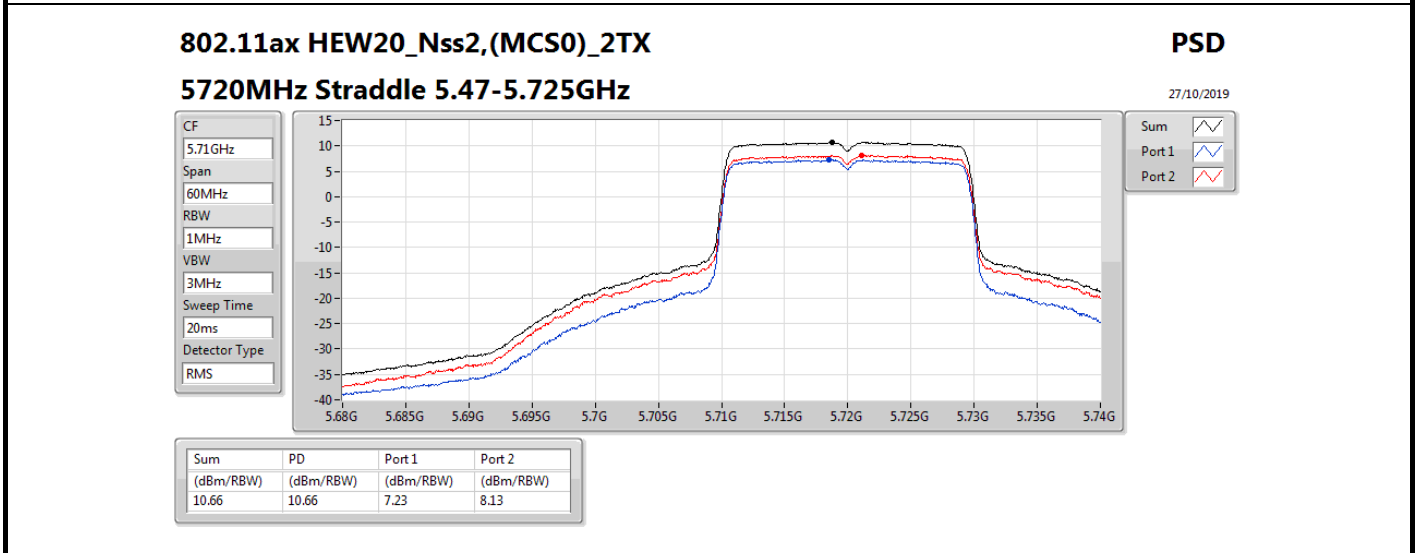

802.11ax HEW20_Nss2,(MCS0)_2TX

PSD

5300MHz

27/10/2019

CF
5.3GHz
Span
30MHz
RBW
1MHz
VBW
3MHz
Sweep Time
20ms
Detector Type
RMS

Sum
Port 1
Port 2

Sum	PD	Port 1	Port 2
(dBm/RBW)	(dBm/RBW)	(dBm/RBW)	(dBm/RBW)
10.37	10.37	7.47	7.30

802.11ax HEW40_Nss2,(MCS0)_2TX

PSD

5710MHz Straddle 5.725-5.85GHz

27/10/2019

Sum	PD	Port 1	Port 2
(dBm/RBW)	(dBm/RBW)	(dBm/RBW)	(dBm/RBW)
5.99	5.99	2.48	3.53

802.11ax HEW80_Nss2,(MCS0)_2TX

PSD

5290MHz