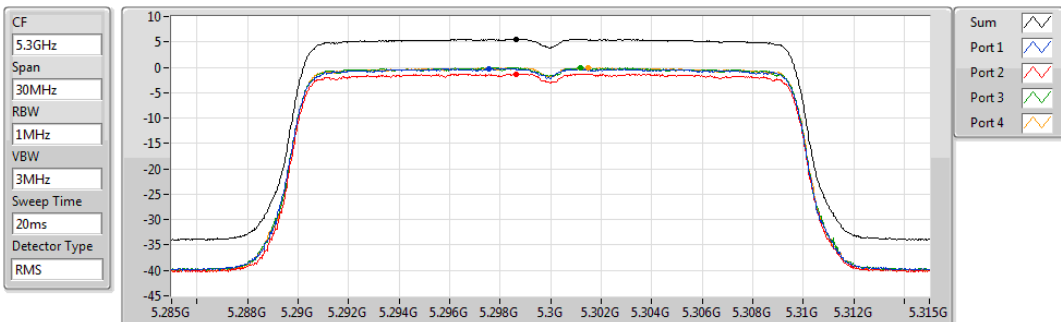

PSD

5260MHz

28/10/2019

Sum	PD	Port 1	Port 2	Port 3	Port 4
(dBm/RBW)	(dBm/RBW)	(dBm/RBW)	(dBm/RBW)	(dBm/RBW)	(dBm/RBW)
5.56	5.56	-0.24	-1.57	-0.04	0.08

802.11ax HEW20_Nss1,(MCS0)_4TX

PSD

5300MHz

28/10/2019