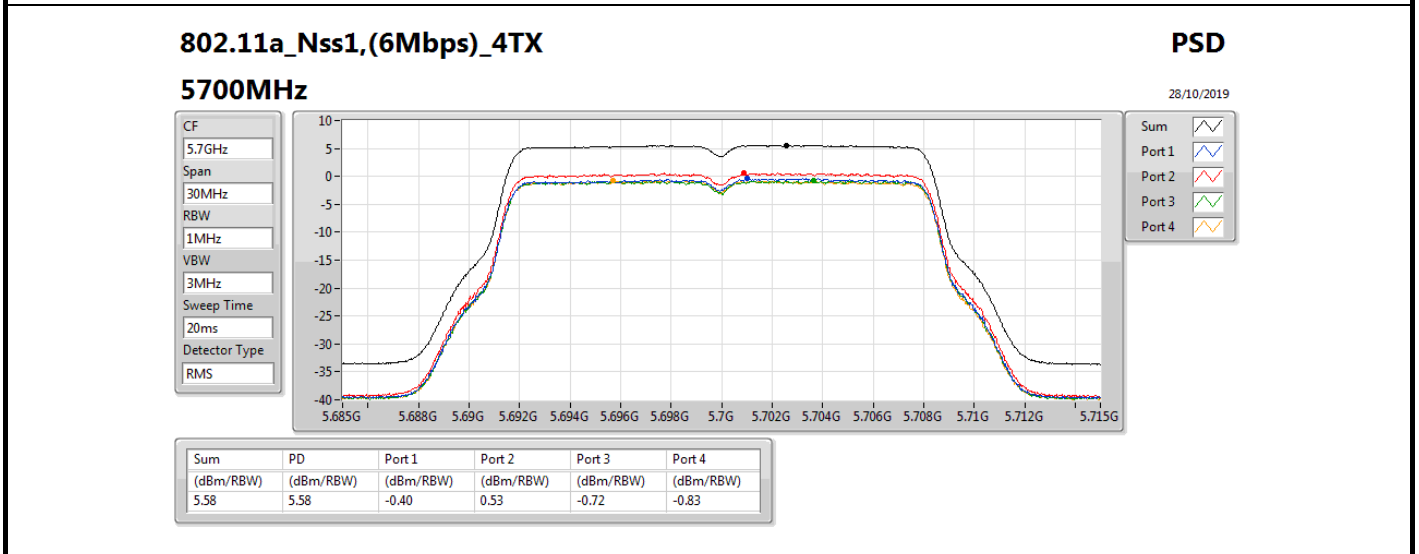

802.11a_Nss1,(6Mbps)_4TX

PSD

5320MHz

28/10/2019

CF
5.32GHz
Span
30MHz
RBW
1MHz
VBW
3MHz
Sweep Time
20ms
Detector Type
RMS

Sum
Port 1
Port 2
Port 3
Port 4

Sum	PD	Port 1	Port 2	Port 3	Port 4
(dBm/RBW)	(dBm/RBW)	(dBm/RBW)	(dBm/RBW)	(dBm/RBW)	(dBm/RBW)
5.58	5.58	-0.18	-1.01	-0.13	0.01