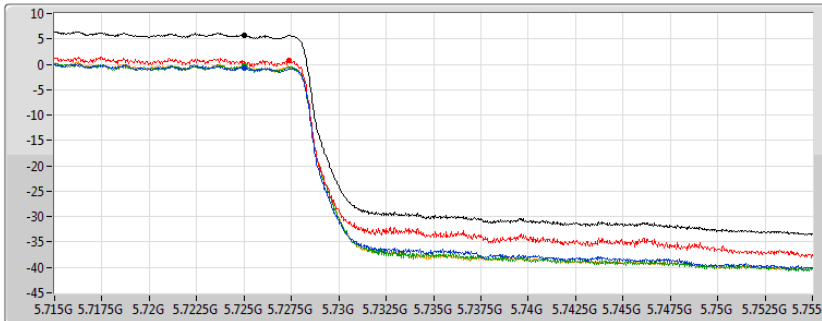

Sum
Port 1
Port 2
Port 3
Port 4

Sum	PD	Port 1	Port 2	Port 3	Port 4
(dBm/RBW)	(dBm/RBW)	(dBm/RBW)	(dBm/RBW)	(dBm/RBW)	(dBm/RBW)
5.76	5.76	-0.77	0.74	-0.40	-0.31