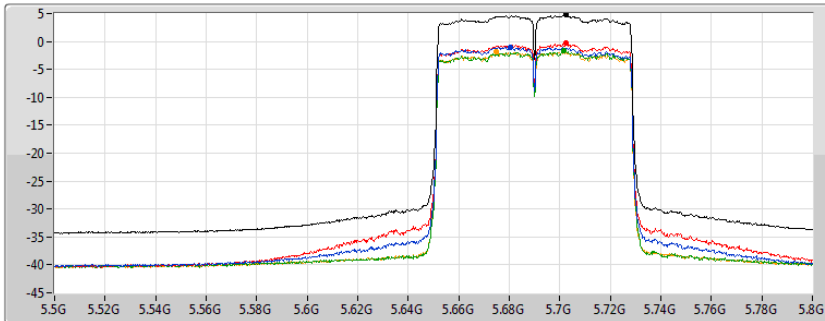

Sum
Port 1
Port 2
Port 3
Port 4

Sum	PD	Port 1	Port 2	Port 3	Port 4
(dBm/RBW)	(dBm/RBW)	(dBm/RBW)	(dBm/RBW)	(dBm/RBW)	(dBm/RBW)
4.73	4.73	-0.99	-0.35	-1.67	-1.88