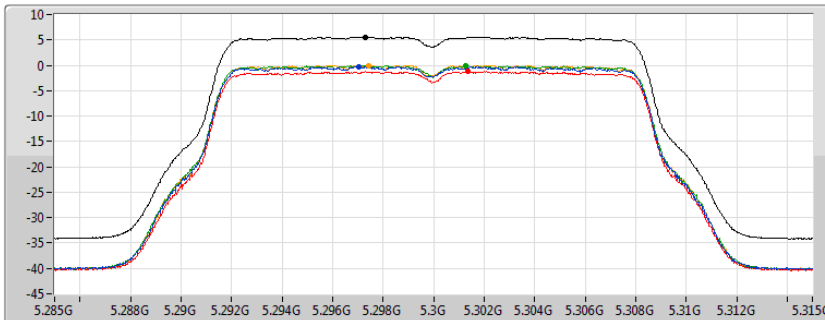

802.11a_Nss1,(6Mbps)_4TX

PSD

5300MHz

28/10/2019

CF
5.3GHz
Span
30MHz
RBW
1MHz
VBW
3MHz
Sweep Time
20ms
Detector Type
RMS

Sum
Port 1
Port 2
Port 3
Port 4

Sum	PD	Port 1	Port 2	Port 3	Port 4
(dBm/RBW)	(dBm/RBW)	(dBm/RBW)	(dBm/RBW)	(dBm/RBW)	(dBm/RBW)
5.56	5.56	-0.31	-1.17	-0.07	-0.01