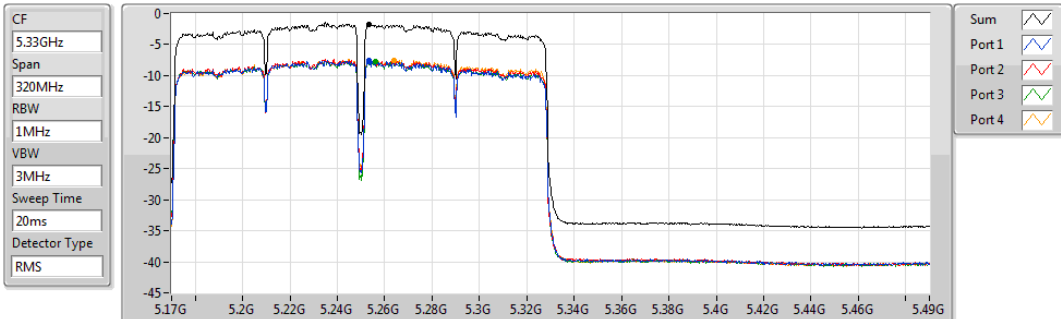

5250MHz Straddle 5.25-5.35GHz

29/10/2019

Sum	PD	Port 1	Port 2	Port 3	Port 4
(dBm/RBW)	(dBm/RBW)	(dBm/RBW)	(dBm/RBW)	(dBm/RBW)	(dBm/RBW)
-1.71	-1.71	-7.62	-7.60	-7.74	-7.51