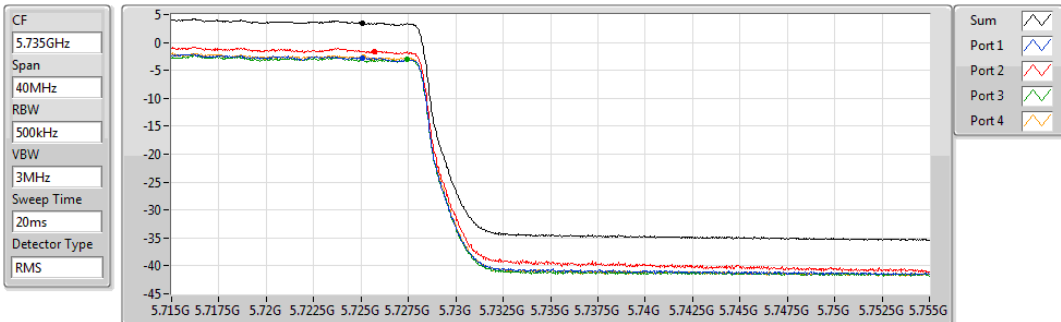

5710MHz Straddle 5.725-5.85GHz

29/10/2019

Sum	PD	Port 1	Port 2	Port 3	Port 4
(dBm/RBW)	(dBm/RBW)	(dBm/RBW)	(dBm/RBW)	(dBm/RBW)	(dBm/RBW)
3.52	3.52	-2.76	-1.56	-3.01	-2.54

802.11ac VHT80_Nss1,(MCS0)_4TX

PSD