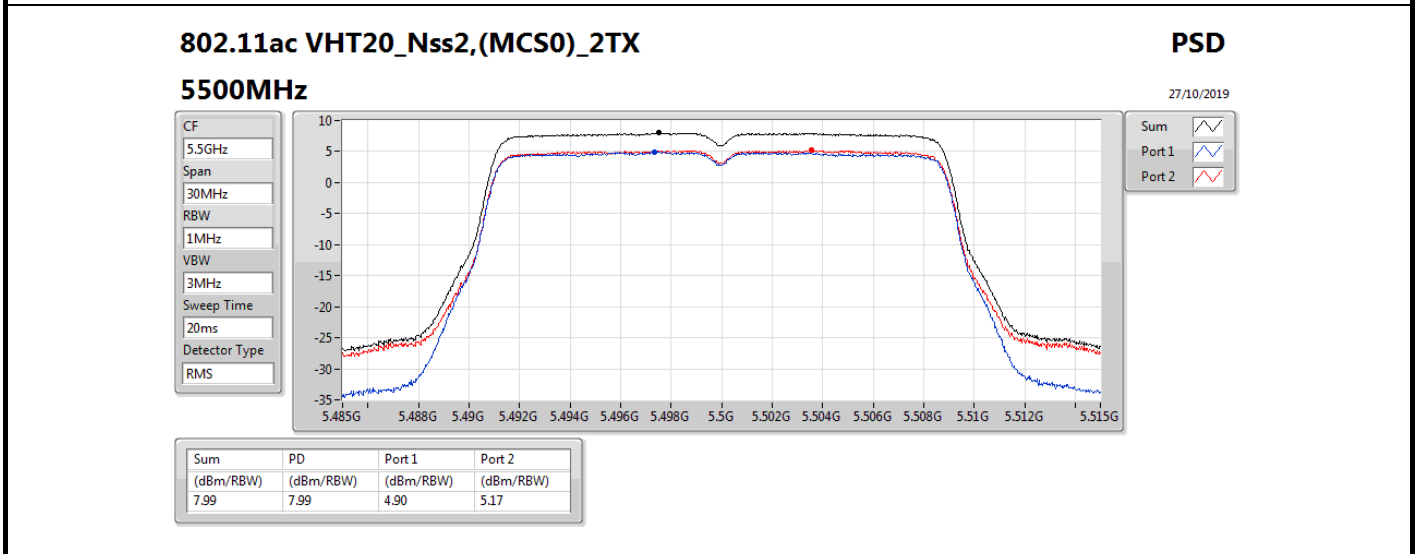

Mode	Result	DG (dBi)	Port 1 (dBm/RBW)	Port 2 (dBm/RBW)	PD (dBm/RBW)	PD Limit (dBm/RBW)
5720MHz Straddle 5.725-5.85GHz	Pass	5.36	5.21	6.26	8.74	30.00
802.11ax HEW40_Nss2,(MCS0)_2TX	-	-	-	-	-	-
5270MHz	Pass	5.36	4.83	4.54	7.63	11.00
5310MHz	Pass	5.36	1.19	0.67	3.85	11.00
5510MHz	Pass	5.36	-2.16	-1.26	1.25	11.00
5550MHz	Pass	5.36	4.82	4.80	7.73	11.00
5670MHz	Pass	5.36	1.18	2.46	4.88	11.00
5710MHz Straddle 5.47-5.725GHz	Pass	5.36	4.76	5.61	8.10	11.00
5710MHz Straddle 5.725-5.85GHz	Pass	5.36	2.48	3.53	5.99	30.00
802.11ax HEW80_Nss2,(MCS0)_2TX	-	-	-	-	-	-
5290MHz	Pass	5.36	-2.97	-3.24	-0.18	11.00
5530MHz	Pass	5.36	-3.07	-2.65	0.06	11.00
5610MHz	Pass	5.36	1.03	1.69	4.23	11.00
5690MHz Straddle 5.47-5.725GHz	Pass	5.36	1.81	2.41	4.98	11.00
5690MHz Straddle 5.725-5.85GHz	Pass	5.36	-15.71	-14.63	-12.20	30.00
802.11ax HEW160_Nss2,(MCS0)_2TX	-	-	-	-	-	-
5250MHz Straddle 5.15-5.25GHz	Pass	5.36	-7.39	-7.06	-4.36	17.00
5250MHz Straddle 5.25-5.35GHz	Pass	5.36	-7.25	-7.01	-4.28	11.00
5570MHz	Pass	5.36	-6.37	-6.48	-3.45	11.00

DG = Directional Gain; RBW = 500 kHz for 5.725-5.85GHz band / 1MHz for other band;

PD = trace bin-by-bin of each transmits port summing can be performed maximum power density; Port X = Port X power density;