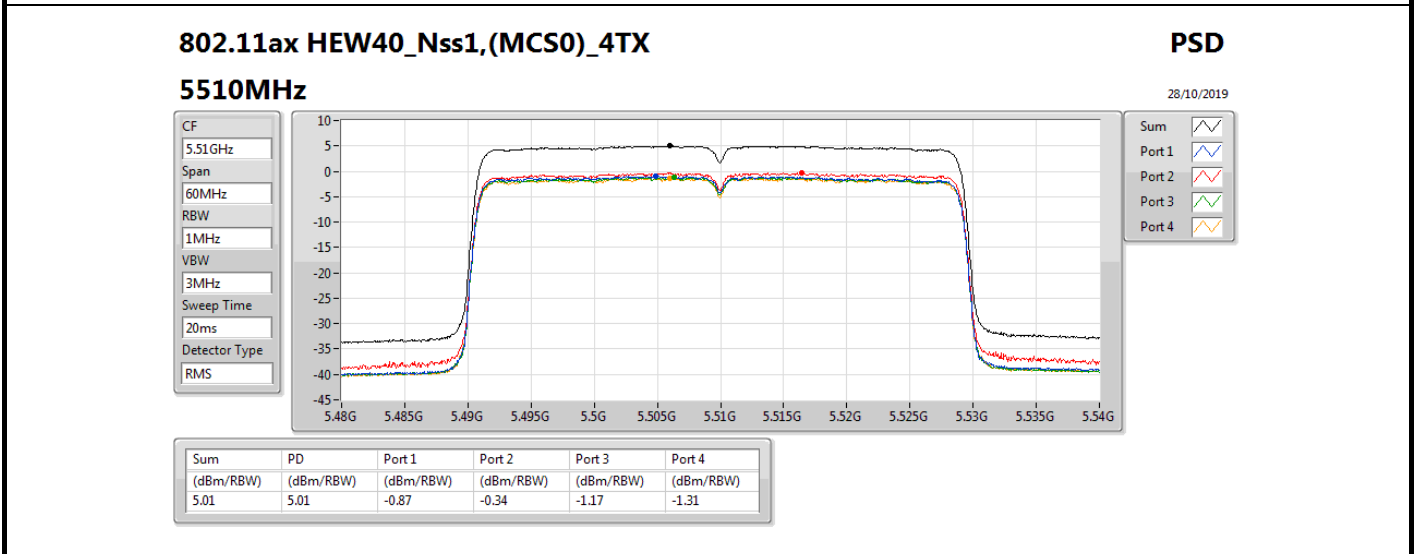

802.11ax HEW20_Nss1,(MCS0)_4TX

PSD

5720MHz Straddle 5.725-5.85GHz

28/10/2019

CF
5.735GHz
Span
40MHz
RBW
500kHz
VBW
3MHz
Sweep Time
20ms
Detector Type
RMS

Sum
Port 1
Port 2
Port 3
Port 4

Sum	PD	Port 1	Port 2	Port 3	Port 4
(dBm/RBW)	(dBm/RBW)	(dBm/RBW)	(dBm/RBW)	(dBm/RBW)	(dBm/RBW)
3.79	3.79	-2.33	-1.23	-2.48	-2.65