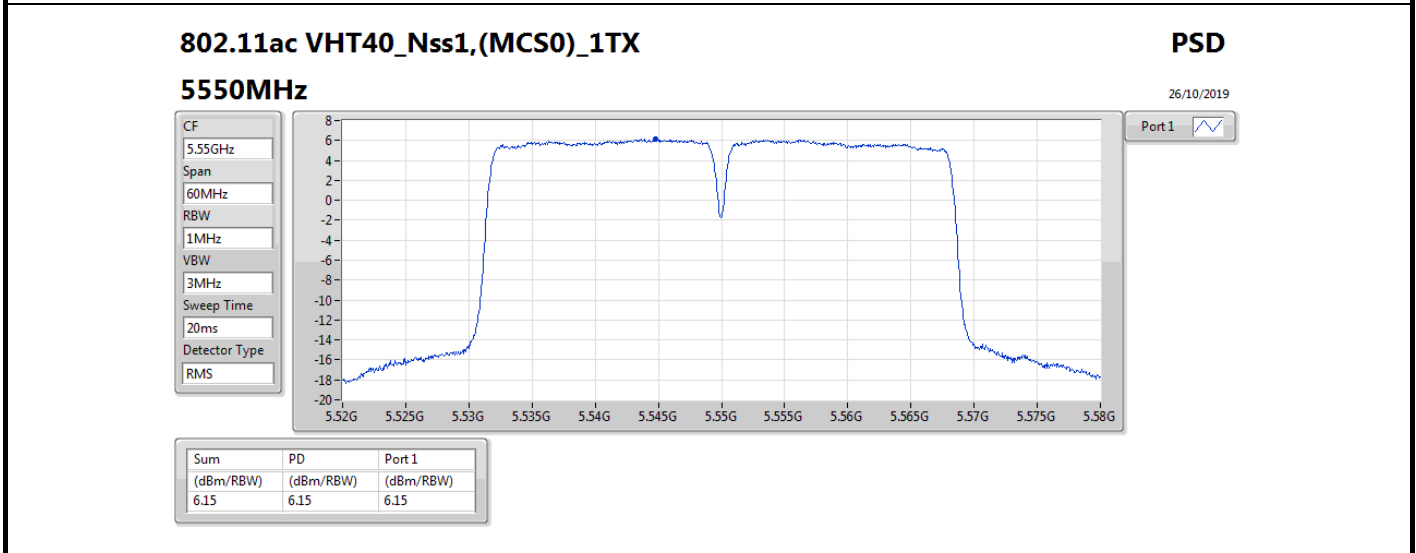

Mode	Result	DG (dBi)	Port 1 (dBm/RBW)	PD (dBm/RBW)	PD Limit (dBm/RBW)
5720MHz Straddle 5.725-5.85GHz	Pass	5.36	6.12	6.12	30.00
802.11ax HEW40_Nss1,(MCS0)_1TX	-	-	-	-	-
5270MHz	Pass	5.36	6.65	6.65	11.00
5310MHz	Pass	5.36	2.08	2.08	11.00
5510MHz	Pass	5.36	0.86	0.86	11.00
5550MHz	Pass	5.36	6.20	6.20	11.00
5670MHz	Pass	5.36	3.90	3.90	11.00
5710MHz Straddle 5.47-5.725GHz	Pass	5.36	5.28	5.28	11.00
5710MHz Straddle 5.725-5.85GHz	Pass	5.36	3.23	3.23	30.00
802.11ax HEW80_Nss1,(MCS0)_1TX	-	-	-	-	-
5290MHz	Pass	5.36	-0.58	-0.58	11.00
5530MHz	Pass	5.36	-1.93	-1.93	11.00
5610MHz	Pass	5.36	2.57	2.57	11.00
5690MHz Straddle 5.47-5.725GHz	Pass	5.36	2.82	2.82	11.00
5690MHz Straddle 5.725-5.85GHz	Pass	5.36	0.00	0.00	30.00
802.11ax HEW160_Nss1,(MCS0)_1TX	-	-	-	-	-
5250MHz Straddle 5.15-5.25GHz	Pass	5.36	-4.56	-4.56	17.00
5250MHz Straddle 5.25-5.35GHz	Pass	5.36	-4.69	-4.69	11.00
5570MHz	Pass	5.36	-4.14	-4.14	11.00

DG = Directional Gain; **RBW** = 500 kHz for 5.725-5.85GHz band / 1MHz for other band;
PD = trace bin-by-bin of each transmits port summing can be performed maximum power density; **Port X** = Port X power density;