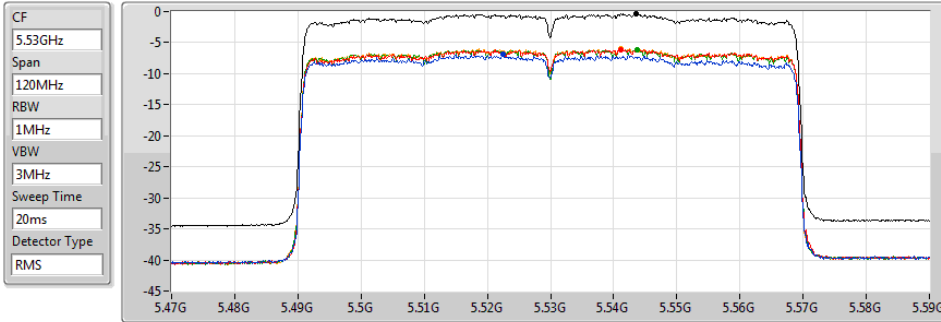

802.11ax HEW80-BF_Nss1,(MCS0)_4TX

PSD

5530MHz

01/11/2019

Sum	PD	Port 1	Port 2	Port 3	Port 4
(dBm/RBW)	(dBm/RBW)	(dBm/RBW)	(dBm/RBW)	(dBm/RBW)	(dBm/RBW)
-0.40	-0.40	-6.90	-6.08	-6.07	-5.96