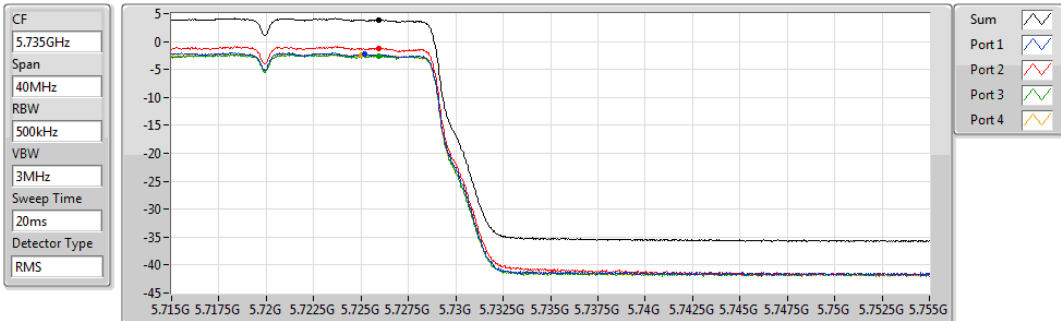

802.11ac VHT20_Nss1,(MCS0)_4TX

PSD

5720MHz Straddle 5.725-5.85GHz

28/10/2019

Sum	PD	Port 1	Port 2	Port 3	Port 4
(dBm/RBW)	(dBm/RBW)	(dBm/RBW)	(dBm/RBW)	(dBm/RBW)	(dBm/RBW)
3.89	3.89	-2.21	-1.21	-2.57	-2.49