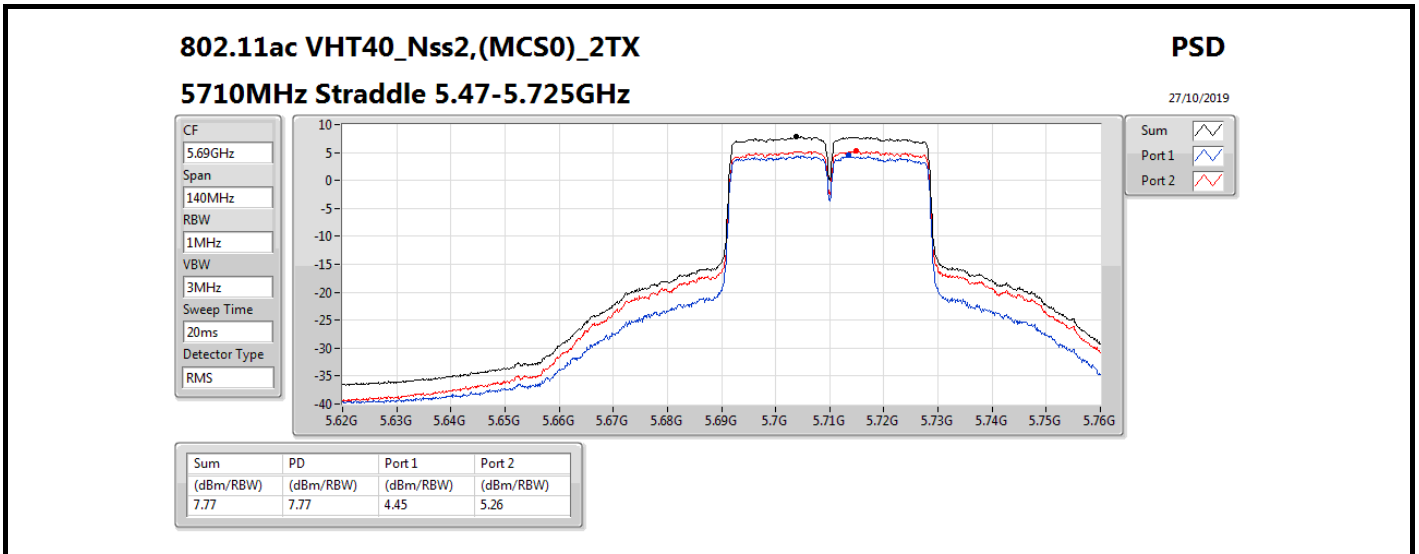

Mode	Result	DG (dBi)	Port 1 (dBm/RBW)	Port 2 (dBm/RBW)	PD (dBm/RBW)	PD Limit (dBm/RBW)
5720MHz Straddle 5.725-5.85GHz	Pass	5.36	5.21	6.26	8.74	30.00
802.11ax HEW40_Nss2,(MCS0)_2TX	-	-	-	-	-	-
5270MHz	Pass	5.36	4.83	4.54	7.63	11.00
5310MHz	Pass	5.36	1.19	0.67	3.85	11.00
5510MHz	Pass	5.36	-2.16	-1.26	1.25	11.00
5550MHz	Pass	5.36	4.82	4.80	7.73	11.00
5670MHz	Pass	5.36	1.18	2.46	4.88	11.00
5710MHz Straddle 5.47-5.725GHz	Pass	5.36	4.76	5.61	8.10	11.00
5710MHz Straddle 5.725-5.85GHz	Pass	5.36	2.48	3.53	5.99	30.00
802.11ax HEW80_Nss2,(MCS0)_2TX	-	-	-	-	-	-
5290MHz	Pass	5.36	-2.97	-3.24	-0.18	11.00
5530MHz	Pass	5.36	-3.07	-2.65	0.06	11.00
5610MHz	Pass	5.36	1.03	1.69	4.23	11.00
5690MHz Straddle 5.47-5.725GHz	Pass	5.36	1.81	2.41	4.98	11.00
5690MHz Straddle 5.725-5.85GHz	Pass	5.36	-15.71	-14.63	-12.20	30.00
802.11ax HEW160_Nss2,(MCS0)_2TX	-	-	-	-	-	-
5250MHz Straddle 5.15-5.25GHz	Pass	5.36	-7.39	-7.06	-4.36	17.00
5250MHz Straddle 5.25-5.35GHz	Pass	5.36	-7.25	-7.01	-4.28	11.00
5570MHz	Pass	5.36	-6.37	-6.48	-3.45	11.00

DG = Directional Gain; RBW = 500 kHz for 5.725-5.85GHz band / 1MHz for other band;

PD = trace bin-by-bin of each transmits port summing can be performed maximum power density; Port X = Port X power density;

802.11ac VHT160_Nss2,(MCS0)_2TX

PSD

5570MHz

27/10/2019

CF
5.57GHz
Span
240MHz
RBW
1MHz
VBW
3MHz
Sweep Time
20ms
Detector Type
RMS

Sum
Port 1
Port 2

Sum	PD	Port 1	Port 2
(dBm/RBW)	(dBm/RBW)	(dBm/RBW)	(dBm/RBW)
-3.36	-3.36	-6.36	-6.26