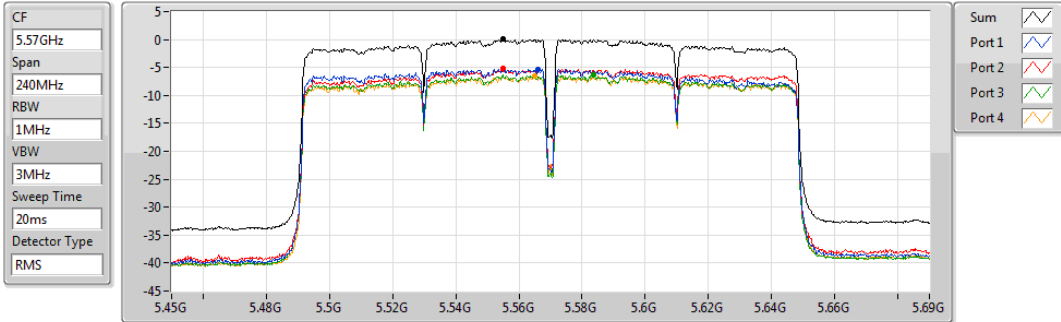

802.11ac VHT160_Nss1,(MCS0)_4TX

PSD

5570MHz

29/10/2019

Sum	PD	Port 1	Port 2	Port 3	Port 4
(dBm/RBW)	(dBm/RBW)	(dBm/RBW)	(dBm/RBW)	(dBm/RBW)	(dBm/RBW)
0.16	0.16	-5.33	-5.21	-6.38	-6.44