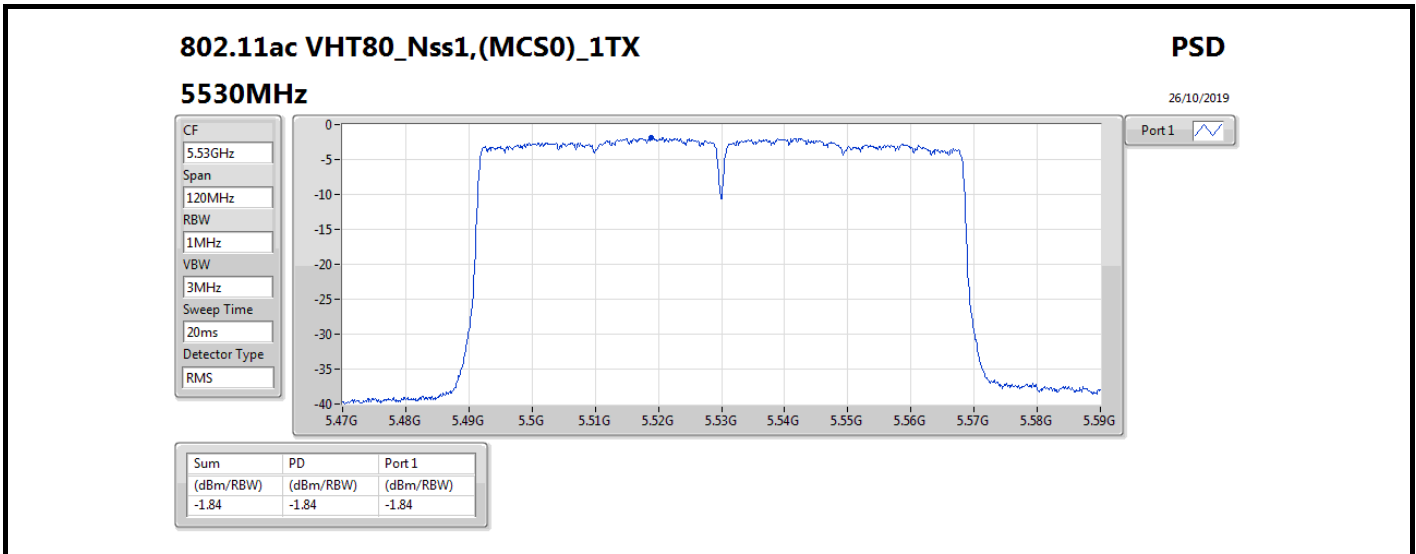

DG = Directional Gain; **RBW** = 500 kHz for 5.725-5.85GHz band / 1MHz for other band;
PD = trace bin-by-bin of each transmits port summing can be performed maximum power density; **Port X** = Port X power density;