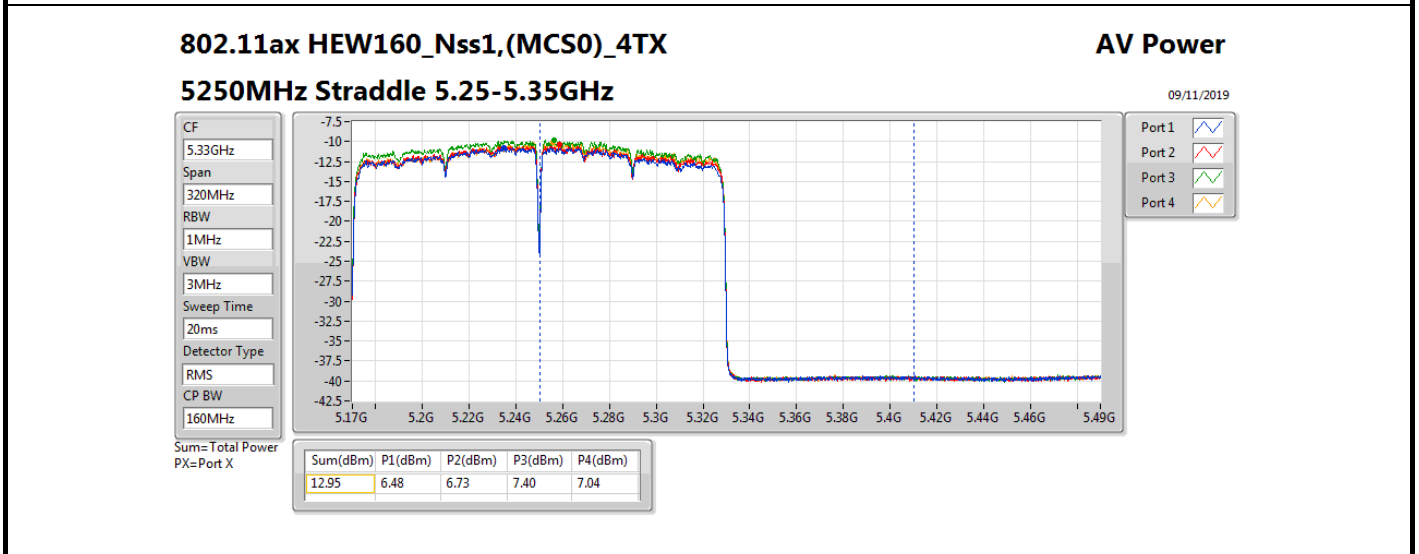

DG = Directional Gain; **Port X** = Port X output power

Note : Conducted setting = Pass conducted setting division 4

Summary

Mode	Total Power (dBm)	Total Power (W)
5.15-5.25GHz	-	-
802.11ac VHT160-BF_Nss1,(MCS0)_4TX	12.98	0.01986
802.11ax HEW160-BF_Nss1,(MCS0)_4TX	13.09	0.02037
5.25-5.35GHz	-	-
802.11ac VHT20-BF_Nss1,(MCS0)_4TX	12.77	0.01892
802.11ac VHT40-BF_Nss1,(MCS0)_4TX	12.76	0.01888
802.11ac VHT80-BF_Nss1,(MCS0)_4TX	12.82	0.01914
802.11ac VHT160-BF_Nss1,(MCS0)_4TX	13.00	0.01995
802.11ax HEW20-BF_Nss1,(MCS0)_4TX	13.19	0.02084
802.11ax HEW40-BF_Nss1,(MCS0)_4TX	13.11	0.02046
802.11ax HEW80-BF_Nss1,(MCS0)_4TX	13.15	0.02065
802.11ax HEW160-BF_Nss1,(MCS0)_4TX	13.12	0.02051
5.47-5.725GHz	-	-
802.11ac VHT20-BF_Nss1,(MCS0)_4TX	12.73	0.01875
802.11ac VHT40-BF_Nss1,(MCS0)_4TX	12.97	0.01982
802.11ac VHT80-BF_Nss1,(MCS0)_4TX	12.96	0.01977
802.11ac VHT160-BF_Nss1,(MCS0)_4TX	12.88	0.01941
802.11ax HEW20-BF_Nss1,(MCS0)_4TX	13.10	0.02042
802.11ax HEW40-BF_Nss1,(MCS0)_4TX	13.24	0.02109
802.11ax HEW80-BF_Nss1,(MCS0)_4TX	13.24	0.02109
802.11ax HEW160-BF_Nss1,(MCS0)_4TX	13.07	0.02028
5.725-5.85GHz	-	-
802.11ac VHT20-BF_Nss1,(MCS0)_4TX	6.22	0.00419
802.11ac VHT40-BF_Nss1,(MCS0)_4TX	2.66	0.00185
802.11ac VHT80-BF_Nss1,(MCS0)_4TX	-1.26	0.00075
802.11ax HEW20-BF_Nss1,(MCS0)_4TX	6.99	0.00500
802.11ax HEW40-BF_Nss1,(MCS0)_4TX	3.50	0.00224
802.11ax HEW80-BF_Nss1,(MCS0)_4TX	-0.17	0.00096