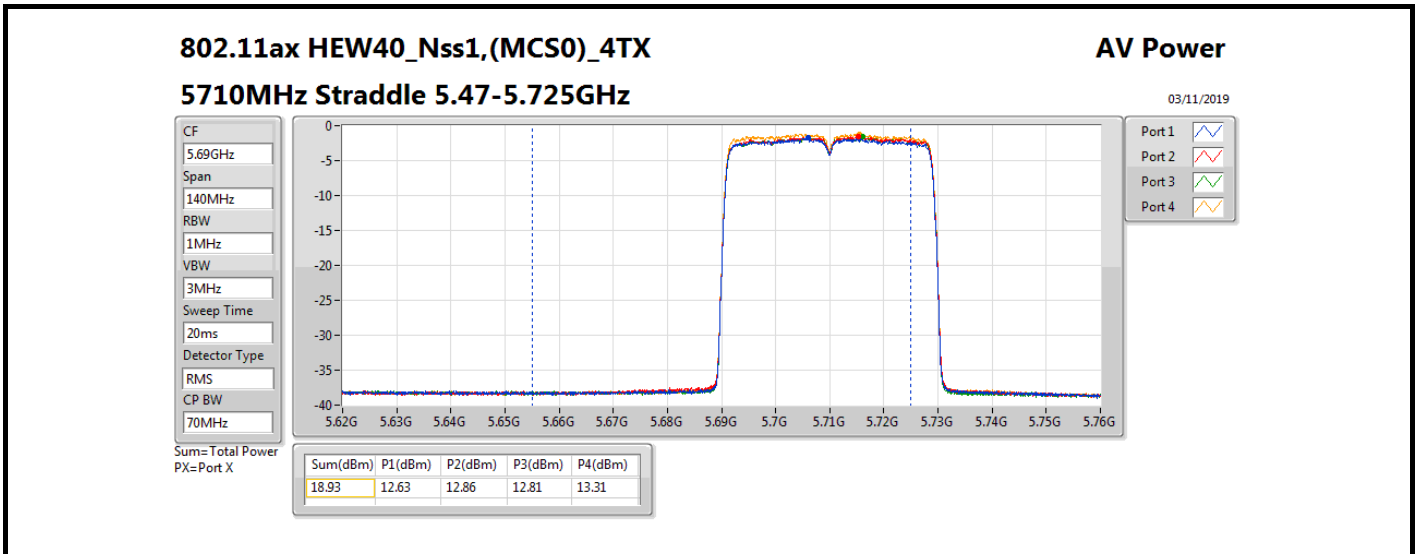

DG = Directional Gain; **Port X** = Port X output power

Note : **Conducted setting** = Pass conducted setting division 4

Summary

Mode	Total Power (dBm)	Total Power (W)
5.15-5.25GHz	-	-
802.11ac VHT160-BF_Nss1,(MCS0)_4TX	13.24	0.02109
802.11ax HEW160-BF_Nss1,(MCS0)_4TX	13.34	0.02158
5.25-5.35GHz	-	-
802.11ac VHT20-BF_Nss1,(MCS0)_4TX	15.42	0.03483
802.11ac VHT40-BF_Nss1,(MCS0)_4TX	15.48	0.03532
802.11ac VHT80-BF_Nss1,(MCS0)_4TX	15.66	0.03681
802.11ac VHT160-BF_Nss1,(MCS0)_4TX	13.23	0.02104
802.11ax HEW20-BF_Nss1,(MCS0)_4TX	15.95	0.03936
802.11ax HEW40-BF_Nss1,(MCS0)_4TX	15.91	0.03899
802.11ax HEW80-BF_Nss1,(MCS0)_4TX	15.76	0.03767
802.11ax HEW160-BF_Nss1,(MCS0)_4TX	13.37	0.02173
5.47-5.725GHz	-	-
802.11ac VHT20-BF_Nss1,(MCS0)_4TX	15.45	0.03508
802.11ac VHT40-BF_Nss1,(MCS0)_4TX	15.62	0.03648
802.11ac VHT80-BF_Nss1,(MCS0)_4TX	15.94	0.03926
802.11ac VHT160-BF_Nss1,(MCS0)_4TX	15.79	0.03793
802.11ax HEW20-BF_Nss1,(MCS0)_4TX	15.83	0.03828
802.11ax HEW40-BF_Nss1,(MCS0)_4TX	15.94	0.03926
802.11ax HEW80-BF_Nss1,(MCS0)_4TX	15.94	0.03926
802.11ax HEW160-BF_Nss1,(MCS0)_4TX	15.82	0.03819
5.725-5.85GHz	-	-
802.11ac VHT20-BF_Nss1,(MCS0)_4TX	8.73	0.00746
802.11ac VHT40-BF_Nss1,(MCS0)_4TX	4.97	0.00314
802.11ac VHT80-BF_Nss1,(MCS0)_4TX	1.01	0.00126
802.11ax HEW20-BF_Nss1,(MCS0)_4TX	9.49	0.00889
802.11ax HEW40-BF_Nss1,(MCS0)_4TX	6.09	0.00406
802.11ax HEW80-BF_Nss1,(MCS0)_4TX	2.05	0.00160