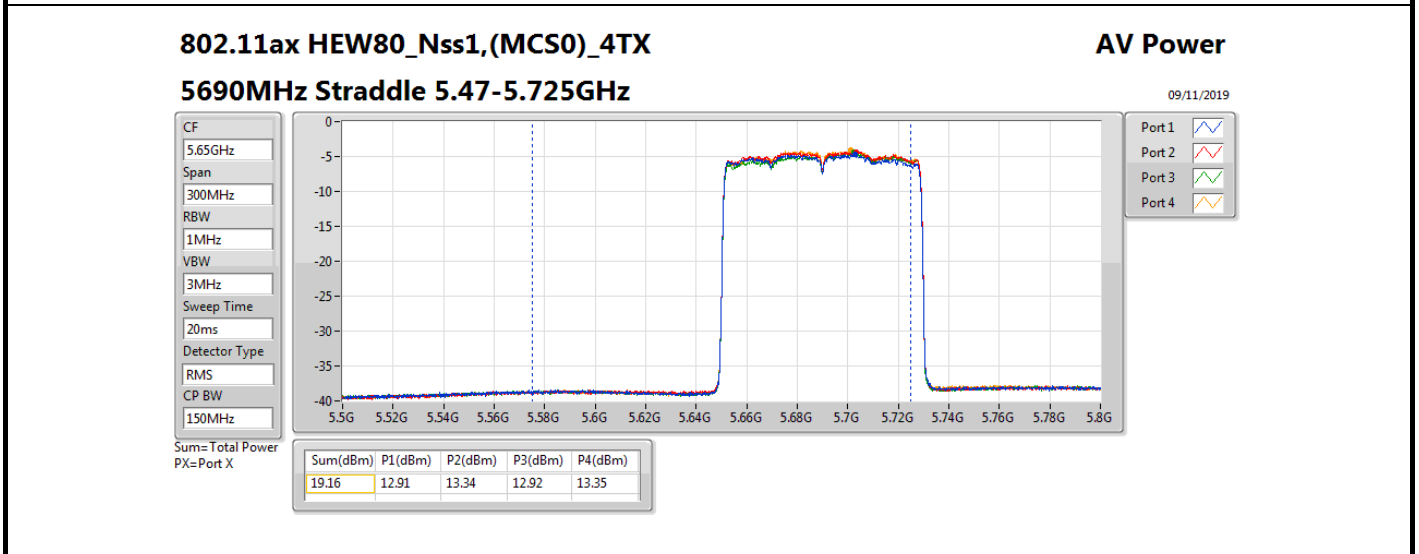

DG = Directional Gain; **Port X** = Port X output power

Note : Conducted setting = Pass conducted setting division 4

Summary

Mode	Total Power (dBm)	Total Power (W)
5.15-5.25GHz	-	-
802.11ac VHT160-BF_Nss1,(MCS0)_4TX	12.98	0.01986
802.11ax HEW160-BF_Nss1,(MCS0)_4TX	13.09	0.02037
5.25-5.35GHz	-	-
802.11ac VHT20-BF_Nss1,(MCS0)_4TX	12.77	0.01892
802.11ac VHT40-BF_Nss1,(MCS0)_4TX	12.76	0.01888
802.11ac VHT80-BF_Nss1,(MCS0)_4TX	12.82	0.01914
802.11ac VHT160-BF_Nss1,(MCS0)_4TX	13.00	0.01995
802.11ax HEW20-BF_Nss1,(MCS0)_4TX	13.19	0.02084
802.11ax HEW40-BF_Nss1,(MCS0)_4TX	13.11	0.02046
802.11ax HEW80-BF_Nss1,(MCS0)_4TX	13.15	0.02065
802.11ax HEW160-BF_Nss1,(MCS0)_4TX	13.12	0.02051
5.47-5.725GHz	-	-
802.11ac VHT20-BF_Nss1,(MCS0)_4TX	12.73	0.01875
802.11ac VHT40-BF_Nss1,(MCS0)_4TX	12.97	0.01982
802.11ac VHT80-BF_Nss1,(MCS0)_4TX	12.96	0.01977
802.11ac VHT160-BF_Nss1,(MCS0)_4TX	12.88	0.01941
802.11ax HEW20-BF_Nss1,(MCS0)_4TX	13.10	0.02042
802.11ax HEW40-BF_Nss1,(MCS0)_4TX	13.24	0.02109
802.11ax HEW80-BF_Nss1,(MCS0)_4TX	13.24	0.02109
802.11ax HEW160-BF_Nss1,(MCS0)_4TX	13.07	0.02028
5.725-5.85GHz	-	-
802.11ac VHT20-BF_Nss1,(MCS0)_4TX	6.22	0.00419
802.11ac VHT40-BF_Nss1,(MCS0)_4TX	2.66	0.00185
802.11ac VHT80-BF_Nss1,(MCS0)_4TX	-1.26	0.00075
802.11ax HEW20-BF_Nss1,(MCS0)_4TX	6.99	0.00500
802.11ax HEW40-BF_Nss1,(MCS0)_4TX	3.50	0.00224
802.11ax HEW80-BF_Nss1,(MCS0)_4TX	-0.17	0.00096