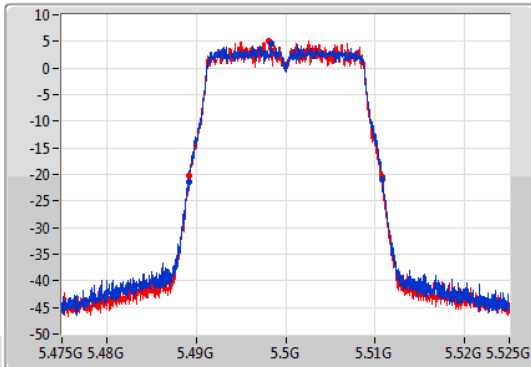

CF
5.5GHz
Span
50MHz
RBW
200kHz
VBW
1MHz
Sweep Time
100ms
Detector Type
Sample