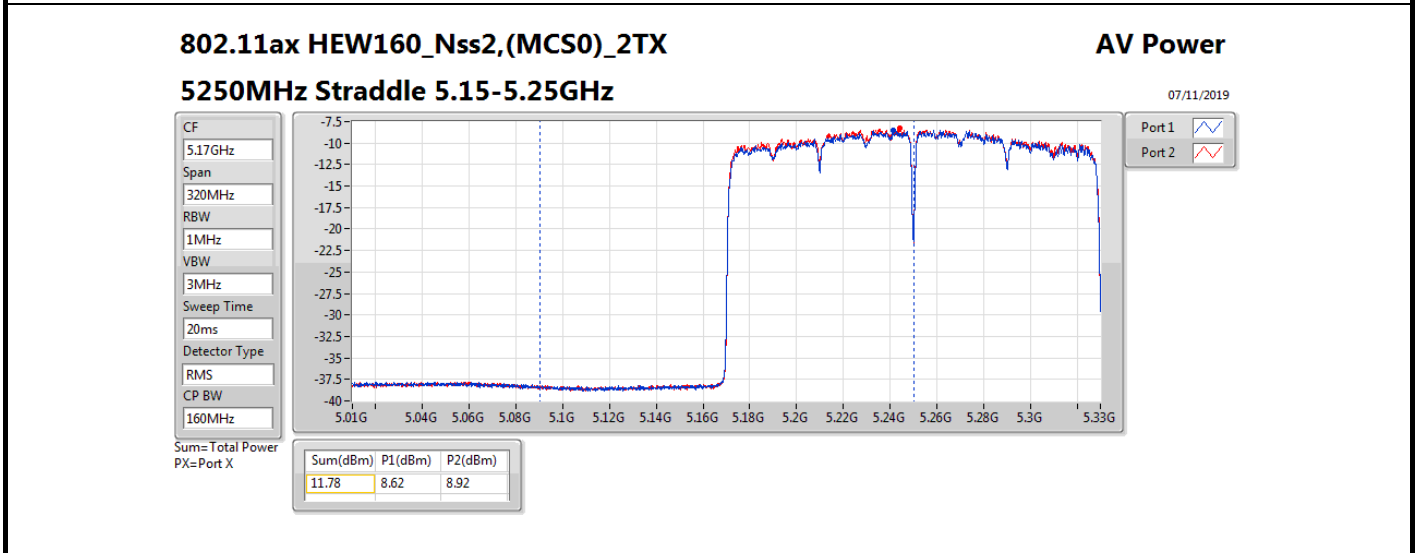

DG = Directional Gain; **Port X** = Port X output power

Note : **Conducted setting = Pass conducted setting division 4**

Summary

Mode	Total Power (dBm)	Total Power (W)
5.15-5.25GHz	-	-
802.11ac VHT160_Nss1,(MCS0)_4TX	12.77	0.01892
802.11ax HEW160_Nss1,(MCS0)_4TX	12.98	0.01986
5.25-5.35GHz	-	-
802.11a_Nss1,(6Mbps)_4TX	12.74	0.01879
802.11ac VHT20_Nss1,(MCS0)_4TX	13.29	0.02133
802.11ac VHT40_Nss1,(MCS0)_4TX	16.45	0.04416
802.11ac VHT80_Nss1,(MCS0)_4TX	16.67	0.04645
802.11ac VHT160_Nss1,(MCS0)_4TX	12.72	0.01871
802.11ax HEW20_Nss1,(MCS0)_4TX	13.41	0.02193
802.11ax HEW40_Nss1,(MCS0)_4TX	16.63	0.04603
802.11ax HEW80_Nss1,(MCS0)_4TX	16.81	0.04797
802.11ax HEW160_Nss1,(MCS0)_4TX	12.95	0.01972
5.47-5.725GHz	-	-
802.11a_Nss1,(6Mbps)_4TX	12.81	0.01910
802.11ac VHT20_Nss1,(MCS0)_4TX	13.36	0.02168
802.11ac VHT40_Nss1,(MCS0)_4TX	16.60	0.04571
802.11ac VHT80_Nss1,(MCS0)_4TX	18.95	0.07852
802.11ac VHT160_Nss1,(MCS0)_4TX	16.66	0.04634
802.11ax HEW20_Nss1,(MCS0)_4TX	13.45	0.02213
802.11ax HEW40_Nss1,(MCS0)_4TX	16.73	0.04710
802.11ax HEW80_Nss1,(MCS0)_4TX	19.16	0.08241
802.11ax HEW160_Nss1,(MCS0)_4TX	16.81	0.04797
5.725-5.85GHz	-	-
802.11a_Nss1,(6Mbps)_4TX	5.93	0.00392
802.11ac VHT20_Nss1,(MCS0)_4TX	6.52	0.00449
802.11ac VHT40_Nss1,(MCS0)_4TX	5.73	0.00374
802.11ac VHT80_Nss1,(MCS0)_4TX	4.91	0.00310
802.11ax HEW20_Nss1,(MCS0)_4TX	7.37	0.00546
802.11ax HEW40_Nss1,(MCS0)_4TX	6.39	0.00436
802.11ax HEW80_Nss1,(MCS0)_4TX	5.44	0.00350