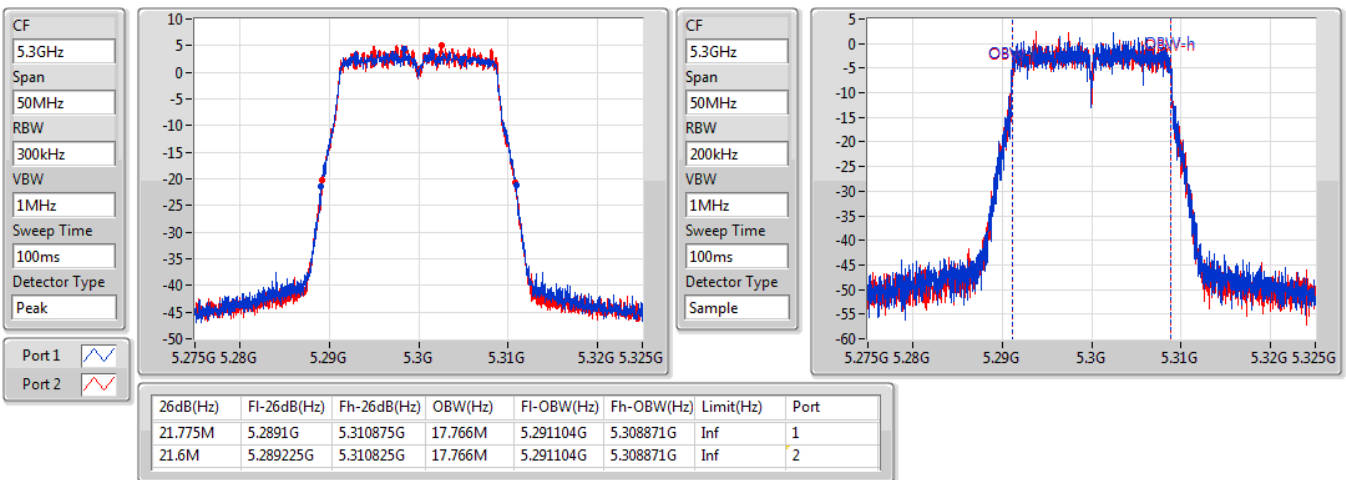

802.11ac VHT20-BF_Nss1,(MCS0)_2TX

EBW

5300MHz

12/11/2019