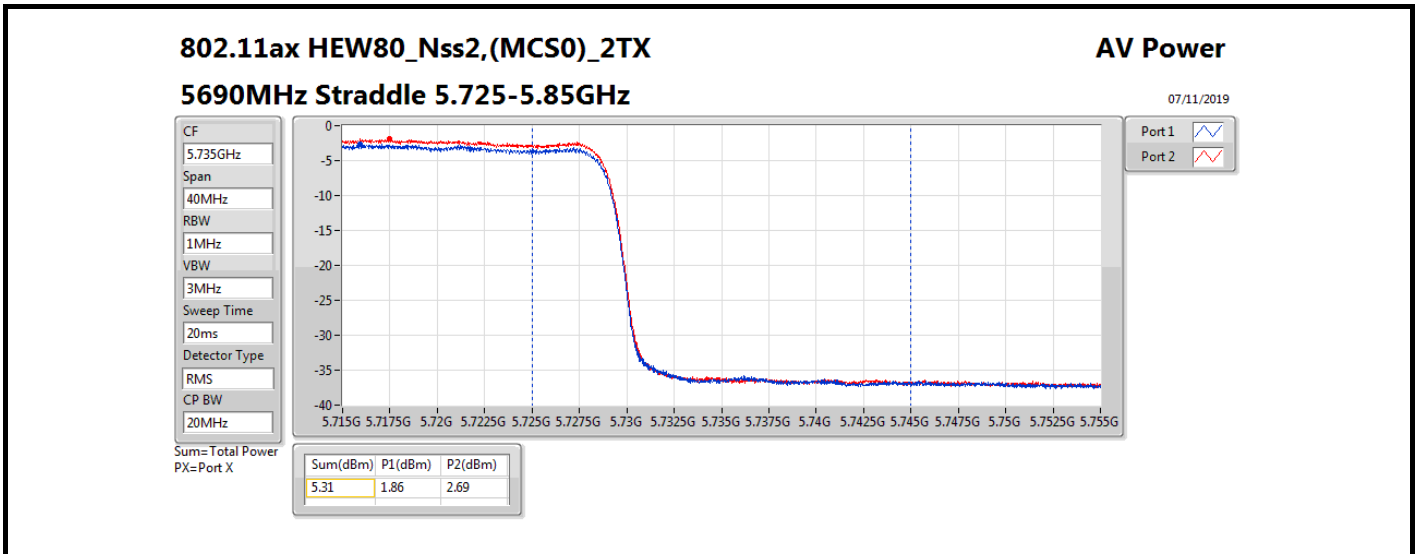

DG = Directional Gain; **Port X** = Port X output power

Note : **Conducted setting = Pass conducted setting division 4**

Summary

Mode	Total Power (dBm)	Total Power (W)
5.15-5.25GHz	-	-
802.11ac VHT160_Nss1,(MCS0)_4TX	12.77	0.01892
802.11ax HEW160_Nss1,(MCS0)_4TX	12.98	0.01986
5.25-5.35GHz	-	-
802.11a_Nss1,(6Mbps)_4TX	12.74	0.01879
802.11ac VHT20_Nss1,(MCS0)_4TX	13.29	0.02133
802.11ac VHT40_Nss1,(MCS0)_4TX	16.45	0.04416
802.11ac VHT80_Nss1,(MCS0)_4TX	16.67	0.04645
802.11ac VHT160_Nss1,(MCS0)_4TX	12.72	0.01871
802.11ax HEW20_Nss1,(MCS0)_4TX	13.41	0.02193
802.11ax HEW40_Nss1,(MCS0)_4TX	16.63	0.04603
802.11ax HEW80_Nss1,(MCS0)_4TX	16.81	0.04797
802.11ax HEW160_Nss1,(MCS0)_4TX	12.95	0.01972
5.47-5.725GHz	-	-
802.11a_Nss1,(6Mbps)_4TX	12.81	0.01910
802.11ac VHT20_Nss1,(MCS0)_4TX	13.36	0.02168
802.11ac VHT40_Nss1,(MCS0)_4TX	16.60	0.04571
802.11ac VHT80_Nss1,(MCS0)_4TX	18.95	0.07852
802.11ac VHT160_Nss1,(MCS0)_4TX	16.66	0.04634
802.11ax HEW20_Nss1,(MCS0)_4TX	13.45	0.02213
802.11ax HEW40_Nss1,(MCS0)_4TX	16.73	0.04710
802.11ax HEW80_Nss1,(MCS0)_4TX	19.16	0.08241
802.11ax HEW160_Nss1,(MCS0)_4TX	16.81	0.04797
5.725-5.85GHz	-	-
802.11a_Nss1,(6Mbps)_4TX	5.93	0.00392
802.11ac VHT20_Nss1,(MCS0)_4TX	6.52	0.00449
802.11ac VHT40_Nss1,(MCS0)_4TX	5.73	0.00374
802.11ac VHT80_Nss1,(MCS0)_4TX	4.91	0.00310
802.11ax HEW20_Nss1,(MCS0)_4TX	7.37	0.00546
802.11ax HEW40_Nss1,(MCS0)_4TX	6.39	0.00436
802.11ax HEW80_Nss1,(MCS0)_4TX	5.44	0.00350