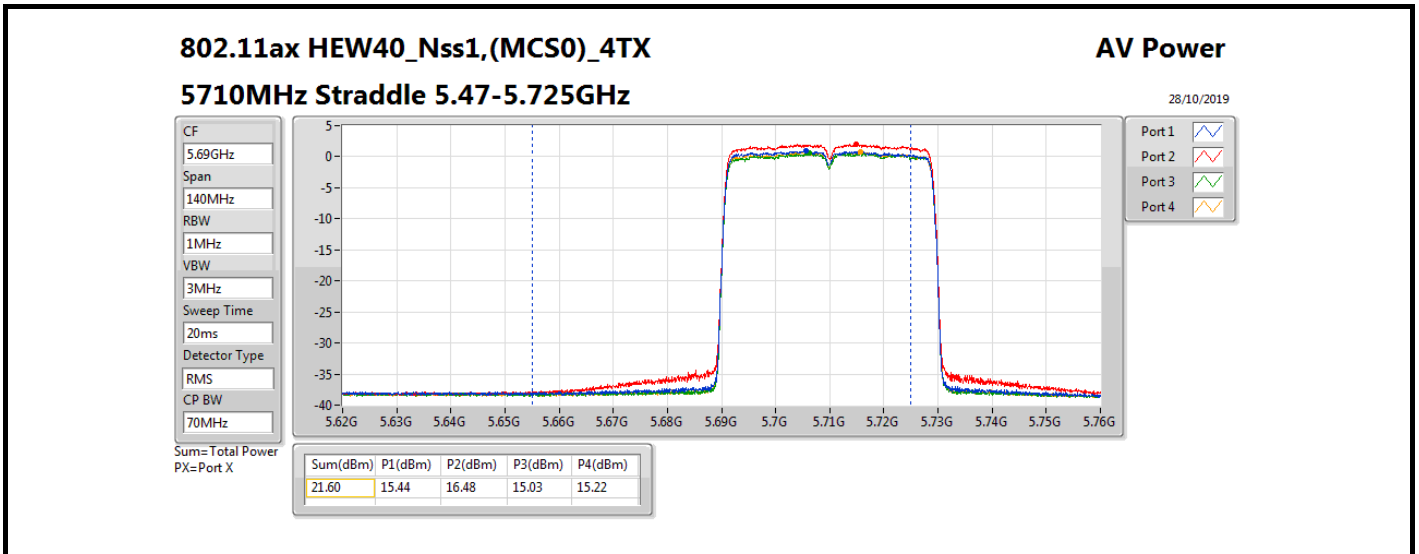

DG = Directional Gain; **Port X** = Port X output power

Note : **Conducted setting** = Pass conducted setting division 4

Summary

Mode	Total Power (dBm)	Total Power (W)
5.15-5.25GHz	-	-
802.11ac VHT160-BF_Nss1,(MCS0)_4TX	18.16	0.06546
802.11ax HEW160-BF_Nss1,(MCS0)_4TX	18.51	0.07096
5.25-5.35GHz	-	-
802.11ac VHT20-BF_Nss1,(MCS0)_4TX	18.09	0.06442
802.11ac VHT40-BF_Nss1,(MCS0)_4TX	18.02	0.06339
802.11ac VHT80-BF_Nss1,(MCS0)_4TX	18.21	0.06622
802.11ac VHT160-BF_Nss1,(MCS0)_4TX	18.16	0.06546
802.11ax HEW20-BF_Nss1,(MCS0)_4TX	18.54	0.07145
802.11ax HEW40-BF_Nss1,(MCS0)_4TX	18.50	0.07079
802.11ax HEW80-BF_Nss1,(MCS0)_4TX	18.56	0.07178
802.11ax HEW160-BF_Nss1,(MCS0)_4TX	18.48	0.07047
5.47-5.725GHz	-	-
802.11ac VHT20-BF_Nss1,(MCS0)_4TX	18.15	0.06531
802.11ac VHT40-BF_Nss1,(MCS0)_4TX	18.43	0.06966
802.11ac VHT80-BF_Nss1,(MCS0)_4TX	18.33	0.06808
802.11ac VHT160-BF_Nss1,(MCS0)_4TX	18.22	0.06637
802.11ax HEW20-BF_Nss1,(MCS0)_4TX	18.57	0.07194
802.11ax HEW40-BF_Nss1,(MCS0)_4TX	18.51	0.07096
802.11ax HEW80-BF_Nss1,(MCS0)_4TX	18.56	0.07178
802.11ax HEW160-BF_Nss1,(MCS0)_4TX	18.46	0.07015
5.725-5.85GHz	-	-
802.11ac VHT20-BF_Nss1,(MCS0)_4TX	11.71	0.01483
802.11ac VHT40-BF_Nss1,(MCS0)_4TX	7.90	0.00617
802.11ac VHT80-BF_Nss1,(MCS0)_4TX	4.20	0.00263
802.11ax HEW20-BF_Nss1,(MCS0)_4TX	12.35	0.01718
802.11ax HEW40-BF_Nss1,(MCS0)_4TX	8.64	0.00731
802.11ax HEW80-BF_Nss1,(MCS0)_4TX	5.26	0.00336