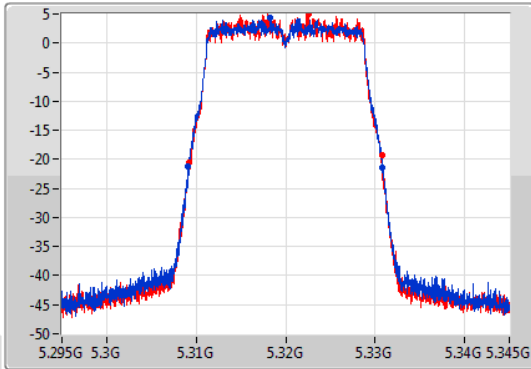

Port X-N dB = Port X 6dB down bandwidth for 5.725-5.85GHz band / 26dB down bandwidth for other band

Port X-OBW = Port X 99% occupied bandwidth;

802.11ac VHT20-BF_Nss1,(MCS0)_2TX

EBW

5260MHz

12/11/2019

802.11ac VHT20-BF_Nss1,(MCS0)_2TX

EBW

5300MHz

12/11/2019

802.11ac VHT20-BF_Nss1,(MCS0)_2TX

EBW

5320MHz

12/11/2019

CF
5.32GHz
Span
50MHz
RBW
300kHz
VBW
1MHz
Sweep Time
100ms
Detector Type
Peak