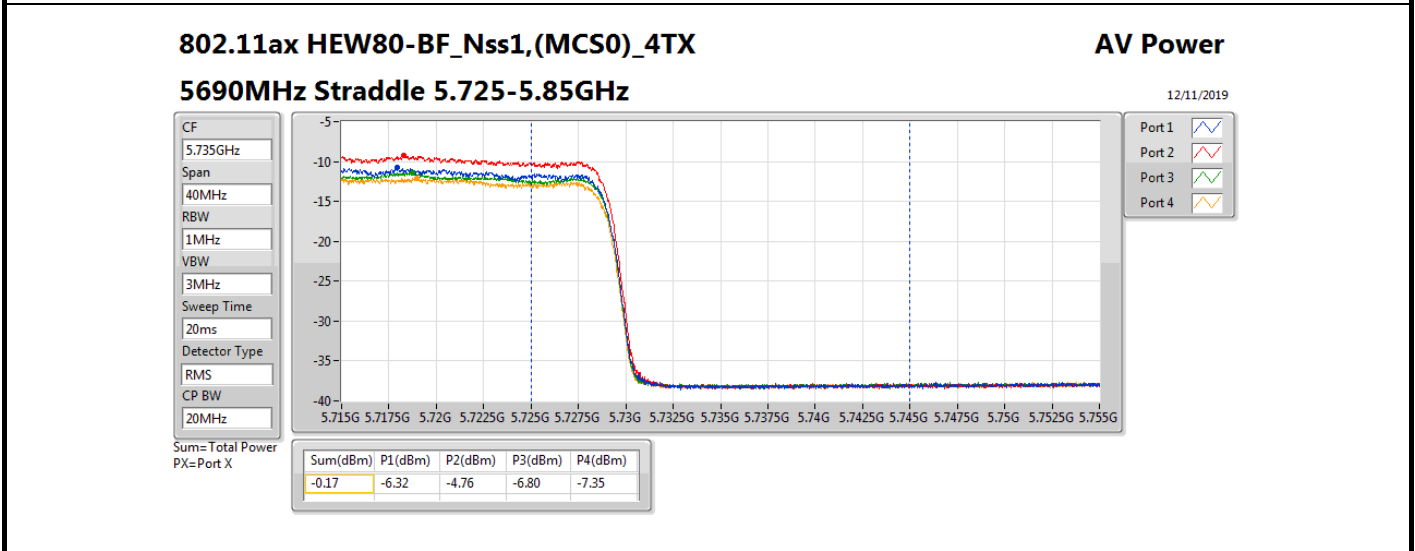

DG = Directional Gain; **Port X** = Port X output power

Note : **Conducted setting = Pass** conducted setting division 4

Summary

Mode	Total Power (dBm)	Total Power (W)
5.15-5.25GHz	-	-
802.11ac VHT160_Nss4,(MCS0)_4TX	13.03	0.02009
802.11ax HEW160_Nss4,(MCS0)_4TX	13.18	0.02080
5.25-5.35GHz	-	-
802.11ac VHT20_Nss4,(MCS0)_4TX	19.03	0.07998
802.11ac VHT40_Nss4,(MCS0)_4TX	18.94	0.07834
802.11ac VHT80_Nss4,(MCS0)_4TX	16.97	0.04977
802.11ac VHT160_Nss4,(MCS0)_4TX	13.02	0.02004
802.11ax HEW20_Nss4,(MCS0)_4TX	19.26	0.08433
802.11ax HEW40_Nss4,(MCS0)_4TX	19.24	0.08395
802.11ax HEW80_Nss4,(MCS0)_4TX	17.15	0.05188
802.11ax HEW160_Nss4,(MCS0)_4TX	13.12	0.02051
5.47-5.725GHz	-	-
802.11ac VHT20_Nss4,(MCS0)_4TX	18.95	0.07852
802.11ac VHT40_Nss4,(MCS0)_4TX	19.08	0.08091
802.11ac VHT80_Nss4,(MCS0)_4TX	19.03	0.07998
802.11ac VHT160_Nss4,(MCS0)_4TX	16.41	0.04375
802.11ax HEW20_Nss4,(MCS0)_4TX	19.24	0.08395
802.11ax HEW40_Nss4,(MCS0)_4TX	19.26	0.08433
802.11ax HEW80_Nss4,(MCS0)_4TX	19.24	0.08395
802.11ax HEW160_Nss4,(MCS0)_4TX	16.79	0.04775
5.725-5.85GHz	-	-
802.11ac VHT20_Nss4,(MCS0)_4TX	12.29	0.01694
802.11ac VHT40_Nss4,(MCS0)_4TX	8.52	0.00711
802.11ac VHT80_Nss4,(MCS0)_4TX	5.07	0.00321
802.11ax HEW20_Nss4,(MCS0)_4TX	12.62	0.01828
802.11ax HEW40_Nss4,(MCS0)_4TX	9.26	0.00843
802.11ax HEW80_Nss4,(MCS0)_4TX	5.91	0.00390