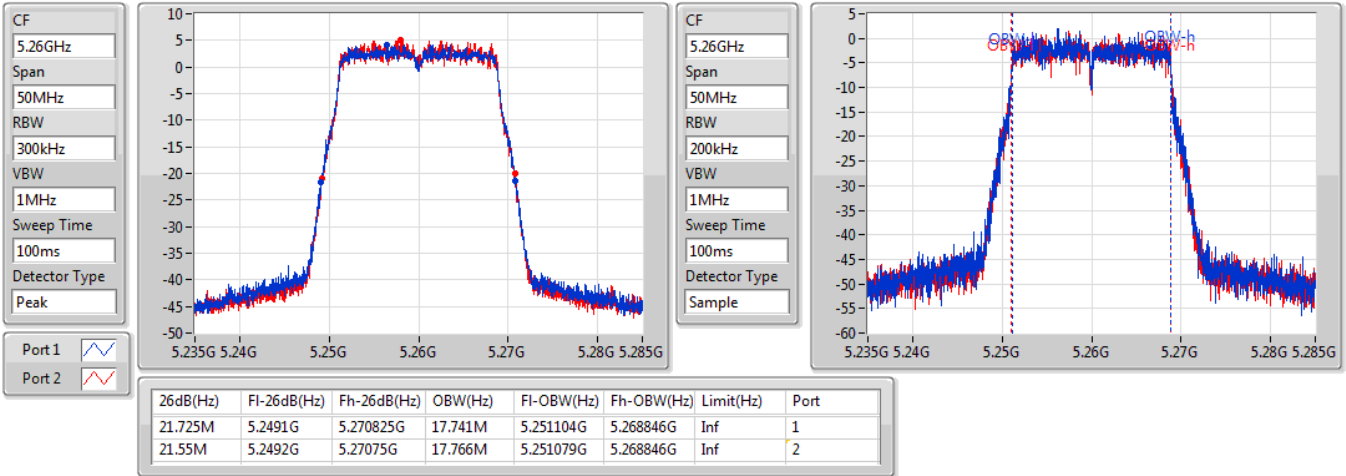

Port X-N dB = Port X 6dB down bandwidth for 5.725-5.85GHz band / 26dB down bandwidth for other band

Port X-OBW = Port X 99% occupied bandwidth;

802.11ac VHT20-BF_Nss1,(MCS0)_2TX

EBW

5260MHz

12/11/2019

802.11ac VHT20-BF_Nss1,(MCS0)_2TX

EBW

5300MHz

12/11/2019

802.11ac VHT20-BF_Nss1,(MCS0)_2TX

EBW

5320MHz

12/11/2019

CF
5.32GHz
Span
50MHz
RBW
300kHz
VBW
1MHz
Sweep Time
100ms
Detector Type
Peak