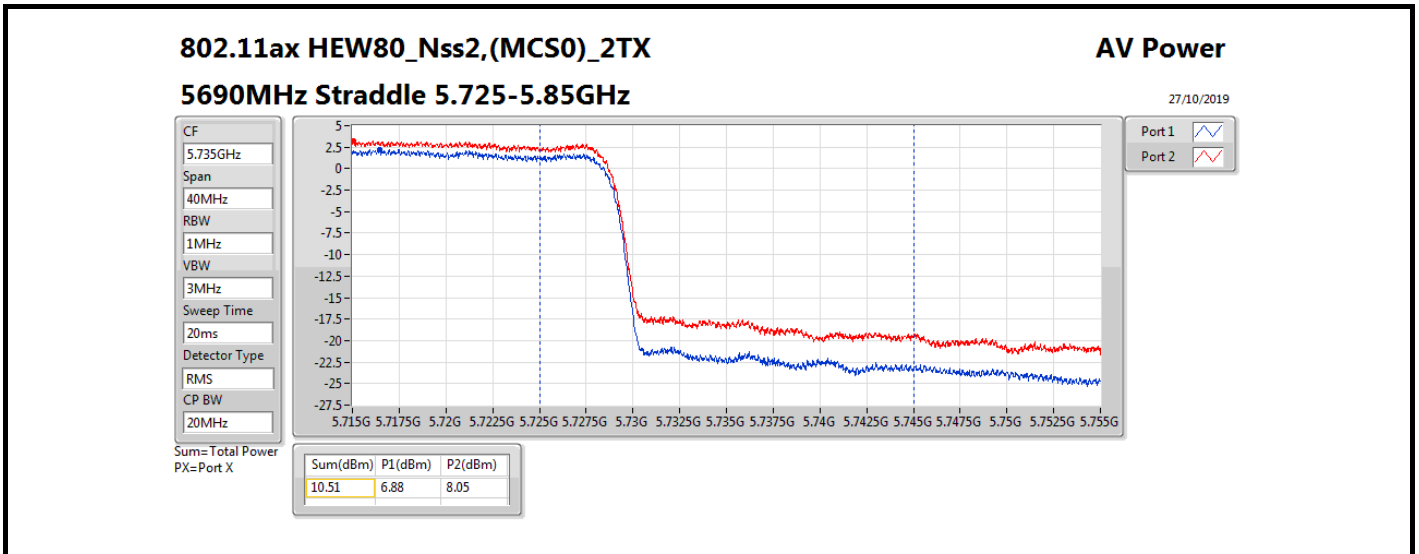

DG = Directional Gain; **Port X** = Port X output power
Note : Conducted setting = Pass conducted setting division 4

Summary

Mode	Total Power (dBm)	Total Power (W)
5.15-5.25GHz	-	-
802.11ac VHT160_Nss1,(MCS0)_4TX	17.14	0.05176
802.11ax HEW160_Nss1,(MCS0)_4TX	17.41	0.05508
5.25-5.35GHz	-	-
802.11a_Nss1,(6Mbps)_4TX	18.47	0.07031
802.11ac VHT20_Nss1,(MCS0)_4TX	18.76	0.07516
802.11ac VHT40_Nss1,(MCS0)_4TX	21.49	0.14093
802.11ac VHT80_Nss1,(MCS0)_4TX	20.82	0.12078
802.11ac VHT160_Nss1,(MCS0)_4TX	17.02	0.05035
802.11ax HEW20_Nss1,(MCS0)_4TX	18.91	0.07780
802.11ax HEW40_Nss1,(MCS0)_4TX	21.70	0.14791
802.11ax HEW80_Nss1,(MCS0)_4TX	21.07	0.12794
802.11ax HEW160_Nss1,(MCS0)_4TX	17.23	0.05284
5.47-5.725GHz	-	-
802.11a_Nss1,(6Mbps)_4TX	18.40	0.06918
802.11ac VHT20_Nss1,(MCS0)_4TX	18.69	0.07396
802.11ac VHT40_Nss1,(MCS0)_4TX	21.54	0.14256
802.11ac VHT80_Nss1,(MCS0)_4TX	23.73	0.23605
802.11ac VHT160_Nss1,(MCS0)_4TX	21.35	0.13646
802.11ax HEW20_Nss1,(MCS0)_4TX	18.88	0.07727
802.11ax HEW40_Nss1,(MCS0)_4TX	21.64	0.14588
802.11ax HEW80_Nss1,(MCS0)_4TX	23.96	0.24889
802.11ax HEW160_Nss1,(MCS0)_4TX	21.76	0.14997
5.725-5.85GHz	-	-
802.11a_Nss1,(6Mbps)_4TX	11.63	0.01455
802.11ac VHT20_Nss1,(MCS0)_4TX	12.28	0.01690
802.11ac VHT40_Nss1,(MCS0)_4TX	11.19	0.01315
802.11ac VHT80_Nss1,(MCS0)_4TX	9.58	0.00908
802.11ax HEW20_Nss1,(MCS0)_4TX	12.85	0.01928
802.11ax HEW40_Nss1,(MCS0)_4TX	11.93	0.01560
802.11ax HEW80_Nss1,(MCS0)_4TX	10.49	0.01119