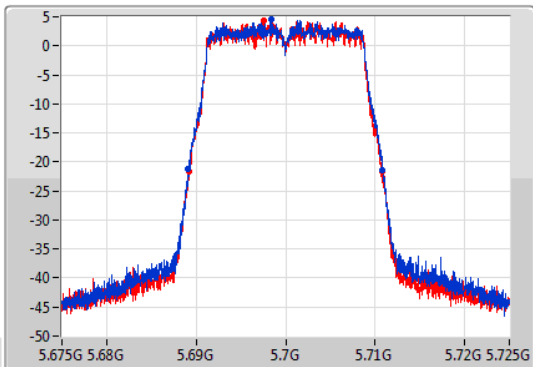

CF
5.7GHz
Span
50MHz
RBW
200kHz
VBW
1MHz
Sweep Time
100ms
Detector Type
Sample