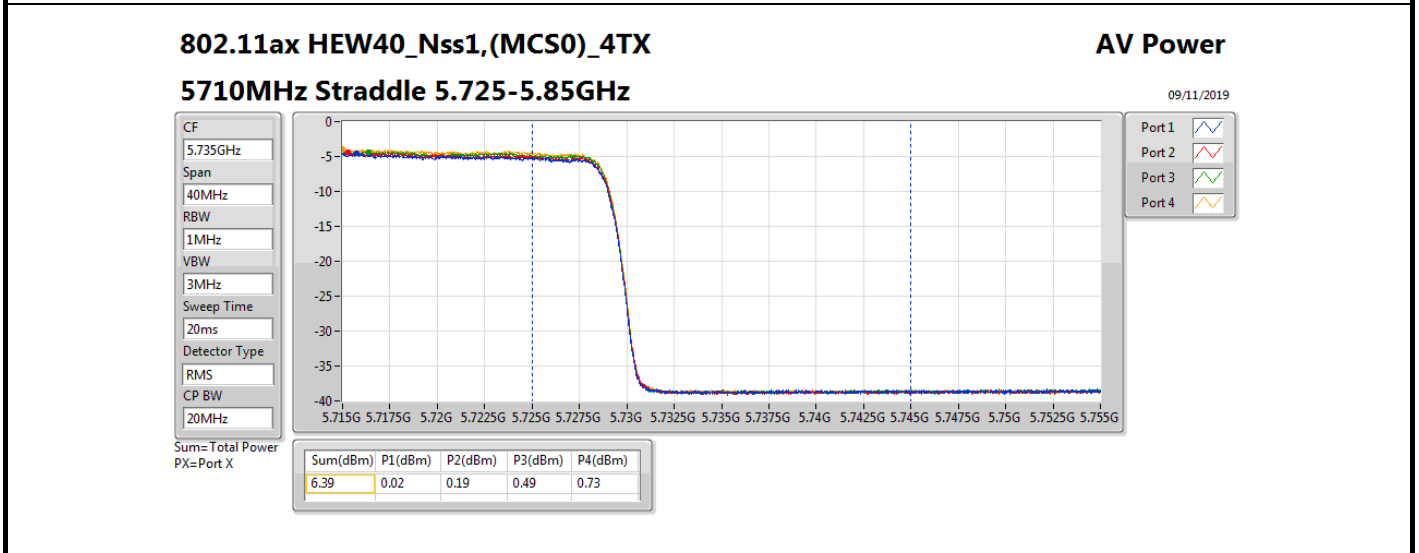

DG = Directional Gain; **Port X** = Port X output power

Note : Conducted setting = Pass conducted setting division 4

Summary

Mode	Total Power (dBm)	Total Power (W)
5.15-5.25GHz	-	-
802.11ac VHT160-BF_Nss1,(MCS0)_4TX	12.98	0.01986
802.11ax HEW160-BF_Nss1,(MCS0)_4TX	13.09	0.02037
5.25-5.35GHz	-	-
802.11ac VHT20-BF_Nss1,(MCS0)_4TX	12.77	0.01892
802.11ac VHT40-BF_Nss1,(MCS0)_4TX	12.76	0.01888
802.11ac VHT80-BF_Nss1,(MCS0)_4TX	12.82	0.01914
802.11ac VHT160-BF_Nss1,(MCS0)_4TX	13.00	0.01995
802.11ax HEW20-BF_Nss1,(MCS0)_4TX	13.19	0.02084
802.11ax HEW40-BF_Nss1,(MCS0)_4TX	13.11	0.02046
802.11ax HEW80-BF_Nss1,(MCS0)_4TX	13.15	0.02065
802.11ax HEW160-BF_Nss1,(MCS0)_4TX	13.12	0.02051
5.47-5.725GHz	-	-
802.11ac VHT20-BF_Nss1,(MCS0)_4TX	12.73	0.01875
802.11ac VHT40-BF_Nss1,(MCS0)_4TX	12.97	0.01982
802.11ac VHT80-BF_Nss1,(MCS0)_4TX	12.96	0.01977
802.11ac VHT160-BF_Nss1,(MCS0)_4TX	12.88	0.01941
802.11ax HEW20-BF_Nss1,(MCS0)_4TX	13.10	0.02042
802.11ax HEW40-BF_Nss1,(MCS0)_4TX	13.24	0.02109
802.11ax HEW80-BF_Nss1,(MCS0)_4TX	13.24	0.02109
802.11ax HEW160-BF_Nss1,(MCS0)_4TX	13.07	0.02028
5.725-5.85GHz	-	-
802.11ac VHT20-BF_Nss1,(MCS0)_4TX	6.22	0.00419
802.11ac VHT40-BF_Nss1,(MCS0)_4TX	2.66	0.00185
802.11ac VHT80-BF_Nss1,(MCS0)_4TX	-1.26	0.00075
802.11ax HEW20-BF_Nss1,(MCS0)_4TX	6.99	0.00500
802.11ax HEW40-BF_Nss1,(MCS0)_4TX	3.50	0.00224
802.11ax HEW80-BF_Nss1,(MCS0)_4TX	-0.17	0.00096