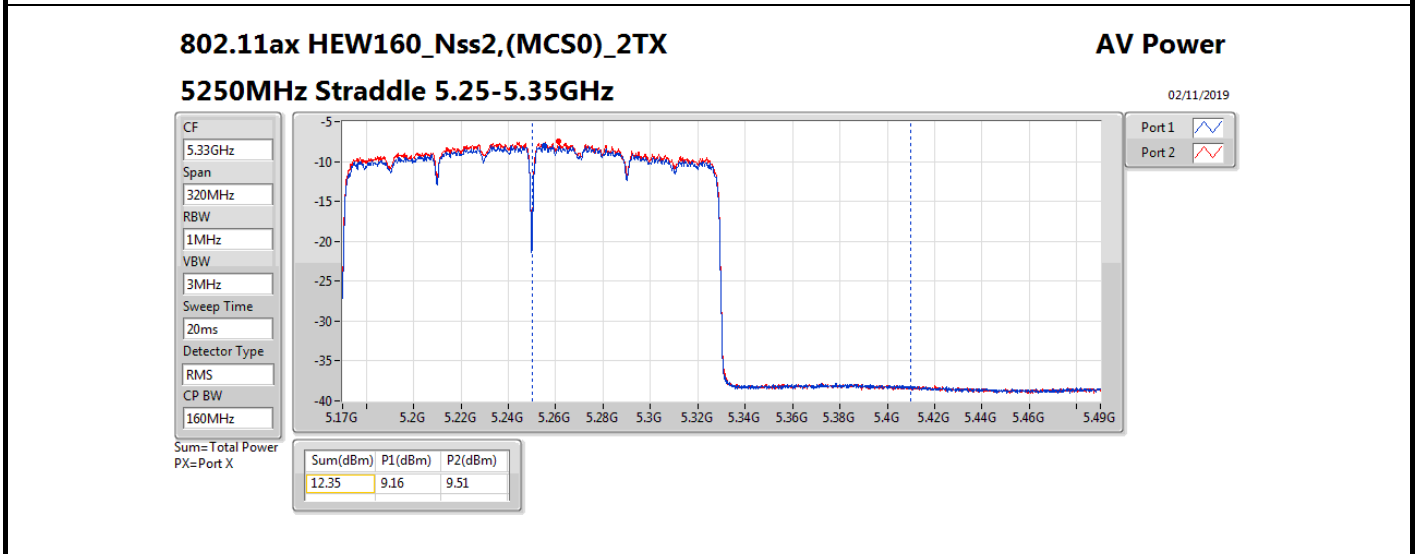

DG = Directional Gain; **Port X** = Port X output power

Note : **Conducted setting = Pass conducted setting division 4**

Summary

Mode	Total Power (dBm)	Total Power (W)
5.15-5.25GHz	-	-
802.11ac VHT160_Nss1,(MCS0)_4TX	14.11	0.02576
802.11ax HEW160_Nss1,(MCS0)_4TX	14.28	0.02679
5.25-5.35GHz	-	-
802.11a_Nss1,(6Mbps)_4TX	15.67	0.03690
802.11ac VHT20_Nss1,(MCS0)_4TX	15.99	0.03972
802.11ac VHT40_Nss1,(MCS0)_4TX	18.89	0.07745
802.11ac VHT80_Nss1,(MCS0)_4TX	18.07	0.06412
802.11ac VHT160_Nss1,(MCS0)_4TX	14.14	0.02594
802.11ax HEW20_Nss1,(MCS0)_4TX	16.24	0.04207
802.11ax HEW40_Nss1,(MCS0)_4TX	19.14	0.08204
802.11ax HEW80_Nss1,(MCS0)_4TX	18.36	0.06855
802.11ax HEW160_Nss1,(MCS0)_4TX	14.31	0.02698
5.47-5.725GHz	-	-
802.11a_Nss1,(6Mbps)_4TX	15.72	0.03733
802.11ac VHT20_Nss1,(MCS0)_4TX	16.05	0.04027
802.11ac VHT40_Nss1,(MCS0)_4TX	18.94	0.07834
802.11ac VHT80_Nss1,(MCS0)_4TX	21.71	0.14825
802.11ac VHT160_Nss1,(MCS0)_4TX	16.22	0.04188
802.11ax HEW20_Nss1,(MCS0)_4TX	16.32	0.04285
802.11ax HEW40_Nss1,(MCS0)_4TX	19.15	0.08222
802.11ax HEW80_Nss1,(MCS0)_4TX	21.96	0.15704
802.11ax HEW160_Nss1,(MCS0)_4TX	16.37	0.04335
5.725-5.85GHz	-	-
802.11a_Nss1,(6Mbps)_4TX	8.93	0.00782
802.11ac VHT20_Nss1,(MCS0)_4TX	9.62	0.00916
802.11ac VHT40_Nss1,(MCS0)_4TX	8.41	0.00693
802.11ac VHT80_Nss1,(MCS0)_4TX	7.64	0.00581
802.11ax HEW20_Nss1,(MCS0)_4TX	10.23	0.01054
802.11ax HEW40_Nss1,(MCS0)_4TX	9.14	0.00820
802.11ax HEW80_Nss1,(MCS0)_4TX	8.70	0.00741