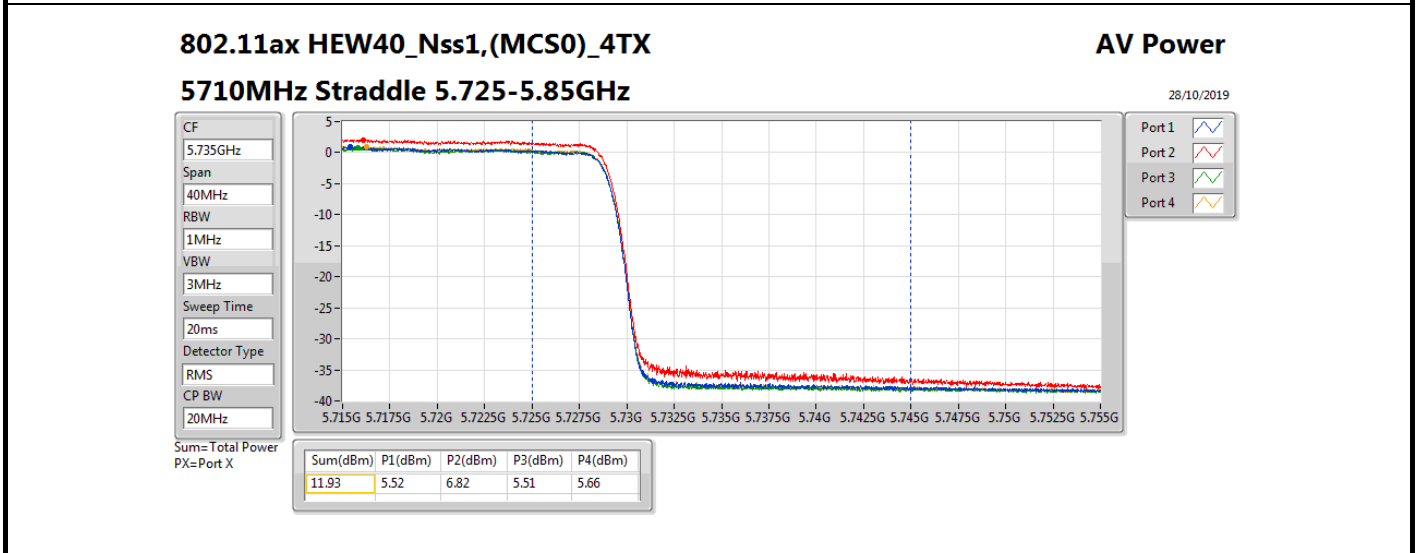

DG = Directional Gain; **Port X** = Port X output power

Note : **Conducted setting** = Pass conducted setting division 4

Summary

Mode	Total Power (dBm)	Total Power (W)
5.15-5.25GHz	-	-
802.11ac VHT160-BF_Nss1,(MCS0)_4TX	18.16	0.06546
802.11ax HEW160-BF_Nss1,(MCS0)_4TX	18.51	0.07096
5.25-5.35GHz	-	-
802.11ac VHT20-BF_Nss1,(MCS0)_4TX	18.09	0.06442
802.11ac VHT40-BF_Nss1,(MCS0)_4TX	18.02	0.06339
802.11ac VHT80-BF_Nss1,(MCS0)_4TX	18.21	0.06622
802.11ac VHT160-BF_Nss1,(MCS0)_4TX	18.16	0.06546
802.11ax HEW20-BF_Nss1,(MCS0)_4TX	18.54	0.07145
802.11ax HEW40-BF_Nss1,(MCS0)_4TX	18.50	0.07079
802.11ax HEW80-BF_Nss1,(MCS0)_4TX	18.56	0.07178
802.11ax HEW160-BF_Nss1,(MCS0)_4TX	18.48	0.07047
5.47-5.725GHz	-	-
802.11ac VHT20-BF_Nss1,(MCS0)_4TX	18.15	0.06531
802.11ac VHT40-BF_Nss1,(MCS0)_4TX	18.43	0.06966
802.11ac VHT80-BF_Nss1,(MCS0)_4TX	18.33	0.06808
802.11ac VHT160-BF_Nss1,(MCS0)_4TX	18.22	0.06637
802.11ax HEW20-BF_Nss1,(MCS0)_4TX	18.57	0.07194
802.11ax HEW40-BF_Nss1,(MCS0)_4TX	18.51	0.07096
802.11ax HEW80-BF_Nss1,(MCS0)_4TX	18.56	0.07178
802.11ax HEW160-BF_Nss1,(MCS0)_4TX	18.46	0.07015
5.725-5.85GHz	-	-
802.11ac VHT20-BF_Nss1,(MCS0)_4TX	11.71	0.01483
802.11ac VHT40-BF_Nss1,(MCS0)_4TX	7.90	0.00617
802.11ac VHT80-BF_Nss1,(MCS0)_4TX	4.20	0.00263
802.11ax HEW20-BF_Nss1,(MCS0)_4TX	12.35	0.01718
802.11ax HEW40-BF_Nss1,(MCS0)_4TX	8.64	0.00731
802.11ax HEW80-BF_Nss1,(MCS0)_4TX	5.26	0.00336