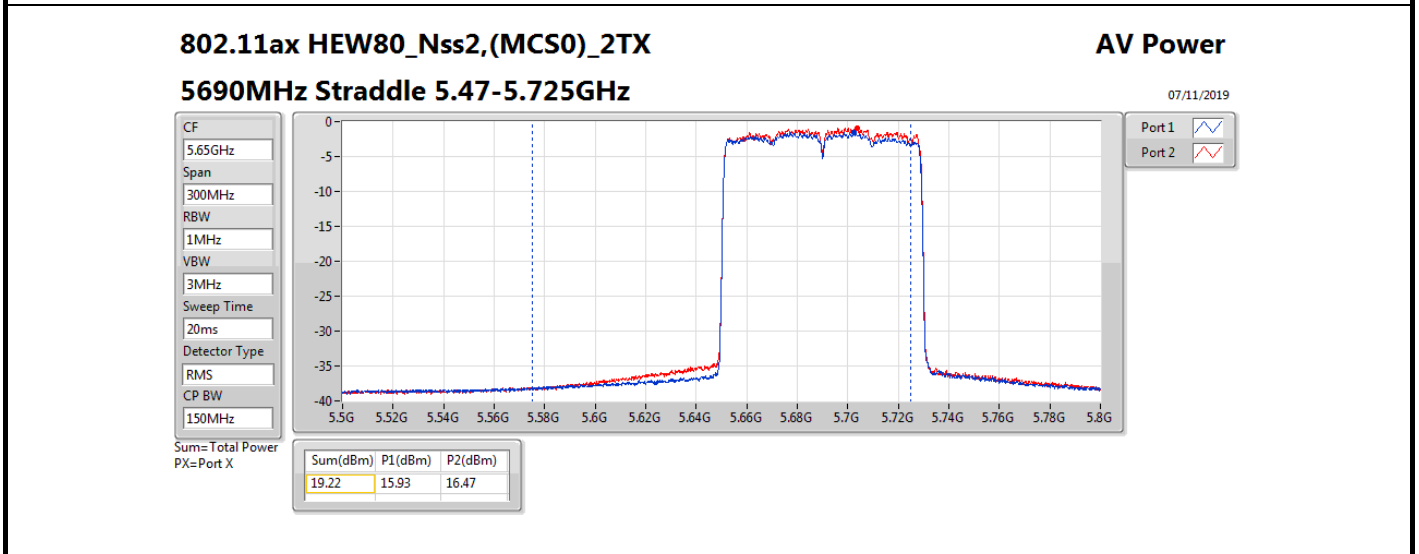

DG = Directional Gain; **Port X** = Port X output power

Note : **Conducted setting = Pass conducted setting division 4**

Summary

Mode	Total Power (dBm)	Total Power (W)
5.15-5.25GHz	-	-
802.11ac VHT160_Nss1,(MCS0)_4TX	12.77	0.01892
802.11ax HEW160_Nss1,(MCS0)_4TX	12.98	0.01986
5.25-5.35GHz	-	-
802.11a_Nss1,(6Mbps)_4TX	12.74	0.01879
802.11ac VHT20_Nss1,(MCS0)_4TX	13.29	0.02133
802.11ac VHT40_Nss1,(MCS0)_4TX	16.45	0.04416
802.11ac VHT80_Nss1,(MCS0)_4TX	16.67	0.04645
802.11ac VHT160_Nss1,(MCS0)_4TX	12.72	0.01871
802.11ax HEW20_Nss1,(MCS0)_4TX	13.41	0.02193
802.11ax HEW40_Nss1,(MCS0)_4TX	16.63	0.04603
802.11ax HEW80_Nss1,(MCS0)_4TX	16.81	0.04797
802.11ax HEW160_Nss1,(MCS0)_4TX	12.95	0.01972
5.47-5.725GHz	-	-
802.11a_Nss1,(6Mbps)_4TX	12.81	0.01910
802.11ac VHT20_Nss1,(MCS0)_4TX	13.36	0.02168
802.11ac VHT40_Nss1,(MCS0)_4TX	16.60	0.04571
802.11ac VHT80_Nss1,(MCS0)_4TX	18.95	0.07852
802.11ac VHT160_Nss1,(MCS0)_4TX	16.66	0.04634
802.11ax HEW20_Nss1,(MCS0)_4TX	13.45	0.02213
802.11ax HEW40_Nss1,(MCS0)_4TX	16.73	0.04710
802.11ax HEW80_Nss1,(MCS0)_4TX	19.16	0.08241
802.11ax HEW160_Nss1,(MCS0)_4TX	16.81	0.04797
5.725-5.85GHz	-	-
802.11a_Nss1,(6Mbps)_4TX	5.93	0.00392
802.11ac VHT20_Nss1,(MCS0)_4TX	6.52	0.00449
802.11ac VHT40_Nss1,(MCS0)_4TX	5.73	0.00374
802.11ac VHT80_Nss1,(MCS0)_4TX	4.91	0.00310
802.11ax HEW20_Nss1,(MCS0)_4TX	7.37	0.00546
802.11ax HEW40_Nss1,(MCS0)_4TX	6.39	0.00436
802.11ax HEW80_Nss1,(MCS0)_4TX	5.44	0.00350