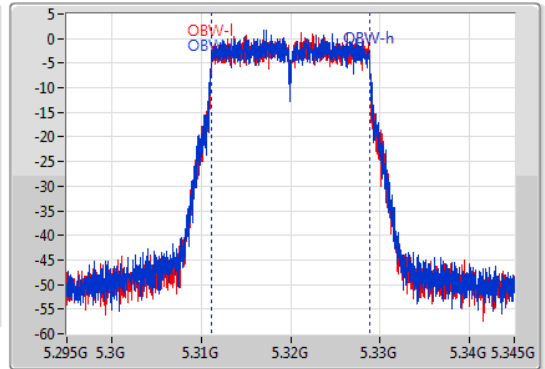

26dB(Hz)	Fl-26dB(Hz)	Fh-26dB(Hz)	OBW(Hz)	Fl-OBW(Hz)	Fh-OBW(Hz)	Limit(Hz)	Port
21.75M	5.3091G	5.33085G	17.766M	5.311104G	5.328871G	Inf	1
21.525M	5.3092G	5.330725G	17.666M	5.311154G	5.328821G	Inf	2

802.11ac VHT20-BF_Nss1,(MCS0)_2TX

EBW

5500MHz

12/11/2019

CF
5.5GHz
Span
50MHz
RBW
300kHz
VBW
1MHz
Sweep Time
100ms
Detector Type
Peak