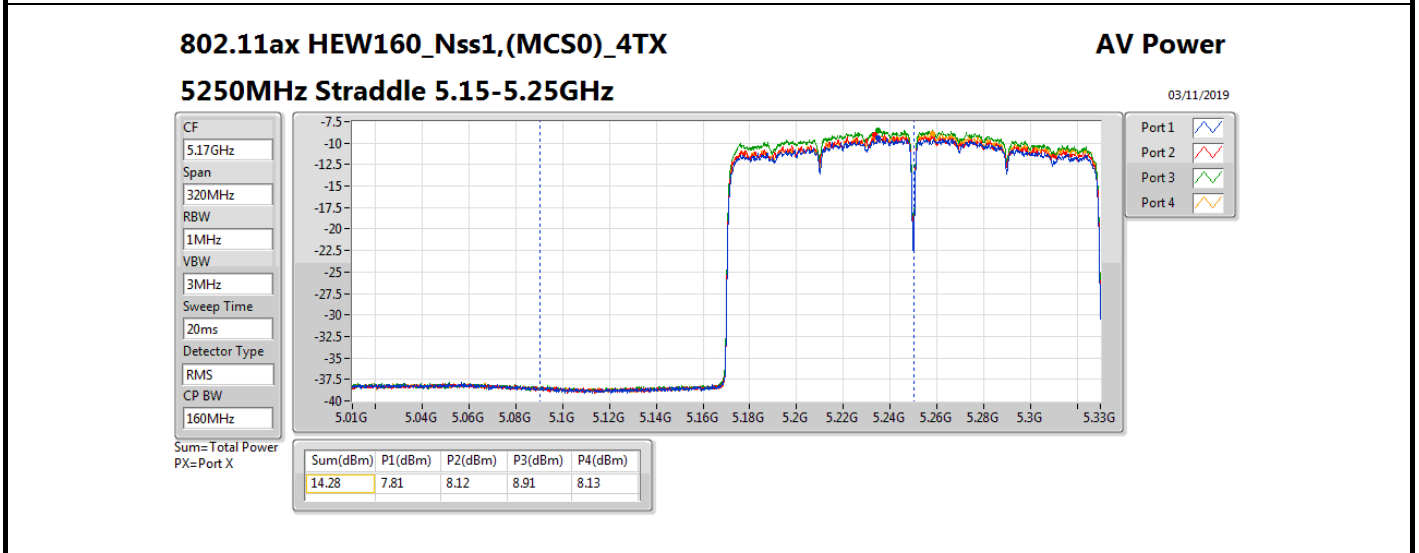

DG = Directional Gain; **Port X** = Port X output power

Note : **Conducted setting** = Pass conducted setting division 4

Summary

Mode	Total Power (dBm)	Total Power (W)
5.15-5.25GHz	-	-
802.11ac VHT160-BF_Nss1,(MCS0)_4TX	13.24	0.02109
802.11ax HEW160-BF_Nss1,(MCS0)_4TX	13.34	0.02158
5.25-5.35GHz	-	-
802.11ac VHT20-BF_Nss1,(MCS0)_4TX	15.42	0.03483
802.11ac VHT40-BF_Nss1,(MCS0)_4TX	15.48	0.03532
802.11ac VHT80-BF_Nss1,(MCS0)_4TX	15.66	0.03681
802.11ac VHT160-BF_Nss1,(MCS0)_4TX	13.23	0.02104
802.11ax HEW20-BF_Nss1,(MCS0)_4TX	15.95	0.03936
802.11ax HEW40-BF_Nss1,(MCS0)_4TX	15.91	0.03899
802.11ax HEW80-BF_Nss1,(MCS0)_4TX	15.76	0.03767
802.11ax HEW160-BF_Nss1,(MCS0)_4TX	13.37	0.02173
5.47-5.725GHz	-	-
802.11ac VHT20-BF_Nss1,(MCS0)_4TX	15.45	0.03508
802.11ac VHT40-BF_Nss1,(MCS0)_4TX	15.62	0.03648
802.11ac VHT80-BF_Nss1,(MCS0)_4TX	15.94	0.03926
802.11ac VHT160-BF_Nss1,(MCS0)_4TX	15.79	0.03793
802.11ax HEW20-BF_Nss1,(MCS0)_4TX	15.83	0.03828
802.11ax HEW40-BF_Nss1,(MCS0)_4TX	15.94	0.03926
802.11ax HEW80-BF_Nss1,(MCS0)_4TX	15.94	0.03926
802.11ax HEW160-BF_Nss1,(MCS0)_4TX	15.82	0.03819
5.725-5.85GHz	-	-
802.11ac VHT20-BF_Nss1,(MCS0)_4TX	8.73	0.00746
802.11ac VHT40-BF_Nss1,(MCS0)_4TX	4.97	0.00314
802.11ac VHT80-BF_Nss1,(MCS0)_4TX	1.01	0.00126
802.11ax HEW20-BF_Nss1,(MCS0)_4TX	9.49	0.00889
802.11ax HEW40-BF_Nss1,(MCS0)_4TX	6.09	0.00406
802.11ax HEW80-BF_Nss1,(MCS0)_4TX	2.05	0.00160