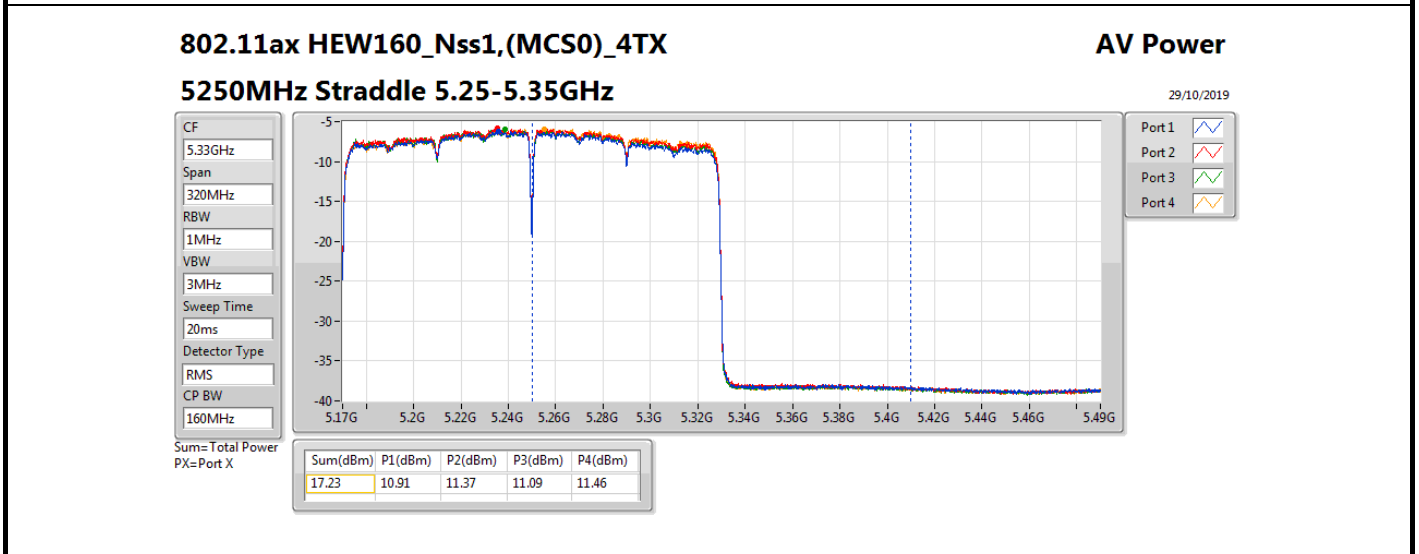

DG = Directional Gain; **Port X** = Port X output power

Note : **Conducted setting** = Pass conducted setting division 4

Summary

Mode	Total Power (dBm)	Total Power (W)
5.15-5.25GHz	-	-
802.11ac VHT160-BF_Nss1,(MCS0)_4TX	18.16	0.06546
802.11ax HEW160-BF_Nss1,(MCS0)_4TX	18.51	0.07096
5.25-5.35GHz	-	-
802.11ac VHT20-BF_Nss1,(MCS0)_4TX	18.09	0.06442
802.11ac VHT40-BF_Nss1,(MCS0)_4TX	18.02	0.06339
802.11ac VHT80-BF_Nss1,(MCS0)_4TX	18.21	0.06622
802.11ac VHT160-BF_Nss1,(MCS0)_4TX	18.16	0.06546
802.11ax HEW20-BF_Nss1,(MCS0)_4TX	18.54	0.07145
802.11ax HEW40-BF_Nss1,(MCS0)_4TX	18.50	0.07079
802.11ax HEW80-BF_Nss1,(MCS0)_4TX	18.56	0.07178
802.11ax HEW160-BF_Nss1,(MCS0)_4TX	18.48	0.07047
5.47-5.725GHz	-	-
802.11ac VHT20-BF_Nss1,(MCS0)_4TX	18.15	0.06531
802.11ac VHT40-BF_Nss1,(MCS0)_4TX	18.43	0.06966
802.11ac VHT80-BF_Nss1,(MCS0)_4TX	18.33	0.06808
802.11ac VHT160-BF_Nss1,(MCS0)_4TX	18.22	0.06637
802.11ax HEW20-BF_Nss1,(MCS0)_4TX	18.57	0.07194
802.11ax HEW40-BF_Nss1,(MCS0)_4TX	18.51	0.07096
802.11ax HEW80-BF_Nss1,(MCS0)_4TX	18.56	0.07178
802.11ax HEW160-BF_Nss1,(MCS0)_4TX	18.46	0.07015
5.725-5.85GHz	-	-
802.11ac VHT20-BF_Nss1,(MCS0)_4TX	11.71	0.01483
802.11ac VHT40-BF_Nss1,(MCS0)_4TX	7.90	0.00617
802.11ac VHT80-BF_Nss1,(MCS0)_4TX	4.20	0.00263
802.11ax HEW20-BF_Nss1,(MCS0)_4TX	12.35	0.01718
802.11ax HEW40-BF_Nss1,(MCS0)_4TX	8.64	0.00731
802.11ax HEW80-BF_Nss1,(MCS0)_4TX	5.26	0.00336