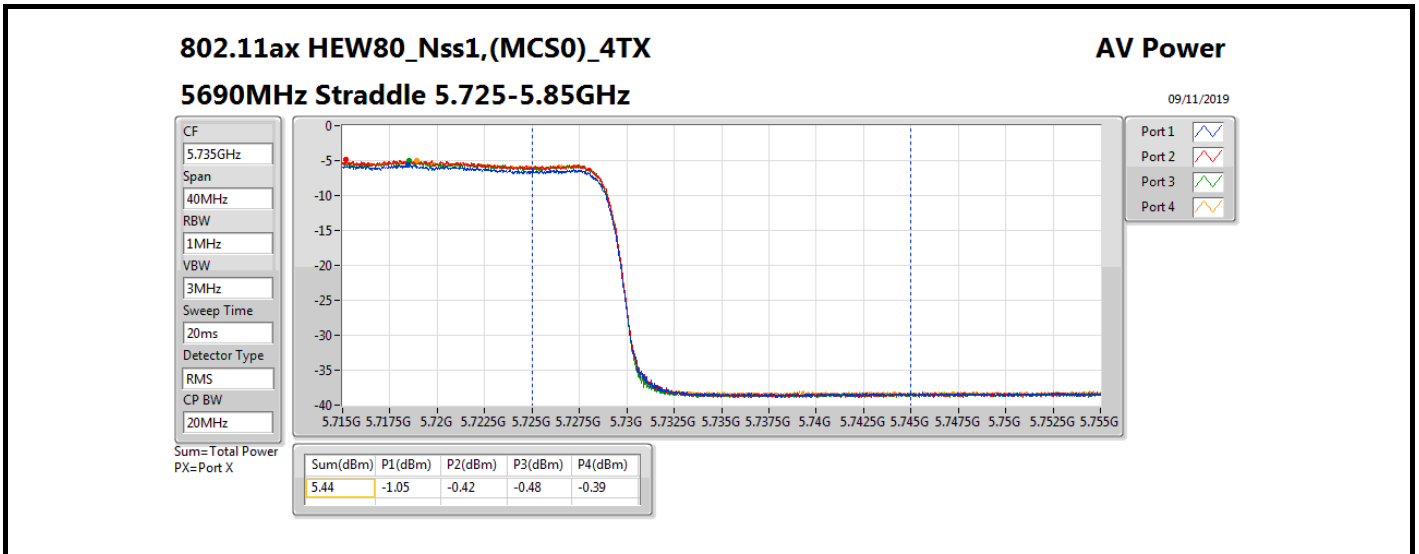

DG = Directional Gain; **Port X** = Port X output power

Note : Conducted setting = Pass conducted setting division 4

Summary

Mode	Total Power (dBm)	Total Power (W)
5.15-5.25GHz	-	-
802.11ac VHT160-BF_Nss1,(MCS0)_4TX	12.98	0.01986
802.11ax HEW160-BF_Nss1,(MCS0)_4TX	13.09	0.02037
5.25-5.35GHz	-	-
802.11ac VHT20-BF_Nss1,(MCS0)_4TX	12.77	0.01892
802.11ac VHT40-BF_Nss1,(MCS0)_4TX	12.76	0.01888
802.11ac VHT80-BF_Nss1,(MCS0)_4TX	12.82	0.01914
802.11ac VHT160-BF_Nss1,(MCS0)_4TX	13.00	0.01995
802.11ax HEW20-BF_Nss1,(MCS0)_4TX	13.19	0.02084
802.11ax HEW40-BF_Nss1,(MCS0)_4TX	13.11	0.02046
802.11ax HEW80-BF_Nss1,(MCS0)_4TX	13.15	0.02065
802.11ax HEW160-BF_Nss1,(MCS0)_4TX	13.12	0.02051
5.47-5.725GHz	-	-
802.11ac VHT20-BF_Nss1,(MCS0)_4TX	12.73	0.01875
802.11ac VHT40-BF_Nss1,(MCS0)_4TX	12.97	0.01982
802.11ac VHT80-BF_Nss1,(MCS0)_4TX	12.96	0.01977
802.11ac VHT160-BF_Nss1,(MCS0)_4TX	12.88	0.01941
802.11ax HEW20-BF_Nss1,(MCS0)_4TX	13.10	0.02042
802.11ax HEW40-BF_Nss1,(MCS0)_4TX	13.24	0.02109
802.11ax HEW80-BF_Nss1,(MCS0)_4TX	13.24	0.02109
802.11ax HEW160-BF_Nss1,(MCS0)_4TX	13.07	0.02028
5.725-5.85GHz	-	-
802.11ac VHT20-BF_Nss1,(MCS0)_4TX	6.22	0.00419
802.11ac VHT40-BF_Nss1,(MCS0)_4TX	2.66	0.00185
802.11ac VHT80-BF_Nss1,(MCS0)_4TX	-1.26	0.00075
802.11ax HEW20-BF_Nss1,(MCS0)_4TX	6.99	0.00500
802.11ax HEW40-BF_Nss1,(MCS0)_4TX	3.50	0.00224
802.11ax HEW80-BF_Nss1,(MCS0)_4TX	-0.17	0.00096