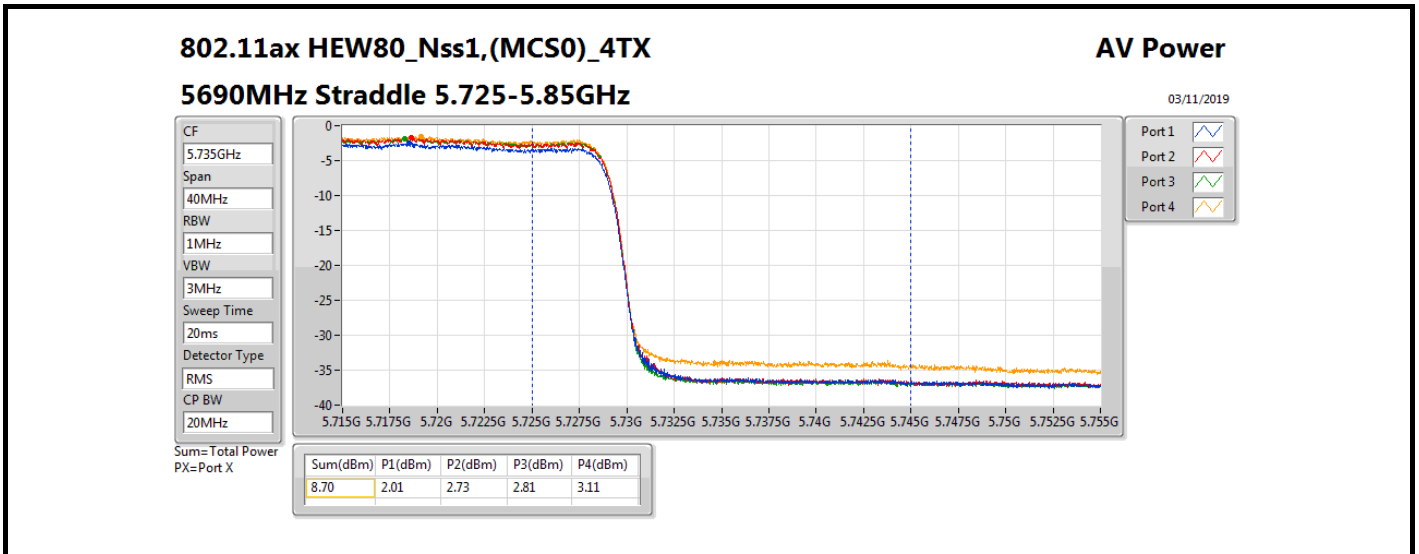

DG = Directional Gain; **Port X** = Port X output power

Note : **Conducted setting** = Pass conducted setting division 4

Summary

Mode	Total Power (dBm)	Total Power (W)
5.15-5.25GHz	-	-
802.11ac VHT160-BF_Nss1,(MCS0)_4TX	13.24	0.02109
802.11ax HEW160-BF_Nss1,(MCS0)_4TX	13.34	0.02158
5.25-5.35GHz	-	-
802.11ac VHT20-BF_Nss1,(MCS0)_4TX	15.42	0.03483
802.11ac VHT40-BF_Nss1,(MCS0)_4TX	15.48	0.03532
802.11ac VHT80-BF_Nss1,(MCS0)_4TX	15.66	0.03681
802.11ac VHT160-BF_Nss1,(MCS0)_4TX	13.23	0.02104
802.11ax HEW20-BF_Nss1,(MCS0)_4TX	15.95	0.03936
802.11ax HEW40-BF_Nss1,(MCS0)_4TX	15.91	0.03899
802.11ax HEW80-BF_Nss1,(MCS0)_4TX	15.76	0.03767
802.11ax HEW160-BF_Nss1,(MCS0)_4TX	13.37	0.02173
5.47-5.725GHz	-	-
802.11ac VHT20-BF_Nss1,(MCS0)_4TX	15.45	0.03508
802.11ac VHT40-BF_Nss1,(MCS0)_4TX	15.62	0.03648
802.11ac VHT80-BF_Nss1,(MCS0)_4TX	15.94	0.03926
802.11ac VHT160-BF_Nss1,(MCS0)_4TX	15.79	0.03793
802.11ax HEW20-BF_Nss1,(MCS0)_4TX	15.83	0.03828
802.11ax HEW40-BF_Nss1,(MCS0)_4TX	15.94	0.03926
802.11ax HEW80-BF_Nss1,(MCS0)_4TX	15.94	0.03926
802.11ax HEW160-BF_Nss1,(MCS0)_4TX	15.82	0.03819
5.725-5.85GHz	-	-
802.11ac VHT20-BF_Nss1,(MCS0)_4TX	8.73	0.00746
802.11ac VHT40-BF_Nss1,(MCS0)_4TX	4.97	0.00314
802.11ac VHT80-BF_Nss1,(MCS0)_4TX	1.01	0.00126
802.11ax HEW20-BF_Nss1,(MCS0)_4TX	9.49	0.00889
802.11ax HEW40-BF_Nss1,(MCS0)_4TX	6.09	0.00406
802.11ax HEW80-BF_Nss1,(MCS0)_4TX	2.05	0.00160