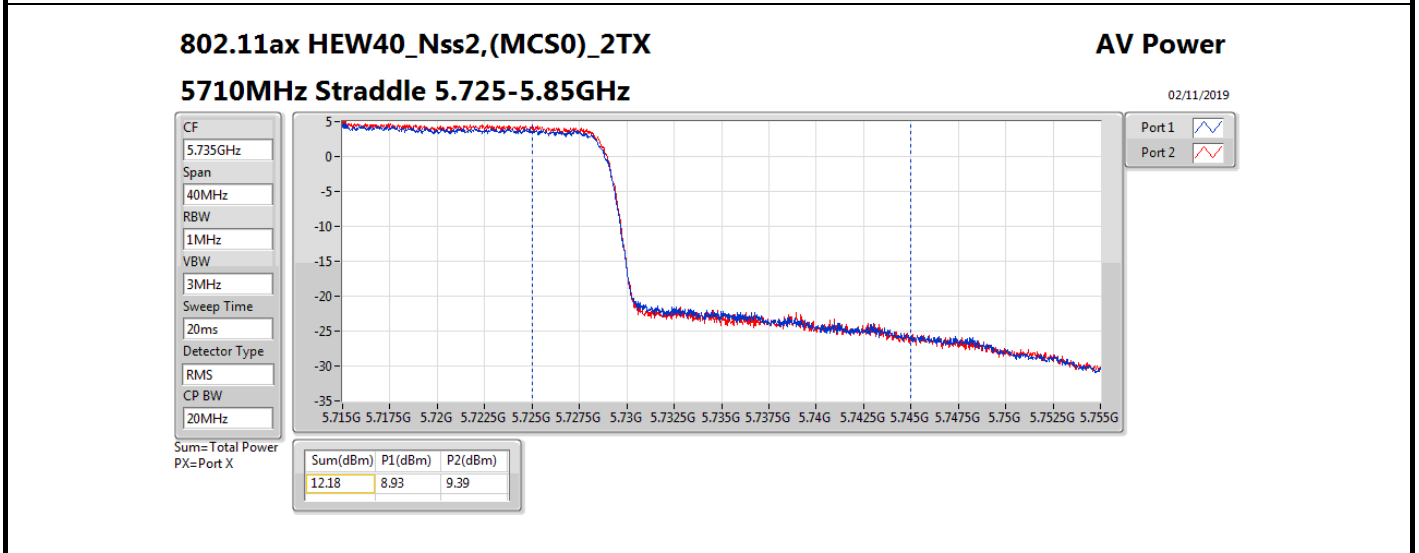

DG = Directional Gain; **Port X** = Port X output power

Note : **Conducted setting = Pass conducted setting division 4**

Summary

Mode	Total Power (dBm)	Total Power (W)
5.15-5.25GHz	-	-
802.11ac VHT160_Nss1,(MCS0)_4TX	14.11	0.02576
802.11ax HEW160_Nss1,(MCS0)_4TX	14.28	0.02679
5.25-5.35GHz	-	-
802.11a_Nss1,(6Mbps)_4TX	15.67	0.03690
802.11ac VHT20_Nss1,(MCS0)_4TX	15.99	0.03972
802.11ac VHT40_Nss1,(MCS0)_4TX	18.89	0.07745
802.11ac VHT80_Nss1,(MCS0)_4TX	18.07	0.06412
802.11ac VHT160_Nss1,(MCS0)_4TX	14.14	0.02594
802.11ax HEW20_Nss1,(MCS0)_4TX	16.24	0.04207
802.11ax HEW40_Nss1,(MCS0)_4TX	19.14	0.08204
802.11ax HEW80_Nss1,(MCS0)_4TX	18.36	0.06855
802.11ax HEW160_Nss1,(MCS0)_4TX	14.31	0.02698
5.47-5.725GHz	-	-
802.11a_Nss1,(6Mbps)_4TX	15.72	0.03733
802.11ac VHT20_Nss1,(MCS0)_4TX	16.05	0.04027
802.11ac VHT40_Nss1,(MCS0)_4TX	18.94	0.07834
802.11ac VHT80_Nss1,(MCS0)_4TX	21.71	0.14825
802.11ac VHT160_Nss1,(MCS0)_4TX	16.22	0.04188
802.11ax HEW20_Nss1,(MCS0)_4TX	16.32	0.04285
802.11ax HEW40_Nss1,(MCS0)_4TX	19.15	0.08222
802.11ax HEW80_Nss1,(MCS0)_4TX	21.96	0.15704
802.11ax HEW160_Nss1,(MCS0)_4TX	16.37	0.04335
5.725-5.85GHz	-	-
802.11a_Nss1,(6Mbps)_4TX	8.93	0.00782
802.11ac VHT20_Nss1,(MCS0)_4TX	9.62	0.00916
802.11ac VHT40_Nss1,(MCS0)_4TX	8.41	0.00693
802.11ac VHT80_Nss1,(MCS0)_4TX	7.64	0.00581
802.11ax HEW20_Nss1,(MCS0)_4TX	10.23	0.01054
802.11ax HEW40_Nss1,(MCS0)_4TX	9.14	0.00820
802.11ax HEW80_Nss1,(MCS0)_4TX	8.70	0.00741