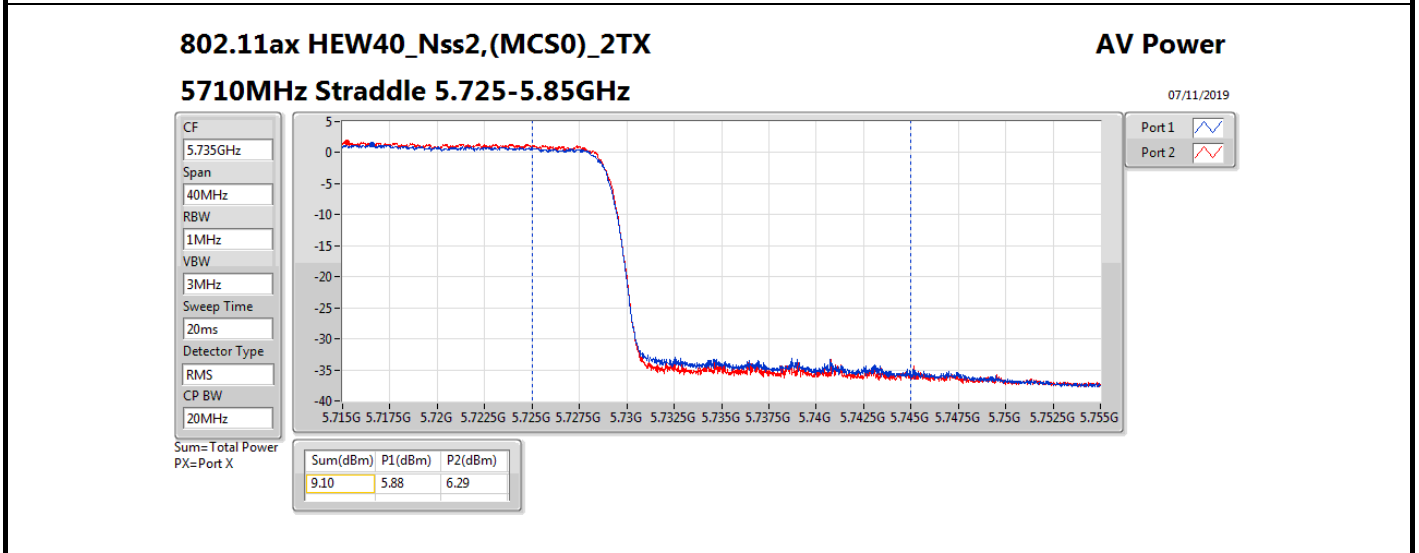

DG = Directional Gain; **Port X** = Port X output power

Note : **Conducted setting = Pass conducted setting division 4**

Summary

Mode	Total Power (dBm)	Total Power (W)
5.15-5.25GHz	-	-
802.11ac VHT160_Nss1,(MCS0)_4TX	12.77	0.01892
802.11ax HEW160_Nss1,(MCS0)_4TX	12.98	0.01986
5.25-5.35GHz	-	-
802.11a_Nss1,(6Mbps)_4TX	12.74	0.01879
802.11ac VHT20_Nss1,(MCS0)_4TX	13.29	0.02133
802.11ac VHT40_Nss1,(MCS0)_4TX	16.45	0.04416
802.11ac VHT80_Nss1,(MCS0)_4TX	16.67	0.04645
802.11ac VHT160_Nss1,(MCS0)_4TX	12.72	0.01871
802.11ax HEW20_Nss1,(MCS0)_4TX	13.41	0.02193
802.11ax HEW40_Nss1,(MCS0)_4TX	16.63	0.04603
802.11ax HEW80_Nss1,(MCS0)_4TX	16.81	0.04797
802.11ax HEW160_Nss1,(MCS0)_4TX	12.95	0.01972
5.47-5.725GHz	-	-
802.11a_Nss1,(6Mbps)_4TX	12.81	0.01910
802.11ac VHT20_Nss1,(MCS0)_4TX	13.36	0.02168
802.11ac VHT40_Nss1,(MCS0)_4TX	16.60	0.04571
802.11ac VHT80_Nss1,(MCS0)_4TX	18.95	0.07852
802.11ac VHT160_Nss1,(MCS0)_4TX	16.66	0.04634
802.11ax HEW20_Nss1,(MCS0)_4TX	13.45	0.02213
802.11ax HEW40_Nss1,(MCS0)_4TX	16.73	0.04710
802.11ax HEW80_Nss1,(MCS0)_4TX	19.16	0.08241
802.11ax HEW160_Nss1,(MCS0)_4TX	16.81	0.04797
5.725-5.85GHz	-	-
802.11a_Nss1,(6Mbps)_4TX	5.93	0.00392
802.11ac VHT20_Nss1,(MCS0)_4TX	6.52	0.00449
802.11ac VHT40_Nss1,(MCS0)_4TX	5.73	0.00374
802.11ac VHT80_Nss1,(MCS0)_4TX	4.91	0.00310
802.11ax HEW20_Nss1,(MCS0)_4TX	7.37	0.00546
802.11ax HEW40_Nss1,(MCS0)_4TX	6.39	0.00436
802.11ax HEW80_Nss1,(MCS0)_4TX	5.44	0.00350