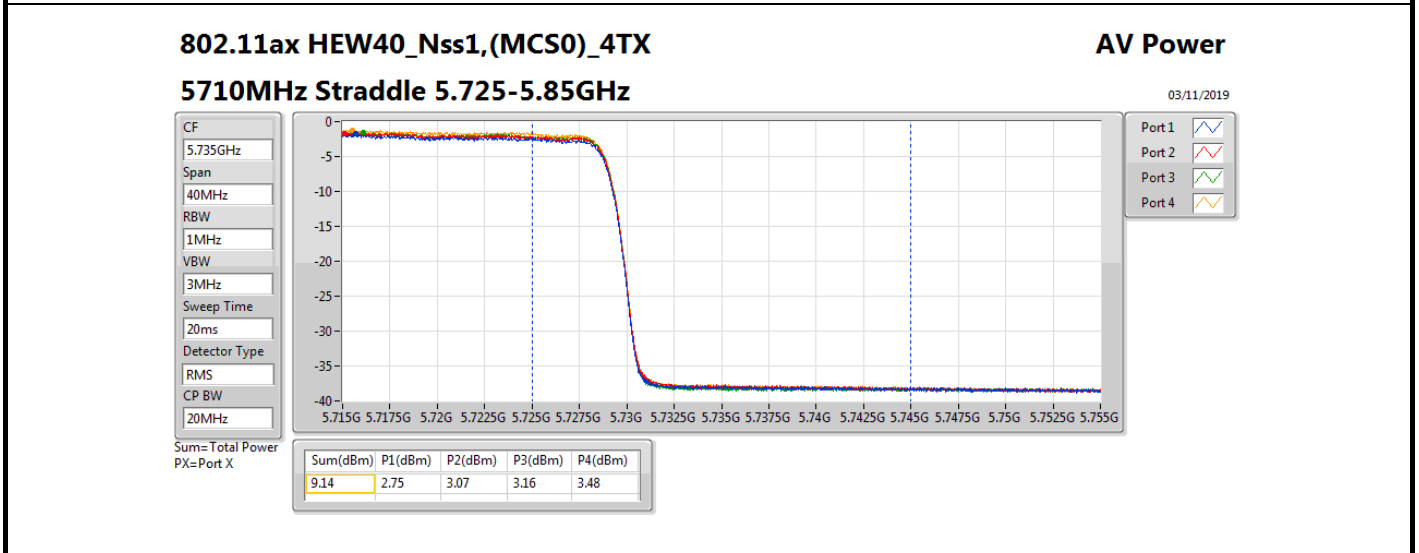

DG = Directional Gain; **Port X** = Port X output power

Note : **Conducted setting** = Pass conducted setting division 4

Summary

Mode	Total Power (dBm)	Total Power (W)
5.15-5.25GHz	-	-
802.11ac VHT160-BF_Nss1,(MCS0)_4TX	13.24	0.02109
802.11ax HEW160-BF_Nss1,(MCS0)_4TX	13.34	0.02158
5.25-5.35GHz	-	-
802.11ac VHT20-BF_Nss1,(MCS0)_4TX	15.42	0.03483
802.11ac VHT40-BF_Nss1,(MCS0)_4TX	15.48	0.03532
802.11ac VHT80-BF_Nss1,(MCS0)_4TX	15.66	0.03681
802.11ac VHT160-BF_Nss1,(MCS0)_4TX	13.23	0.02104
802.11ax HEW20-BF_Nss1,(MCS0)_4TX	15.95	0.03936
802.11ax HEW40-BF_Nss1,(MCS0)_4TX	15.91	0.03899
802.11ax HEW80-BF_Nss1,(MCS0)_4TX	15.76	0.03767
802.11ax HEW160-BF_Nss1,(MCS0)_4TX	13.37	0.02173
5.47-5.725GHz	-	-
802.11ac VHT20-BF_Nss1,(MCS0)_4TX	15.45	0.03508
802.11ac VHT40-BF_Nss1,(MCS0)_4TX	15.62	0.03648
802.11ac VHT80-BF_Nss1,(MCS0)_4TX	15.94	0.03926
802.11ac VHT160-BF_Nss1,(MCS0)_4TX	15.79	0.03793
802.11ax HEW20-BF_Nss1,(MCS0)_4TX	15.83	0.03828
802.11ax HEW40-BF_Nss1,(MCS0)_4TX	15.94	0.03926
802.11ax HEW80-BF_Nss1,(MCS0)_4TX	15.94	0.03926
802.11ax HEW160-BF_Nss1,(MCS0)_4TX	15.82	0.03819
5.725-5.85GHz	-	-
802.11ac VHT20-BF_Nss1,(MCS0)_4TX	8.73	0.00746
802.11ac VHT40-BF_Nss1,(MCS0)_4TX	4.97	0.00314
802.11ac VHT80-BF_Nss1,(MCS0)_4TX	1.01	0.00126
802.11ax HEW20-BF_Nss1,(MCS0)_4TX	9.49	0.00889
802.11ax HEW40-BF_Nss1,(MCS0)_4TX	6.09	0.00406
802.11ax HEW80-BF_Nss1,(MCS0)_4TX	2.05	0.00160