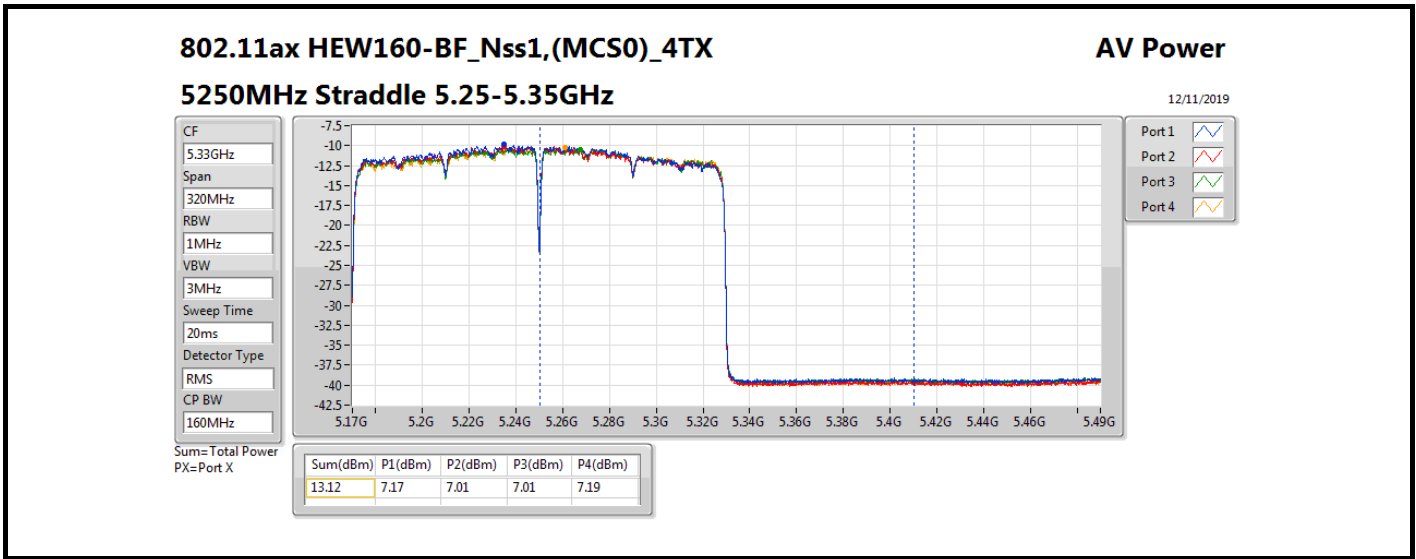

DG = Directional Gain; **Port X** = Port X output power

Note : **Conducted setting = Pass** conducted setting division 4

Summary

Mode	Total Power (dBm)	Total Power (W)
5.15-5.25GHz	-	-
802.11ac VHT160_Nss4,(MCS0)_4TX	13.03	0.02009
802.11ax HEW160_Nss4,(MCS0)_4TX	13.18	0.02080
5.25-5.35GHz	-	-
802.11ac VHT20_Nss4,(MCS0)_4TX	19.03	0.07998
802.11ac VHT40_Nss4,(MCS0)_4TX	18.94	0.07834
802.11ac VHT80_Nss4,(MCS0)_4TX	16.97	0.04977
802.11ac VHT160_Nss4,(MCS0)_4TX	13.02	0.02004
802.11ax HEW20_Nss4,(MCS0)_4TX	19.26	0.08433
802.11ax HEW40_Nss4,(MCS0)_4TX	19.24	0.08395
802.11ax HEW80_Nss4,(MCS0)_4TX	17.15	0.05188
802.11ax HEW160_Nss4,(MCS0)_4TX	13.12	0.02051
5.47-5.725GHz	-	-
802.11ac VHT20_Nss4,(MCS0)_4TX	18.95	0.07852
802.11ac VHT40_Nss4,(MCS0)_4TX	19.08	0.08091
802.11ac VHT80_Nss4,(MCS0)_4TX	19.03	0.07998
802.11ac VHT160_Nss4,(MCS0)_4TX	16.41	0.04375
802.11ax HEW20_Nss4,(MCS0)_4TX	19.24	0.08395
802.11ax HEW40_Nss4,(MCS0)_4TX	19.26	0.08433
802.11ax HEW80_Nss4,(MCS0)_4TX	19.24	0.08395
802.11ax HEW160_Nss4,(MCS0)_4TX	16.79	0.04775
5.725-5.85GHz	-	-
802.11ac VHT20_Nss4,(MCS0)_4TX	12.29	0.01694
802.11ac VHT40_Nss4,(MCS0)_4TX	8.52	0.00711
802.11ac VHT80_Nss4,(MCS0)_4TX	5.07	0.00321
802.11ax HEW20_Nss4,(MCS0)_4TX	12.62	0.01828
802.11ax HEW40_Nss4,(MCS0)_4TX	9.26	0.00843
802.11ax HEW80_Nss4,(MCS0)_4TX	5.91	0.00390