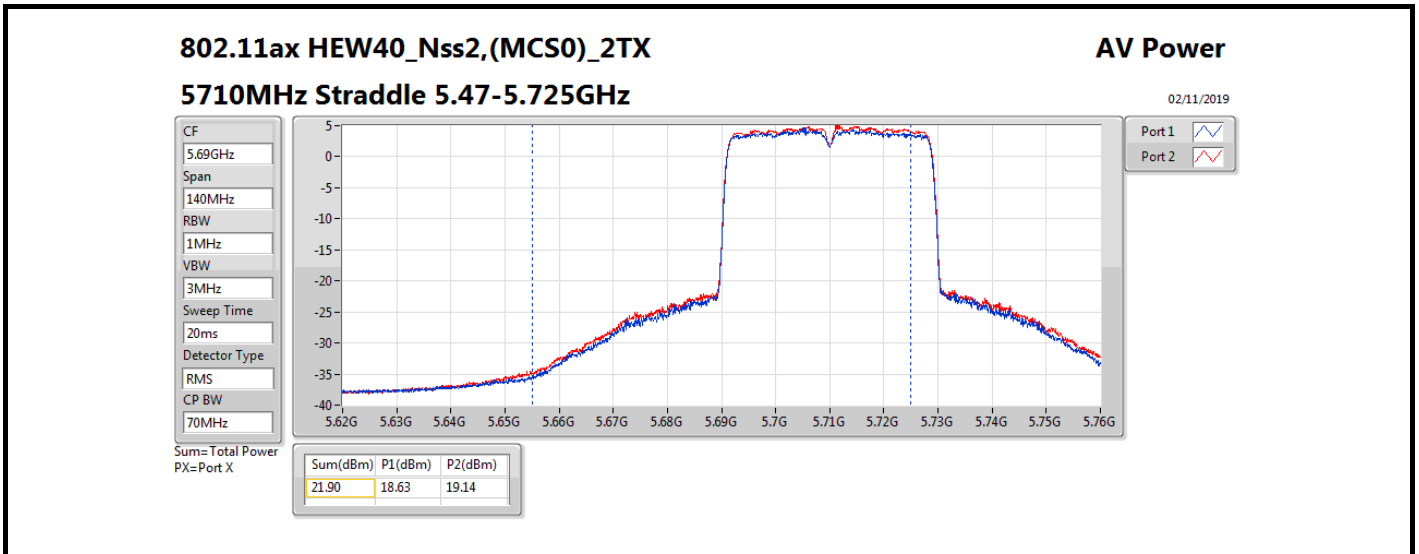

DG = Directional Gain; **Port X** = Port X output power

Note : **Conducted setting = Pass conducted setting division 4**

Summary

Mode	Total Power (dBm)	Total Power (W)
5.15-5.25GHz	-	-
802.11ac VHT160_Nss1,(MCS0)_4TX	14.11	0.02576
802.11ax HEW160_Nss1,(MCS0)_4TX	14.28	0.02679
5.25-5.35GHz	-	-
802.11a_Nss1,(6Mbps)_4TX	15.67	0.03690
802.11ac VHT20_Nss1,(MCS0)_4TX	15.99	0.03972
802.11ac VHT40_Nss1,(MCS0)_4TX	18.89	0.07745
802.11ac VHT80_Nss1,(MCS0)_4TX	18.07	0.06412
802.11ac VHT160_Nss1,(MCS0)_4TX	14.14	0.02594
802.11ax HEW20_Nss1,(MCS0)_4TX	16.24	0.04207
802.11ax HEW40_Nss1,(MCS0)_4TX	19.14	0.08204
802.11ax HEW80_Nss1,(MCS0)_4TX	18.36	0.06855
802.11ax HEW160_Nss1,(MCS0)_4TX	14.31	0.02698
5.47-5.725GHz	-	-
802.11a_Nss1,(6Mbps)_4TX	15.72	0.03733
802.11ac VHT20_Nss1,(MCS0)_4TX	16.05	0.04027
802.11ac VHT40_Nss1,(MCS0)_4TX	18.94	0.07834
802.11ac VHT80_Nss1,(MCS0)_4TX	21.71	0.14825
802.11ac VHT160_Nss1,(MCS0)_4TX	16.22	0.04188
802.11ax HEW20_Nss1,(MCS0)_4TX	16.32	0.04285
802.11ax HEW40_Nss1,(MCS0)_4TX	19.15	0.08222
802.11ax HEW80_Nss1,(MCS0)_4TX	21.96	0.15704
802.11ax HEW160_Nss1,(MCS0)_4TX	16.37	0.04335
5.725-5.85GHz	-	-
802.11a_Nss1,(6Mbps)_4TX	8.93	0.00782
802.11ac VHT20_Nss1,(MCS0)_4TX	9.62	0.00916
802.11ac VHT40_Nss1,(MCS0)_4TX	8.41	0.00693
802.11ac VHT80_Nss1,(MCS0)_4TX	7.64	0.00581
802.11ax HEW20_Nss1,(MCS0)_4TX	10.23	0.01054
802.11ax HEW40_Nss1,(MCS0)_4TX	9.14	0.00820
802.11ax HEW80_Nss1,(MCS0)_4TX	8.70	0.00741