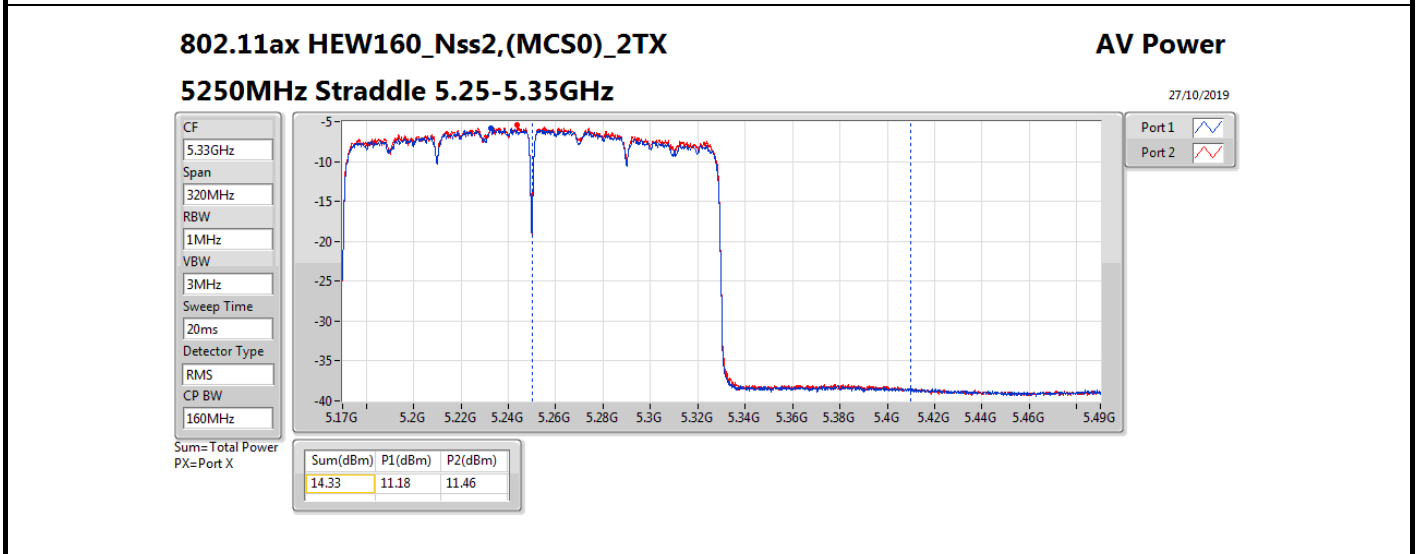

DG = Directional Gain; **Port X** = Port X output power
Note : Conducted setting = Pass conducted setting division 4

Summary

Mode	Total Power (dBm)	Total Power (W)
5.15-5.25GHz	-	-
802.11ac VHT160_Nss1,(MCS0)_4TX	17.14	0.05176
802.11ax HEW160_Nss1,(MCS0)_4TX	17.41	0.05508
5.25-5.35GHz	-	-
802.11a_Nss1,(6Mbps)_4TX	18.47	0.07031
802.11ac VHT20_Nss1,(MCS0)_4TX	18.76	0.07516
802.11ac VHT40_Nss1,(MCS0)_4TX	21.49	0.14093
802.11ac VHT80_Nss1,(MCS0)_4TX	20.82	0.12078
802.11ac VHT160_Nss1,(MCS0)_4TX	17.02	0.05035
802.11ax HEW20_Nss1,(MCS0)_4TX	18.91	0.07780
802.11ax HEW40_Nss1,(MCS0)_4TX	21.70	0.14791
802.11ax HEW80_Nss1,(MCS0)_4TX	21.07	0.12794
802.11ax HEW160_Nss1,(MCS0)_4TX	17.23	0.05284
5.47-5.725GHz	-	-
802.11a_Nss1,(6Mbps)_4TX	18.40	0.06918
802.11ac VHT20_Nss1,(MCS0)_4TX	18.69	0.07396
802.11ac VHT40_Nss1,(MCS0)_4TX	21.54	0.14256
802.11ac VHT80_Nss1,(MCS0)_4TX	23.73	0.23605
802.11ac VHT160_Nss1,(MCS0)_4TX	21.35	0.13646
802.11ax HEW20_Nss1,(MCS0)_4TX	18.88	0.07727
802.11ax HEW40_Nss1,(MCS0)_4TX	21.64	0.14588
802.11ax HEW80_Nss1,(MCS0)_4TX	23.96	0.24889
802.11ax HEW160_Nss1,(MCS0)_4TX	21.76	0.14997
5.725-5.85GHz	-	-
802.11a_Nss1,(6Mbps)_4TX	11.63	0.01455
802.11ac VHT20_Nss1,(MCS0)_4TX	12.28	0.01690
802.11ac VHT40_Nss1,(MCS0)_4TX	11.19	0.01315
802.11ac VHT80_Nss1,(MCS0)_4TX	9.58	0.00908
802.11ax HEW20_Nss1,(MCS0)_4TX	12.85	0.01928
802.11ax HEW40_Nss1,(MCS0)_4TX	11.93	0.01560
802.11ax HEW80_Nss1,(MCS0)_4TX	10.49	0.01119