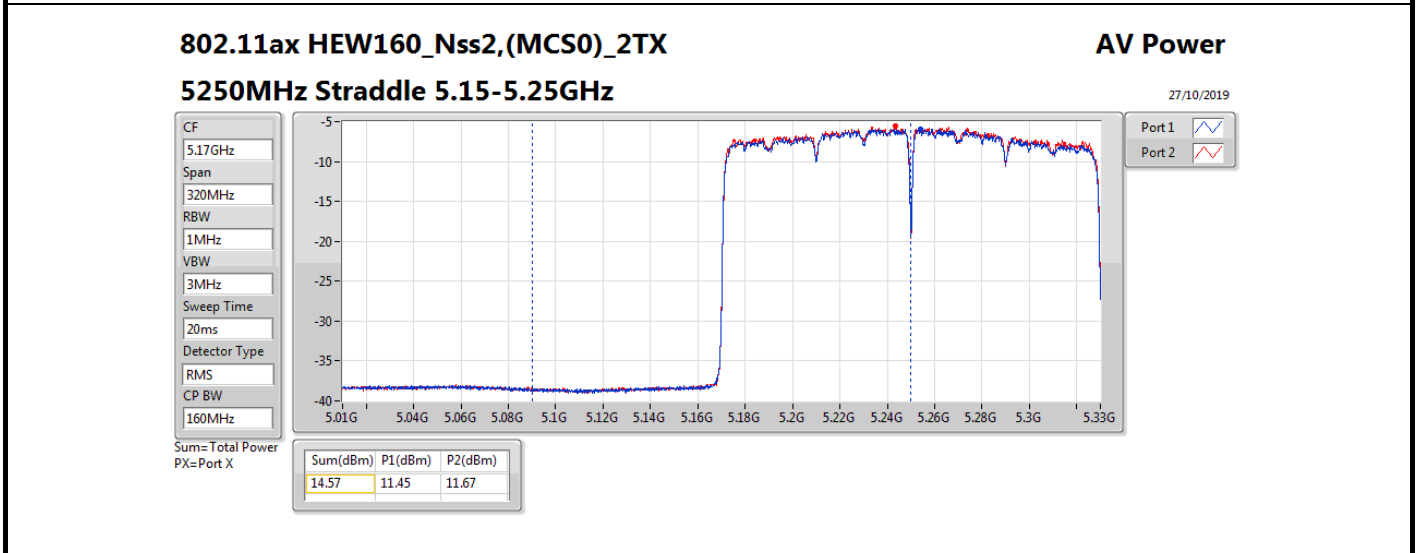

DG = Directional Gain; **Port X** = Port X output power
Note : Conducted setting = Pass conducted setting division 4

Summary

Mode	Total Power (dBm)	Total Power (W)
5.15-5.25GHz	-	-
802.11ac VHT160_Nss1,(MCS0)_4TX	17.14	0.05176
802.11ax HEW160_Nss1,(MCS0)_4TX	17.41	0.05508
5.25-5.35GHz	-	-
802.11a_Nss1,(6Mbps)_4TX	18.47	0.07031
802.11ac VHT20_Nss1,(MCS0)_4TX	18.76	0.07516
802.11ac VHT40_Nss1,(MCS0)_4TX	21.49	0.14093
802.11ac VHT80_Nss1,(MCS0)_4TX	20.82	0.12078
802.11ac VHT160_Nss1,(MCS0)_4TX	17.02	0.05035
802.11ax HEW20_Nss1,(MCS0)_4TX	18.91	0.07780
802.11ax HEW40_Nss1,(MCS0)_4TX	21.70	0.14791
802.11ax HEW80_Nss1,(MCS0)_4TX	21.07	0.12794
802.11ax HEW160_Nss1,(MCS0)_4TX	17.23	0.05284
5.47-5.725GHz	-	-
802.11a_Nss1,(6Mbps)_4TX	18.40	0.06918
802.11ac VHT20_Nss1,(MCS0)_4TX	18.69	0.07396
802.11ac VHT40_Nss1,(MCS0)_4TX	21.54	0.14256
802.11ac VHT80_Nss1,(MCS0)_4TX	23.73	0.23605
802.11ac VHT160_Nss1,(MCS0)_4TX	21.35	0.13646
802.11ax HEW20_Nss1,(MCS0)_4TX	18.88	0.07727
802.11ax HEW40_Nss1,(MCS0)_4TX	21.64	0.14588
802.11ax HEW80_Nss1,(MCS0)_4TX	23.96	0.24889
802.11ax HEW160_Nss1,(MCS0)_4TX	21.76	0.14997
5.725-5.85GHz	-	-
802.11a_Nss1,(6Mbps)_4TX	11.63	0.01455
802.11ac VHT20_Nss1,(MCS0)_4TX	12.28	0.01690
802.11ac VHT40_Nss1,(MCS0)_4TX	11.19	0.01315
802.11ac VHT80_Nss1,(MCS0)_4TX	9.58	0.00908
802.11ax HEW20_Nss1,(MCS0)_4TX	12.85	0.01928
802.11ax HEW40_Nss1,(MCS0)_4TX	11.93	0.01560
802.11ax HEW80_Nss1,(MCS0)_4TX	10.49	0.01119