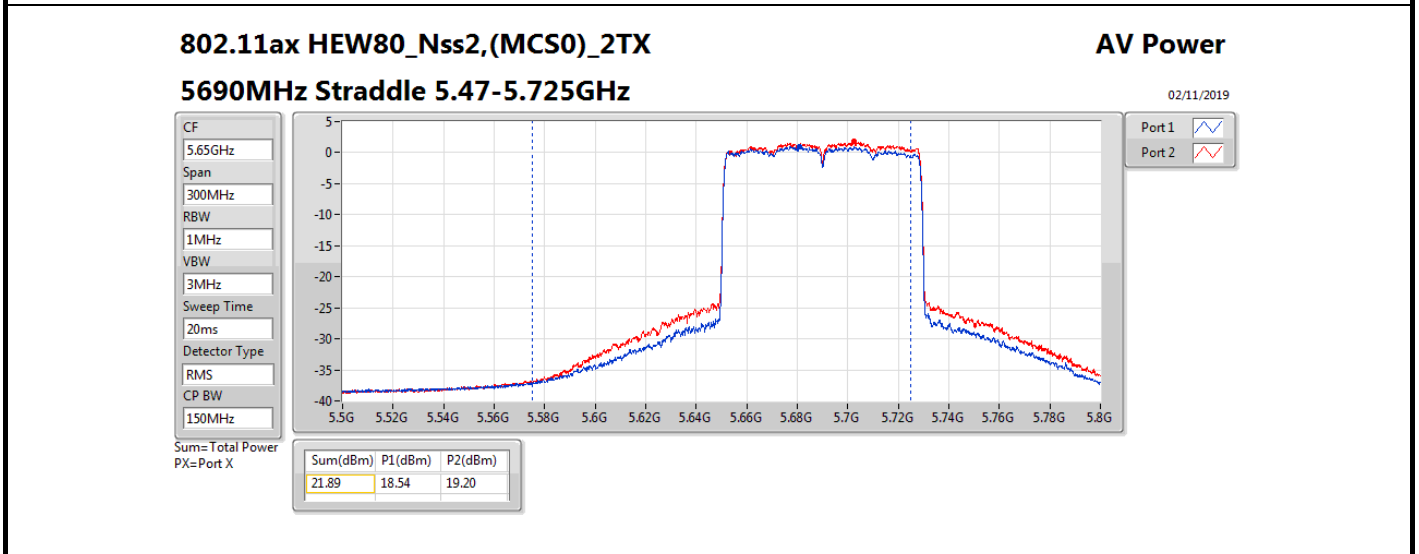

DG = Directional Gain; **Port X** = Port X output power

Note : **Conducted setting = Pass conducted setting division 4**

Summary

Mode	Total Power (dBm)	Total Power (W)
5.15-5.25GHz	-	-
802.11ac VHT160_Nss1,(MCS0)_4TX	14.11	0.02576
802.11ax HEW160_Nss1,(MCS0)_4TX	14.28	0.02679
5.25-5.35GHz	-	-
802.11a_Nss1,(6Mbps)_4TX	15.67	0.03690
802.11ac VHT20_Nss1,(MCS0)_4TX	15.99	0.03972
802.11ac VHT40_Nss1,(MCS0)_4TX	18.89	0.07745
802.11ac VHT80_Nss1,(MCS0)_4TX	18.07	0.06412
802.11ac VHT160_Nss1,(MCS0)_4TX	14.14	0.02594
802.11ax HEW20_Nss1,(MCS0)_4TX	16.24	0.04207
802.11ax HEW40_Nss1,(MCS0)_4TX	19.14	0.08204
802.11ax HEW80_Nss1,(MCS0)_4TX	18.36	0.06855
802.11ax HEW160_Nss1,(MCS0)_4TX	14.31	0.02698
5.47-5.725GHz	-	-
802.11a_Nss1,(6Mbps)_4TX	15.72	0.03733
802.11ac VHT20_Nss1,(MCS0)_4TX	16.05	0.04027
802.11ac VHT40_Nss1,(MCS0)_4TX	18.94	0.07834
802.11ac VHT80_Nss1,(MCS0)_4TX	21.71	0.14825
802.11ac VHT160_Nss1,(MCS0)_4TX	16.22	0.04188
802.11ax HEW20_Nss1,(MCS0)_4TX	16.32	0.04285
802.11ax HEW40_Nss1,(MCS0)_4TX	19.15	0.08222
802.11ax HEW80_Nss1,(MCS0)_4TX	21.96	0.15704
802.11ax HEW160_Nss1,(MCS0)_4TX	16.37	0.04335
5.725-5.85GHz	-	-
802.11a_Nss1,(6Mbps)_4TX	8.93	0.00782
802.11ac VHT20_Nss1,(MCS0)_4TX	9.62	0.00916
802.11ac VHT40_Nss1,(MCS0)_4TX	8.41	0.00693
802.11ac VHT80_Nss1,(MCS0)_4TX	7.64	0.00581
802.11ax HEW20_Nss1,(MCS0)_4TX	10.23	0.01054
802.11ax HEW40_Nss1,(MCS0)_4TX	9.14	0.00820
802.11ax HEW80_Nss1,(MCS0)_4TX	8.70	0.00741