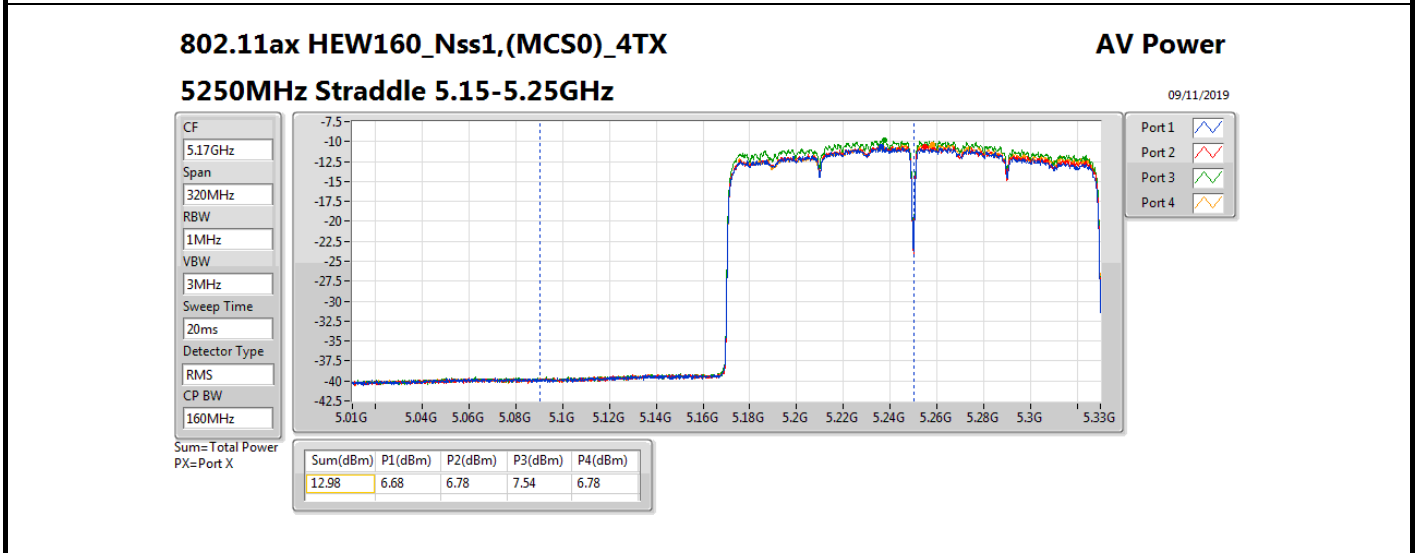

DG = Directional Gain; **Port X** = Port X output power

Note : Conducted setting = Pass conducted setting division 4

Summary

Mode	Total Power (dBm)	Total Power (W)
5.15-5.25GHz	-	-
802.11ac VHT160-BF_Nss1,(MCS0)_4TX	12.98	0.01986
802.11ax HEW160-BF_Nss1,(MCS0)_4TX	13.09	0.02037
5.25-5.35GHz	-	-
802.11ac VHT20-BF_Nss1,(MCS0)_4TX	12.77	0.01892
802.11ac VHT40-BF_Nss1,(MCS0)_4TX	12.76	0.01888
802.11ac VHT80-BF_Nss1,(MCS0)_4TX	12.82	0.01914
802.11ac VHT160-BF_Nss1,(MCS0)_4TX	13.00	0.01995
802.11ax HEW20-BF_Nss1,(MCS0)_4TX	13.19	0.02084
802.11ax HEW40-BF_Nss1,(MCS0)_4TX	13.11	0.02046
802.11ax HEW80-BF_Nss1,(MCS0)_4TX	13.15	0.02065
802.11ax HEW160-BF_Nss1,(MCS0)_4TX	13.12	0.02051
5.47-5.725GHz	-	-
802.11ac VHT20-BF_Nss1,(MCS0)_4TX	12.73	0.01875
802.11ac VHT40-BF_Nss1,(MCS0)_4TX	12.97	0.01982
802.11ac VHT80-BF_Nss1,(MCS0)_4TX	12.96	0.01977
802.11ac VHT160-BF_Nss1,(MCS0)_4TX	12.88	0.01941
802.11ax HEW20-BF_Nss1,(MCS0)_4TX	13.10	0.02042
802.11ax HEW40-BF_Nss1,(MCS0)_4TX	13.24	0.02109
802.11ax HEW80-BF_Nss1,(MCS0)_4TX	13.24	0.02109
802.11ax HEW160-BF_Nss1,(MCS0)_4TX	13.07	0.02028
5.725-5.85GHz	-	-
802.11ac VHT20-BF_Nss1,(MCS0)_4TX	6.22	0.00419
802.11ac VHT40-BF_Nss1,(MCS0)_4TX	2.66	0.00185
802.11ac VHT80-BF_Nss1,(MCS0)_4TX	-1.26	0.00075
802.11ax HEW20-BF_Nss1,(MCS0)_4TX	6.99	0.00500
802.11ax HEW40-BF_Nss1,(MCS0)_4TX	3.50	0.00224
802.11ax HEW80-BF_Nss1,(MCS0)_4TX	-0.17	0.00096