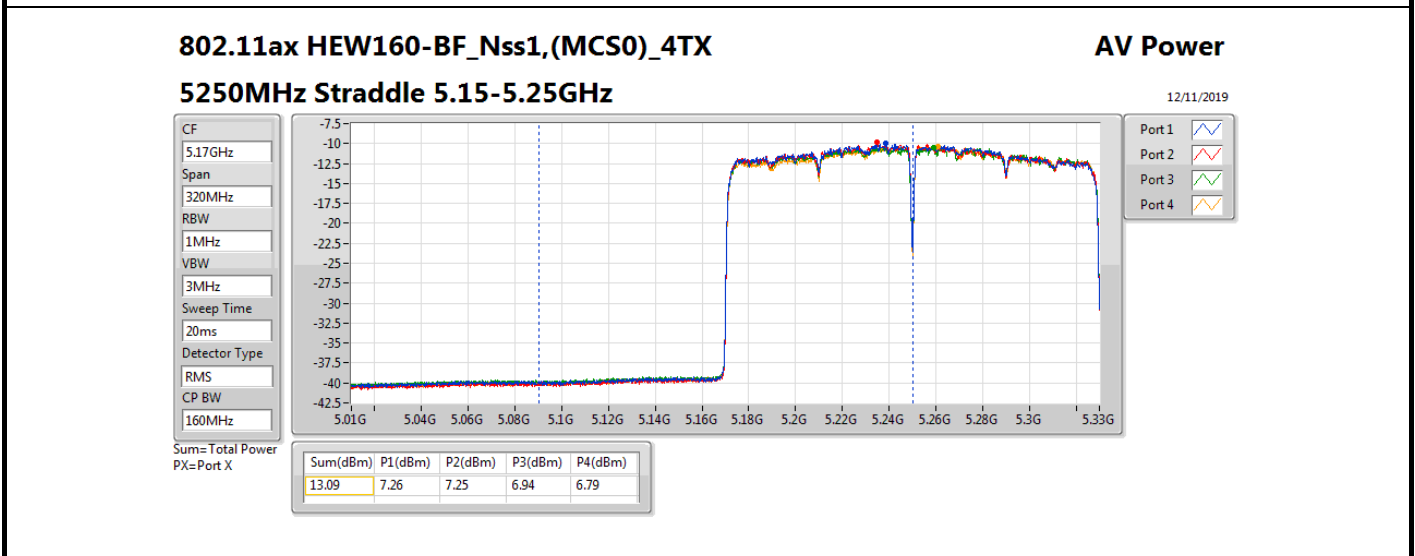

DG = Directional Gain; **Port X** = Port X output power

Note : **Conducted setting = Pass** conducted setting division 4

Summary

Mode	Total Power (dBm)	Total Power (W)
5.15-5.25GHz	-	-
802.11ac VHT160_Nss4,(MCS0)_4TX	13.03	0.02009
802.11ax HEW160_Nss4,(MCS0)_4TX	13.18	0.02080
5.25-5.35GHz	-	-
802.11ac VHT20_Nss4,(MCS0)_4TX	19.03	0.07998
802.11ac VHT40_Nss4,(MCS0)_4TX	18.94	0.07834
802.11ac VHT80_Nss4,(MCS0)_4TX	16.97	0.04977
802.11ac VHT160_Nss4,(MCS0)_4TX	13.02	0.02004
802.11ax HEW20_Nss4,(MCS0)_4TX	19.26	0.08433
802.11ax HEW40_Nss4,(MCS0)_4TX	19.24	0.08395
802.11ax HEW80_Nss4,(MCS0)_4TX	17.15	0.05188
802.11ax HEW160_Nss4,(MCS0)_4TX	13.12	0.02051
5.47-5.725GHz	-	-
802.11ac VHT20_Nss4,(MCS0)_4TX	18.95	0.07852
802.11ac VHT40_Nss4,(MCS0)_4TX	19.08	0.08091
802.11ac VHT80_Nss4,(MCS0)_4TX	19.03	0.07998
802.11ac VHT160_Nss4,(MCS0)_4TX	16.41	0.04375
802.11ax HEW20_Nss4,(MCS0)_4TX	19.24	0.08395
802.11ax HEW40_Nss4,(MCS0)_4TX	19.26	0.08433
802.11ax HEW80_Nss4,(MCS0)_4TX	19.24	0.08395
802.11ax HEW160_Nss4,(MCS0)_4TX	16.79	0.04775
5.725-5.85GHz	-	-
802.11ac VHT20_Nss4,(MCS0)_4TX	12.29	0.01694
802.11ac VHT40_Nss4,(MCS0)_4TX	8.52	0.00711
802.11ac VHT80_Nss4,(MCS0)_4TX	5.07	0.00321
802.11ax HEW20_Nss4,(MCS0)_4TX	12.62	0.01828
802.11ax HEW40_Nss4,(MCS0)_4TX	9.26	0.00843
802.11ax HEW80_Nss4,(MCS0)_4TX	5.91	0.00390