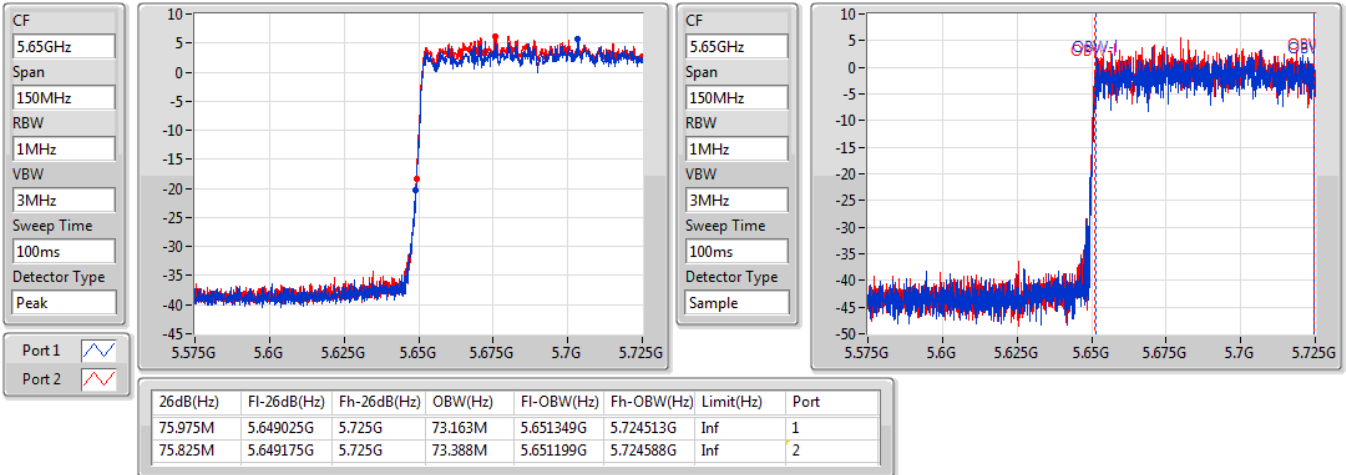

802.11ax HEW80-BF_Nss1,(MCS0)_2TX

EBW

5690MHz Straddle 5.47-5.725GHz

12/11/2019