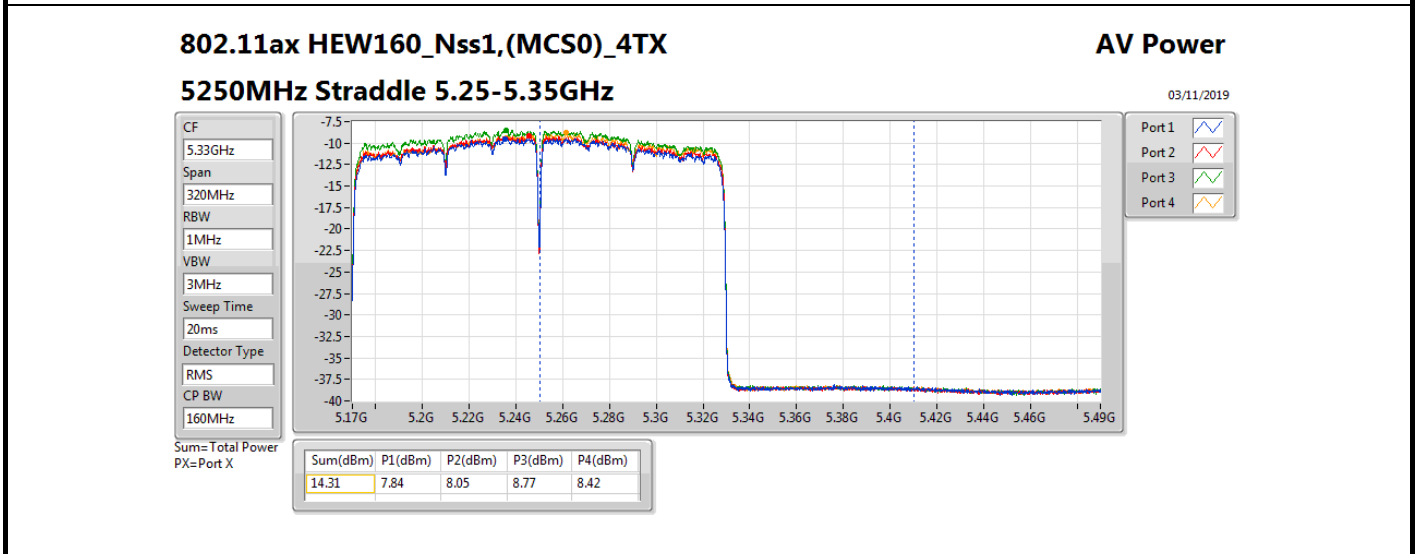

DG = Directional Gain; **Port X** = Port X output power

Note : **Conducted setting** = Pass conducted setting division 4

Summary

Mode	Total Power (dBm)	Total Power (W)
5.15-5.25GHz	-	-
802.11ac VHT160-BF_Nss1,(MCS0)_4TX	13.24	0.02109
802.11ax HEW160-BF_Nss1,(MCS0)_4TX	13.34	0.02158
5.25-5.35GHz	-	-
802.11ac VHT20-BF_Nss1,(MCS0)_4TX	15.42	0.03483
802.11ac VHT40-BF_Nss1,(MCS0)_4TX	15.48	0.03532
802.11ac VHT80-BF_Nss1,(MCS0)_4TX	15.66	0.03681
802.11ac VHT160-BF_Nss1,(MCS0)_4TX	13.23	0.02104
802.11ax HEW20-BF_Nss1,(MCS0)_4TX	15.95	0.03936
802.11ax HEW40-BF_Nss1,(MCS0)_4TX	15.91	0.03899
802.11ax HEW80-BF_Nss1,(MCS0)_4TX	15.76	0.03767
802.11ax HEW160-BF_Nss1,(MCS0)_4TX	13.37	0.02173
5.47-5.725GHz	-	-
802.11ac VHT20-BF_Nss1,(MCS0)_4TX	15.45	0.03508
802.11ac VHT40-BF_Nss1,(MCS0)_4TX	15.62	0.03648
802.11ac VHT80-BF_Nss1,(MCS0)_4TX	15.94	0.03926
802.11ac VHT160-BF_Nss1,(MCS0)_4TX	15.79	0.03793
802.11ax HEW20-BF_Nss1,(MCS0)_4TX	15.83	0.03828
802.11ax HEW40-BF_Nss1,(MCS0)_4TX	15.94	0.03926
802.11ax HEW80-BF_Nss1,(MCS0)_4TX	15.94	0.03926
802.11ax HEW160-BF_Nss1,(MCS0)_4TX	15.82	0.03819
5.725-5.85GHz	-	-
802.11ac VHT20-BF_Nss1,(MCS0)_4TX	8.73	0.00746
802.11ac VHT40-BF_Nss1,(MCS0)_4TX	4.97	0.00314
802.11ac VHT80-BF_Nss1,(MCS0)_4TX	1.01	0.00126
802.11ax HEW20-BF_Nss1,(MCS0)_4TX	9.49	0.00889
802.11ax HEW40-BF_Nss1,(MCS0)_4TX	6.09	0.00406
802.11ax HEW80-BF_Nss1,(MCS0)_4TX	2.05	0.00160