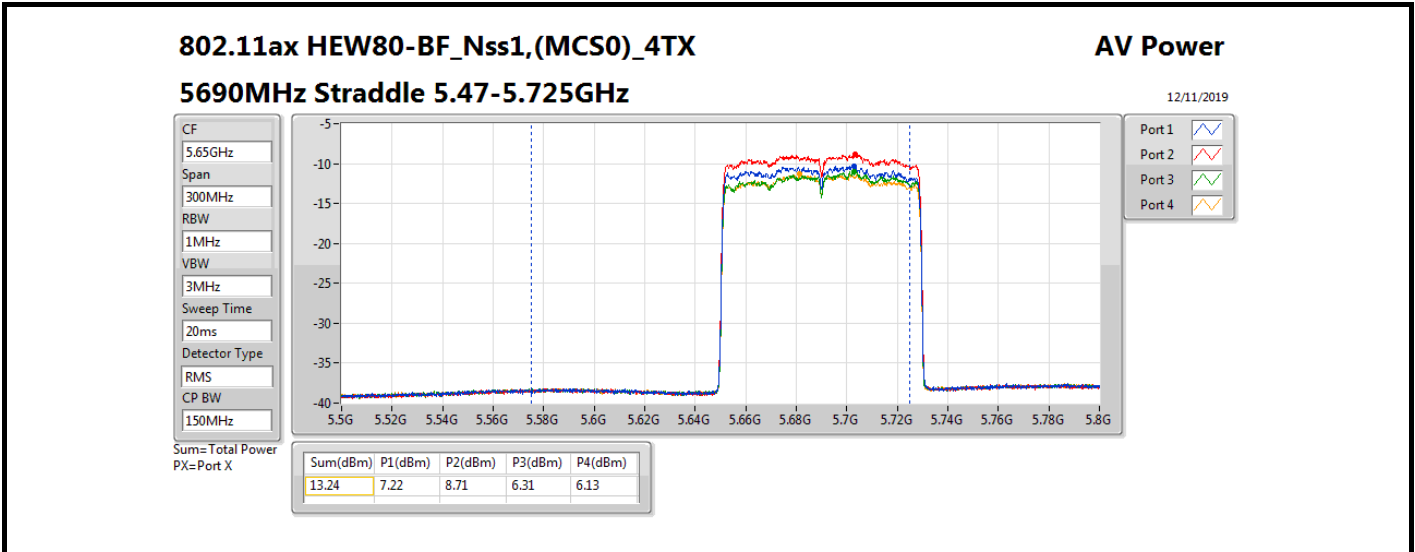

DG = Directional Gain; **Port X** = Port X output power

Note : **Conducted setting = Pass** conducted setting division 4

Summary

Mode	Total Power (dBm)	Total Power (W)
5.15-5.25GHz	-	-
802.11ac VHT160_Nss4,(MCS0)_4TX	13.03	0.02009
802.11ax HEW160_Nss4,(MCS0)_4TX	13.18	0.02080
5.25-5.35GHz	-	-
802.11ac VHT20_Nss4,(MCS0)_4TX	19.03	0.07998
802.11ac VHT40_Nss4,(MCS0)_4TX	18.94	0.07834
802.11ac VHT80_Nss4,(MCS0)_4TX	16.97	0.04977
802.11ac VHT160_Nss4,(MCS0)_4TX	13.02	0.02004
802.11ax HEW20_Nss4,(MCS0)_4TX	19.26	0.08433
802.11ax HEW40_Nss4,(MCS0)_4TX	19.24	0.08395
802.11ax HEW80_Nss4,(MCS0)_4TX	17.15	0.05188
802.11ax HEW160_Nss4,(MCS0)_4TX	13.12	0.02051
5.47-5.725GHz	-	-
802.11ac VHT20_Nss4,(MCS0)_4TX	18.95	0.07852
802.11ac VHT40_Nss4,(MCS0)_4TX	19.08	0.08091
802.11ac VHT80_Nss4,(MCS0)_4TX	19.03	0.07998
802.11ac VHT160_Nss4,(MCS0)_4TX	16.41	0.04375
802.11ax HEW20_Nss4,(MCS0)_4TX	19.24	0.08395
802.11ax HEW40_Nss4,(MCS0)_4TX	19.26	0.08433
802.11ax HEW80_Nss4,(MCS0)_4TX	19.24	0.08395
802.11ax HEW160_Nss4,(MCS0)_4TX	16.79	0.04775
5.725-5.85GHz	-	-
802.11ac VHT20_Nss4,(MCS0)_4TX	12.29	0.01694
802.11ac VHT40_Nss4,(MCS0)_4TX	8.52	0.00711
802.11ac VHT80_Nss4,(MCS0)_4TX	5.07	0.00321
802.11ax HEW20_Nss4,(MCS0)_4TX	12.62	0.01828
802.11ax HEW40_Nss4,(MCS0)_4TX	9.26	0.00843
802.11ax HEW80_Nss4,(MCS0)_4TX	5.91	0.00390