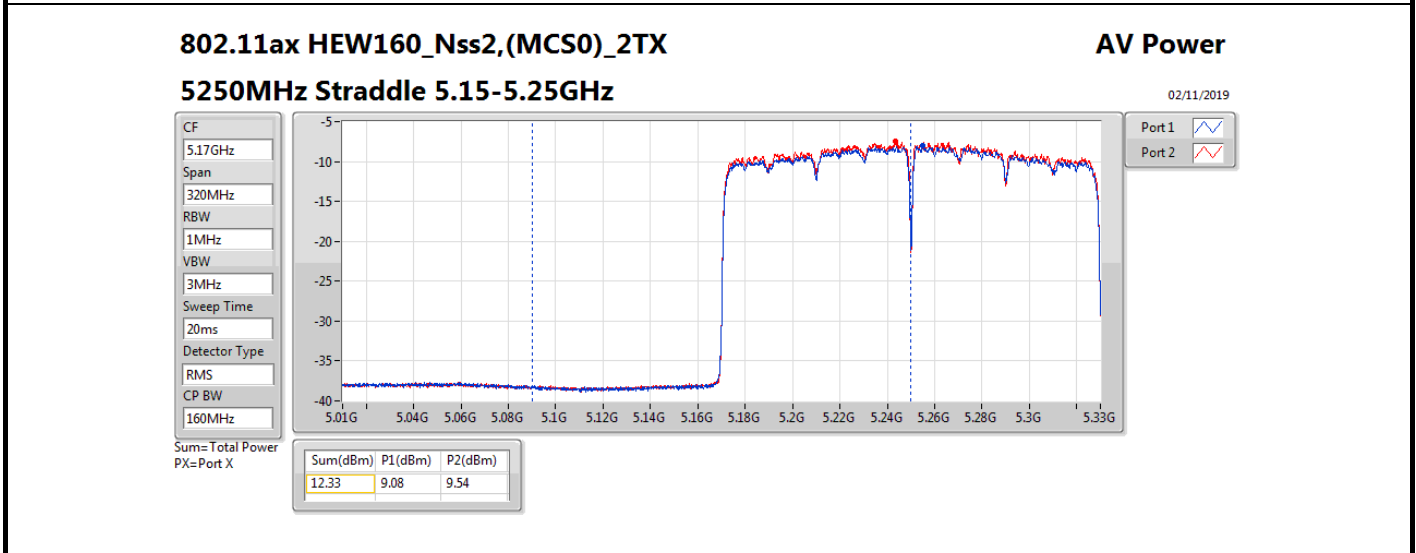

DG = Directional Gain; **Port X** = Port X output power

Note : **Conducted setting = Pass conducted setting division 4**

Summary

Mode	Total Power (dBm)	Total Power (W)
5.15-5.25GHz	-	-
802.11ac VHT160_Nss1,(MCS0)_4TX	14.11	0.02576
802.11ax HEW160_Nss1,(MCS0)_4TX	14.28	0.02679
5.25-5.35GHz	-	-
802.11a_Nss1,(6Mbps)_4TX	15.67	0.03690
802.11ac VHT20_Nss1,(MCS0)_4TX	15.99	0.03972
802.11ac VHT40_Nss1,(MCS0)_4TX	18.89	0.07745
802.11ac VHT80_Nss1,(MCS0)_4TX	18.07	0.06412
802.11ac VHT160_Nss1,(MCS0)_4TX	14.14	0.02594
802.11ax HEW20_Nss1,(MCS0)_4TX	16.24	0.04207
802.11ax HEW40_Nss1,(MCS0)_4TX	19.14	0.08204
802.11ax HEW80_Nss1,(MCS0)_4TX	18.36	0.06855
802.11ax HEW160_Nss1,(MCS0)_4TX	14.31	0.02698
5.47-5.725GHz	-	-
802.11a_Nss1,(6Mbps)_4TX	15.72	0.03733
802.11ac VHT20_Nss1,(MCS0)_4TX	16.05	0.04027
802.11ac VHT40_Nss1,(MCS0)_4TX	18.94	0.07834
802.11ac VHT80_Nss1,(MCS0)_4TX	21.71	0.14825
802.11ac VHT160_Nss1,(MCS0)_4TX	16.22	0.04188
802.11ax HEW20_Nss1,(MCS0)_4TX	16.32	0.04285
802.11ax HEW40_Nss1,(MCS0)_4TX	19.15	0.08222
802.11ax HEW80_Nss1,(MCS0)_4TX	21.96	0.15704
802.11ax HEW160_Nss1,(MCS0)_4TX	16.37	0.04335
5.725-5.85GHz	-	-
802.11a_Nss1,(6Mbps)_4TX	8.93	0.00782
802.11ac VHT20_Nss1,(MCS0)_4TX	9.62	0.00916
802.11ac VHT40_Nss1,(MCS0)_4TX	8.41	0.00693
802.11ac VHT80_Nss1,(MCS0)_4TX	7.64	0.00581
802.11ax HEW20_Nss1,(MCS0)_4TX	10.23	0.01054
802.11ax HEW40_Nss1,(MCS0)_4TX	9.14	0.00820
802.11ax HEW80_Nss1,(MCS0)_4TX	8.70	0.00741