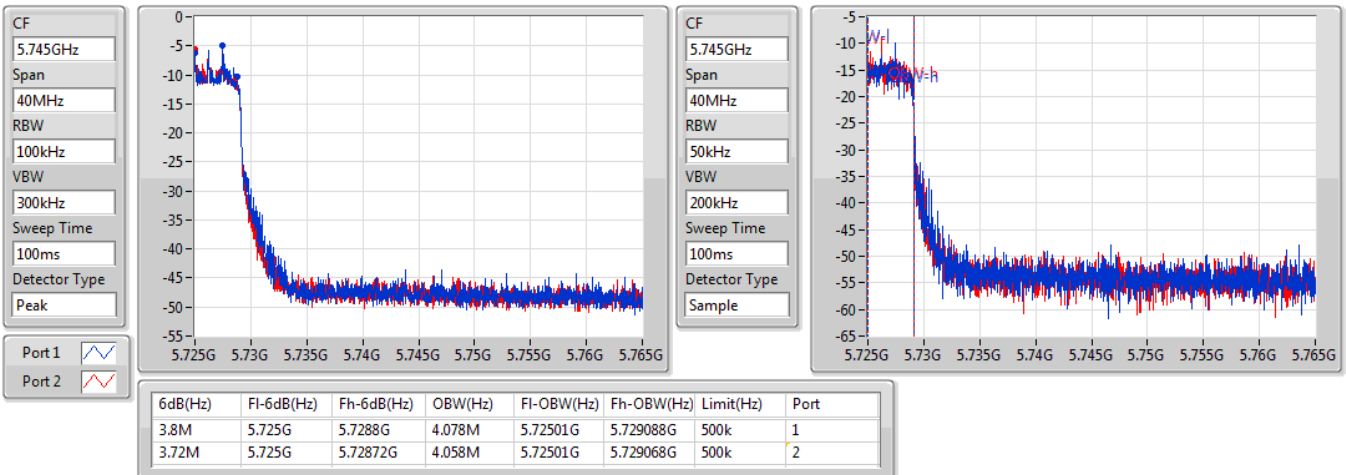

EBW

5690MHz Straddle 5.47-5.725GHz

12/11/2019

802.11ax HEW80-BF_Nss1,(MCS0)_2TX

EBW

5690MHz Straddle 5.725-5.85GHz

12/11/2019

Summary