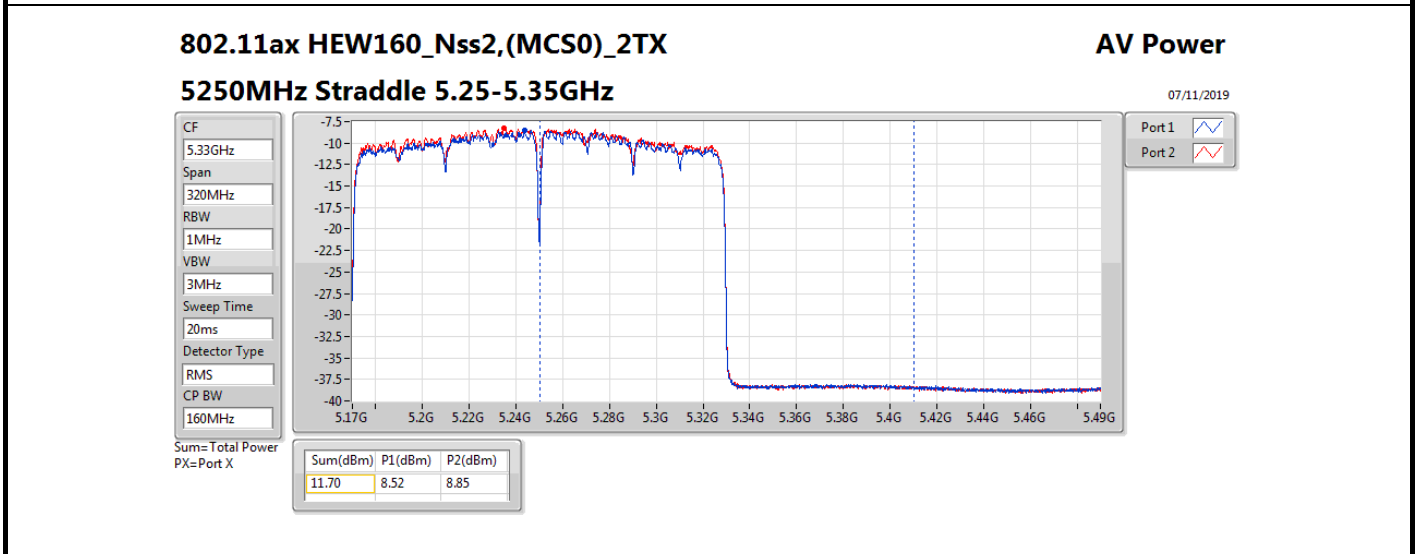

DG = Directional Gain; **Port X** = Port X output power

Note : **Conducted setting = Pass conducted setting division 4**

Summary

Mode	Total Power (dBm)	Total Power (W)
5.15-5.25GHz	-	-
802.11ac VHT160_Nss1,(MCS0)_4TX	12.77	0.01892
802.11ax HEW160_Nss1,(MCS0)_4TX	12.98	0.01986
5.25-5.35GHz	-	-
802.11a_Nss1,(6Mbps)_4TX	12.74	0.01879
802.11ac VHT20_Nss1,(MCS0)_4TX	13.29	0.02133
802.11ac VHT40_Nss1,(MCS0)_4TX	16.45	0.04416
802.11ac VHT80_Nss1,(MCS0)_4TX	16.67	0.04645
802.11ac VHT160_Nss1,(MCS0)_4TX	12.72	0.01871
802.11ax HEW20_Nss1,(MCS0)_4TX	13.41	0.02193
802.11ax HEW40_Nss1,(MCS0)_4TX	16.63	0.04603
802.11ax HEW80_Nss1,(MCS0)_4TX	16.81	0.04797
802.11ax HEW160_Nss1,(MCS0)_4TX	12.95	0.01972
5.47-5.725GHz	-	-
802.11a_Nss1,(6Mbps)_4TX	12.81	0.01910
802.11ac VHT20_Nss1,(MCS0)_4TX	13.36	0.02168
802.11ac VHT40_Nss1,(MCS0)_4TX	16.60	0.04571
802.11ac VHT80_Nss1,(MCS0)_4TX	18.95	0.07852
802.11ac VHT160_Nss1,(MCS0)_4TX	16.66	0.04634
802.11ax HEW20_Nss1,(MCS0)_4TX	13.45	0.02213
802.11ax HEW40_Nss1,(MCS0)_4TX	16.73	0.04710
802.11ax HEW80_Nss1,(MCS0)_4TX	19.16	0.08241
802.11ax HEW160_Nss1,(MCS0)_4TX	16.81	0.04797
5.725-5.85GHz	-	-
802.11a_Nss1,(6Mbps)_4TX	5.93	0.00392
802.11ac VHT20_Nss1,(MCS0)_4TX	6.52	0.00449
802.11ac VHT40_Nss1,(MCS0)_4TX	5.73	0.00374
802.11ac VHT80_Nss1,(MCS0)_4TX	4.91	0.00310
802.11ax HEW20_Nss1,(MCS0)_4TX	7.37	0.00546
802.11ax HEW40_Nss1,(MCS0)_4TX	6.39	0.00436
802.11ax HEW80_Nss1,(MCS0)_4TX	5.44	0.00350