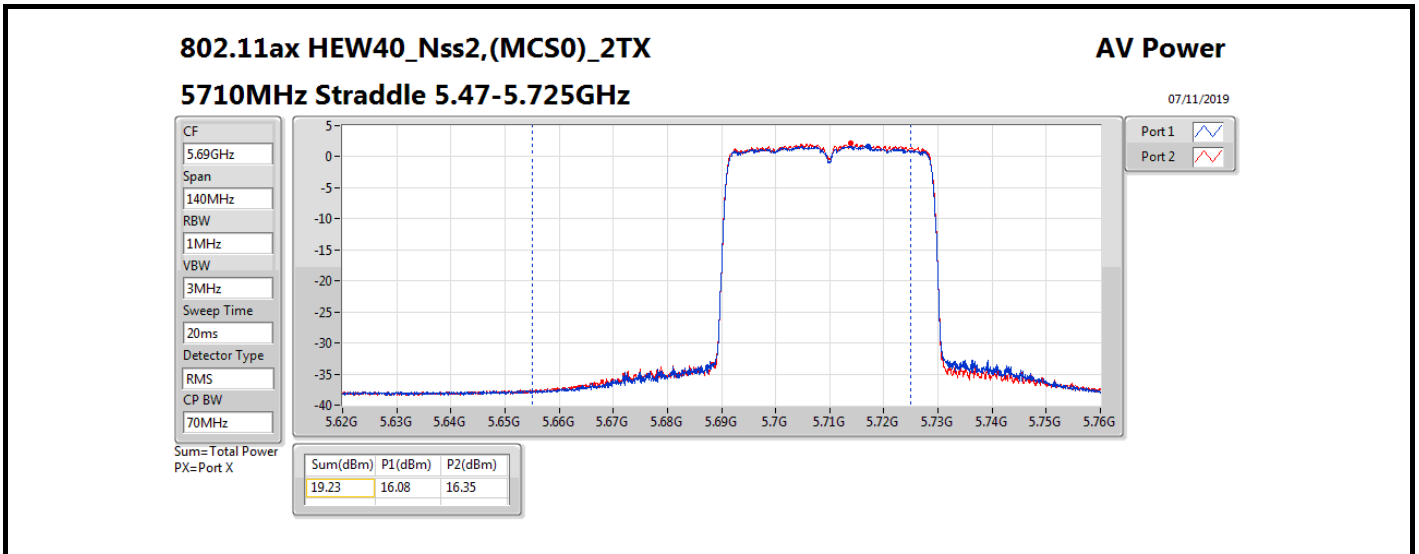

DG = Directional Gain; **Port X** = Port X output power

Note : **Conducted setting = Pass conducted setting division 4**

Summary

Mode	Total Power (dBm)	Total Power (W)
5.15-5.25GHz	-	-
802.11ac VHT160_Nss1,(MCS0)_4TX	12.77	0.01892
802.11ax HEW160_Nss1,(MCS0)_4TX	12.98	0.01986
5.25-5.35GHz	-	-
802.11a_Nss1,(6Mbps)_4TX	12.74	0.01879
802.11ac VHT20_Nss1,(MCS0)_4TX	13.29	0.02133
802.11ac VHT40_Nss1,(MCS0)_4TX	16.45	0.04416
802.11ac VHT80_Nss1,(MCS0)_4TX	16.67	0.04645
802.11ac VHT160_Nss1,(MCS0)_4TX	12.72	0.01871
802.11ax HEW20_Nss1,(MCS0)_4TX	13.41	0.02193
802.11ax HEW40_Nss1,(MCS0)_4TX	16.63	0.04603
802.11ax HEW80_Nss1,(MCS0)_4TX	16.81	0.04797
802.11ax HEW160_Nss1,(MCS0)_4TX	12.95	0.01972
5.47-5.725GHz	-	-
802.11a_Nss1,(6Mbps)_4TX	12.81	0.01910
802.11ac VHT20_Nss1,(MCS0)_4TX	13.36	0.02168
802.11ac VHT40_Nss1,(MCS0)_4TX	16.60	0.04571
802.11ac VHT80_Nss1,(MCS0)_4TX	18.95	0.07852
802.11ac VHT160_Nss1,(MCS0)_4TX	16.66	0.04634
802.11ax HEW20_Nss1,(MCS0)_4TX	13.45	0.02213
802.11ax HEW40_Nss1,(MCS0)_4TX	16.73	0.04710
802.11ax HEW80_Nss1,(MCS0)_4TX	19.16	0.08241
802.11ax HEW160_Nss1,(MCS0)_4TX	16.81	0.04797
5.725-5.85GHz	-	-
802.11a_Nss1,(6Mbps)_4TX	5.93	0.00392
802.11ac VHT20_Nss1,(MCS0)_4TX	6.52	0.00449
802.11ac VHT40_Nss1,(MCS0)_4TX	5.73	0.00374
802.11ac VHT80_Nss1,(MCS0)_4TX	4.91	0.00310
802.11ax HEW20_Nss1,(MCS0)_4TX	7.37	0.00546
802.11ax HEW40_Nss1,(MCS0)_4TX	6.39	0.00436
802.11ax HEW80_Nss1,(MCS0)_4TX	5.44	0.00350