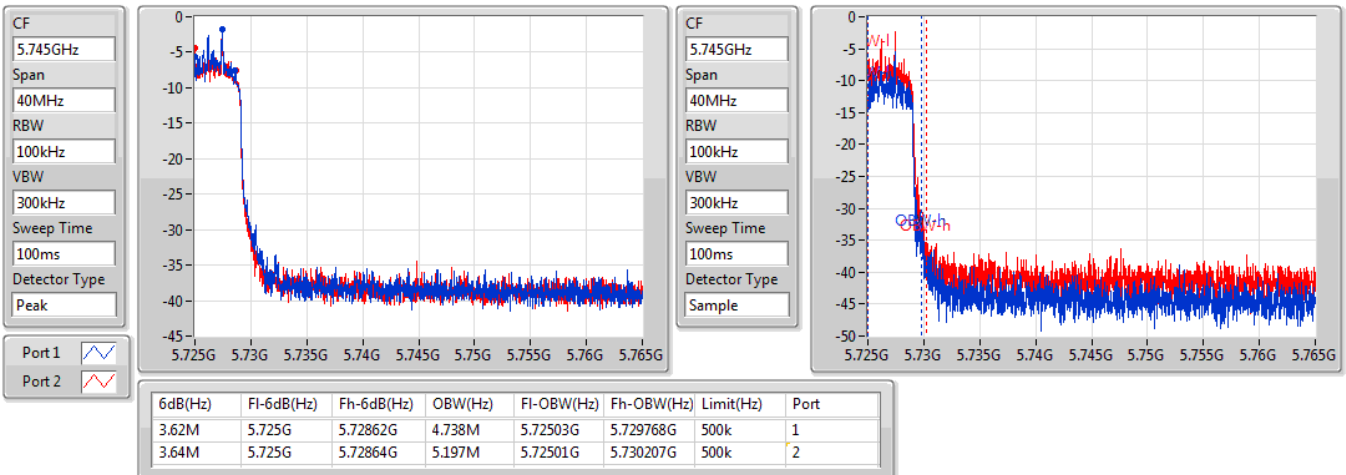

802.11ax HEW80_Nss2,(MCS0)_2TX

EBW

5690MHz Straddle 5.47-5.725GHz

11/11/2019

802.11ax HEW80_Nss2,(MCS0)_2TX

EBW

5690MHz Straddle 5.725-5.85GHz

11/11/2019

Summary

Mode	Max-N dB (Hz)	Max-OBW (Hz)	ITU-Code	Min-N dB (Hz)	Min-OBW (Hz)
5.25-5.35GHz	-	-	-	-	-
802.11ac VHT20-BF_Nss1,(MCS0)_2TX	21.775M	17.766M	17M8D1D	21.525M	17.666M
802.11ac VHT40-BF_Nss1,(MCS0)_2TX	40.25M	36.282M	36M3D1D	39.75M	36.182M
802.11ac VHT80-BF_Nss1,(MCS0)_2TX	81.9M	75.662M	75M7D1D	81.5M	75.662M
802.11ax HEW20-BF_Nss1,(MCS0)_2TX	21.725M	18.966M	19M0D1D	21.375M	18.916M
802.11ax HEW40-BF_Nss1,(MCS0)_2TX	40.15M	37.631M	37M6D1D	39.85M	37.531M
802.11ax HEW80-BF_Nss1,(MCS0)_2TX	82.1M	77.261M	77M3D1D	81.8M	77.161M
5.47-5.725GHz	-	-	-	-	-
802.11ac VHT20-BF_Nss1,(MCS0)_2TX	21.85M	17.791M	17M8D1D	15.72M	13.853M
802.11ac VHT40-BF_Nss1,(MCS0)_2TX	40.25M	36.332M	36M3D1D	34.895M	32.954M
802.11ac VHT80-BF_Nss1,(MCS0)_2TX	82.4M	75.862M	75M9D1D	75.675M	72.414M
802.11ax HEW20-BF_Nss1,(MCS0)_2TX	21.75M	18.991M	19M0D1D	15.645M	14.453M
802.11ax HEW40-BF_Nss1,(MCS0)_2TX	40.15M	37.581M	37M6D1D	34.895M	33.618M
802.11ax HEW80-BF_Nss1,(MCS0)_2TX	82.2M	77.161M	77M2D1D	75.825M	73.163M
5.725-5.85GHz	-	-	-	-	-
802.11ac VHT20-BF_Nss1,(MCS0)_2TX	3.76M	4.298M	4M30D1D	3.76M	4.278M
802.11ac VHT40-BF_Nss1,(MCS0)_2TX	3.14M	3.578M	3M58D1D	3.14M	3.558M
802.11ac VHT80-BF_Nss1,(MCS0)_2TX	3.14M	3.678M	3M68D1D	3.14M	3.618M
802.11ax HEW20-BF_Nss1,(MCS0)_2TX	4.48M	4.538M	4M54D1D	4.46M	4.538M
802.11ax HEW40-BF_Nss1,(MCS0)_2TX	3.84M	4.038M	4M04D1D	3.72M	4.038M
802.11ax HEW80-BF_Nss1,(MCS0)_2TX	3.8M	4.078M	4M08D1D	3.72M	4.058M