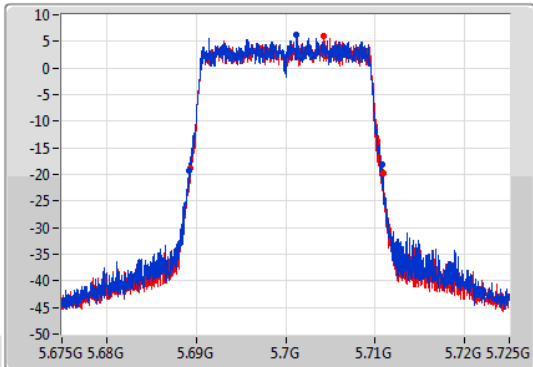

CF
5.7GHz
Span
50MHz
RBW
200kHz
VBW
1MHz
Sweep Time
100ms
Detector Type
Sample