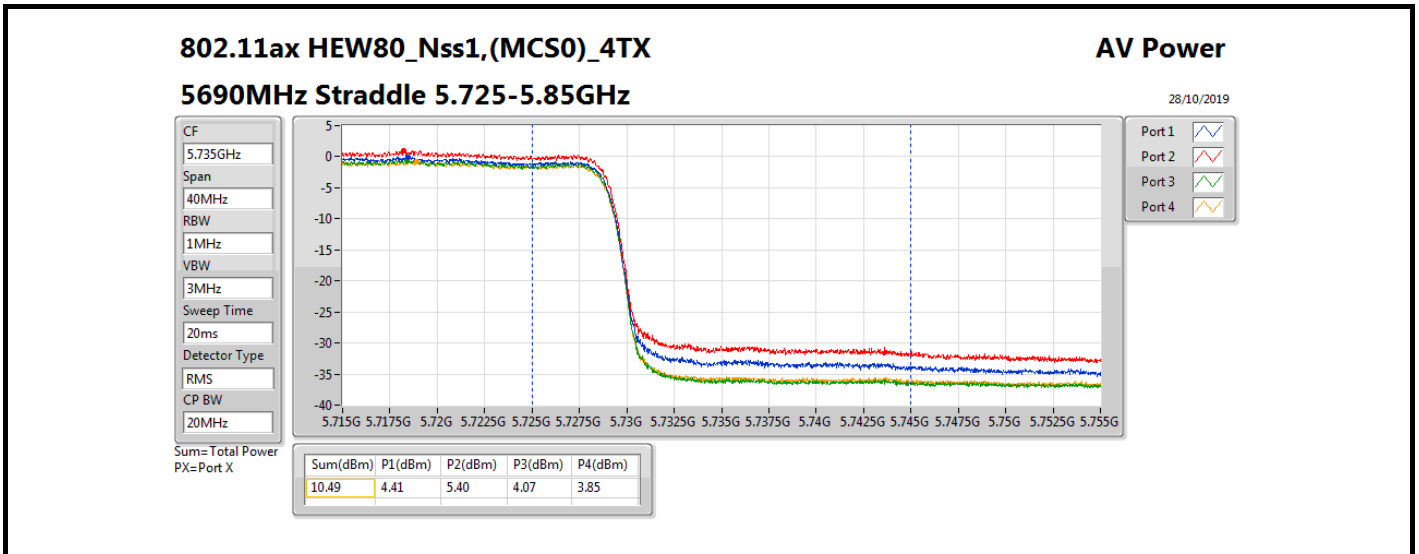

DG = Directional Gain; **Port X** = Port X output power

Note : **Conducted setting** = Pass conducted setting division 4

Summary

Mode	Total Power (dBm)	Total Power (W)
5.15-5.25GHz	-	-
802.11ac VHT160-BF_Nss1,(MCS0)_4TX	18.16	0.06546
802.11ax HEW160-BF_Nss1,(MCS0)_4TX	18.51	0.07096
5.25-5.35GHz	-	-
802.11ac VHT20-BF_Nss1,(MCS0)_4TX	18.09	0.06442
802.11ac VHT40-BF_Nss1,(MCS0)_4TX	18.02	0.06339
802.11ac VHT80-BF_Nss1,(MCS0)_4TX	18.21	0.06622
802.11ac VHT160-BF_Nss1,(MCS0)_4TX	18.16	0.06546
802.11ax HEW20-BF_Nss1,(MCS0)_4TX	18.54	0.07145
802.11ax HEW40-BF_Nss1,(MCS0)_4TX	18.50	0.07079
802.11ax HEW80-BF_Nss1,(MCS0)_4TX	18.56	0.07178
802.11ax HEW160-BF_Nss1,(MCS0)_4TX	18.48	0.07047
5.47-5.725GHz	-	-
802.11ac VHT20-BF_Nss1,(MCS0)_4TX	18.15	0.06531
802.11ac VHT40-BF_Nss1,(MCS0)_4TX	18.43	0.06966
802.11ac VHT80-BF_Nss1,(MCS0)_4TX	18.33	0.06808
802.11ac VHT160-BF_Nss1,(MCS0)_4TX	18.22	0.06637
802.11ax HEW20-BF_Nss1,(MCS0)_4TX	18.57	0.07194
802.11ax HEW40-BF_Nss1,(MCS0)_4TX	18.51	0.07096
802.11ax HEW80-BF_Nss1,(MCS0)_4TX	18.56	0.07178
802.11ax HEW160-BF_Nss1,(MCS0)_4TX	18.46	0.07015
5.725-5.85GHz	-	-
802.11ac VHT20-BF_Nss1,(MCS0)_4TX	11.71	0.01483
802.11ac VHT40-BF_Nss1,(MCS0)_4TX	7.90	0.00617
802.11ac VHT80-BF_Nss1,(MCS0)_4TX	4.20	0.00263
802.11ax HEW20-BF_Nss1,(MCS0)_4TX	12.35	0.01718
802.11ax HEW40-BF_Nss1,(MCS0)_4TX	8.64	0.00731
802.11ax HEW80-BF_Nss1,(MCS0)_4TX	5.26	0.00336