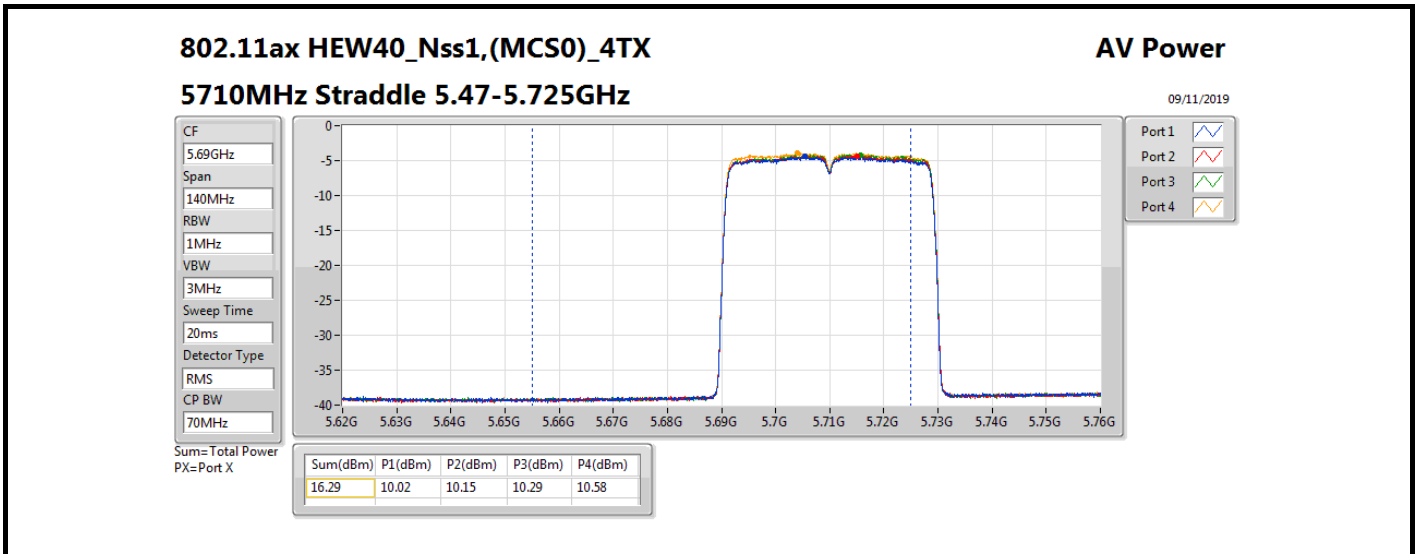

DG = Directional Gain; **Port X** = Port X output power

Note : Conducted setting = Pass conducted setting division 4

Summary

Mode	Total Power (dBm)	Total Power (W)
5.15-5.25GHz	-	-
802.11ac VHT160-BF_Nss1,(MCS0)_4TX	12.98	0.01986
802.11ax HEW160-BF_Nss1,(MCS0)_4TX	13.09	0.02037
5.25-5.35GHz	-	-
802.11ac VHT20-BF_Nss1,(MCS0)_4TX	12.77	0.01892
802.11ac VHT40-BF_Nss1,(MCS0)_4TX	12.76	0.01888
802.11ac VHT80-BF_Nss1,(MCS0)_4TX	12.82	0.01914
802.11ac VHT160-BF_Nss1,(MCS0)_4TX	13.00	0.01995
802.11ax HEW20-BF_Nss1,(MCS0)_4TX	13.19	0.02084
802.11ax HEW40-BF_Nss1,(MCS0)_4TX	13.11	0.02046
802.11ax HEW80-BF_Nss1,(MCS0)_4TX	13.15	0.02065
802.11ax HEW160-BF_Nss1,(MCS0)_4TX	13.12	0.02051
5.47-5.725GHz	-	-
802.11ac VHT20-BF_Nss1,(MCS0)_4TX	12.73	0.01875
802.11ac VHT40-BF_Nss1,(MCS0)_4TX	12.97	0.01982
802.11ac VHT80-BF_Nss1,(MCS0)_4TX	12.96	0.01977
802.11ac VHT160-BF_Nss1,(MCS0)_4TX	12.88	0.01941
802.11ax HEW20-BF_Nss1,(MCS0)_4TX	13.10	0.02042
802.11ax HEW40-BF_Nss1,(MCS0)_4TX	13.24	0.02109
802.11ax HEW80-BF_Nss1,(MCS0)_4TX	13.24	0.02109
802.11ax HEW160-BF_Nss1,(MCS0)_4TX	13.07	0.02028
5.725-5.85GHz	-	-
802.11ac VHT20-BF_Nss1,(MCS0)_4TX	6.22	0.00419
802.11ac VHT40-BF_Nss1,(MCS0)_4TX	2.66	0.00185
802.11ac VHT80-BF_Nss1,(MCS0)_4TX	-1.26	0.00075
802.11ax HEW20-BF_Nss1,(MCS0)_4TX	6.99	0.00500
802.11ax HEW40-BF_Nss1,(MCS0)_4TX	3.50	0.00224
802.11ax HEW80-BF_Nss1,(MCS0)_4TX	-0.17	0.00096