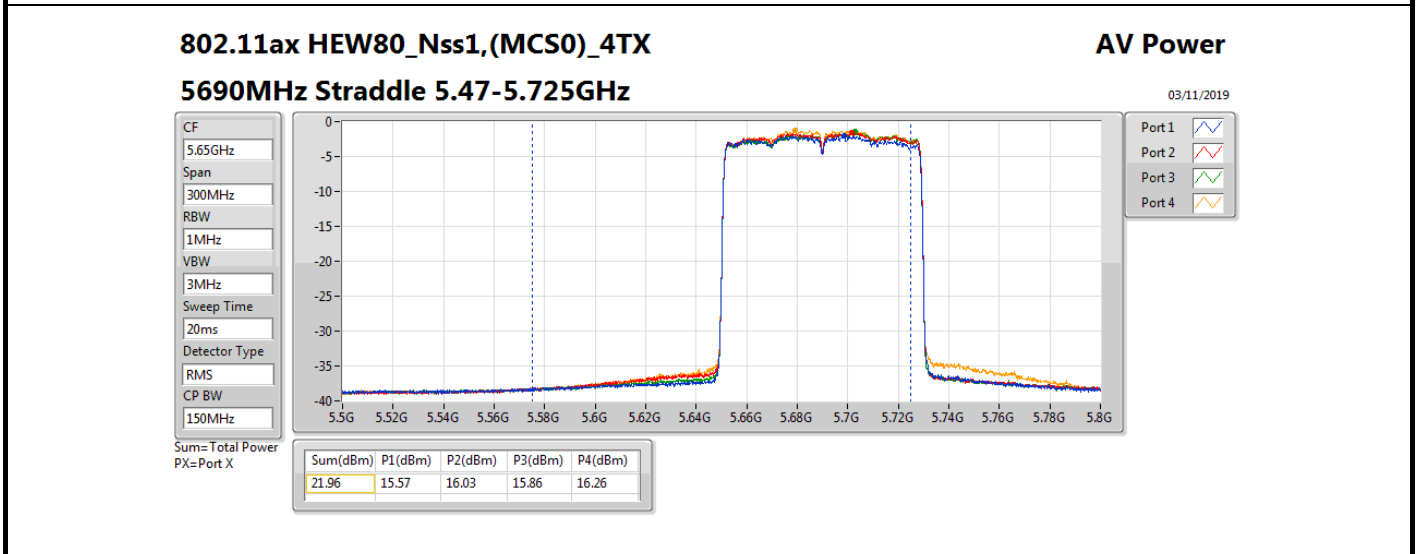

DG = Directional Gain; **Port X** = Port X output power

Note : **Conducted setting** = Pass conducted setting division 4

Summary

Mode	Total Power (dBm)	Total Power (W)
5.15-5.25GHz	-	-
802.11ac VHT160-BF_Nss1,(MCS0)_4TX	13.24	0.02109
802.11ax HEW160-BF_Nss1,(MCS0)_4TX	13.34	0.02158
5.25-5.35GHz	-	-
802.11ac VHT20-BF_Nss1,(MCS0)_4TX	15.42	0.03483
802.11ac VHT40-BF_Nss1,(MCS0)_4TX	15.48	0.03532
802.11ac VHT80-BF_Nss1,(MCS0)_4TX	15.66	0.03681
802.11ac VHT160-BF_Nss1,(MCS0)_4TX	13.23	0.02104
802.11ax HEW20-BF_Nss1,(MCS0)_4TX	15.95	0.03936
802.11ax HEW40-BF_Nss1,(MCS0)_4TX	15.91	0.03899
802.11ax HEW80-BF_Nss1,(MCS0)_4TX	15.76	0.03767
802.11ax HEW160-BF_Nss1,(MCS0)_4TX	13.37	0.02173
5.47-5.725GHz	-	-
802.11ac VHT20-BF_Nss1,(MCS0)_4TX	15.45	0.03508
802.11ac VHT40-BF_Nss1,(MCS0)_4TX	15.62	0.03648
802.11ac VHT80-BF_Nss1,(MCS0)_4TX	15.94	0.03926
802.11ac VHT160-BF_Nss1,(MCS0)_4TX	15.79	0.03793
802.11ax HEW20-BF_Nss1,(MCS0)_4TX	15.83	0.03828
802.11ax HEW40-BF_Nss1,(MCS0)_4TX	15.94	0.03926
802.11ax HEW80-BF_Nss1,(MCS0)_4TX	15.94	0.03926
802.11ax HEW160-BF_Nss1,(MCS0)_4TX	15.82	0.03819
5.725-5.85GHz	-	-
802.11ac VHT20-BF_Nss1,(MCS0)_4TX	8.73	0.00746
802.11ac VHT40-BF_Nss1,(MCS0)_4TX	4.97	0.00314
802.11ac VHT80-BF_Nss1,(MCS0)_4TX	1.01	0.00126
802.11ax HEW20-BF_Nss1,(MCS0)_4TX	9.49	0.00889
802.11ax HEW40-BF_Nss1,(MCS0)_4TX	6.09	0.00406
802.11ax HEW80-BF_Nss1,(MCS0)_4TX	2.05	0.00160