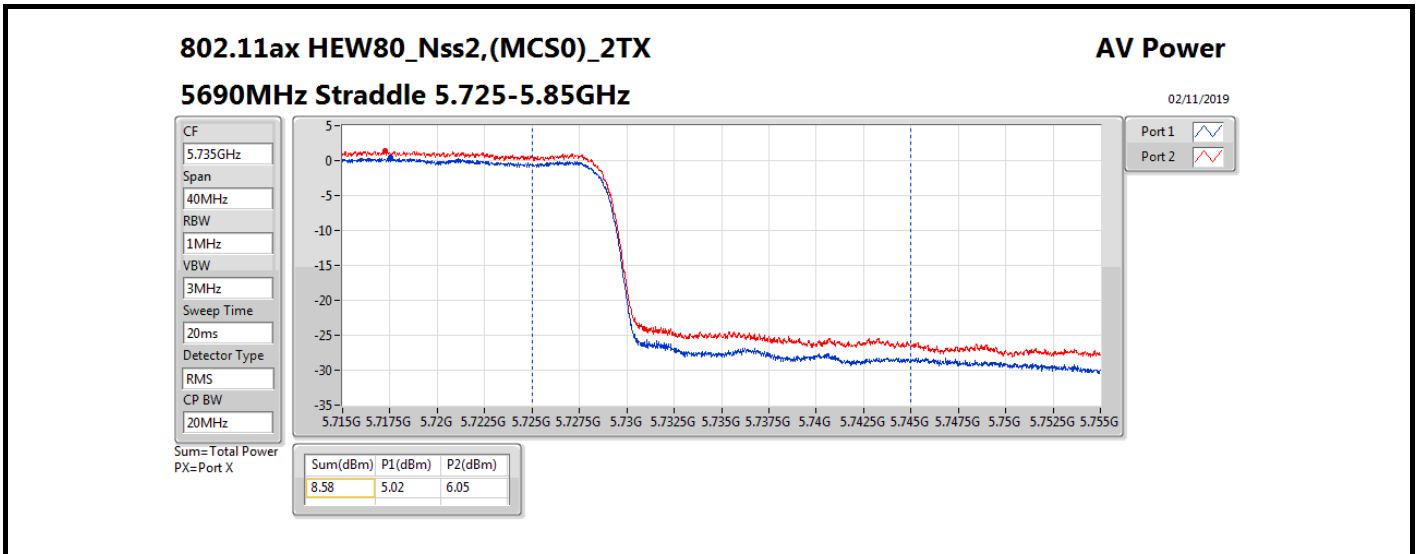

DG = Directional Gain; **Port X** = Port X output power

Note : **Conducted setting = Pass conducted setting division 4**

Summary

Mode	Total Power (dBm)	Total Power (W)
5.15-5.25GHz	-	-
802.11ac VHT160_Nss1,(MCS0)_4TX	14.11	0.02576
802.11ax HEW160_Nss1,(MCS0)_4TX	14.28	0.02679
5.25-5.35GHz	-	-
802.11a_Nss1,(6Mbps)_4TX	15.67	0.03690
802.11ac VHT20_Nss1,(MCS0)_4TX	15.99	0.03972
802.11ac VHT40_Nss1,(MCS0)_4TX	18.89	0.07745
802.11ac VHT80_Nss1,(MCS0)_4TX	18.07	0.06412
802.11ac VHT160_Nss1,(MCS0)_4TX	14.14	0.02594
802.11ax HEW20_Nss1,(MCS0)_4TX	16.24	0.04207
802.11ax HEW40_Nss1,(MCS0)_4TX	19.14	0.08204
802.11ax HEW80_Nss1,(MCS0)_4TX	18.36	0.06855
802.11ax HEW160_Nss1,(MCS0)_4TX	14.31	0.02698
5.47-5.725GHz	-	-
802.11a_Nss1,(6Mbps)_4TX	15.72	0.03733
802.11ac VHT20_Nss1,(MCS0)_4TX	16.05	0.04027
802.11ac VHT40_Nss1,(MCS0)_4TX	18.94	0.07834
802.11ac VHT80_Nss1,(MCS0)_4TX	21.71	0.14825
802.11ac VHT160_Nss1,(MCS0)_4TX	16.22	0.04188
802.11ax HEW20_Nss1,(MCS0)_4TX	16.32	0.04285
802.11ax HEW40_Nss1,(MCS0)_4TX	19.15	0.08222
802.11ax HEW80_Nss1,(MCS0)_4TX	21.96	0.15704
802.11ax HEW160_Nss1,(MCS0)_4TX	16.37	0.04335
5.725-5.85GHz	-	-
802.11a_Nss1,(6Mbps)_4TX	8.93	0.00782
802.11ac VHT20_Nss1,(MCS0)_4TX	9.62	0.00916
802.11ac VHT40_Nss1,(MCS0)_4TX	8.41	0.00693
802.11ac VHT80_Nss1,(MCS0)_4TX	7.64	0.00581
802.11ax HEW20_Nss1,(MCS0)_4TX	10.23	0.01054
802.11ax HEW40_Nss1,(MCS0)_4TX	9.14	0.00820
802.11ax HEW80_Nss1,(MCS0)_4TX	8.70	0.00741