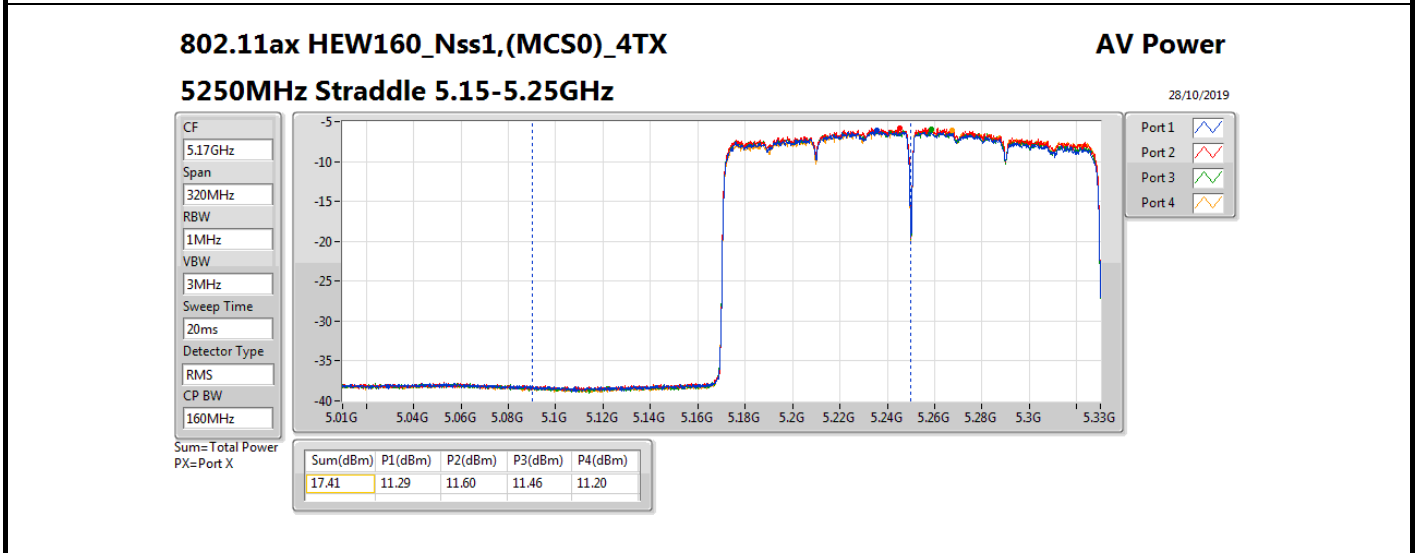

DG = Directional Gain; **Port X** = Port X output power

Note : **Conducted setting** = Pass conducted setting division 4

Summary

Mode	Total Power (dBm)	Total Power (W)
5.15-5.25GHz	-	-
802.11ac VHT160-BF_Nss1,(MCS0)_4TX	18.16	0.06546
802.11ax HEW160-BF_Nss1,(MCS0)_4TX	18.51	0.07096
5.25-5.35GHz	-	-
802.11ac VHT20-BF_Nss1,(MCS0)_4TX	18.09	0.06442
802.11ac VHT40-BF_Nss1,(MCS0)_4TX	18.02	0.06339
802.11ac VHT80-BF_Nss1,(MCS0)_4TX	18.21	0.06622
802.11ac VHT160-BF_Nss1,(MCS0)_4TX	18.16	0.06546
802.11ax HEW20-BF_Nss1,(MCS0)_4TX	18.54	0.07145
802.11ax HEW40-BF_Nss1,(MCS0)_4TX	18.50	0.07079
802.11ax HEW80-BF_Nss1,(MCS0)_4TX	18.56	0.07178
802.11ax HEW160-BF_Nss1,(MCS0)_4TX	18.48	0.07047
5.47-5.725GHz	-	-
802.11ac VHT20-BF_Nss1,(MCS0)_4TX	18.15	0.06531
802.11ac VHT40-BF_Nss1,(MCS0)_4TX	18.43	0.06966
802.11ac VHT80-BF_Nss1,(MCS0)_4TX	18.33	0.06808
802.11ac VHT160-BF_Nss1,(MCS0)_4TX	18.22	0.06637
802.11ax HEW20-BF_Nss1,(MCS0)_4TX	18.57	0.07194
802.11ax HEW40-BF_Nss1,(MCS0)_4TX	18.51	0.07096
802.11ax HEW80-BF_Nss1,(MCS0)_4TX	18.56	0.07178
802.11ax HEW160-BF_Nss1,(MCS0)_4TX	18.46	0.07015
5.725-5.85GHz	-	-
802.11ac VHT20-BF_Nss1,(MCS0)_4TX	11.71	0.01483
802.11ac VHT40-BF_Nss1,(MCS0)_4TX	7.90	0.00617
802.11ac VHT80-BF_Nss1,(MCS0)_4TX	4.20	0.00263
802.11ax HEW20-BF_Nss1,(MCS0)_4TX	12.35	0.01718
802.11ax HEW40-BF_Nss1,(MCS0)_4TX	8.64	0.00731
802.11ax HEW80-BF_Nss1,(MCS0)_4TX	5.26	0.00336