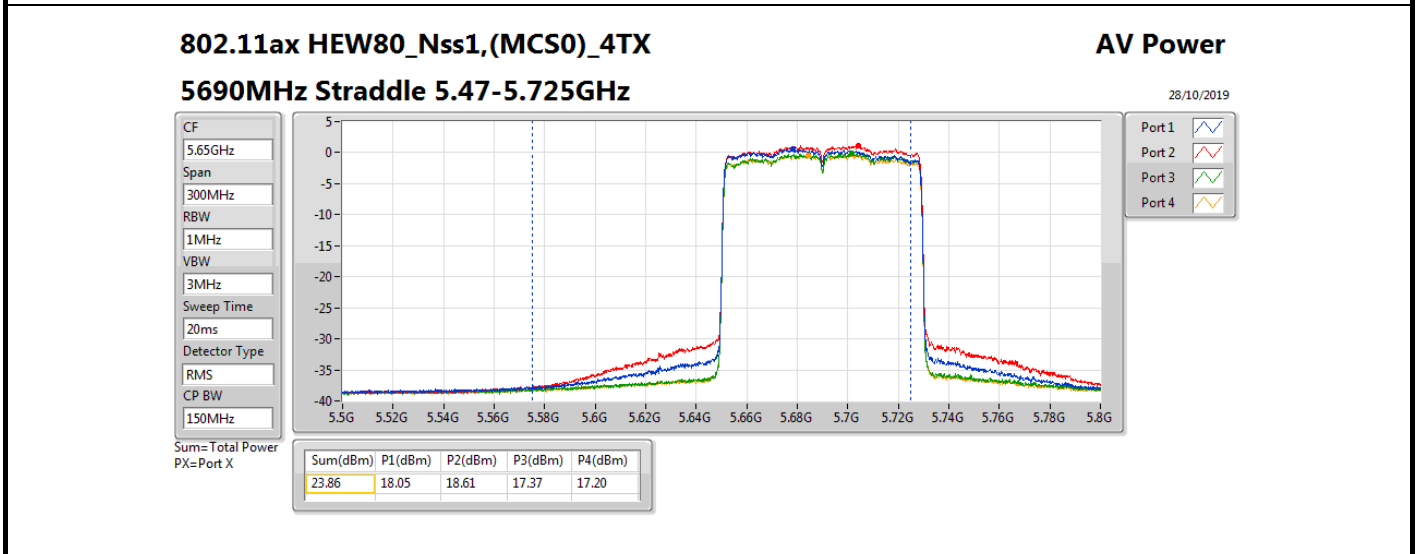

DG = Directional Gain; **Port X** = Port X output power

Note : **Conducted setting** = Pass conducted setting division 4

Summary

Mode	Total Power (dBm)	Total Power (W)
5.15-5.25GHz	-	-
802.11ac VHT160-BF_Nss1,(MCS0)_4TX	18.16	0.06546
802.11ax HEW160-BF_Nss1,(MCS0)_4TX	18.51	0.07096
5.25-5.35GHz	-	-
802.11ac VHT20-BF_Nss1,(MCS0)_4TX	18.09	0.06442
802.11ac VHT40-BF_Nss1,(MCS0)_4TX	18.02	0.06339
802.11ac VHT80-BF_Nss1,(MCS0)_4TX	18.21	0.06622
802.11ac VHT160-BF_Nss1,(MCS0)_4TX	18.16	0.06546
802.11ax HEW20-BF_Nss1,(MCS0)_4TX	18.54	0.07145
802.11ax HEW40-BF_Nss1,(MCS0)_4TX	18.50	0.07079
802.11ax HEW80-BF_Nss1,(MCS0)_4TX	18.56	0.07178
802.11ax HEW160-BF_Nss1,(MCS0)_4TX	18.48	0.07047
5.47-5.725GHz	-	-
802.11ac VHT20-BF_Nss1,(MCS0)_4TX	18.15	0.06531
802.11ac VHT40-BF_Nss1,(MCS0)_4TX	18.43	0.06966
802.11ac VHT80-BF_Nss1,(MCS0)_4TX	18.33	0.06808
802.11ac VHT160-BF_Nss1,(MCS0)_4TX	18.22	0.06637
802.11ax HEW20-BF_Nss1,(MCS0)_4TX	18.57	0.07194
802.11ax HEW40-BF_Nss1,(MCS0)_4TX	18.51	0.07096
802.11ax HEW80-BF_Nss1,(MCS0)_4TX	18.56	0.07178
802.11ax HEW160-BF_Nss1,(MCS0)_4TX	18.46	0.07015
5.725-5.85GHz	-	-
802.11ac VHT20-BF_Nss1,(MCS0)_4TX	11.71	0.01483
802.11ac VHT40-BF_Nss1,(MCS0)_4TX	7.90	0.00617
802.11ac VHT80-BF_Nss1,(MCS0)_4TX	4.20	0.00263
802.11ax HEW20-BF_Nss1,(MCS0)_4TX	12.35	0.01718
802.11ax HEW40-BF_Nss1,(MCS0)_4TX	8.64	0.00731
802.11ax HEW80-BF_Nss1,(MCS0)_4TX	5.26	0.00336