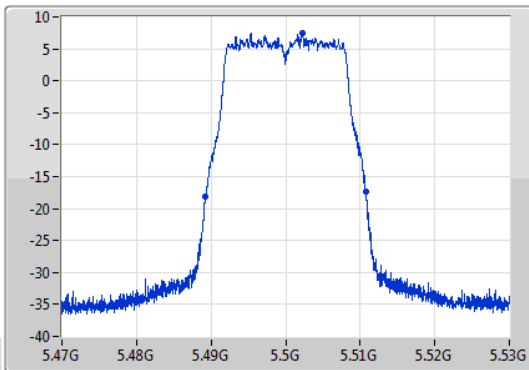

CF: 5.5GHz
Span: 60MHz
RBW: 200kHz
VBW: 1MHz
Sweep Time: 100ms
Detector Type: Sample