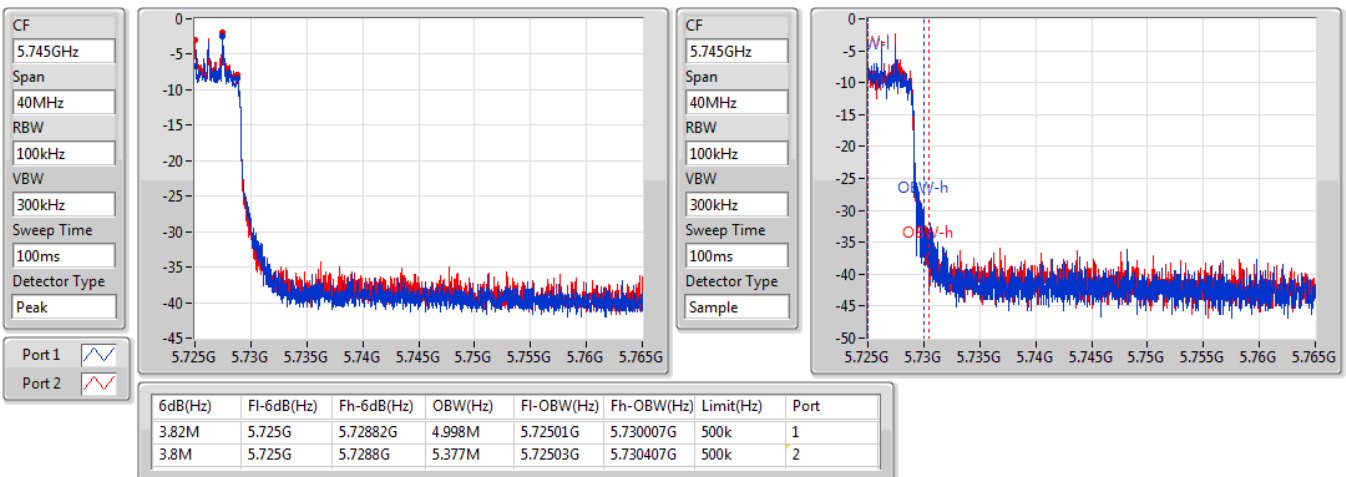

EBW

5690MHz Straddle 5.47-5.725GHz

06/11/2019

802.11ax HEW80-BF_Nss1,(MCS0)_2TX

EBW

5690MHz Straddle 5.725-5.85GHz

06/11/2019

Summary