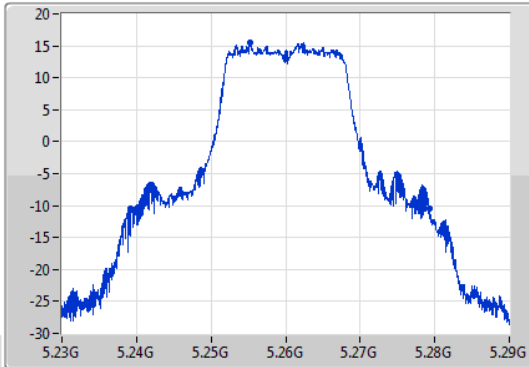

Port X-N dB = Port X 6dB down bandwidth for 5.725-5.85GHz band / 26dB down bandwidth for other band

Port X-OBW = Port X 99% occupied bandwidth;

802.11a_Nss1,(6Mbps)_1TX

EBW

5260MHz

04/11/2019

CF
5.26GHz
Span
60MHz
RBW
500kHz
VBW
2MHz
Sweep Time
100ms
Detector Type
Peak
Port1