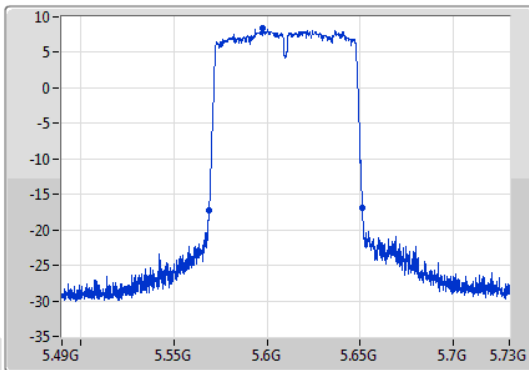

CF
5.61GHz
Span
240MHz
RBW
1MHz
VBW
3MHz
Sweep Time
100ms
Detector Type
Sample