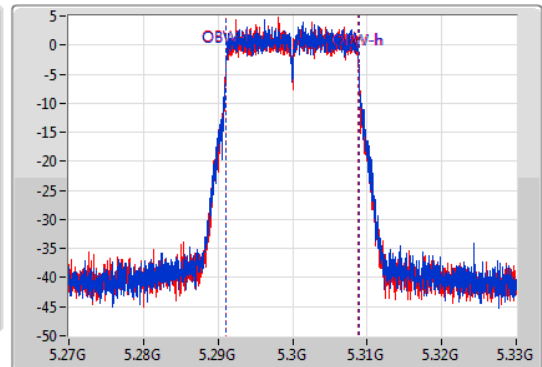

26dB(Hz)	Fl-26dB(Hz)	Fh-26dB(Hz)	OBW(Hz)	Fl-OBW(Hz)	Fh-OBW(Hz)	Limit(Hz)	Port
21.81M	5.28911G	5.31092G	17.781M	5.291094G	5.308876G	Inf	1
21.54M	5.28923G	5.31077G	17.781M	5.291064G	5.308846G	Inf	2