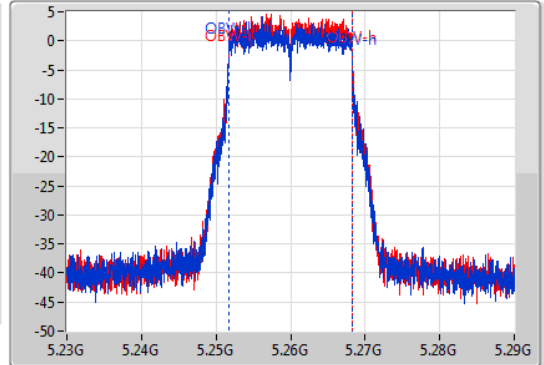

26dB(Hz)	Fl-26dB(Hz)	Fh-26dB(Hz)	OBW(Hz)	Fl-OBW(Hz)	Fh-OBW(Hz)	Limit(Hz)	Port
21.45M	5.24926G	5.27071G	16.582M	5.251664G	5.268246G	Inf	1
21.45M	5.24929G	5.27074G	16.552M	5.251694G	5.268246G	Inf	2

802.11a_Nss1,(6Mbps)_2TX

EBW

5300MHz

04/11/2019

CF
5.3GHz
Span
60MHz
RBW
300kHz
VBW
1MHz
Sweep Time
100ms
Detector Type
Peak