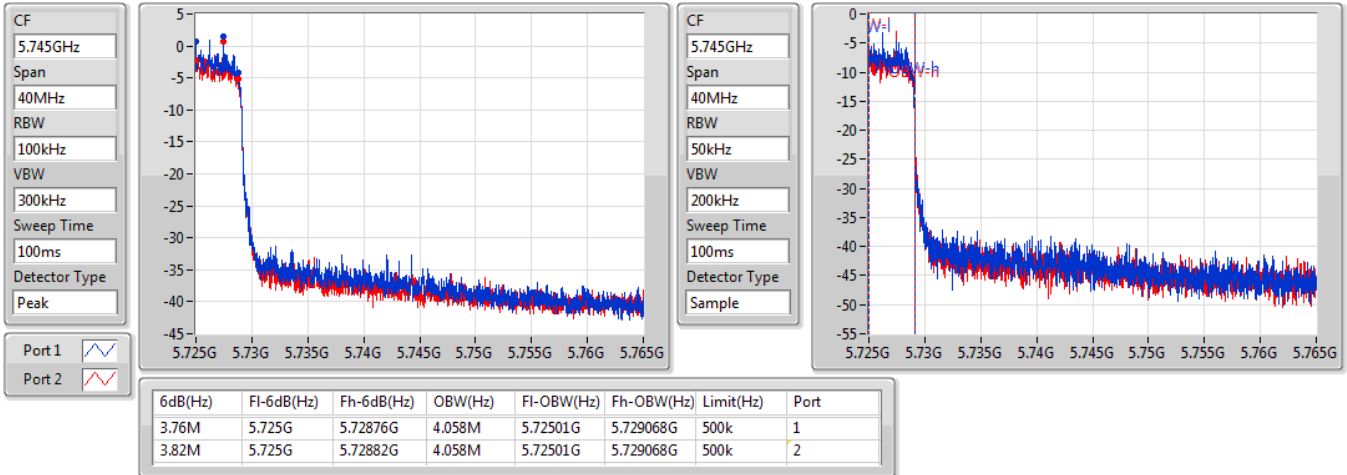

802.11ax HEW40-BF_Nss1,(MCS0)_2TX

EBW

5710MHz Straddle 5.725-5.85GHz

06/11/2019