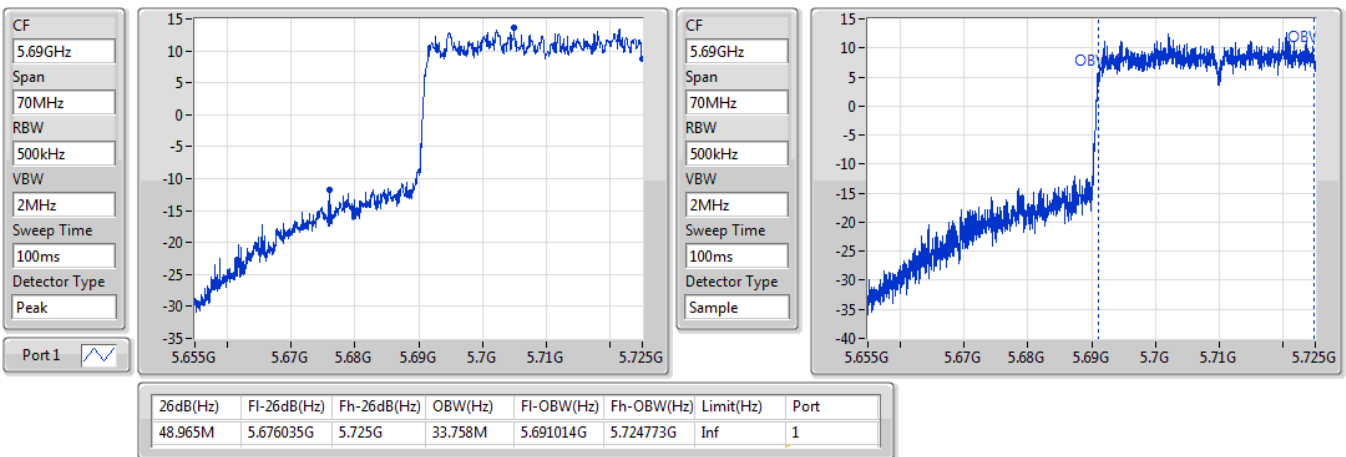

802.11ax HEW40_Nss1,(MCS0)_1TX

EBW

5710MHz Straddle 5.47-5.725GHz

04/11/2019