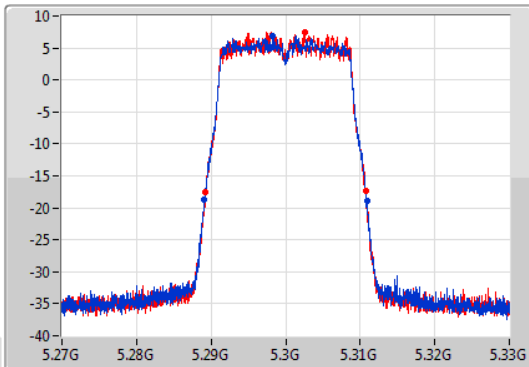

CF
5.3GHz
Span
60MHz
RBW
200kHz
VBW
1MHz
Sweep Time
100ms
Detector Type
Sample