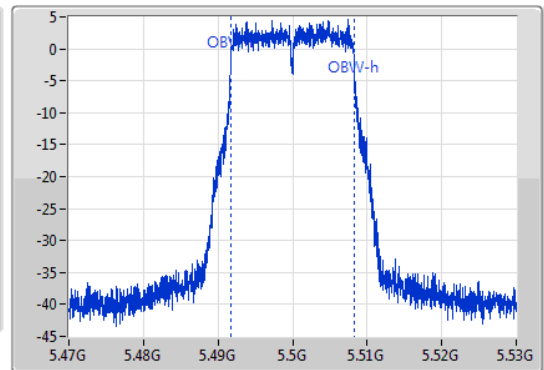

802.11a_Nss1,(6Mbps)_1TX

EBW

5500MHz

04/11/2019

CF: 5.5GHz
 Span: 60MHz
 RBW: 300kHz
 VBW: 1MHz
 Sweep Time: 100ms
 Detector Type: Peak
 Port 1

CF: 5.5GHz
 Span: 60MHz
 RBW: 200kHz
 VBW: 1MHz
 Sweep Time: 100ms
 Detector Type: Sample