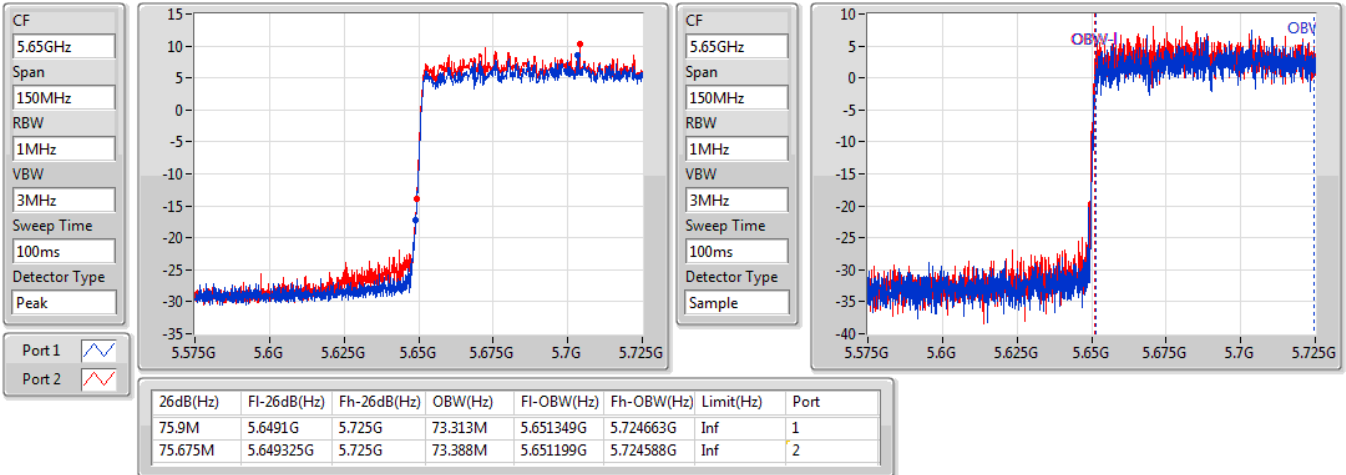

802.11ax HEW80-BF_Nss1,(MCS0)_2TX

EBW

5690MHz Straddle 5.47-5.725GHz

06/11/2019