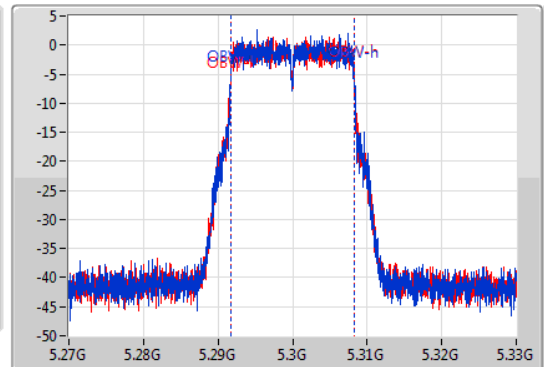

26dB(Hz)	Fl-26dB(Hz)	Fh-26dB(Hz)	OBW(Hz)	Fl-OBW(Hz)	Fh-OBW(Hz)	Limit(Hz)	Port
21.51M	5.2892G	5.31071G	16.612M	5.291664G	5.308276G	Inf	1
21.33M	5.28935G	5.31068G	16.582M	5.291664G	5.308246G	Inf	2