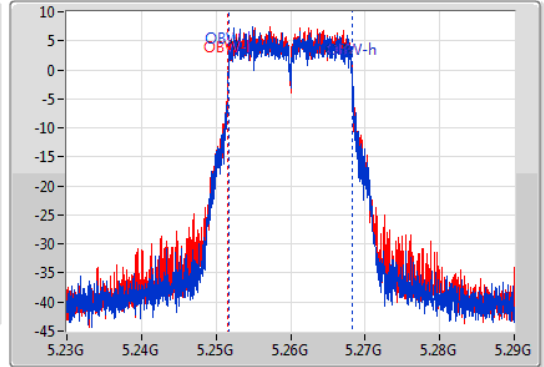

26dB(Hz)	Fl-26dB(Hz)	Fh-26dB(Hz)	OBW(Hz)	Fl-OBW(Hz)	Fh-OBW(Hz)	Limit(Hz)	Port
21.48M	5.24926G	5.27074G	16.552M	5.251664G	5.268216G	Inf	1
21.87M	5.24905G	5.27092G	16.582M	5.251634G	5.268216G	Inf	2

802.11a_Nss1,(6Mbps)_2TX

EBW

5300MHz

31/10/2019

CF
5.3GHz
Span
60MHz
RBW
300kHz
VBW
1MHz
Sweep Time
100ms
Detector Type
Peak