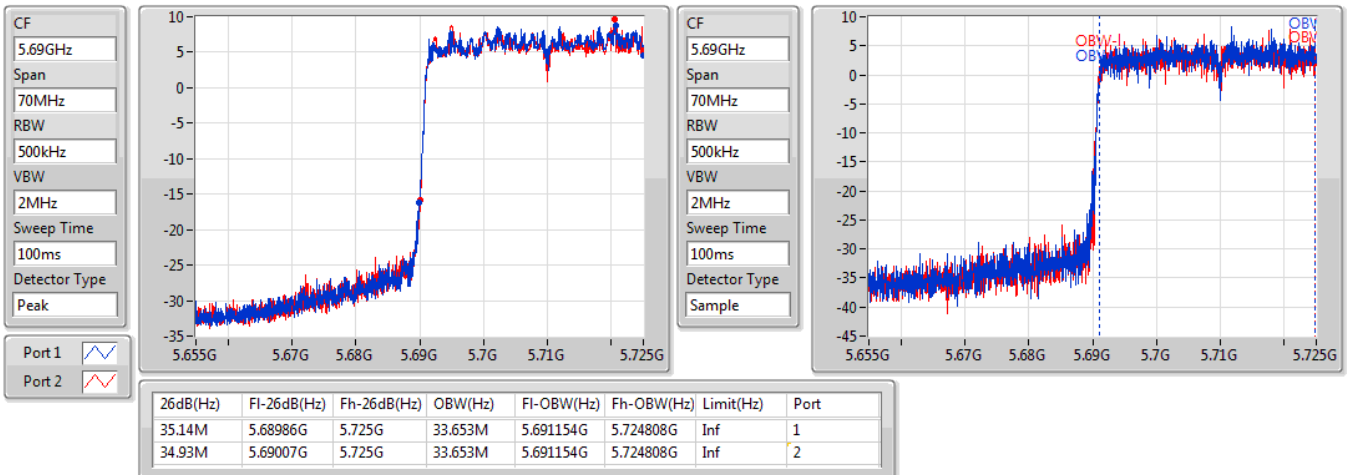

EBW

5670MHz

06/11/2019

802.11ax HEW40-BF_Nss1,(MCS0)_2TX

EBW

5710MHz Straddle 5.47-5.725GHz

06/11/2019

802.11ax HEW40-BF_Nss1,(MCS0)_2TX