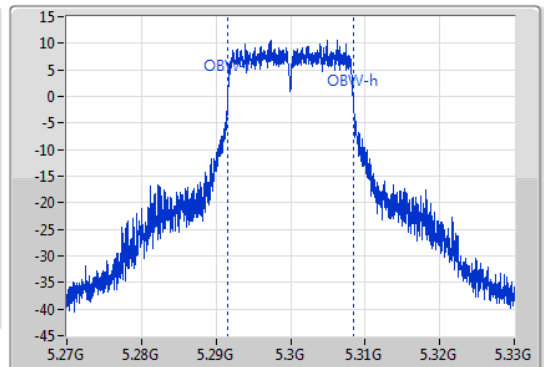

802.11a_Nss1,(6Mbps)_1TX

EBW

5300MHz

04/11/2019

CF
5.3GHz
Span
60MHz
RBW
300kHz
VBW
1MHz
Sweep Time
100ms
Detector Type
Peak
Port1

CF
5.3GHz
Span
60MHz
RBW
200kHz
VBW
1MHz
Sweep Time
100ms
Detector Type
Sample