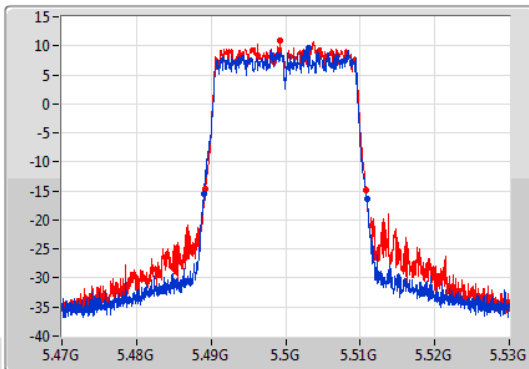

CF
5.5GHz
Span
60MHz
RBW
200kHz
VBW
1MHz
Sweep Time
100ms
Detector Type
Sample