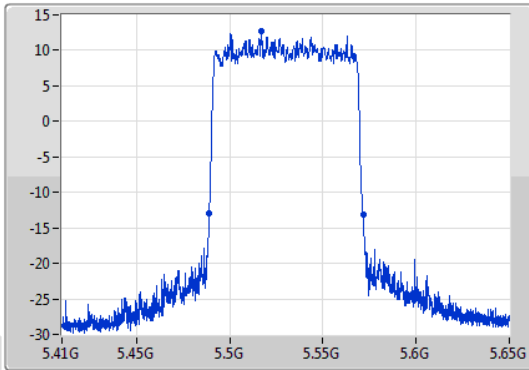

802.11ax HEW80_Nss1,(MCS0)_1TX

EBW

5530MHz

31/10/2019

CF
5.53GHz
Span
240MHz
RBW
1MHz
VBW
3MHz
Sweep Time
100ms
Detector Type
Peak
Port 1

CF
5.53GHz
Span
240MHz
RBW
1MHz
VBW
3MHz
Sweep Time
100ms
Detector Type
Sample