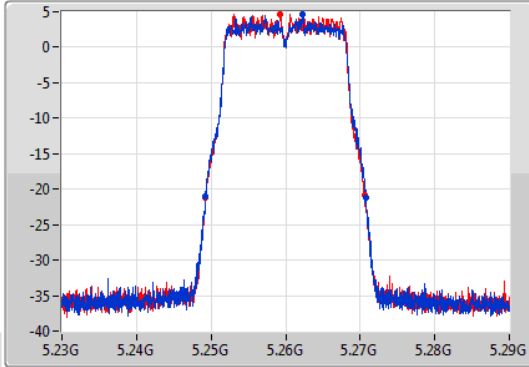

Port X-N dB = Port X 6dB down bandwidth for 5.725-5.85GHz band / 26dB down bandwidth for other band

Port X-OBW = Port X 99% occupied bandwidth;

802.11a_Nss1,(6Mbps)_2TX

EBW

5260MHz

11/11/2019

CF
5.26GHz
Span
60MHz
RBW
300kHz
VBW
1MHz
Sweep Time
100ms
Detector Type
Peak