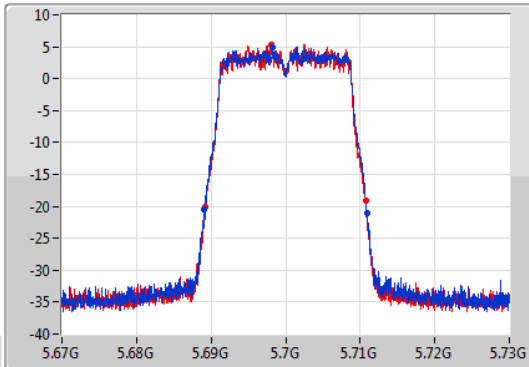

CF
5.7GHz
Span
60MHz
RBW
200kHz
VBW
1MHz
Sweep Time
100ms
Detector Type
Sample