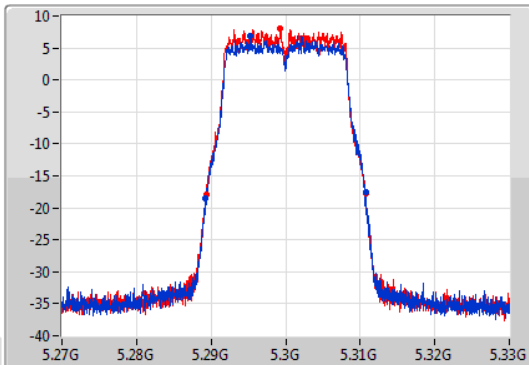

CF
5.3GHz
Span
60MHz
RBW
200kHz
VBW
1MHz
Sweep Time
100ms
Detector Type
Sample