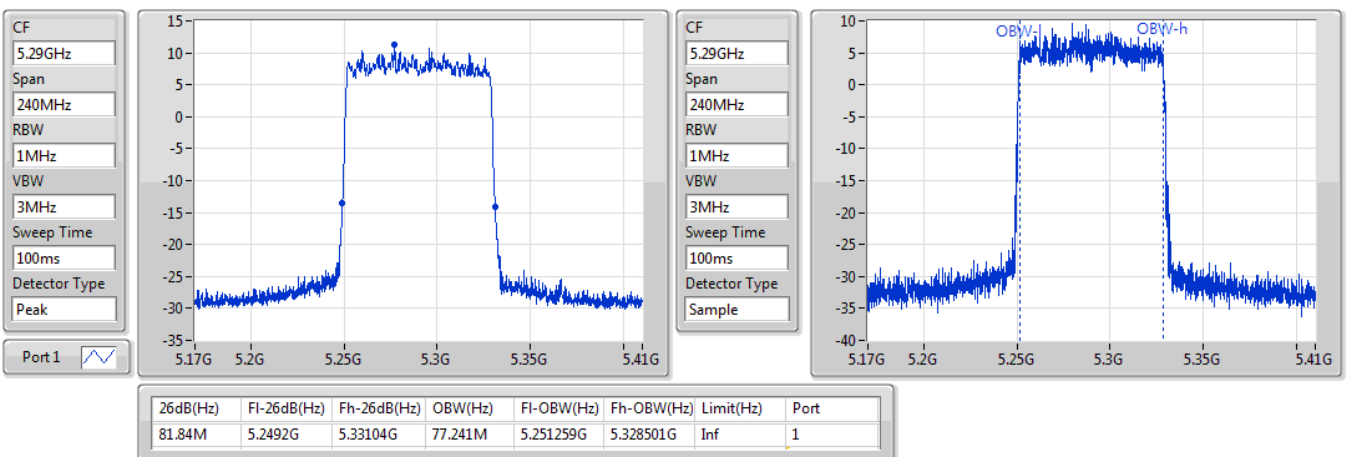

5290MHz

04/11/2019