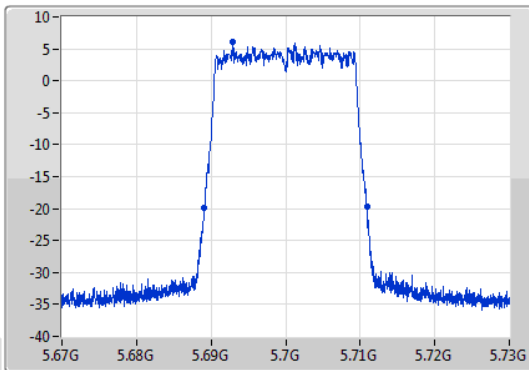

CF
5.7GHz
Span
60MHz
RBW
200kHz
VBW
1MHz
Sweep Time
100ms
Detector Type
Sample