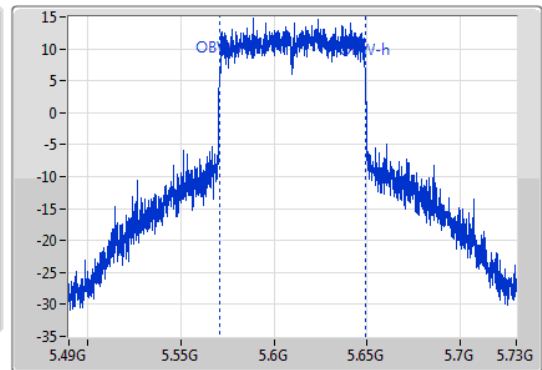

802.11ax HEW80_Nss1,(MCS0)_1TX

EBW

5610MHz

31/10/2019

CF
5.61GHz
Span
240MHz
RBW
2MHz
VBW
10MHz
Sweep Time
100ms
Detector Type
Peak
Port 1

CF
5.61GHz
Span
240MHz
RBW
1MHz
VBW
3MHz
Sweep Time
100ms
Detector Type
Sample