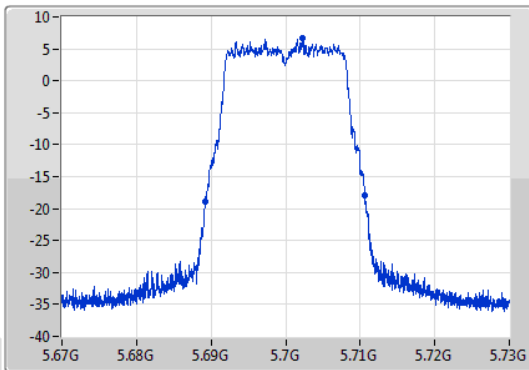

CF
5.7GHz
Span
60MHz
RBW
200kHz
VBW
1MHz
Sweep Time
100ms
Detector Type
Sample