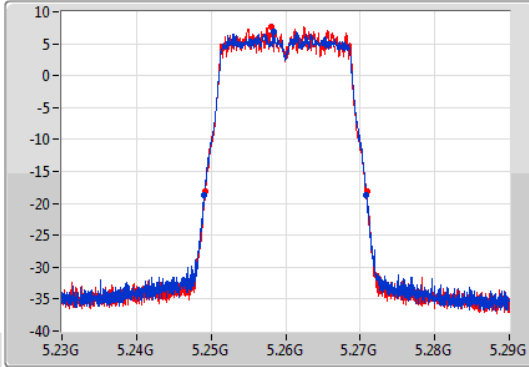

Port X-N dB = Port X 6dB down bandwidth for 5.725-5.85GHz band / 26dB down bandwidth for other band

Port X-OBW = Port X 99% occupied bandwidth;

802.11ac VHT20-BF_Nss1,(MCS0)_2TX

EBW

5260MHz

06/11/2019

CF
5.26GHz
Span
60MHz
RBW
300kHz
VBW
1MHz
Sweep Time
100ms
Detector Type
Peak