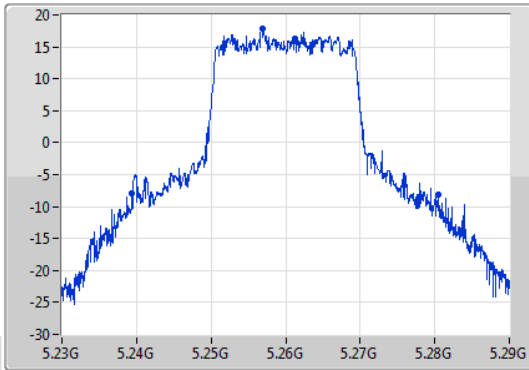

802.11ax HEW20_Nss1,(MCS0)_1TX

EBW

5260MHz

04/11/2019

CF
5.26GHz
Span
60MHz
RBW
500kHz
VBW
2MHz
Sweep Time
100ms
Detector Type
Peak
Port 1

CF
5.26GHz
Span
60MHz
RBW
200kHz
VBW
1MHz
Sweep Time
100ms
Detector Type
Sample