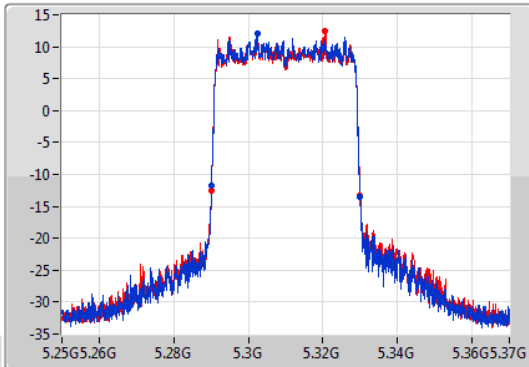

CF
5.31GHz
Span
120MHz
RBW
500kHz
VBW
2MHz
Sweep Time
100ms
Detector Type
Sample