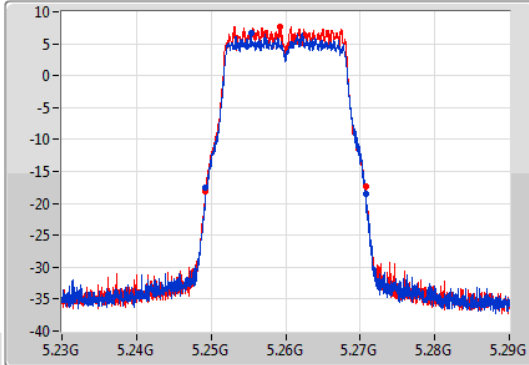

Port X-N dB = Port X 6dB down bandwidth for 5.725-5.85GHz band / 26dB down bandwidth for other band

Port X-OBW = Port X 99% occupied bandwidth;

802.11a_Nss1,(6Mbps)_2TX

EBW

5260MHz

04/11/2019

CF
5.26GHz
Span
60MHz
RBW
300kHz
VBW
1MHz
Sweep Time
100ms
Detector Type
Peak