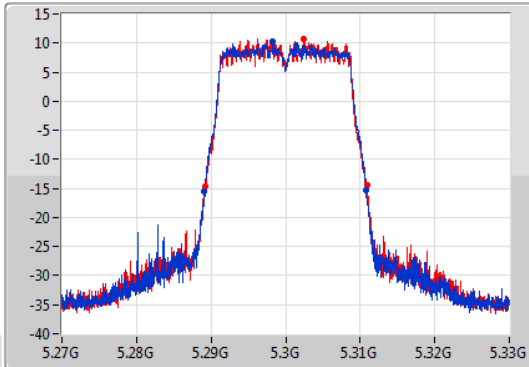

CF
5.3GHz
Span
60MHz
RBW
200kHz
VBW
1MHz
Sweep Time
100ms
Detector Type
Sample