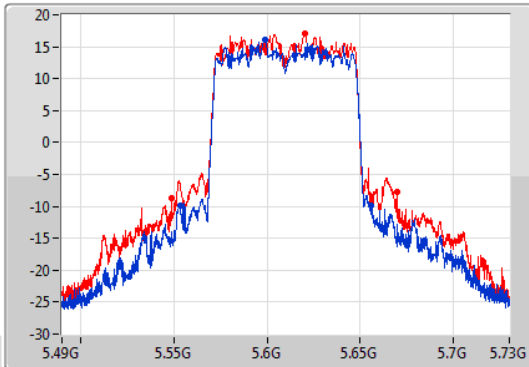

CF
5.61GHz
Span
240MHz
RBW
1MHz
VBW
3MHz
Sweep Time
100ms
Detector Type
Sample