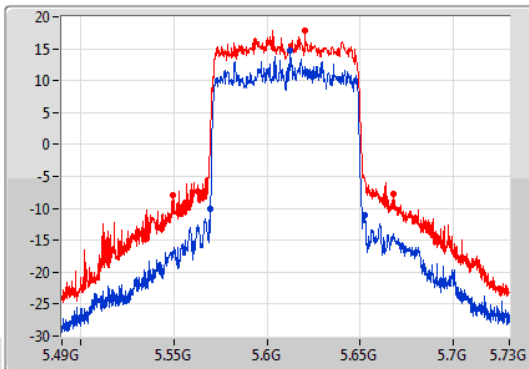

CF
5.61GHz
Span
240MHz
RBW
1MHz
VBW
3MHz
Sweep Time
100ms
Detector Type
Sample