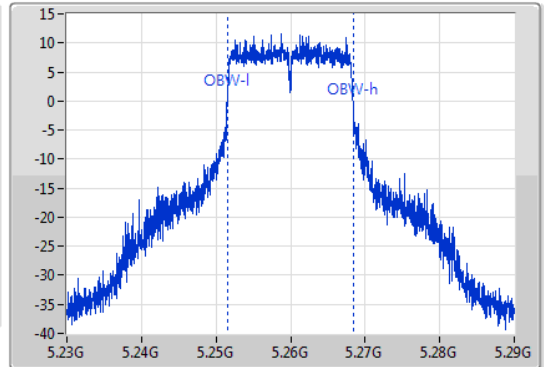

26dB(Hz)	Fl-26dB(Hz)	Fh-26dB(Hz)	OBW(Hz)	Fl-OBW(Hz)	Fh-OBW(Hz)	Limit(Hz)	Port
40.23M	5.23912G	5.27935G	16.972M	5.251484G	5.268456G	Inf	1

802.11a_Nss1,(6Mbps)_1TX

EBW

5300MHz

04/11/2019

CF
5.3GHz
Span
60MHz
RBW
300kHz
VBW
1MHz
Sweep Time
100ms
Detector Type
Peak
Port1