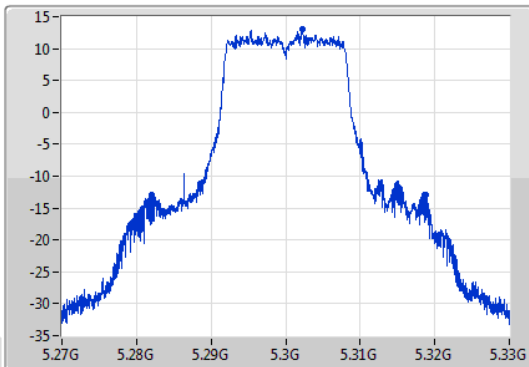

CF
5.3GHz
Span
60MHz
RBW
200kHz
VBW
1MHz
Sweep Time
100ms
Detector Type
Sample