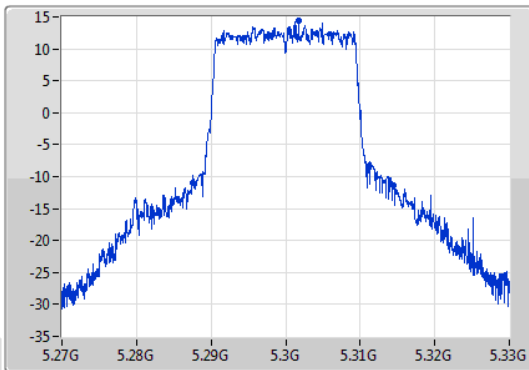

CF
5.3GHz
Span
60MHz
RBW
200kHz
VBW
1MHz
Sweep Time
100ms
Detector Type
Sample