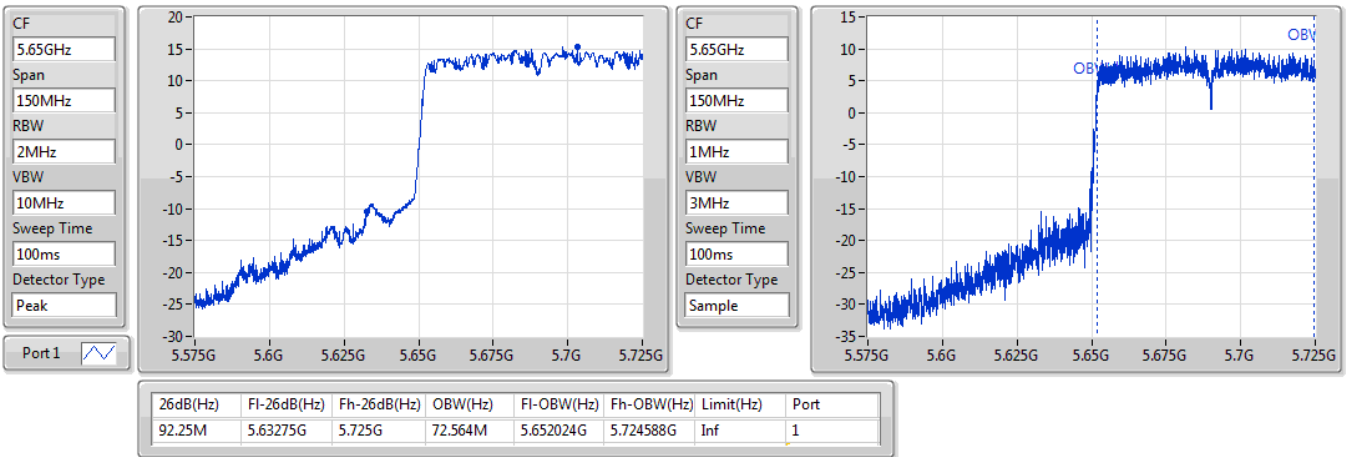

802.11ac VHT80_Nss1,(MCS0)_1TX

EBW

5690MHz Straddle 5.47-5.725GHz

04/11/2019