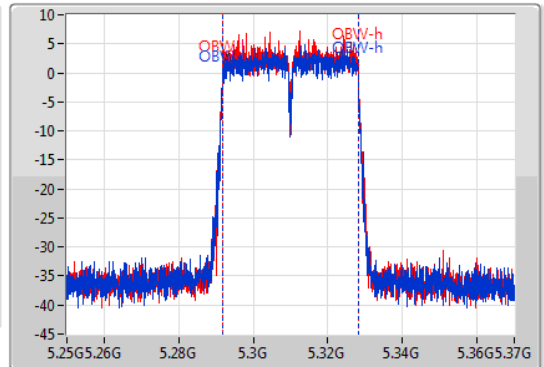

EBW

5310MHz

05/11/2019

CF
5.31GHz
Span
120MHz
RBW
500kHz
VBW
2MHz
Sweep Time
100ms
Detector Type
Peak

CF
5.31GHz
Span
120MHz
RBW
500kHz
VBW
2MHz
Sweep Time
100ms
Detector Type
Sample

26dB(Hz)	Fl-26dB(Hz)	Fh-26dB(Hz)	OBW(Hz)	Fl-OBW(Hz)	Fh-OBW(Hz)	Limit(Hz)	Port
40.26M	5.28984G	5.3301G	36.282M	5.291769G	5.328051G	Inf	1
39.78M	5.29014G	5.32992G	36.282M	5.291829G	5.328111G	Inf	2