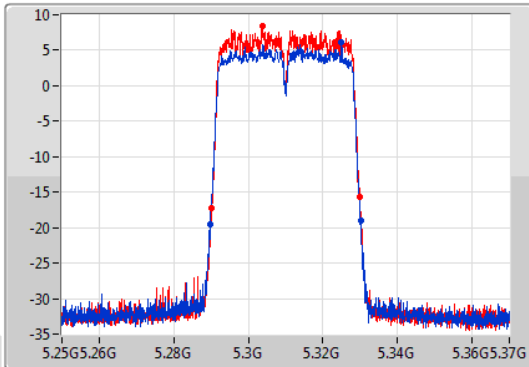

CF
5.31GHz
Span
120MHz
RBW
500kHz
VBW
2MHz
Sweep Time
100ms
Detector Type
Sample