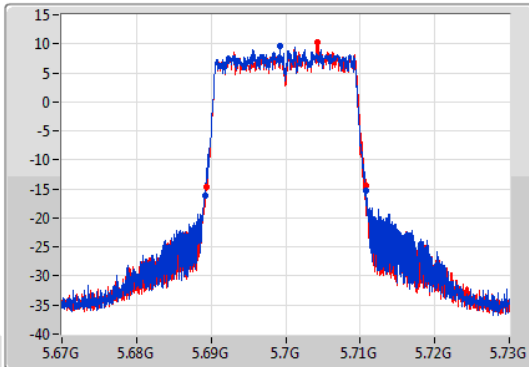

CF
5.7GHz
Span
60MHz
RBW
200kHz
VBW
1MHz
Sweep Time
100ms
Detector Type
Sample