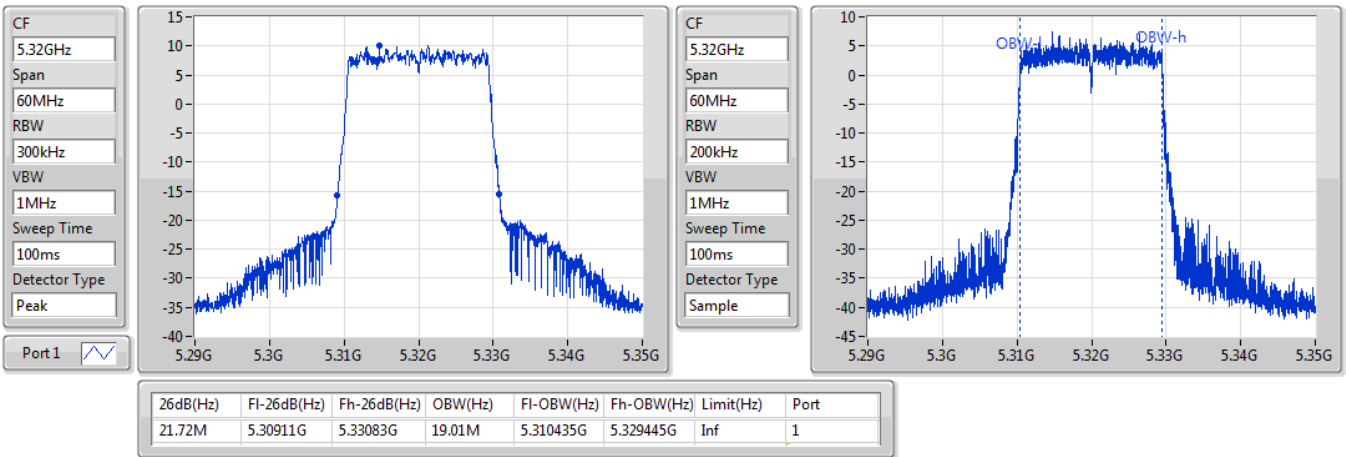

802.11ax HEW20_Nss1,(MCS0)_1TX

EBW

5320MHz

04/11/2019