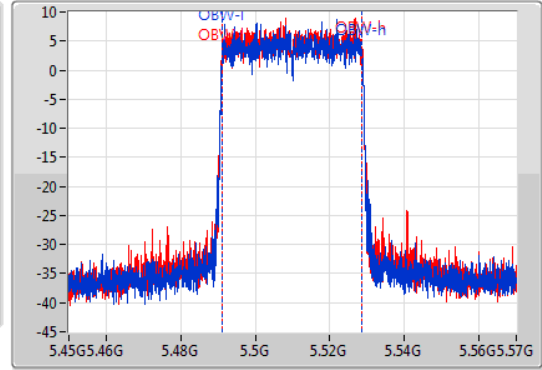

26dB(Hz)	Fl-26dB(Hz)	Fh-26dB(Hz)	OBW(Hz)	Fl-OBW(Hz)	Fh-OBW(Hz)	Limit(Hz)	Port
39.96M	5.49002G	5.52998G	37.541M	5.491109G	5.528651G	Inf	1
40.02M	5.48996G	5.52998G	37.481M	5.491169G	5.528651G	Inf	2

802.11ax HEW40_Nss2,(MCS0)_2TX

EBW

5550MHz

01/11/2019

CF
5.55GHz

Span
120MHz

RBW
1MHz

VBW
3MHz

Sweep Time
100ms

Detector Type
Peak

Port 1

Port 2