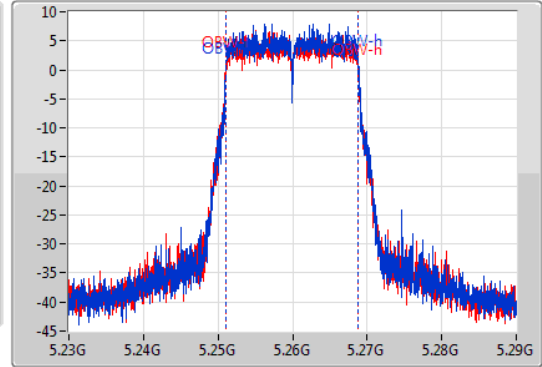

26dB(Hz)	Fl-26dB(Hz)	Fh-26dB(Hz)	OBW(Hz)	Fl-OBW(Hz)	Fh-OBW(Hz)	Limit(Hz)	Port
21.81M	5.24905G	5.27086G	17.781M	5.251064G	5.268846G	Inf	1
21.81M	5.24911G	5.27092G	17.751M	5.251064G	5.268816G	Inf	2

802.11ac VHT20-BF_Nss1,(MCS0)_2TX

EBW

5300MHz

01/11/2019

CF
5.3GHz
Span
60MHz
RBW
300kHz
VBW
1MHz
Sweep Time
100ms
Detector Type
Peak