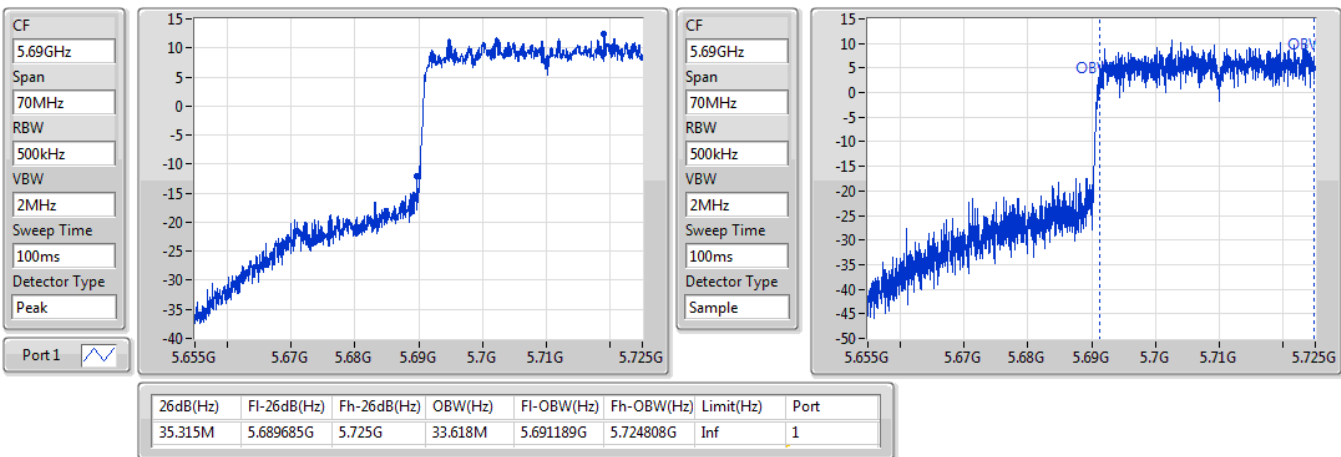

802.11ax HEW40_Nss1,(MCS0)_1TX

EBW

5710MHz Straddle 5.47-5.725GHz

11/11/2019