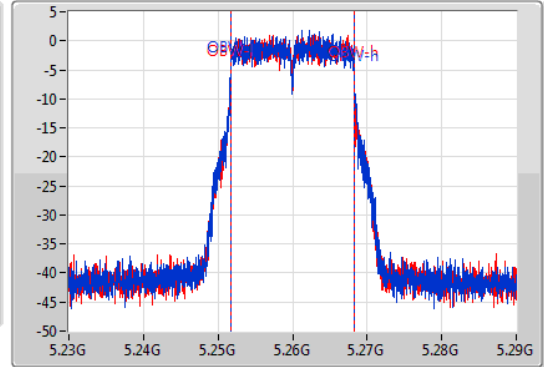

26dB(Hz)	Fl-26dB(Hz)	Fh-26dB(Hz)	OBW(Hz)	Fl-OBW(Hz)	Fh-OBW(Hz)	Limit(Hz)	Port
21.63M	5.2492G	5.27083G	16.612M	5.251664G	5.268276G	Inf	1
21.36M	5.24929G	5.27065G	16.552M	5.251664G	5.268216G	Inf	2

802.11a_Nss1,(6Mbps)_2TX

EBW

5300MHz

11/11/2019

CF
5.3GHz
Span
60MHz
RBW
300kHz
VBW
1MHz
Sweep Time
100ms
Detector Type
Peak