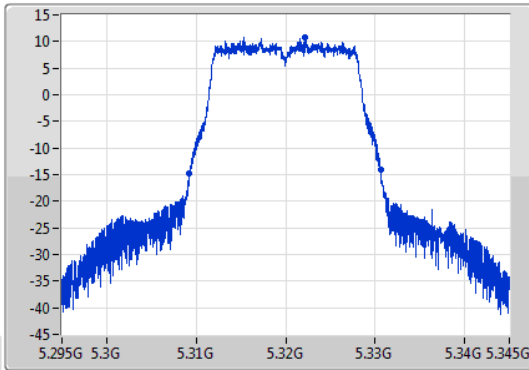

802.11a_Nss1,(6Mbps)_1TX

EBW

5320MHz

11/11/2019

CF
5.32GHz
Span
50MHz
RBW
300kHz
VBW
1MHz
Sweep Time
100ms
Detector Type
Peak
Port 1

CF
5.32GHz
Span
50MHz
RBW
200kHz
VBW
1MHz
Sweep Time
100ms
Detector Type
Sample