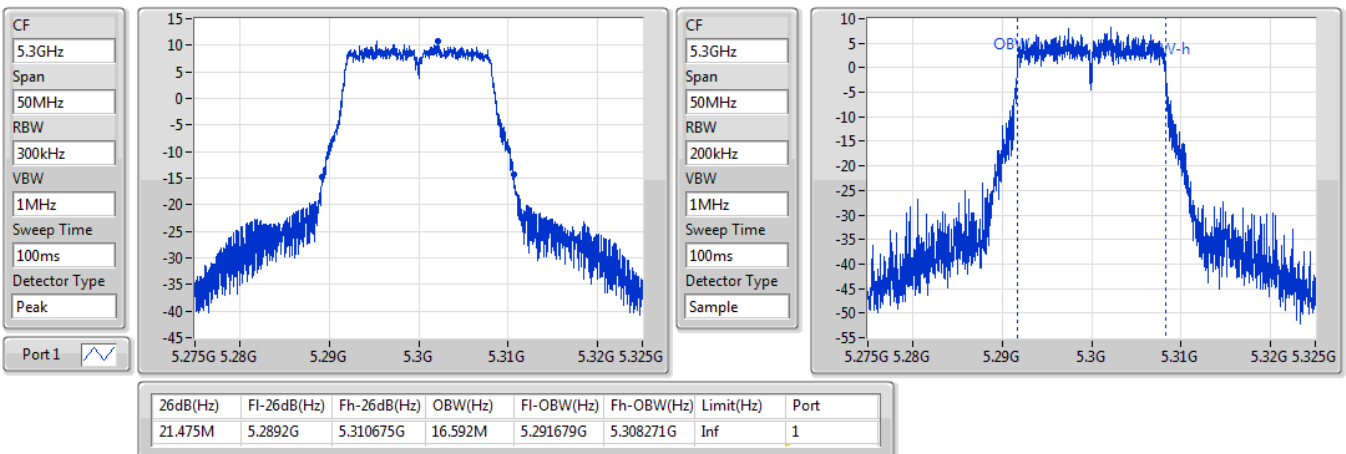

802.11a_Nss1,(6Mbps)_1TX

EBW

5300MHz

11/11/2019