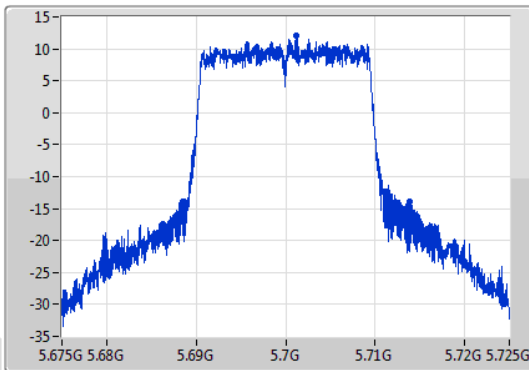

CF
5.7GHz
Span
50MHz
RBW
200kHz
VBW
1MHz
Sweep Time
100ms
Detector Type
Sample