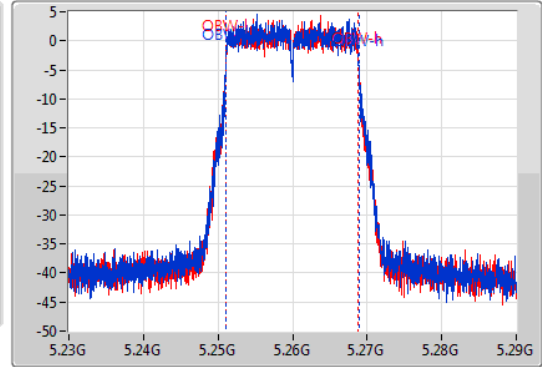

26dB(Hz)	Fl-26dB(Hz)	Fh-26dB(Hz)	OBW(Hz)	Fl-OBW(Hz)	Fh-OBW(Hz)	Limit(Hz)	Port
21.75M	5.24911G	5.27086G	17.781M	5.251094G	5.268876G	Inf	1
21.69M	5.2492G	5.27089G	17.751M	5.251094G	5.268846G	Inf	2

802.11ac VHT20-BF_Nss1,(MCS0)_2TX

EBW

5300MHz

06/11/2019

CF
5.3GHz
Span
60MHz
RBW
300kHz
VBW
1MHz
Sweep Time
100ms
Detector Type
Peak