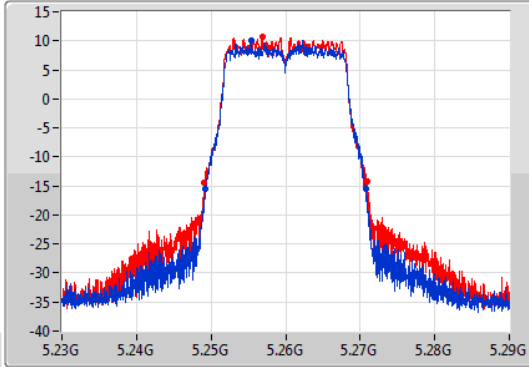

Port X-N dB = Port X 6dB down bandwidth for 5.725-5.85GHz band / 26dB down bandwidth for other band

Port X-OBW = Port X 99% occupied bandwidth;

802.11a_Nss1,(6Mbps)_2TX

EBW

5260MHz

31/10/2019

CF
5.26GHz
Span
60MHz
RBW
300kHz
VBW
1MHz
Sweep Time
100ms
Detector Type
Peak