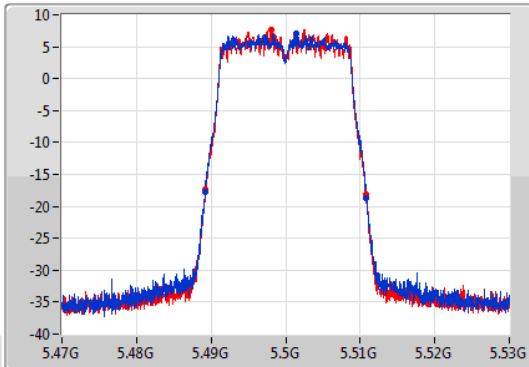

CF
5.5GHz
Span
60MHz
RBW
200kHz
VBW
1MHz
Sweep Time
100ms
Detector Type
Sample