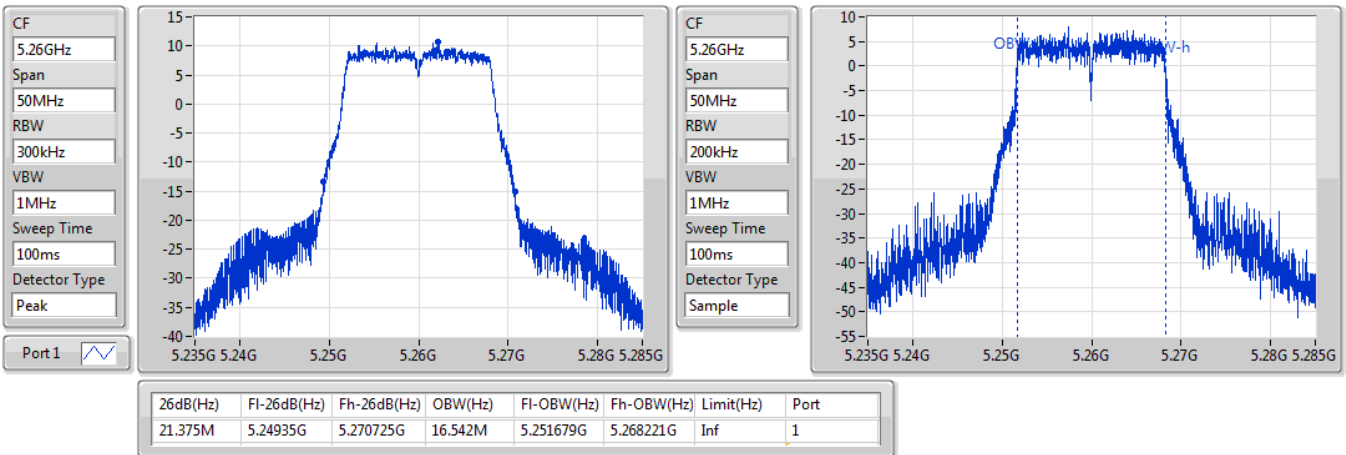

Port X-N dB = Port X 6dB down bandwidth for 5.725-5.85GHz band / 26dB down bandwidth for other band

Port X-OBW = Port X 99% occupied bandwidth;

802.11a_Nss1,(6Mbps)_1TX

EBW

5260MHz

11/11/2019

802.11a_Nss1,(6Mbps)_1TX