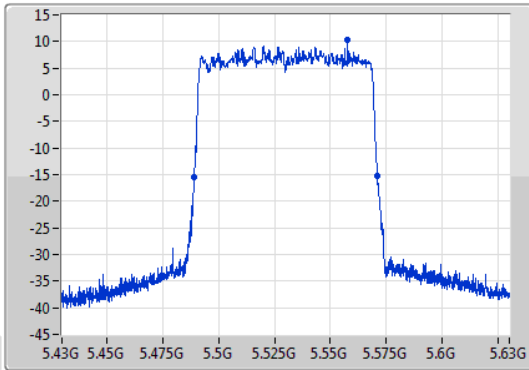

802.11ax HEW80_Nss1,(MCS0)_1TX

EBW

5530MHz

11/11/2019

CF: 5.53GHz
Span: 200MHz
RBW: 1MHz
VBW: 3MHz
Sweep Time: 100ms
Detector Type: Peak
Port 1

CF: 5.53GHz
Span: 200MHz
RBW: 1MHz
VBW: 3MHz
Sweep Time: 100ms
Detector Type: Sample