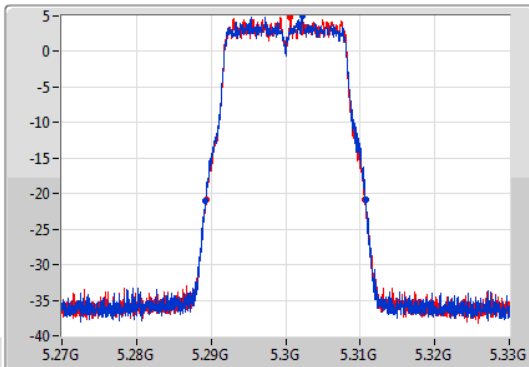

CF
5.3GHz
Span
60MHz
RBW
200kHz
VBW
1MHz
Sweep Time
100ms
Detector Type
Sample