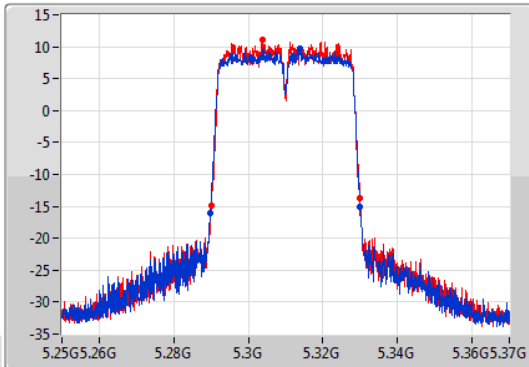

CF
5.31GHz
Span
120MHz
RBW
500kHz
VBW
2MHz
Sweep Time
100ms
Detector Type
Sample