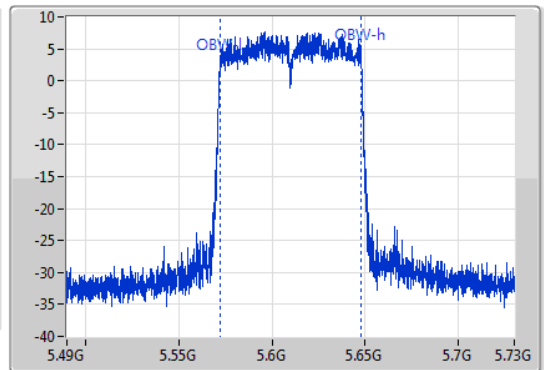

802.11ac VHT80_Nss1,(MCS0)_1TX

EBW

5610MHz

04/11/2019

CF
5.61GHz
Span
240MHz
RBW
1MHz
VBW
3MHz
Sweep Time
100ms
Detector Type
Peak
Port 1

CF
5.61GHz
Span
240MHz
RBW
1MHz
VBW
3MHz
Sweep Time
100ms
Detector Type
Sample