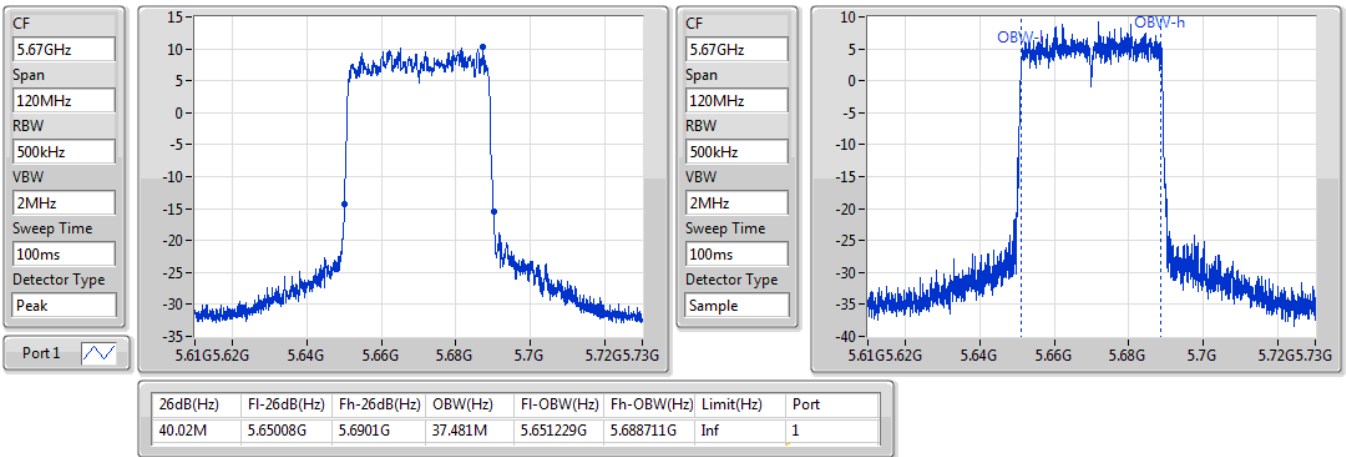

802.11ax HEW40_Nss1,(MCS0)_1TX

EBW

5550MHz

04/11/2019

802.11ax HEW40_Nss1,(MCS0)_1TX

EBW

5670MHz

04/11/2019