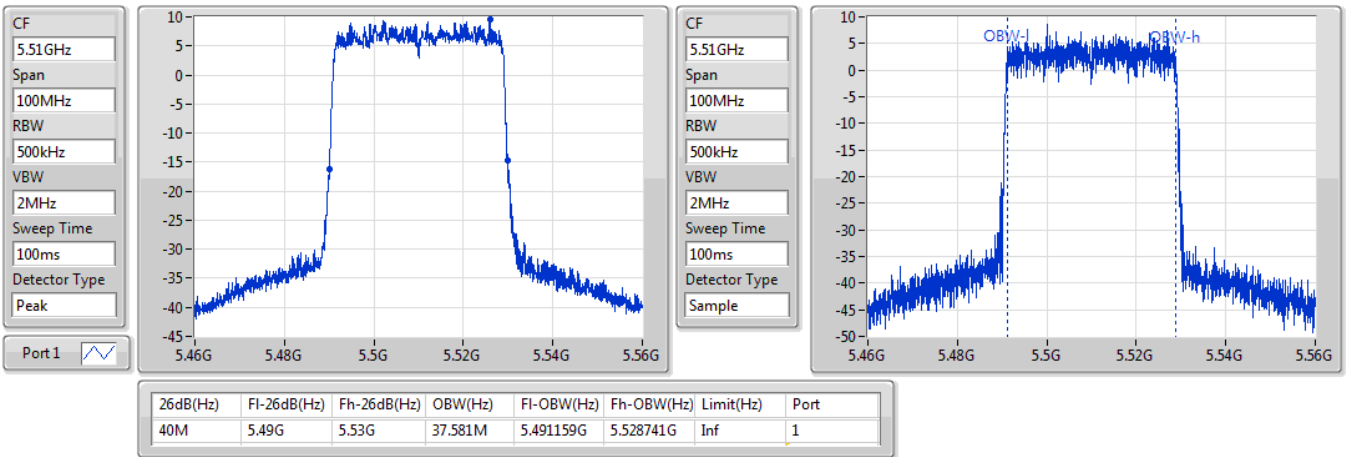

802.11ax HEW40_Nss1,(MCS0)_1TX

EBW

5510MHz

11/11/2019