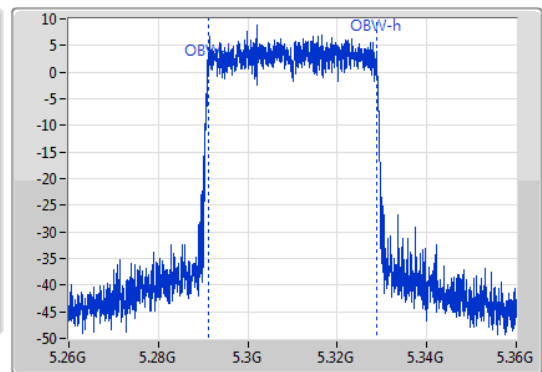

802.11ax HEW40_Nss1,(MCS0)_1TX

EBW

5310MHz

11/11/2019

CF
5.31GHz
Span
100MHz
RBW
500kHz
VBW
2MHz
Sweep Time
100ms
Detector Type
Peak
Port 1

CF
5.31GHz
Span
100MHz
RBW
500kHz
VBW
2MHz
Sweep Time
100ms
Detector Type
Sample