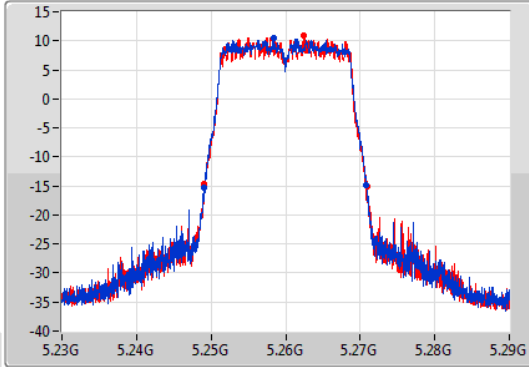

Port X-N dB = Port X 6dB down bandwidth for 5.725-5.85GHz band / 26dB down bandwidth for other band

Port X-OBW = Port X 99% occupied bandwidth;

802.11ac VHT20-BF_Nss1,(MCS0)_2TX

EBW

5260MHz

01/11/2019

CF
5.26GHz
Span
60MHz
RBW
300kHz
VBW
1MHz
Sweep Time
100ms
Detector Type
Peak