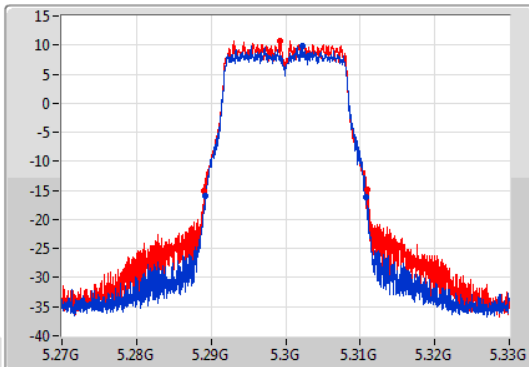

Port X-N dB = Port X 6dB down bandwidth for 5.725-5.85GHz band / 26dB down bandwidth for other band

Port X-OBW = Port X 99% occupied bandwidth;

802.11a_Nss1,(6Mbps)_2TX

EBW

5260MHz

31/10/2019

CF
5.26GHz
Span
60MHz
RBW
300kHz
VBW
1MHz
Sweep Time
100ms
Detector Type
Peak

802.11a_Nss1,(6Mbps)_2TX

EBW

5300MHz

31/10/2019

CF
5.3GHz
Span
60MHz
RBW
300kHz
VBW
1MHz
Sweep Time
100ms
Detector Type
Peak

CF
5.3GHz
Span
60MHz
RBW
200kHz
VBW
1MHz
Sweep Time
100ms
Detector Type
Sample

26dB(Hz)	Fl-26dB(Hz)	Fh-26dB(Hz)	OBW(Hz)	Fl-OBW(Hz)	Fh-OBW(Hz)	Limit(Hz)	Port
21.6M	5.28923G	5.31083G	16.582M	5.291664G	5.308246G	Inf	1
21.99M	5.28902G	5.31101G	16.582M	5.291664G	5.308246G	Inf	2