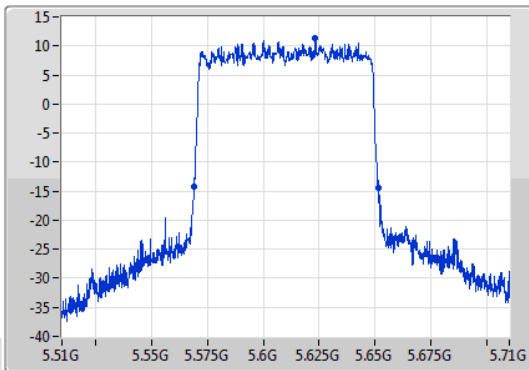

CF: 5.61GHz
Span: 200MHz
RBW: 1MHz
VBW: 3MHz
Sweep Time: 100ms
Detector Type: Sample