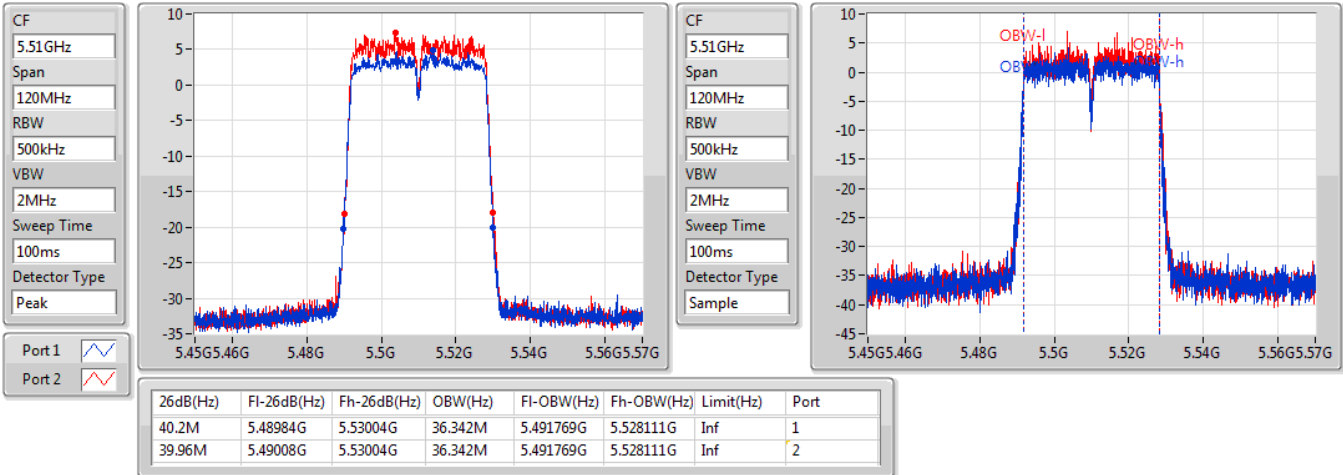

802.11ac VHT40_Nss2,(MCS0)_2TX

EBW

5510MHz

05/11/2019