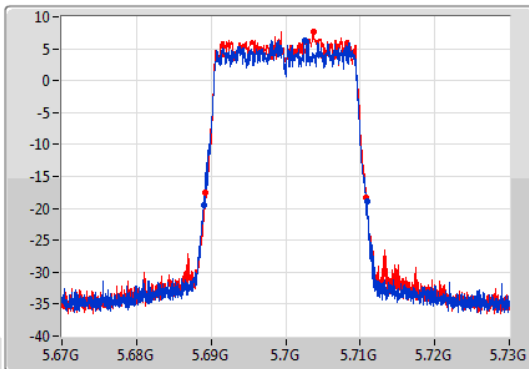

CF
5.7GHz
Span
60MHz
RBW
200kHz
VBW
1MHz
Sweep Time
100ms
Detector Type
Sample