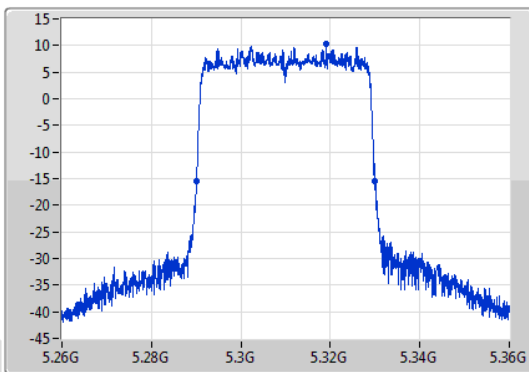

CF
5.31GHz
Span
100MHz
RBW
500kHz
VBW
2MHz
Sweep Time
100ms
Detector Type
Sample