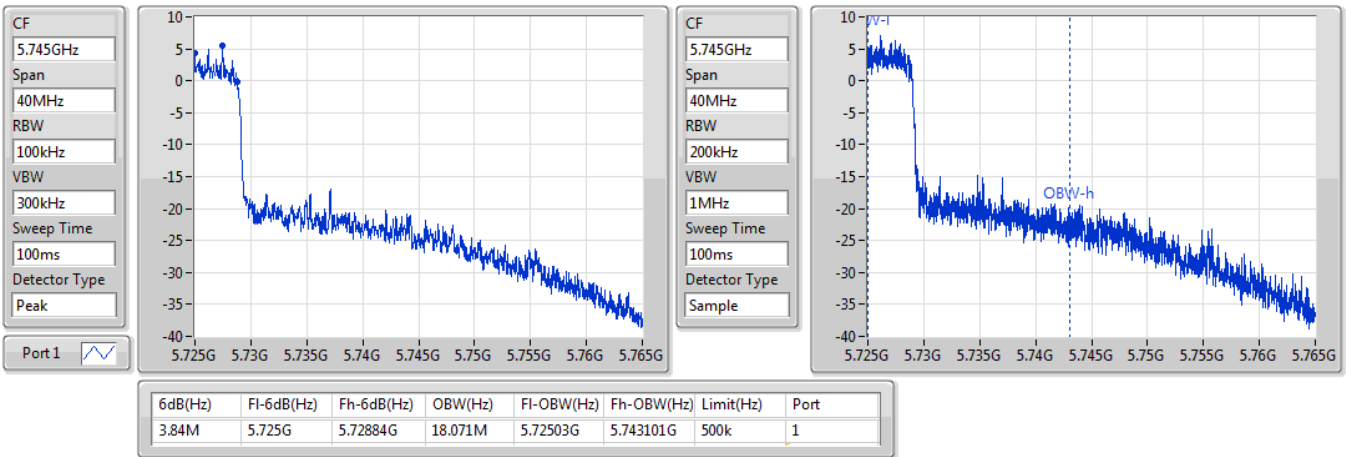

802.11ax HEW40_Nss1,(MCS0)_1TX

EBW

5710MHz Straddle 5.47-5.725GHz

04/11/2019

802.11ax HEW40_Nss1,(MCS0)_1TX

EBW

5710MHz Straddle 5.725-5.85GHz

04/11/2019