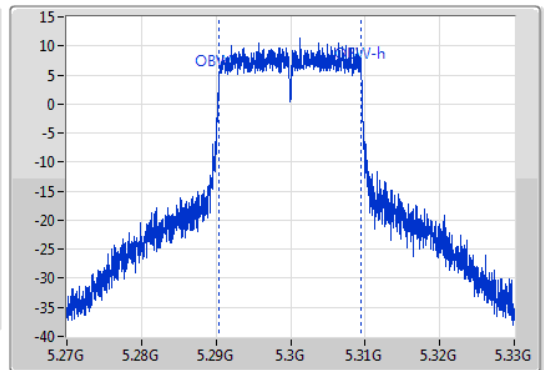

802.11ax HEW20_Nss1,(MCS0)_1TX

EBW

5300MHz

04/11/2019

CF
5.3GHz
Span
60MHz
RBW
300kHz
VBW
1MHz
Sweep Time
100ms
Detector Type
Peak
Port 1

CF
5.3GHz
Span
60MHz
RBW
200kHz
VBW
1MHz
Sweep Time
100ms
Detector Type
Sample