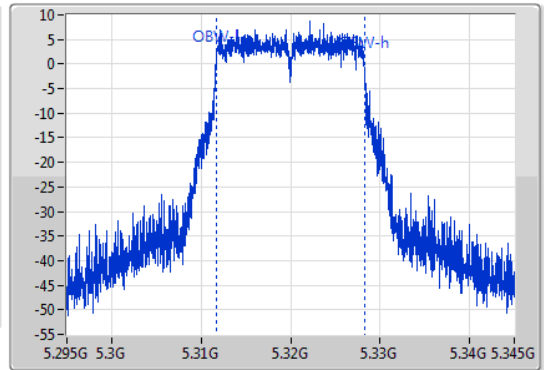

26dB(Hz)	Fl-26dB(Hz)	Fh-26dB(Hz)	OBW(Hz)	Fl-OBW(Hz)	Fh-OBW(Hz)	Limit(Hz)	Port
21.475M	5.309175G	5.33065G	16.542M	5.311679G	5.328221G	Inf	1

802.11a_Nss1,(6Mbps)_1TX

EBW

5500MHz

11/11/2019

CF
5.5GHz
Span
50MHz
RBW
300kHz
VBW
1MHz
Sweep Time
100ms
Detector Type
Peak
Port 1