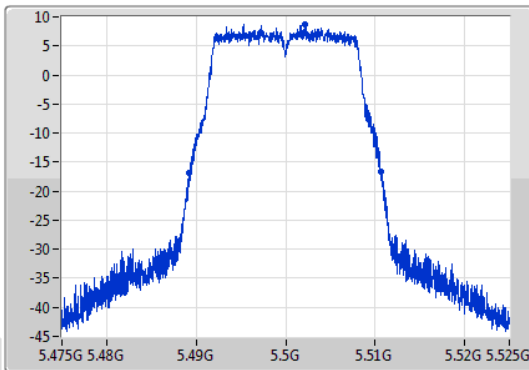

CF
5.5GHz
Span
50MHz
RBW
200kHz
VBW
1MHz
Sweep Time
100ms
Detector Type
Sample